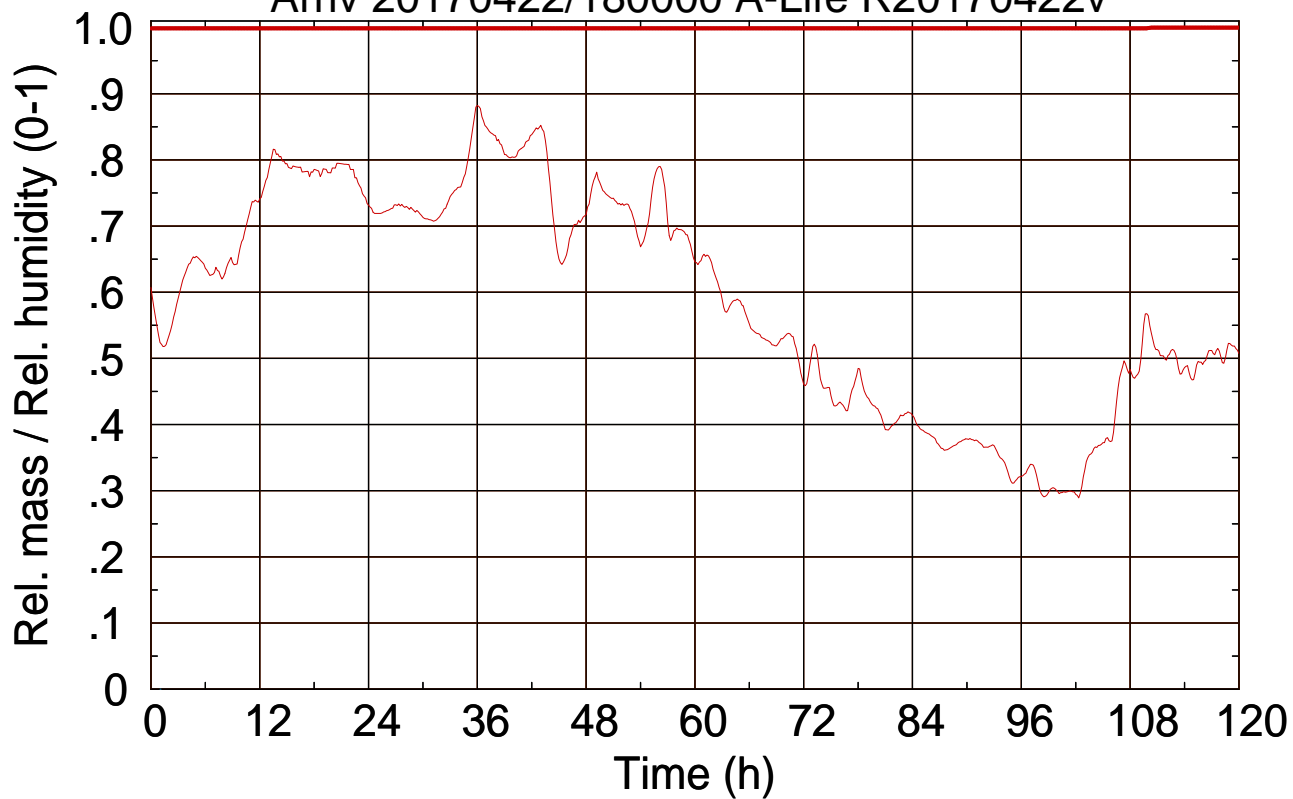

Arriv 20170422/180000 A-Life R20170422v

0 —

Arriv 20170422/180000 A-Life R20170422v

— Height

— Mixing height