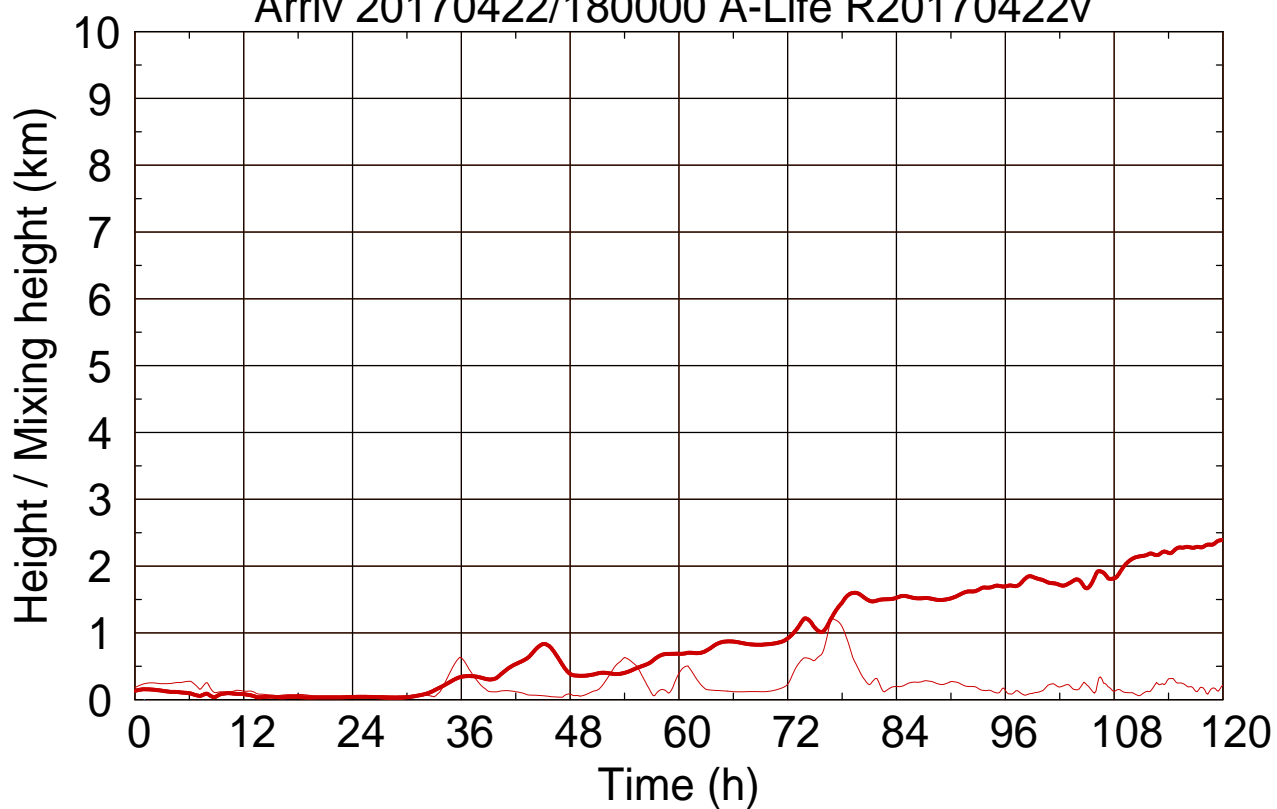

Arriv 20170422/180000 A-Life R20170422v

0 —

Arriv 20170422/180000 A-Life R20170422v

— Height

— Mixing height