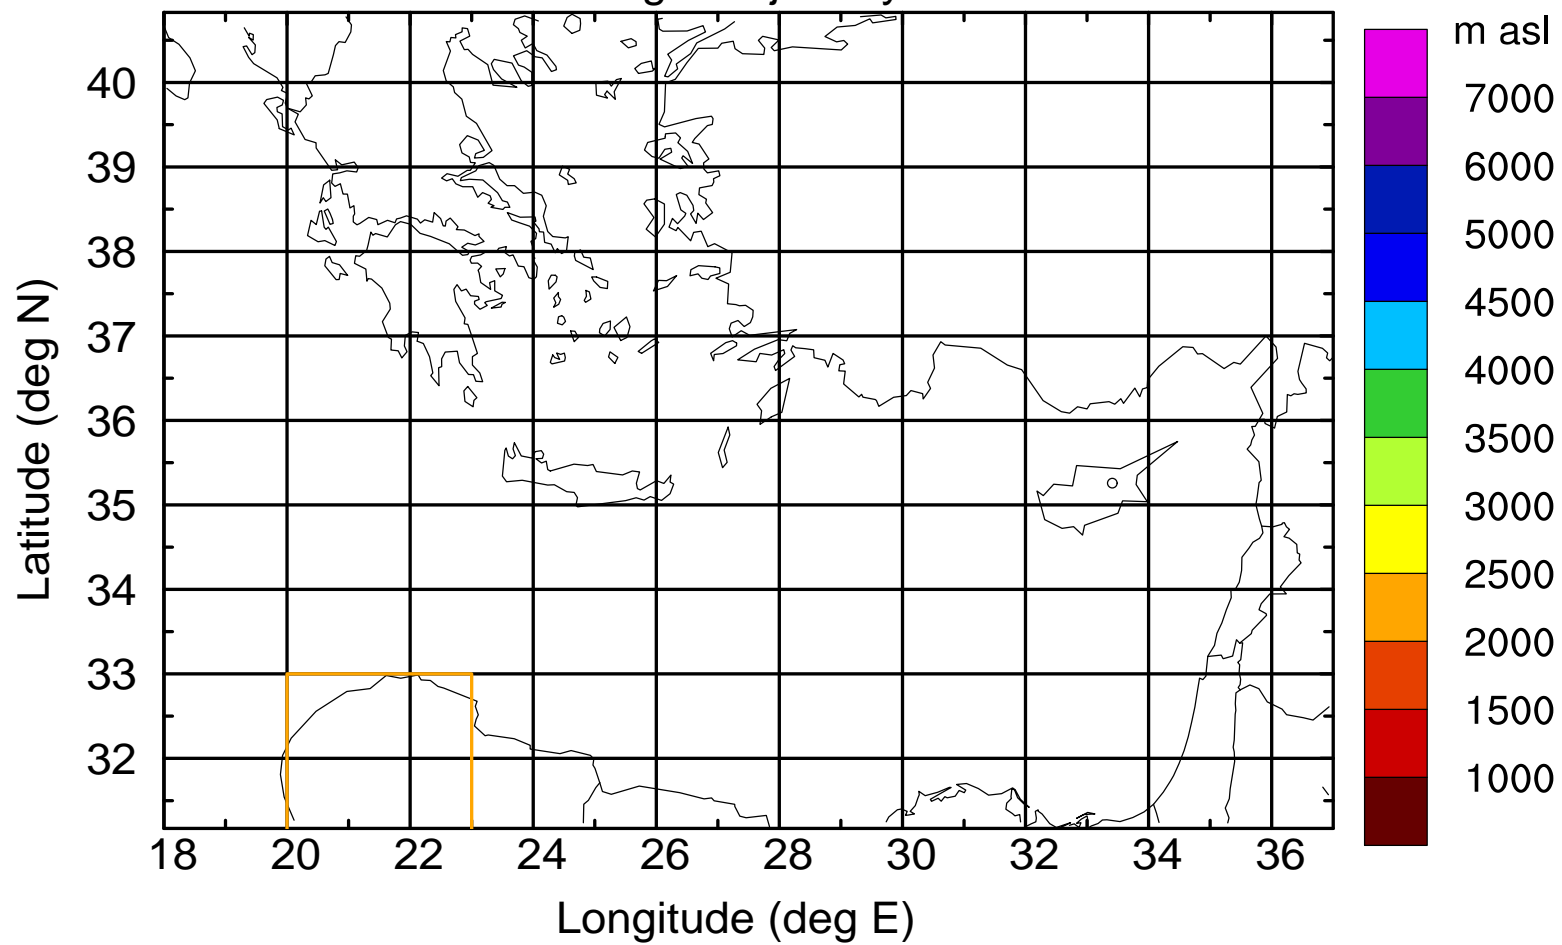

Paphos Airport ground station 20170422 17:00 UTC

Flight trajectory