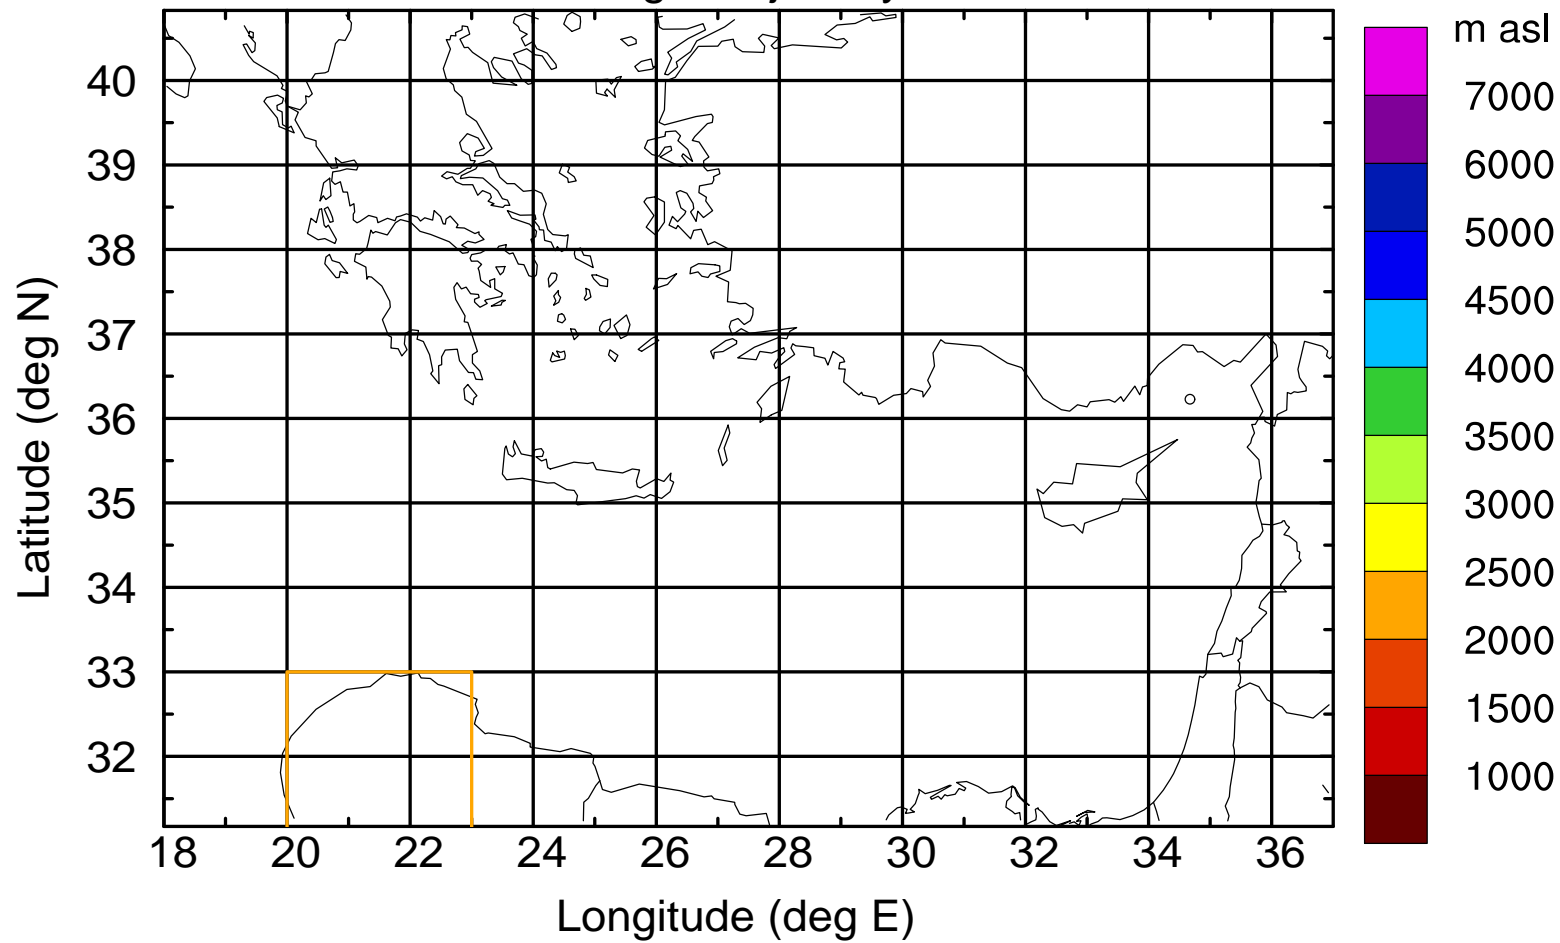

Paphos Airport ground station 20170422 17:00 UTC

Flight trajectory