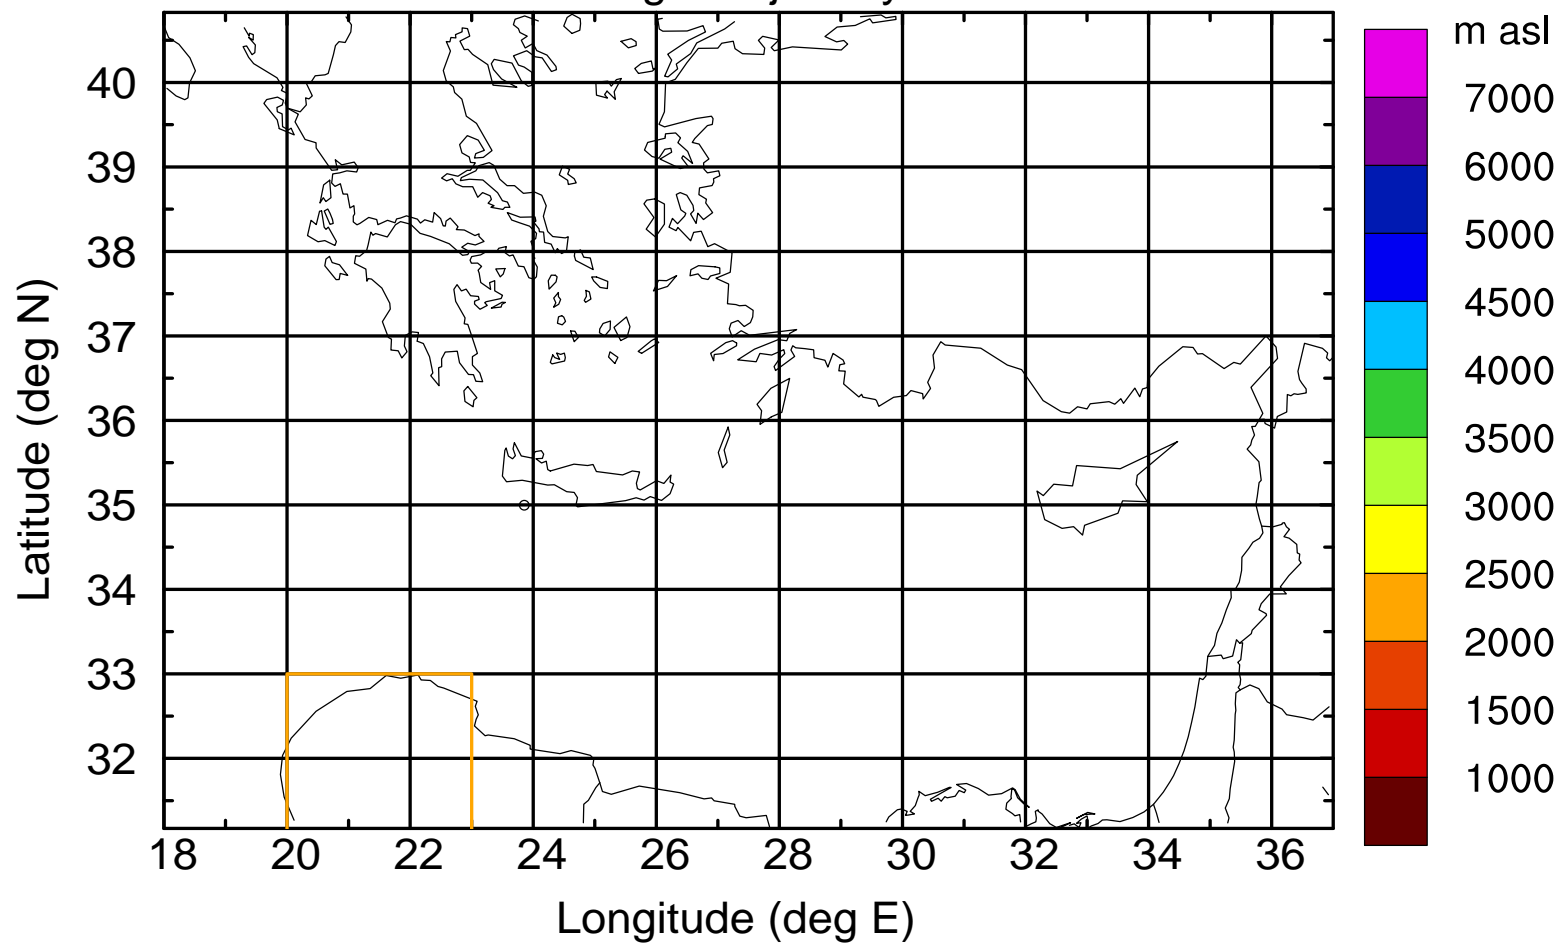

Flight trajectory

Paphos Airport ground station 20170422 17:00 UTC

Flight trajectory

Paphos Airport ground station 20170422 17:00 UTC

Flight trajectory

Paphos Airport ground station 20170422 17:00 UTC

Flight trajectory