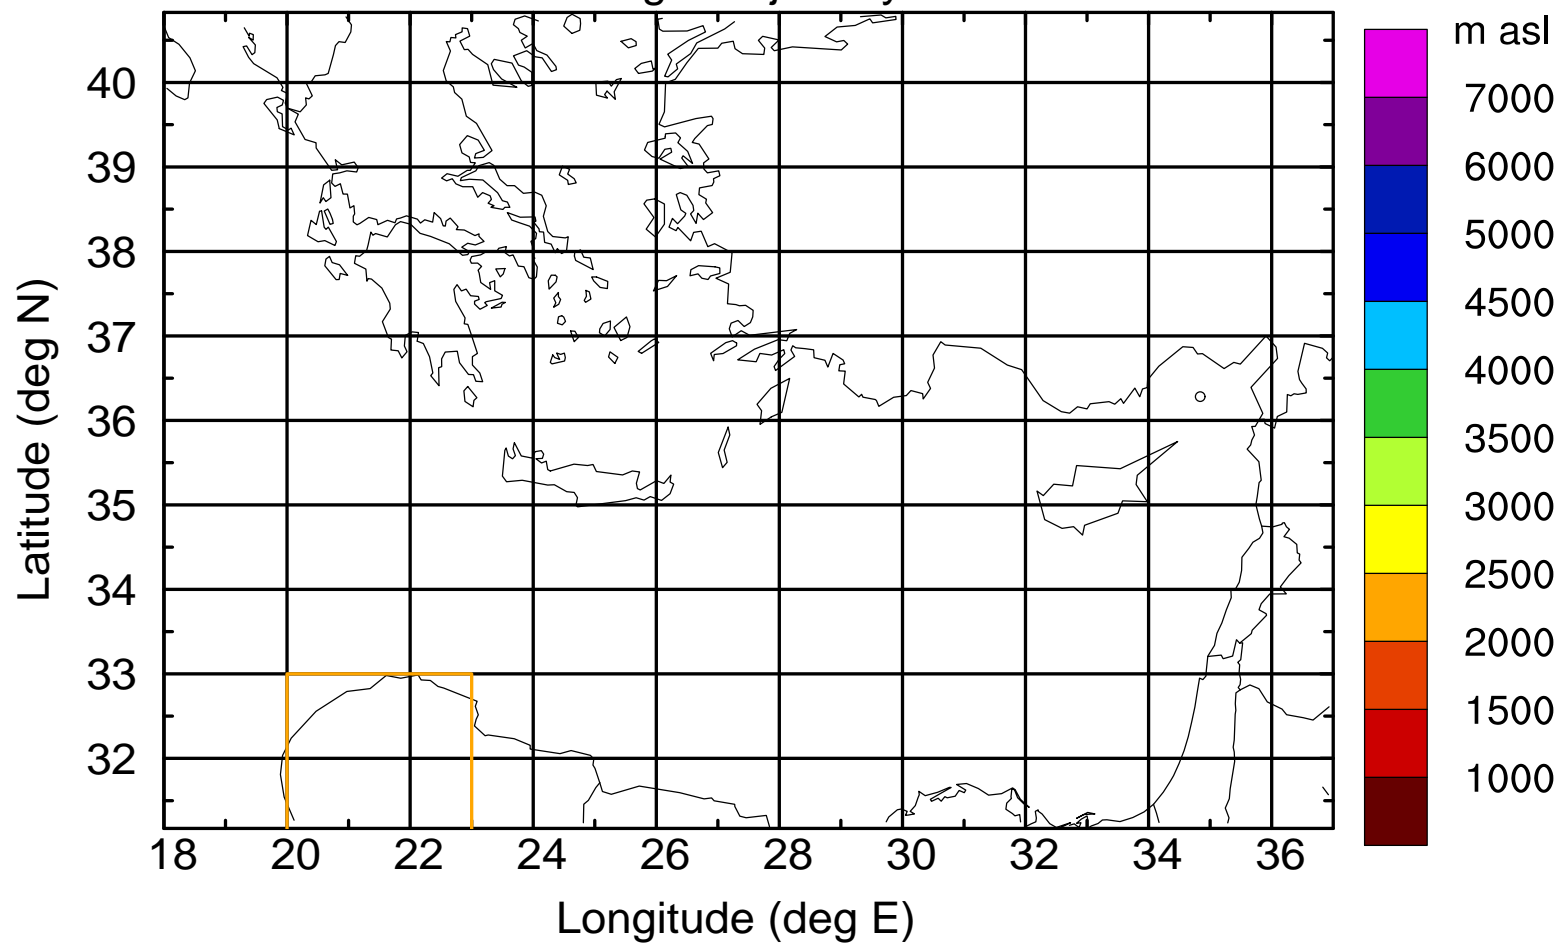

Paphos Airport ground station 20170422 17:00 UTC

Flight trajectory