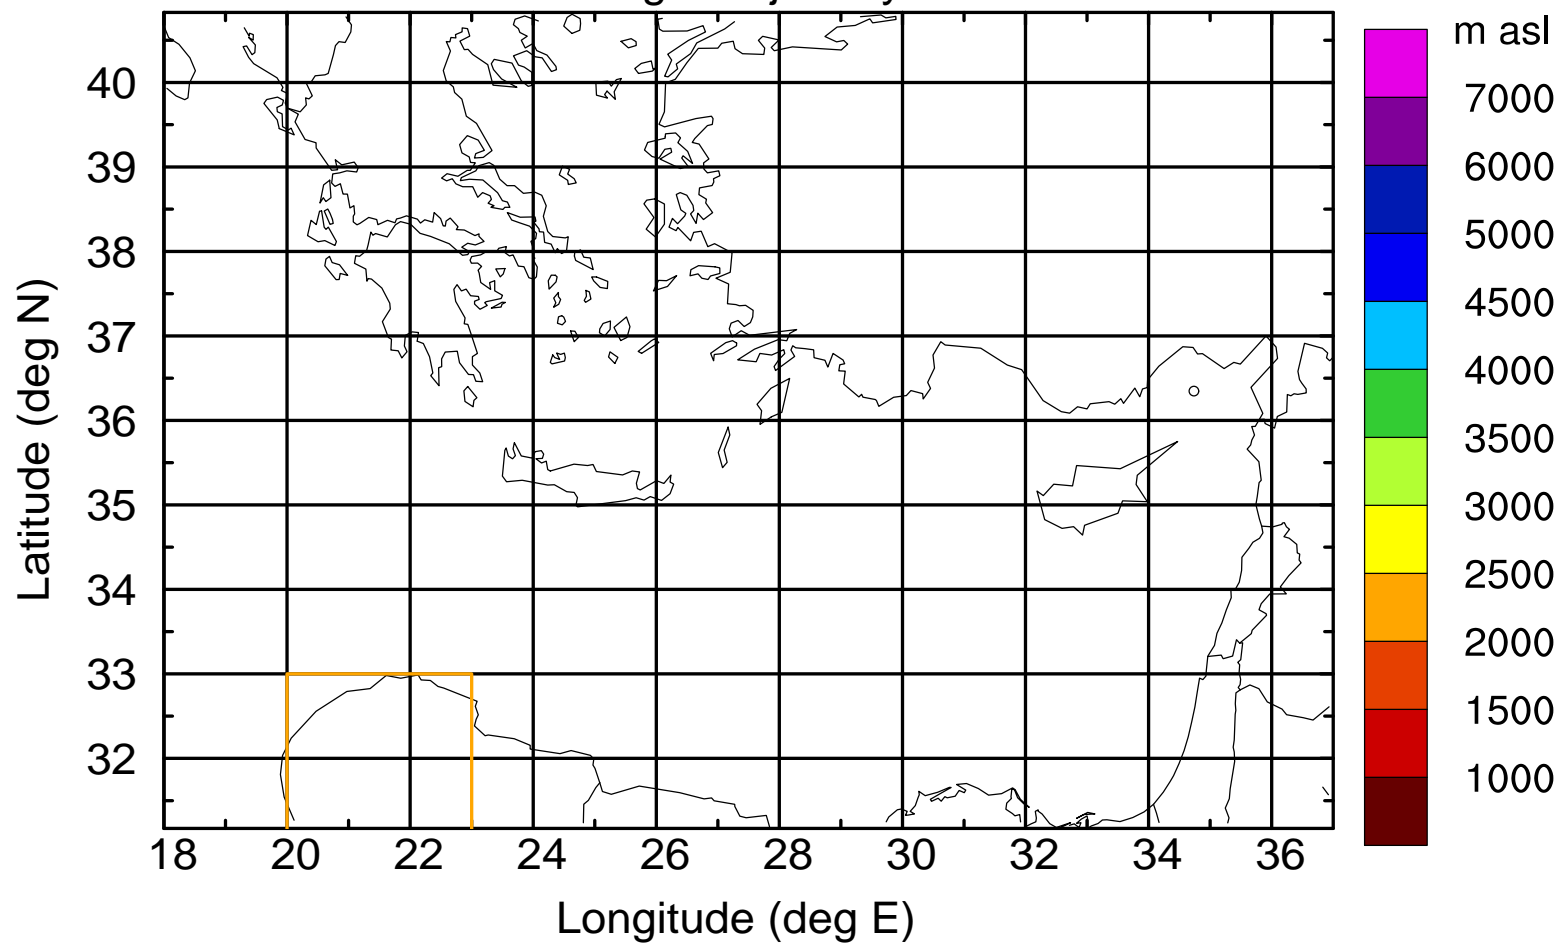

Paphos Airport ground station 20170422 17:00 UTC

Flight trajectory