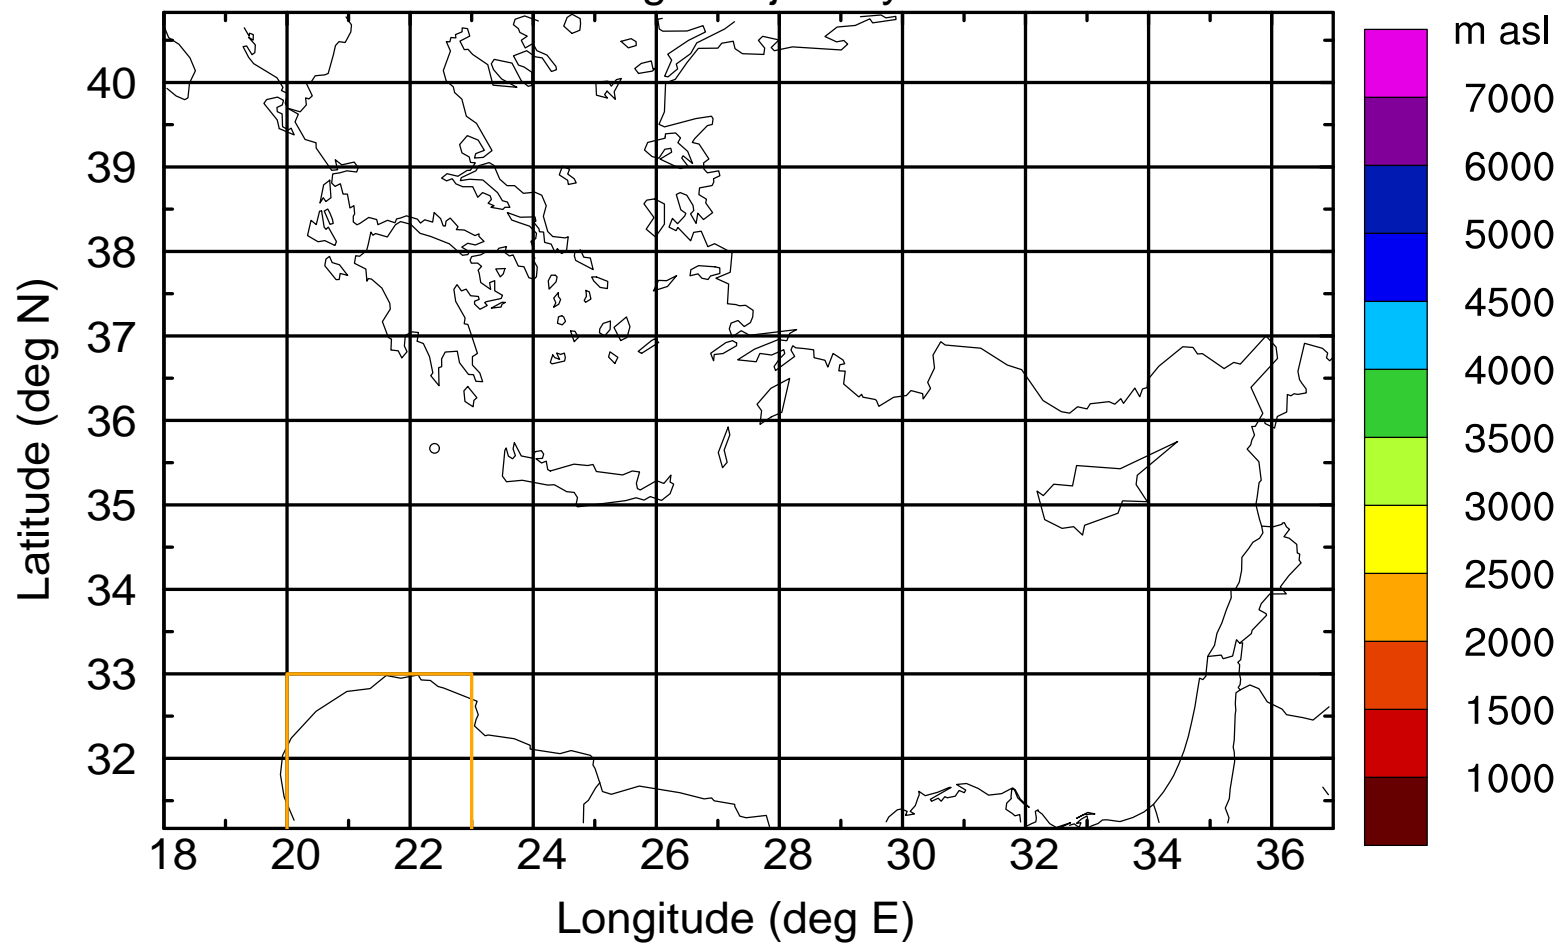

Paphos Airport ground station 20170422 17:00 UTC

Flight trajectory