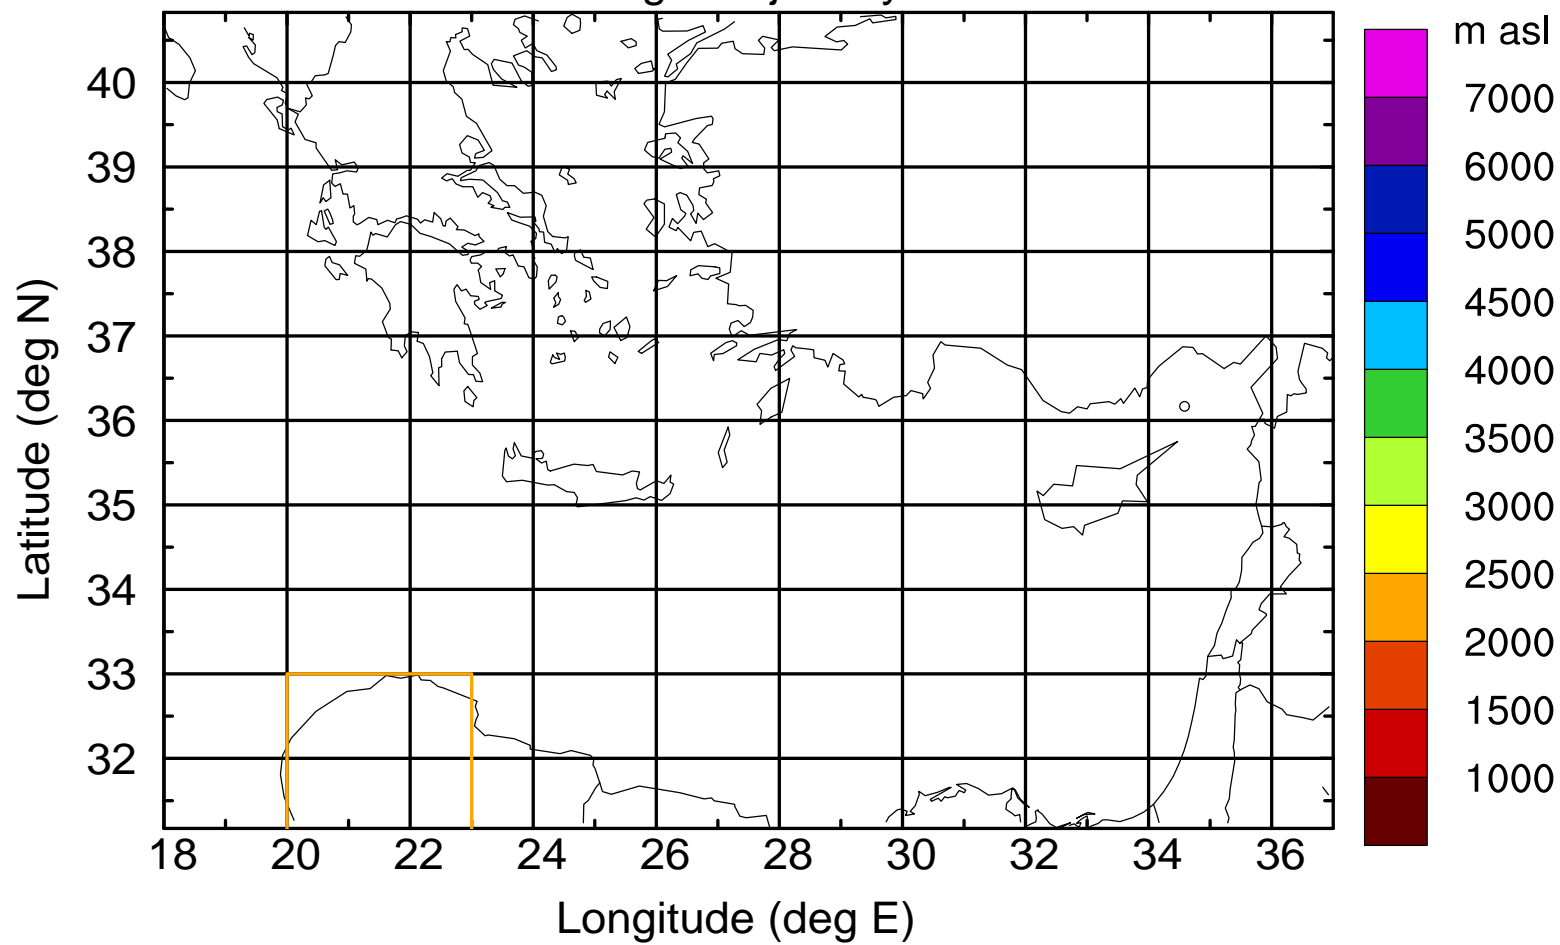

Flight trajectory

Paphos Airport ground station 20170422 17:00 UTC

Flight trajectory

Paphos Airport ground station 20170422 17:00 UTC

Flight trajectory

Paphos Airport ground station 20170422 17:00 UTC

Flight trajectory