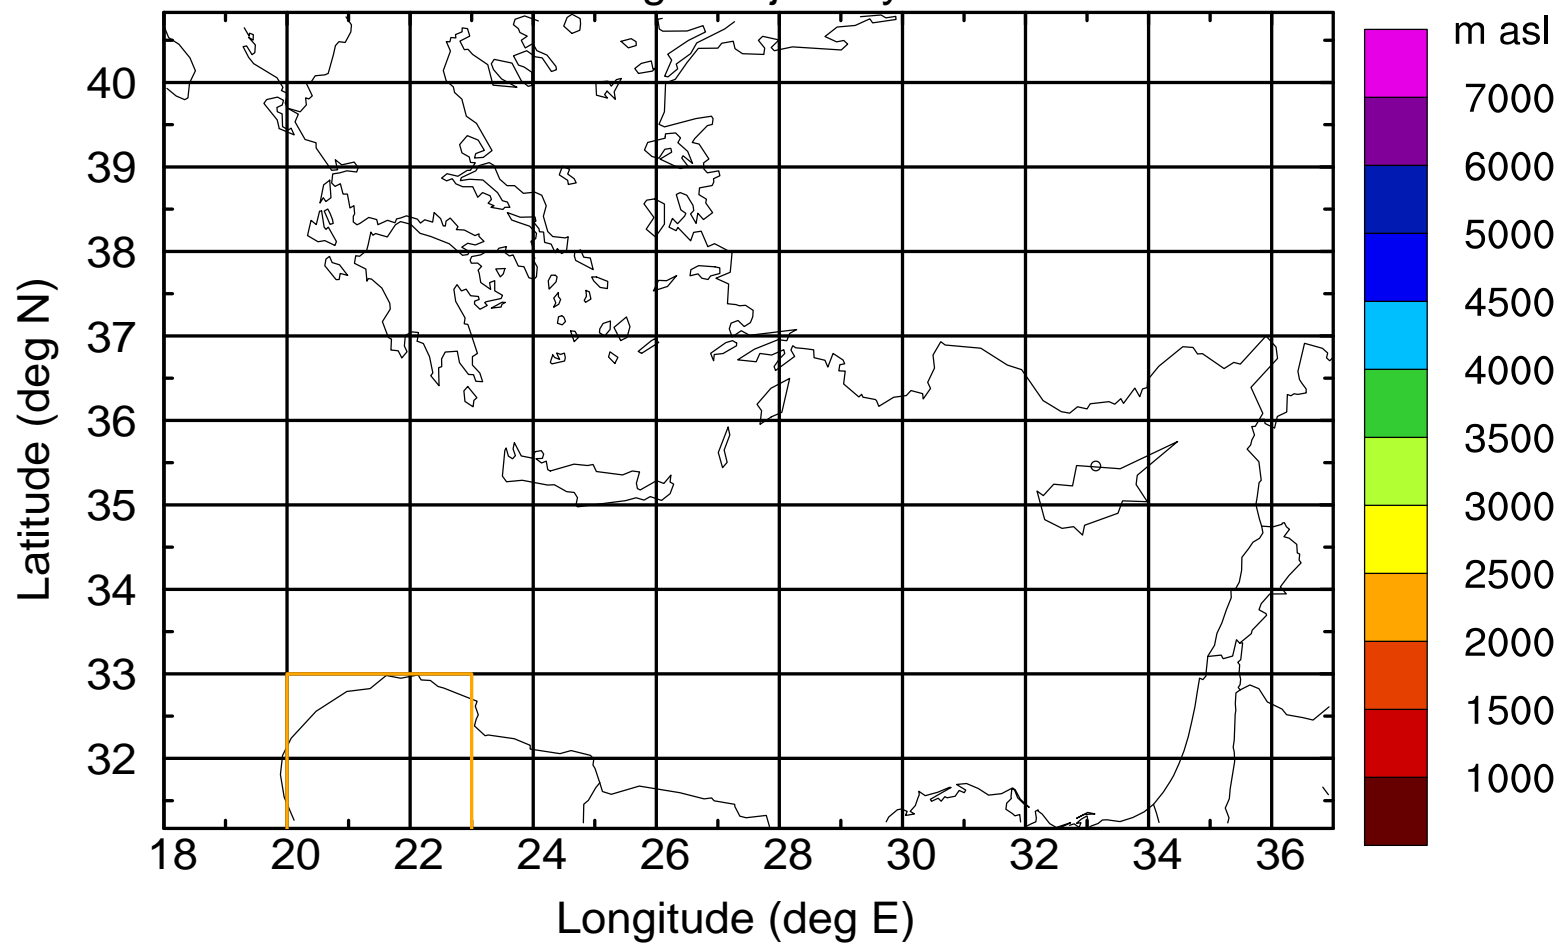

Paphos Airport ground station 20170422 17:00 UTC

Flight trajectory