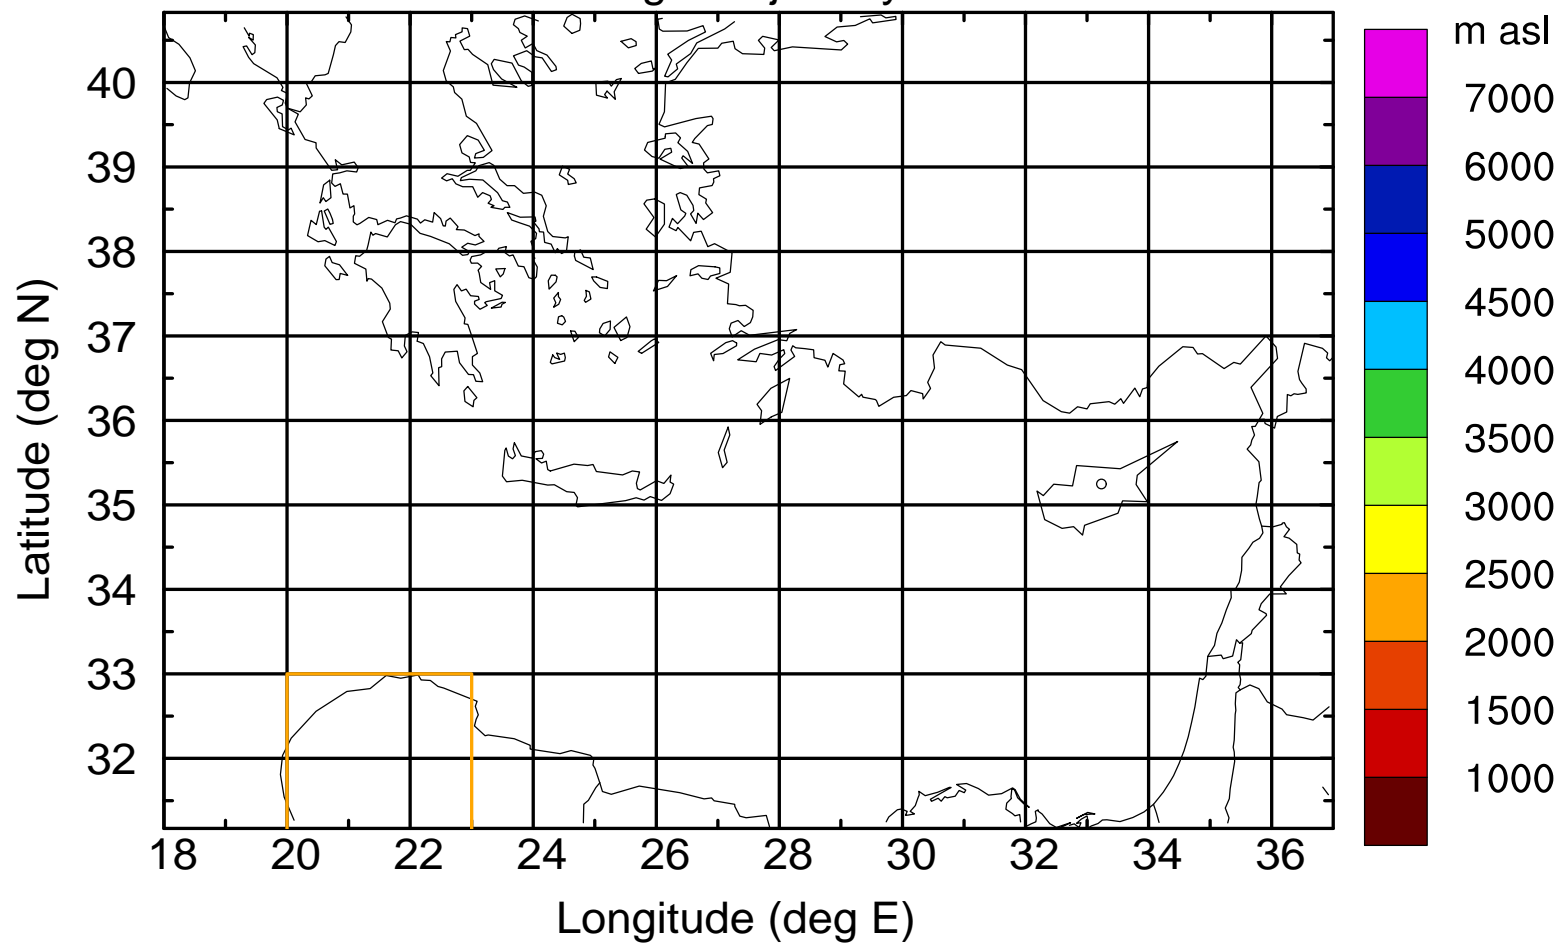

Paphos Airport ground station 20170422 17:00 UTC

Flight trajectory