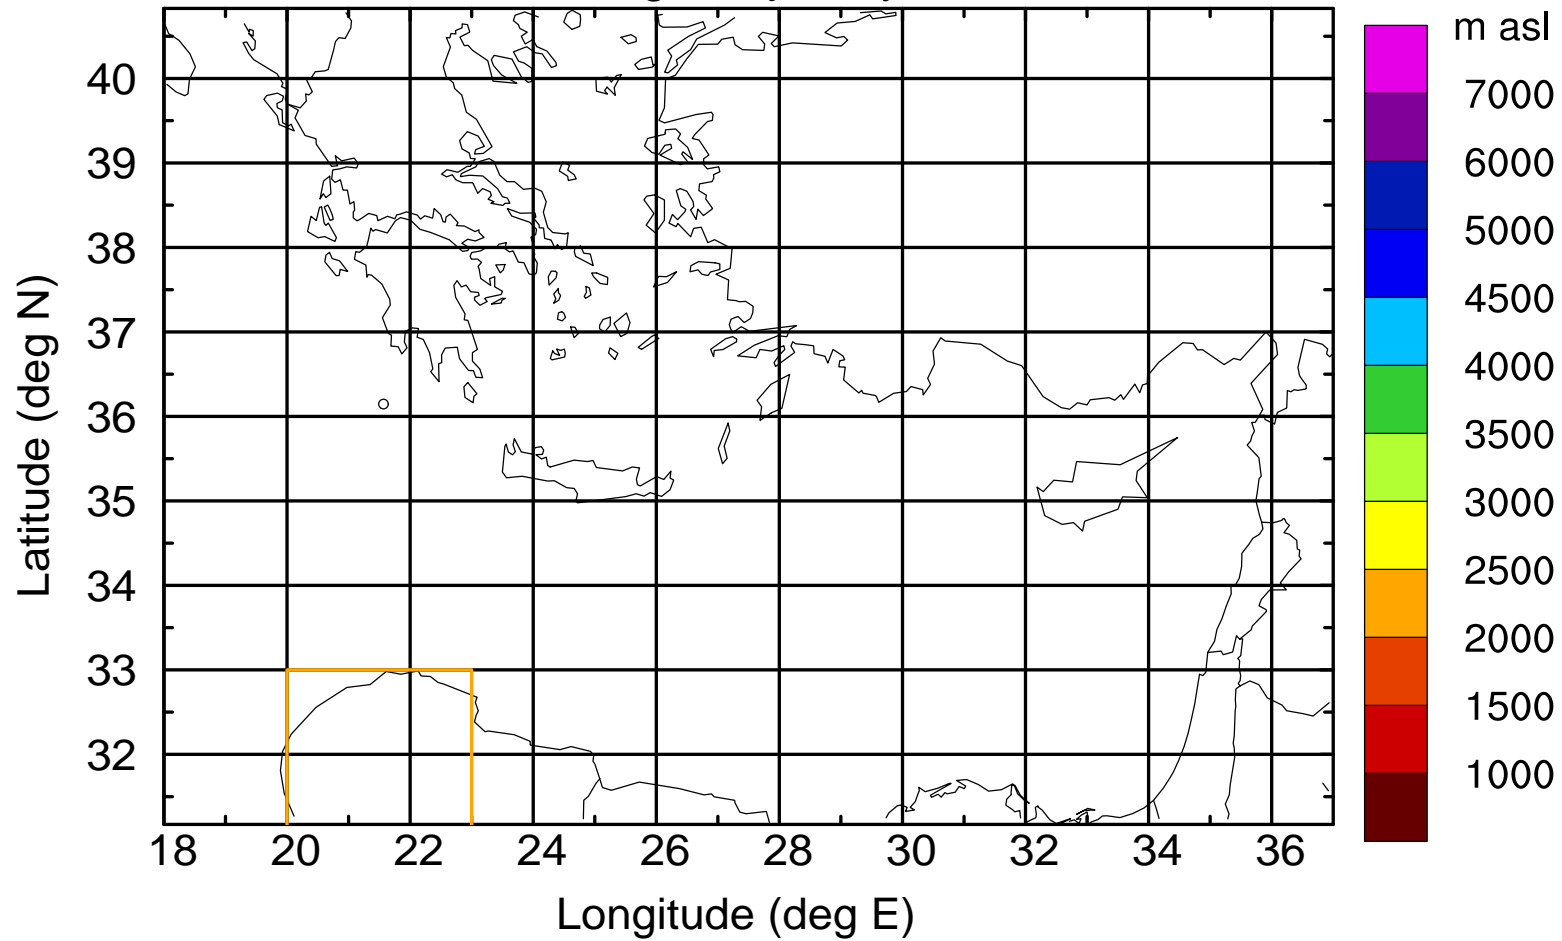

Paphos Airport ground station 20170422 17:00 UTC

Flight trajectory