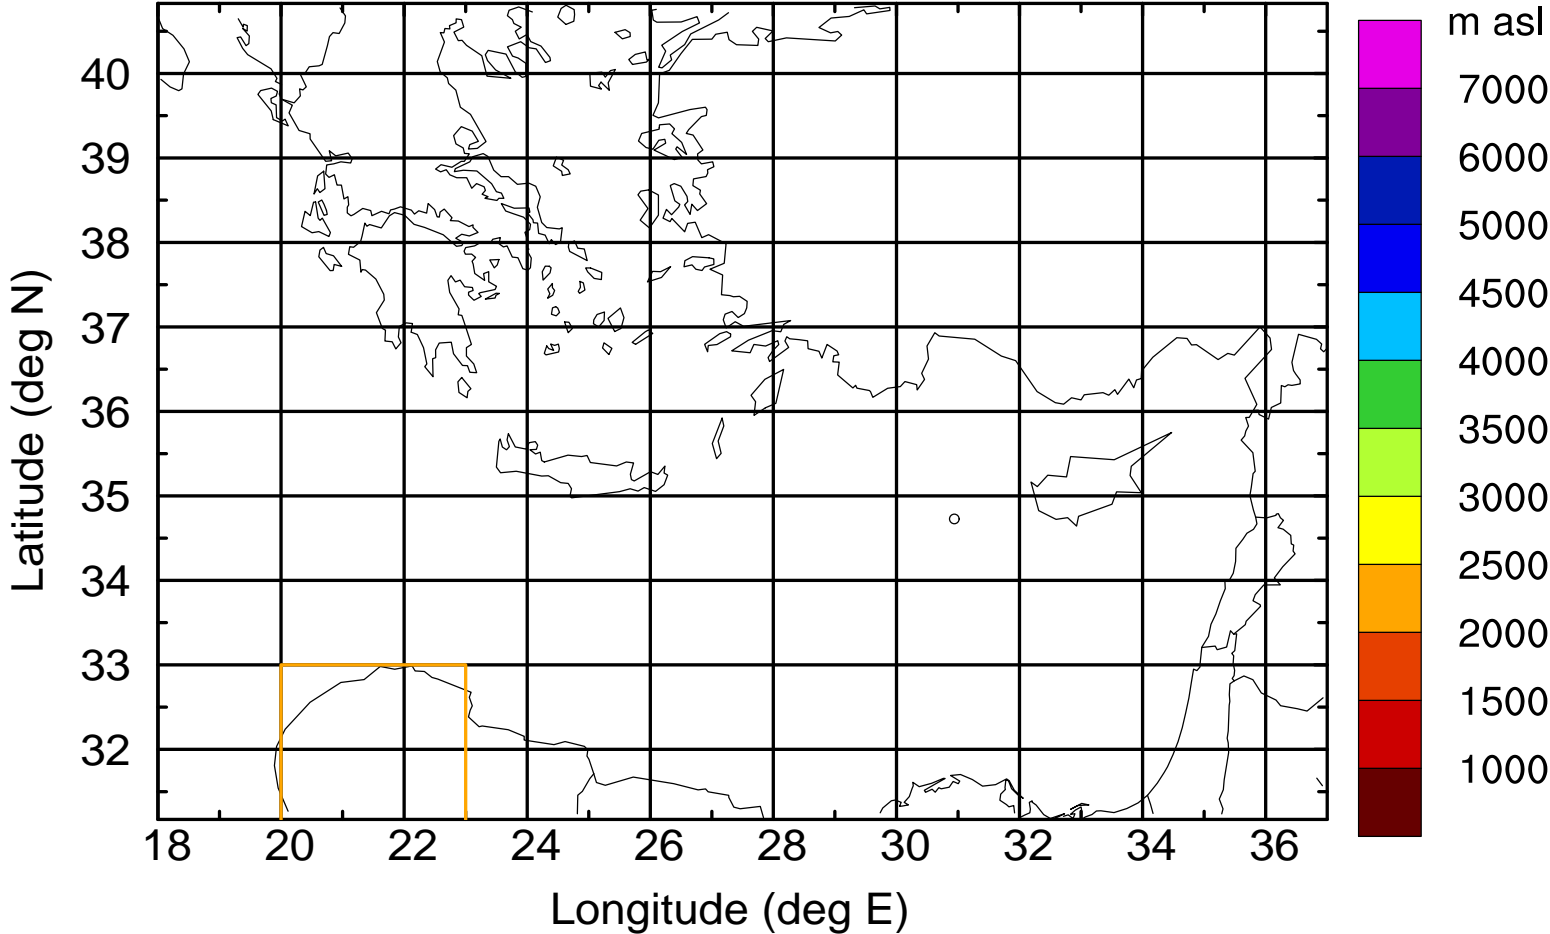

Paphos Airport ground station 20170422 17:00 UTC

Flight trajectory