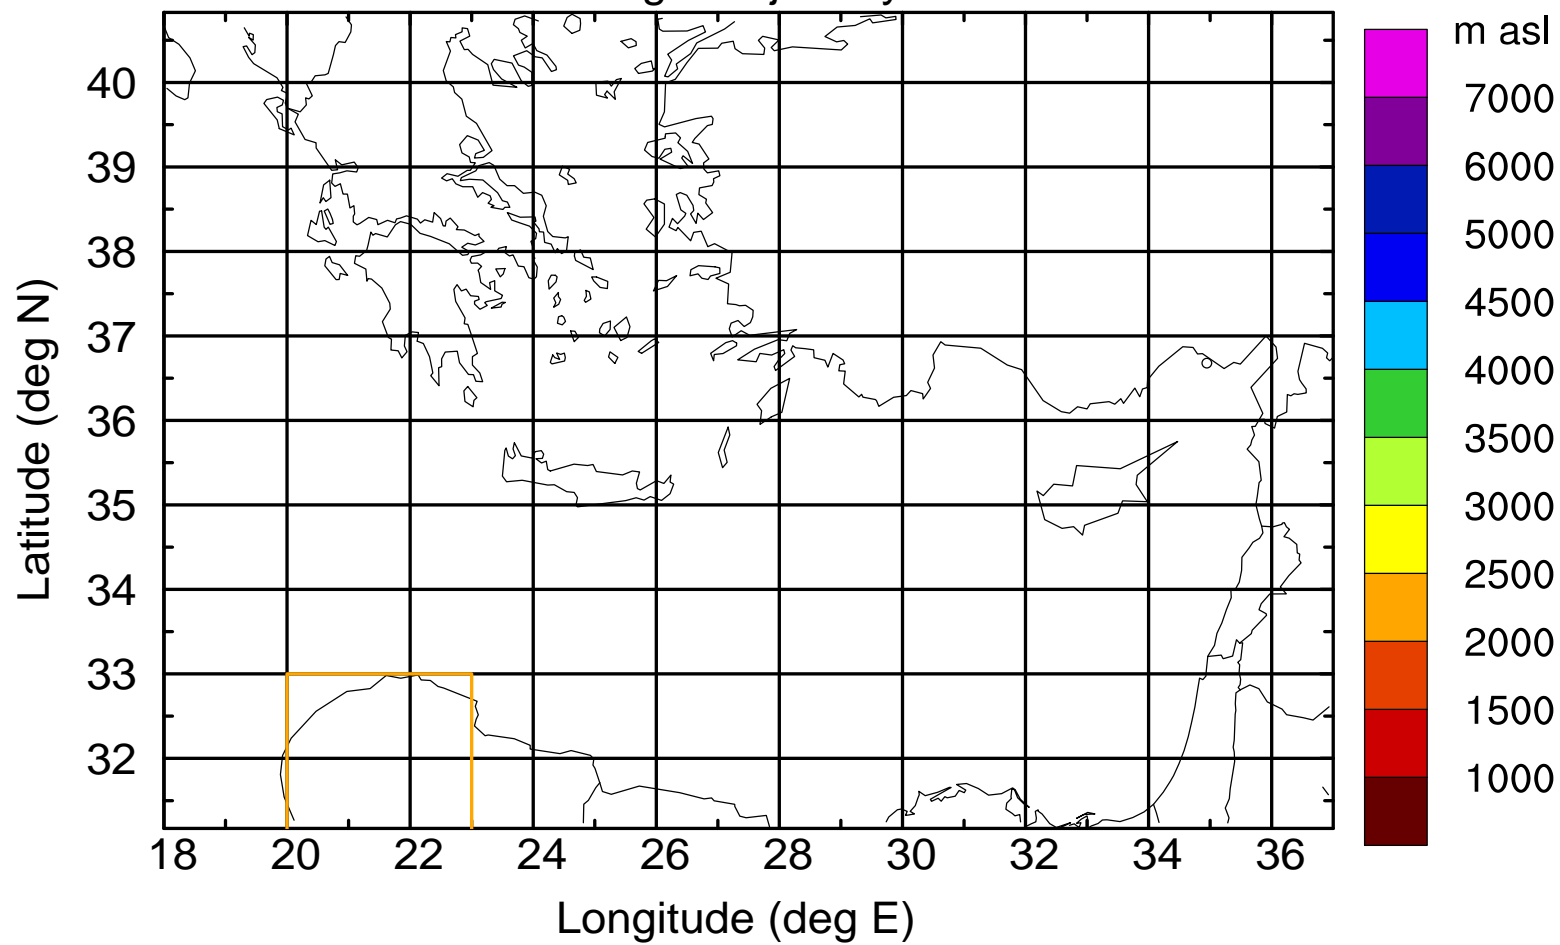

Flight trajectory

Paphos Airport ground station 20170422 17:00 UTC

Flight trajectory

Paphos Airport ground station 20170422 17:00 UTC

Flight trajectory

Paphos Airport ground station 20170422 17:00 UTC

Flight trajectory