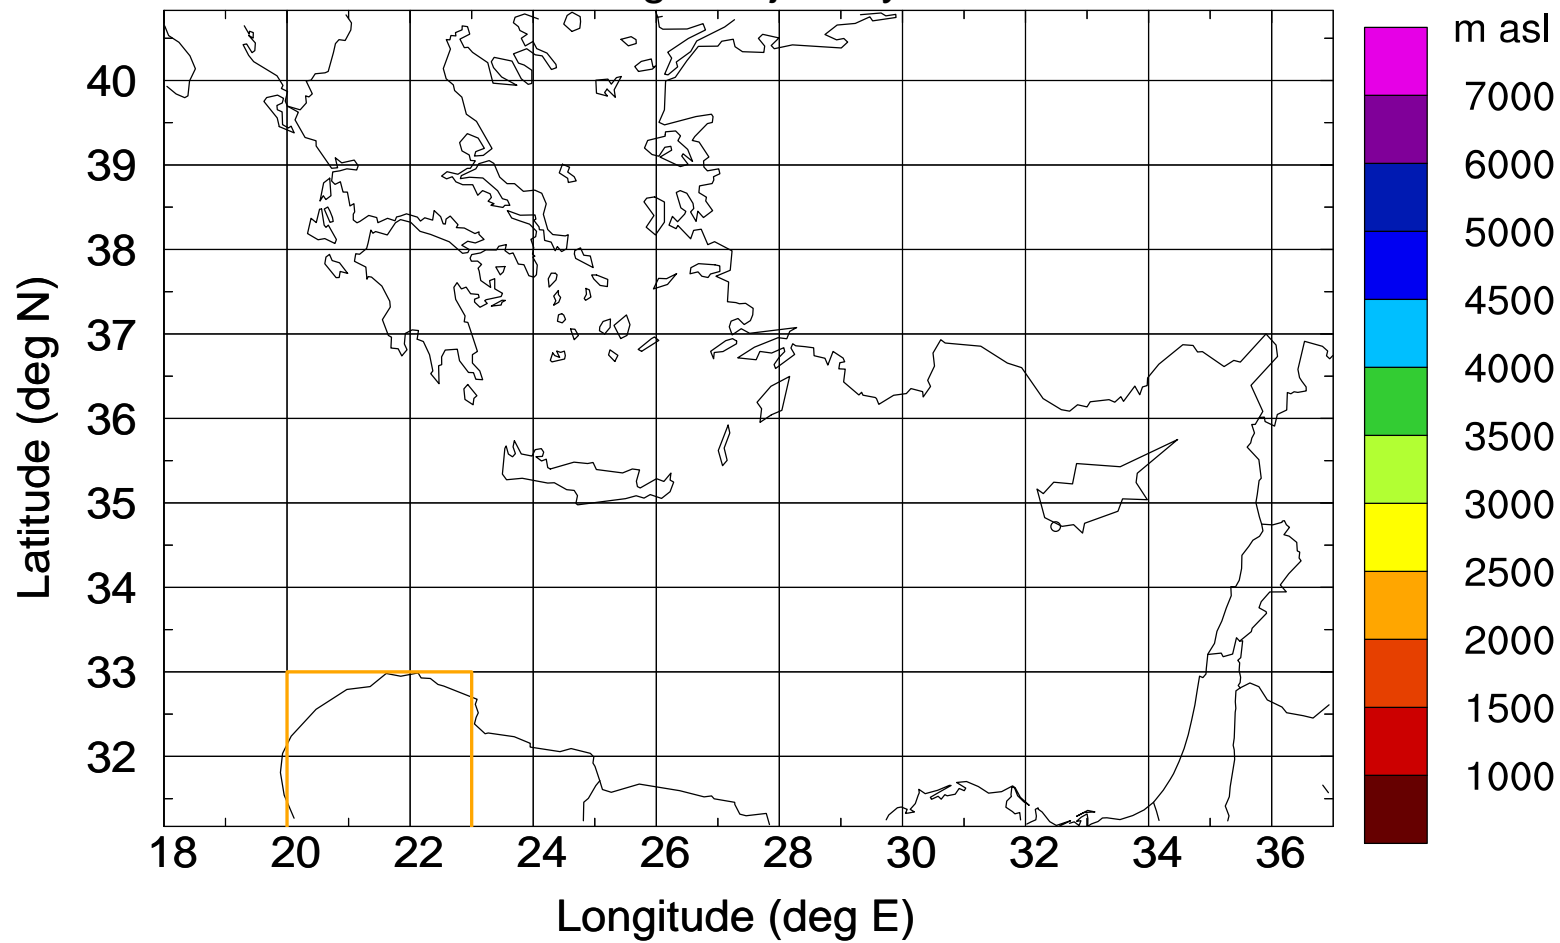

Paphos Airport ground station 20170422 17:00 UTC

Flight trajectory

Paphos Airport ground station 20170422 17:00 UTC

Flight trajectory

Paphos Airport ground station 20170422 17:00 UTC

Flight trajectory

Paphos Airport ground station 20170422 17:00 UTC