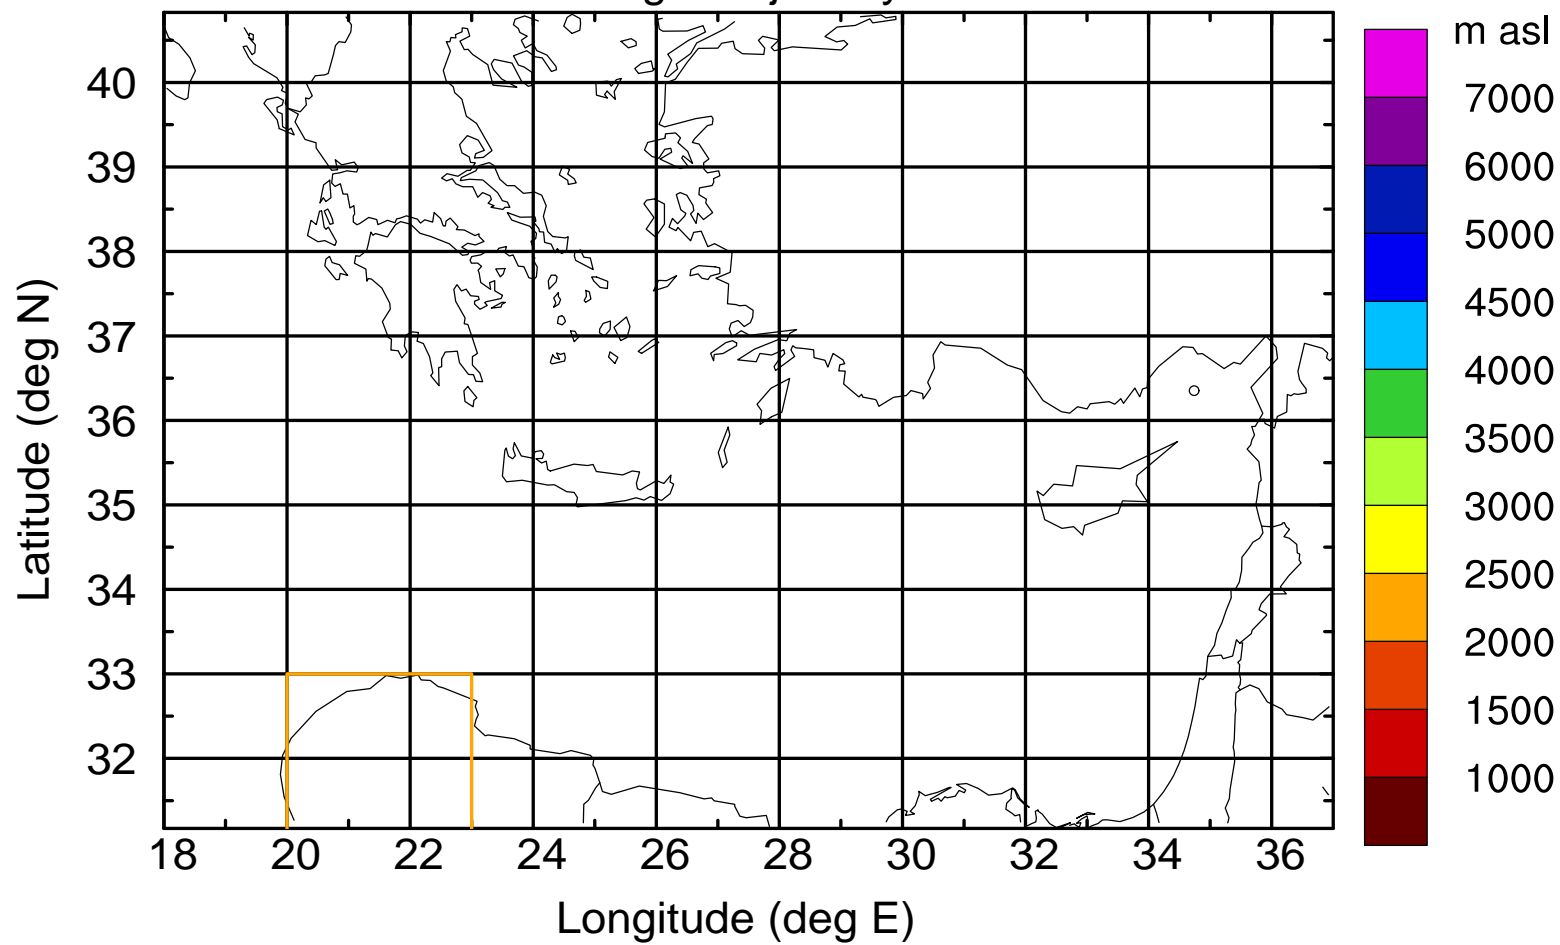

Paphos Airport ground station 20170422 17:00 UTC

Flight trajectory