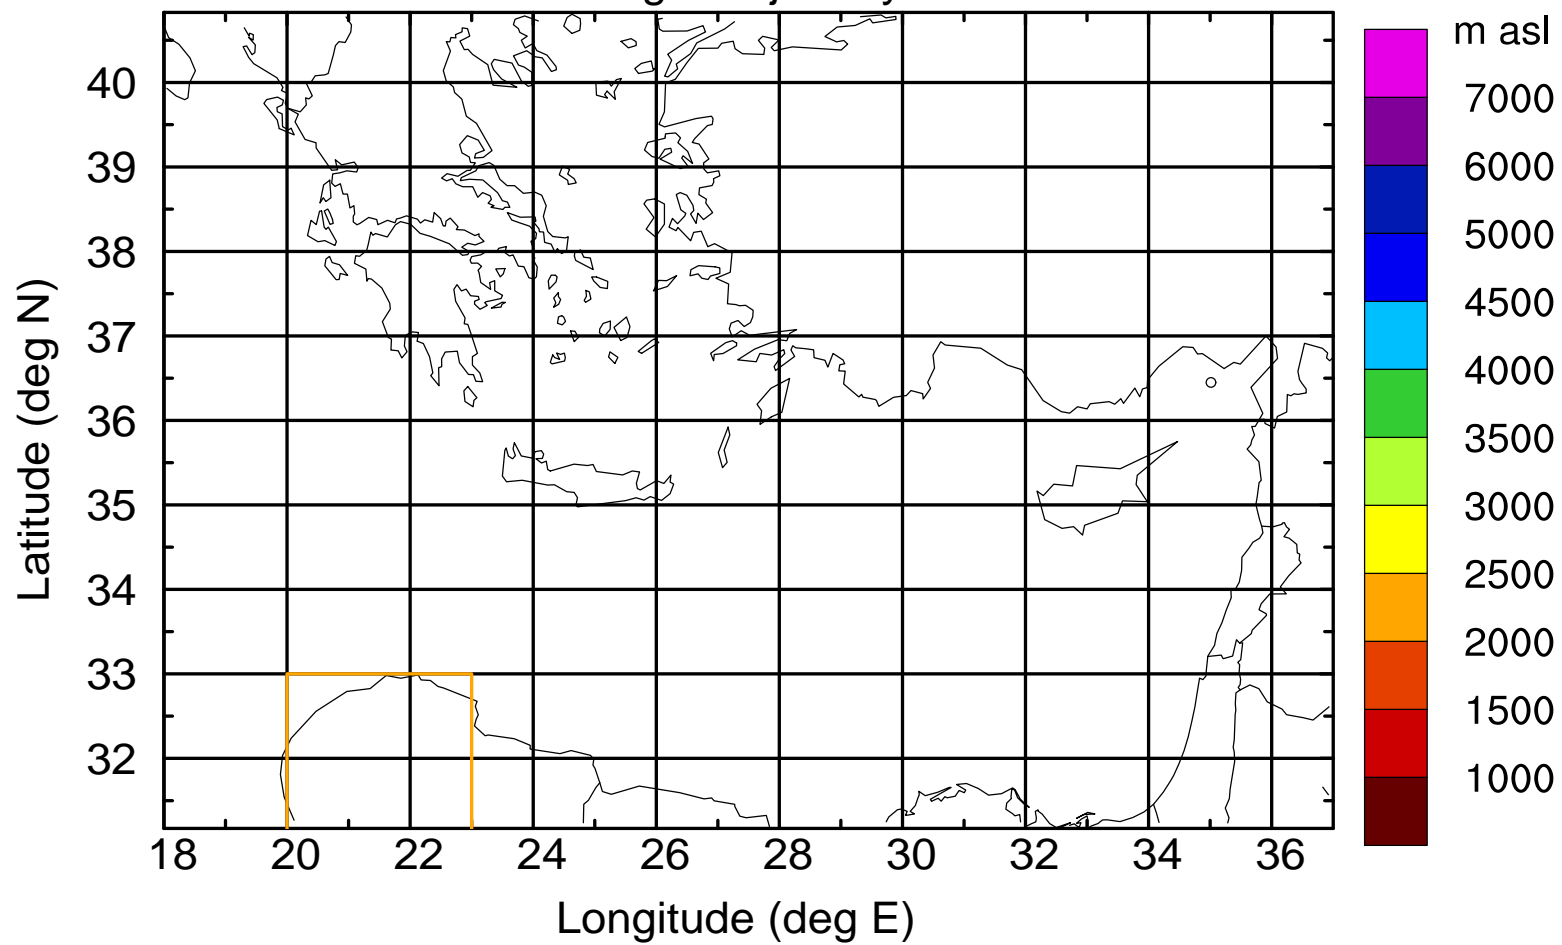

Paphos Airport ground station 20170422 17:00 UTC

Flight trajectory