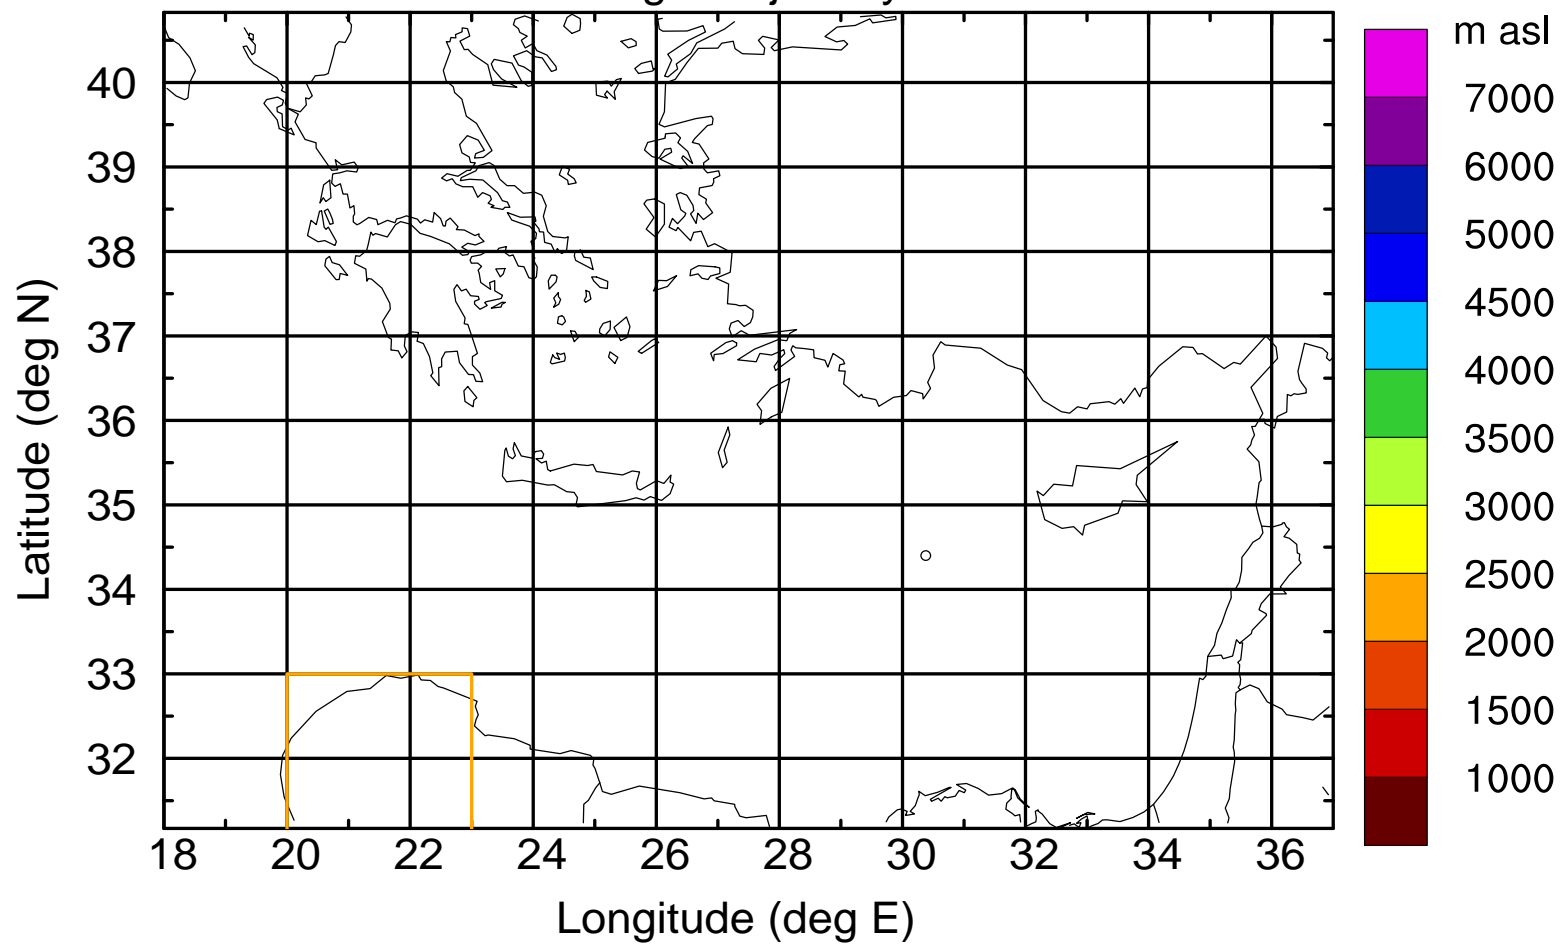

Paphos Airport ground station 20170422 17:00 UTC

Flight trajectory