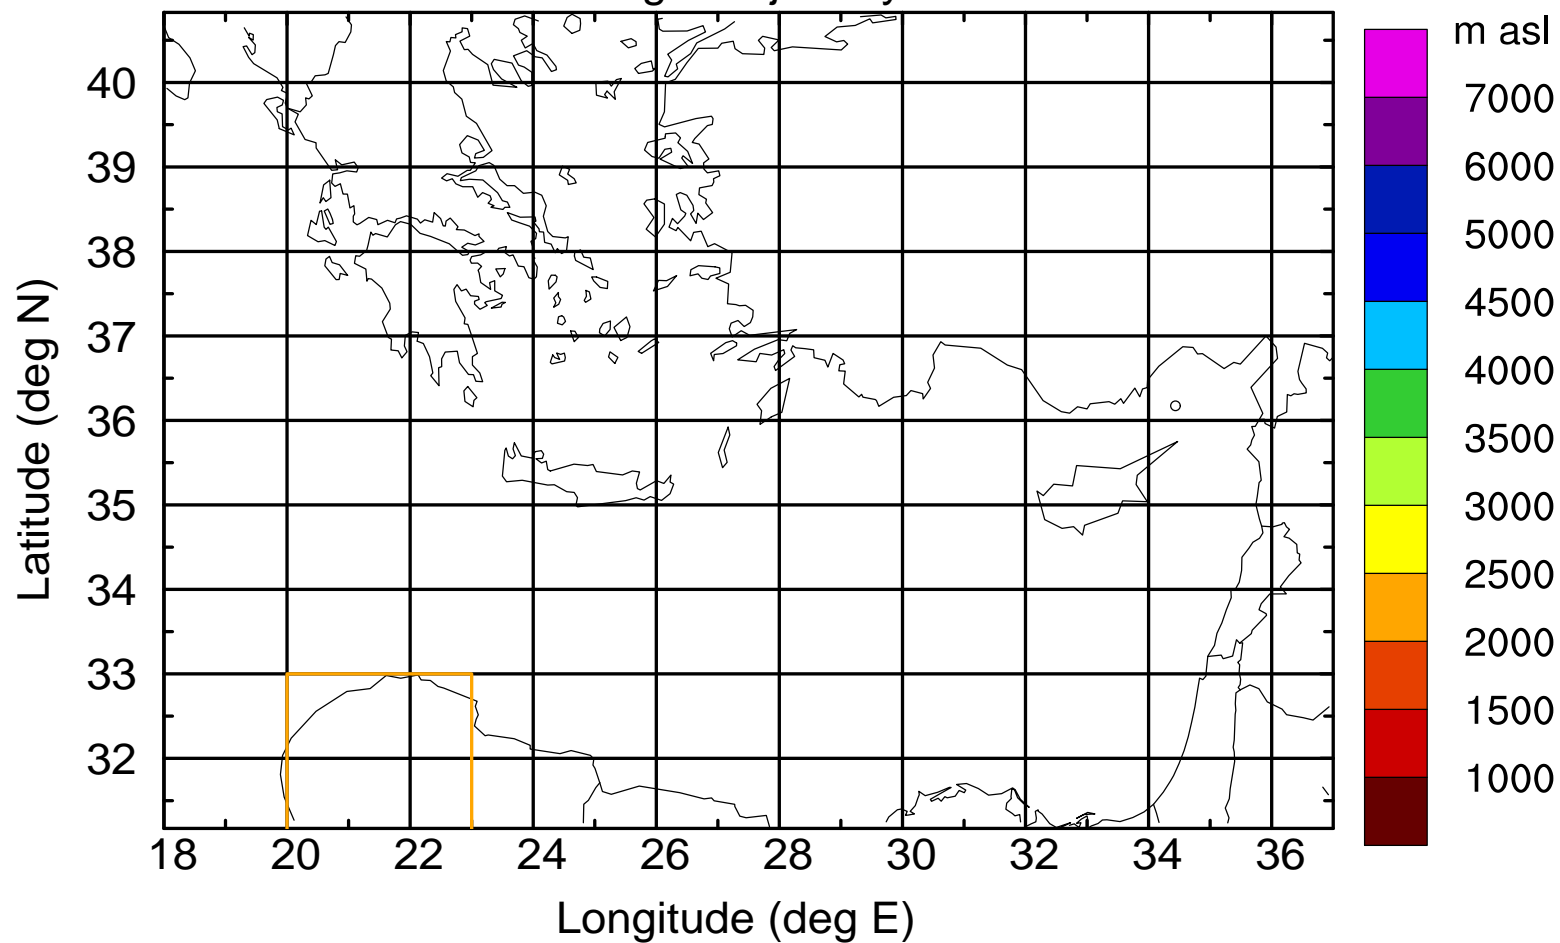

Paphos Airport ground station 20170422 17:00 UTC

Flight trajectory