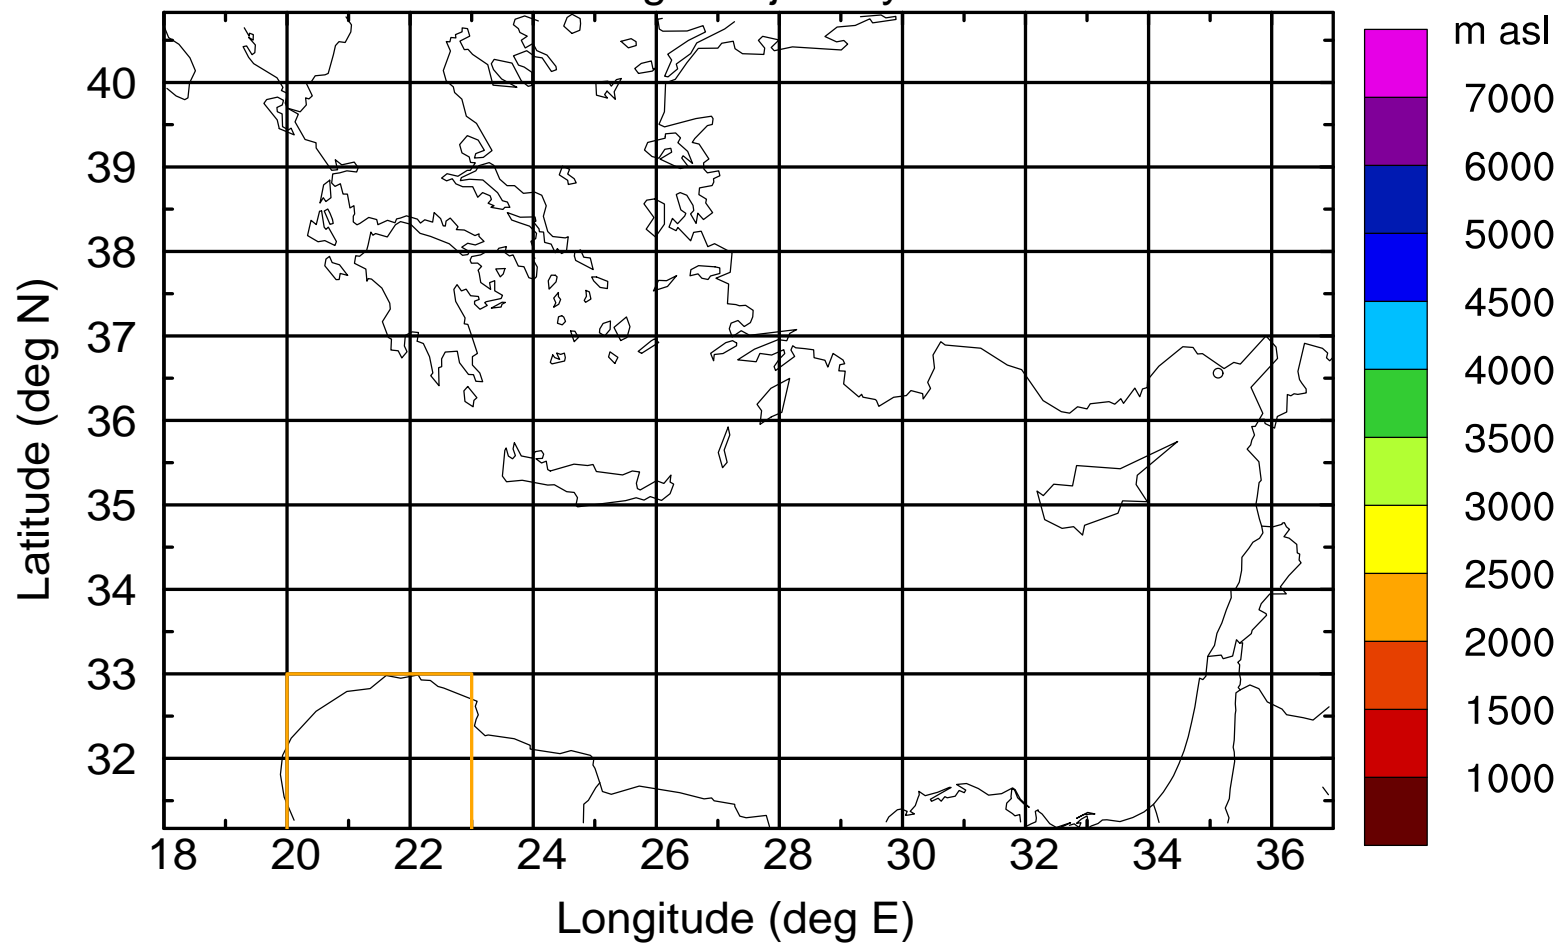

Flight trajectory

Paphos Airport ground station 20170422 17:00 UTC

Flight trajectory

Paphos Airport ground station 20170422 17:00 UTC

Flight trajectory

Paphos Airport ground station 20170422 17:00 UTC

Flight trajectory