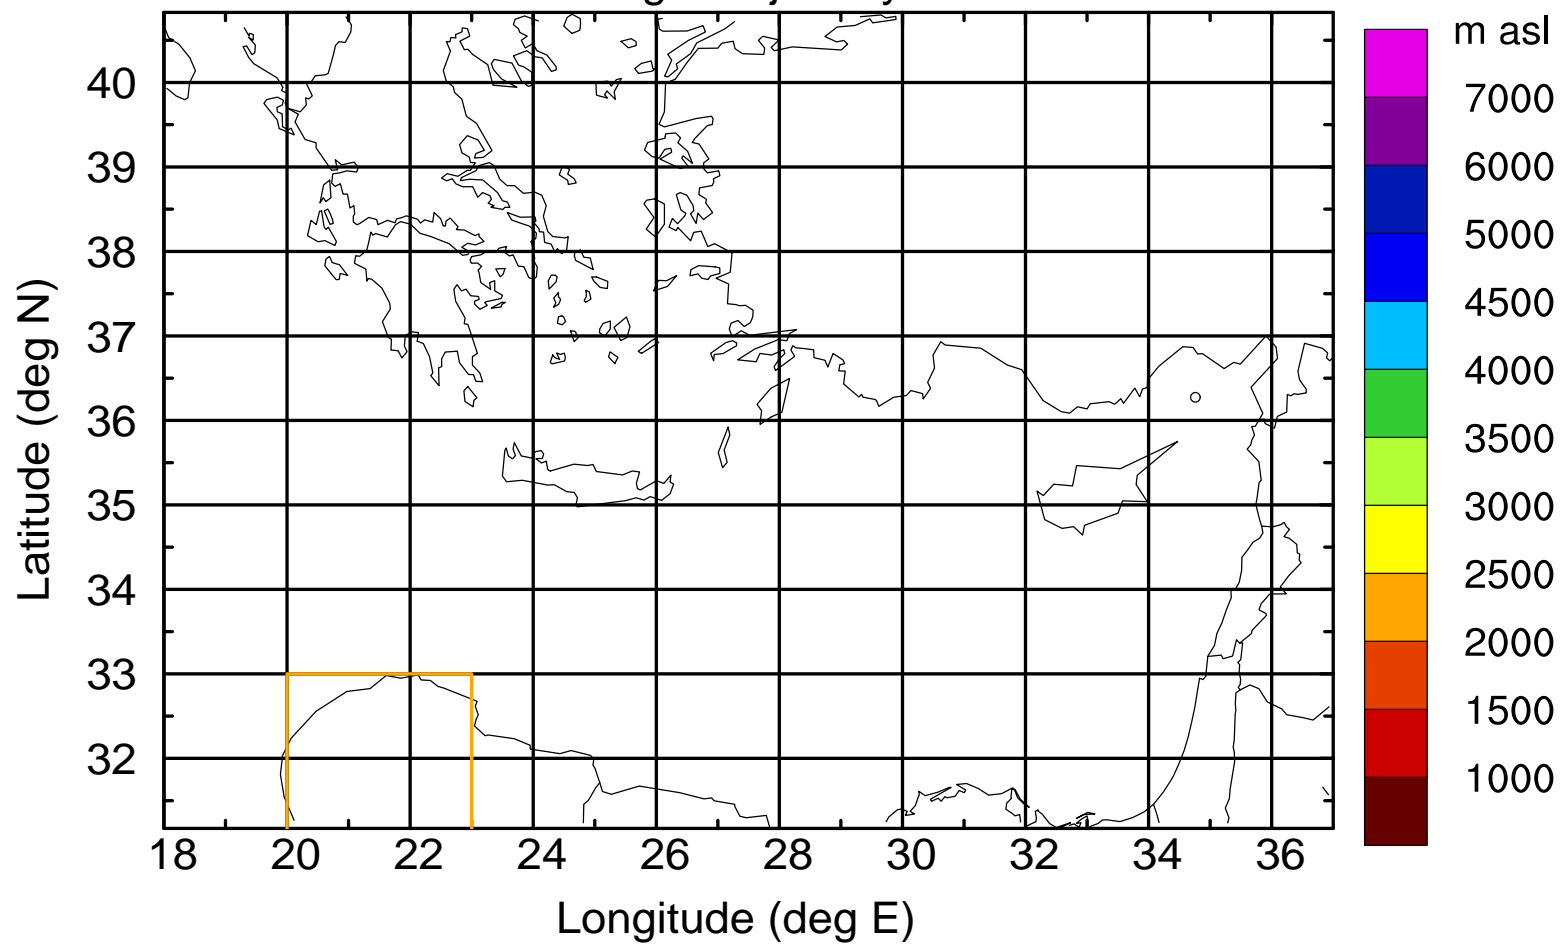

Flight trajectory

Paphos Airport ground station 20170422 17:00 UTC

Flight trajectory

Paphos Airport ground station 20170422 17:00 UTC

Flight trajectory

Paphos Airport ground station 20170422 17:00 UTC

Flight trajectory