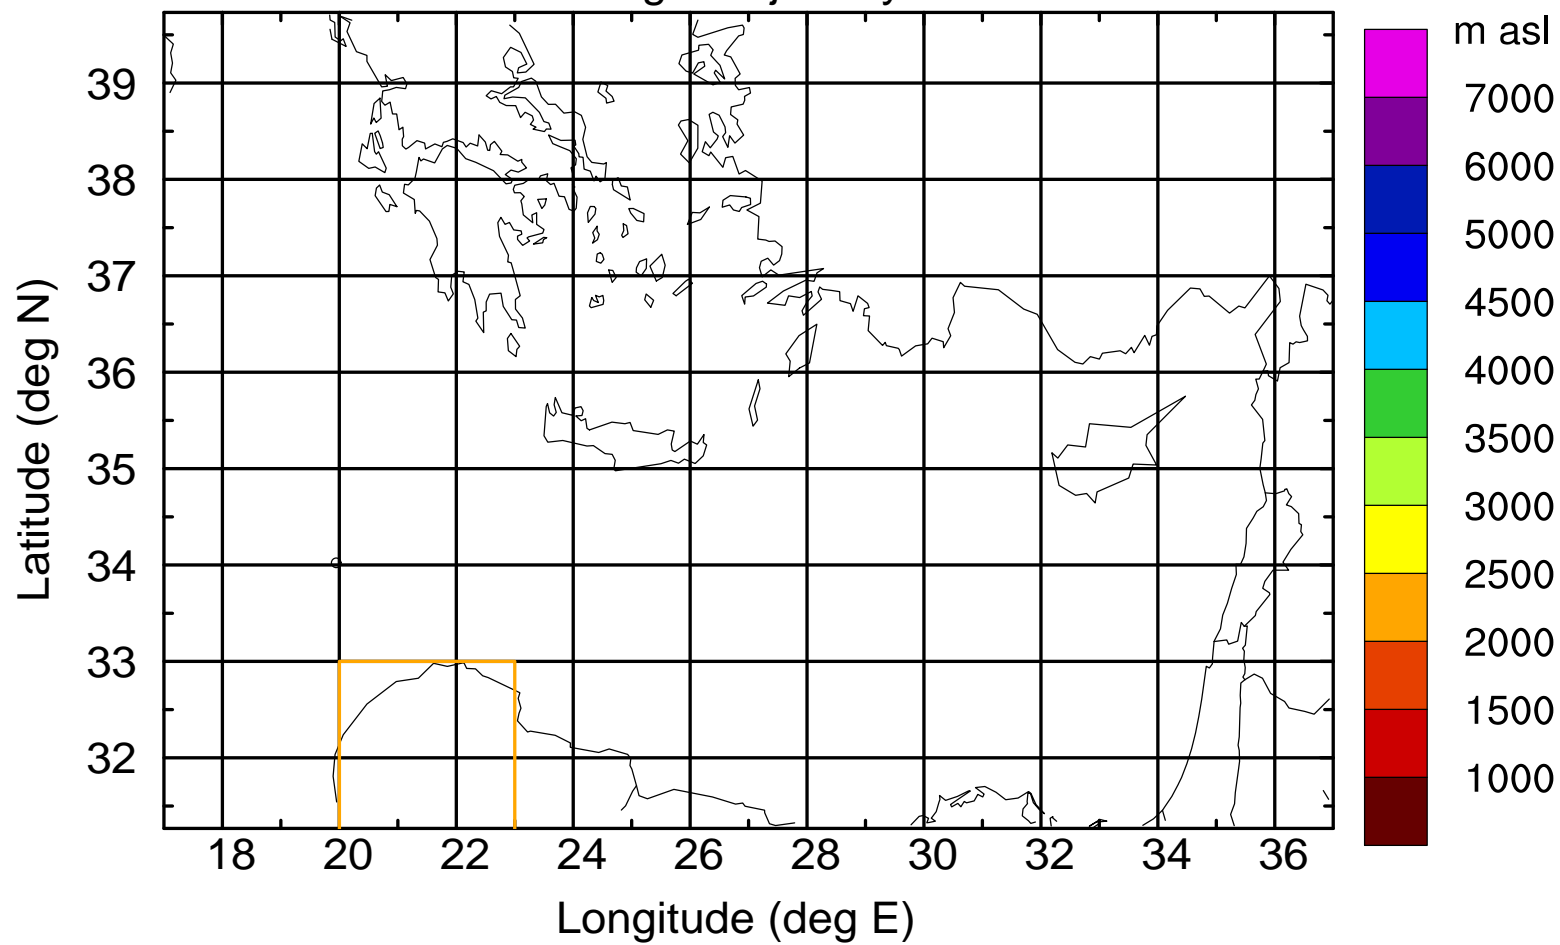

Paphos Airport ground station 20170422 16:00 UTC

Flight trajectory