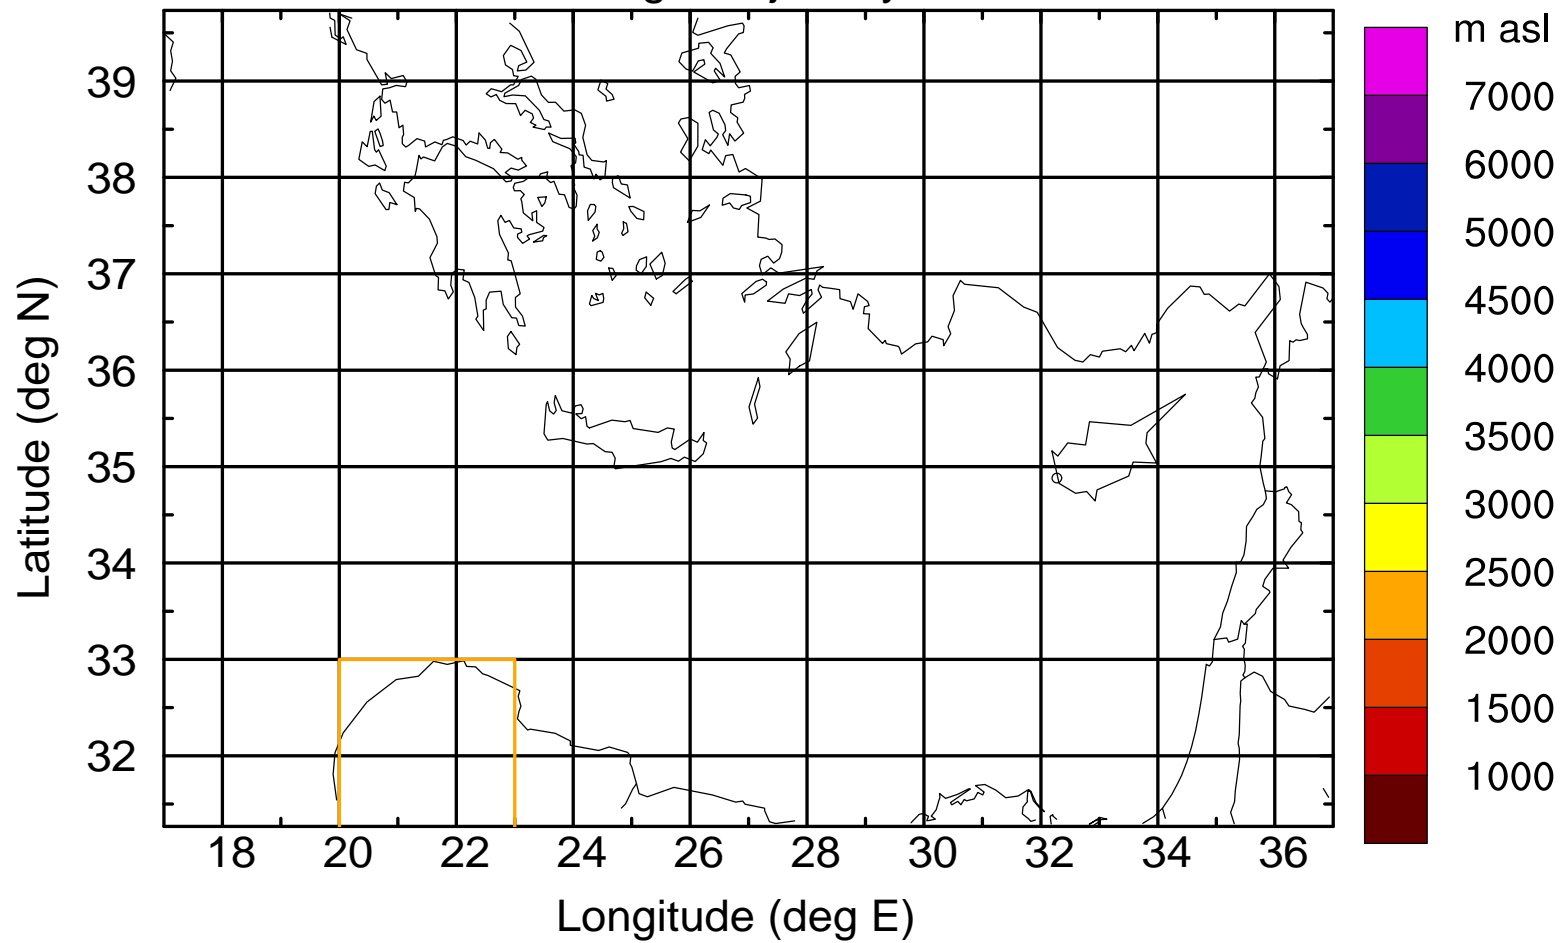

Paphos Airport ground station 20170422 16:00 UTC

Flight trajectory