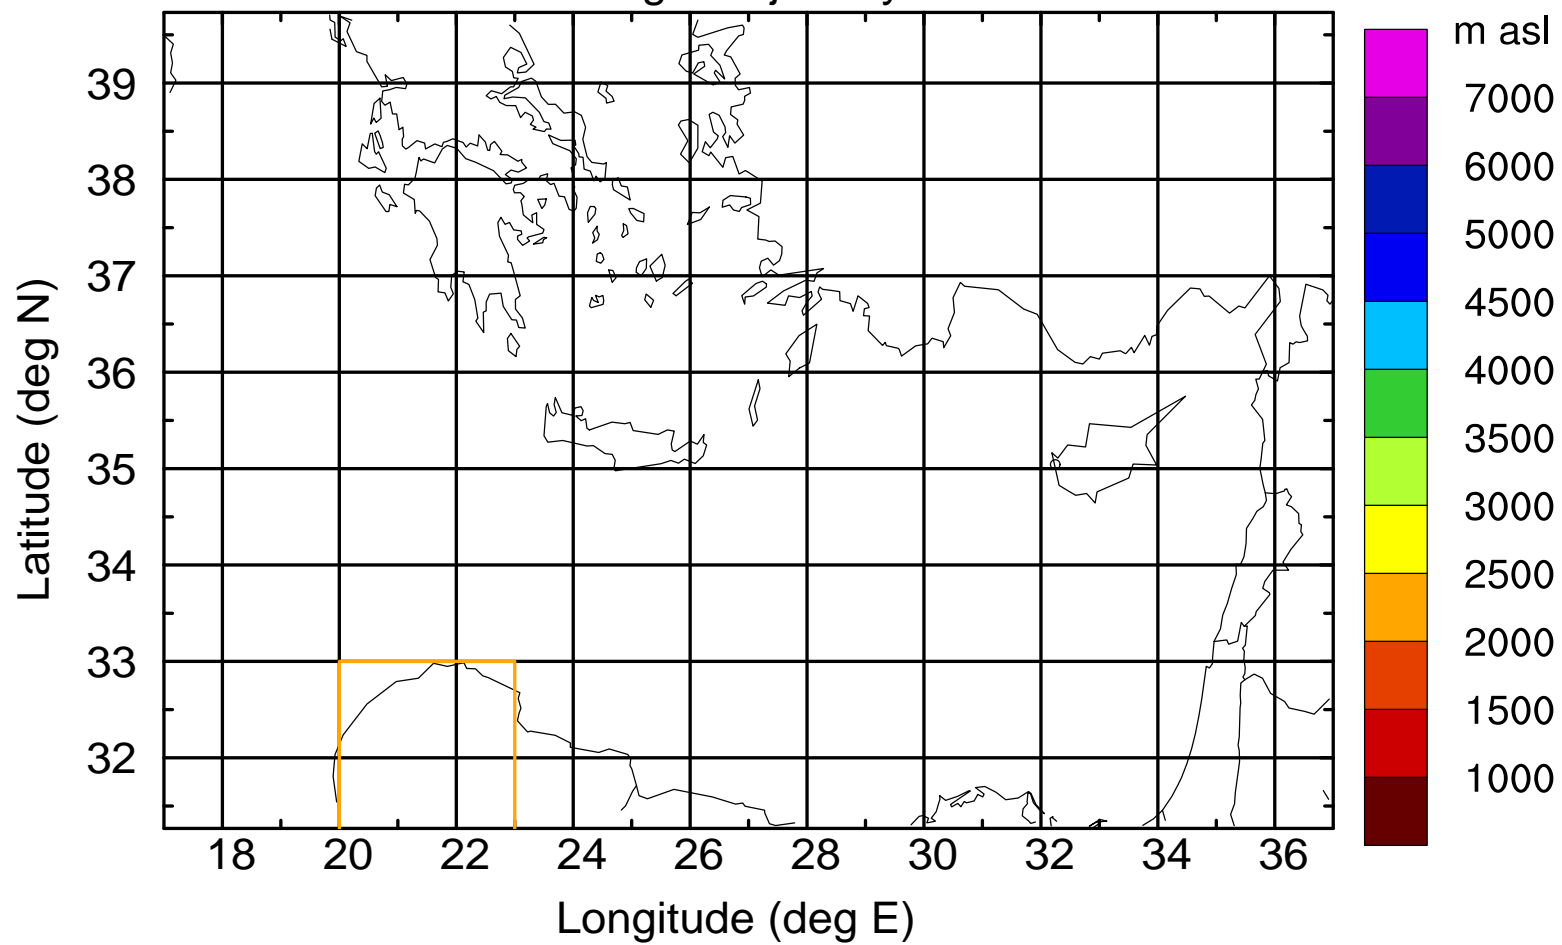

Paphos Airport ground station 20170422 16:00 UTC

Flight trajectory