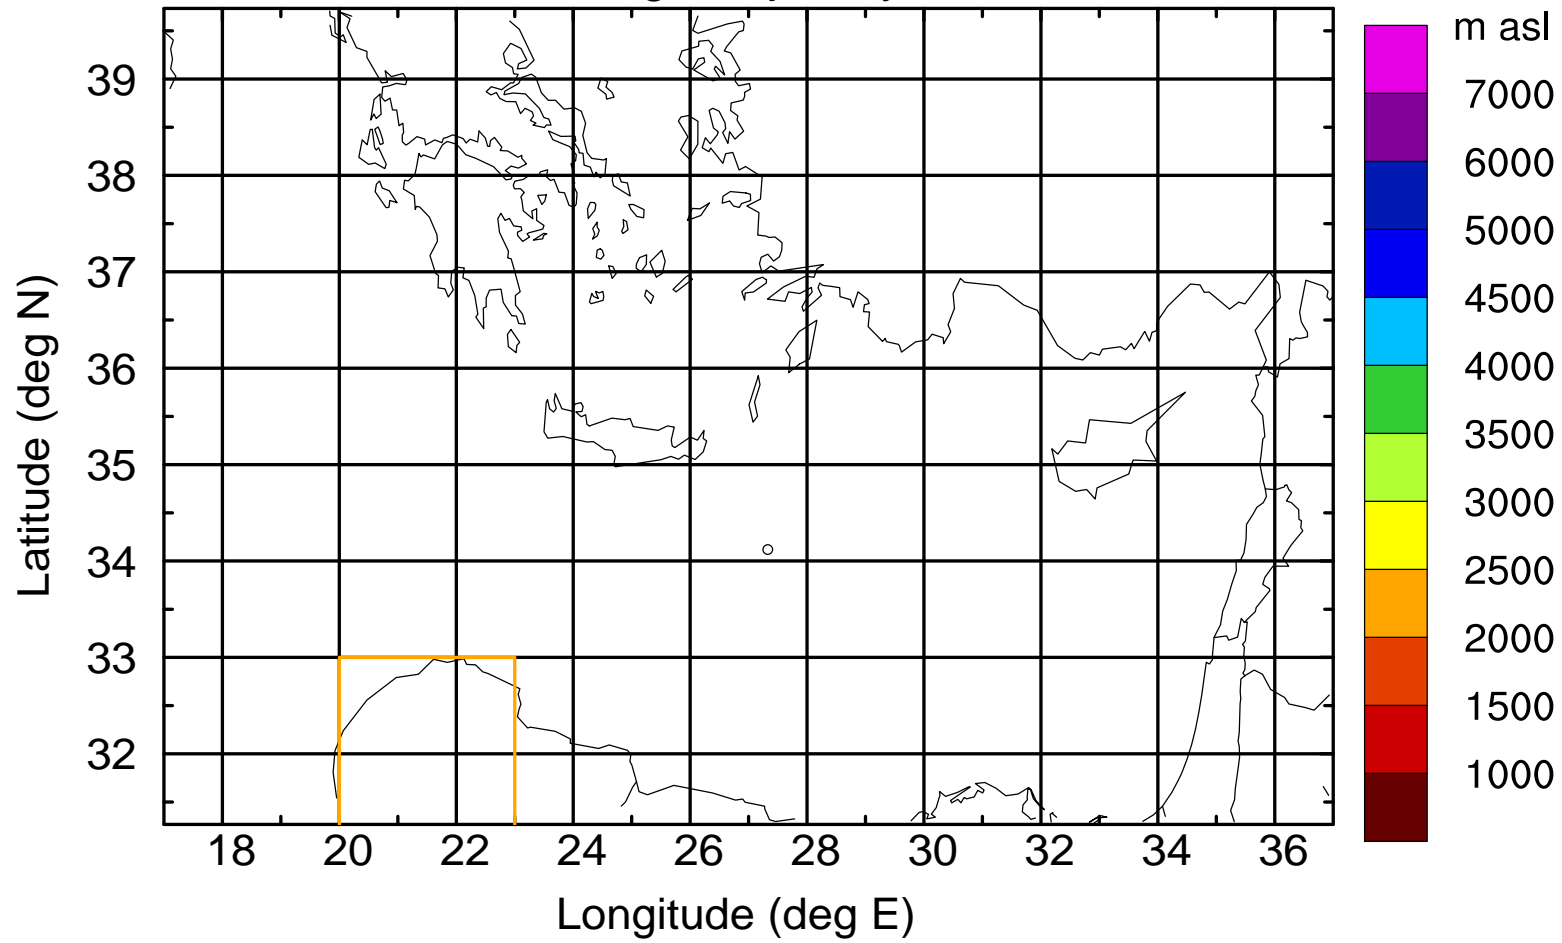

Paphos Airport ground station 20170422 16:00 UTC

Flight trajectory