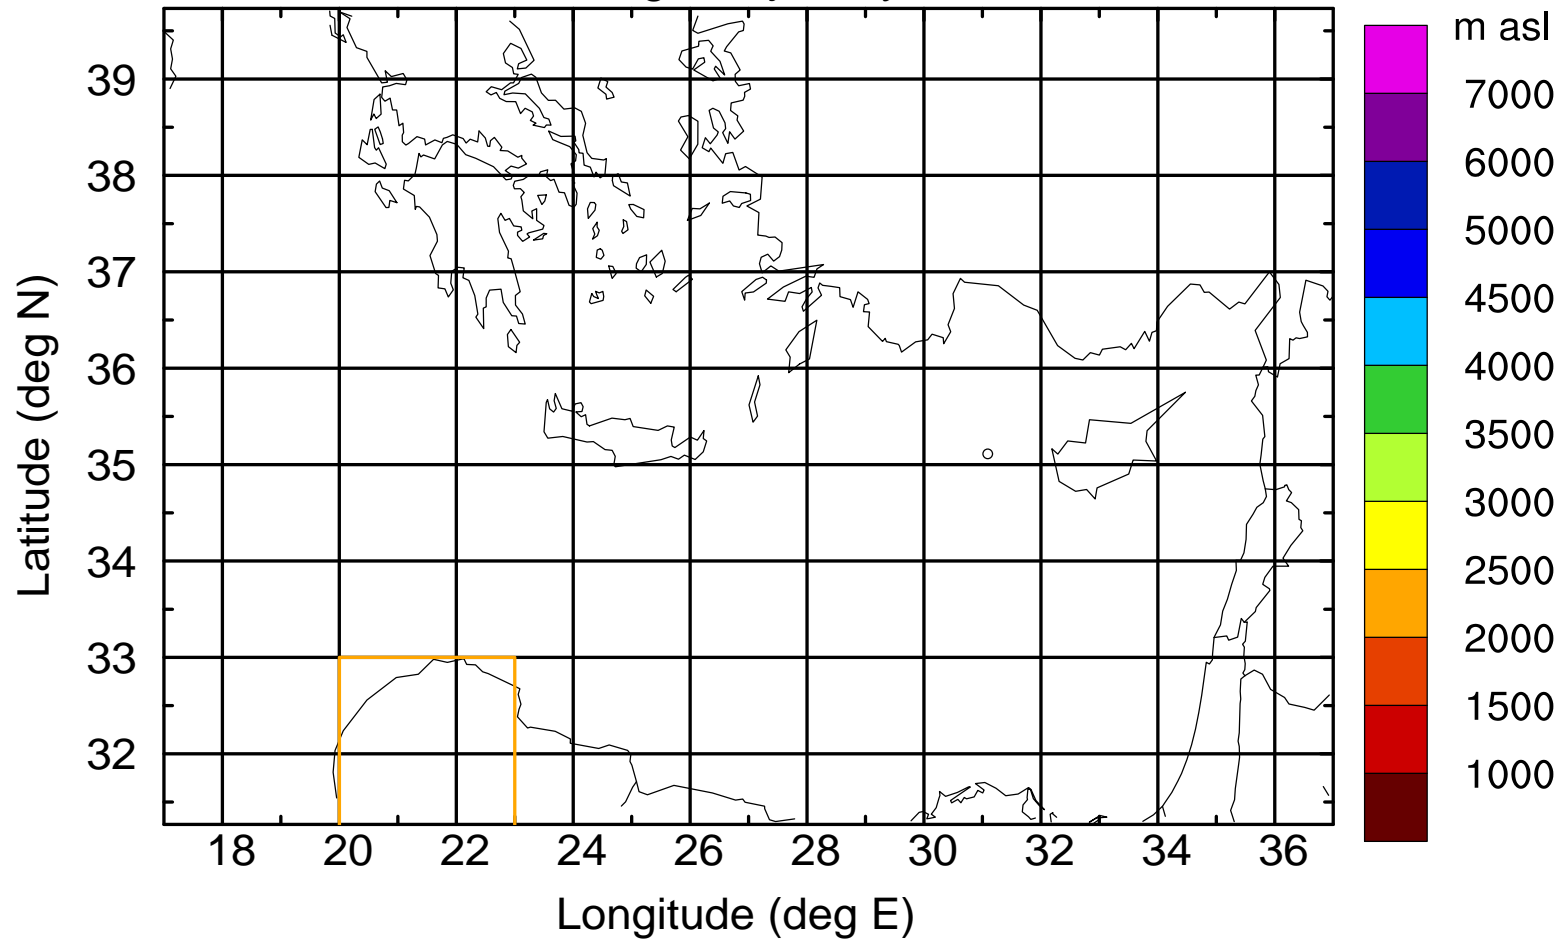

Paphos Airport ground station 20170422 16:00 UTC

Flight trajectory