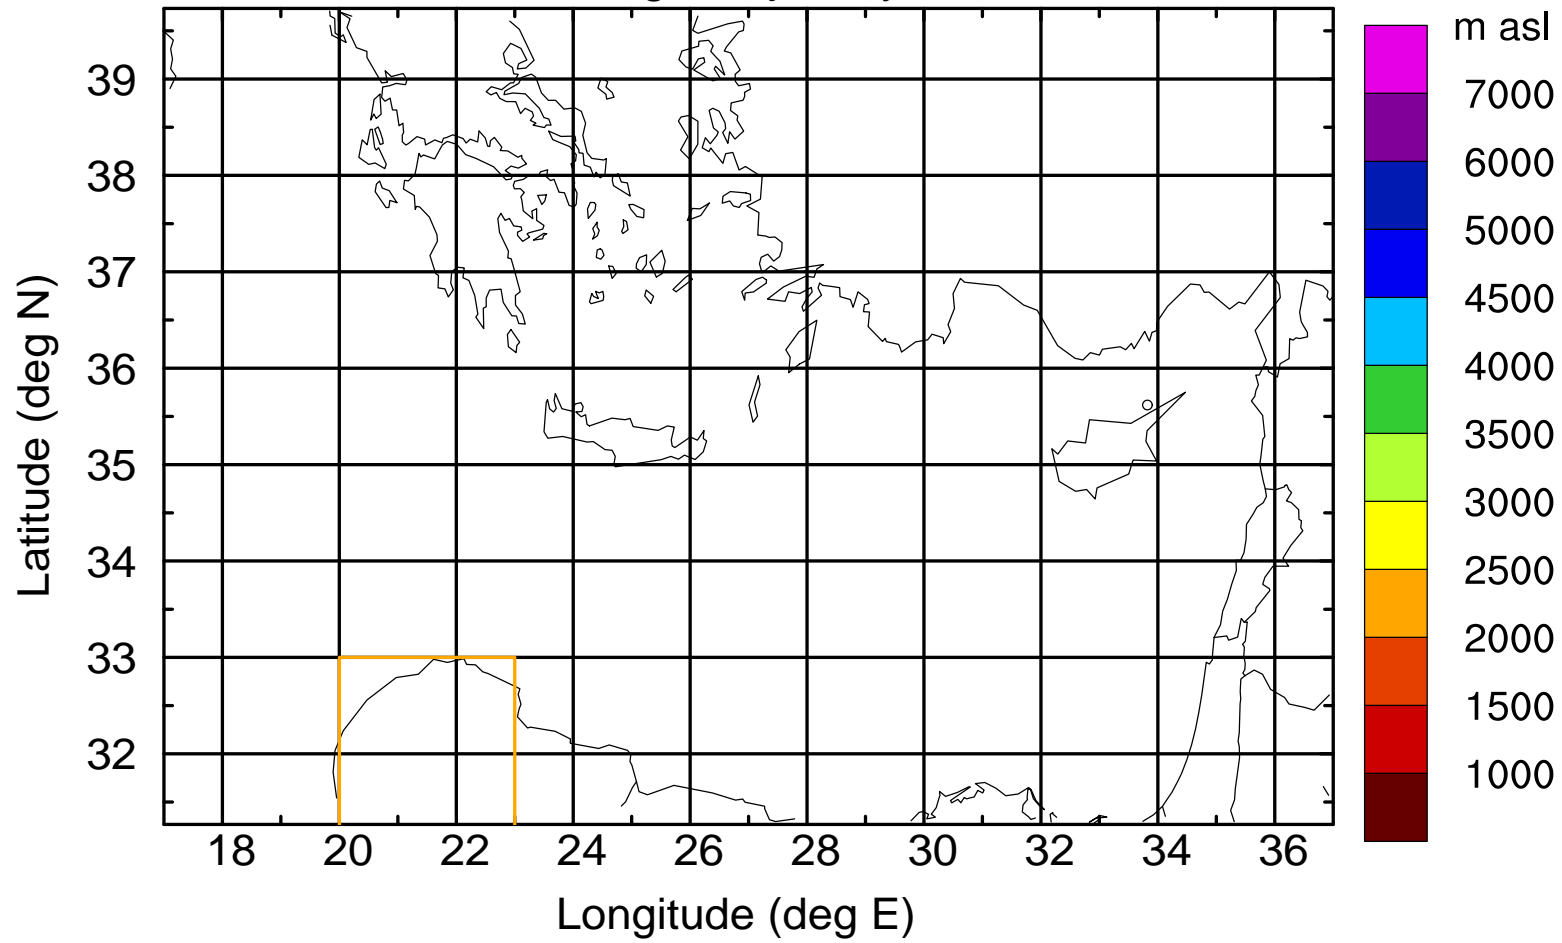

Paphos Airport ground station 20170422 16:00 UTC

Flight trajectory