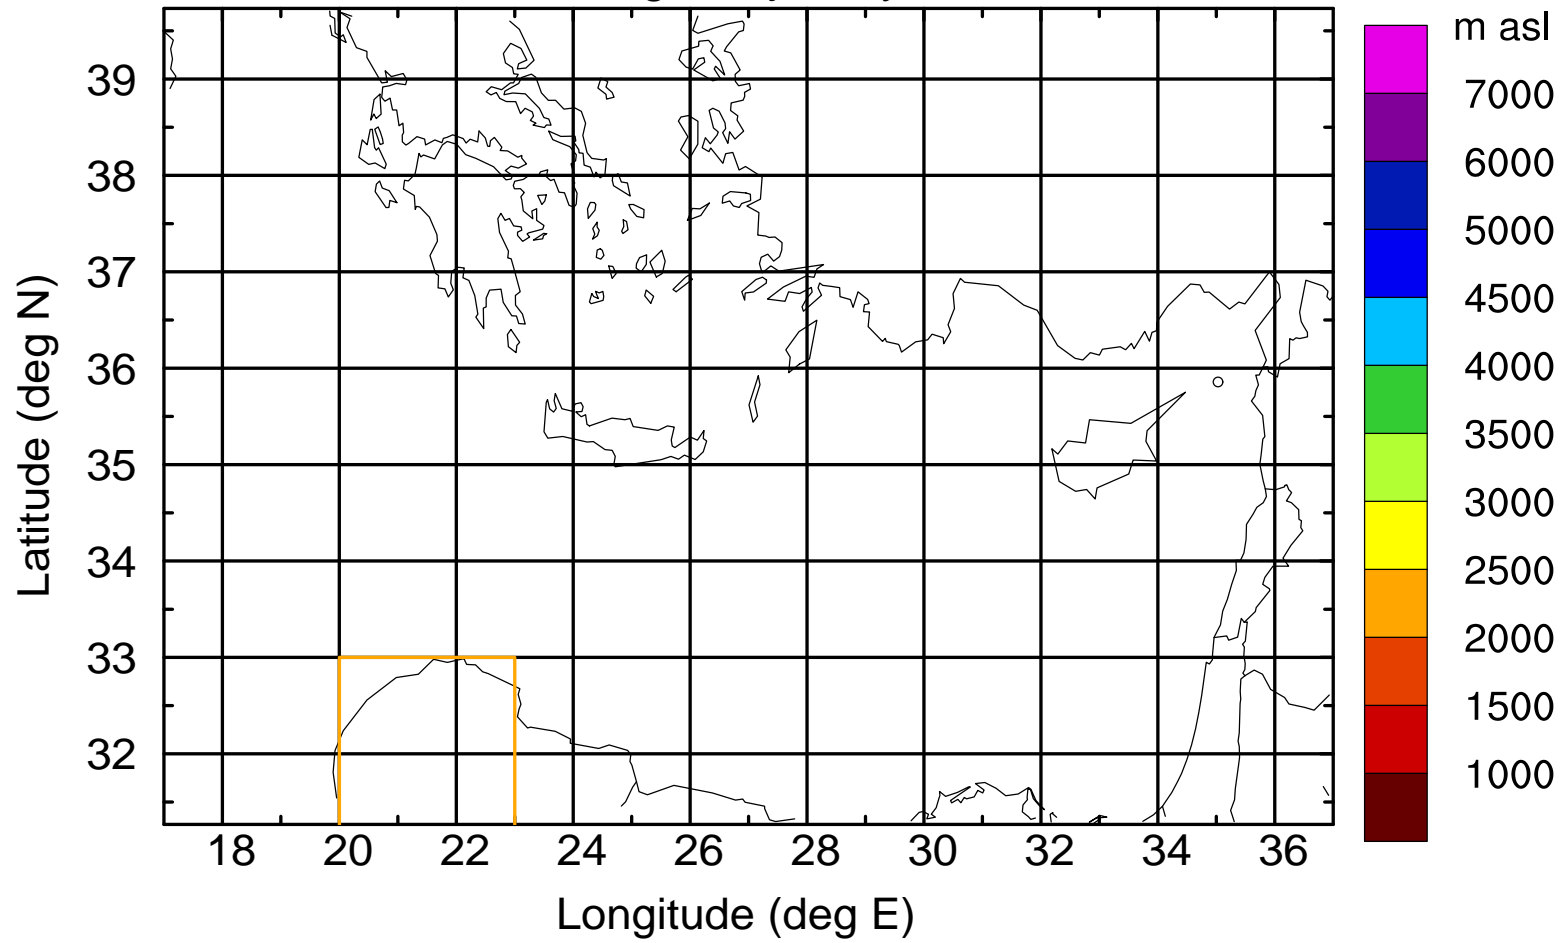

Paphos Airport ground station 20170422 16:00 UTC

Flight trajectory