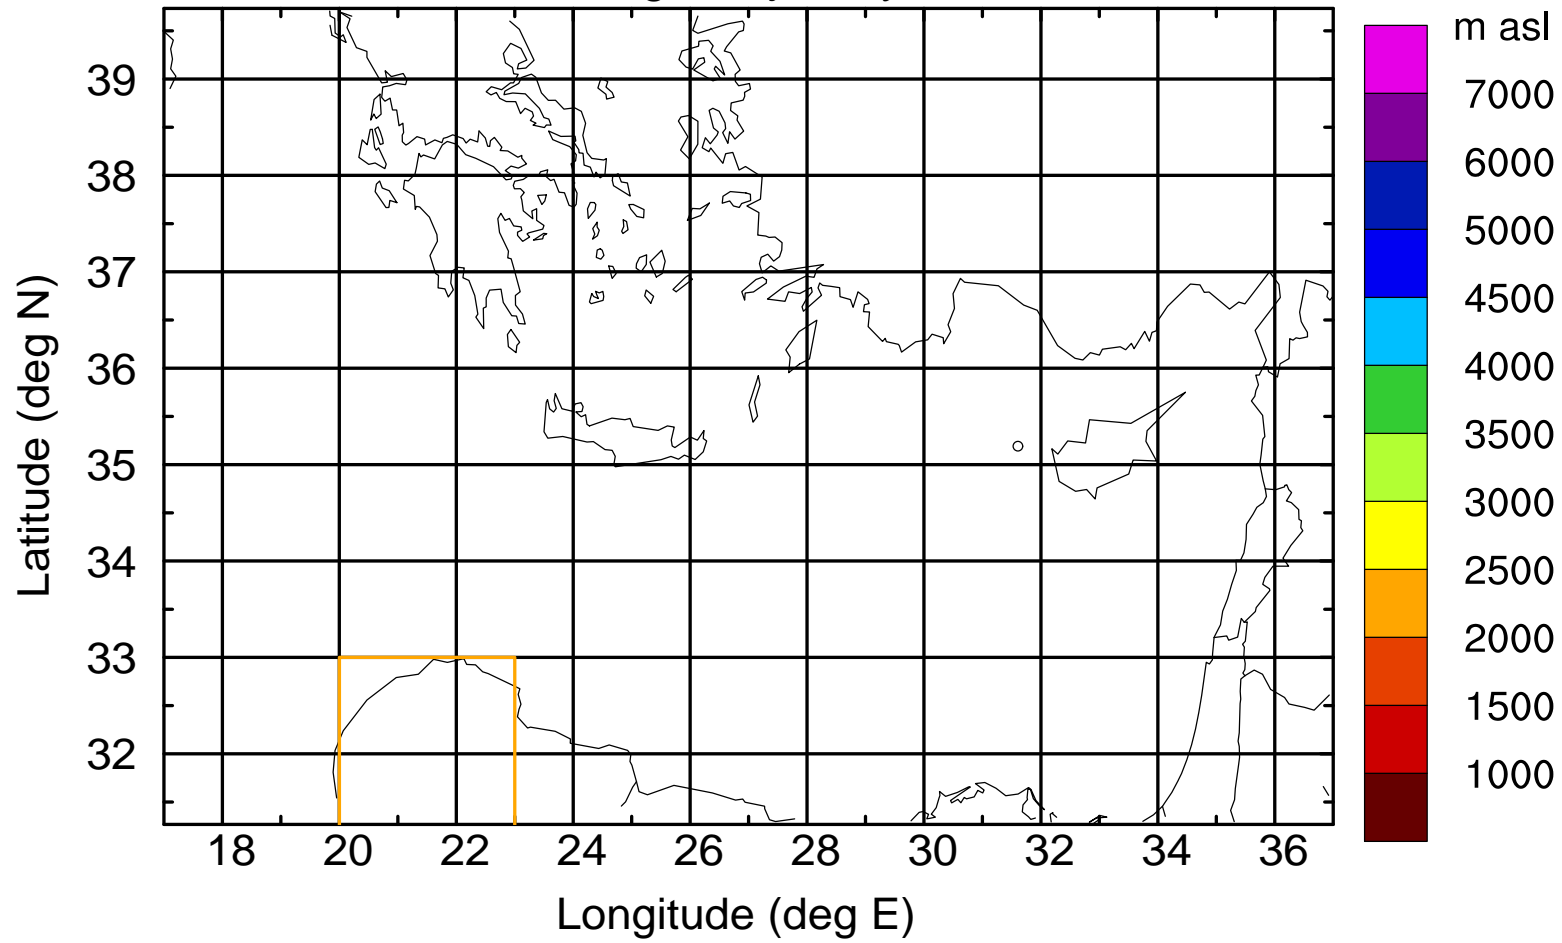

Paphos Airport ground station 20170422 16:00 UTC

Flight trajectory