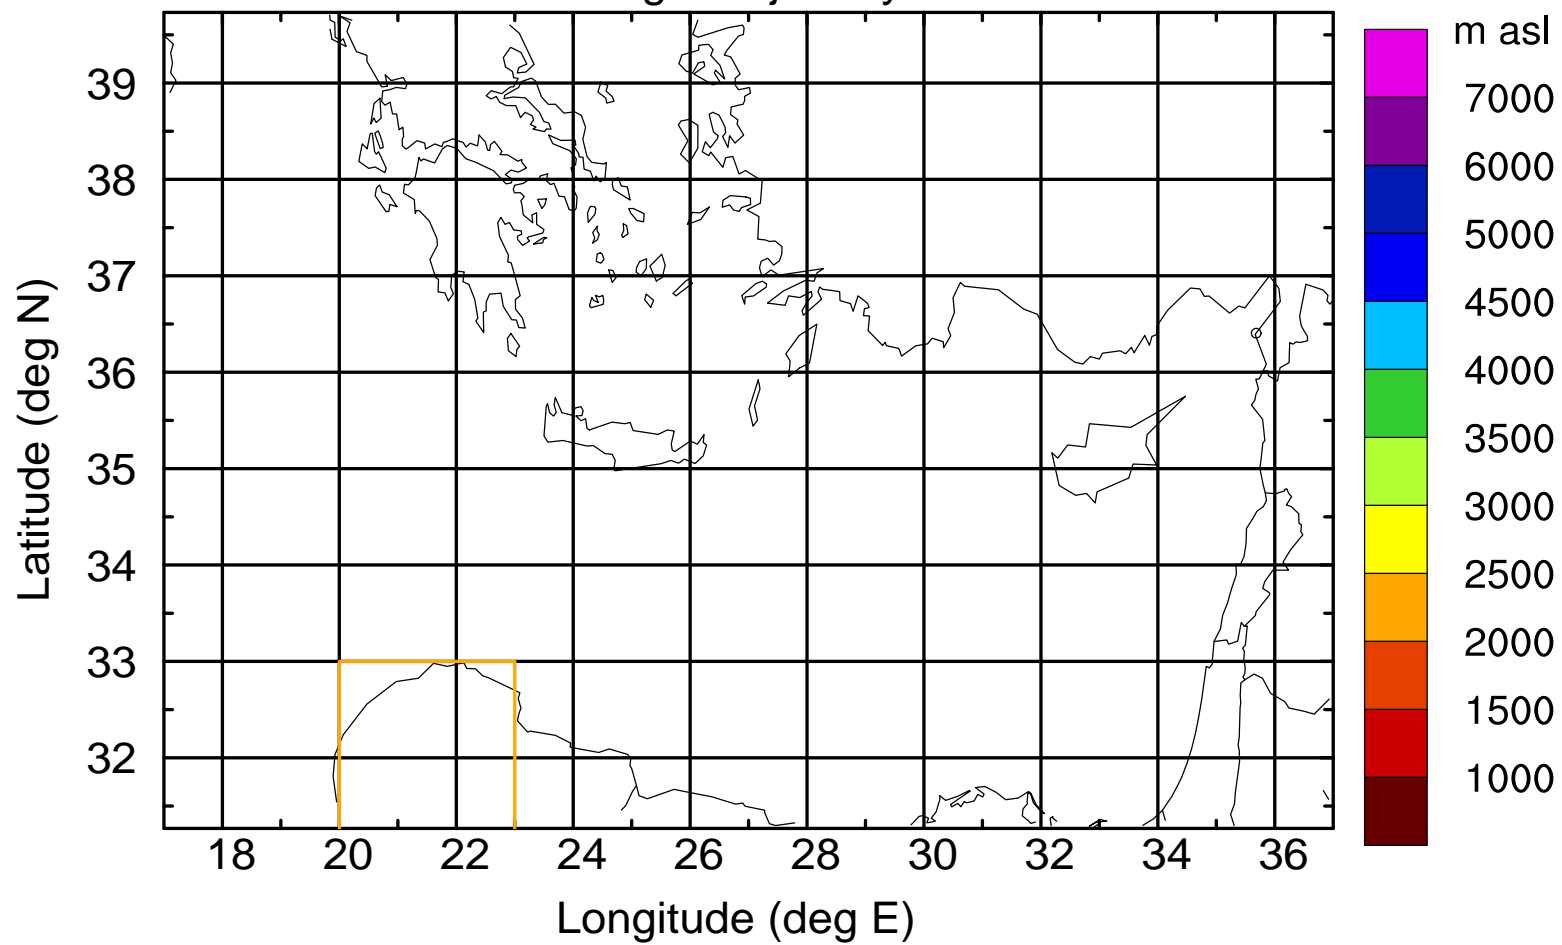

Paphos Airport ground station 20170422 16:00 UTC

Flight trajectory