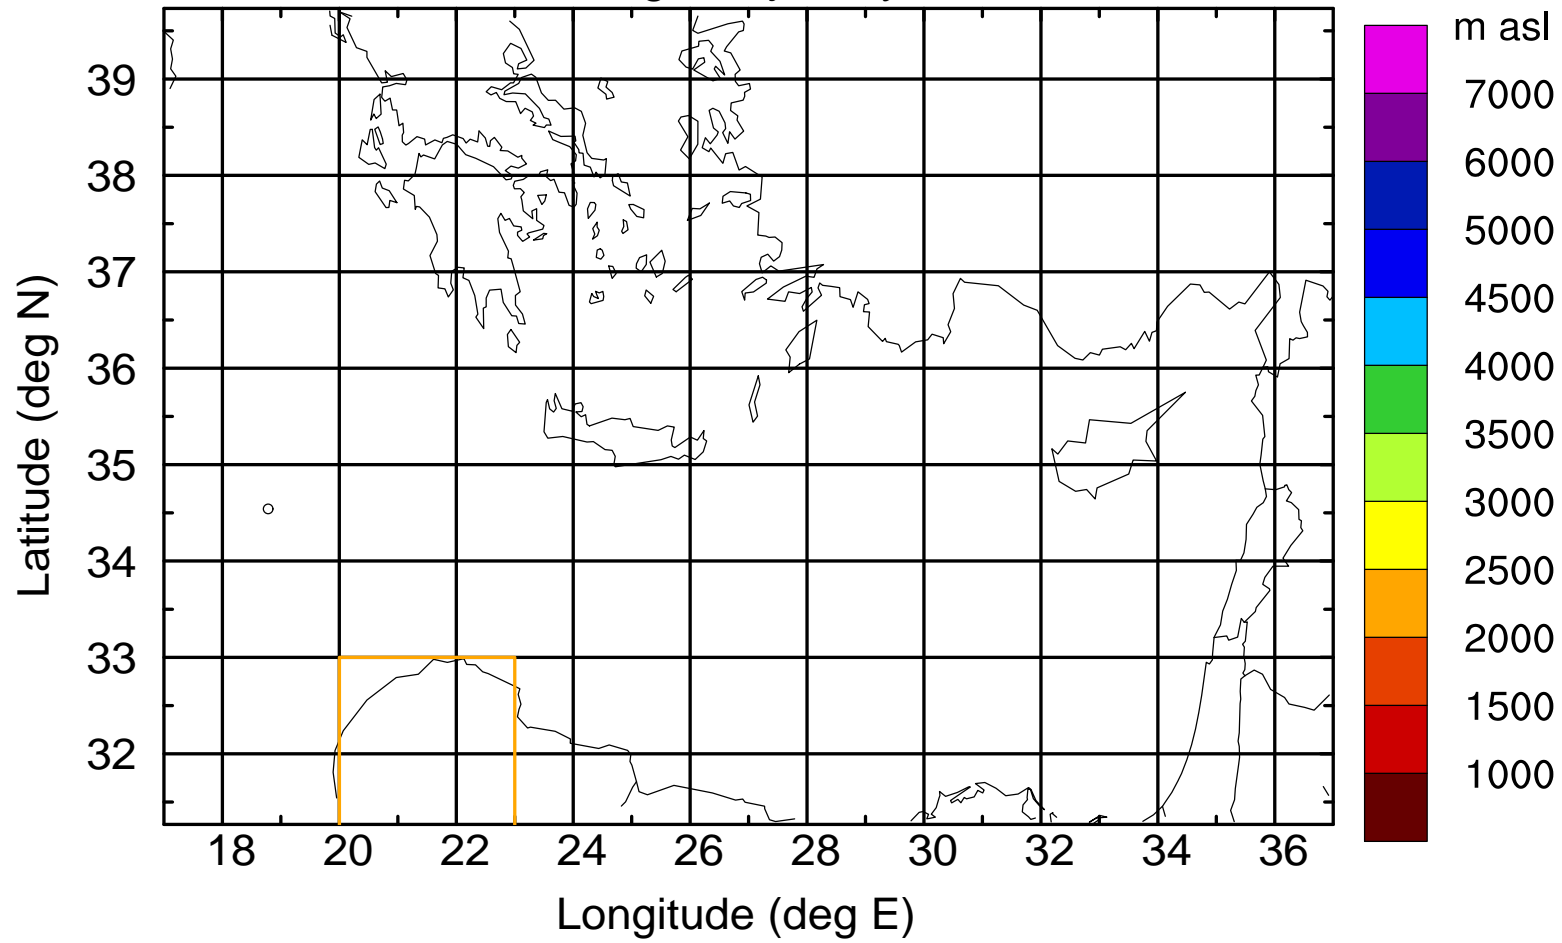

Paphos Airport ground station 20170422 16:00 UTC

Flight trajectory