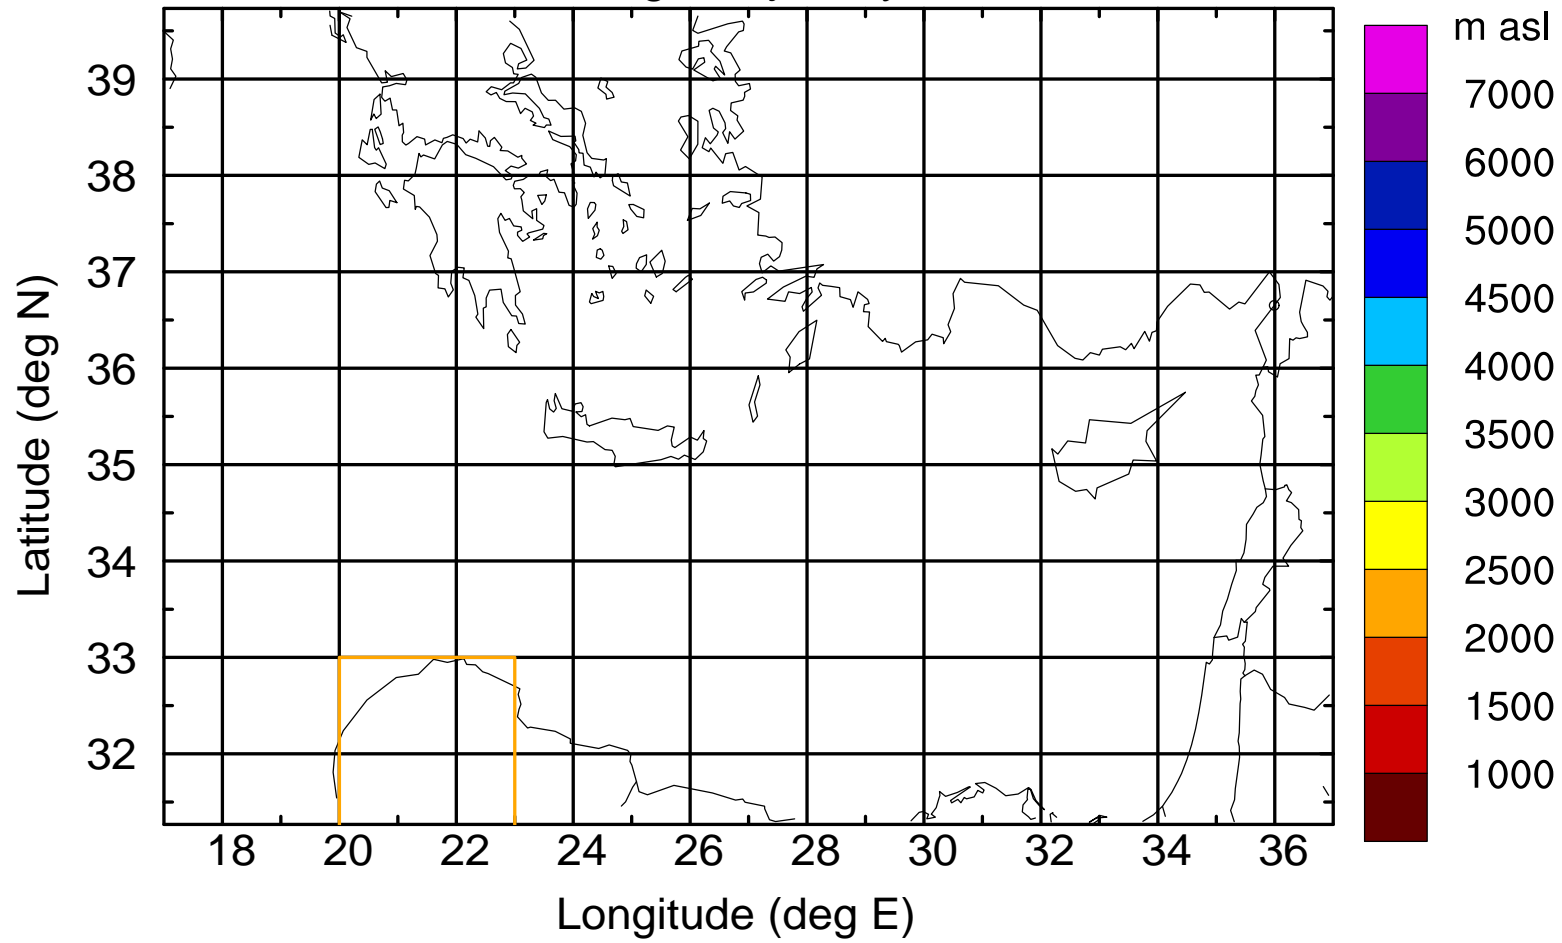

Paphos Airport ground station 20170422 16:00 UTC

Flight trajectory