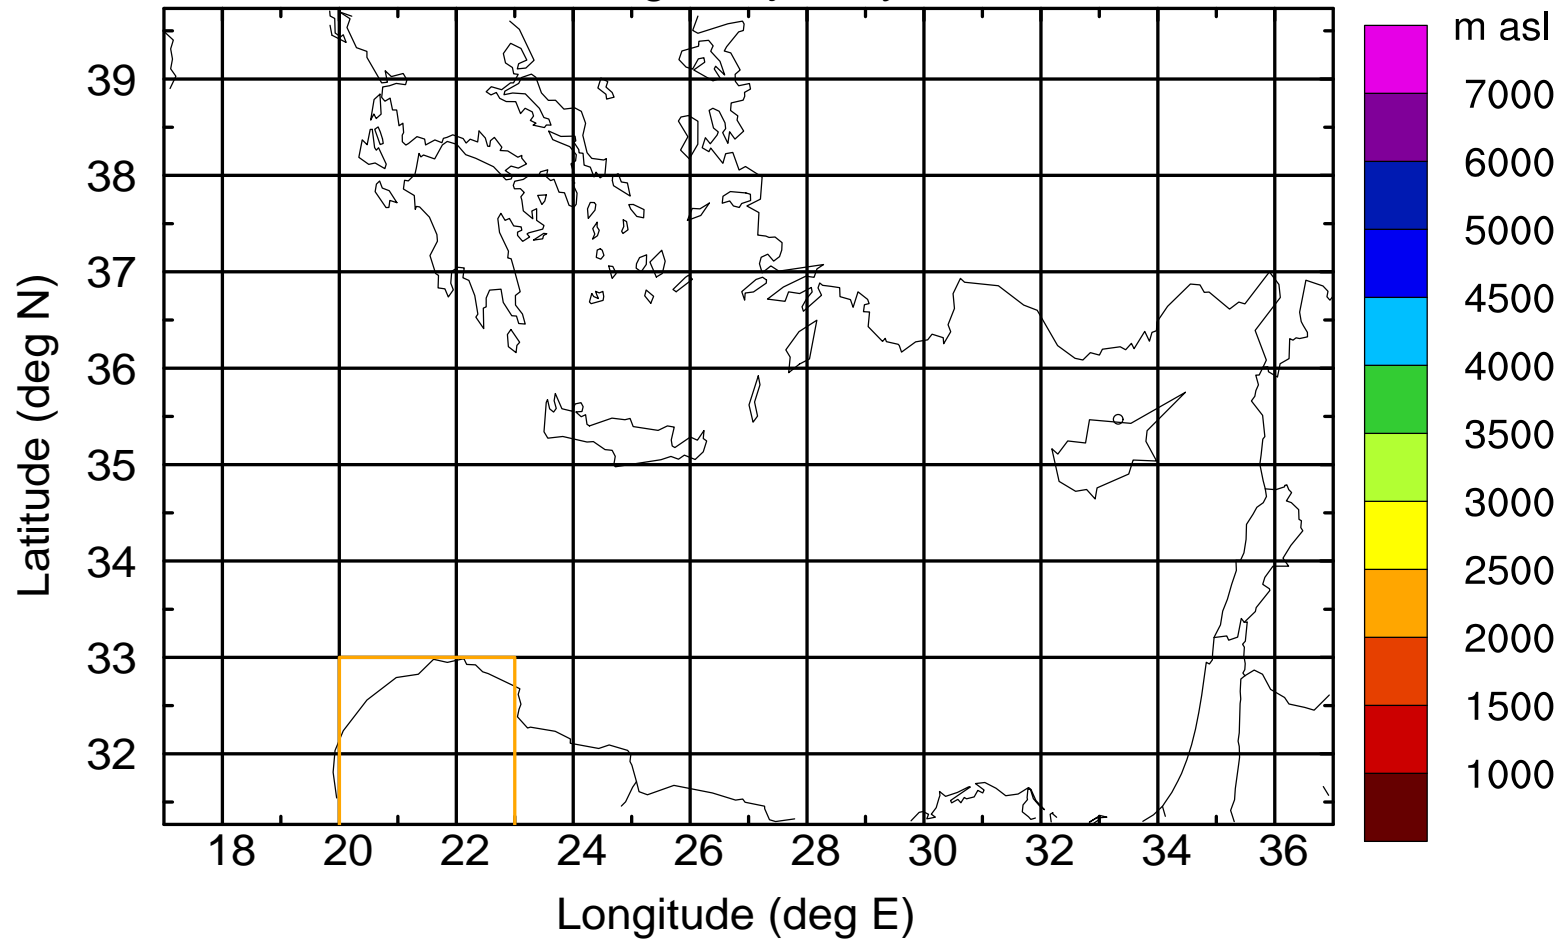

Paphos Airport ground station 20170422 16:00 UTC

Flight trajectory