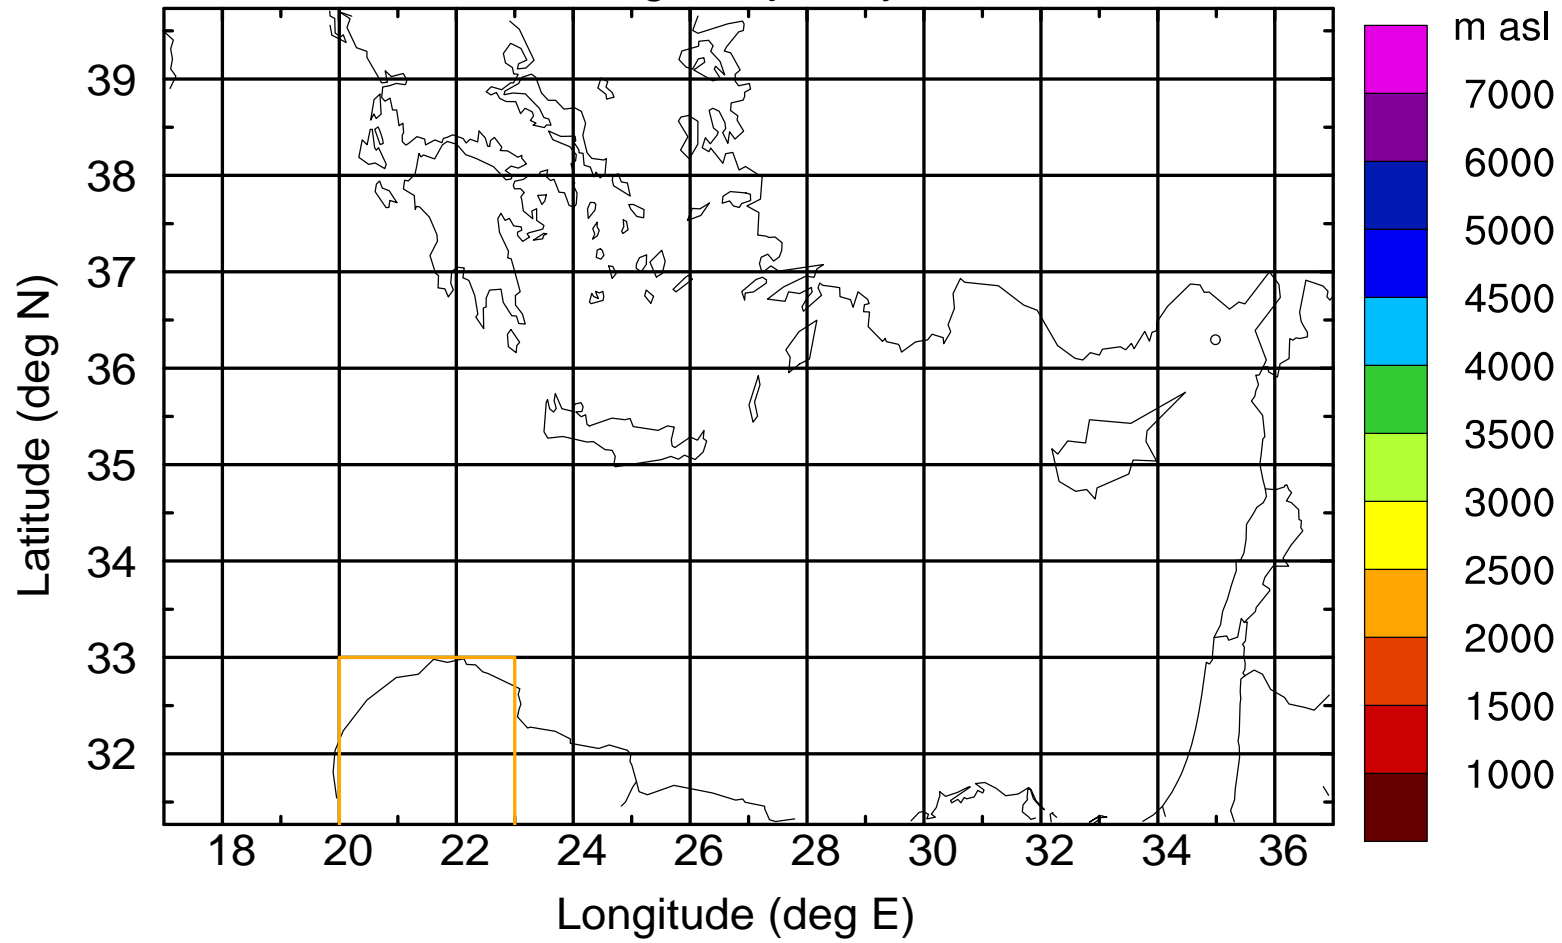

Paphos Airport ground station 20170422 16:00 UTC

Flight trajectory