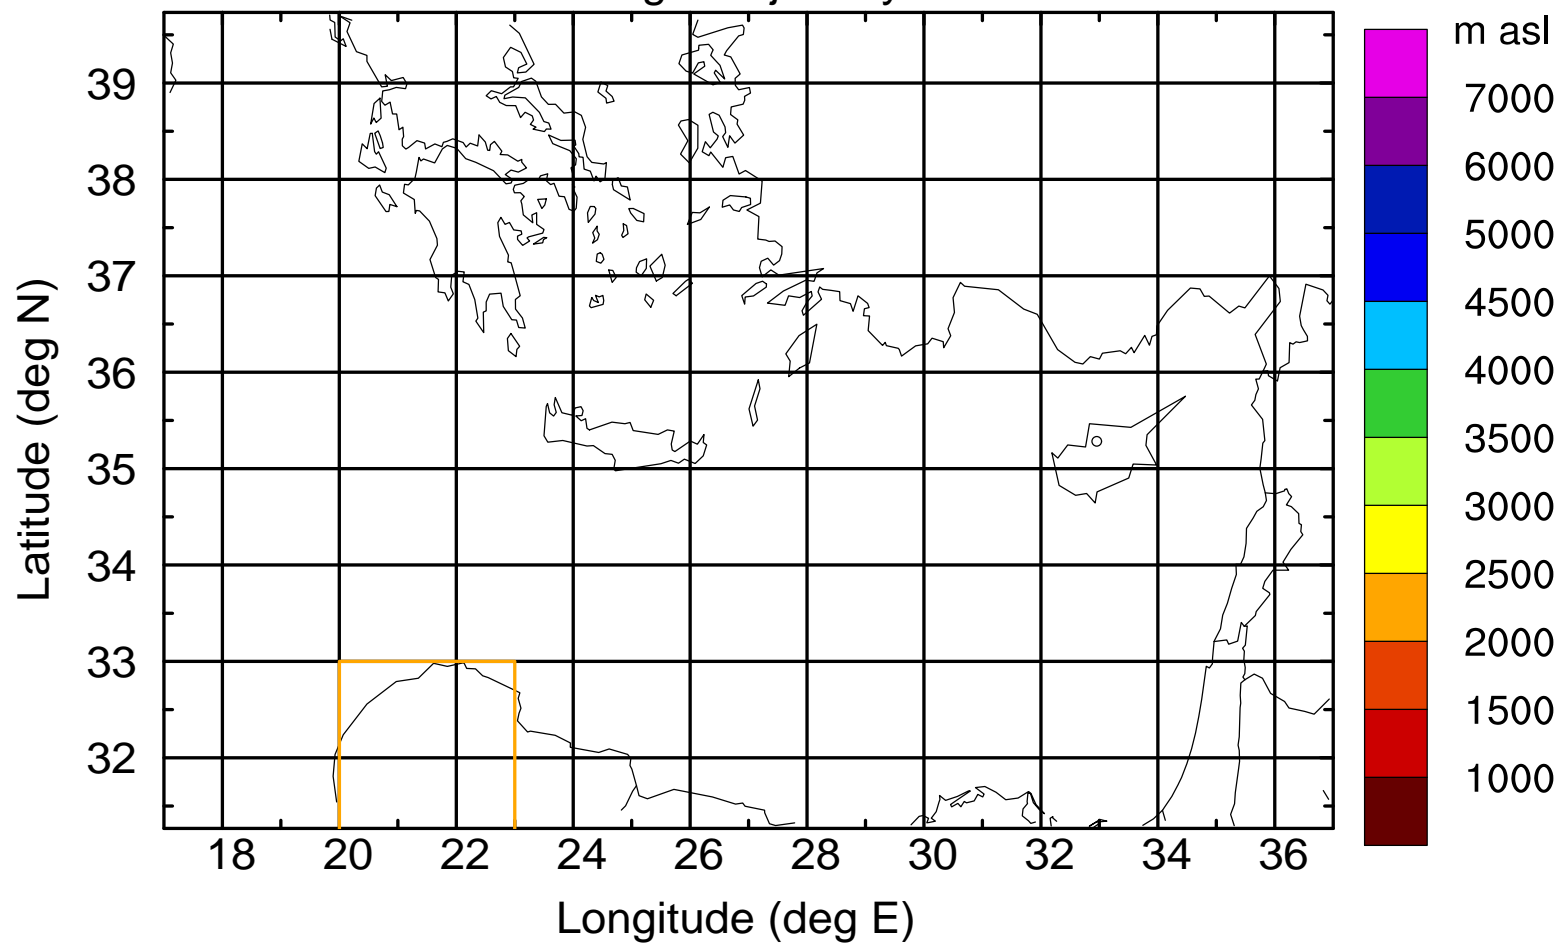

Paphos Airport ground station 20170422 16:00 UTC

Flight trajectory