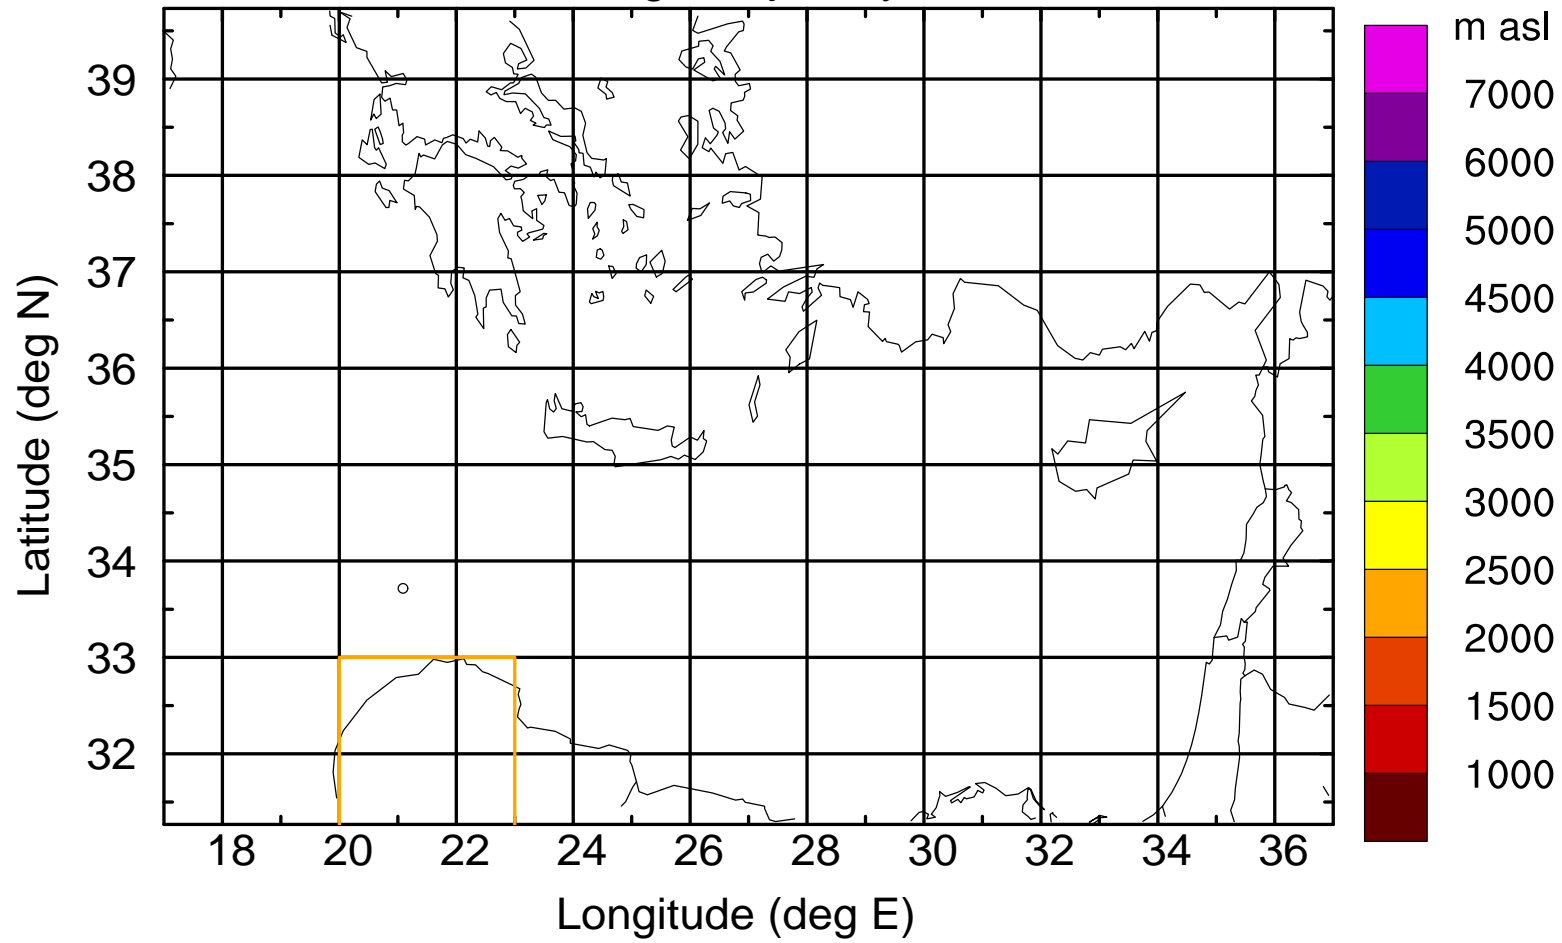

Paphos Airport ground station 20170422 16:00 UTC

Flight trajectory