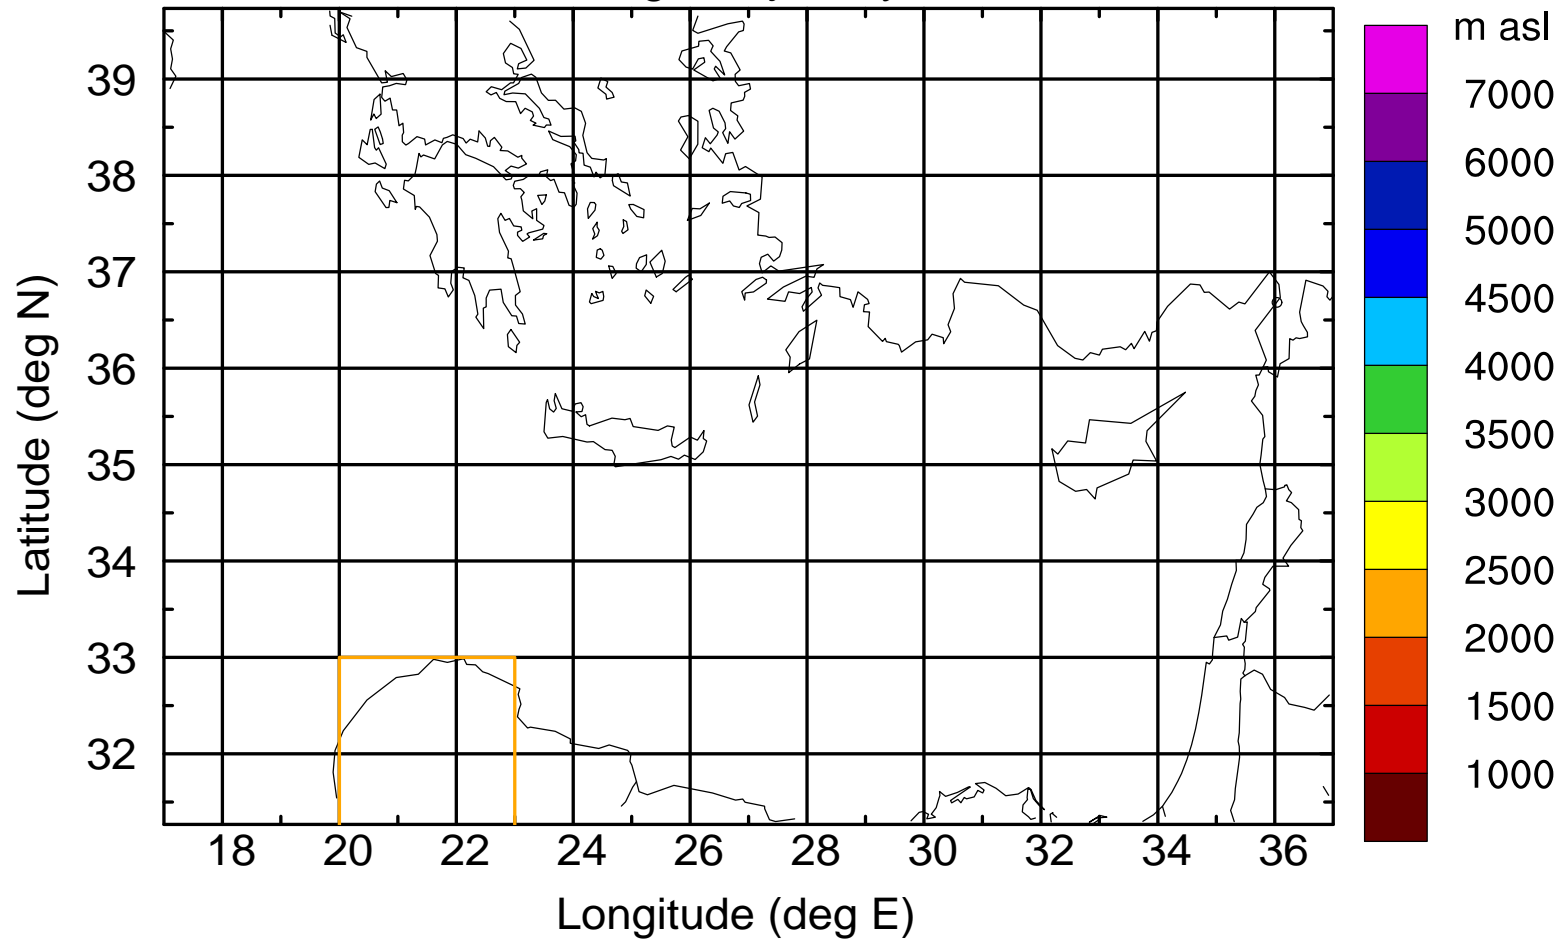

Paphos Airport ground station 20170422 16:00 UTC

Flight trajectory