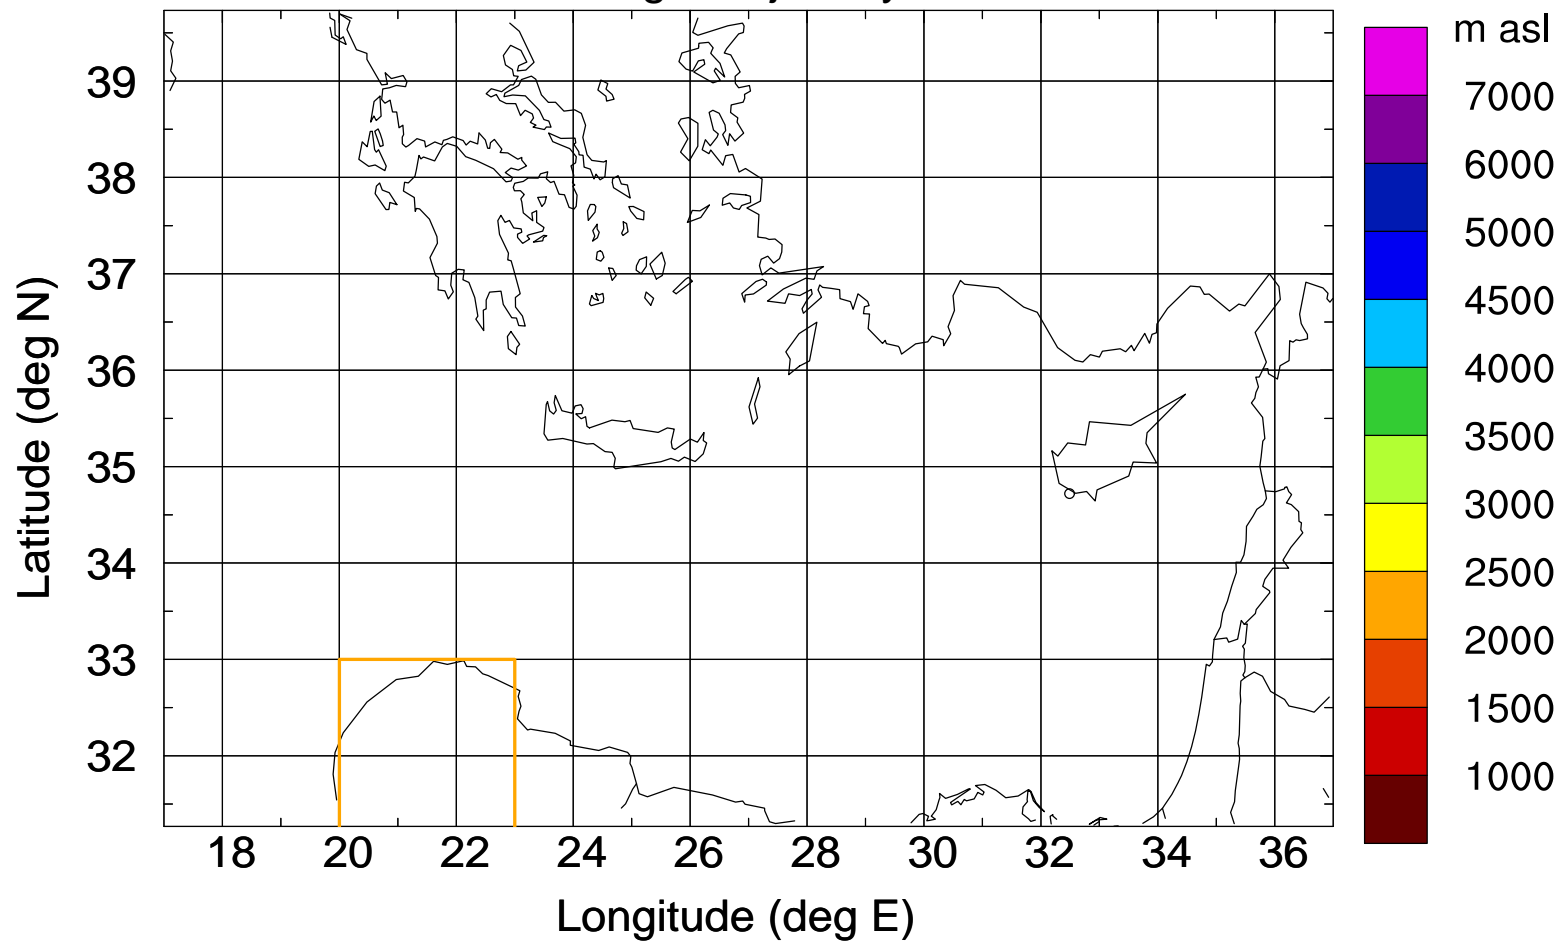

### Flight trajectory

Paphos Airport ground station 20170422 16:00 UTC