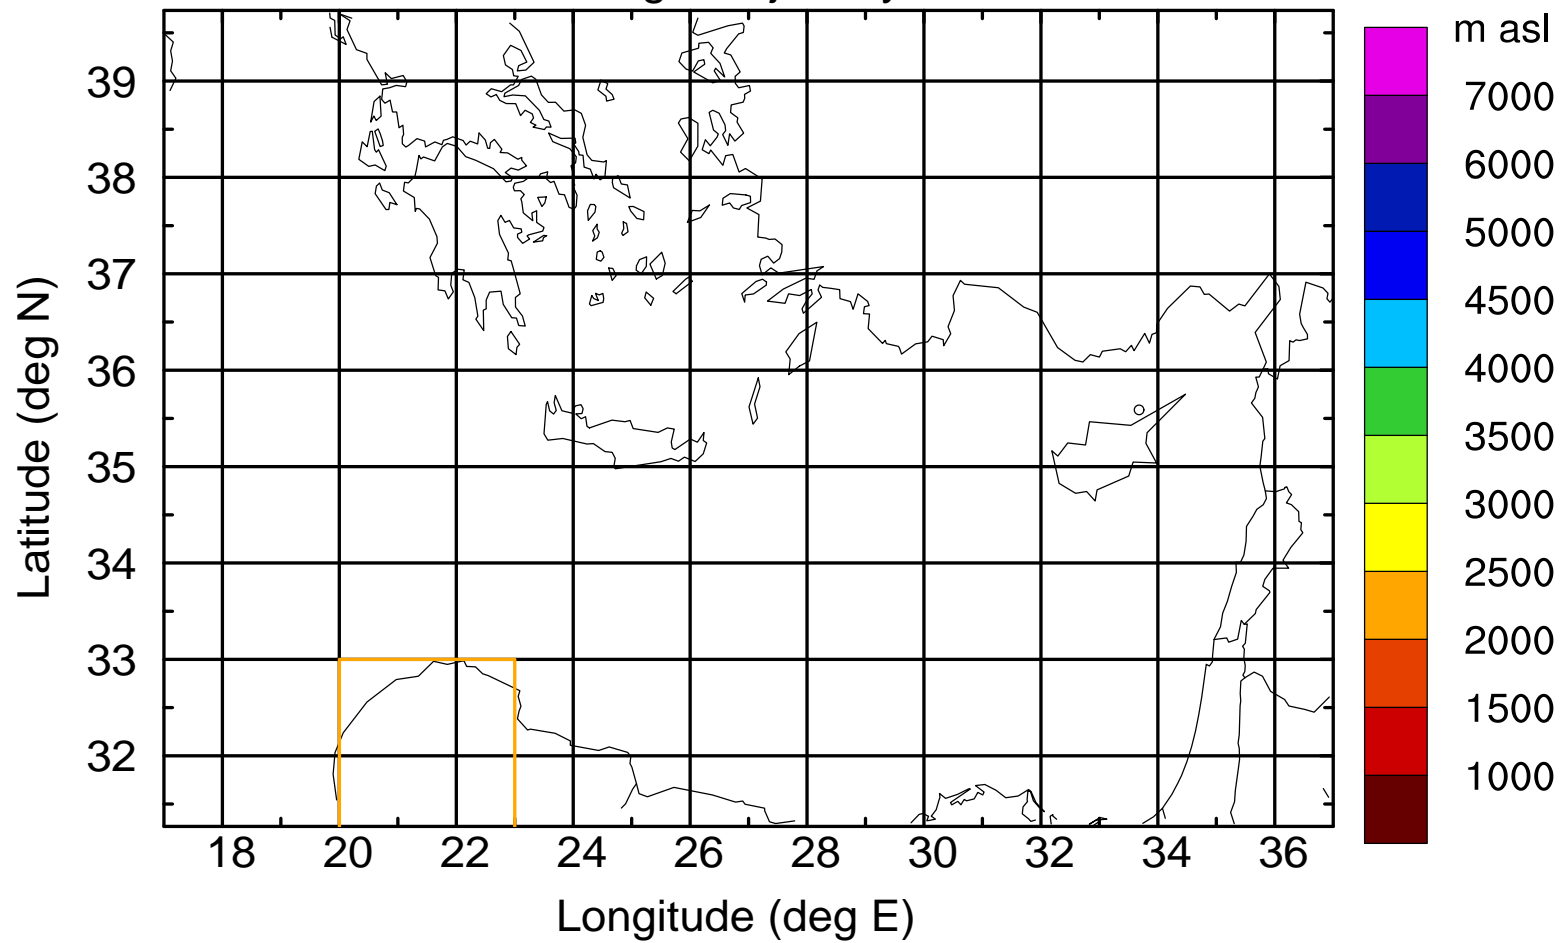

Paphos Airport ground station 20170422 16:00 UTC

Flight trajectory