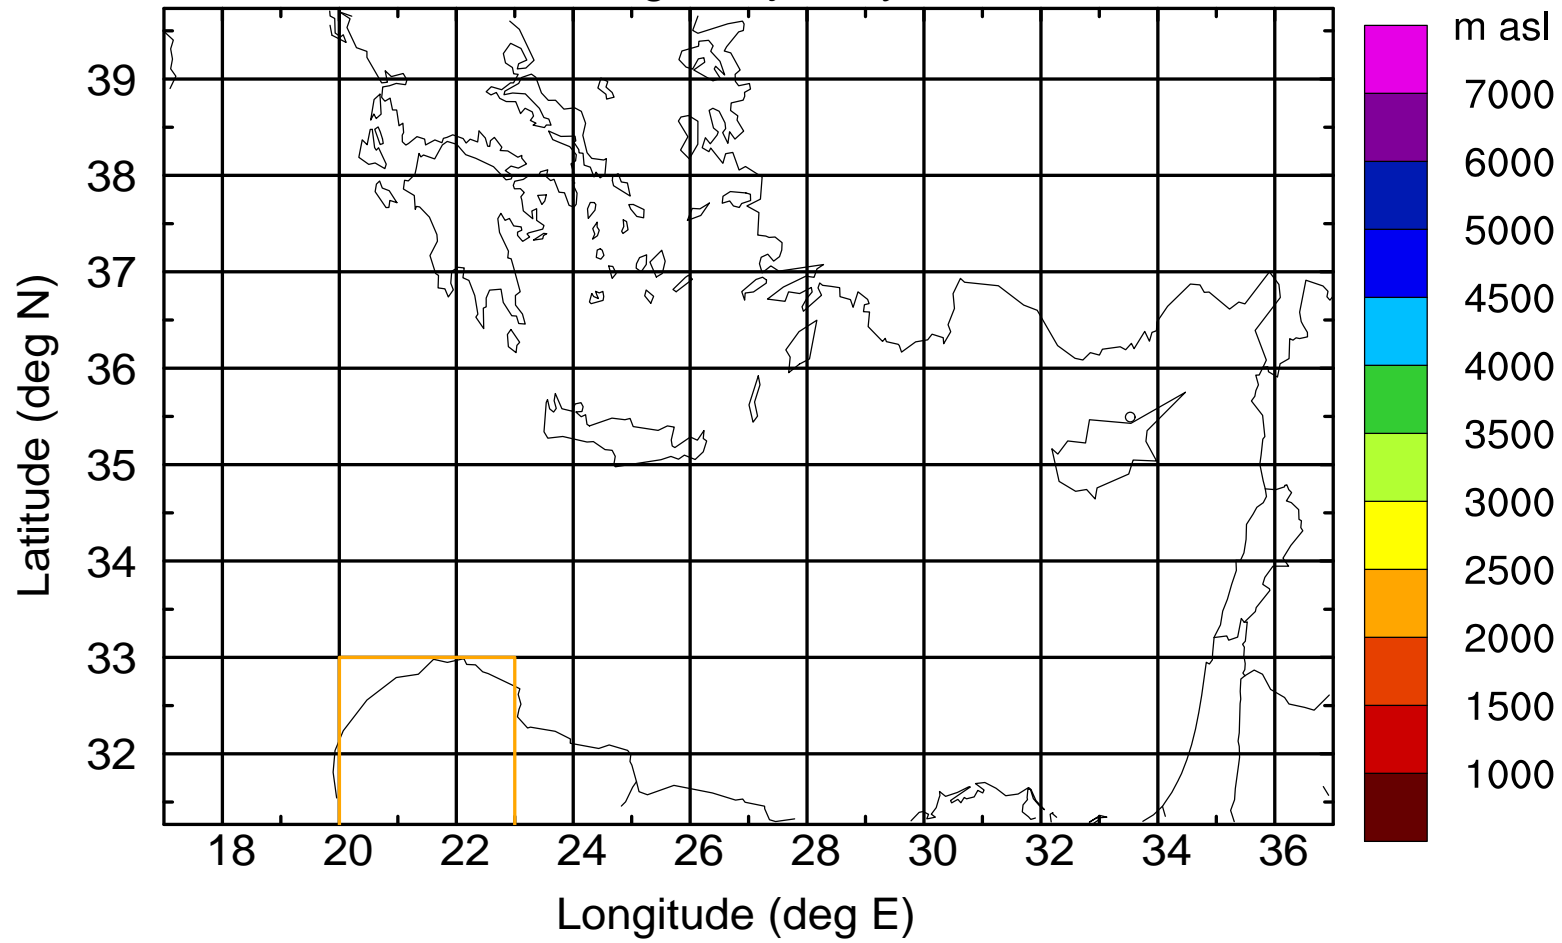

Paphos Airport ground station 20170422 16:00 UTC

Flight trajectory