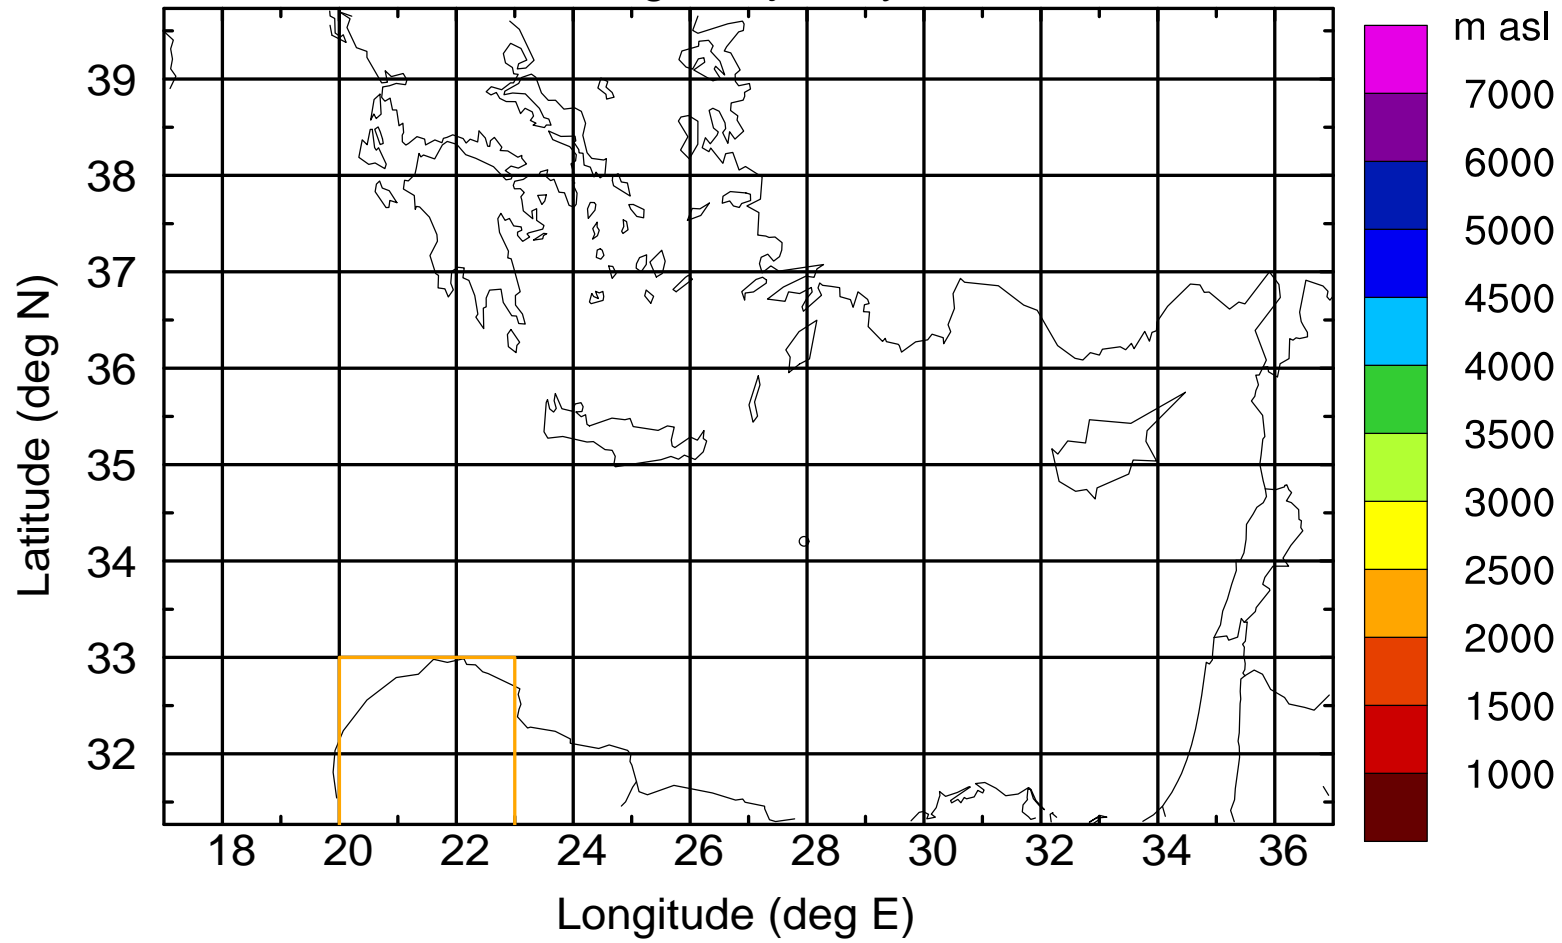

Paphos Airport ground station 20170422 16:00 UTC

Flight trajectory