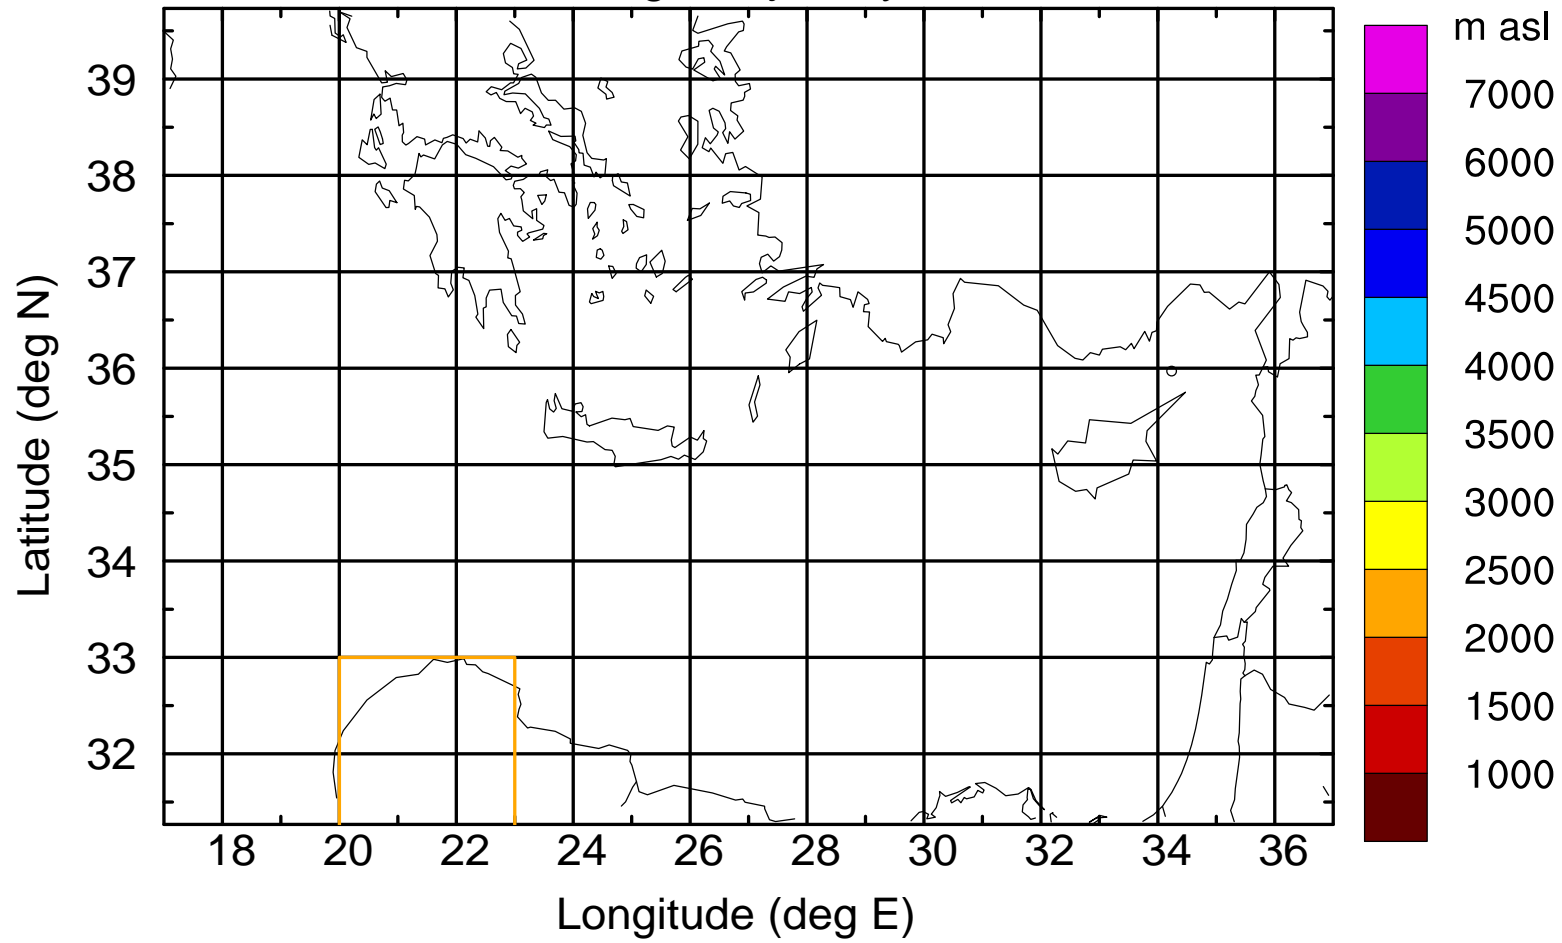

Paphos Airport ground station 20170422 16:00 UTC

Flight trajectory