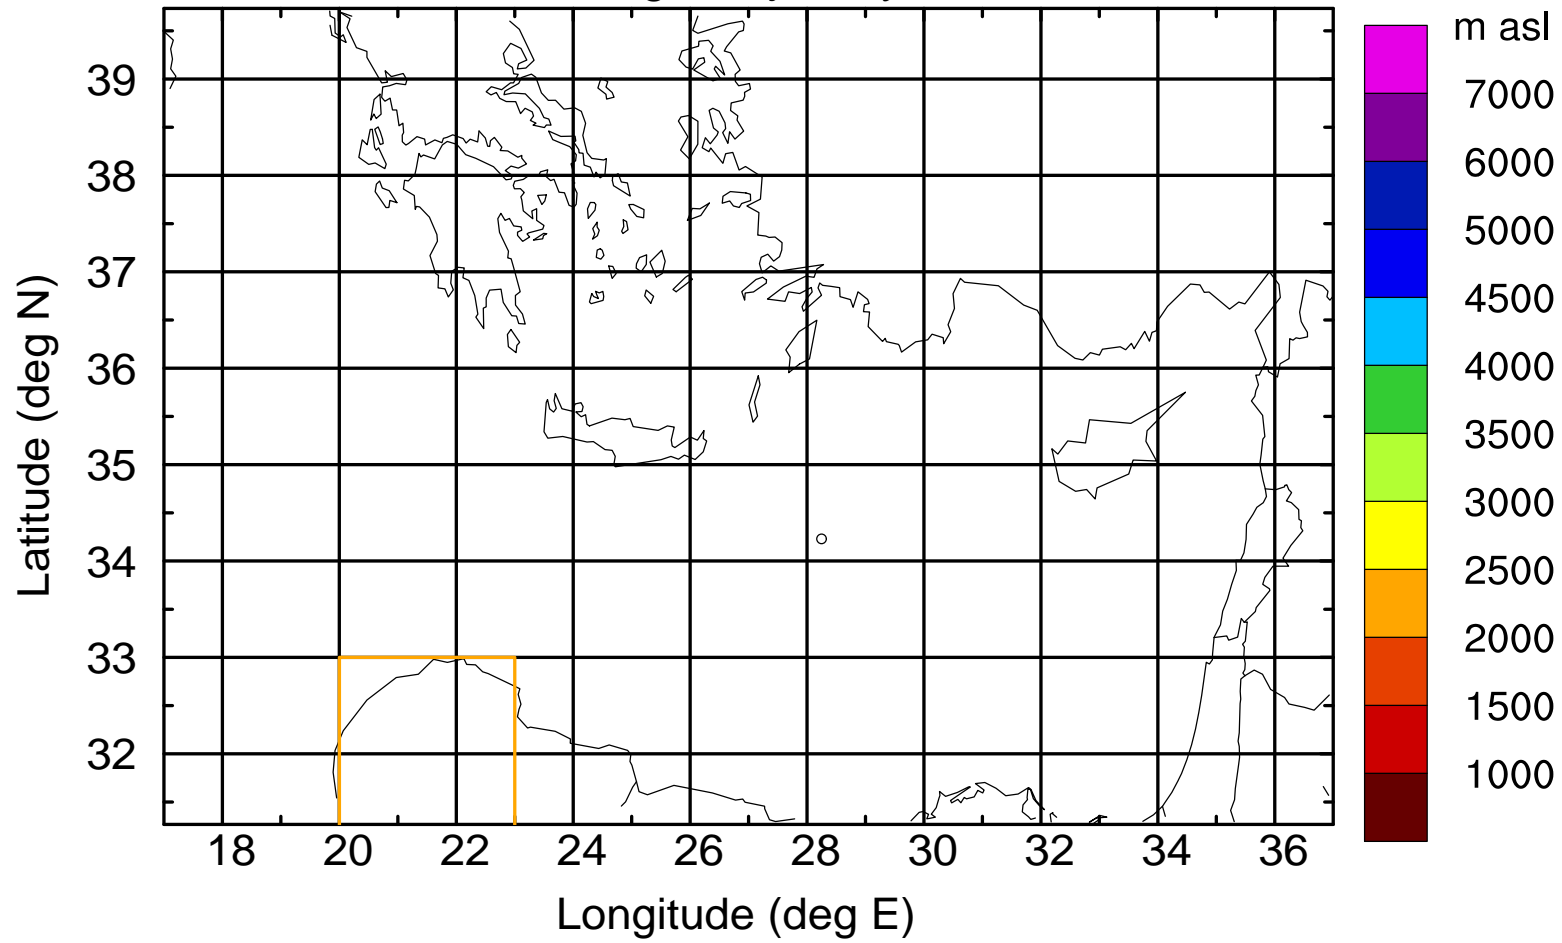

Paphos Airport ground station 20170422 16:00 UTC

Flight trajectory