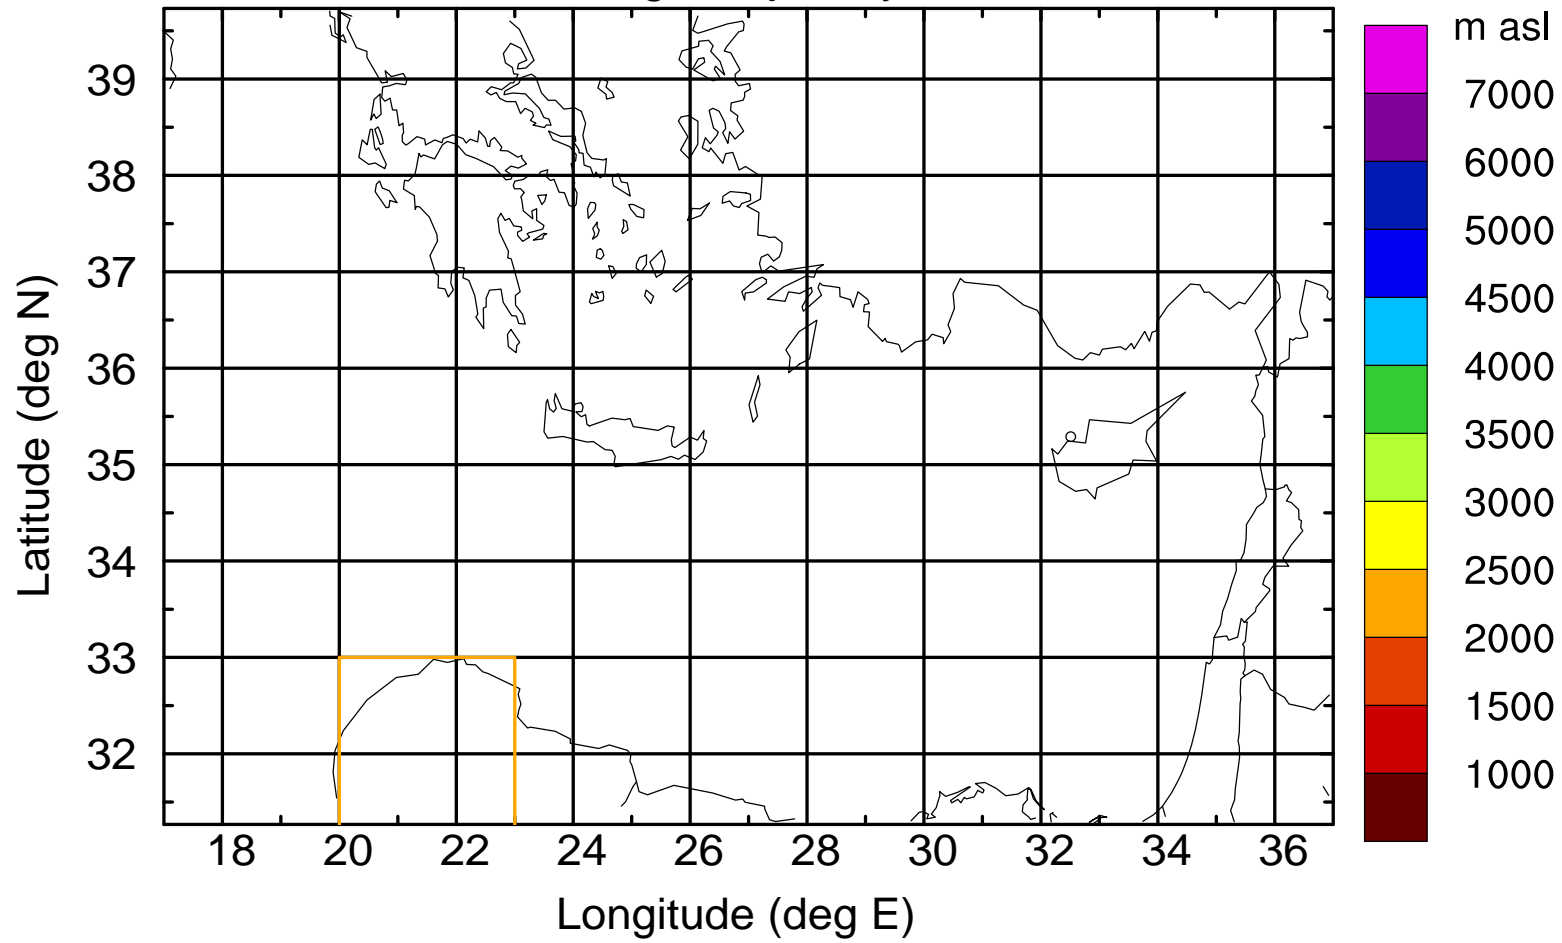

Paphos Airport ground station 20170422 16:00 UTC

Flight trajectory