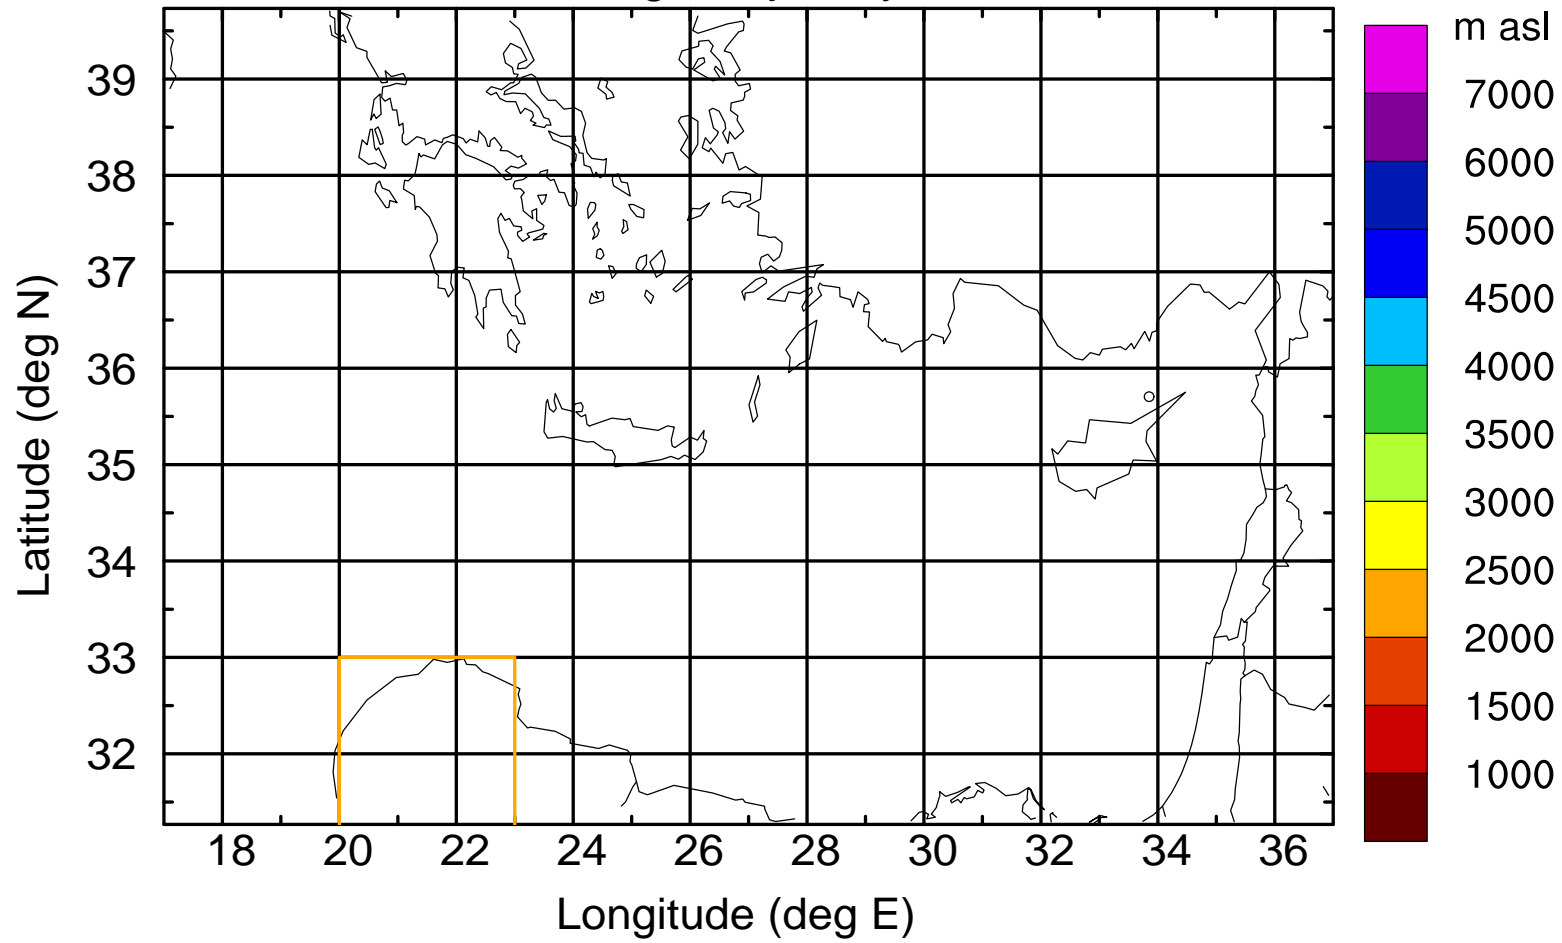

Paphos Airport ground station 20170422 16:00 UTC

Flight trajectory