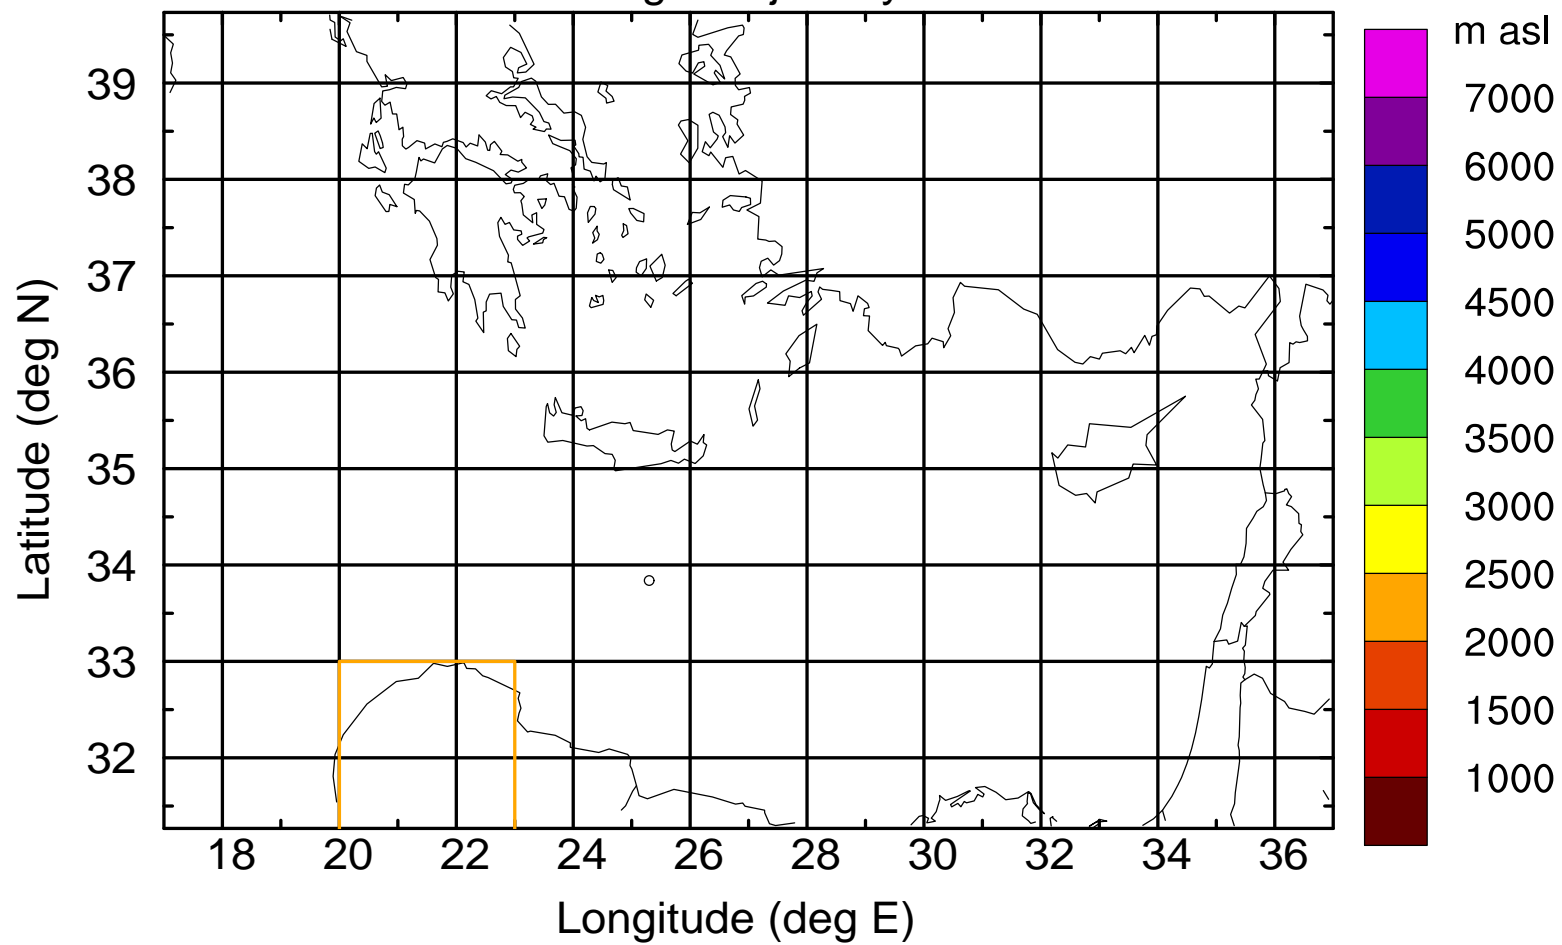

Paphos Airport ground station 20170422 16:00 UTC

Flight trajectory