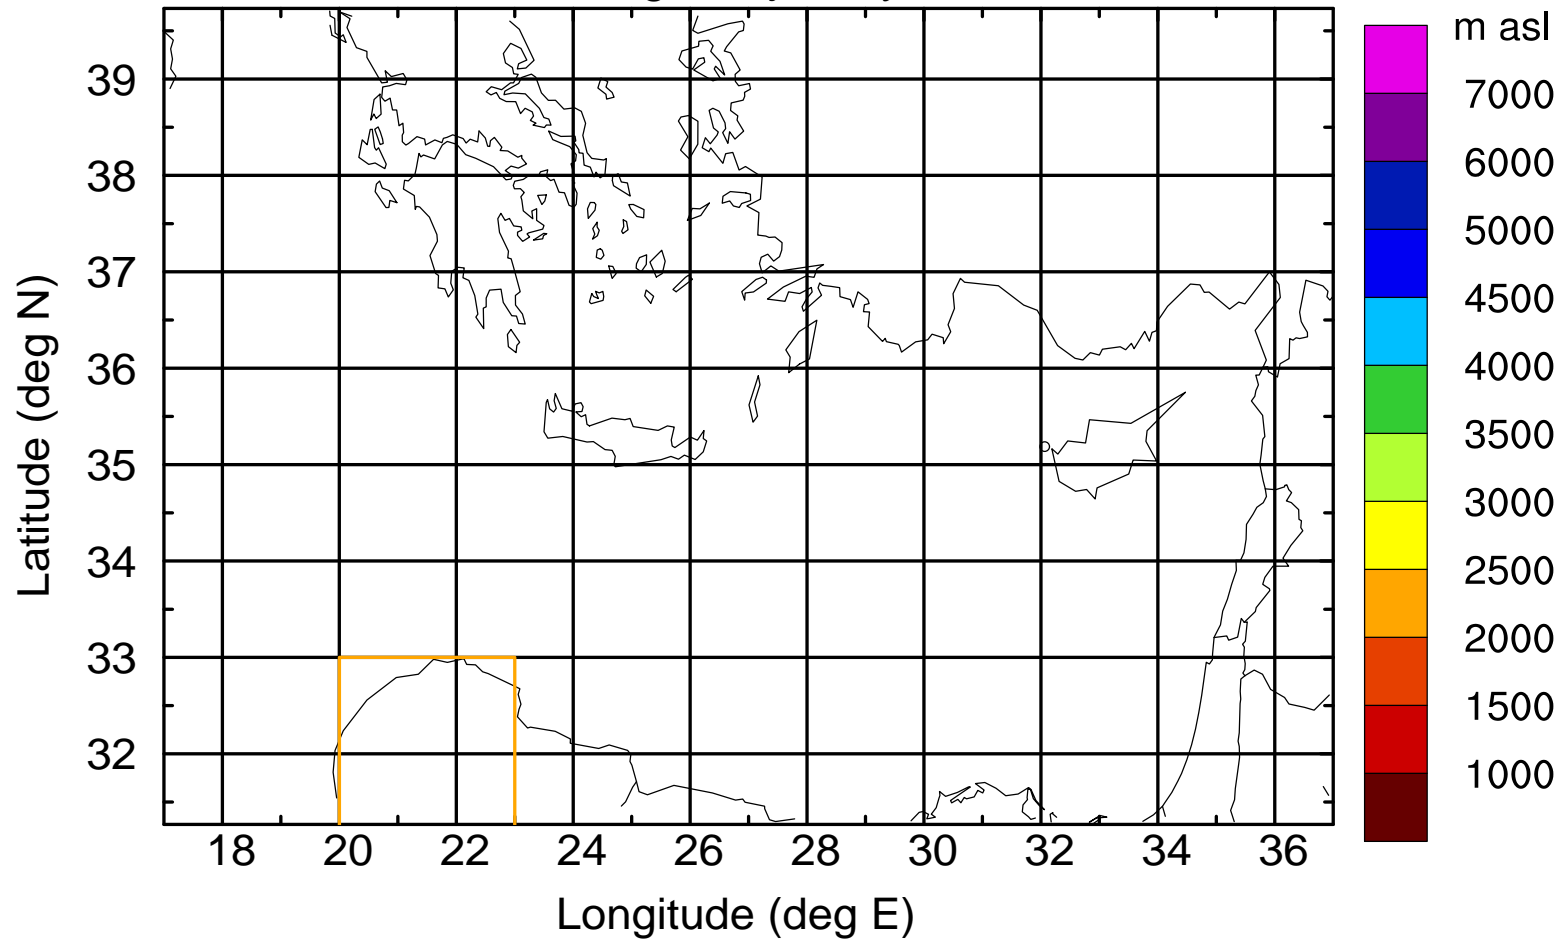

Paphos Airport ground station 20170422 16:00 UTC

Flight trajectory