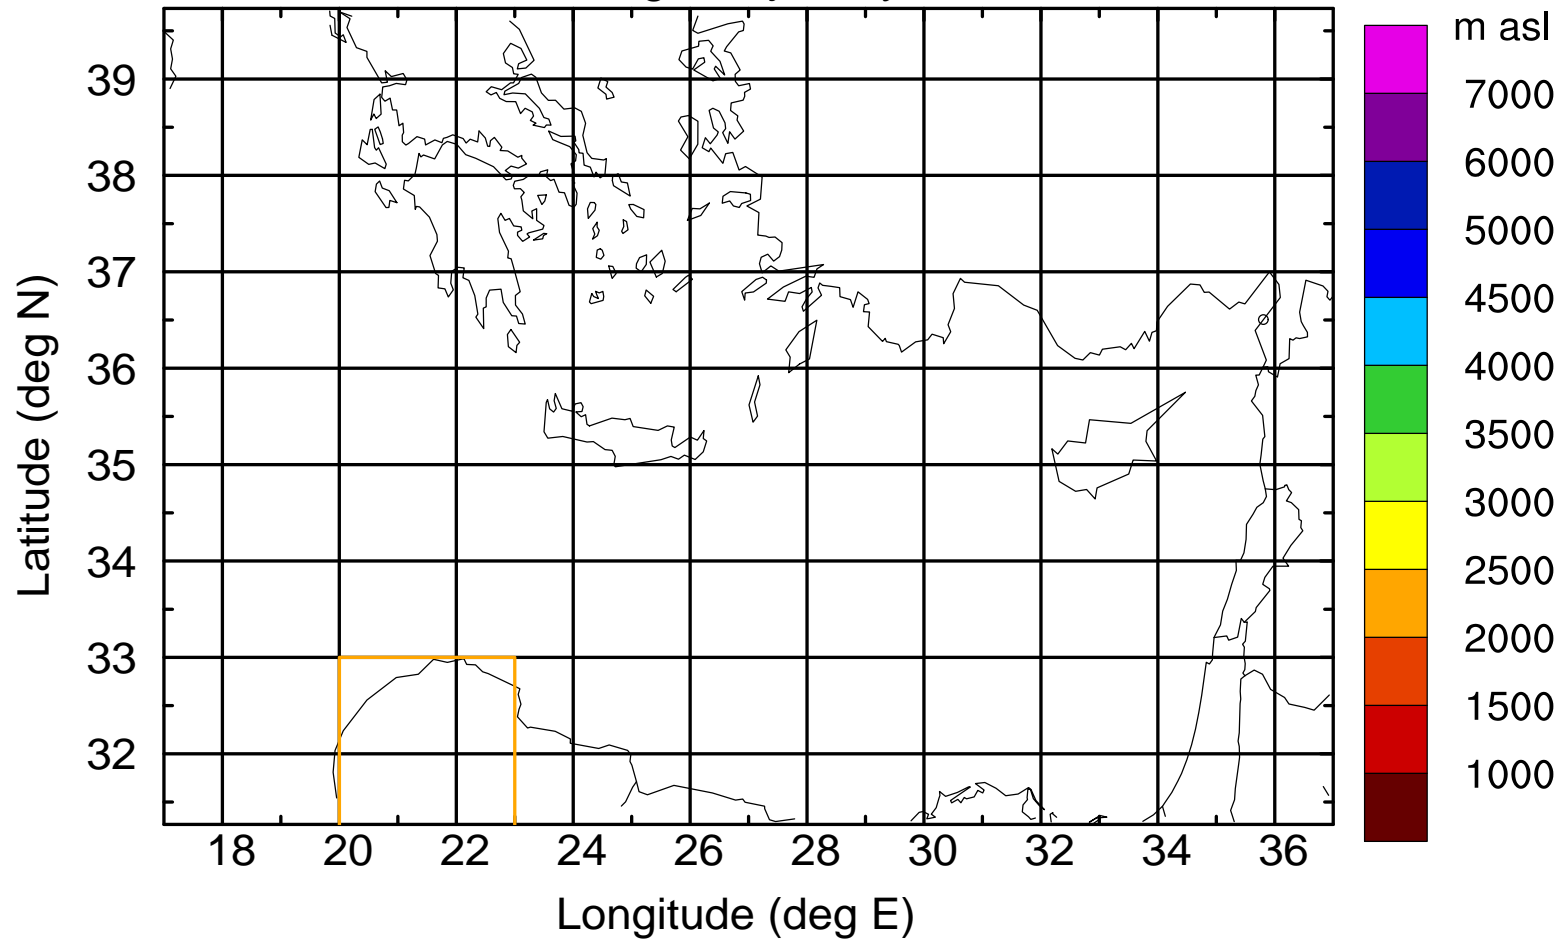

Paphos Airport ground station 20170422 16:00 UTC

Flight trajectory