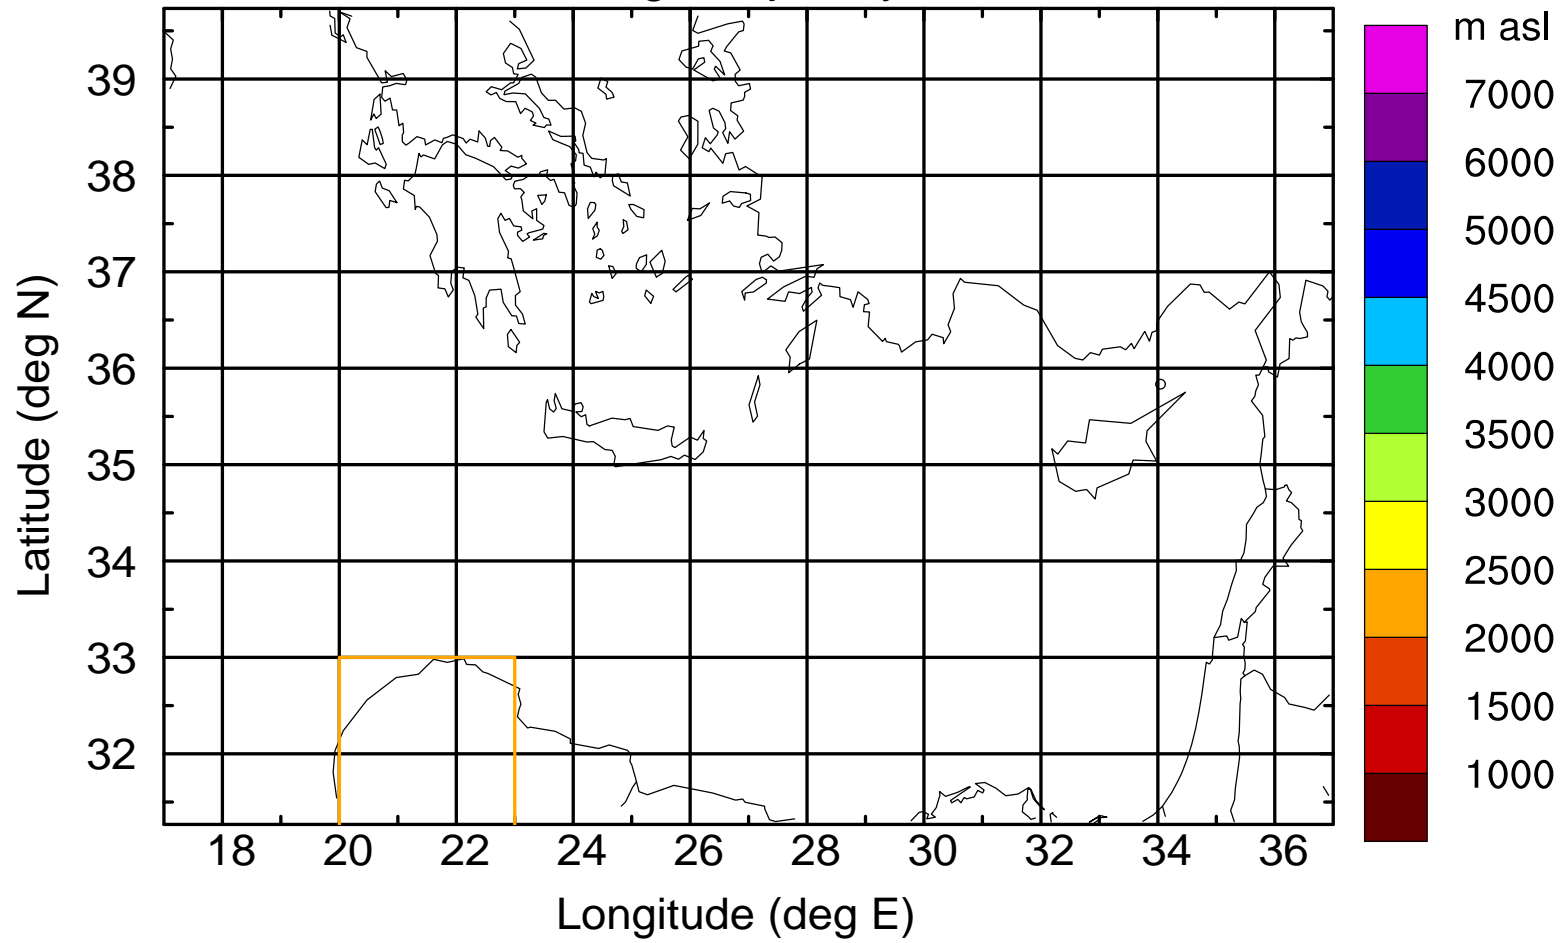

Paphos Airport ground station 20170422 16:00 UTC

Flight trajectory