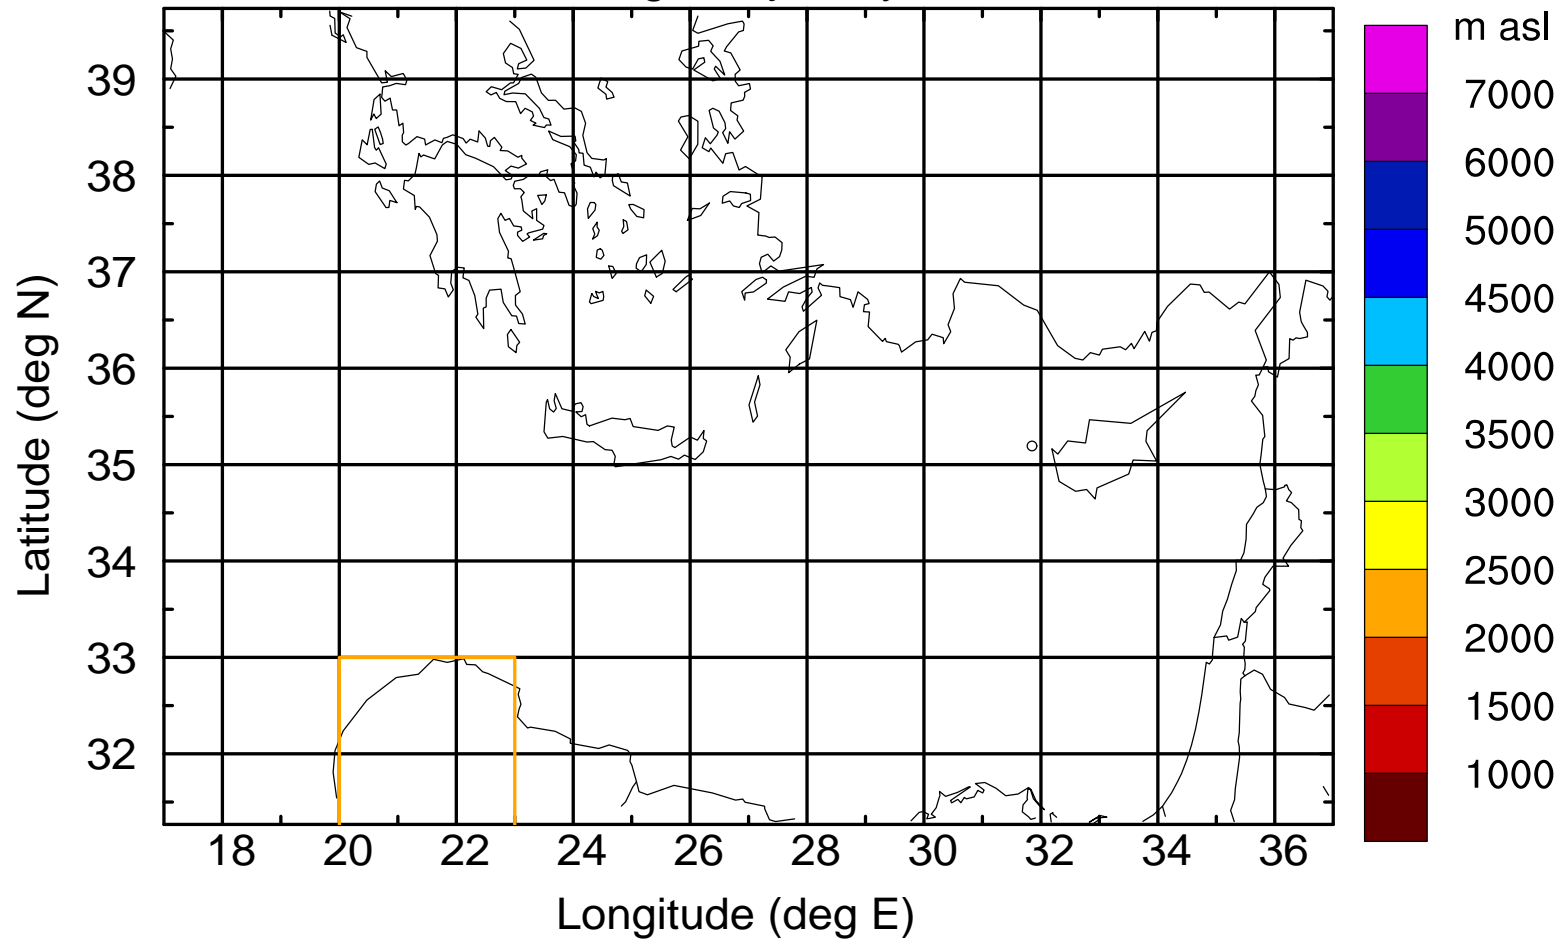

Paphos Airport ground station 20170422 16:00 UTC

Flight trajectory