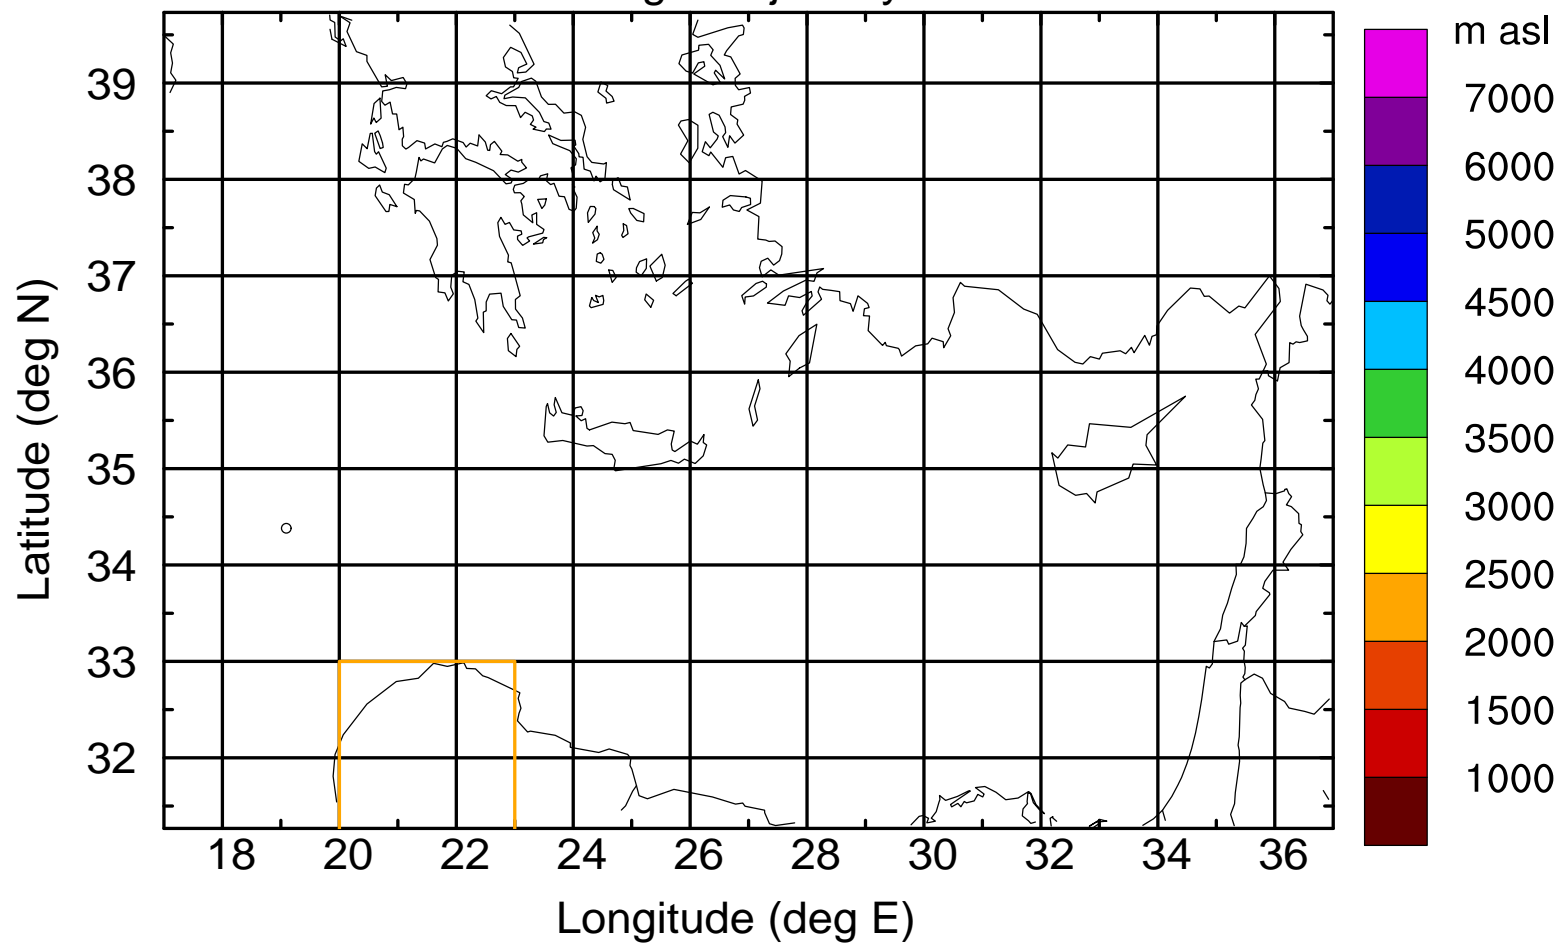

Paphos Airport ground station 20170422 16:00 UTC

Flight trajectory