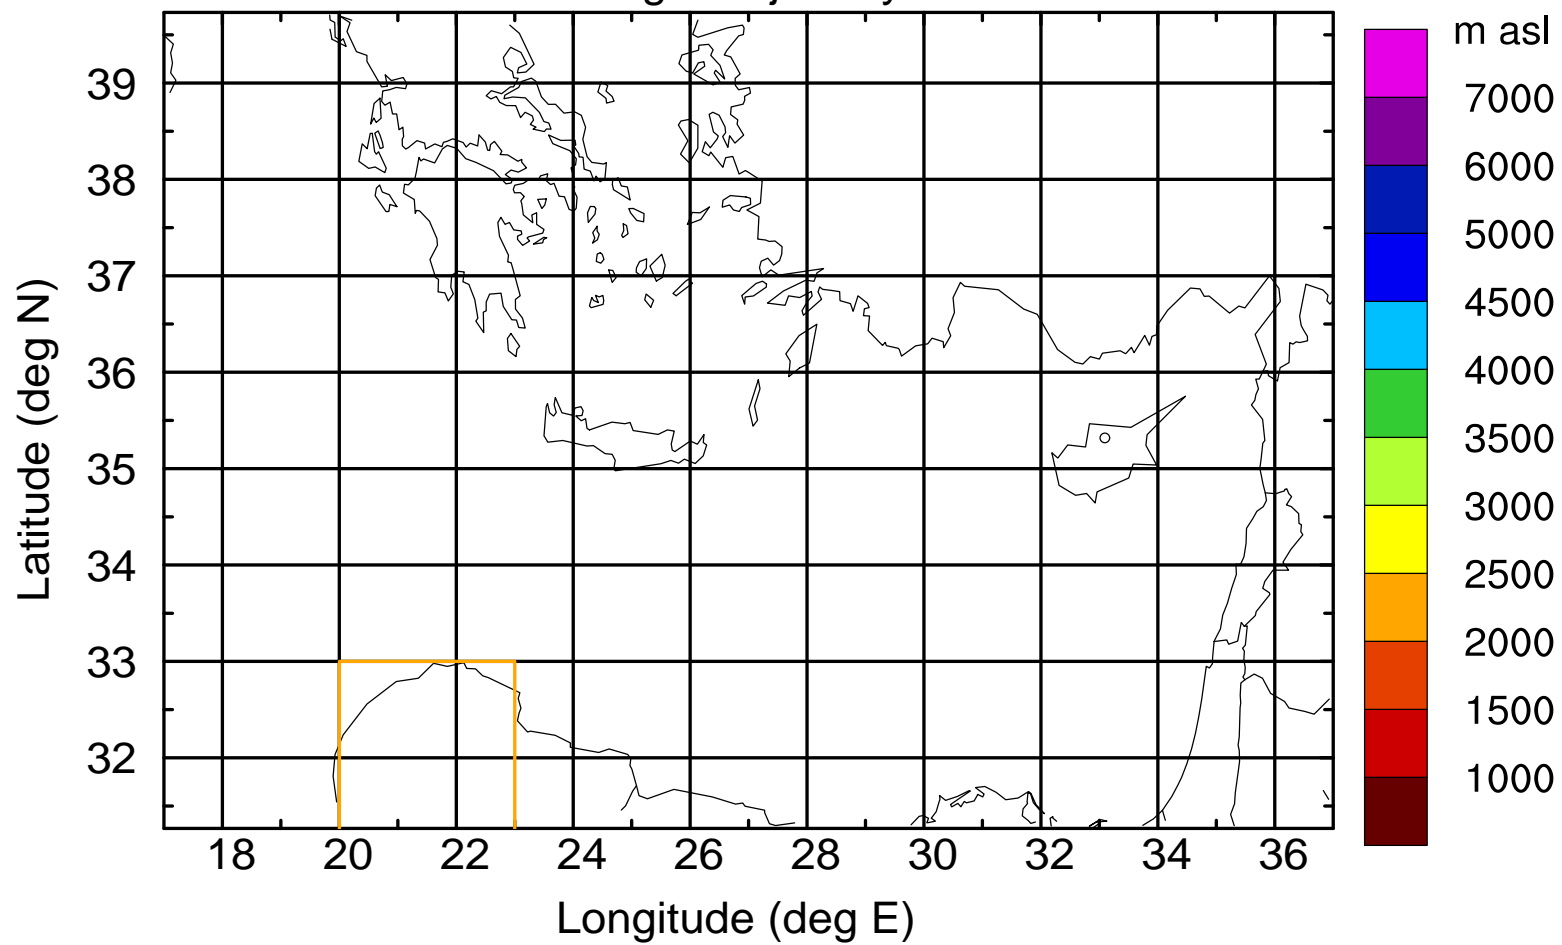

Paphos Airport ground station 20170422 16:00 UTC

Flight trajectory