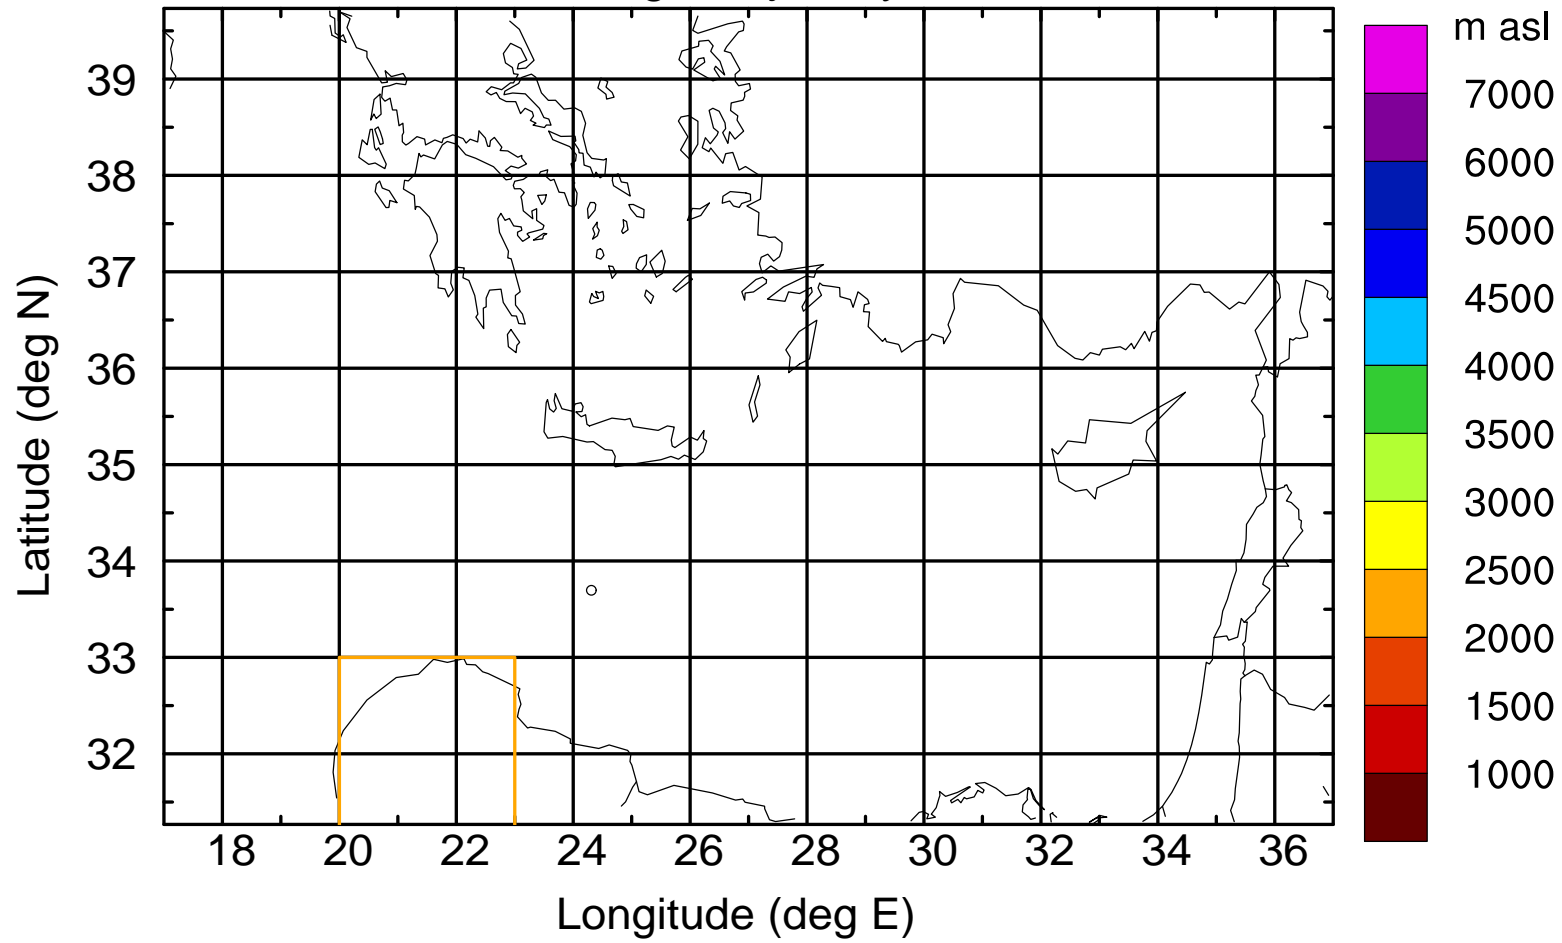

Paphos Airport ground station 20170422 16:00 UTC

Flight trajectory