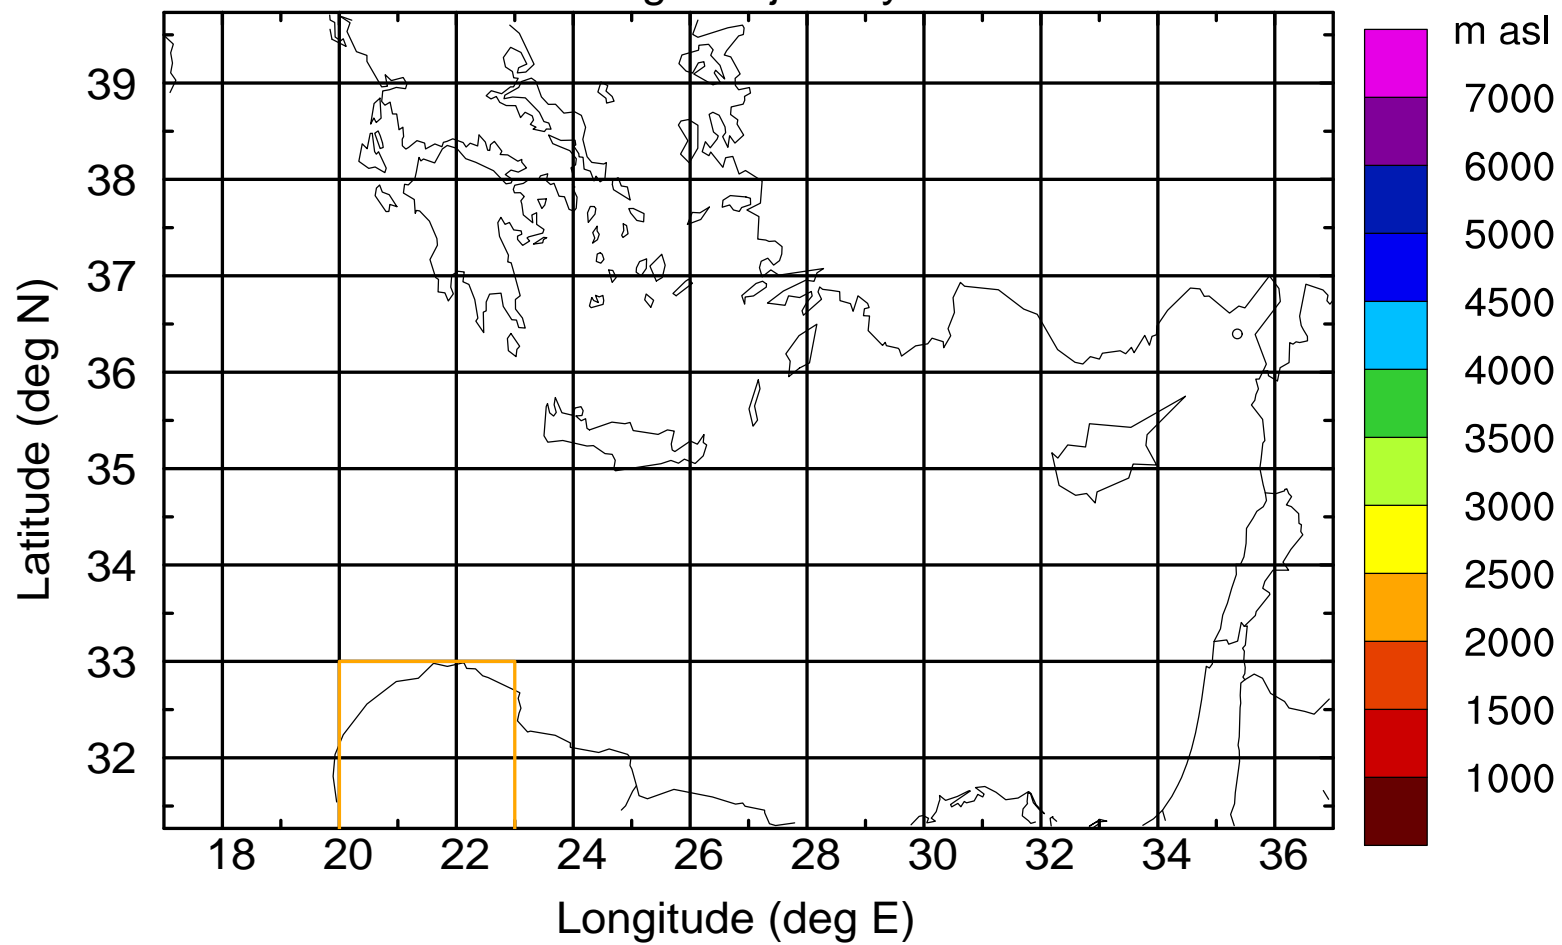

Paphos Airport ground station 20170422 16:00 UTC

Flight trajectory