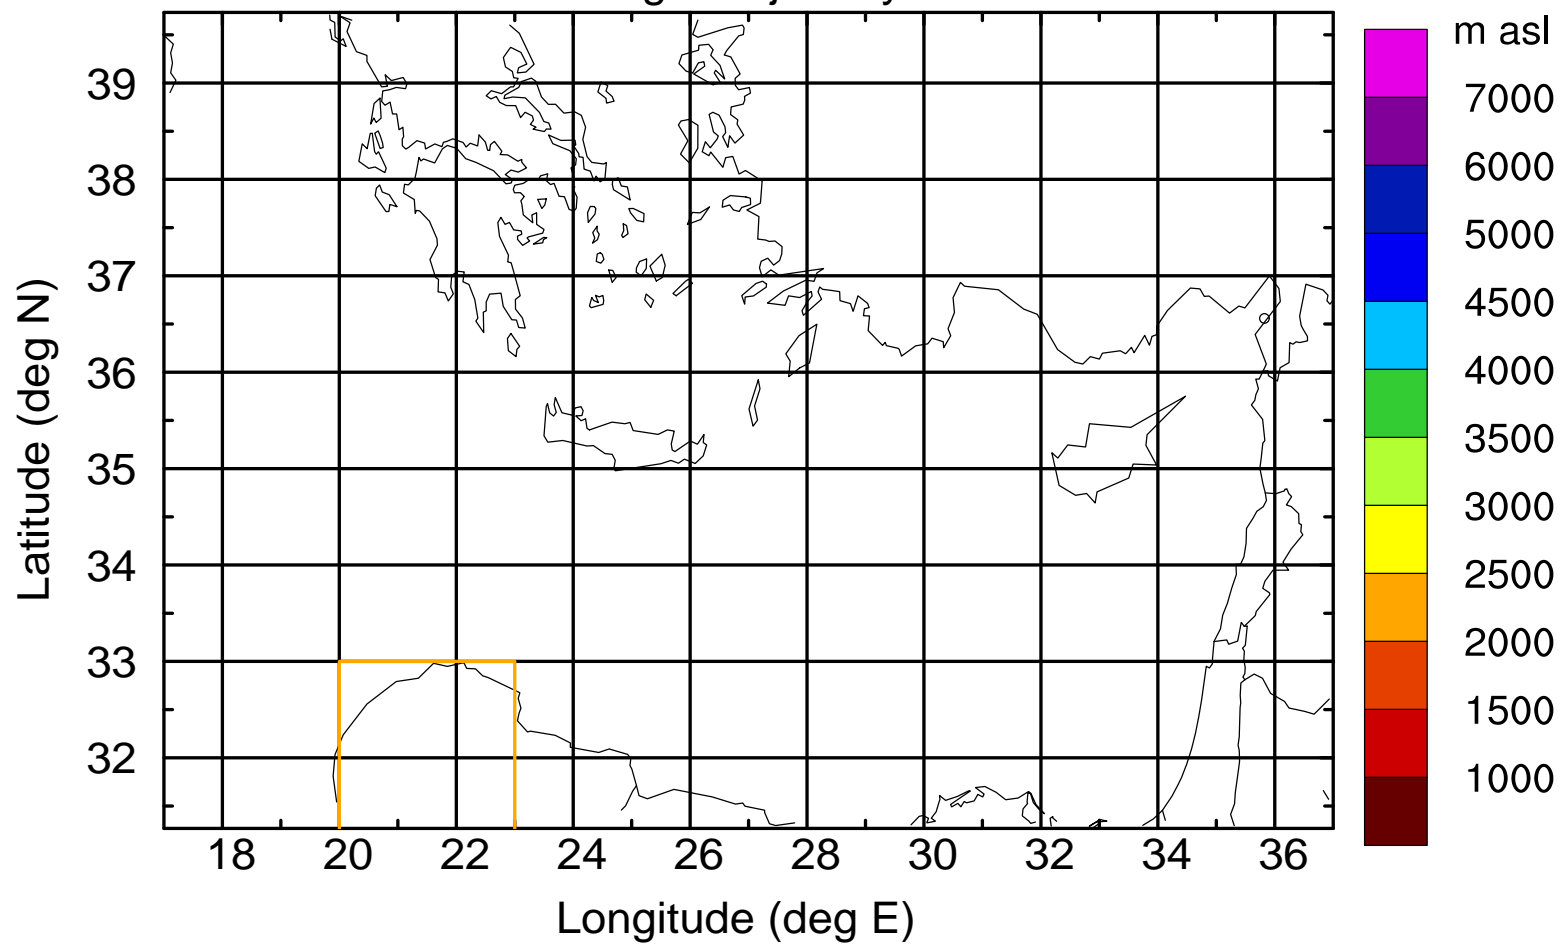

Paphos Airport ground station 20170422 16:00 UTC

Flight trajectory