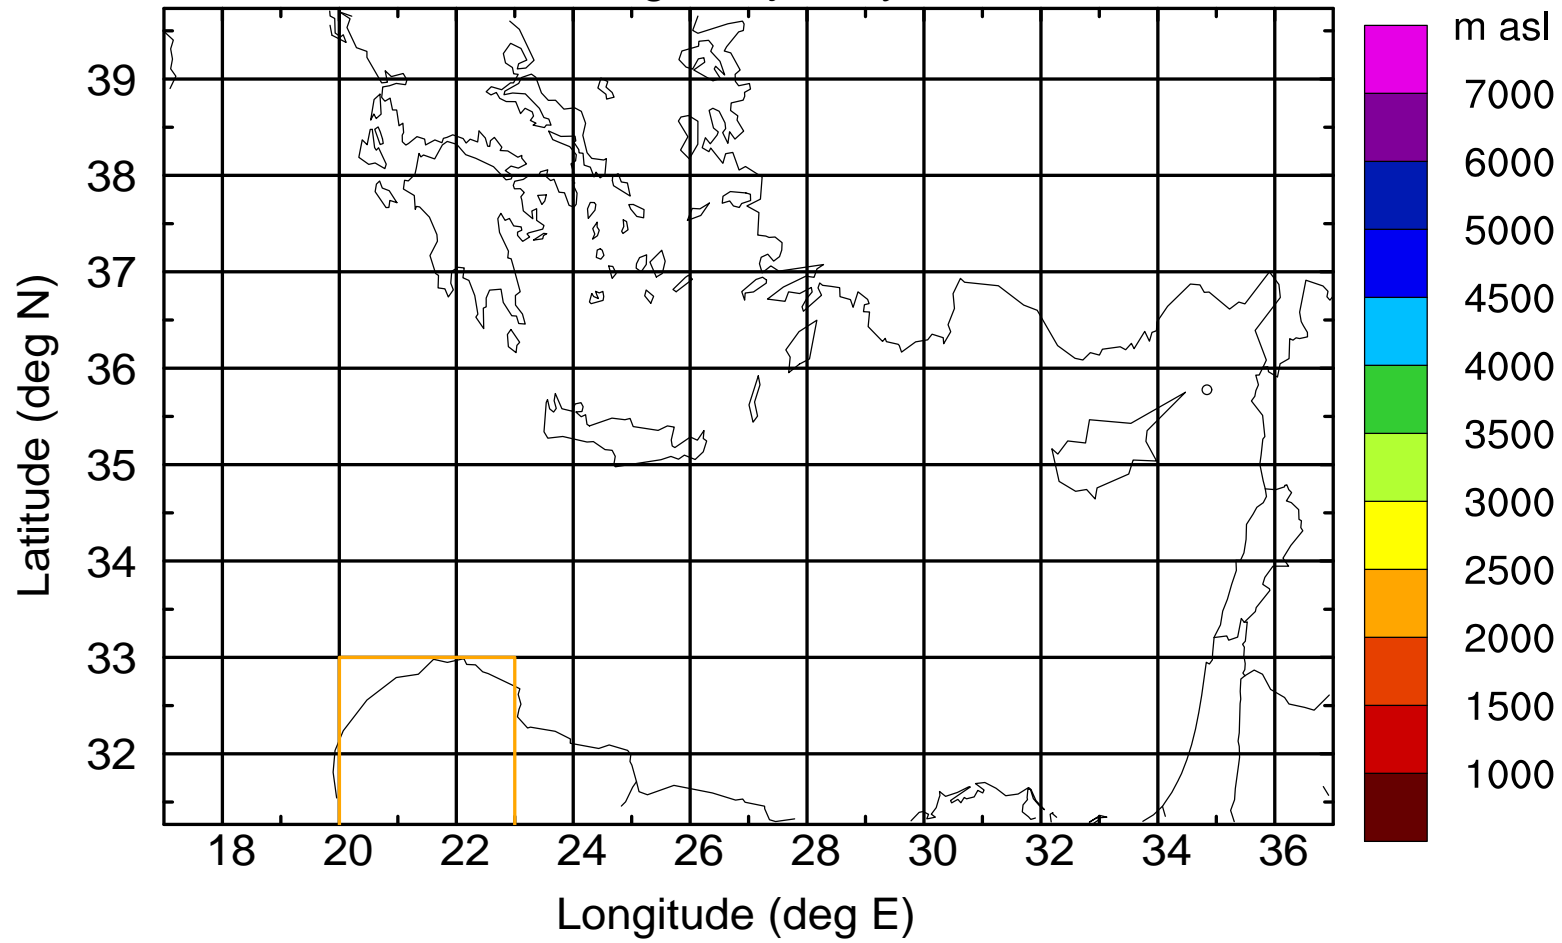

Paphos Airport ground station 20170422 16:00 UTC

Flight trajectory