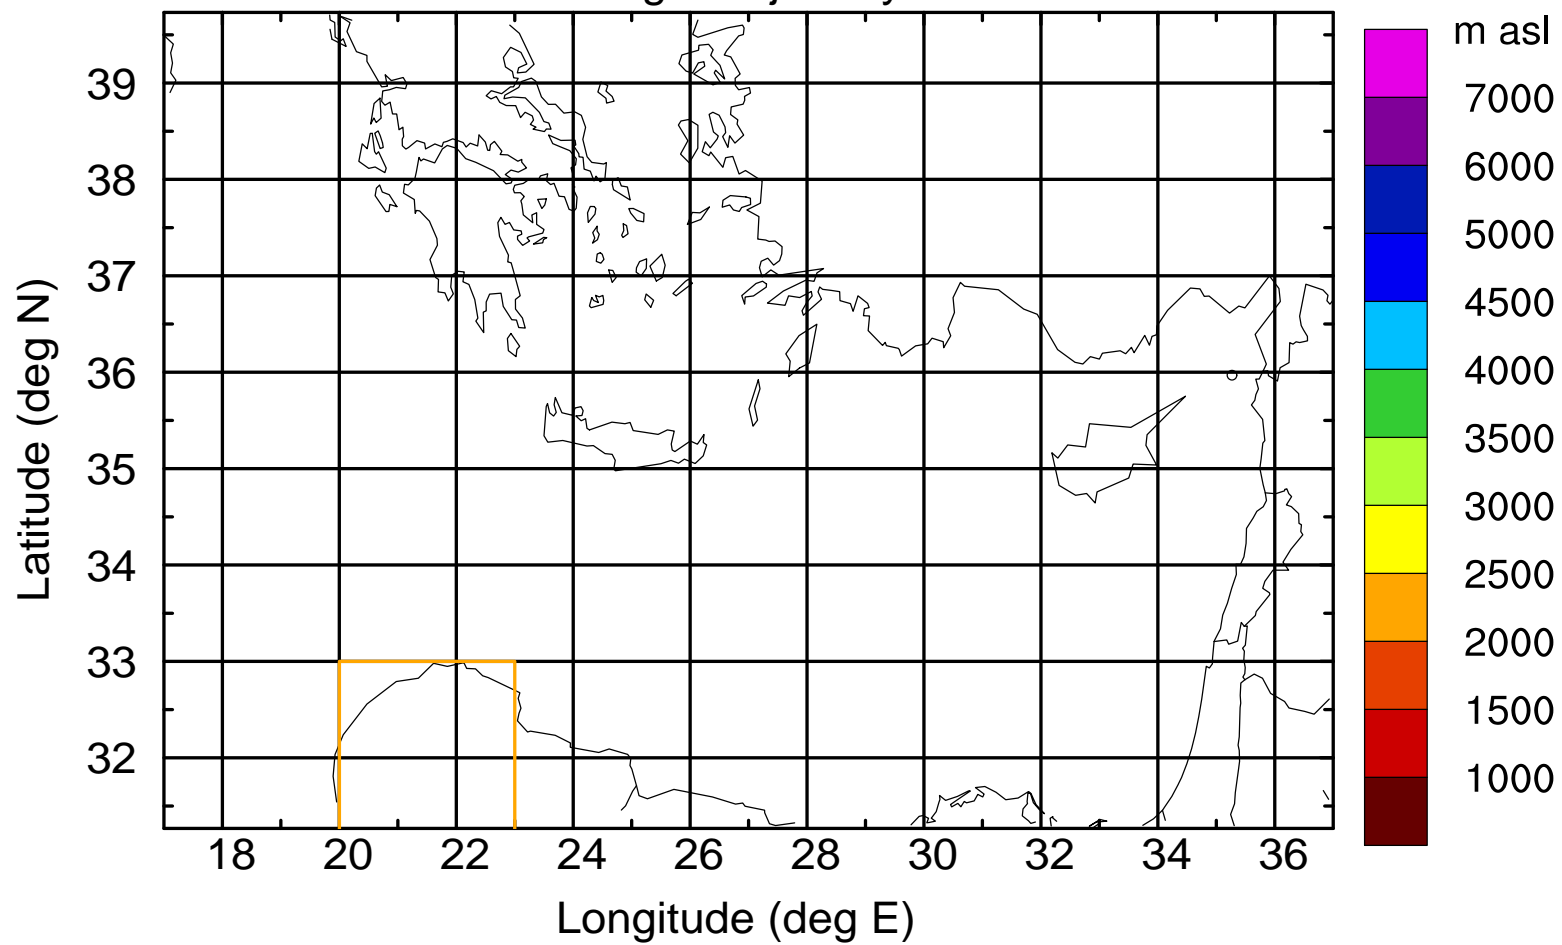

Paphos Airport ground station 20170422 16:00 UTC

Flight trajectory