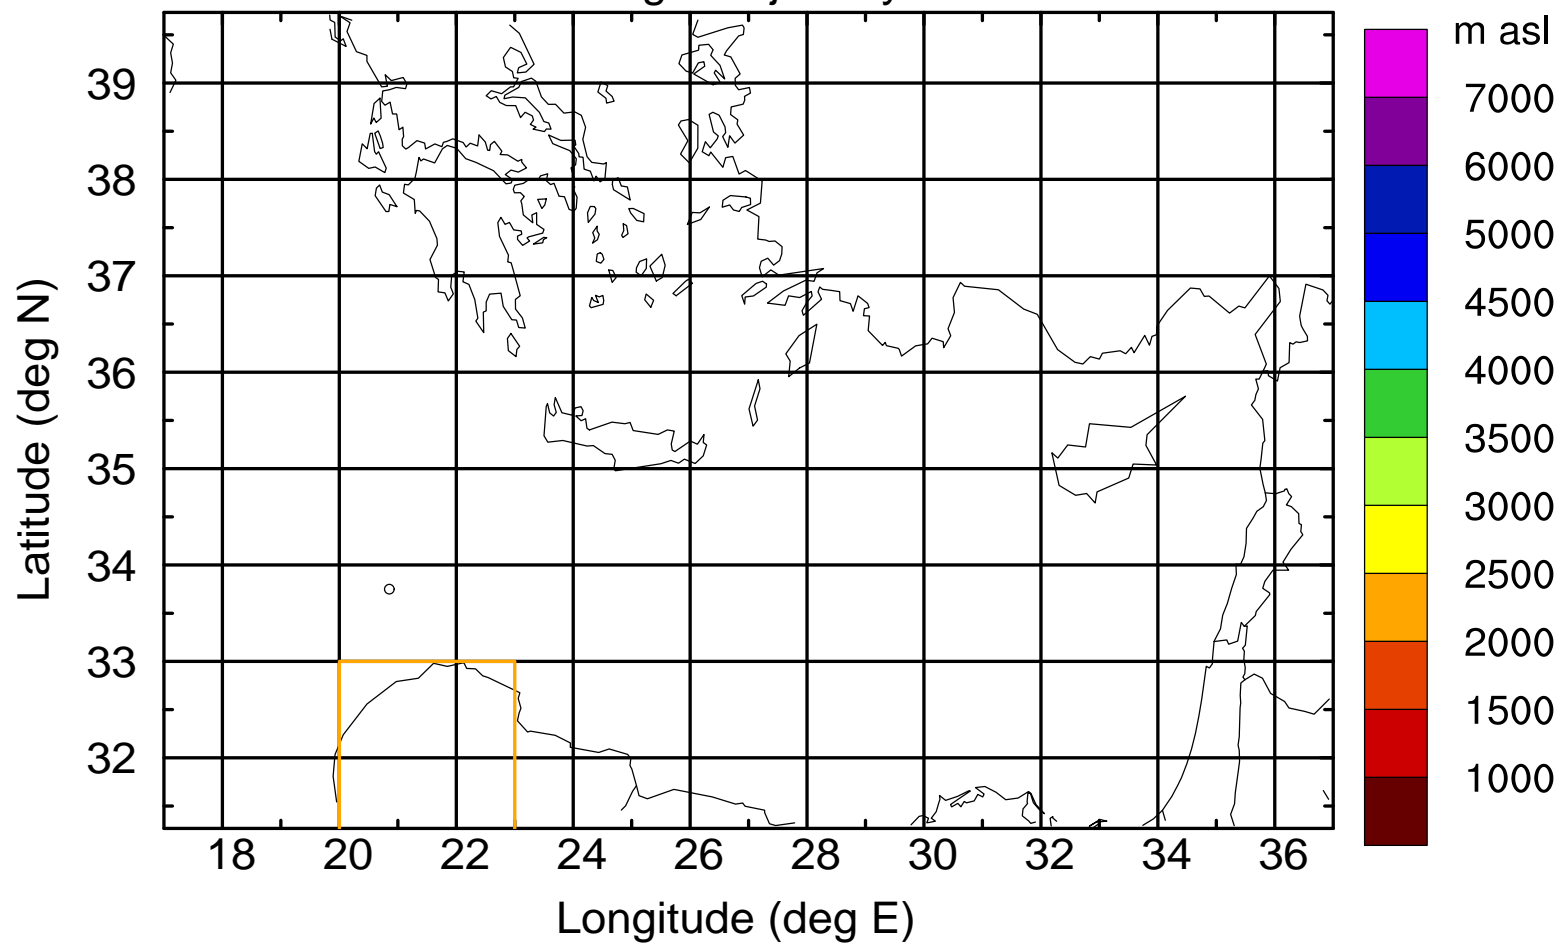

Paphos Airport ground station 20170422 16:00 UTC

Flight trajectory