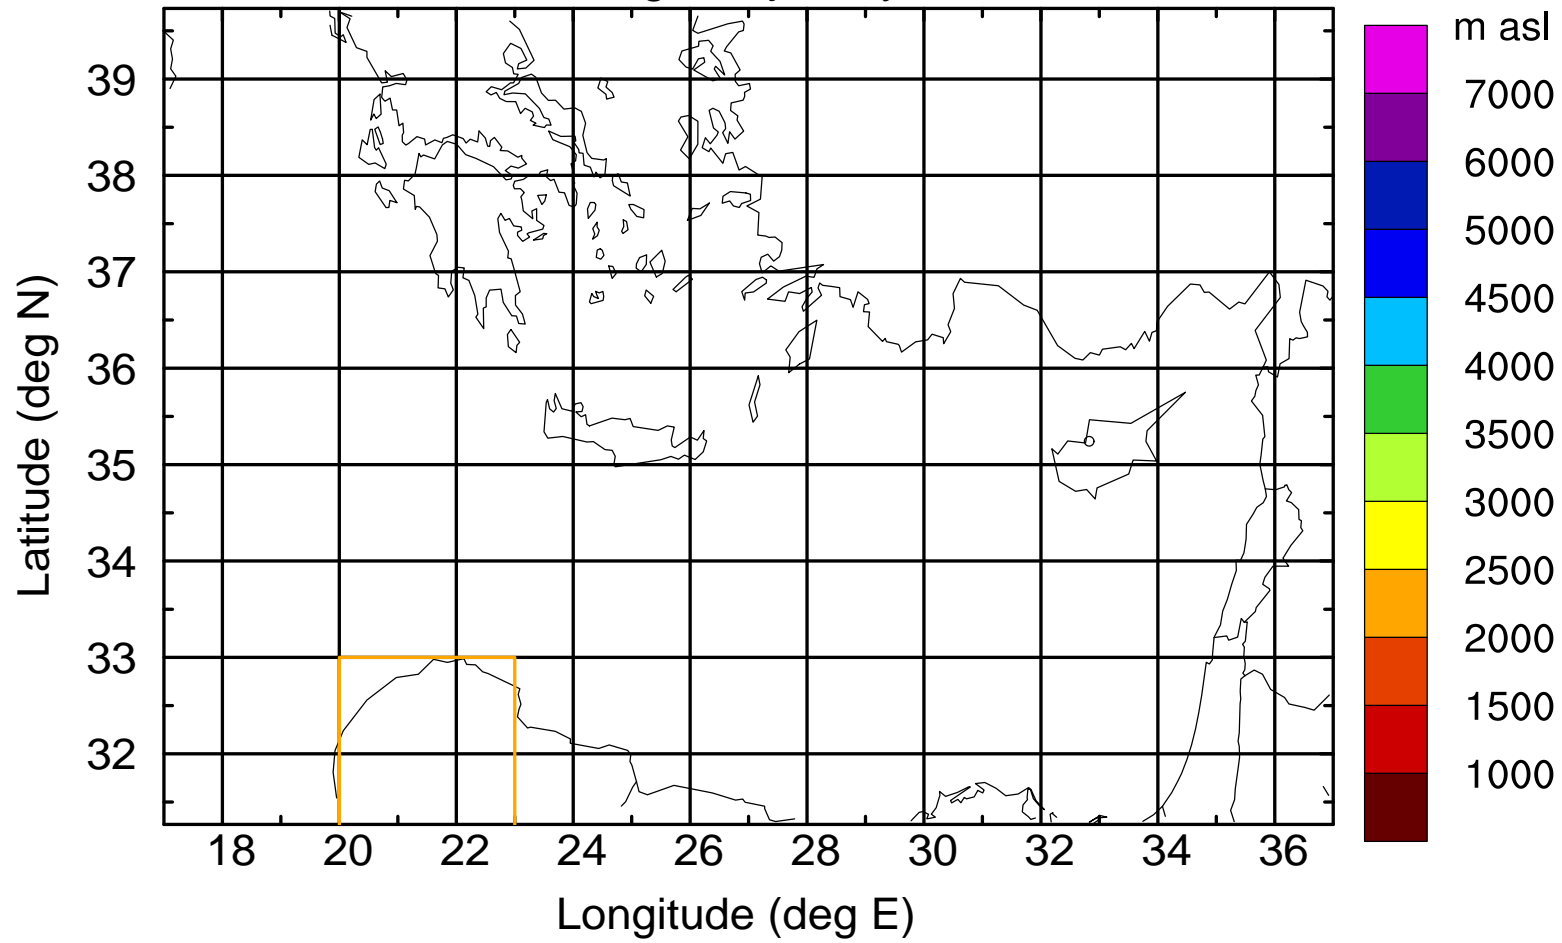

Paphos Airport ground station 20170422 16:00 UTC

Flight trajectory