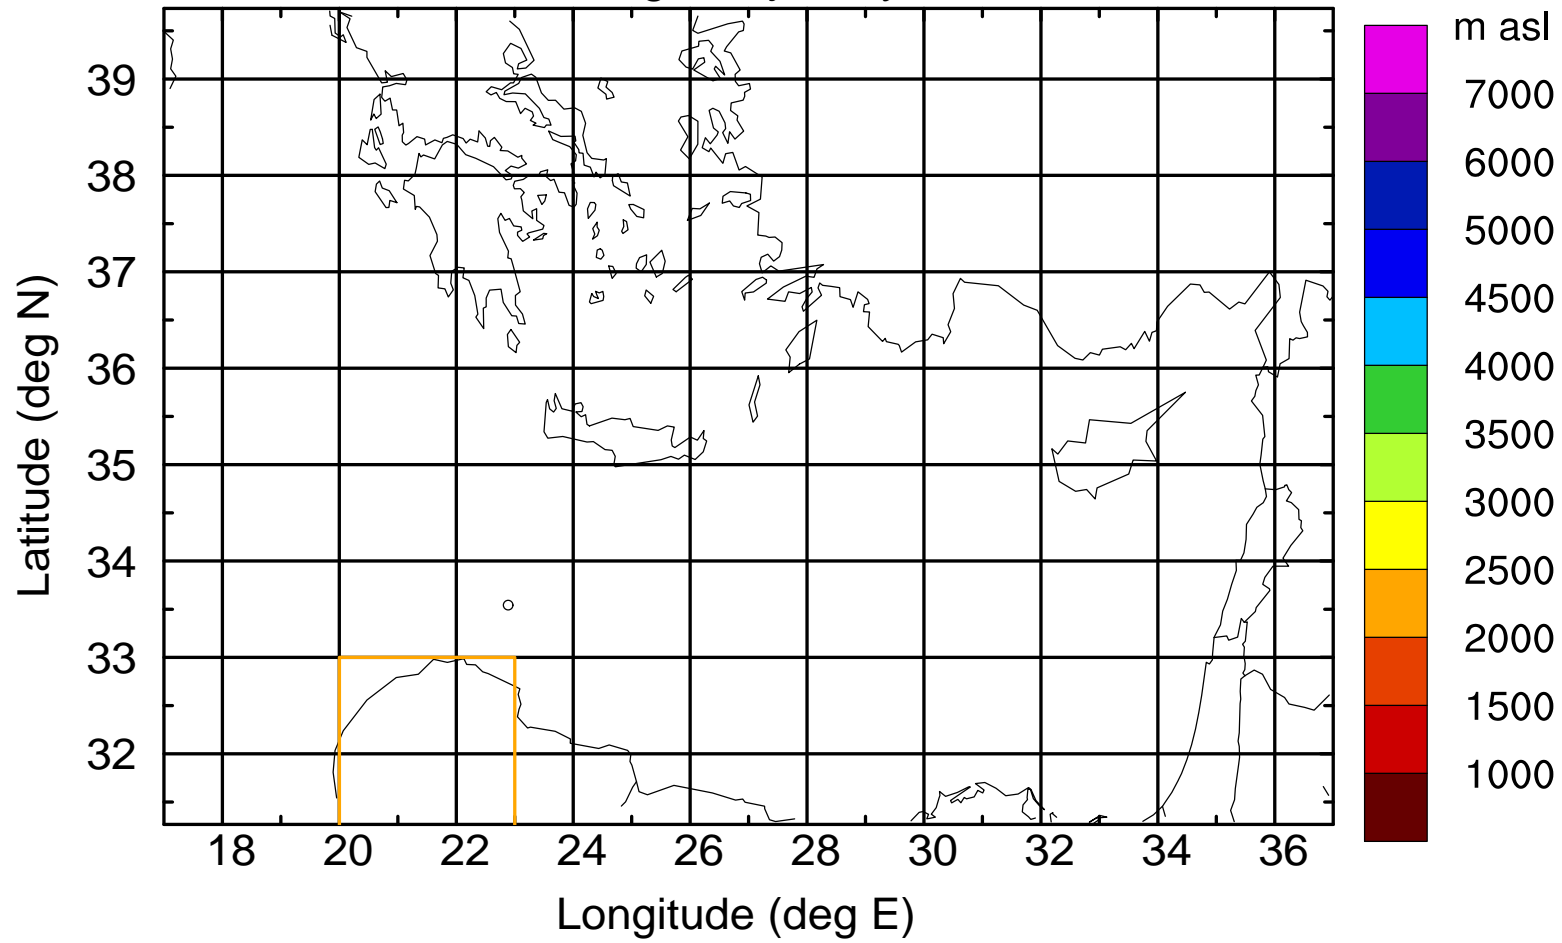

Paphos Airport ground station 20170422 16:00 UTC

Flight trajectory