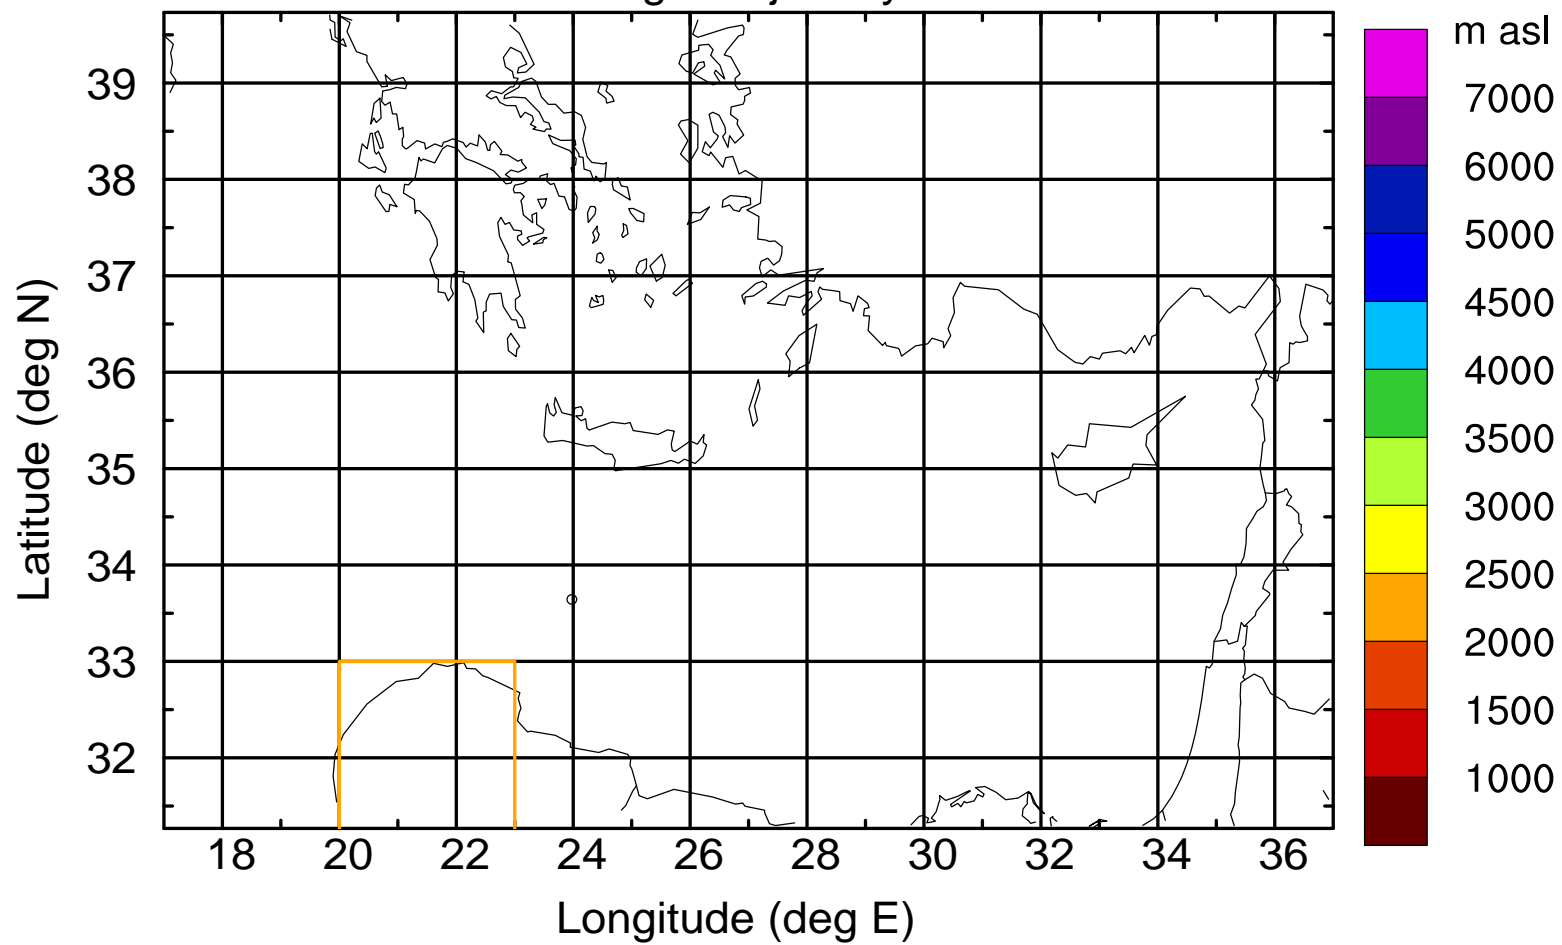

Paphos Airport ground station 20170422 16:00 UTC

Flight trajectory