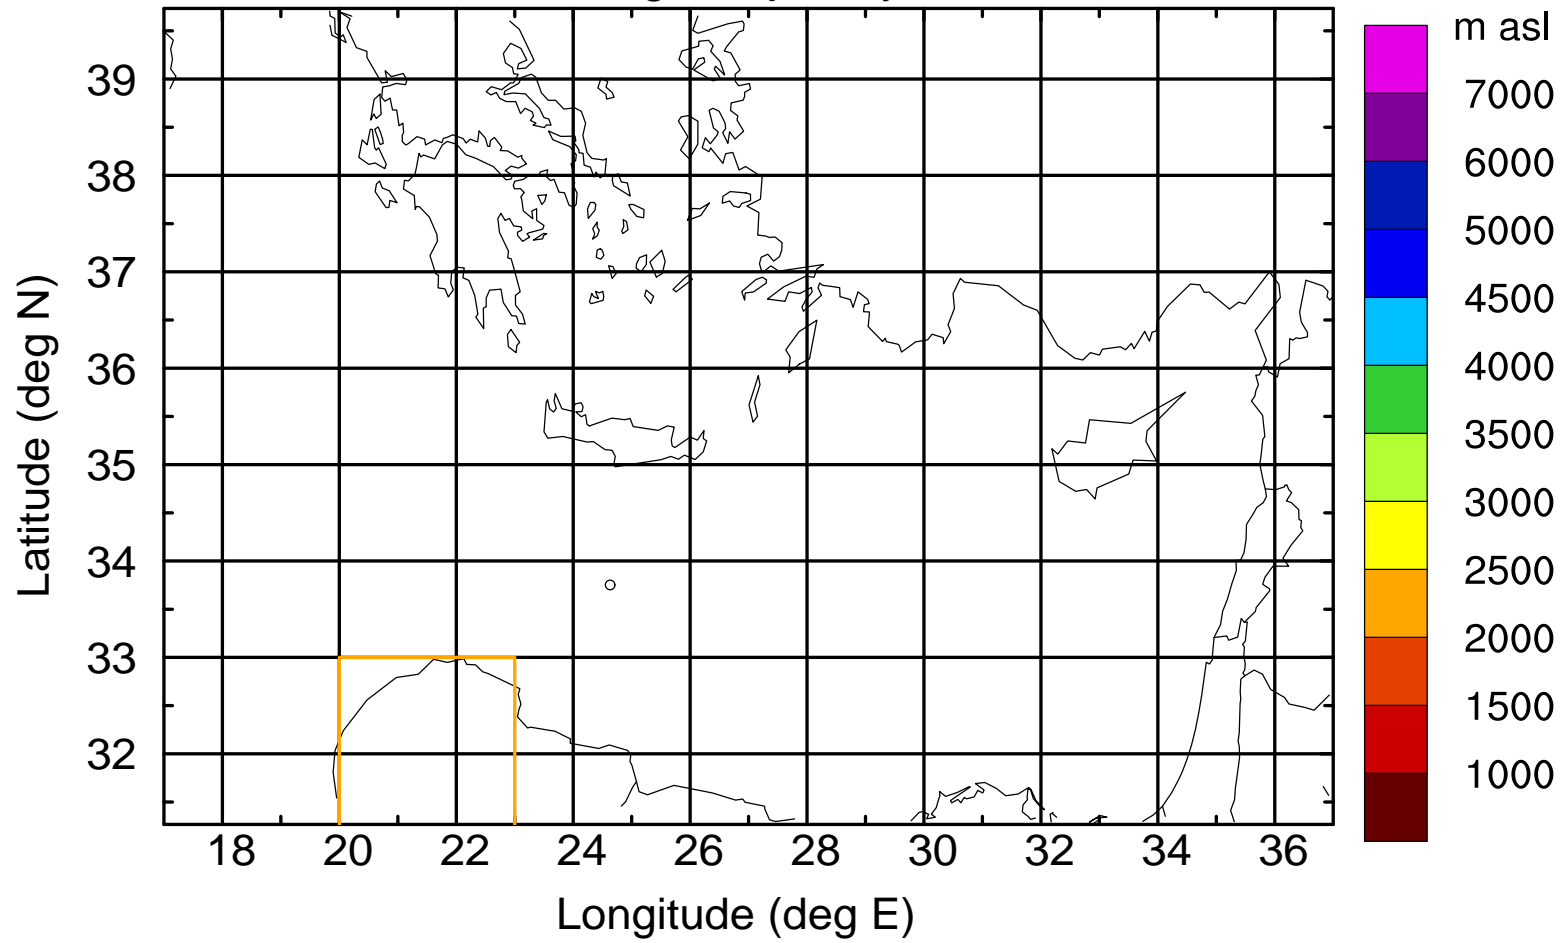

Paphos Airport ground station 20170422 16:00 UTC

Flight trajectory