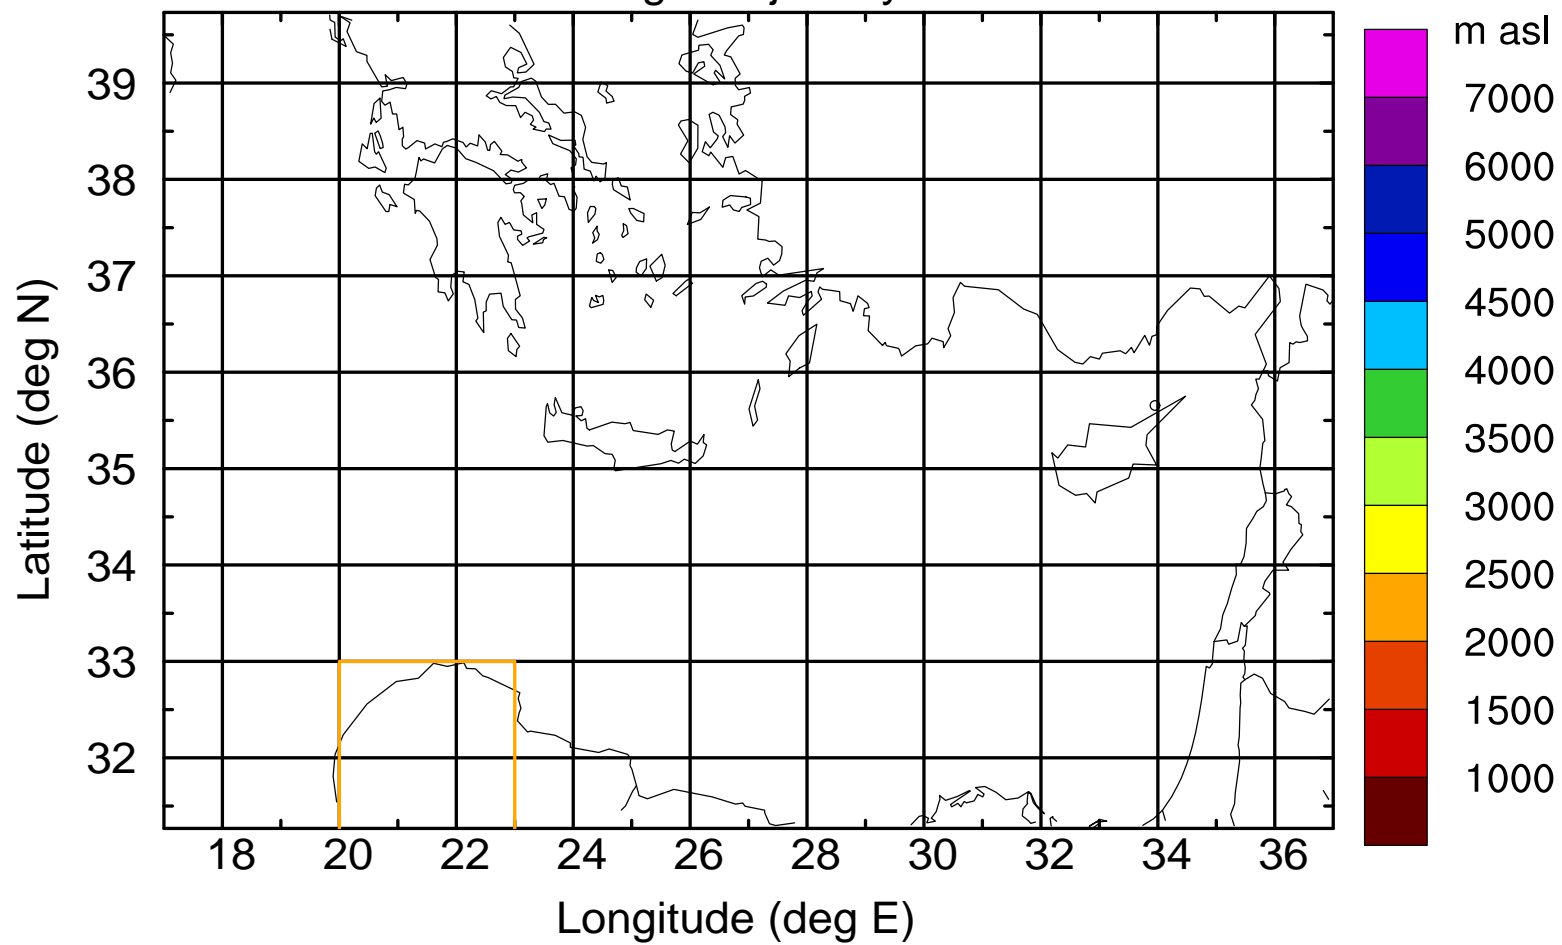

Paphos Airport ground station 20170422 16:00 UTC

Flight trajectory