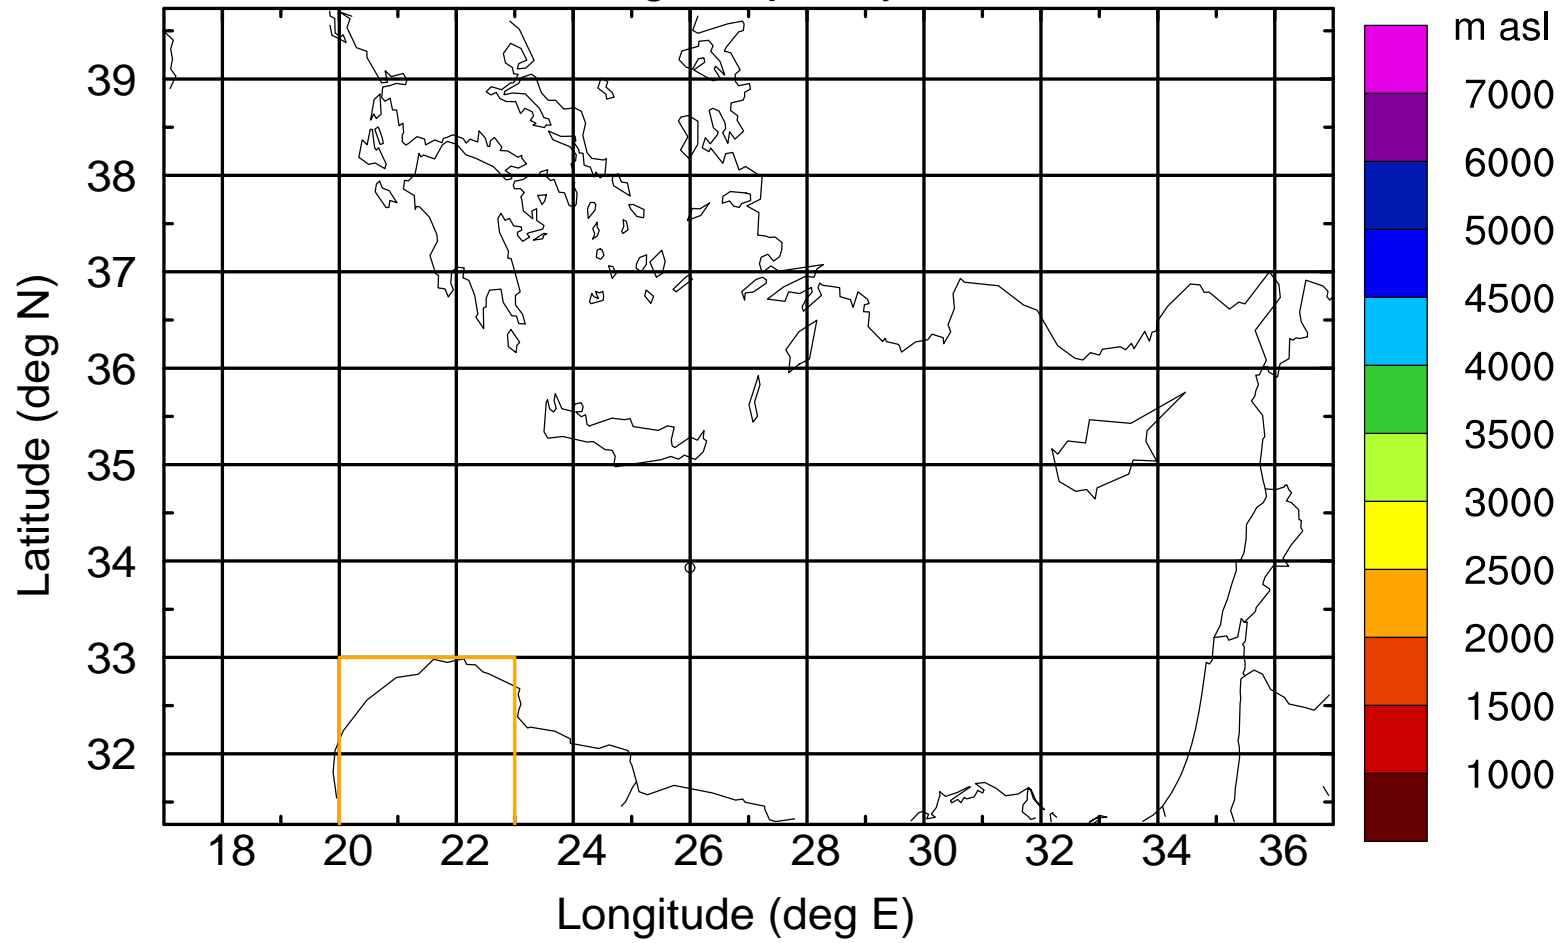

Paphos Airport ground station 20170422 16:00 UTC

Flight trajectory