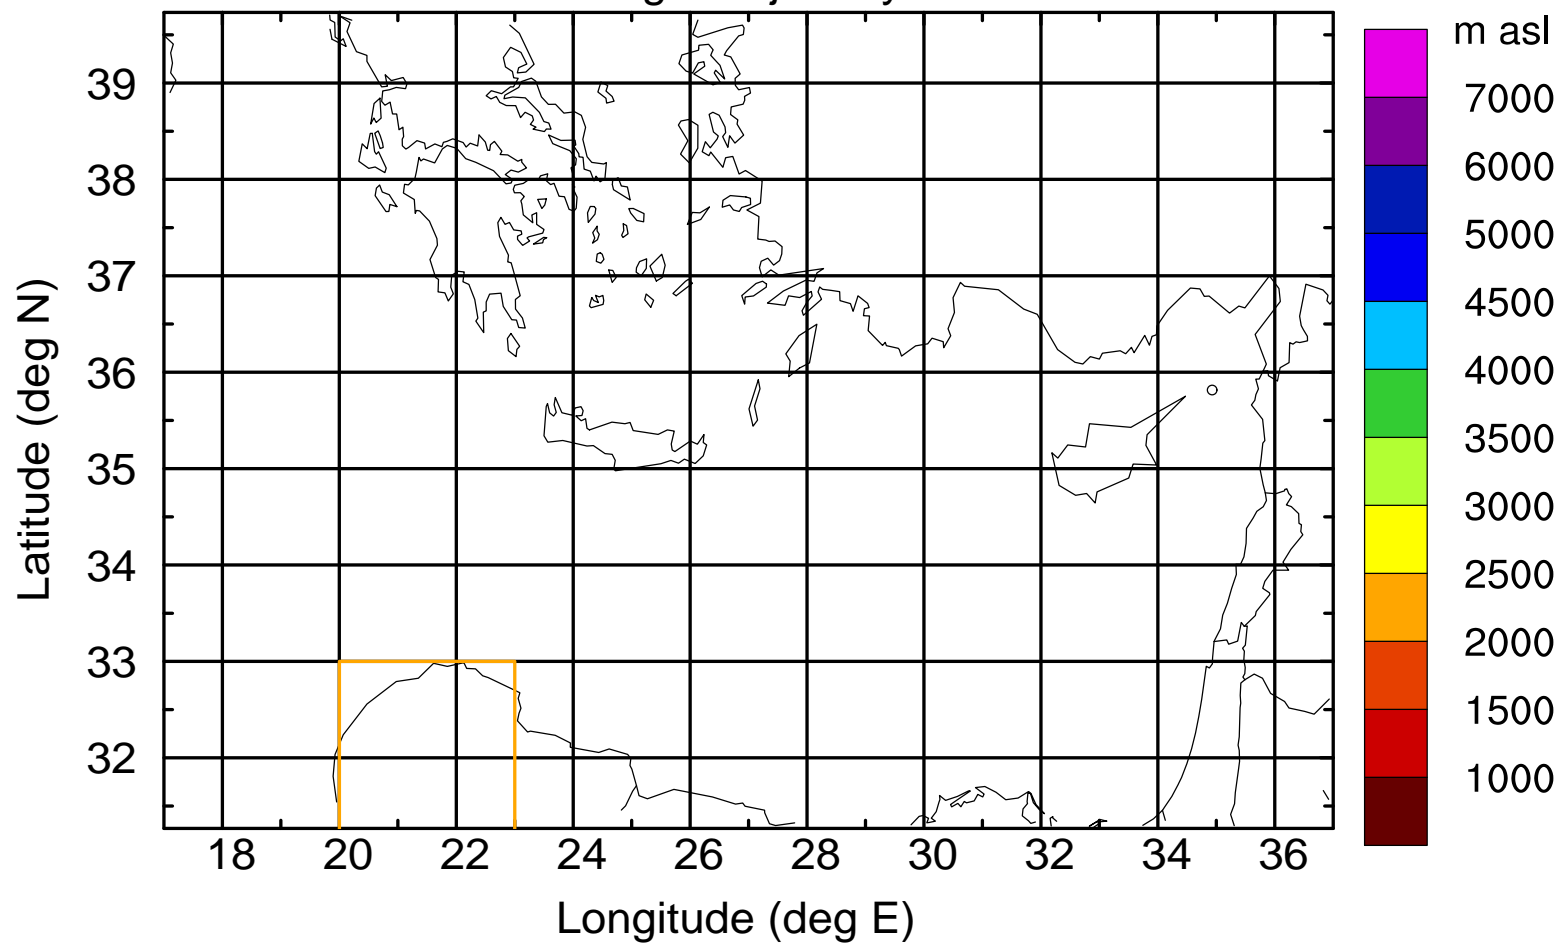

Paphos Airport ground station 20170422 16:00 UTC

Flight trajectory