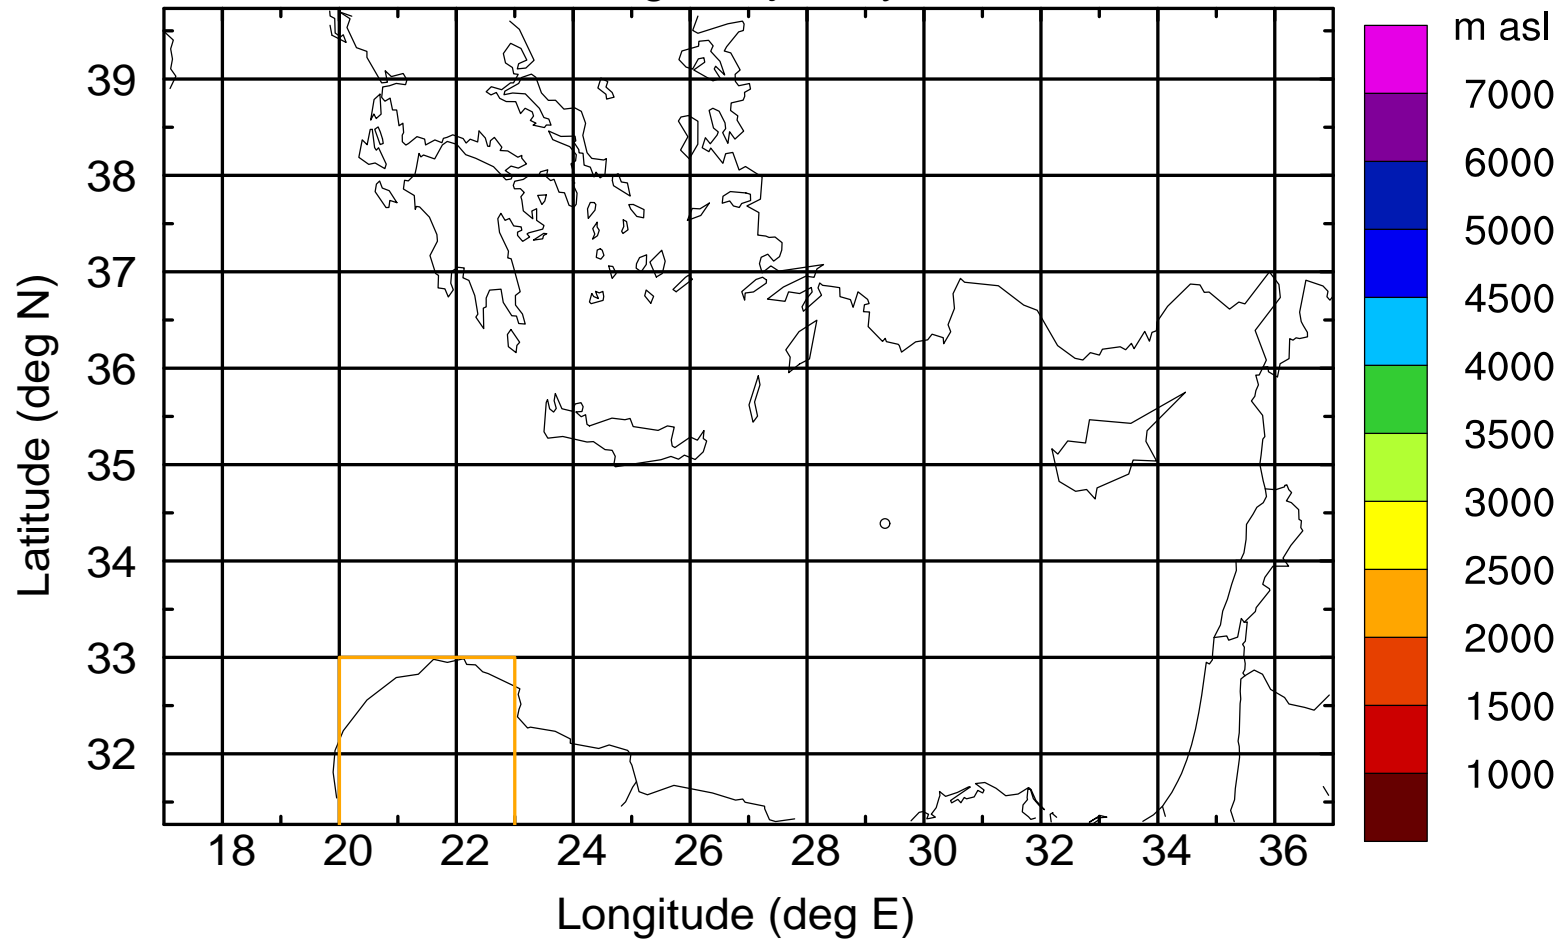

Paphos Airport ground station 20170422 16:00 UTC

Flight trajectory