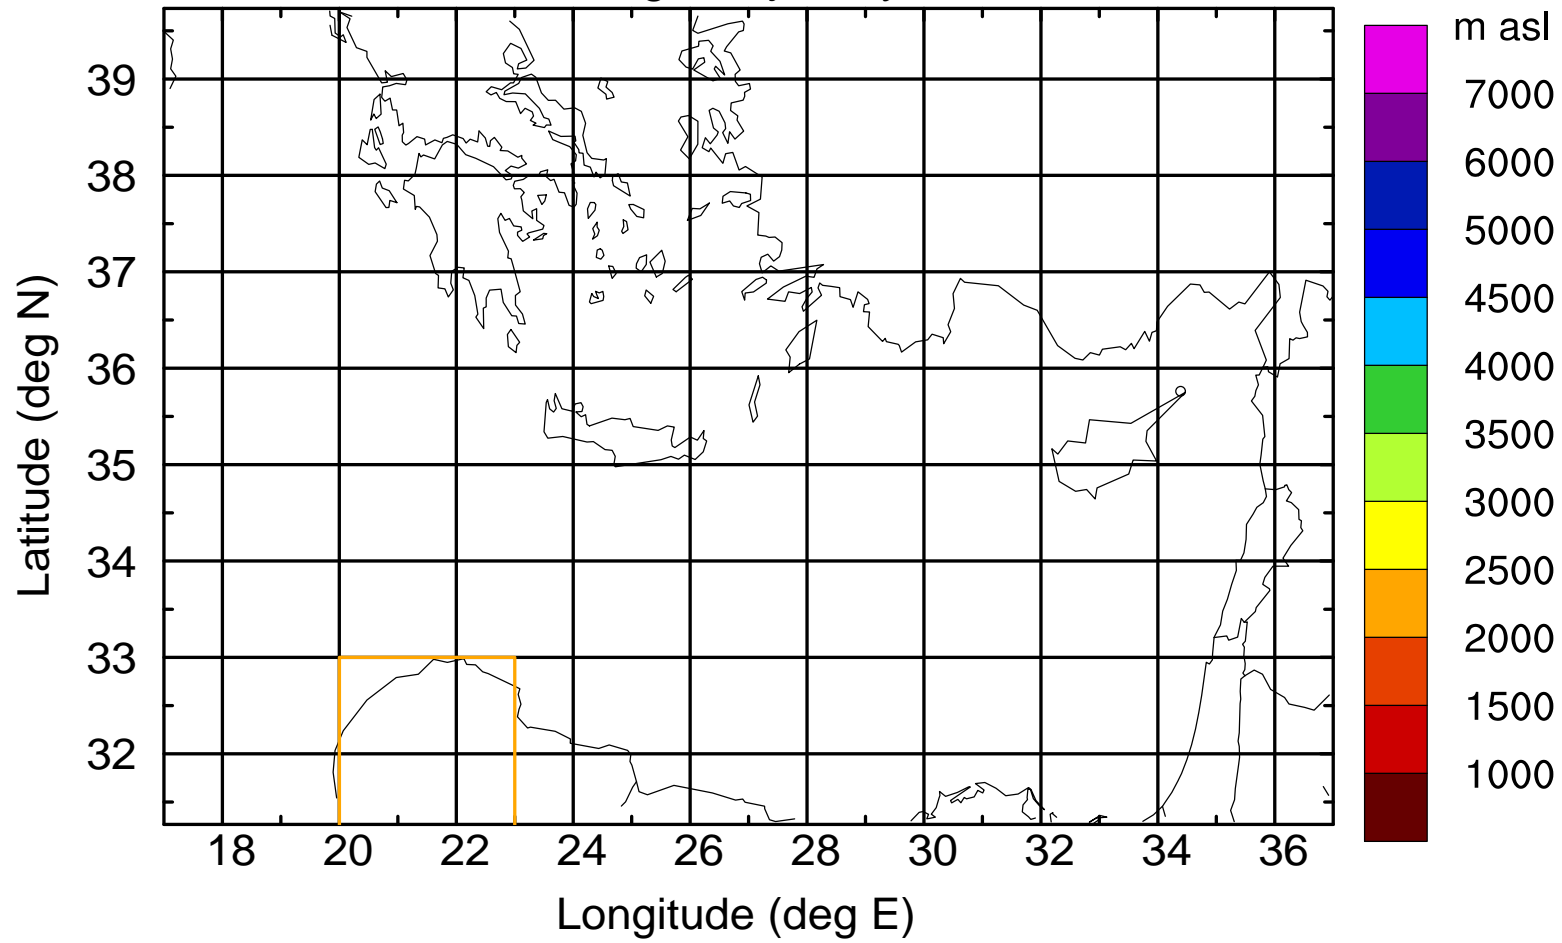

Paphos Airport ground station 20170422 16:00 UTC

Flight trajectory