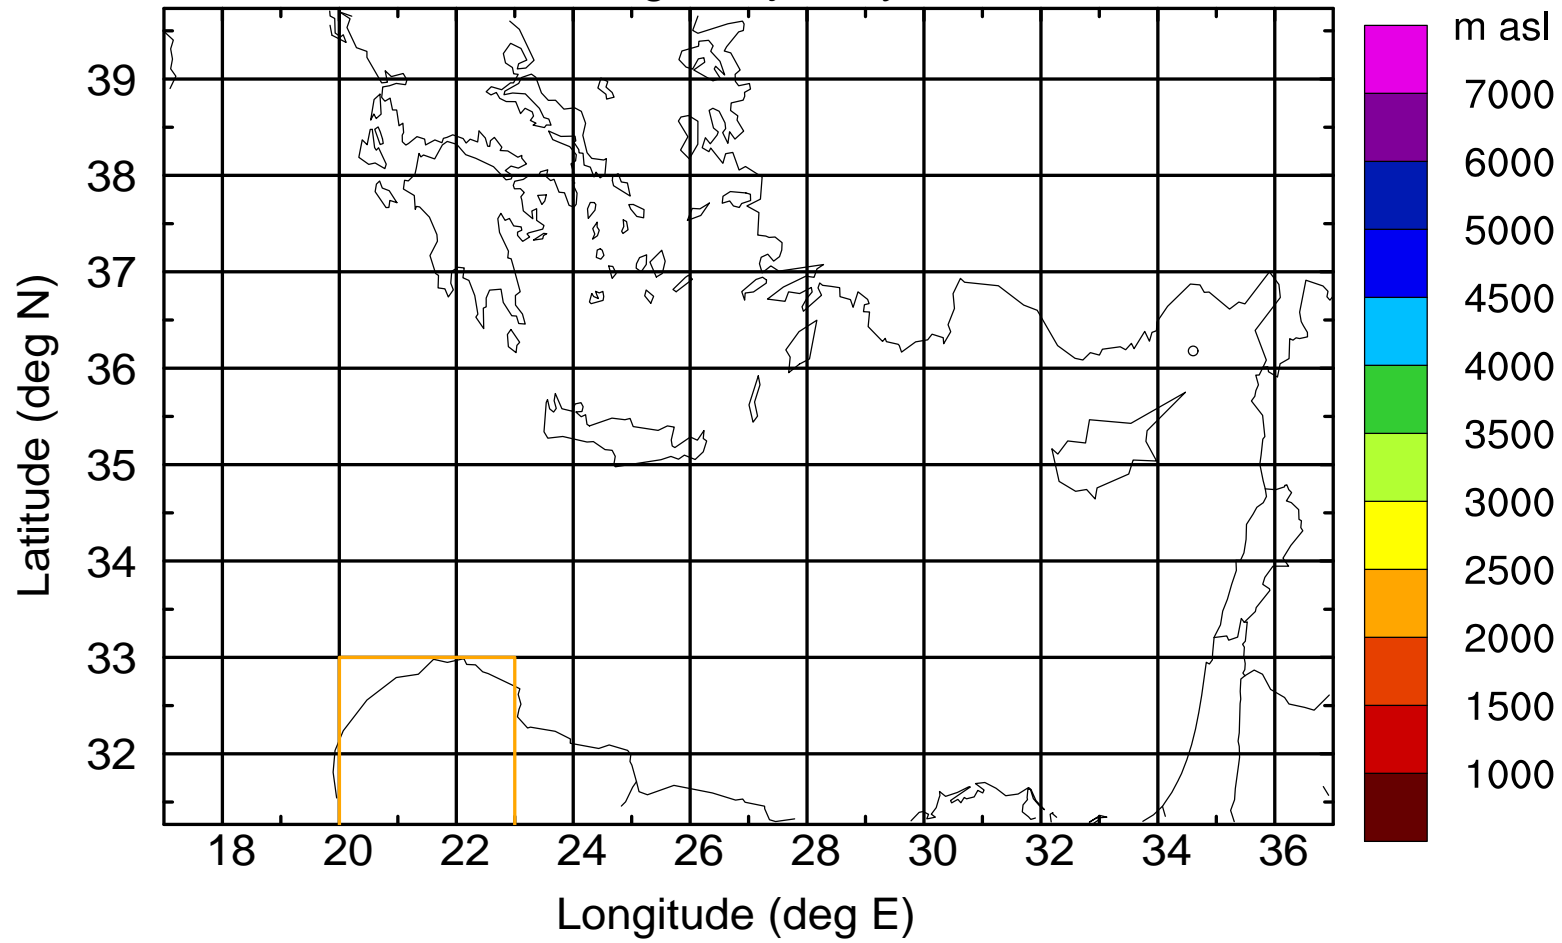

Paphos Airport ground station 20170422 16:00 UTC

Flight trajectory