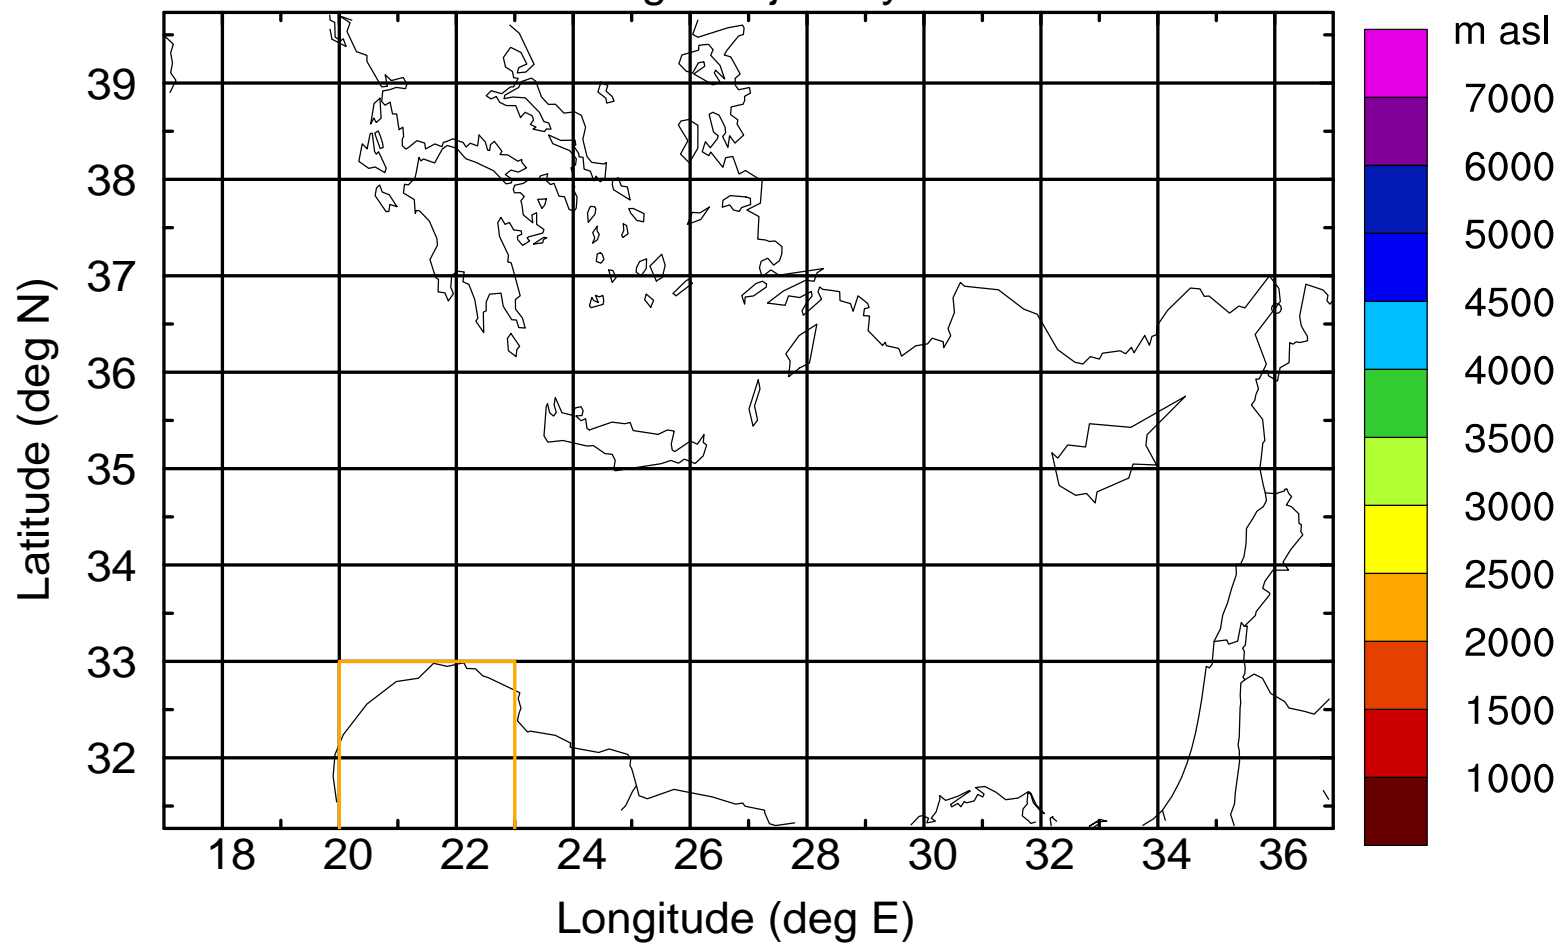

Paphos Airport ground station 20170422 16:00 UTC

Flight trajectory