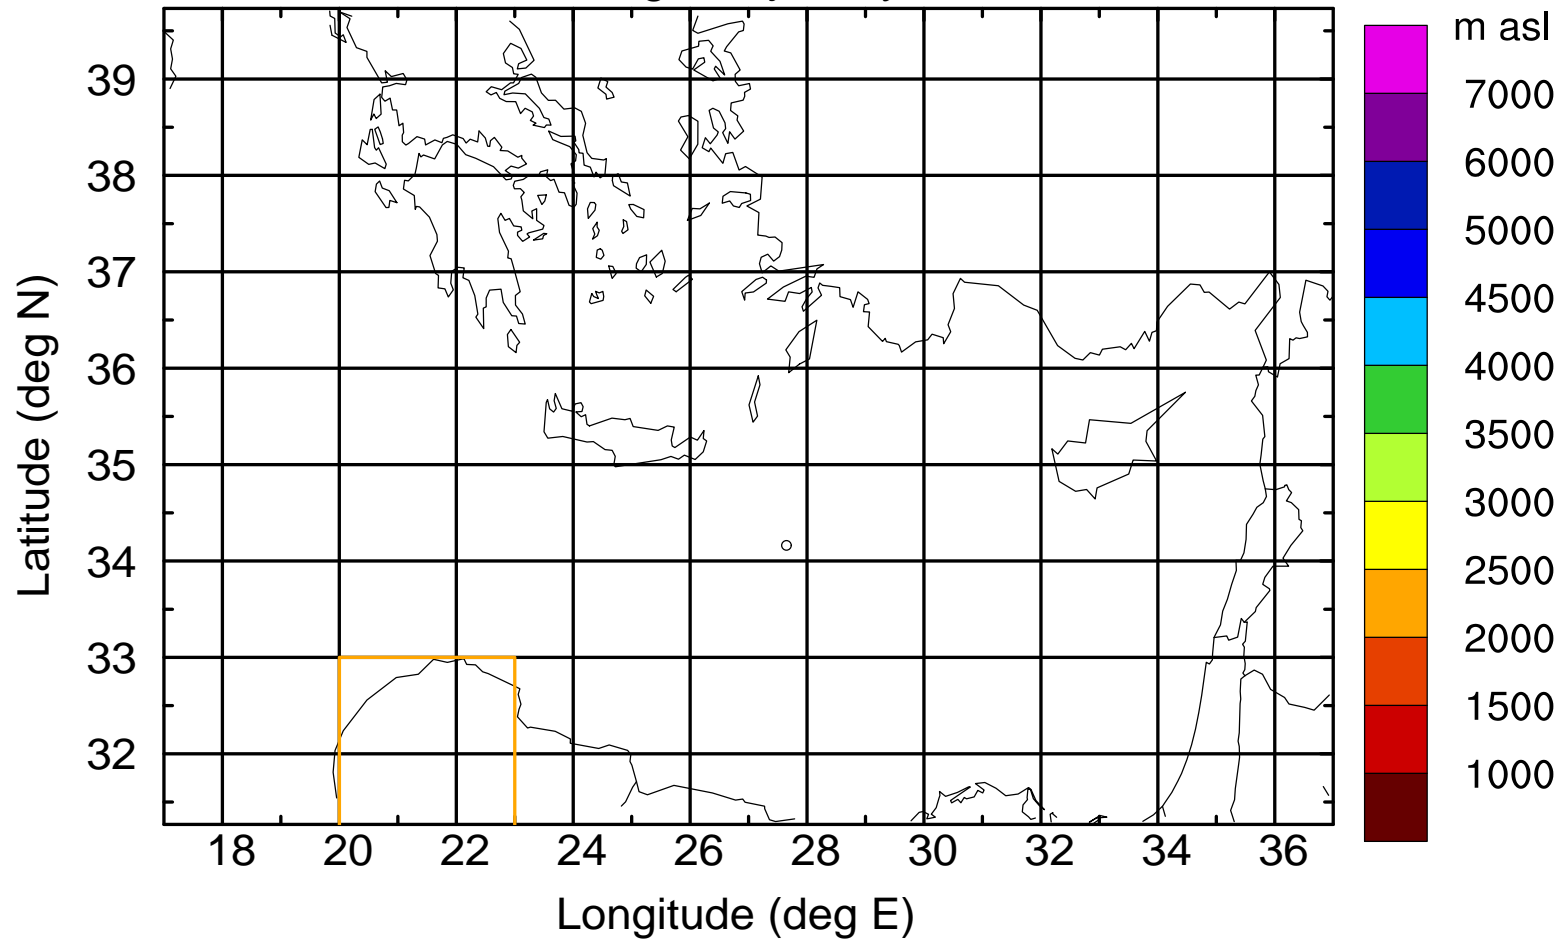

Paphos Airport ground station 20170422 16:00 UTC

Flight trajectory