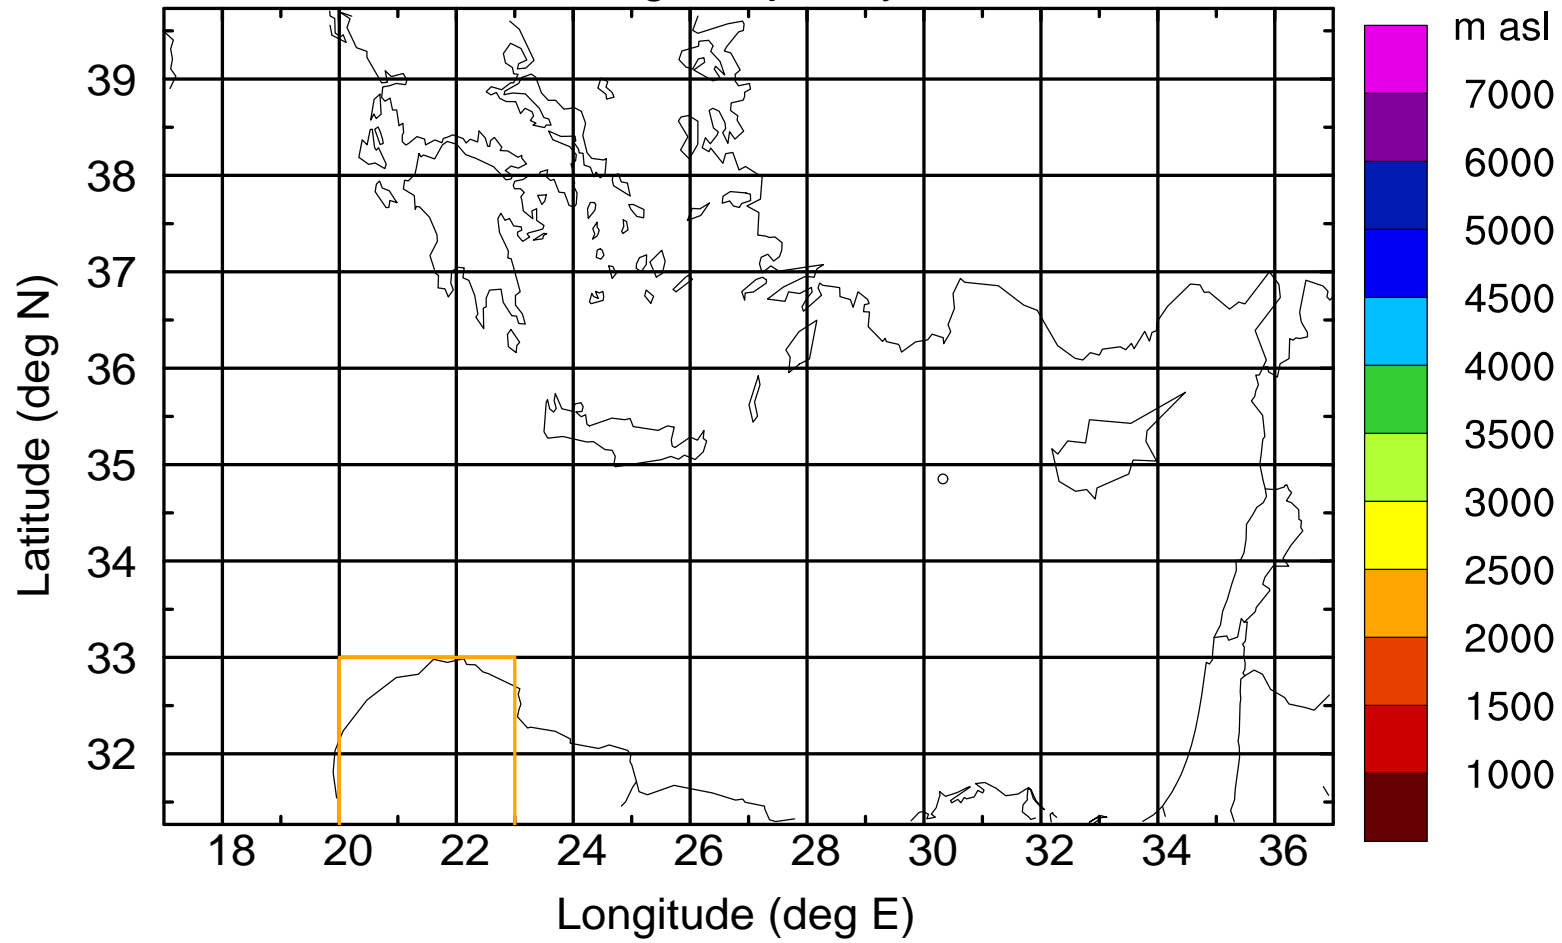

Paphos Airport ground station 20170422 16:00 UTC

Flight trajectory