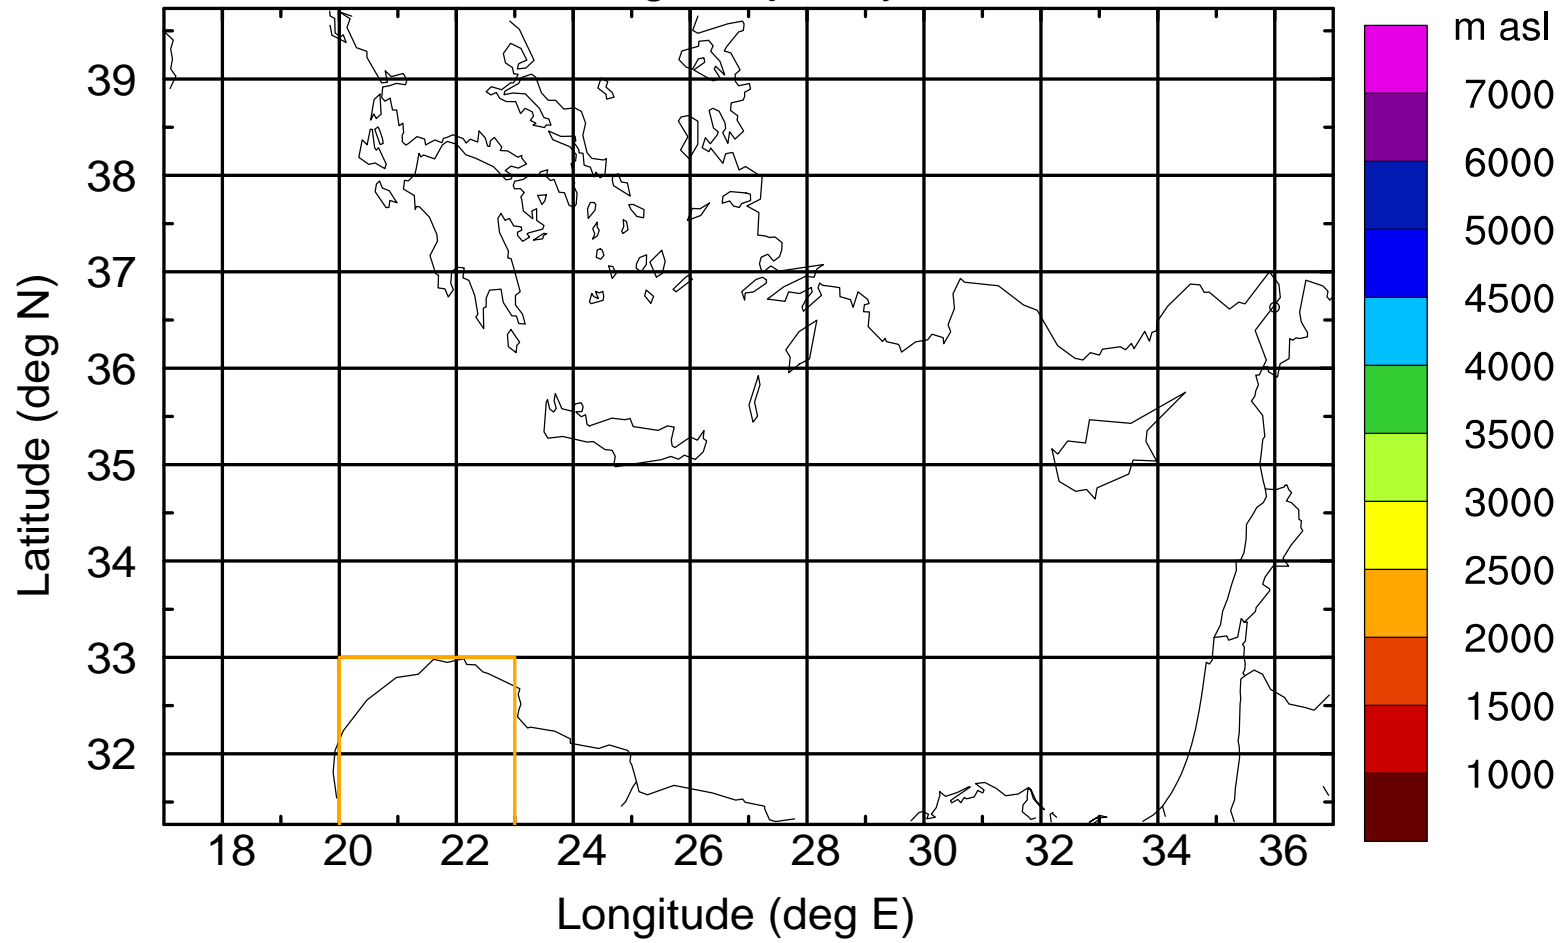

Paphos Airport ground station 20170422 16:00 UTC

Flight trajectory