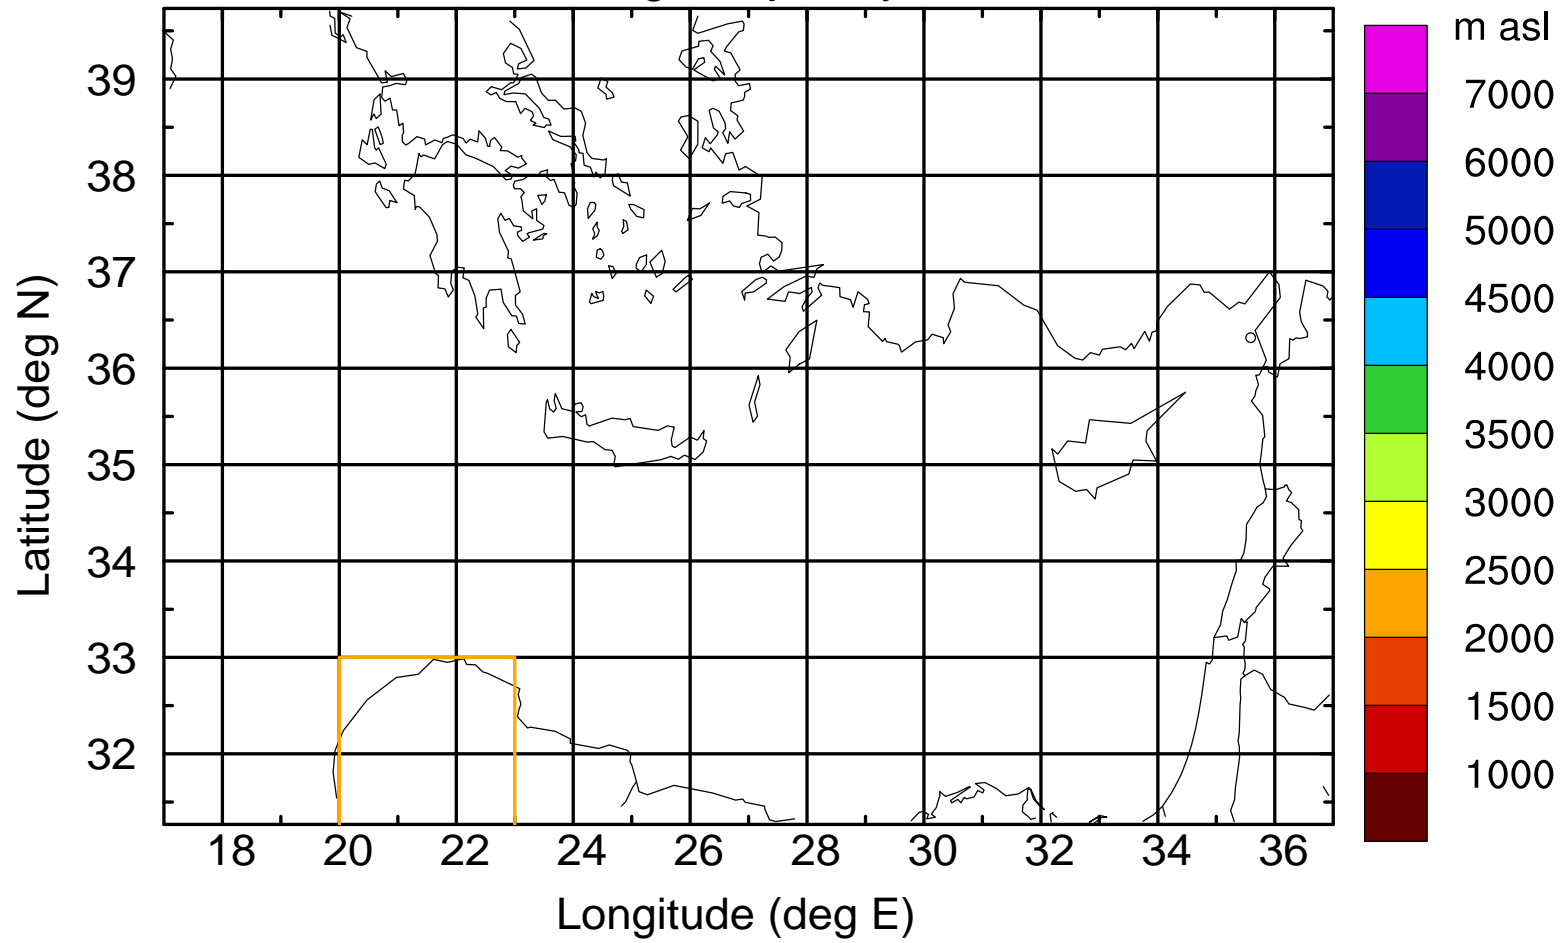

Paphos Airport ground station 20170422 16:00 UTC

Flight trajectory