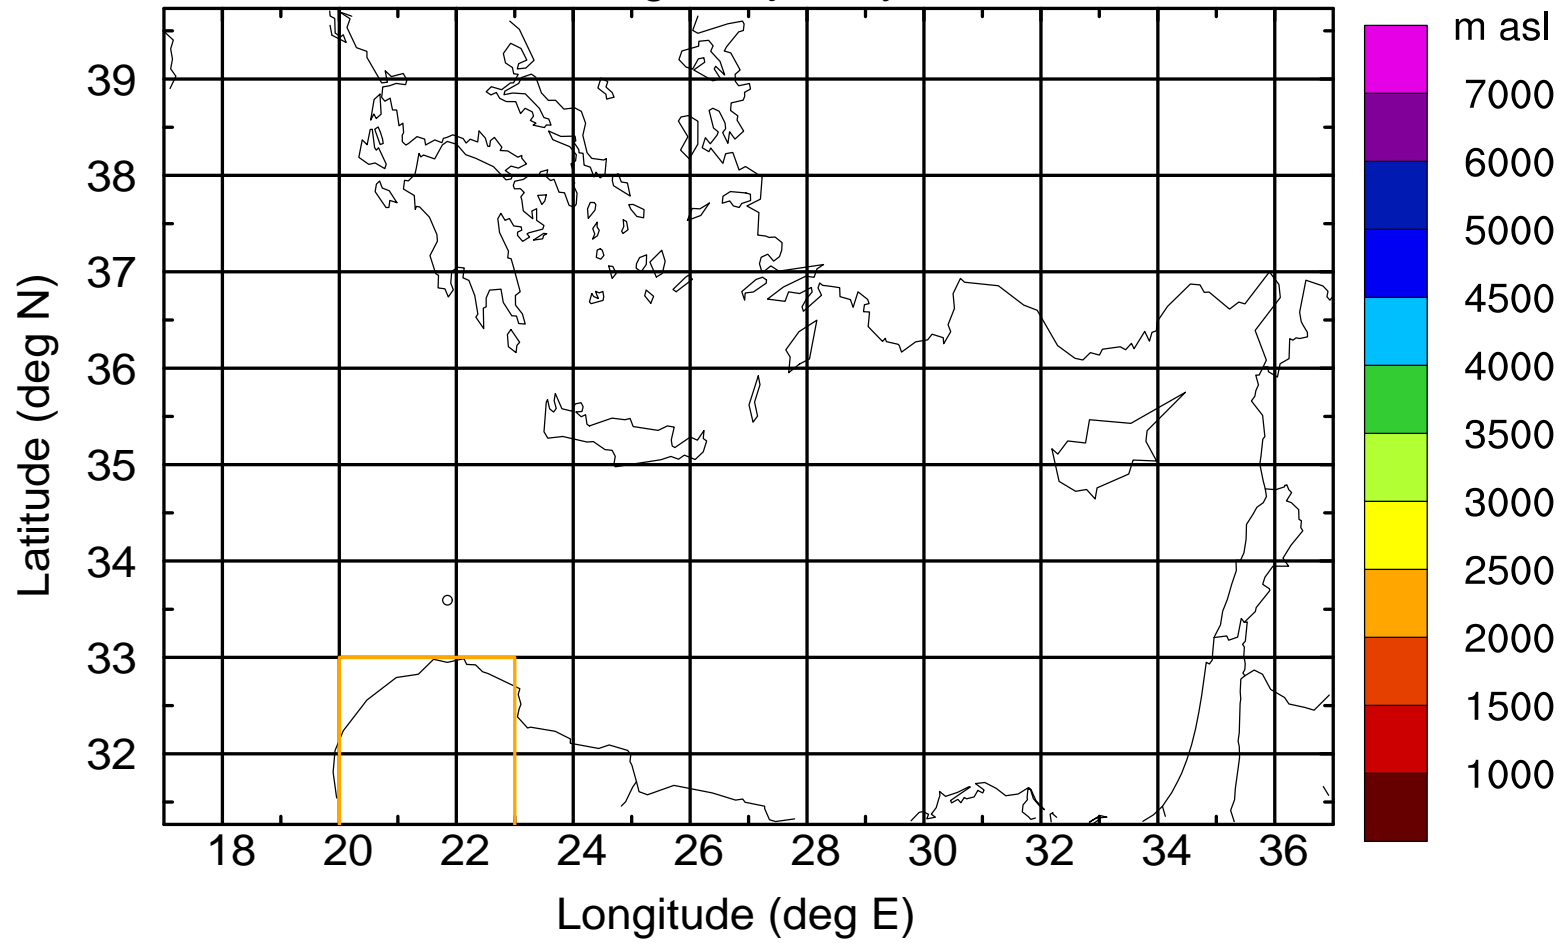

Paphos Airport ground station 20170422 16:00 UTC

Flight trajectory