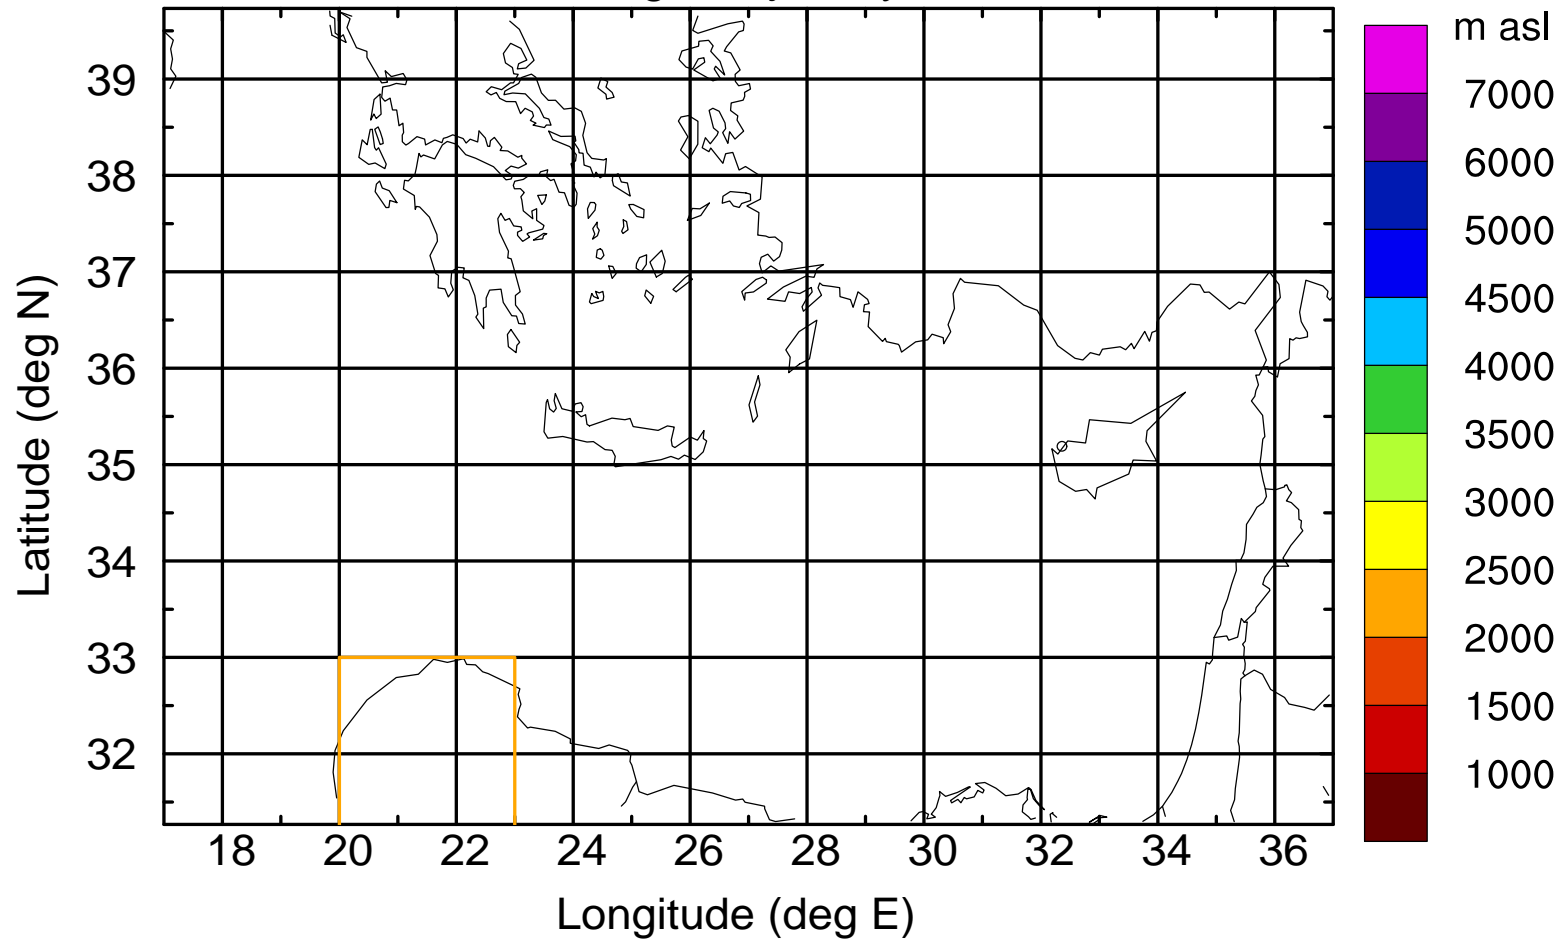

Paphos Airport ground station 20170422 16:00 UTC

Flight trajectory