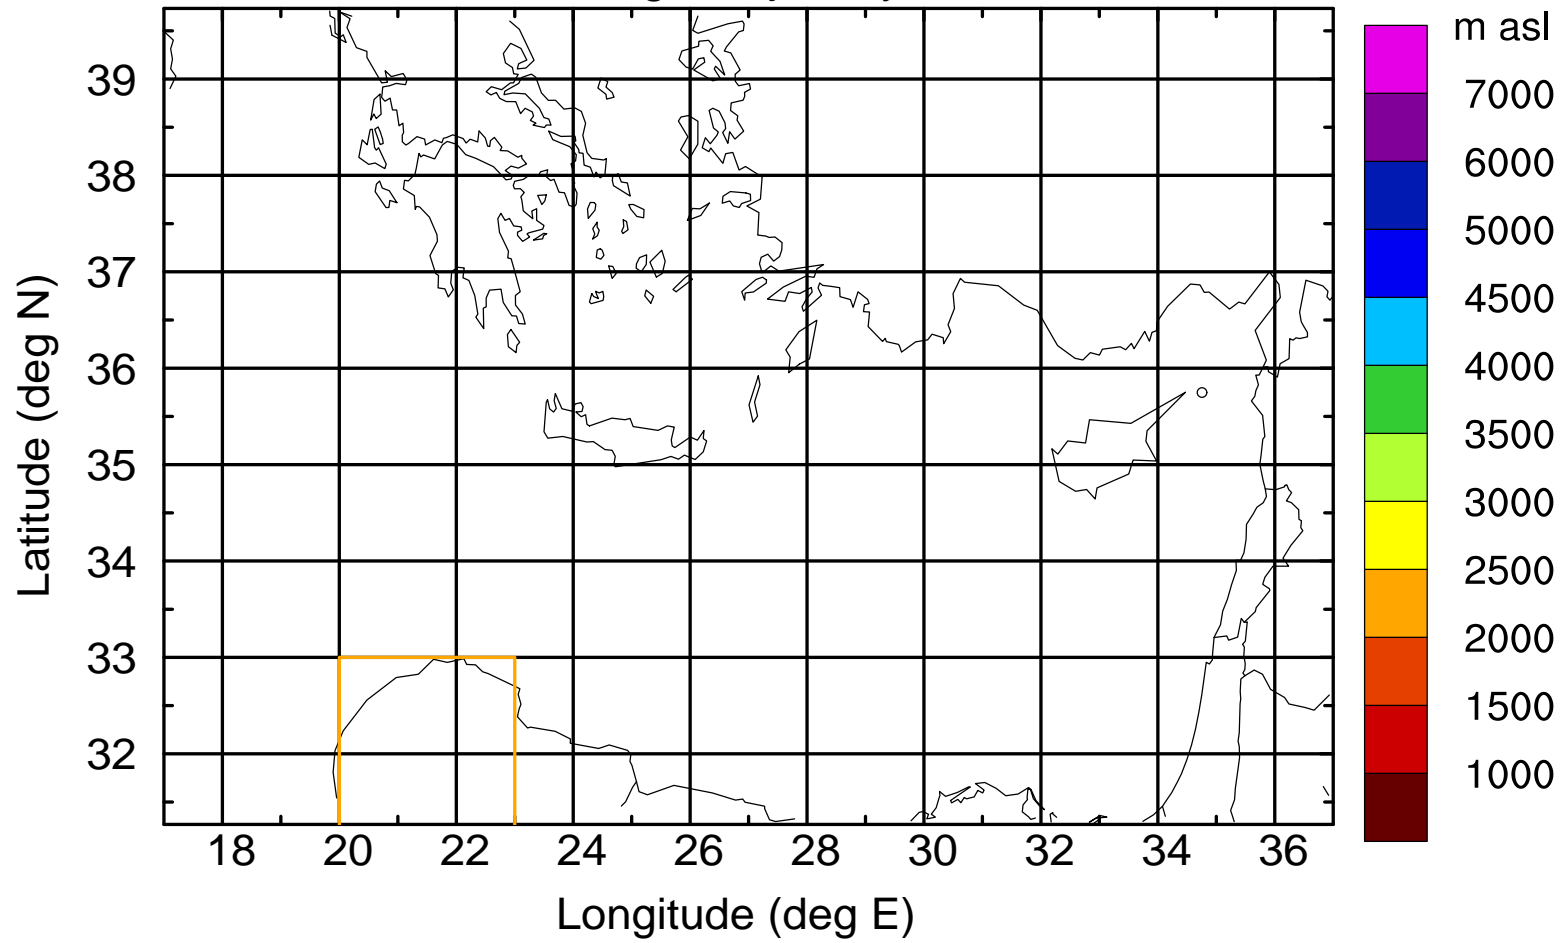

Paphos Airport ground station 20170422 16:00 UTC

Flight trajectory