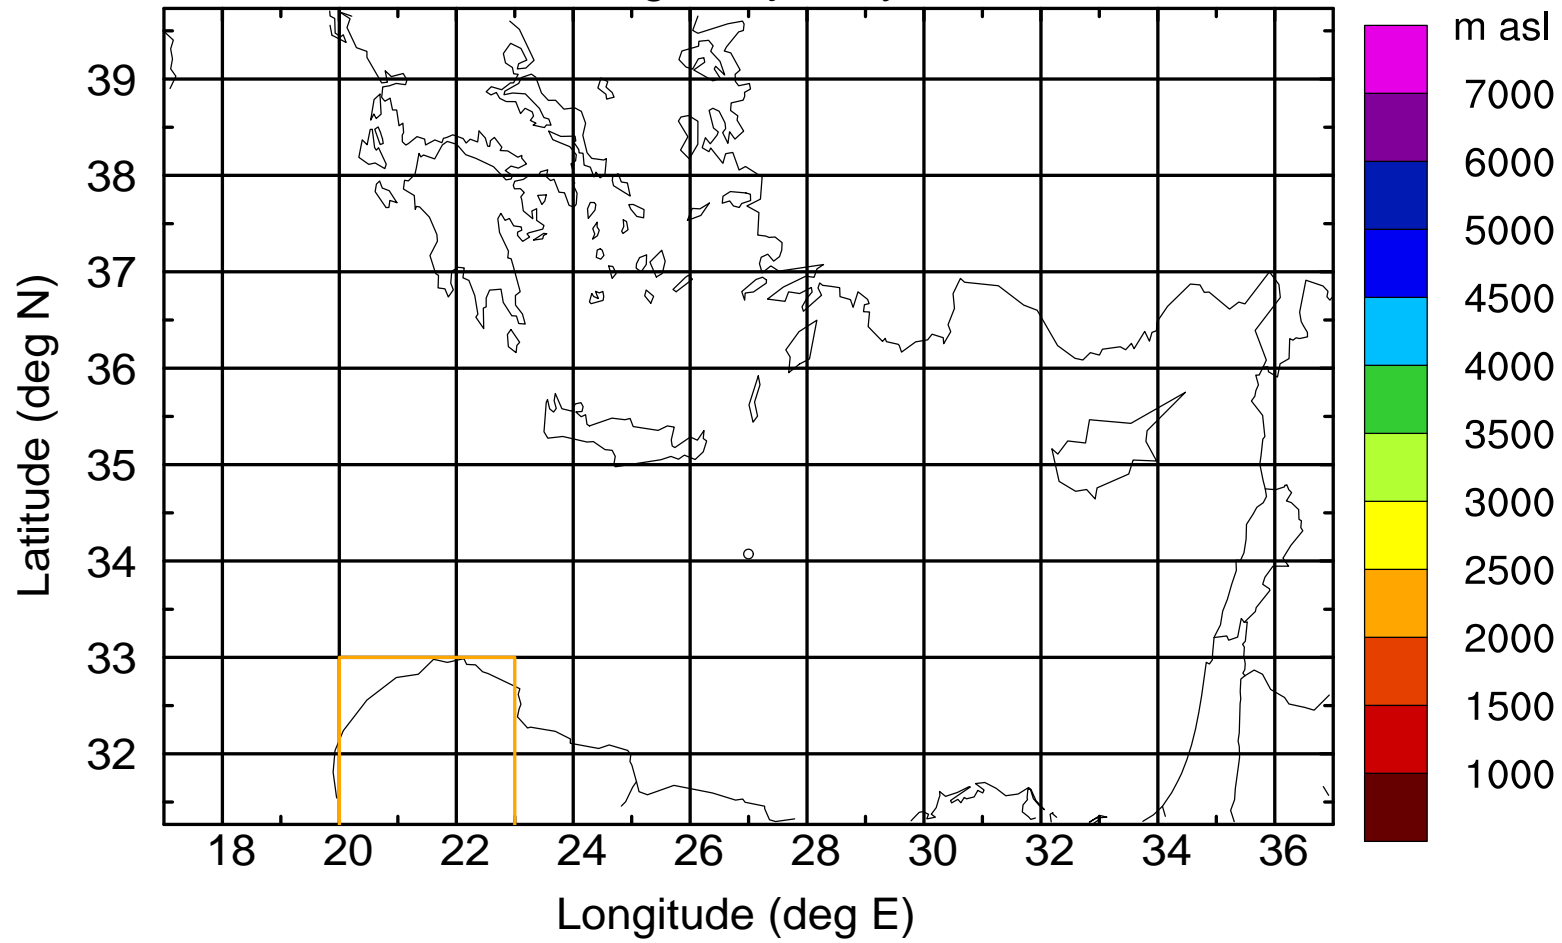

Paphos Airport ground station 20170422 16:00 UTC

Flight trajectory