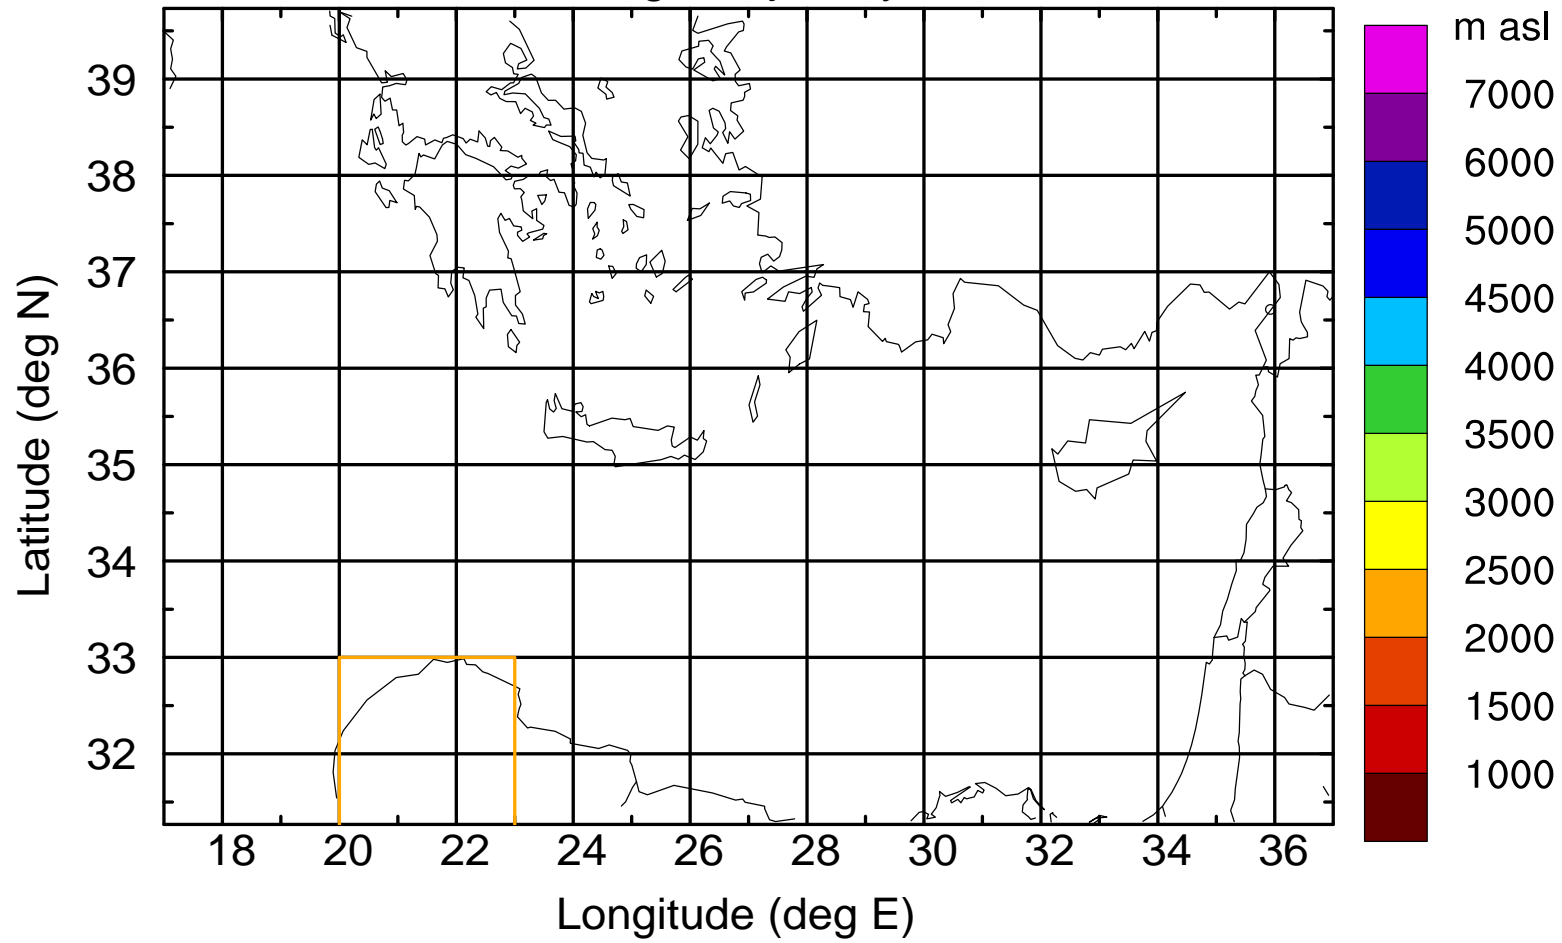

Paphos Airport ground station 20170422 16:00 UTC

Flight trajectory