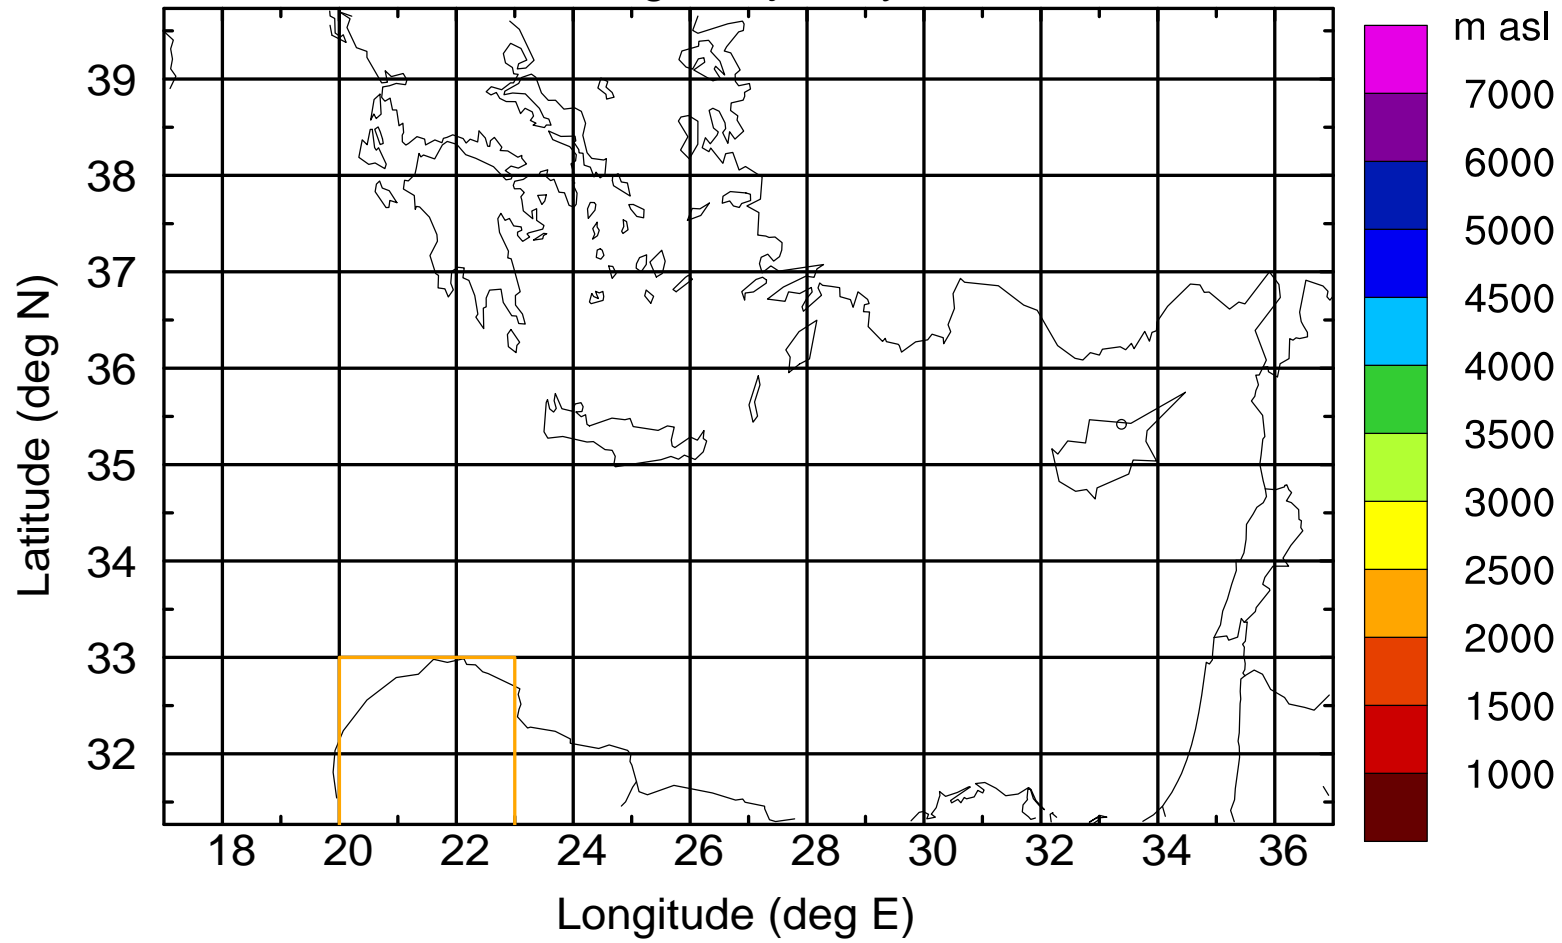

Paphos Airport ground station 20170422 16:00 UTC

Flight trajectory