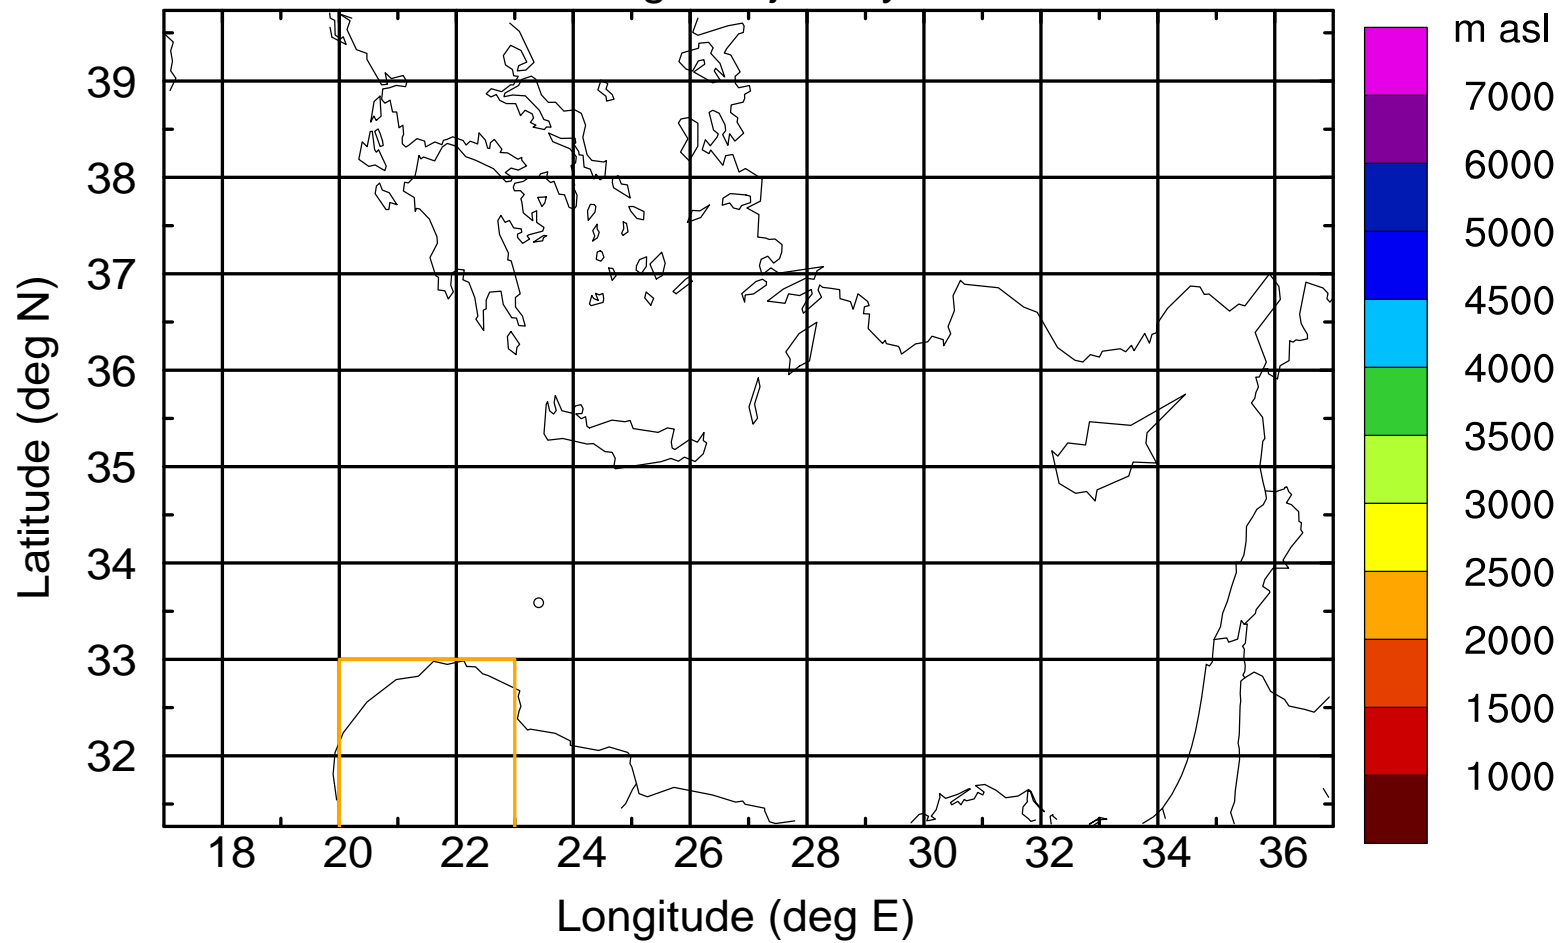

Paphos Airport ground station 20170422 16:00 UTC

Flight trajectory