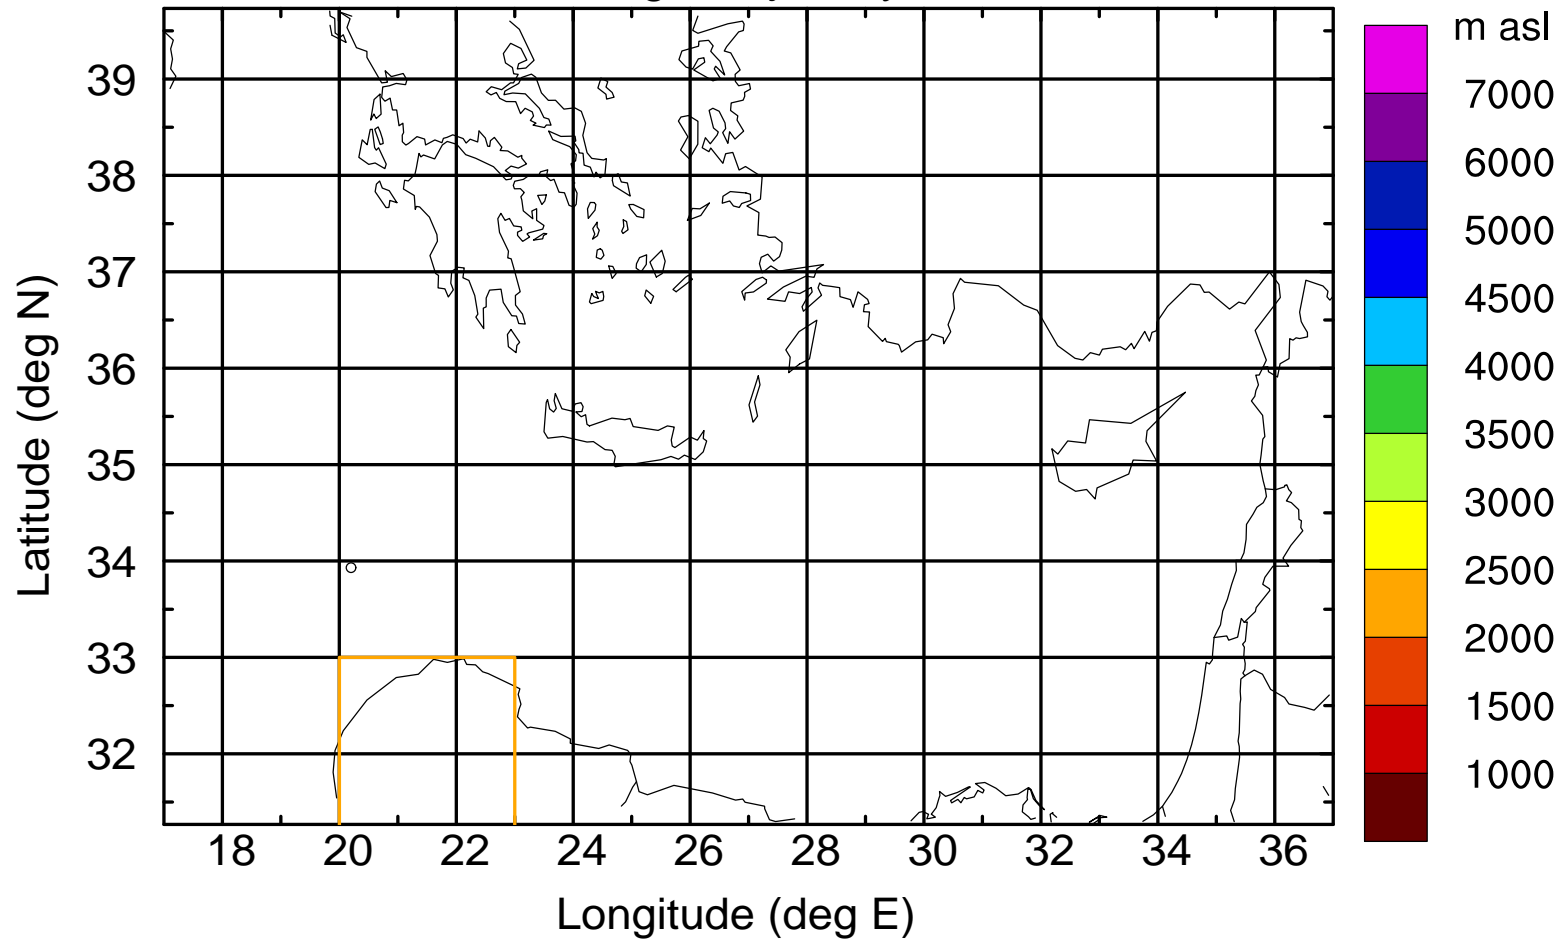

Paphos Airport ground station 20170422 16:00 UTC

Flight trajectory