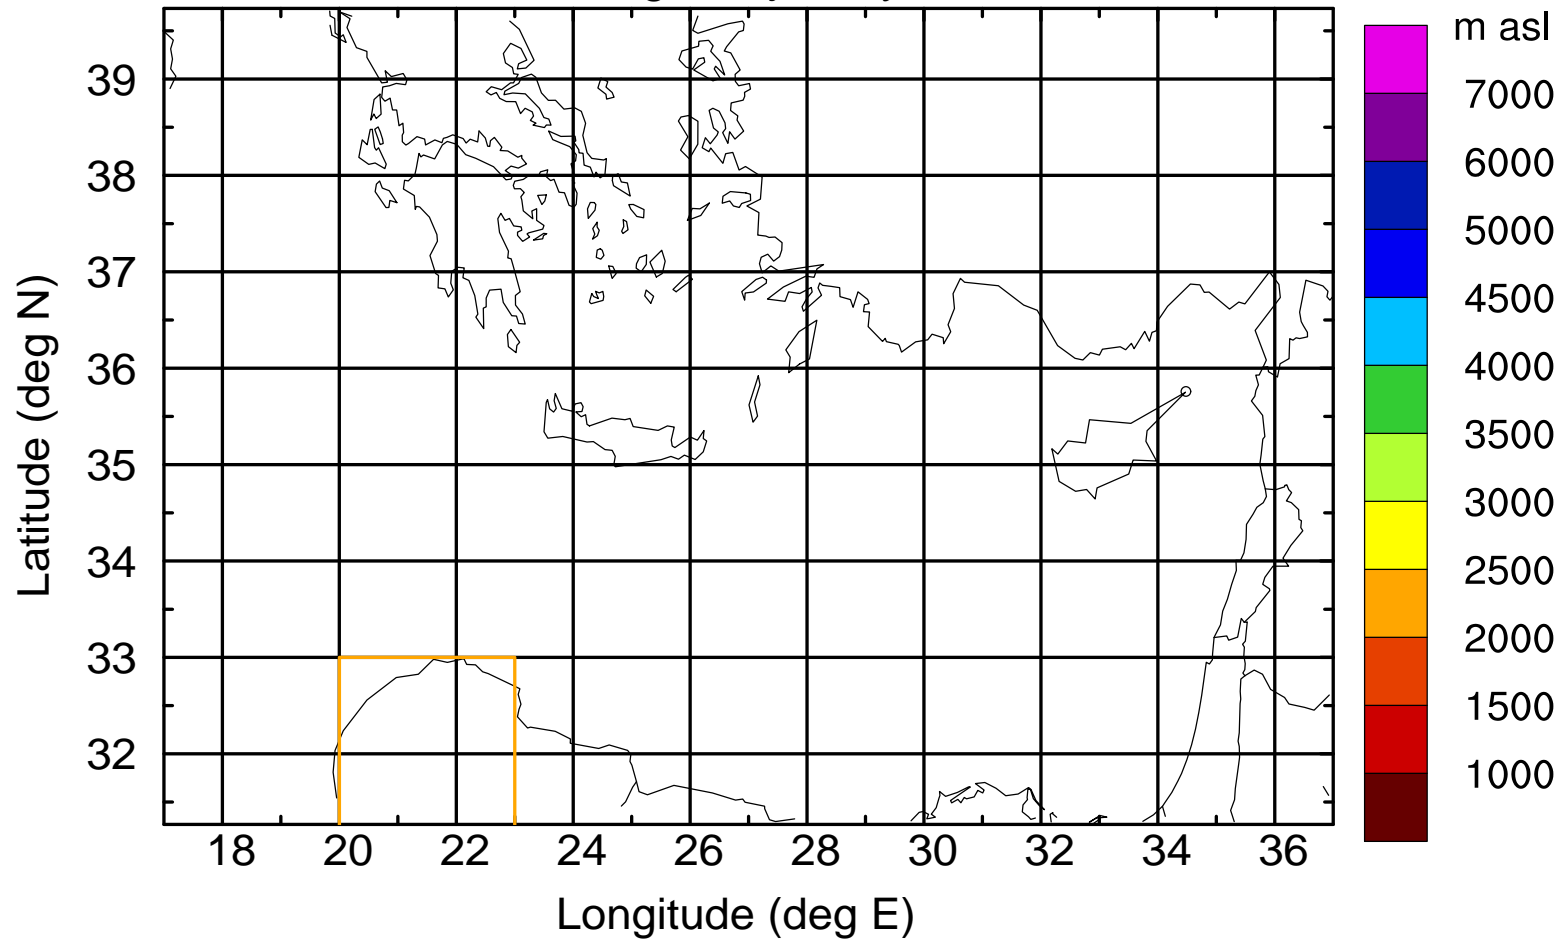

Paphos Airport ground station 20170422 16:00 UTC

Flight trajectory