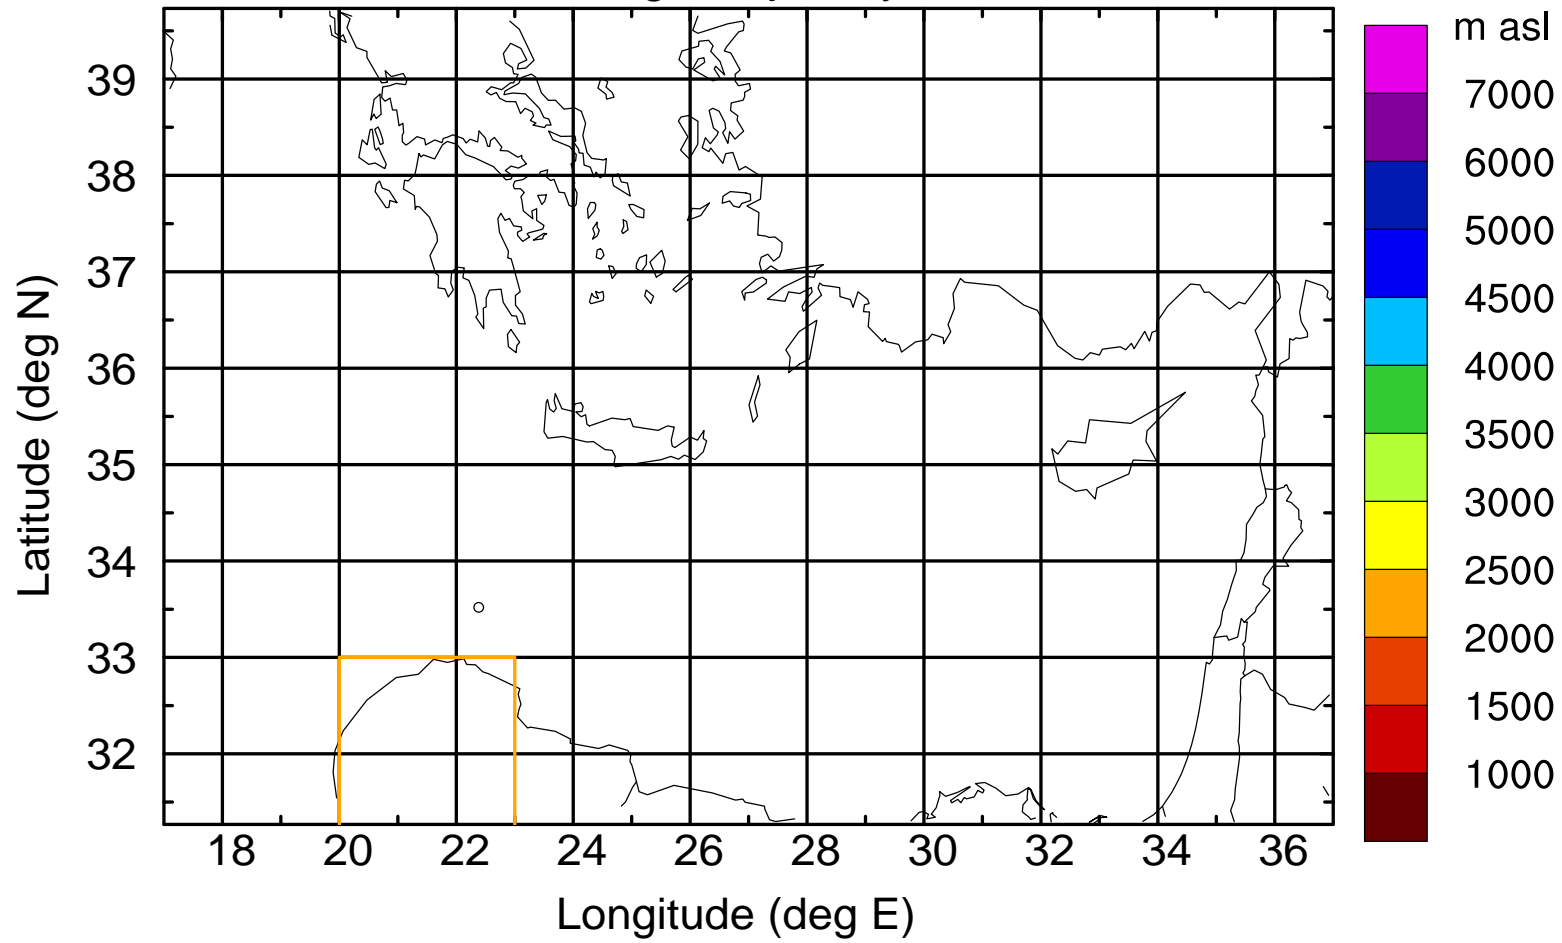

Paphos Airport ground station 20170422 16:00 UTC

Flight trajectory