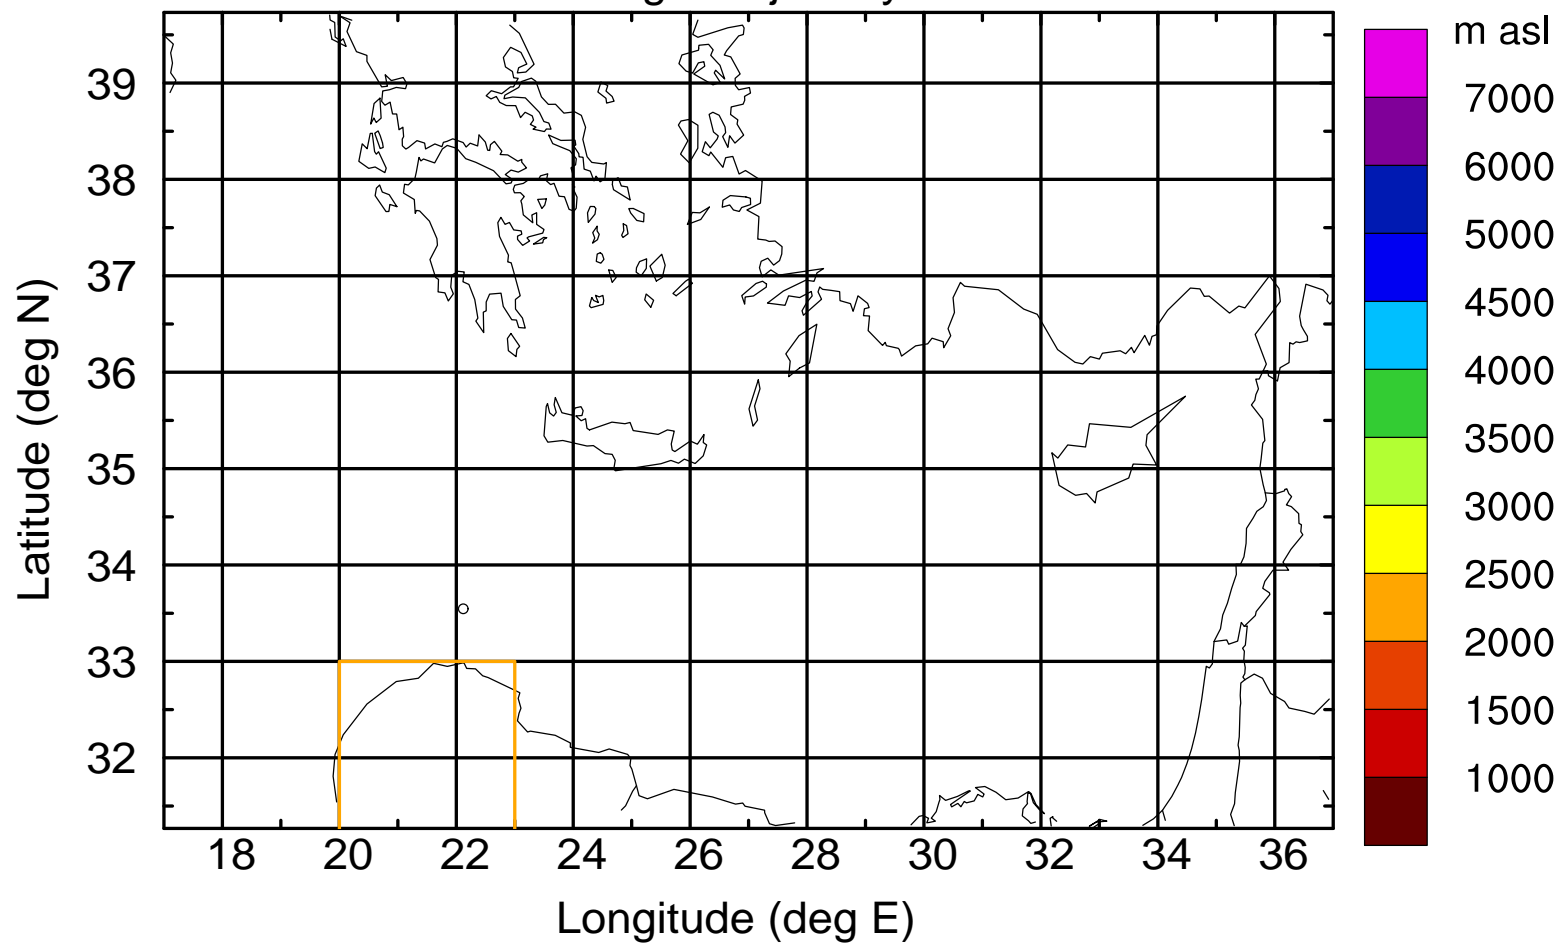

Paphos Airport ground station 20170422 16:00 UTC

Flight trajectory