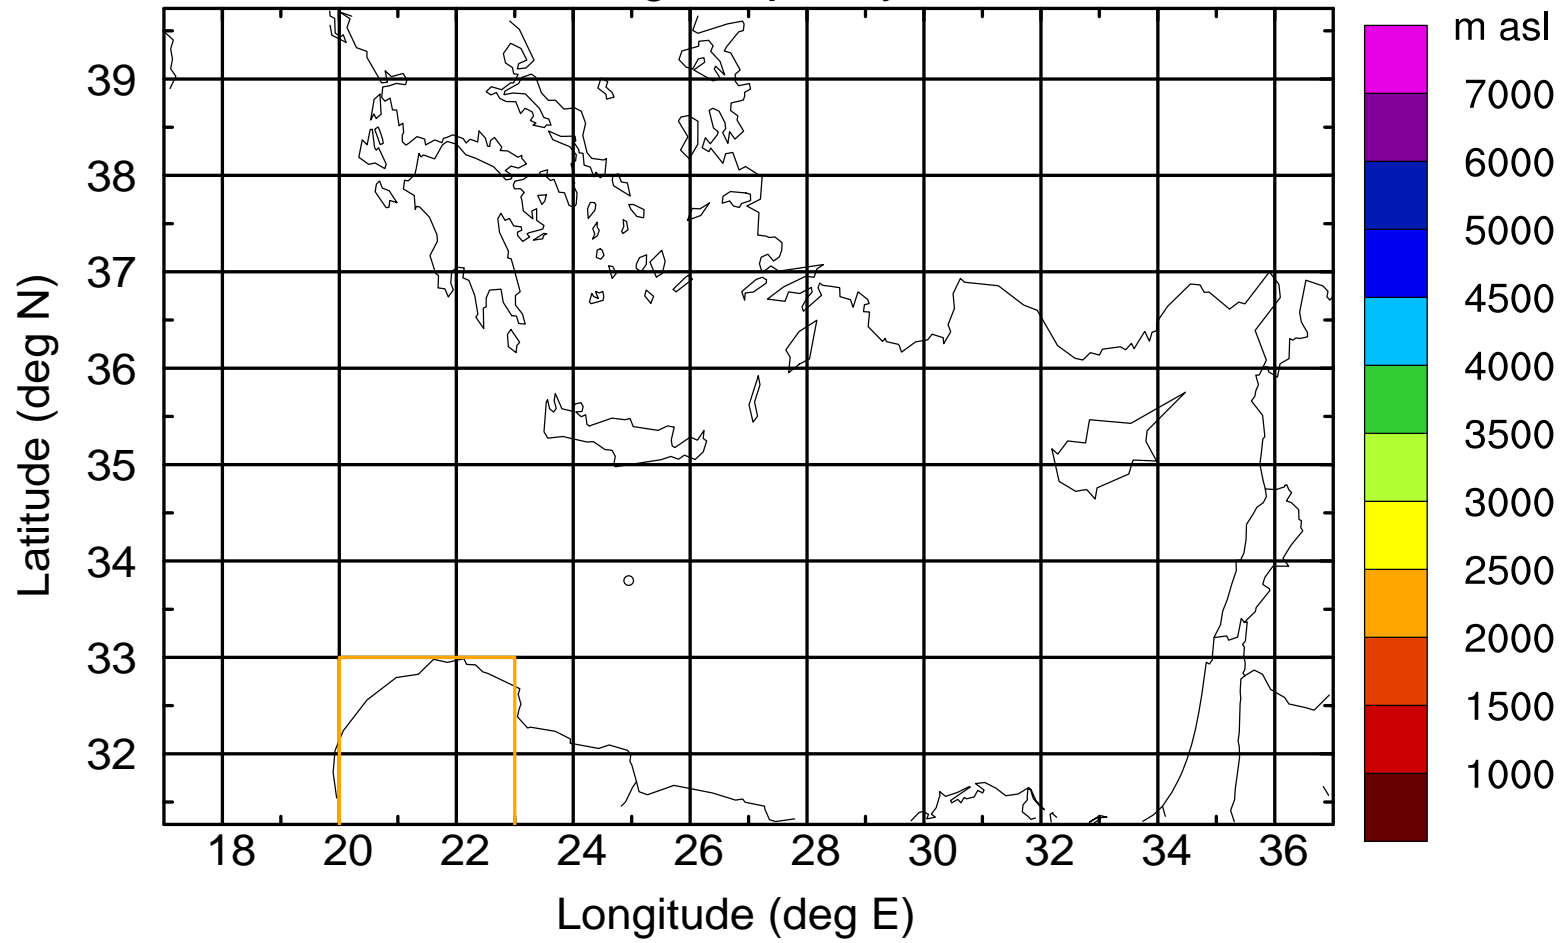

Paphos Airport ground station 20170422 16:00 UTC

Flight trajectory