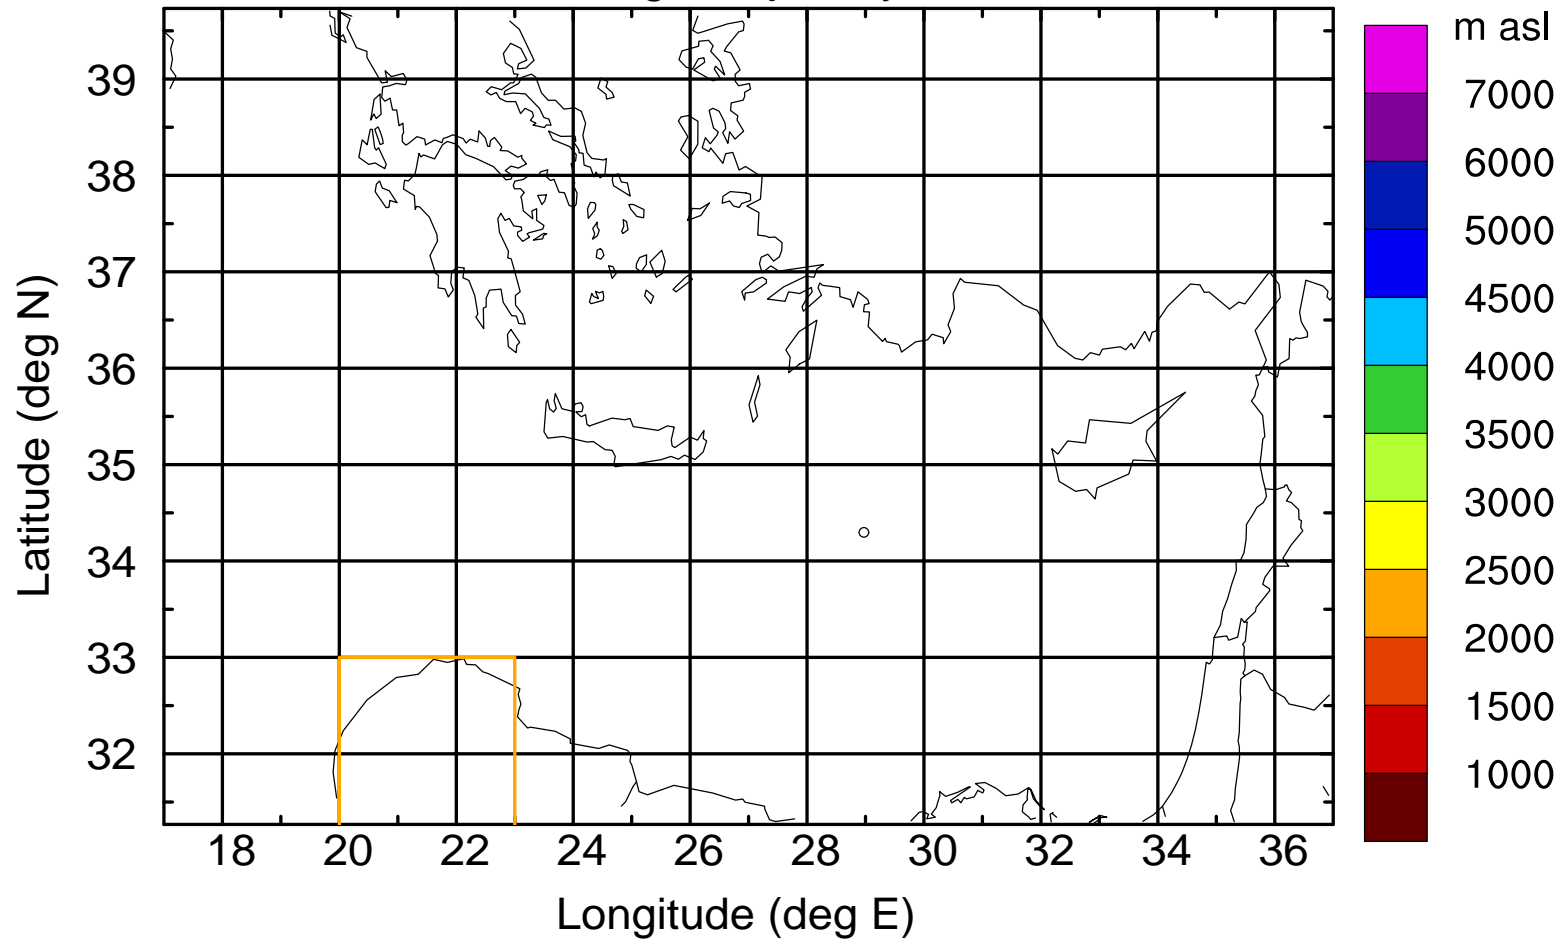

Paphos Airport ground station 20170422 16:00 UTC

Flight trajectory