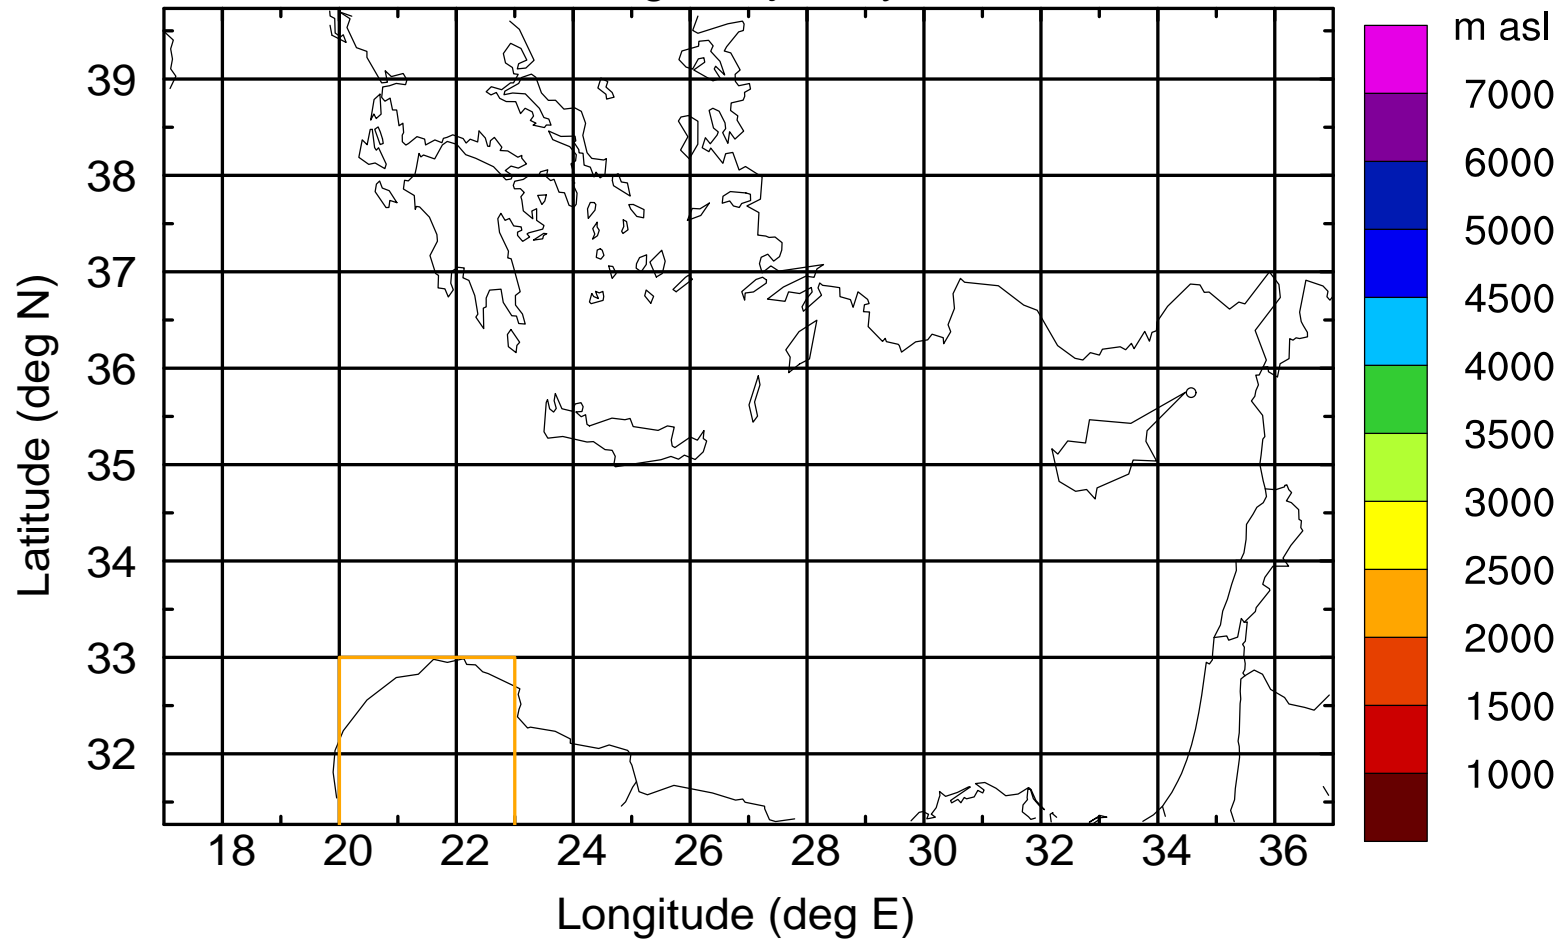

Paphos Airport ground station 20170422 16:00 UTC

Flight trajectory