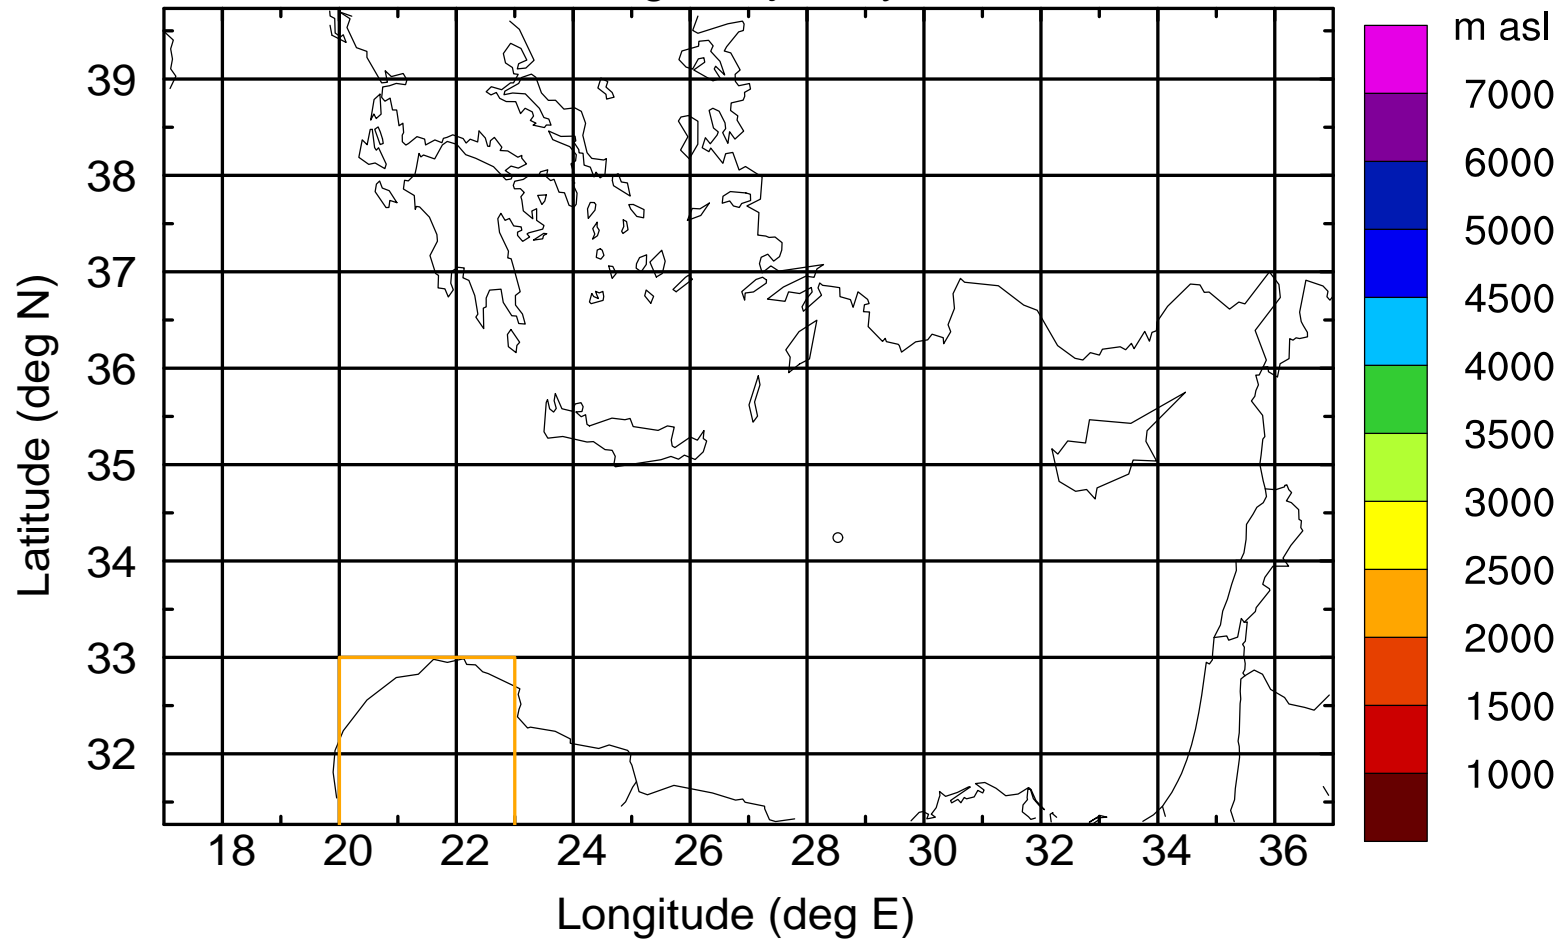

Paphos Airport ground station 20170422 16:00 UTC

Flight trajectory