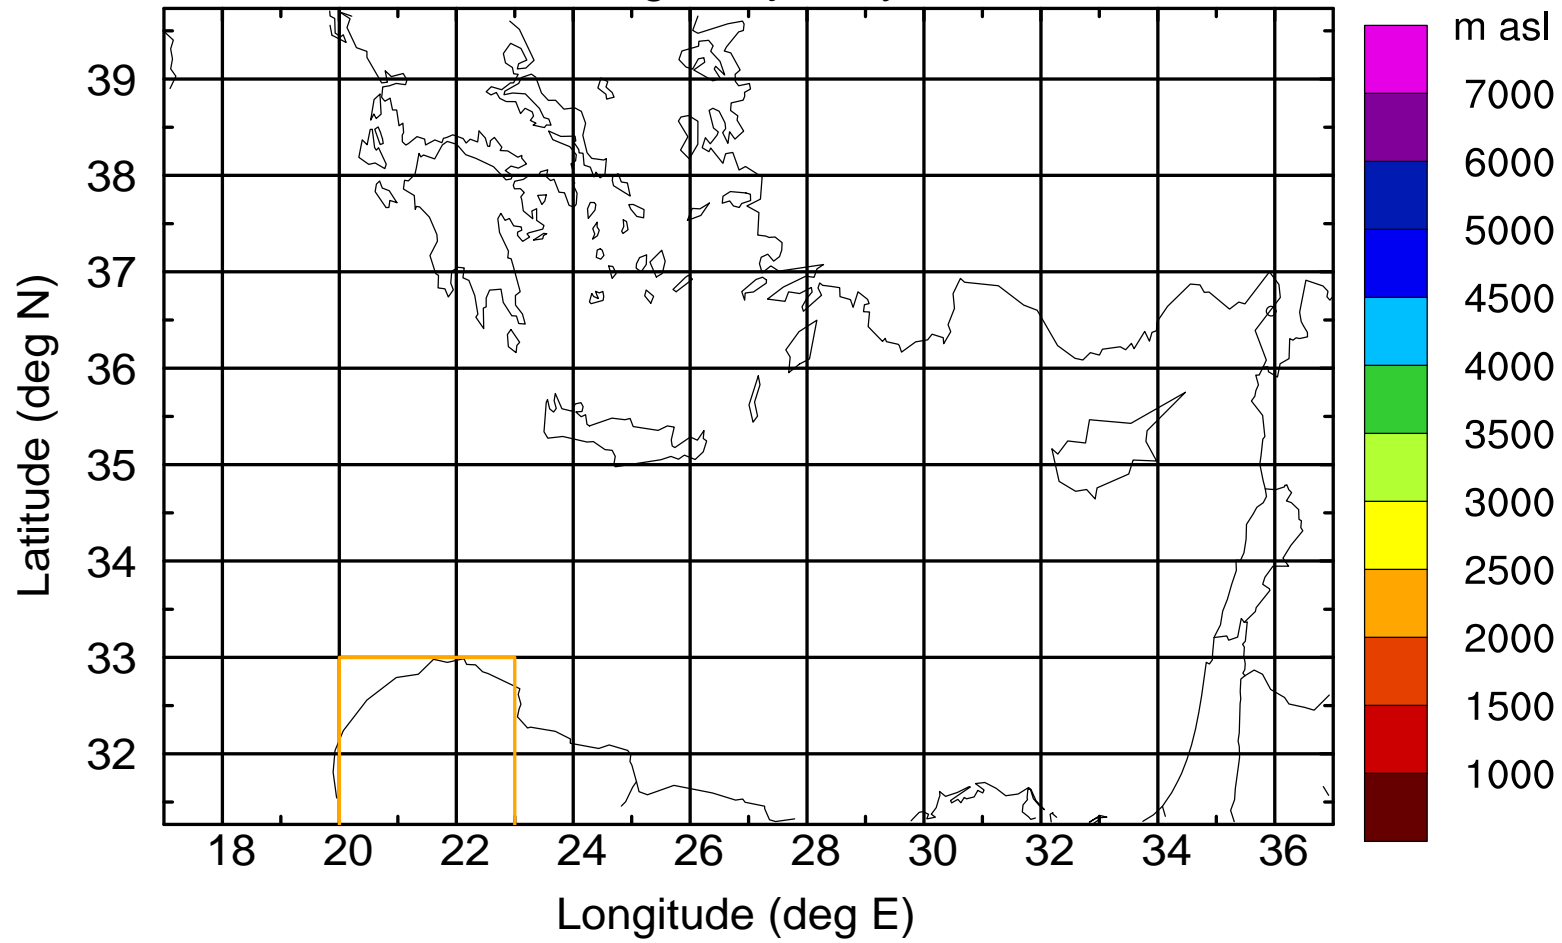

Paphos Airport ground station 20170422 16:00 UTC

Flight trajectory