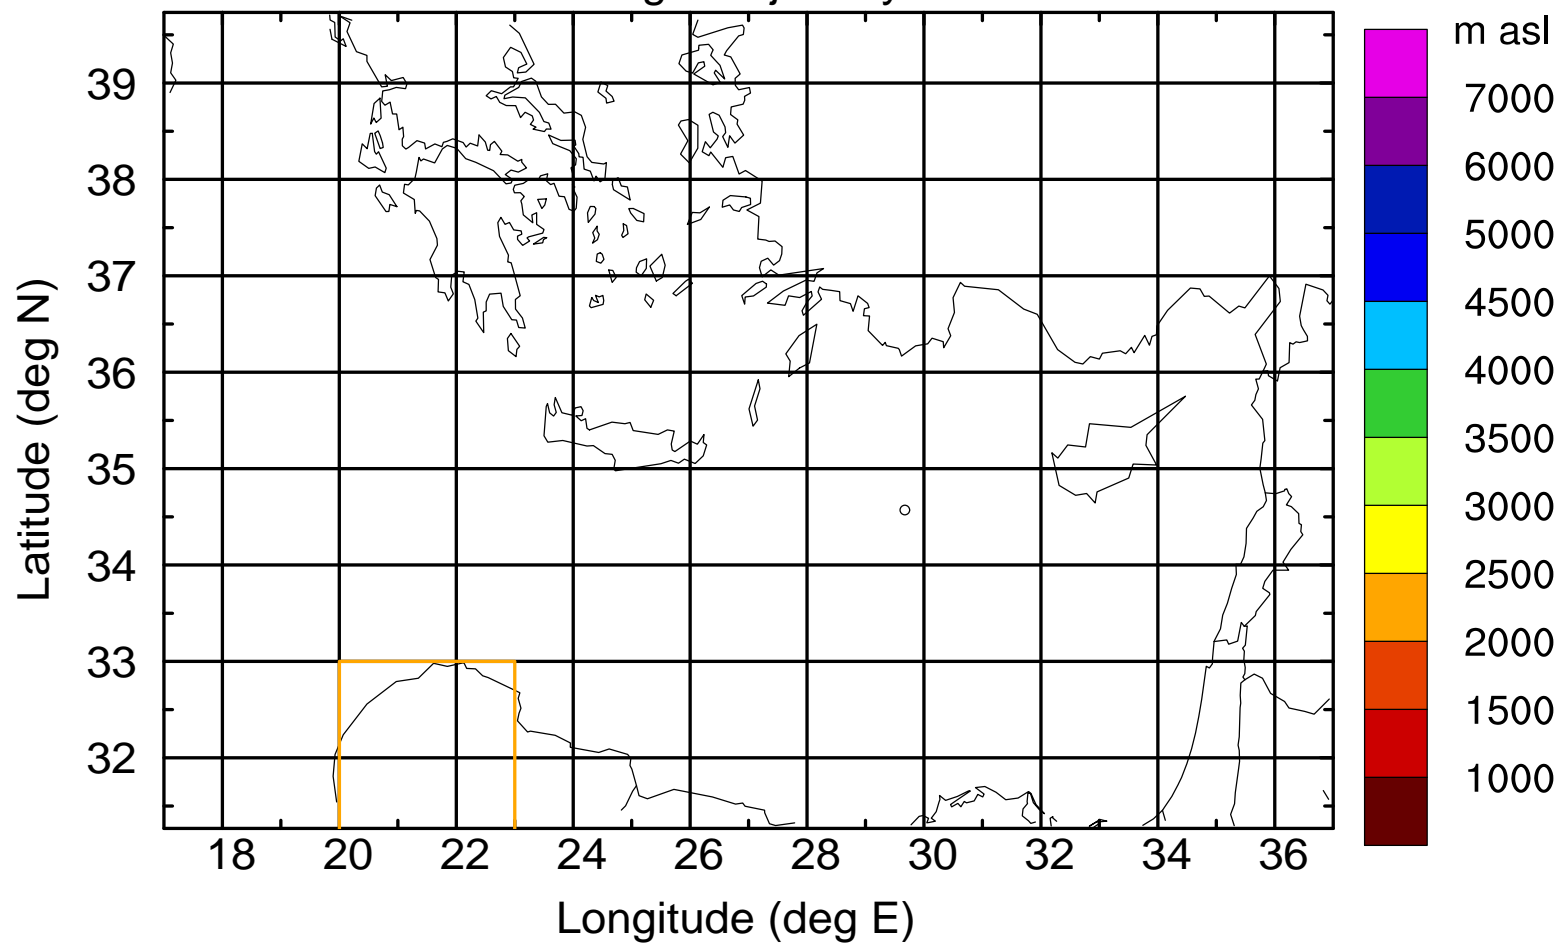

Paphos Airport ground station 20170422 16:00 UTC

Flight trajectory