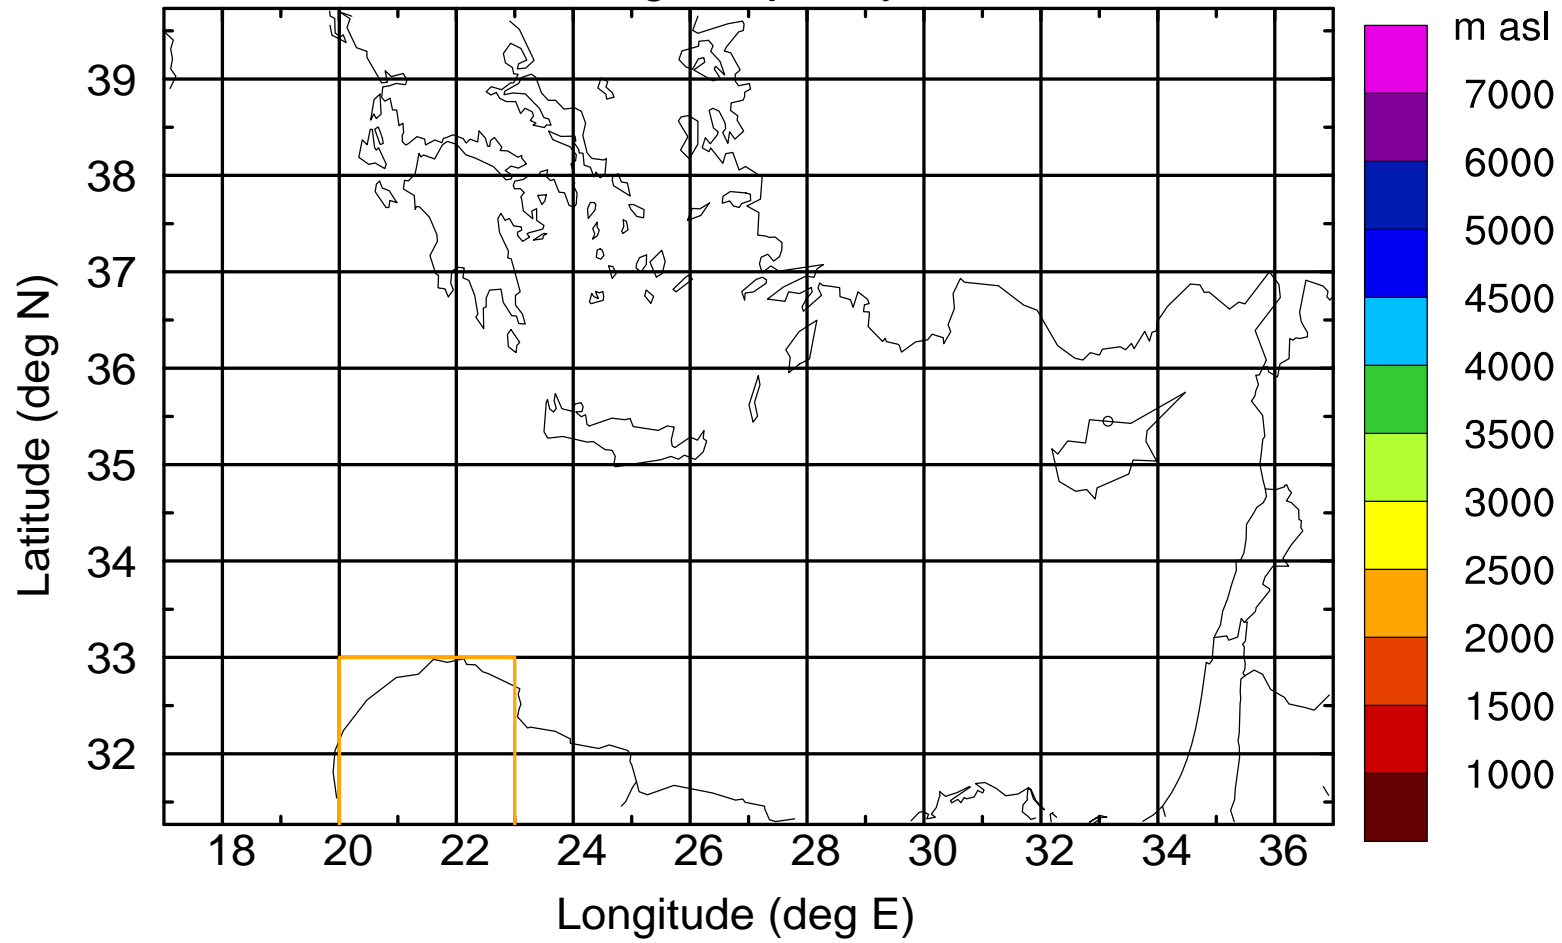

Paphos Airport ground station 20170422 16:00 UTC

Flight trajectory