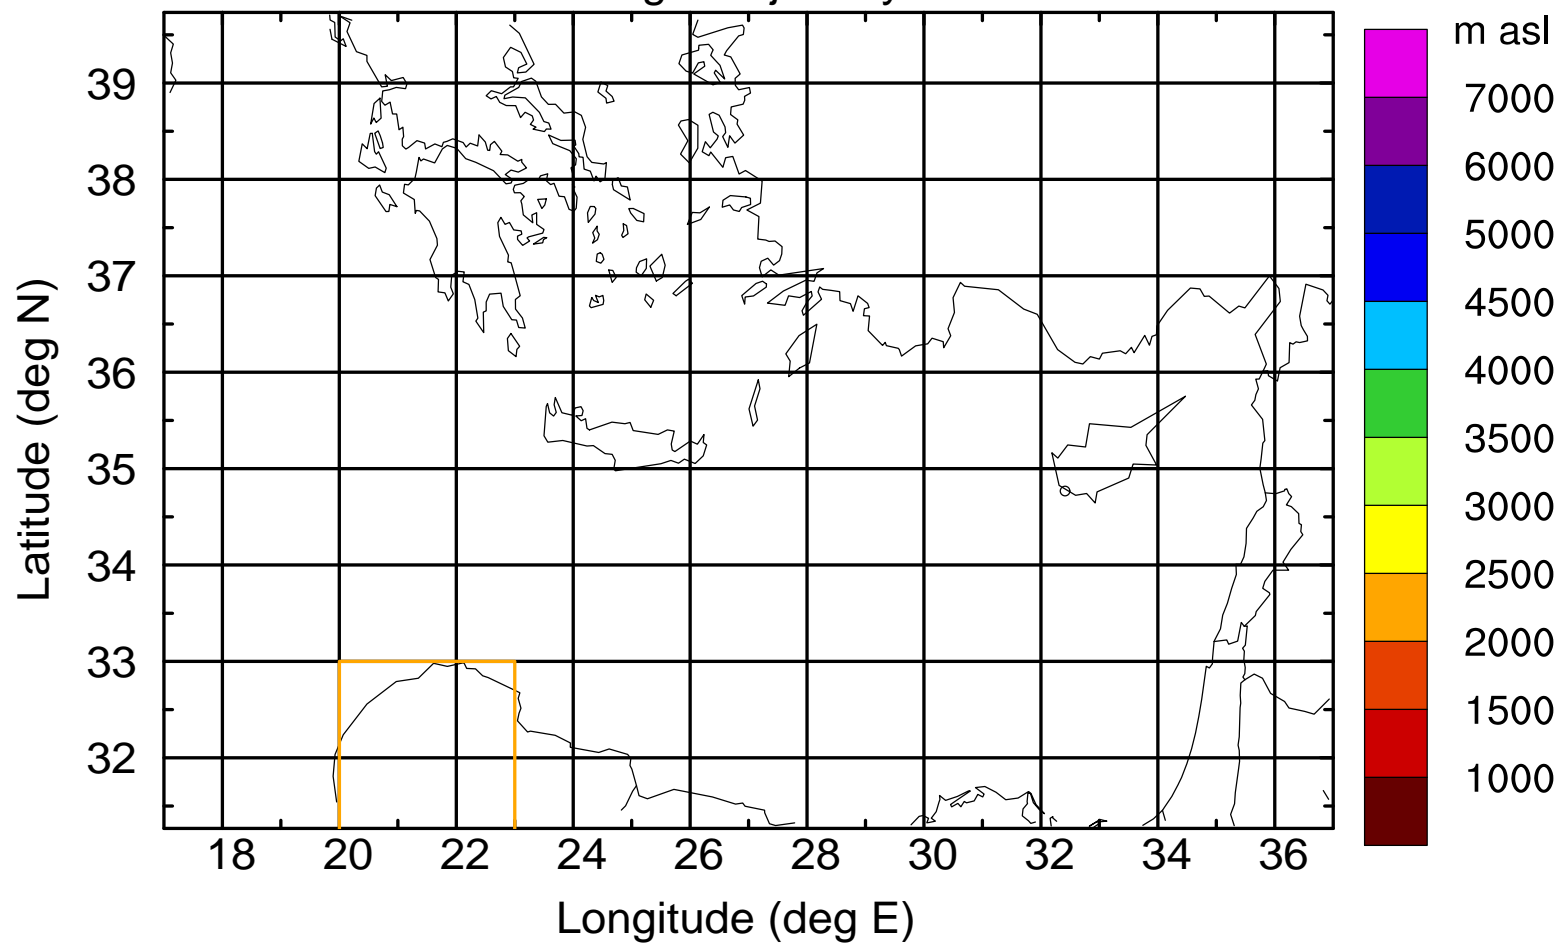

Paphos Airport ground station 20170422 16:00 UTC

Flight trajectory