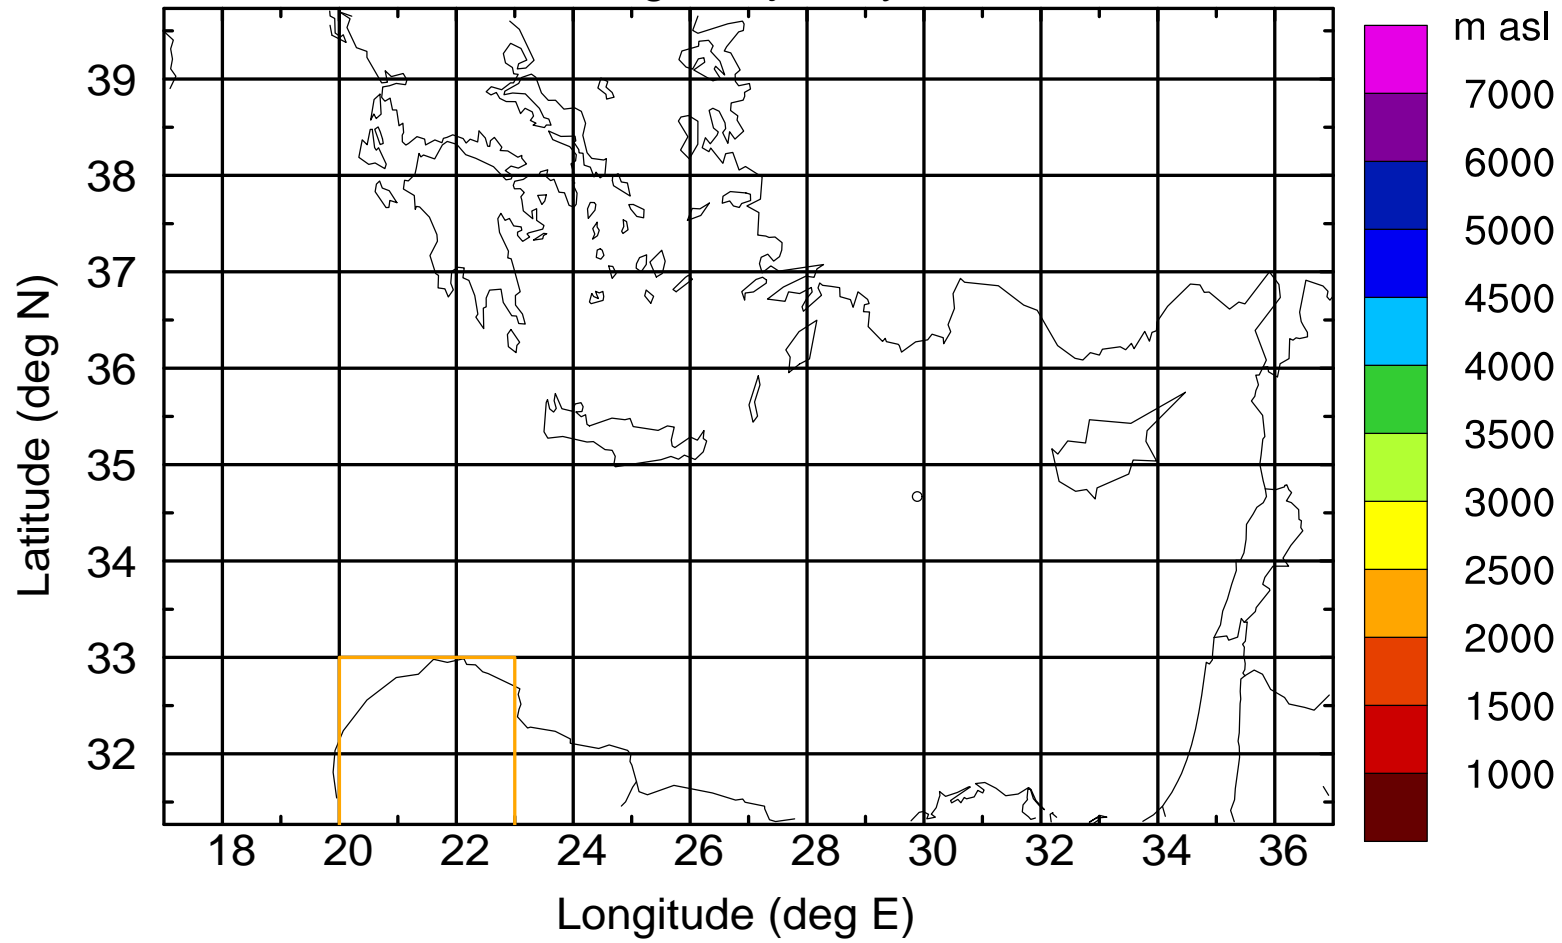

Paphos Airport ground station 20170422 16:00 UTC

Flight trajectory