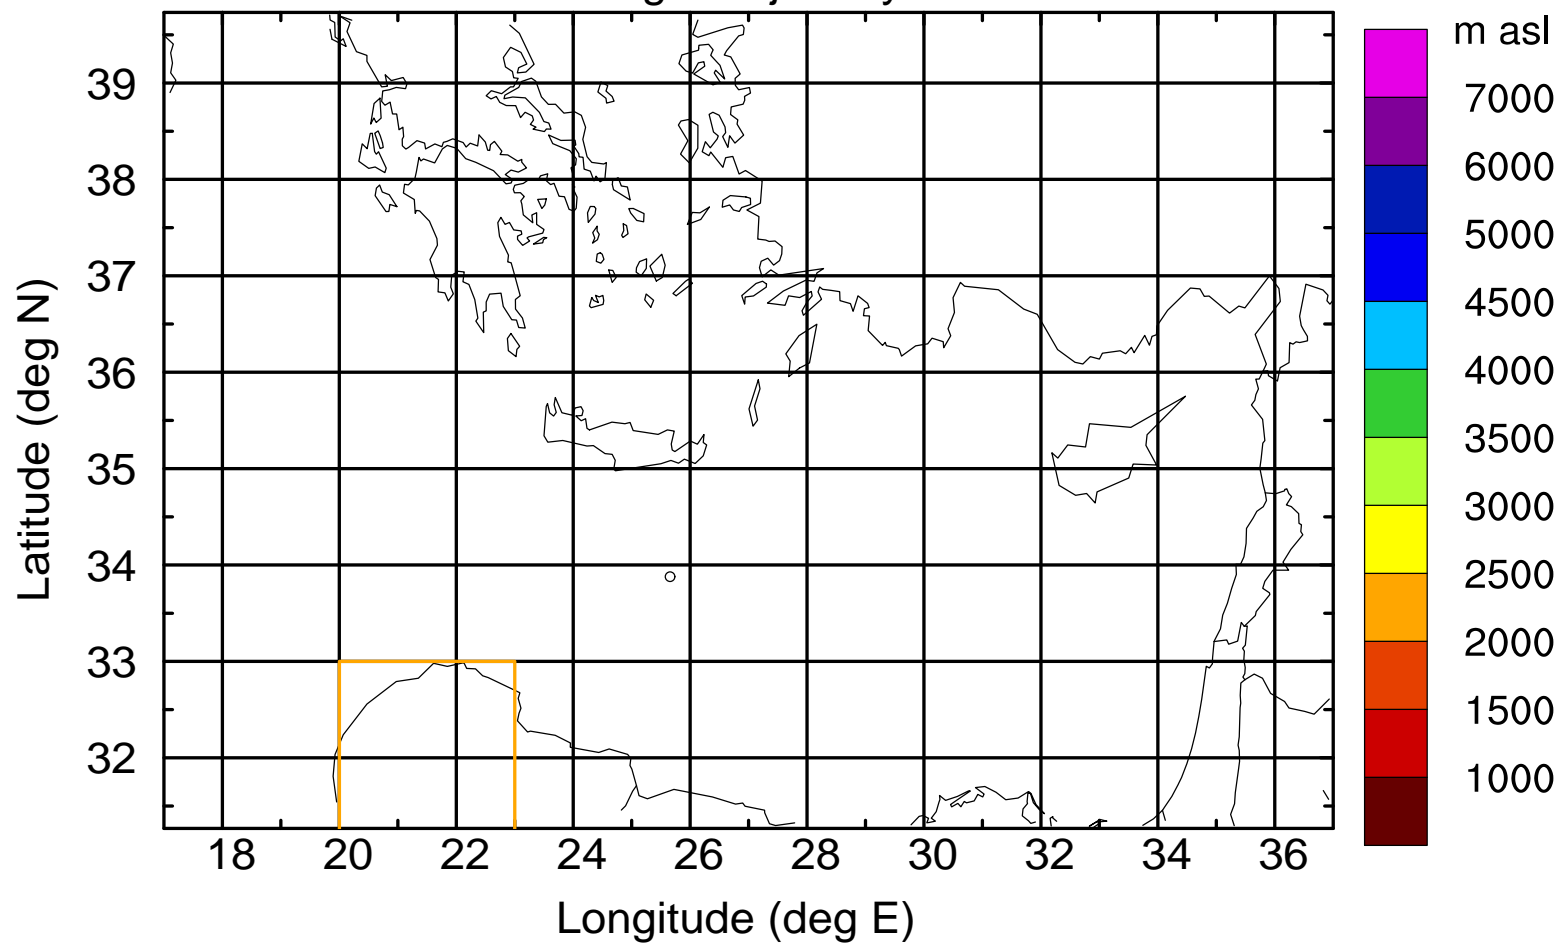

Paphos Airport ground station 20170422 16:00 UTC

Flight trajectory