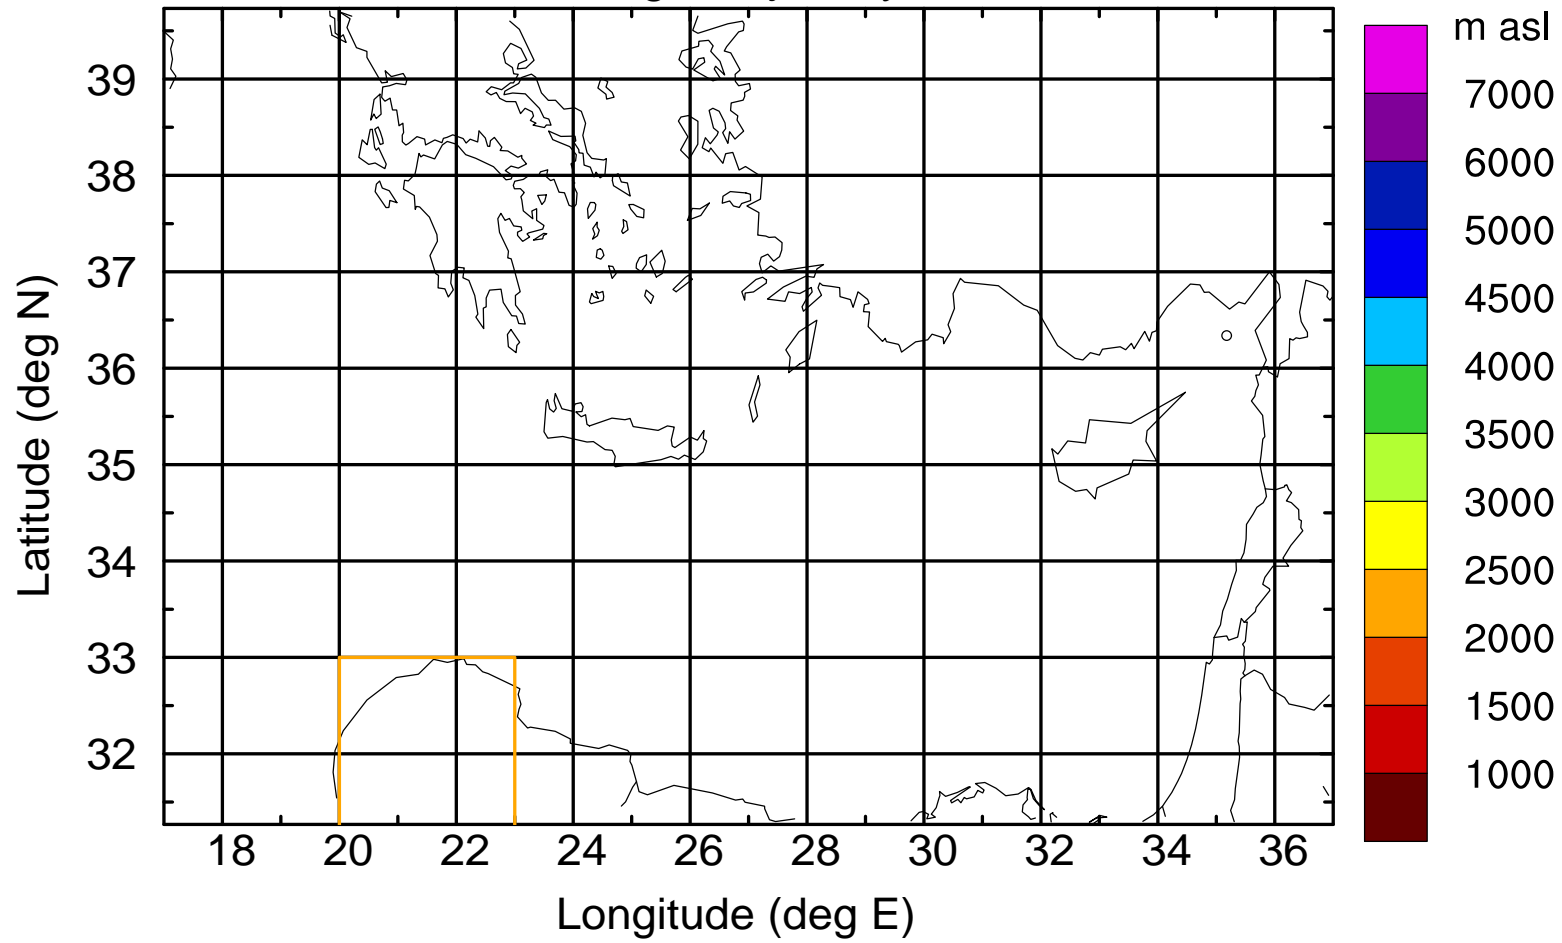

Paphos Airport ground station 20170422 16:00 UTC

Flight trajectory