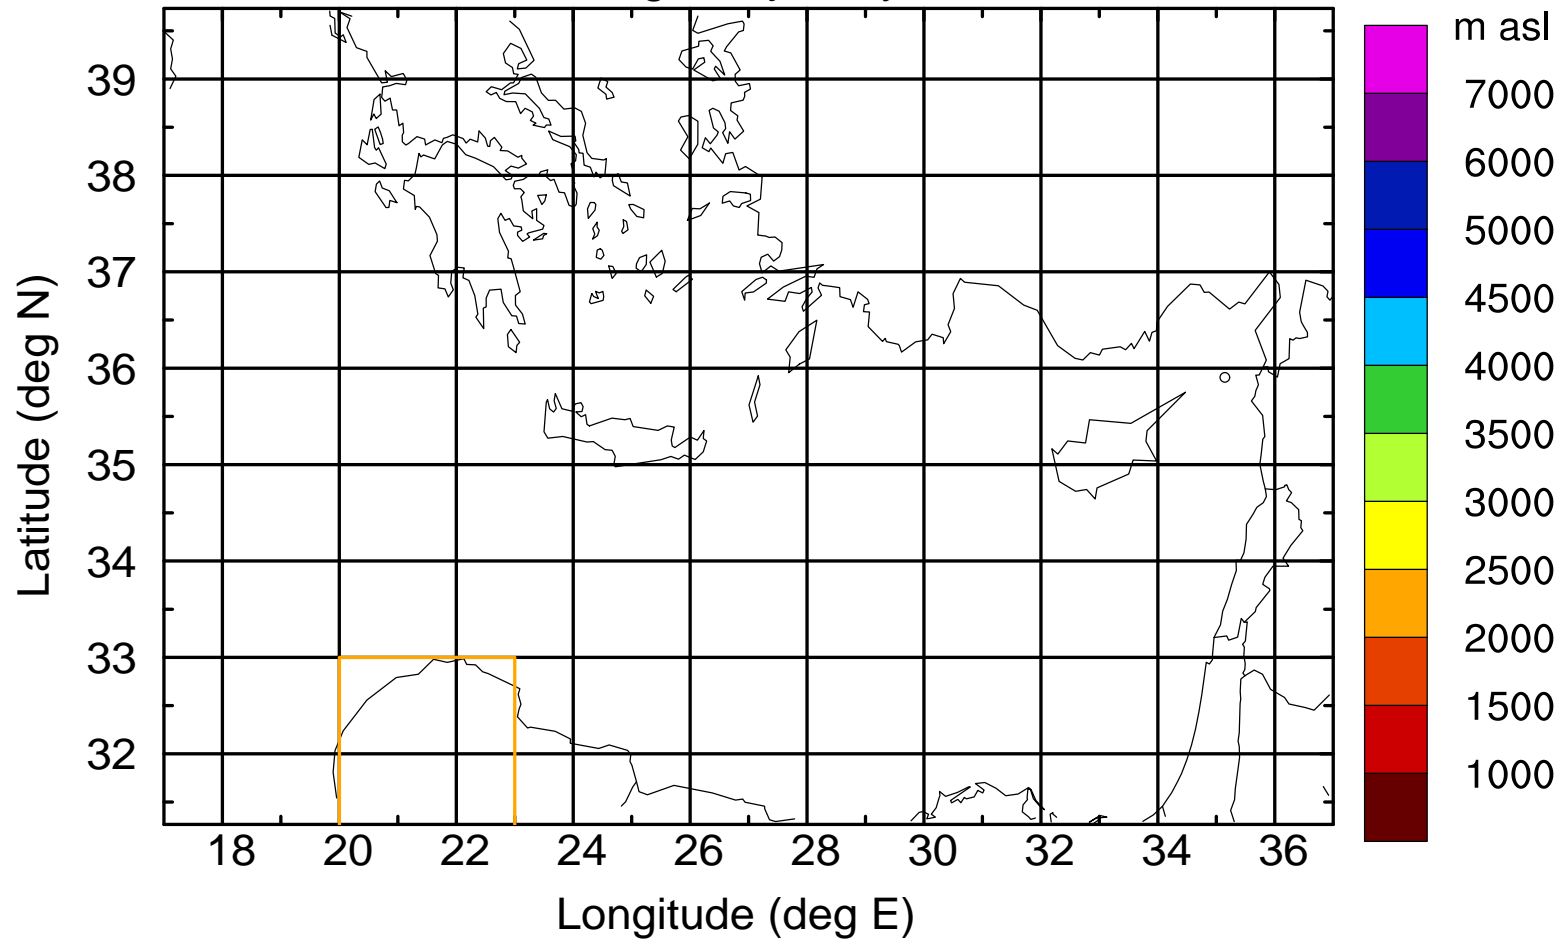

Paphos Airport ground station 20170422 16:00 UTC

Flight trajectory