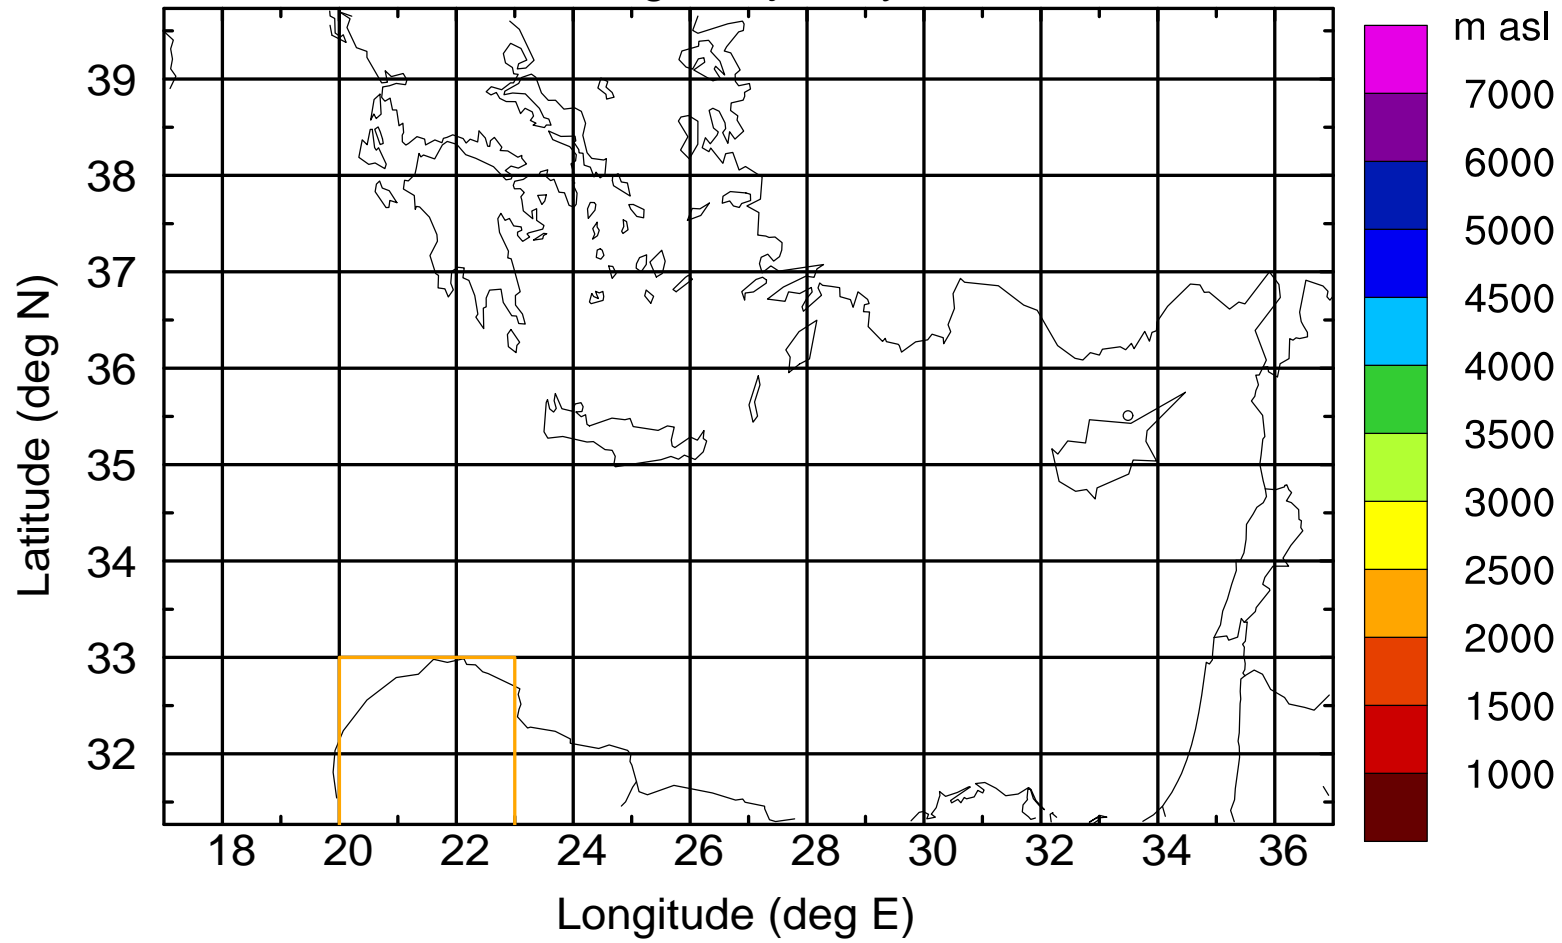

Paphos Airport ground station 20170422 16:00 UTC

Flight trajectory