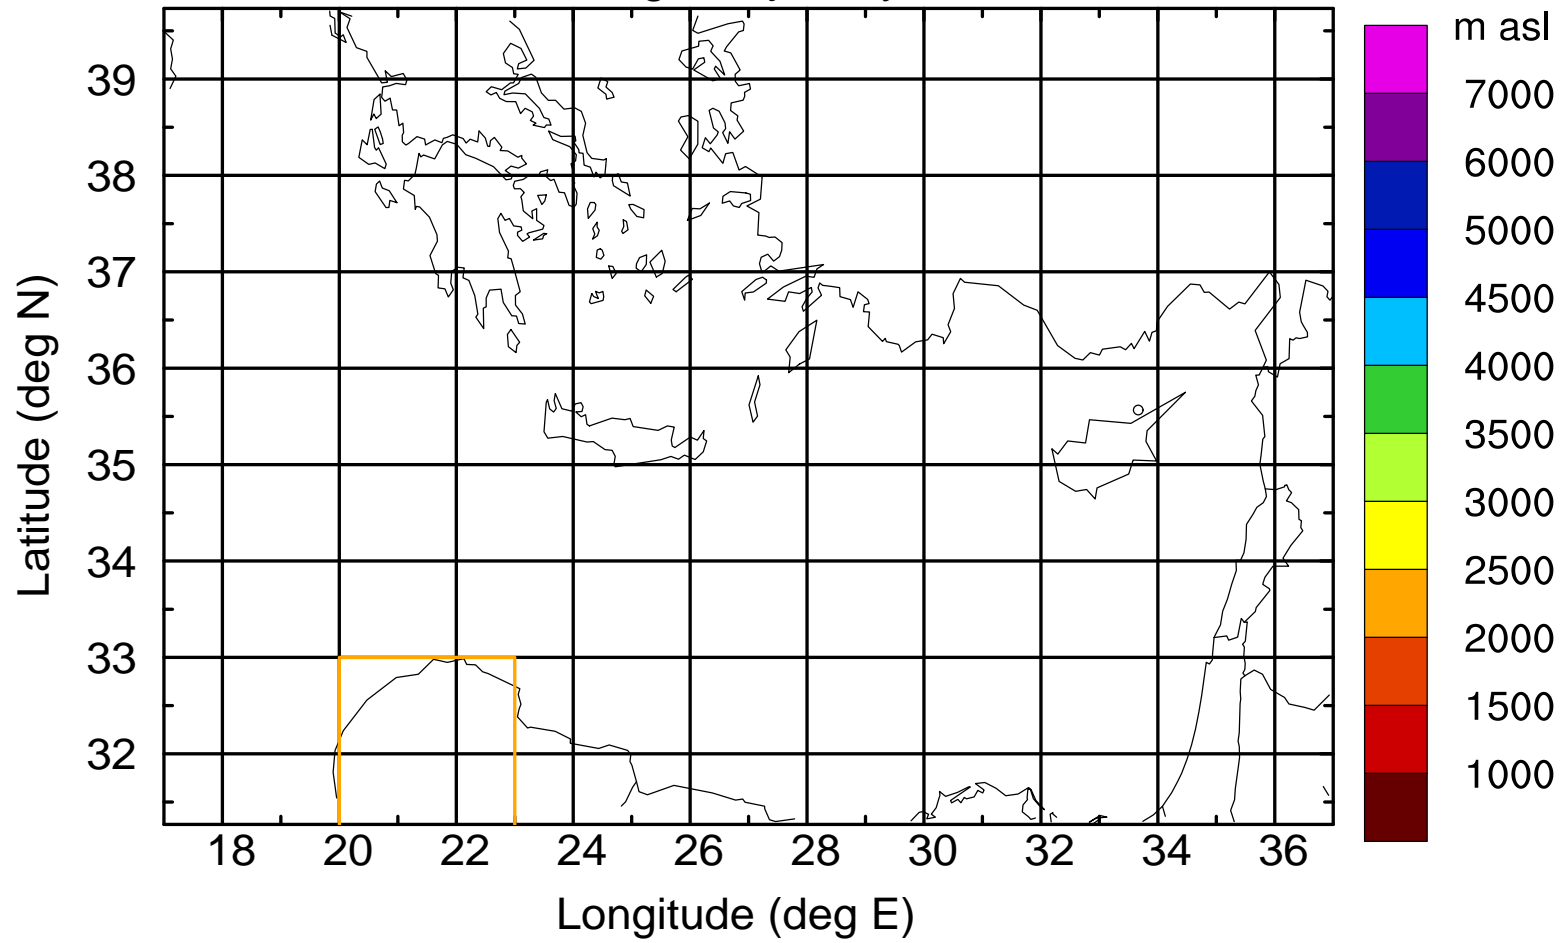

Paphos Airport ground station 20170422 16:00 UTC

Flight trajectory