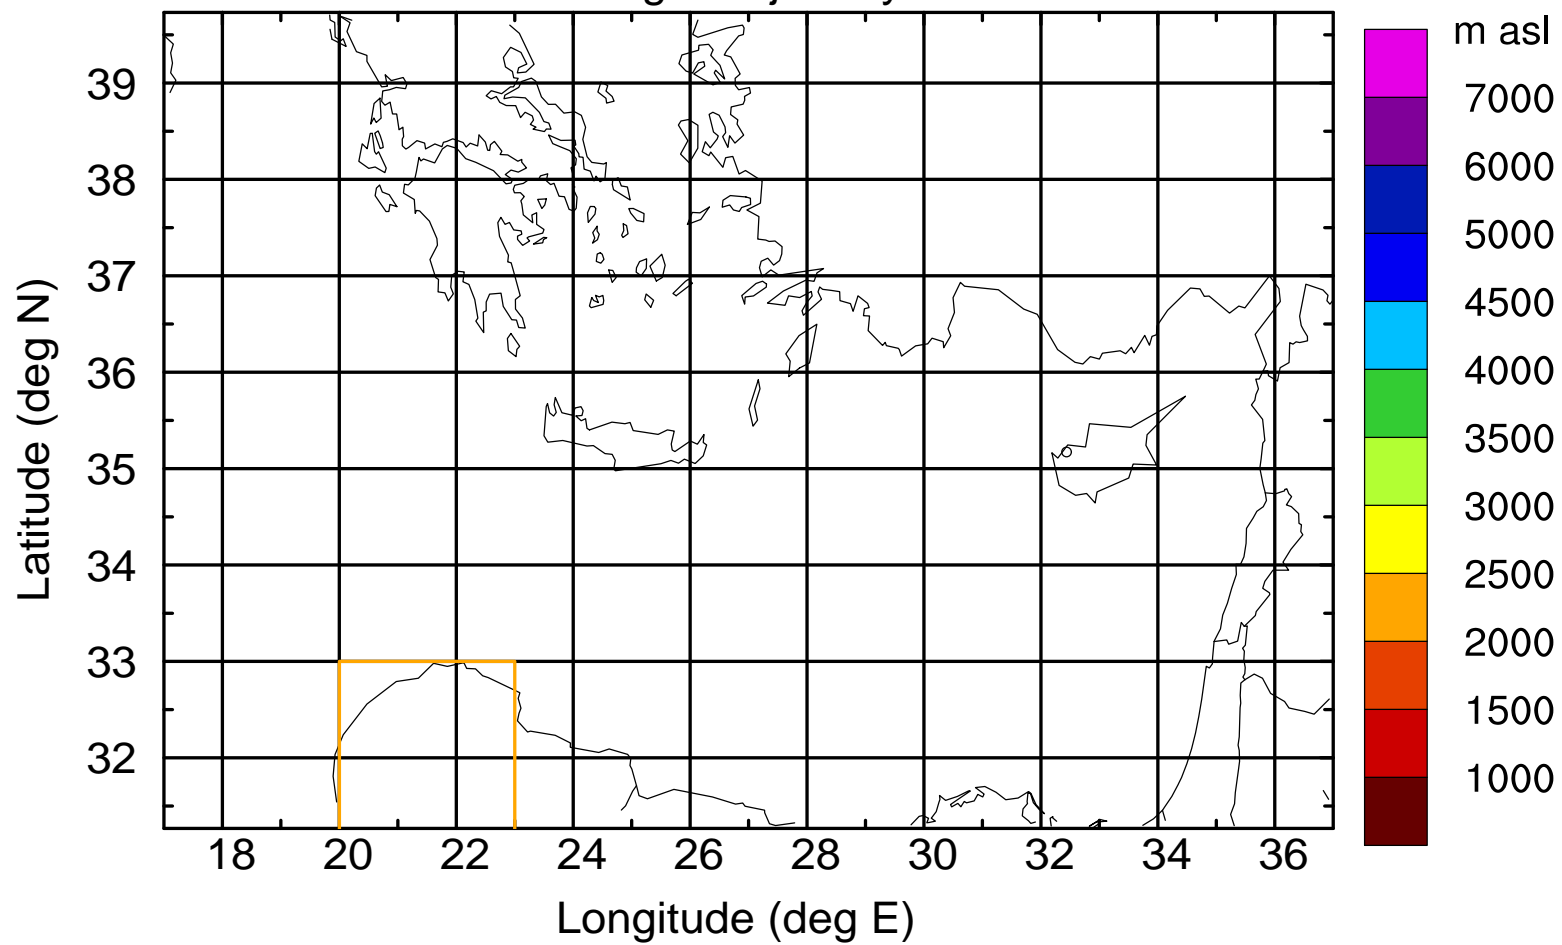

Paphos Airport ground station 20170422 16:00 UTC

Flight trajectory