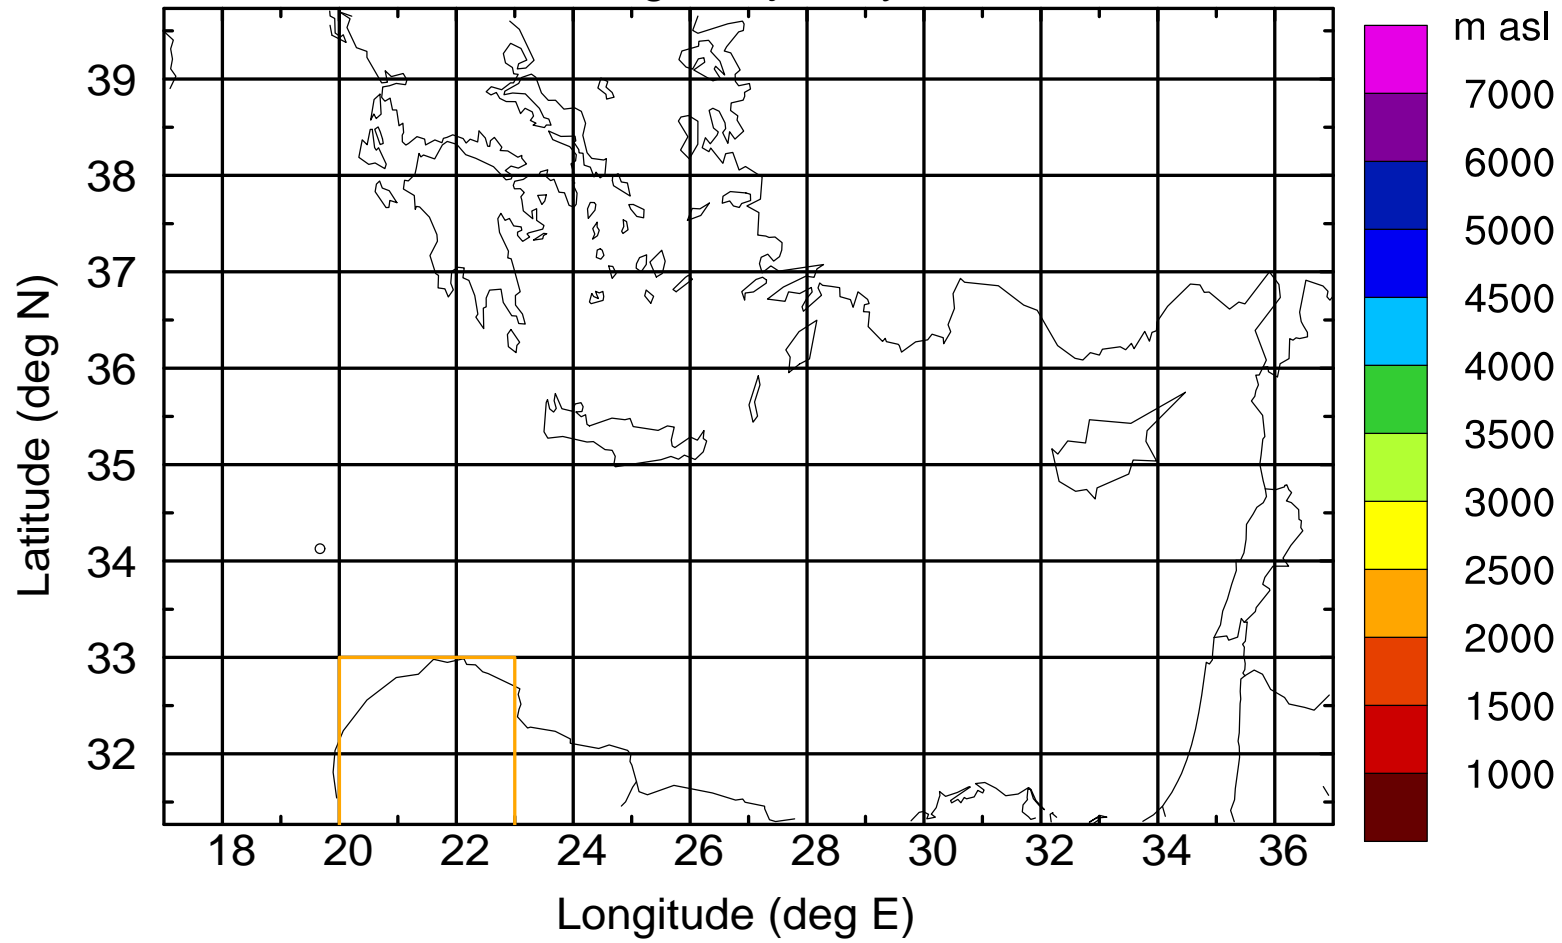

Paphos Airport ground station 20170422 16:00 UTC

Flight trajectory