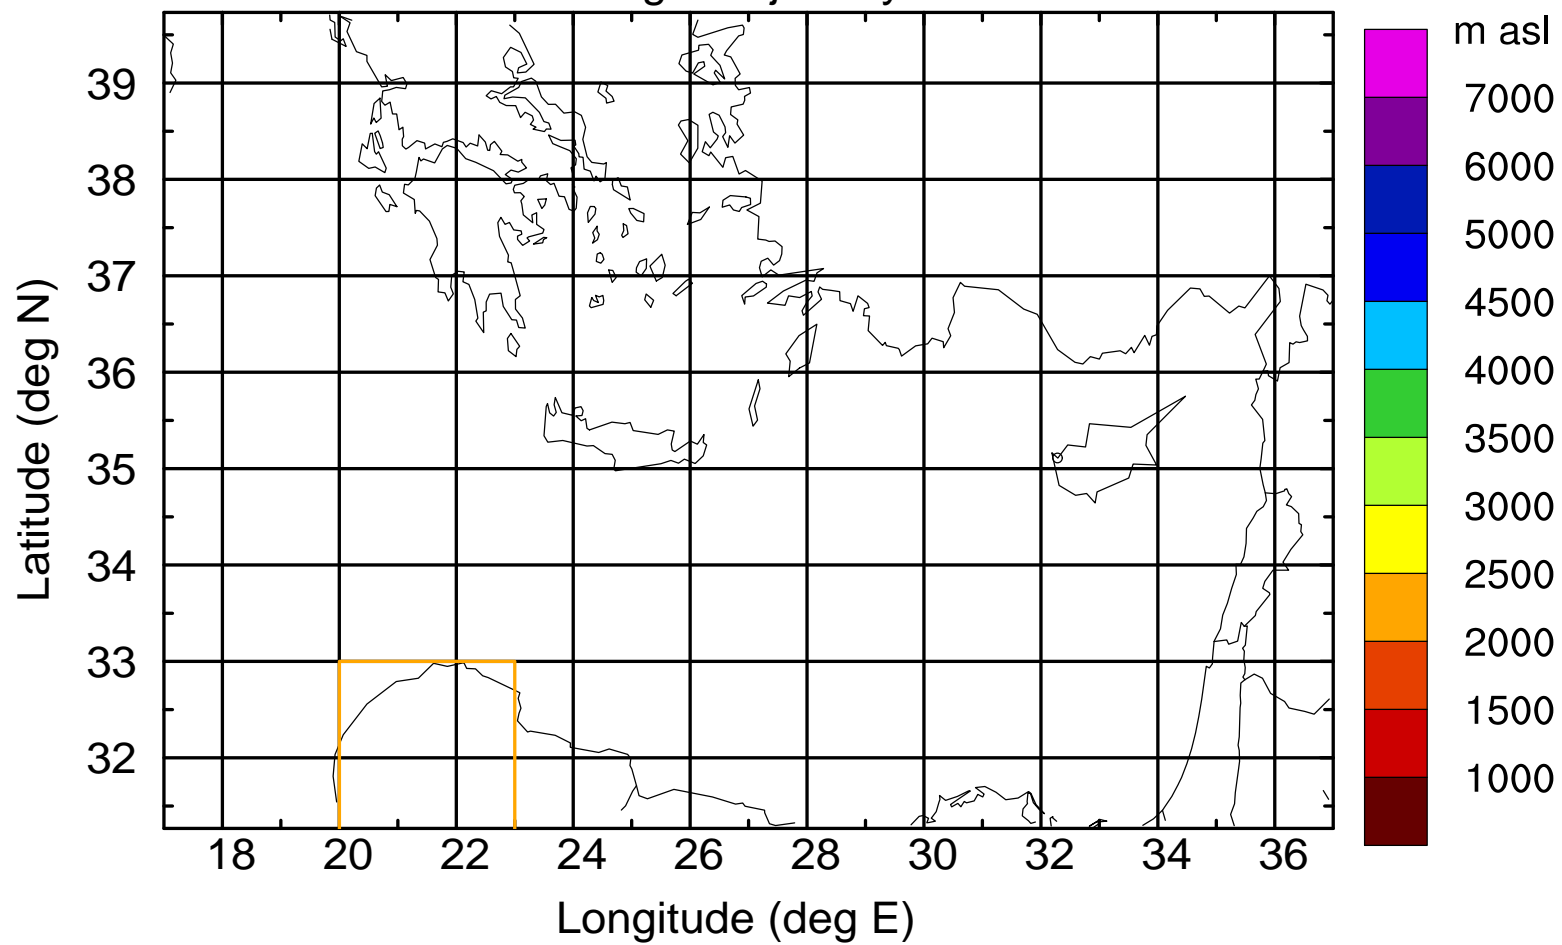

Paphos Airport ground station 20170422 16:00 UTC

Flight trajectory