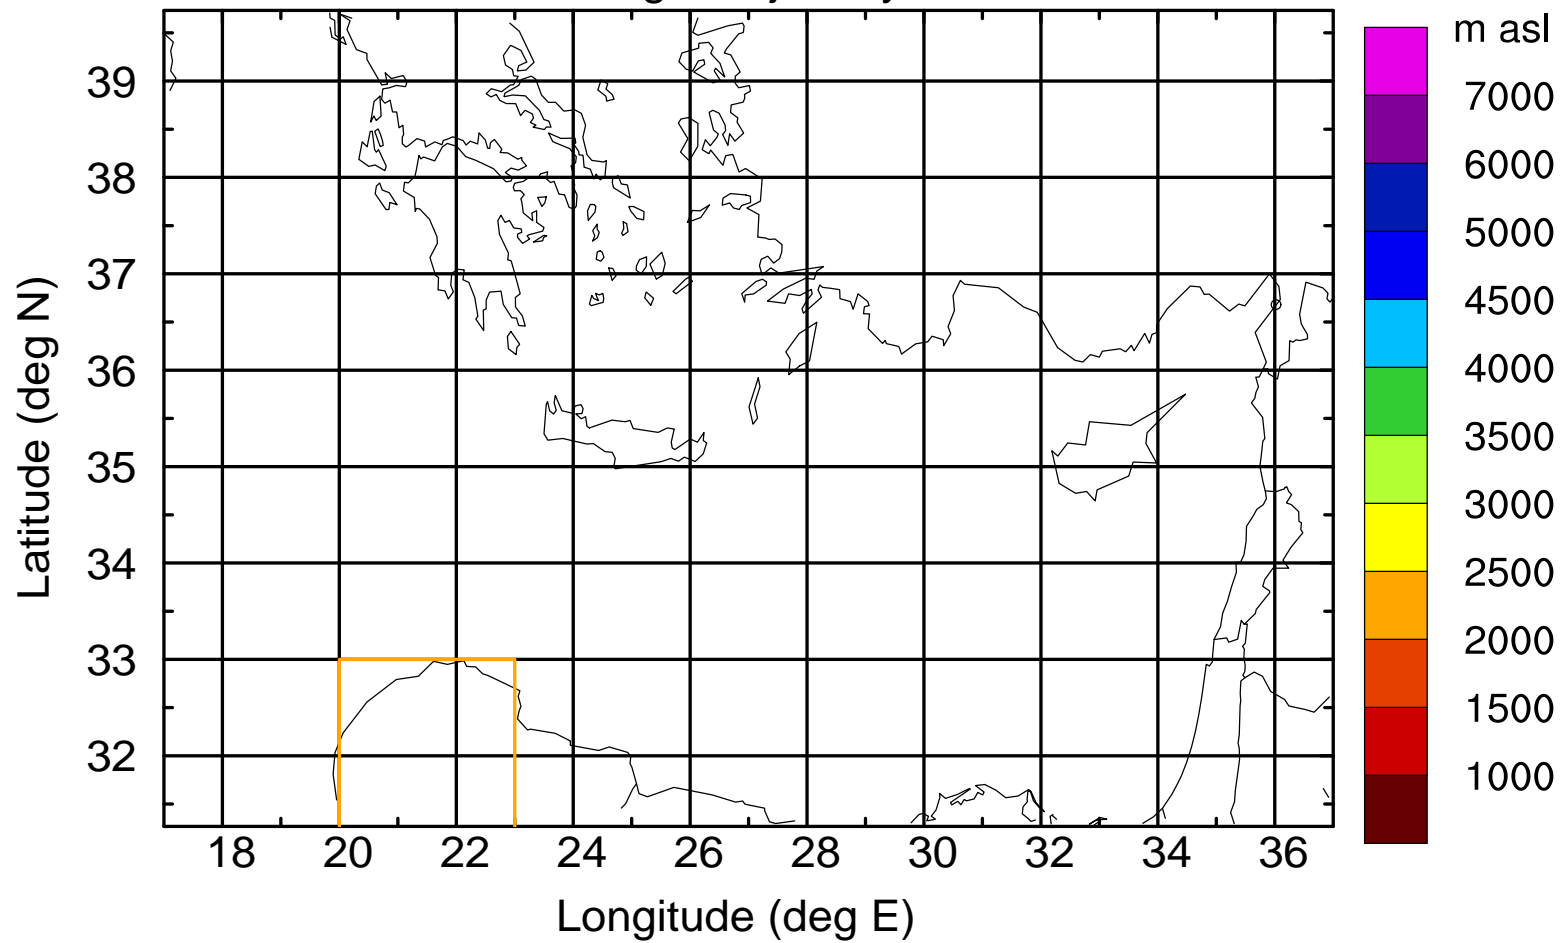

Paphos Airport ground station 20170422 16:00 UTC

Flight trajectory