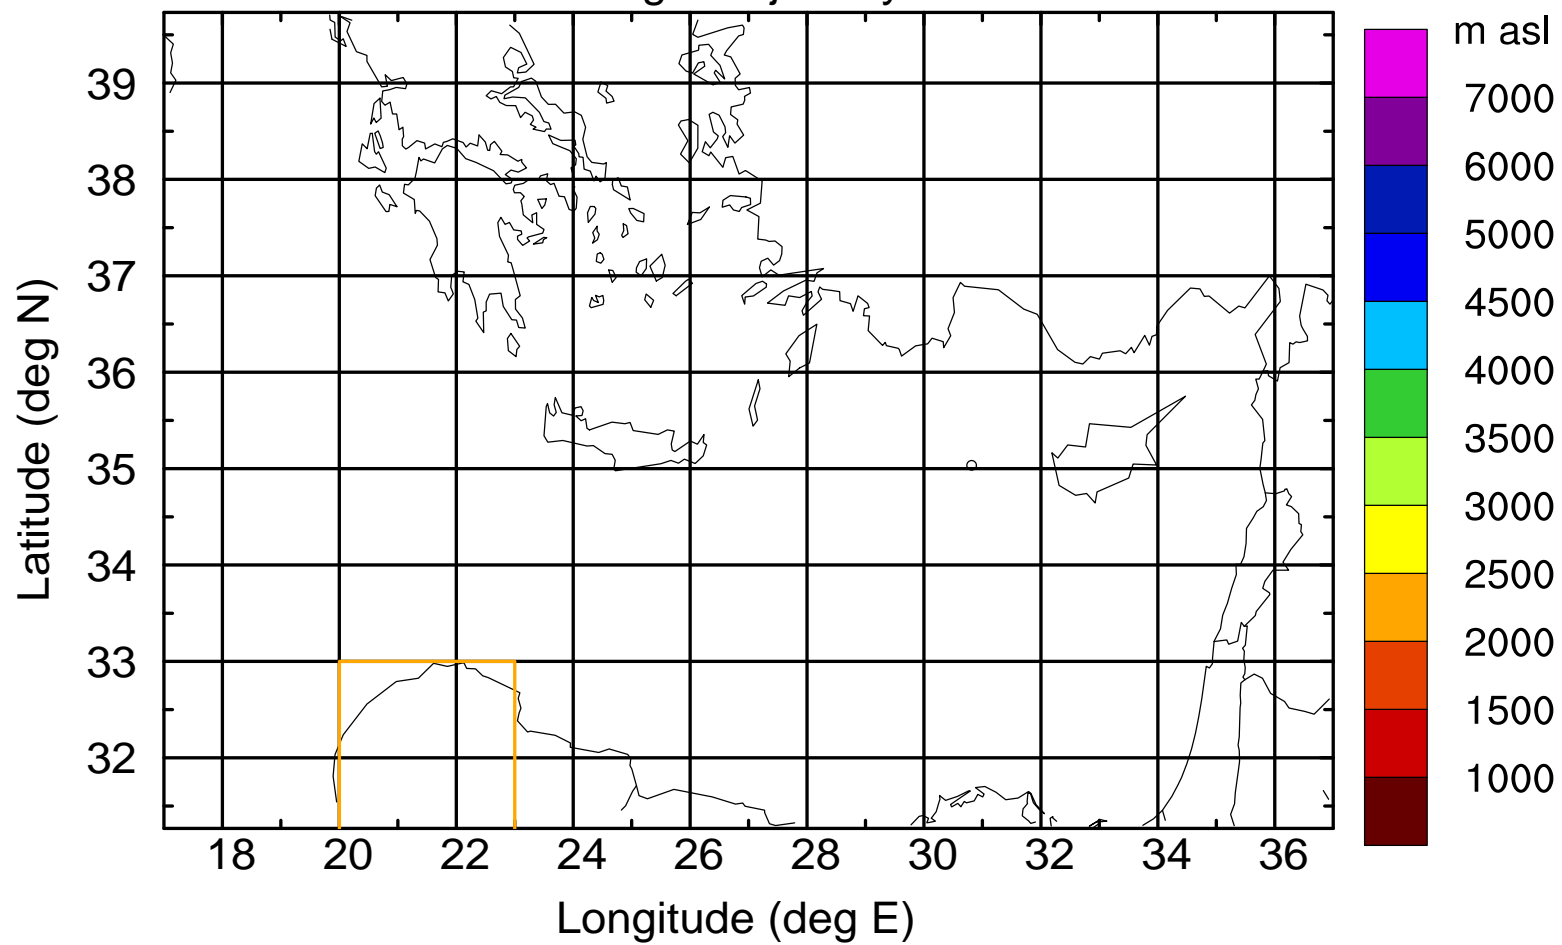

Paphos Airport ground station 20170422 16:00 UTC

Flight trajectory