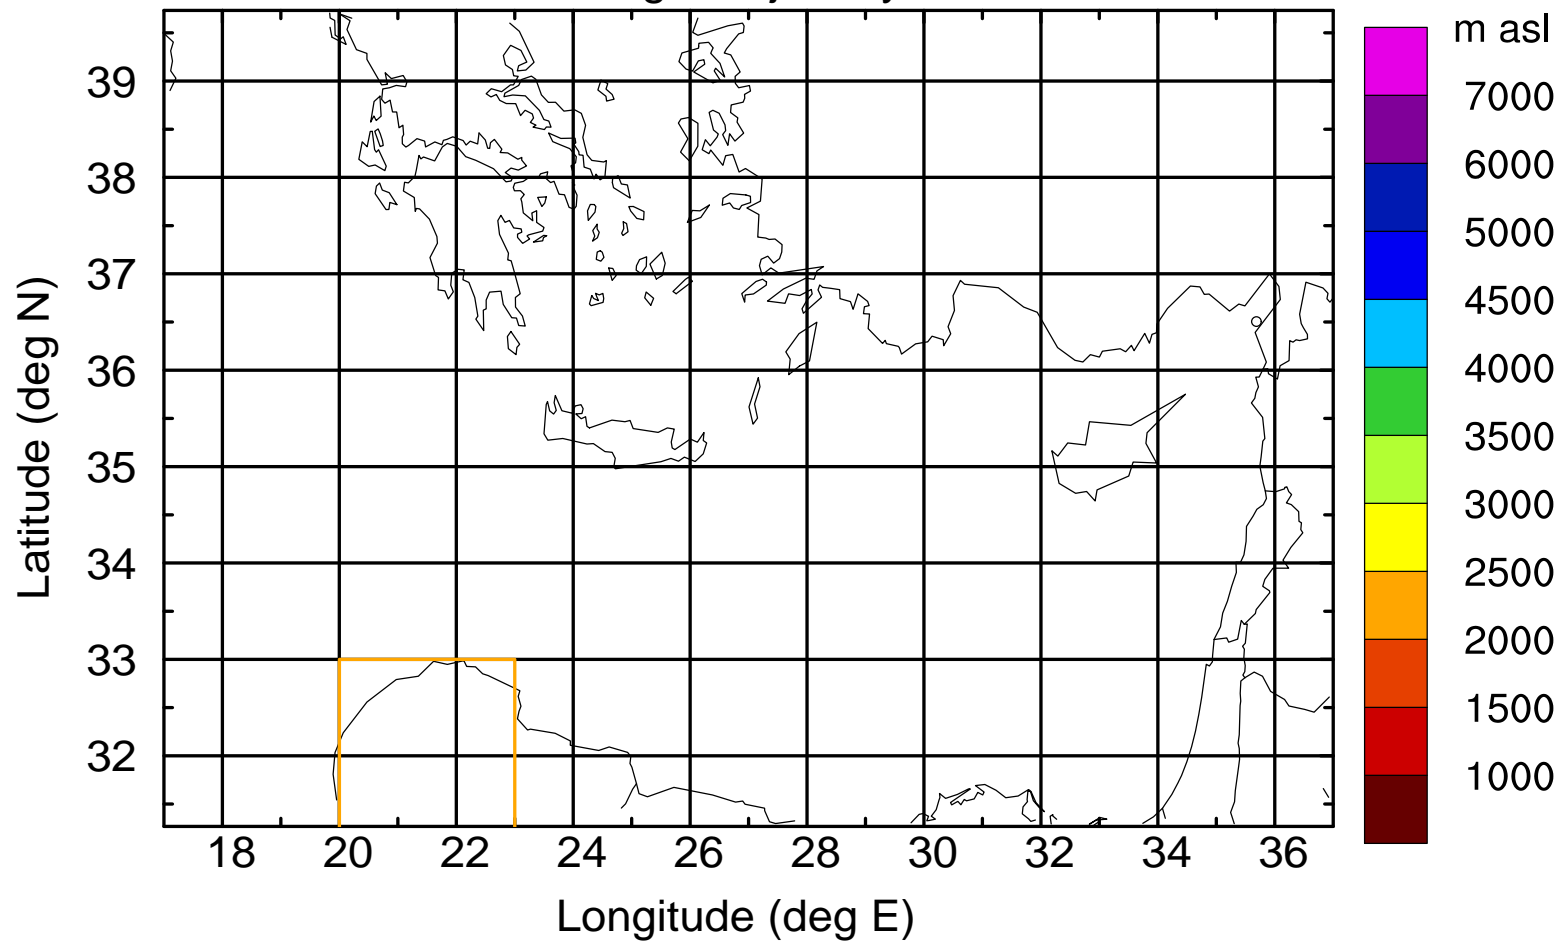

Paphos Airport ground station 20170422 16:00 UTC

Flight trajectory