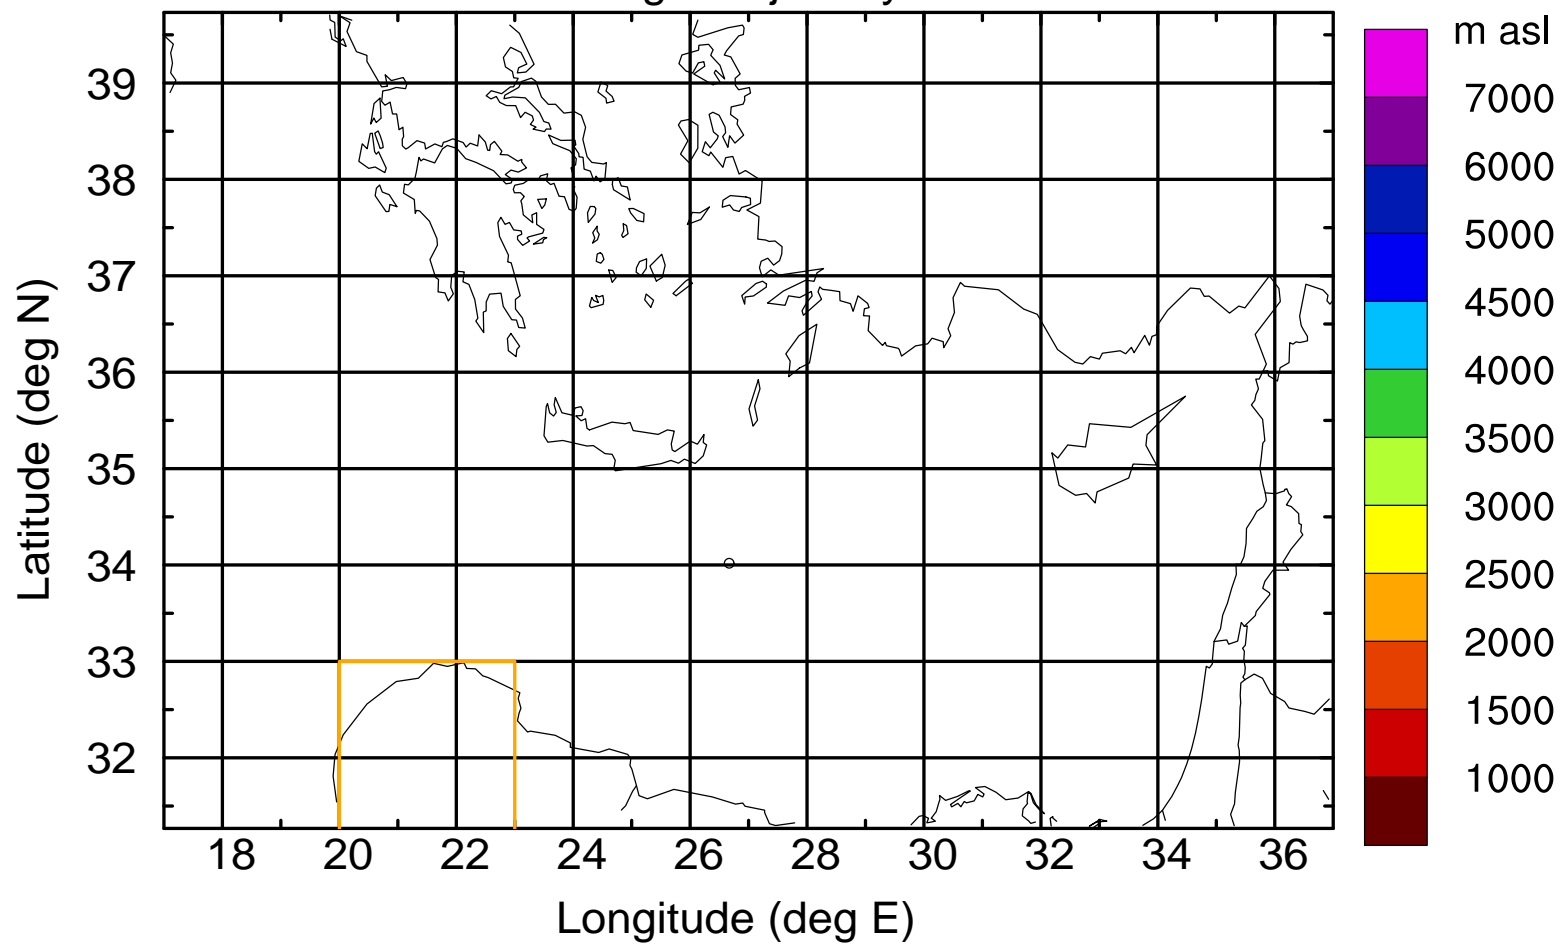

Paphos Airport ground station 20170422 16:00 UTC

Flight trajectory