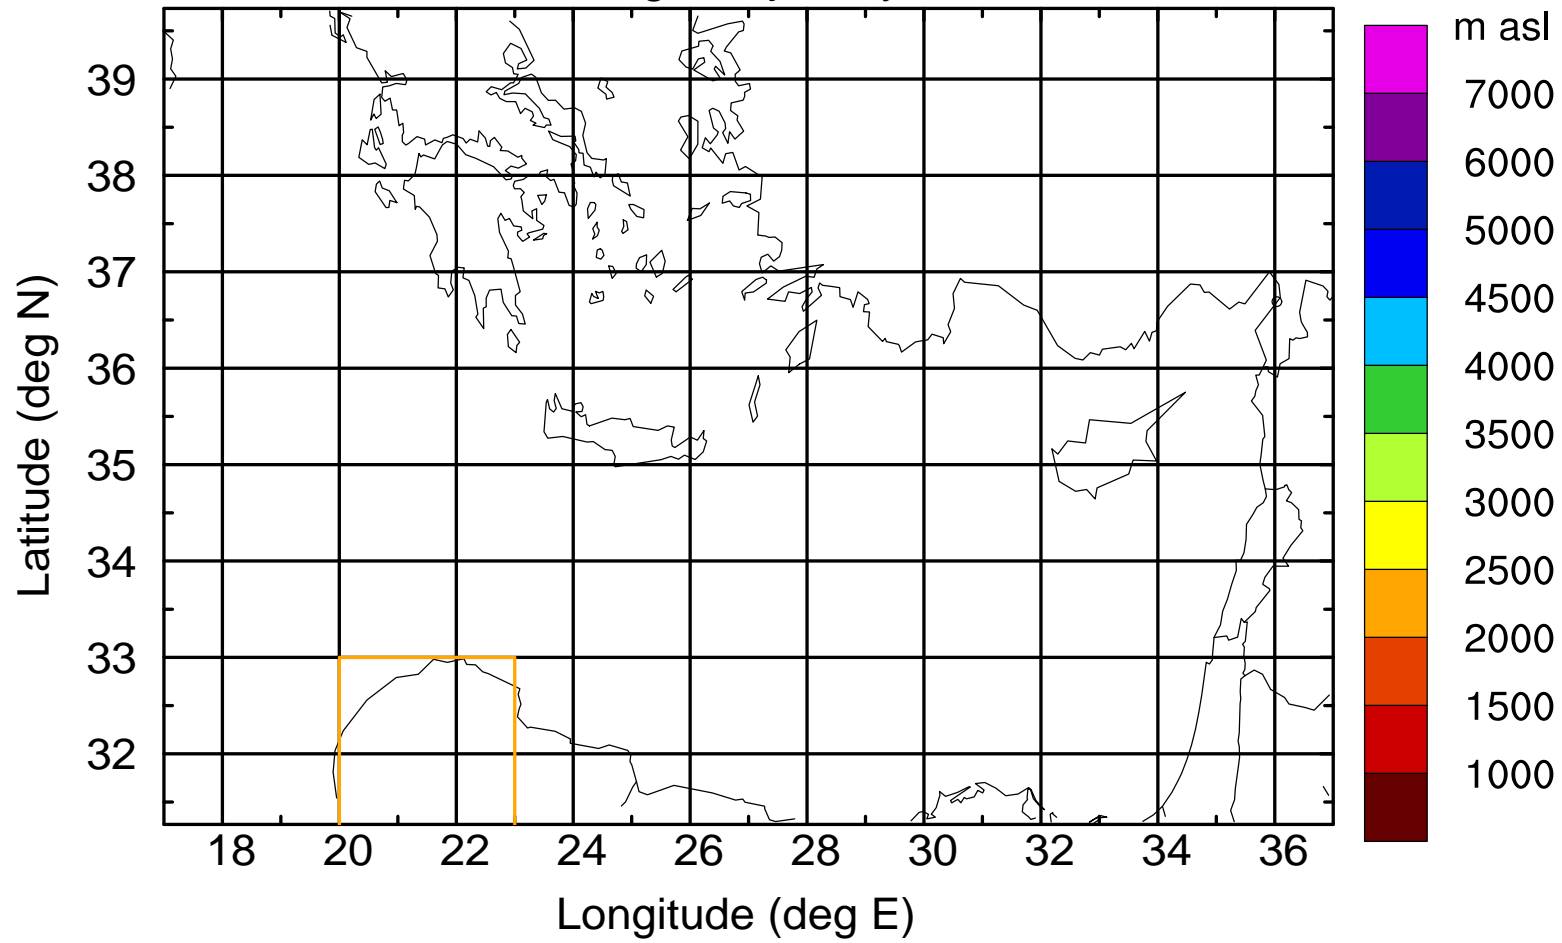

Paphos Airport ground station 20170422 16:00 UTC

Flight trajectory