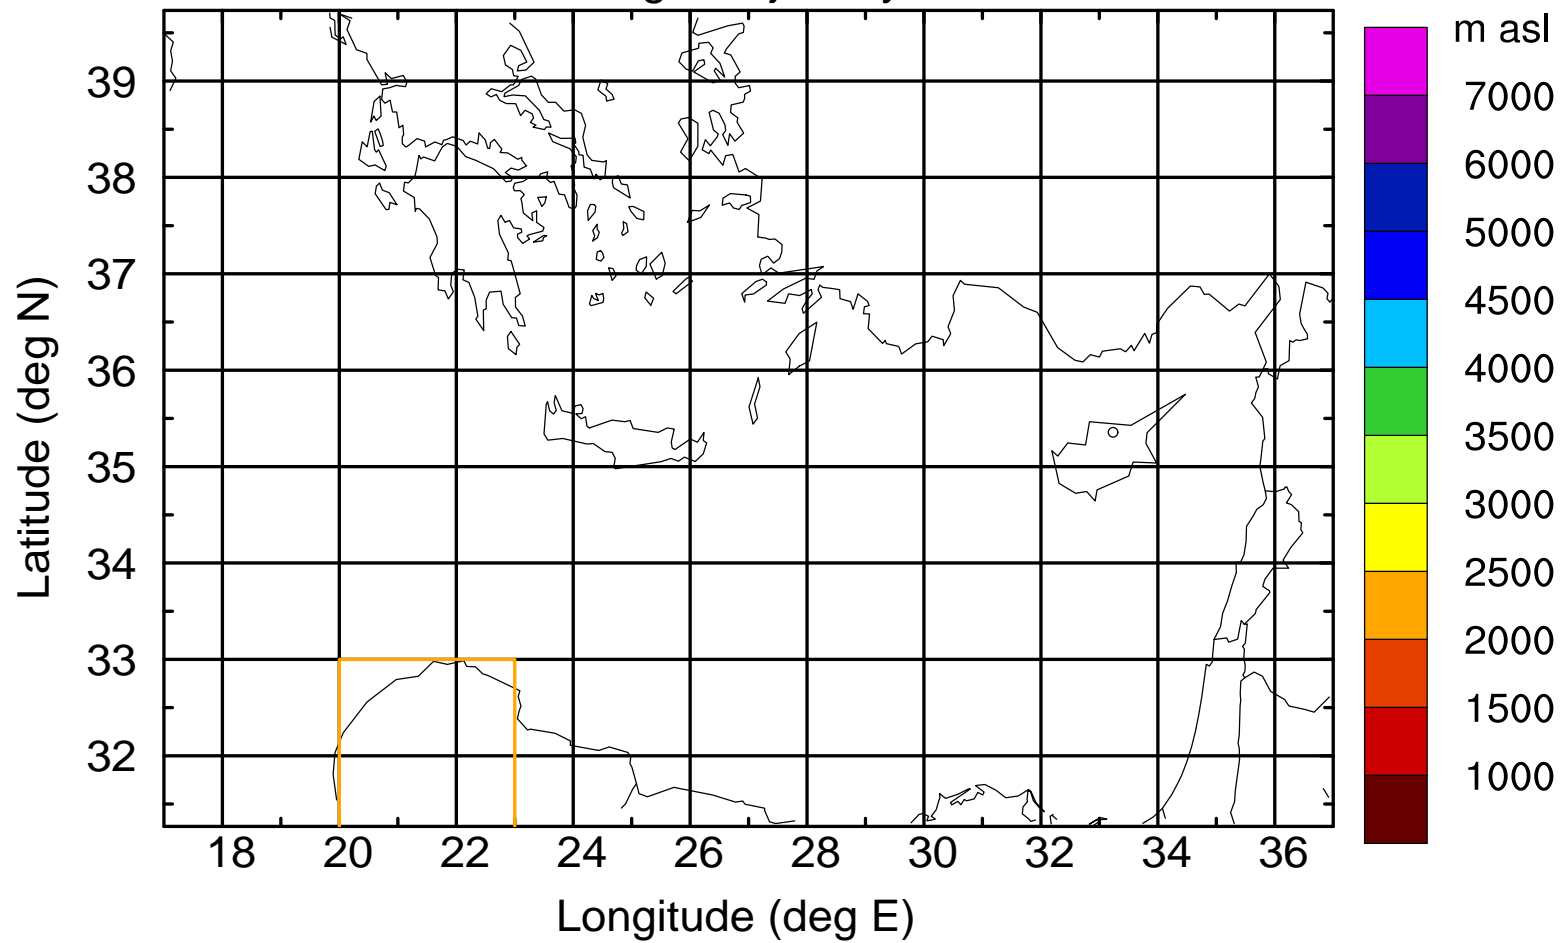

Paphos Airport ground station 20170422 16:00 UTC

Flight trajectory