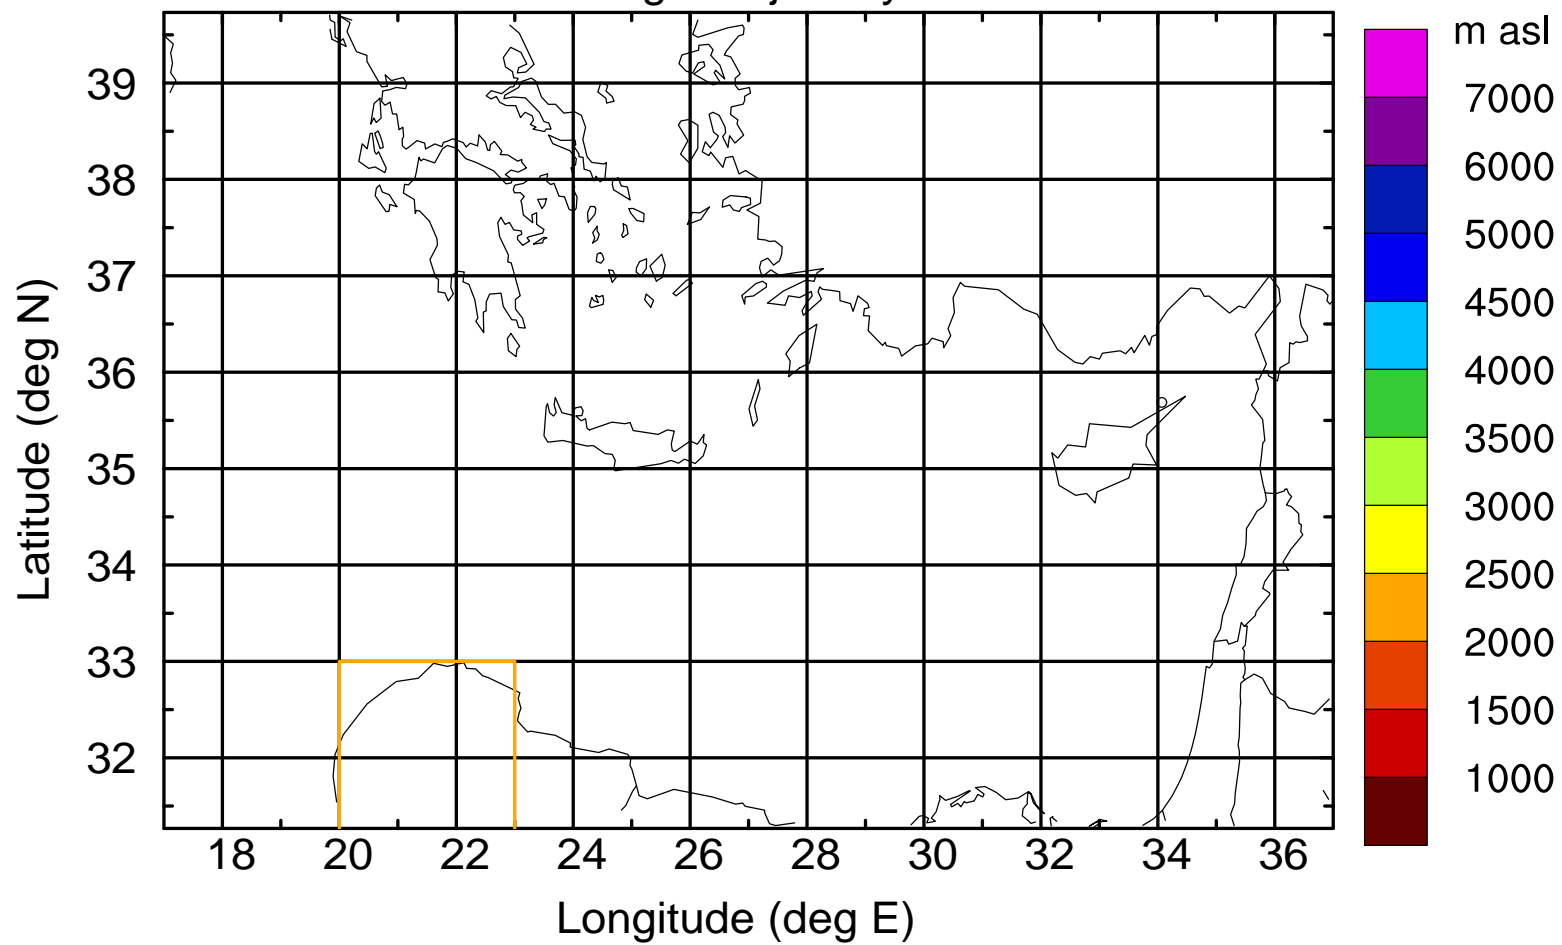

Paphos Airport ground station 20170422 16:00 UTC

Flight trajectory