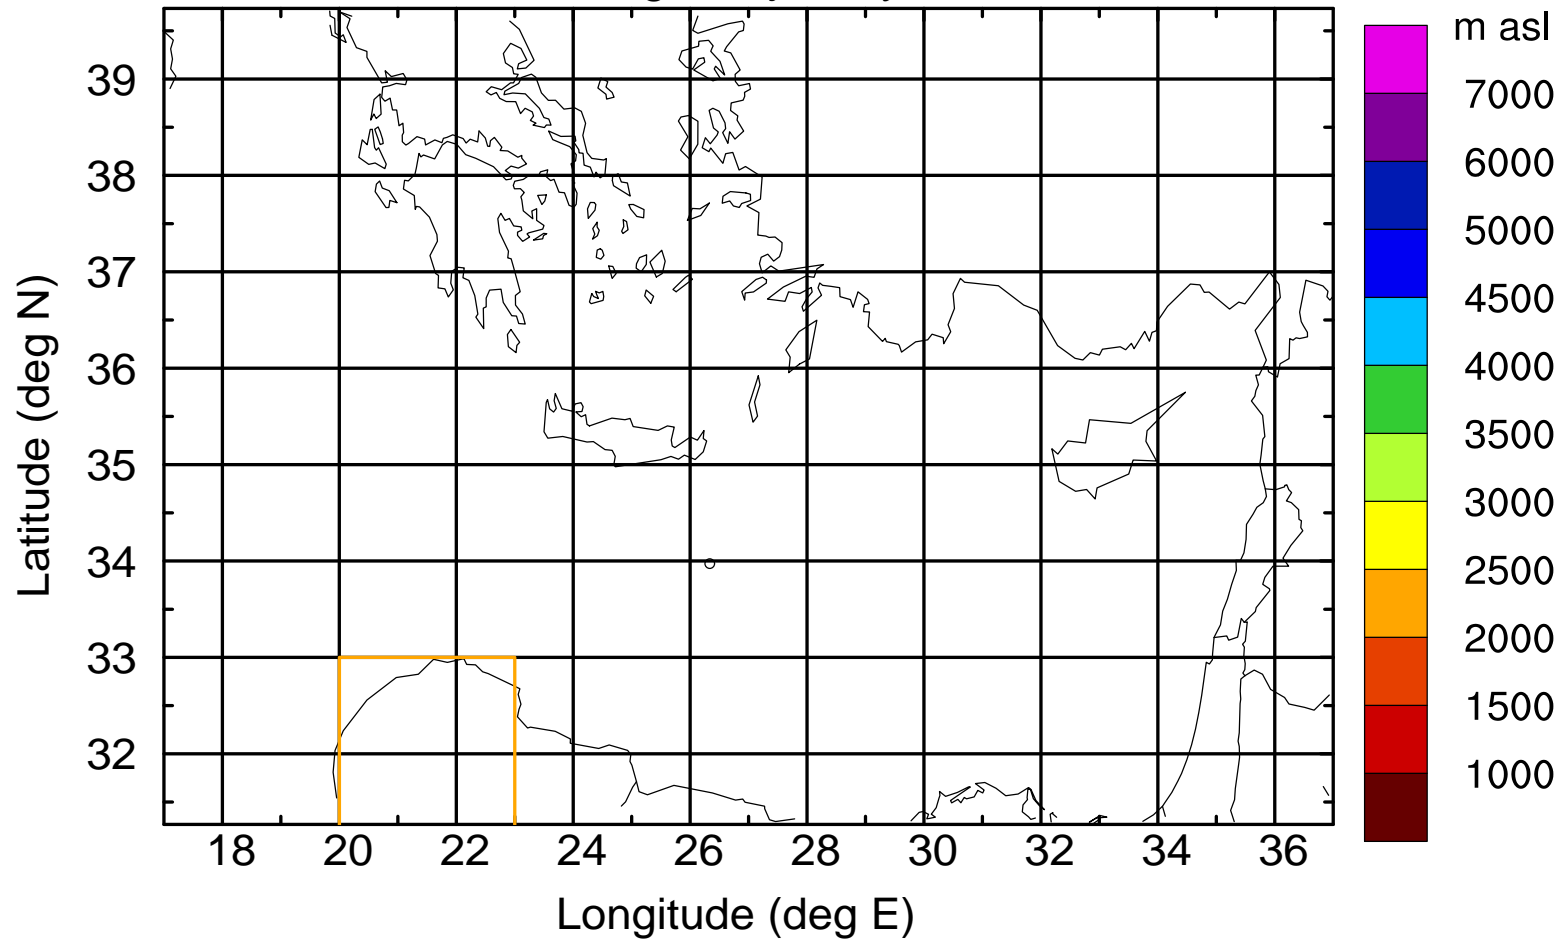

Paphos Airport ground station 20170422 16:00 UTC

Flight trajectory