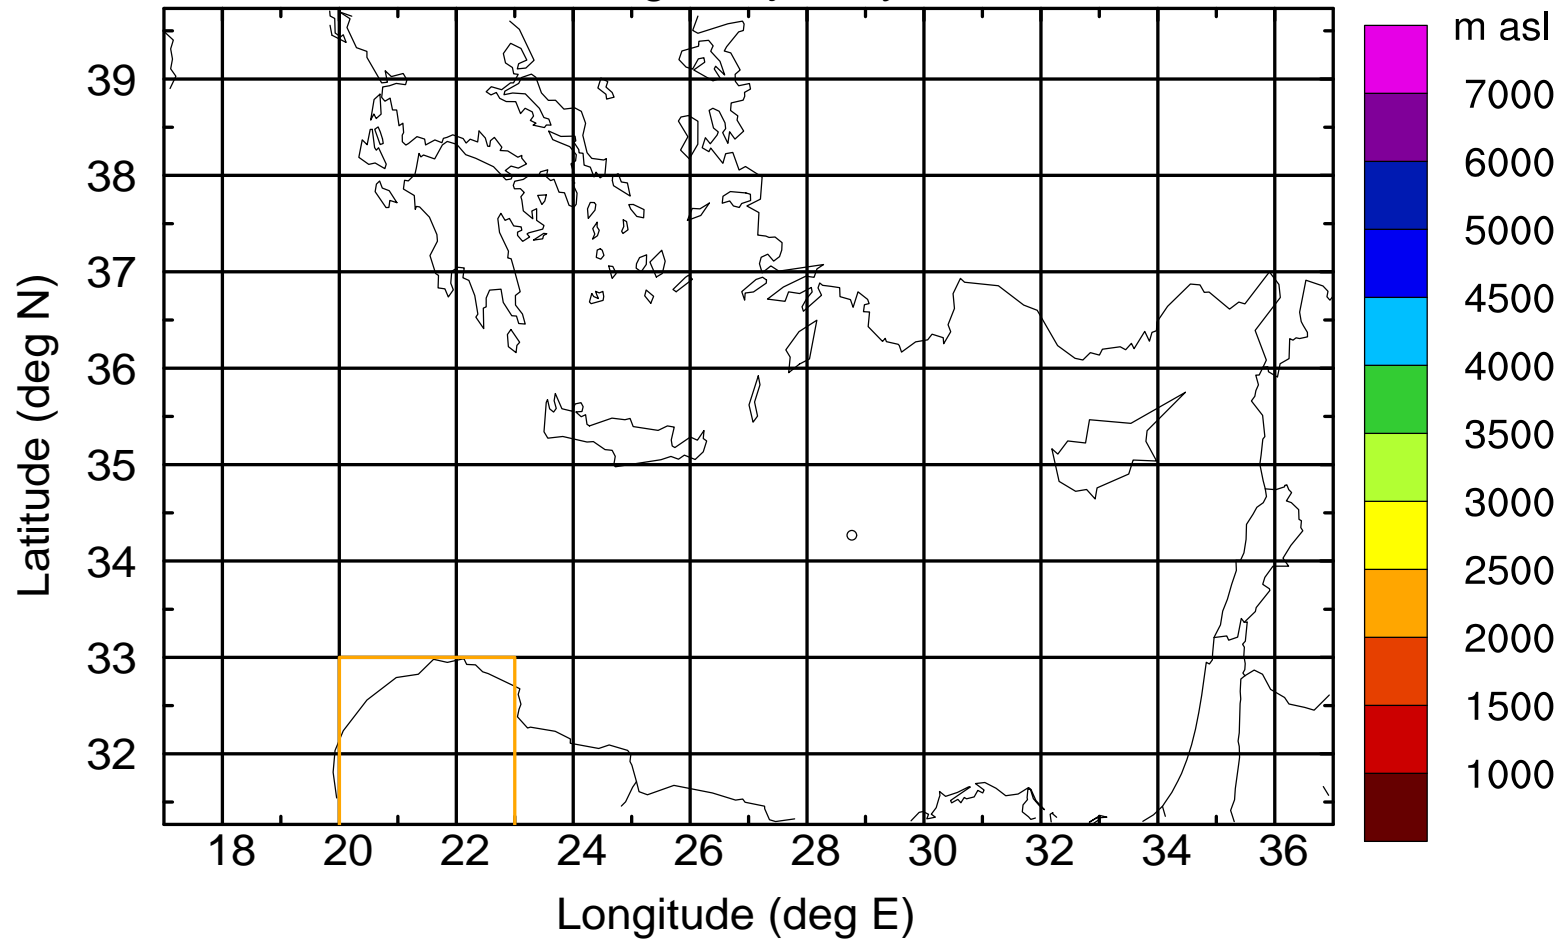

Paphos Airport ground station 20170422 16:00 UTC

Flight trajectory