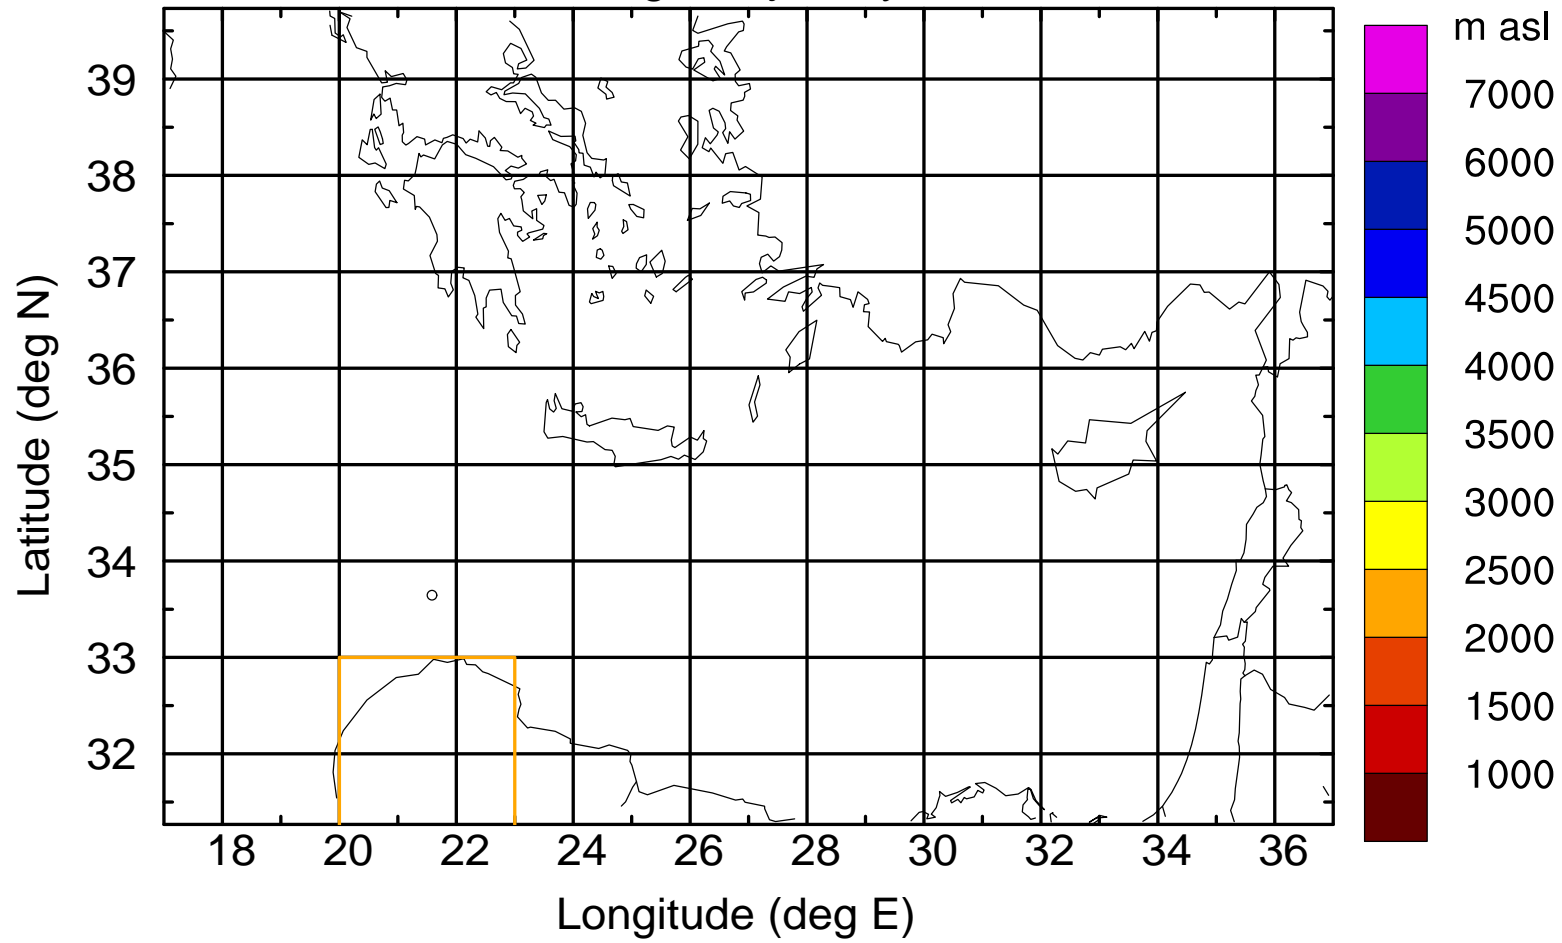

Paphos Airport ground station 20170422 16:00 UTC

Flight trajectory