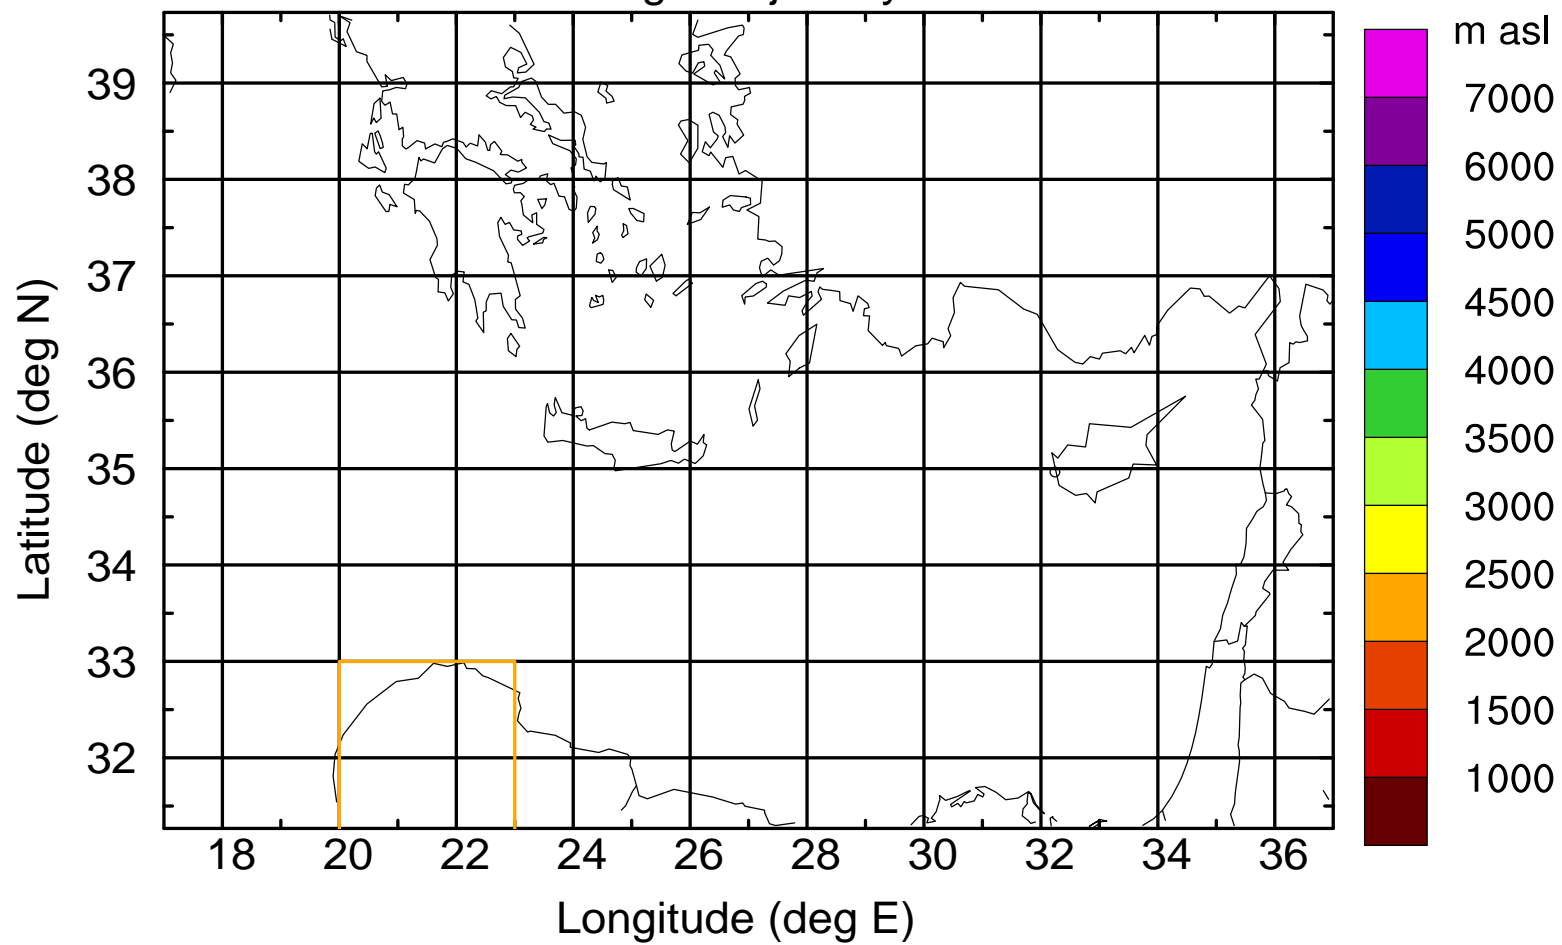

Paphos Airport ground station 20170422 16:00 UTC

Flight trajectory