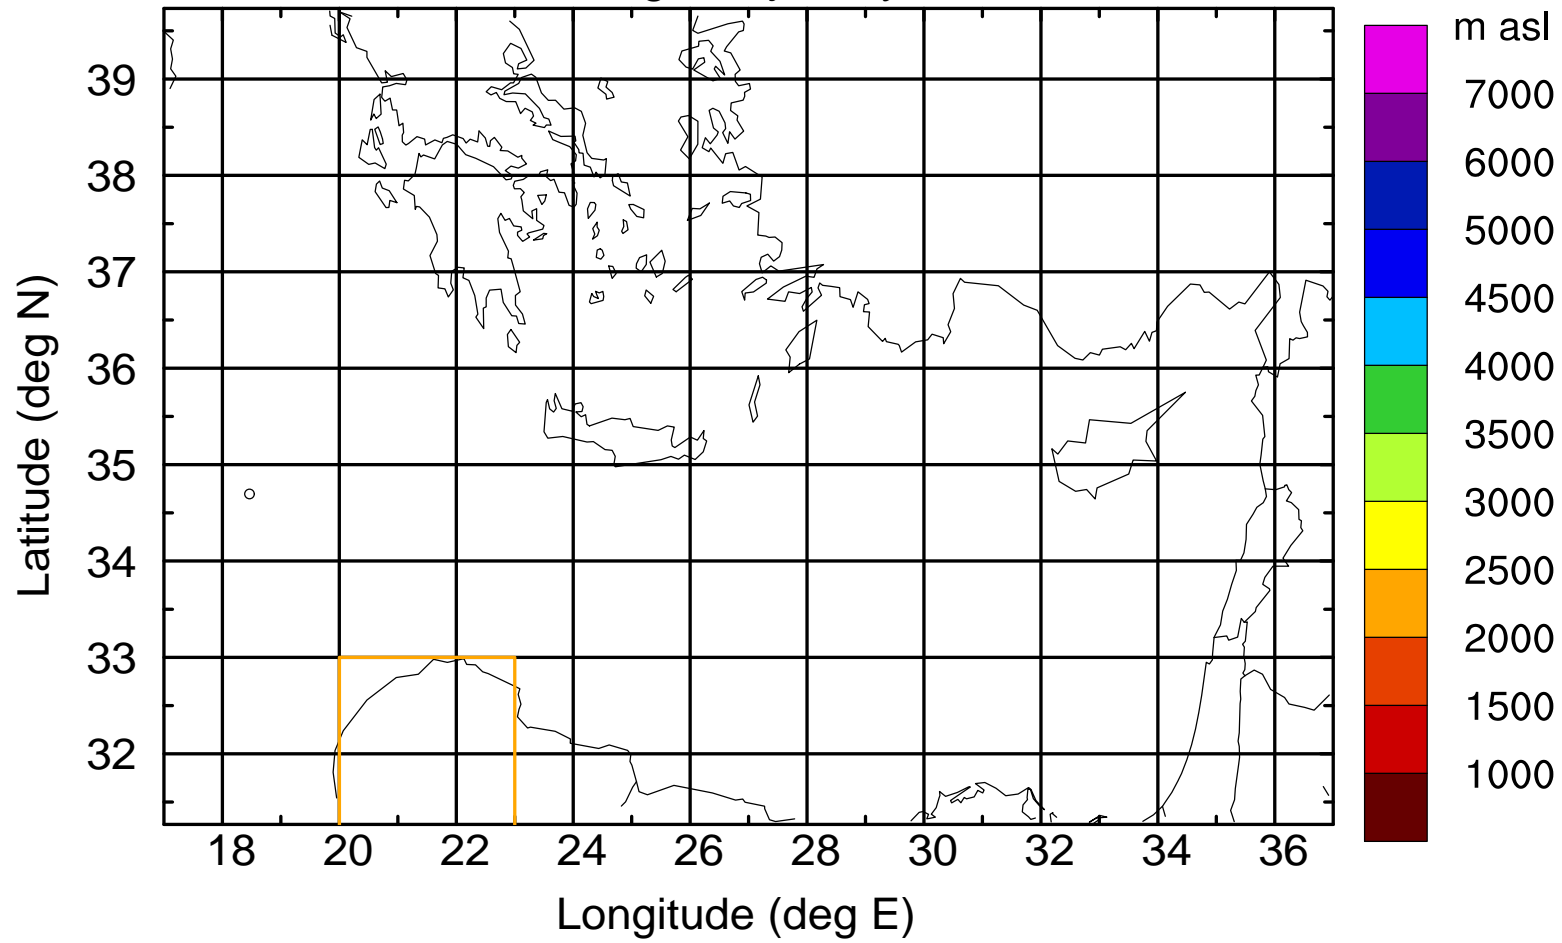

Paphos Airport ground station 20170422 16:00 UTC

Flight trajectory