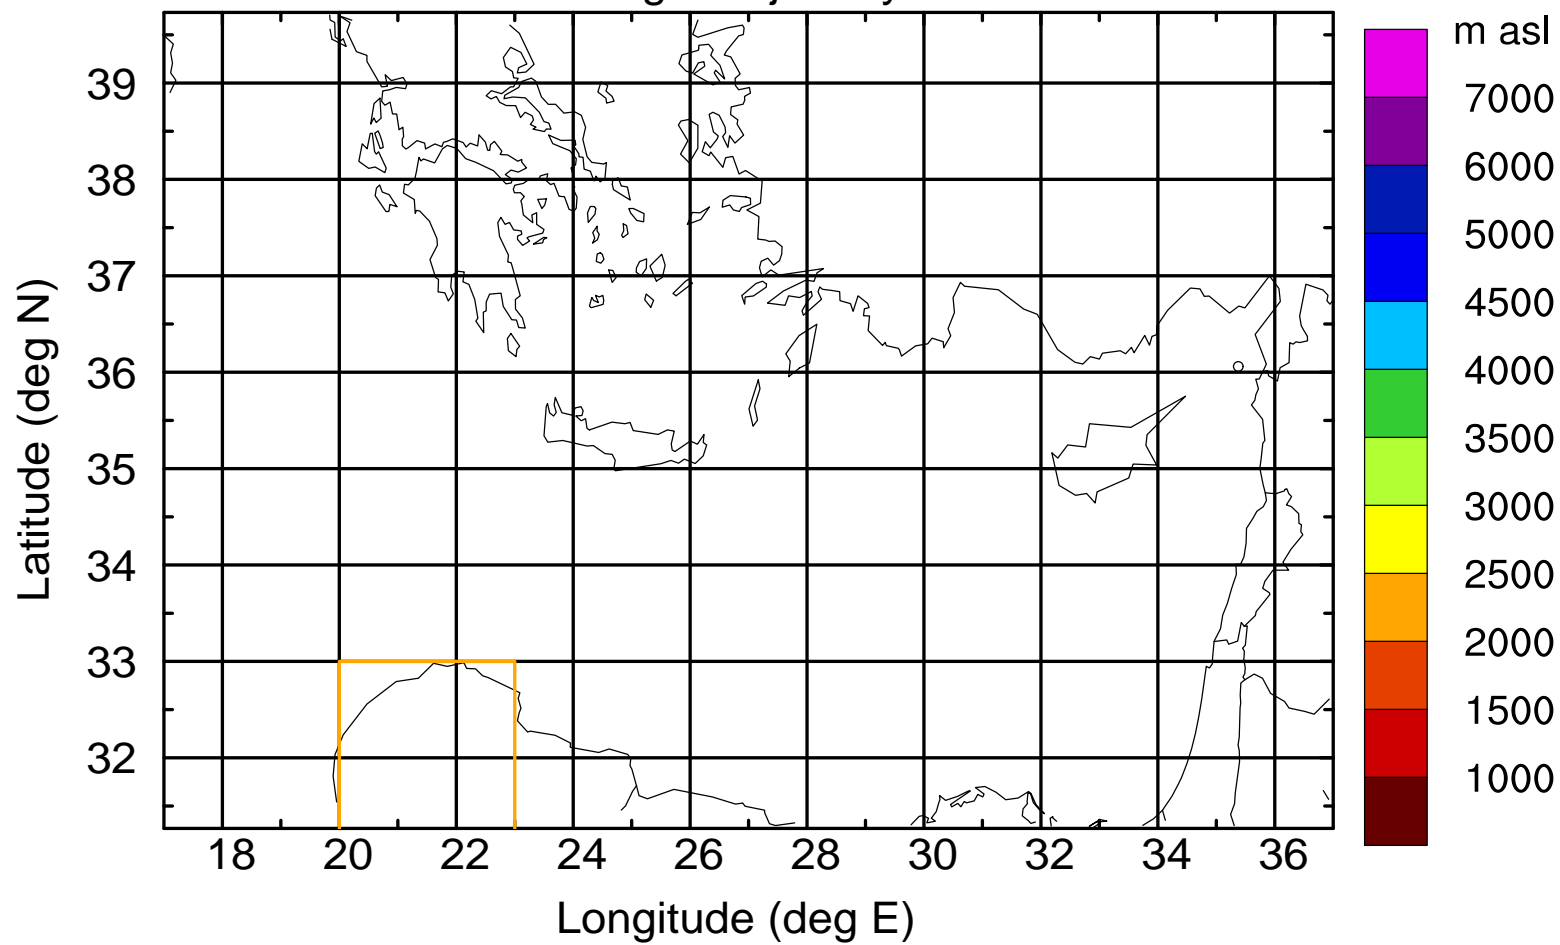

Paphos Airport ground station 20170422 16:00 UTC

Flight trajectory