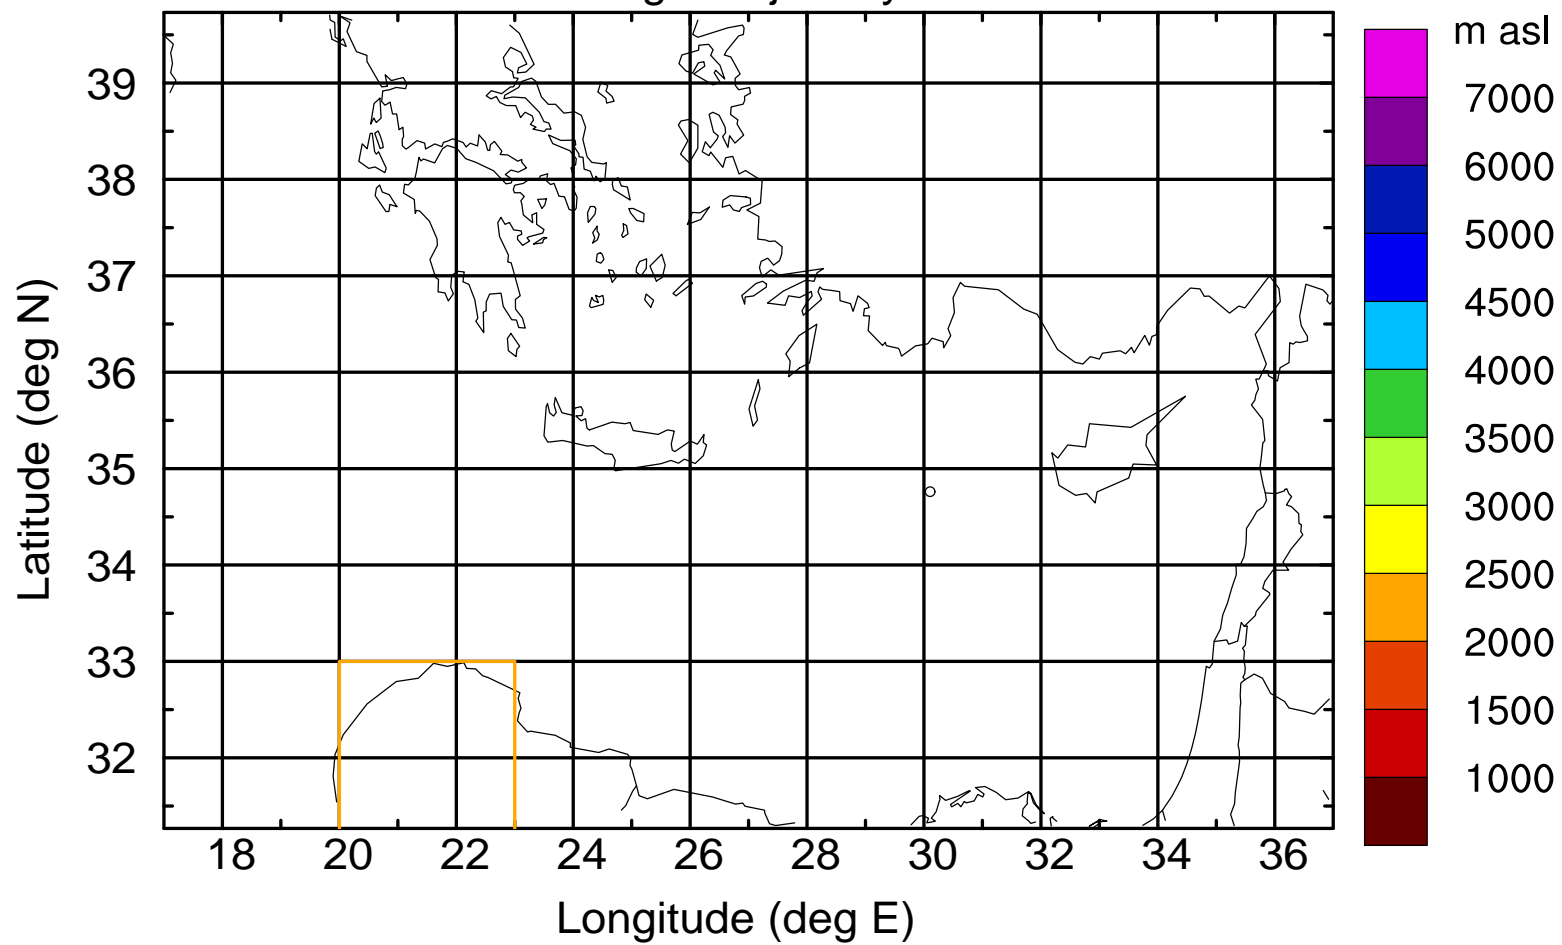

Paphos Airport ground station 20170422 16:00 UTC

Flight trajectory