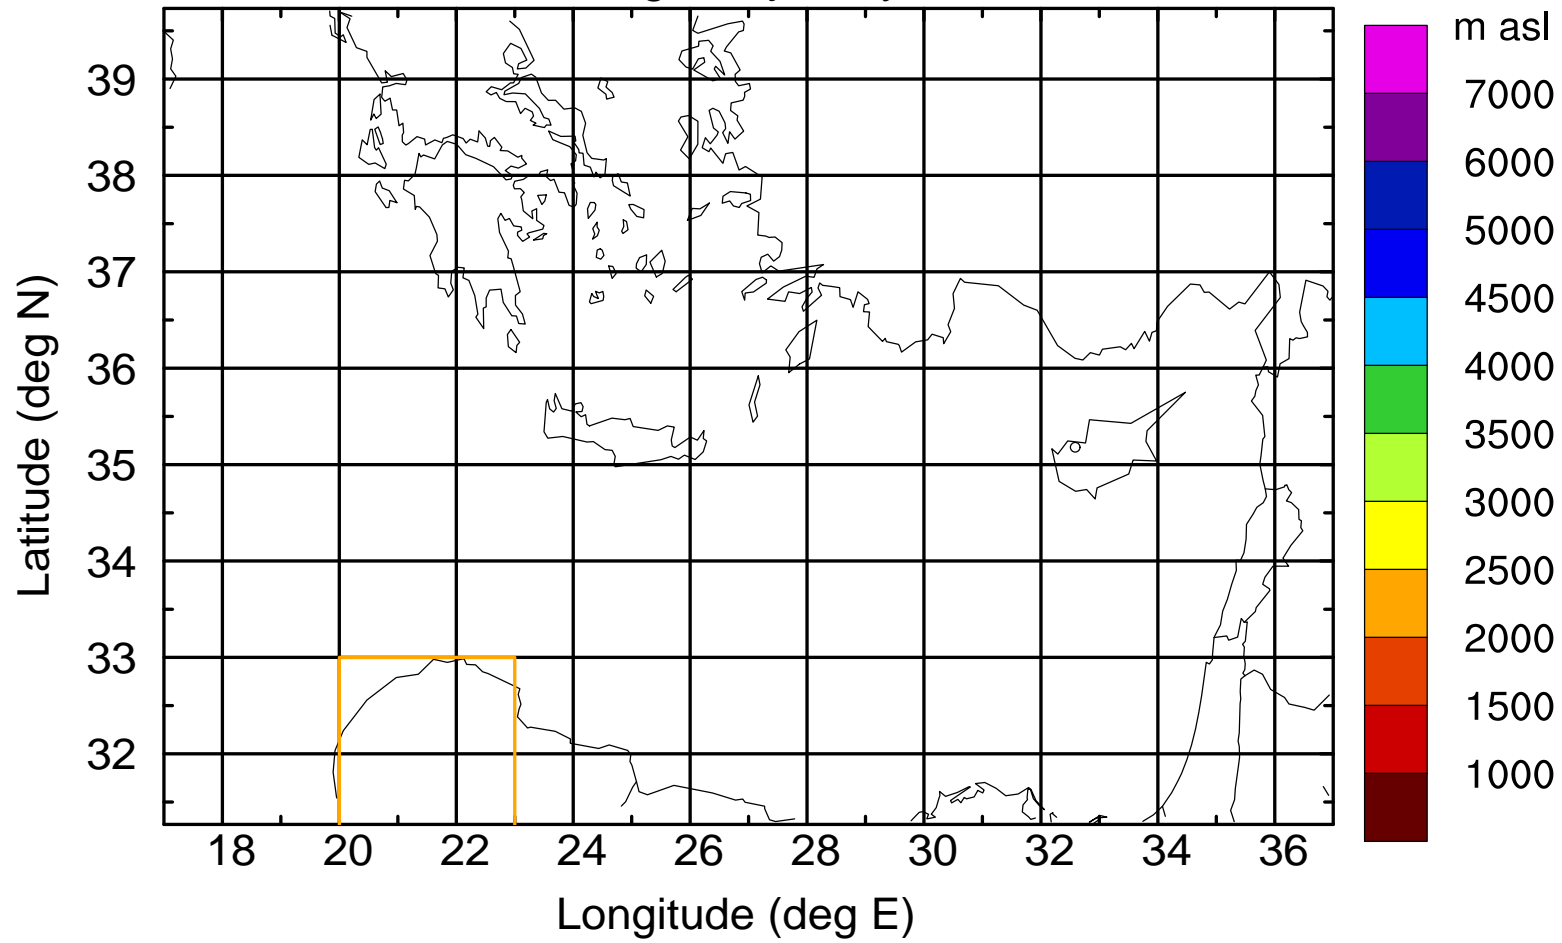

Paphos Airport ground station 20170422 16:00 UTC

Flight trajectory