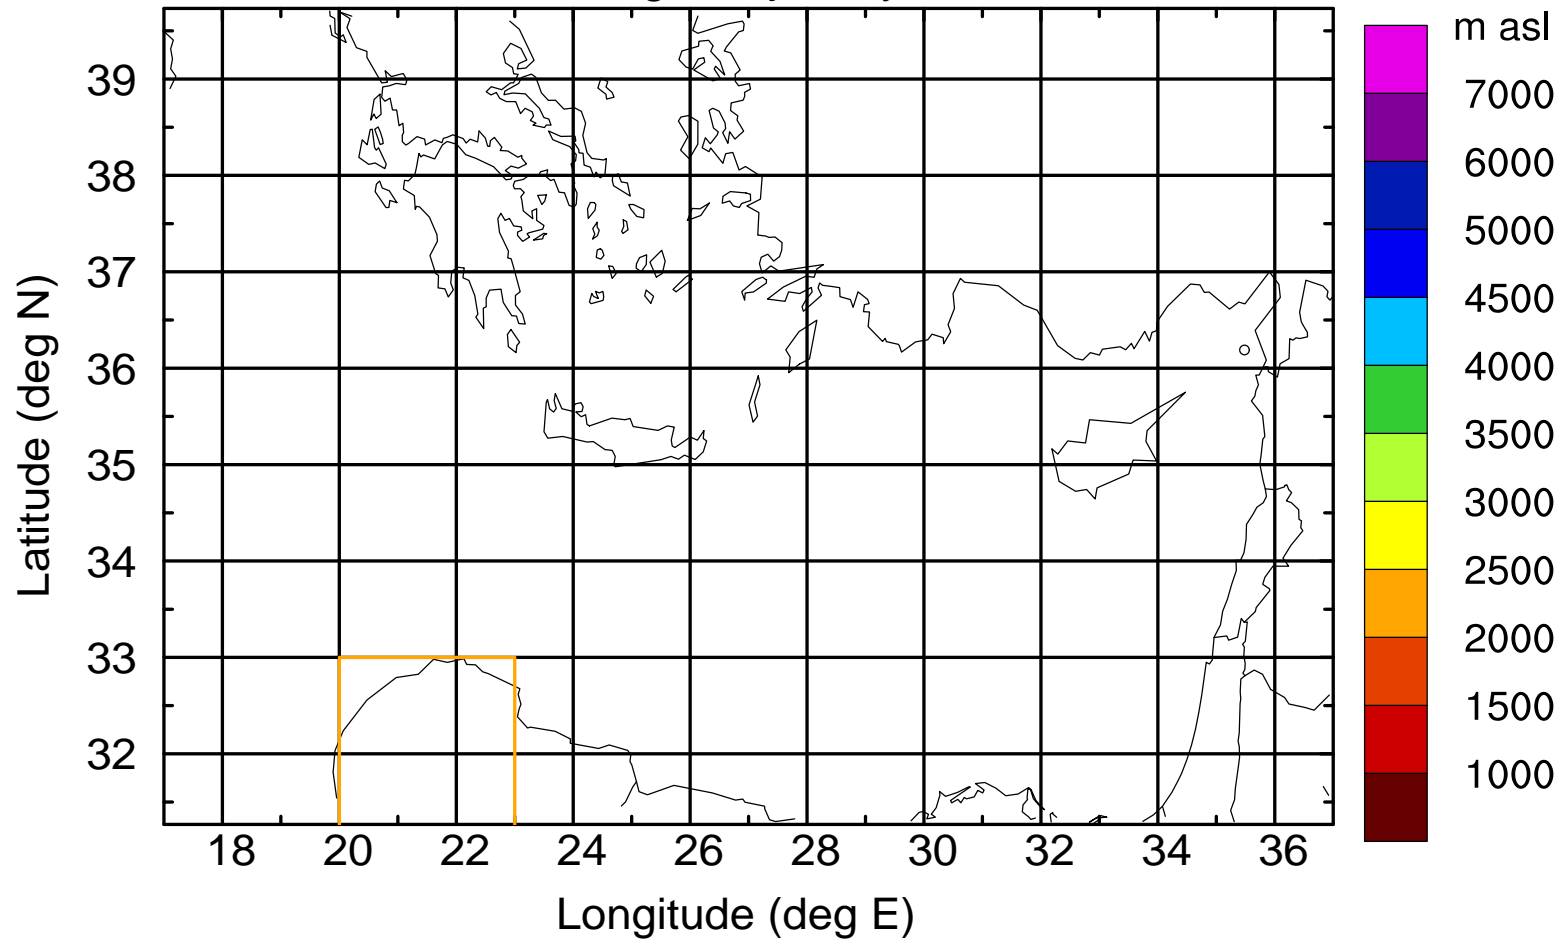

Paphos Airport ground station 20170422 16:00 UTC

Flight trajectory