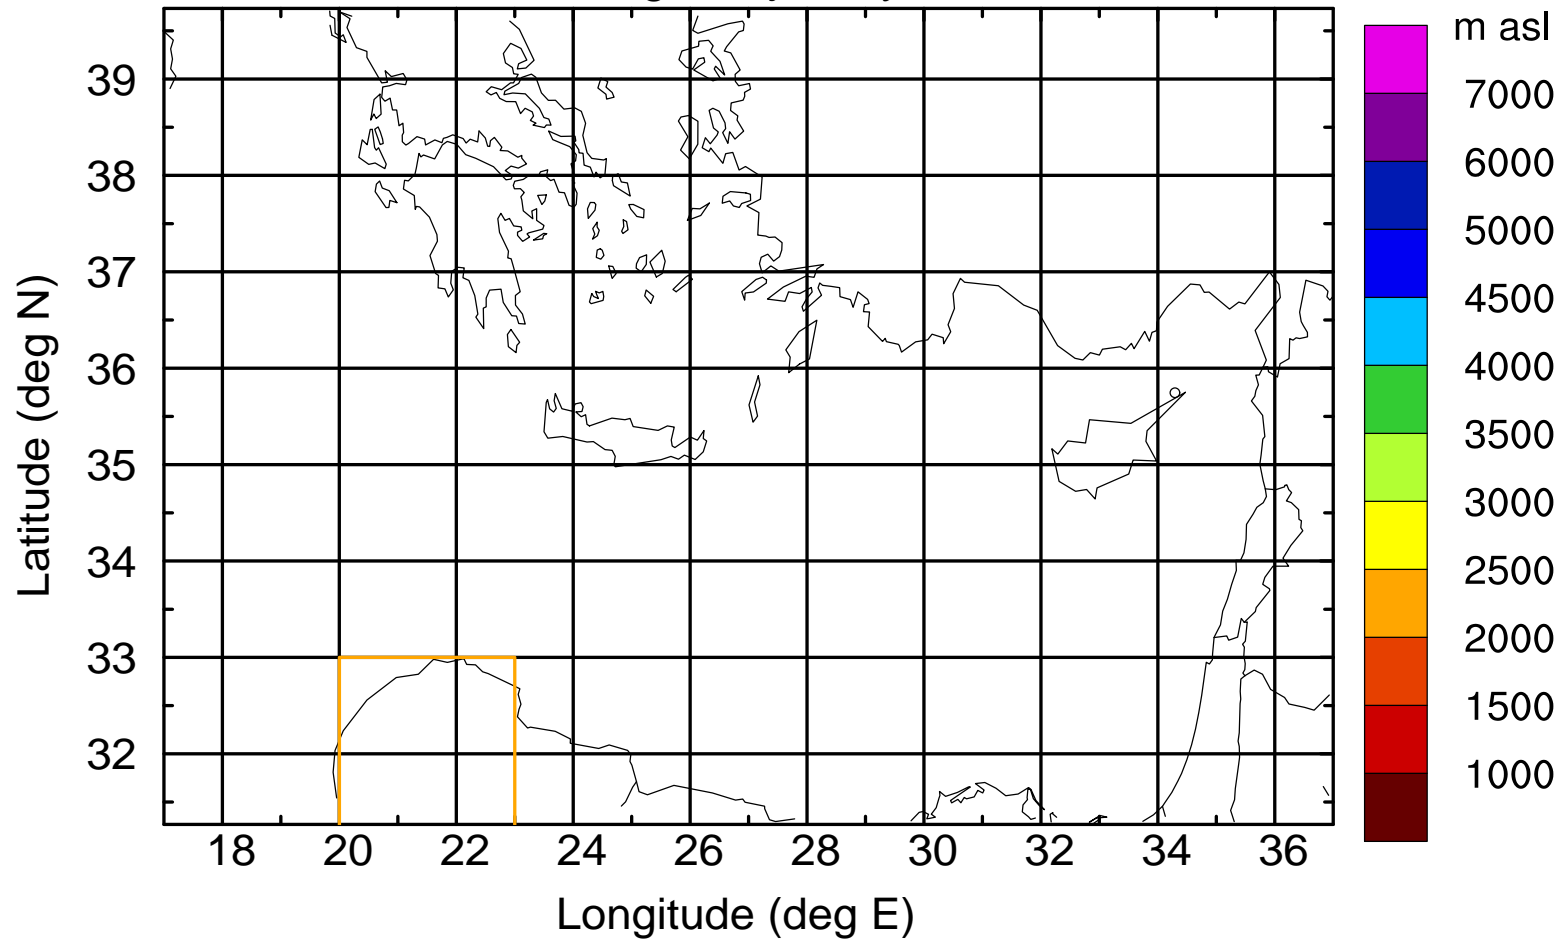

Paphos Airport ground station 20170422 16:00 UTC

Flight trajectory