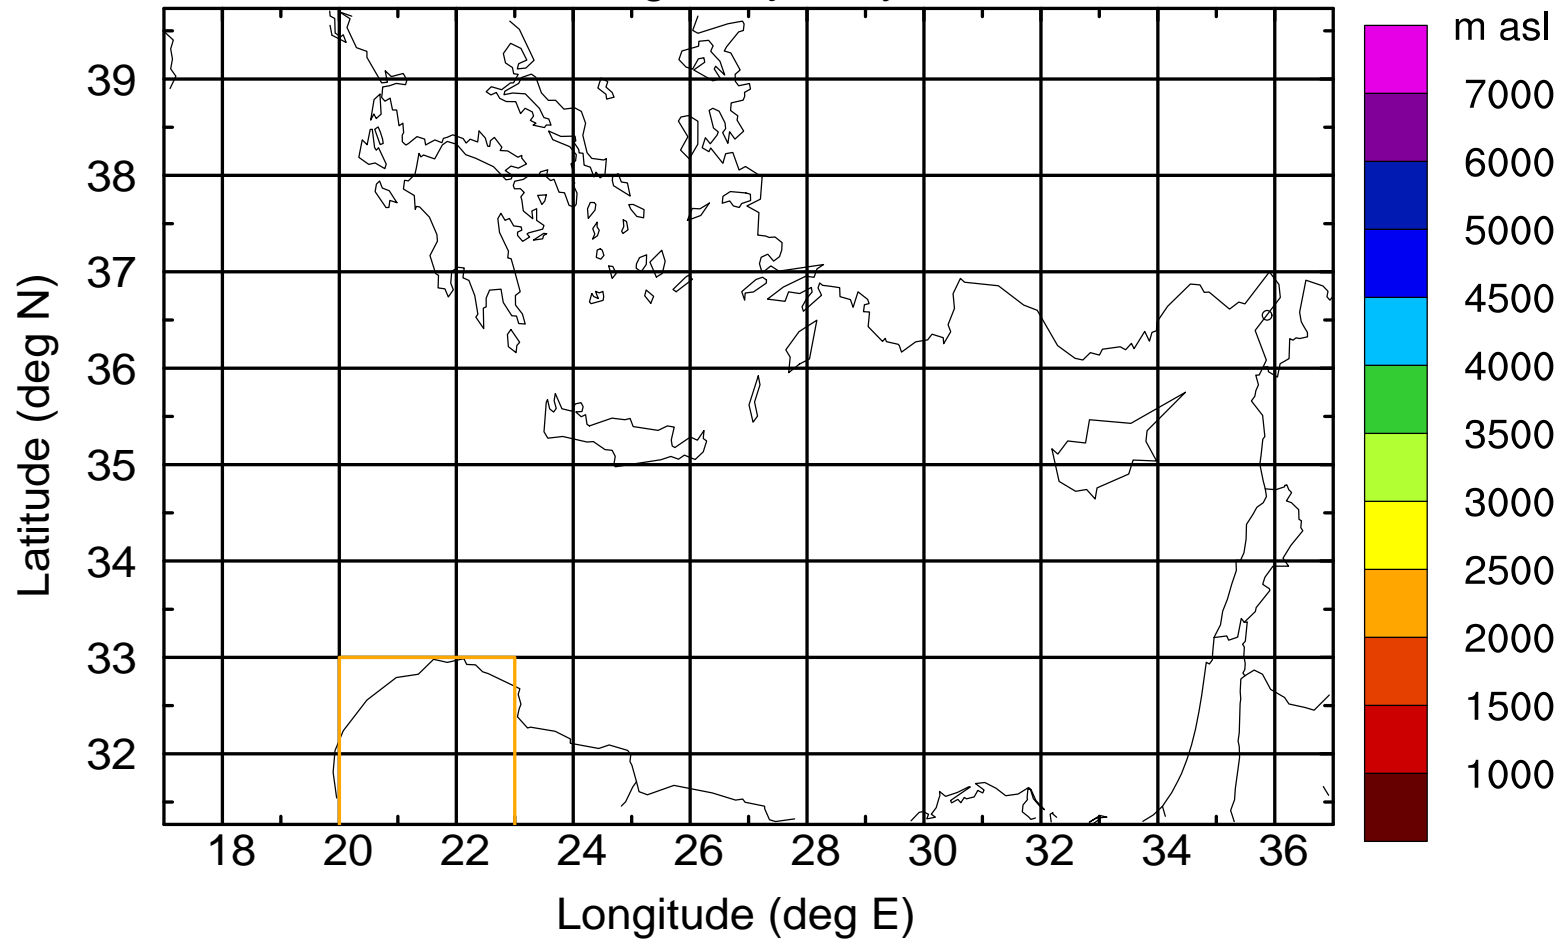

Paphos Airport ground station 20170422 16:00 UTC

Flight trajectory