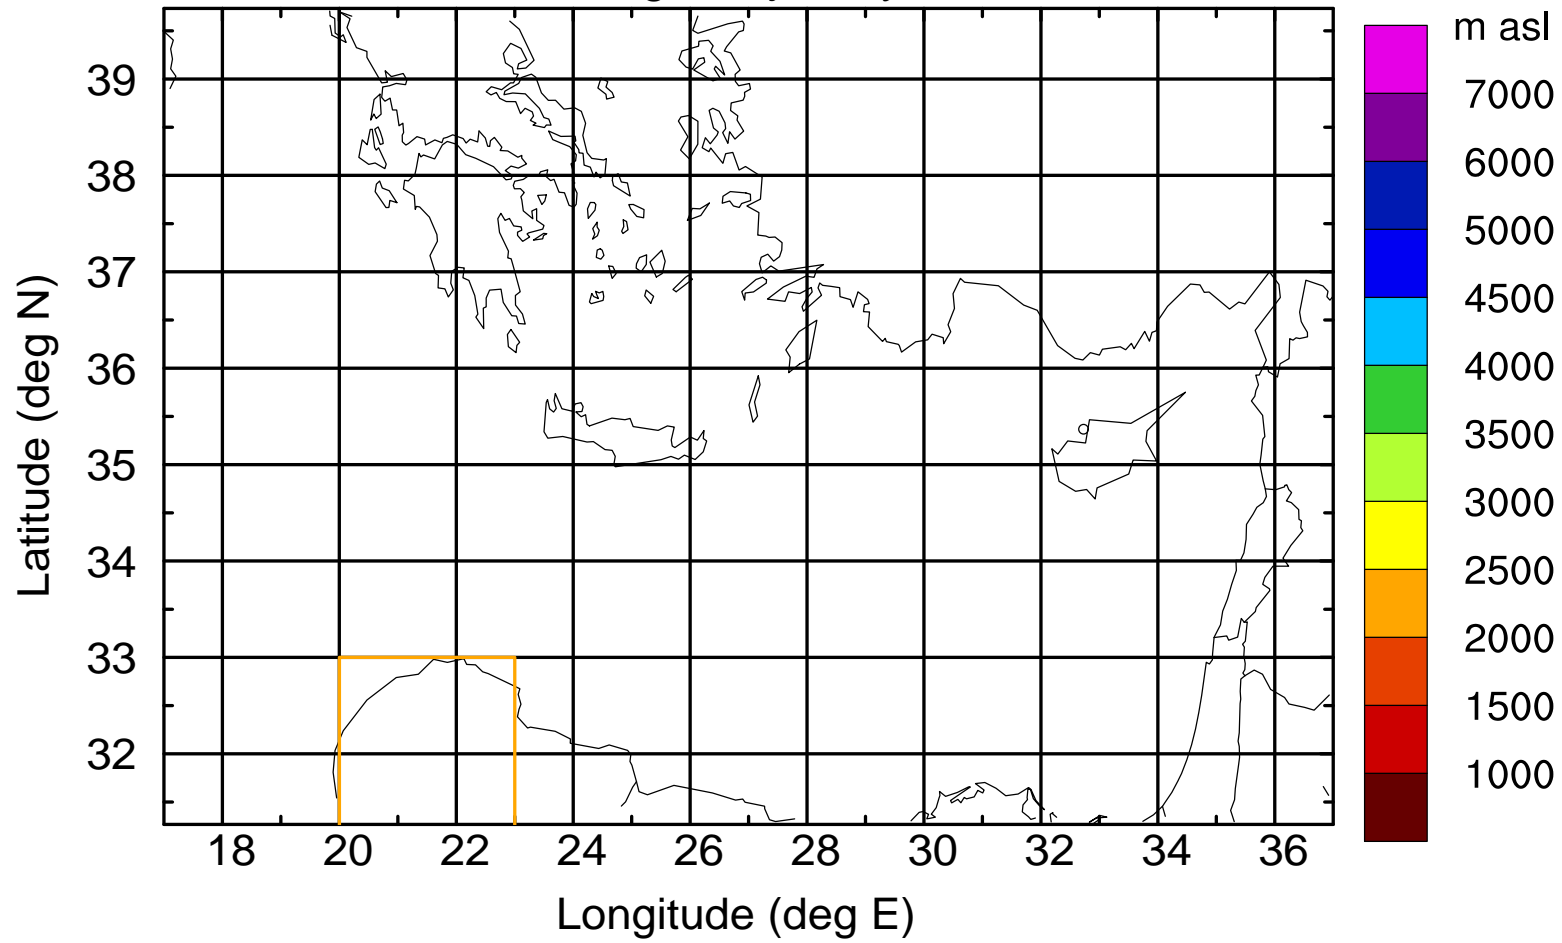

Paphos Airport ground station 20170422 16:00 UTC

Flight trajectory