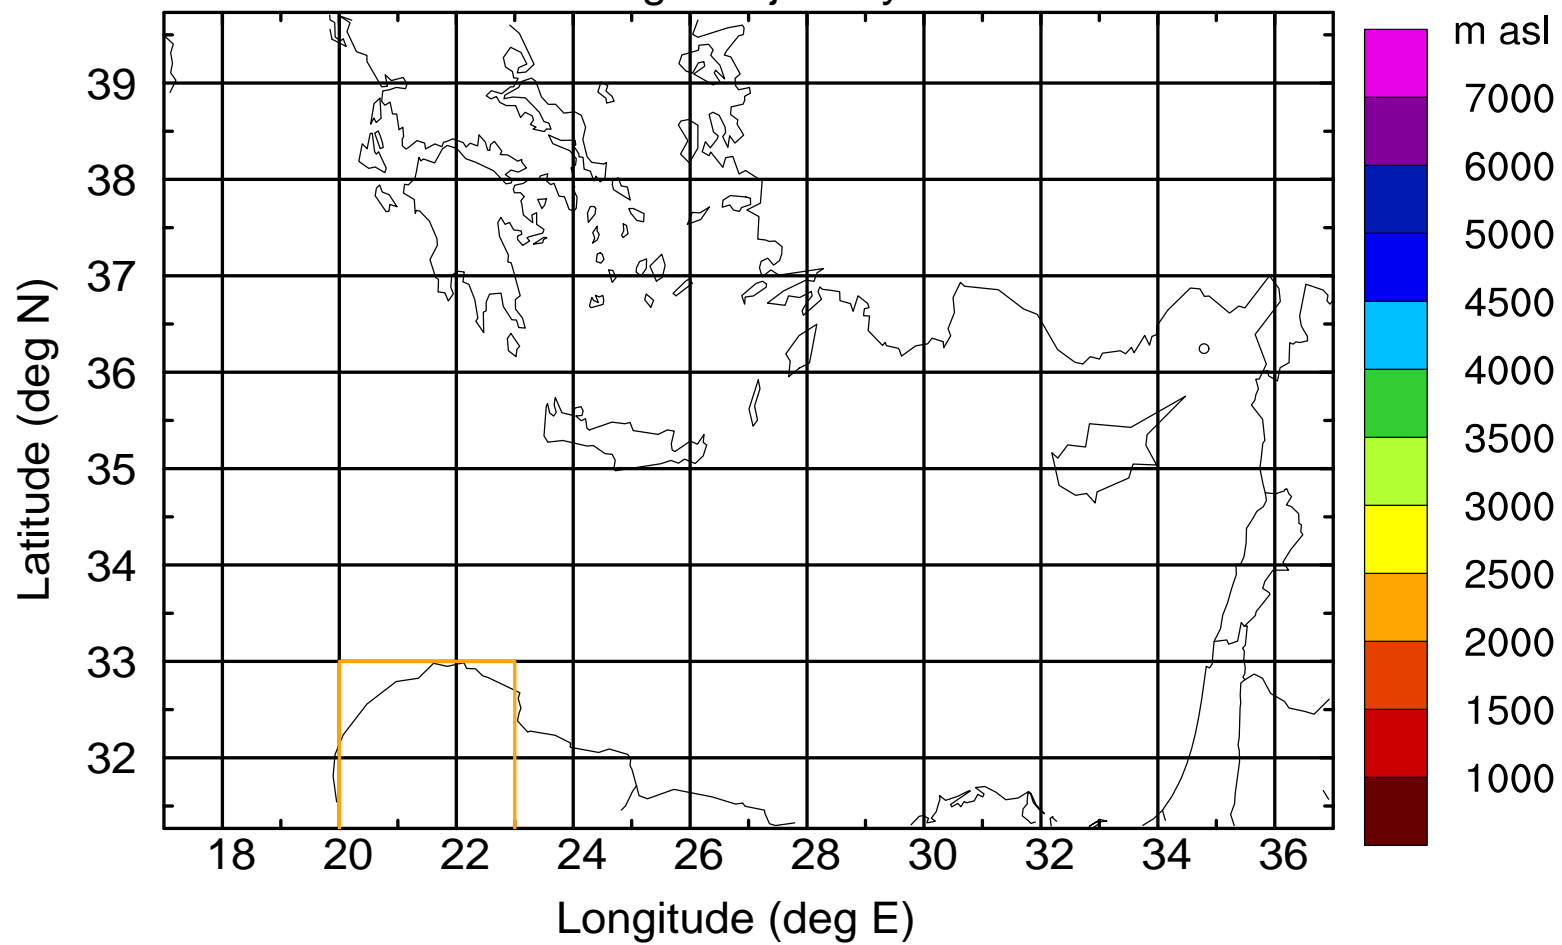

Paphos Airport ground station 20170422 16:00 UTC

Flight trajectory