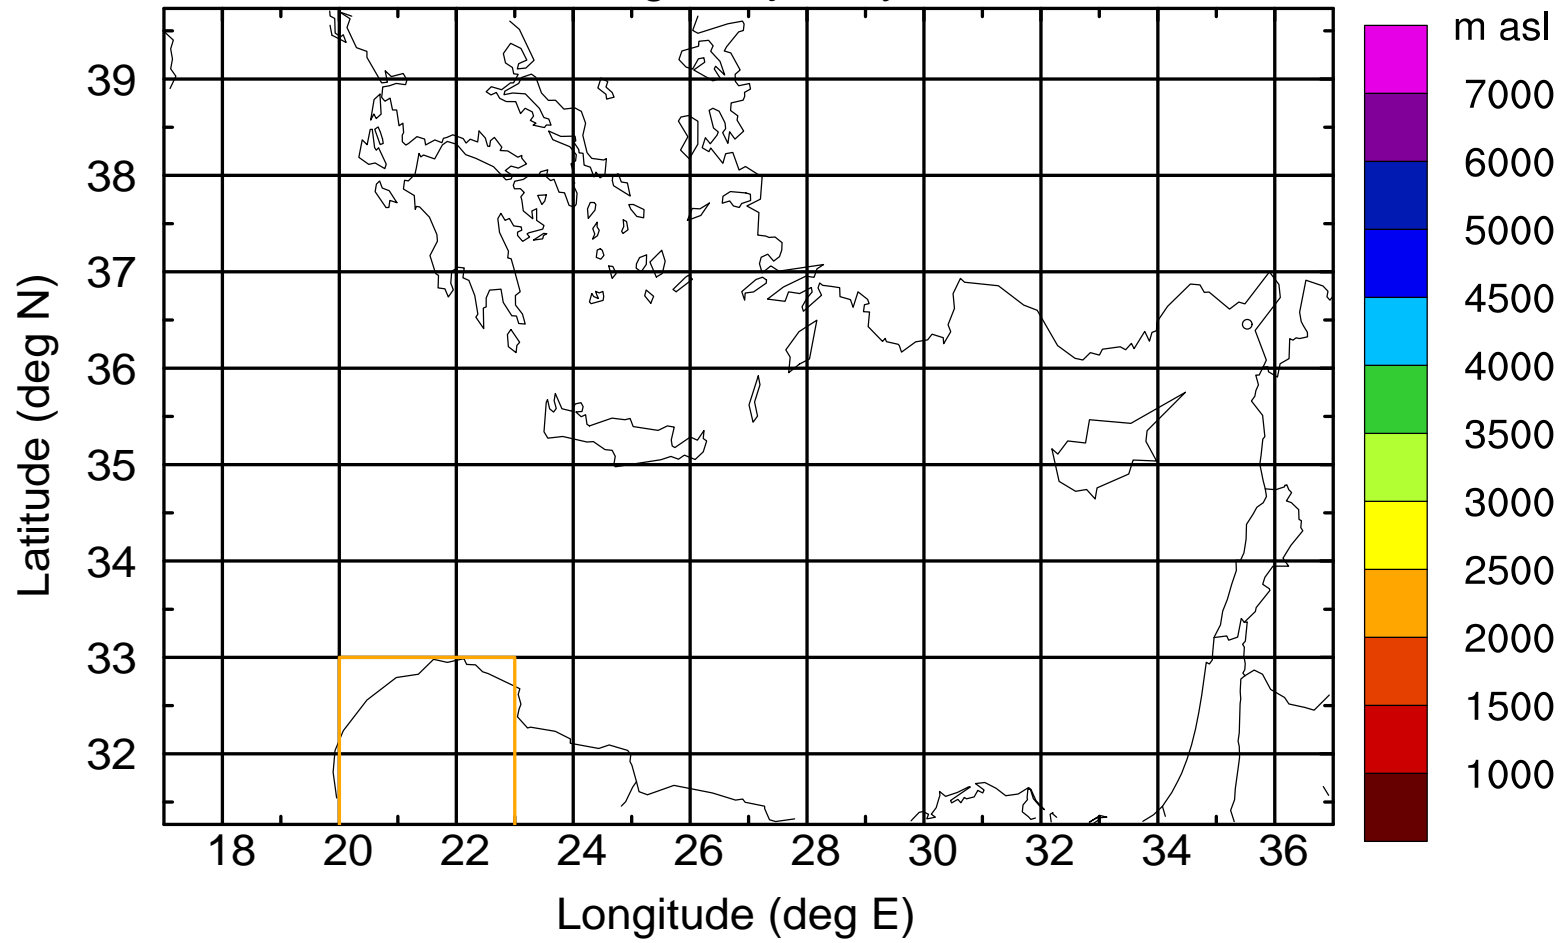

Paphos Airport ground station 20170422 16:00 UTC

Flight trajectory