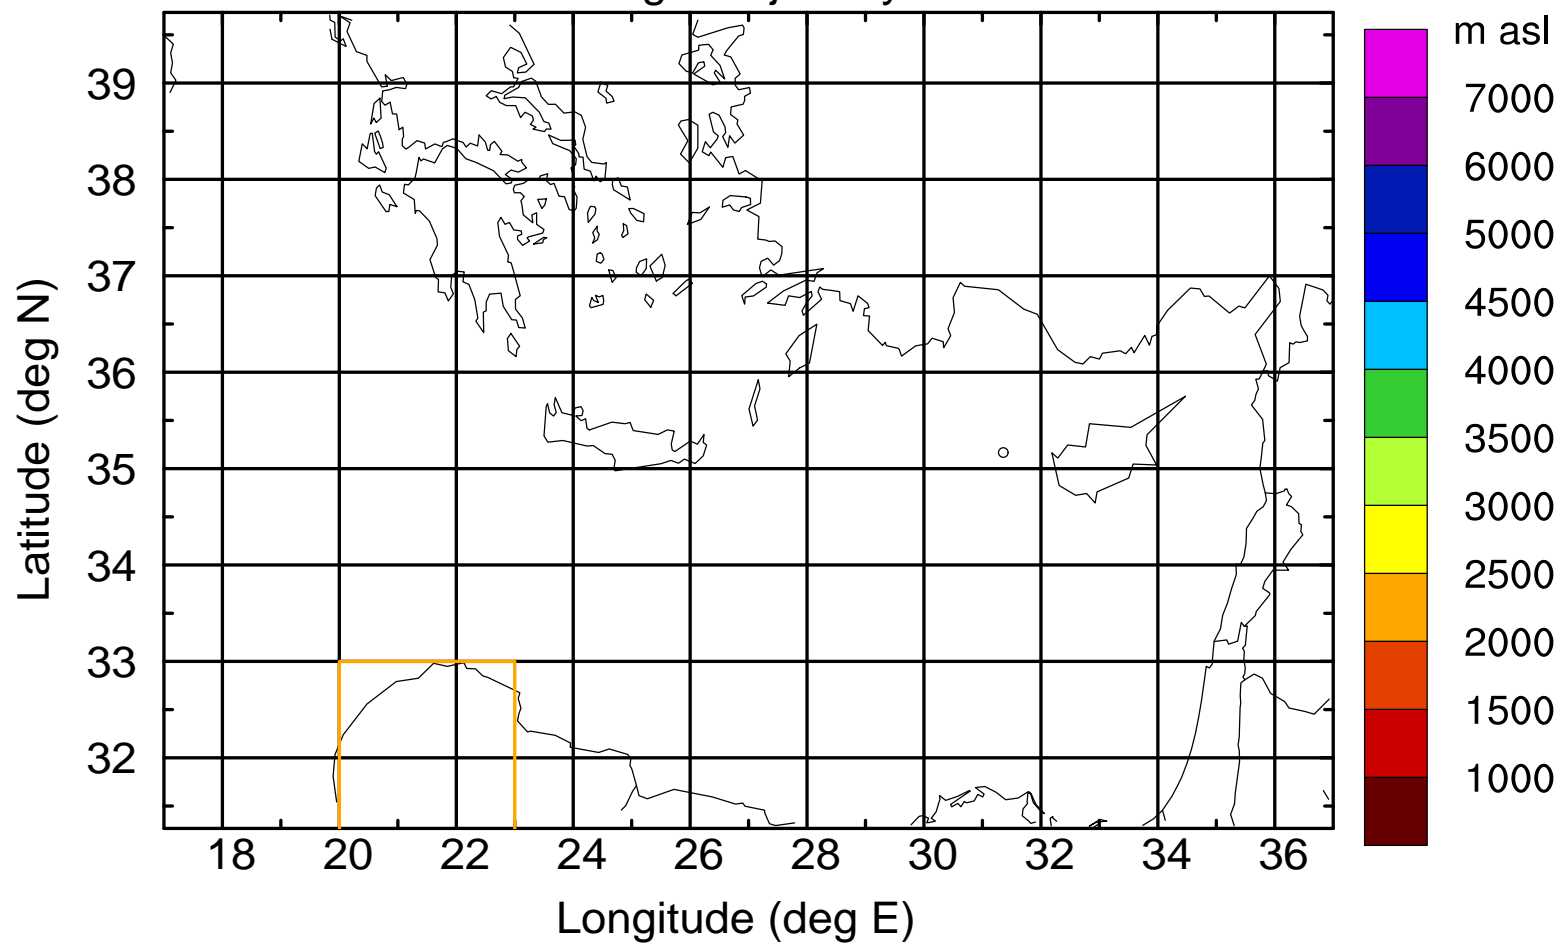

Paphos Airport ground station 20170422 16:00 UTC

Flight trajectory