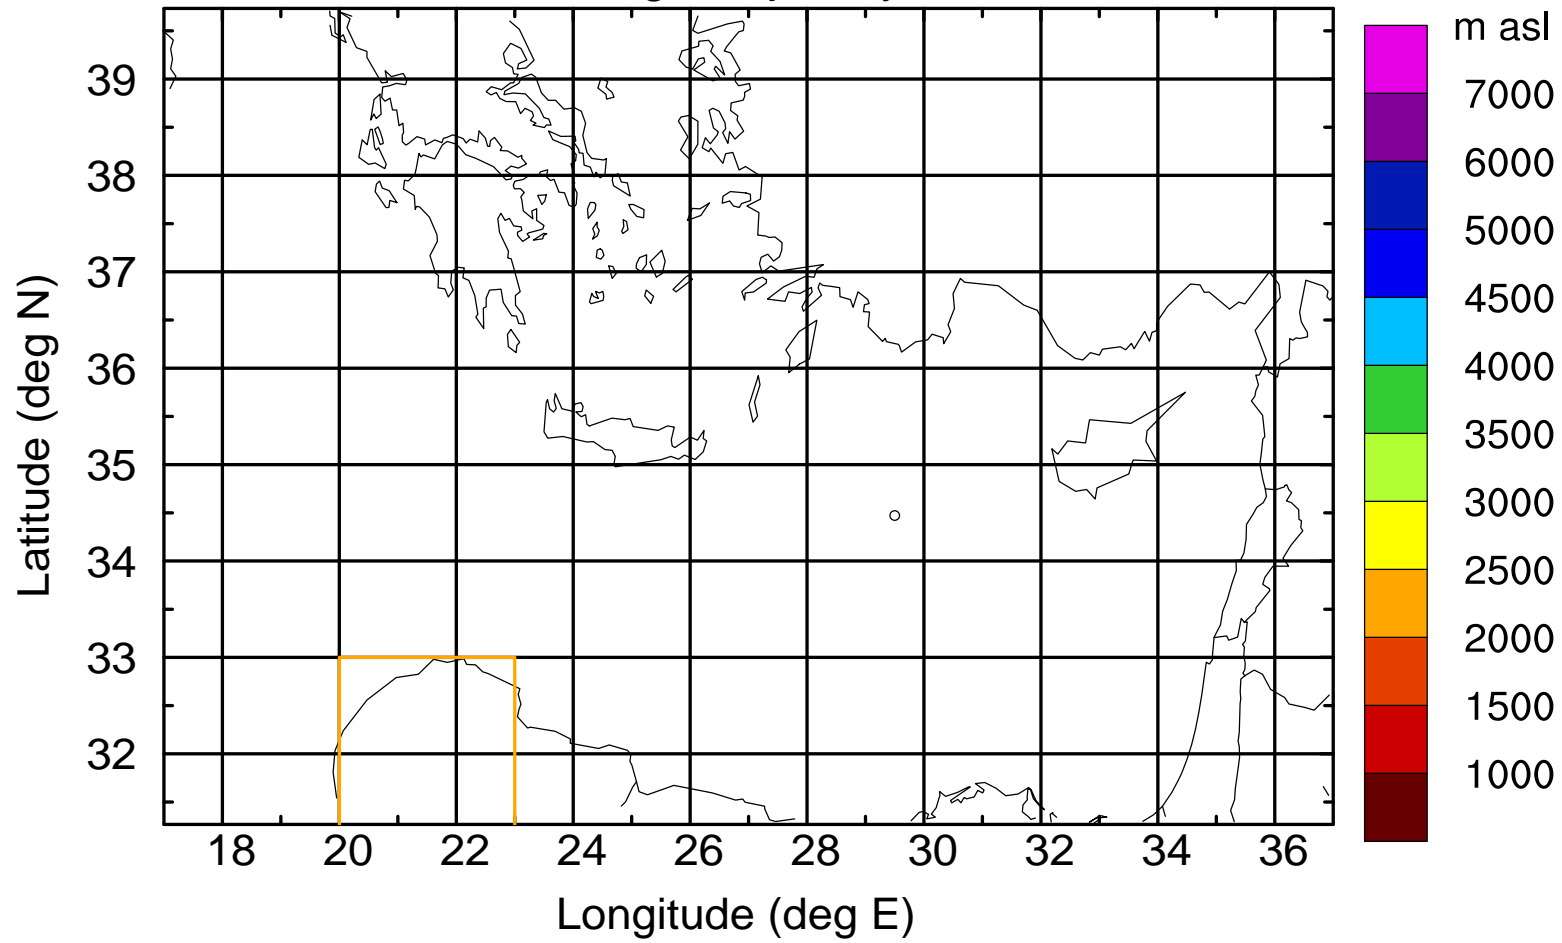

Paphos Airport ground station 20170422 16:00 UTC

Flight trajectory