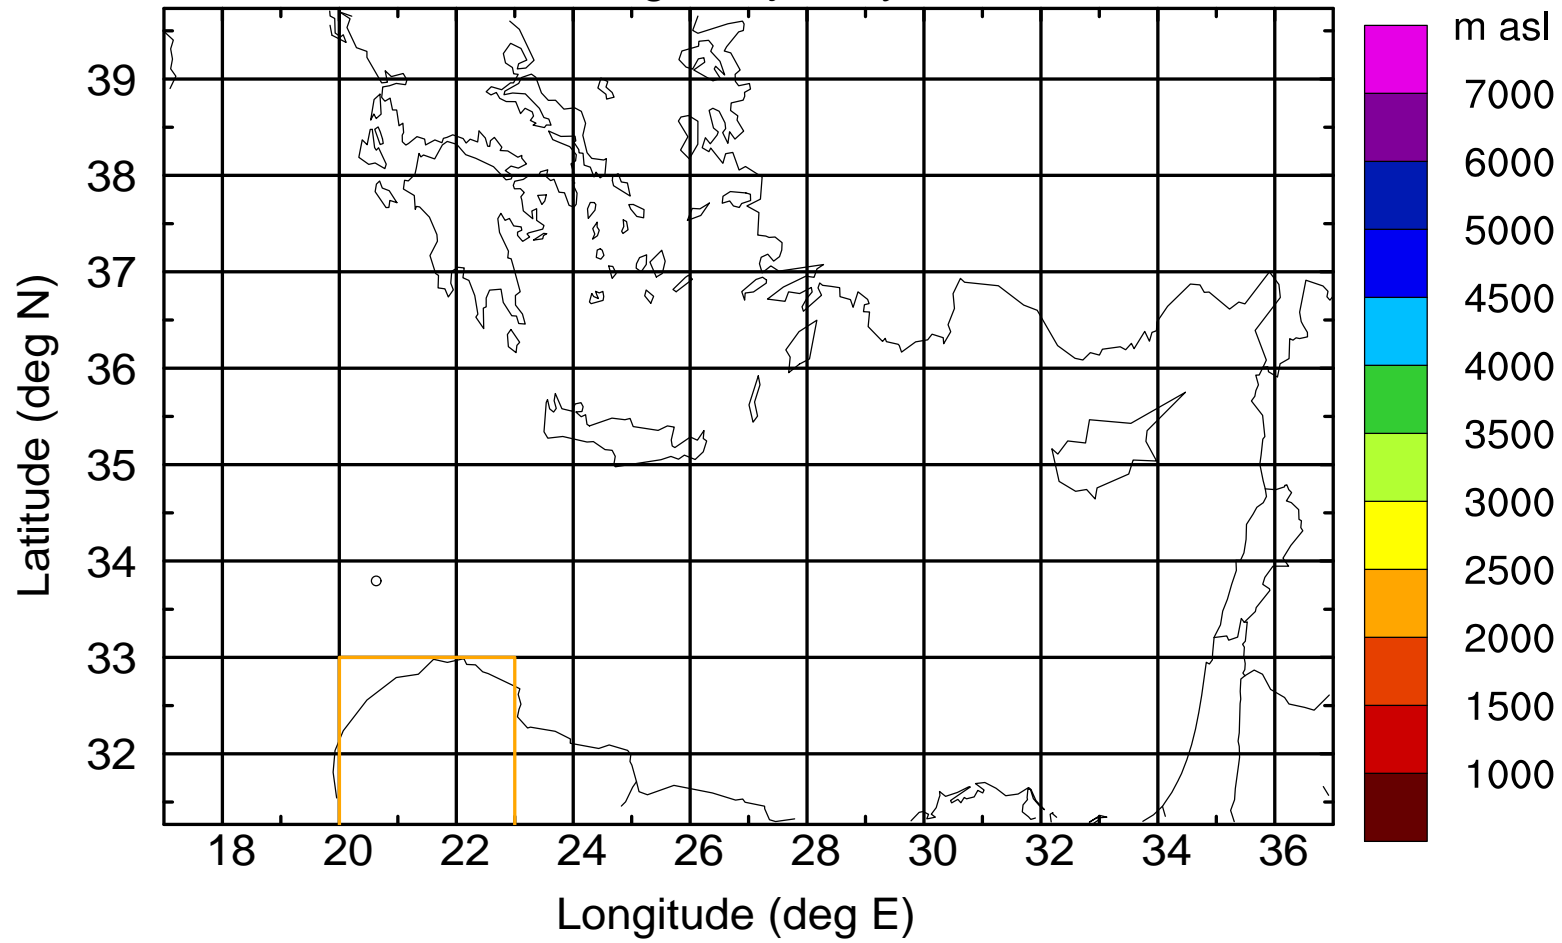

Paphos Airport ground station 20170422 16:00 UTC

Flight trajectory