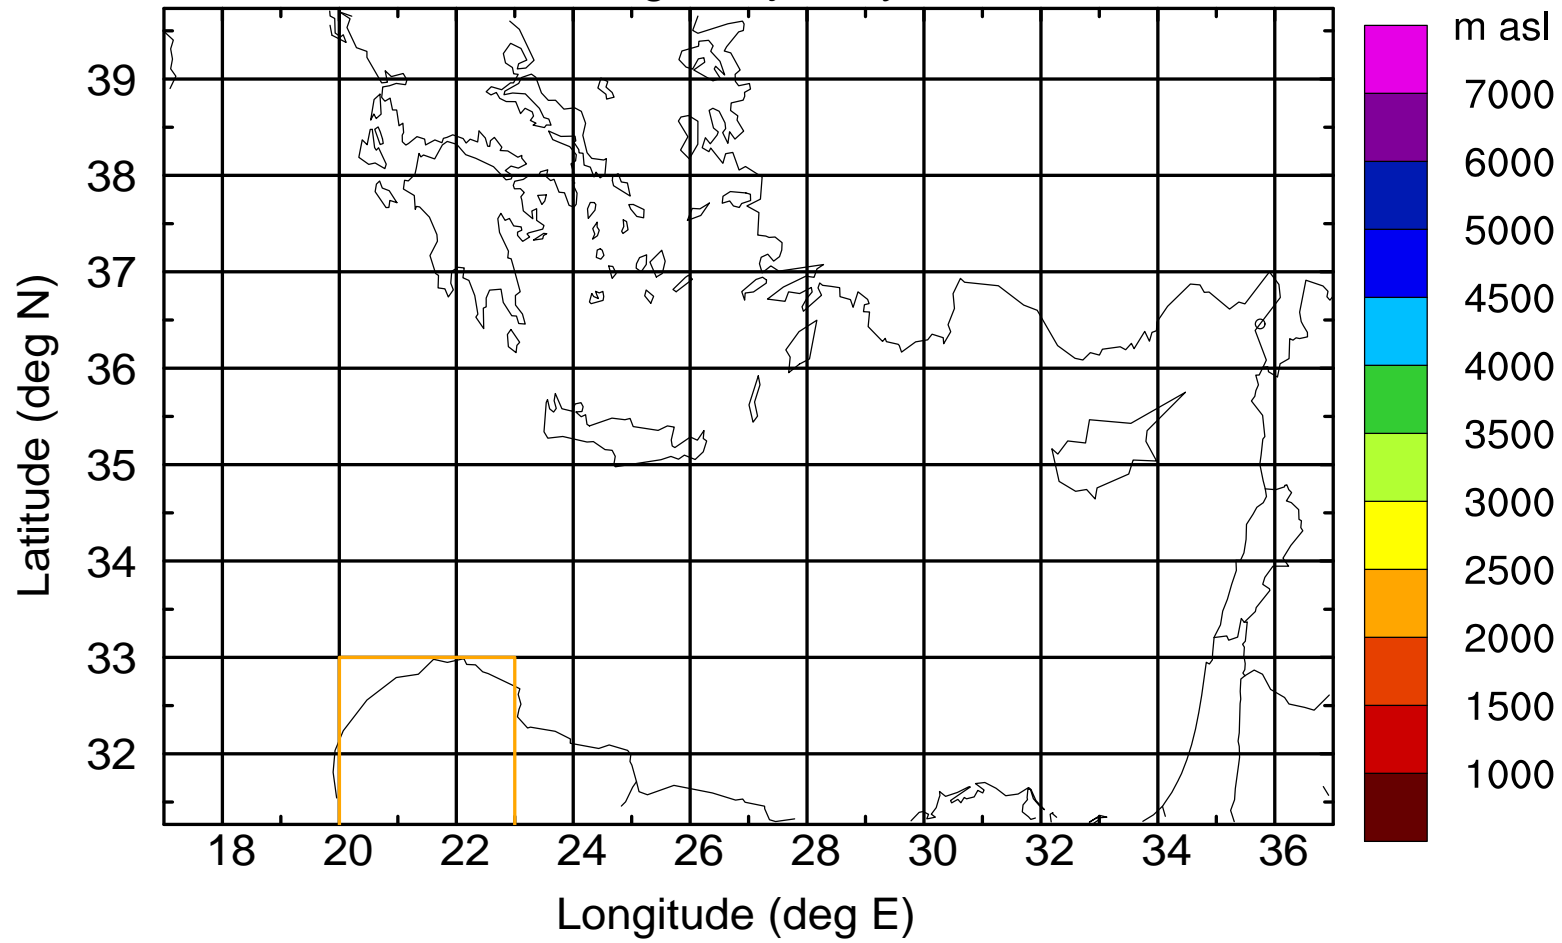

Paphos Airport ground station 20170422 16:00 UTC

Flight trajectory