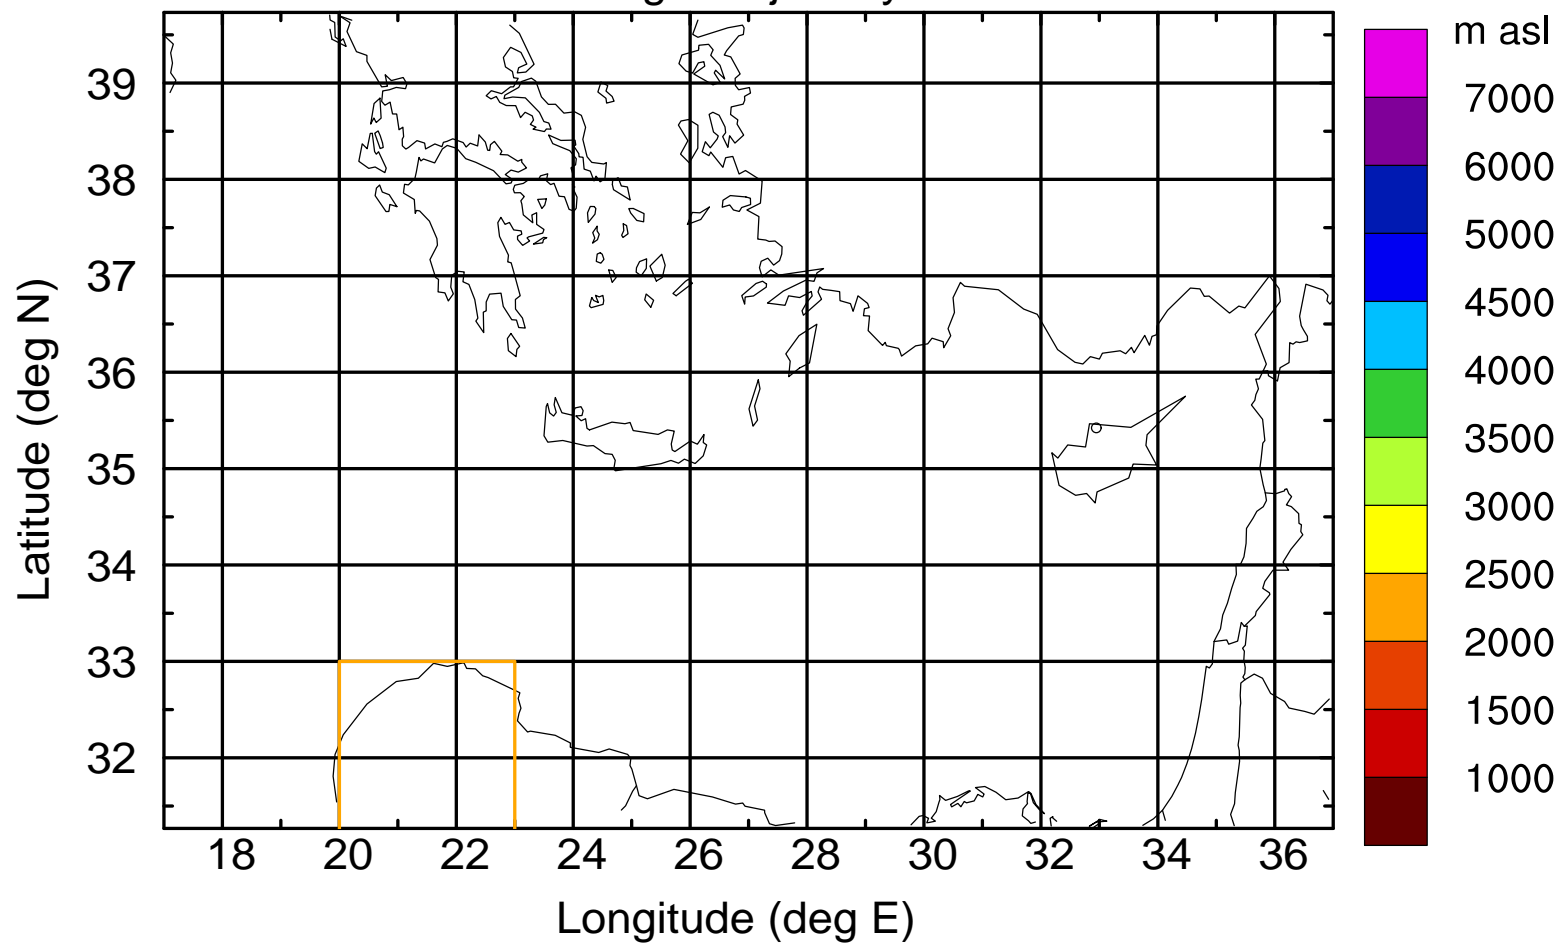

Paphos Airport ground station 20170422 16:00 UTC

Flight trajectory