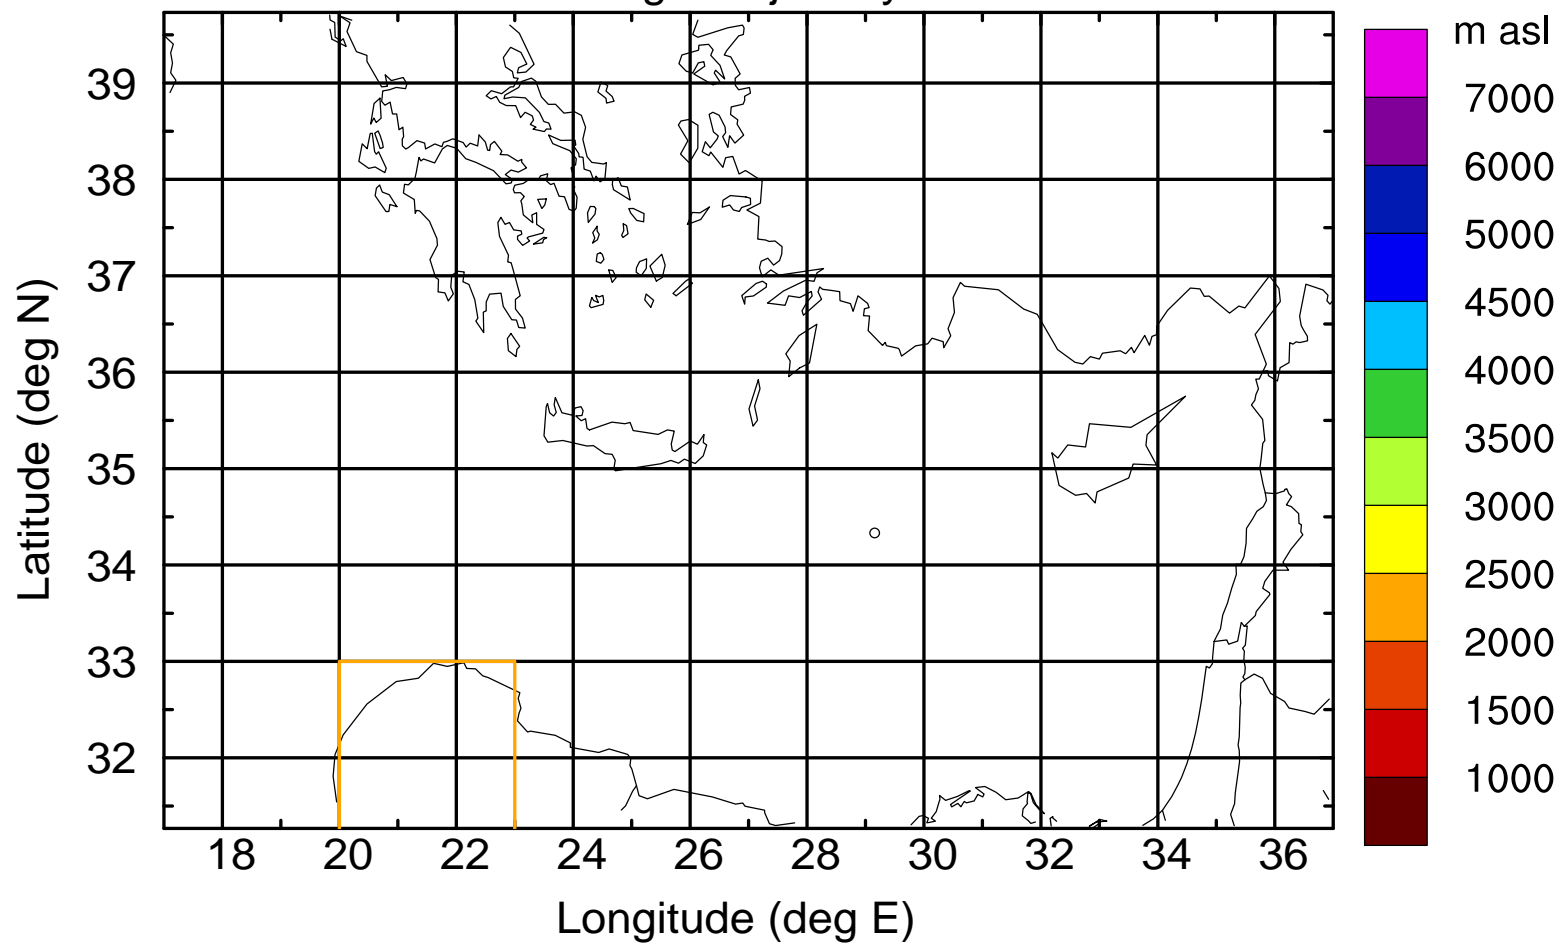

Paphos Airport ground station 20170422 16:00 UTC

Flight trajectory