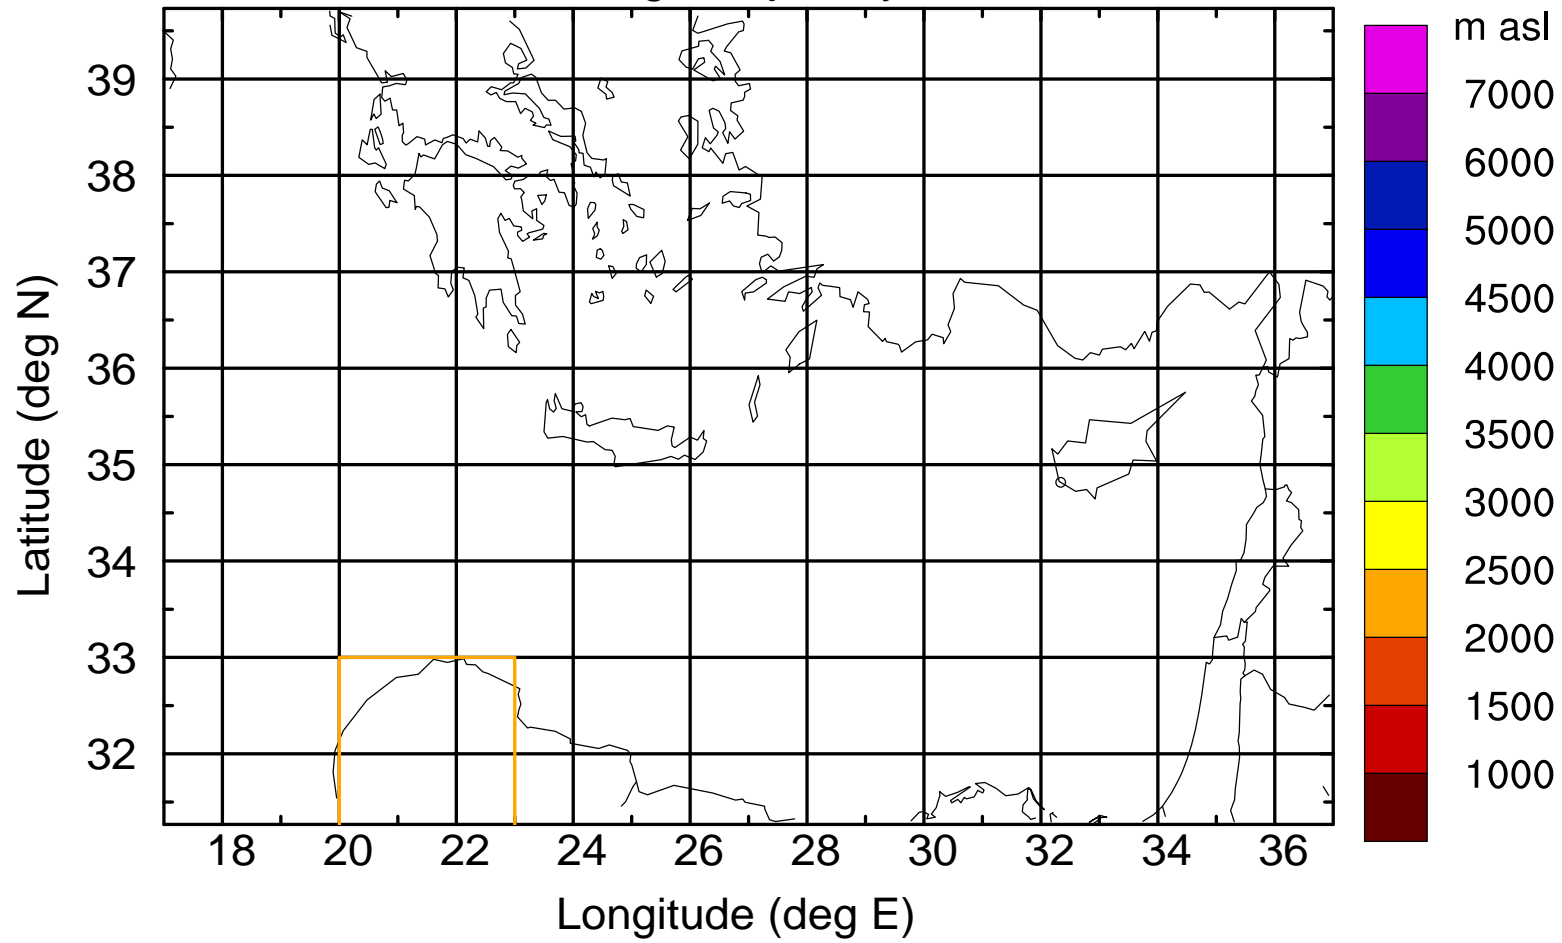

Paphos Airport ground station 20170422 16:00 UTC

Flight trajectory