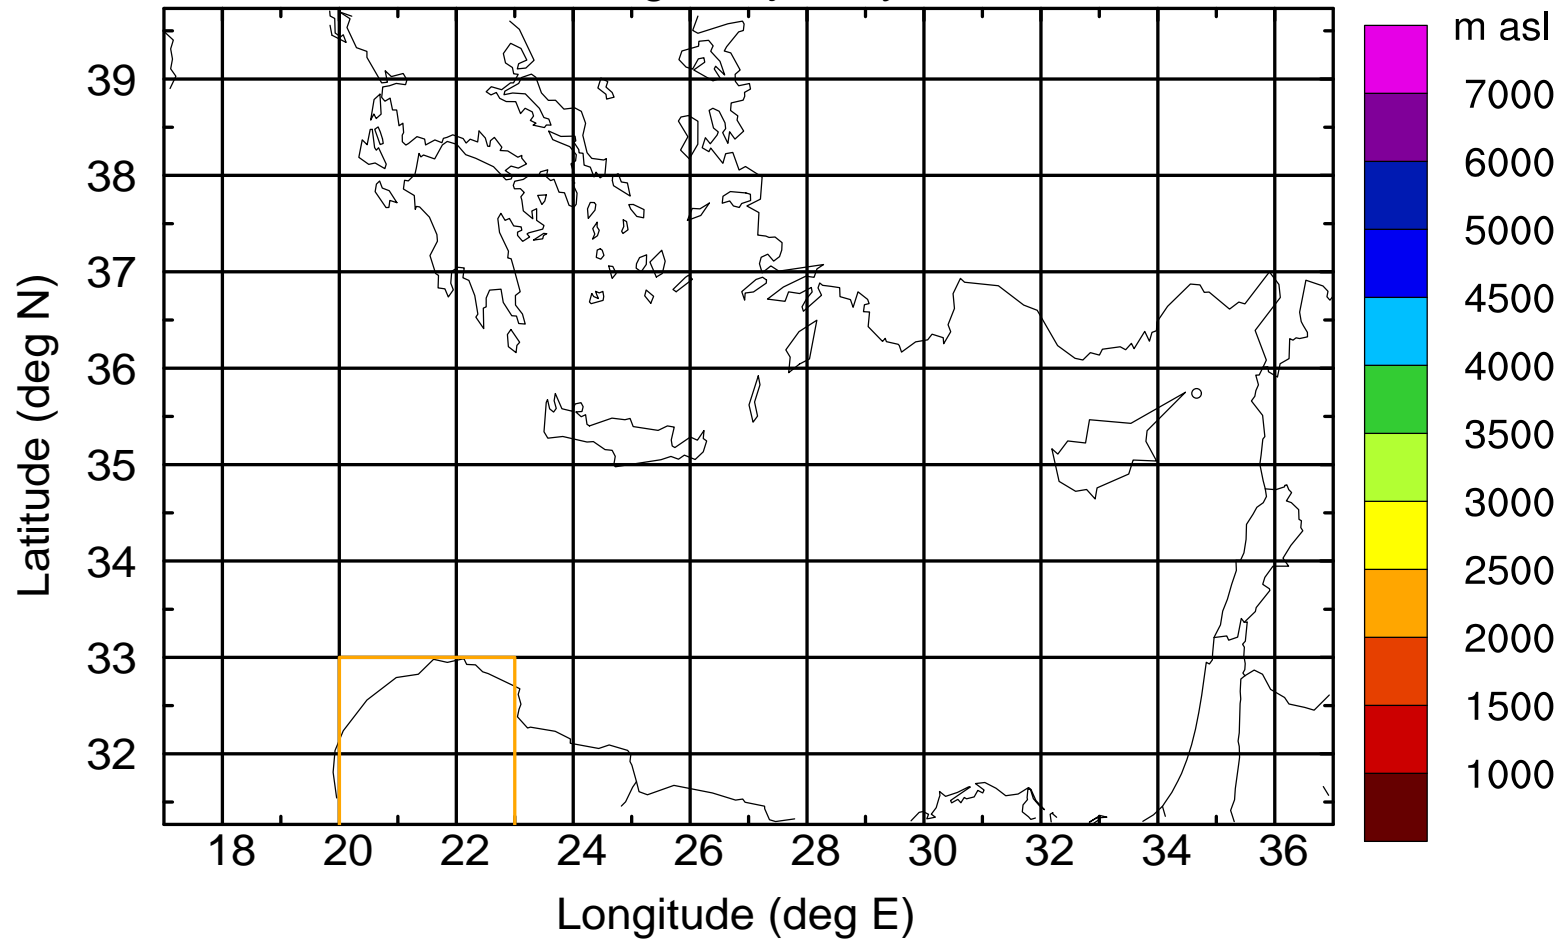

Paphos Airport ground station 20170422 16:00 UTC

Flight trajectory