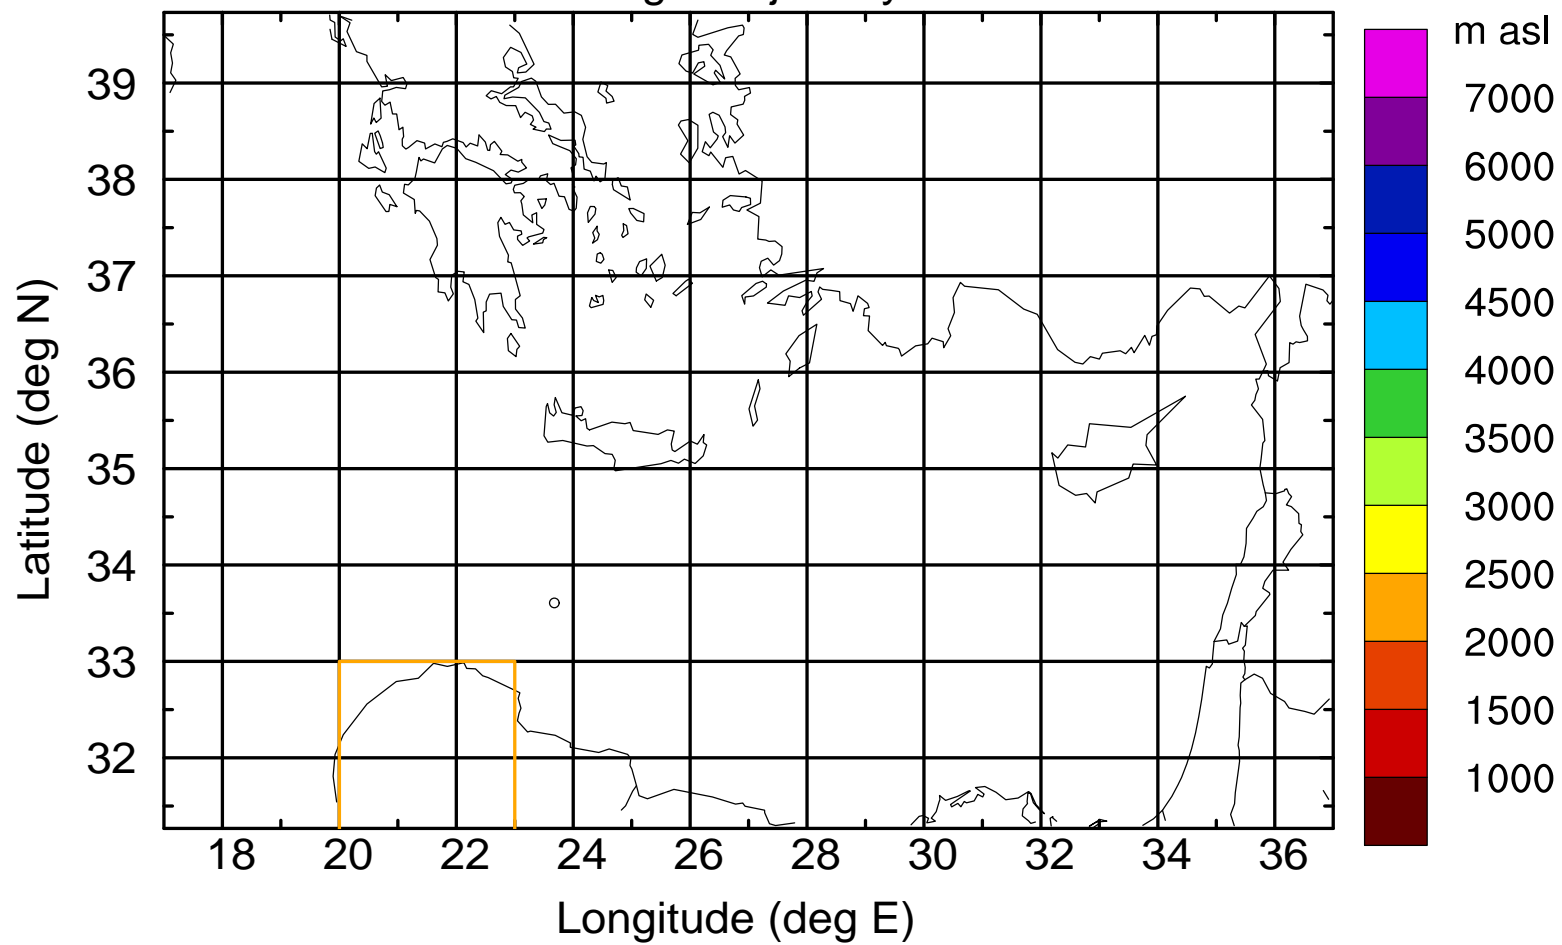

Paphos Airport ground station 20170422 16:00 UTC

Flight trajectory