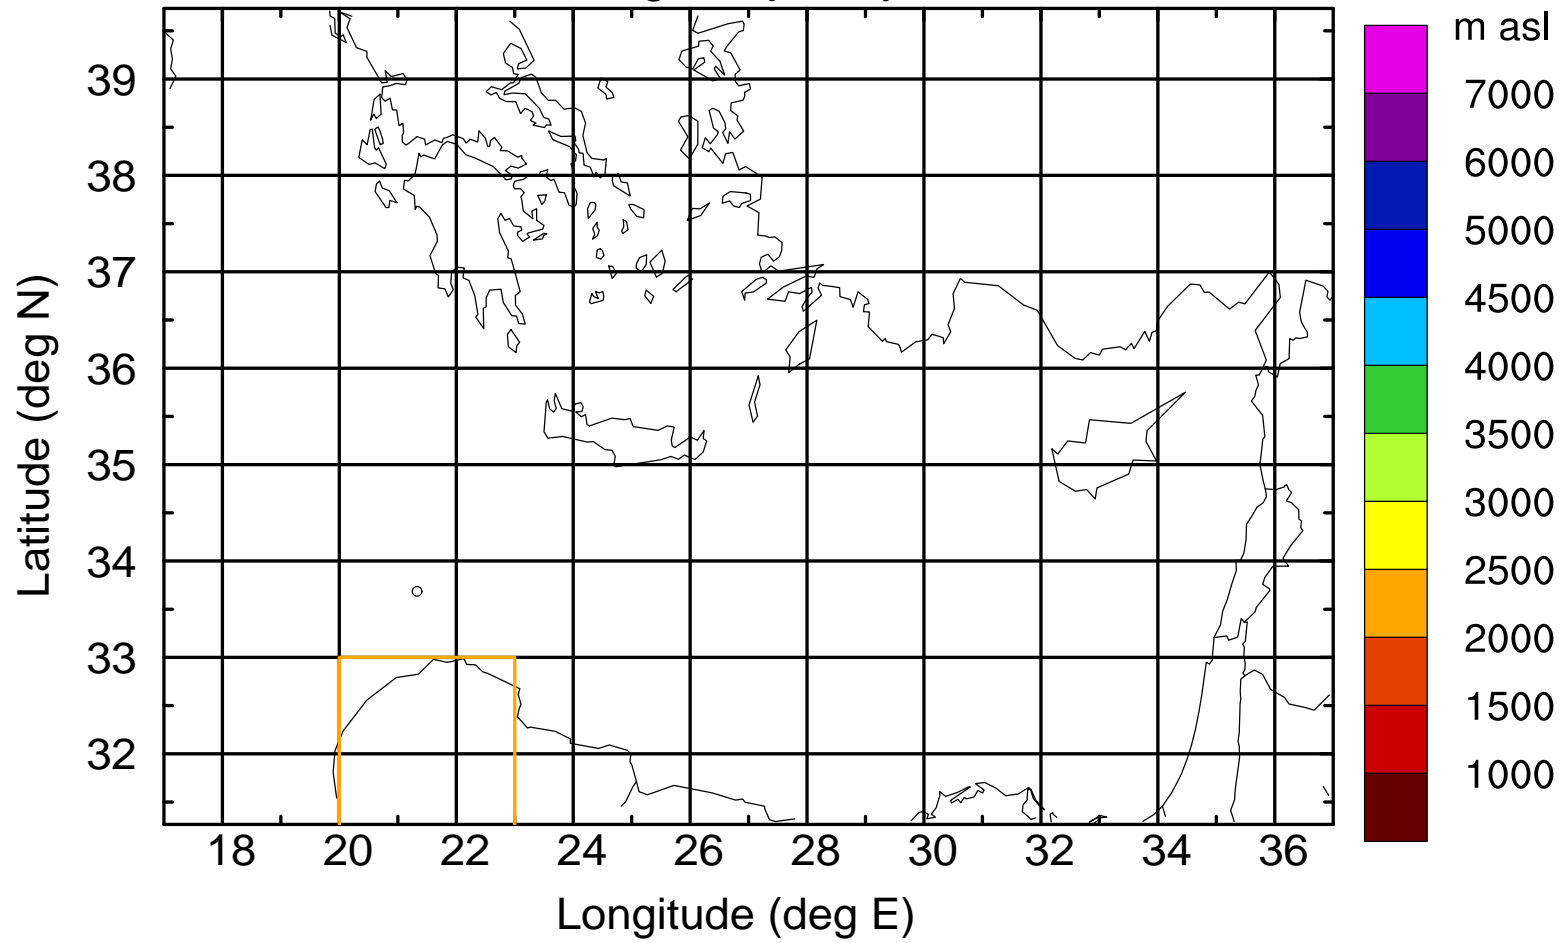

Paphos Airport ground station 20170422 16:00 UTC

Flight trajectory