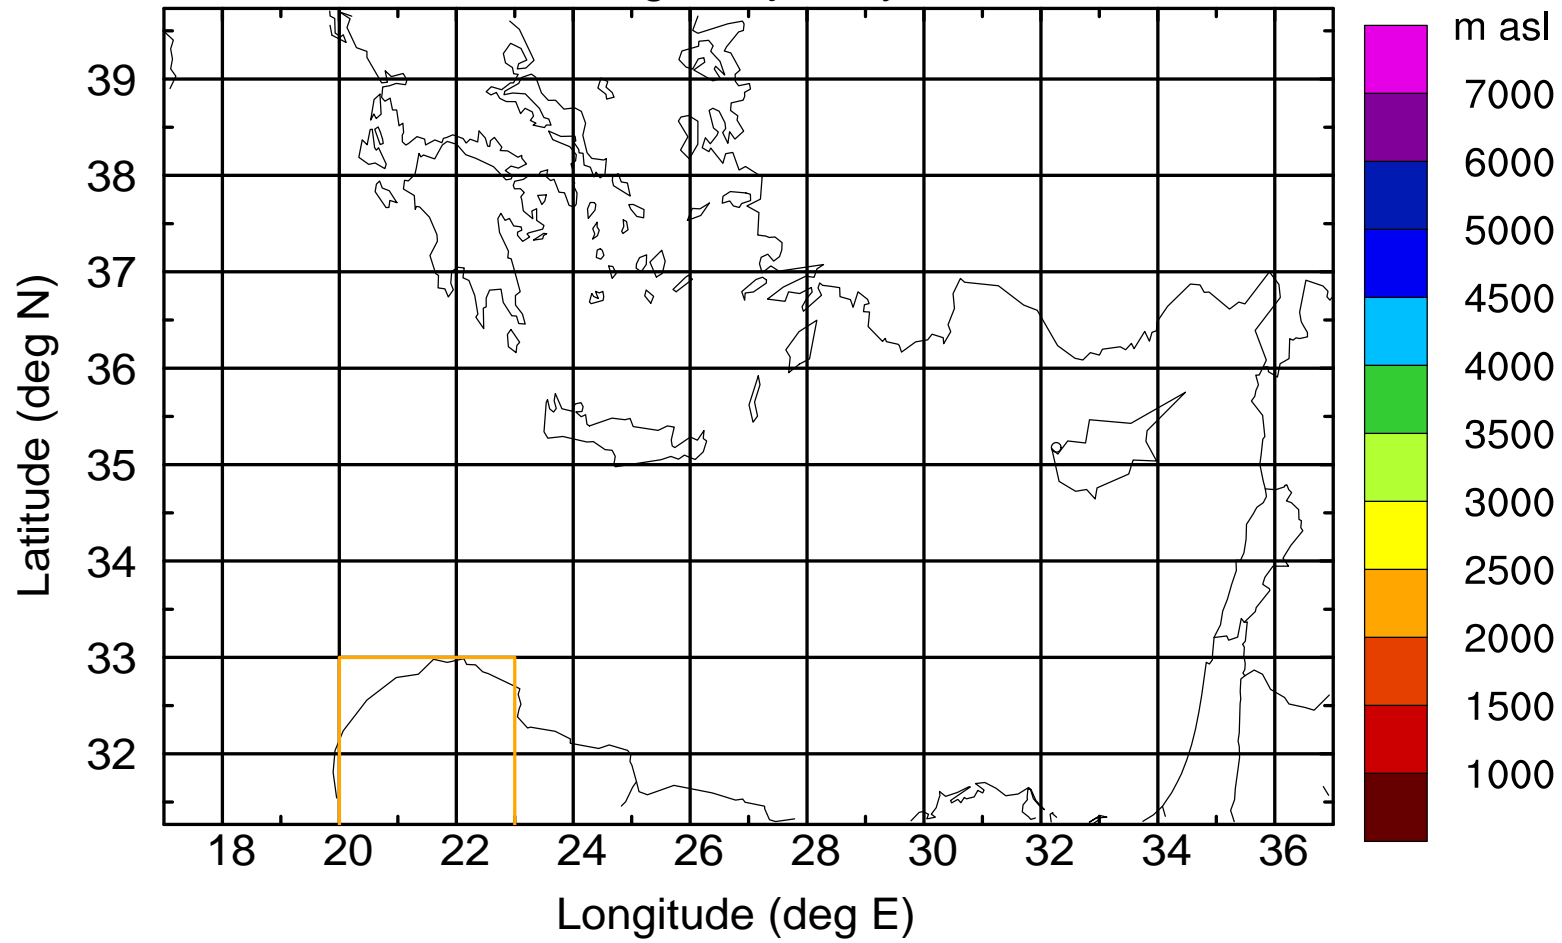

Paphos Airport ground station 20170422 16:00 UTC

Flight trajectory