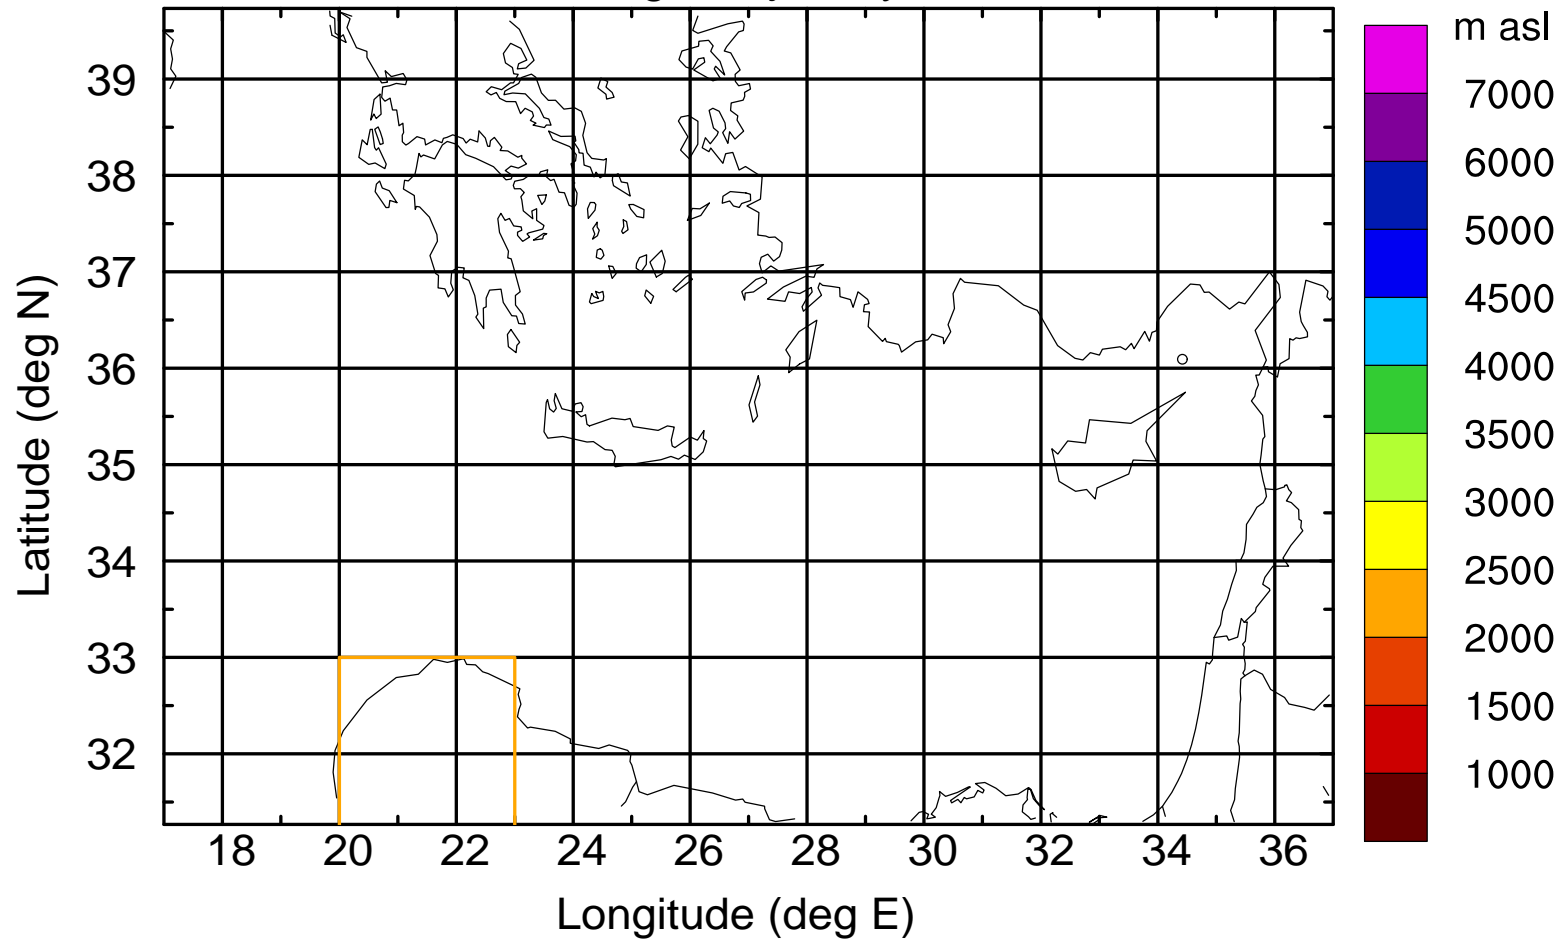

Paphos Airport ground station 20170422 16:00 UTC

Flight trajectory