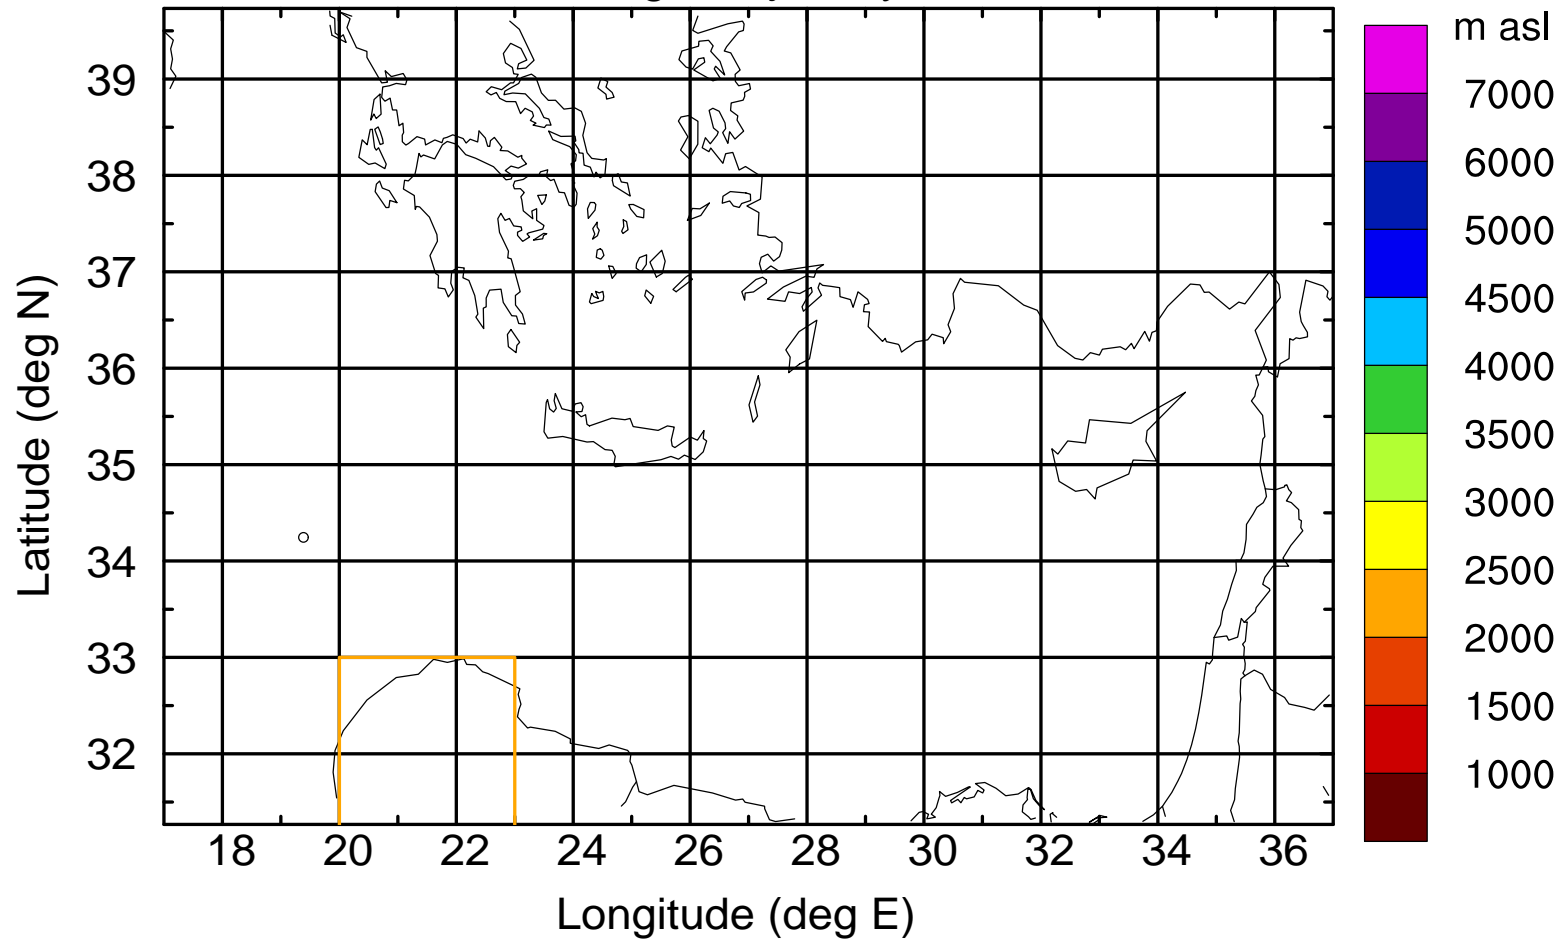

Paphos Airport ground station 20170422 16:00 UTC

Flight trajectory