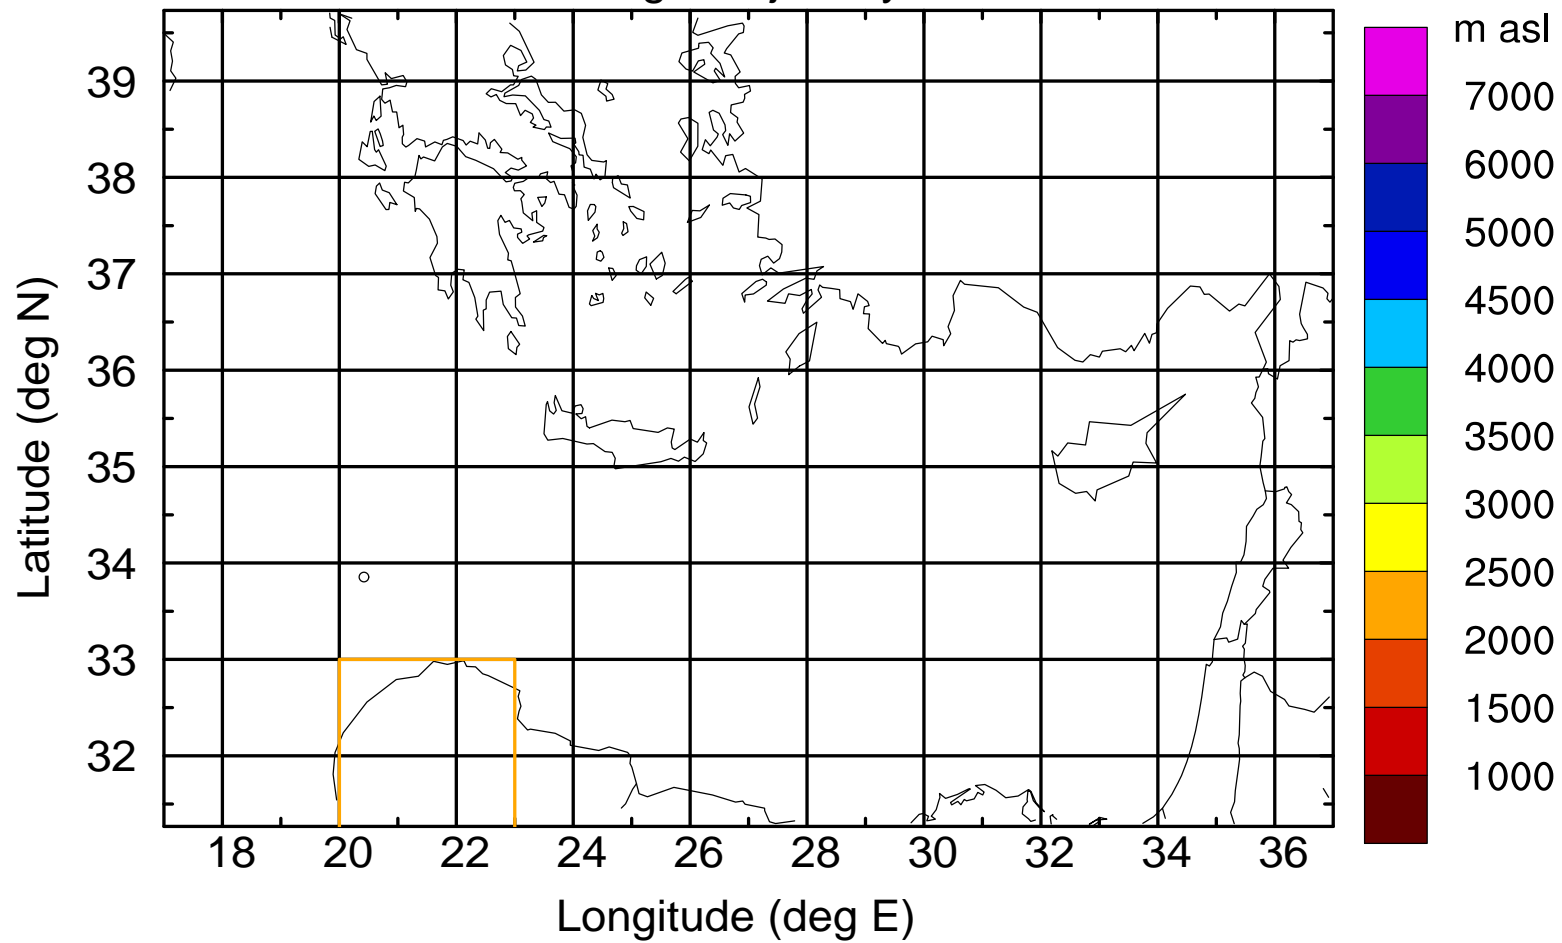

Paphos Airport ground station 20170422 16:00 UTC

Flight trajectory