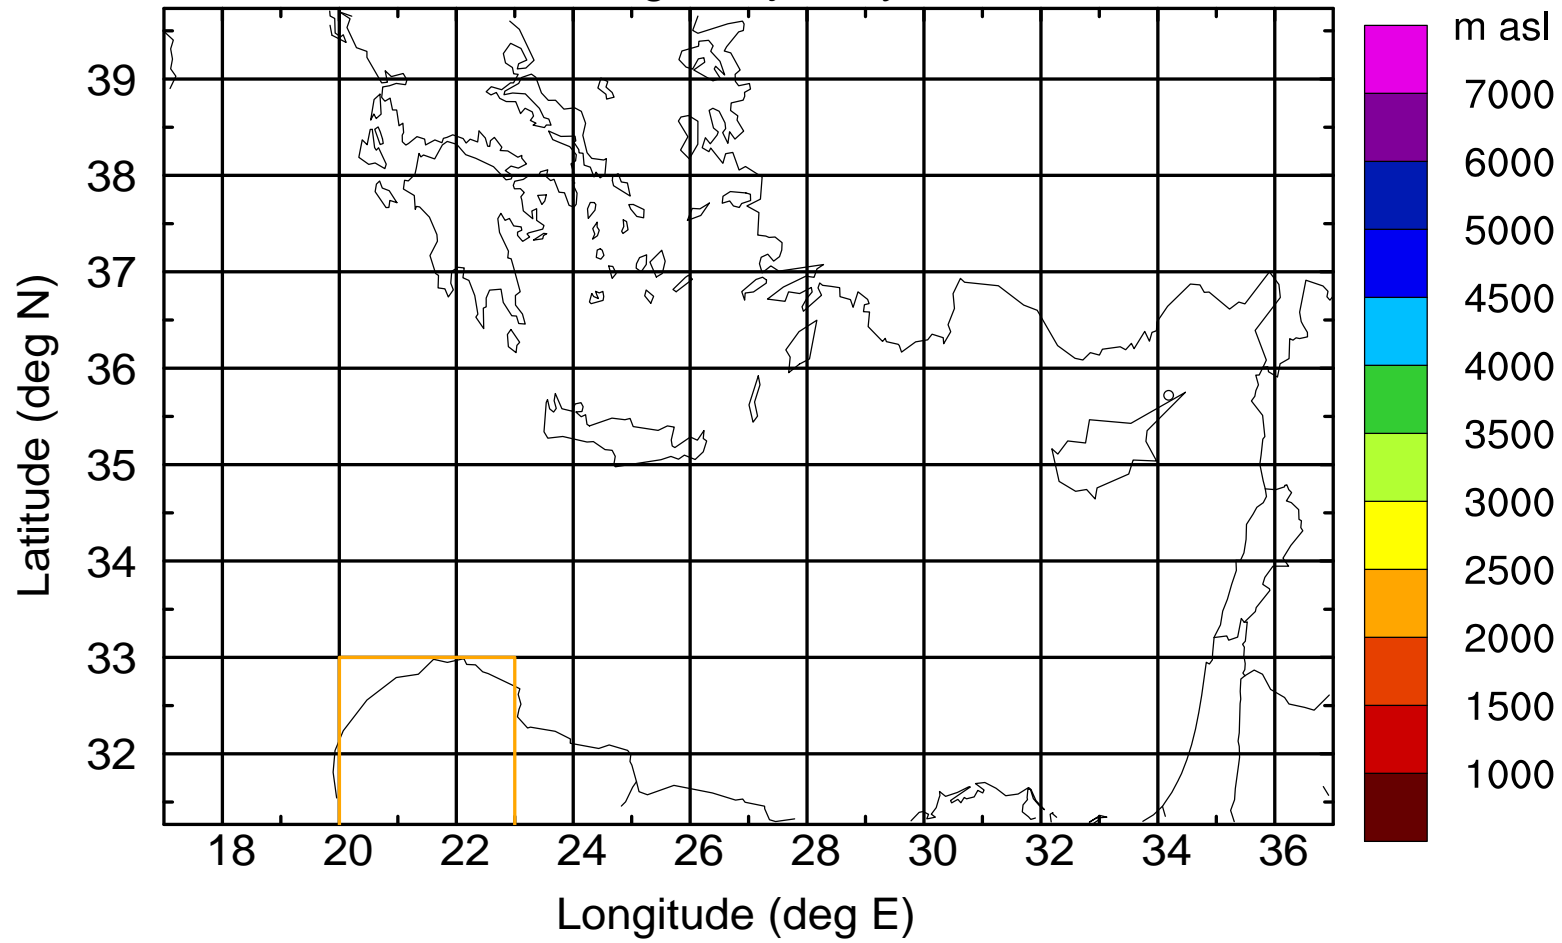

Paphos Airport ground station 20170422 16:00 UTC

Flight trajectory