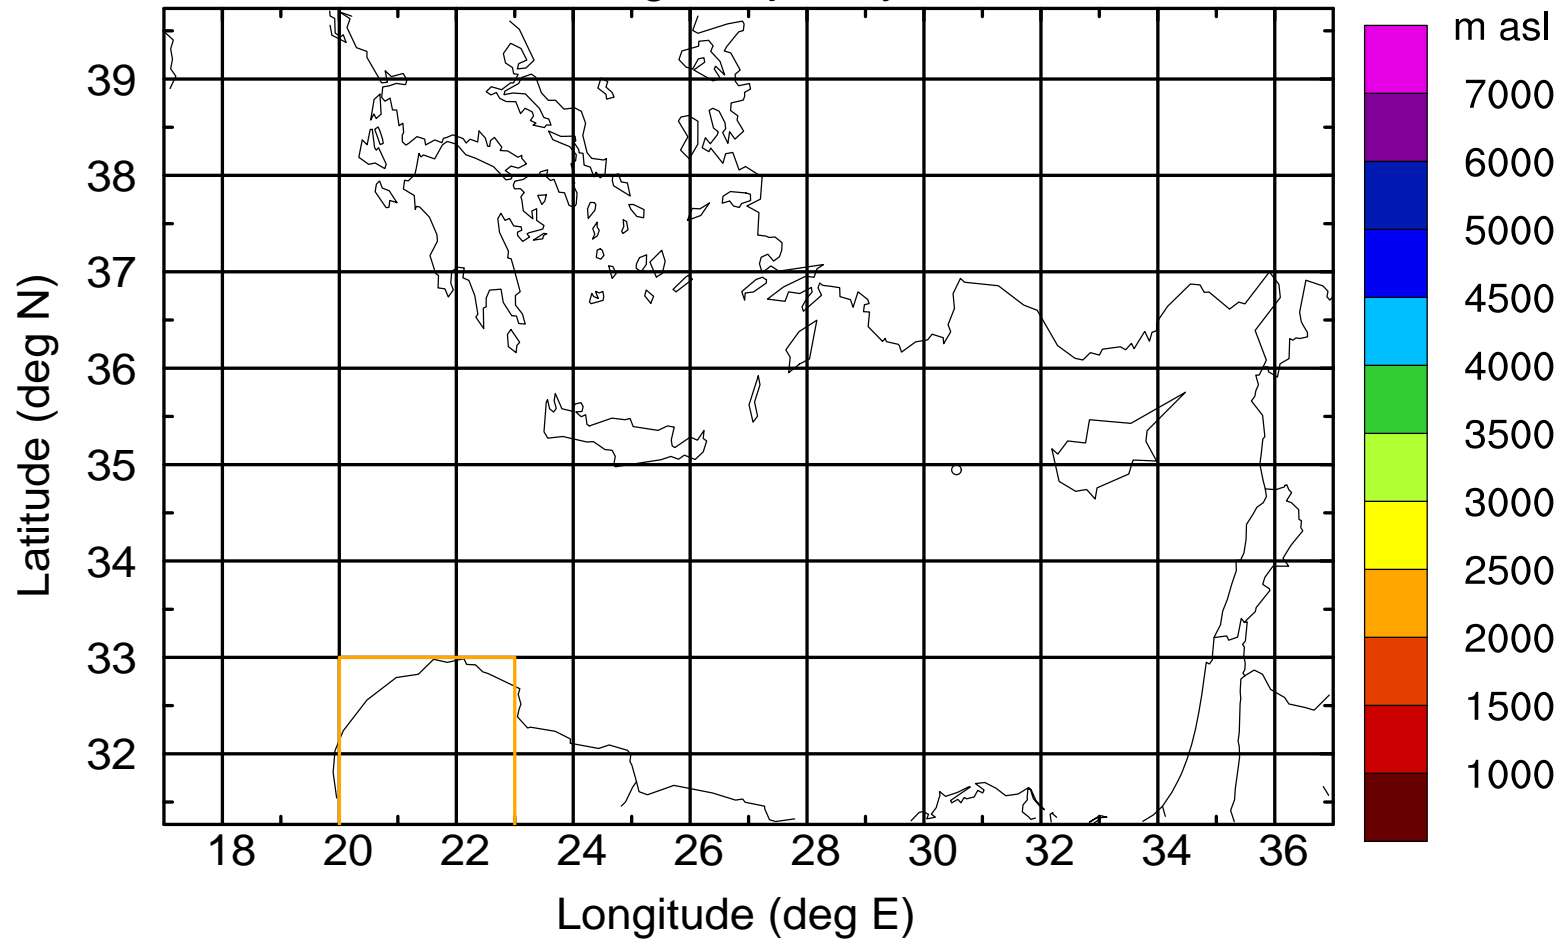

Paphos Airport ground station 20170422 16:00 UTC

Flight trajectory