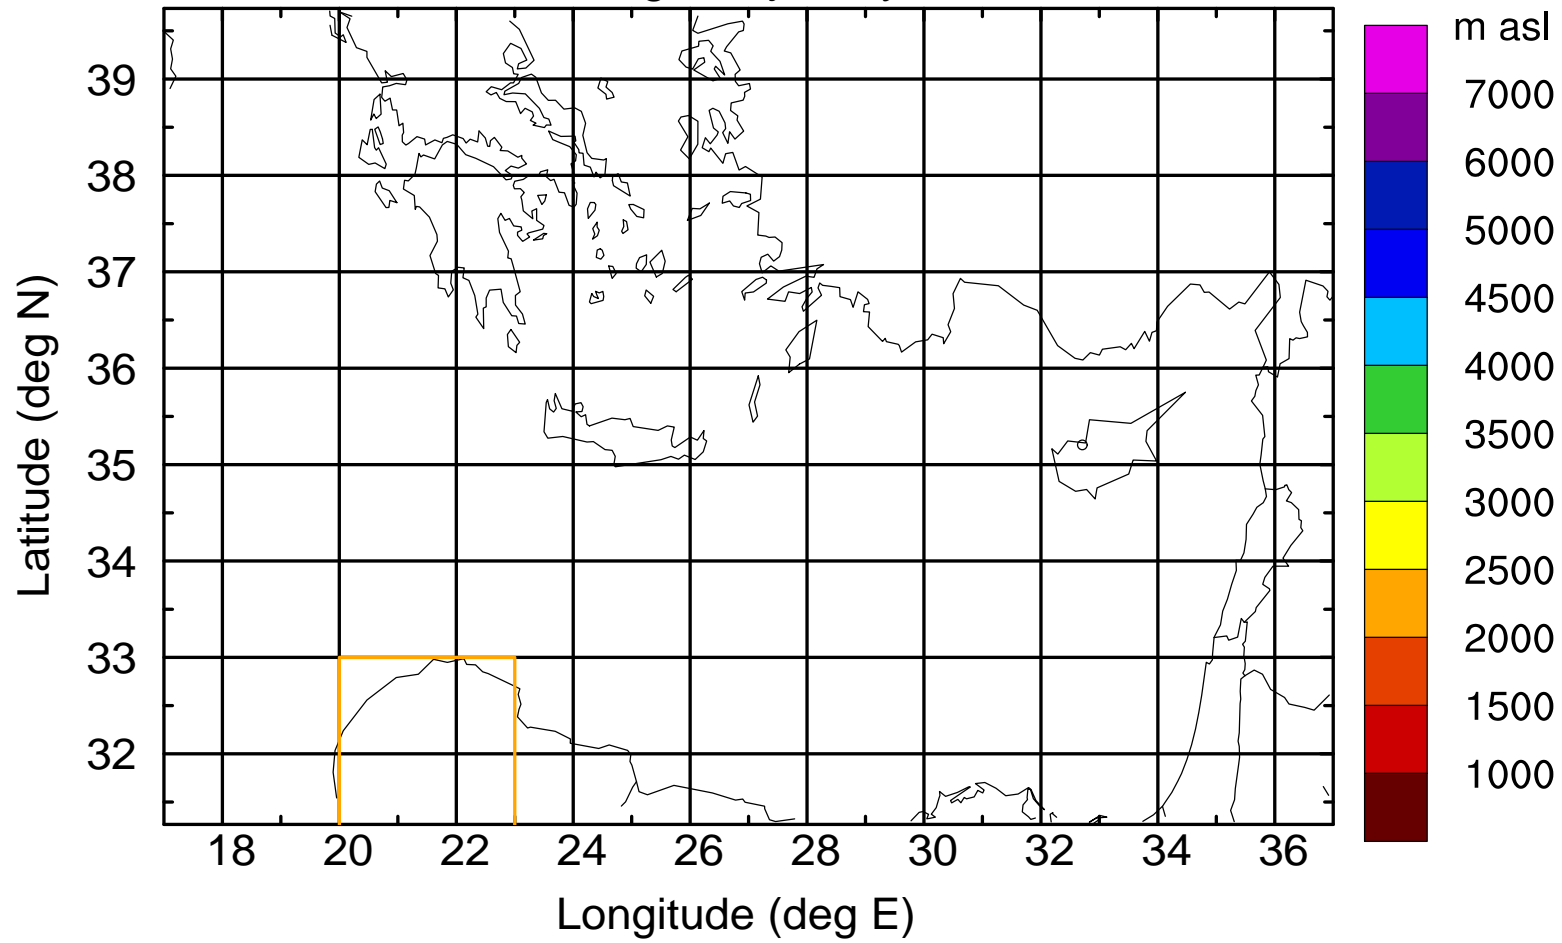

Paphos Airport ground station 20170422 16:00 UTC

Flight trajectory