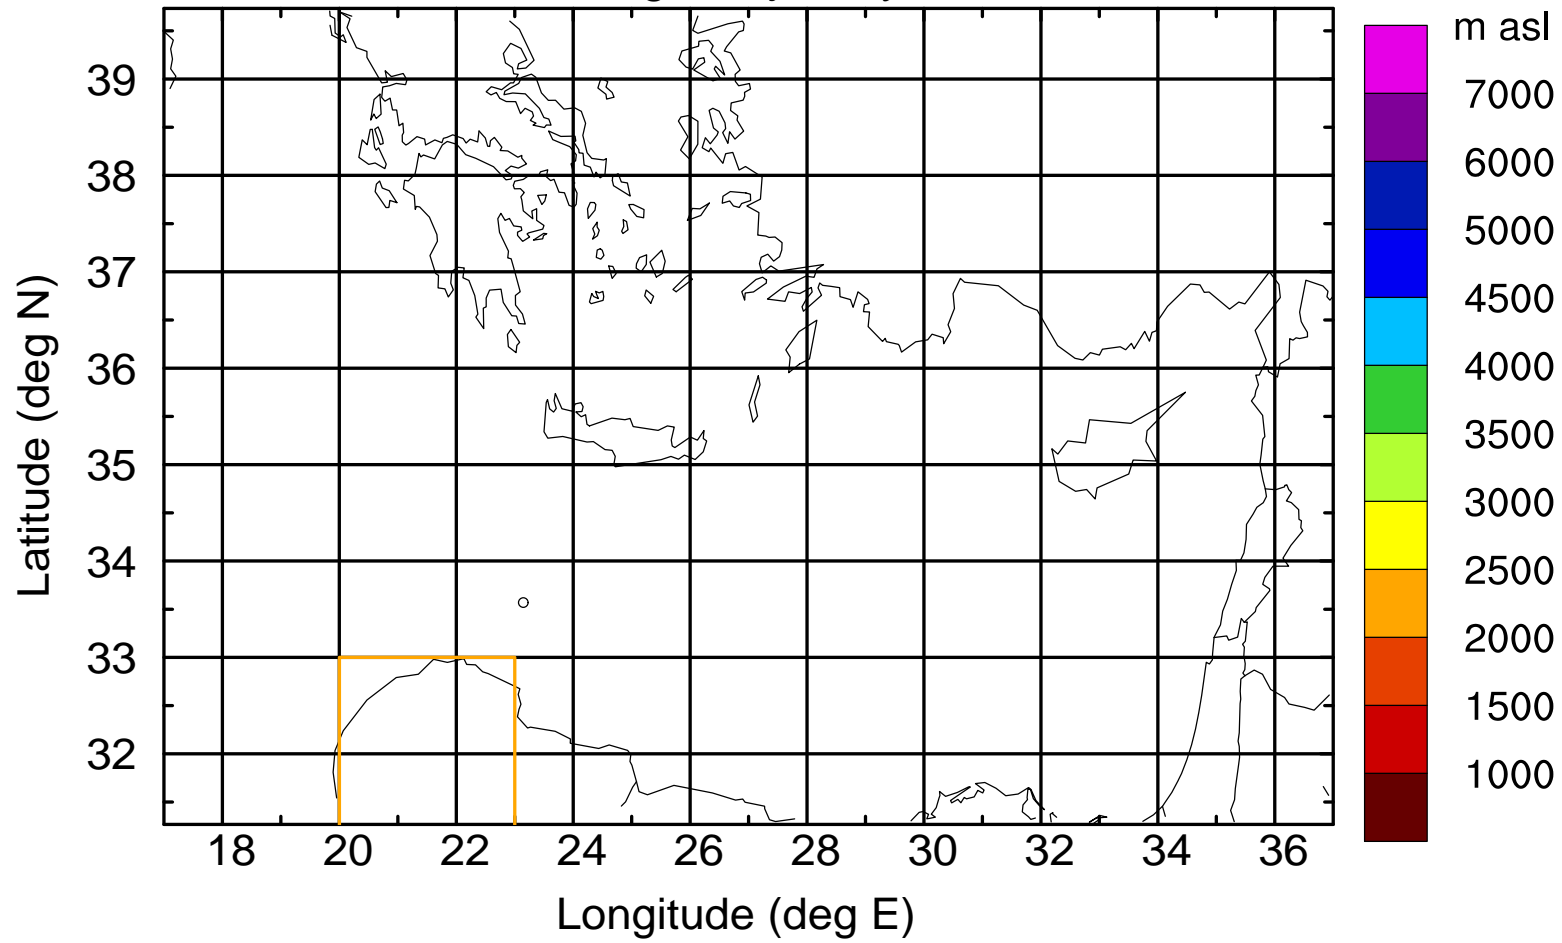

Paphos Airport ground station 20170422 16:00 UTC

Flight trajectory