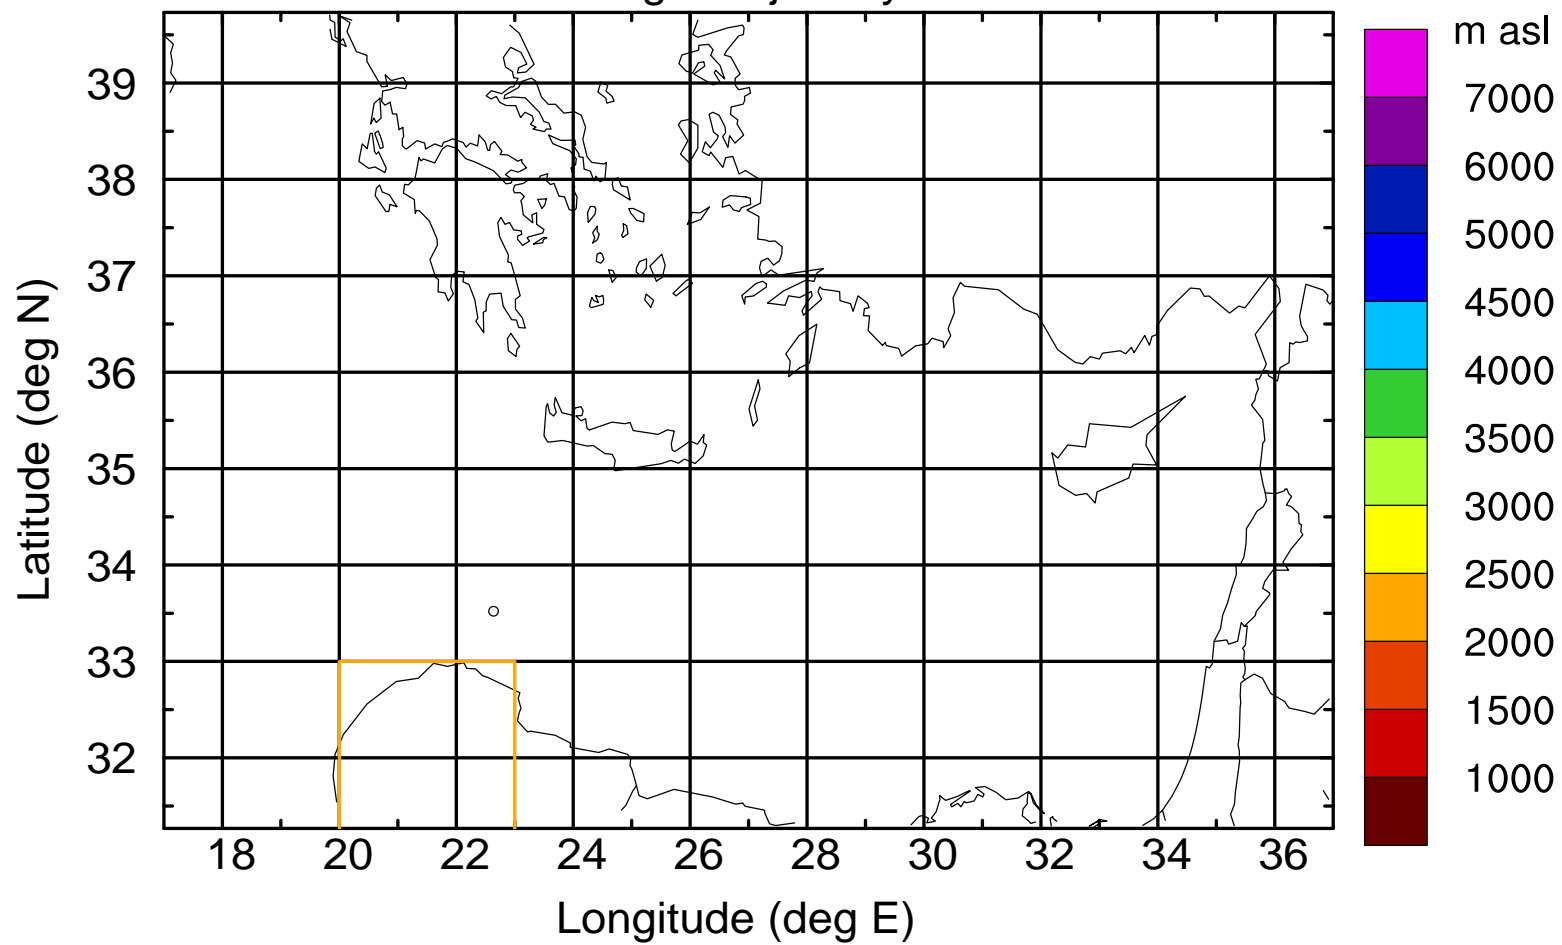

Paphos Airport ground station 20170422 16:00 UTC

Flight trajectory