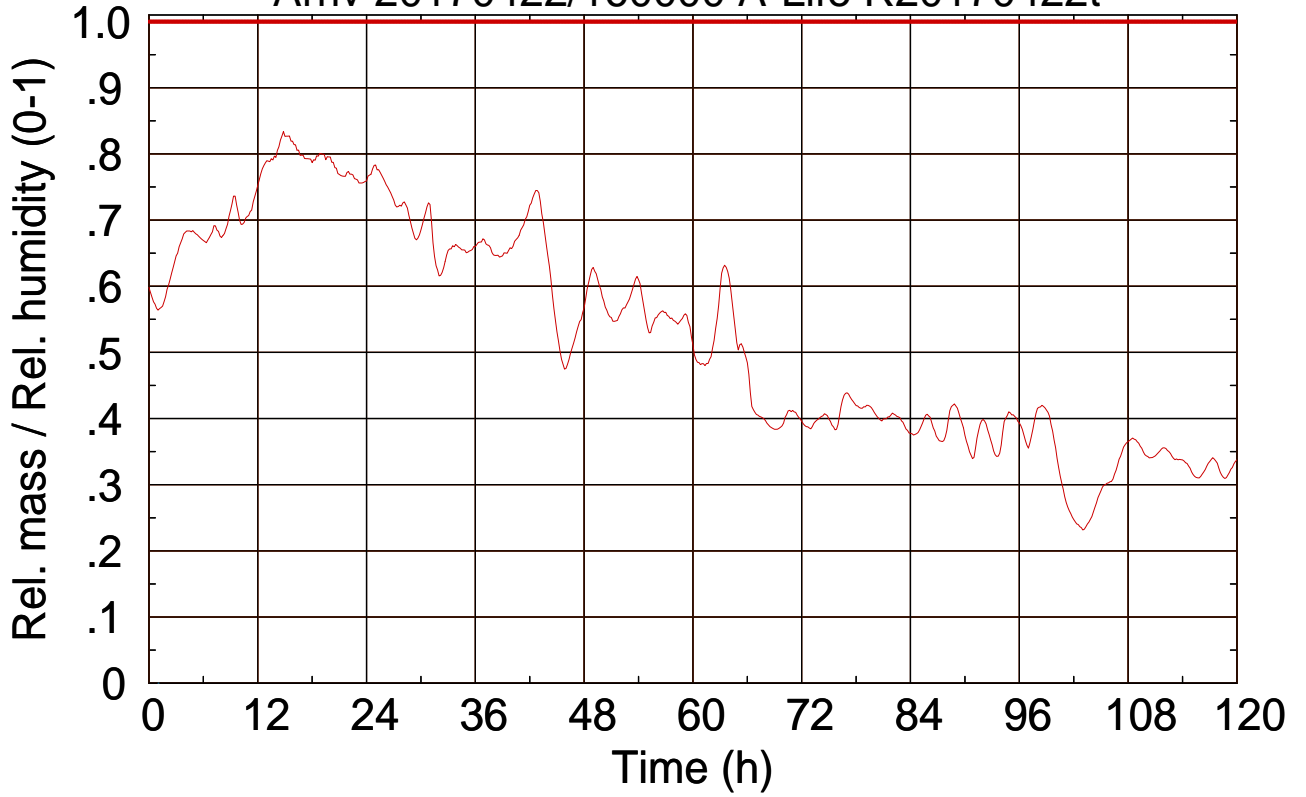

Arriv 20170422/160000 A-Life R20170422t

0 —

Arriv 20170422/160000 A-Life R20170422t

— Height

— Mixing height