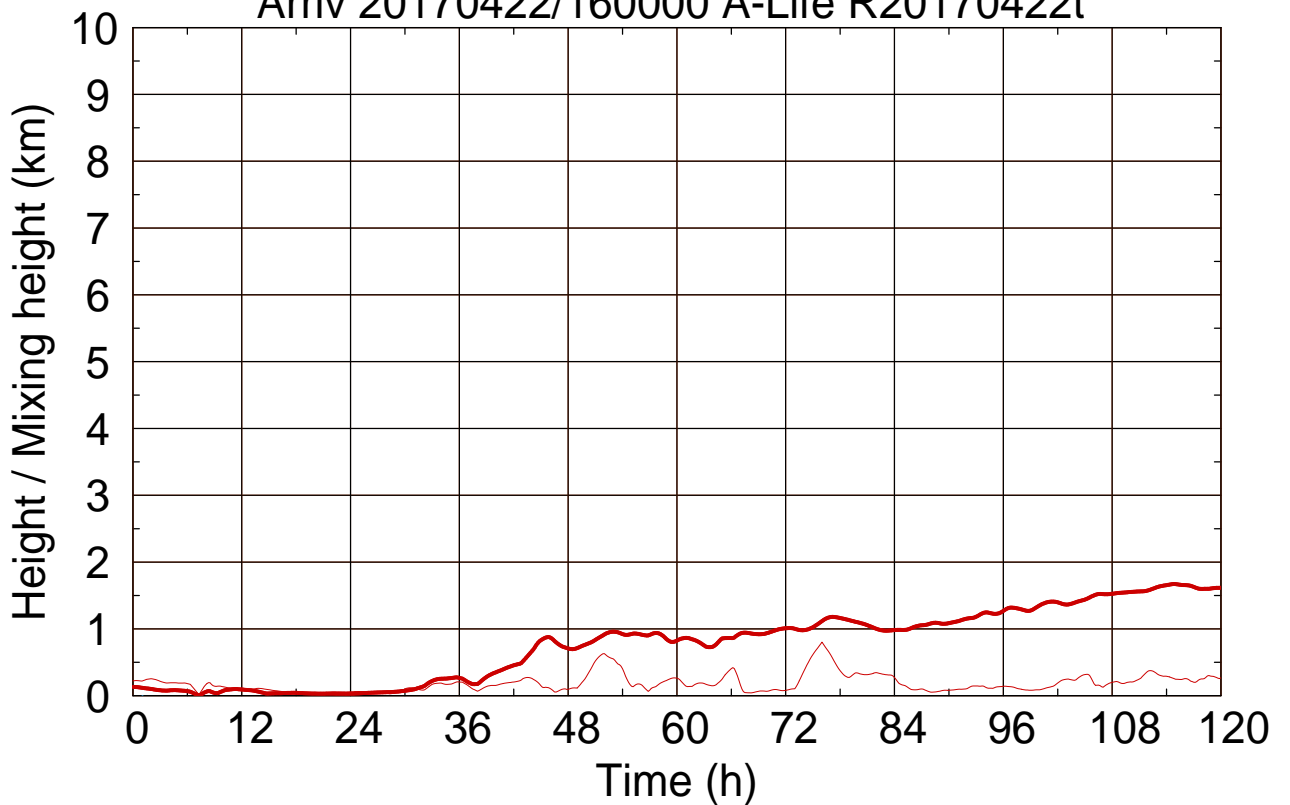

Arriv 20170422/160000 A-Life R20170422t

0 —

Arriv 20170422/160000 A-Life R20170422t

— Height

— Mixing height