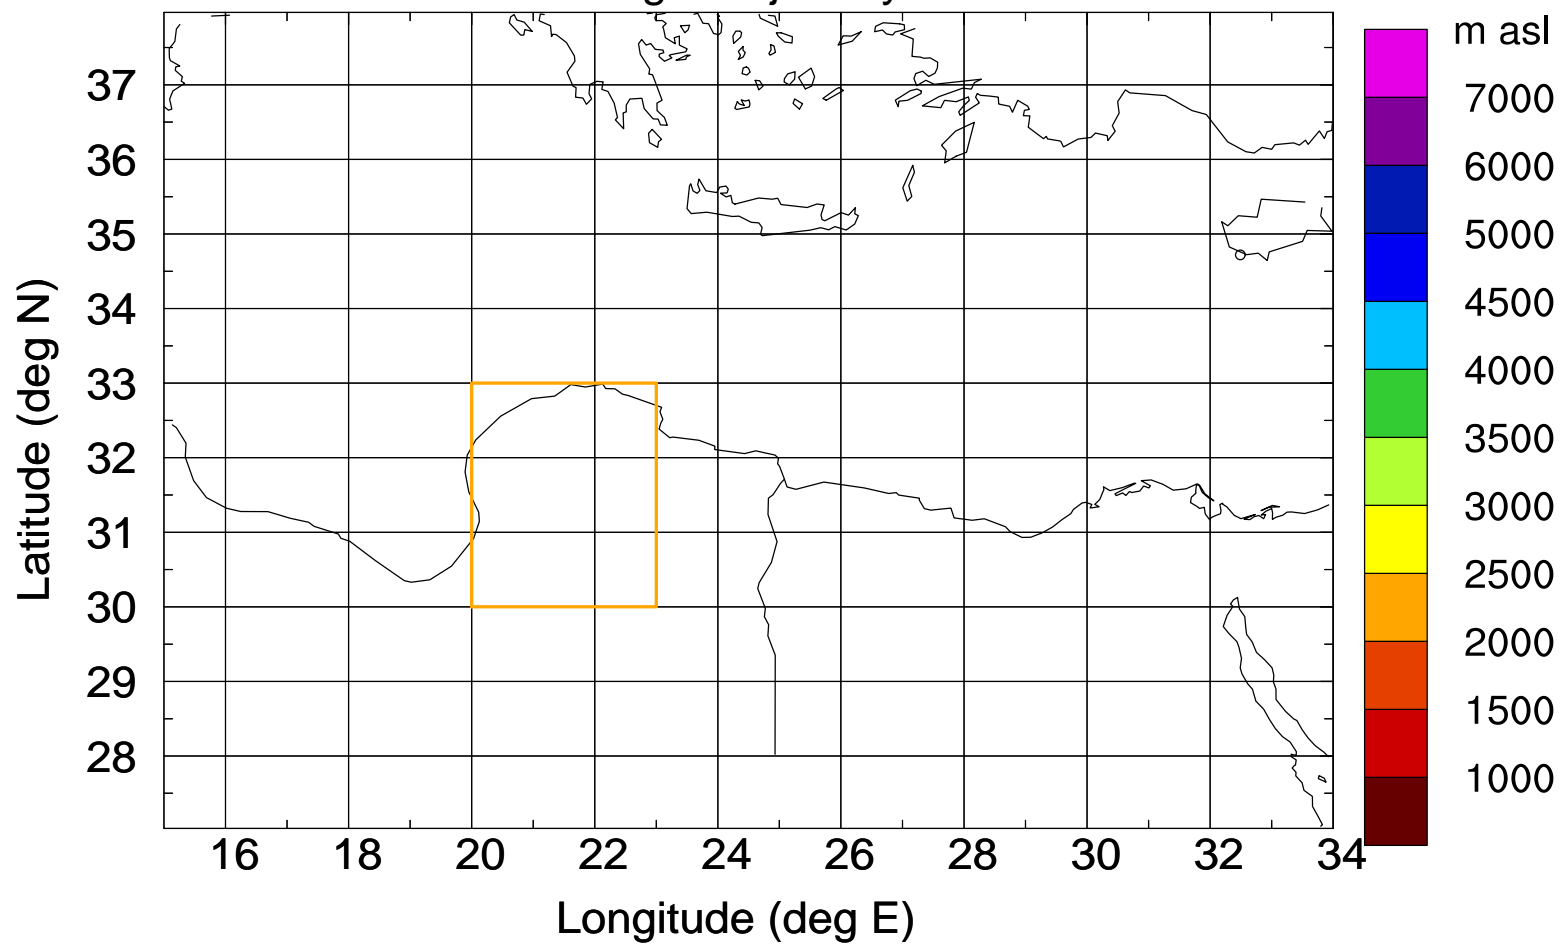

Paphos Airport ground station 20170422 15:00 UTC

Flight trajectory

Paphos Airport ground station 20170422 15:00 UTC

Flight trajectory

Paphos Airport ground station 20170422 15:00 UTC

Flight trajectory

Paphos Airport ground station 20170422 15:00 UTC