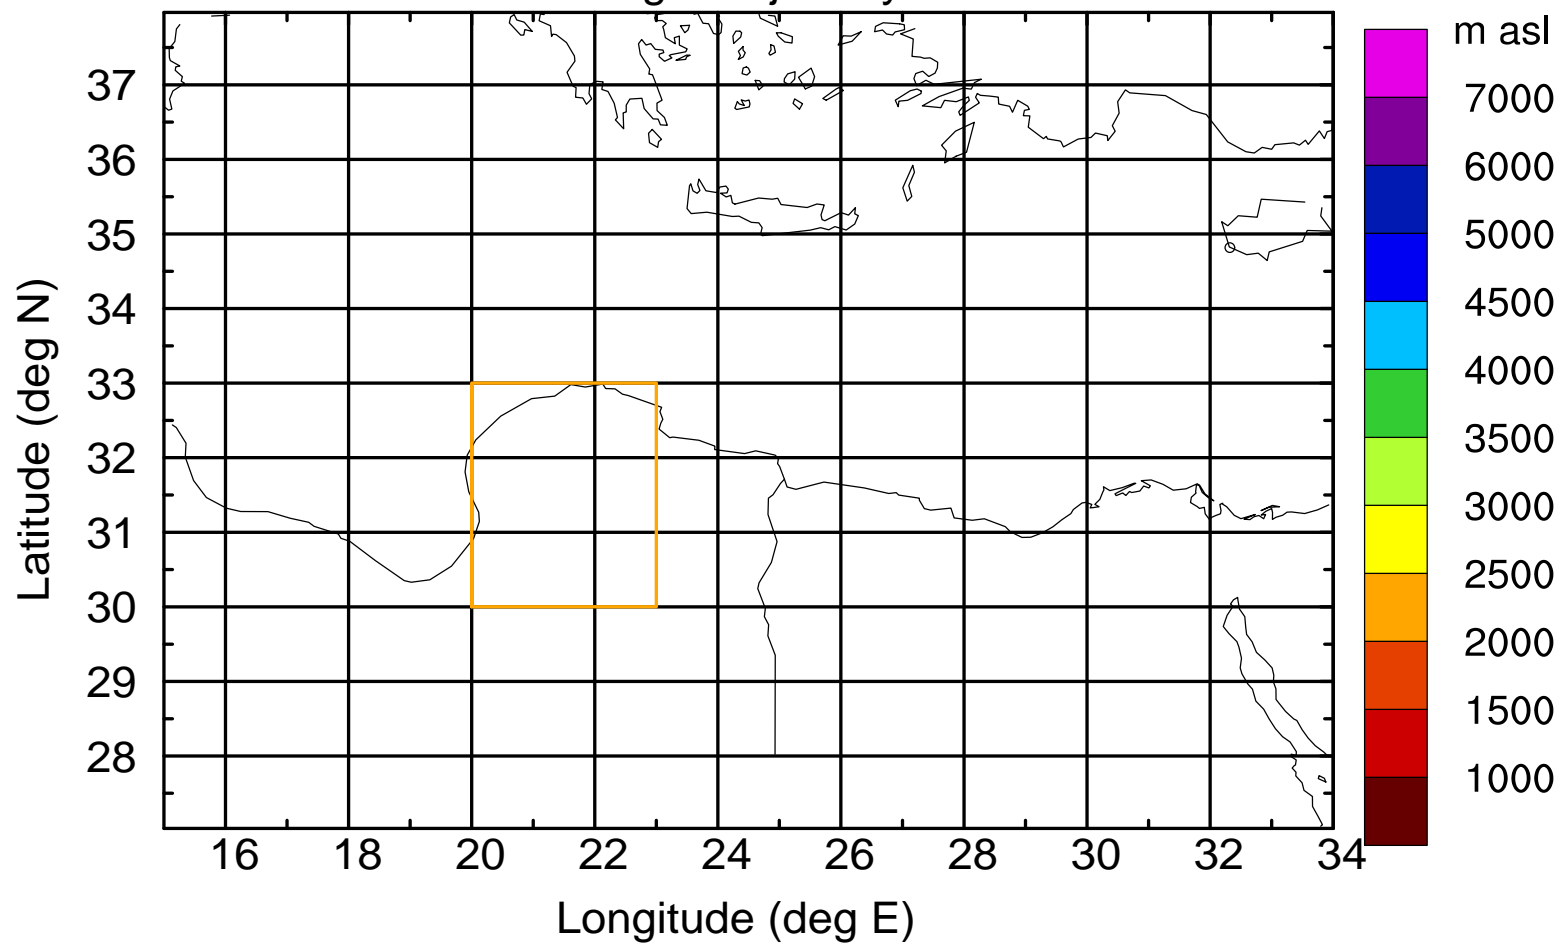

Flight trajectory

Paphos Airport ground station 20170422 15:00 UTC

Flight trajectory

Paphos Airport ground station 20170422 15:00 UTC

Flight trajectory

Paphos Airport ground station 20170422 15:00 UTC

Flight trajectory