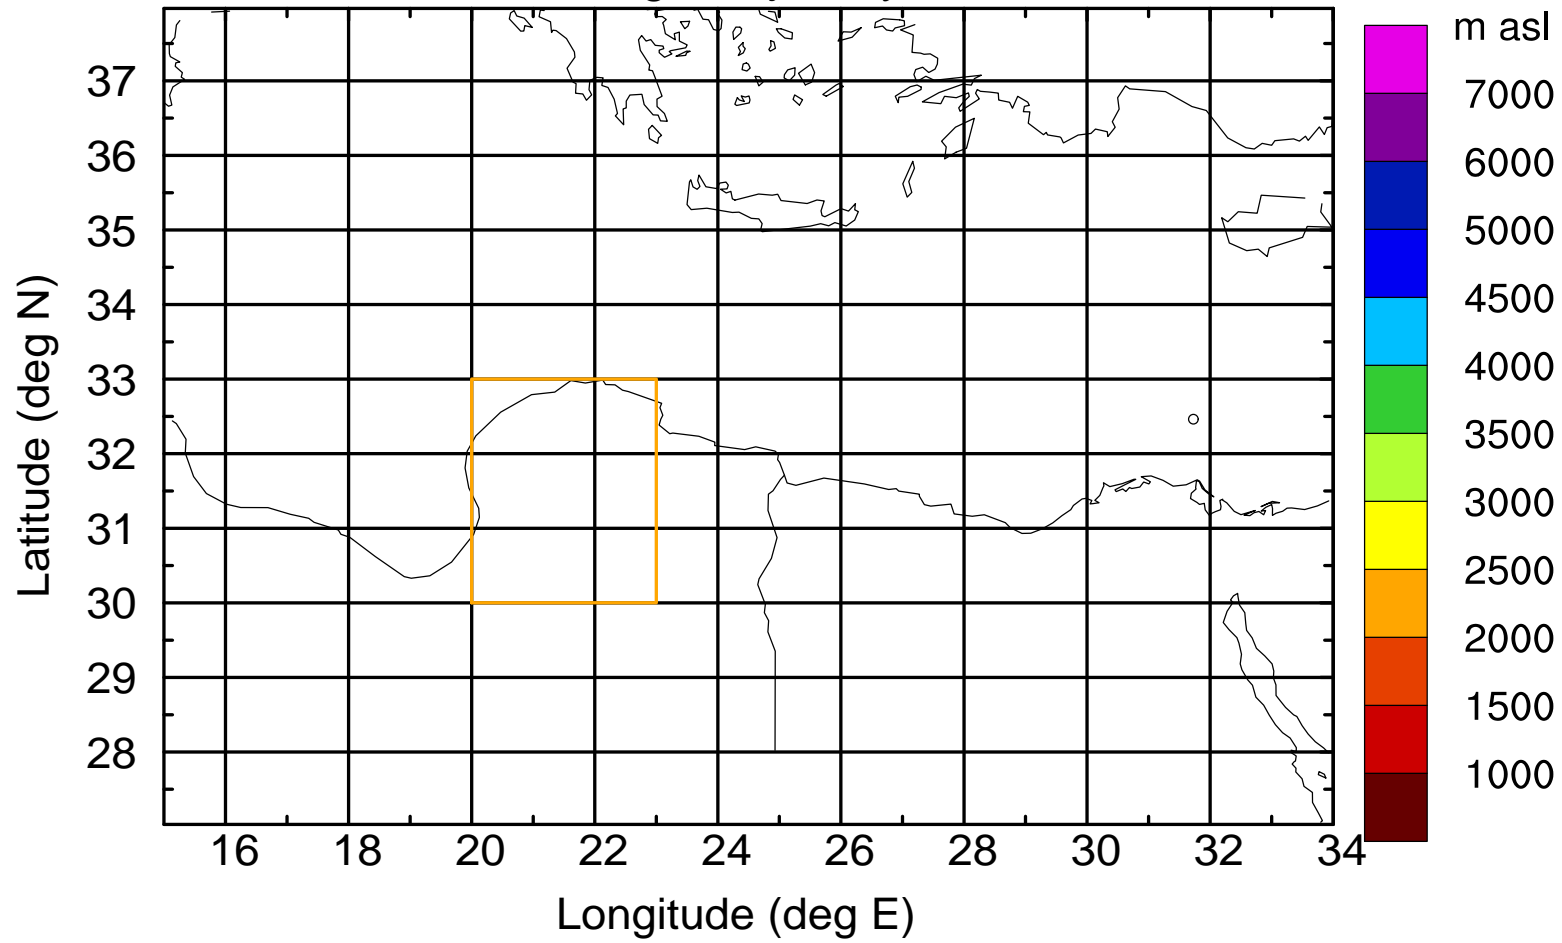

Paphos Airport ground station 20170422 15:00 UTC

Flight trajectory