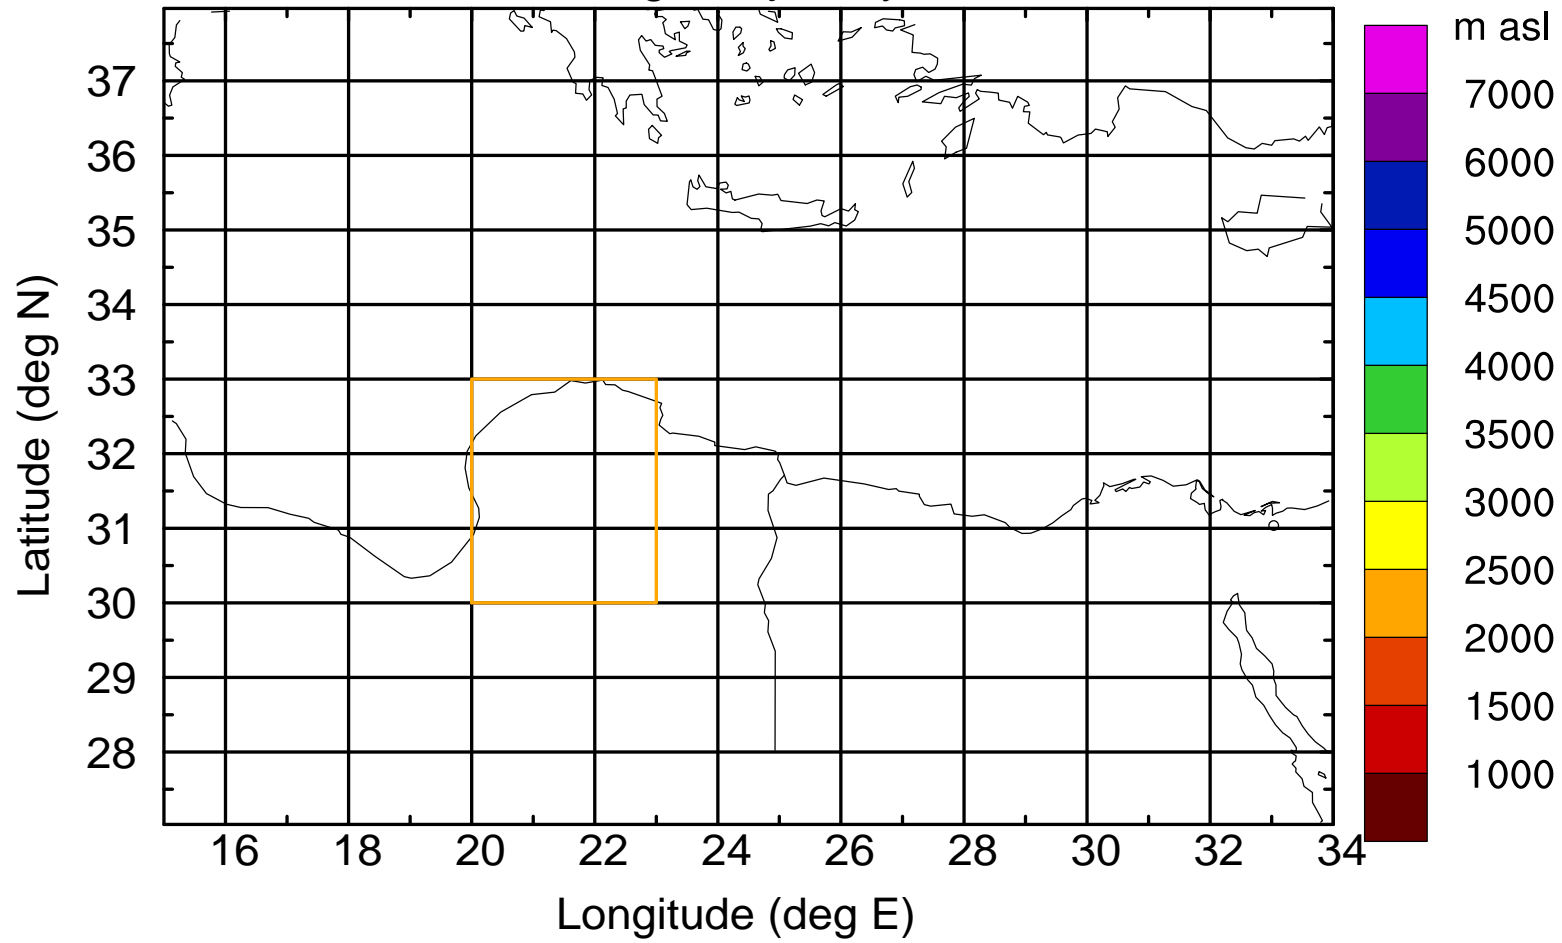

Paphos Airport ground station 20170422 15:00 UTC

Flight trajectory