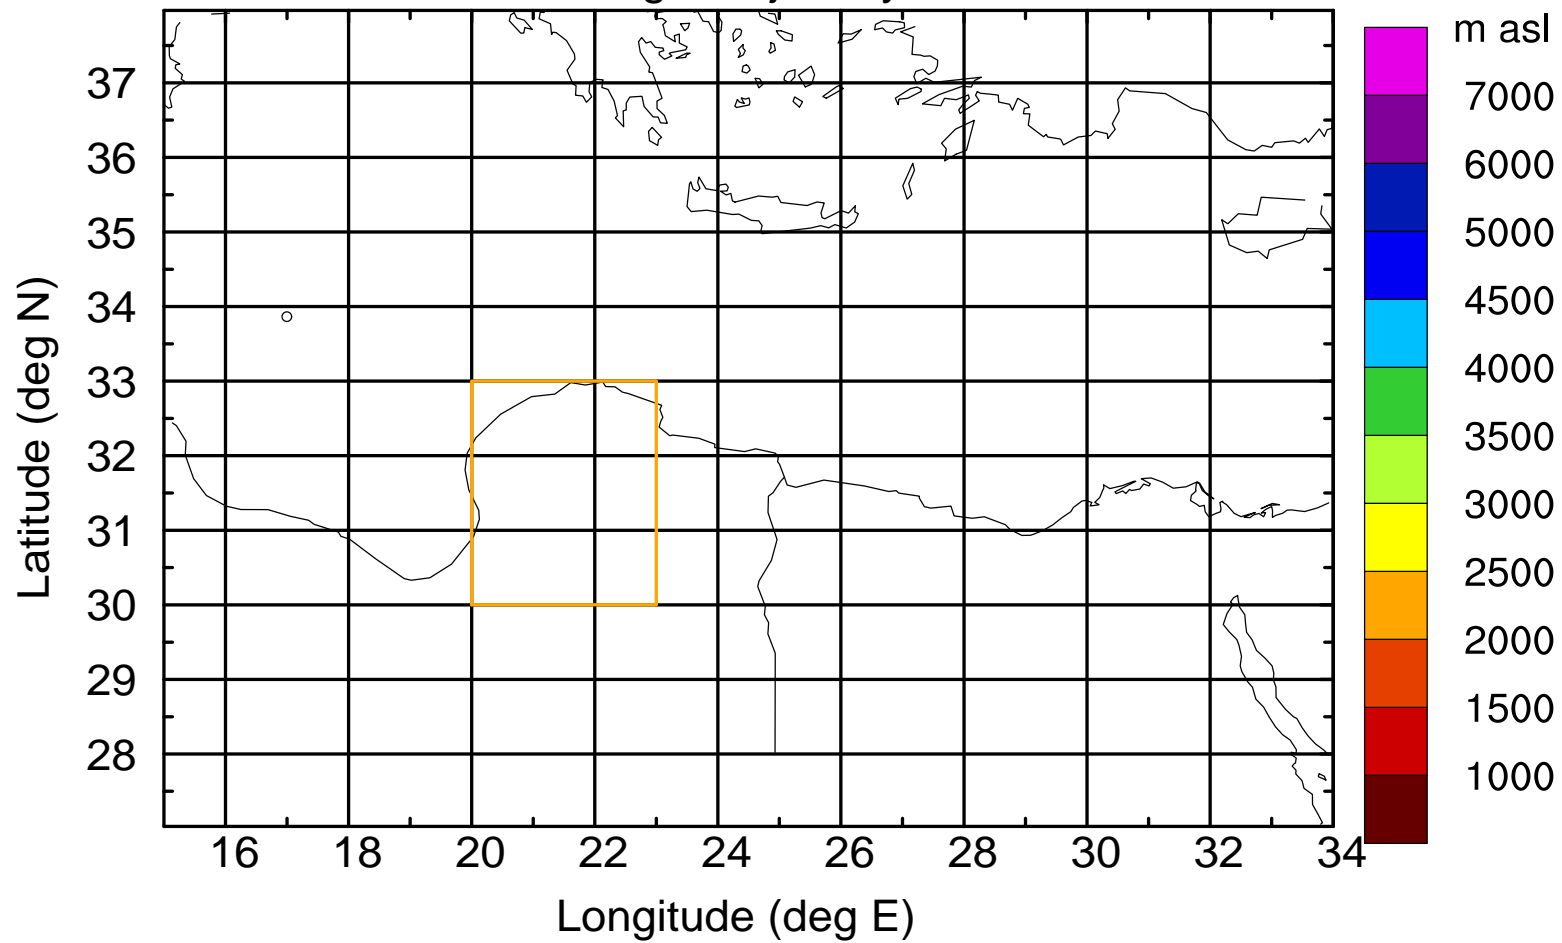

Paphos Airport ground station 20170422 15:00 UTC

Flight trajectory