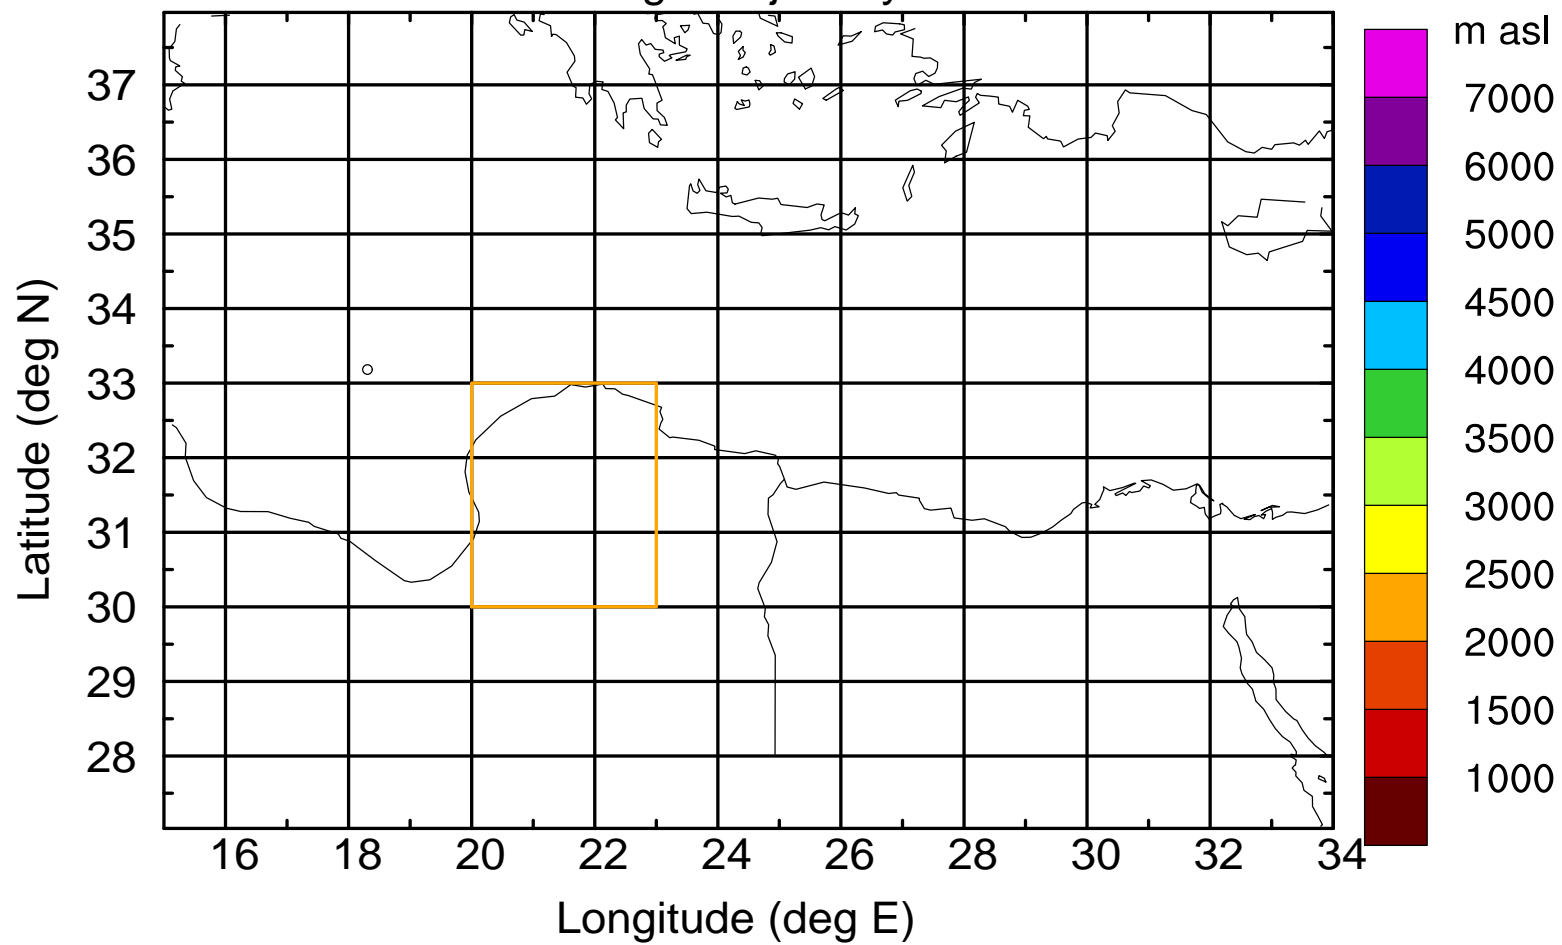

Paphos Airport ground station 20170422 15:00 UTC

Flight trajectory