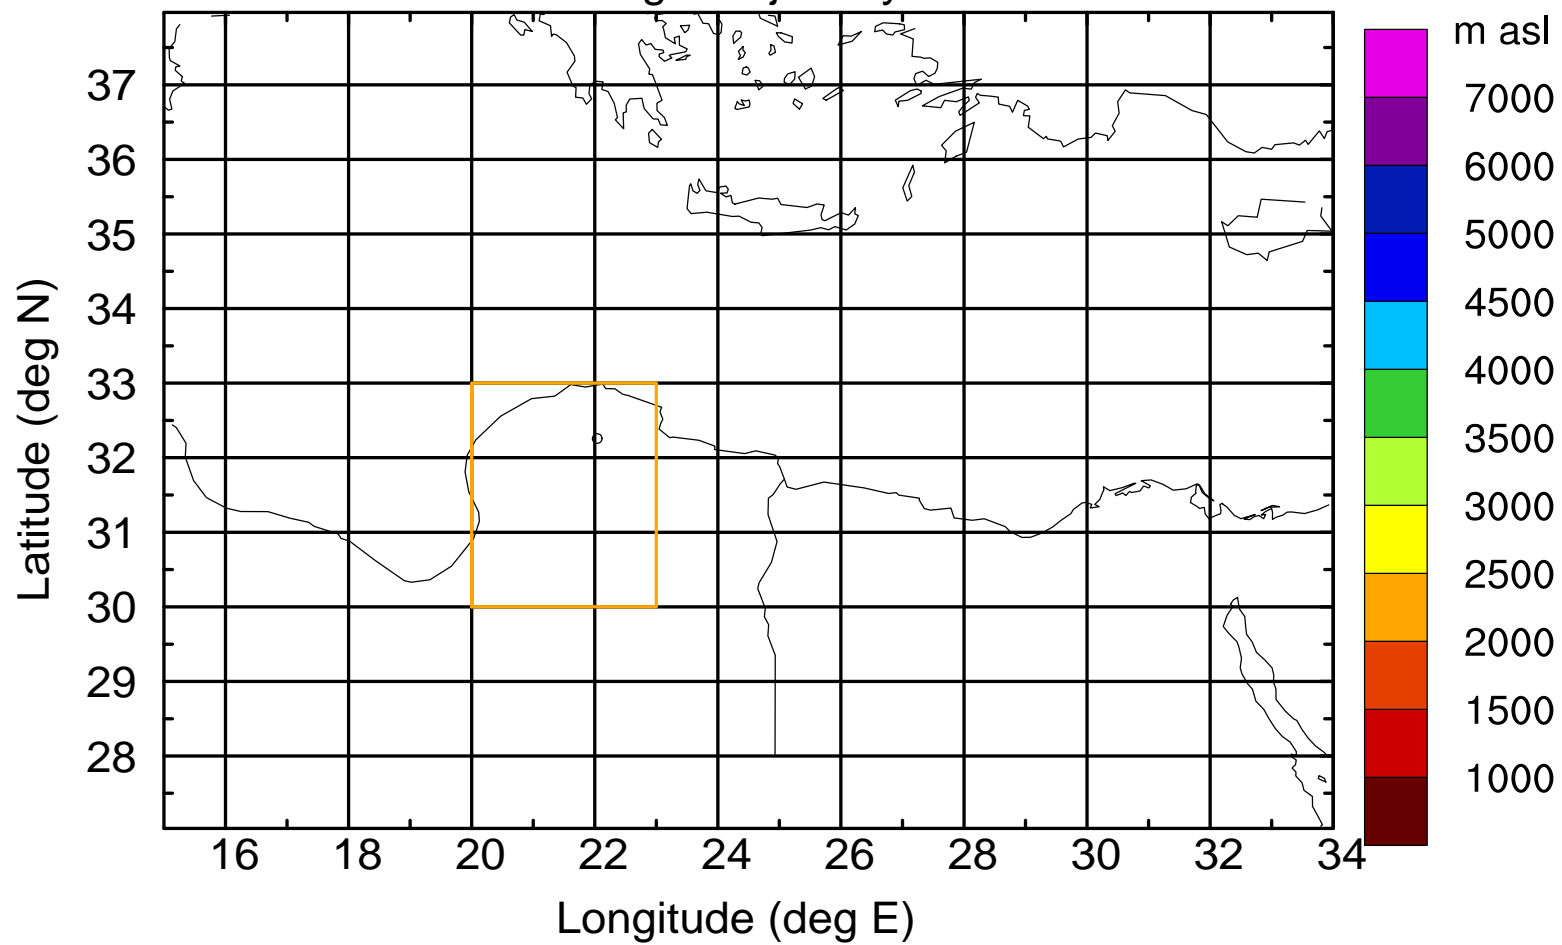

Paphos Airport ground station 20170422 15:00 UTC

Flight trajectory