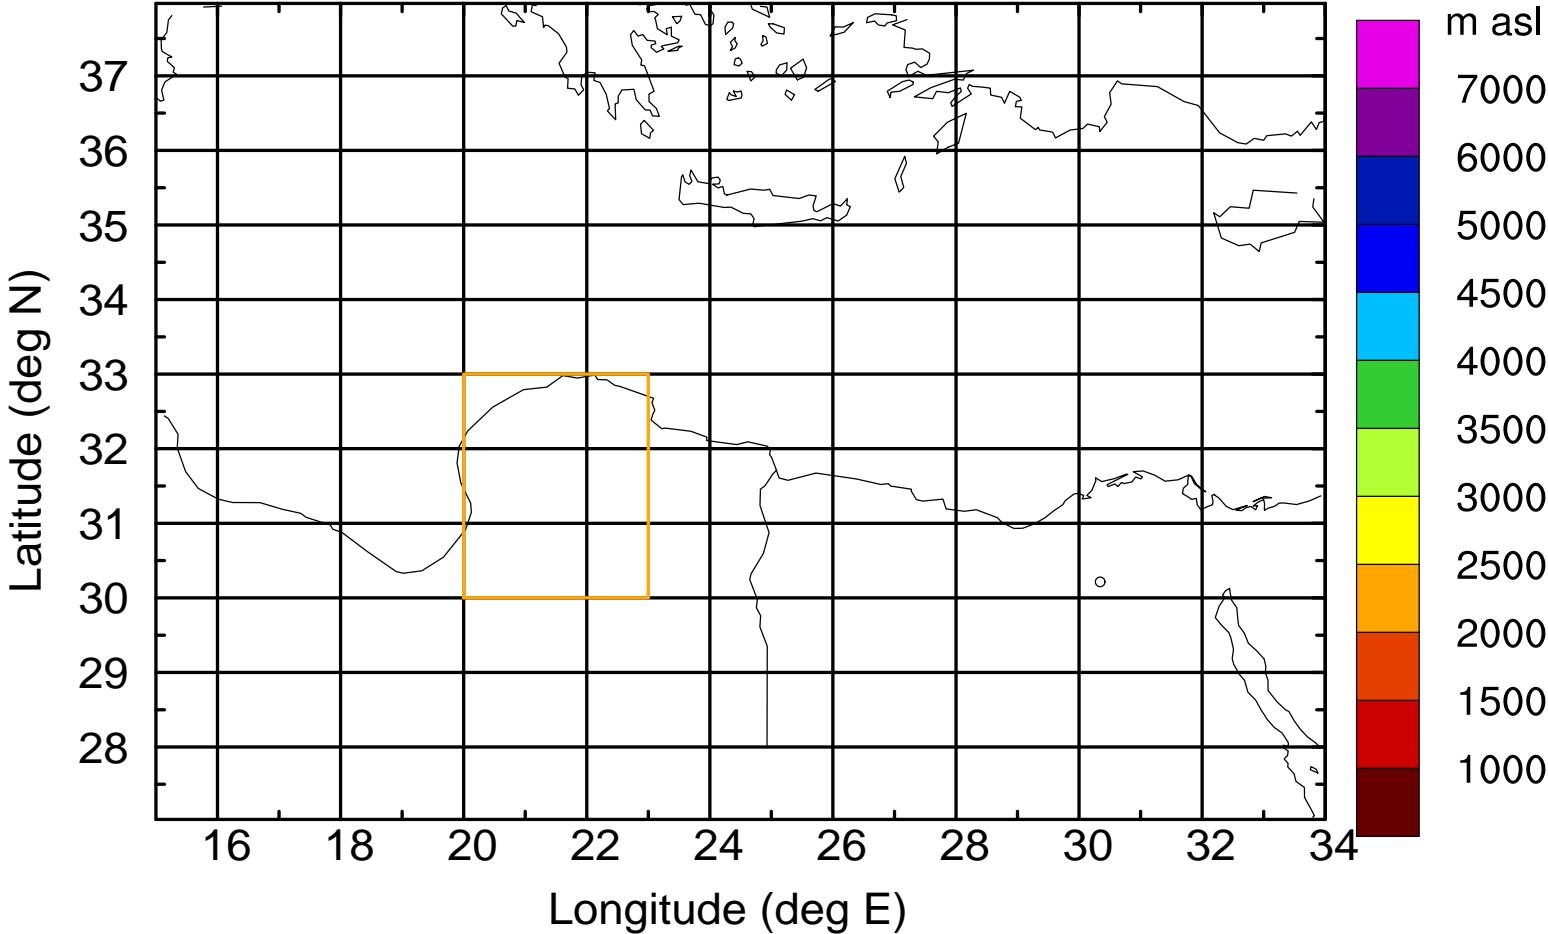

Paphos Airport ground station 20170422 15:00 UTC

Flight trajectory