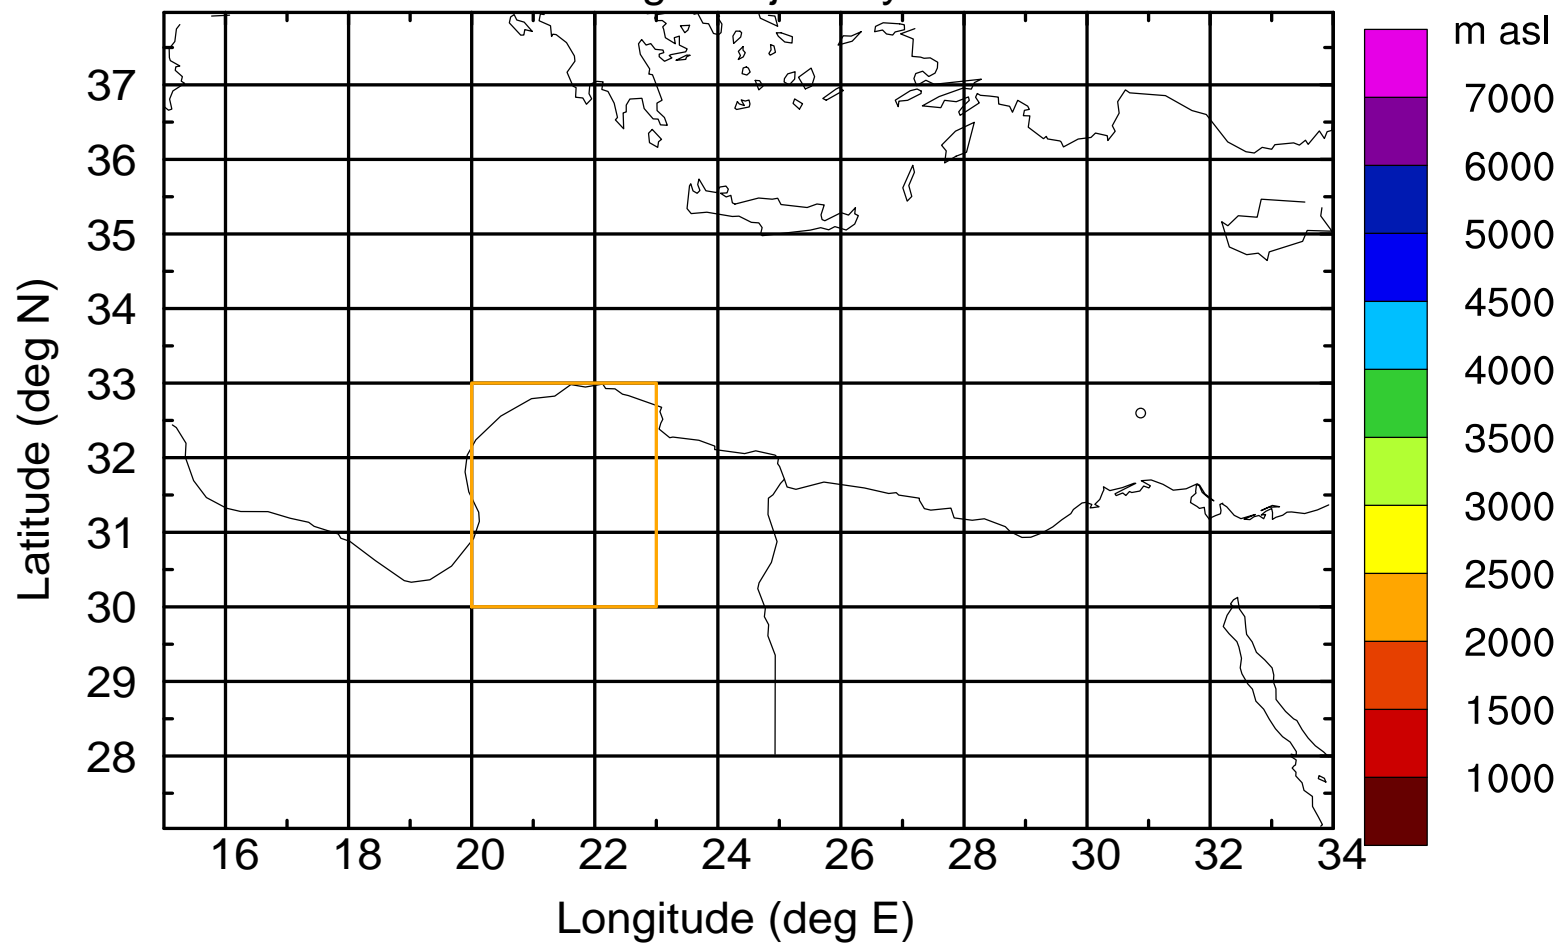

Paphos Airport ground station 20170422 15:00 UTC

Flight trajectory