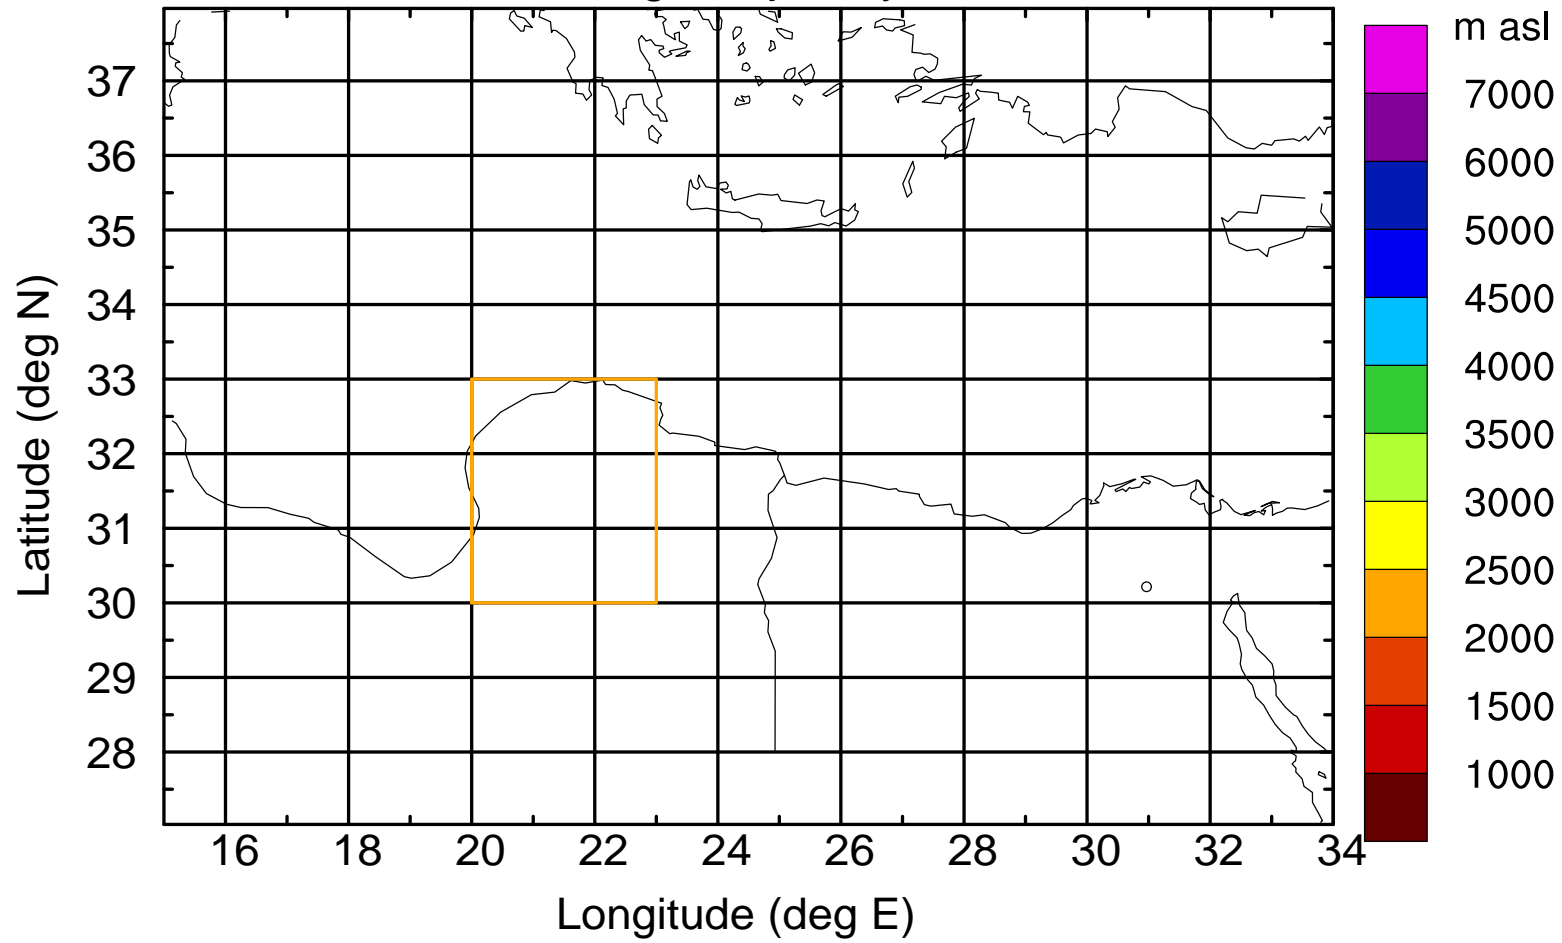

Paphos Airport ground station 20170422 15:00 UTC

Flight trajectory

Paphos Airport ground station 20170422 15:00 UTC

Flight trajectory

Paphos Airport ground station 20170422 15:00 UTC

Flight trajectory

Paphos Airport ground station 20170422 15:00 UTC