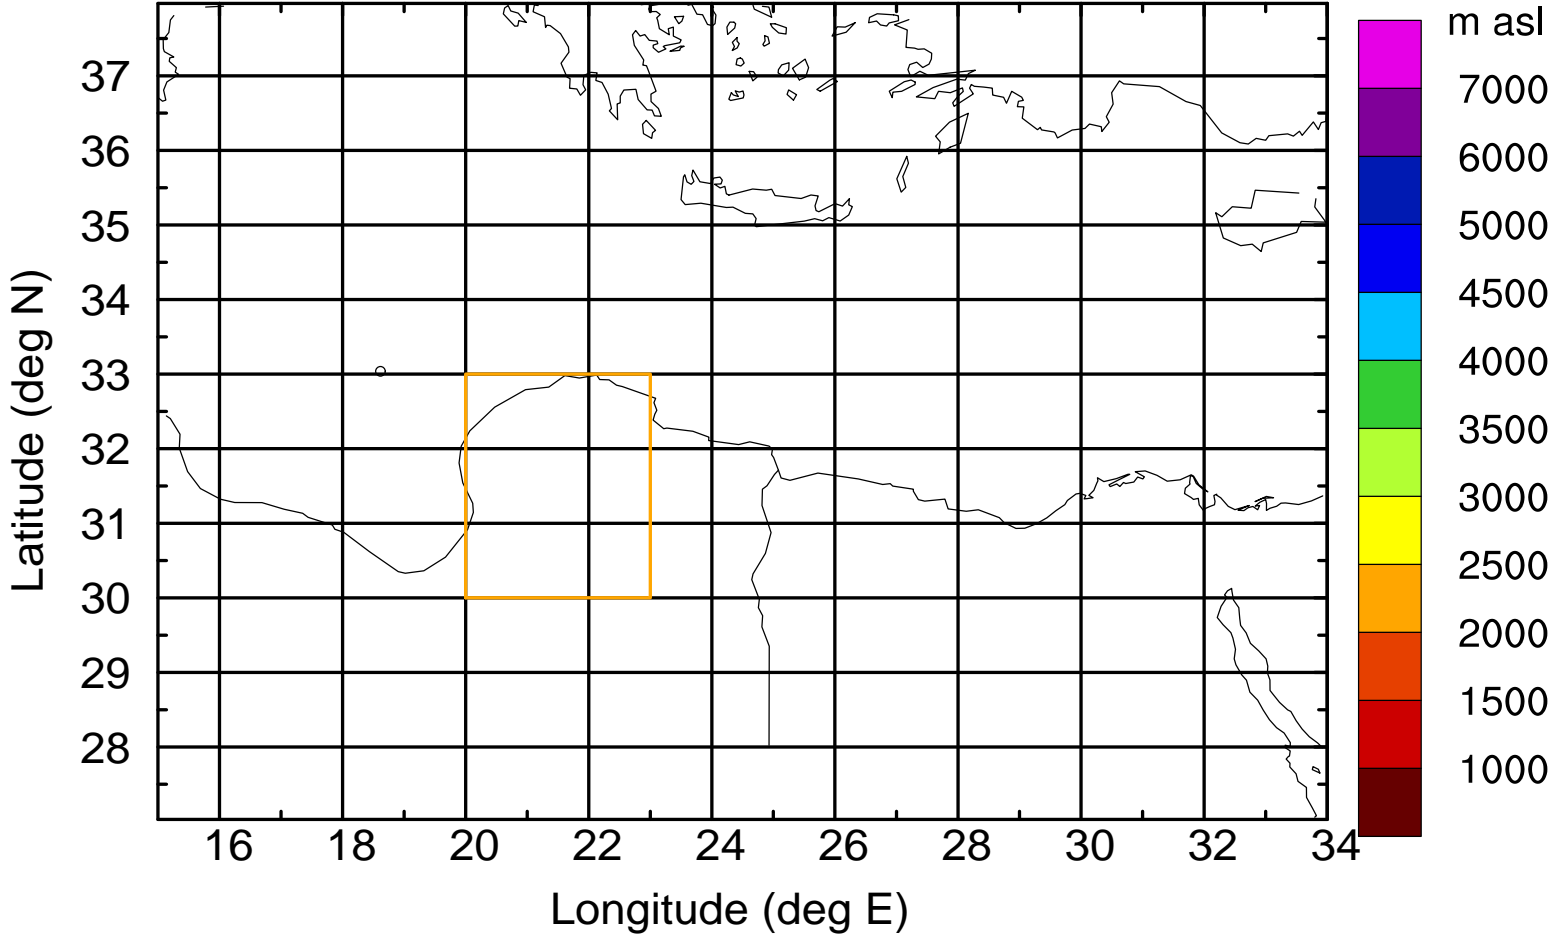

Flight trajectory

Paphos Airport ground station 20170422 15:00 UTC

Flight trajectory

Paphos Airport ground station 20170422 15:00 UTC

Flight trajectory

Paphos Airport ground station 20170422 15:00 UTC

Flight trajectory