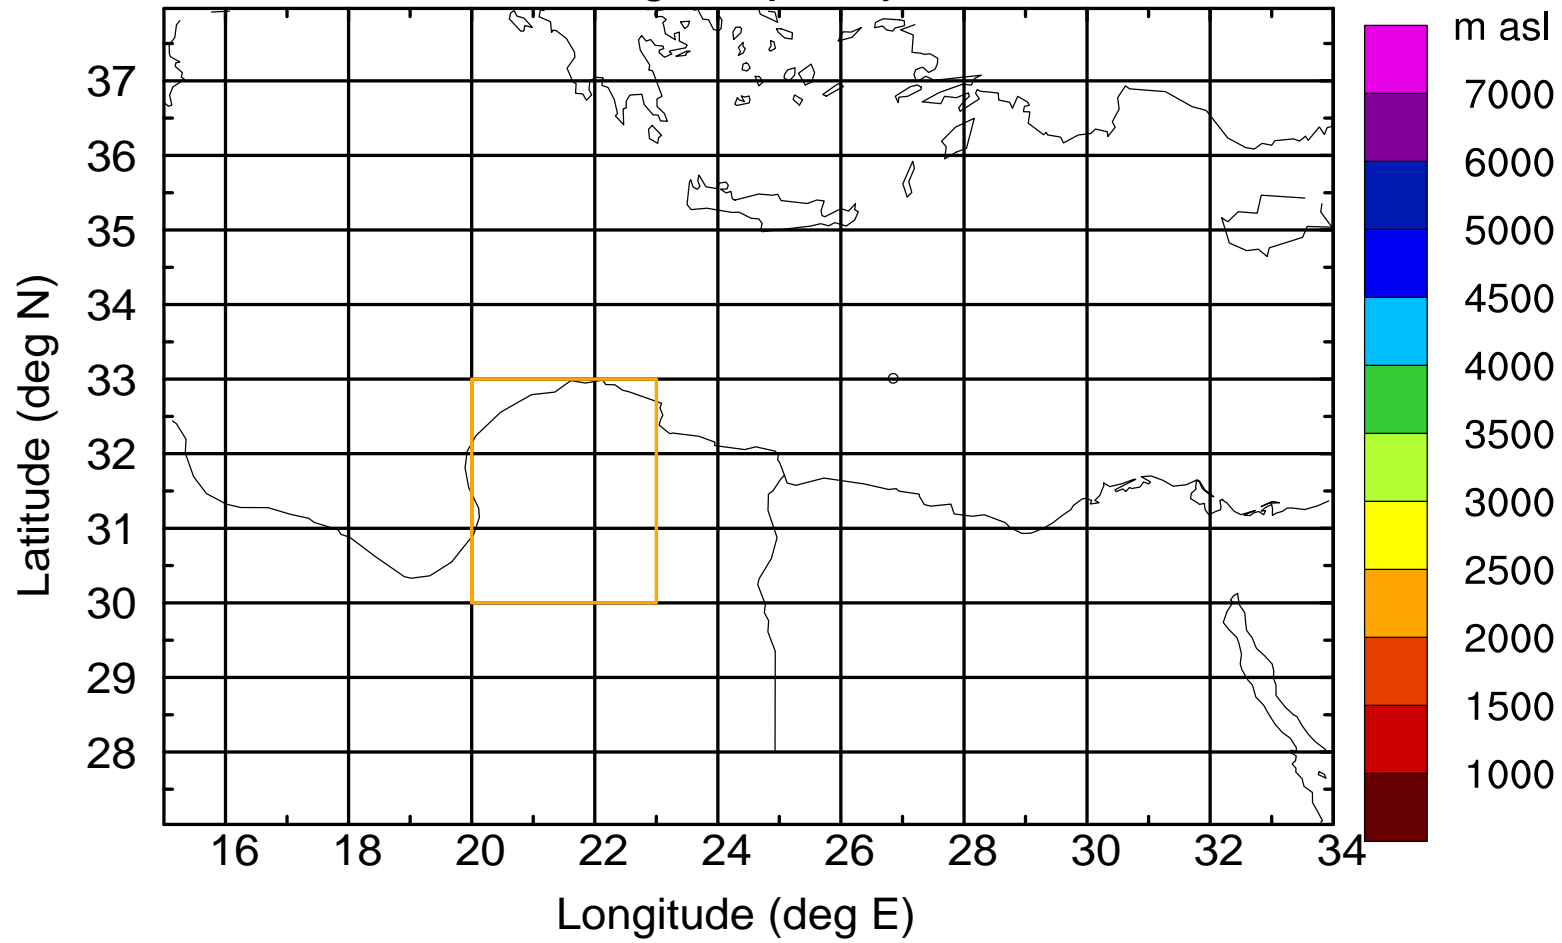

Paphos Airport ground station 20170422 15:00 UTC

Flight trajectory

Paphos Airport ground station 20170422 15:00 UTC

Flight trajectory

Paphos Airport ground station 20170422 15:00 UTC

Flight trajectory

Paphos Airport ground station 20170422 15:00 UTC