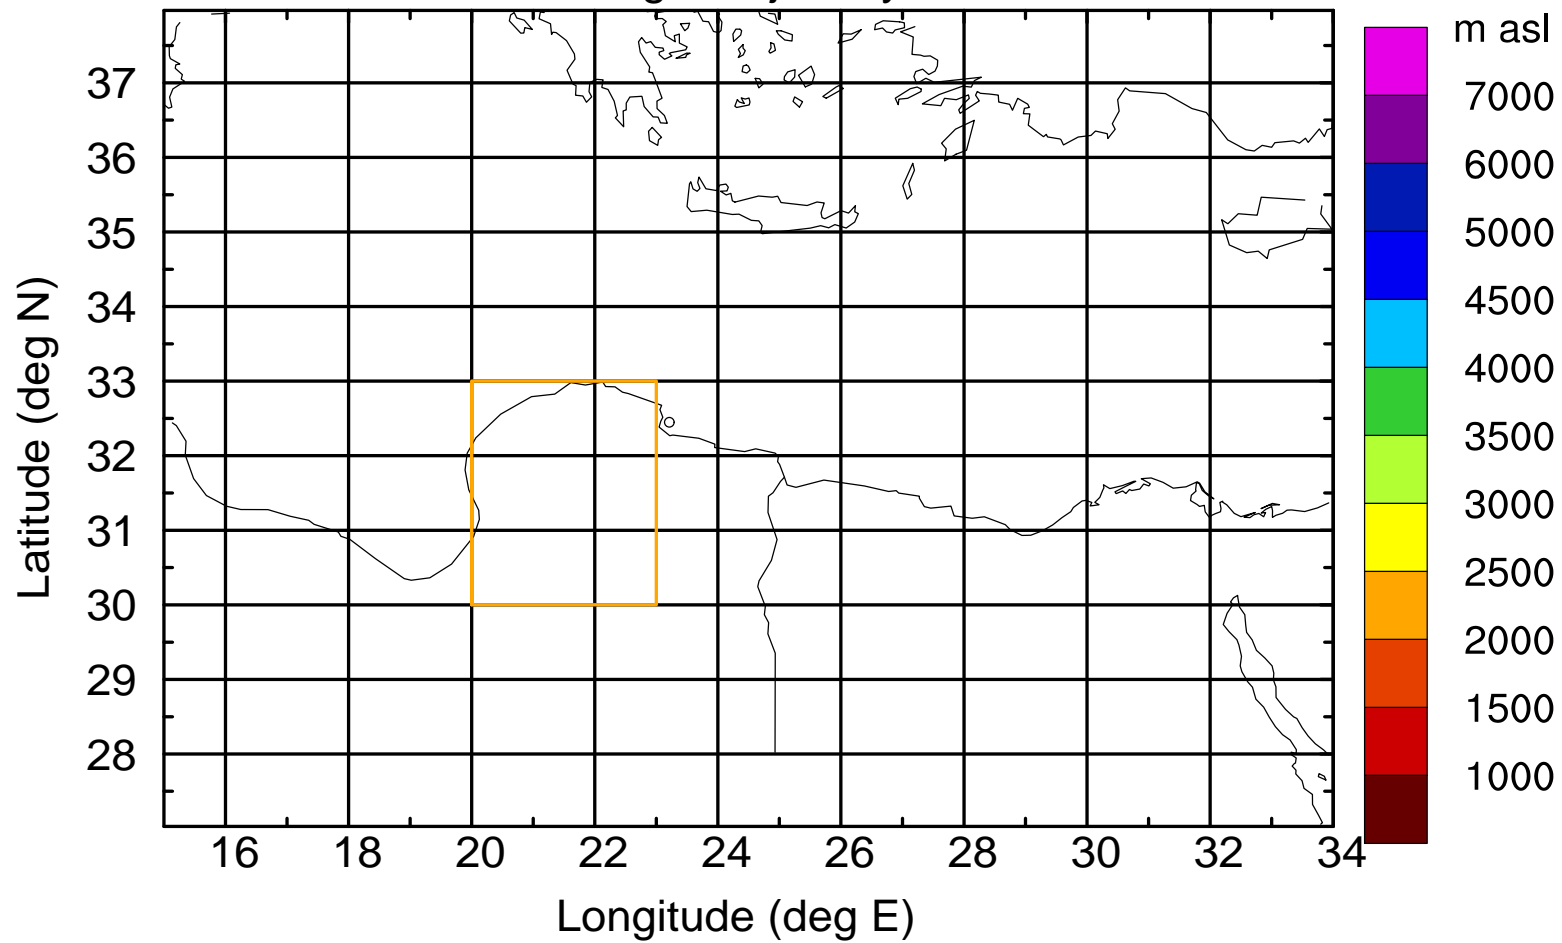

Paphos Airport ground station 20170422 15:00 UTC

Flight trajectory