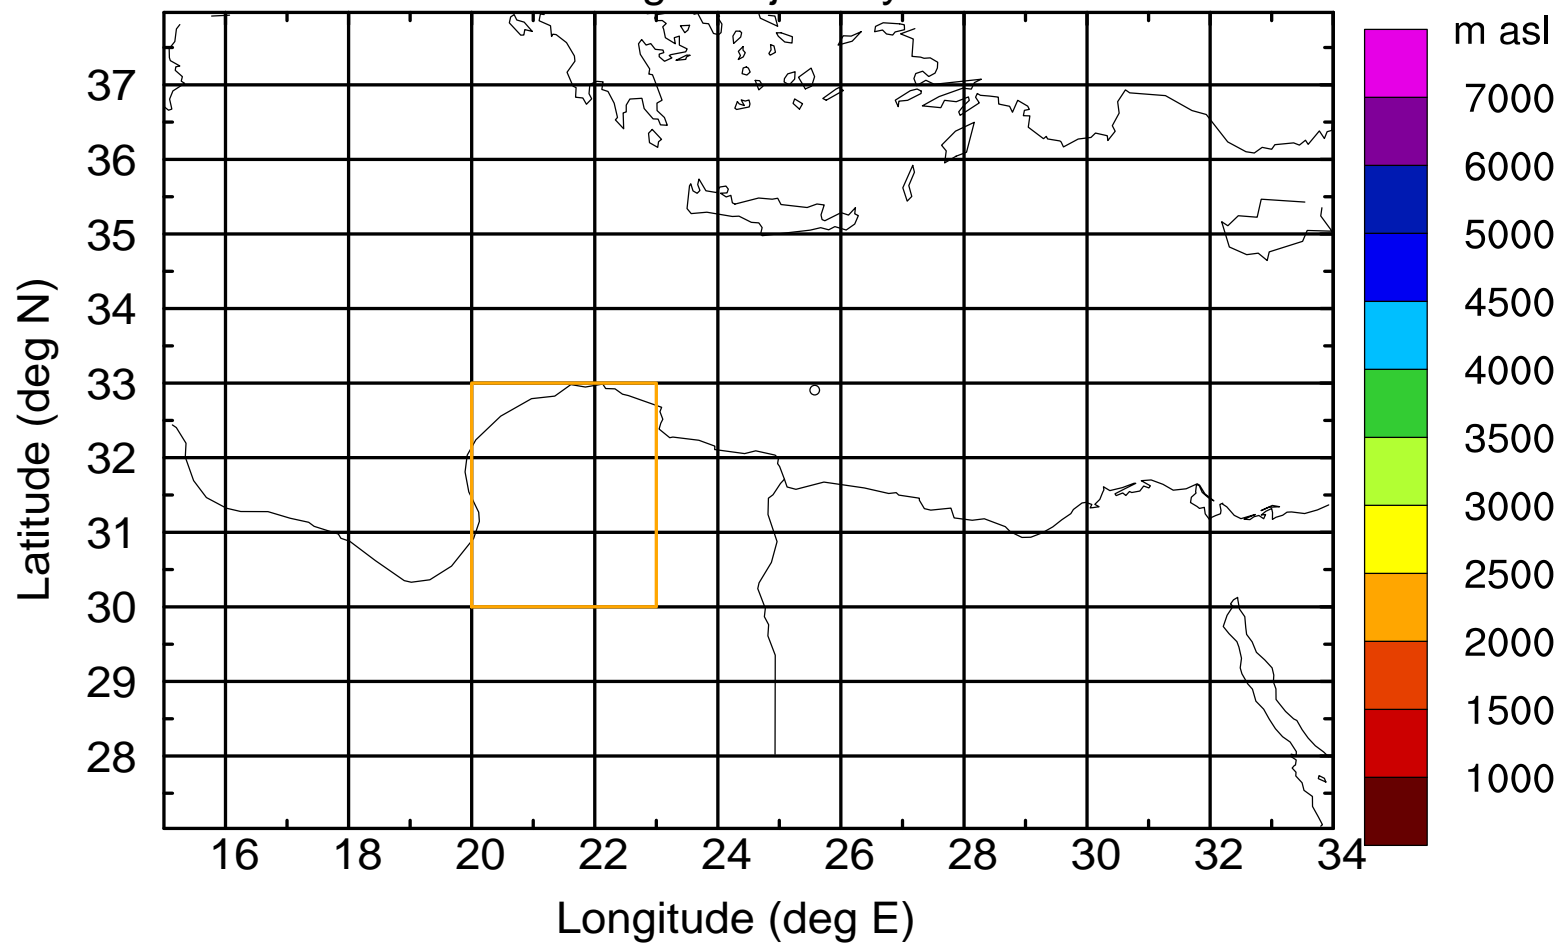

Flight trajectory

Paphos Airport ground station 20170422 15:00 UTC

Flight trajectory

Paphos Airport ground station 20170422 15:00 UTC

Flight trajectory

Paphos Airport ground station 20170422 15:00 UTC

Flight trajectory