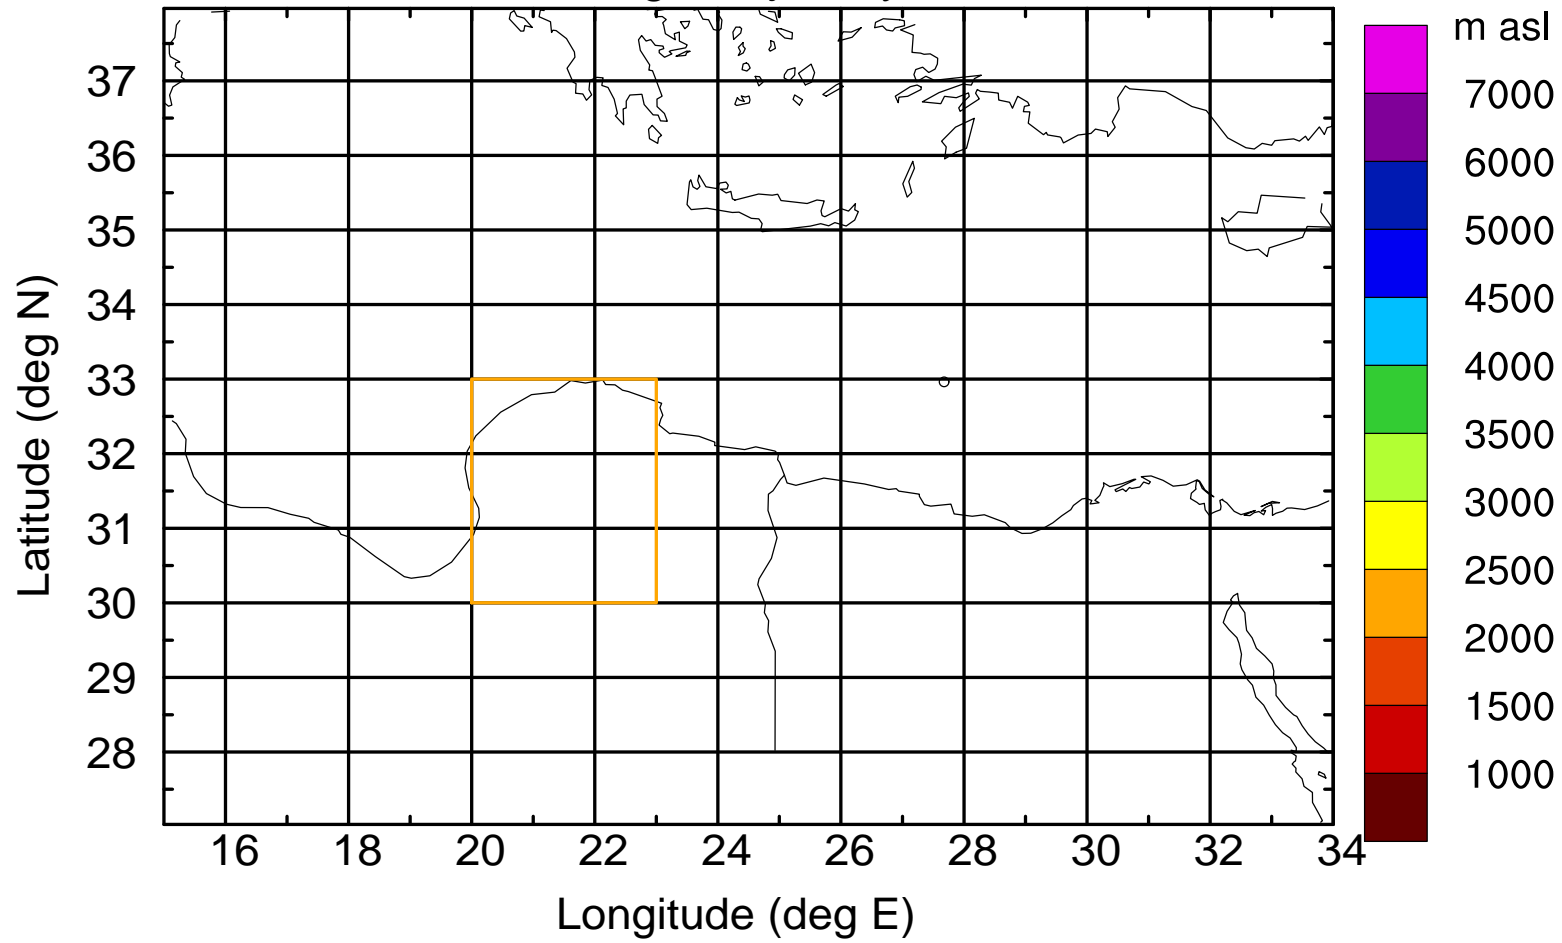

Paphos Airport ground station 20170422 15:00 UTC

Flight trajectory