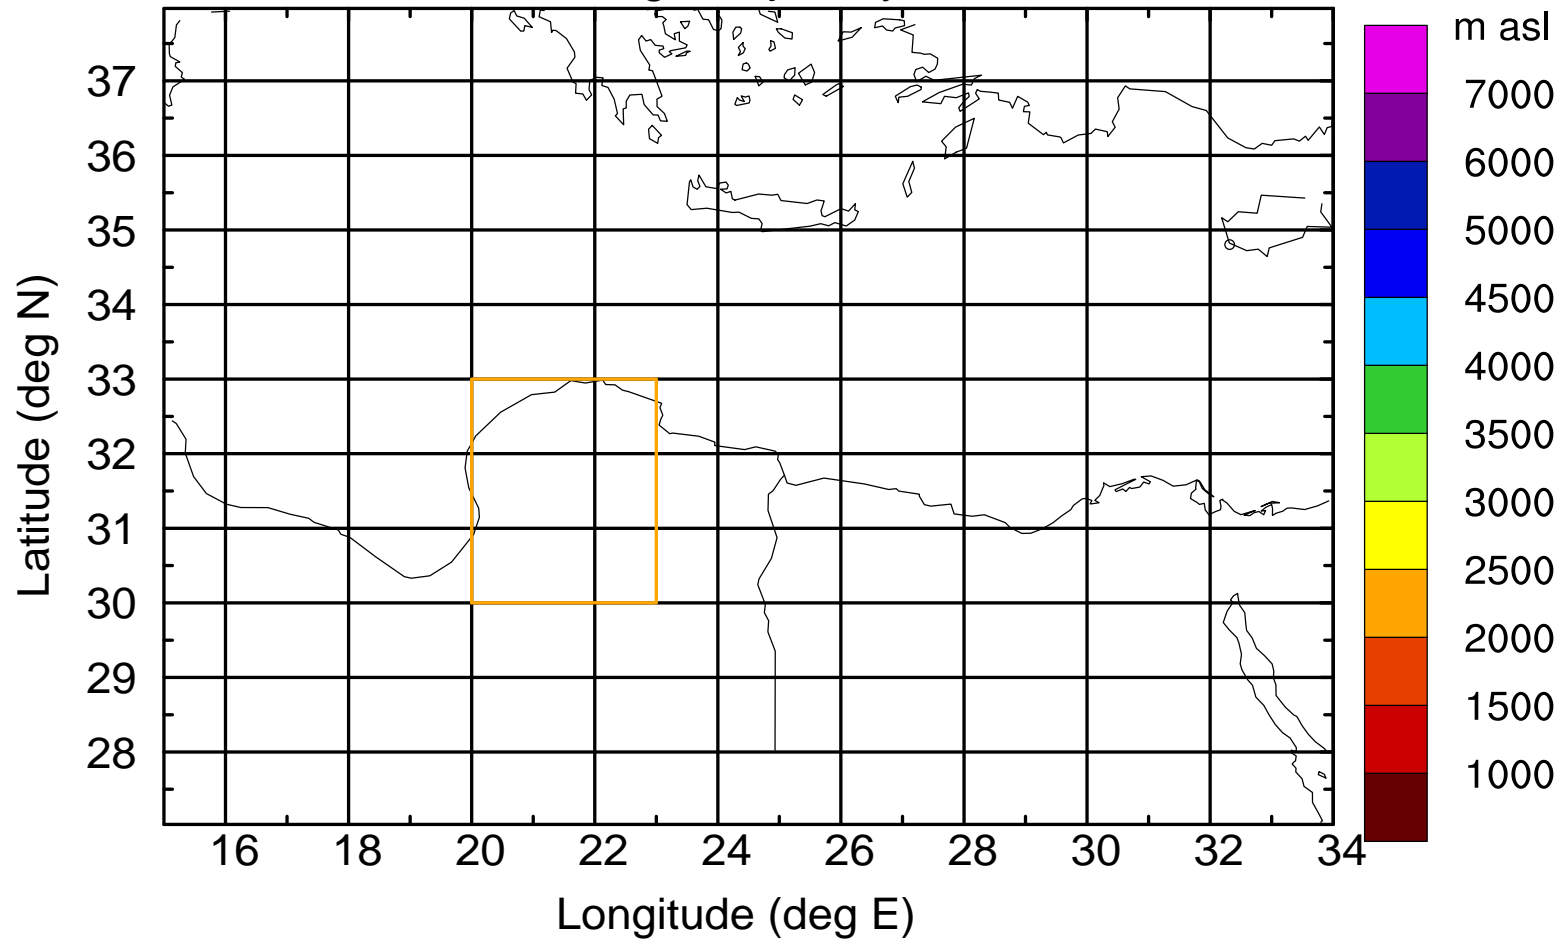

Paphos Airport ground station 20170422 15:00 UTC

Flight trajectory

Paphos Airport ground station 20170422 15:00 UTC

Flight trajectory

Paphos Airport ground station 20170422 15:00 UTC

Flight trajectory

Paphos Airport ground station 20170422 15:00 UTC