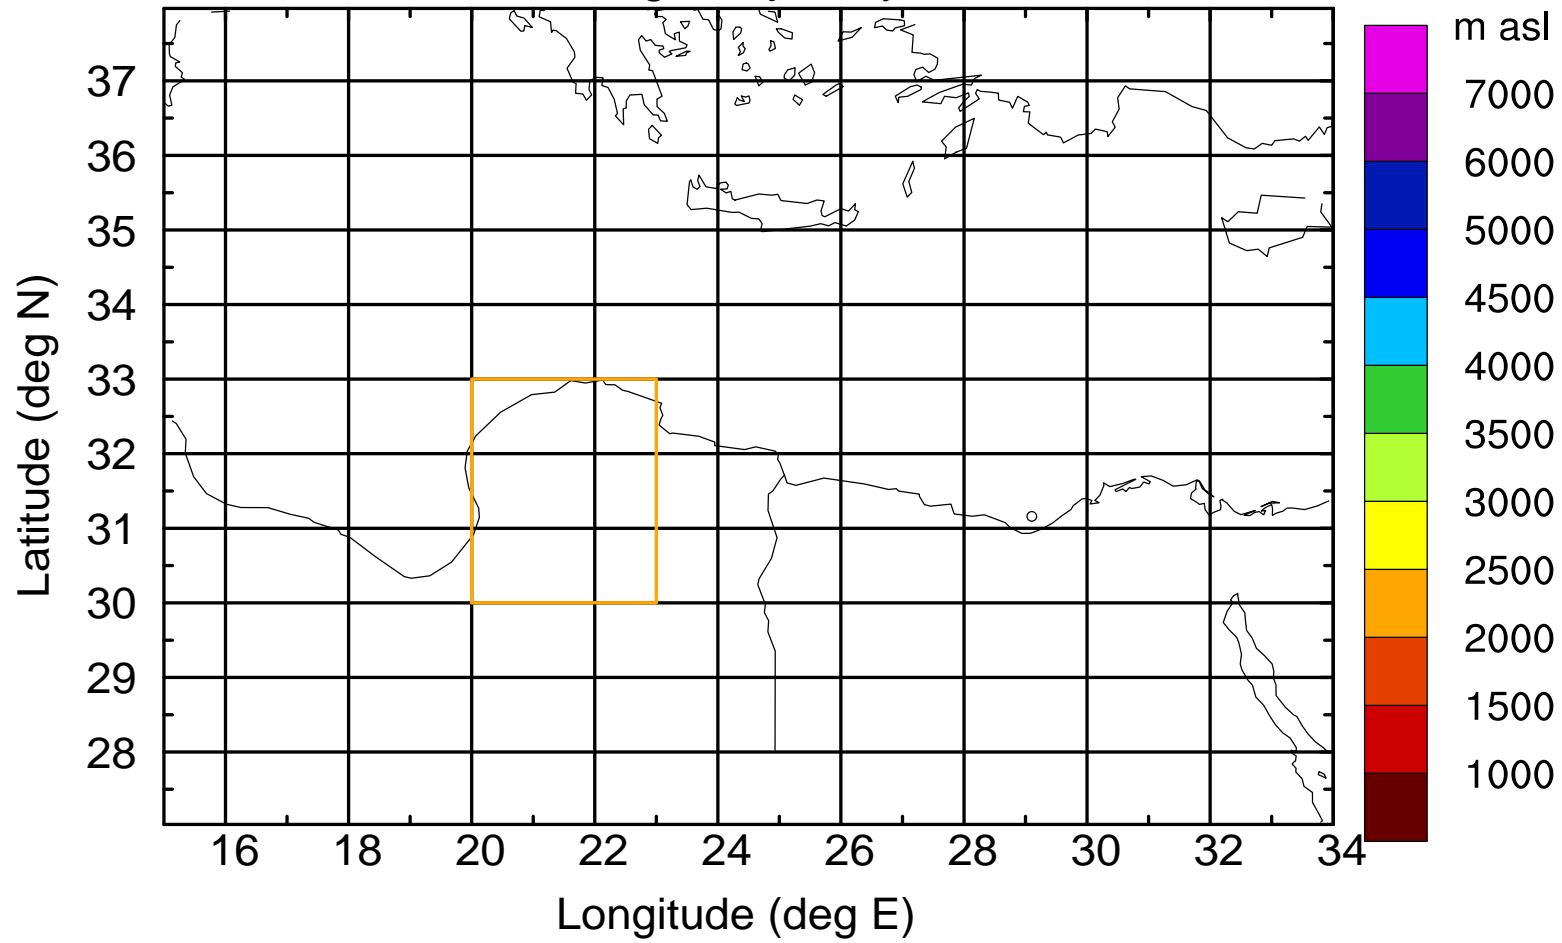

Paphos Airport ground station 20170422 15:00 UTC

Flight trajectory