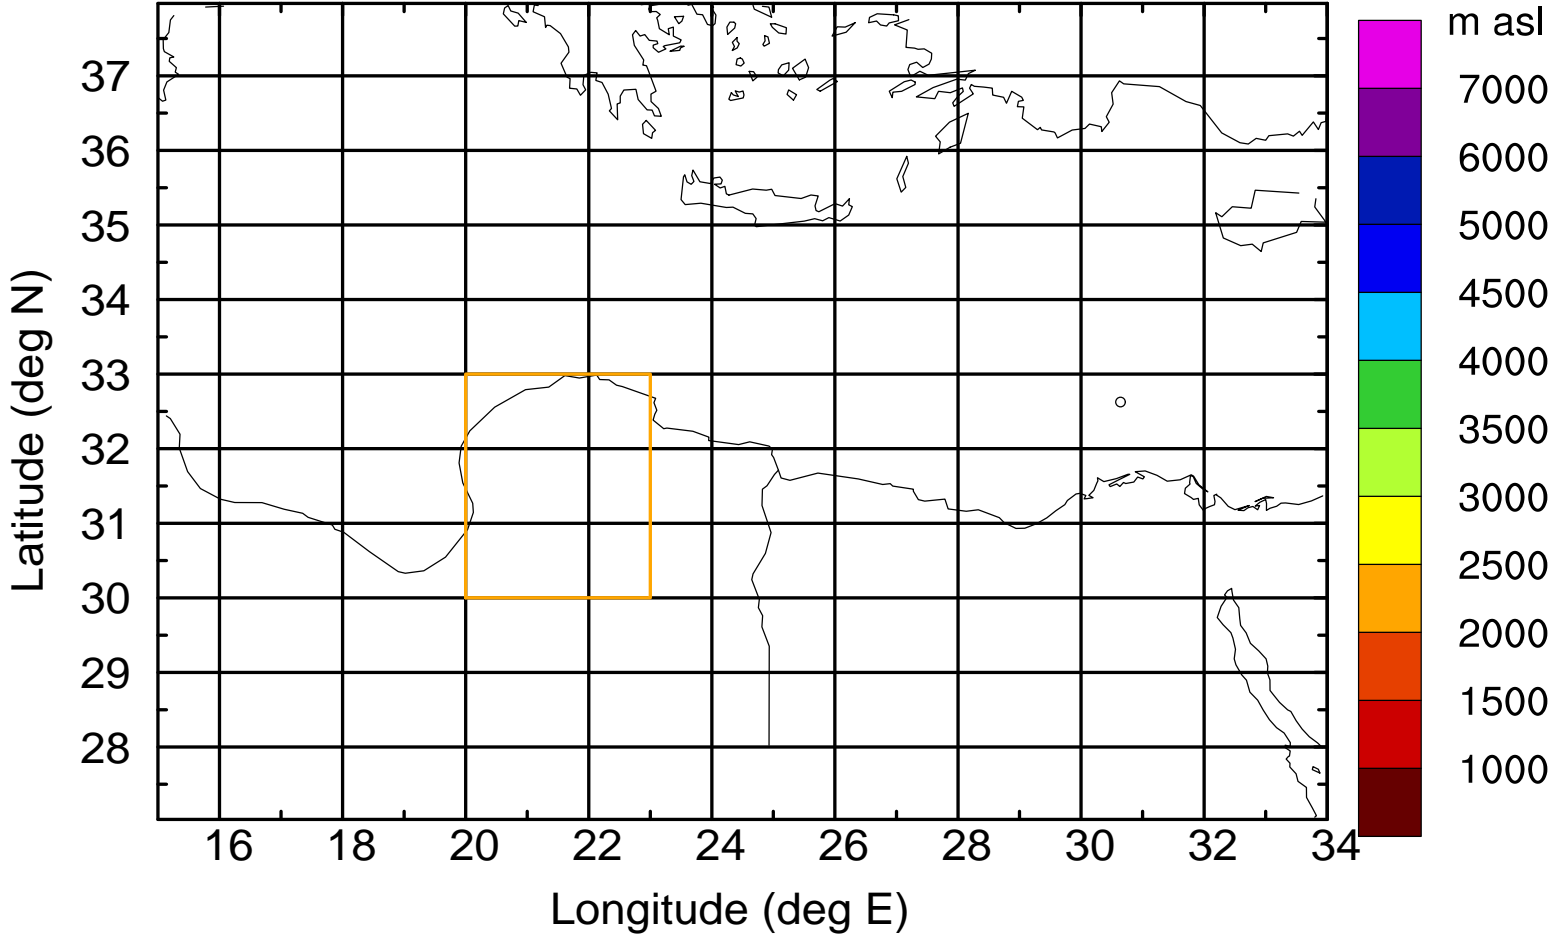

Paphos Airport ground station 20170422 15:00 UTC

Flight trajectory

Paphos Airport ground station 20170422 15:00 UTC

Flight trajectory

Paphos Airport ground station 20170422 15:00 UTC

Flight trajectory

Paphos Airport ground station 20170422 15:00 UTC