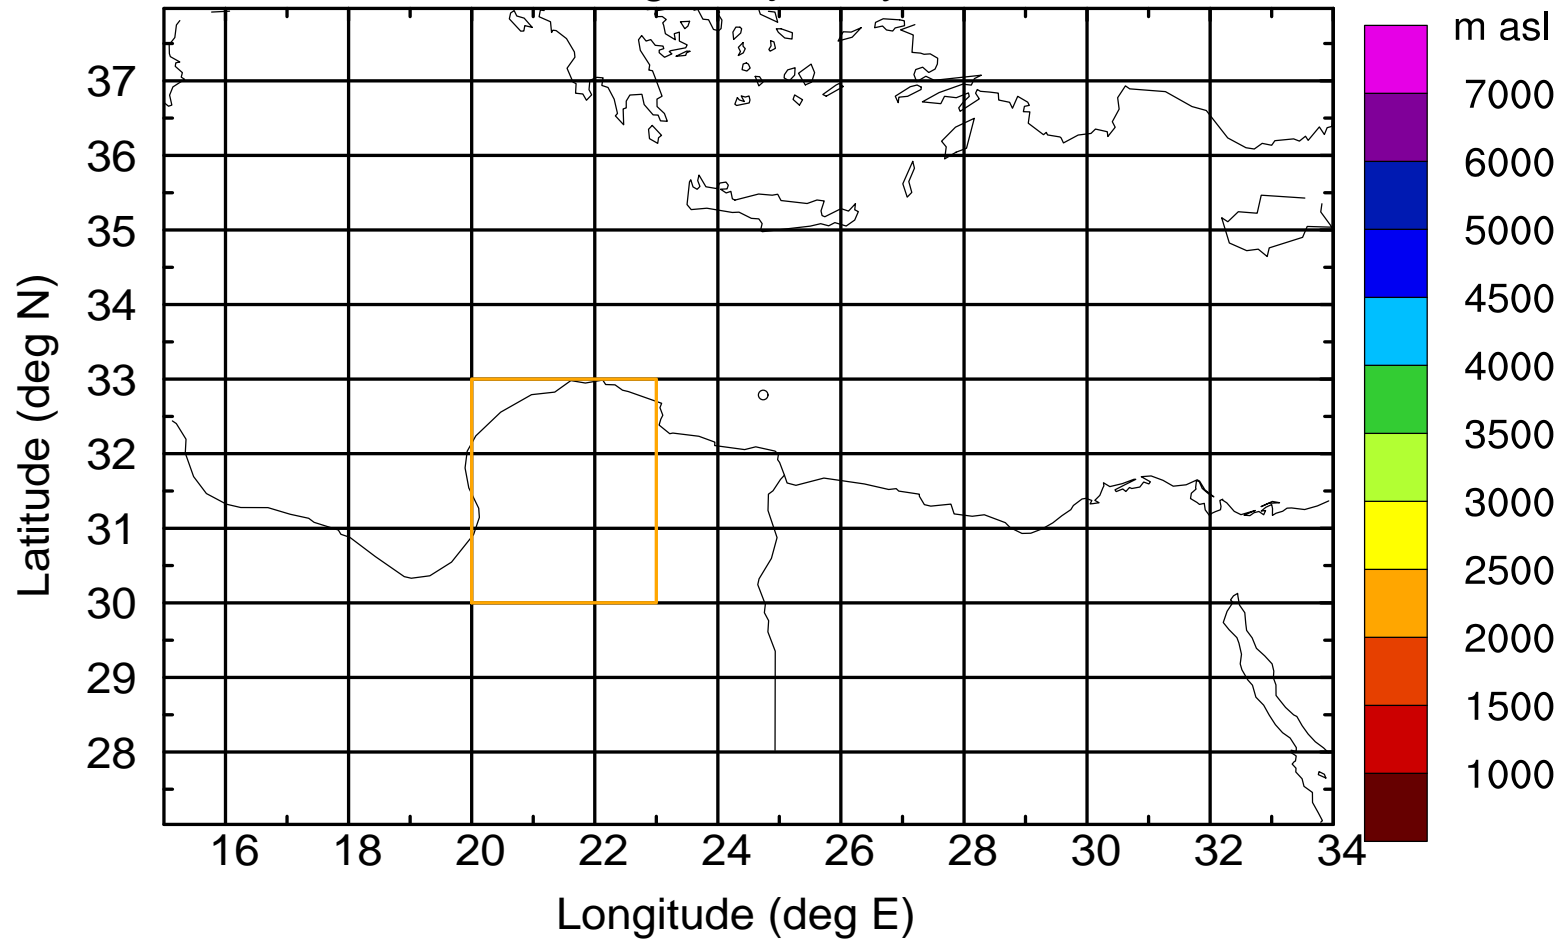

Paphos Airport ground station 20170422 15:00 UTC

Flight trajectory