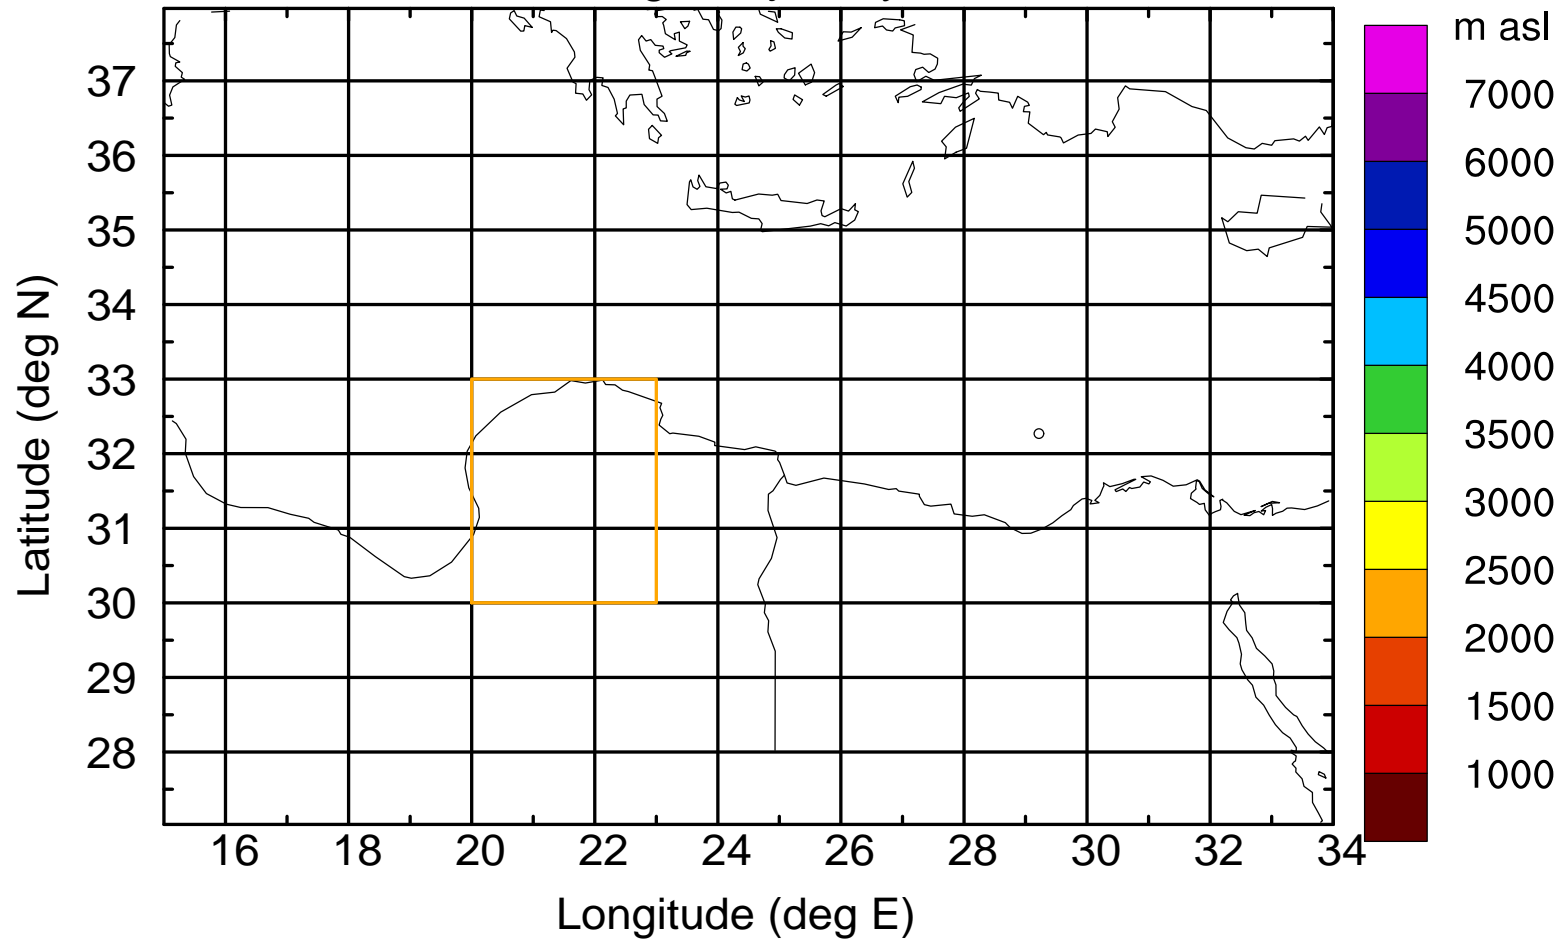

Paphos Airport ground station 20170422 15:00 UTC

Flight trajectory