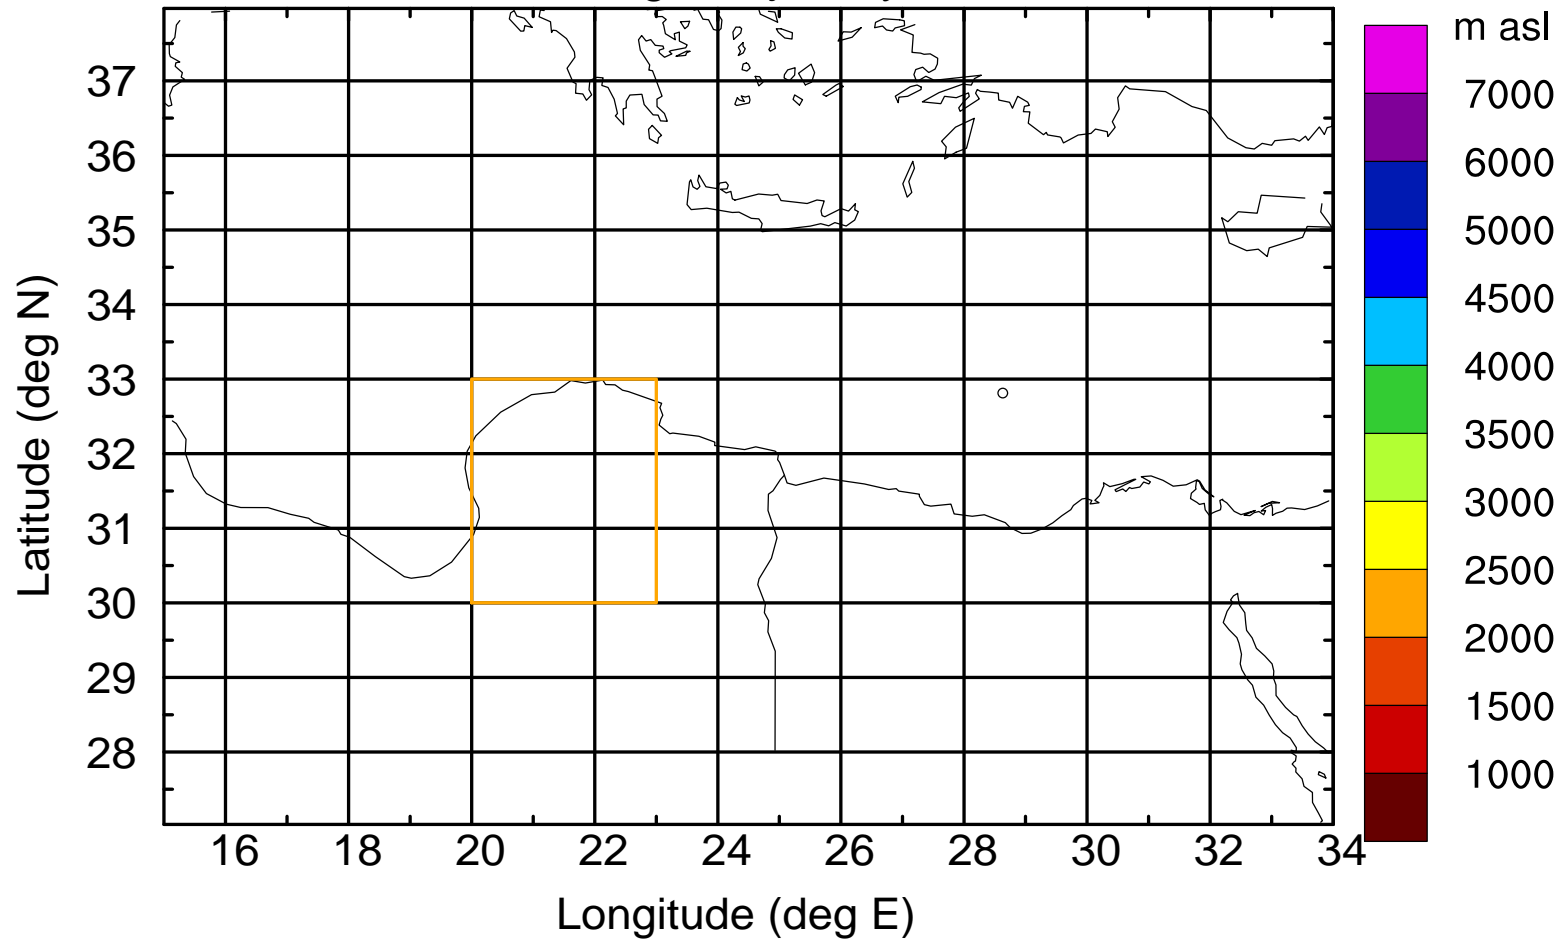

Paphos Airport ground station 20170422 15:00 UTC

Flight trajectory