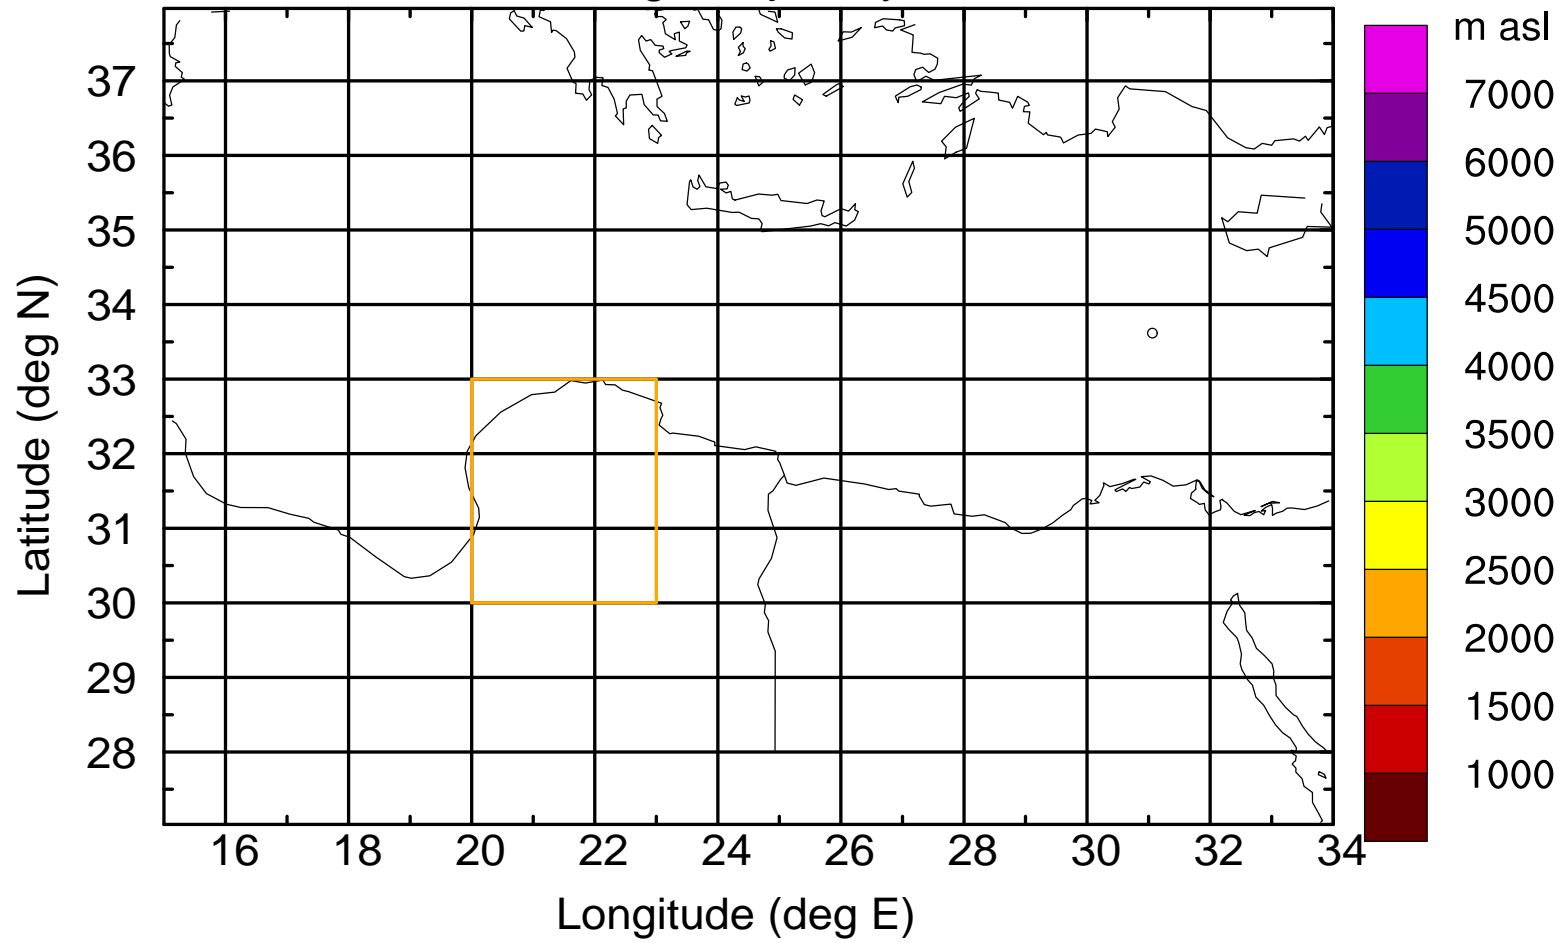

Flight trajectory

Paphos Airport ground station 20170422 15:00 UTC

Flight trajectory

Paphos Airport ground station 20170422 15:00 UTC

Flight trajectory

Paphos Airport ground station 20170422 15:00 UTC

Flight trajectory