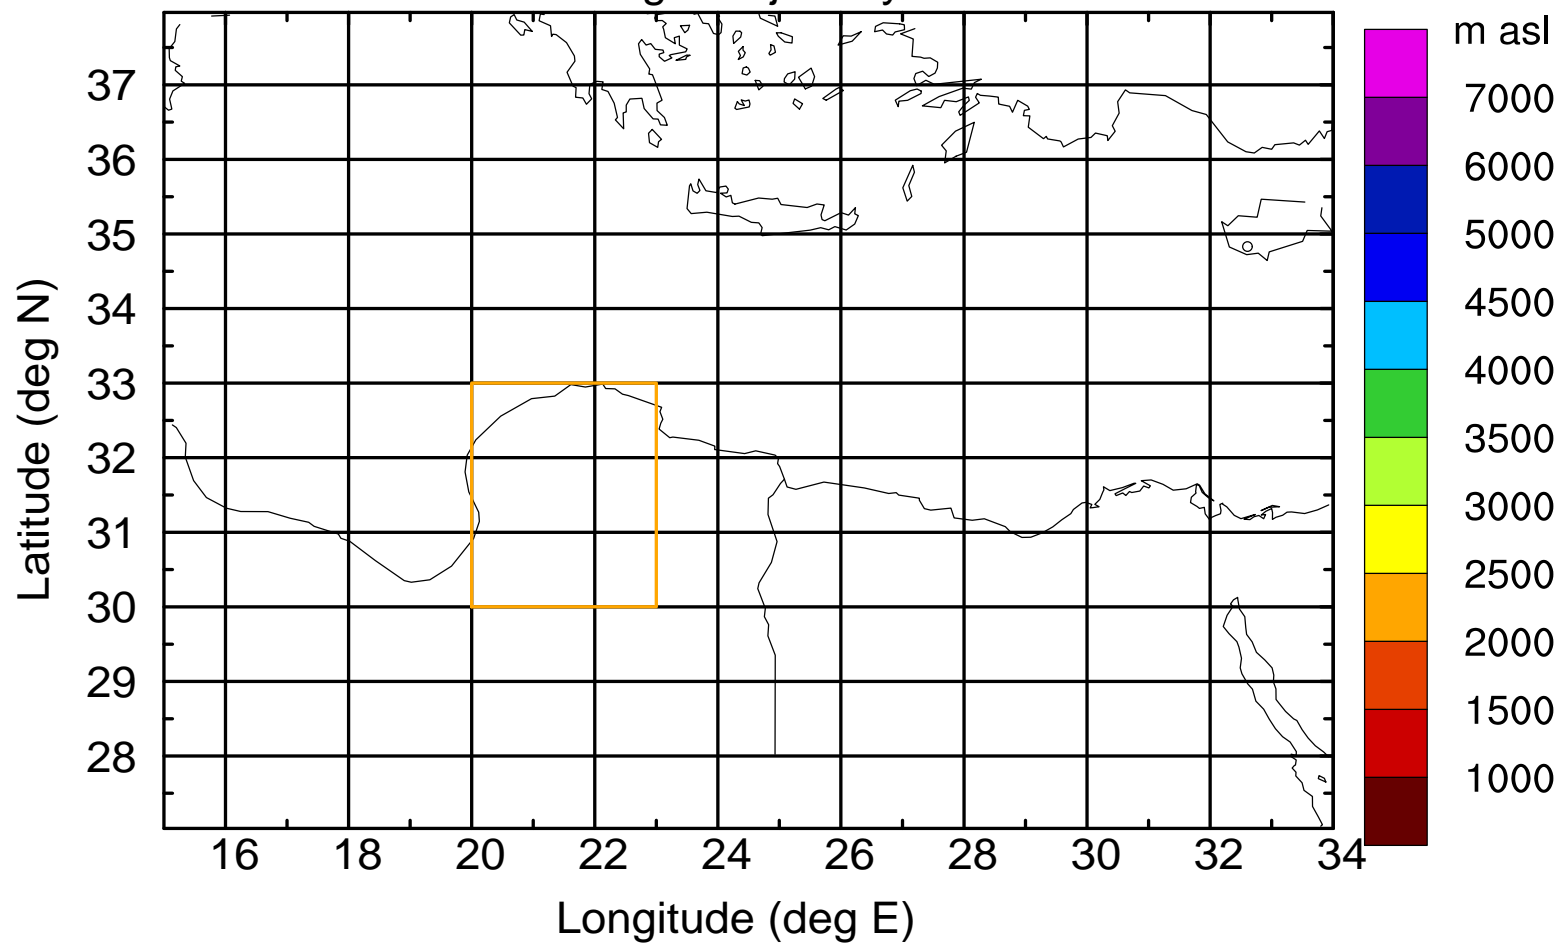

Flight trajectory

Paphos Airport ground station 20170422 15:00 UTC

Flight trajectory

Paphos Airport ground station 20170422 15:00 UTC

Flight trajectory

Paphos Airport ground station 20170422 15:00 UTC

Flight trajectory