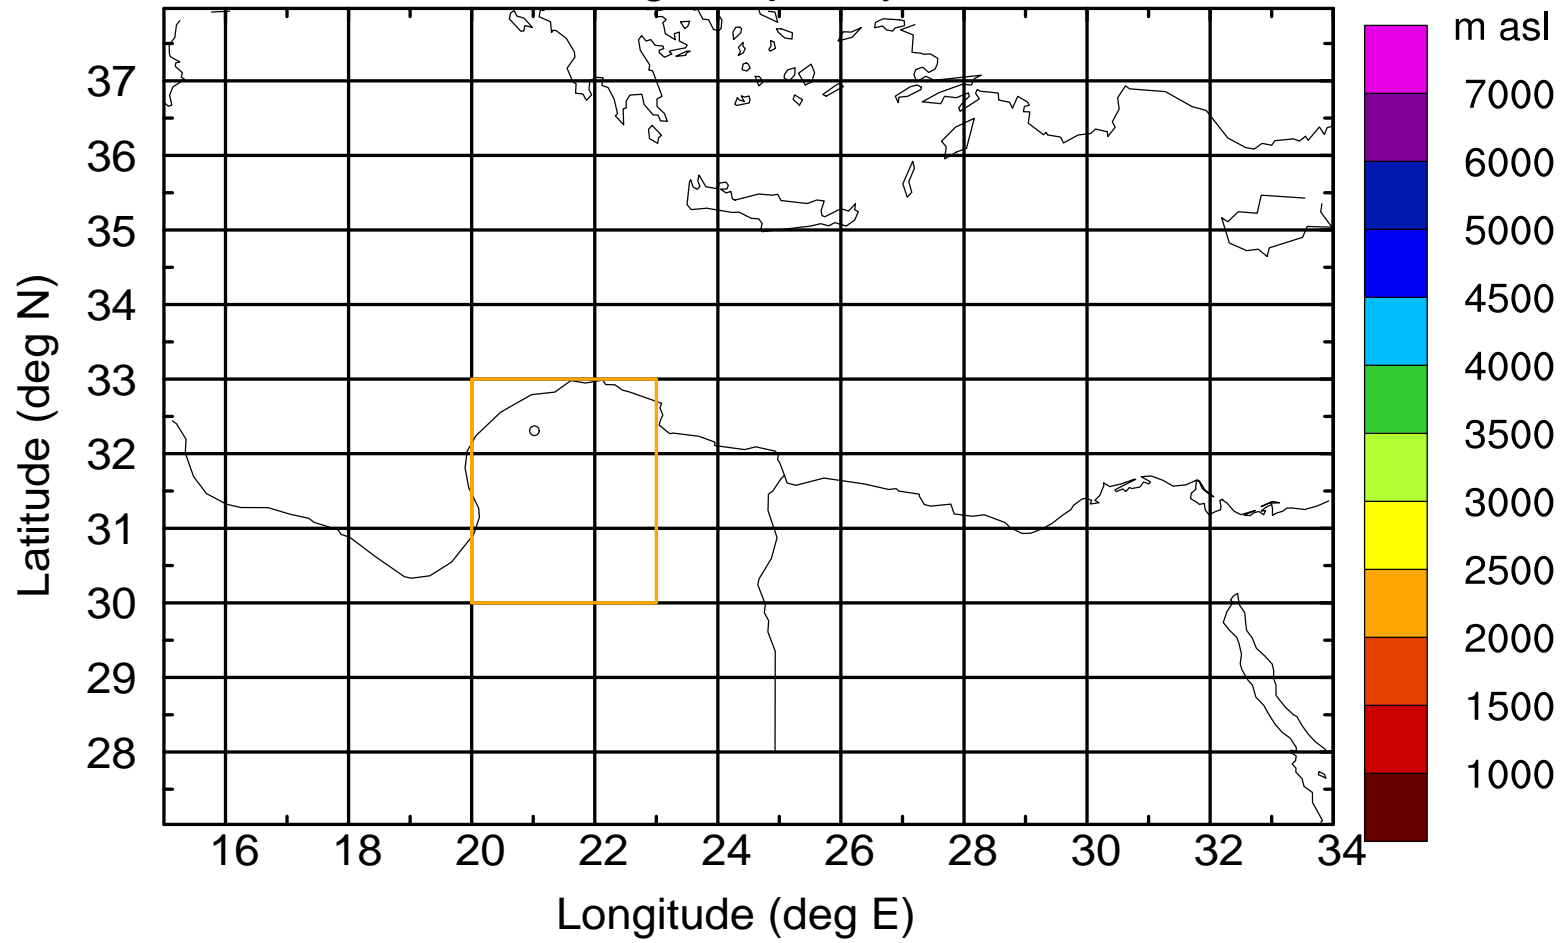

Flight trajectory

Paphos Airport ground station 20170422 15:00 UTC

Flight trajectory

Paphos Airport ground station 20170422 15:00 UTC

Flight trajectory

Paphos Airport ground station 20170422 15:00 UTC

Flight trajectory