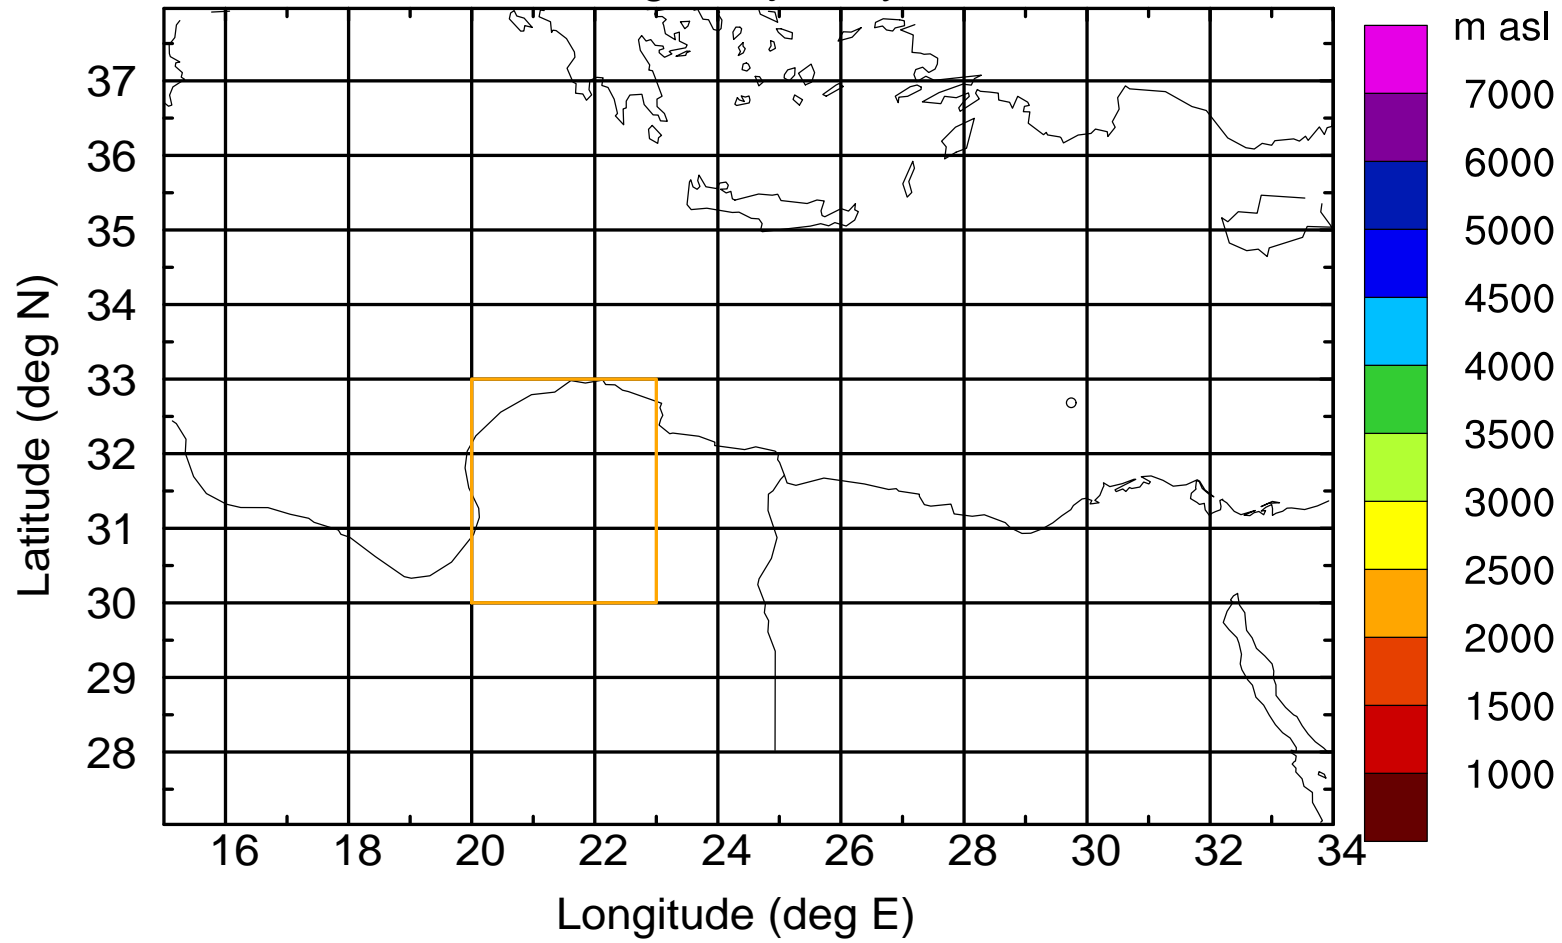

Flight trajectory

Paphos Airport ground station 20170422 15:00 UTC

Flight trajectory

Paphos Airport ground station 20170422 15:00 UTC

Flight trajectory

Paphos Airport ground station 20170422 15:00 UTC

Flight trajectory