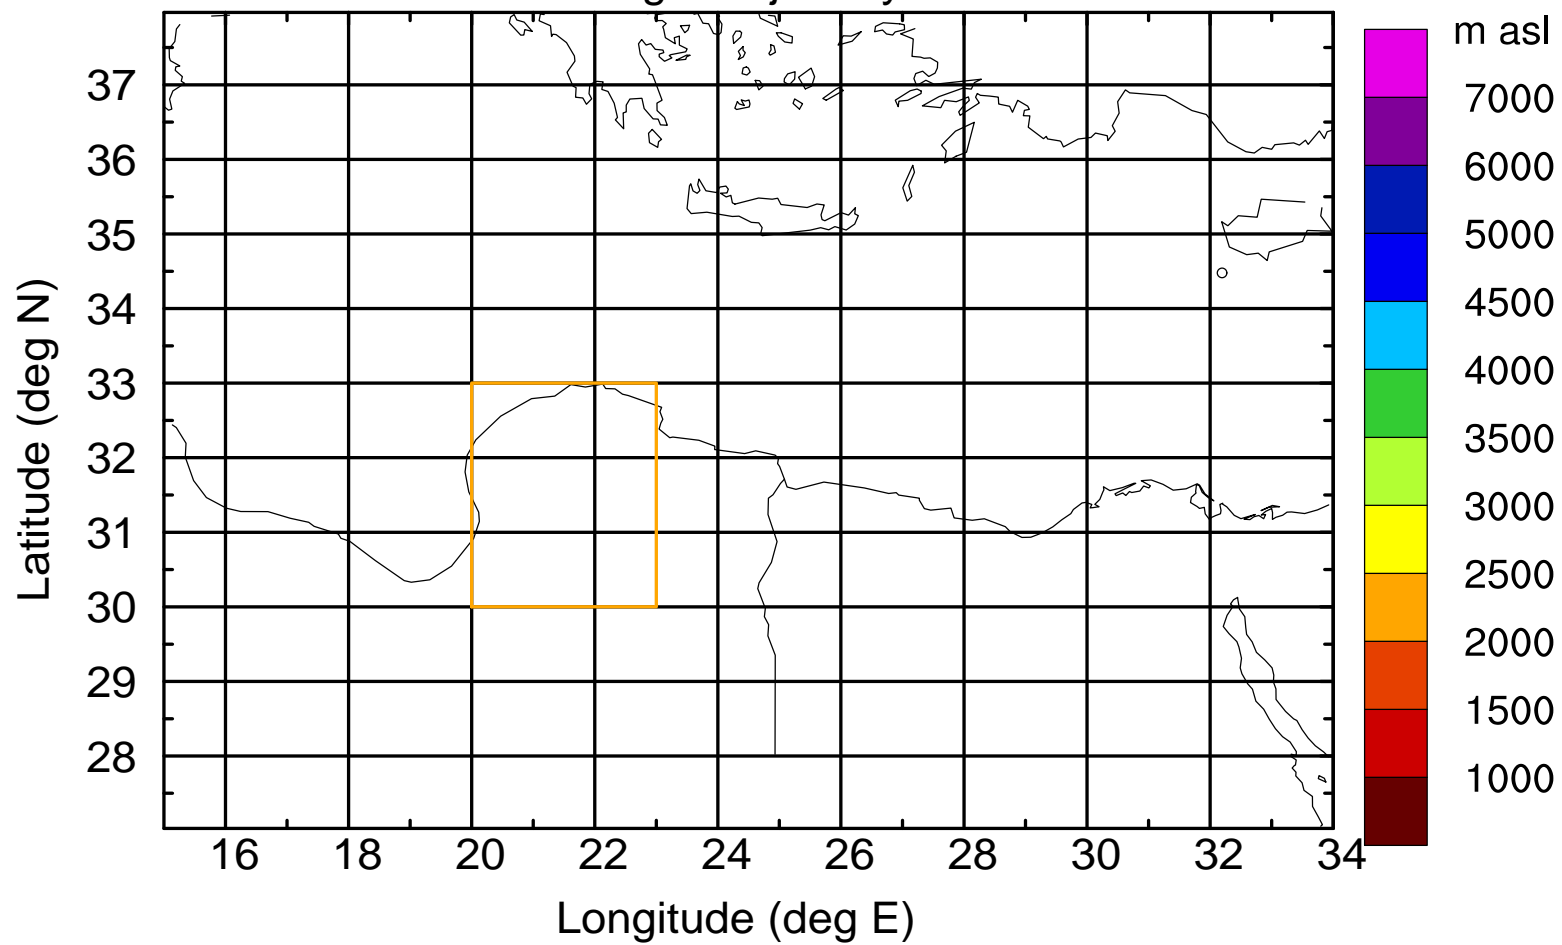

Paphos Airport ground station 20170422 15:00 UTC

Flight trajectory