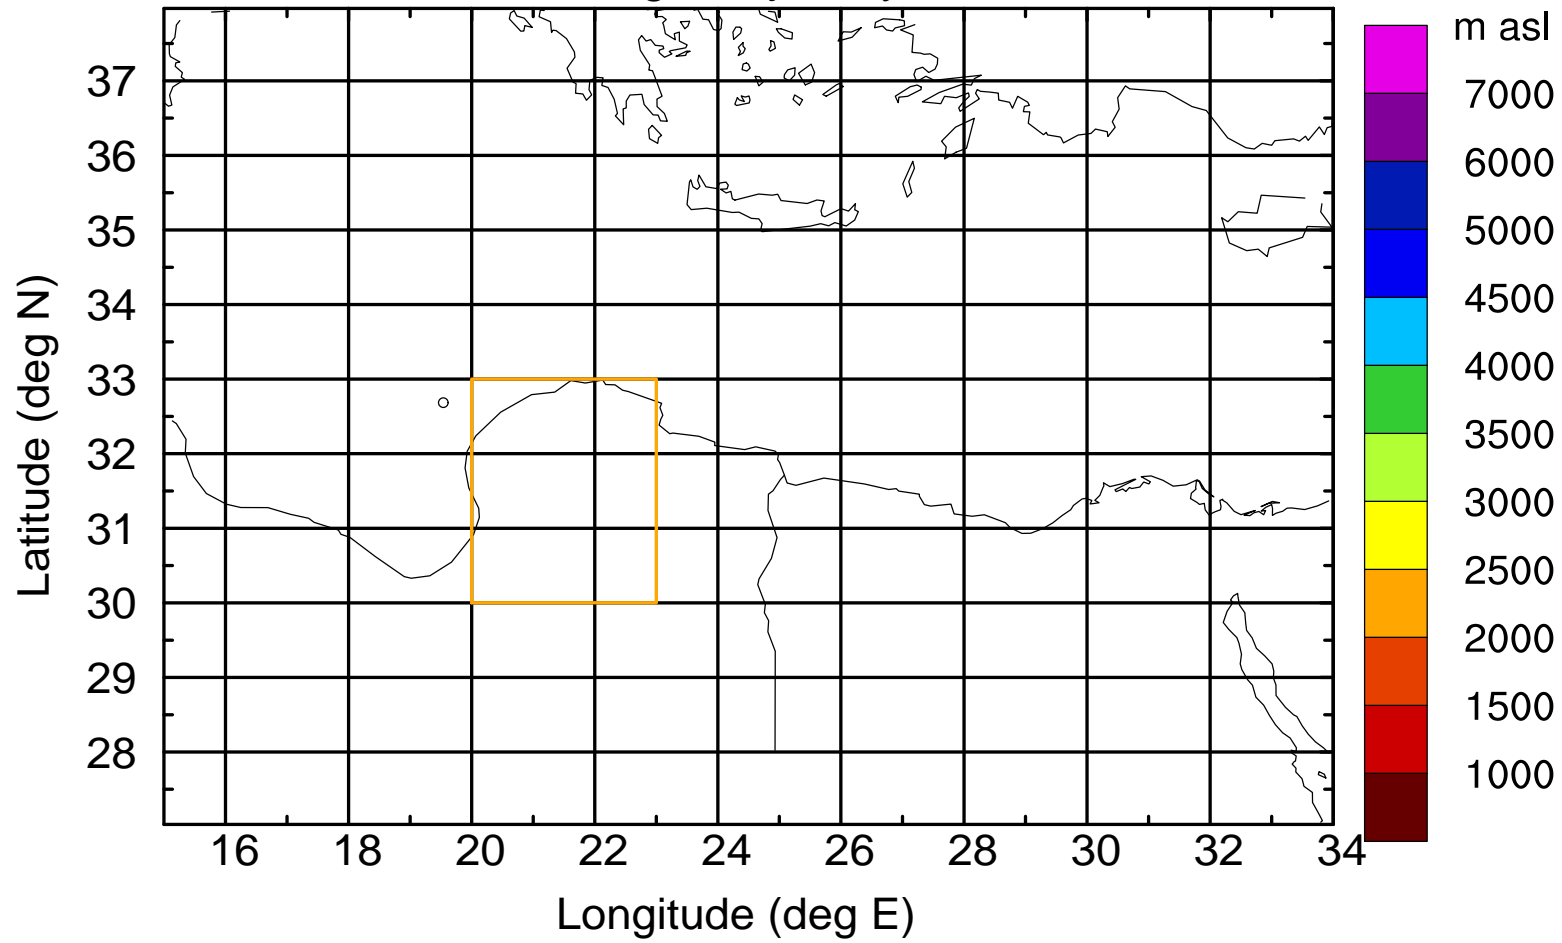

Paphos Airport ground station 20170422 15:00 UTC

Flight trajectory