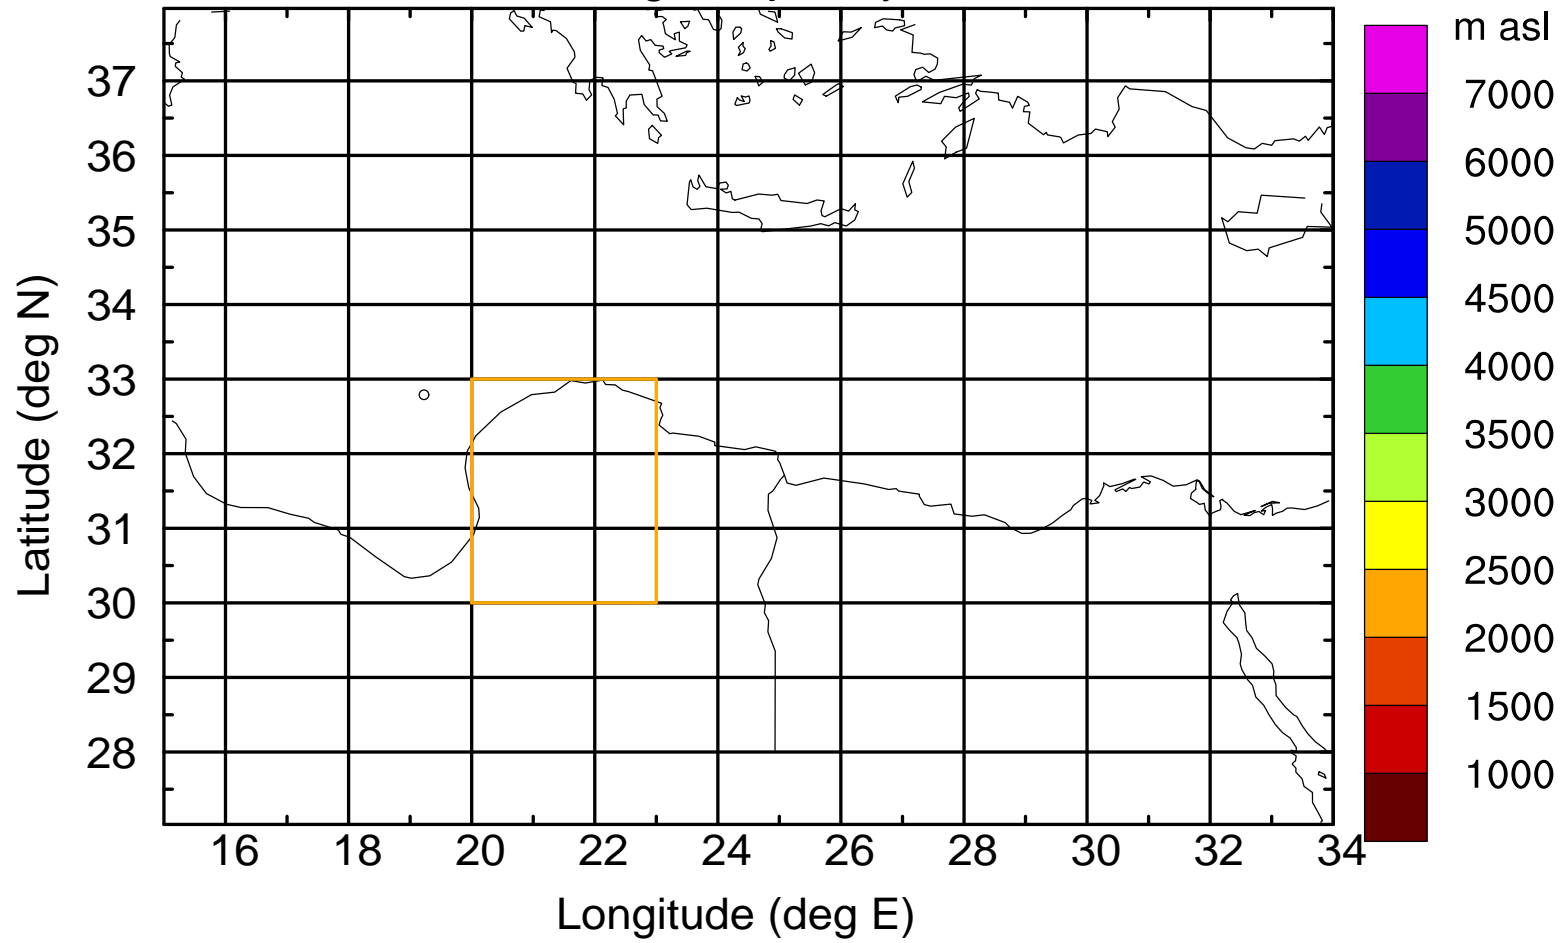

Paphos Airport ground station 20170422 15:00 UTC

Flight trajectory