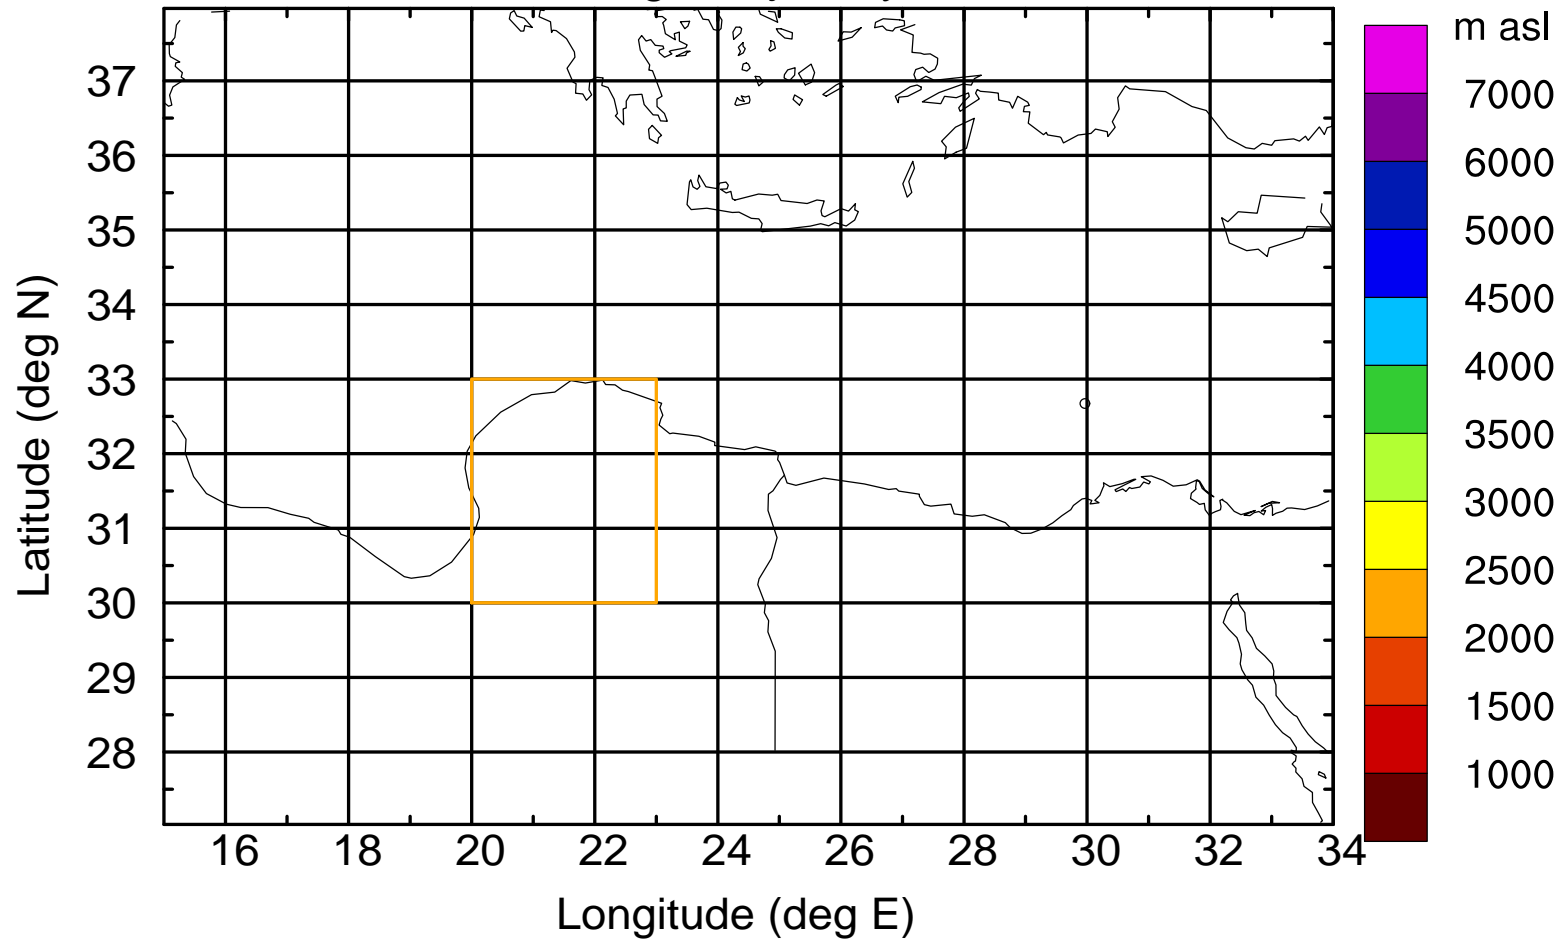

Flight trajectory

Paphos Airport ground station 20170422 15:00 UTC

Flight trajectory

Paphos Airport ground station 20170422 15:00 UTC

Flight trajectory

Paphos Airport ground station 20170422 15:00 UTC

Flight trajectory