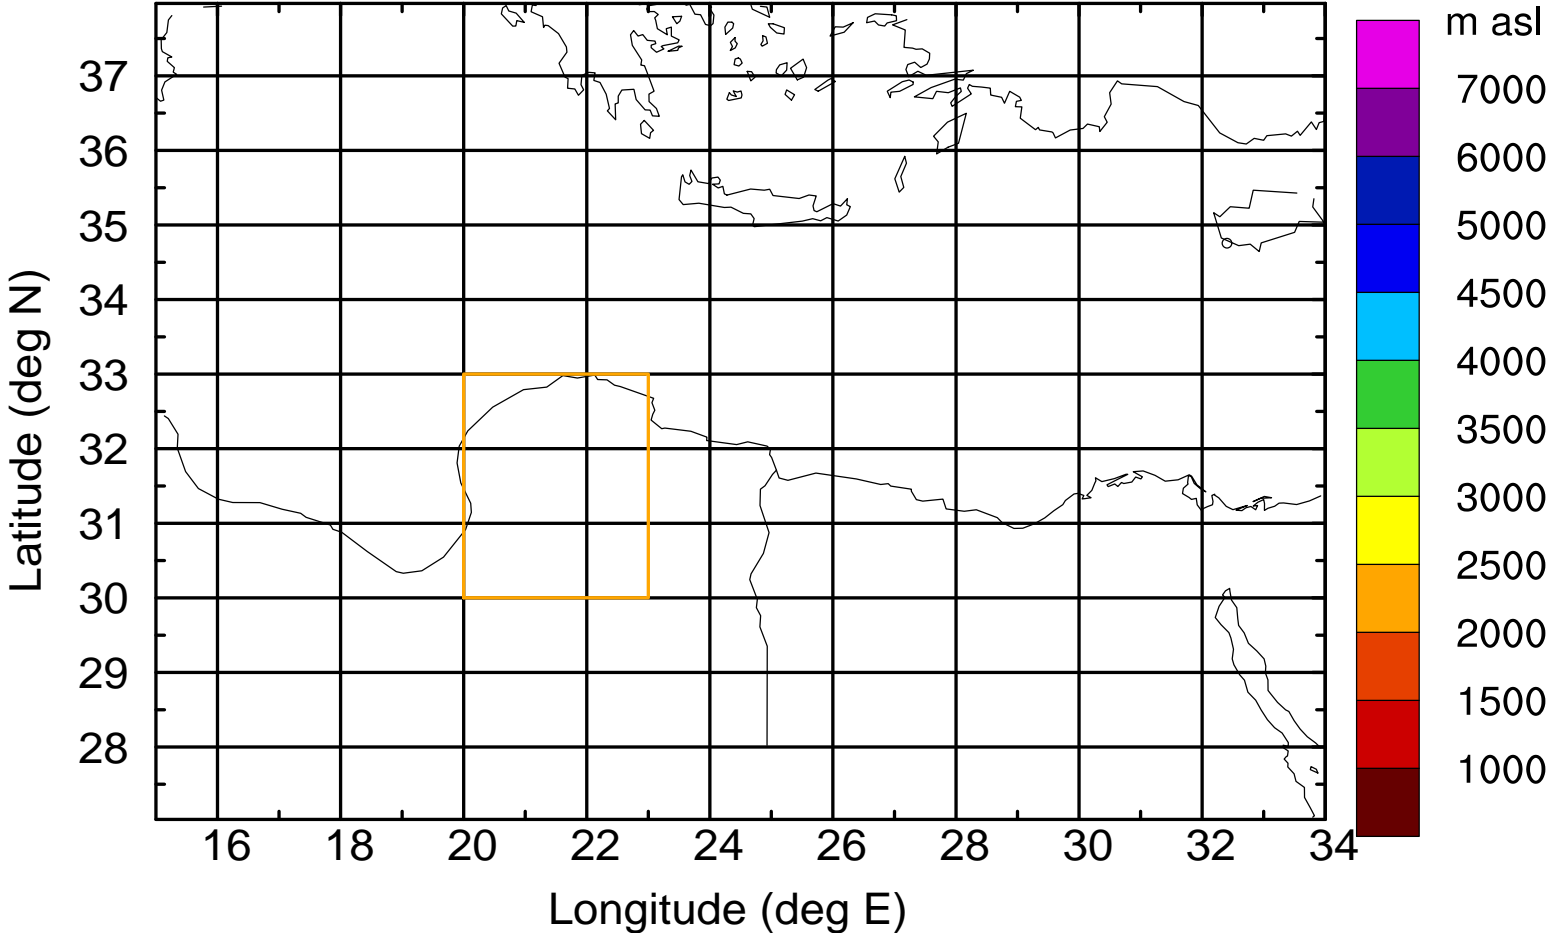

Paphos Airport ground station 20170422 15:00 UTC

Flight trajectory

Paphos Airport ground station 20170422 15:00 UTC

Flight trajectory

Paphos Airport ground station 20170422 15:00 UTC

Flight trajectory

Paphos Airport ground station 20170422 15:00 UTC