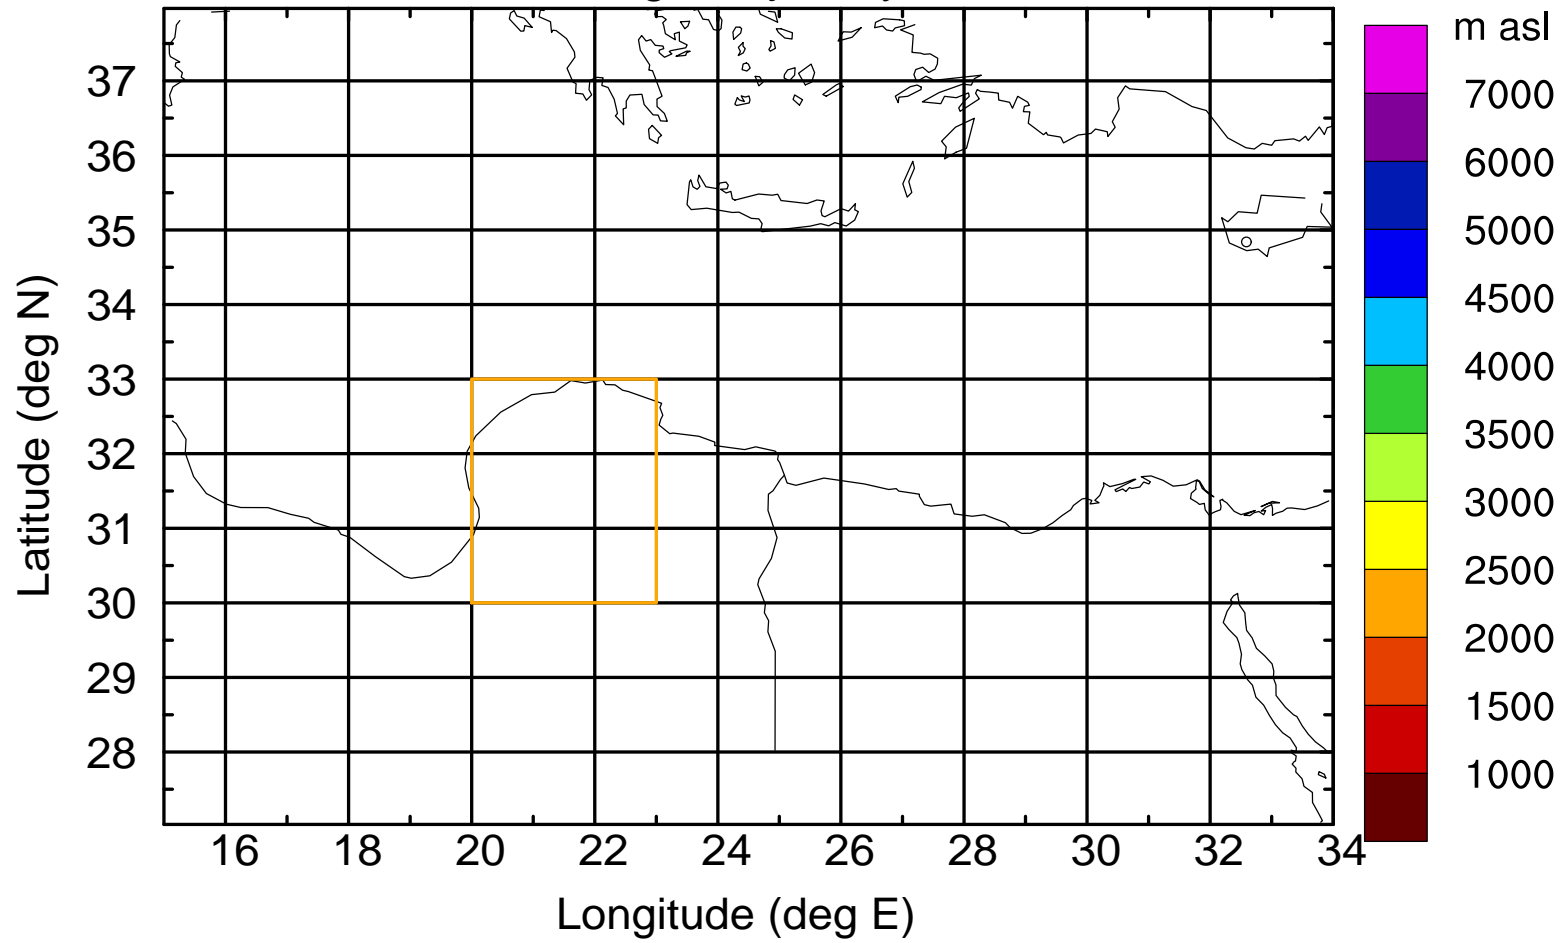

Paphos Airport ground station 20170422 15:00 UTC

Flight trajectory