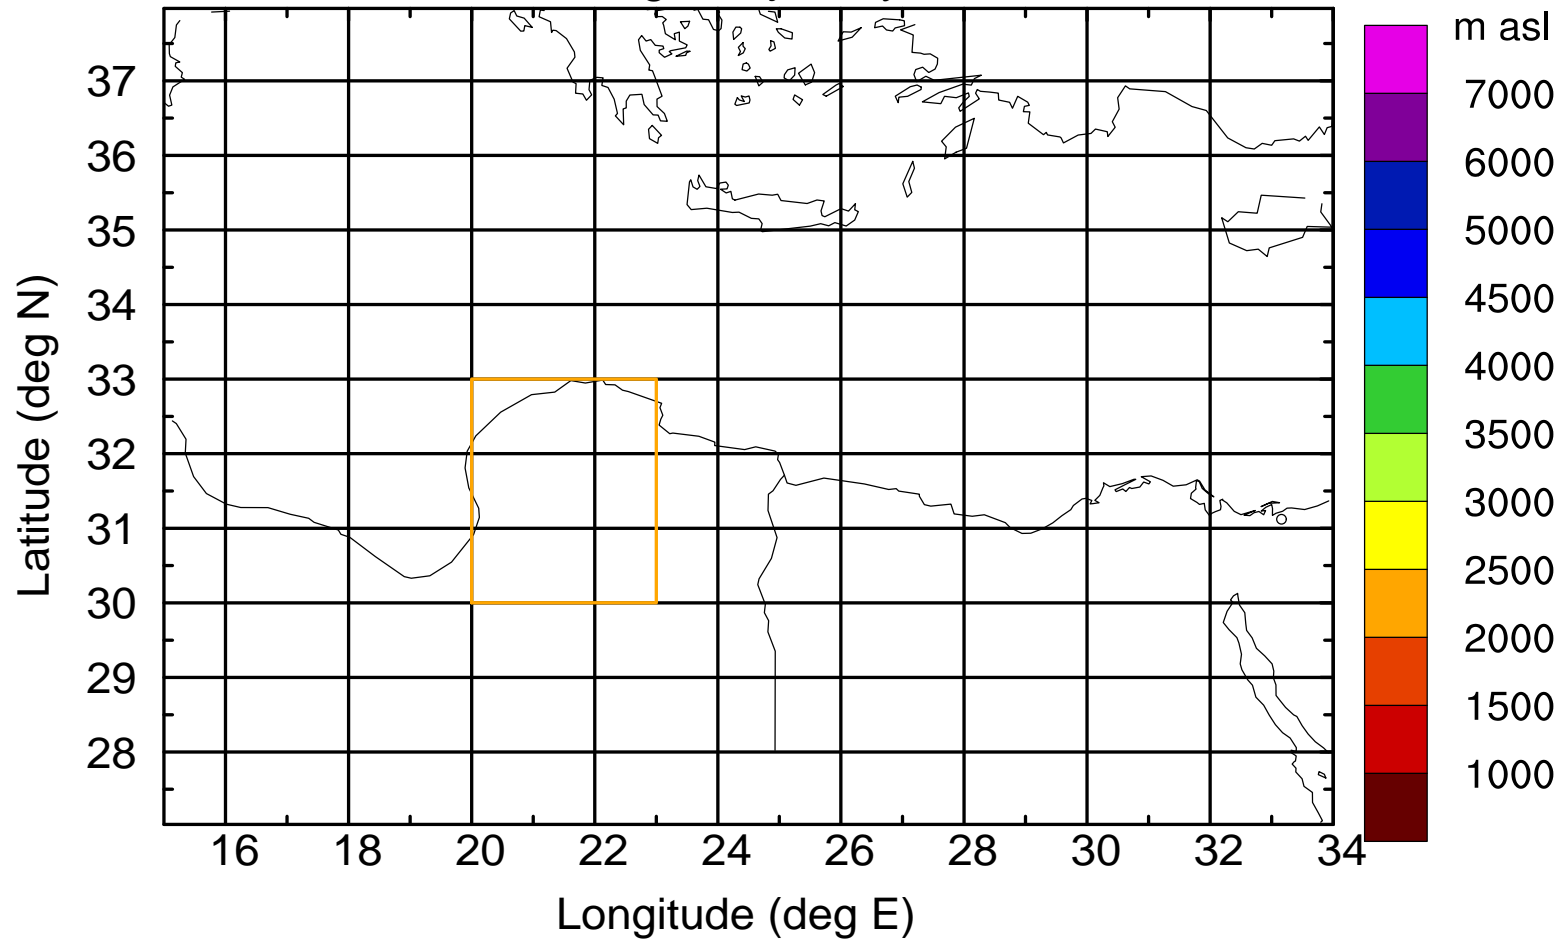

Flight trajectory

Paphos Airport ground station 20170422 15:00 UTC

Flight trajectory

Paphos Airport ground station 20170422 15:00 UTC

Flight trajectory

Paphos Airport ground station 20170422 15:00 UTC

Flight trajectory