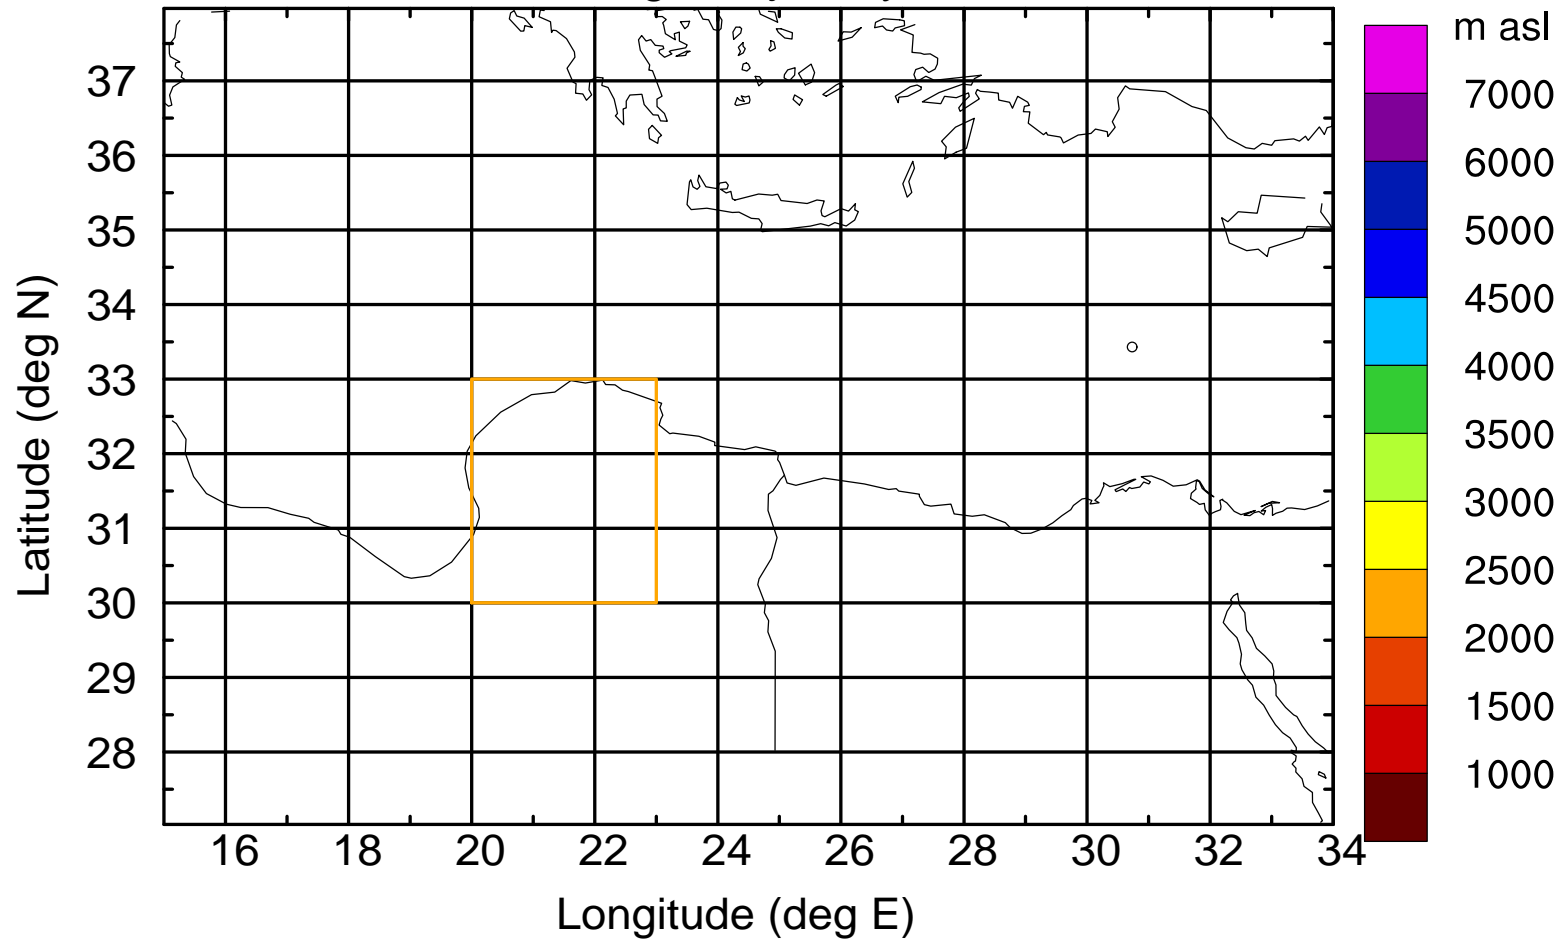

Flight trajectory

Paphos Airport ground station 20170422 15:00 UTC

Flight trajectory

Paphos Airport ground station 20170422 15:00 UTC

Flight trajectory

Paphos Airport ground station 20170422 15:00 UTC

Flight trajectory