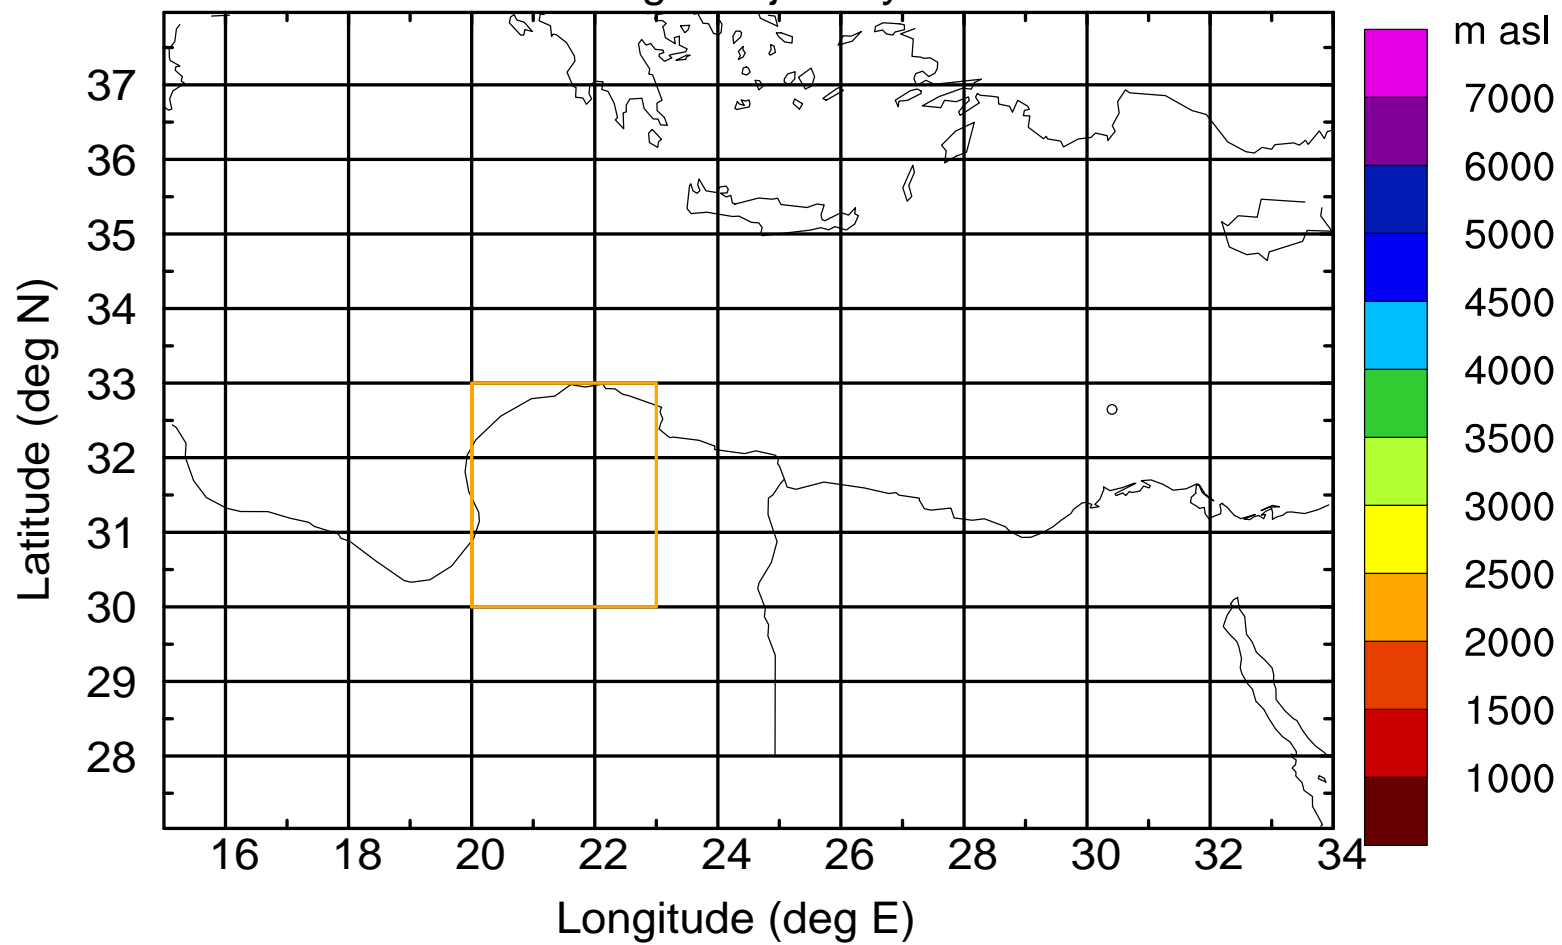

Paphos Airport ground station 20170422 15:00 UTC

Flight trajectory