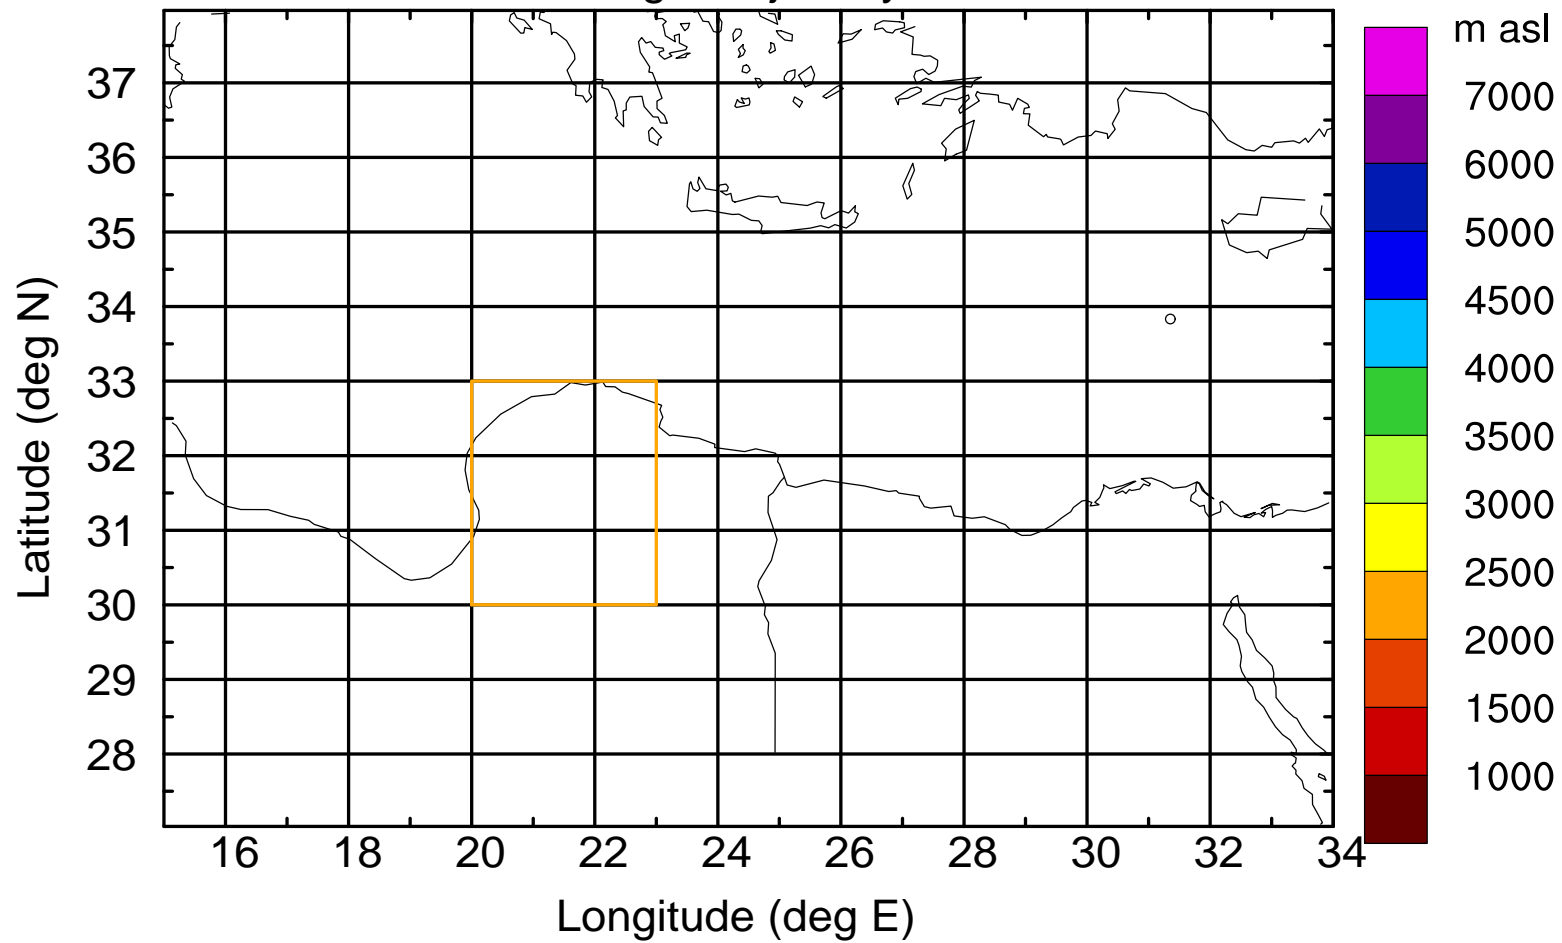

Paphos Airport ground station 20170422 15:00 UTC

Flight trajectory