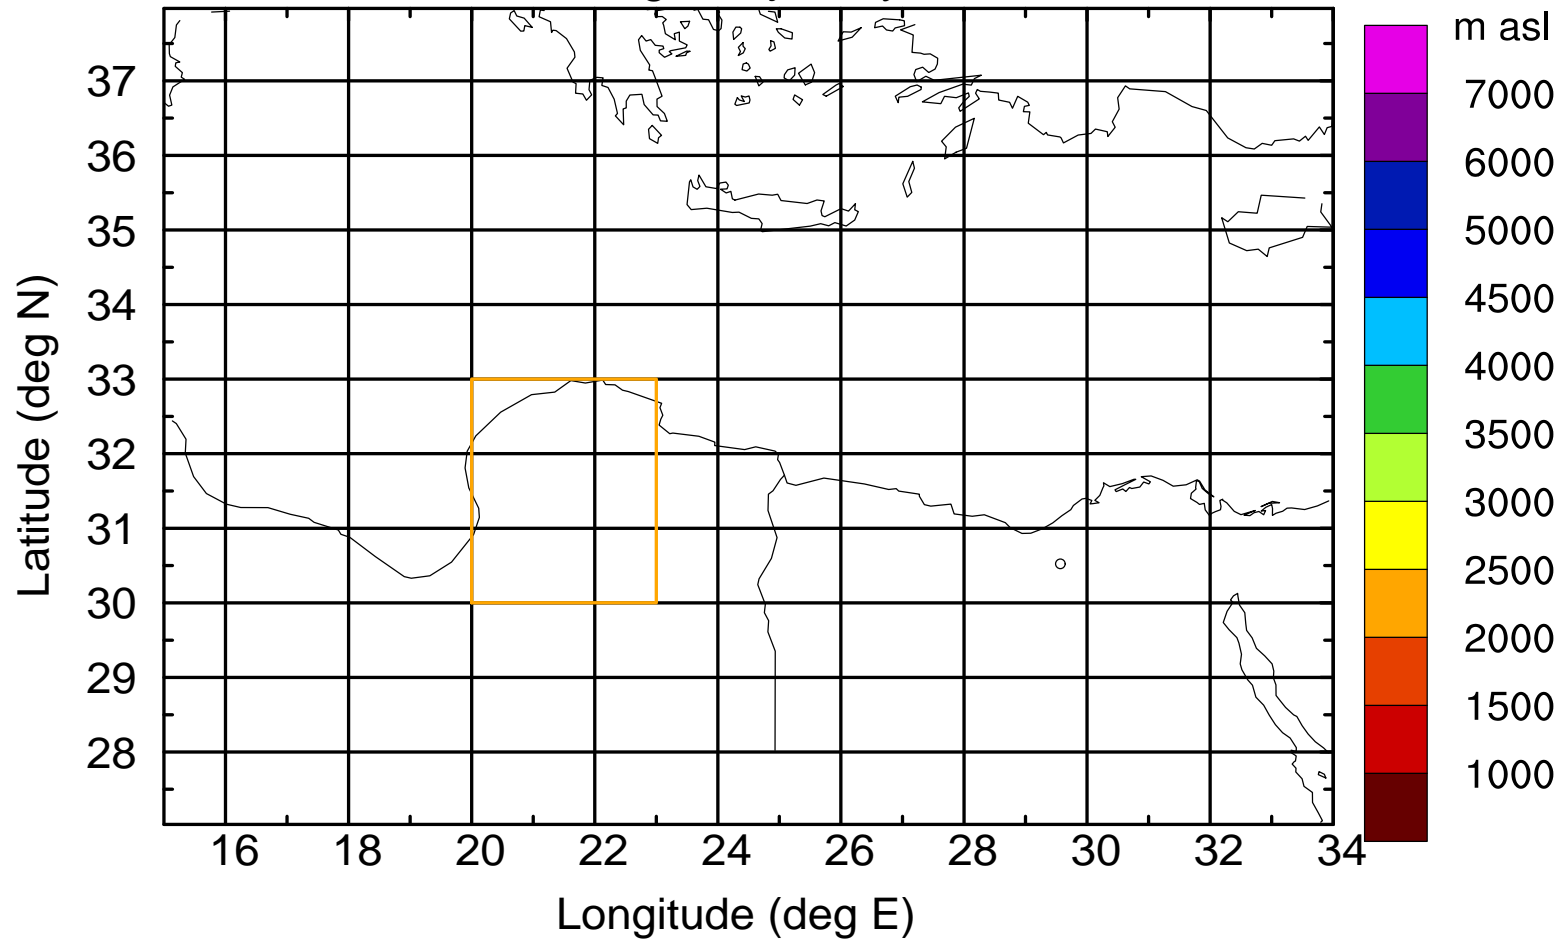

Paphos Airport ground station 20170422 15:00 UTC

Flight trajectory