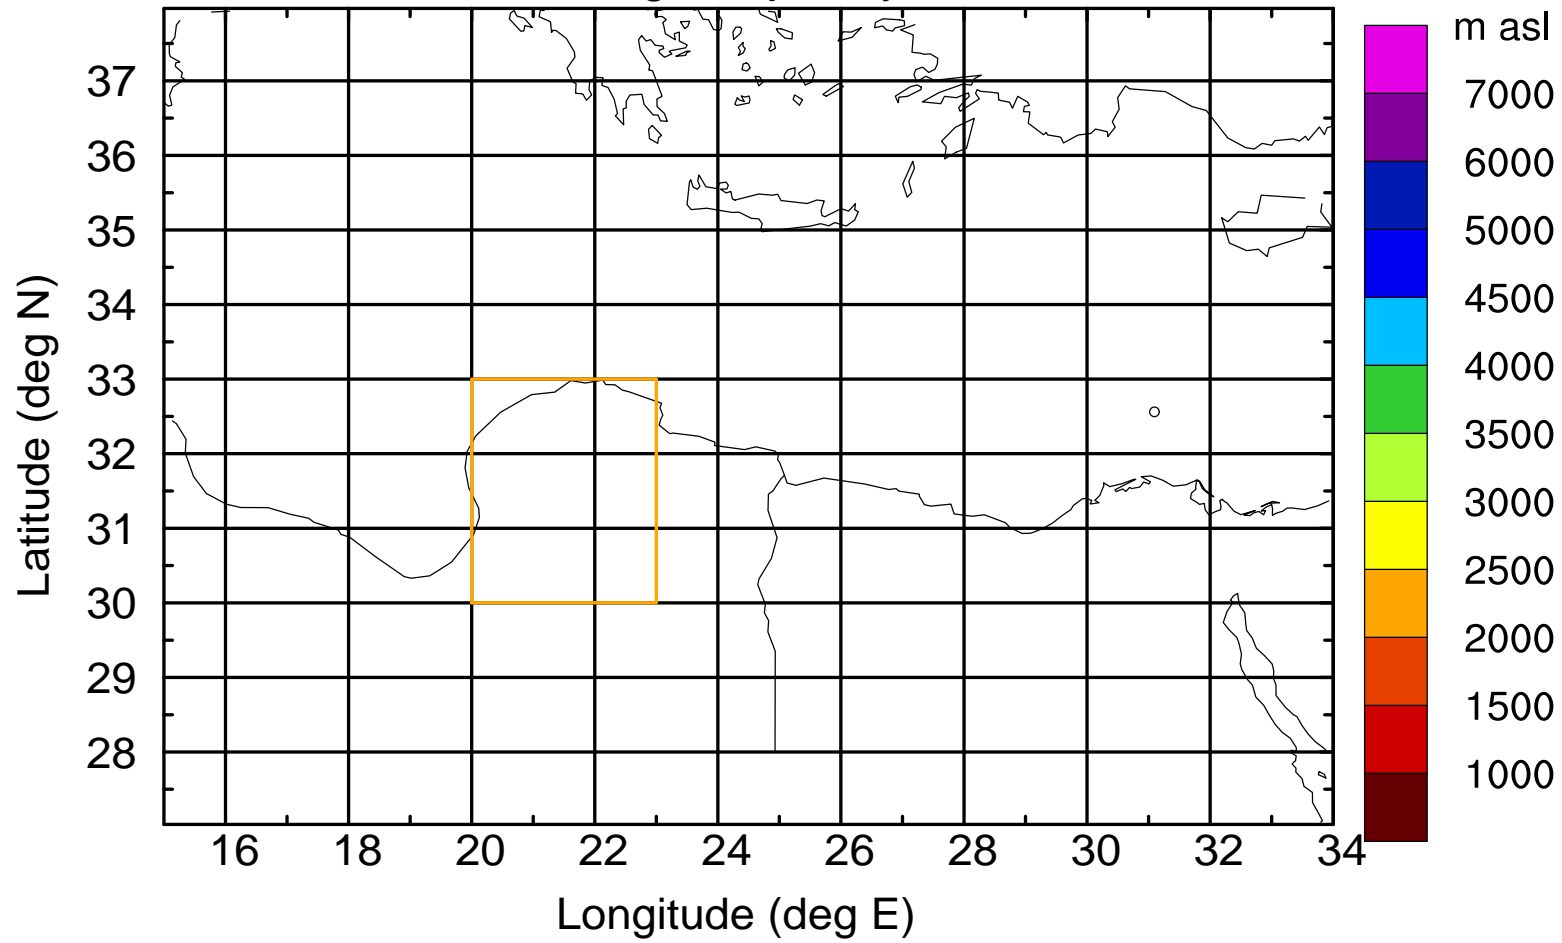

Paphos Airport ground station 20170422 15:00 UTC

Flight trajectory