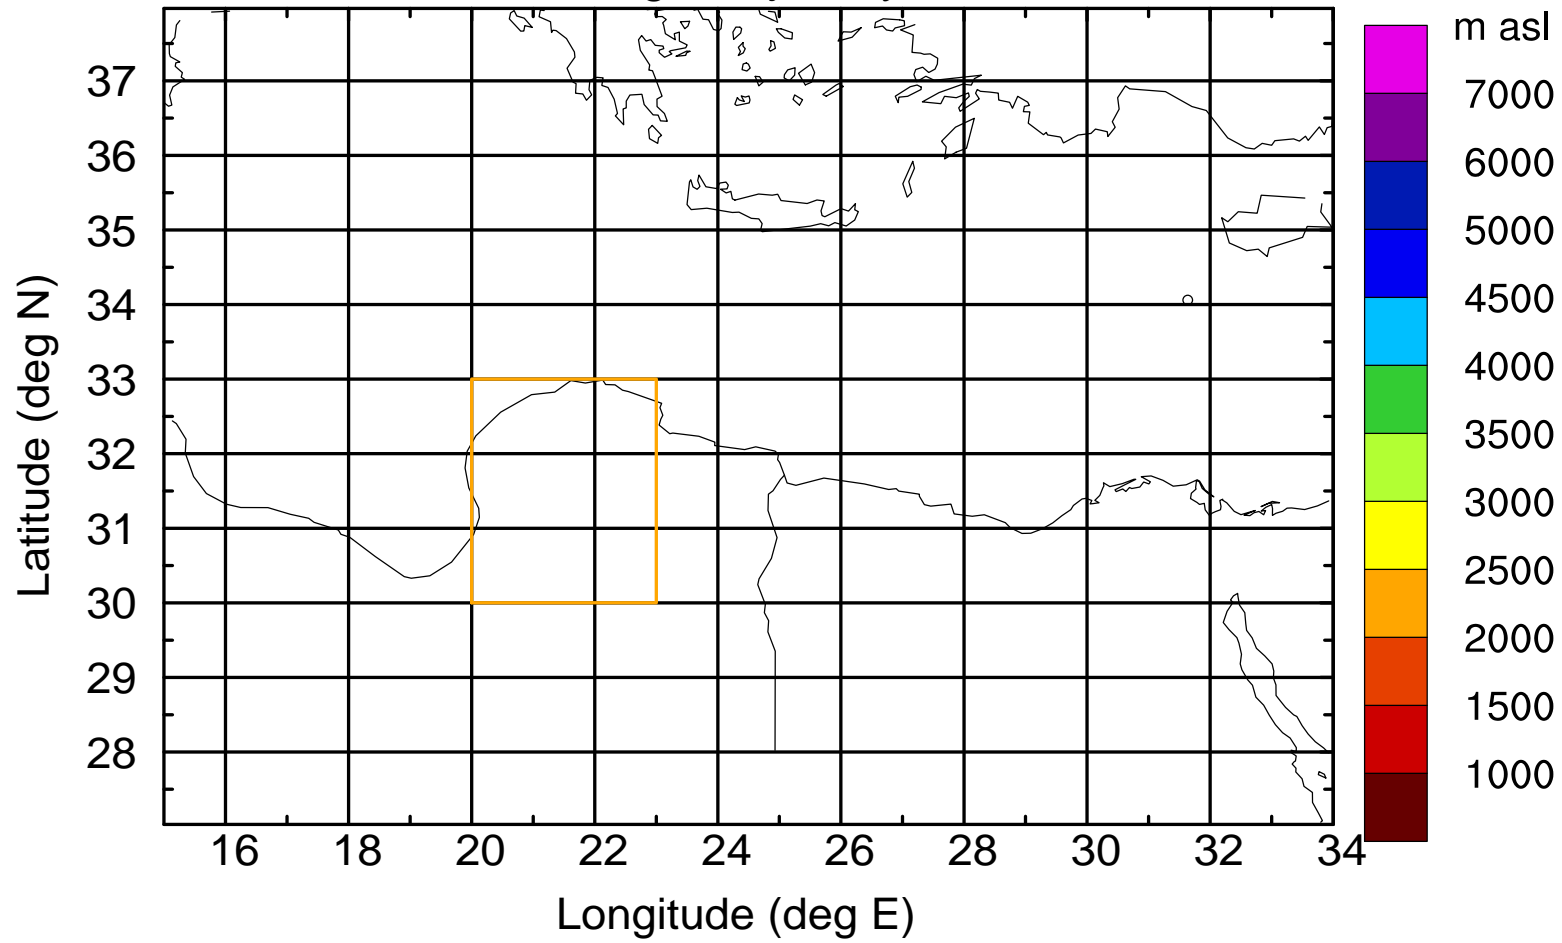

Paphos Airport ground station 20170422 15:00 UTC

Flight trajectory