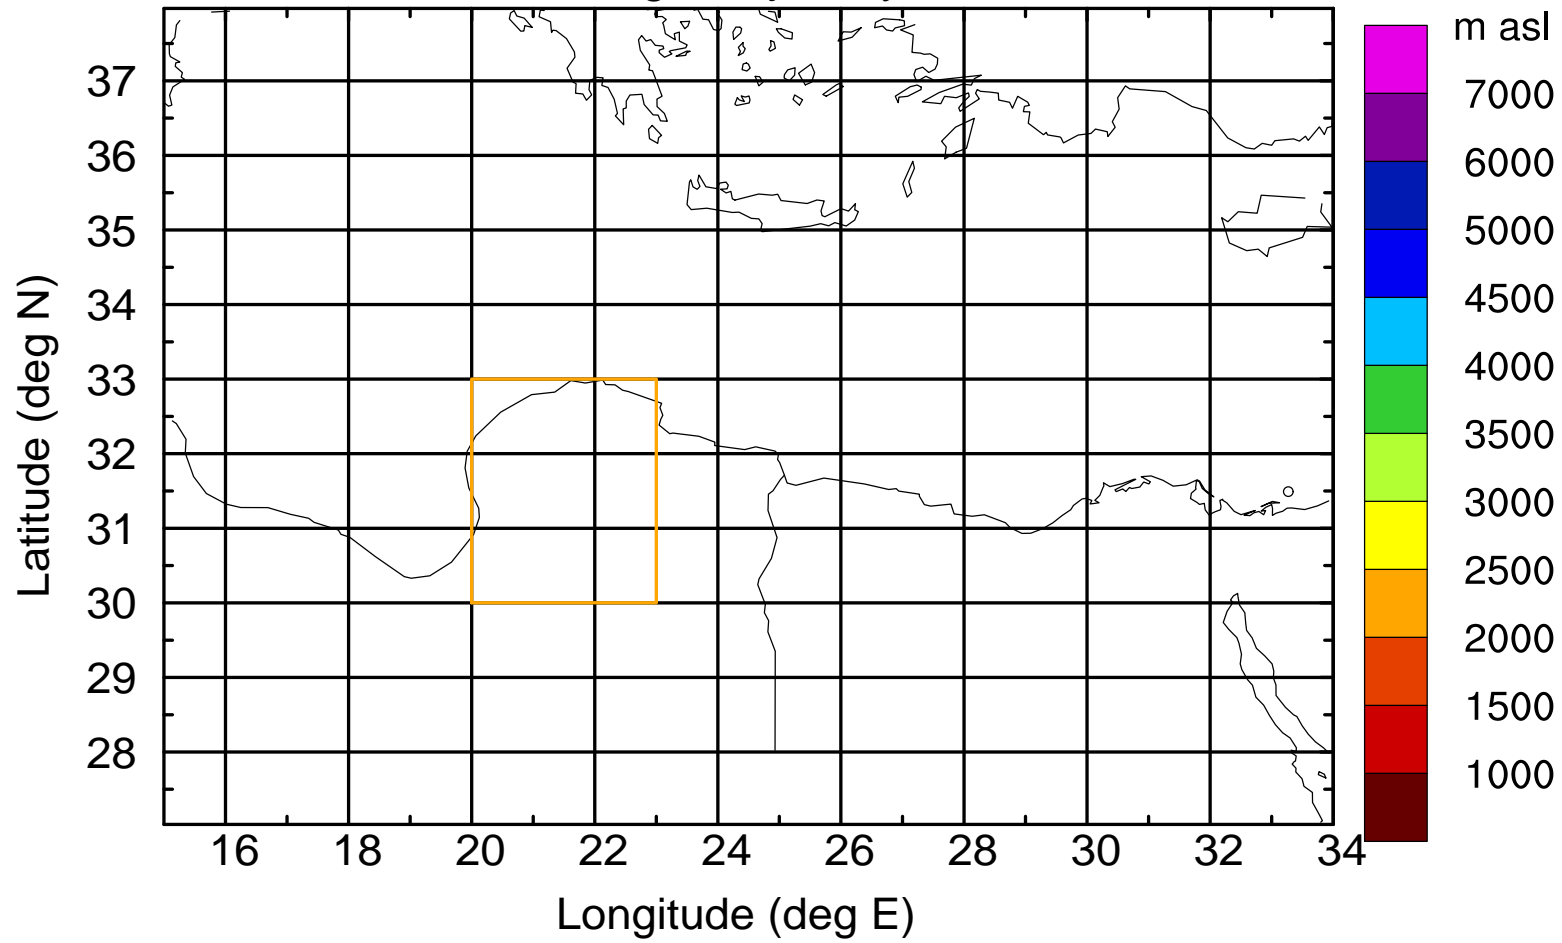

Paphos Airport ground station 20170422 15:00 UTC

Flight trajectory