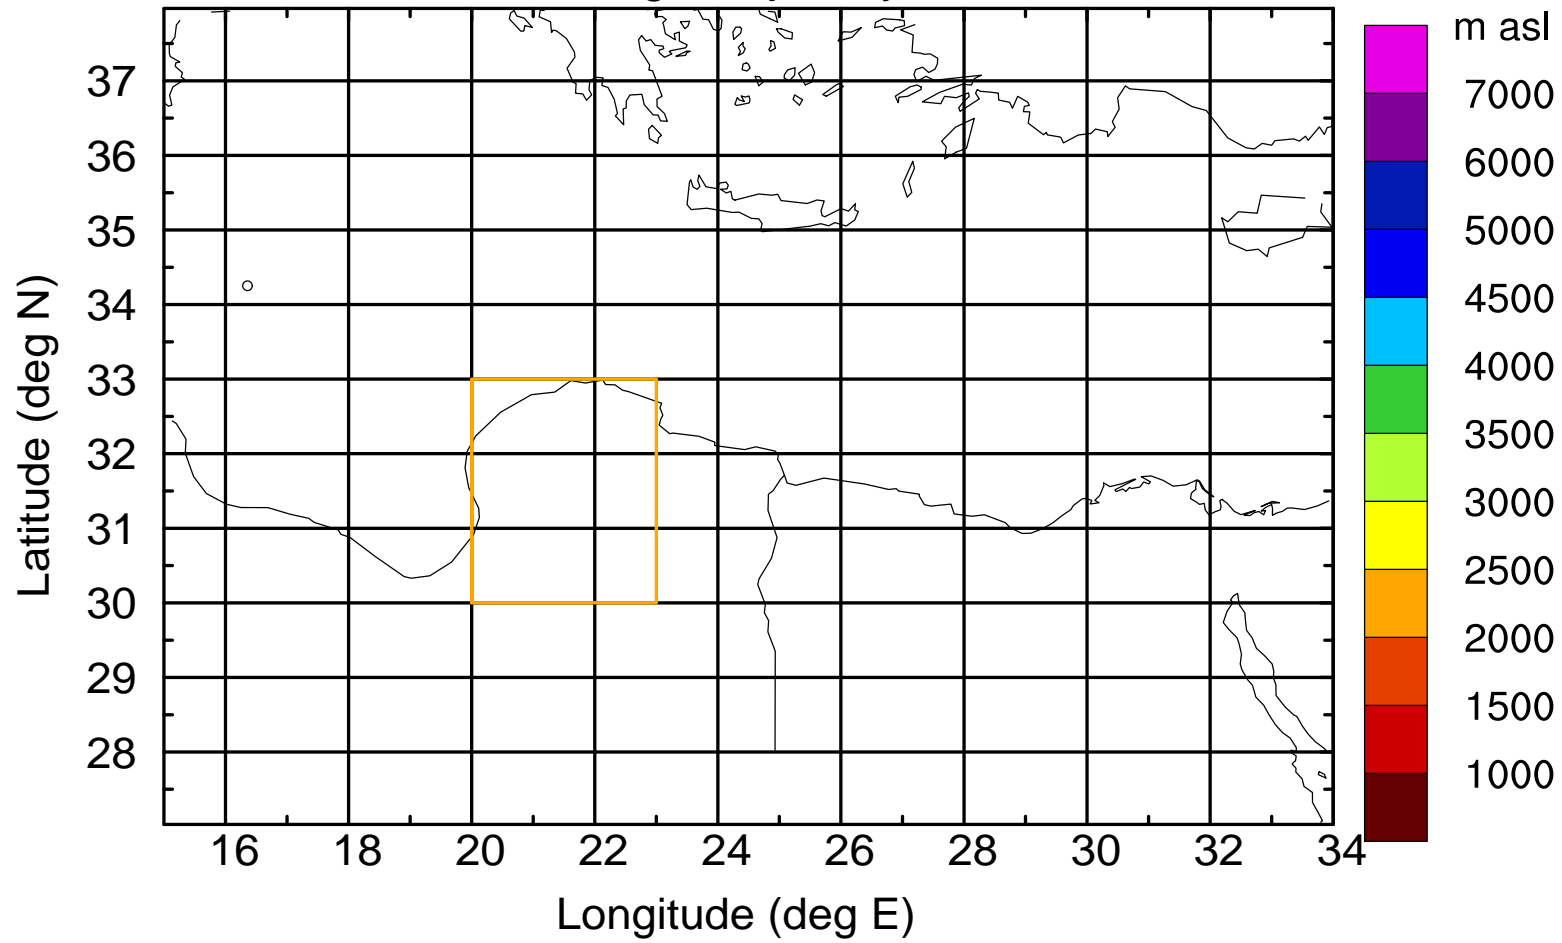

Flight trajectory

Paphos Airport ground station 20170422 15:00 UTC

Flight trajectory

Paphos Airport ground station 20170422 15:00 UTC

Flight trajectory

Paphos Airport ground station 20170422 15:00 UTC

Flight trajectory