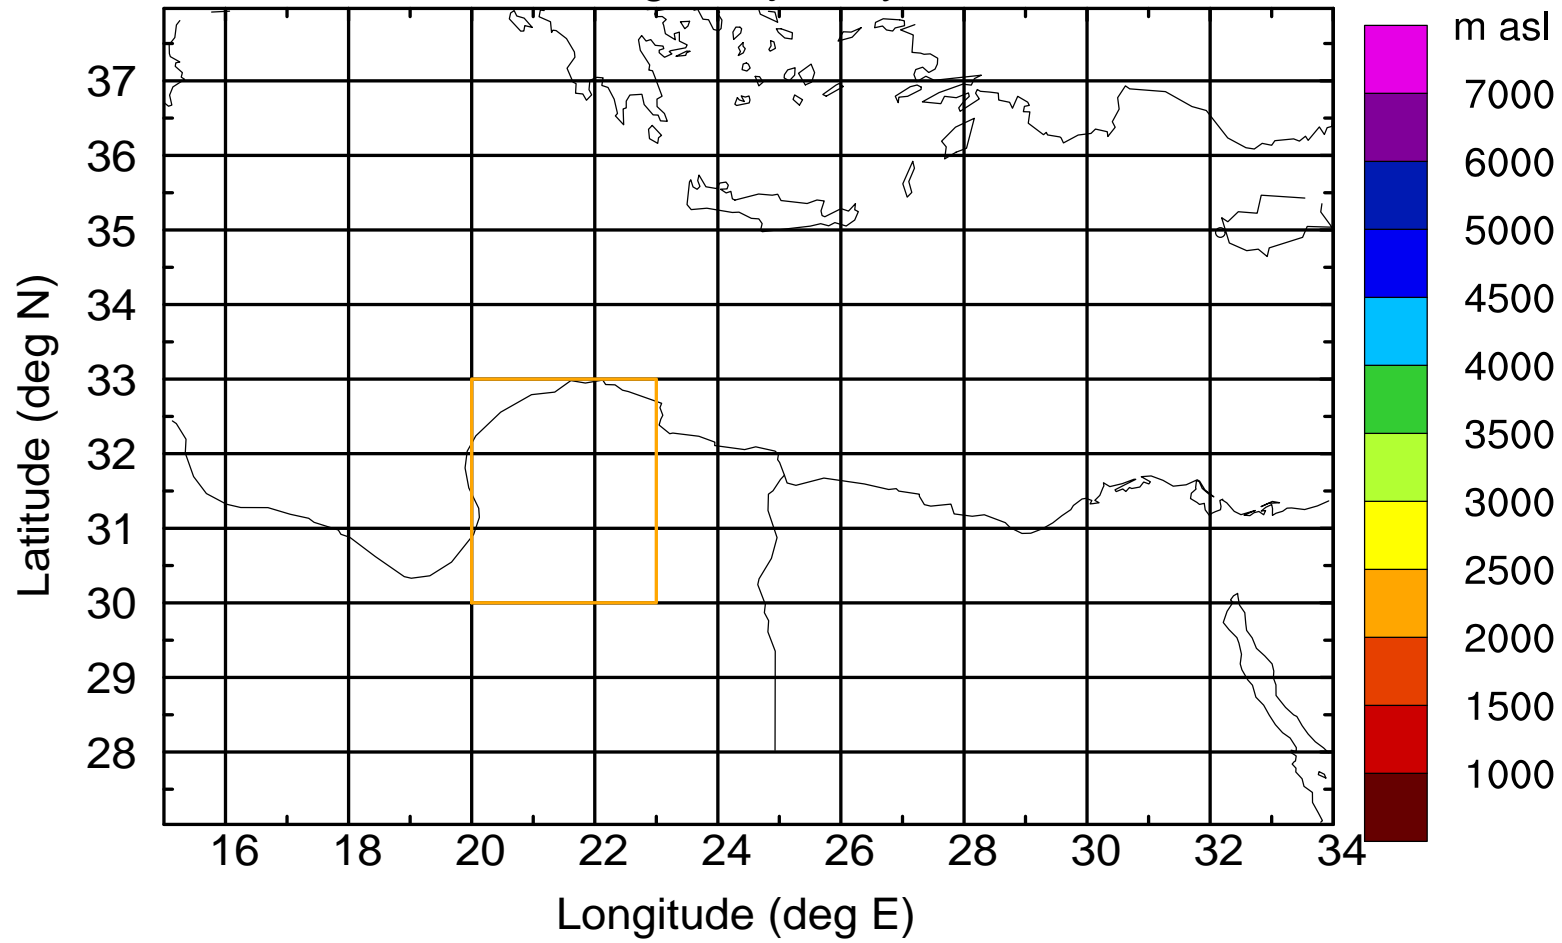

Flight trajectory

Paphos Airport ground station 20170422 15:00 UTC

Flight trajectory

Paphos Airport ground station 20170422 15:00 UTC

Flight trajectory

Paphos Airport ground station 20170422 15:00 UTC

Flight trajectory