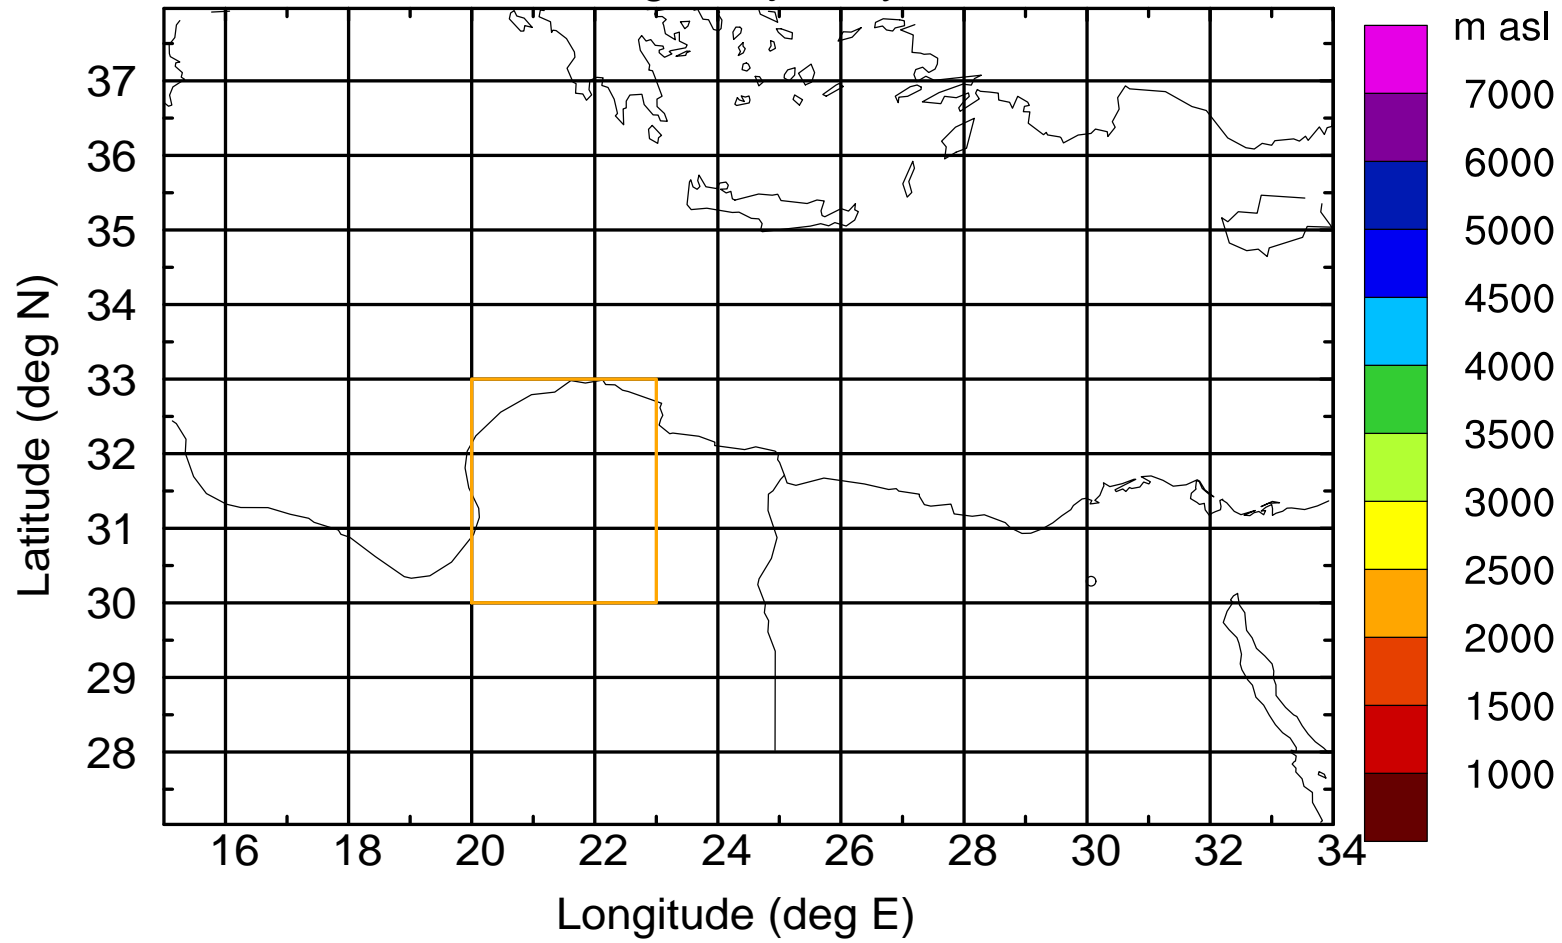

Flight trajectory

Paphos Airport ground station 20170422 15:00 UTC

Flight trajectory

Paphos Airport ground station 20170422 15:00 UTC

Flight trajectory

Paphos Airport ground station 20170422 15:00 UTC

Flight trajectory