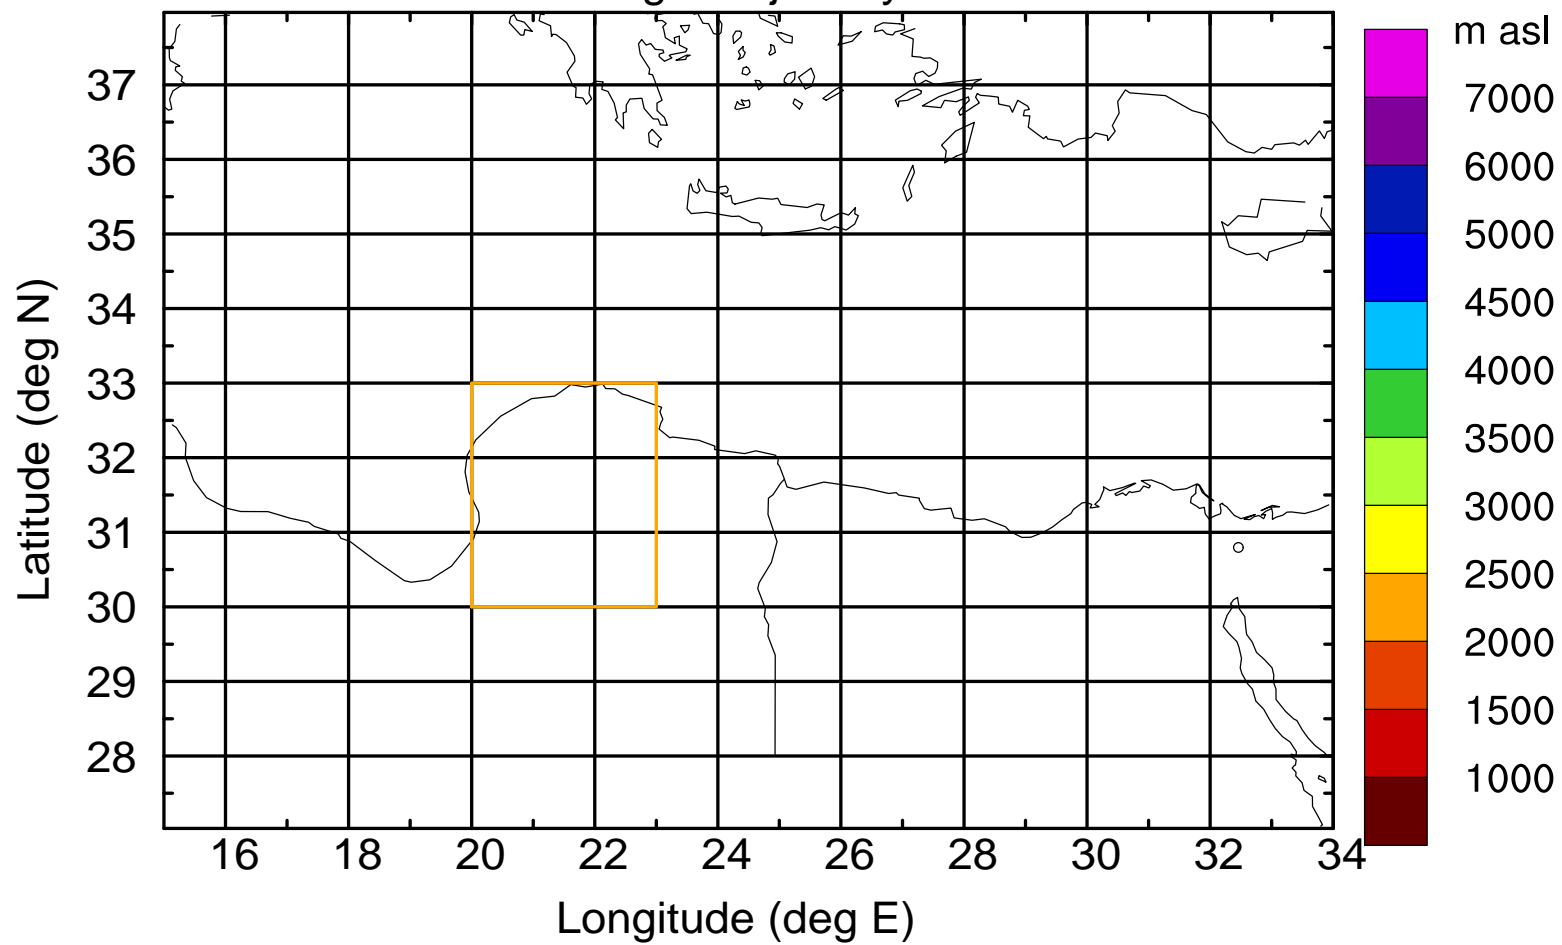

Paphos Airport ground station 20170422 15:00 UTC

Flight trajectory