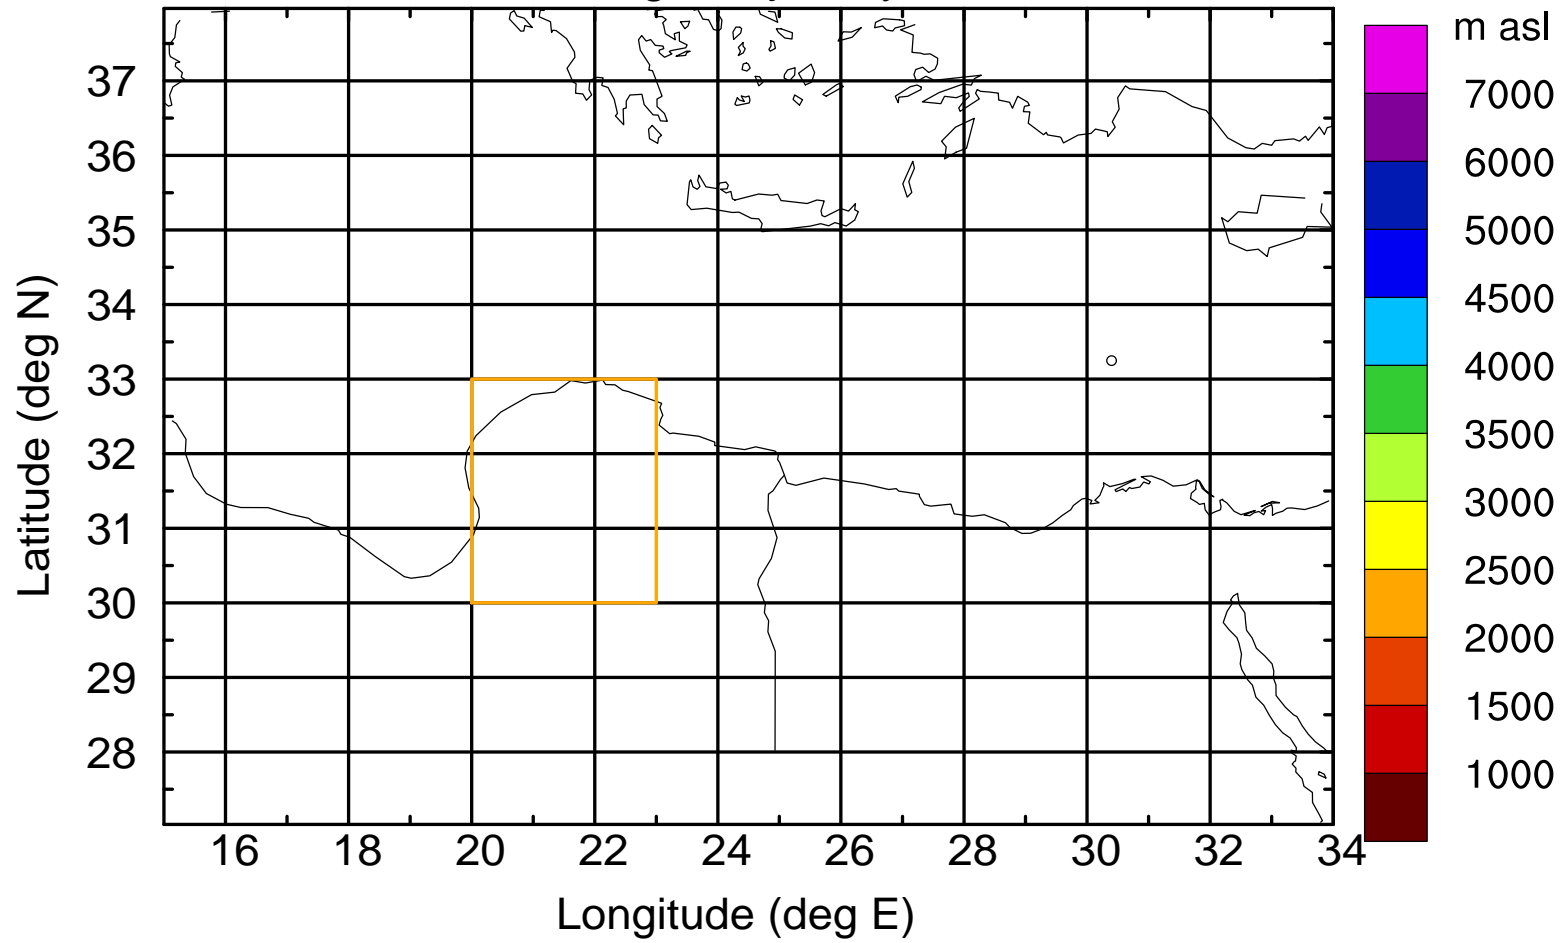

Paphos Airport ground station 20170422 15:00 UTC

Flight trajectory