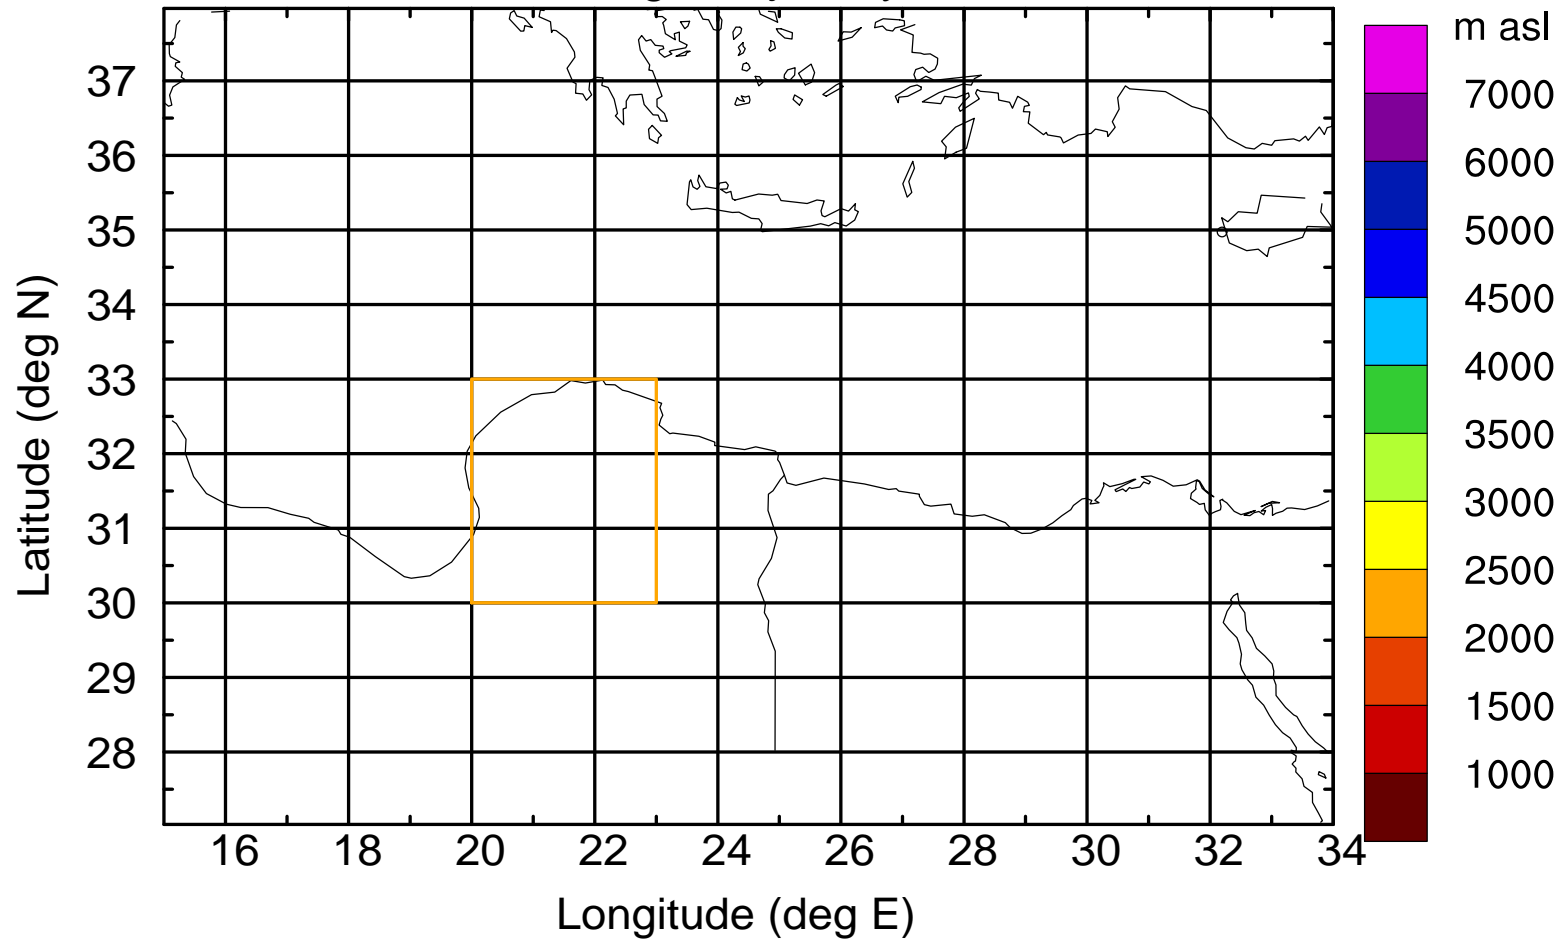

Flight trajectory

Paphos Airport ground station 20170422 15:00 UTC

Flight trajectory

Paphos Airport ground station 20170422 15:00 UTC

Flight trajectory

Paphos Airport ground station 20170422 15:00 UTC

Flight trajectory