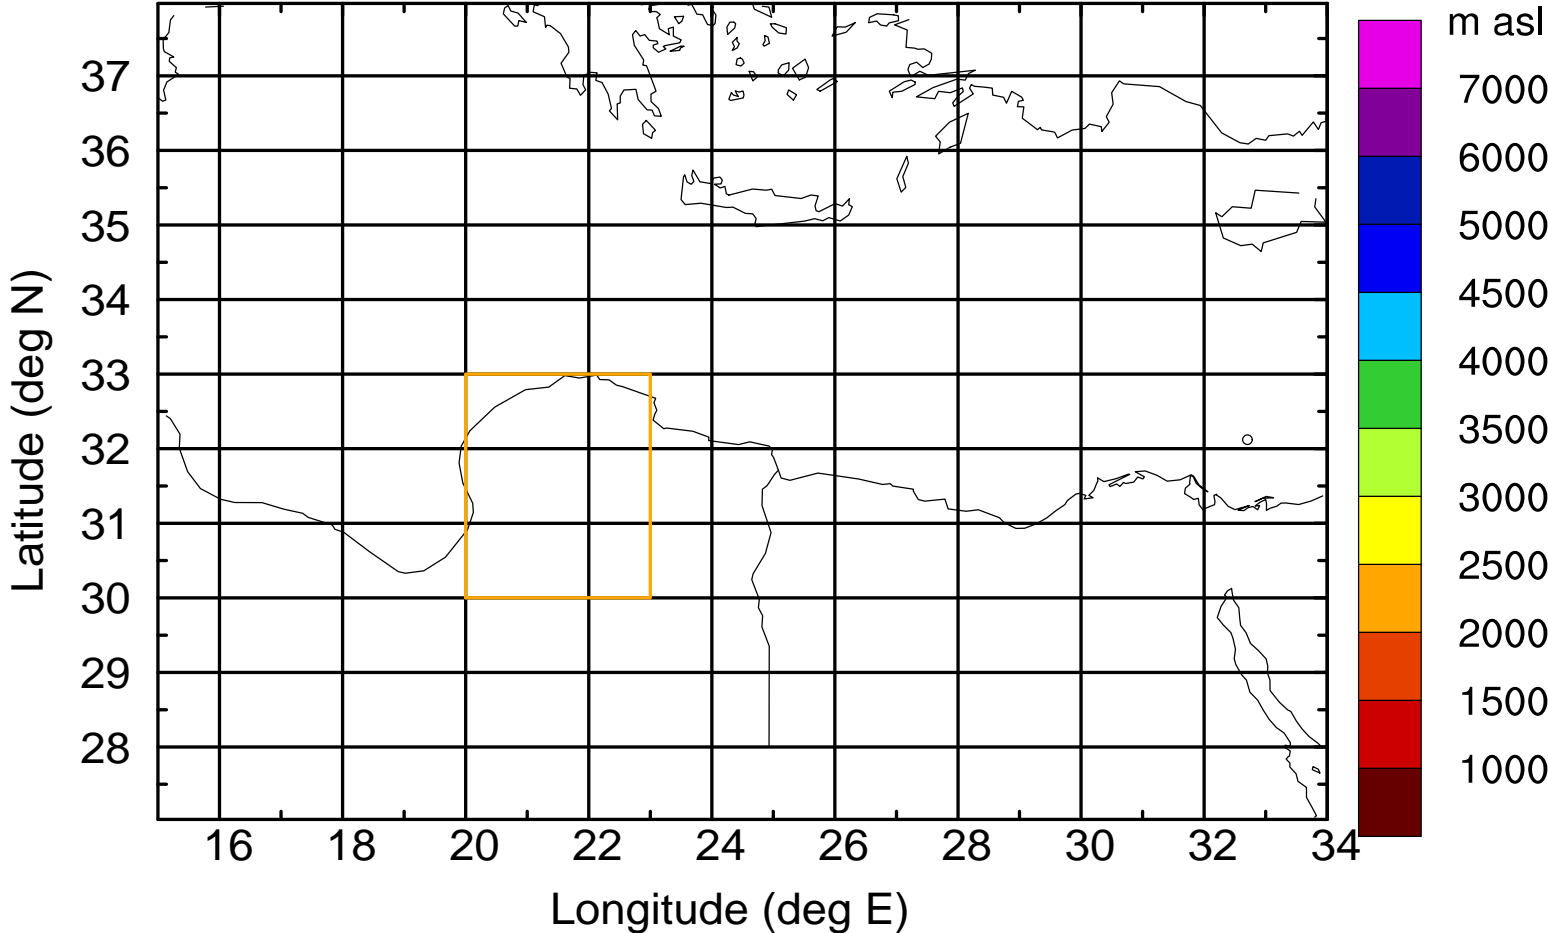

Flight trajectory

Paphos Airport ground station 20170422 15:00 UTC

Flight trajectory

Paphos Airport ground station 20170422 15:00 UTC

Flight trajectory

Paphos Airport ground station 20170422 15:00 UTC

Flight trajectory