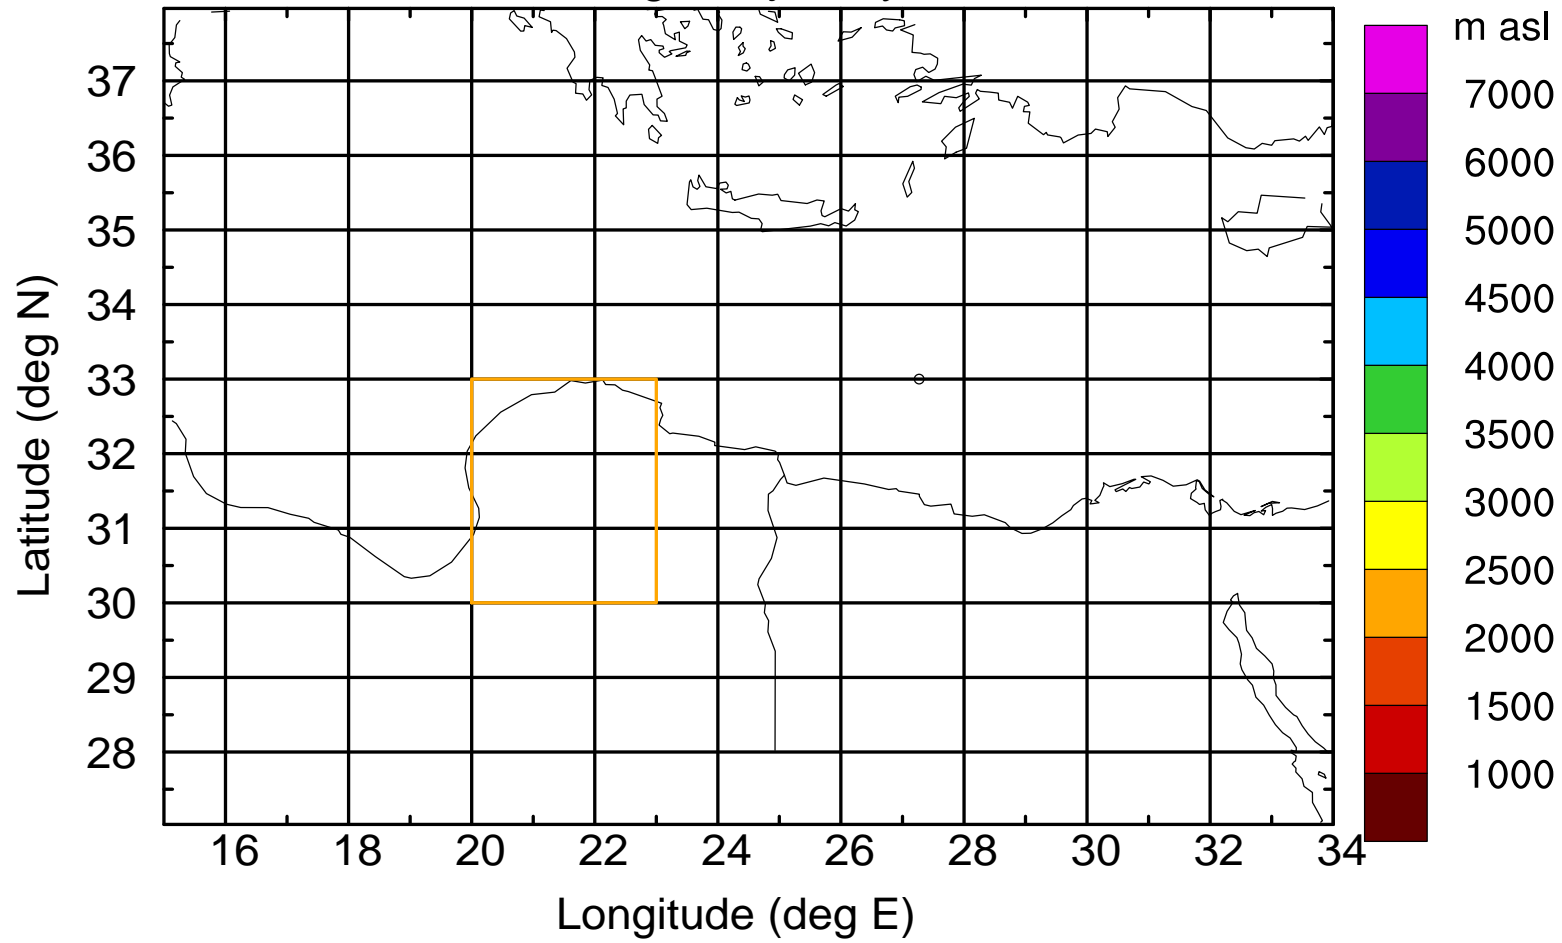

Paphos Airport ground station 20170422 15:00 UTC

Flight trajectory