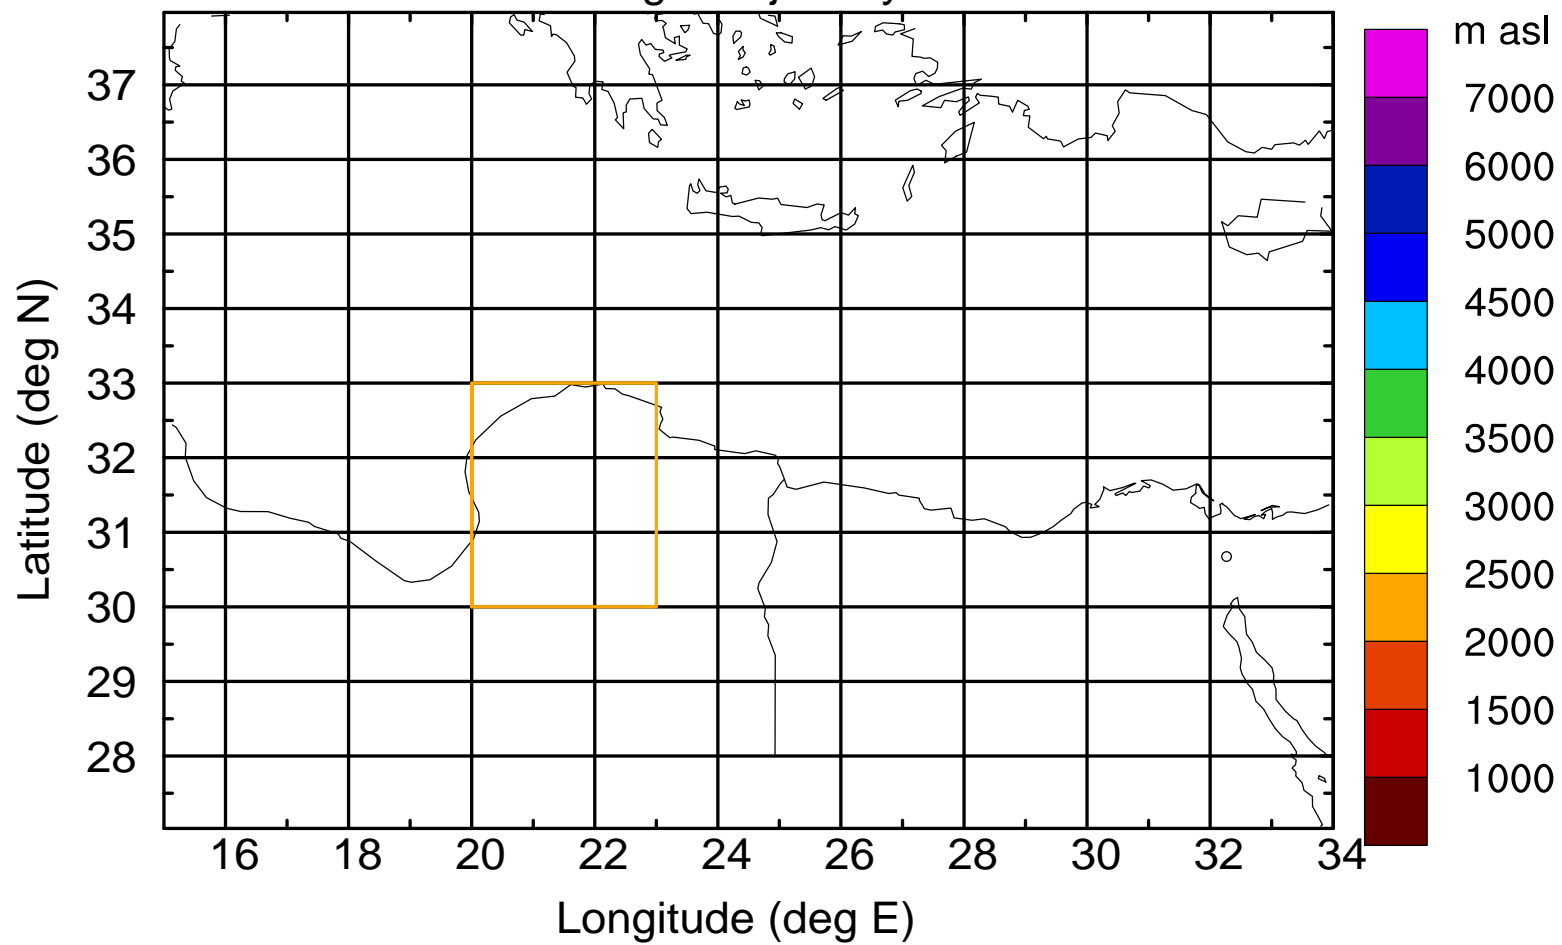

Paphos Airport ground station 20170422 15:00 UTC

Flight trajectory