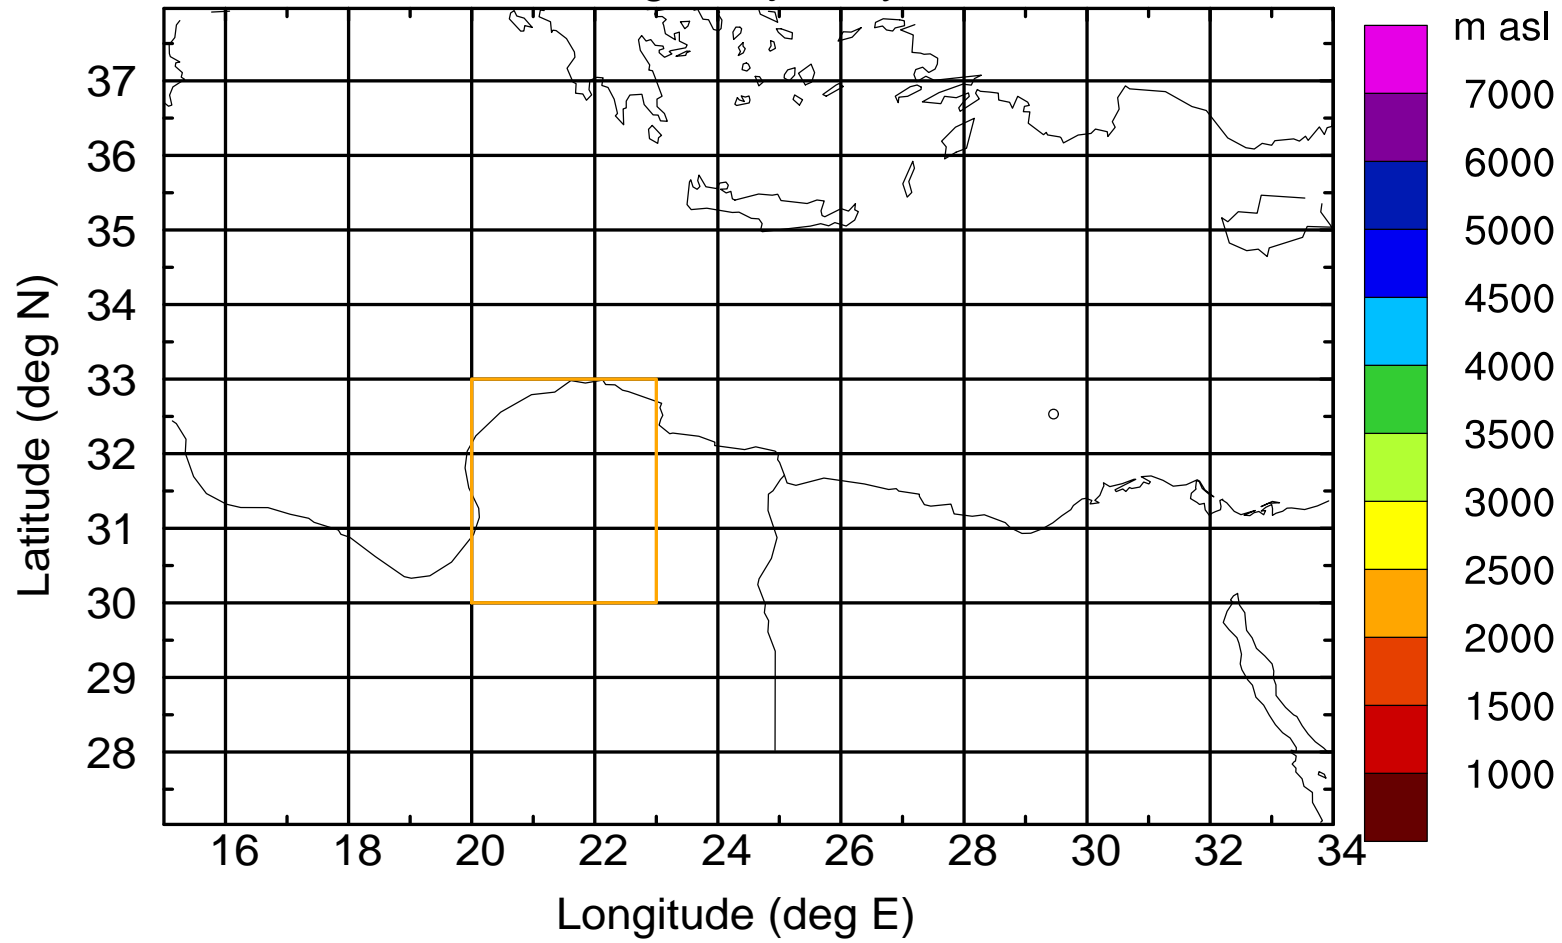

Paphos Airport ground station 20170422 15:00 UTC

Flight trajectory