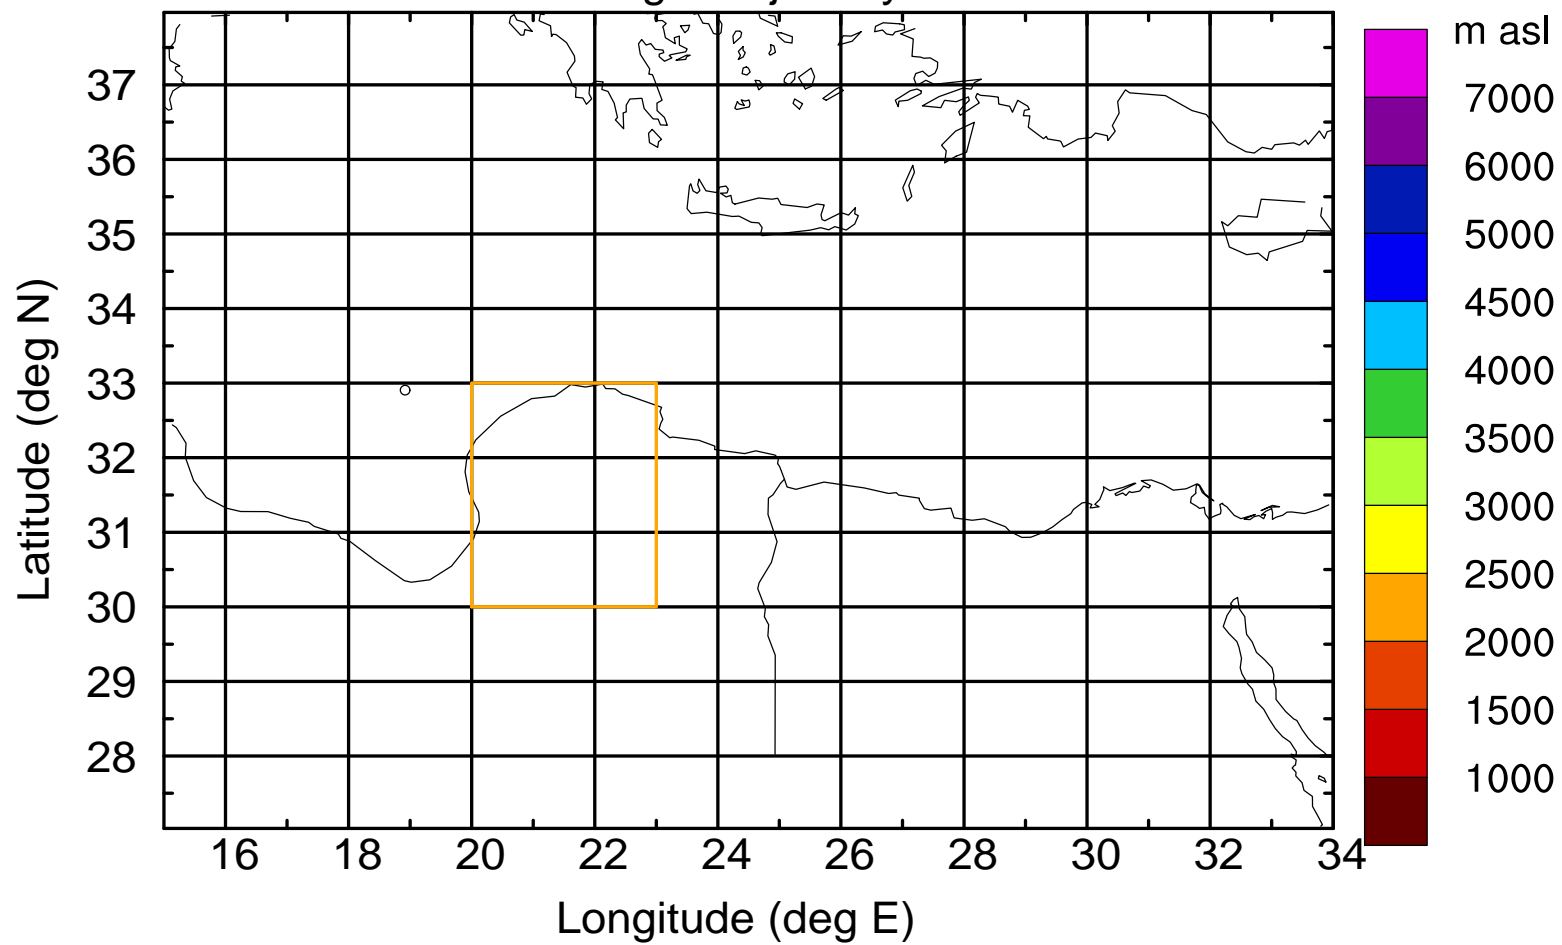

Flight trajectory

Paphos Airport ground station 20170422 15:00 UTC

Flight trajectory

Paphos Airport ground station 20170422 15:00 UTC

Flight trajectory

Paphos Airport ground station 20170422 15:00 UTC

Flight trajectory