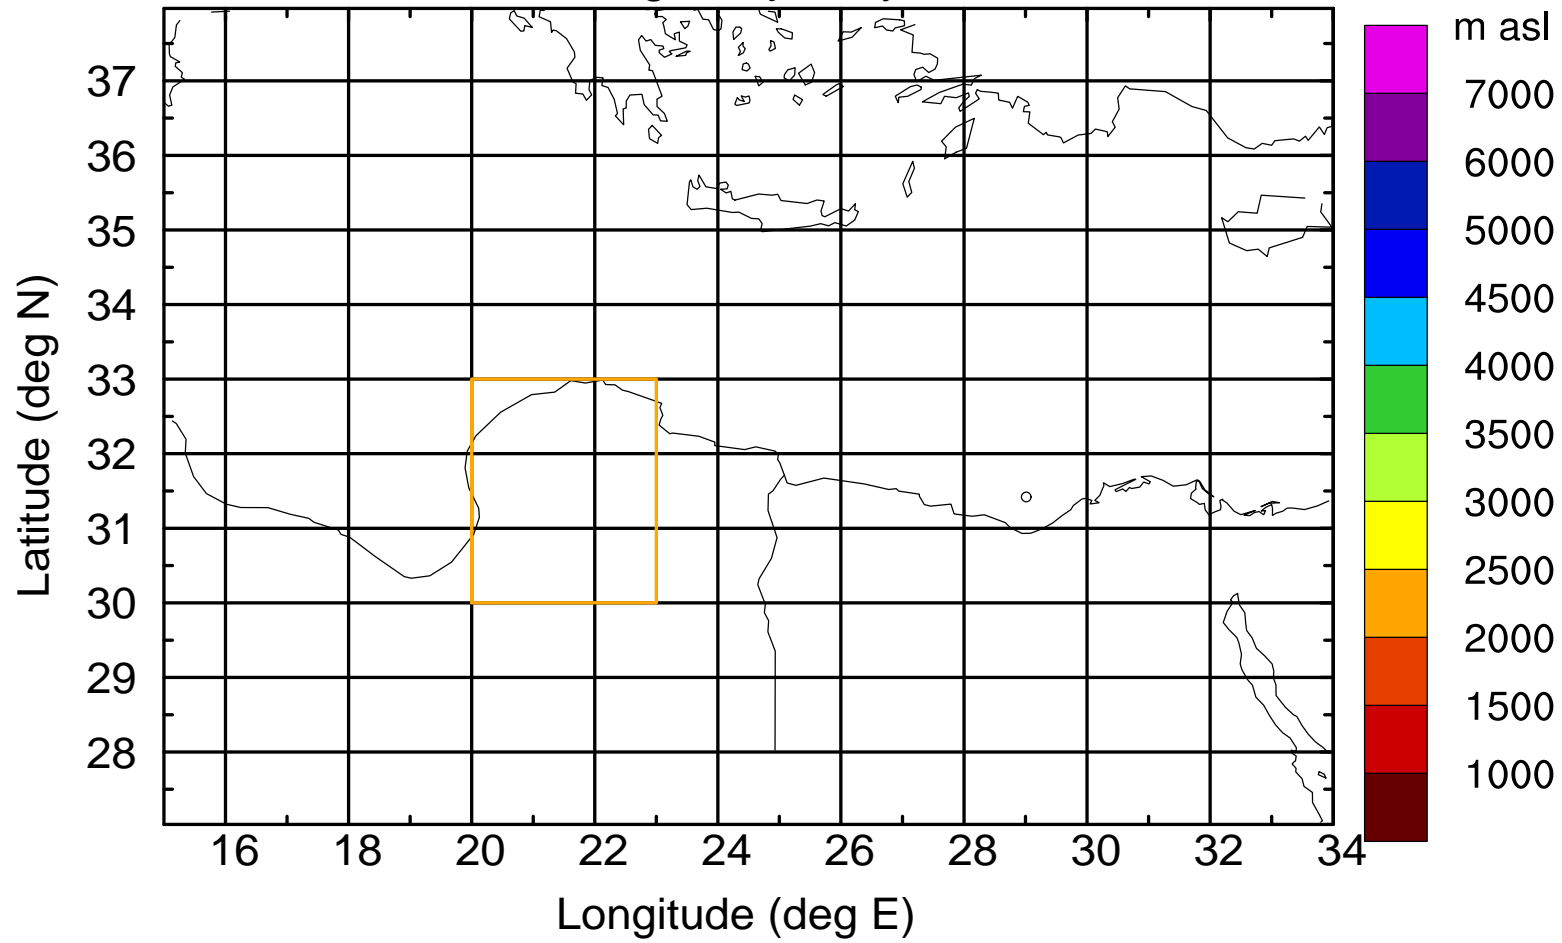

Paphos Airport ground station 20170422 15:00 UTC

Flight trajectory