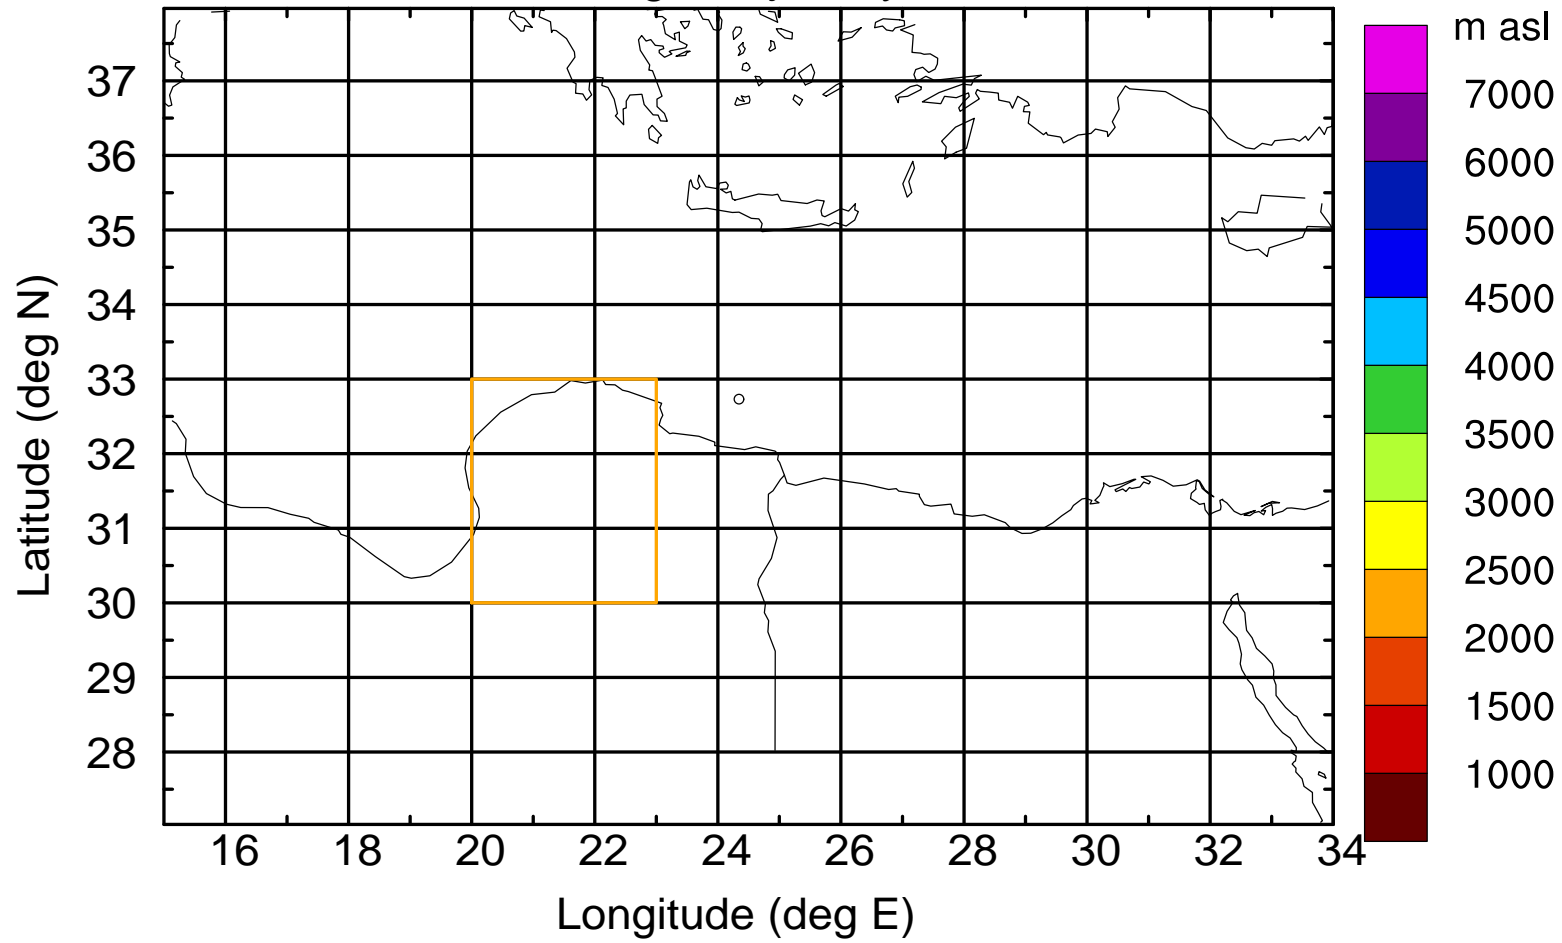

Paphos Airport ground station 20170422 15:00 UTC

Flight trajectory