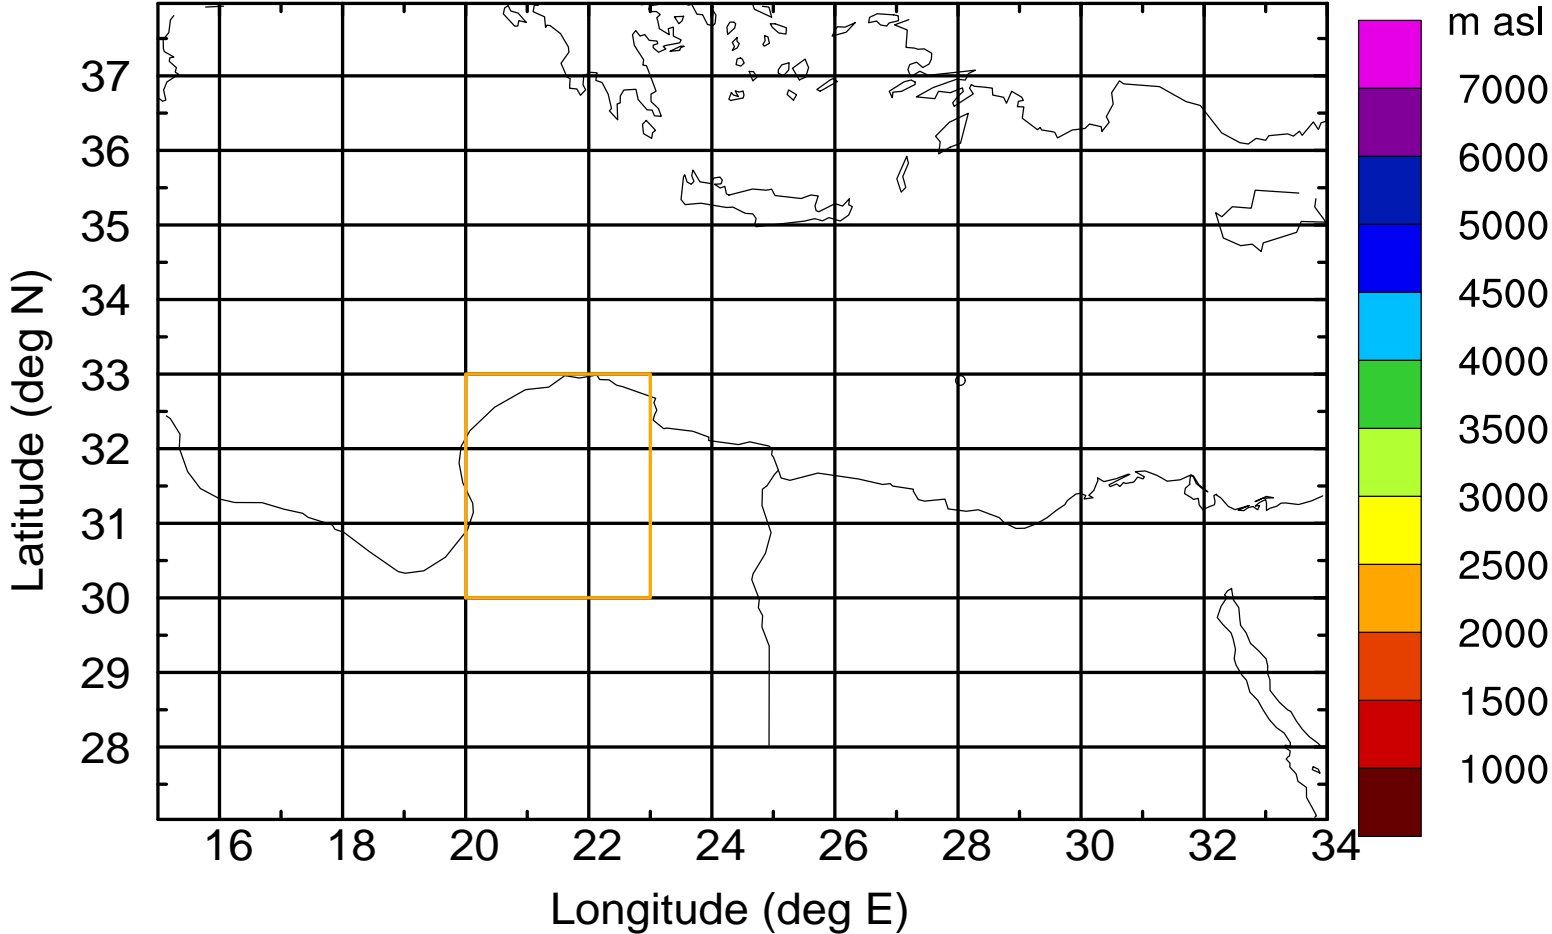

Flight trajectory

Paphos Airport ground station 20170422 15:00 UTC

Flight trajectory

Paphos Airport ground station 20170422 15:00 UTC

Flight trajectory

Paphos Airport ground station 20170422 15:00 UTC

Flight trajectory