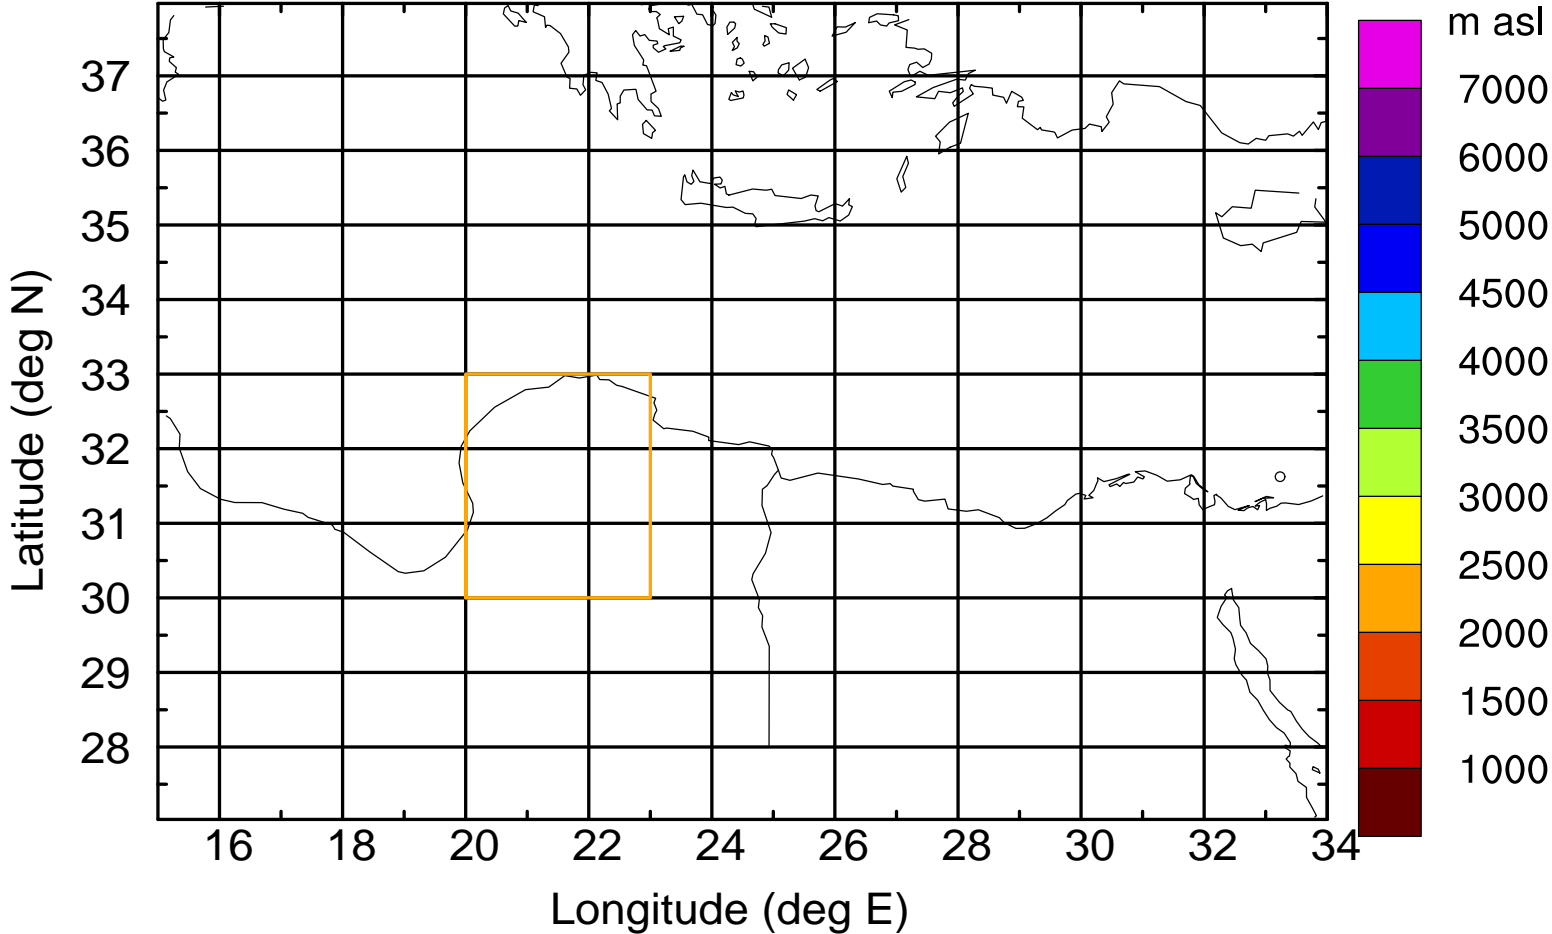

Paphos Airport ground station 20170422 15:00 UTC

Flight trajectory

Paphos Airport ground station 20170422 15:00 UTC

Flight trajectory

Paphos Airport ground station 20170422 15:00 UTC

Flight trajectory

Paphos Airport ground station 20170422 15:00 UTC