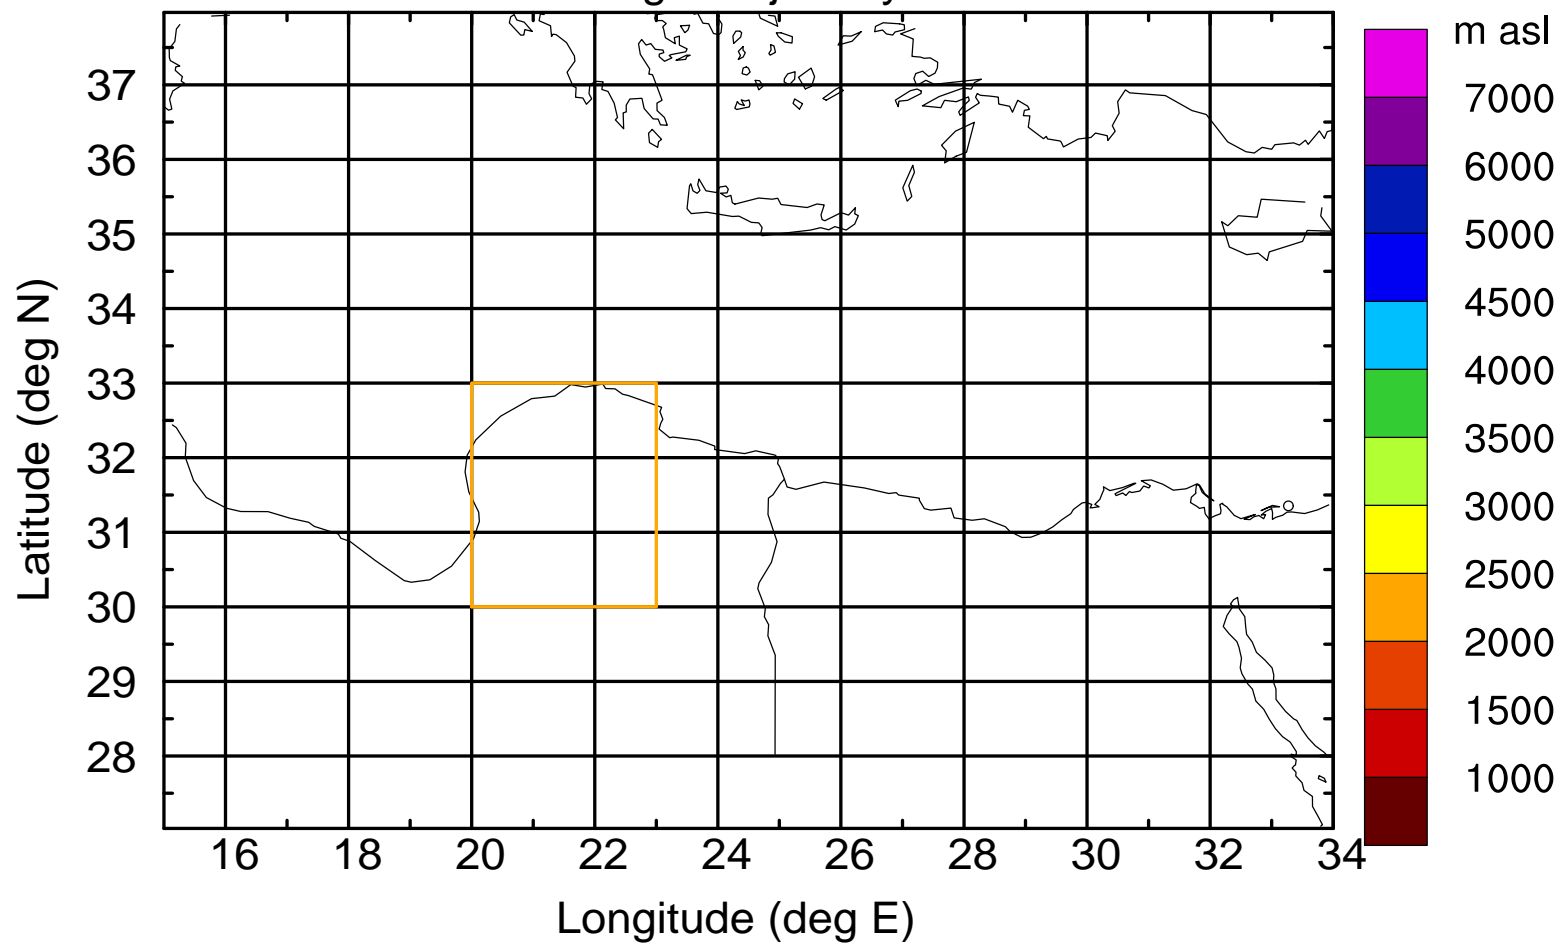

Paphos Airport ground station 20170422 15:00 UTC

Flight trajectory