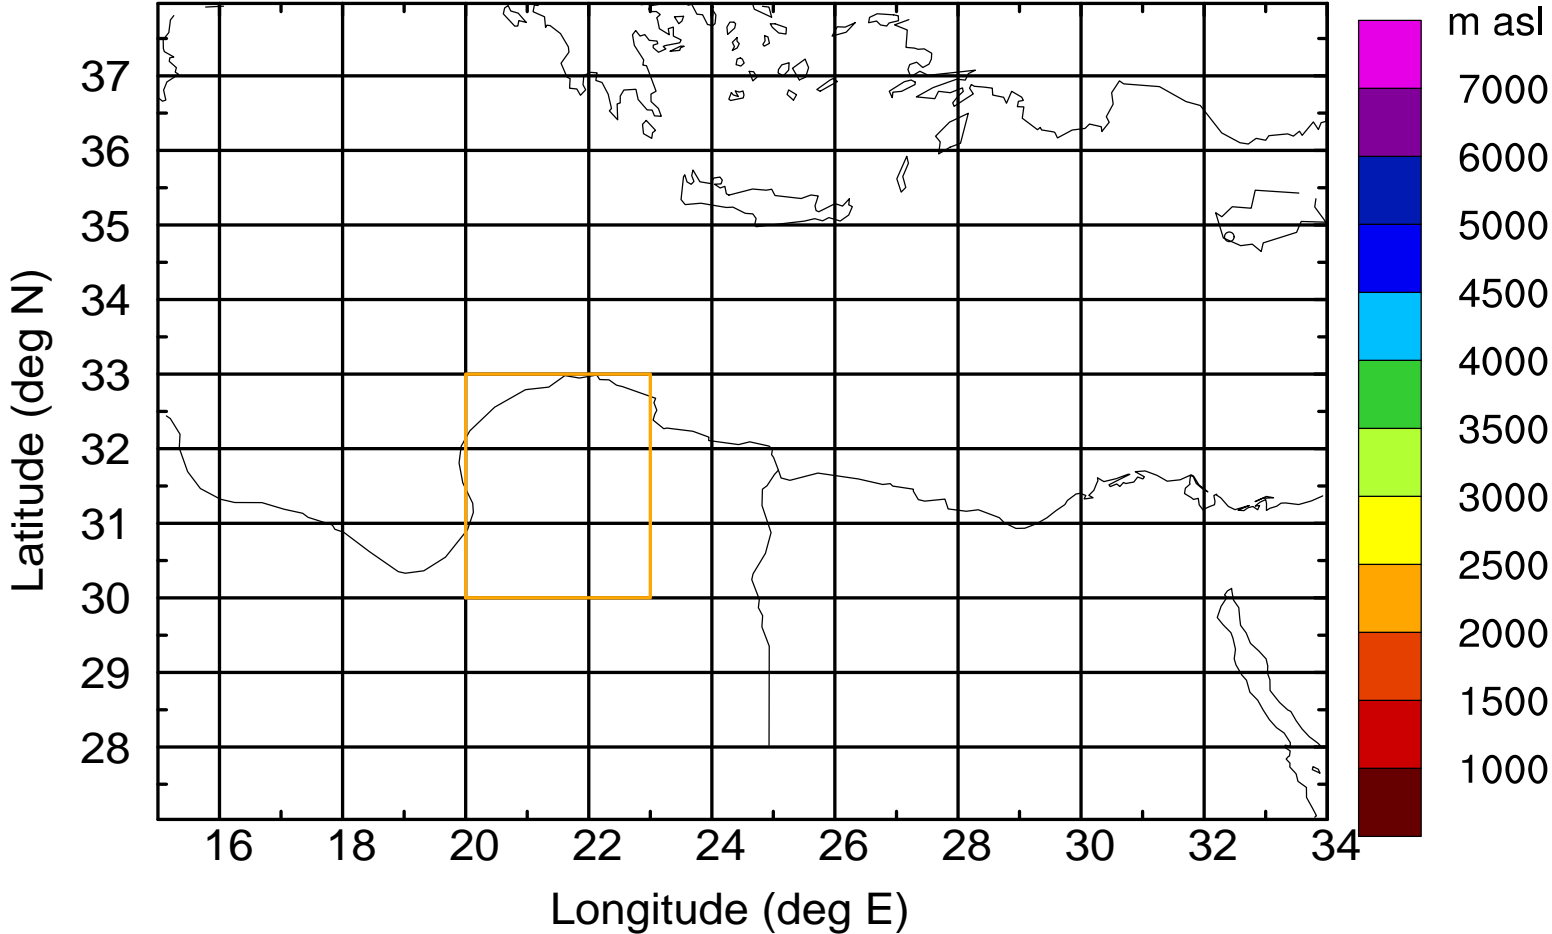

Paphos Airport ground station 20170422 15:00 UTC

Flight trajectory