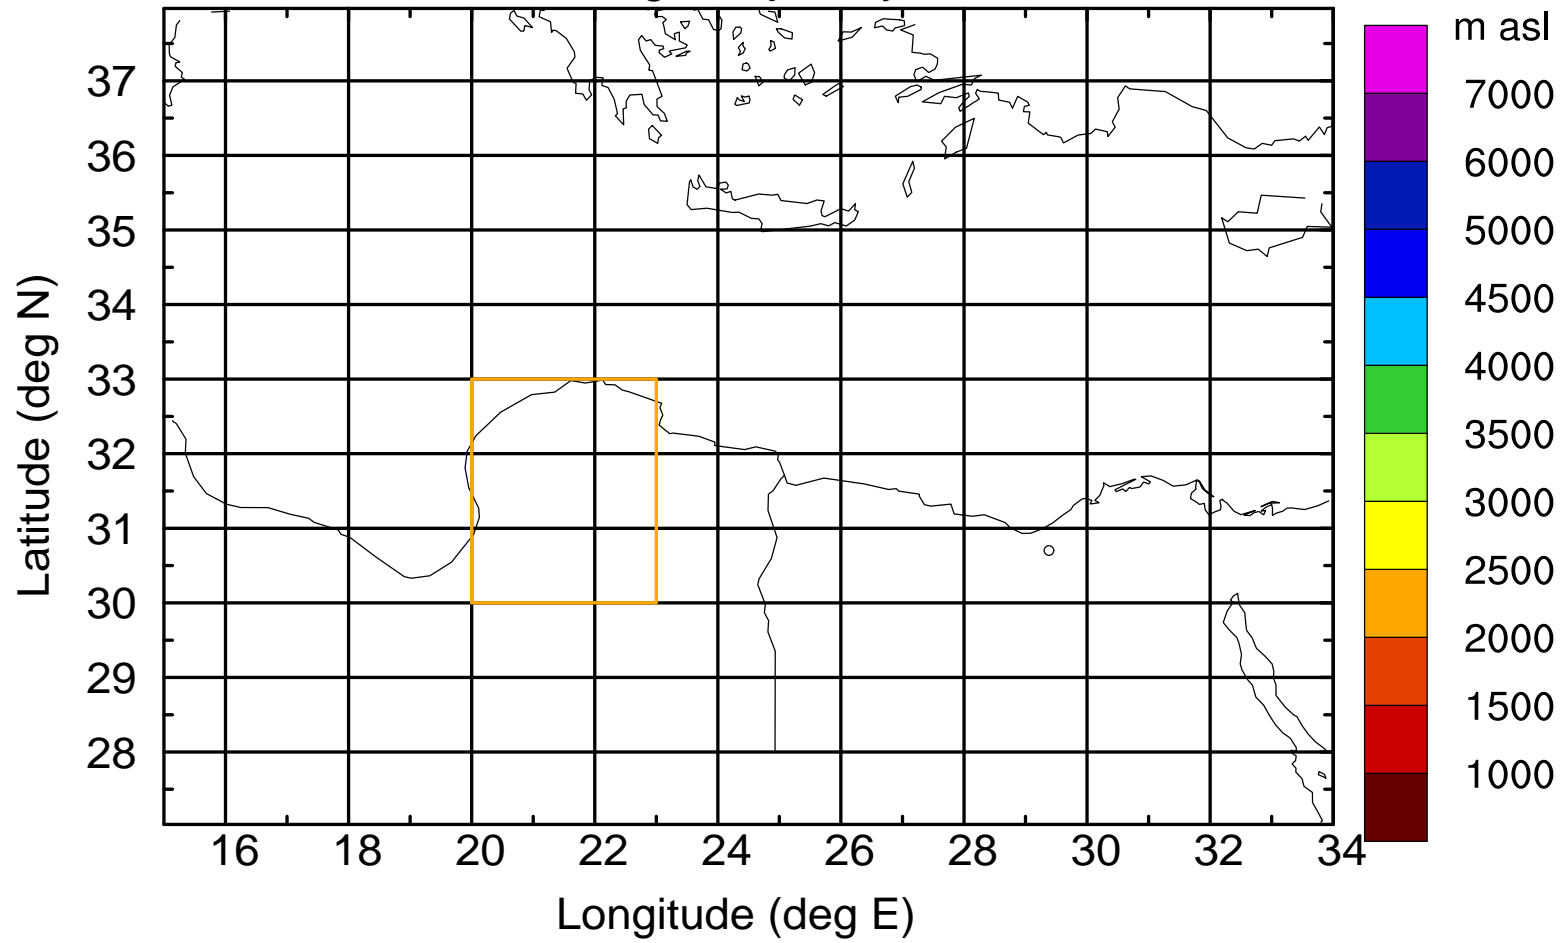

Paphos Airport ground station 20170422 15:00 UTC

Flight trajectory