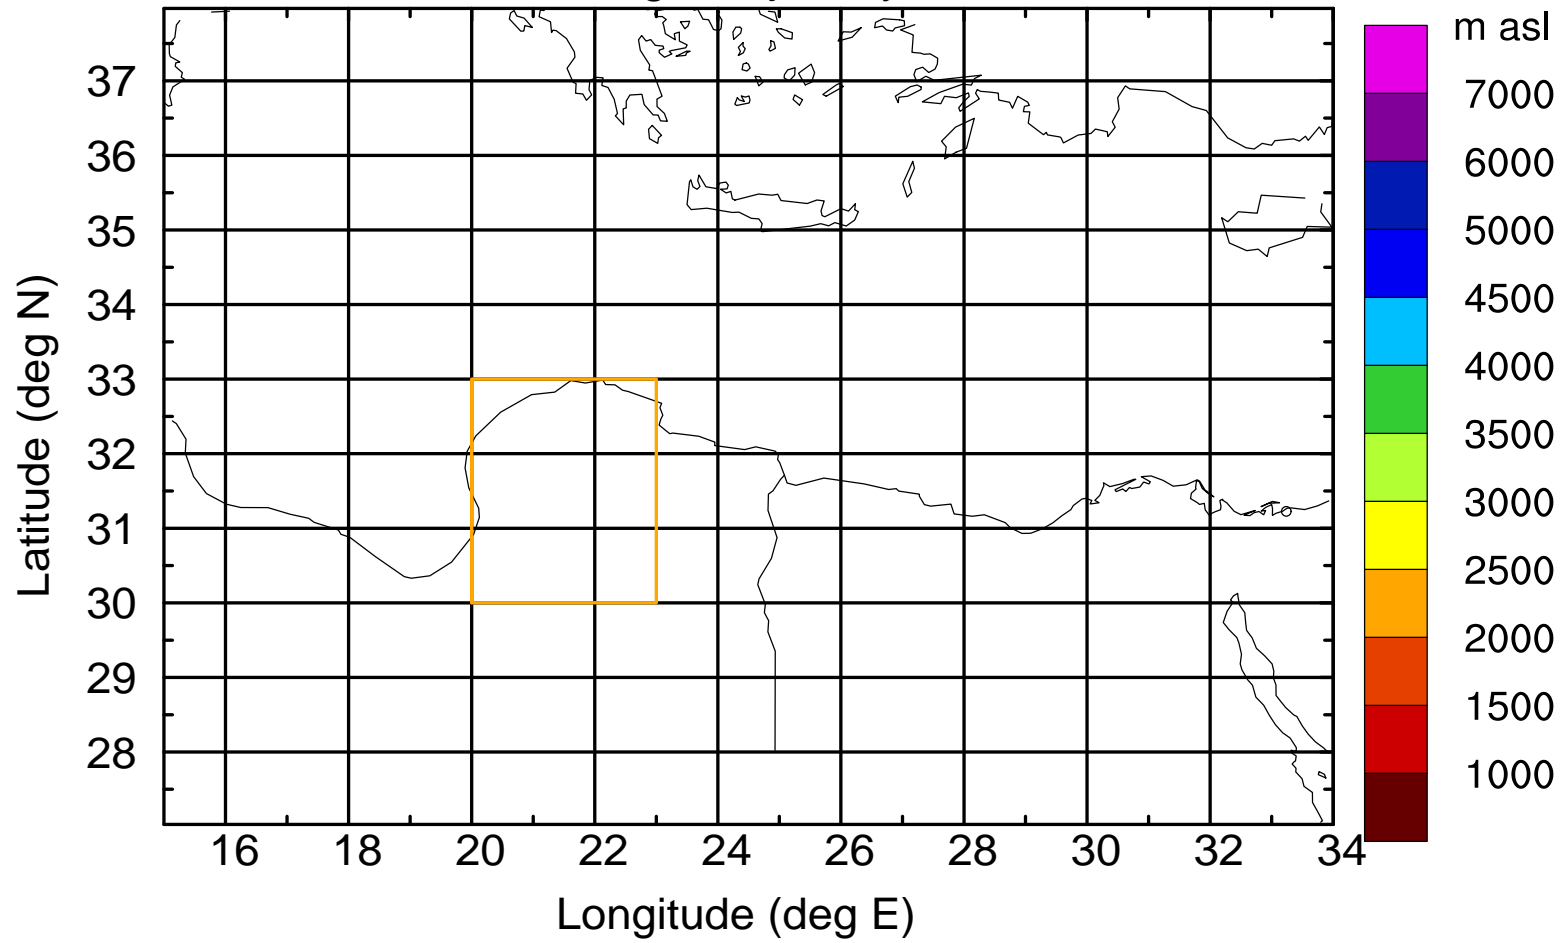

Flight trajectory

Paphos Airport ground station 20170422 15:00 UTC

Flight trajectory

Paphos Airport ground station 20170422 15:00 UTC

Flight trajectory

Paphos Airport ground station 20170422 15:00 UTC

Flight trajectory