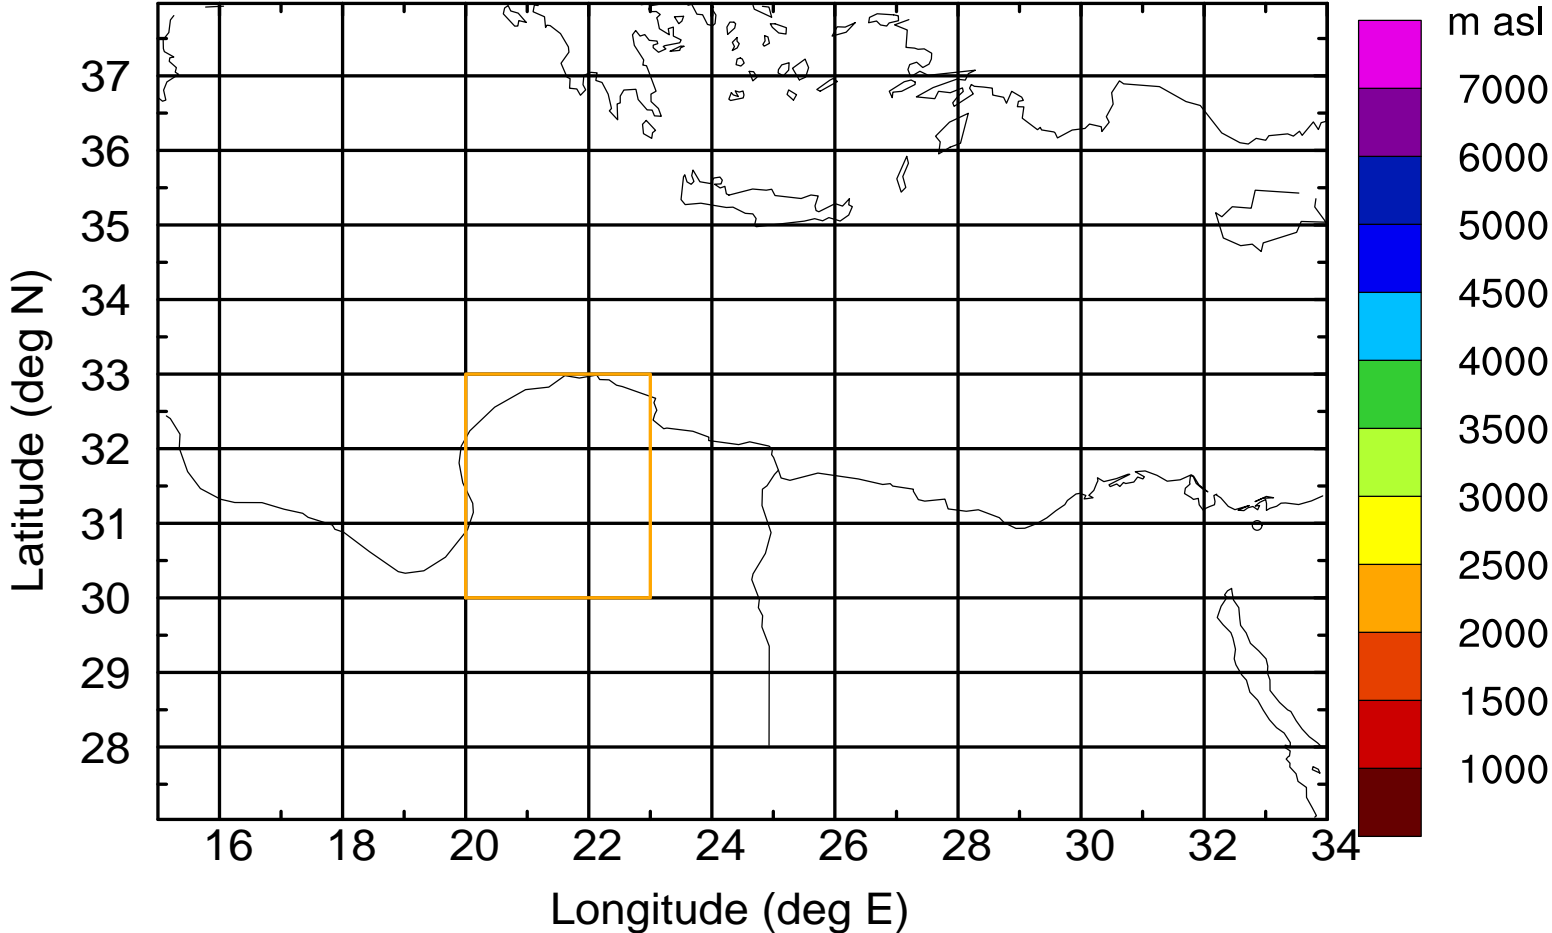

Paphos Airport ground station 20170422 15:00 UTC

Flight trajectory