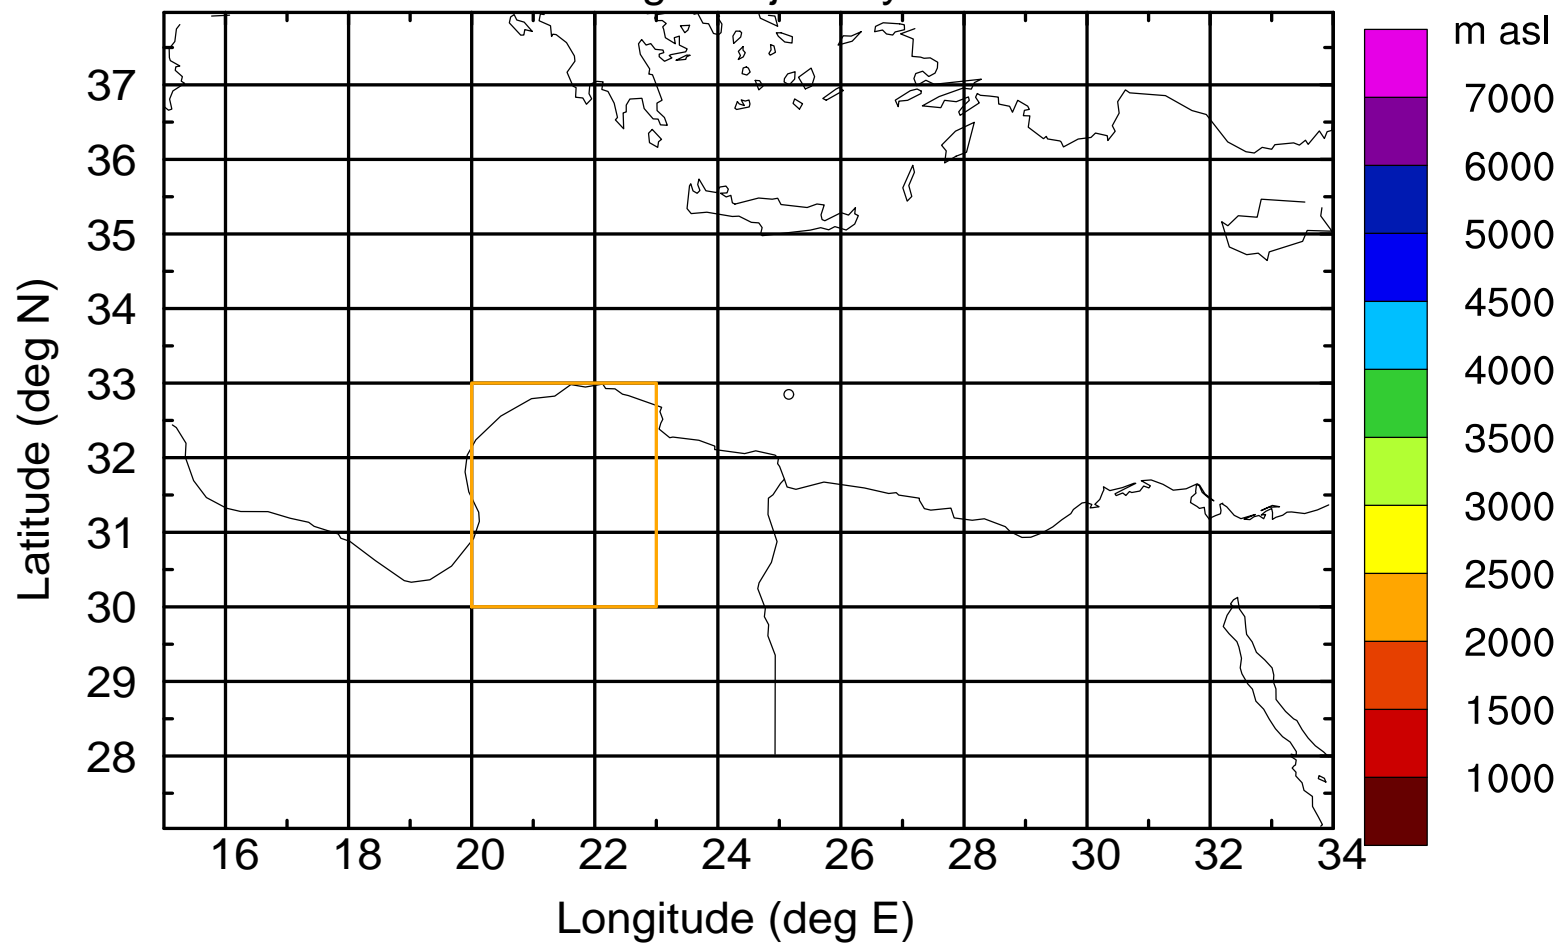

Flight trajectory

Paphos Airport ground station 20170422 15:00 UTC

Flight trajectory

Paphos Airport ground station 20170422 15:00 UTC

Flight trajectory

Paphos Airport ground station 20170422 15:00 UTC

Flight trajectory