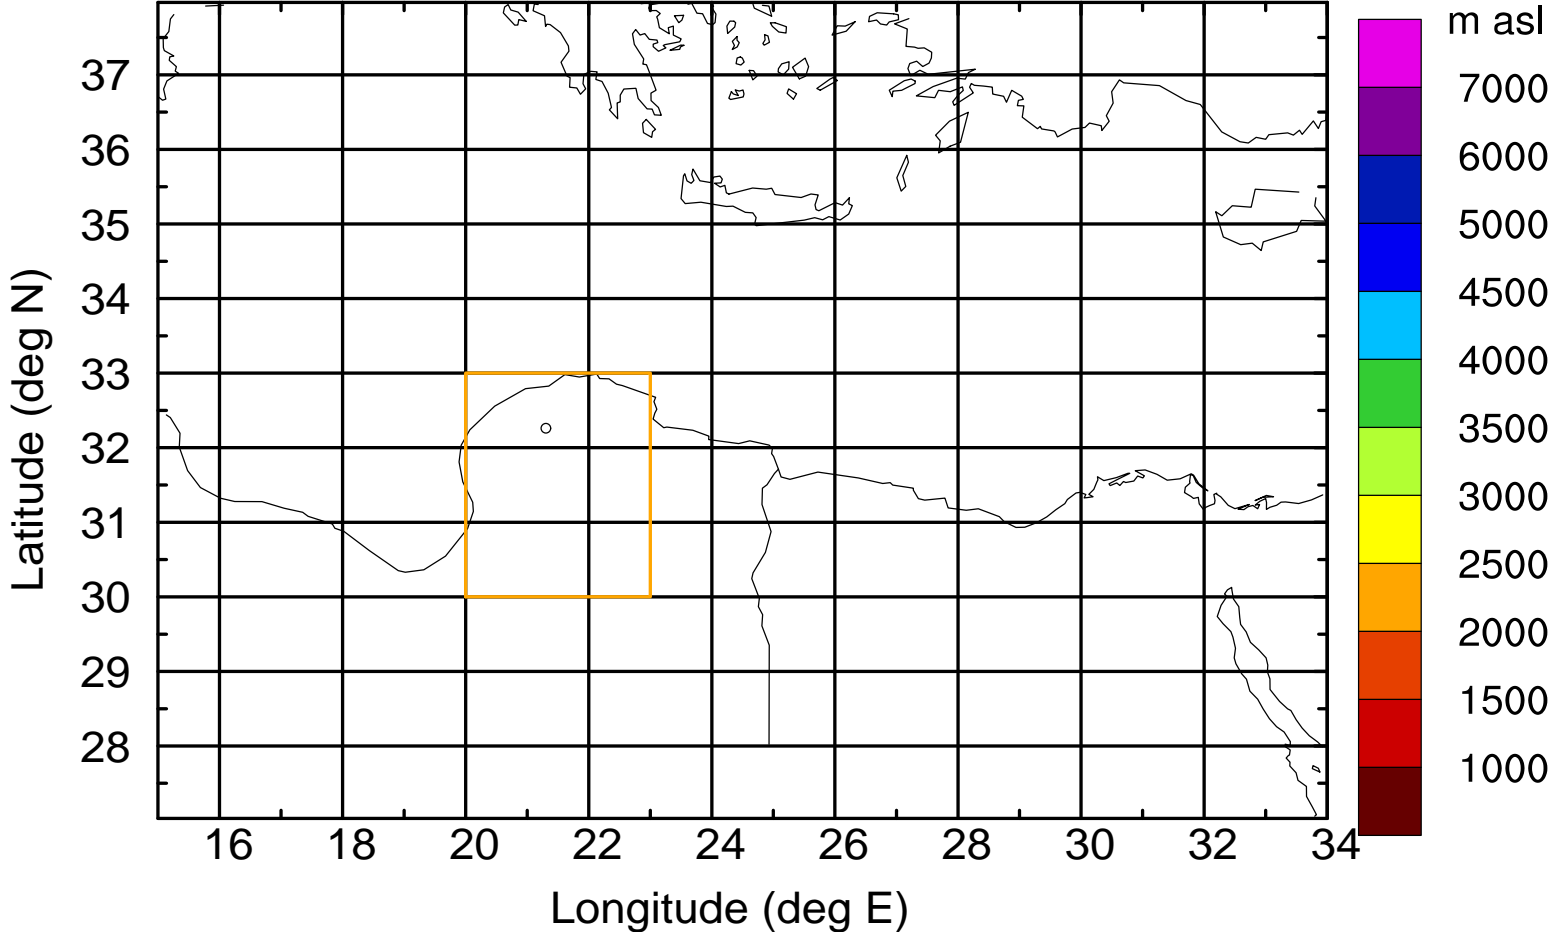

Paphos Airport ground station 20170422 15:00 UTC

Flight trajectory