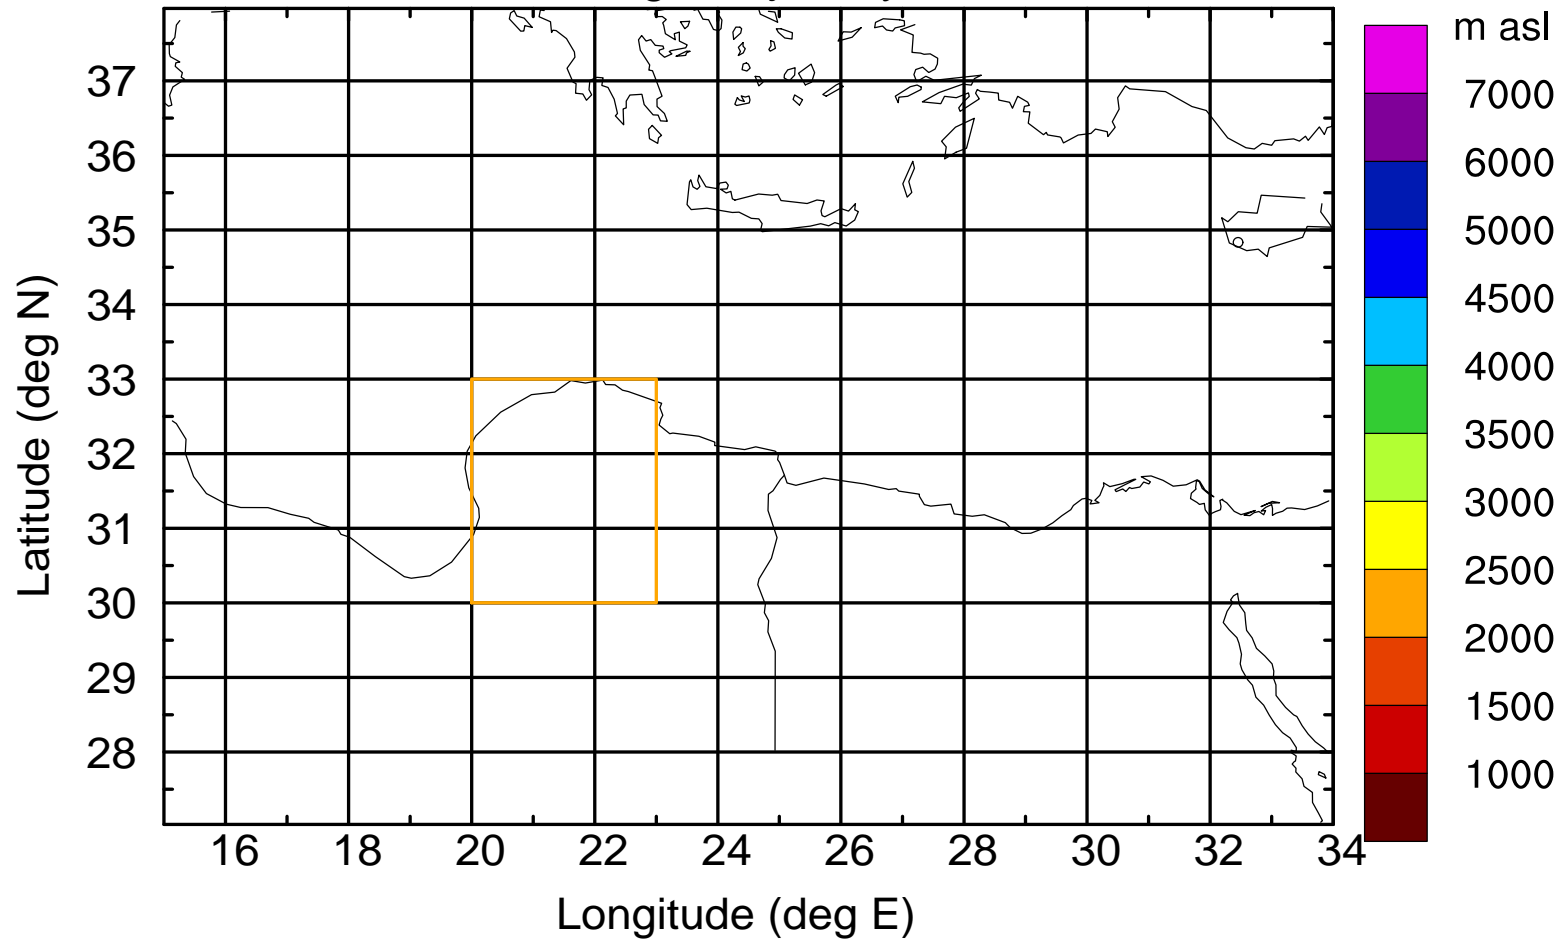

Paphos Airport ground station 20170422 15:00 UTC

Flight trajectory