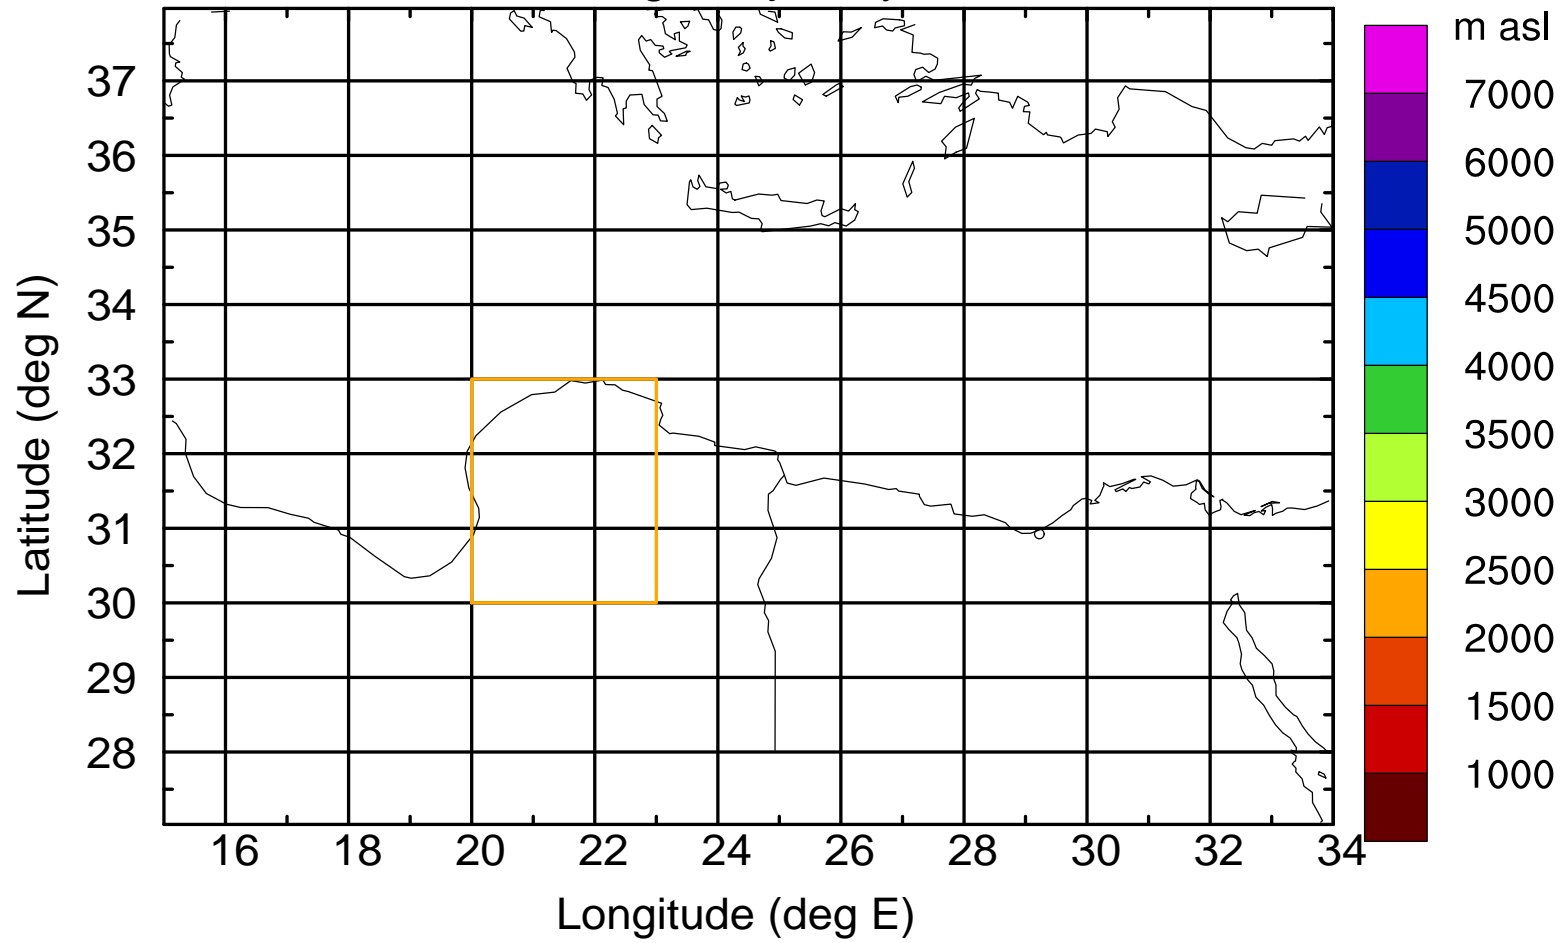

Paphos Airport ground station 20170422 15:00 UTC

Flight trajectory

Paphos Airport ground station 20170422 15:00 UTC

Flight trajectory

Paphos Airport ground station 20170422 15:00 UTC

Flight trajectory

Paphos Airport ground station 20170422 15:00 UTC