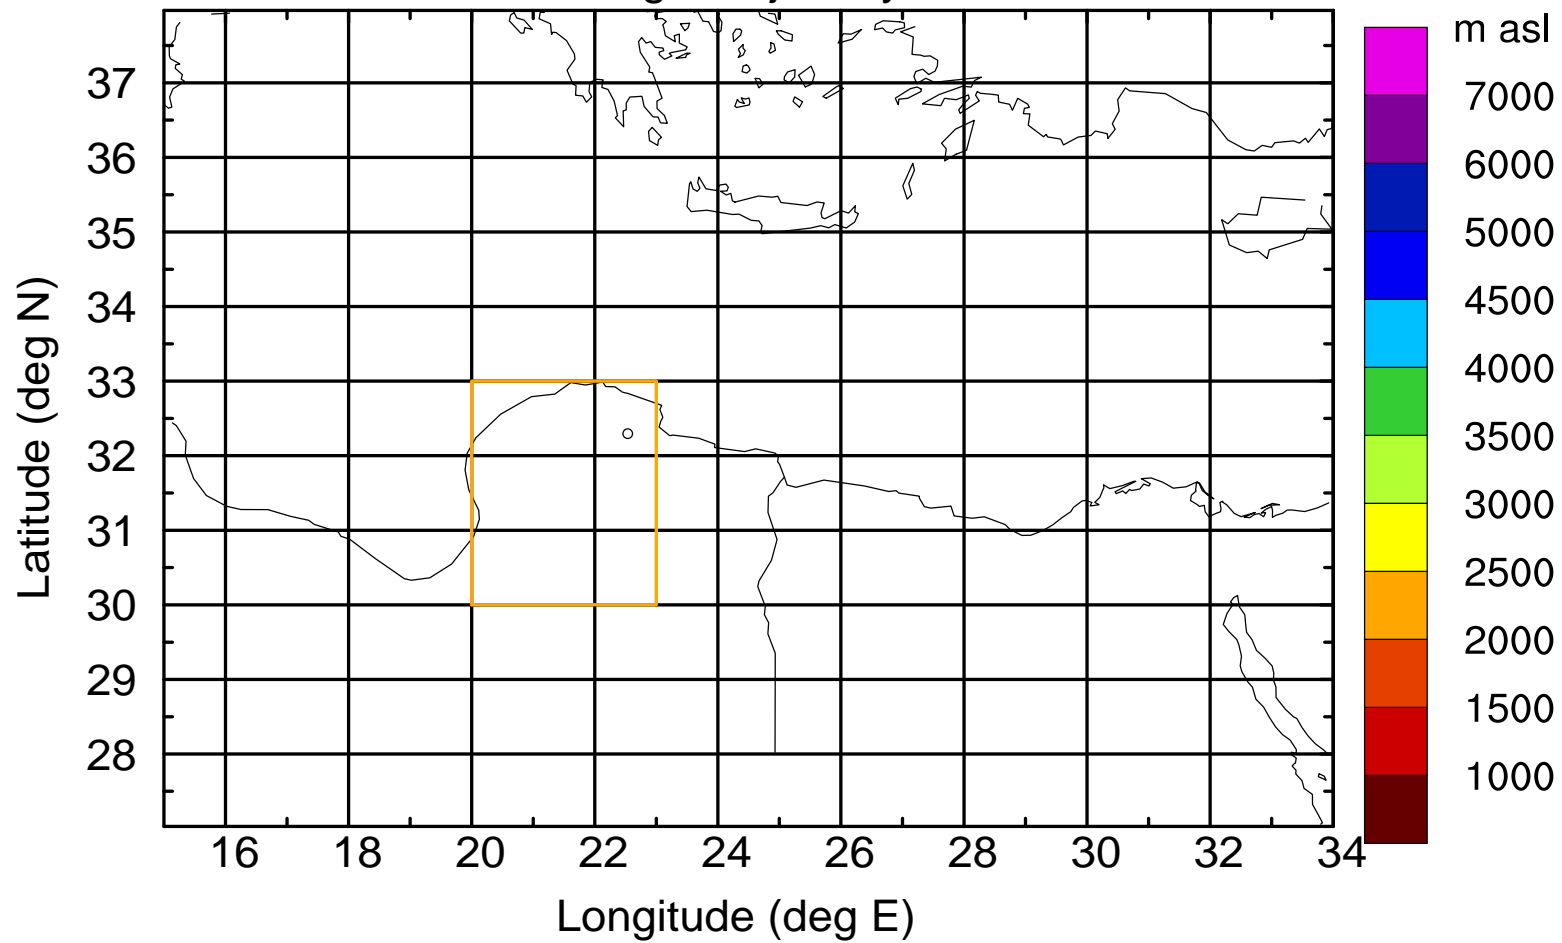

Flight trajectory

Paphos Airport ground station 20170422 15:00 UTC

Flight trajectory

Paphos Airport ground station 20170422 15:00 UTC

Flight trajectory

Paphos Airport ground station 20170422 15:00 UTC

Flight trajectory