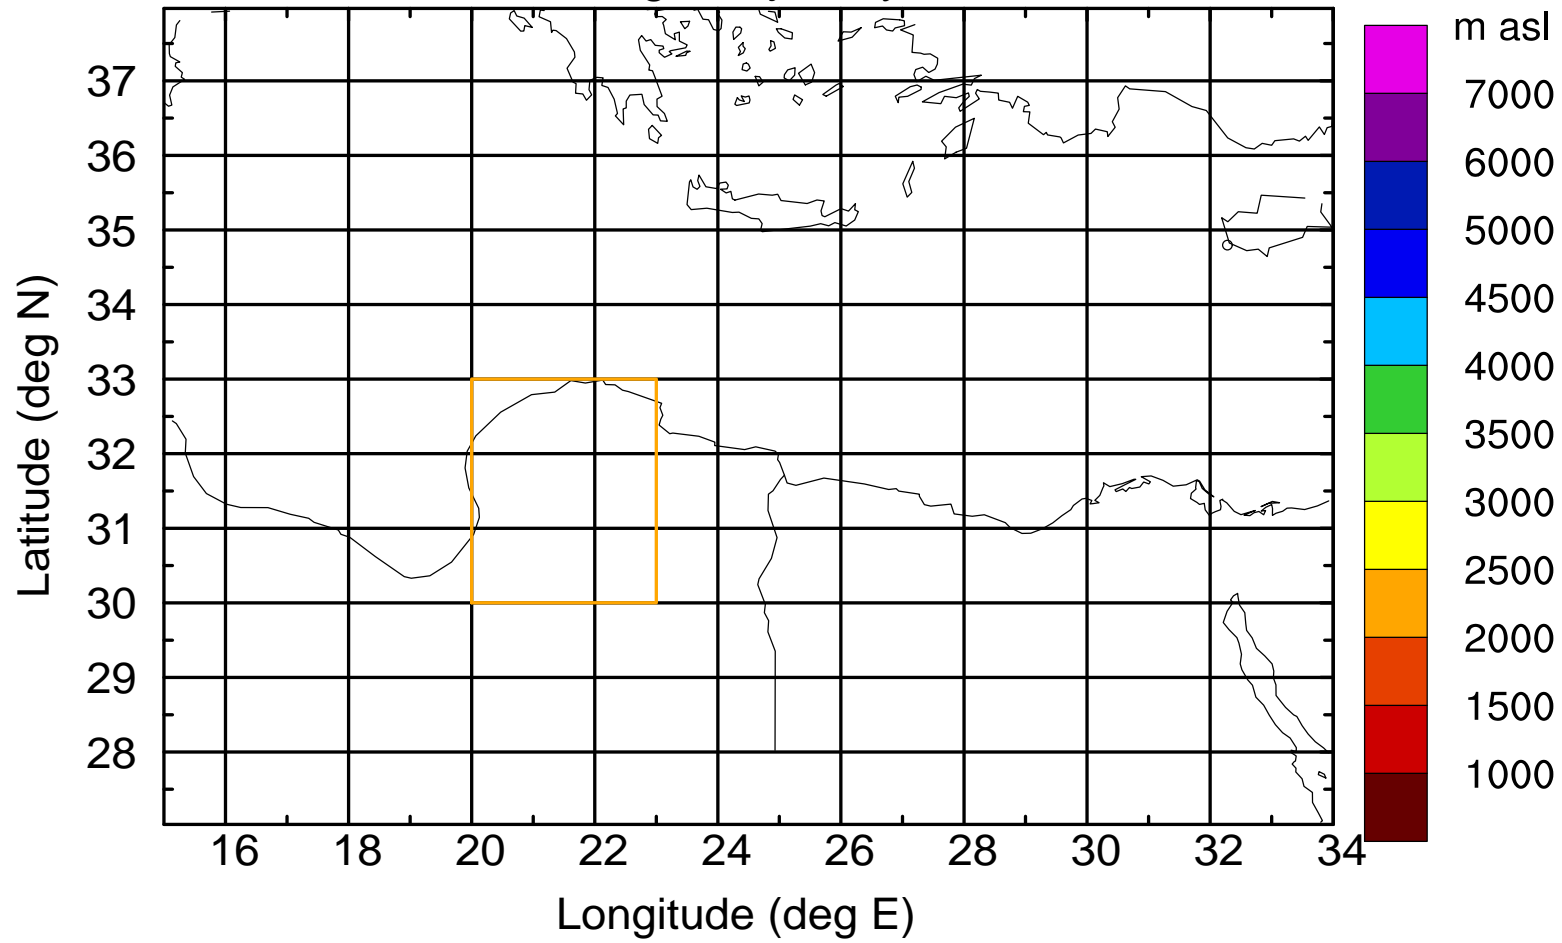

Paphos Airport ground station 20170422 15:00 UTC

Flight trajectory