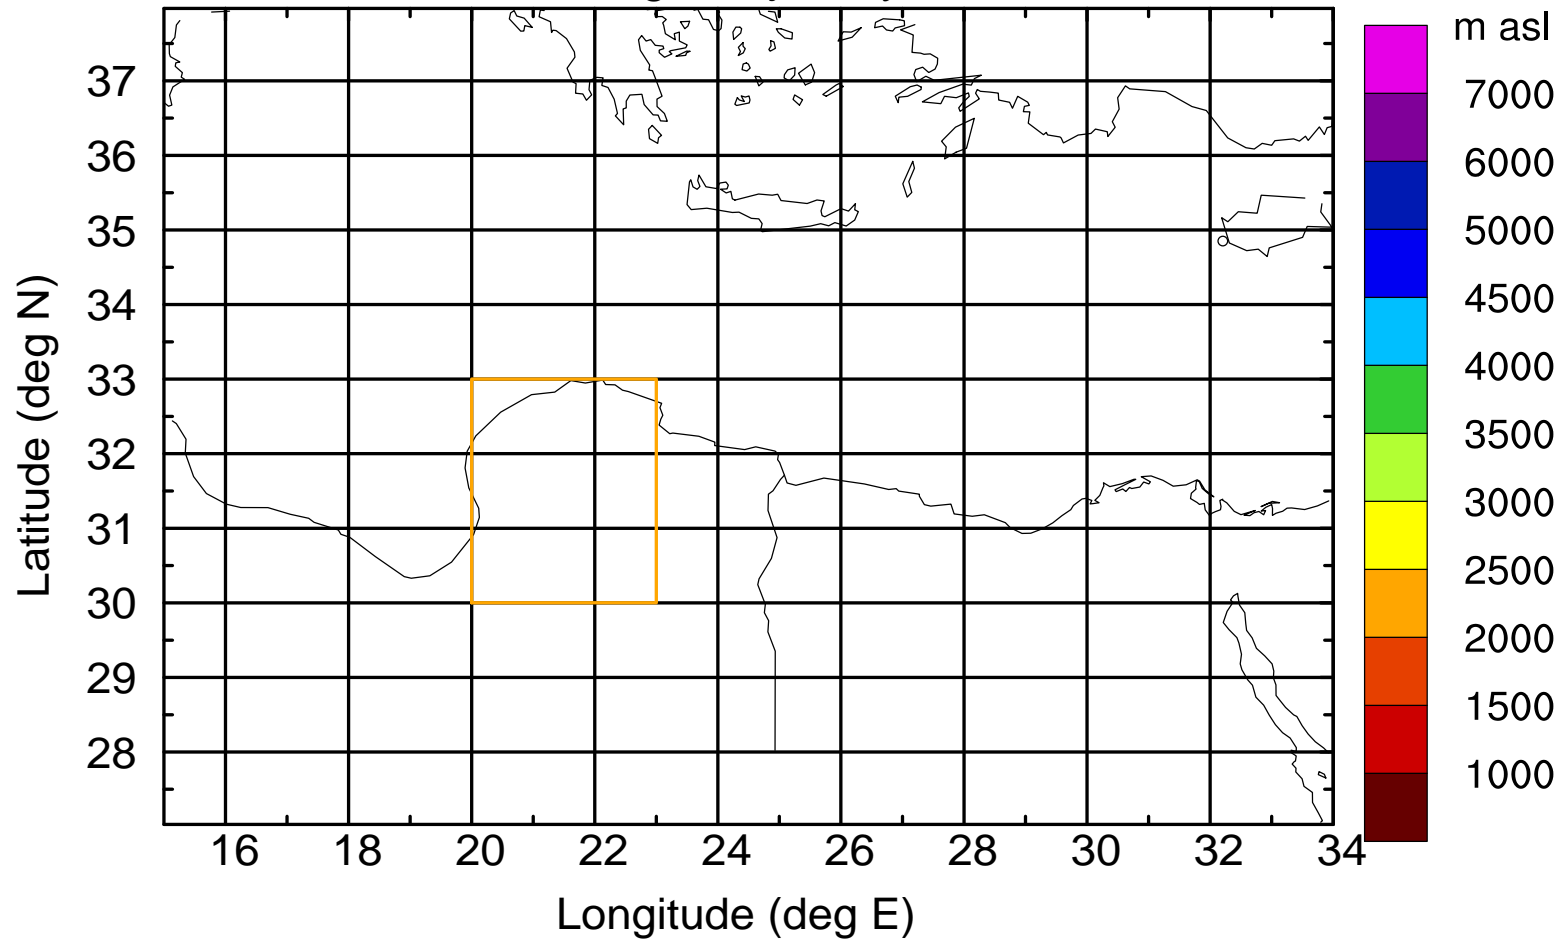

Paphos Airport ground station 20170422 15:00 UTC

Flight trajectory

Paphos Airport ground station 20170422 15:00 UTC

Flight trajectory

Paphos Airport ground station 20170422 15:00 UTC

Flight trajectory

Paphos Airport ground station 20170422 15:00 UTC