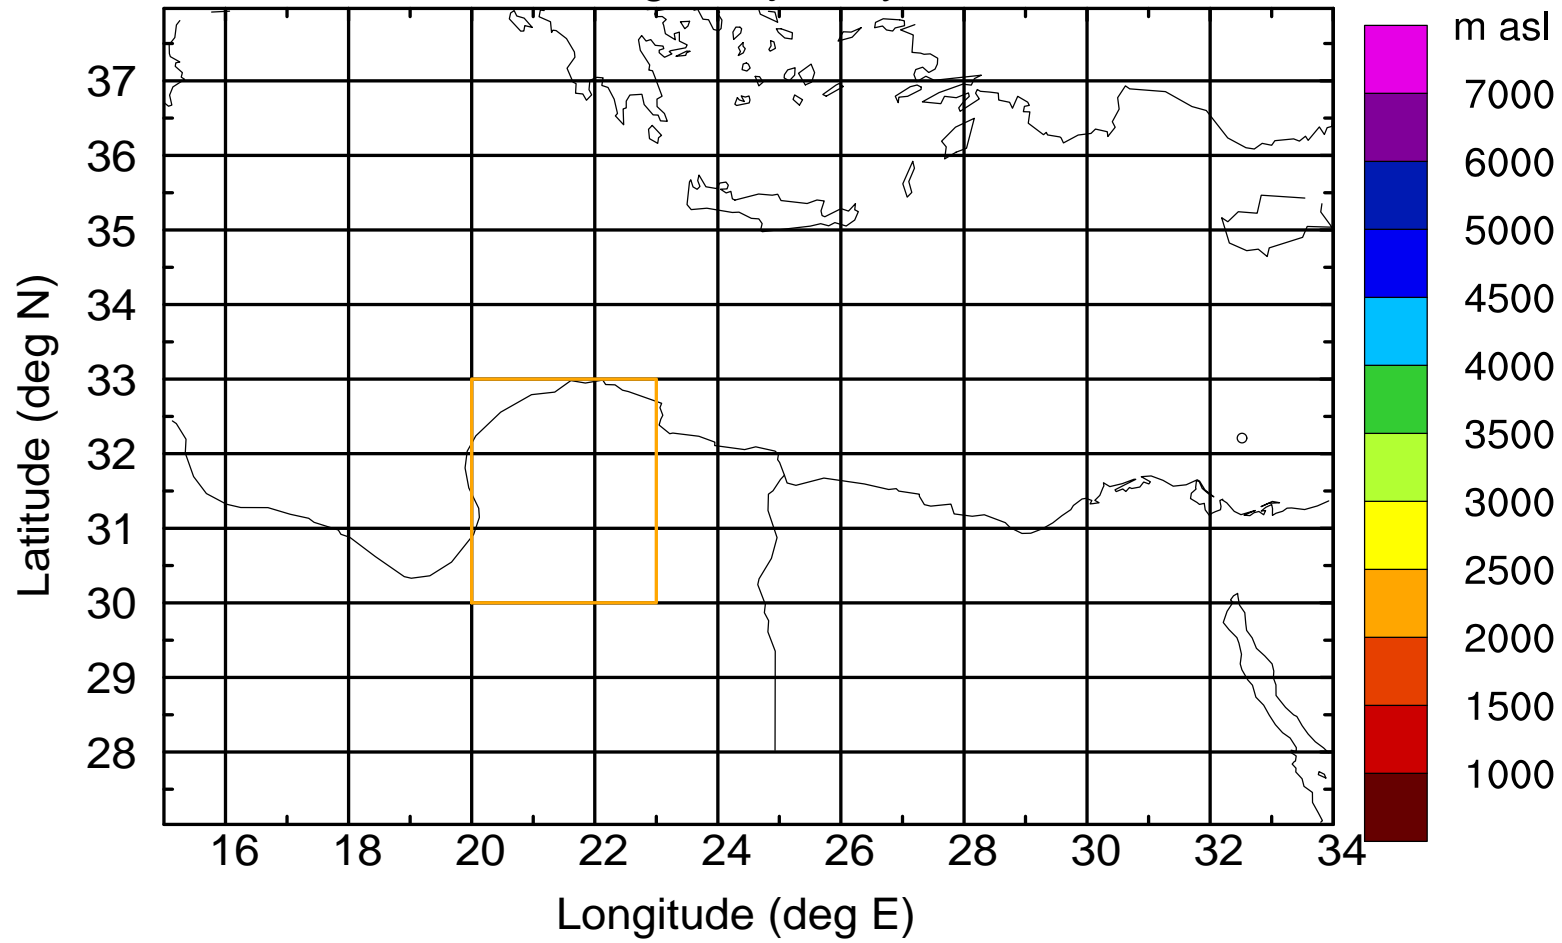

Paphos Airport ground station 20170422 15:00 UTC

Flight trajectory