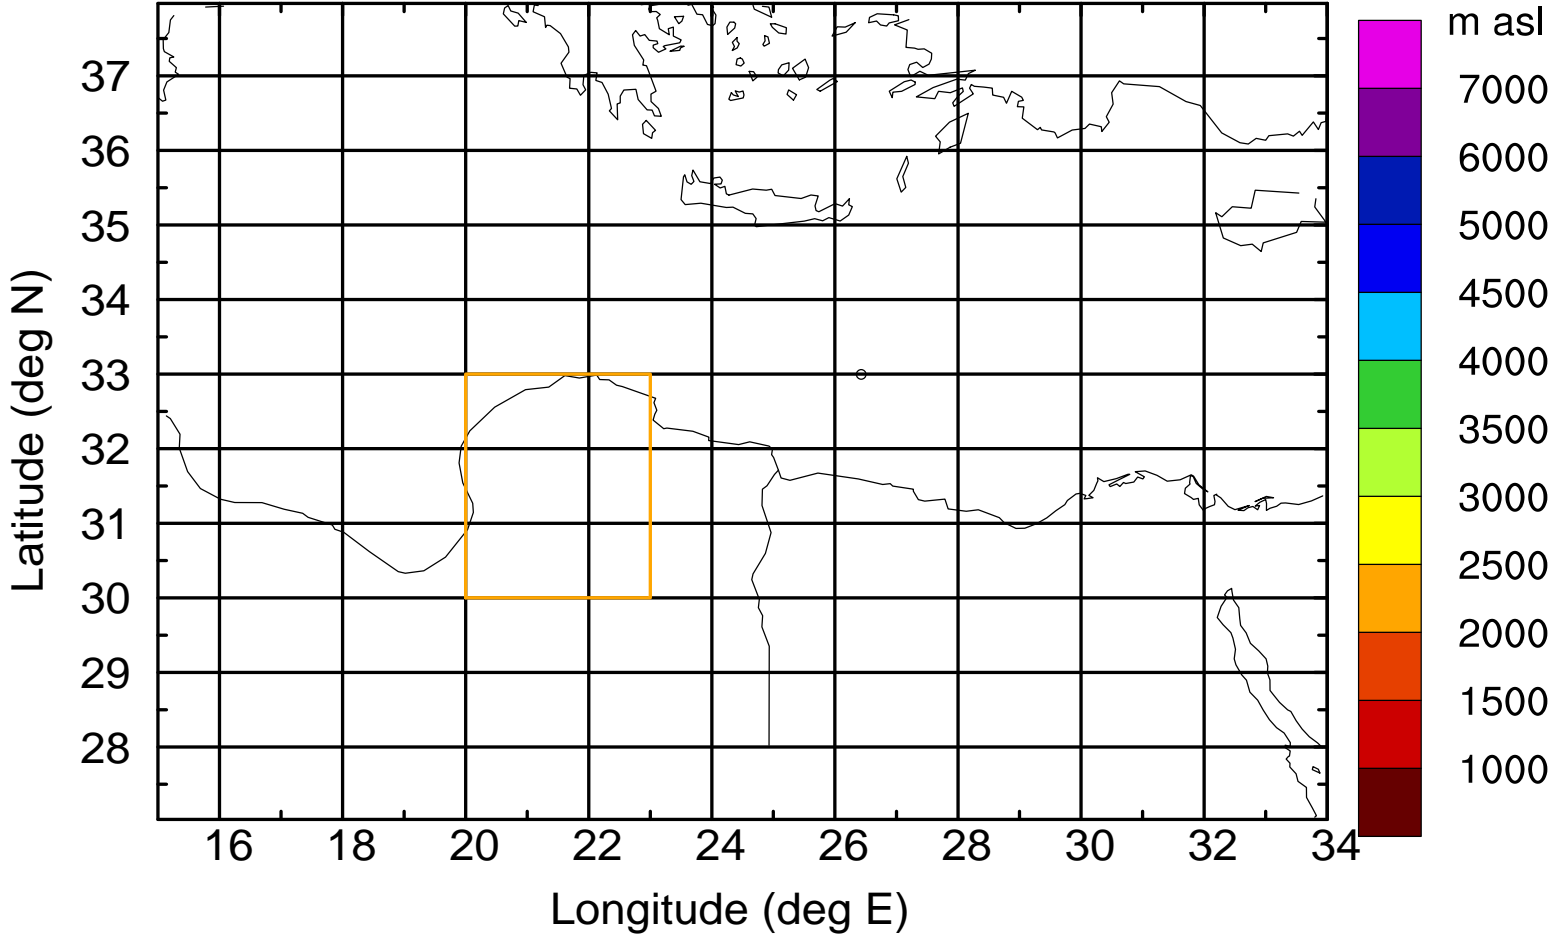

Paphos Airport ground station 20170422 15:00 UTC

Flight trajectory