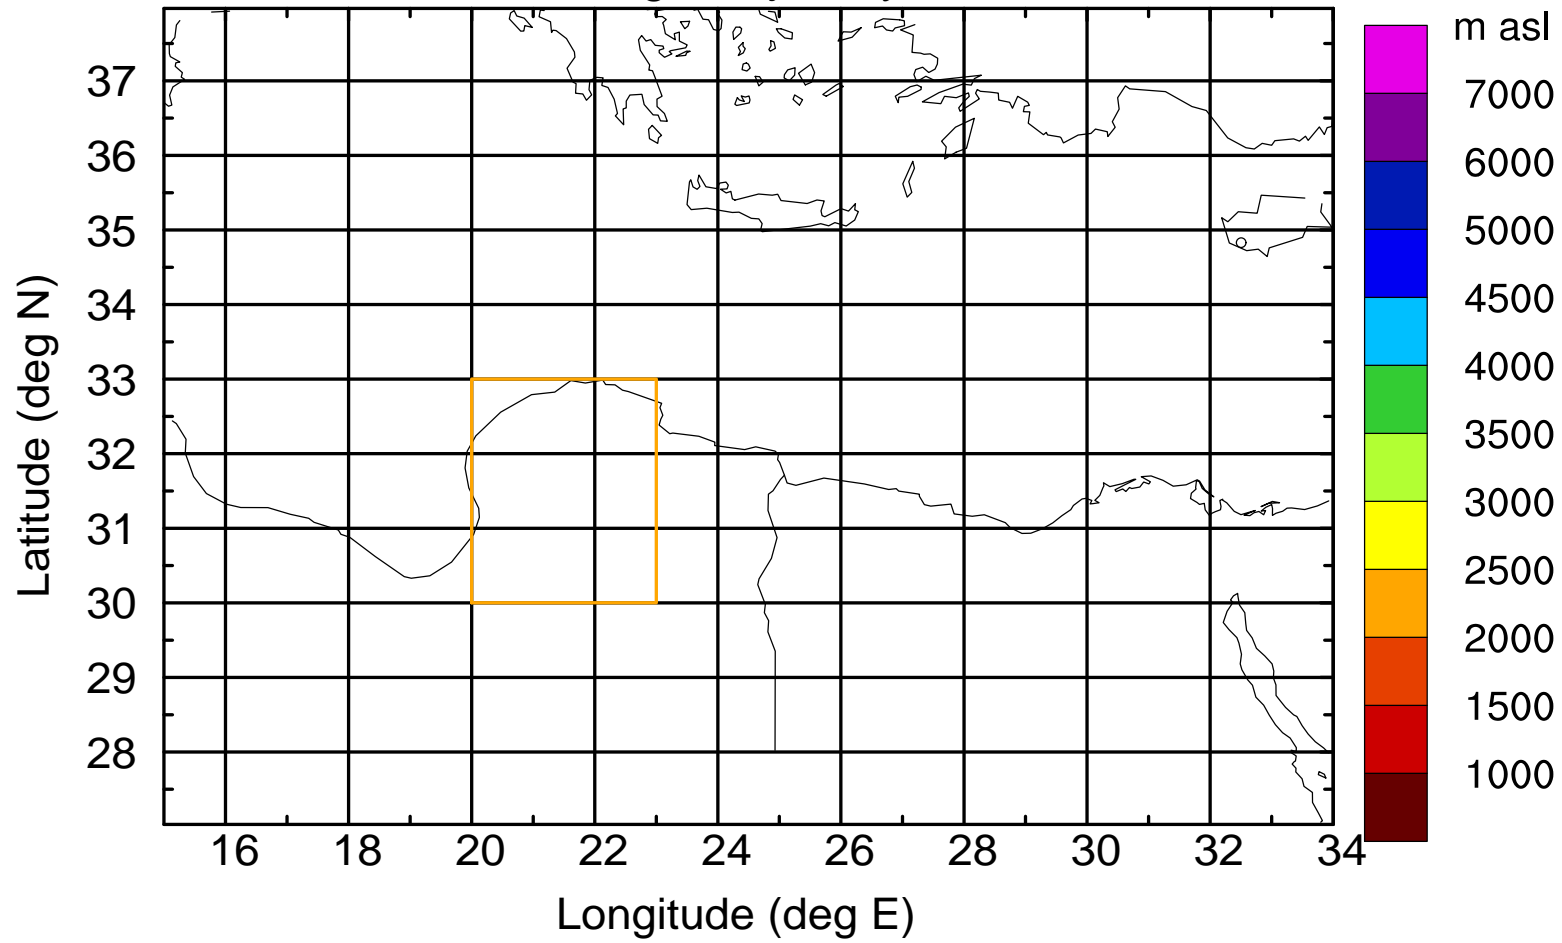

Paphos Airport ground station 20170422 15:00 UTC

Flight trajectory

Paphos Airport ground station 20170422 15:00 UTC

Flight trajectory

Paphos Airport ground station 20170422 15:00 UTC

Flight trajectory

Paphos Airport ground station 20170422 15:00 UTC