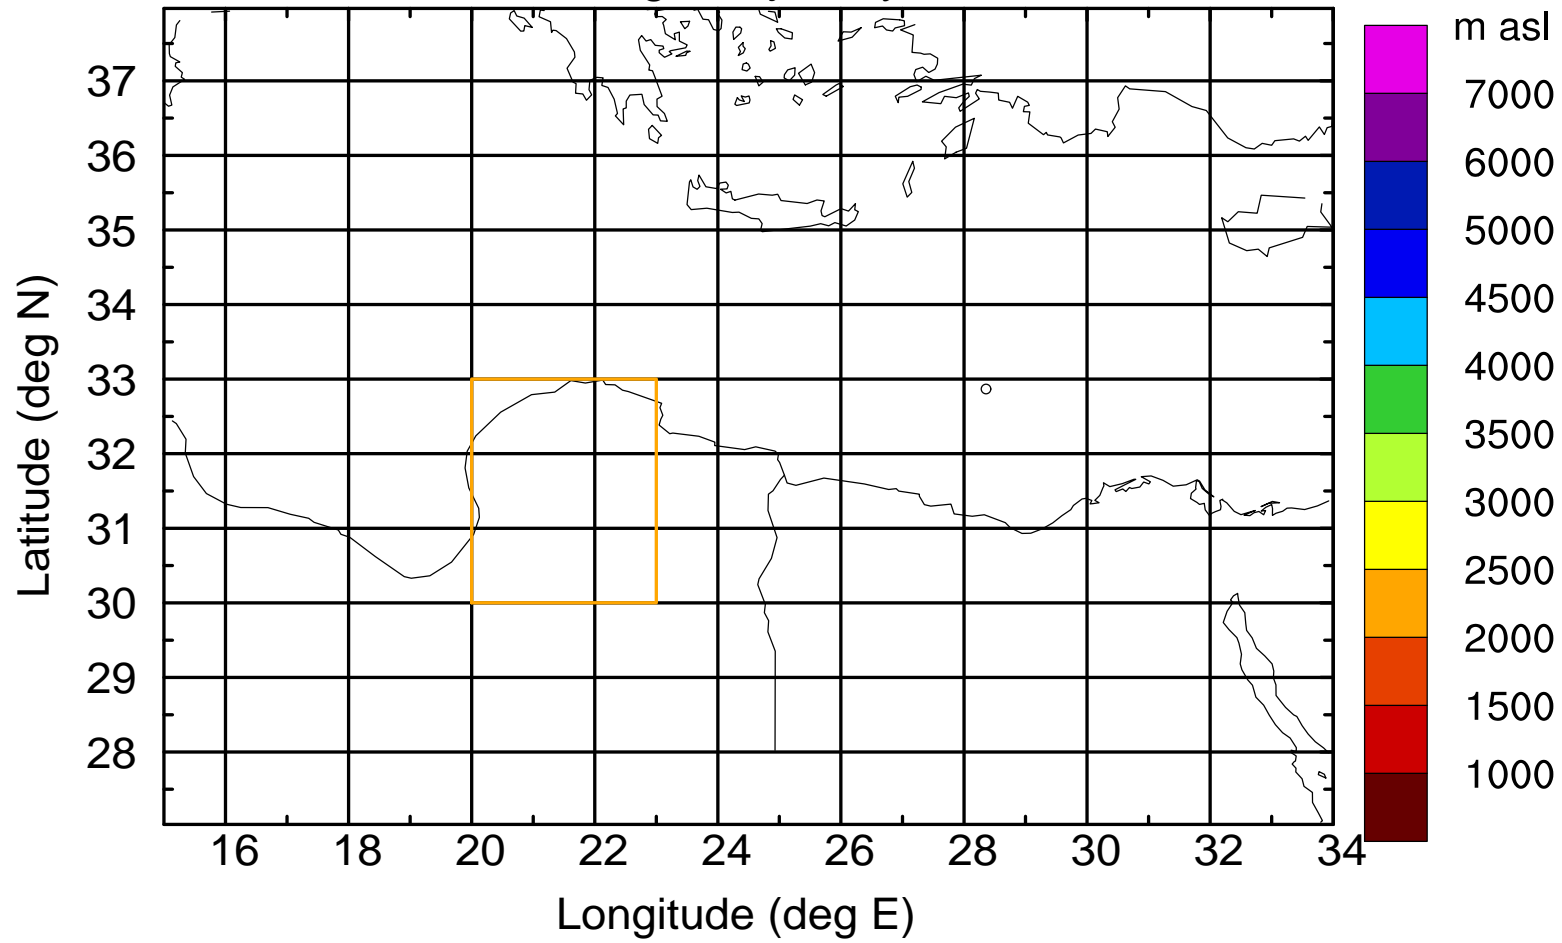

Flight trajectory

Paphos Airport ground station 20170422 15:00 UTC

Flight trajectory

Paphos Airport ground station 20170422 15:00 UTC

Flight trajectory

Paphos Airport ground station 20170422 15:00 UTC

Flight trajectory