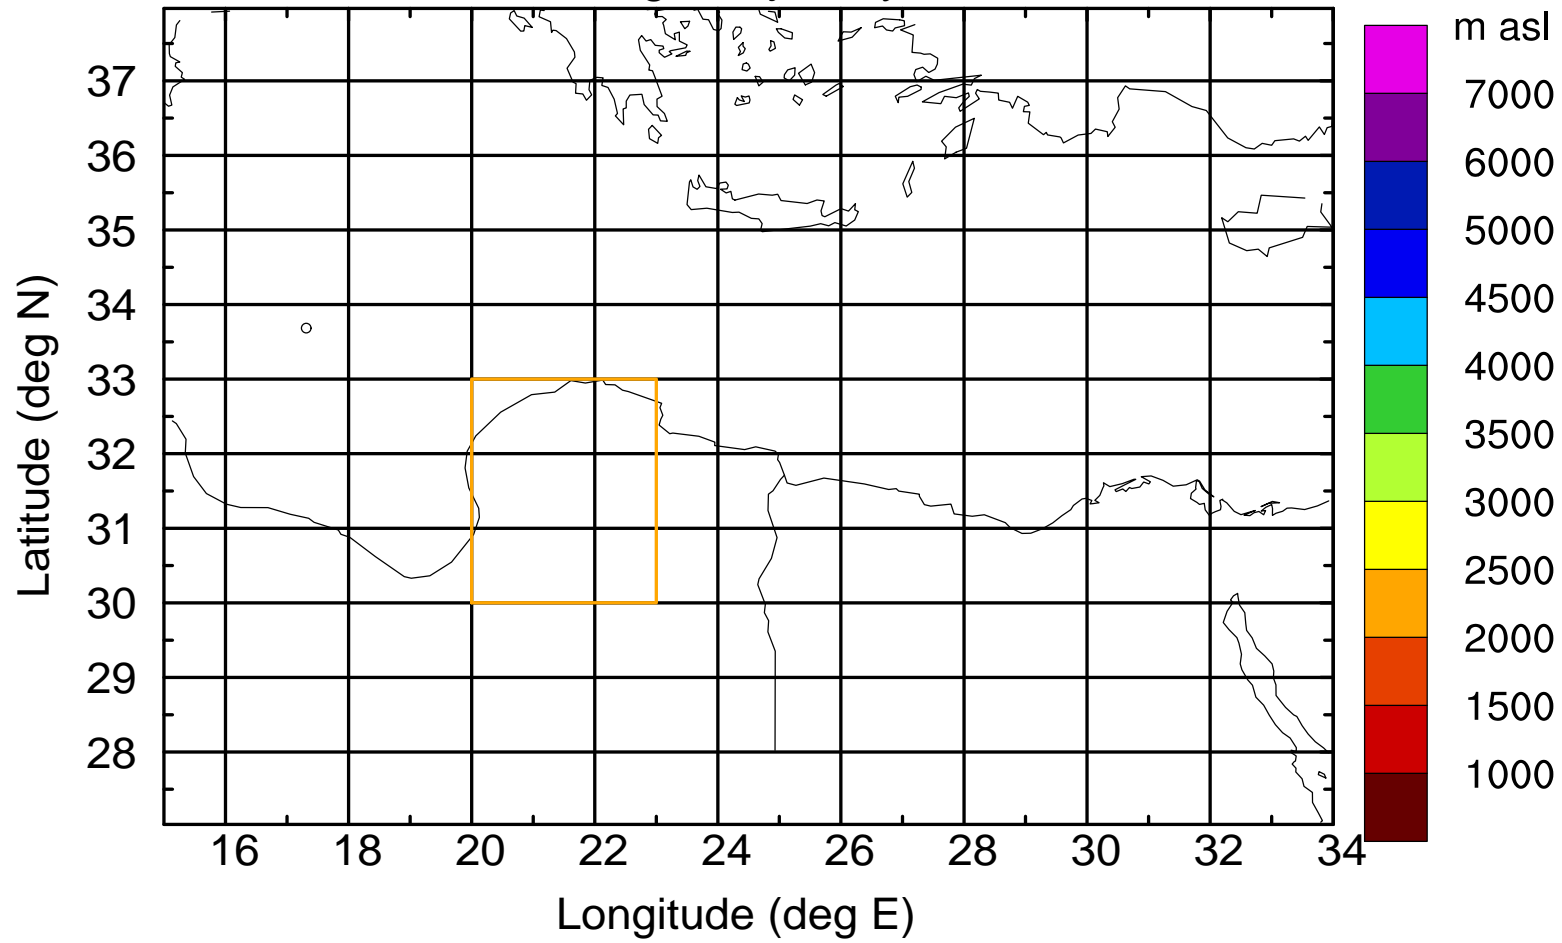

Paphos Airport ground station 20170422 15:00 UTC

Flight trajectory