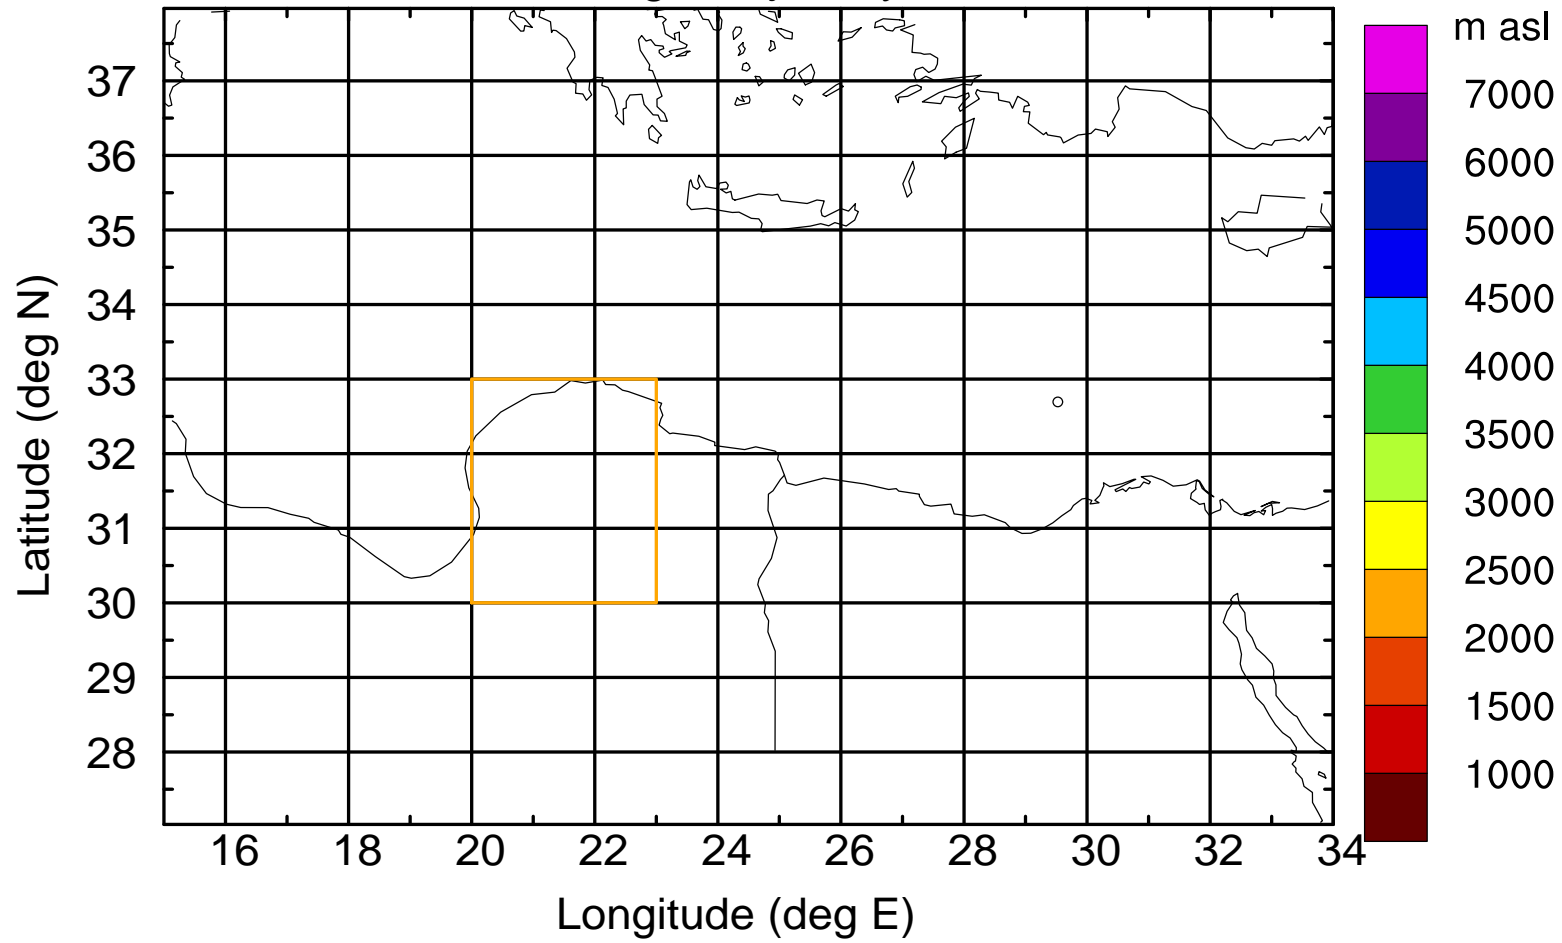

Paphos Airport ground station 20170422 15:00 UTC

Flight trajectory