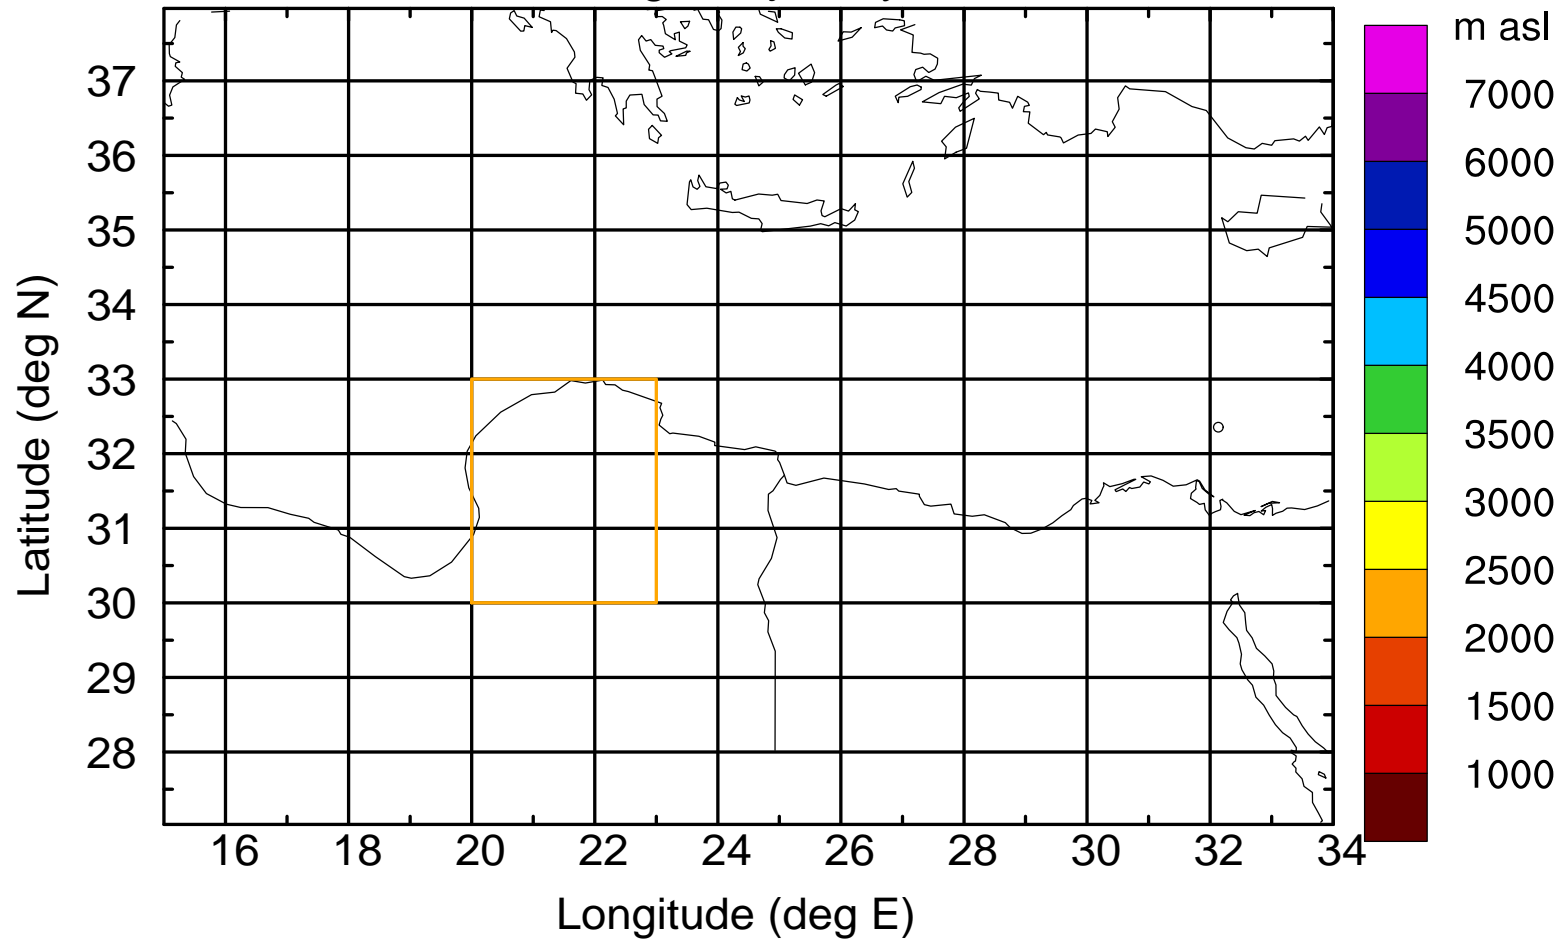

Paphos Airport ground station 20170422 15:00 UTC

Flight trajectory

Paphos Airport ground station 20170422 15:00 UTC

Flight trajectory

Paphos Airport ground station 20170422 15:00 UTC

Flight trajectory

Paphos Airport ground station 20170422 15:00 UTC