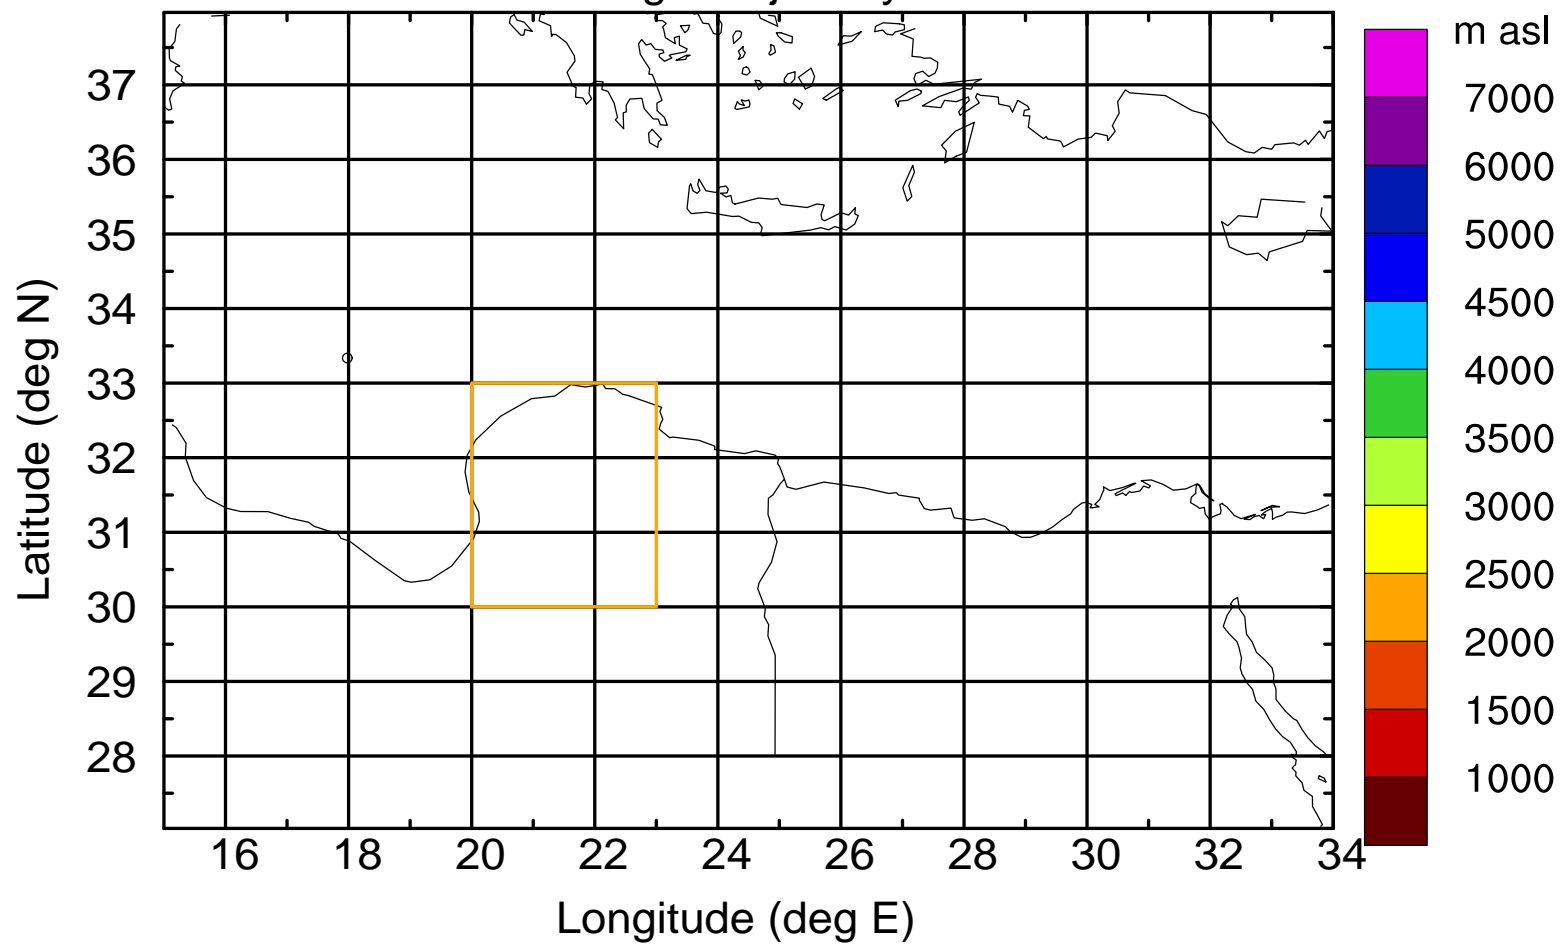

Paphos Airport ground station 20170422 15:00 UTC

Flight trajectory