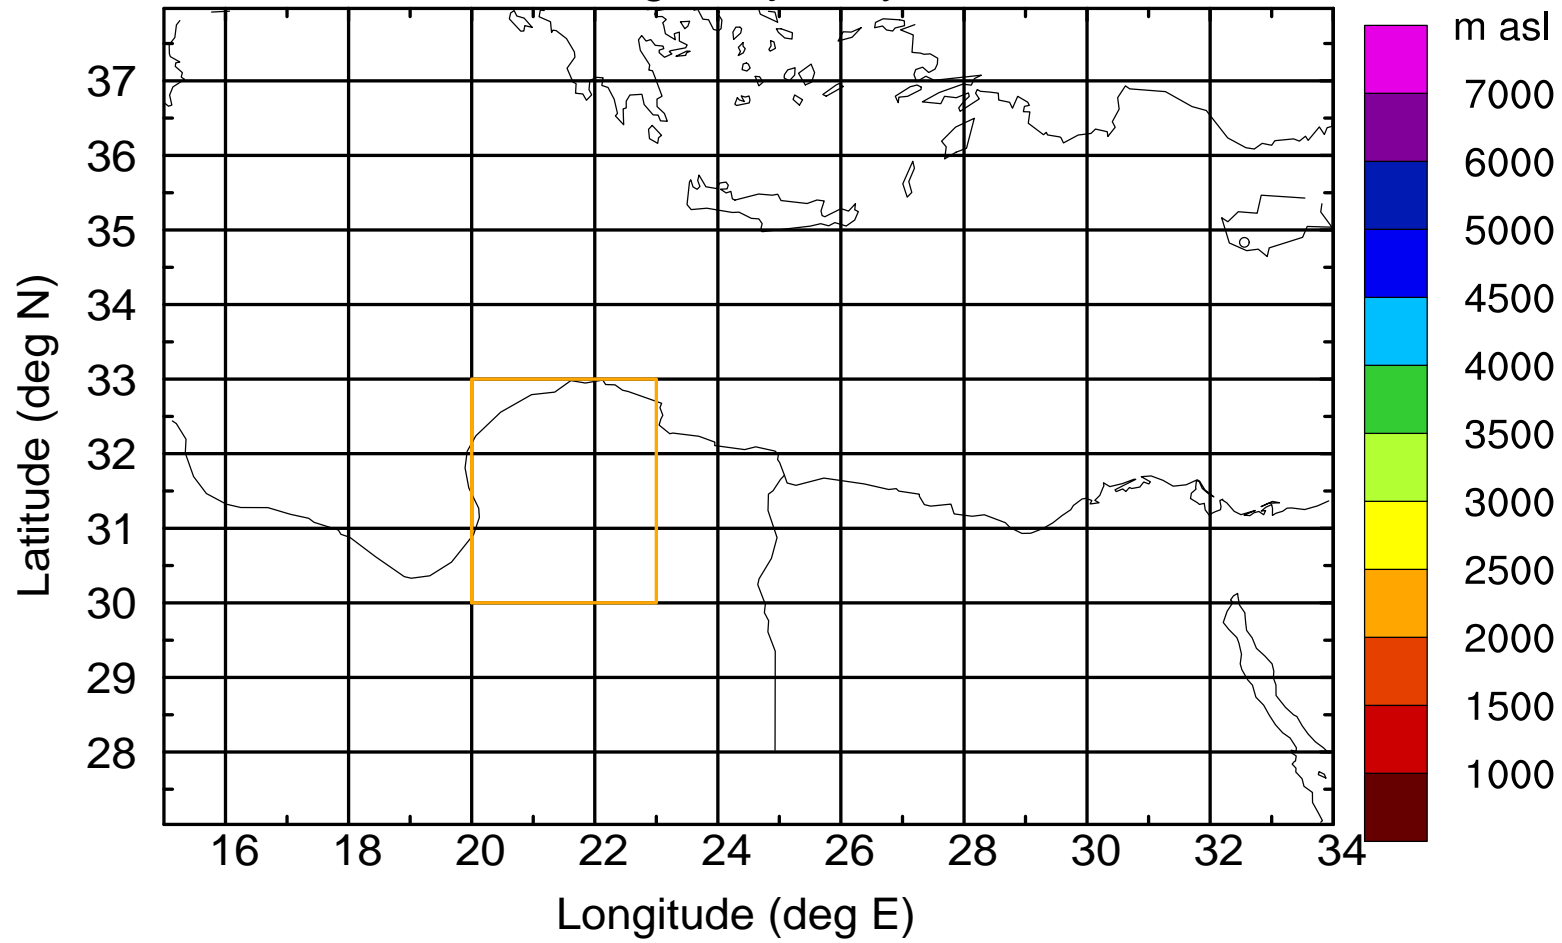

Paphos Airport ground station 20170422 15:00 UTC

Flight trajectory