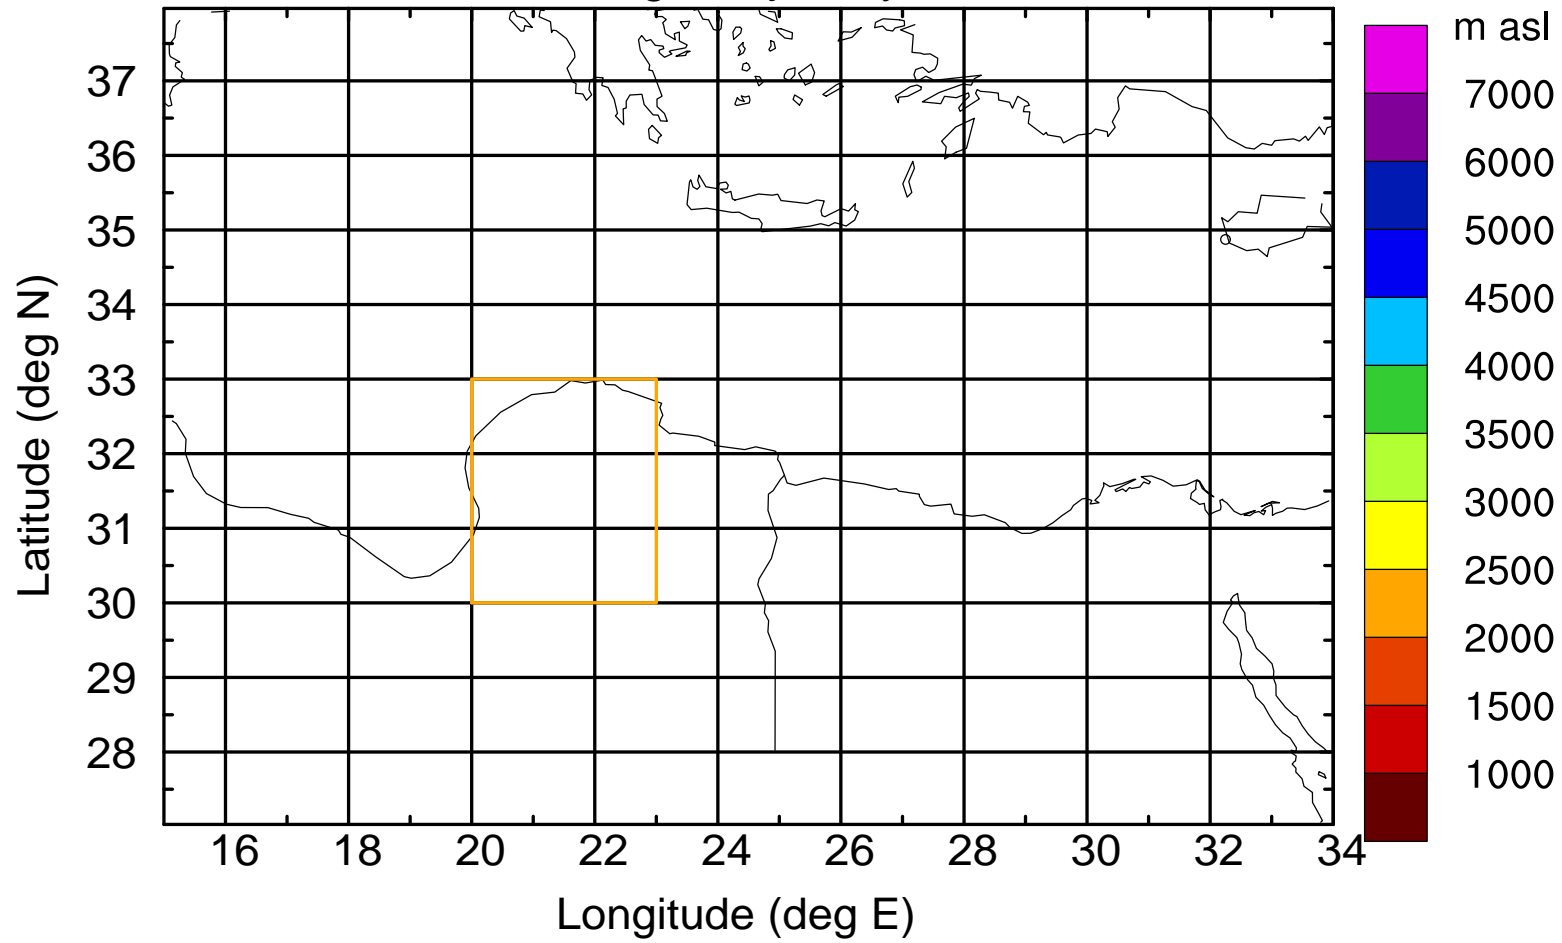

Paphos Airport ground station 20170422 15:00 UTC

Flight trajectory