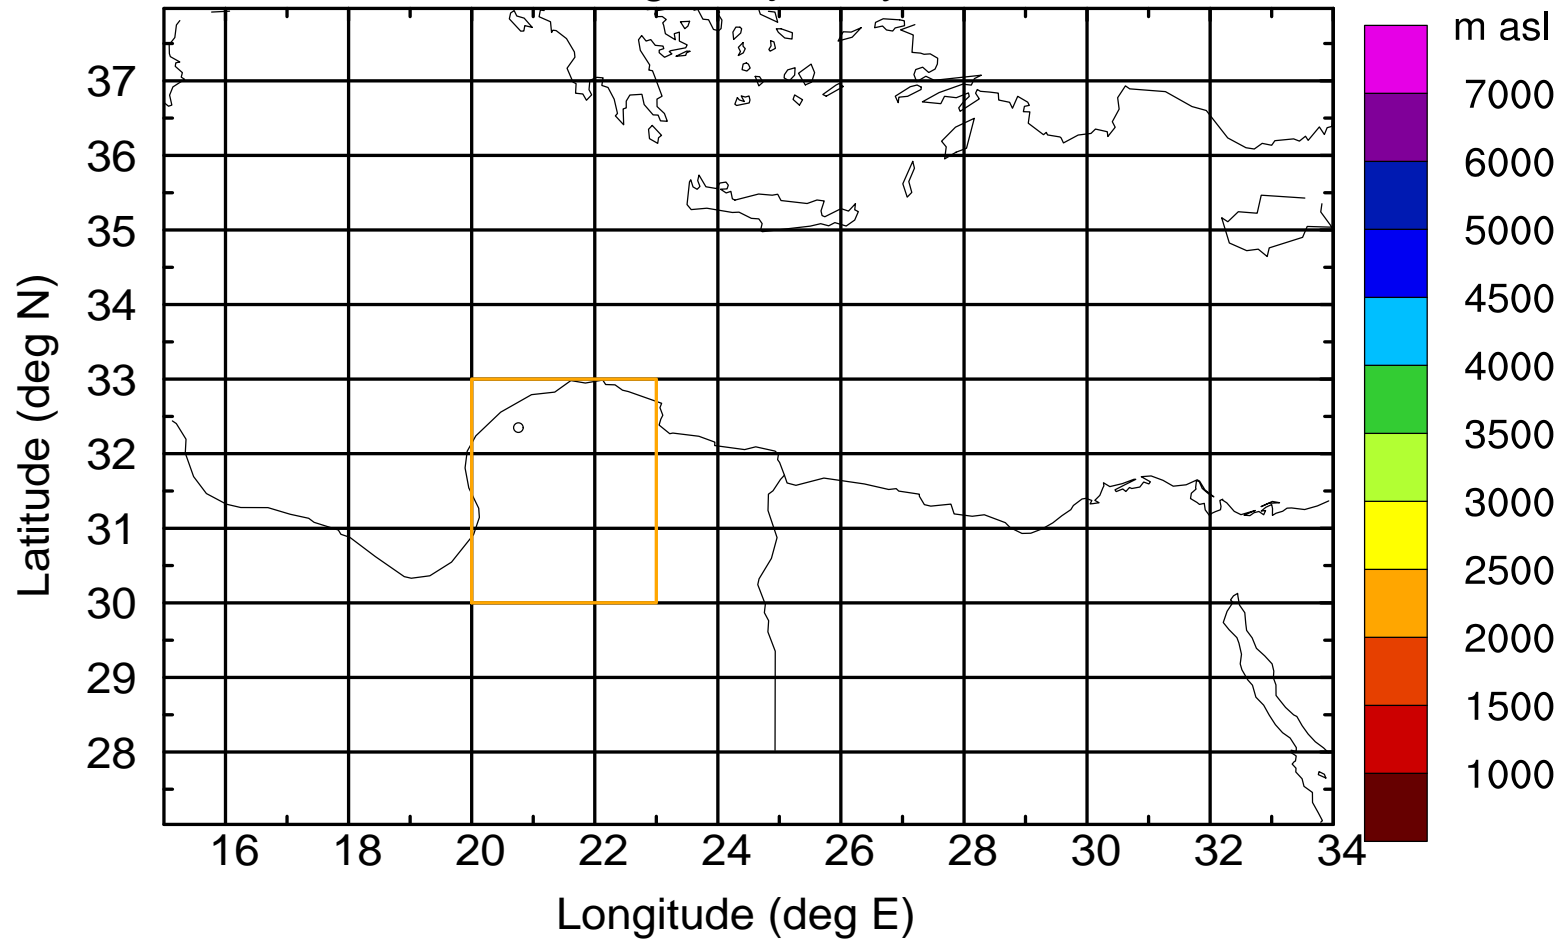

Flight trajectory

Paphos Airport ground station 20170422 15:00 UTC

Flight trajectory

Paphos Airport ground station 20170422 15:00 UTC

Flight trajectory

Paphos Airport ground station 20170422 15:00 UTC

Flight trajectory