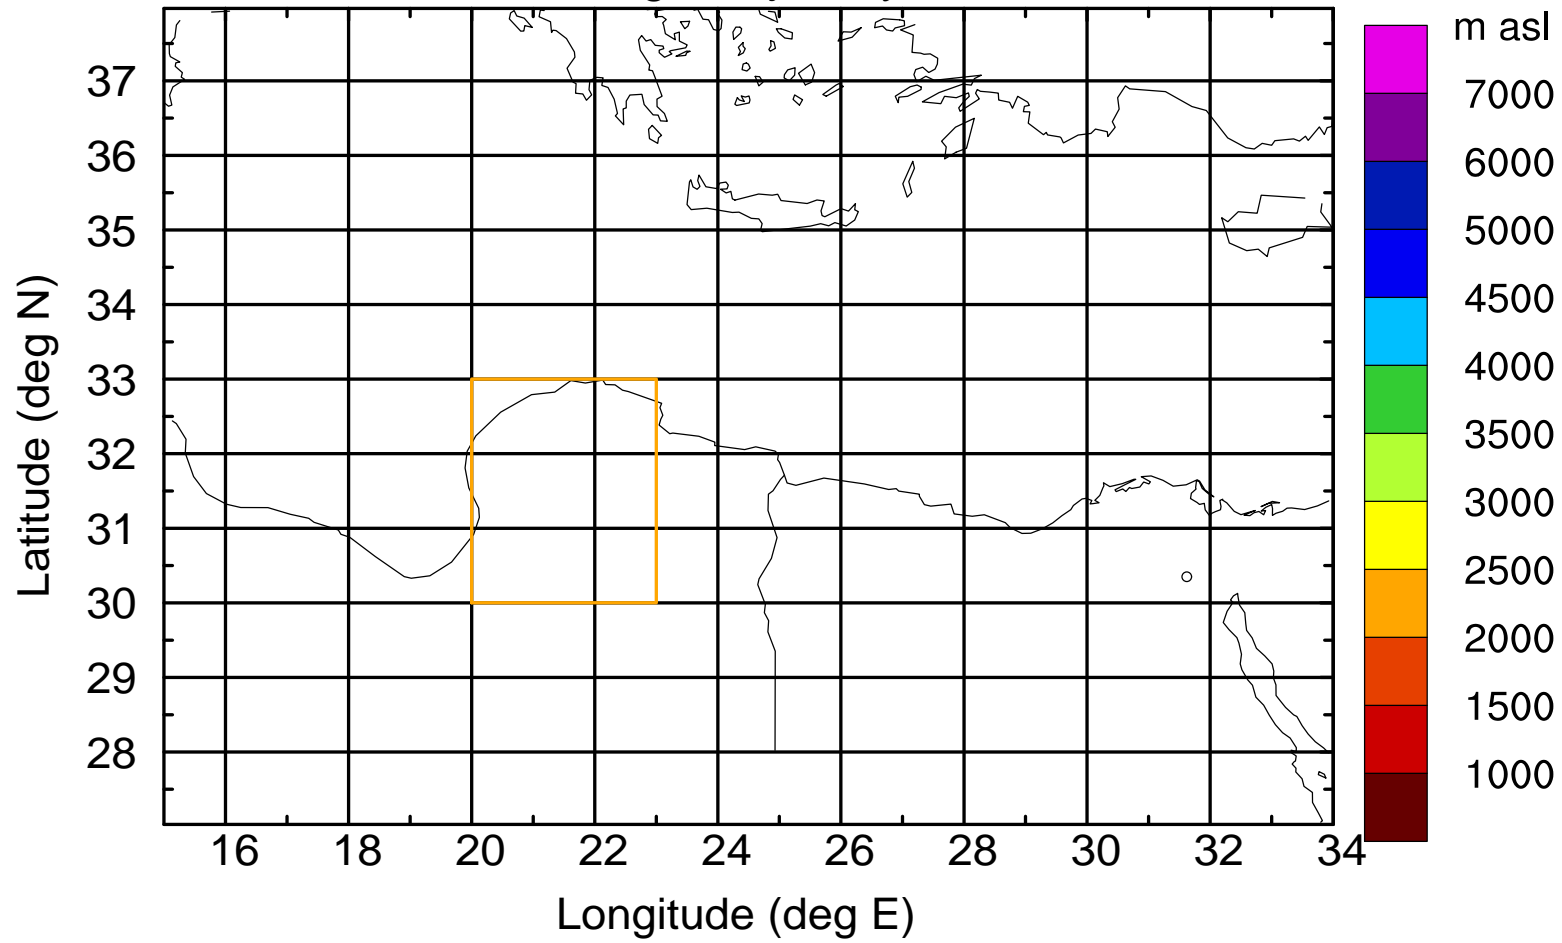

Paphos Airport ground station 20170422 15:00 UTC

Flight trajectory