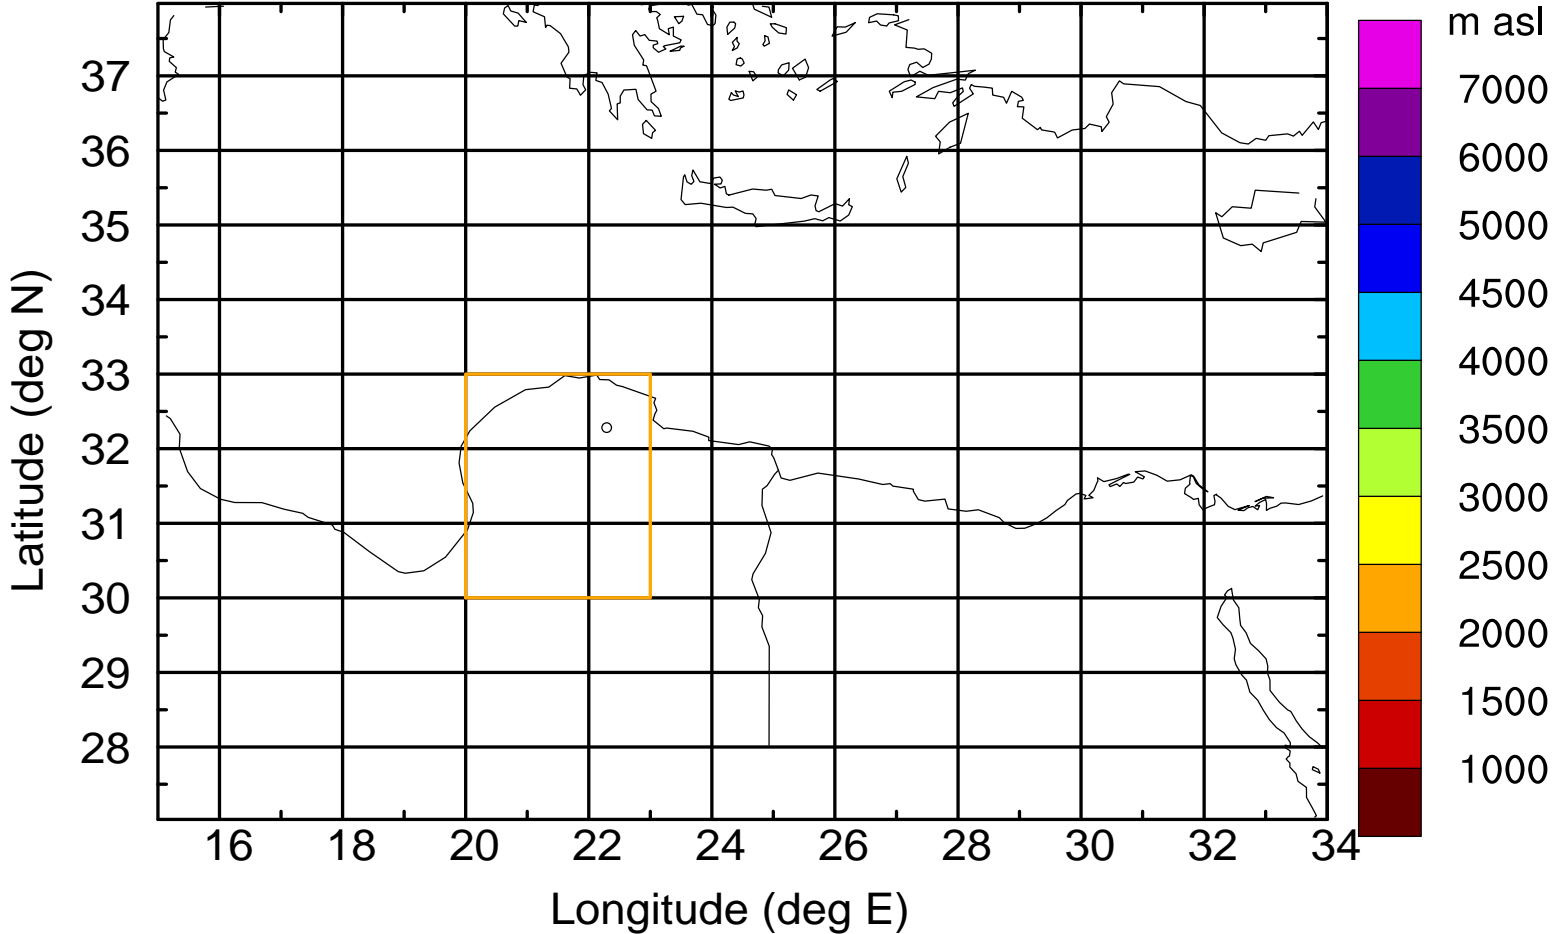

Paphos Airport ground station 20170422 15:00 UTC

Flight trajectory