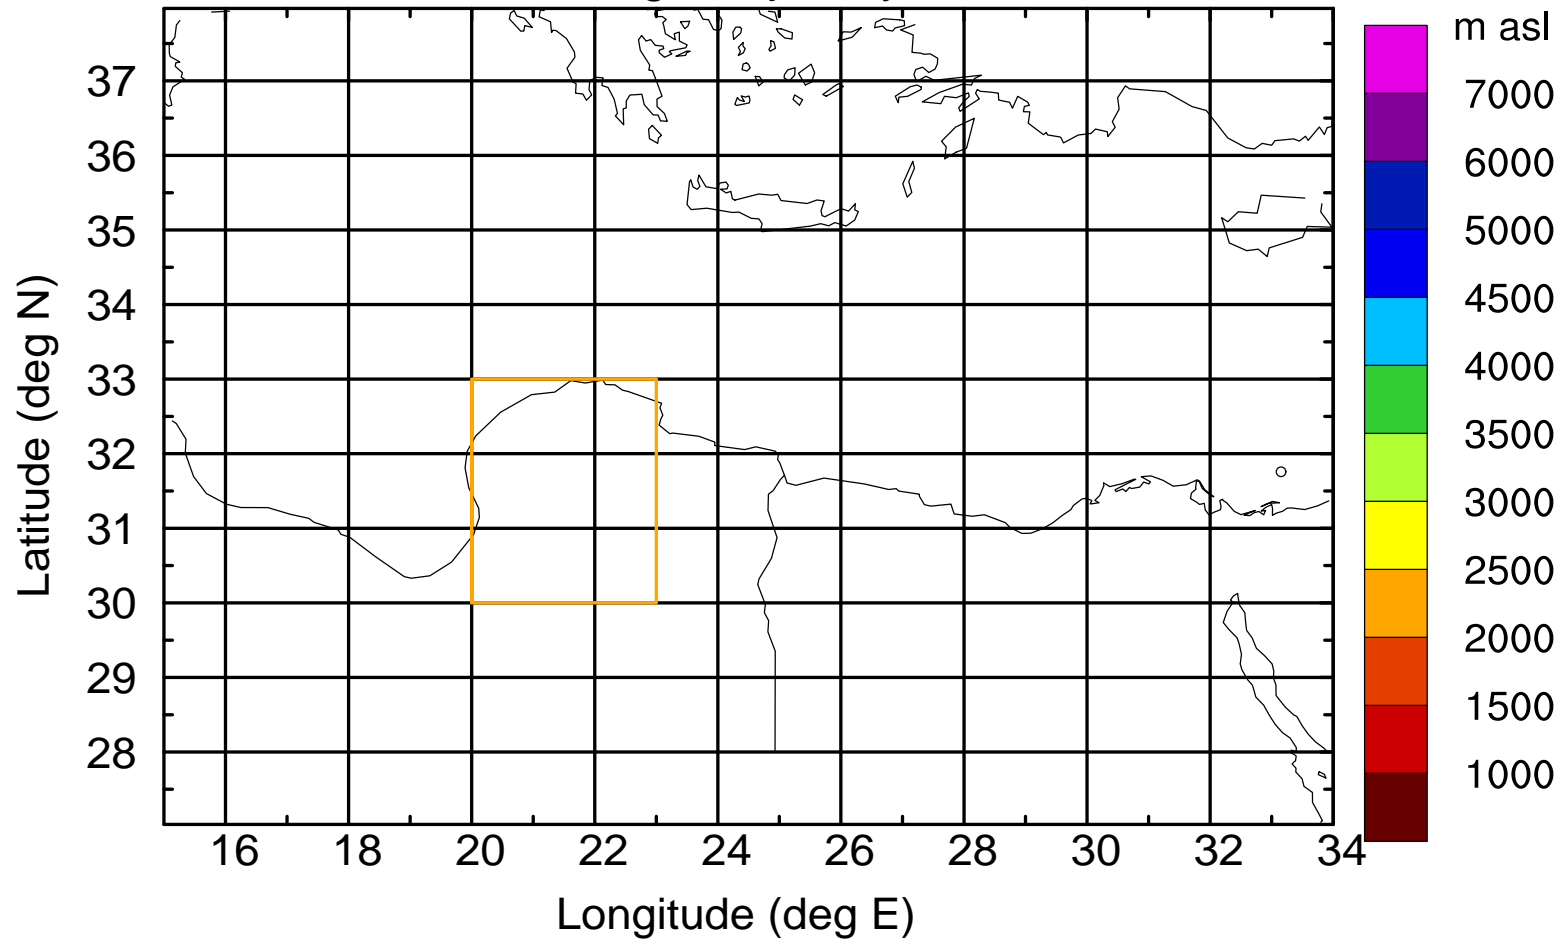

Paphos Airport ground station 20170422 15:00 UTC

Flight trajectory