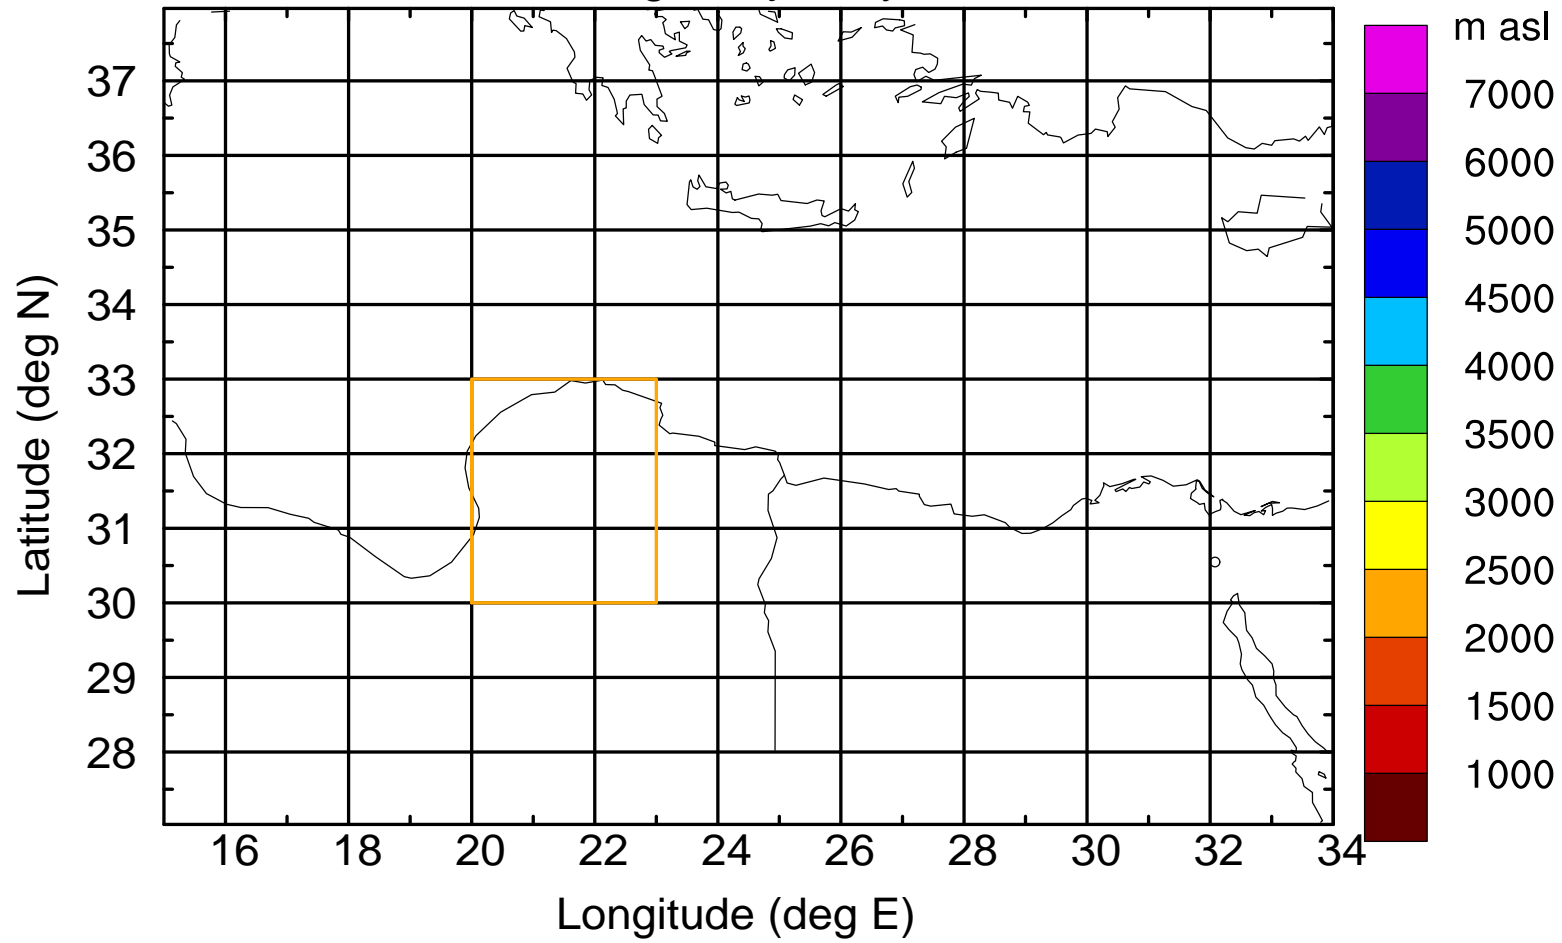

Flight trajectory

Paphos Airport ground station 20170422 15:00 UTC

Flight trajectory

Paphos Airport ground station 20170422 15:00 UTC

Flight trajectory

Paphos Airport ground station 20170422 15:00 UTC

Flight trajectory