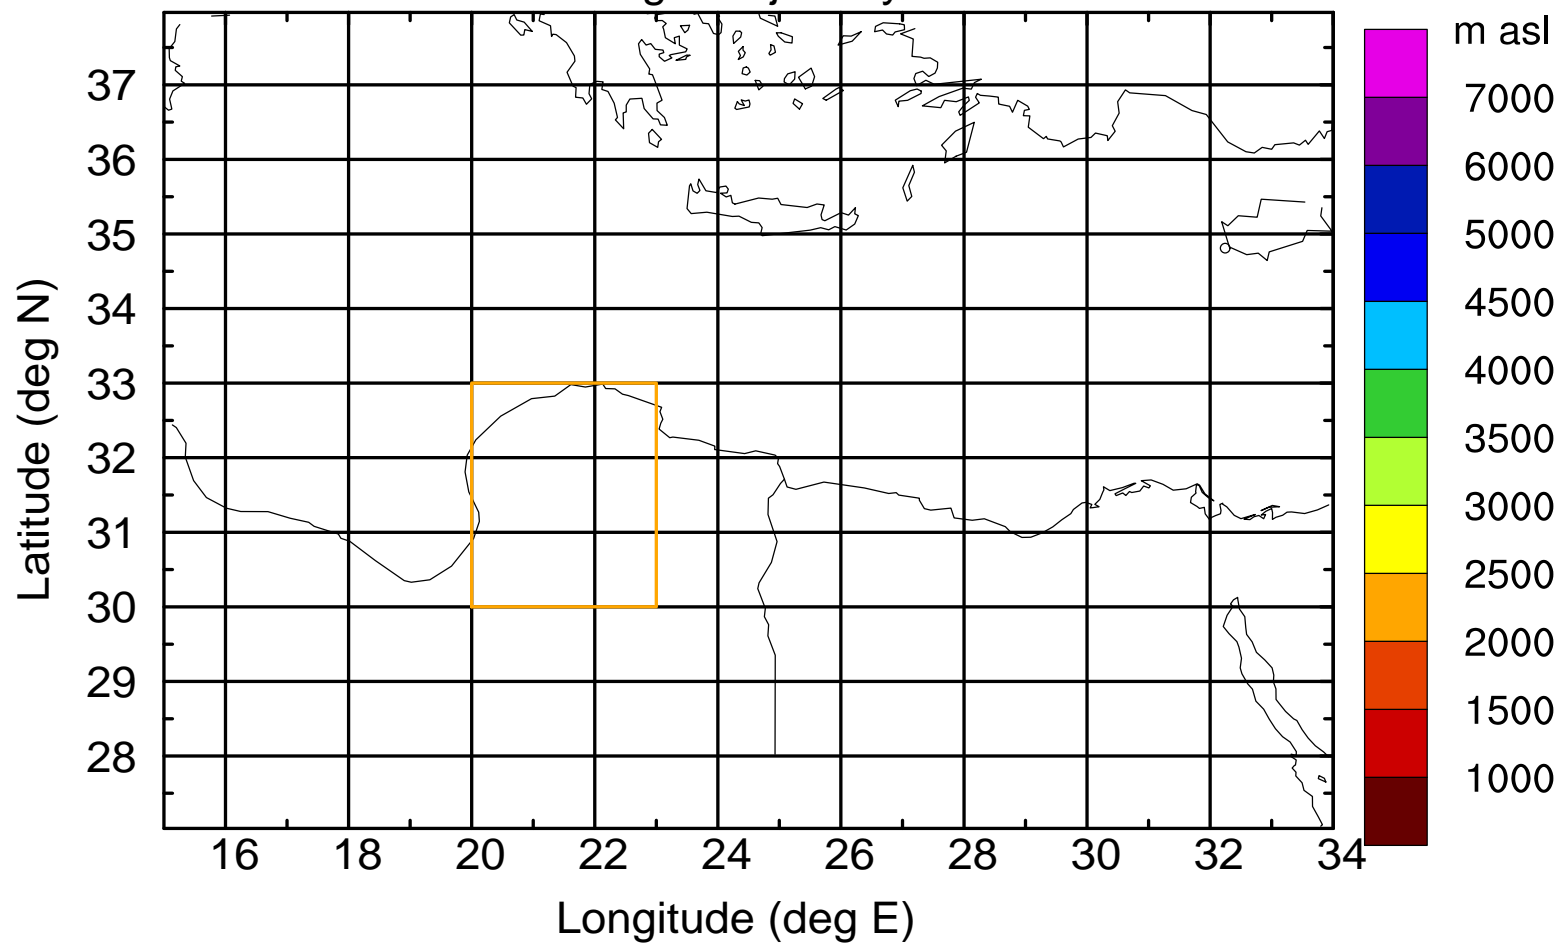

Paphos Airport ground station 20170422 15:00 UTC

Flight trajectory