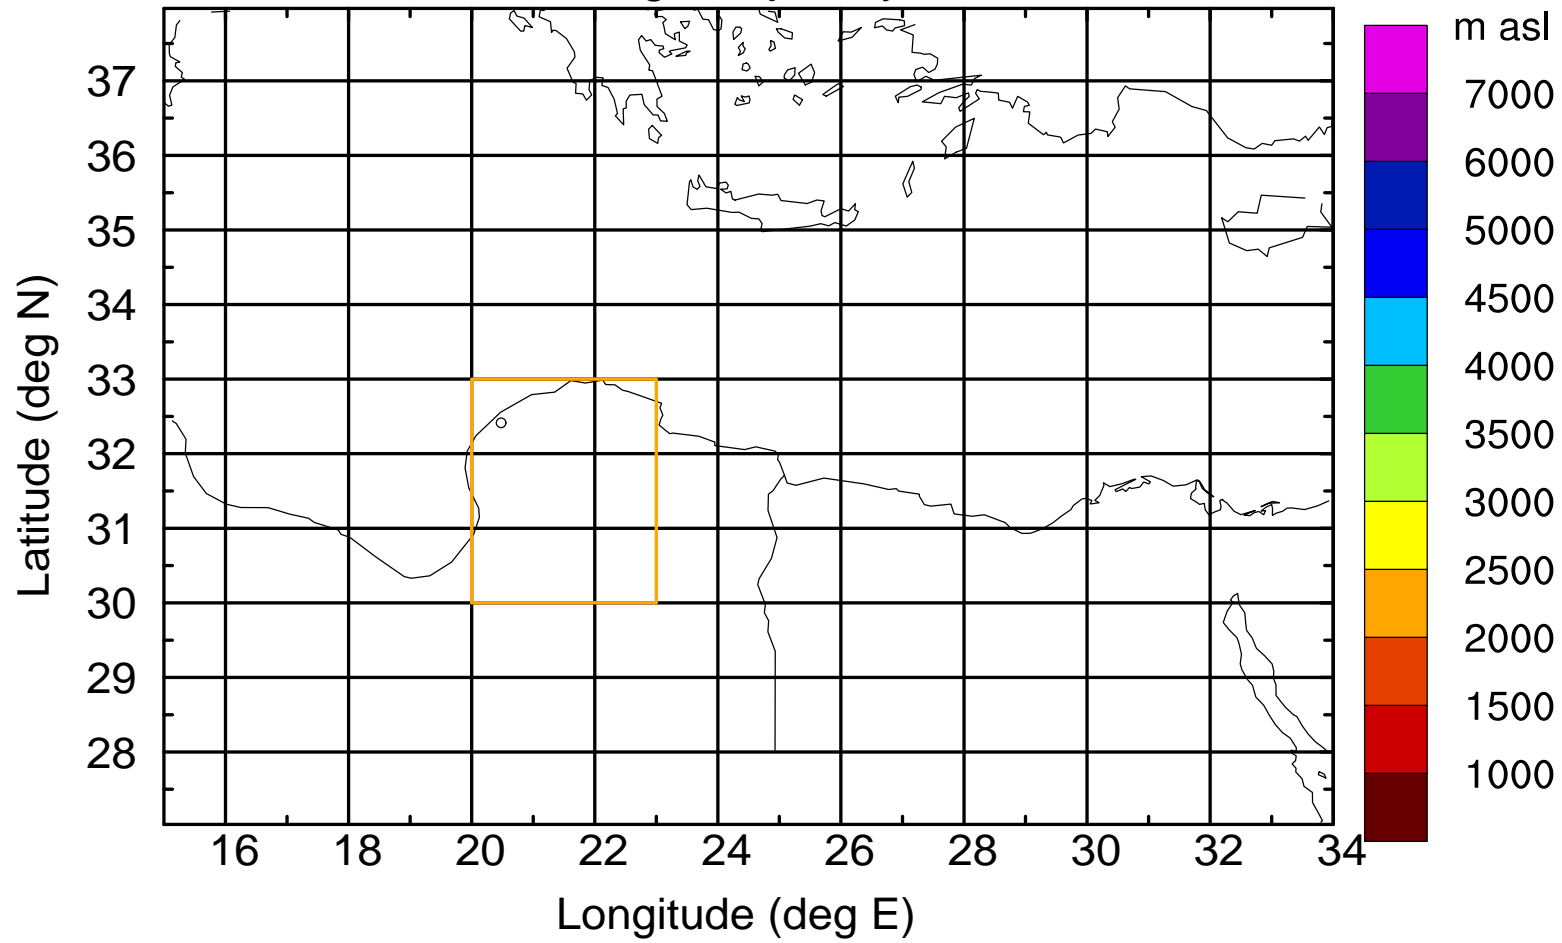

Paphos Airport ground station 20170422 15:00 UTC

Flight trajectory