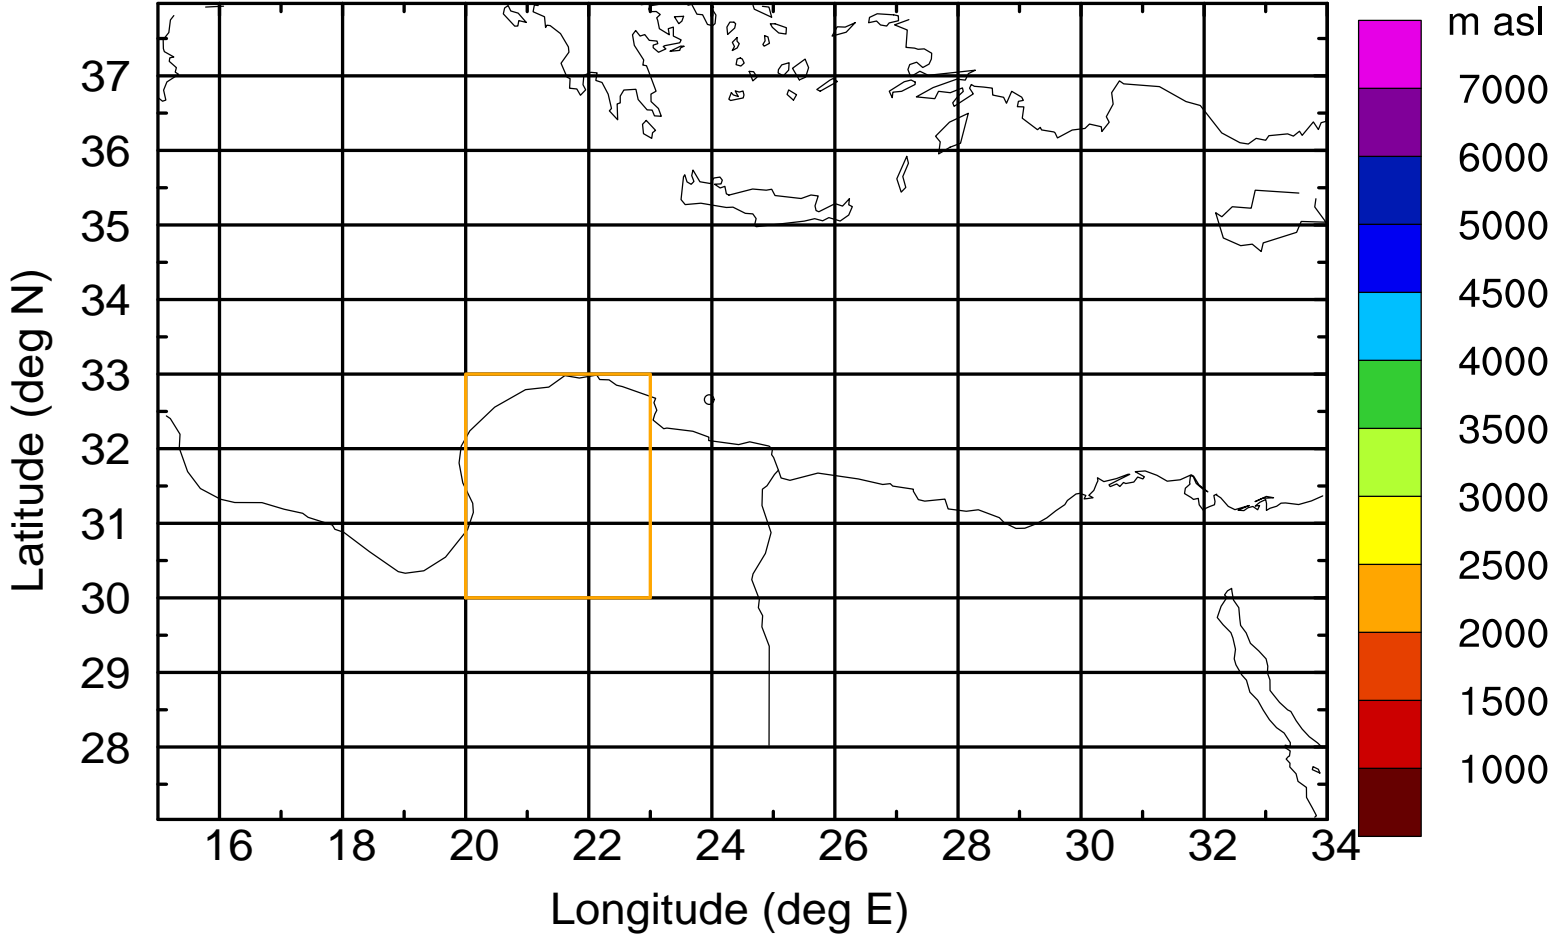

Paphos Airport ground station 20170422 15:00 UTC

Flight trajectory

Paphos Airport ground station 20170422 15:00 UTC

Flight trajectory

Paphos Airport ground station 20170422 15:00 UTC

Flight trajectory

Paphos Airport ground station 20170422 15:00 UTC