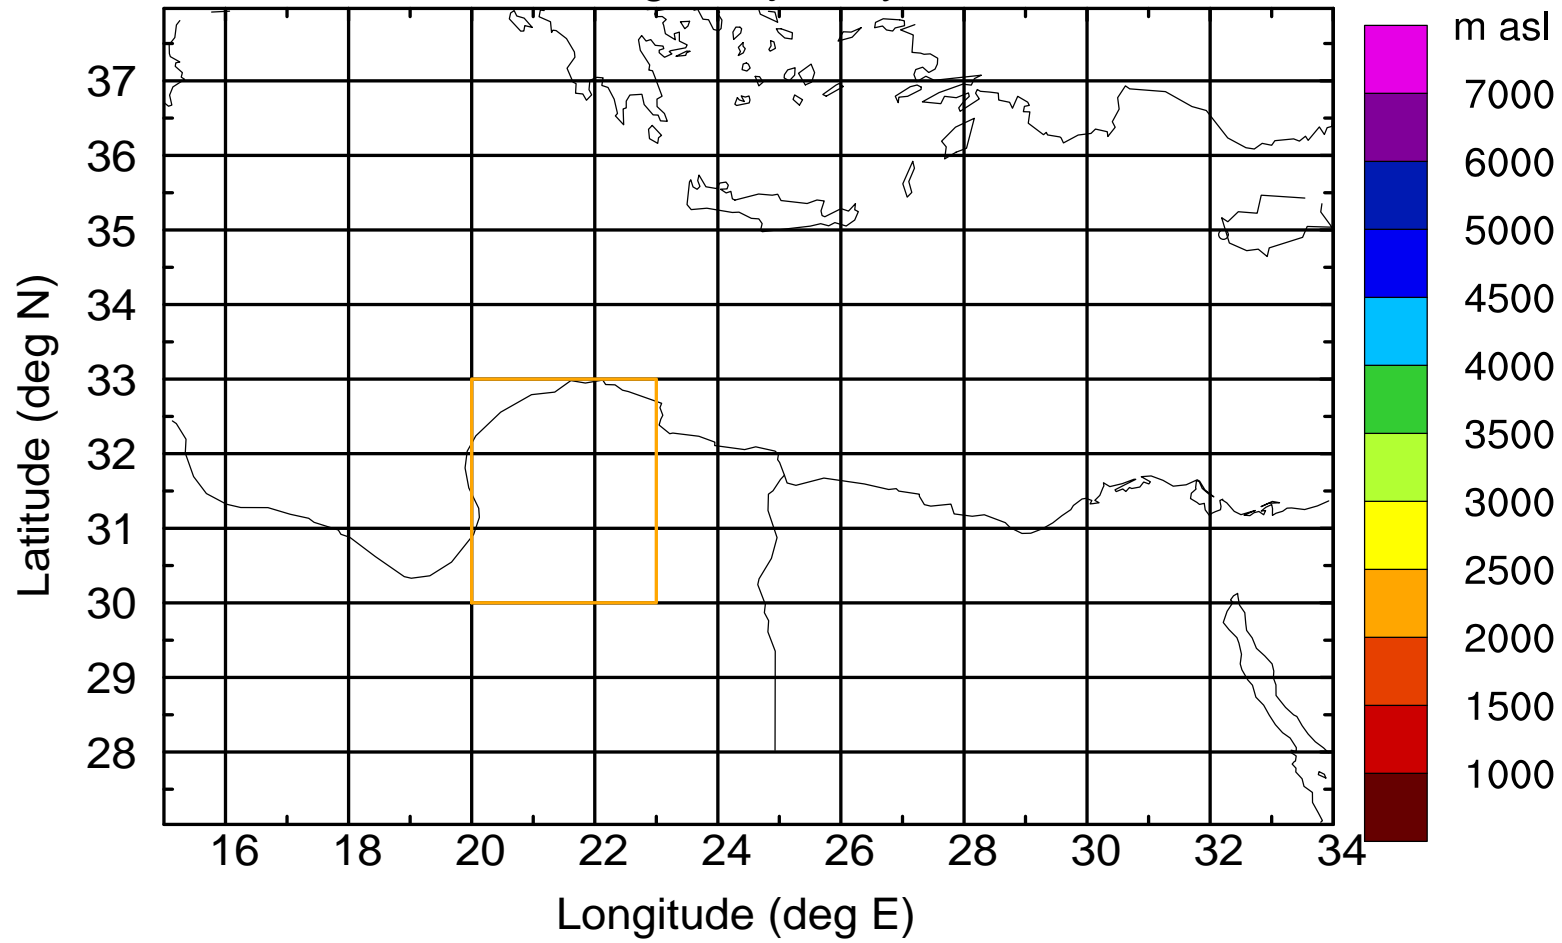

Paphos Airport ground station 20170422 15:00 UTC

Flight trajectory