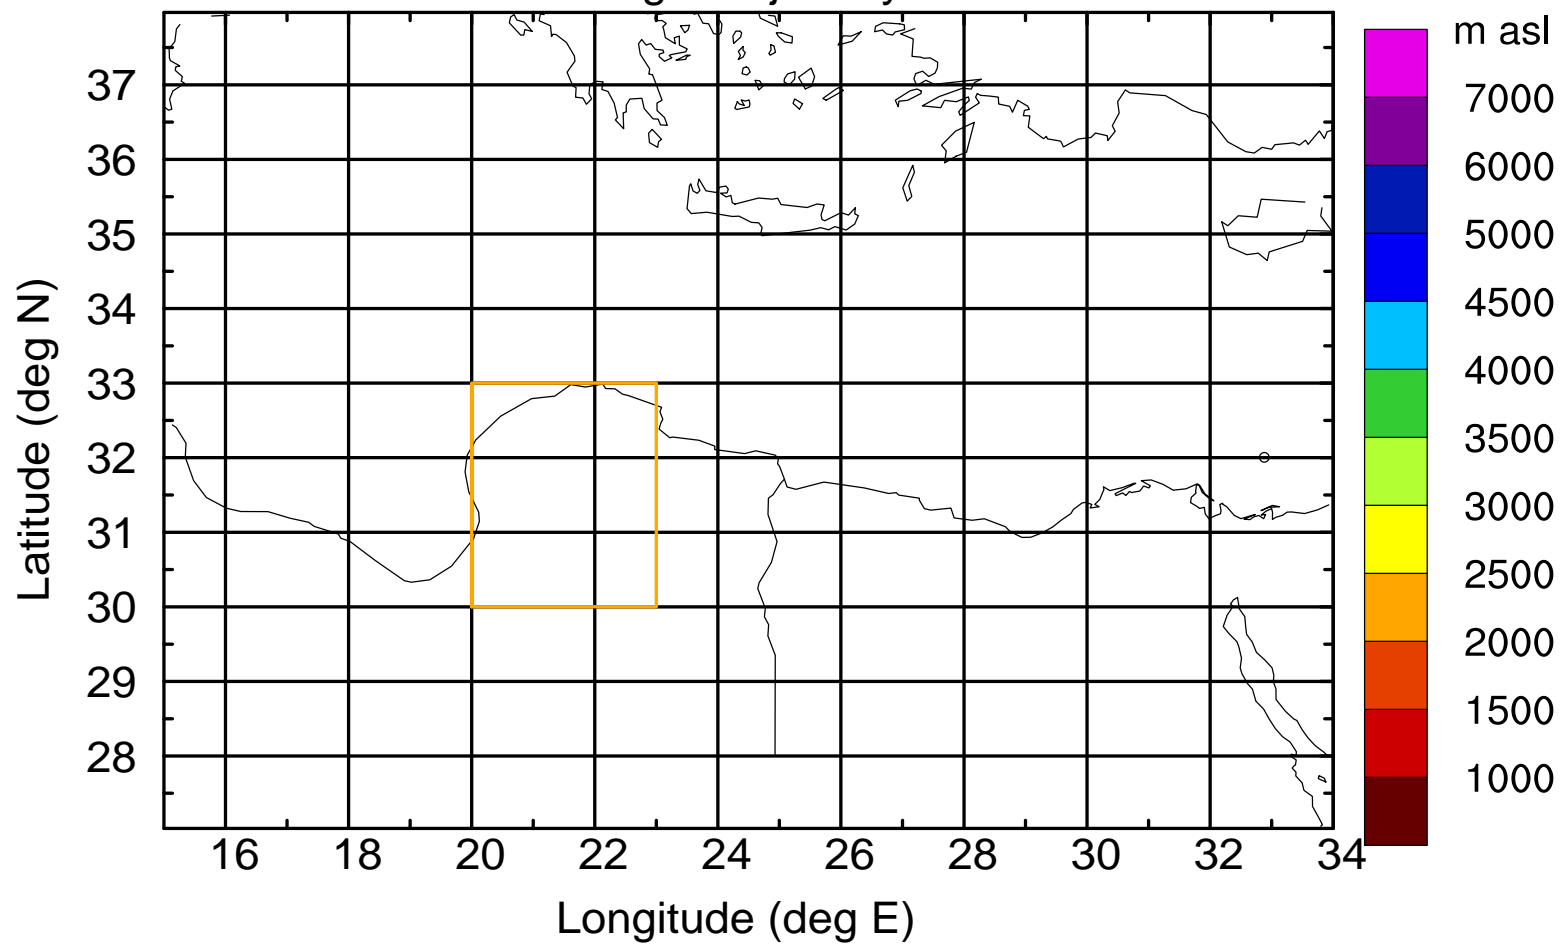

Flight trajectory

Paphos Airport ground station 20170422 15:00 UTC

Flight trajectory

Paphos Airport ground station 20170422 15:00 UTC

Flight trajectory

Paphos Airport ground station 20170422 15:00 UTC

Flight trajectory