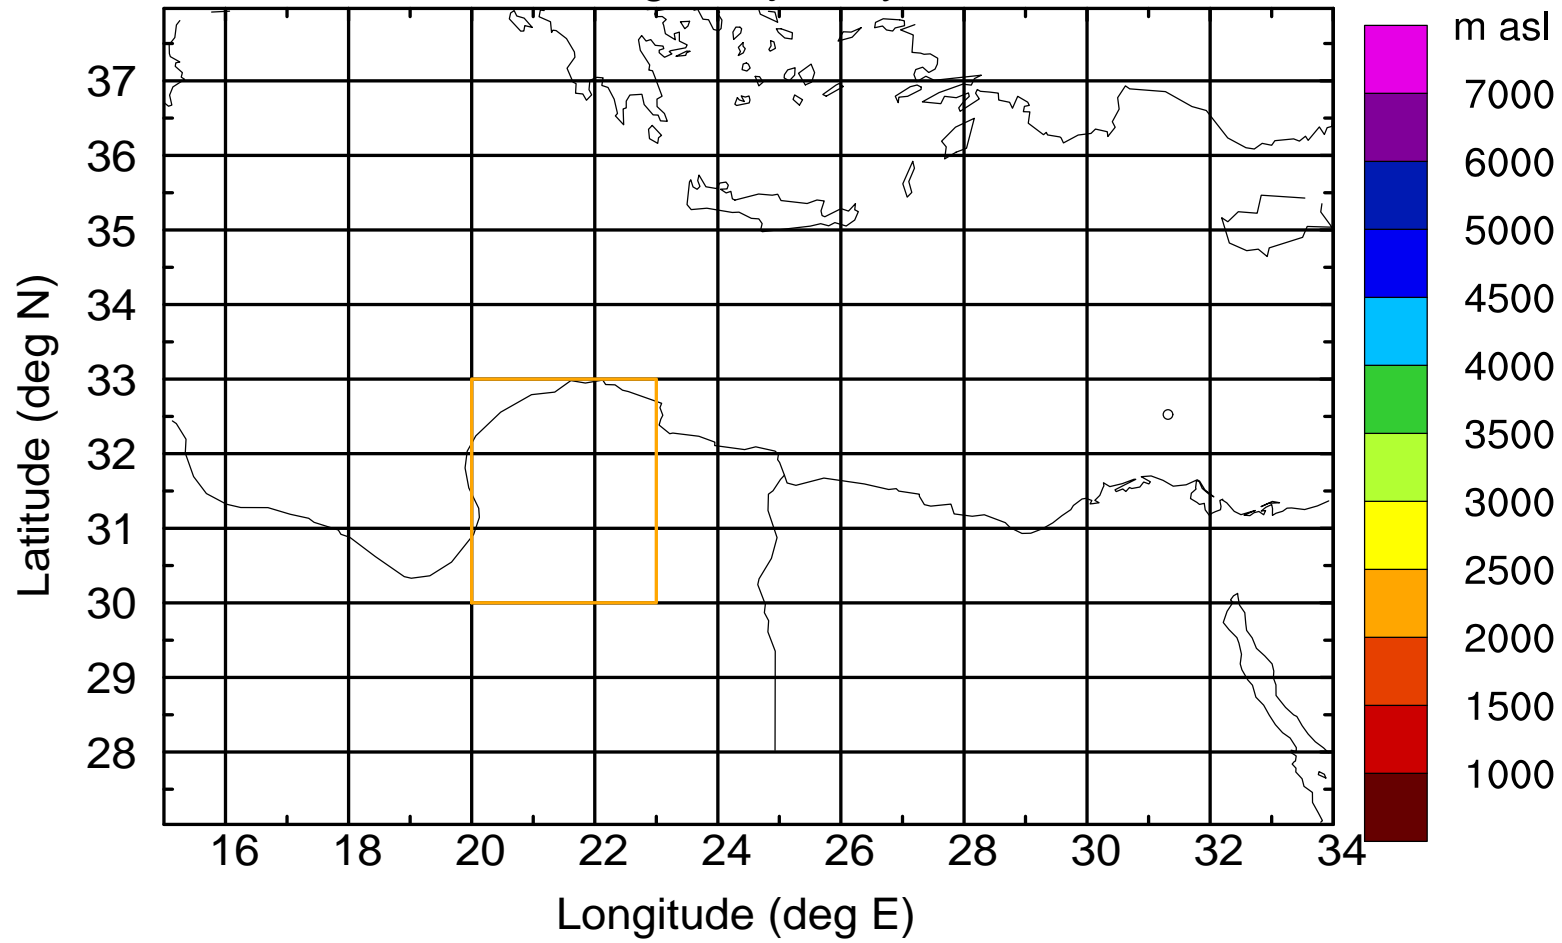

Flight trajectory

Paphos Airport ground station 20170422 15:00 UTC

Flight trajectory

Paphos Airport ground station 20170422 15:00 UTC

Flight trajectory

Paphos Airport ground station 20170422 15:00 UTC

Flight trajectory