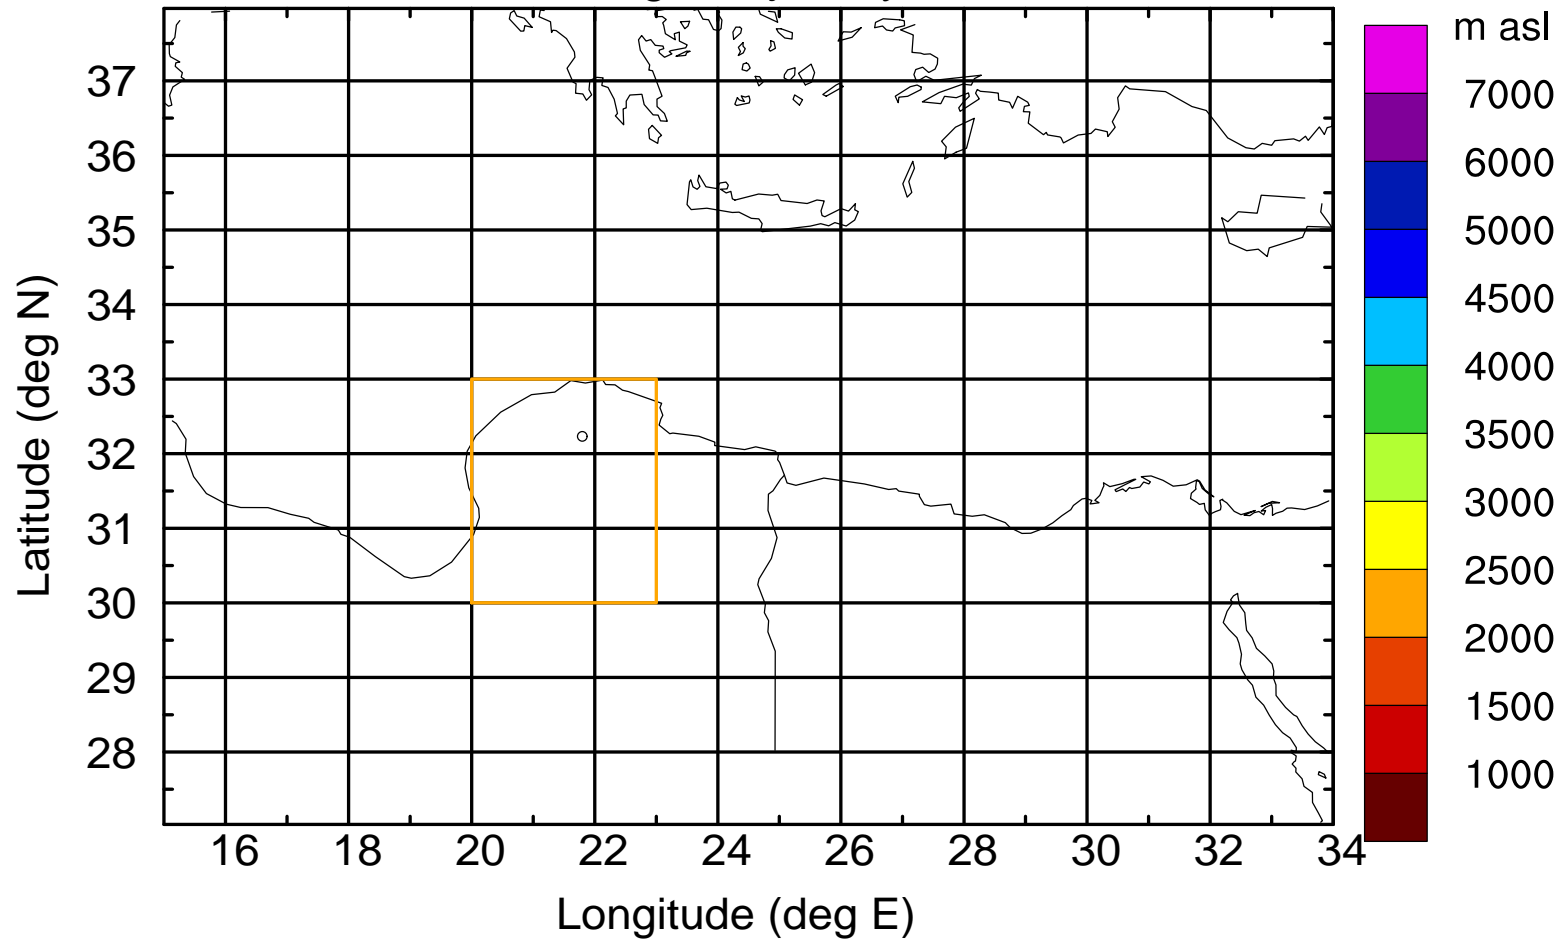

Paphos Airport ground station 20170422 15:00 UTC

Flight trajectory

Paphos Airport ground station 20170422 15:00 UTC

Flight trajectory

Paphos Airport ground station 20170422 15:00 UTC

Flight trajectory

Paphos Airport ground station 20170422 15:00 UTC