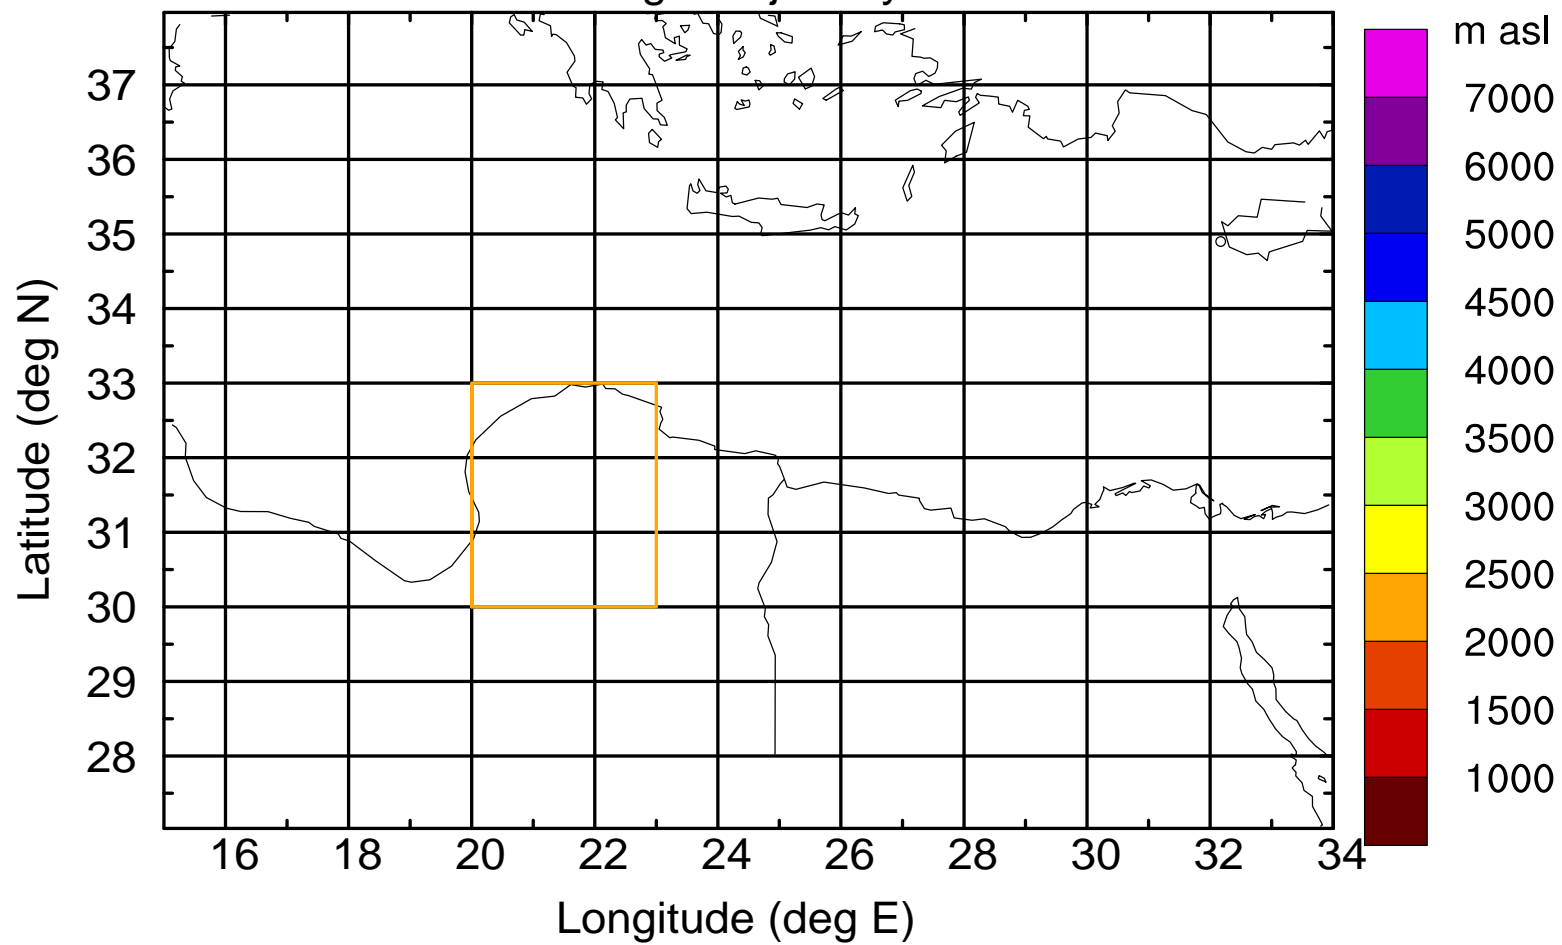

Paphos Airport ground station 20170422 15:00 UTC

Flight trajectory