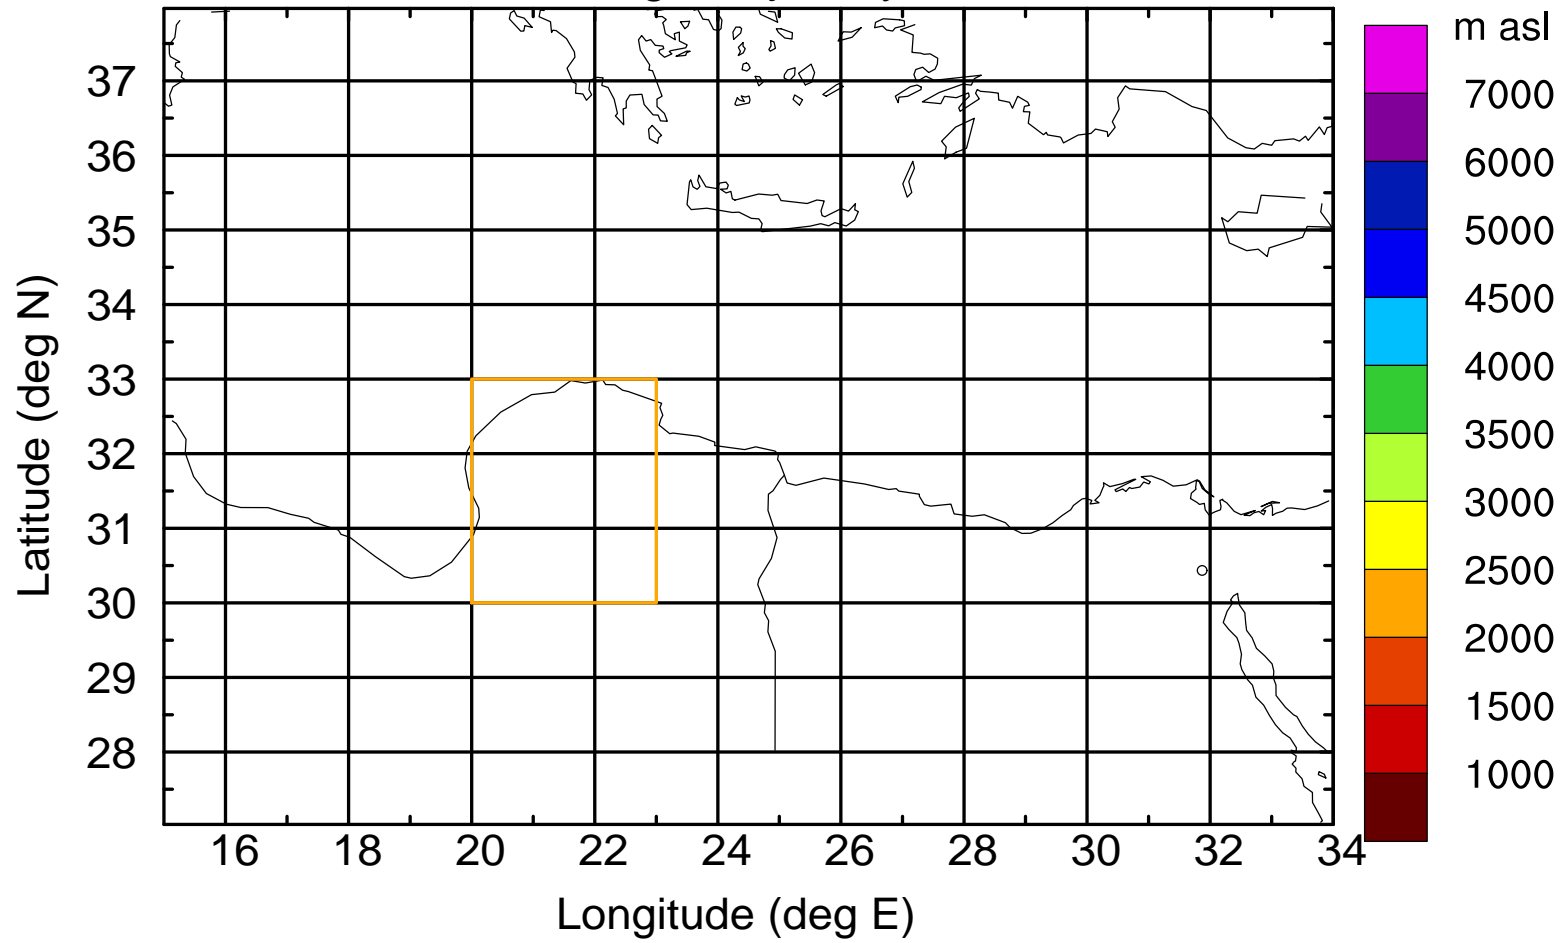

Flight trajectory

Paphos Airport ground station 20170422 15:00 UTC

Flight trajectory

Paphos Airport ground station 20170422 15:00 UTC

Flight trajectory

Paphos Airport ground station 20170422 15:00 UTC

Flight trajectory