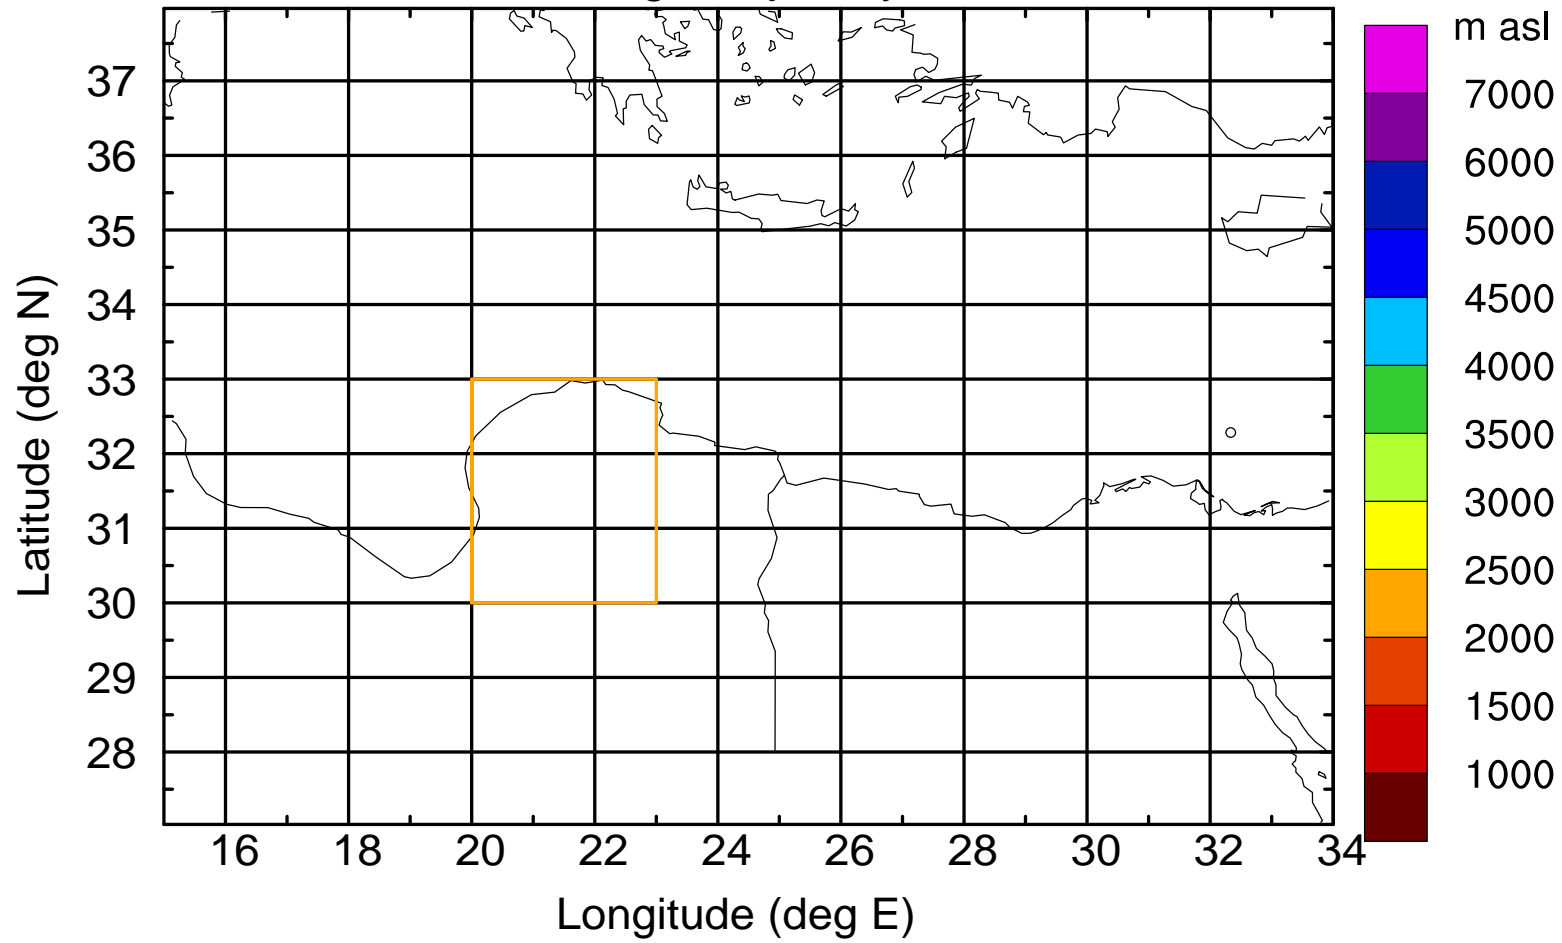

Paphos Airport ground station 20170422 15:00 UTC

Flight trajectory