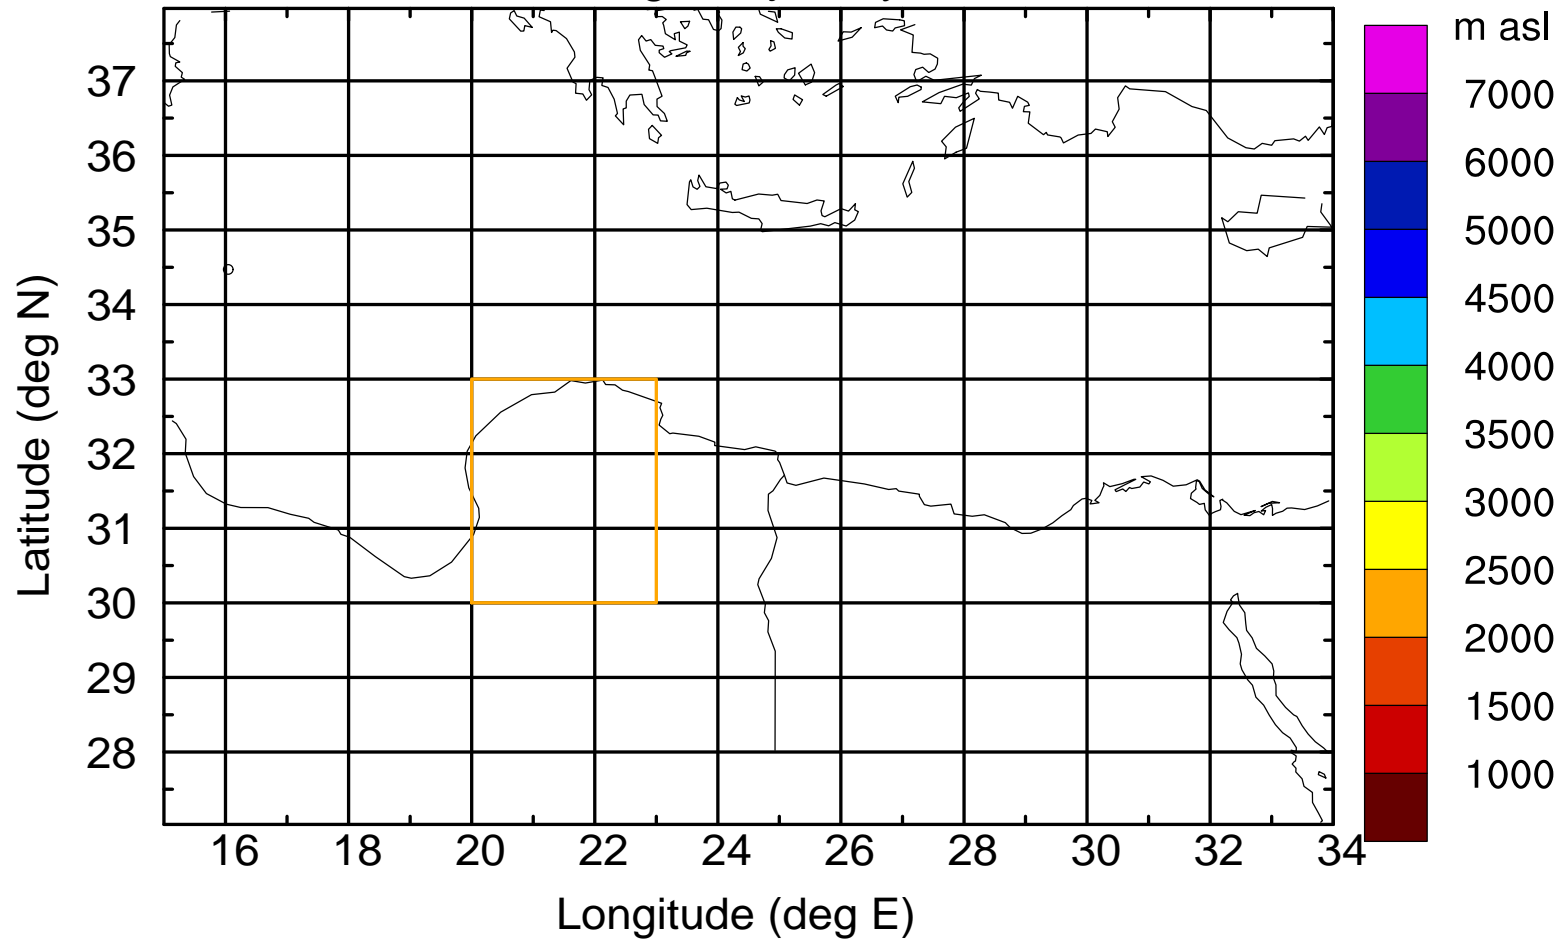

Paphos Airport ground station 20170422 15:00 UTC

Flight trajectory