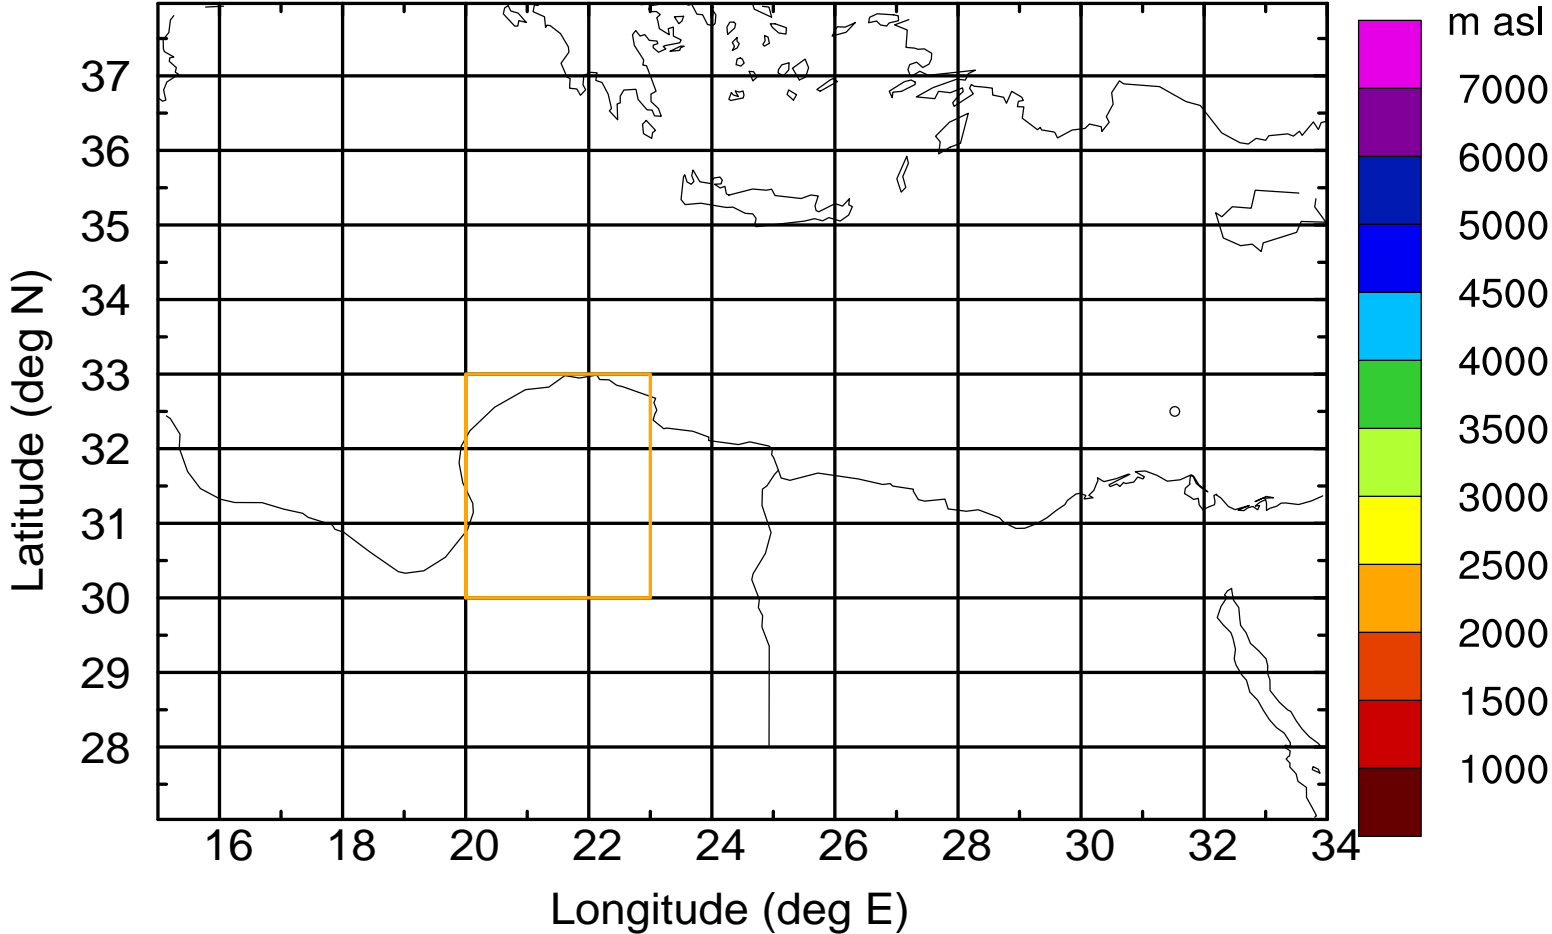

Flight trajectory

Paphos Airport ground station 20170422 15:00 UTC

Flight trajectory

Paphos Airport ground station 20170422 15:00 UTC

Flight trajectory

Paphos Airport ground station 20170422 15:00 UTC

Flight trajectory