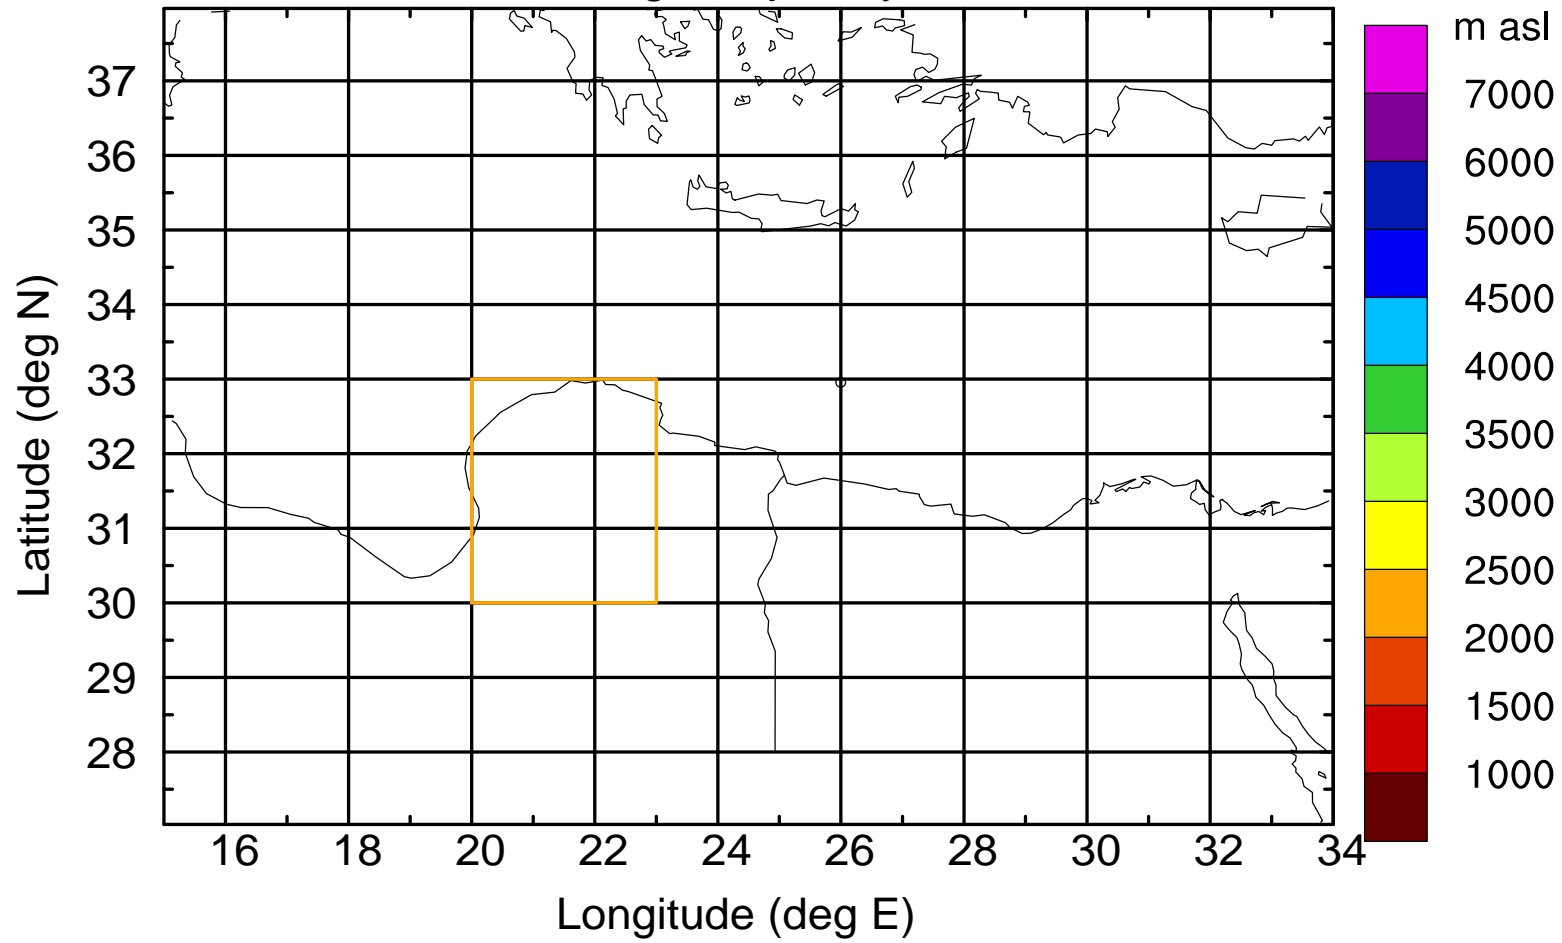

Paphos Airport ground station 20170422 15:00 UTC

Flight trajectory