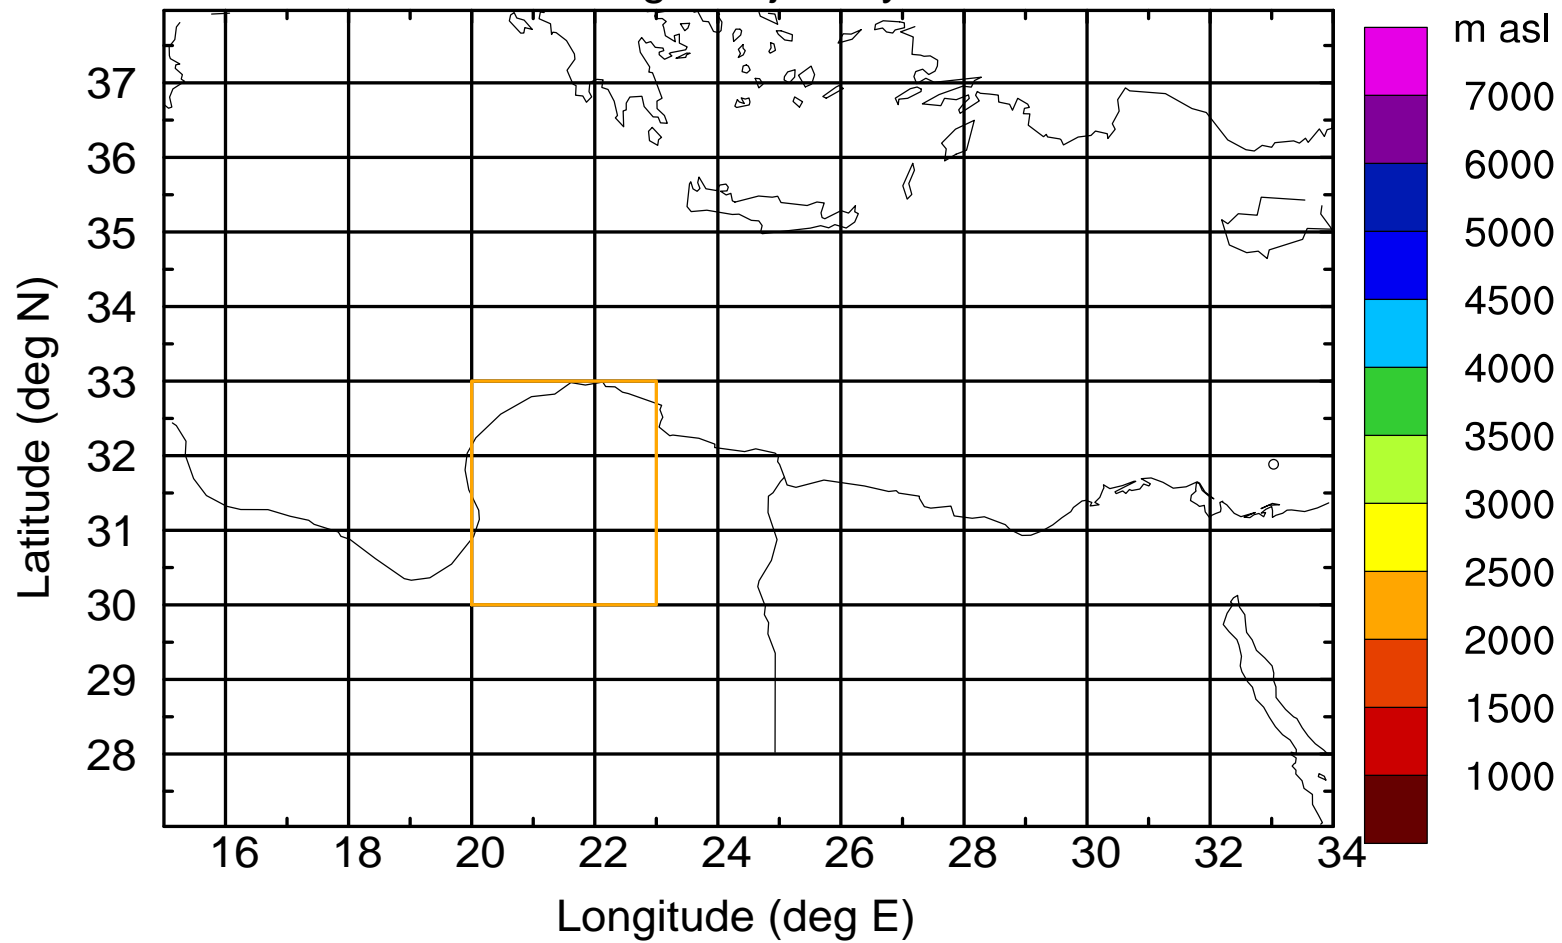

Paphos Airport ground station 20170422 15:00 UTC

Flight trajectory