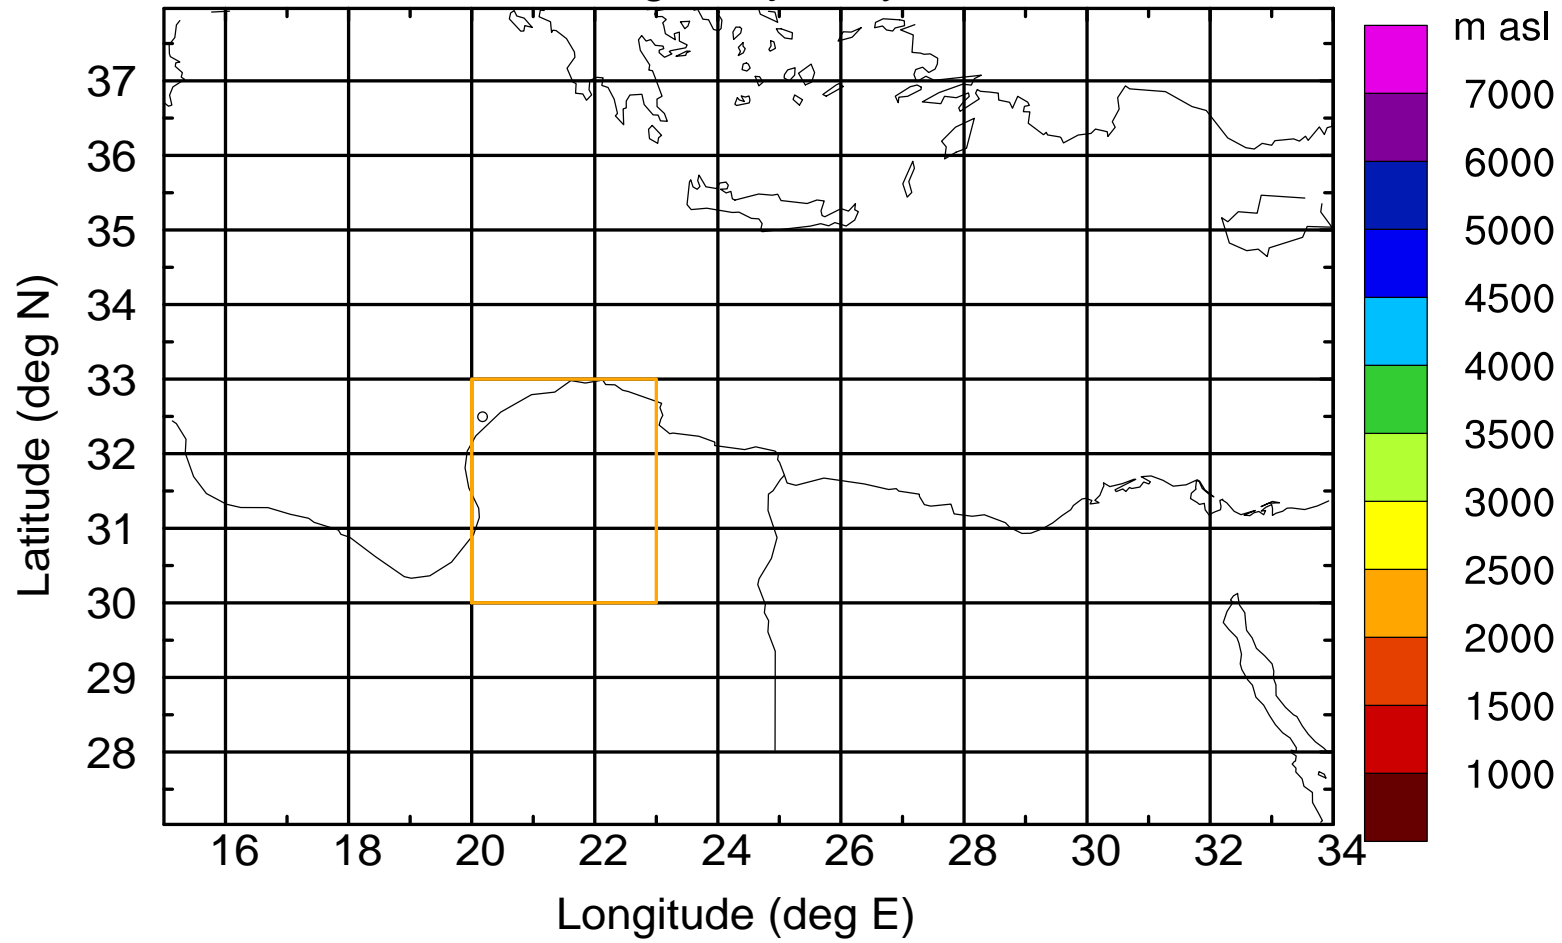

Paphos Airport ground station 20170422 15:00 UTC

Flight trajectory