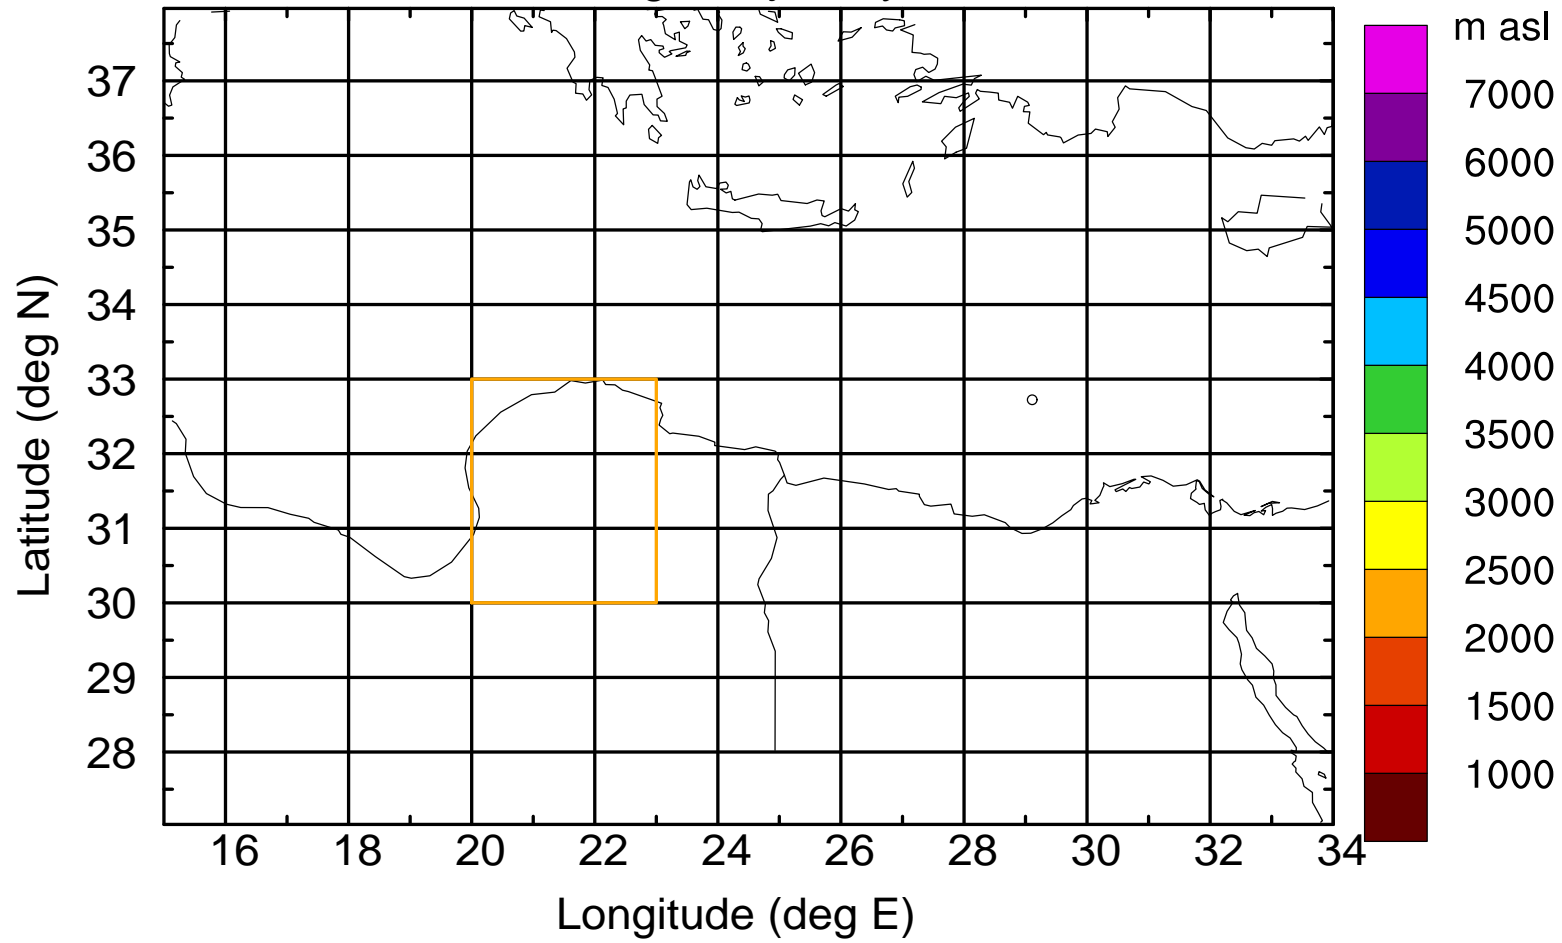

Paphos Airport ground station 20170422 15:00 UTC

Flight trajectory

Paphos Airport ground station 20170422 15:00 UTC

Flight trajectory

Paphos Airport ground station 20170422 15:00 UTC

Flight trajectory

Paphos Airport ground station 20170422 15:00 UTC