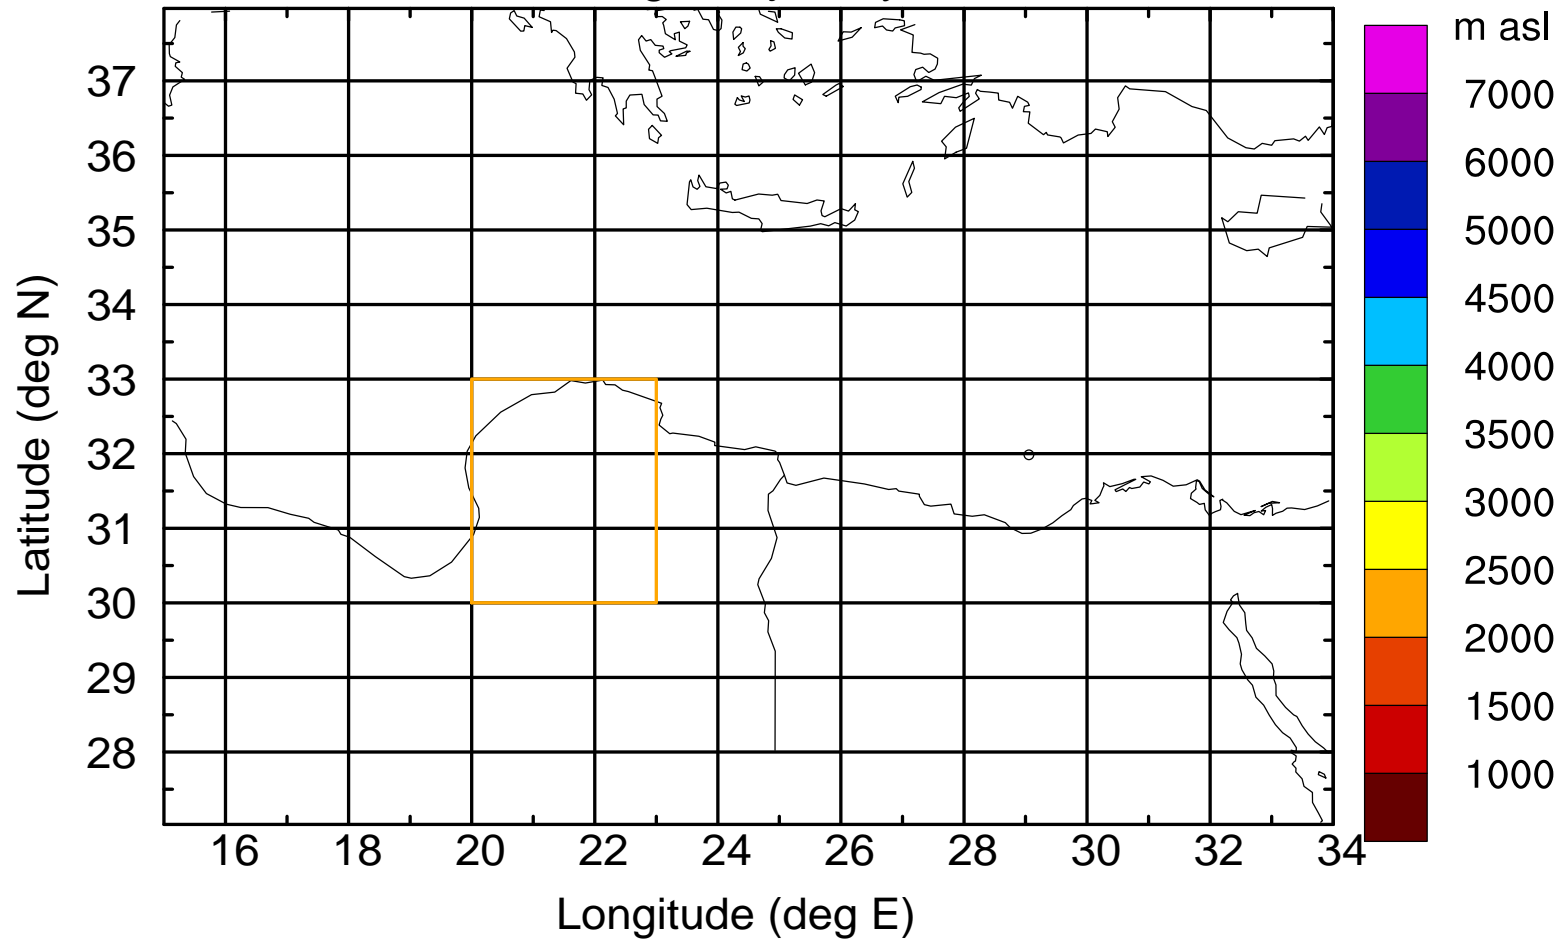

Flight trajectory

Paphos Airport ground station 20170422 15:00 UTC

Flight trajectory

Paphos Airport ground station 20170422 15:00 UTC

Flight trajectory

Paphos Airport ground station 20170422 15:00 UTC

Flight trajectory