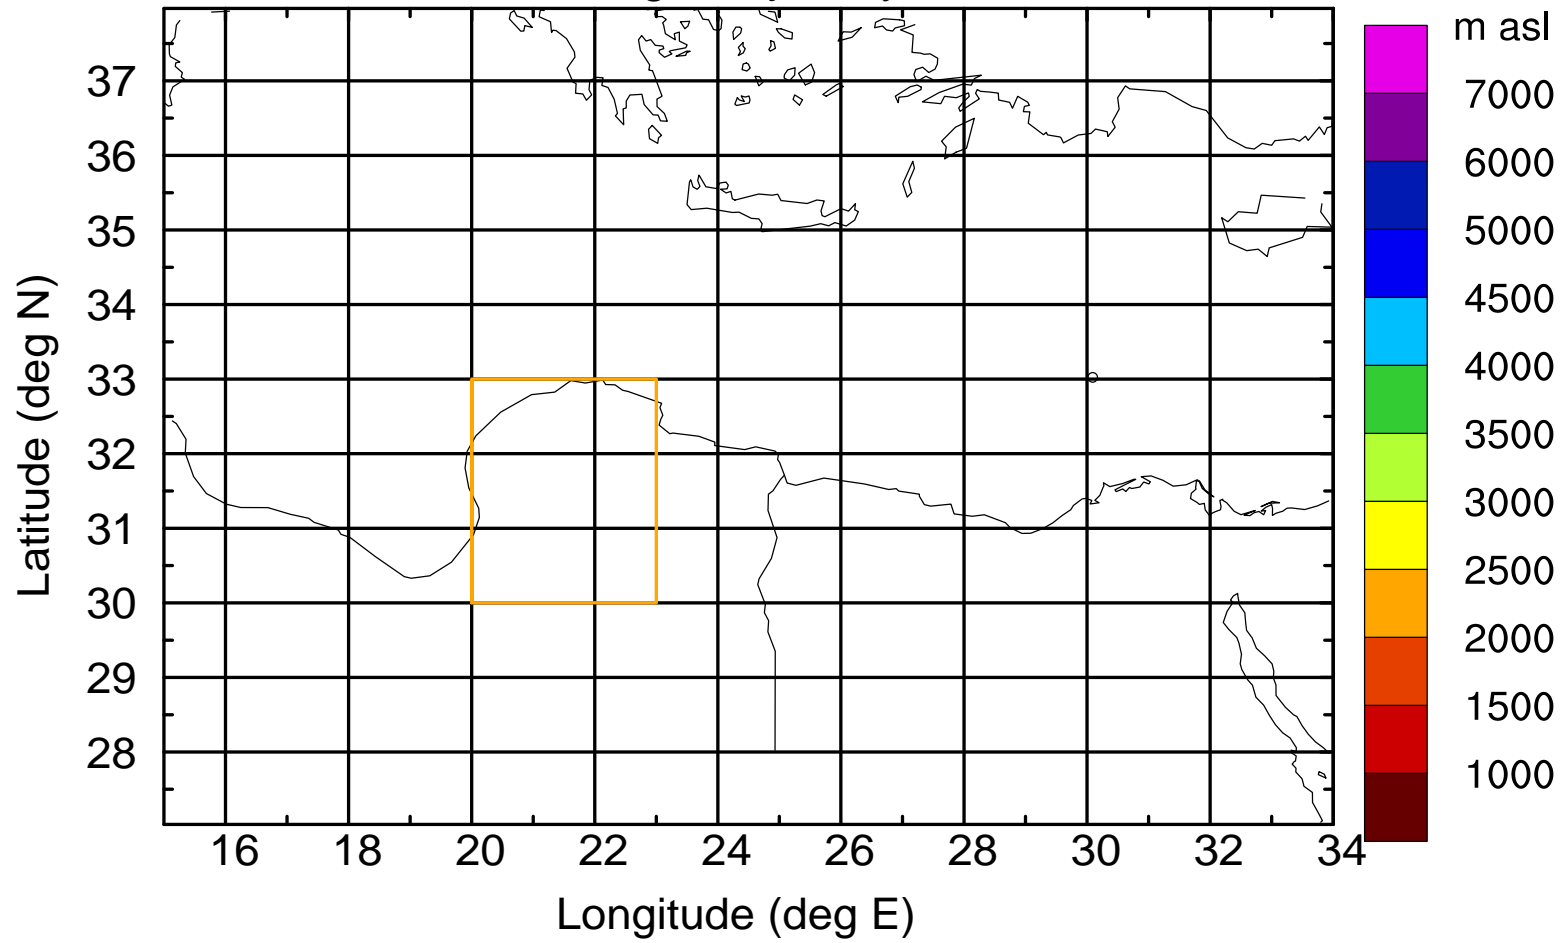

Paphos Airport ground station 20170422 15:00 UTC

Flight trajectory