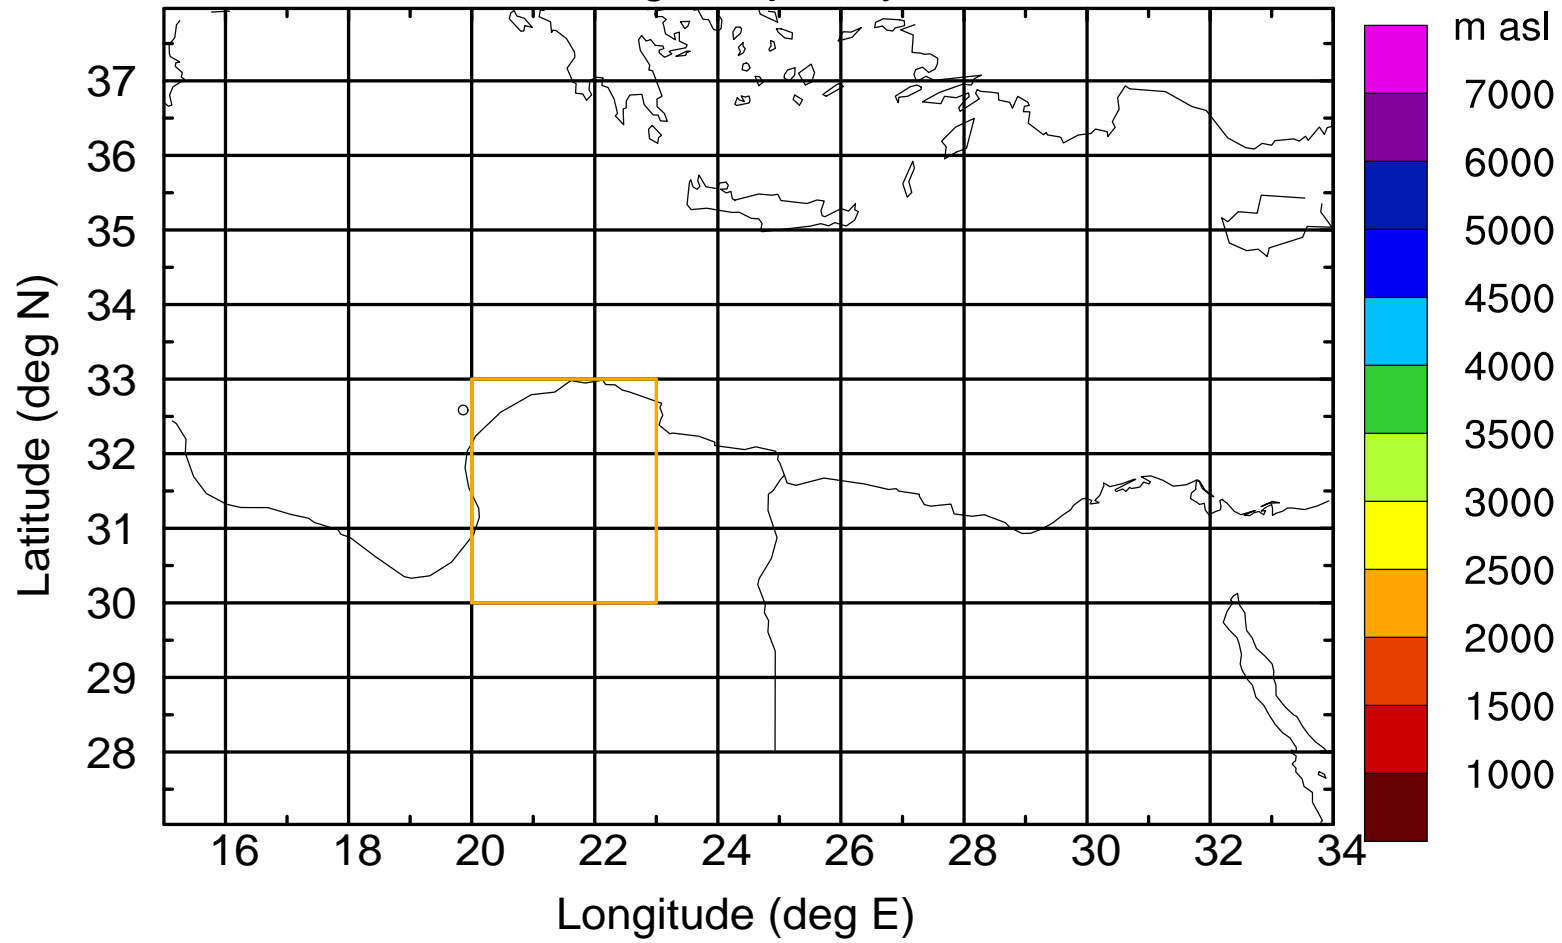

Paphos Airport ground station 20170422 15:00 UTC

Flight trajectory

Paphos Airport ground station 20170422 15:00 UTC

Flight trajectory

Paphos Airport ground station 20170422 15:00 UTC

Flight trajectory

Paphos Airport ground station 20170422 15:00 UTC