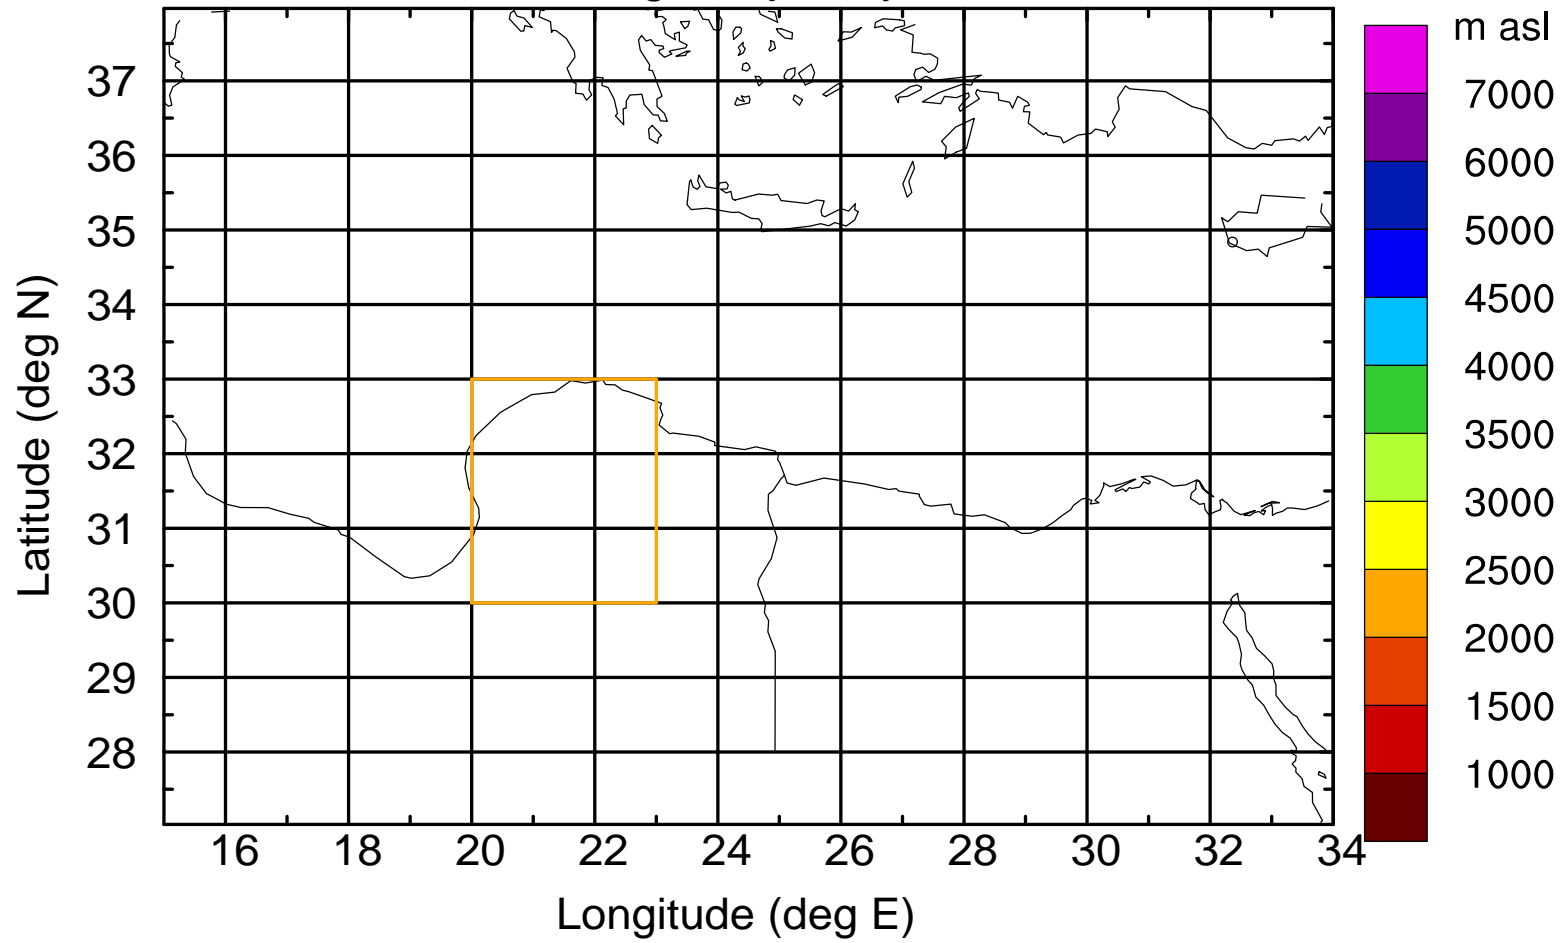

Flight trajectory

Paphos Airport ground station 20170422 15:00 UTC

Flight trajectory

Paphos Airport ground station 20170422 15:00 UTC

Flight trajectory

Paphos Airport ground station 20170422 15:00 UTC

Flight trajectory