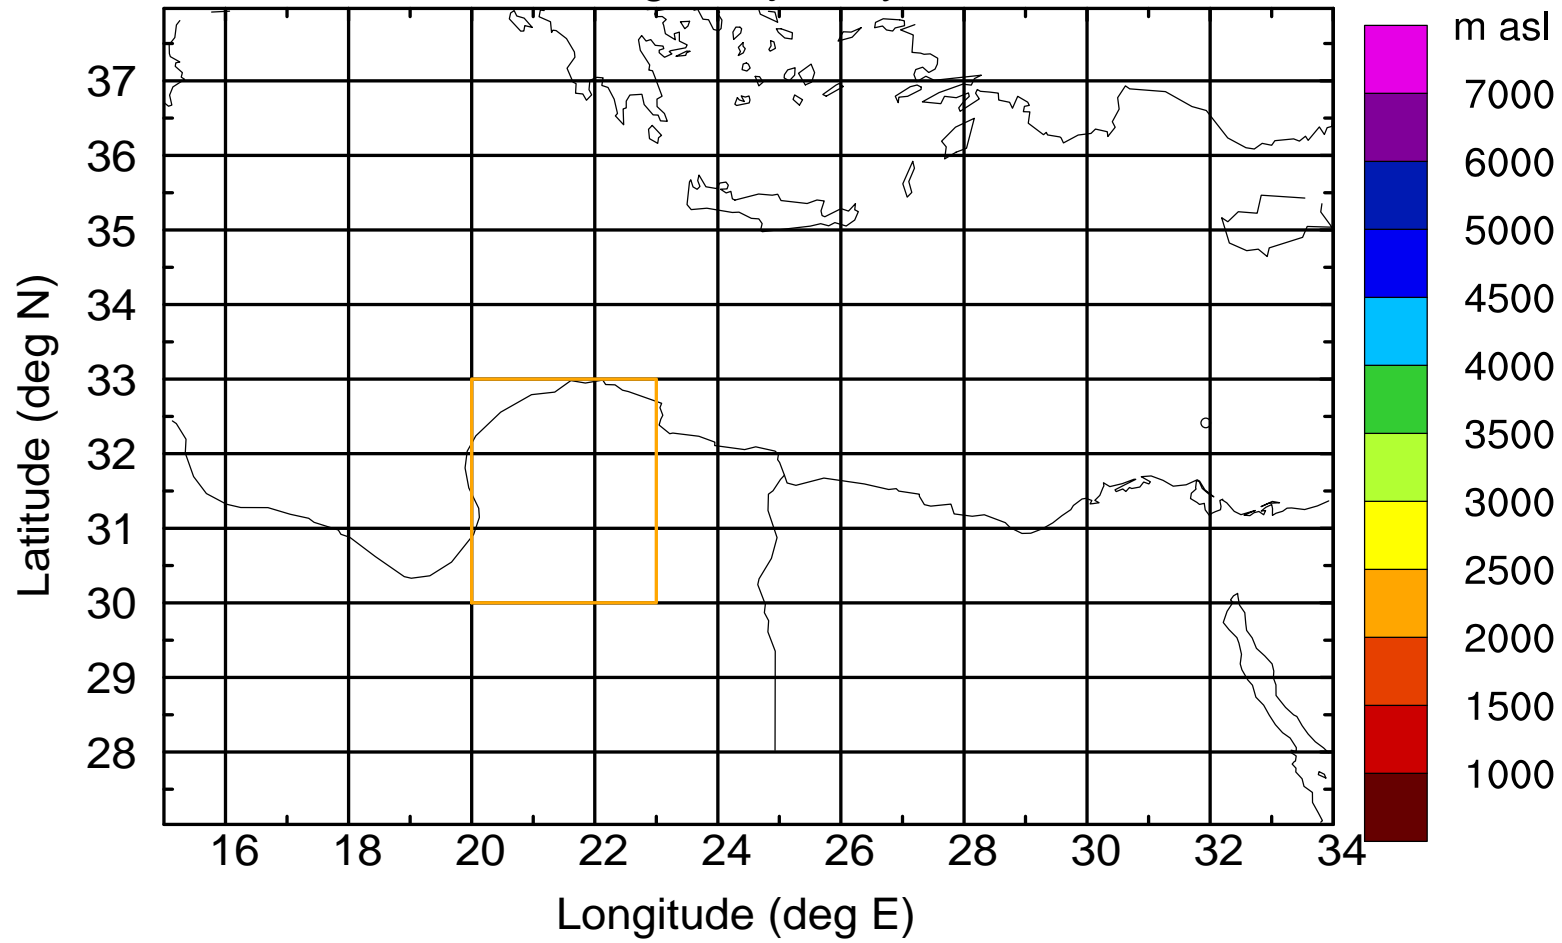

Paphos Airport ground station 20170422 15:00 UTC

Flight trajectory