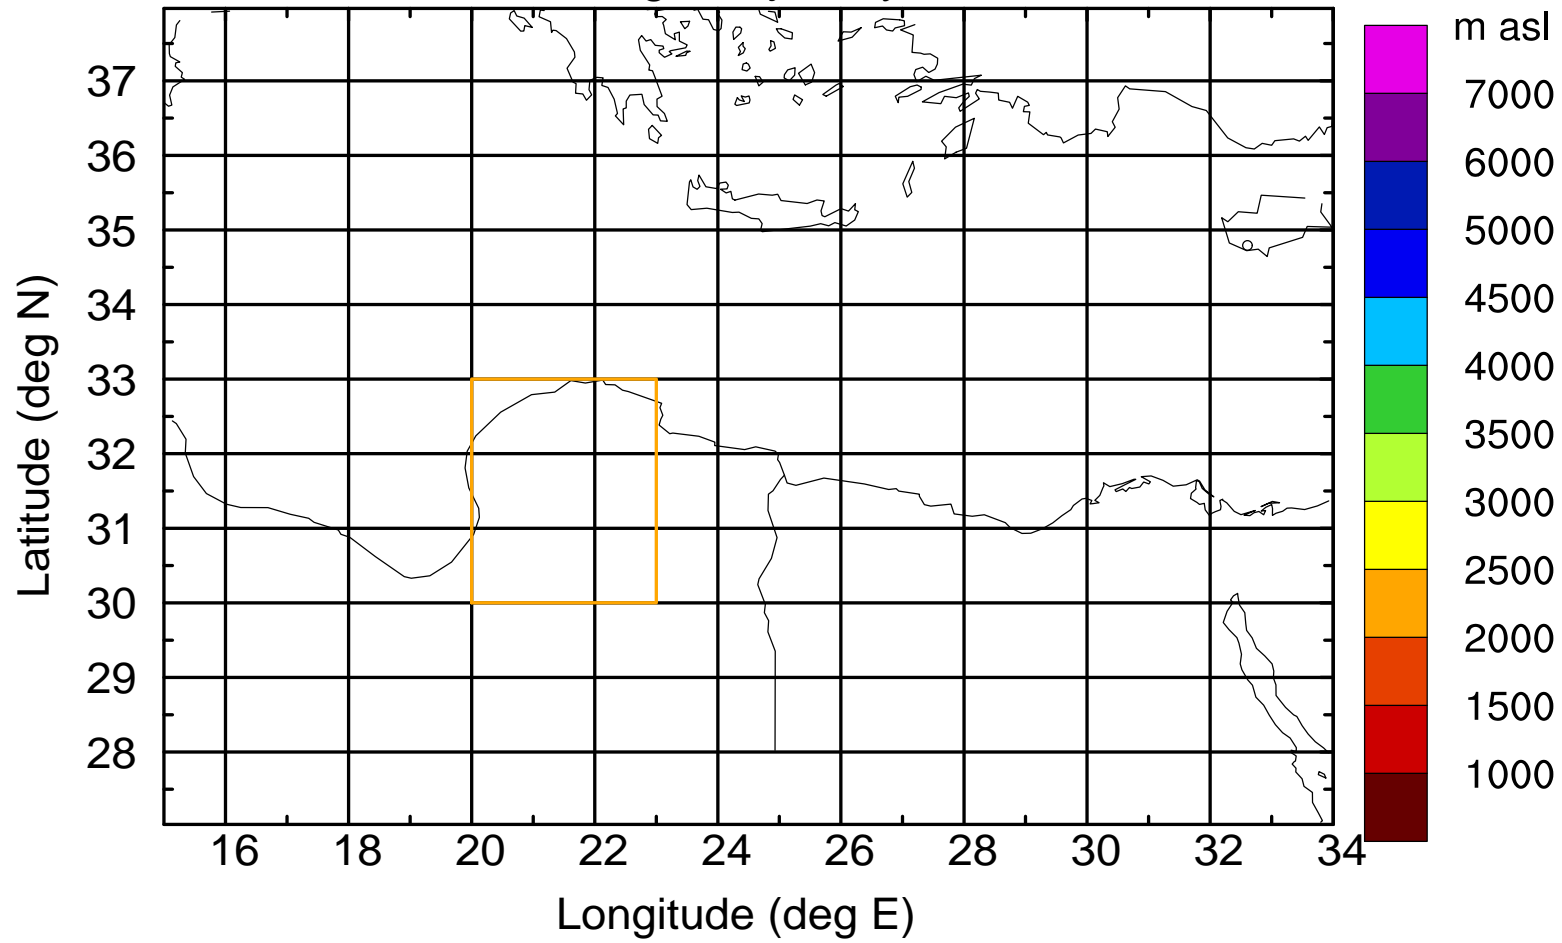

Flight trajectory

Paphos Airport ground station 20170422 15:00 UTC

Flight trajectory

Paphos Airport ground station 20170422 15:00 UTC

Flight trajectory

Paphos Airport ground station 20170422 15:00 UTC

Flight trajectory