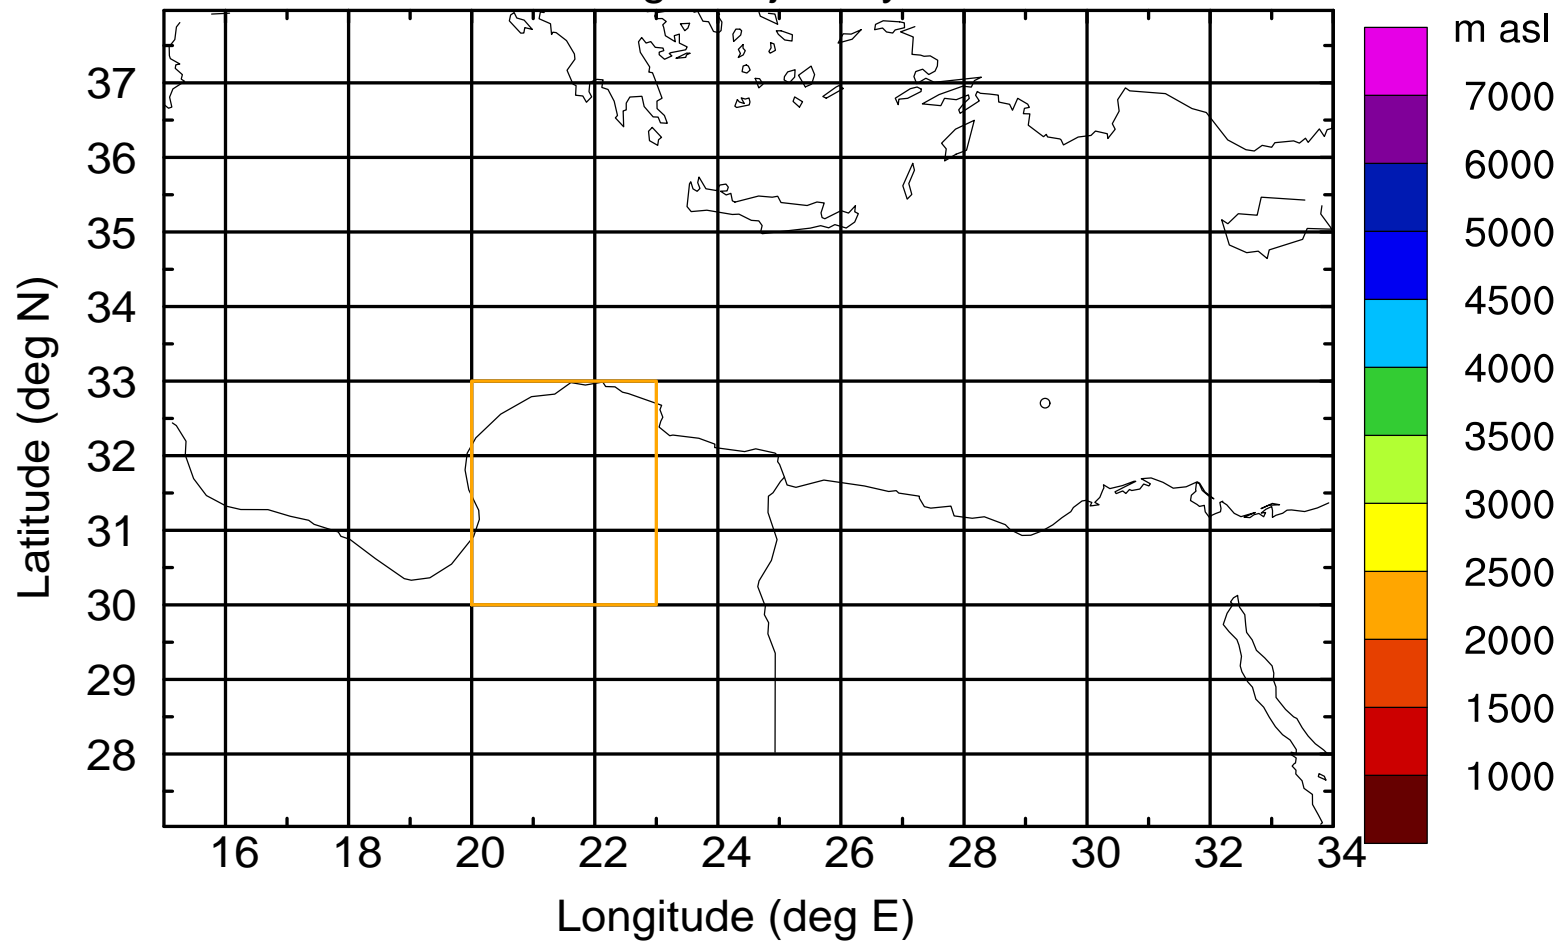

Paphos Airport ground station 20170422 15:00 UTC

Flight trajectory