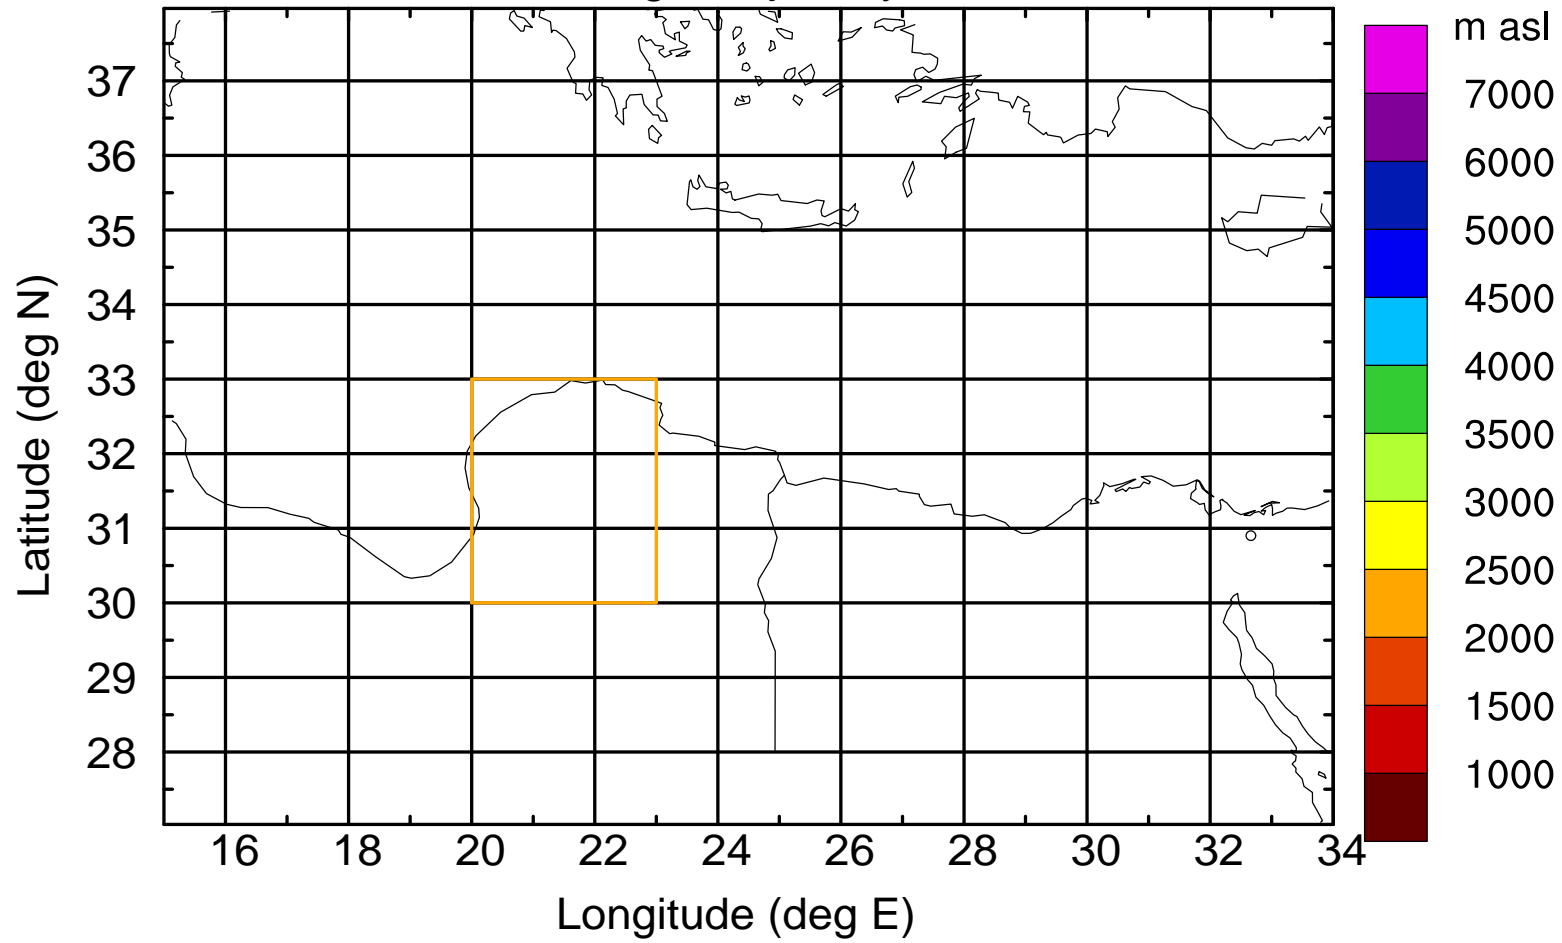

Paphos Airport ground station 20170422 15:00 UTC

Flight trajectory

Paphos Airport ground station 20170422 15:00 UTC

Flight trajectory

Paphos Airport ground station 20170422 15:00 UTC

Flight trajectory

Paphos Airport ground station 20170422 15:00 UTC