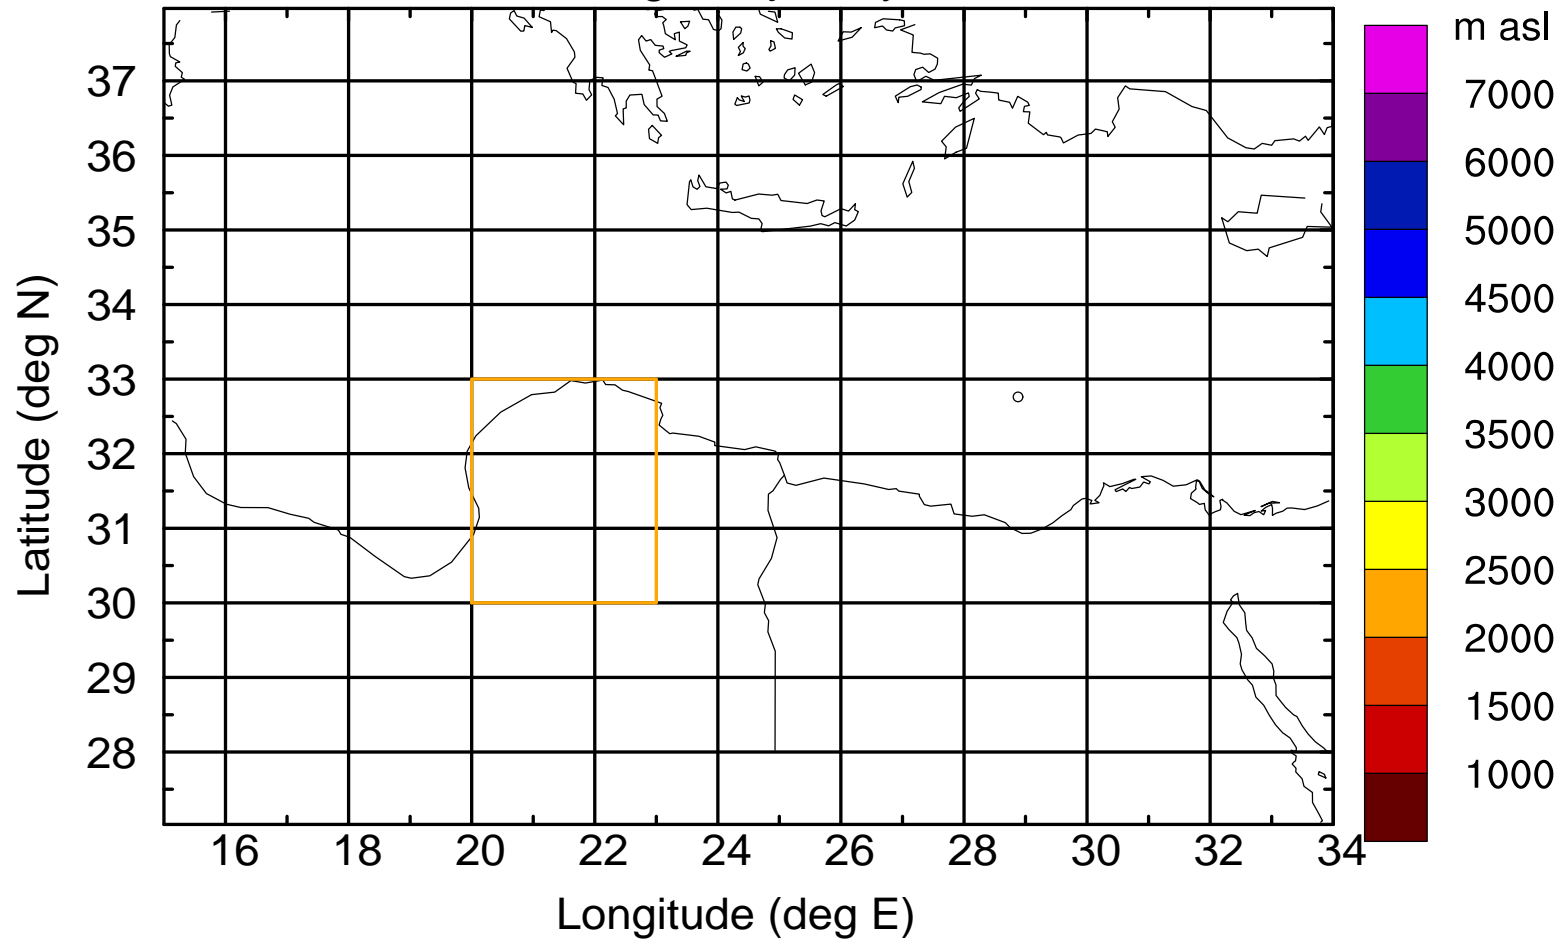

Paphos Airport ground station 20170422 15:00 UTC

Flight trajectory