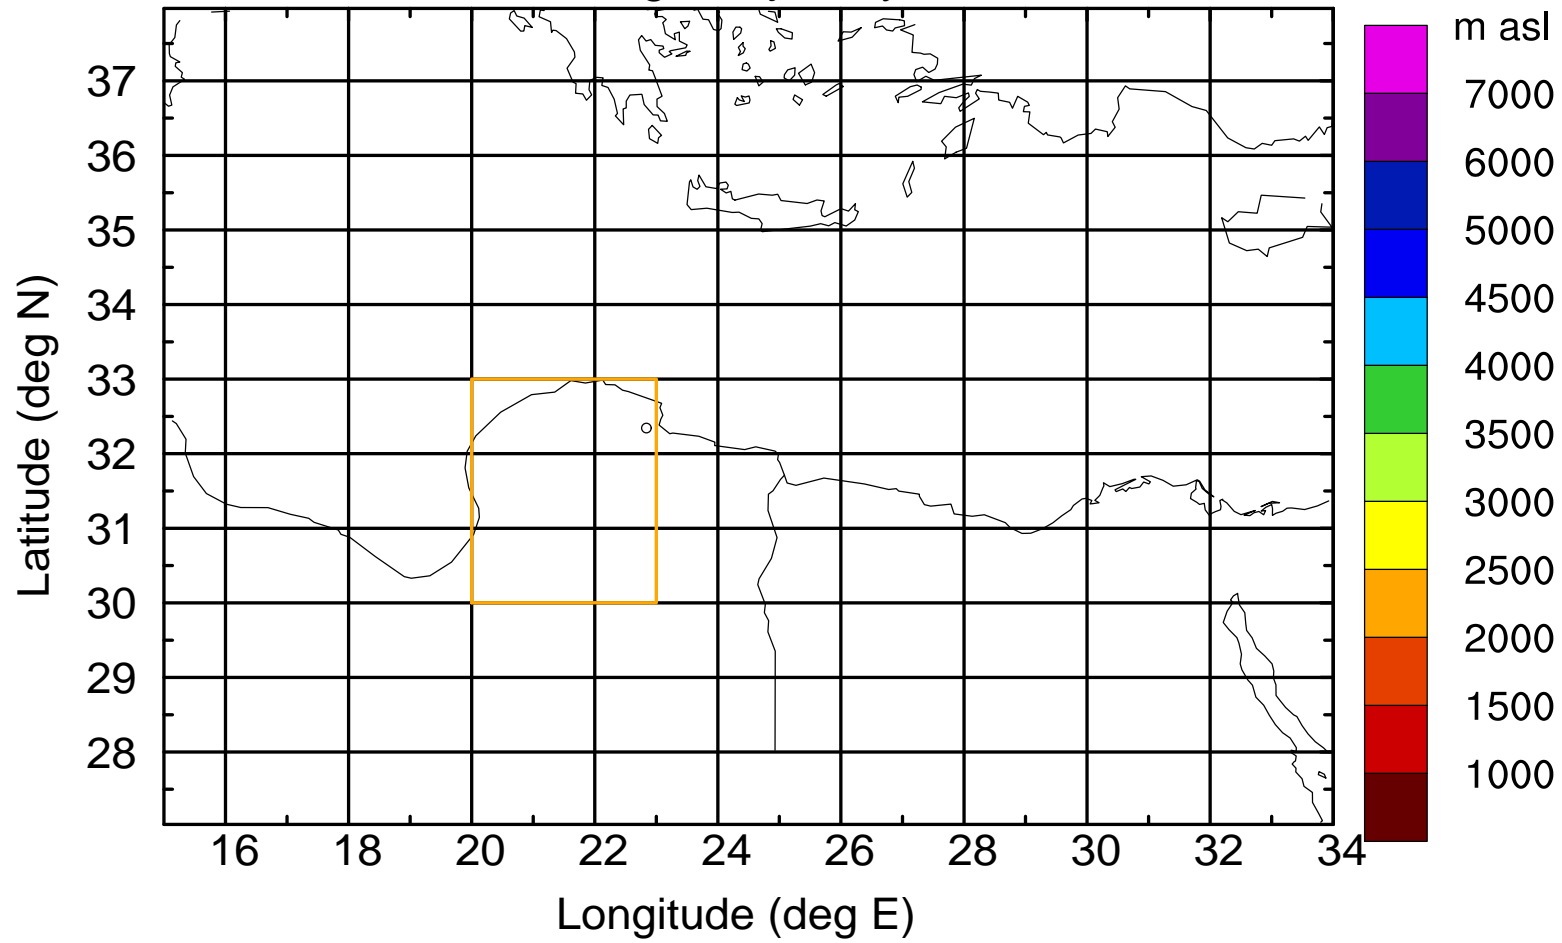

Flight trajectory

Paphos Airport ground station 20170422 15:00 UTC

Flight trajectory

Paphos Airport ground station 20170422 15:00 UTC

Flight trajectory

Paphos Airport ground station 20170422 15:00 UTC

Flight trajectory