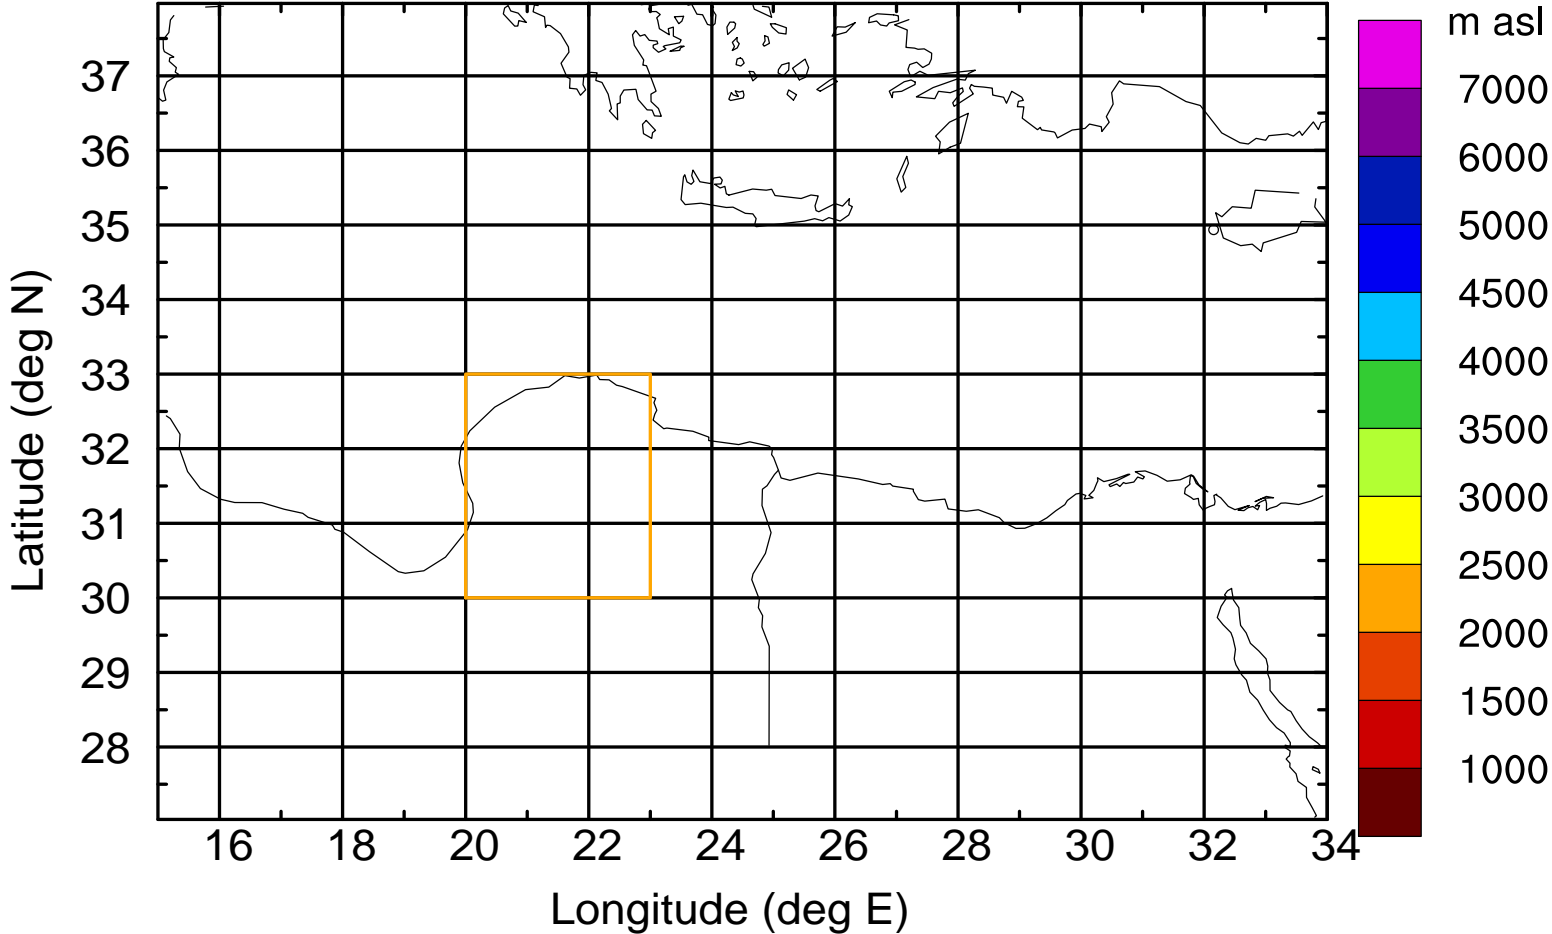

Paphos Airport ground station 20170422 15:00 UTC

Flight trajectory