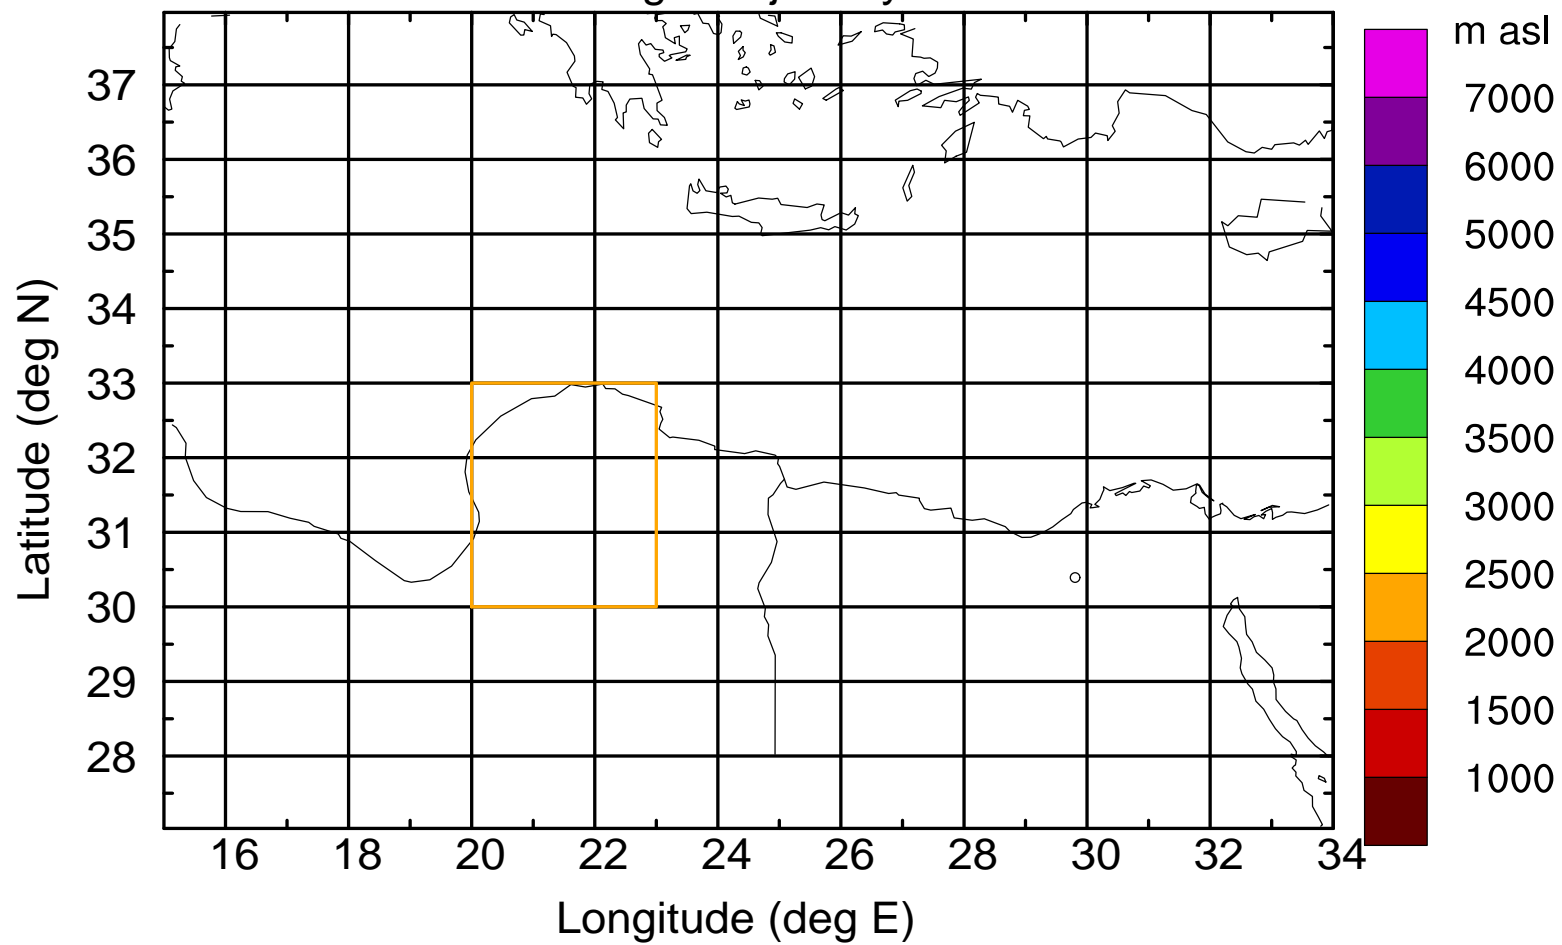

Flight trajectory

Paphos Airport ground station 20170422 15:00 UTC

Flight trajectory

Paphos Airport ground station 20170422 15:00 UTC

Flight trajectory

Paphos Airport ground station 20170422 15:00 UTC

Flight trajectory