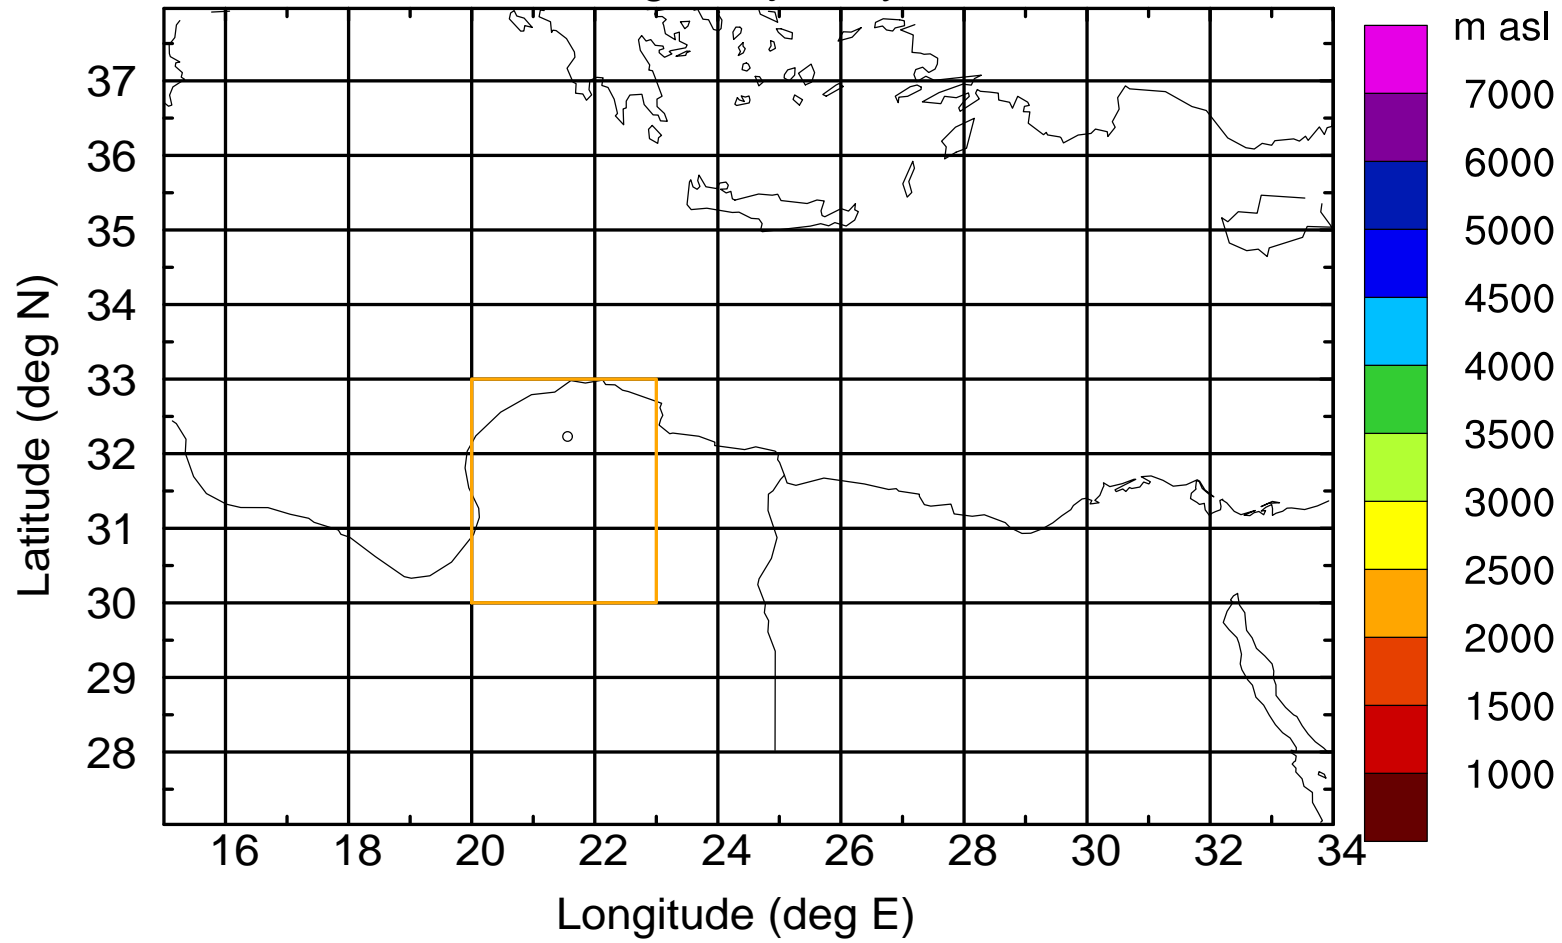

Paphos Airport ground station 20170422 15:00 UTC

Flight trajectory