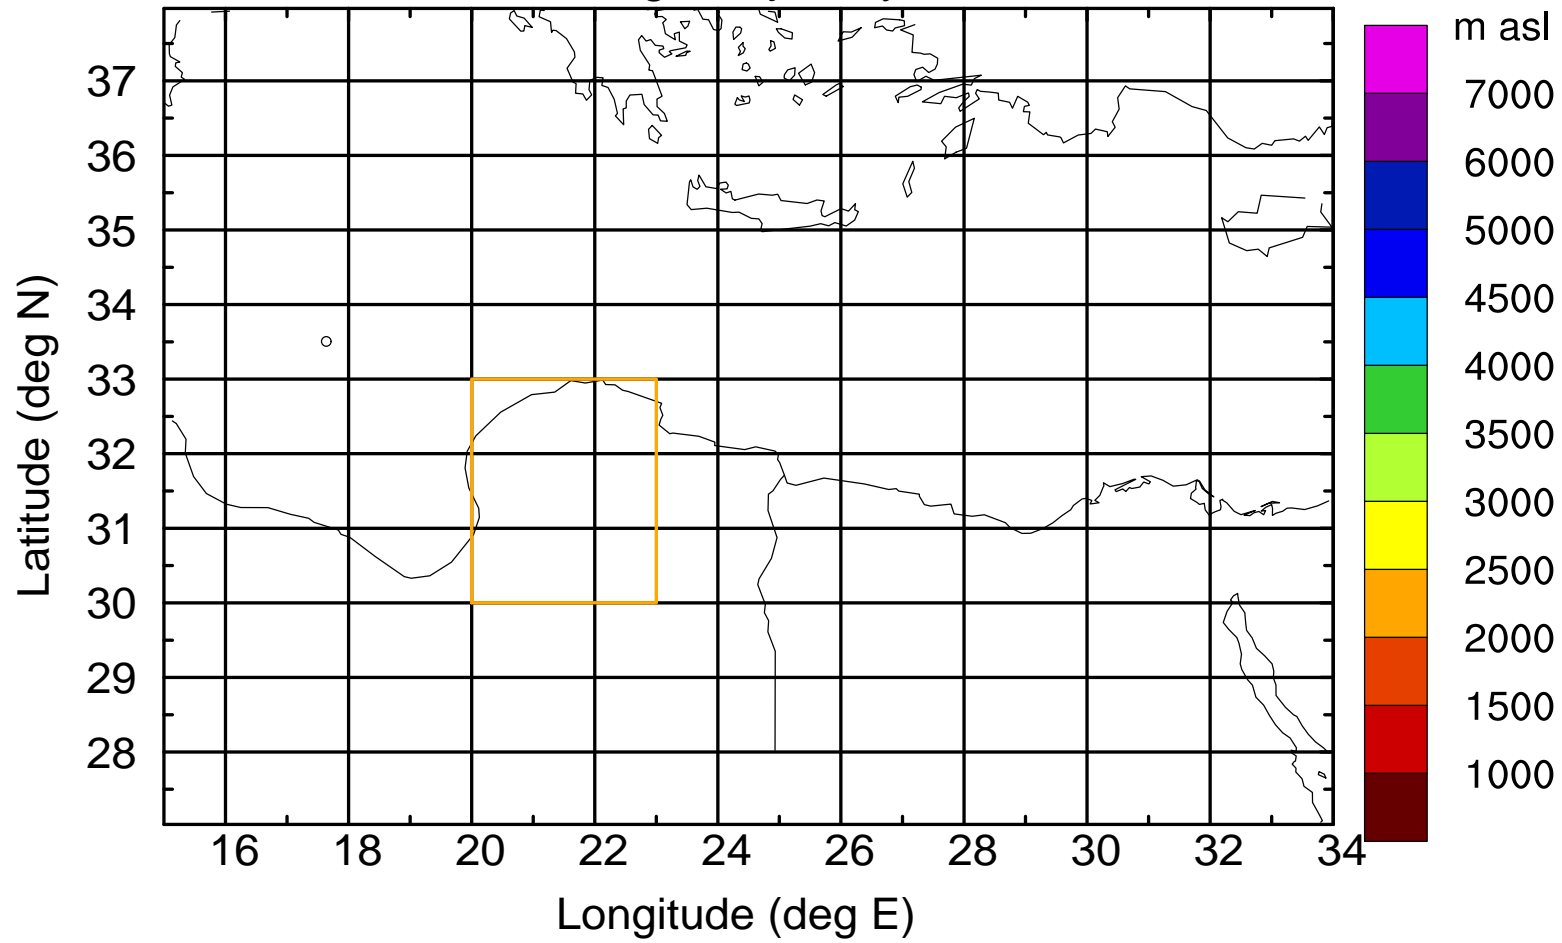

Paphos Airport ground station 20170422 15:00 UTC

Flight trajectory

Paphos Airport ground station 20170422 15:00 UTC

Flight trajectory

Paphos Airport ground station 20170422 15:00 UTC

Flight trajectory

Paphos Airport ground station 20170422 15:00 UTC