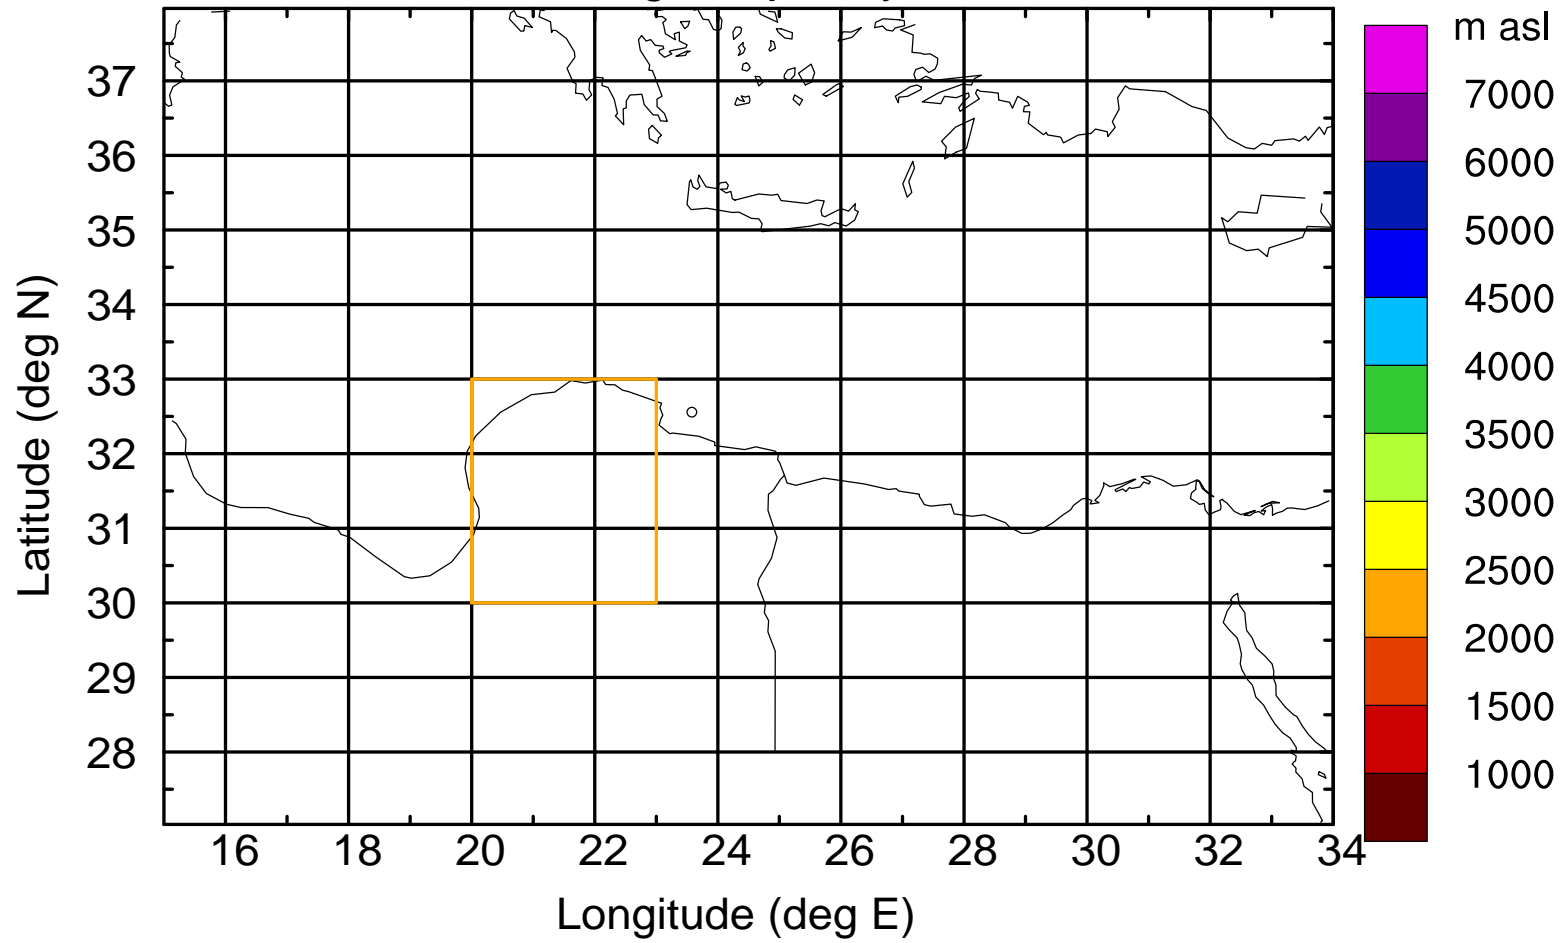

Paphos Airport ground station 20170422 15:00 UTC

Flight trajectory