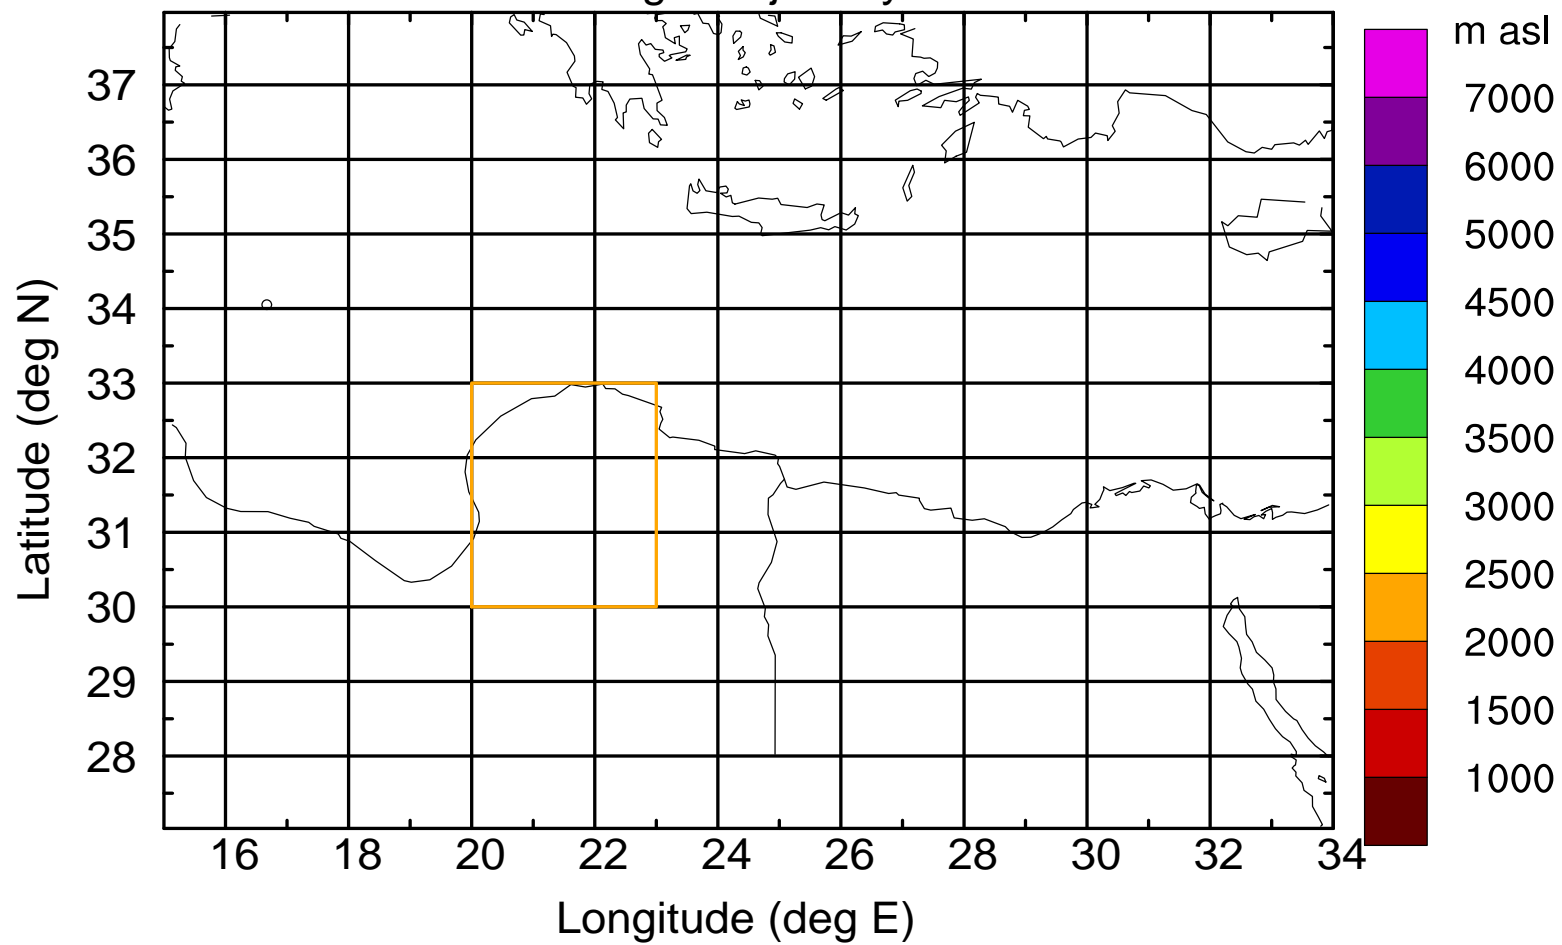

Flight trajectory

Paphos Airport ground station 20170422 15:00 UTC

Flight trajectory

Paphos Airport ground station 20170422 15:00 UTC

Flight trajectory

Paphos Airport ground station 20170422 15:00 UTC

Flight trajectory