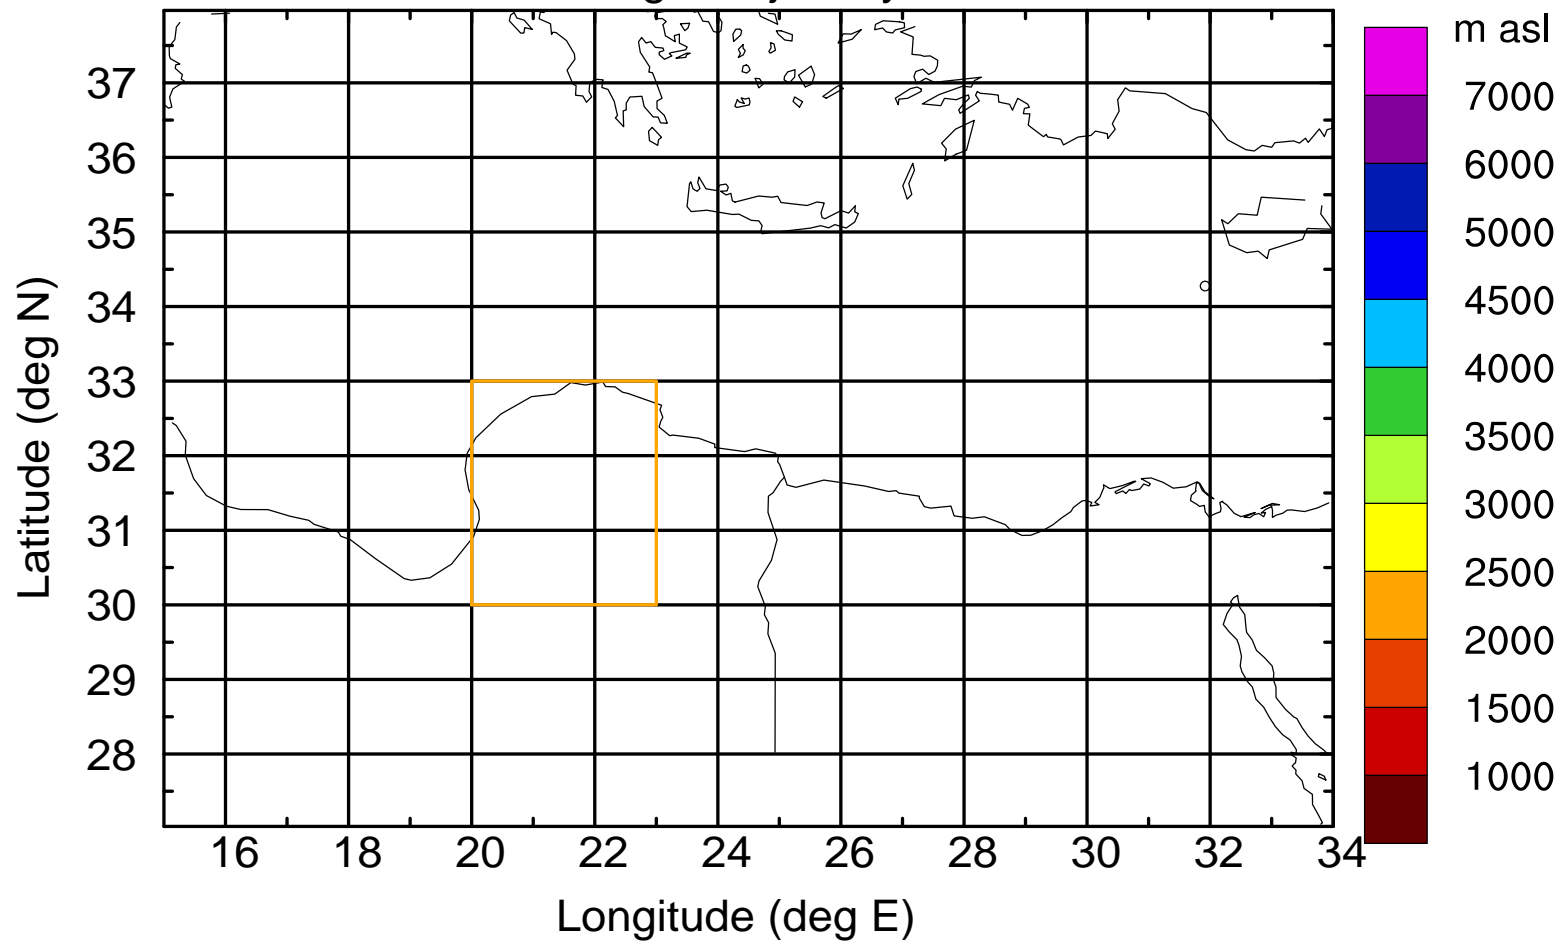

Paphos Airport ground station 20170422 15:00 UTC

Flight trajectory

Paphos Airport ground station 20170422 15:00 UTC

Flight trajectory

Paphos Airport ground station 20170422 15:00 UTC

Flight trajectory

Paphos Airport ground station 20170422 15:00 UTC