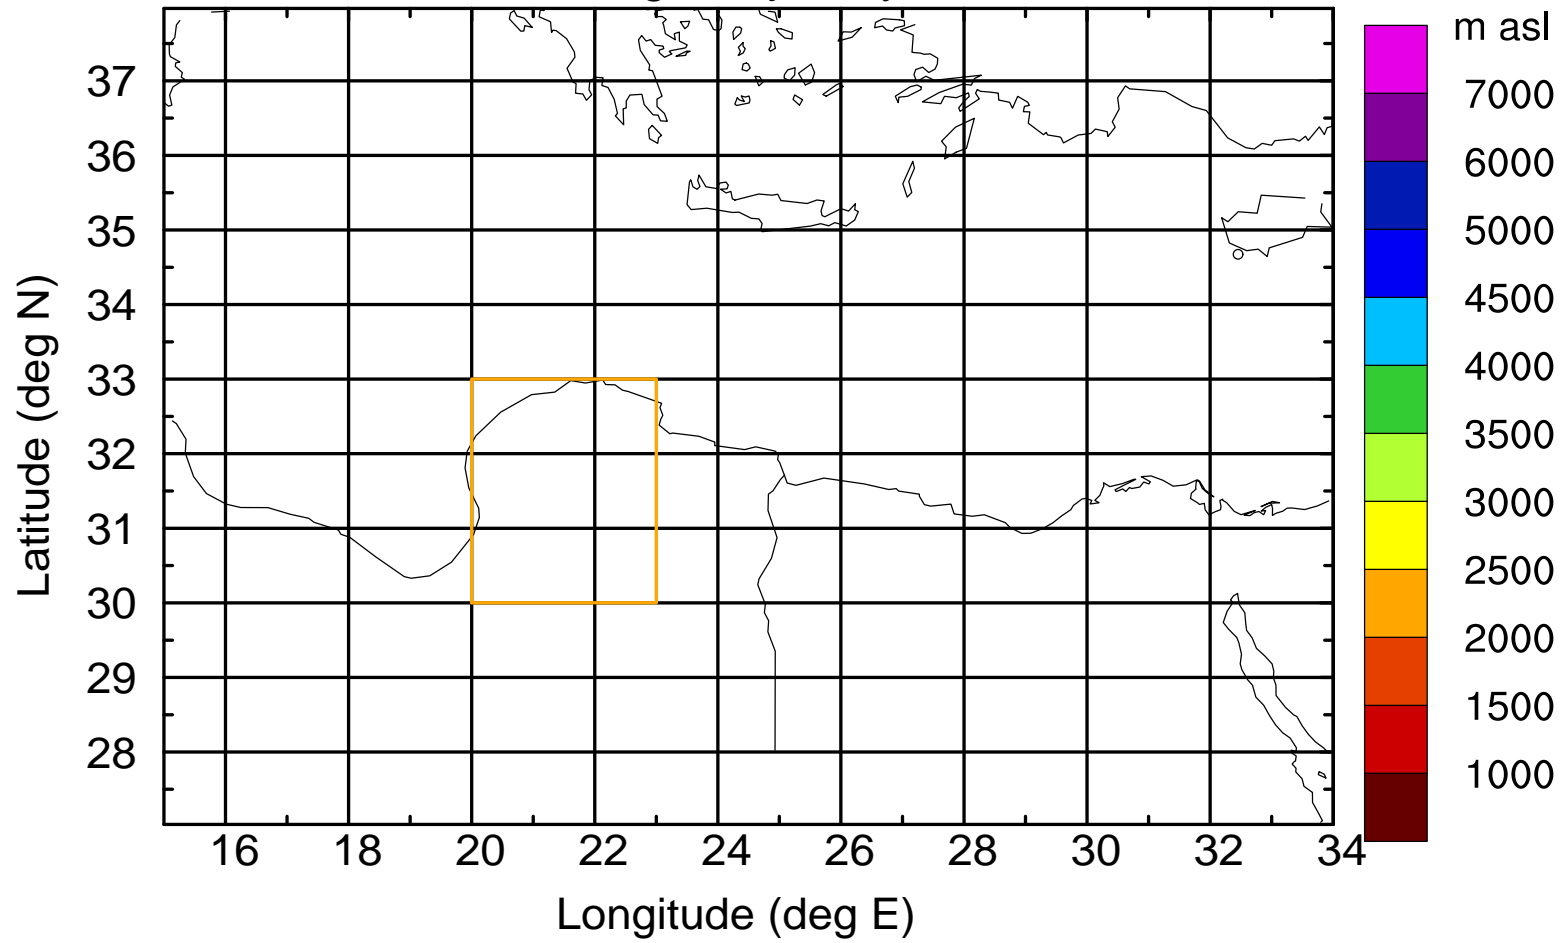

Paphos Airport ground station 20170422 15:00 UTC

Flight trajectory