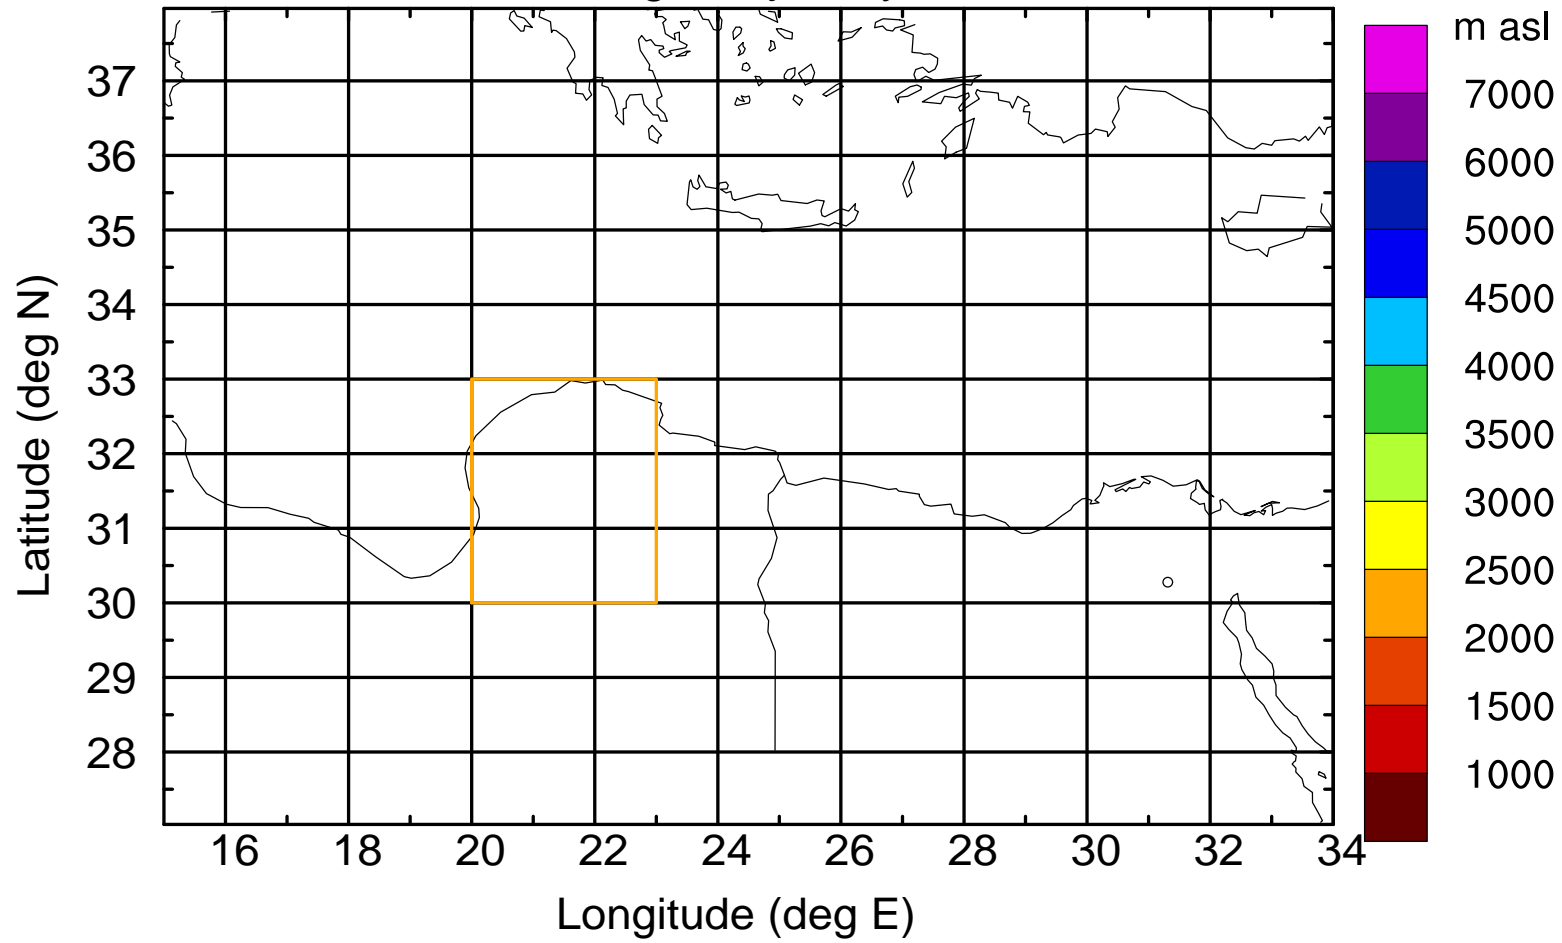

Paphos Airport ground station 20170422 15:00 UTC

Flight trajectory