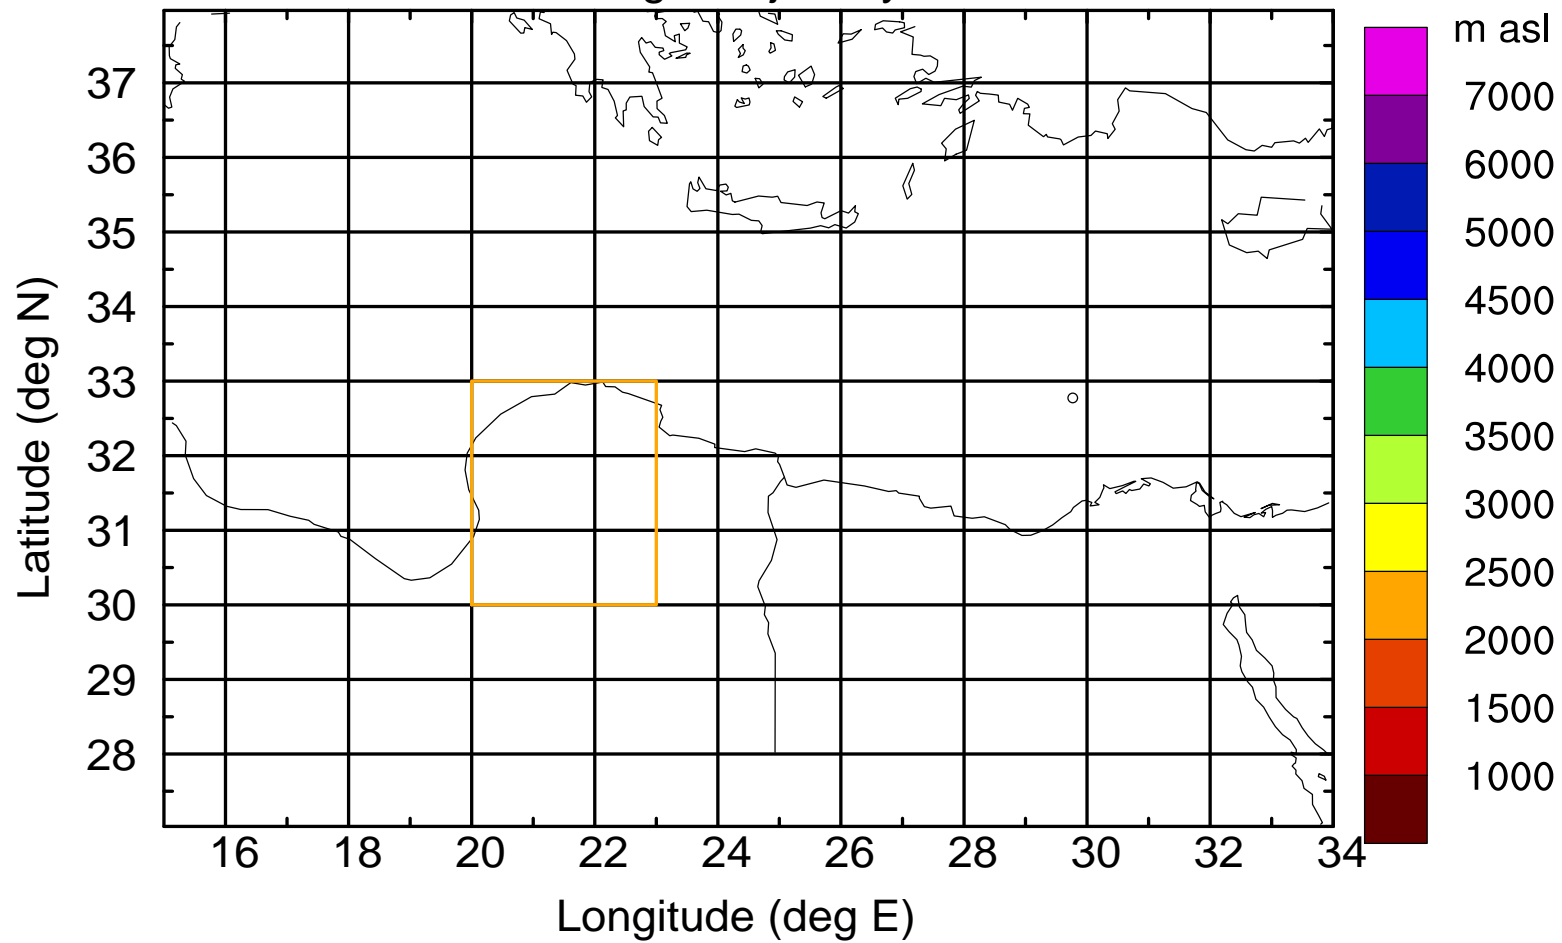

Paphos Airport ground station 20170422 15:00 UTC

Flight trajectory

Paphos Airport ground station 20170422 15:00 UTC

Flight trajectory

Paphos Airport ground station 20170422 15:00 UTC

Flight trajectory

Paphos Airport ground station 20170422 15:00 UTC