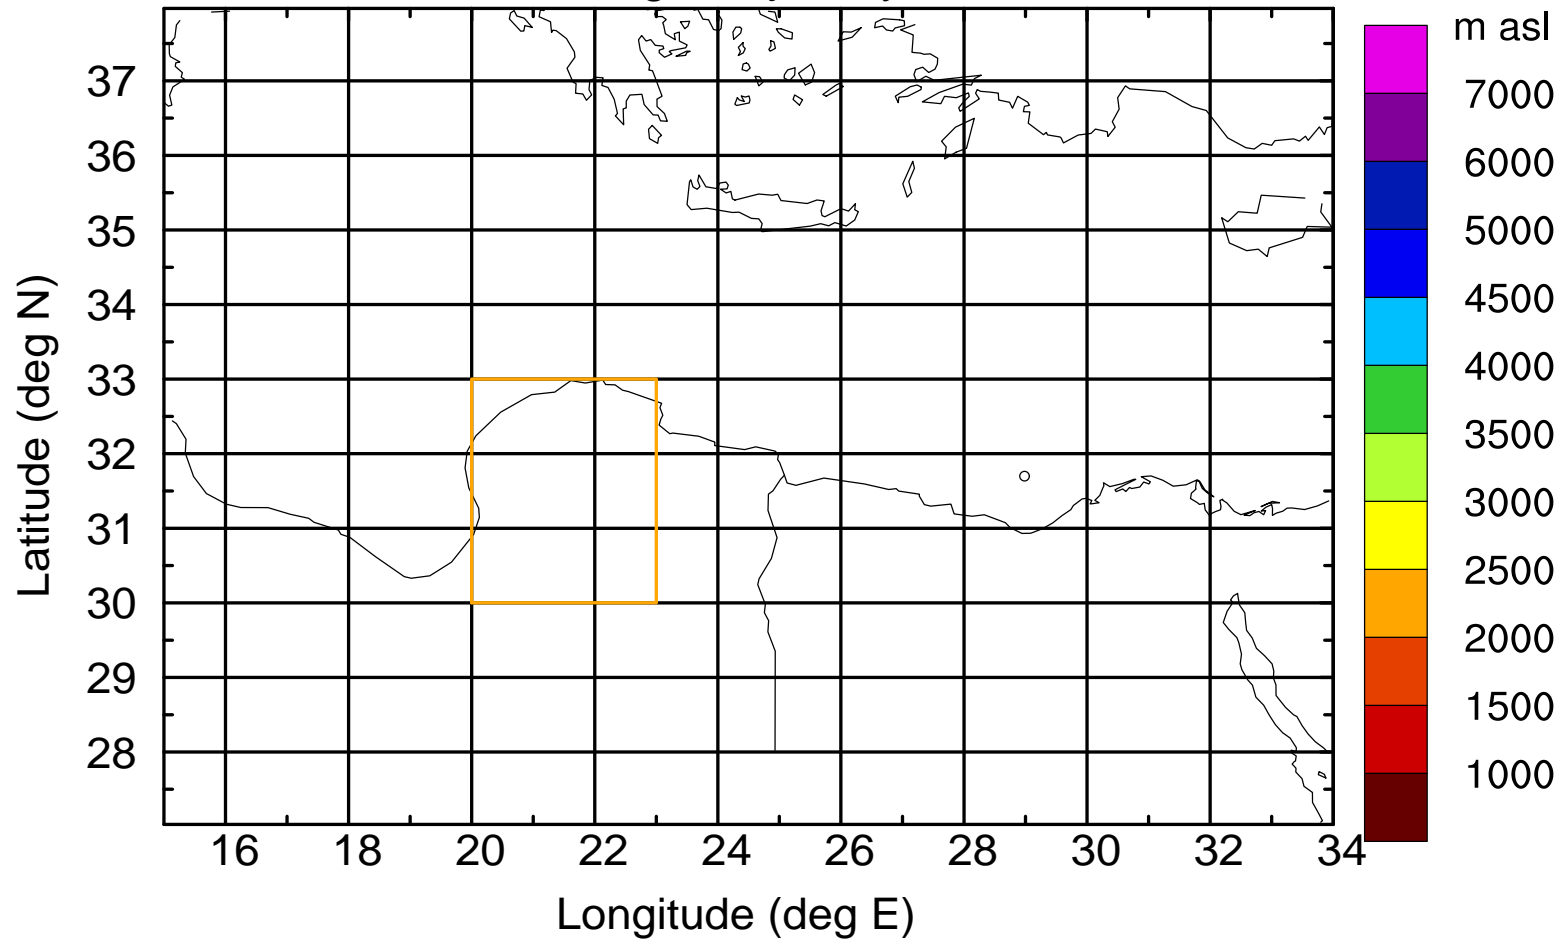

Flight trajectory

Paphos Airport ground station 20170422 15:00 UTC

Flight trajectory

Paphos Airport ground station 20170422 15:00 UTC

Flight trajectory

Paphos Airport ground station 20170422 15:00 UTC

Flight trajectory