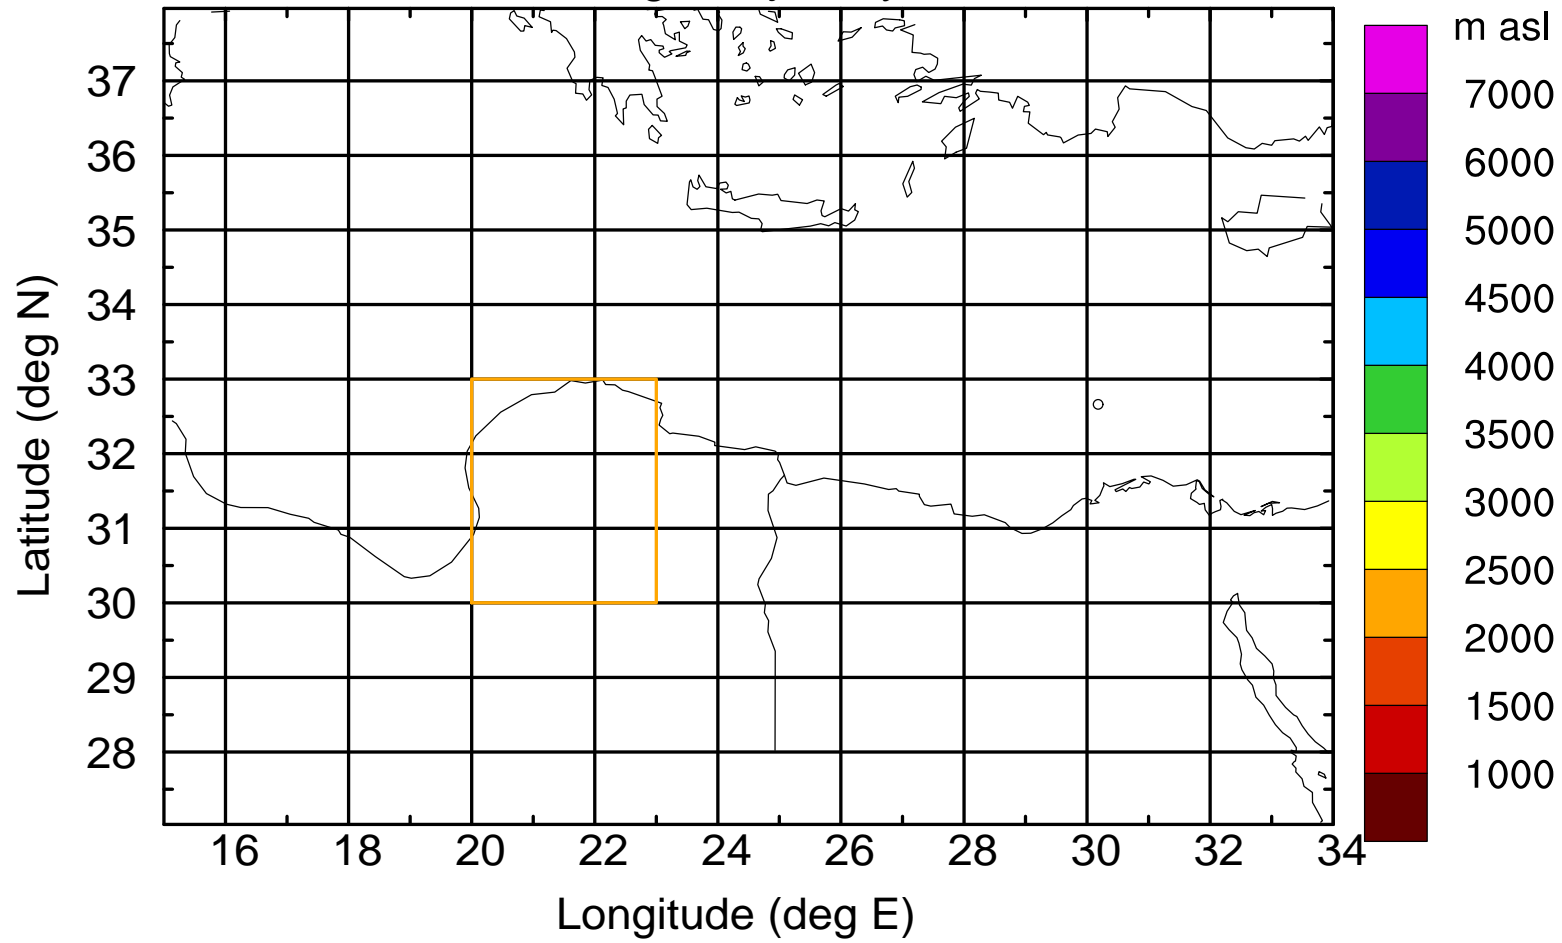

Paphos Airport ground station 20170422 15:00 UTC

Flight trajectory