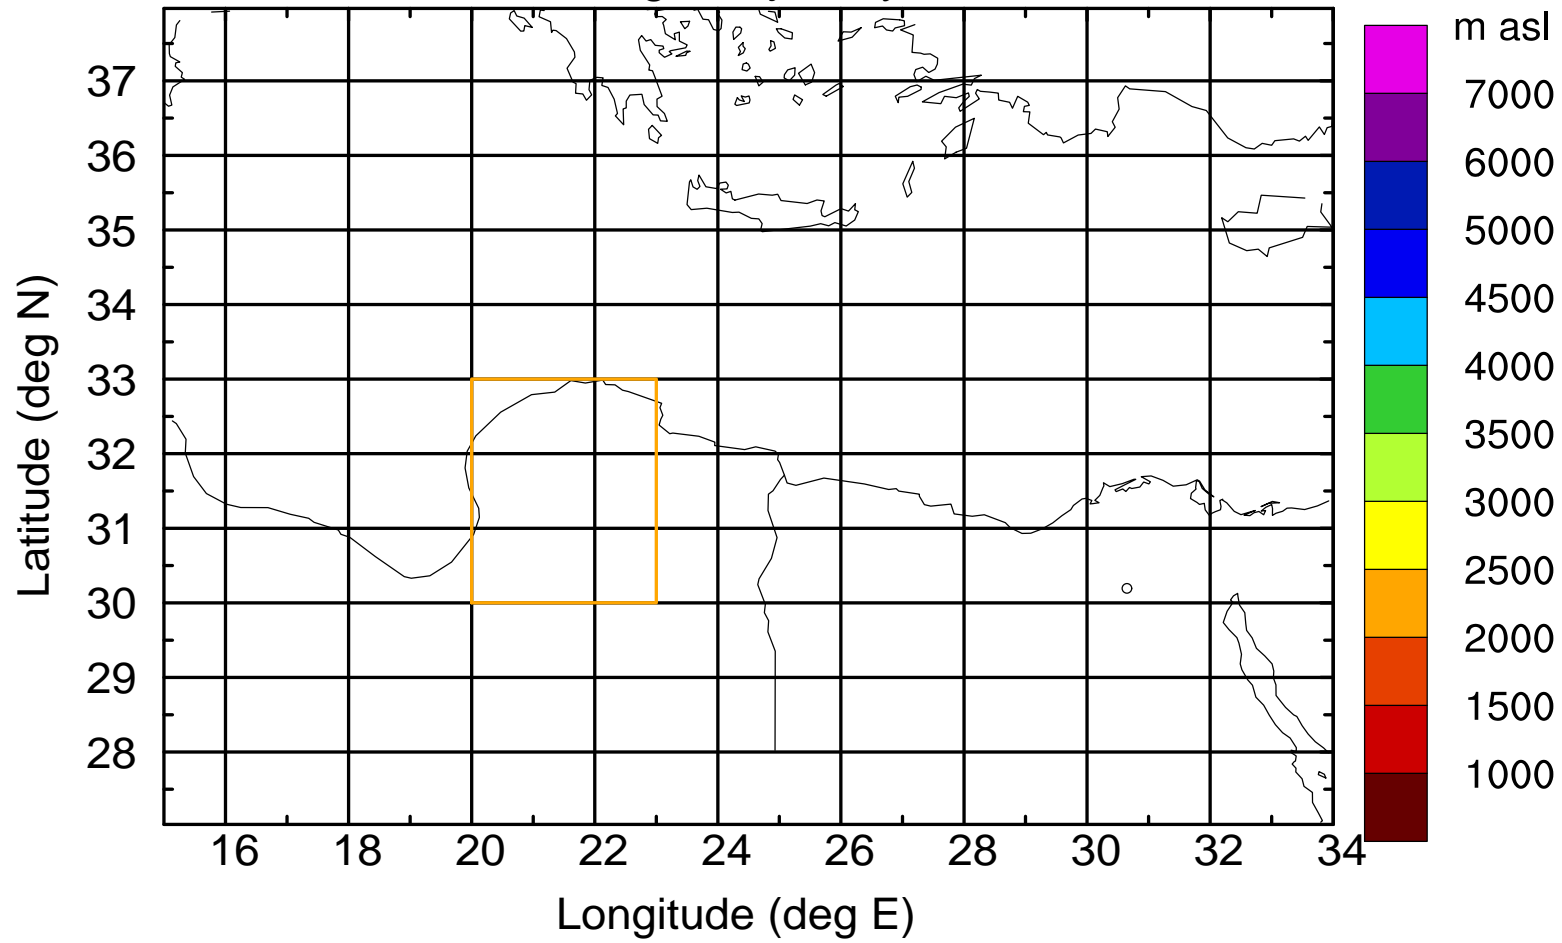

Paphos Airport ground station 20170422 15:00 UTC

Flight trajectory