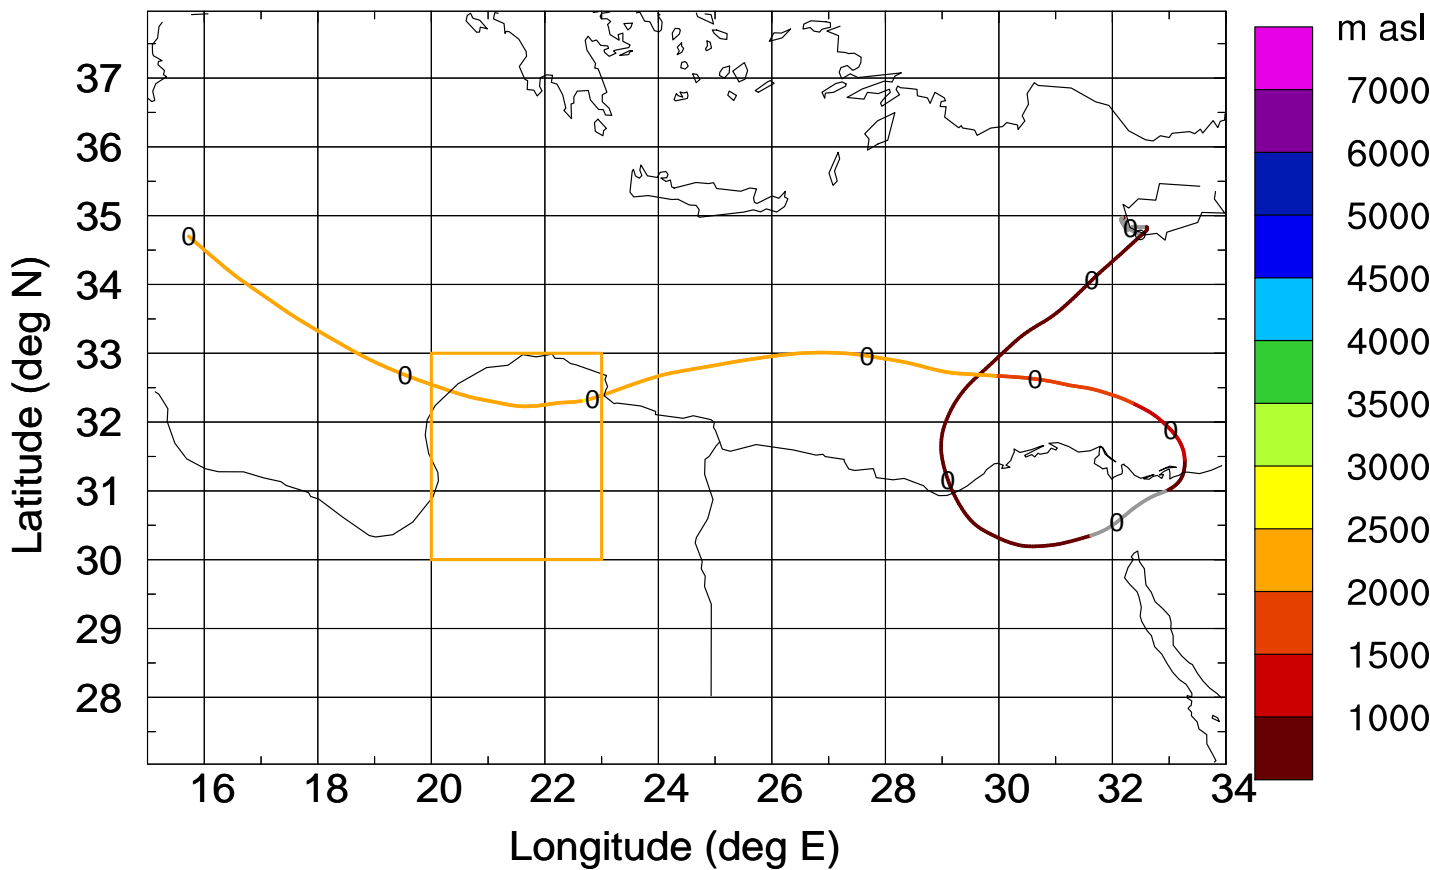

Arriv 20170422/150000 A-Life R20170422

— Height      — Mixing height