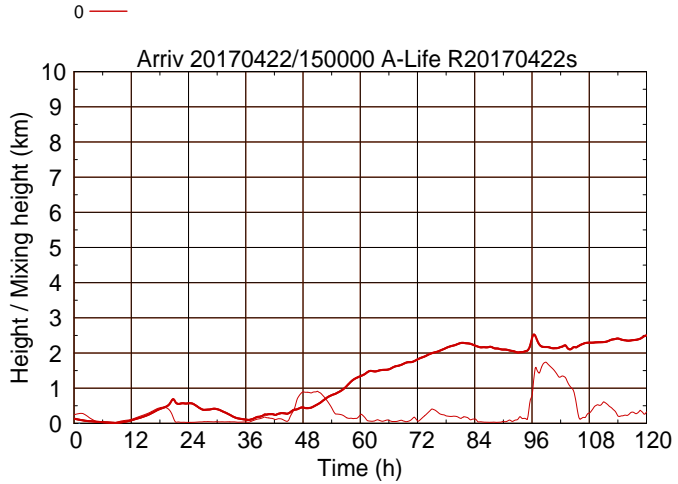

Arriv 20170422/150000 A-Life R20170422

— Height      — Mixing height