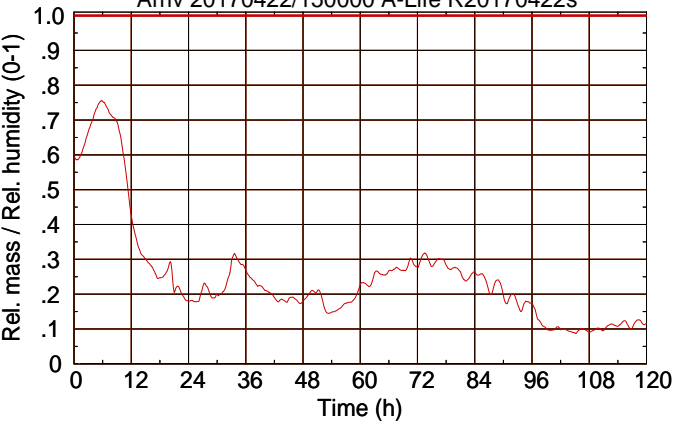

Arriv 20170422/150000 A-Life R20170422

— Height      — Mixing height