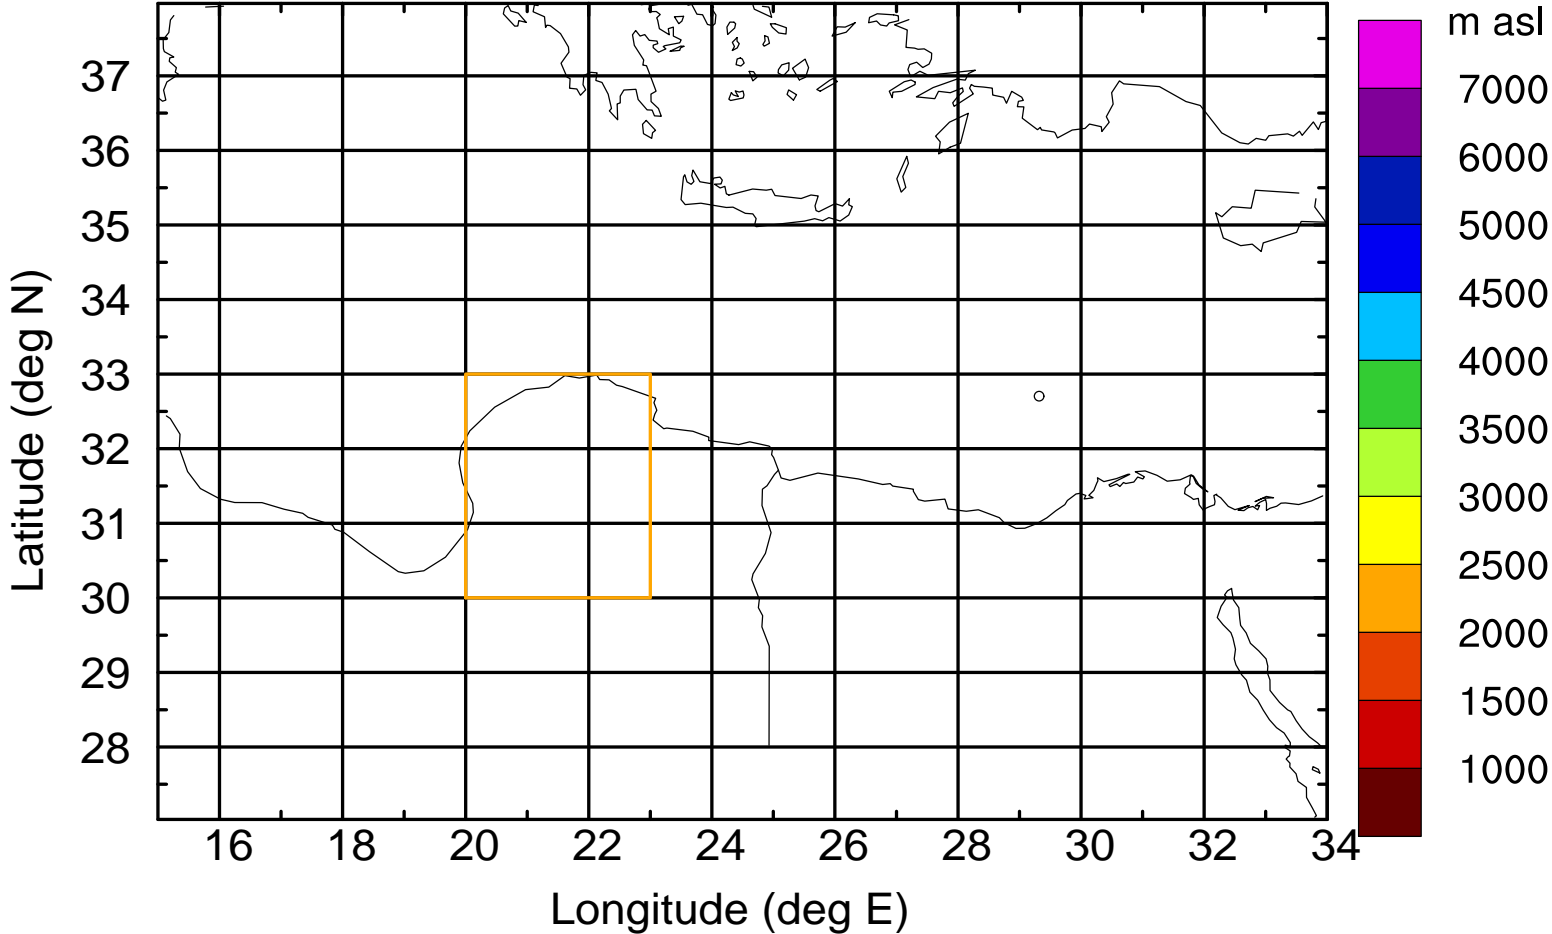

Paphos Airport ground station 20170422 15:00 UTC

Flight trajectory