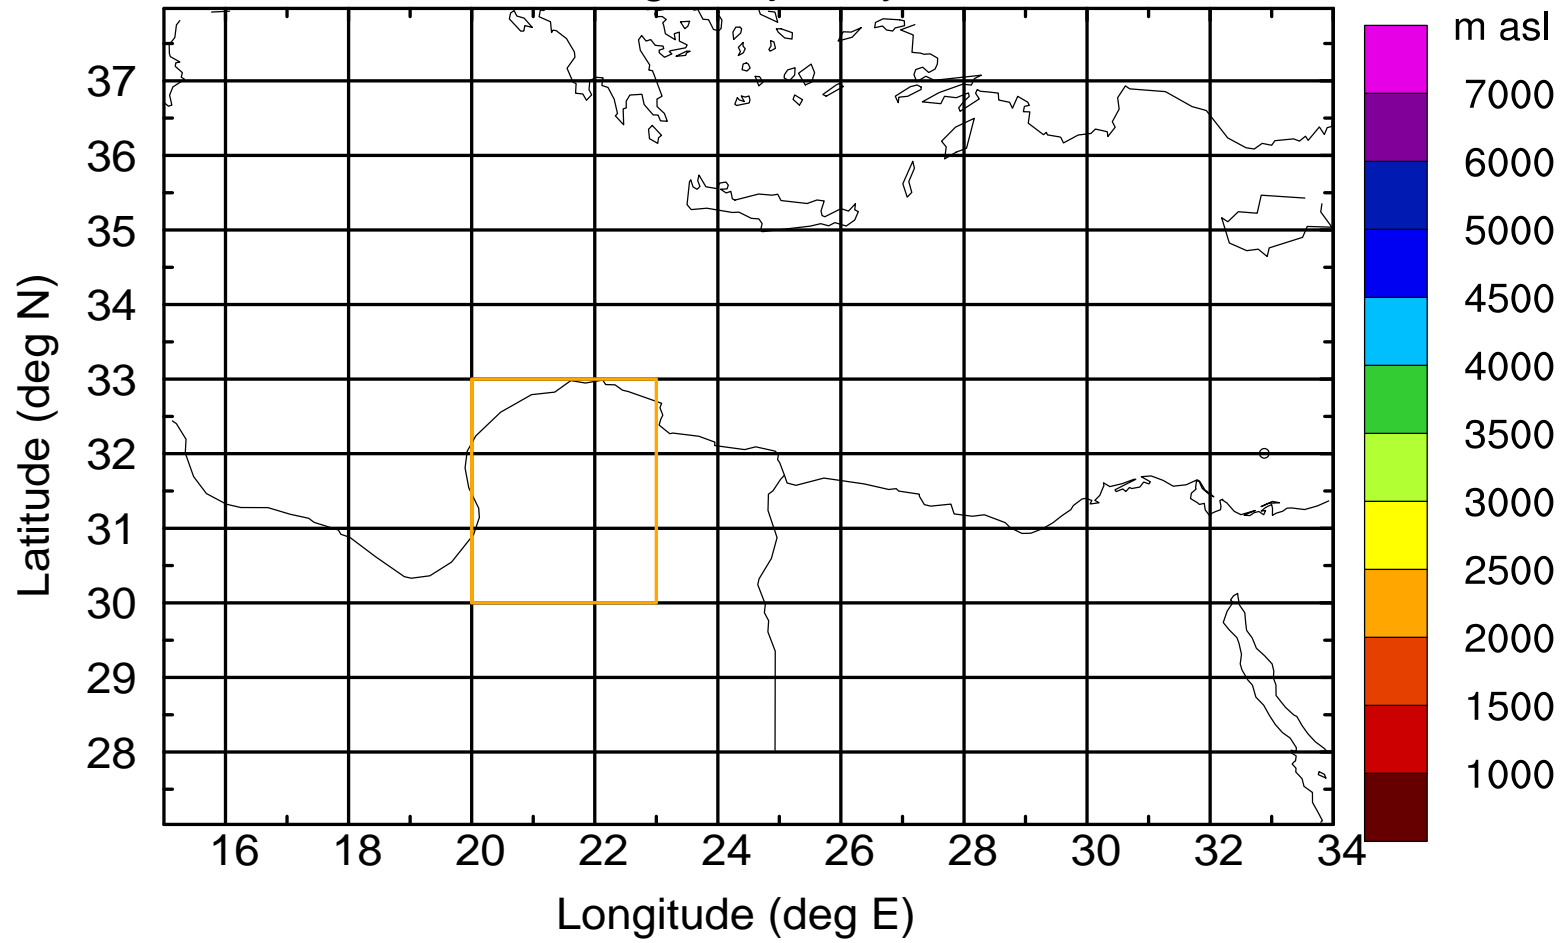

Paphos Airport ground station 20170422 15:00 UTC

Flight trajectory