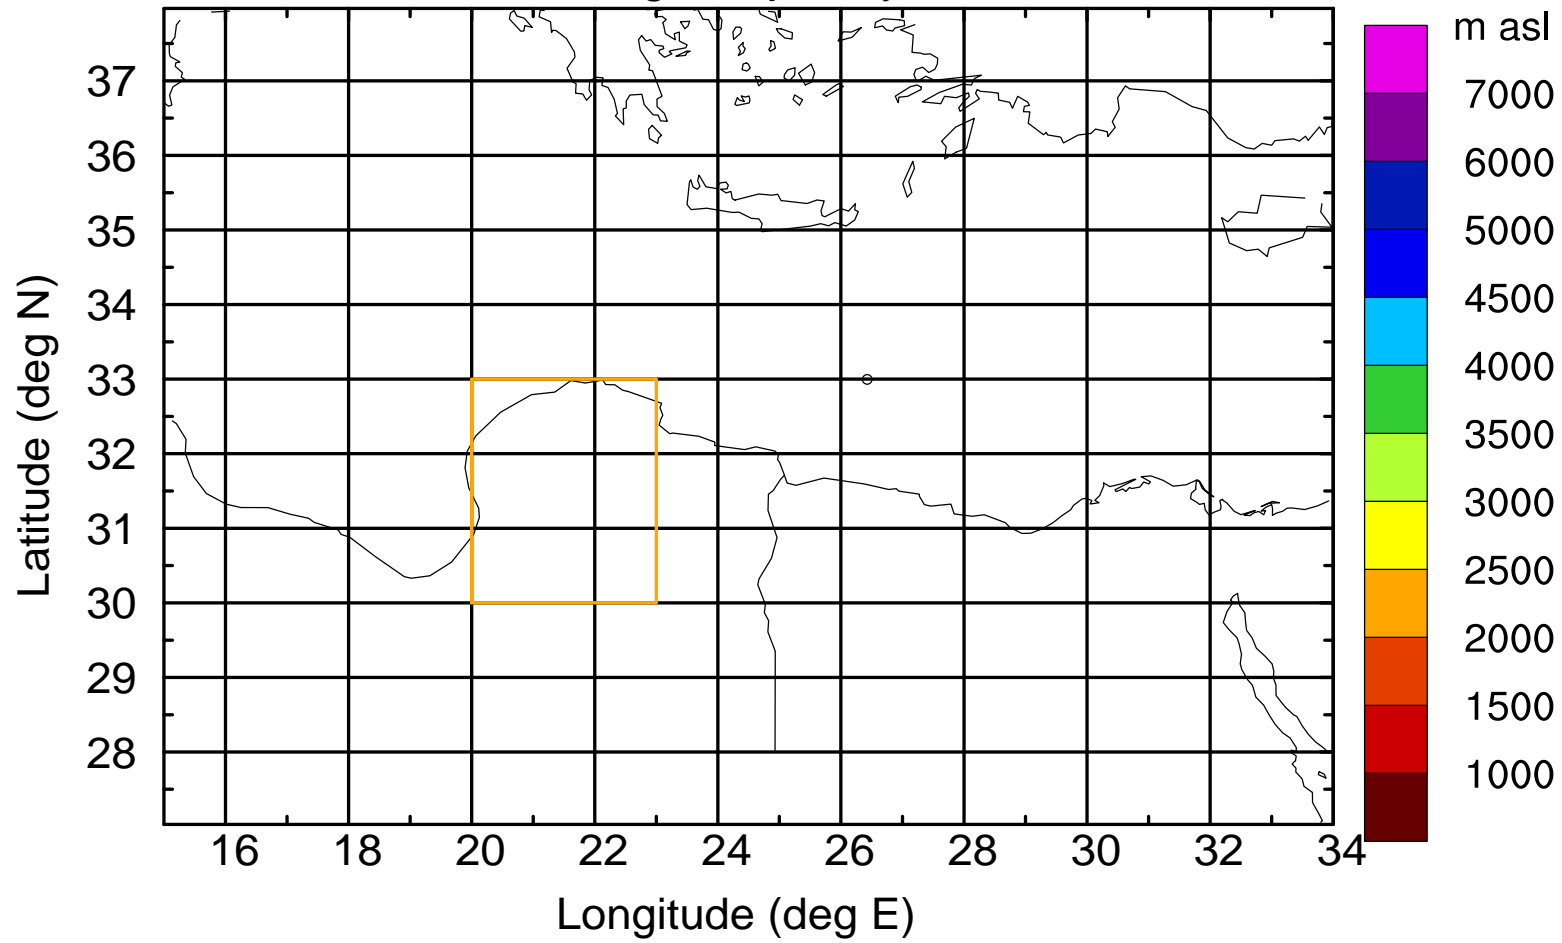

Paphos Airport ground station 20170422 15:00 UTC

Flight trajectory