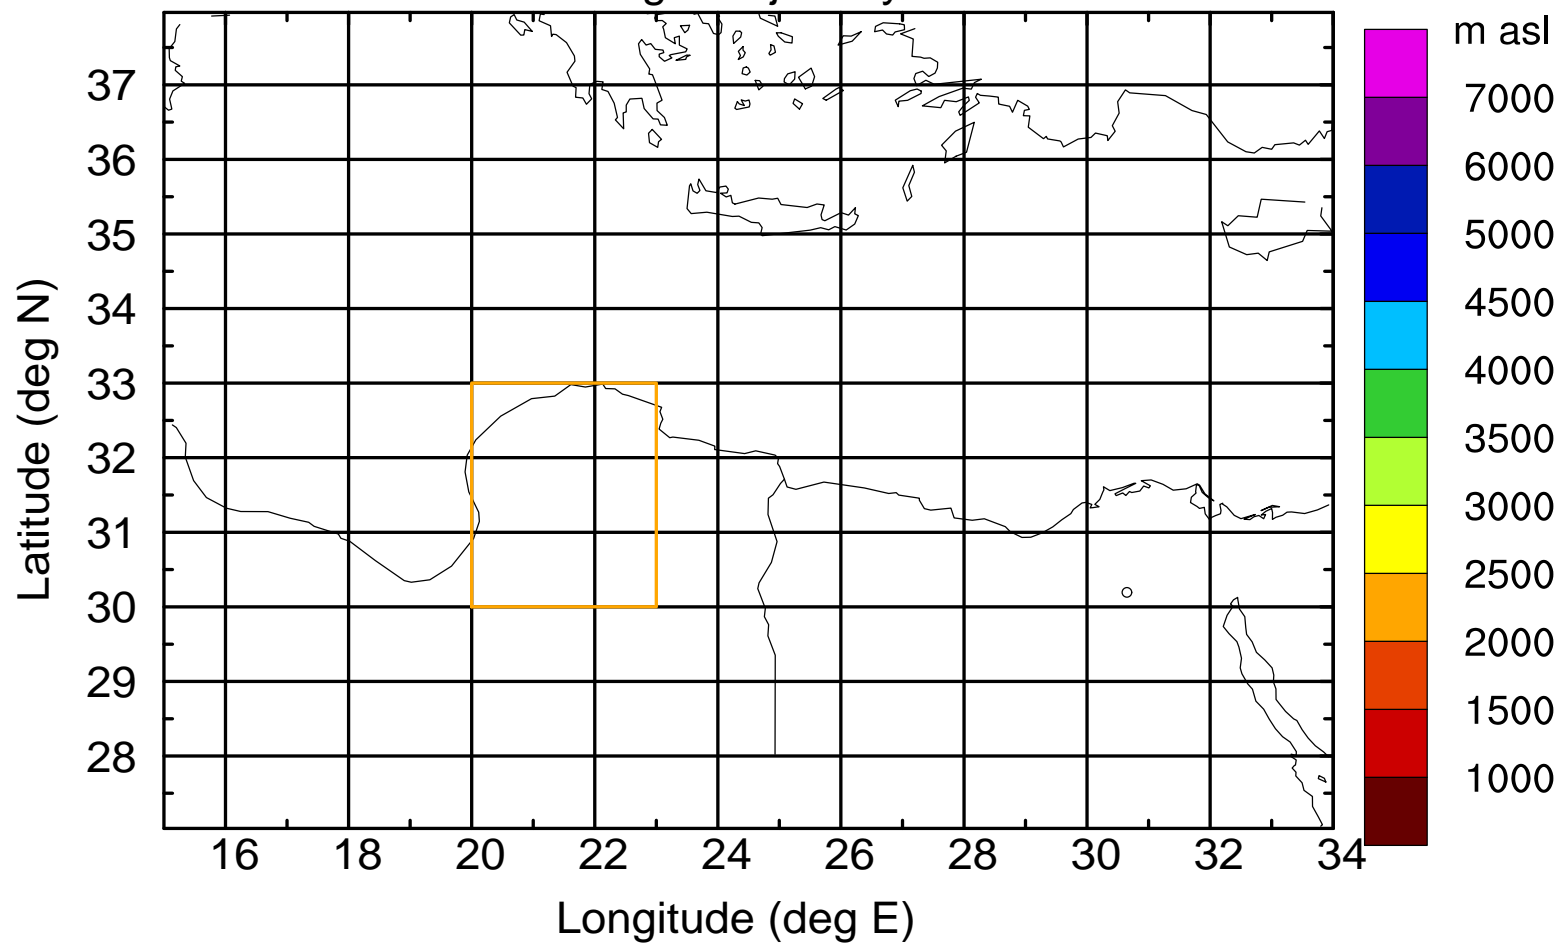

Paphos Airport ground station 20170422 15:00 UTC

Flight trajectory