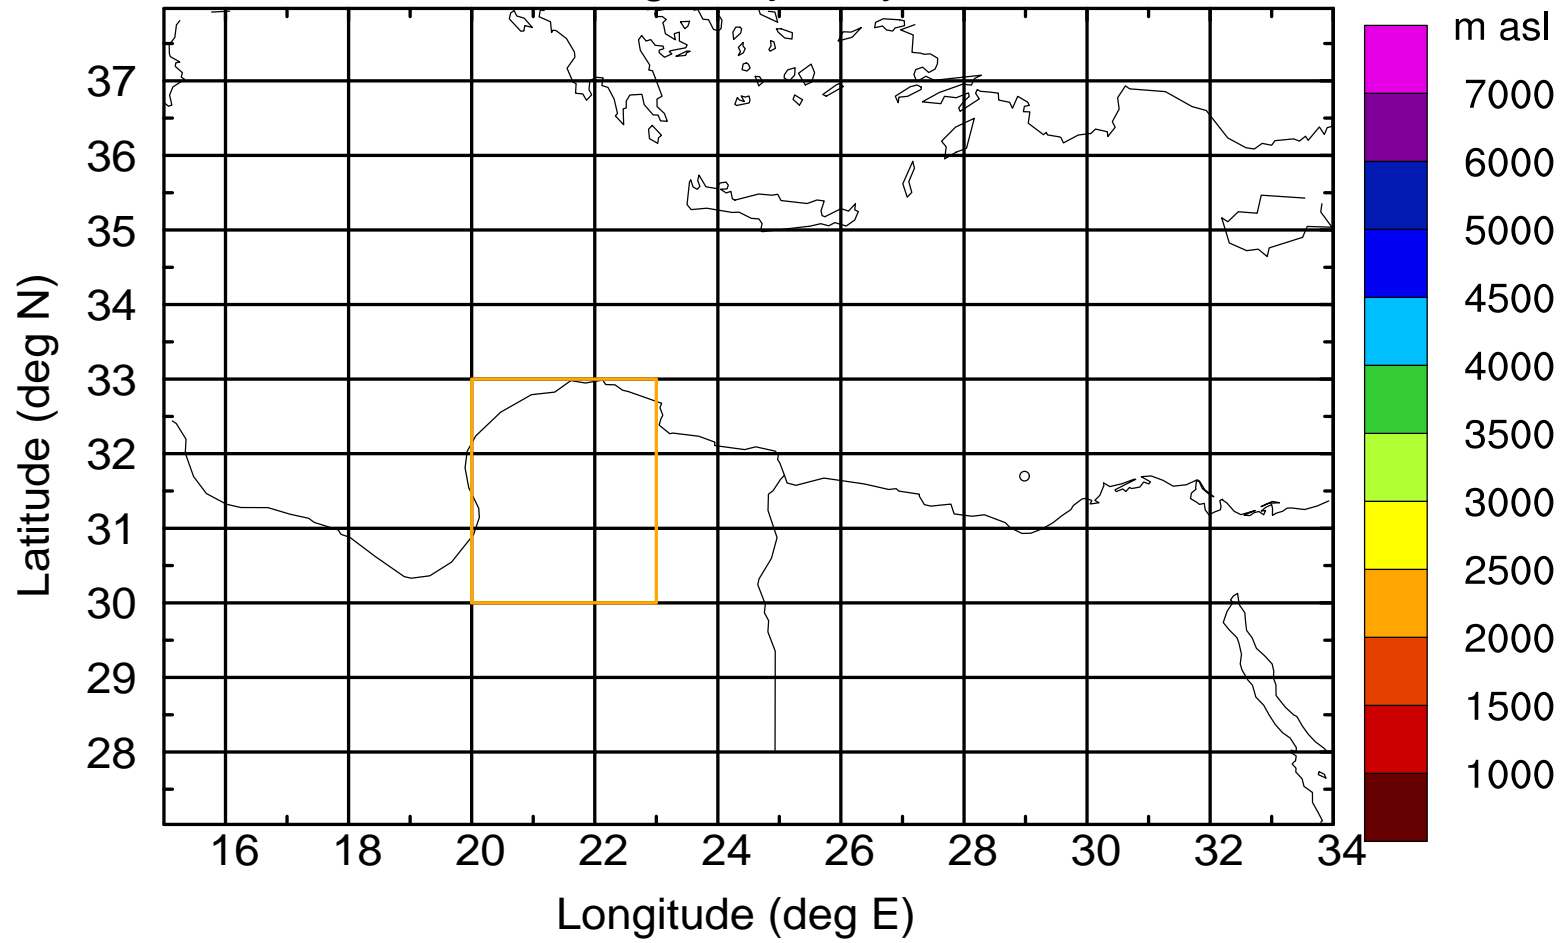

Paphos Airport ground station 20170422 15:00 UTC

Flight trajectory