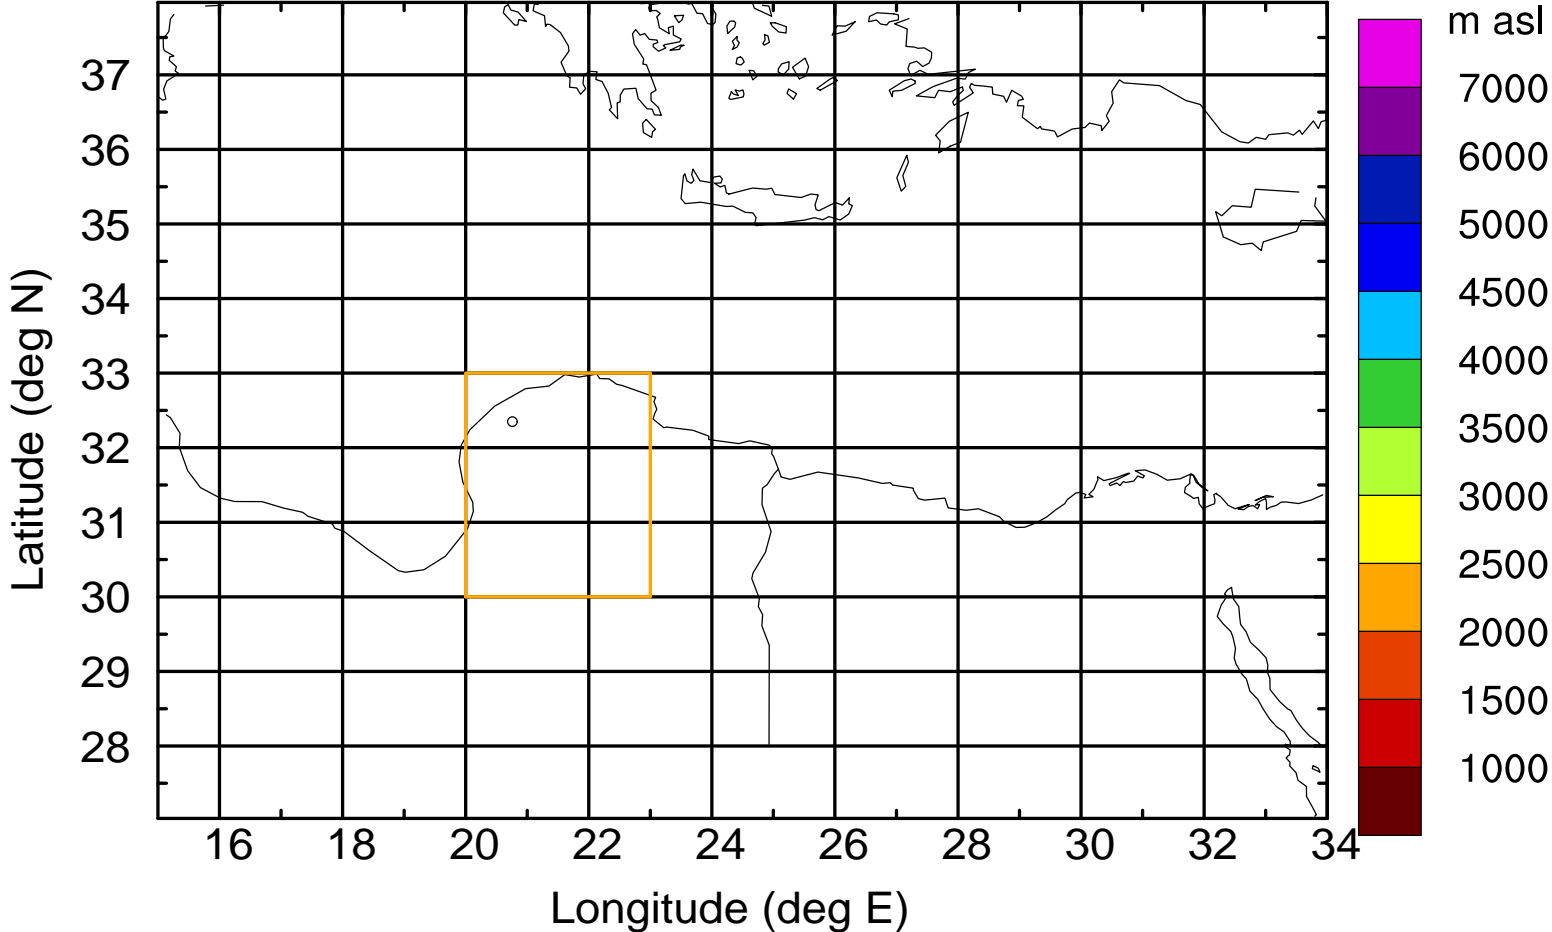

Paphos Airport ground station 20170422 15:00 UTC

Flight trajectory