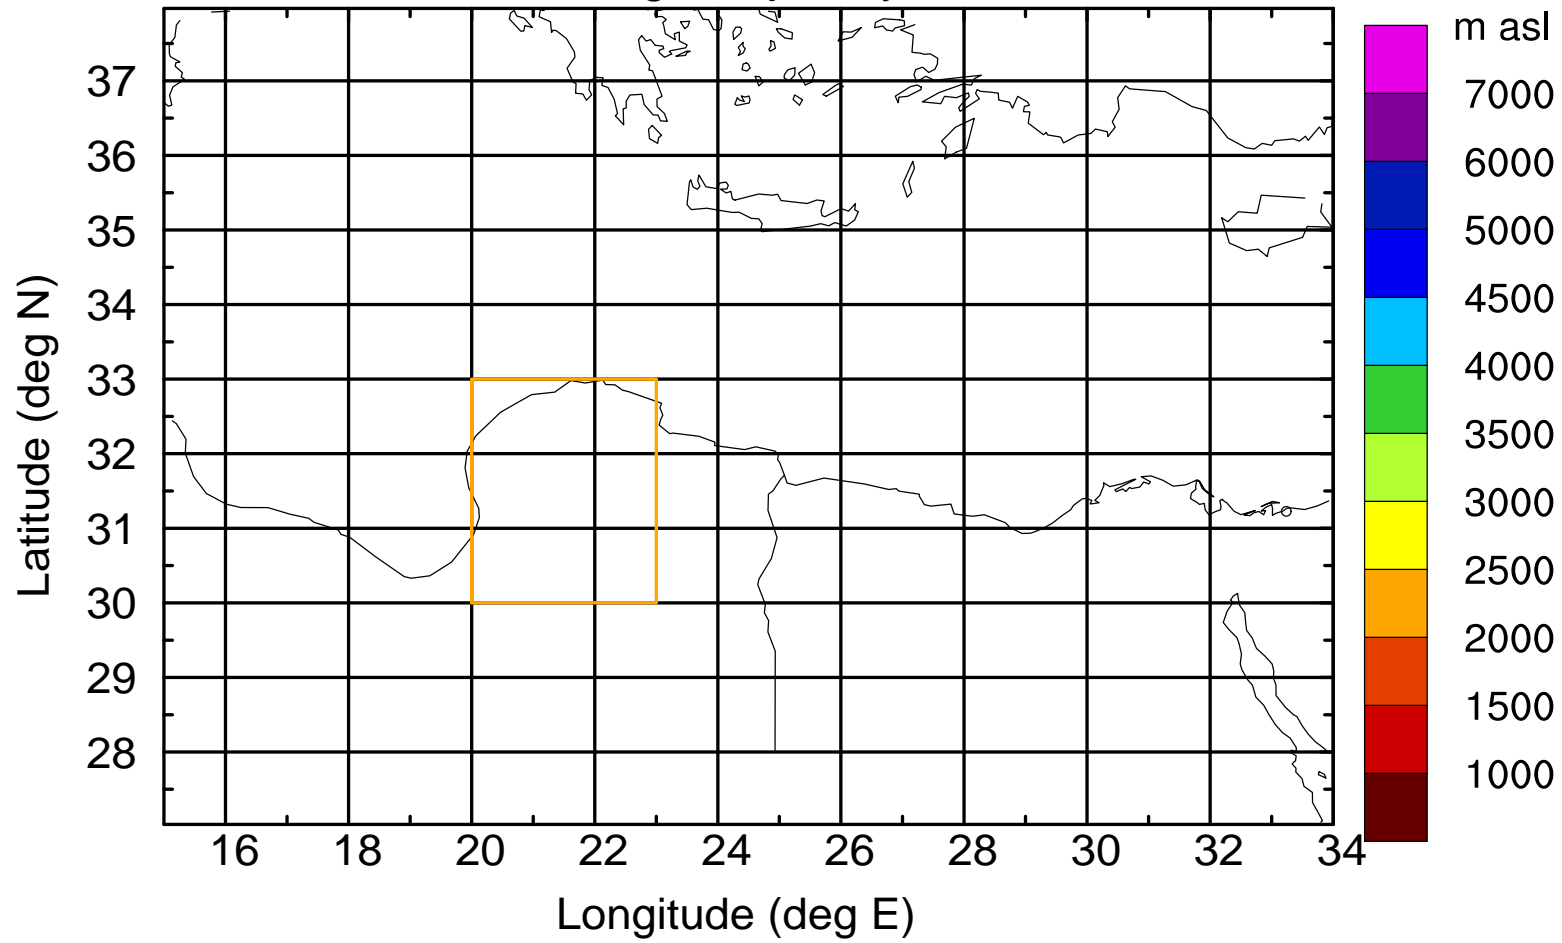

Paphos Airport ground station 20170422 15:00 UTC

Flight trajectory