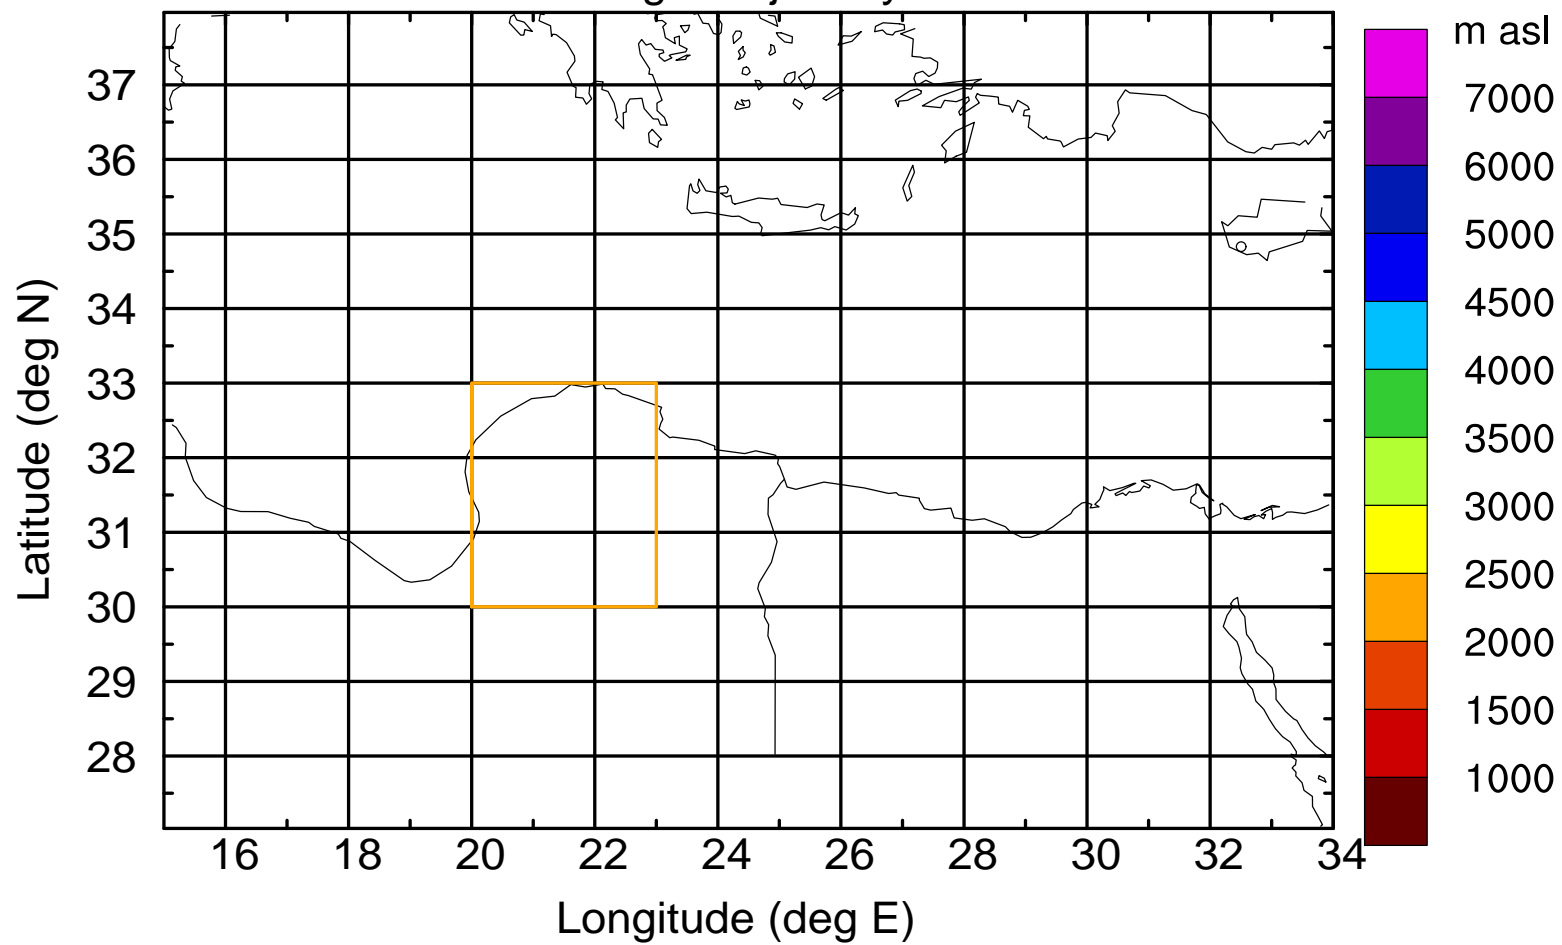

Paphos Airport ground station 20170422 15:00 UTC

Flight trajectory