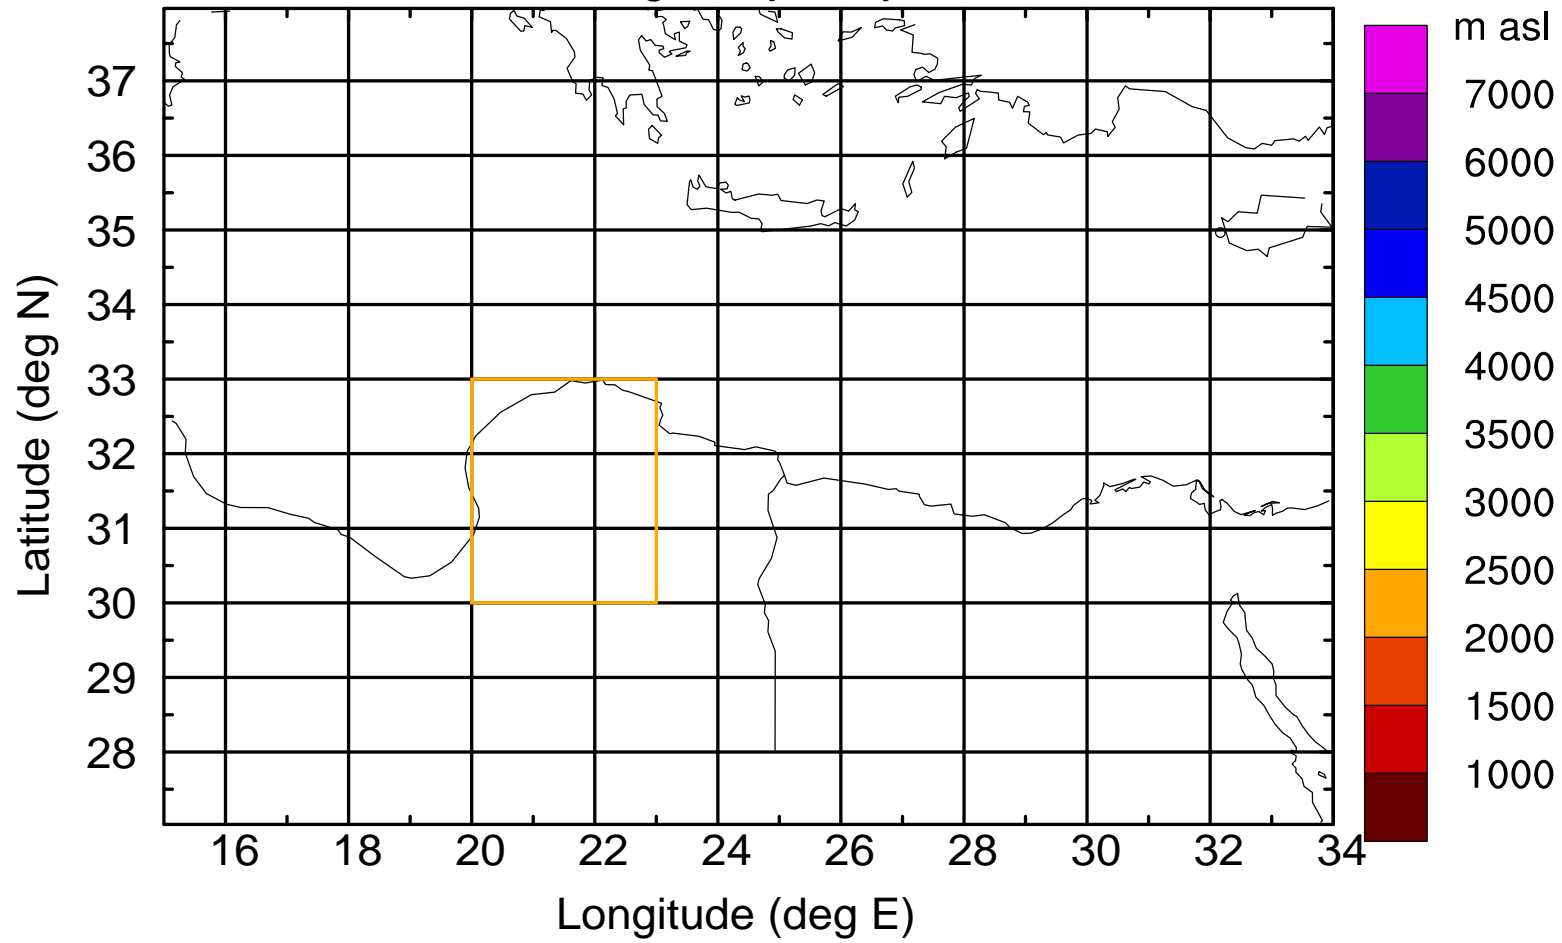

Paphos Airport ground station 20170422 15:00 UTC

Flight trajectory