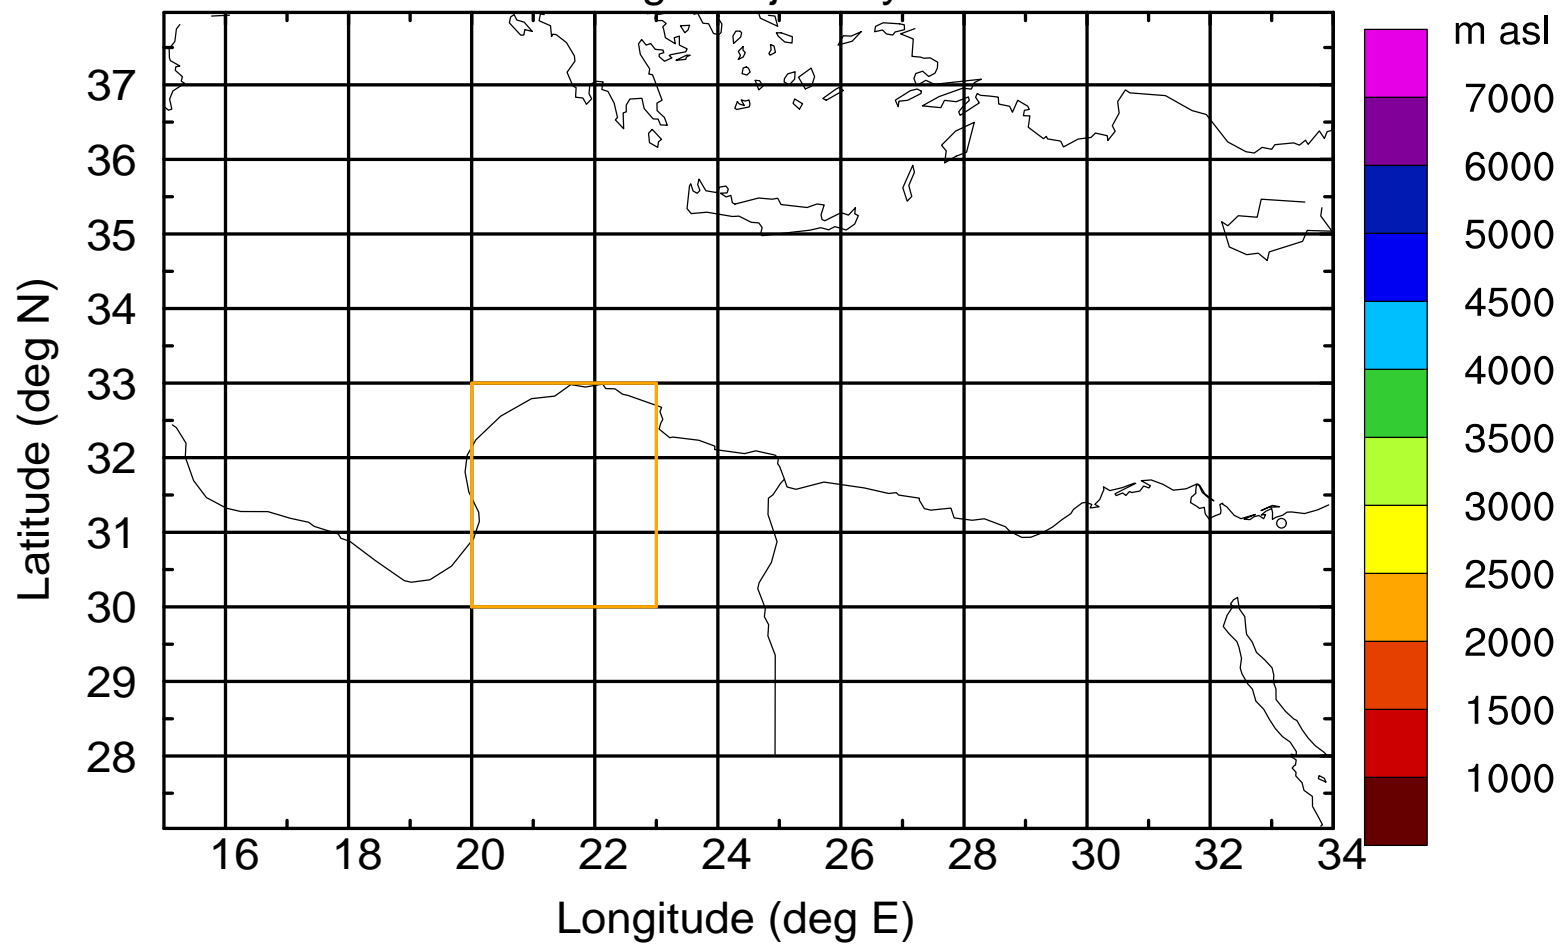

Paphos Airport ground station 20170422 15:00 UTC

Flight trajectory