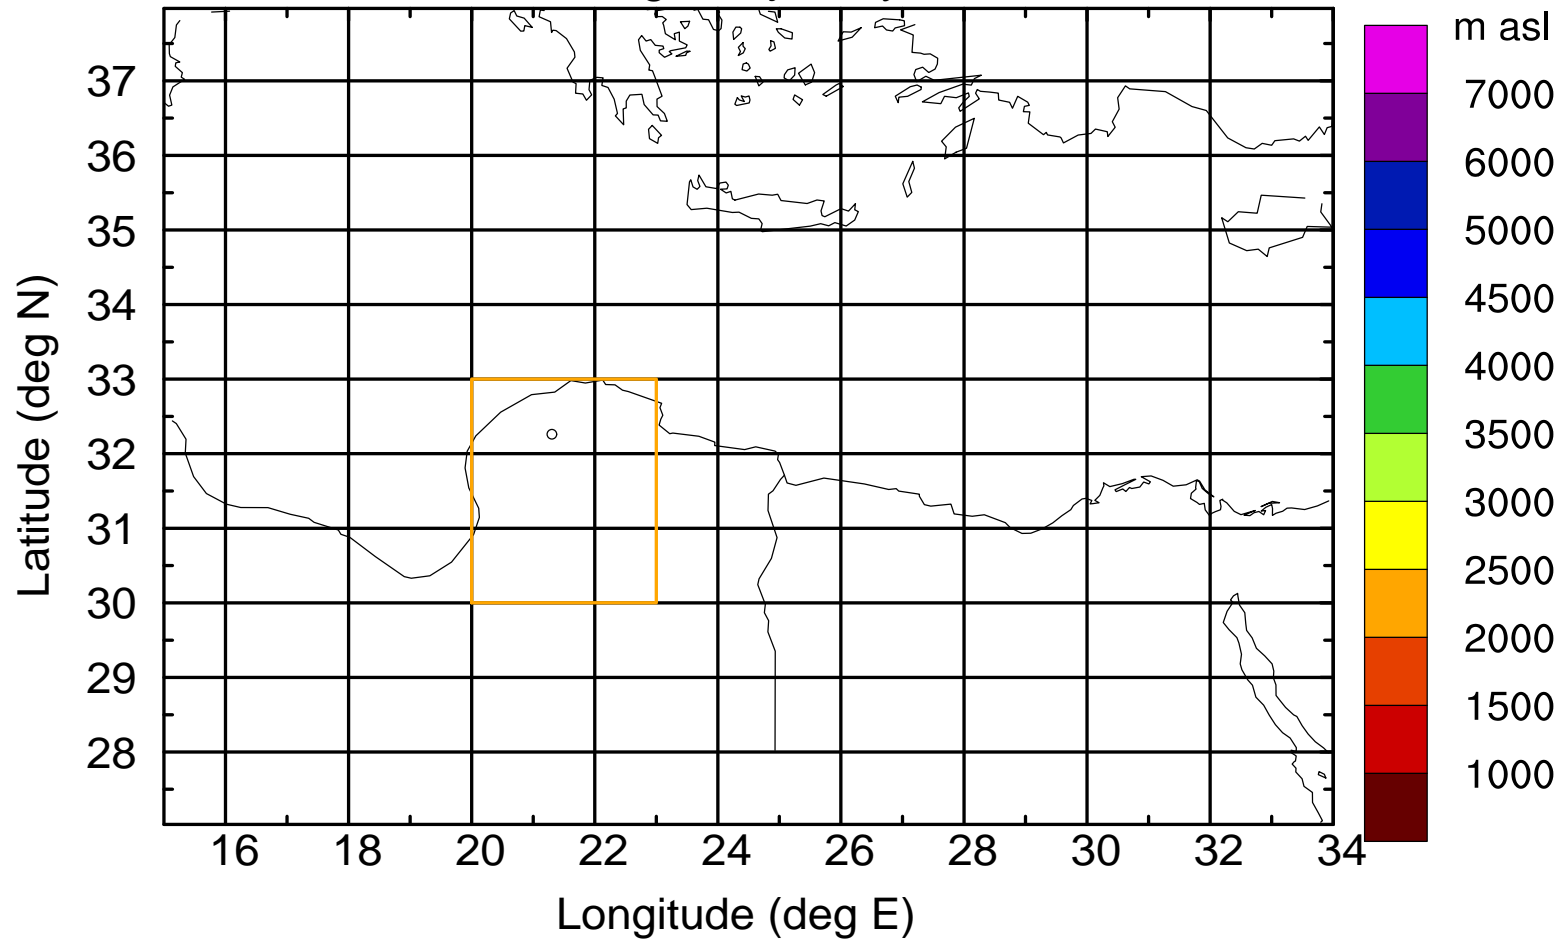

Paphos Airport ground station 20170422 15:00 UTC

Flight trajectory