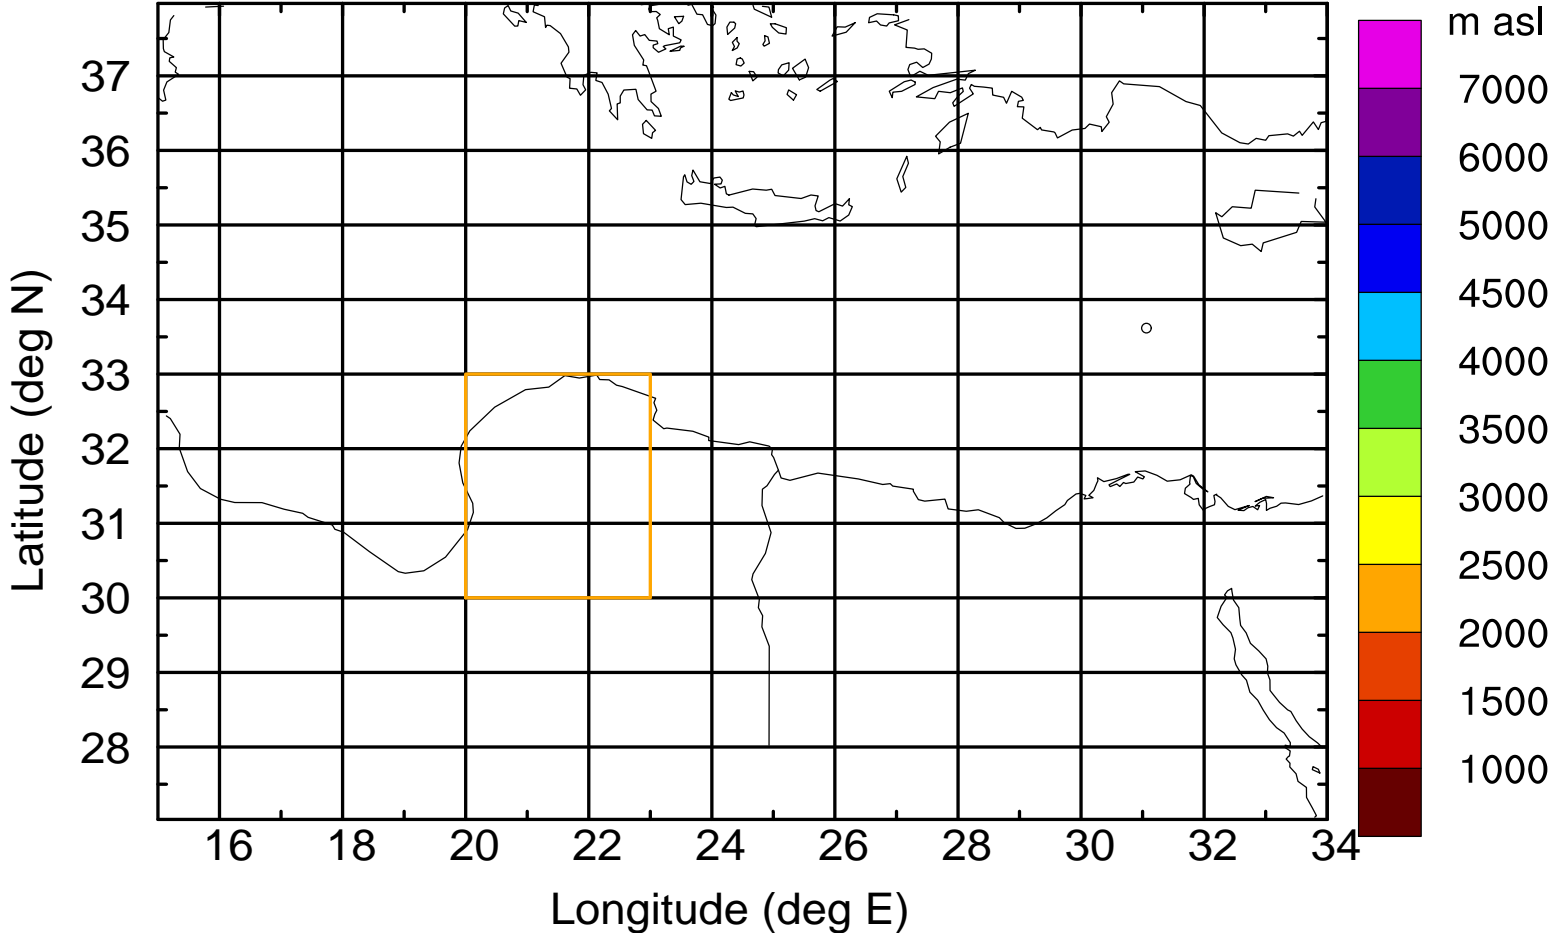

Paphos Airport ground station 20170422 15:00 UTC

Flight trajectory