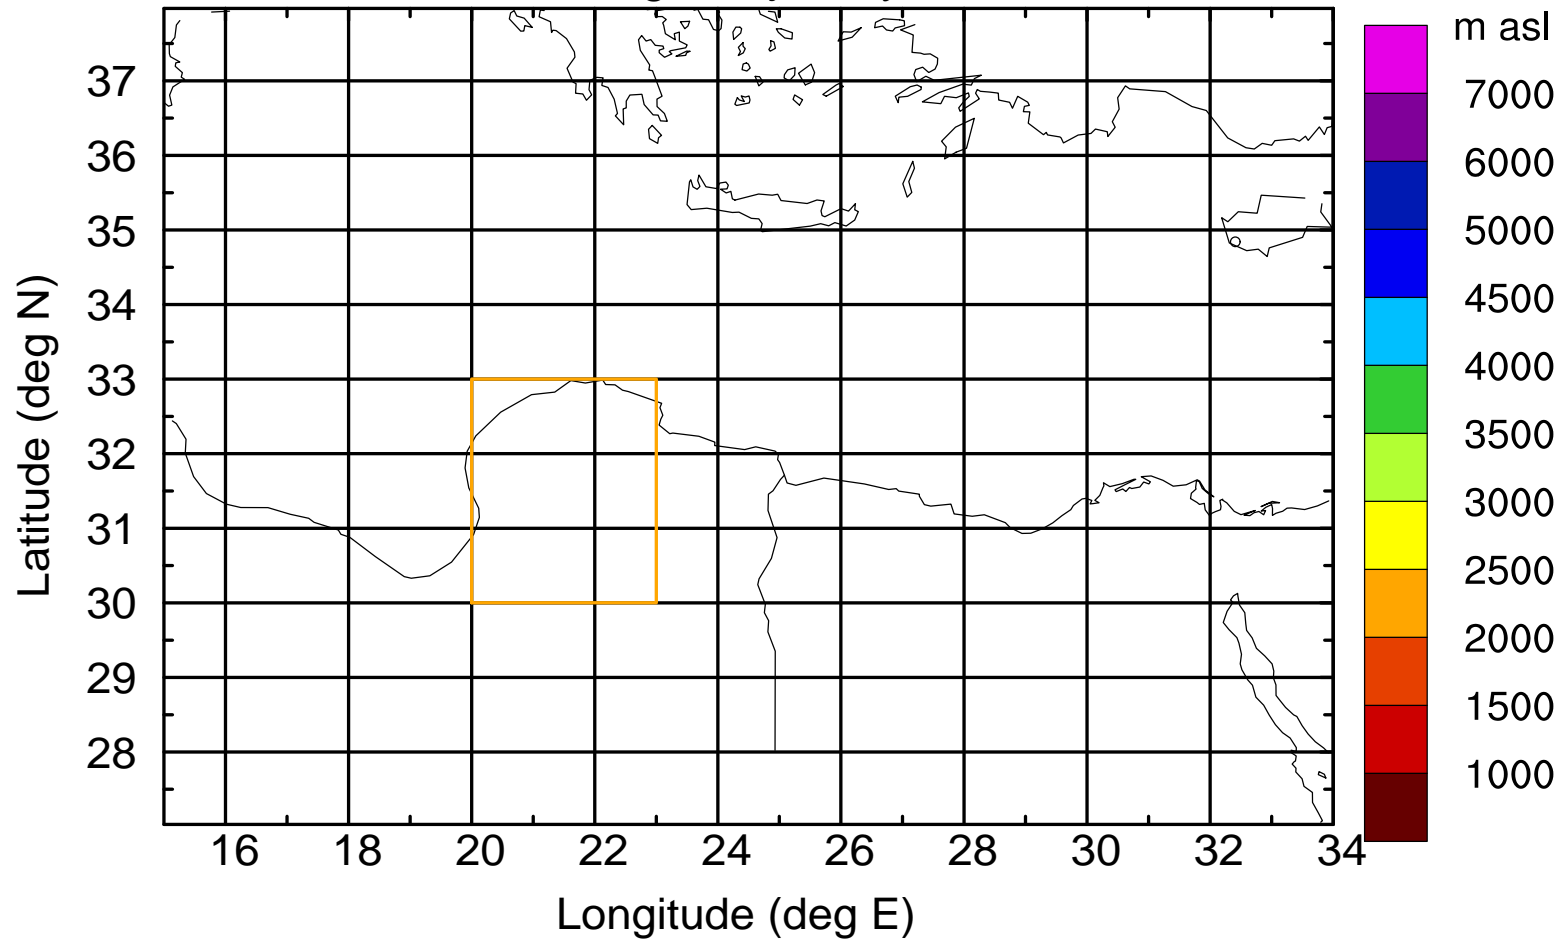

Paphos Airport ground station 20170422 15:00 UTC

Flight trajectory