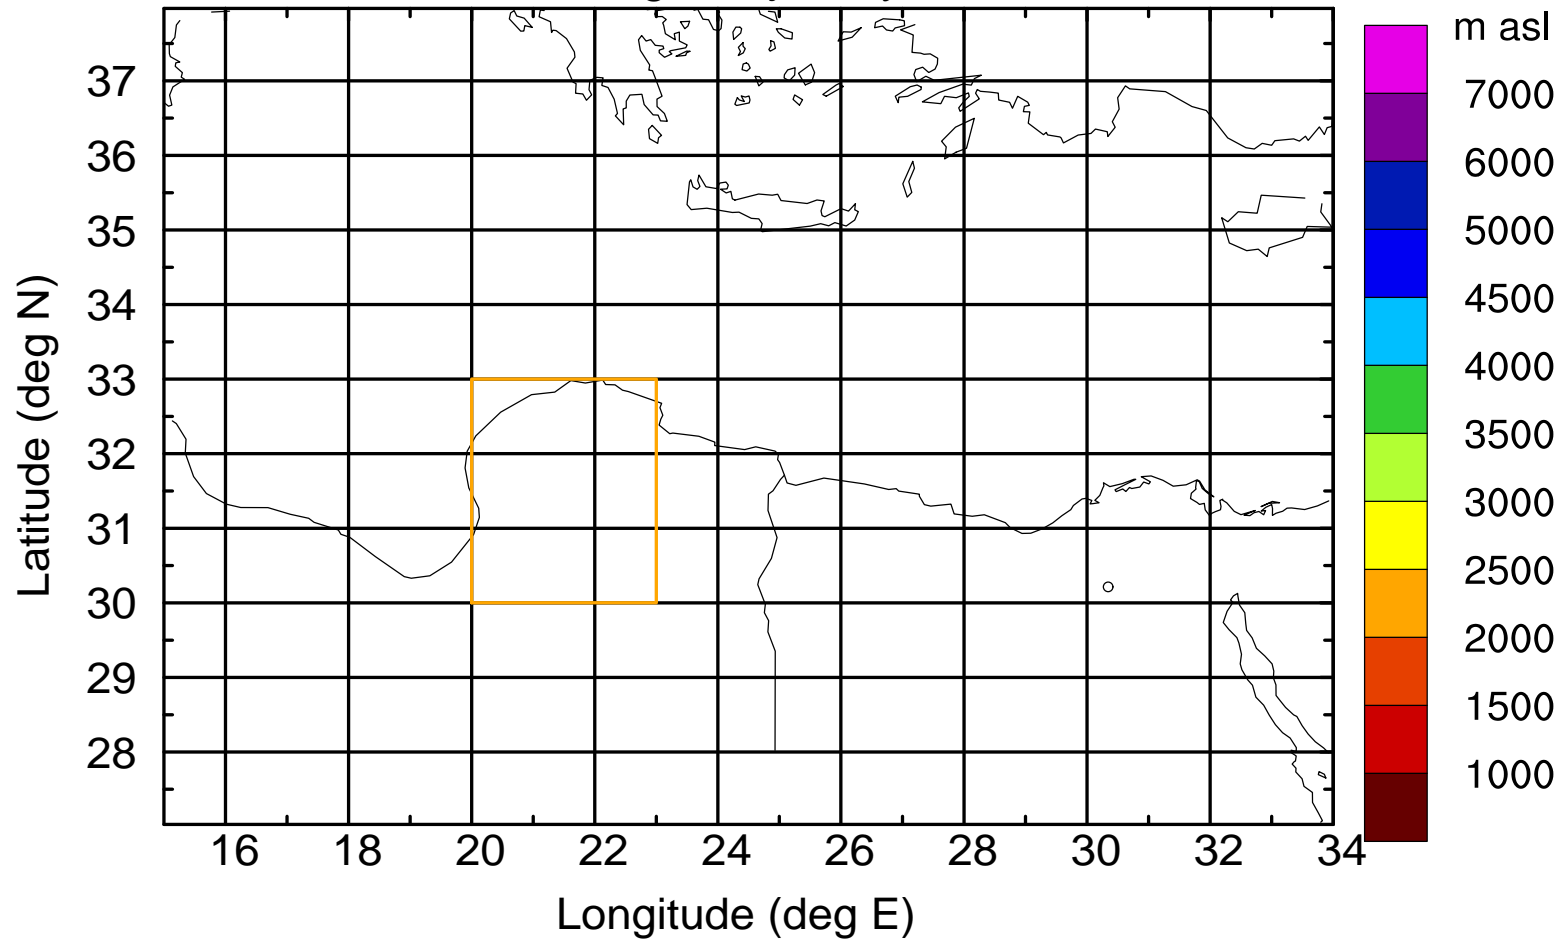

Paphos Airport ground station 20170422 15:00 UTC

Flight trajectory