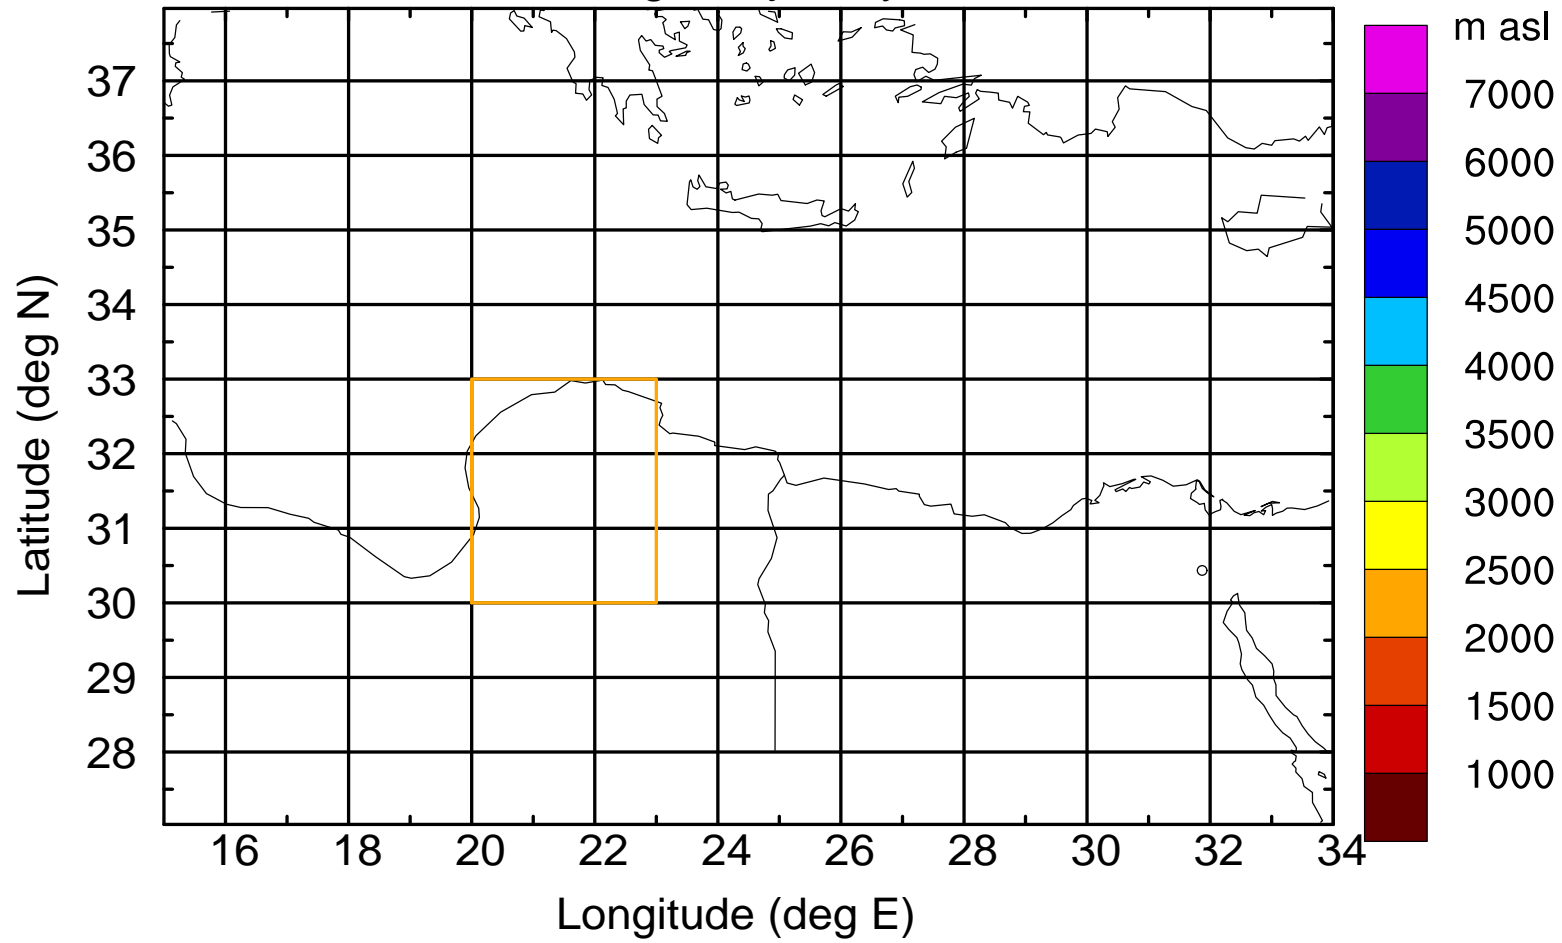

Paphos Airport ground station 20170422 15:00 UTC

Flight trajectory