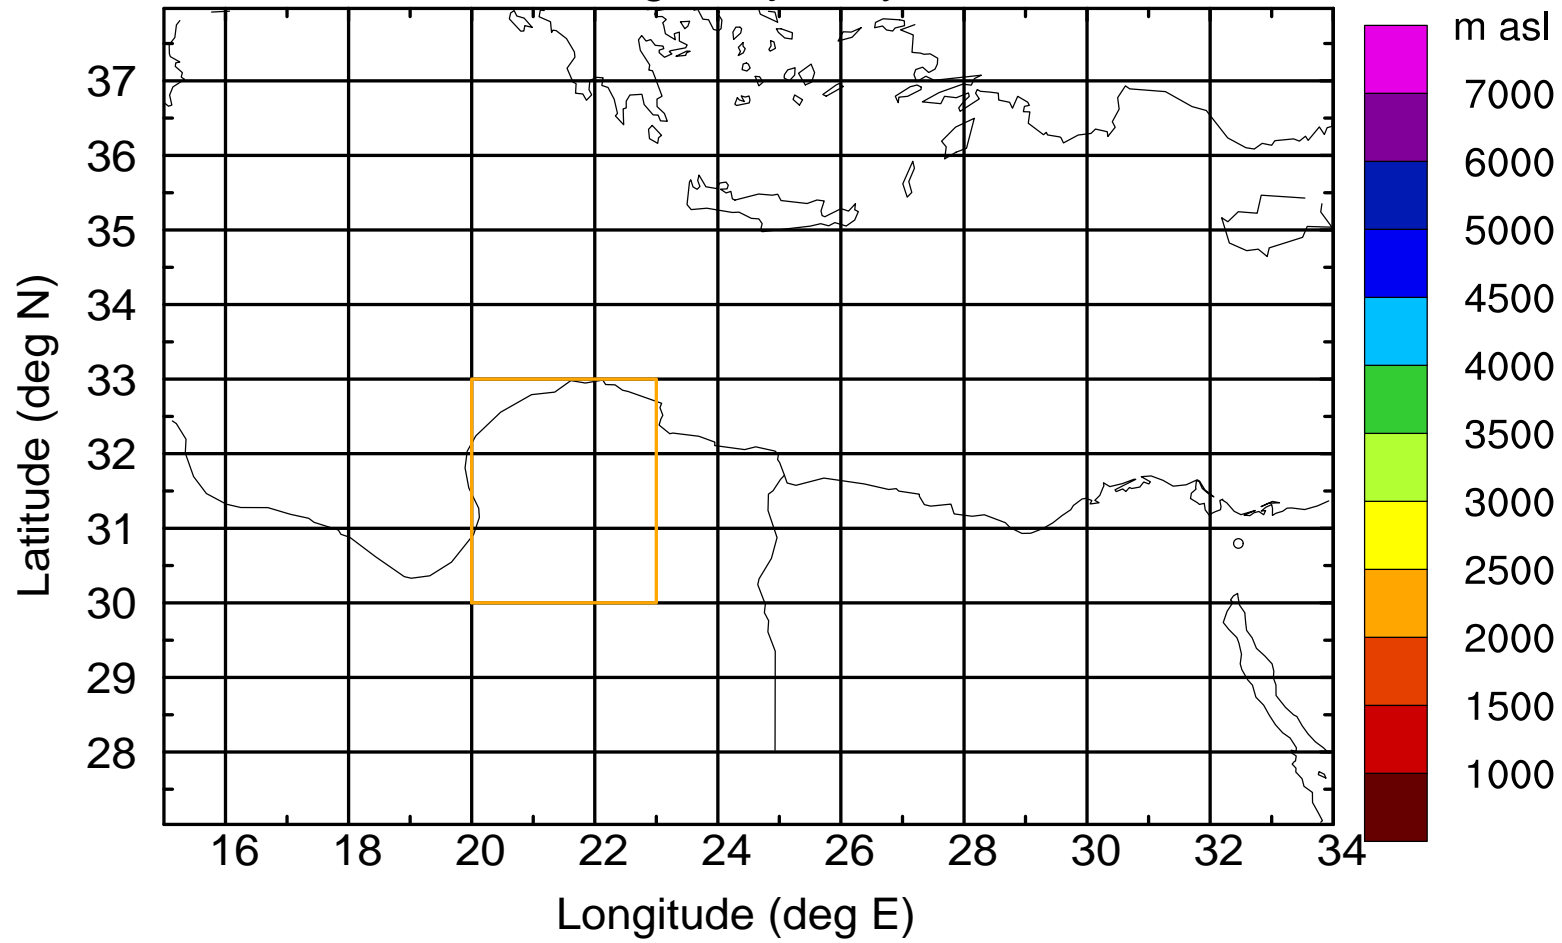

Paphos Airport ground station 20170422 15:00 UTC

Flight trajectory