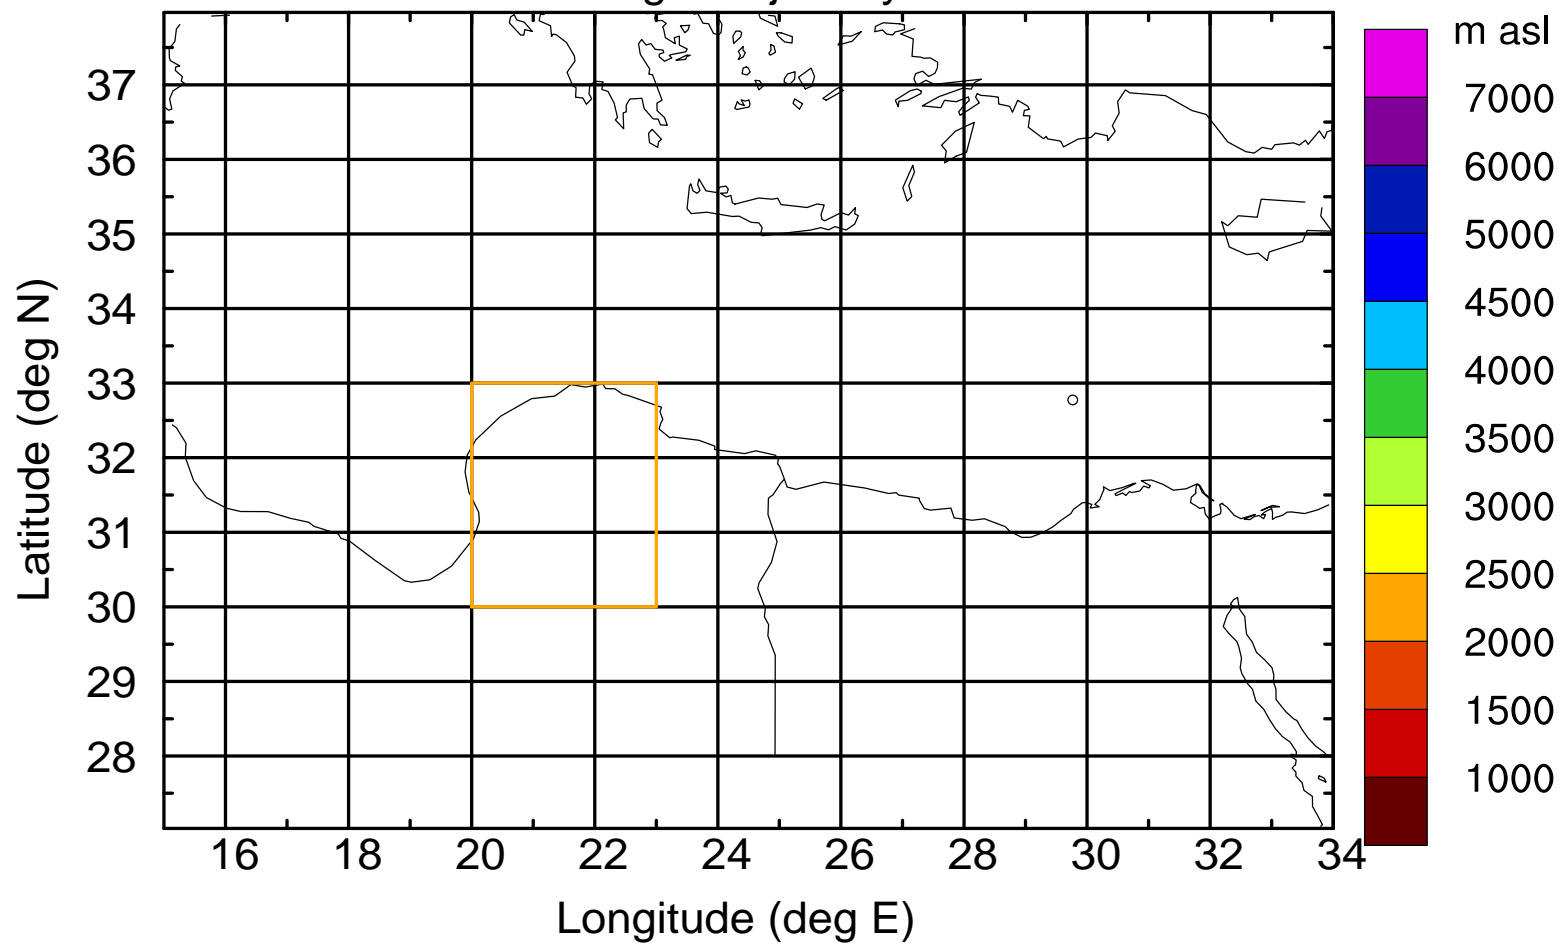

Paphos Airport ground station 20170422 15:00 UTC

Flight trajectory