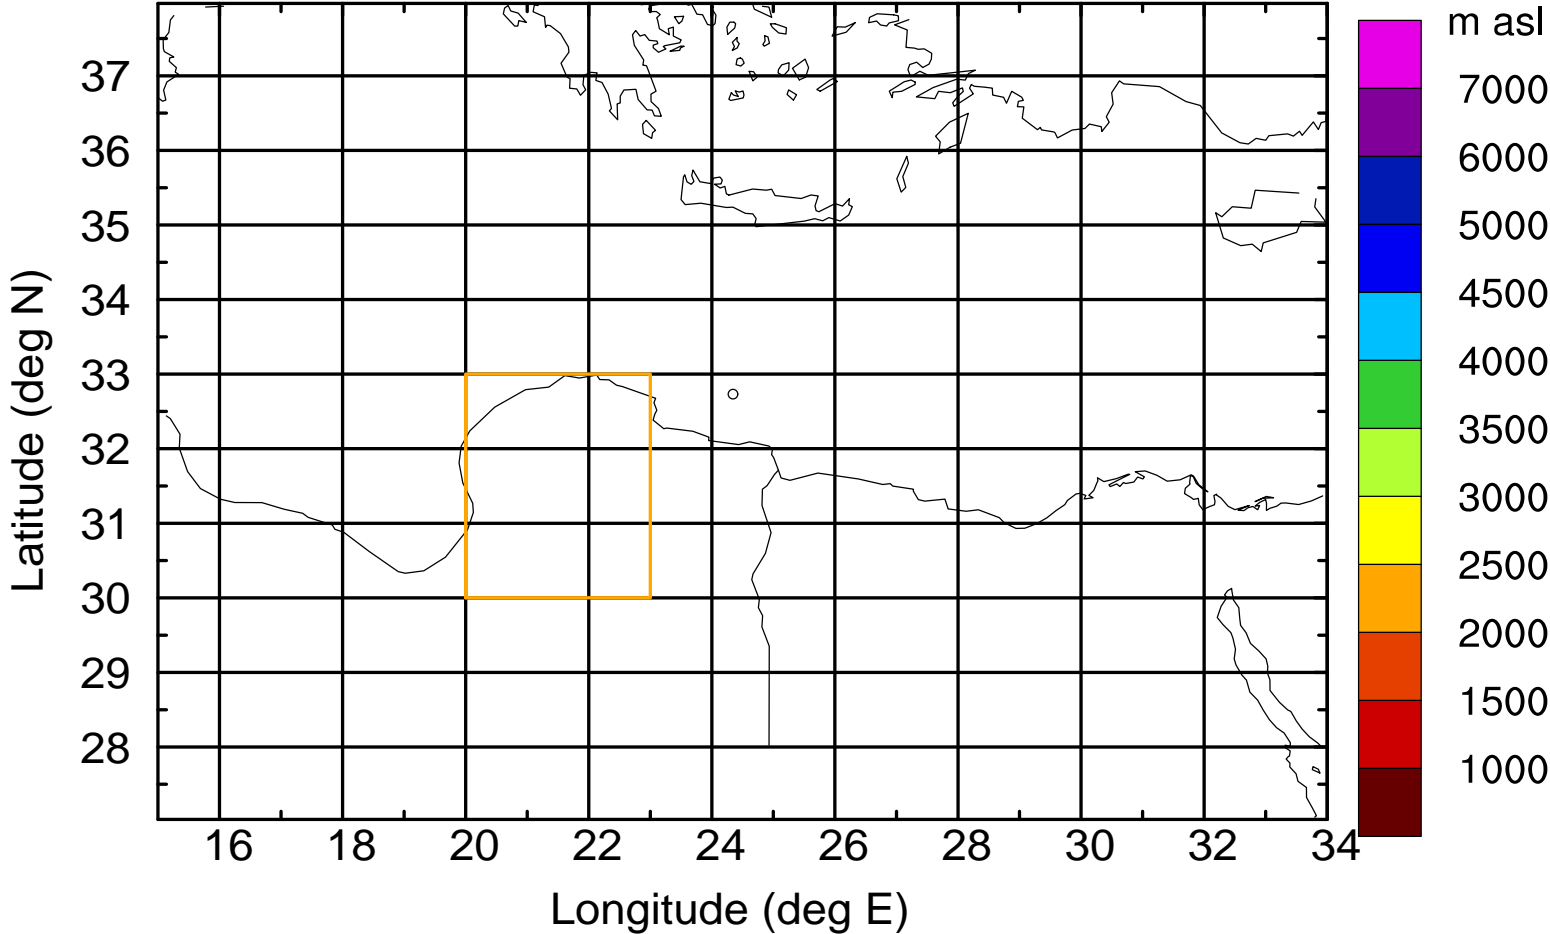

Paphos Airport ground station 20170422 15:00 UTC

Flight trajectory