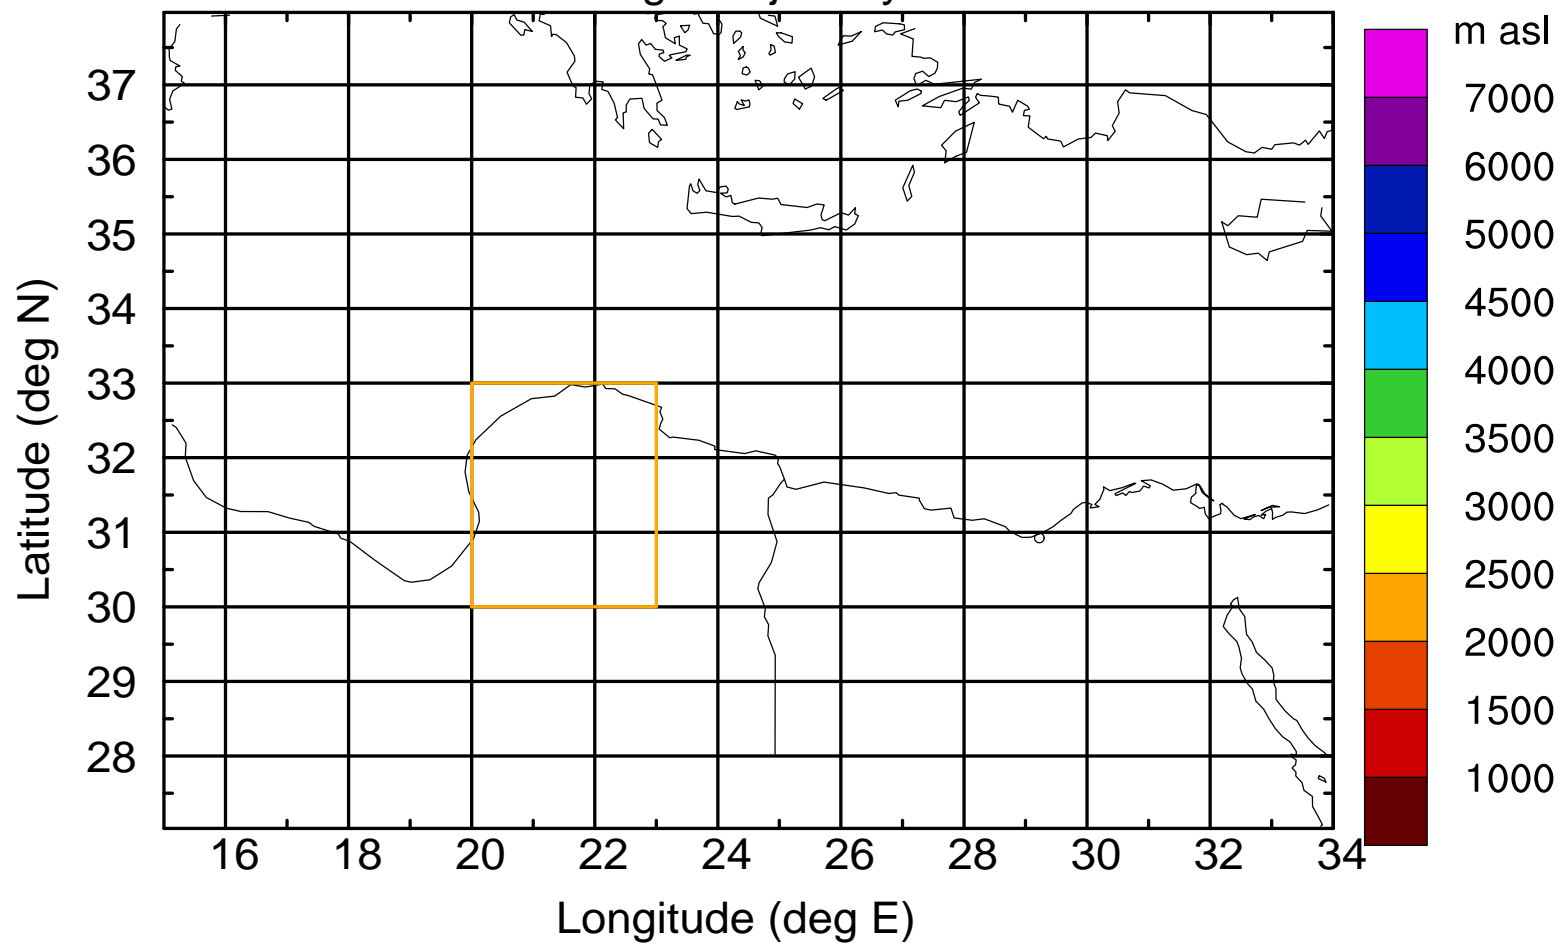

Paphos Airport ground station 20170422 15:00 UTC

Flight trajectory