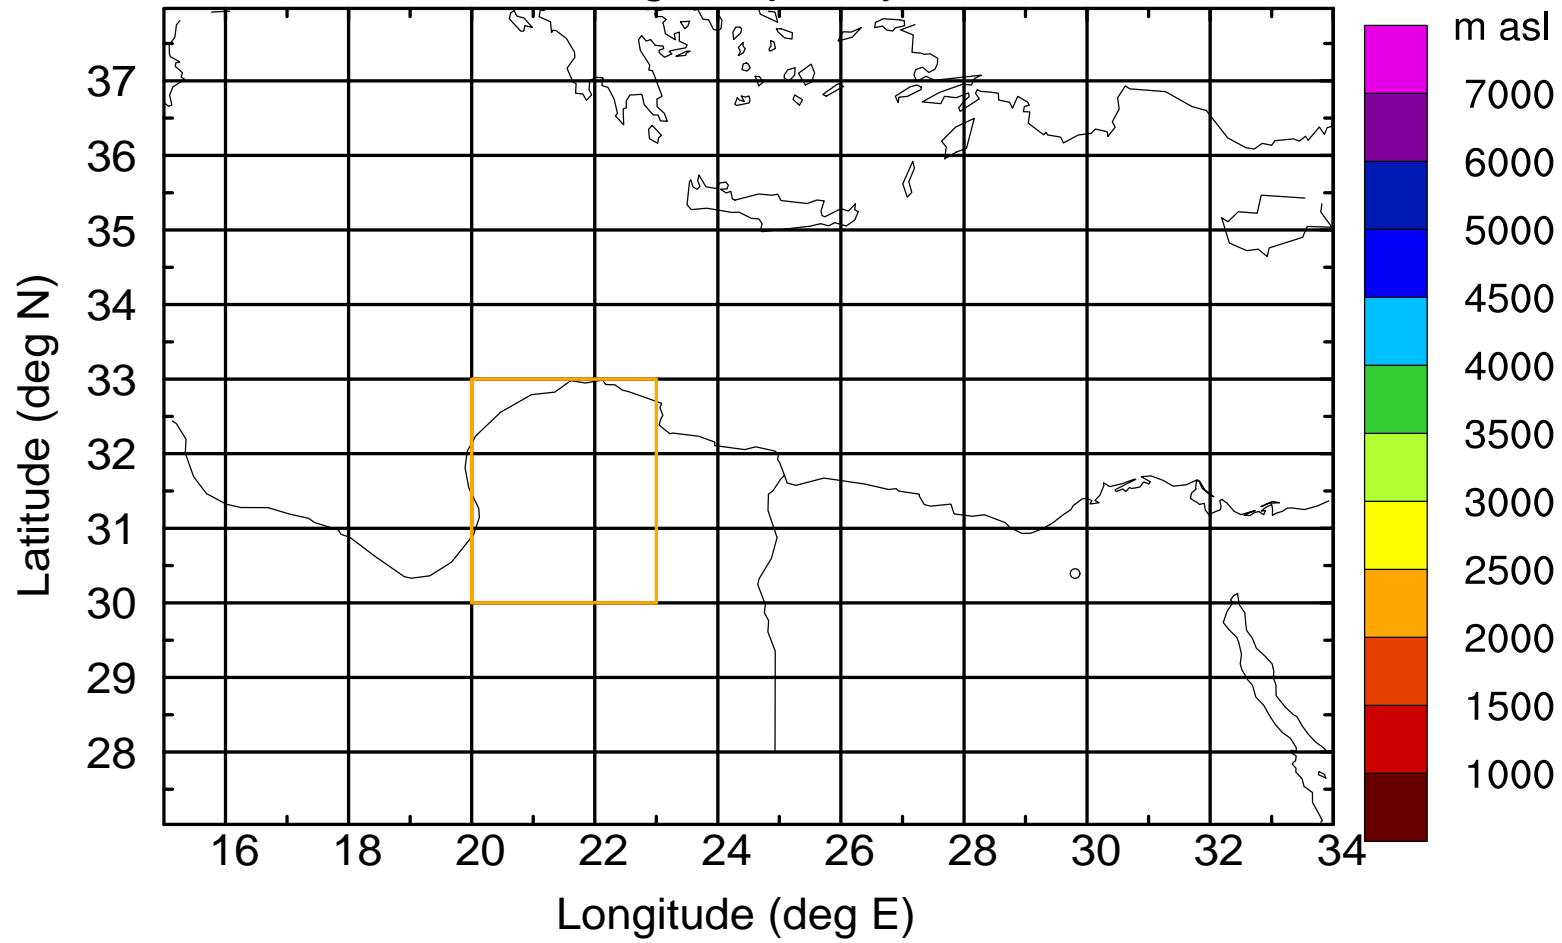

Paphos Airport ground station 20170422 15:00 UTC

Flight trajectory