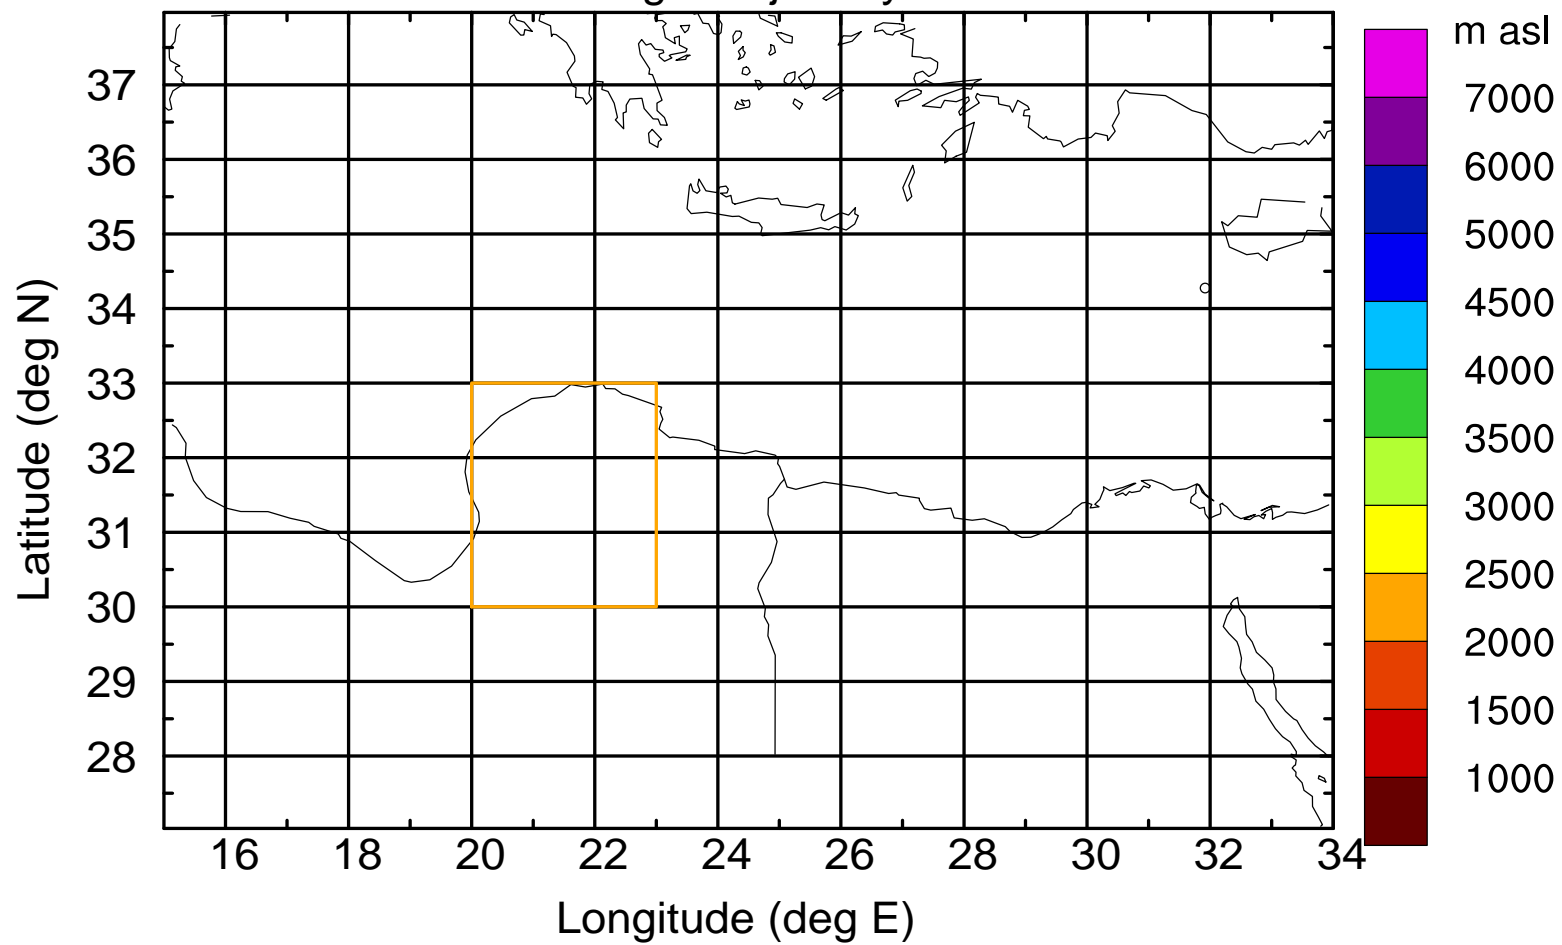

Paphos Airport ground station 20170422 15:00 UTC

Flight trajectory