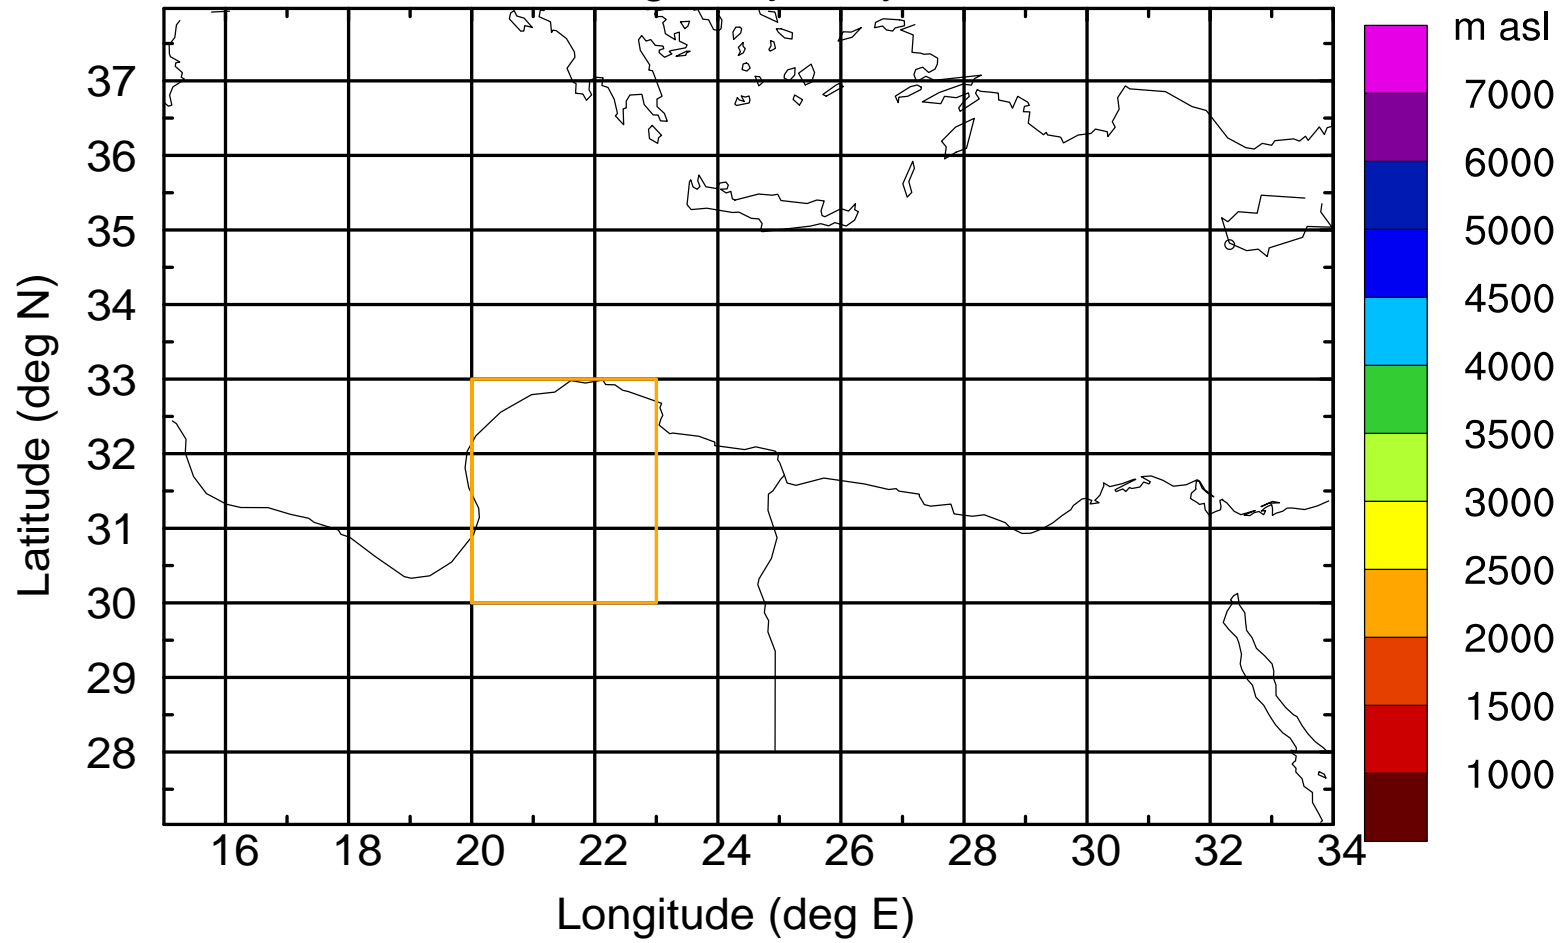

Paphos Airport ground station 20170422 15:00 UTC

Flight trajectory