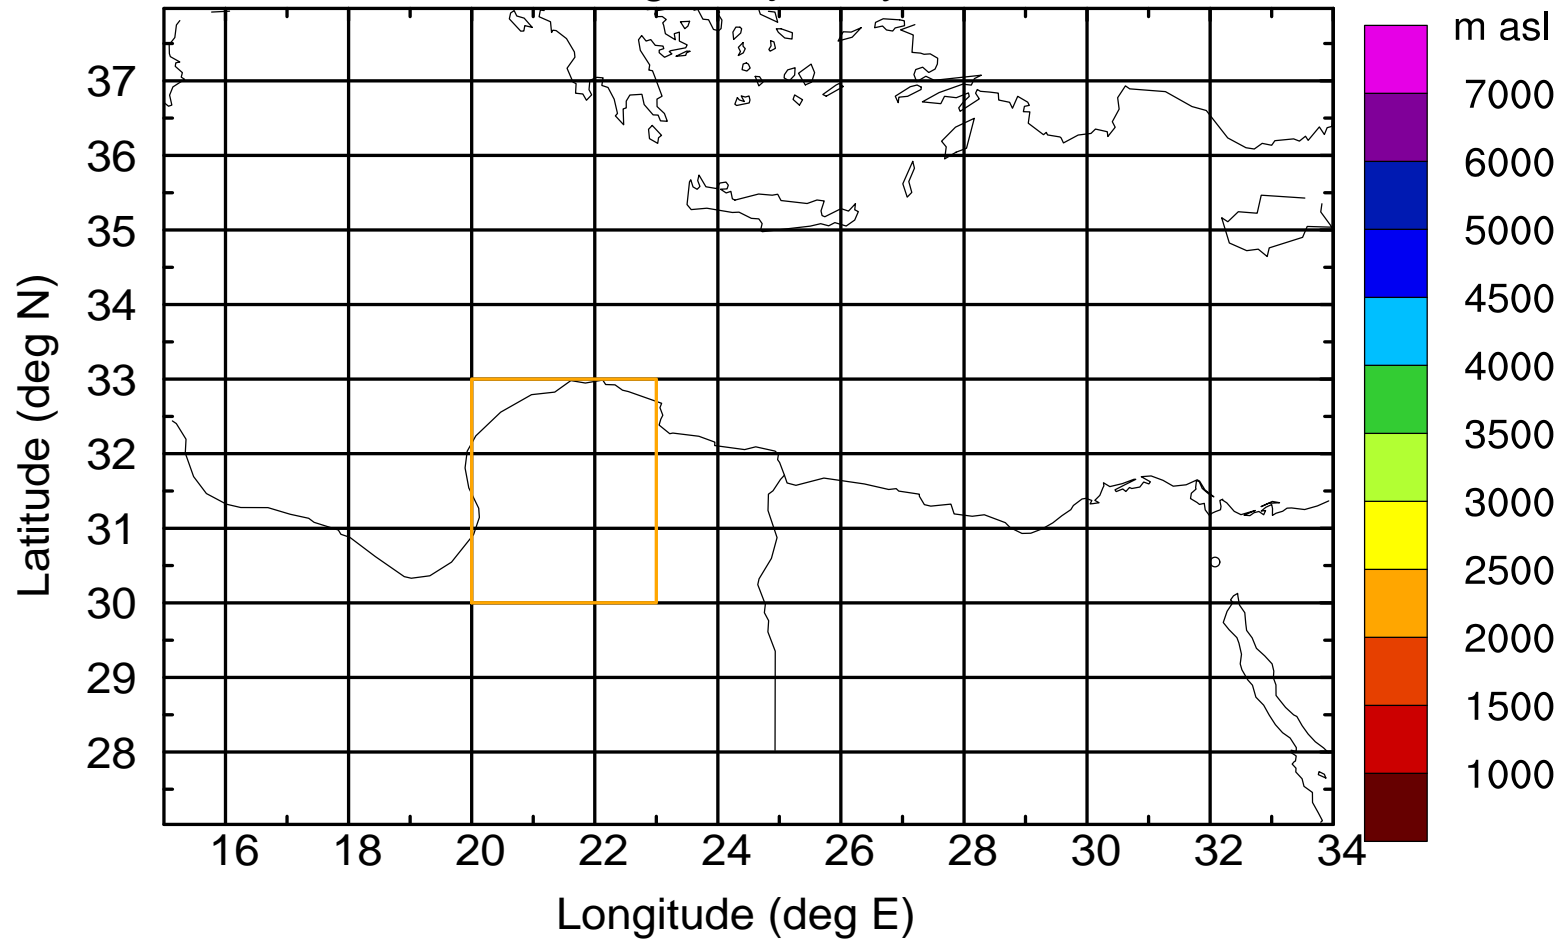

Paphos Airport ground station 20170422 15:00 UTC

Flight trajectory