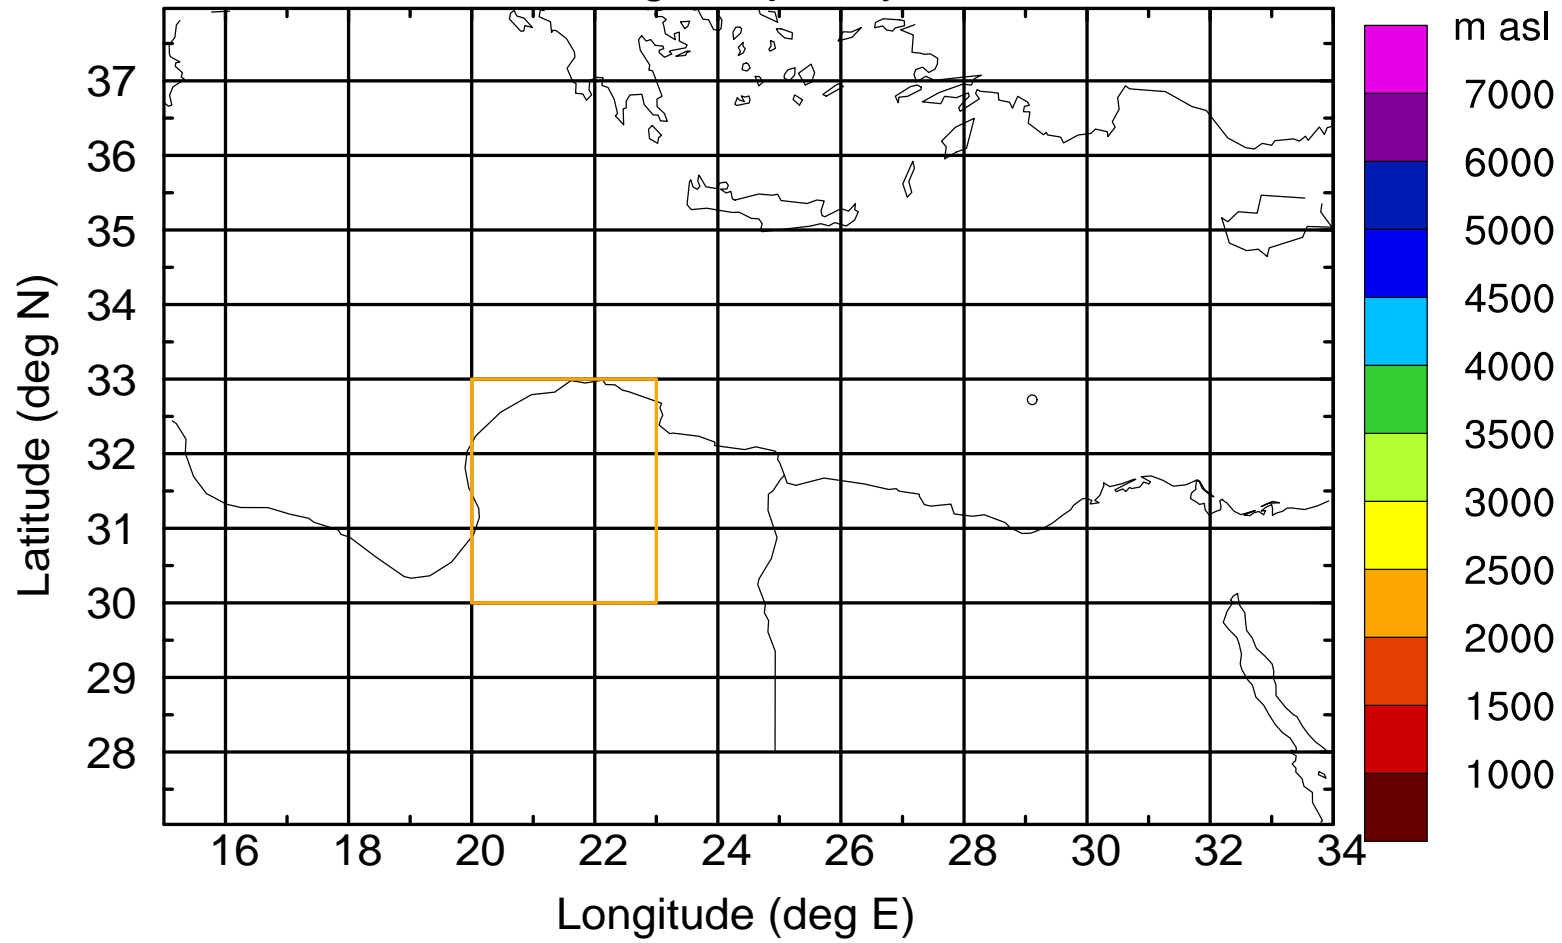

Paphos Airport ground station 20170422 15:00 UTC

Flight trajectory