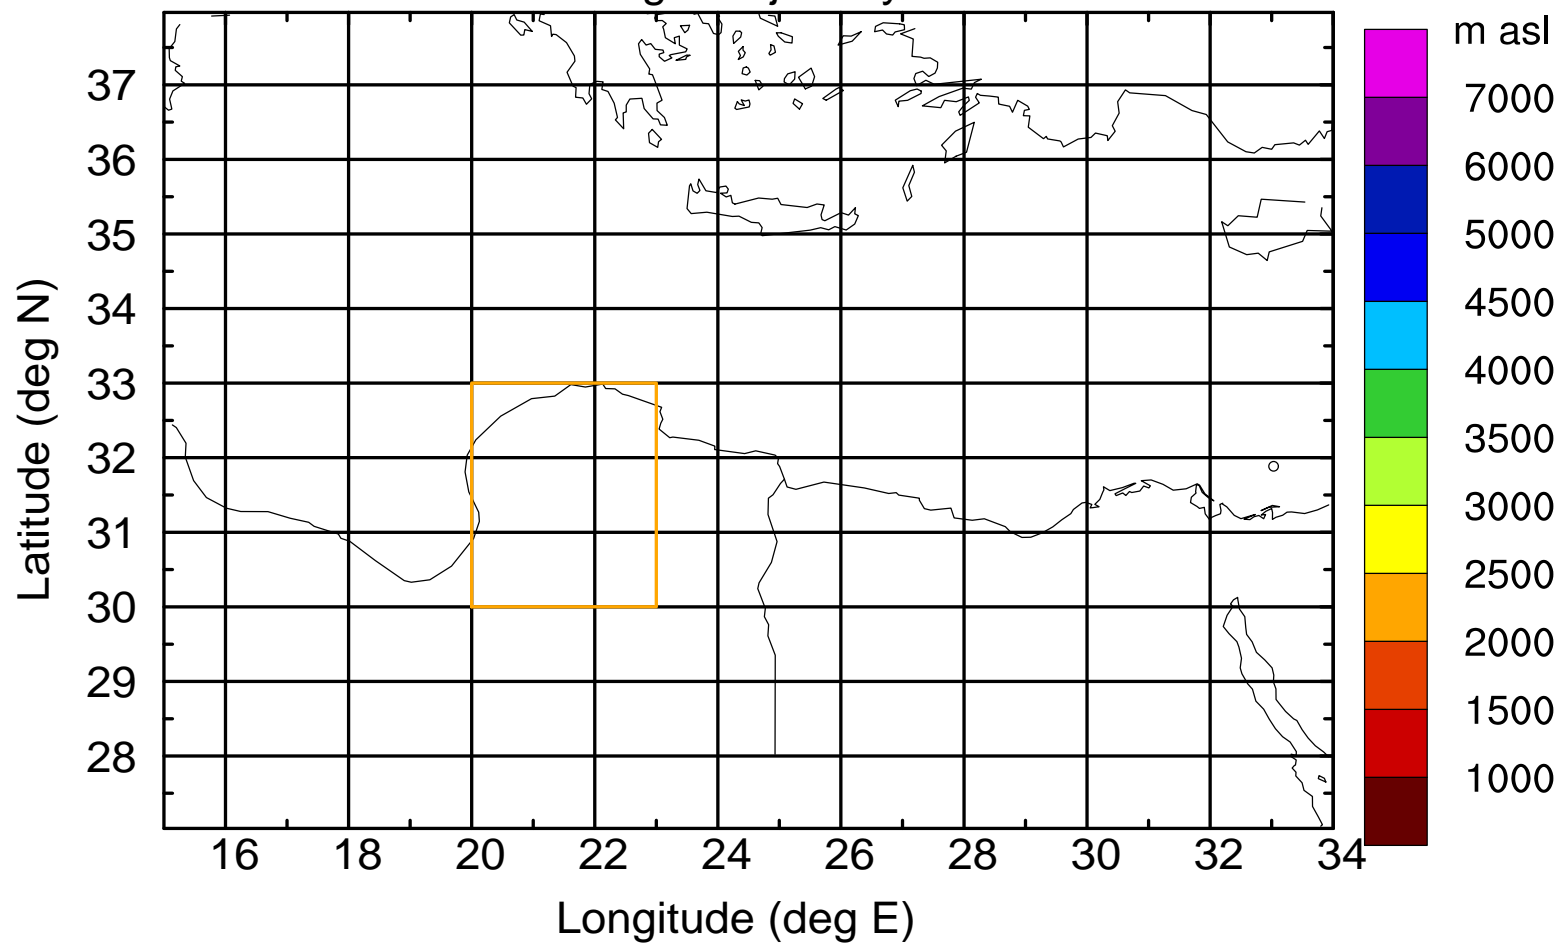

Paphos Airport ground station 20170422 15:00 UTC

Flight trajectory