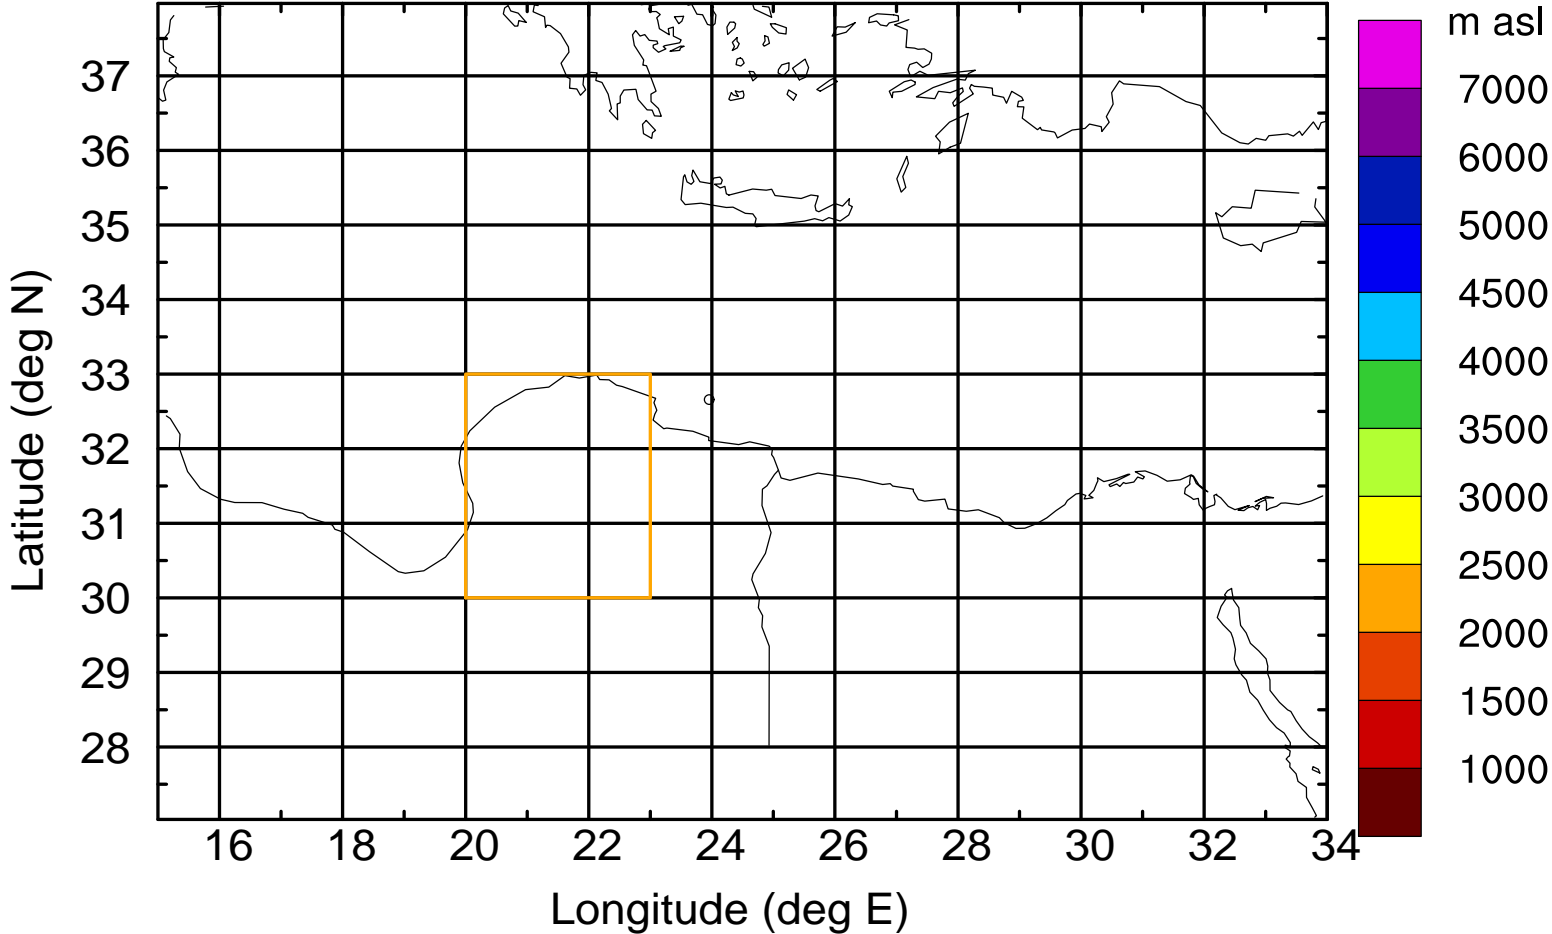

Paphos Airport ground station 20170422 15:00 UTC

Flight trajectory