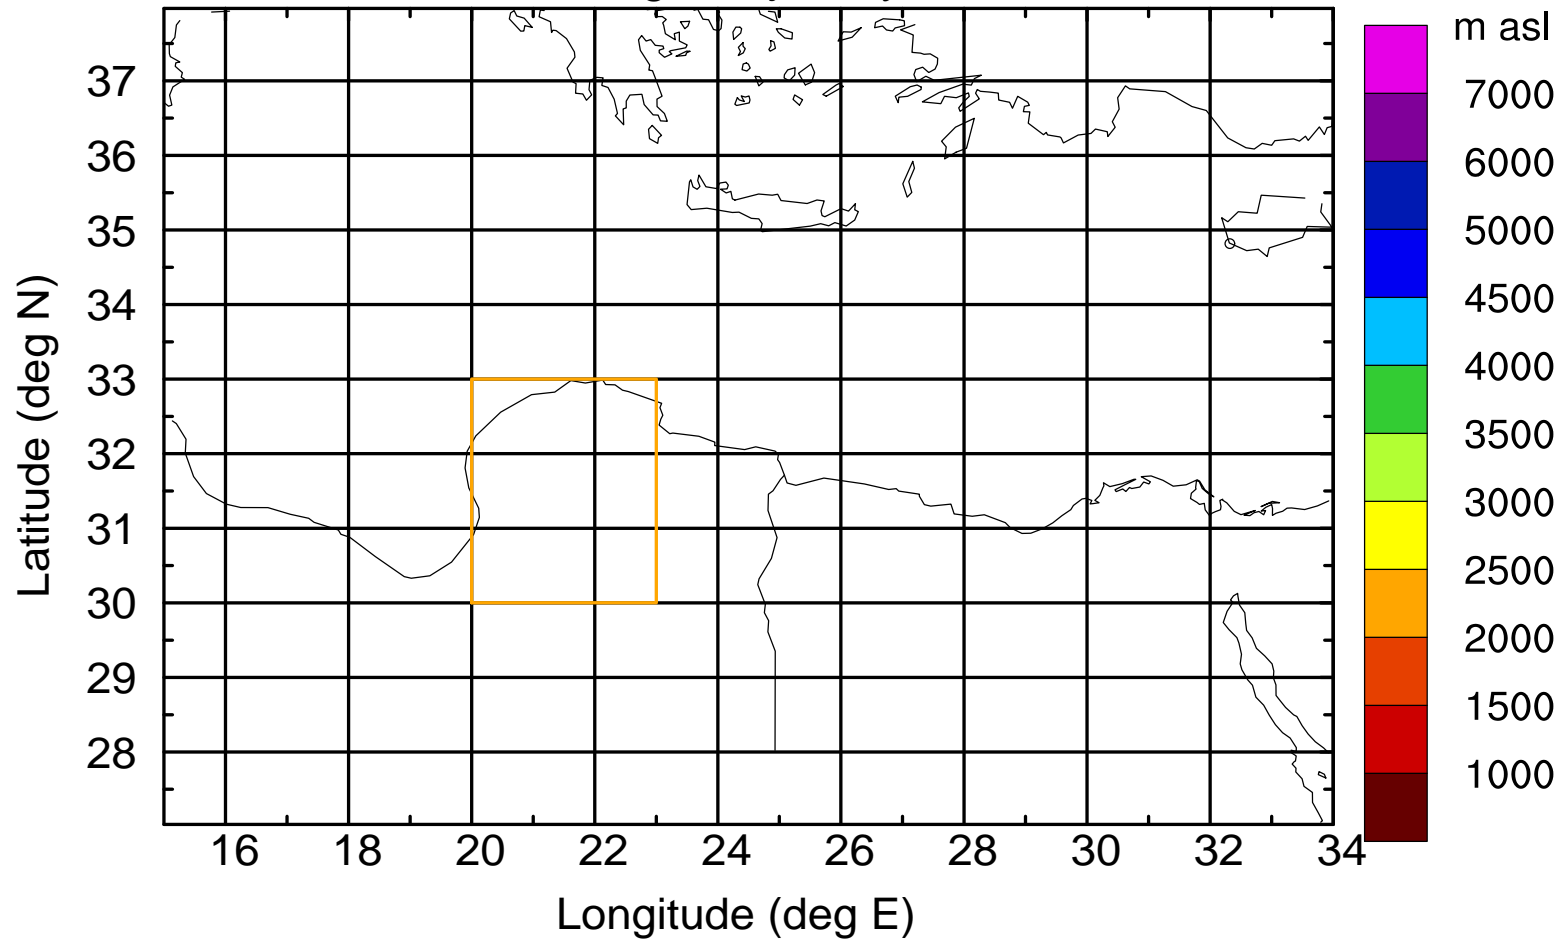

Paphos Airport ground station 20170422 15:00 UTC

Flight trajectory