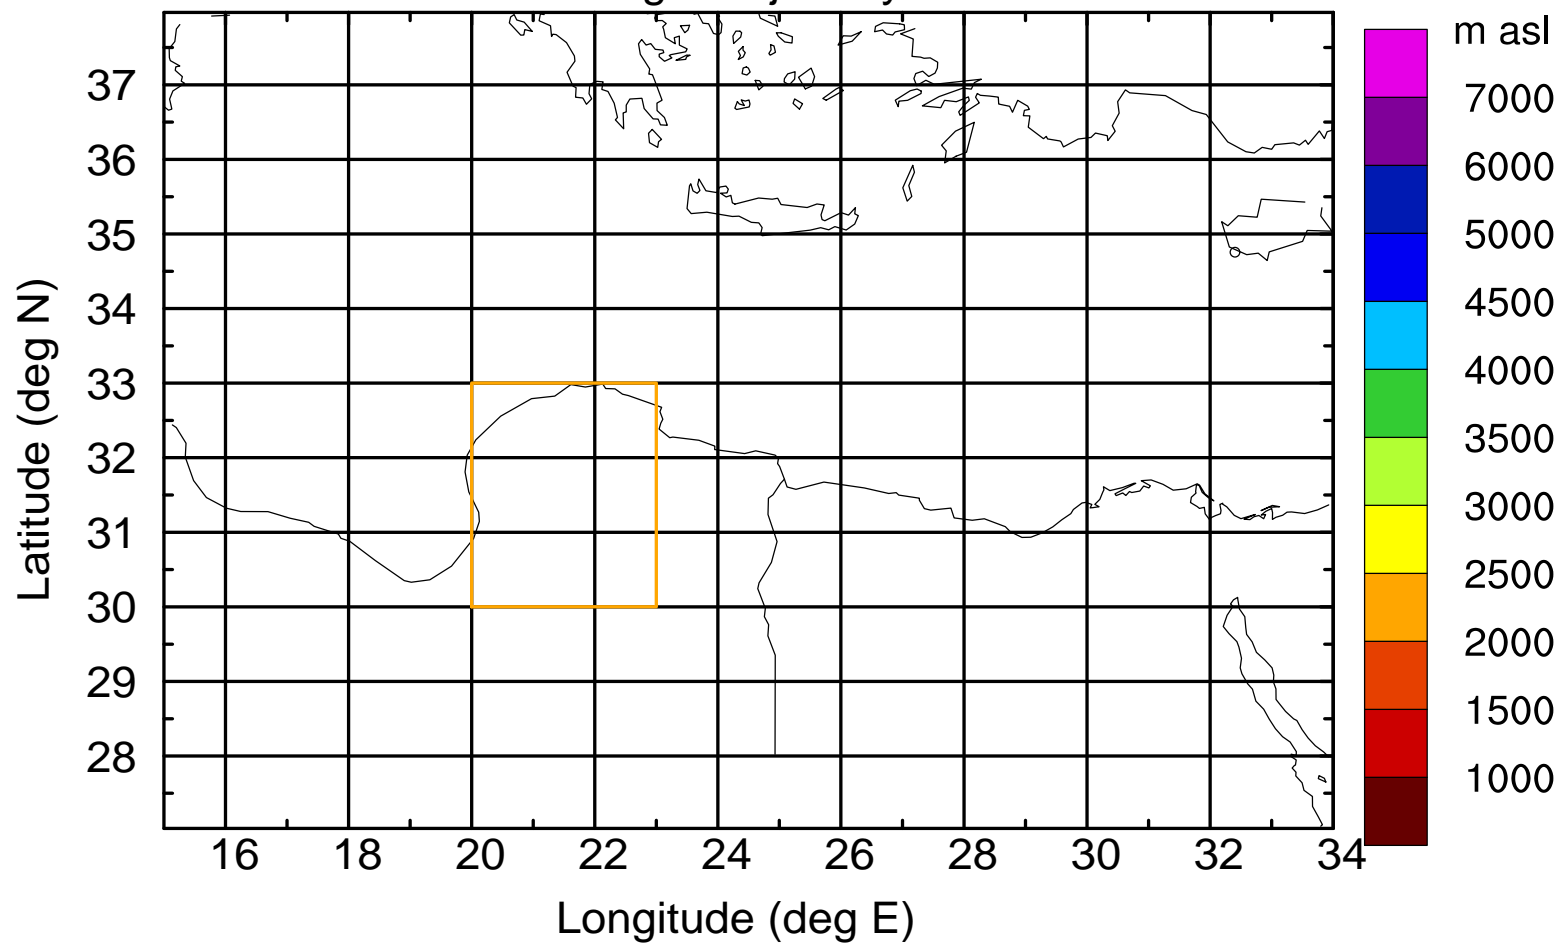

Paphos Airport ground station 20170422 15:00 UTC

Flight trajectory