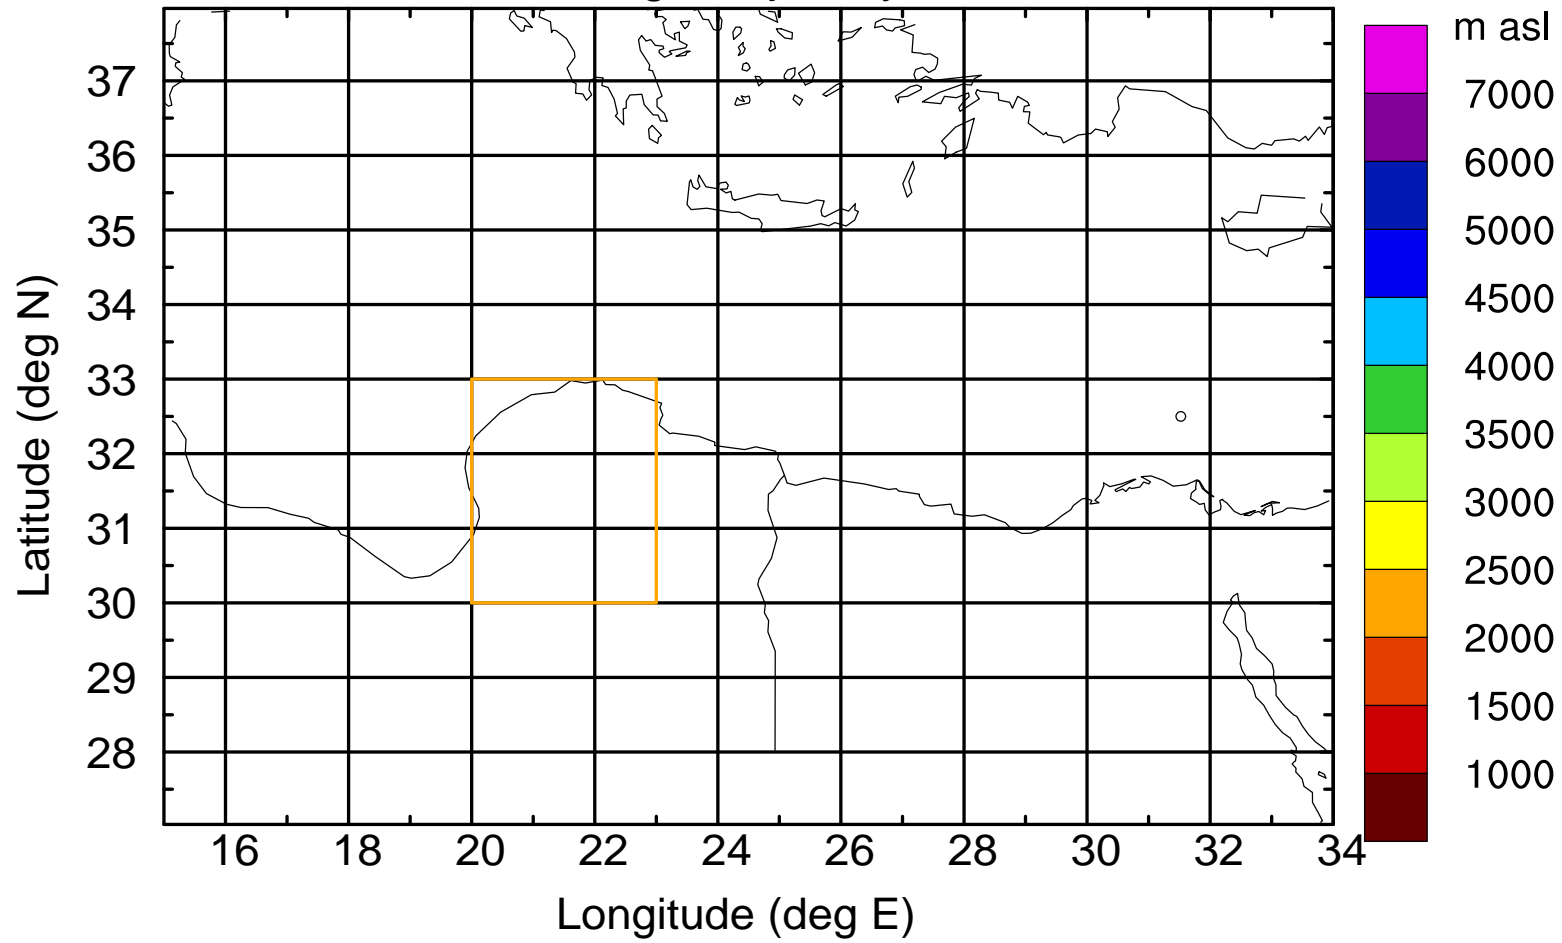

Paphos Airport ground station 20170422 15:00 UTC

Flight trajectory