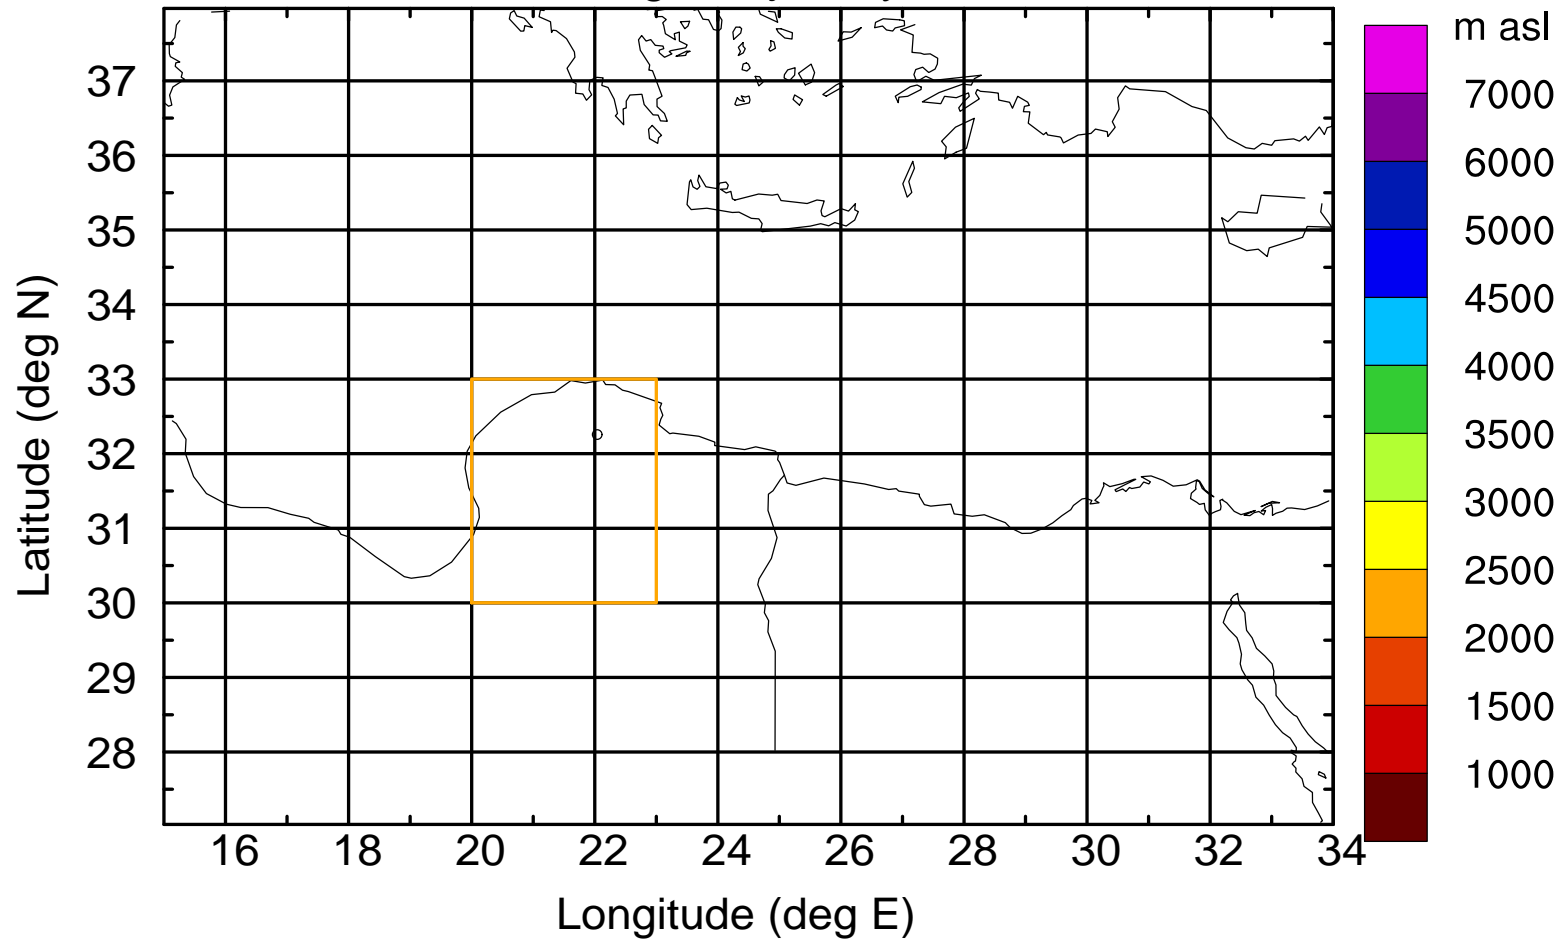

Paphos Airport ground station 20170422 15:00 UTC

Flight trajectory