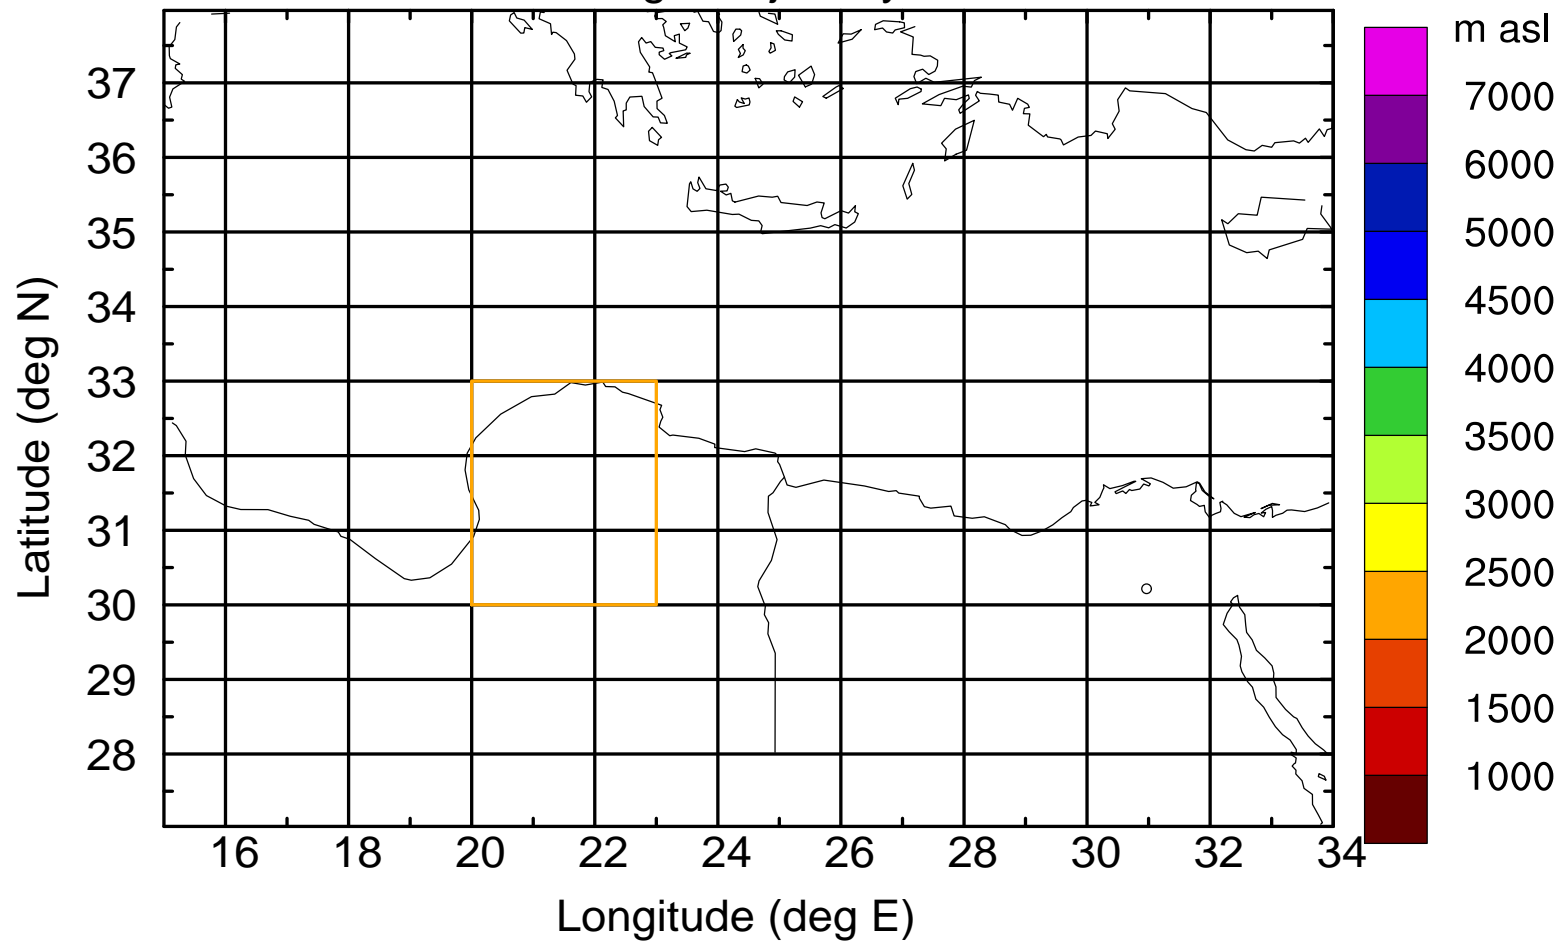

Paphos Airport ground station 20170422 15:00 UTC

Flight trajectory