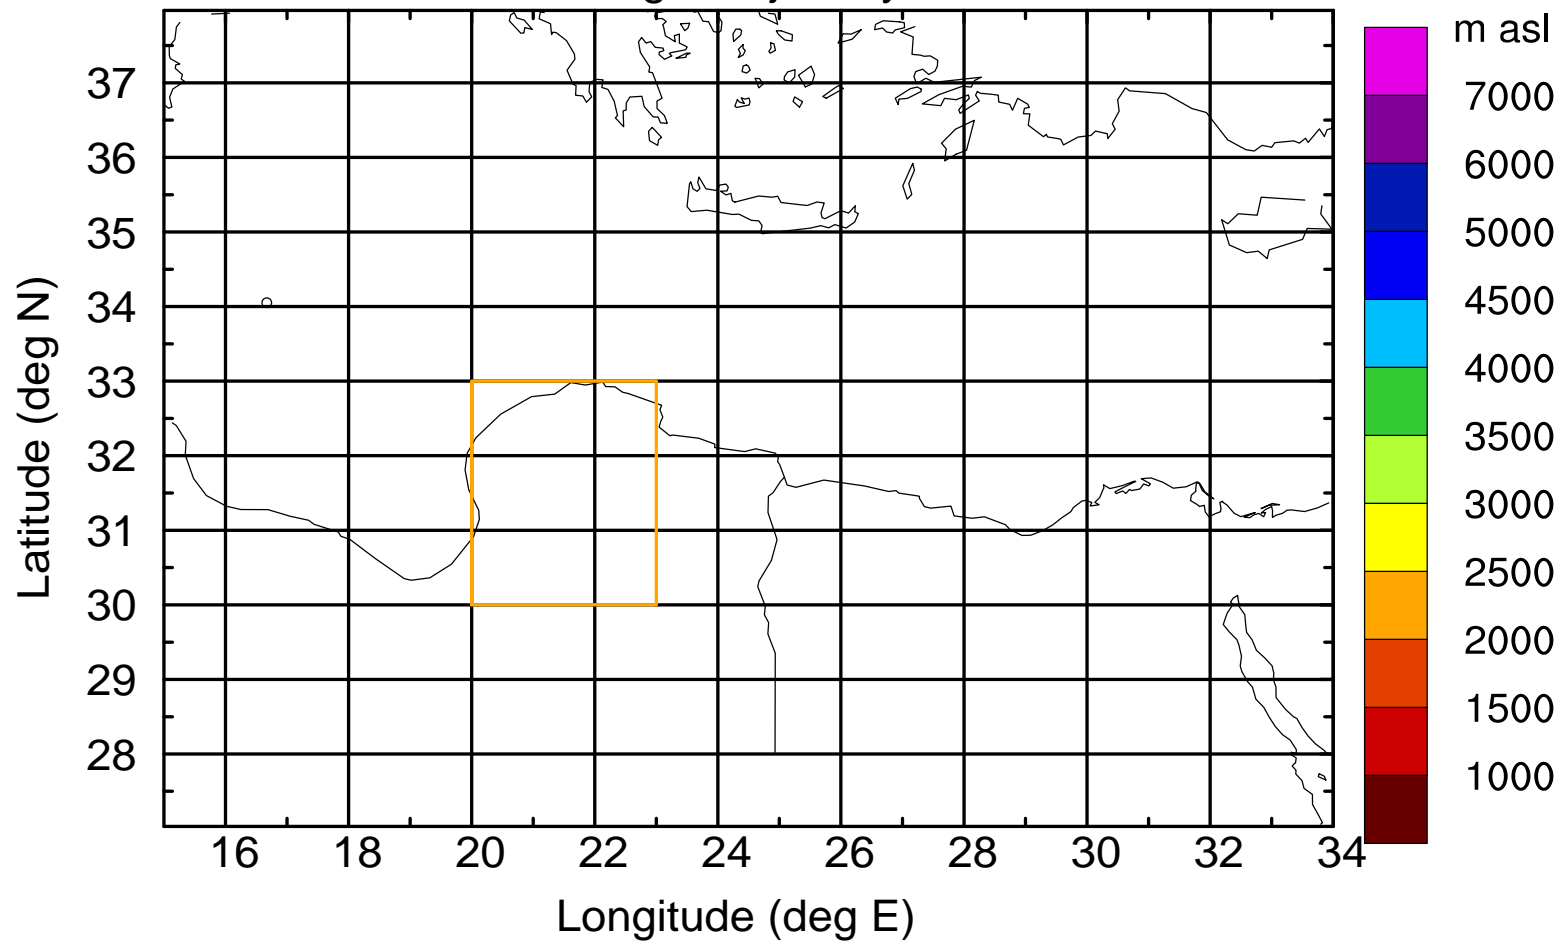

Paphos Airport ground station 20170422 15:00 UTC

Flight trajectory