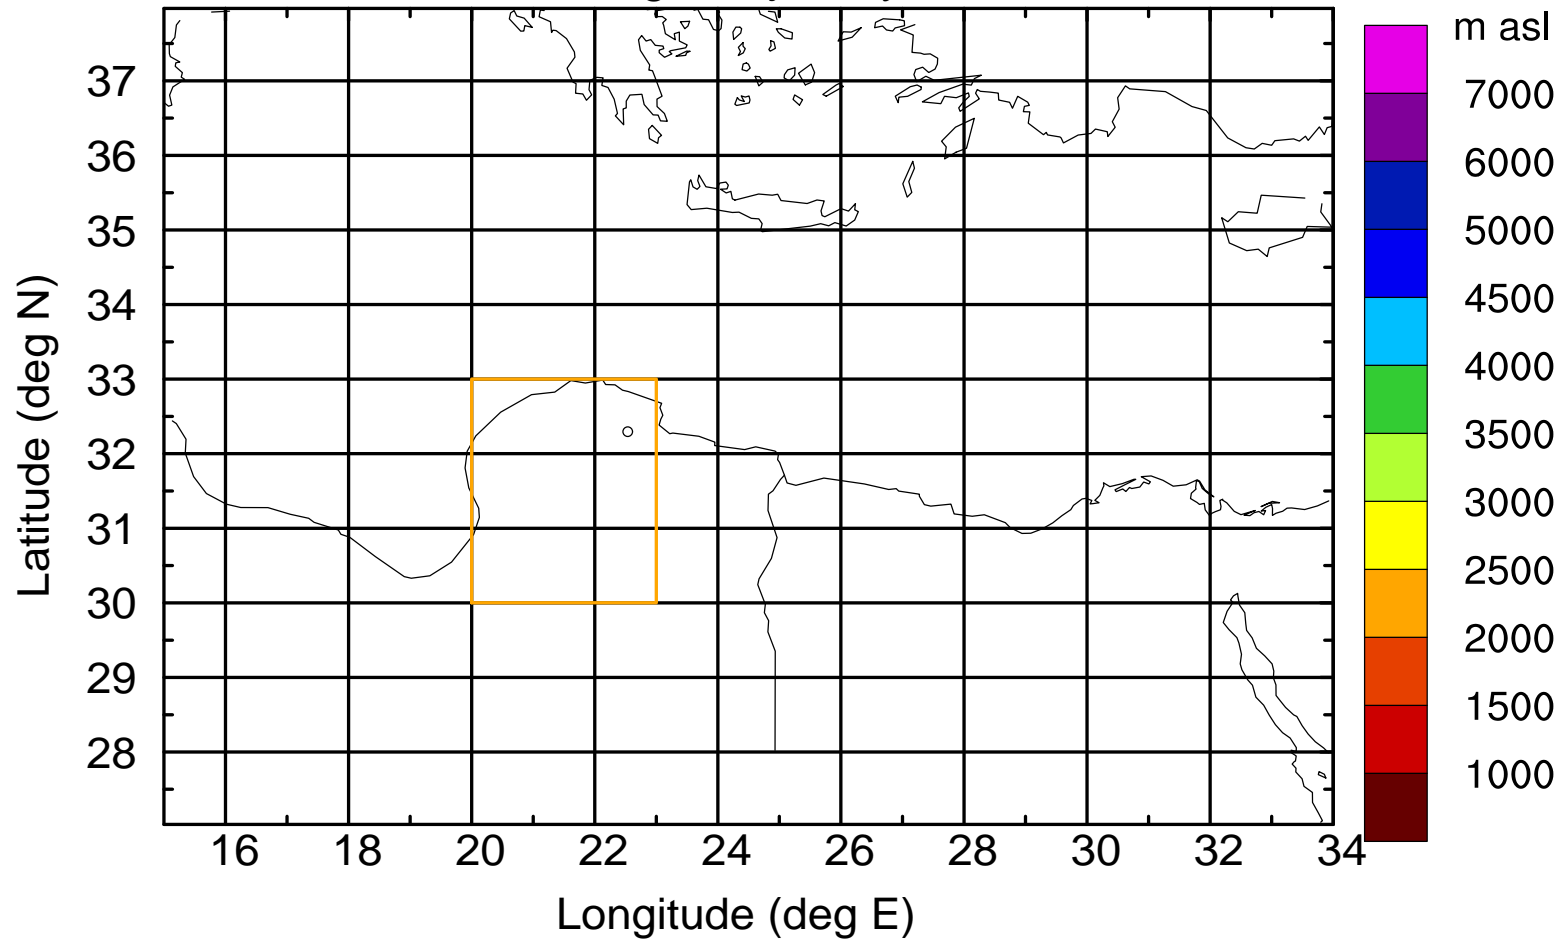

Paphos Airport ground station 20170422 15:00 UTC

Flight trajectory