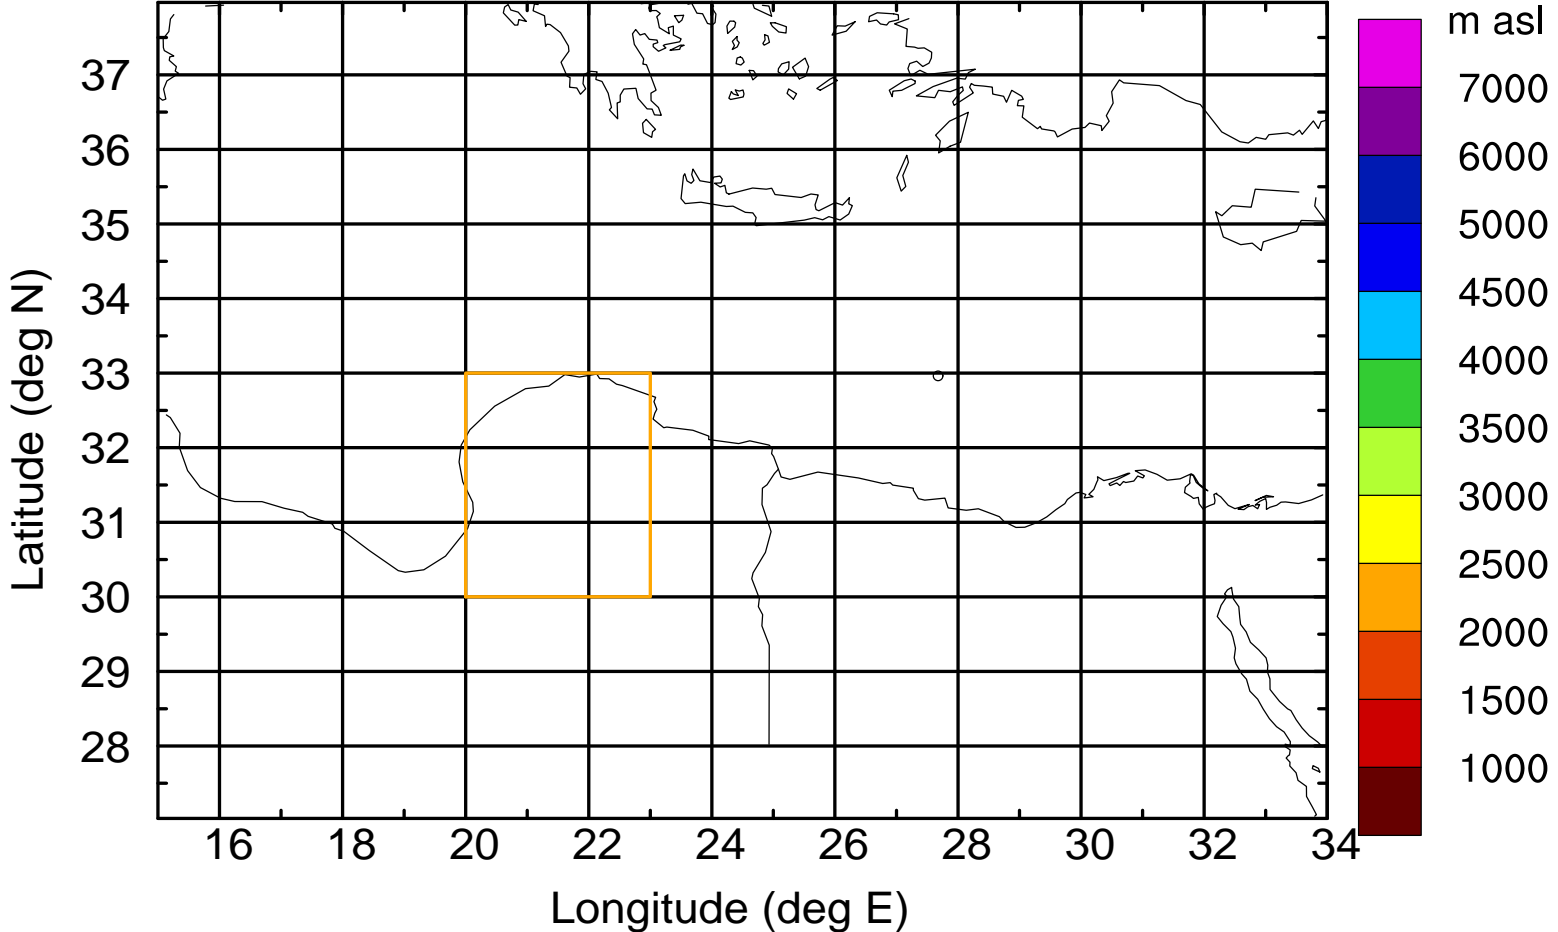

Paphos Airport ground station 20170422 15:00 UTC

Flight trajectory