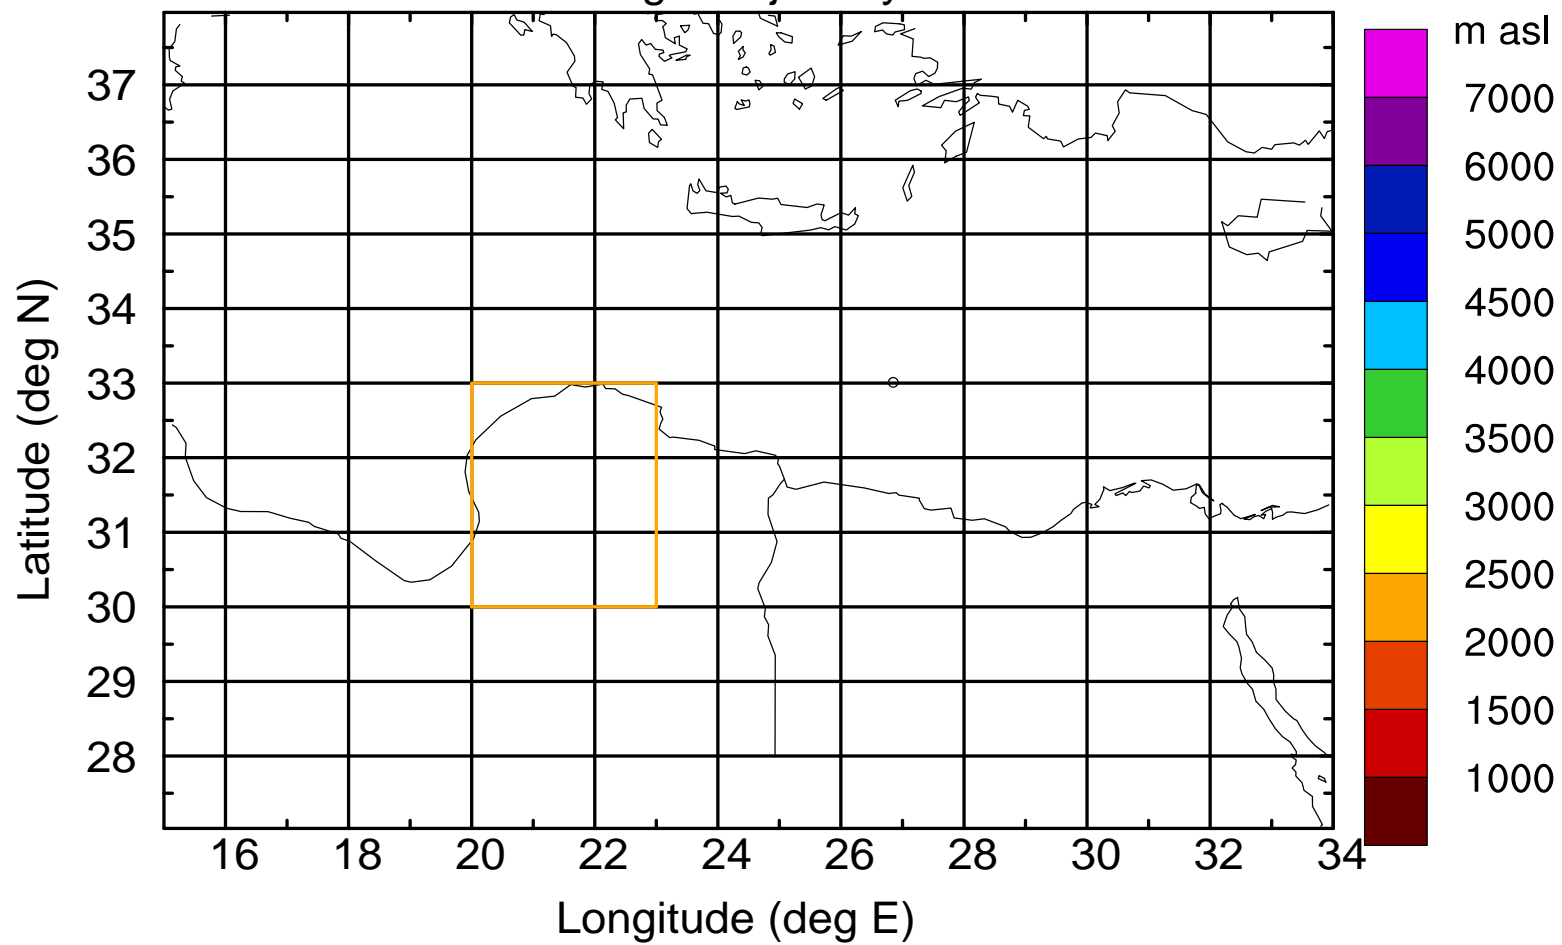

Paphos Airport ground station 20170422 15:00 UTC

Flight trajectory