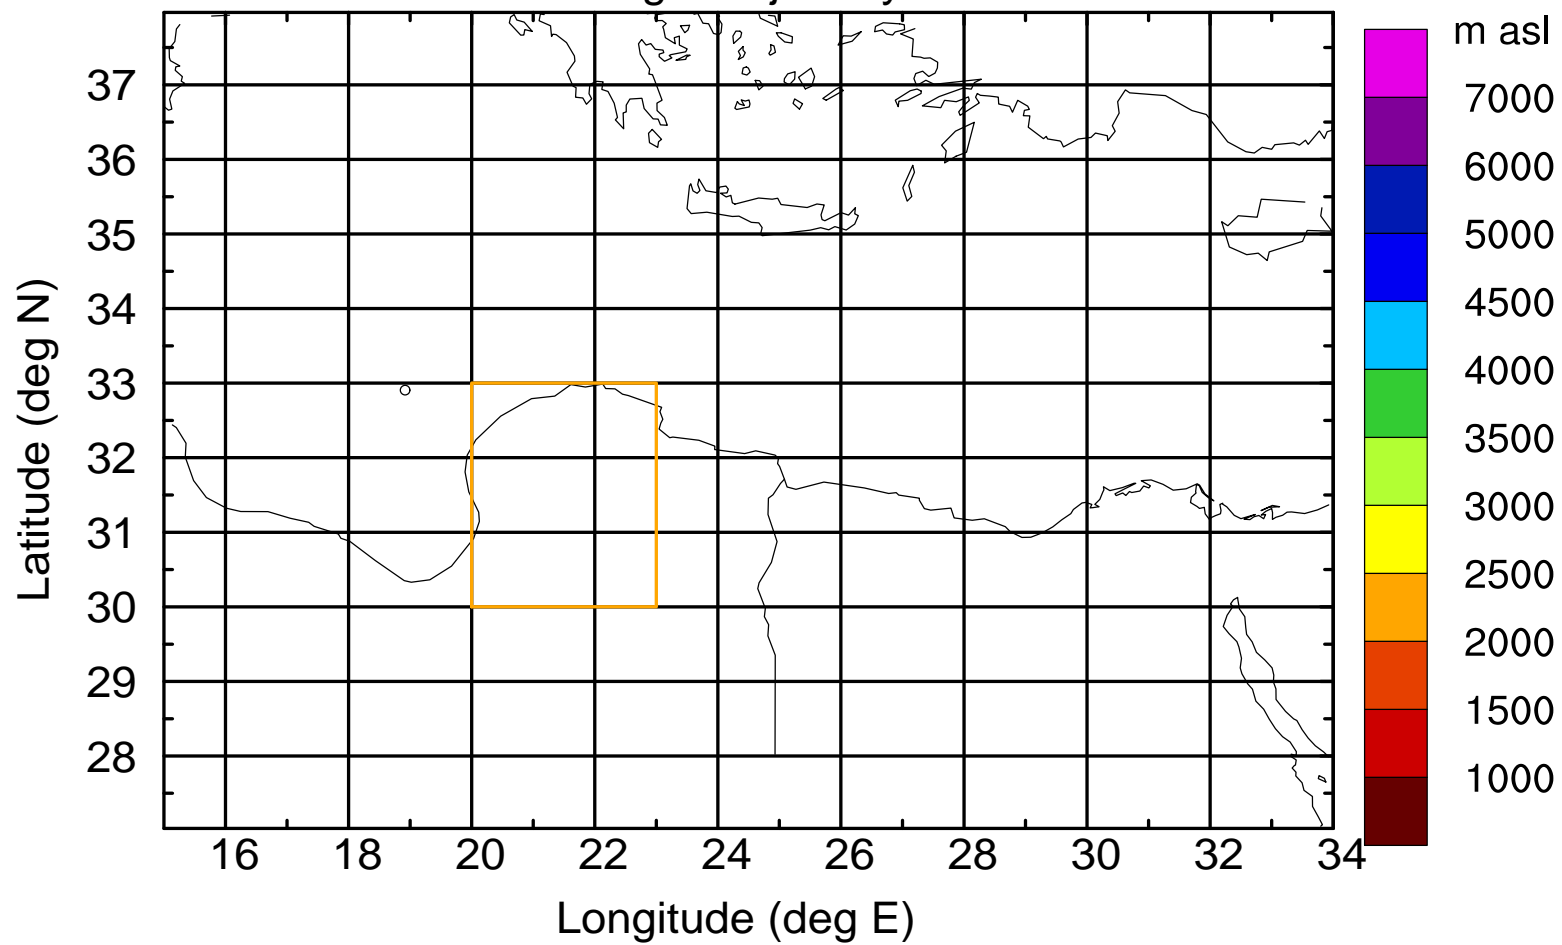

Paphos Airport ground station 20170422 15:00 UTC

Flight trajectory