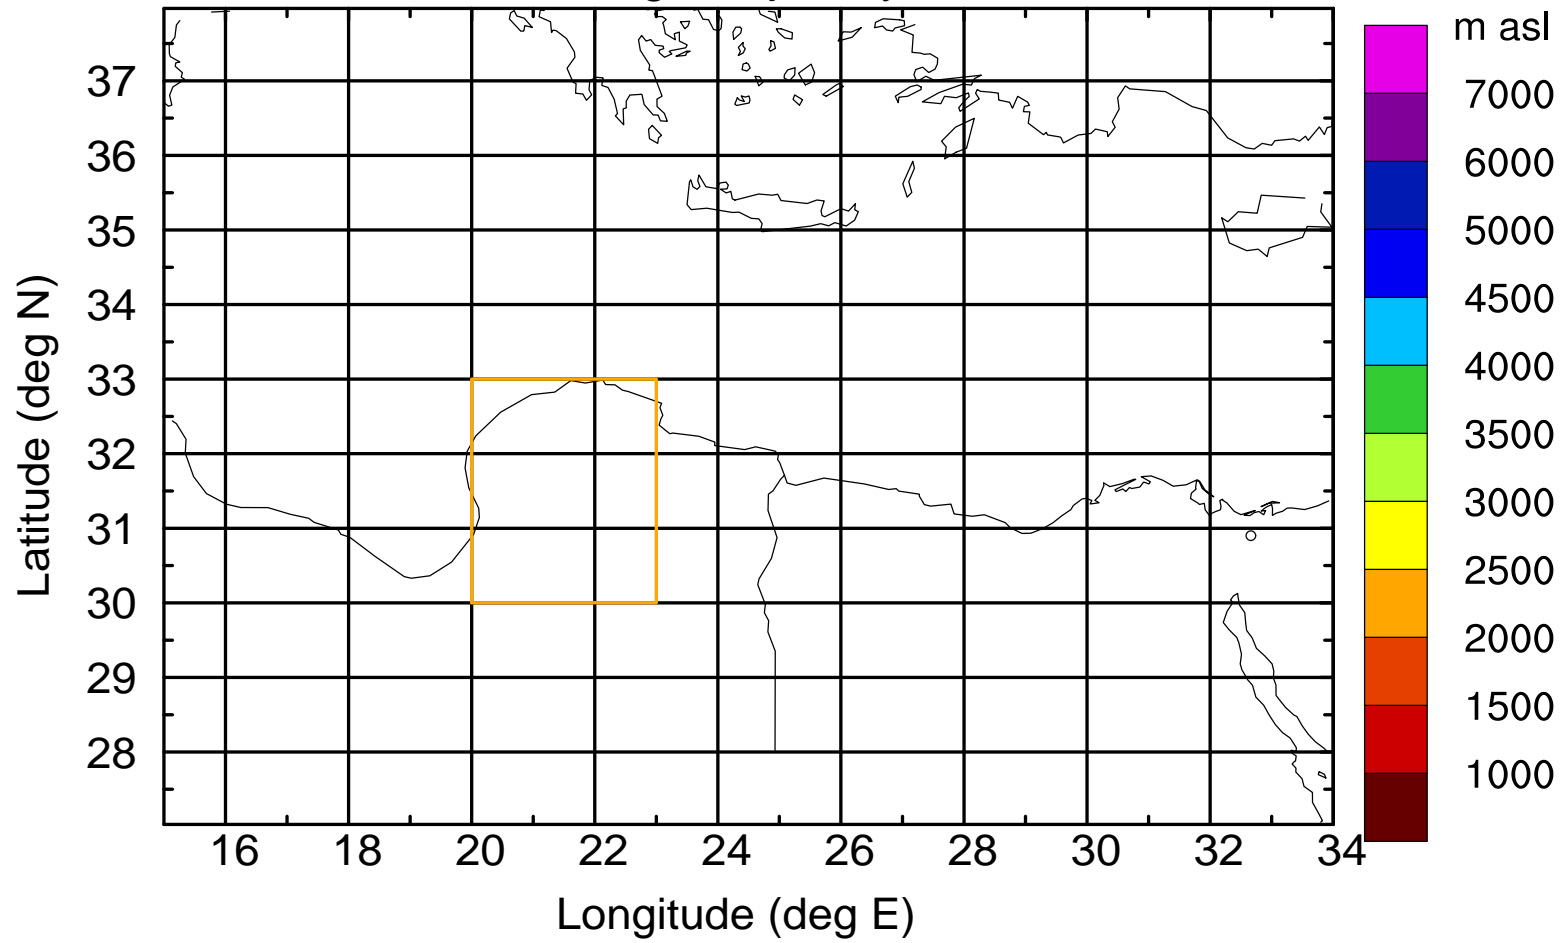

Paphos Airport ground station 20170422 15:00 UTC

Flight trajectory