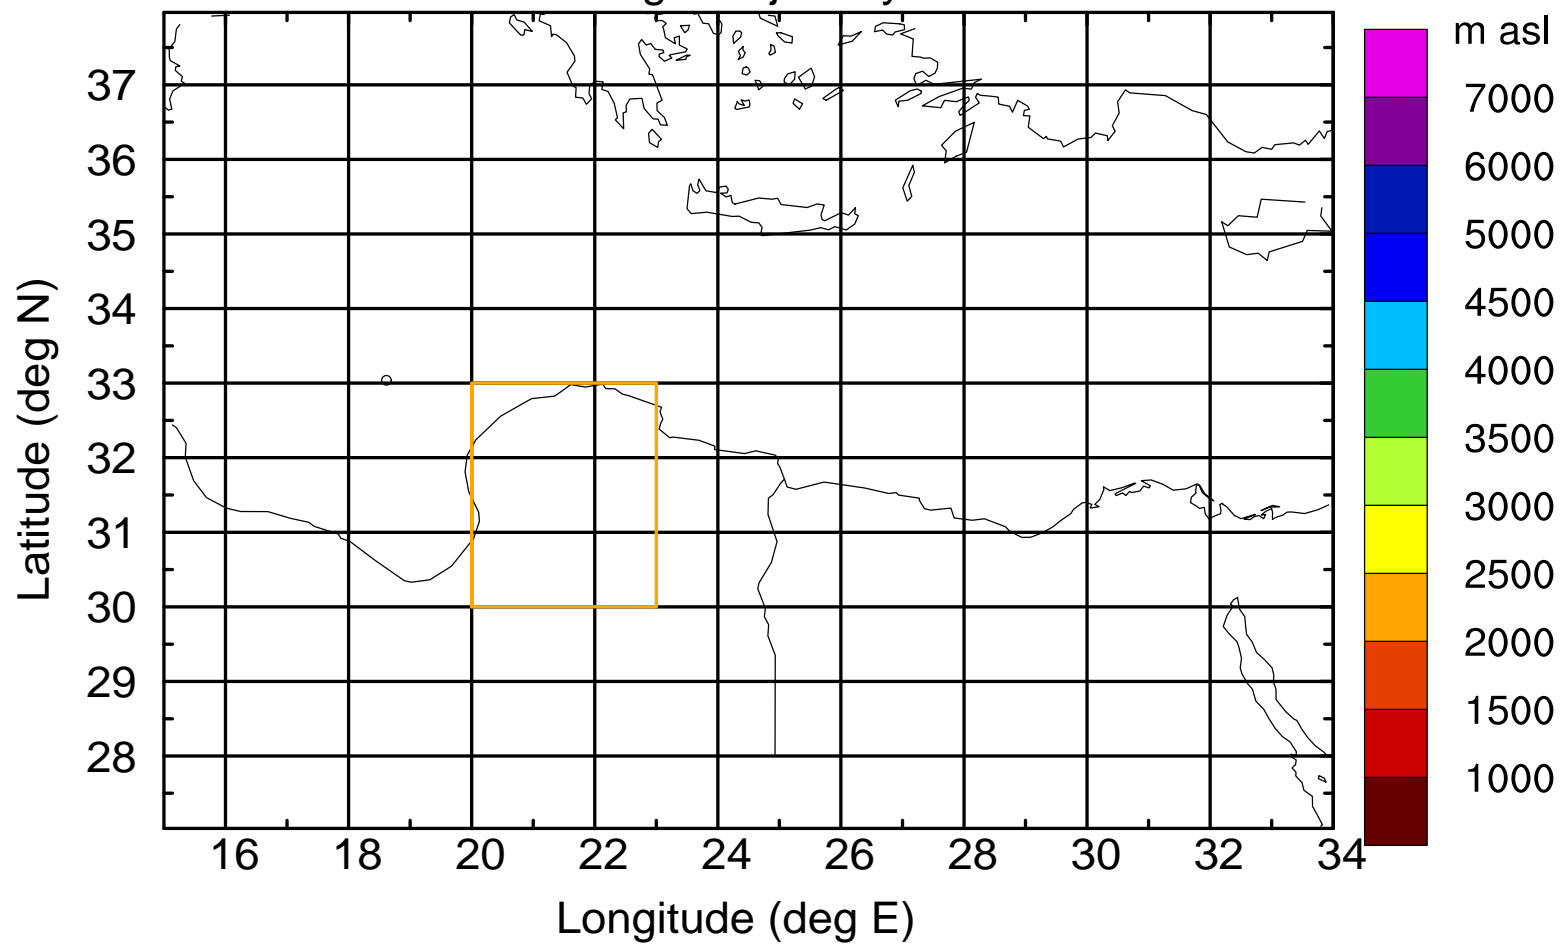

Paphos Airport ground station 20170422 15:00 UTC

Flight trajectory