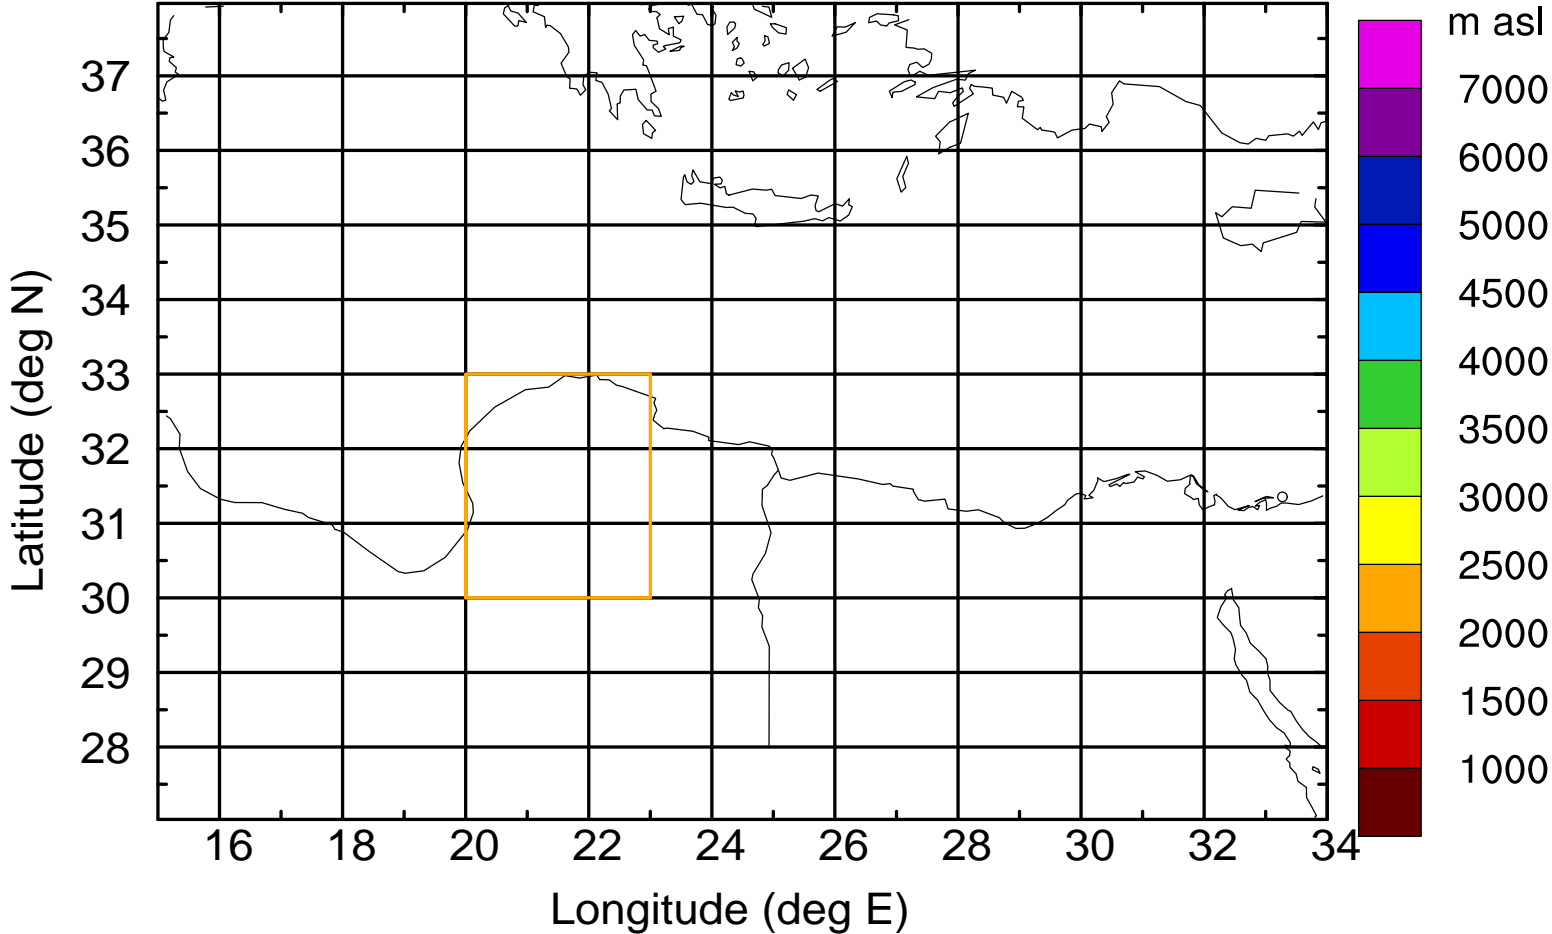

Paphos Airport ground station 20170422 15:00 UTC

Flight trajectory