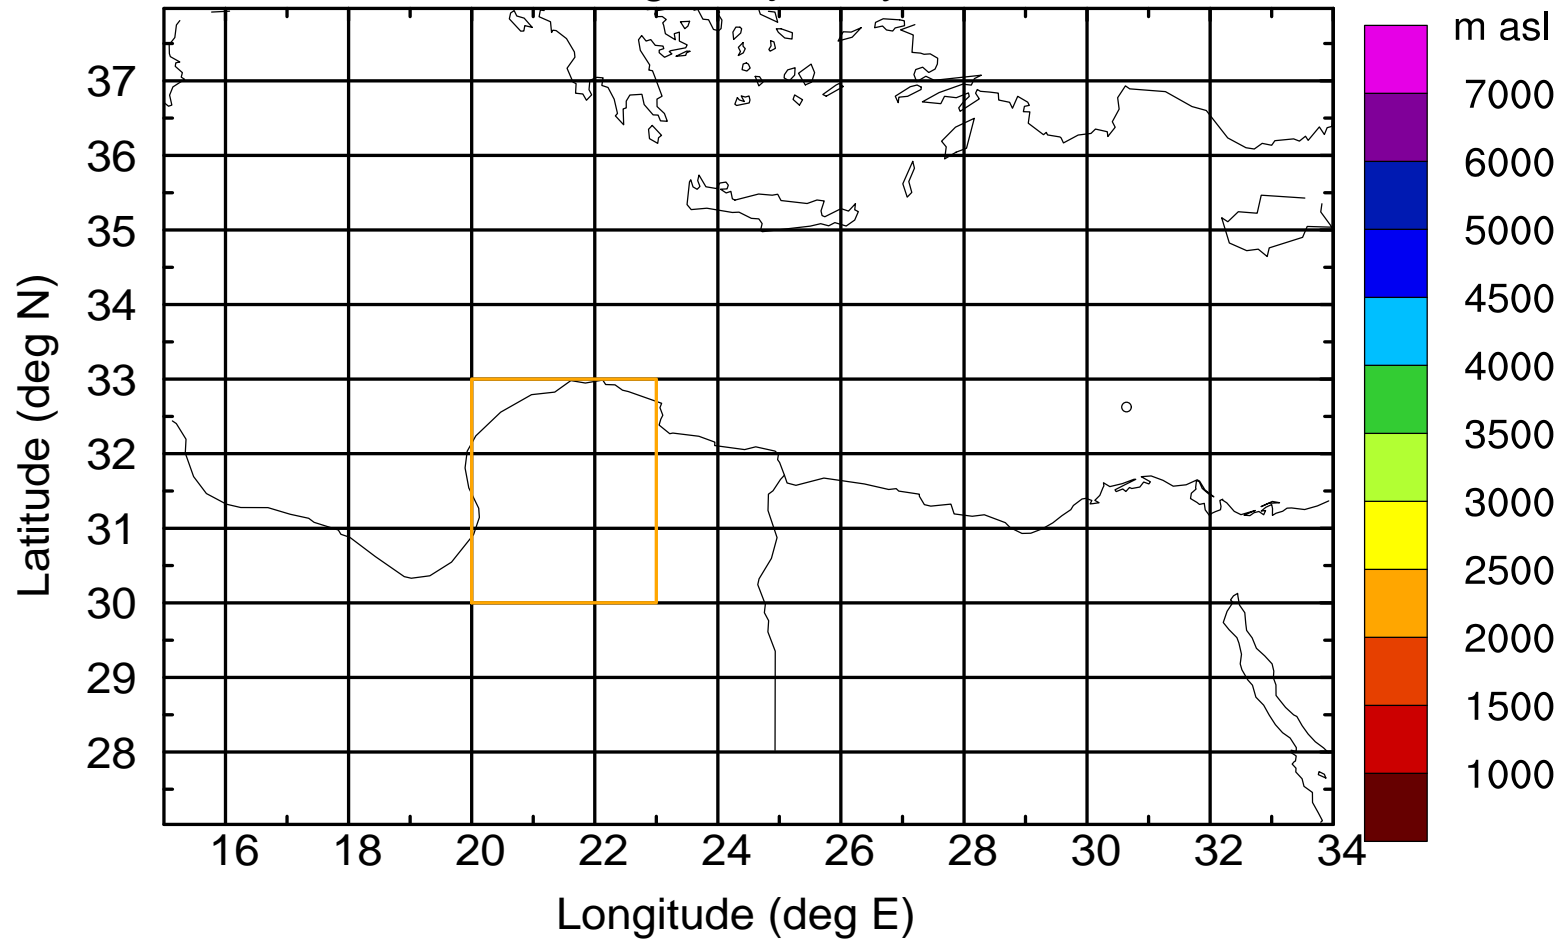

Paphos Airport ground station 20170422 15:00 UTC

Flight trajectory