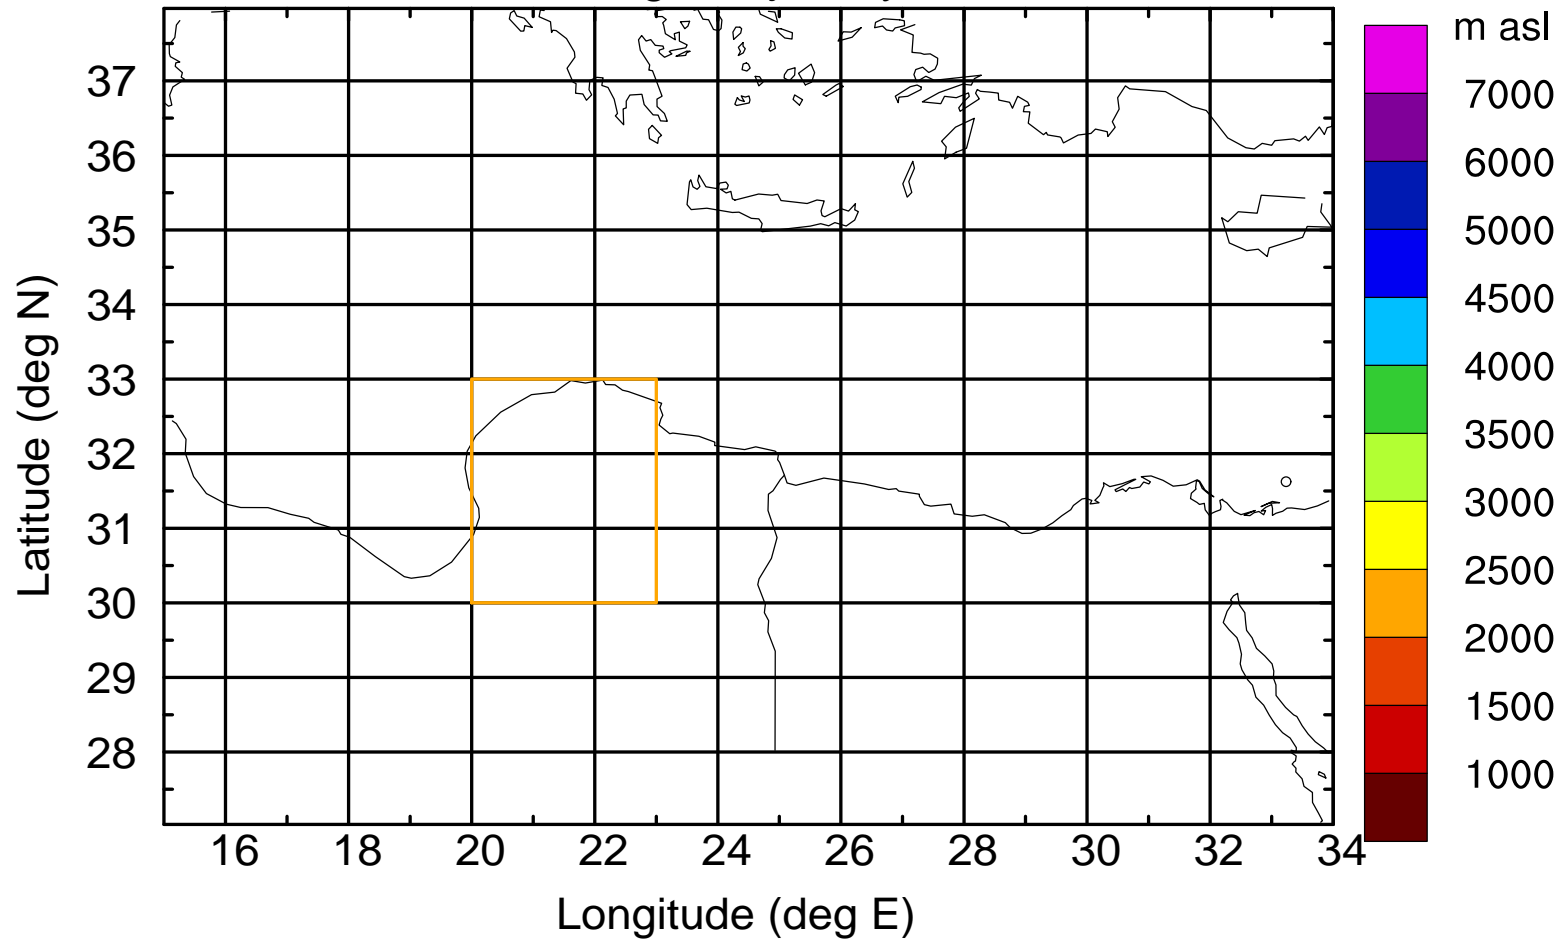

Paphos Airport ground station 20170422 15:00 UTC

Flight trajectory