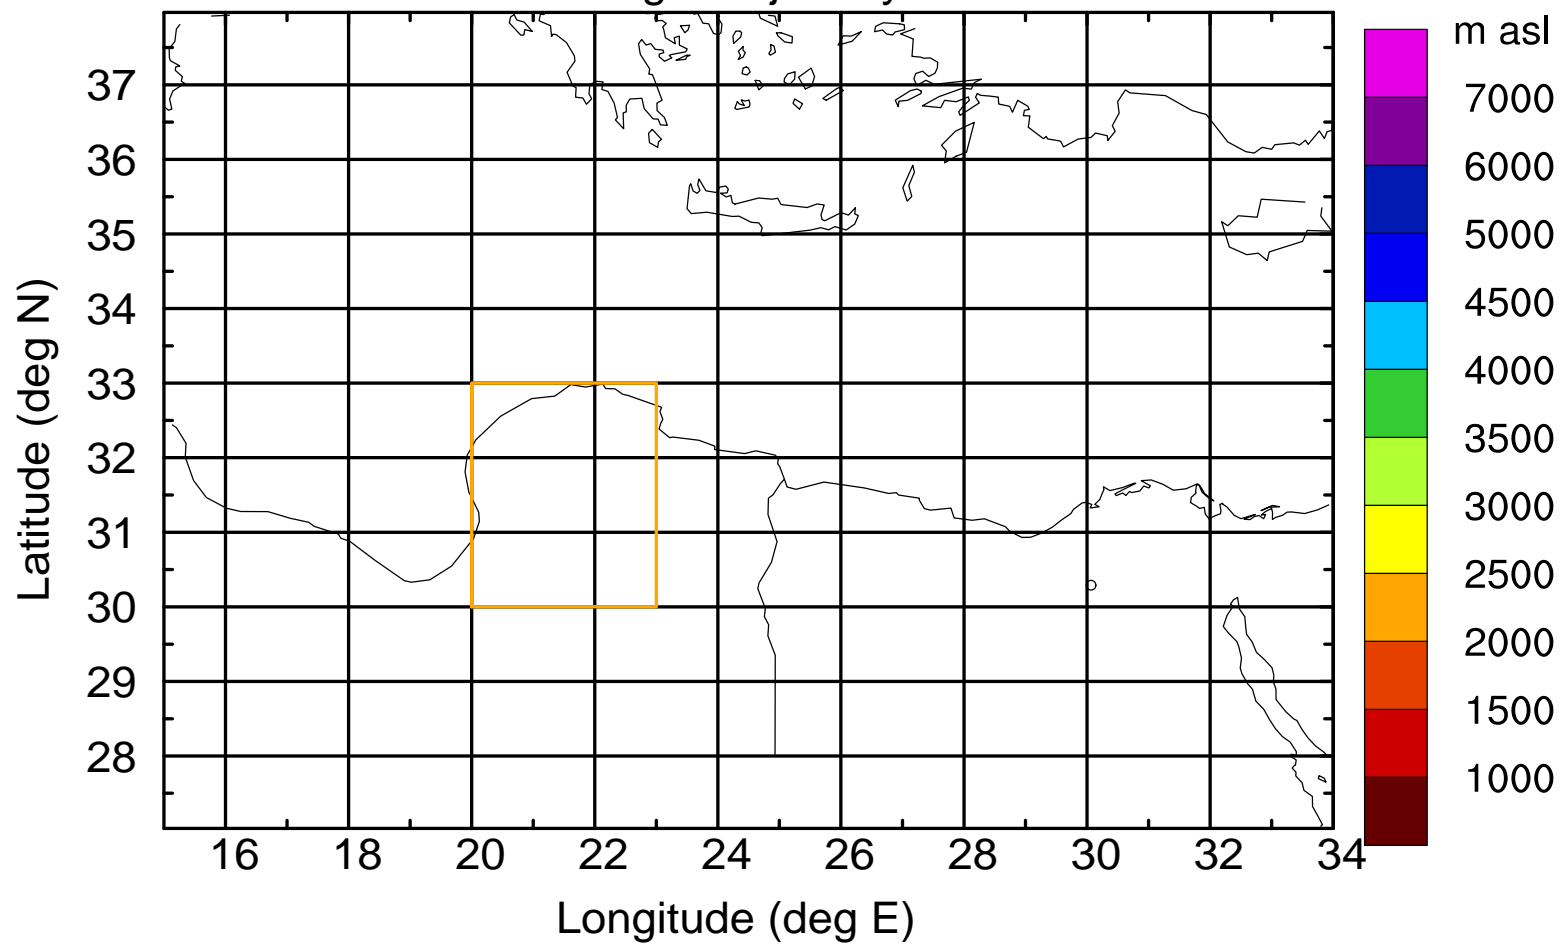

Paphos Airport ground station 20170422 15:00 UTC

Flight trajectory