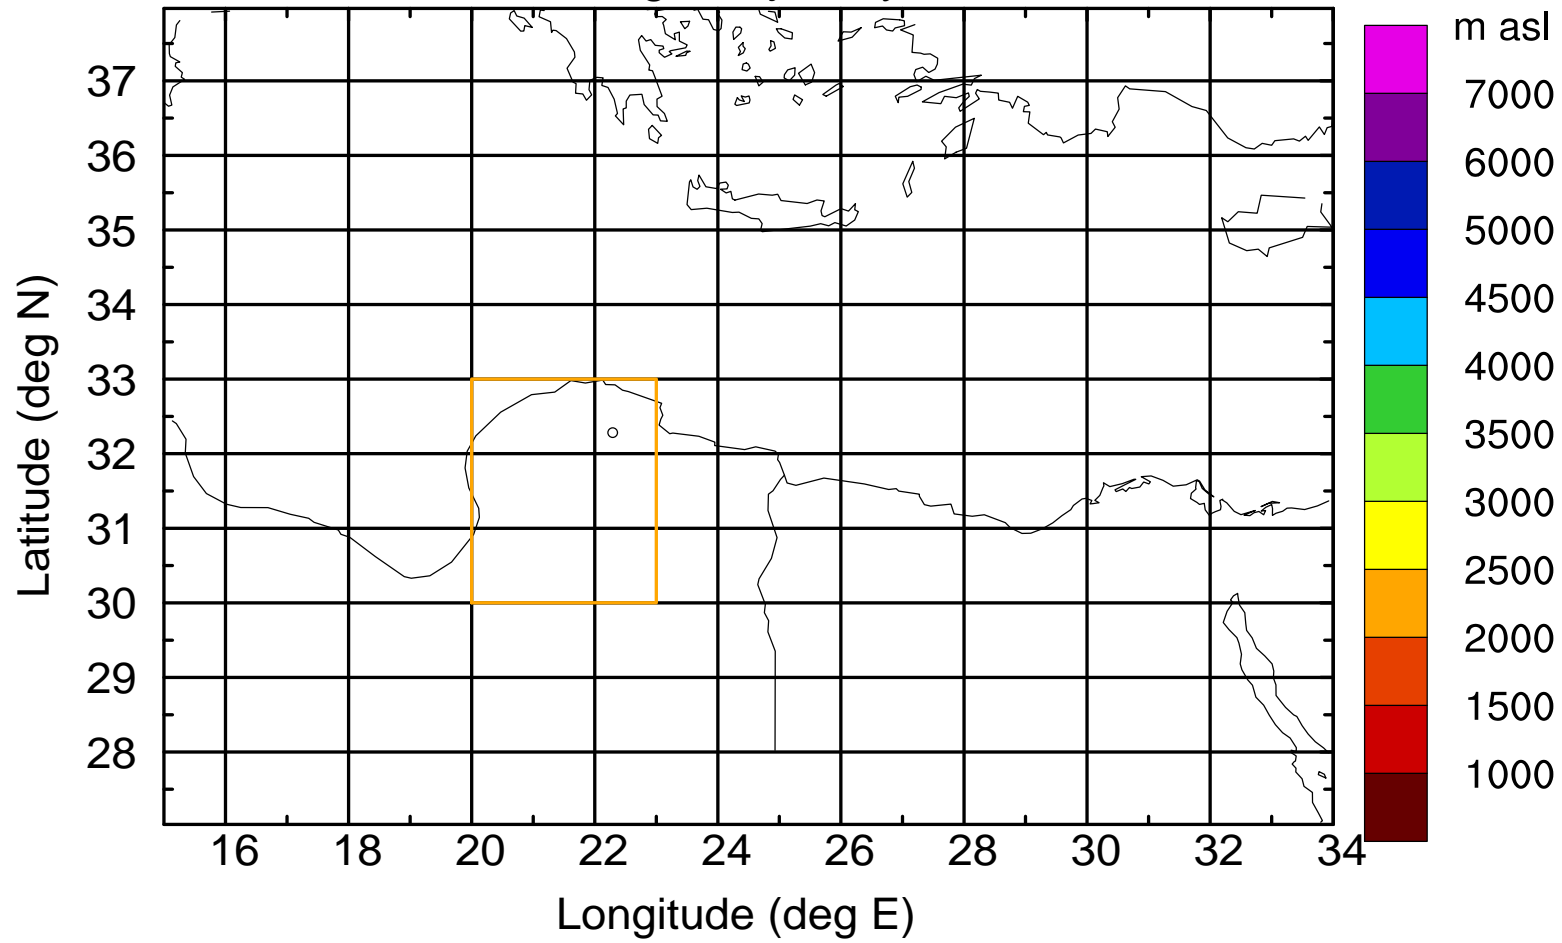

Paphos Airport ground station 20170422 15:00 UTC

Flight trajectory