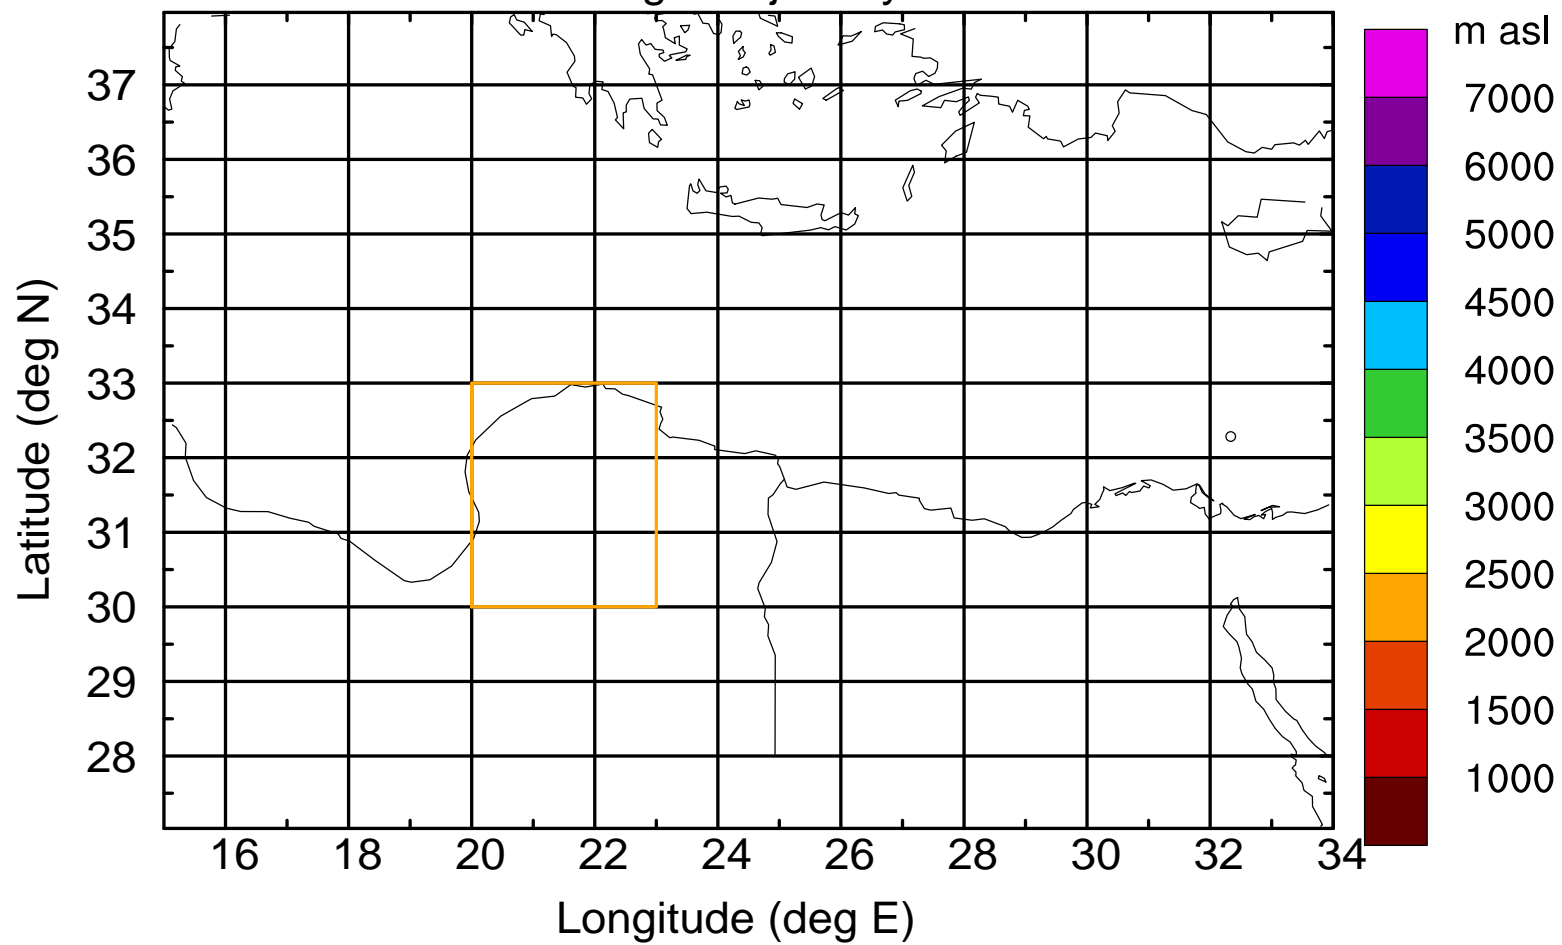

Paphos Airport ground station 20170422 15:00 UTC

Flight trajectory