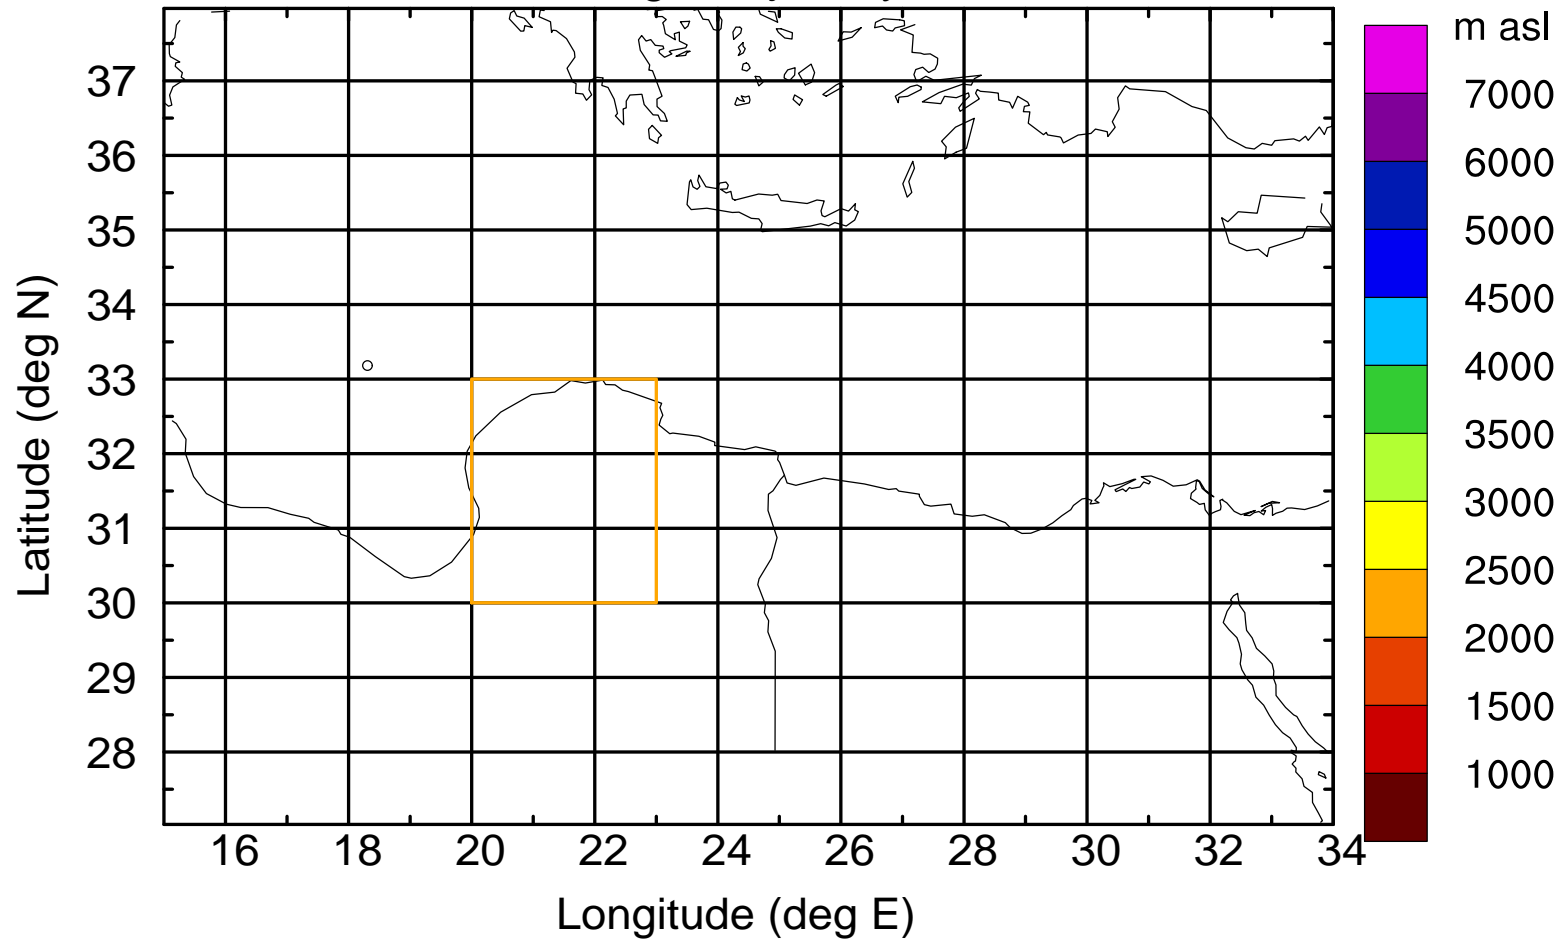

Paphos Airport ground station 20170422 15:00 UTC

Flight trajectory