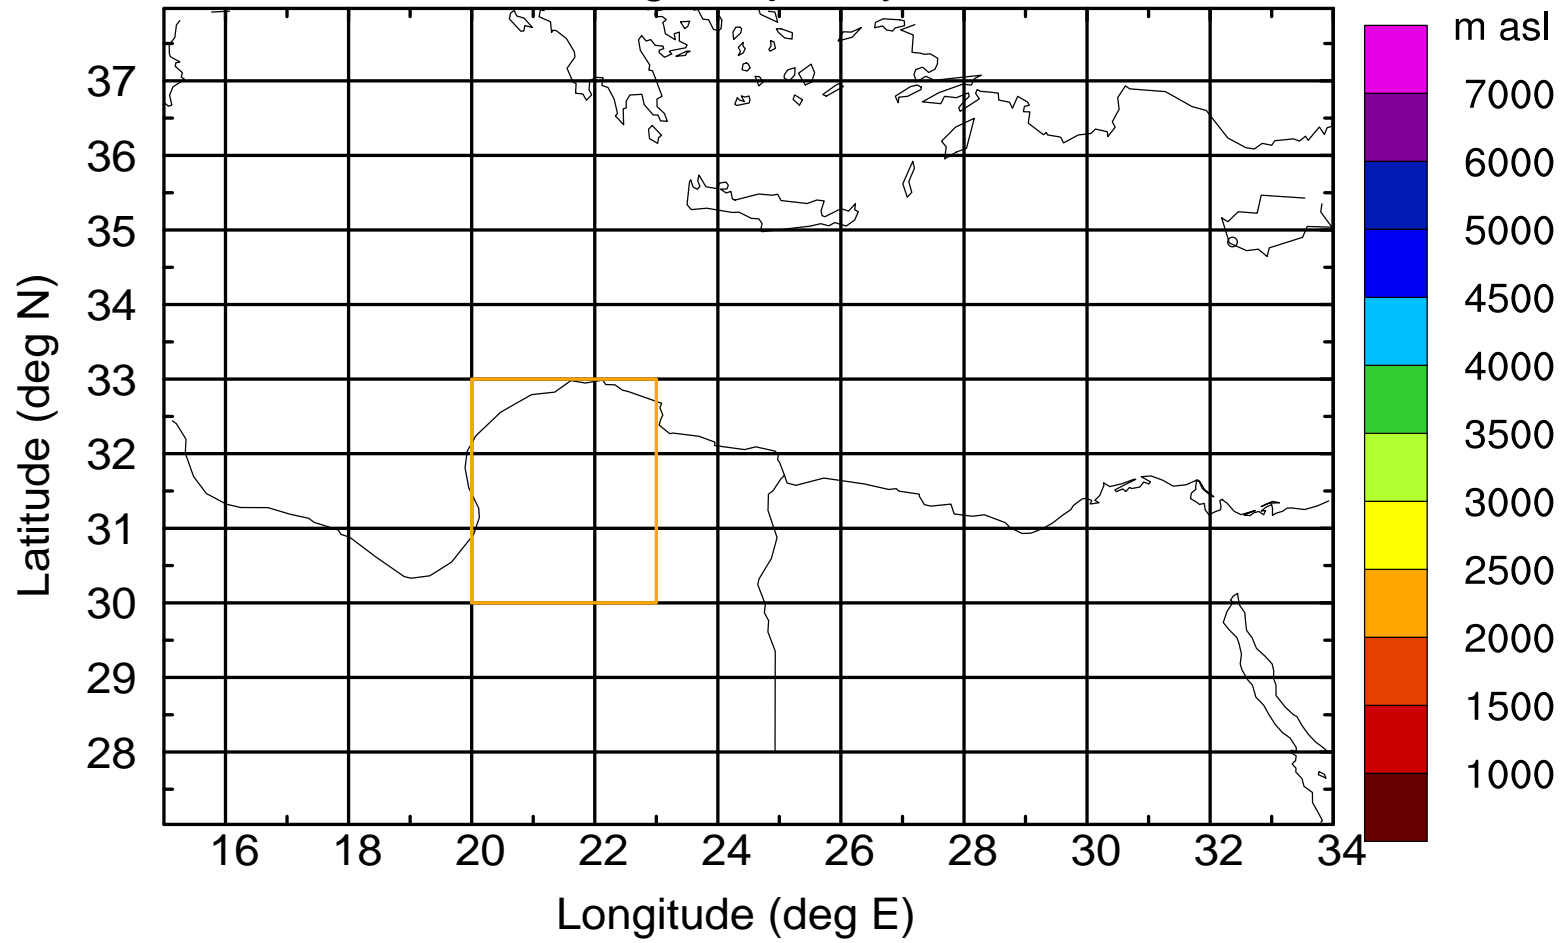

Paphos Airport ground station 20170422 15:00 UTC

Flight trajectory