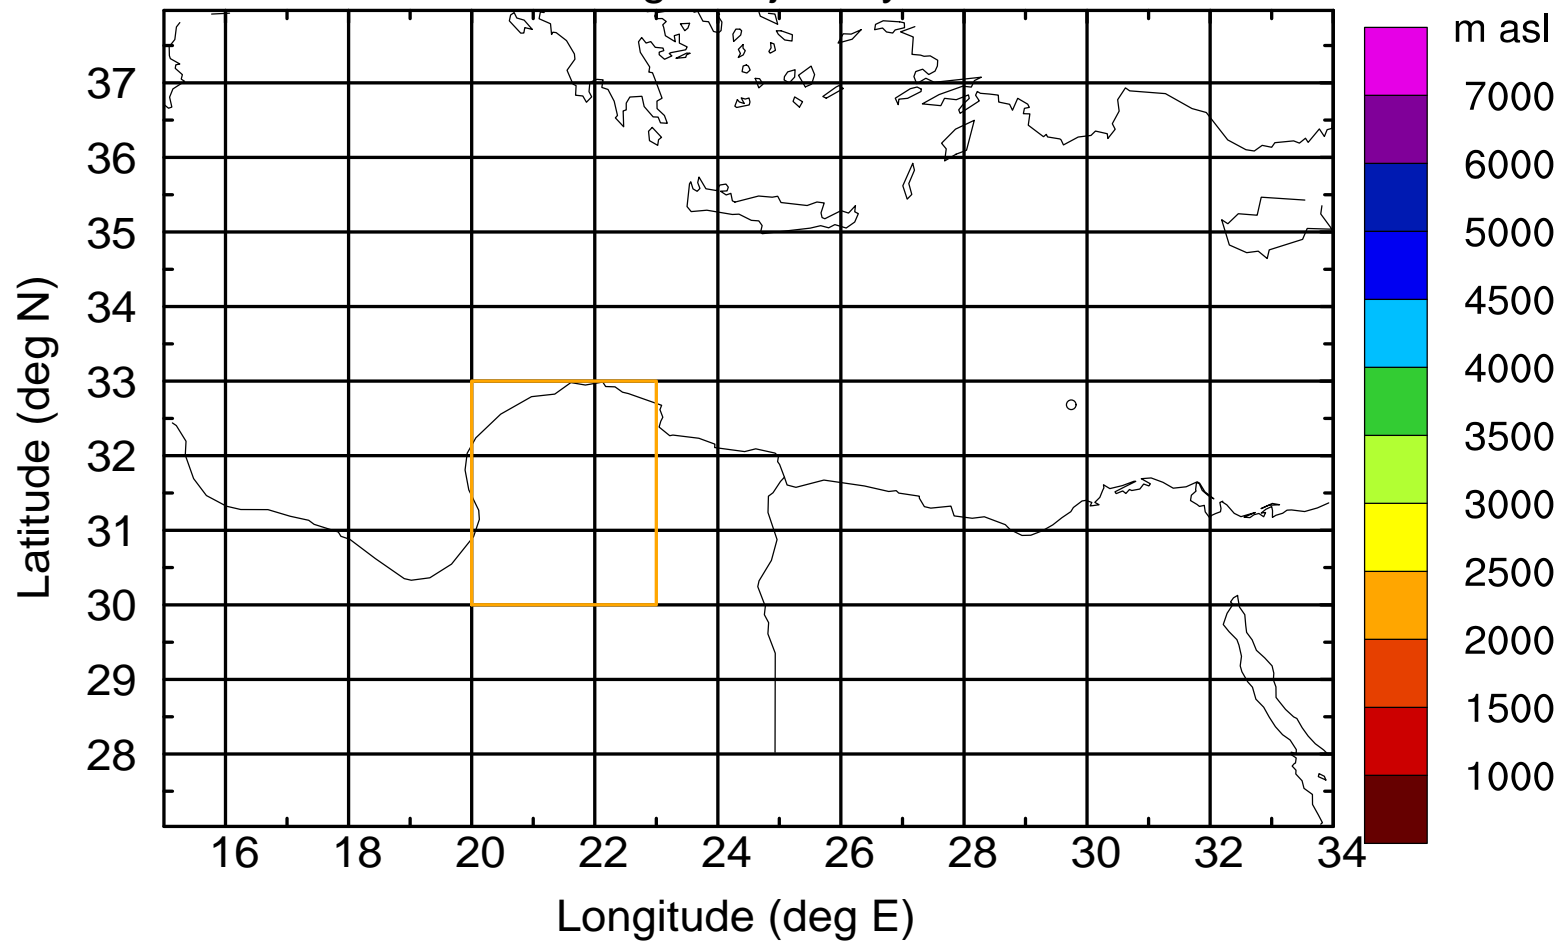

Paphos Airport ground station 20170422 15:00 UTC

Flight trajectory