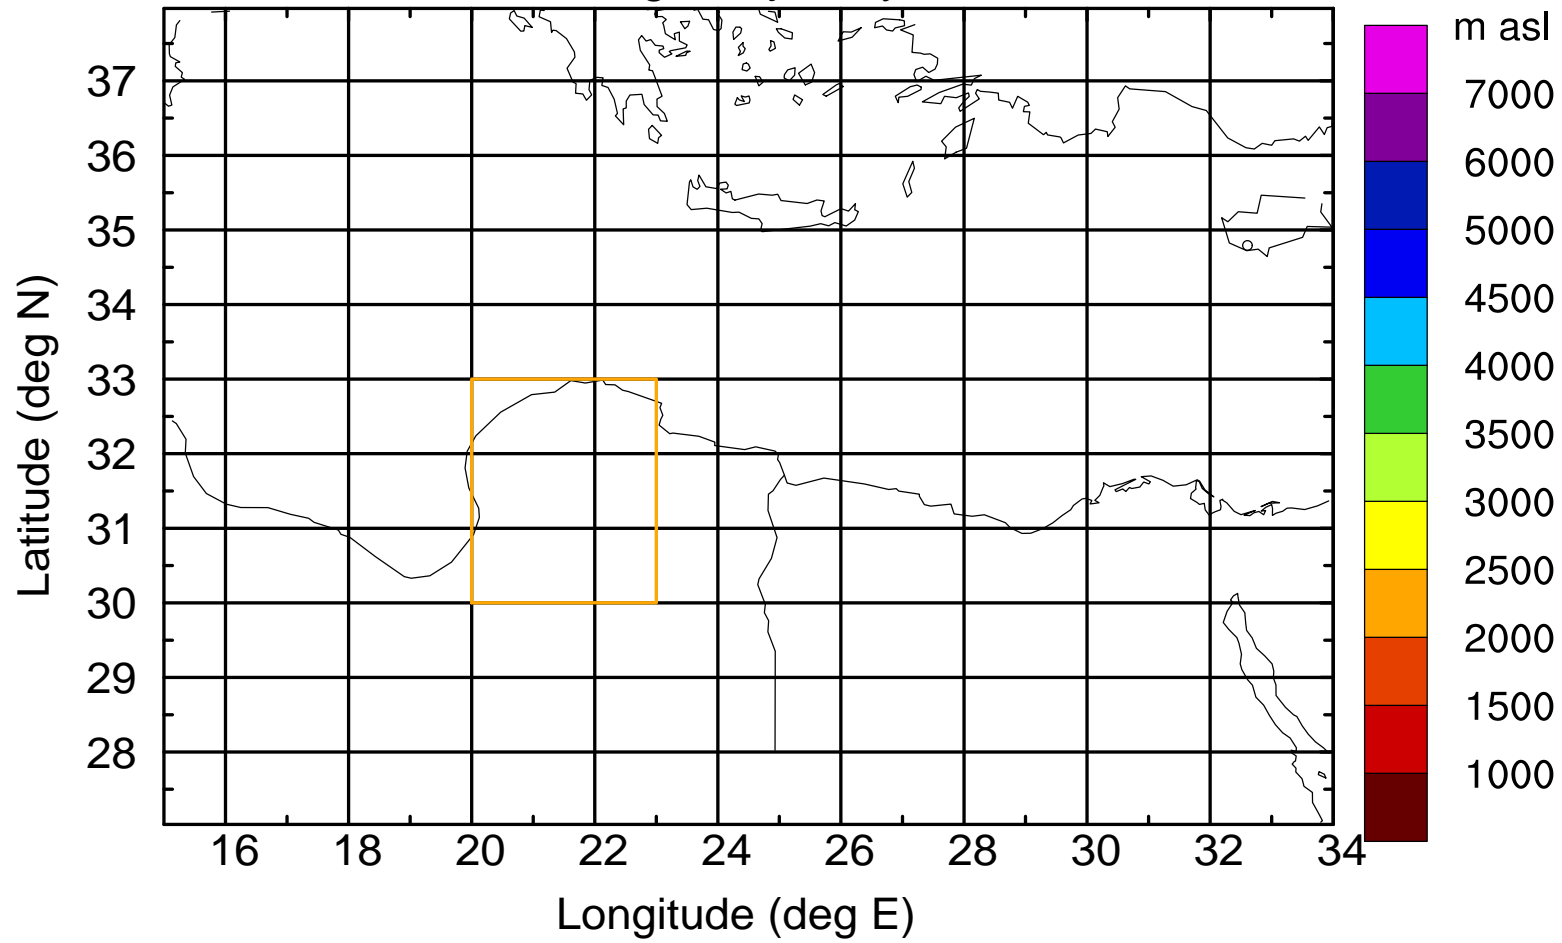

Paphos Airport ground station 20170422 15:00 UTC

Flight trajectory