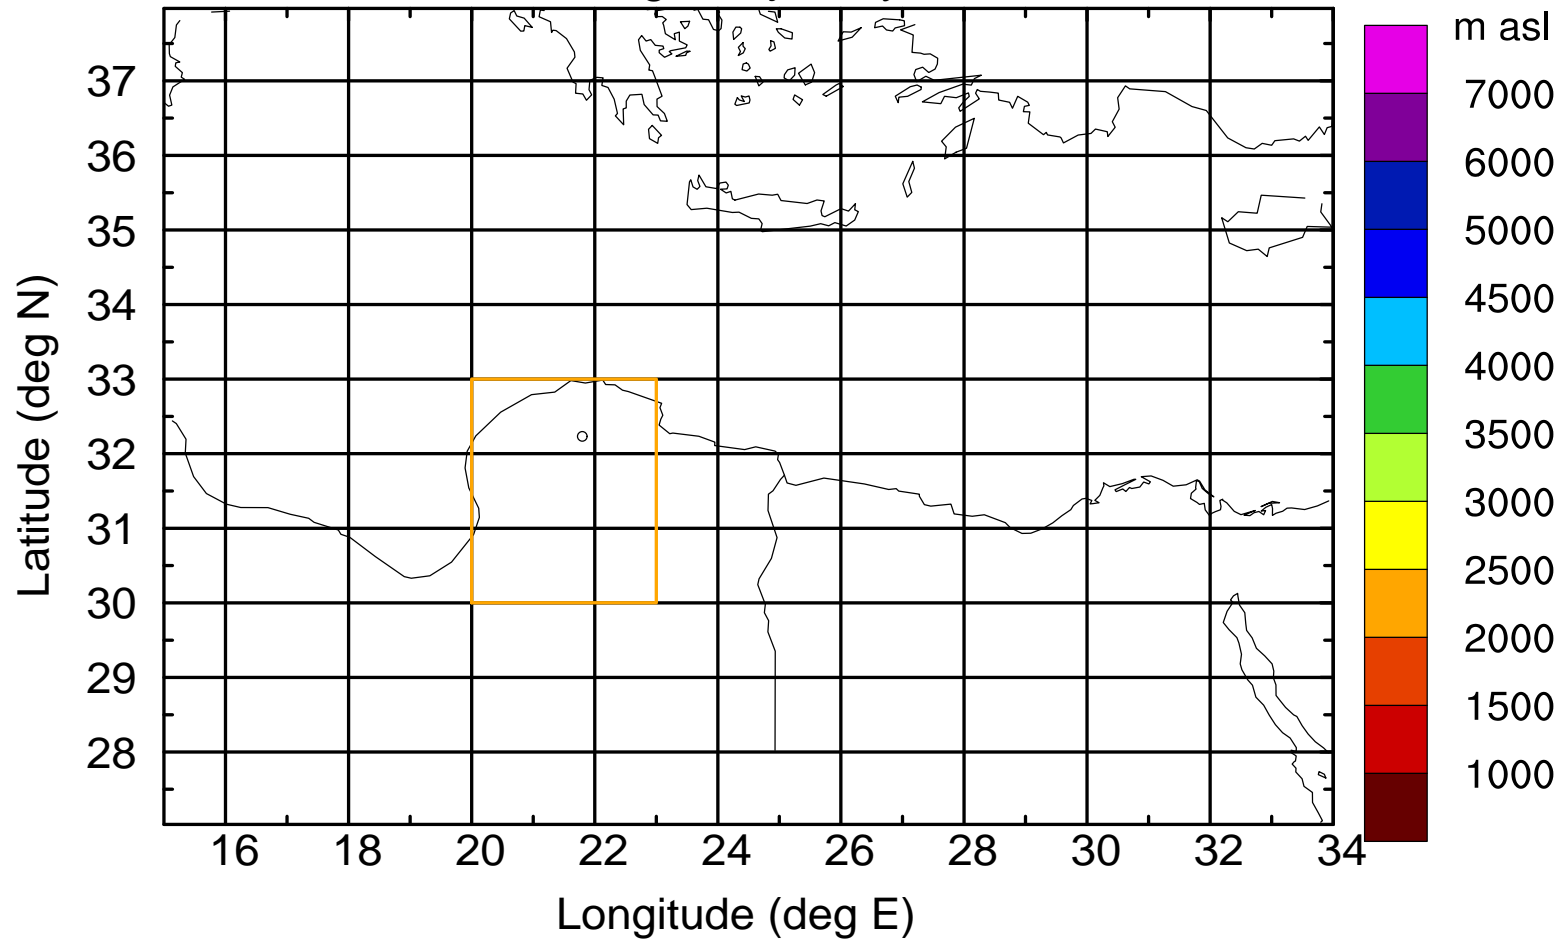

Paphos Airport ground station 20170422 15:00 UTC

Flight trajectory