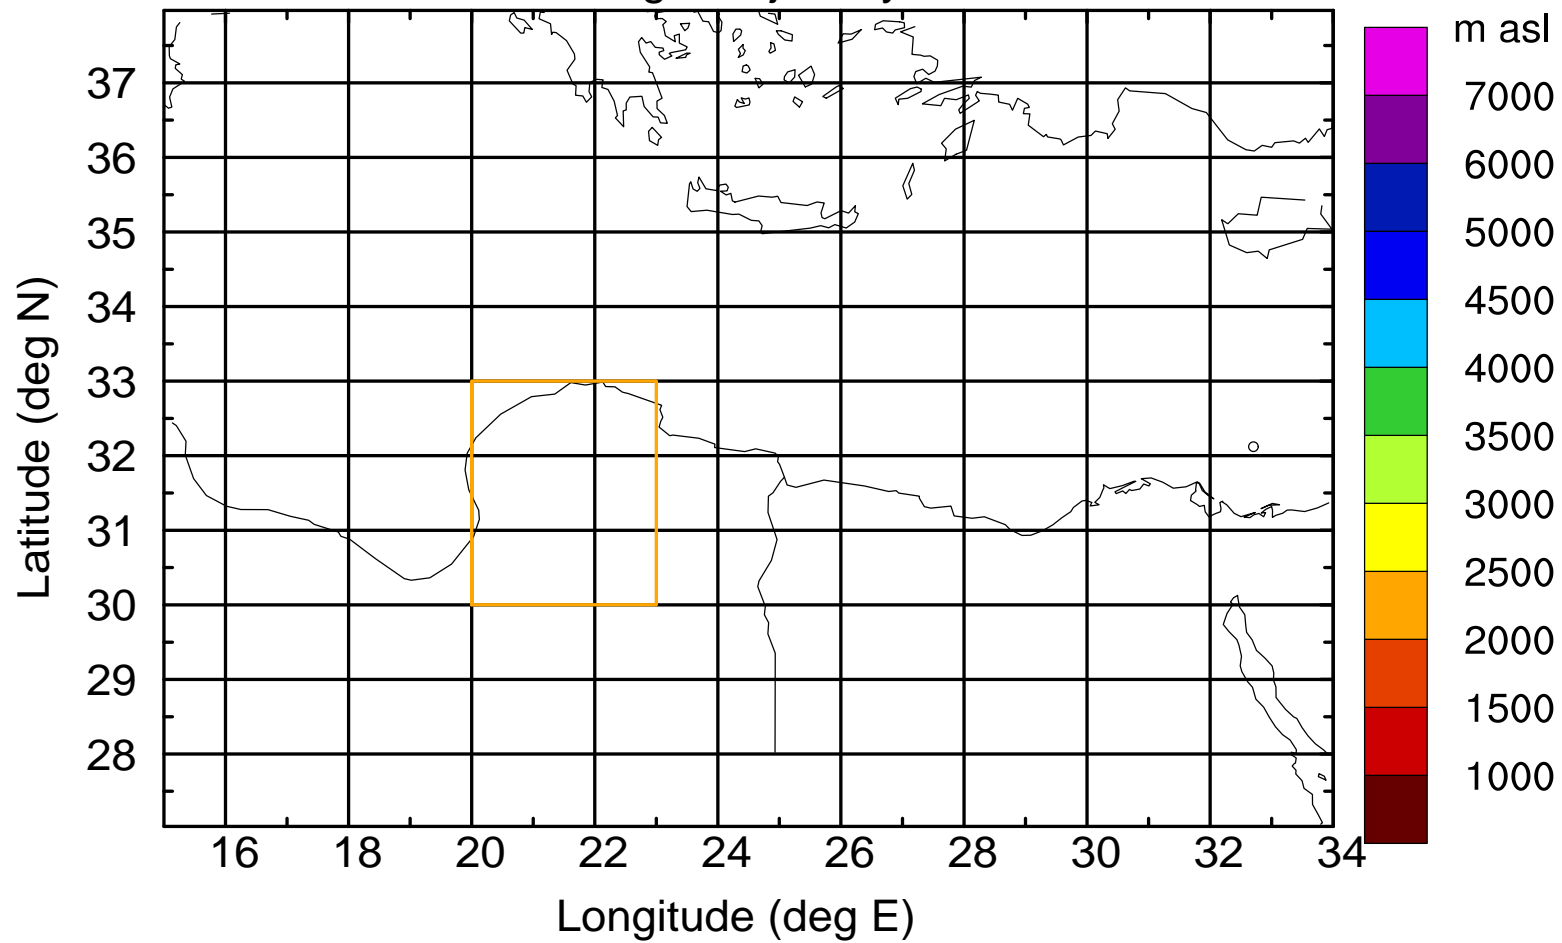

Paphos Airport ground station 20170422 15:00 UTC

Flight trajectory