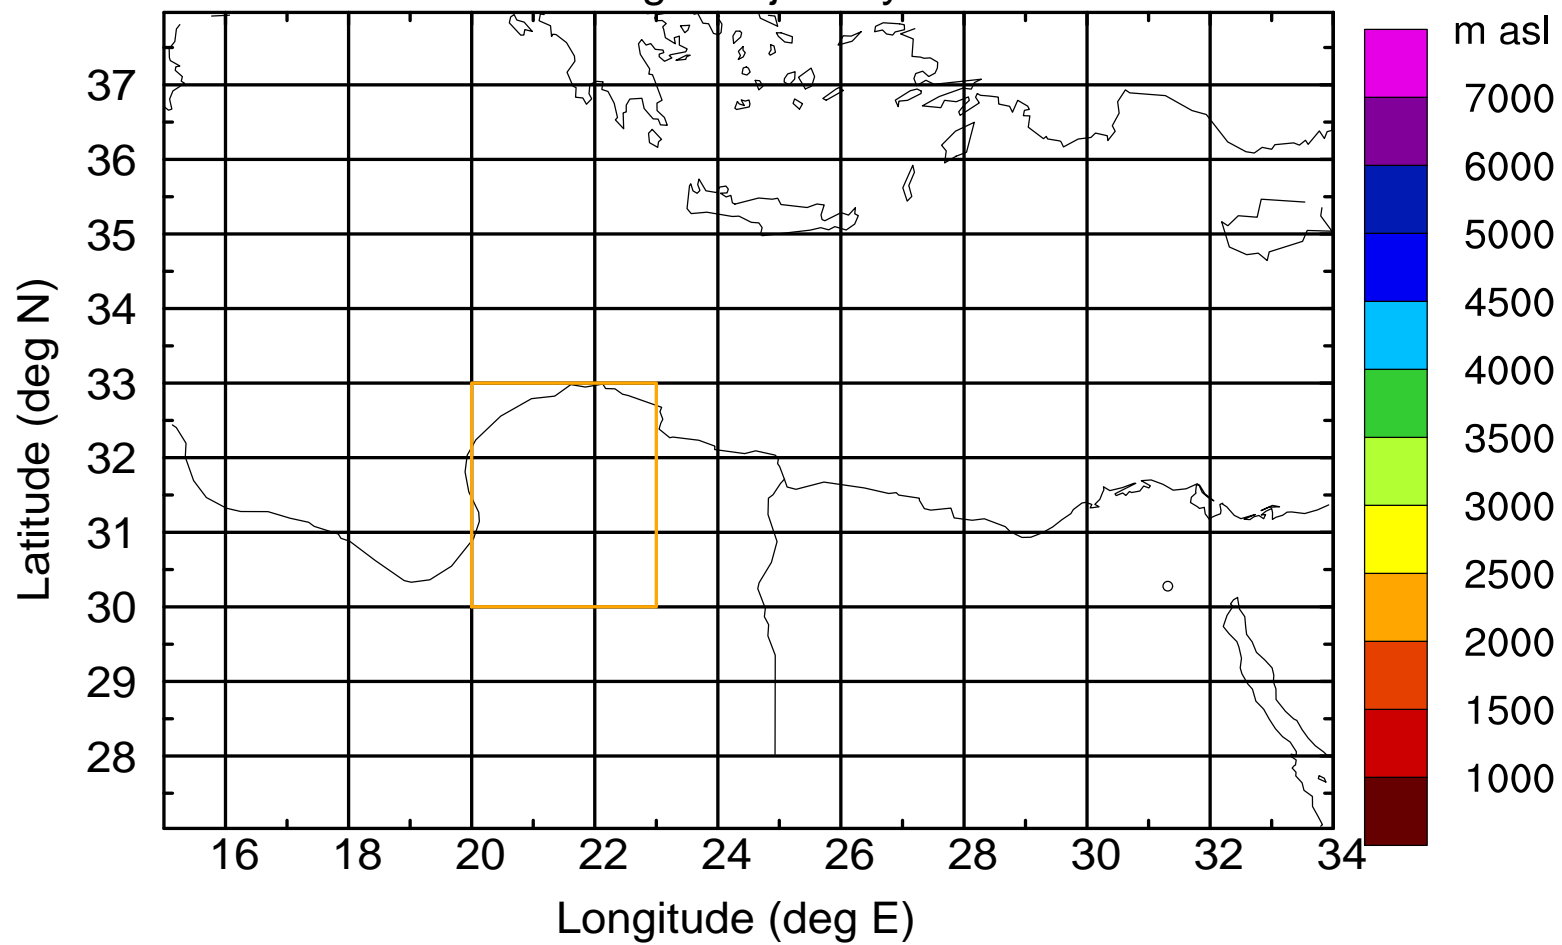

Paphos Airport ground station 20170422 15:00 UTC

Flight trajectory