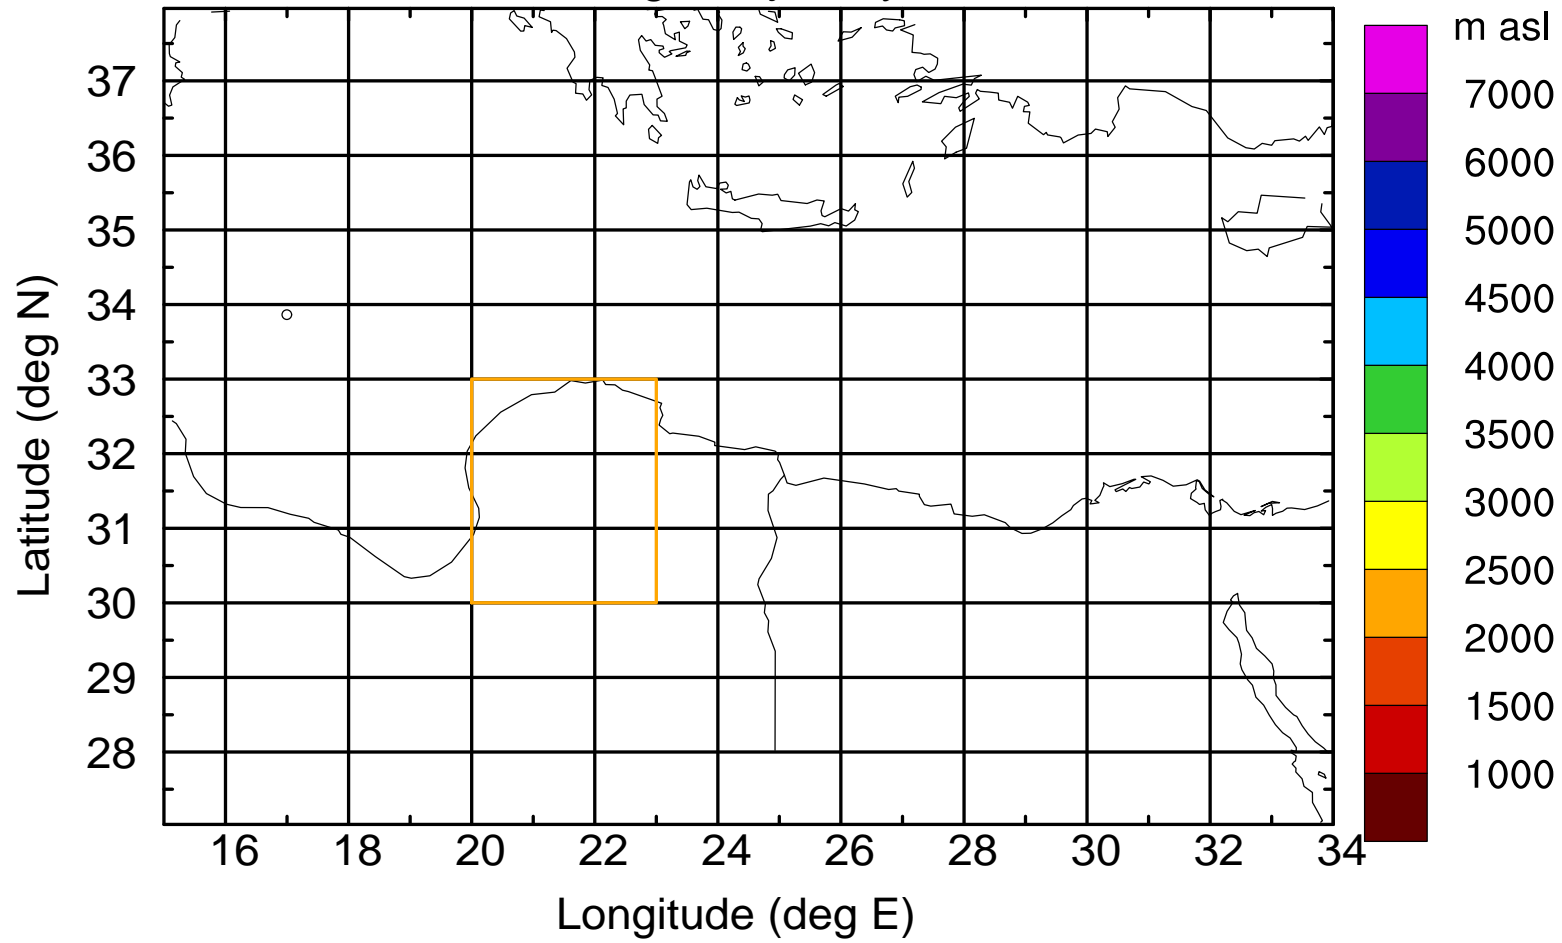

Paphos Airport ground station 20170422 15:00 UTC

Flight trajectory