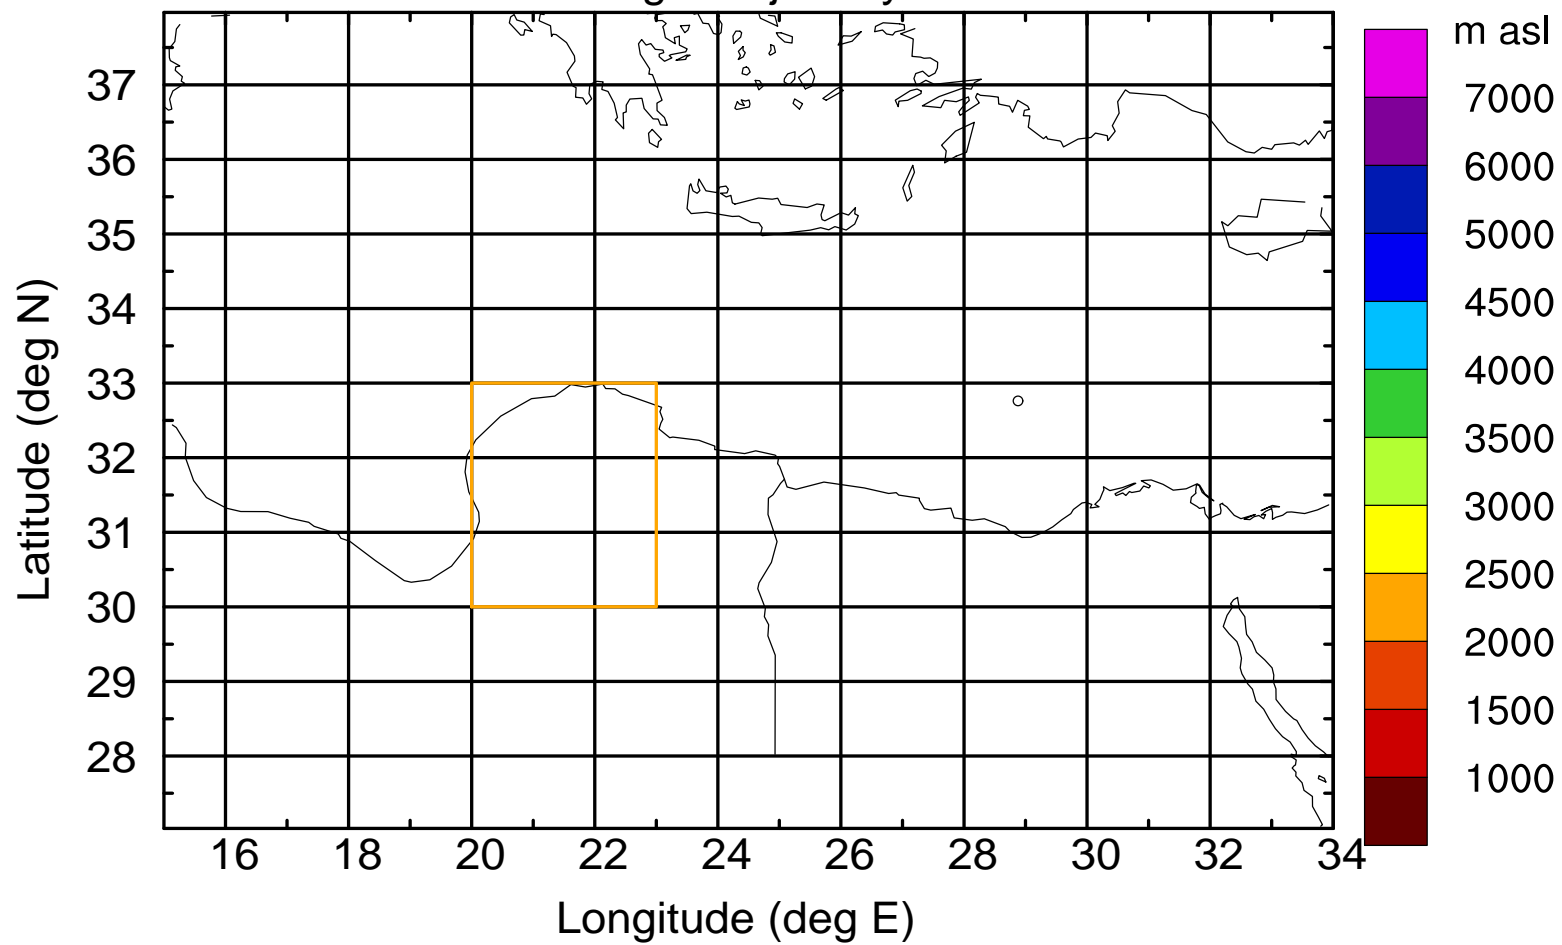

Paphos Airport ground station 20170422 15:00 UTC

Flight trajectory