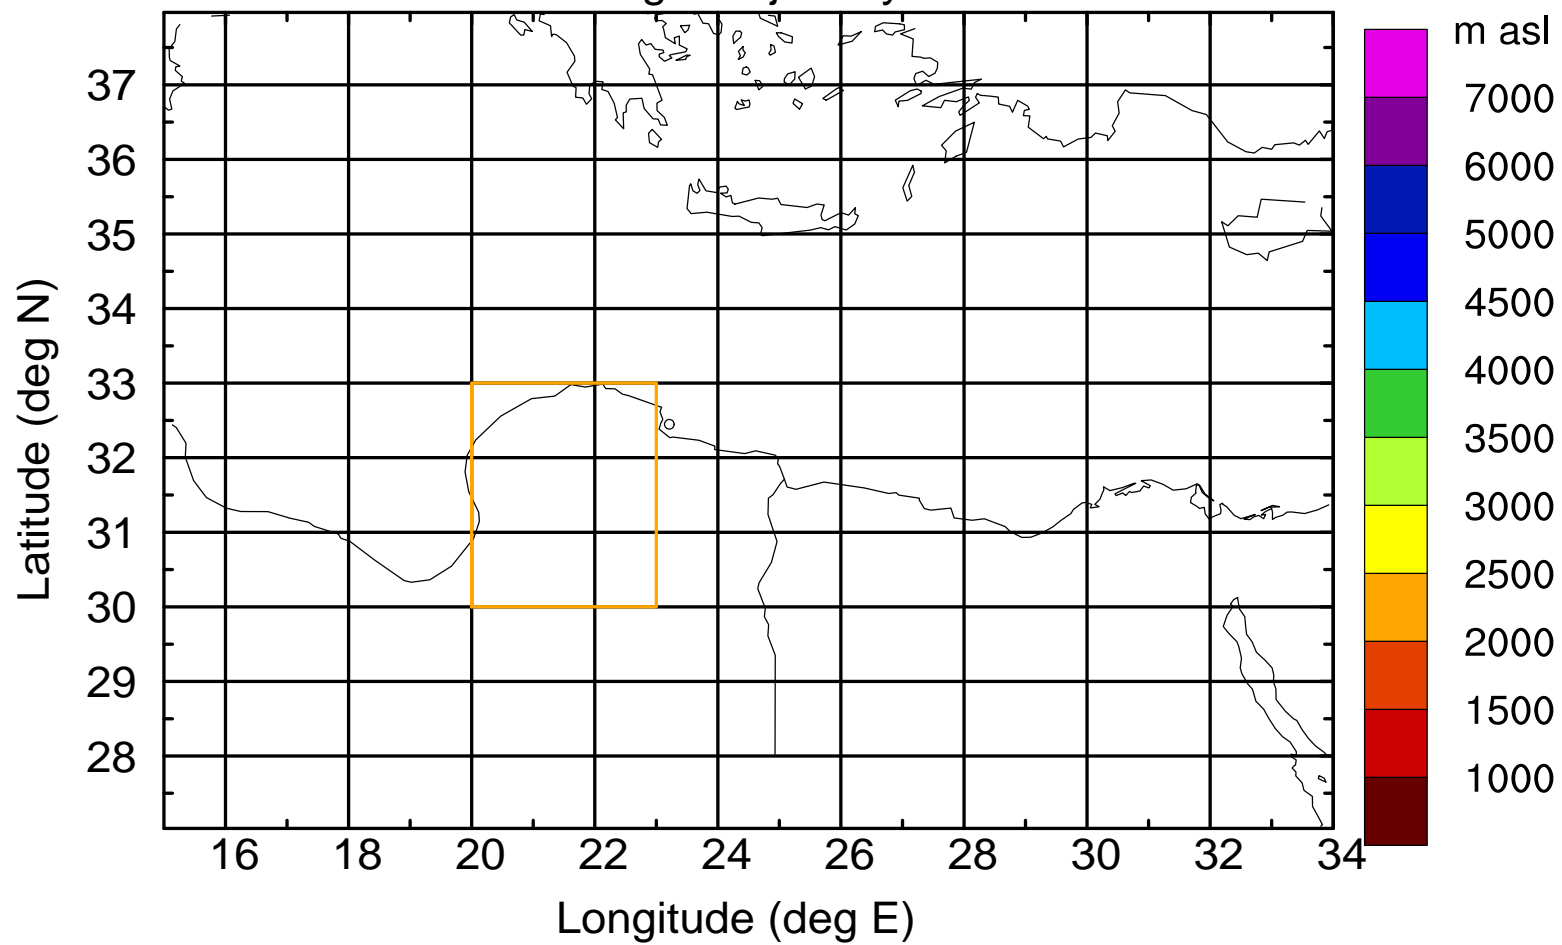

Paphos Airport ground station 20170422 15:00 UTC

Flight trajectory