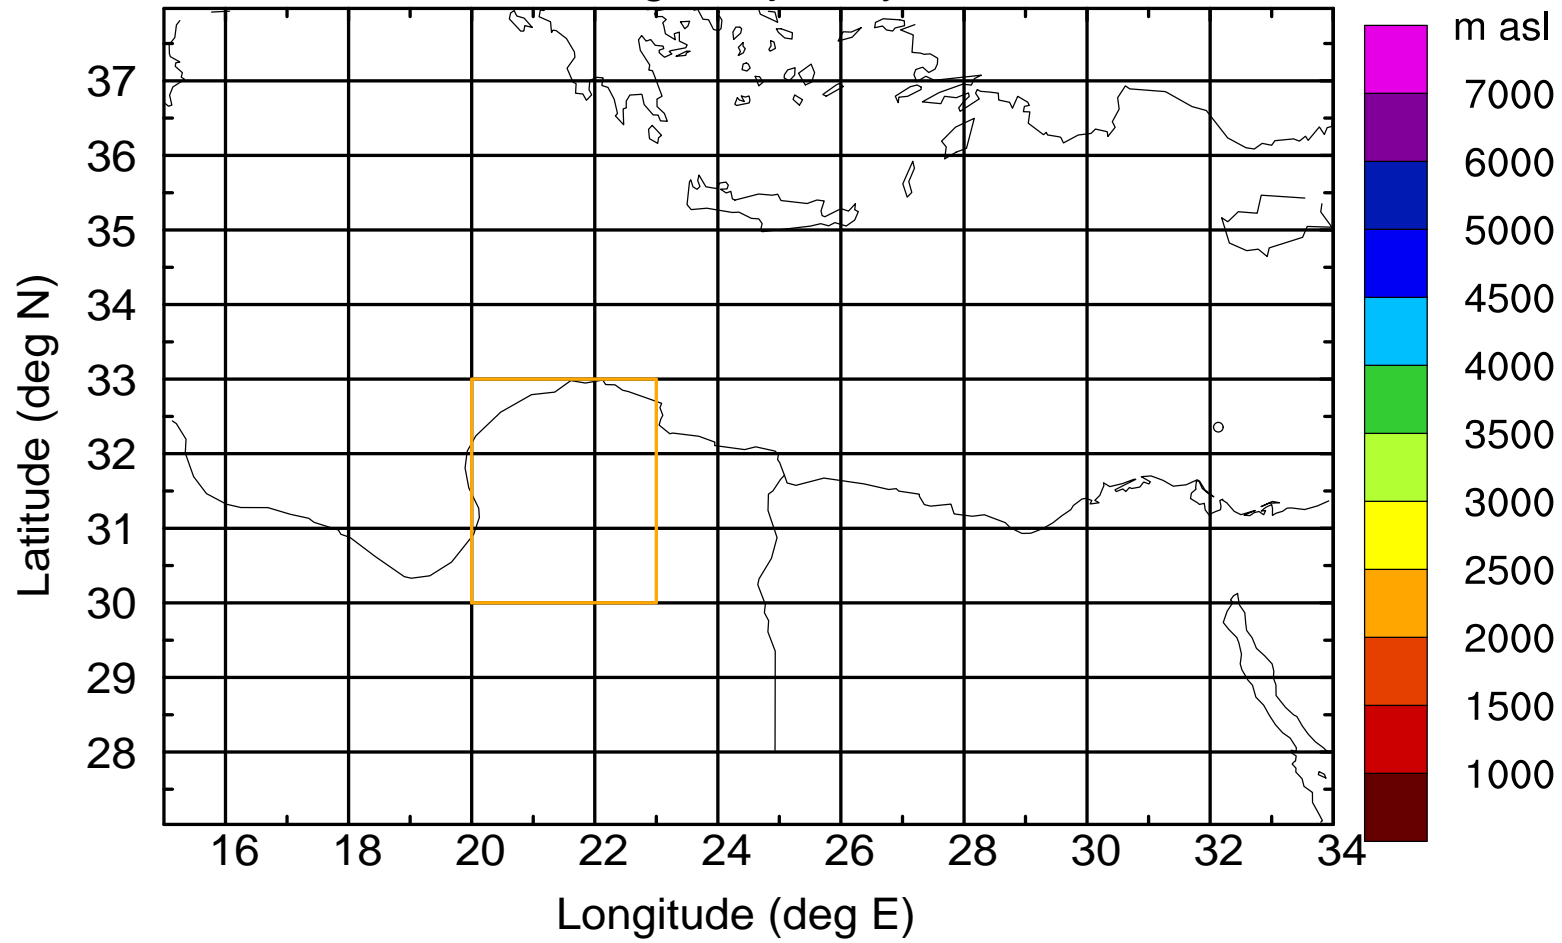

Paphos Airport ground station 20170422 15:00 UTC

Flight trajectory