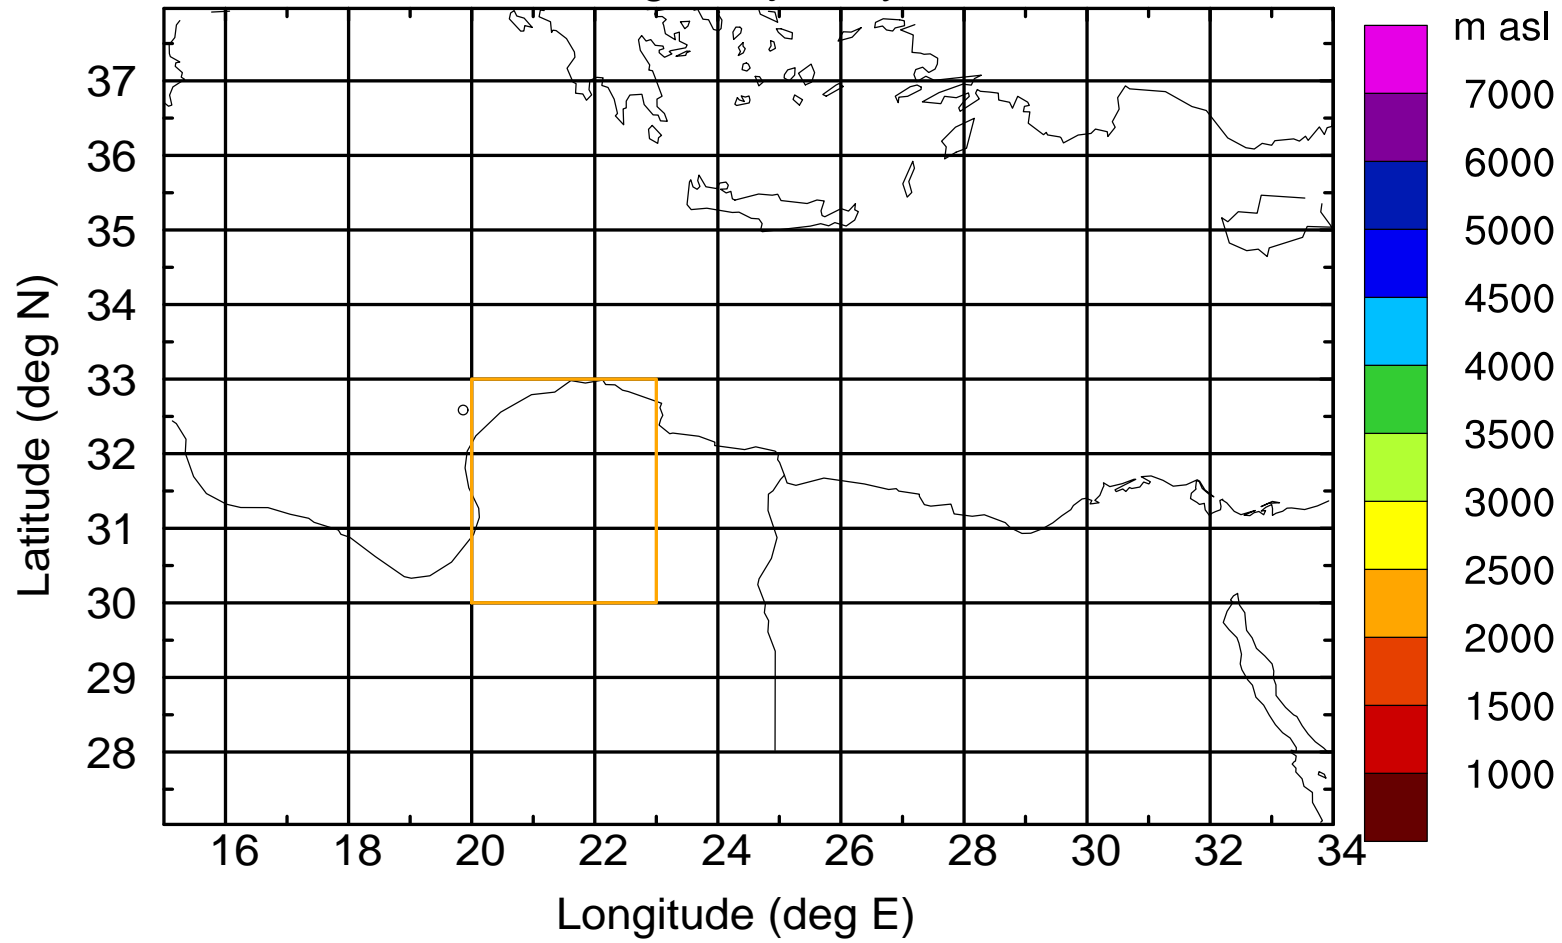

Paphos Airport ground station 20170422 15:00 UTC

Flight trajectory