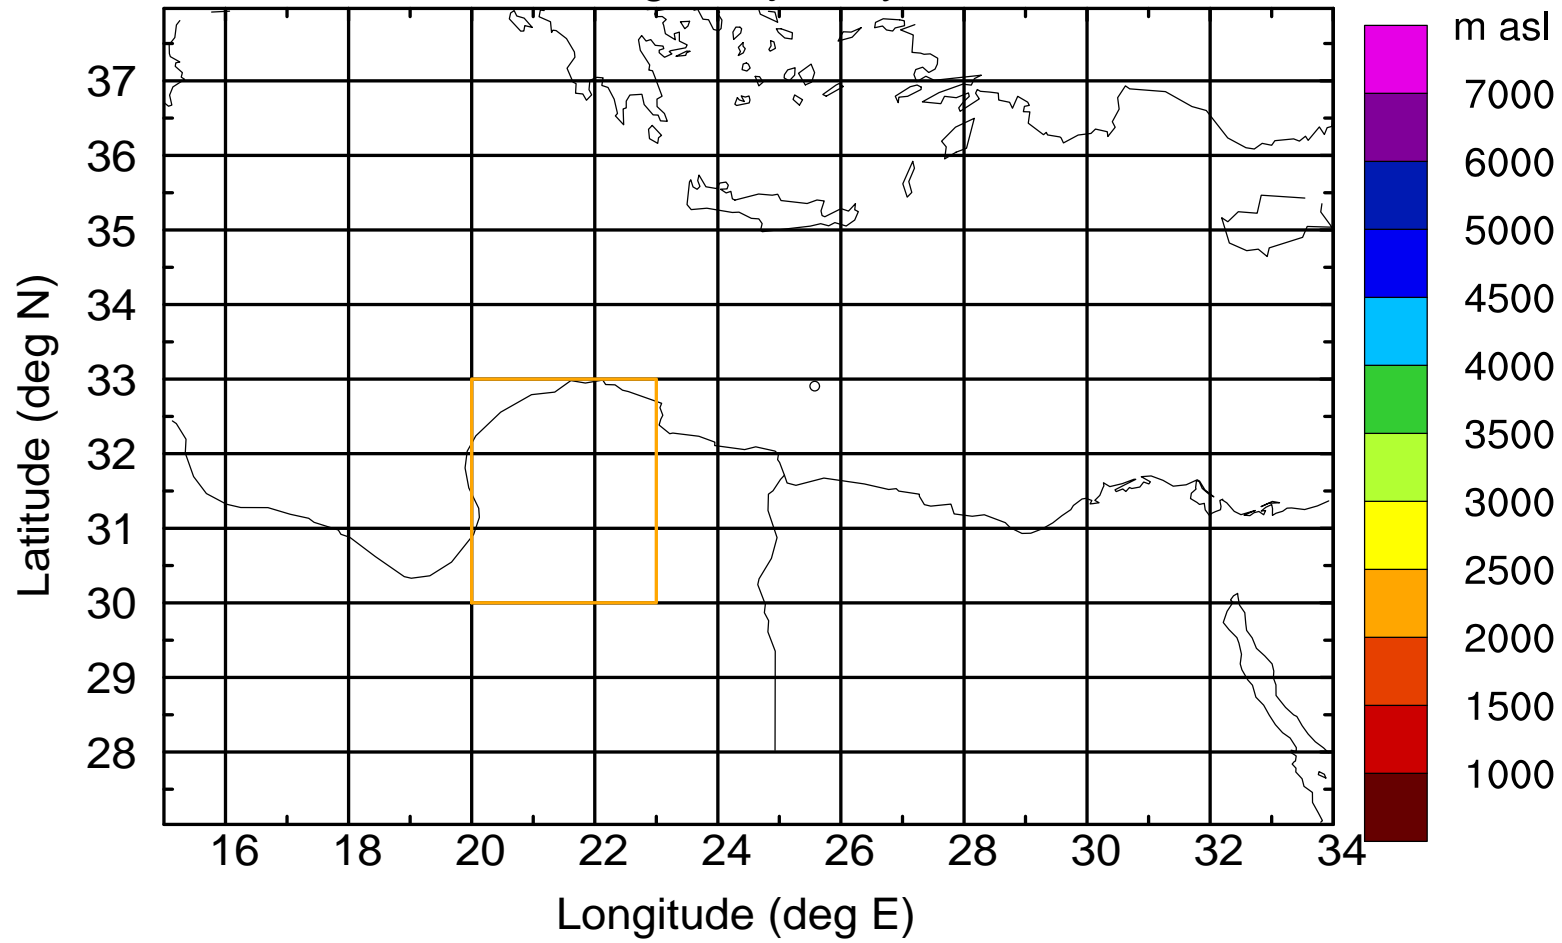

Paphos Airport ground station 20170422 15:00 UTC

Flight trajectory