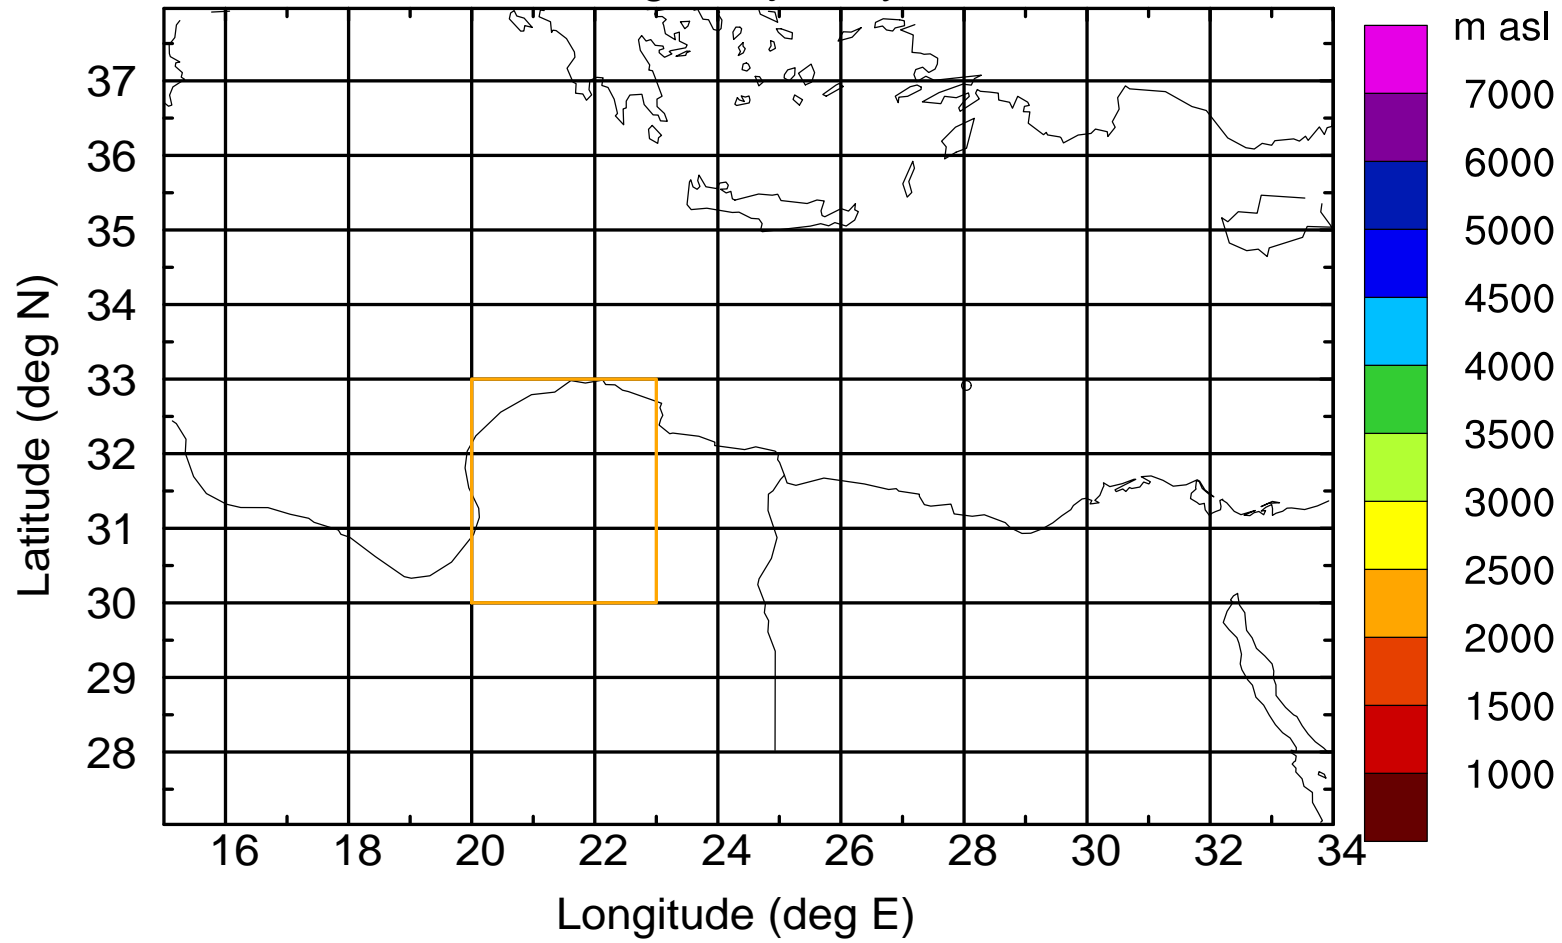

Paphos Airport ground station 20170422 15:00 UTC

Flight trajectory