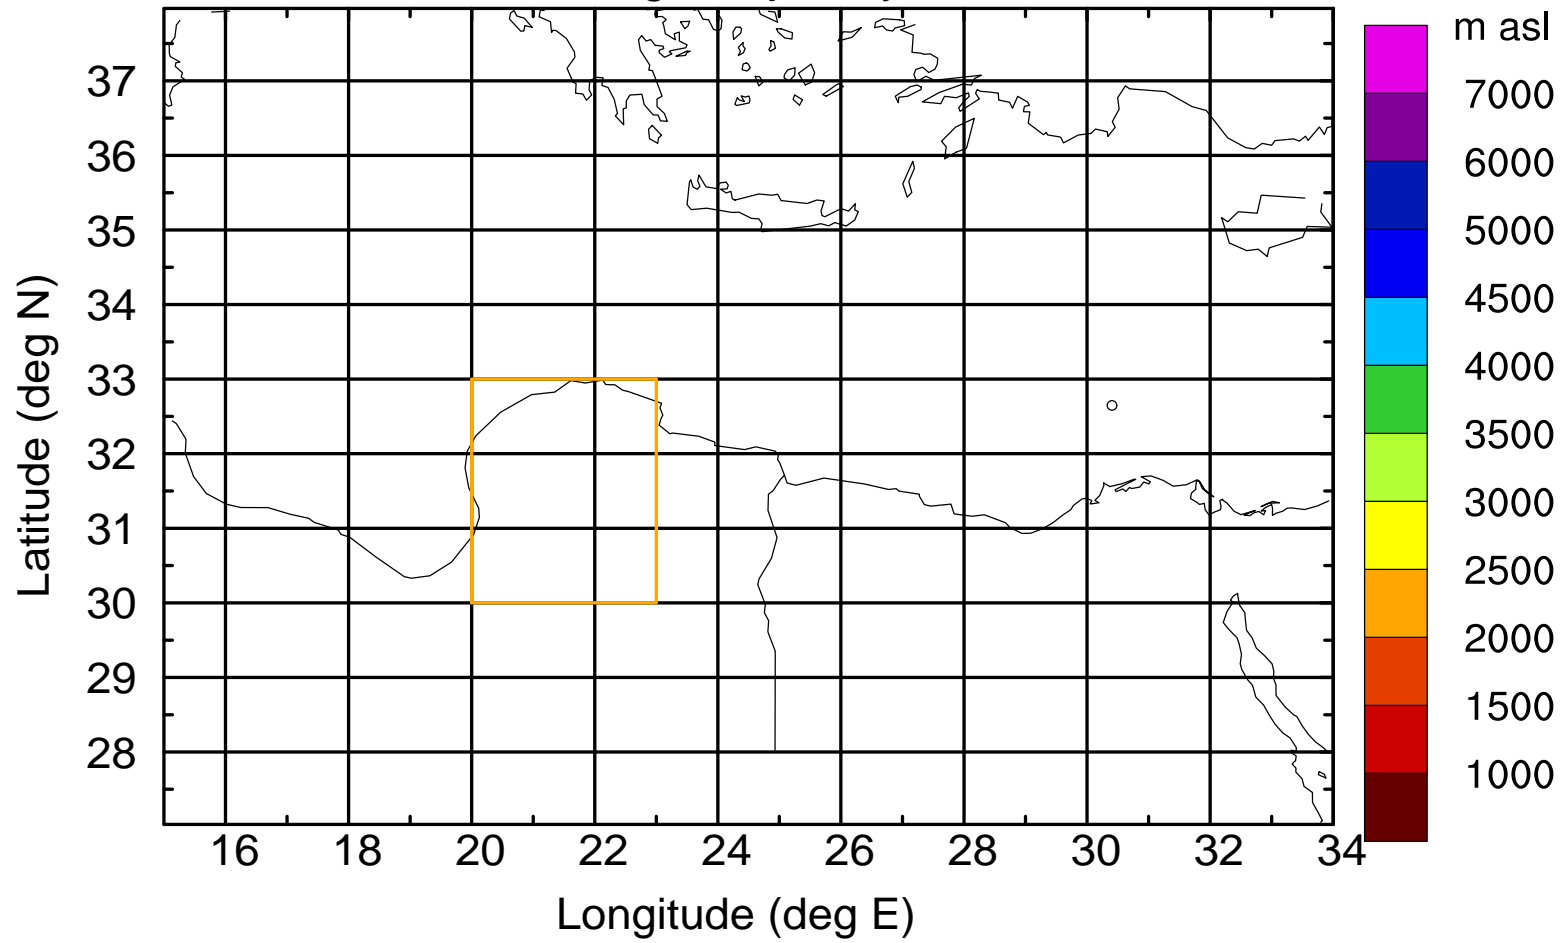

Paphos Airport ground station 20170422 15:00 UTC

Flight trajectory