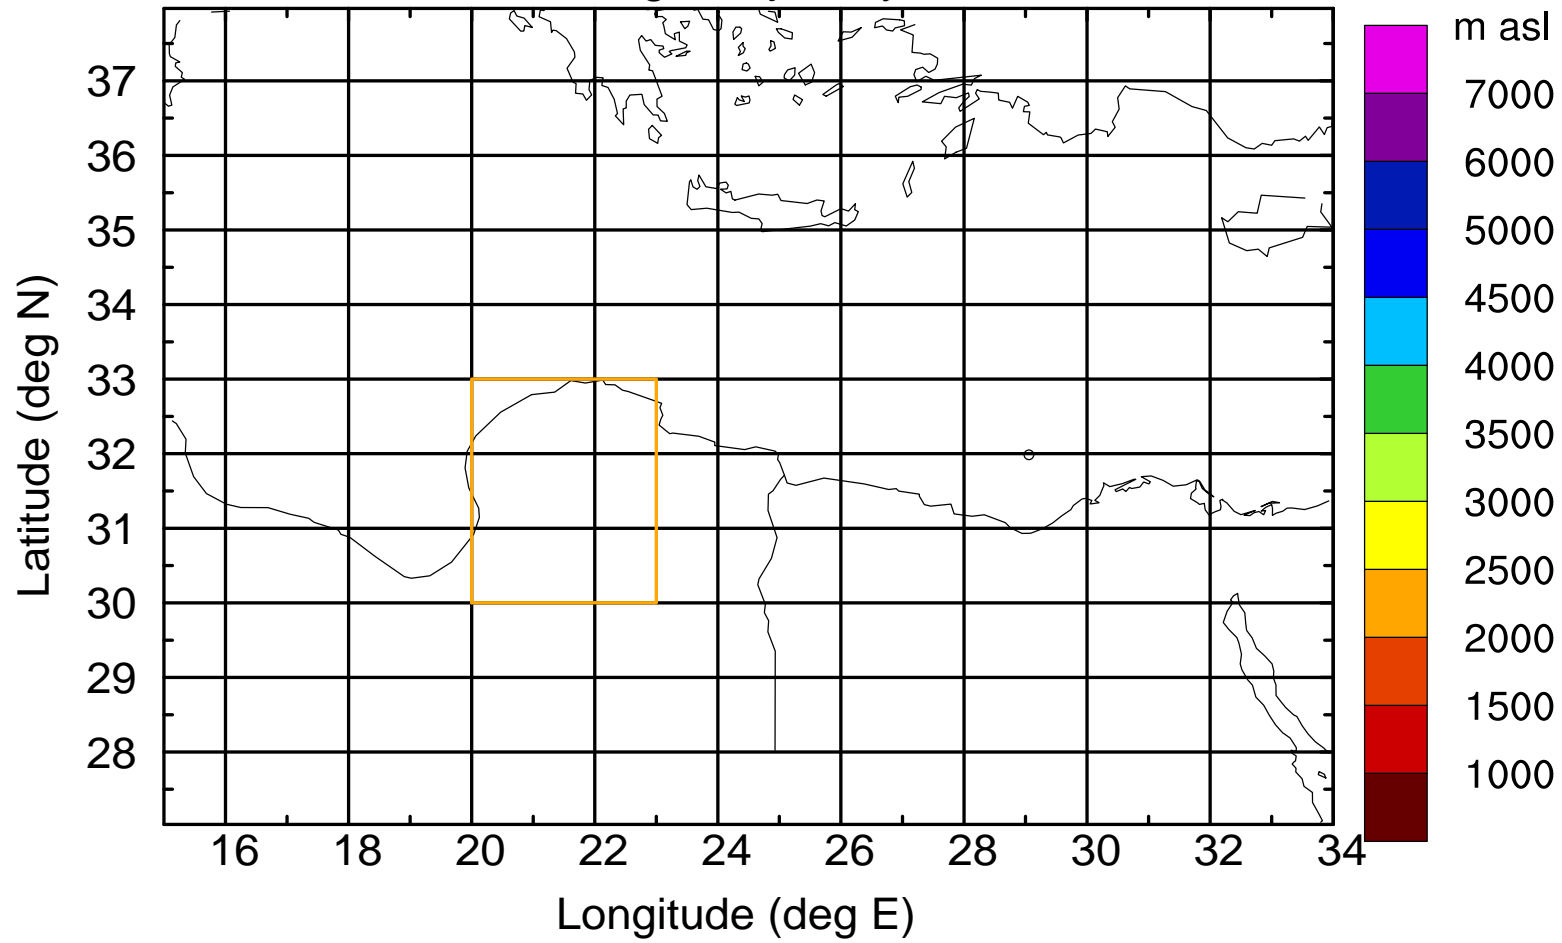

Paphos Airport ground station 20170422 15:00 UTC

Flight trajectory