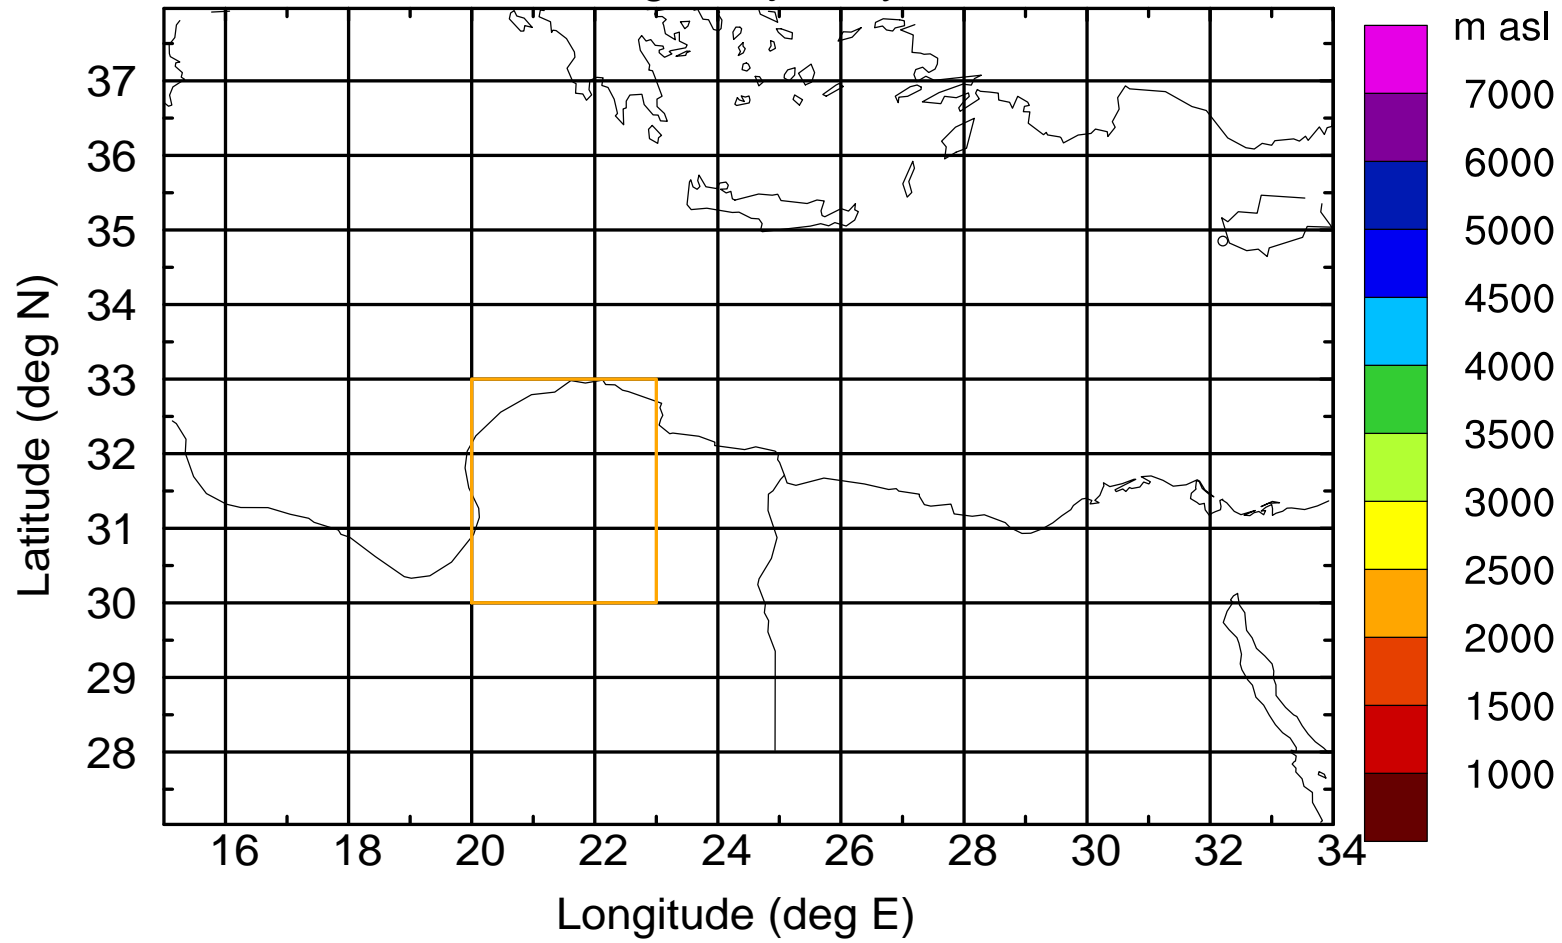

Paphos Airport ground station 20170422 15:00 UTC

Flight trajectory