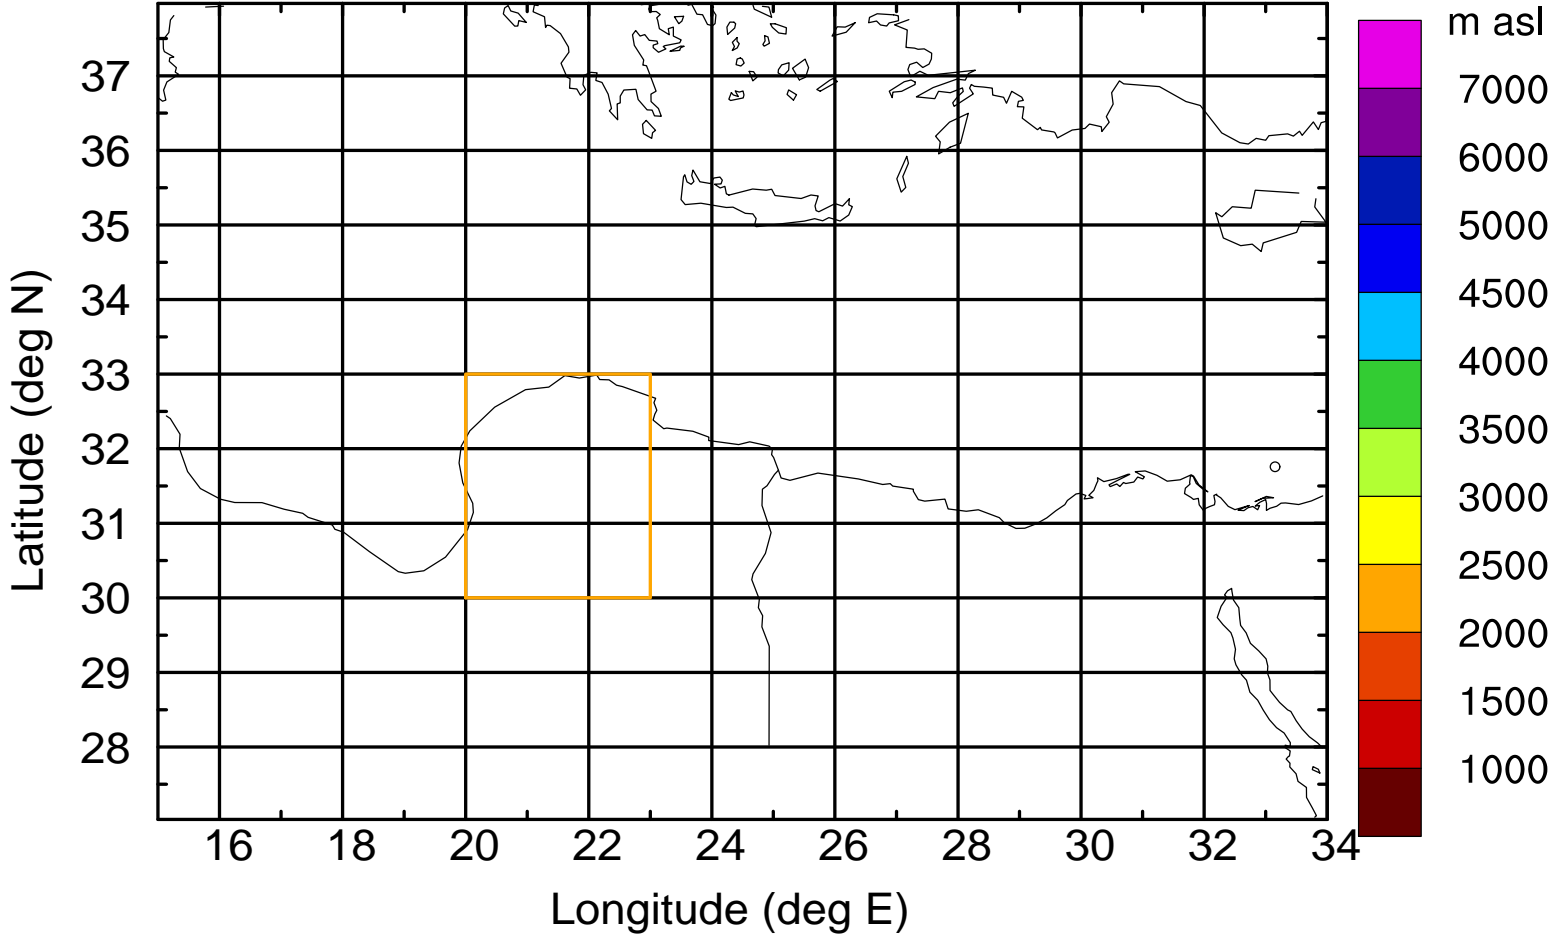

Paphos Airport ground station 20170422 15:00 UTC

Flight trajectory