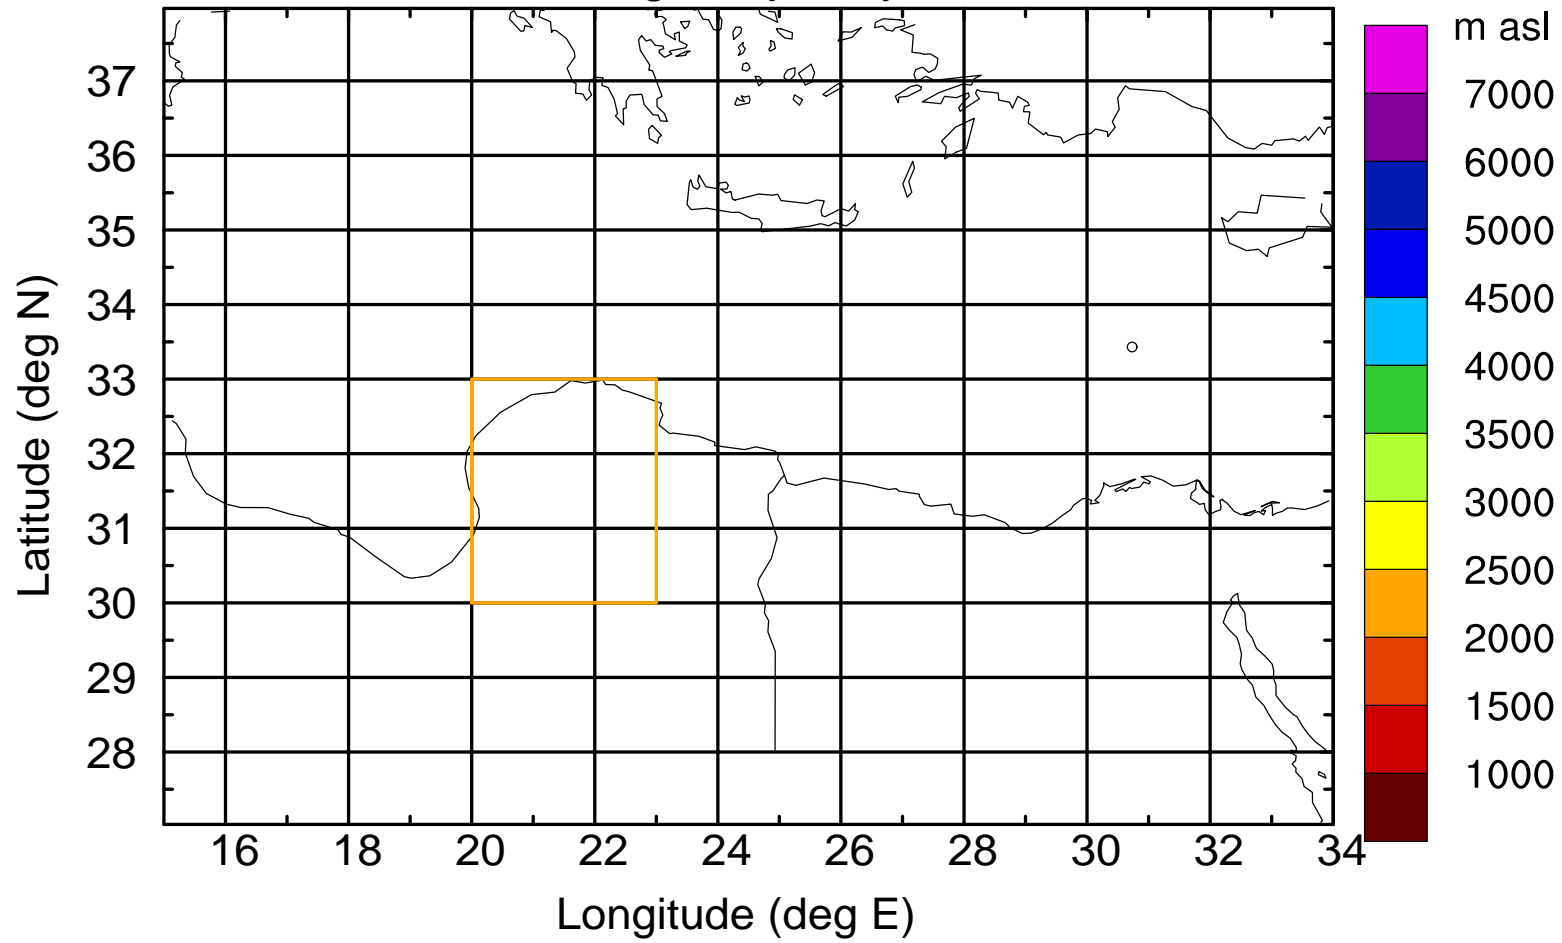

Paphos Airport ground station 20170422 15:00 UTC

Flight trajectory