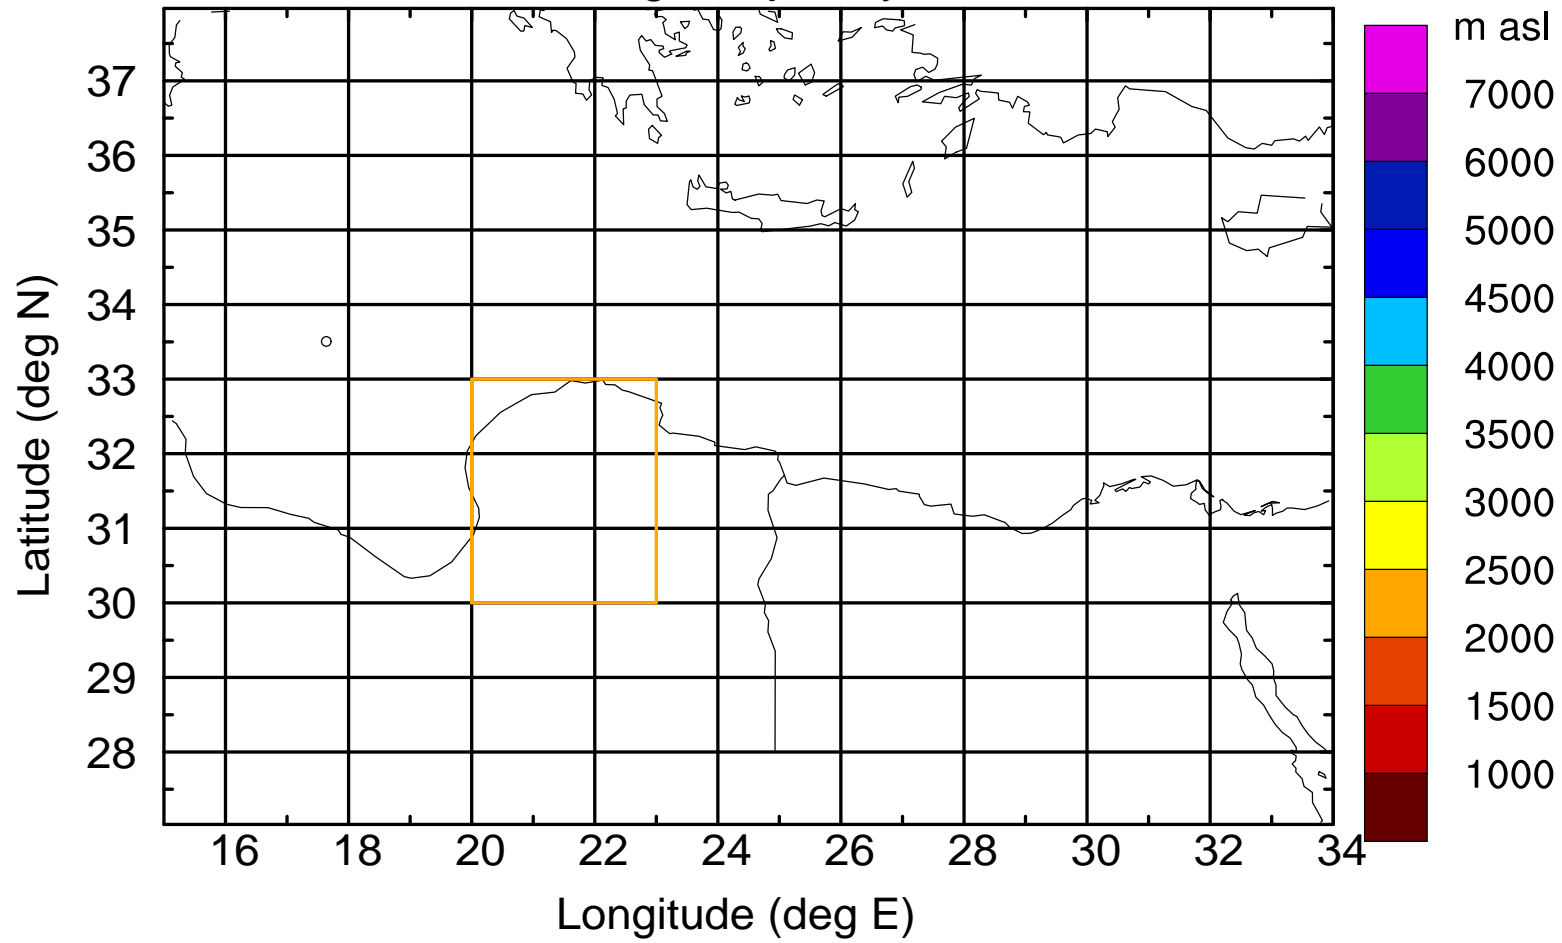

Paphos Airport ground station 20170422 15:00 UTC

Flight trajectory