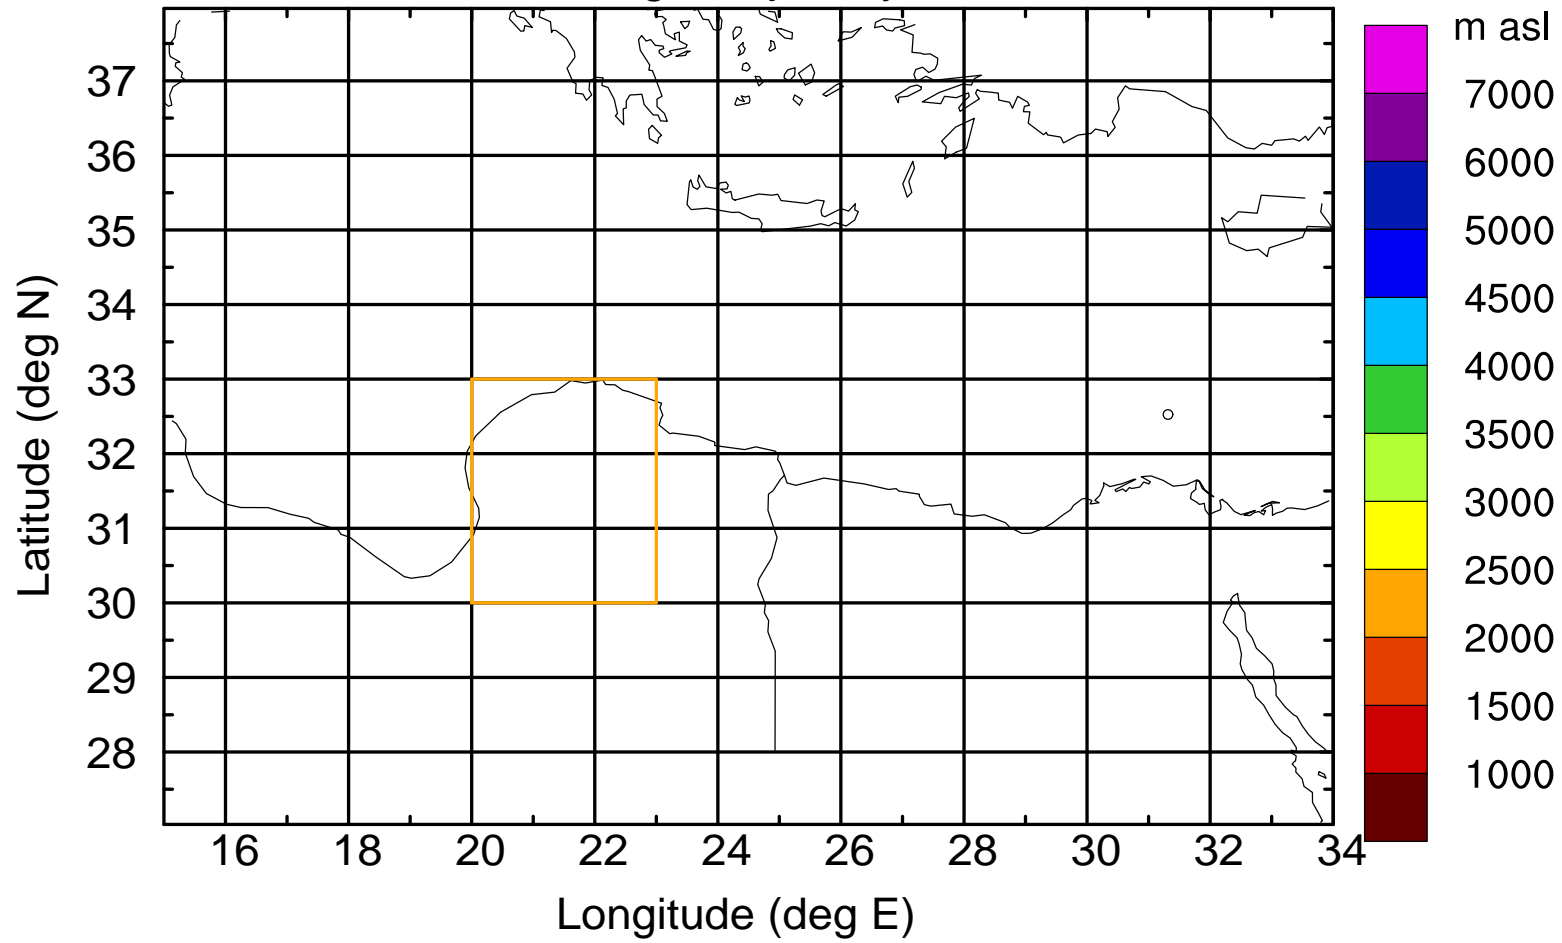

Paphos Airport ground station 20170422 15:00 UTC

Flight trajectory