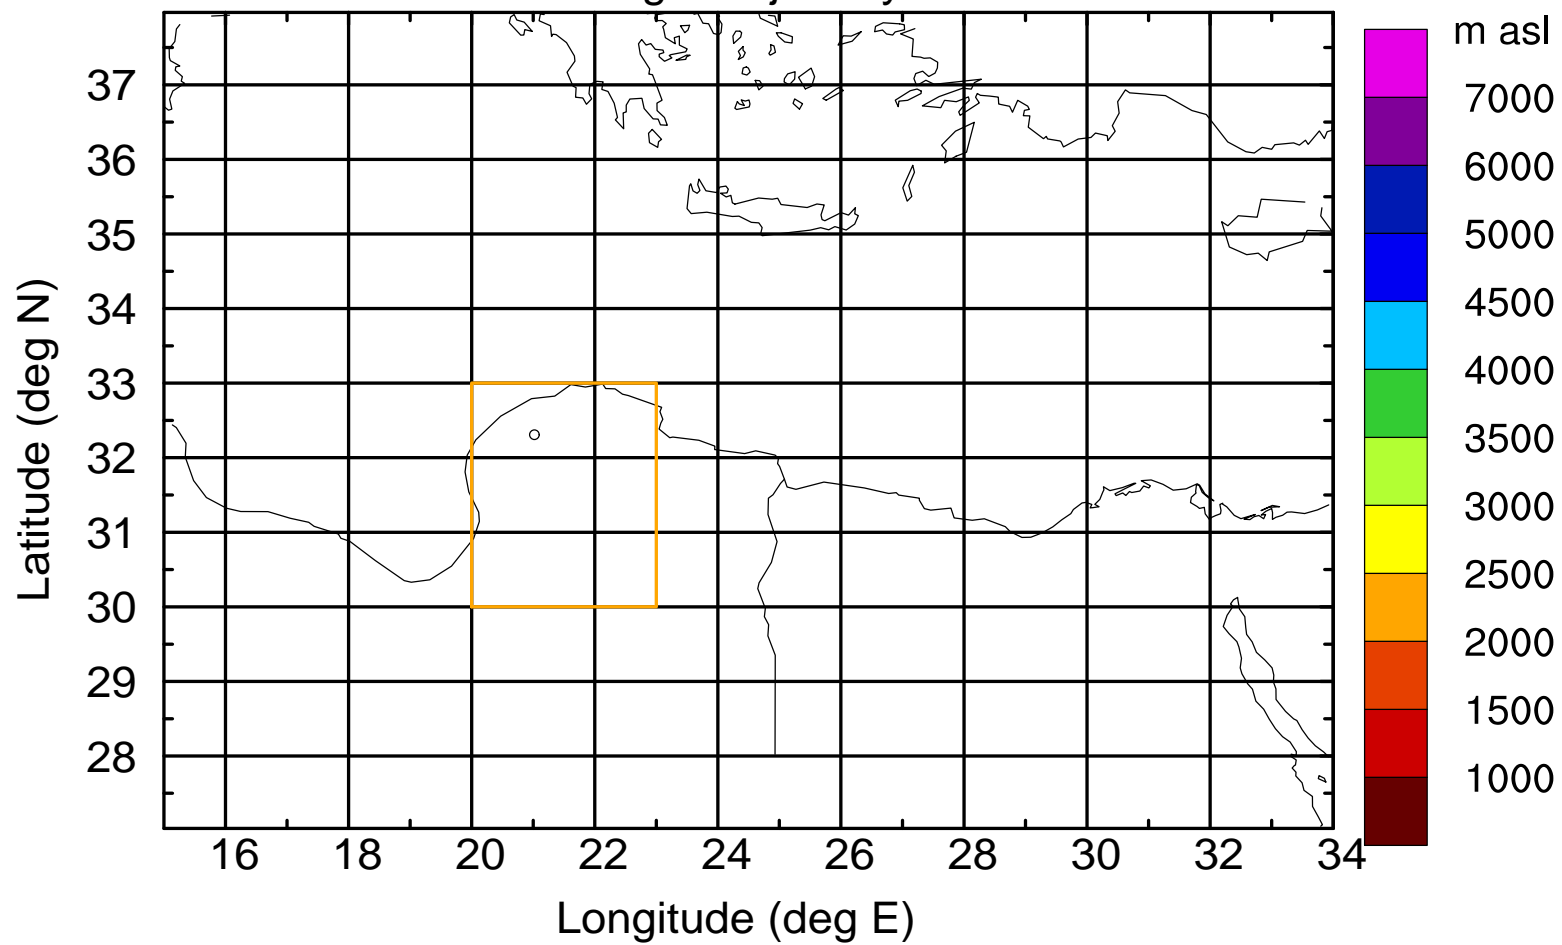

Paphos Airport ground station 20170422 15:00 UTC

Flight trajectory