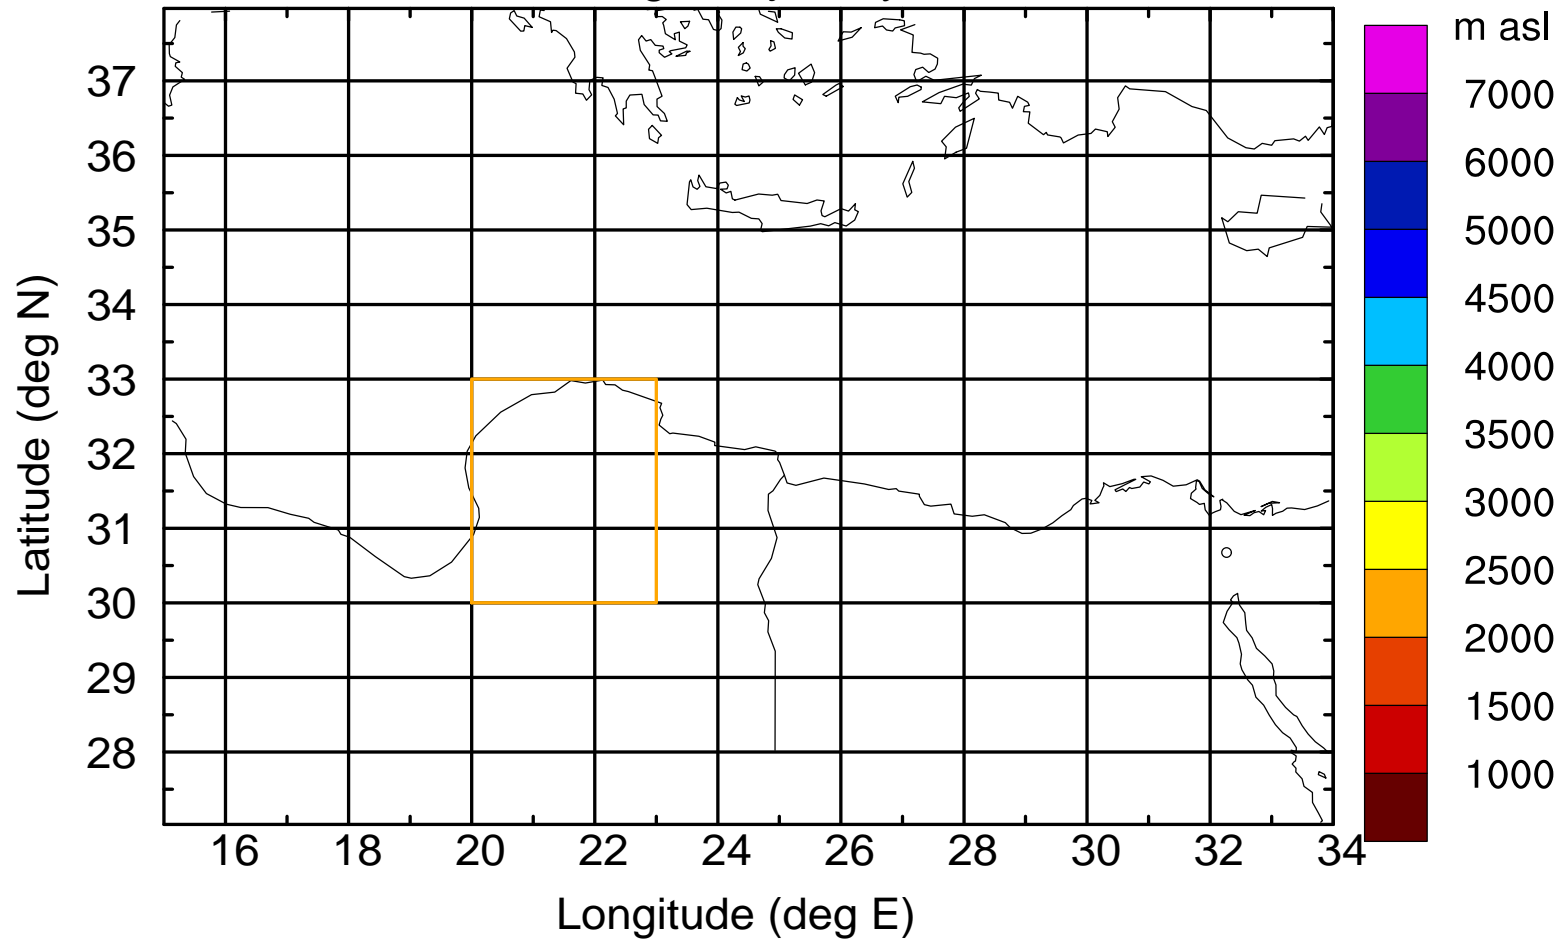

Paphos Airport ground station 20170422 15:00 UTC

Flight trajectory