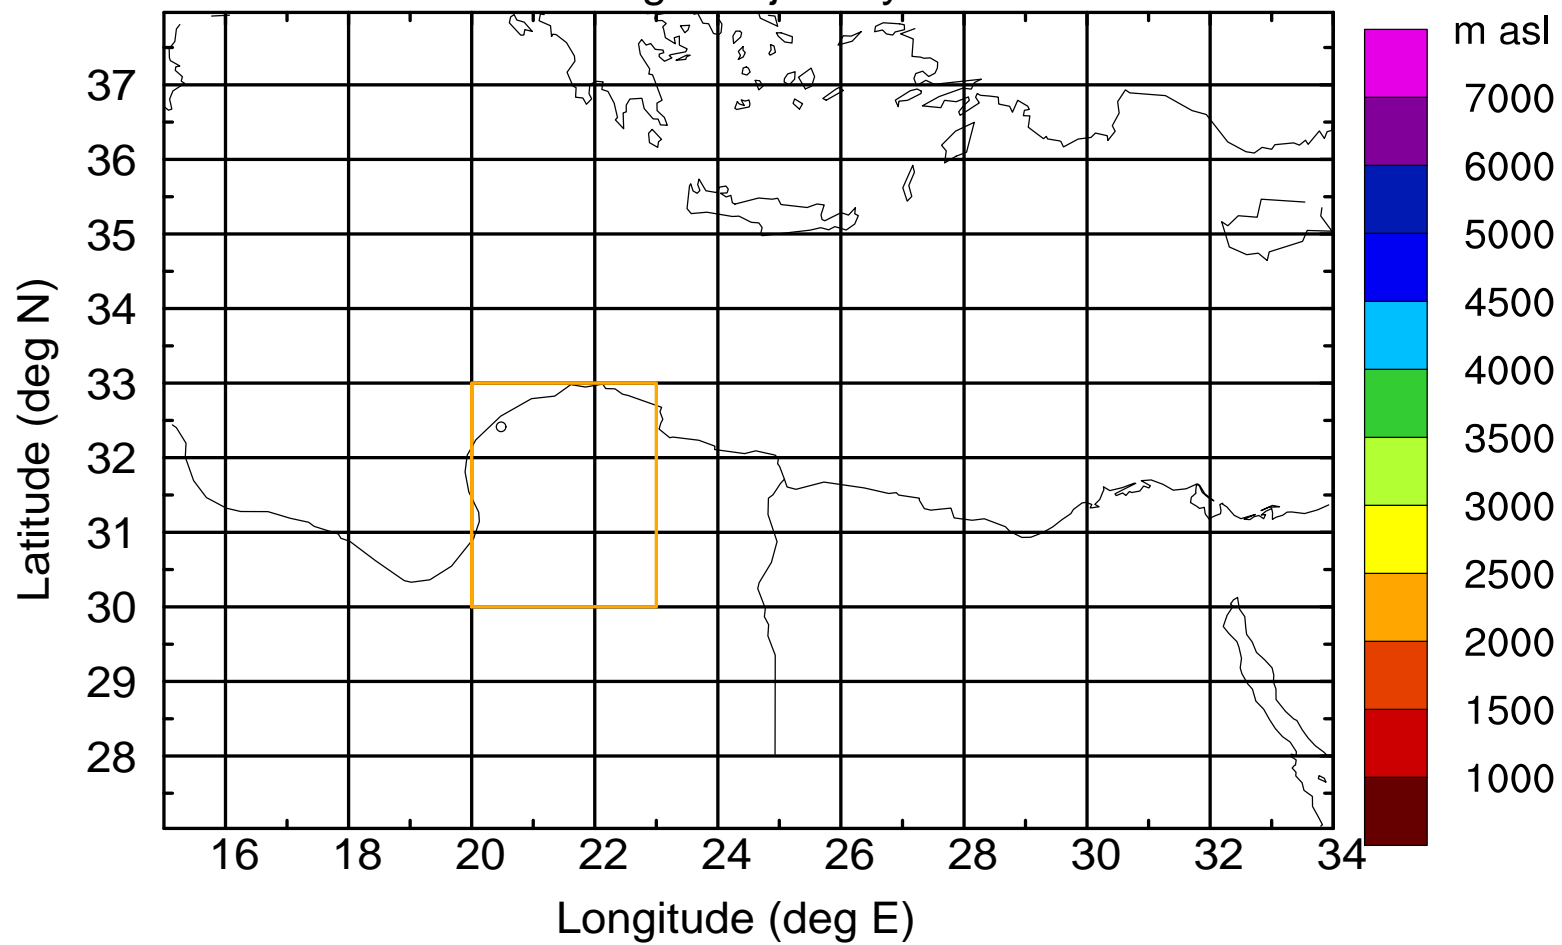

Paphos Airport ground station 20170422 15:00 UTC

Flight trajectory