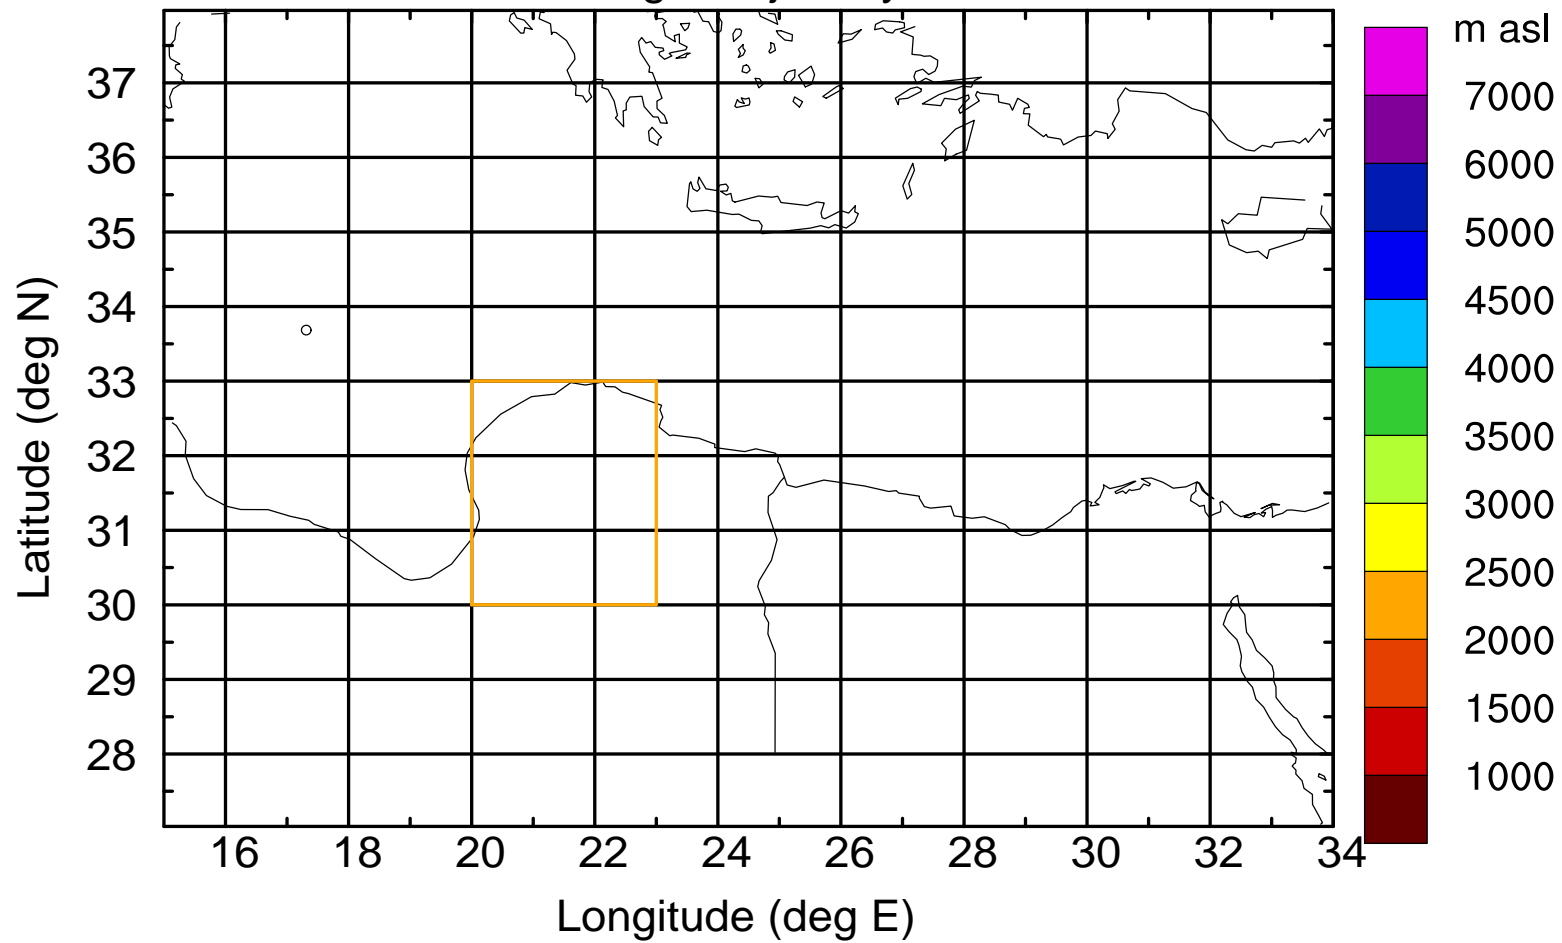

Paphos Airport ground station 20170422 15:00 UTC

Flight trajectory