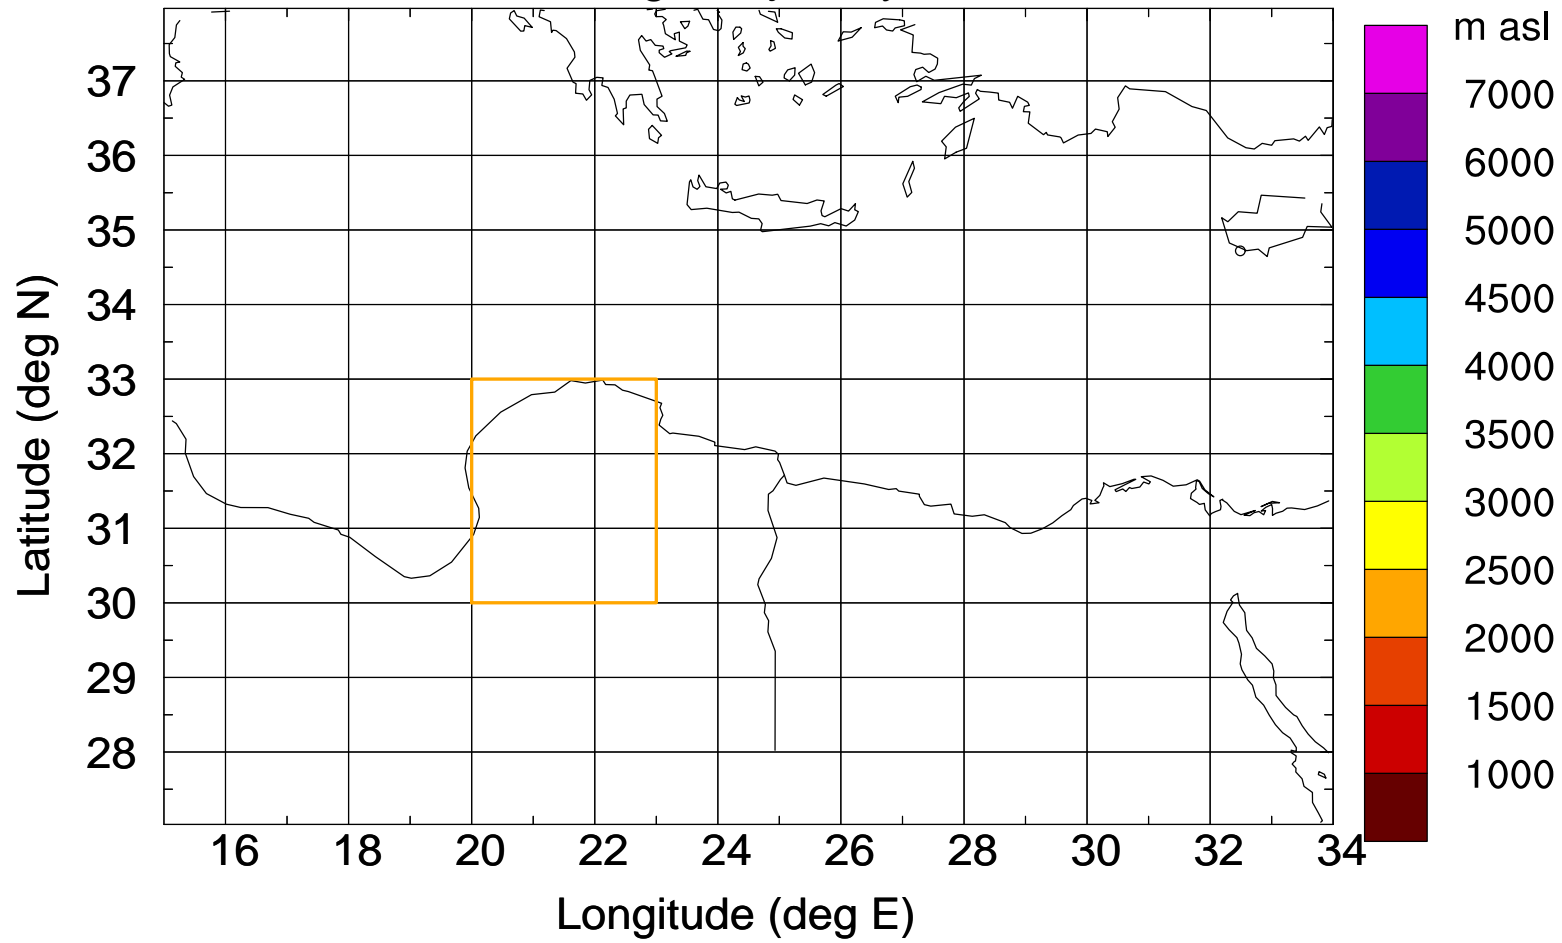

### Flight trajectory

Paphos Airport ground station 20170422 15:00 UTC