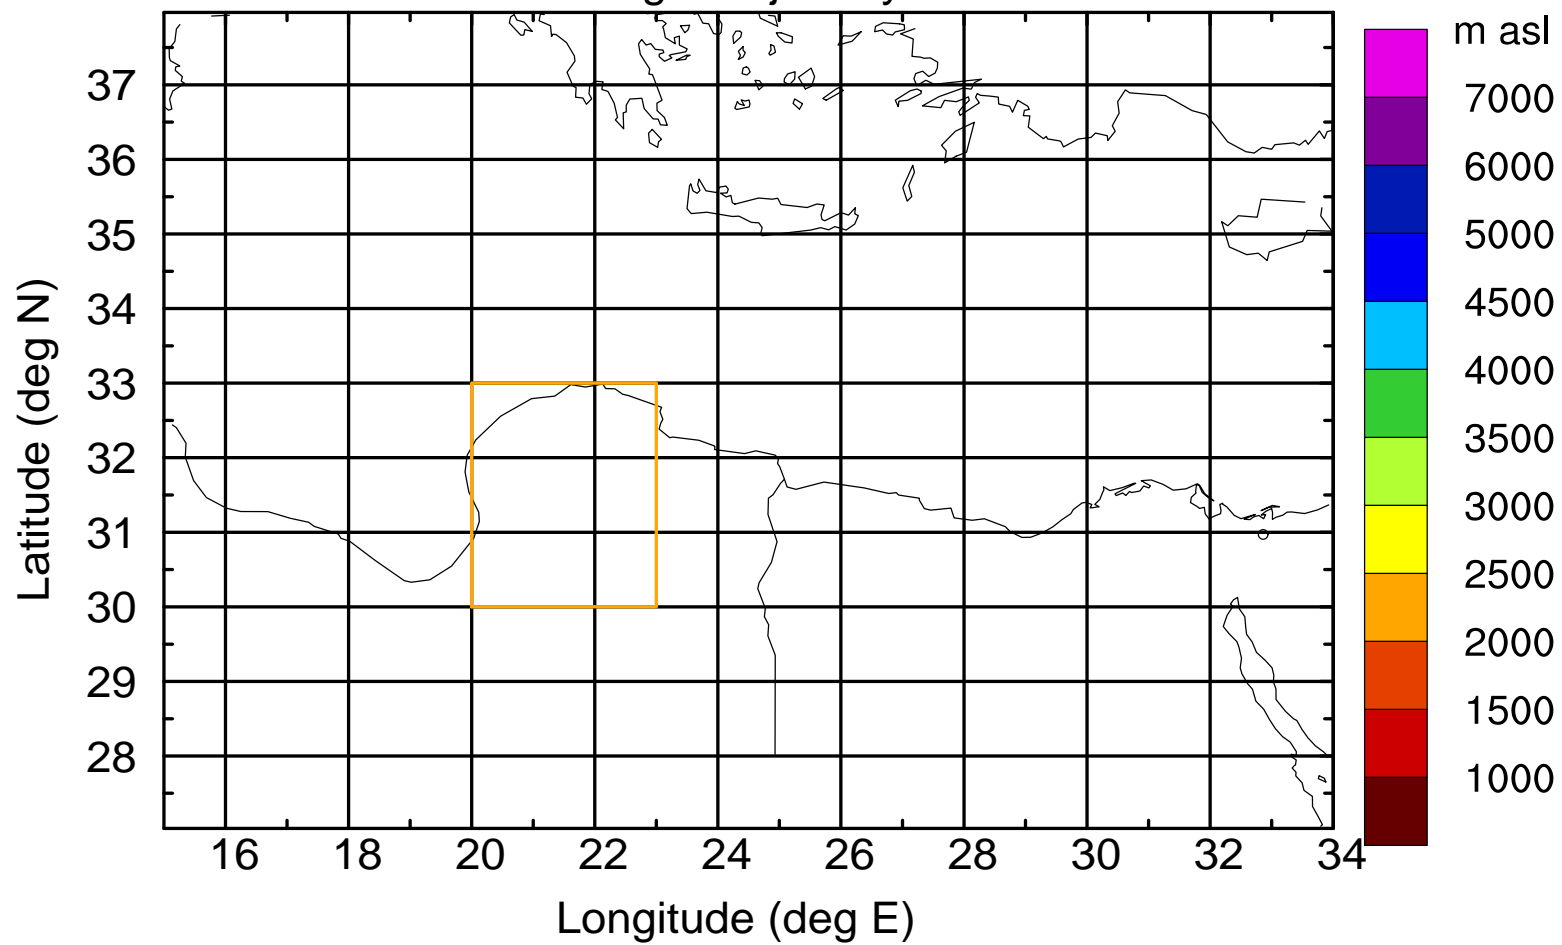

Paphos Airport ground station 20170422 15:00 UTC

Flight trajectory