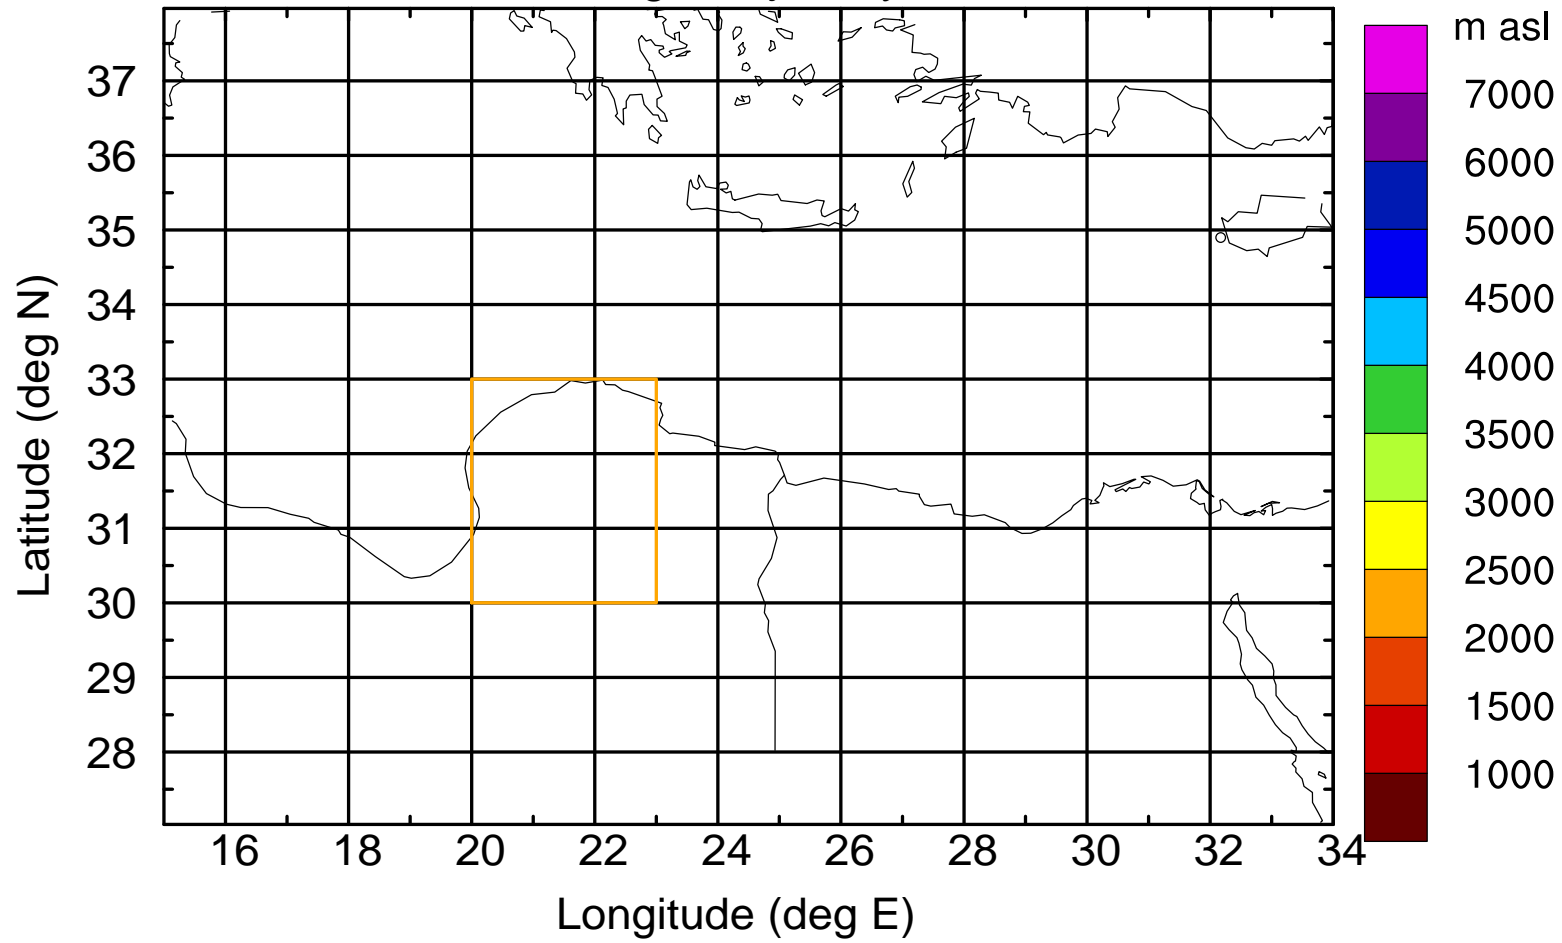

Paphos Airport ground station 20170422 15:00 UTC

Flight trajectory