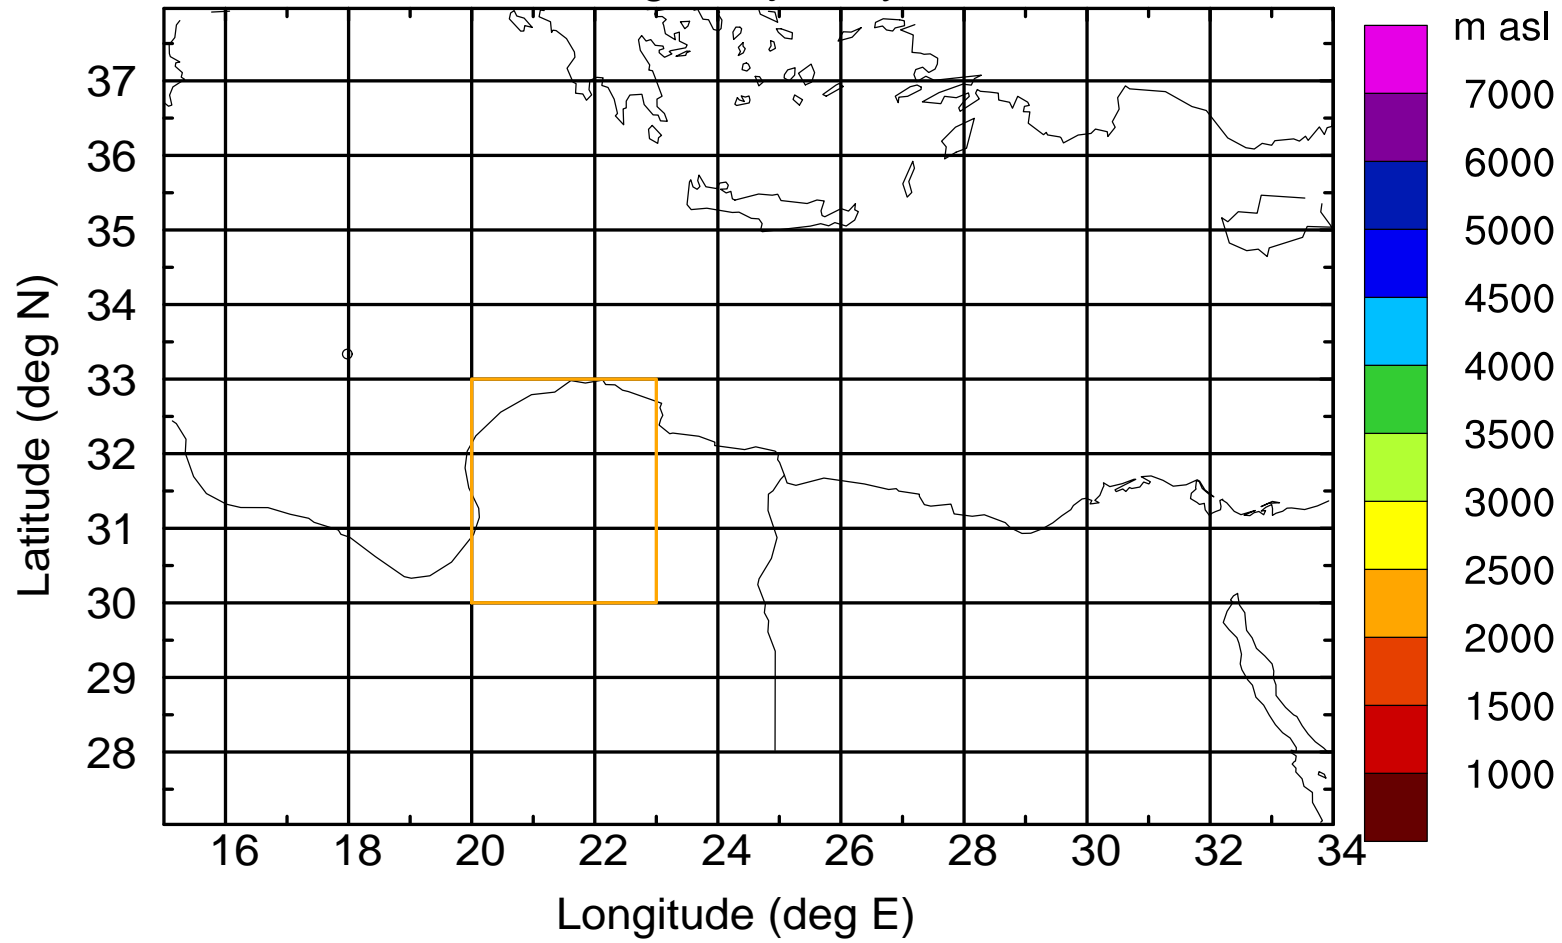

Paphos Airport ground station 20170422 15:00 UTC

Flight trajectory