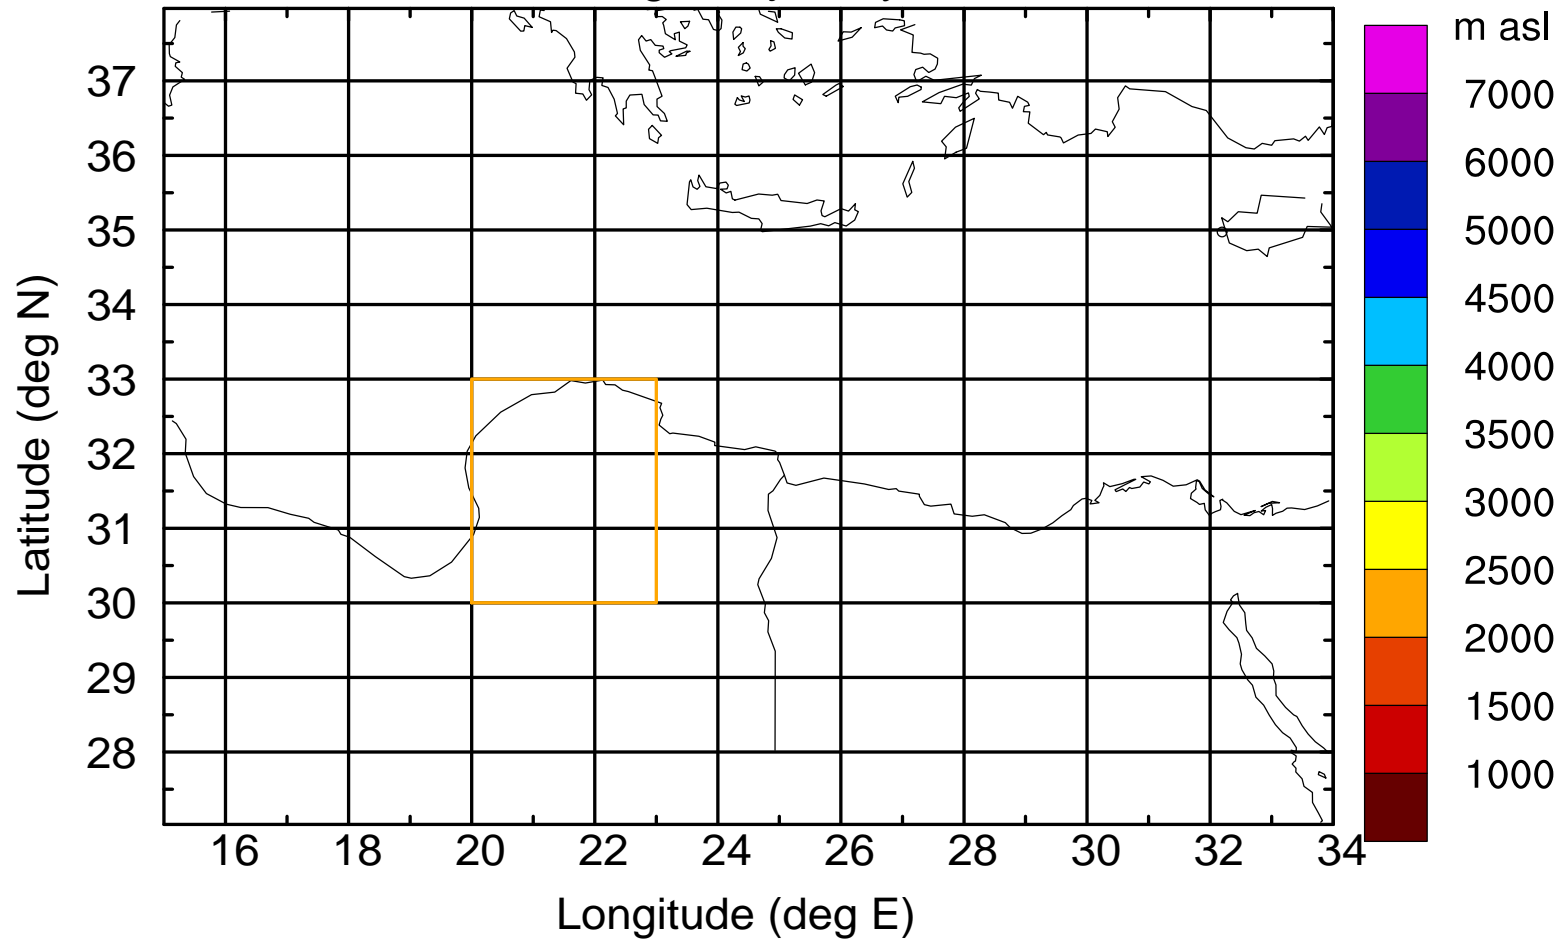

Paphos Airport ground station 20170422 15:00 UTC

Flight trajectory