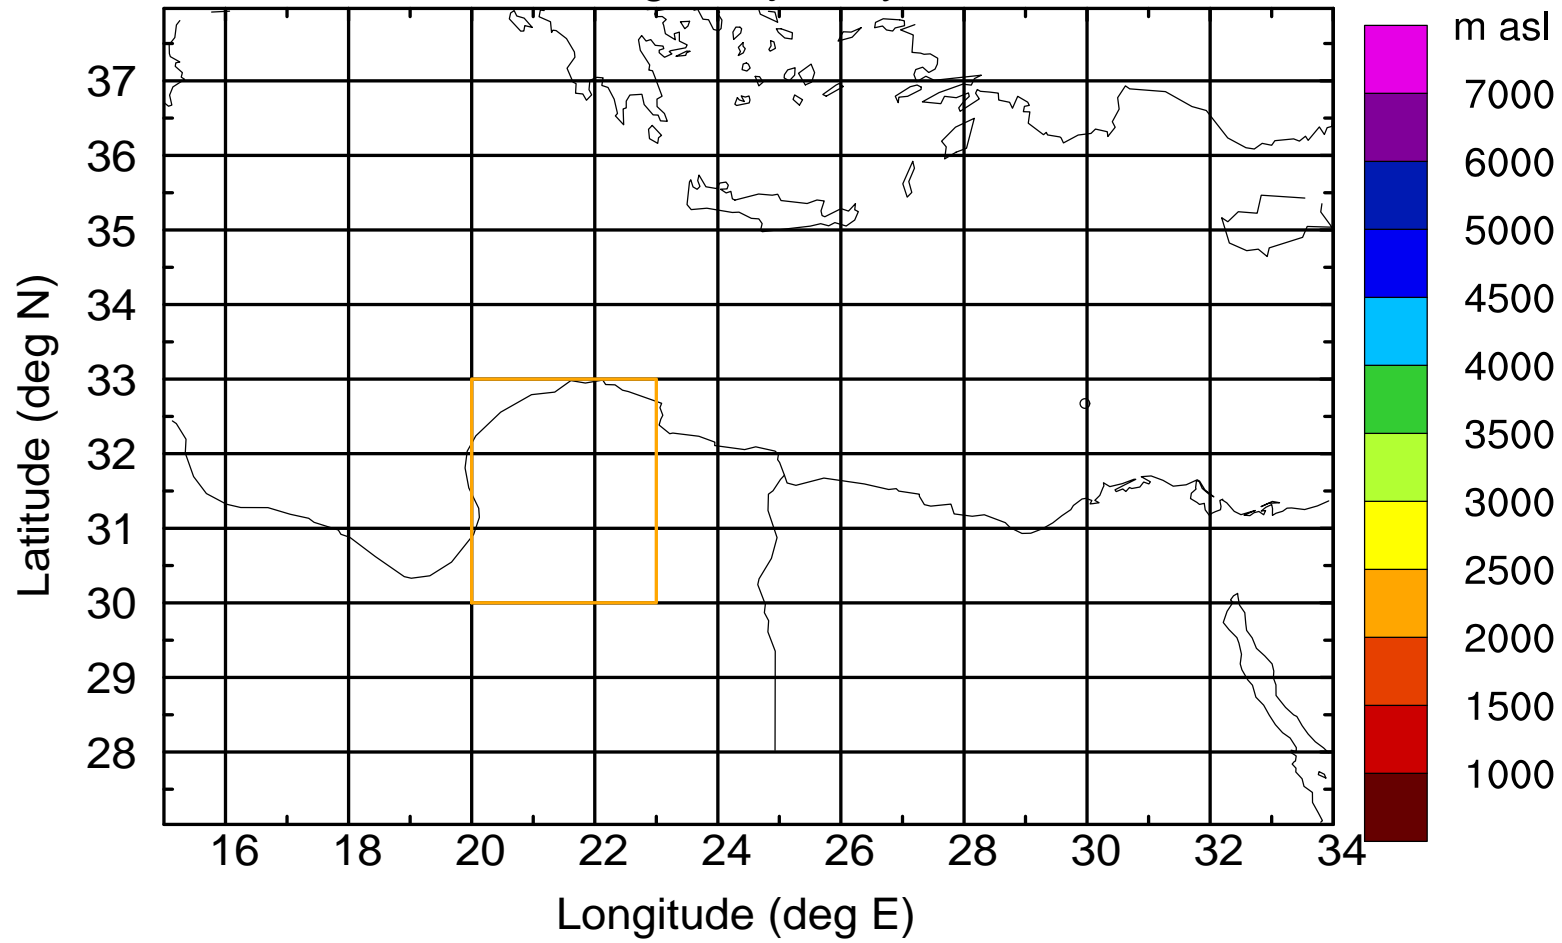

Paphos Airport ground station 20170422 15:00 UTC

Flight trajectory