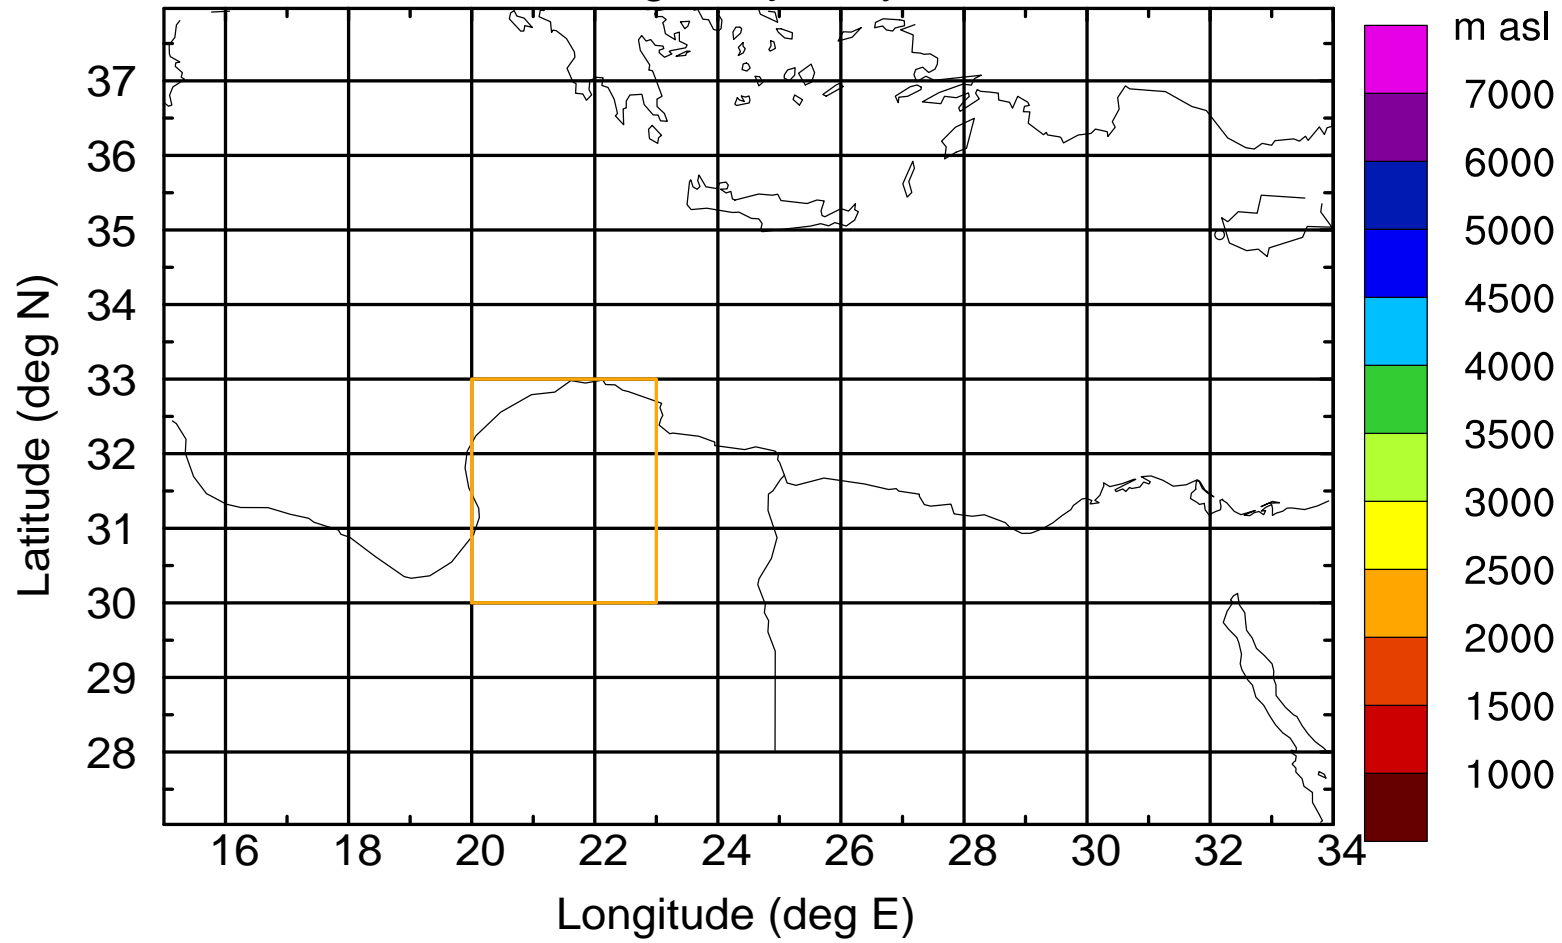

Paphos Airport ground station 20170422 15:00 UTC

Flight trajectory