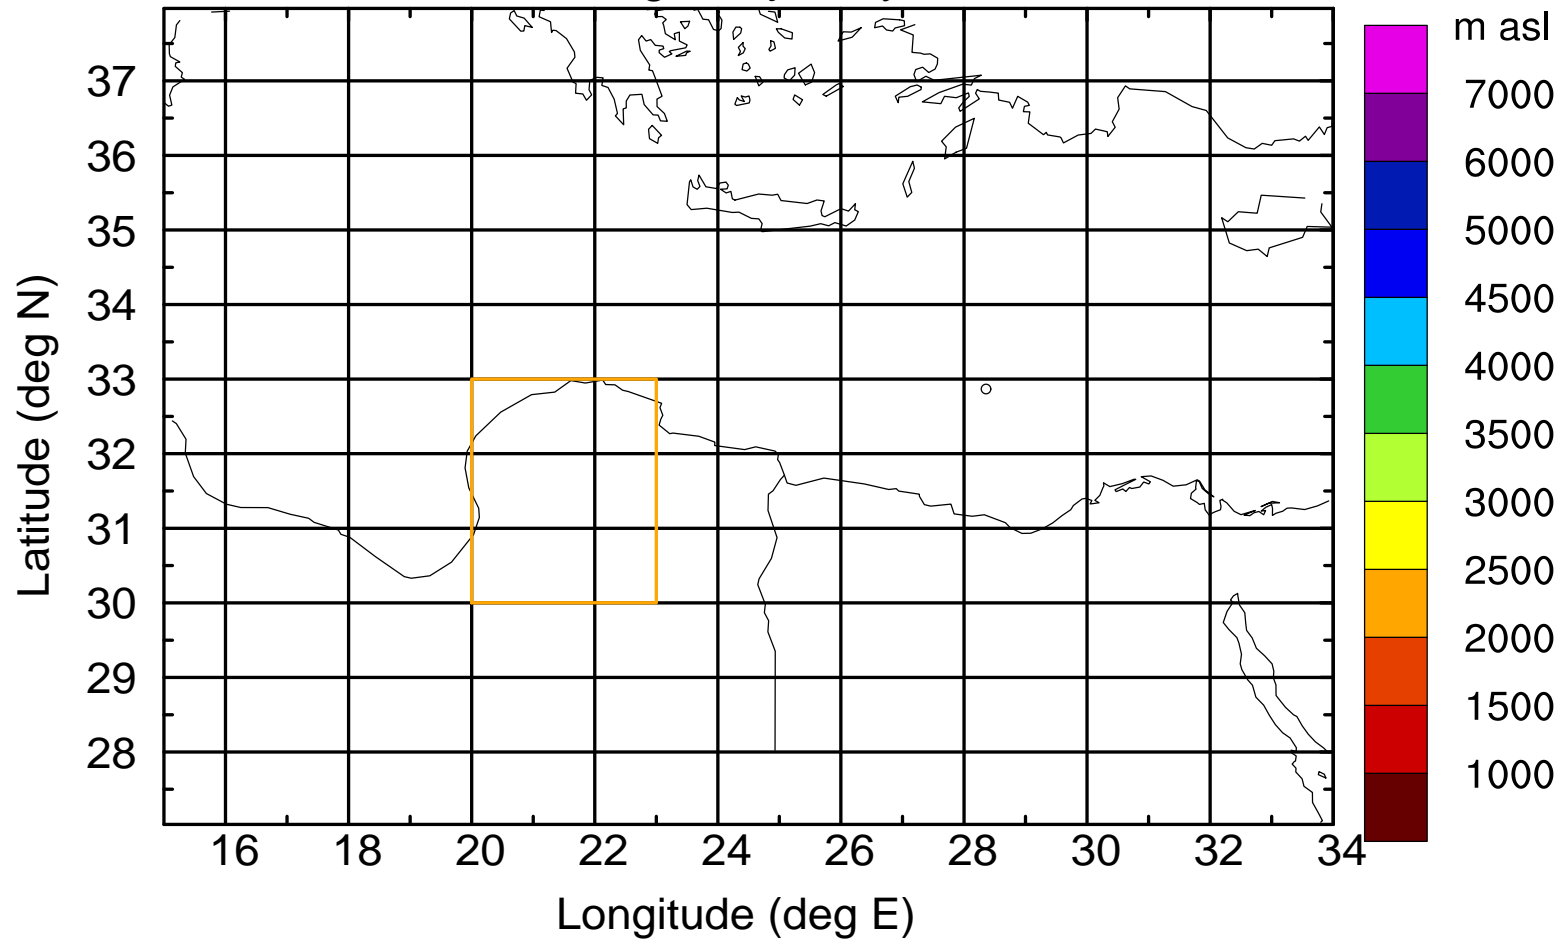

Paphos Airport ground station 20170422 15:00 UTC

Flight trajectory