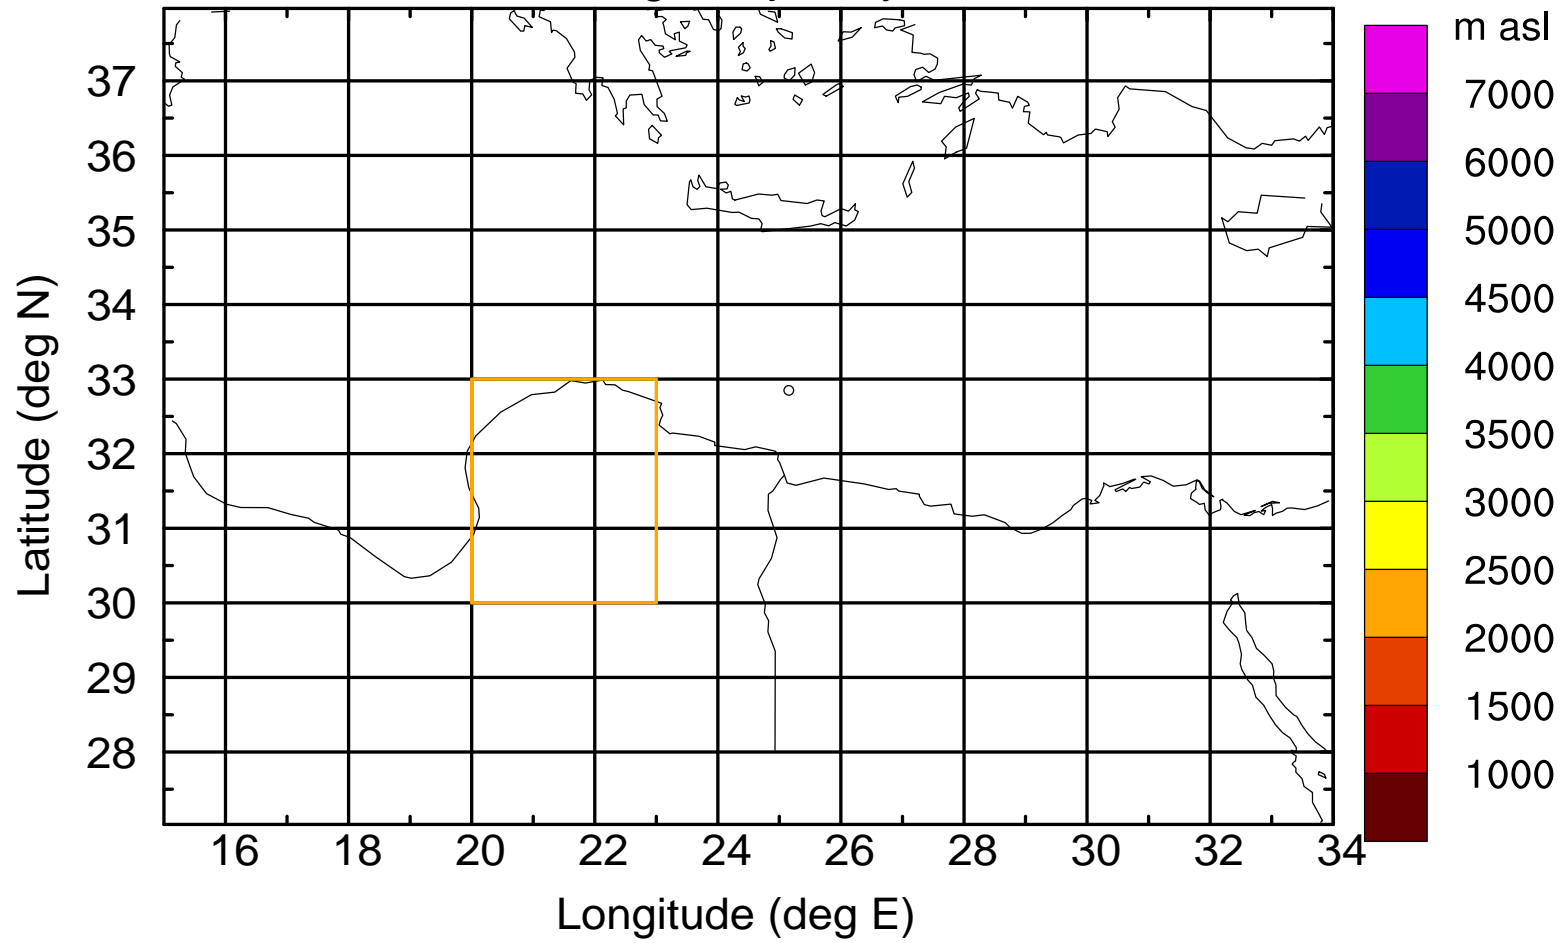

Paphos Airport ground station 20170422 15:00 UTC

Flight trajectory