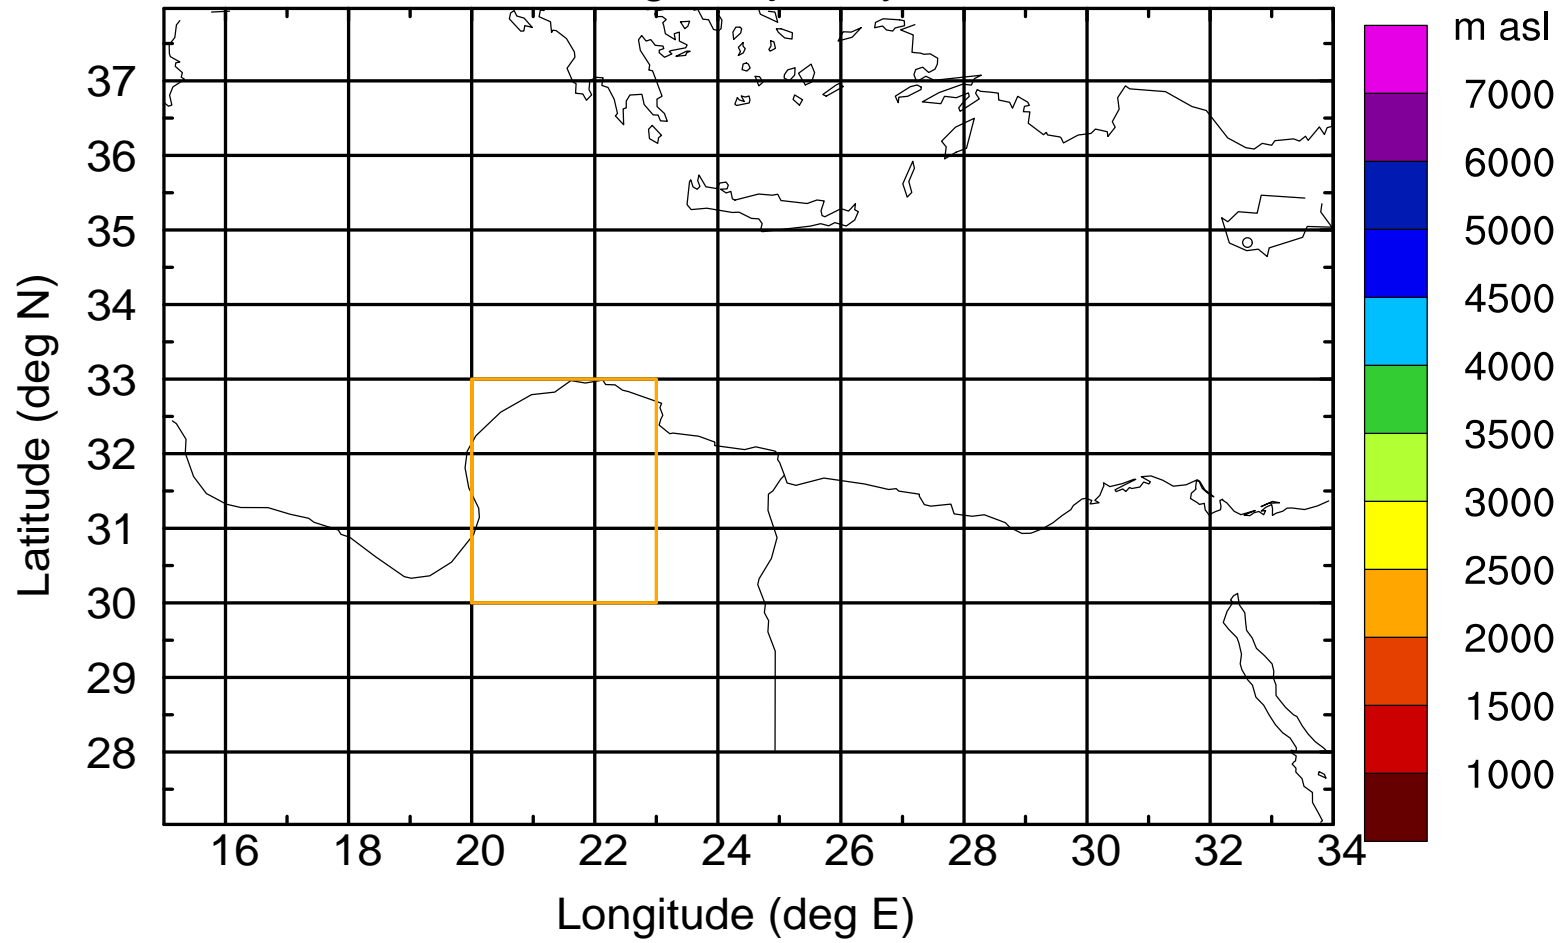

Paphos Airport ground station 20170422 15:00 UTC

Flight trajectory