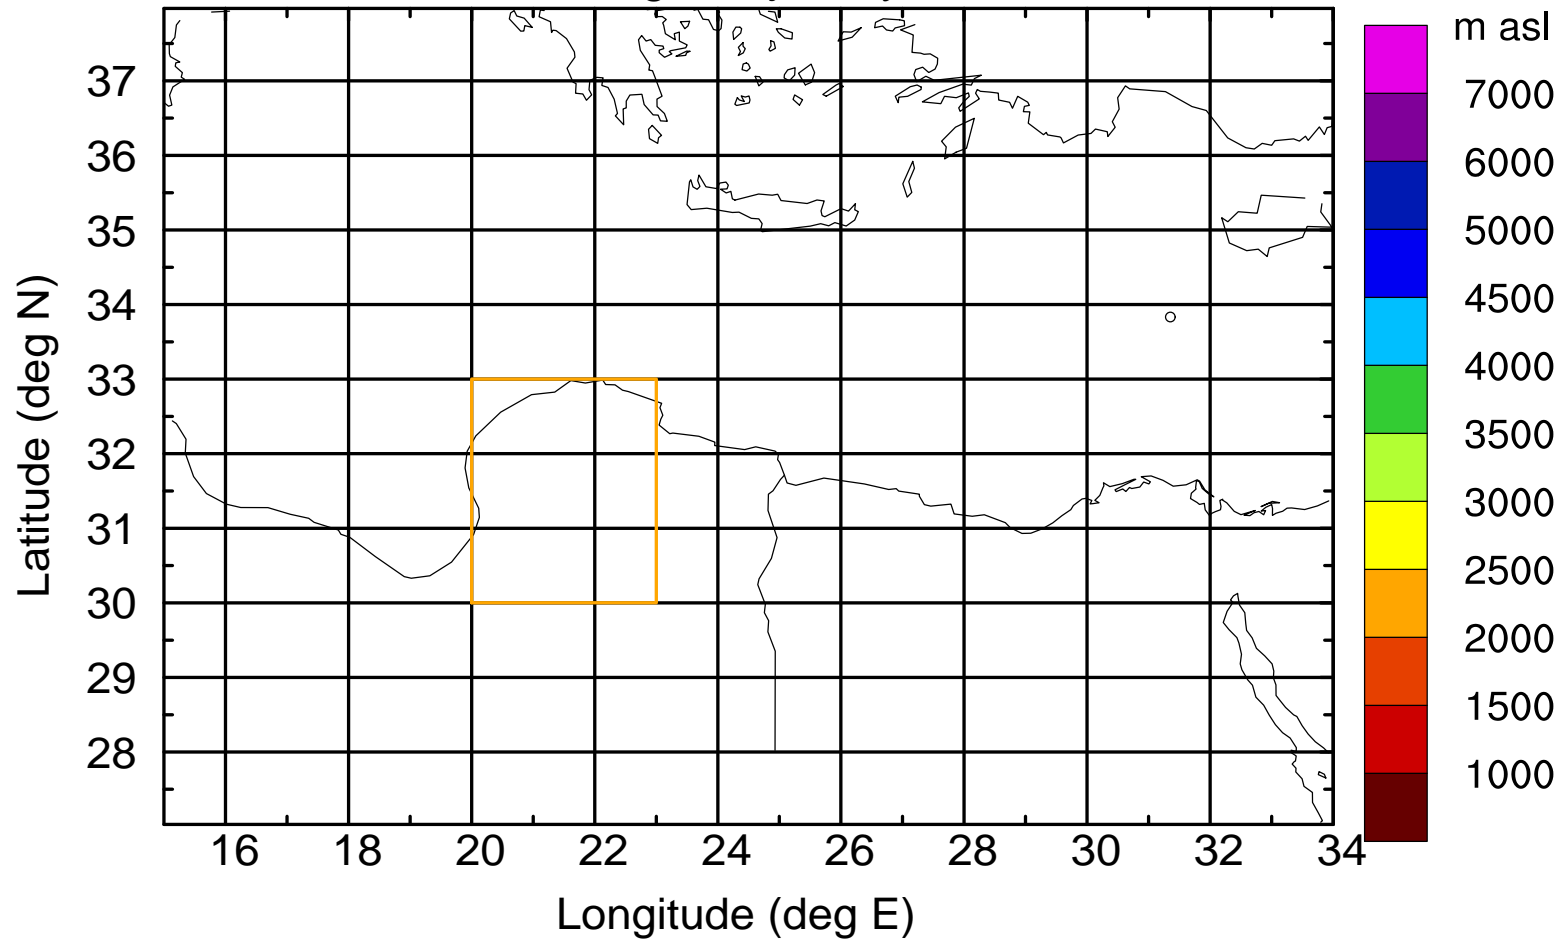

Paphos Airport ground station 20170422 15:00 UTC

Flight trajectory