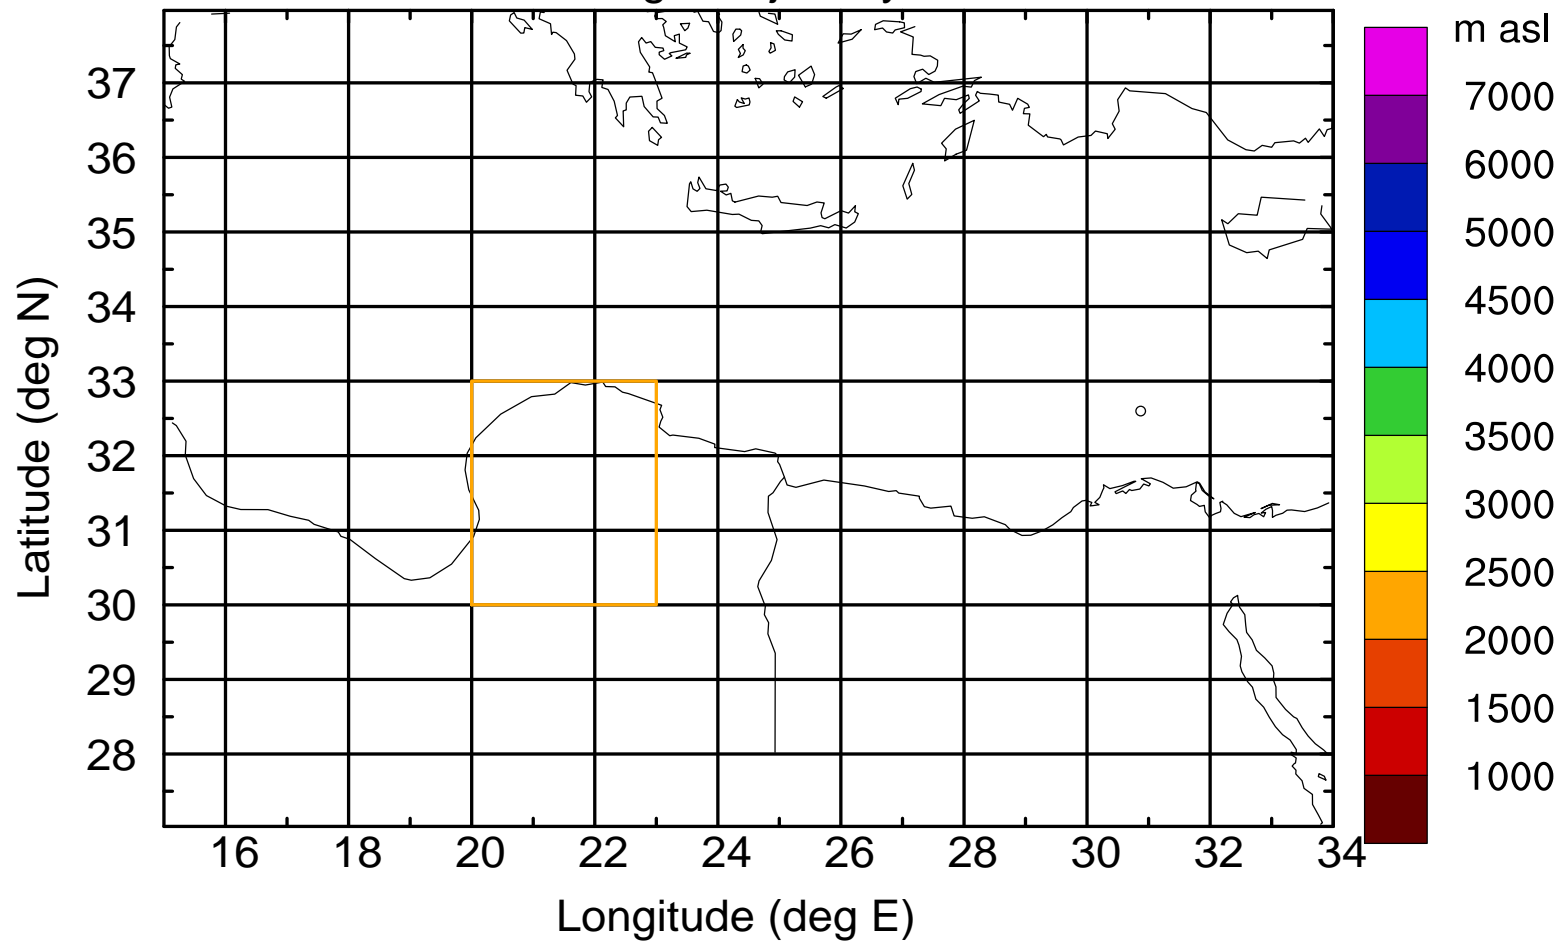

Paphos Airport ground station 20170422 15:00 UTC

Flight trajectory