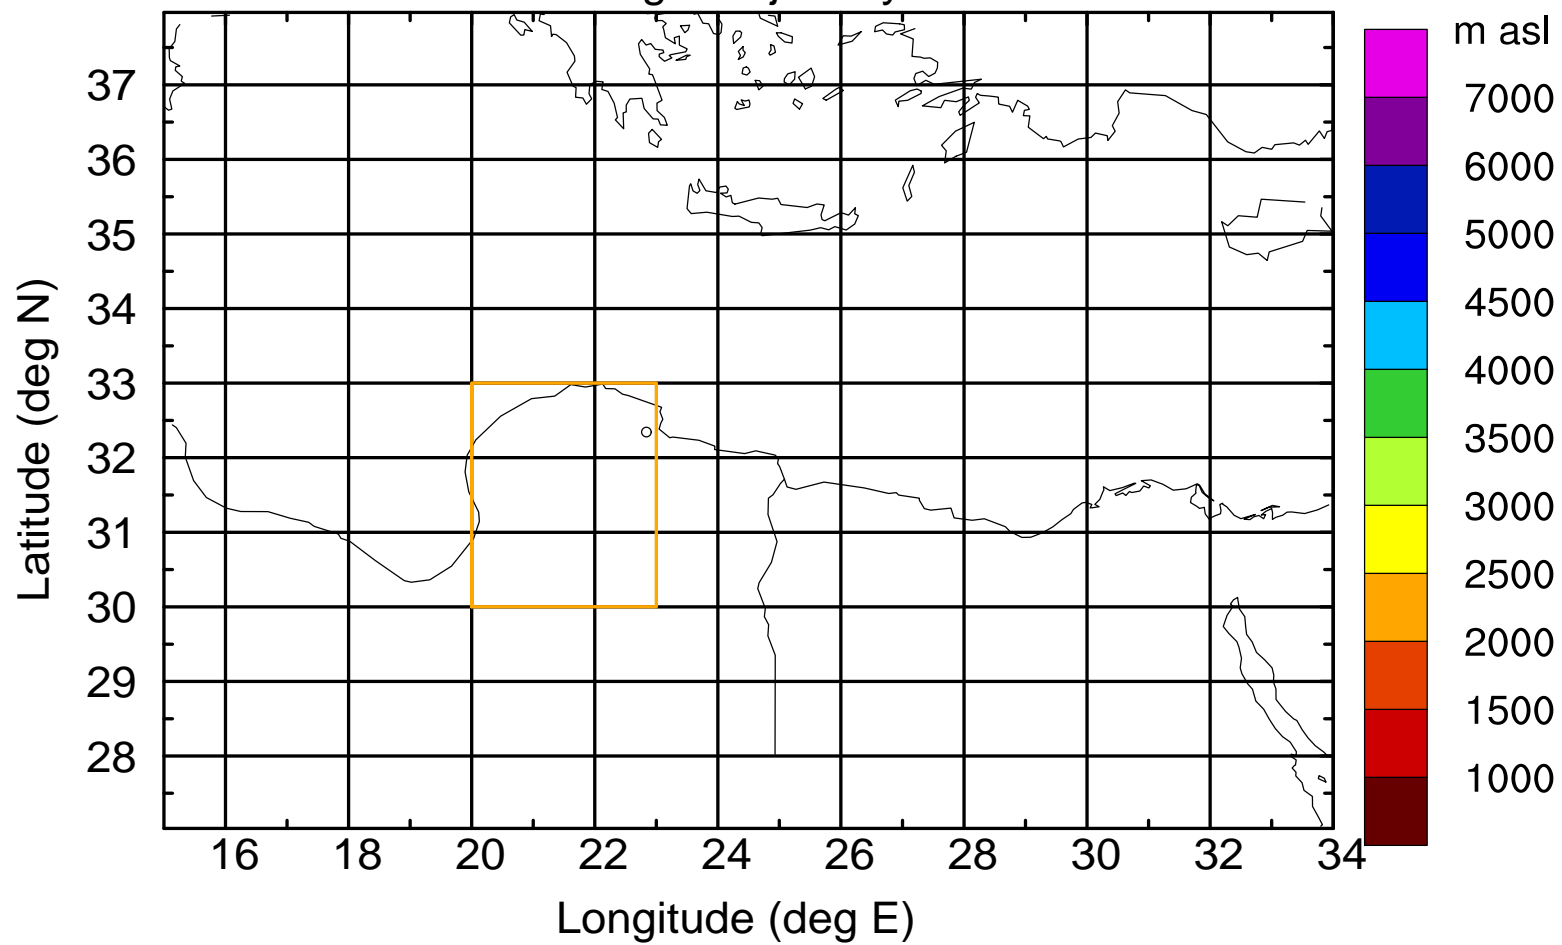

Paphos Airport ground station 20170422 15:00 UTC

Flight trajectory