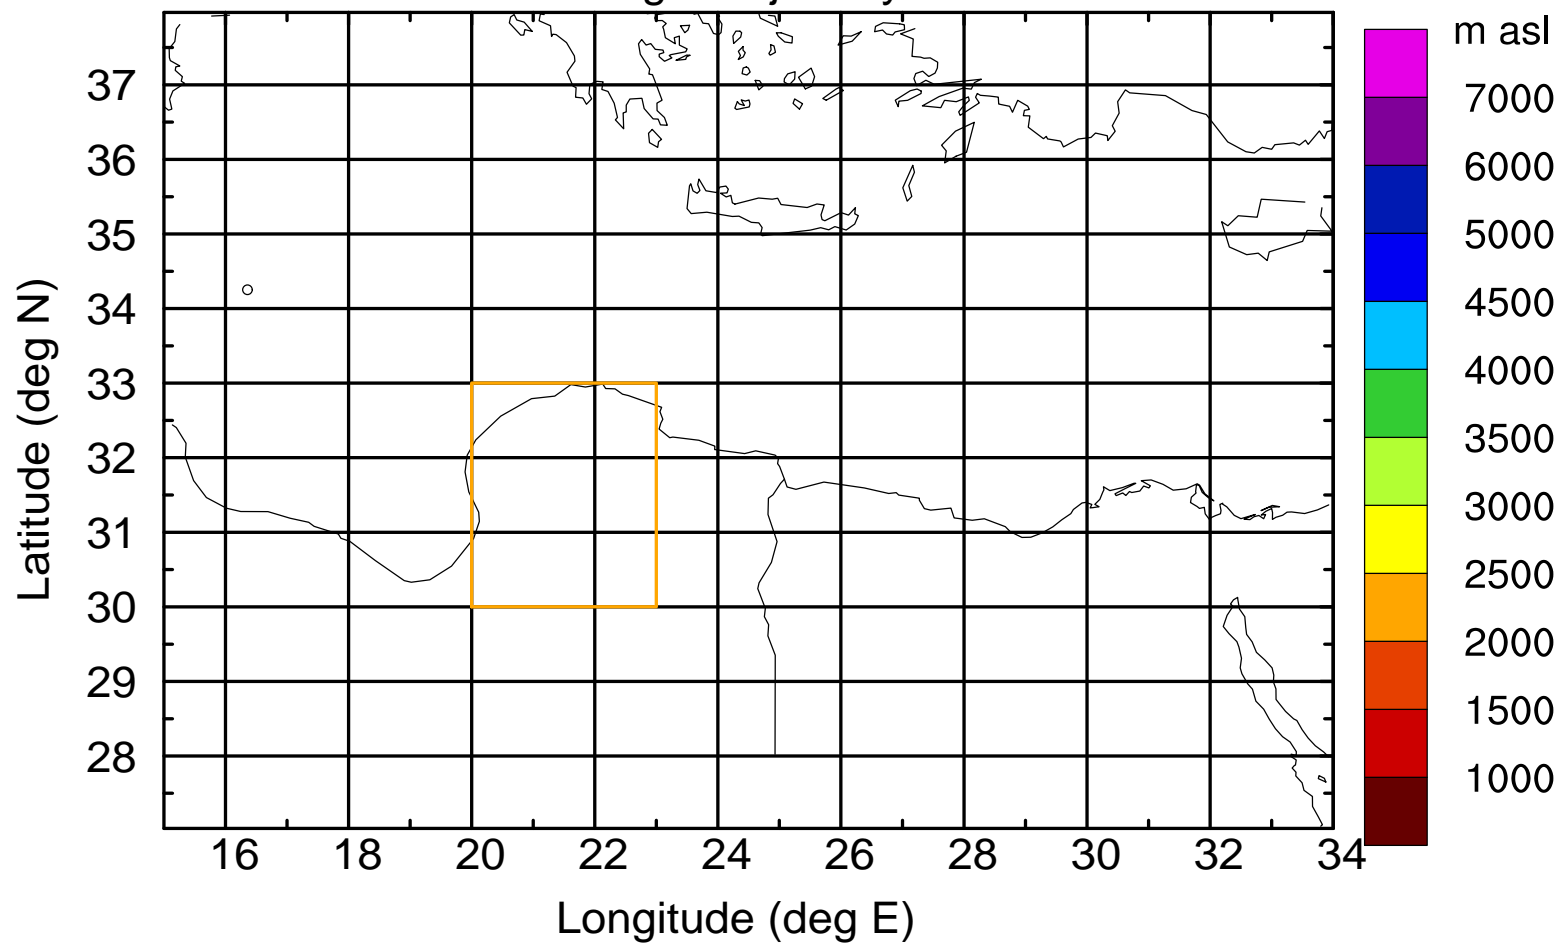

Paphos Airport ground station 20170422 15:00 UTC

Flight trajectory