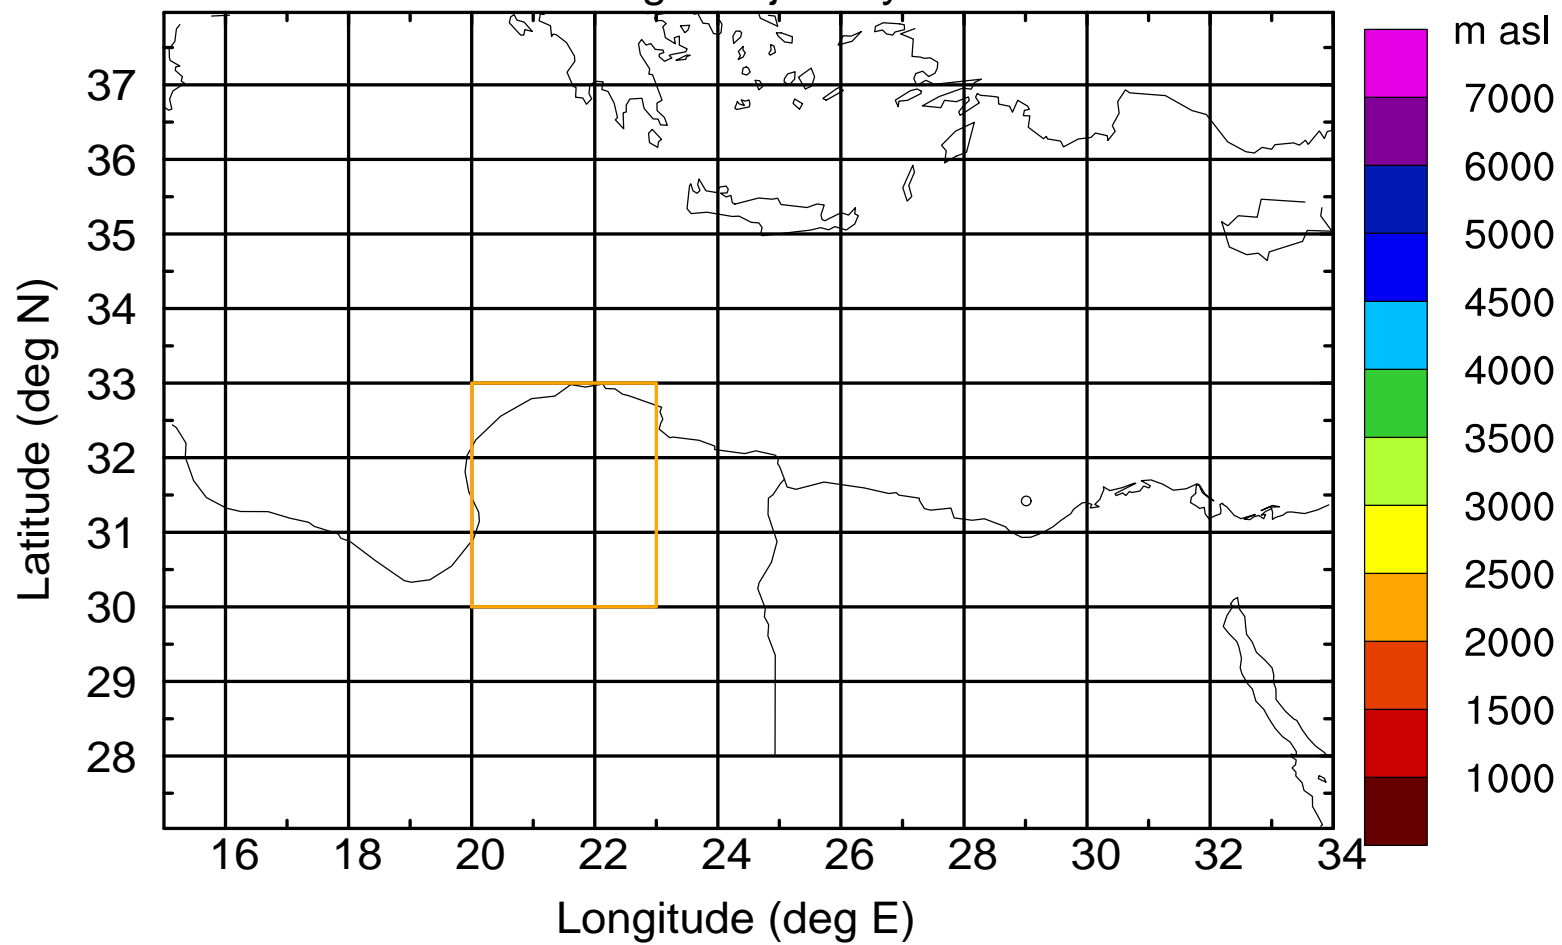

Paphos Airport ground station 20170422 15:00 UTC

Flight trajectory