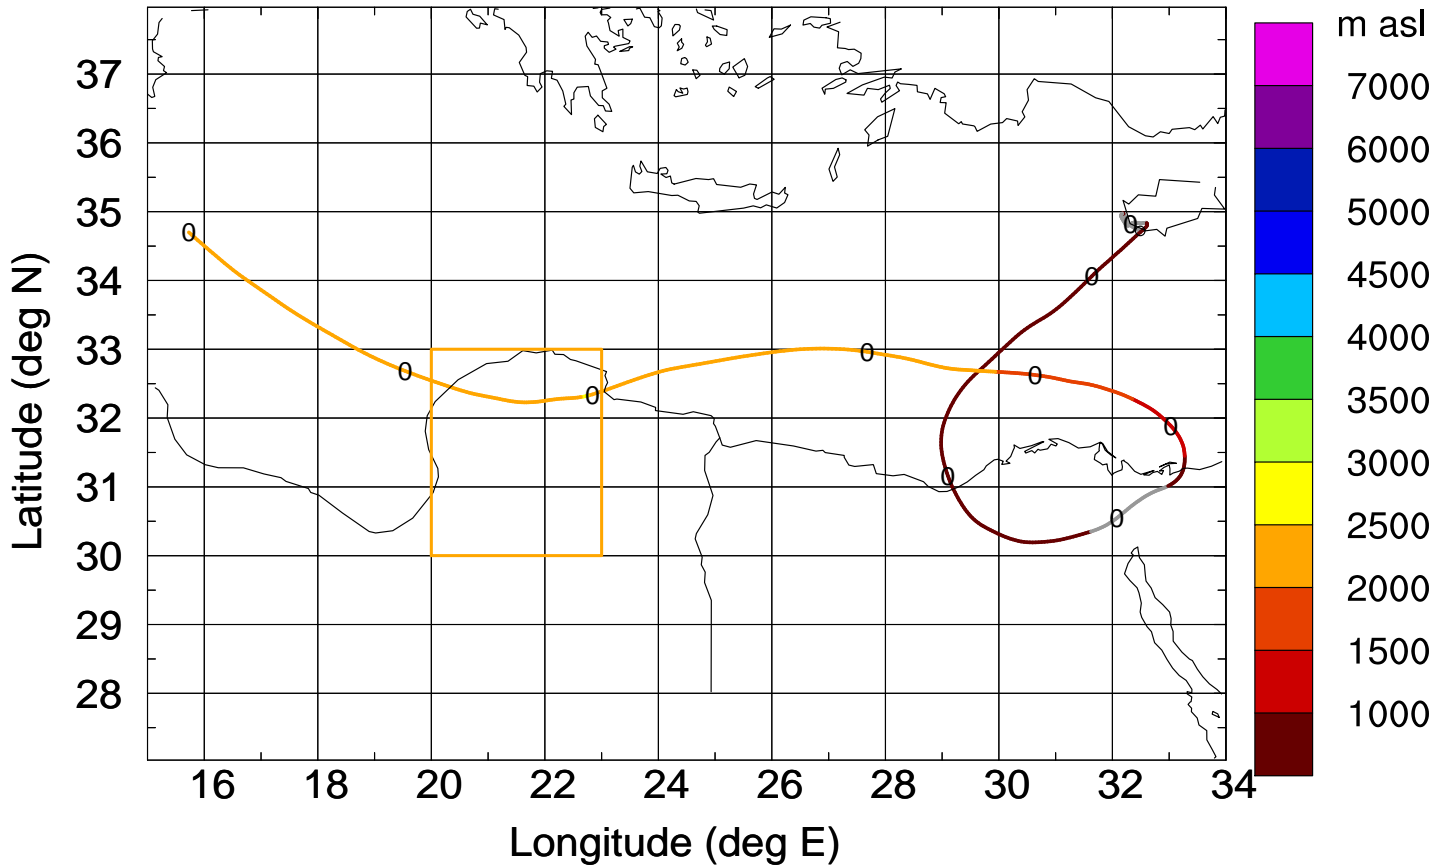

Arriv 20170422/150000 A-Life R20170422

— Height      - - - - - Mixing height