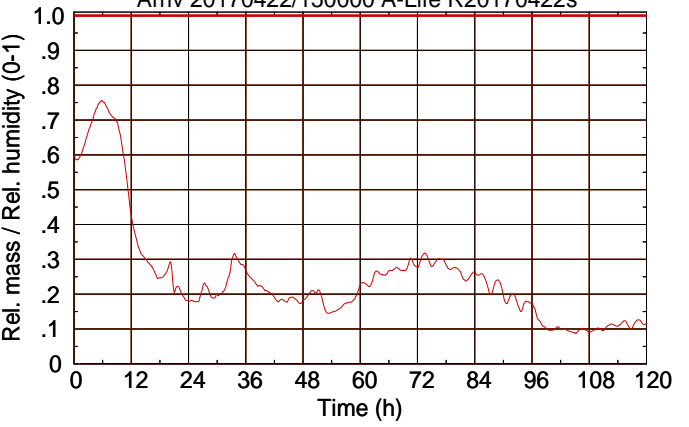

Arriv 20170422/150000 A-Life R20170422

— Height      - - - - - Mixing height