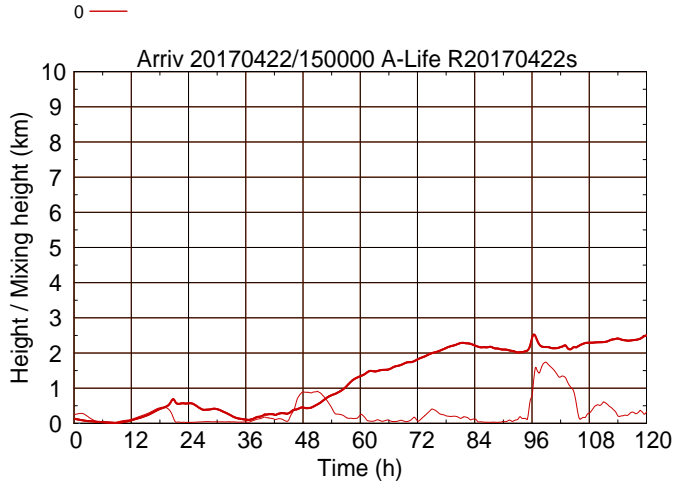

Arriv 20170422/150000 A-Life R20170422

— Height      - - - - - Mixing height