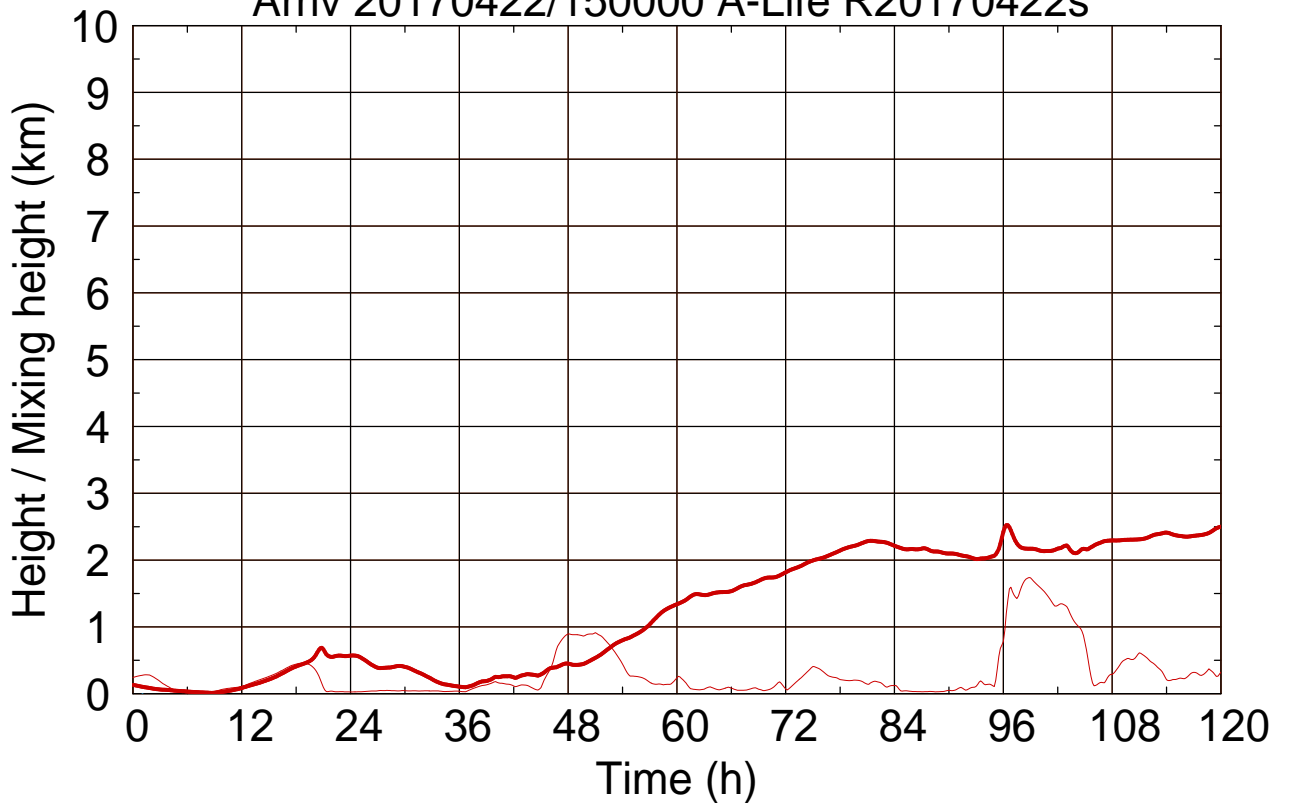

Arriv 20170422/150000 A-Life R20170422s

0 —

Arriv 20170422/150000 A-Life R20170422s

— Height

— Mixing height