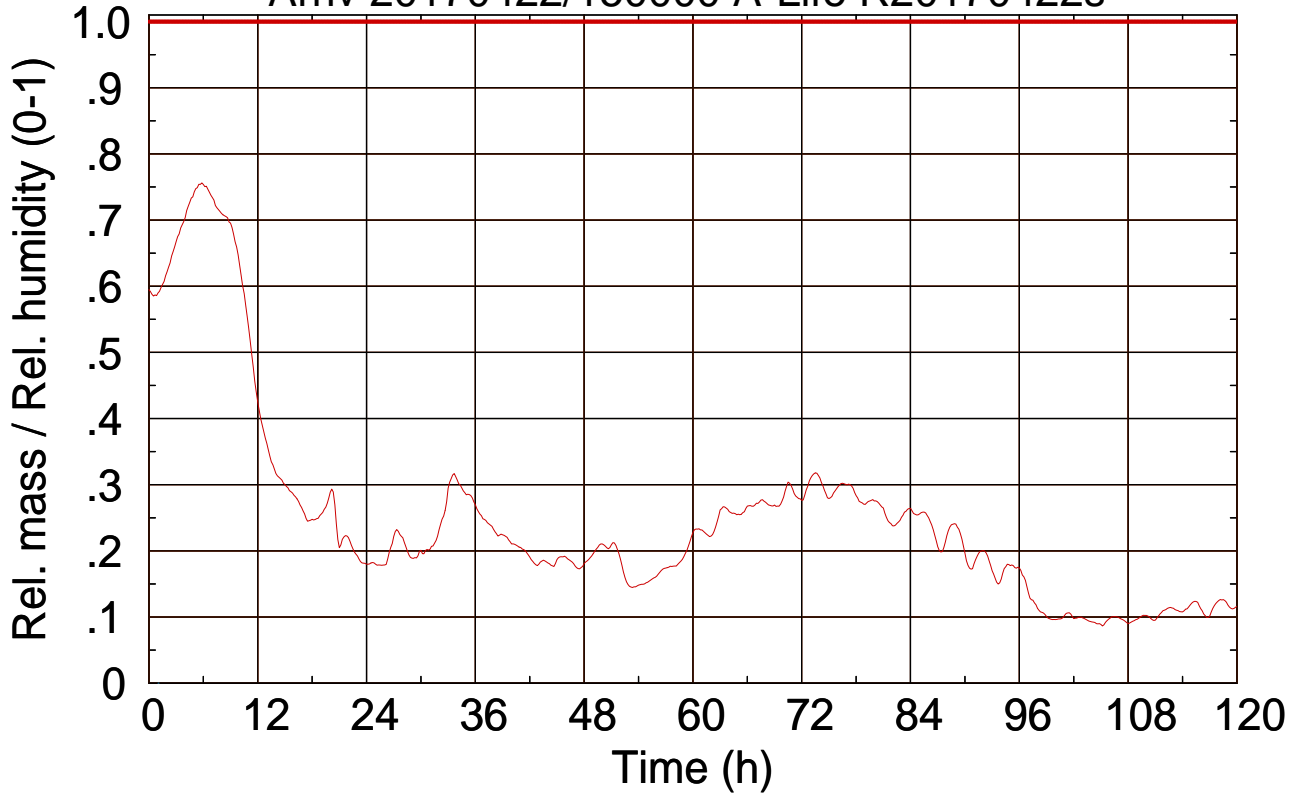

Arriv 20170422/150000 A-Life R20170422s

0 —

Arriv 20170422/150000 A-Life R20170422s

— Height

— Mixing height