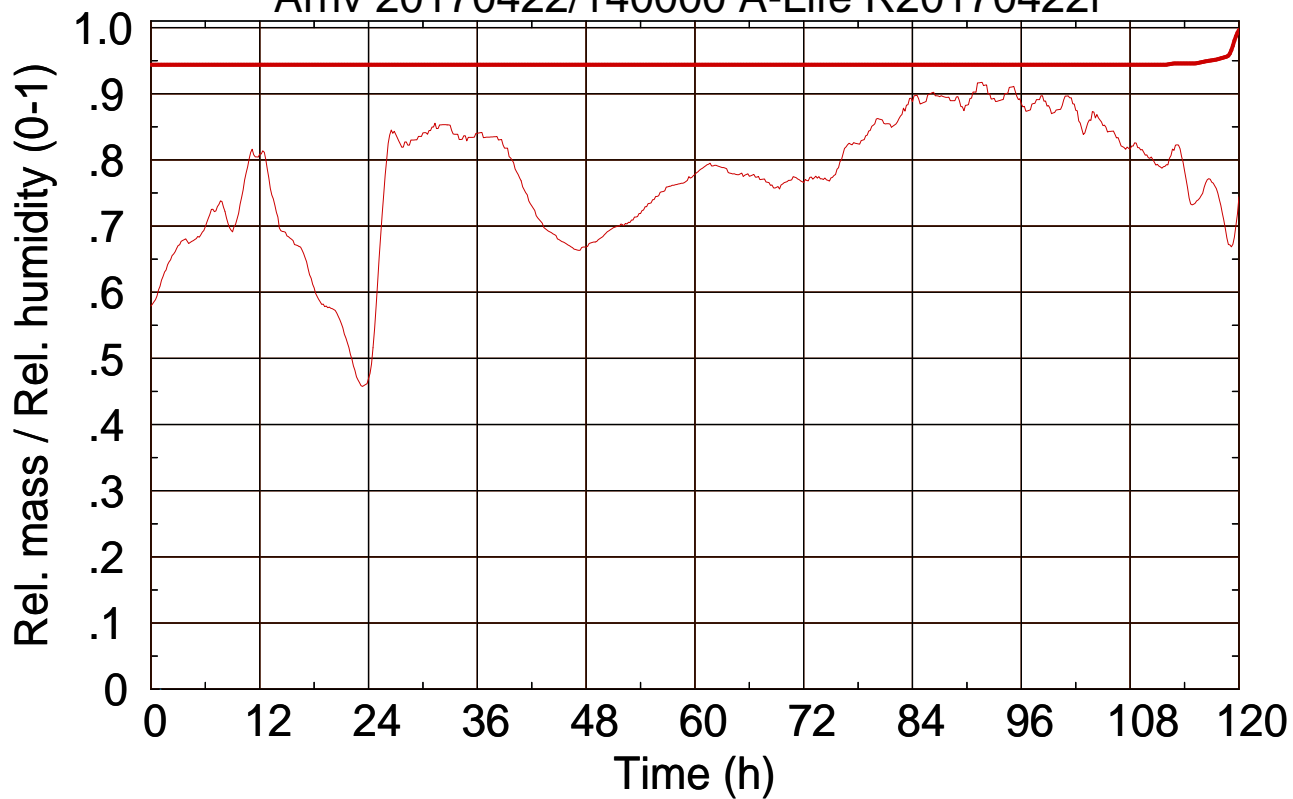

Arriv 20170422/140000 A-Life R20170422r

0

Arriv 20170422/140000 A-Life R20170422r

— Height

— Mixing height