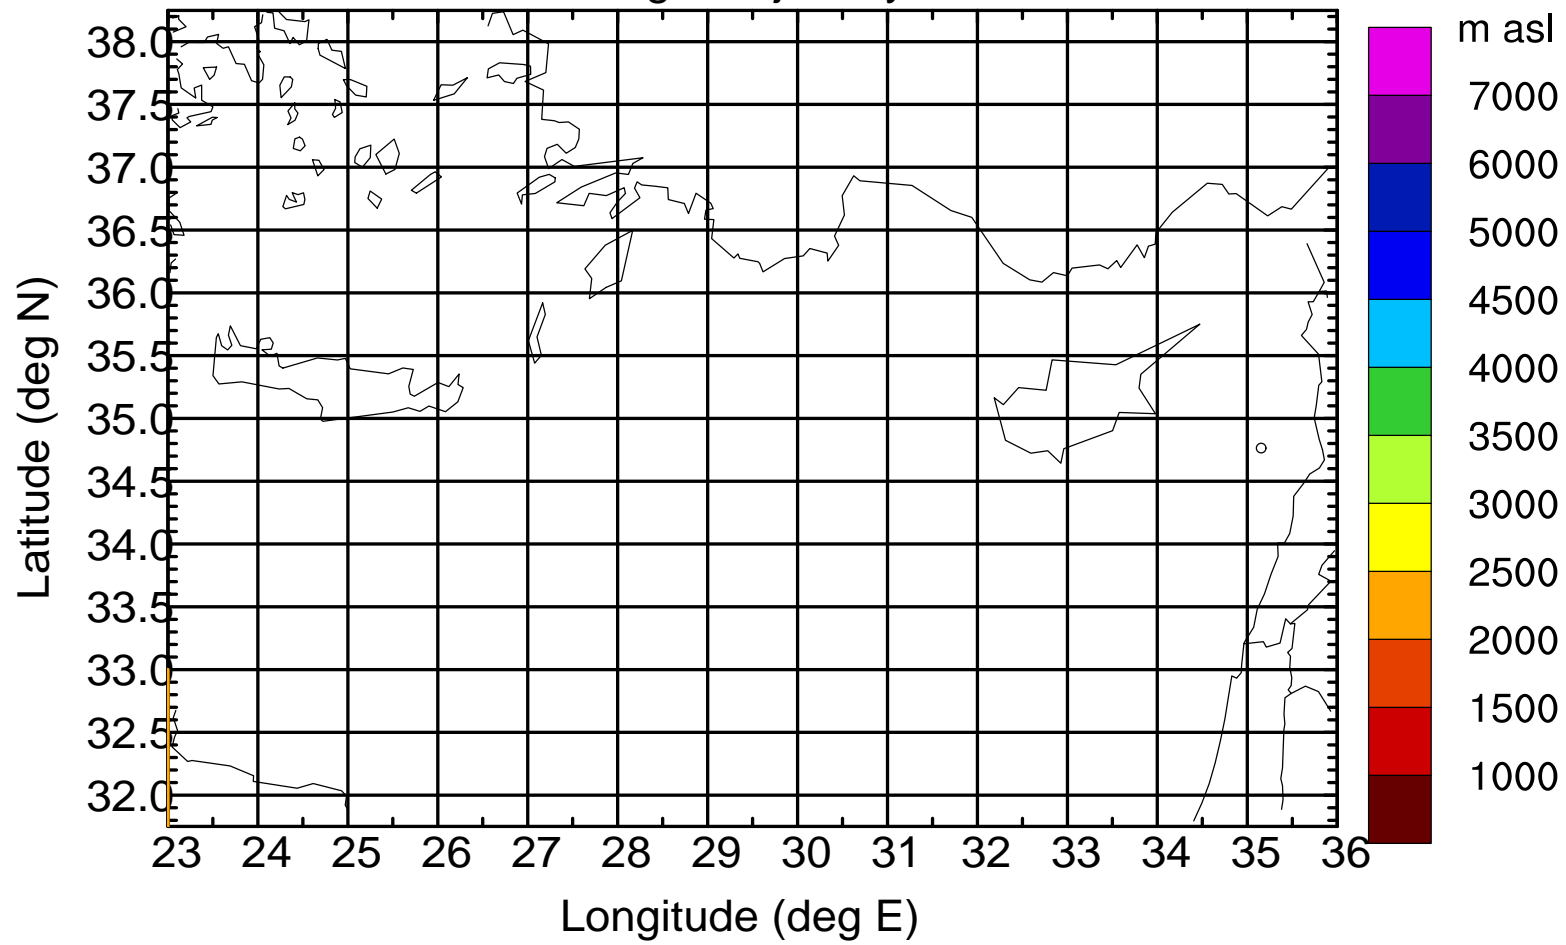

Paphos Airport ground station 20170422 14:00 UTC

Flight trajectory