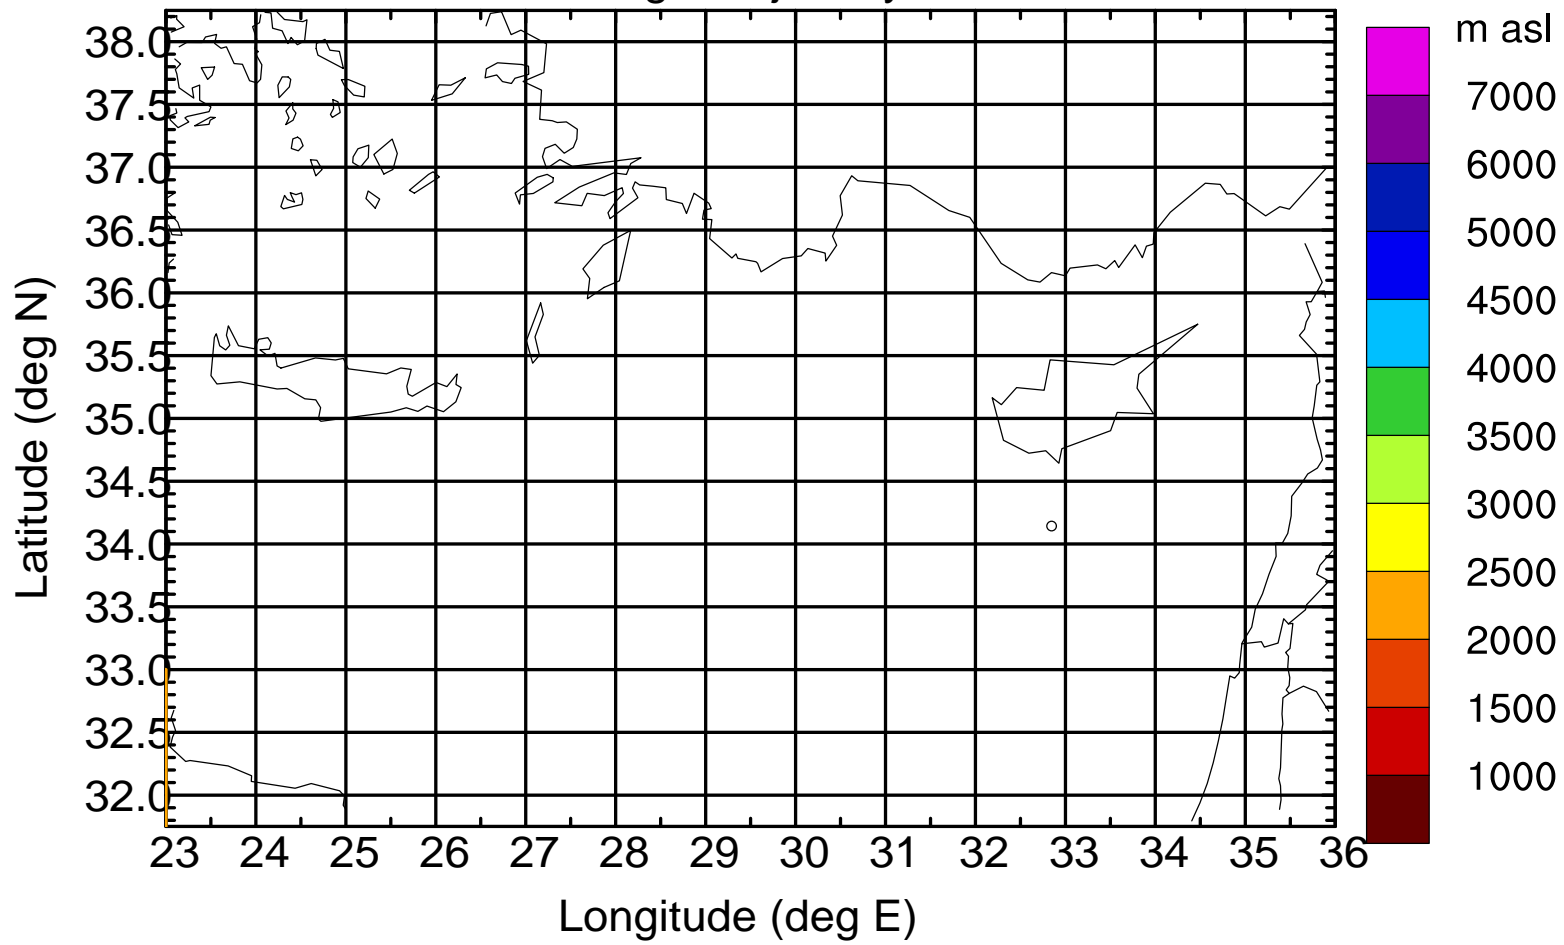

Paphos Airport ground station 20170422 14:00 UTC

Flight trajectory