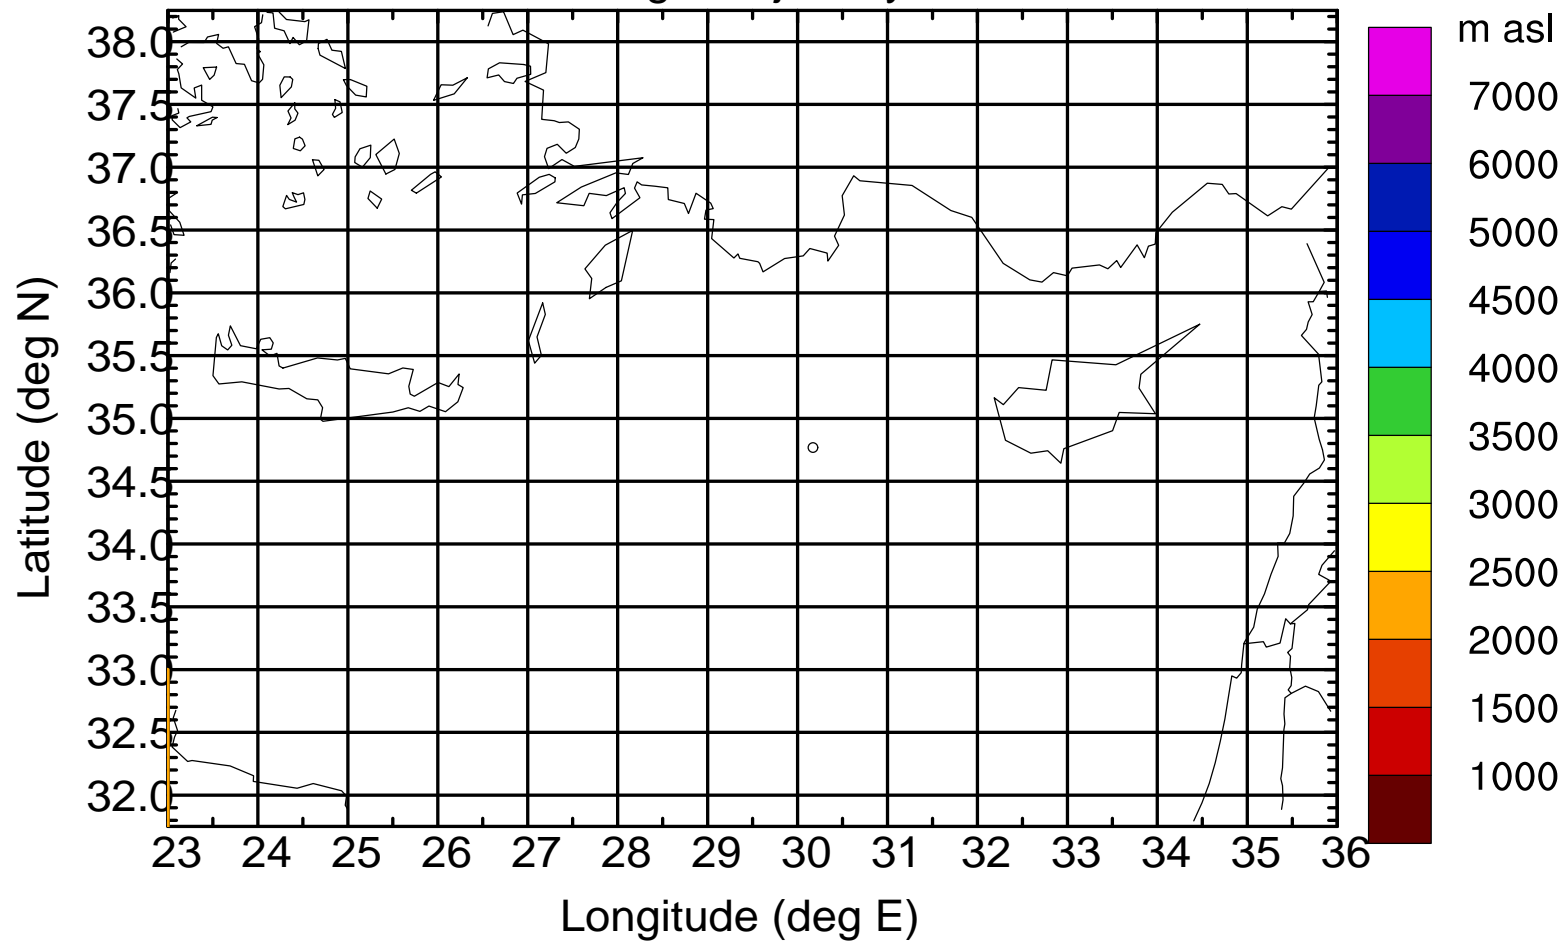

Paphos Airport ground station 20170422 14:00 UTC

Flight trajectory