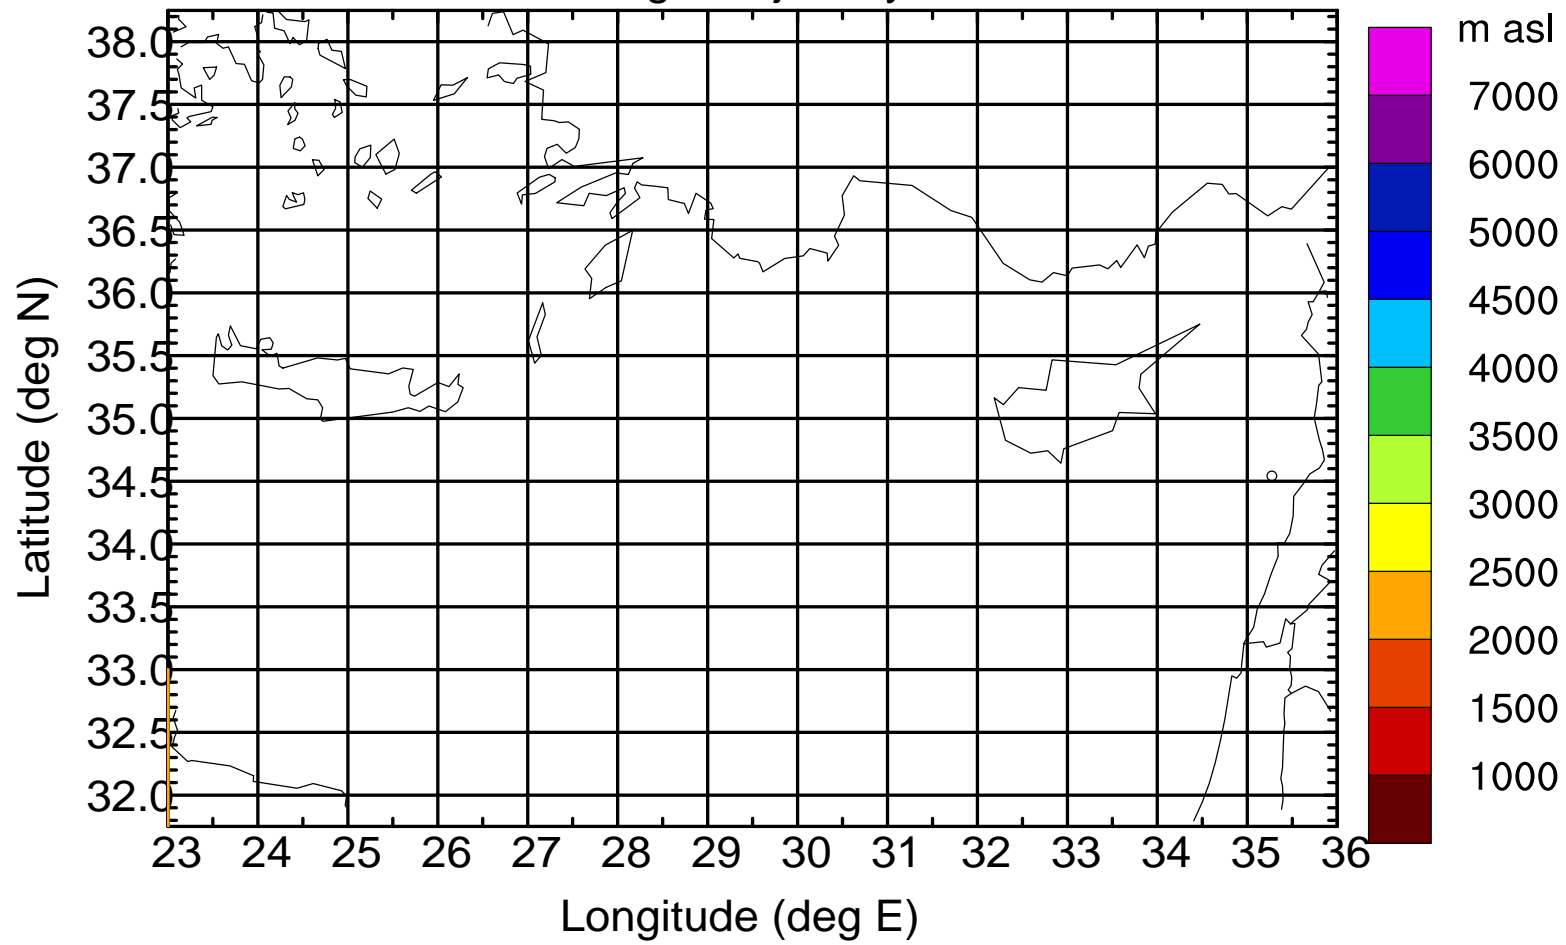

Paphos Airport ground station 20170422 14:00 UTC

Flight trajectory