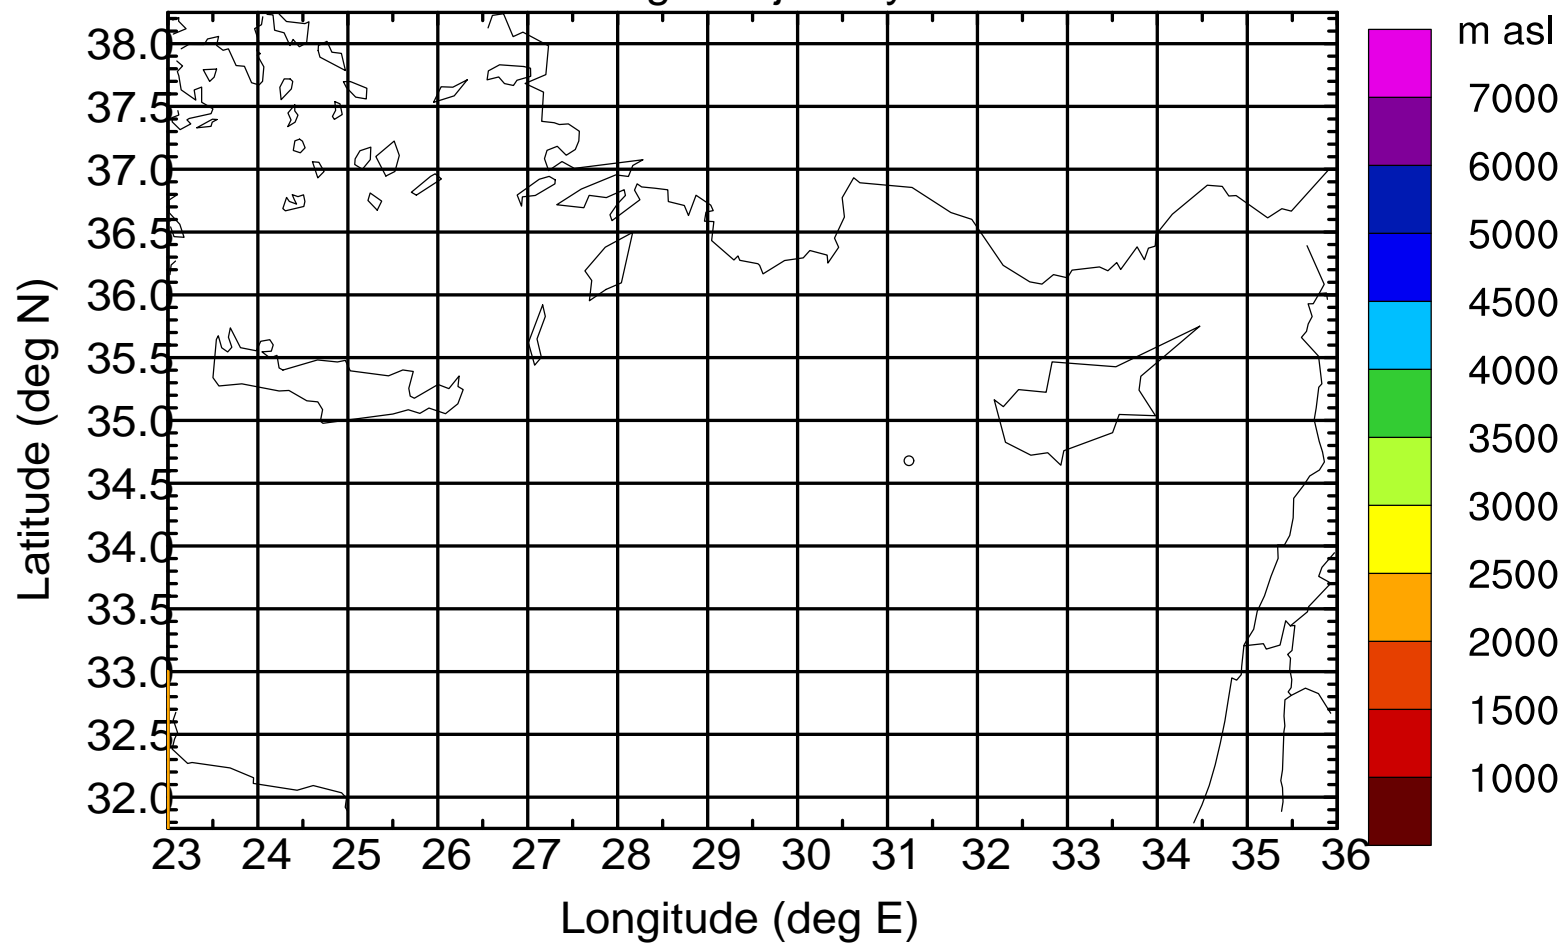

Paphos Airport ground station 20170422 14:00 UTC

Flight trajectory