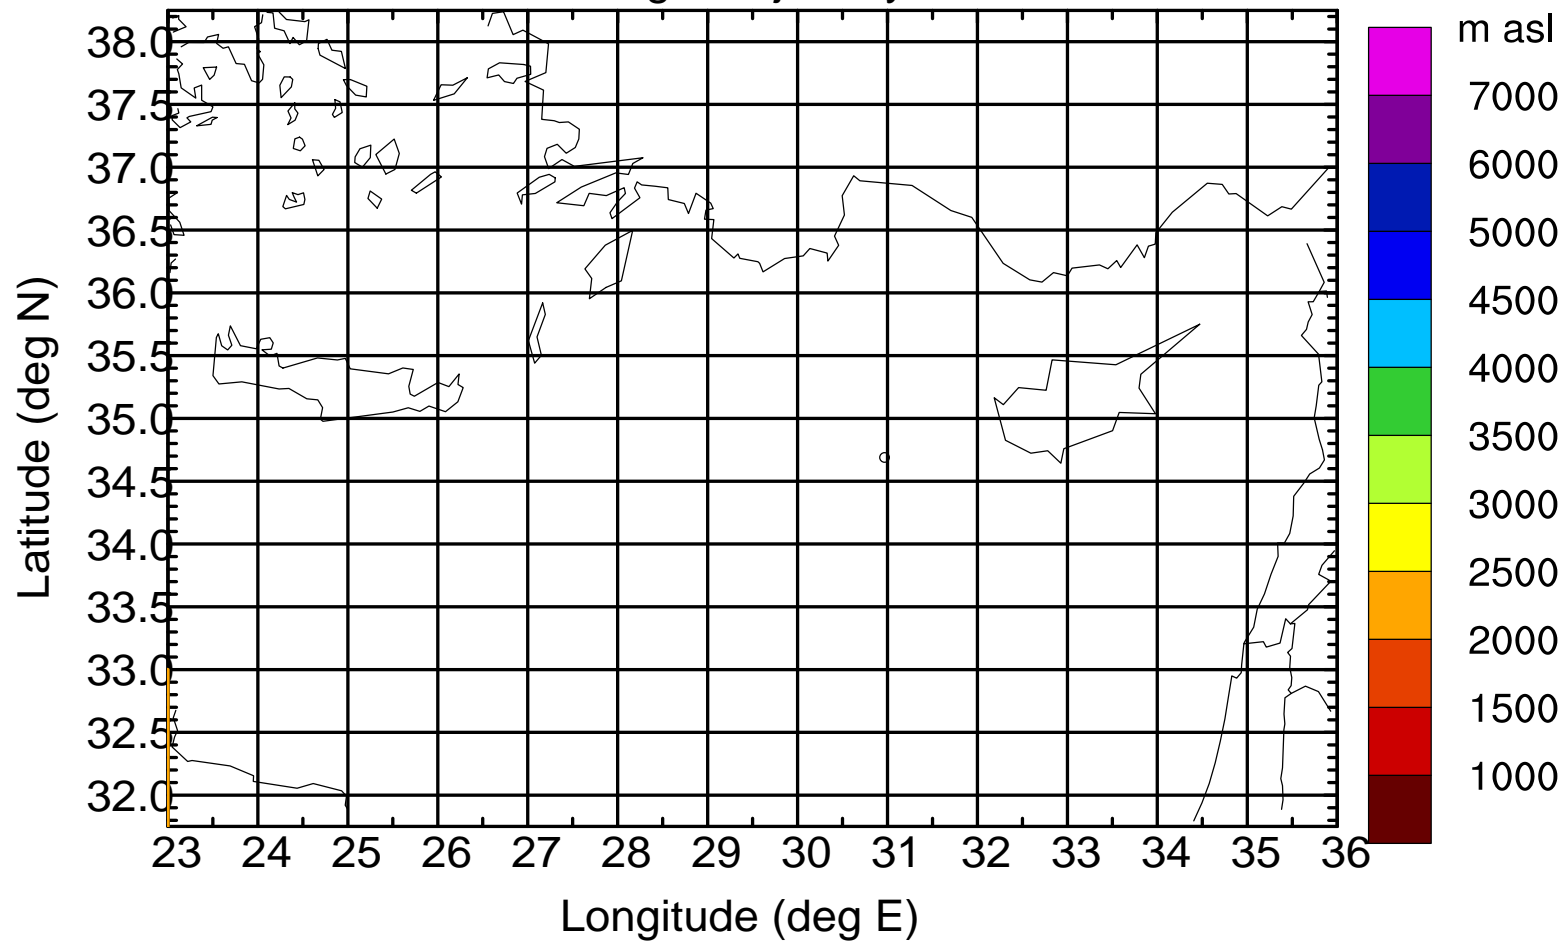

Paphos Airport ground station 20170422 14:00 UTC

Flight trajectory