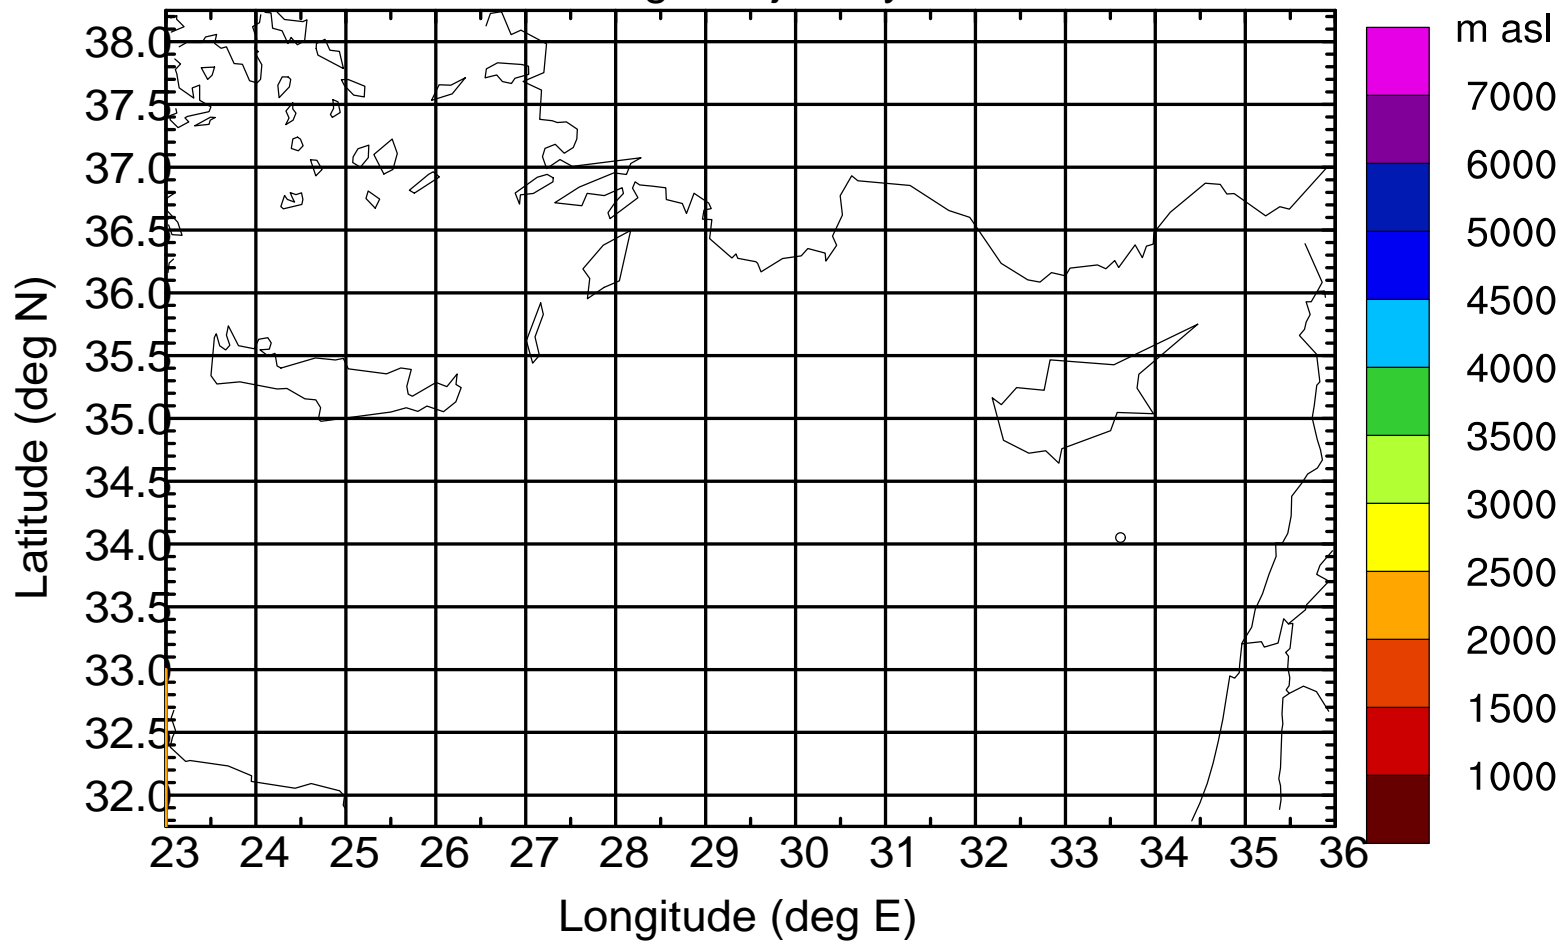

Paphos Airport ground station 20170422 14:00 UTC

Flight trajectory