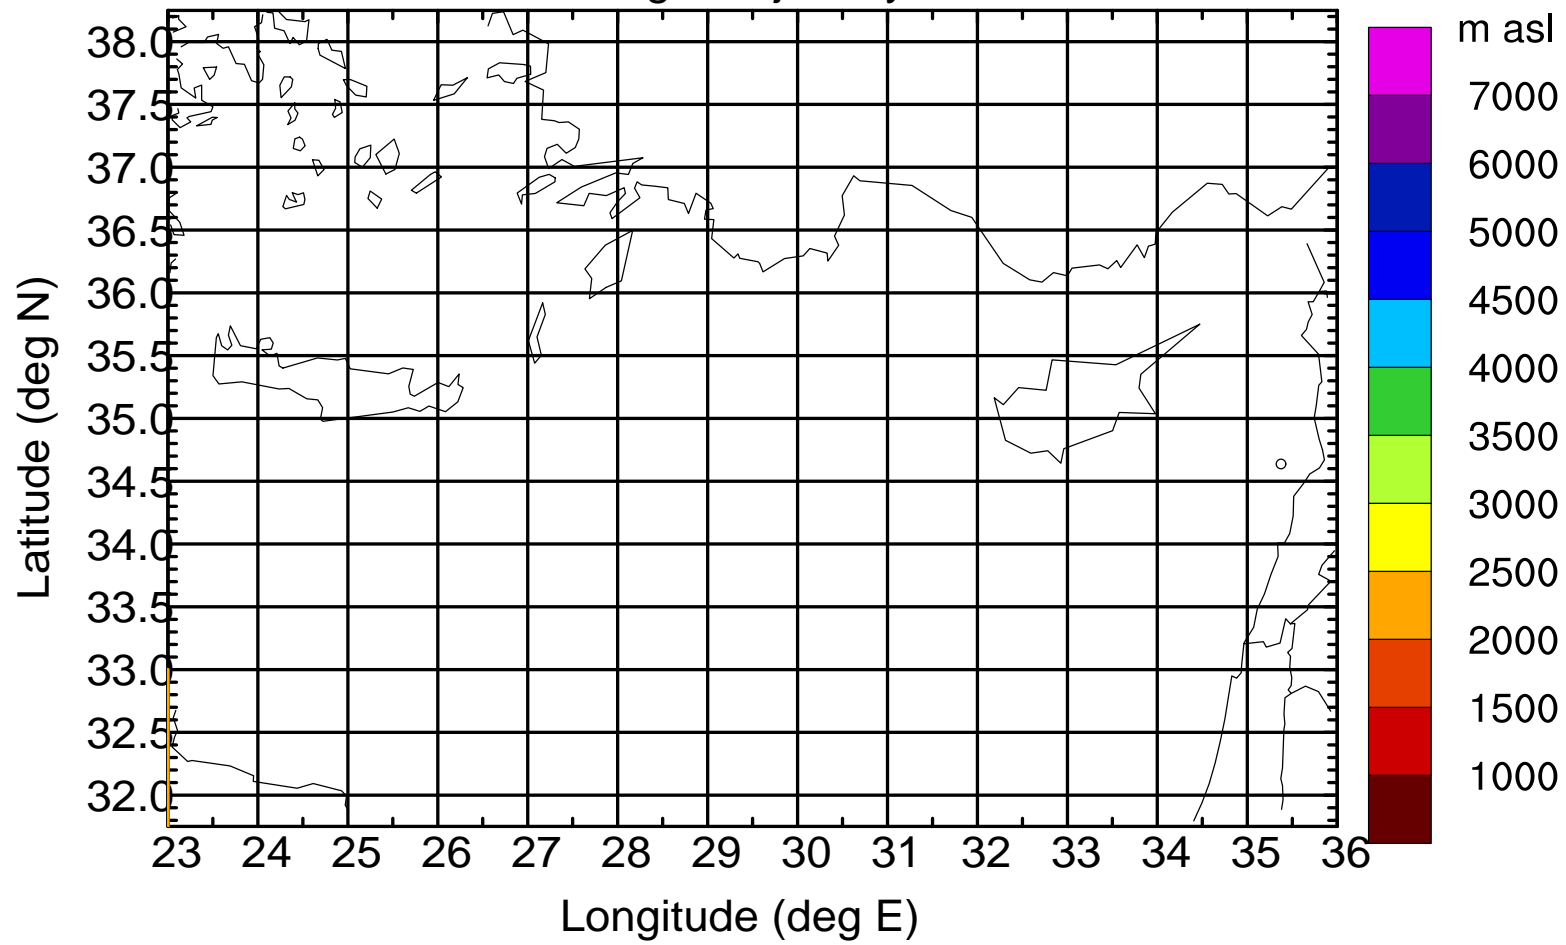

Paphos Airport ground station 20170422 14:00 UTC

Flight trajectory