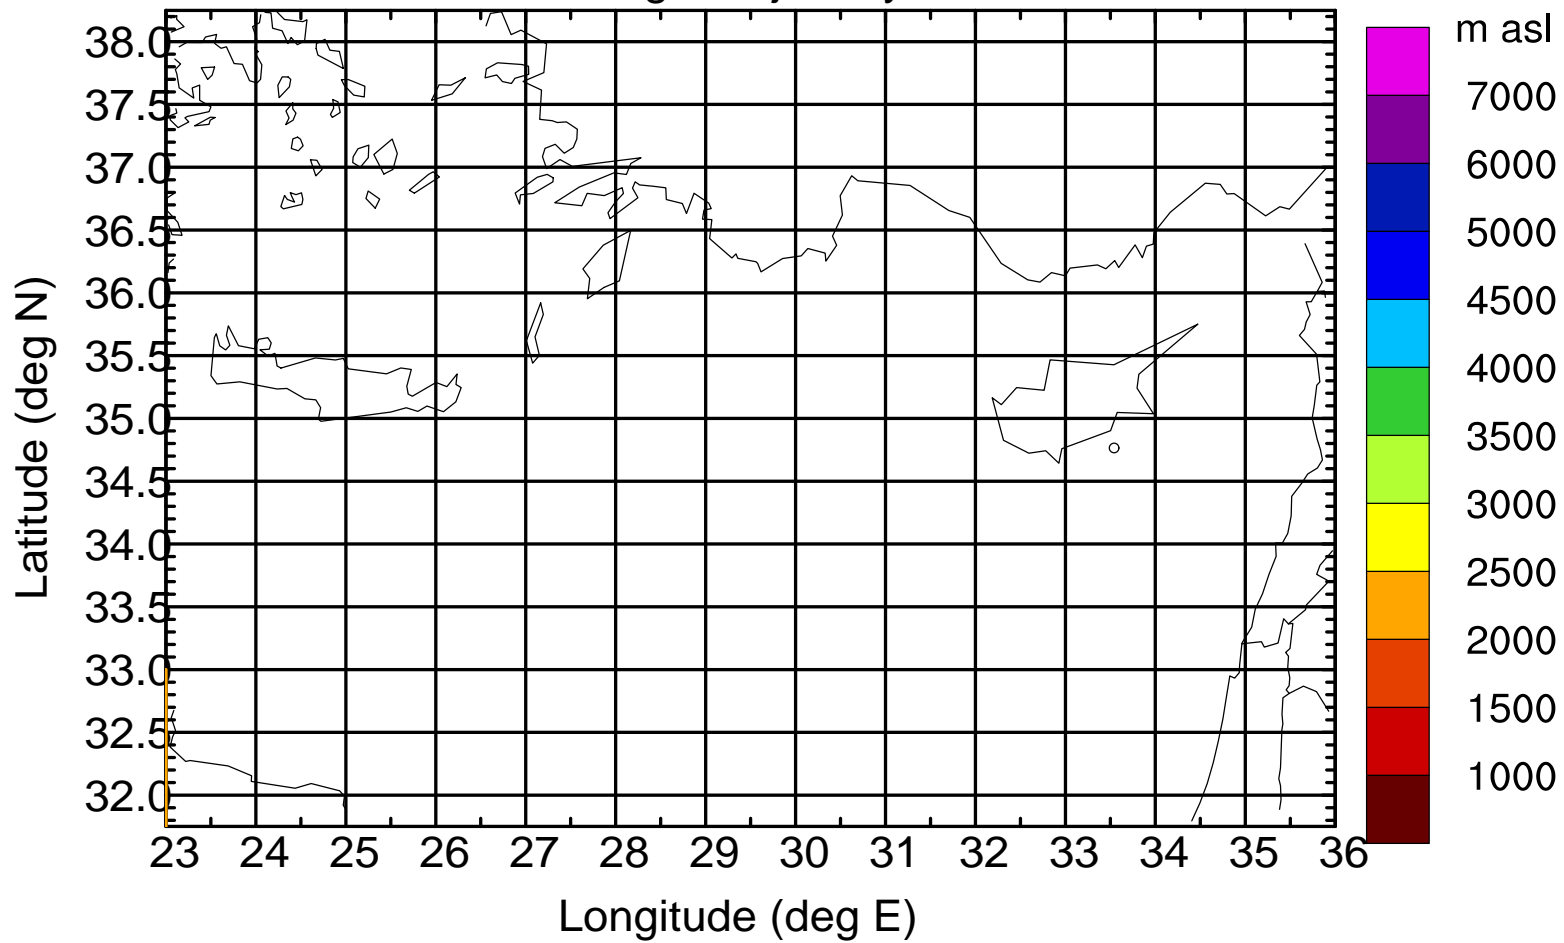

Paphos Airport ground station 20170422 14:00 UTC

Flight trajectory