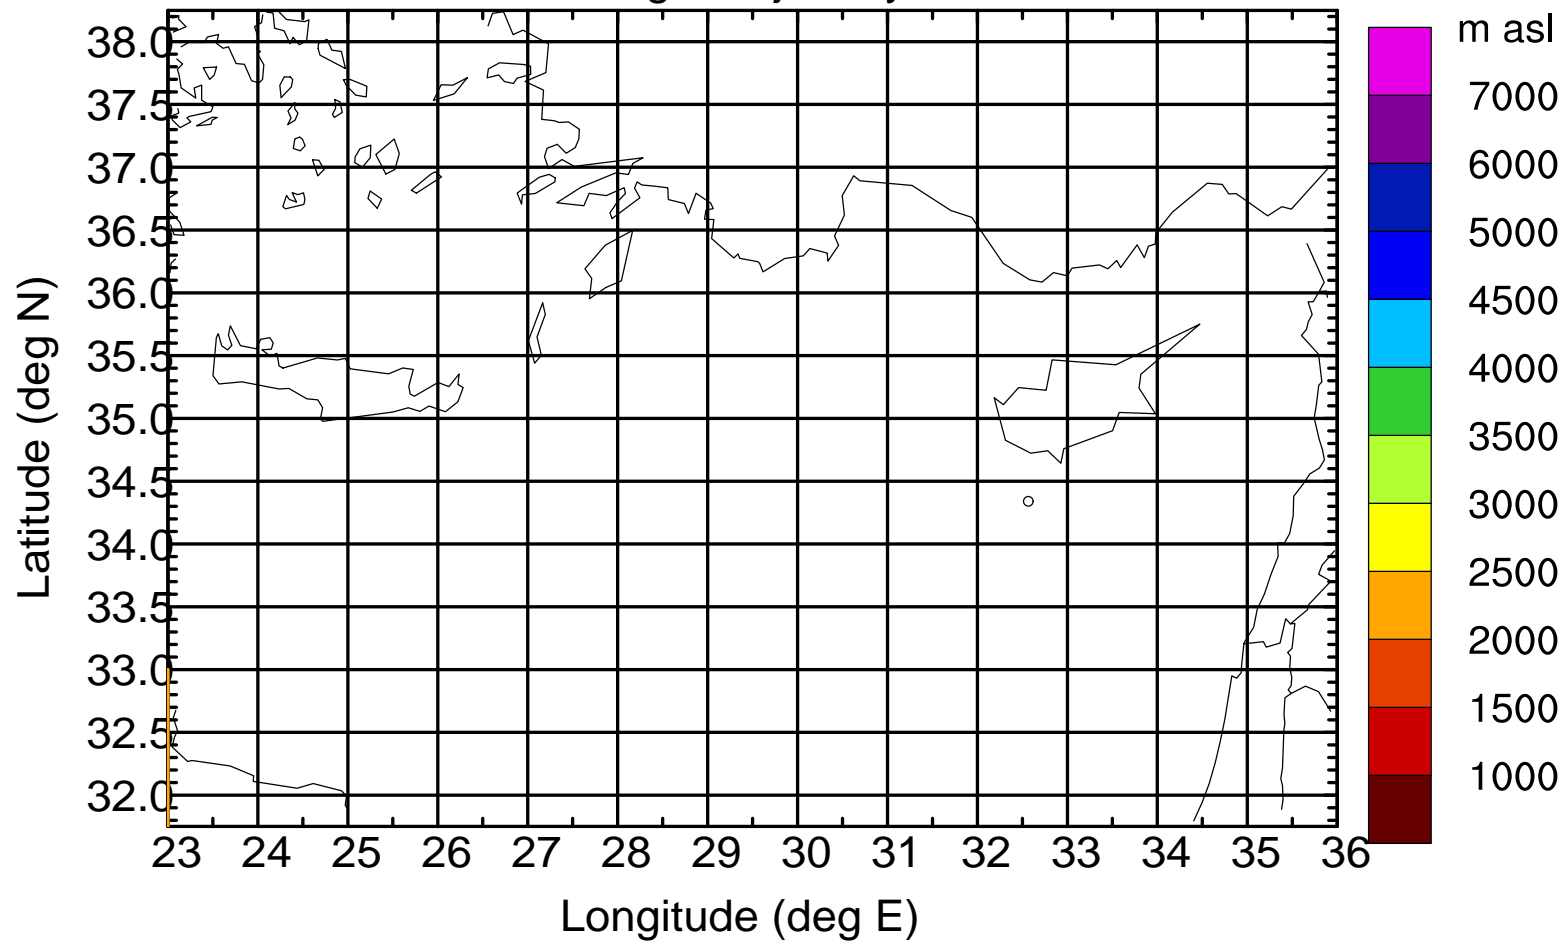

Paphos Airport ground station 20170422 14:00 UTC

Flight trajectory