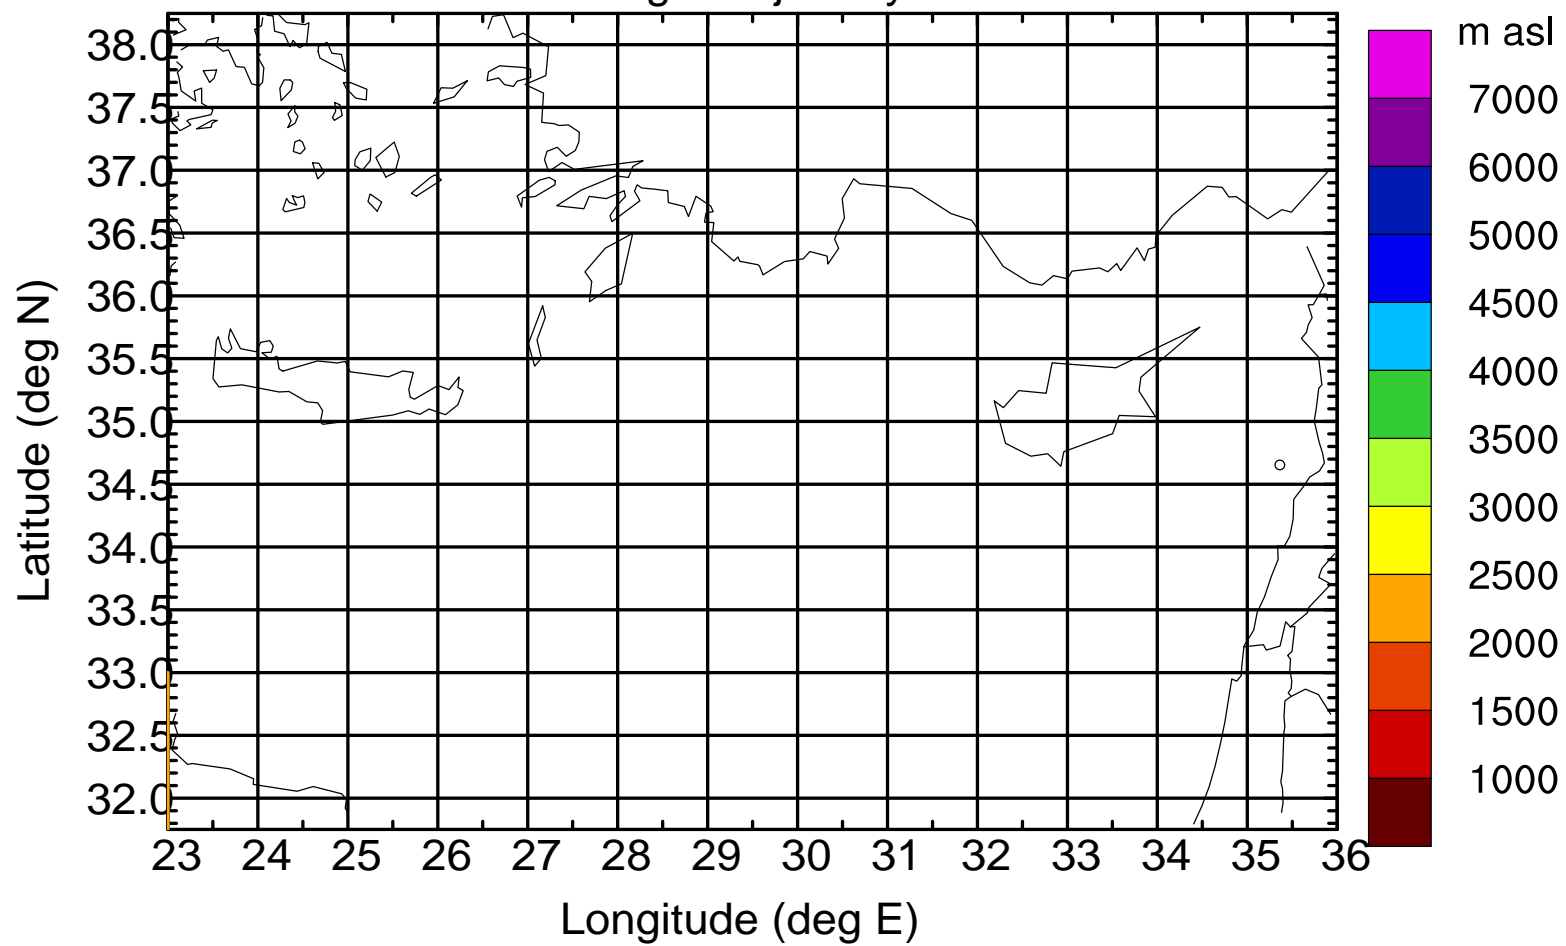

Paphos Airport ground station 20170422 14:00 UTC

Flight trajectory