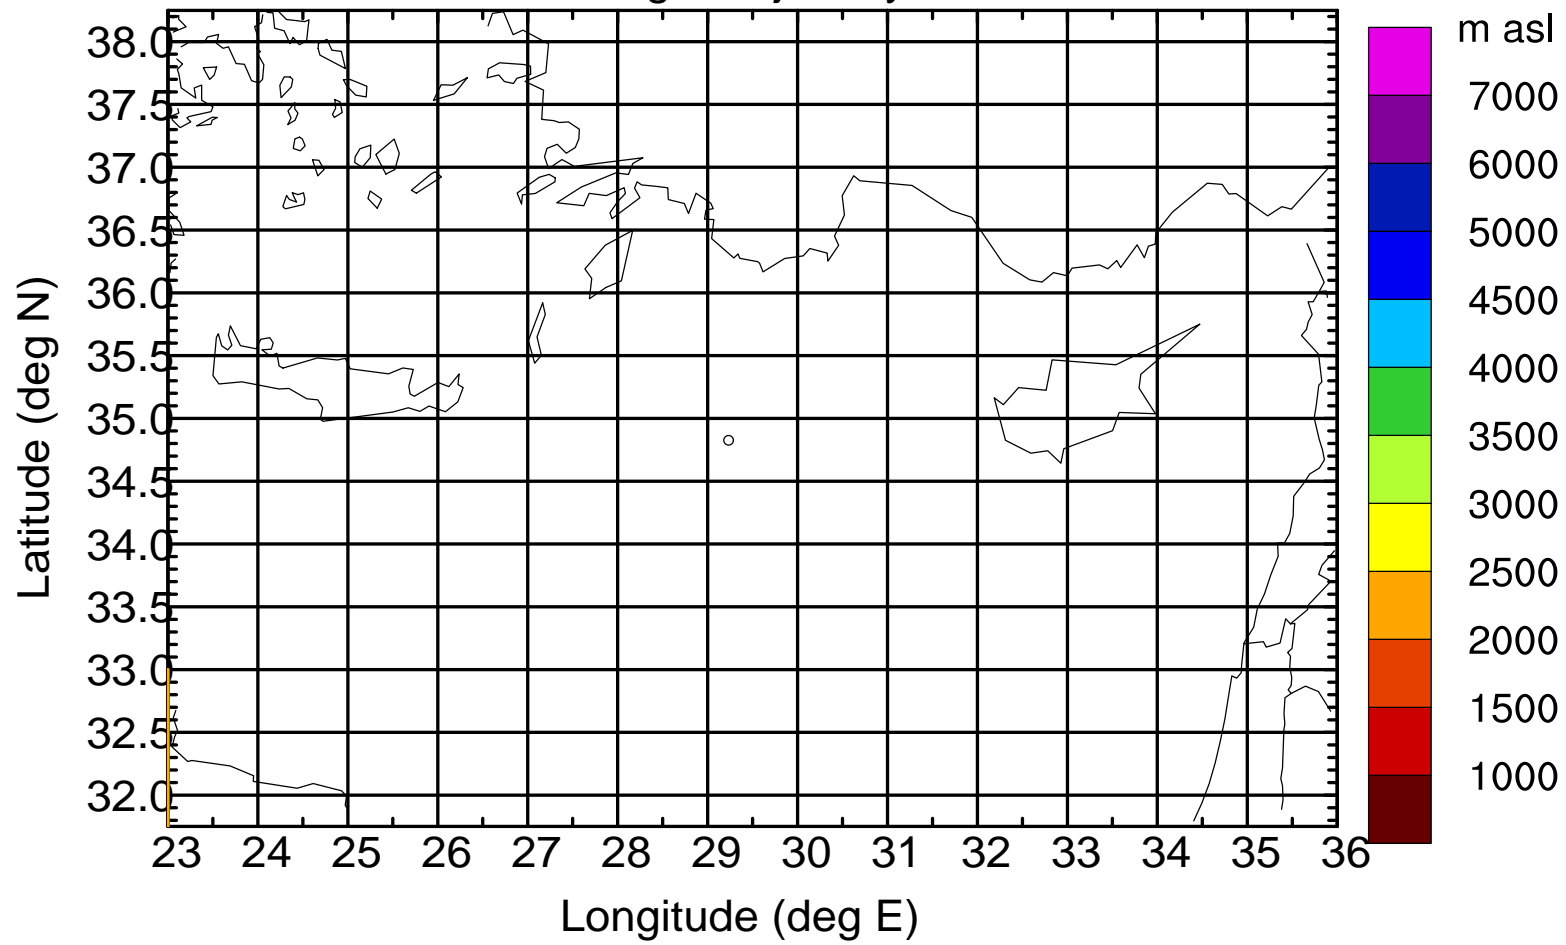

Paphos Airport ground station 20170422 14:00 UTC

Flight trajectory