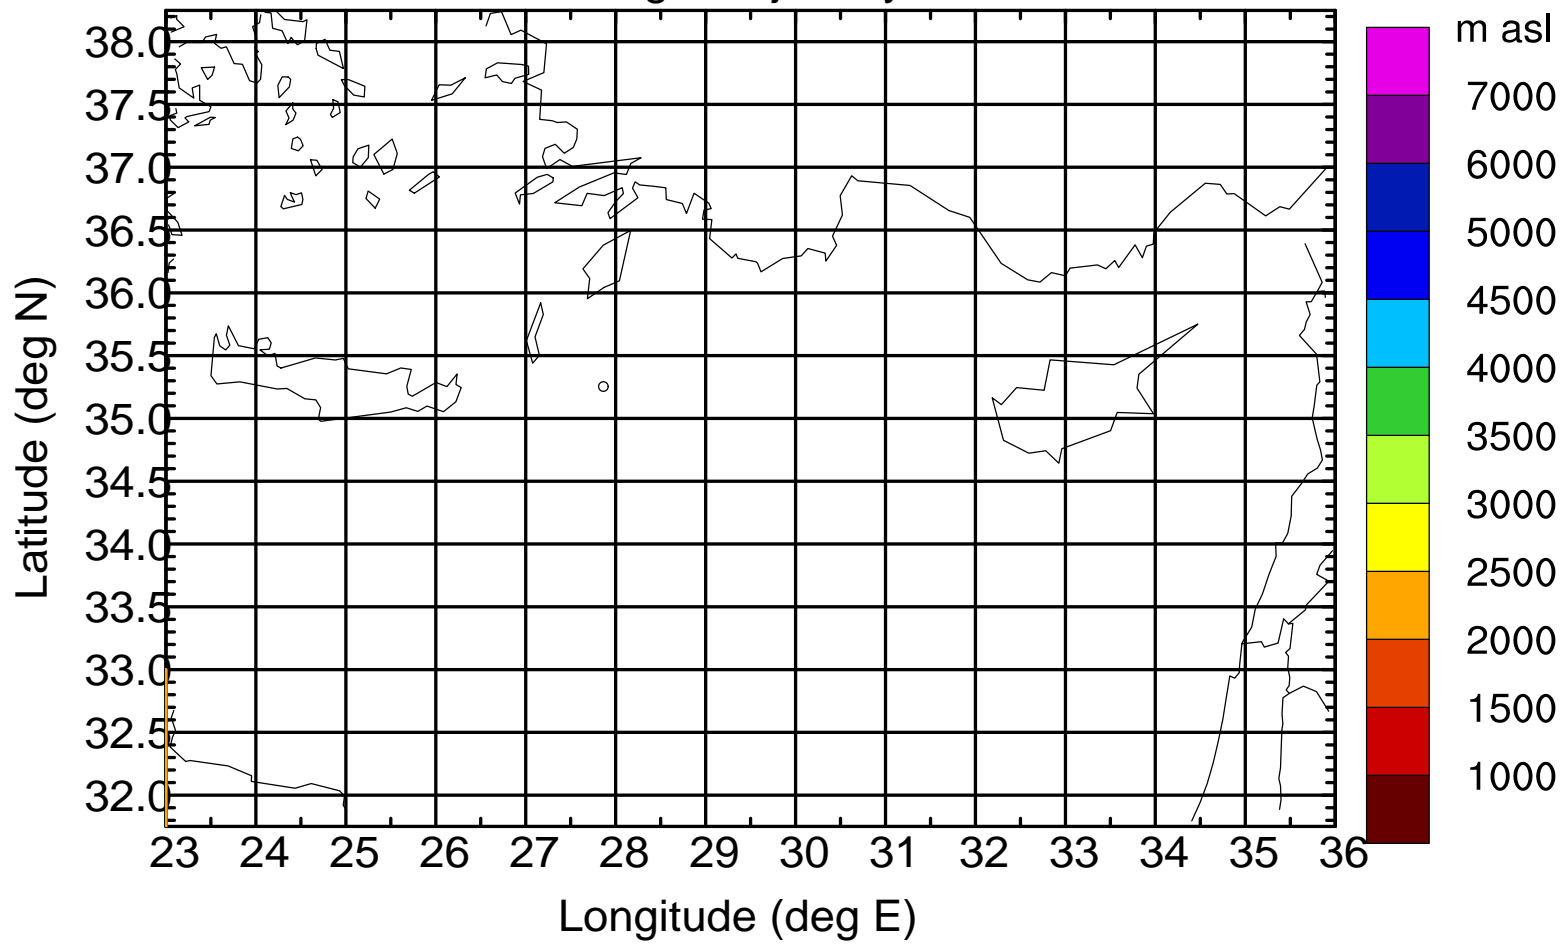

Paphos Airport ground station 20170422 14:00 UTC

Flight trajectory