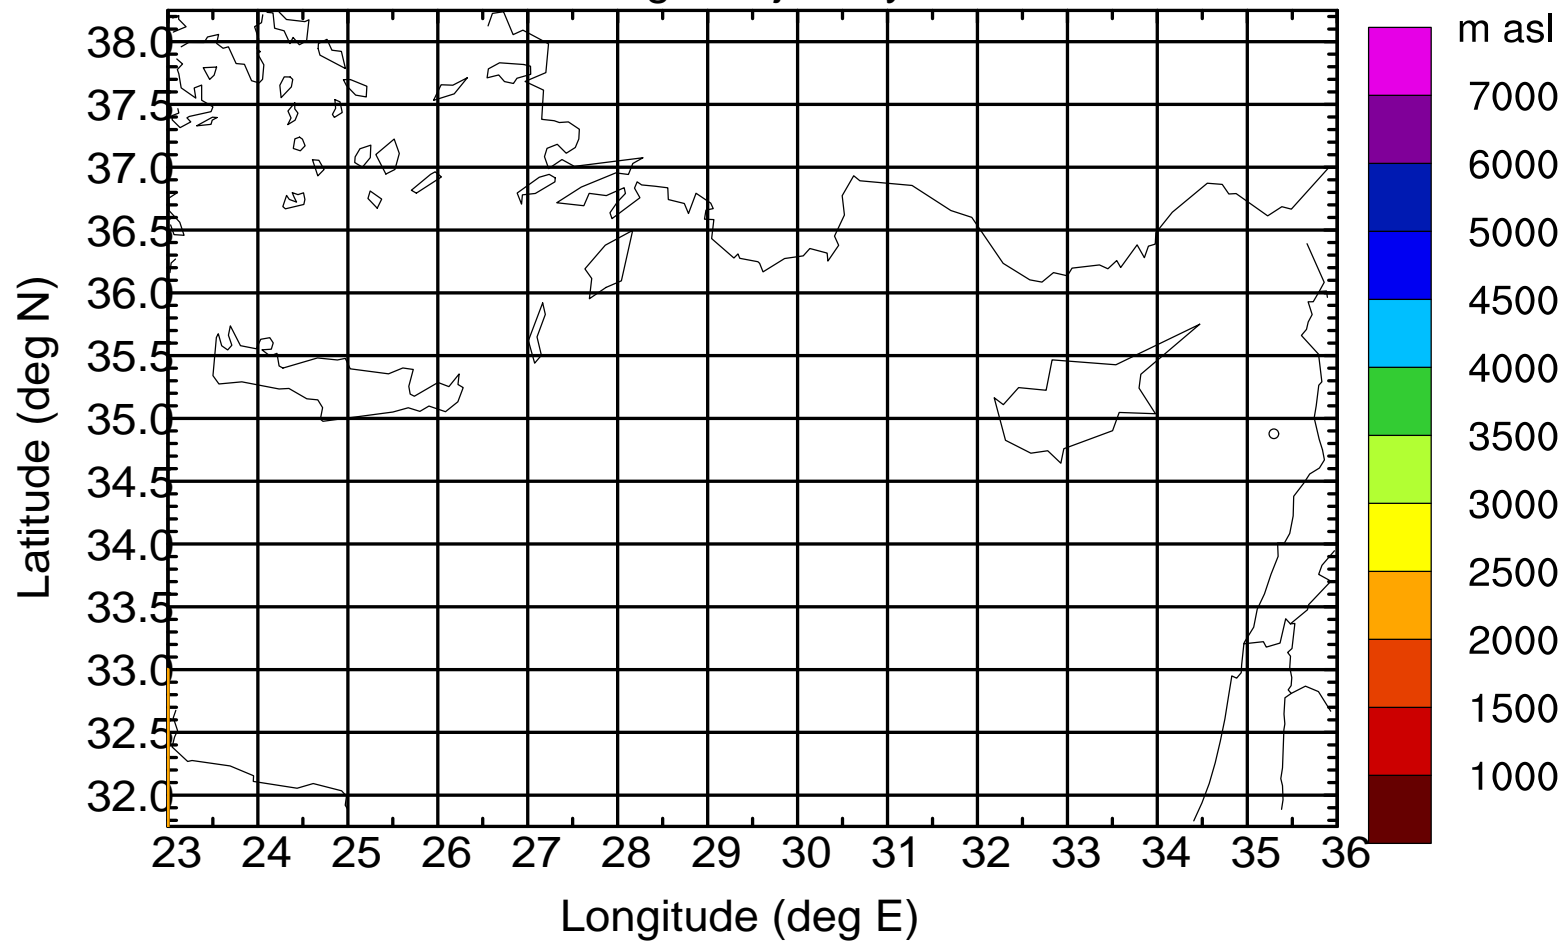

Paphos Airport ground station 20170422 14:00 UTC

Flight trajectory