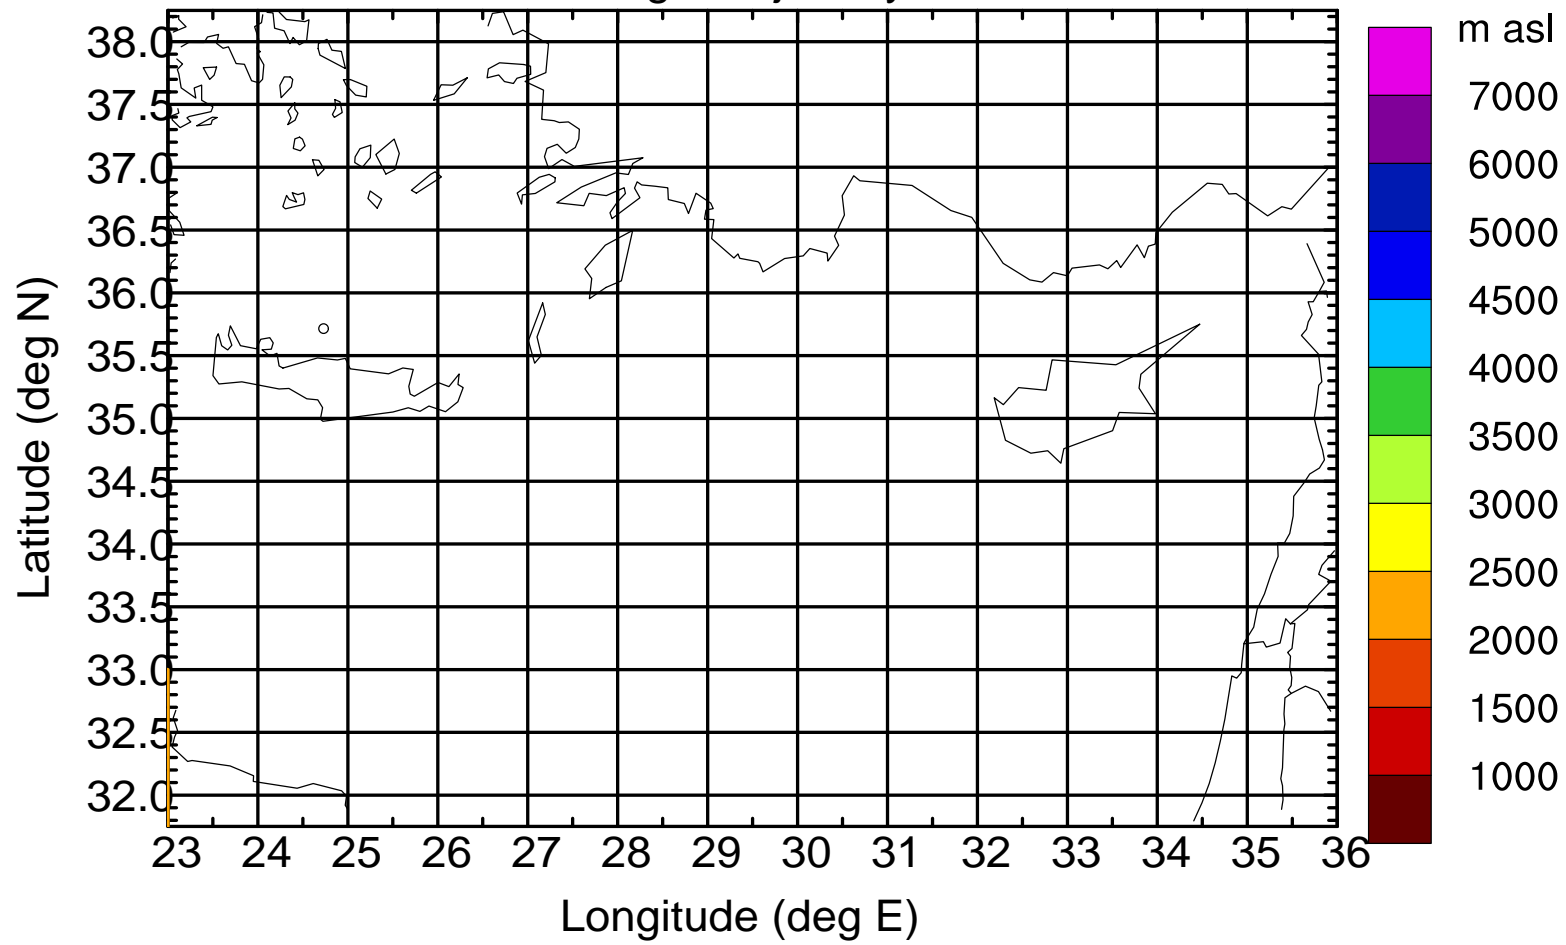

Paphos Airport ground station 20170422 14:00 UTC

Flight trajectory