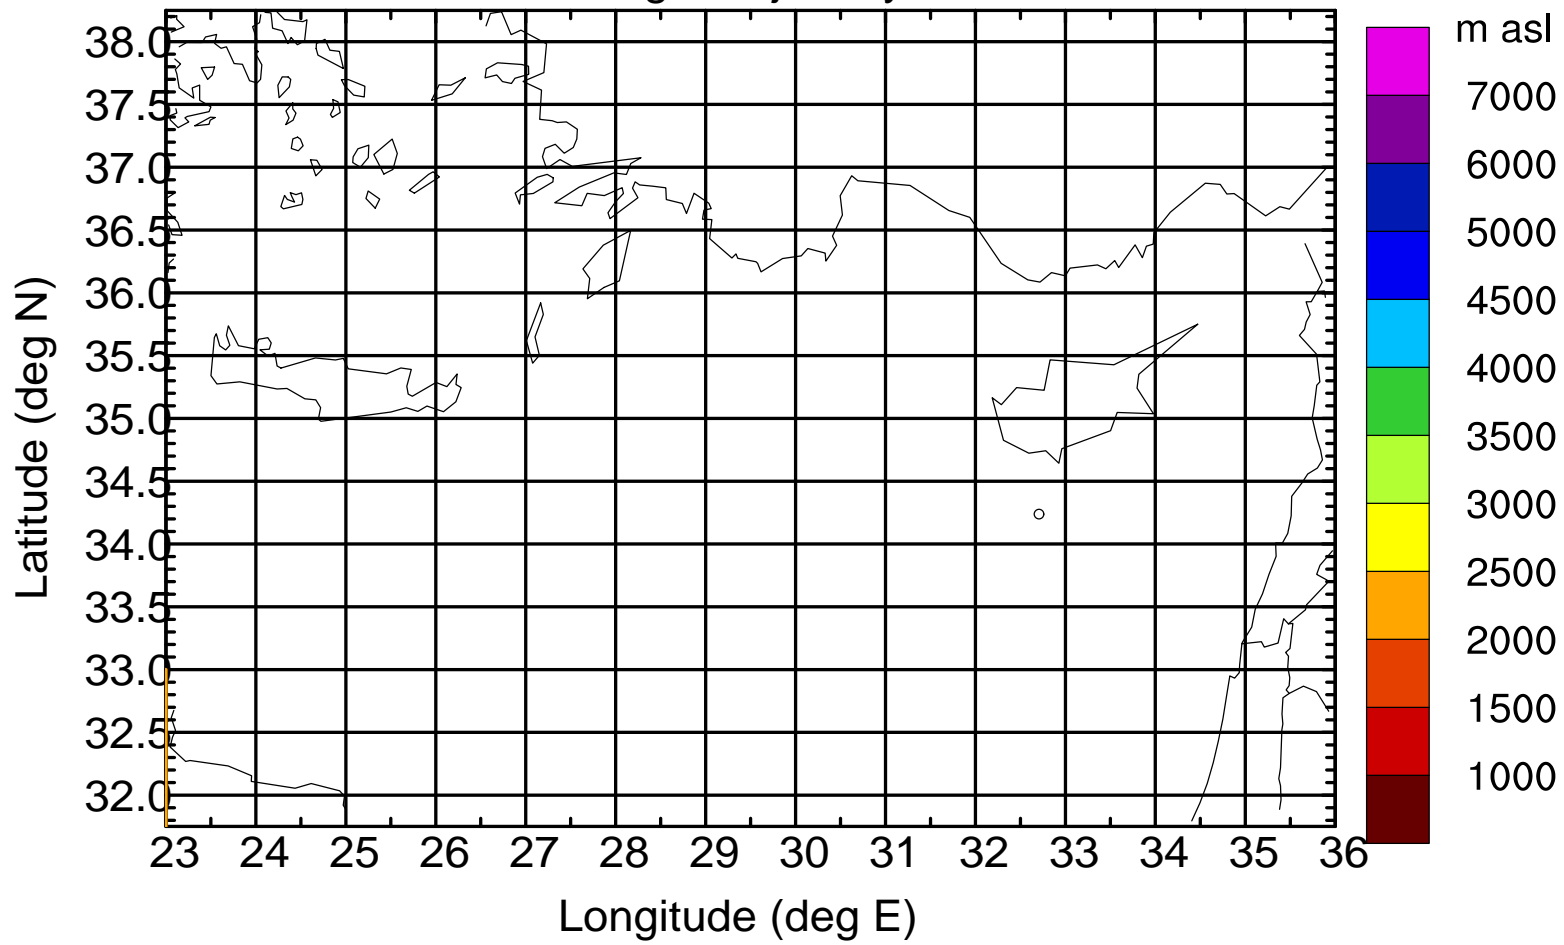

Paphos Airport ground station 20170422 14:00 UTC

Flight trajectory