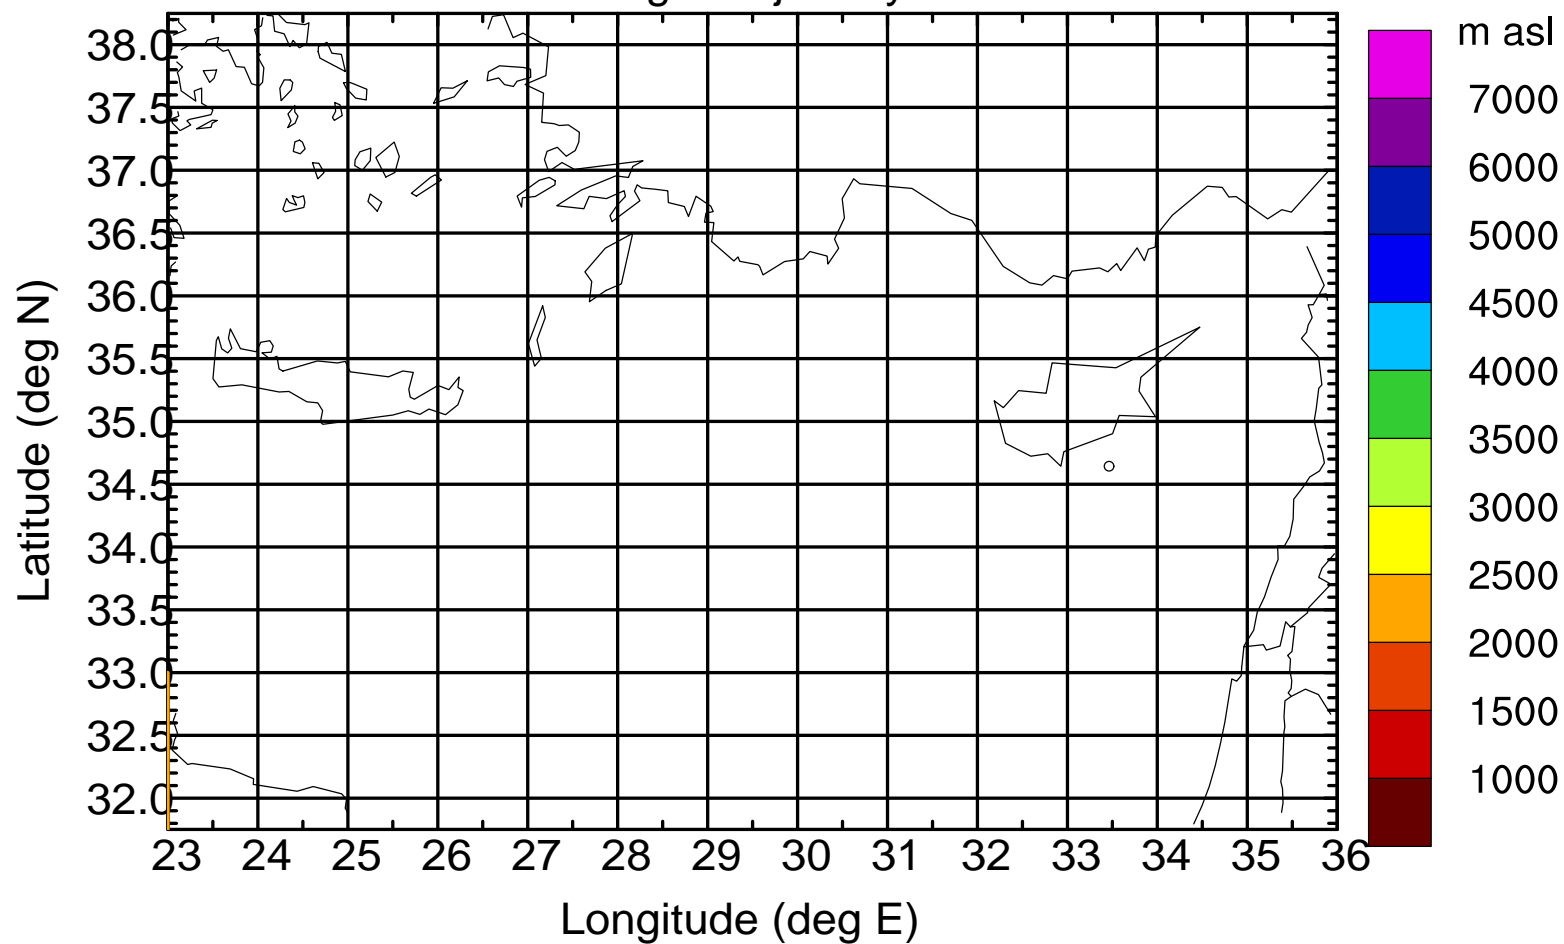

Paphos Airport ground station 20170422 14:00 UTC

Flight trajectory