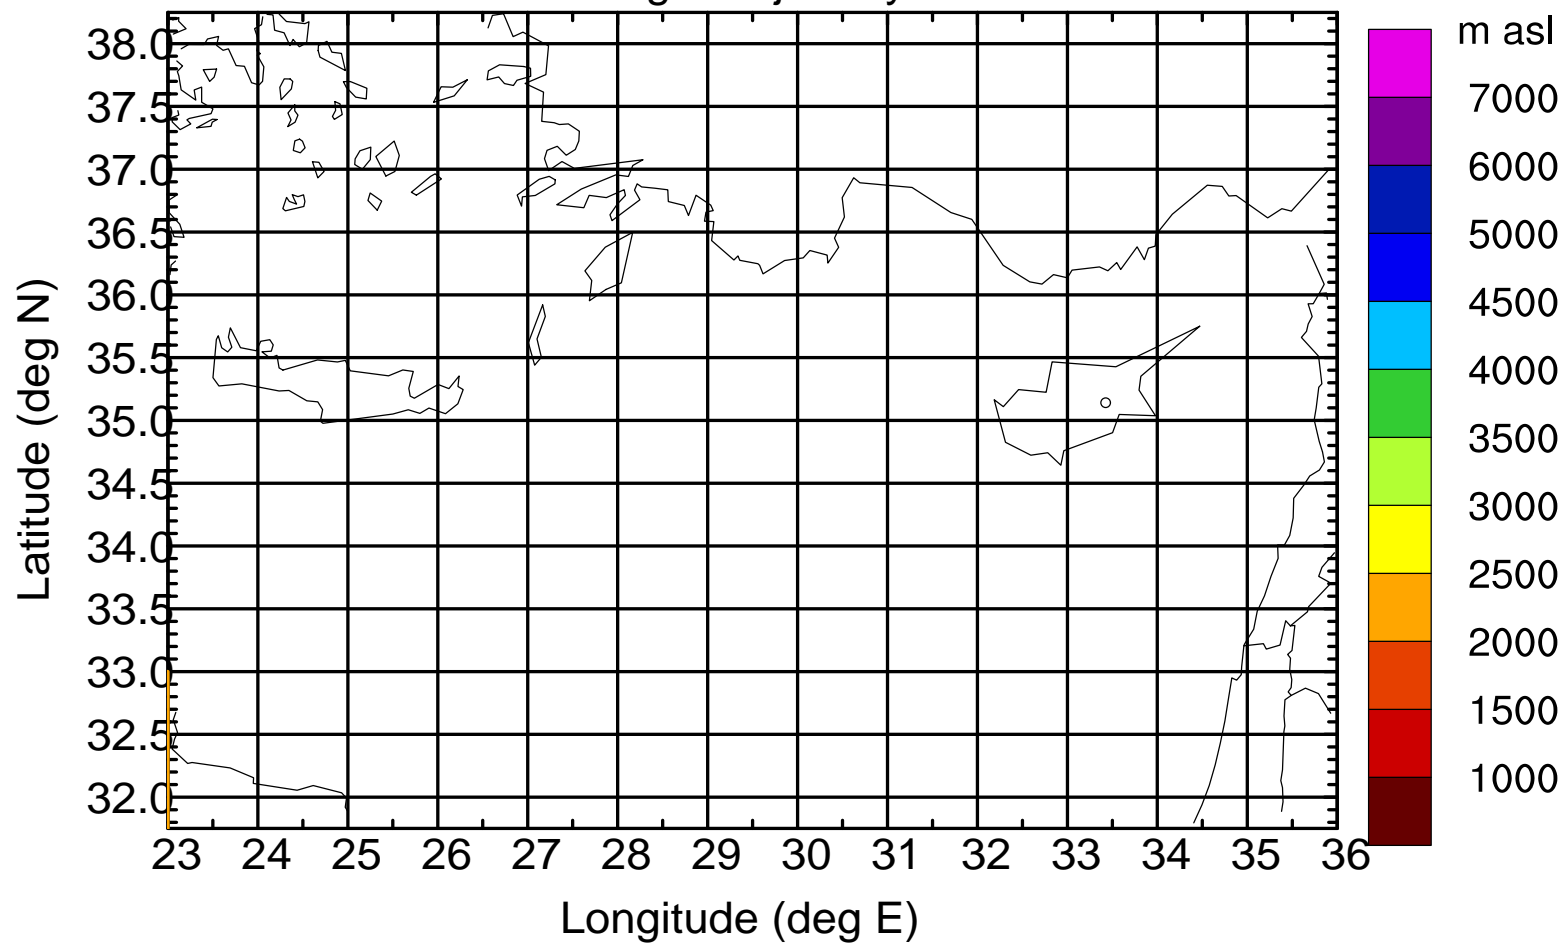

Paphos Airport ground station 20170422 14:00 UTC

Flight trajectory