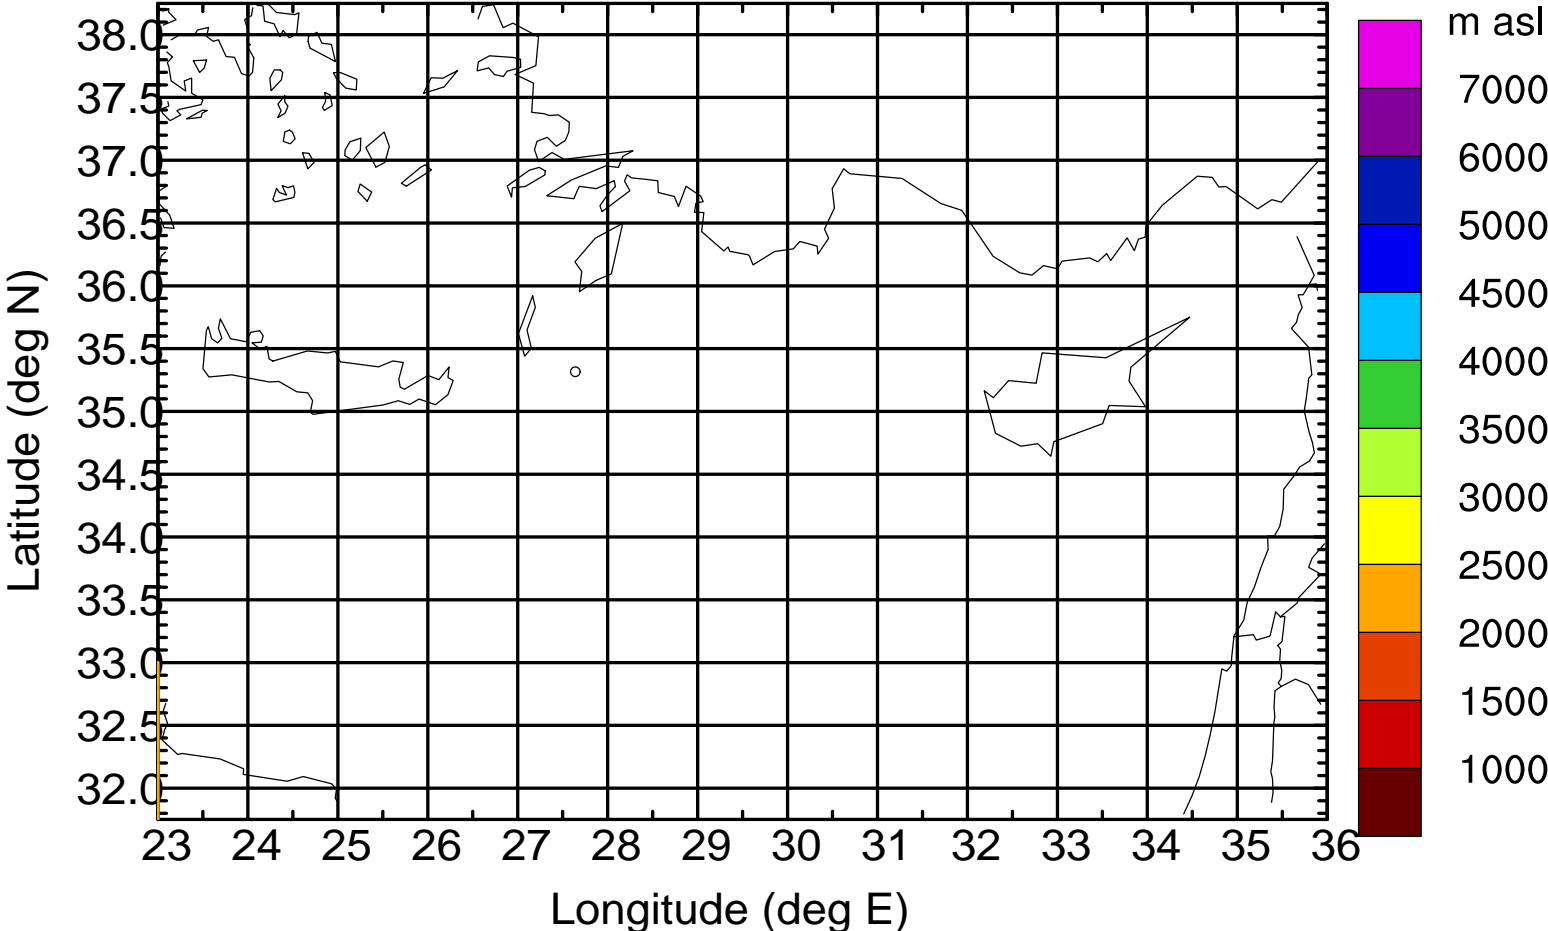

Paphos Airport ground station 20170422 14:00 UTC

Flight trajectory