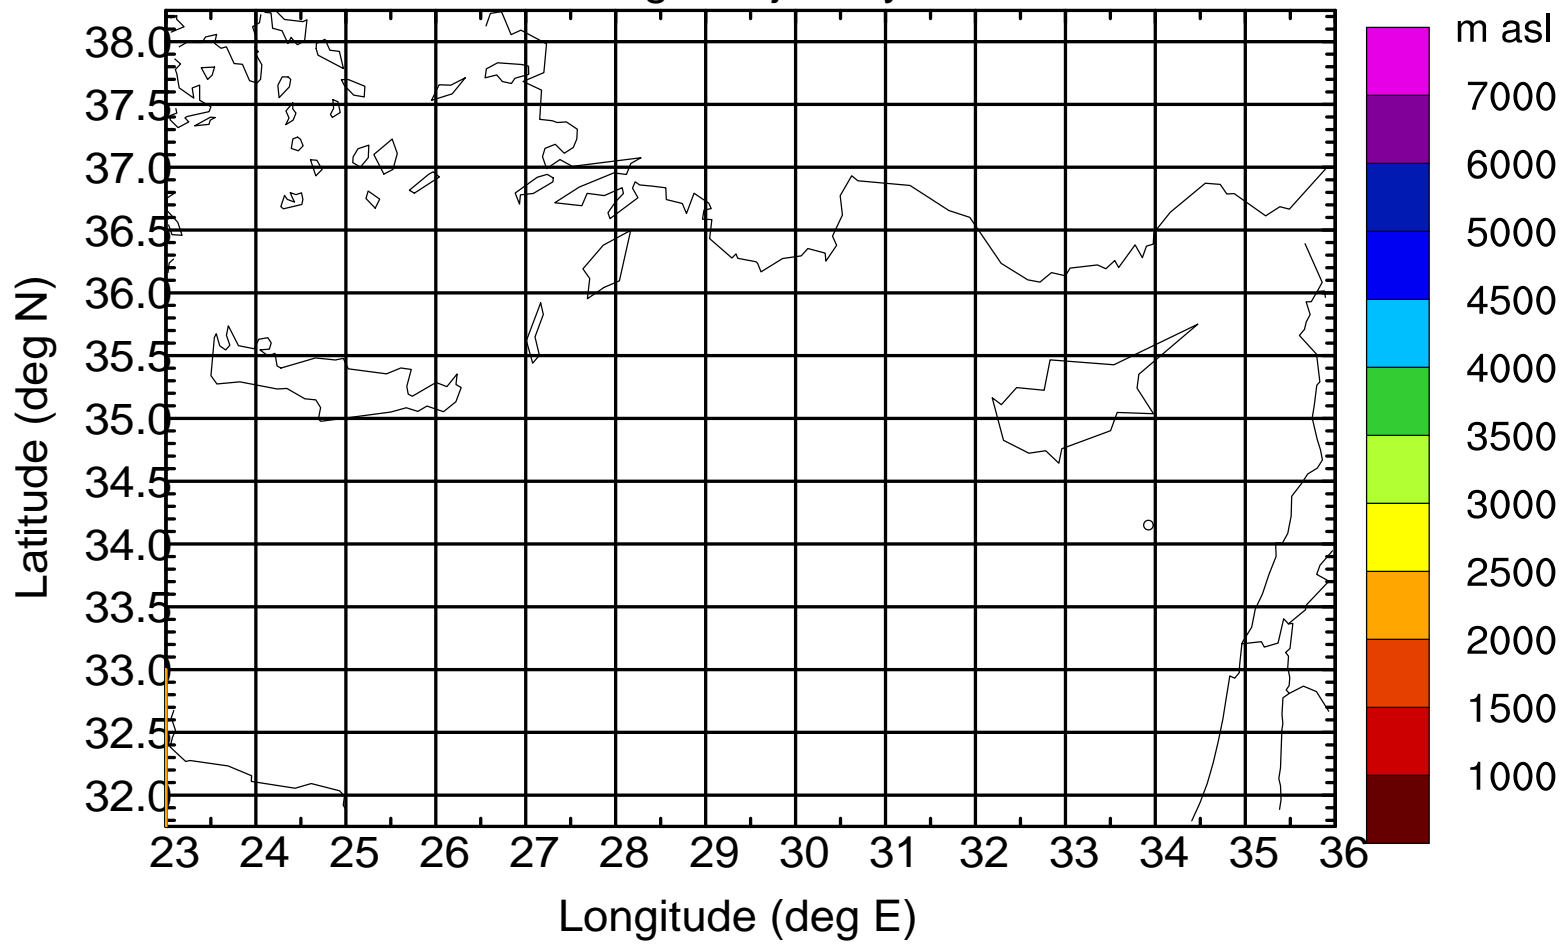

Paphos Airport ground station 20170422 14:00 UTC

Flight trajectory