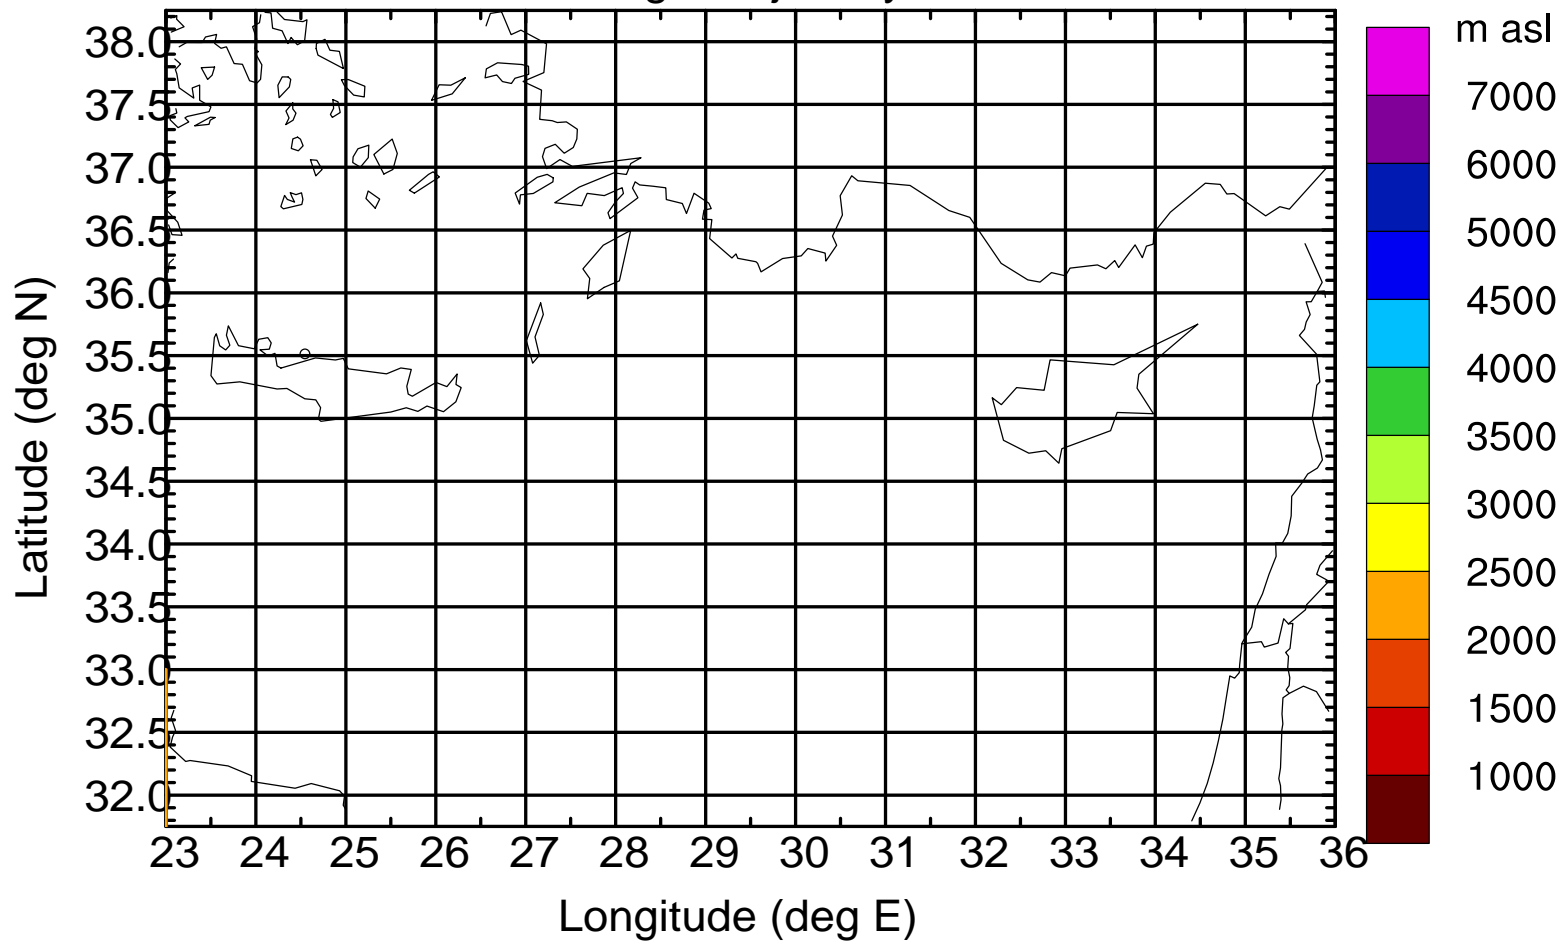

Paphos Airport ground station 20170422 14:00 UTC

Flight trajectory