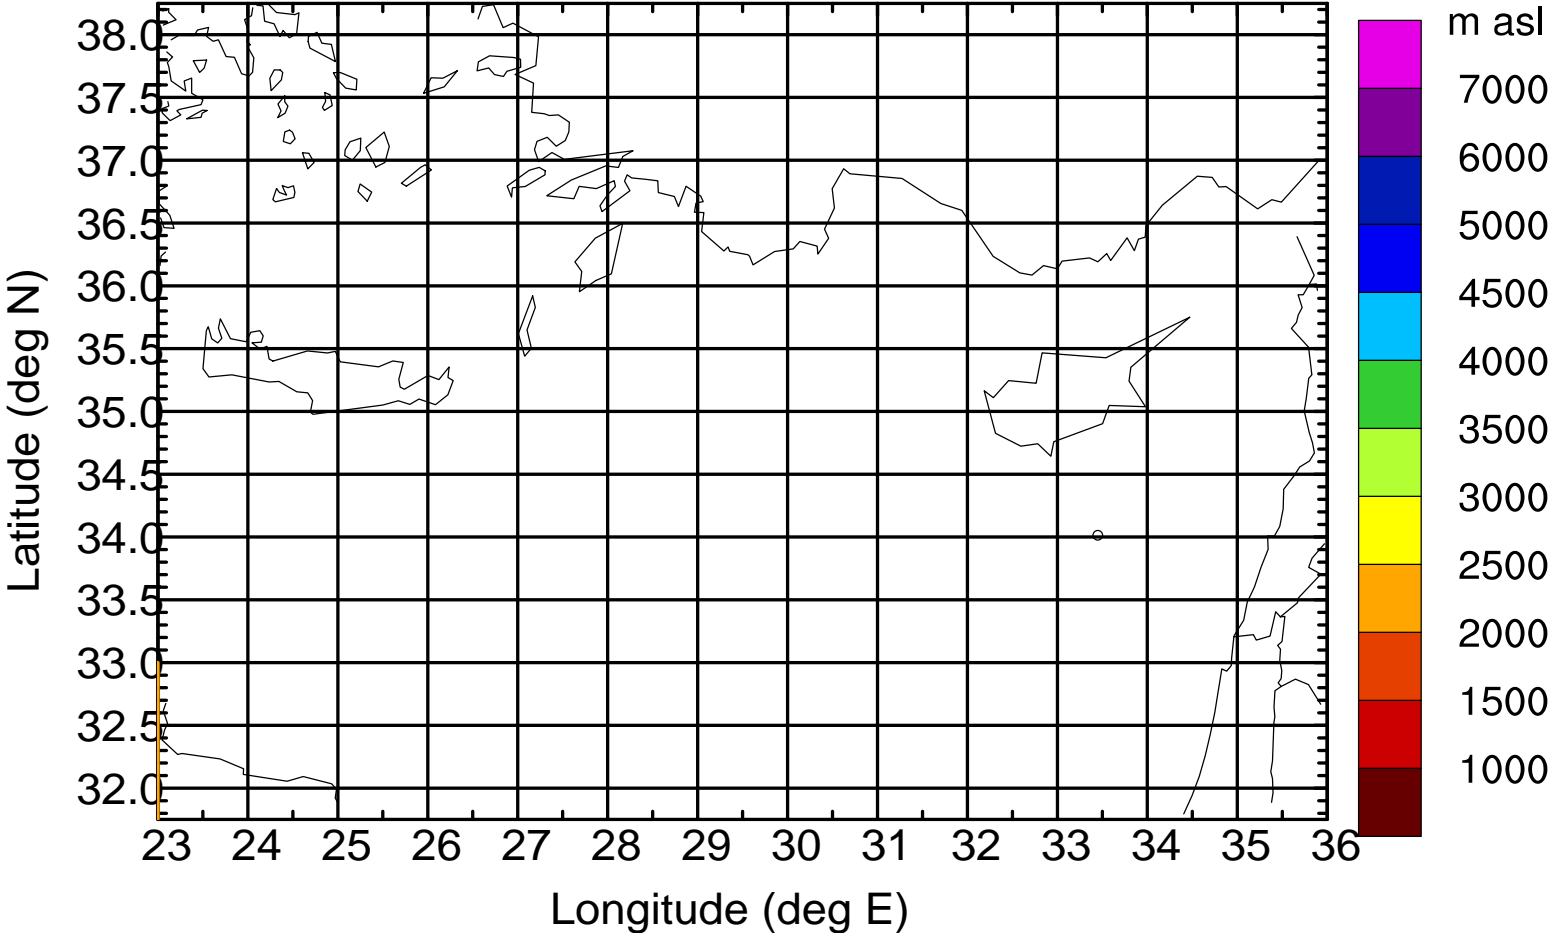

Paphos Airport ground station 20170422 14:00 UTC

Flight trajectory