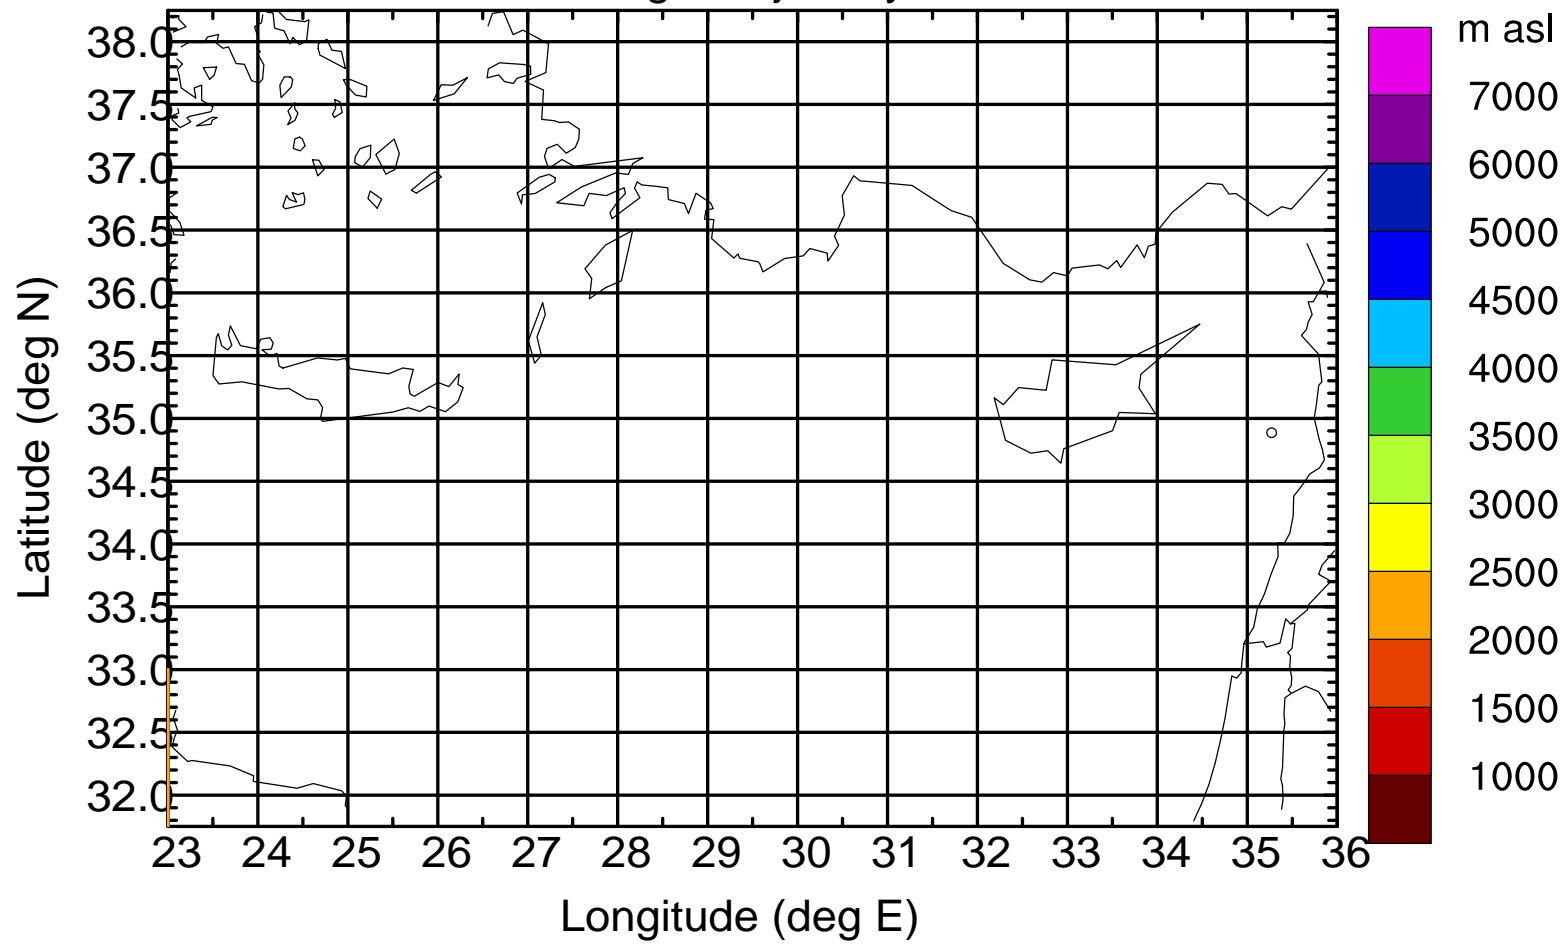

Paphos Airport ground station 20170422 14:00 UTC

Flight trajectory