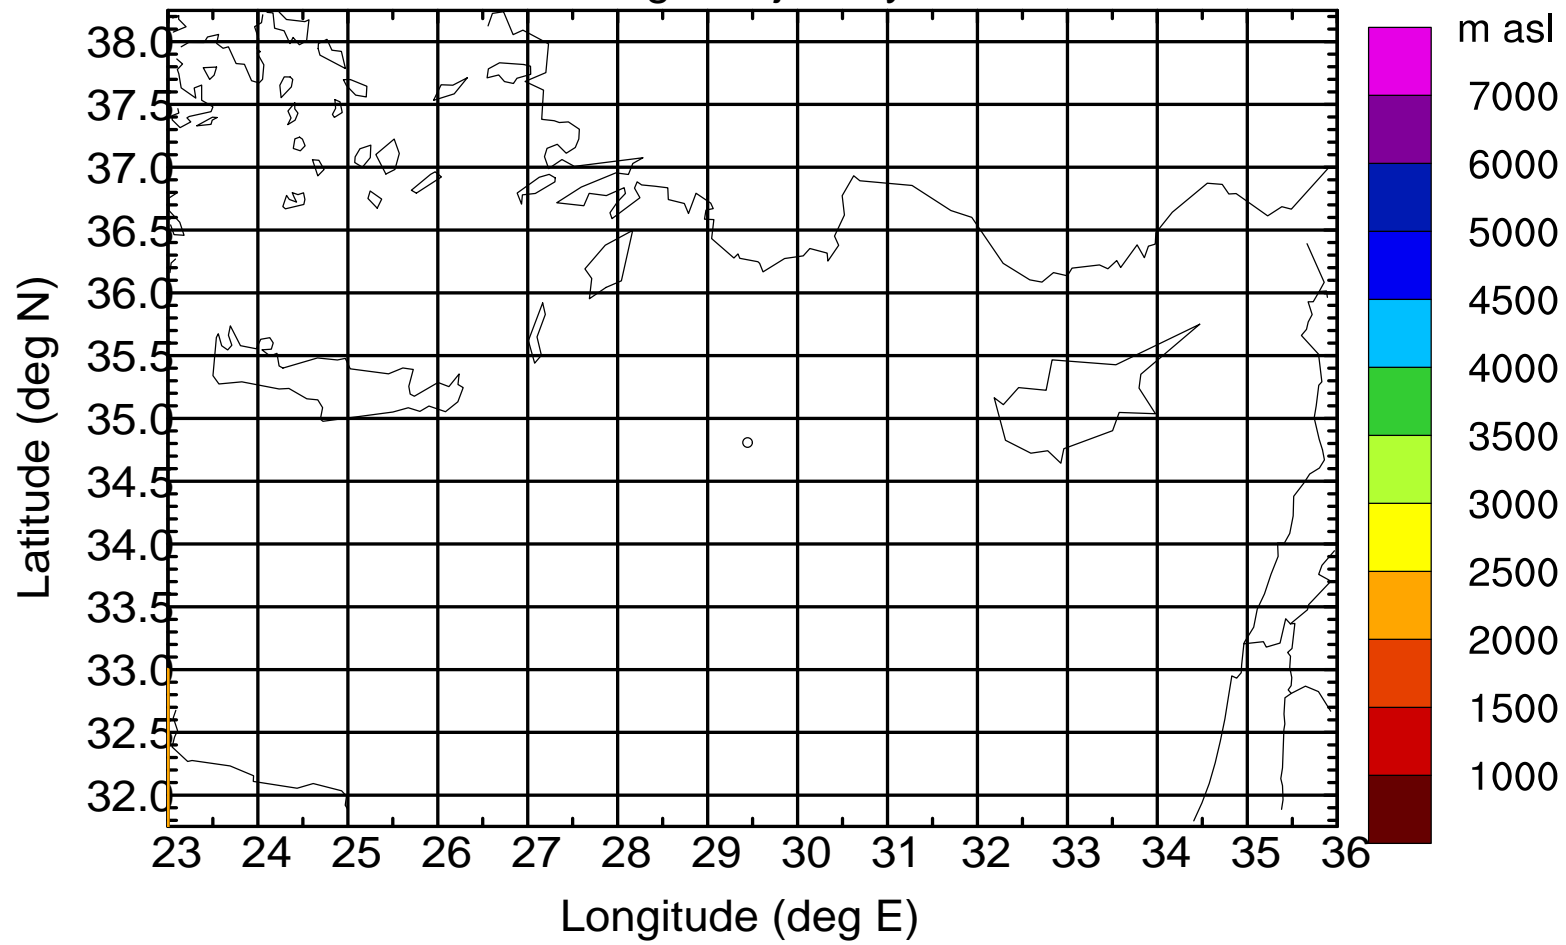

Paphos Airport ground station 20170422 14:00 UTC

Flight trajectory