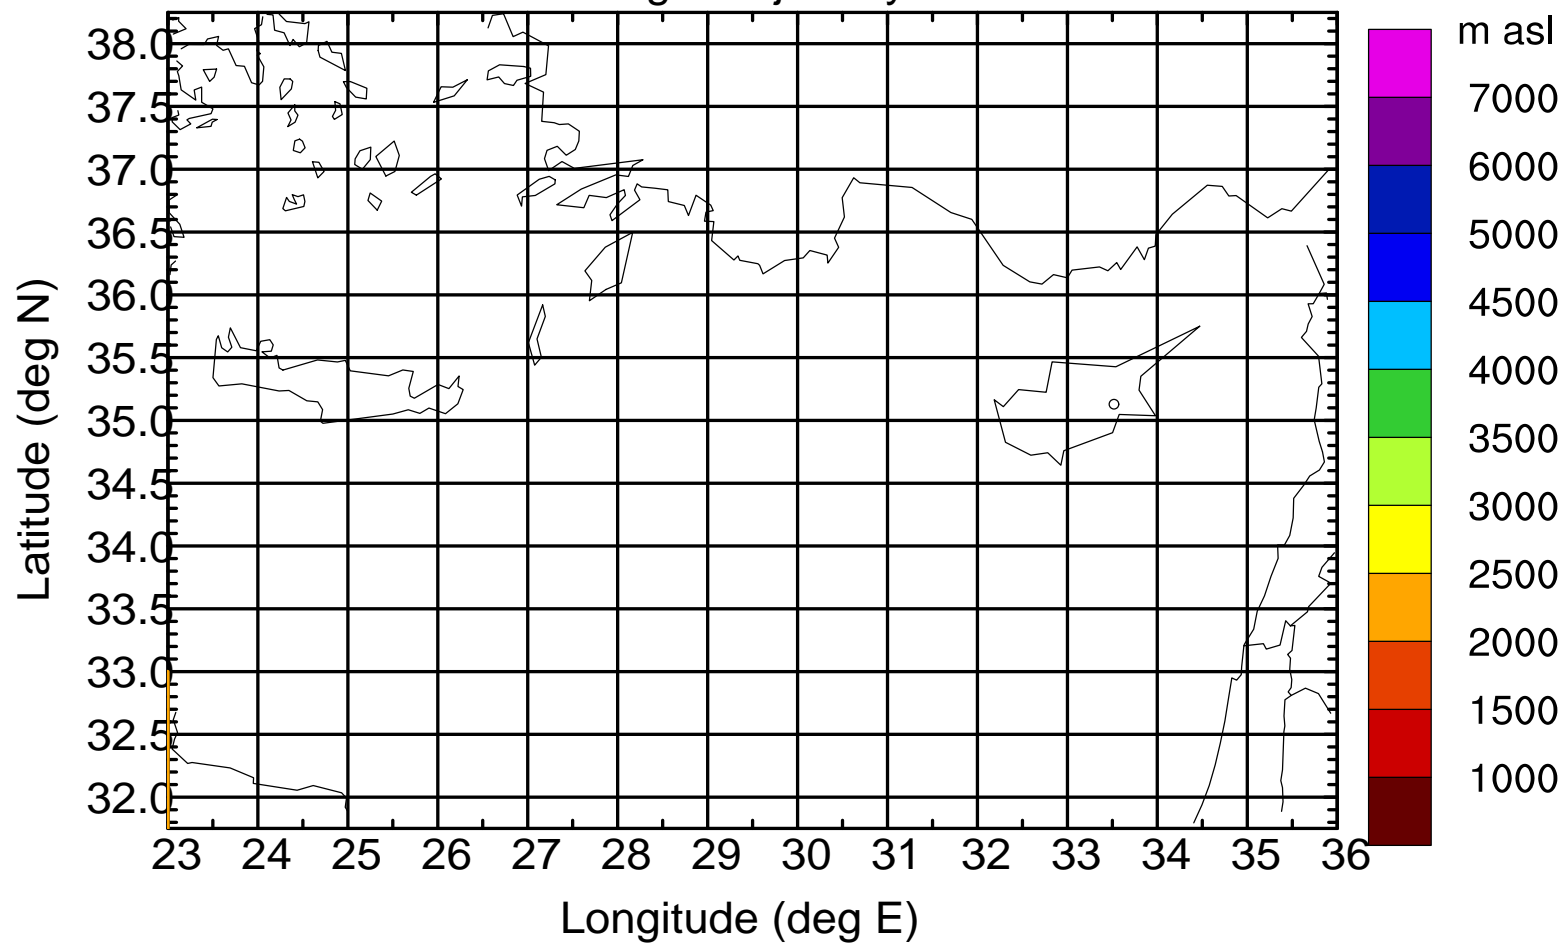

Paphos Airport ground station 20170422 14:00 UTC

Flight trajectory