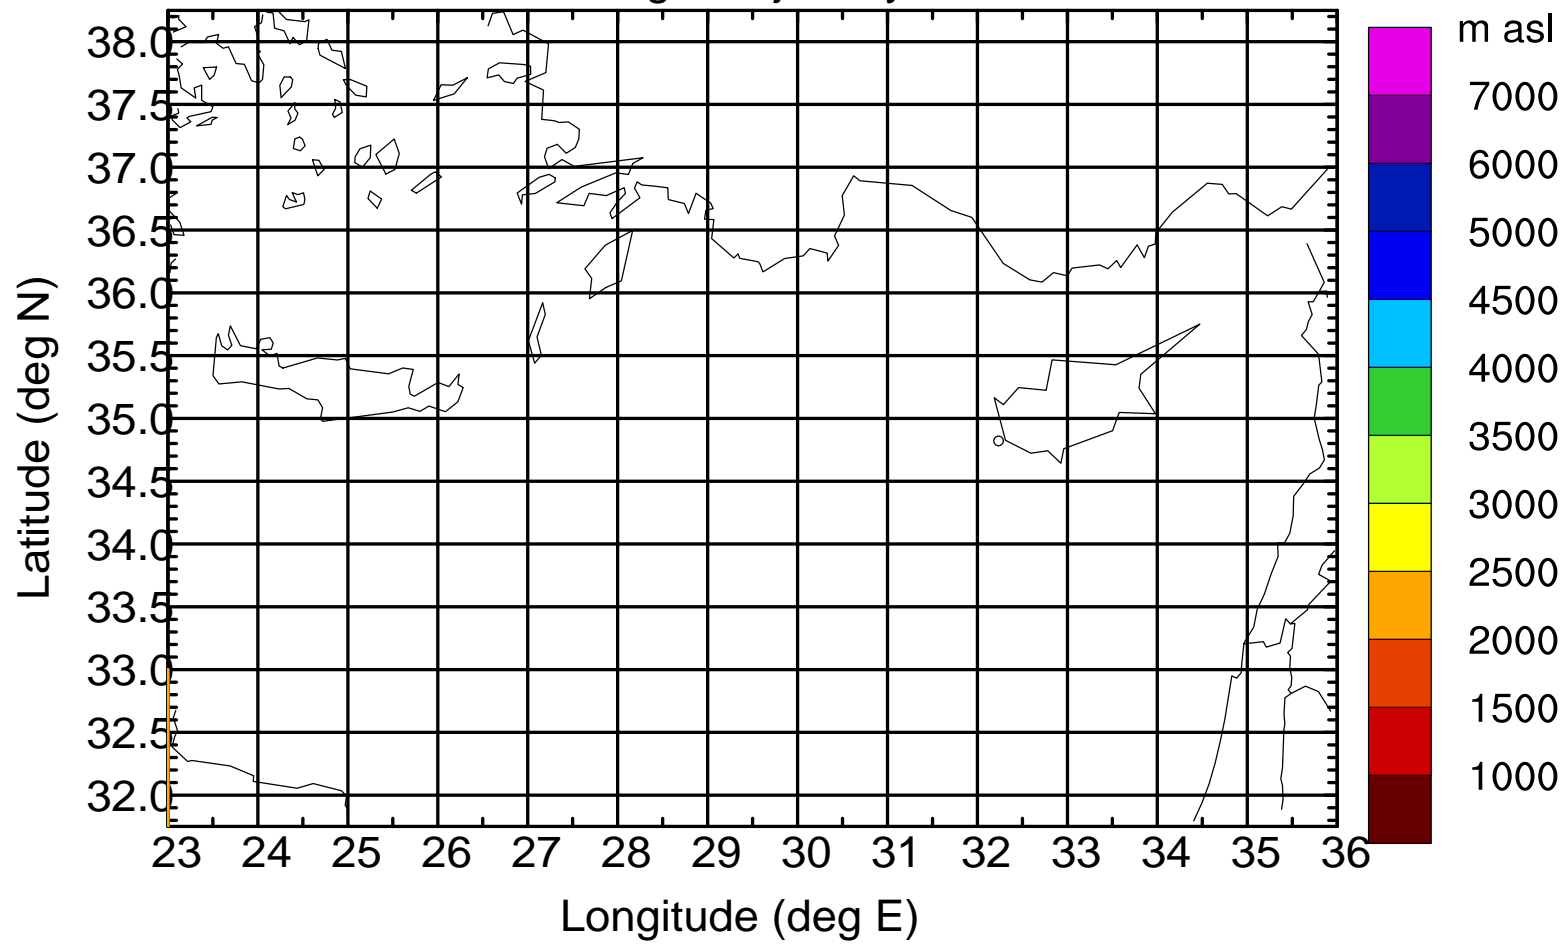

Paphos Airport ground station 20170422 14:00 UTC

Flight trajectory