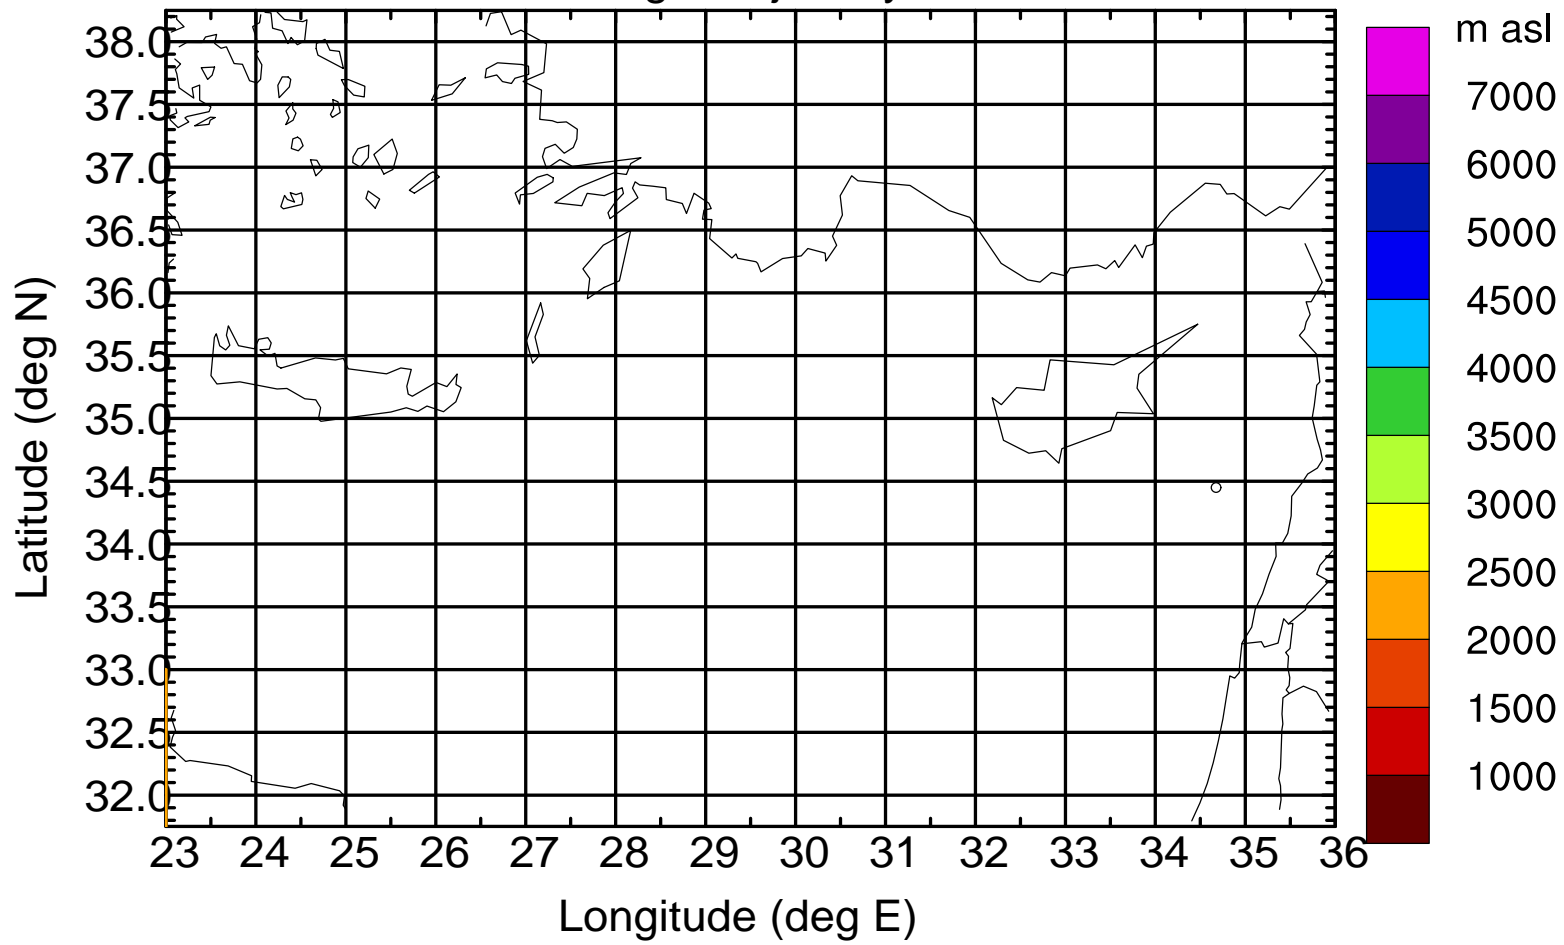

Paphos Airport ground station 20170422 14:00 UTC

Flight trajectory