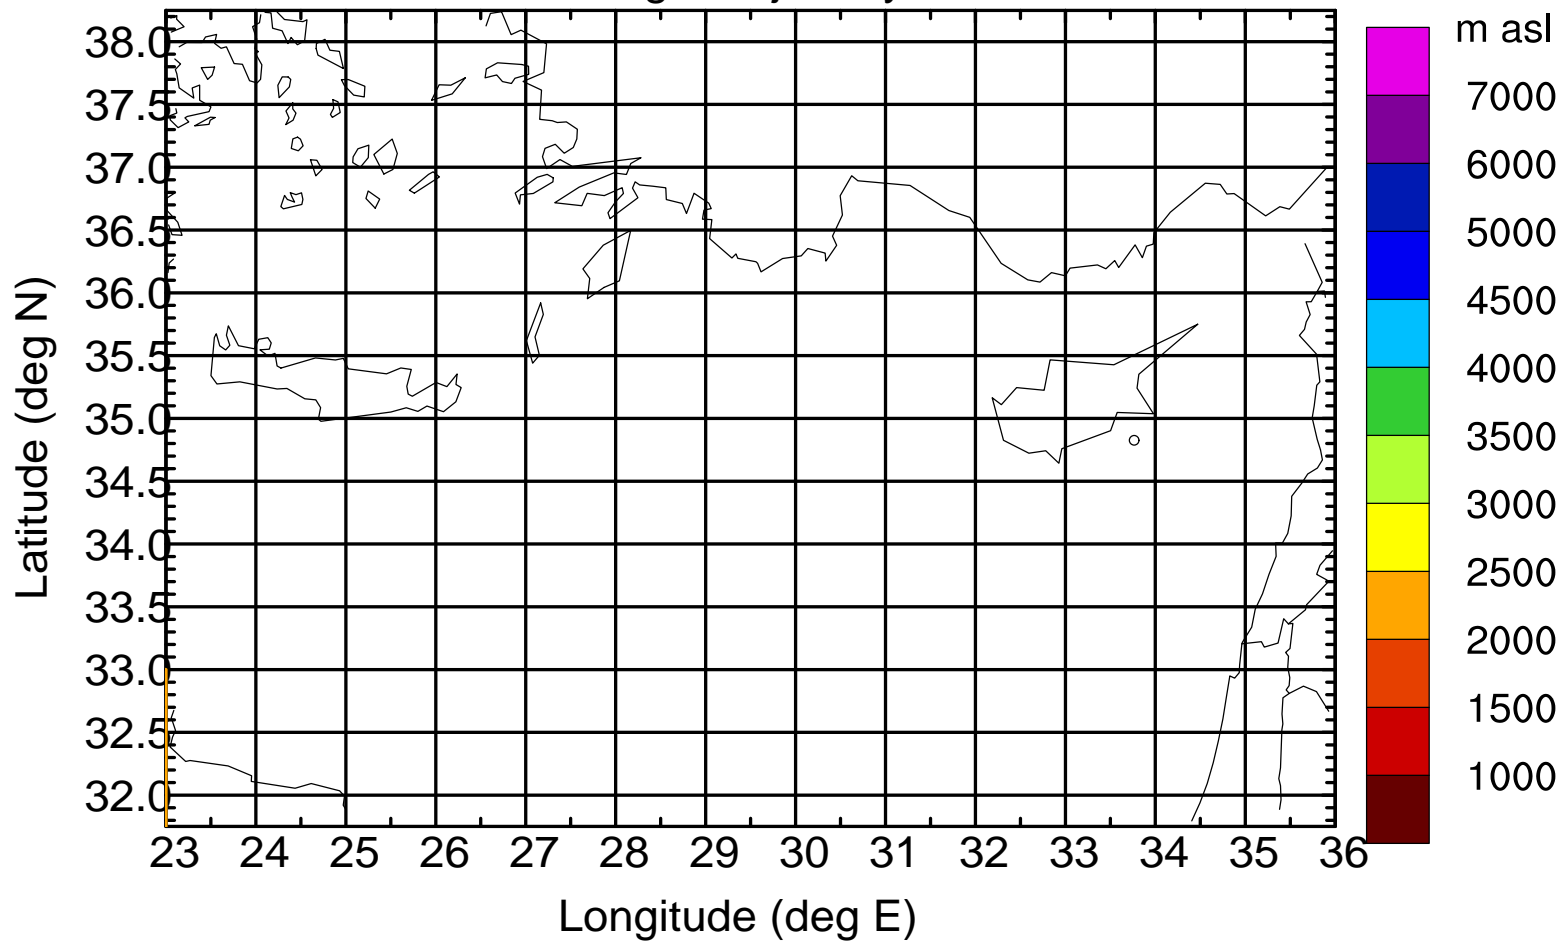

Paphos Airport ground station 20170422 14:00 UTC

Flight trajectory