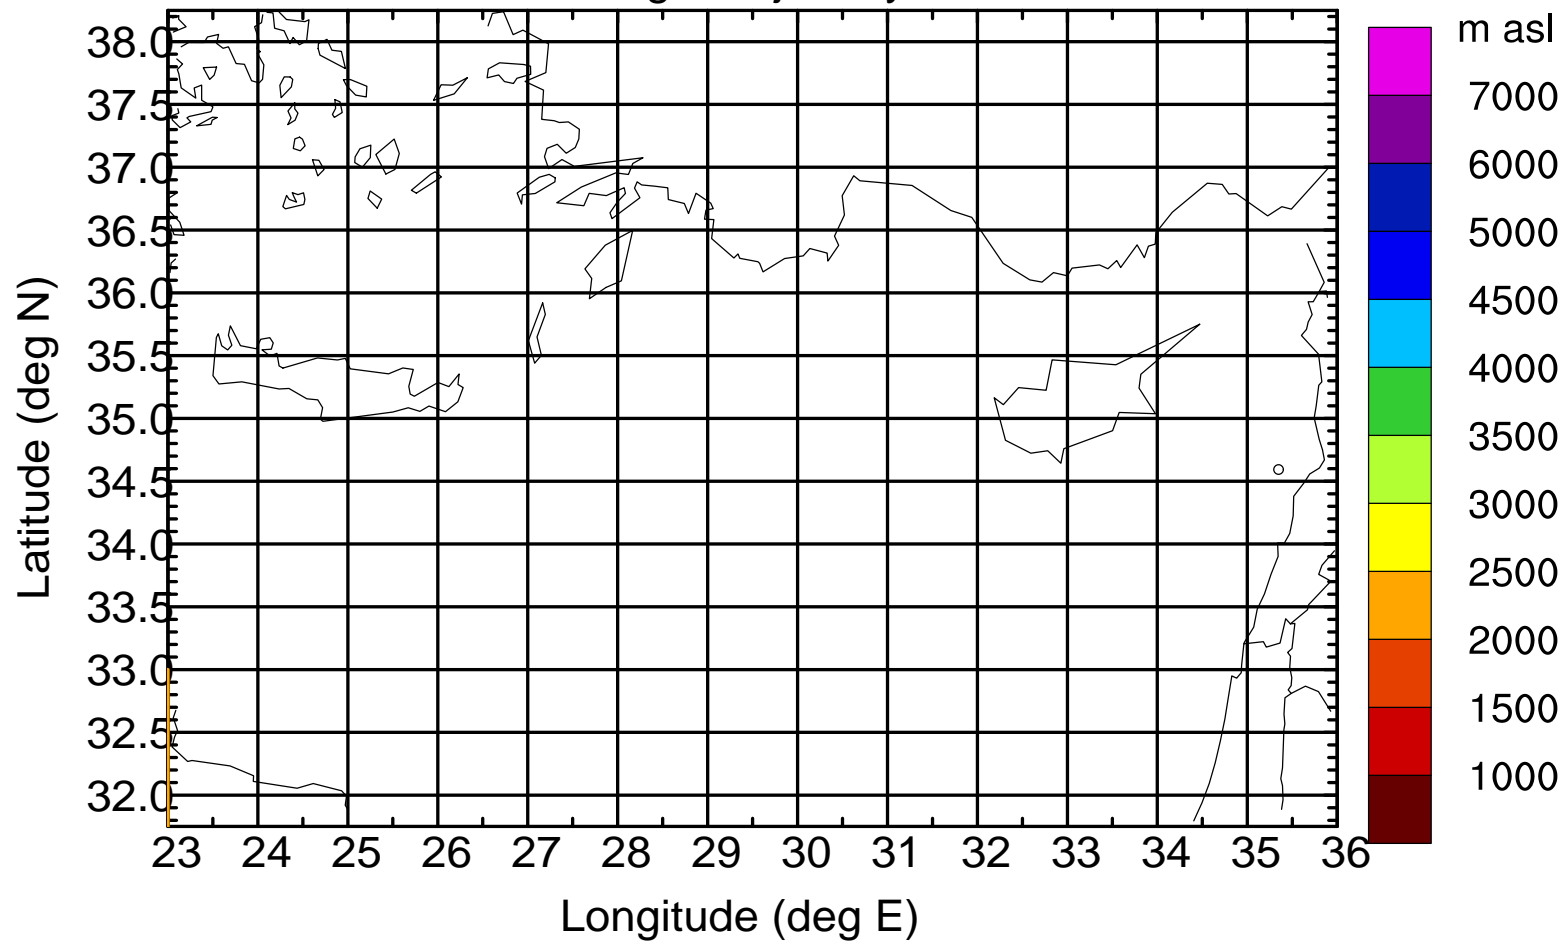

Paphos Airport ground station 20170422 14:00 UTC

Flight trajectory