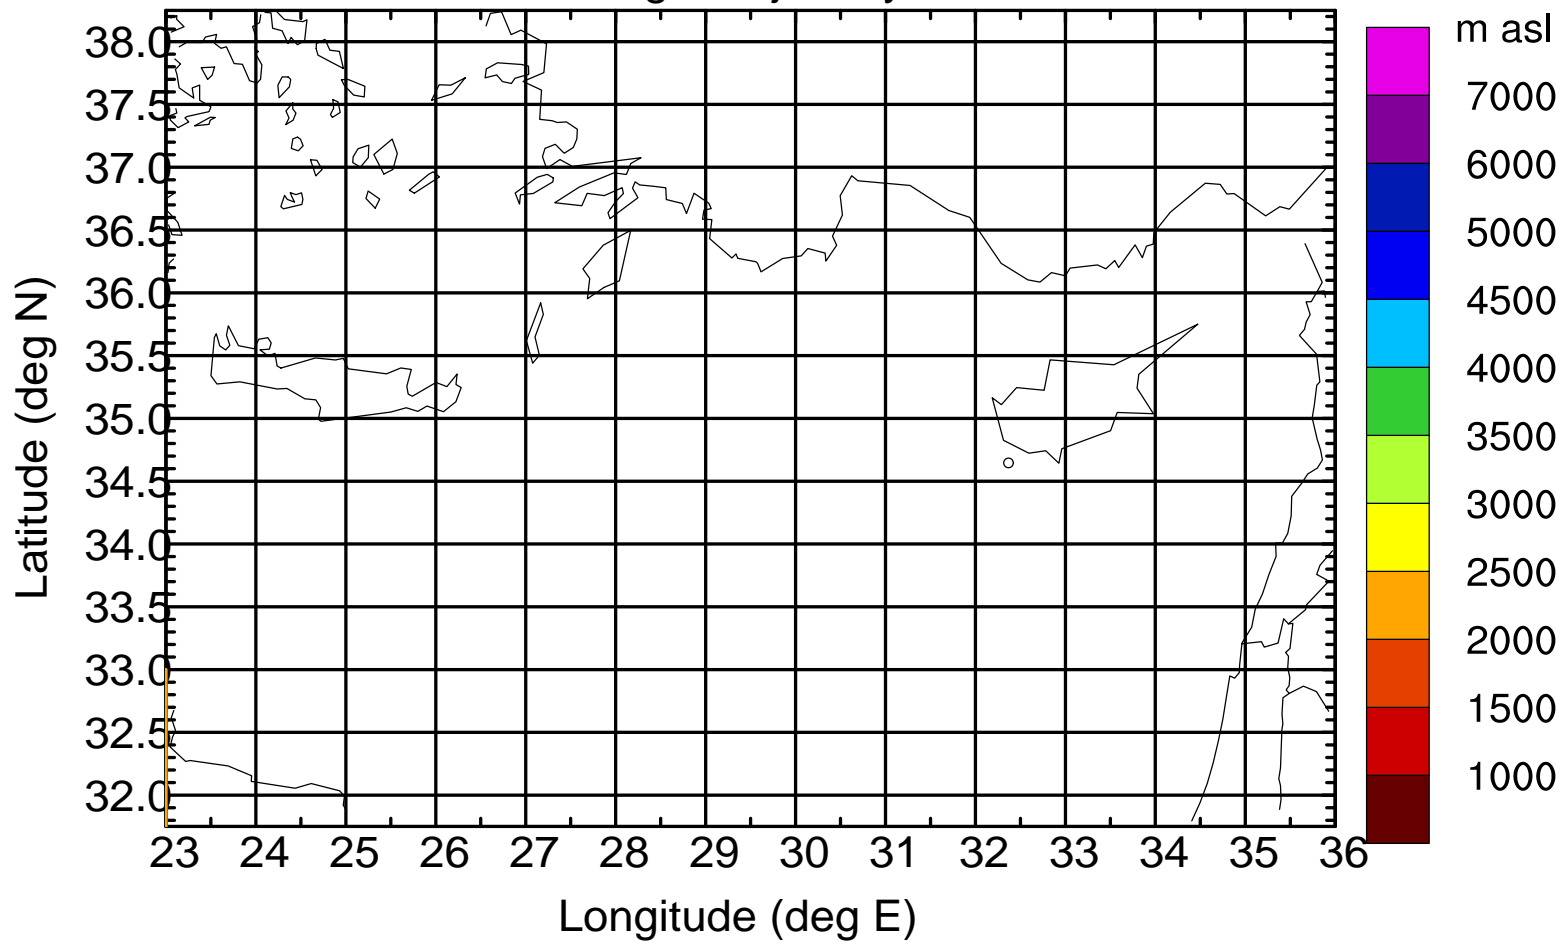

Paphos Airport ground station 20170422 14:00 UTC

Flight trajectory