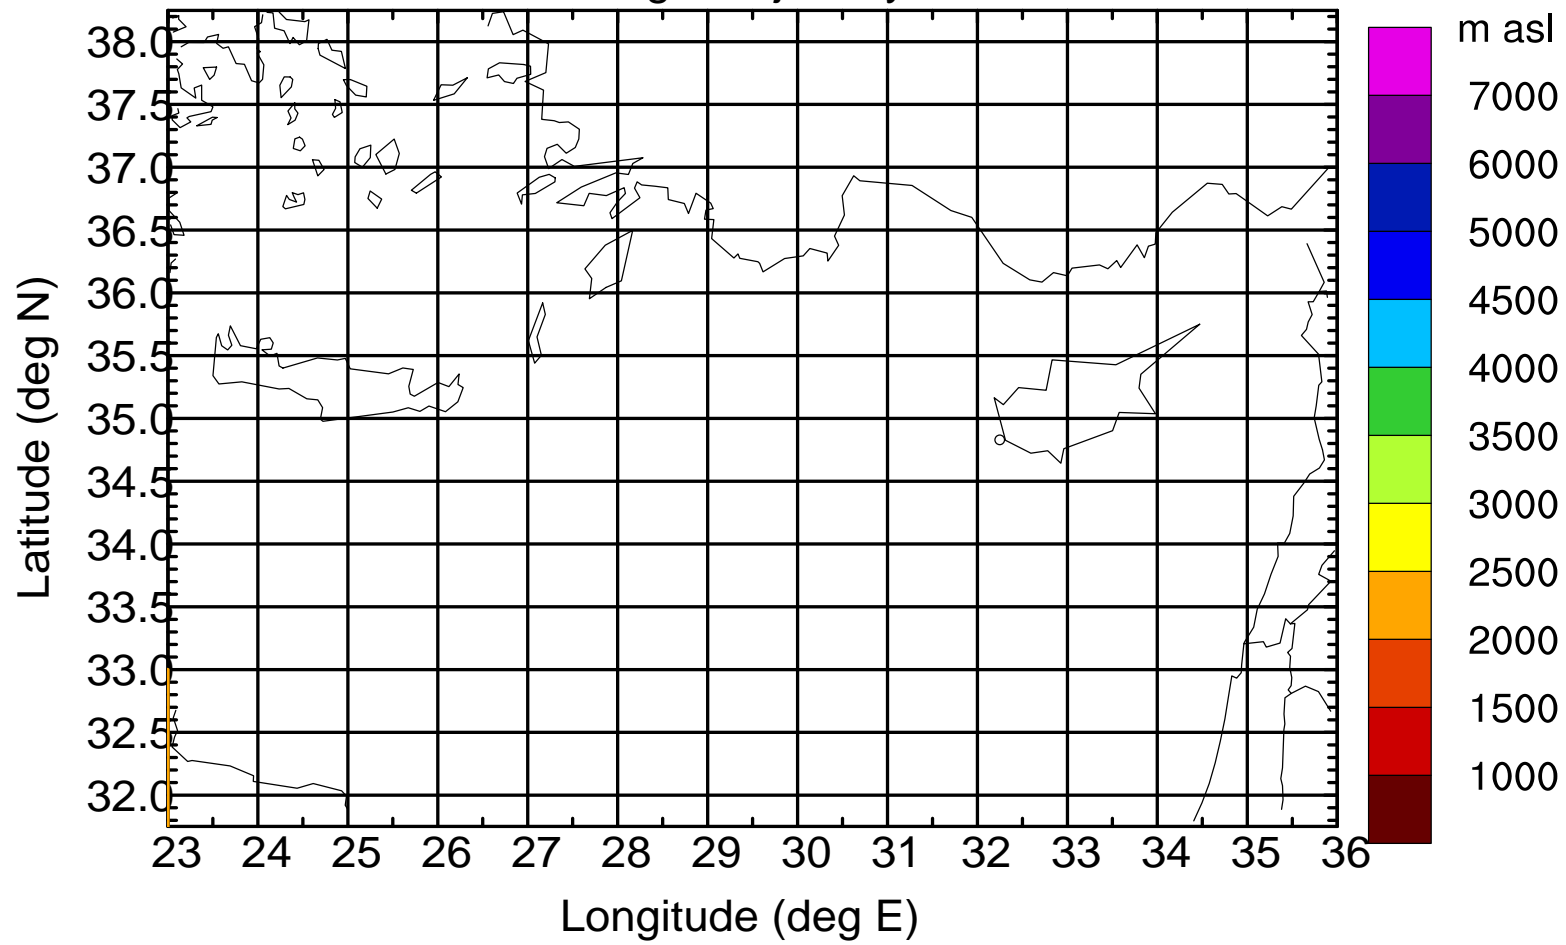

Paphos Airport ground station 20170422 14:00 UTC

Flight trajectory