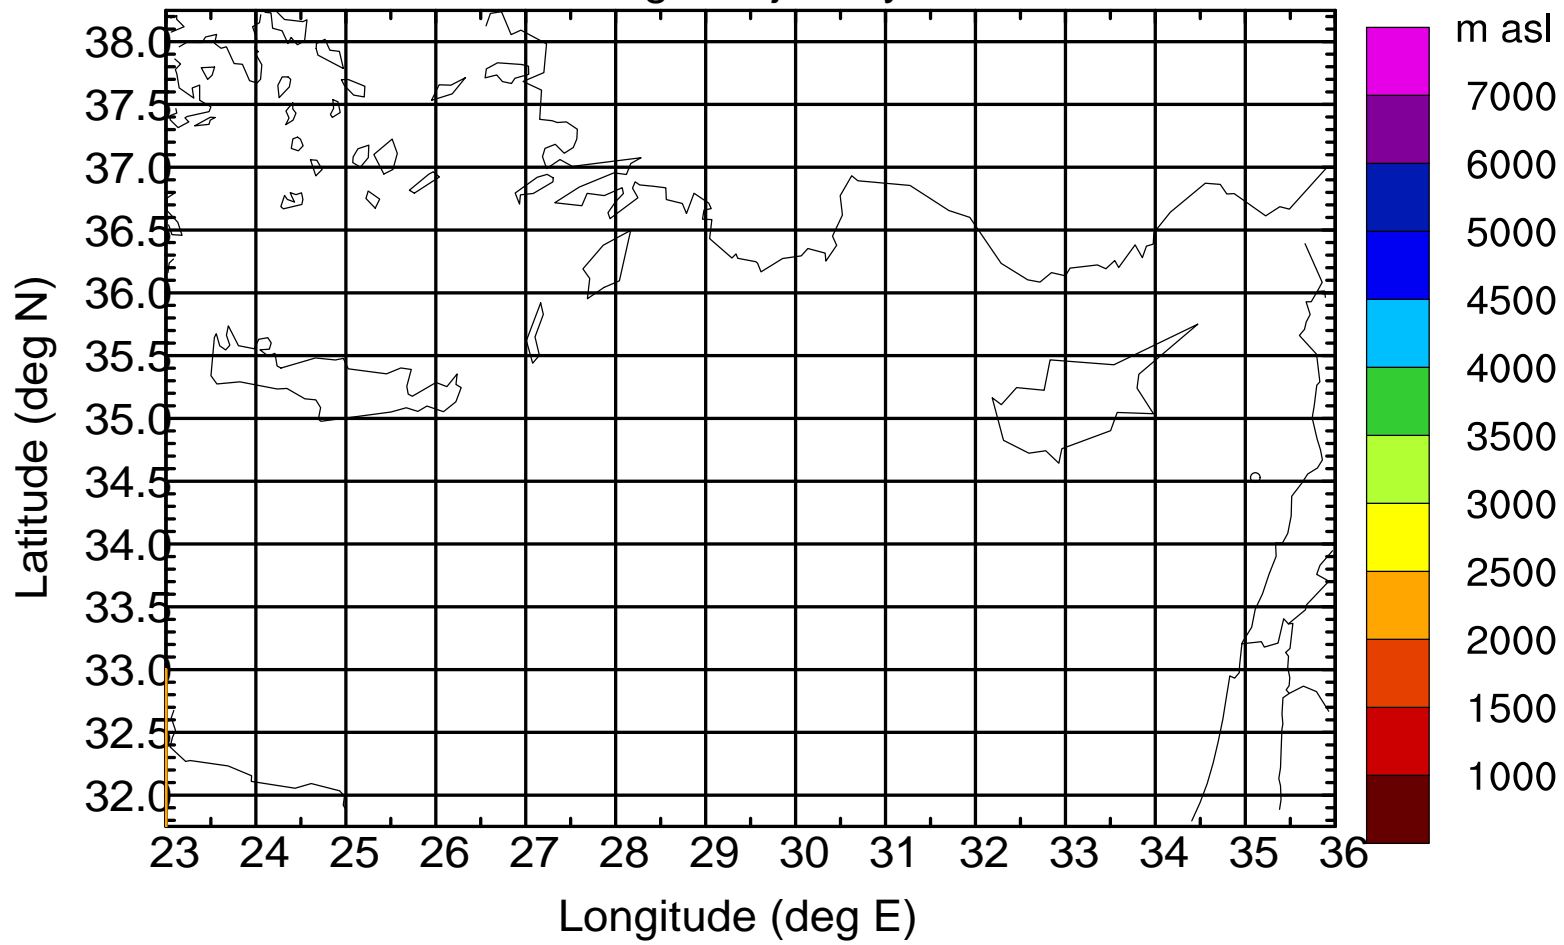

Paphos Airport ground station 20170422 14:00 UTC

Flight trajectory