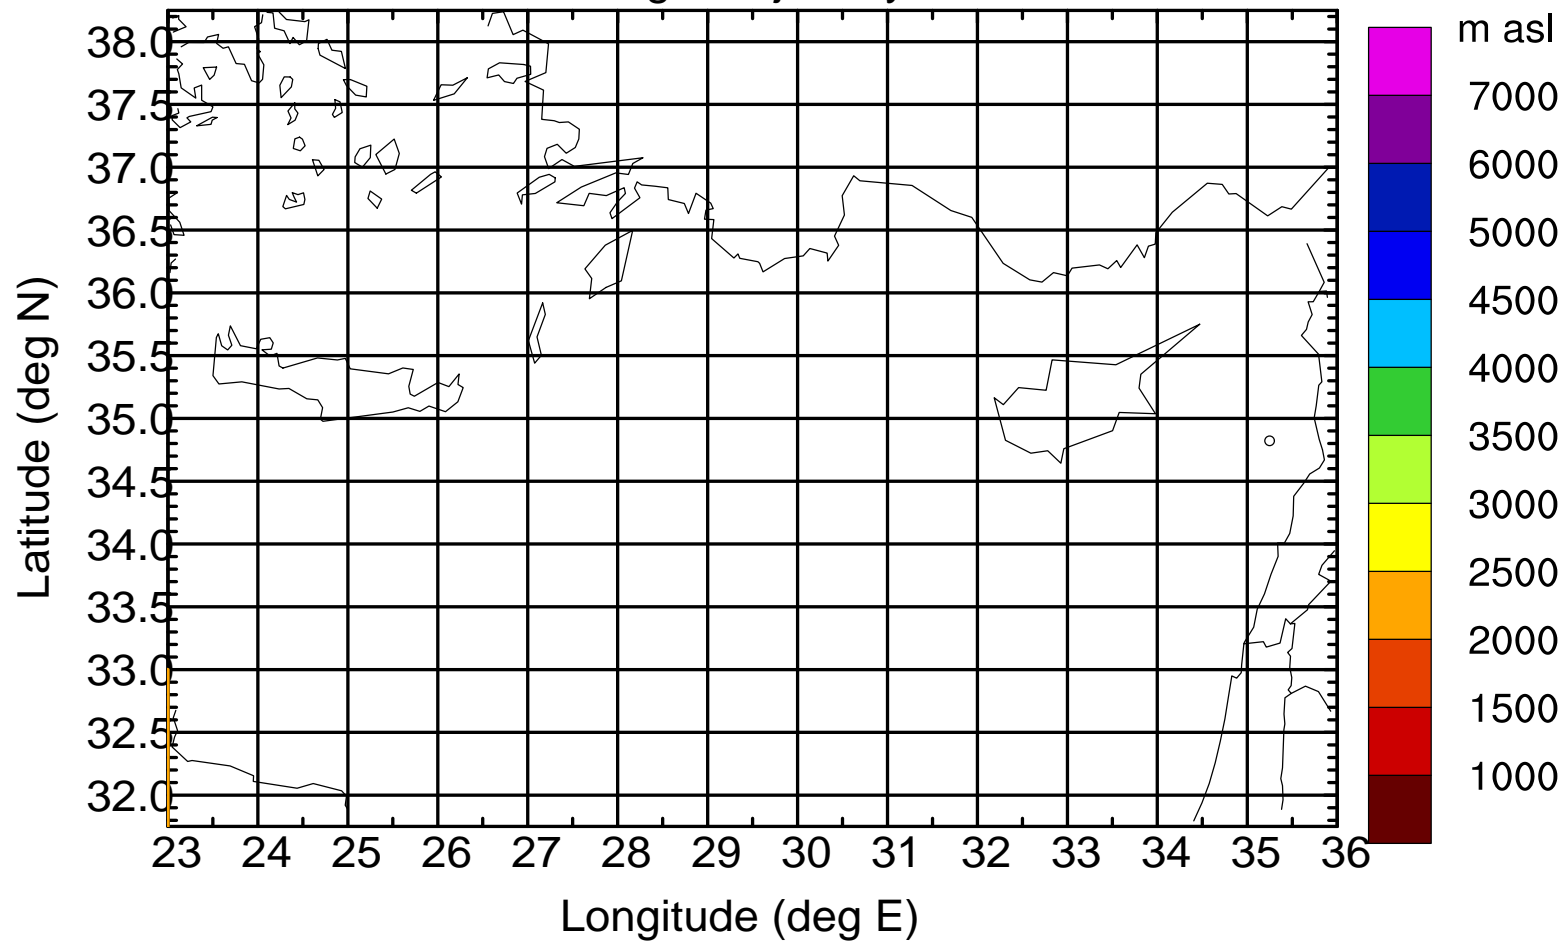

Paphos Airport ground station 20170422 14:00 UTC

Flight trajectory