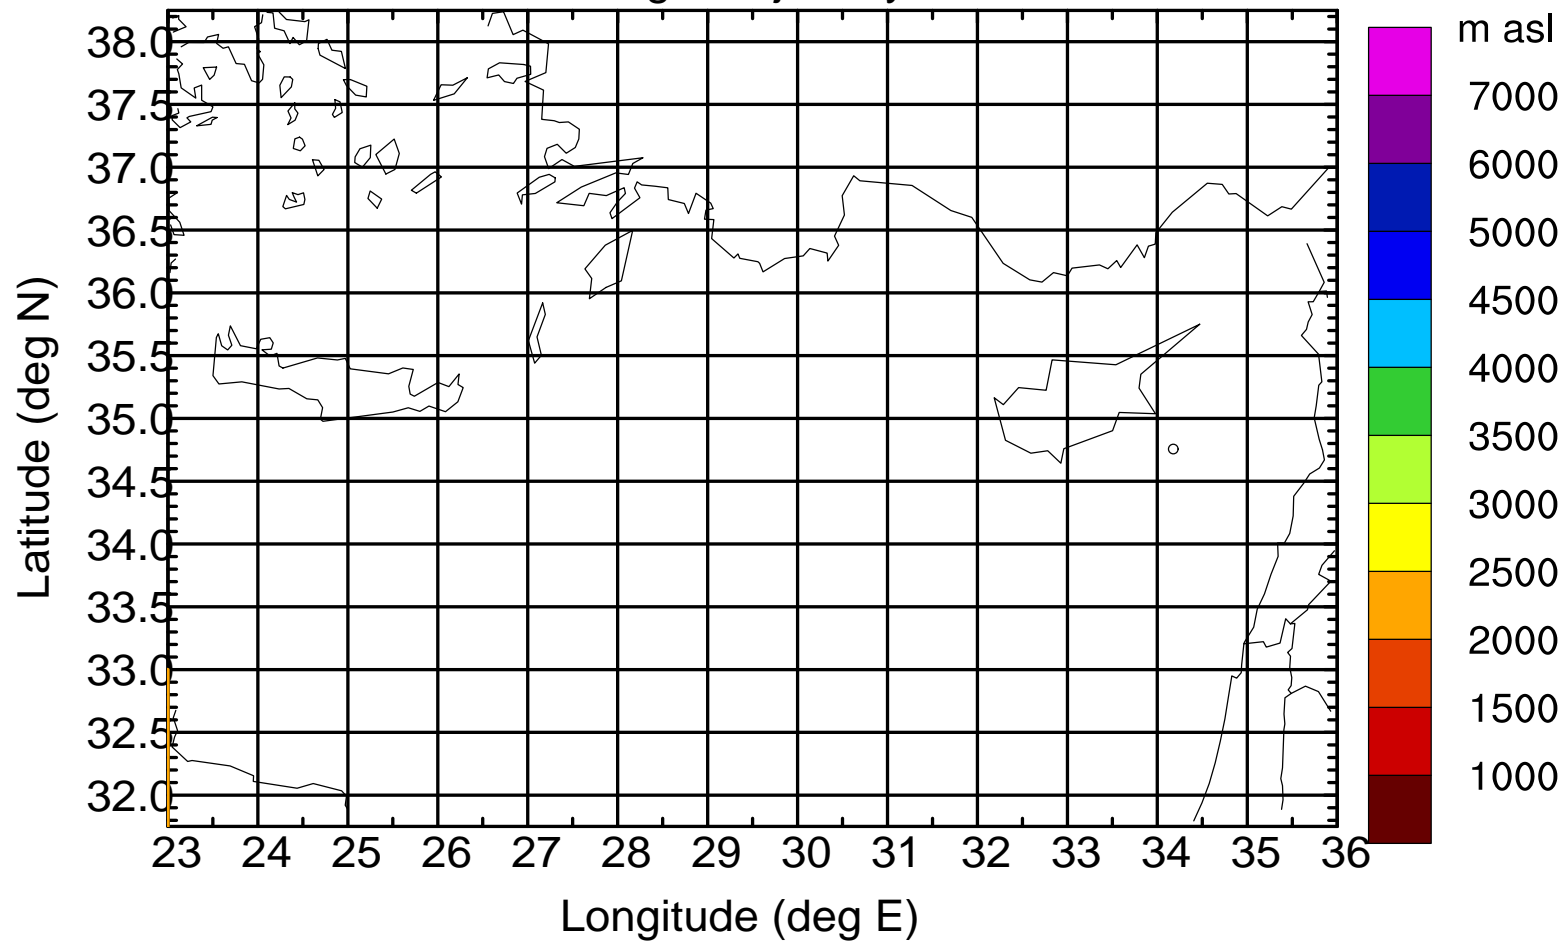

Paphos Airport ground station 20170422 14:00 UTC

Flight trajectory