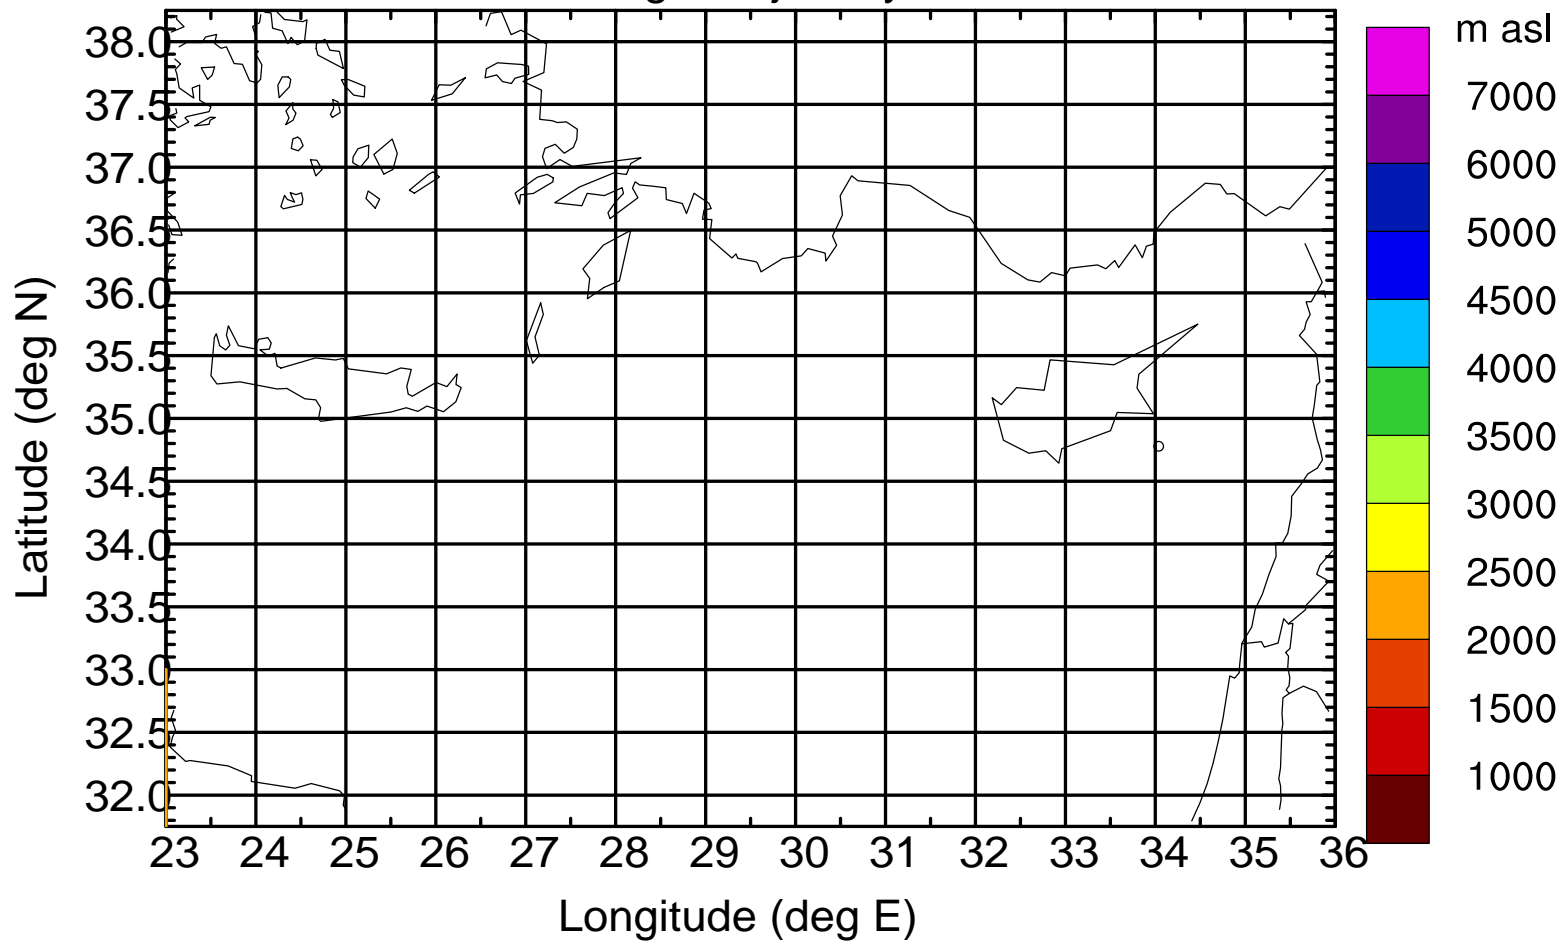

Paphos Airport ground station 20170422 14:00 UTC

Flight trajectory