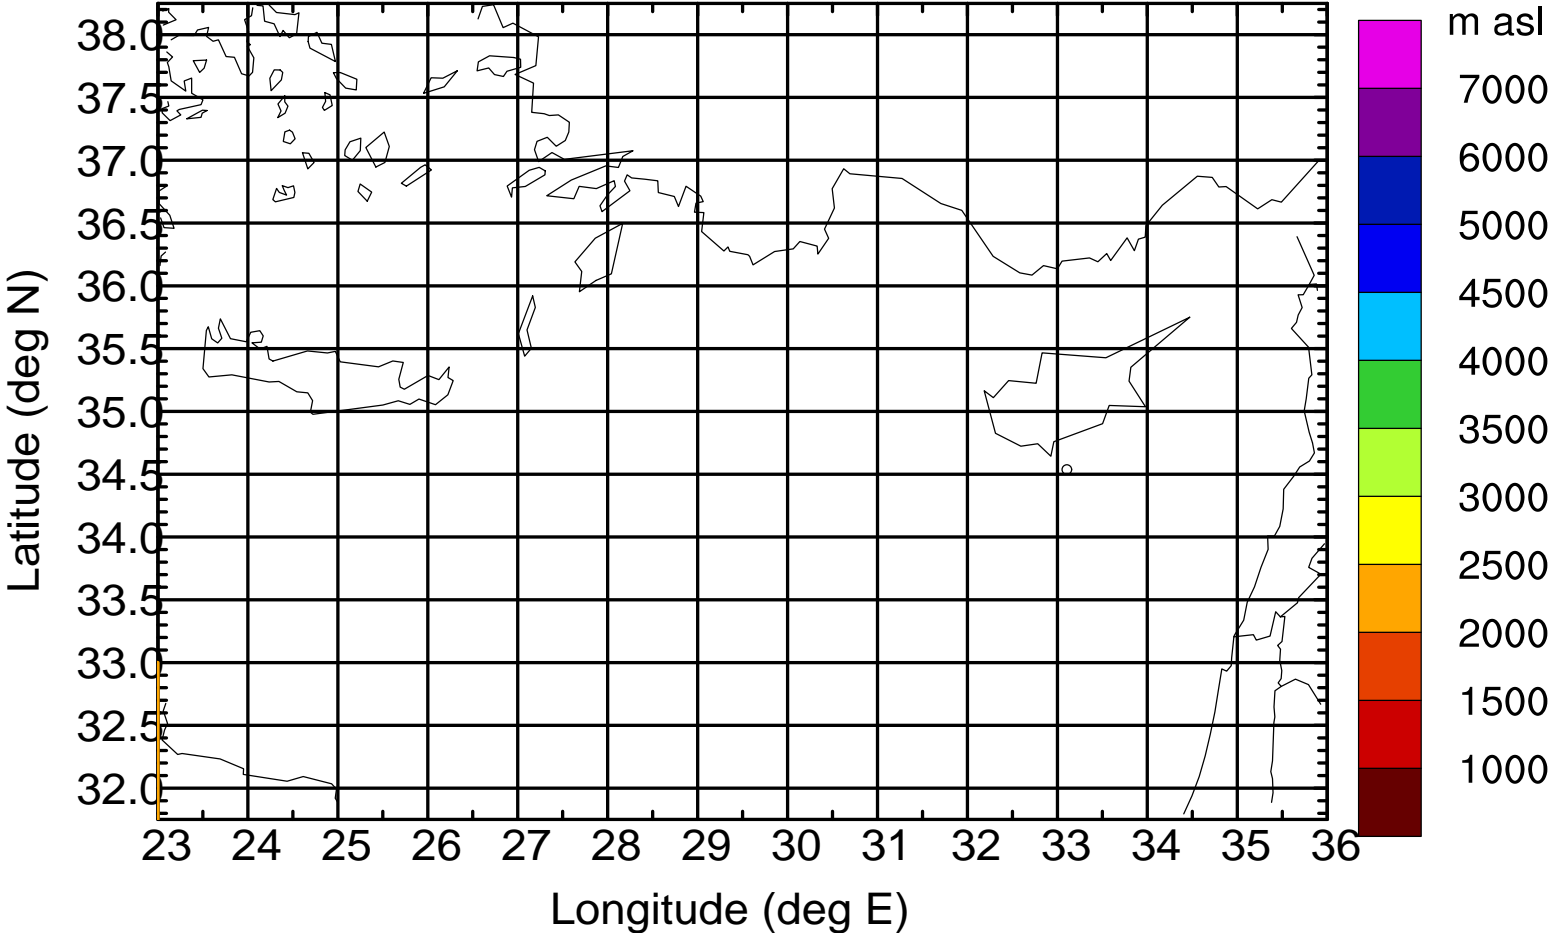

Paphos Airport ground station 20170422 14:00 UTC

Flight trajectory