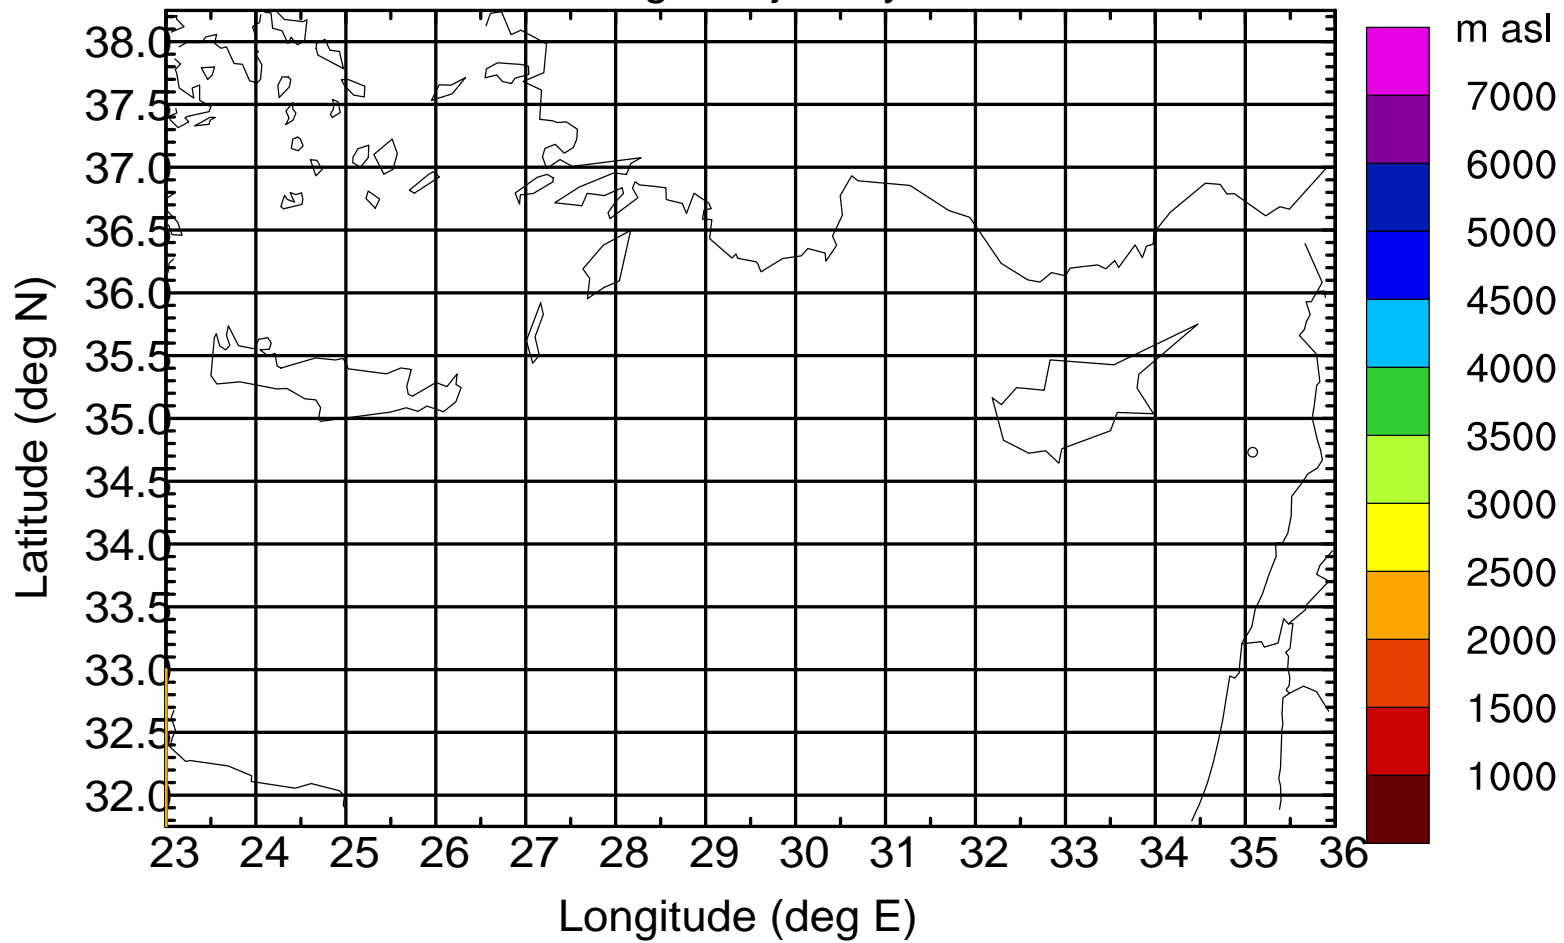

Paphos Airport ground station 20170422 14:00 UTC

Flight trajectory