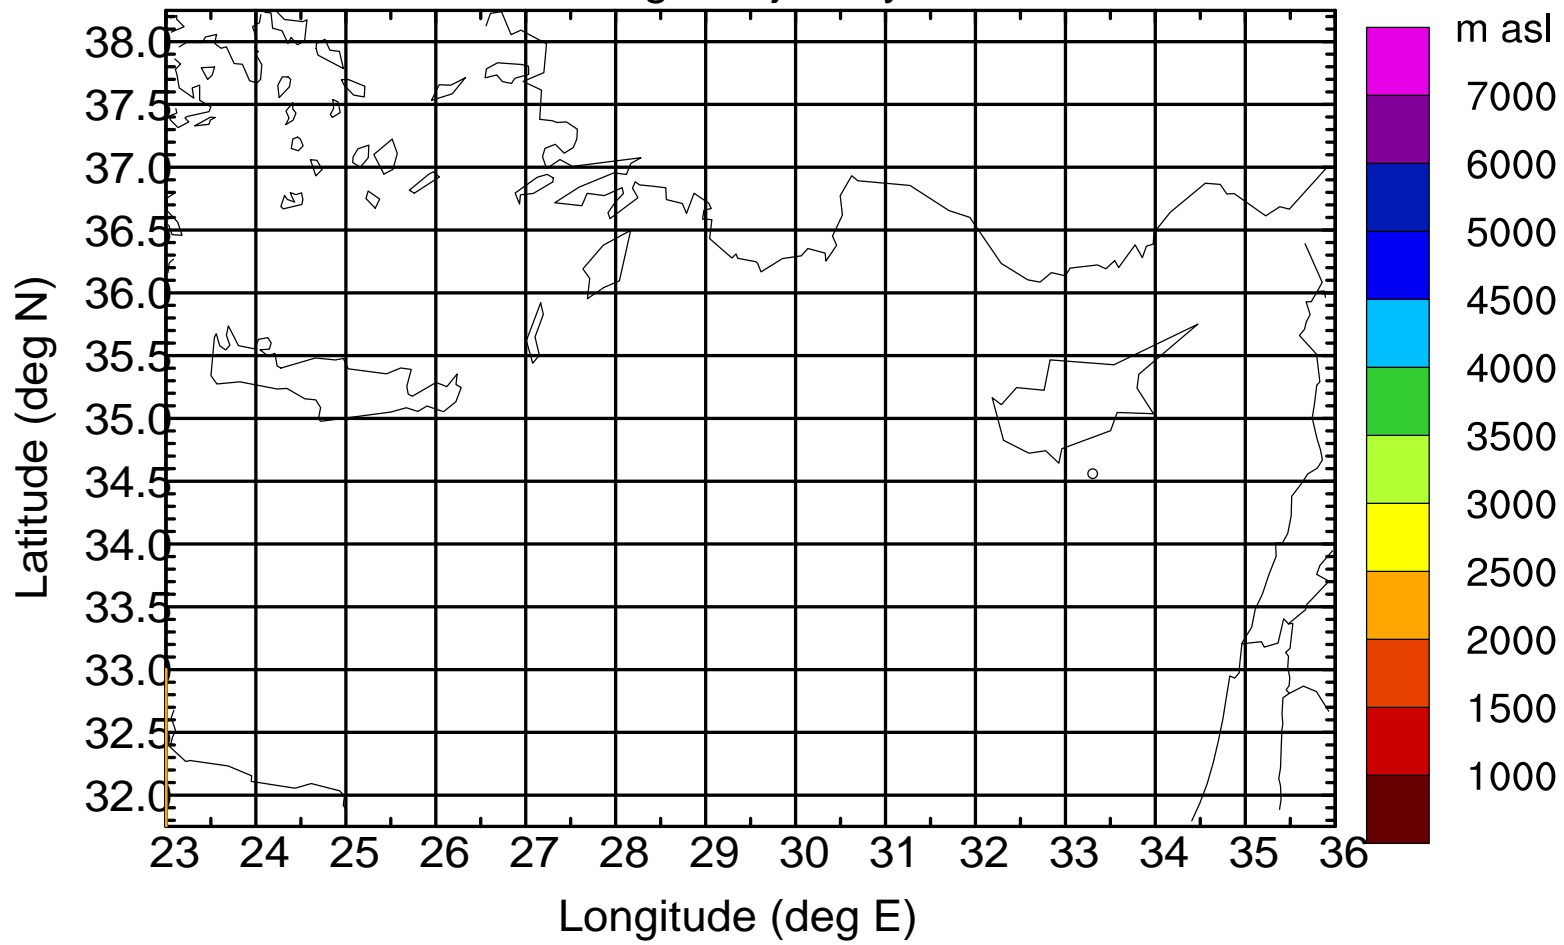

Paphos Airport ground station 20170422 14:00 UTC

Flight trajectory