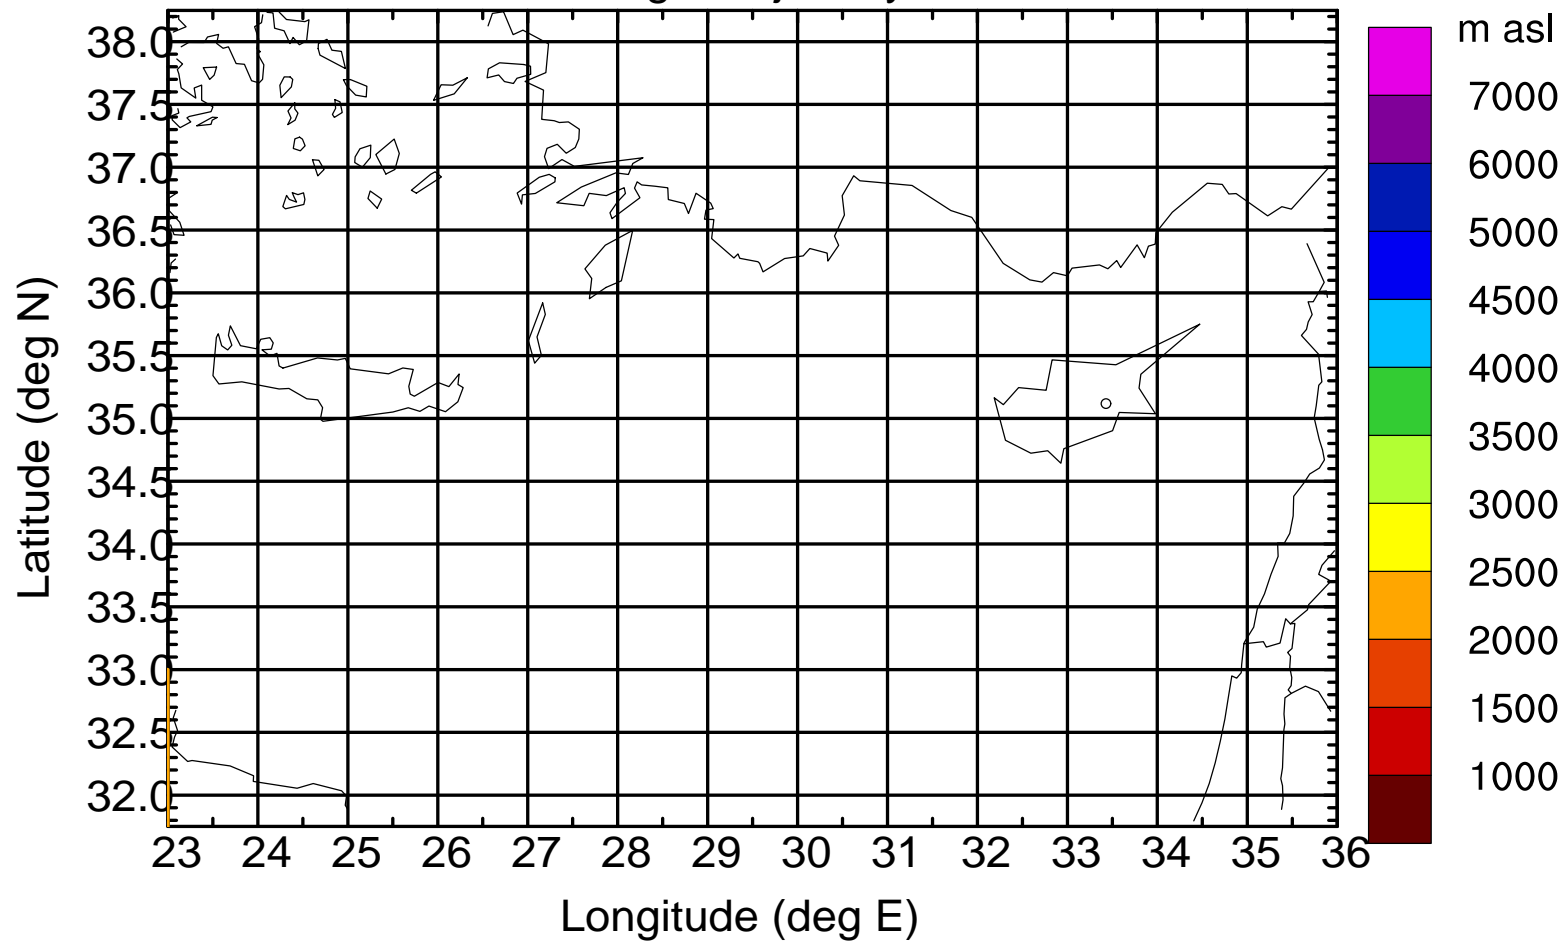

Paphos Airport ground station 20170422 14:00 UTC

Flight trajectory