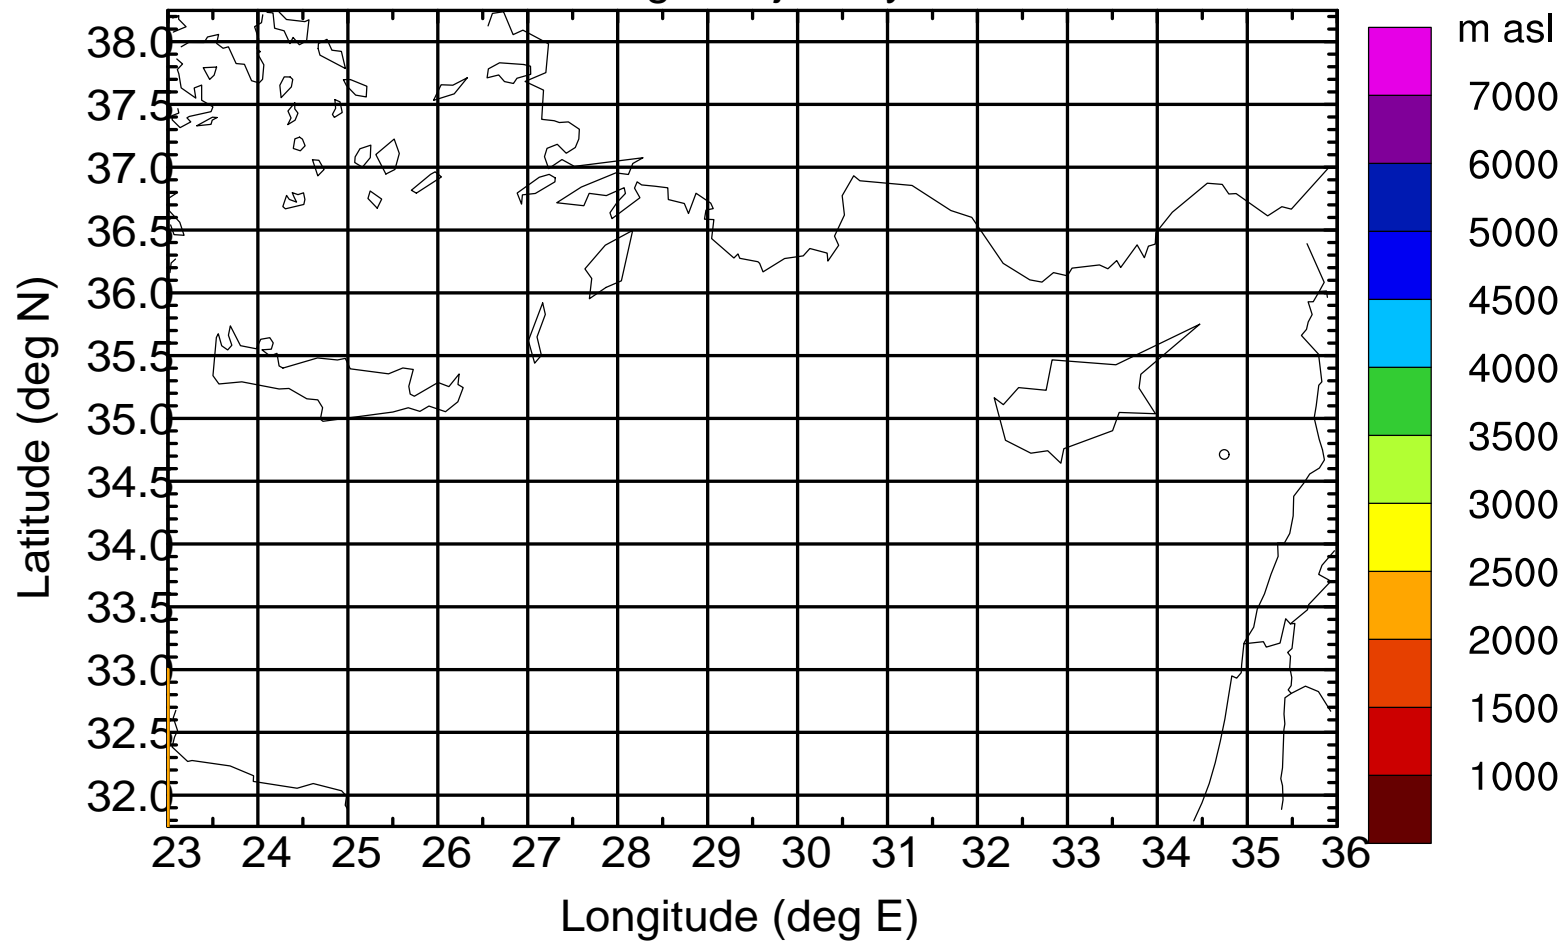

Paphos Airport ground station 20170422 14:00 UTC

Flight trajectory