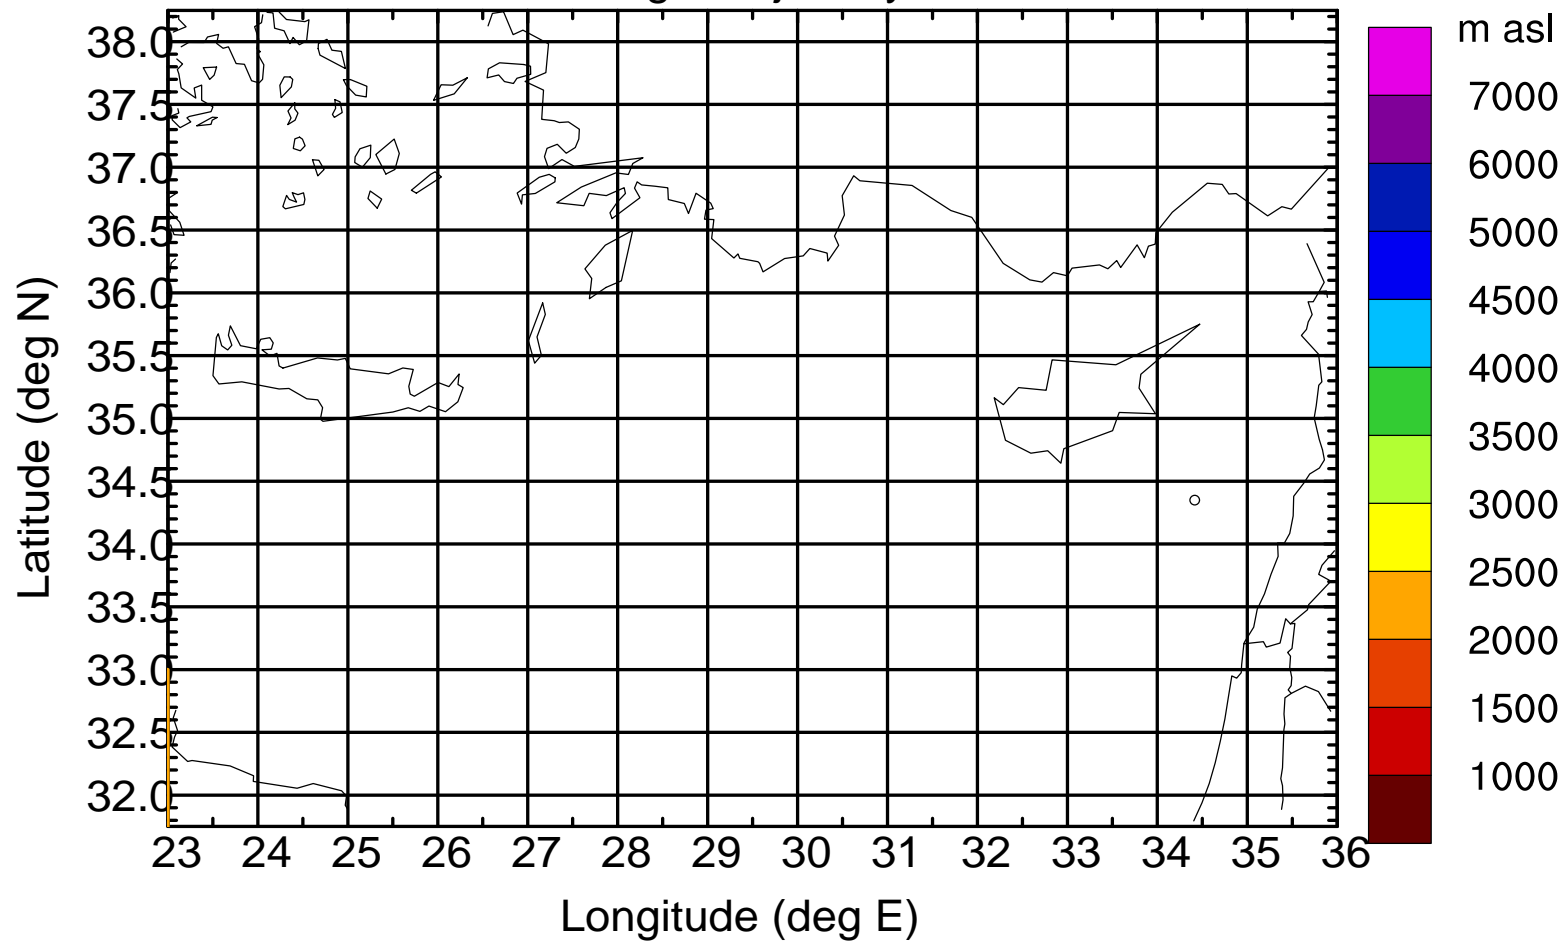

Paphos Airport ground station 20170422 14:00 UTC

Flight trajectory