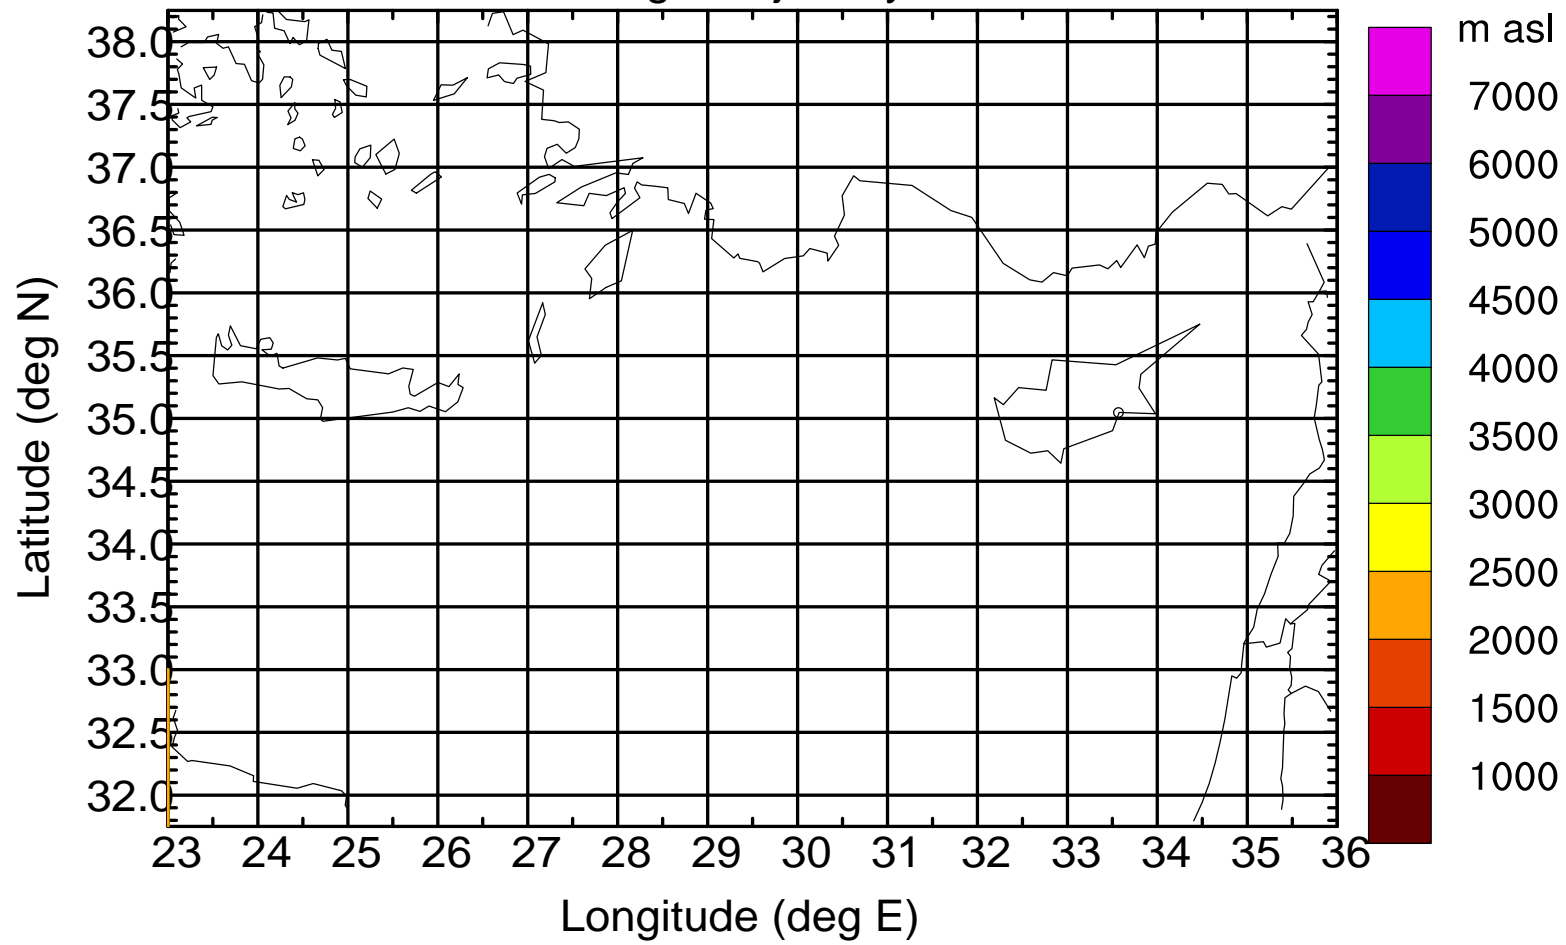

Paphos Airport ground station 20170422 14:00 UTC

Flight trajectory