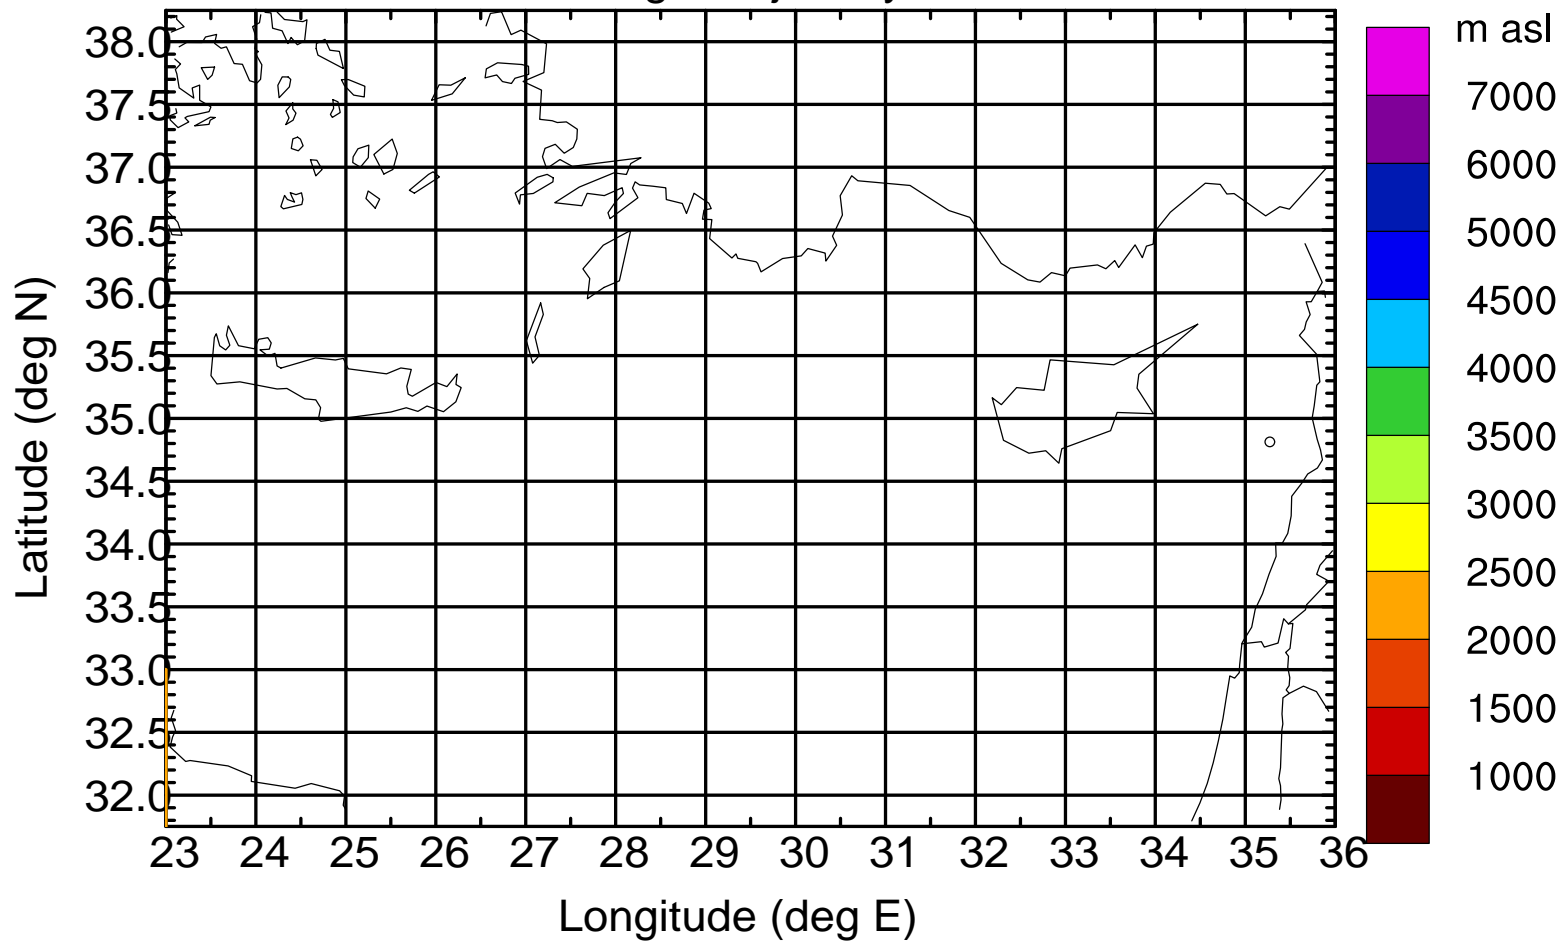

Paphos Airport ground station 20170422 14:00 UTC

Flight trajectory