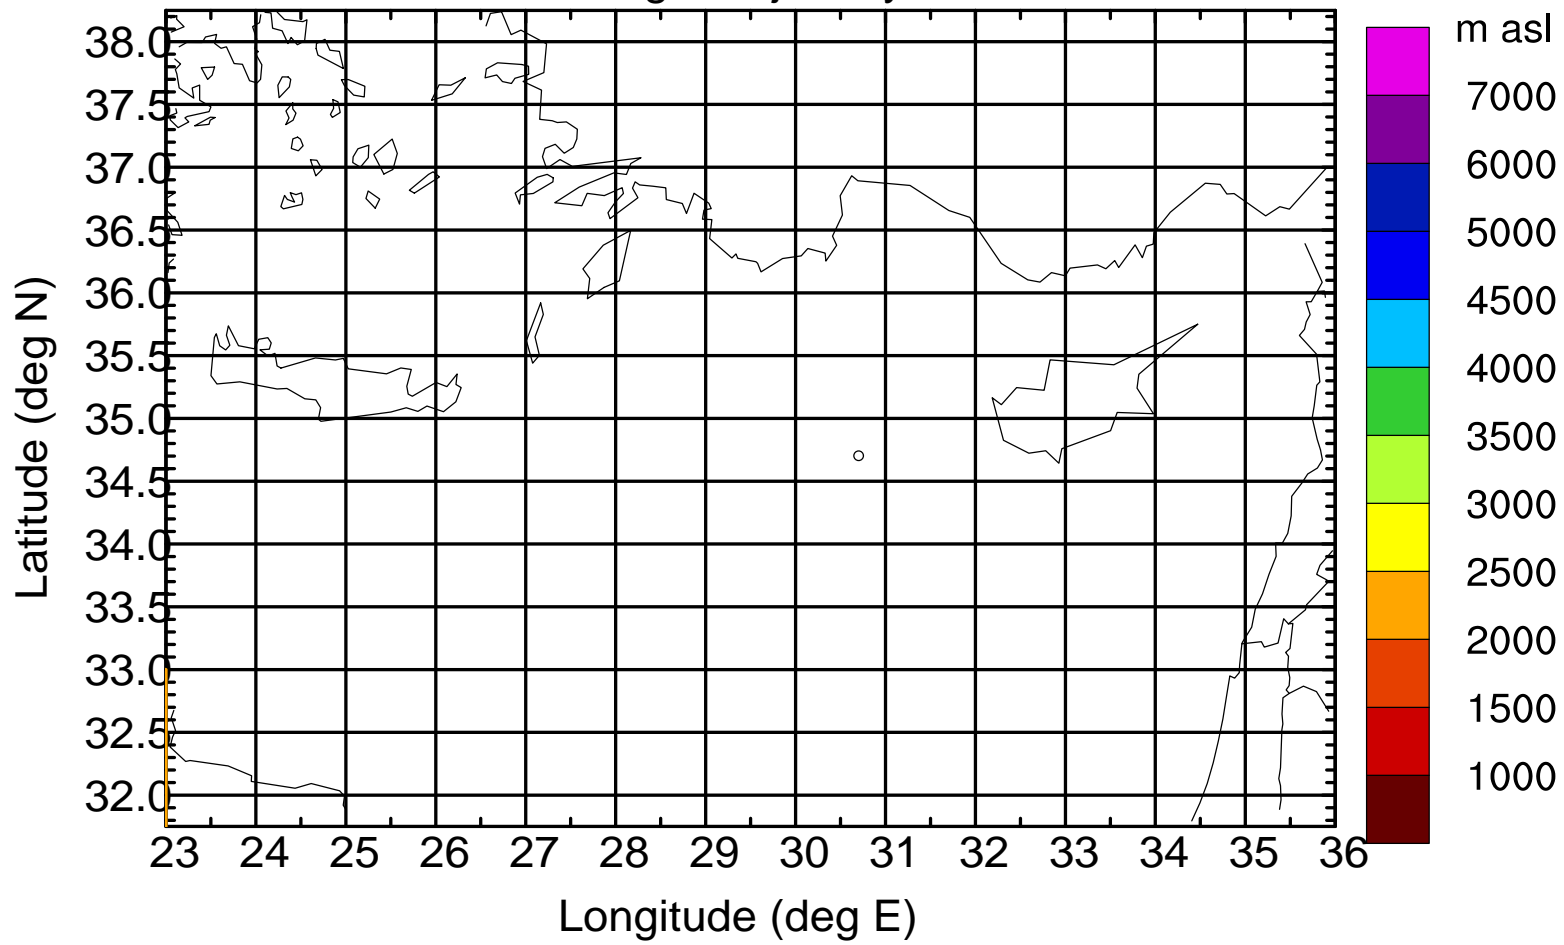

Paphos Airport ground station 20170422 14:00 UTC

Flight trajectory