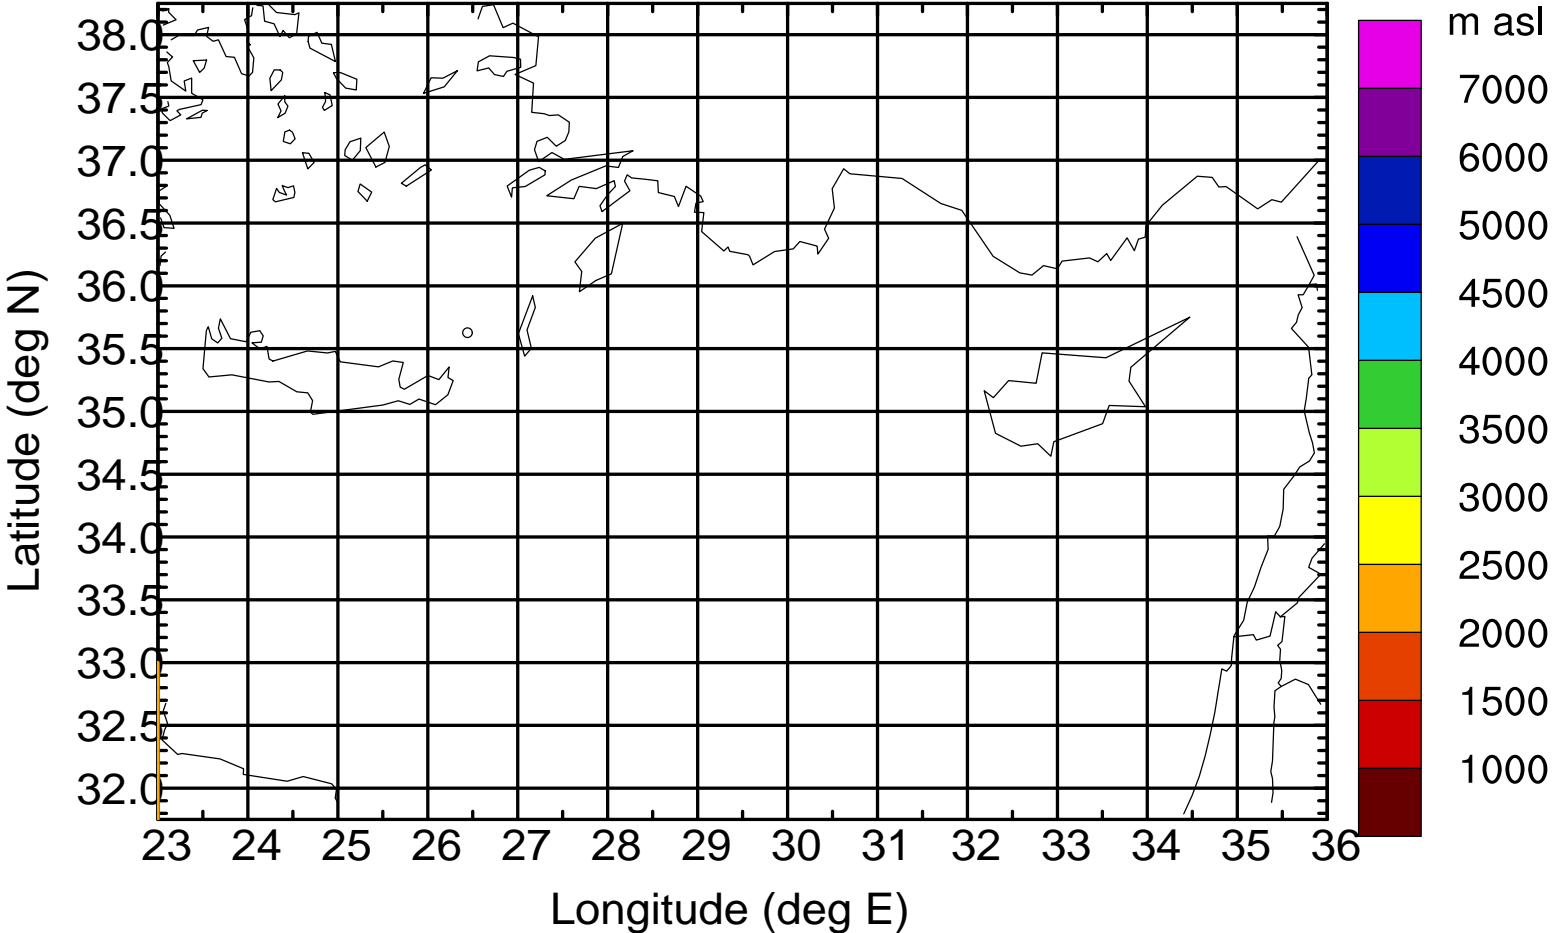

Paphos Airport ground station 20170422 14:00 UTC

Flight trajectory