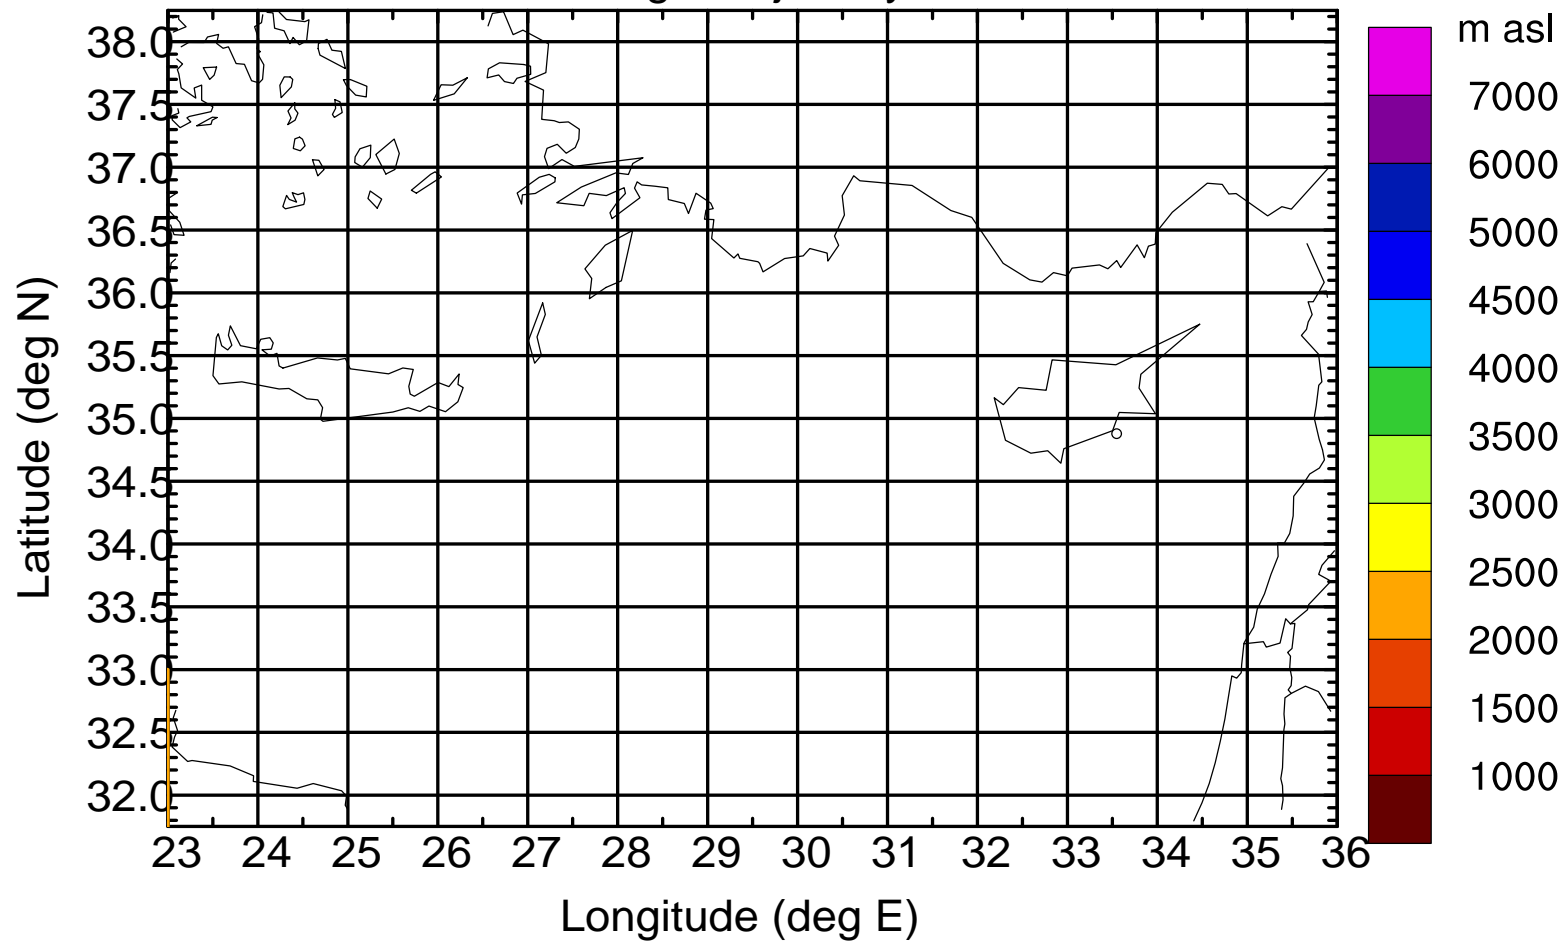

Paphos Airport ground station 20170422 14:00 UTC

Flight trajectory