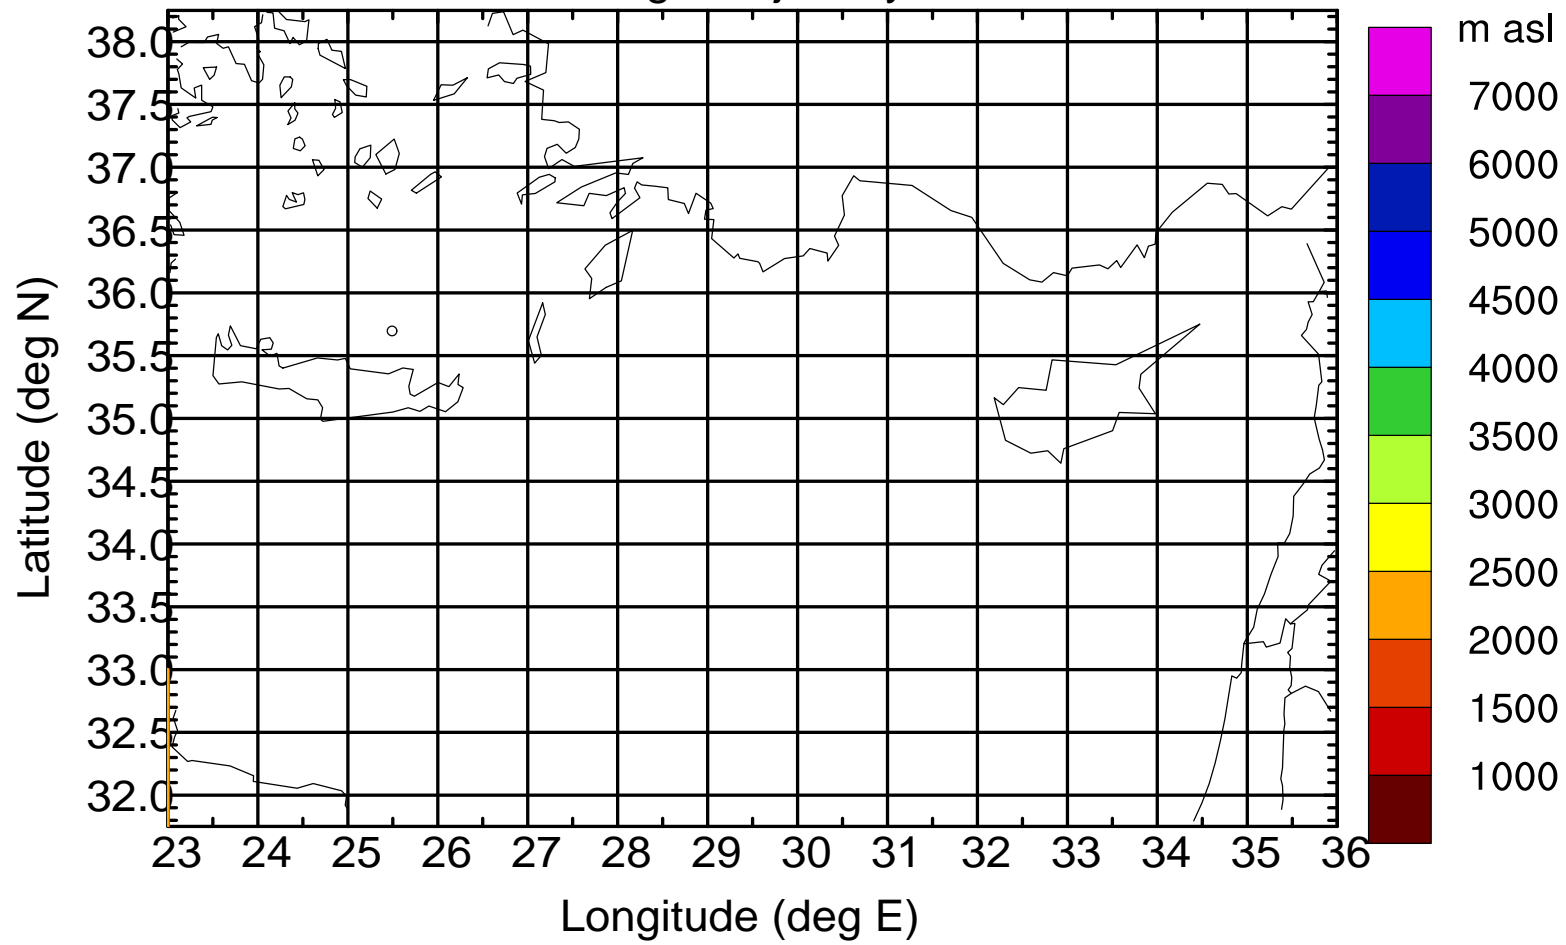

Paphos Airport ground station 20170422 14:00 UTC

Flight trajectory