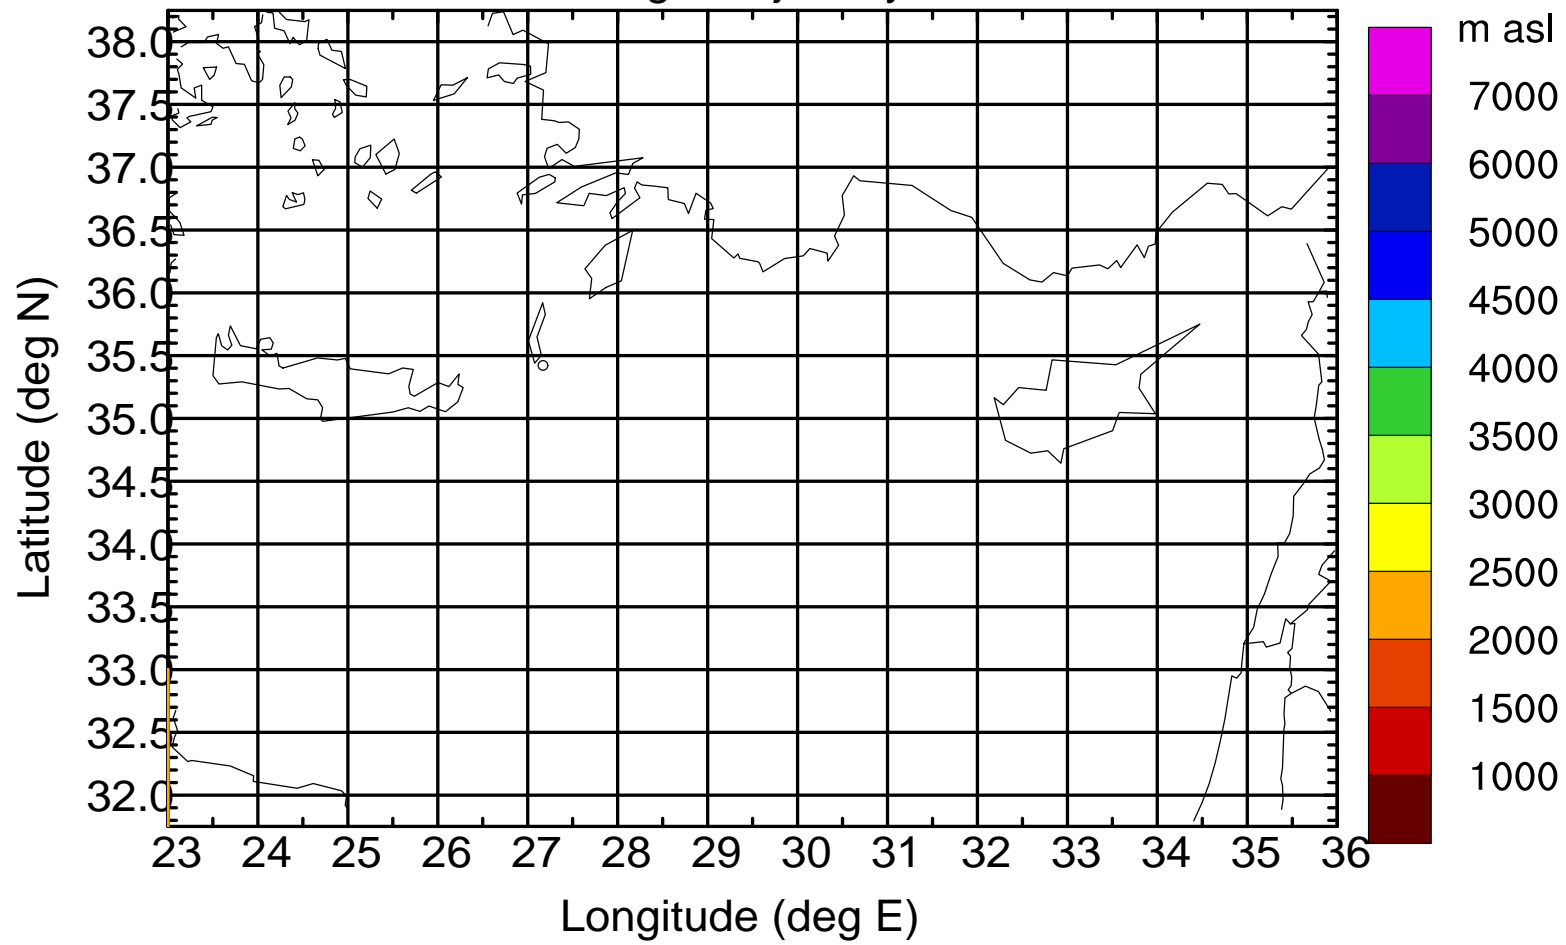

Paphos Airport ground station 20170422 14:00 UTC

Flight trajectory