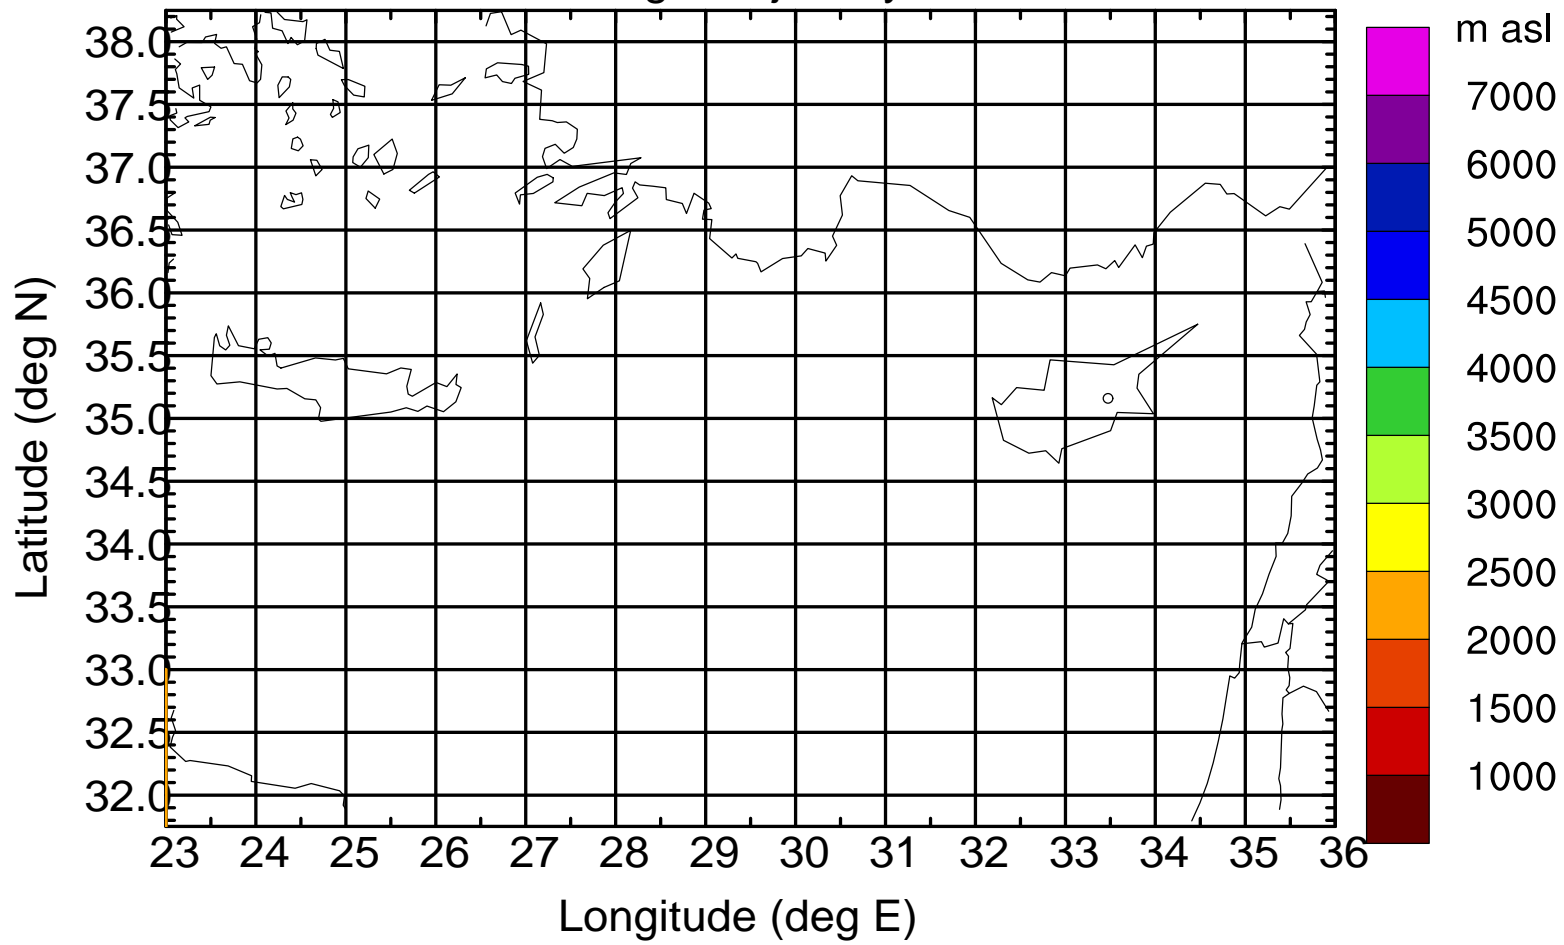

Paphos Airport ground station 20170422 14:00 UTC

Flight trajectory