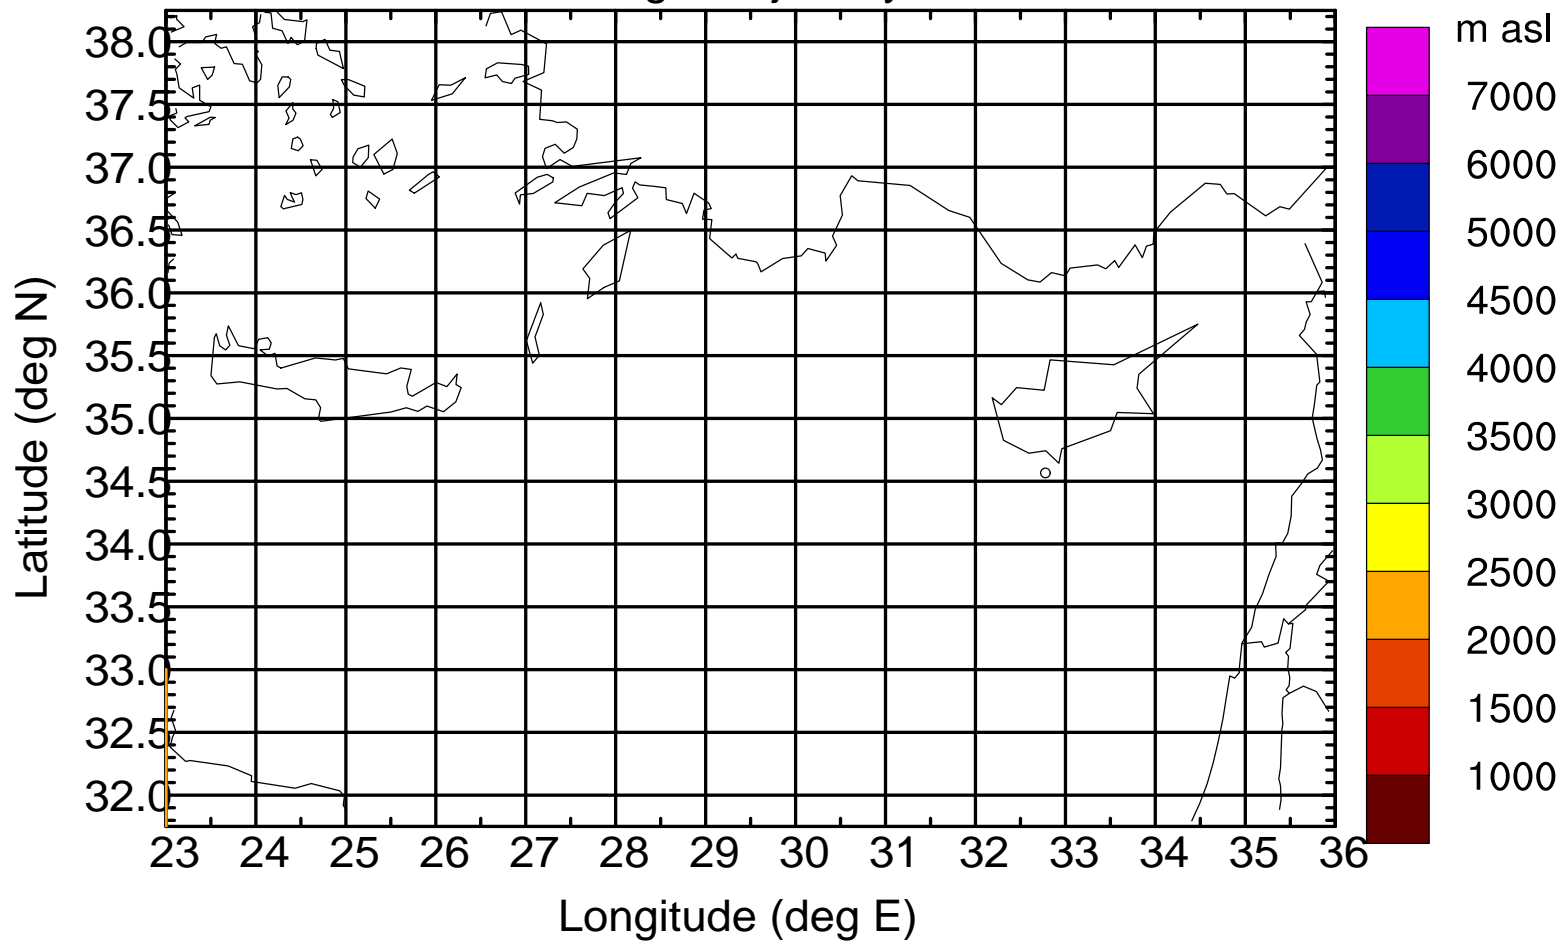

Paphos Airport ground station 20170422 14:00 UTC

Flight trajectory