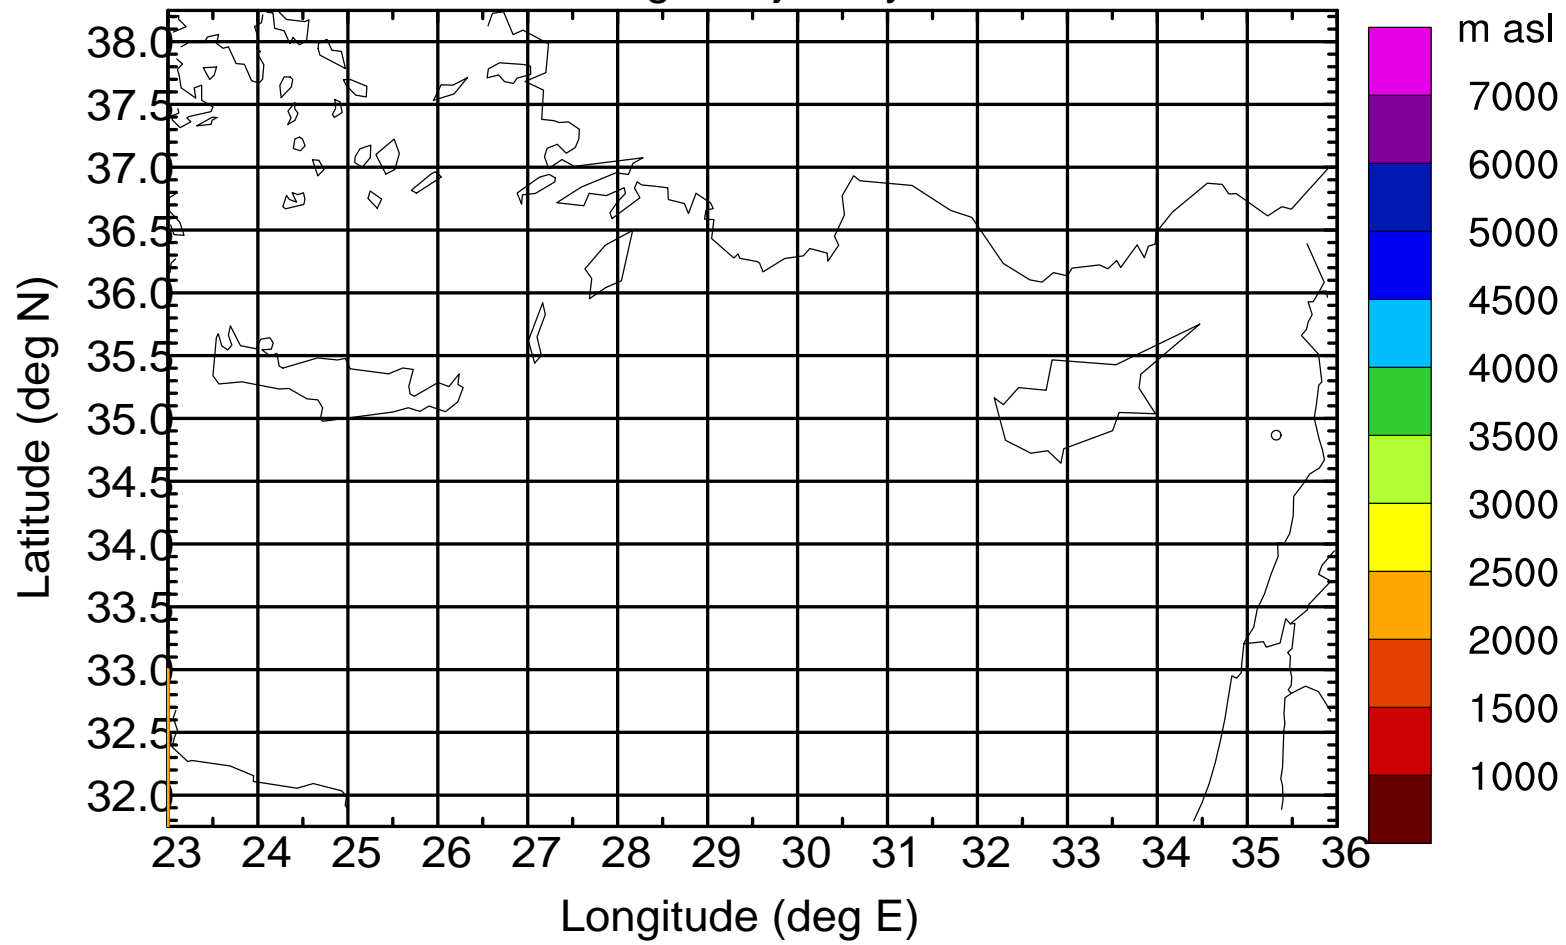

Paphos Airport ground station 20170422 14:00 UTC

Flight trajectory