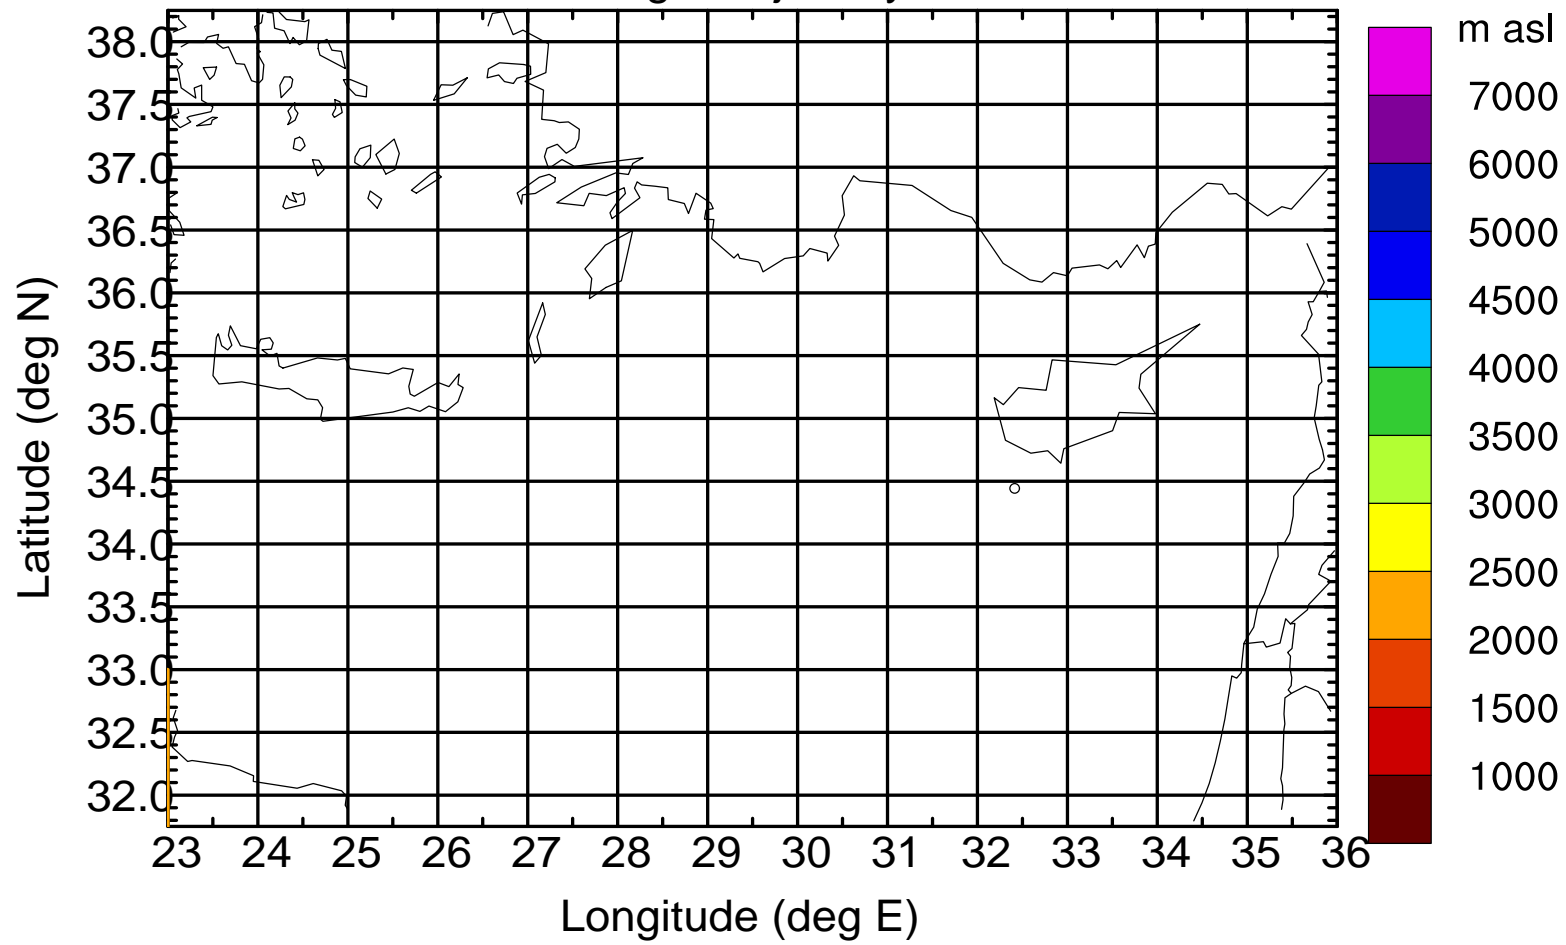

Paphos Airport ground station 20170422 14:00 UTC

Flight trajectory