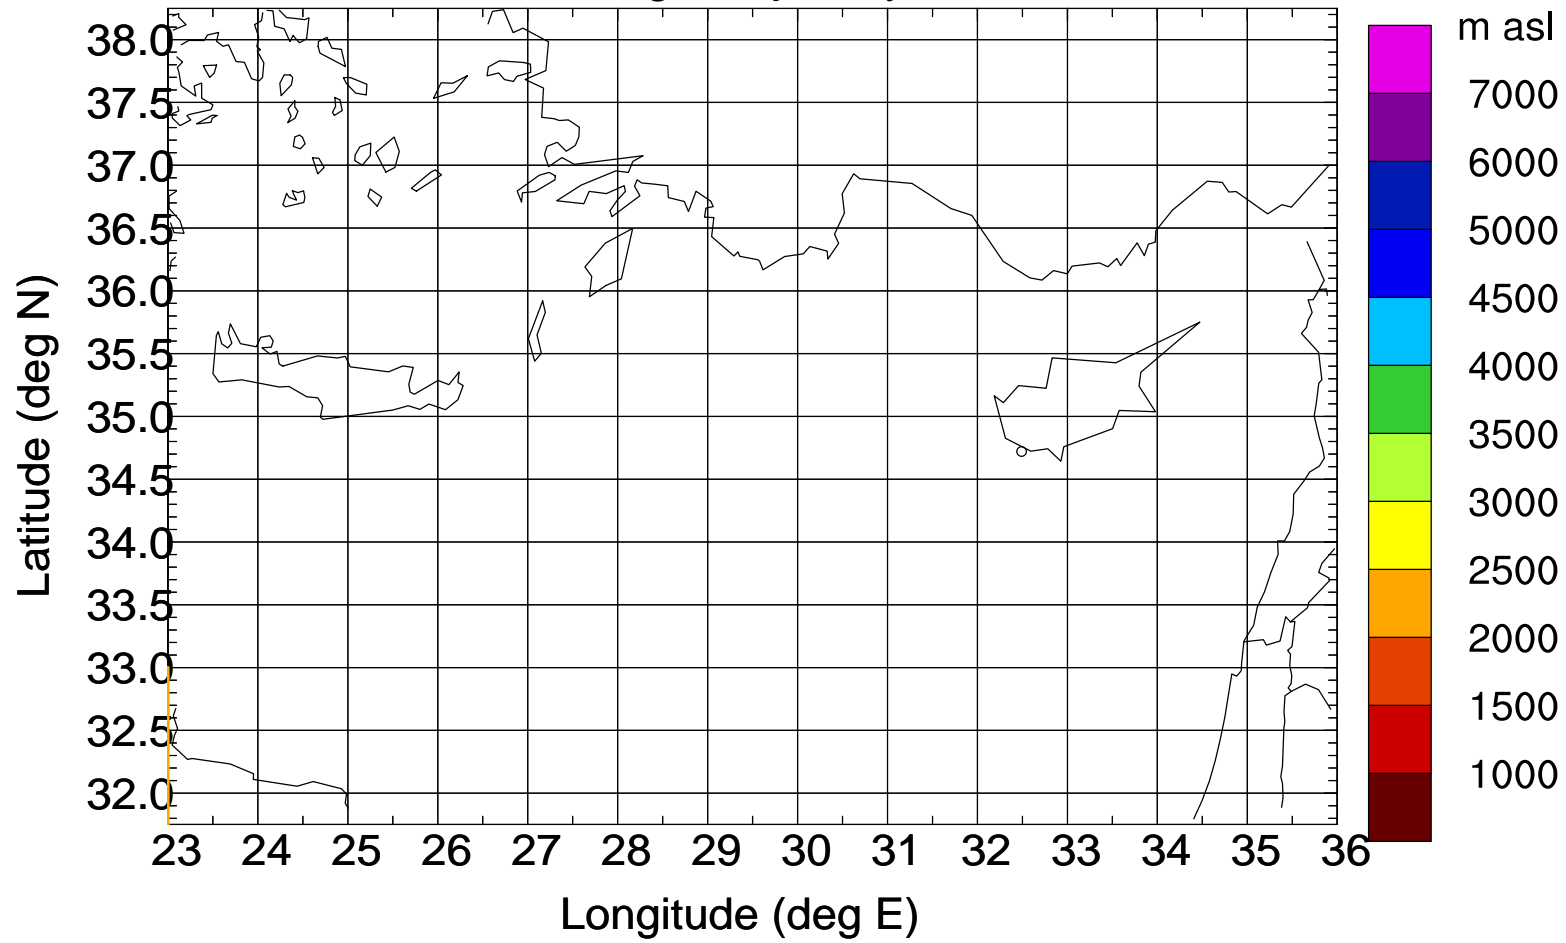

### Flight trajectory

Paphos Airport ground station 20170422 14:00 UTC