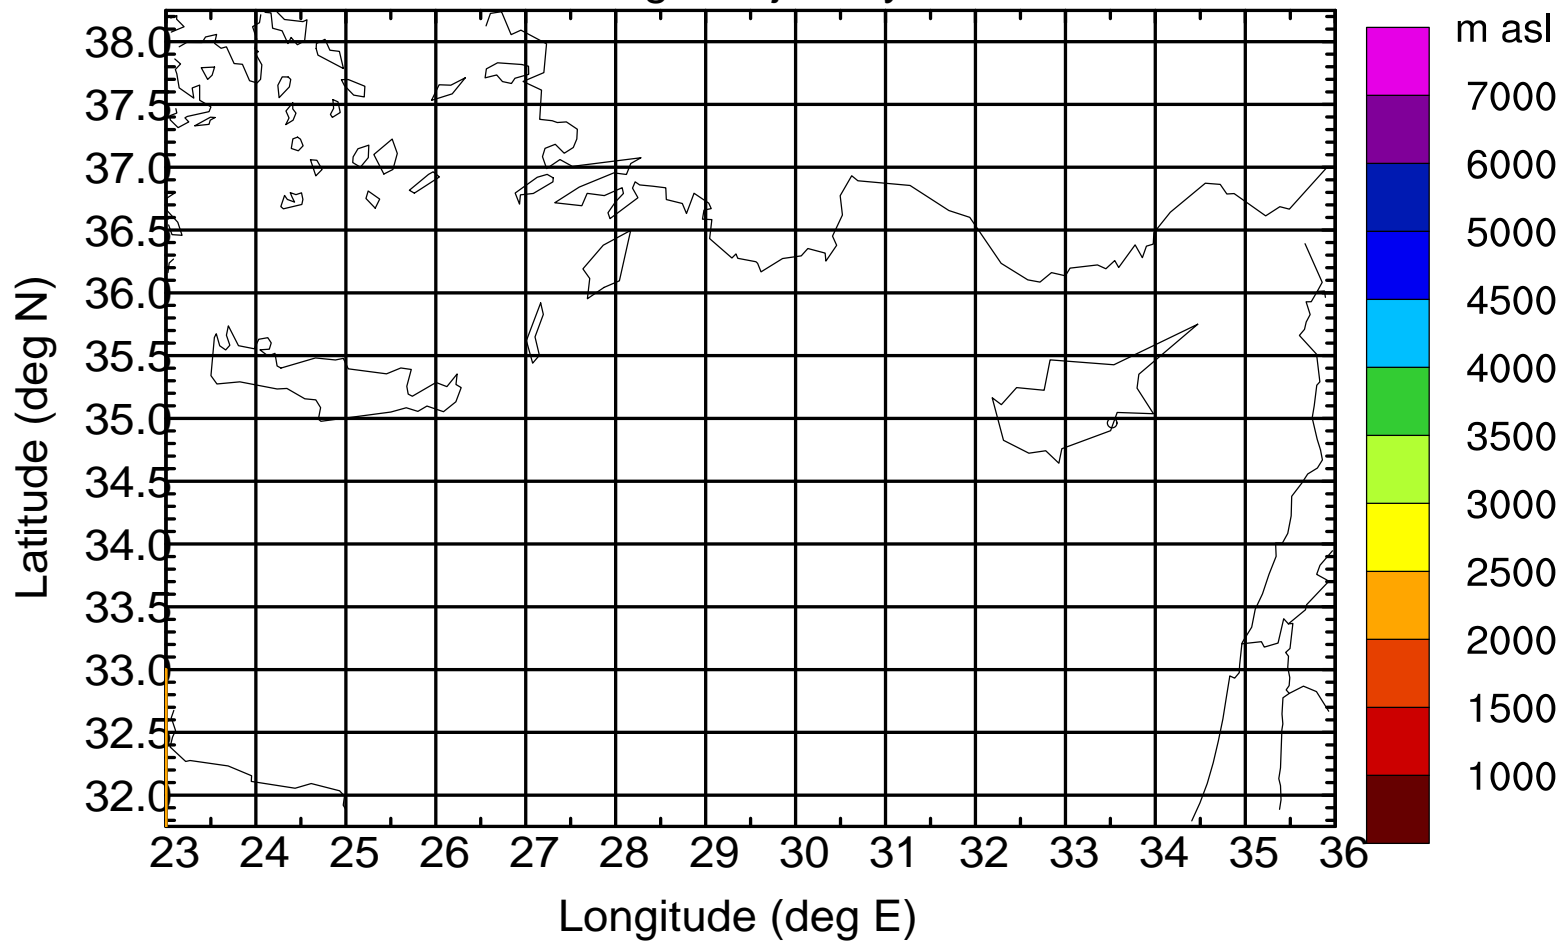

Paphos Airport ground station 20170422 14:00 UTC

Flight trajectory