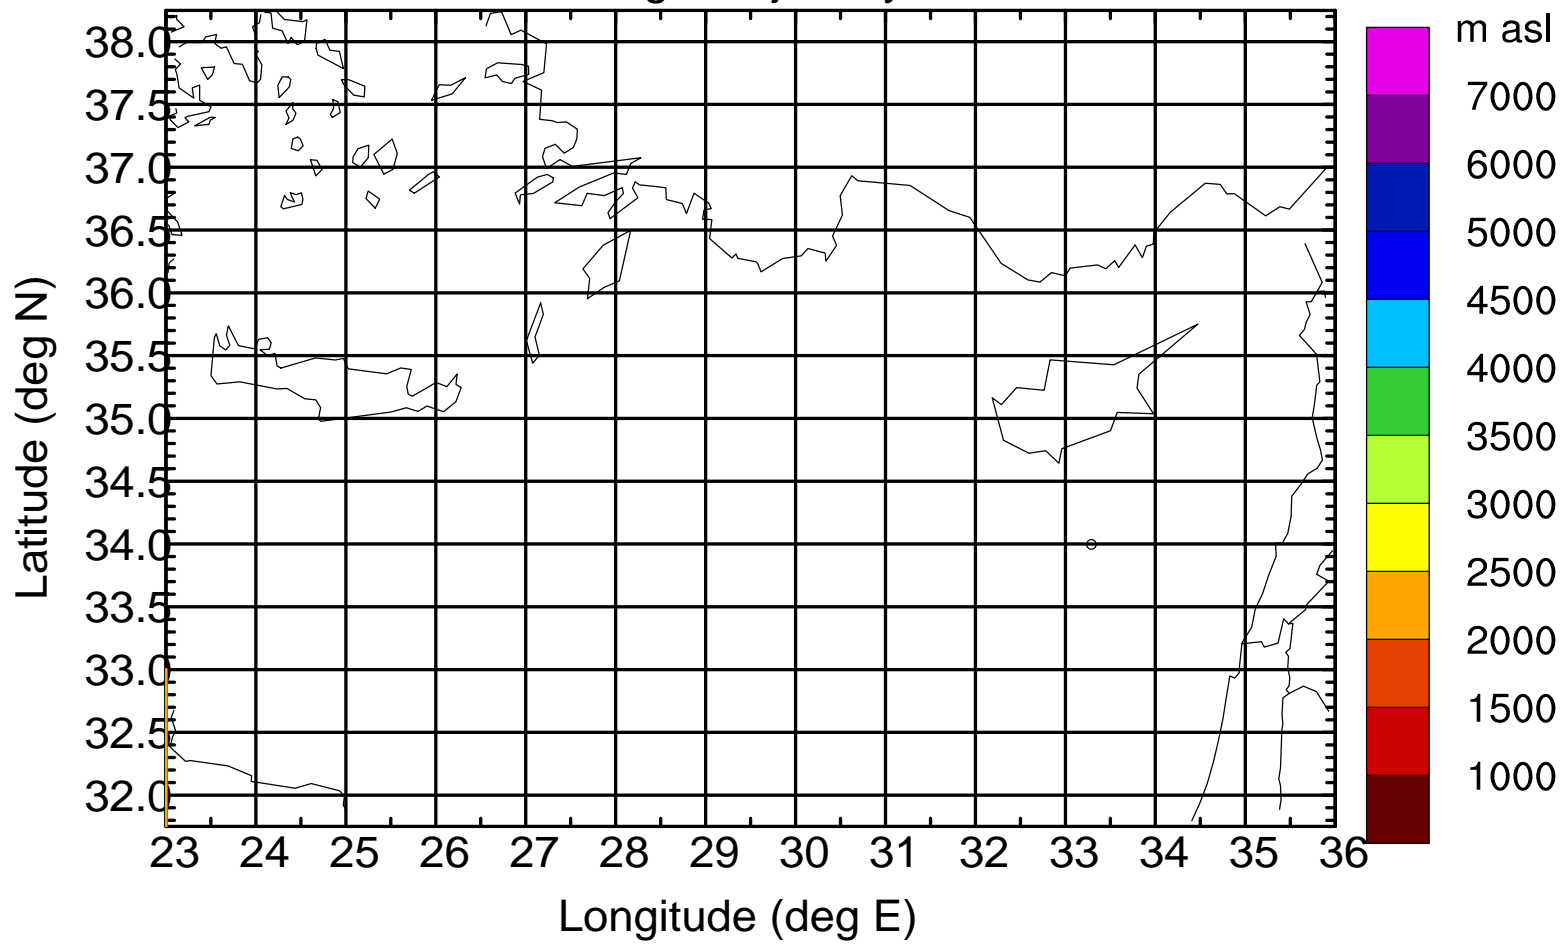

Paphos Airport ground station 20170422 14:00 UTC

Flight trajectory