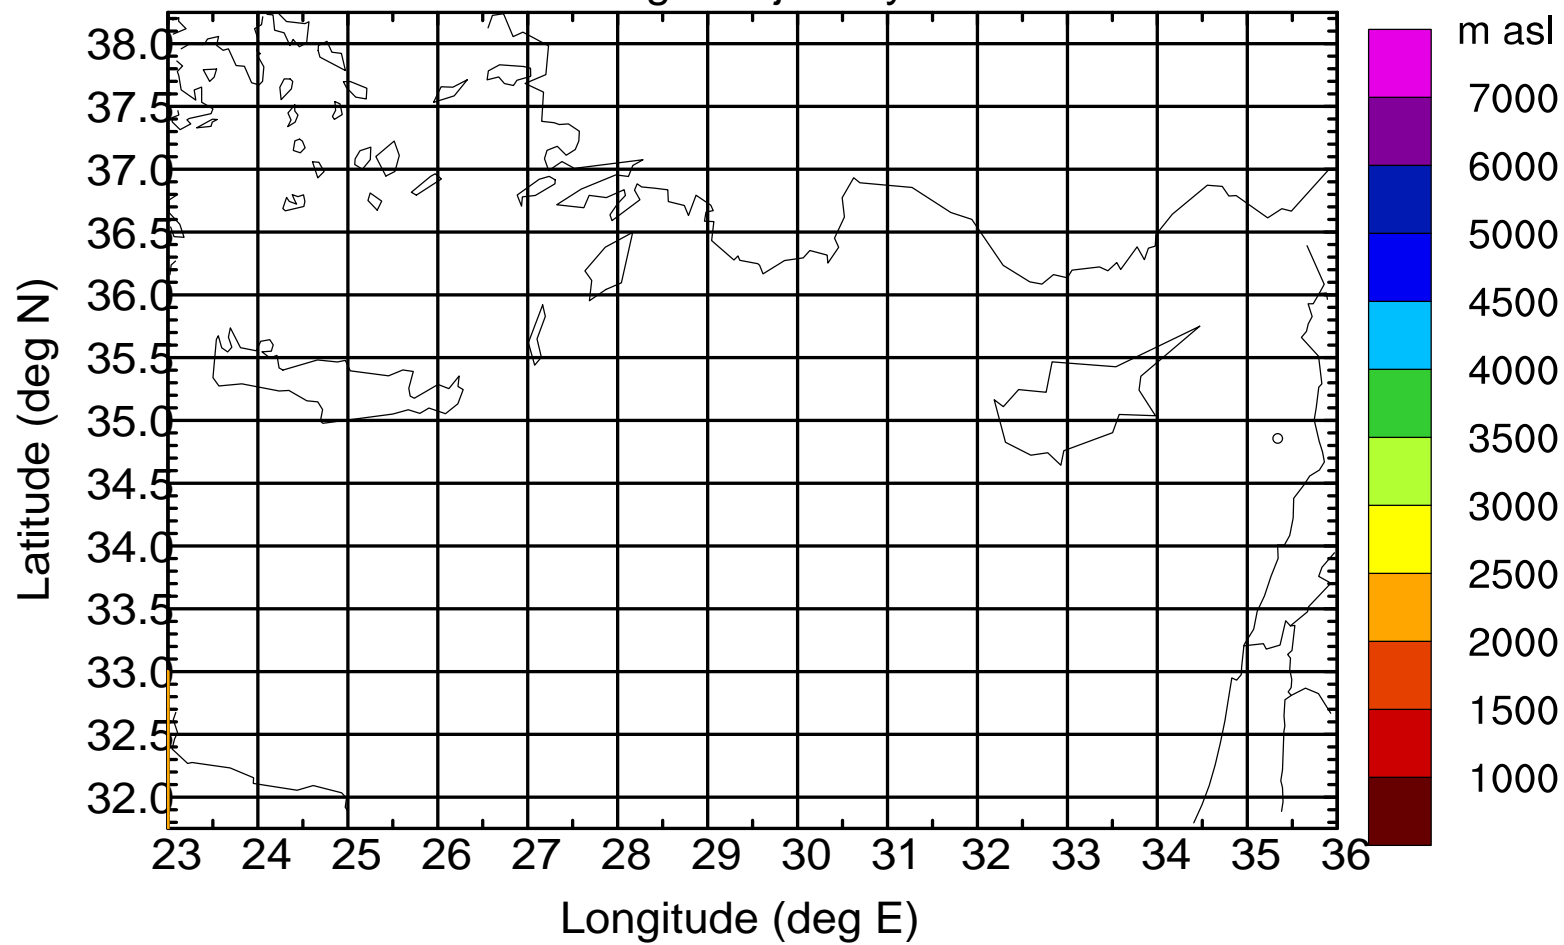

Paphos Airport ground station 20170422 14:00 UTC

Flight trajectory