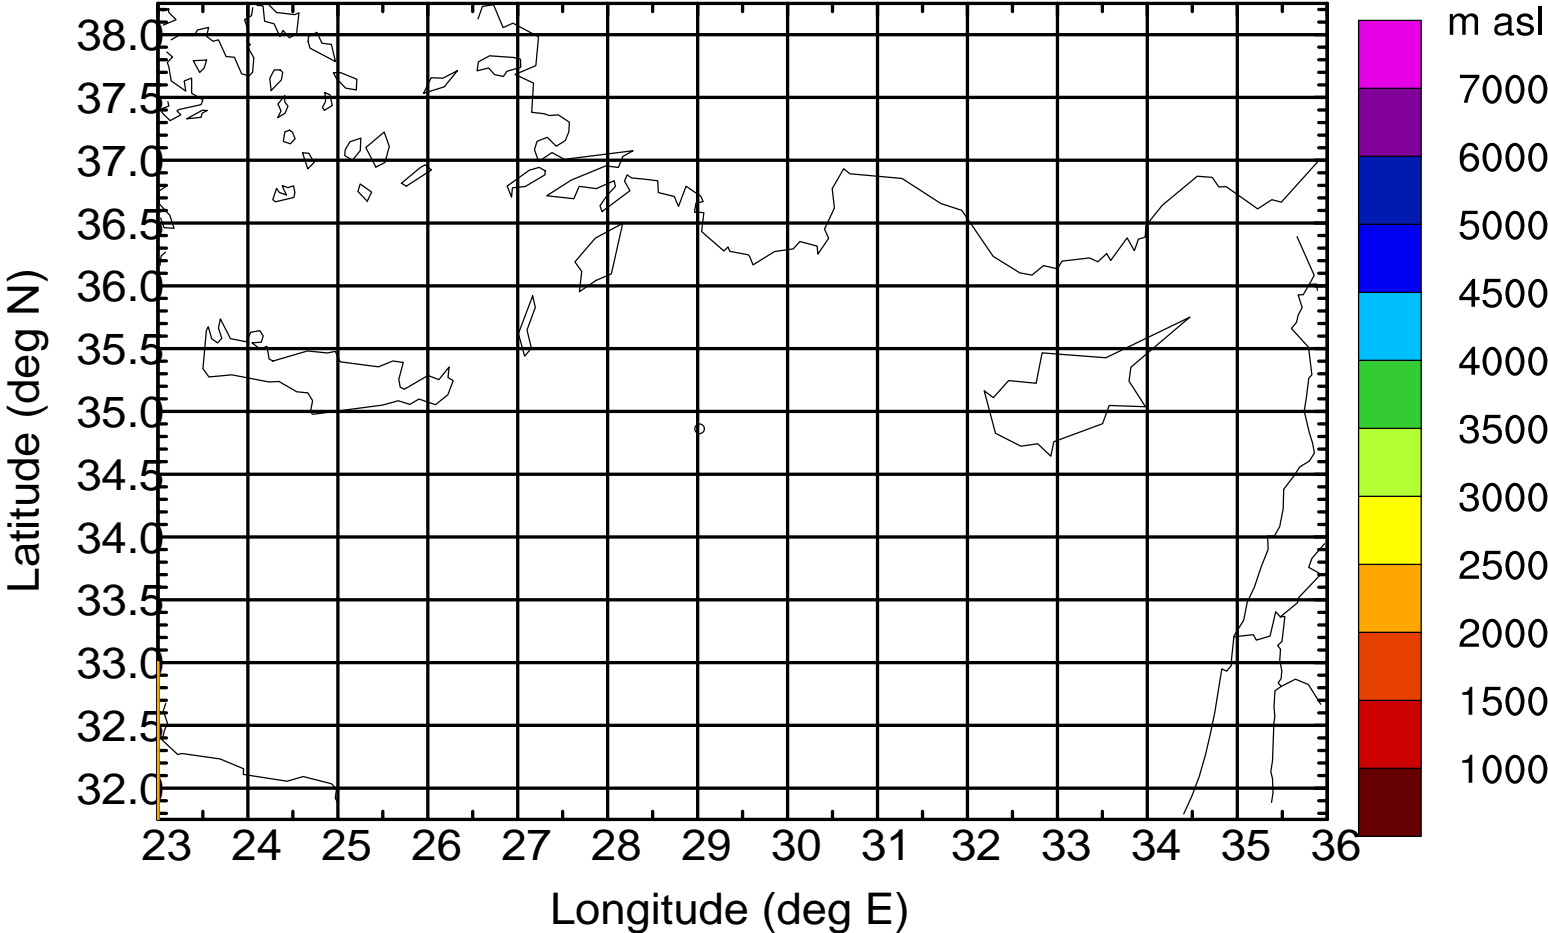

Paphos Airport ground station 20170422 14:00 UTC

Flight trajectory