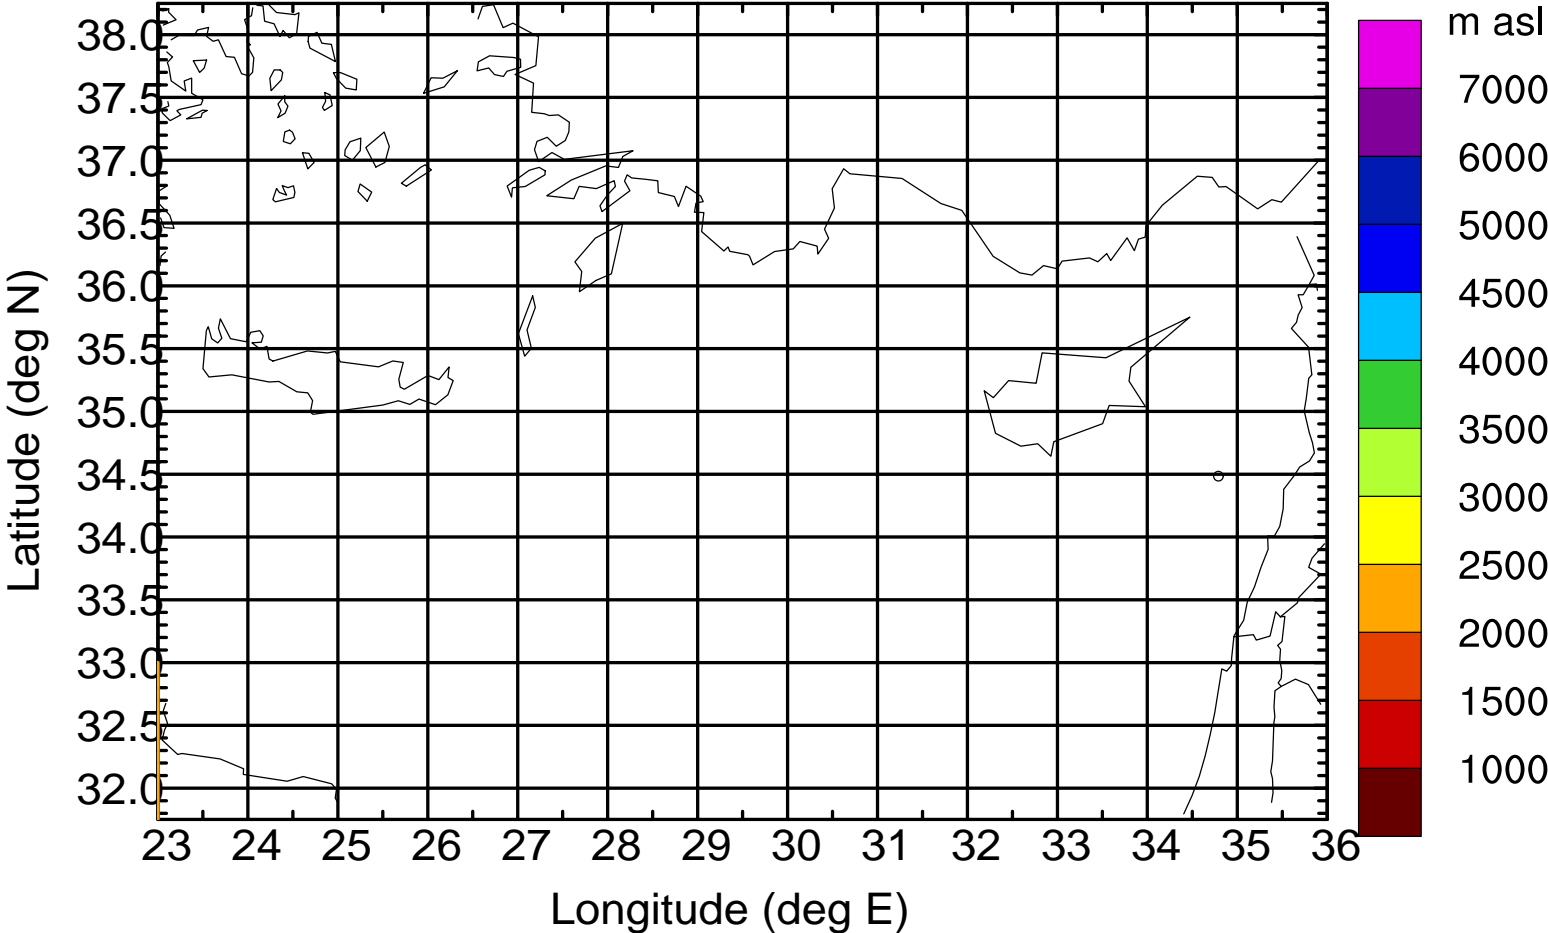

Paphos Airport ground station 20170422 14:00 UTC

Flight trajectory