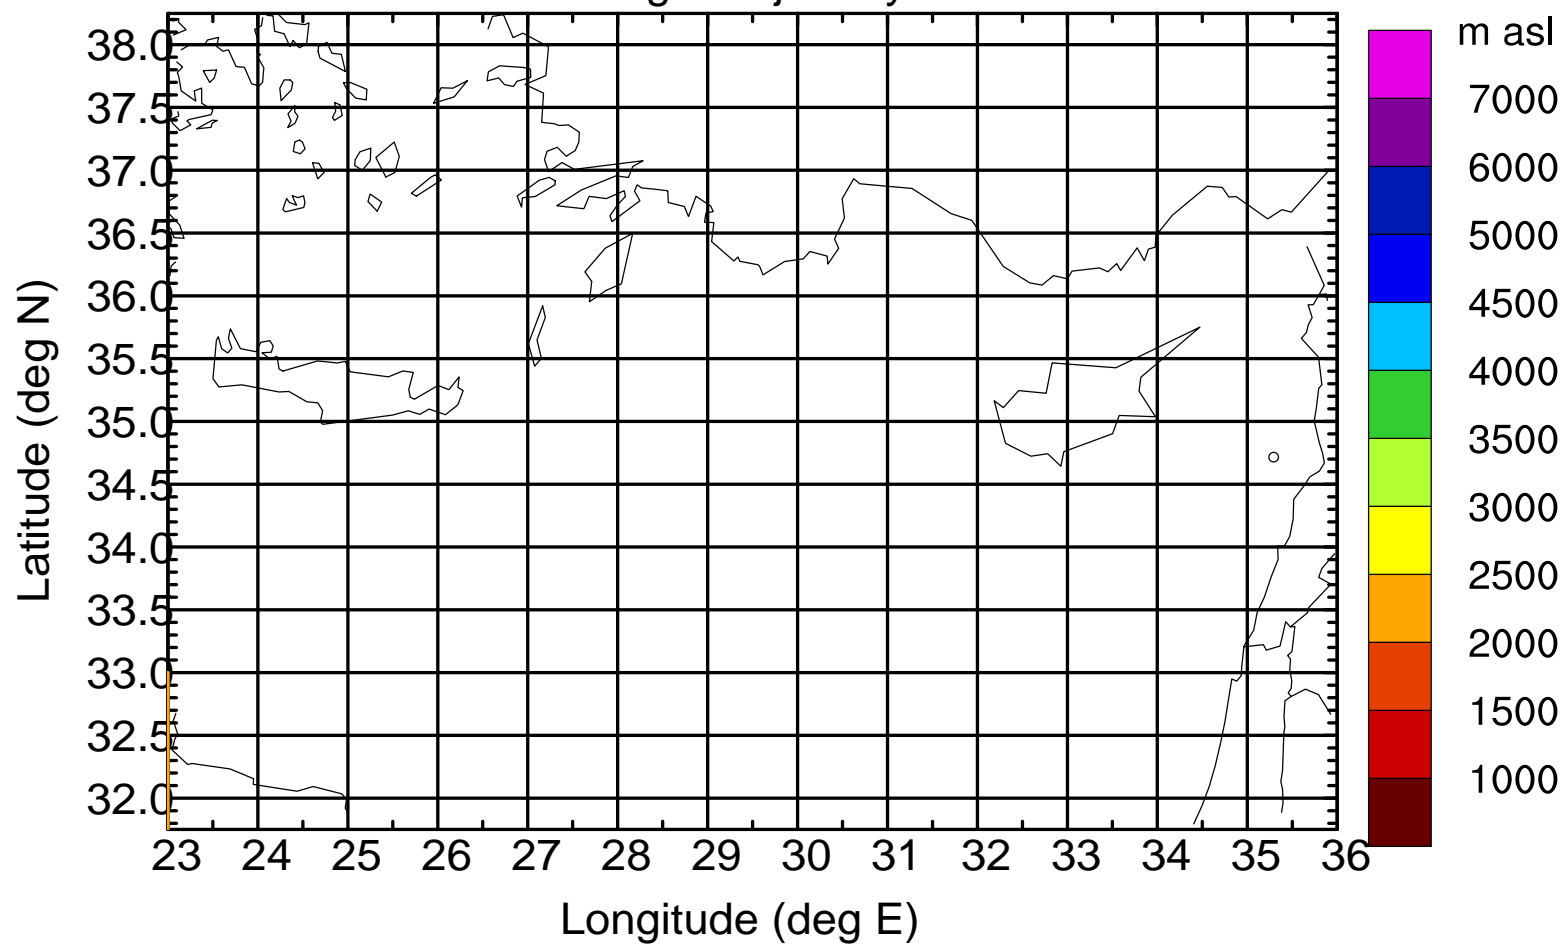

Paphos Airport ground station 20170422 14:00 UTC

Flight trajectory