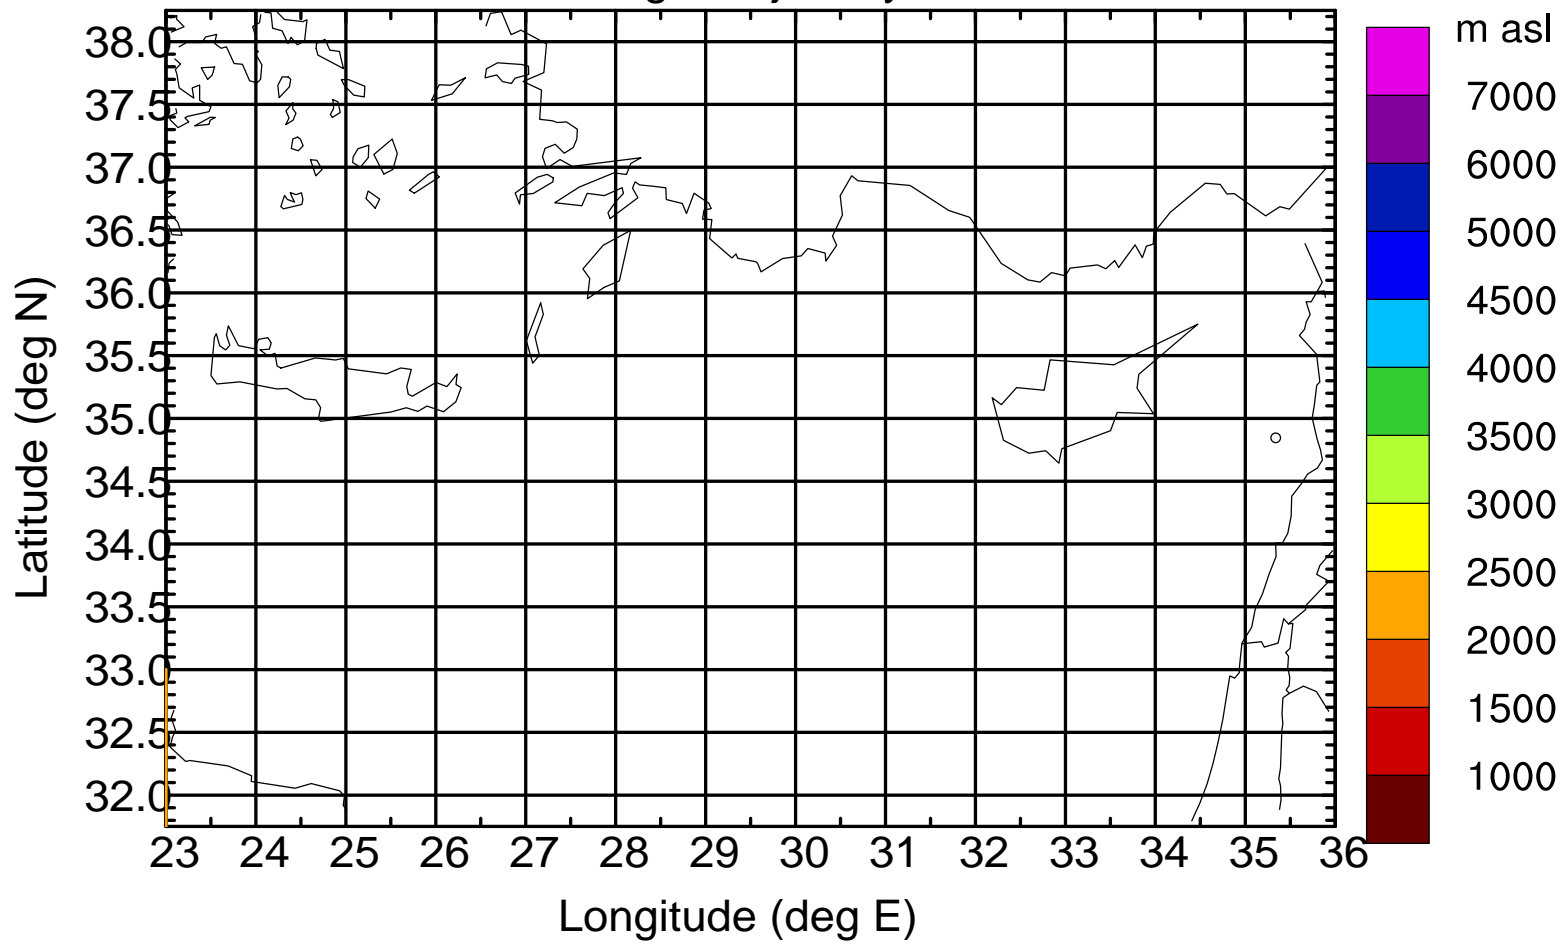

Paphos Airport ground station 20170422 14:00 UTC

Flight trajectory