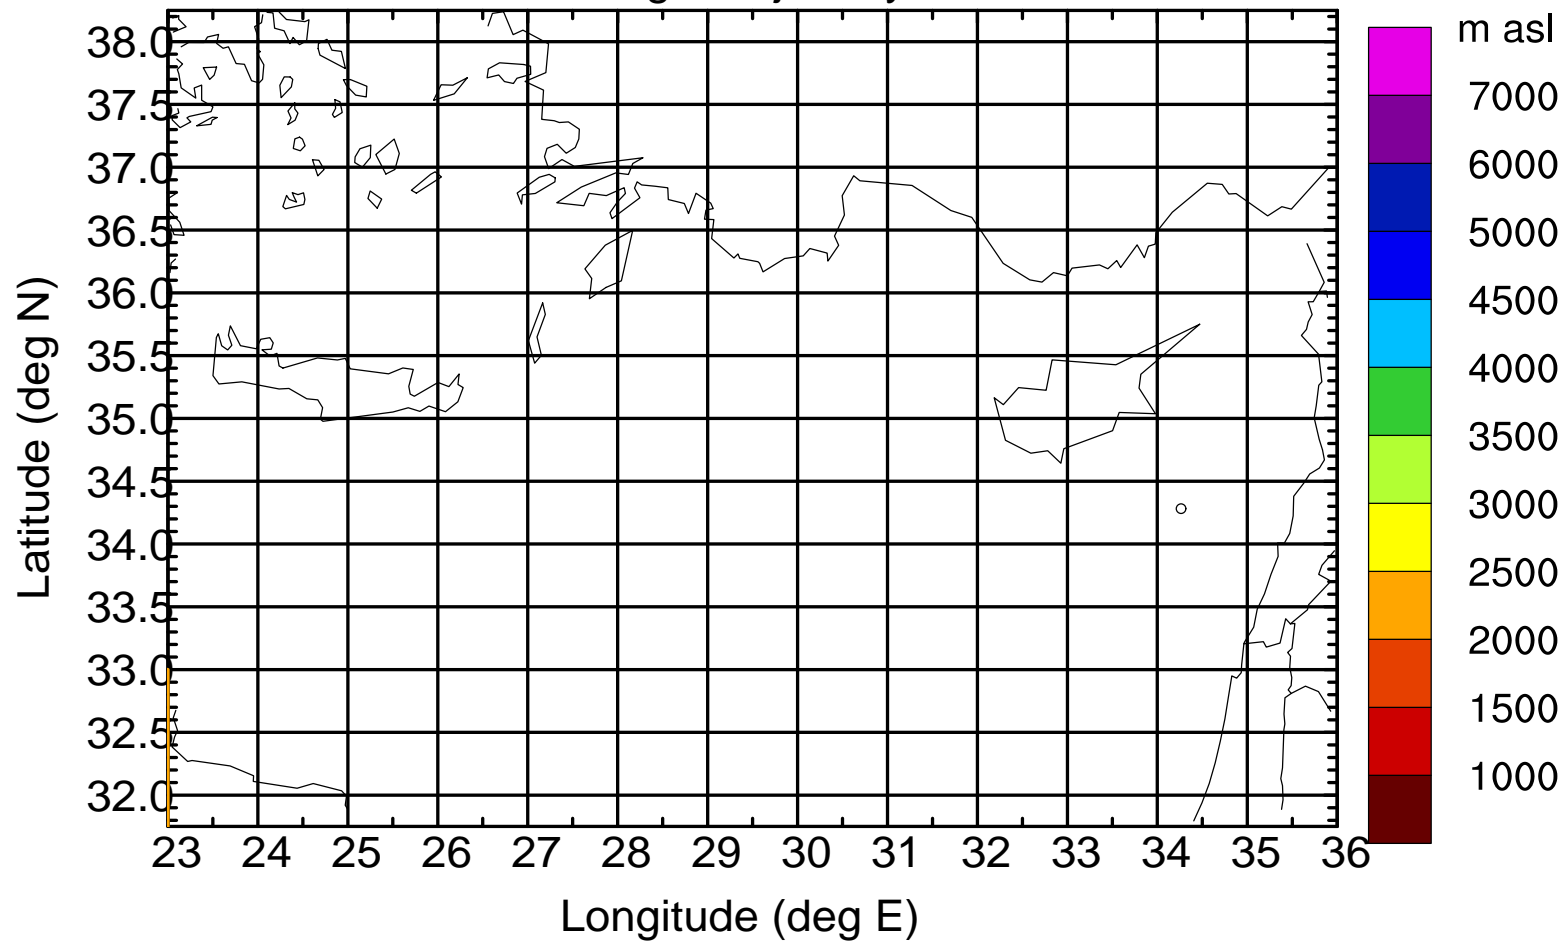

Paphos Airport ground station 20170422 14:00 UTC

Flight trajectory