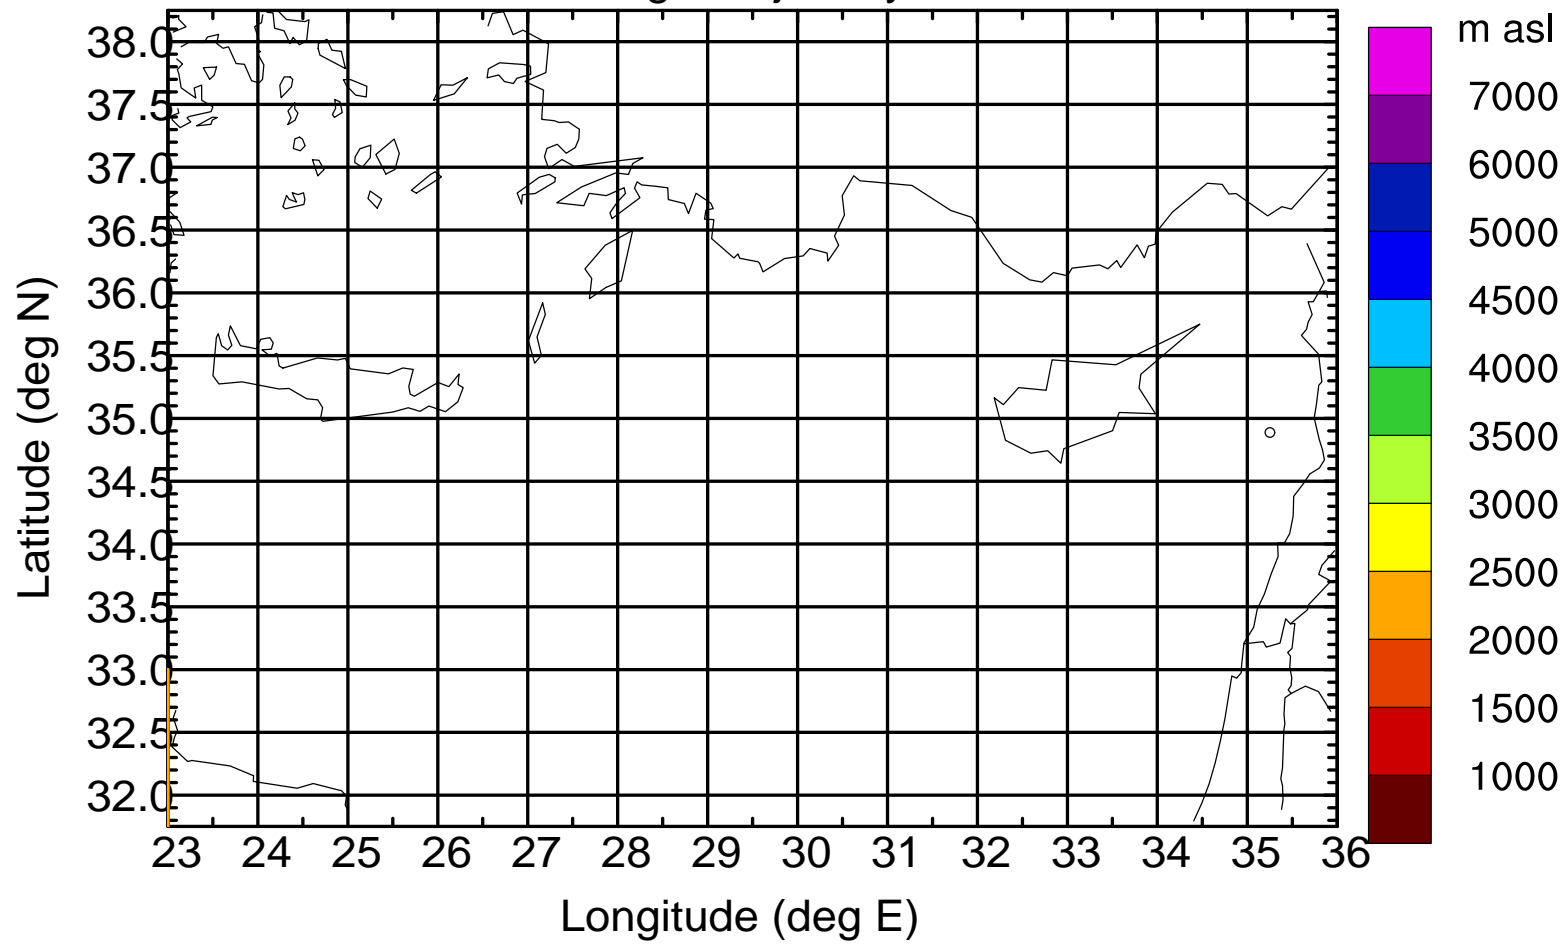

Paphos Airport ground station 20170422 14:00 UTC

Flight trajectory