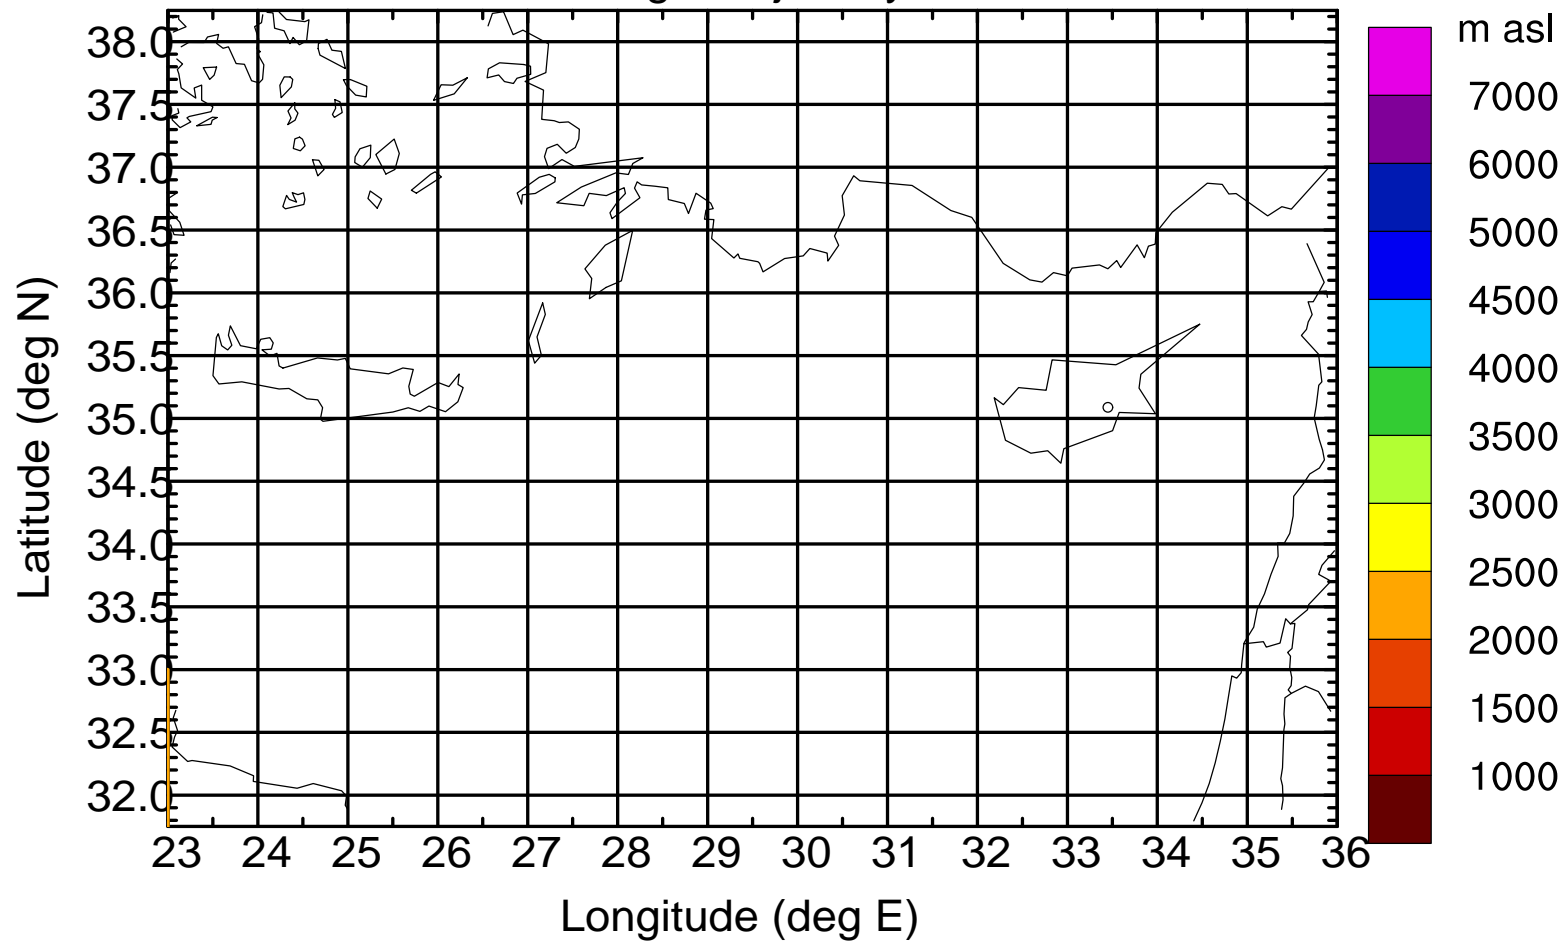

Paphos Airport ground station 20170422 14:00 UTC

Flight trajectory