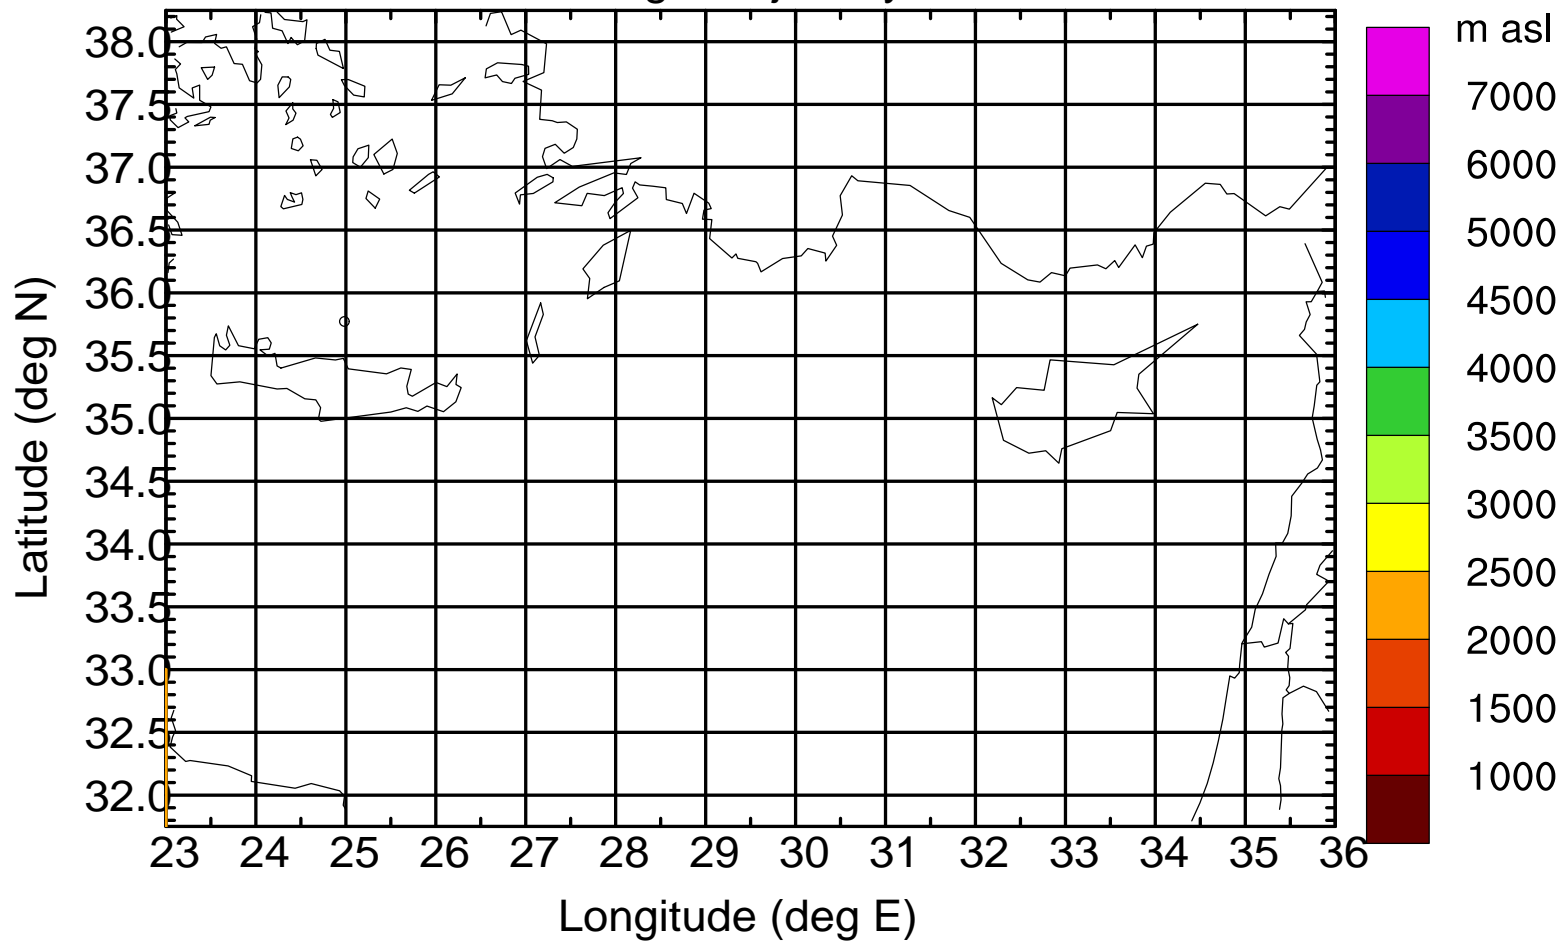

Paphos Airport ground station 20170422 14:00 UTC

Flight trajectory