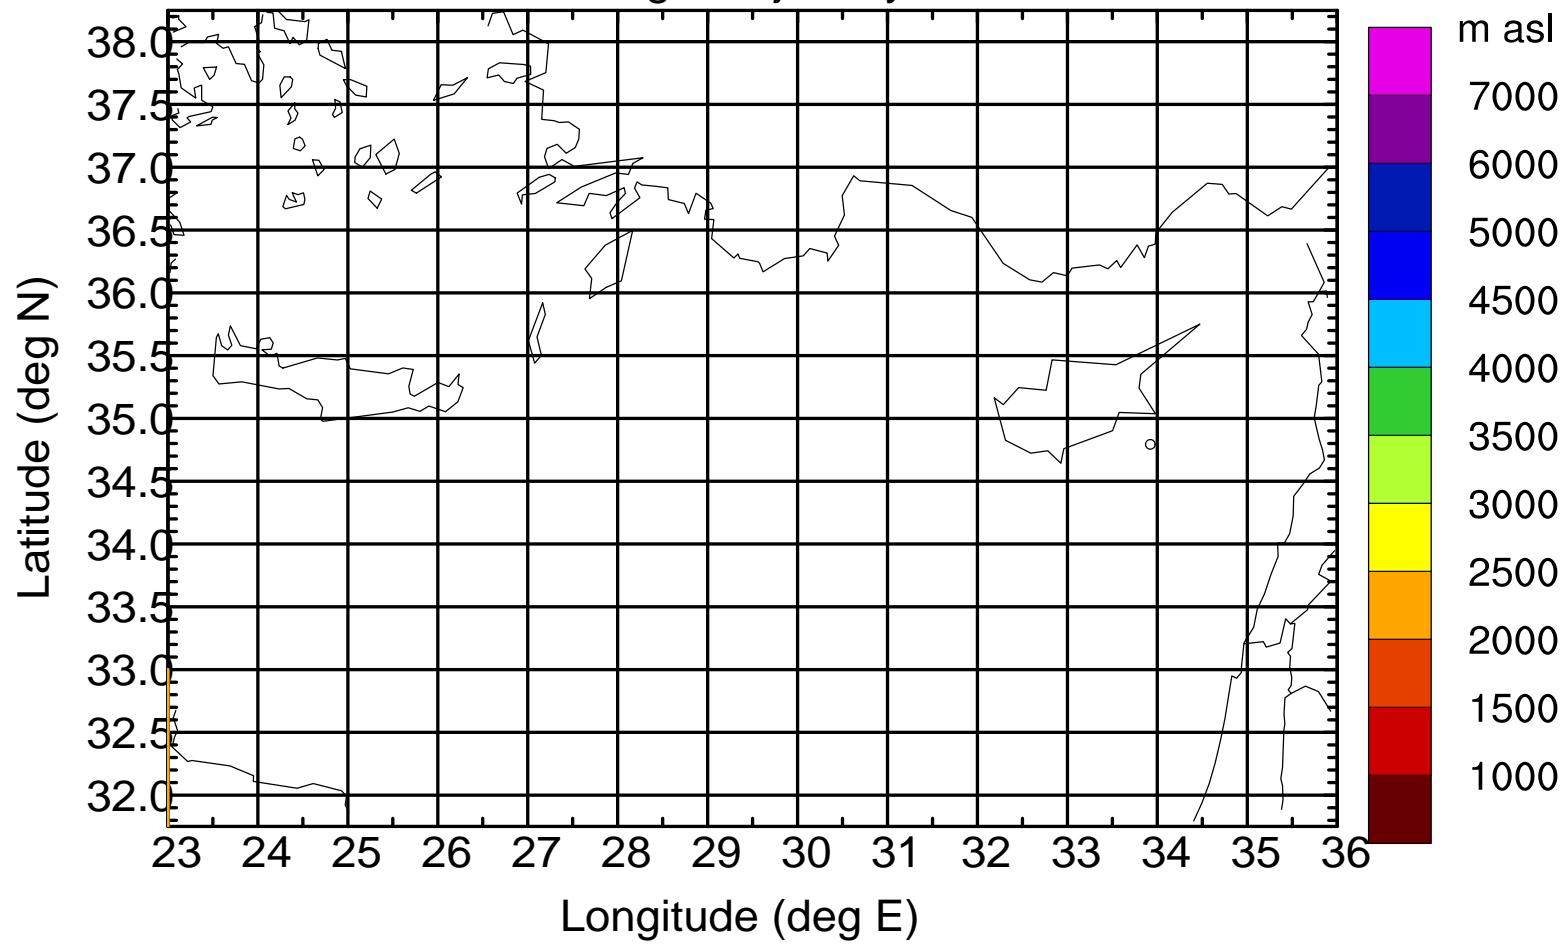

Paphos Airport ground station 20170422 14:00 UTC

Flight trajectory