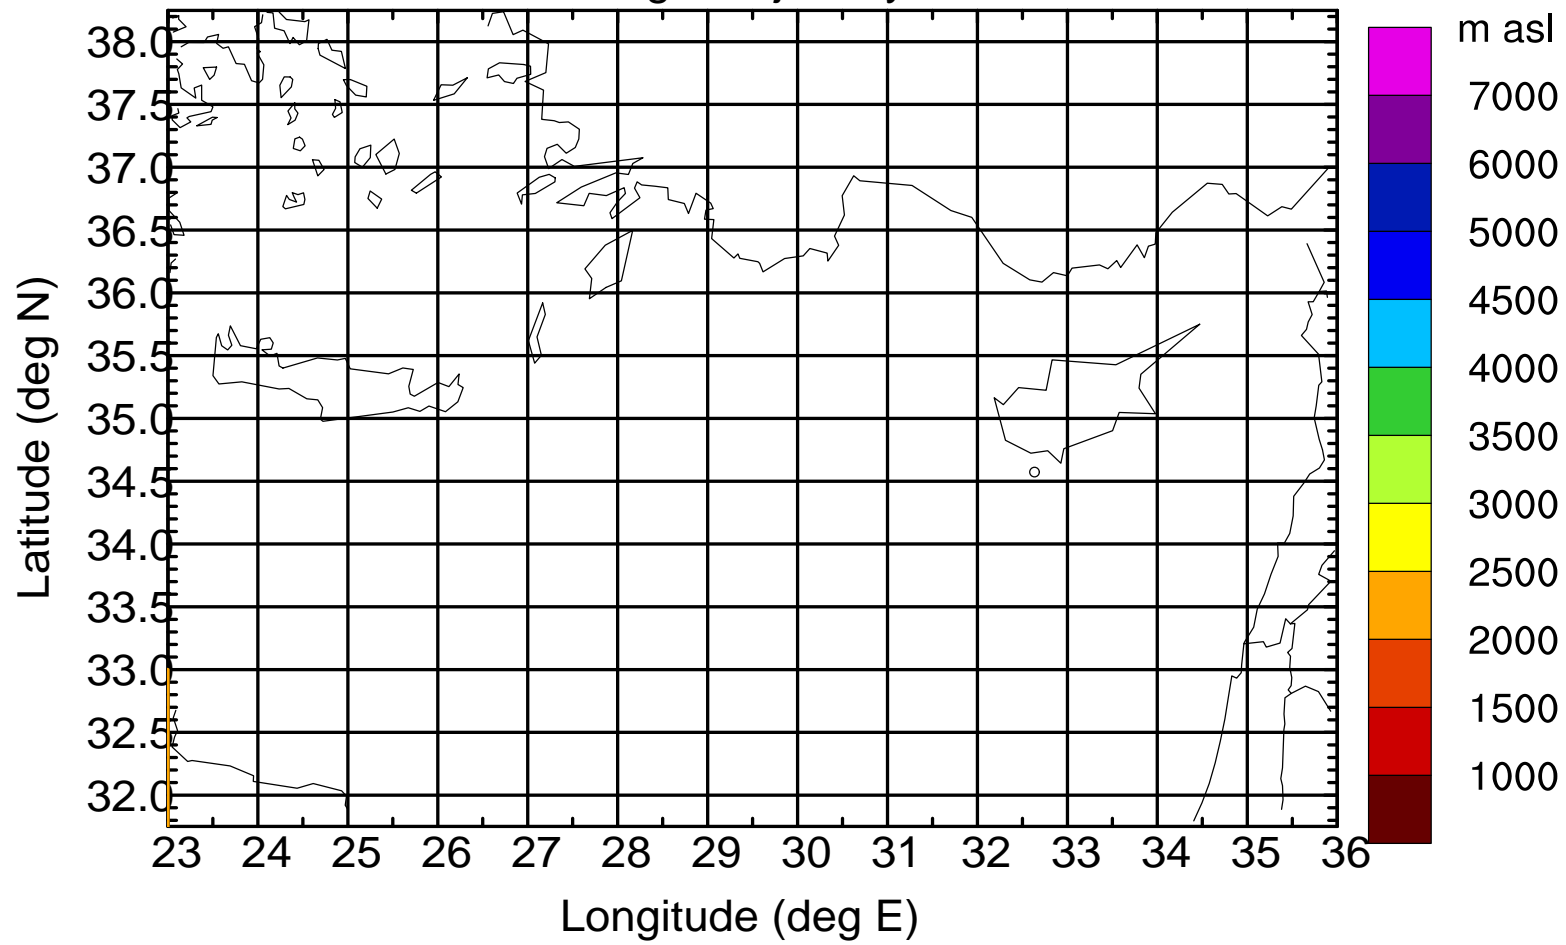

Paphos Airport ground station 20170422 14:00 UTC

Flight trajectory