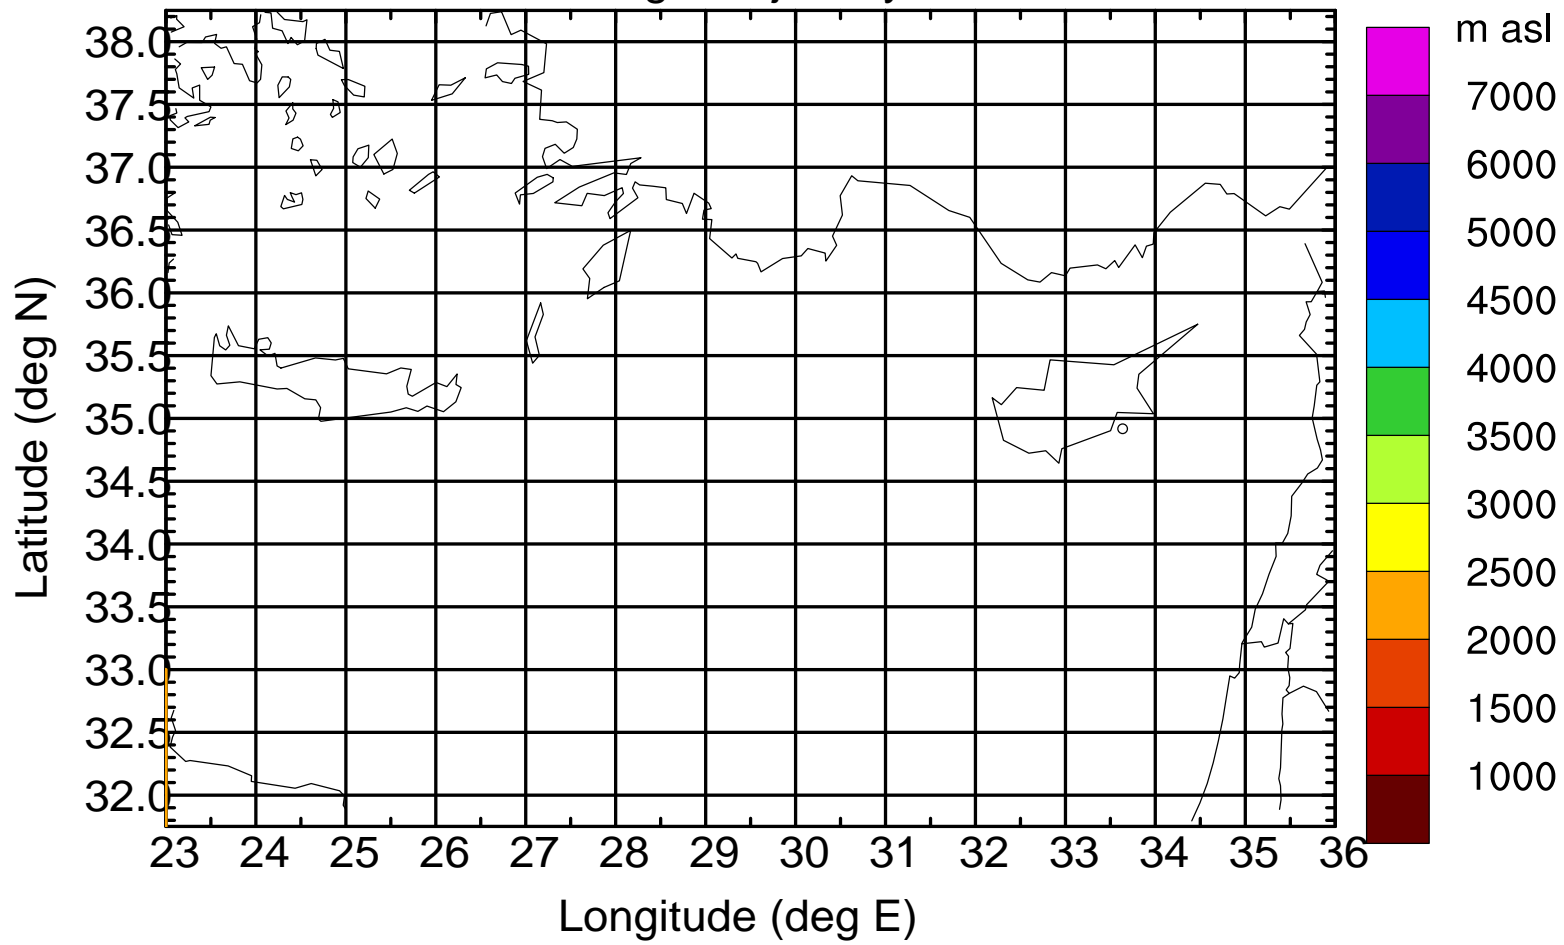

Paphos Airport ground station 20170422 14:00 UTC

Flight trajectory