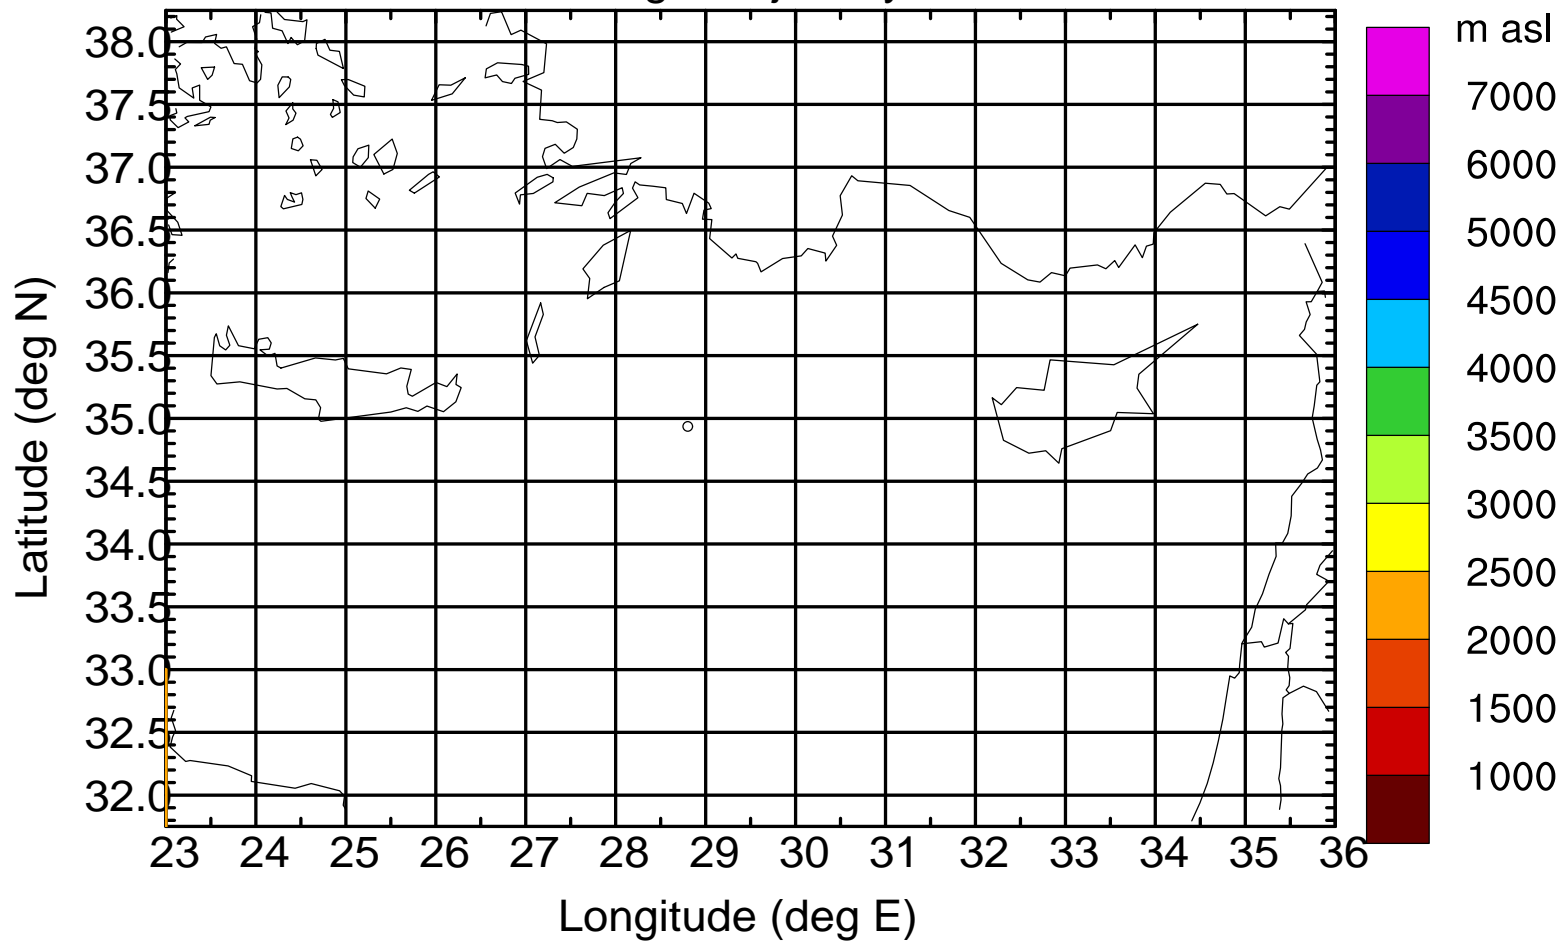

Paphos Airport ground station 20170422 14:00 UTC

Flight trajectory