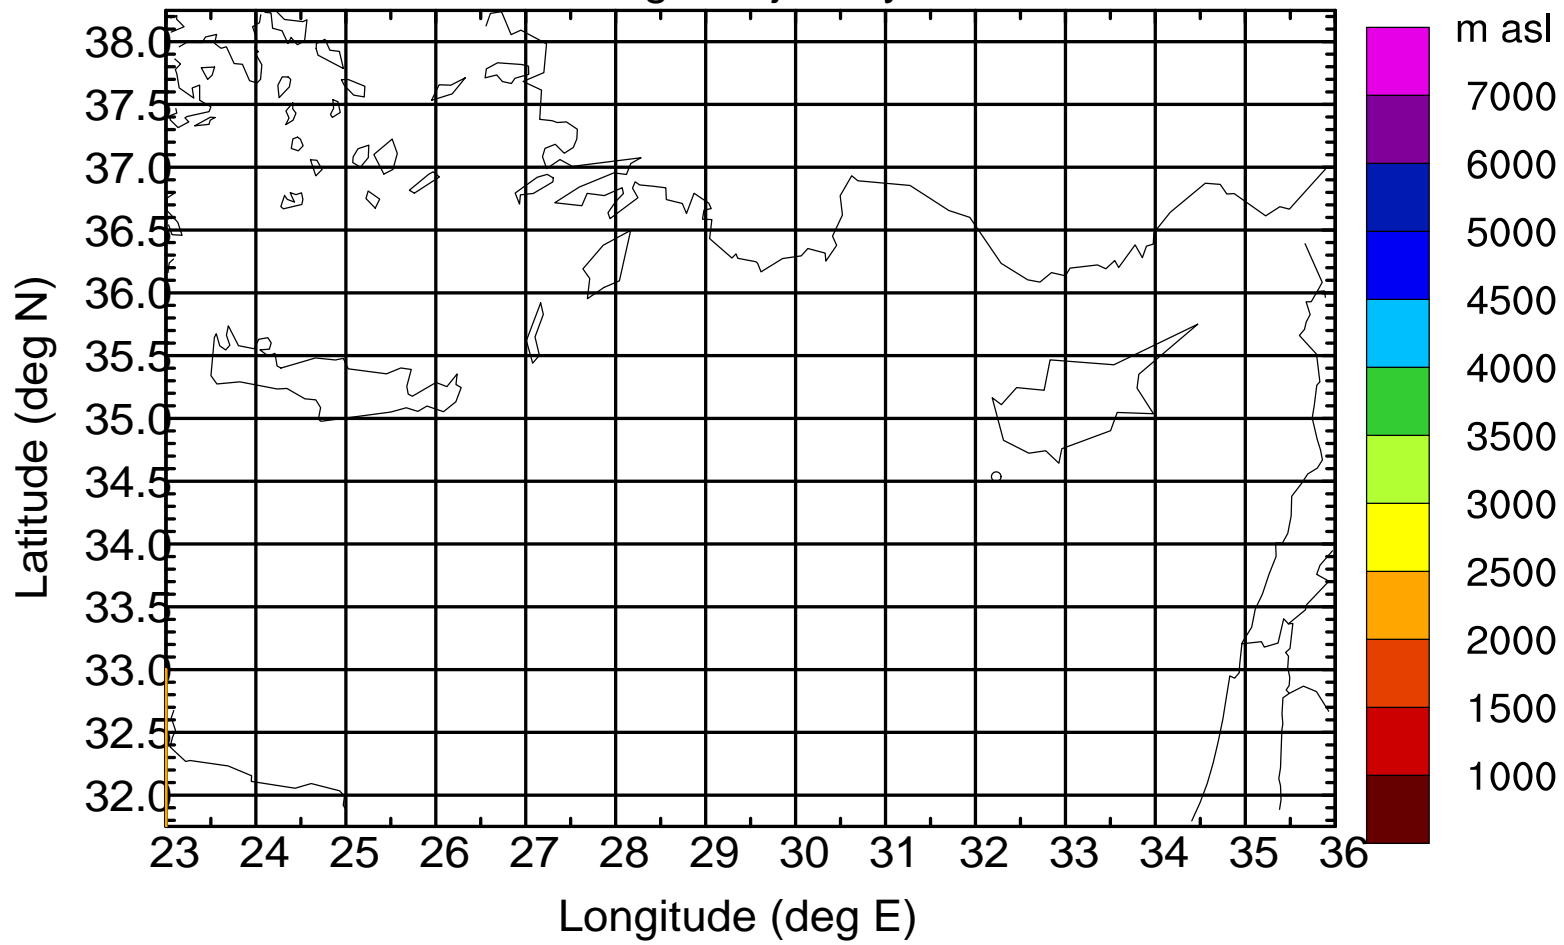

Paphos Airport ground station 20170422 14:00 UTC

Flight trajectory