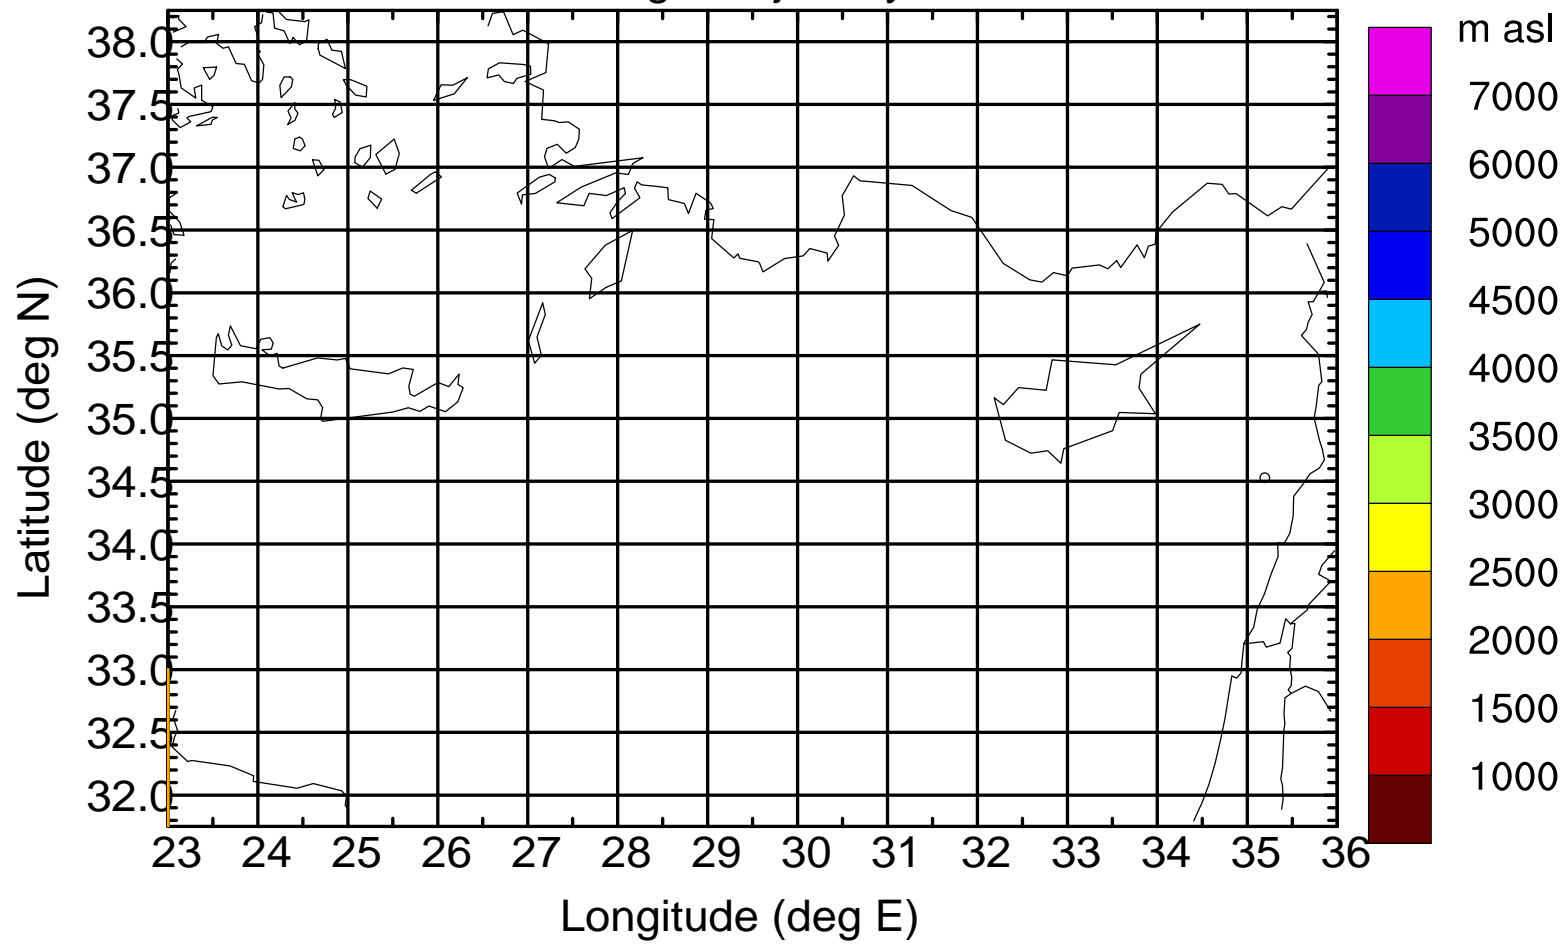

Paphos Airport ground station 20170422 14:00 UTC

Flight trajectory