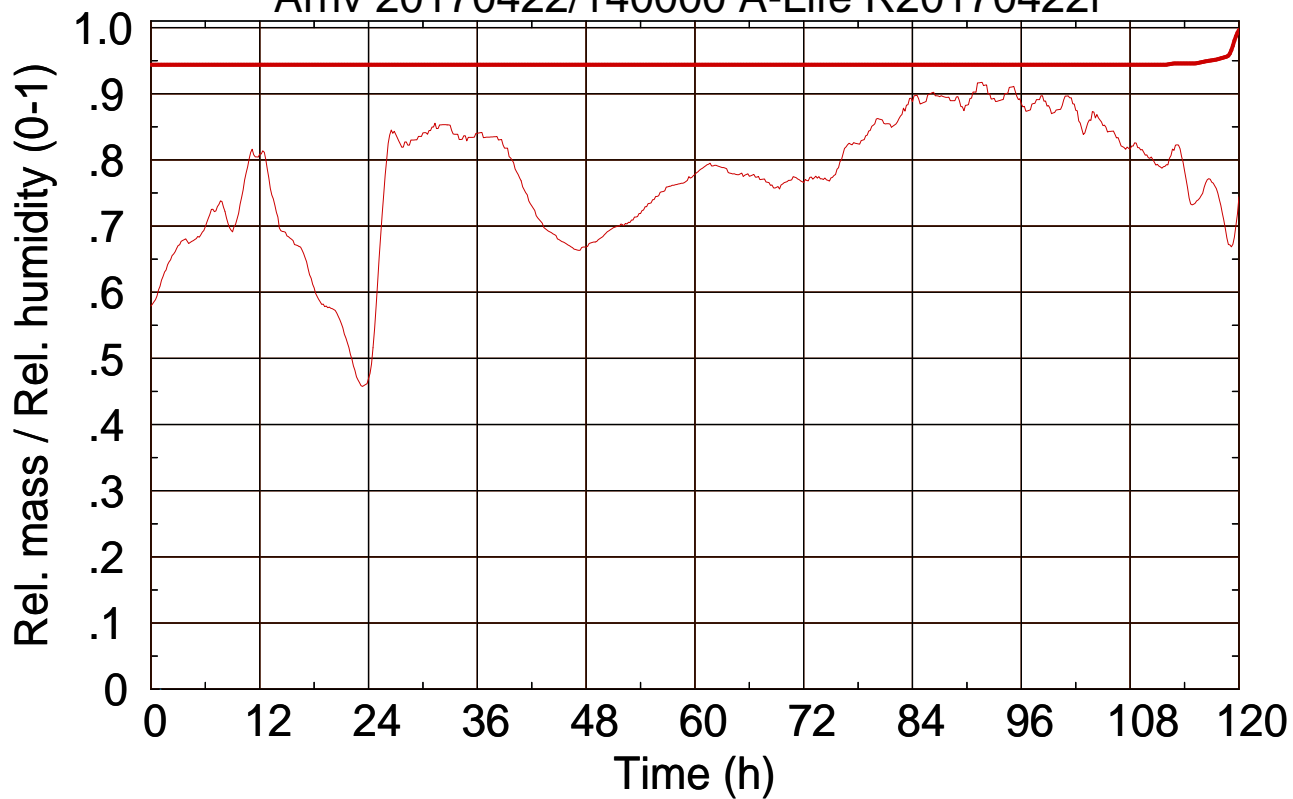

Arriv 20170422/140000 A-Life R20170422r

0

Arriv 20170422/140000 A-Life R20170422r

Height

Mixing height