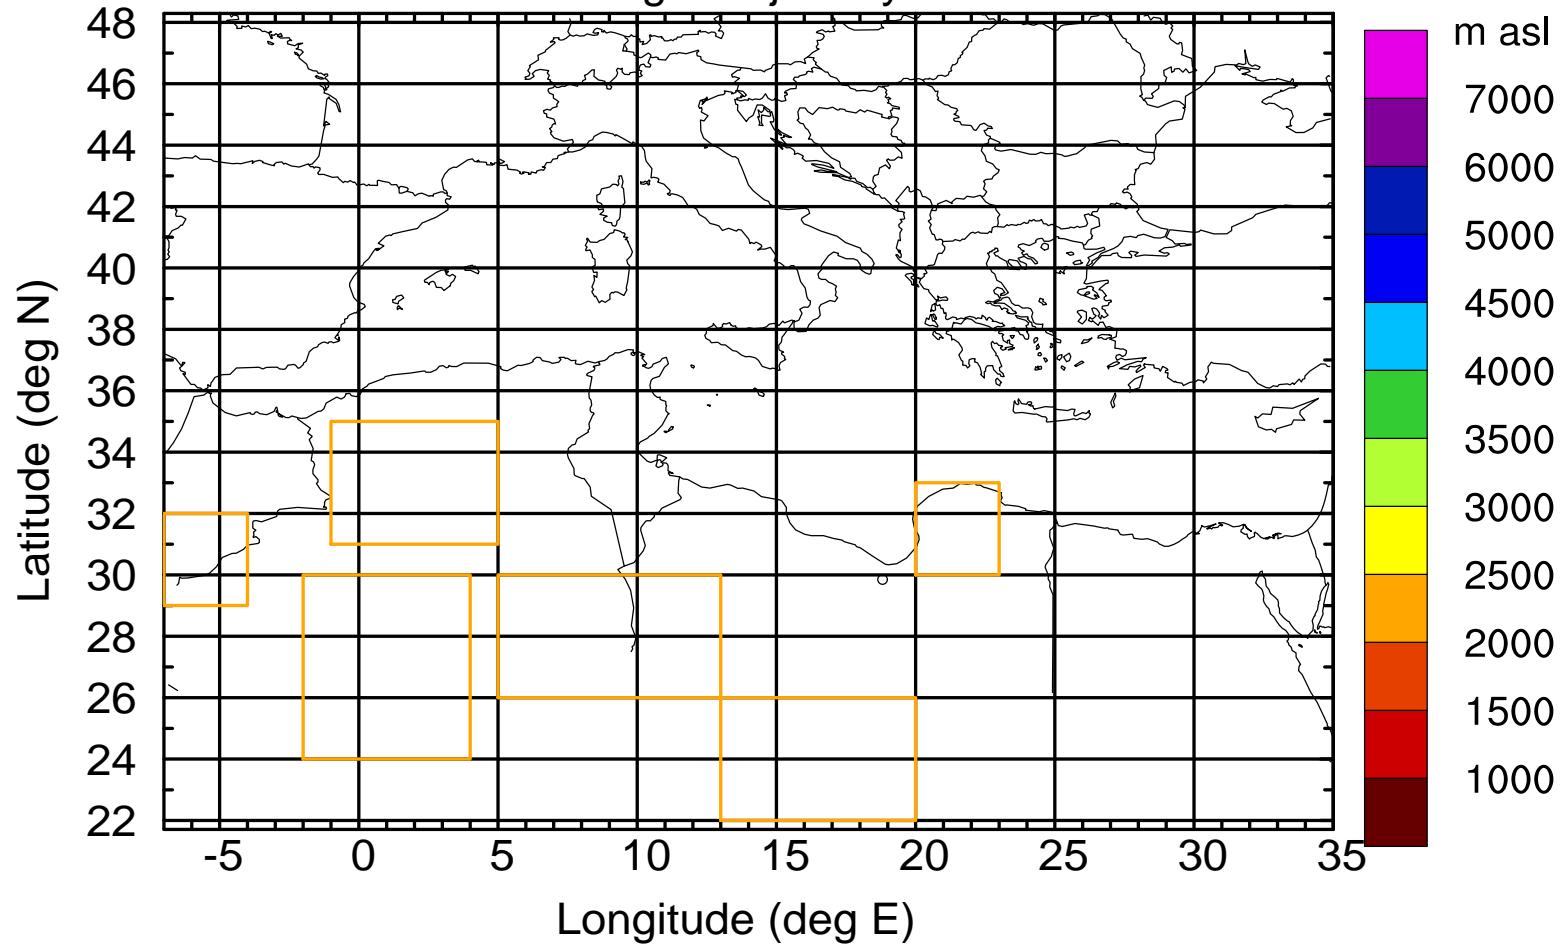

Paphos Airport ground station 20170422 6:00 UTC - 12/100/500/1000m

Flight trajectory