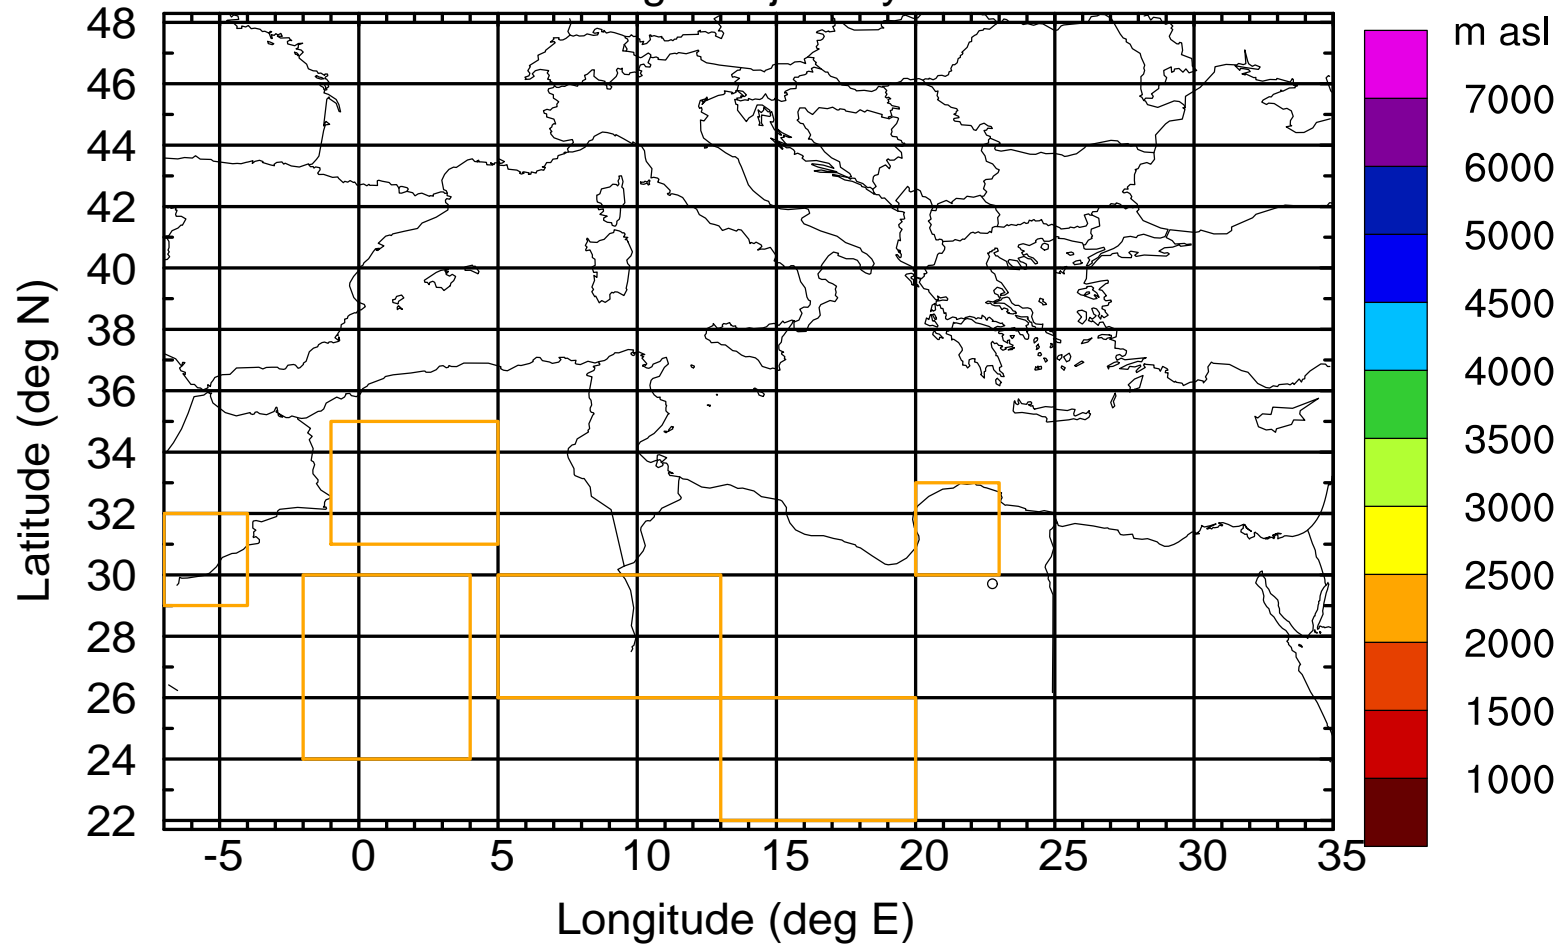

Paphos Airport ground station 20170422 6:00 UTC - 12/100/500/1000m

Flight trajectory