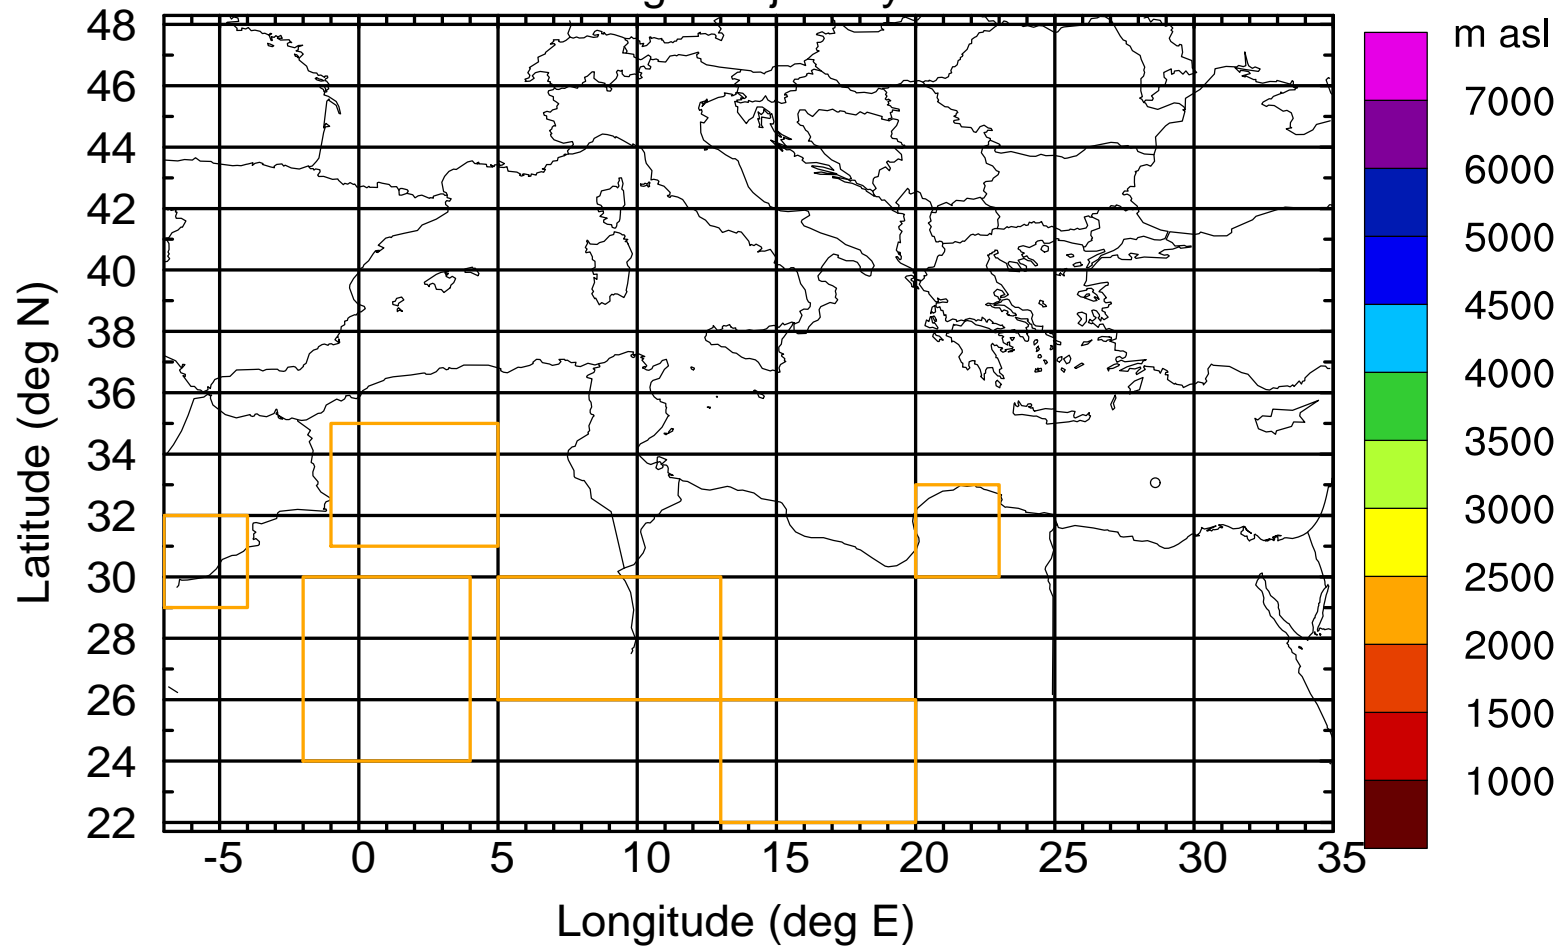

Paphos Airport ground station 20170422 6:00 UTC - 12/100/500/1000m

Flight trajectory