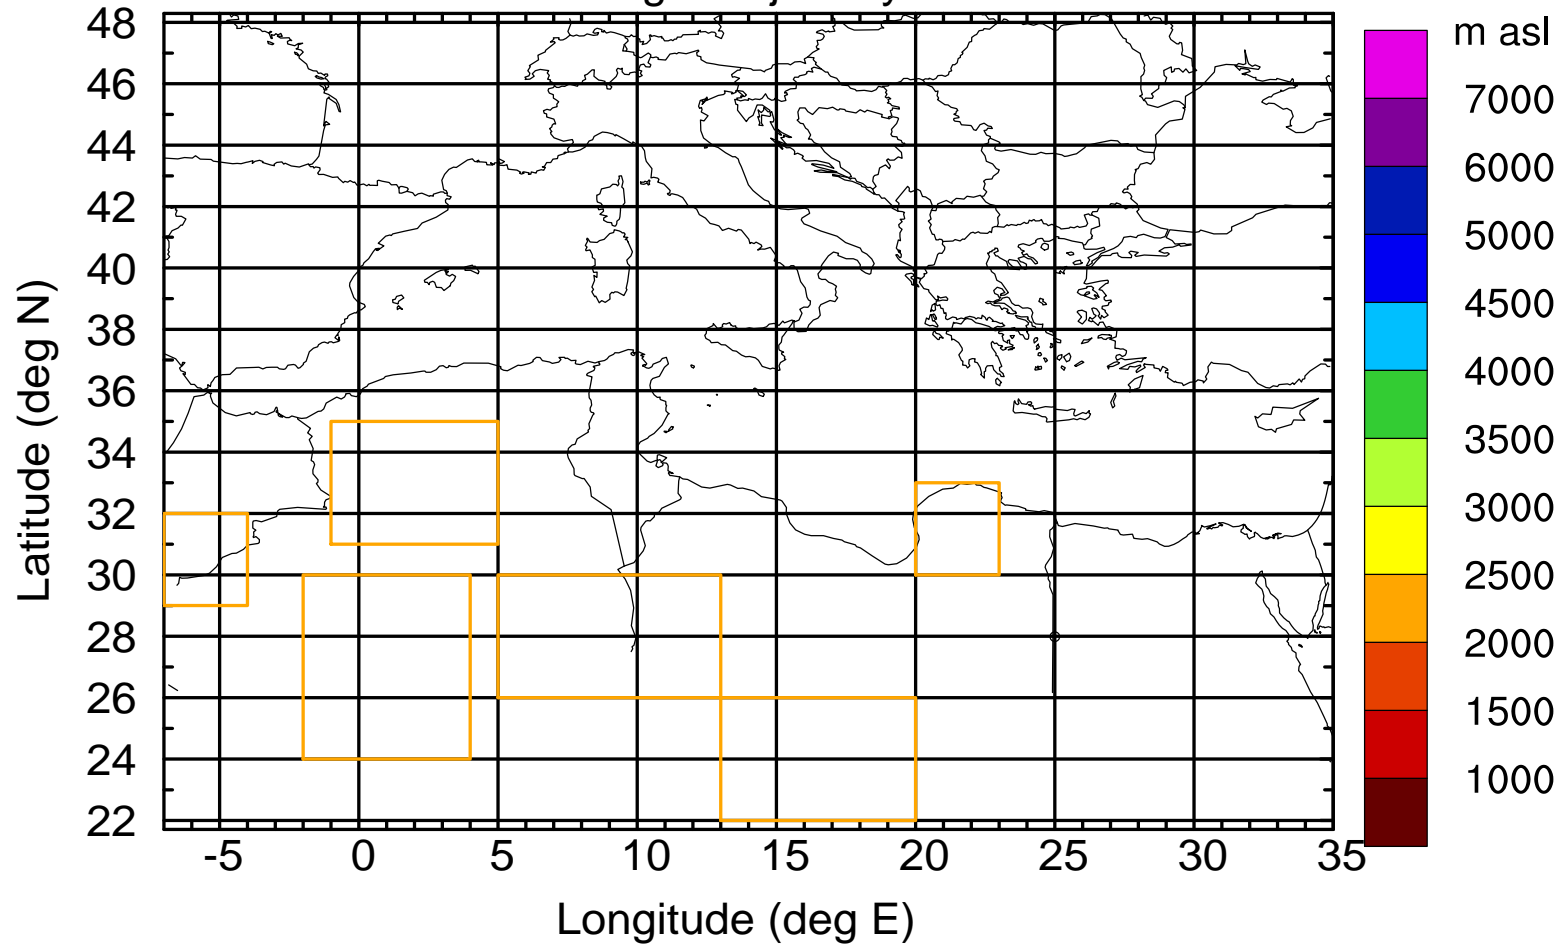

Paphos Airport ground station 20170422 6:00 UTC - 12/100/500/1000m

Flight trajectory