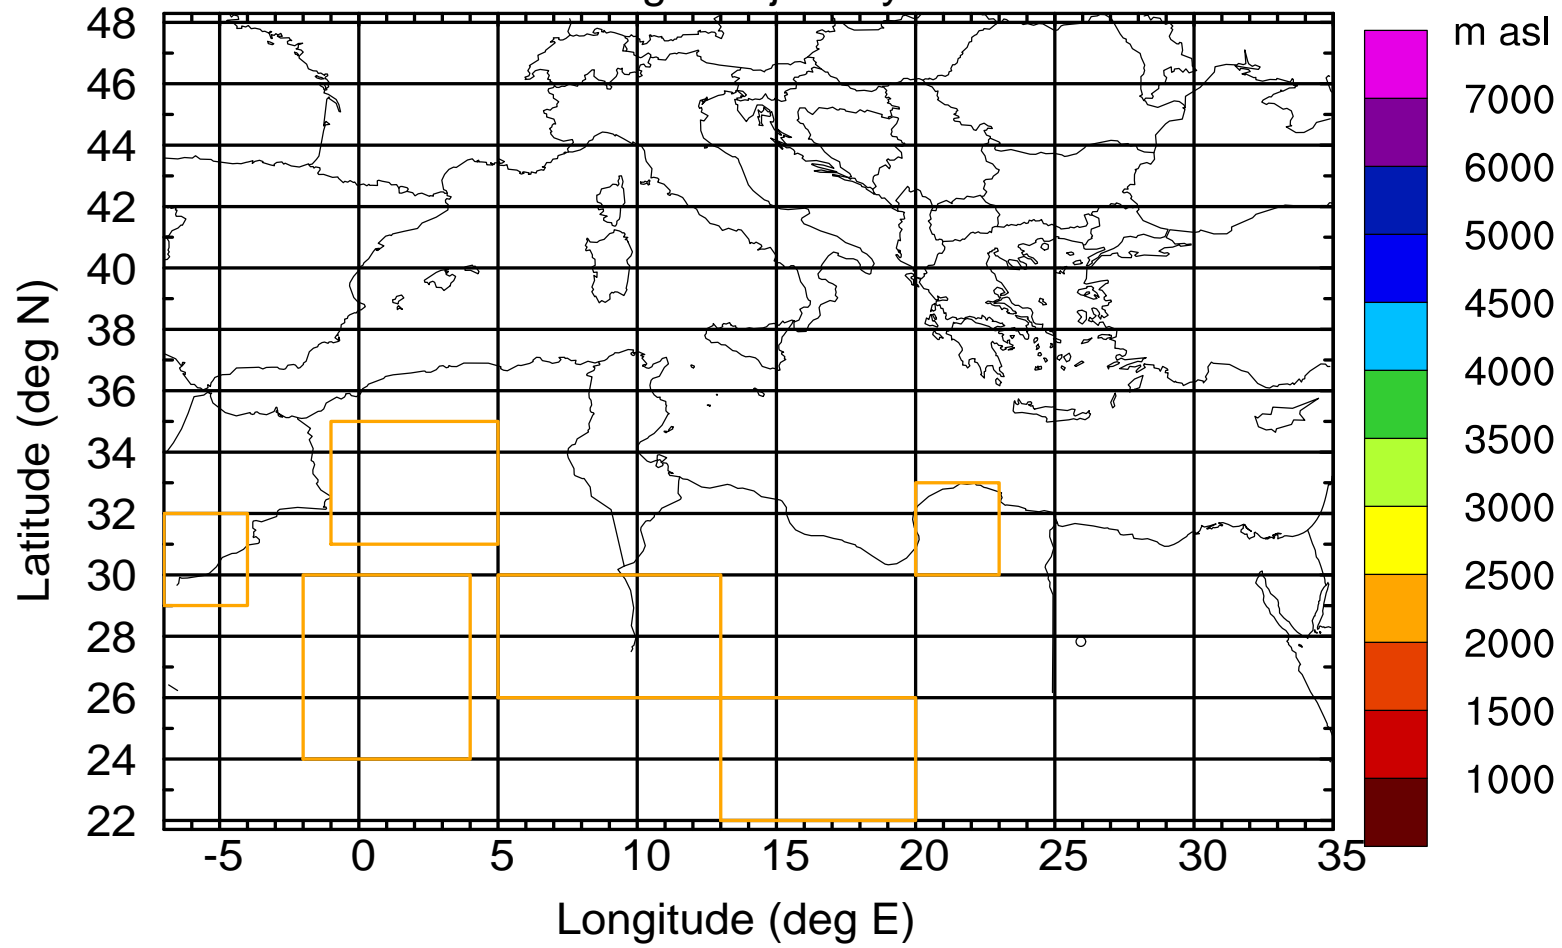

Paphos Airport ground station 20170422 6:00 UTC - 12/100/500/1000m

Flight trajectory