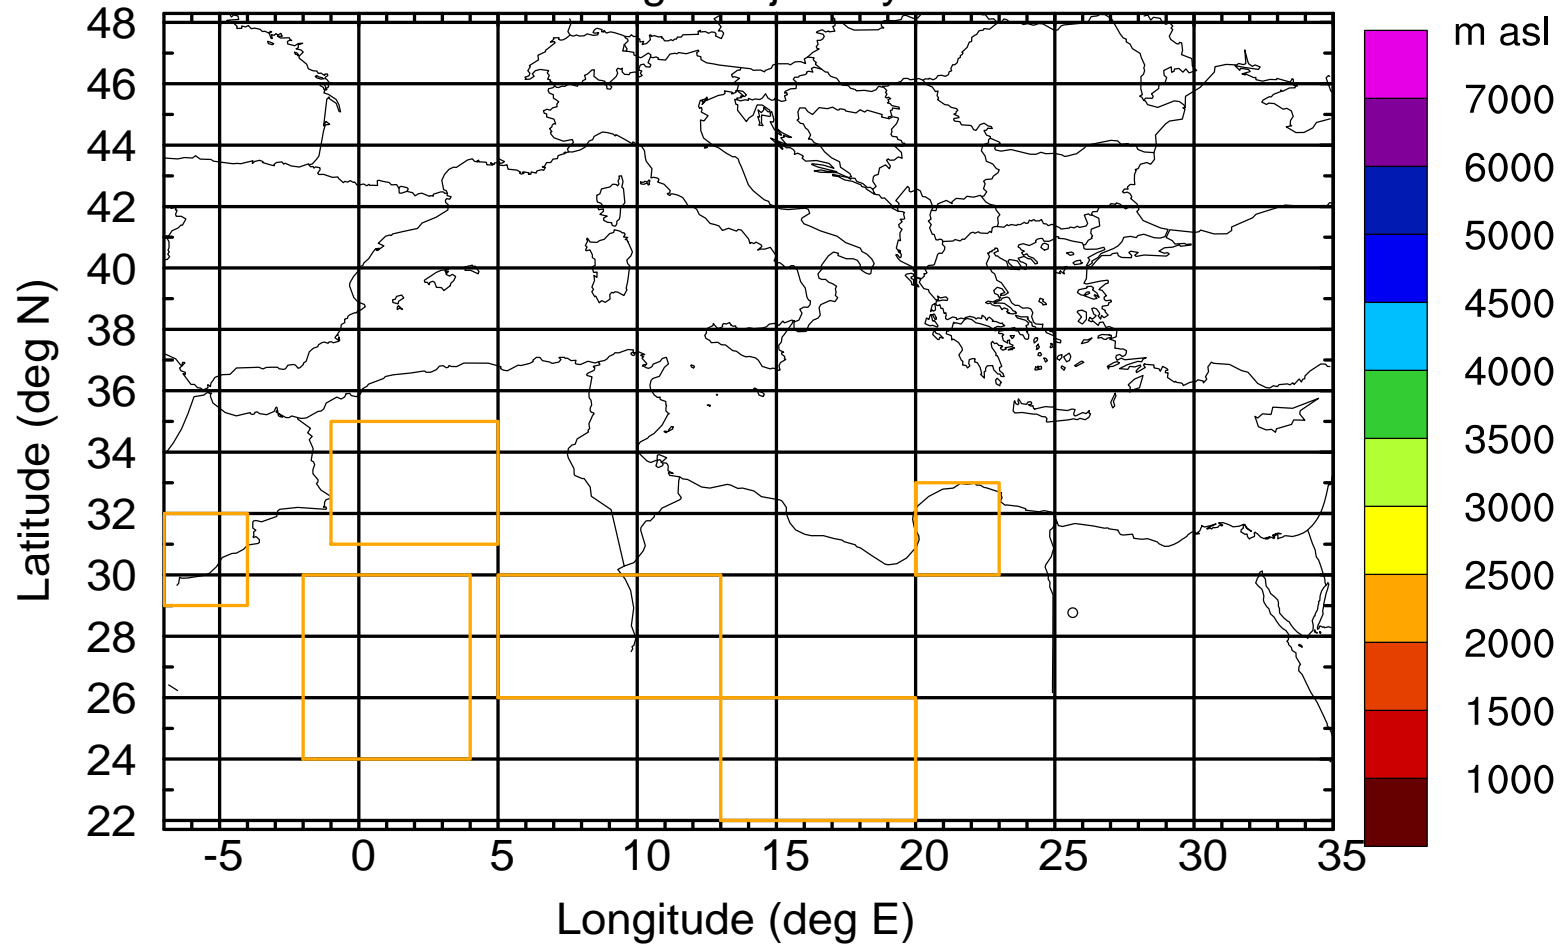

Paphos Airport ground station 20170422 6:00 UTC - 12/100/500/1000m

Flight trajectory