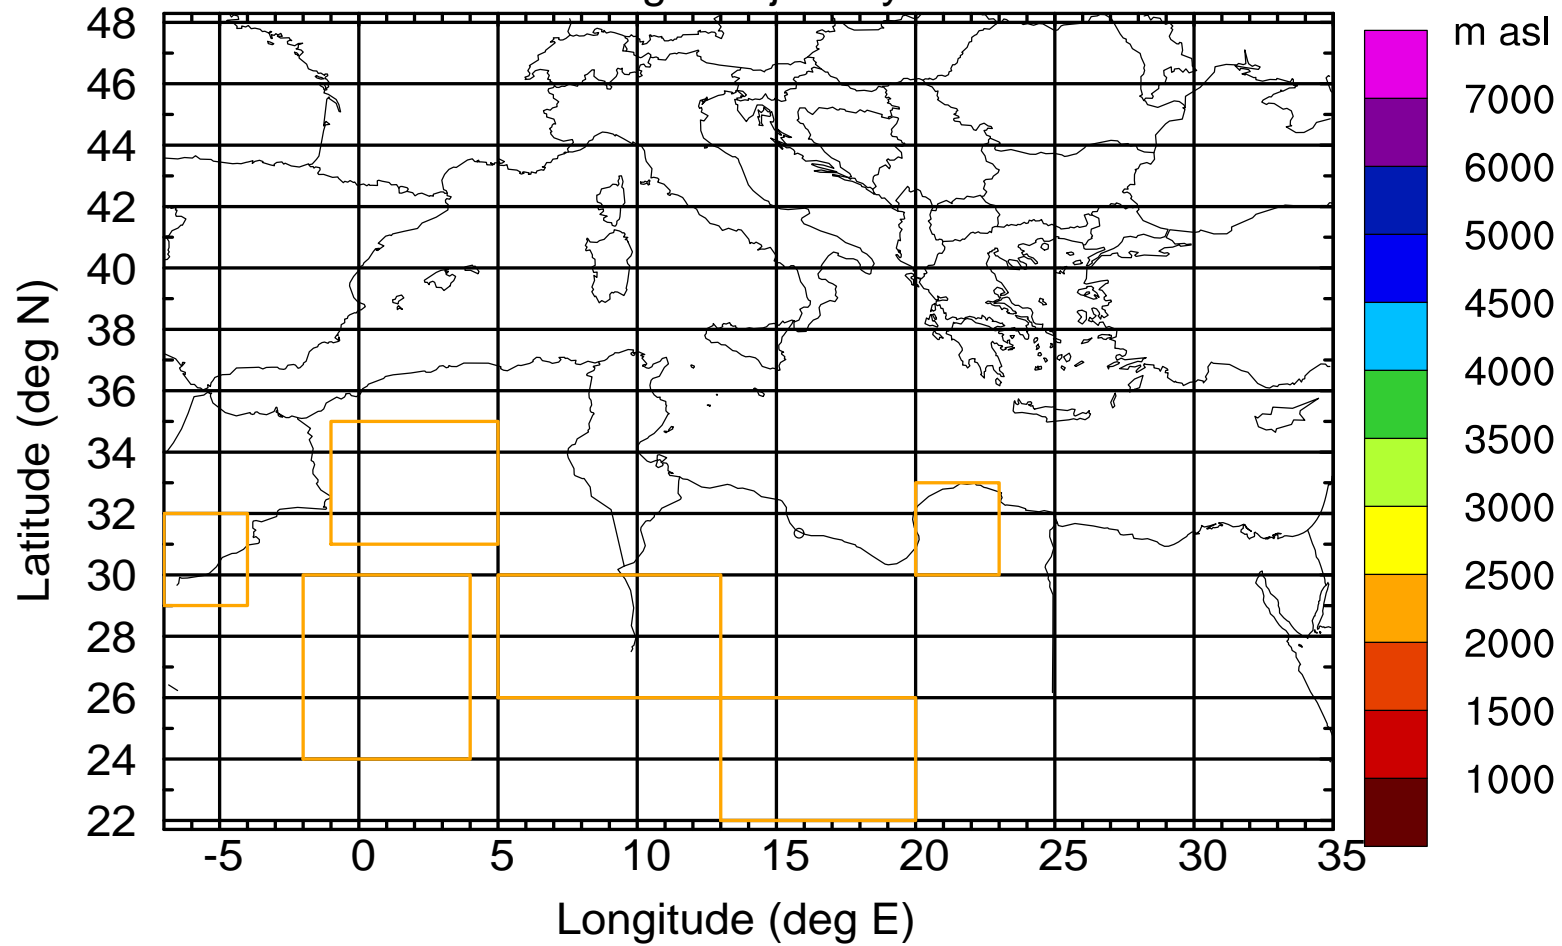

Paphos Airport ground station 20170422 6:00 UTC - 12/100/500/1000m

Flight trajectory