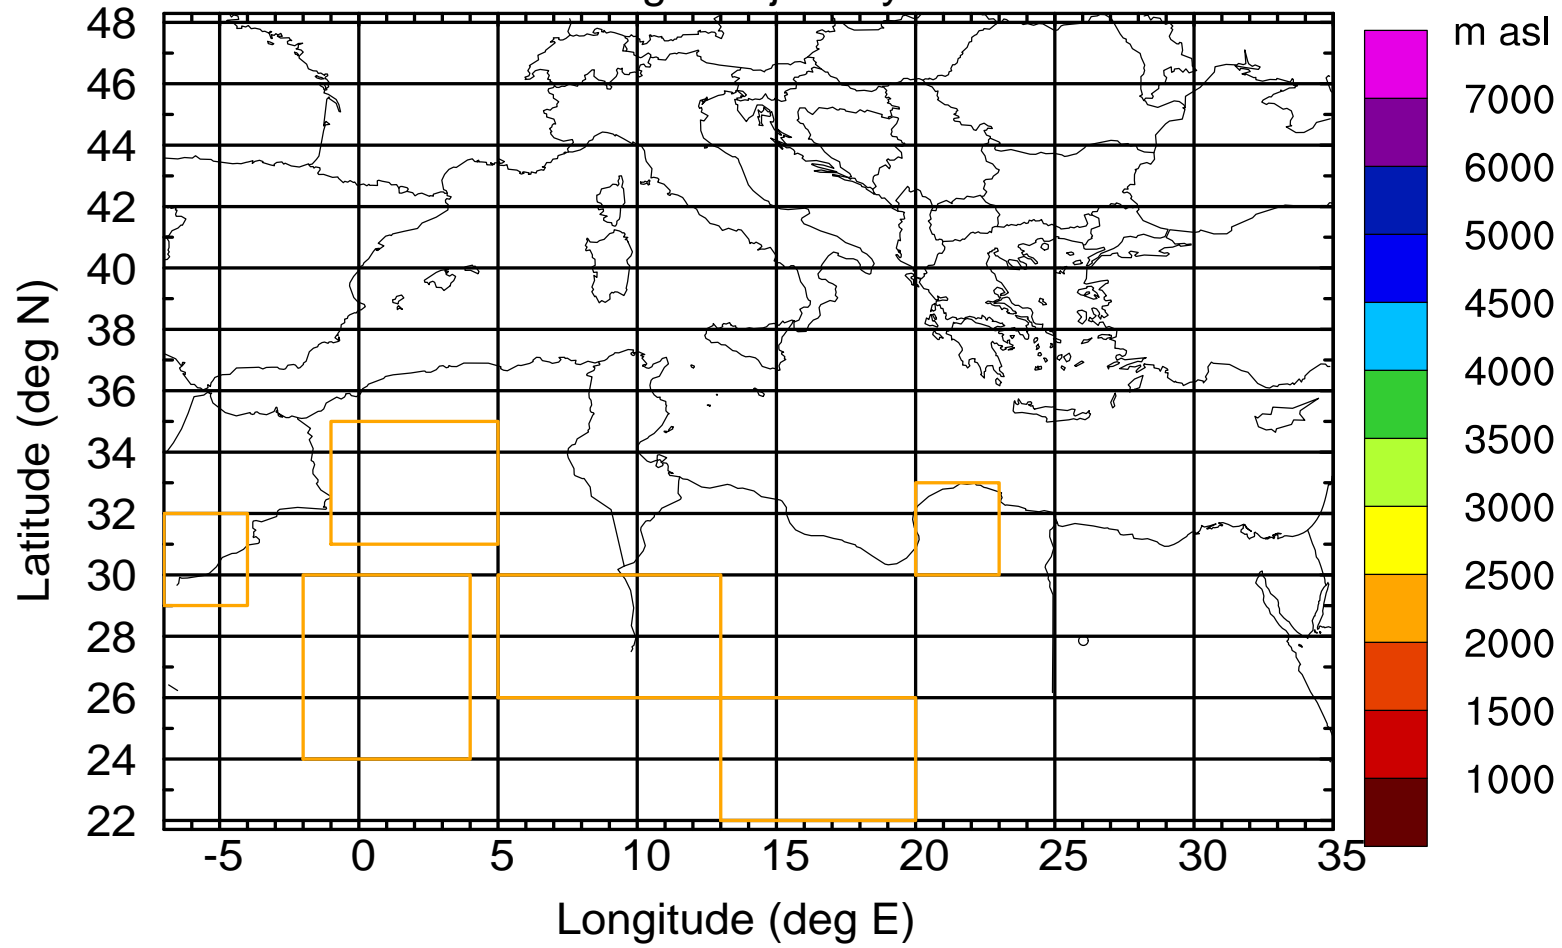

Paphos Airport ground station 20170422 6:00 UTC - 12/100/500/1000m

Flight trajectory