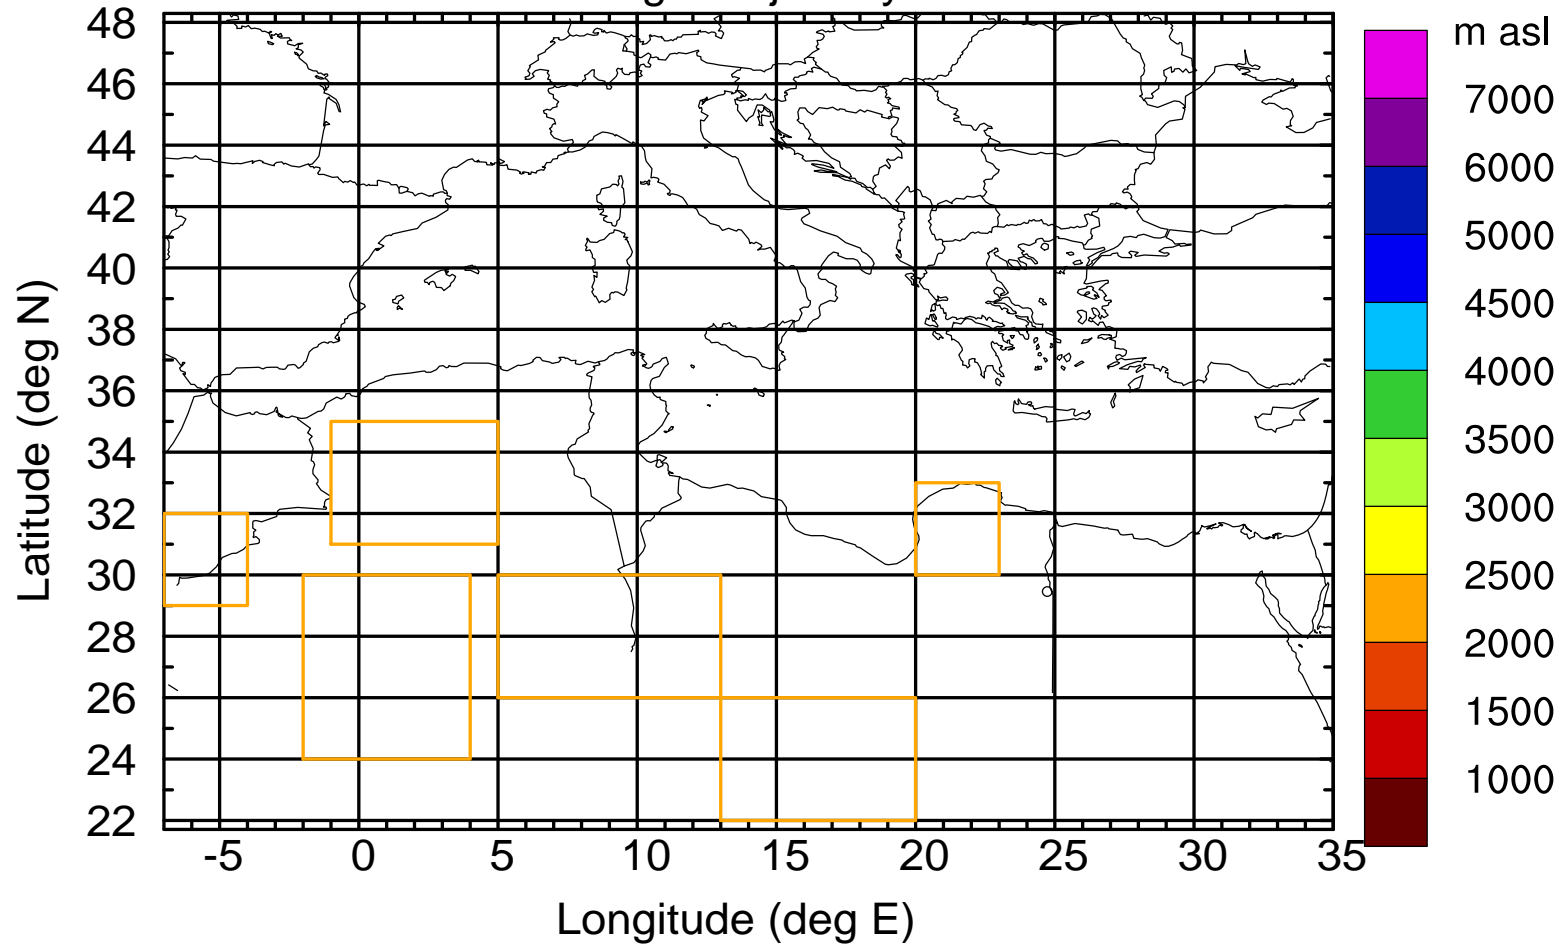

Paphos Airport ground station 20170422 6:00 UTC - 12/100/500/1000m

Flight trajectory