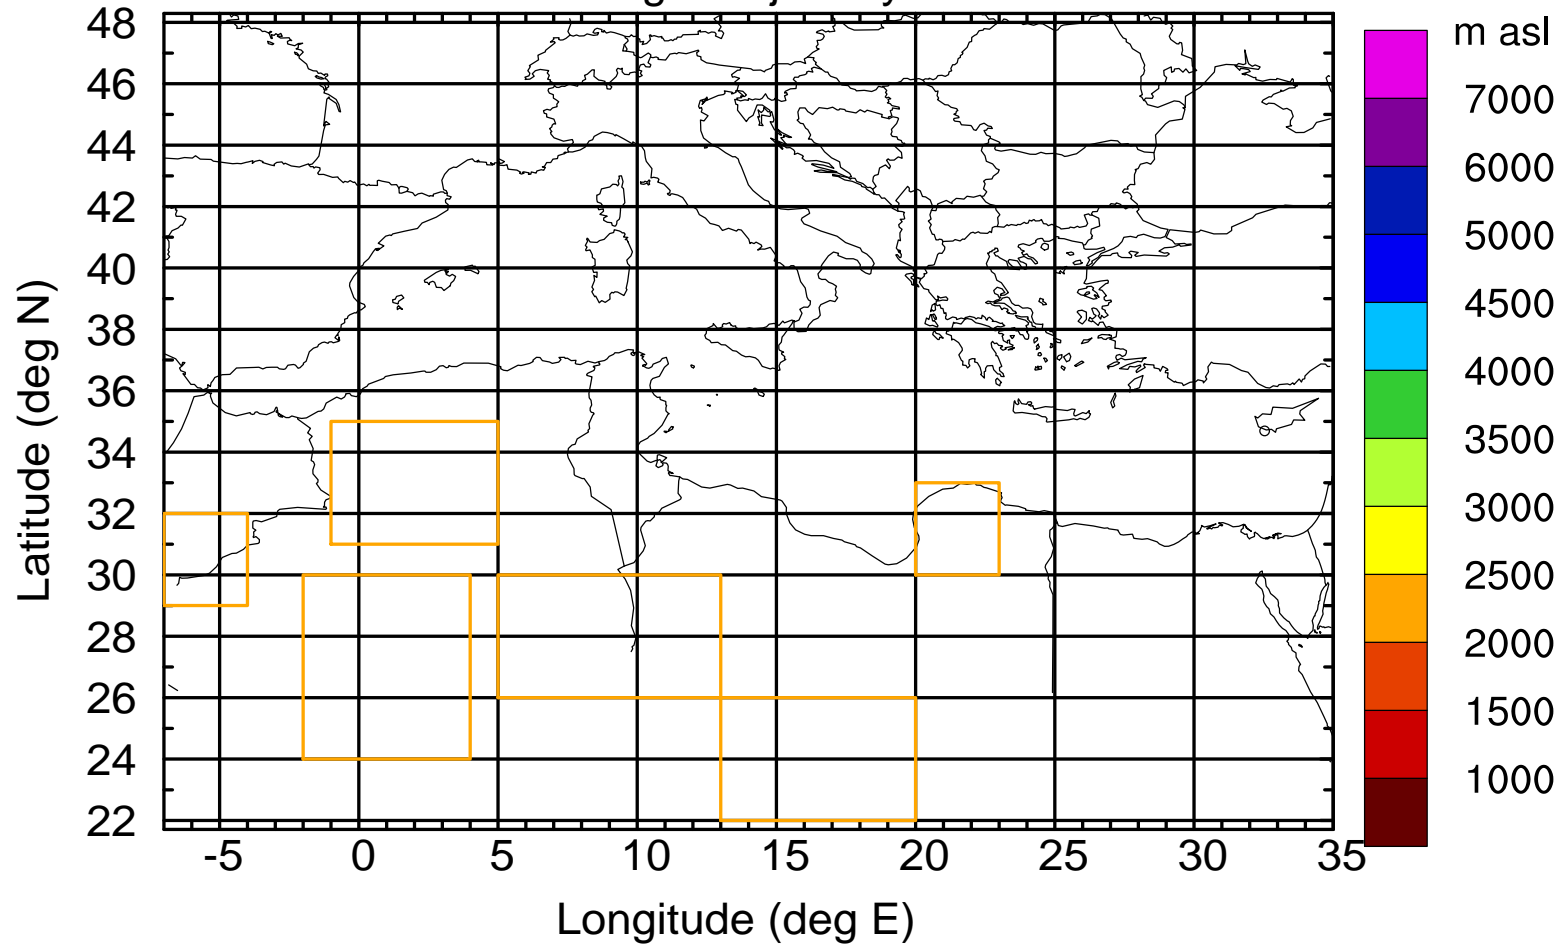

Paphos Airport ground station 20170422 6:00 UTC - 12/100/500/1000m

Flight trajectory