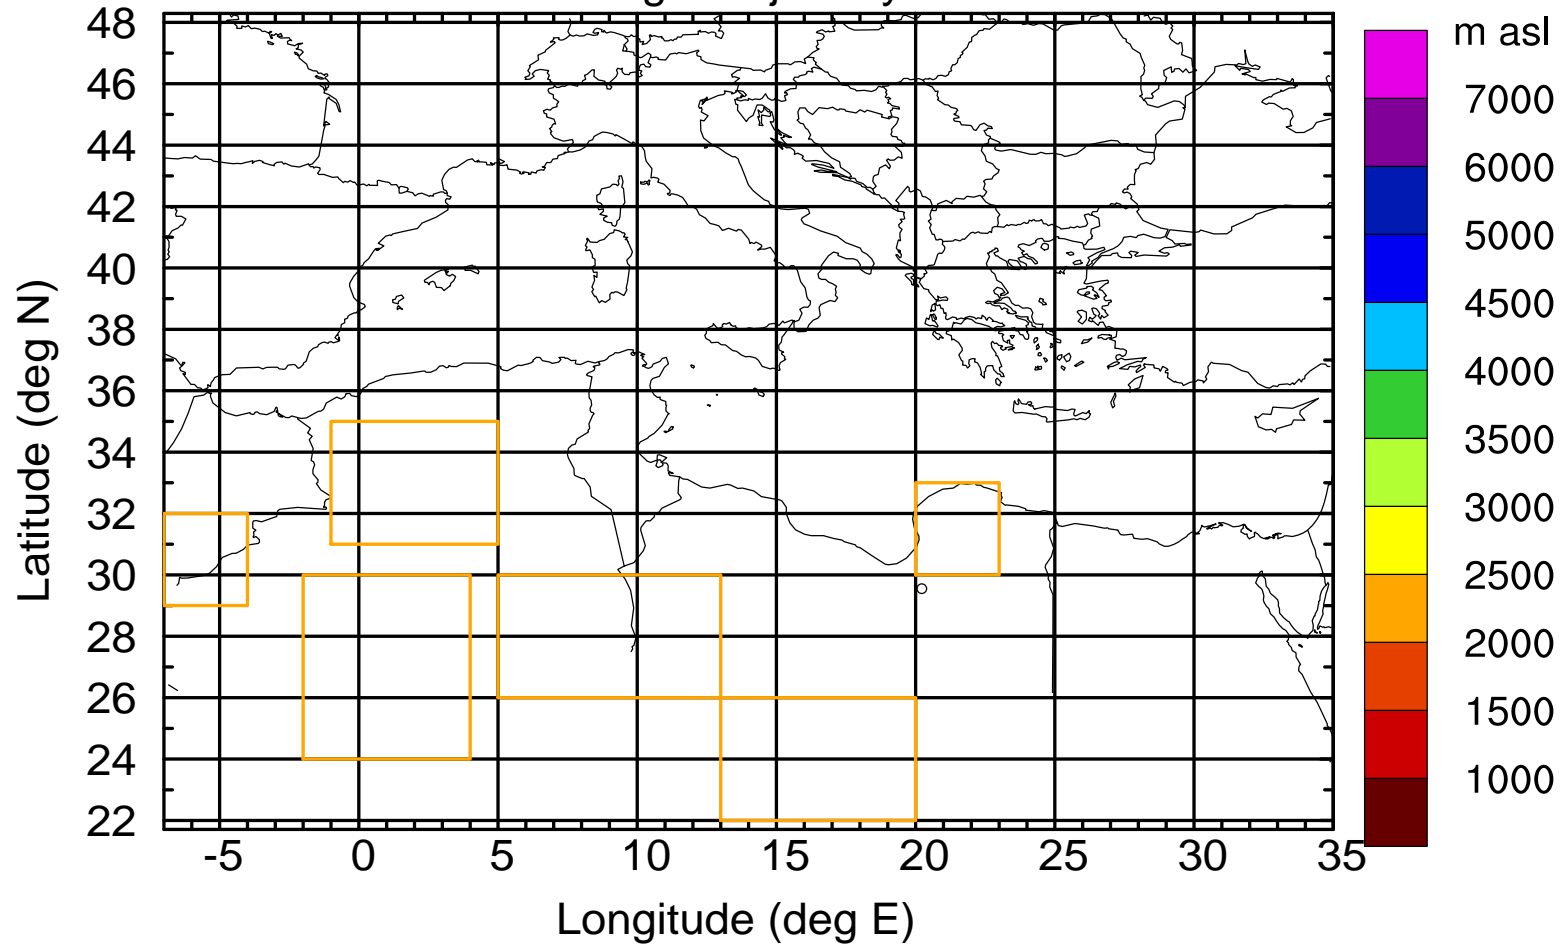

Paphos Airport ground station 20170422 6:00 UTC - 12/100/500/1000m

Flight trajectory