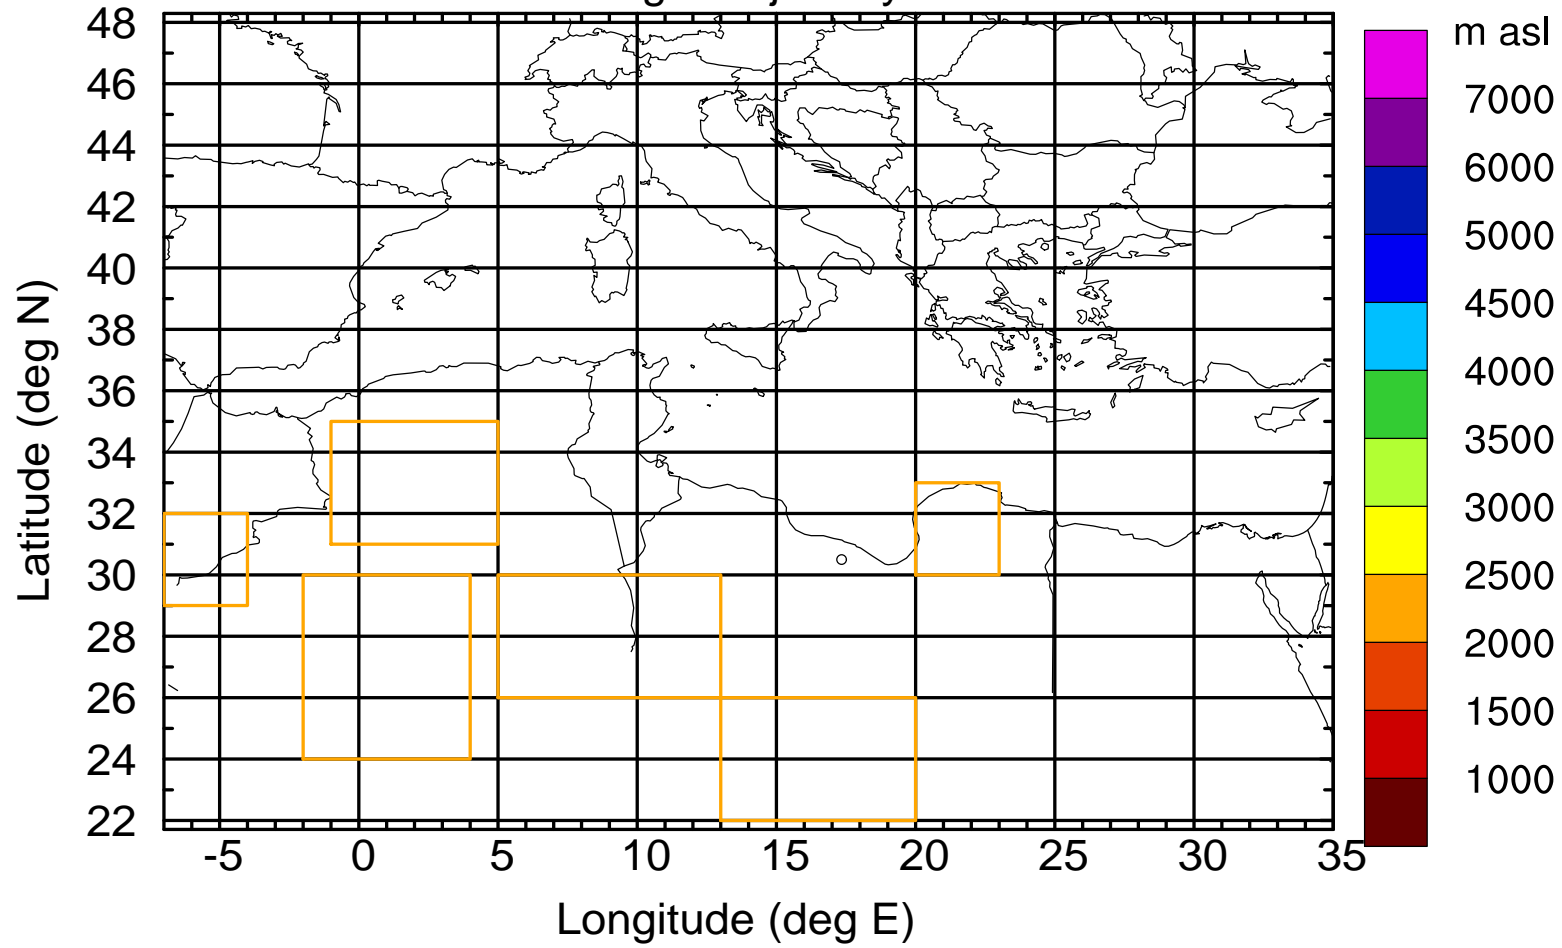

Paphos Airport ground station 20170422 6:00 UTC - 12/100/500/1000m

Flight trajectory