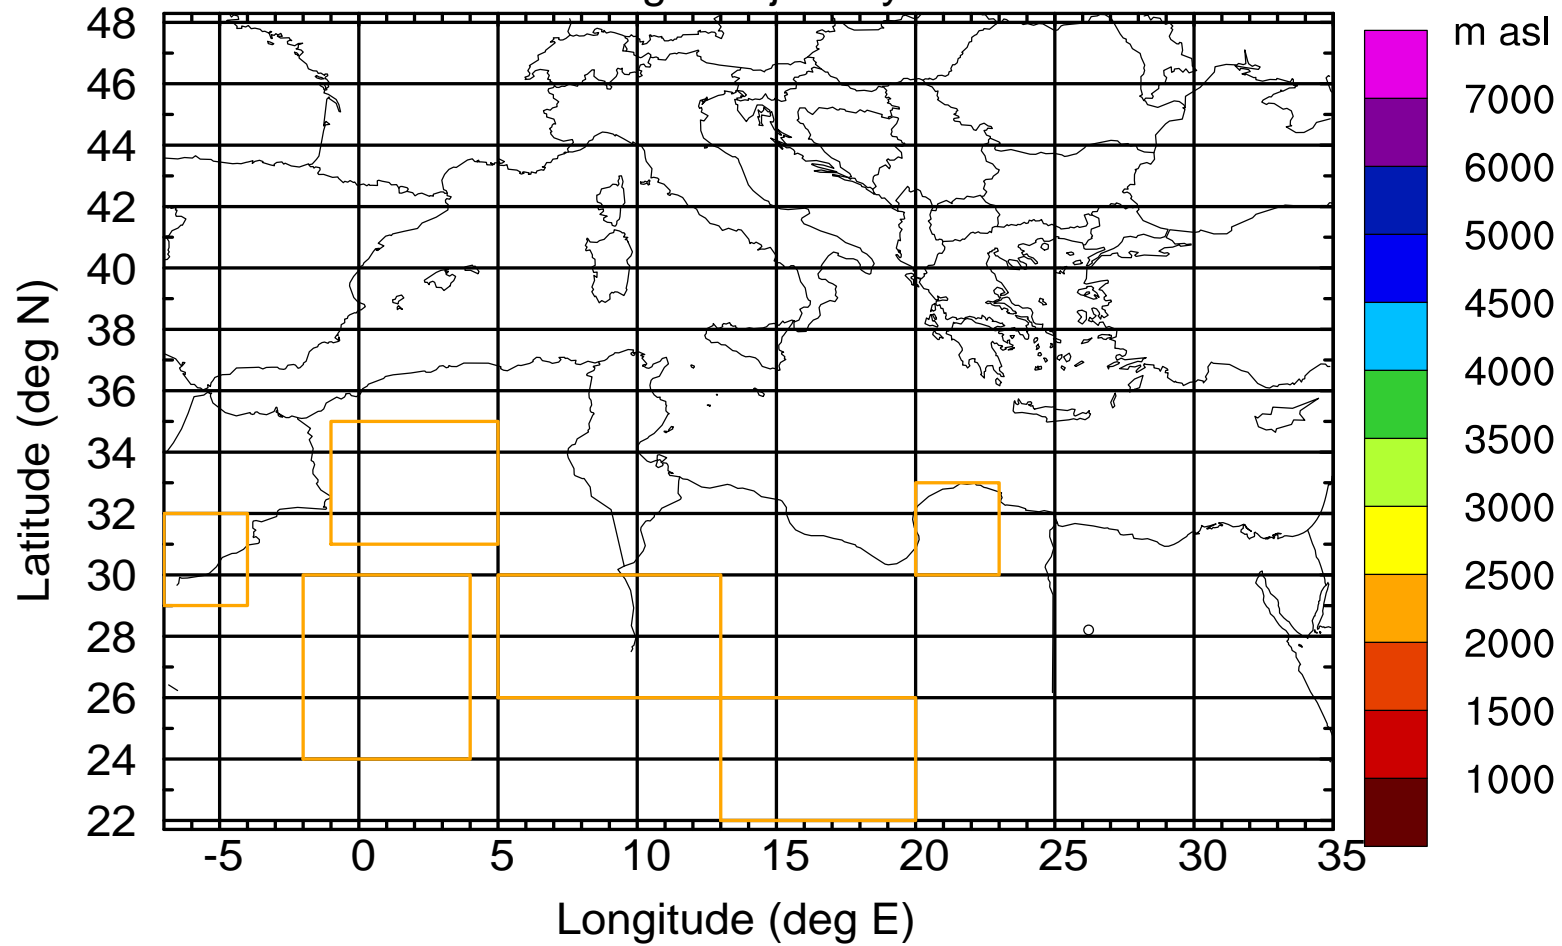

Paphos Airport ground station 20170422 6:00 UTC - 12/100/500/1000m

Flight trajectory