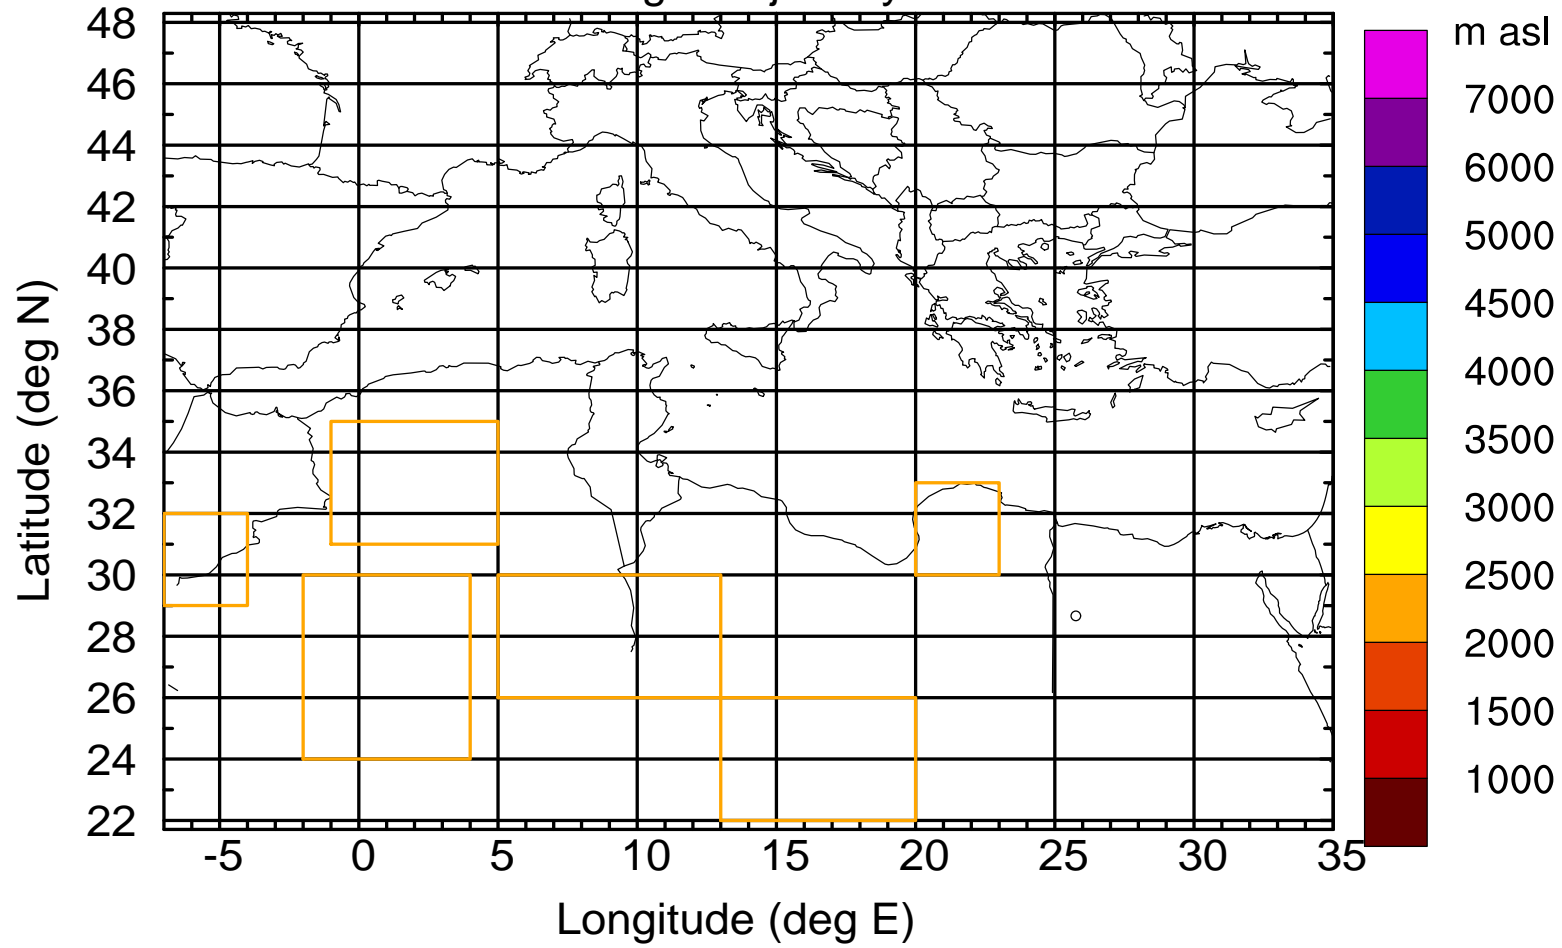

Paphos Airport ground station 20170422 6:00 UTC - 12/100/500/1000m

Flight trajectory