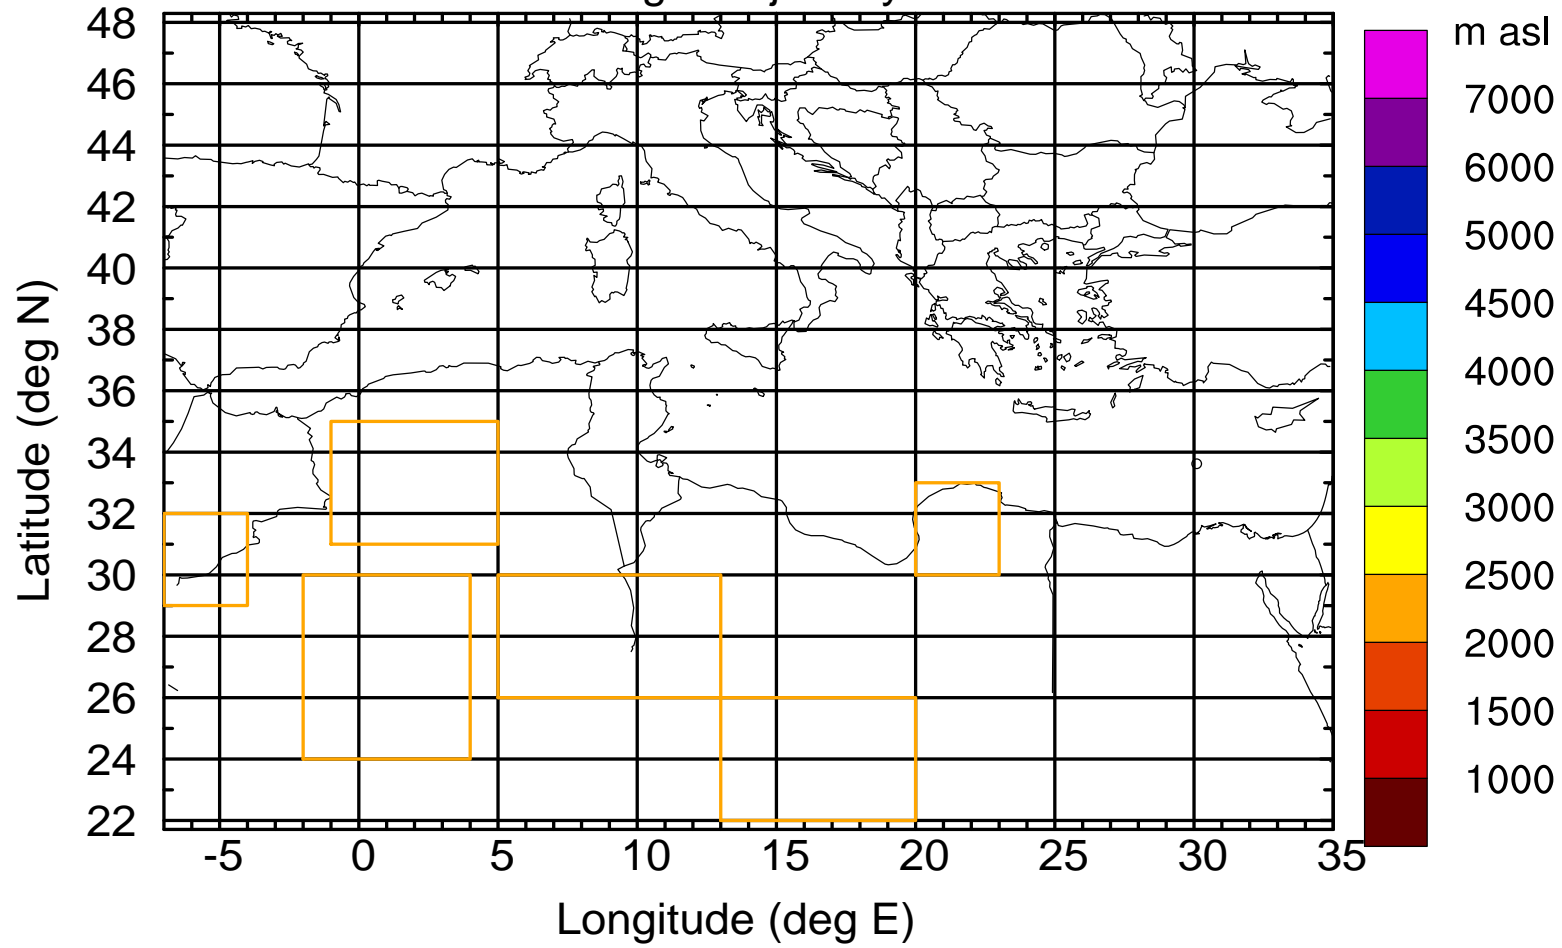

Paphos Airport ground station 20170422 6:00 UTC - 12/100/500/1000m

Flight trajectory