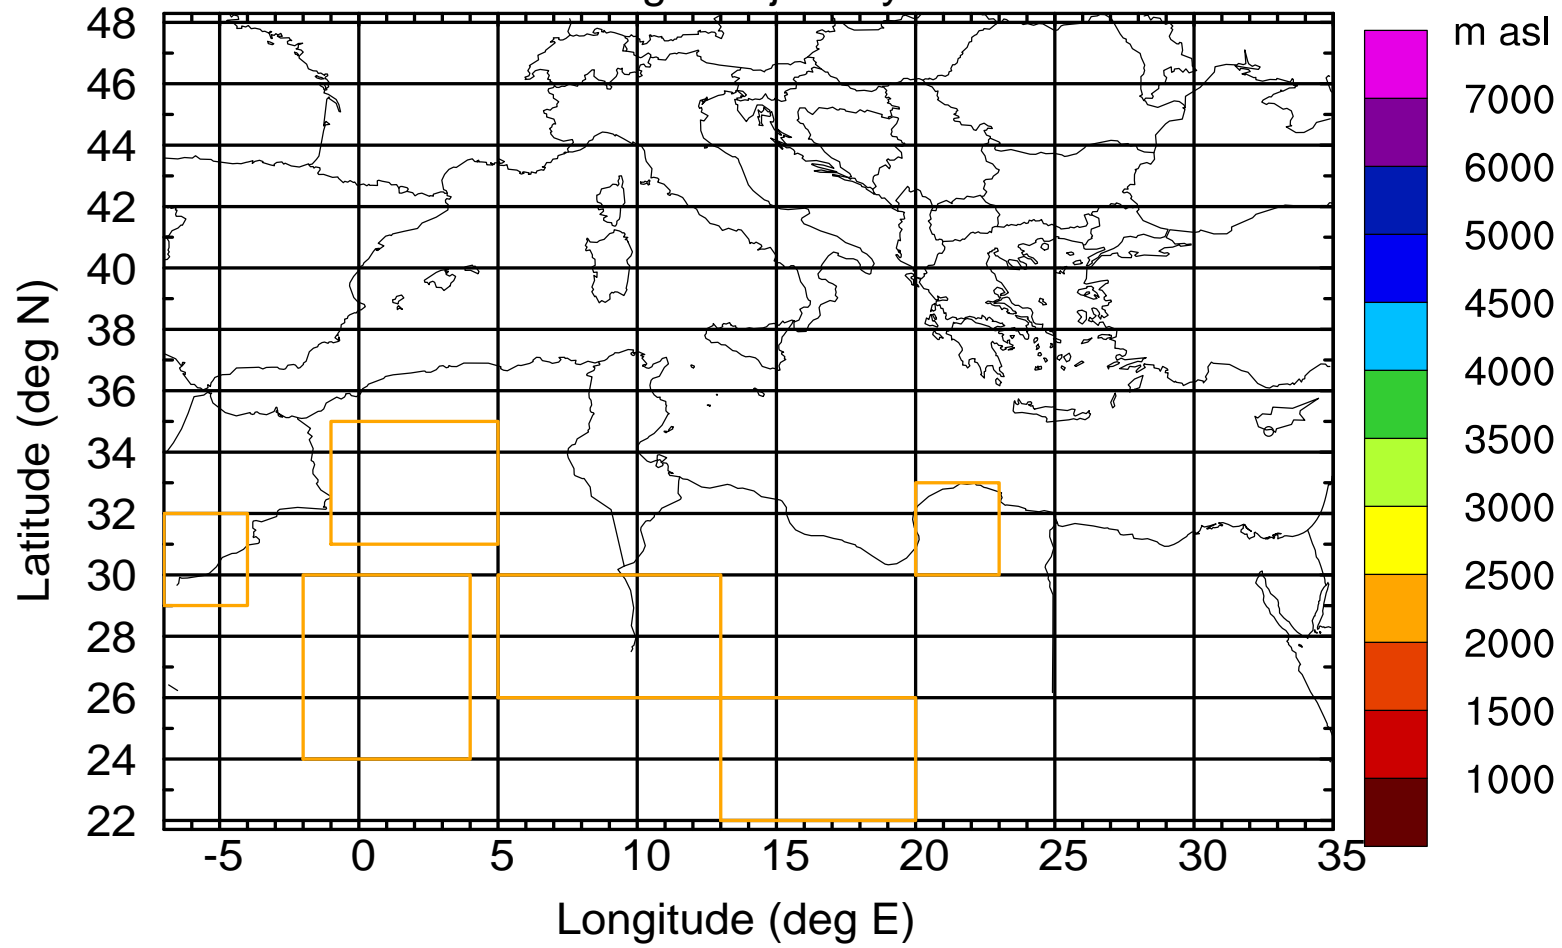

Paphos Airport ground station 20170422 6:00 UTC - 12/100/500/1000m

Flight trajectory