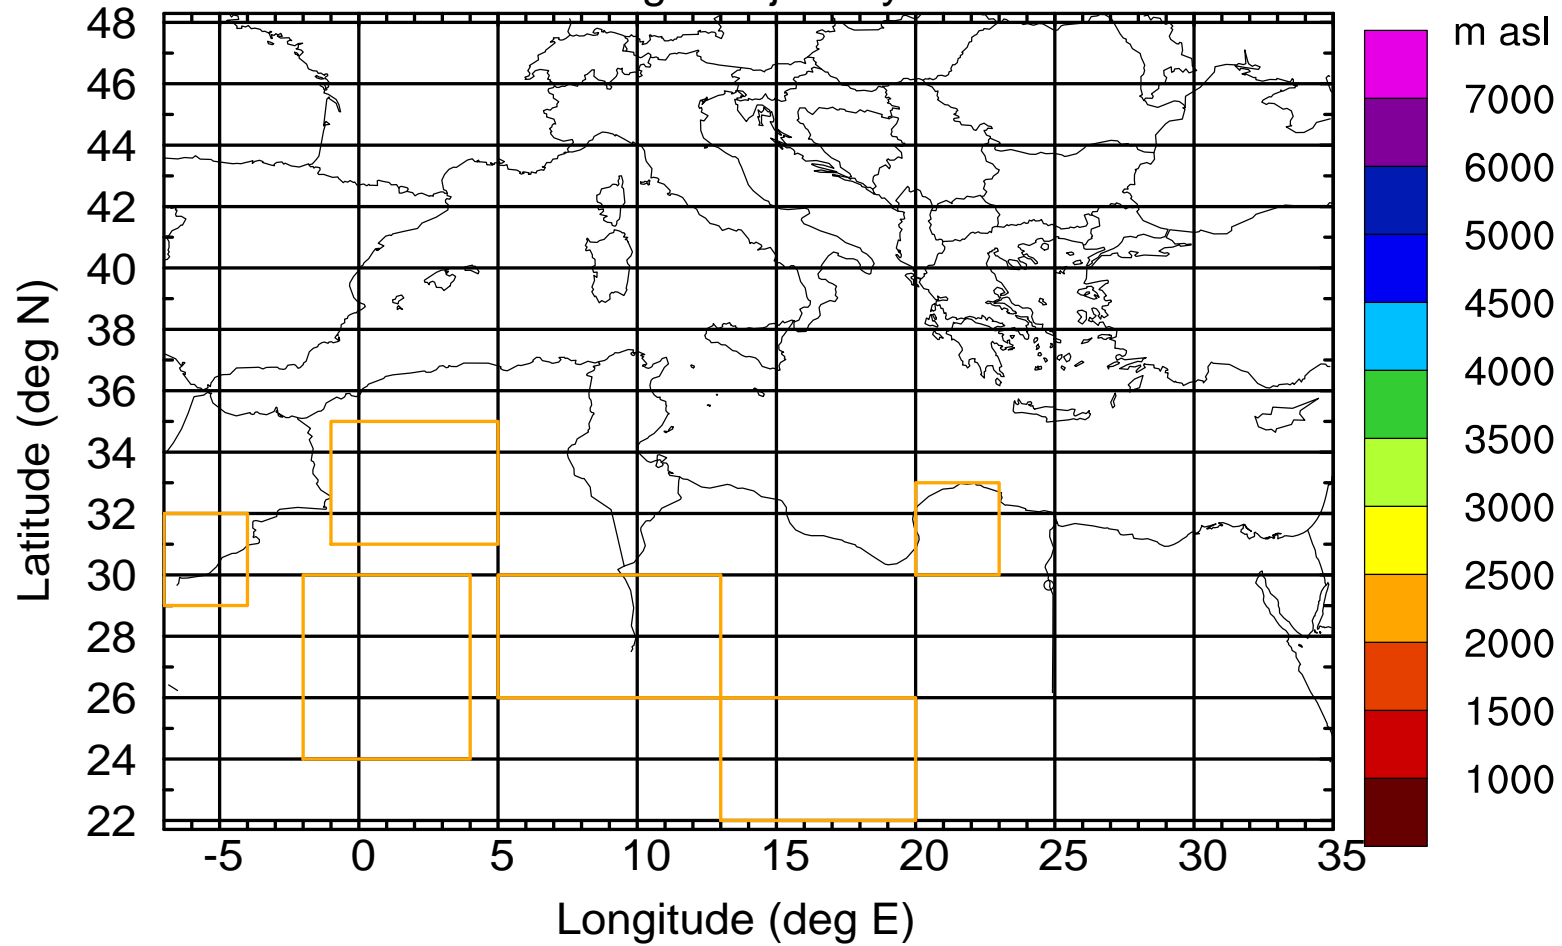

Paphos Airport ground station 20170422 6:00 UTC - 12/100/500/1000m

Flight trajectory