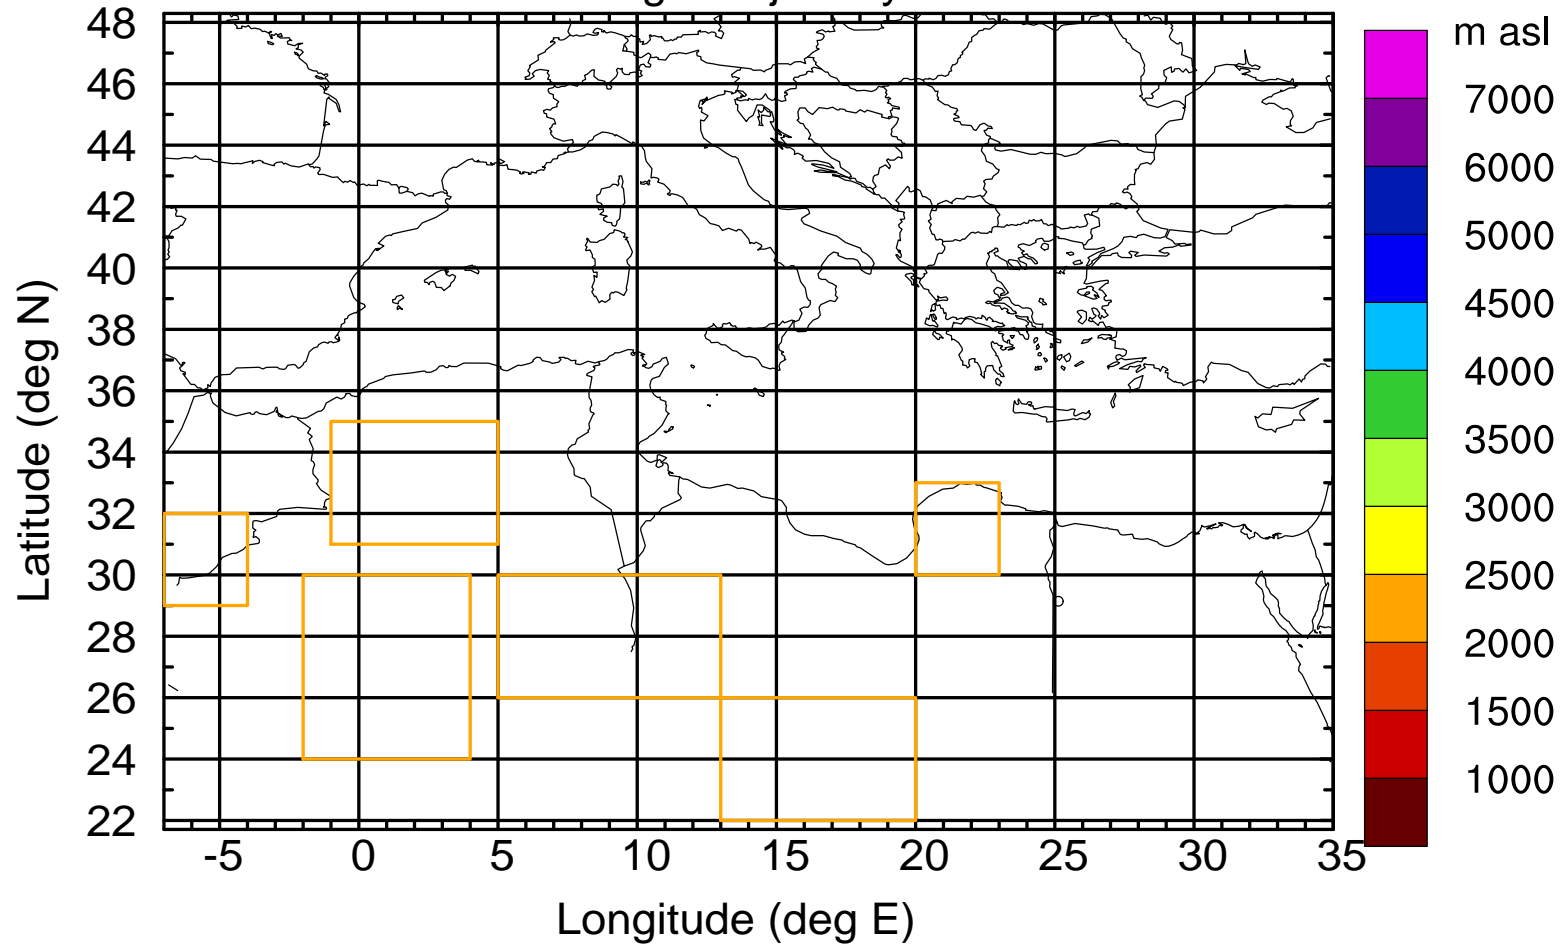

Paphos Airport ground station 20170422 6:00 UTC - 12/100/500/1000m

Flight trajectory