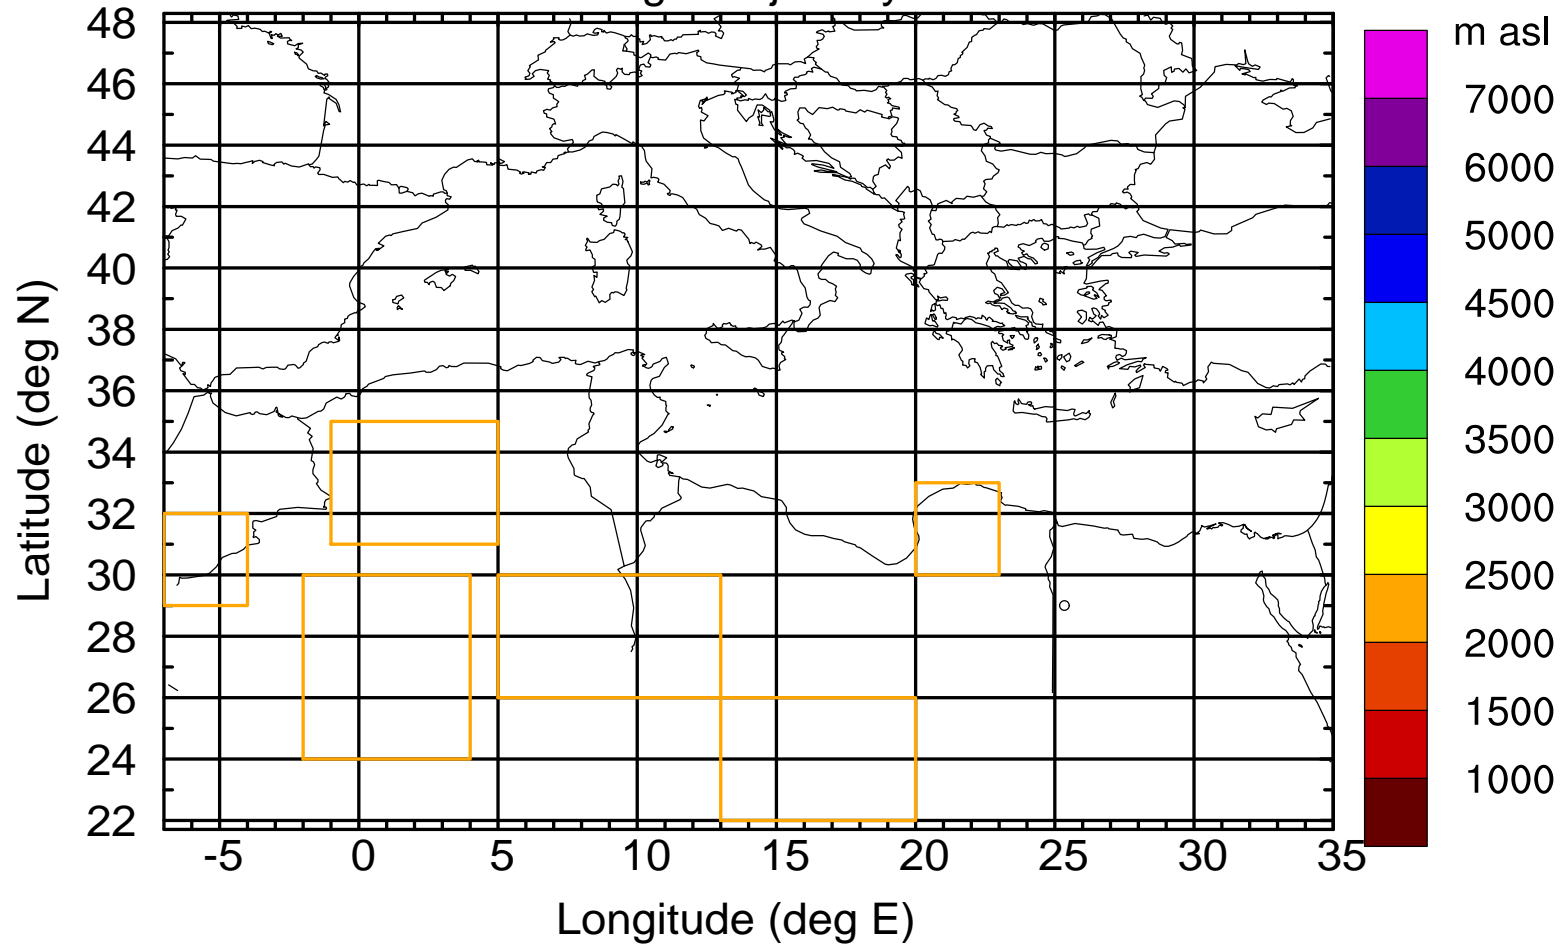

Paphos Airport ground station 20170422 6:00 UTC - 12/100/500/1000m

Flight trajectory