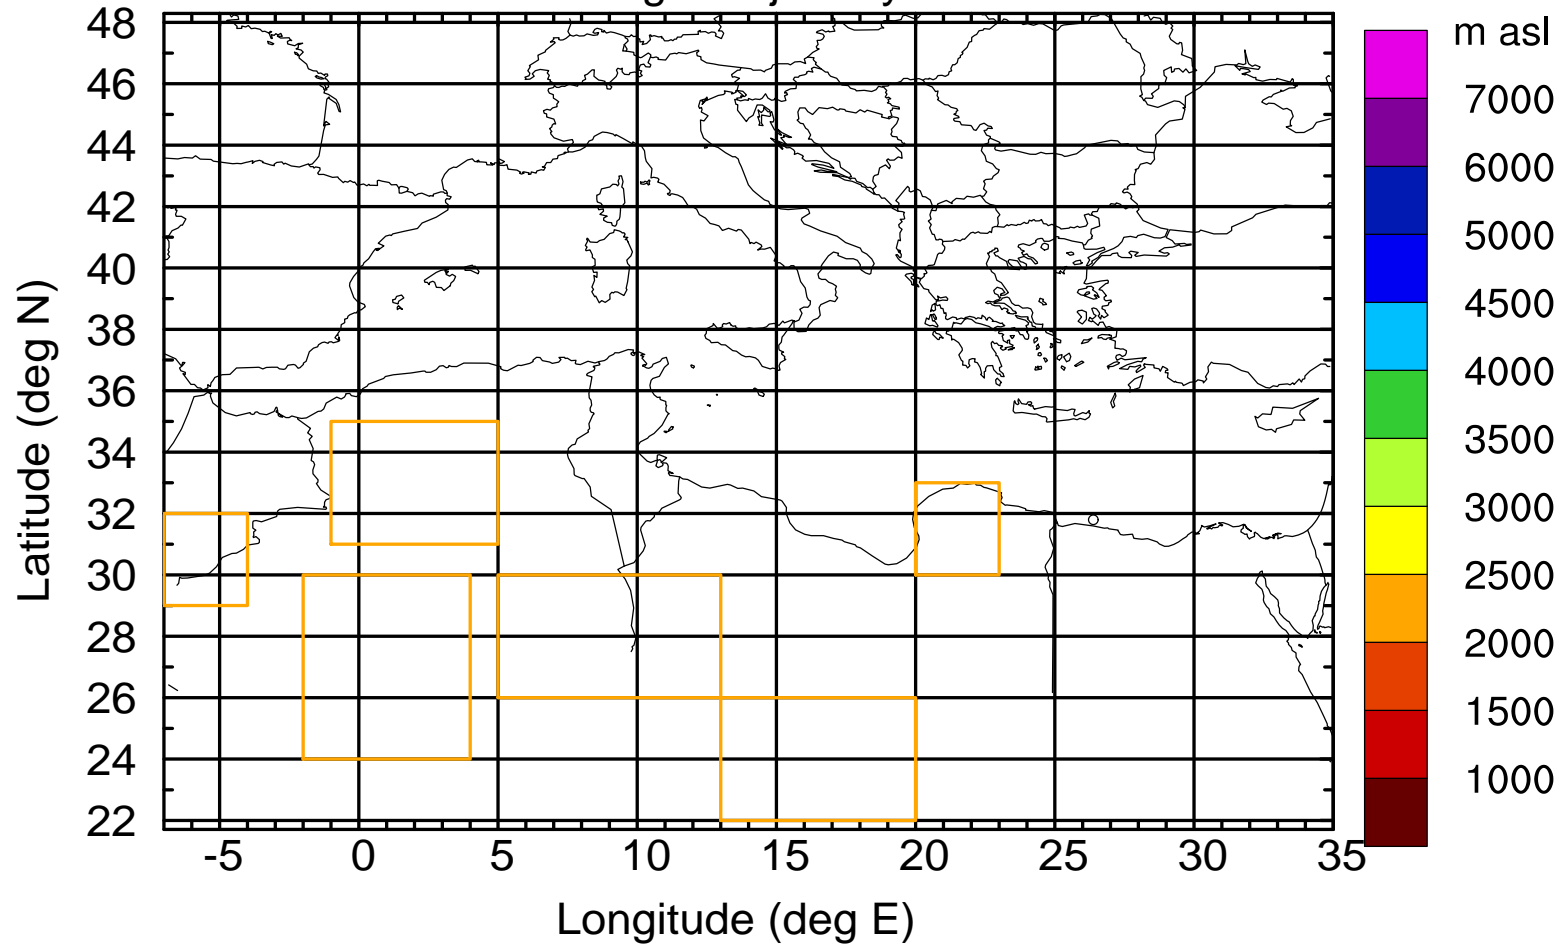

Paphos Airport ground station 20170422 6:00 UTC - 12/100/500/1000m

Flight trajectory