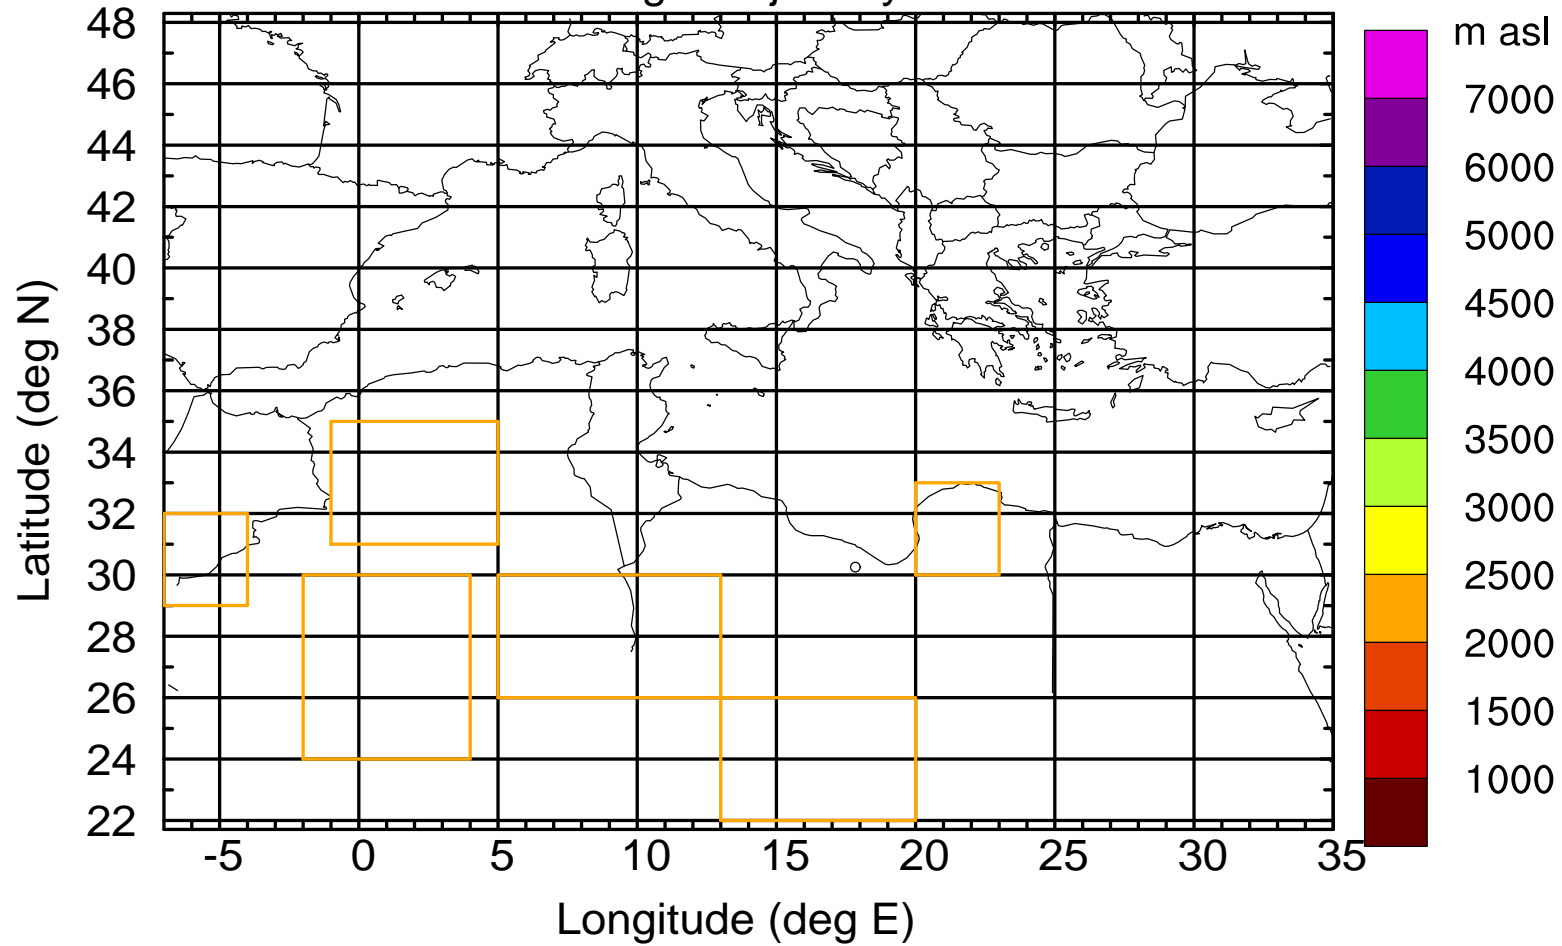

Paphos Airport ground station 20170422 6:00 UTC - 12/100/500/1000m

Flight trajectory