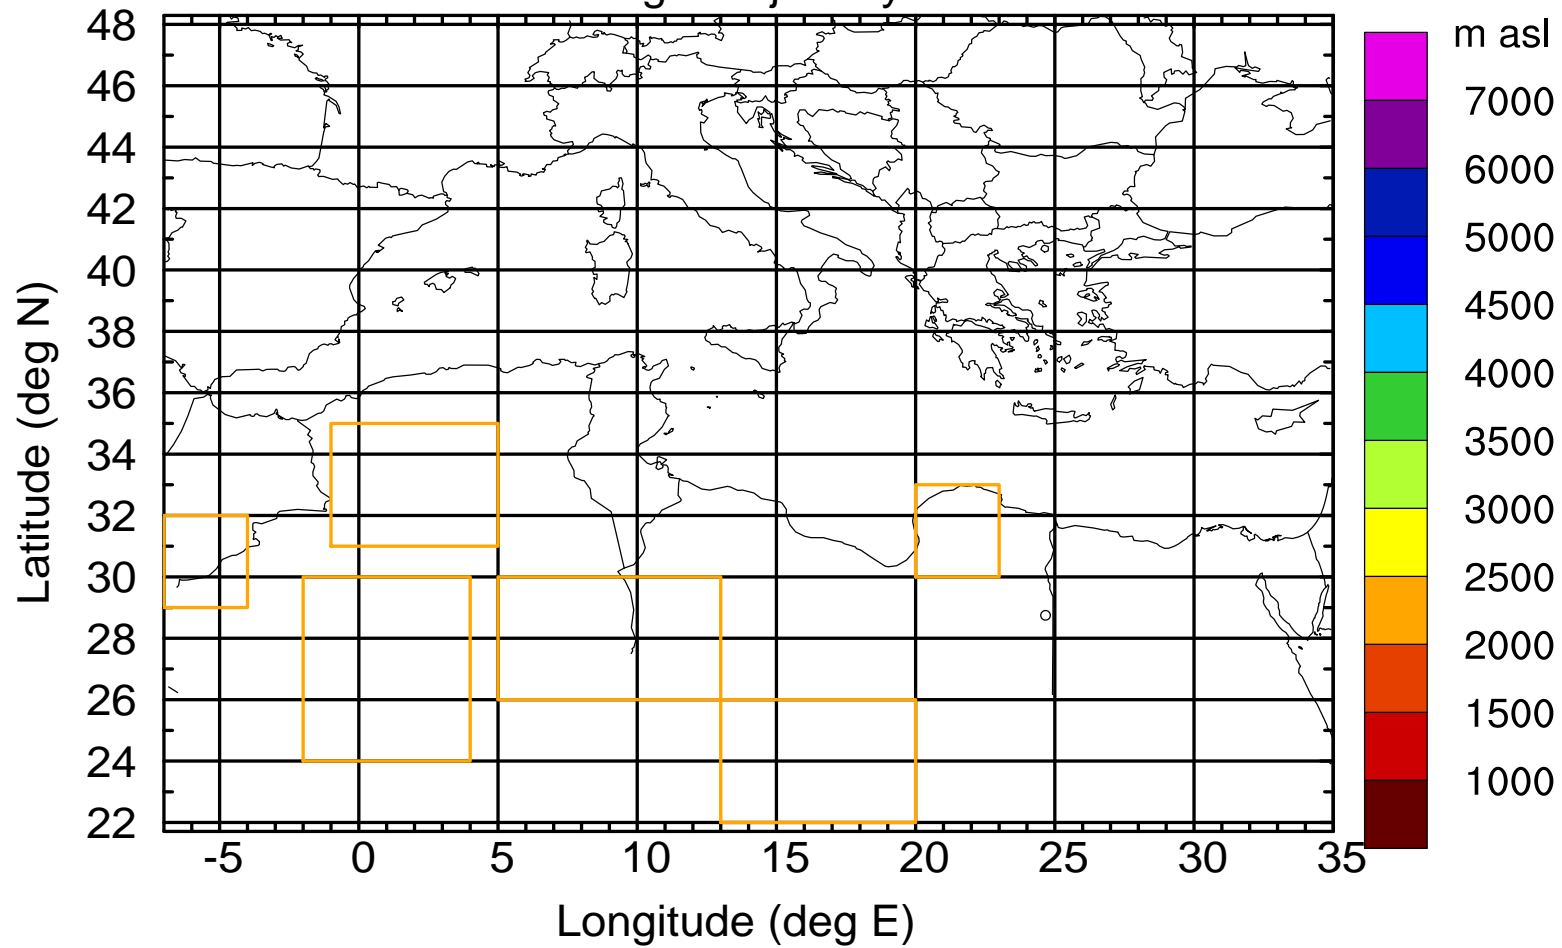

Paphos Airport ground station 20170422 6:00 UTC - 12/100/500/1000m

Flight trajectory