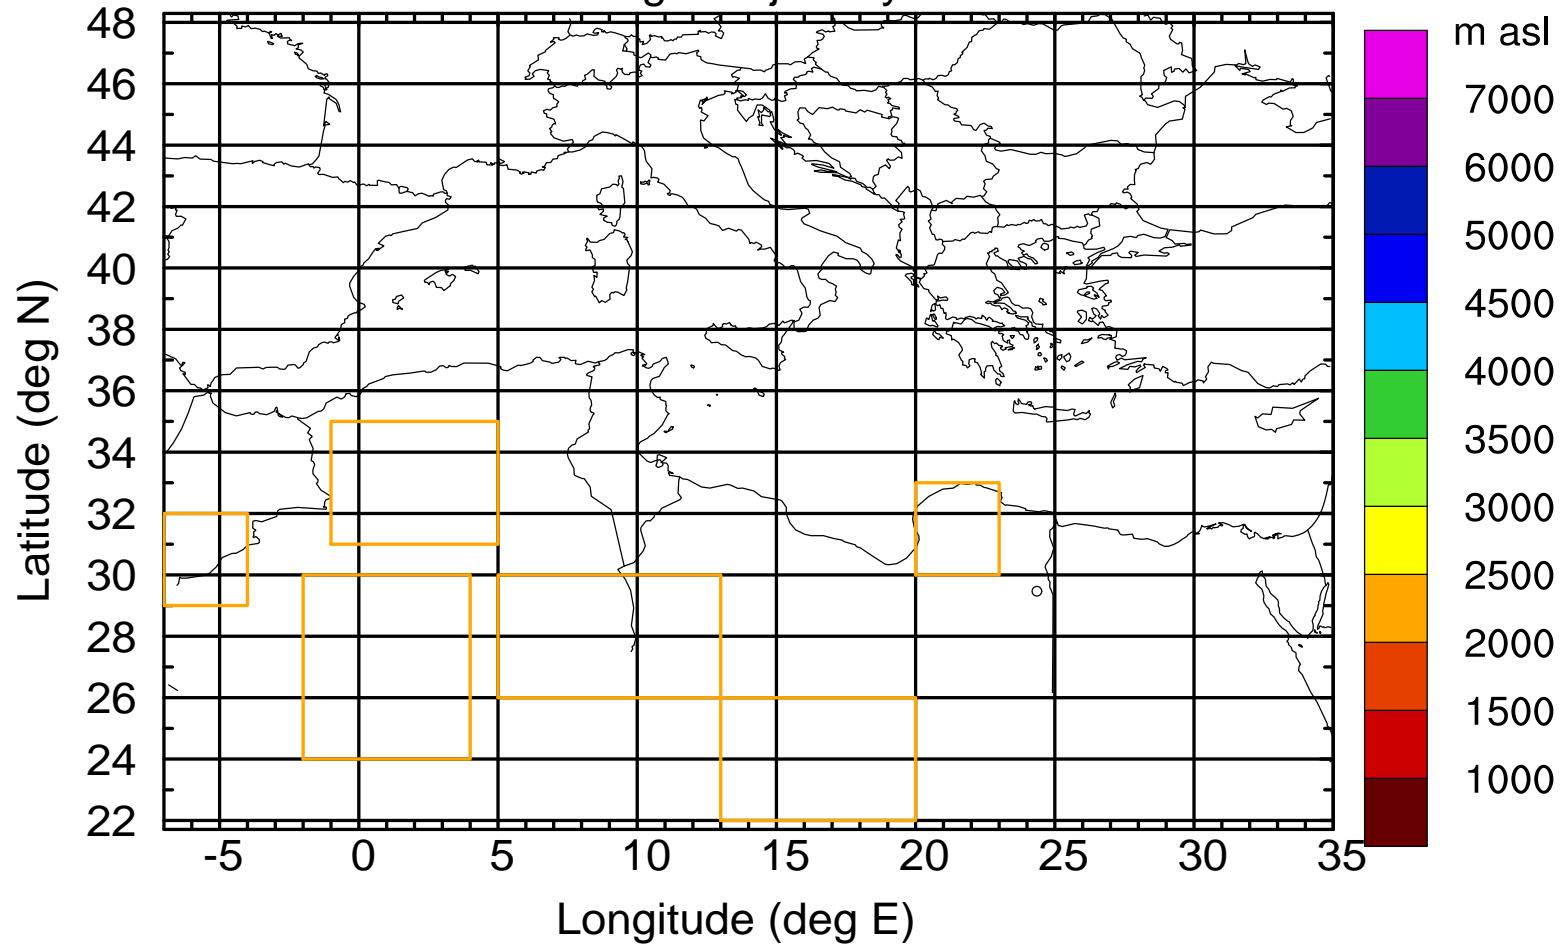

Paphos Airport ground station 20170422 6:00 UTC - 12/100/500/1000m

Flight trajectory