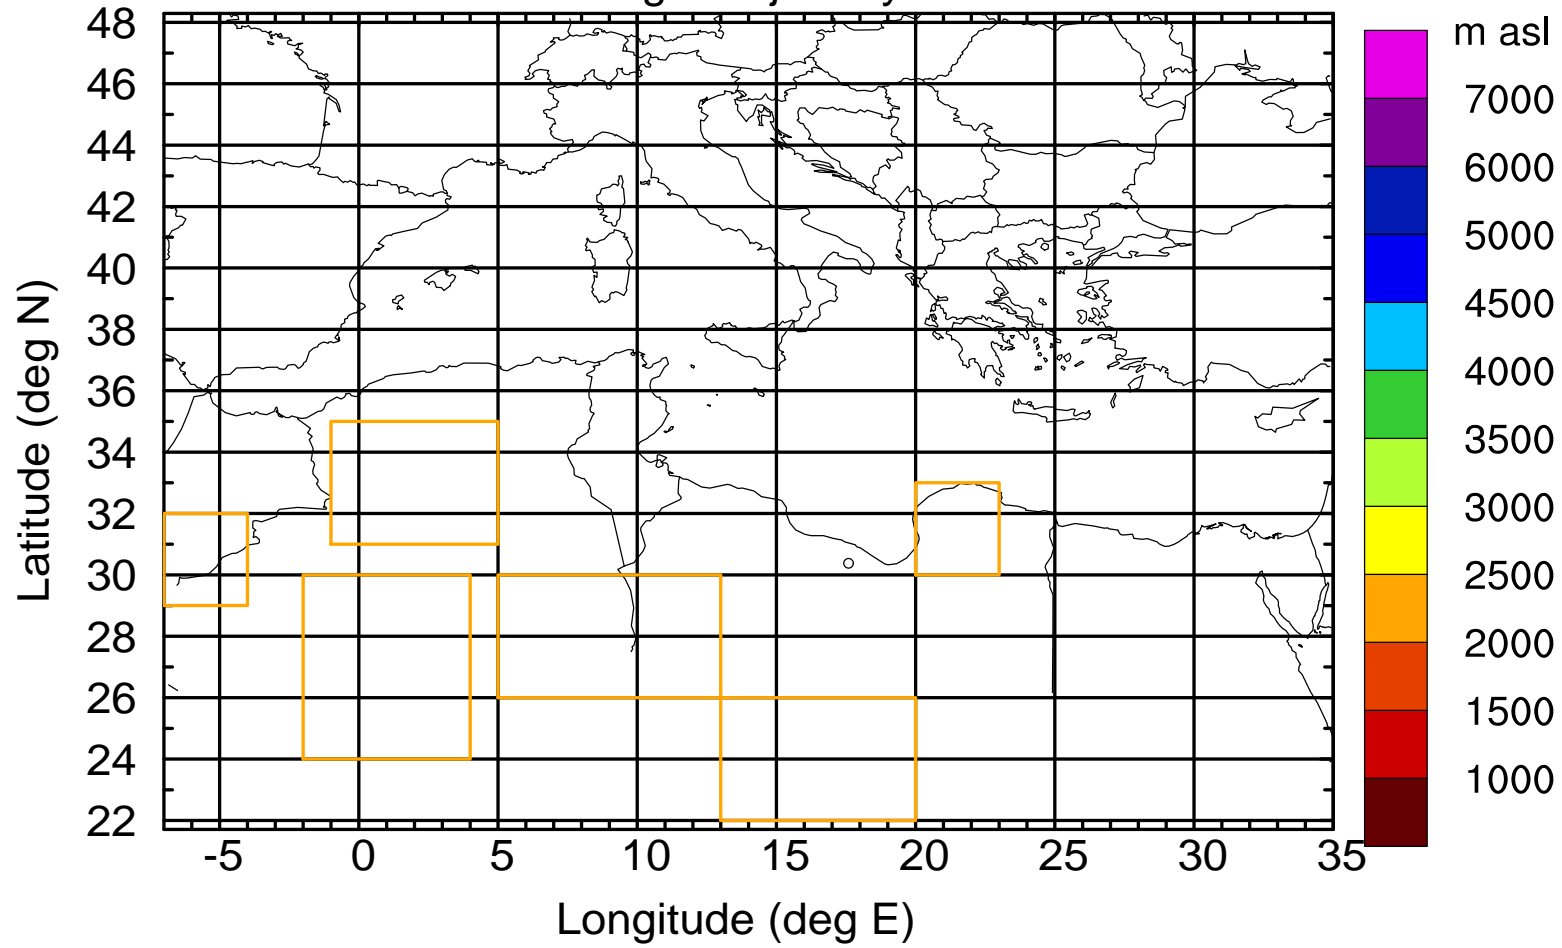

Paphos Airport ground station 20170422 6:00 UTC - 12/100/500/1000m

Flight trajectory