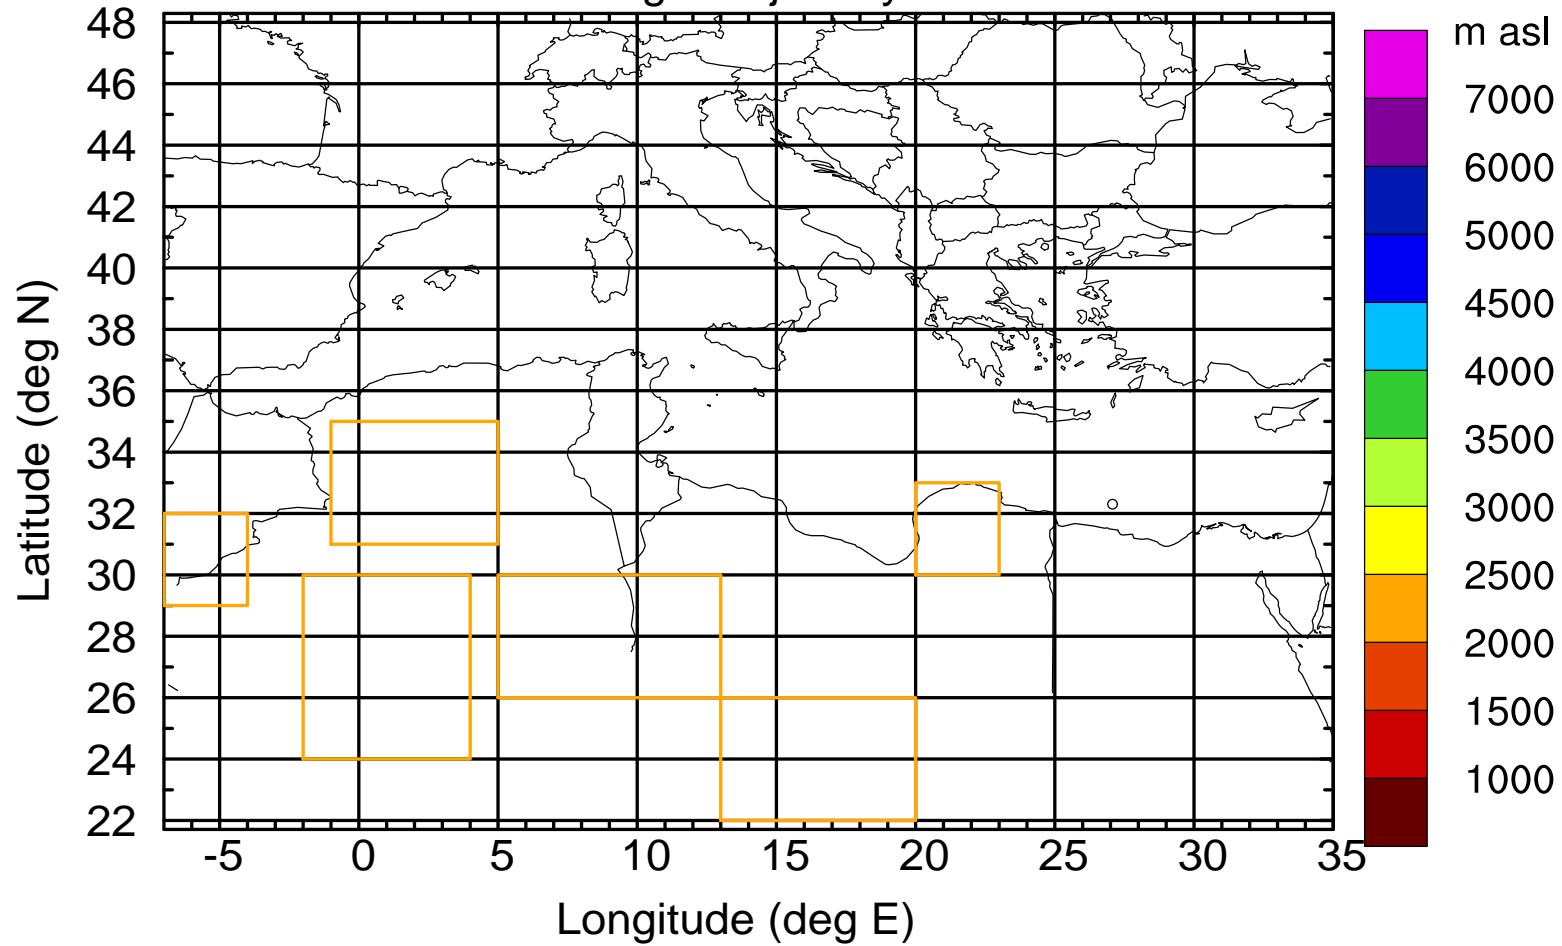

Paphos Airport ground station 20170422 6:00 UTC - 12/100/500/1000m

Flight trajectory