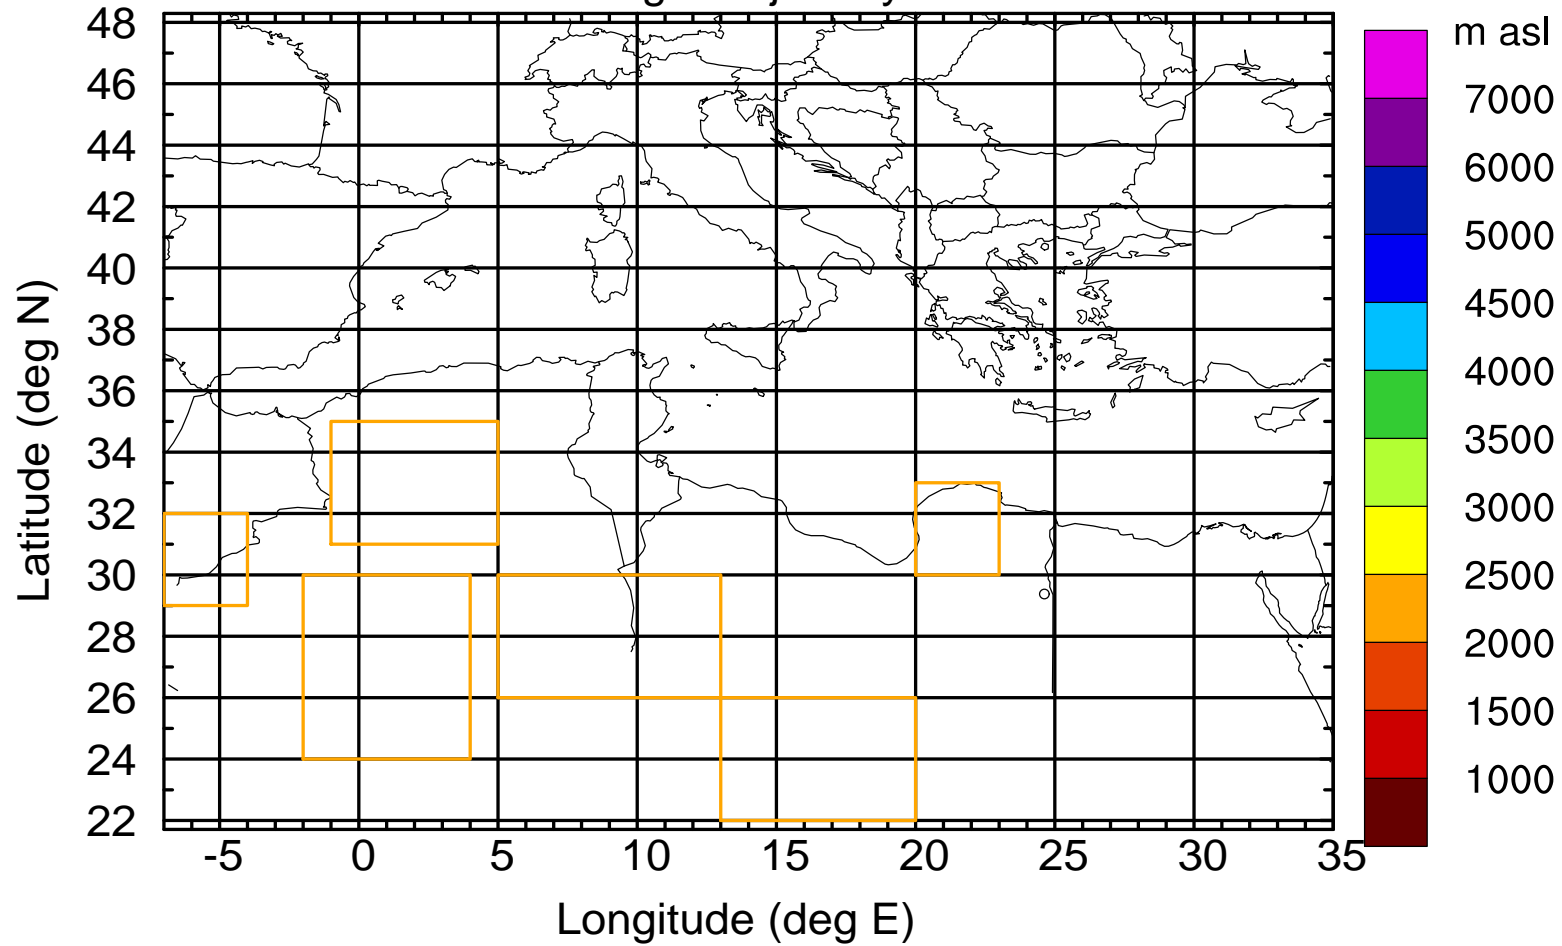

Paphos Airport ground station 20170422 6:00 UTC - 12/100/500/1000m

Flight trajectory