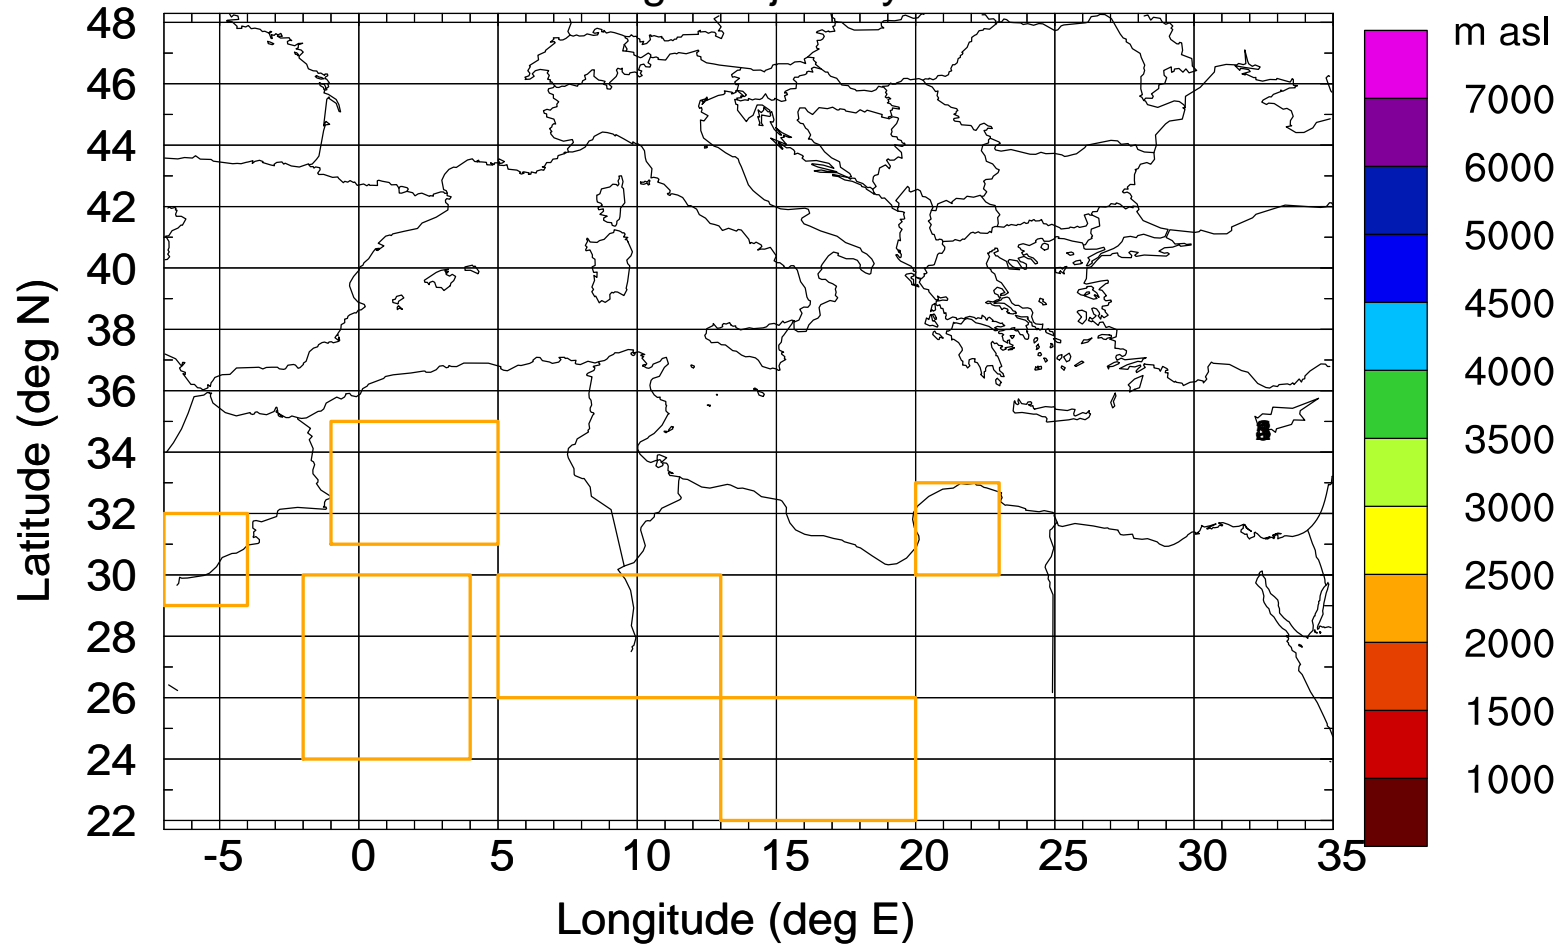

Paphos Airport ground station 20170422 6:00 UTC - 12/100/500/1000m

Flight trajectory