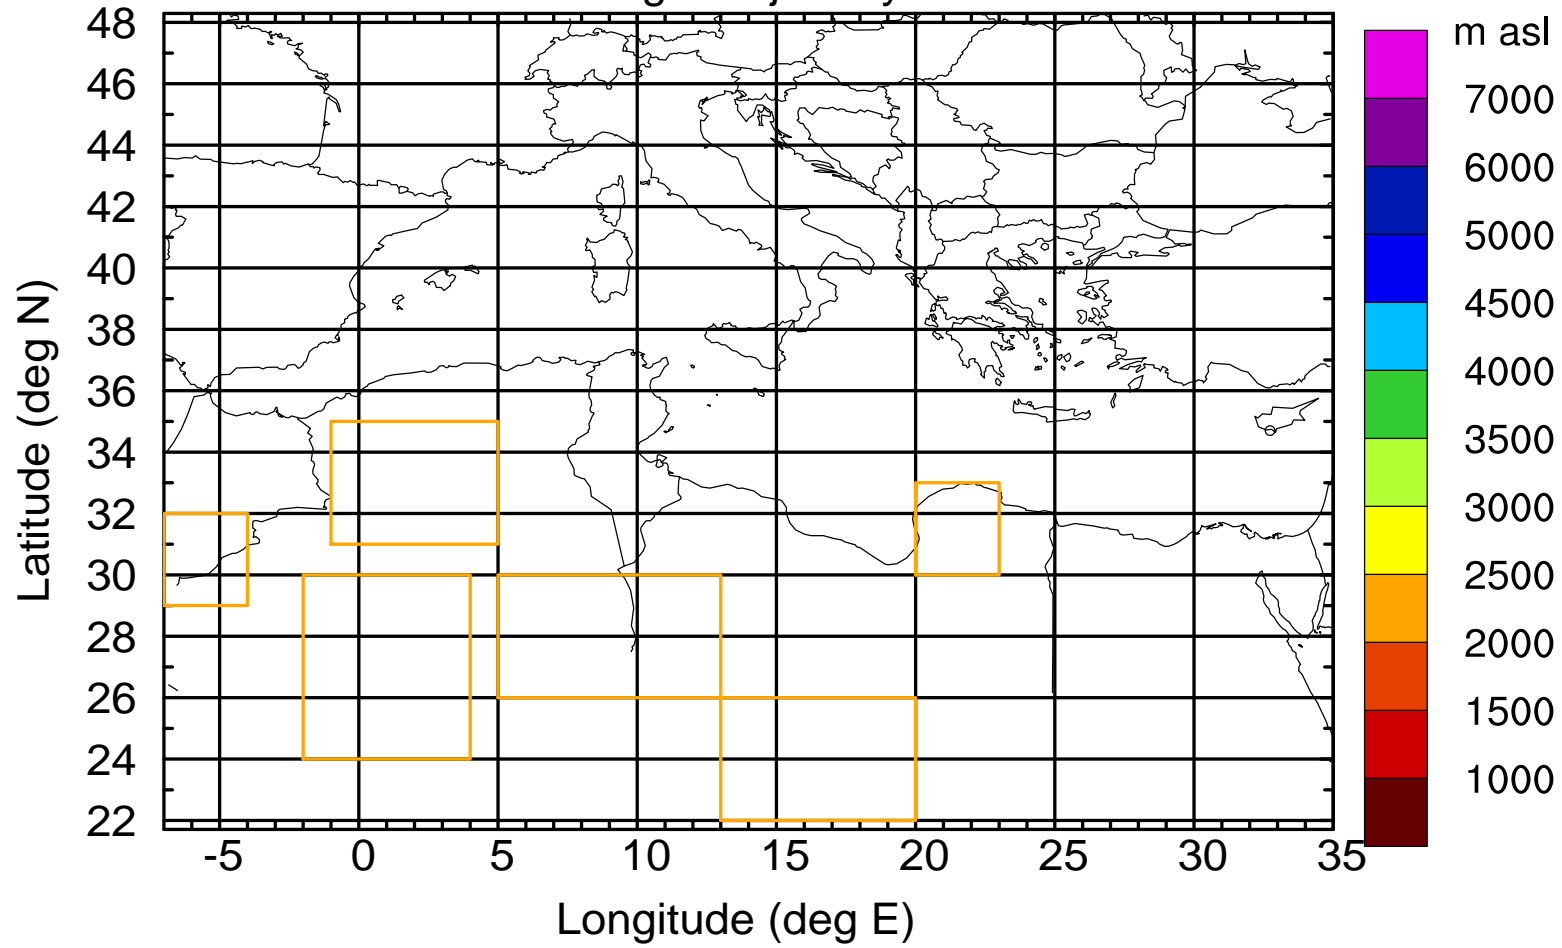

Paphos Airport ground station 20170422 6:00 UTC - 12/100/500/1000m

Flight trajectory