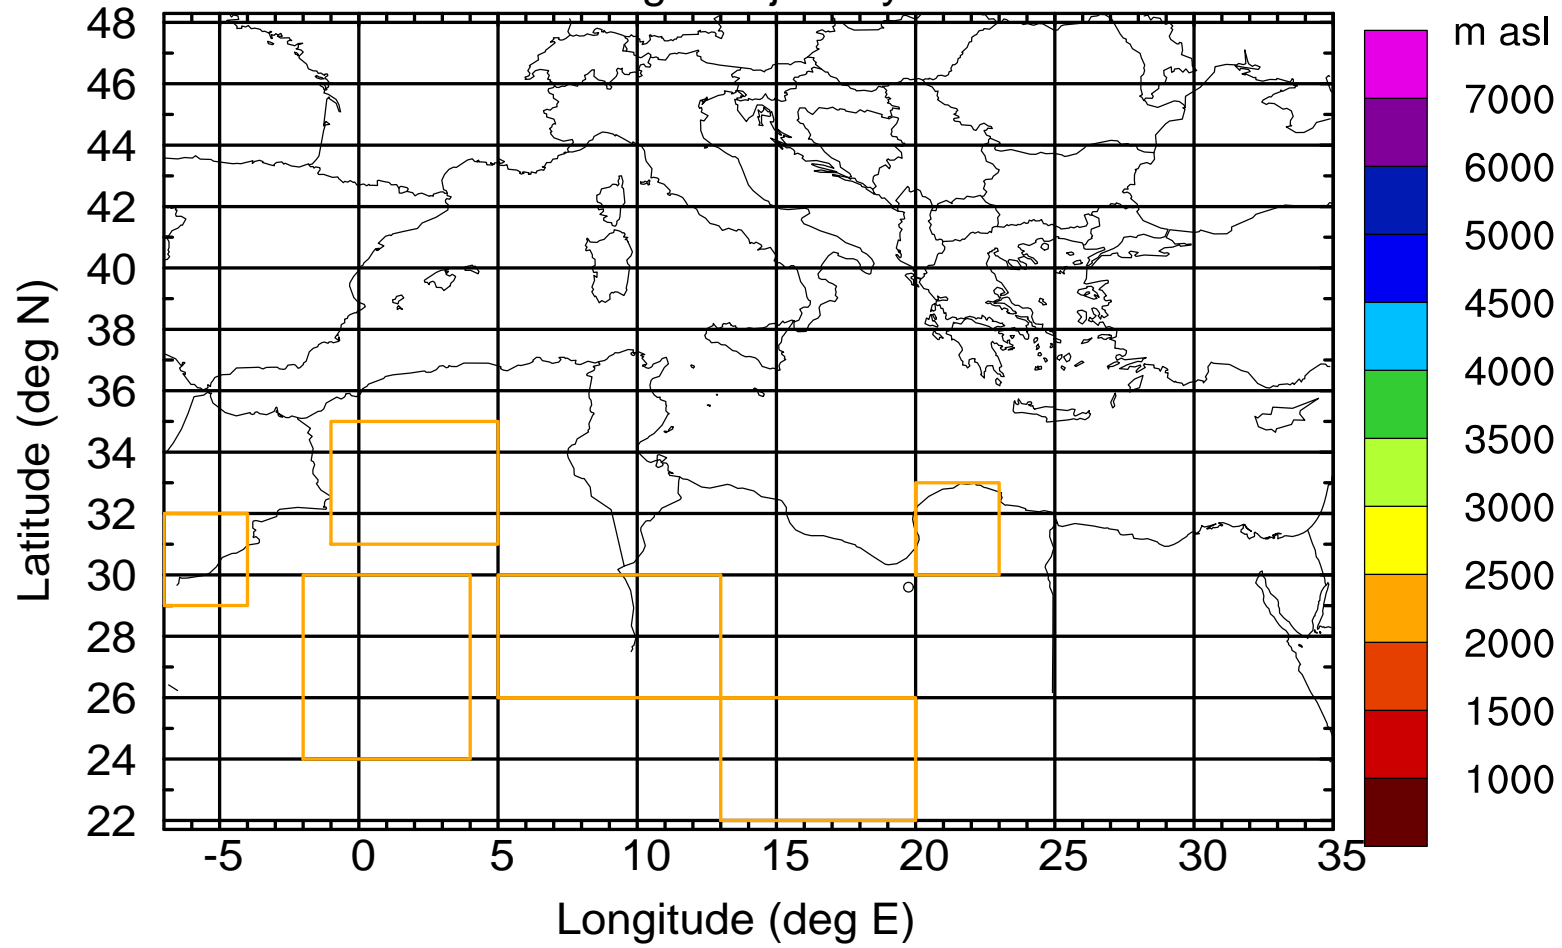

Paphos Airport ground station 20170422 6:00 UTC - 12/100/500/1000m

Flight trajectory