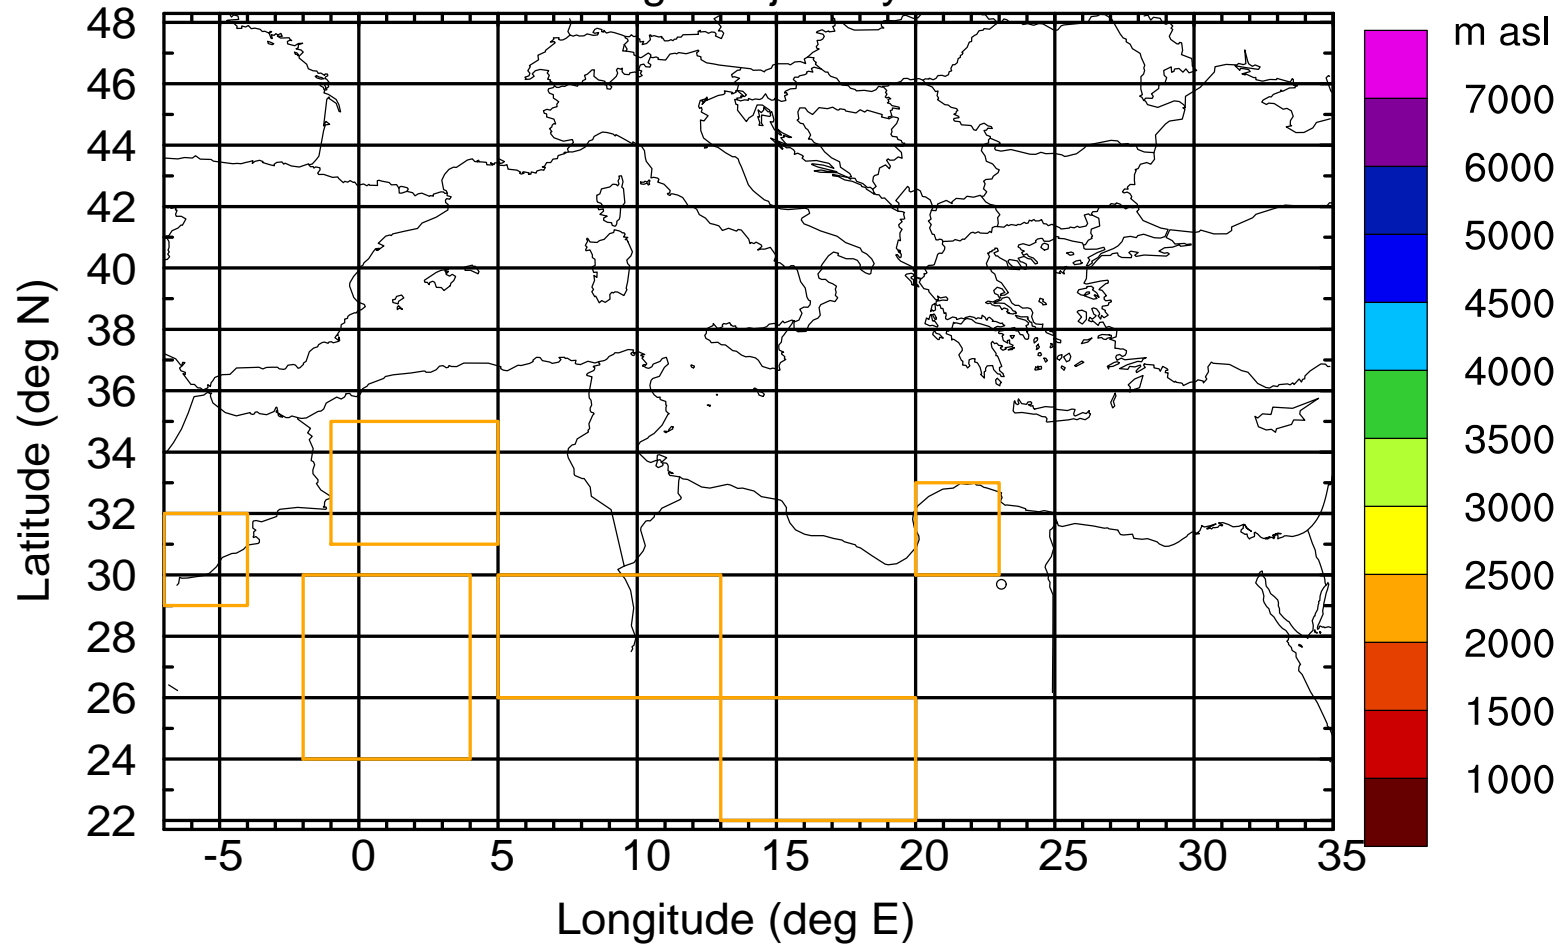

Paphos Airport ground station 20170422 6:00 UTC - 12/100/500/1000m

Flight trajectory