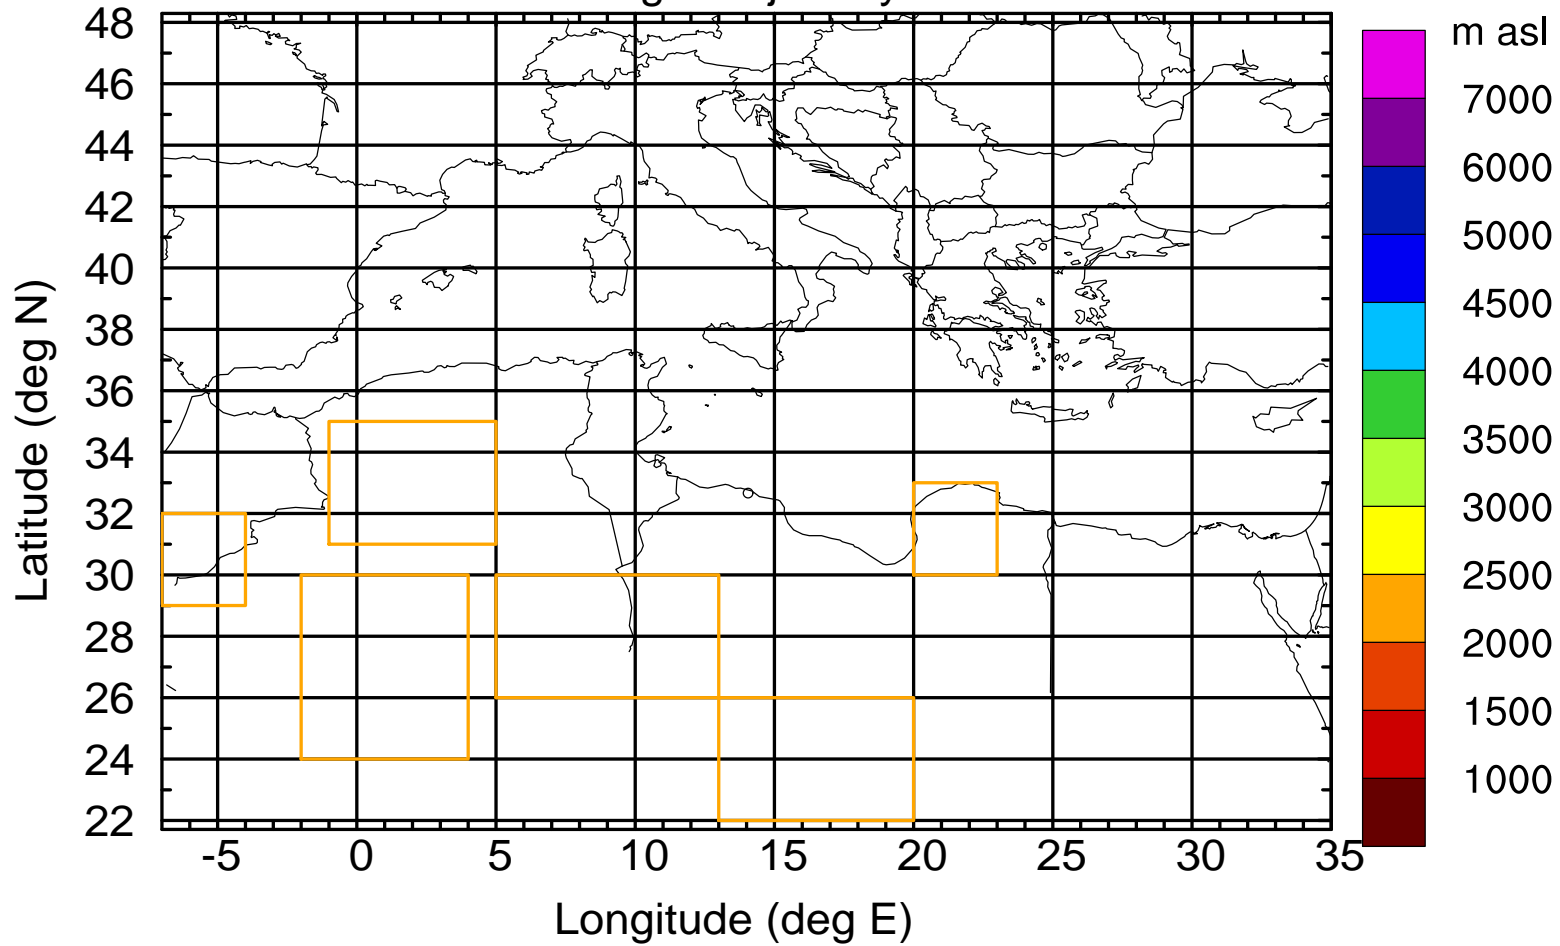

Paphos Airport ground station 20170422 6:00 UTC - 12/100/500/1000m

Flight trajectory