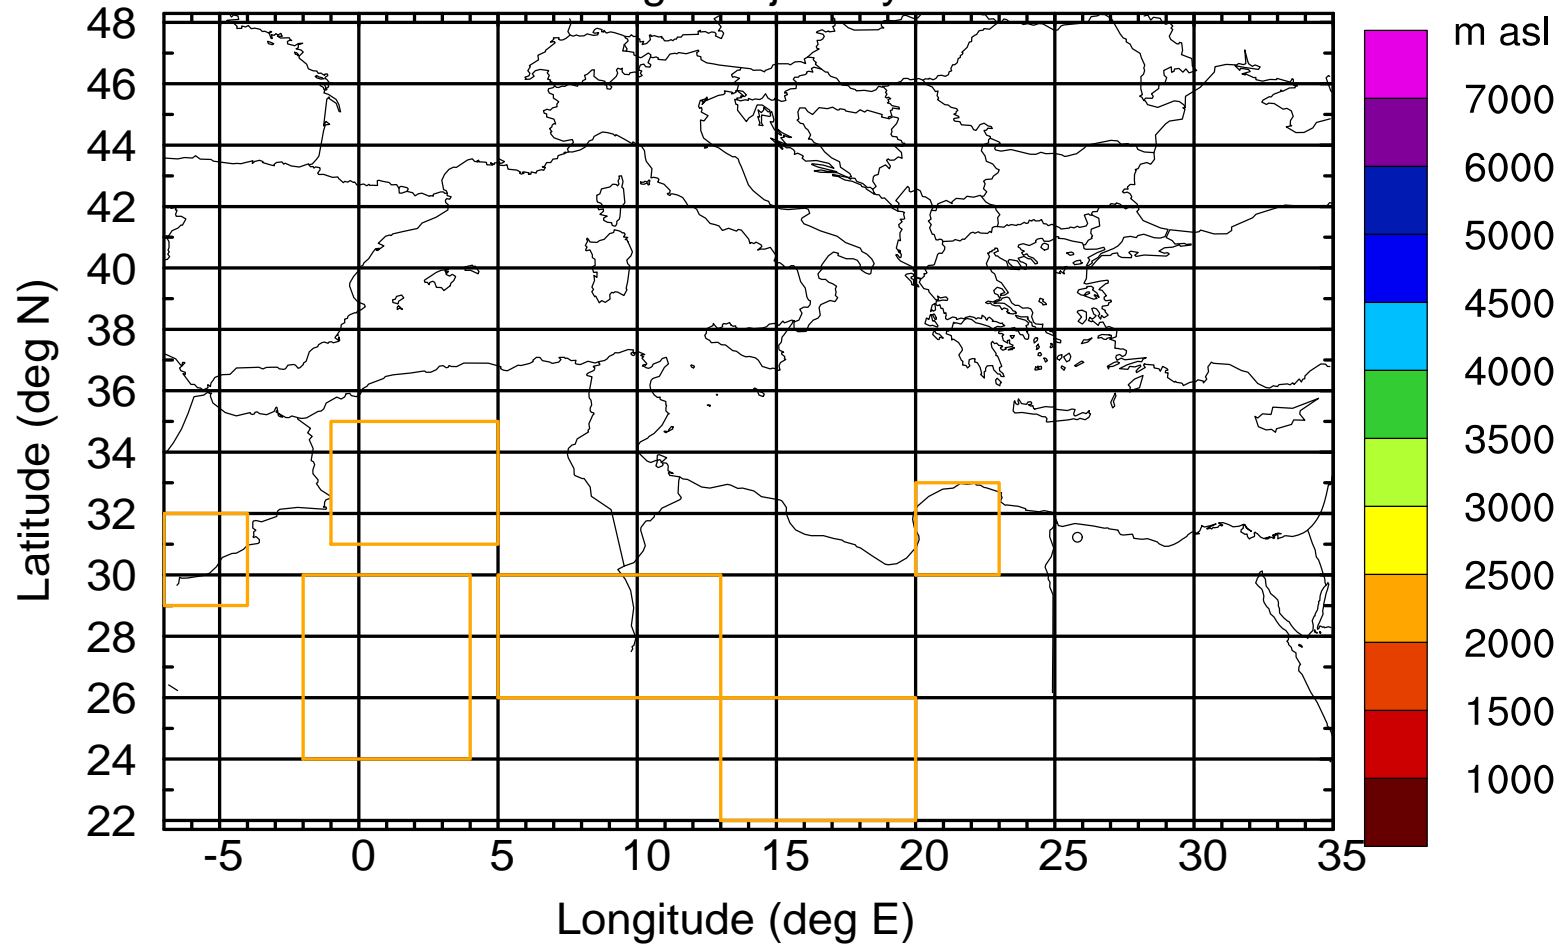

Paphos Airport ground station 20170422 6:00 UTC - 12/100/500/1000m

Flight trajectory