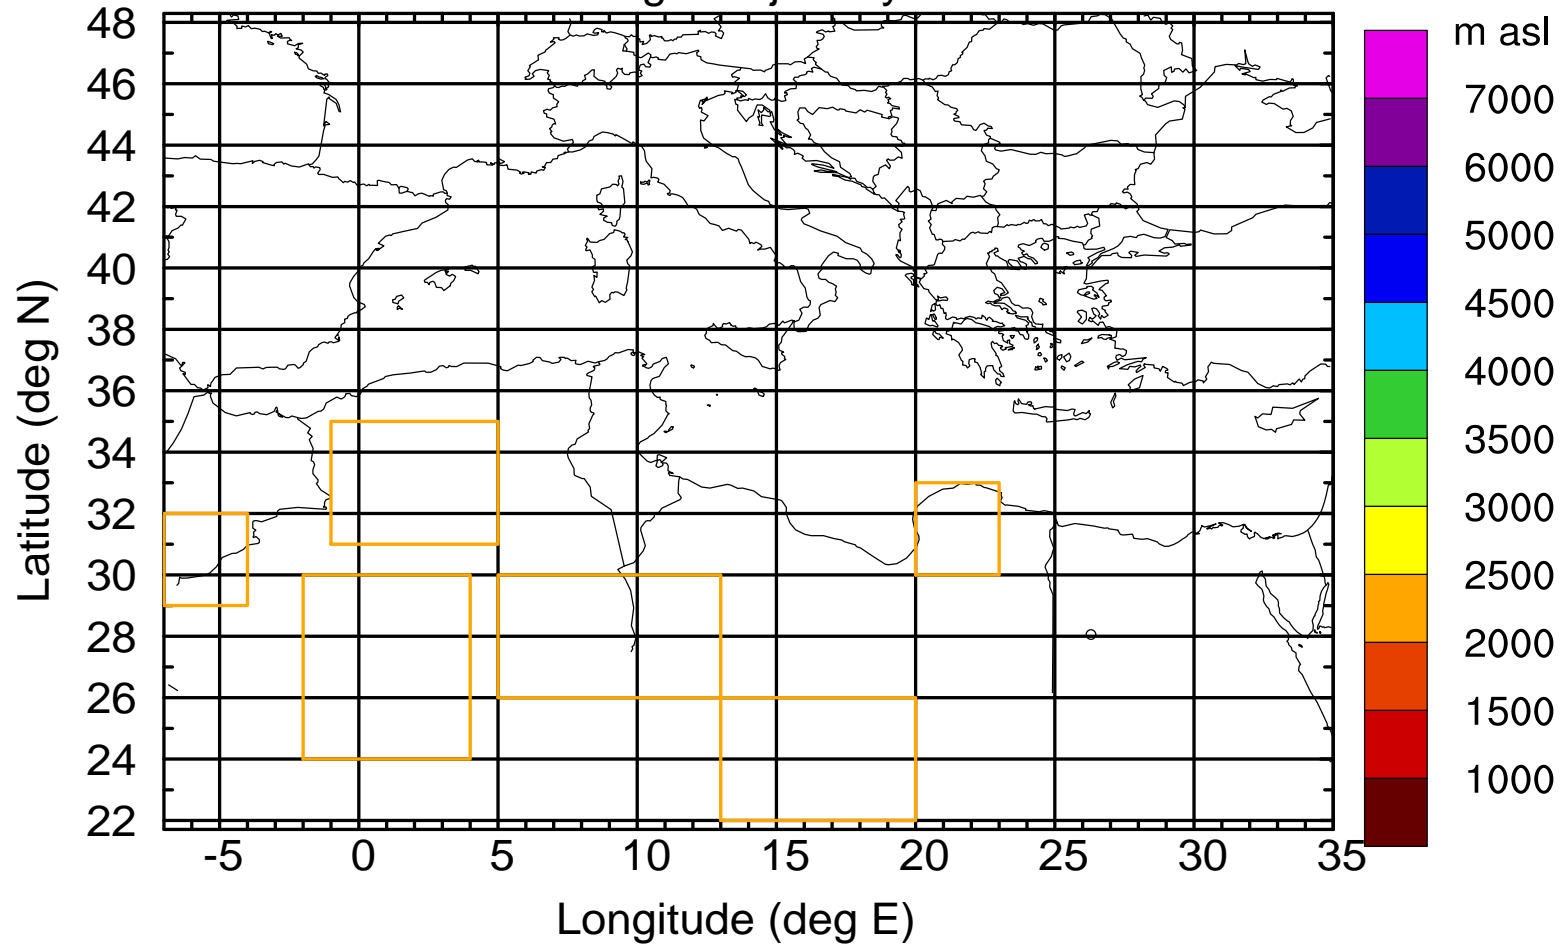

Paphos Airport ground station 20170422 6:00 UTC - 12/100/500/1000m

Flight trajectory