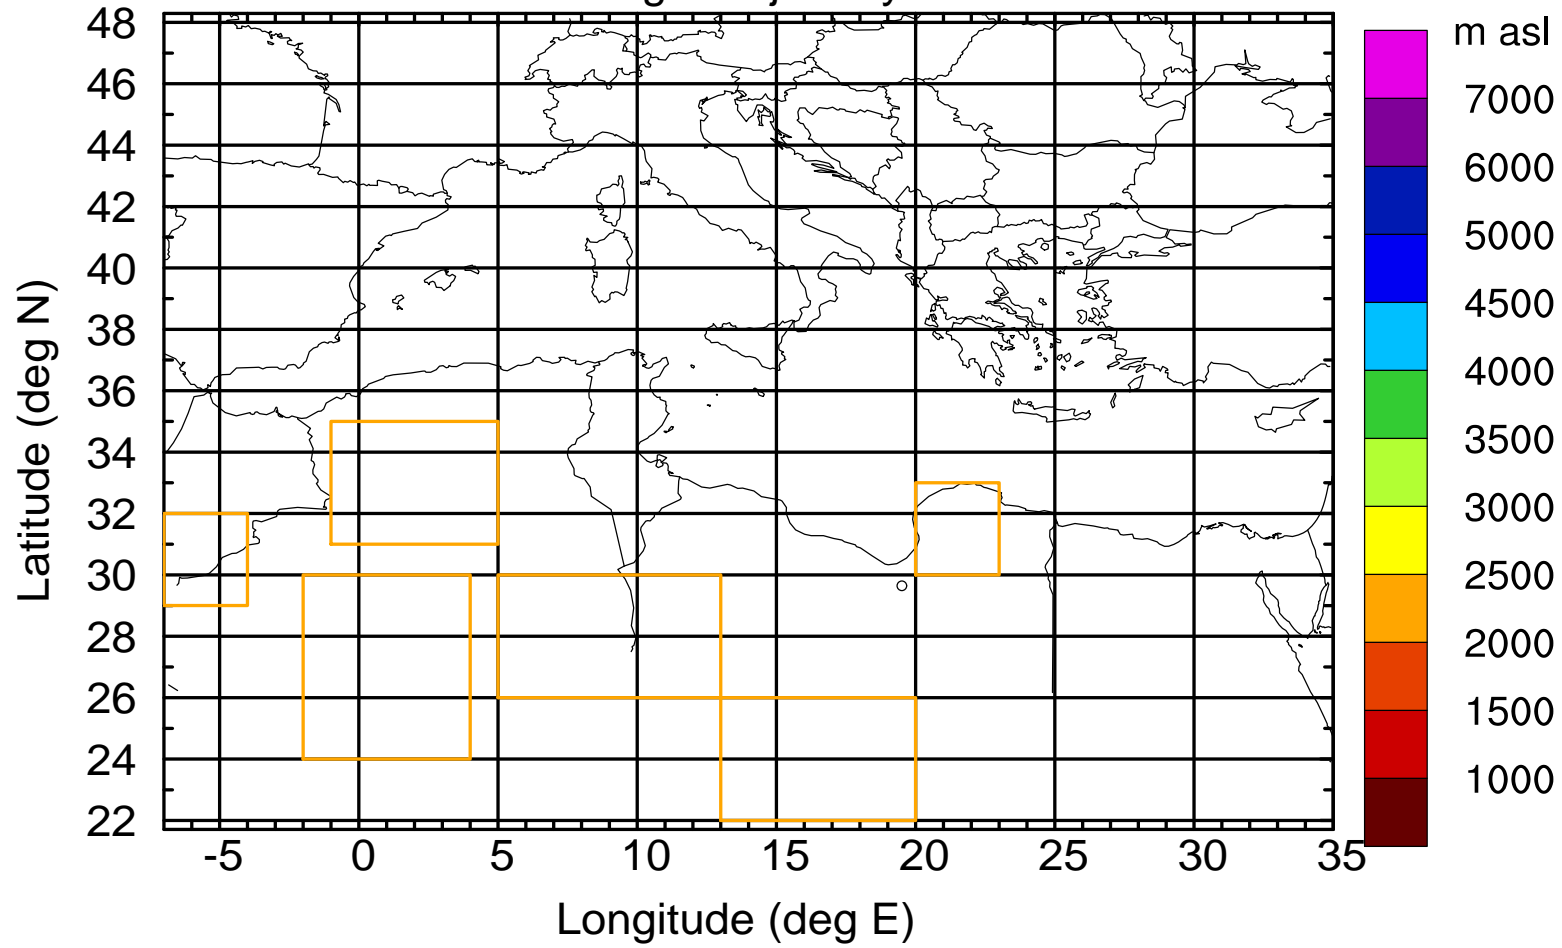

Paphos Airport ground station 20170422 6:00 UTC - 12/100/500/1000m

Flight trajectory