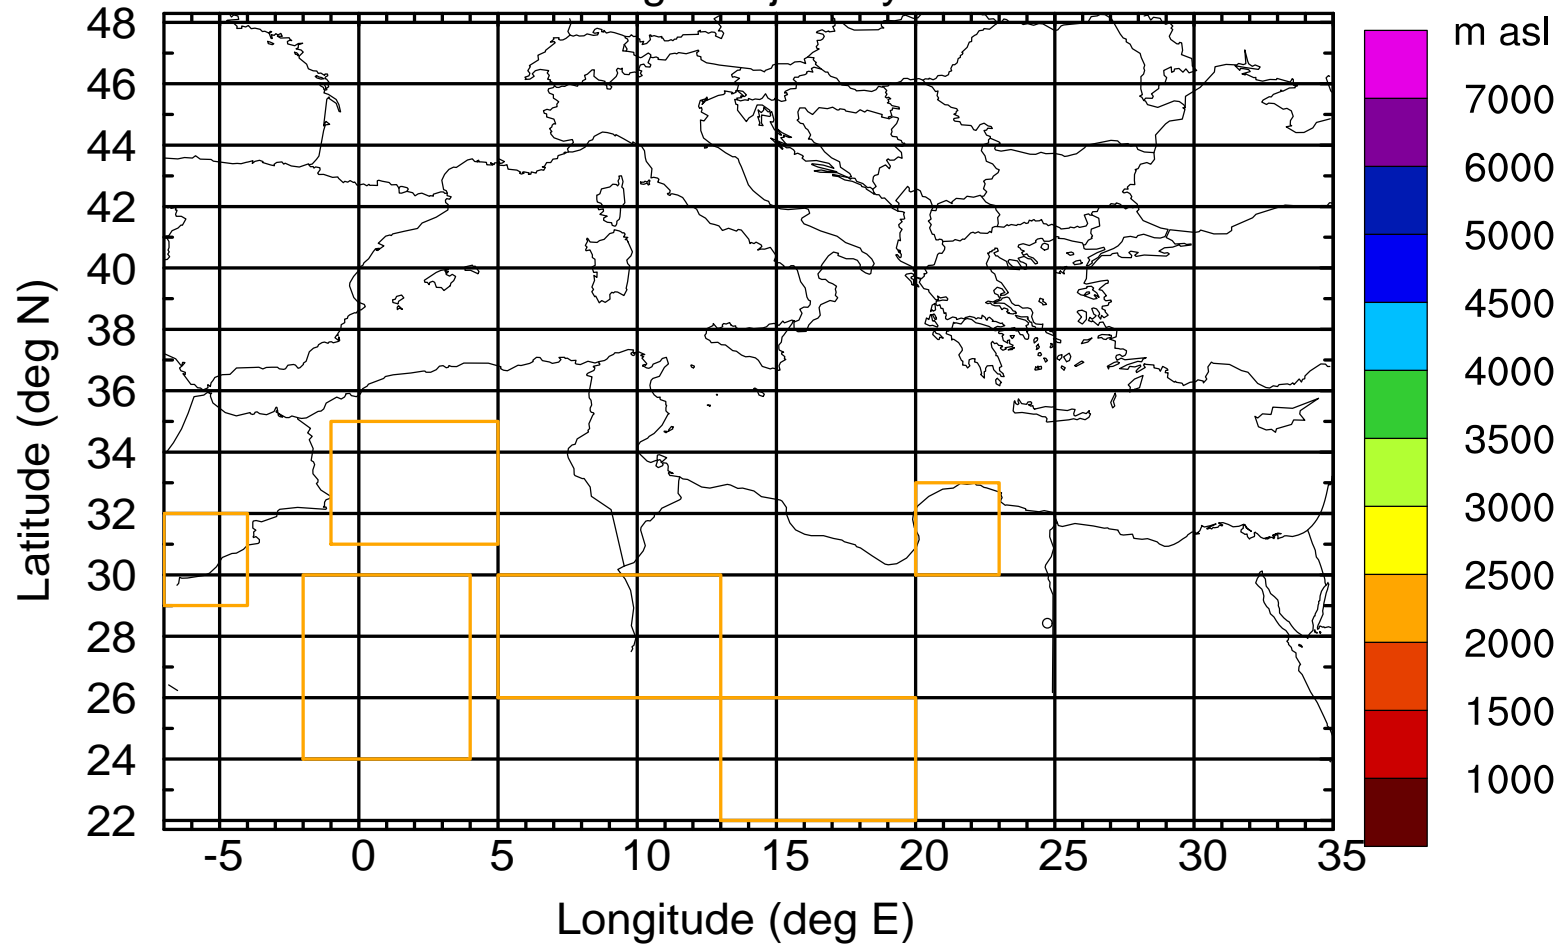

Paphos Airport ground station 20170422 6:00 UTC - 12/100/500/1000m

Flight trajectory