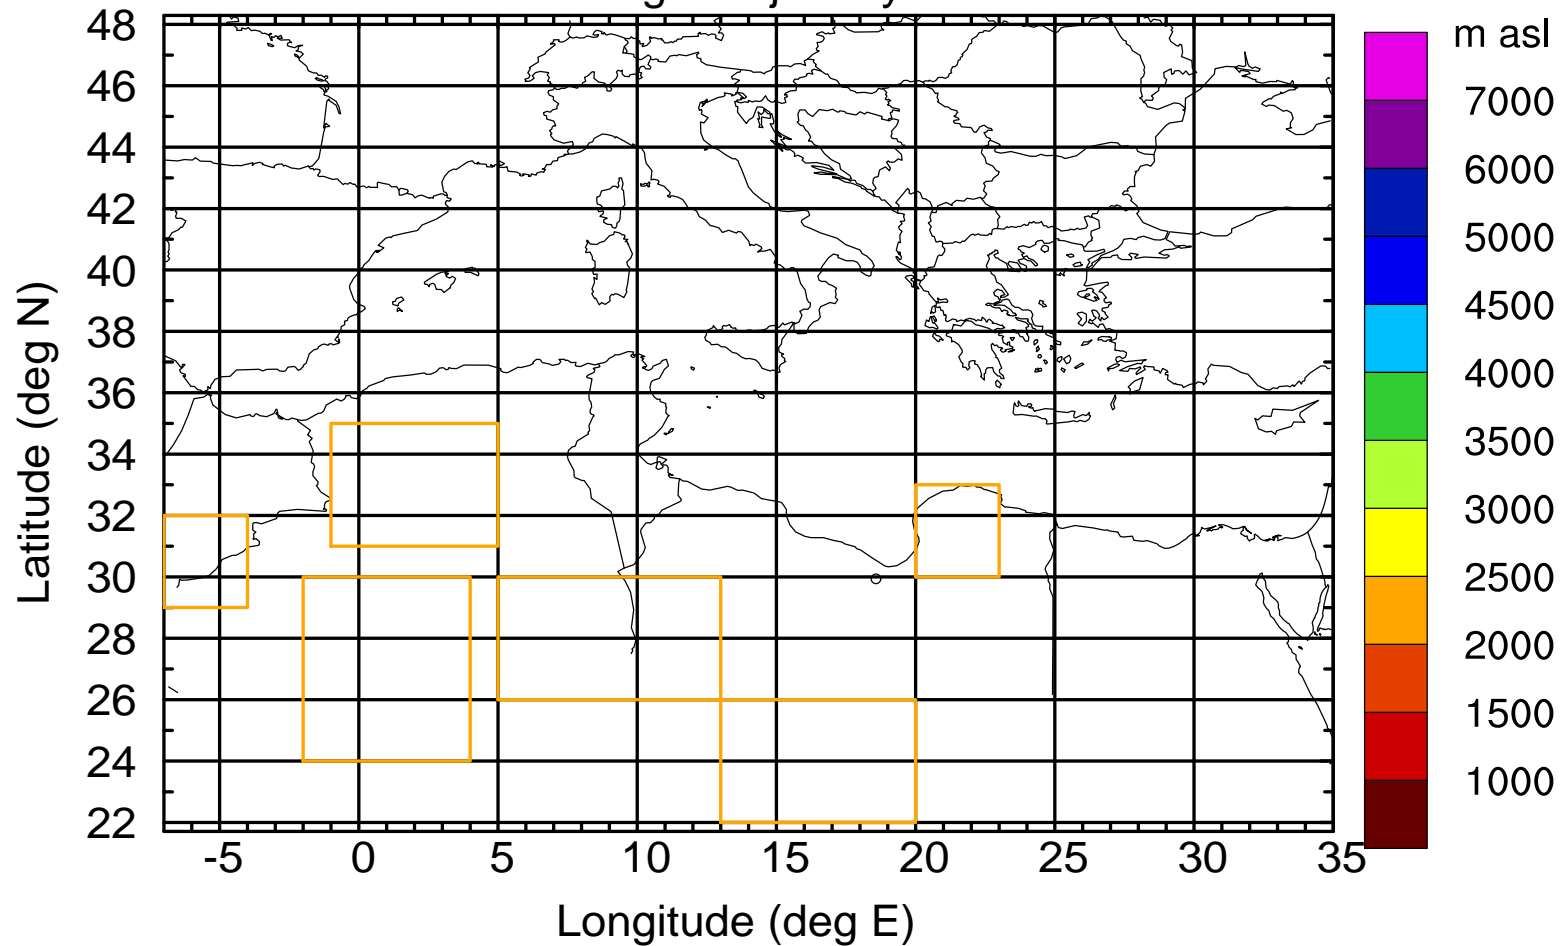

Paphos Airport ground station 20170422 6:00 UTC - 12/100/500/1000m

Flight trajectory