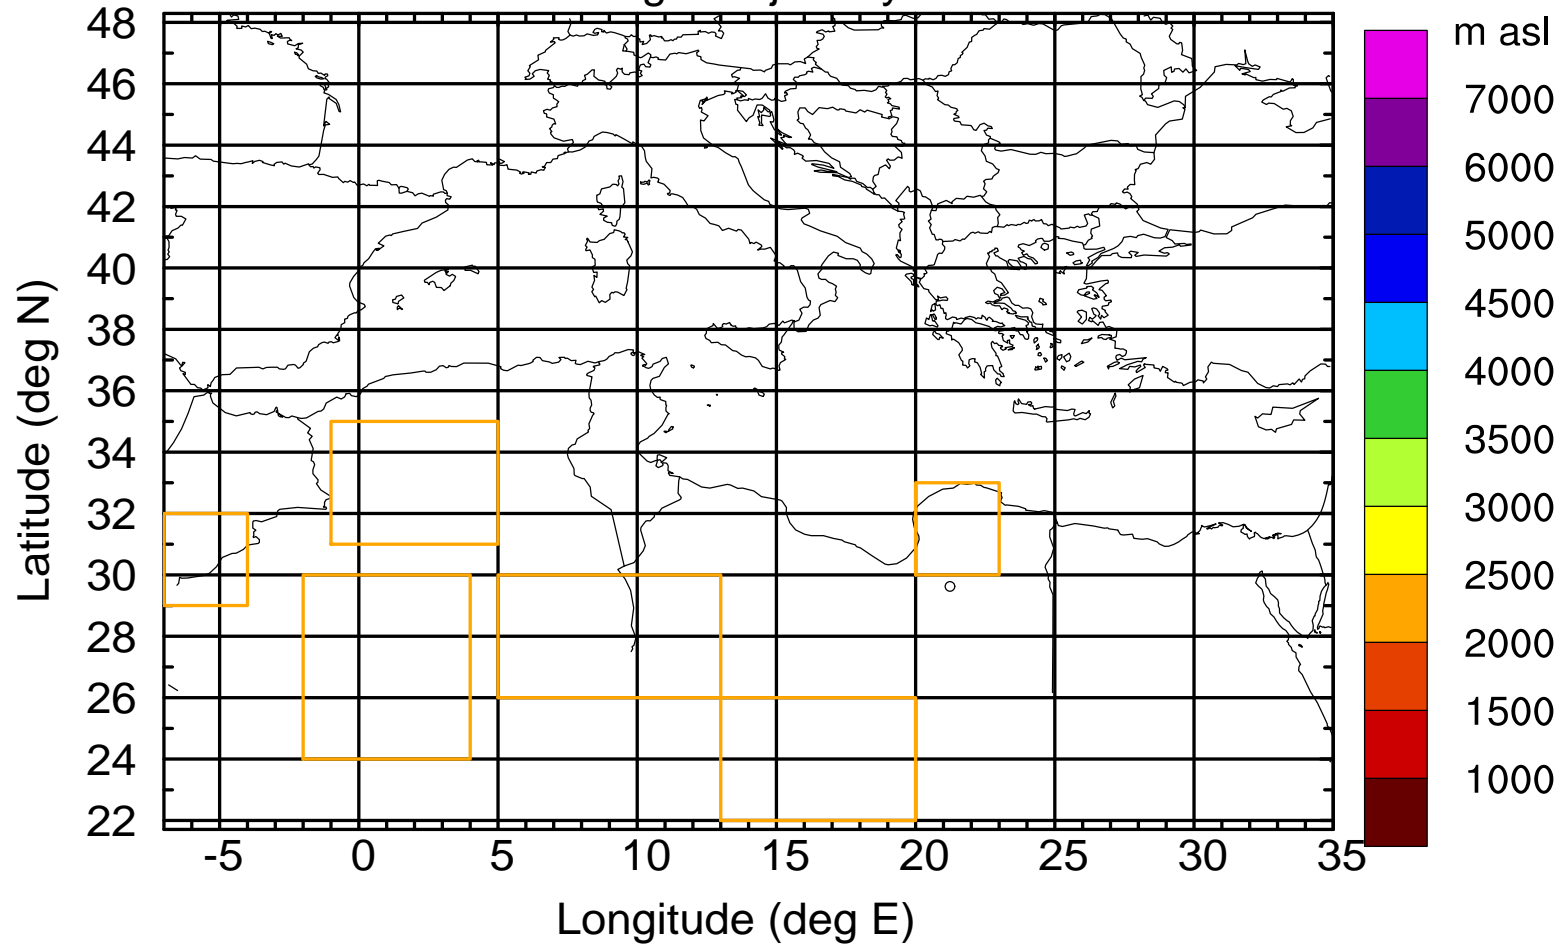

Paphos Airport ground station 20170422 6:00 UTC - 12/100/500/1000m

Flight trajectory