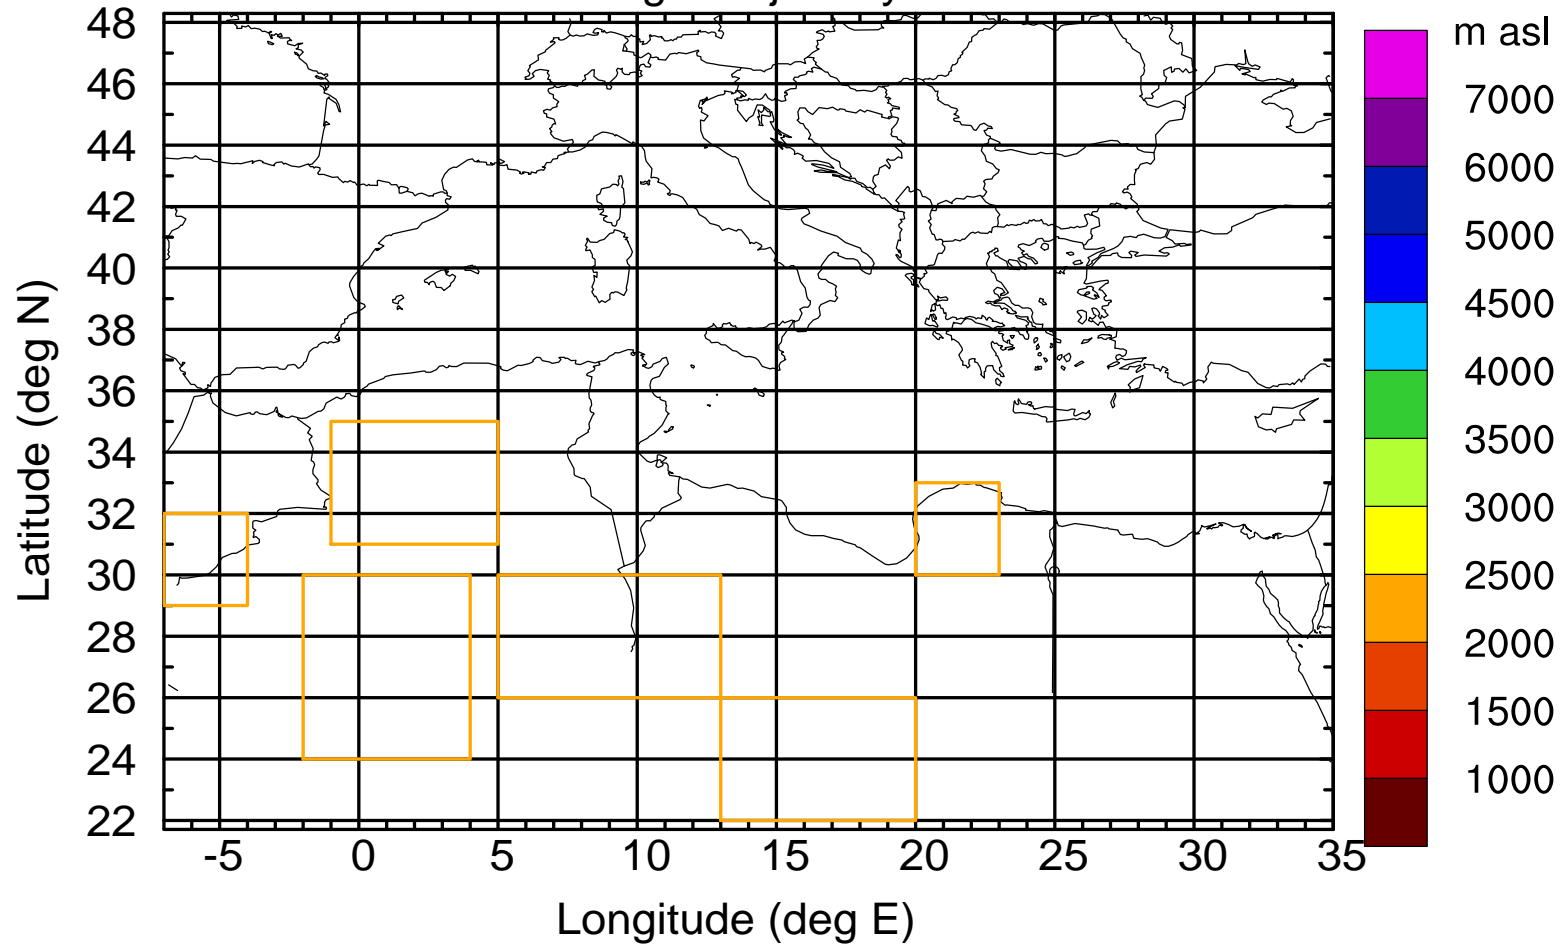

Paphos Airport ground station 20170422 6:00 UTC - 12/100/500/1000m

Flight trajectory