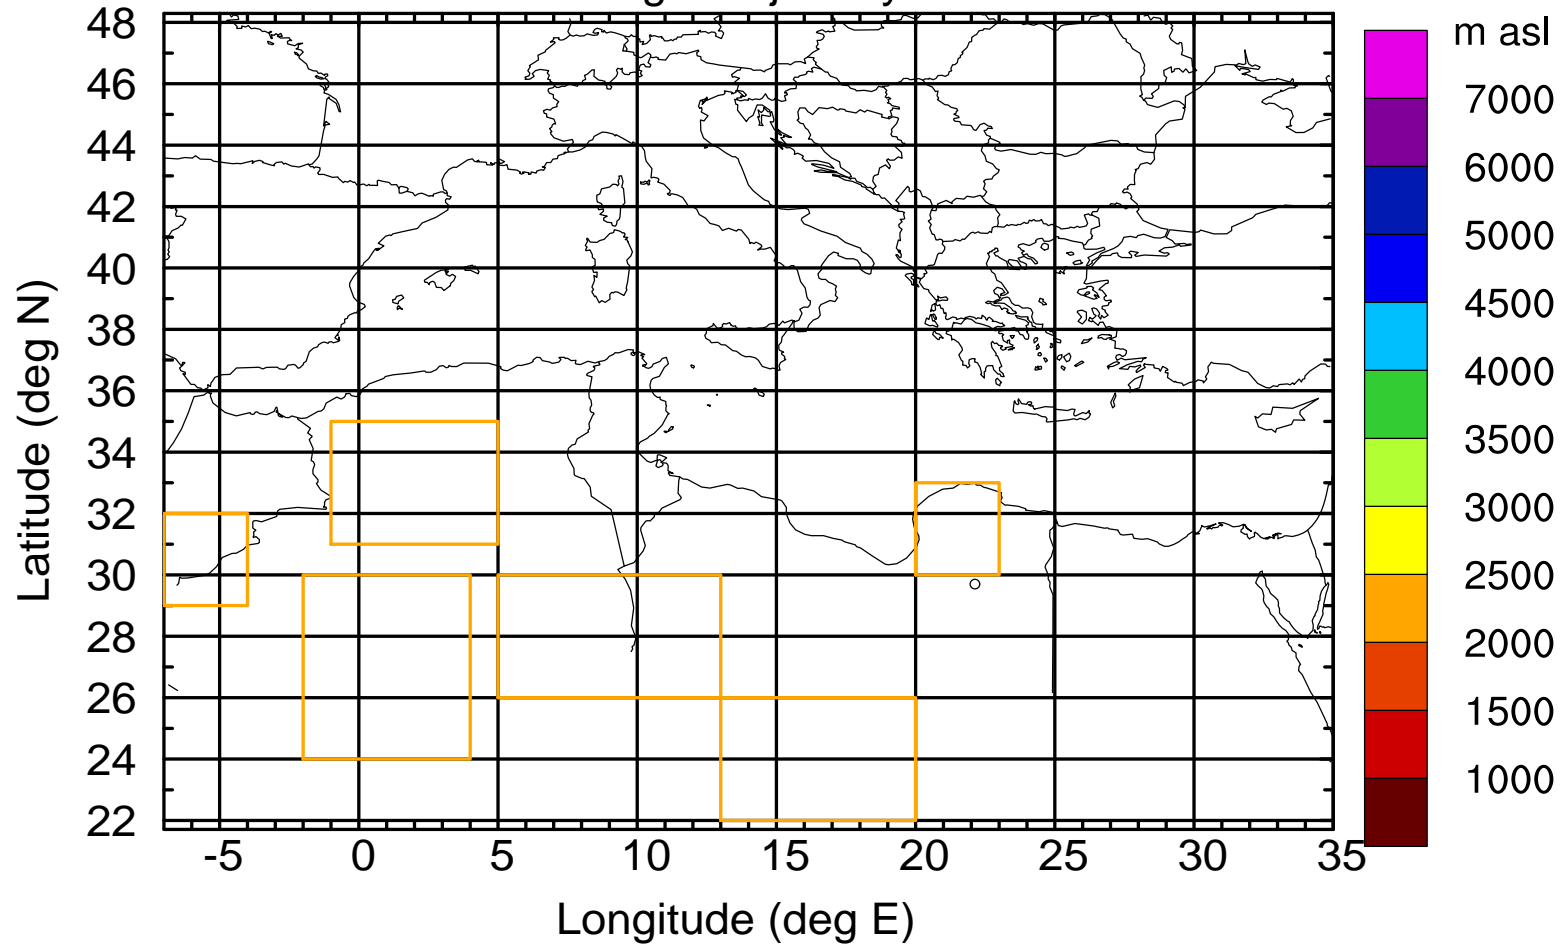

Paphos Airport ground station 20170422 6:00 UTC - 12/100/500/1000m

Flight trajectory