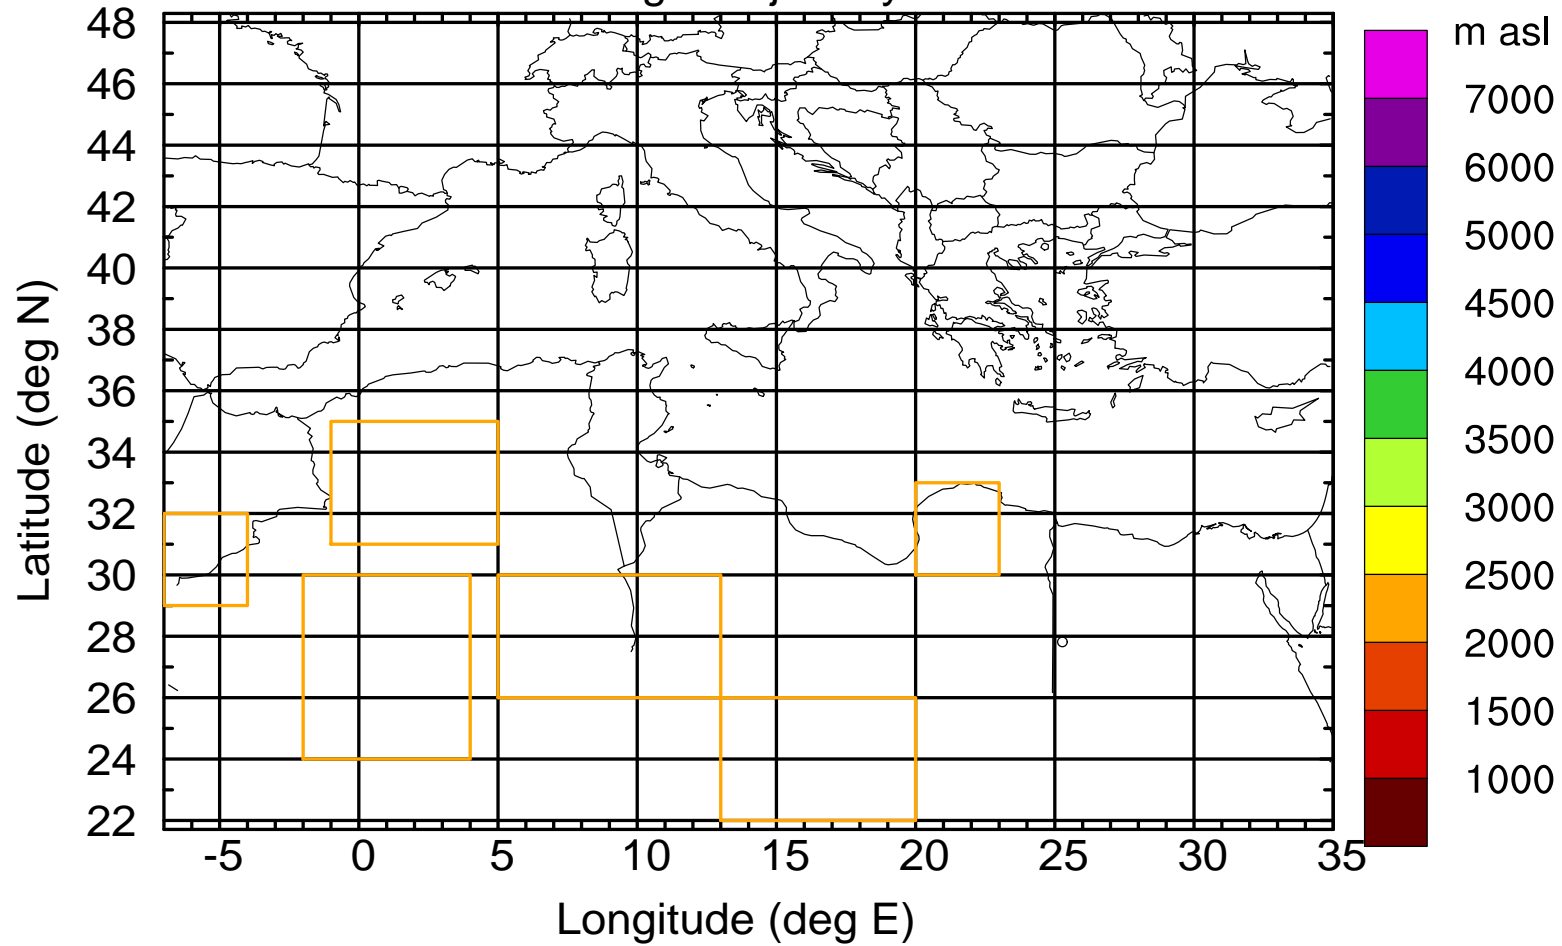

Paphos Airport ground station 20170422 6:00 UTC - 12/100/500/1000m

Flight trajectory