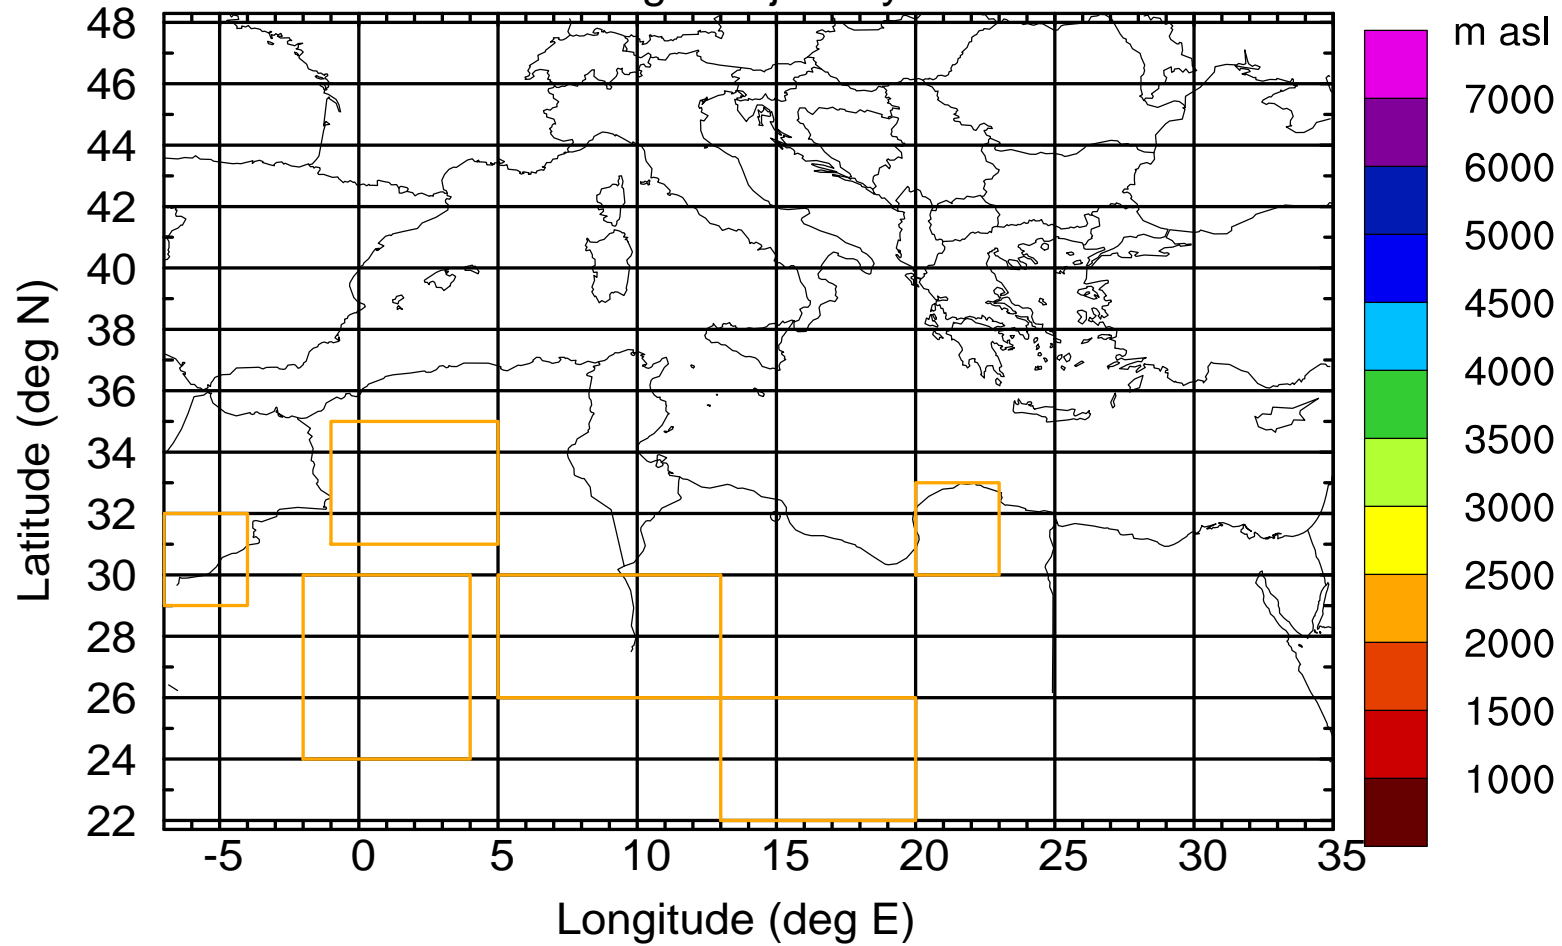

Paphos Airport ground station 20170422 6:00 UTC - 12/100/500/1000m

Flight trajectory