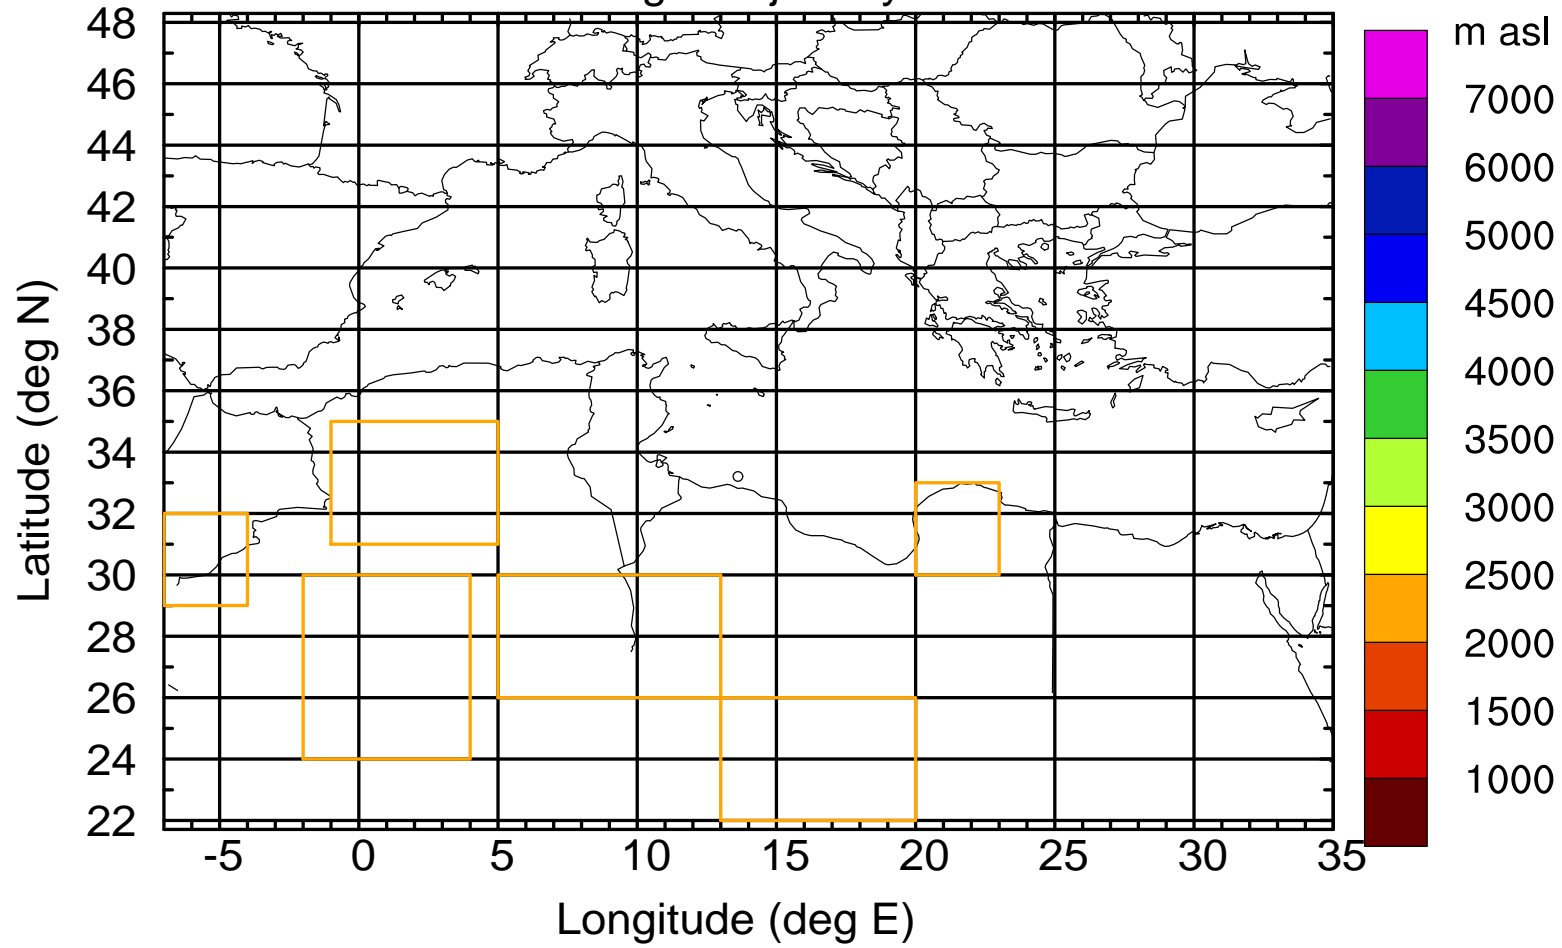

Paphos Airport ground station 20170422 6:00 UTC - 12/100/500/1000m

Flight trajectory