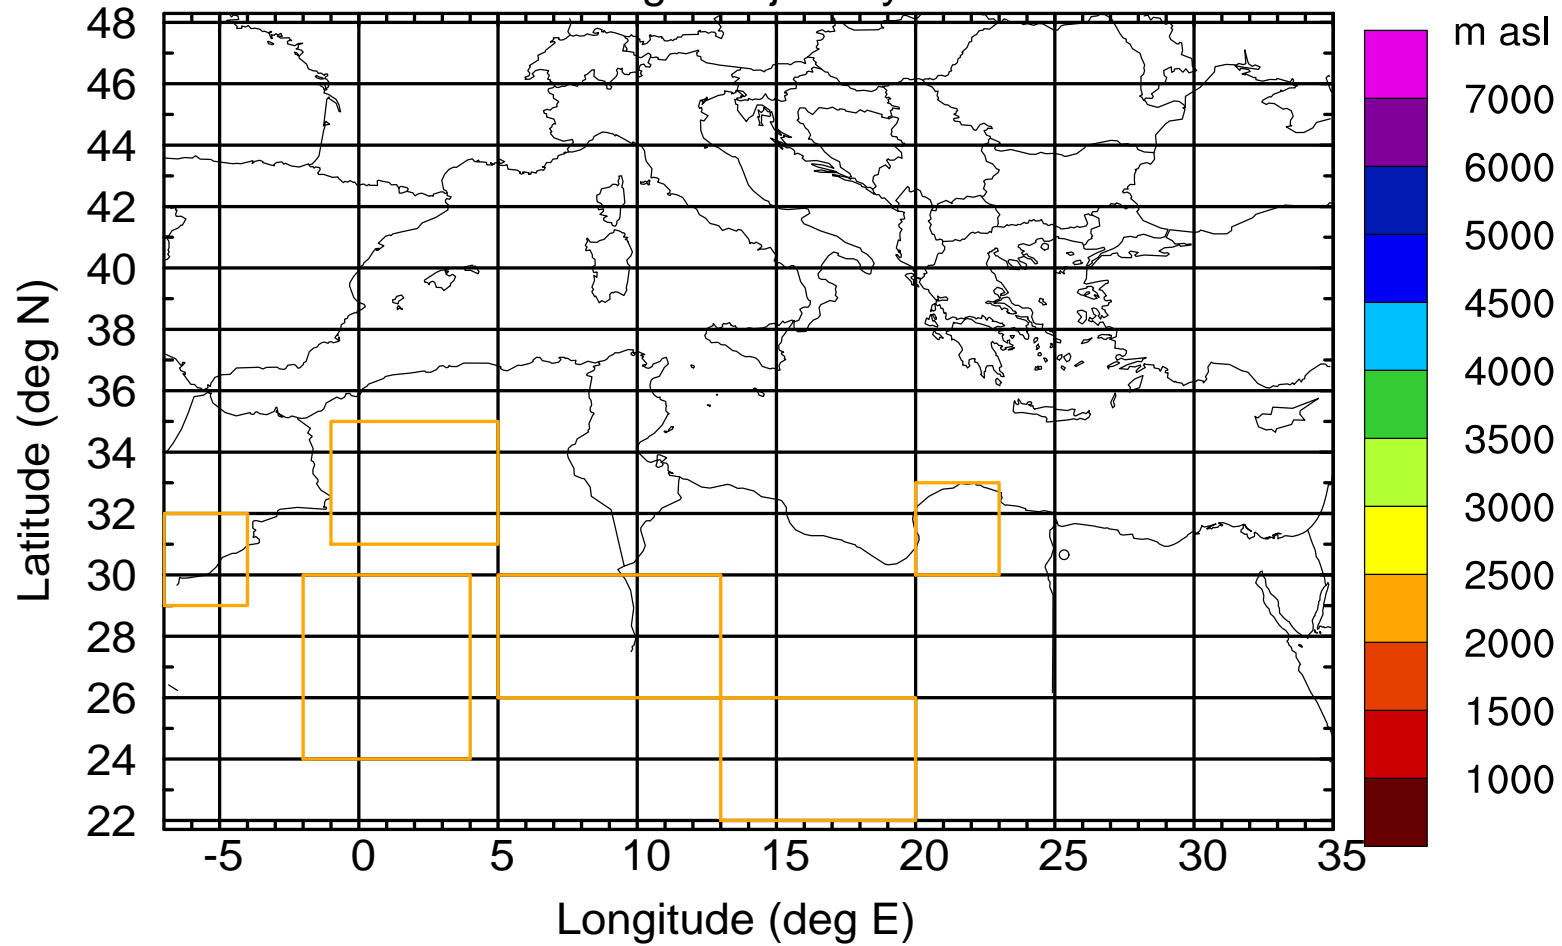

Paphos Airport ground station 20170422 6:00 UTC - 12/100/500/1000m

Flight trajectory