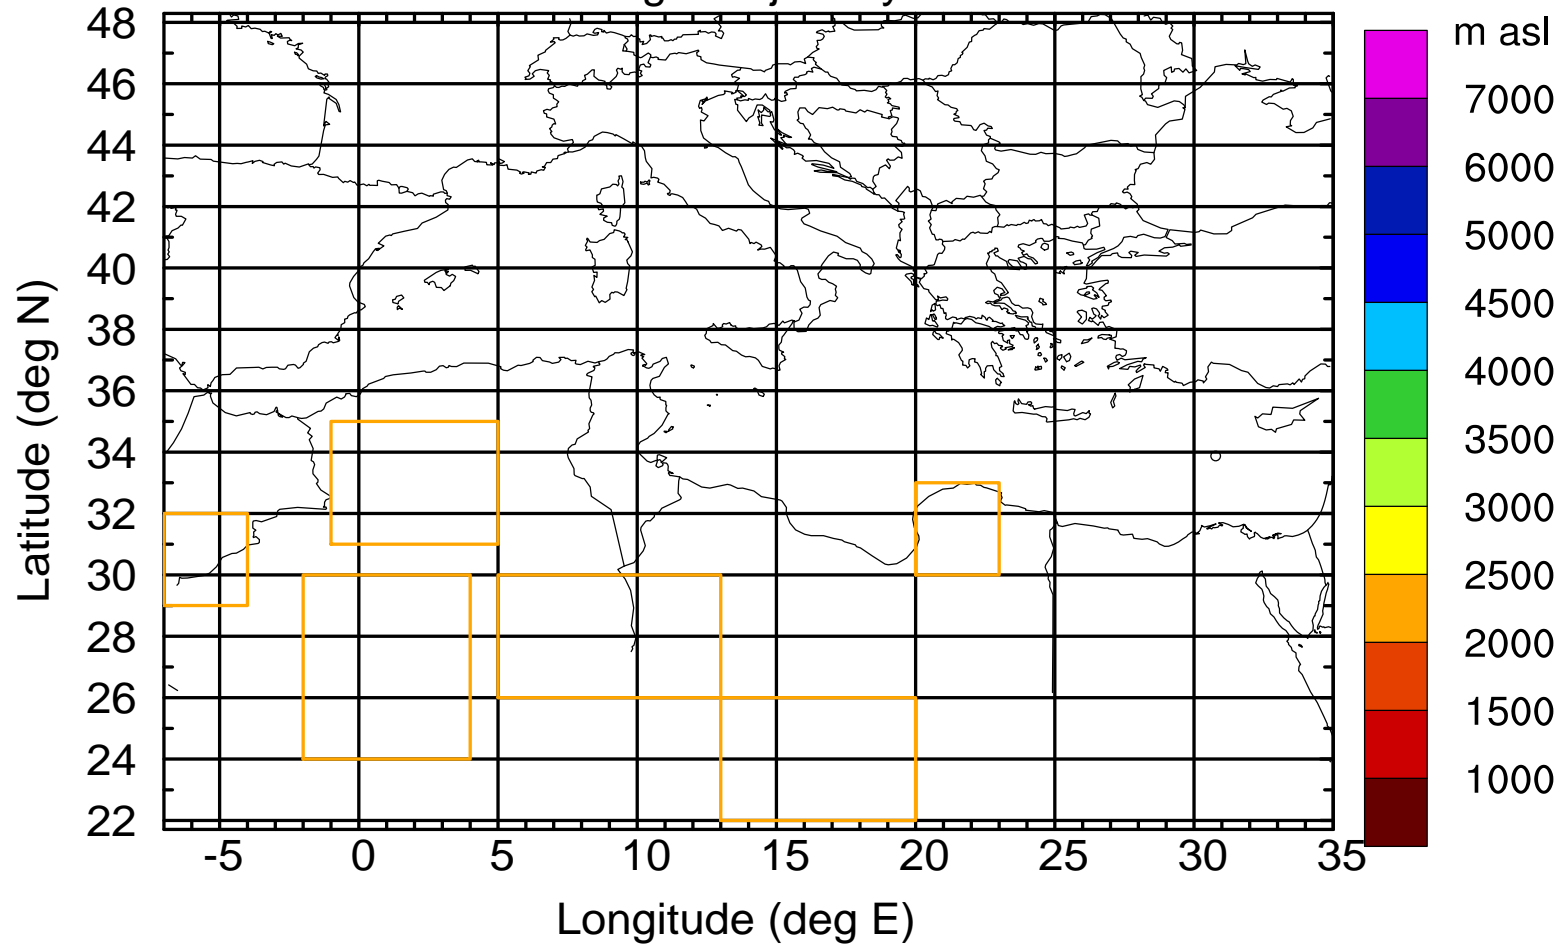

Paphos Airport ground station 20170422 6:00 UTC - 12/100/500/1000m

Flight trajectory