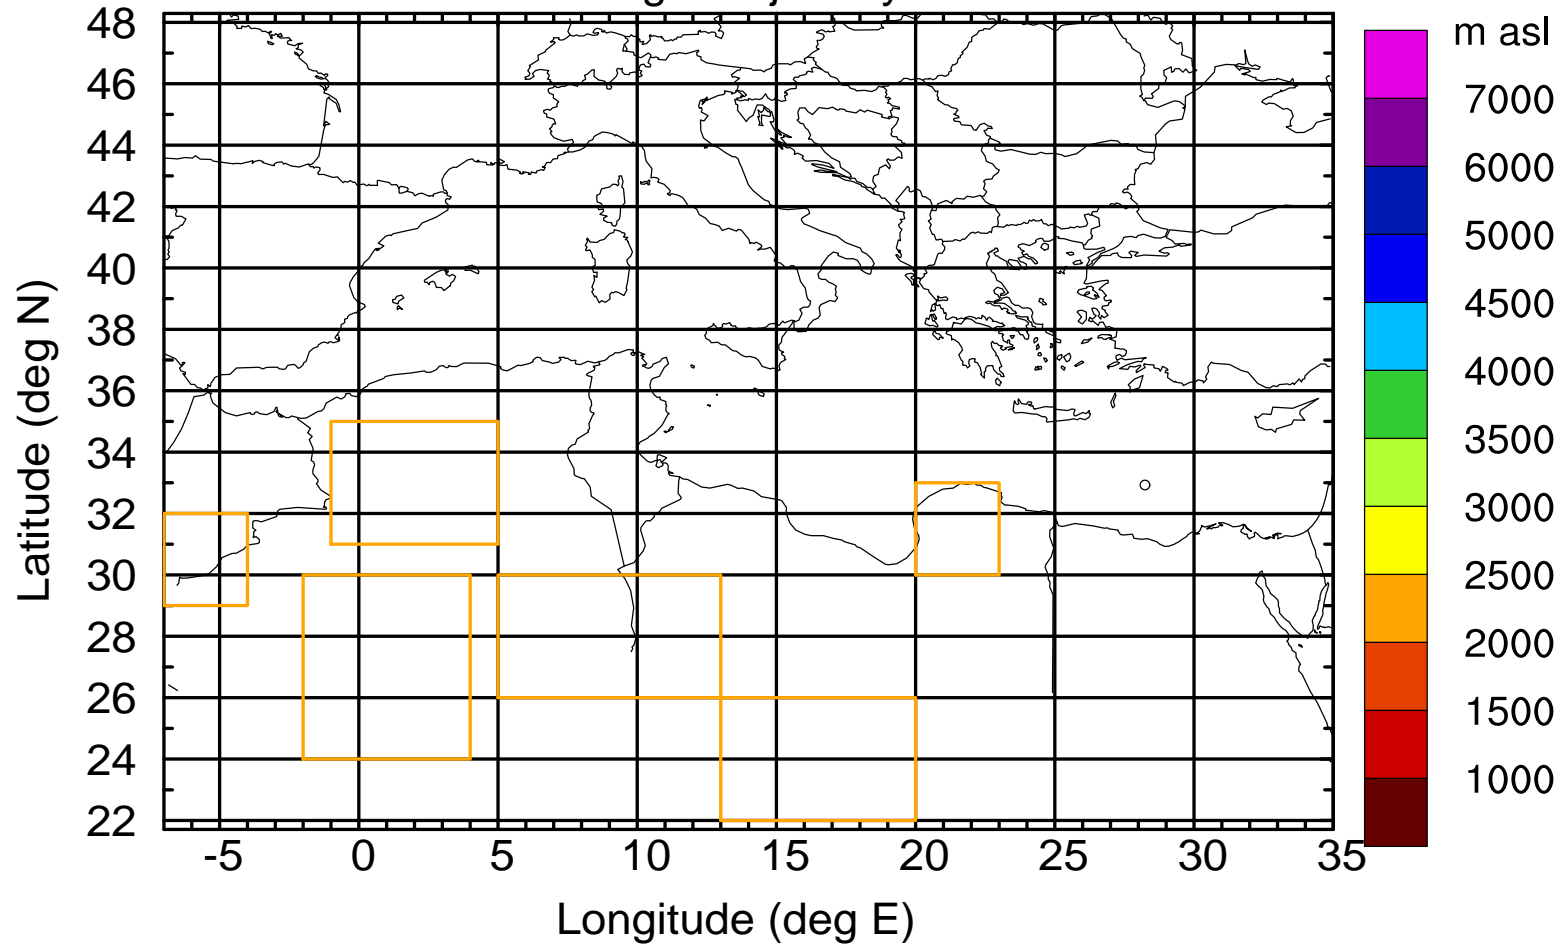

Paphos Airport ground station 20170422 6:00 UTC - 12/100/500/1000m

Flight trajectory