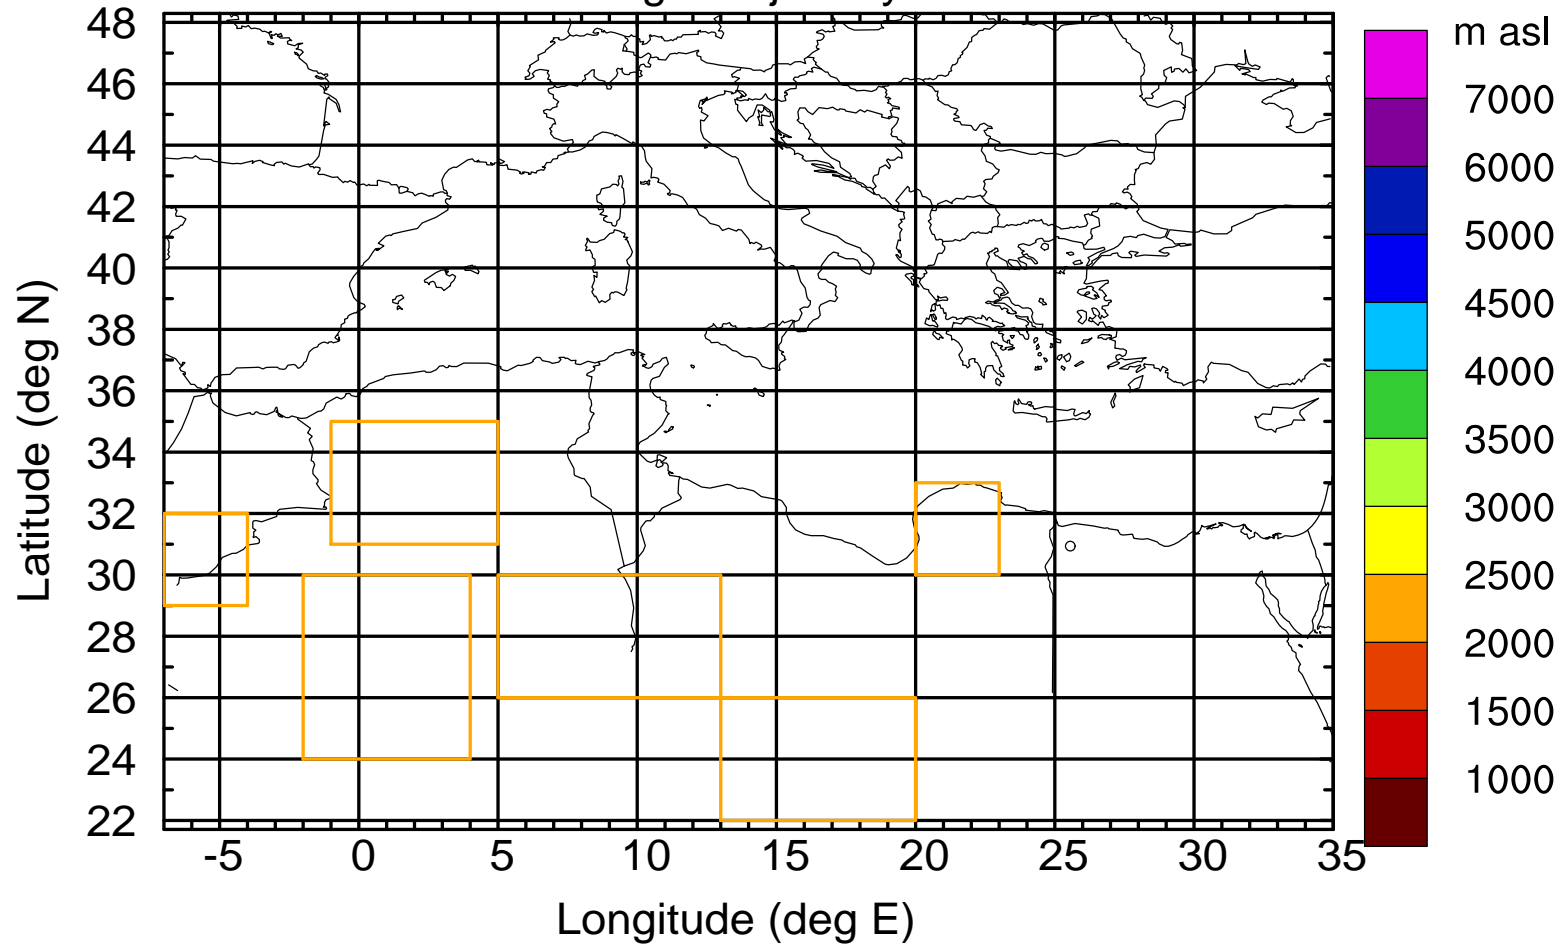

Paphos Airport ground station 20170422 6:00 UTC - 12/100/500/1000m

Flight trajectory