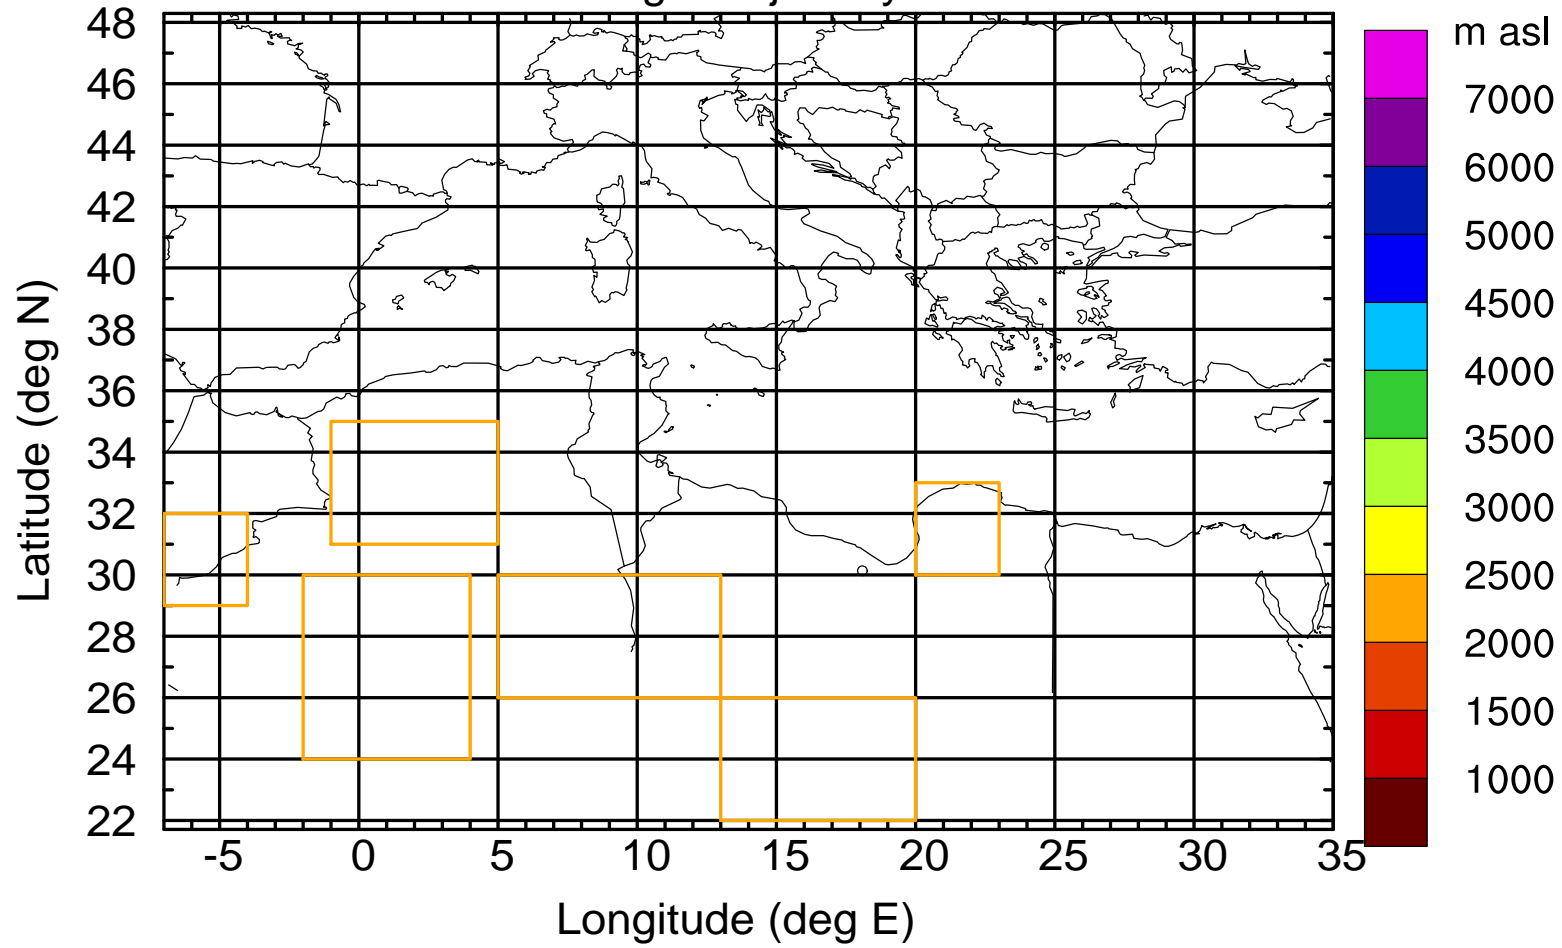

Paphos Airport ground station 20170422 6:00 UTC - 12/100/500/1000m

Flight trajectory