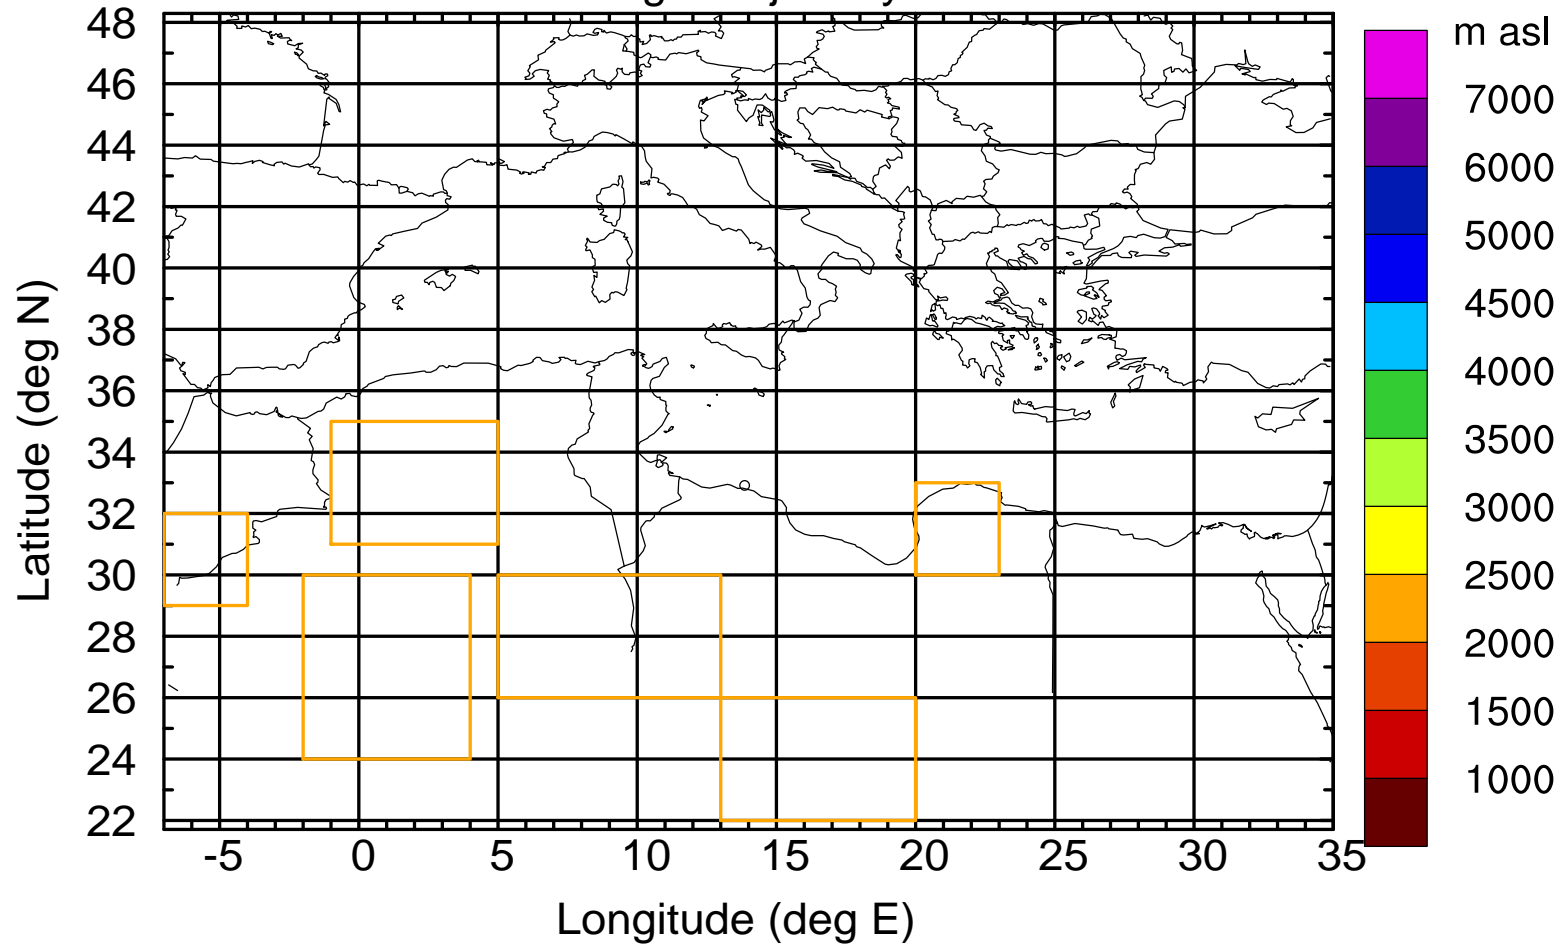

Paphos Airport ground station 20170422 6:00 UTC - 12/100/500/1000m

Flight trajectory