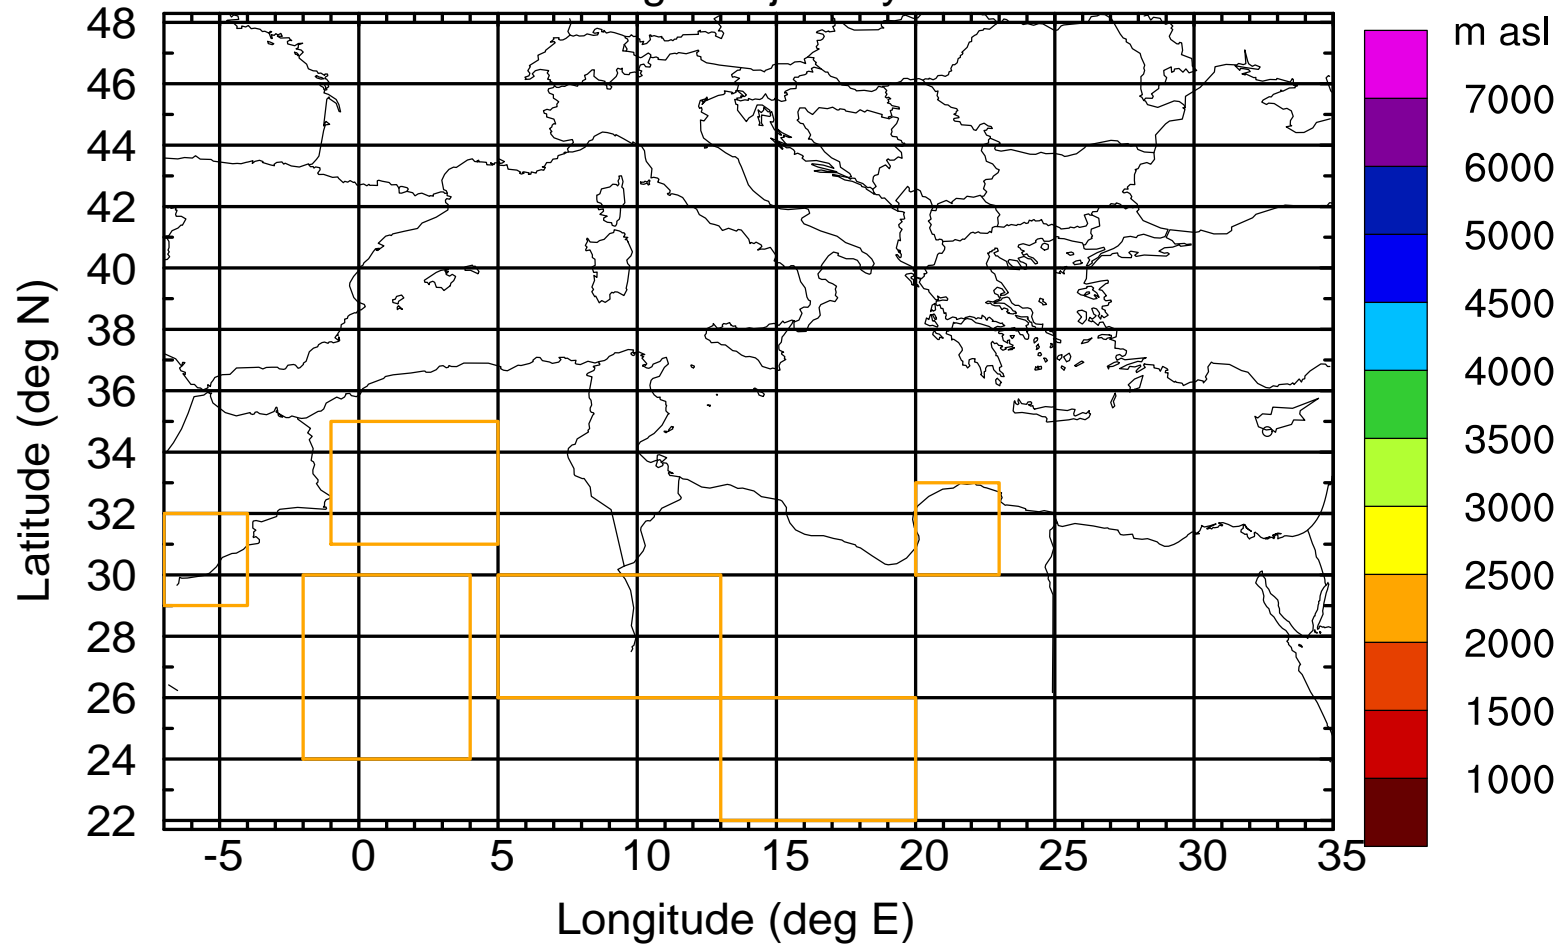

Paphos Airport ground station 20170422 6:00 UTC - 12/100/500/1000m

Flight trajectory