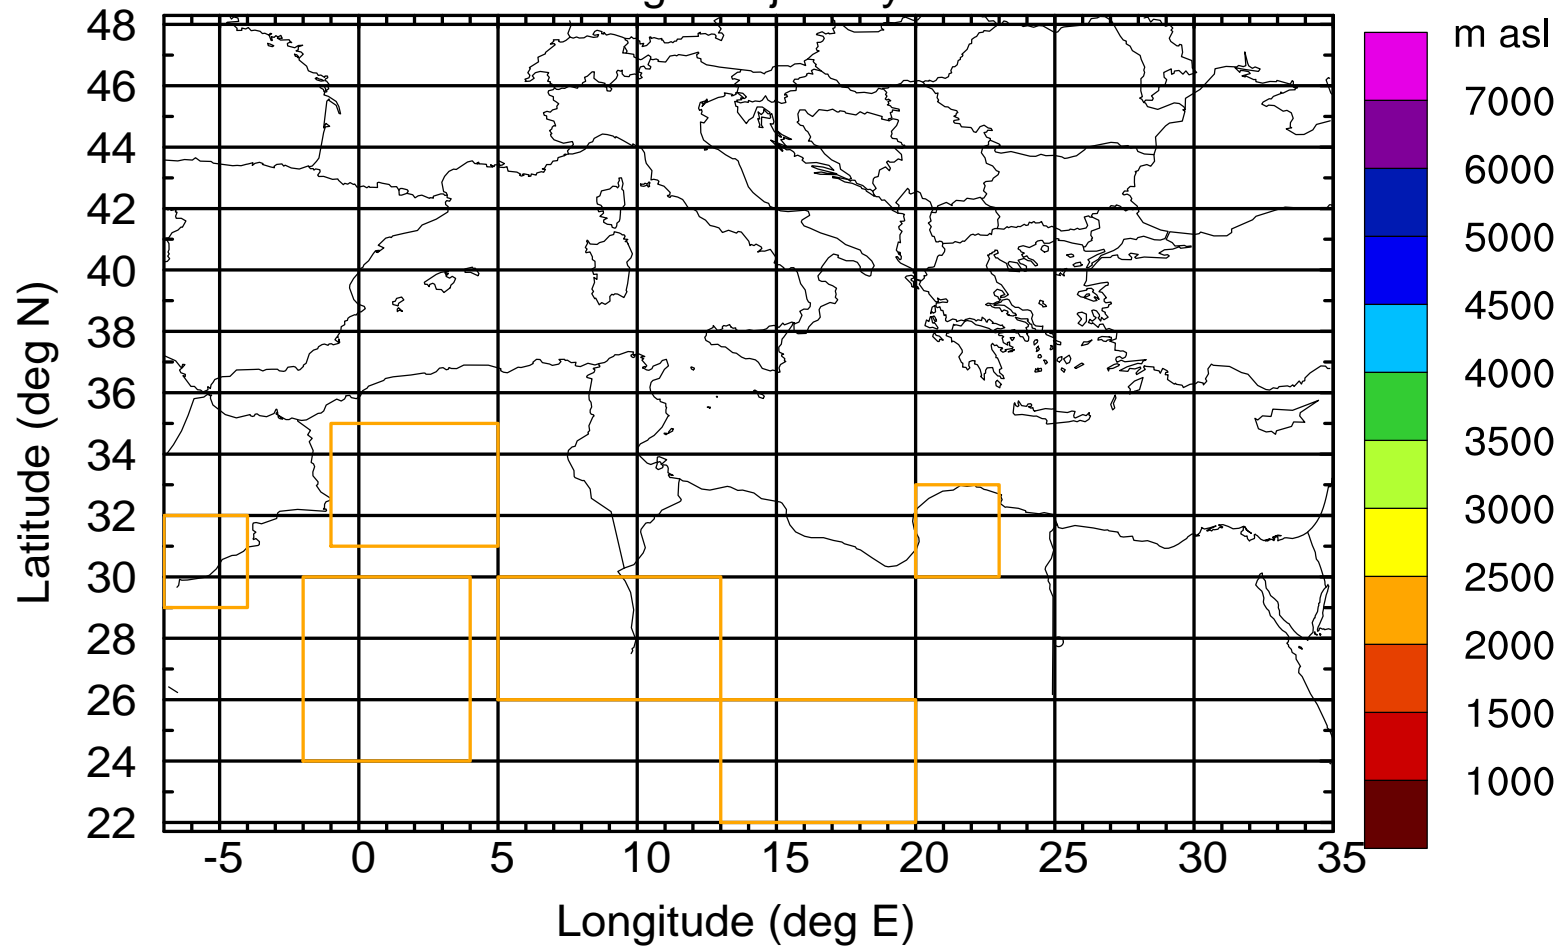

Paphos Airport ground station 20170422 6:00 UTC - 12/100/500/1000m

Flight trajectory