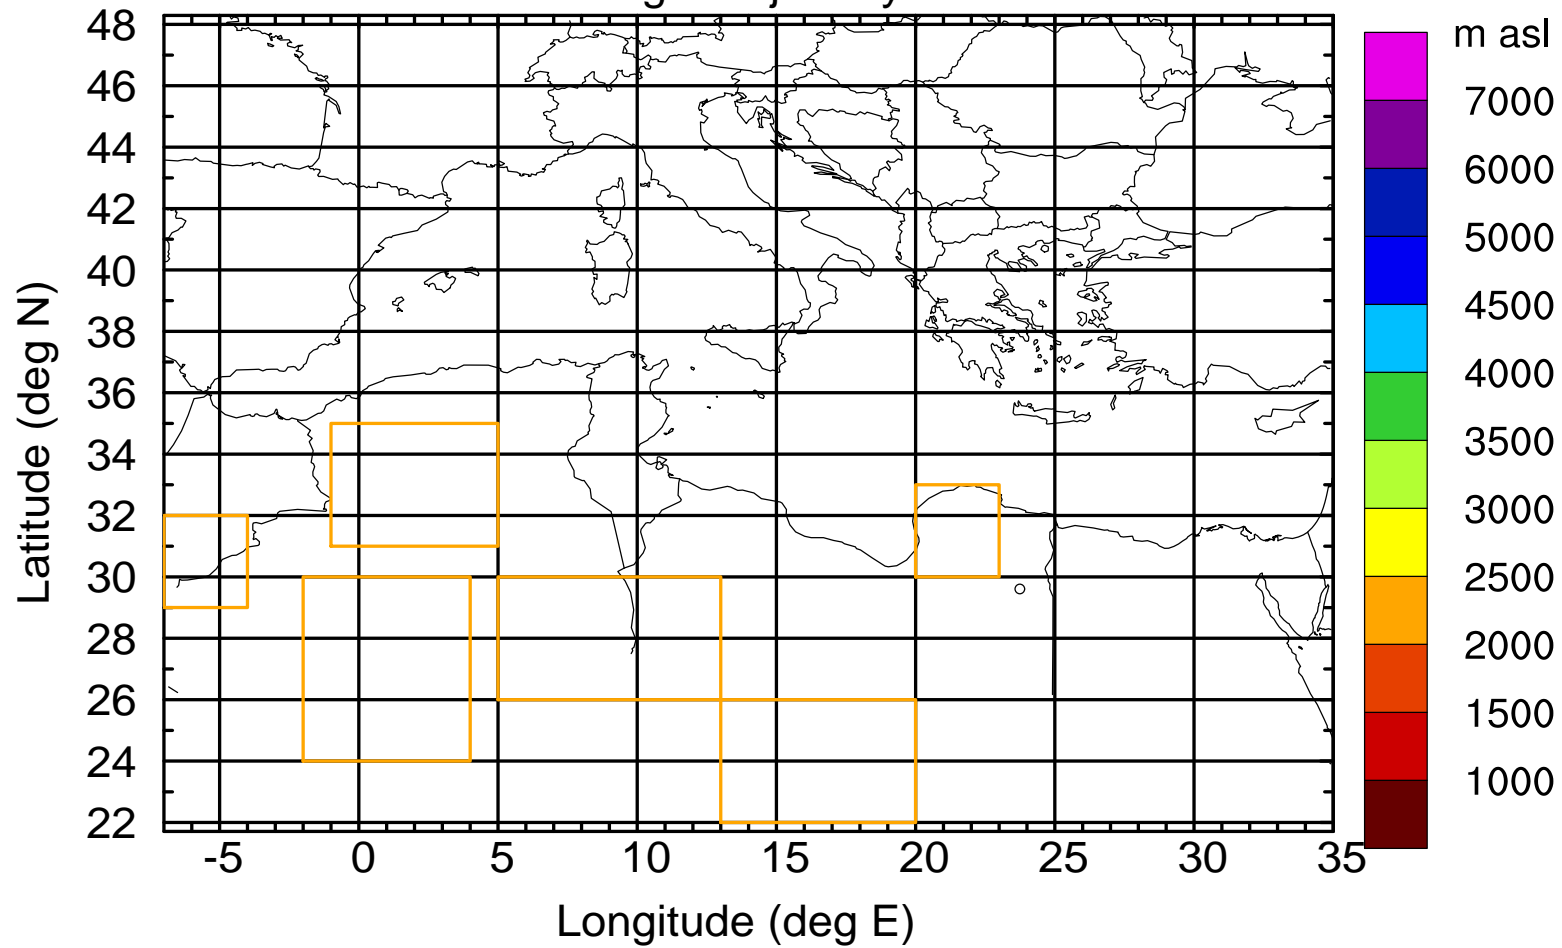

Paphos Airport ground station 20170422 6:00 UTC - 12/100/500/1000m

Flight trajectory