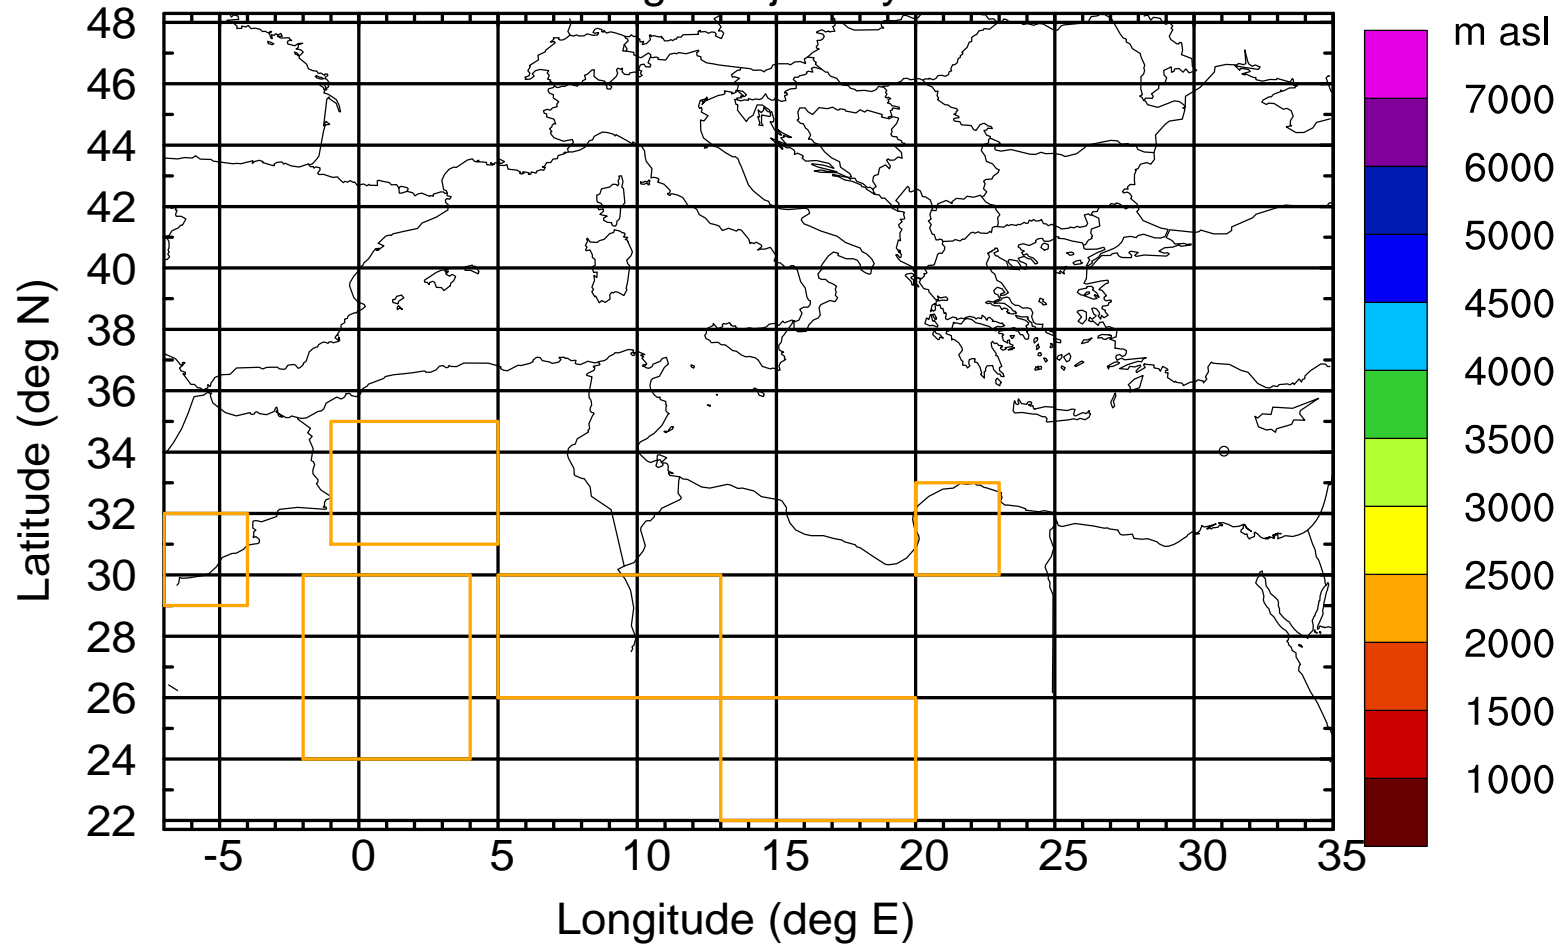

Paphos Airport ground station 20170422 6:00 UTC - 12/100/500/1000m

Flight trajectory