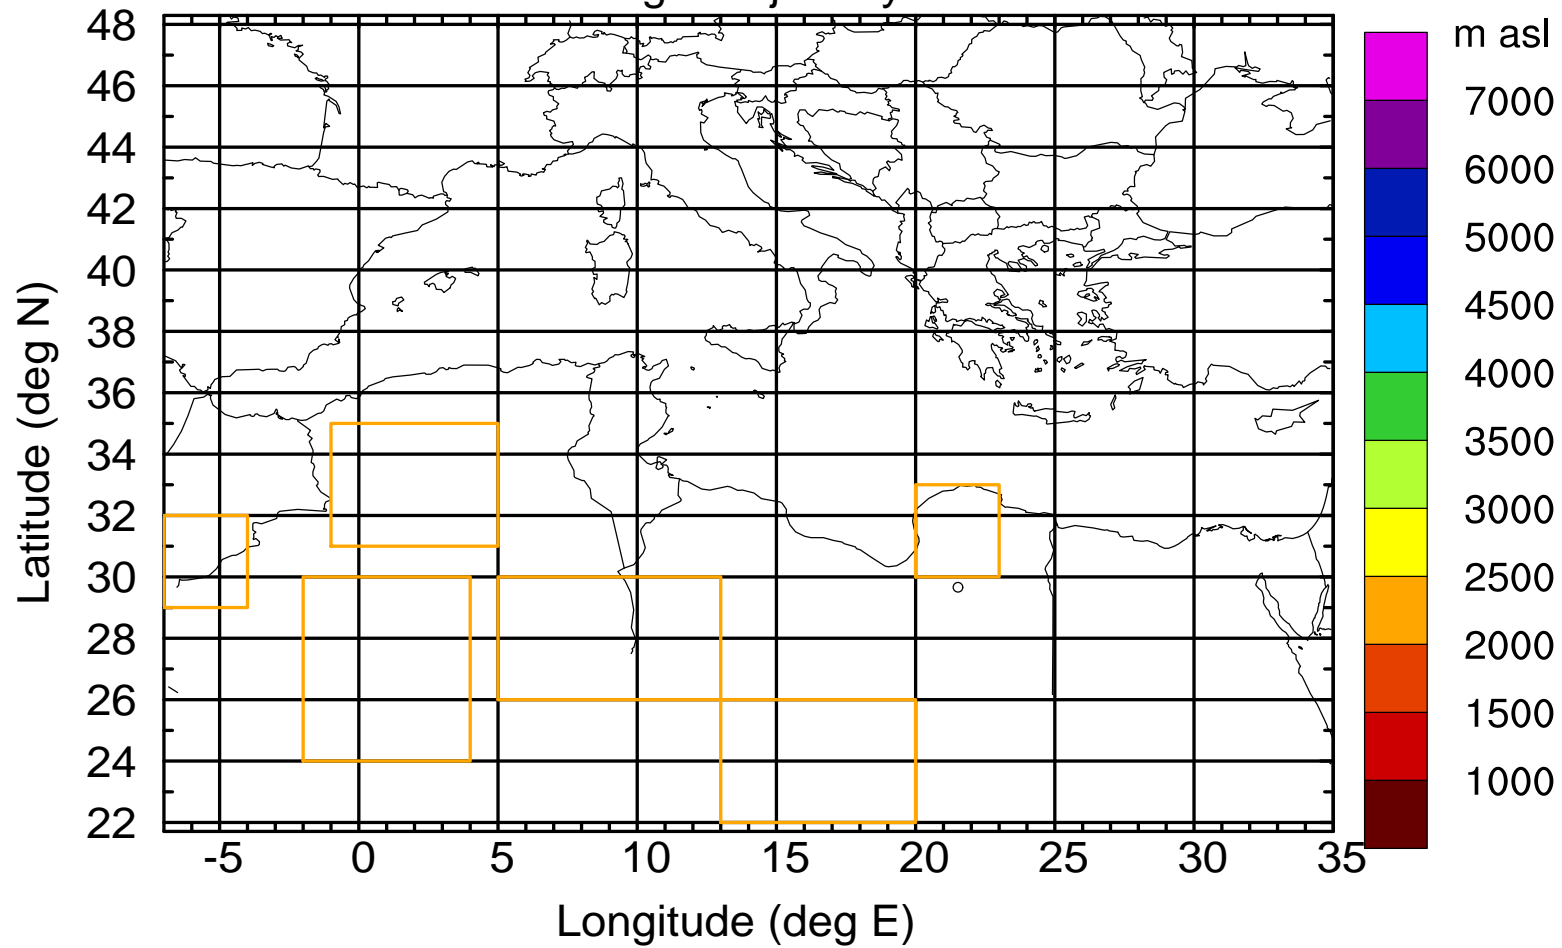

Paphos Airport ground station 20170422 6:00 UTC - 12/100/500/1000m

Flight trajectory