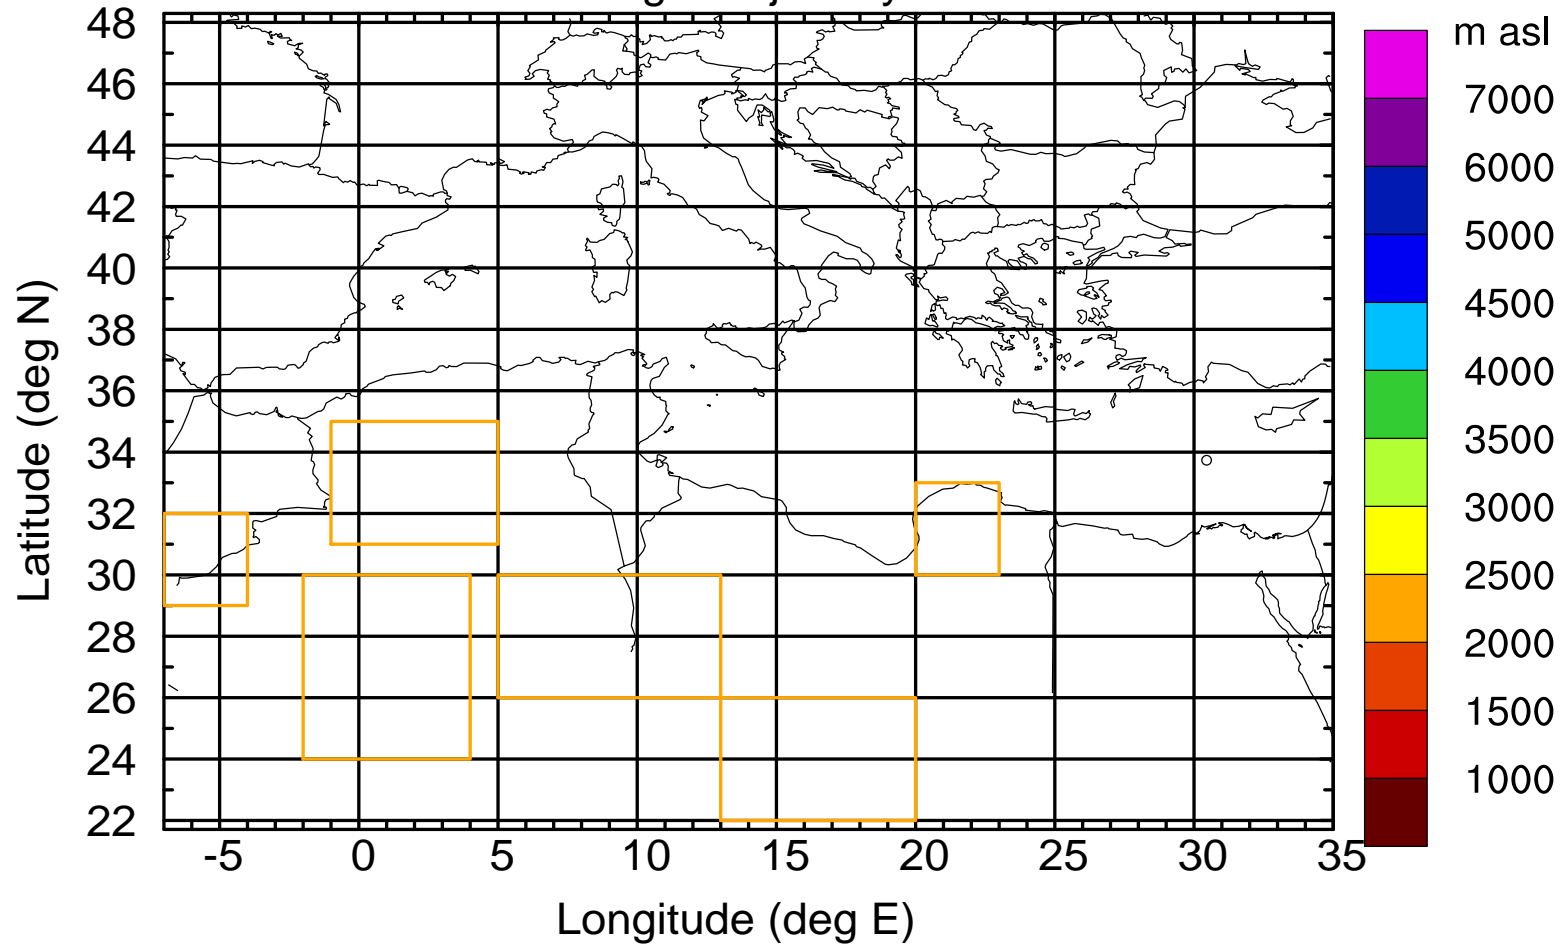

Paphos Airport ground station 20170422 6:00 UTC - 12/100/500/1000m

Flight trajectory