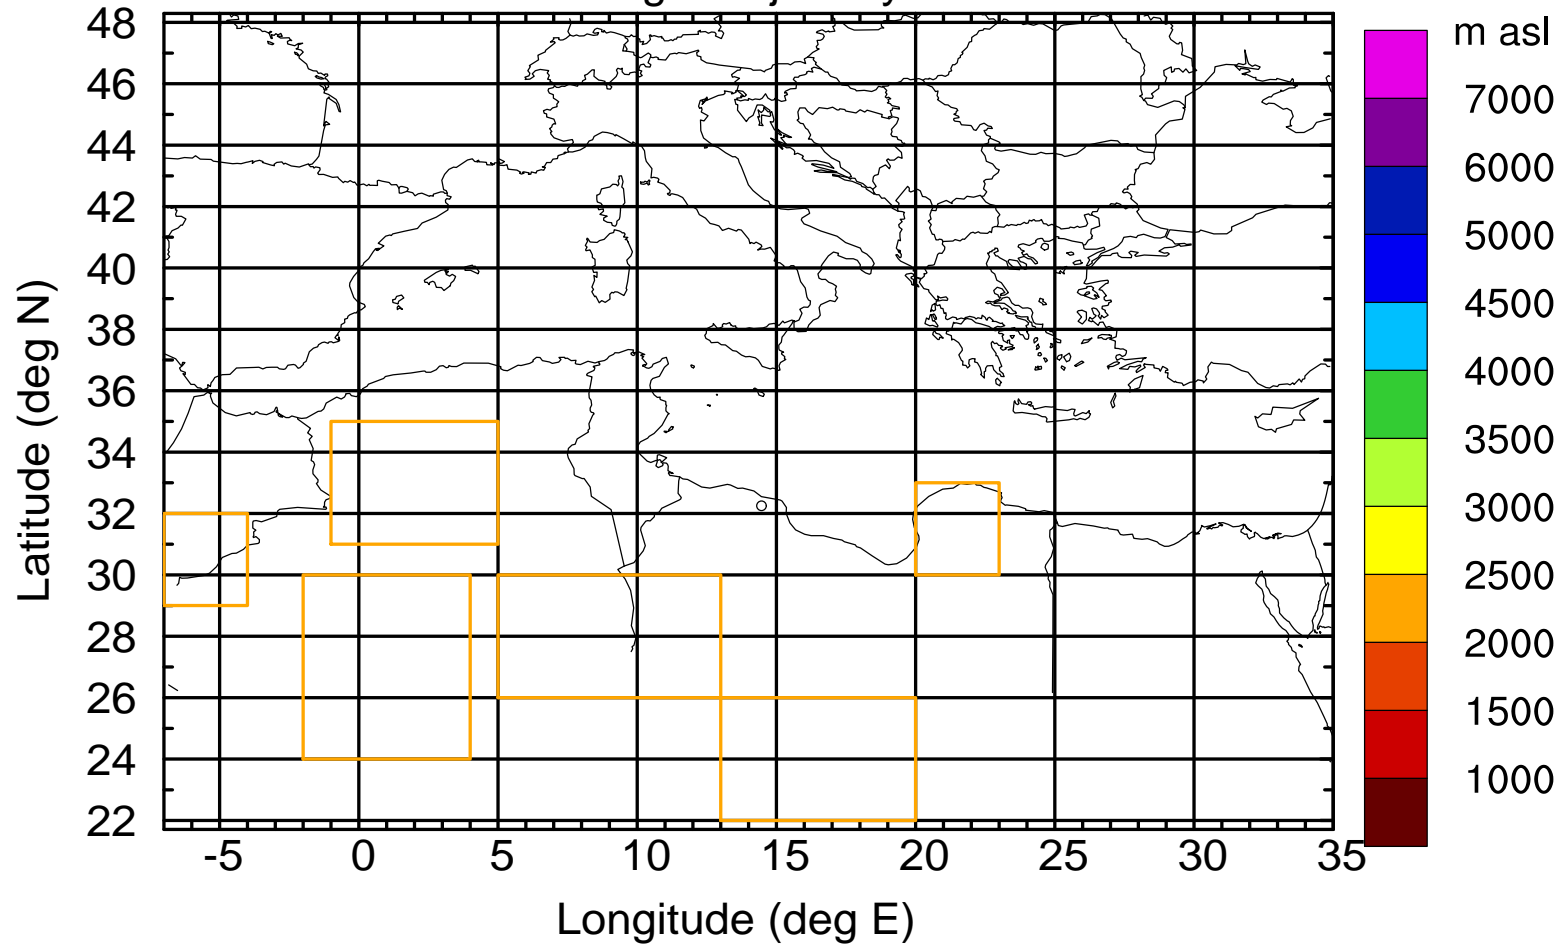

Paphos Airport ground station 20170422 6:00 UTC - 12/100/500/1000m

Flight trajectory