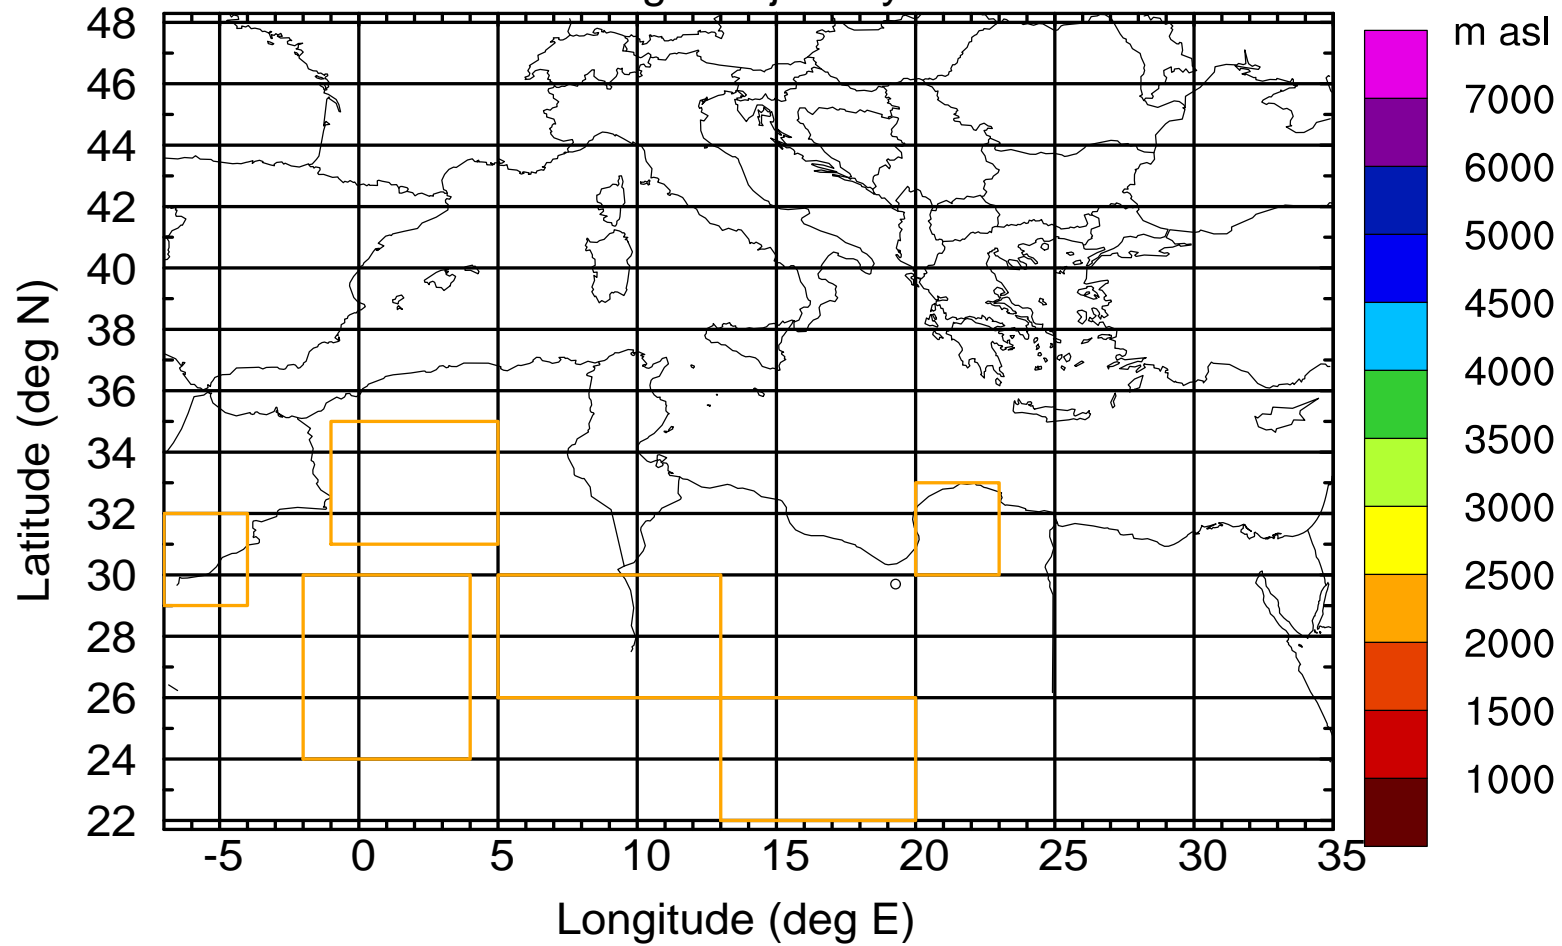

Paphos Airport ground station 20170422 6:00 UTC - 12/100/500/1000m

Flight trajectory