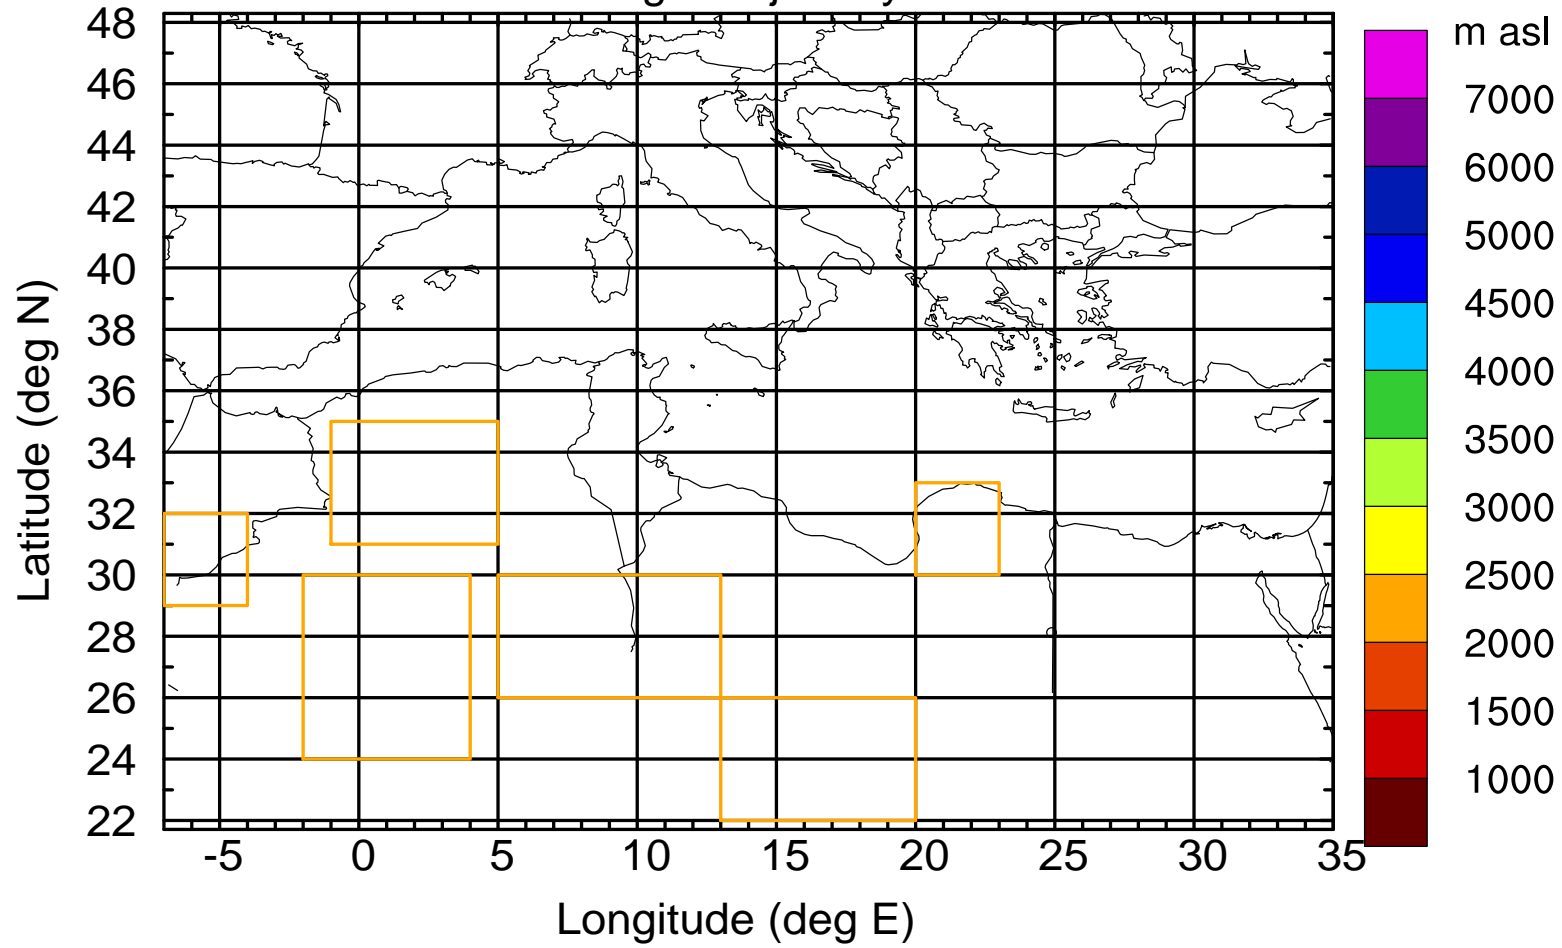

Paphos Airport ground station 20170422 6:00 UTC - 12/100/500/1000m

Flight trajectory