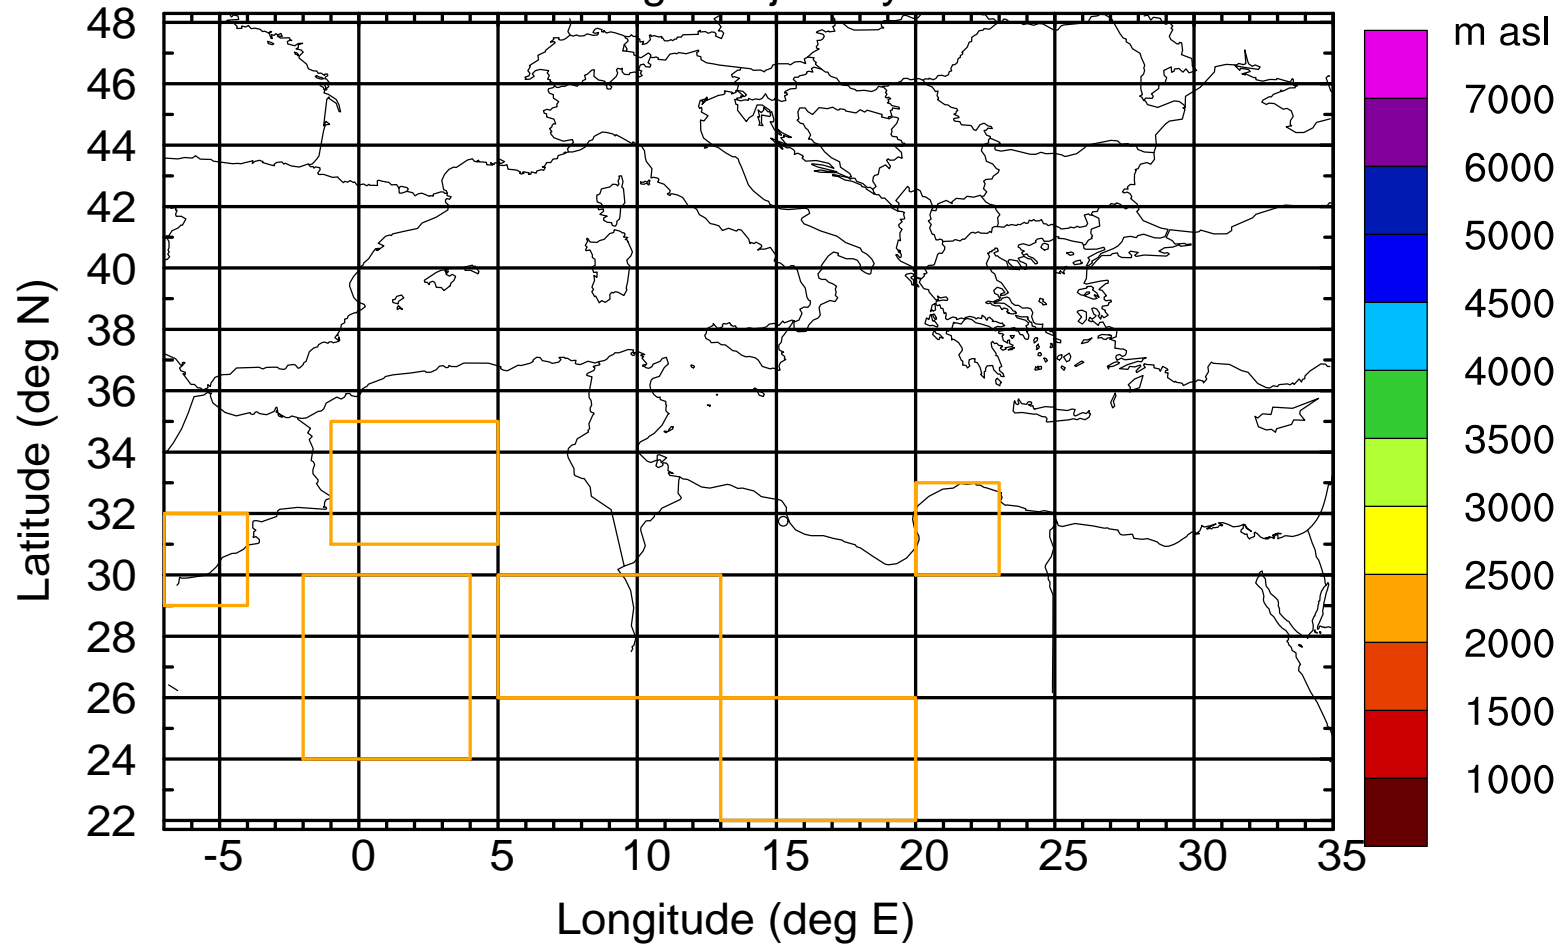

Paphos Airport ground station 20170422 6:00 UTC - 12/100/500/1000m

Flight trajectory