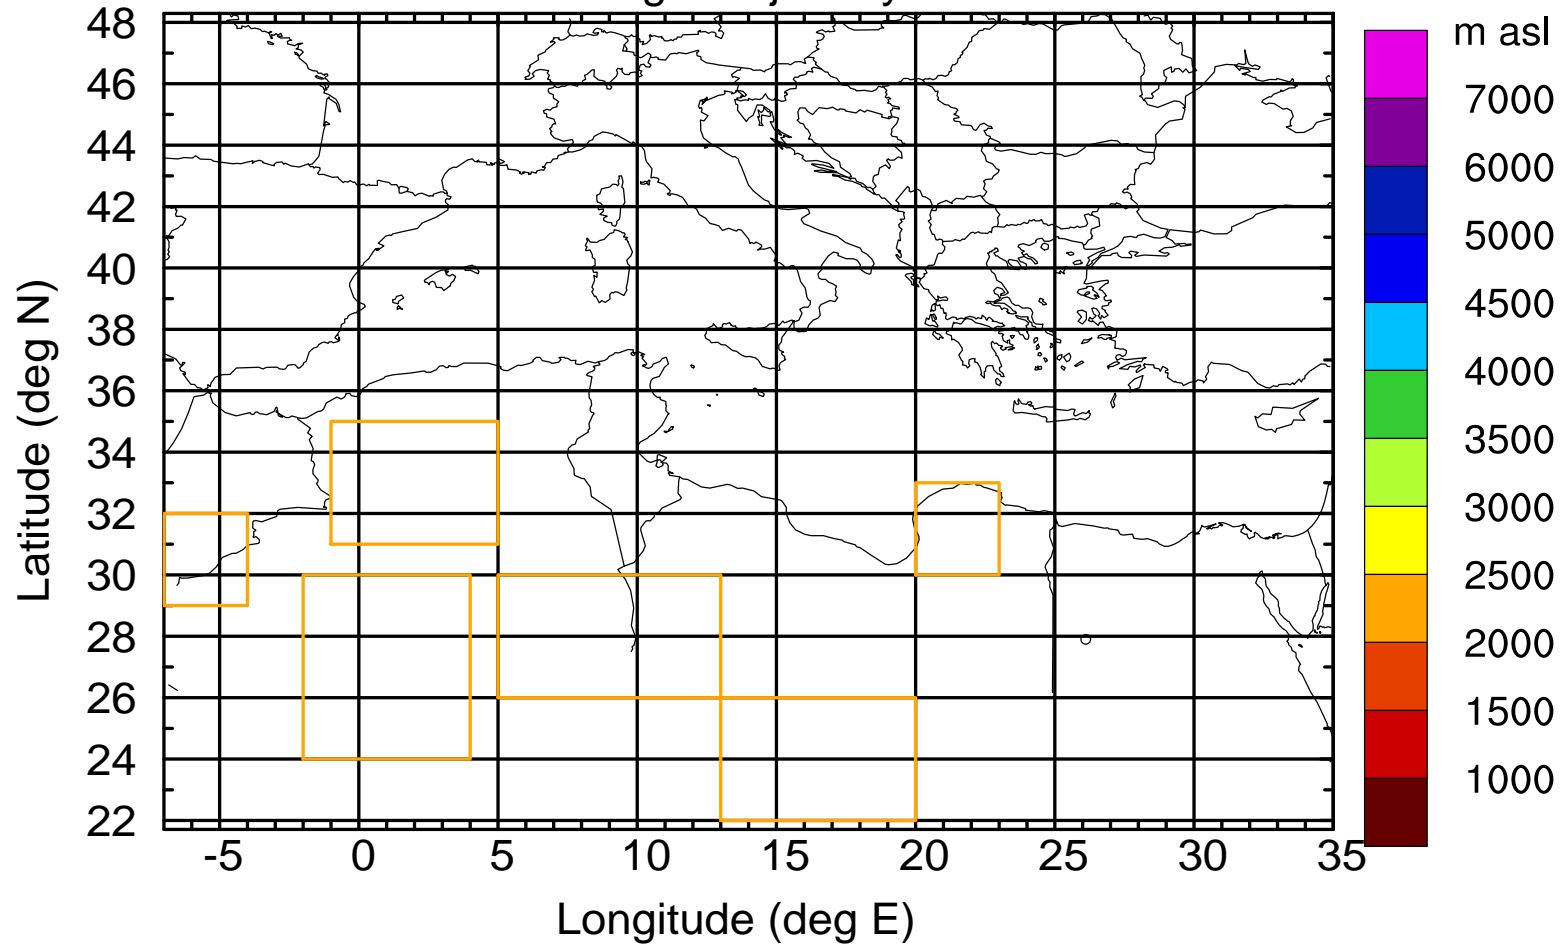

Paphos Airport ground station 20170422 6:00 UTC - 12/100/500/1000m

Flight trajectory