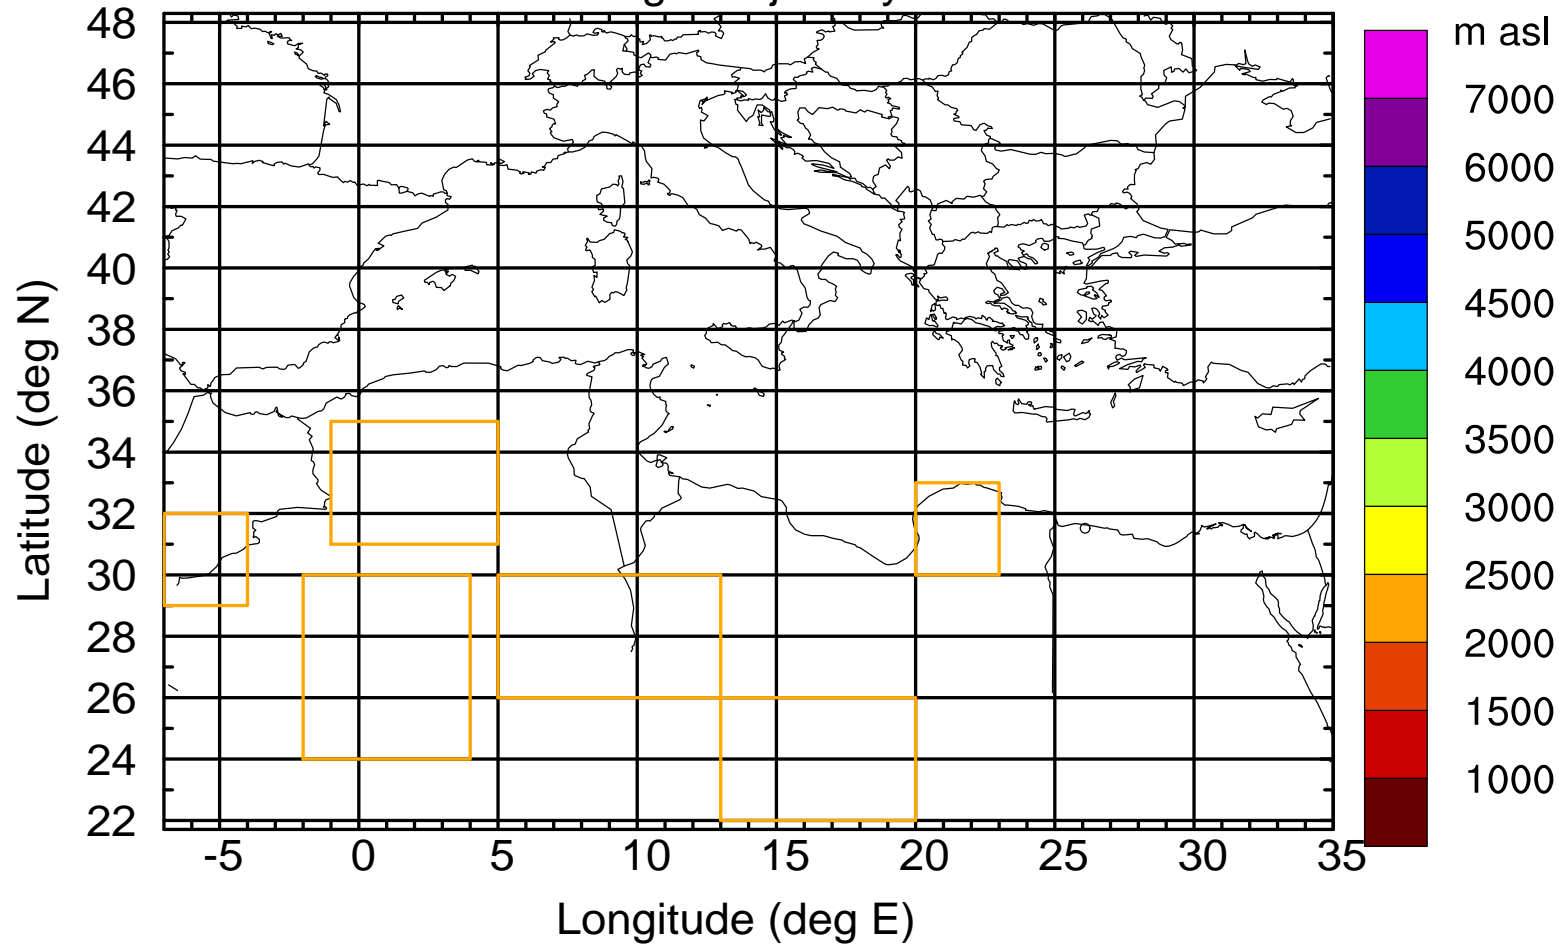

Paphos Airport ground station 20170422 6:00 UTC - 12/100/500/1000m

Flight trajectory