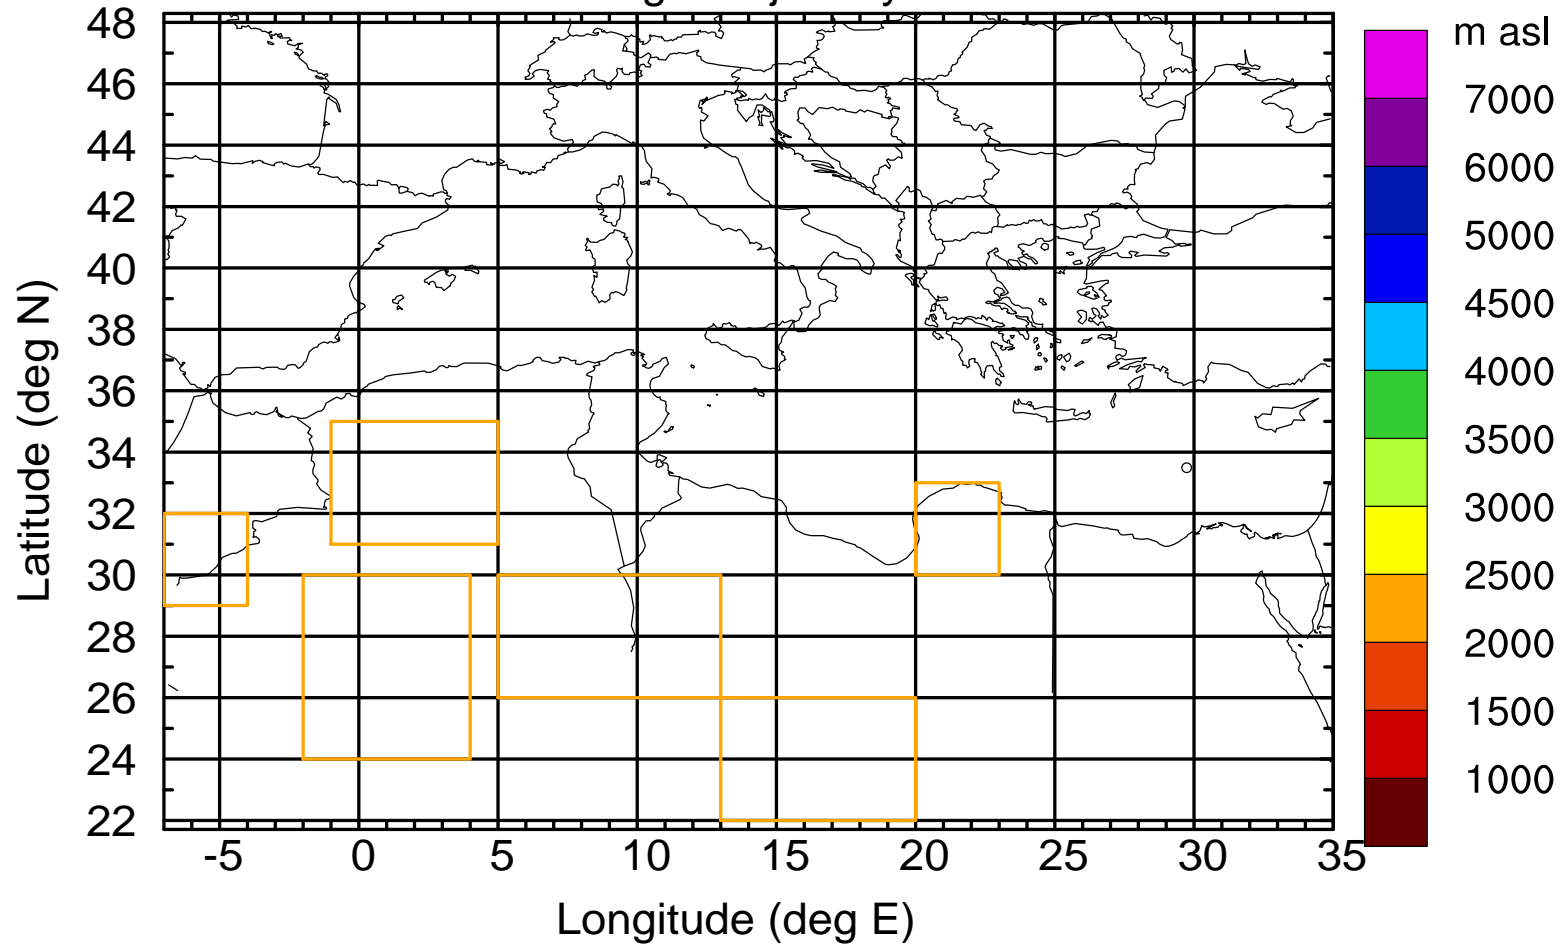

Paphos Airport ground station 20170422 6:00 UTC - 12/100/500/1000m

Flight trajectory