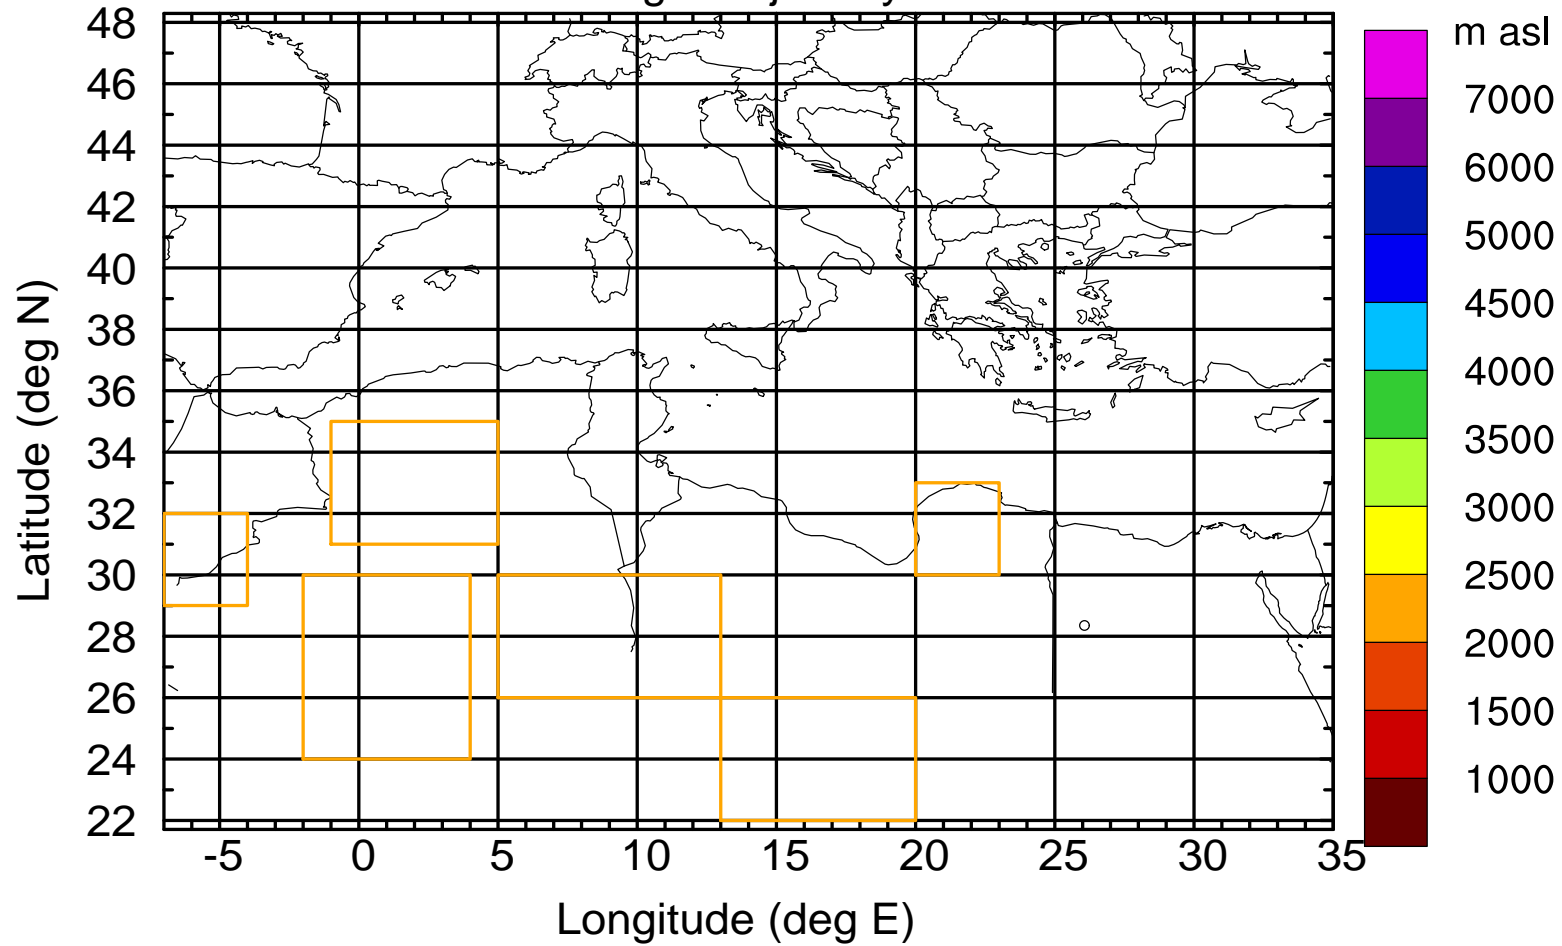

Paphos Airport ground station 20170422 6:00 UTC - 12/100/500/1000m

Flight trajectory