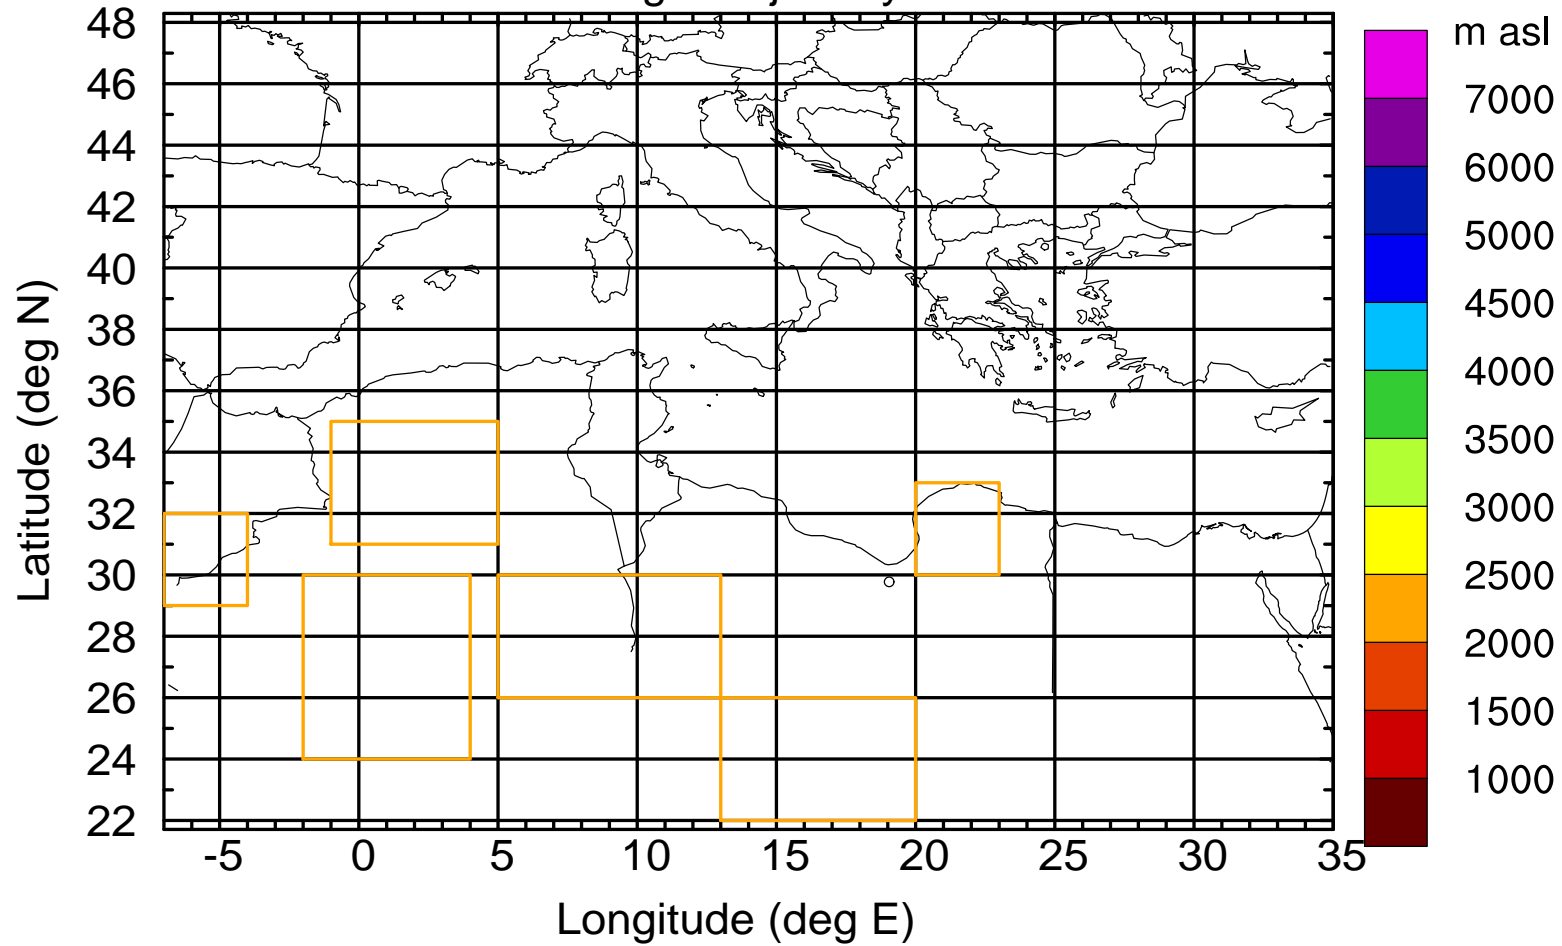

Paphos Airport ground station 20170422 6:00 UTC - 12/100/500/1000m

Flight trajectory