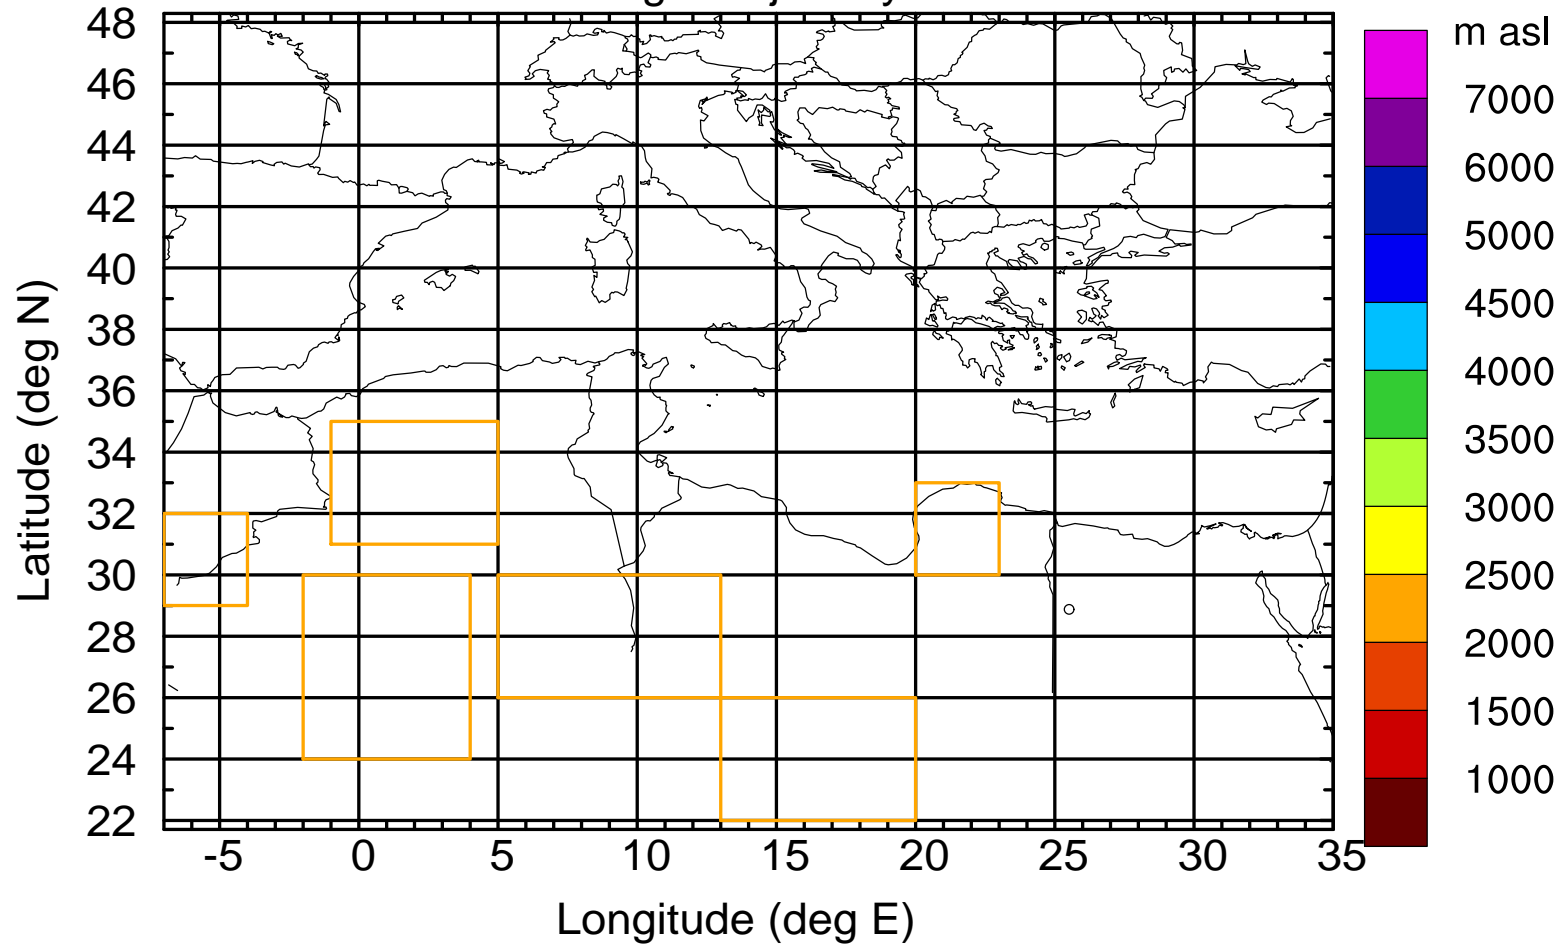

Paphos Airport ground station 20170422 6:00 UTC - 12/100/500/1000m

Flight trajectory