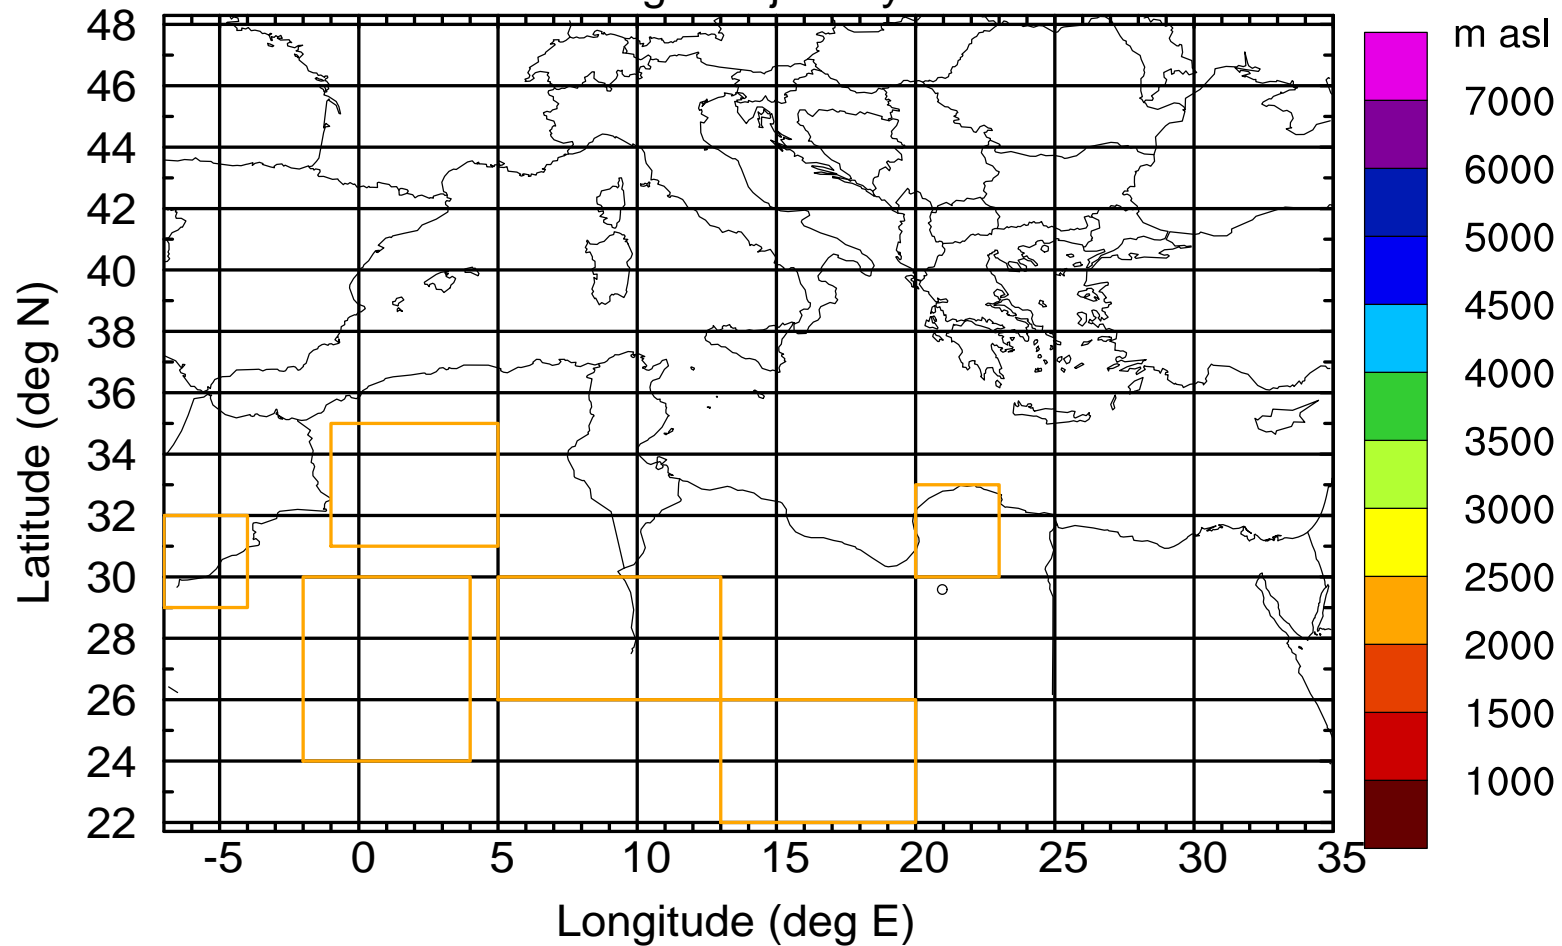

Paphos Airport ground station 20170422 6:00 UTC - 12/100/500/1000m

Flight trajectory