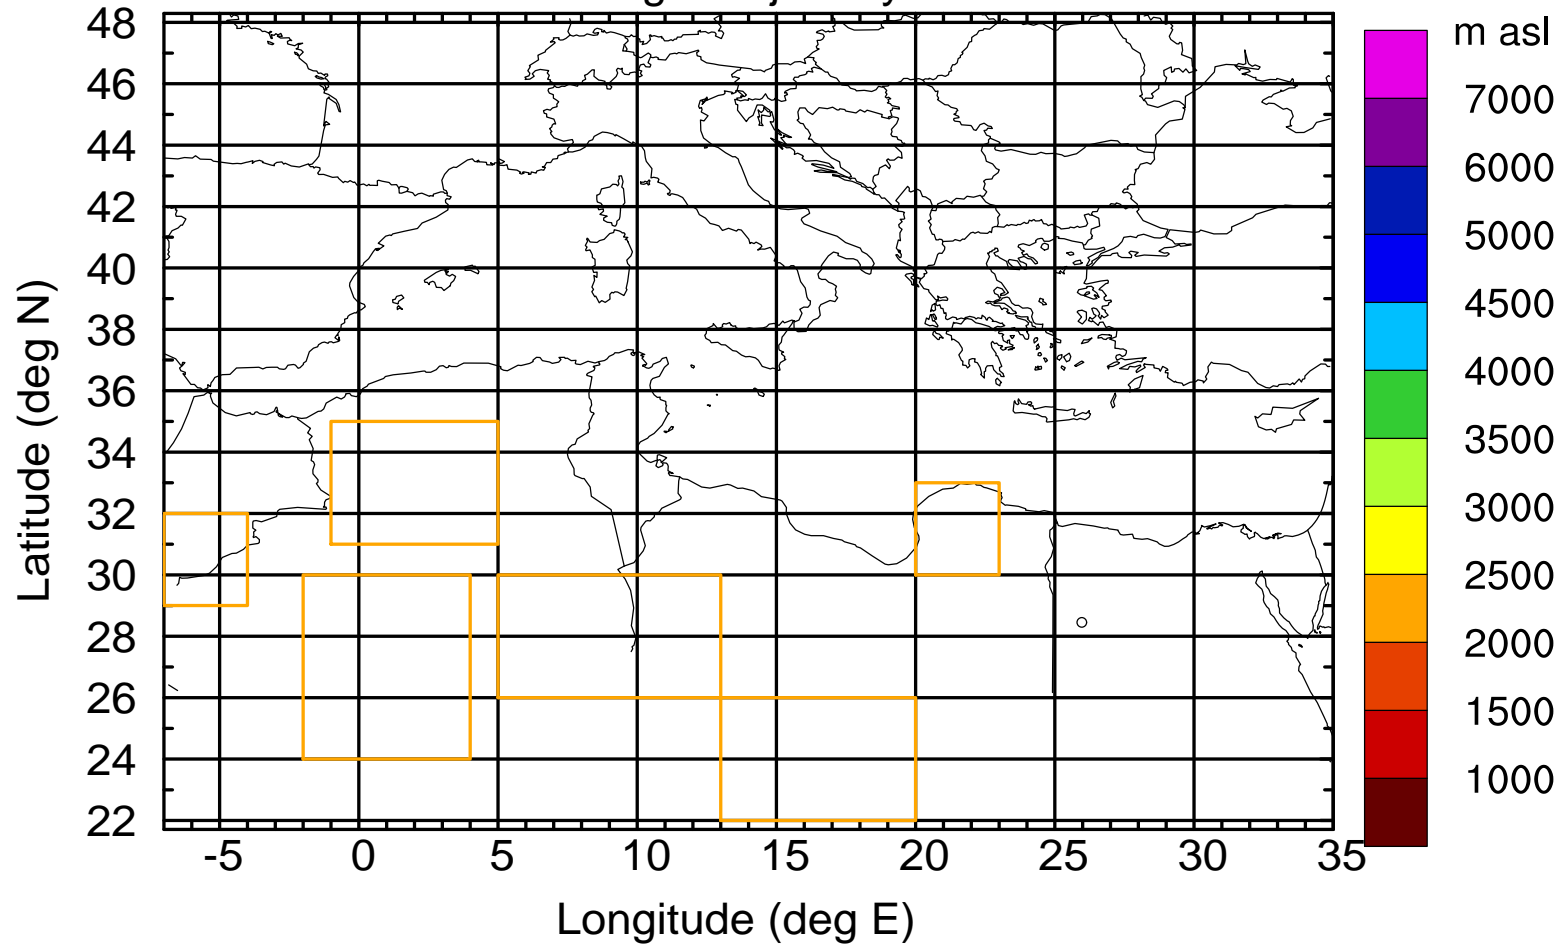

Paphos Airport ground station 20170422 6:00 UTC - 12/100/500/1000m

Flight trajectory