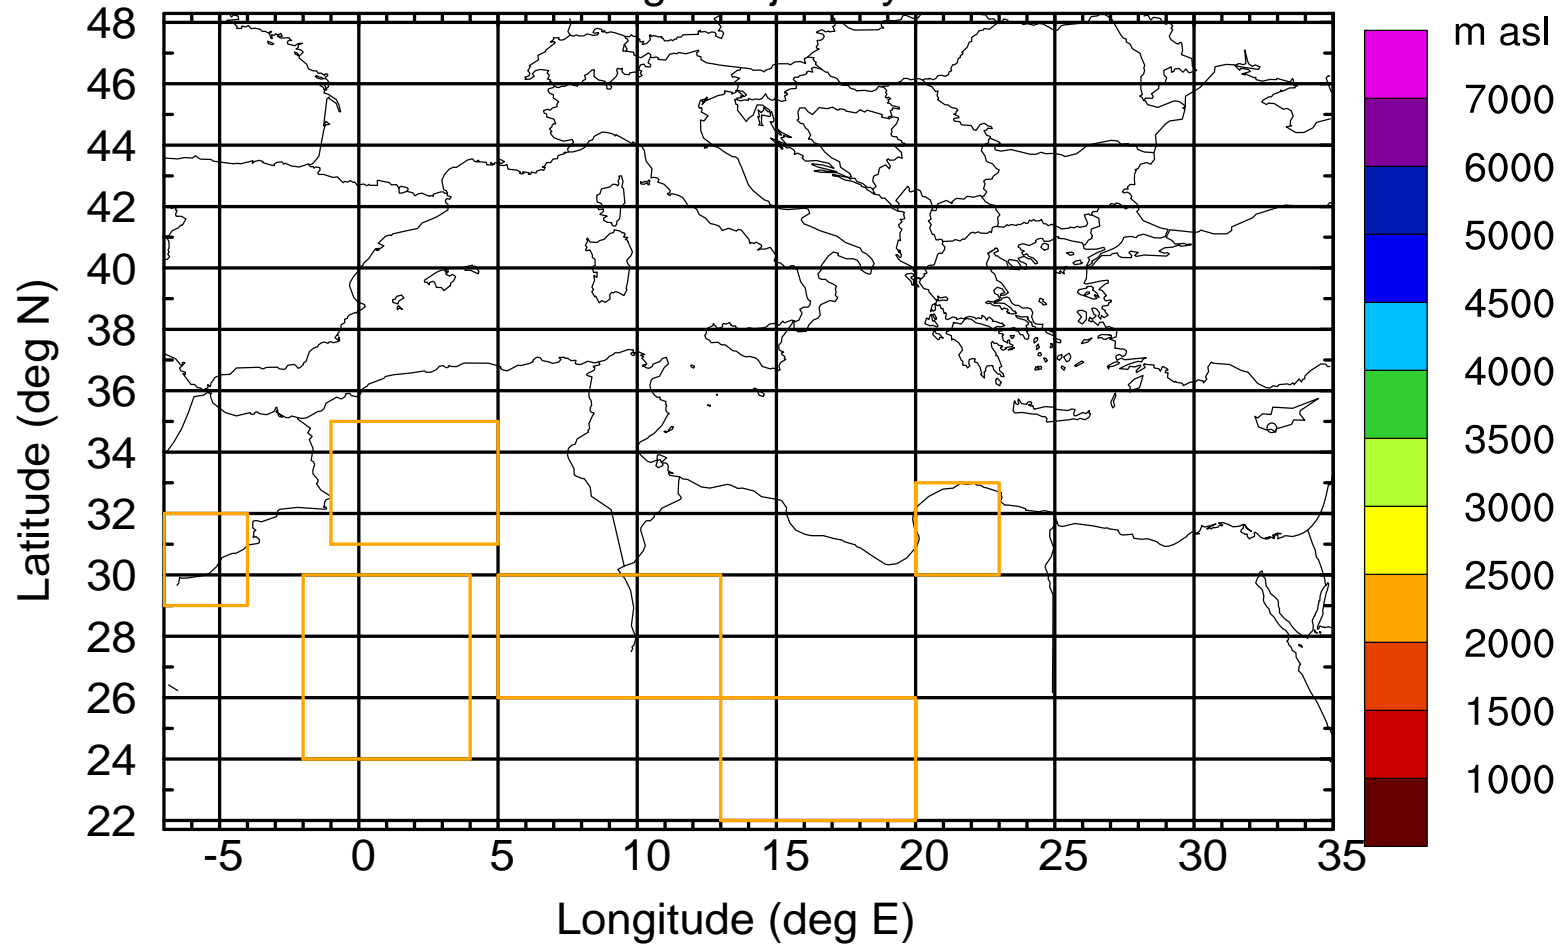

Paphos Airport ground station 20170422 6:00 UTC - 12/100/500/1000m

Flight trajectory