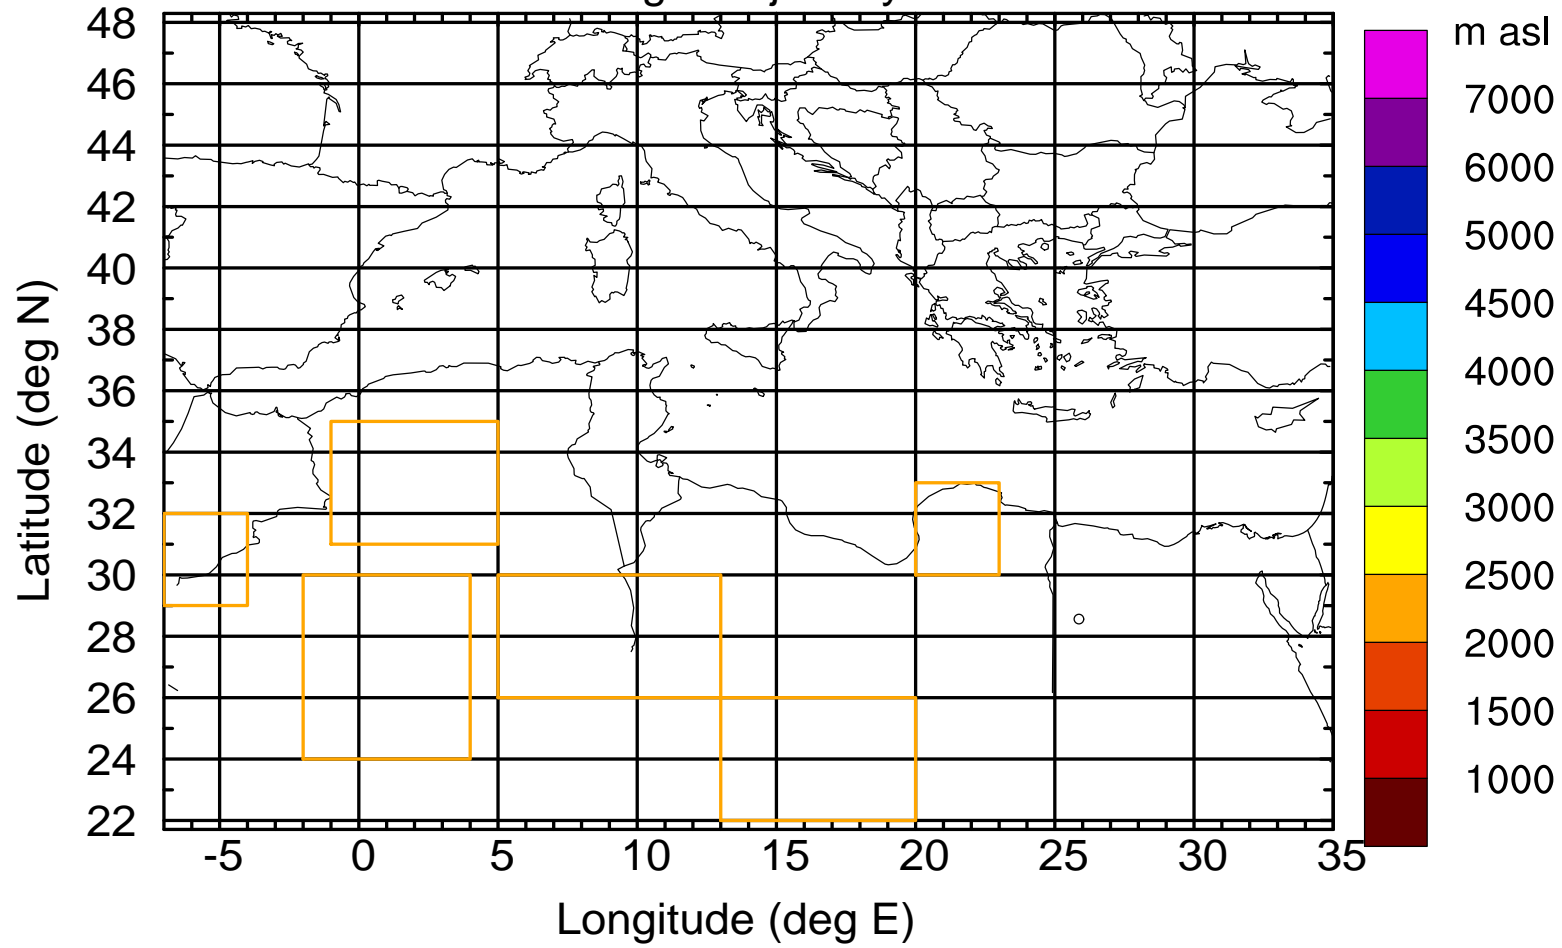

Paphos Airport ground station 20170422 6:00 UTC - 12/100/500/1000m

Flight trajectory