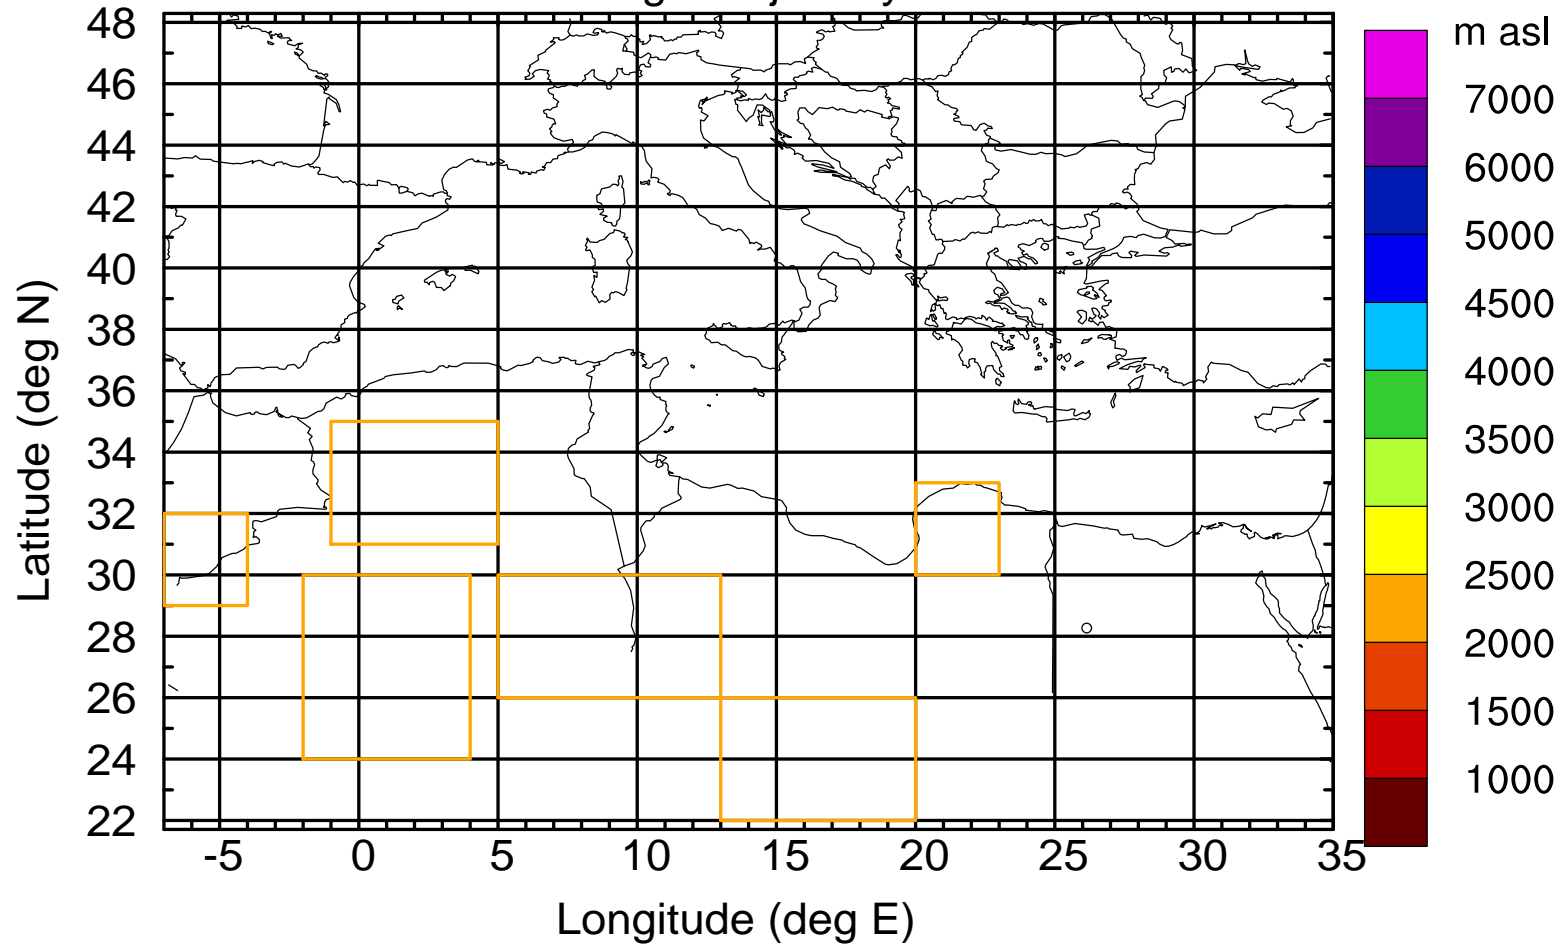

Paphos Airport ground station 20170422 6:00 UTC - 12/100/500/1000m

Flight trajectory