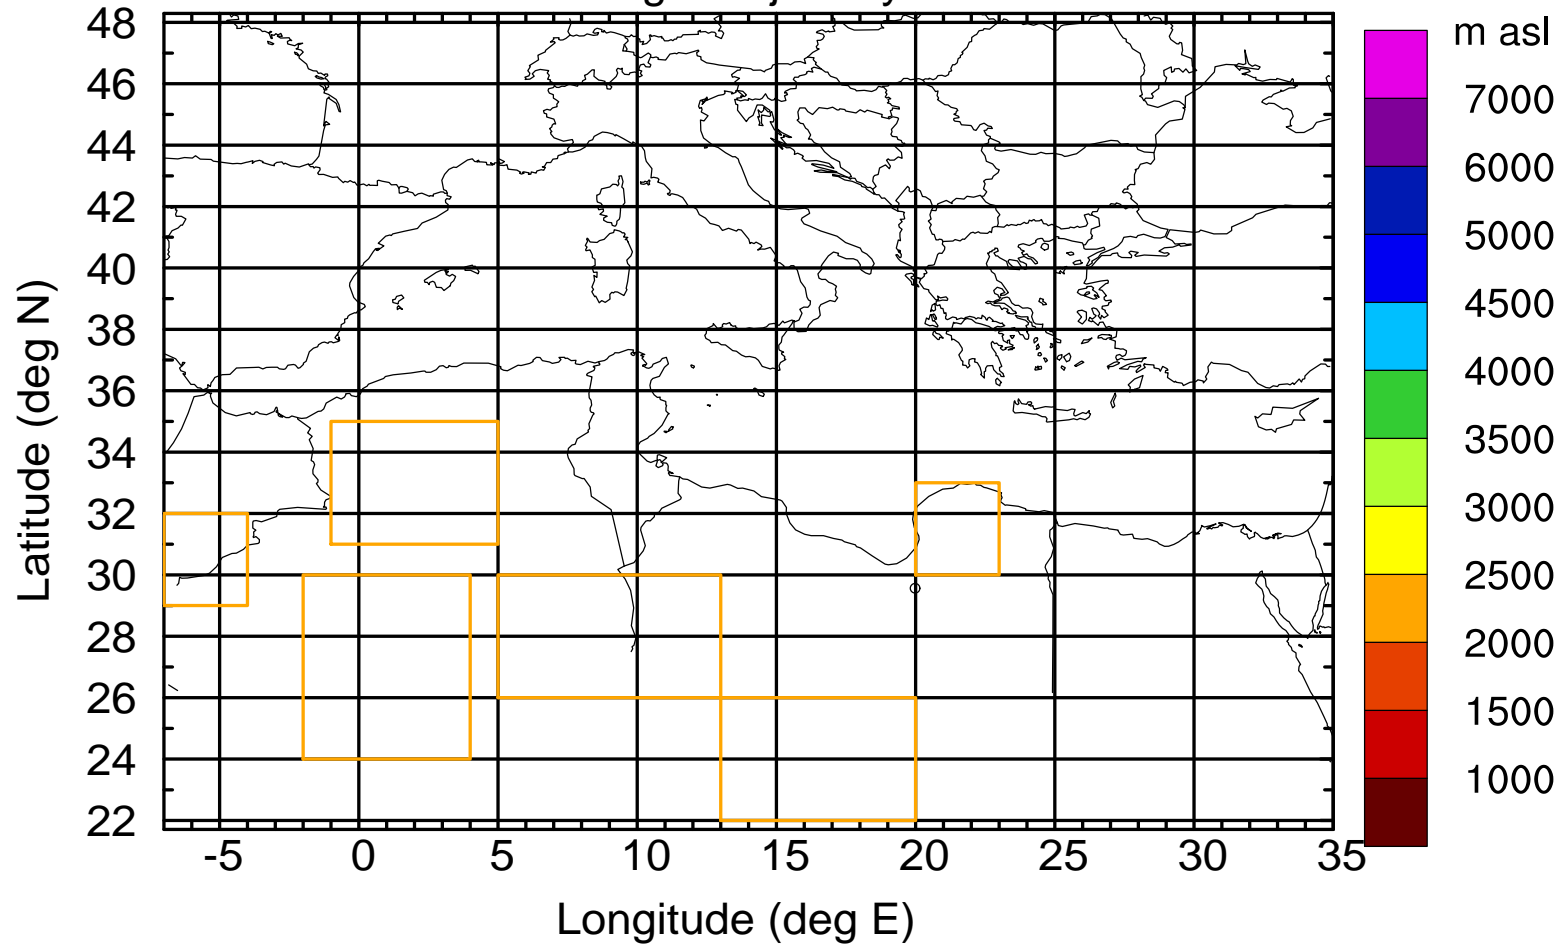

Paphos Airport ground station 20170422 6:00 UTC - 12/100/500/1000m

Flight trajectory