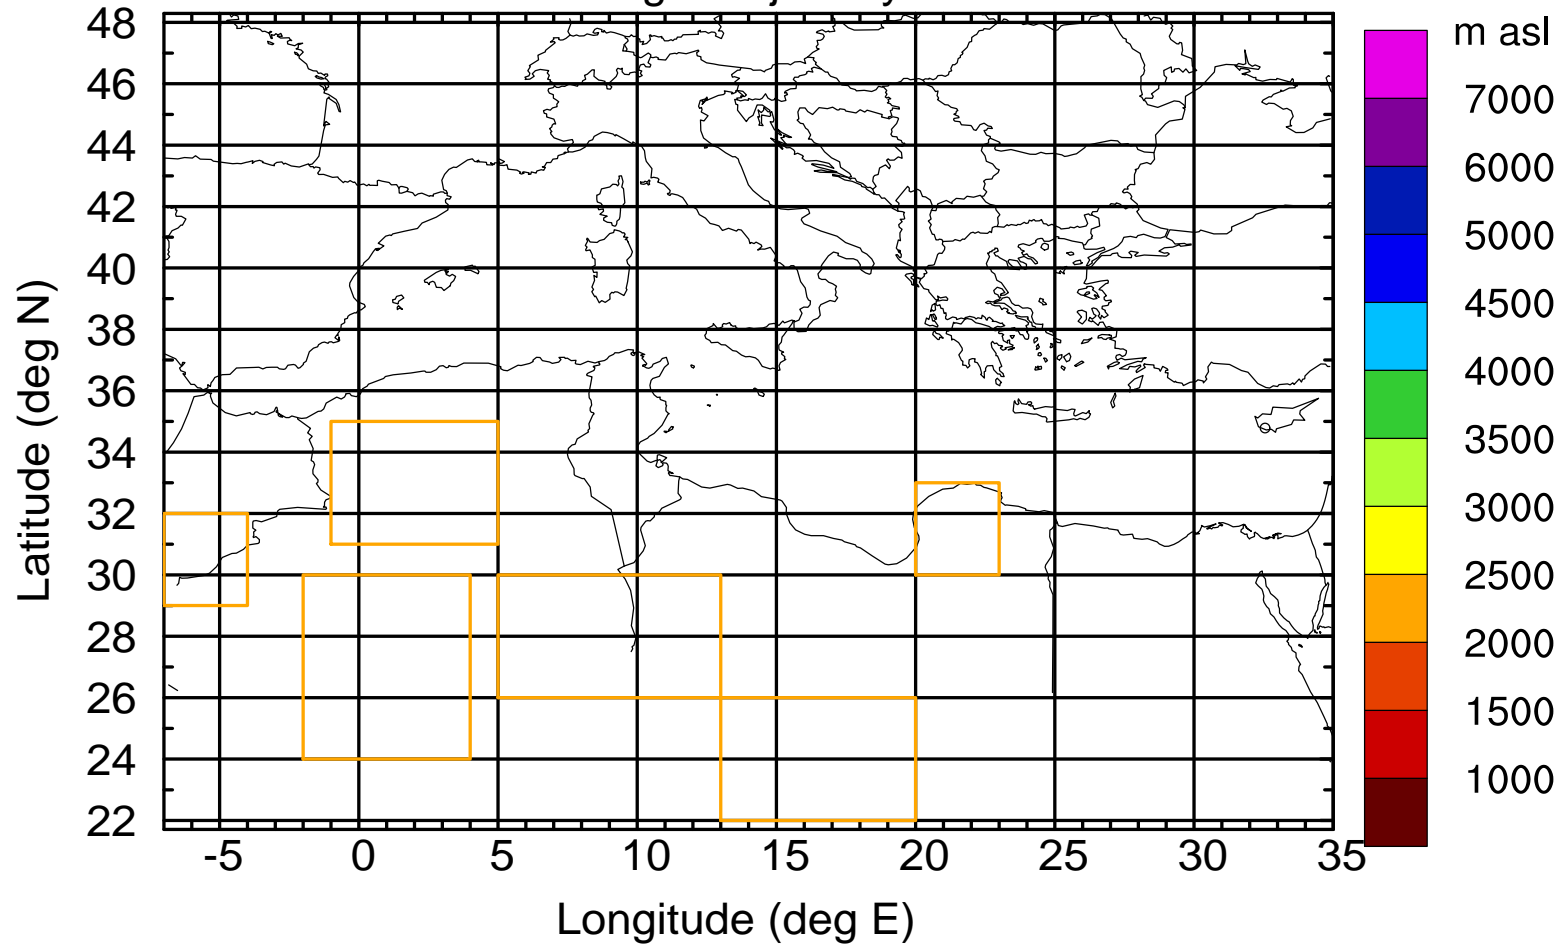

Paphos Airport ground station 20170422 6:00 UTC - 12/100/500/1000m

Flight trajectory