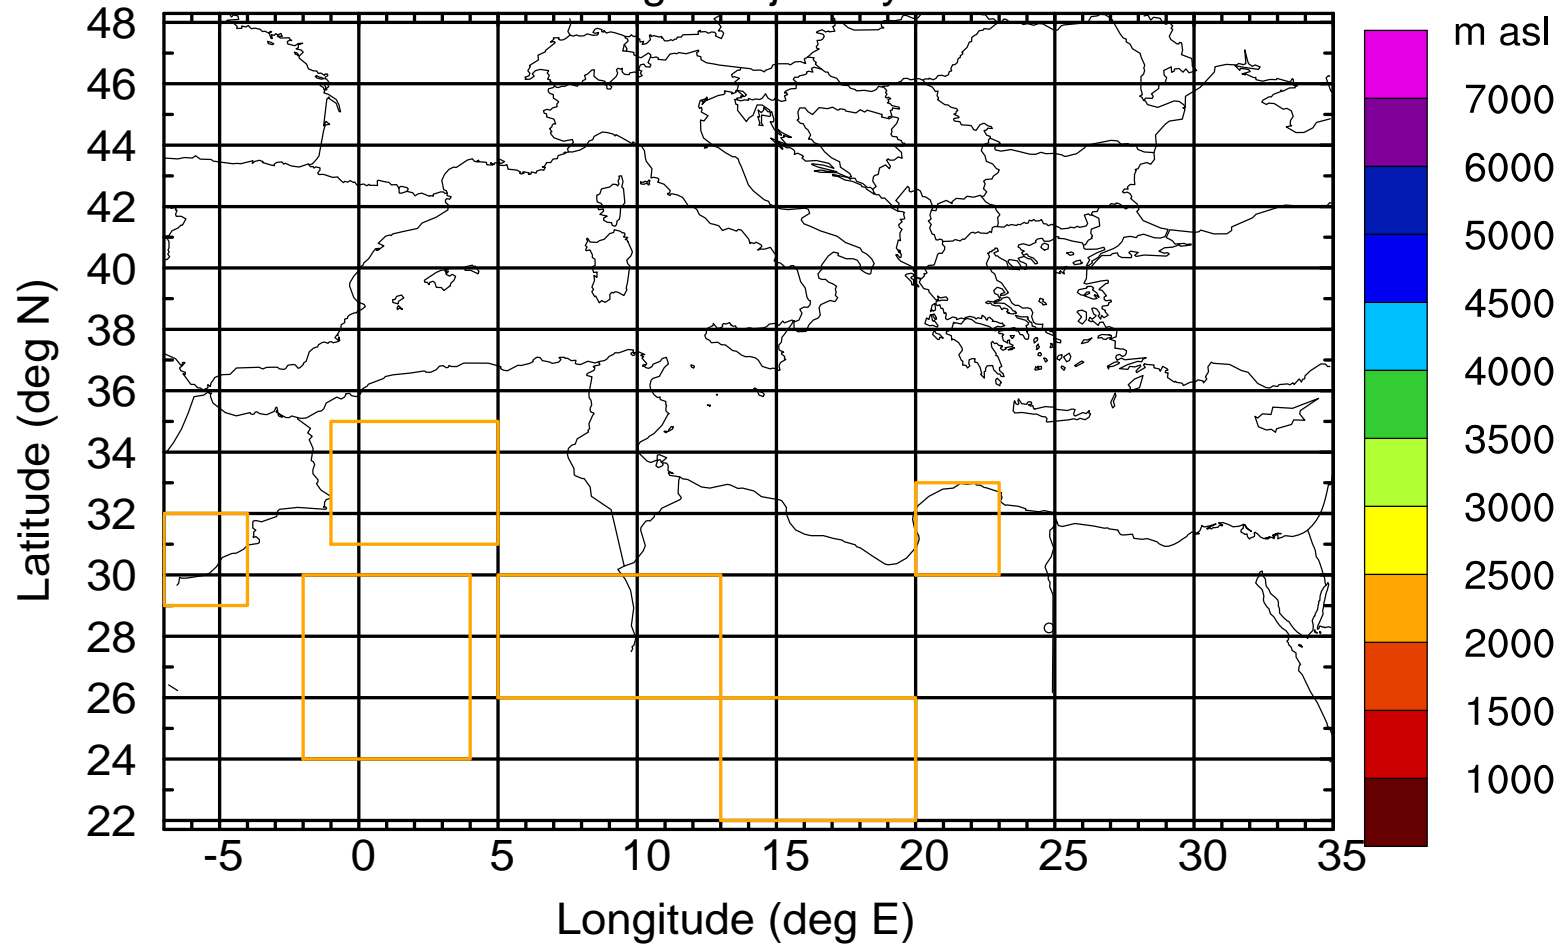

Paphos Airport ground station 20170422 6:00 UTC - 12/100/500/1000m

Flight trajectory