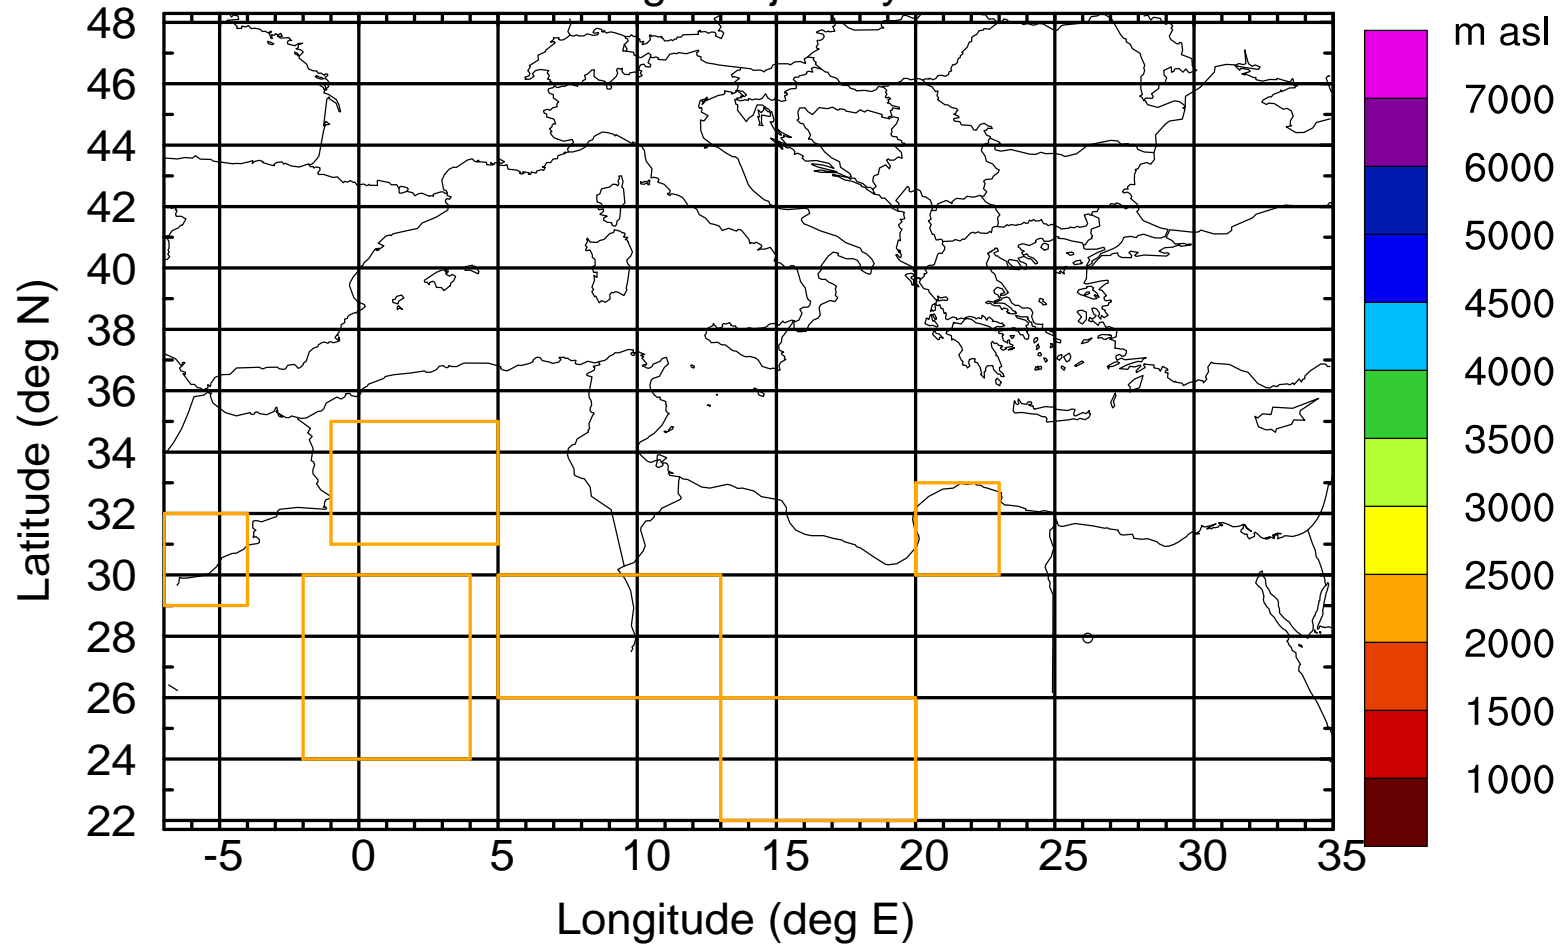

Paphos Airport ground station 20170422 6:00 UTC - 12/100/500/1000m

Flight trajectory