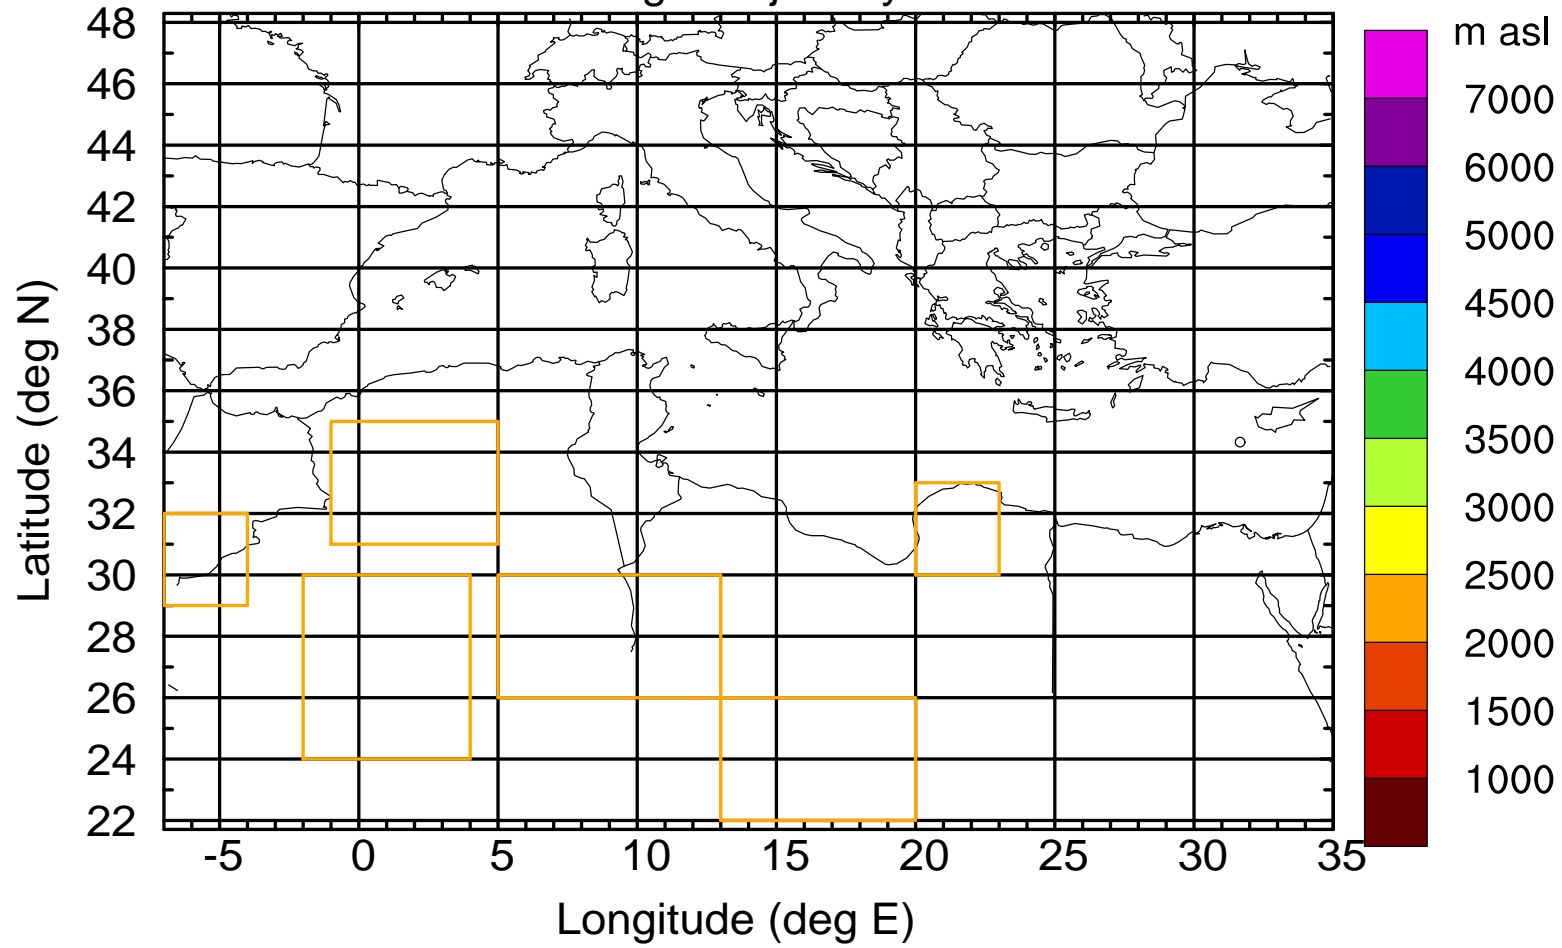

Paphos Airport ground station 20170422 6:00 UTC - 12/100/500/1000m

Flight trajectory