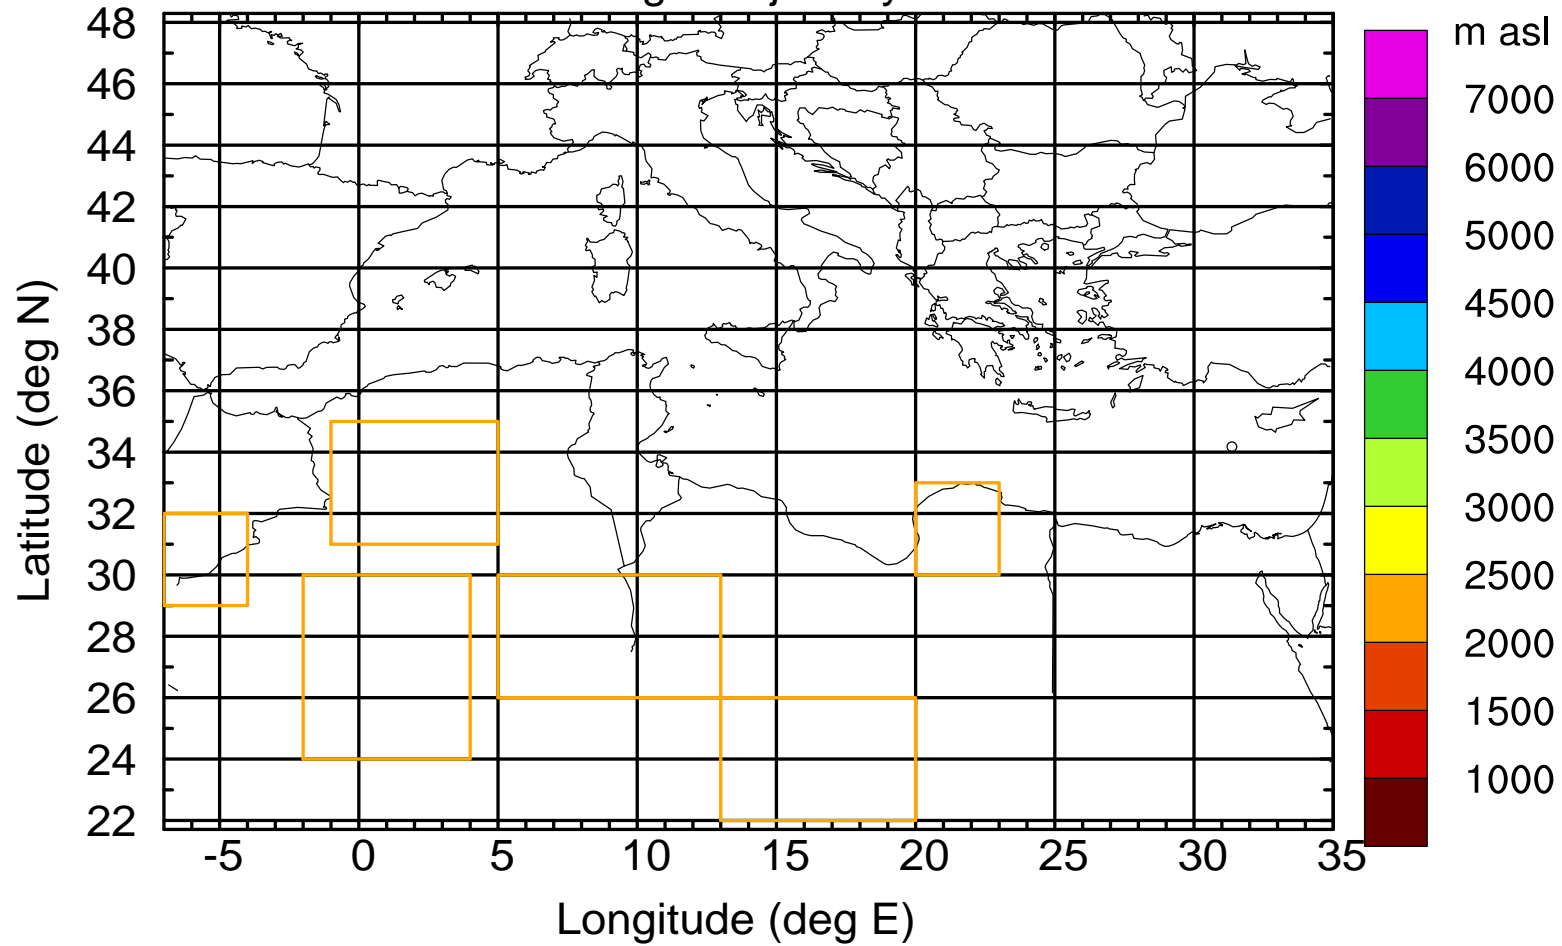

Paphos Airport ground station 20170422 6:00 UTC - 12/100/500/1000m

Flight trajectory