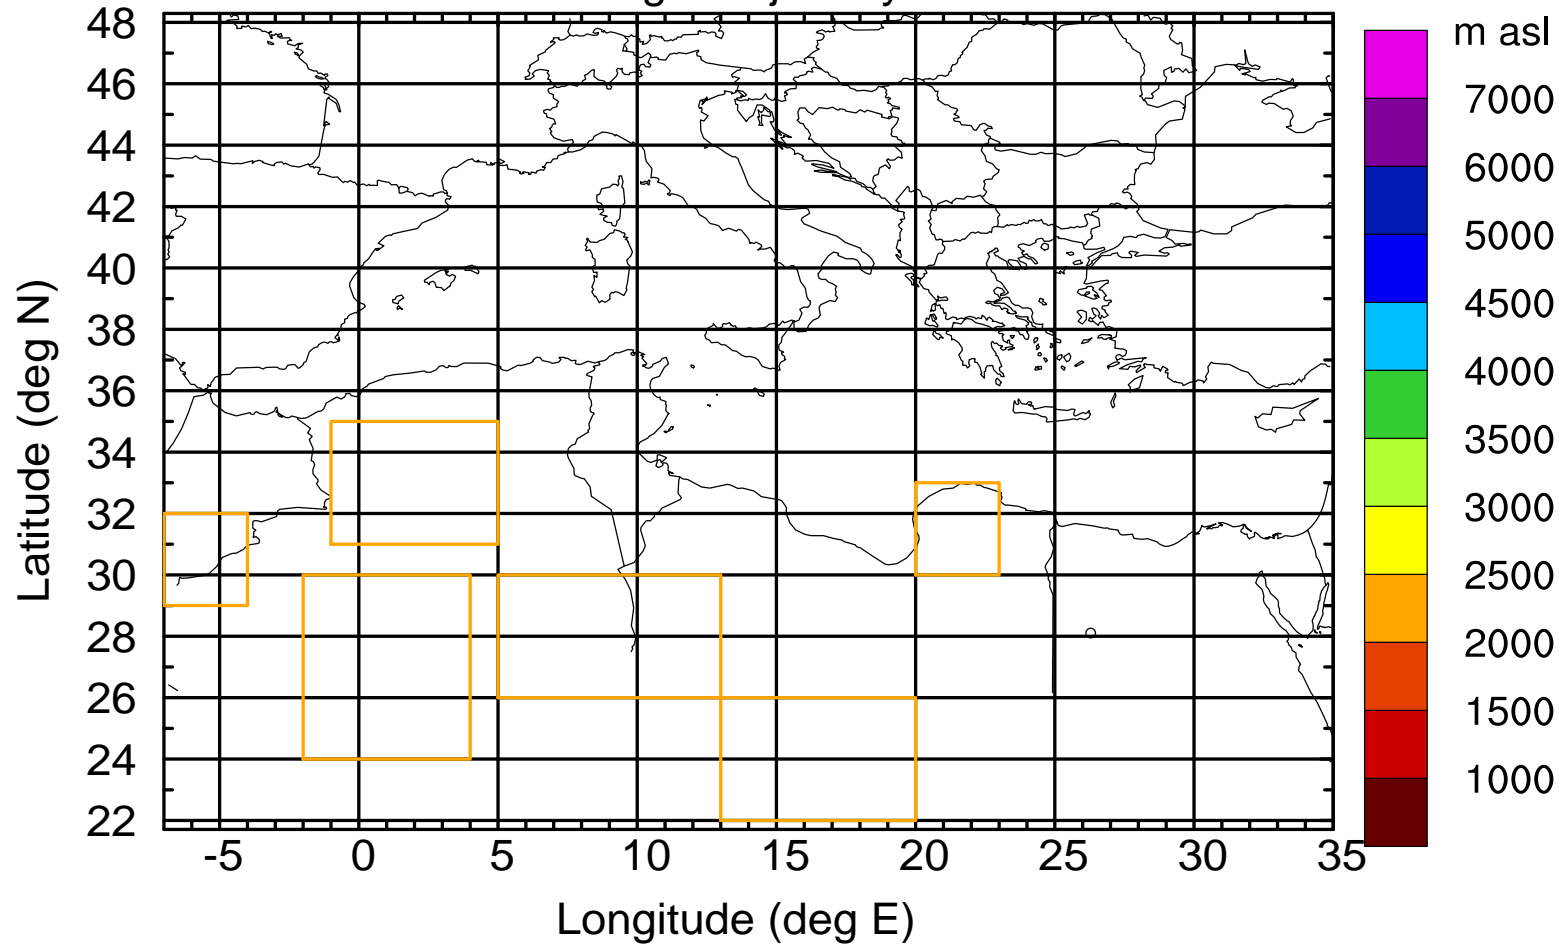

Paphos Airport ground station 20170422 6:00 UTC - 12/100/500/1000m

Flight trajectory