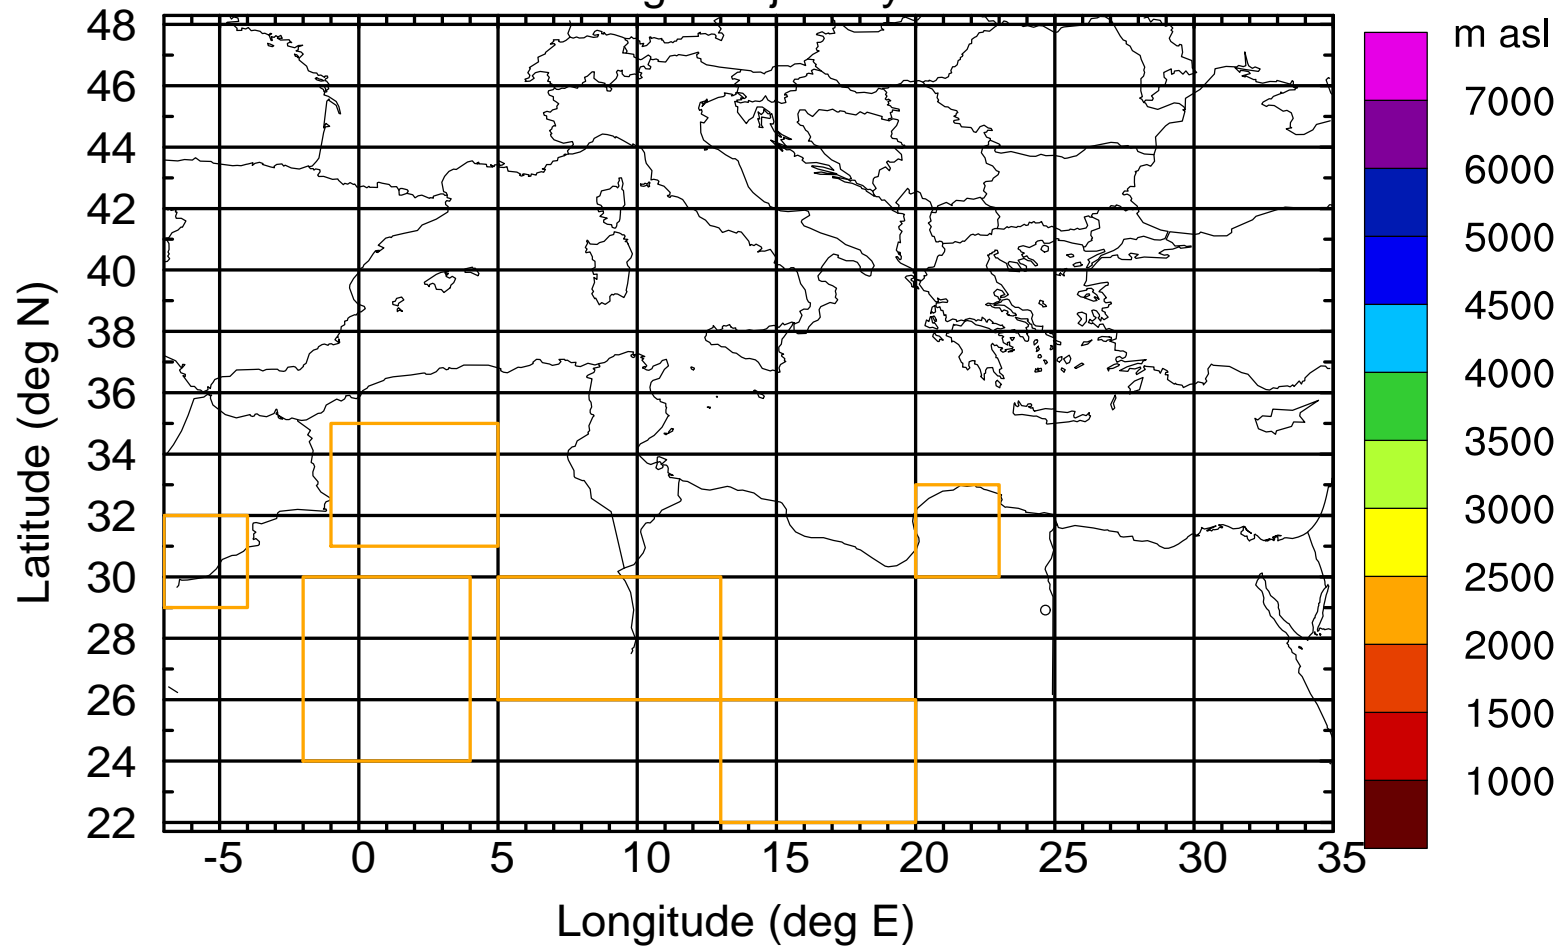

Paphos Airport ground station 20170422 6:00 UTC - 12/100/500/1000m

Flight trajectory