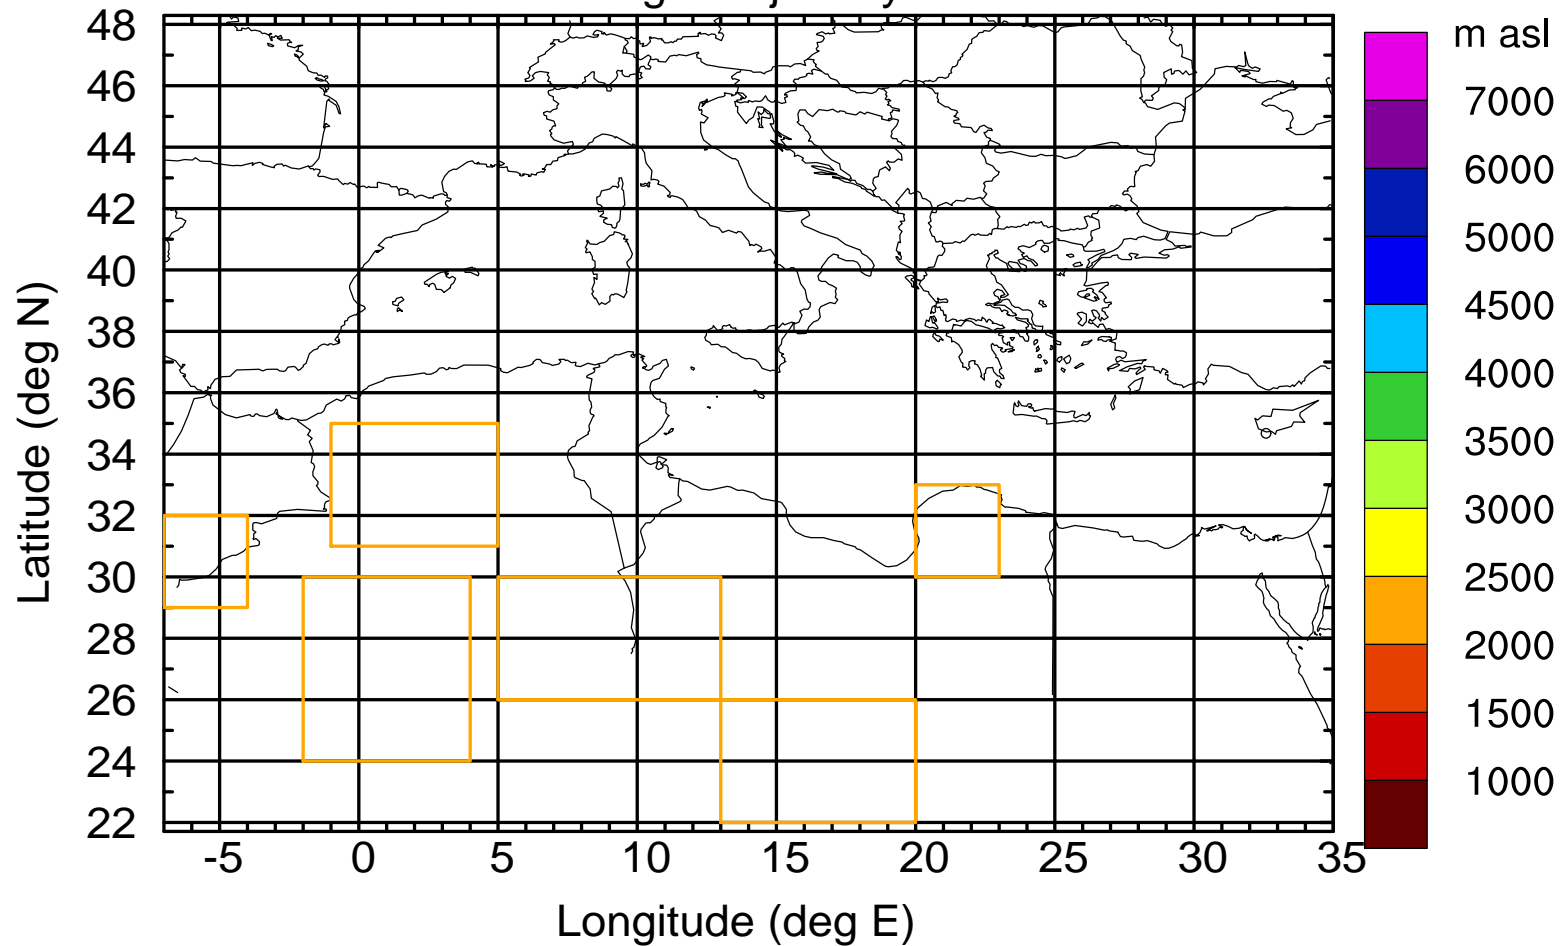

Paphos Airport ground station 20170422 6:00 UTC - 12/100/500/1000m

Flight trajectory