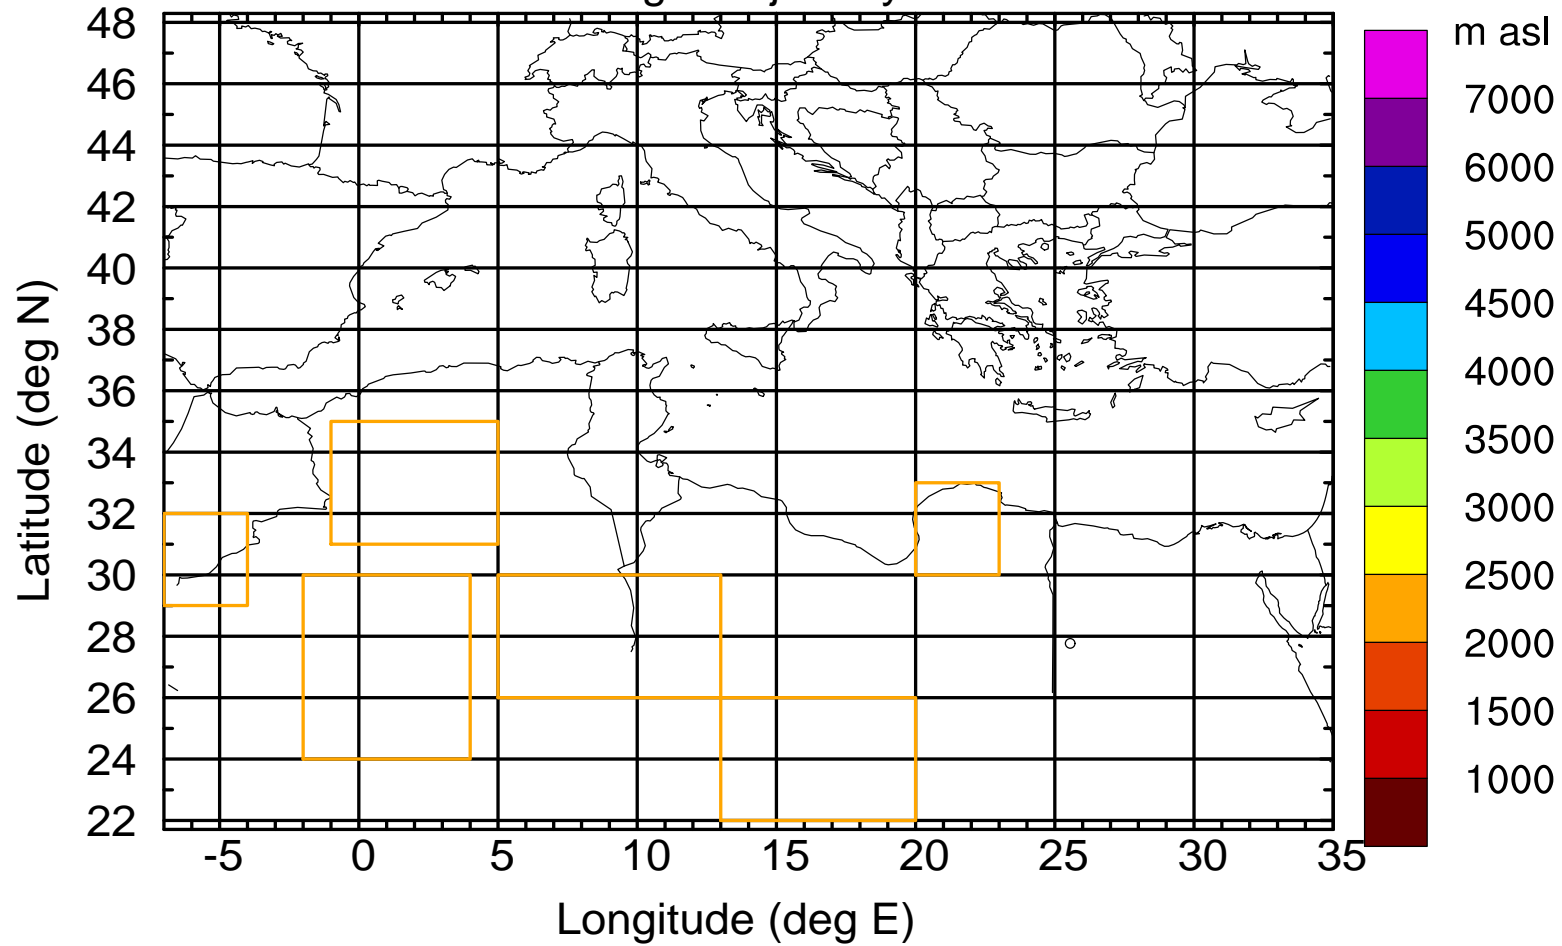

Paphos Airport ground station 20170422 6:00 UTC - 12/100/500/1000m

Flight trajectory