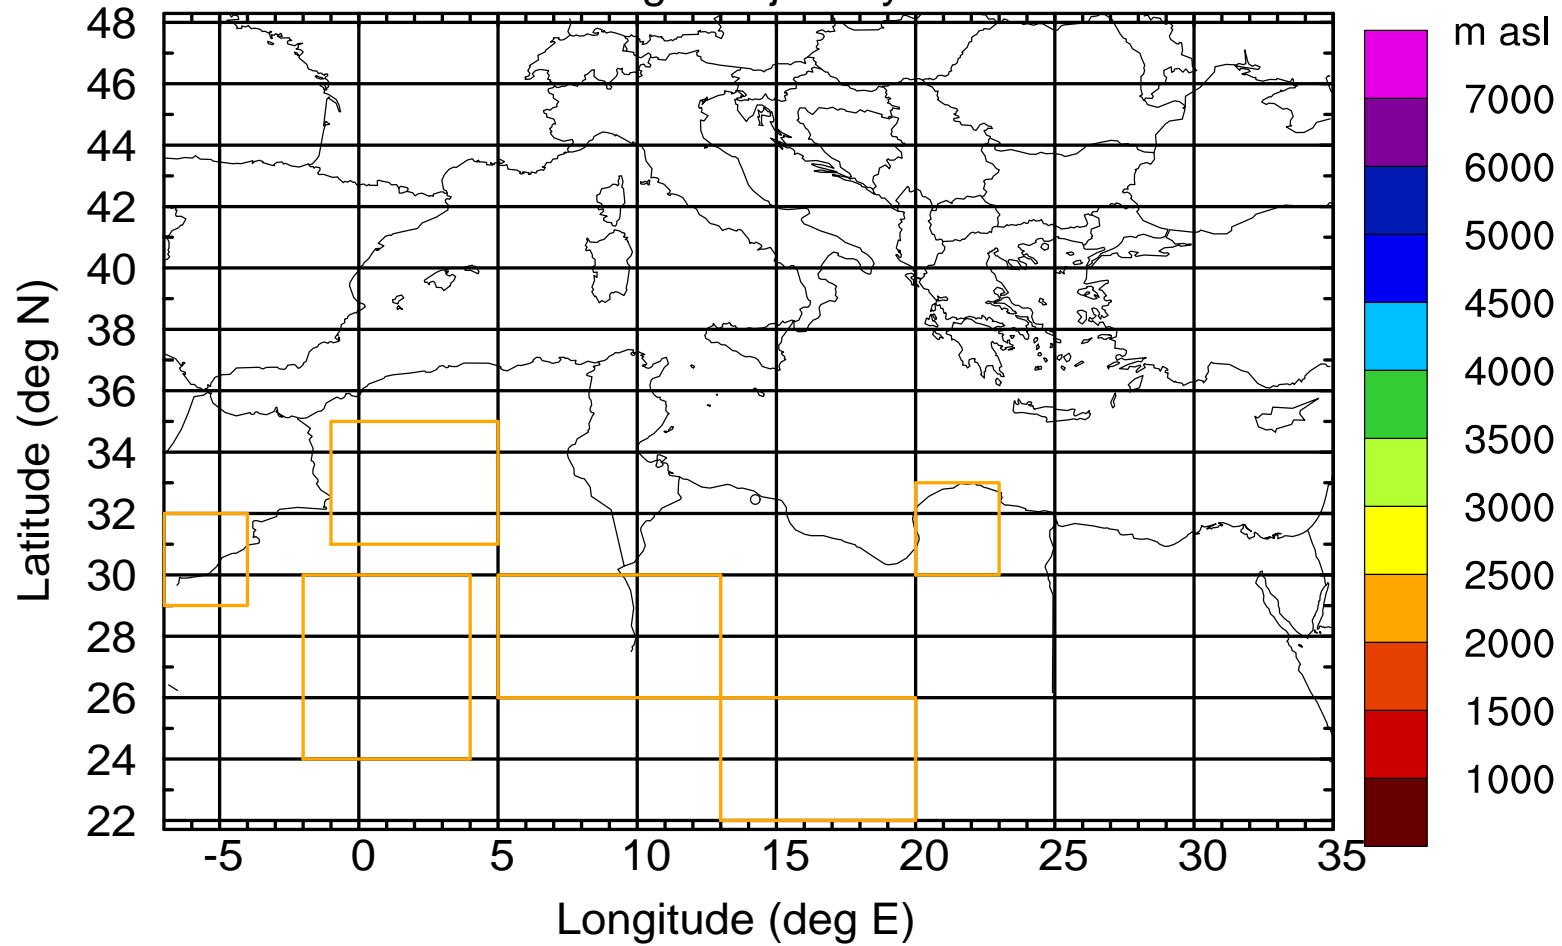

Paphos Airport ground station 20170422 6:00 UTC - 12/100/500/1000m

Flight trajectory