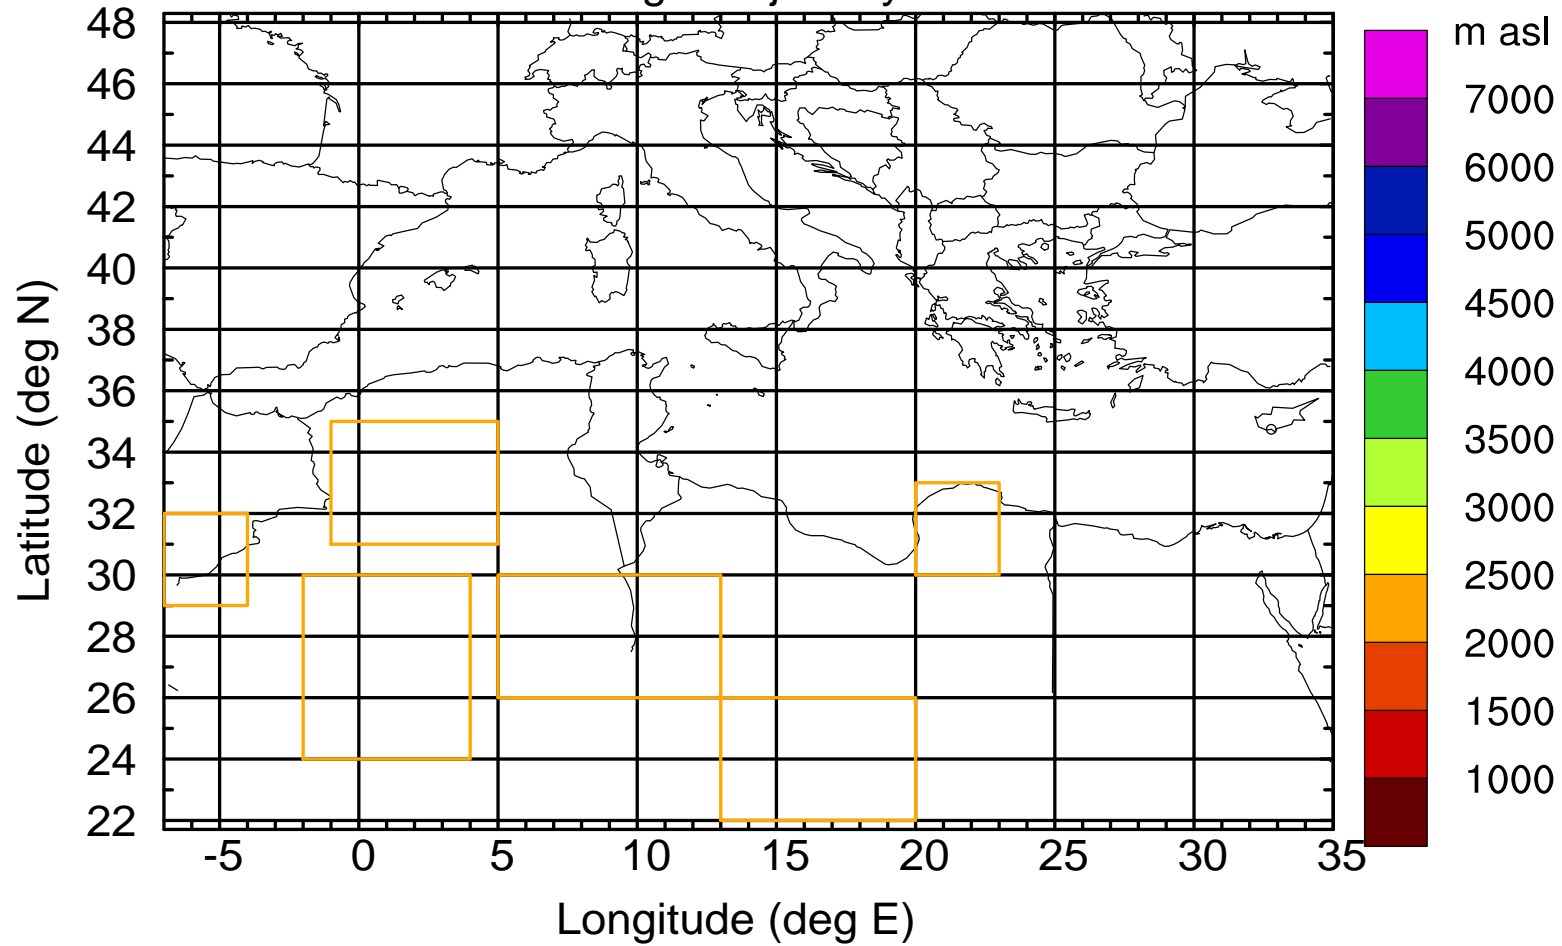

Paphos Airport ground station 20170422 6:00 UTC - 12/100/500/1000m

Flight trajectory