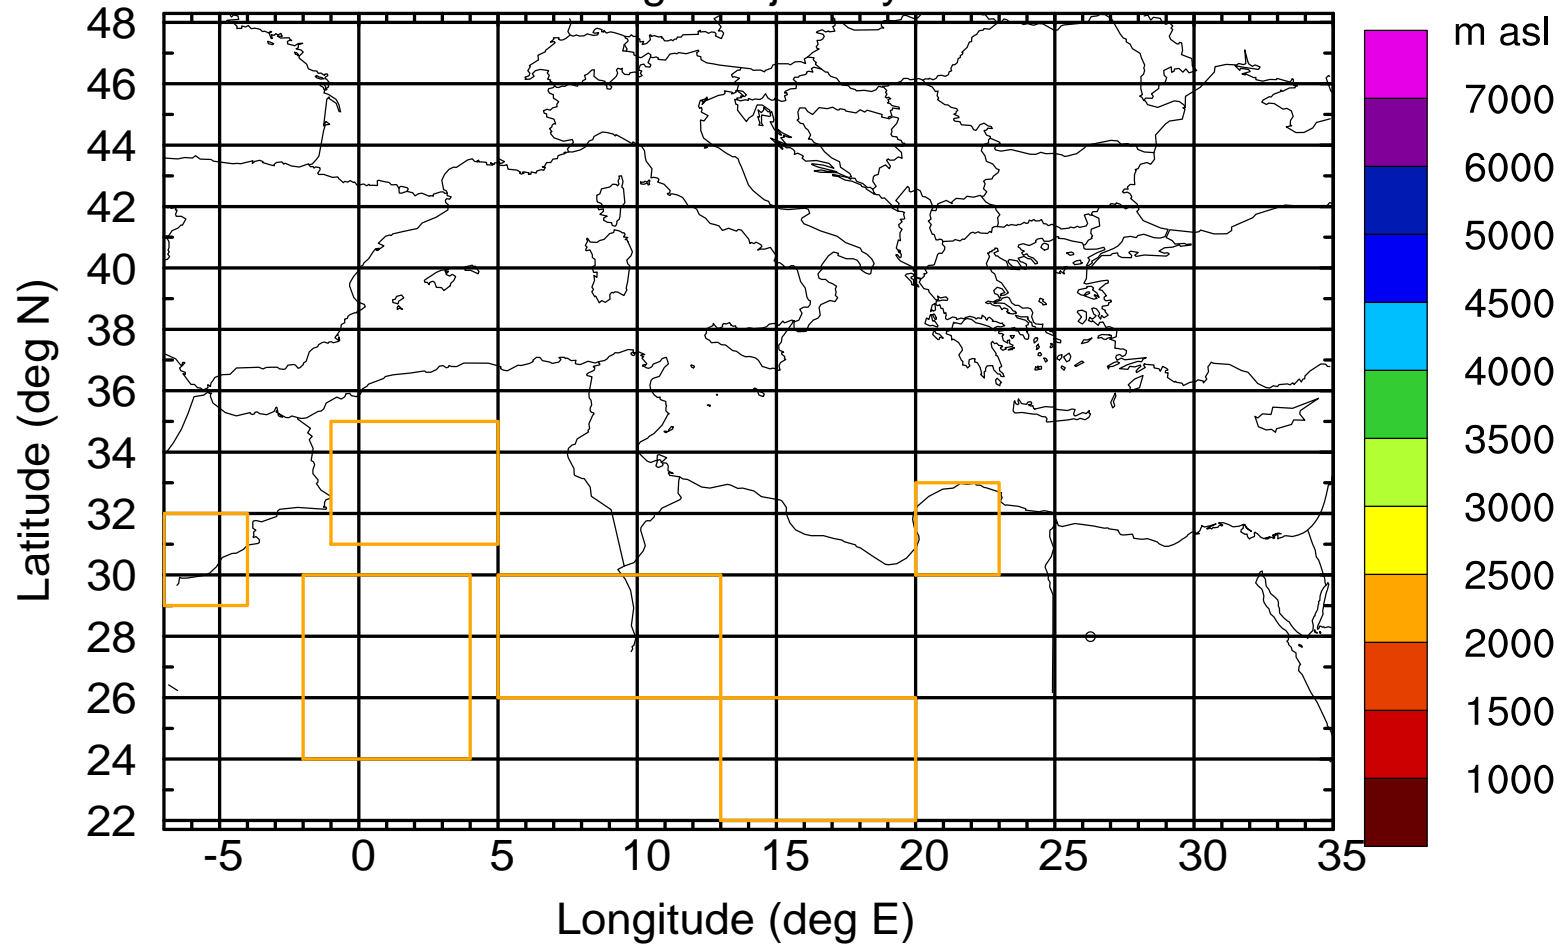

Paphos Airport ground station 20170422 6:00 UTC - 12/100/500/1000m

Flight trajectory