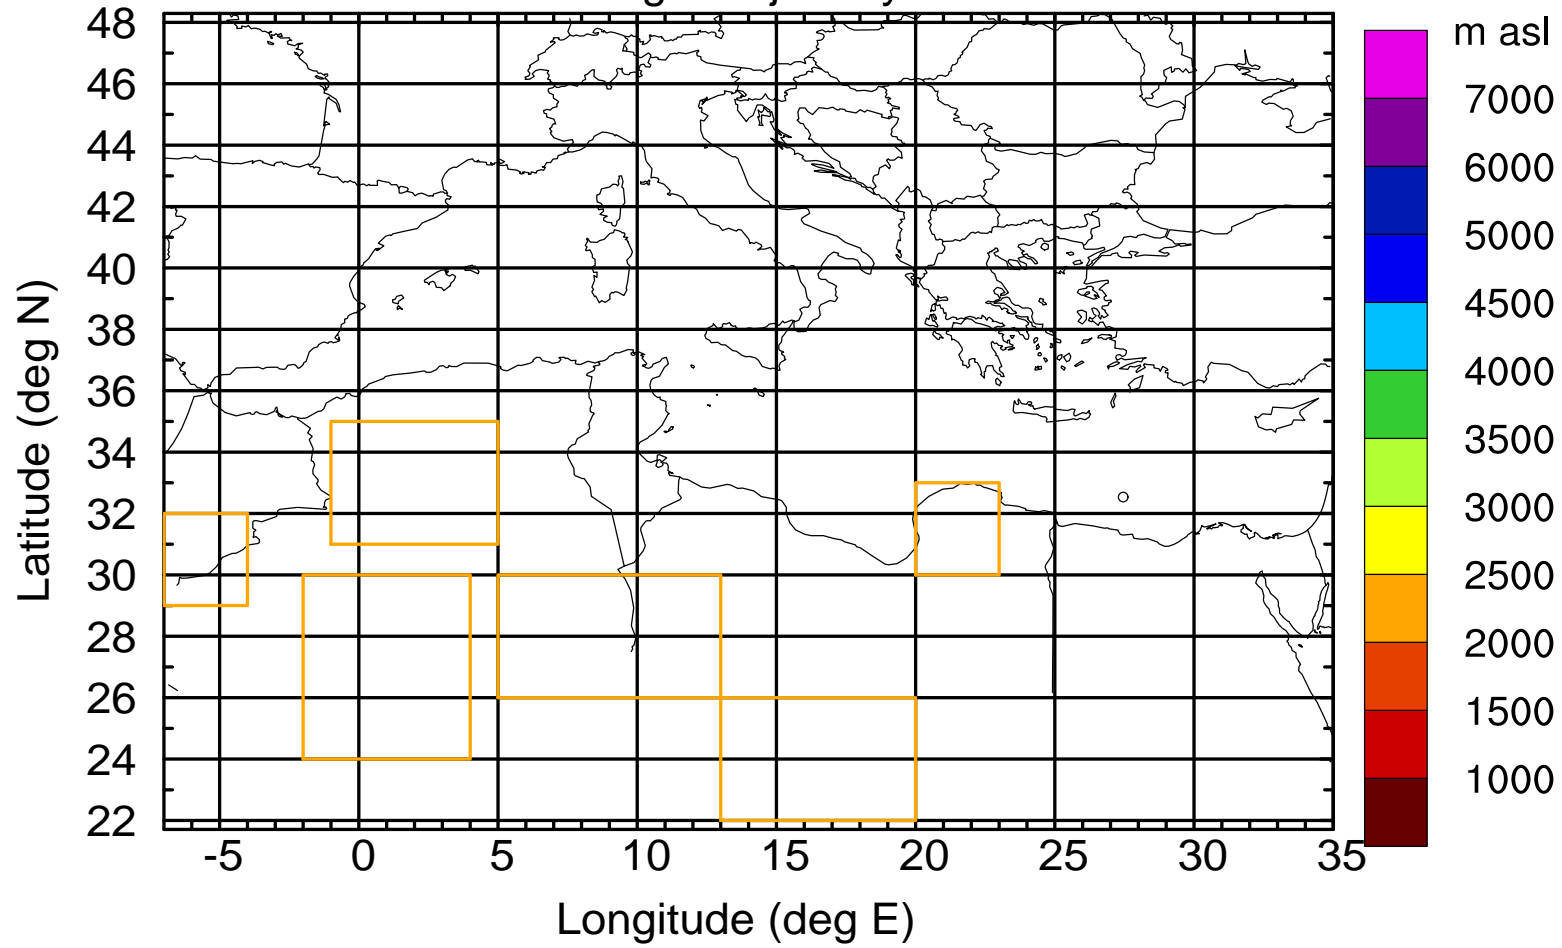

Paphos Airport ground station 20170422 6:00 UTC - 12/100/500/1000m

Flight trajectory