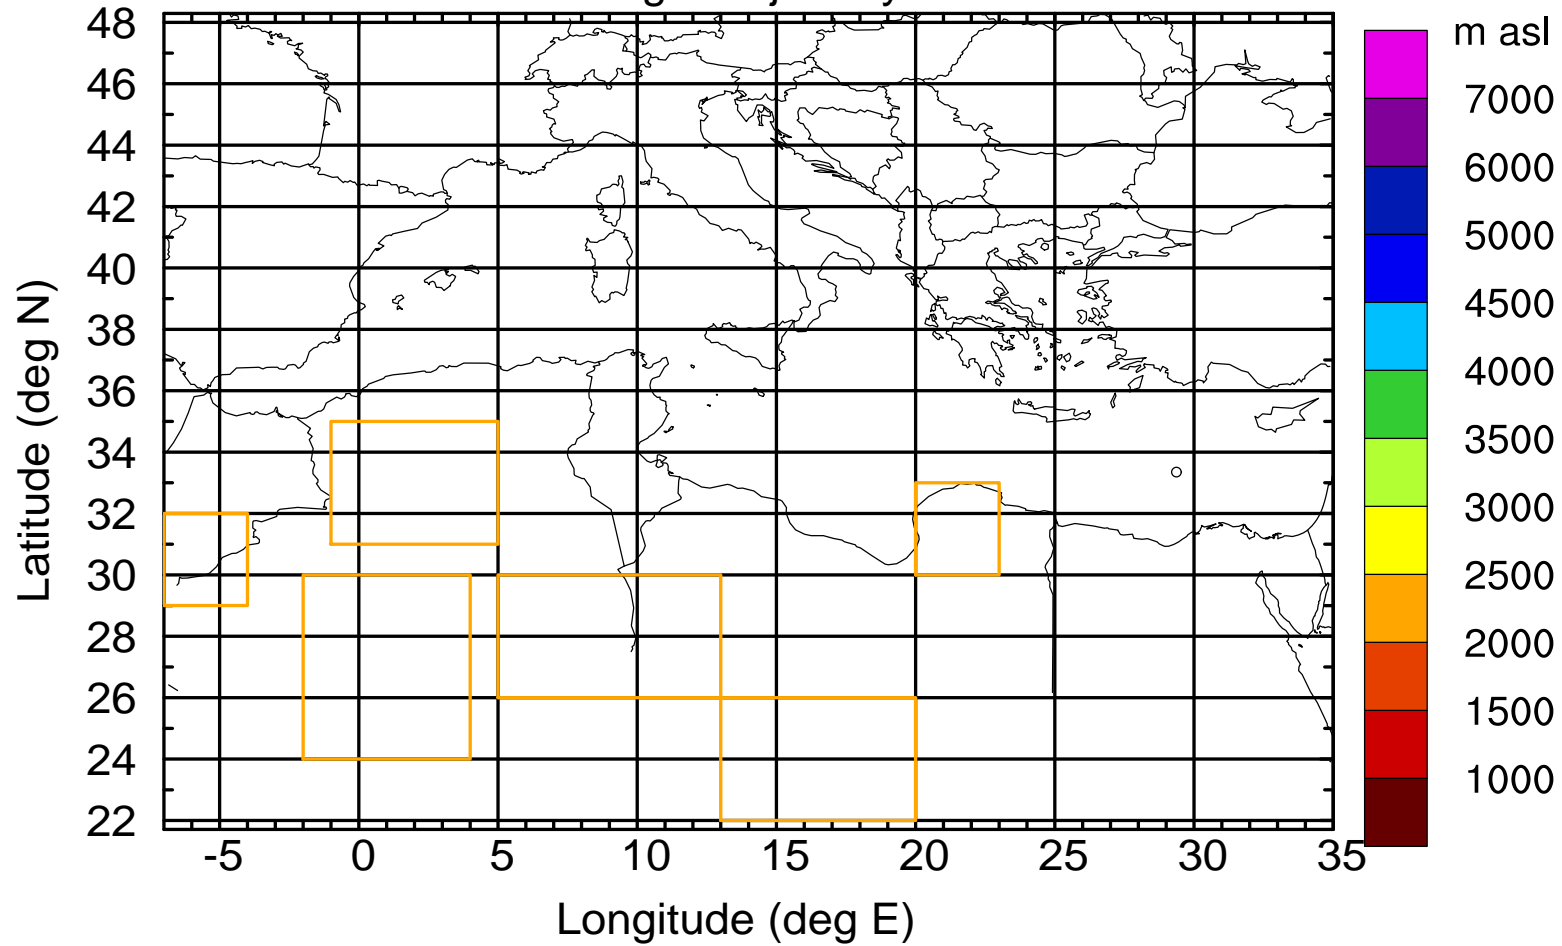

Paphos Airport ground station 20170422 6:00 UTC - 12/100/500/1000m

Flight trajectory