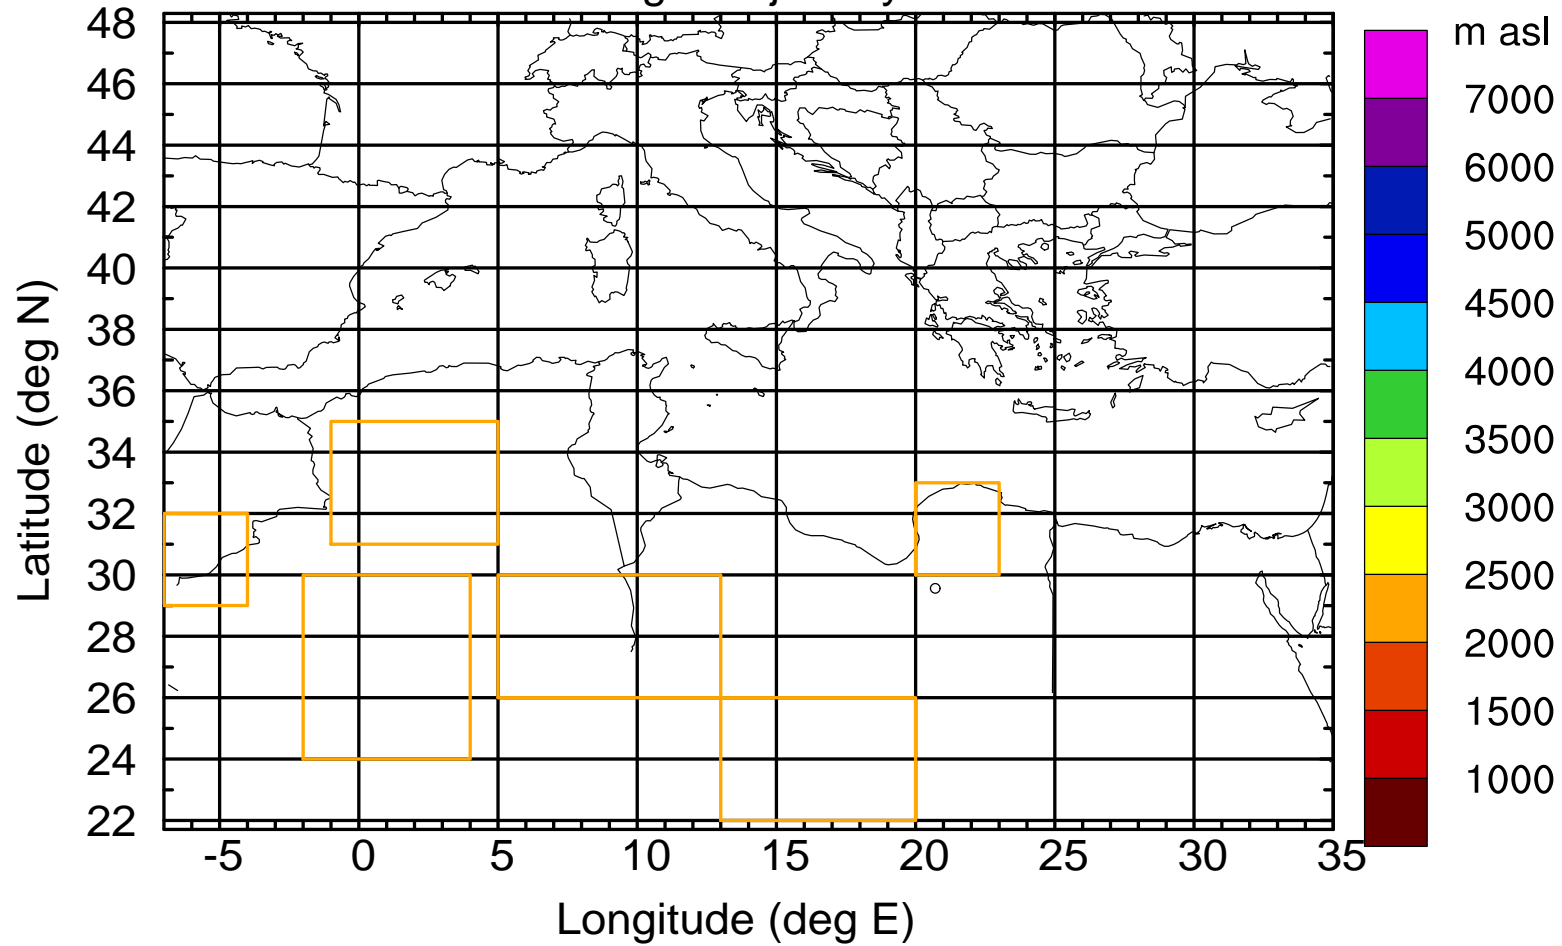

Paphos Airport ground station 20170422 6:00 UTC - 12/100/500/1000m

Flight trajectory