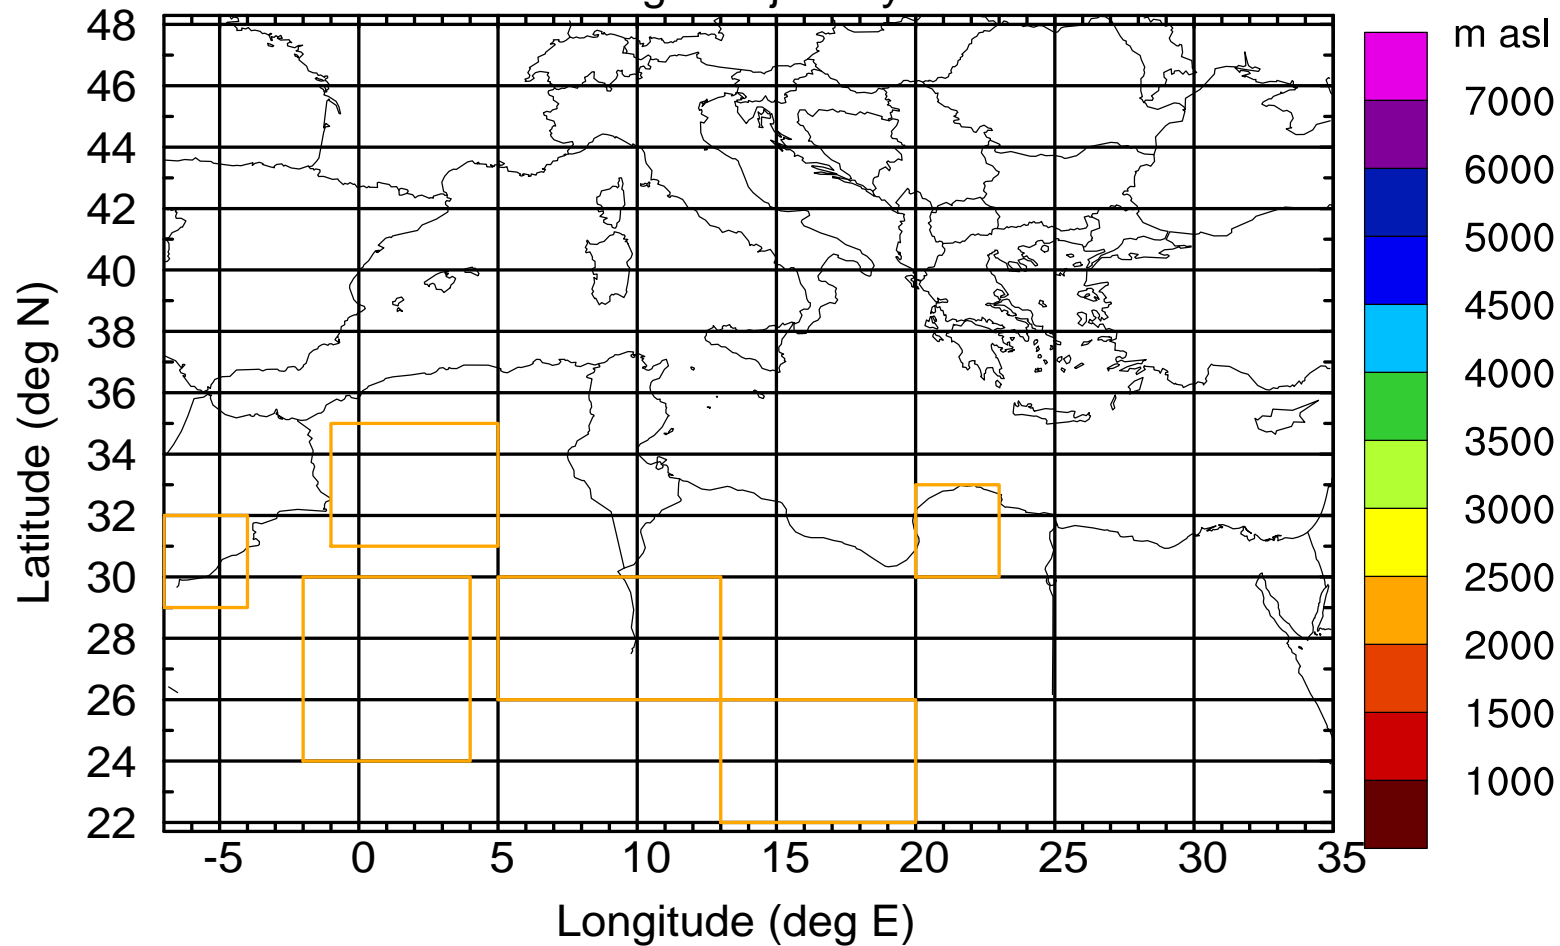

Paphos Airport ground station 20170422 6:00 UTC - 12/100/500/1000m

Flight trajectory