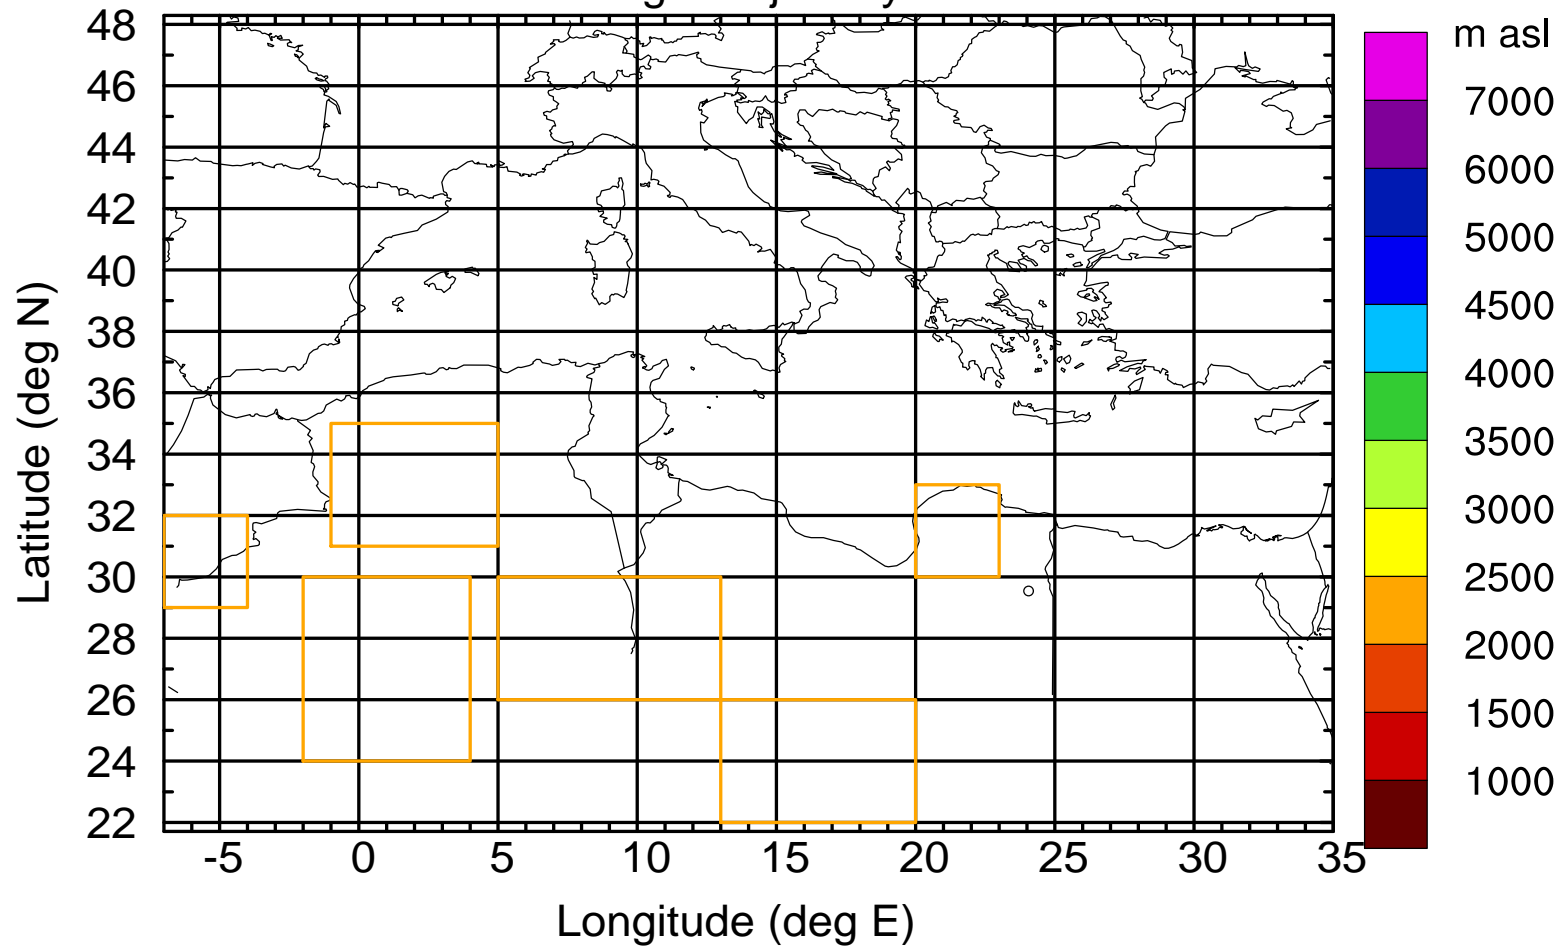

Paphos Airport ground station 20170422 6:00 UTC - 12/100/500/1000m

Flight trajectory