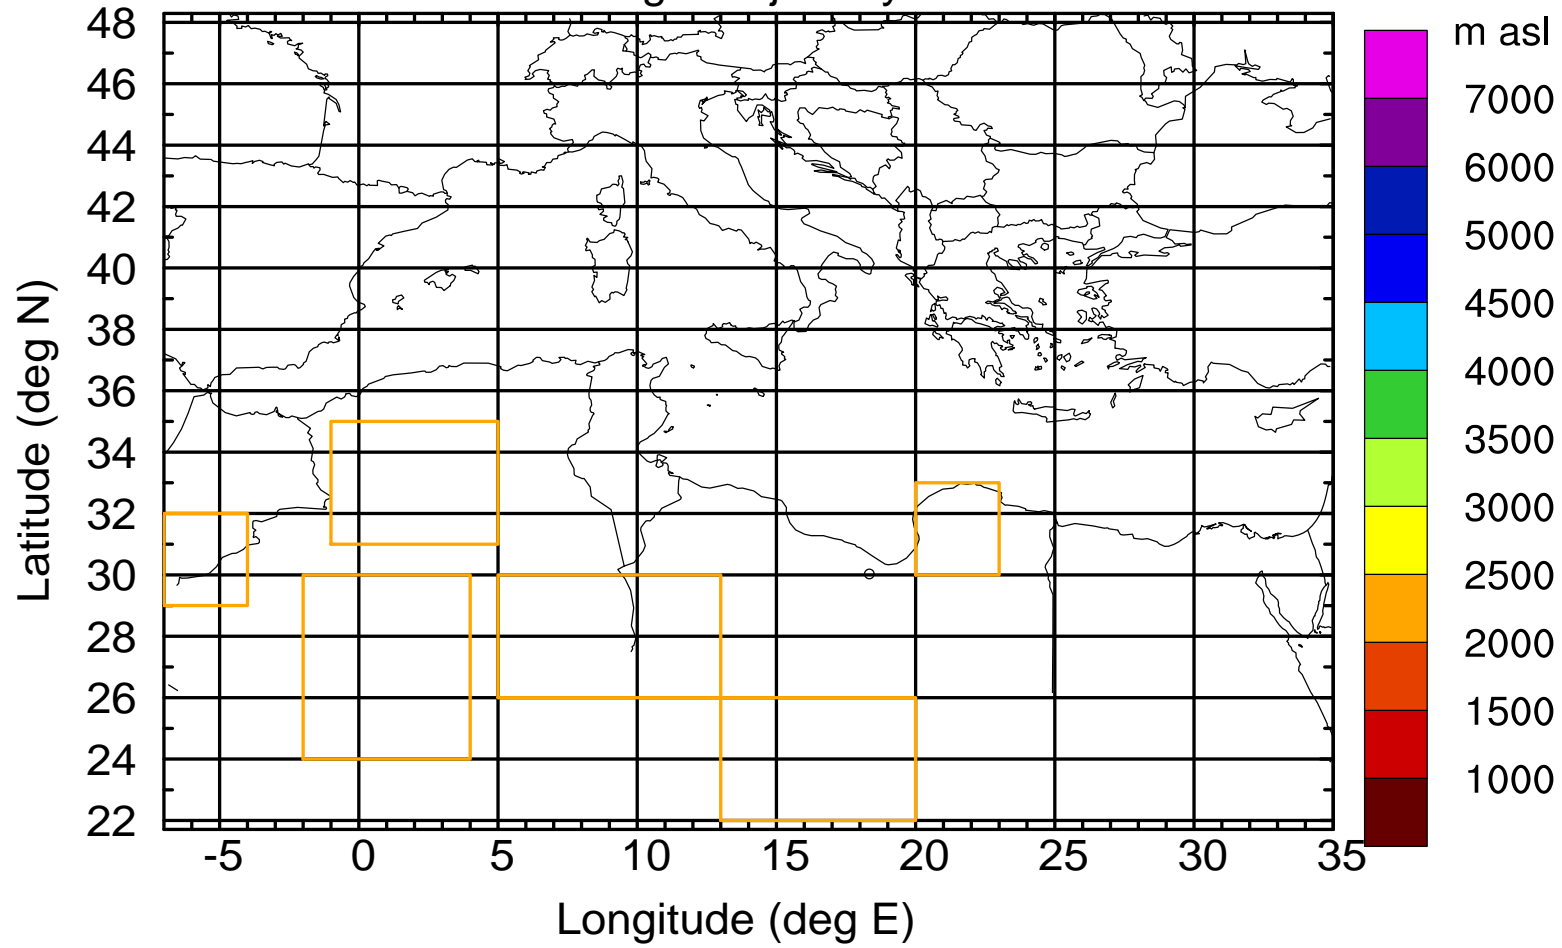

Paphos Airport ground station 20170422 6:00 UTC - 12/100/500/1000m

Flight trajectory