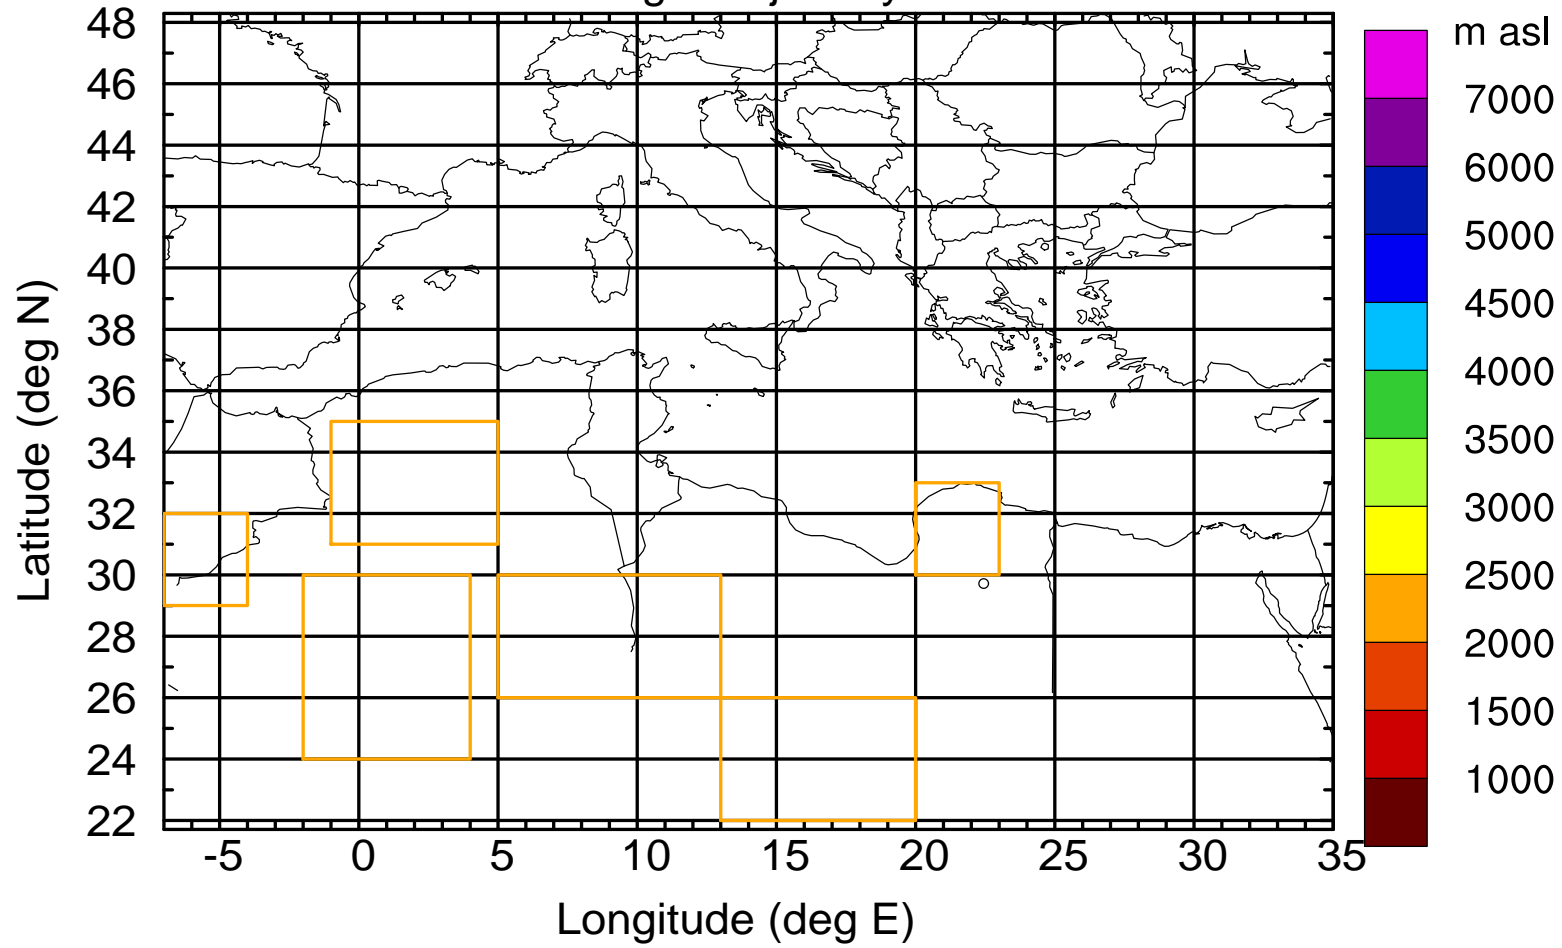

Paphos Airport ground station 20170422 6:00 UTC - 12/100/500/1000m

Flight trajectory