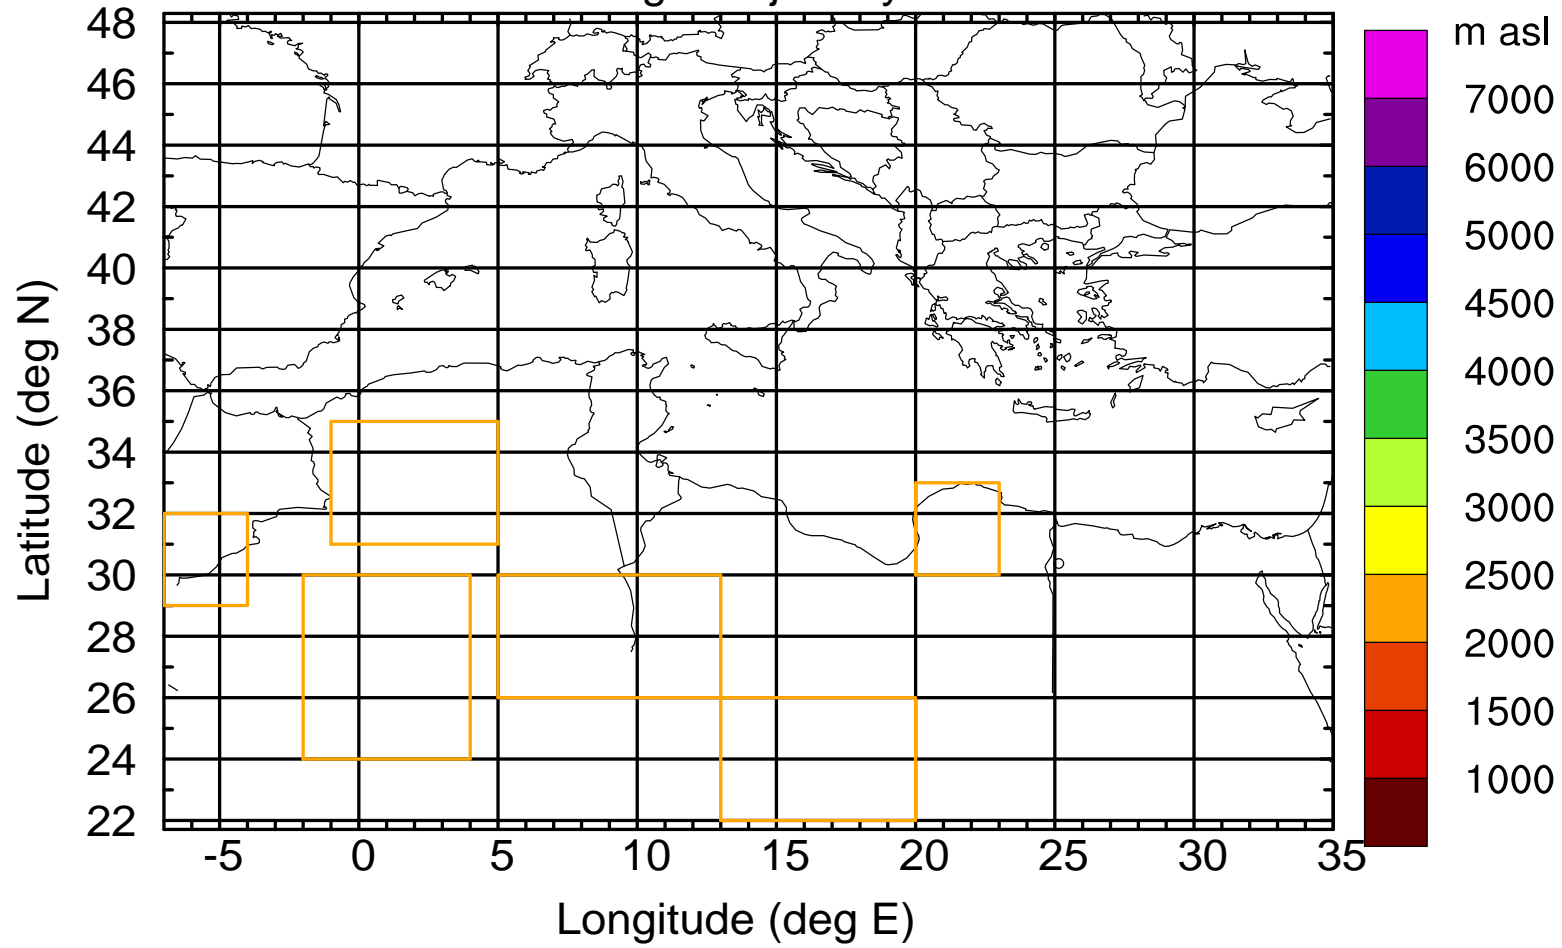

Paphos Airport ground station 20170422 6:00 UTC - 12/100/500/1000m

Flight trajectory