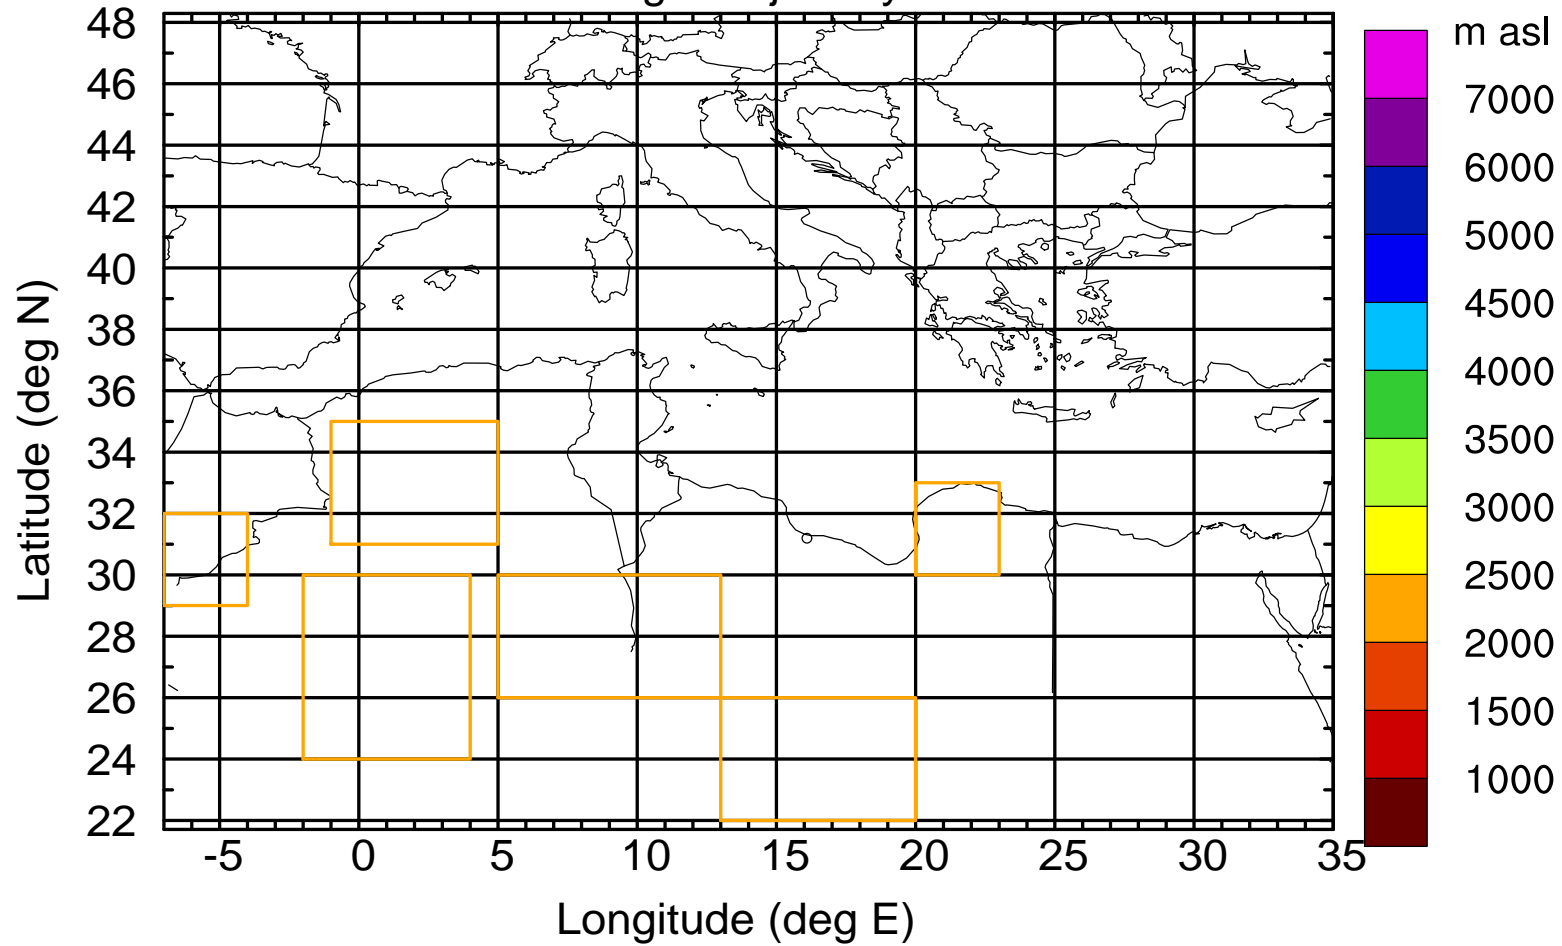

Paphos Airport ground station 20170422 6:00 UTC - 12/100/500/1000m

Flight trajectory