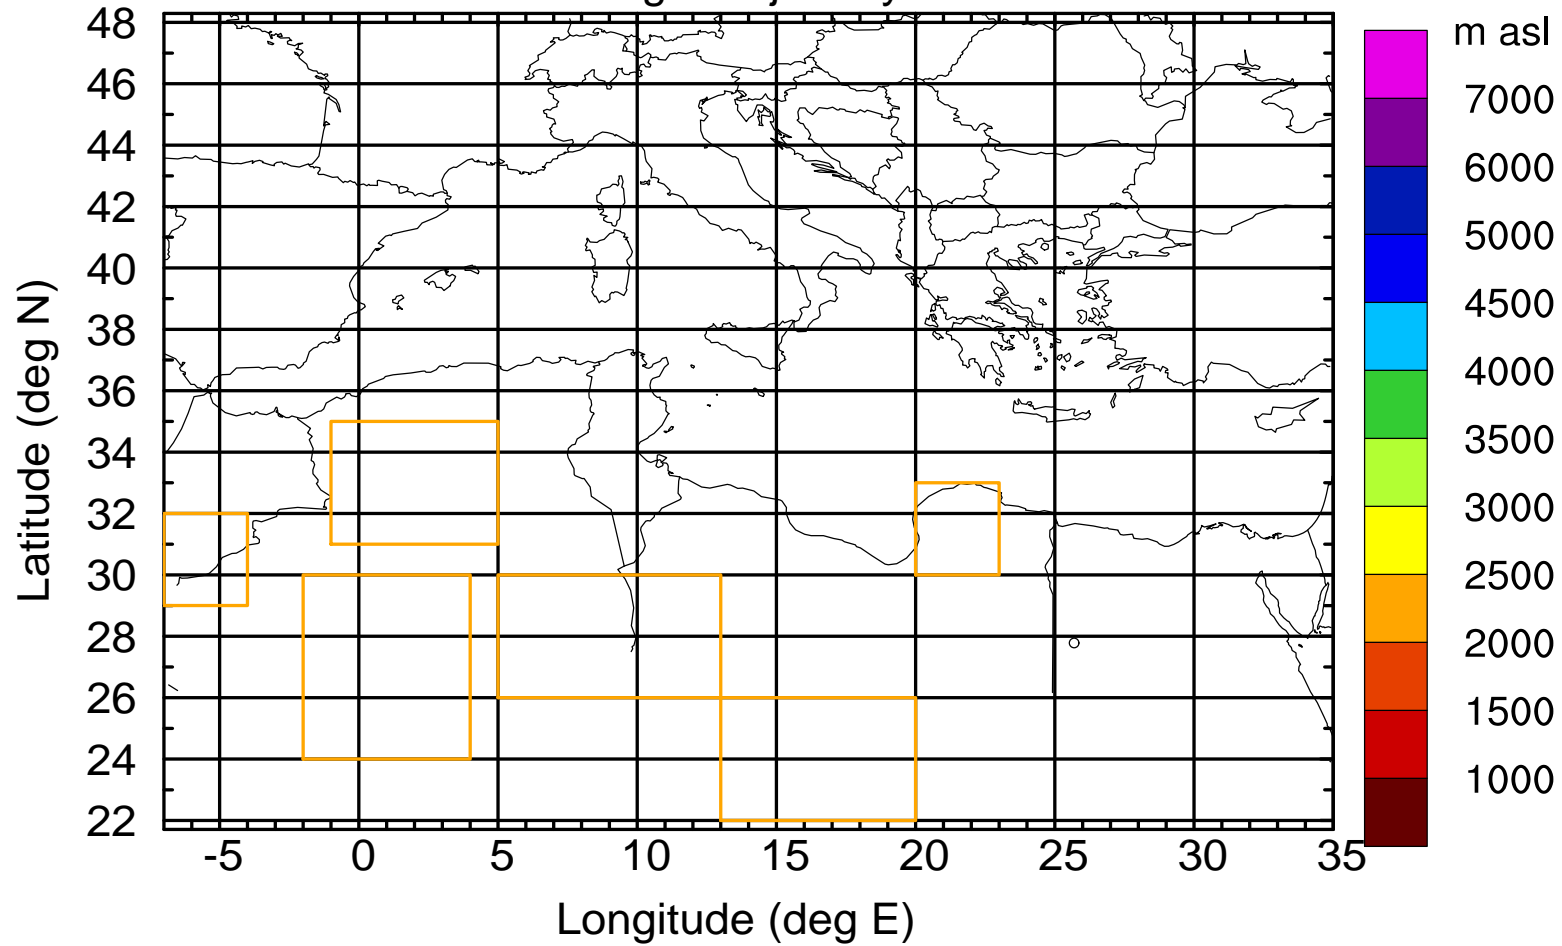

Paphos Airport ground station 20170422 6:00 UTC - 12/100/500/1000m

Flight trajectory