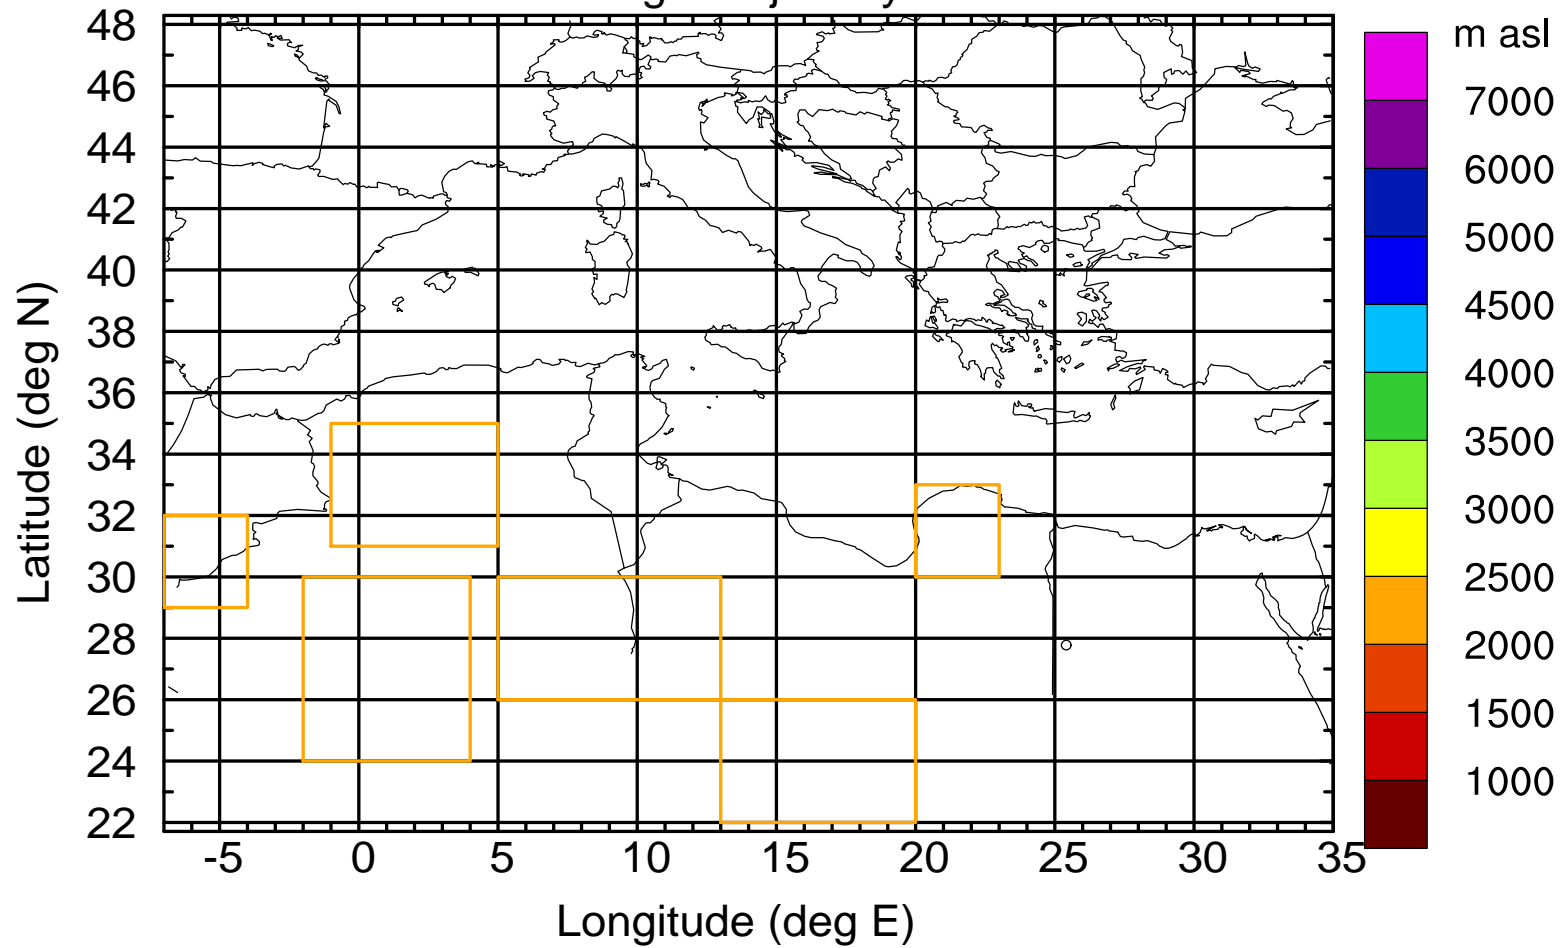

Paphos Airport ground station 20170422 6:00 UTC - 12/100/500/1000m

Flight trajectory