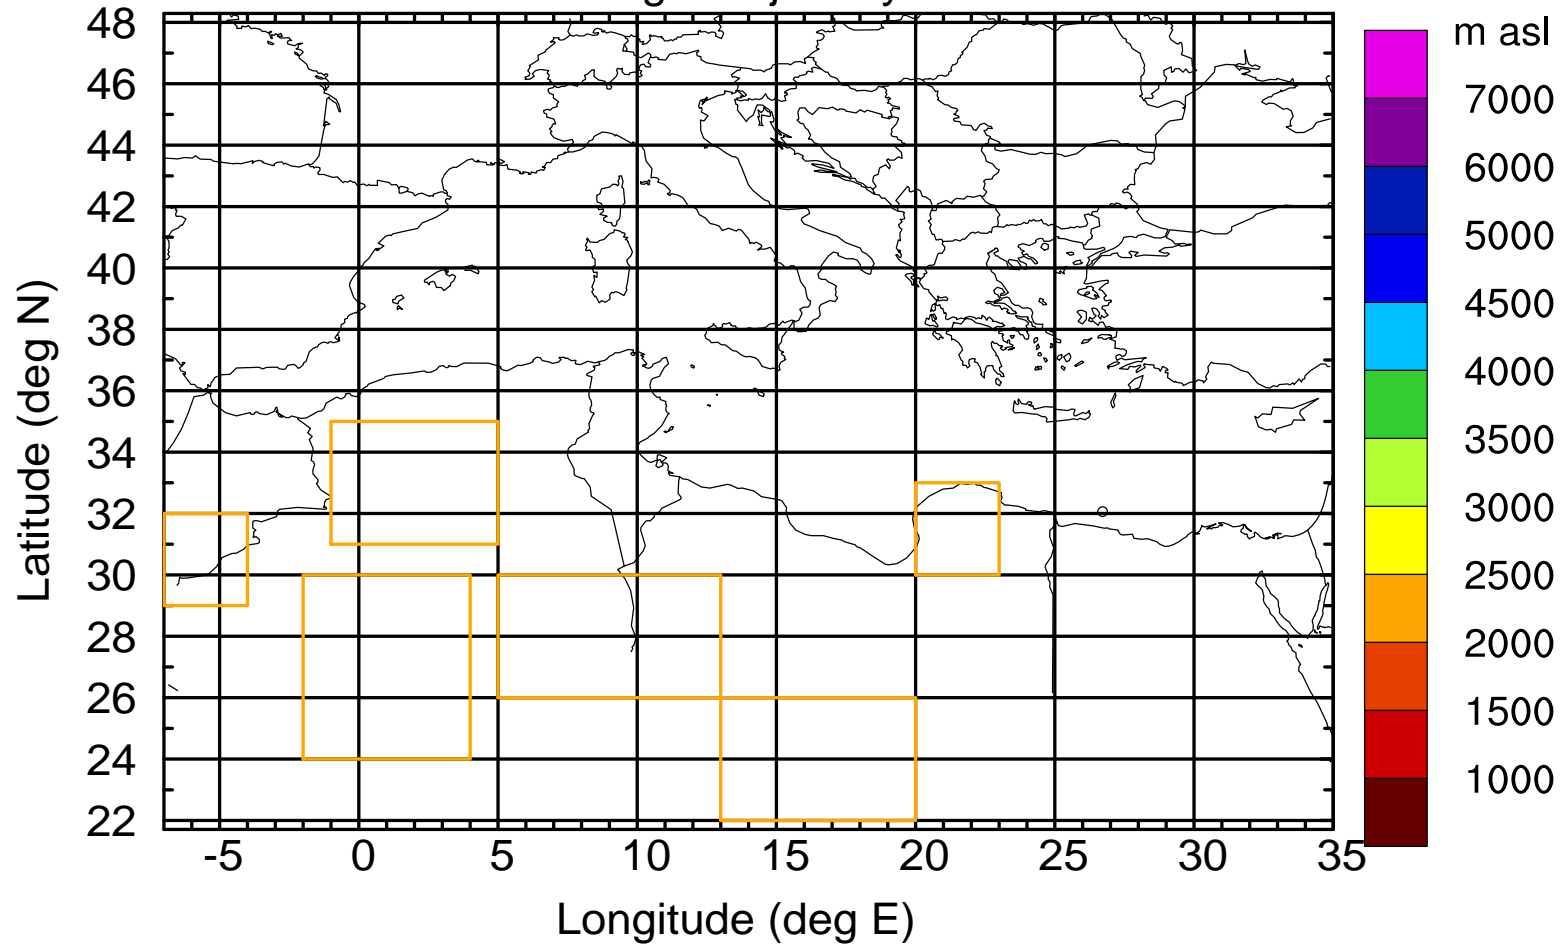

Paphos Airport ground station 20170422 6:00 UTC - 12/100/500/1000m

Flight trajectory