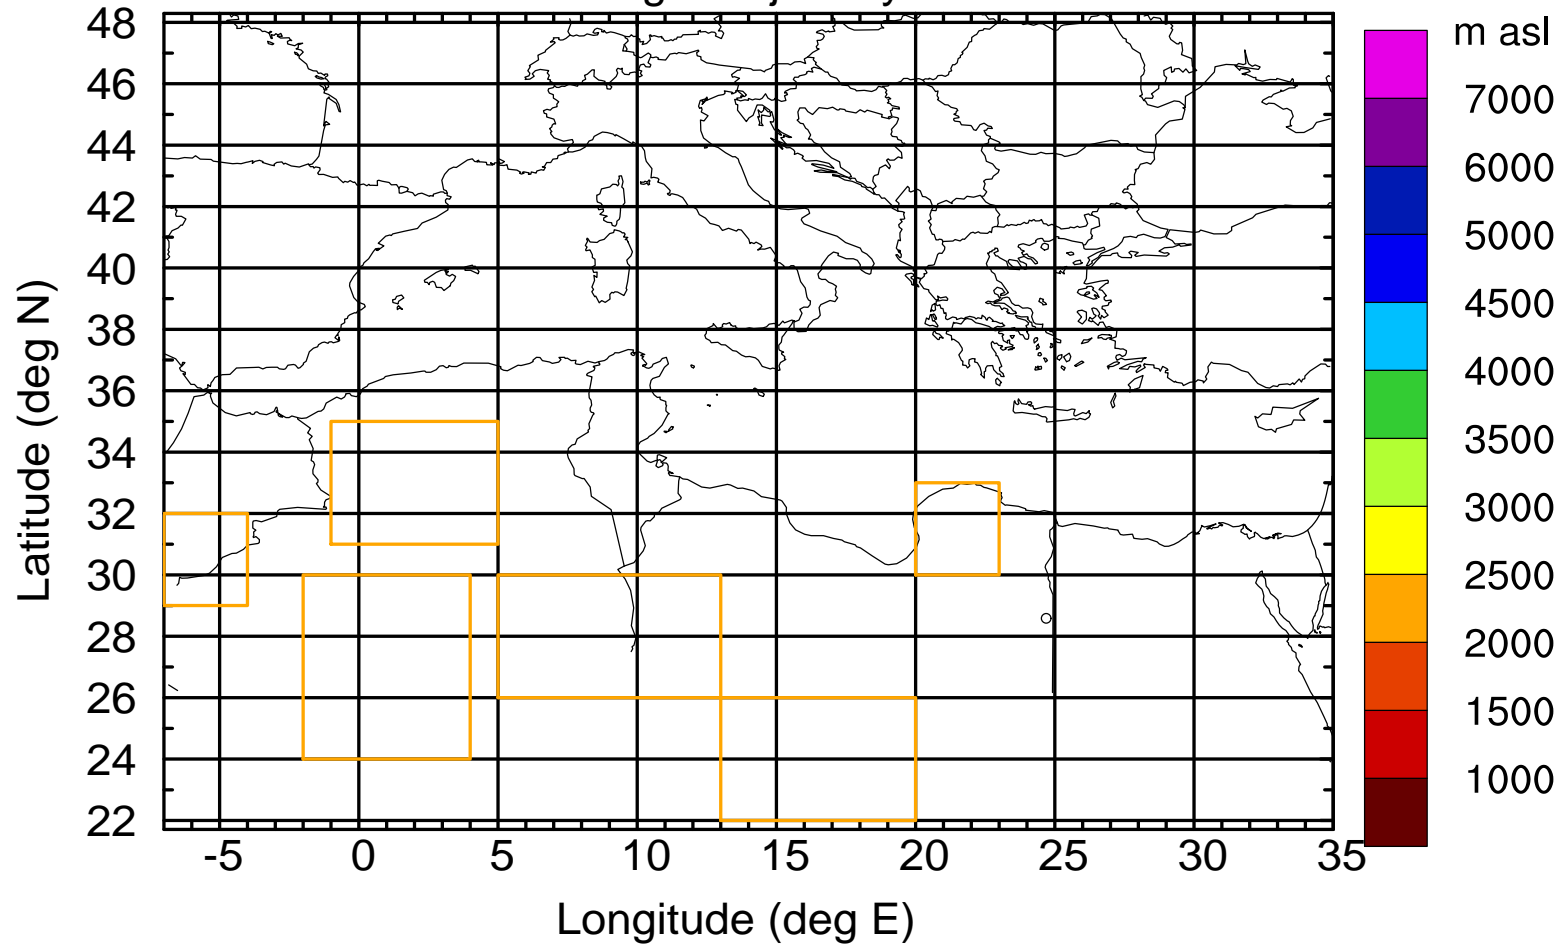

Paphos Airport ground station 20170422 6:00 UTC - 12/100/500/1000m

Flight trajectory