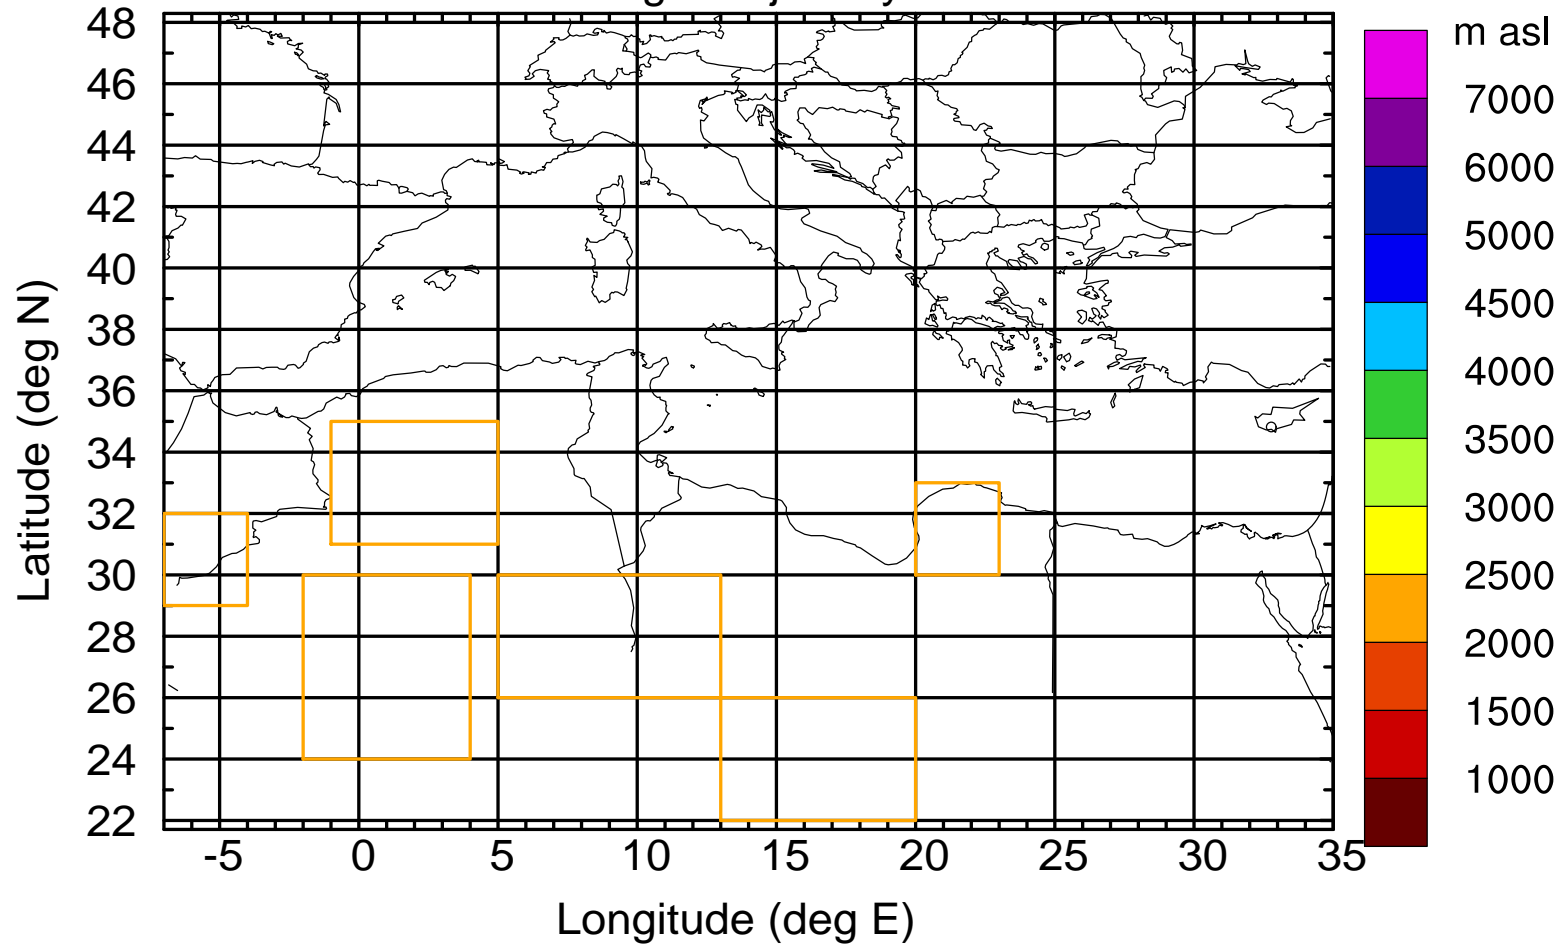

Paphos Airport ground station 20170422 6:00 UTC - 12/100/500/1000m

Flight trajectory