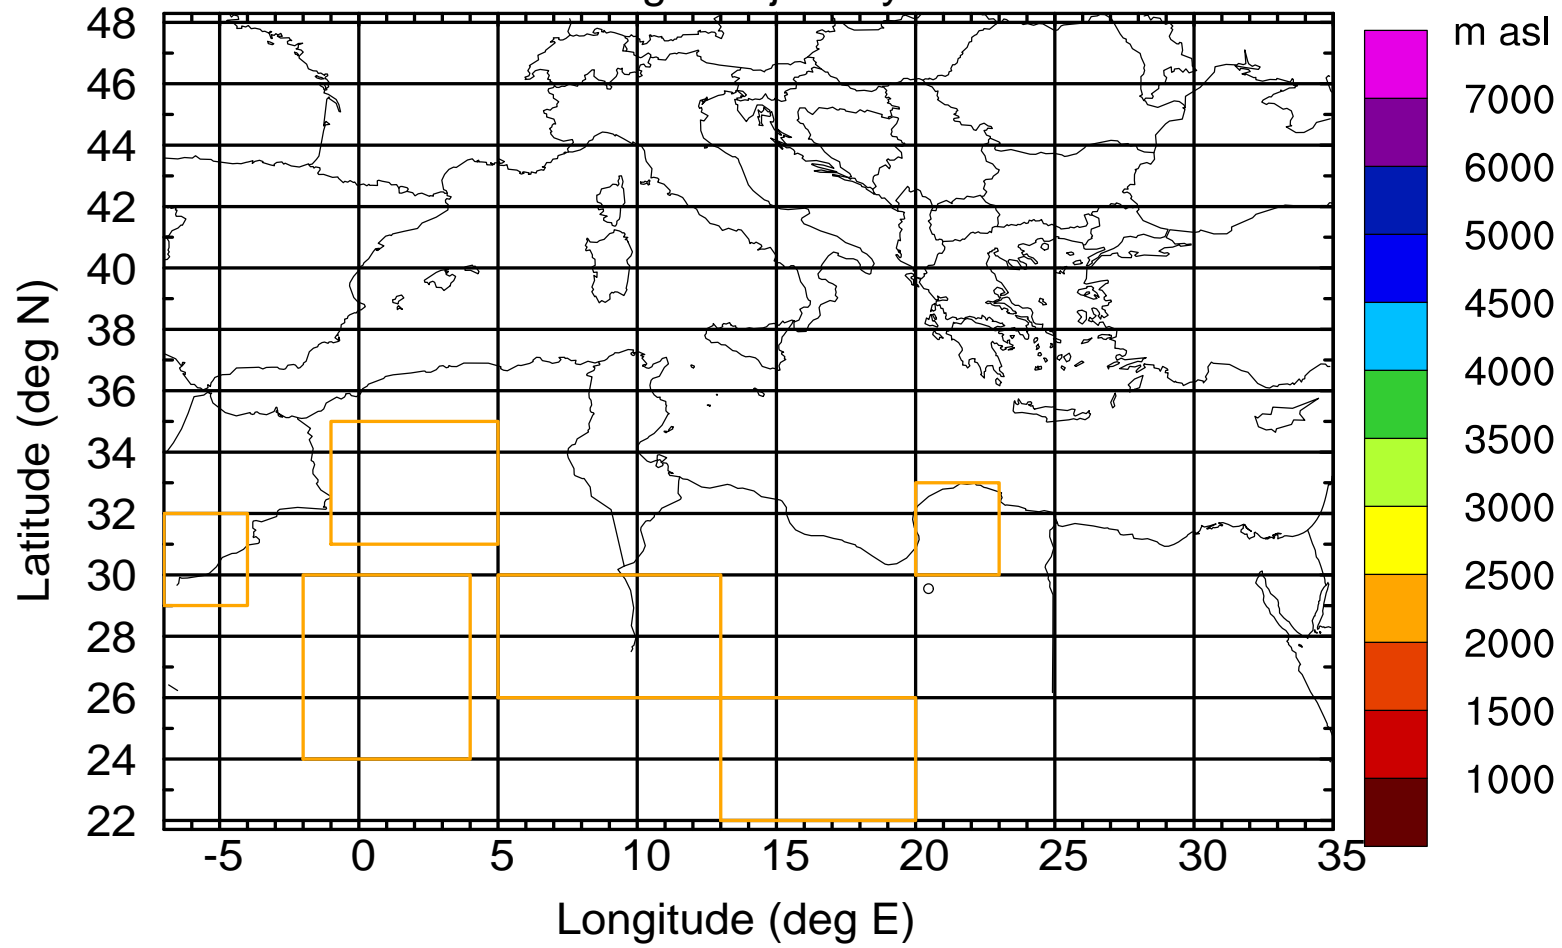

Paphos Airport ground station 20170422 6:00 UTC - 12/100/500/1000m

Flight trajectory