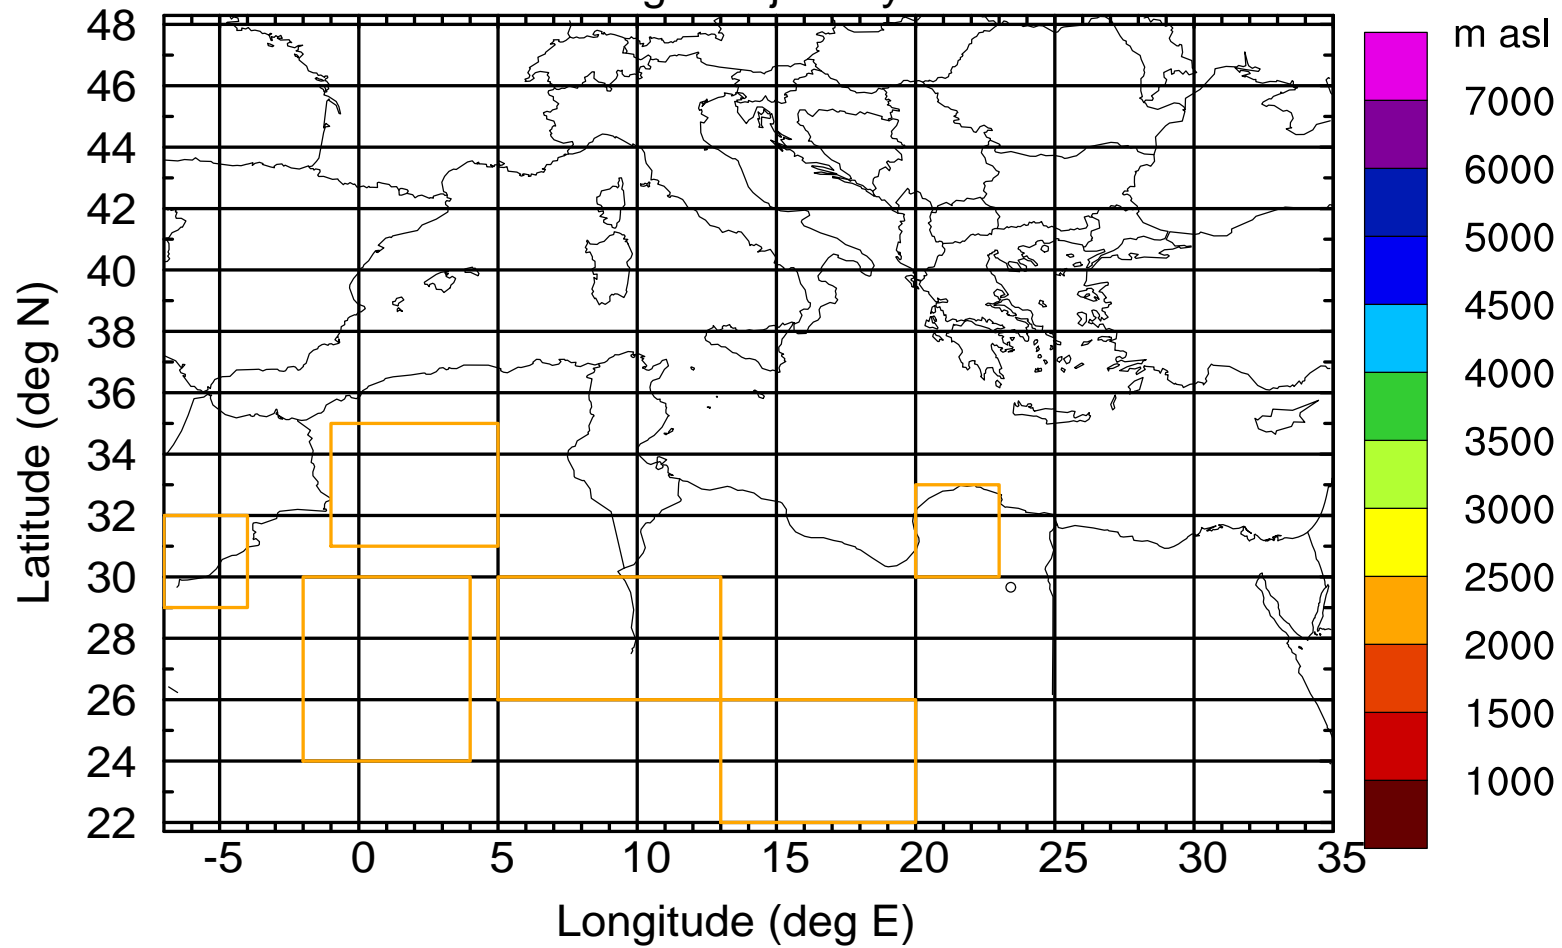

Paphos Airport ground station 20170422 6:00 UTC - 12/100/500/1000m

Flight trajectory