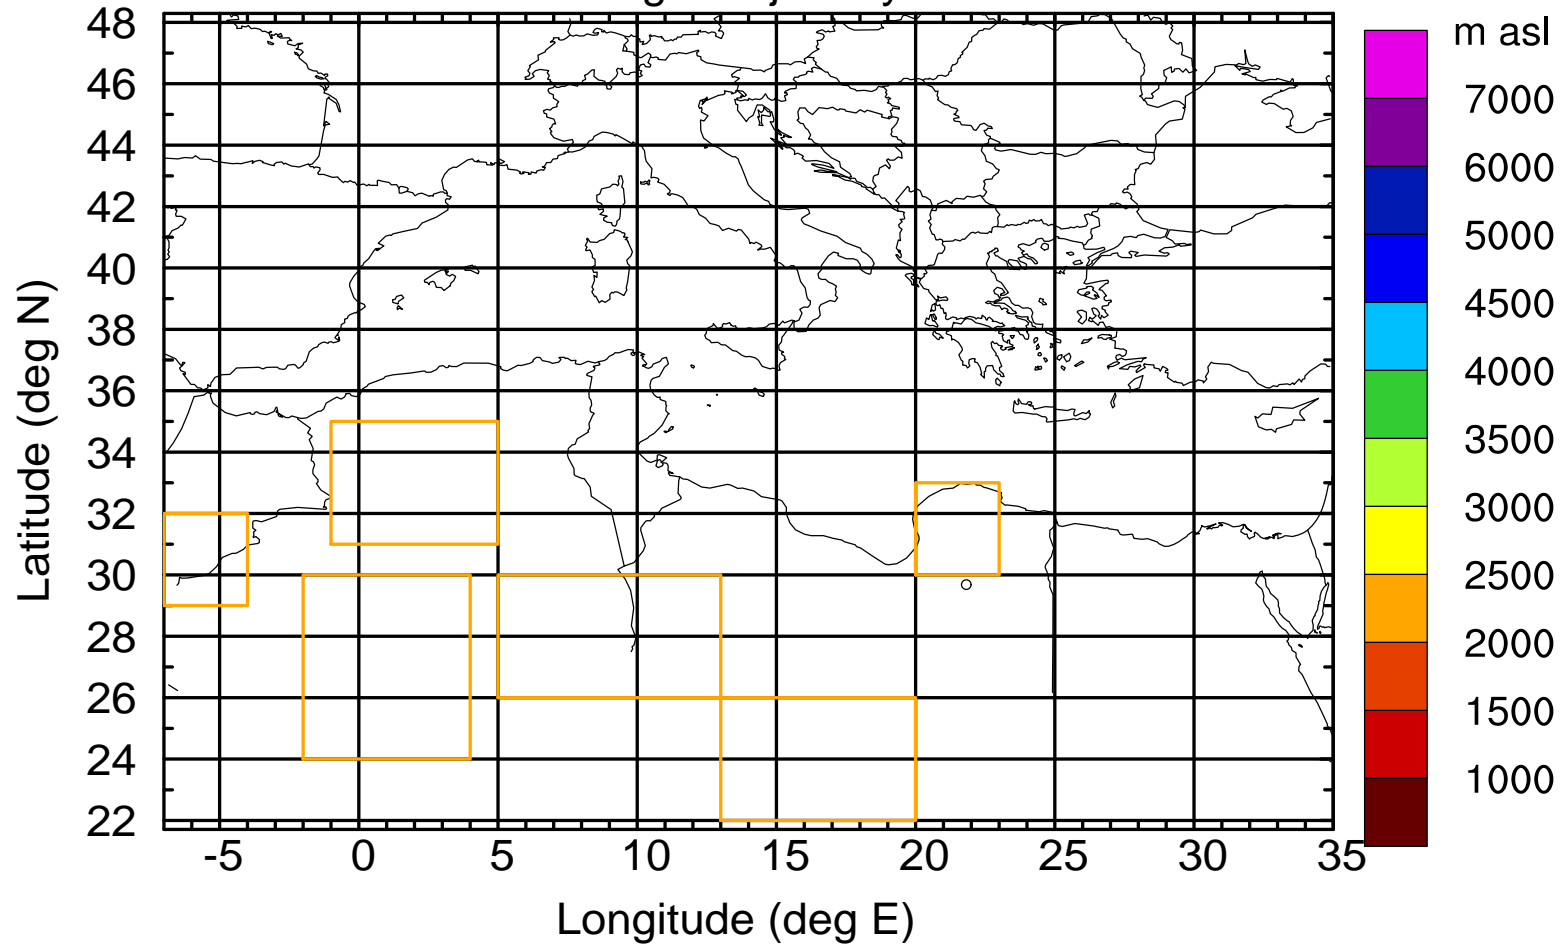

Paphos Airport ground station 20170422 6:00 UTC - 12/100/500/1000m

Flight trajectory