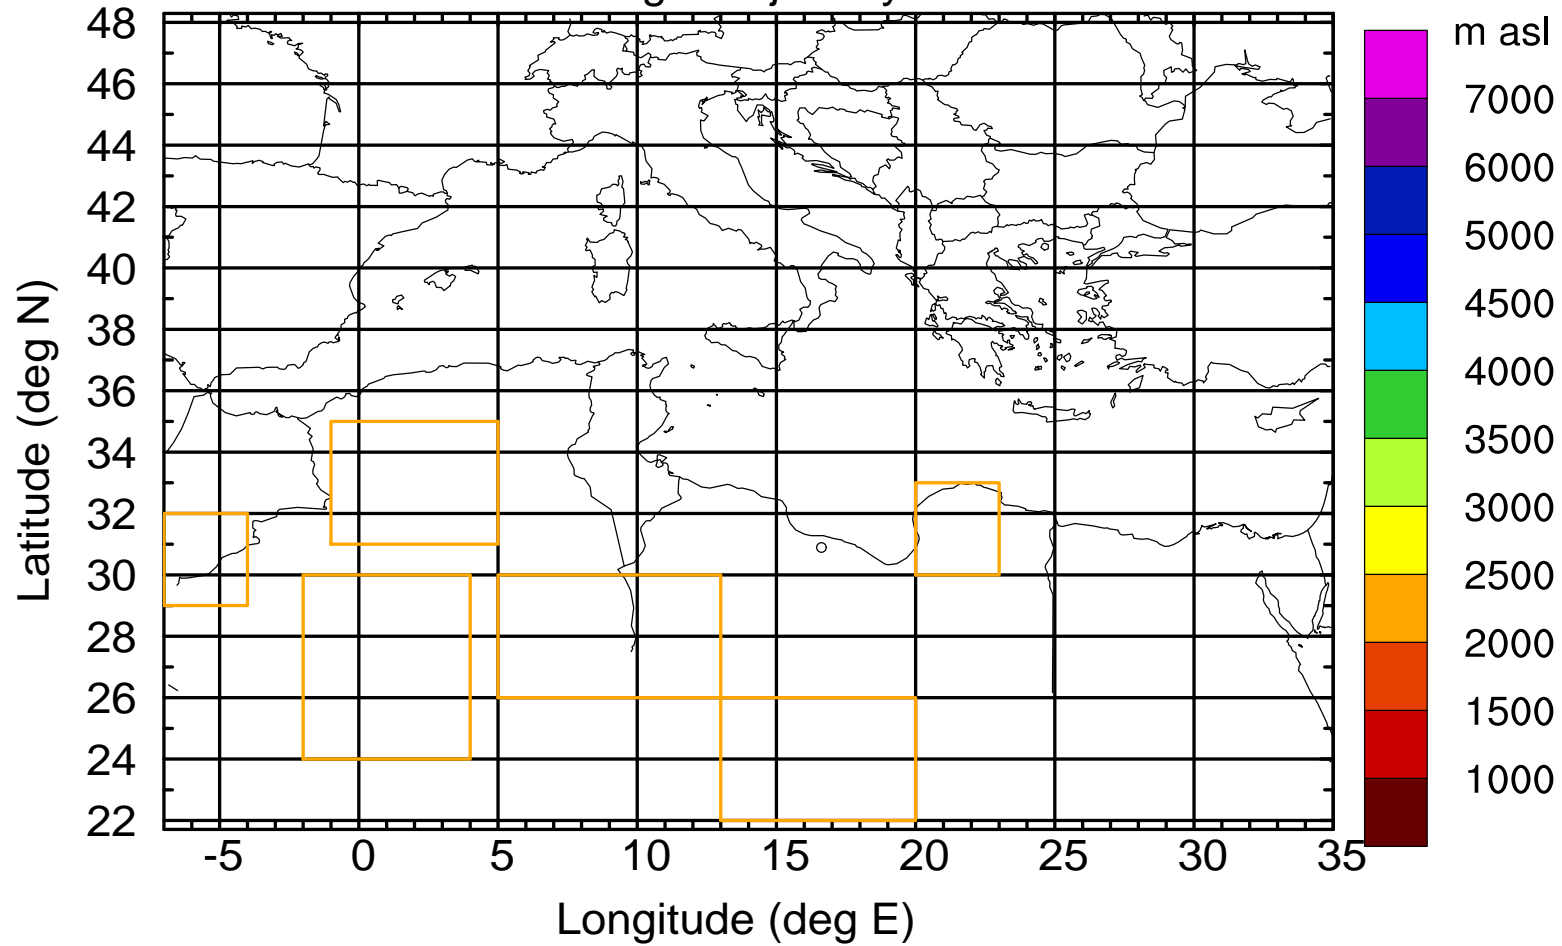

Paphos Airport ground station 20170422 6:00 UTC - 12/100/500/1000m

Flight trajectory