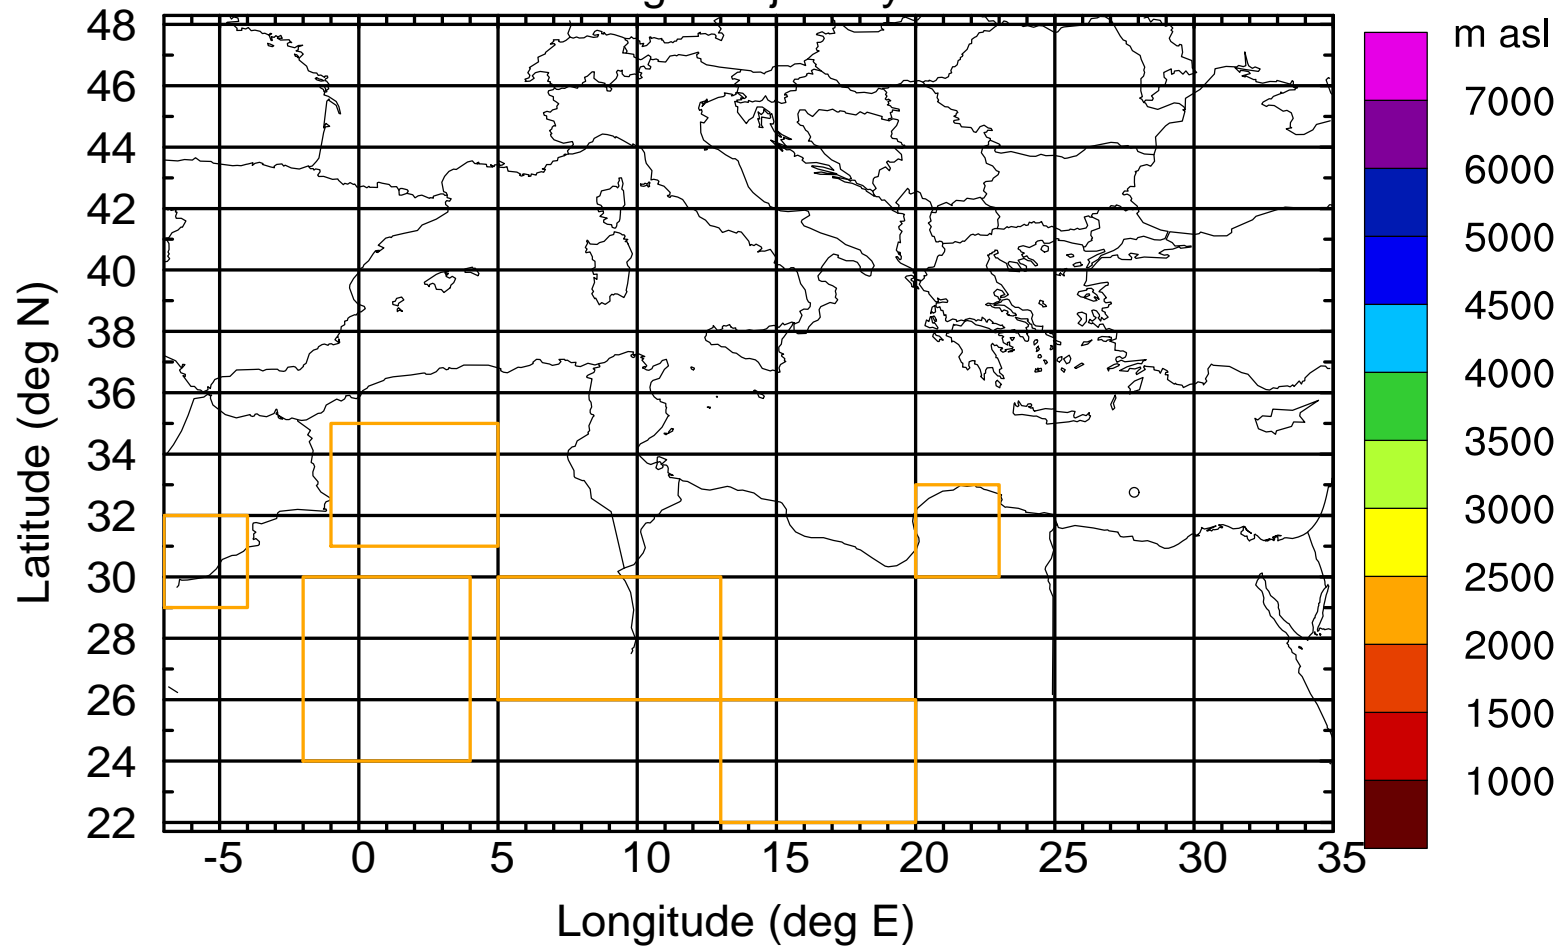

Paphos Airport ground station 20170422 6:00 UTC - 12/100/500/1000m

Flight trajectory