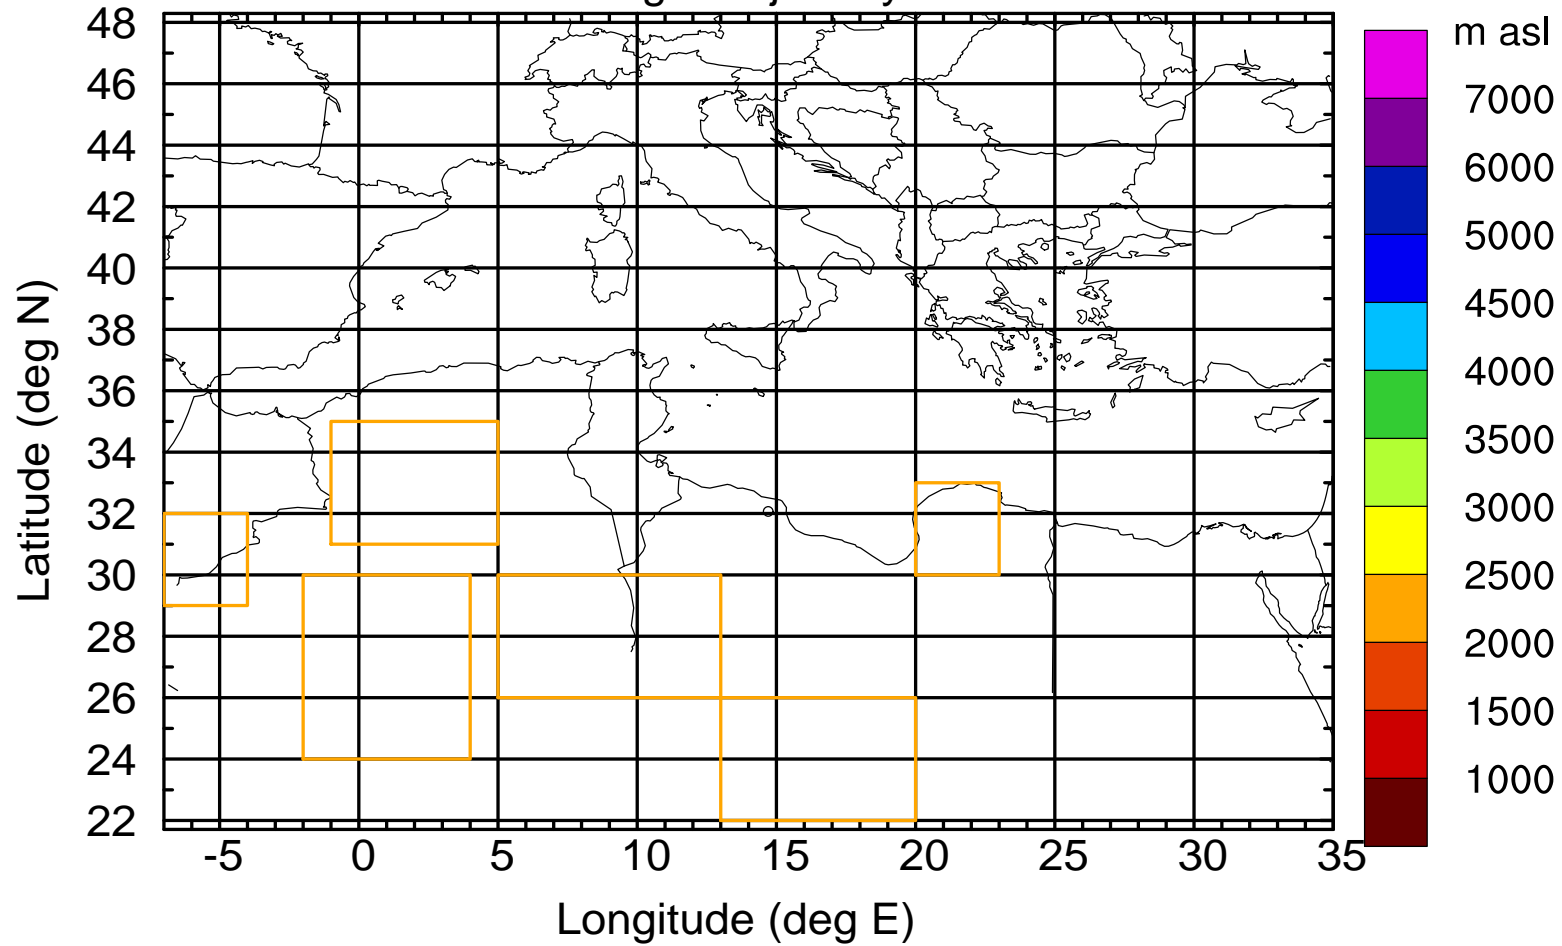

Paphos Airport ground station 20170422 6:00 UTC - 12/100/500/1000m

Flight trajectory