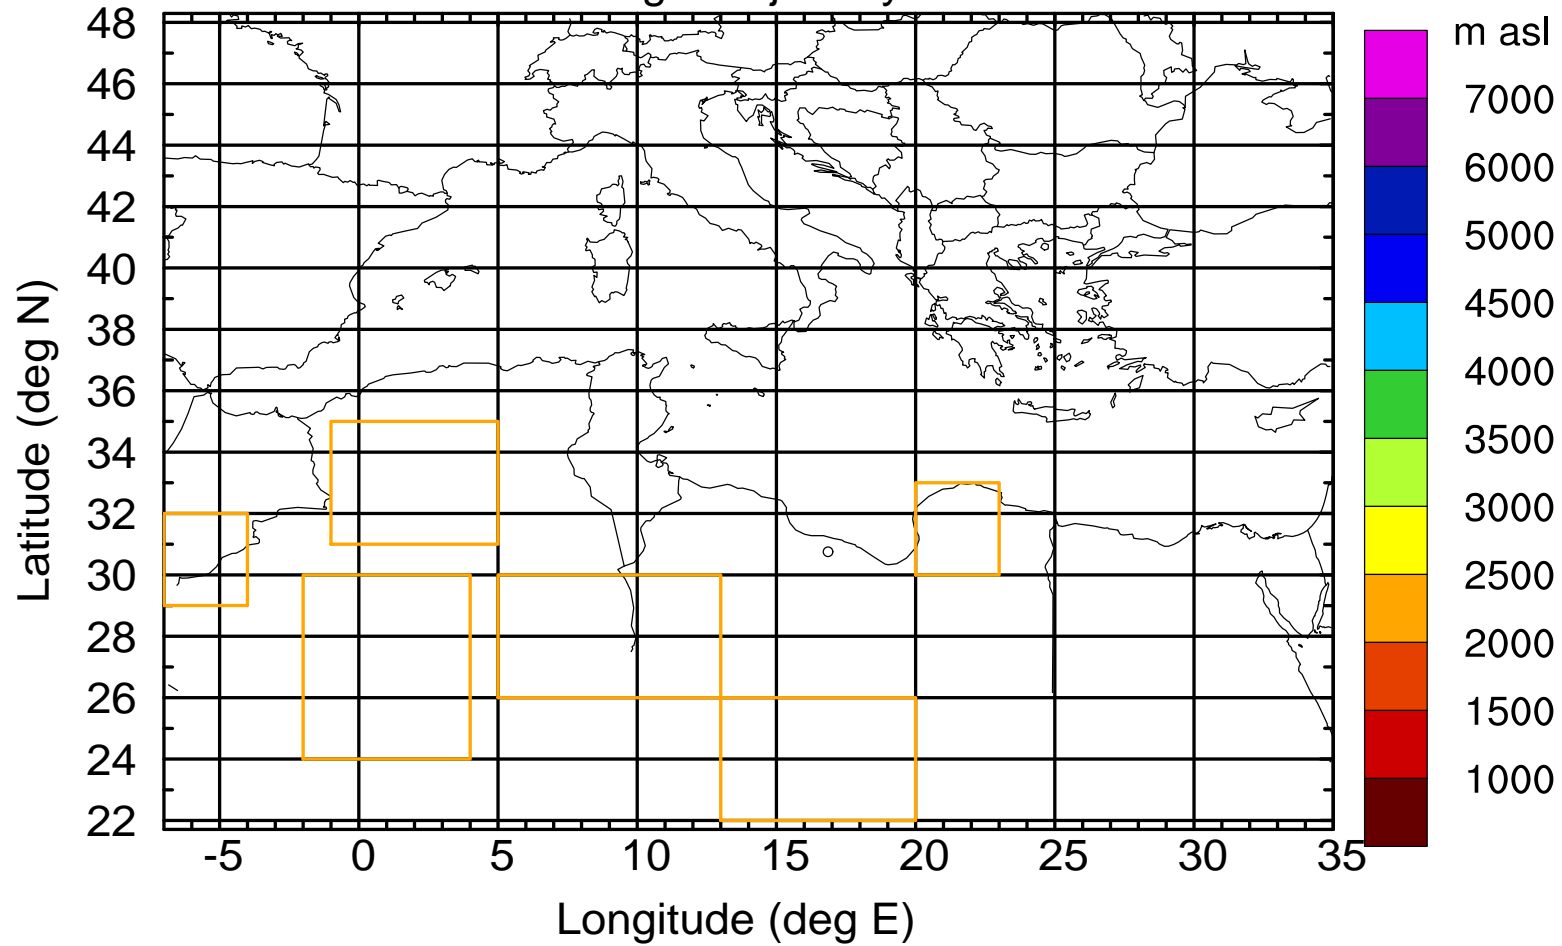

Paphos Airport ground station 20170422 6:00 UTC - 12/100/500/1000m

Flight trajectory