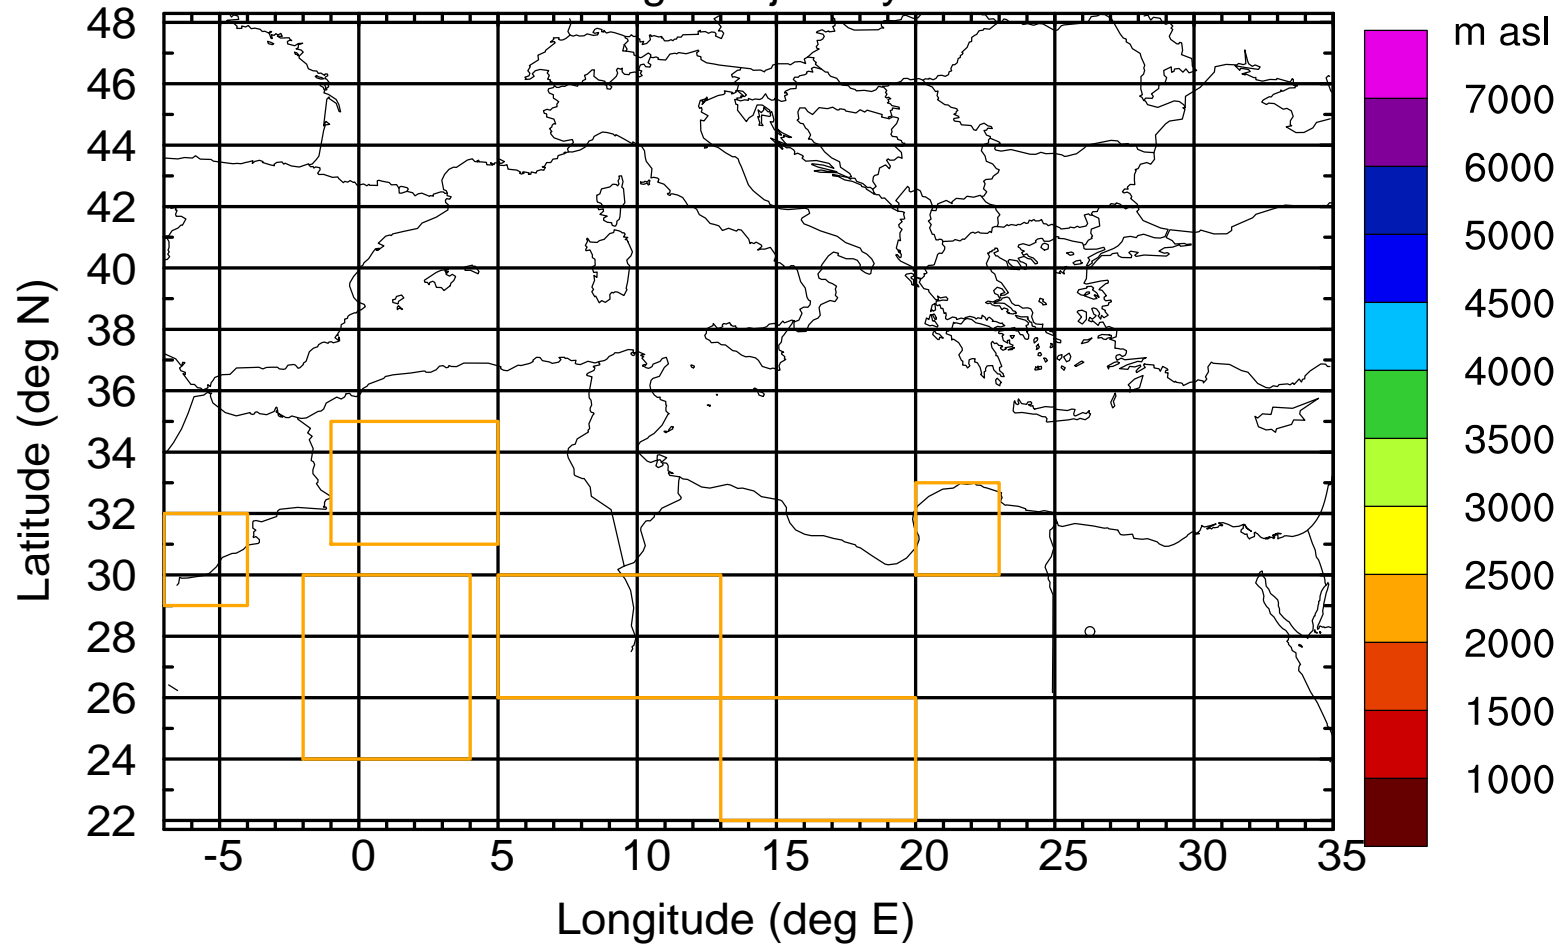

Paphos Airport ground station 20170422 6:00 UTC - 12/100/500/1000m

Flight trajectory