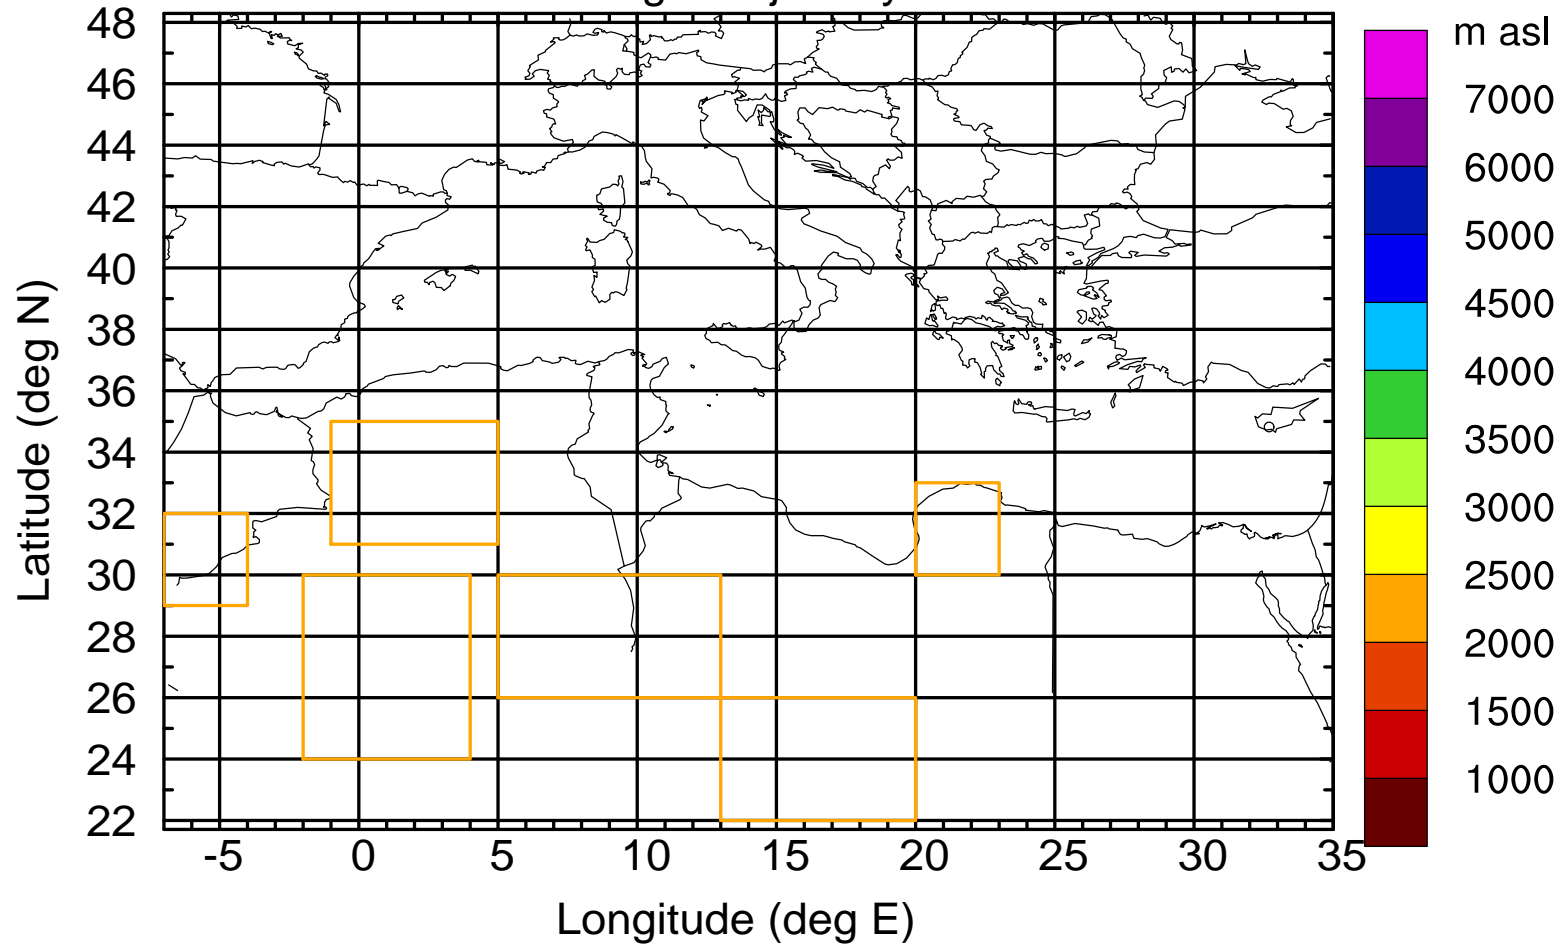

Paphos Airport ground station 20170422 6:00 UTC - 12/100/500/1000m

Flight trajectory