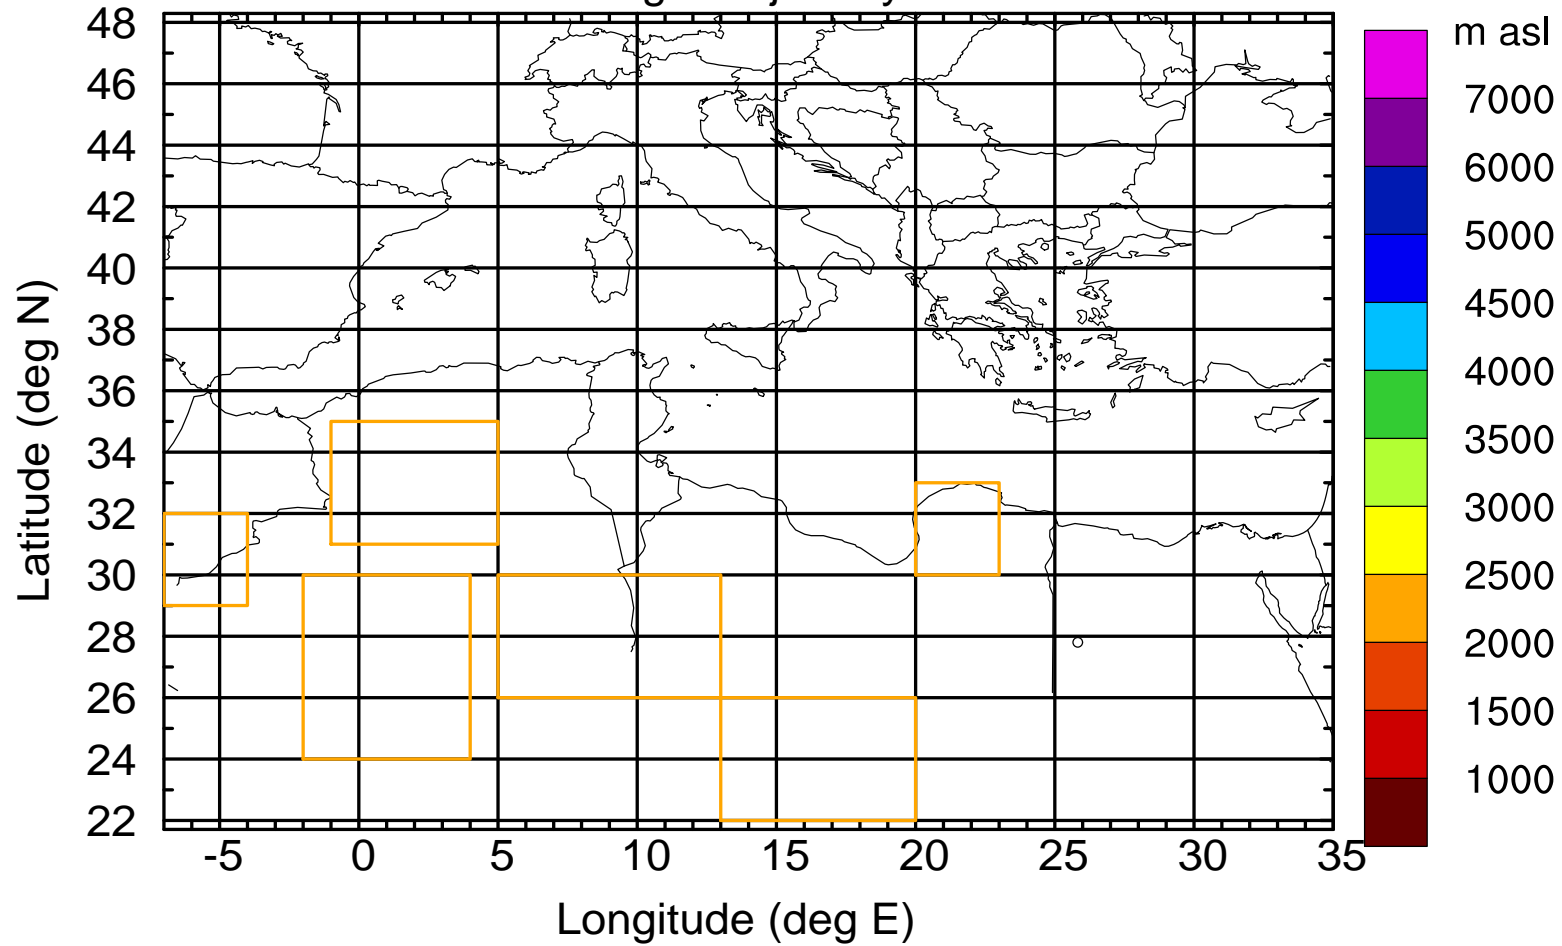

Paphos Airport ground station 20170422 6:00 UTC - 12/100/500/1000m

Flight trajectory