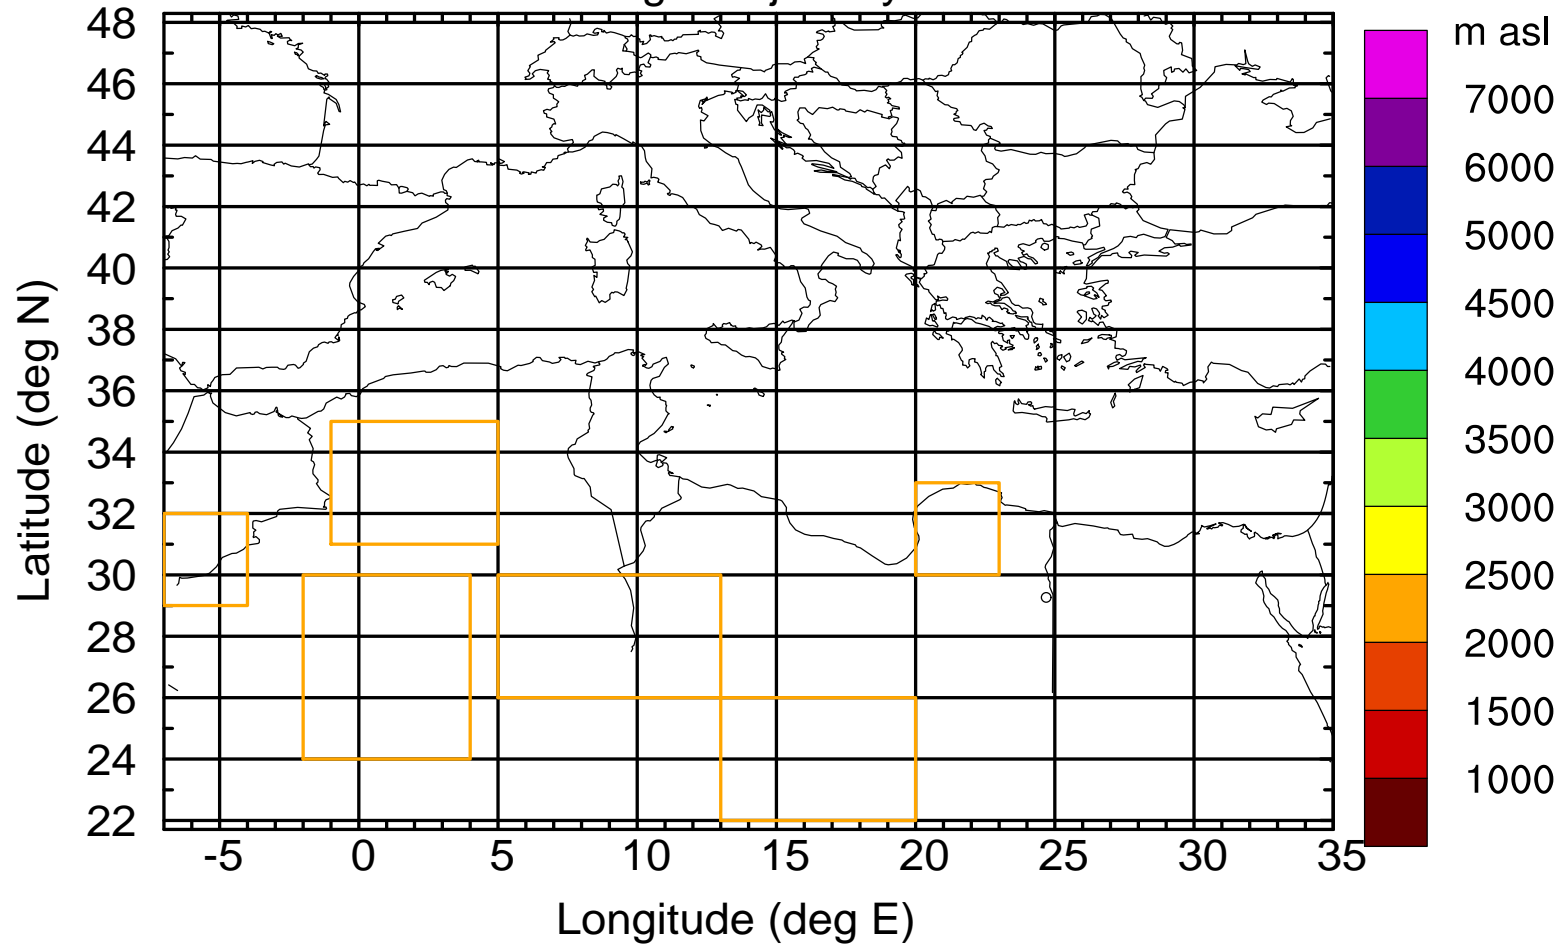

Paphos Airport ground station 20170422 6:00 UTC - 12/100/500/1000m

Flight trajectory