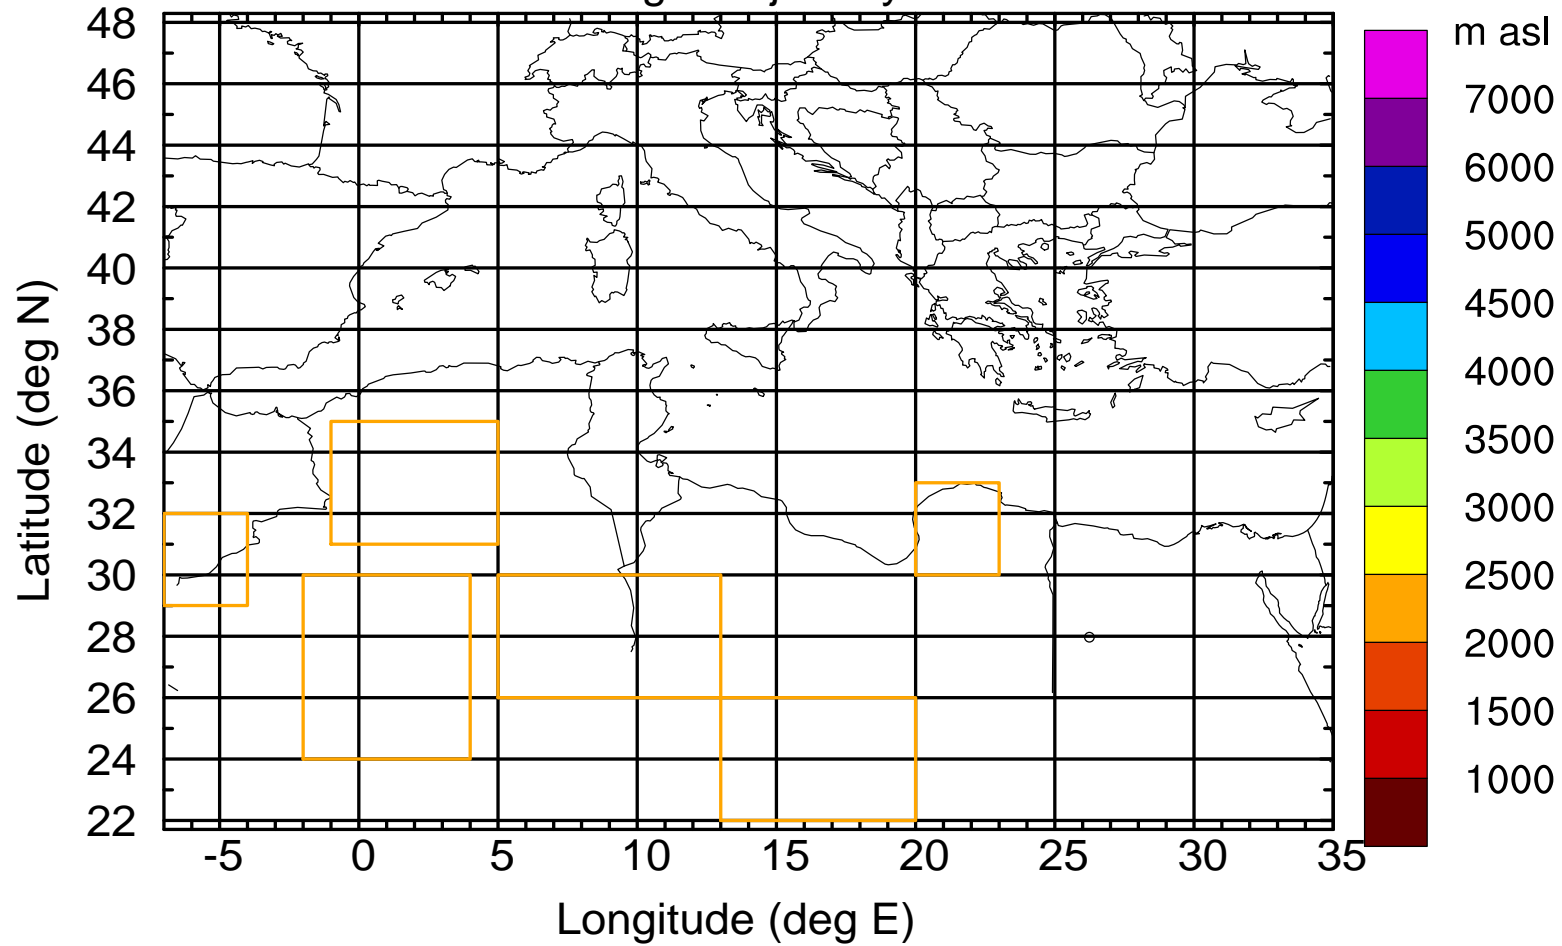

Paphos Airport ground station 20170422 6:00 UTC - 12/100/500/1000m

Flight trajectory