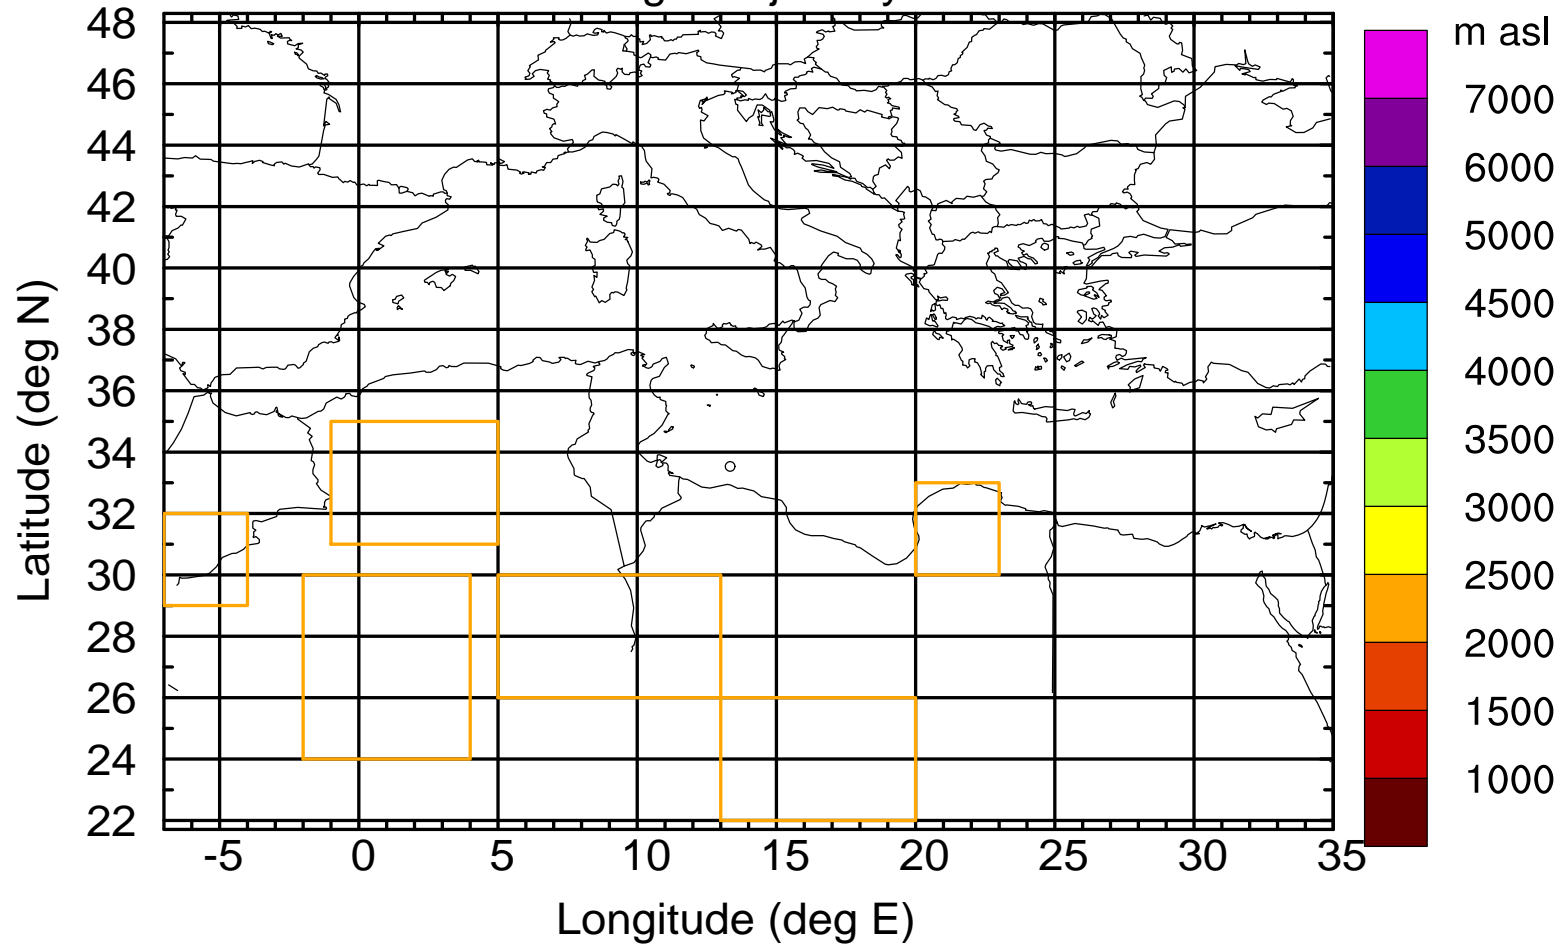

Paphos Airport ground station 20170422 6:00 UTC - 12/100/500/1000m

Flight trajectory