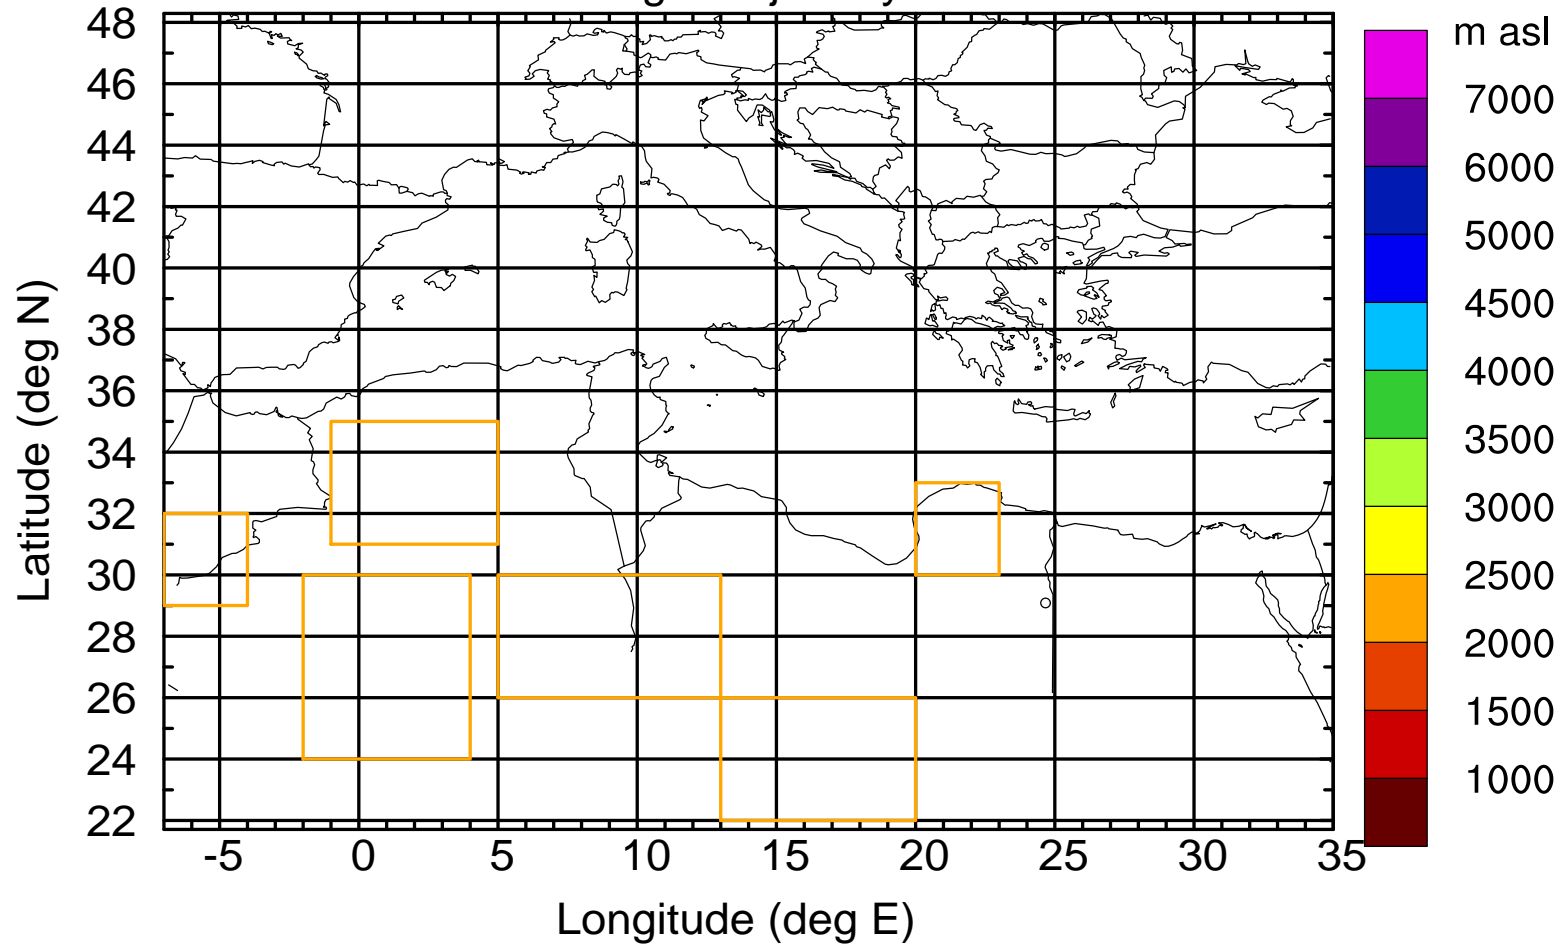

Paphos Airport ground station 20170422 6:00 UTC - 12/100/500/1000m

Flight trajectory