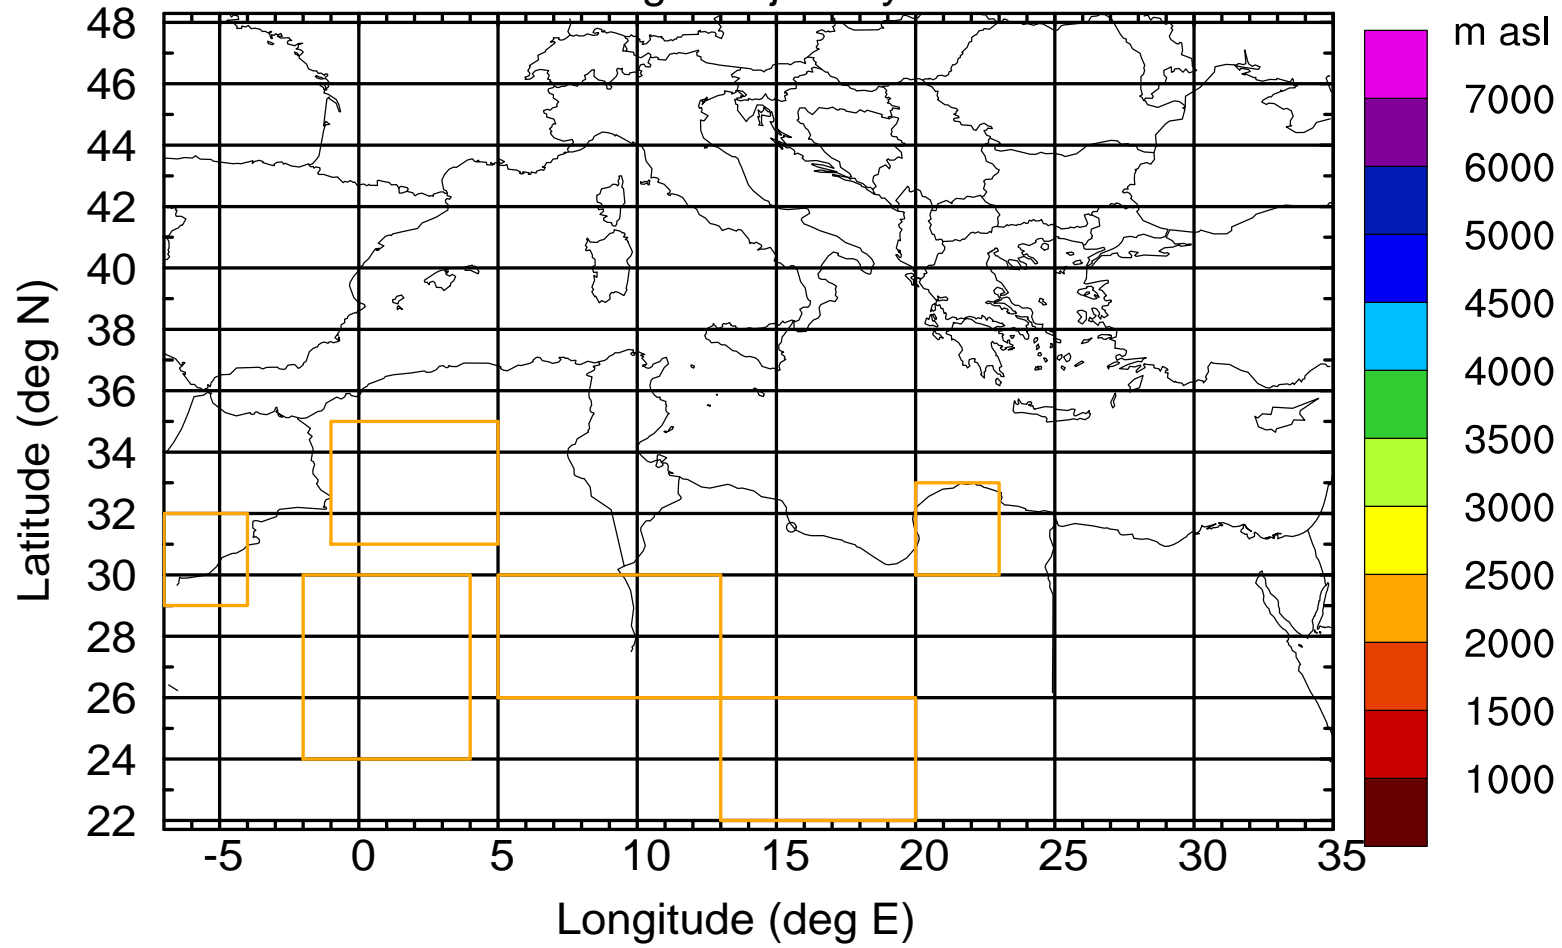

Paphos Airport ground station 20170422 6:00 UTC - 12/100/500/1000m

Flight trajectory