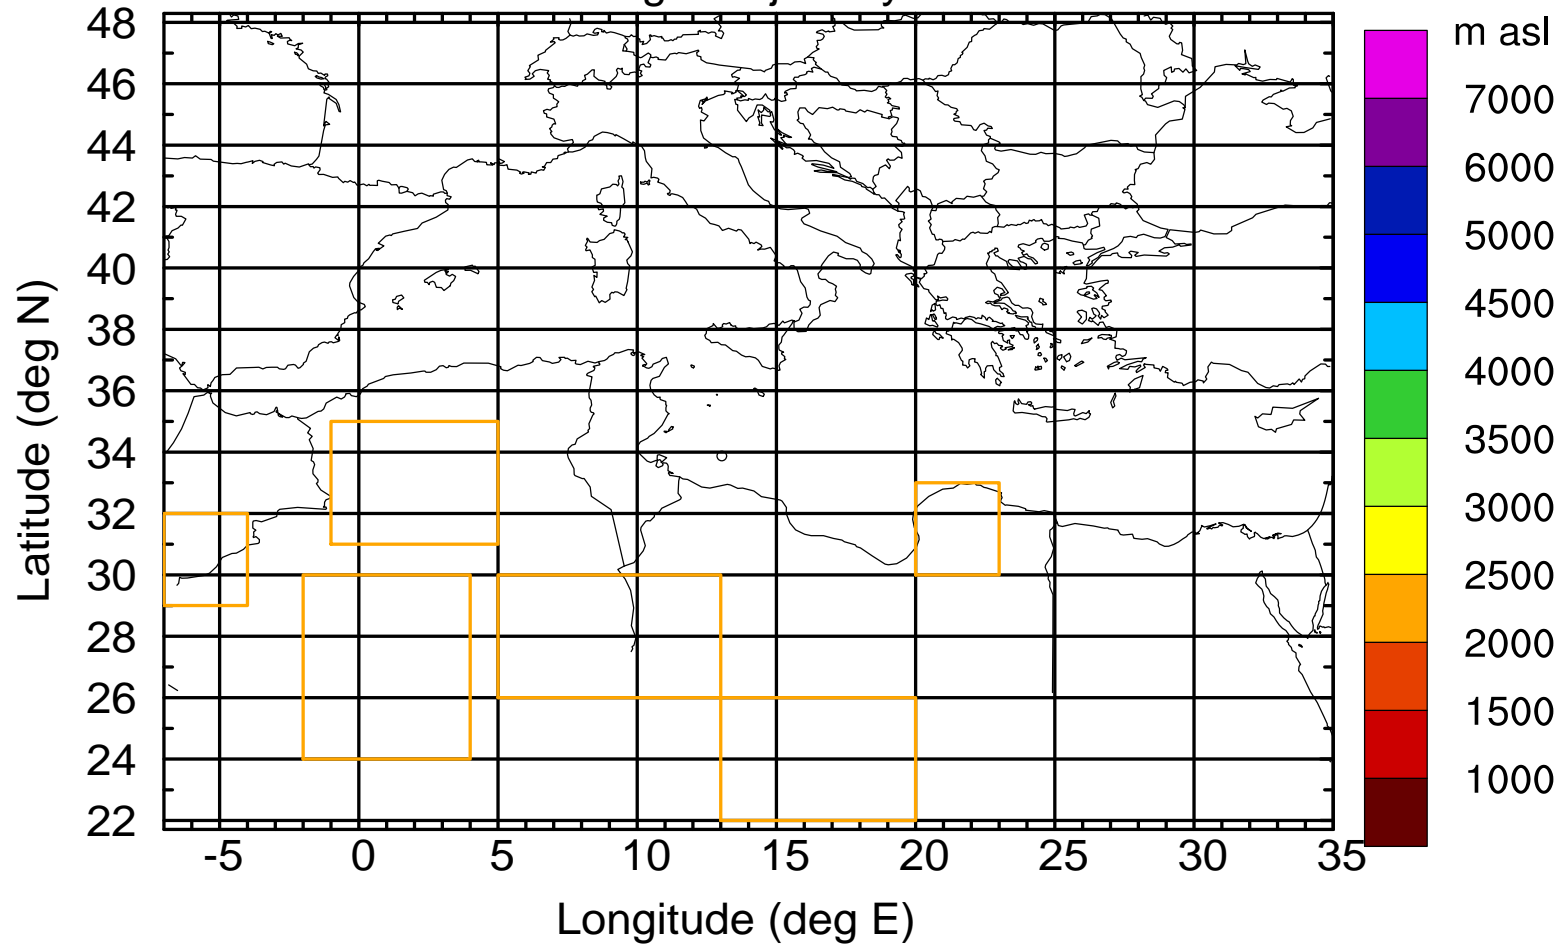

Paphos Airport ground station 20170422 6:00 UTC - 12/100/500/1000m

Flight trajectory