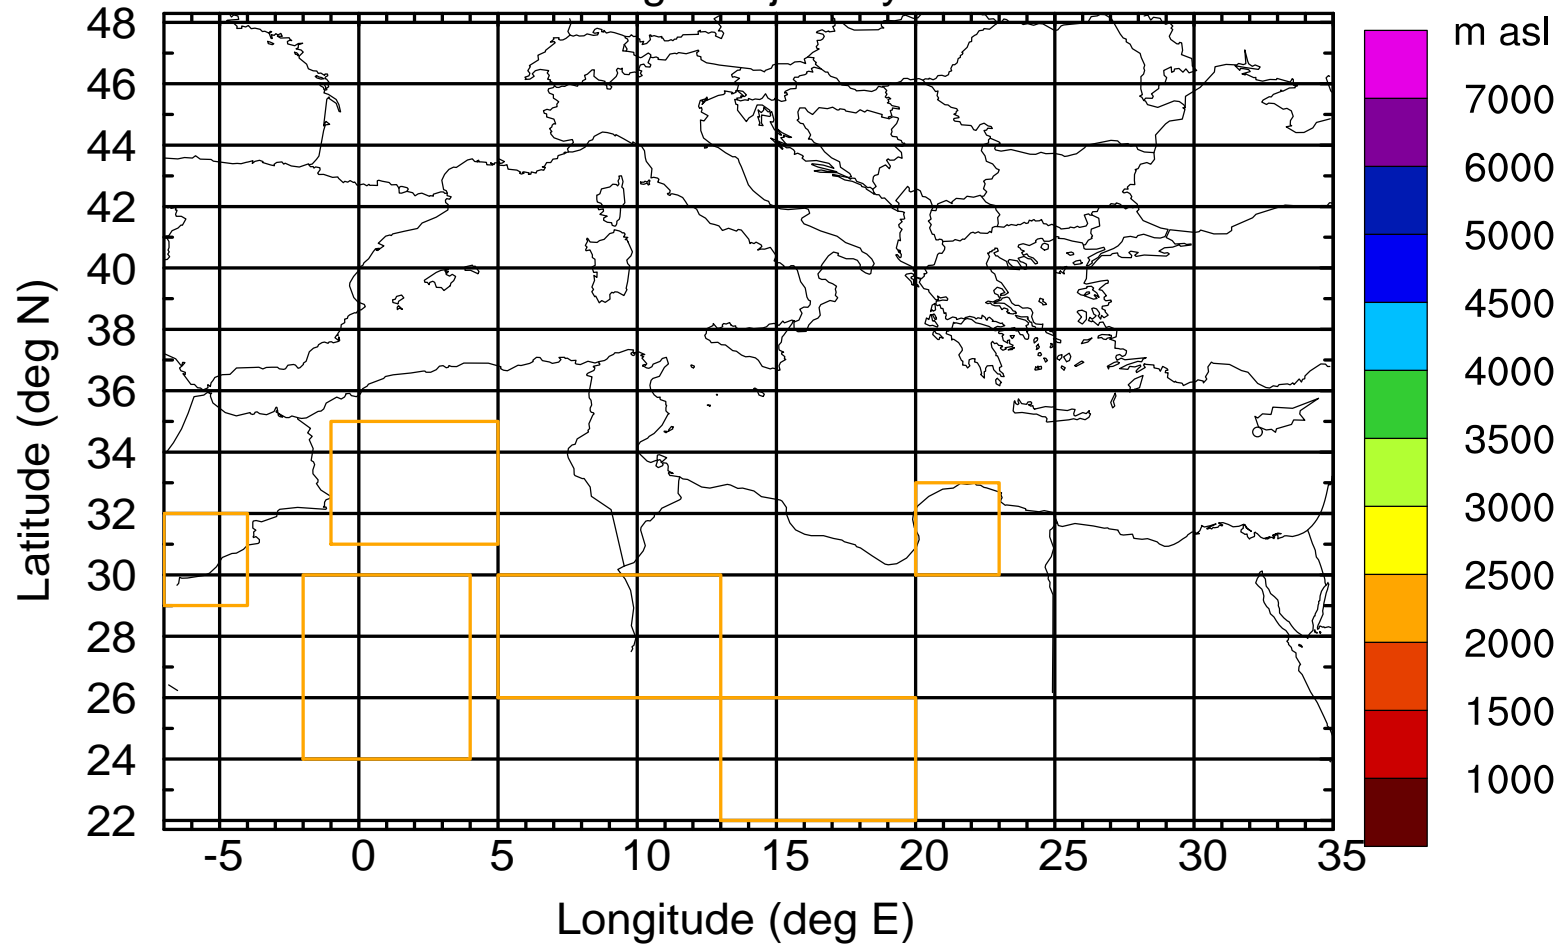

Paphos Airport ground station 20170422 6:00 UTC - 12/100/500/1000m

Flight trajectory