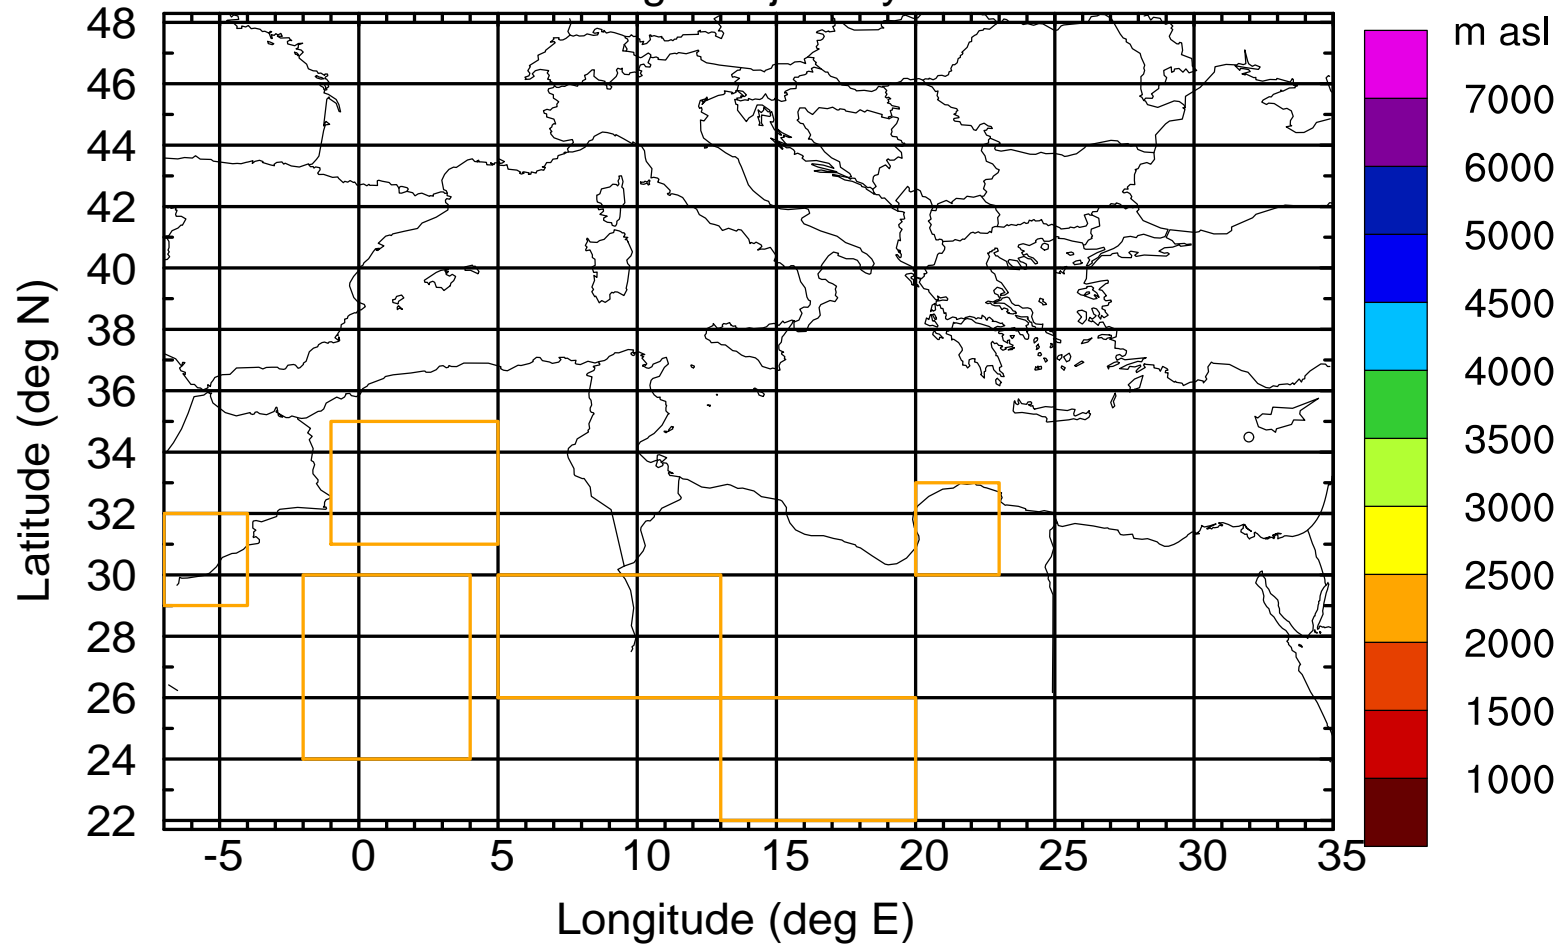

Paphos Airport ground station 20170422 6:00 UTC - 12/100/500/1000m

Flight trajectory