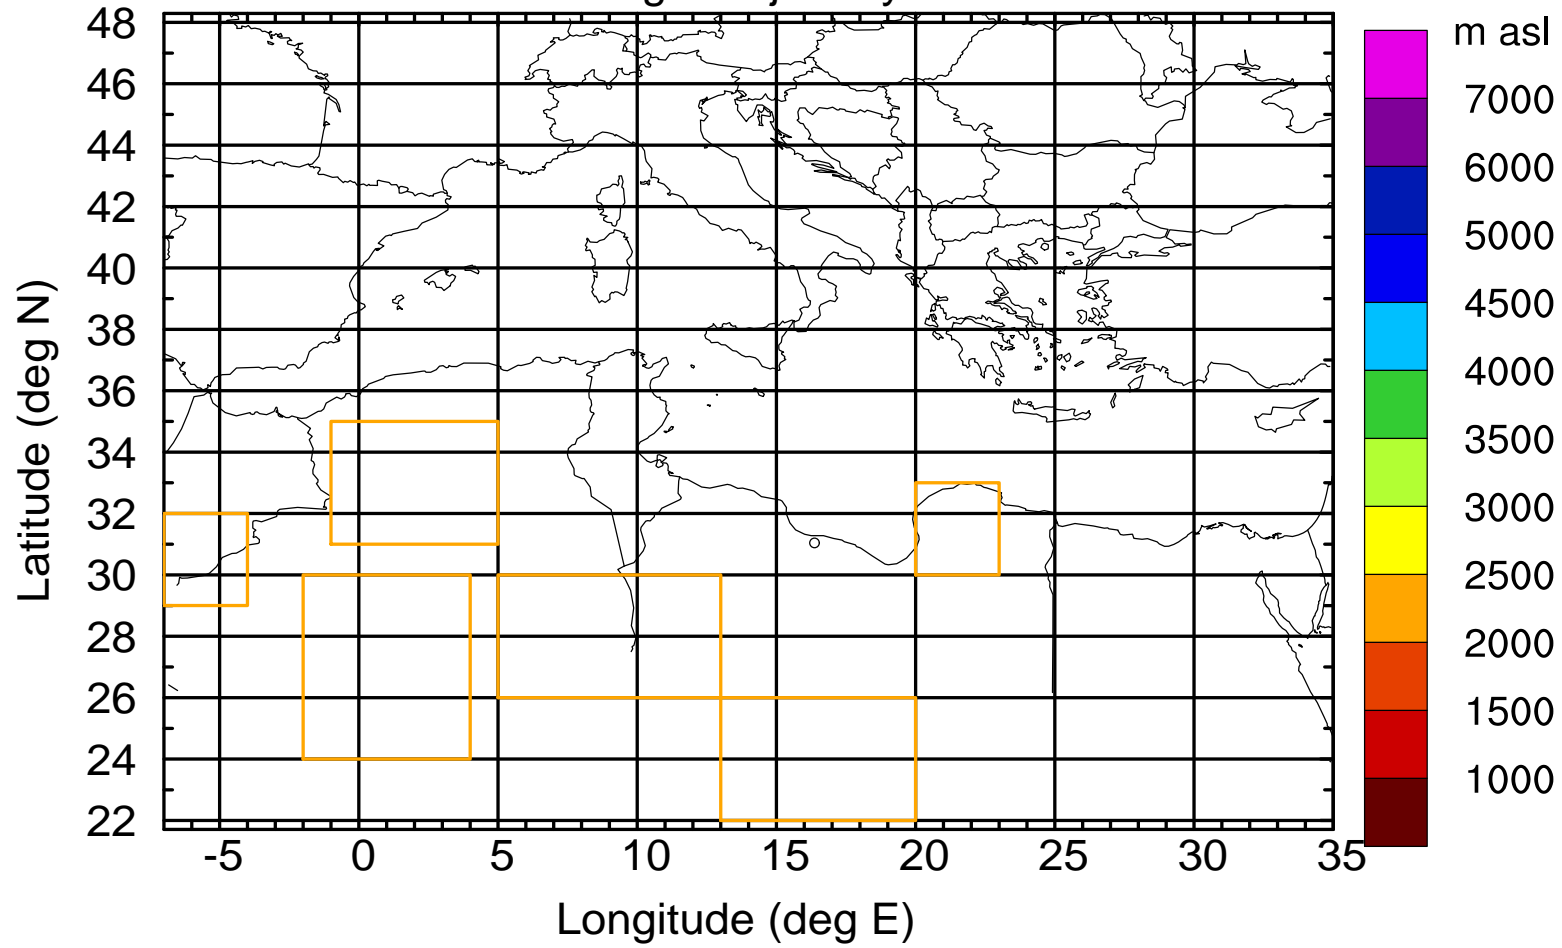

Paphos Airport ground station 20170422 6:00 UTC - 12/100/500/1000m

Flight trajectory