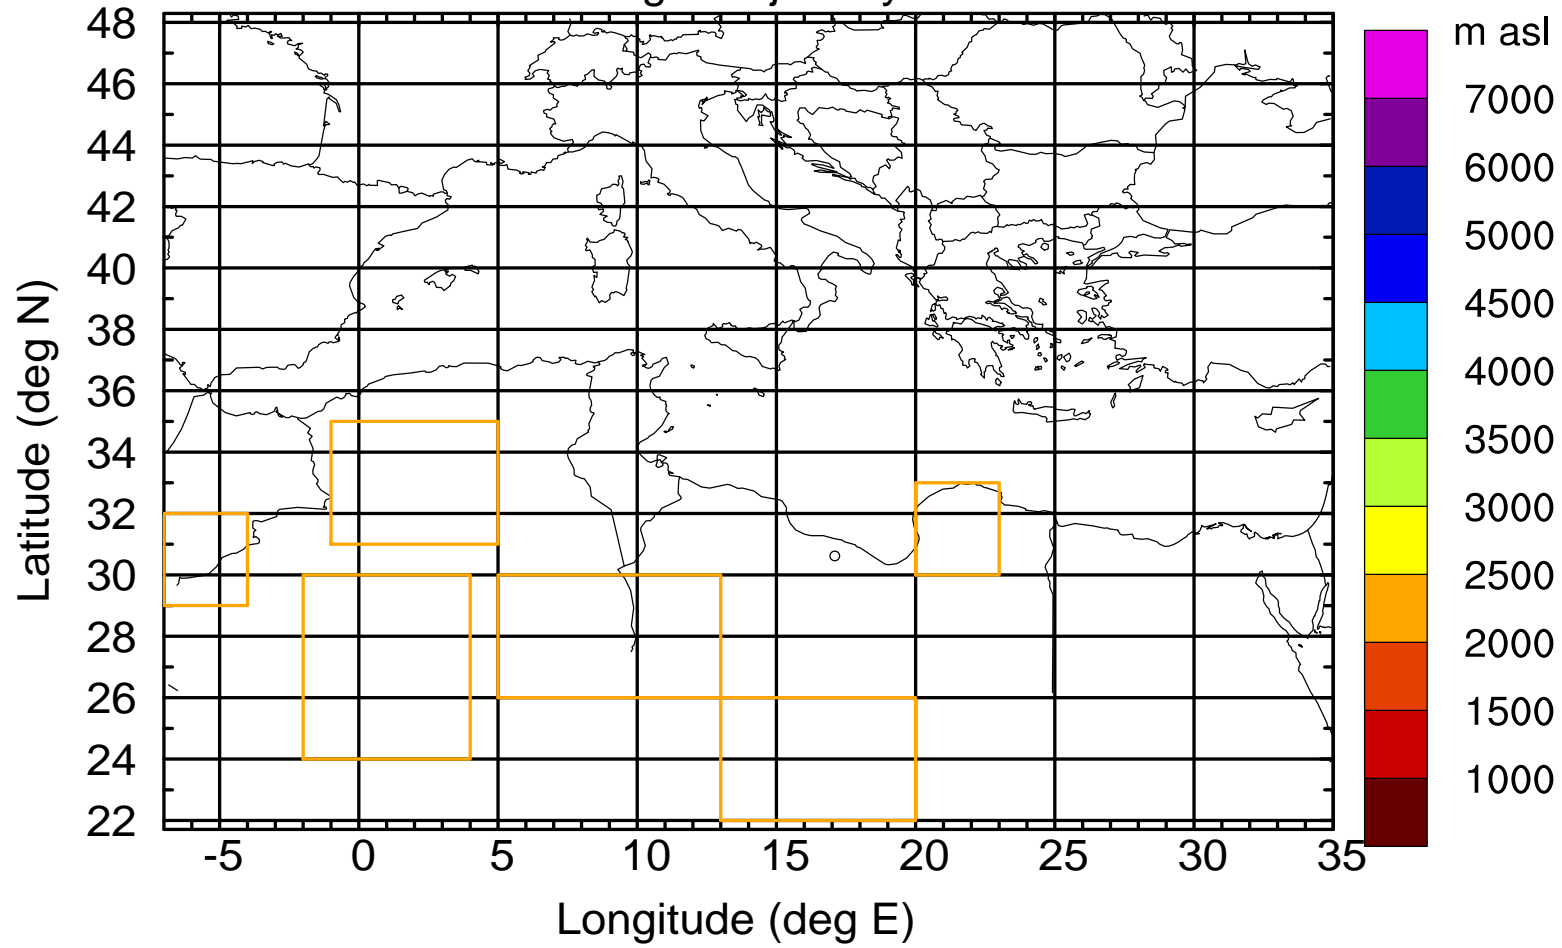

Paphos Airport ground station 20170422 6:00 UTC - 12/100/500/1000m

Flight trajectory