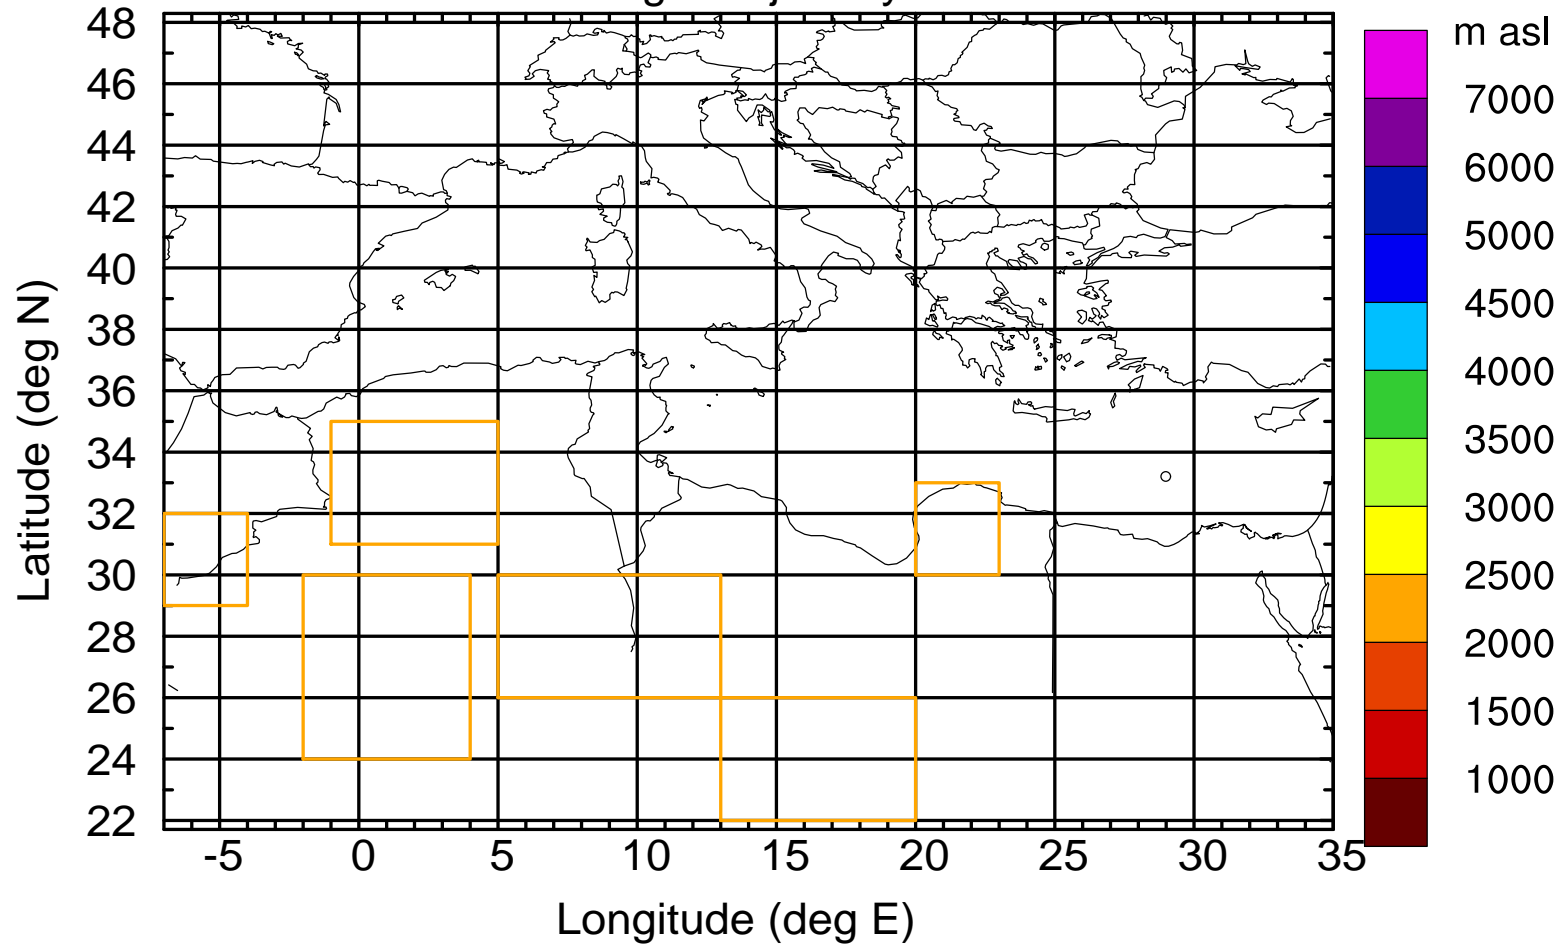

Paphos Airport ground station 20170422 6:00 UTC - 12/100/500/1000m

Flight trajectory