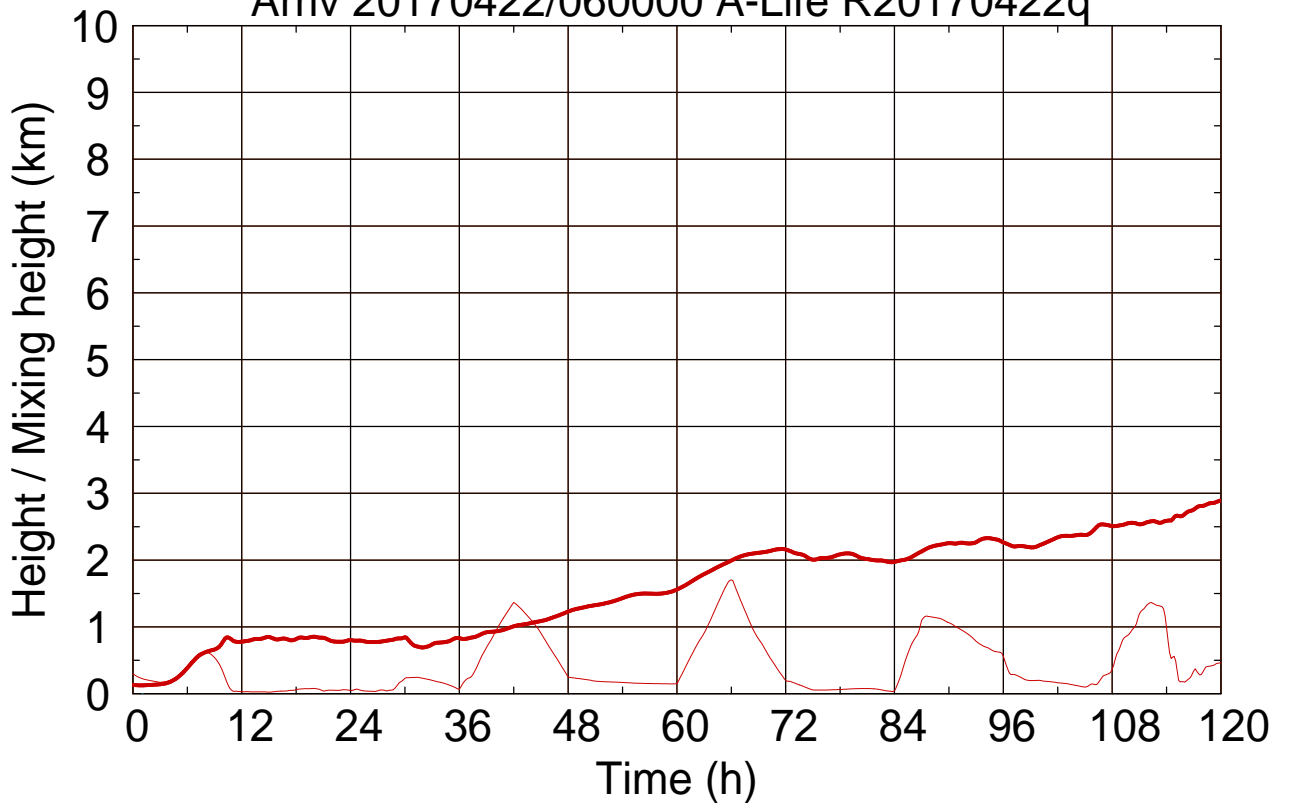

Arriv 20170422/060000 A-Life R20170422q

0 —

Arriv 20170422/060000 A-Life R20170422q

— Height

— Mixing height