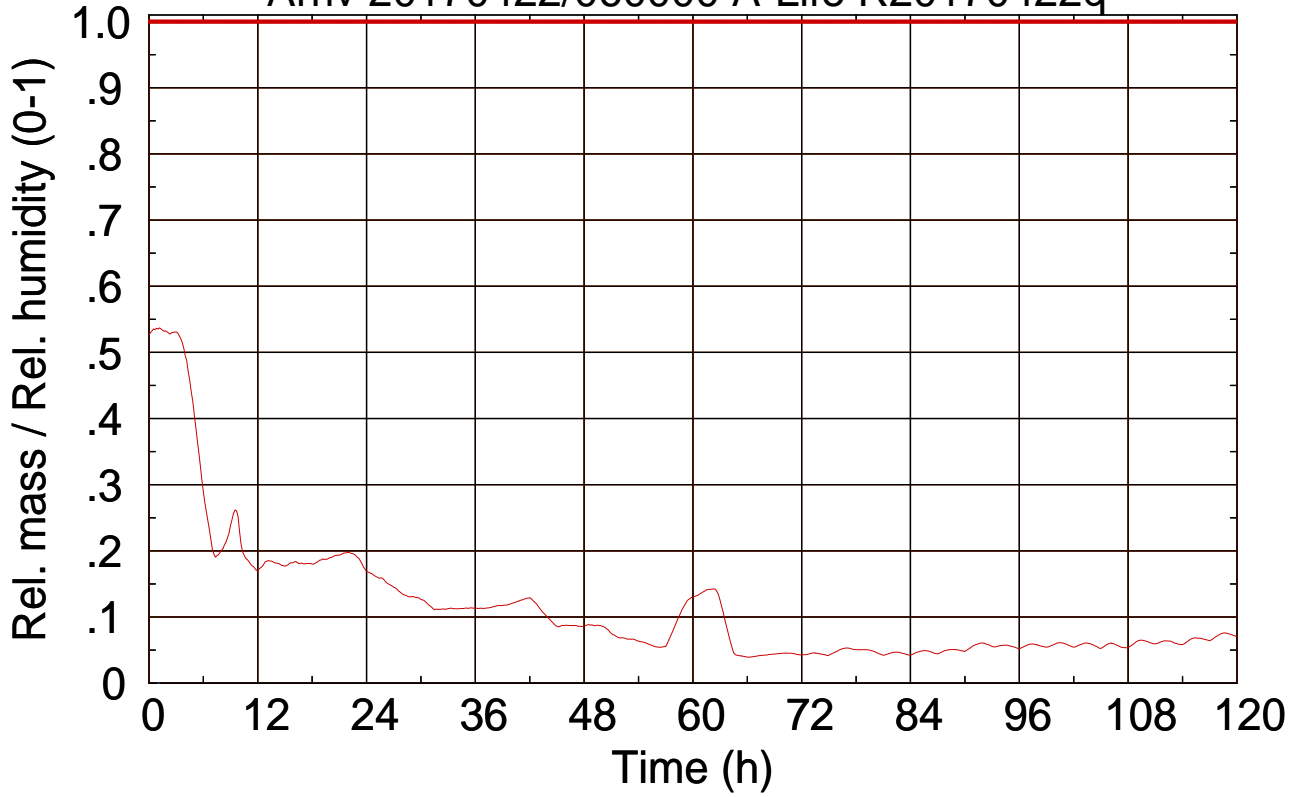

Arriv 20170422/060000 A-Life R20170422q

0 —

Arriv 20170422/060000 A-Life R20170422q

— Height

— Mixing height