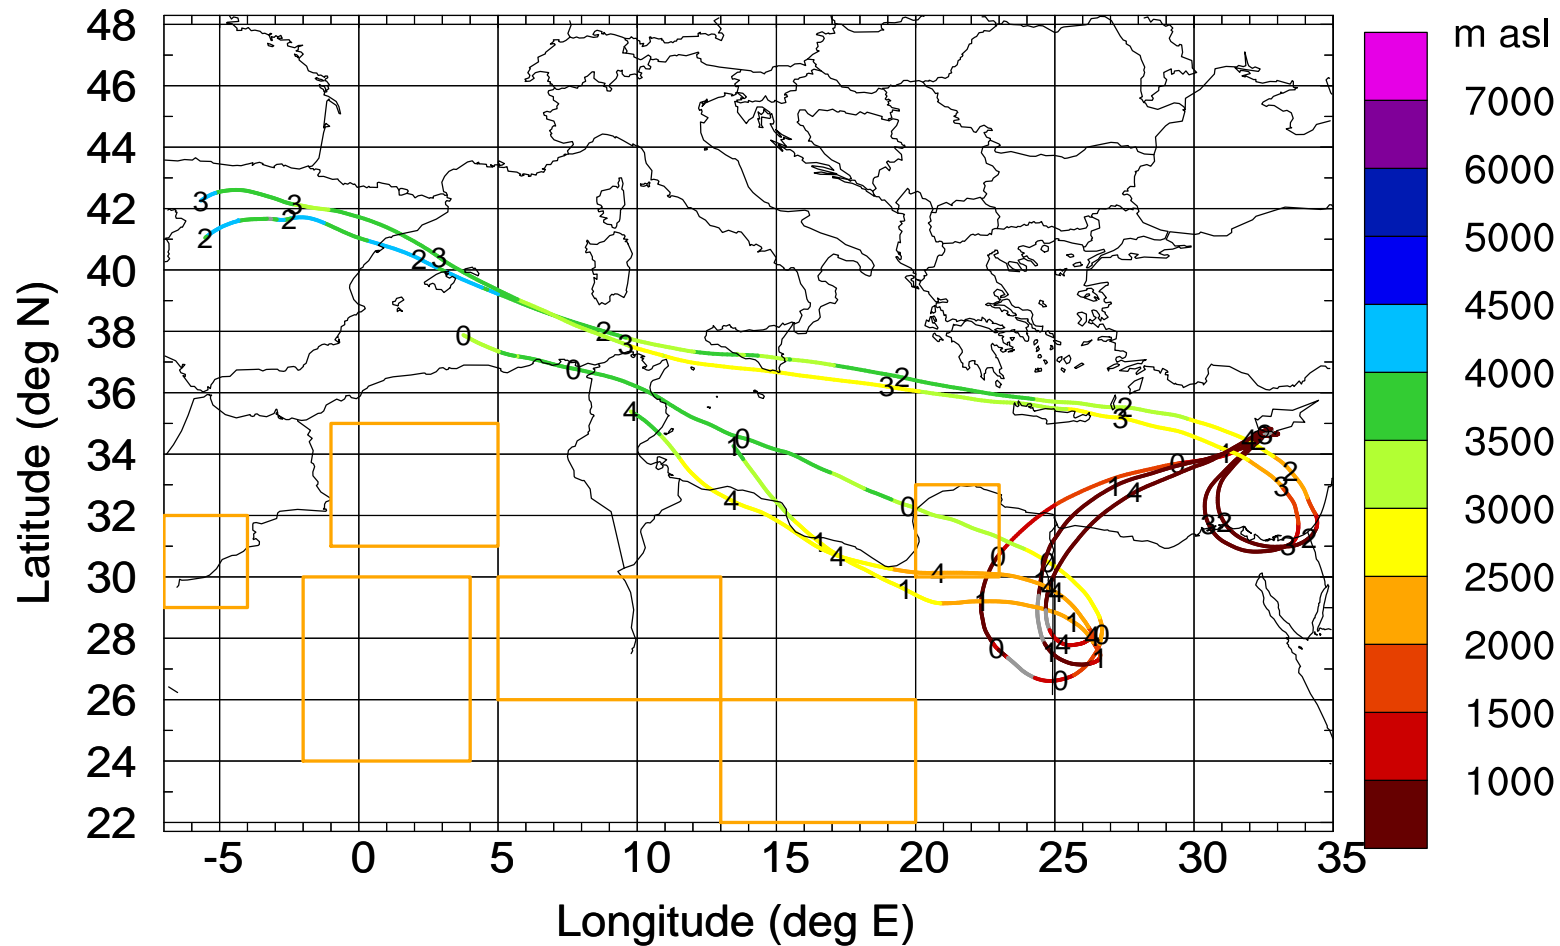

Paphos Airport ground station 20170422 6:00 UTC - 12/100/500/1000m

Arriv 20170422/060300 A-Life R20170422

Paphos Airport ground station 20170422 6:00 UTC - 12/100/500/1000m

Arriv 20170422/060000 A-Life R20170422