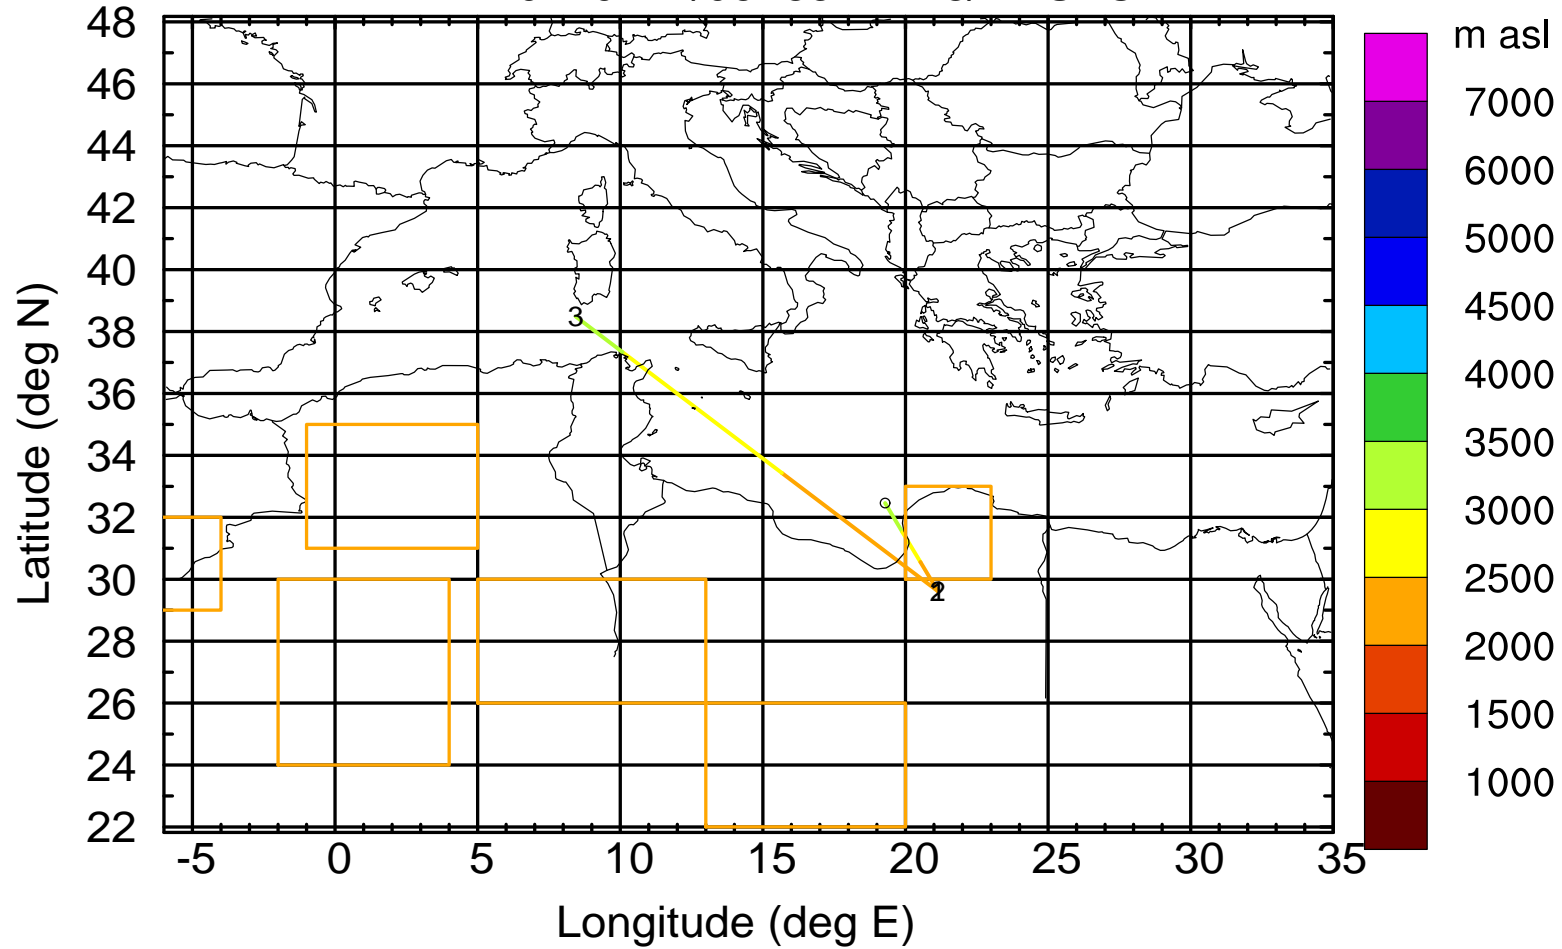

Paphos Airport ground station 20170422 6:00 UTC - 12/100/500/1000m

BWD 20170422/06 -85H = 18/17 UTC