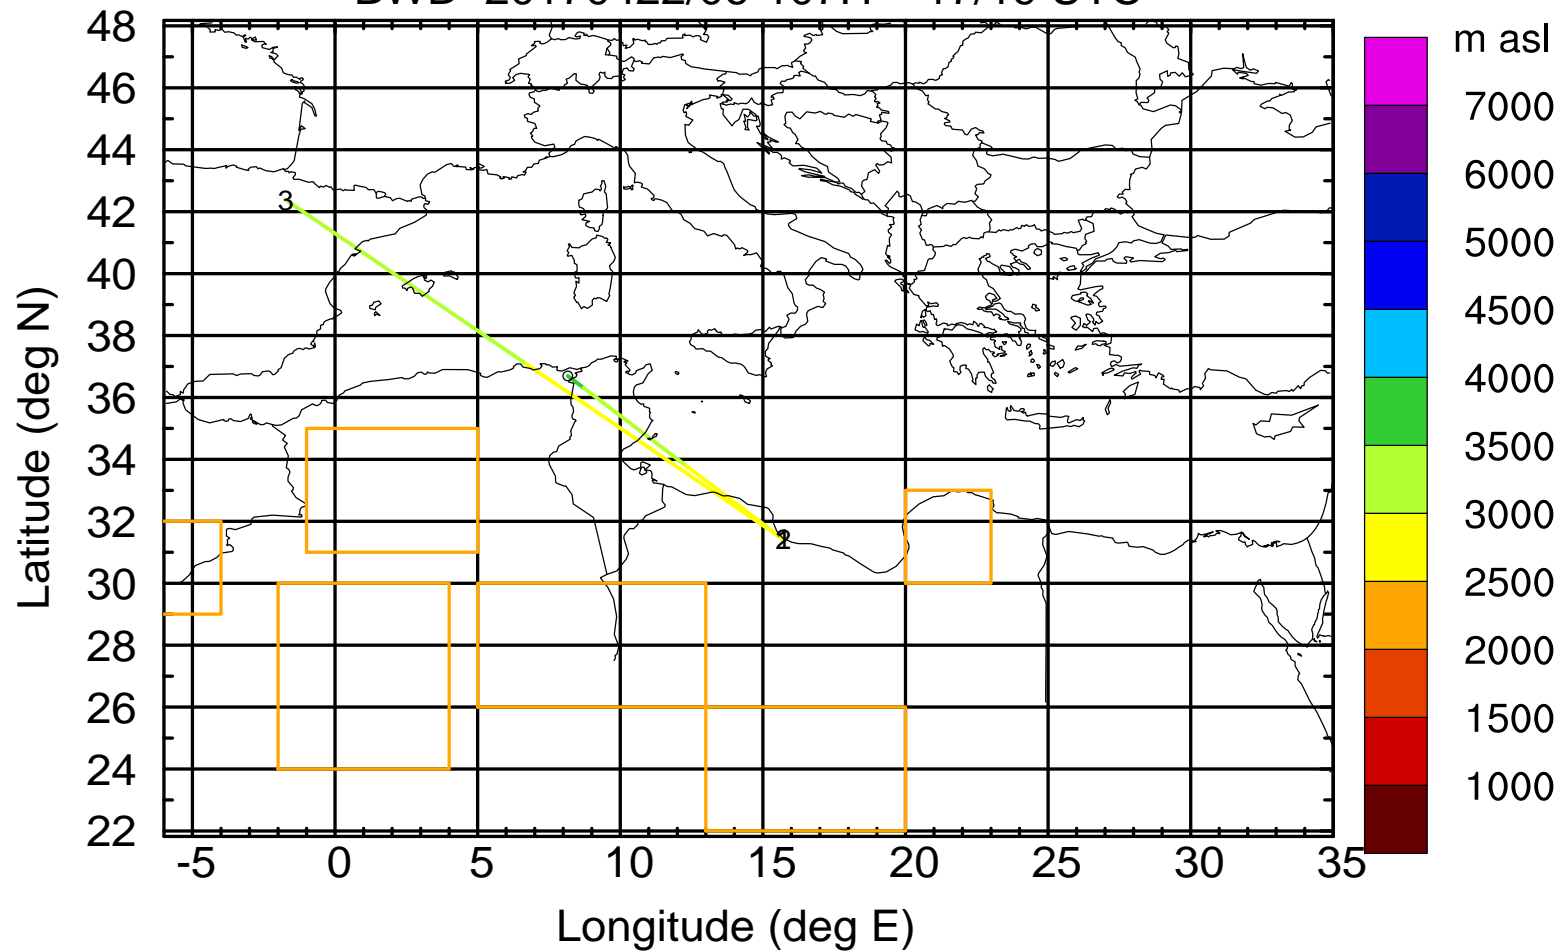

Paphos Airport ground station 20170422 6:00 UTC - 12/100/500/1000m

BWD 20170422/06-107H = 17/19 UTC