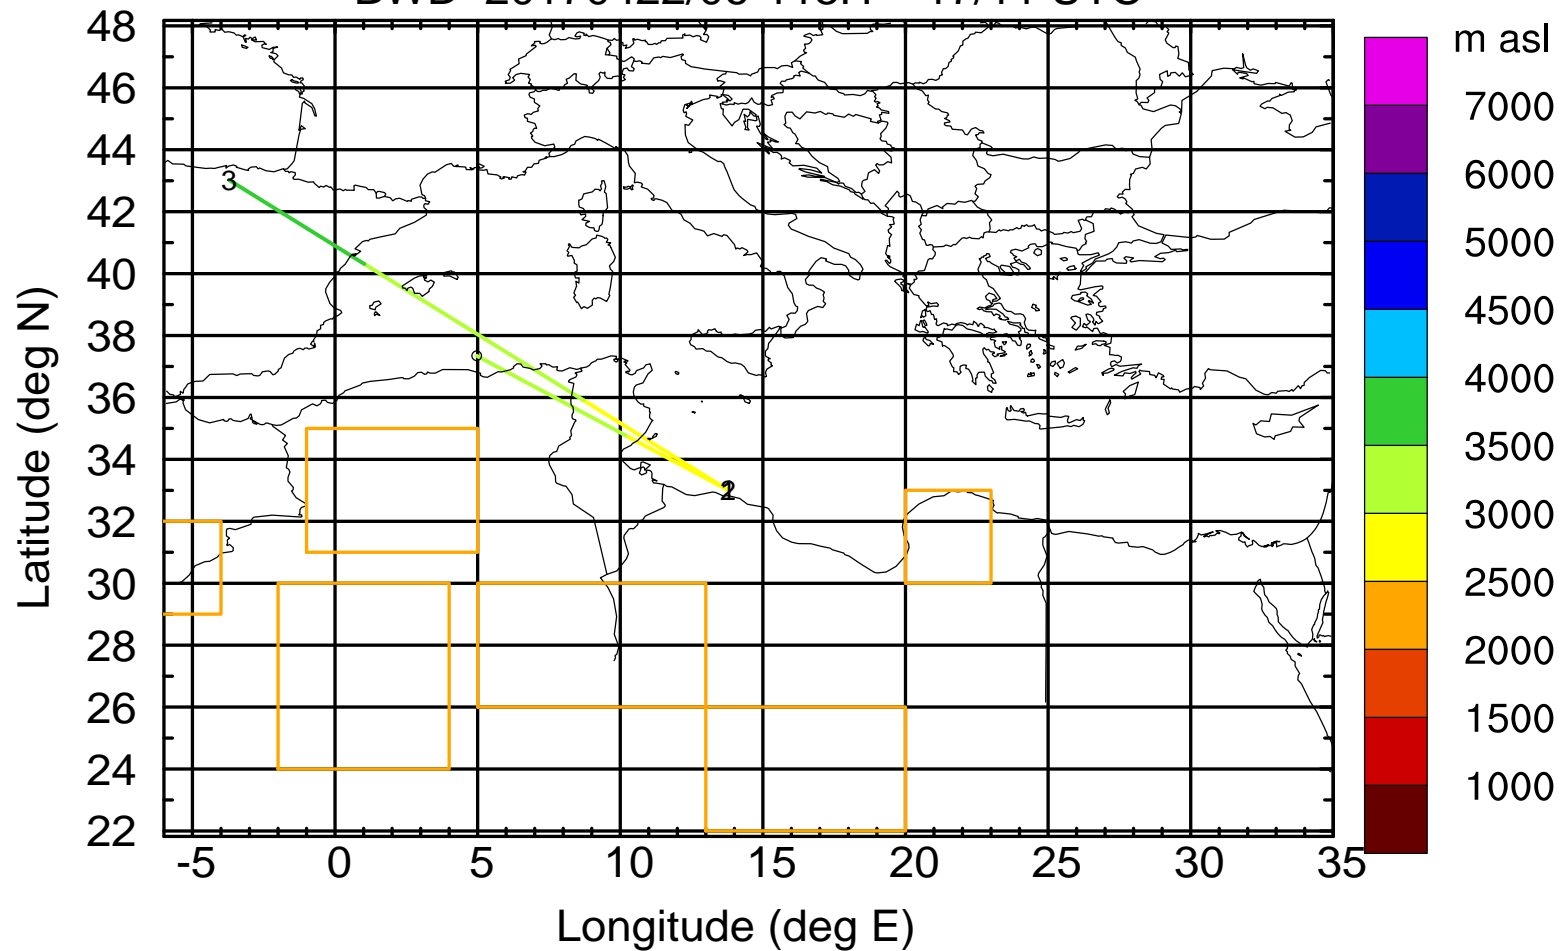

Paphos Airport ground station 20170422 6:00 UTC - 12/100/500/1000m

BWD 20170422/06-115H = 17/11 UTC