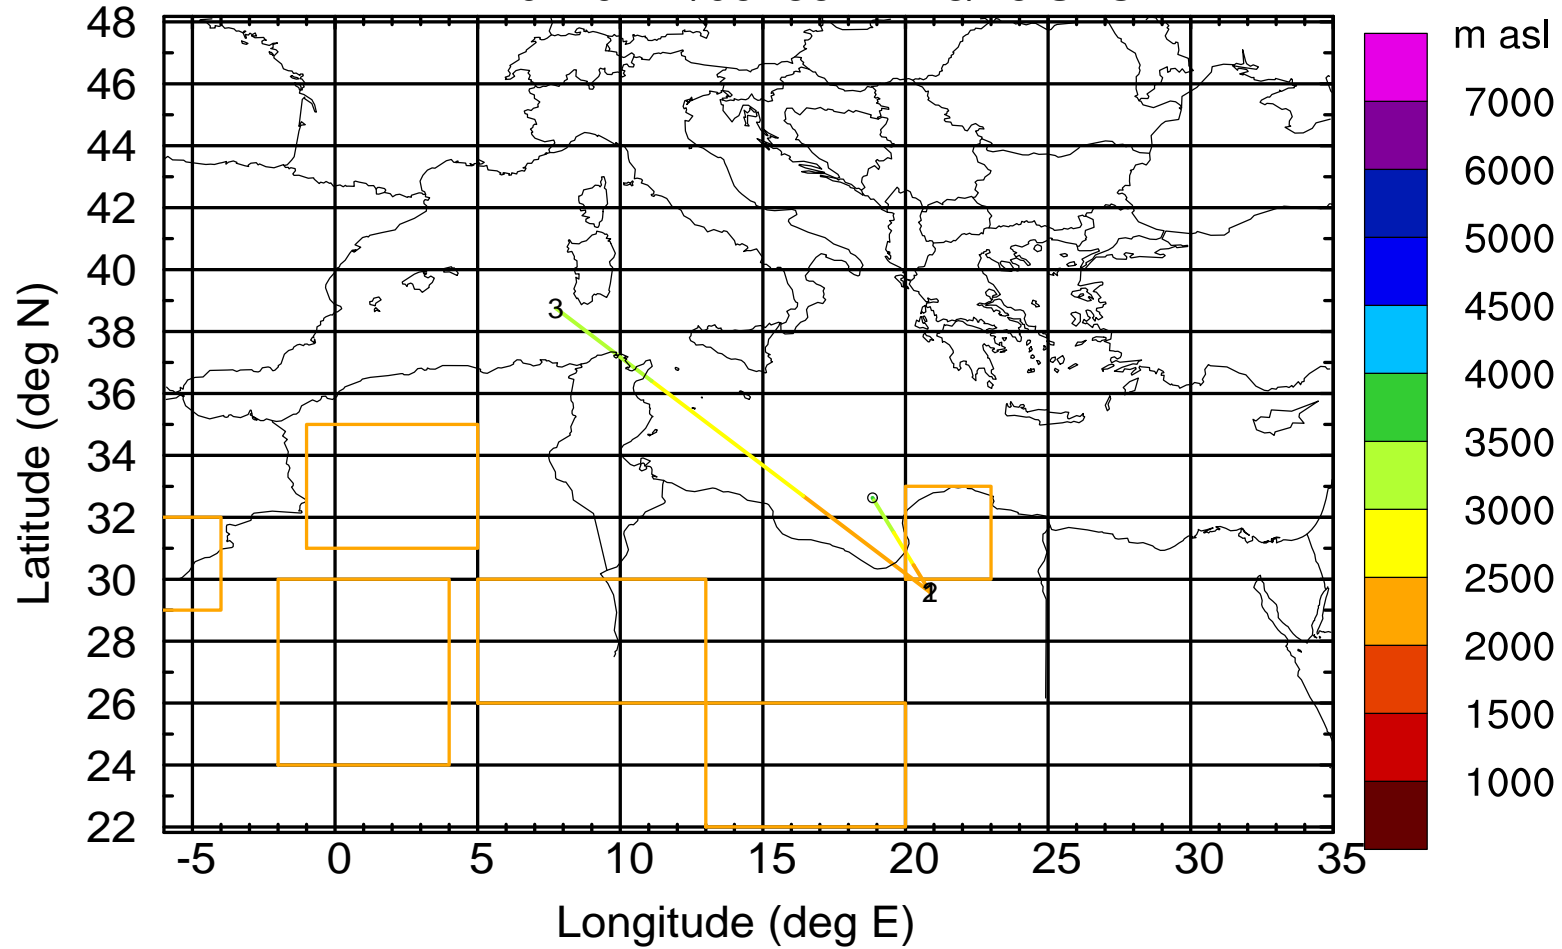

Paphos Airport ground station 20170422 6:00 UTC - 12/100/500/1000m

BWD 20170422/06 -86H = 18/16 UTC