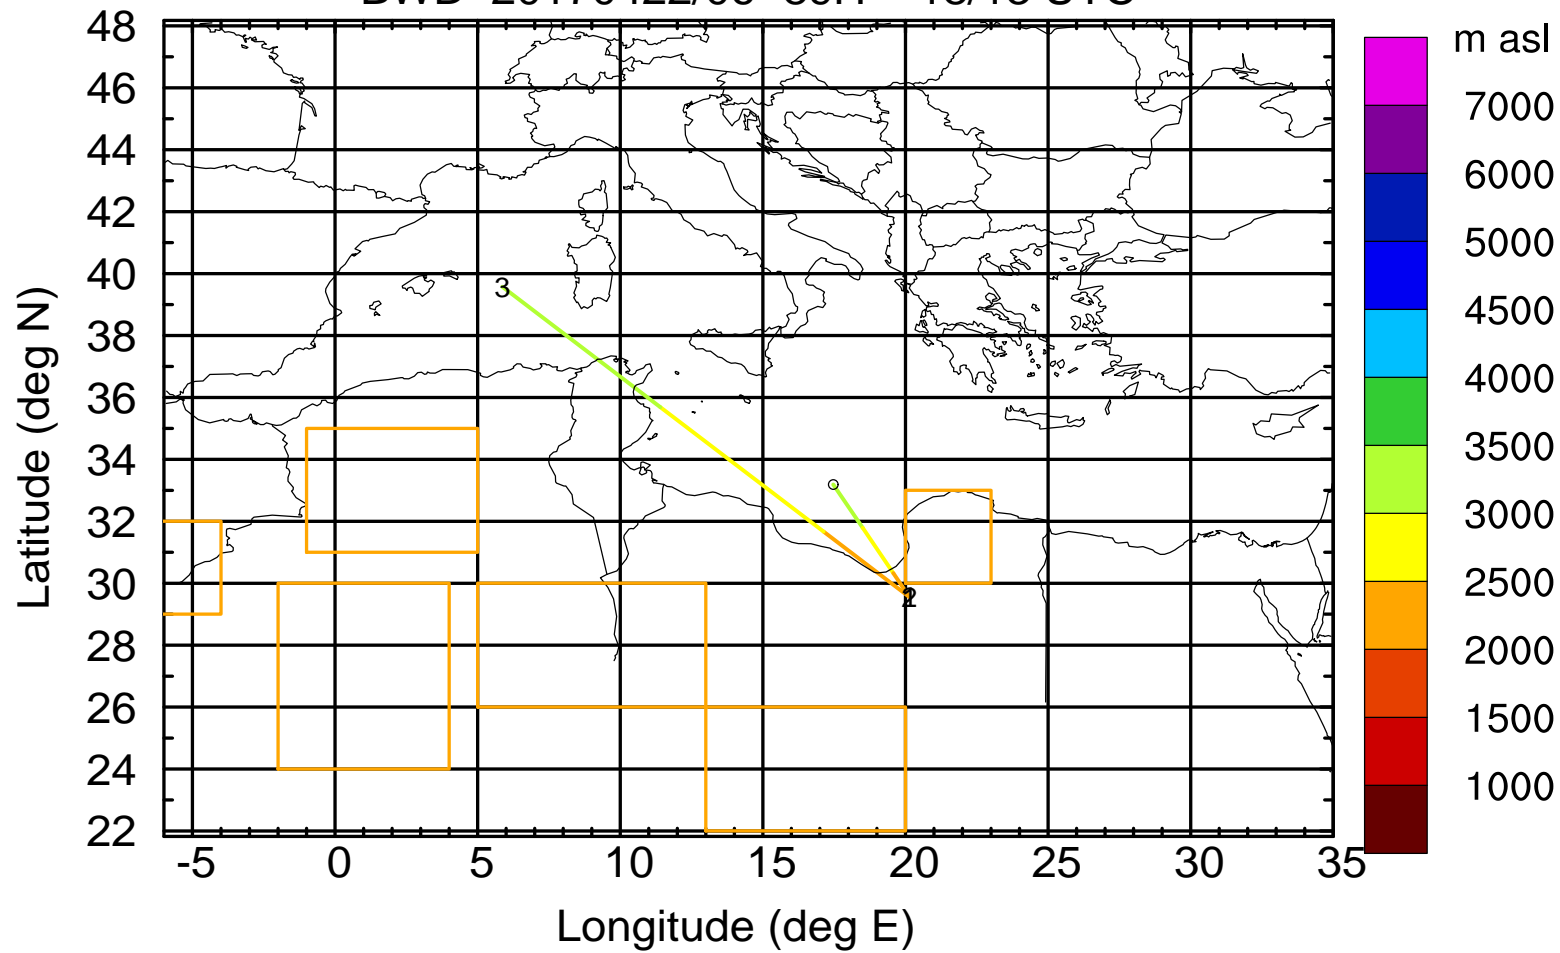

Paphos Airport ground station 20170422 6:00 UTC - 12/100/500/1000m

BWD 20170422/06 -89H = 18/13 UTC