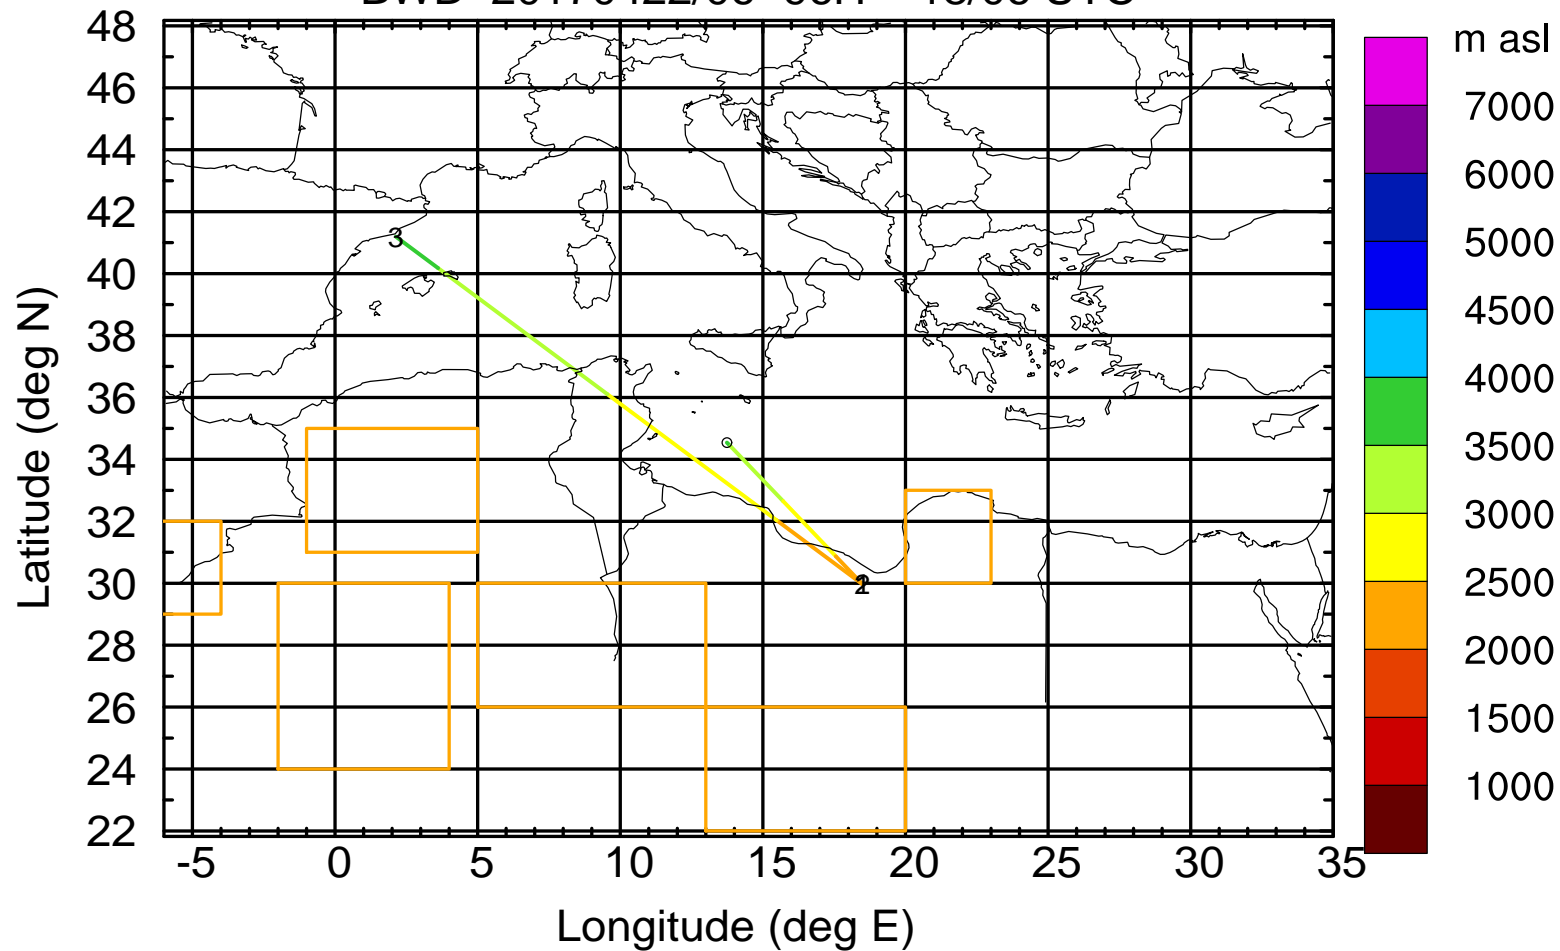

Paphos Airport ground station 20170422 6:00 UTC - 12/100/500/1000m

BWD 20170422/06 -96H = 18/06 UTC