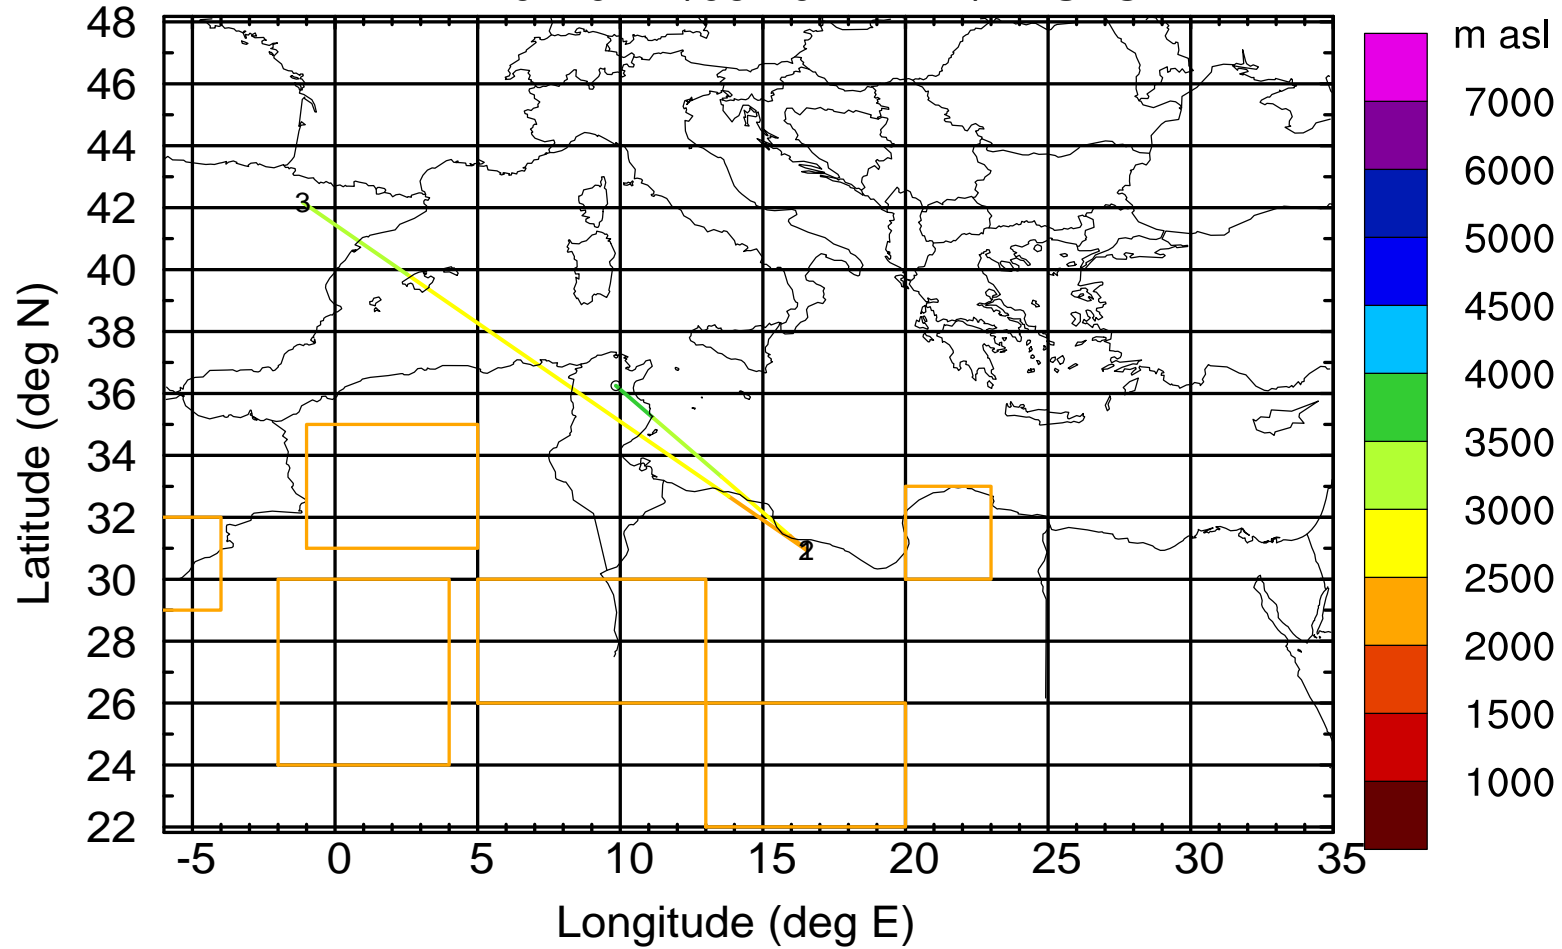

Paphos Airport ground station 20170422 6:00 UTC - 12/100/500/1000m

BWD 20170422/06-104H = 17/22 UTC