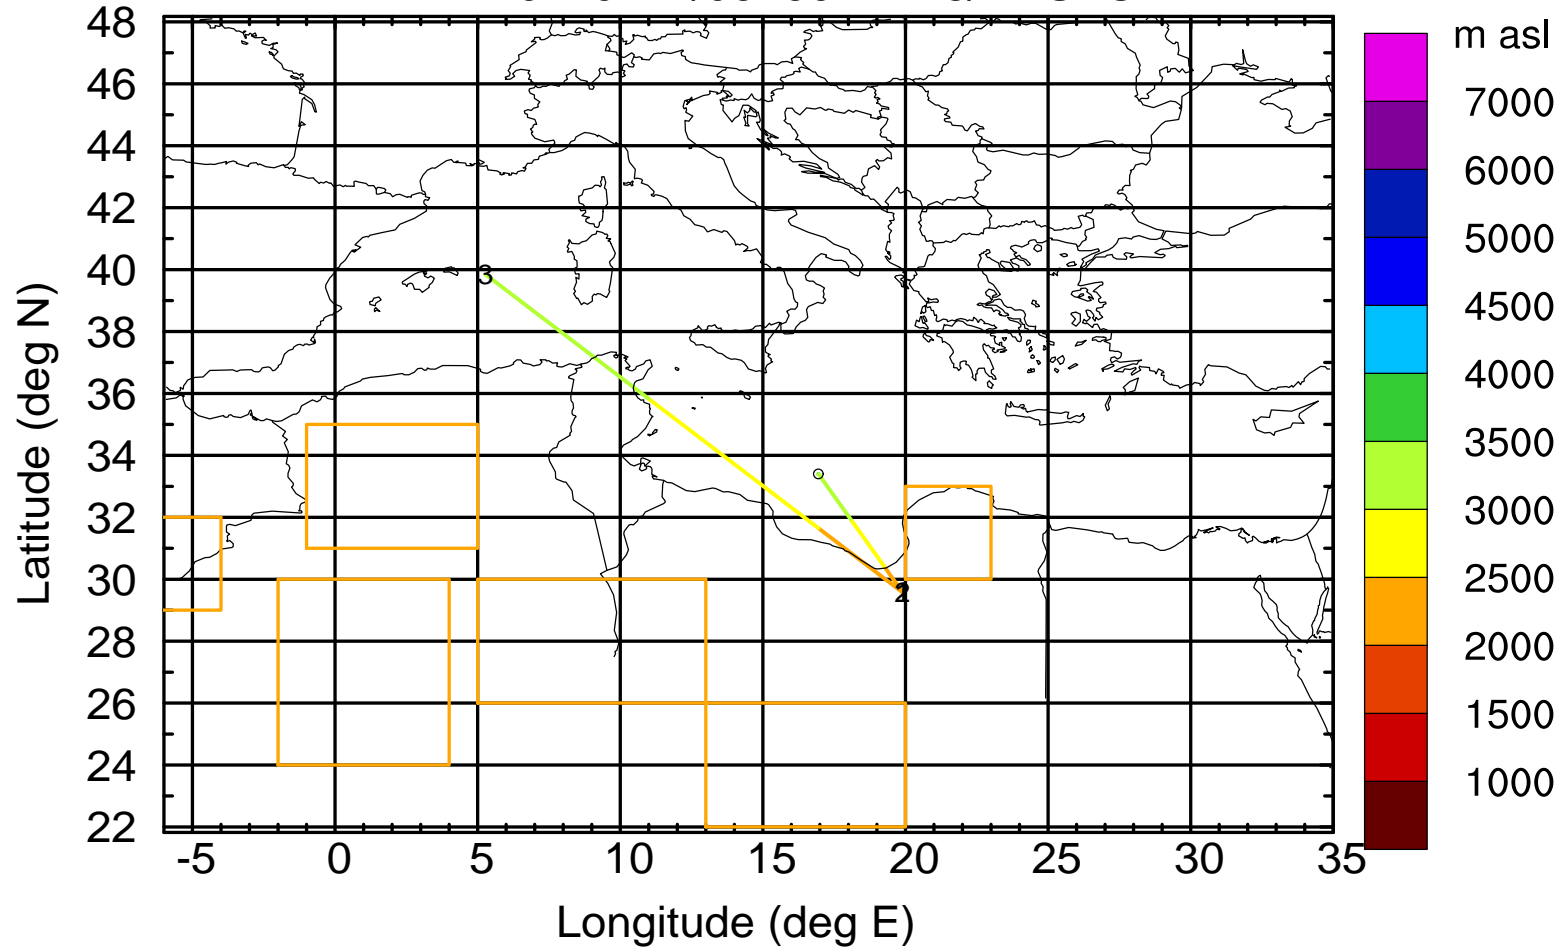

Paphos Airport ground station 20170422 6:00 UTC - 12/100/500/1000m

BWD 20170422/06 -90H = 18/12 UTC