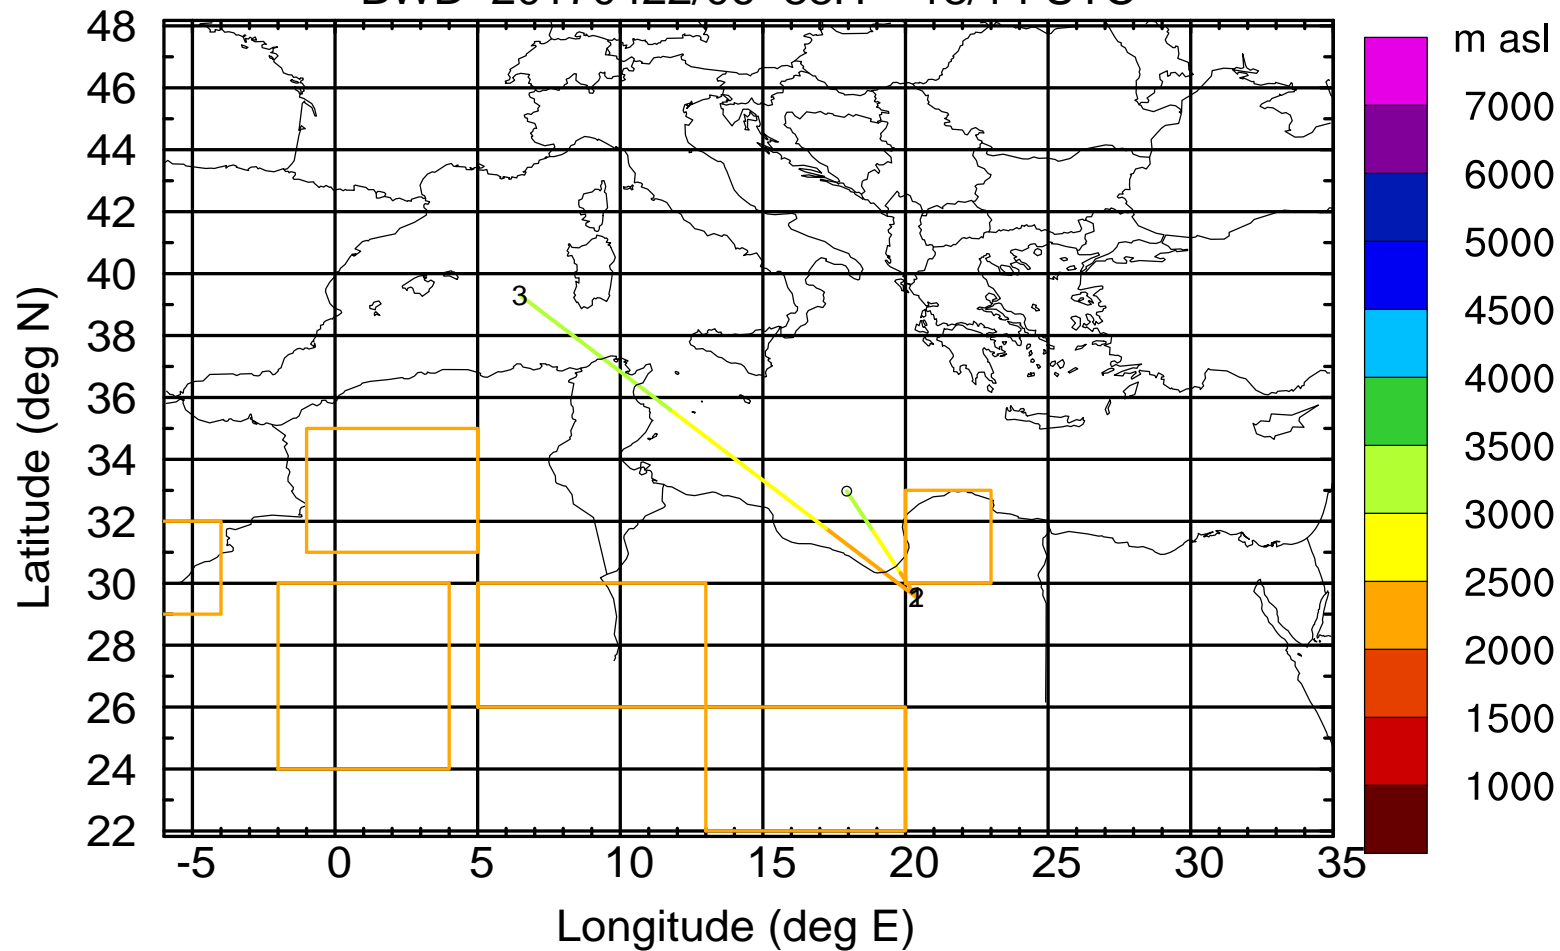

BWD 20170422/06 -86H = 18/16 UTC

Paphos Airport ground station 20170422 6:00 UTC - 12/100/500/1000m

BWD 20170422/06 -87H = 18/15 UTC

Paphos Airport ground station 20170422 6:00 UTC - 12/100/500/1000m

BWD 20170422/06 -88H = 18/14 UTC