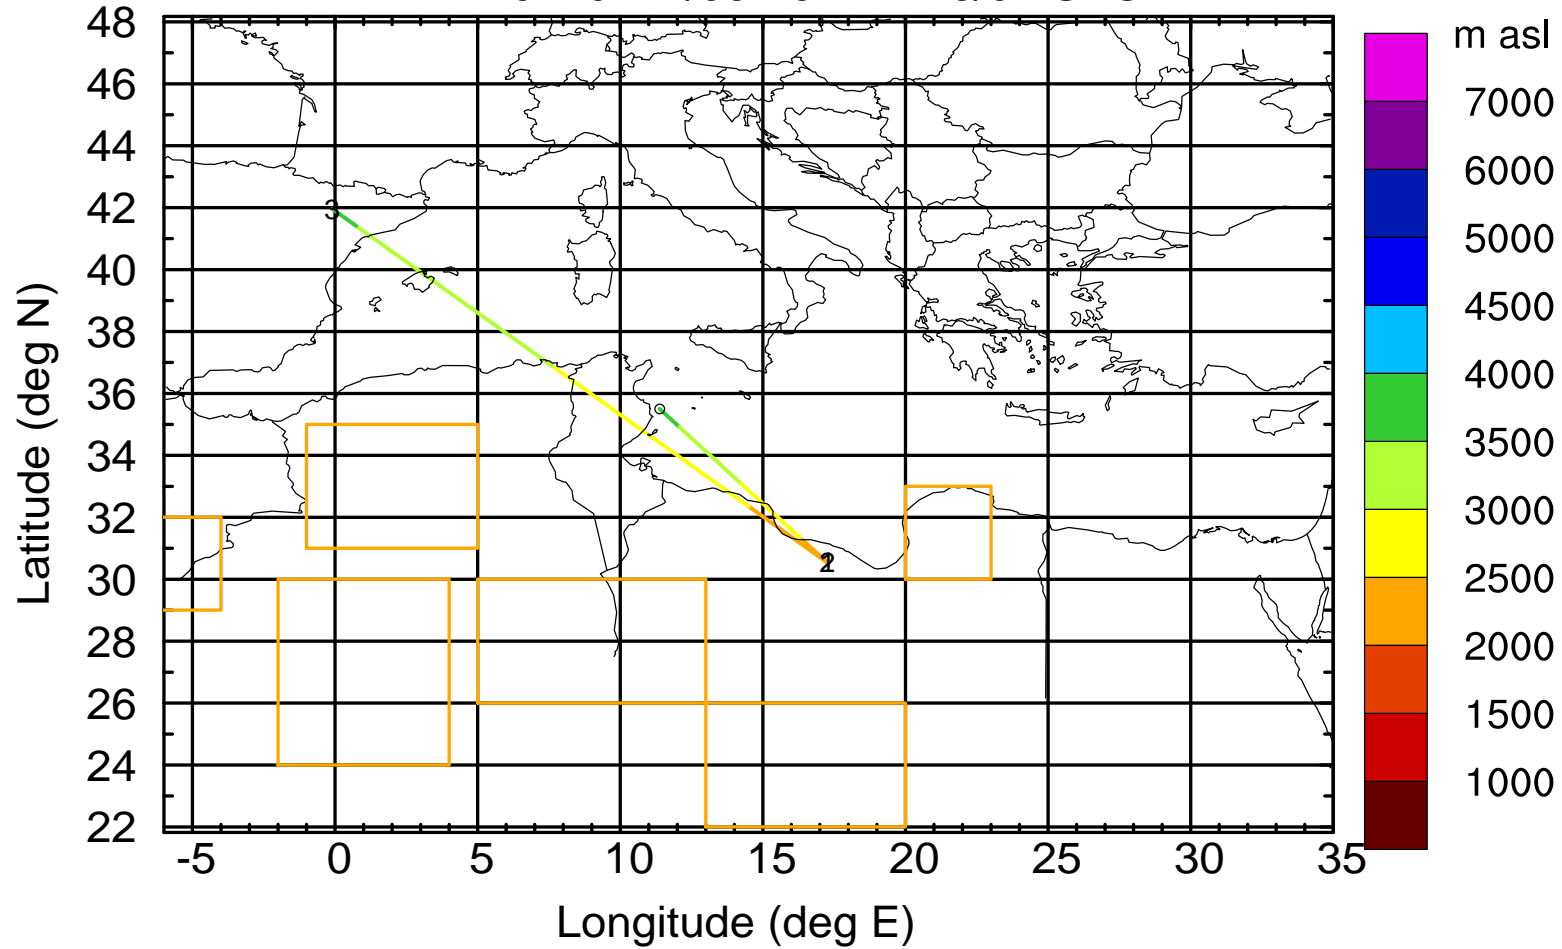

Paphos Airport ground station 20170422 6:00 UTC - 12/100/500/1000m

BWD 20170422/06-101H = 18/01 UTC