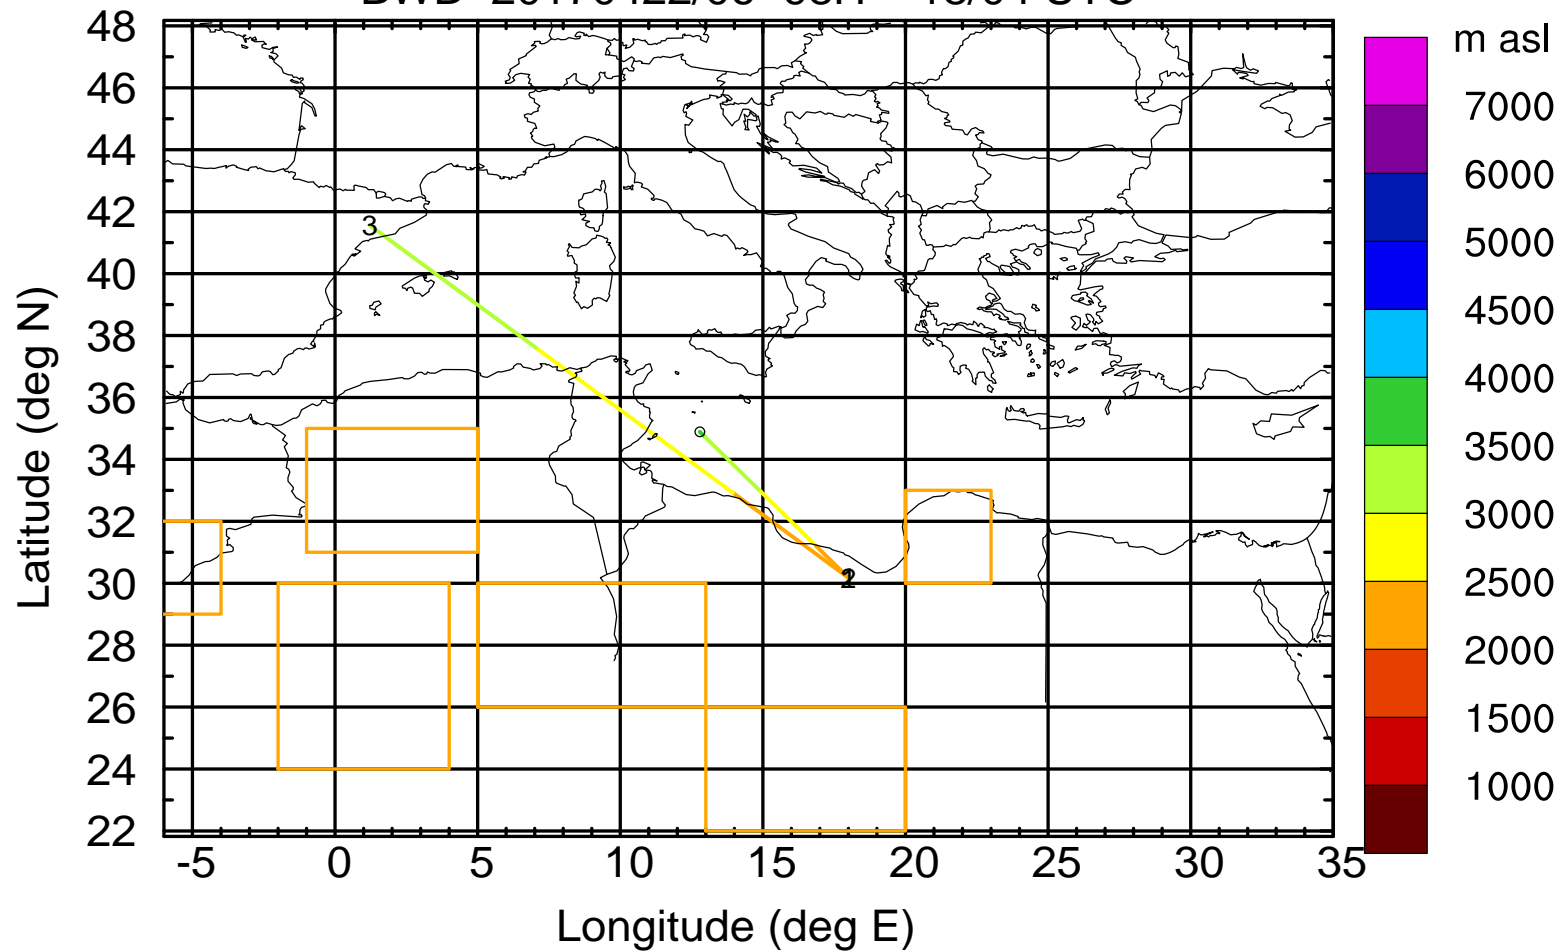

BWD 20170422/06 -96H = 18/06 UTC

Paphos Airport ground station 20170422 6:00 UTC - 12/100/500/1000m

BWD 20170422/06 -97H = 18/05 UTC

Paphos Airport ground station 20170422 6:00 UTC - 12/100/500/1000m

BWD 20170422/06 -98H = 18/04 UTC