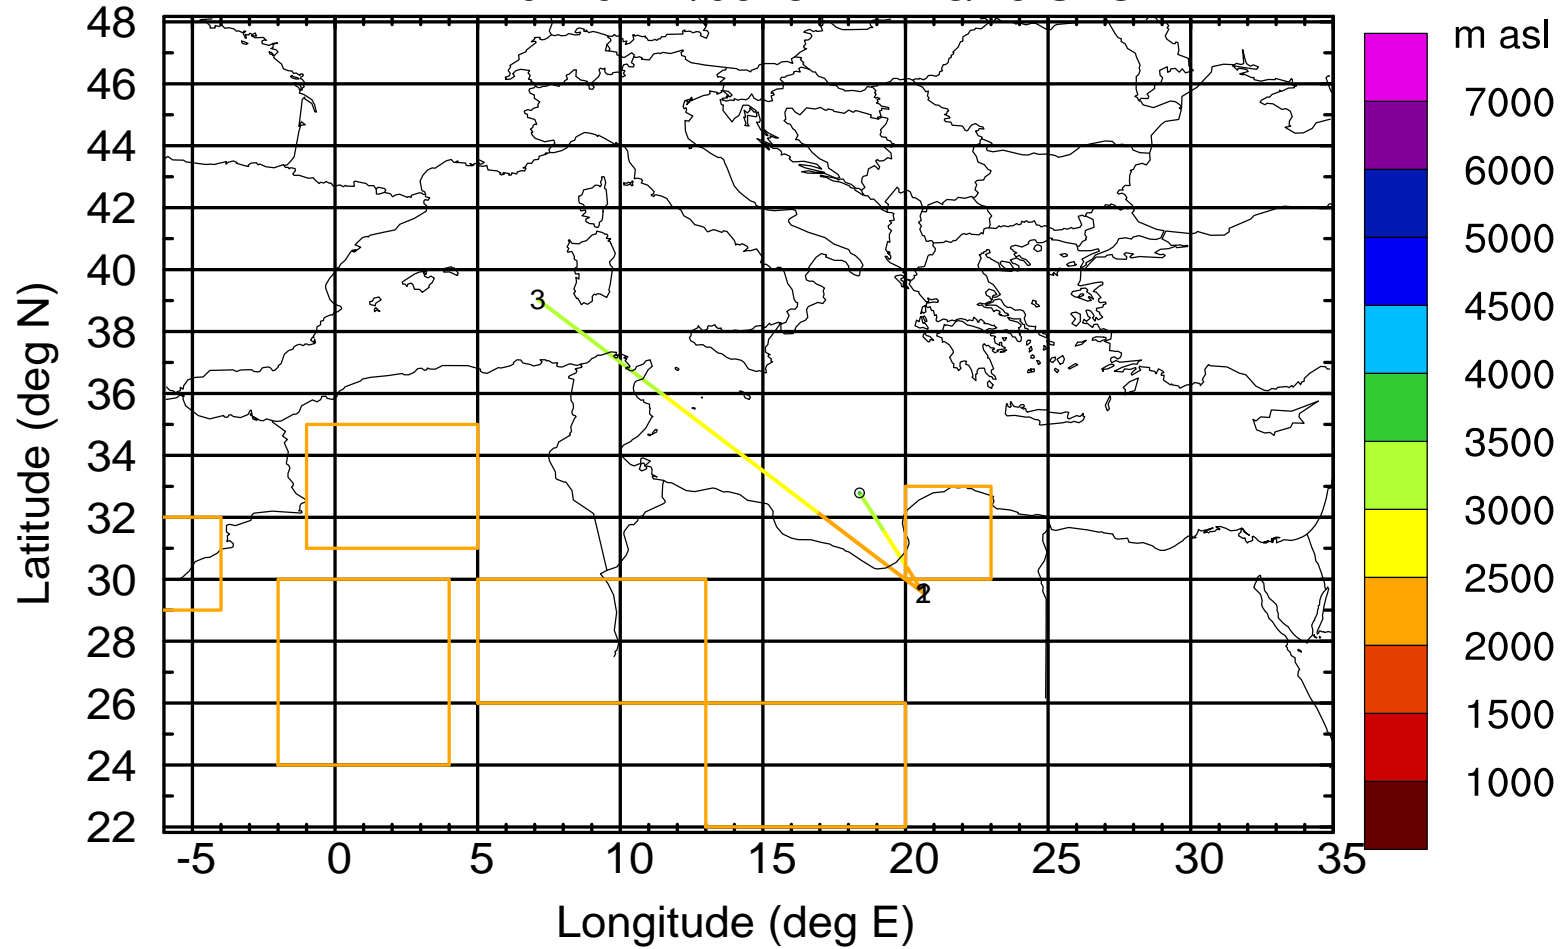

Paphos Airport ground station 20170422 6:00 UTC - 12/100/500/1000m

BWD 20170422/06 -87H = 18/15 UTC