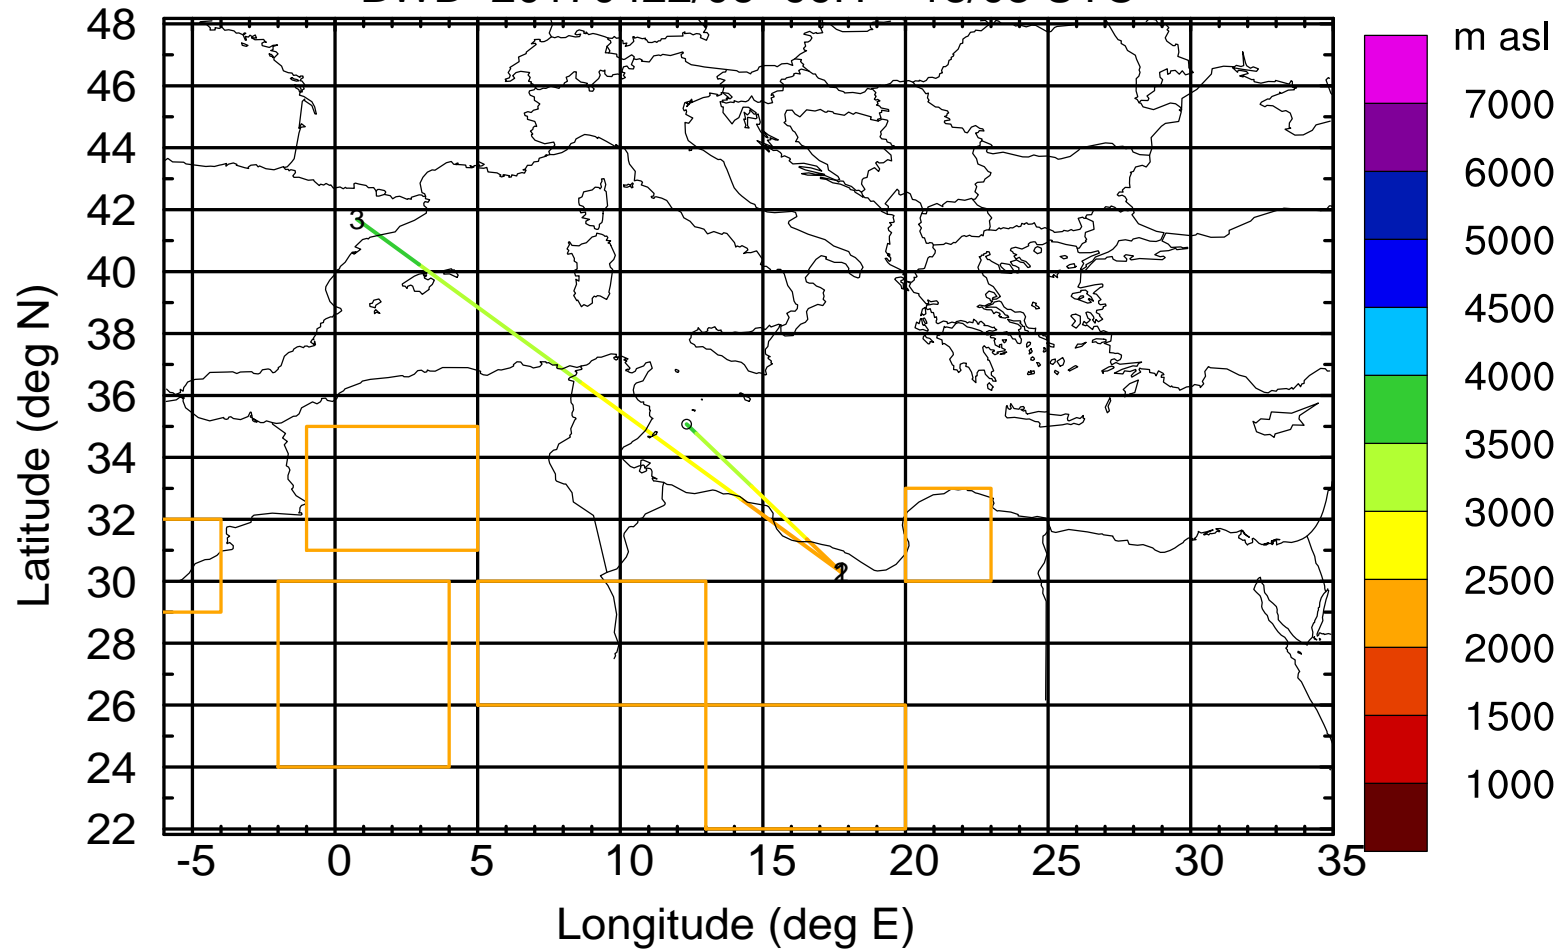

Paphos Airport ground station 20170422 6:00 UTC - 12/100/500/1000m

BWD 20170422/06 -99H = 18/03 UTC