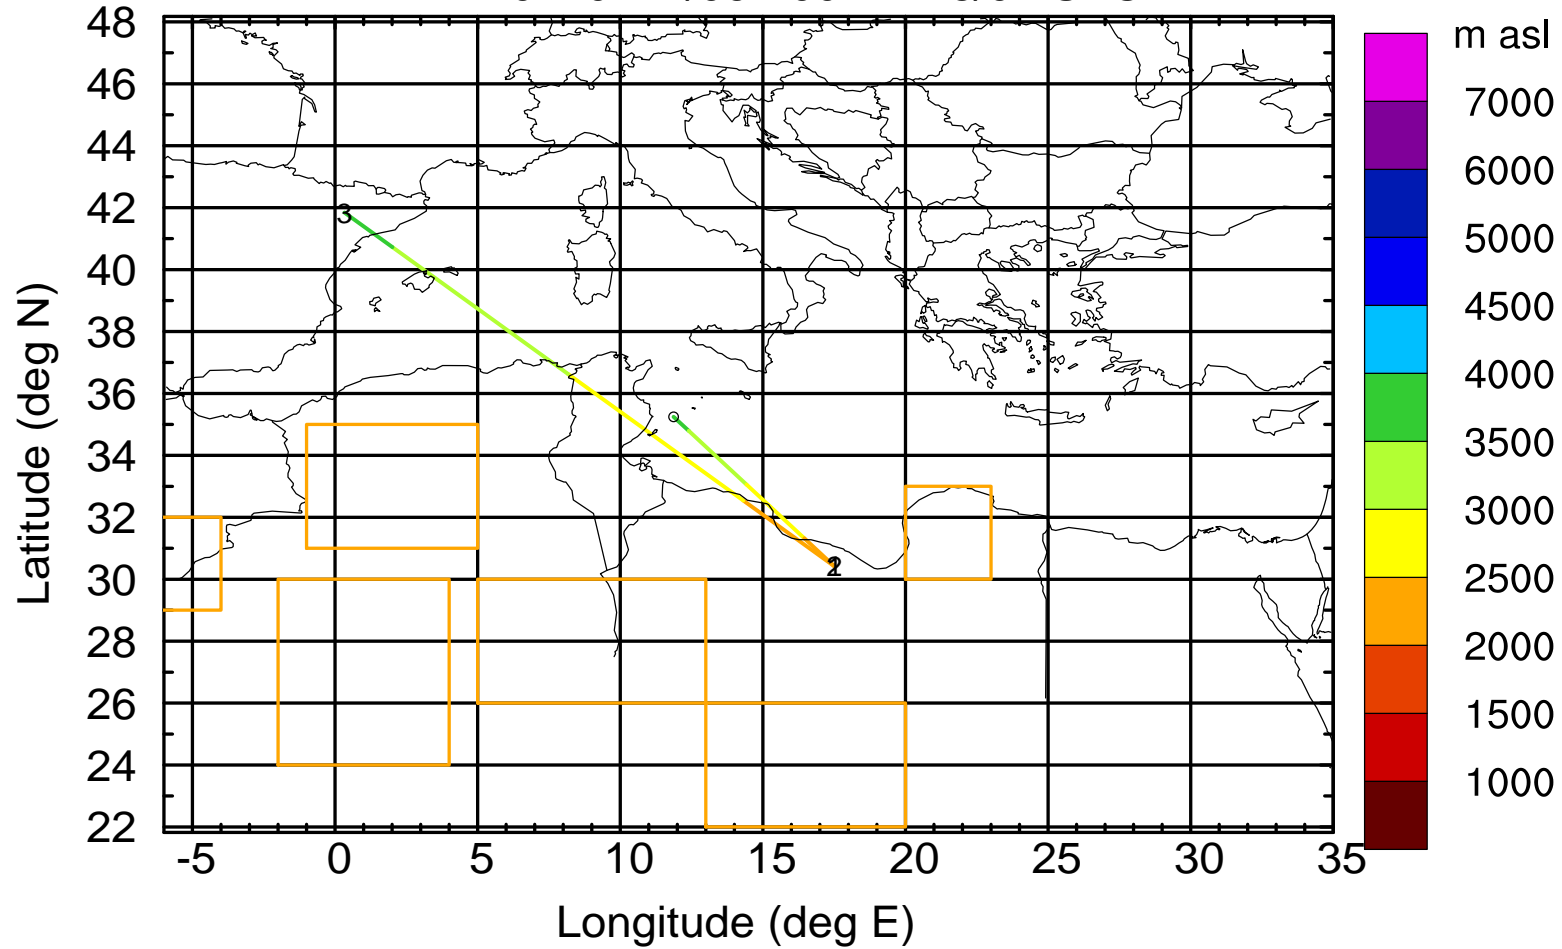

Paphos Airport ground station 20170422 6:00 UTC - 12/100/500/1000m

BWD 20170422/06-100H = 18/02 UTC