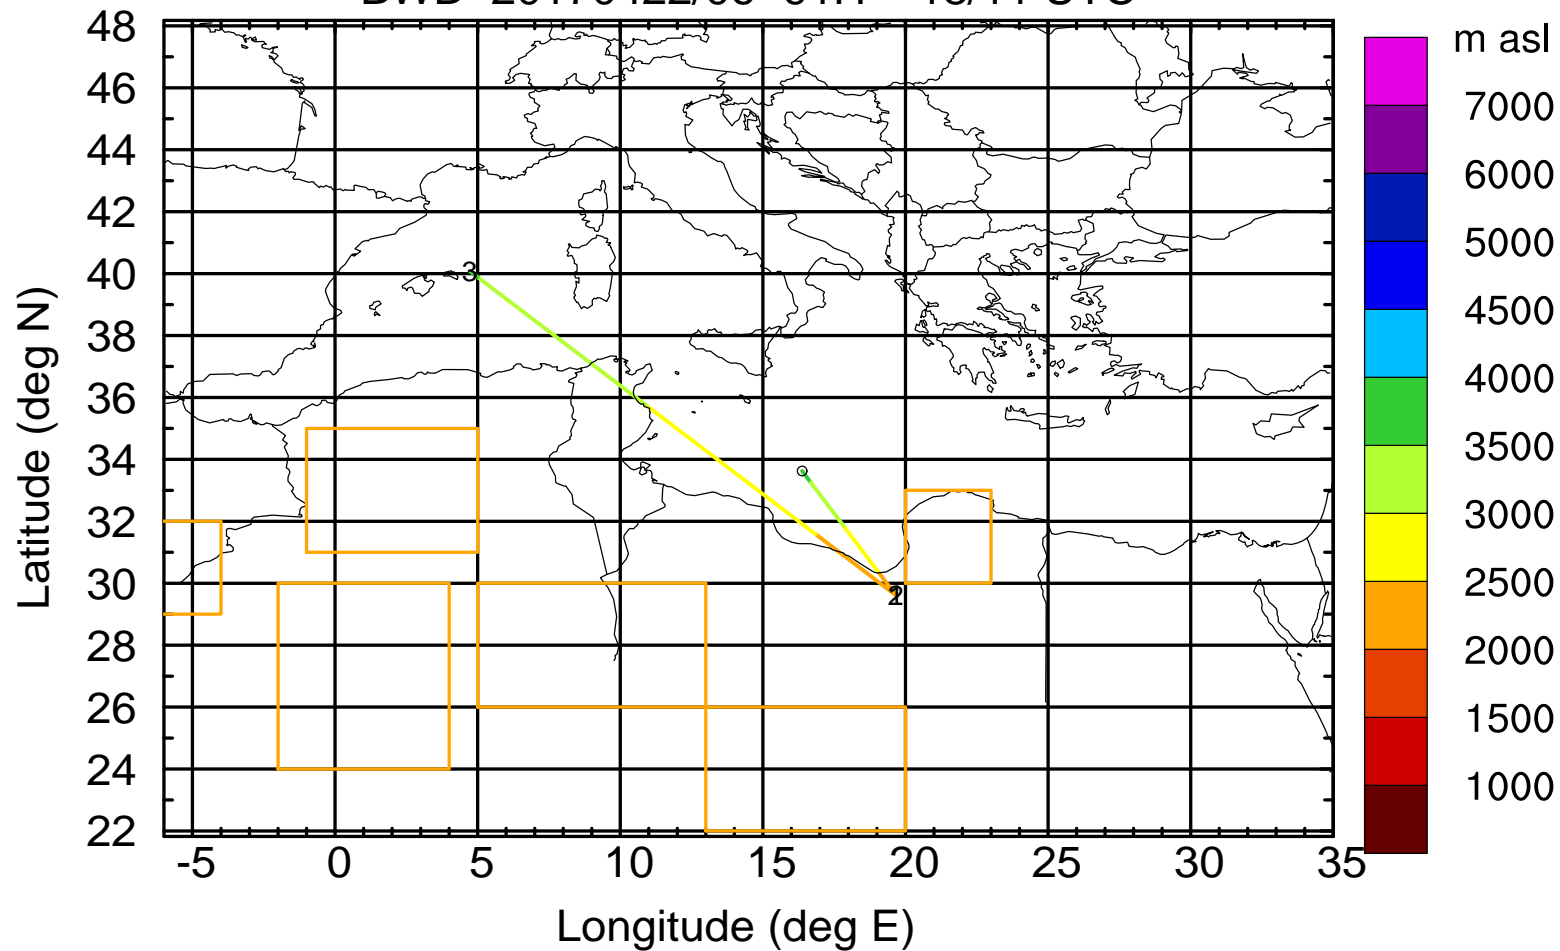

Paphos Airport ground station 20170422 6:00 UTC - 12/100/500/1000m

BWD 20170422/06 -91H = 18/11 UTC