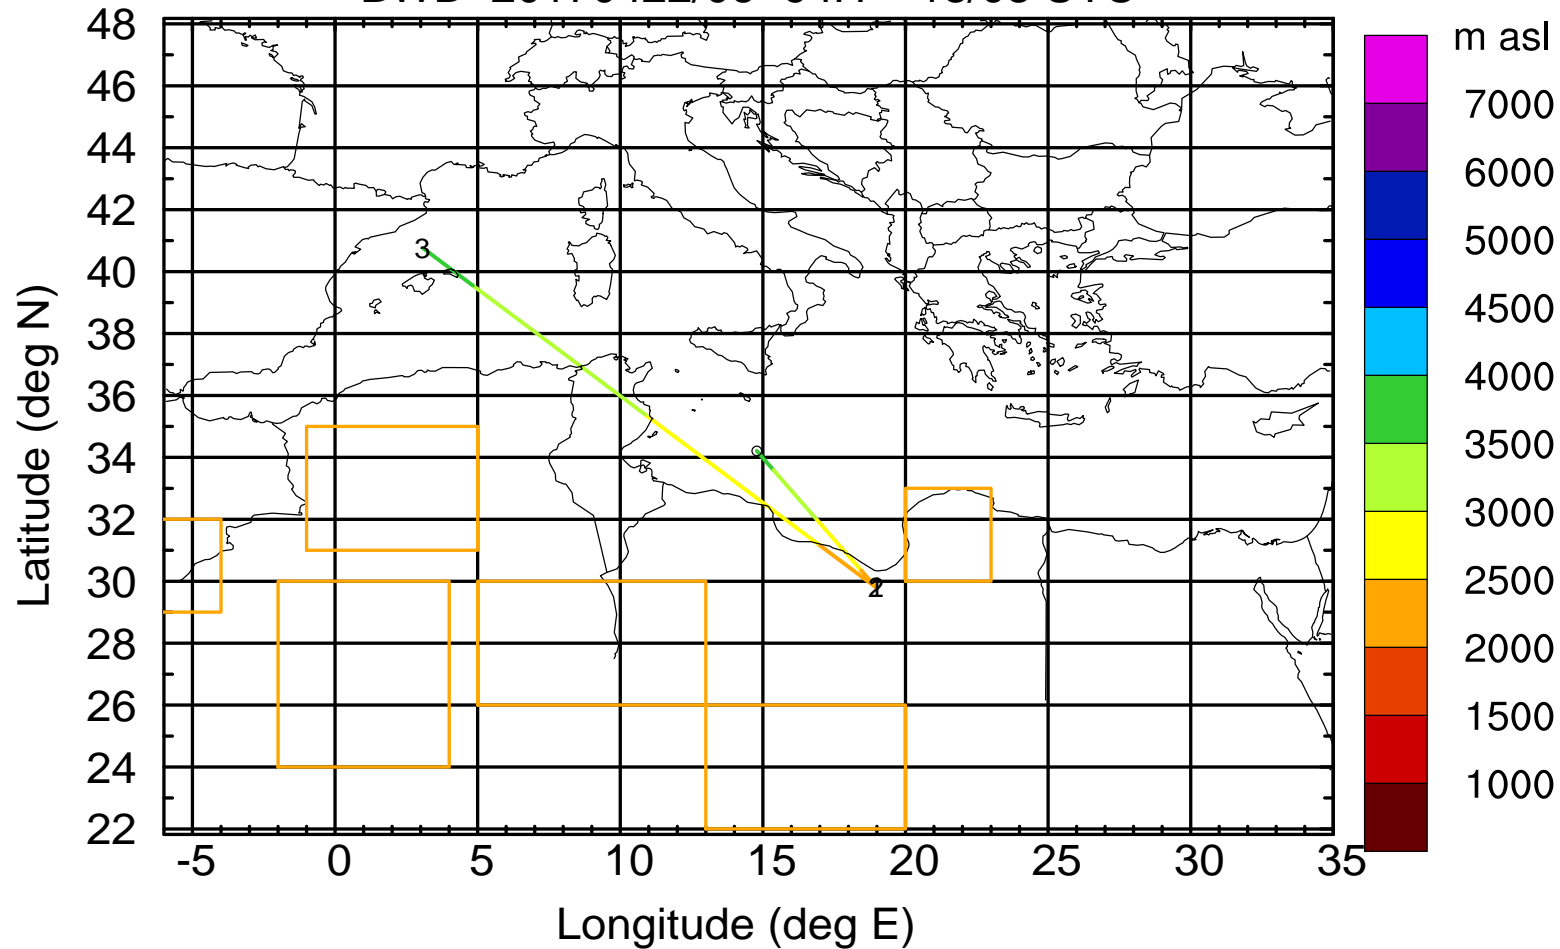

Paphos Airport ground station 20170422 6:00 UTC - 12/100/500/1000m

BWD 20170422/06 -94H = 18/08 UTC