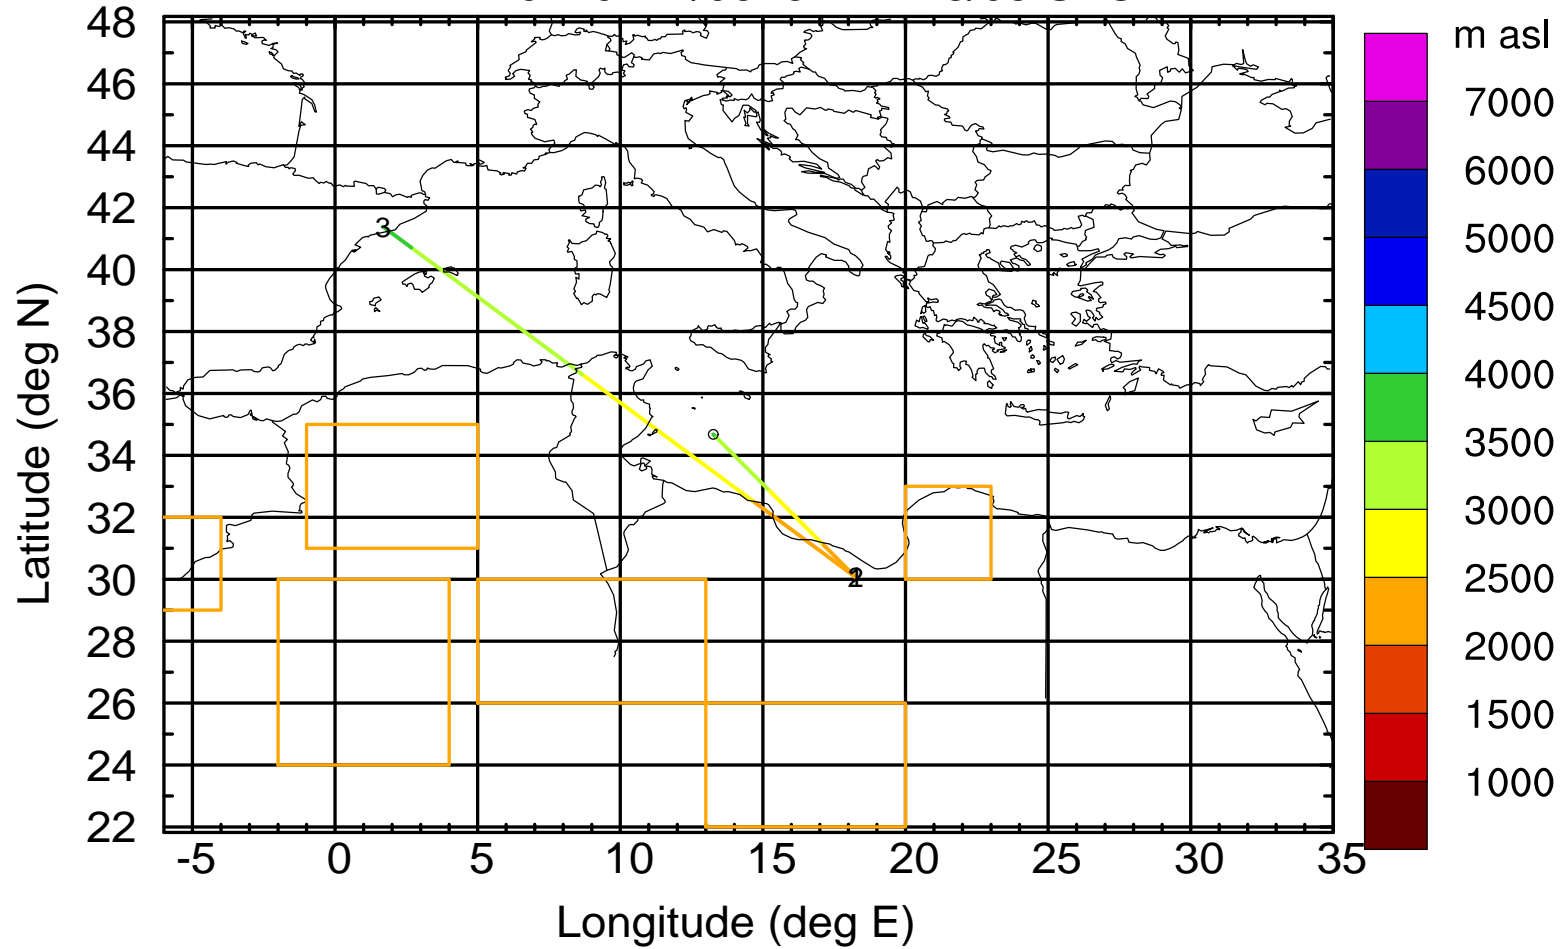

Paphos Airport ground station 20170422 6:00 UTC - 12/100/500/1000m

BWD 20170422/06 -97H = 18/05 UTC