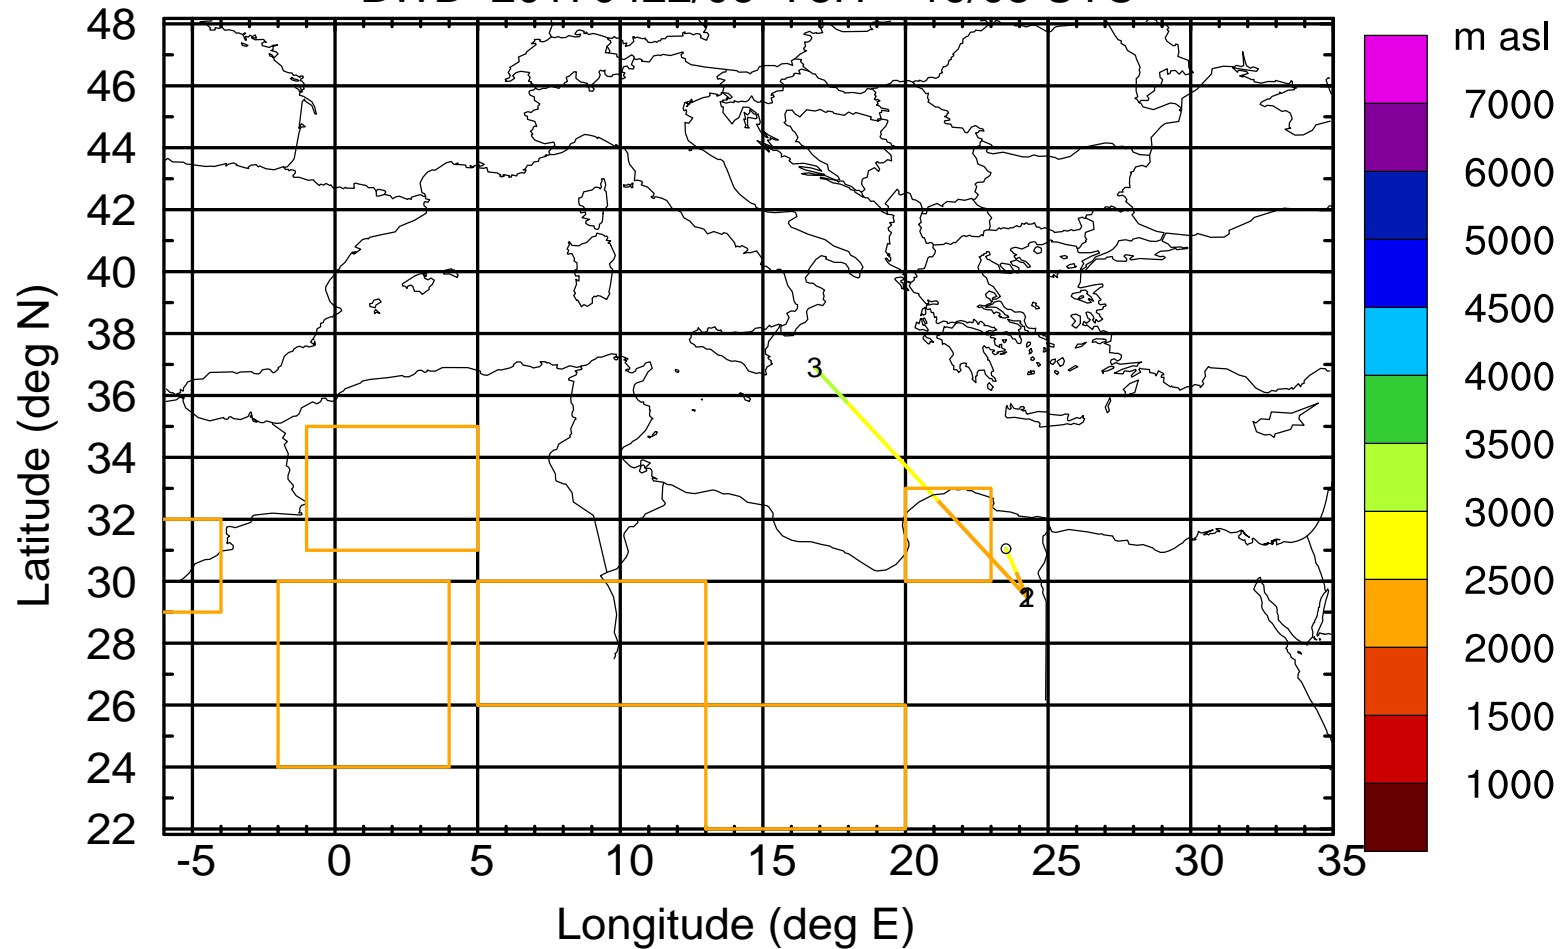

Paphos Airport ground station 20170422 6:00 UTC - 12/100/500/1000m

BWD 20170422/06 -75H = 19/03 UTC