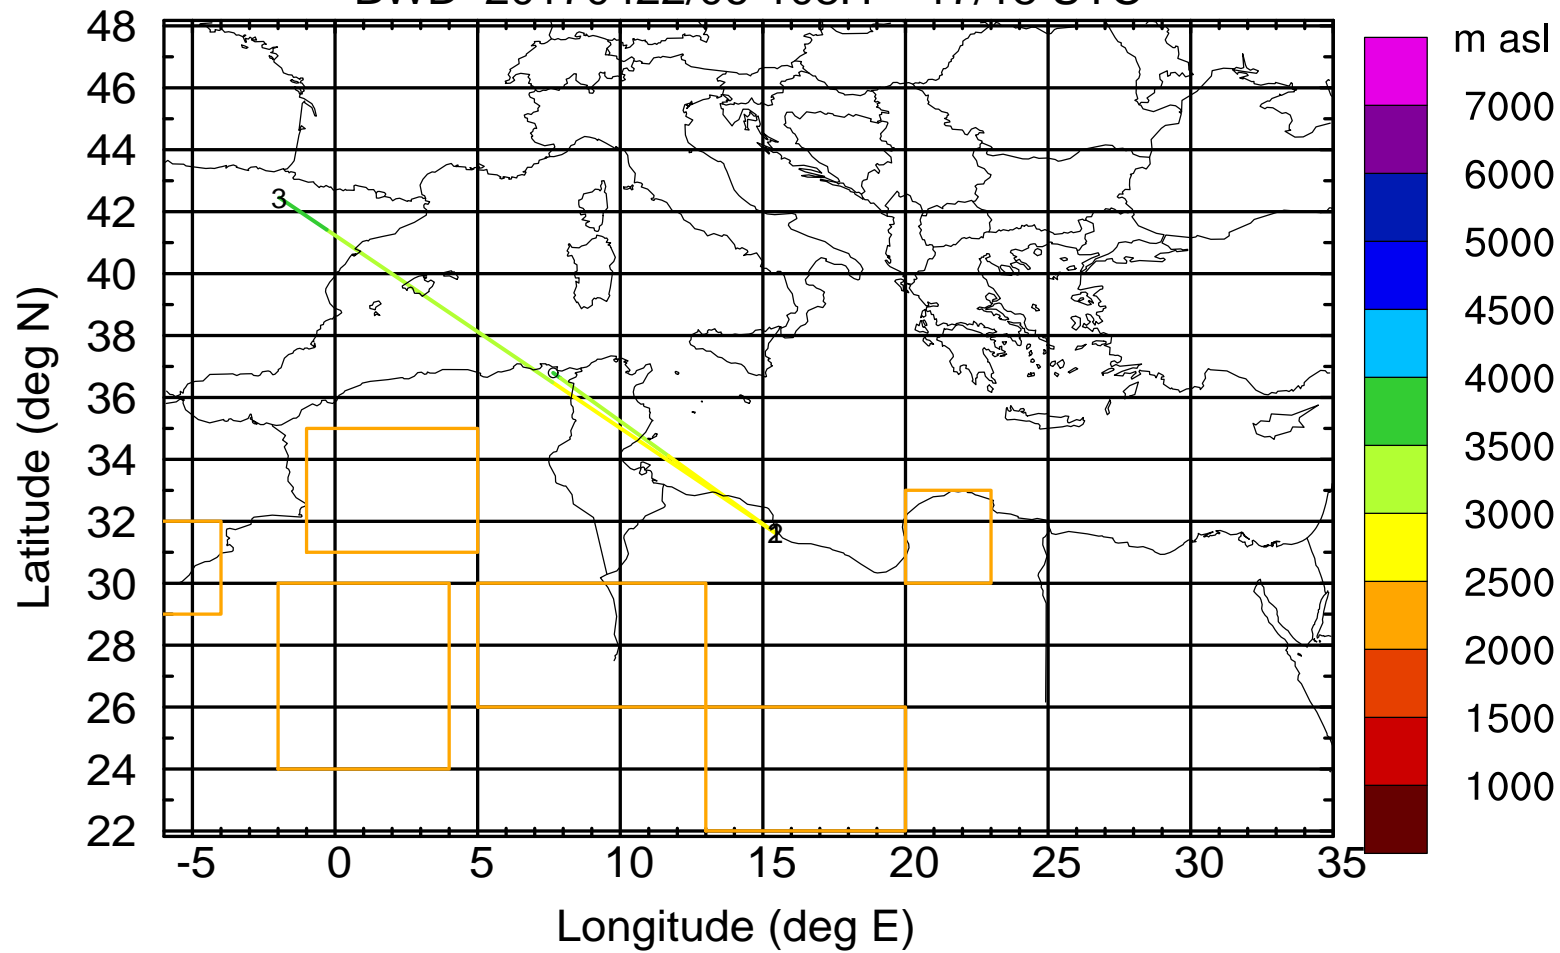

BWD 20170422/06-106H = 17/20 UTC

Paphos Airport ground station 20170422 6:00 UTC - 12/100/500/1000m

BWD 20170422/06-107H = 17/19 UTC

Paphos Airport ground station 20170422 6:00 UTC - 12/100/500/1000m

BWD 20170422/06-108H = 17/18 UTC