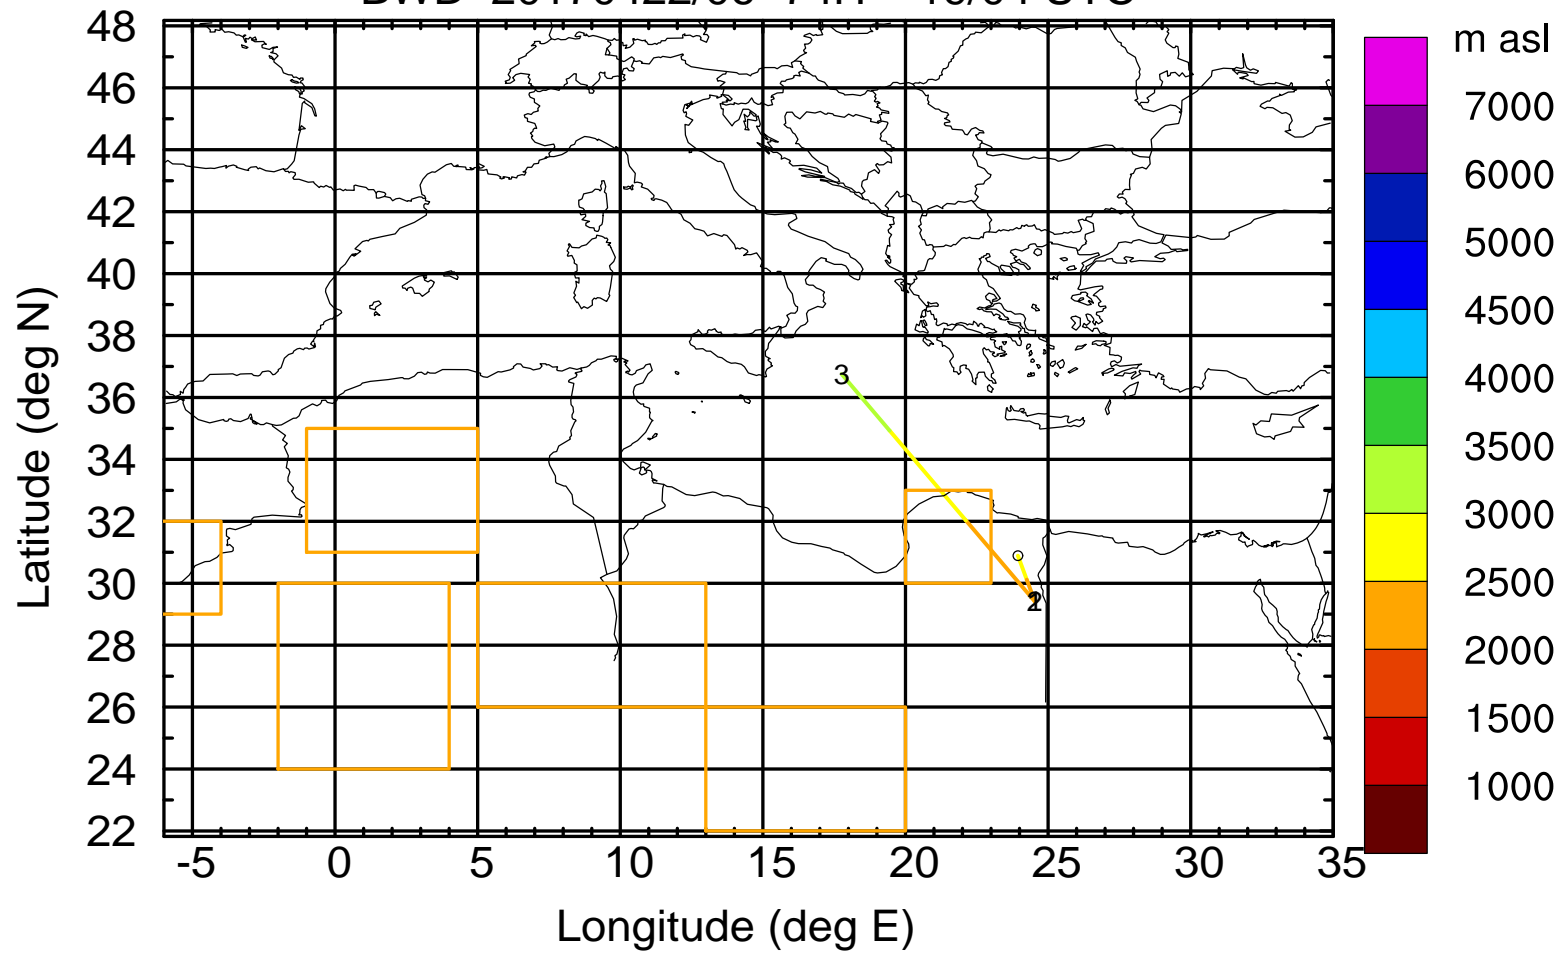

Paphos Airport ground station 20170422 6:00 UTC - 12/100/500/1000m

BWD 20170422/06 -74H = 19/04 UTC