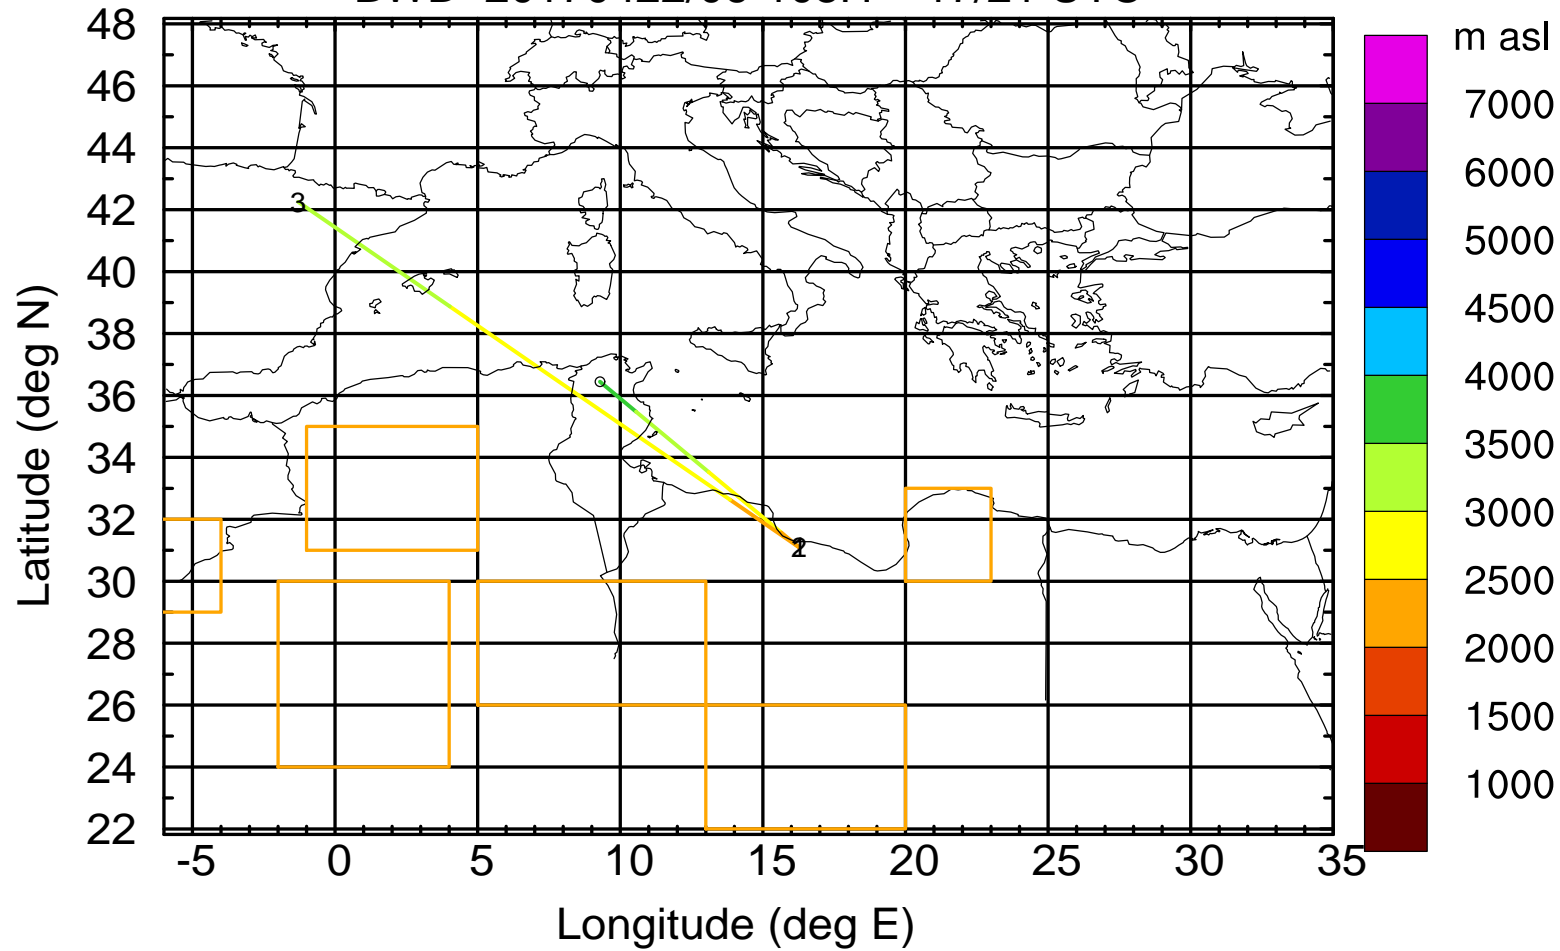

Paphos Airport ground station 20170422 6:00 UTC - 12/100/500/1000m

BWD 20170422/06-105H = 17/21 UTC