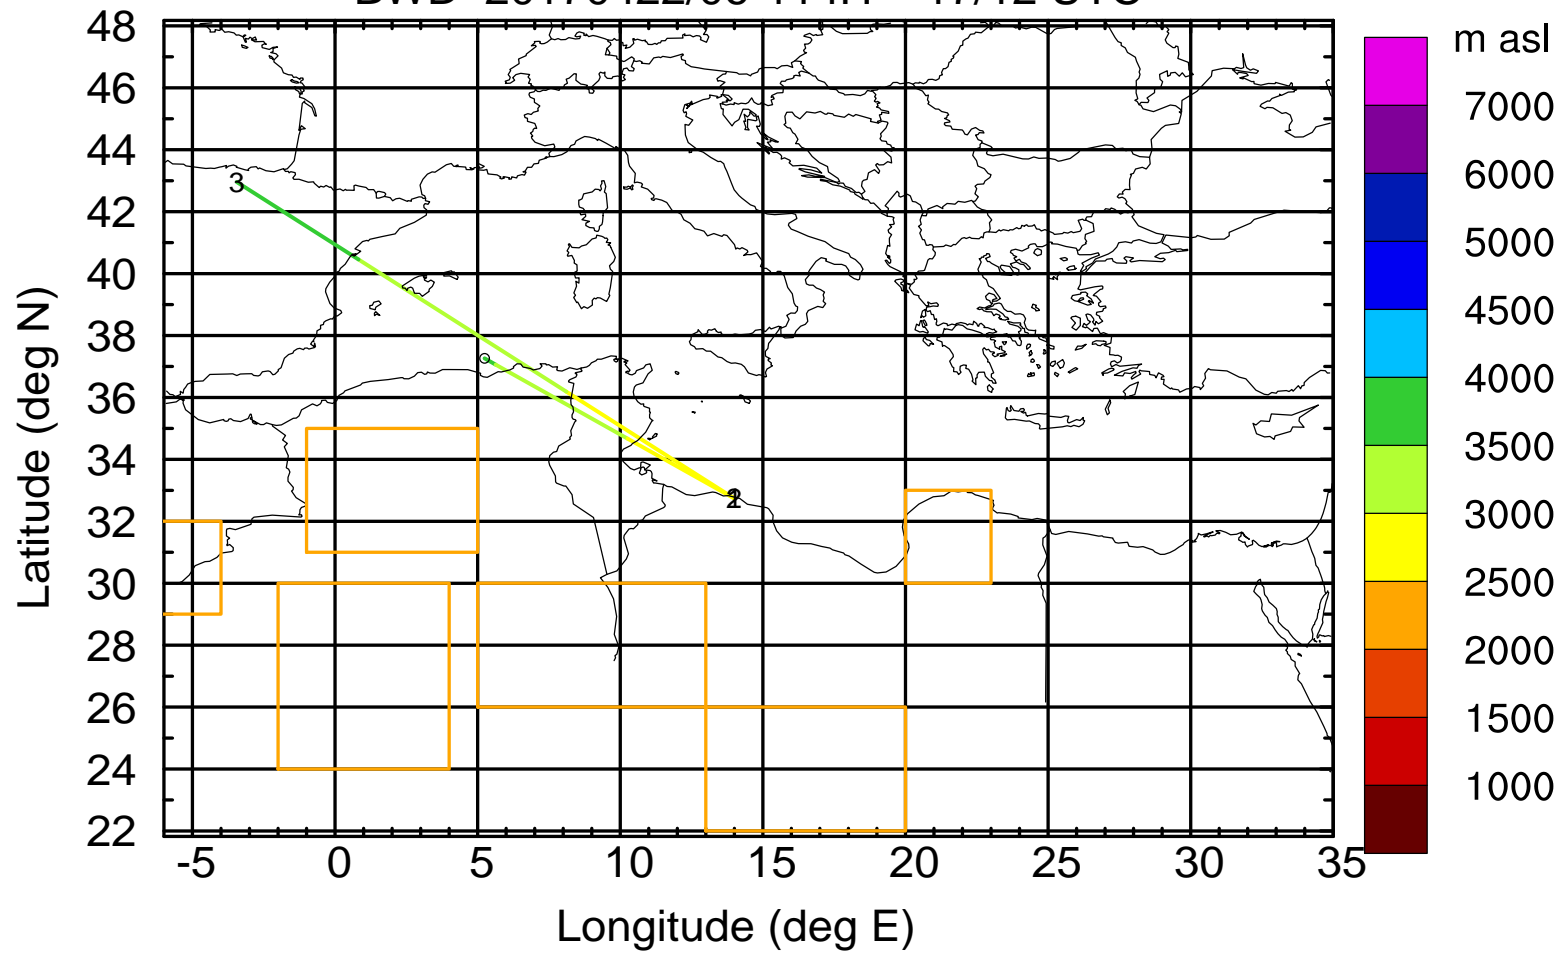

Paphos Airport ground station 20170422 6:00 UTC - 12/100/500/1000m

BWD 20170422/06-114H = 17/12 UTC