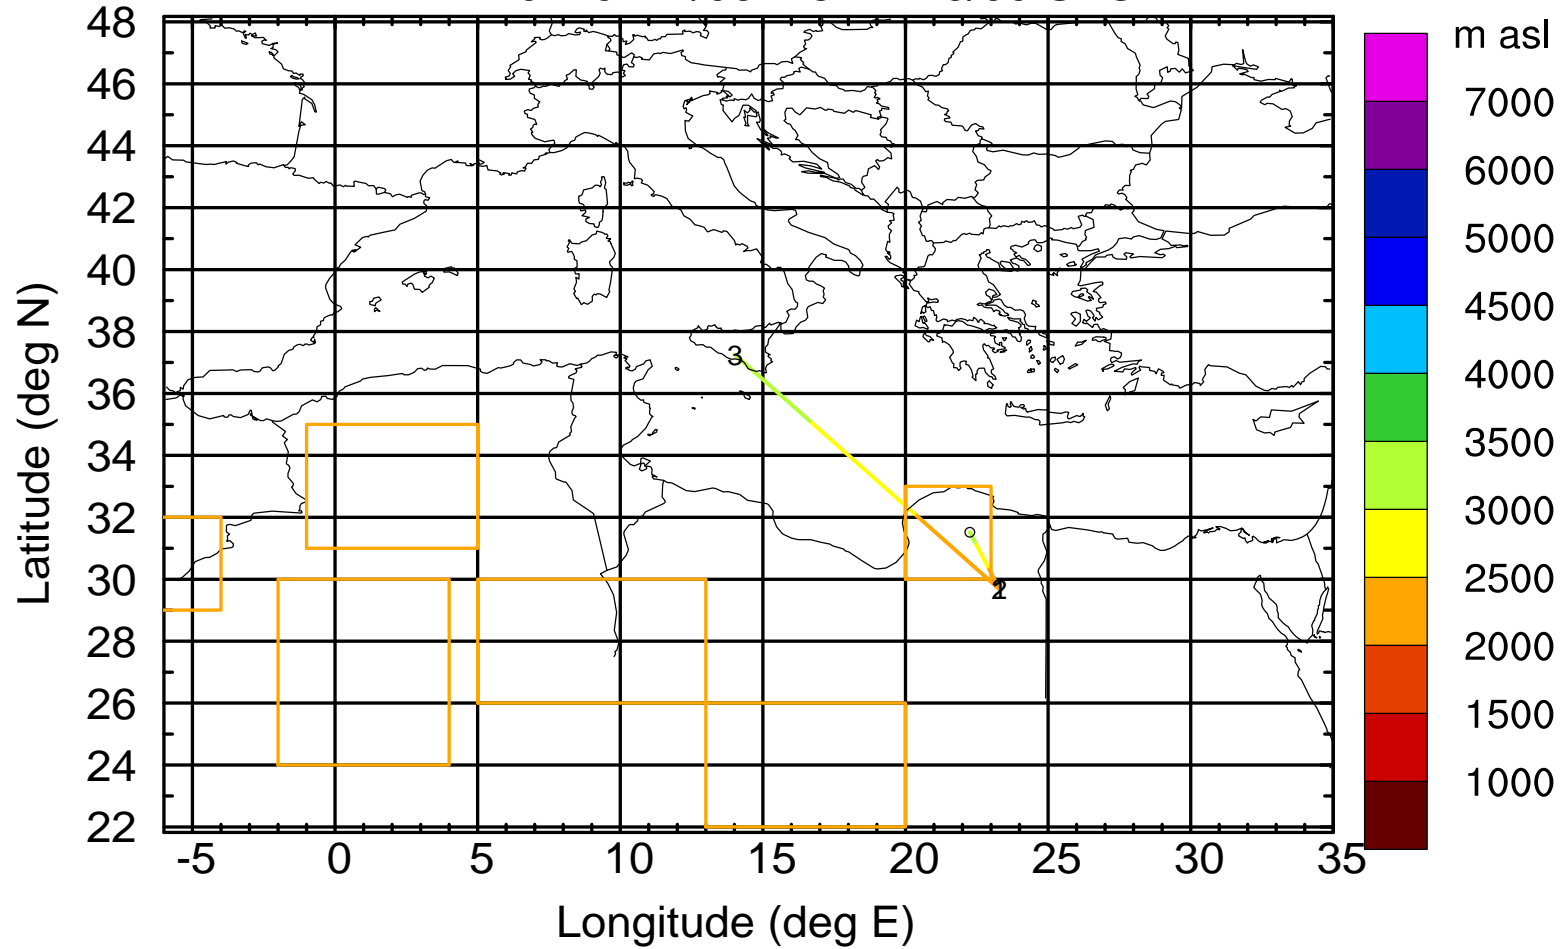

BWD 20170422/06 -76H = 19/02 UTC

Paphos Airport ground station 20170422 6:00 UTC - 12/100/500/1000m

BWD 20170422/06 -77H = 19/01 UTC

Paphos Airport ground station 20170422 6:00 UTC - 12/100/500/1000m

BWD 20170422/06 -78H = 19/00 UTC