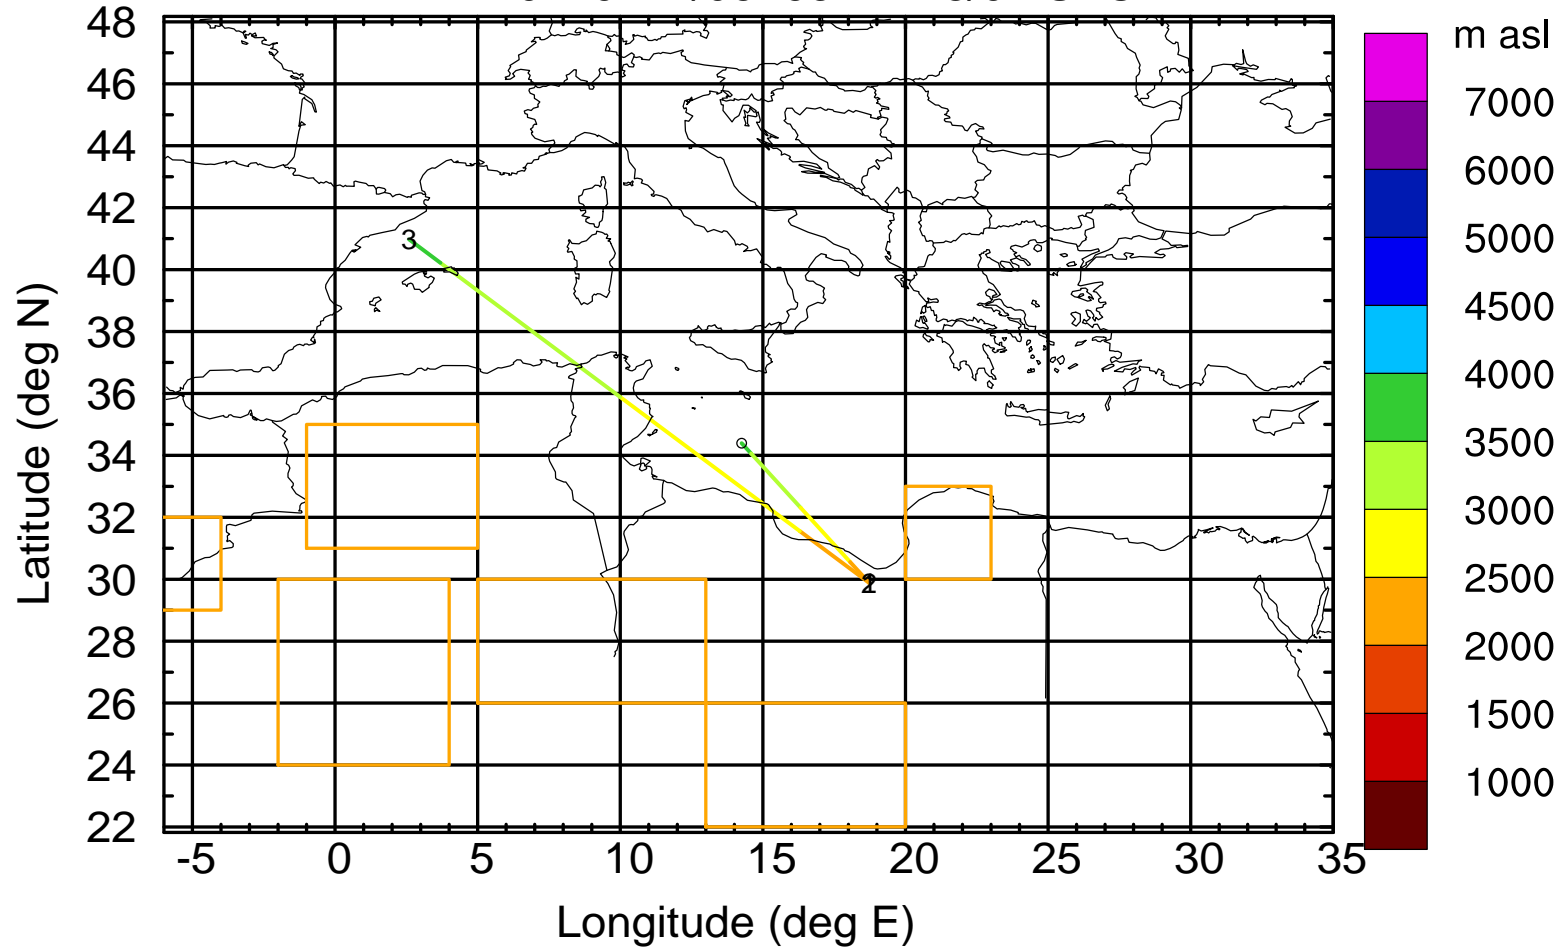

Paphos Airport ground station 20170422 6:00 UTC - 12/100/500/1000m

BWD 20170422/06 -95H = 18/07 UTC