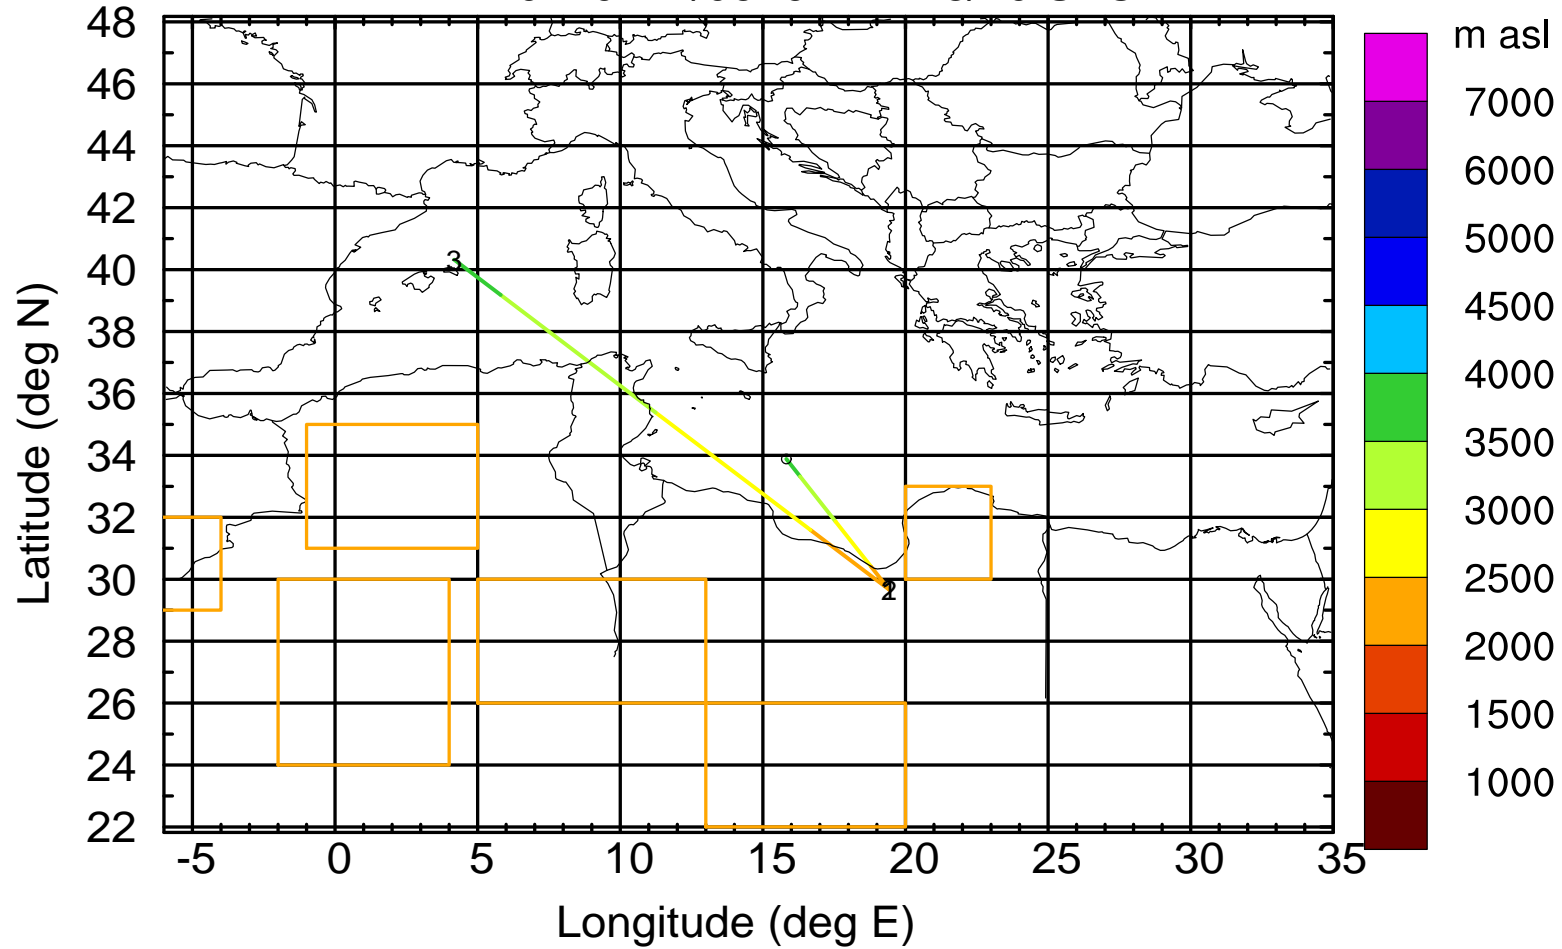

Paphos Airport ground station 20170422 6:00 UTC - 12/100/500/1000m

BWD 20170422/06 -92H = 18/10 UTC