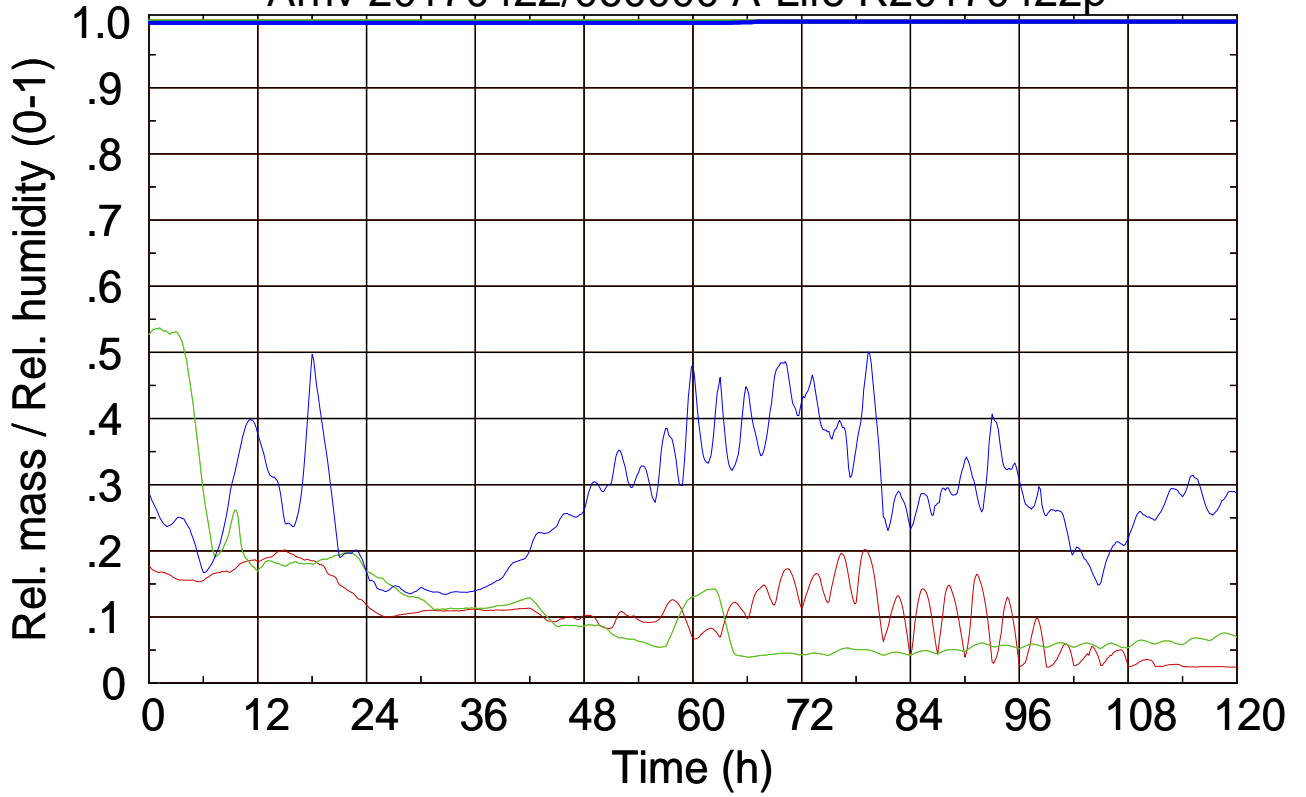

Arriv 20170422/060000 A-Life R20170422p

0 — 1 — 2 — 3 —

Arriv 20170422/060000 A-Life R20170422p

— Height

— Mixing height