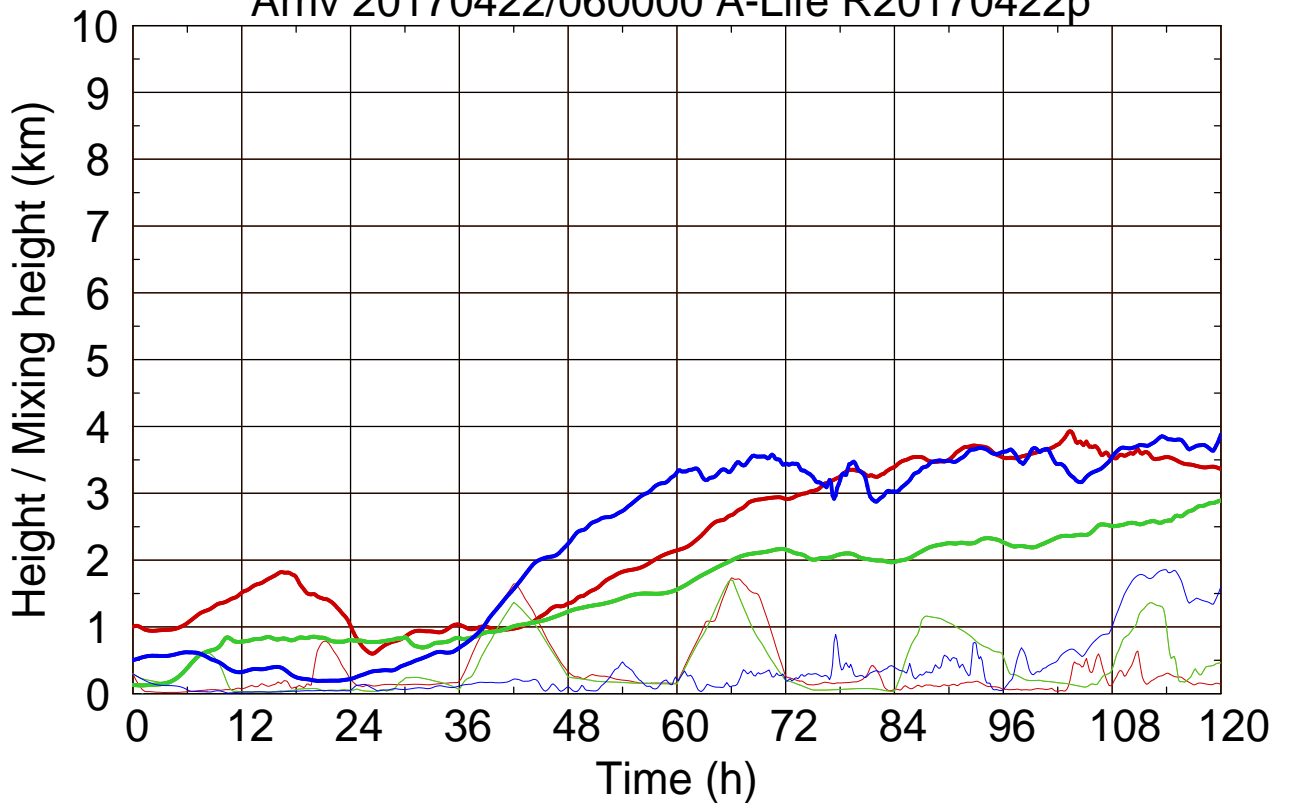

Arriv 20170422/060000 A-Life R20170422p

0 — 1 — 2 — 3 —

Arriv 20170422/060000 A-Life R20170422p

— Height

— Mixing height