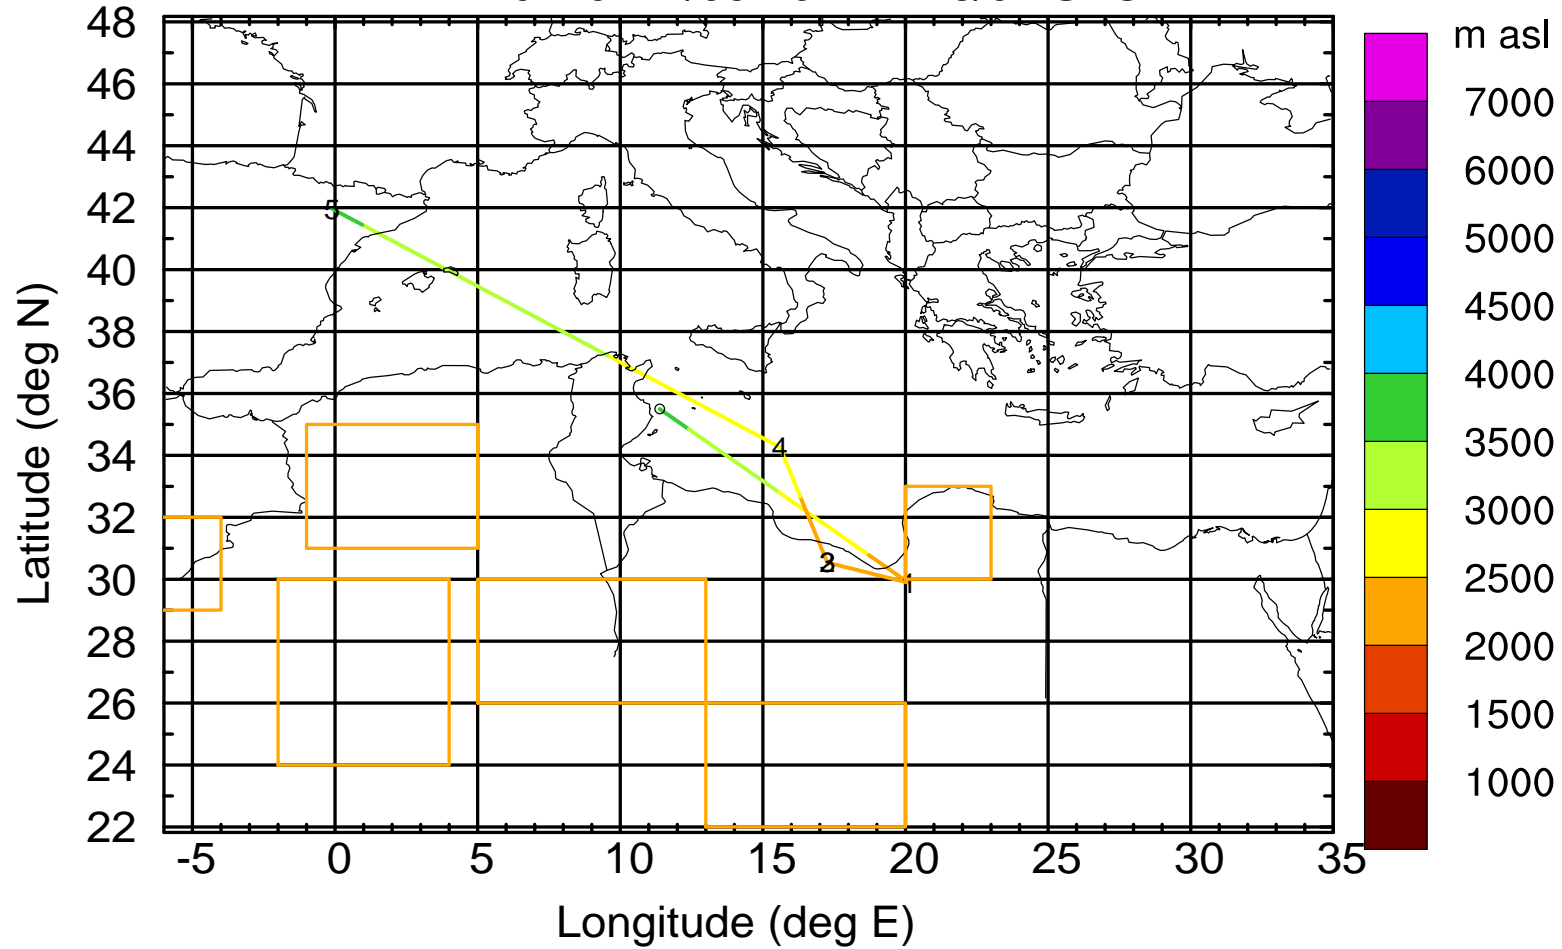

BWD 20170422/06 -98H = 18/04 UTC

Paphos Airport ground station 20170422 6:00 UTC - 12/100/500/1000m

BWD 20170422/06 -99H = 18/03 UTC

Paphos Airport ground station 20170422 6:00 UTC - 12/100/500/1000m

BWD 20170422/06-101H = 18/01 UTC