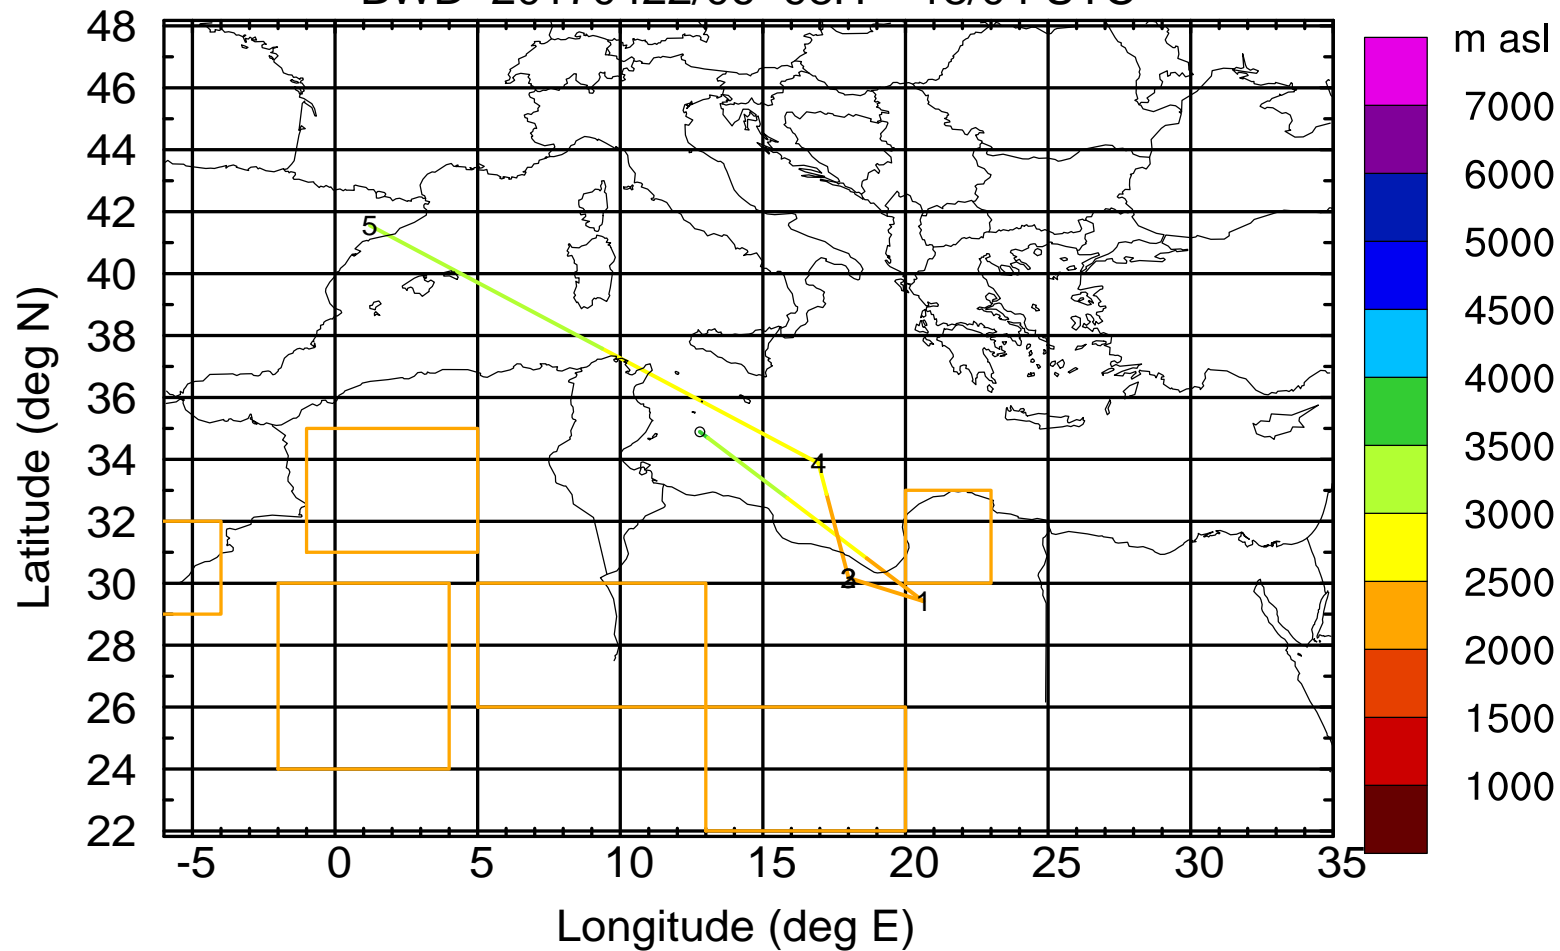

Paphos Airport ground station 20170422 6:00 UTC - 12/100/500/1000m

BWD 20170422/06 -98H = 18/04 UTC