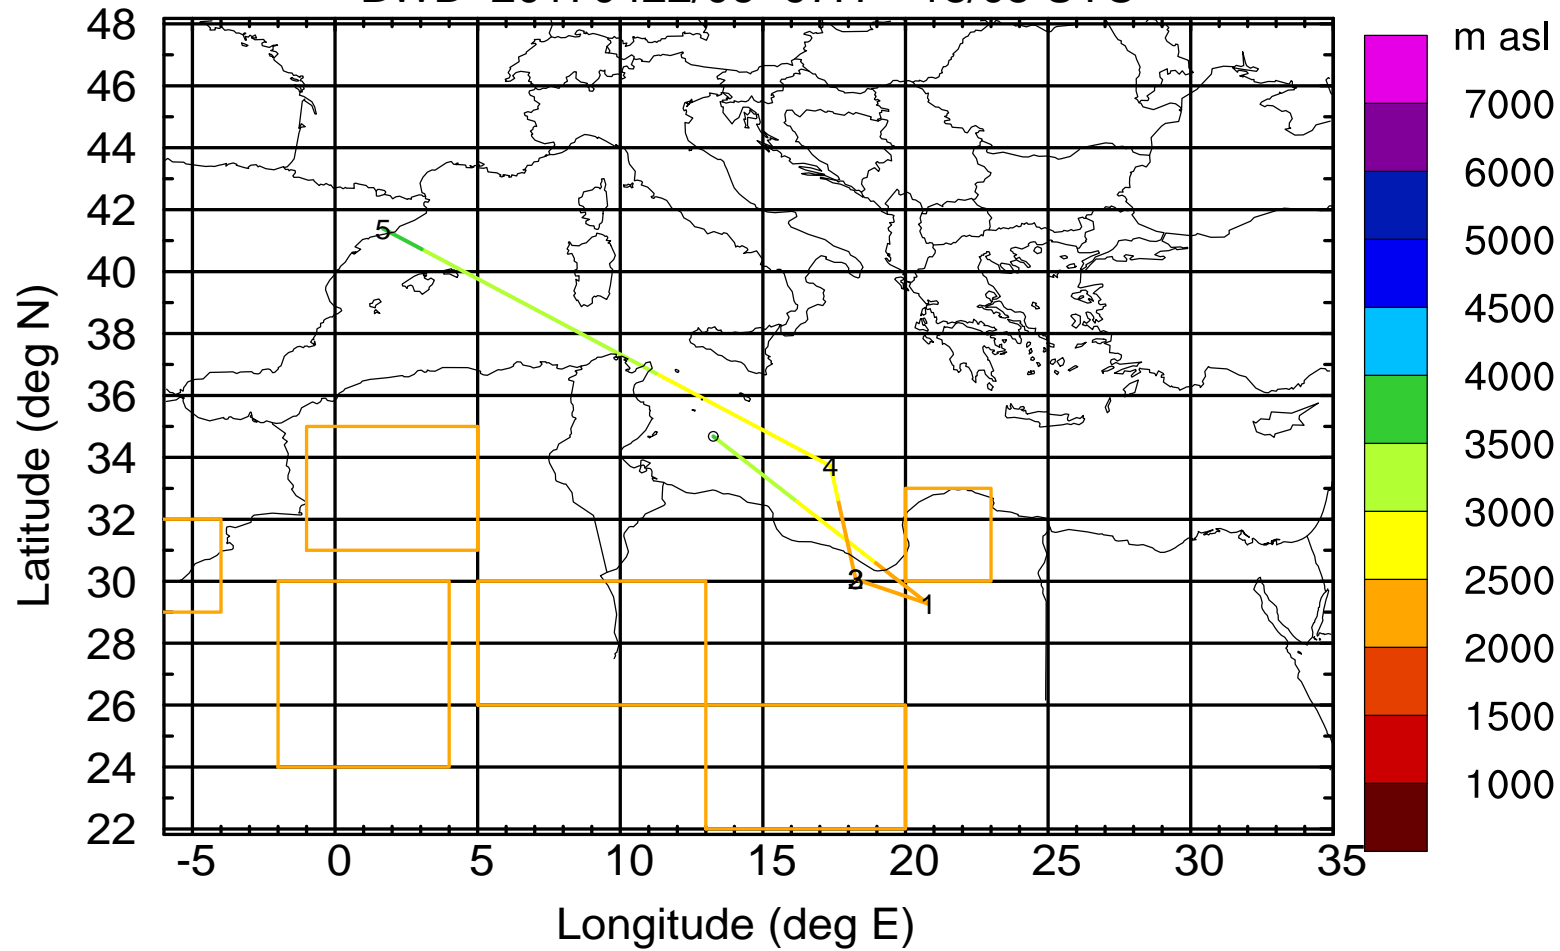

Paphos Airport ground station 20170422 6:00 UTC - 12/100/500/1000m

BWD 20170422/06 -97H = 18/05 UTC