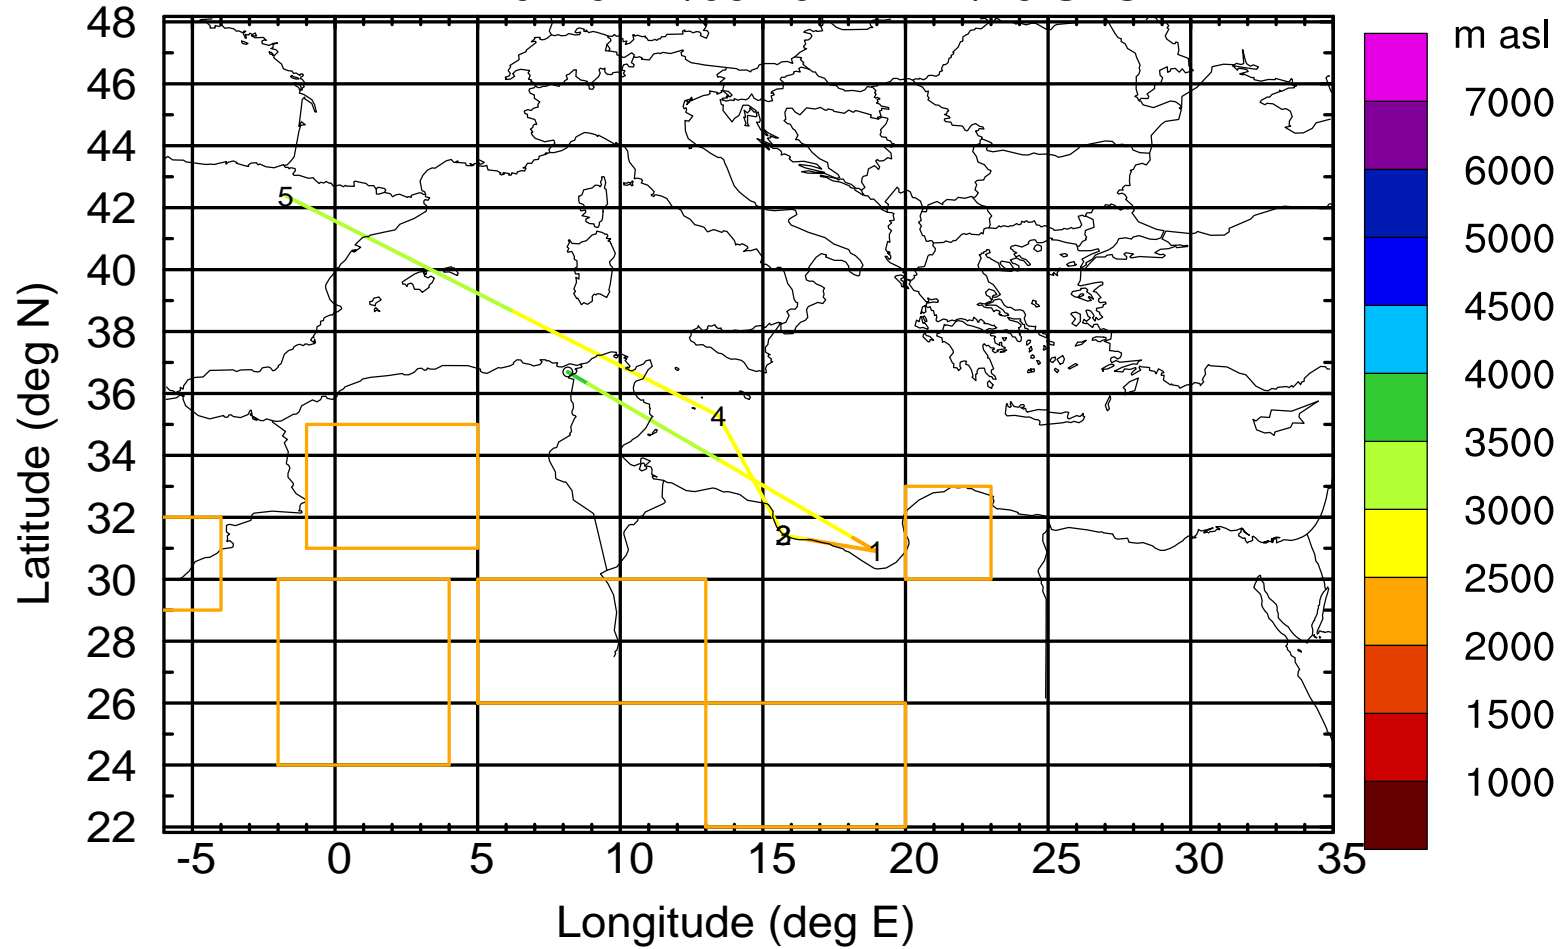

Paphos Airport ground station 20170422 6:00 UTC - 12/100/500/1000m

BWD 20170422/06-107H = 17/19 UTC