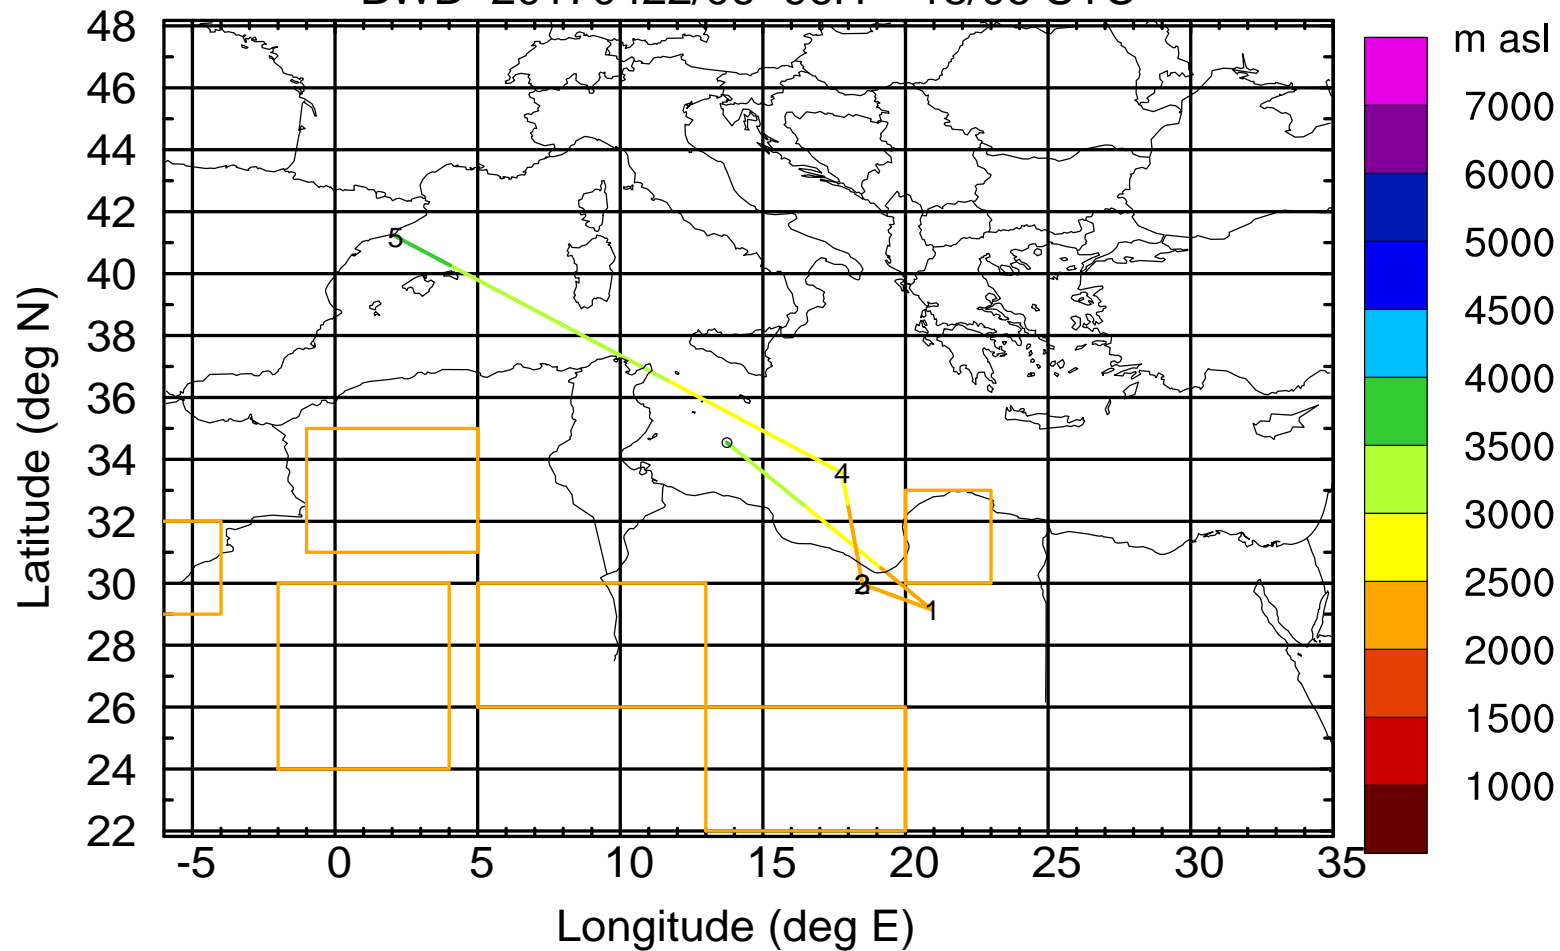

Paphos Airport ground station 20170422 6:00 UTC - 12/100/500/1000m

BWD 20170422/06 -96H = 18/06 UTC