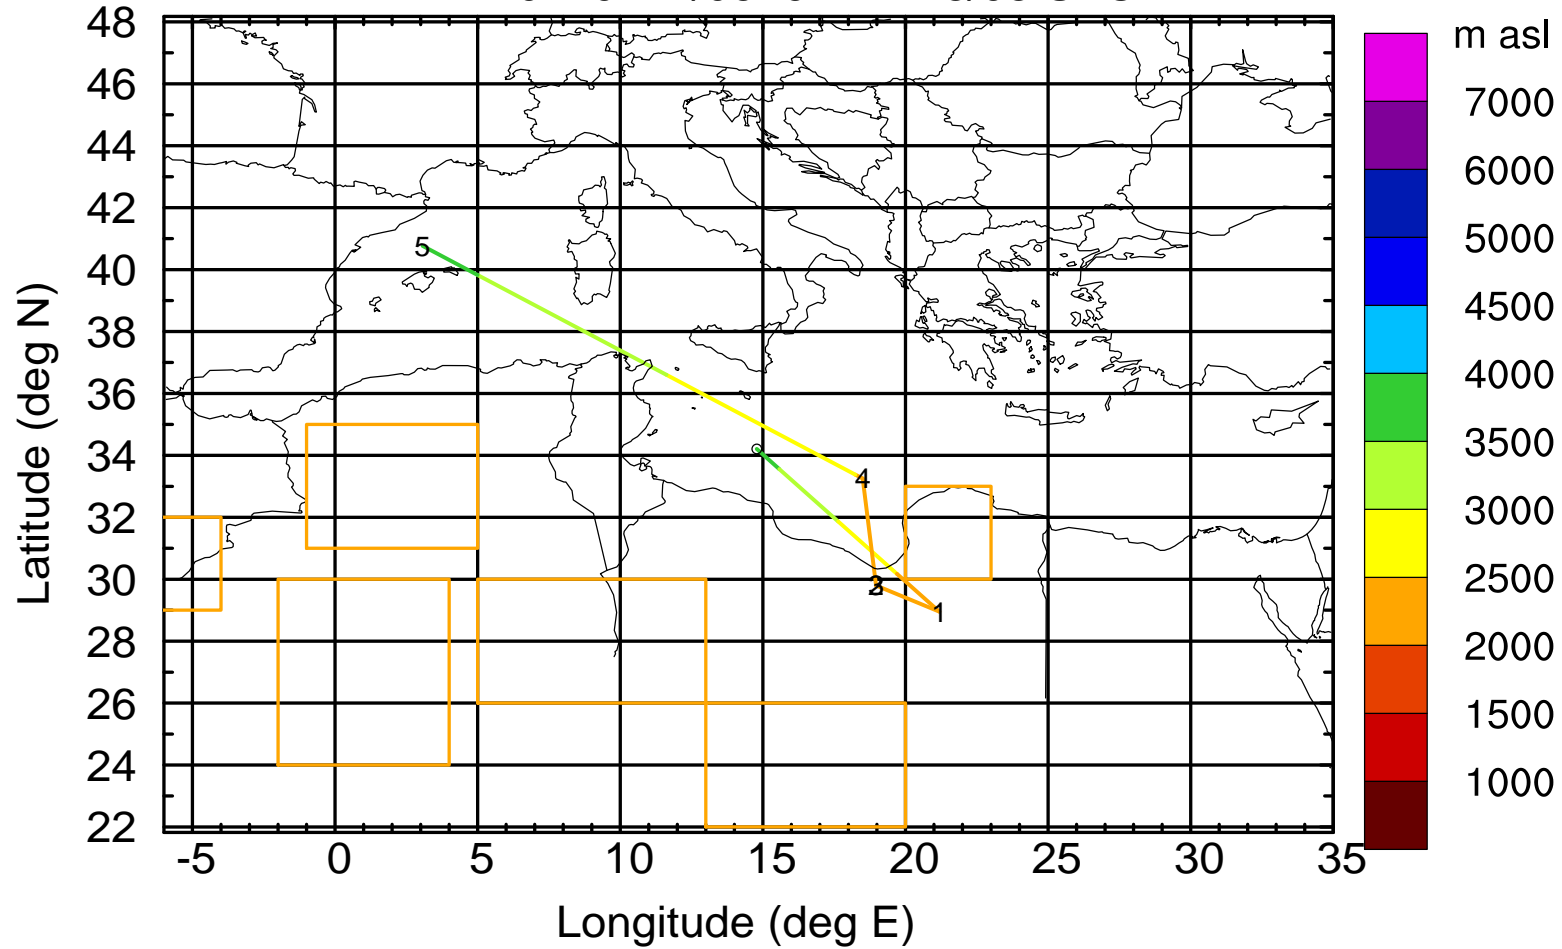

Paphos Airport ground station 20170422 6:00 UTC - 12/100/500/1000m

BWD 20170422/06 -94H = 18/08 UTC