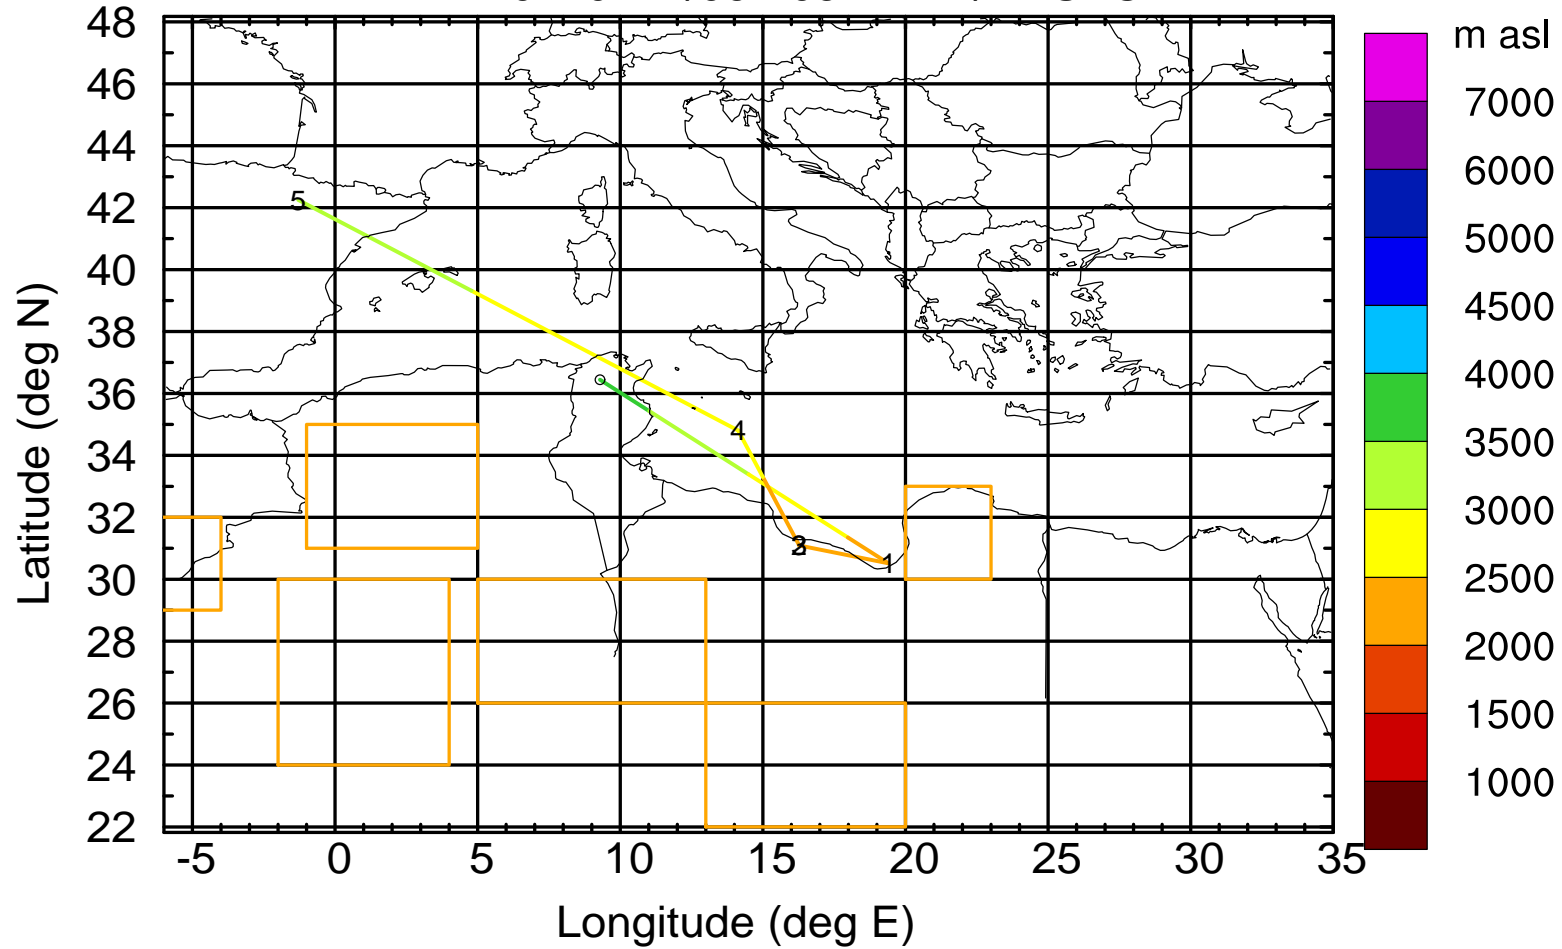

Paphos Airport ground station 20170422 6:00 UTC - 12/100/500/1000m

BWD 20170422/06-105H = 17/21 UTC