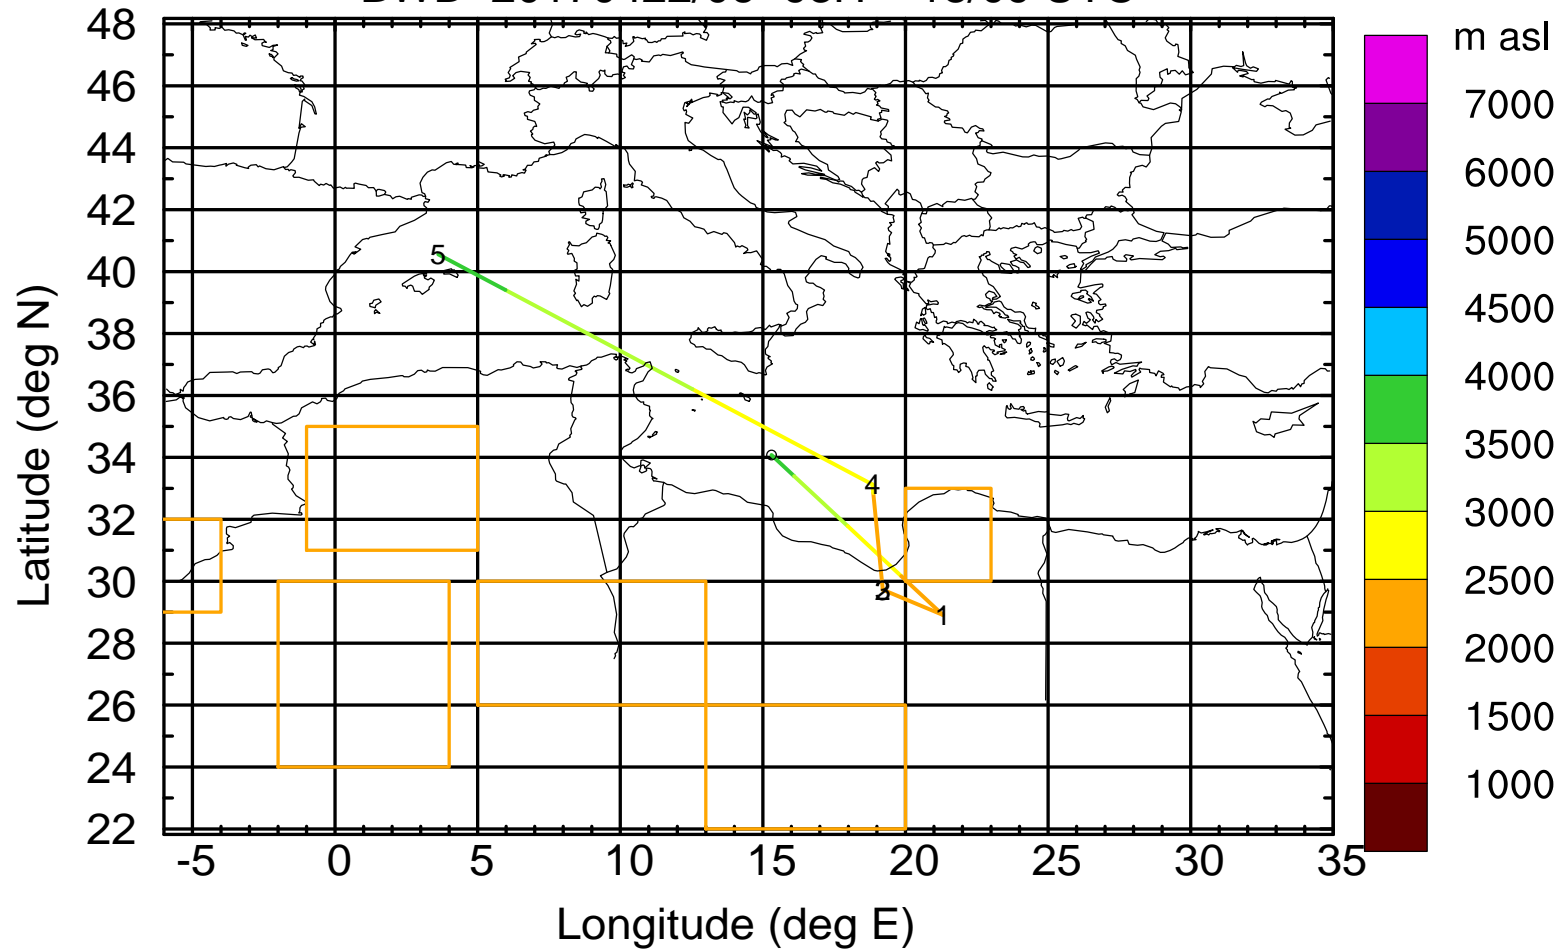

Paphos Airport ground station 20170422 6:00 UTC - 12/100/500/1000m

BWD 20170422/06 -93H = 18/09 UTC