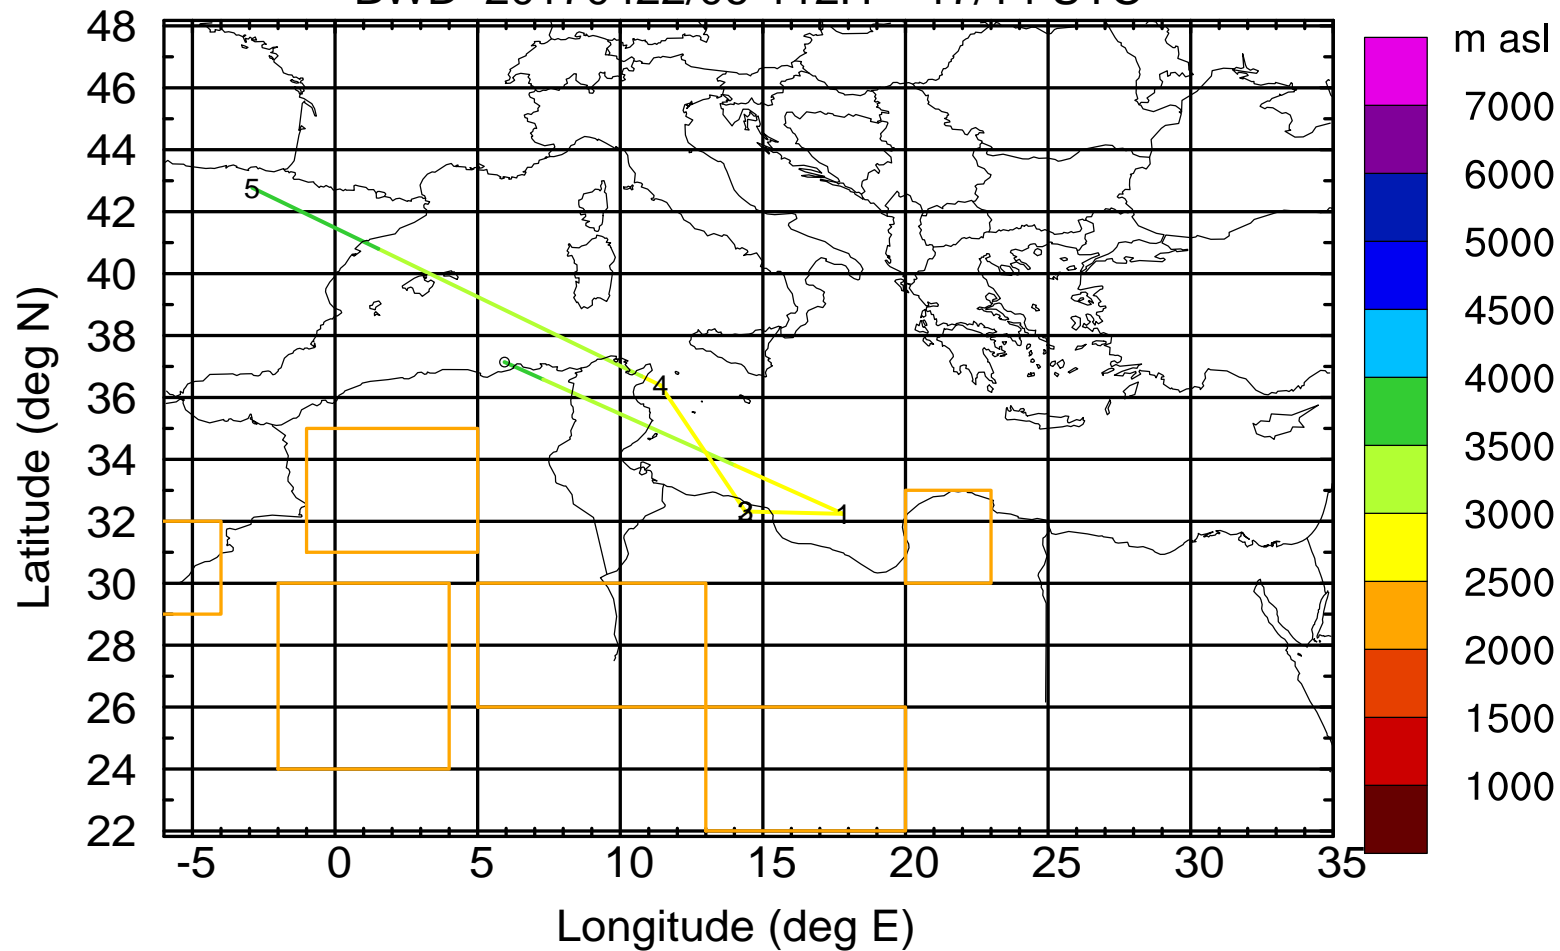

Paphos Airport ground station 20170422 6:00 UTC - 12/100/500/1000m

BWD 20170422/06-112H = 17/14 UTC