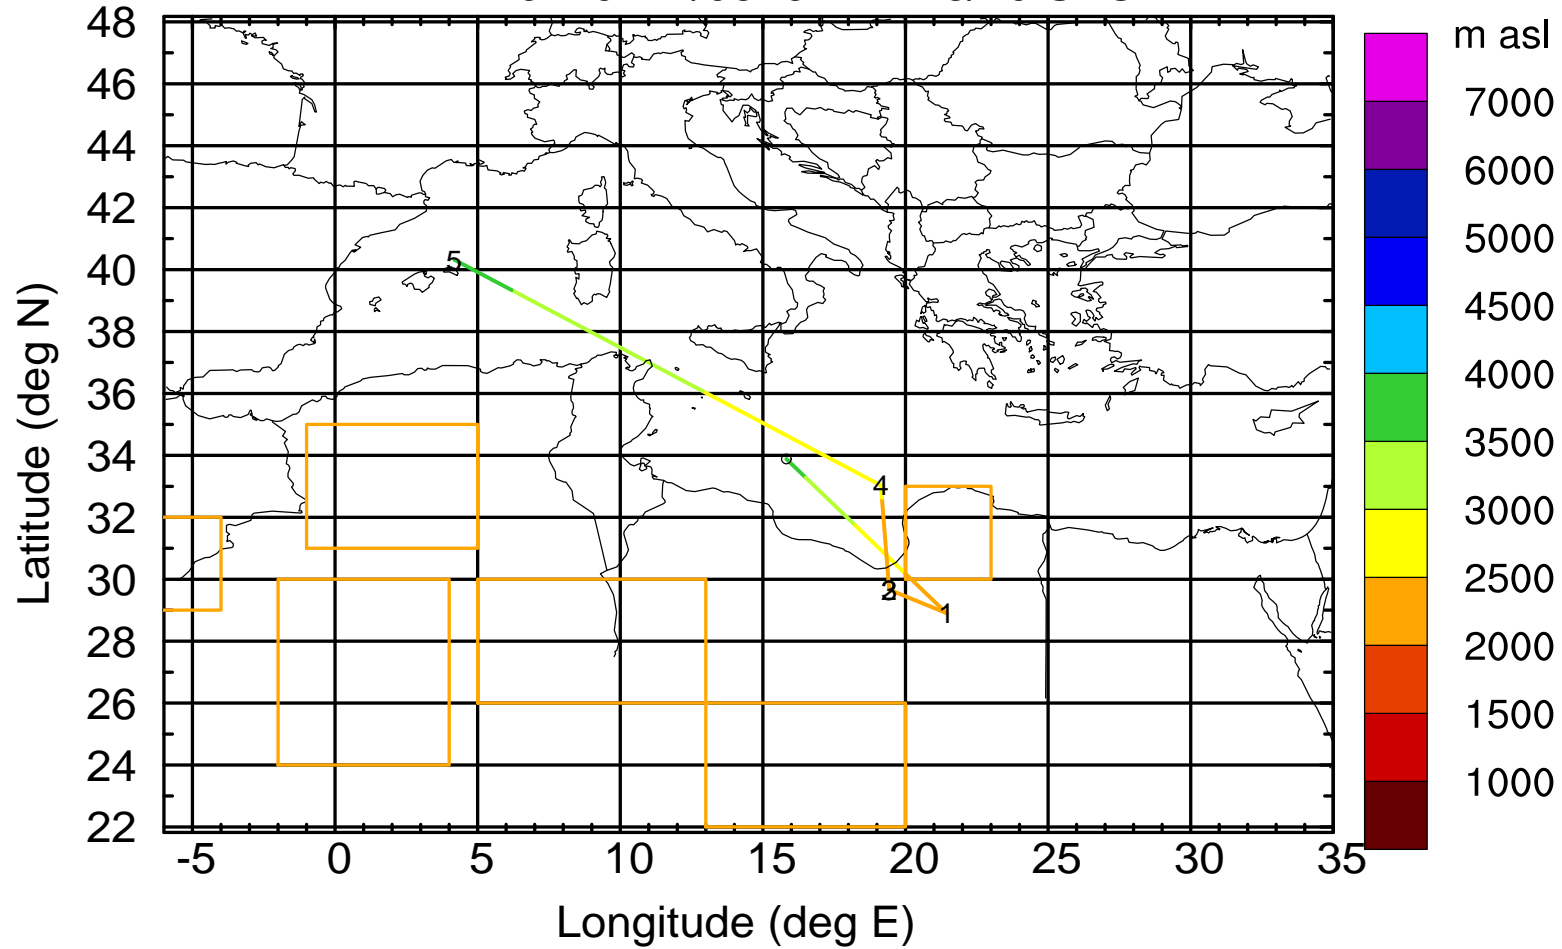

Paphos Airport ground station 20170422 6:00 UTC - 12/100/500/1000m

BWD 20170422/06 -92H = 18/10 UTC