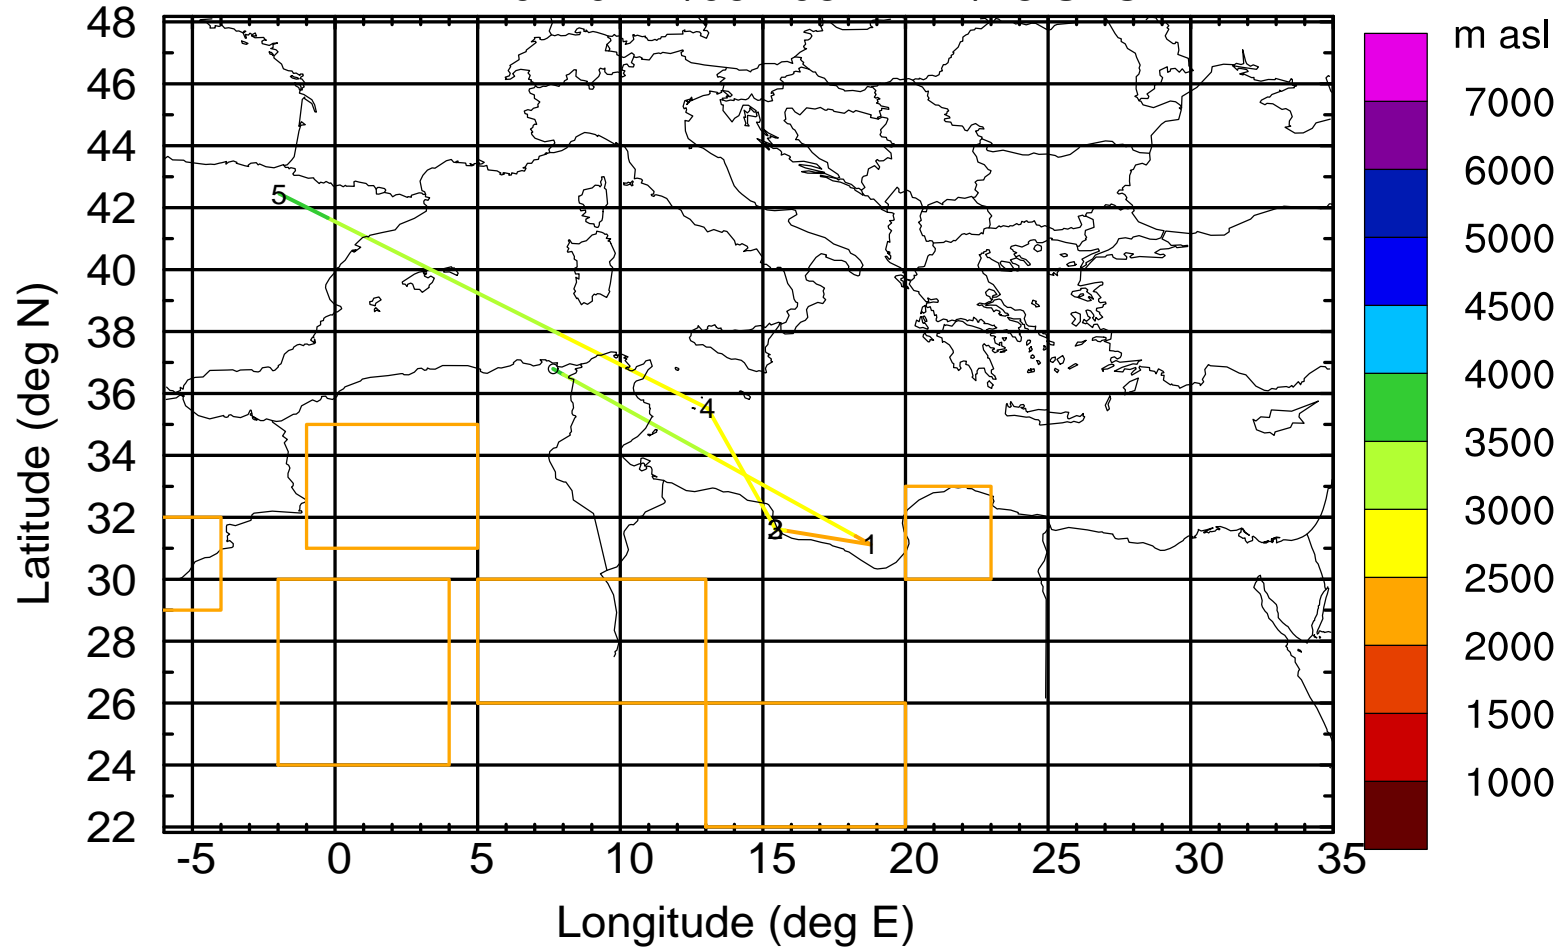

Paphos Airport ground station 20170422 6:00 UTC - 12/100/500/1000m

BWD 20170422/06-108H = 17/18 UTC