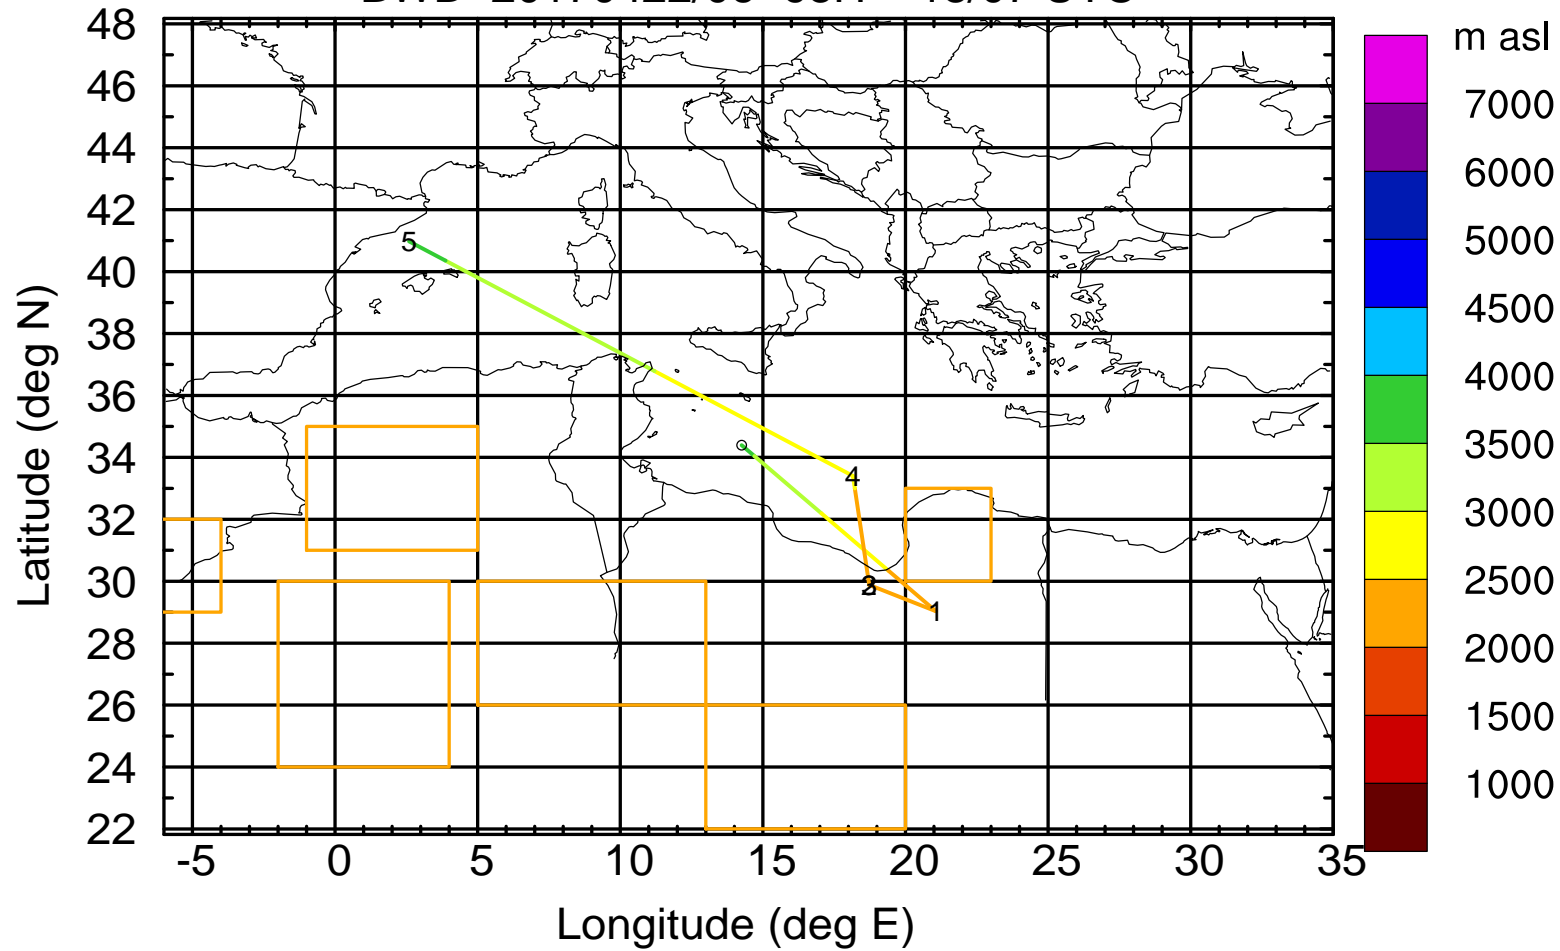

BWD 20170422/06 -93H = 18/09 UTC

Paphos Airport ground station 20170422 6:00 UTC - 12/100/500/1000m

BWD 20170422/06 -94H = 18/08 UTC

Paphos Airport ground station 20170422 6:00 UTC - 12/100/500/1000m

BWD 20170422/06 -95H = 18/07 UTC