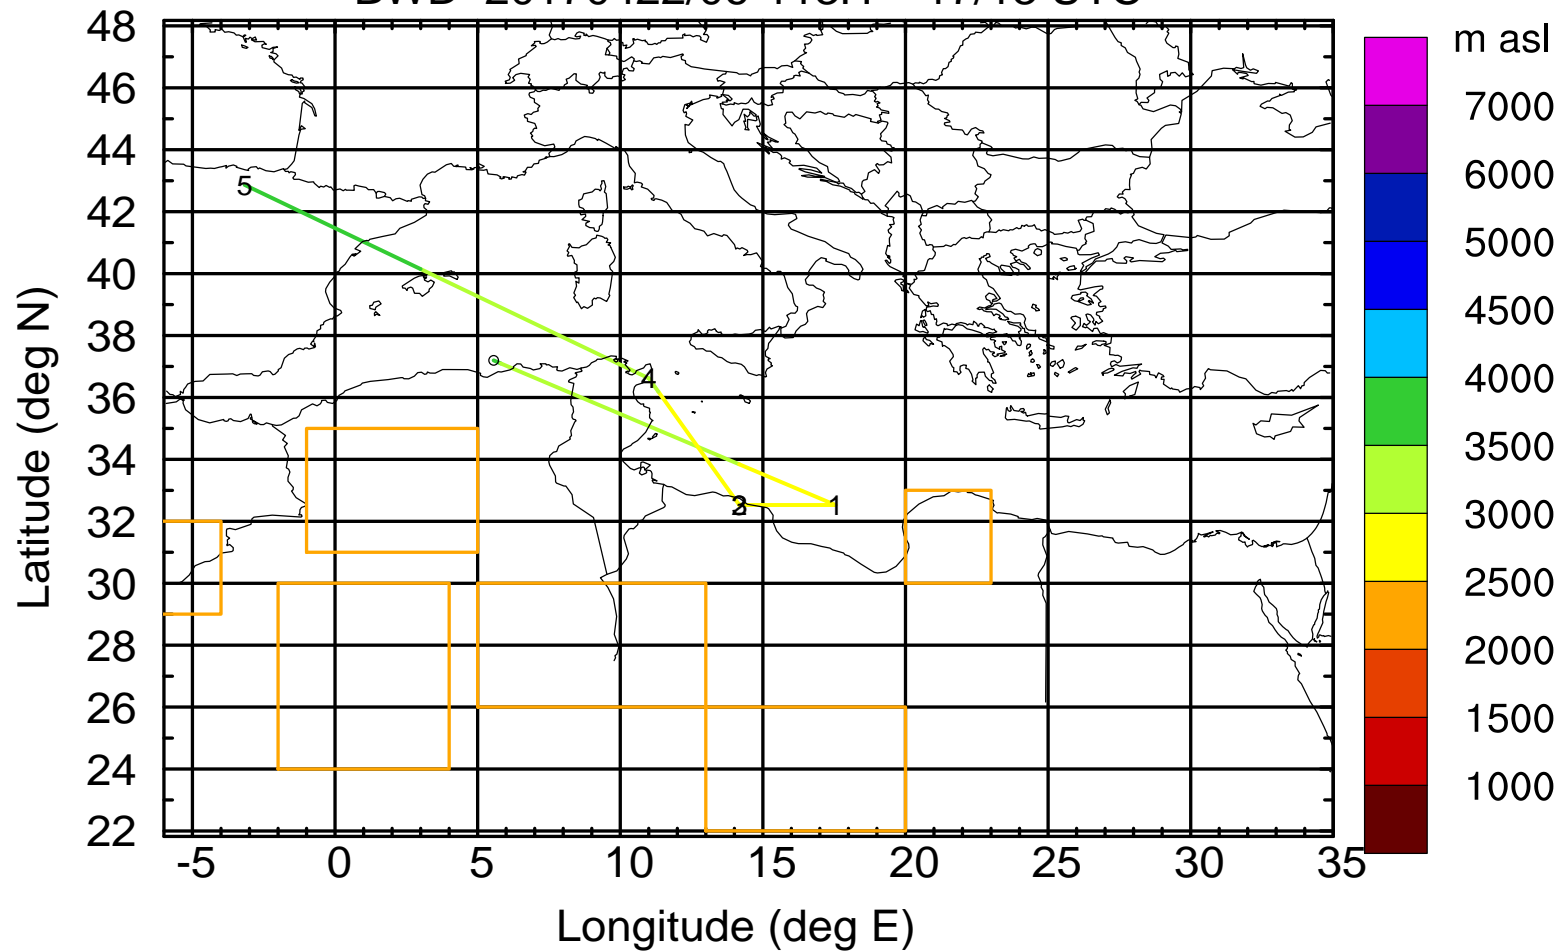

Paphos Airport ground station 20170422 6:00 UTC - 12/100/500/1000m

BWD 20170422/06-113H = 17/13 UTC