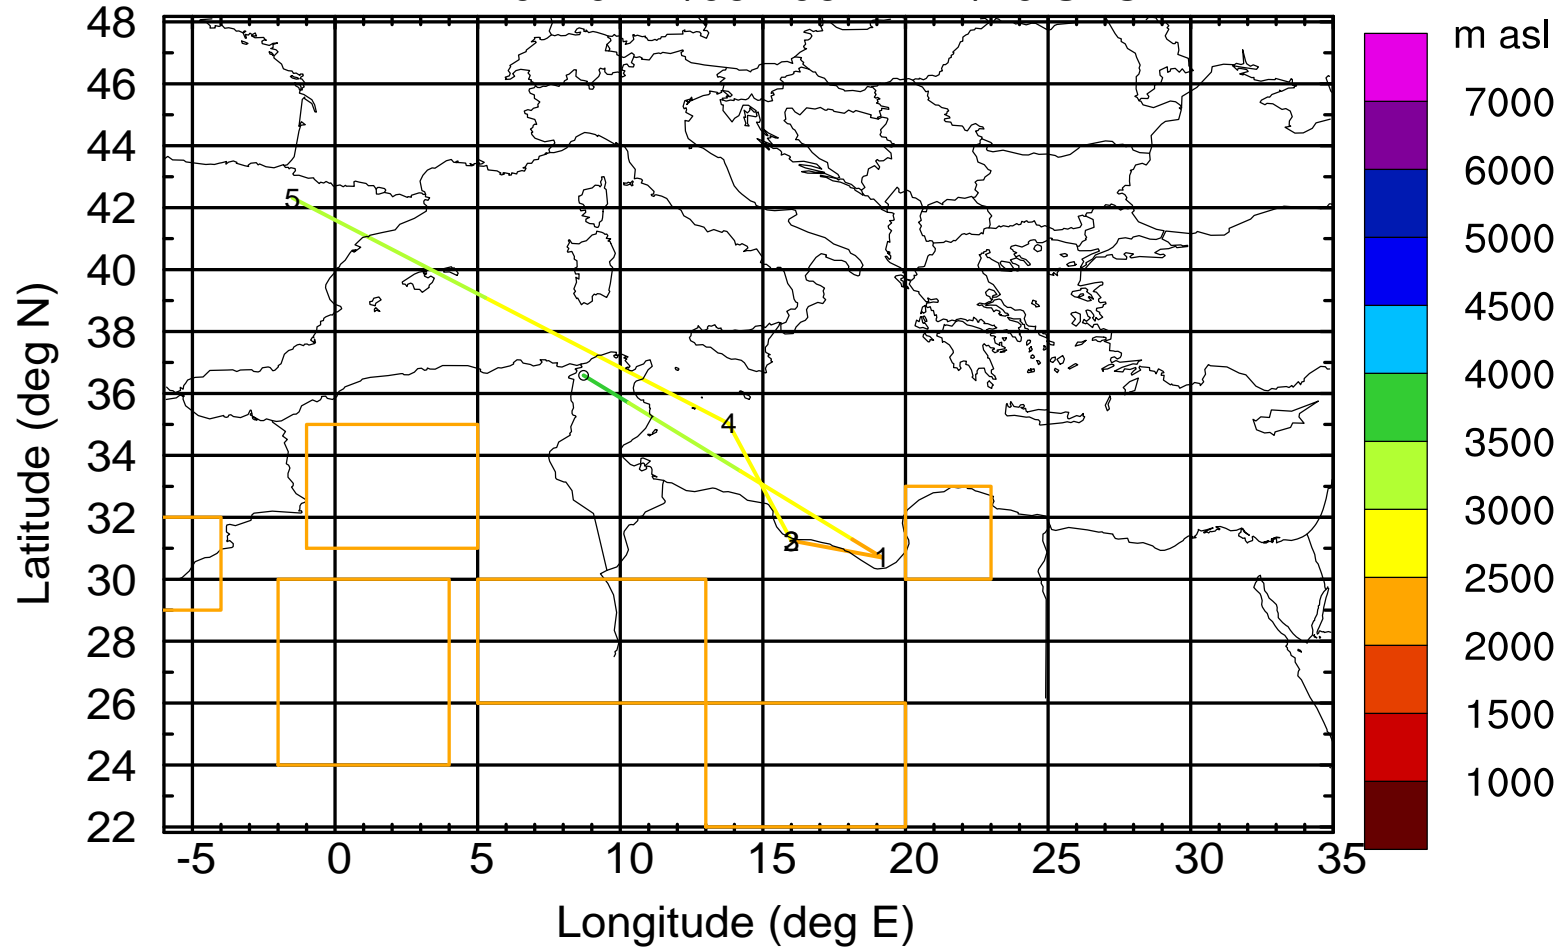

BWD 20170422/06-104H = 17/22 UTC

Paphos Airport ground station 20170422 6:00 UTC - 12/100/500/1000m

BWD 20170422/06-105H = 17/21 UTC

Paphos Airport ground station 20170422 6:00 UTC - 12/100/500/1000m

BWD 20170422/06-106H = 17/20 UTC