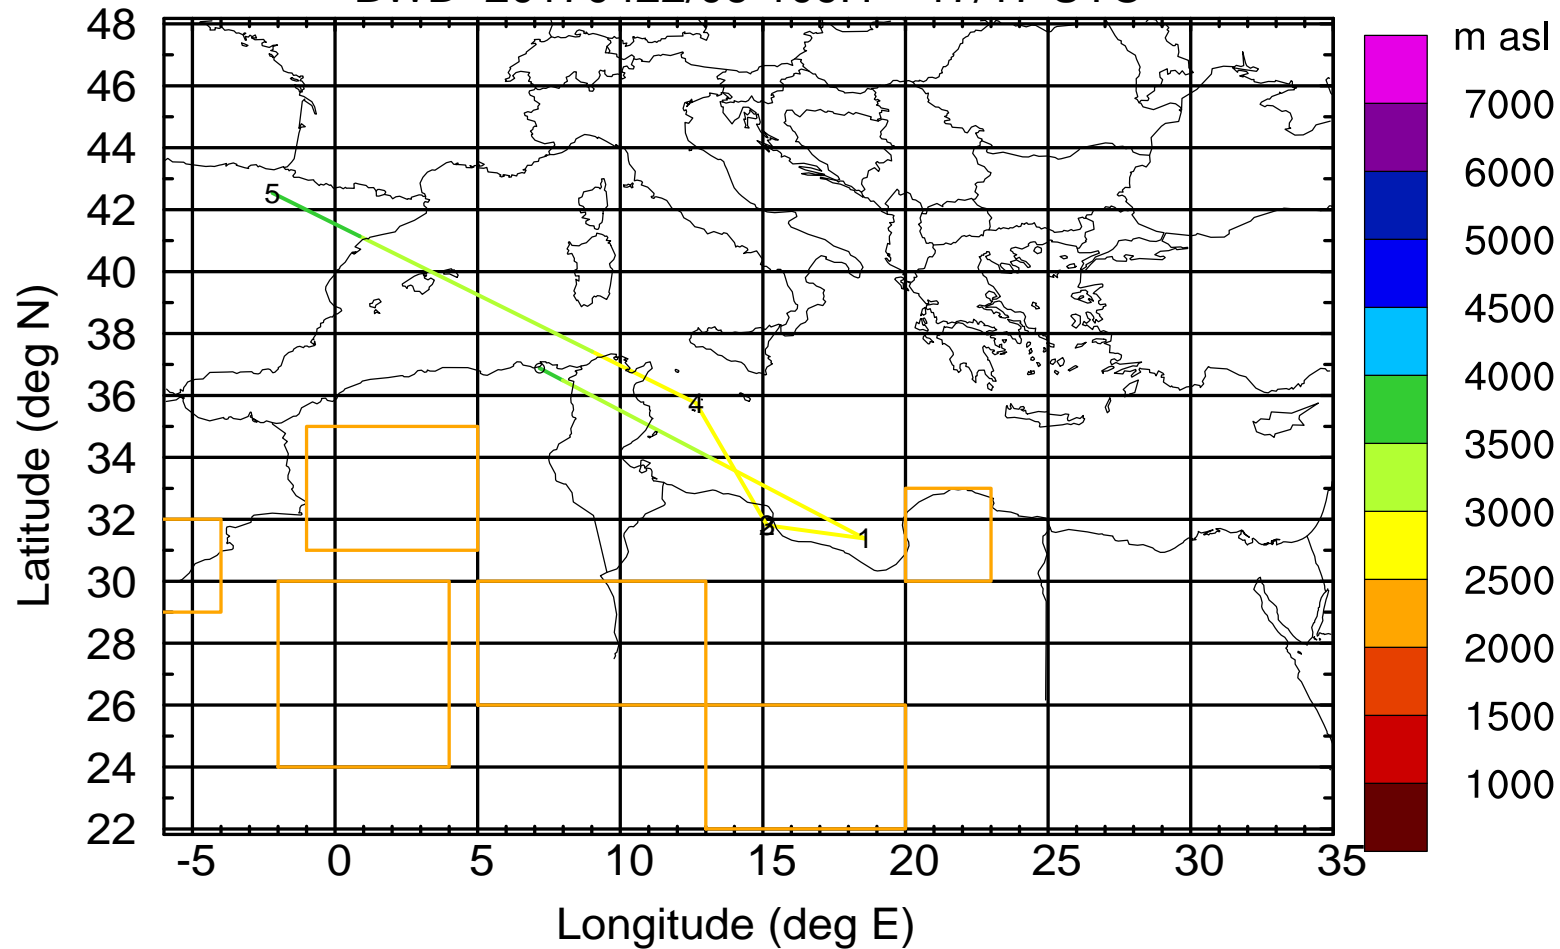

Paphos Airport ground station 20170422 6:00 UTC - 12/100/500/1000m

BWD 20170422/06-109H = 17/17 UTC