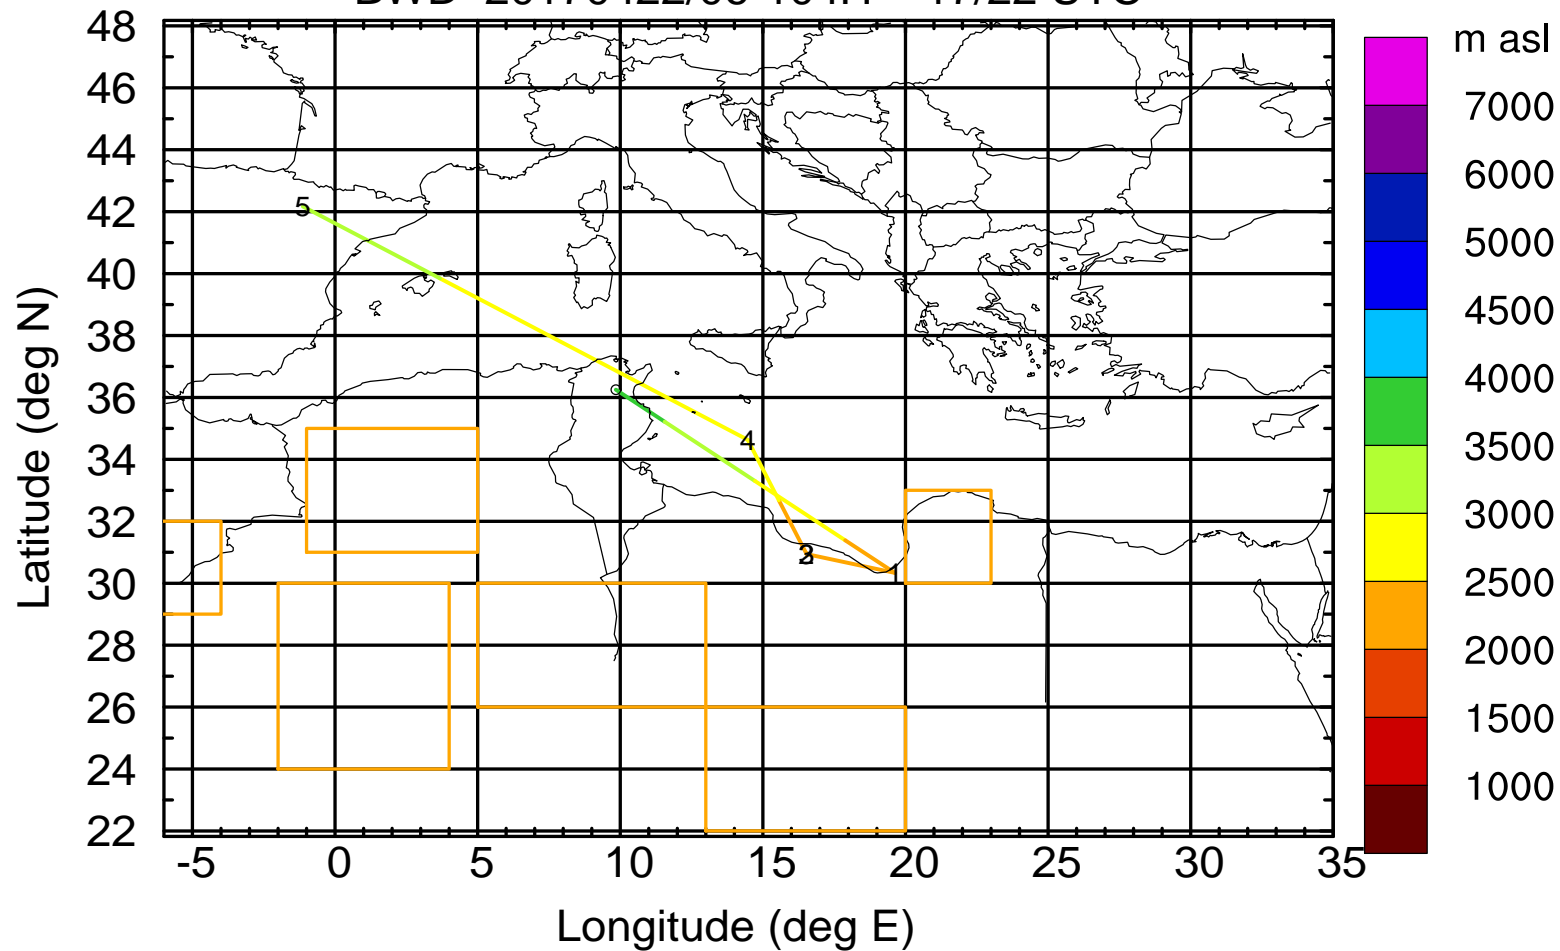

Paphos Airport ground station 20170422 6:00 UTC - 12/100/500/1000m

BWD 20170422/06-104H = 17/22 UTC