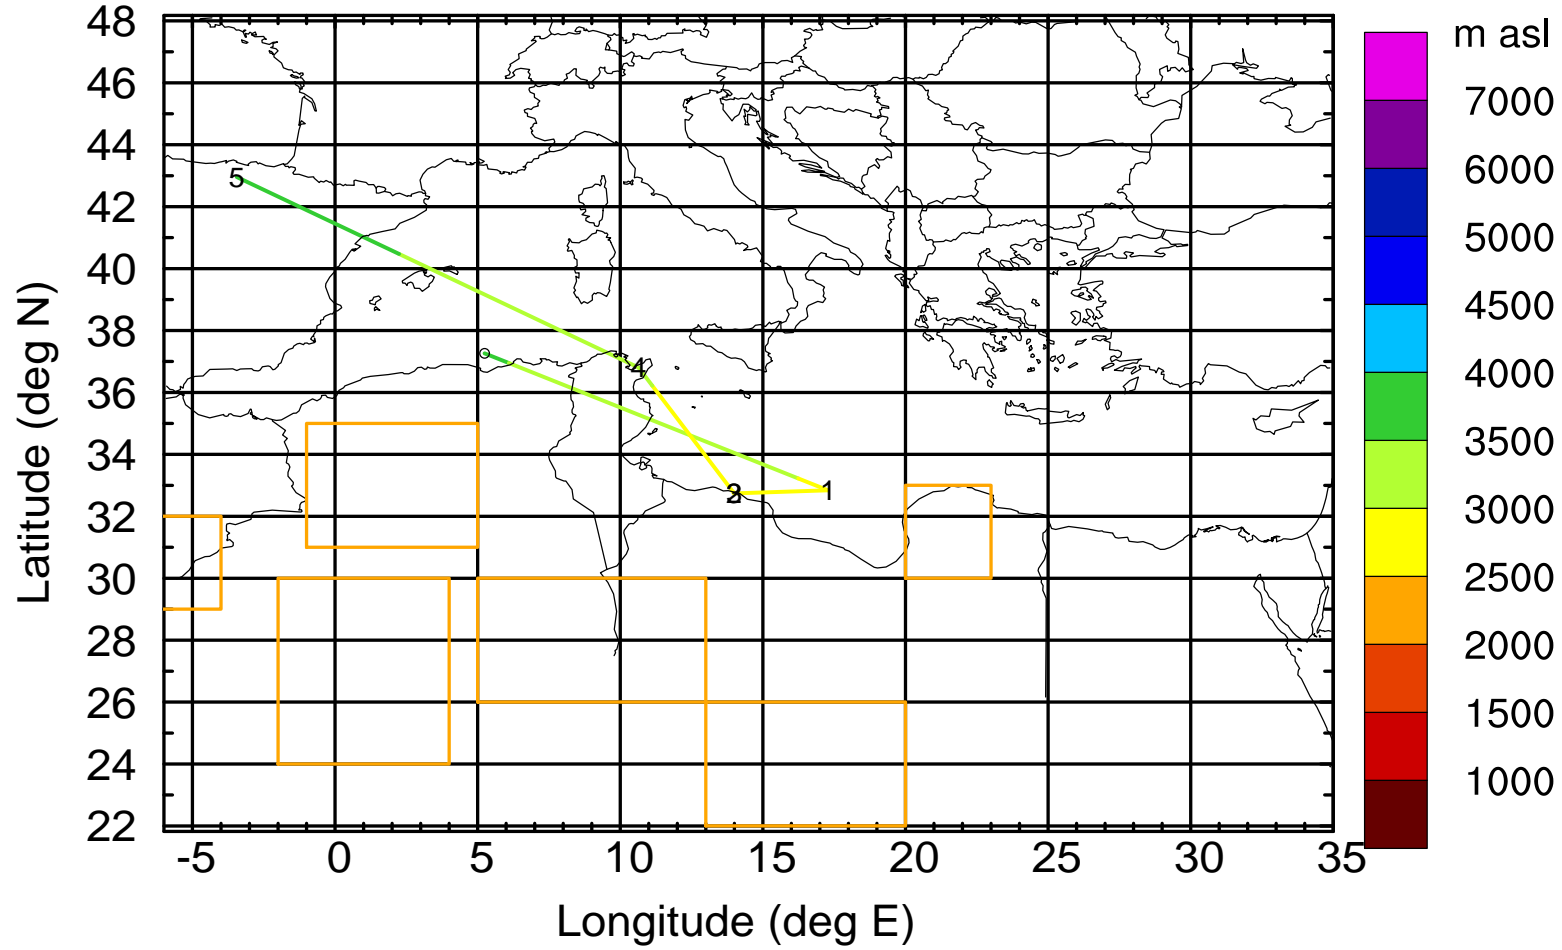

Paphos Airport ground station 20170422 6:00 UTC - 12/100/500/1000m

BWD 20170422/06-114H = 17/12 UTC