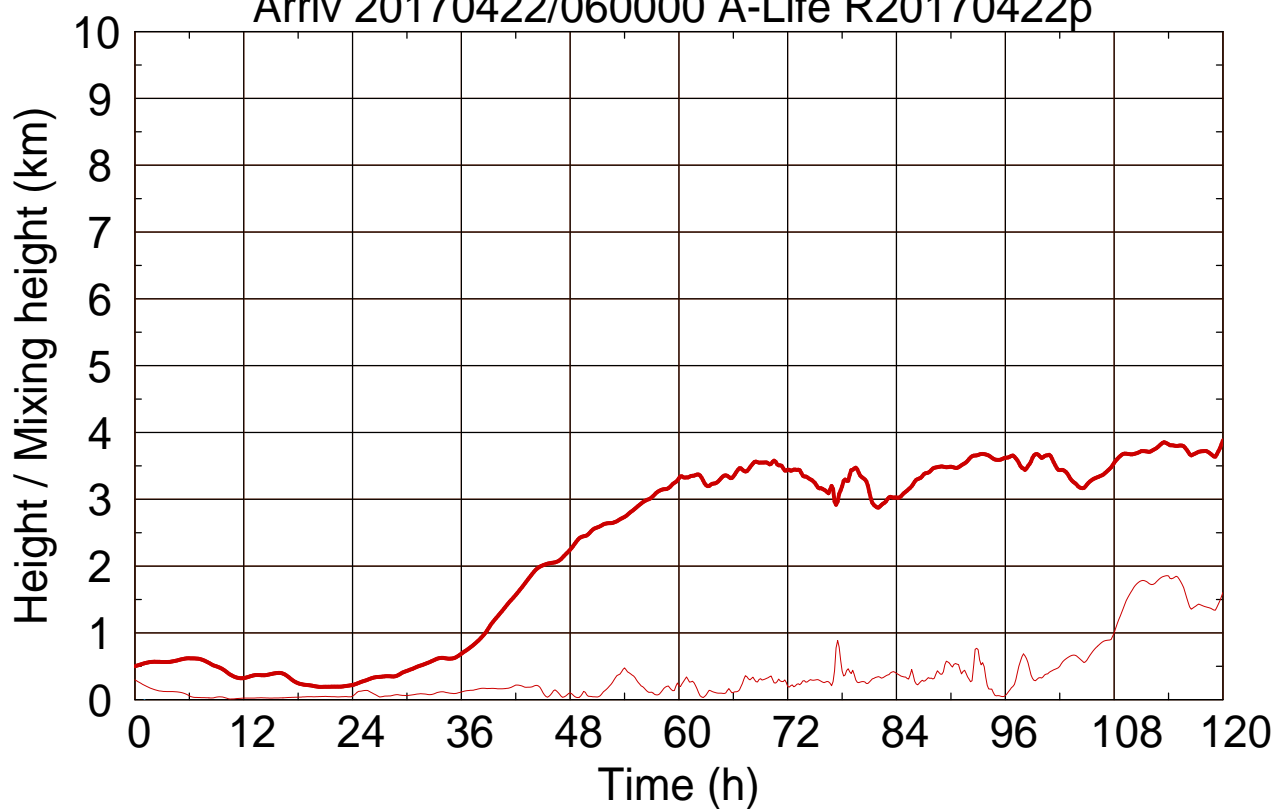

Arriv 20170422/060000 A-Life R20170422p

0 — 1 — 2 — 3 — 4 —

Arriv 20170422/060000 A-Life R20170422p

— Height — Mixing height

Arriv 20170422/060000 A-Life R20170422p

0

Arriv 20170422/060000 A-Life R20170422p

Height

Mixing height