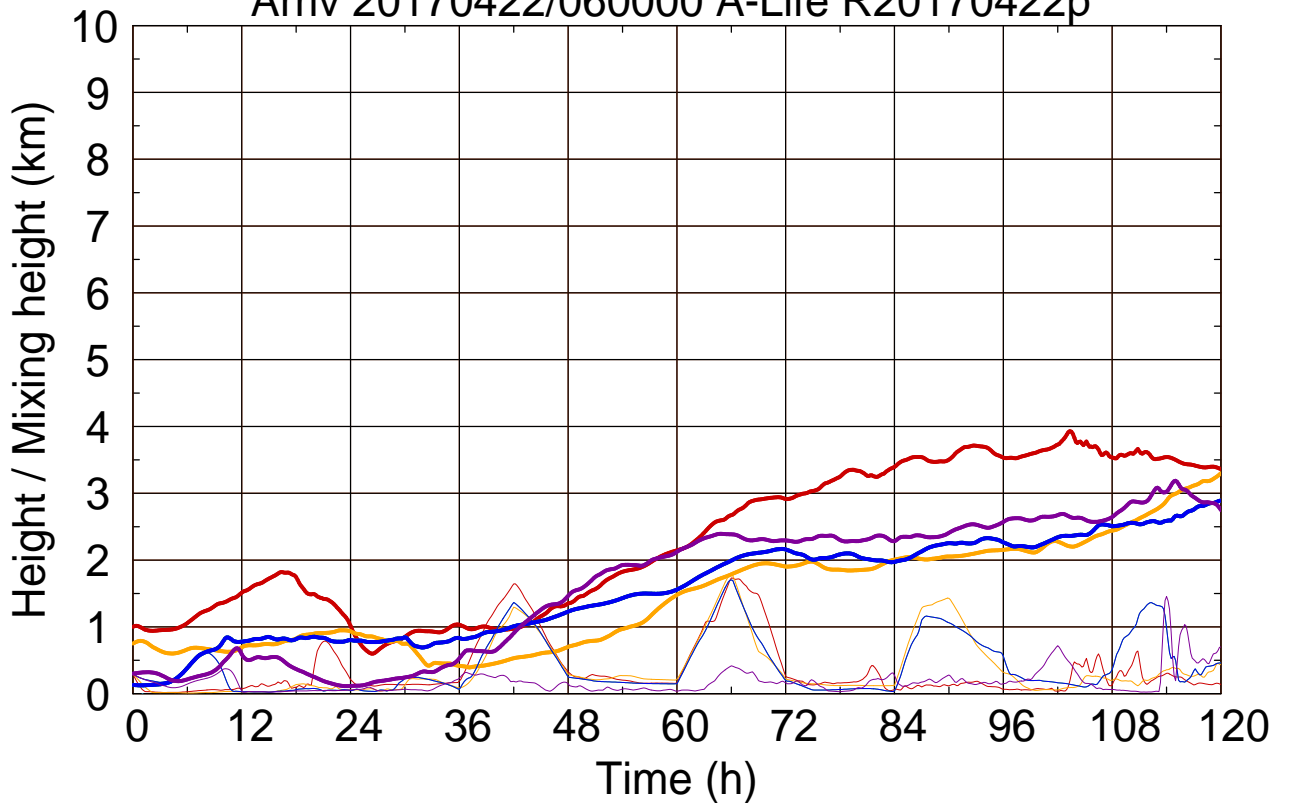

Arriv 20170422/060000 A-Life R20170422p

0 — 1 — 2 — 3 — 4 —

Arriv 20170422/060000 A-Life R20170422p

— Height — Mixing height

Arriv 20170422/060000 A-Life R20170422p

0

Arriv 20170422/060000 A-Life R20170422p

Height

Mixing height