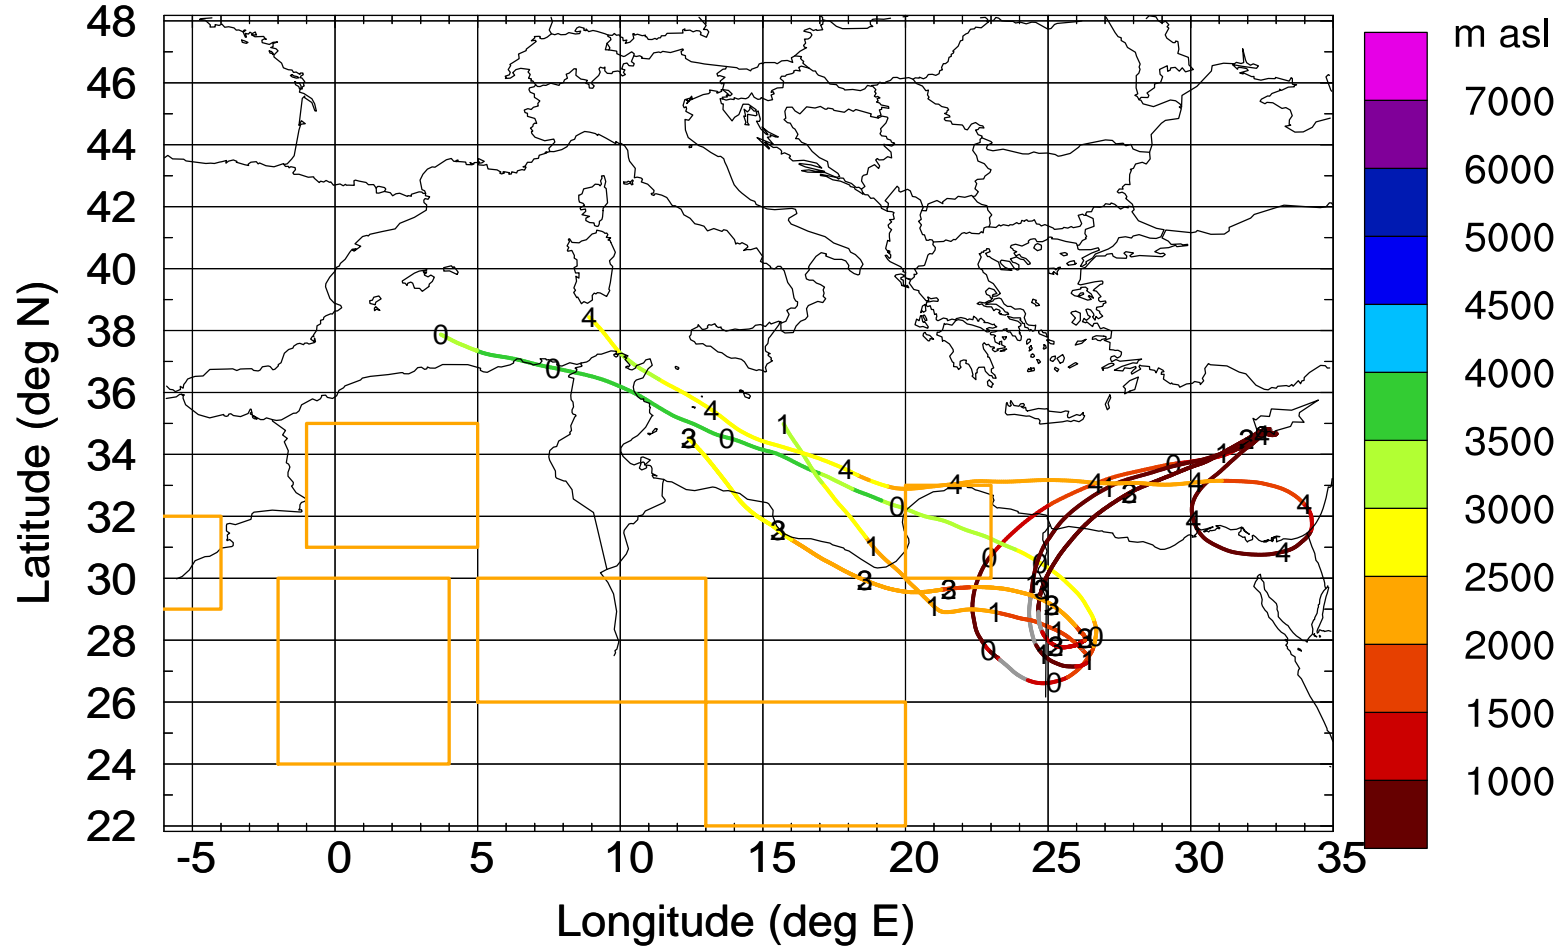

Paphos Airport ground station 20170422 6:00 UTC - 12/100/500/1000m

Arriv 20170422/060000 A-Life R20170422

Paphos Airport ground station 20170422 6:00 UTC - 12/100/500/1000m

Arriv 20170422/060000 A-Life R20170422