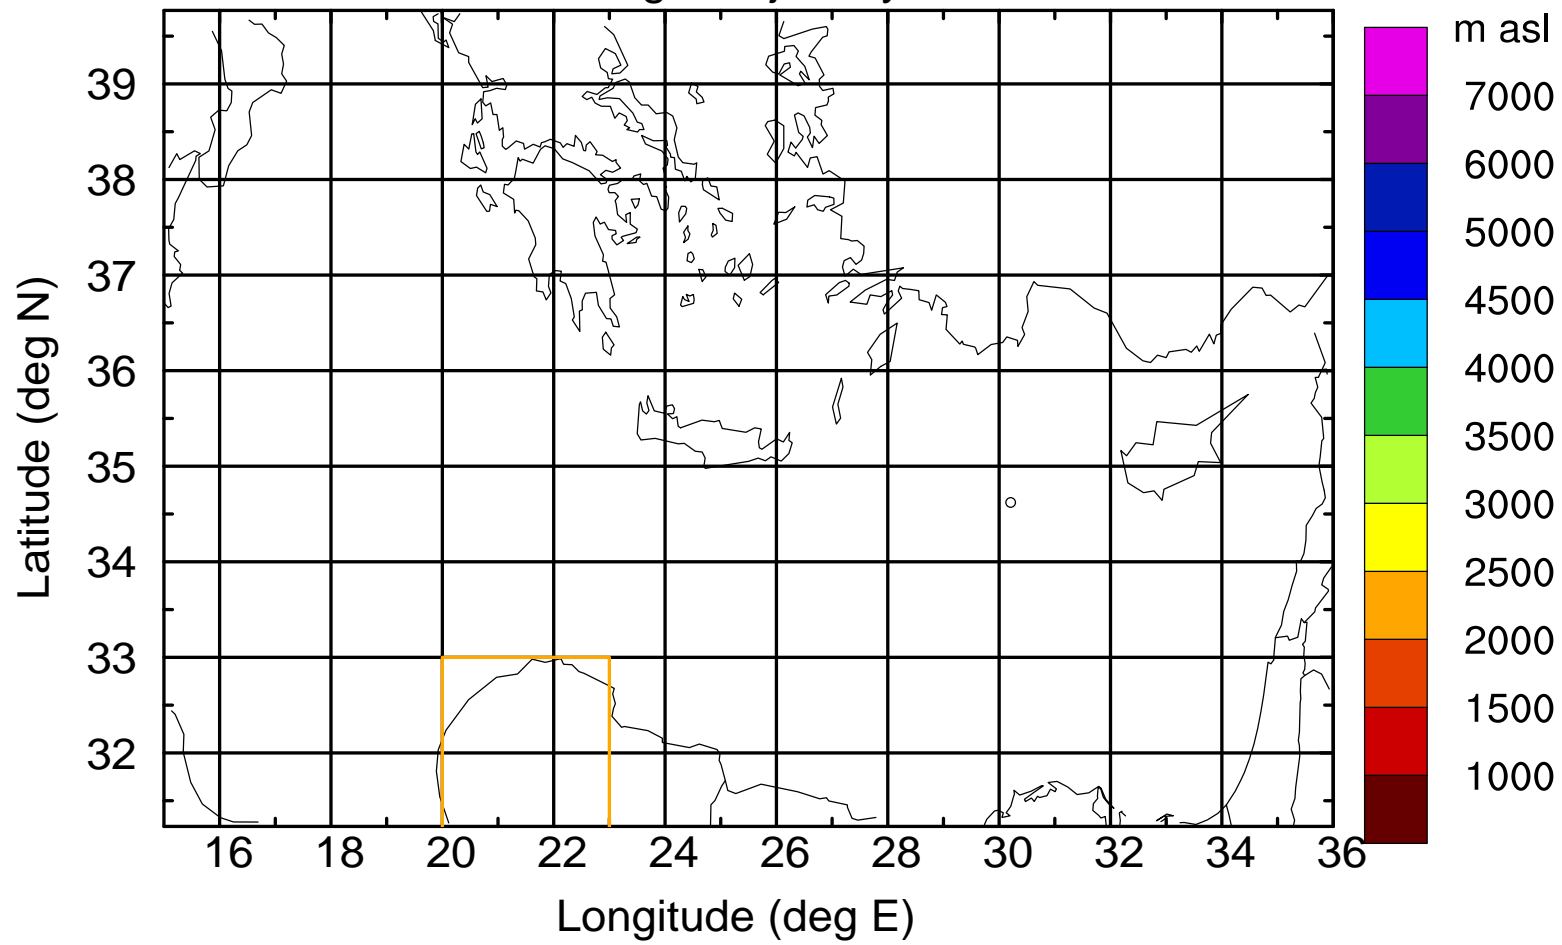

Flight trajectory

Paphos Airport ground station 20170422 11:00 UTC

Flight trajectory

Paphos Airport ground station 20170422 11:00 UTC

Flight trajectory

Paphos Airport ground station 20170422 11:00 UTC

Flight trajectory