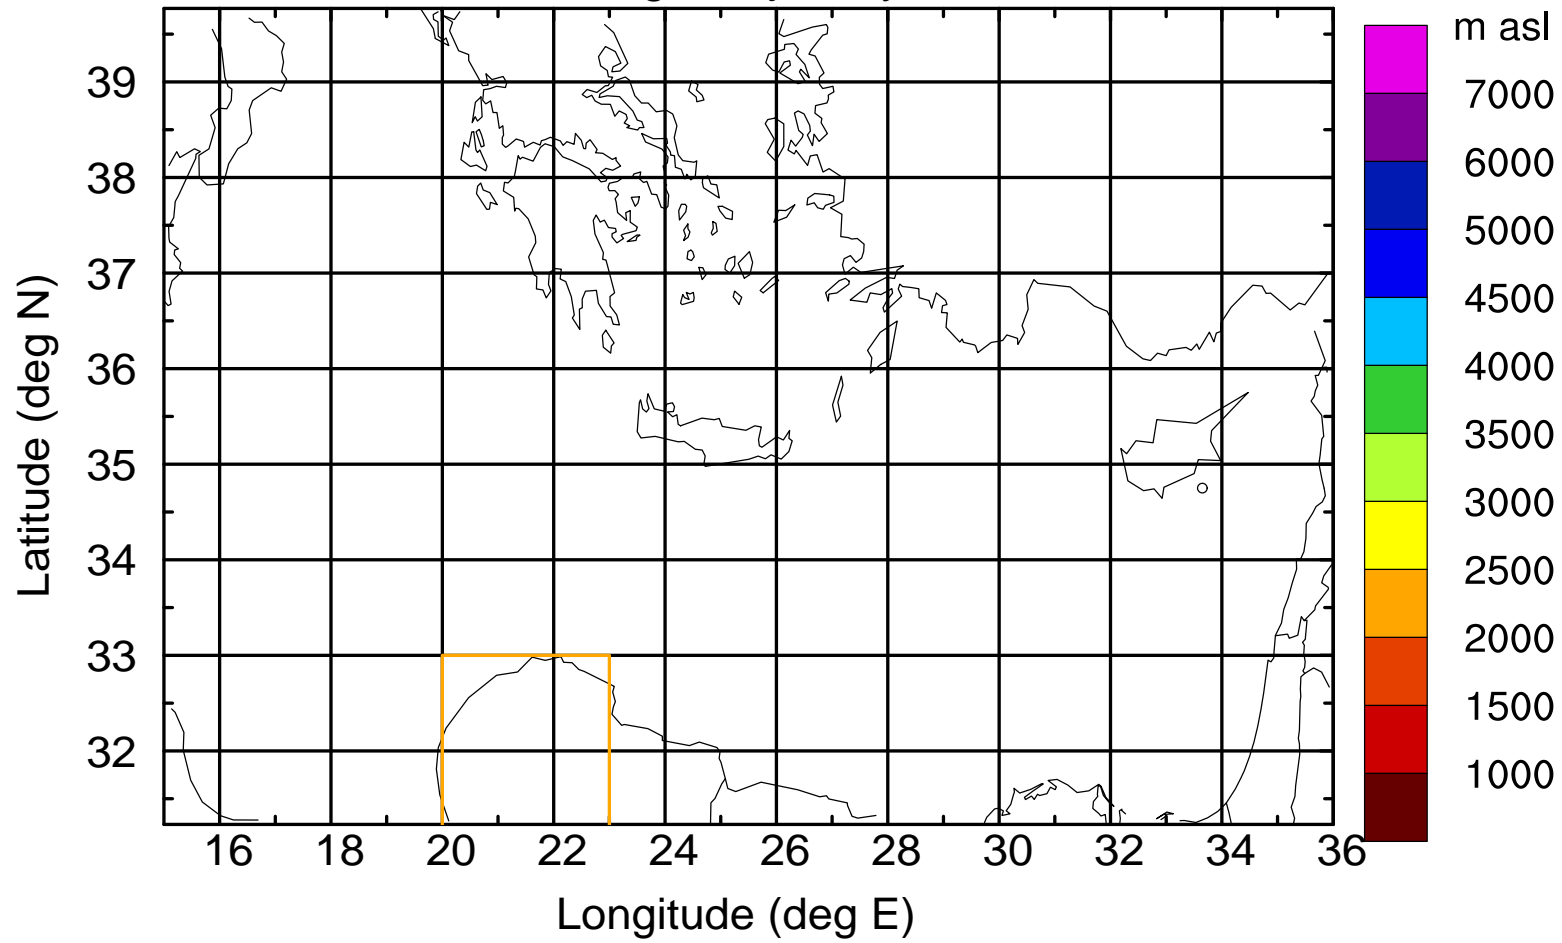

Paphos Airport ground station 20170422 11:00 UTC

Flight trajectory