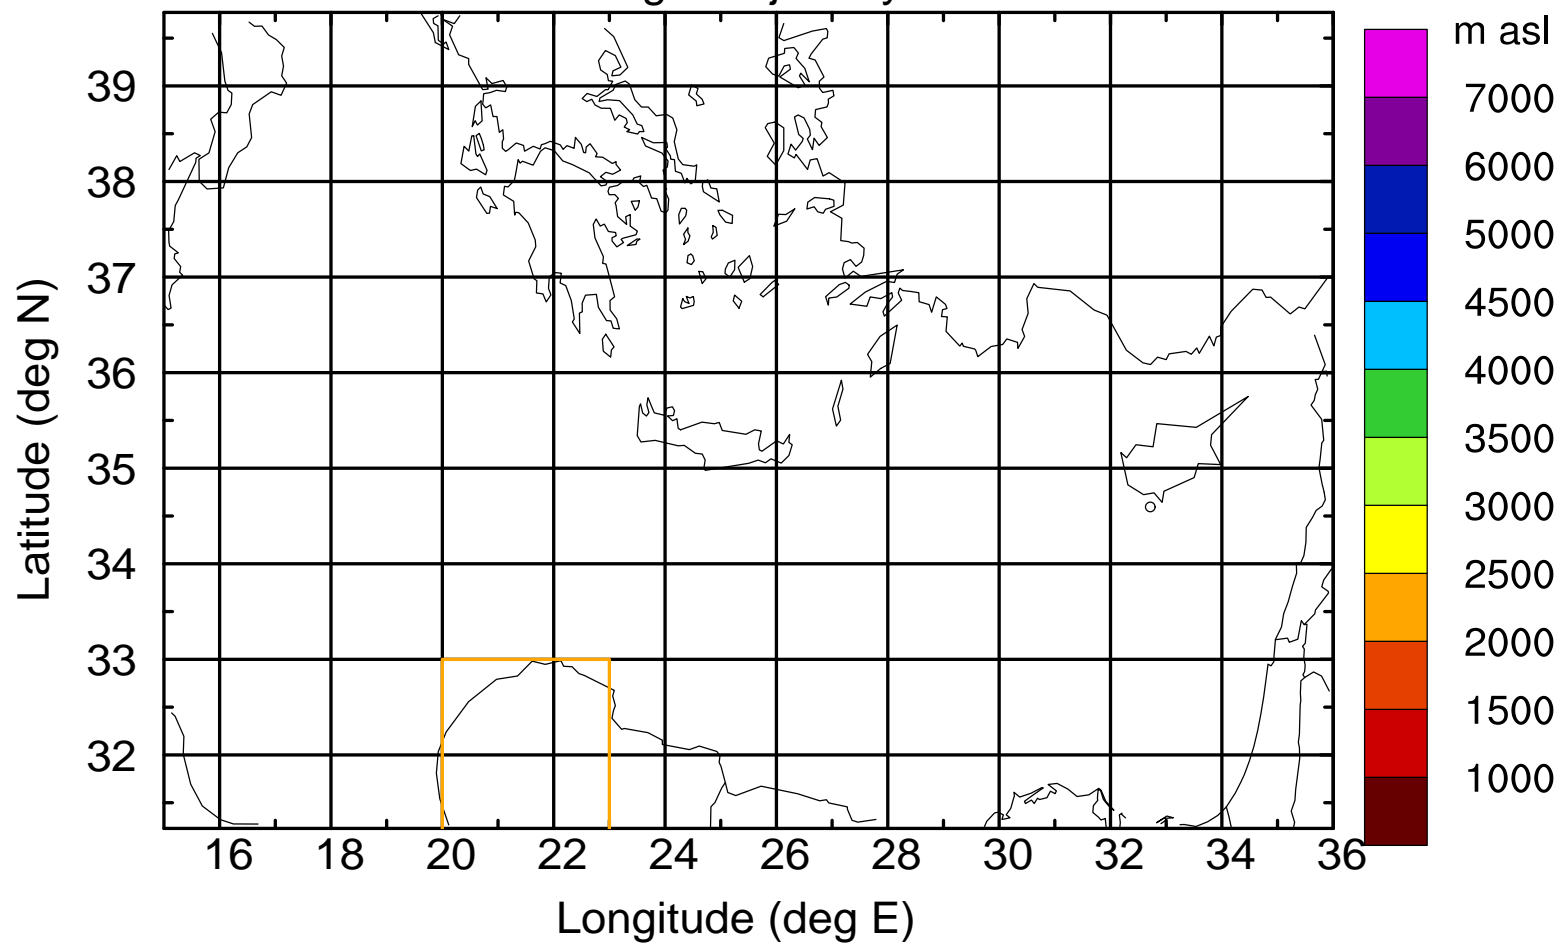

Paphos Airport ground station 20170422 11:00 UTC

Flight trajectory