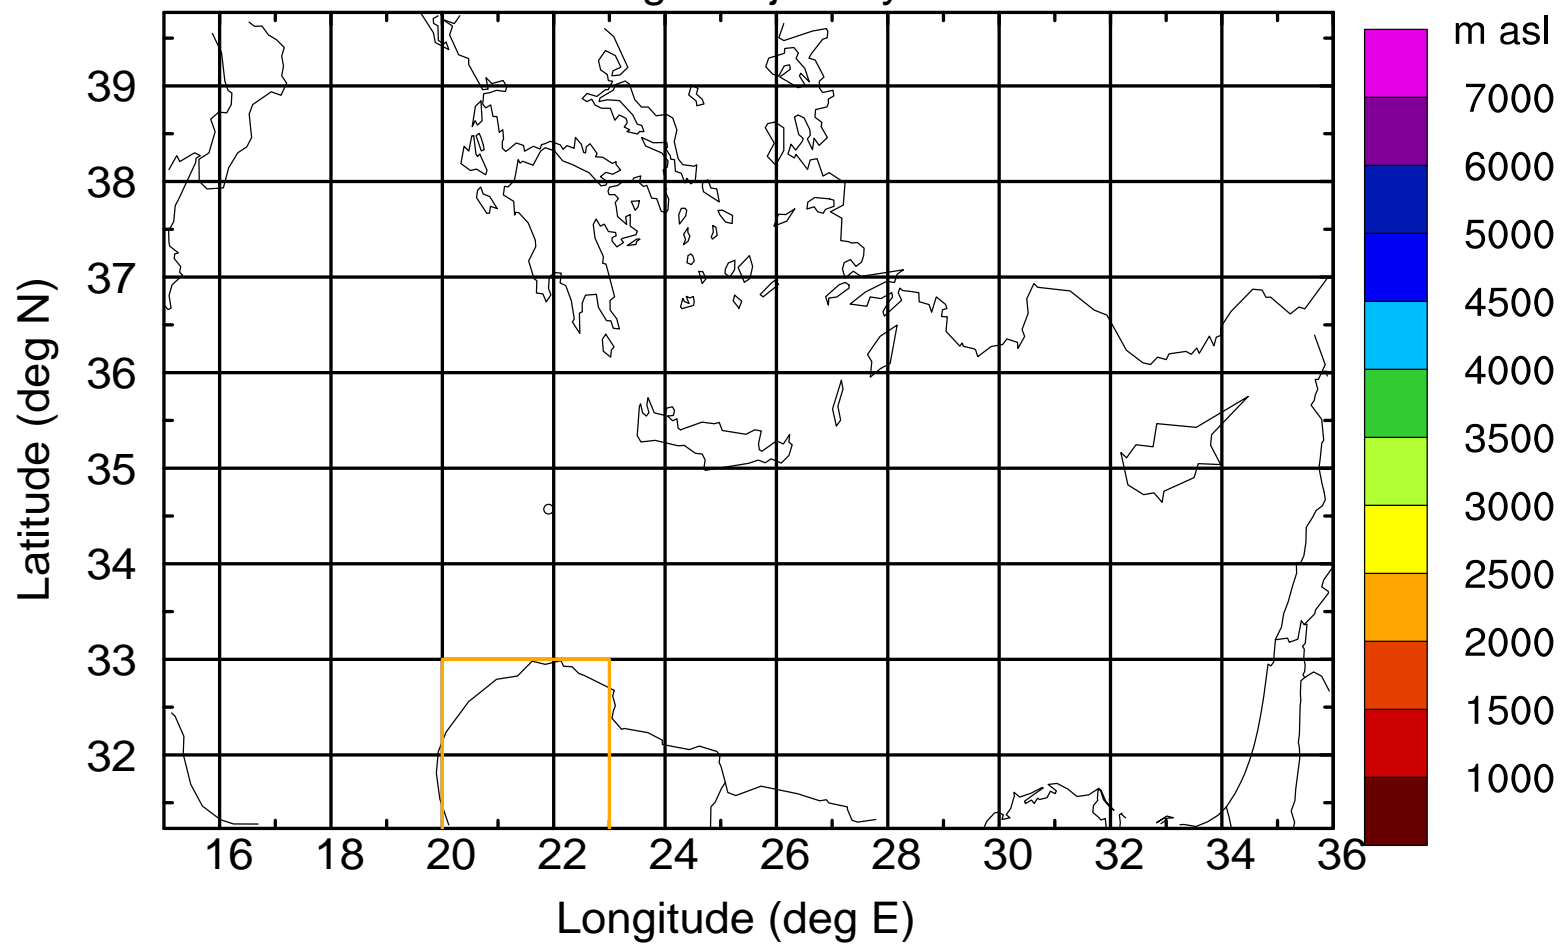

Paphos Airport ground station 20170422 11:00 UTC

Flight trajectory