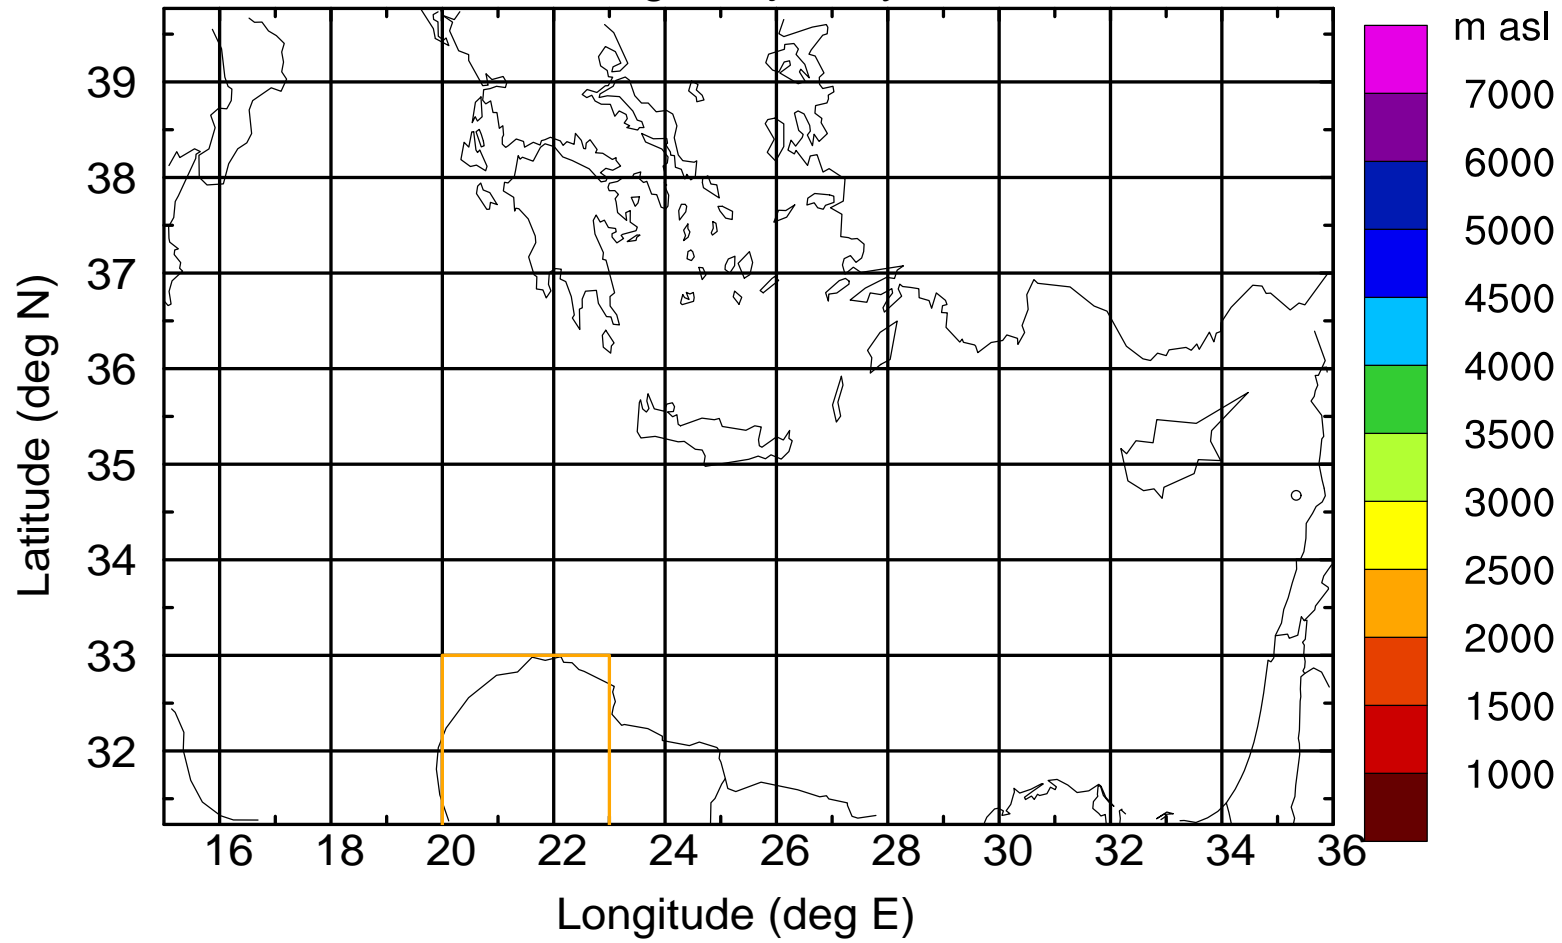

Paphos Airport ground station 20170422 11:00 UTC

Flight trajectory