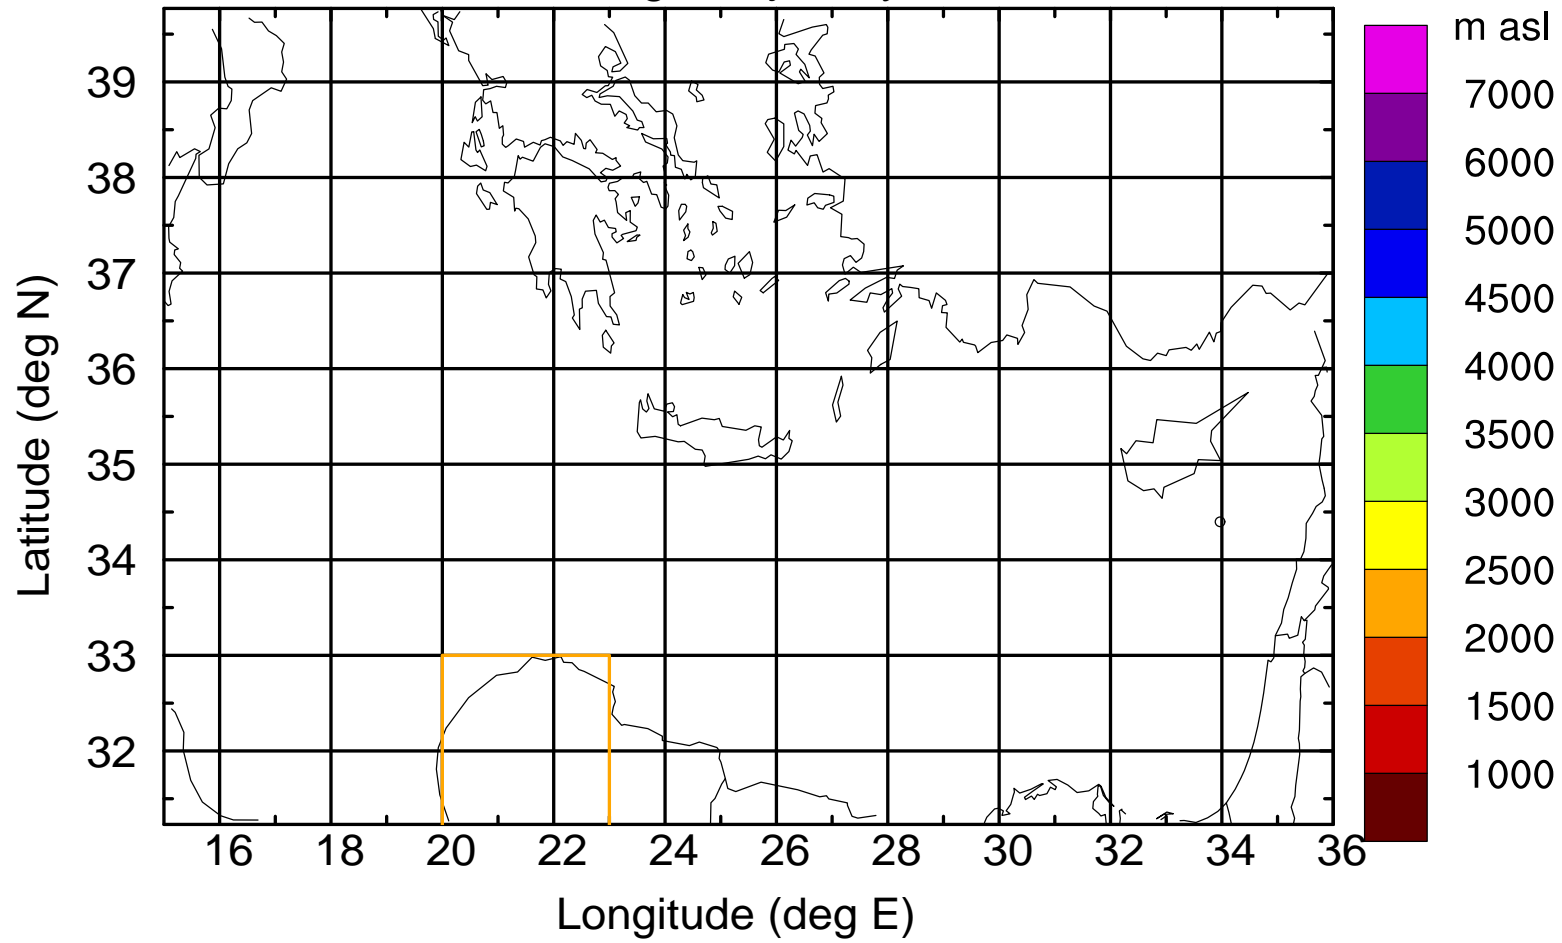

Paphos Airport ground station 20170422 11:00 UTC

Flight trajectory