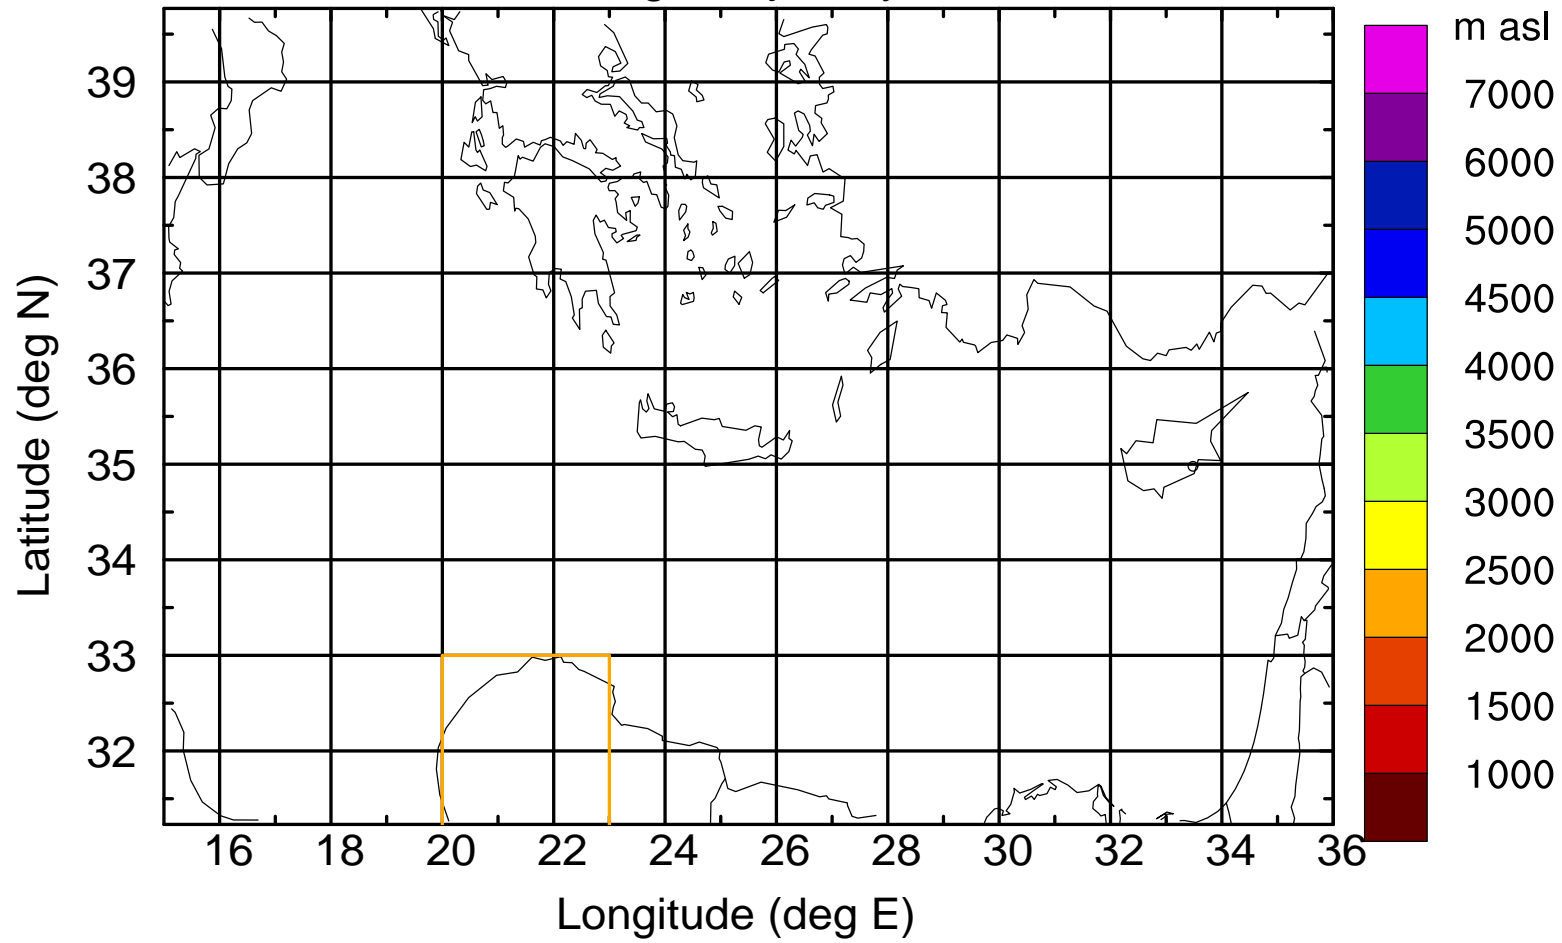

Paphos Airport ground station 20170422 11:00 UTC

Flight trajectory