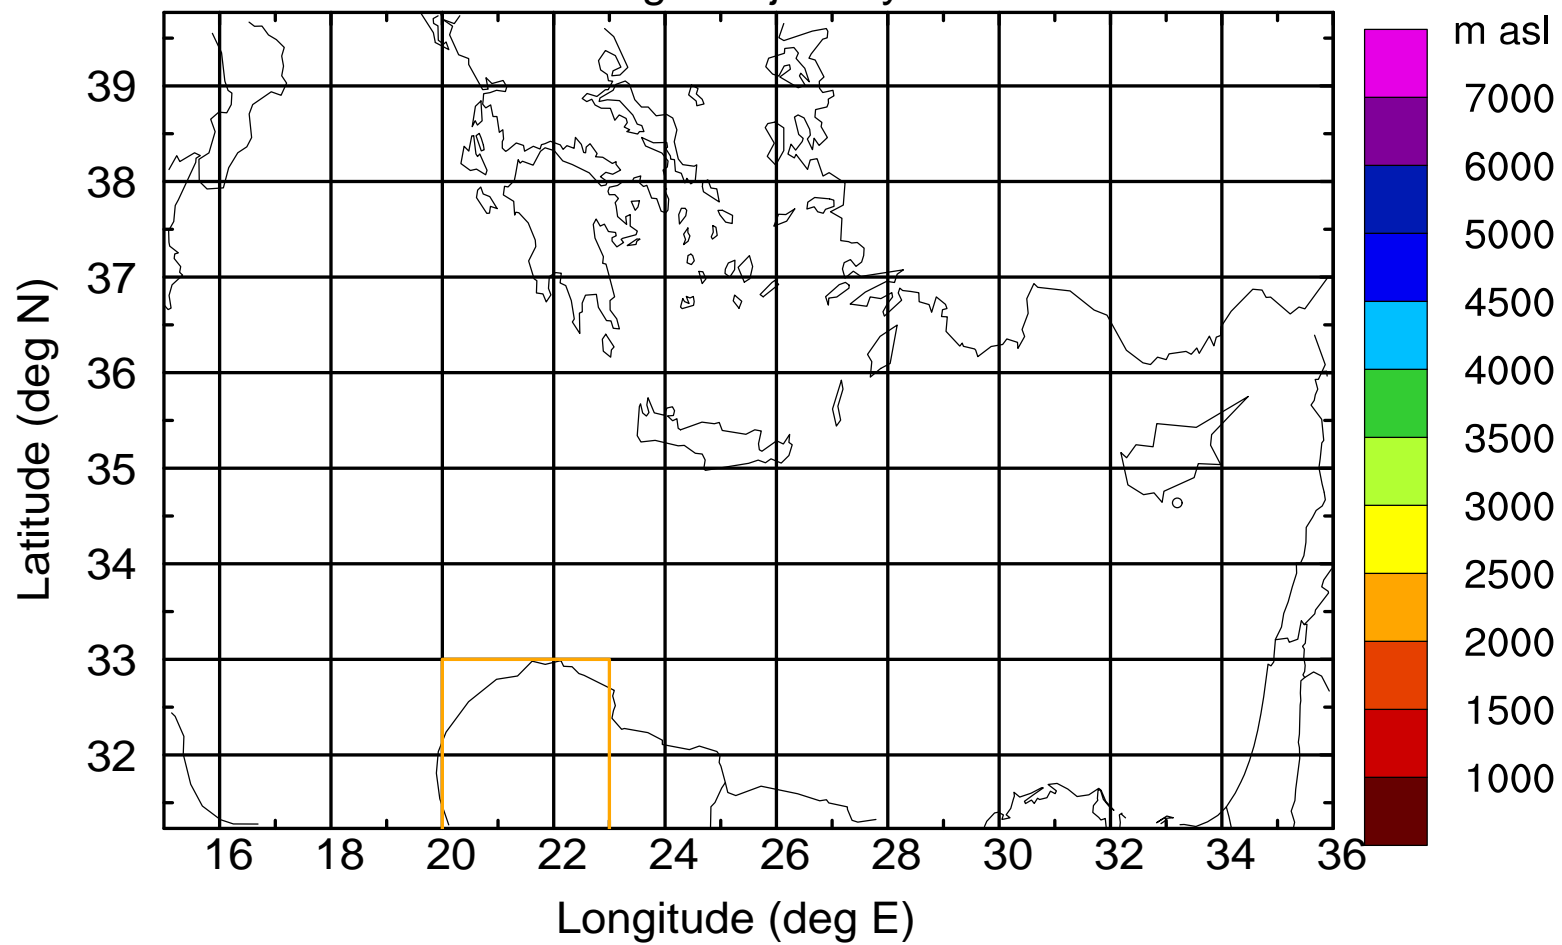

Flight trajectory

Paphos Airport ground station 20170422 11:00 UTC

Flight trajectory

Paphos Airport ground station 20170422 11:00 UTC

Flight trajectory

Paphos Airport ground station 20170422 11:00 UTC

Flight trajectory