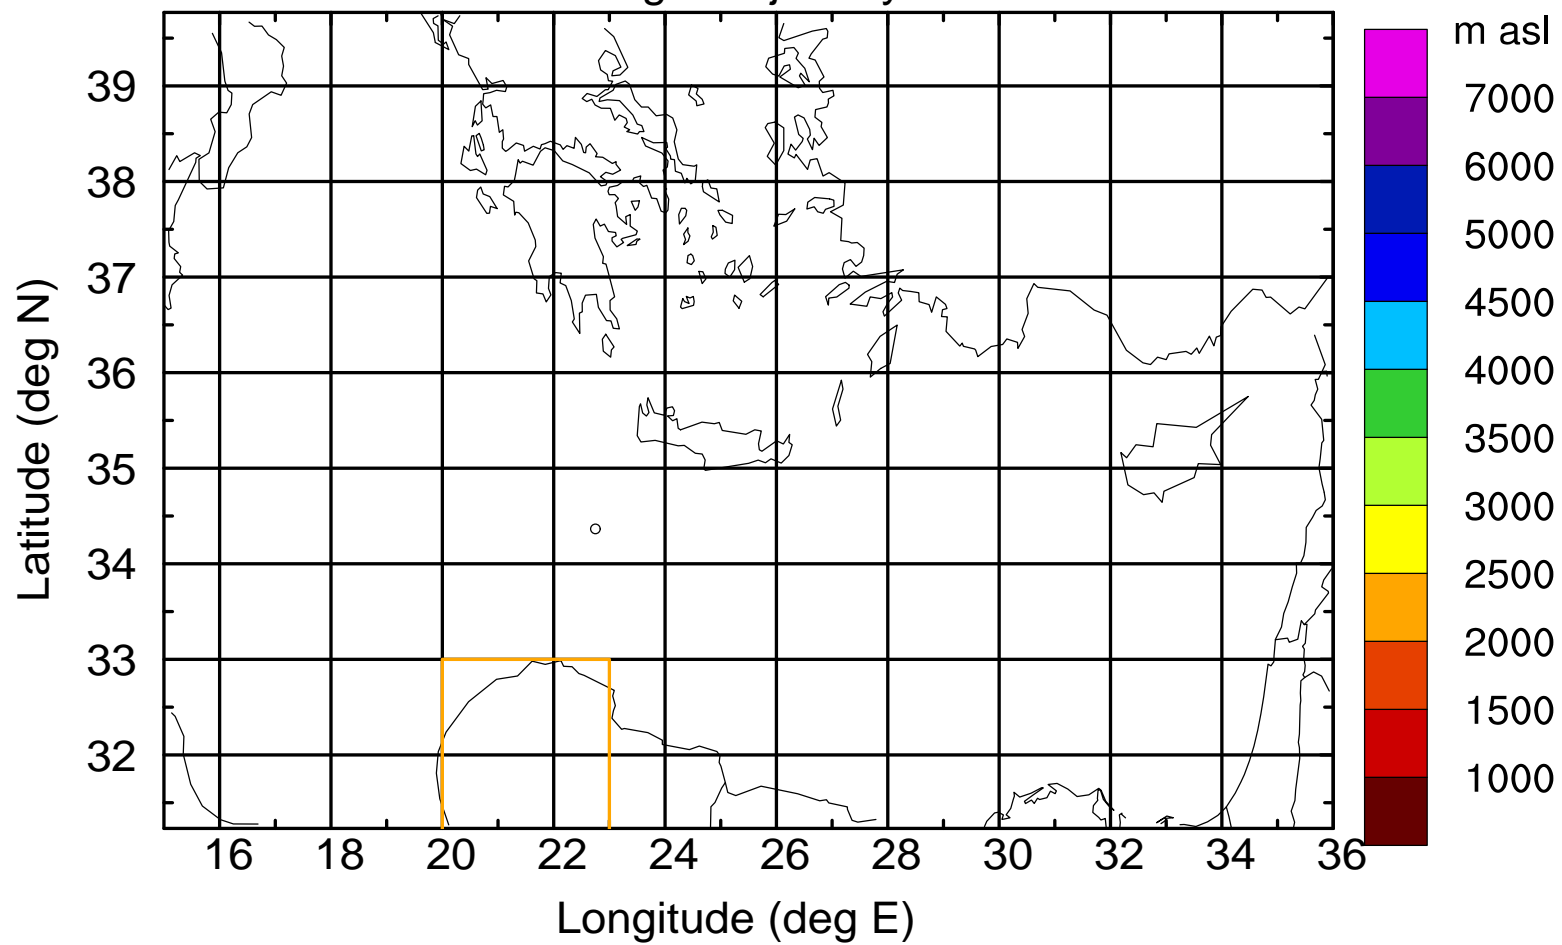

Paphos Airport ground station 20170422 11:00 UTC

Flight trajectory