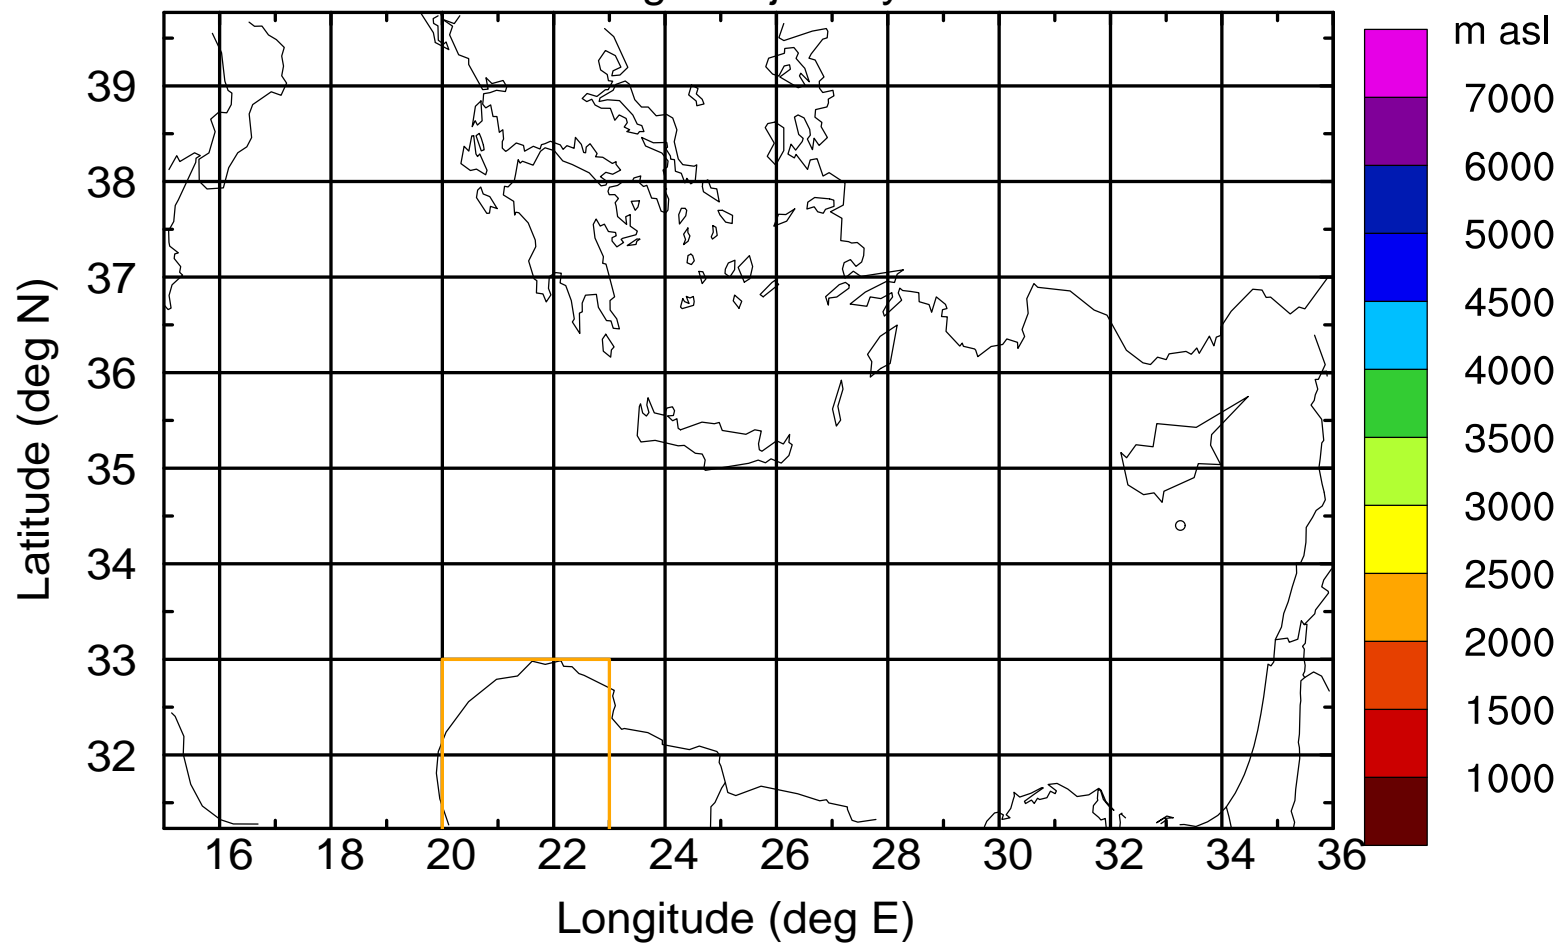

Flight trajectory

Paphos Airport ground station 20170422 11:00 UTC

Flight trajectory

Paphos Airport ground station 20170422 11:00 UTC

Flight trajectory

Paphos Airport ground station 20170422 11:00 UTC

Flight trajectory