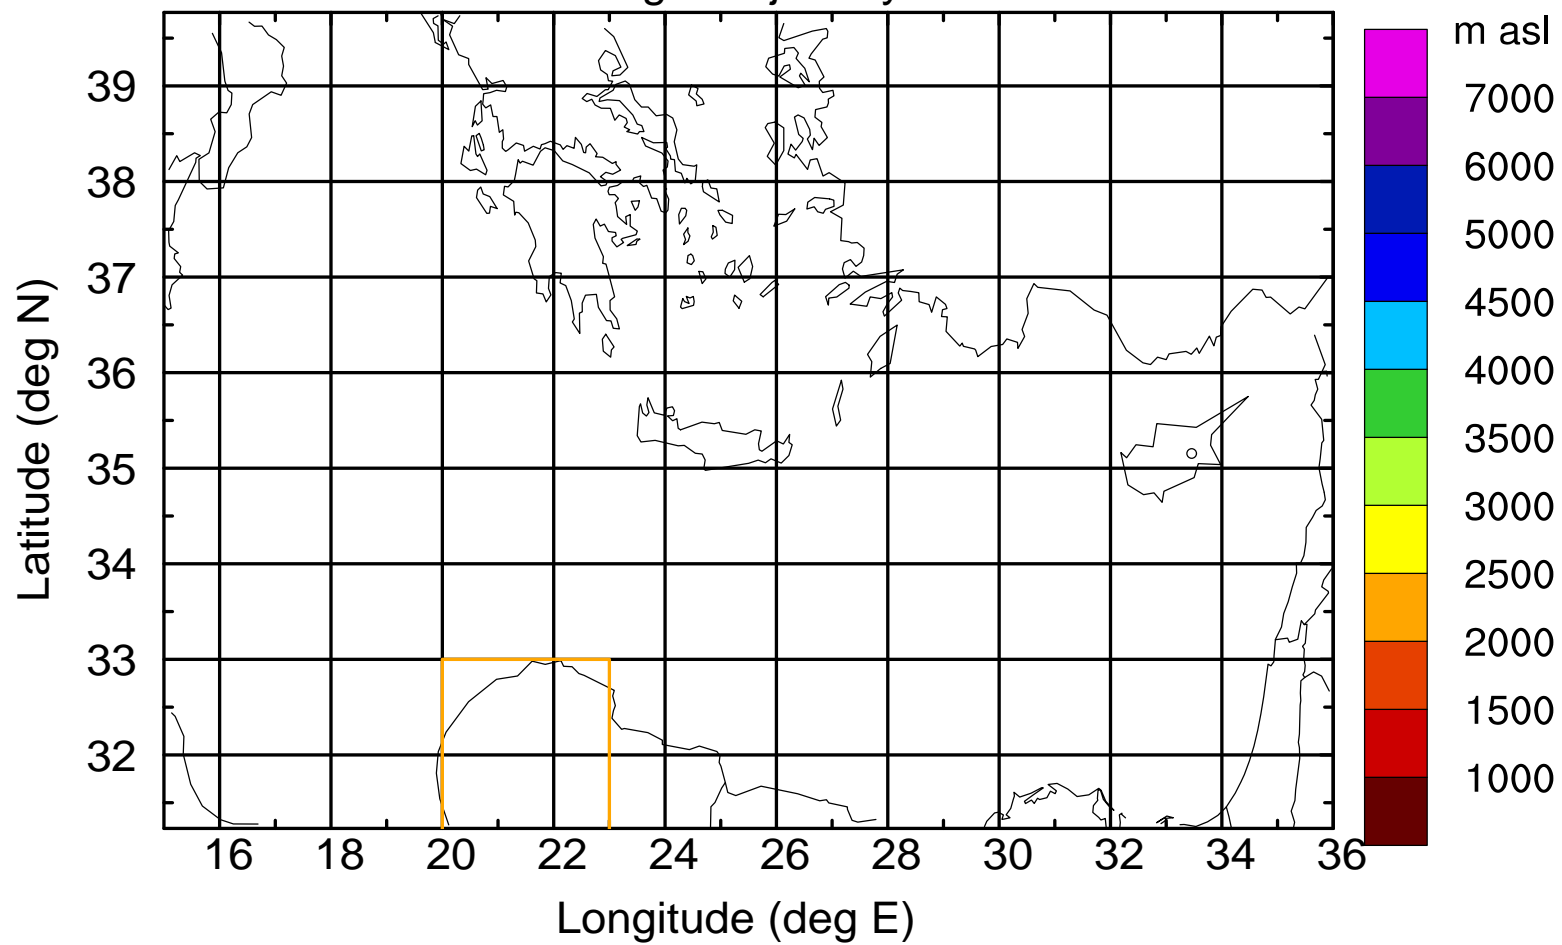

Flight trajectory

Paphos Airport ground station 20170422 11:00 UTC

Flight trajectory

Paphos Airport ground station 20170422 11:00 UTC

Flight trajectory

Paphos Airport ground station 20170422 11:00 UTC

Flight trajectory