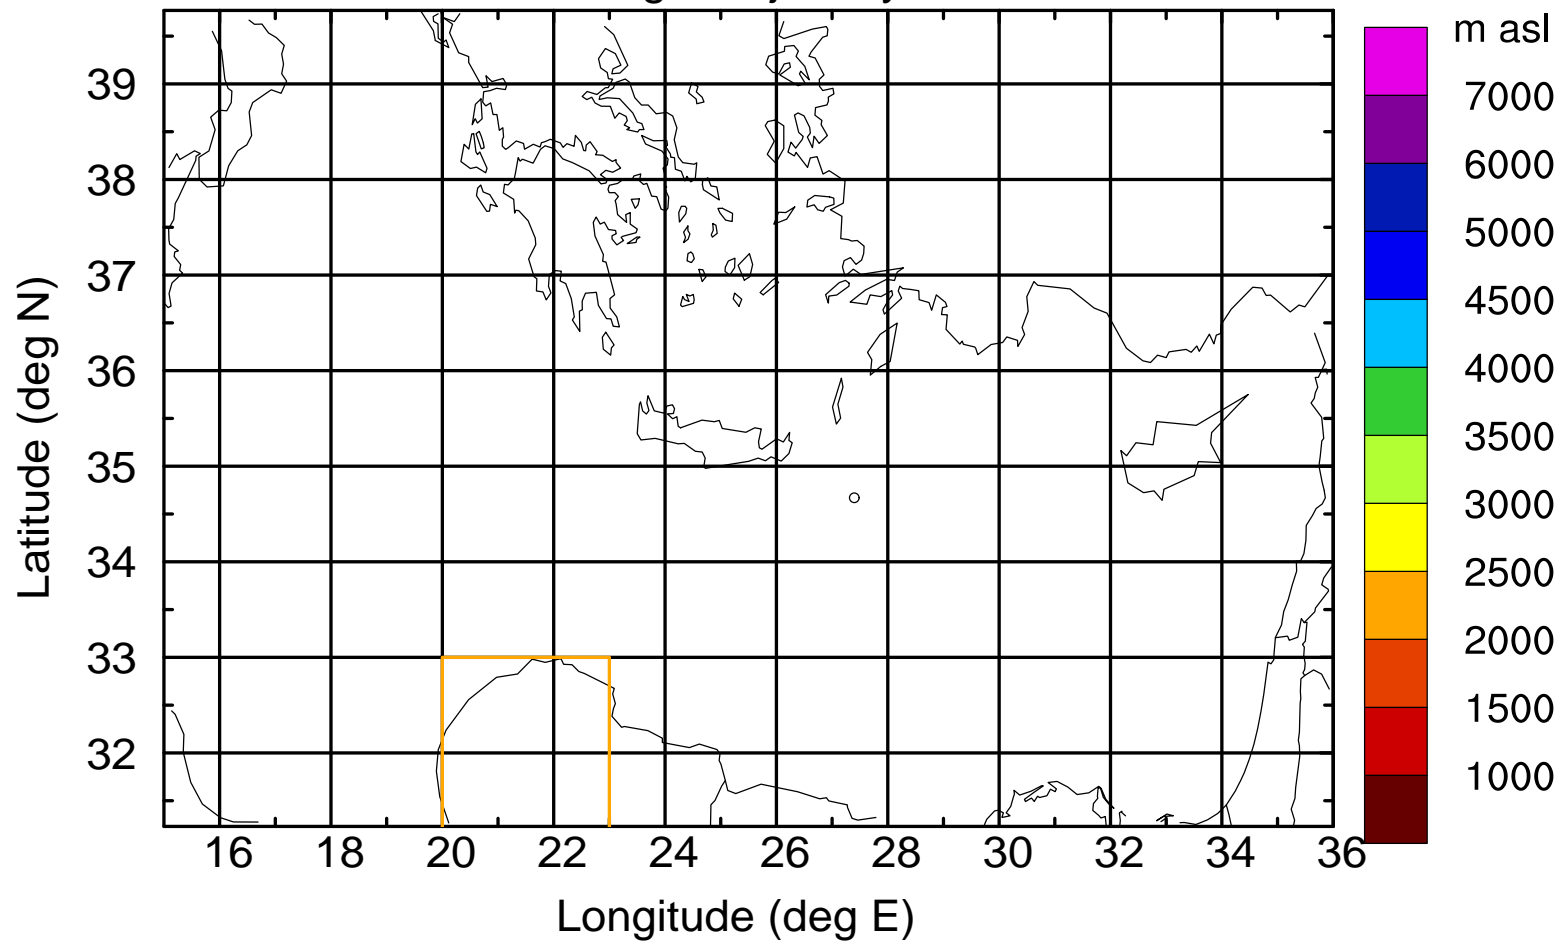

Paphos Airport ground station 20170422 11:00 UTC

Flight trajectory