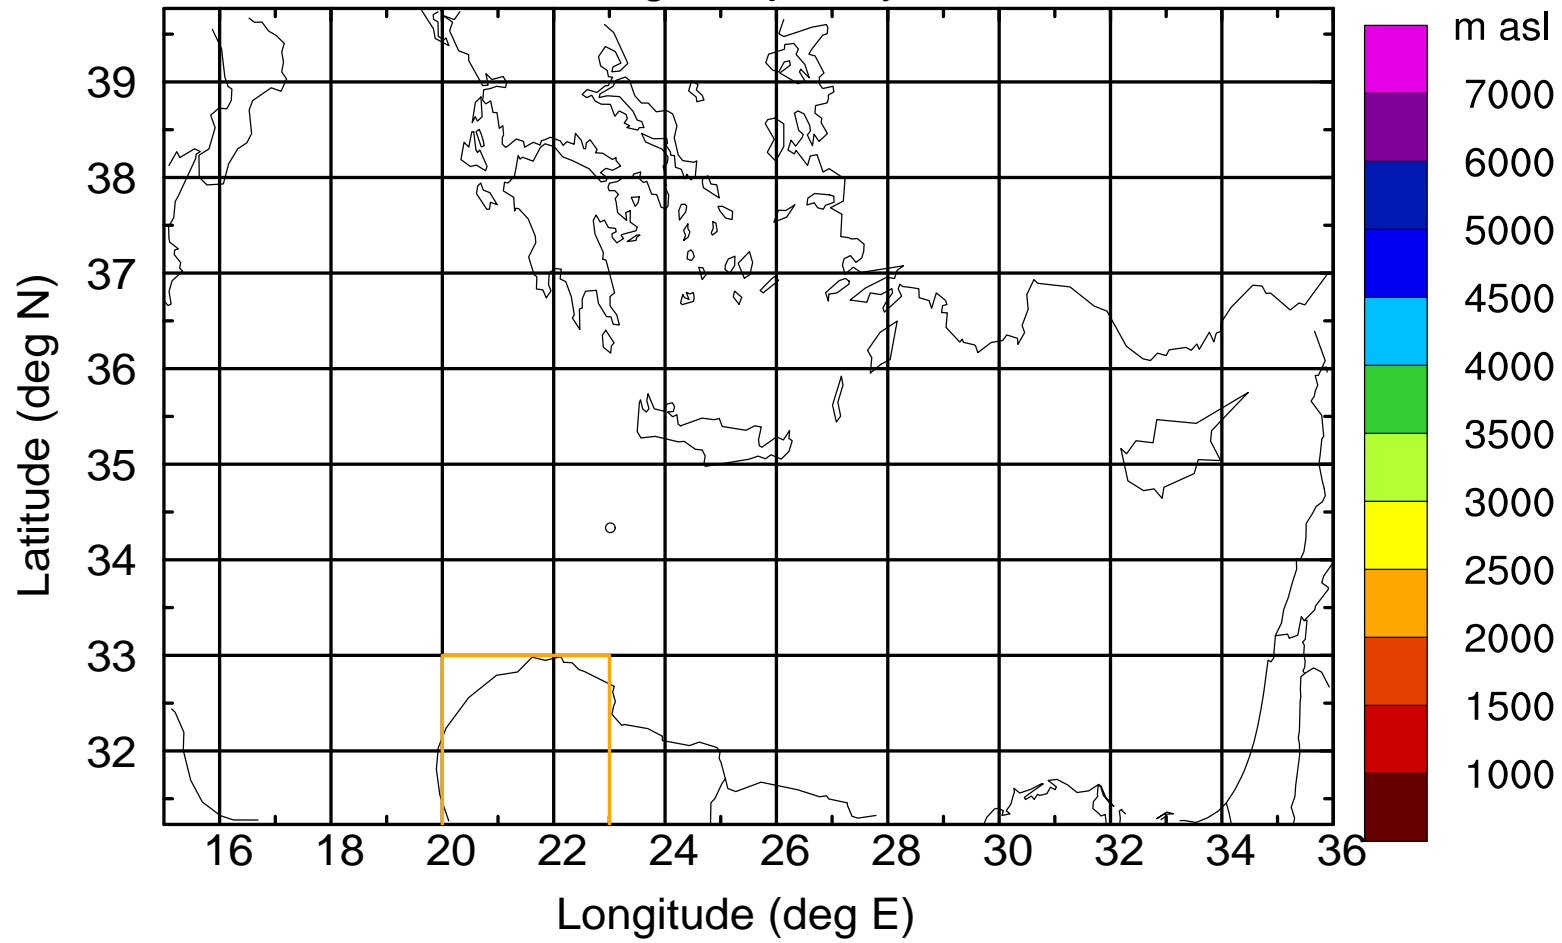

Flight trajectory

Paphos Airport ground station 20170422 11:00 UTC

Flight trajectory

Paphos Airport ground station 20170422 11:00 UTC

Flight trajectory

Paphos Airport ground station 20170422 11:00 UTC

Flight trajectory