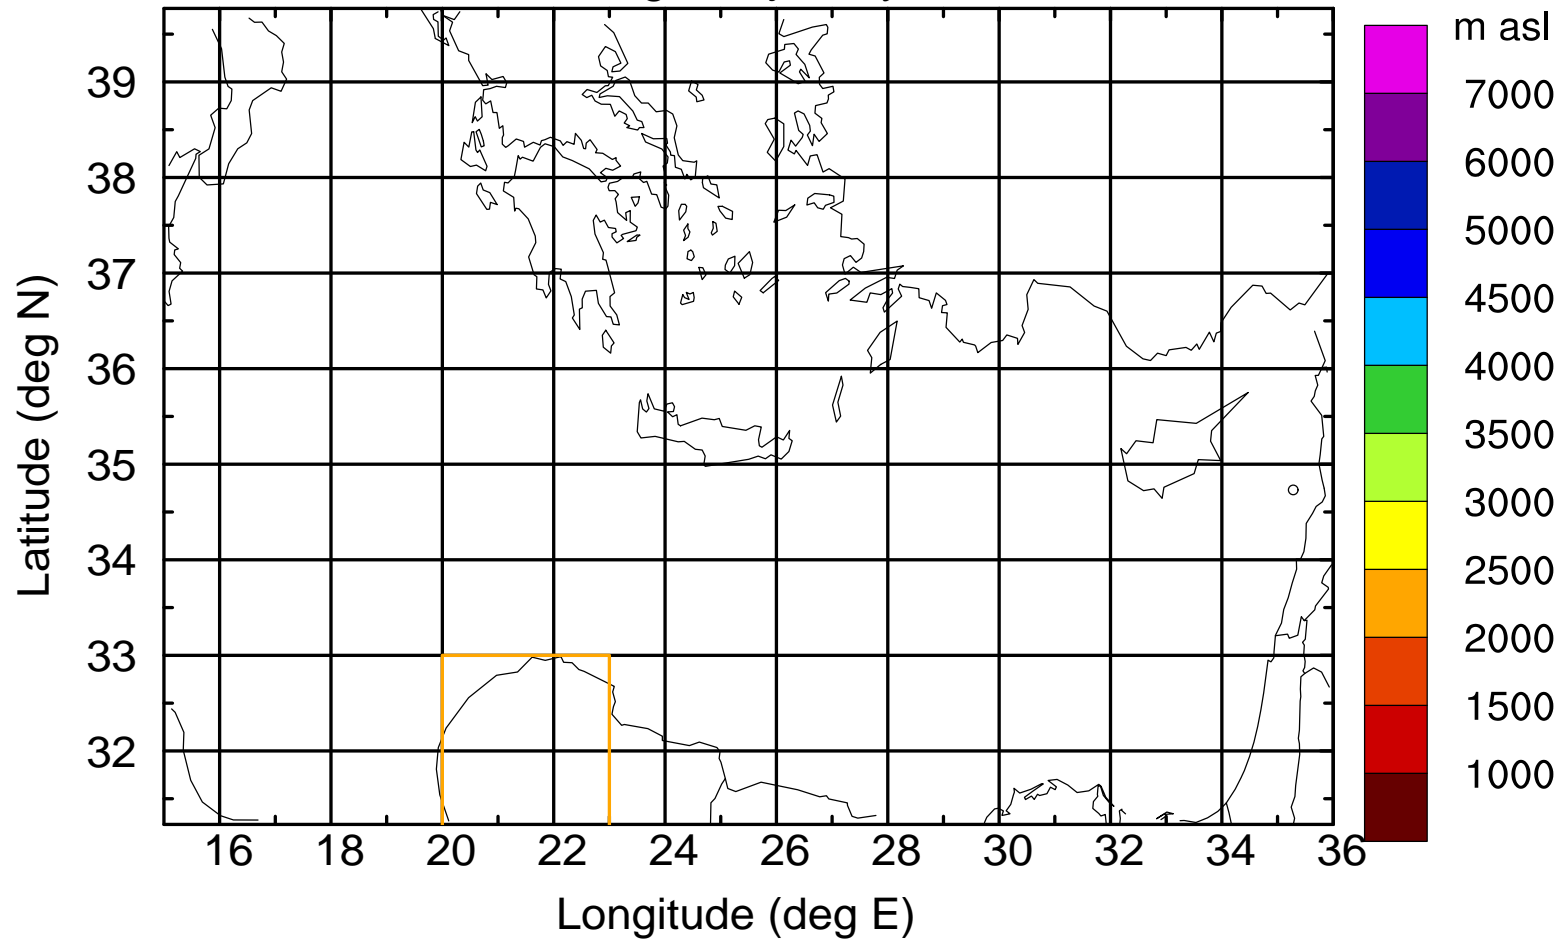

Paphos Airport ground station 20170422 11:00 UTC

Flight trajectory