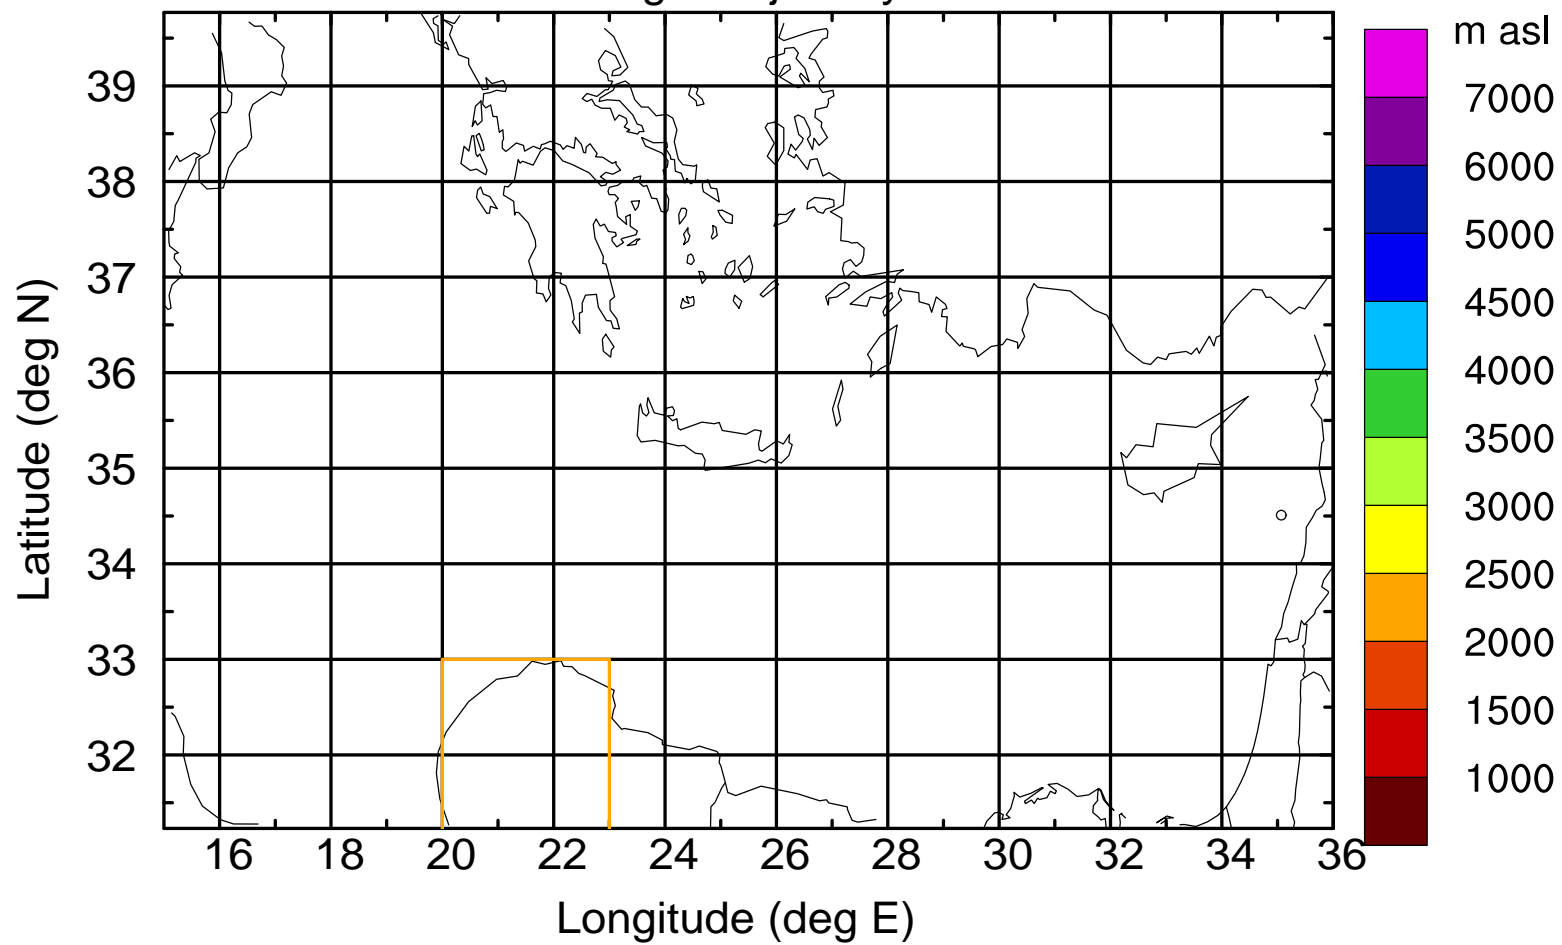

Flight trajectory

Paphos Airport ground station 20170422 11:00 UTC

Flight trajectory

Paphos Airport ground station 20170422 11:00 UTC

Flight trajectory

Paphos Airport ground station 20170422 11:00 UTC

Flight trajectory