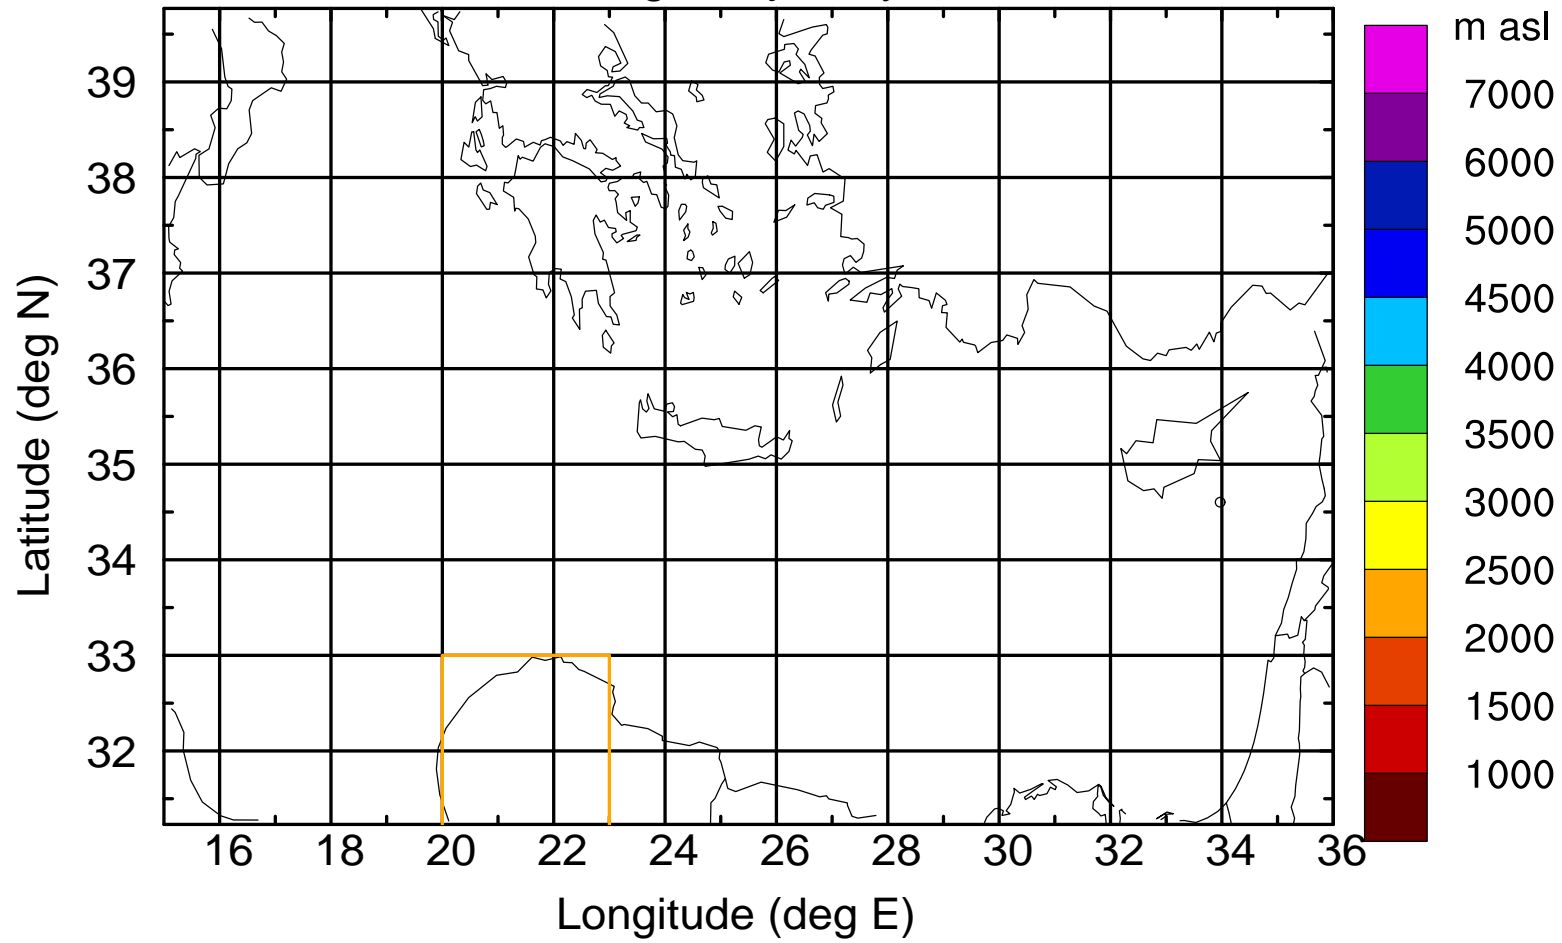

Paphos Airport ground station 20170422 11:00 UTC

Flight trajectory