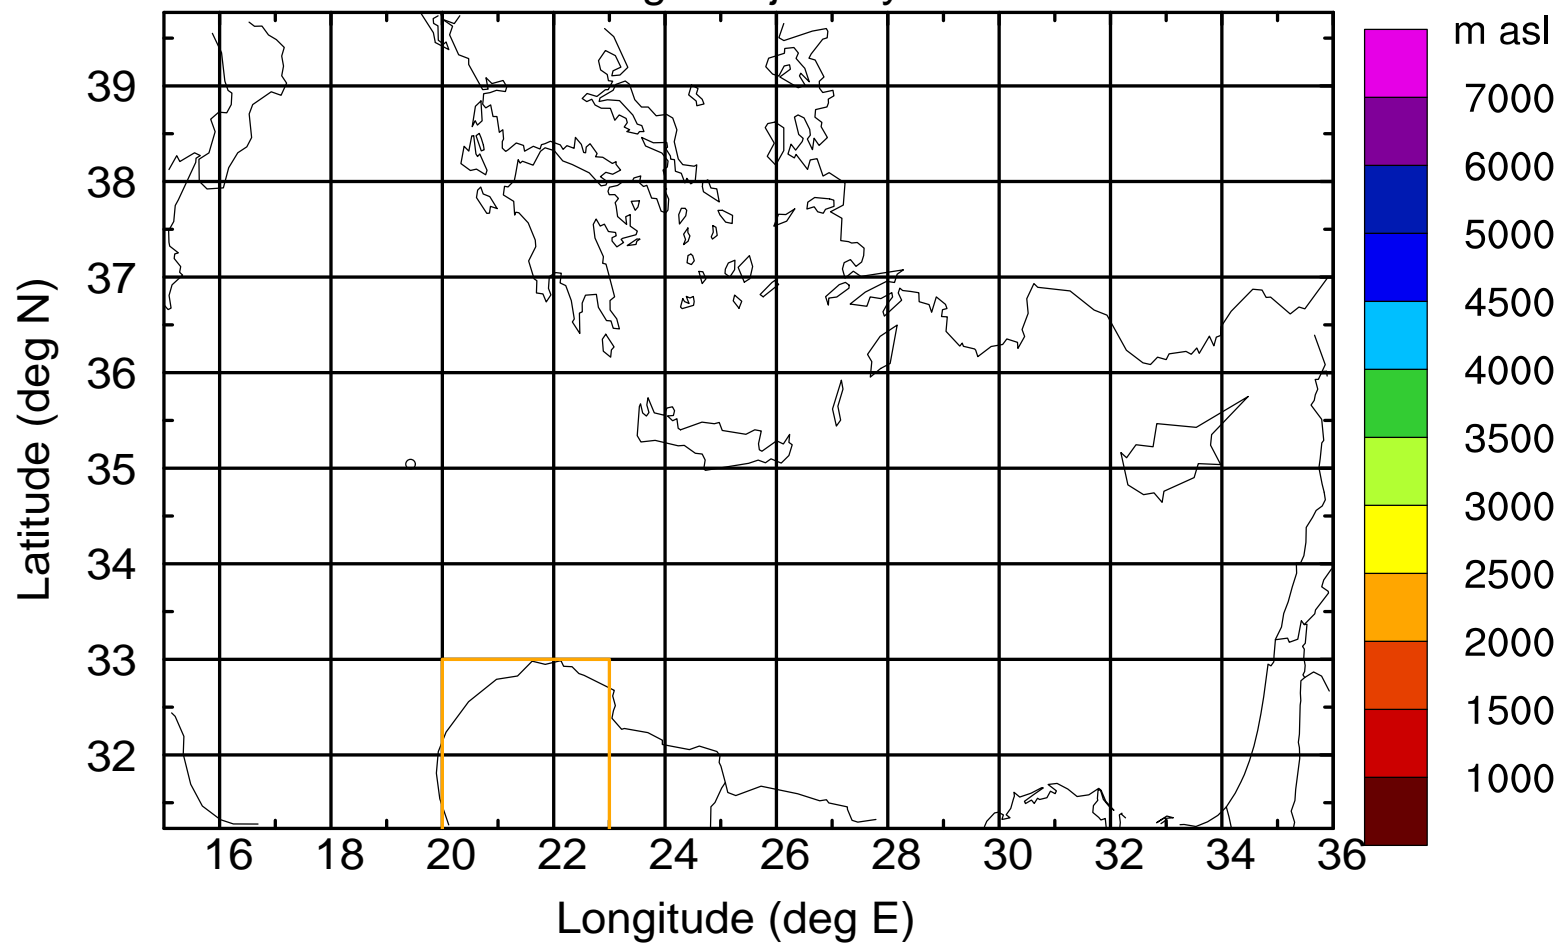

Paphos Airport ground station 20170422 11:00 UTC

Flight trajectory