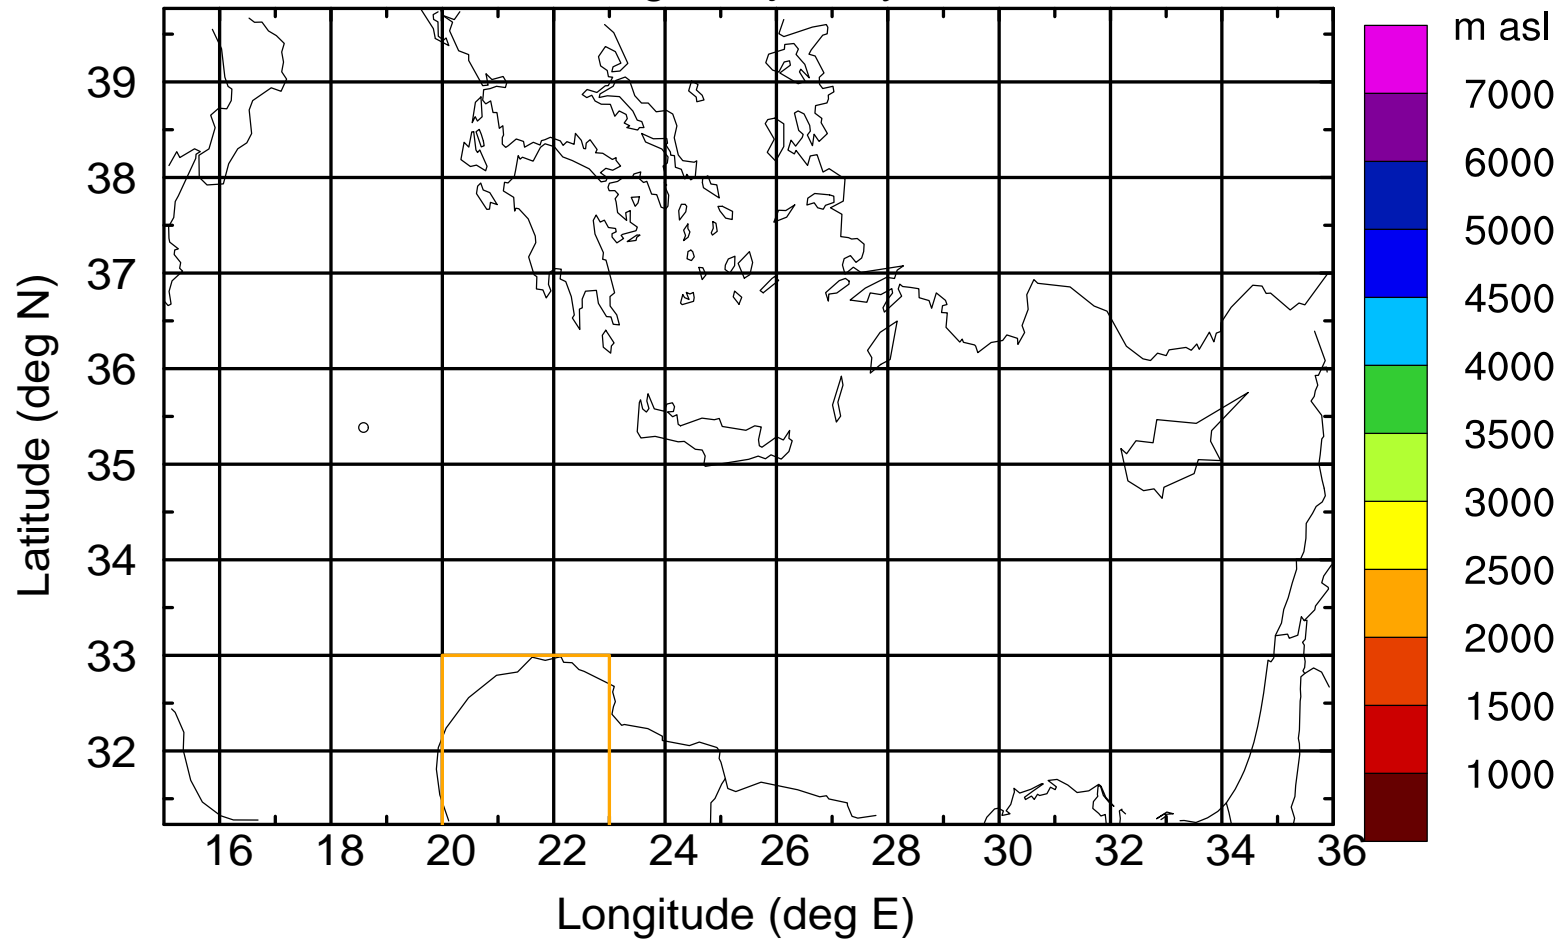

Paphos Airport ground station 20170422 11:00 UTC

Flight trajectory