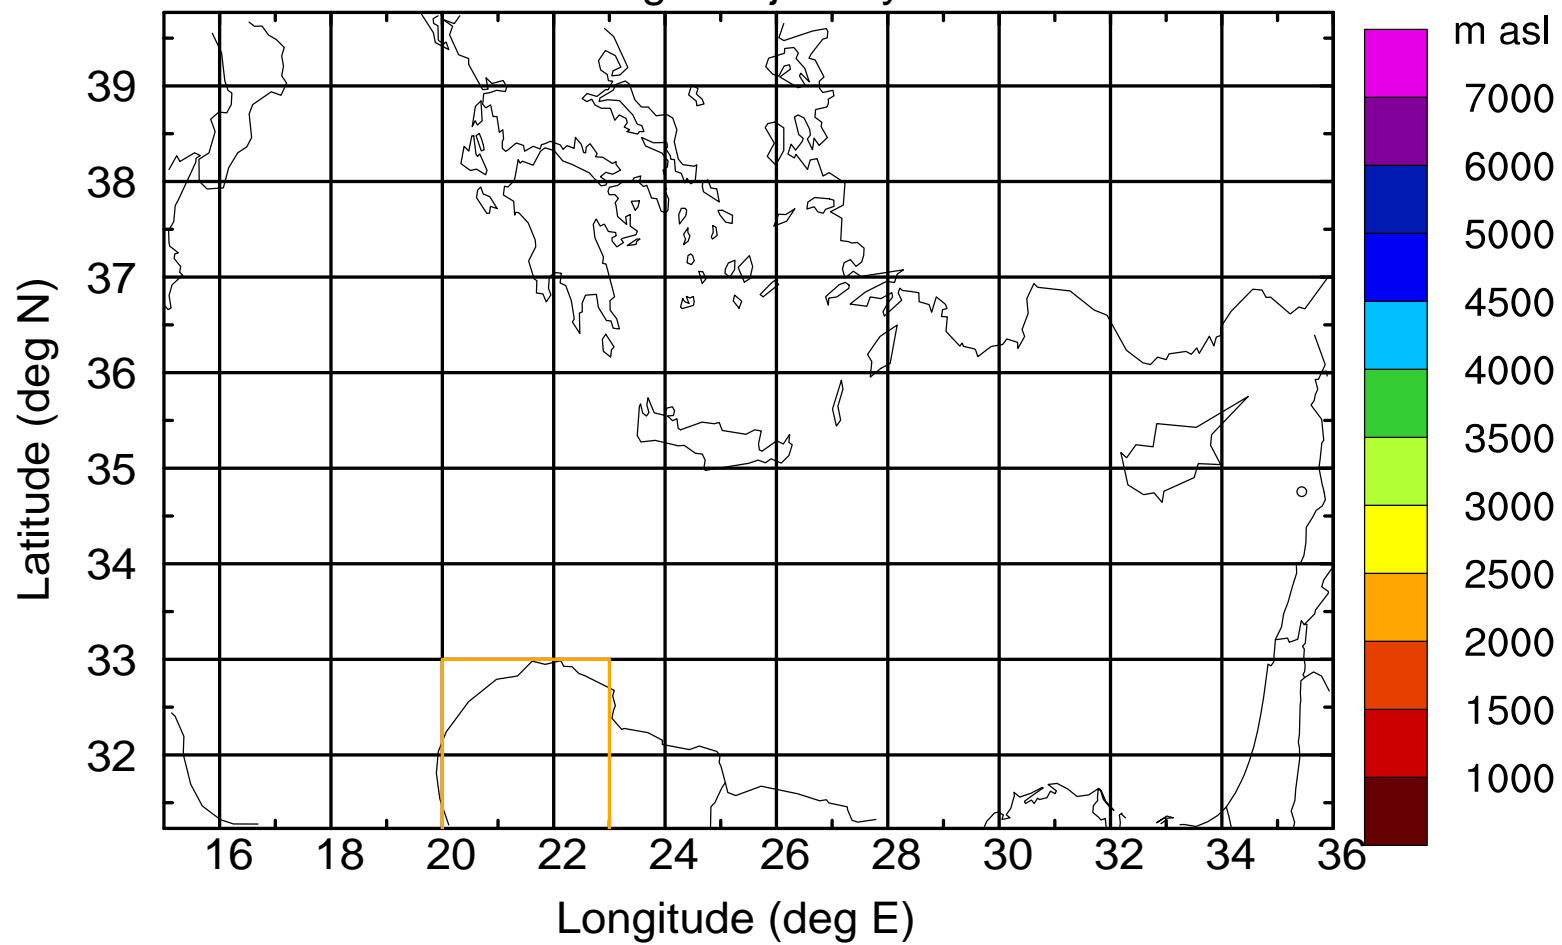

Paphos Airport ground station 20170422 11:00 UTC

Flight trajectory