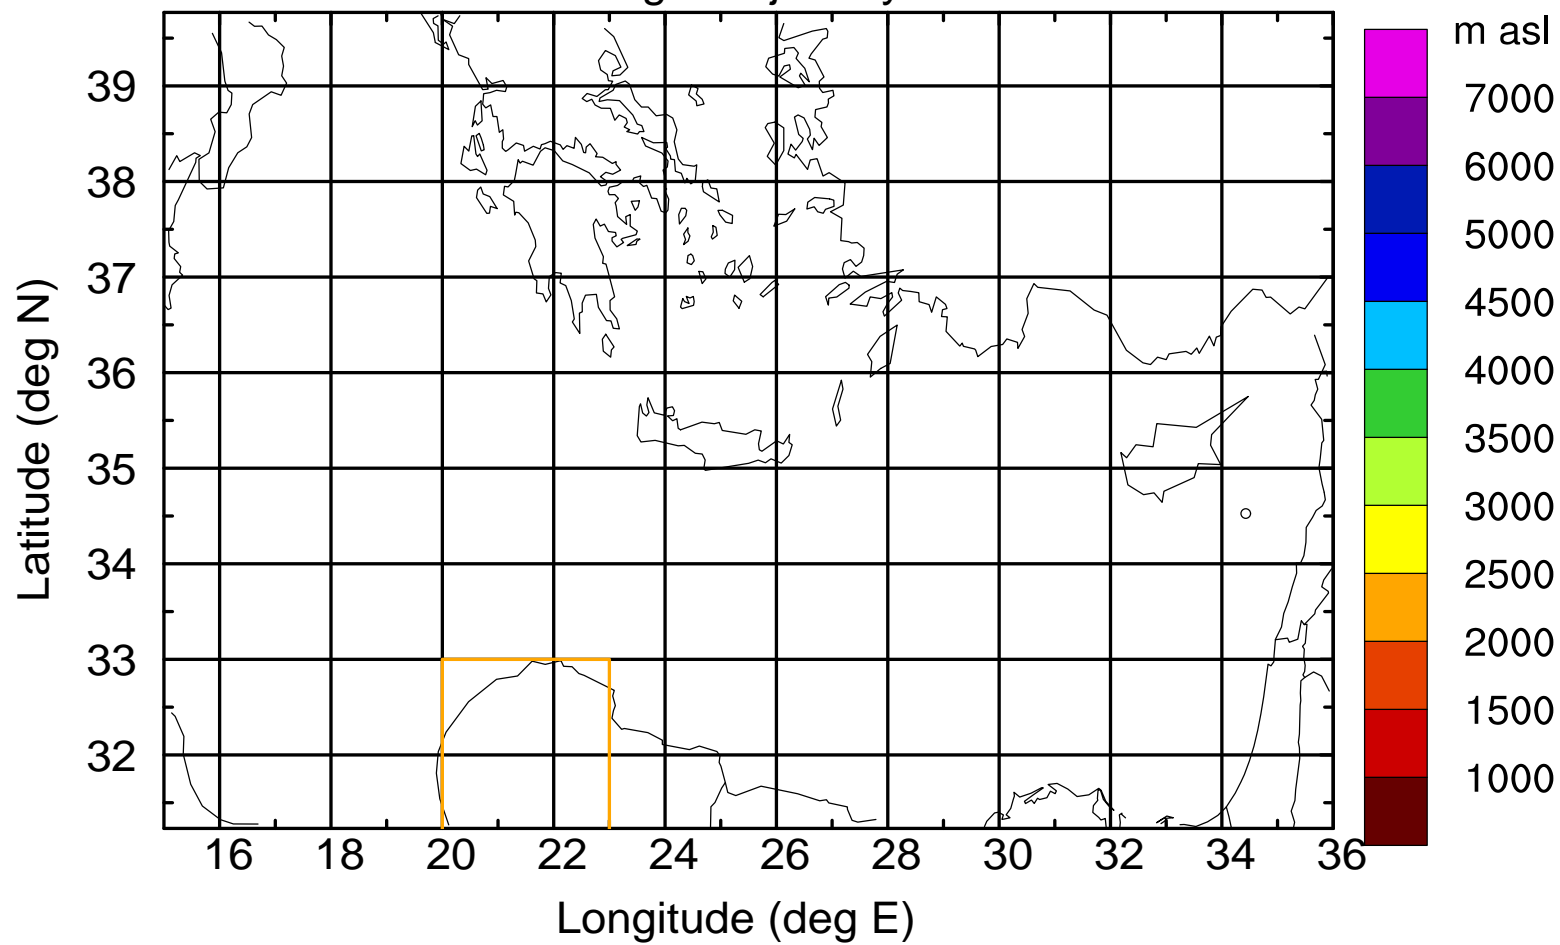

Paphos Airport ground station 20170422 11:00 UTC

Flight trajectory