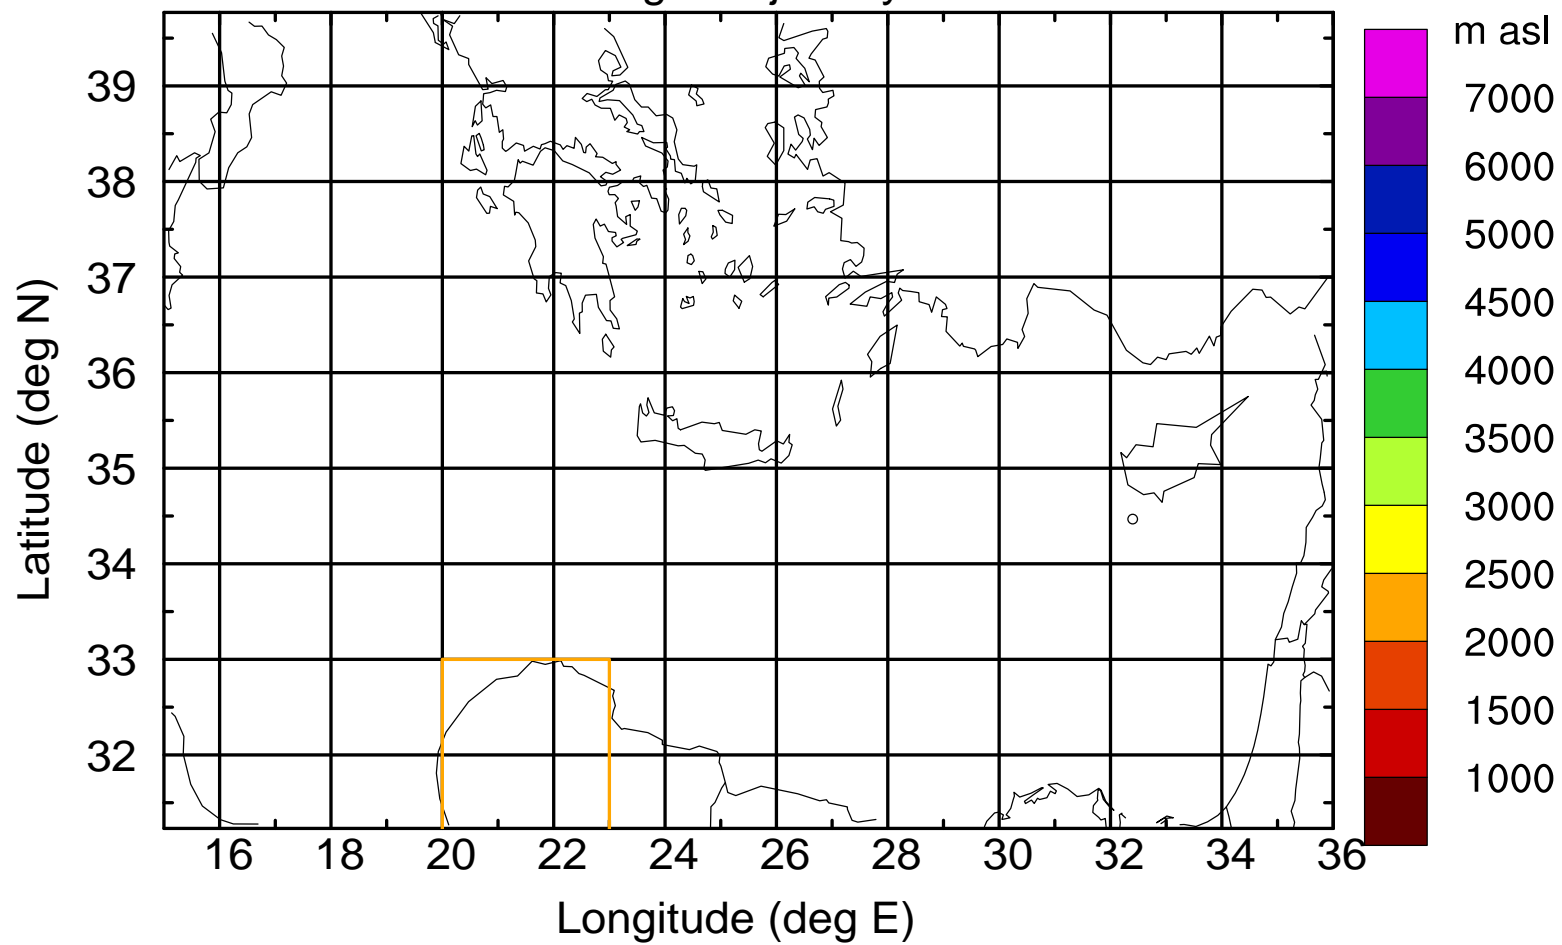

Paphos Airport ground station 20170422 11:00 UTC

Flight trajectory