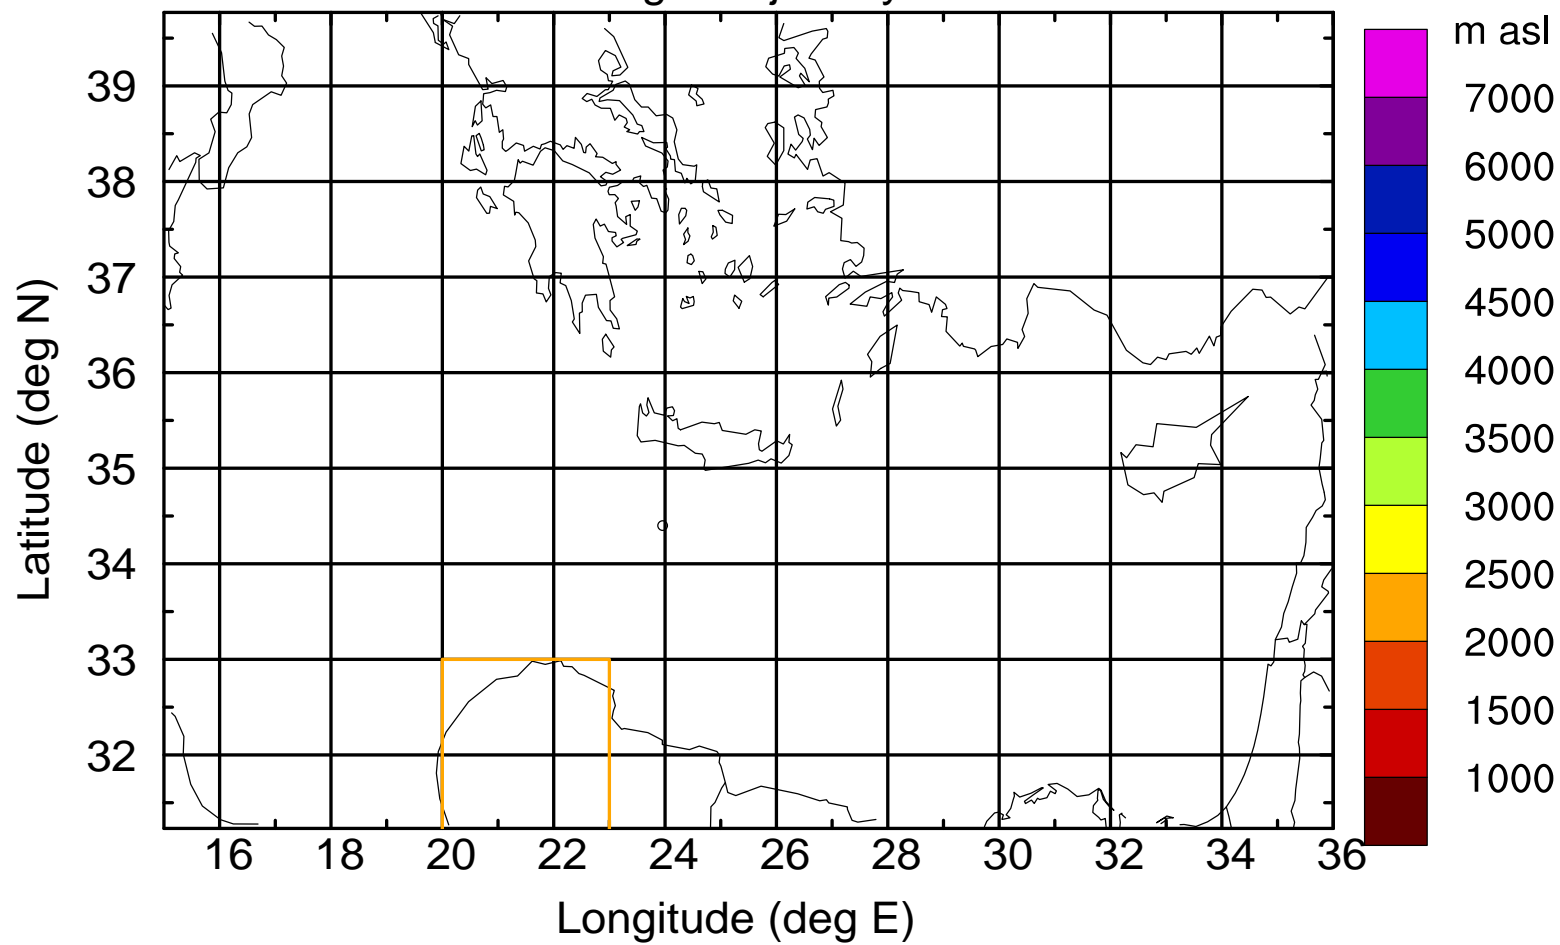

Paphos Airport ground station 20170422 11:00 UTC

Flight trajectory