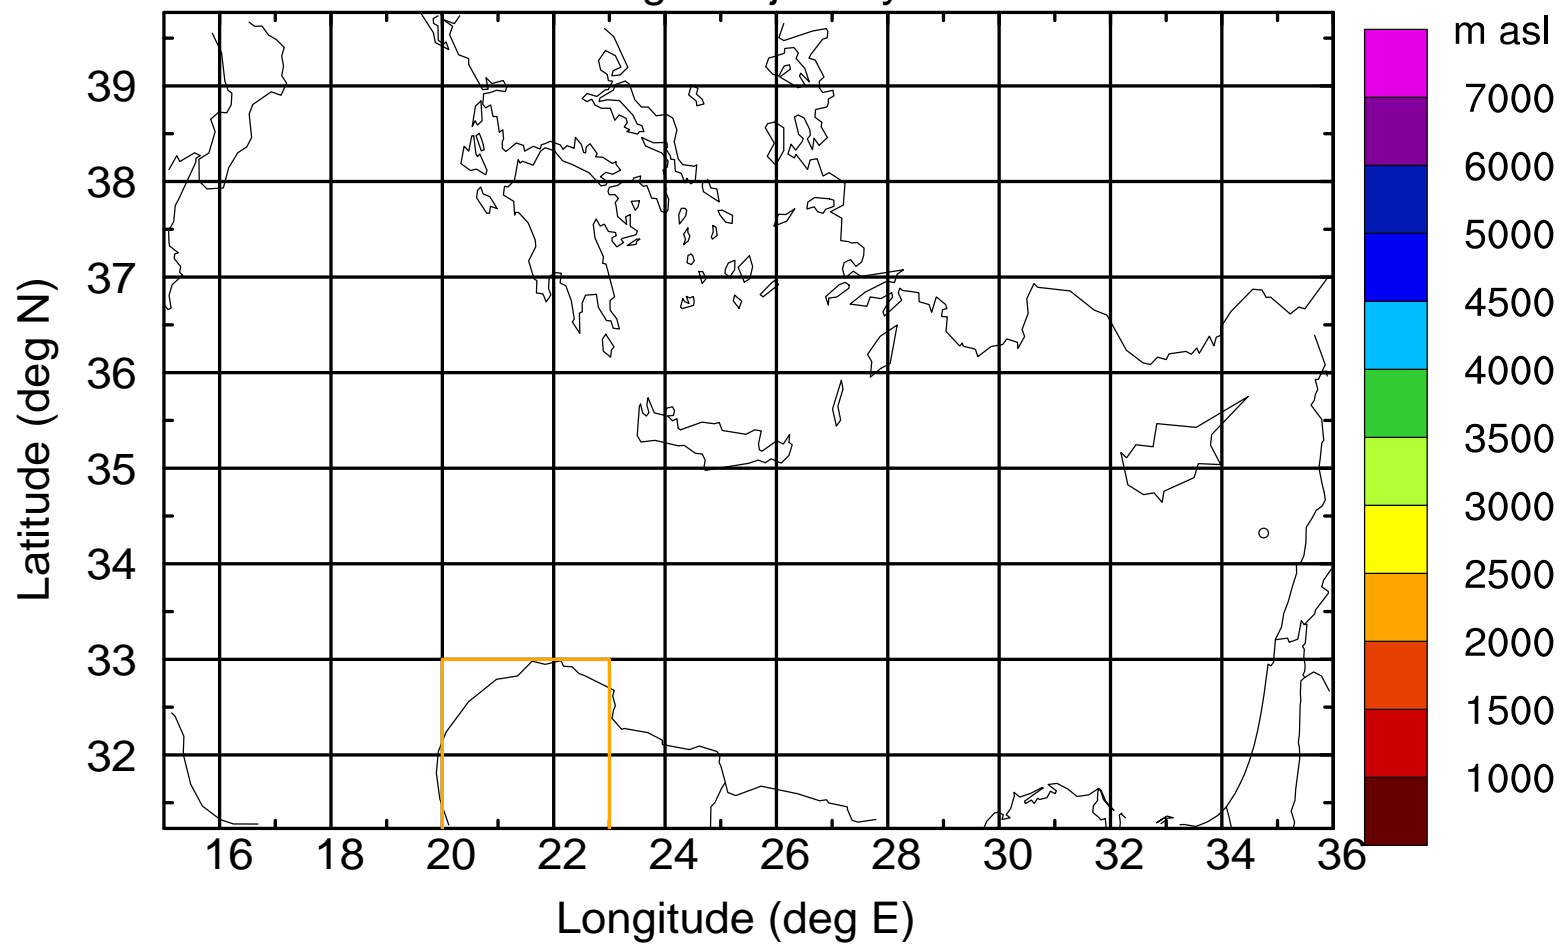

Paphos Airport ground station 20170422 11:00 UTC

Flight trajectory