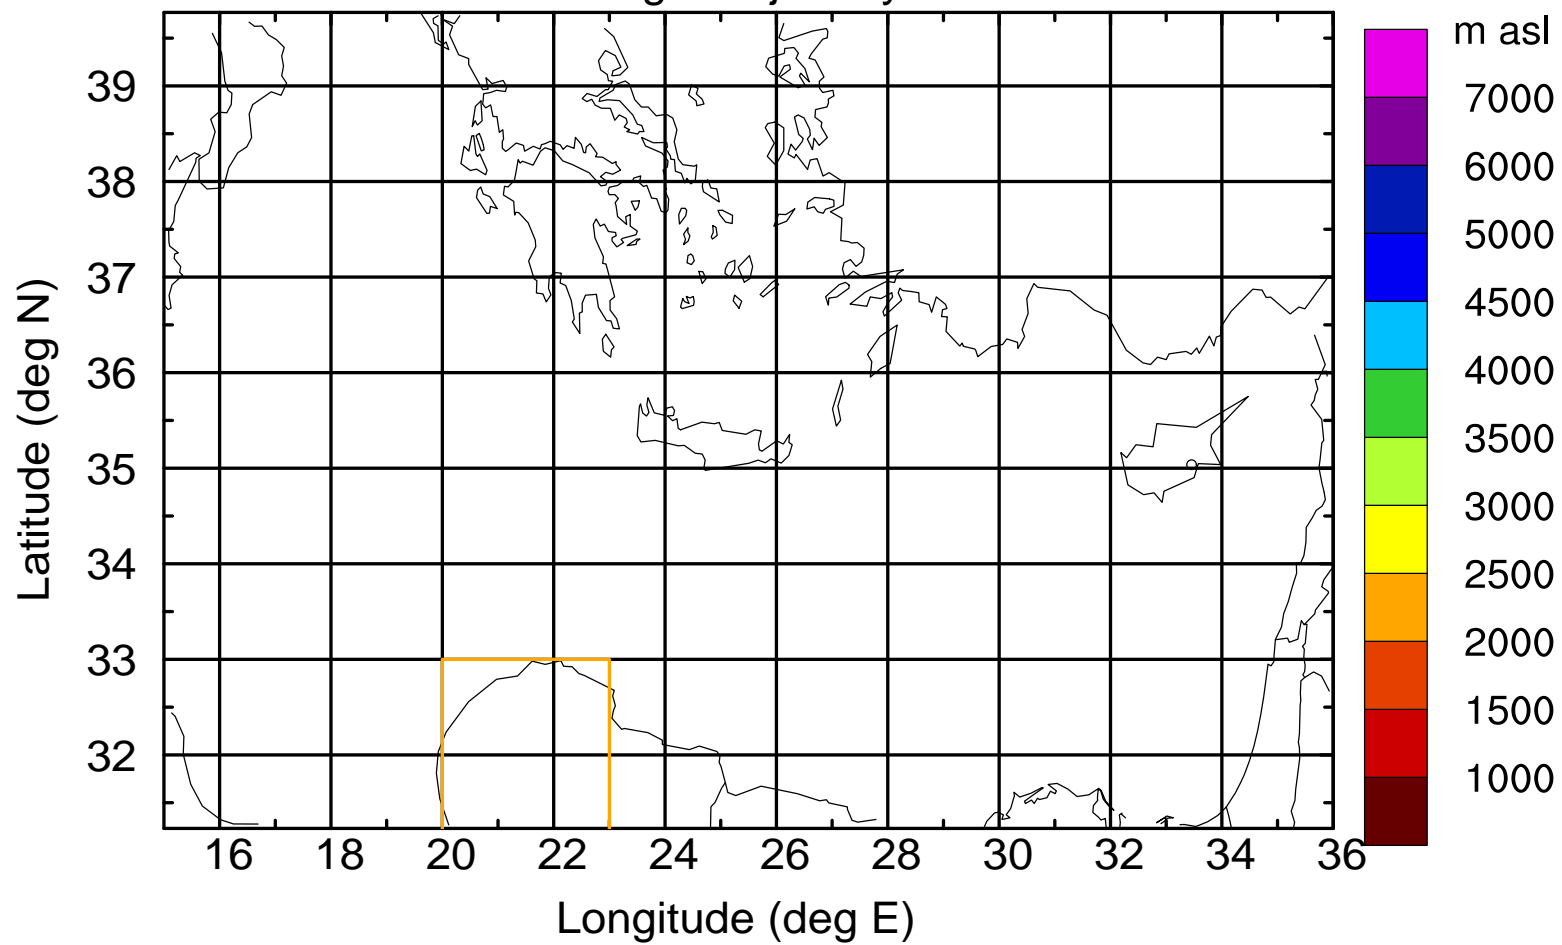

Paphos Airport ground station 20170422 11:00 UTC

Flight trajectory