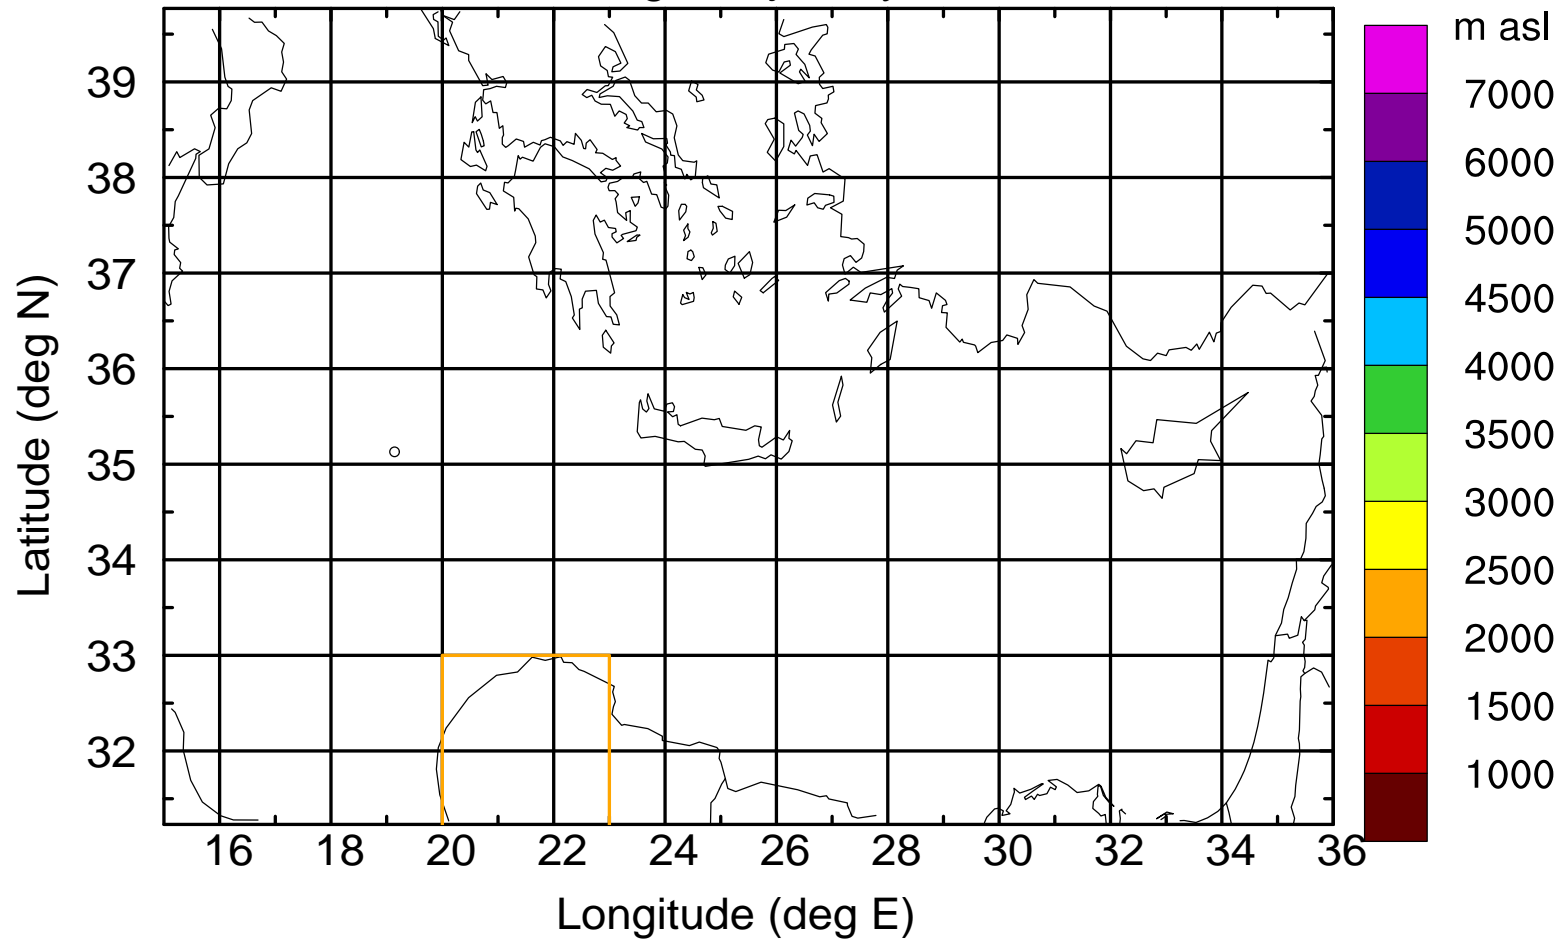

Flight trajectory

Paphos Airport ground station 20170422 11:00 UTC

Flight trajectory

Paphos Airport ground station 20170422 11:00 UTC

Flight trajectory

Paphos Airport ground station 20170422 11:00 UTC

Flight trajectory