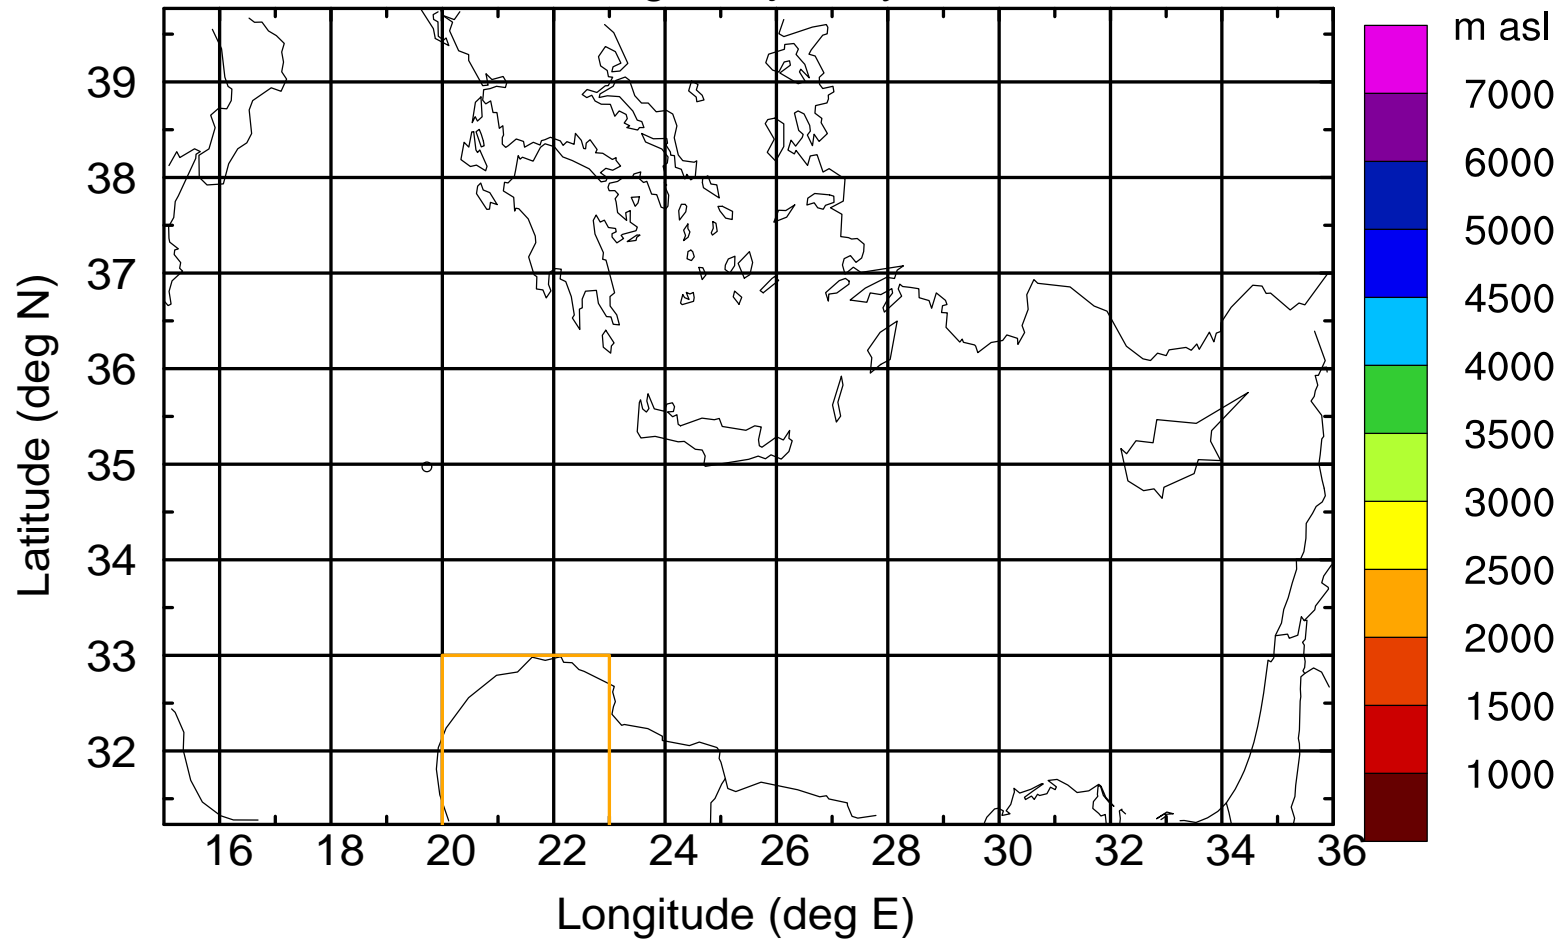

Paphos Airport ground station 20170422 11:00 UTC

Flight trajectory