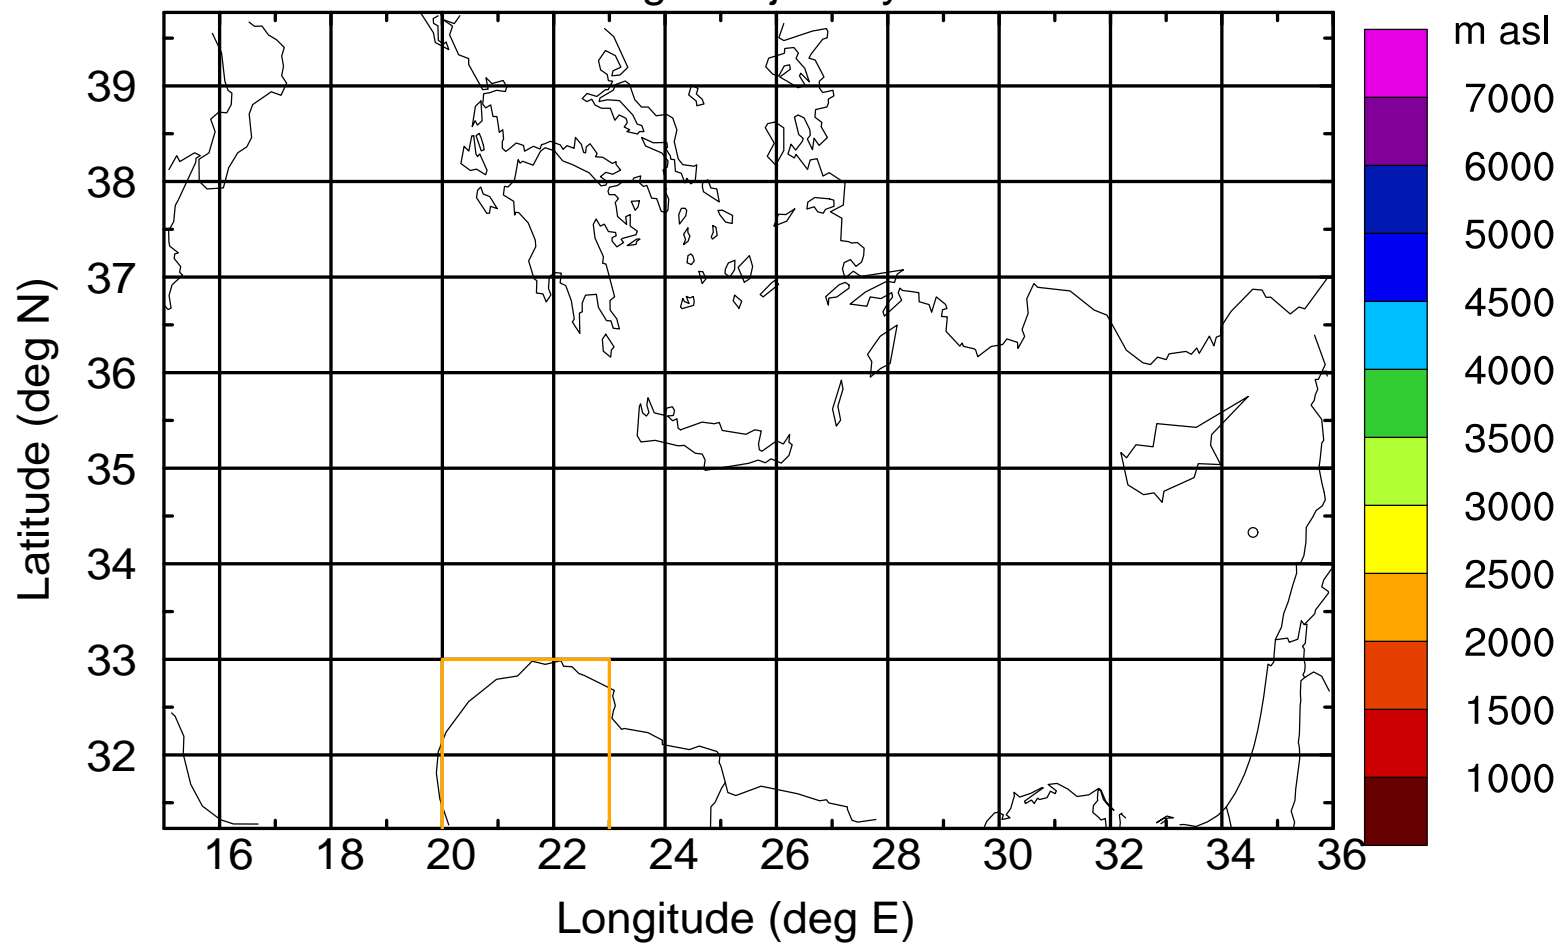

Flight trajectory

Paphos Airport ground station 20170422 11:00 UTC

Flight trajectory

Paphos Airport ground station 20170422 11:00 UTC

Flight trajectory

Paphos Airport ground station 20170422 11:00 UTC

Flight trajectory