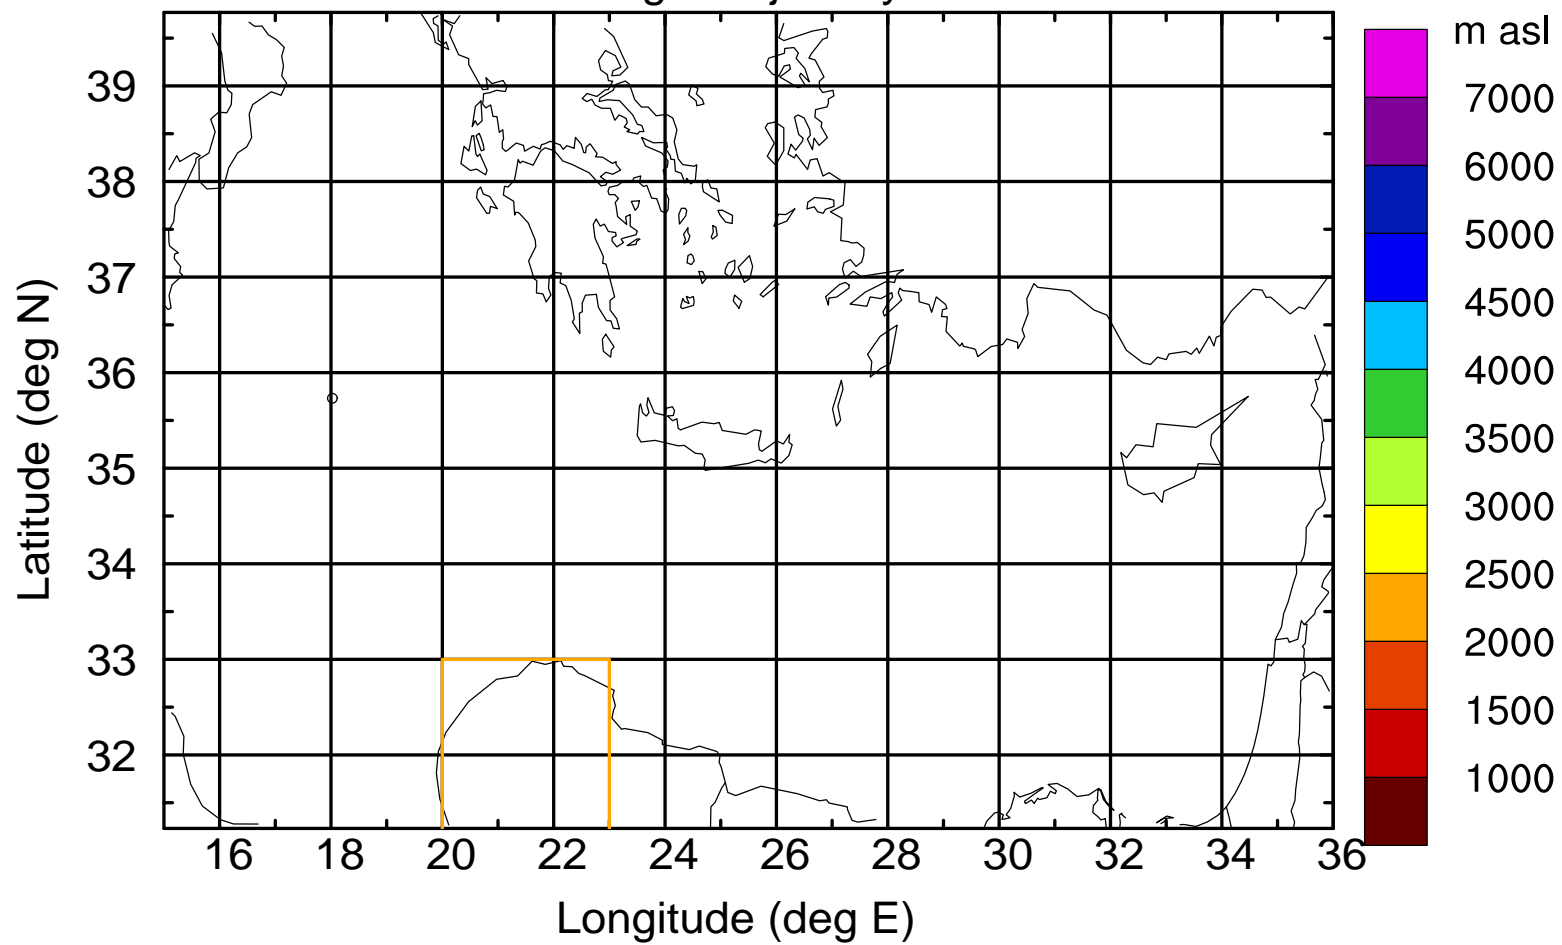

Paphos Airport ground station 20170422 11:00 UTC

Flight trajectory

Paphos Airport ground station 20170422 11:00 UTC

Flight trajectory

Paphos Airport ground station 20170422 11:00 UTC

Flight trajectory

Paphos Airport ground station 20170422 11:00 UTC