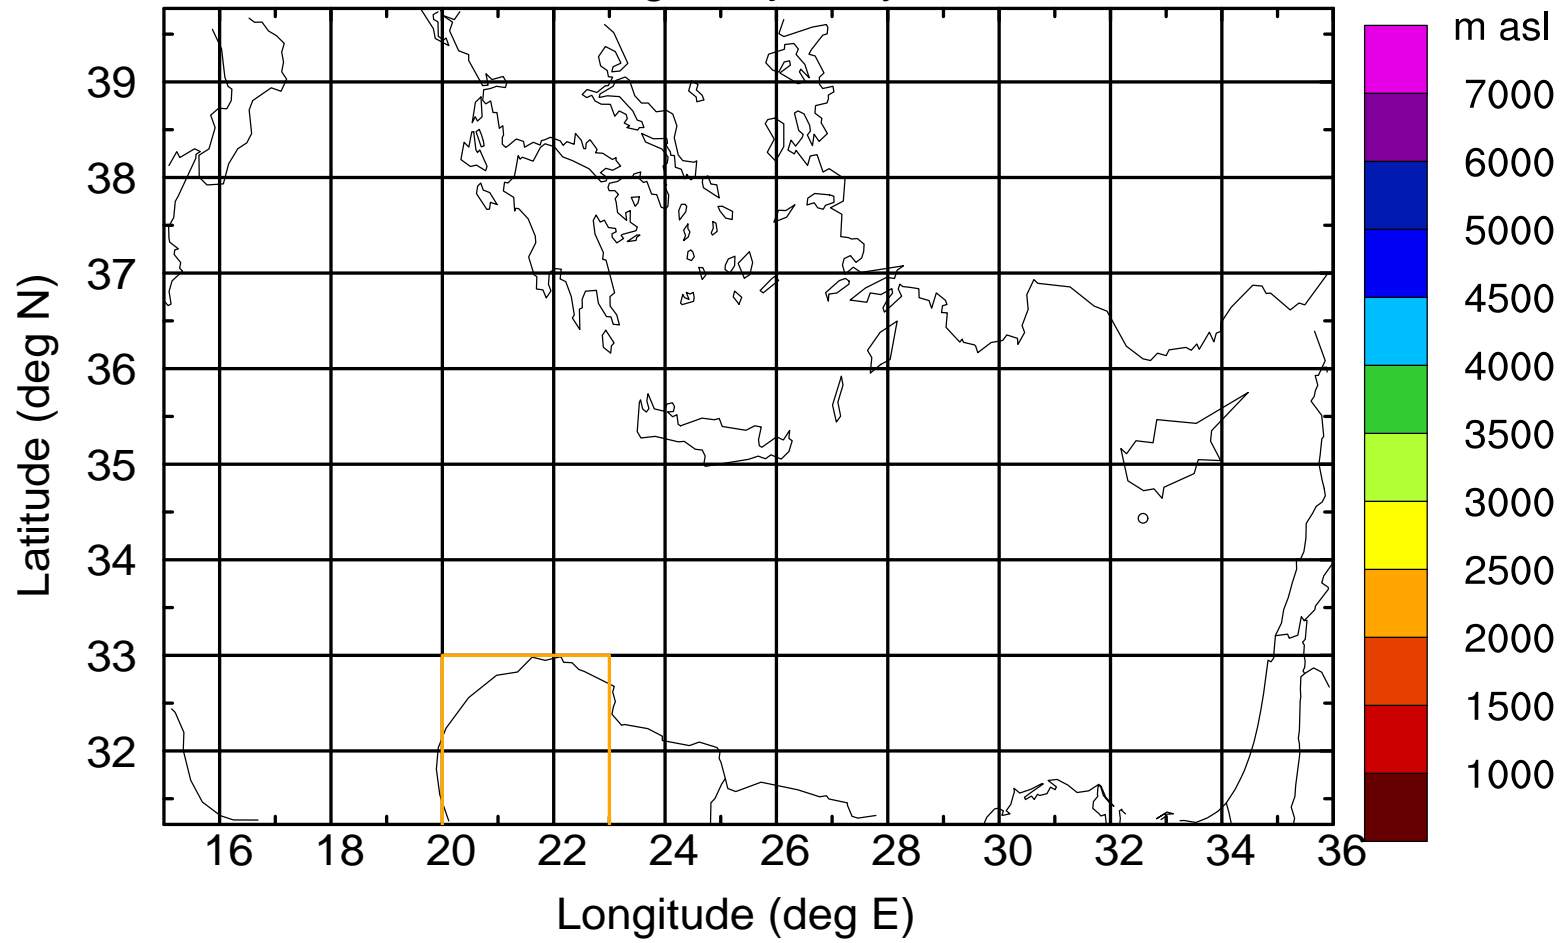

Paphos Airport ground station 20170422 11:00 UTC

Flight trajectory