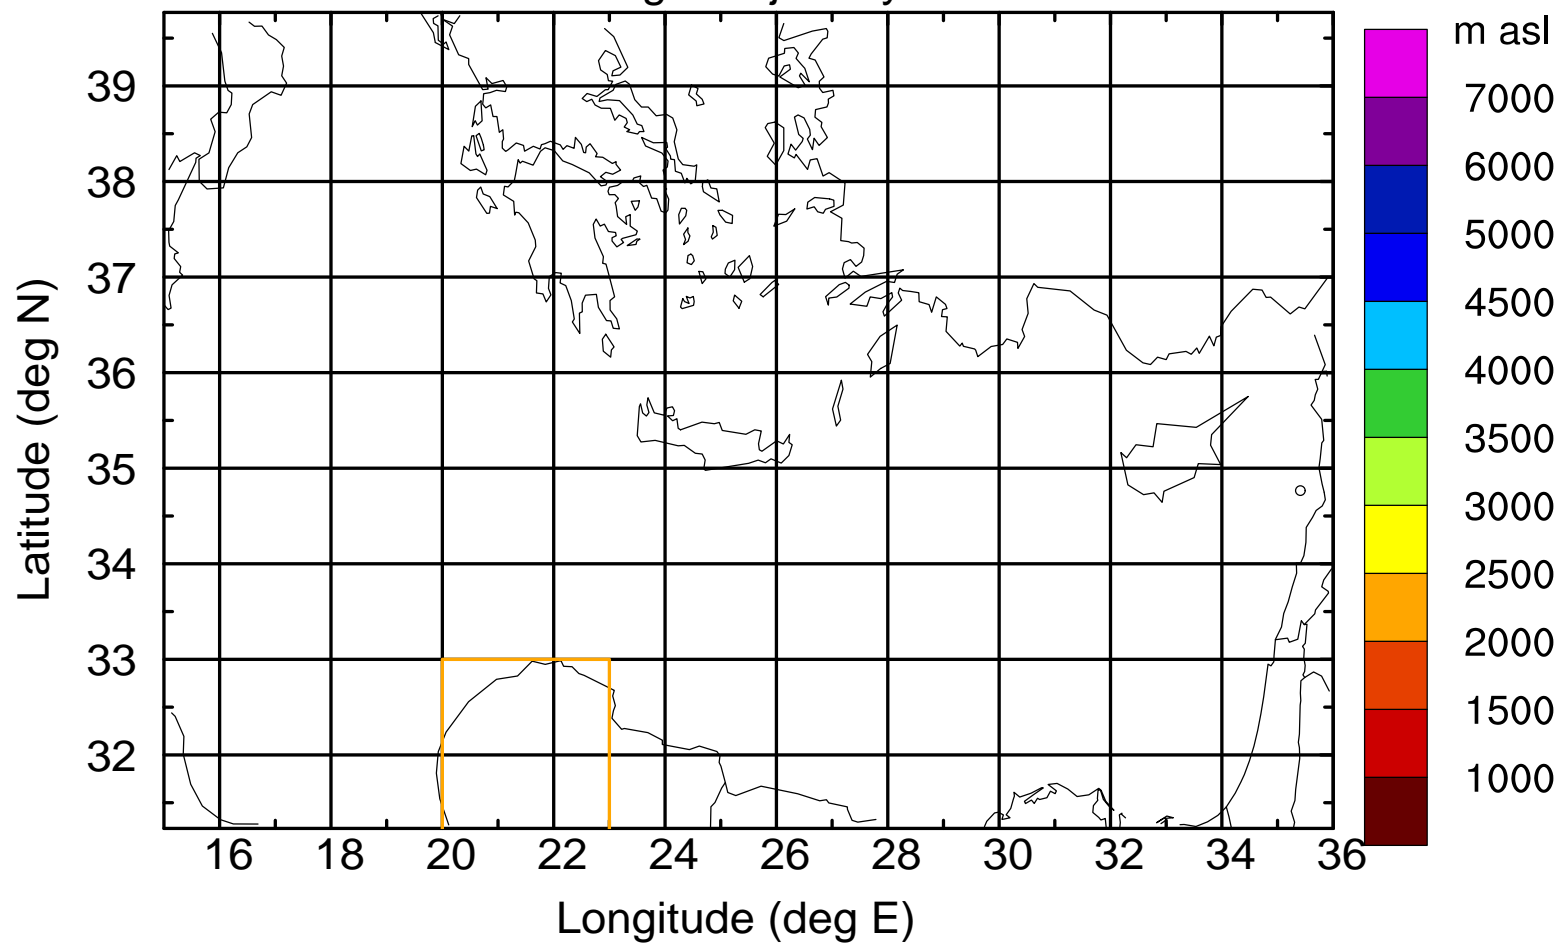

Flight trajectory

Paphos Airport ground station 20170422 11:00 UTC

Flight trajectory

Paphos Airport ground station 20170422 11:00 UTC

Flight trajectory

Paphos Airport ground station 20170422 11:00 UTC

Flight trajectory