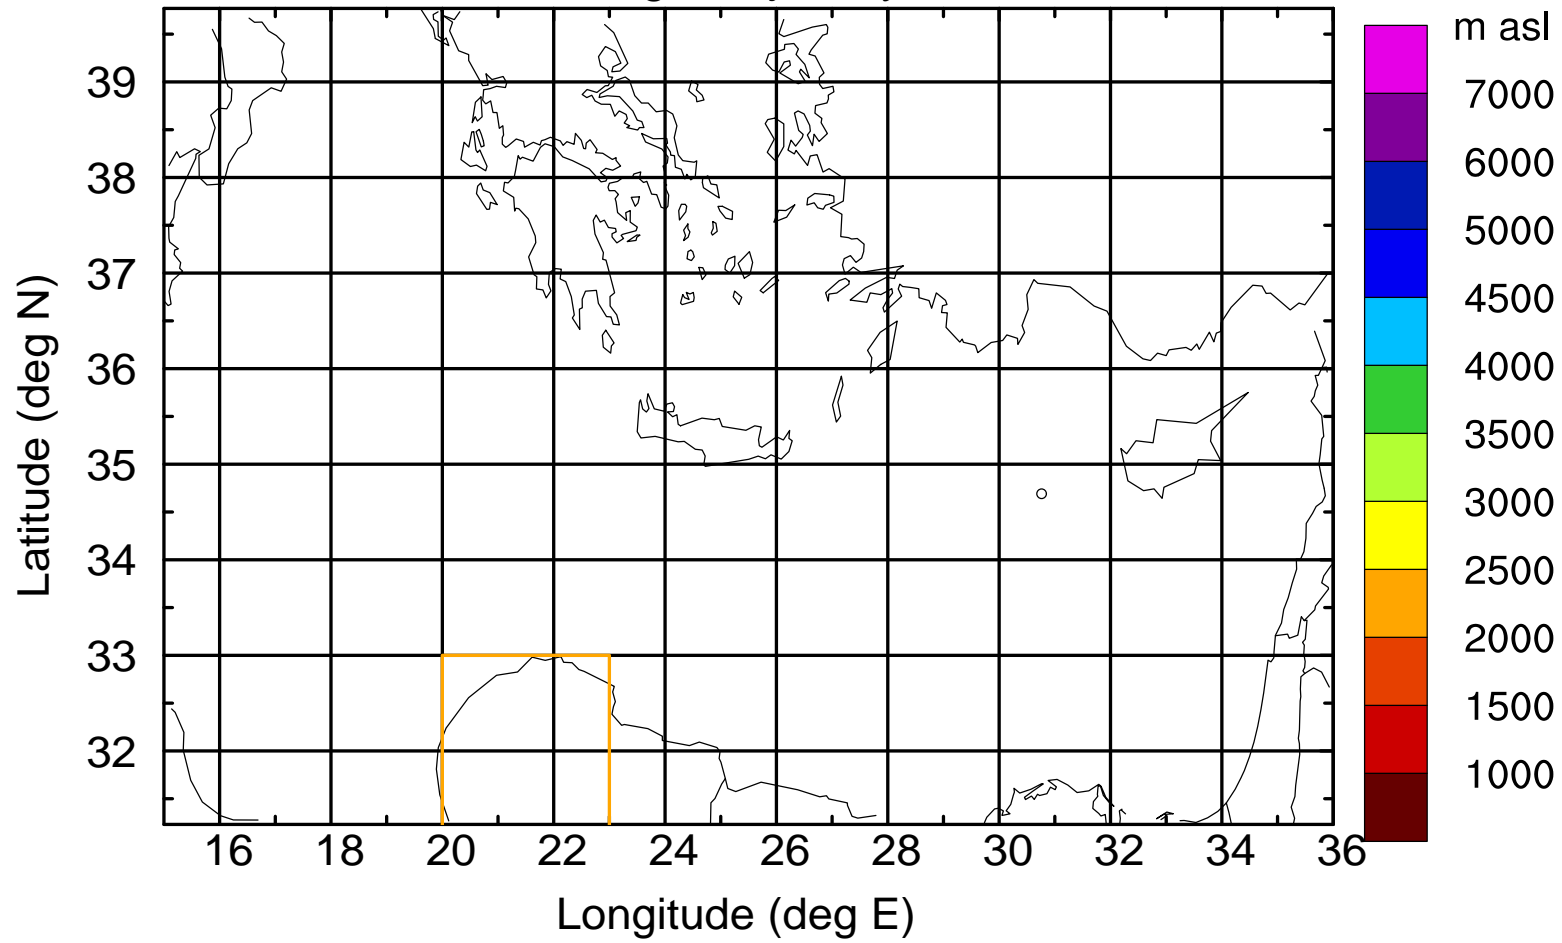

Paphos Airport ground station 20170422 11:00 UTC

Flight trajectory