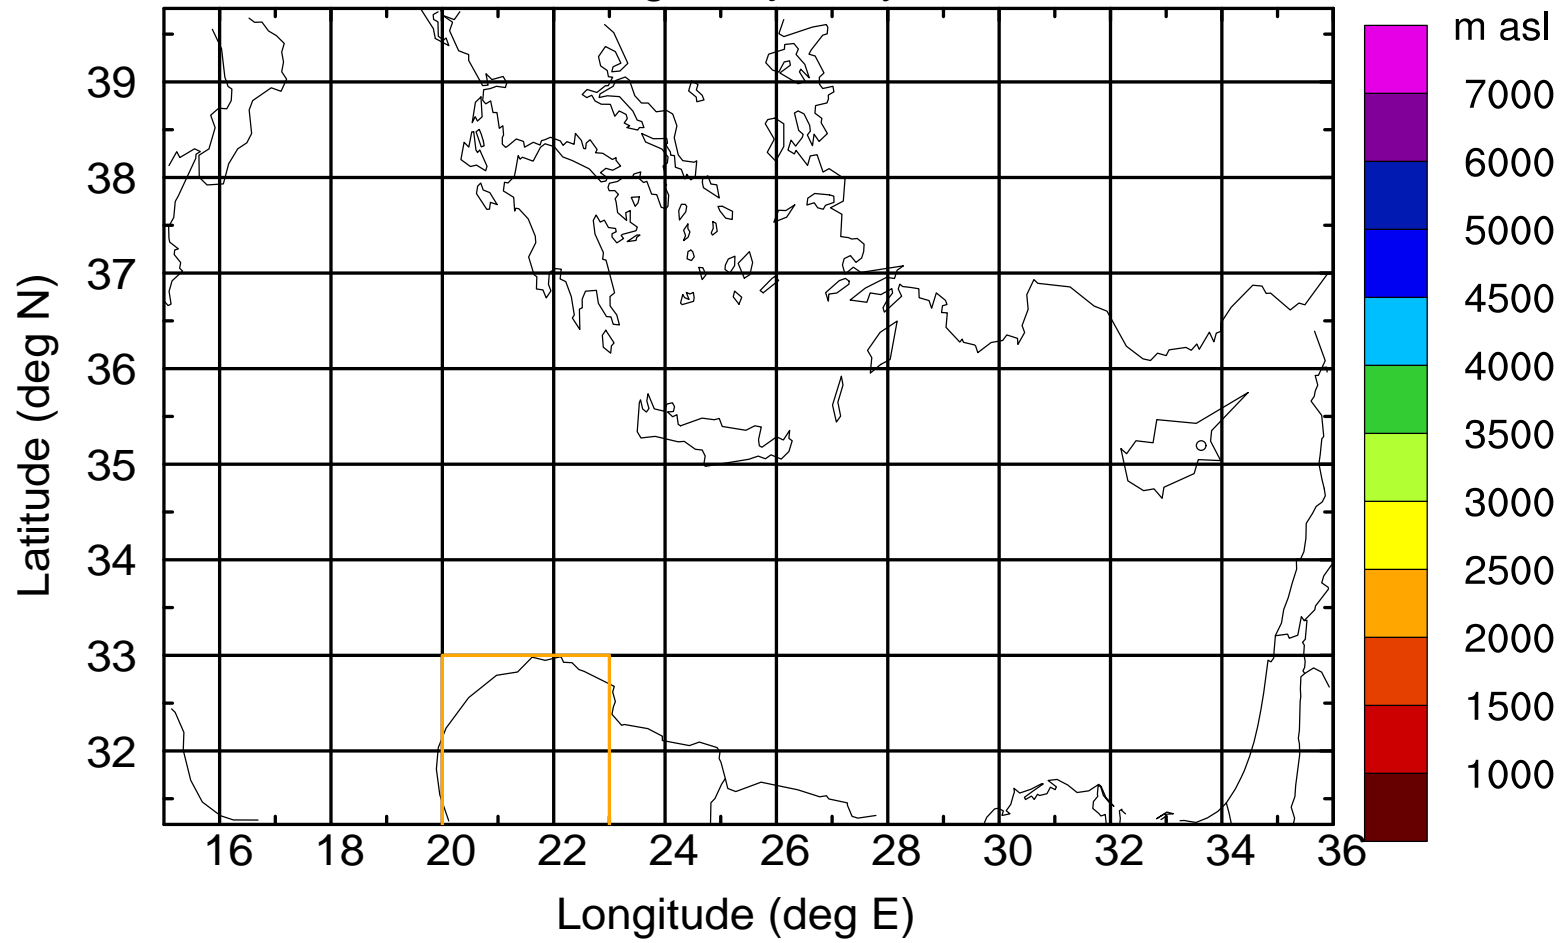

Paphos Airport ground station 20170422 11:00 UTC

Flight trajectory