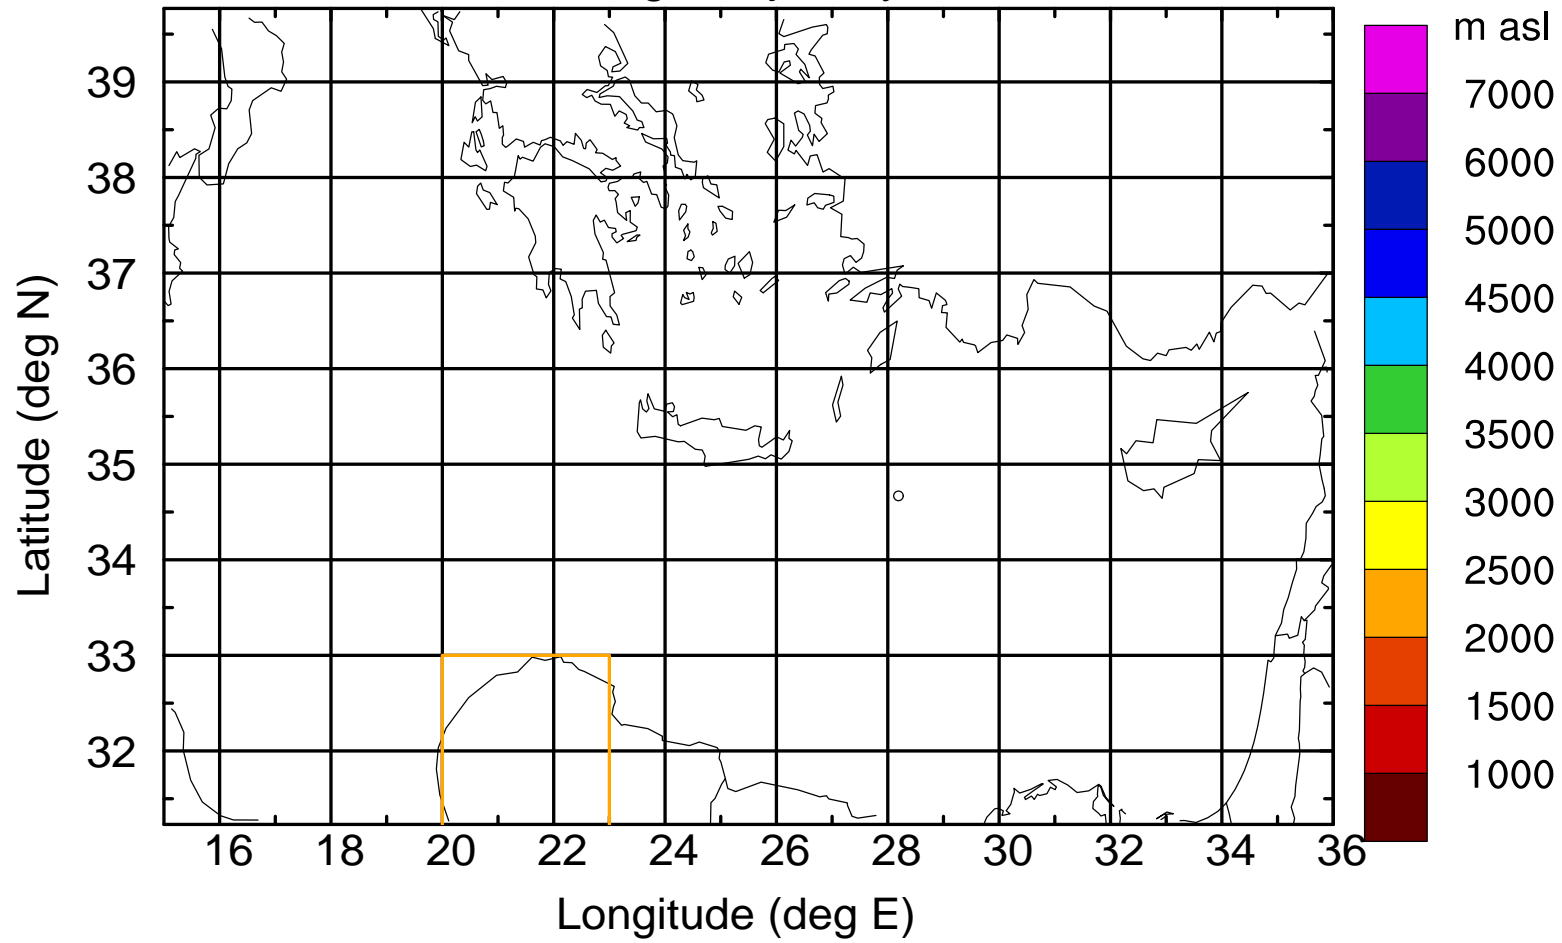

Flight trajectory

Paphos Airport ground station 20170422 11:00 UTC

Flight trajectory

Paphos Airport ground station 20170422 11:00 UTC

Flight trajectory

Paphos Airport ground station 20170422 11:00 UTC

Flight trajectory