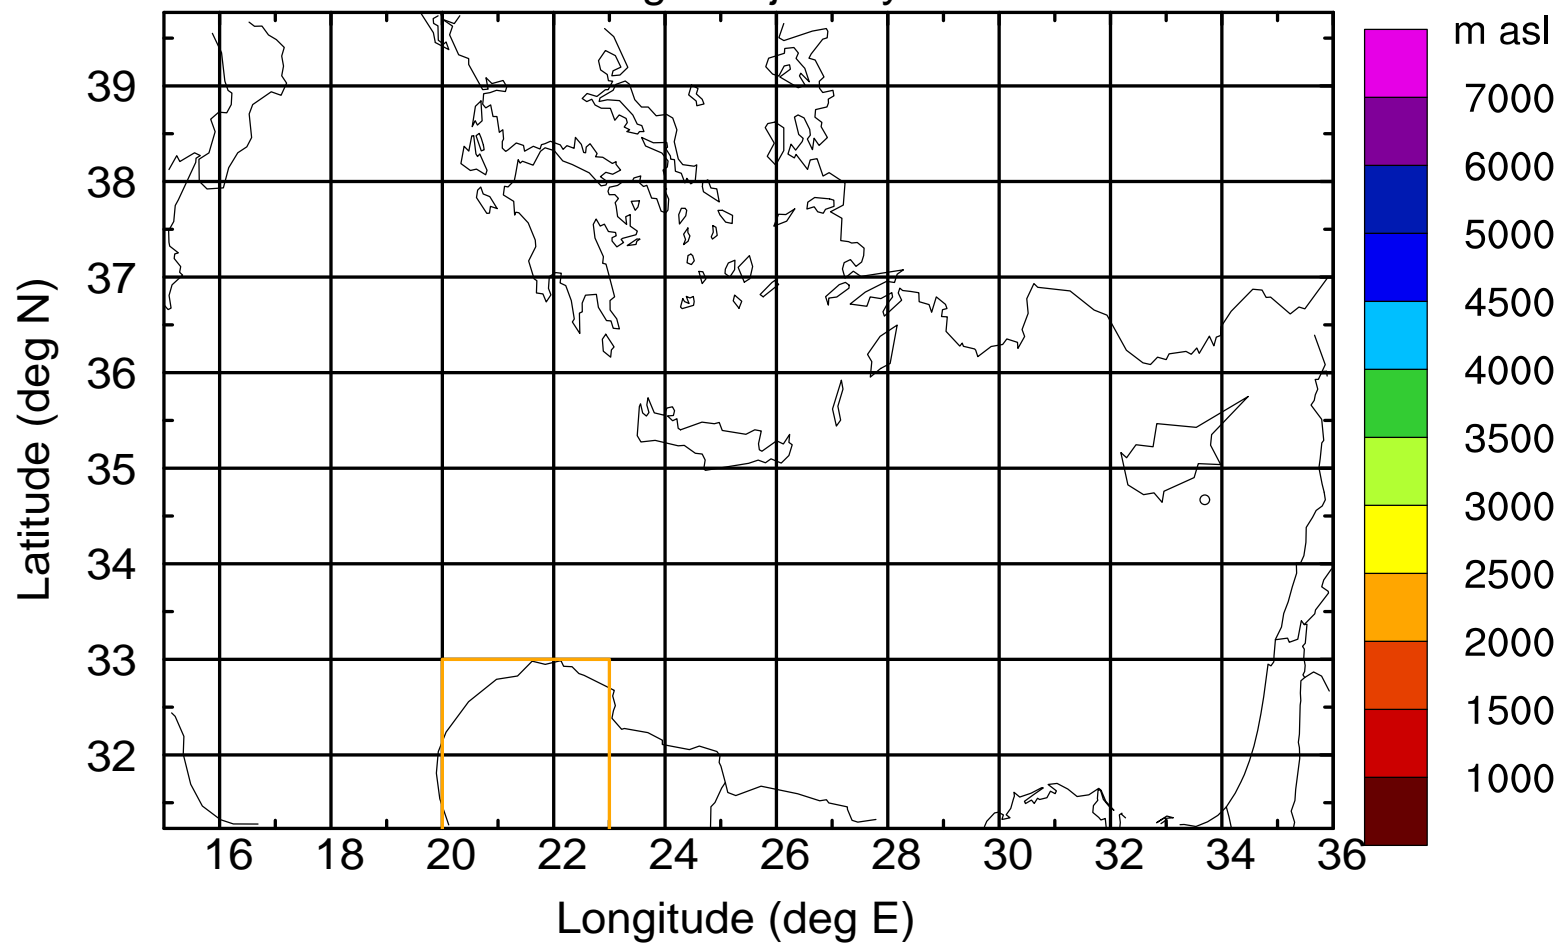

Paphos Airport ground station 20170422 11:00 UTC

Flight trajectory