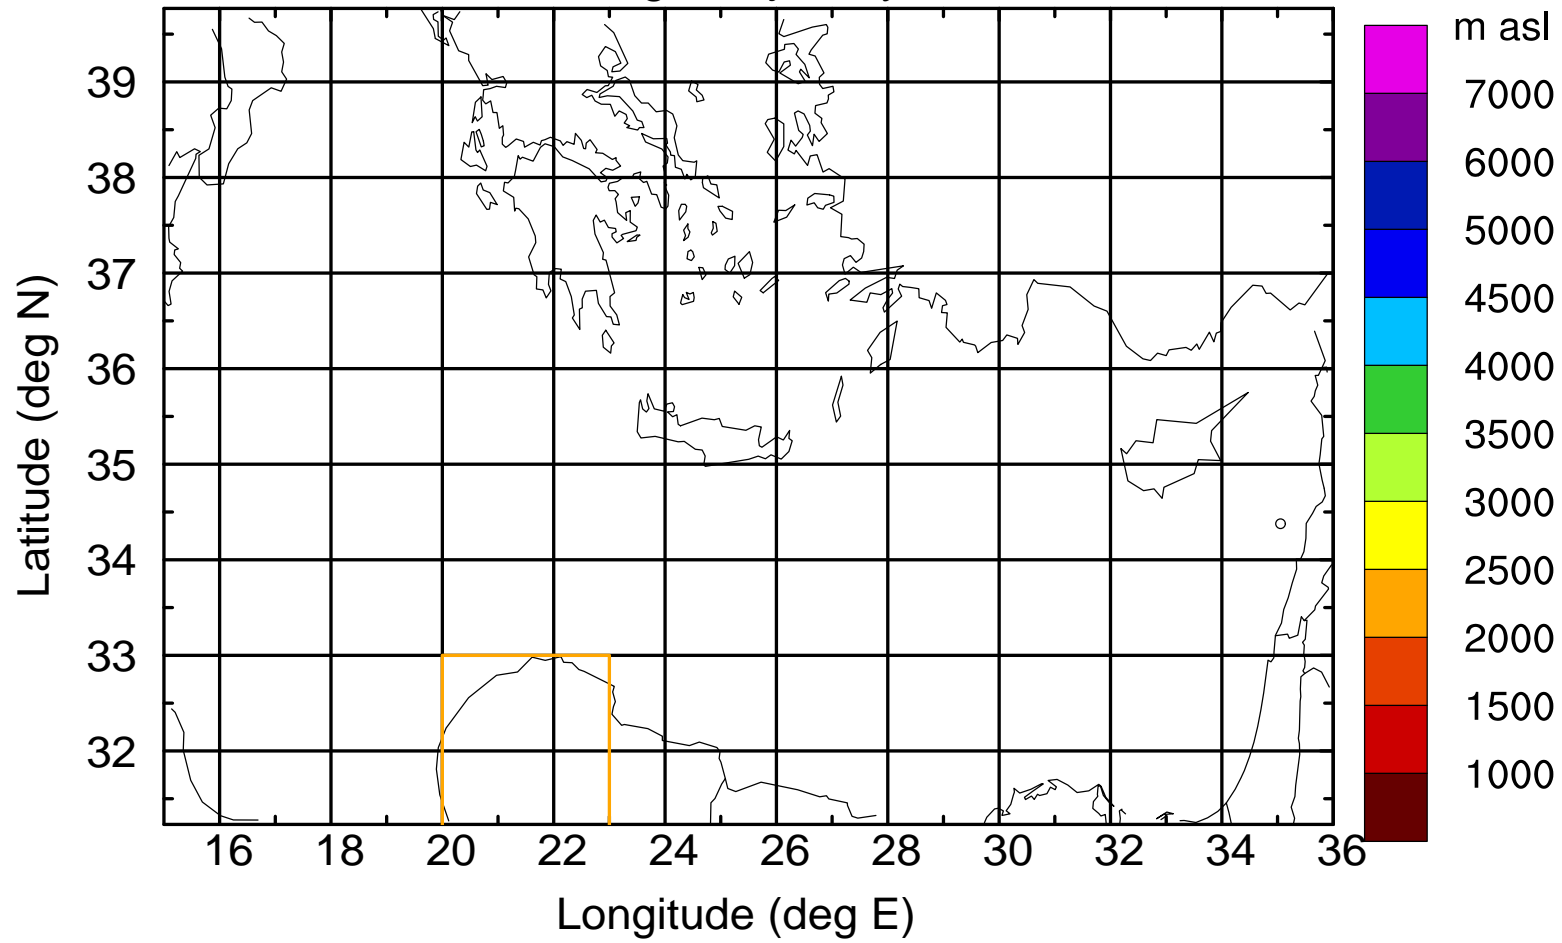

Paphos Airport ground station 20170422 11:00 UTC

Flight trajectory