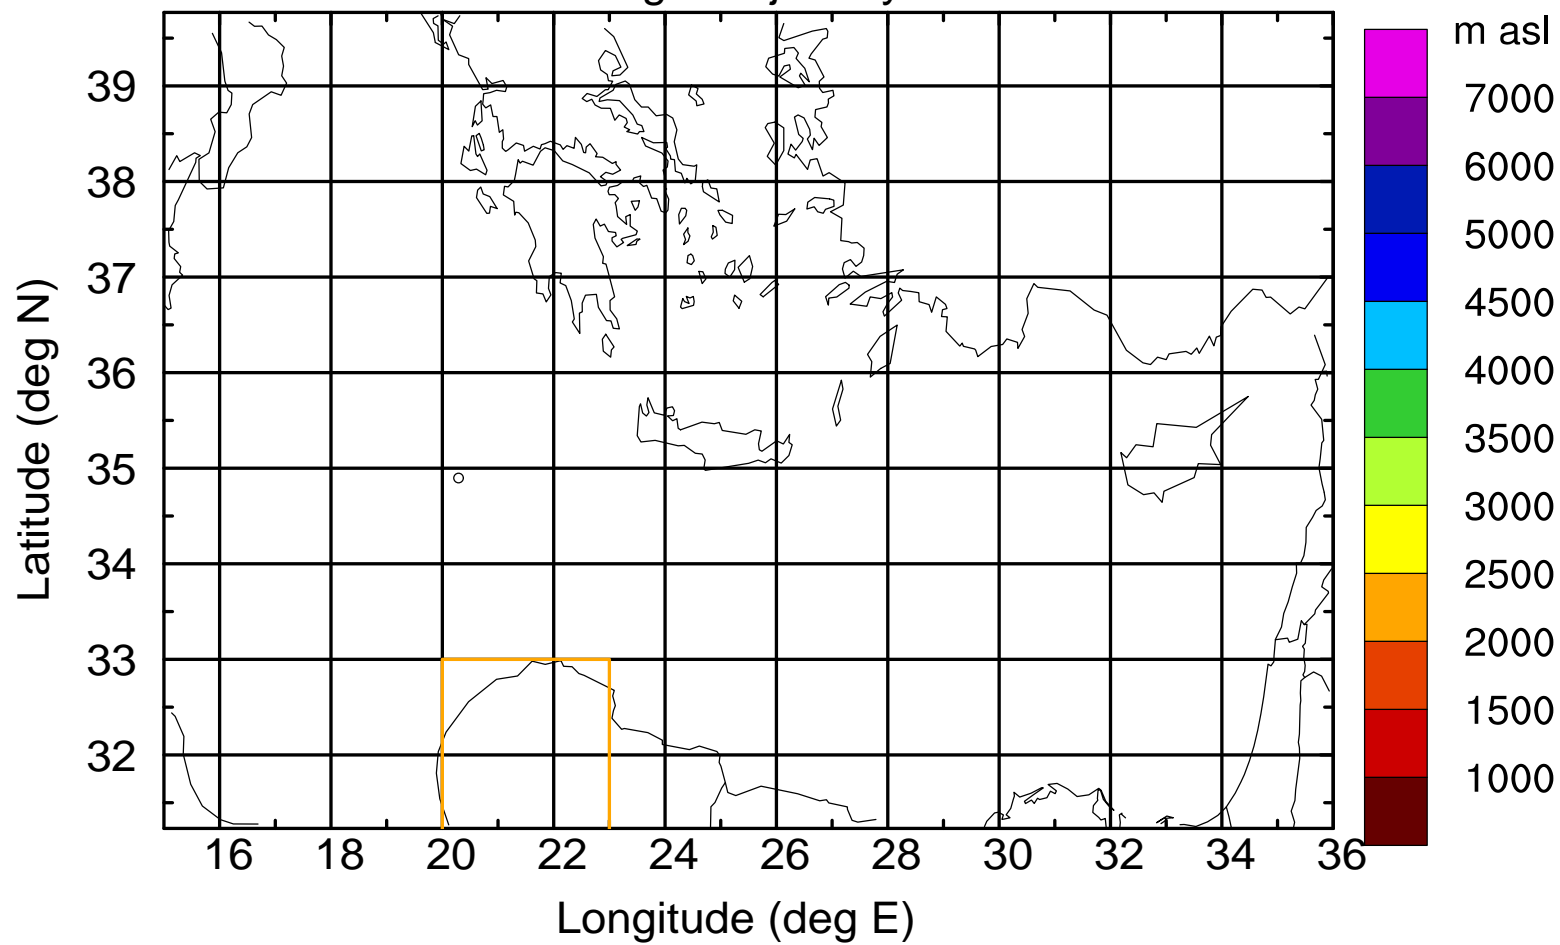

Paphos Airport ground station 20170422 11:00 UTC

Flight trajectory