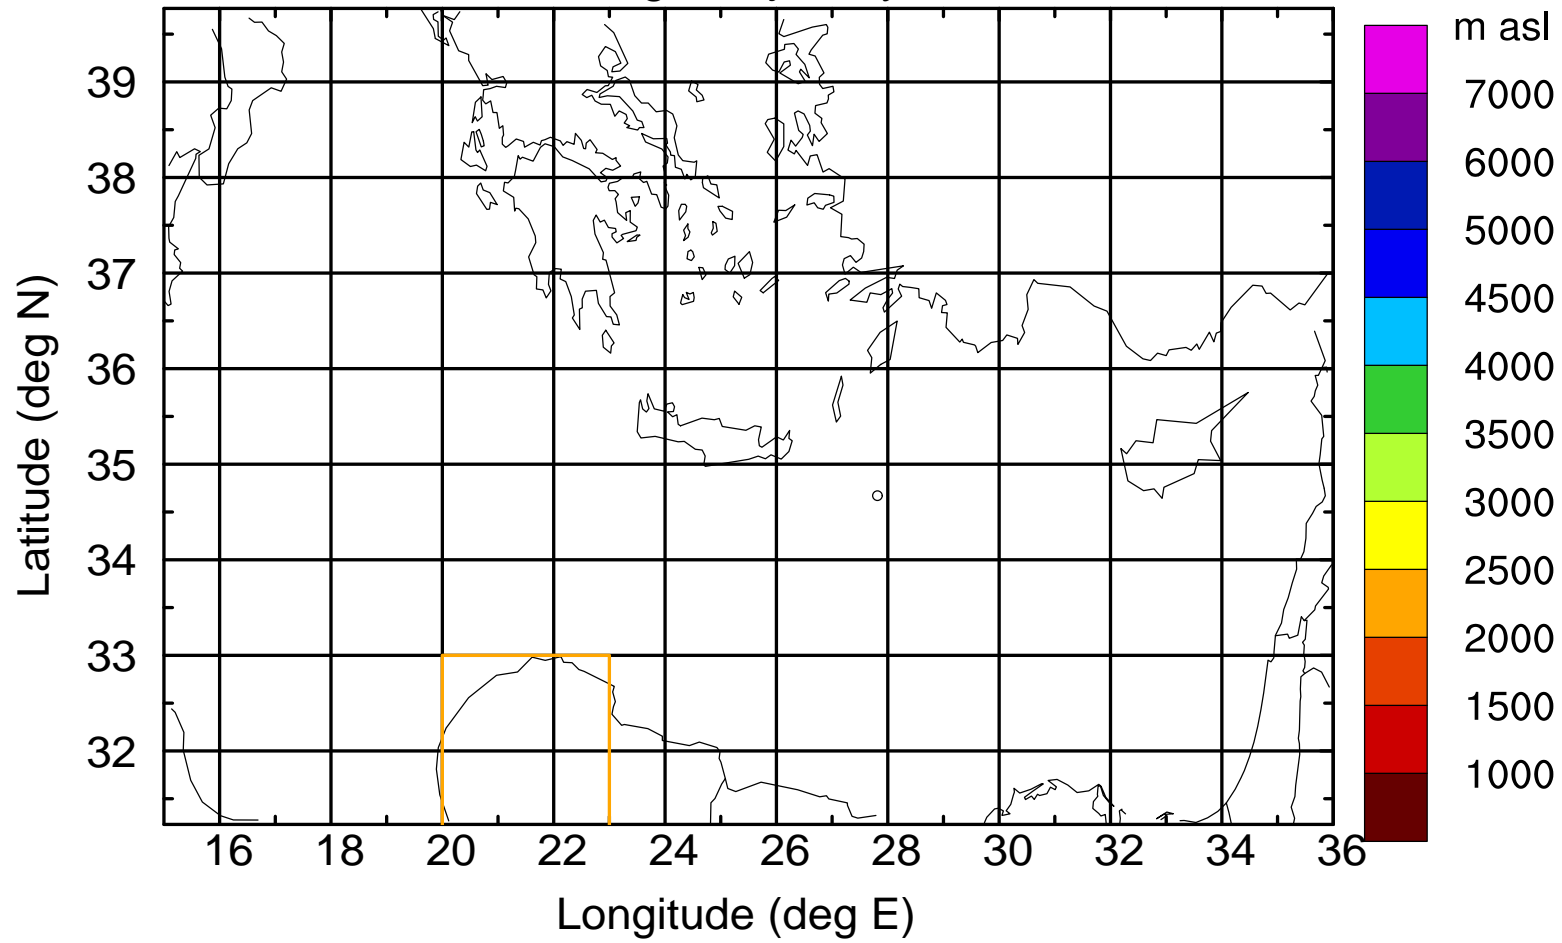

Paphos Airport ground station 20170422 11:00 UTC

Flight trajectory