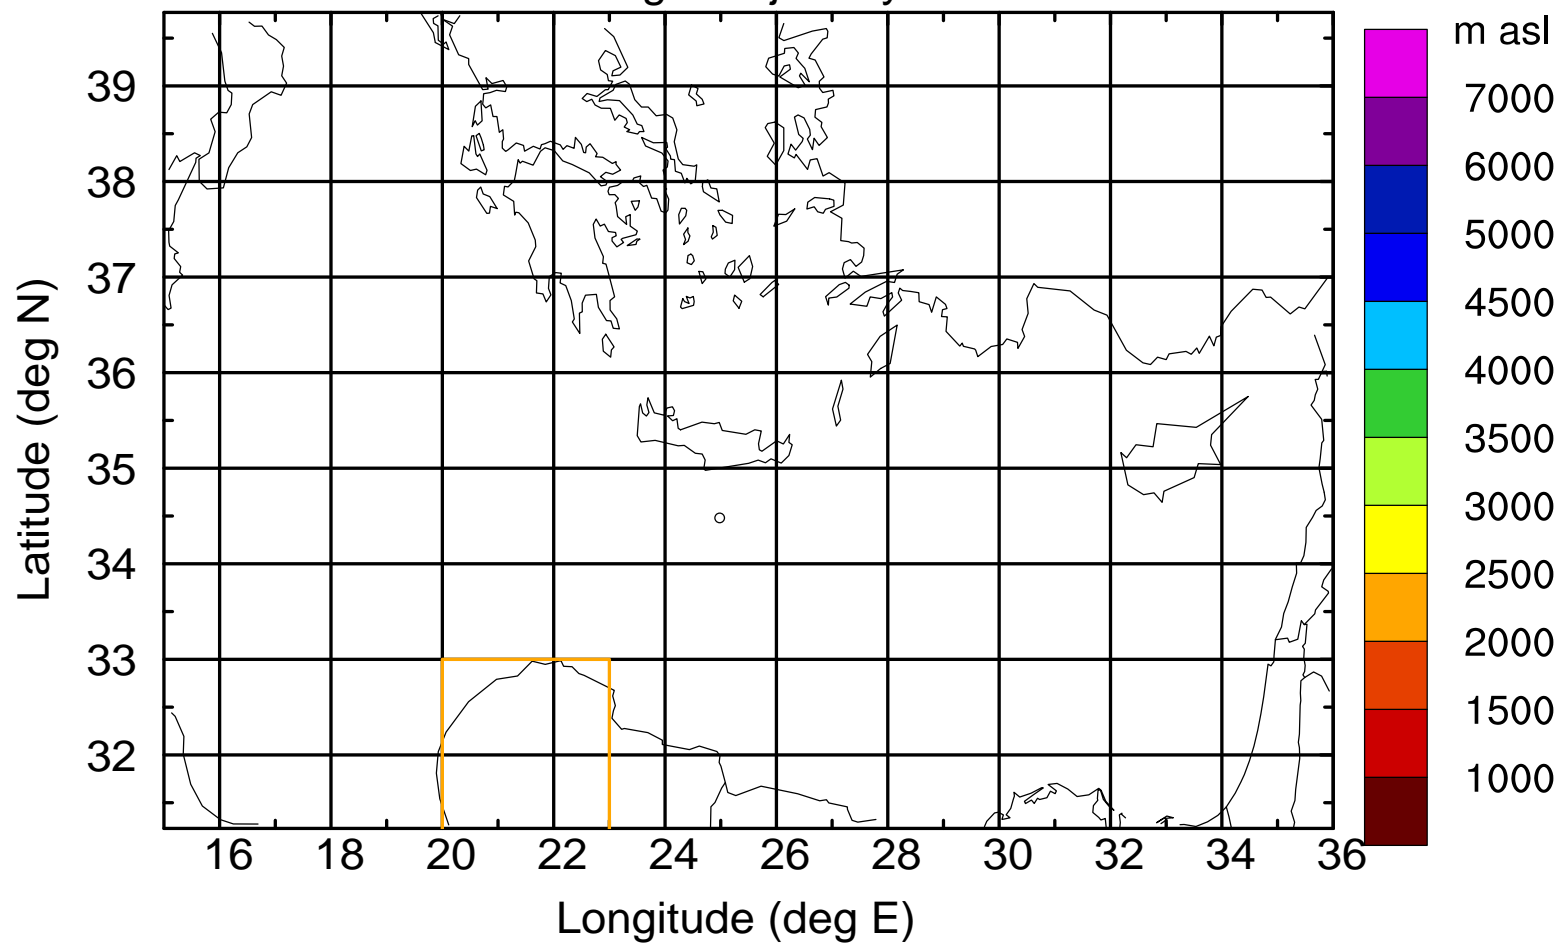

Paphos Airport ground station 20170422 11:00 UTC

Flight trajectory