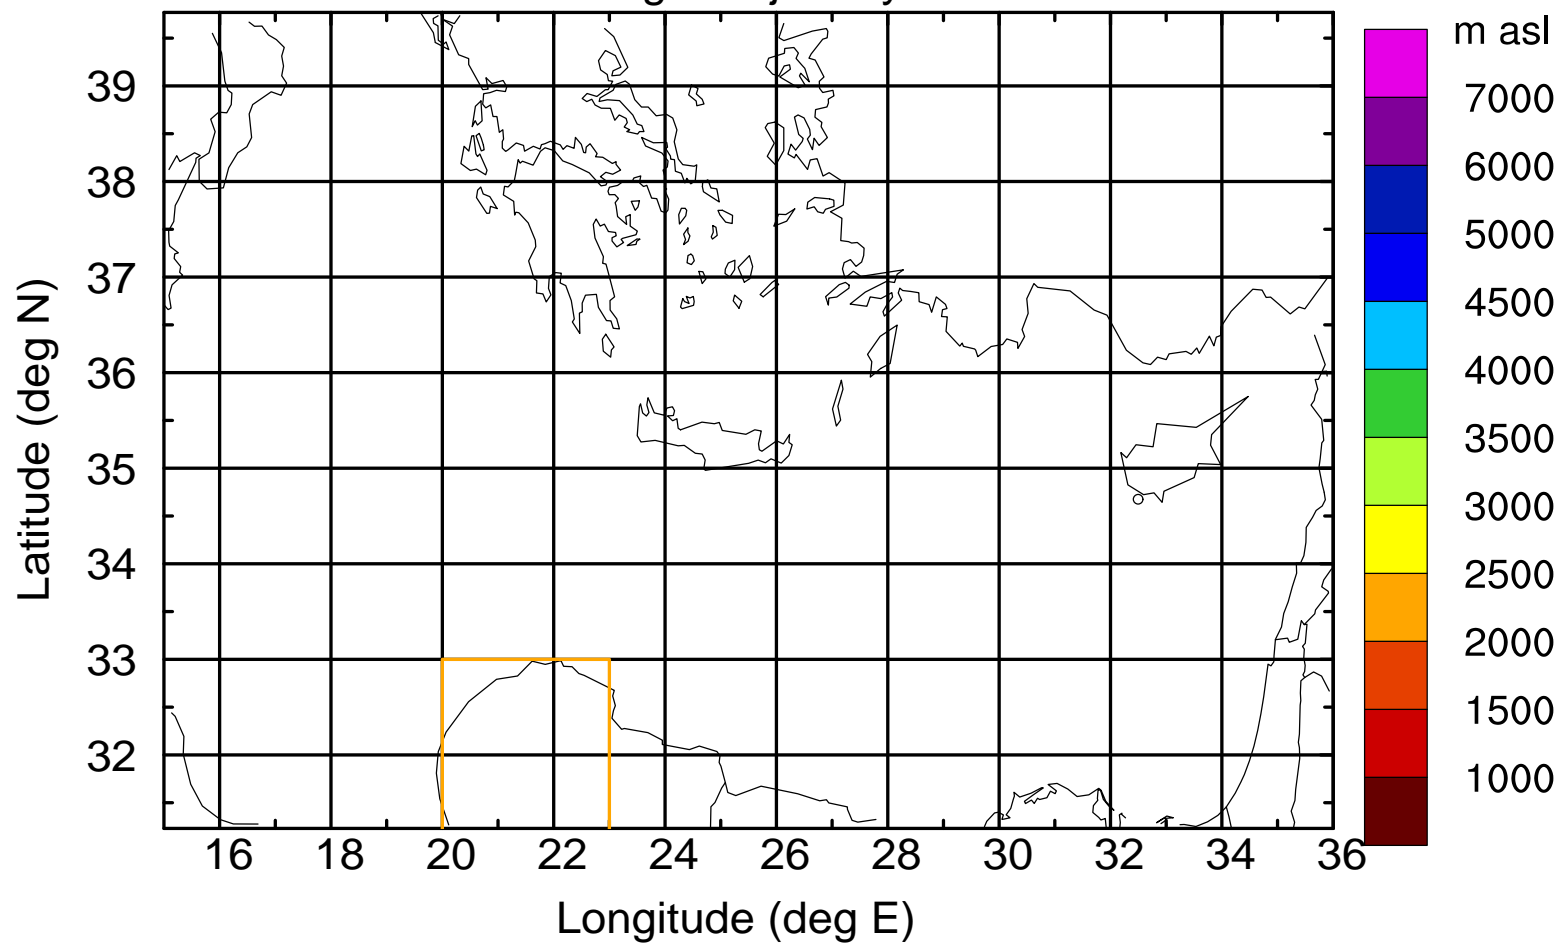

Paphos Airport ground station 20170422 11:00 UTC

Flight trajectory

Paphos Airport ground station 20170422 11:00 UTC

Flight trajectory

Paphos Airport ground station 20170422 11:00 UTC

Flight trajectory

Paphos Airport ground station 20170422 11:00 UTC