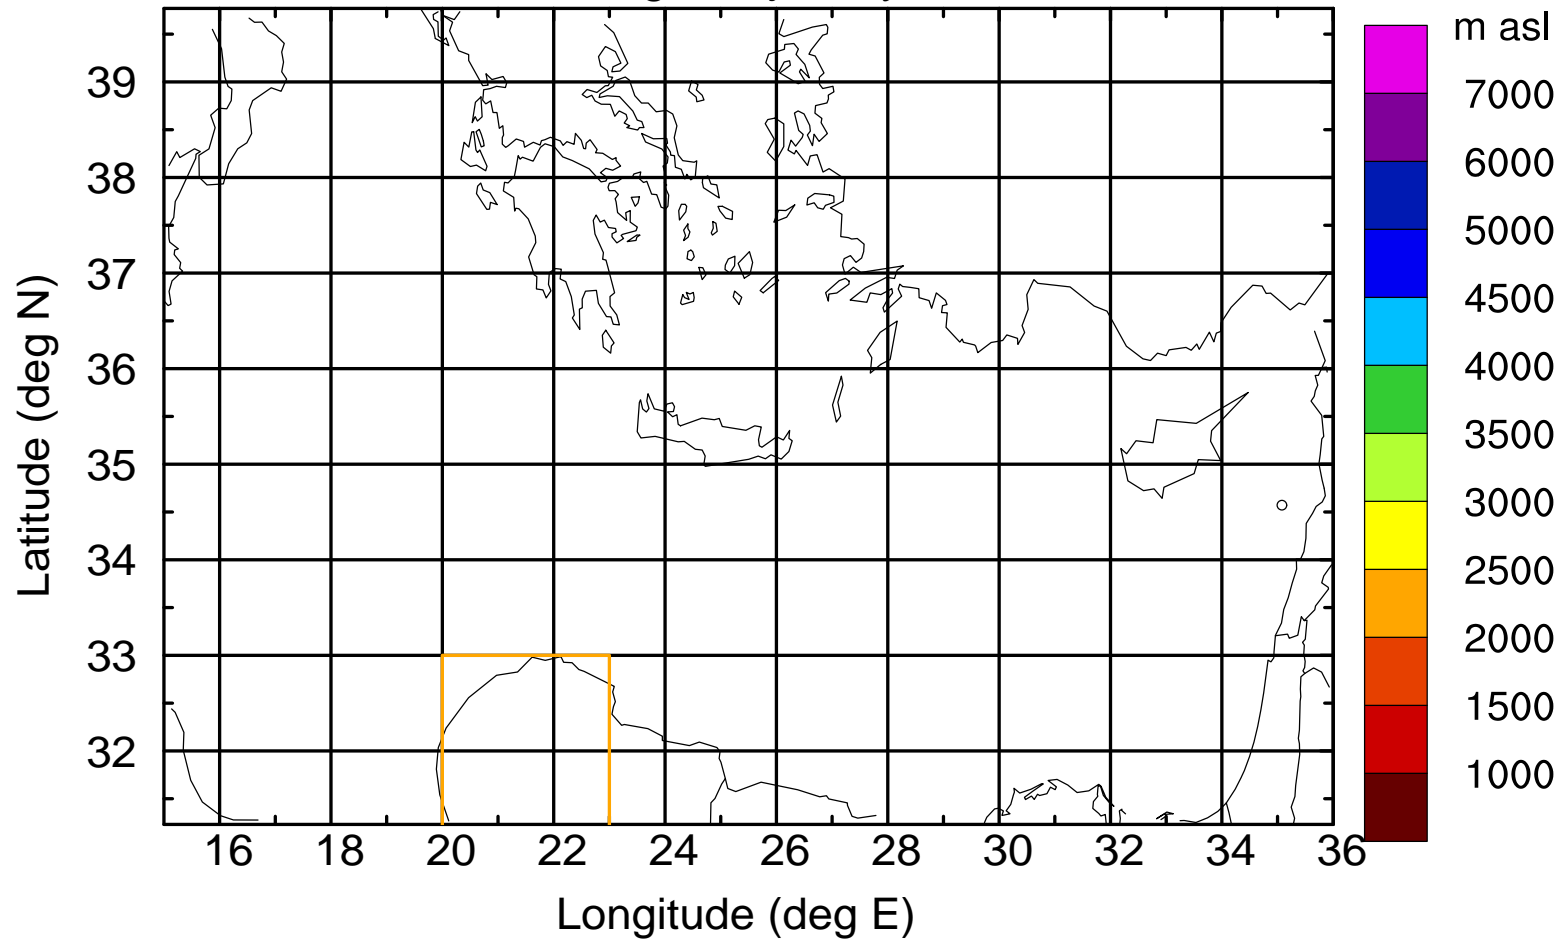

Paphos Airport ground station 20170422 11:00 UTC

Flight trajectory