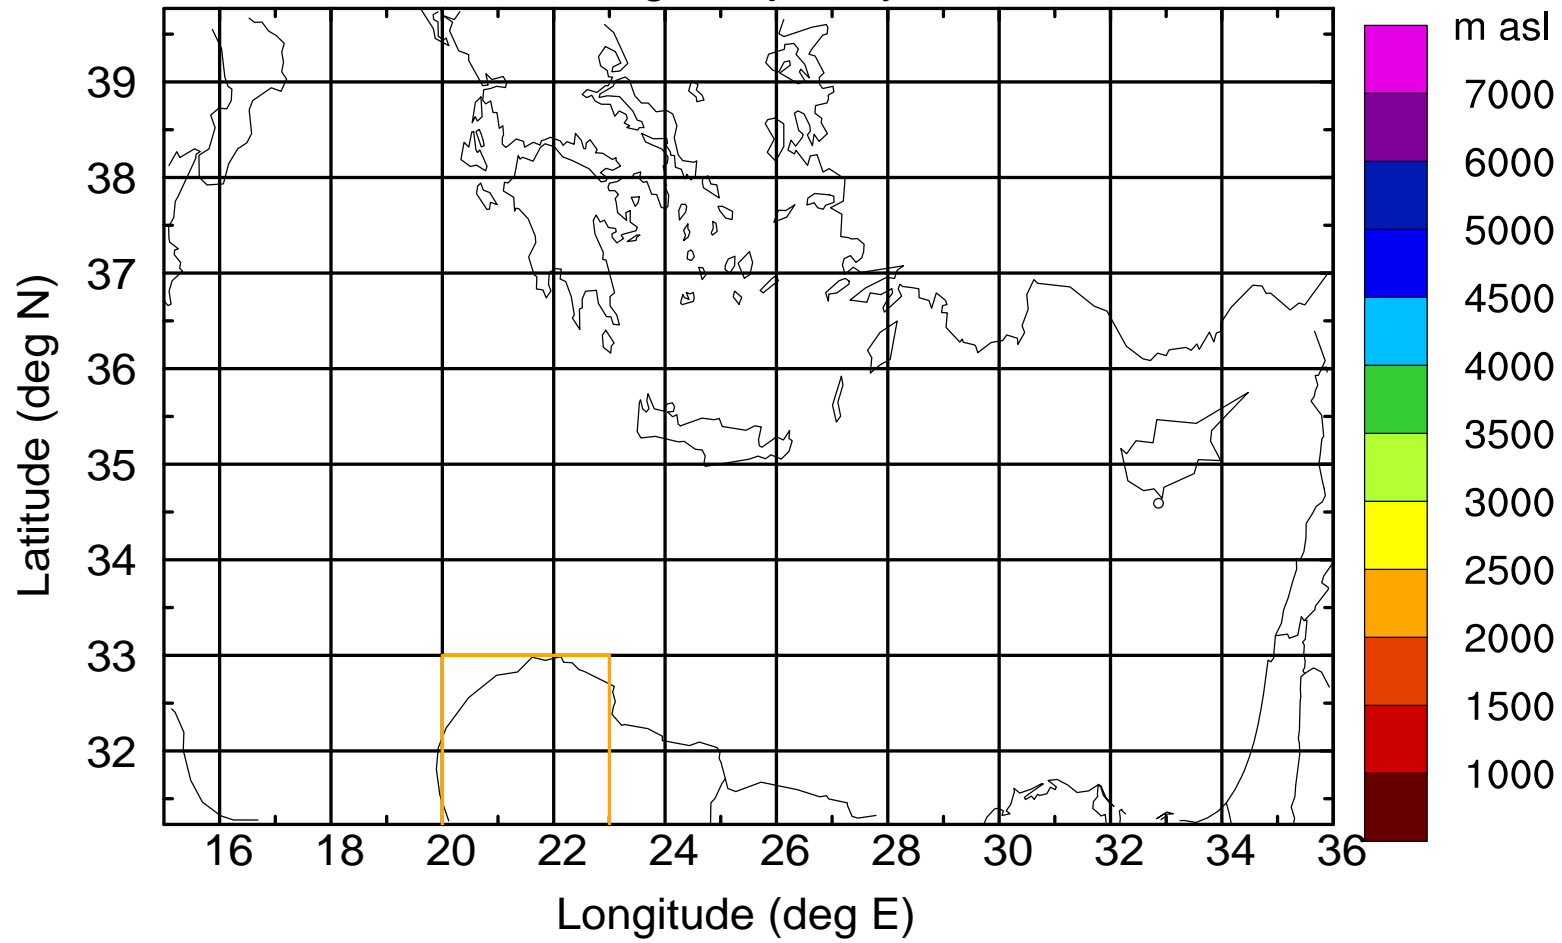

Paphos Airport ground station 20170422 11:00 UTC

Flight trajectory