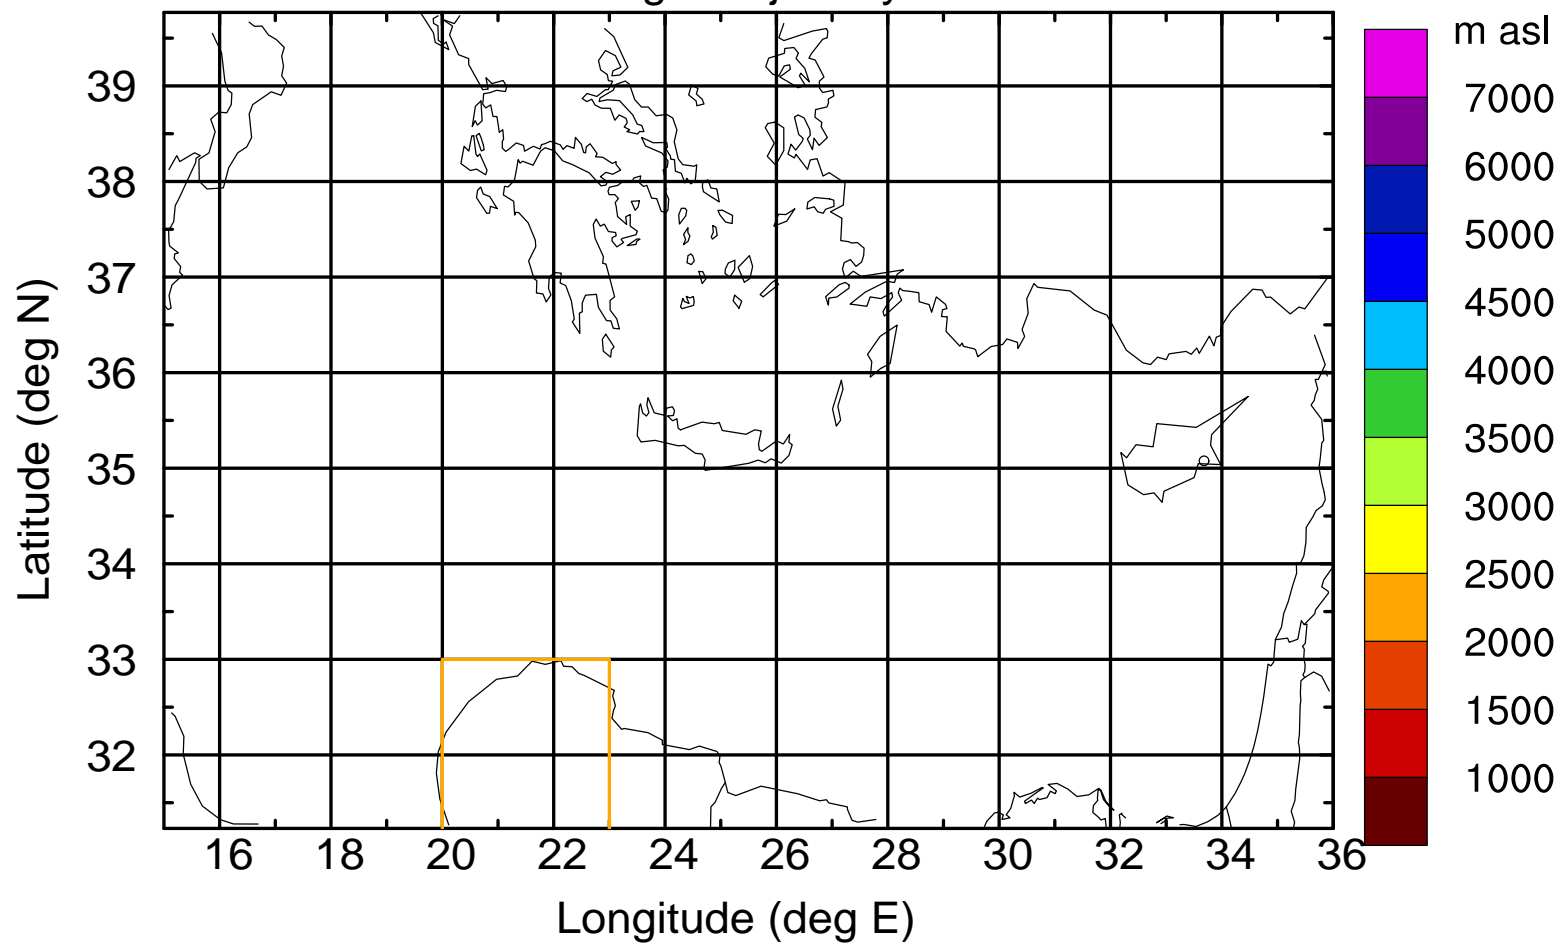

Flight trajectory

Paphos Airport ground station 20170422 11:00 UTC

Flight trajectory

Paphos Airport ground station 20170422 11:00 UTC

Flight trajectory

Paphos Airport ground station 20170422 11:00 UTC

Flight trajectory