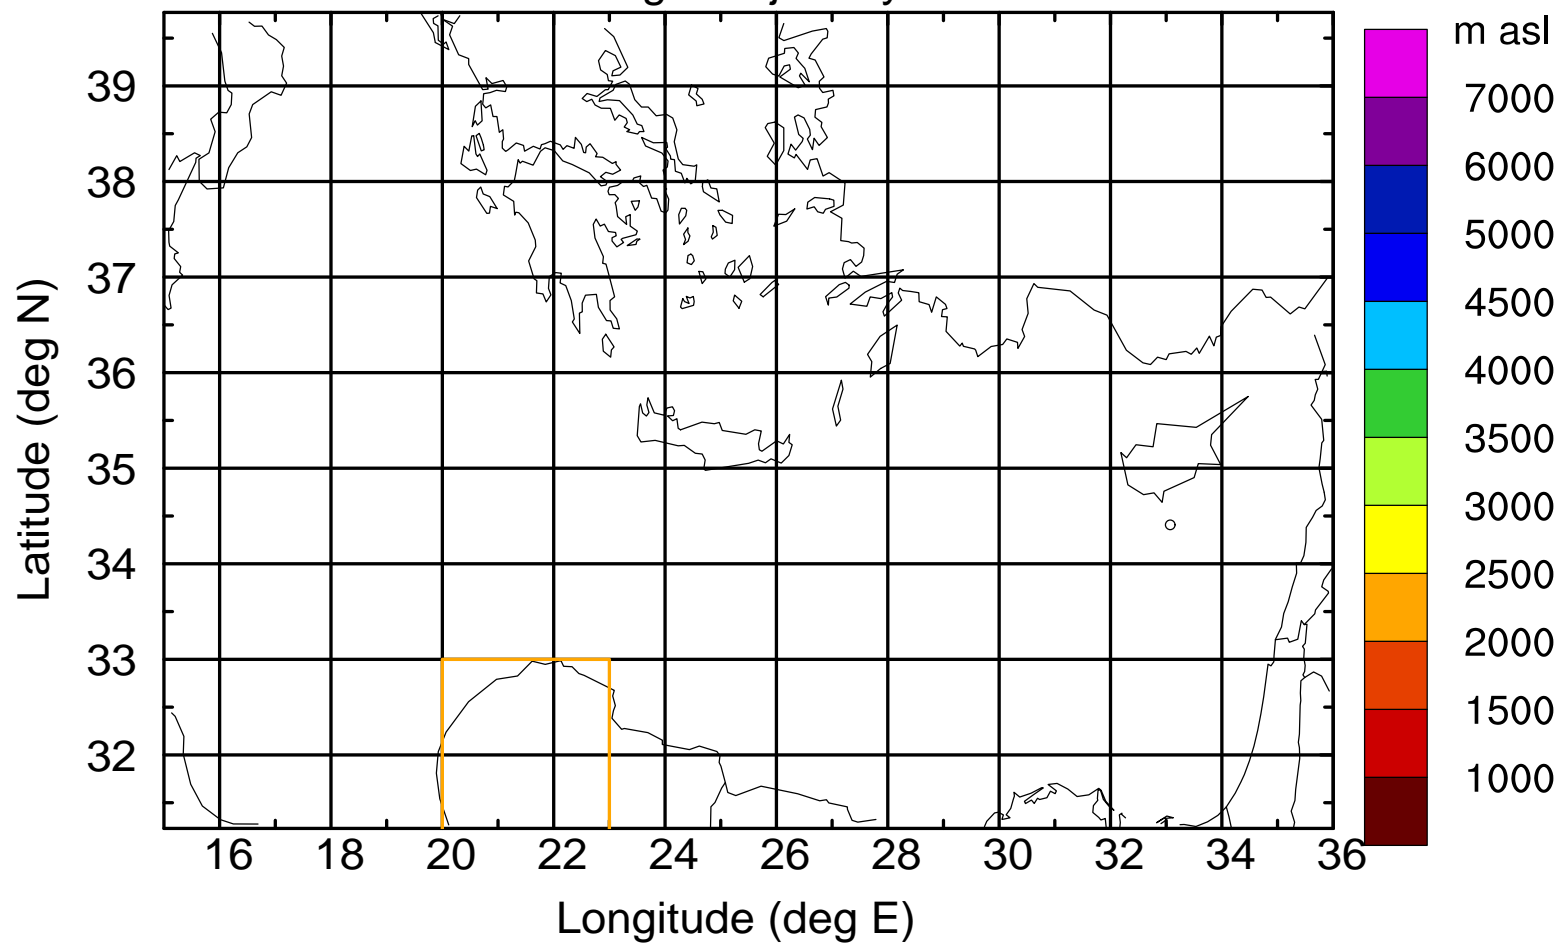

Paphos Airport ground station 20170422 11:00 UTC

Flight trajectory