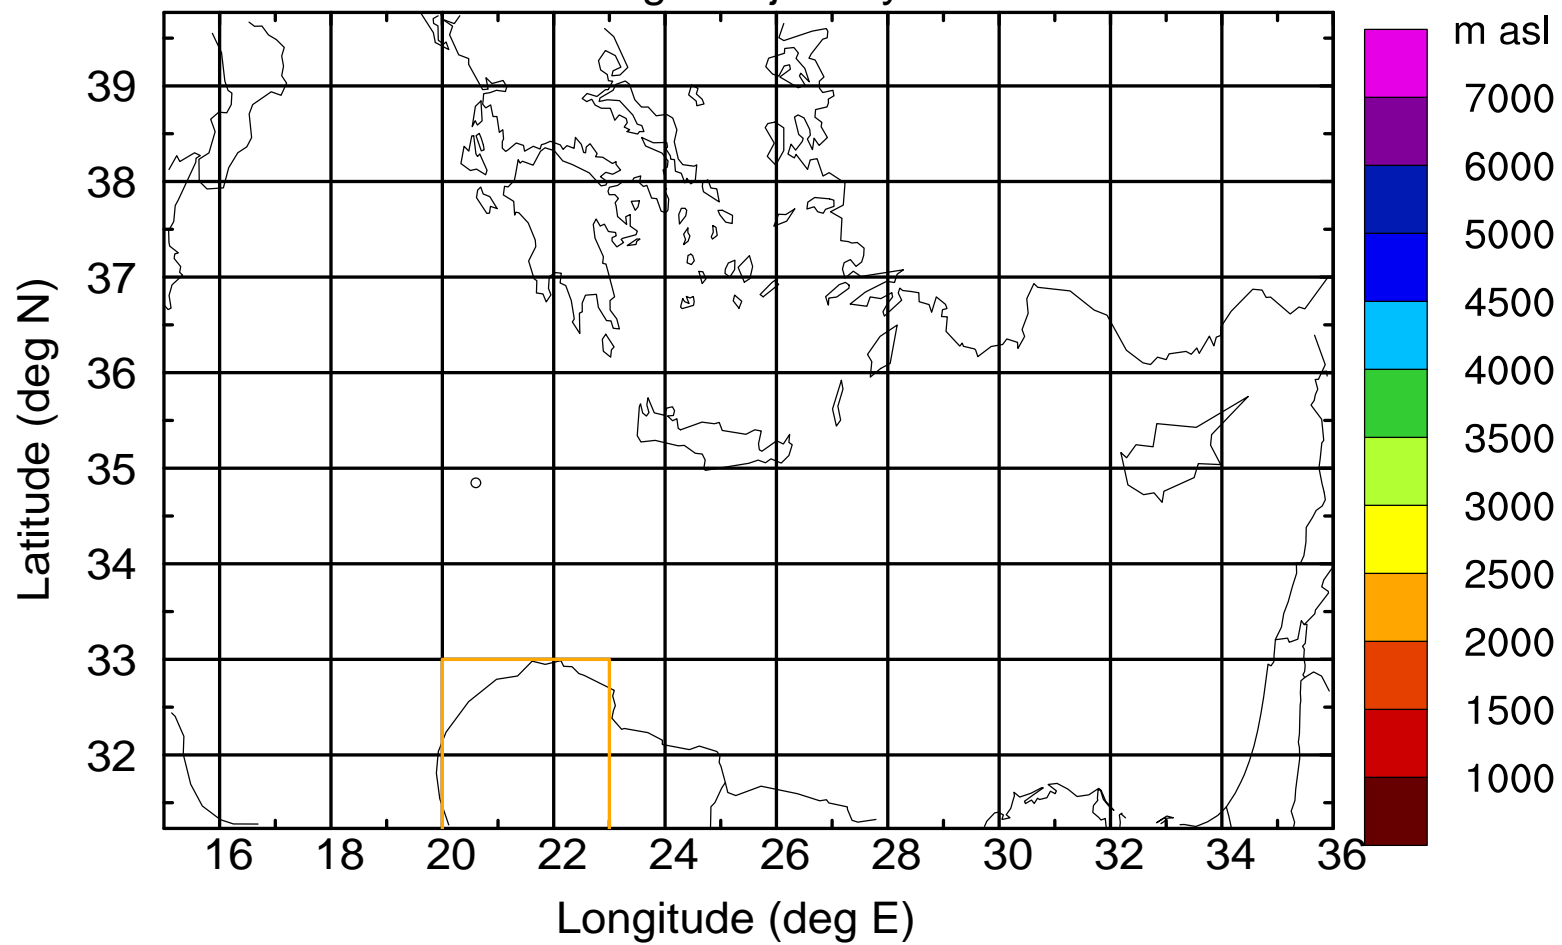

Paphos Airport ground station 20170422 11:00 UTC

Flight trajectory