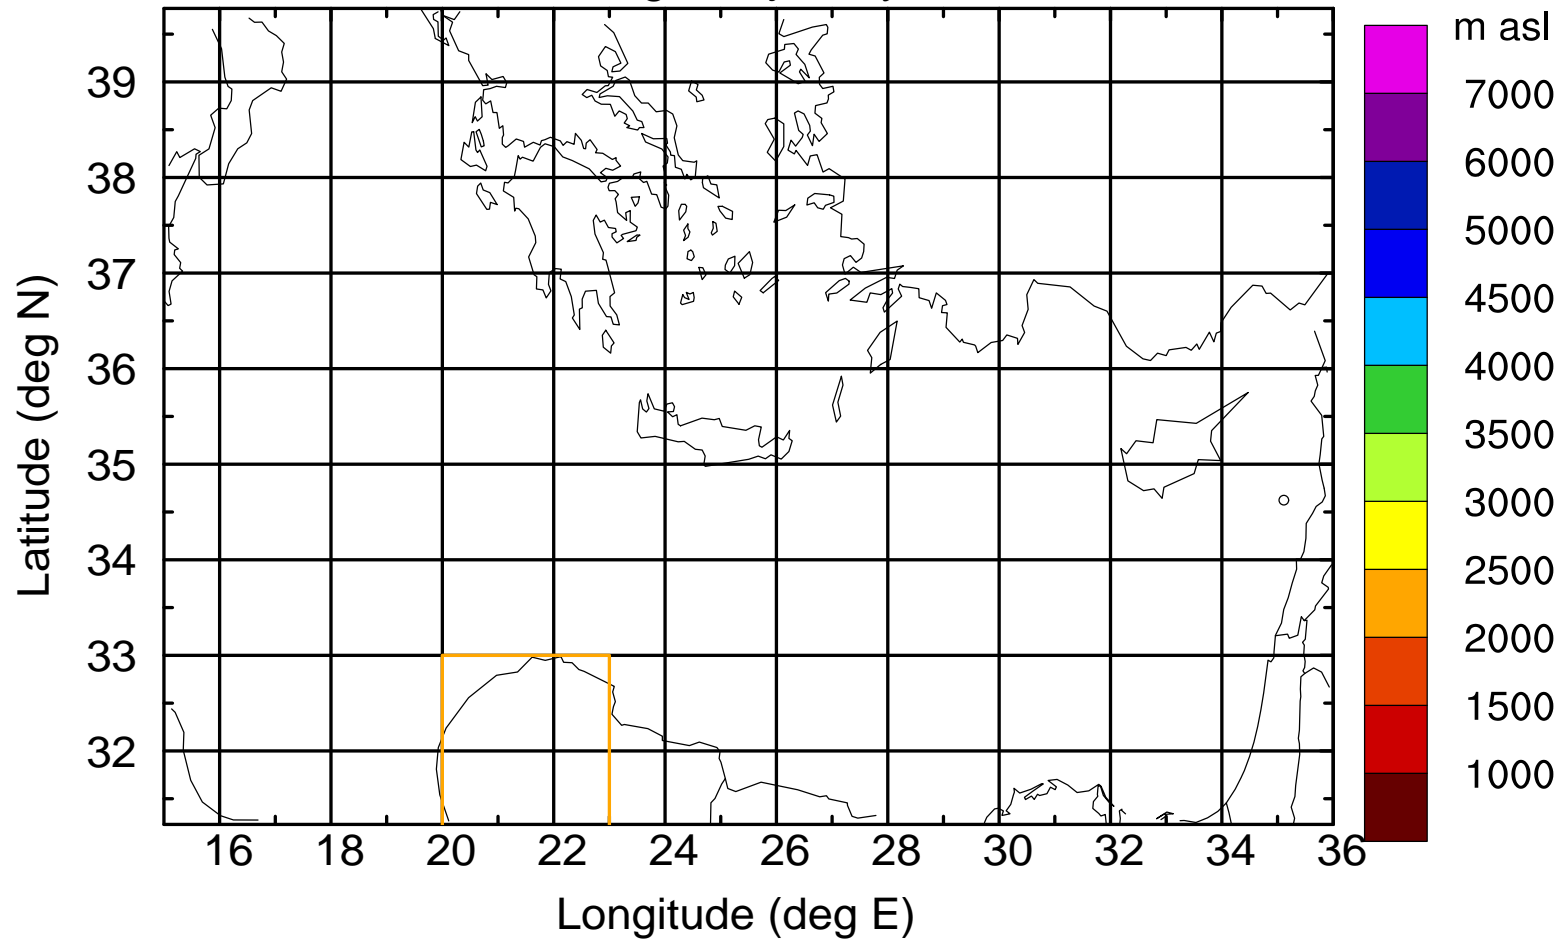

Paphos Airport ground station 20170422 11:00 UTC

Flight trajectory