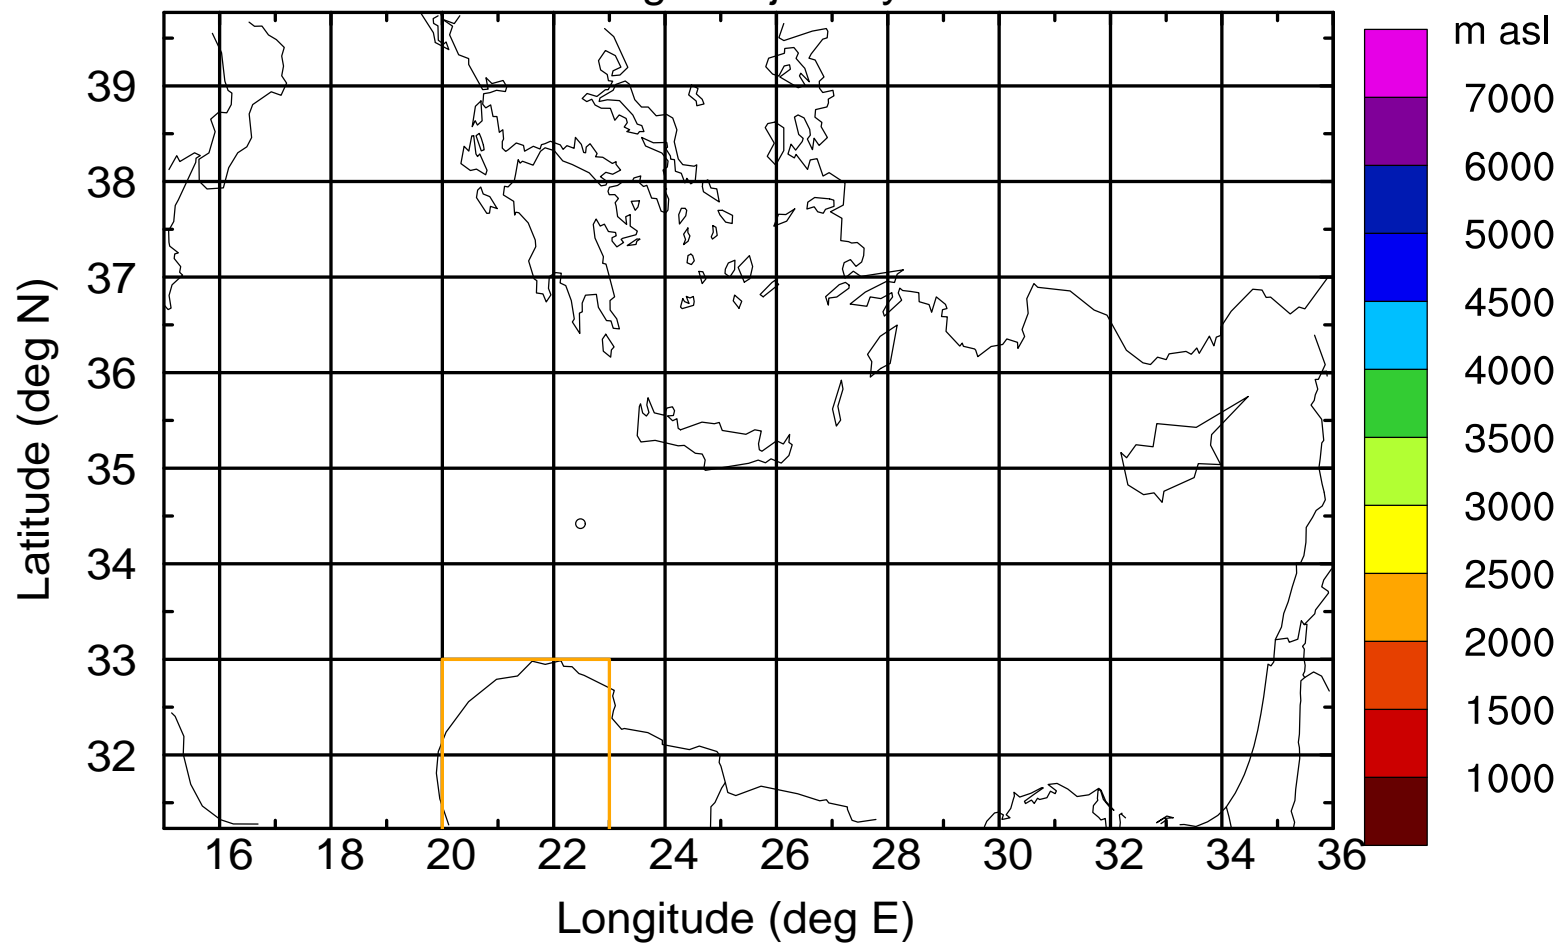

Paphos Airport ground station 20170422 11:00 UTC

Flight trajectory