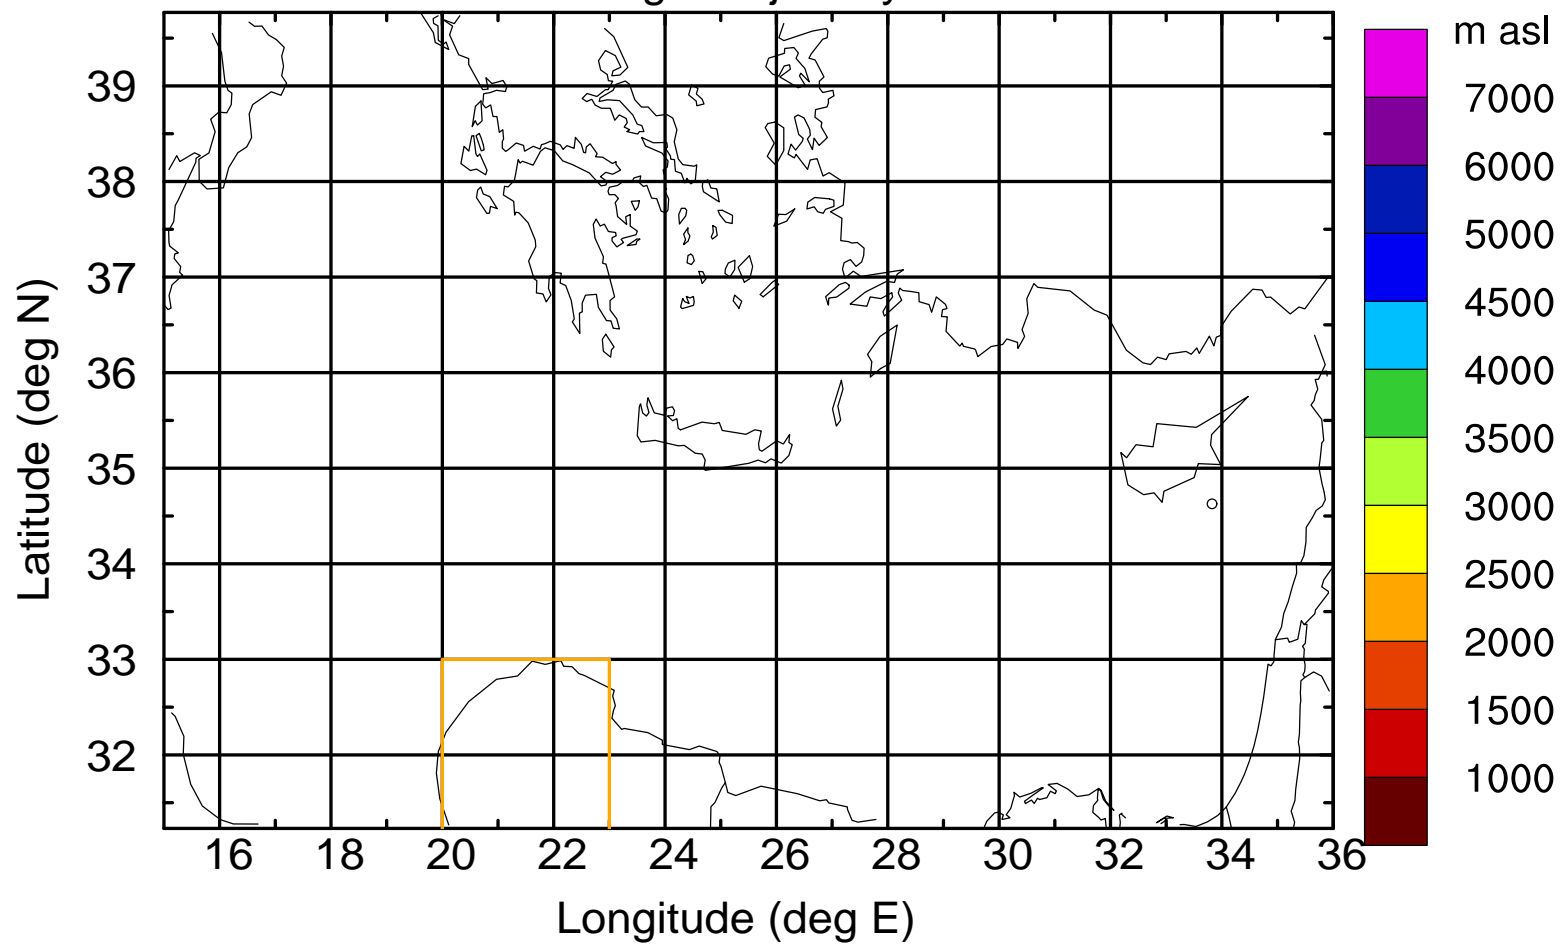

Paphos Airport ground station 20170422 11:00 UTC

Flight trajectory

Paphos Airport ground station 20170422 11:00 UTC

Flight trajectory

Paphos Airport ground station 20170422 11:00 UTC

Flight trajectory

Paphos Airport ground station 20170422 11:00 UTC