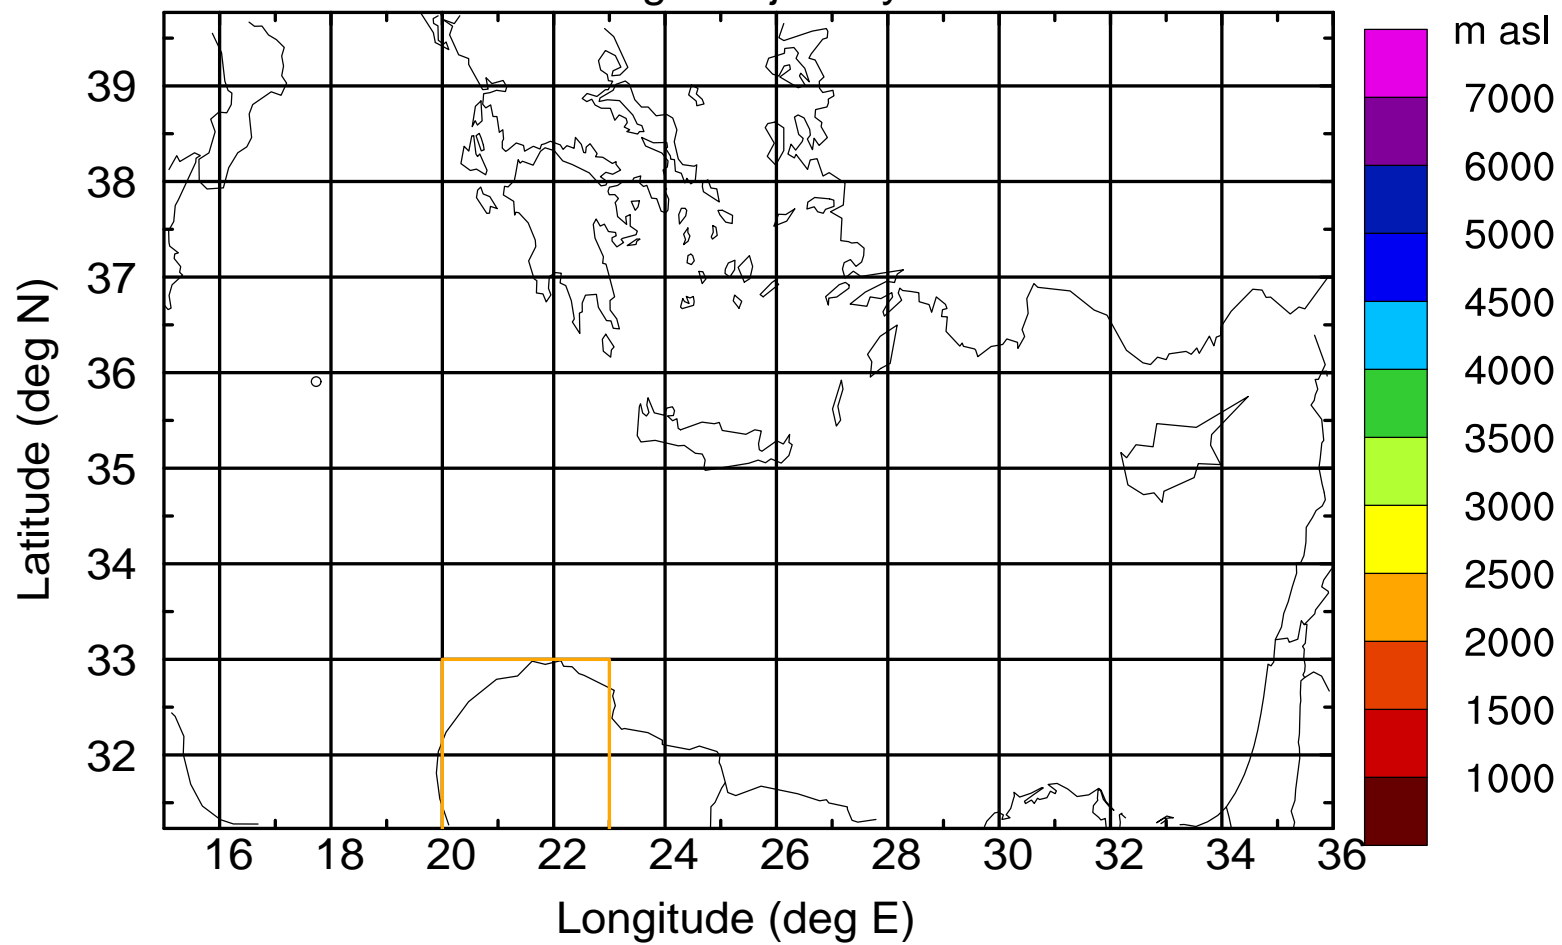

Paphos Airport ground station 20170422 11:00 UTC

Flight trajectory