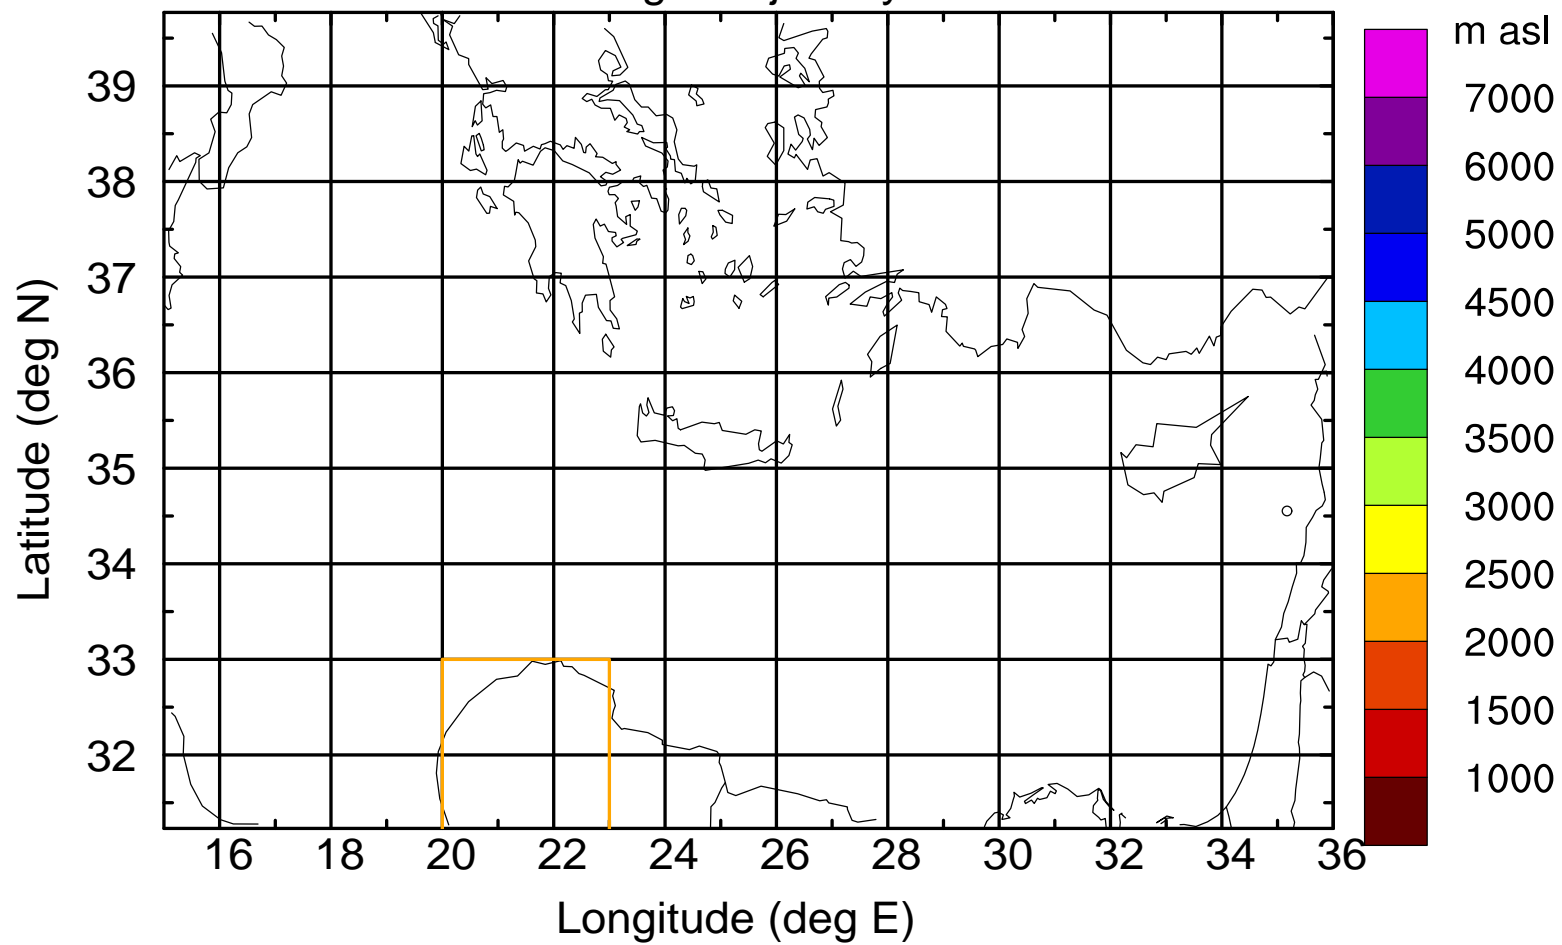

Flight trajectory

Paphos Airport ground station 20170422 11:00 UTC

Flight trajectory

Paphos Airport ground station 20170422 11:00 UTC

Flight trajectory

Paphos Airport ground station 20170422 11:00 UTC

Flight trajectory