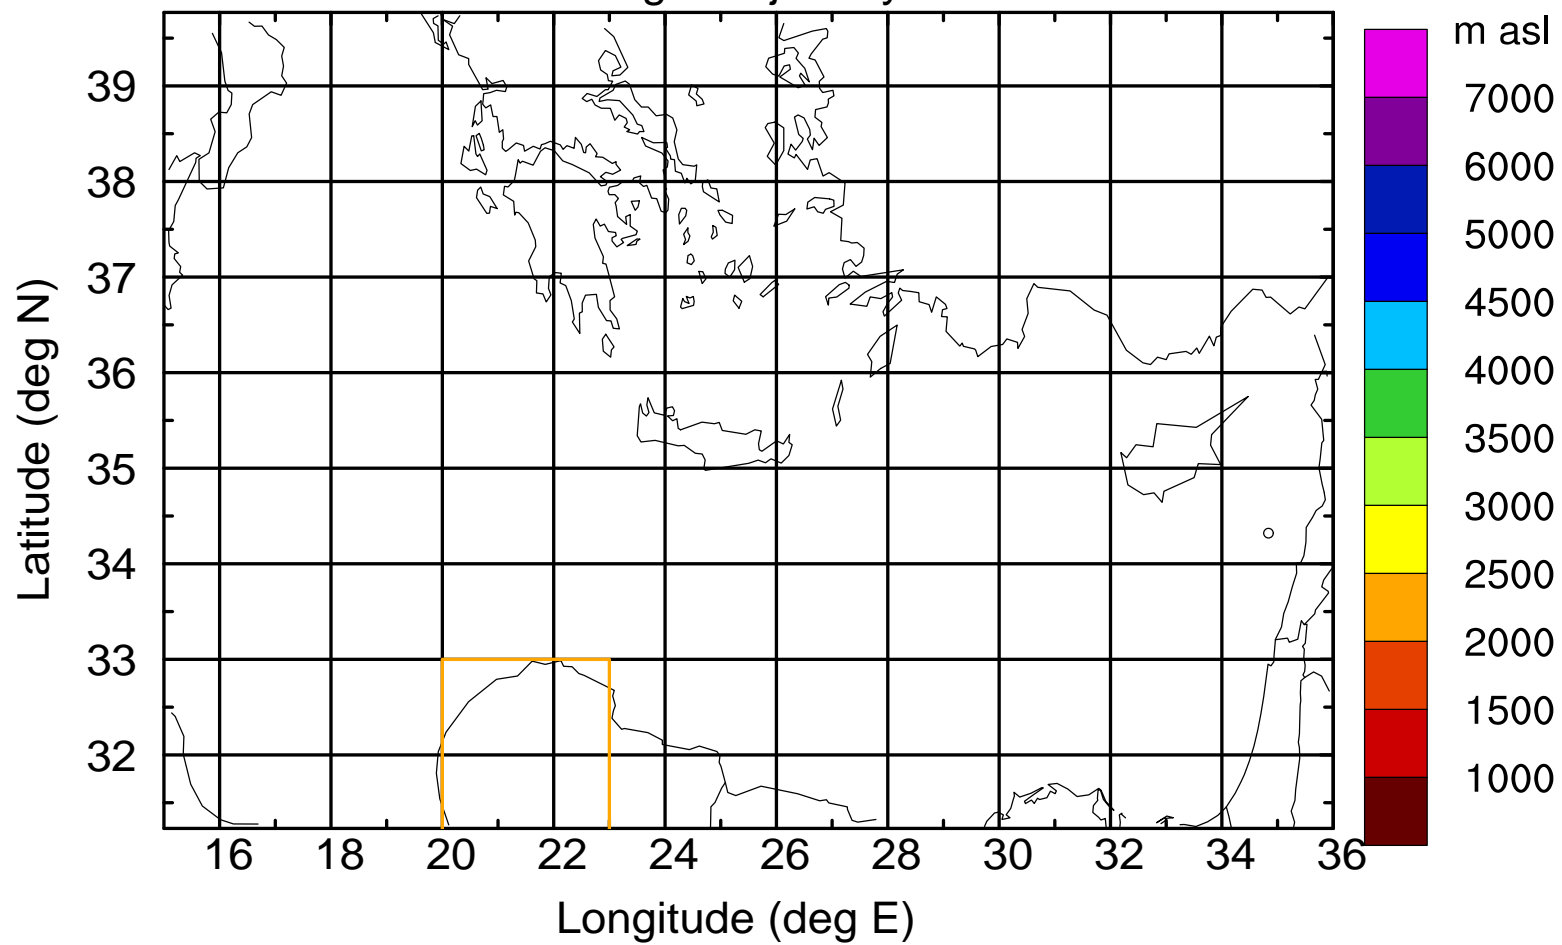

Paphos Airport ground station 20170422 11:00 UTC

Flight trajectory