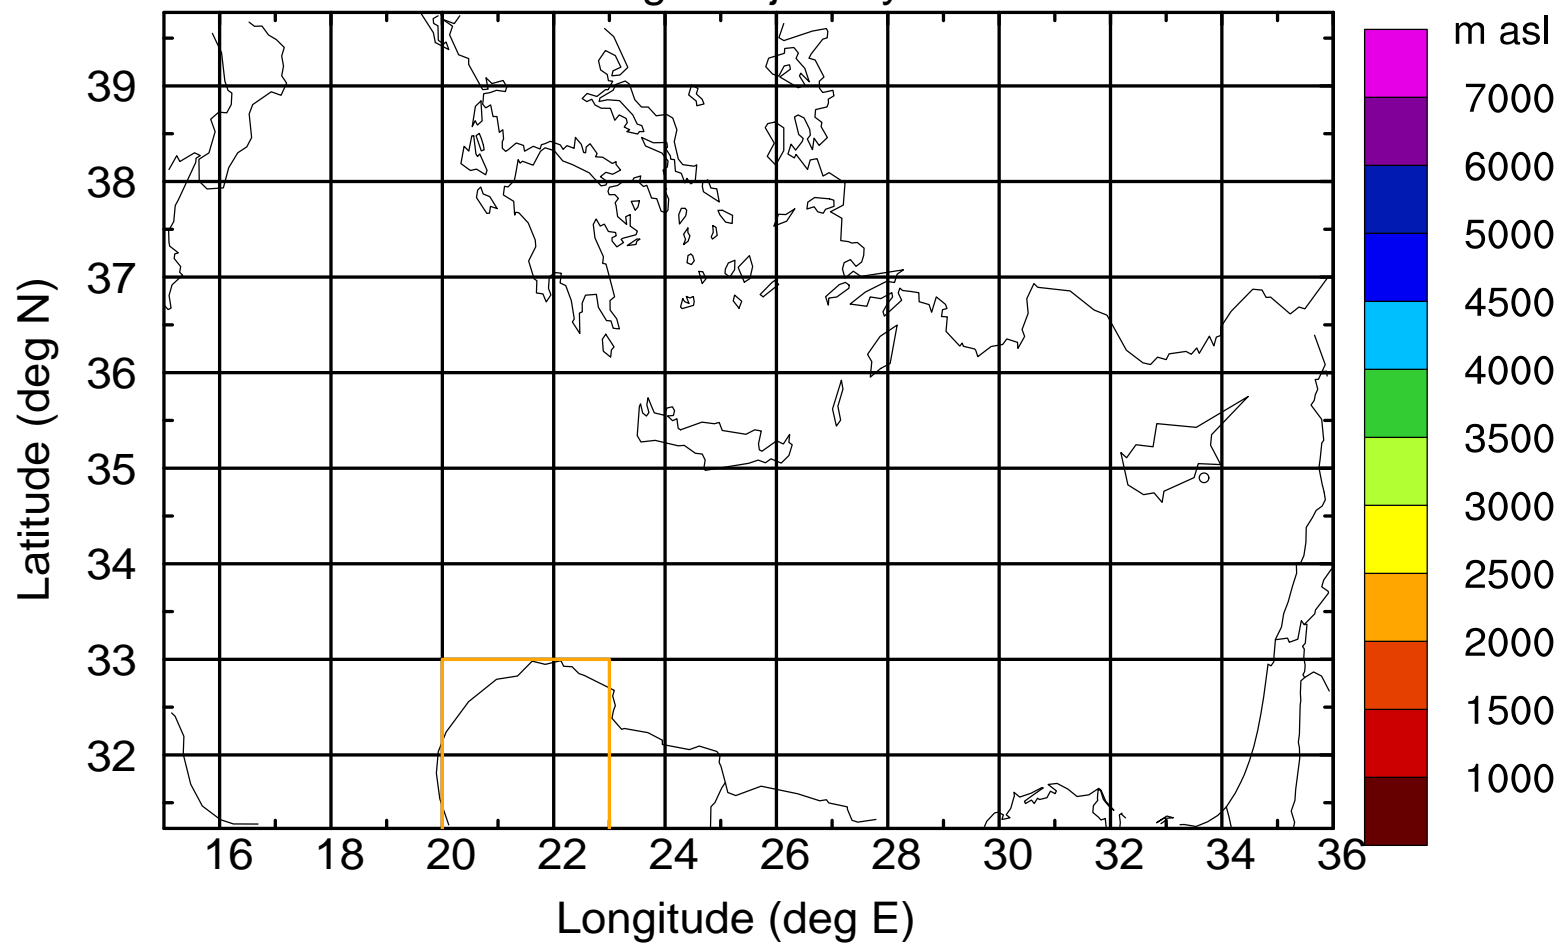

Flight trajectory

Paphos Airport ground station 20170422 11:00 UTC

Flight trajectory

Paphos Airport ground station 20170422 11:00 UTC

Flight trajectory

Paphos Airport ground station 20170422 11:00 UTC

Flight trajectory