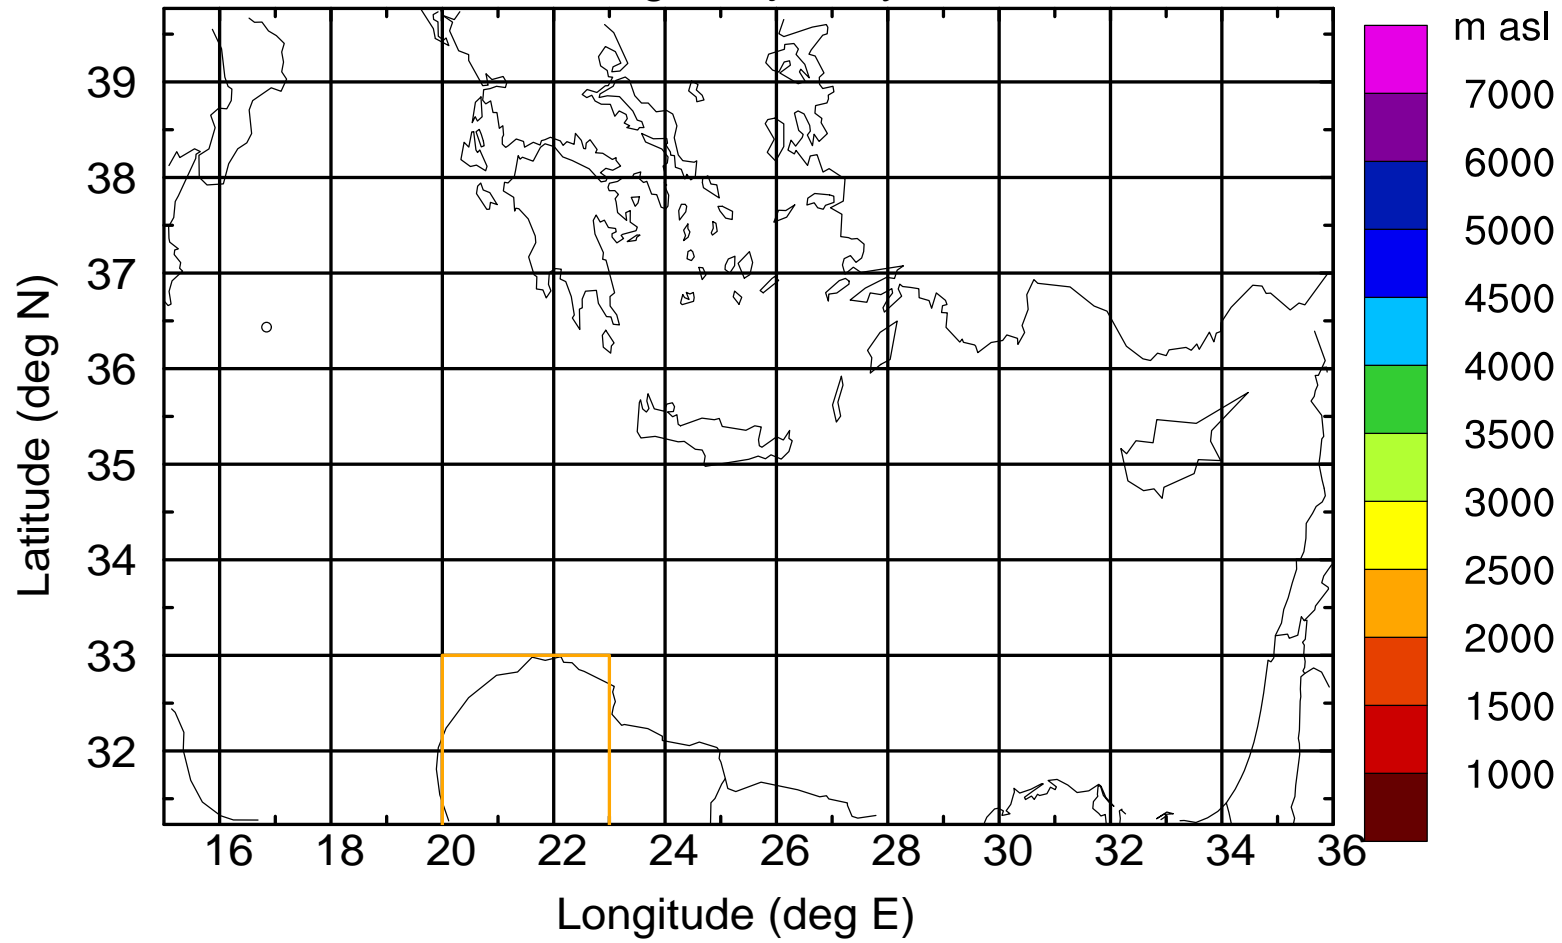

Flight trajectory

Paphos Airport ground station 20170422 11:00 UTC

Flight trajectory

Paphos Airport ground station 20170422 11:00 UTC

Flight trajectory

Paphos Airport ground station 20170422 11:00 UTC

Flight trajectory