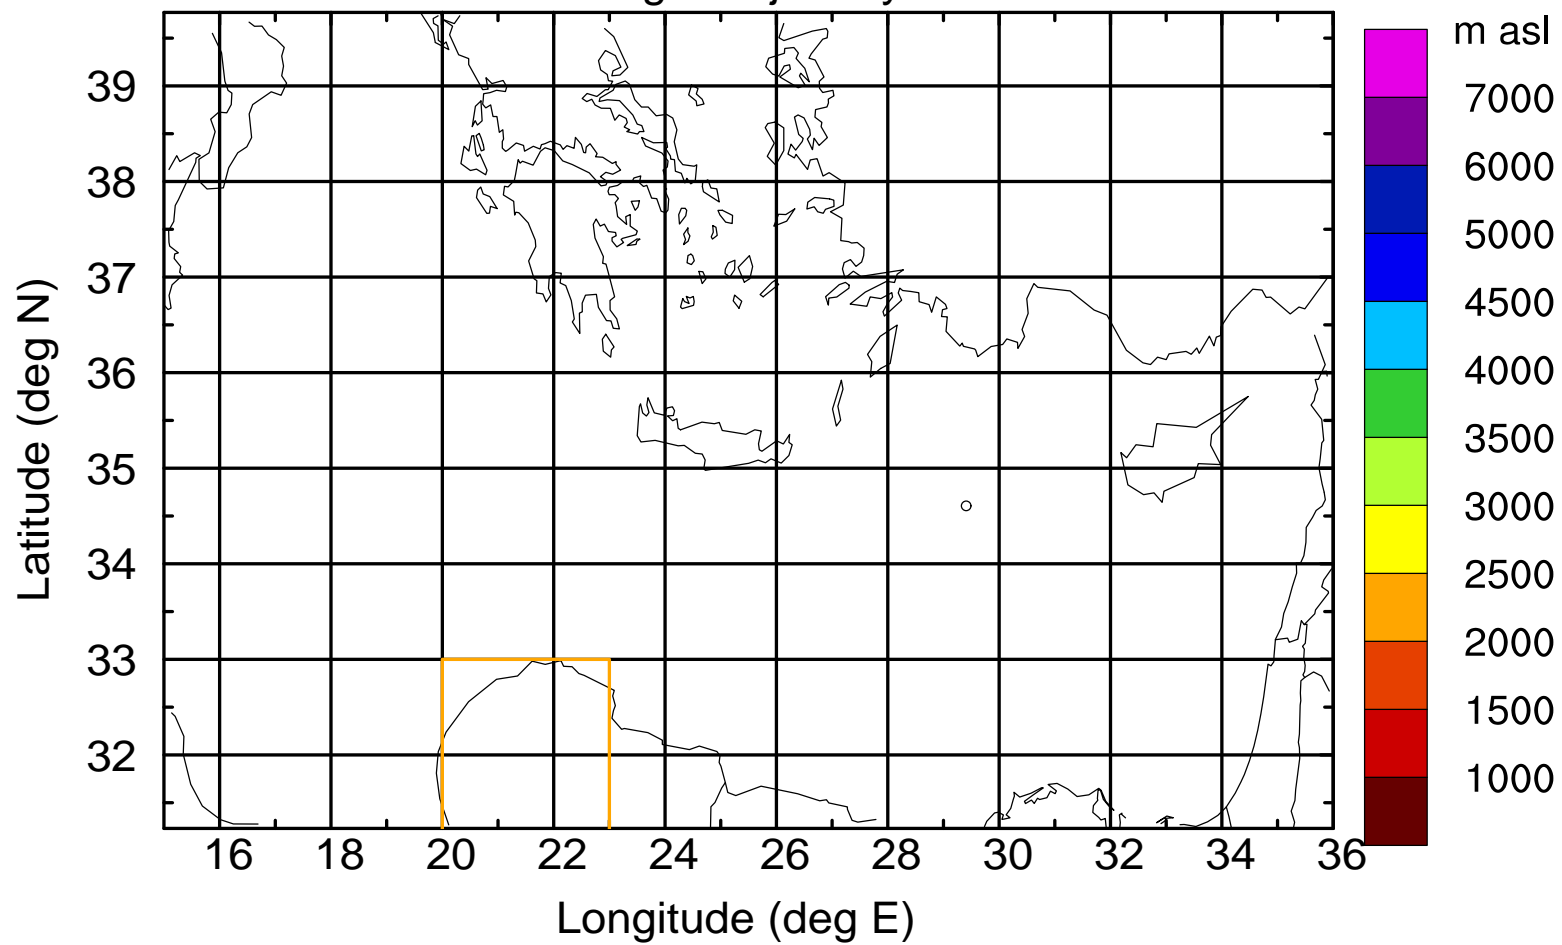

Paphos Airport ground station 20170422 11:00 UTC

Flight trajectory

Paphos Airport ground station 20170422 11:00 UTC

Flight trajectory

Paphos Airport ground station 20170422 11:00 UTC

Flight trajectory

Paphos Airport ground station 20170422 11:00 UTC