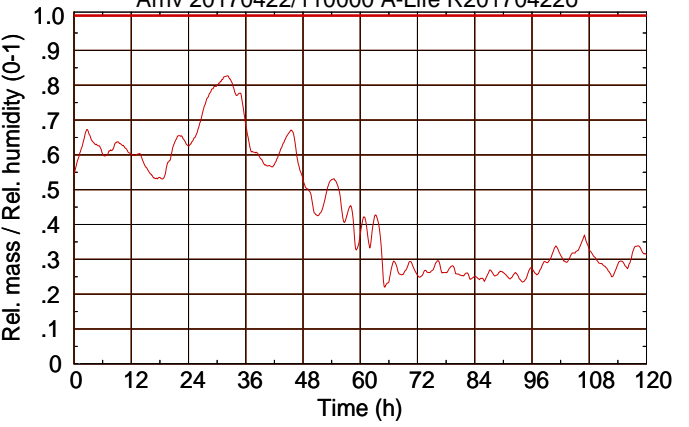

Arriv 20170422/110000 A-Life R20170422

— Height      - - - - - Mixing height