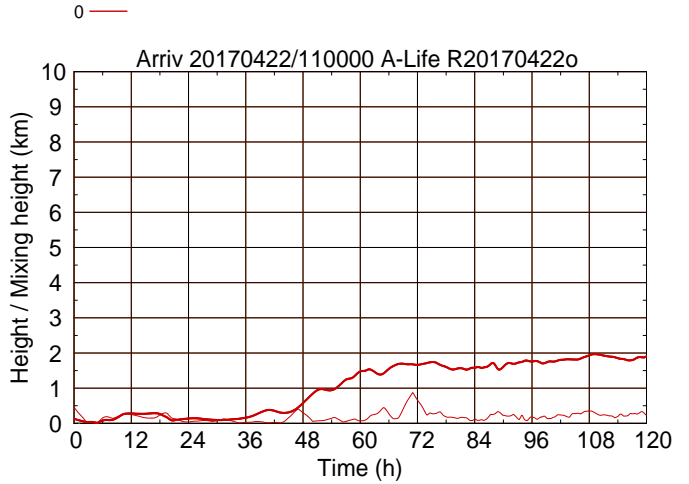

Arriv 20170422/110000 A-Life R20170422

— Height      - - - - - Mixing height