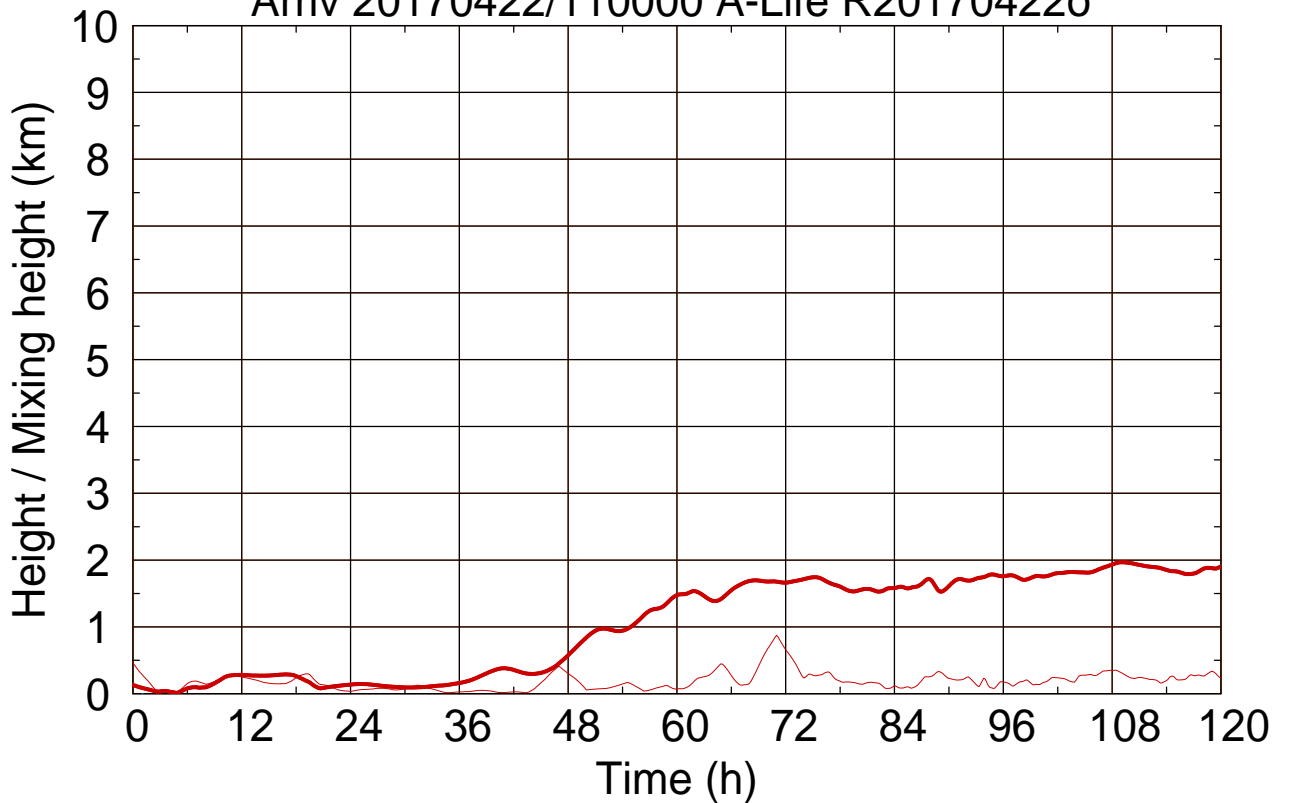

Arriv 20170422/110000 A-Life R20170422o

0 —

Arriv 20170422/110000 A-Life R20170422o

— Height

— Mixing height