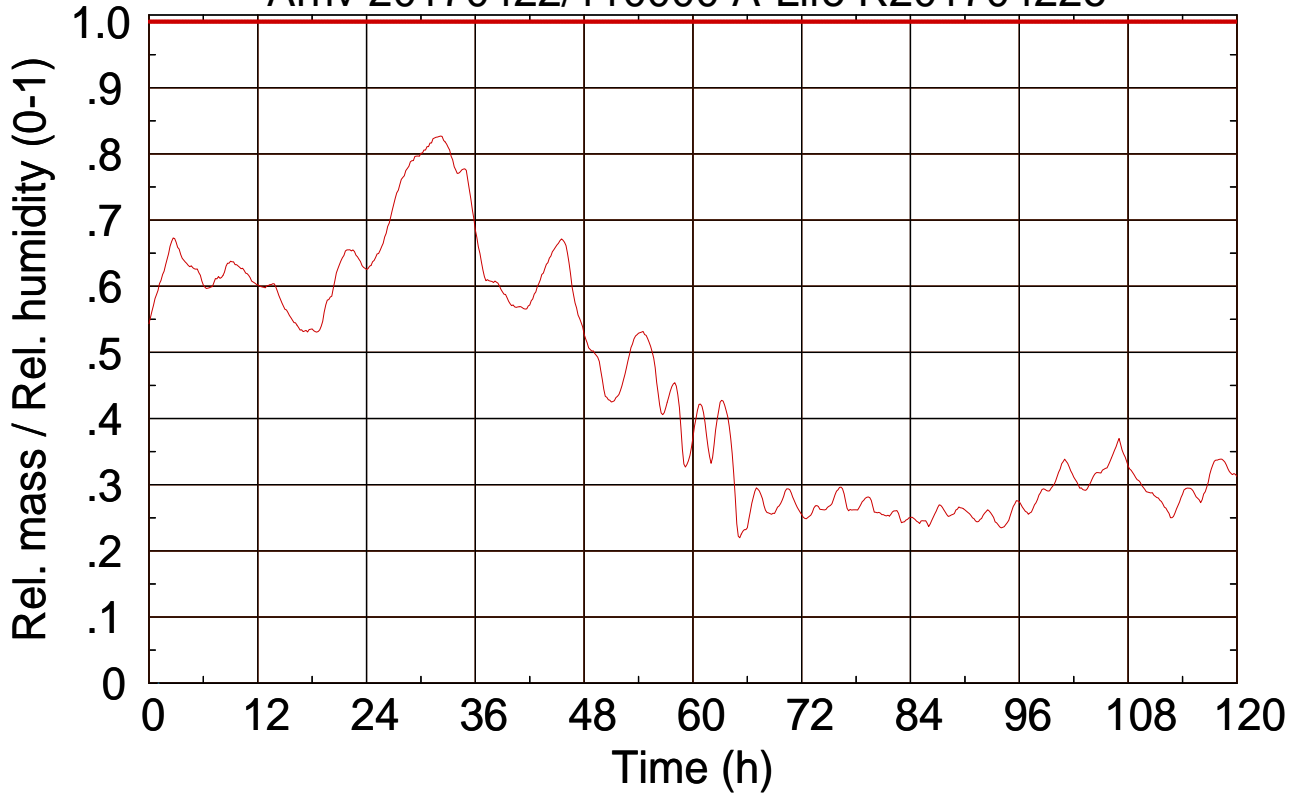

Arriv 20170422/110000 A-Life R20170422o

0 —

Arriv 20170422/110000 A-Life R20170422o

— Height

— Mixing height