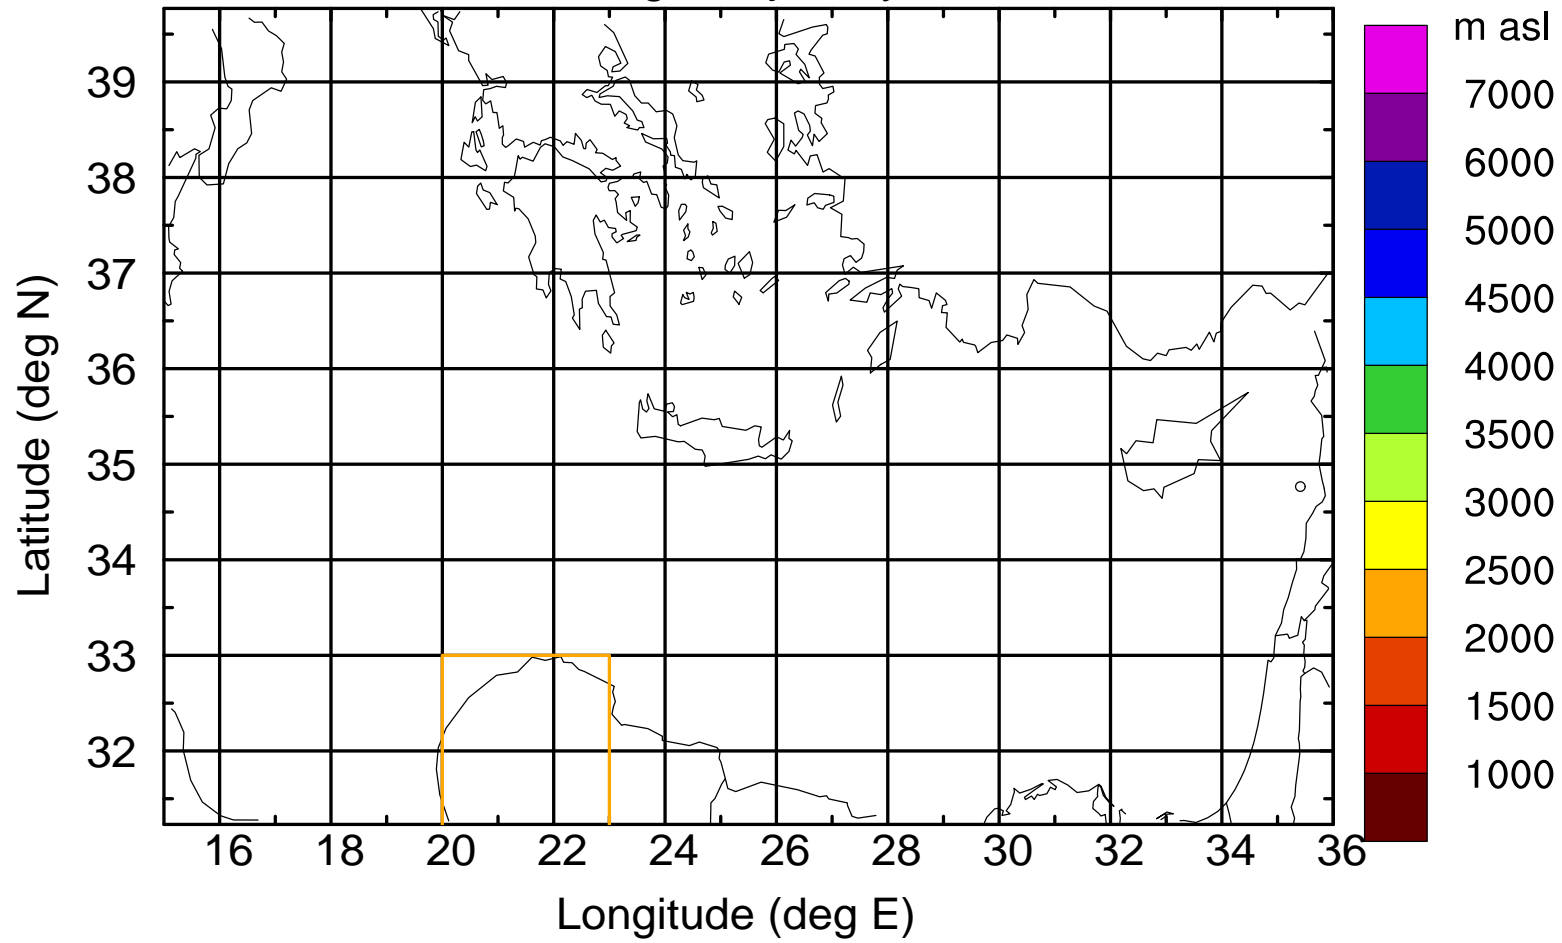

Flight trajectory

Paphos Airport ground station 20170422 11:00 UTC

Flight trajectory

Paphos Airport ground station 20170422 11:00 UTC

Flight trajectory

Paphos Airport ground station 20170422 11:00 UTC

Flight trajectory