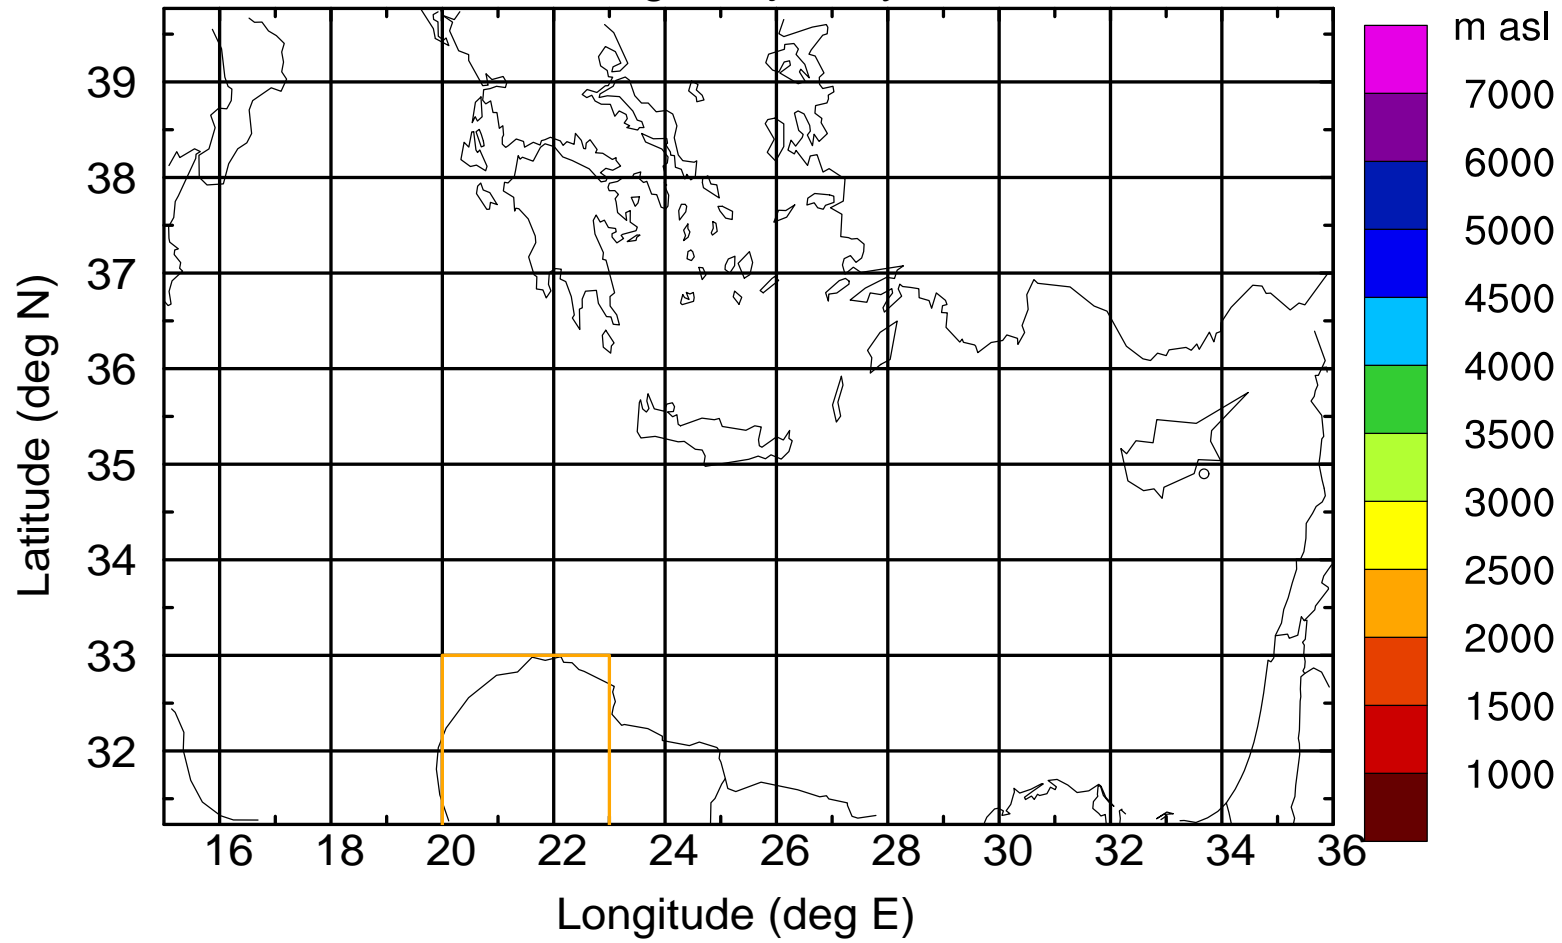

Flight trajectory

Paphos Airport ground station 20170422 11:00 UTC

Flight trajectory

Paphos Airport ground station 20170422 11:00 UTC

Flight trajectory

Paphos Airport ground station 20170422 11:00 UTC

Flight trajectory