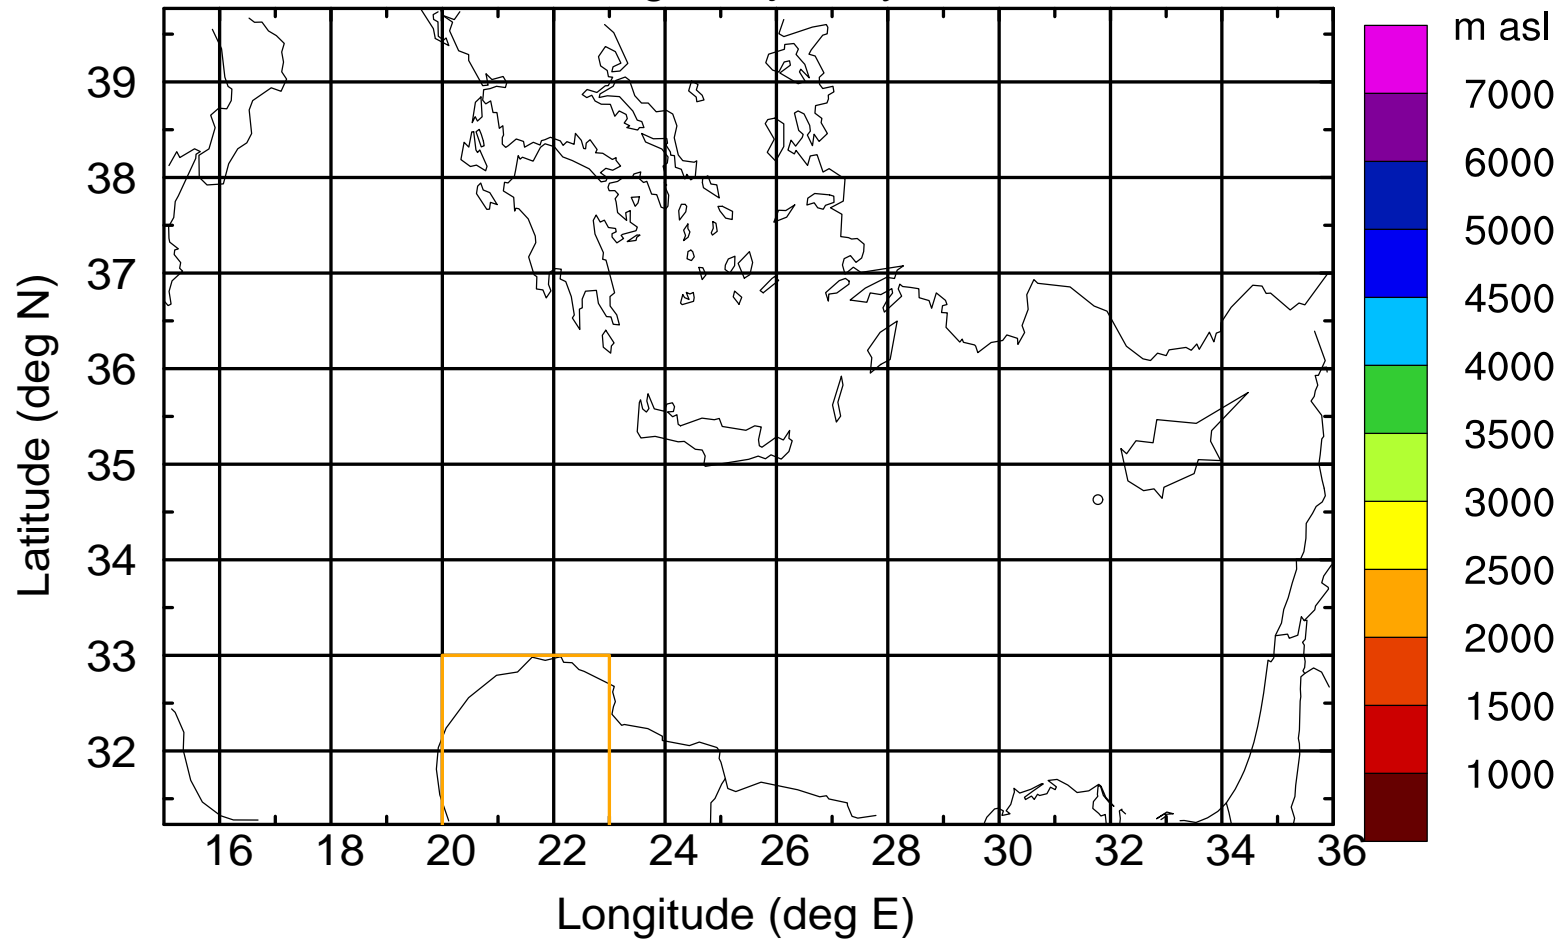

Paphos Airport ground station 20170422 11:00 UTC

Flight trajectory