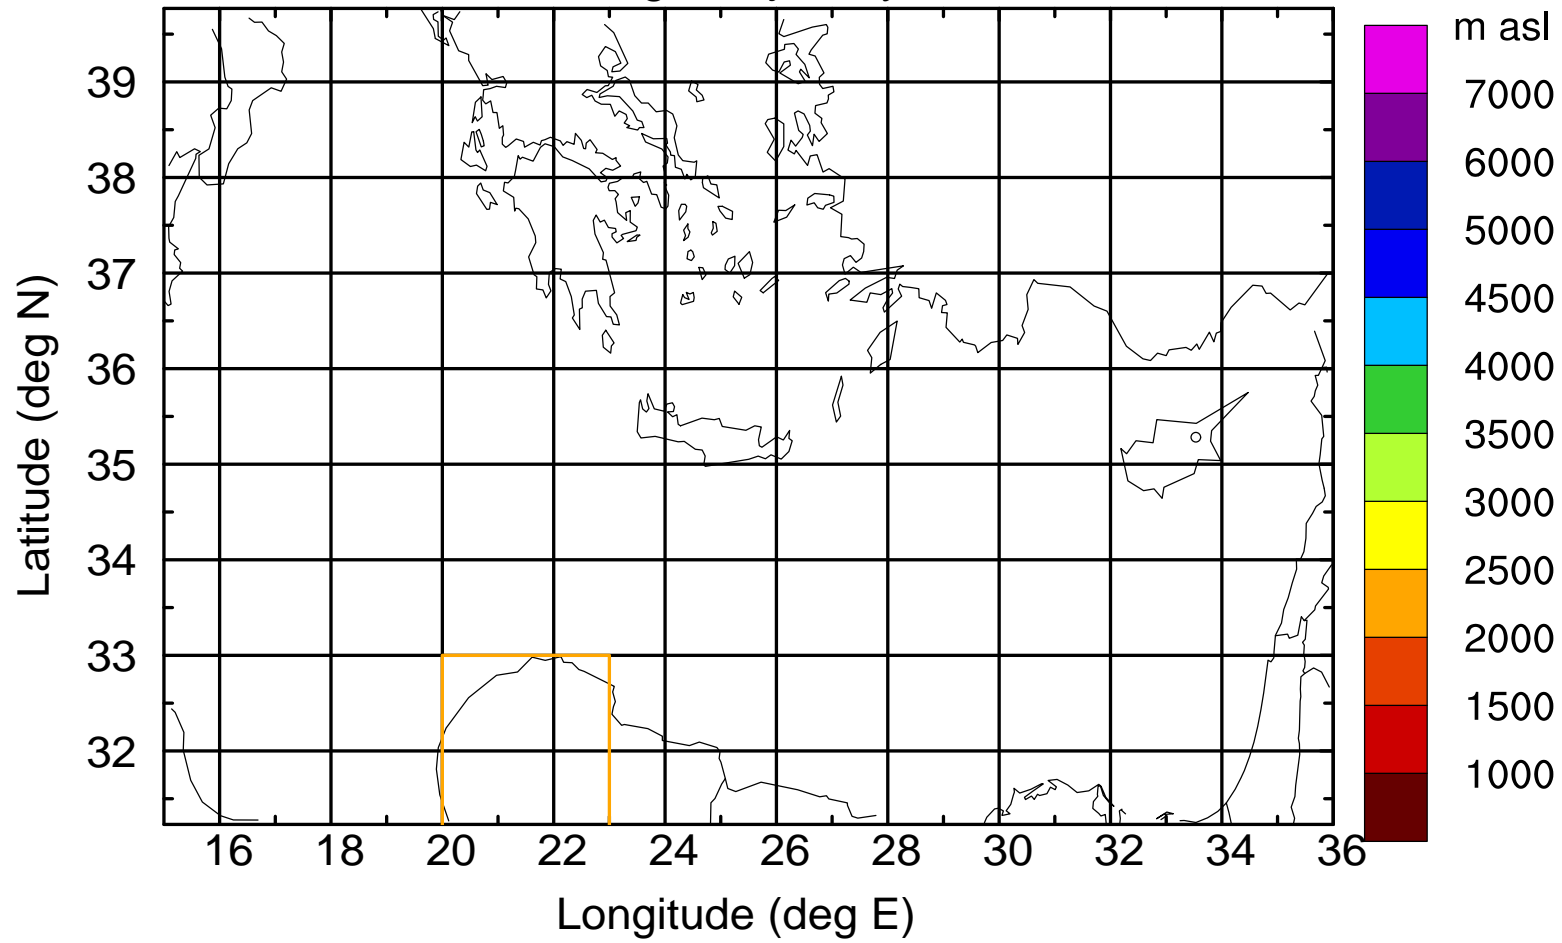

Paphos Airport ground station 20170422 11:00 UTC

Flight trajectory

Paphos Airport ground station 20170422 11:00 UTC

Flight trajectory

Paphos Airport ground station 20170422 11:00 UTC

Flight trajectory

Paphos Airport ground station 20170422 11:00 UTC