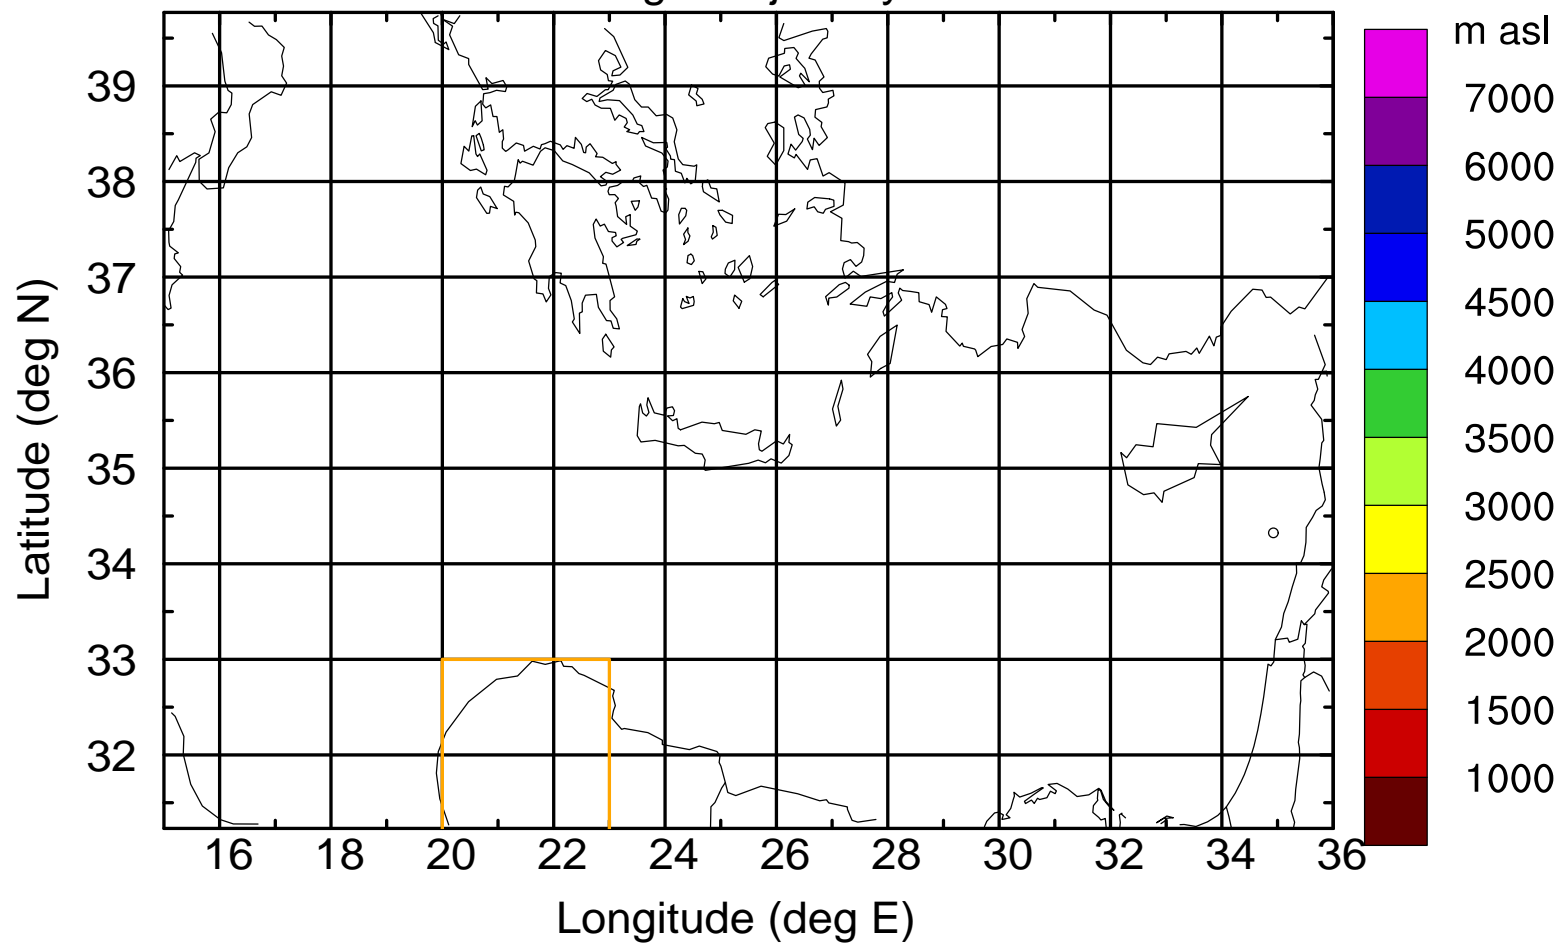

Paphos Airport ground station 20170422 11:00 UTC

Flight trajectory

Paphos Airport ground station 20170422 11:00 UTC

Flight trajectory

Paphos Airport ground station 20170422 11:00 UTC

Flight trajectory

Paphos Airport ground station 20170422 11:00 UTC