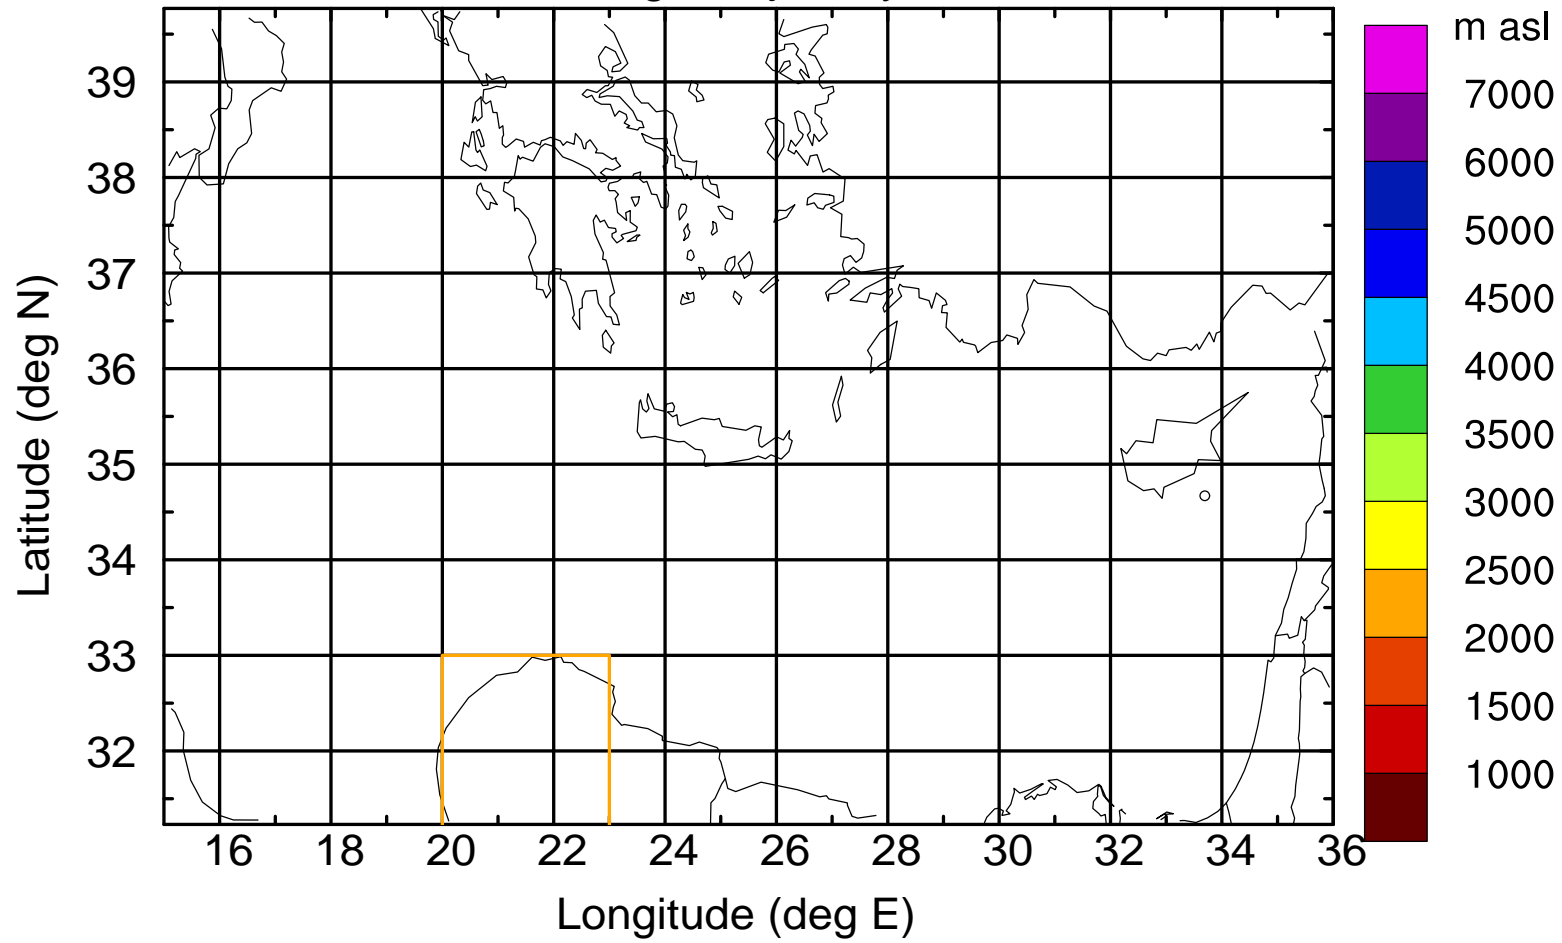

Paphos Airport ground station 20170422 11:00 UTC

Flight trajectory