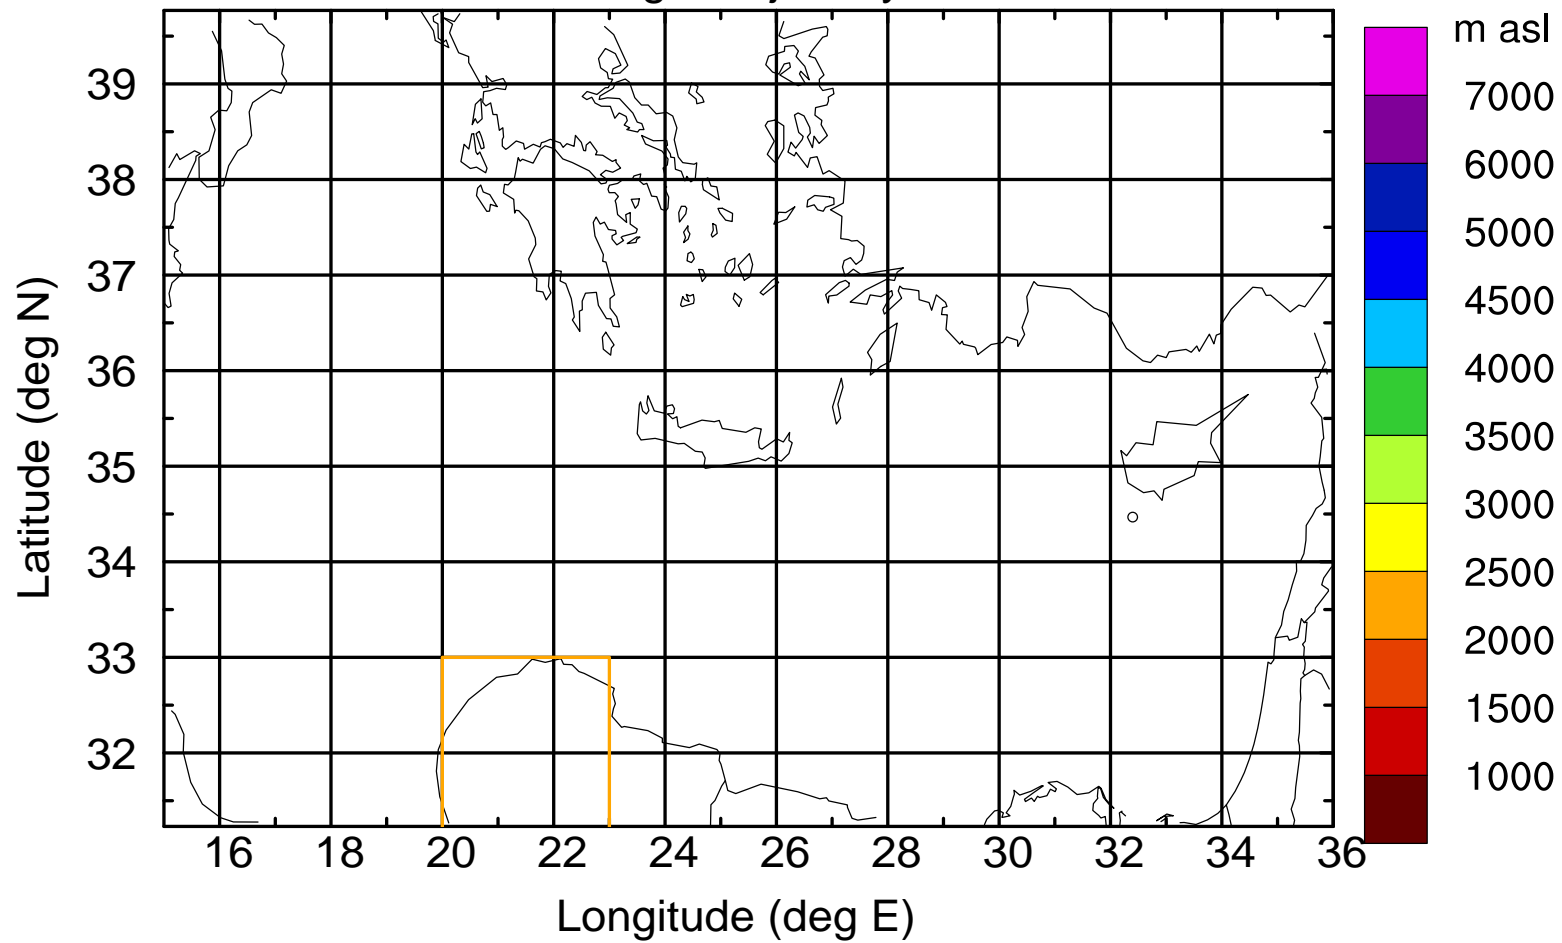

Paphos Airport ground station 20170422 11:00 UTC

Flight trajectory