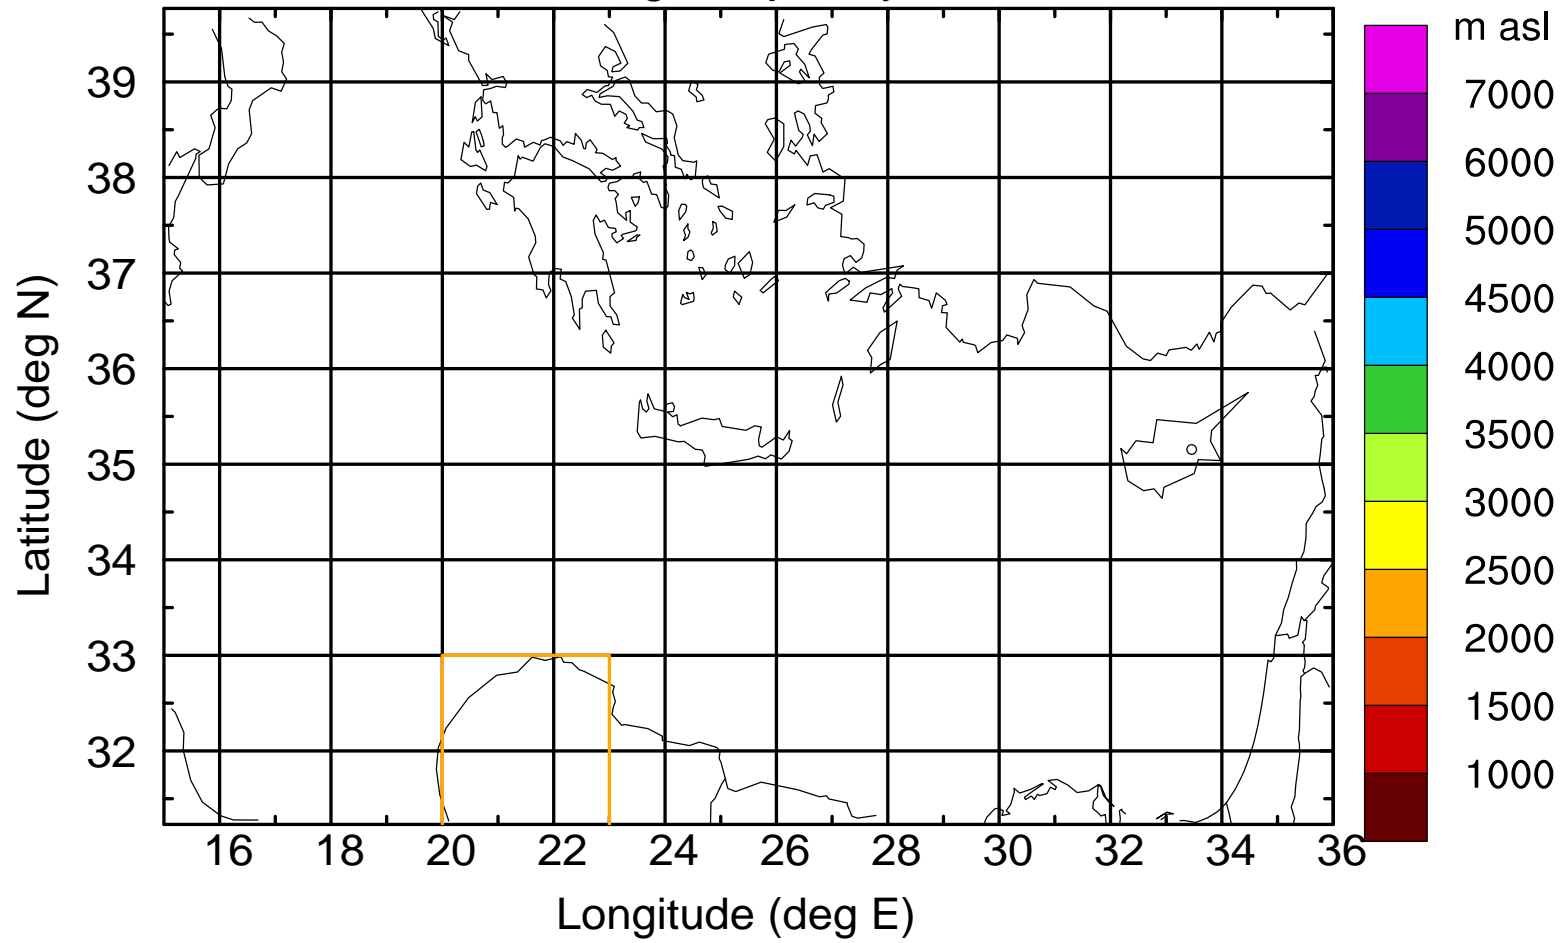

Flight trajectory

Paphos Airport ground station 20170422 11:00 UTC

Flight trajectory

Paphos Airport ground station 20170422 11:00 UTC

Flight trajectory

Paphos Airport ground station 20170422 11:00 UTC

Flight trajectory