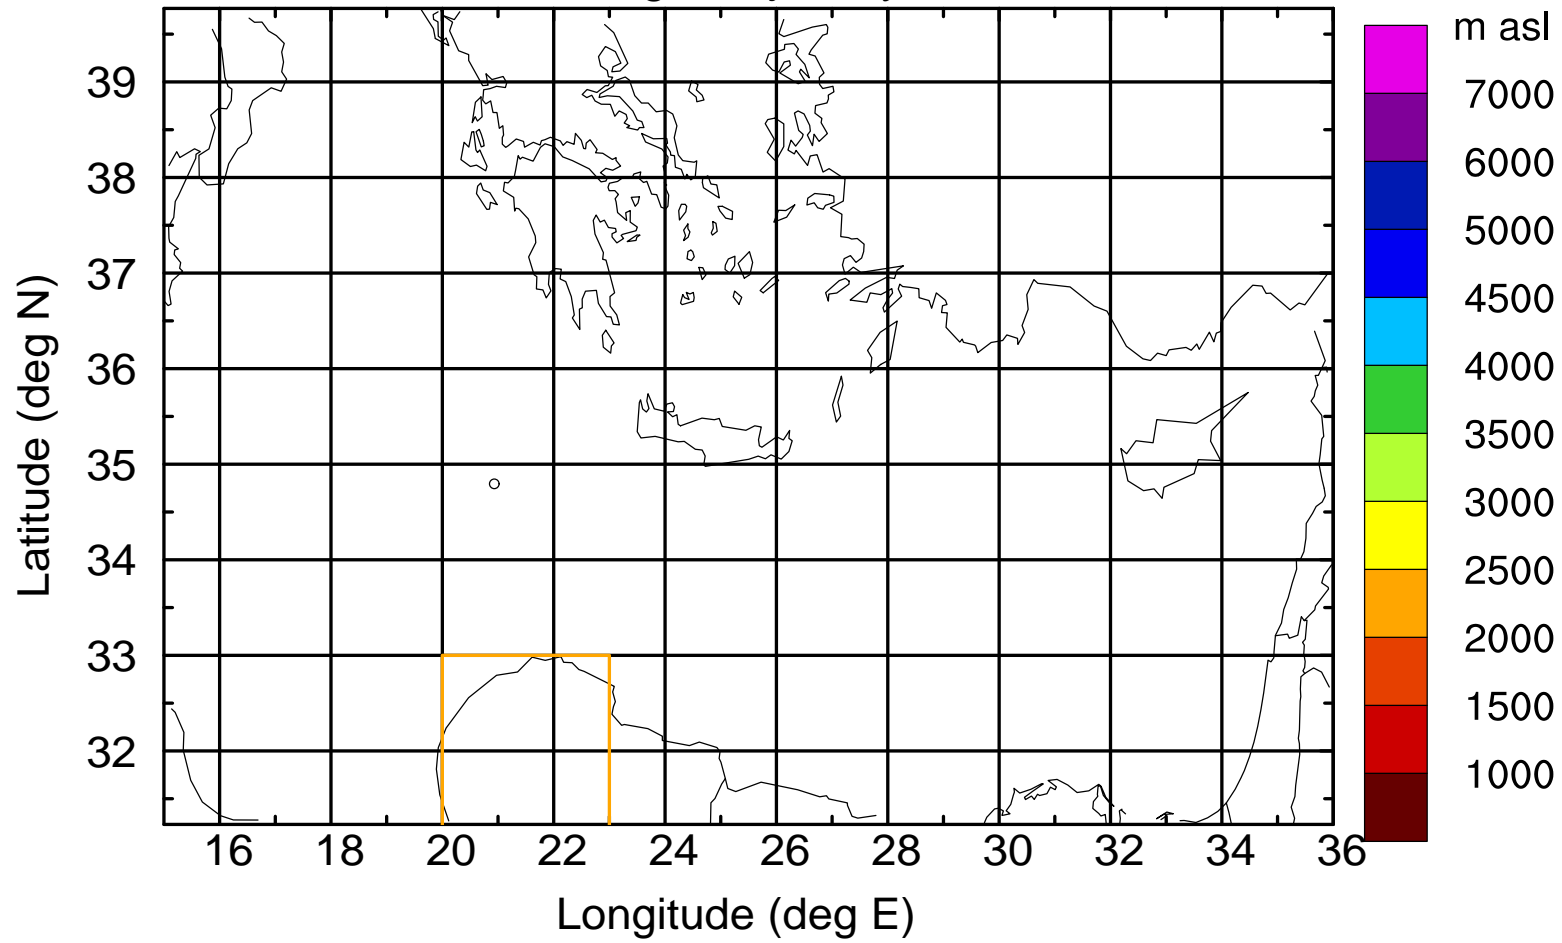

Flight trajectory

Paphos Airport ground station 20170422 11:00 UTC

Flight trajectory

Paphos Airport ground station 20170422 11:00 UTC

Flight trajectory

Paphos Airport ground station 20170422 11:00 UTC

Flight trajectory