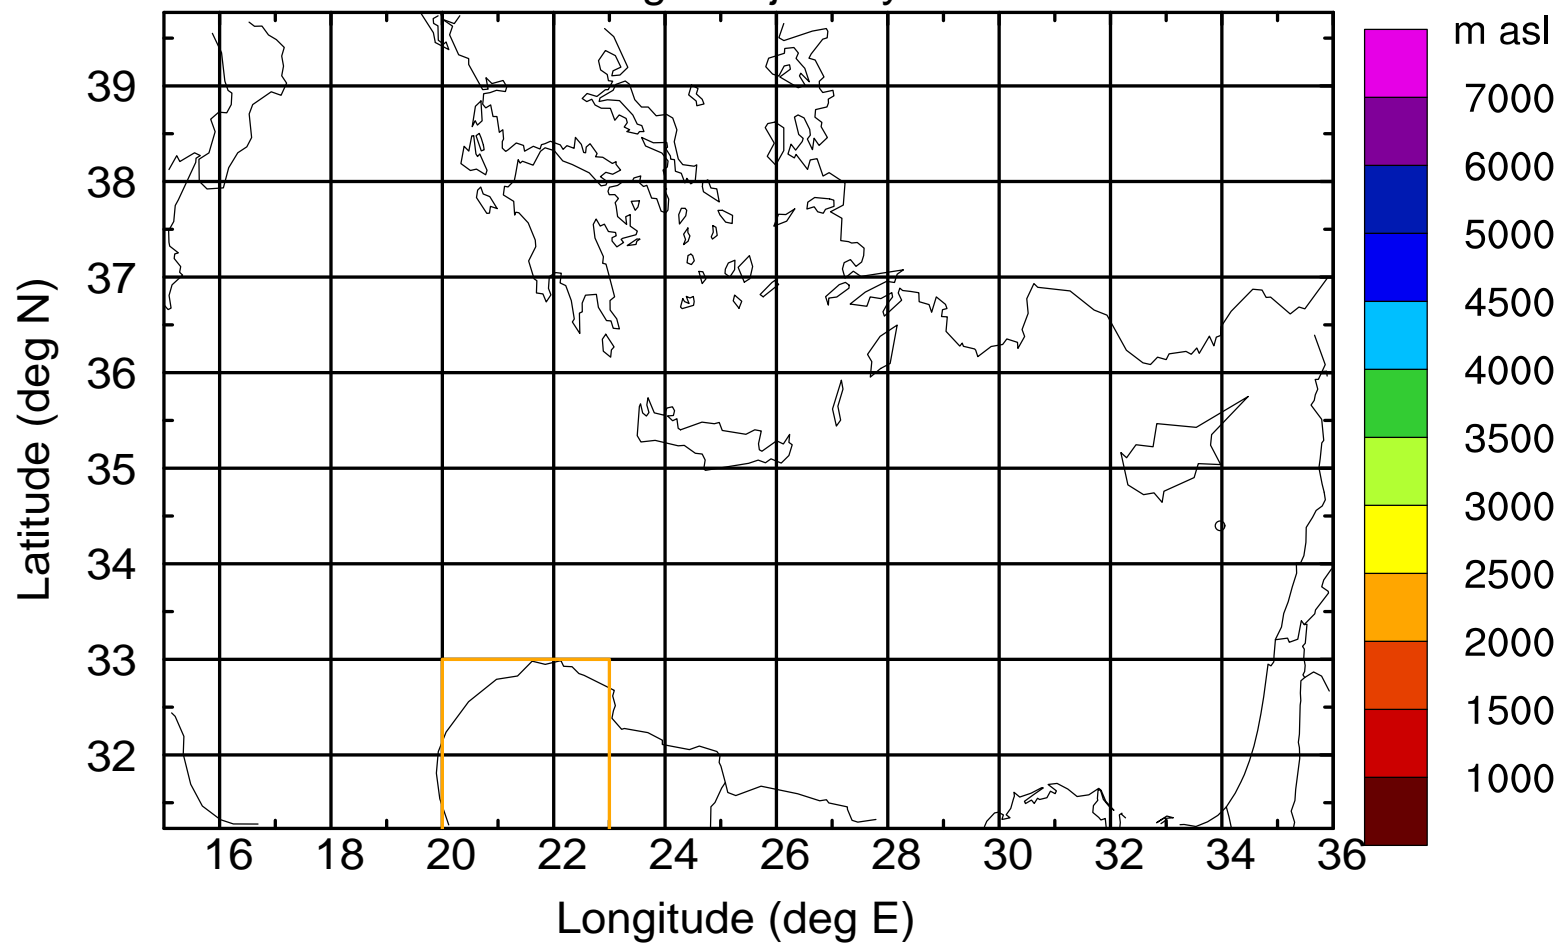

Paphos Airport ground station 20170422 11:00 UTC

Flight trajectory