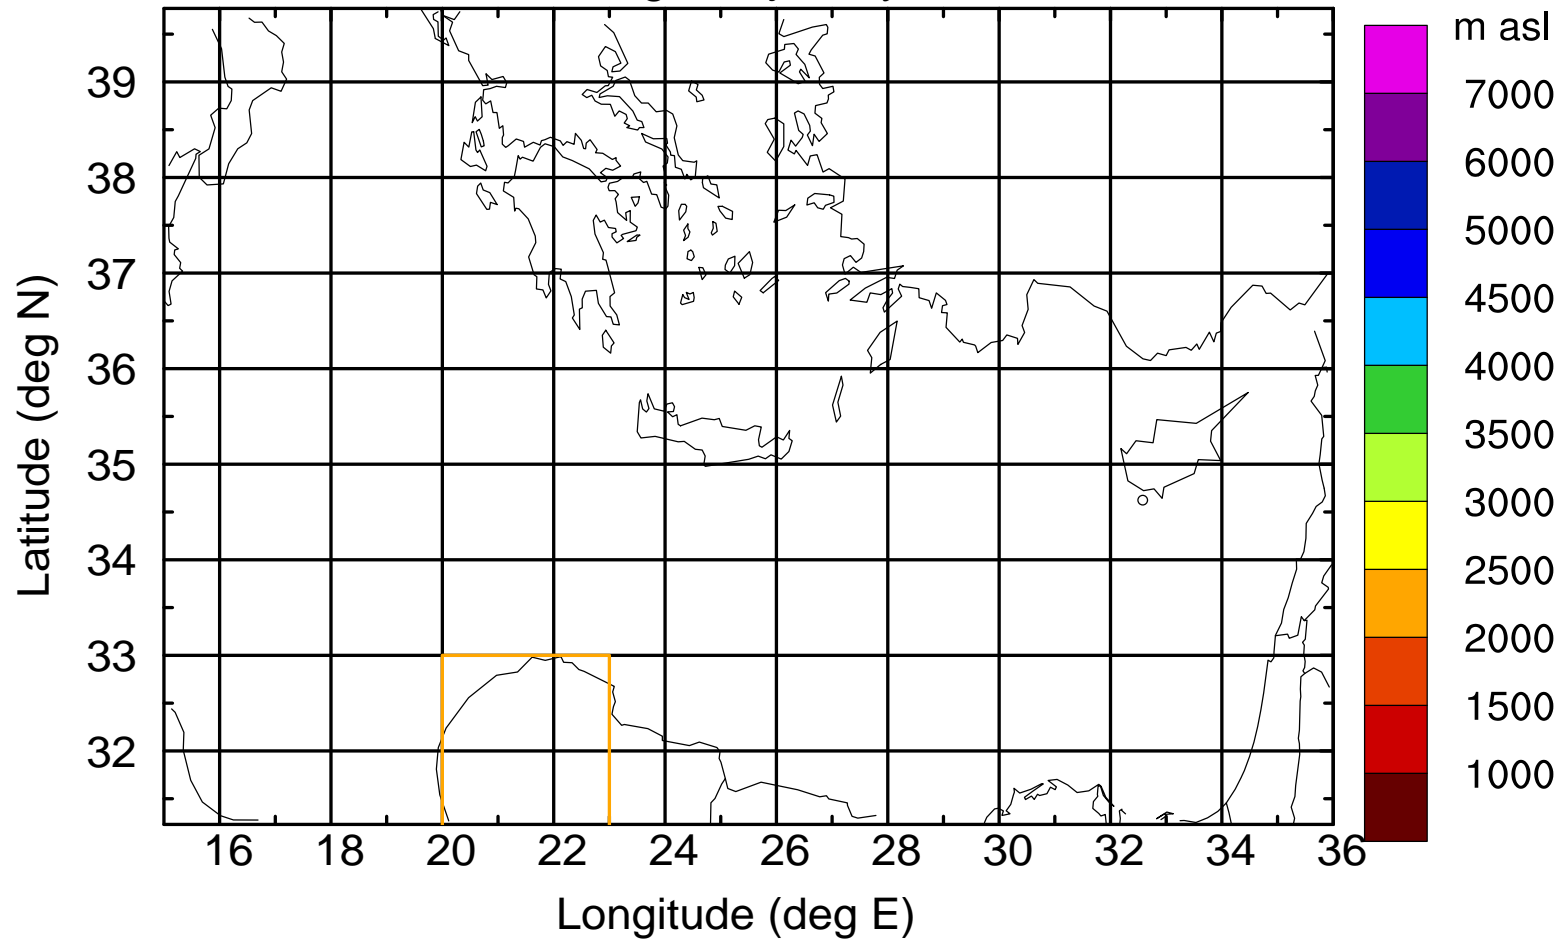

Paphos Airport ground station 20170422 11:00 UTC

Flight trajectory

Paphos Airport ground station 20170422 11:00 UTC

Flight trajectory

Paphos Airport ground station 20170422 11:00 UTC

Flight trajectory

Paphos Airport ground station 20170422 11:00 UTC