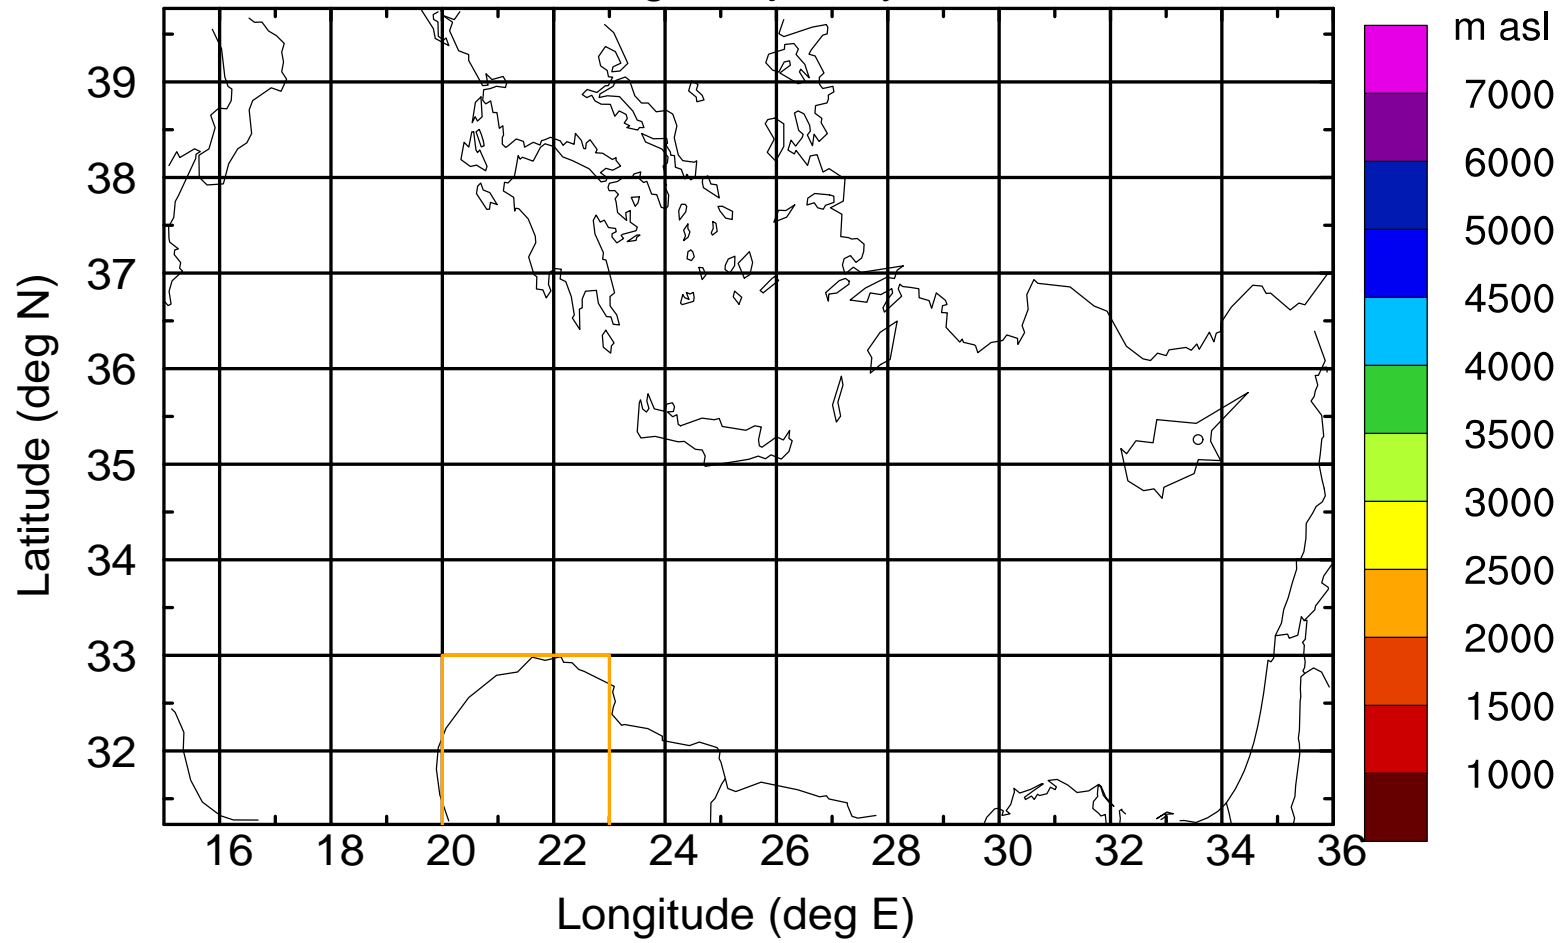

Paphos Airport ground station 20170422 11:00 UTC

Flight trajectory