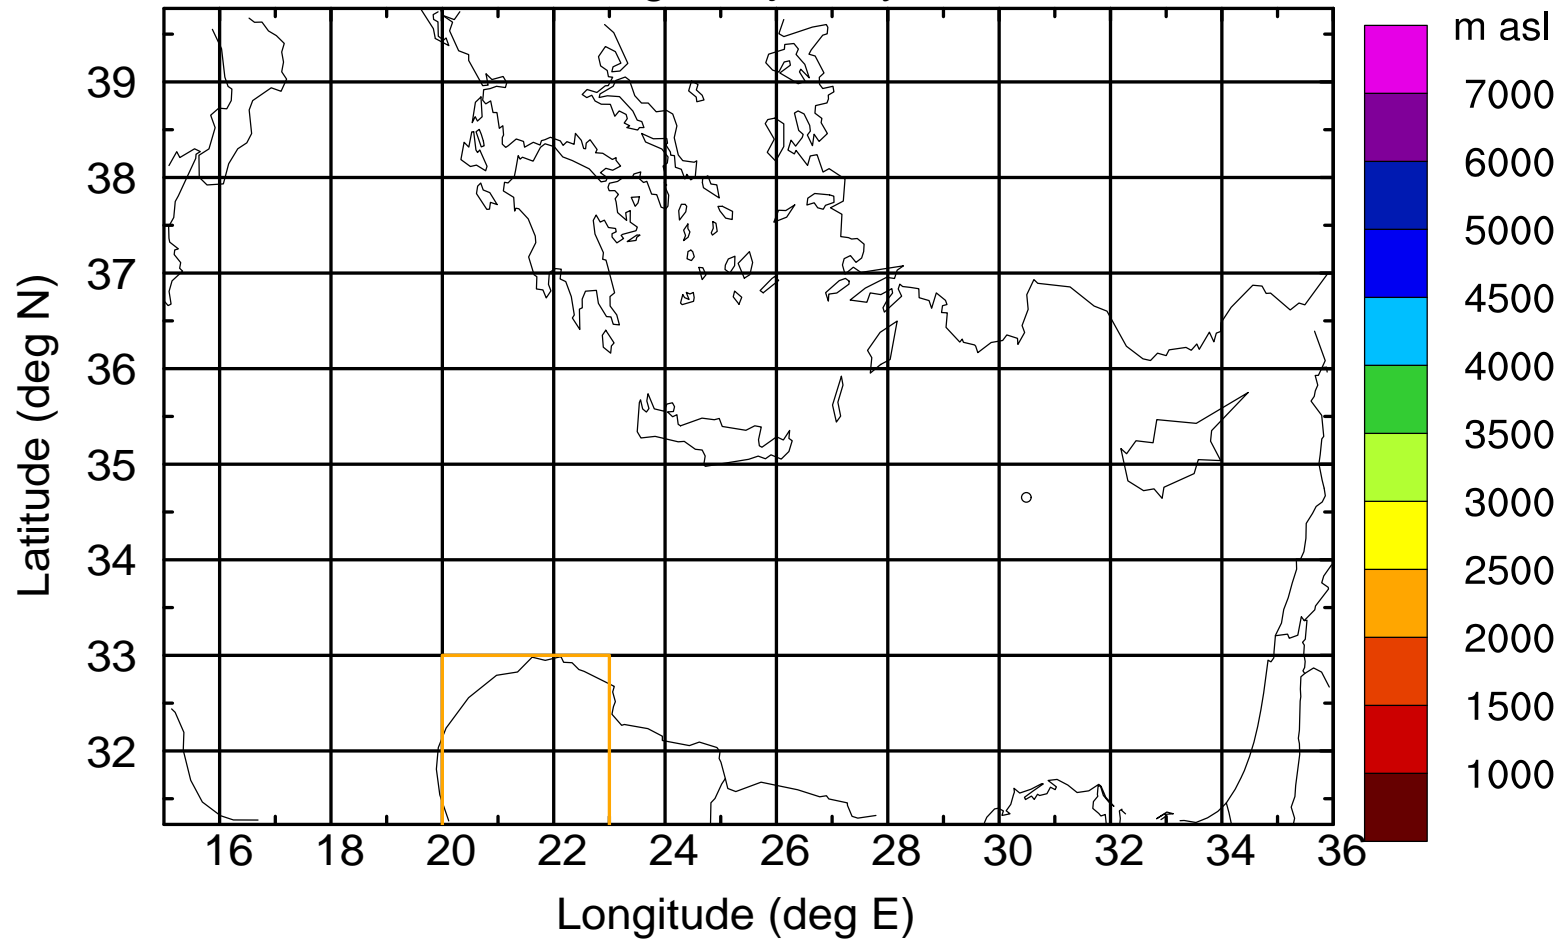

Flight trajectory

Paphos Airport ground station 20170422 11:00 UTC

Flight trajectory

Paphos Airport ground station 20170422 11:00 UTC

Flight trajectory

Paphos Airport ground station 20170422 11:00 UTC

Flight trajectory