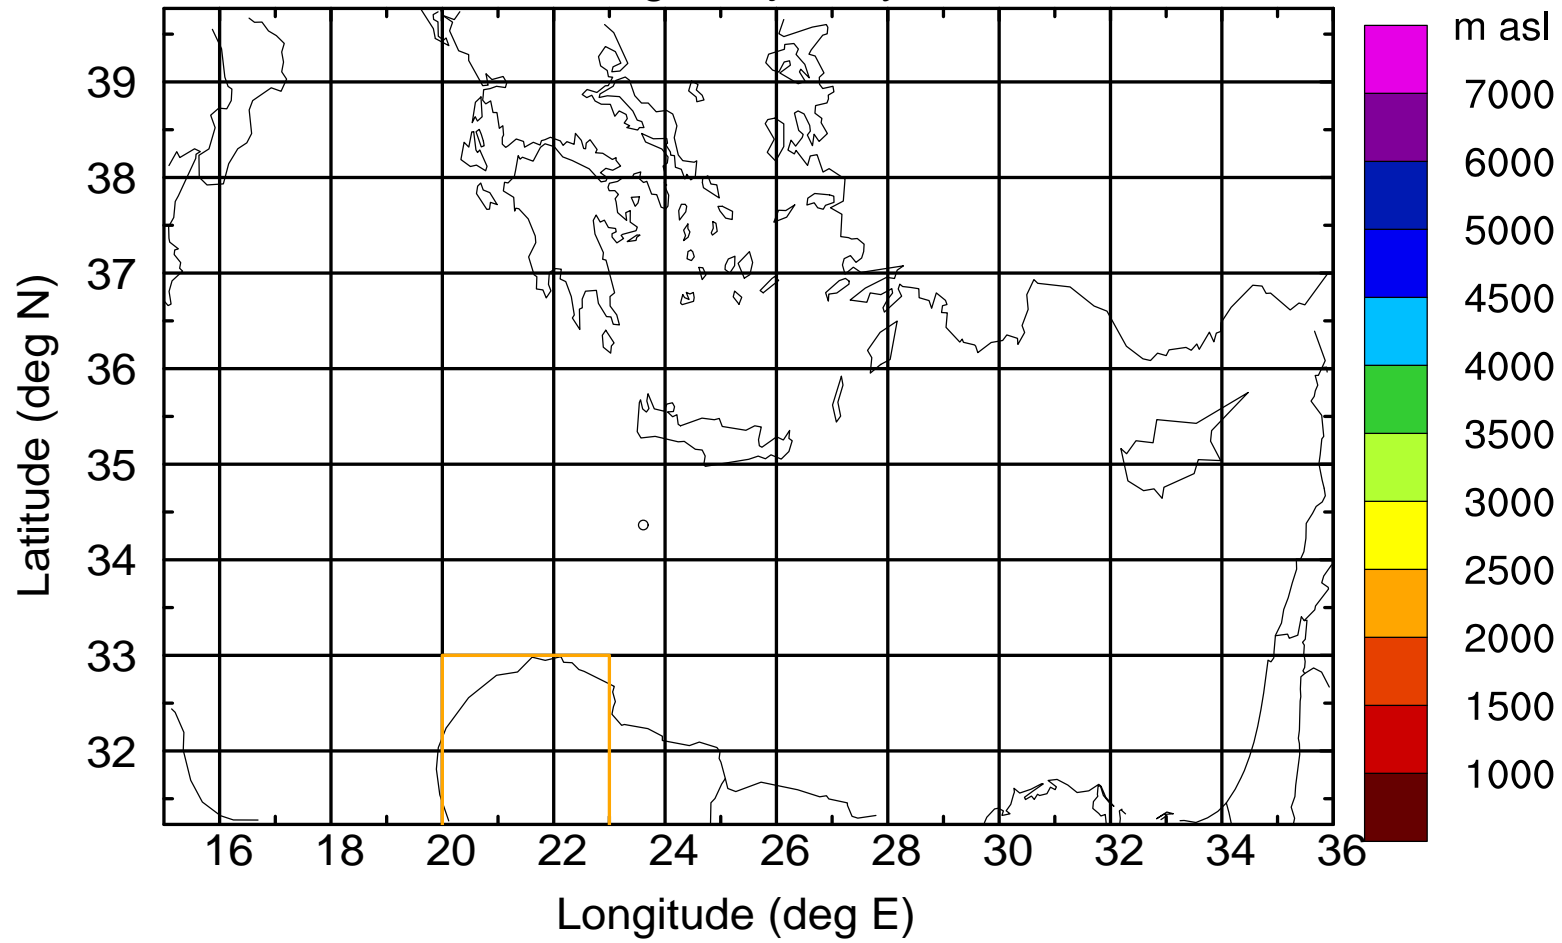

Paphos Airport ground station 20170422 11:00 UTC

Flight trajectory