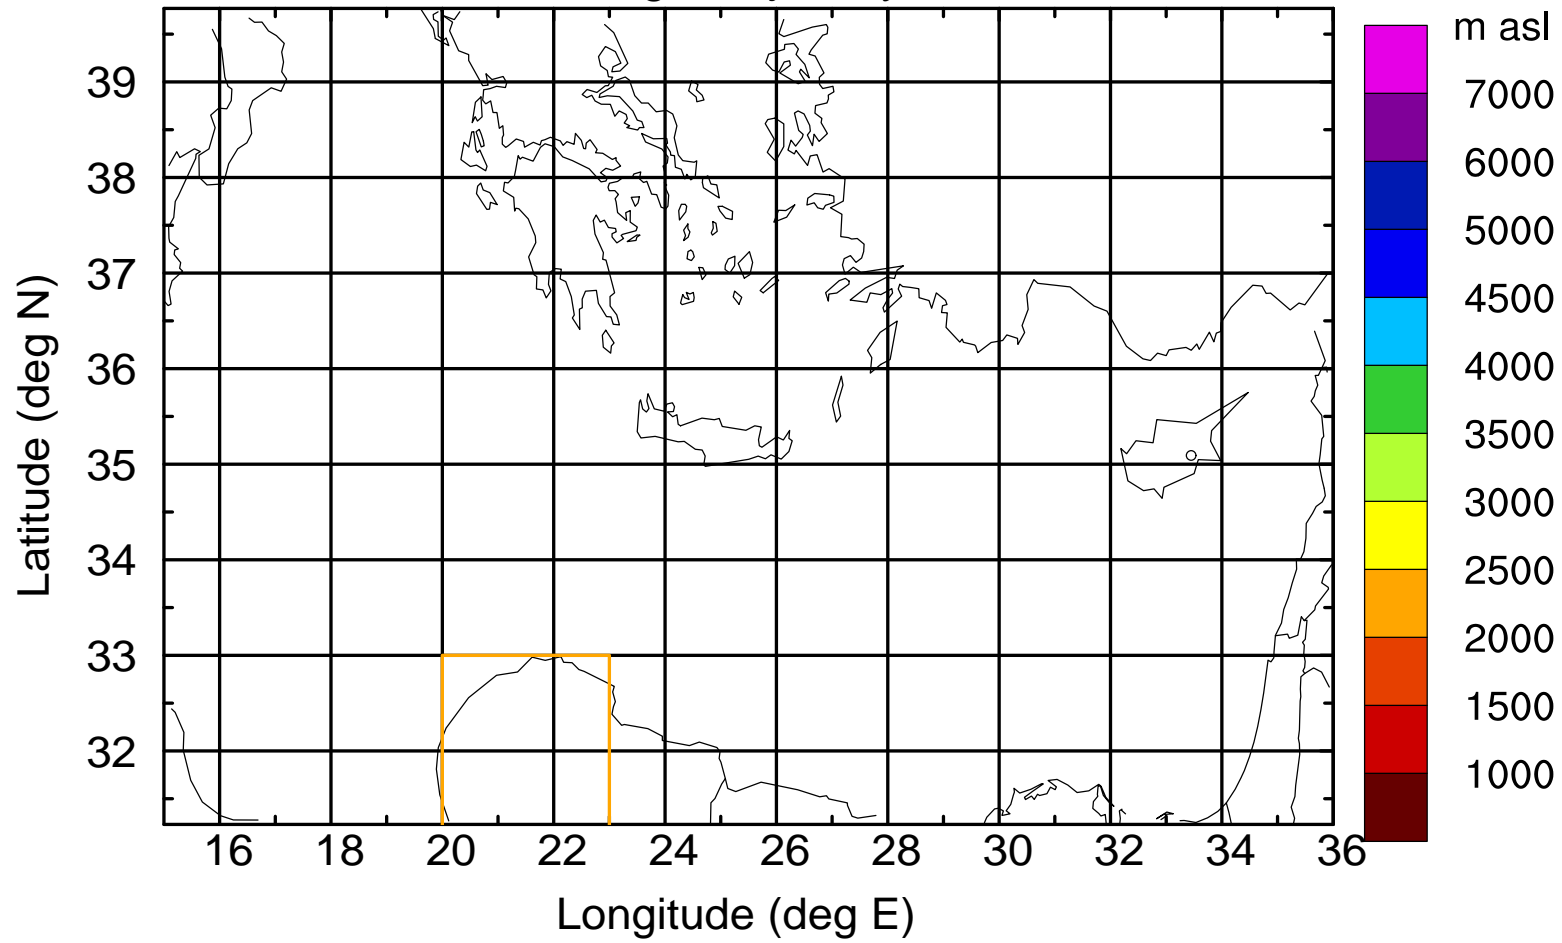

Flight trajectory

Paphos Airport ground station 20170422 11:00 UTC

Flight trajectory

Paphos Airport ground station 20170422 11:00 UTC

Flight trajectory

Paphos Airport ground station 20170422 11:00 UTC

Flight trajectory