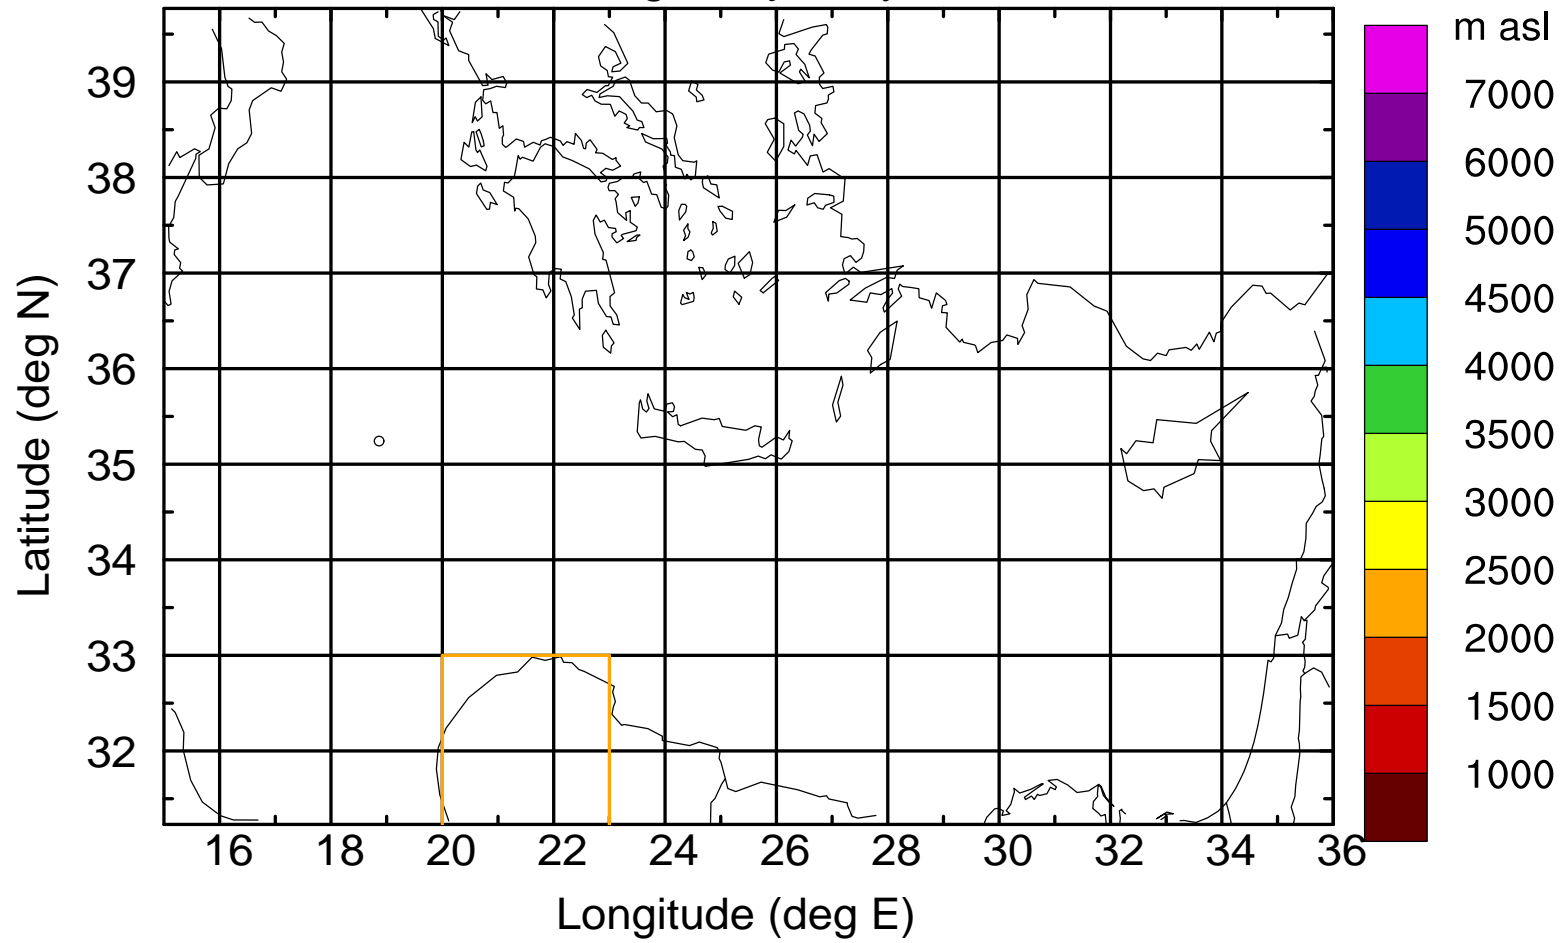

Flight trajectory

Paphos Airport ground station 20170422 11:00 UTC

Flight trajectory

Paphos Airport ground station 20170422 11:00 UTC

Flight trajectory

Paphos Airport ground station 20170422 11:00 UTC

Flight trajectory