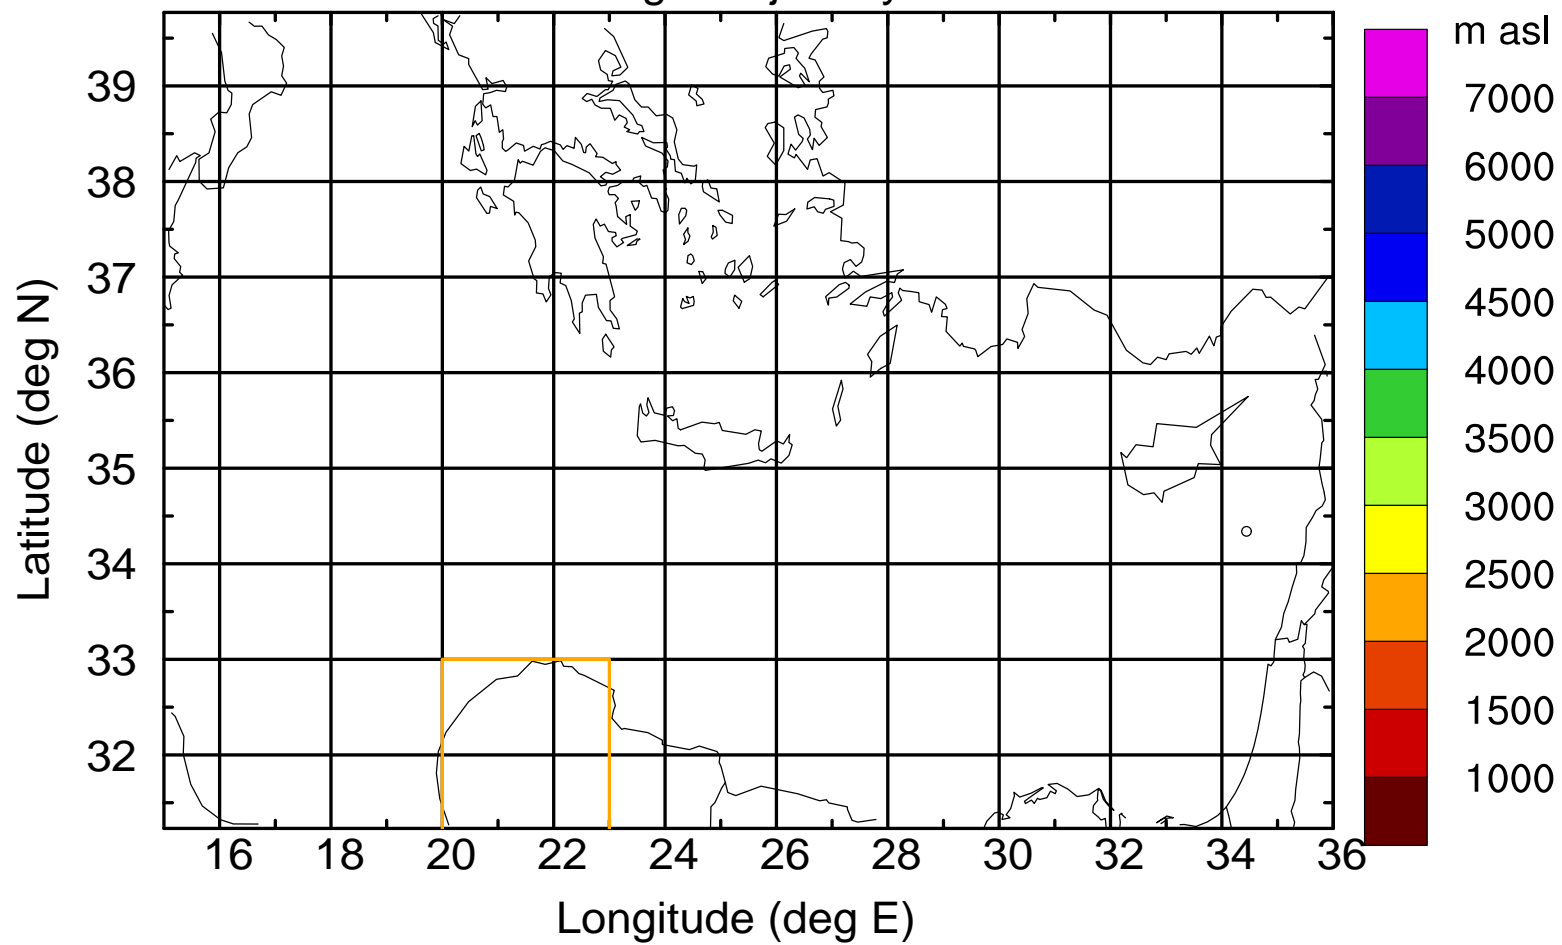

Paphos Airport ground station 20170422 11:00 UTC

Flight trajectory