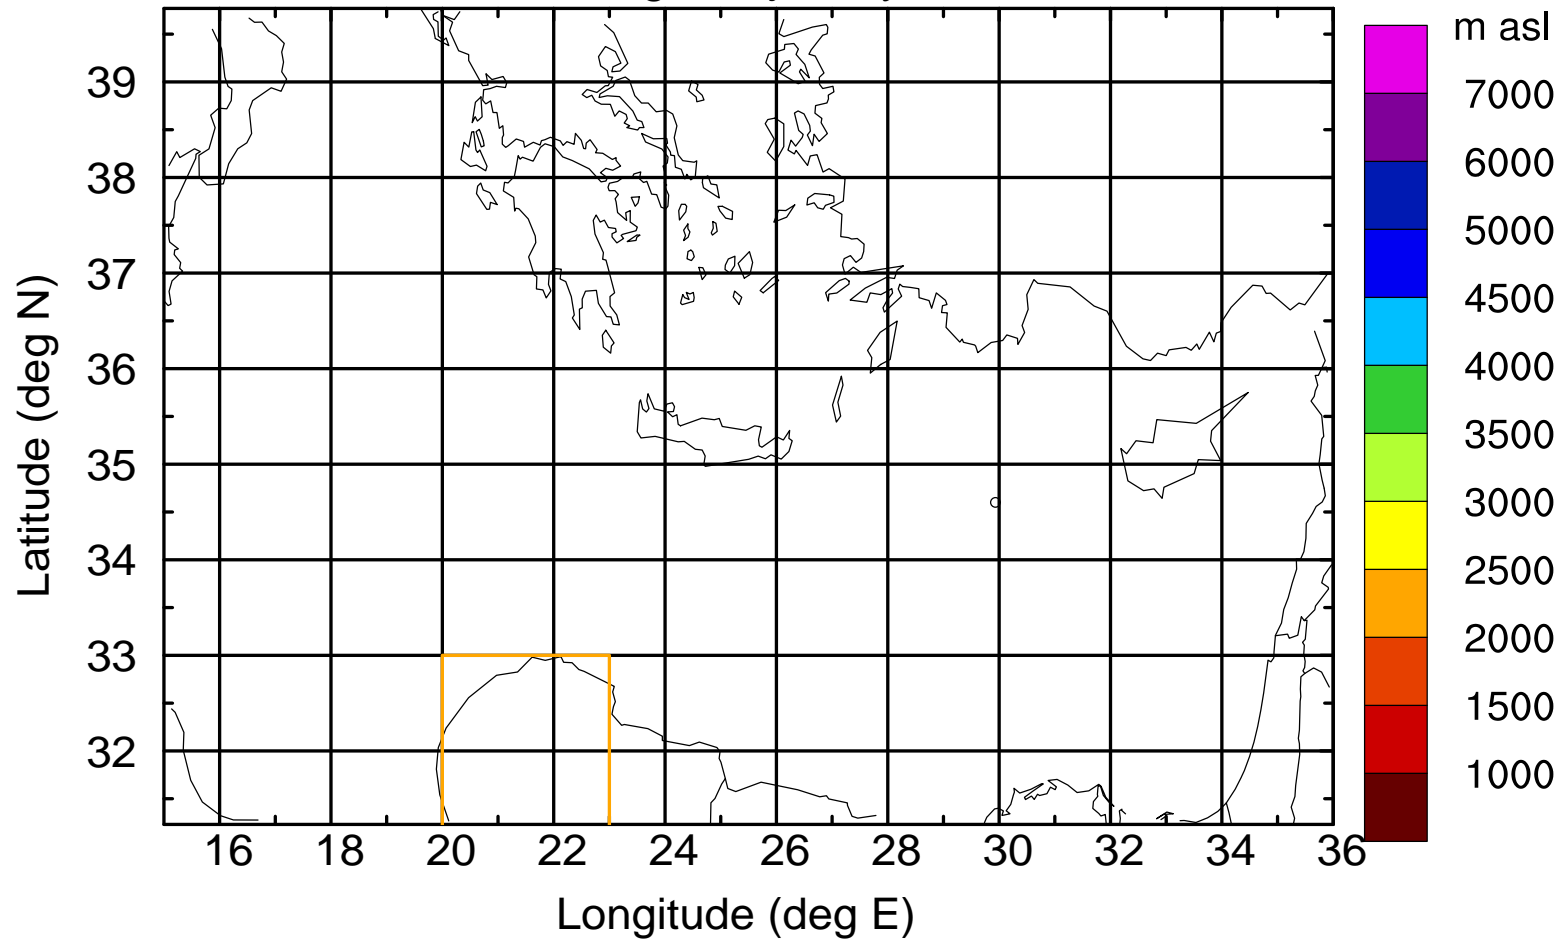

Paphos Airport ground station 20170422 11:00 UTC

Flight trajectory