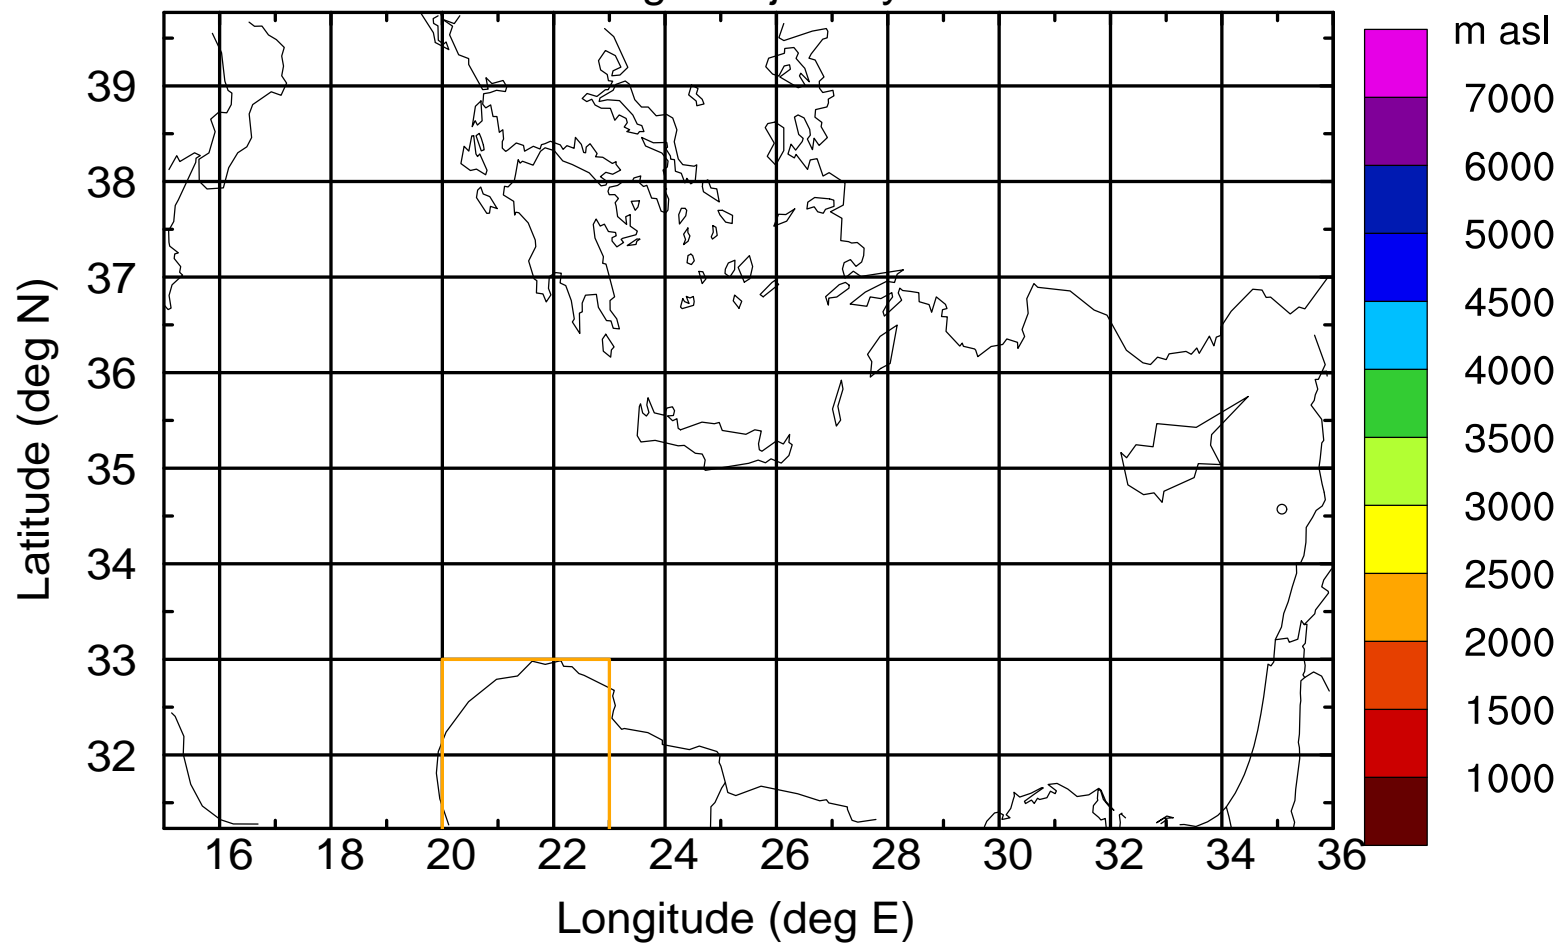

Paphos Airport ground station 20170422 11:00 UTC

Flight trajectory