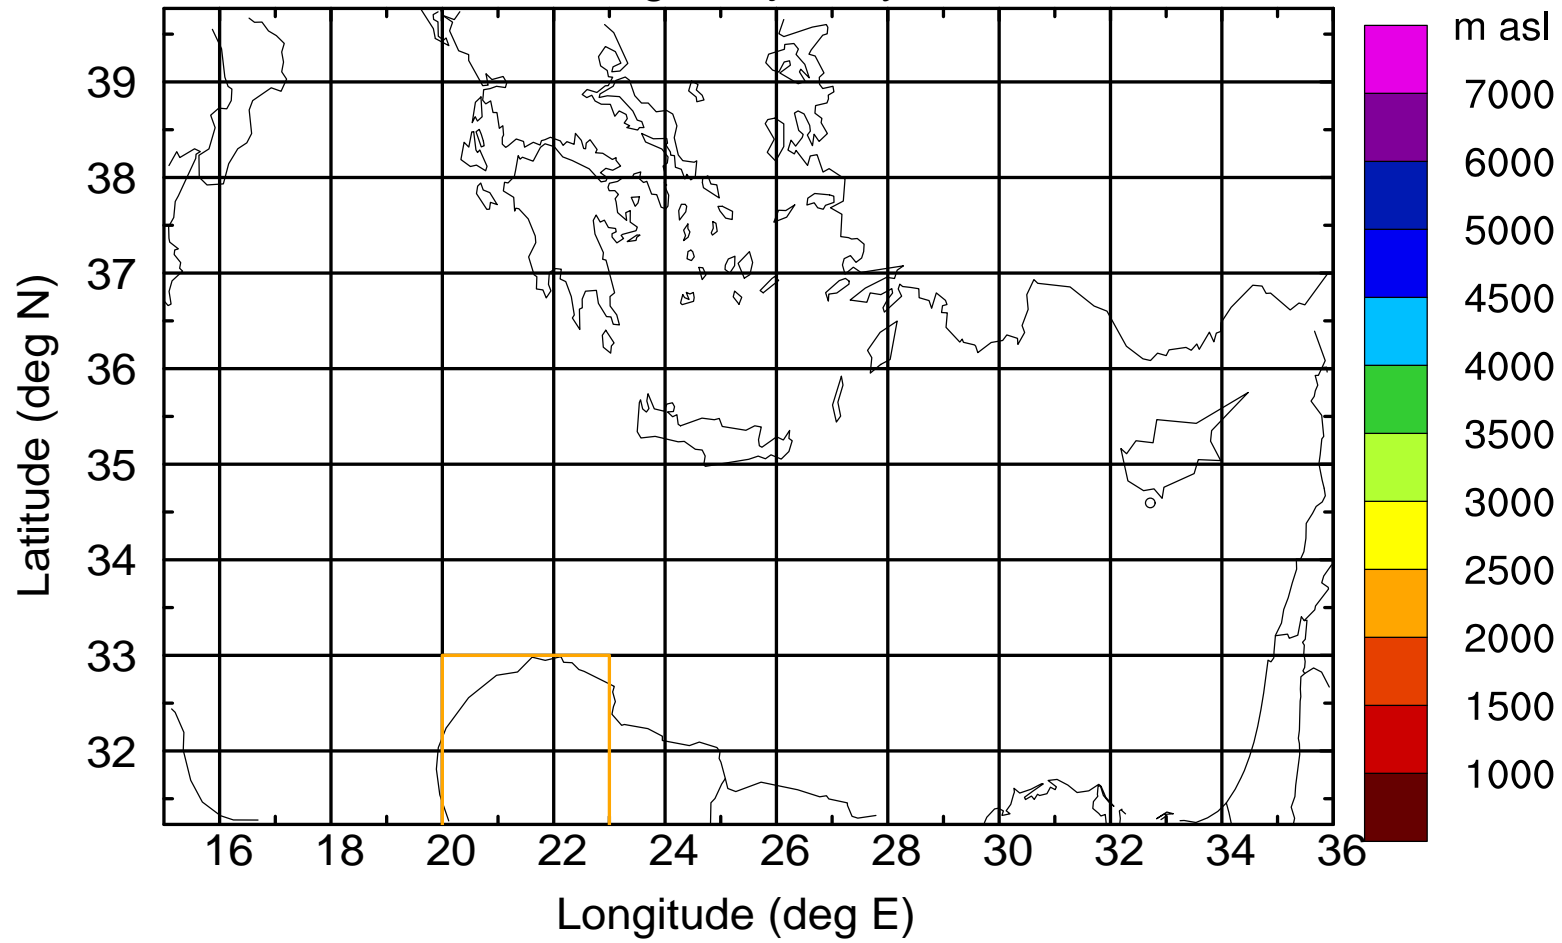

Paphos Airport ground station 20170422 11:00 UTC

Flight trajectory