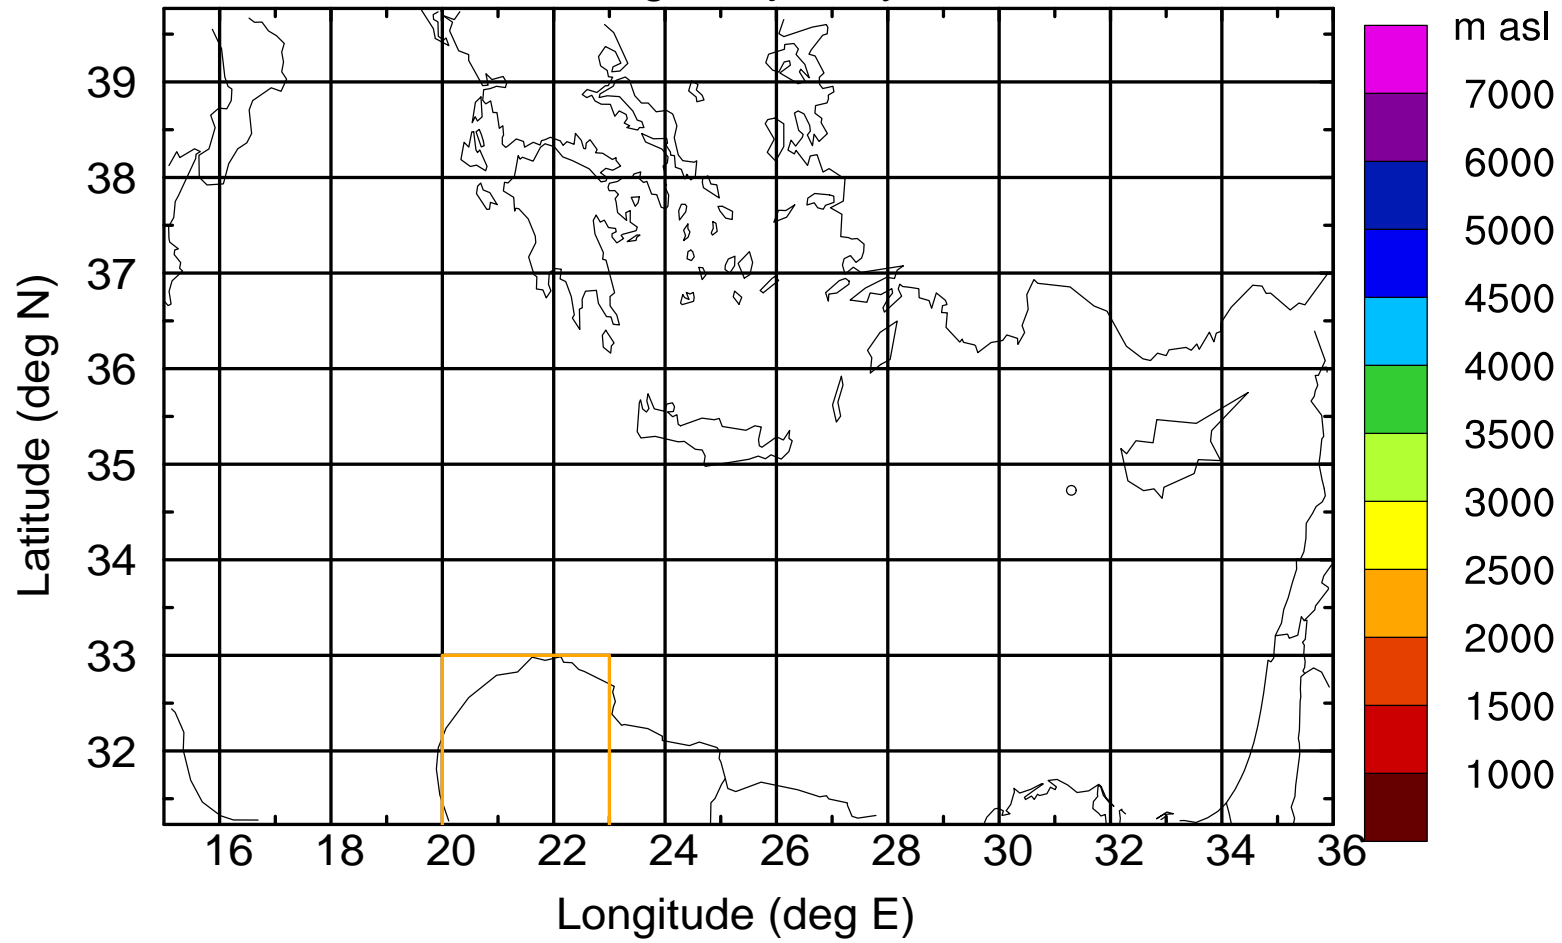

Paphos Airport ground station 20170422 11:00 UTC

Flight trajectory

Paphos Airport ground station 20170422 11:00 UTC

Flight trajectory

Paphos Airport ground station 20170422 11:00 UTC

Flight trajectory

Paphos Airport ground station 20170422 11:00 UTC