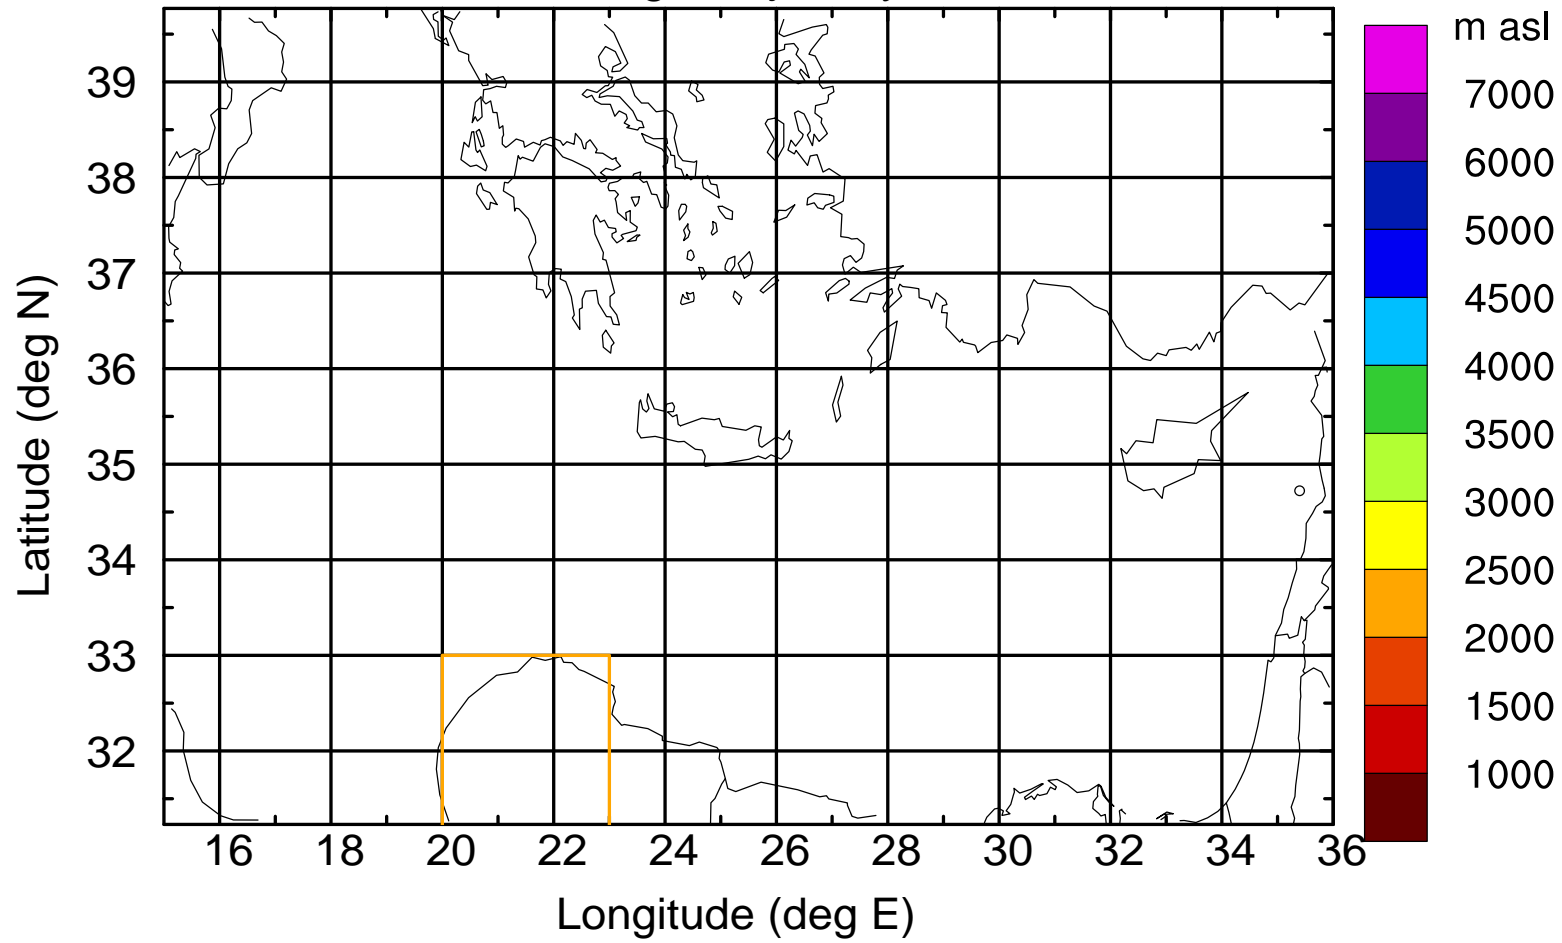

Paphos Airport ground station 20170422 11:00 UTC

Flight trajectory

Paphos Airport ground station 20170422 11:00 UTC

Flight trajectory

Paphos Airport ground station 20170422 11:00 UTC

Flight trajectory

Paphos Airport ground station 20170422 11:00 UTC