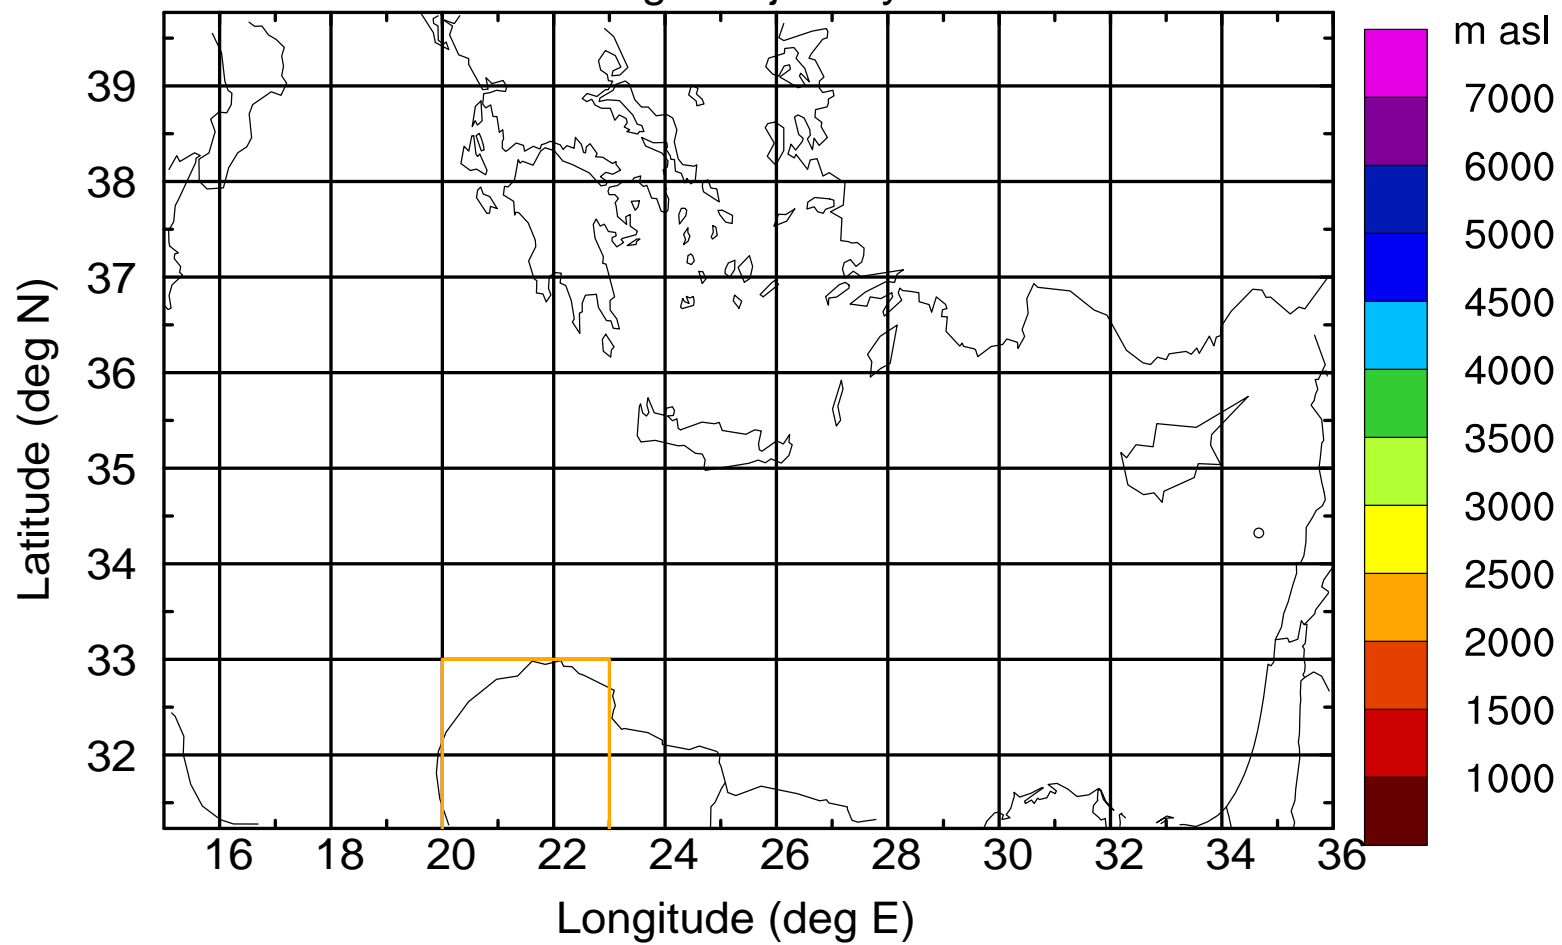

Flight trajectory

Paphos Airport ground station 20170422 11:00 UTC

Flight trajectory

Paphos Airport ground station 20170422 11:00 UTC

Flight trajectory

Paphos Airport ground station 20170422 11:00 UTC

Flight trajectory