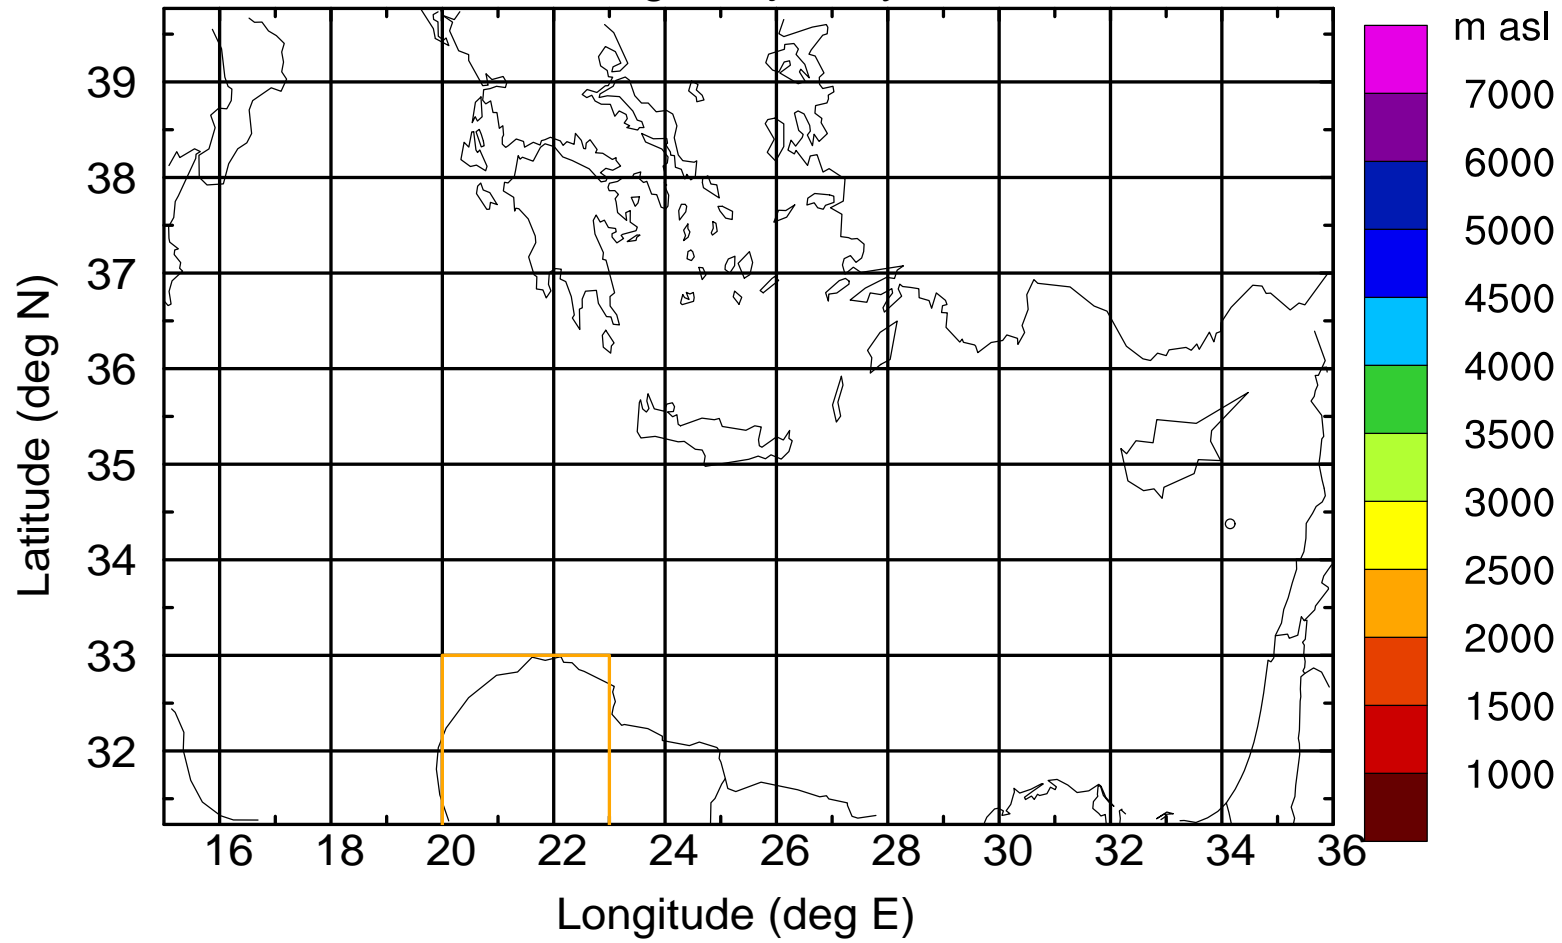

Paphos Airport ground station 20170422 11:00 UTC

Flight trajectory

Paphos Airport ground station 20170422 11:00 UTC

Flight trajectory

Paphos Airport ground station 20170422 11:00 UTC

Flight trajectory

Paphos Airport ground station 20170422 11:00 UTC