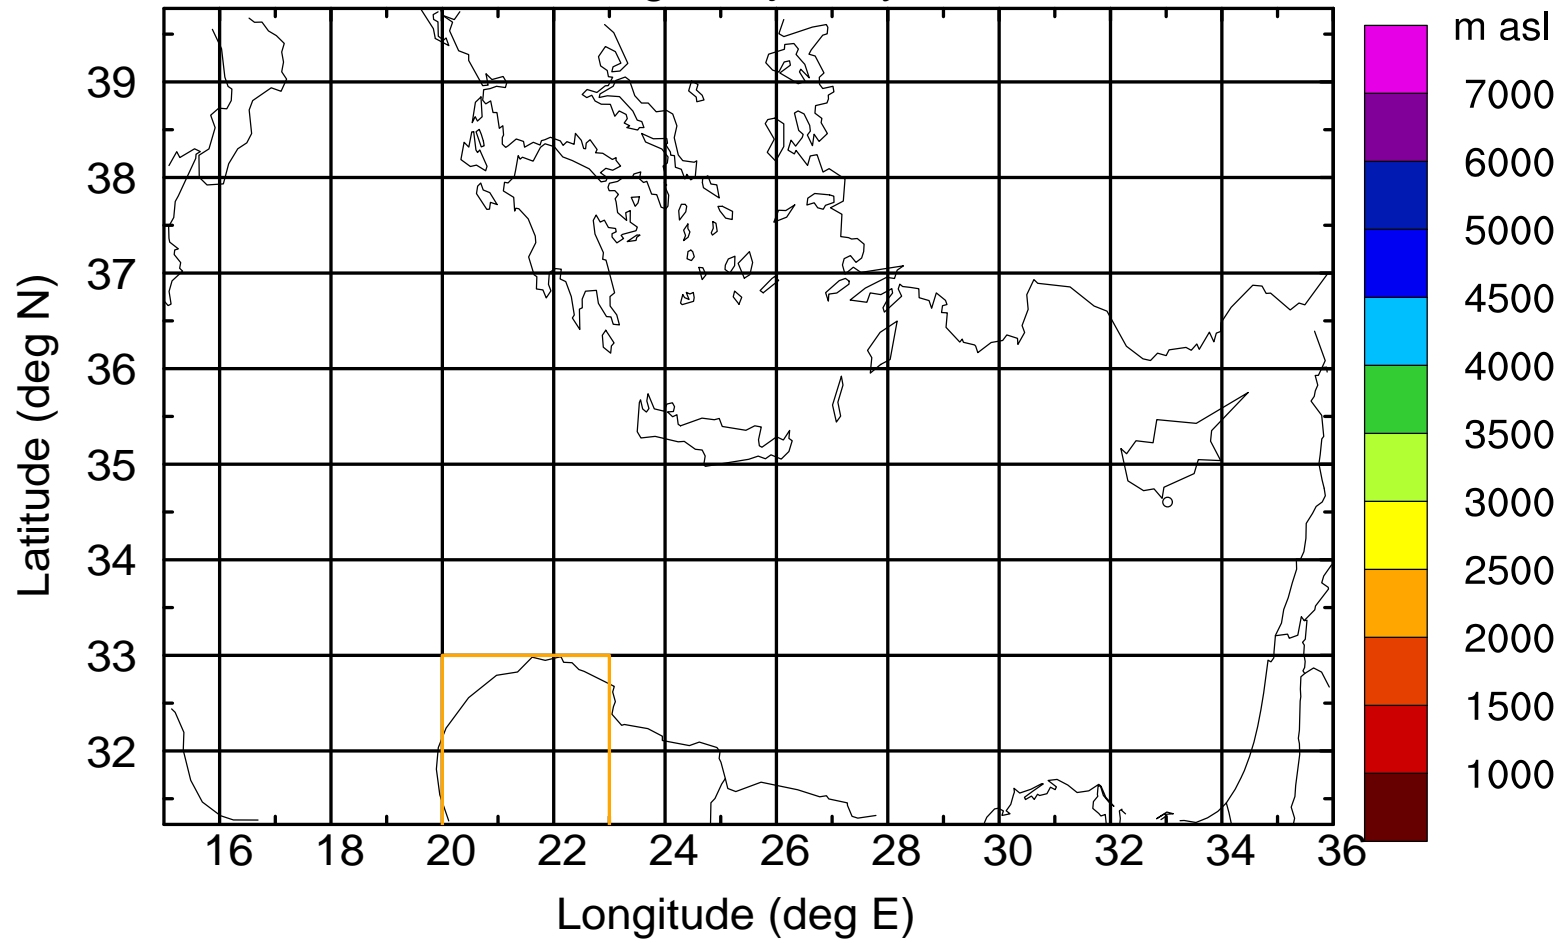

Flight trajectory

Paphos Airport ground station 20170422 11:00 UTC

Flight trajectory

Paphos Airport ground station 20170422 11:00 UTC

Flight trajectory

Paphos Airport ground station 20170422 11:00 UTC

Flight trajectory