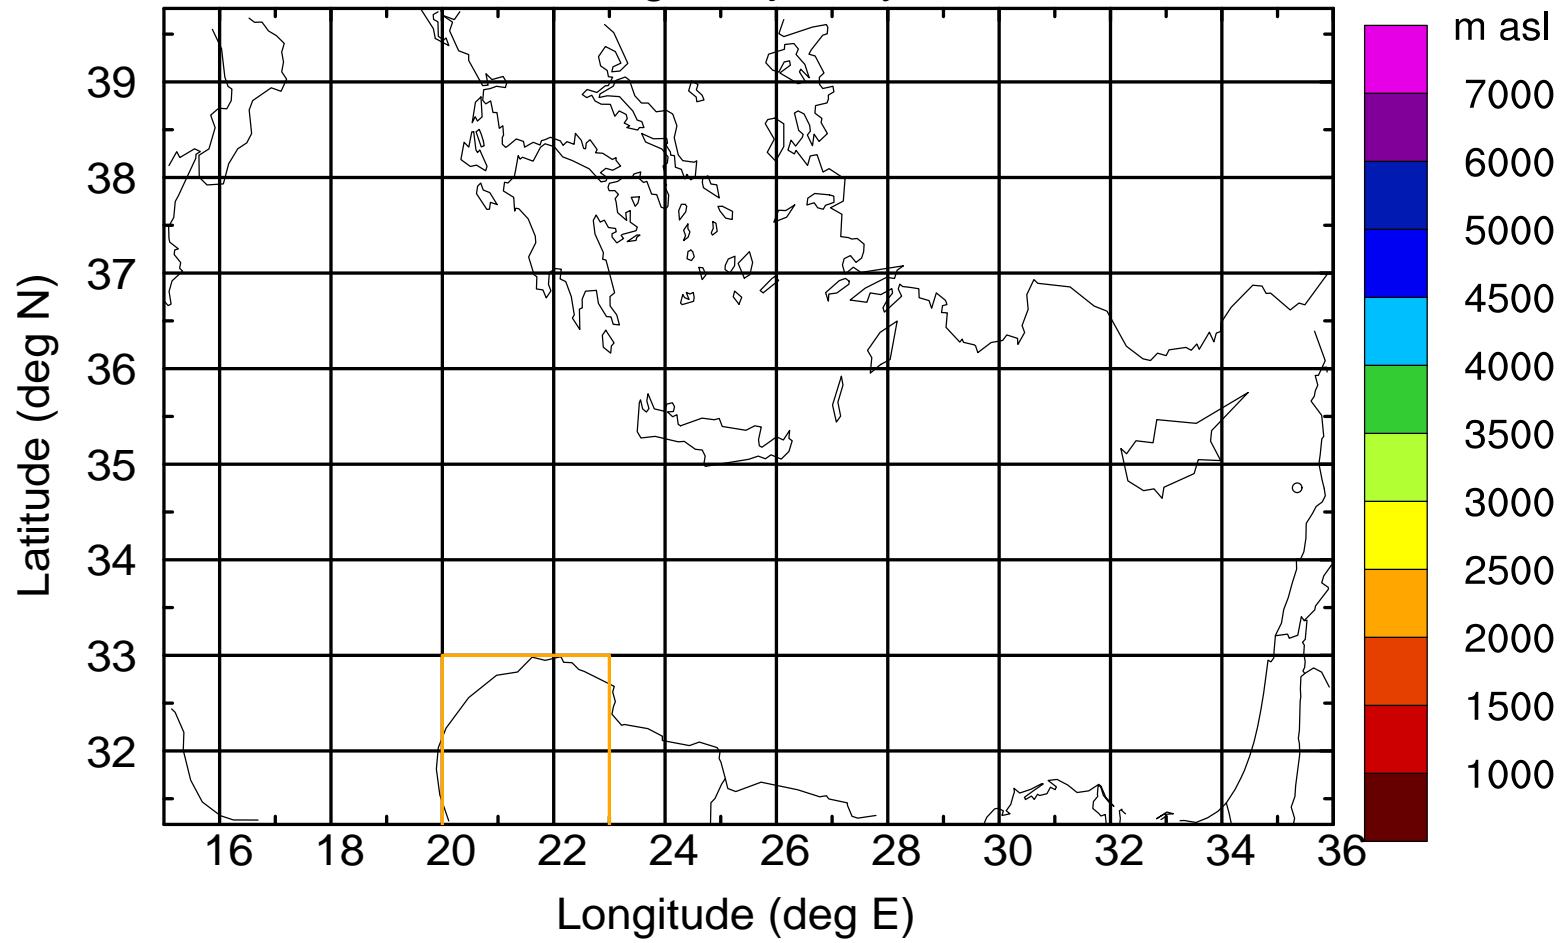

Flight trajectory

Paphos Airport ground station 20170422 11:00 UTC

Flight trajectory

Paphos Airport ground station 20170422 11:00 UTC

Flight trajectory

Paphos Airport ground station 20170422 11:00 UTC

Flight trajectory