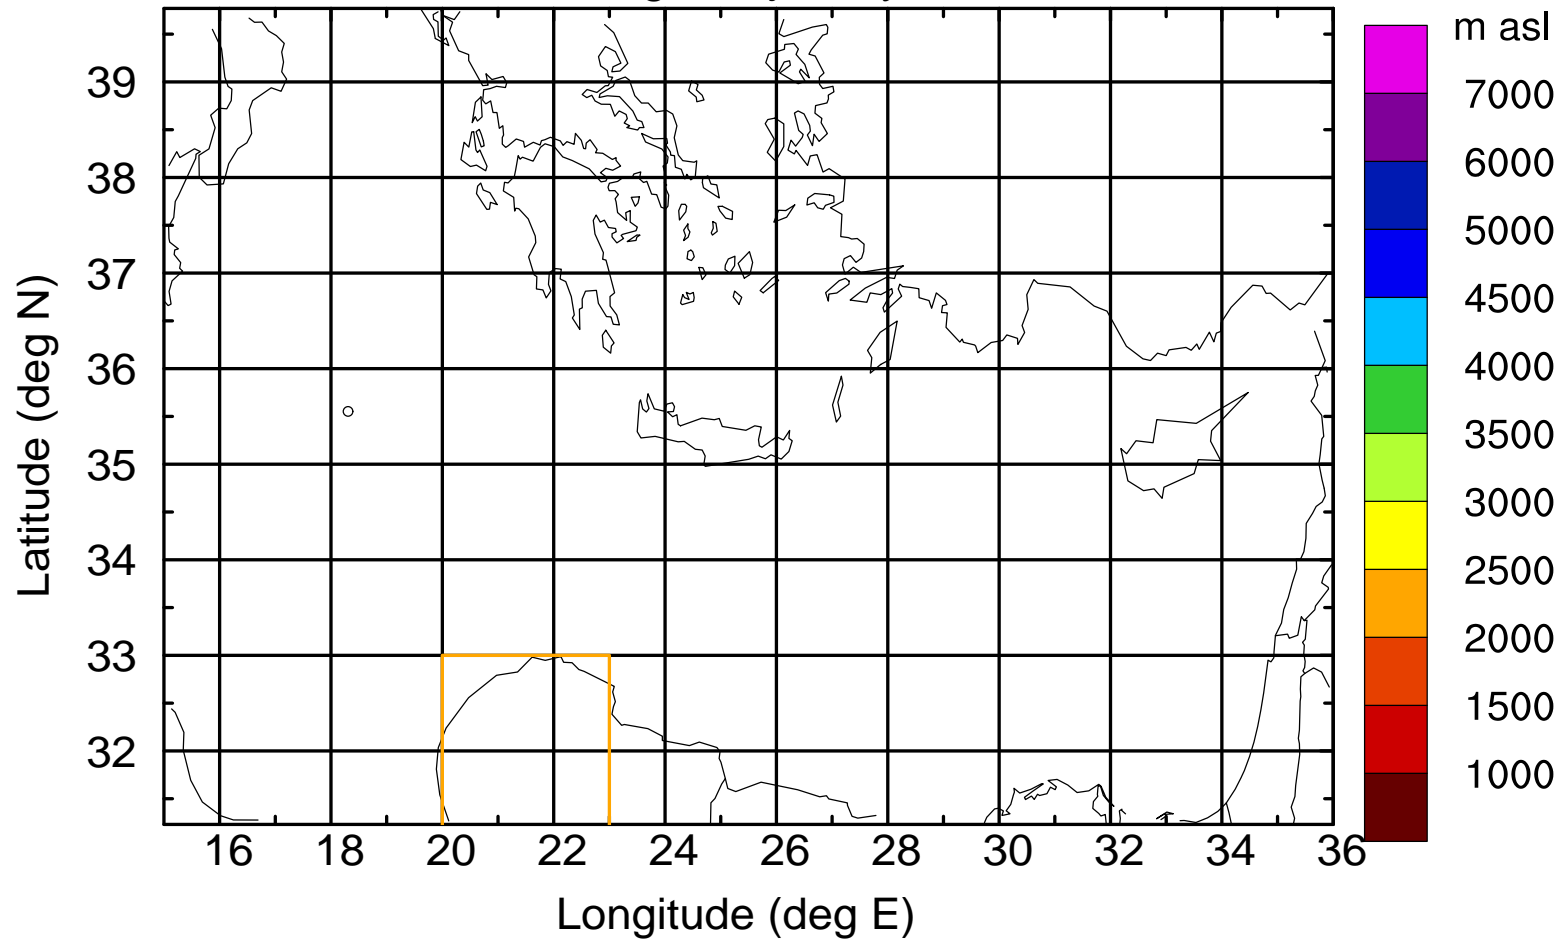

Paphos Airport ground station 20170422 11:00 UTC

Flight trajectory