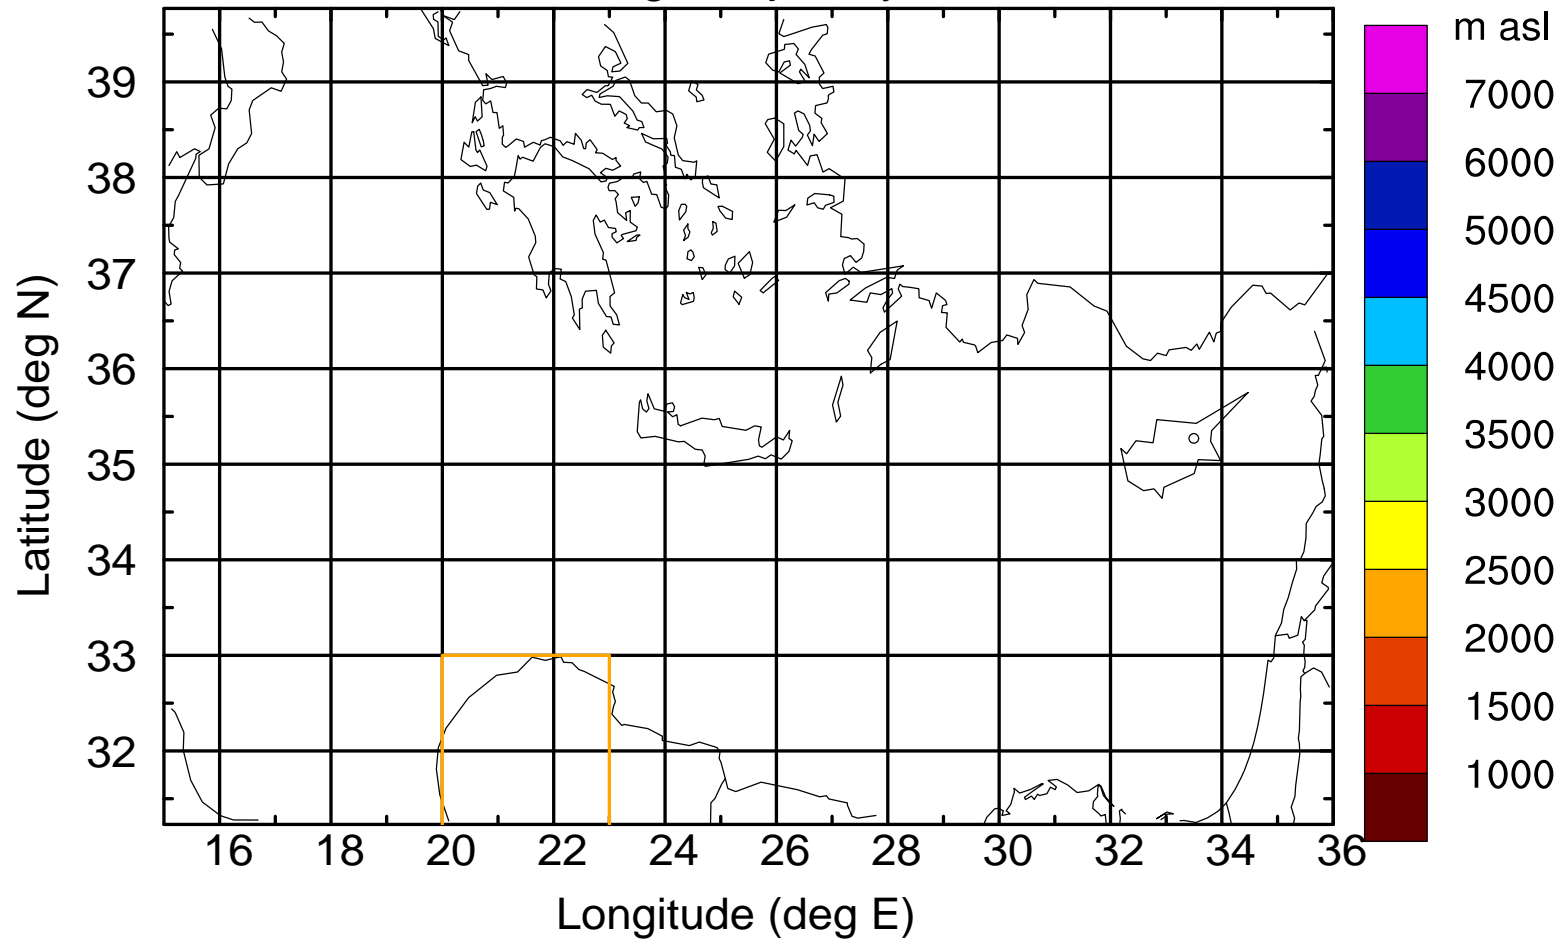

Paphos Airport ground station 20170422 11:00 UTC

Flight trajectory