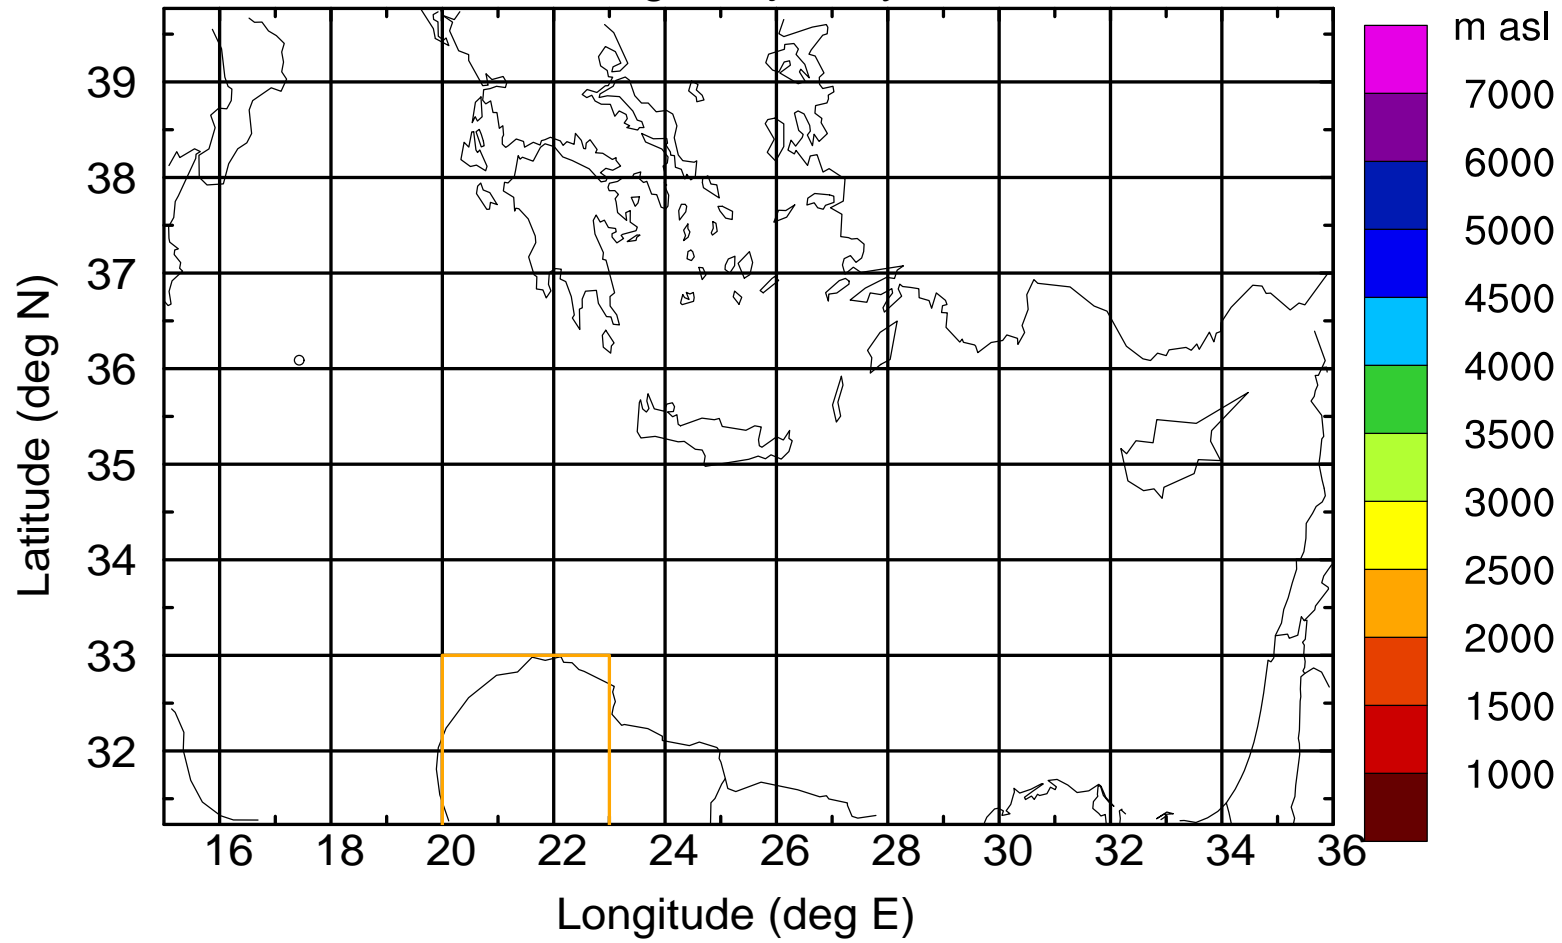

Paphos Airport ground station 20170422 11:00 UTC

Flight trajectory