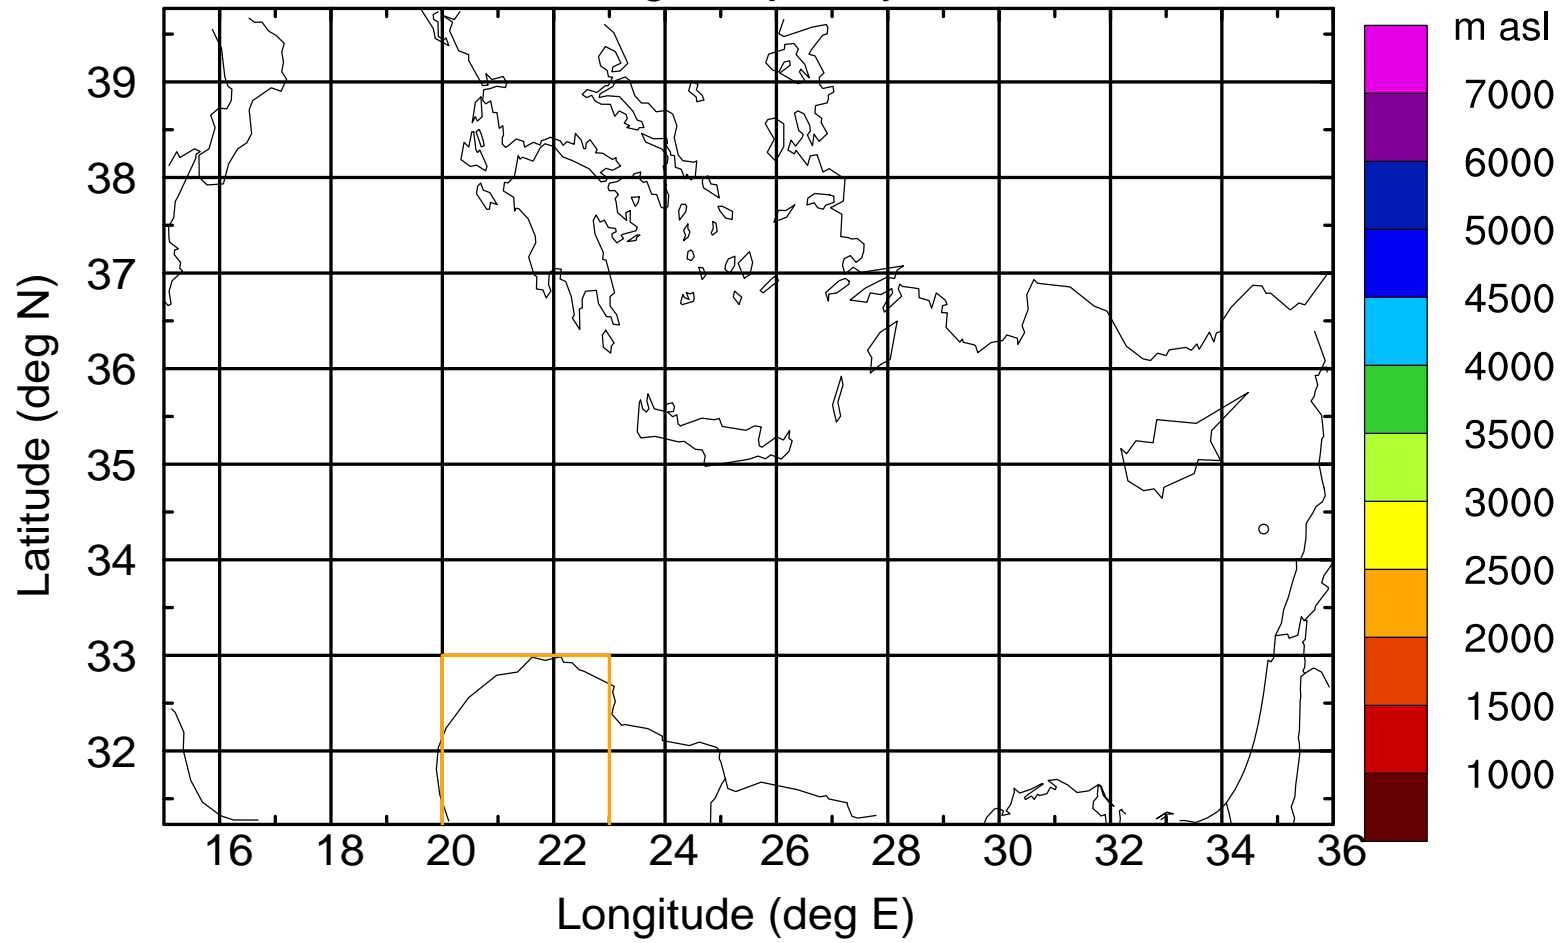

Paphos Airport ground station 20170422 11:00 UTC

Flight trajectory