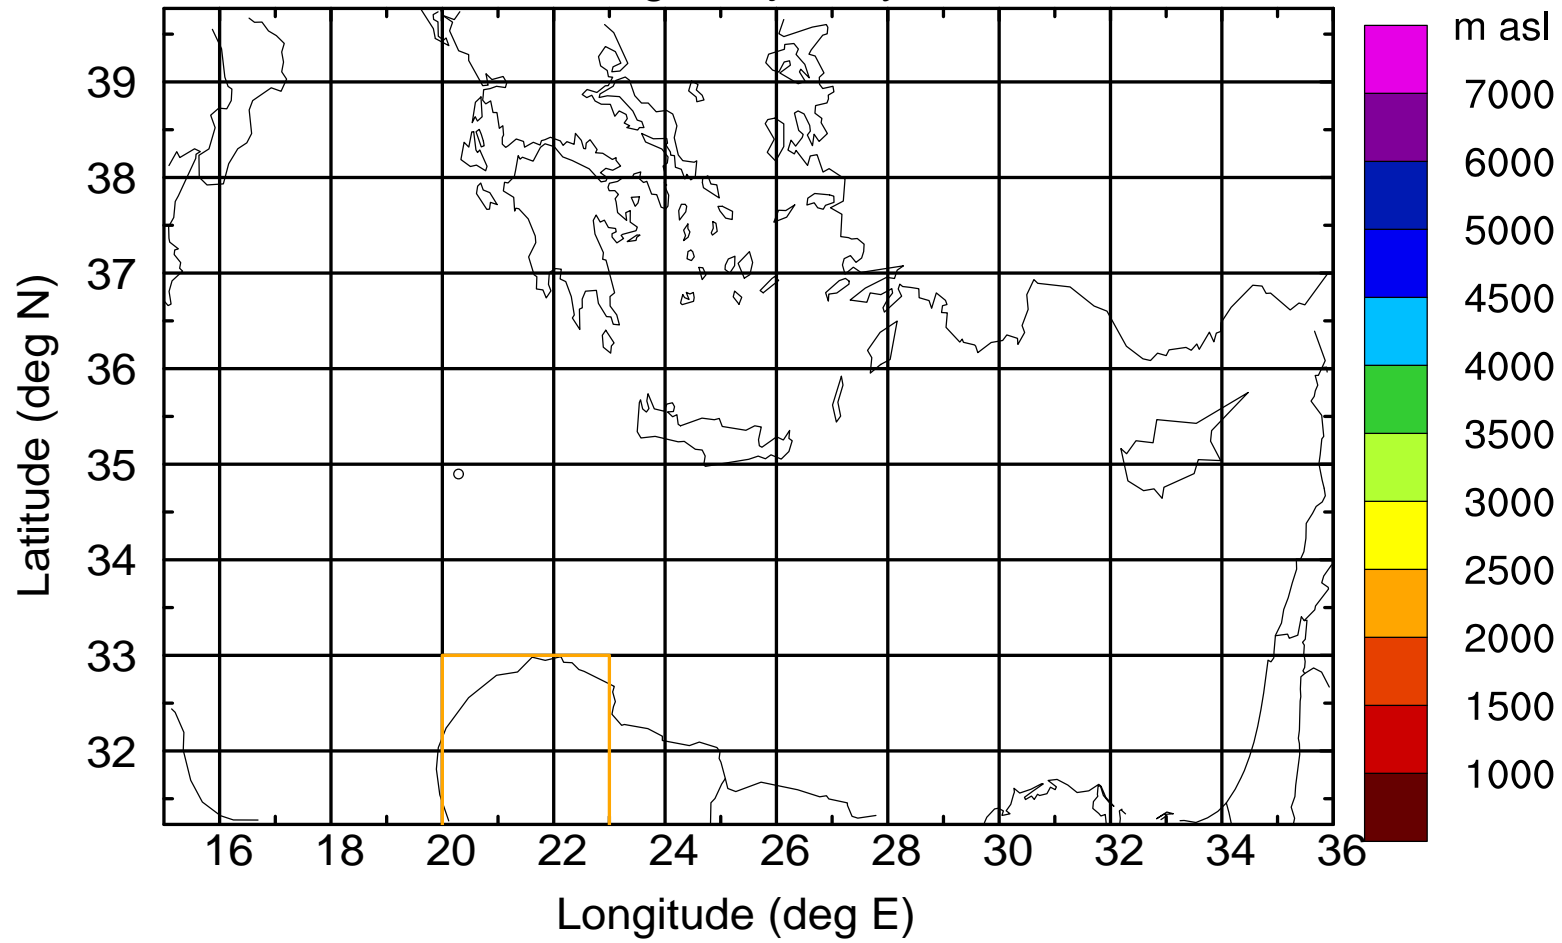

Paphos Airport ground station 20170422 11:00 UTC

Flight trajectory