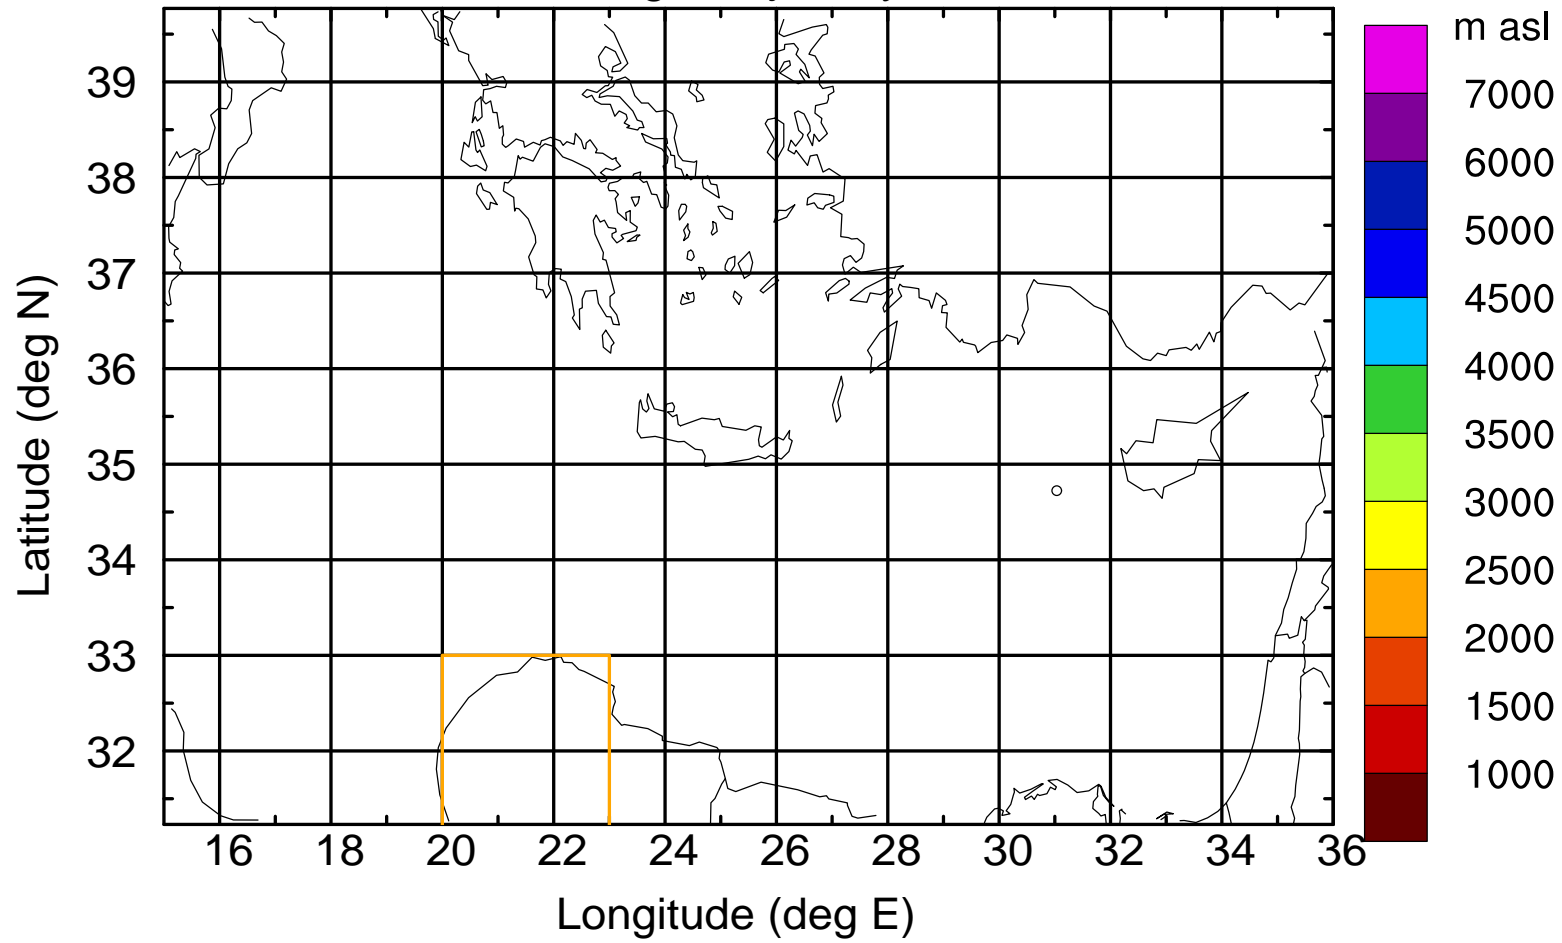

Paphos Airport ground station 20170422 11:00 UTC

Flight trajectory