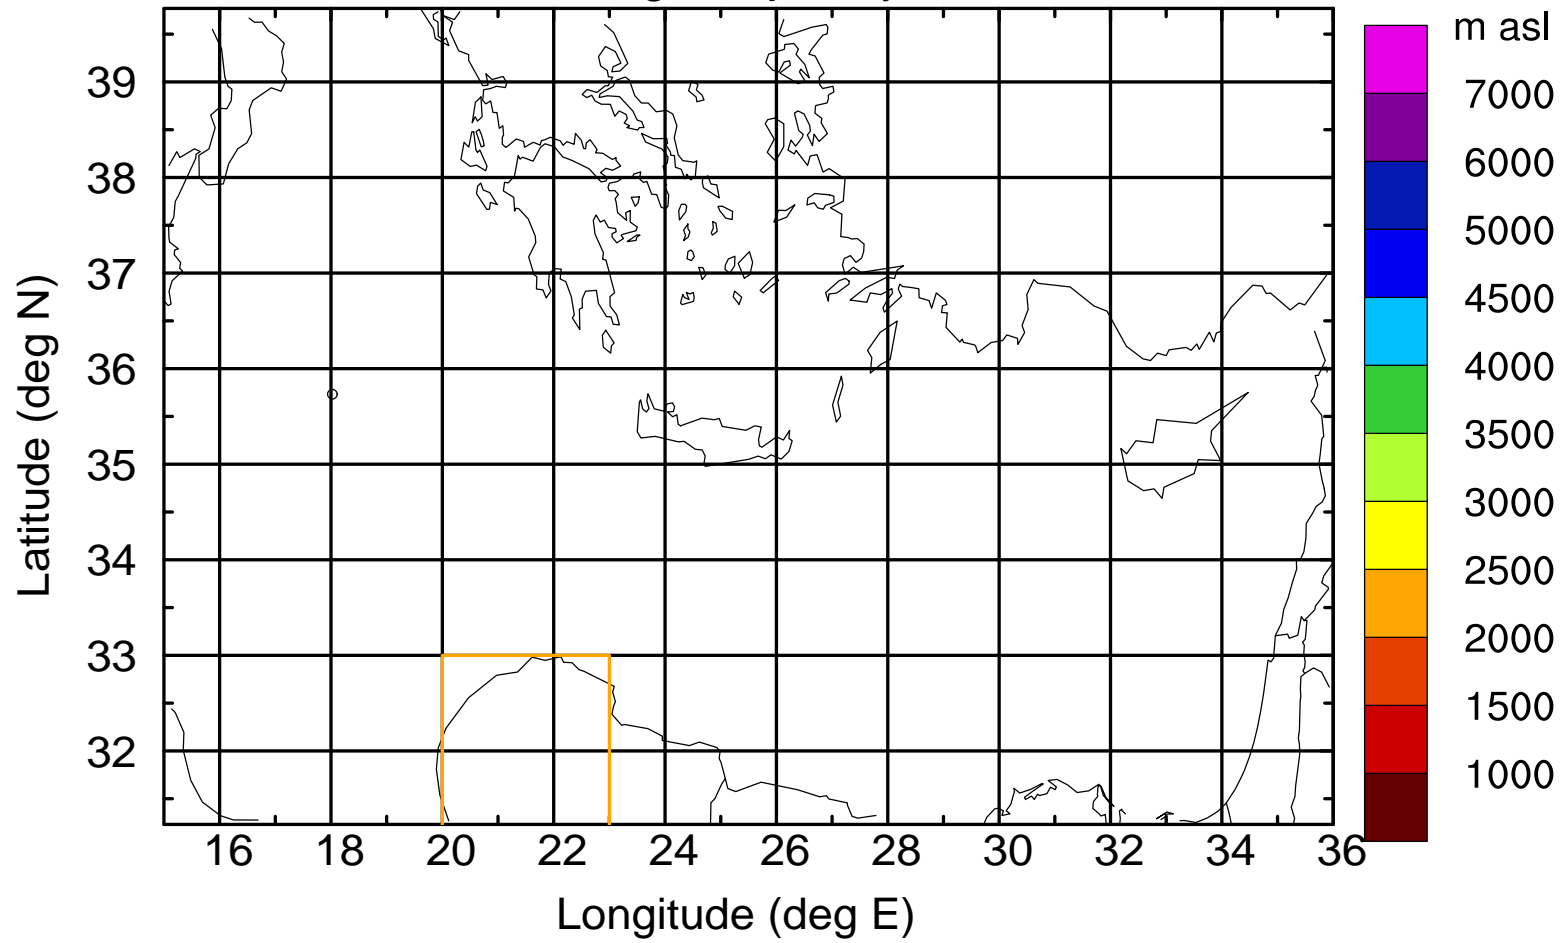

Paphos Airport ground station 20170422 11:00 UTC

Flight trajectory

Paphos Airport ground station 20170422 11:00 UTC

Flight trajectory

Paphos Airport ground station 20170422 11:00 UTC

Flight trajectory

Paphos Airport ground station 20170422 11:00 UTC