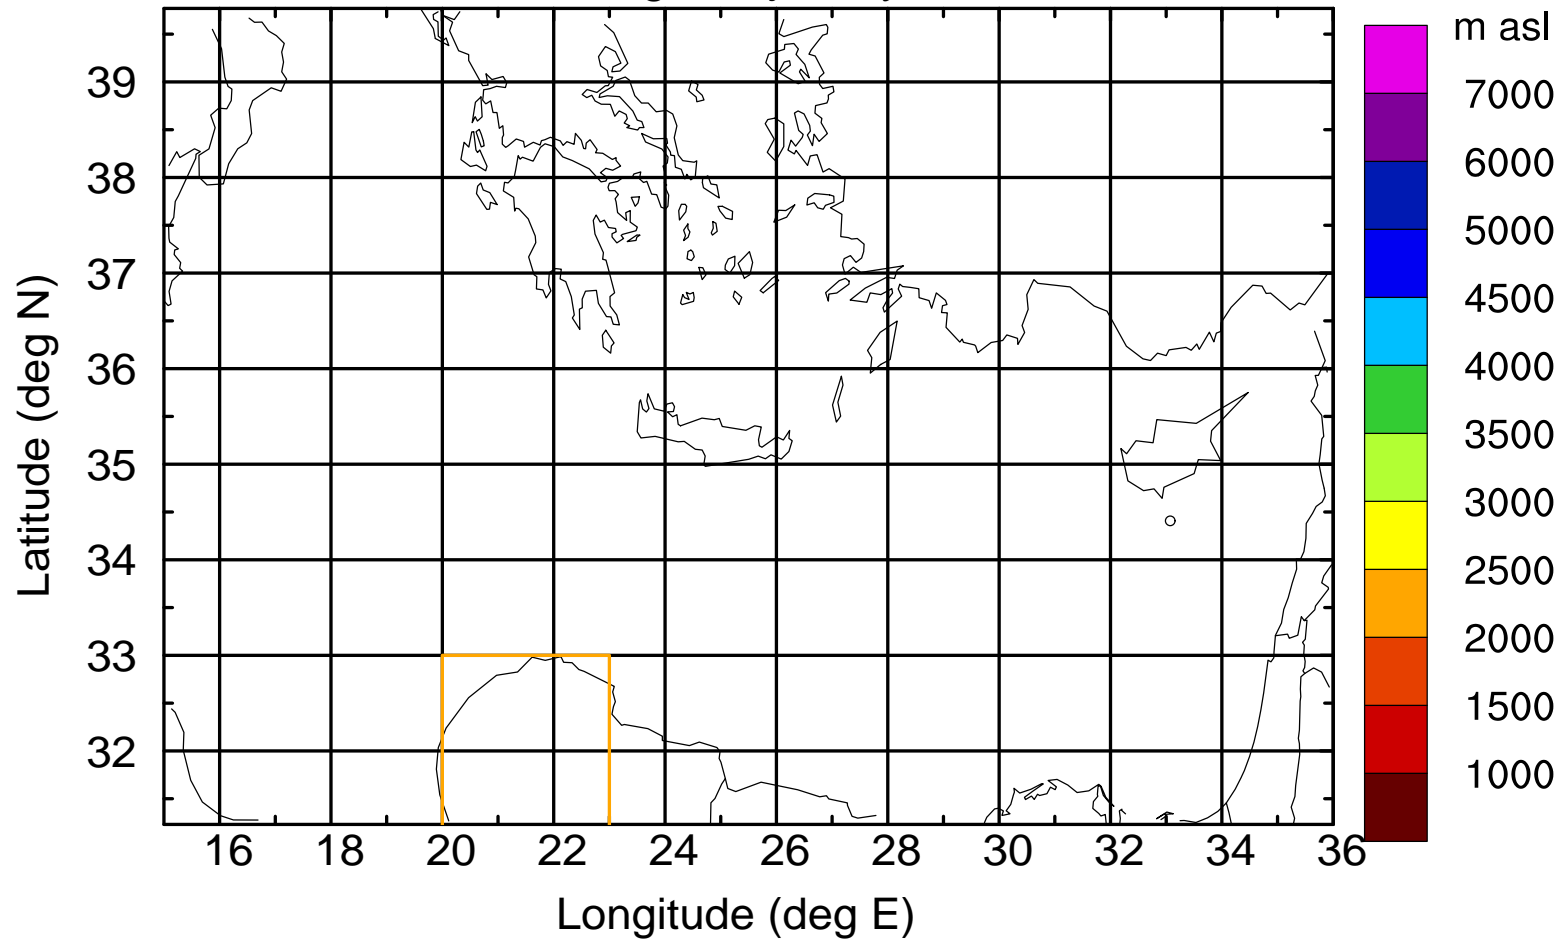

Paphos Airport ground station 20170422 11:00 UTC

Flight trajectory