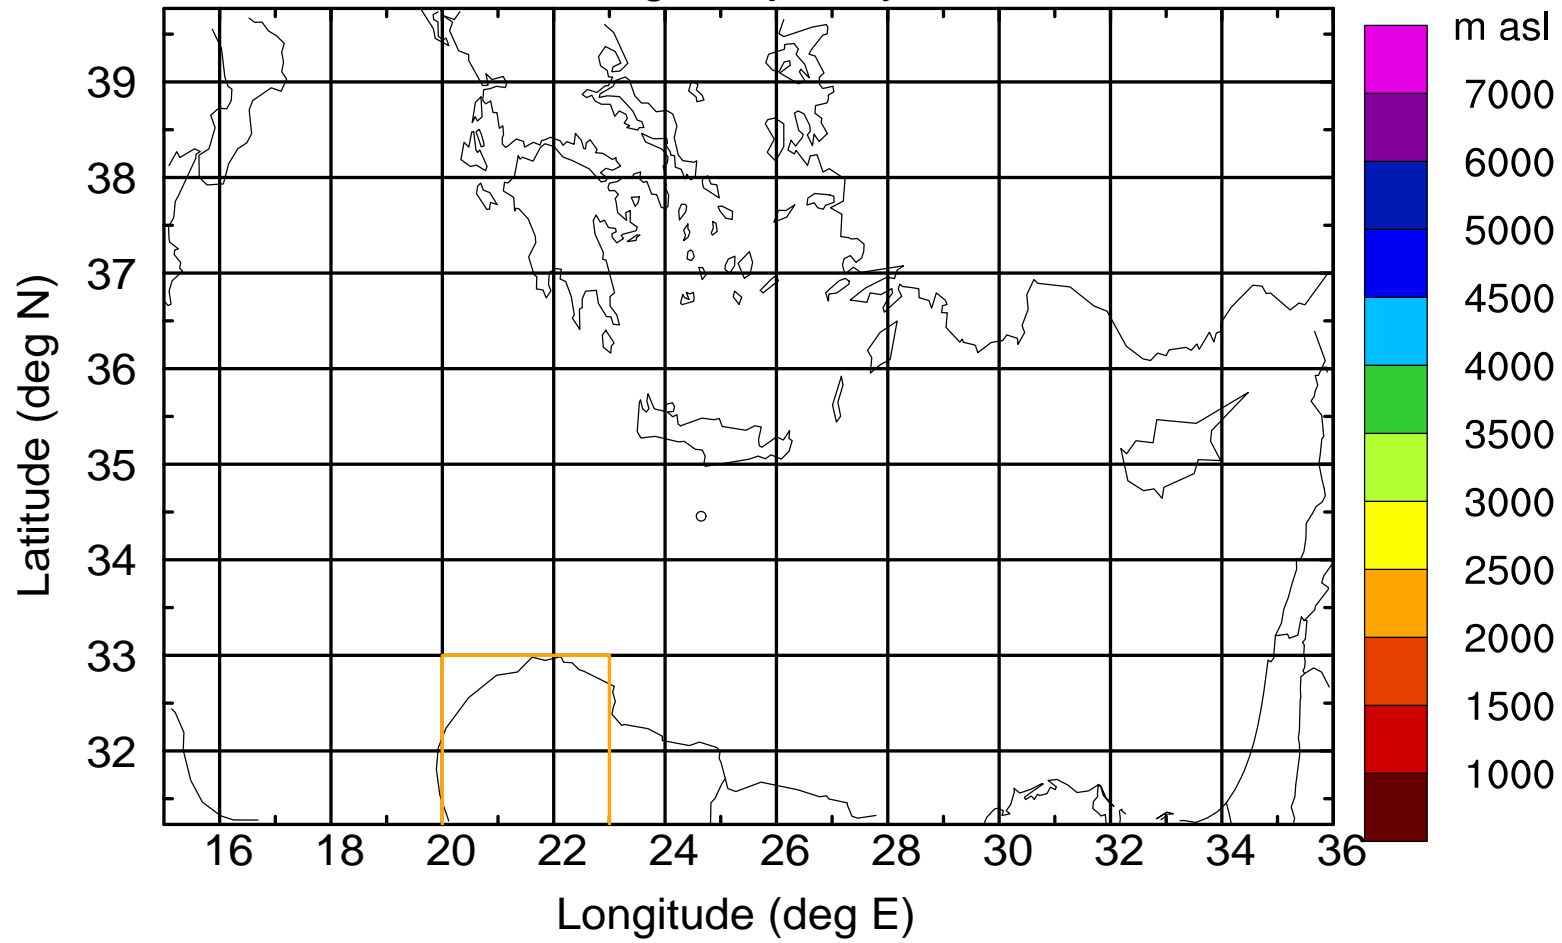

Paphos Airport ground station 20170422 11:00 UTC

Flight trajectory