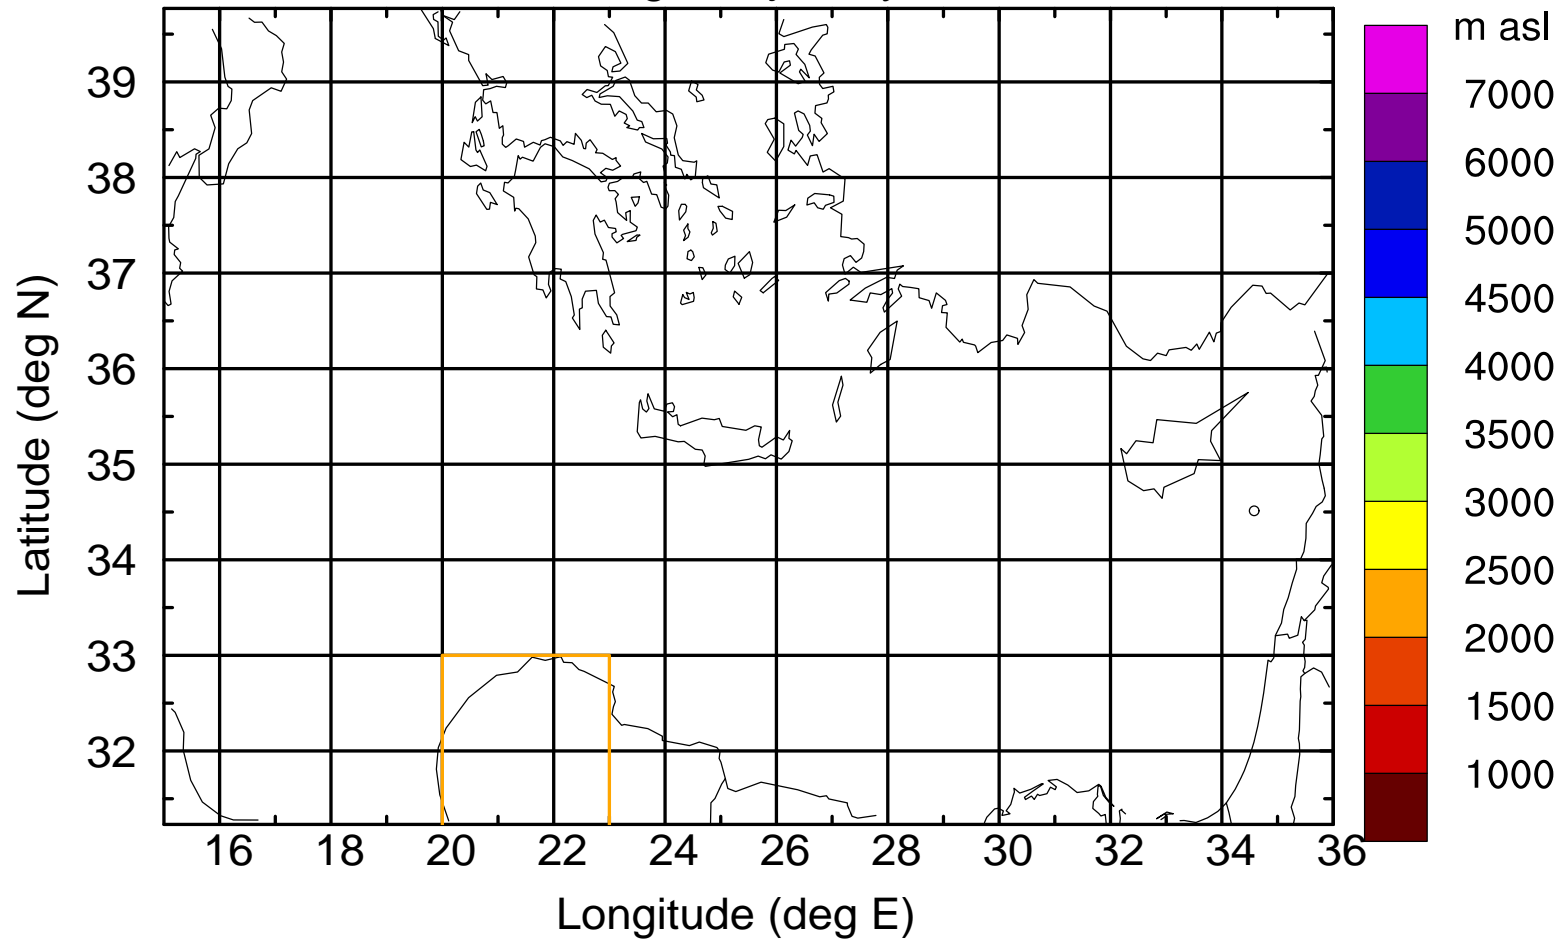

Paphos Airport ground station 20170422 11:00 UTC

Flight trajectory

Paphos Airport ground station 20170422 11:00 UTC

Flight trajectory

Paphos Airport ground station 20170422 11:00 UTC

Flight trajectory

Paphos Airport ground station 20170422 11:00 UTC