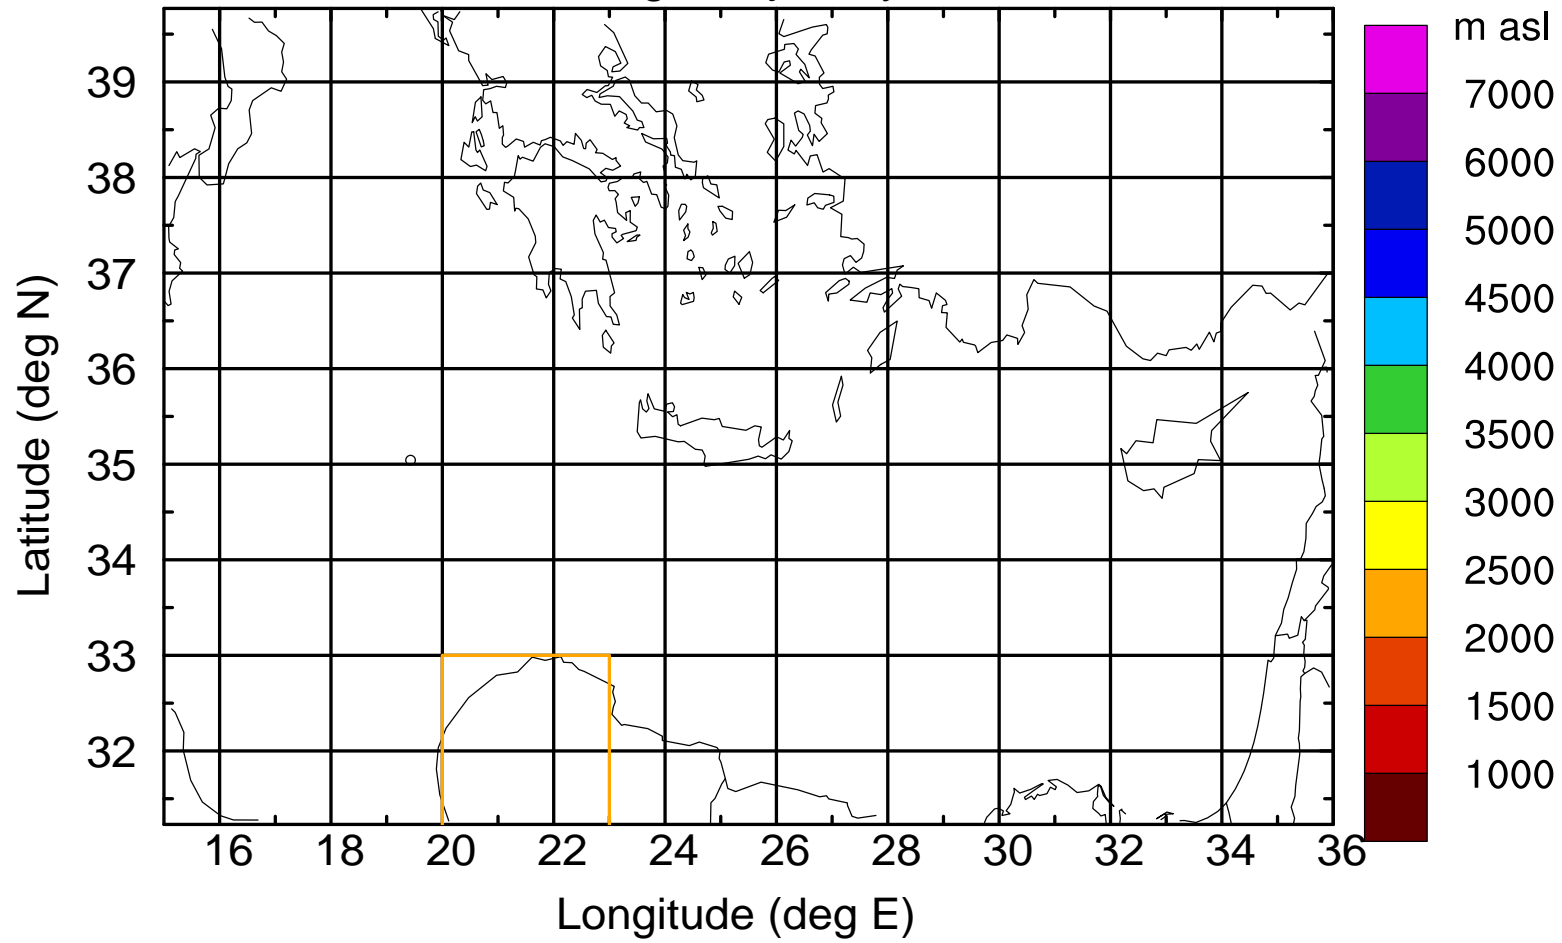

Paphos Airport ground station 20170422 11:00 UTC

Flight trajectory