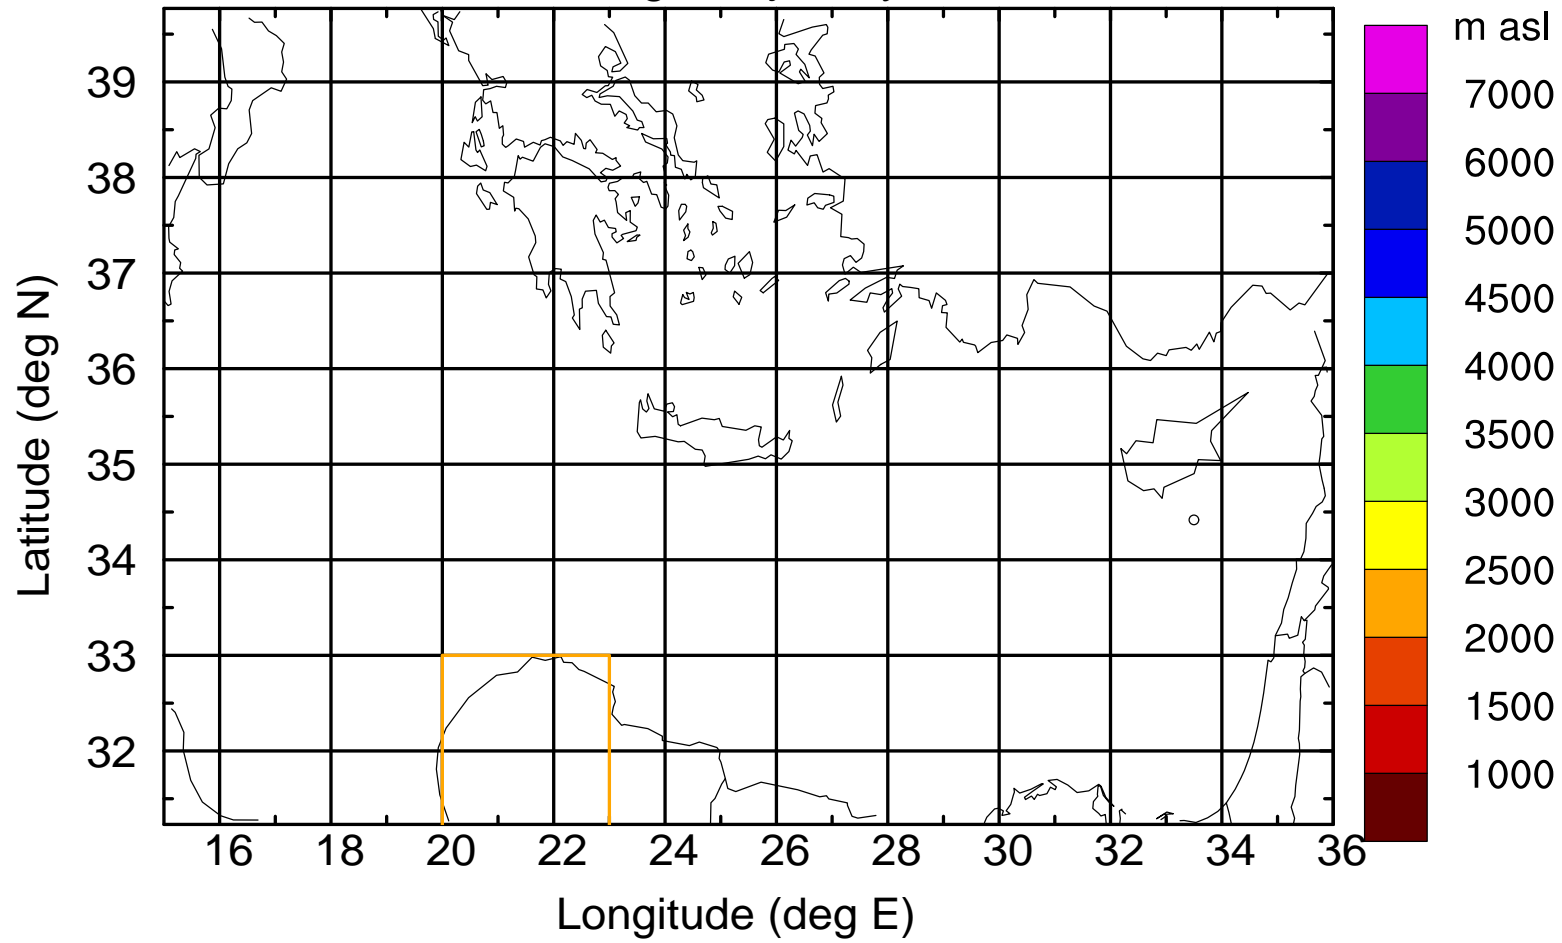

Flight trajectory

Paphos Airport ground station 20170422 11:00 UTC

Flight trajectory

Paphos Airport ground station 20170422 11:00 UTC

Flight trajectory

Paphos Airport ground station 20170422 11:00 UTC

Flight trajectory