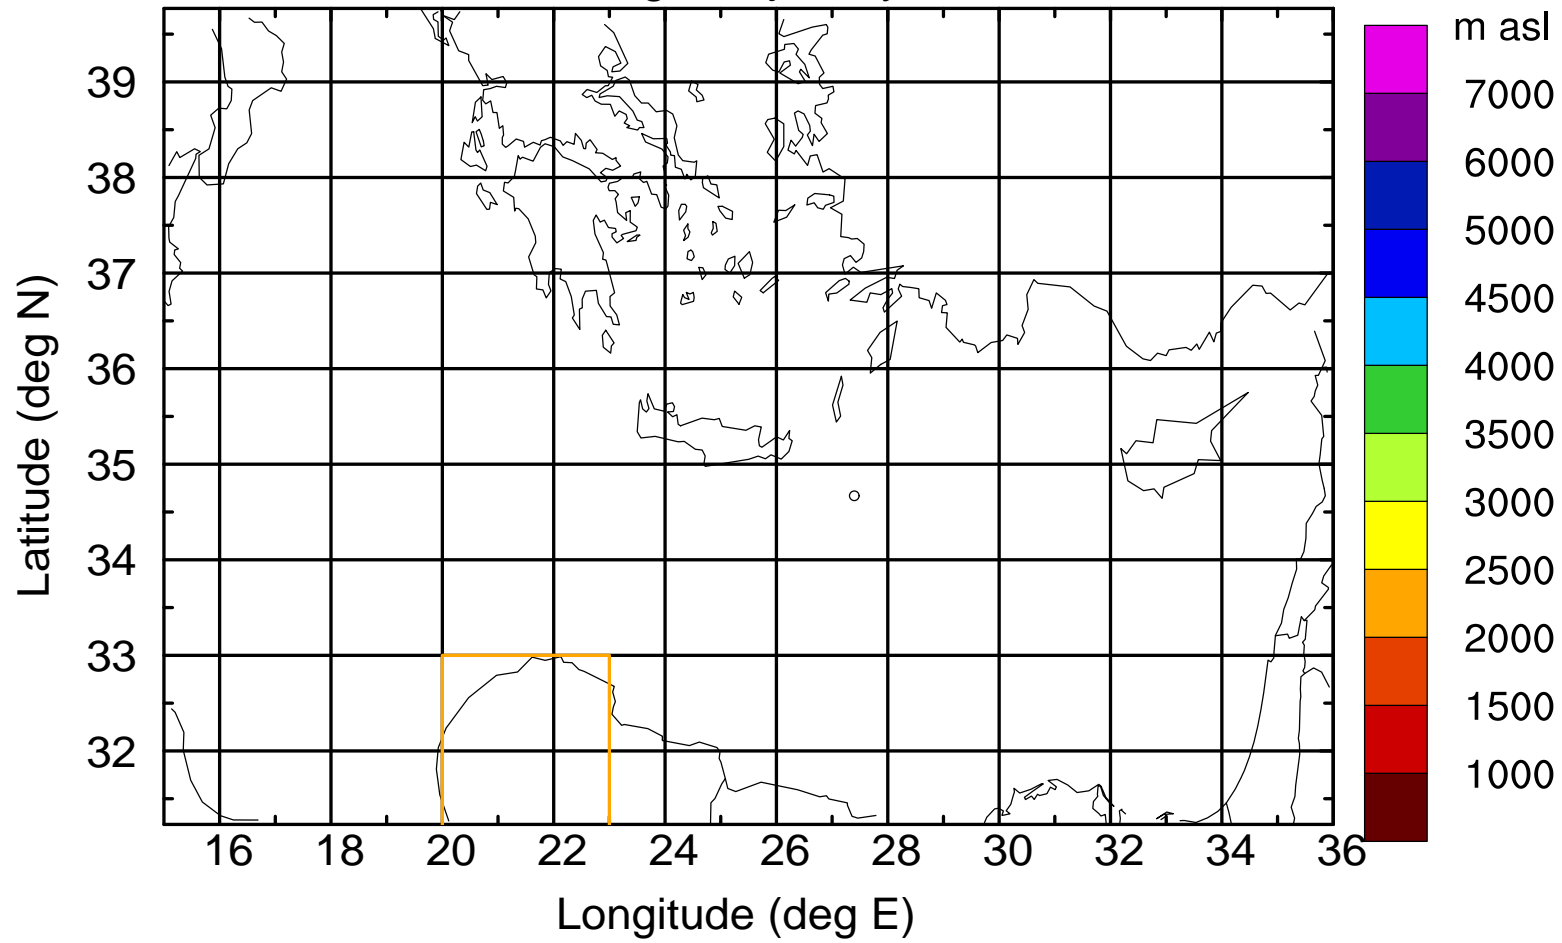

Paphos Airport ground station 20170422 11:00 UTC

Flight trajectory