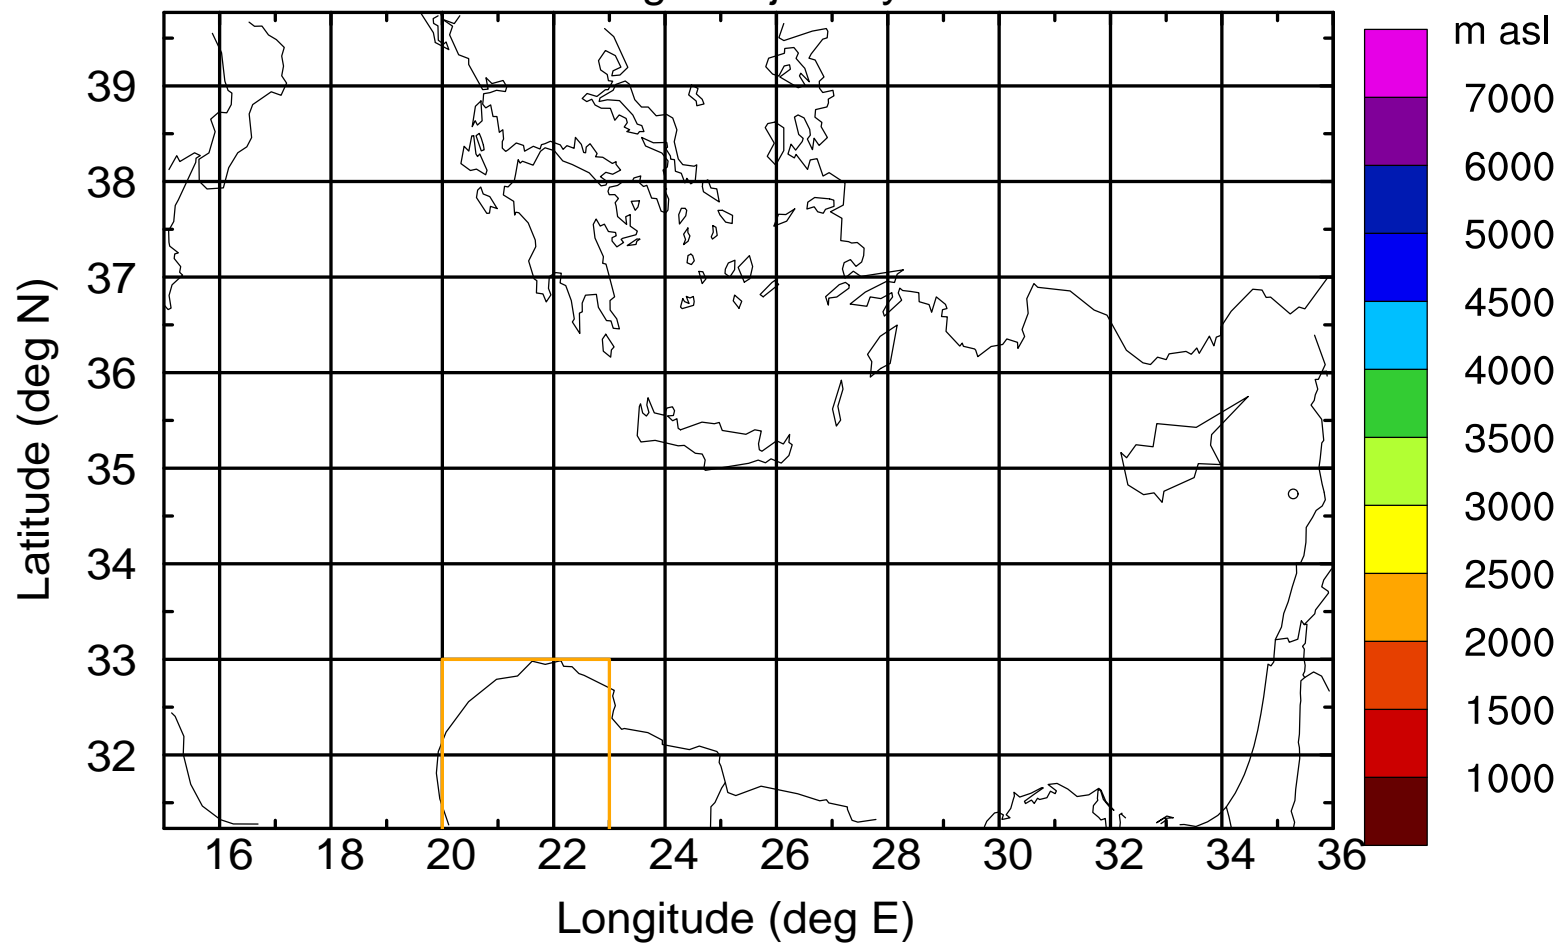

Paphos Airport ground station 20170422 11:00 UTC

Flight trajectory