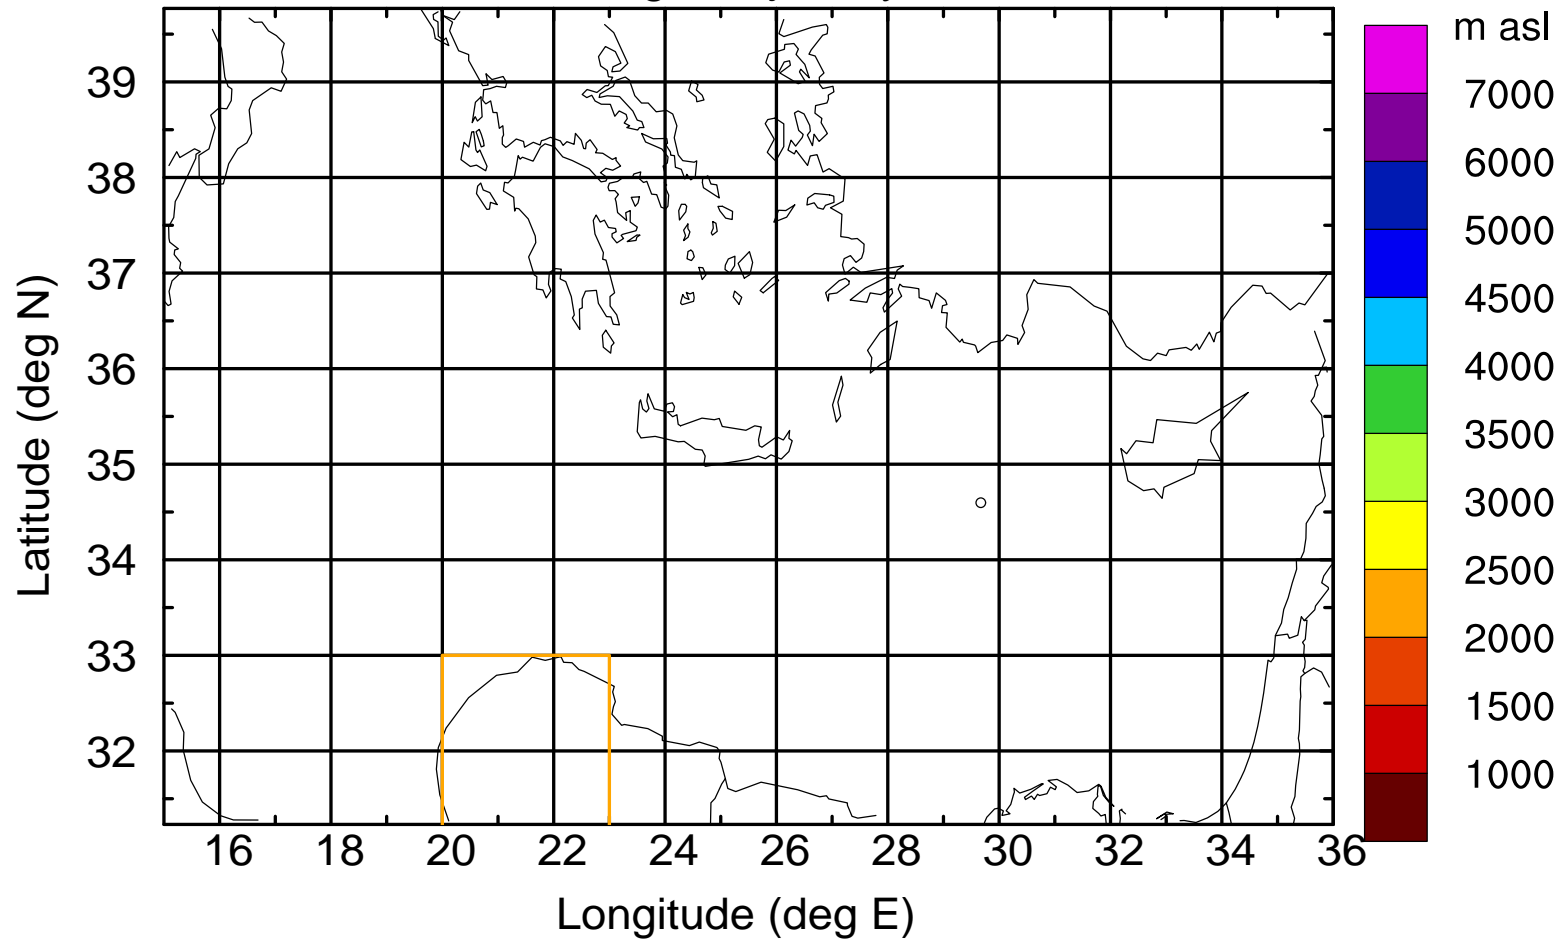

Paphos Airport ground station 20170422 11:00 UTC

Flight trajectory