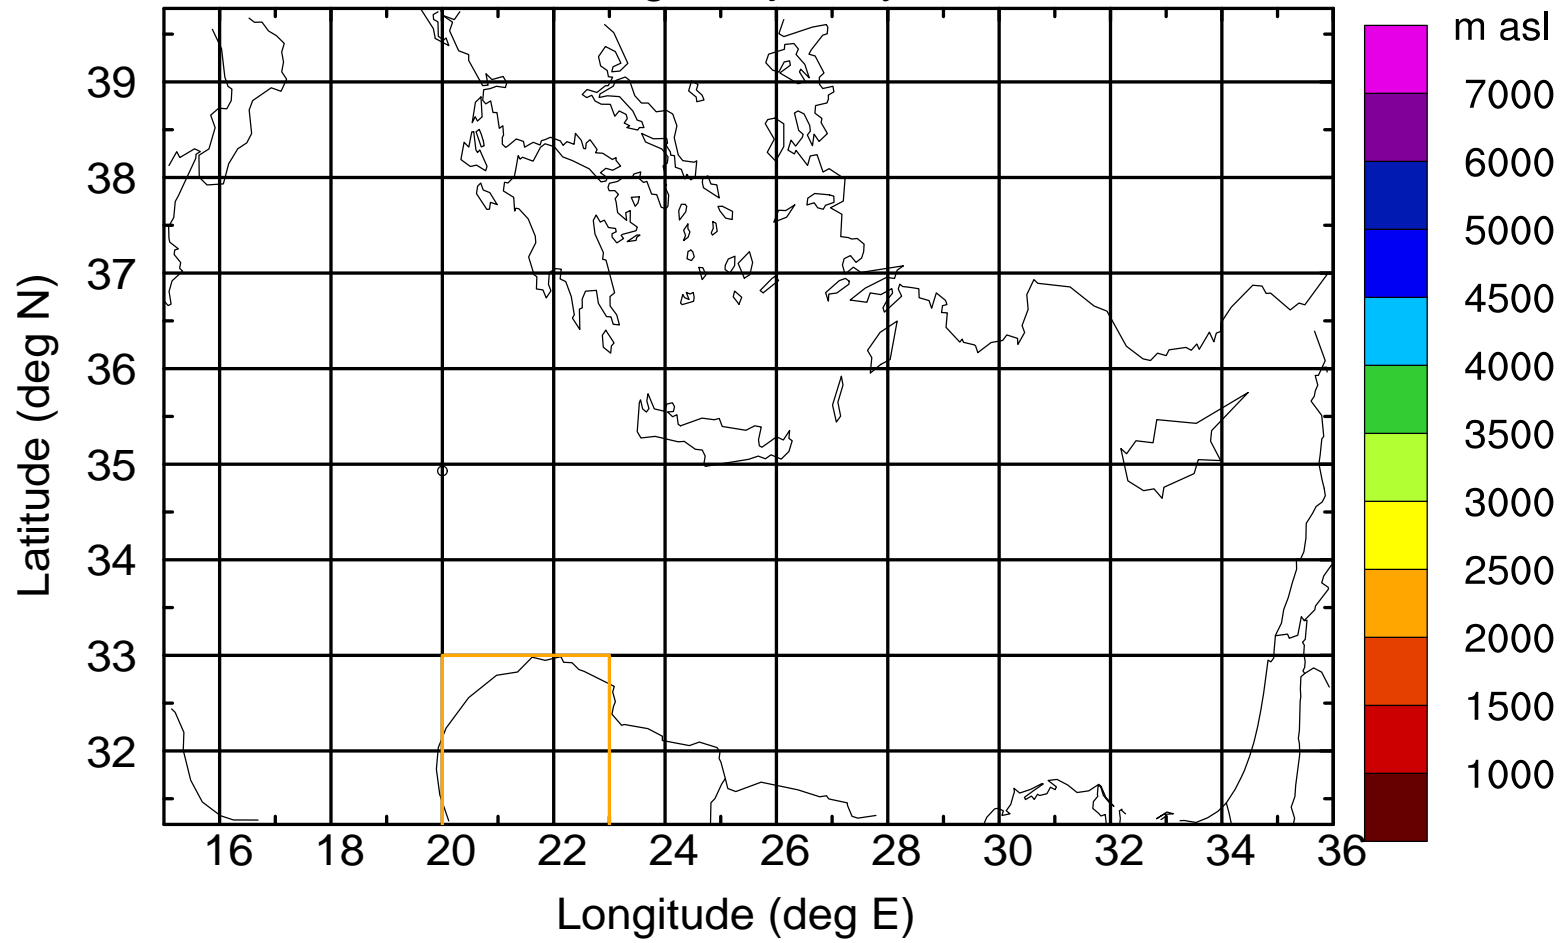

Paphos Airport ground station 20170422 11:00 UTC

Flight trajectory

Paphos Airport ground station 20170422 11:00 UTC

Flight trajectory

Paphos Airport ground station 20170422 11:00 UTC

Flight trajectory

Paphos Airport ground station 20170422 11:00 UTC