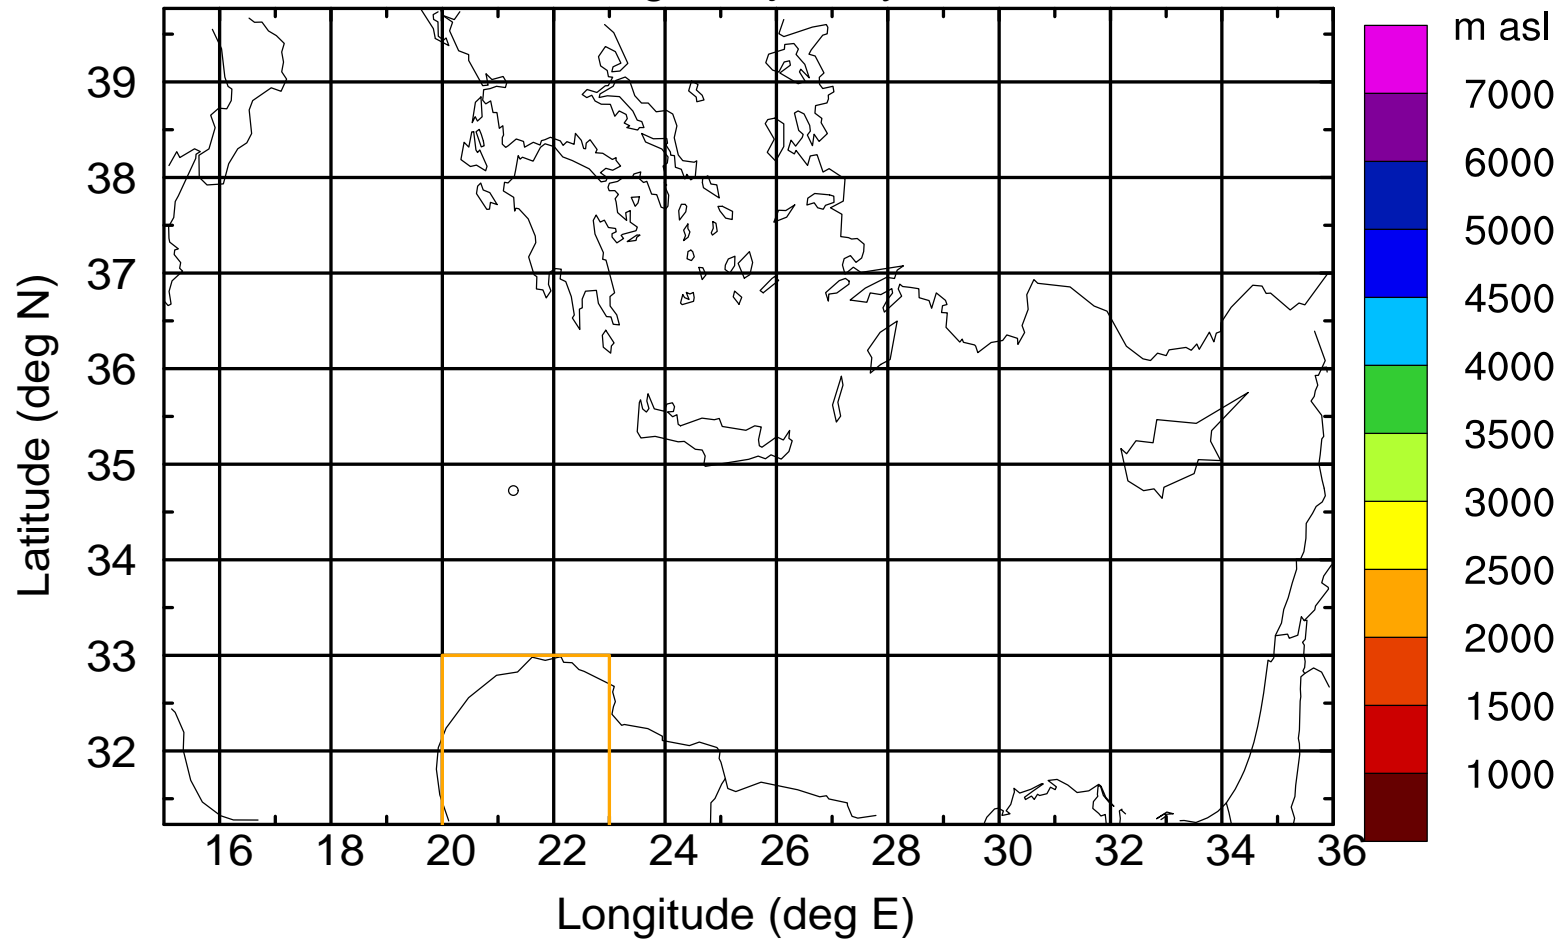

Flight trajectory

Paphos Airport ground station 20170422 11:00 UTC

Flight trajectory

Paphos Airport ground station 20170422 11:00 UTC

Flight trajectory

Paphos Airport ground station 20170422 11:00 UTC

Flight trajectory