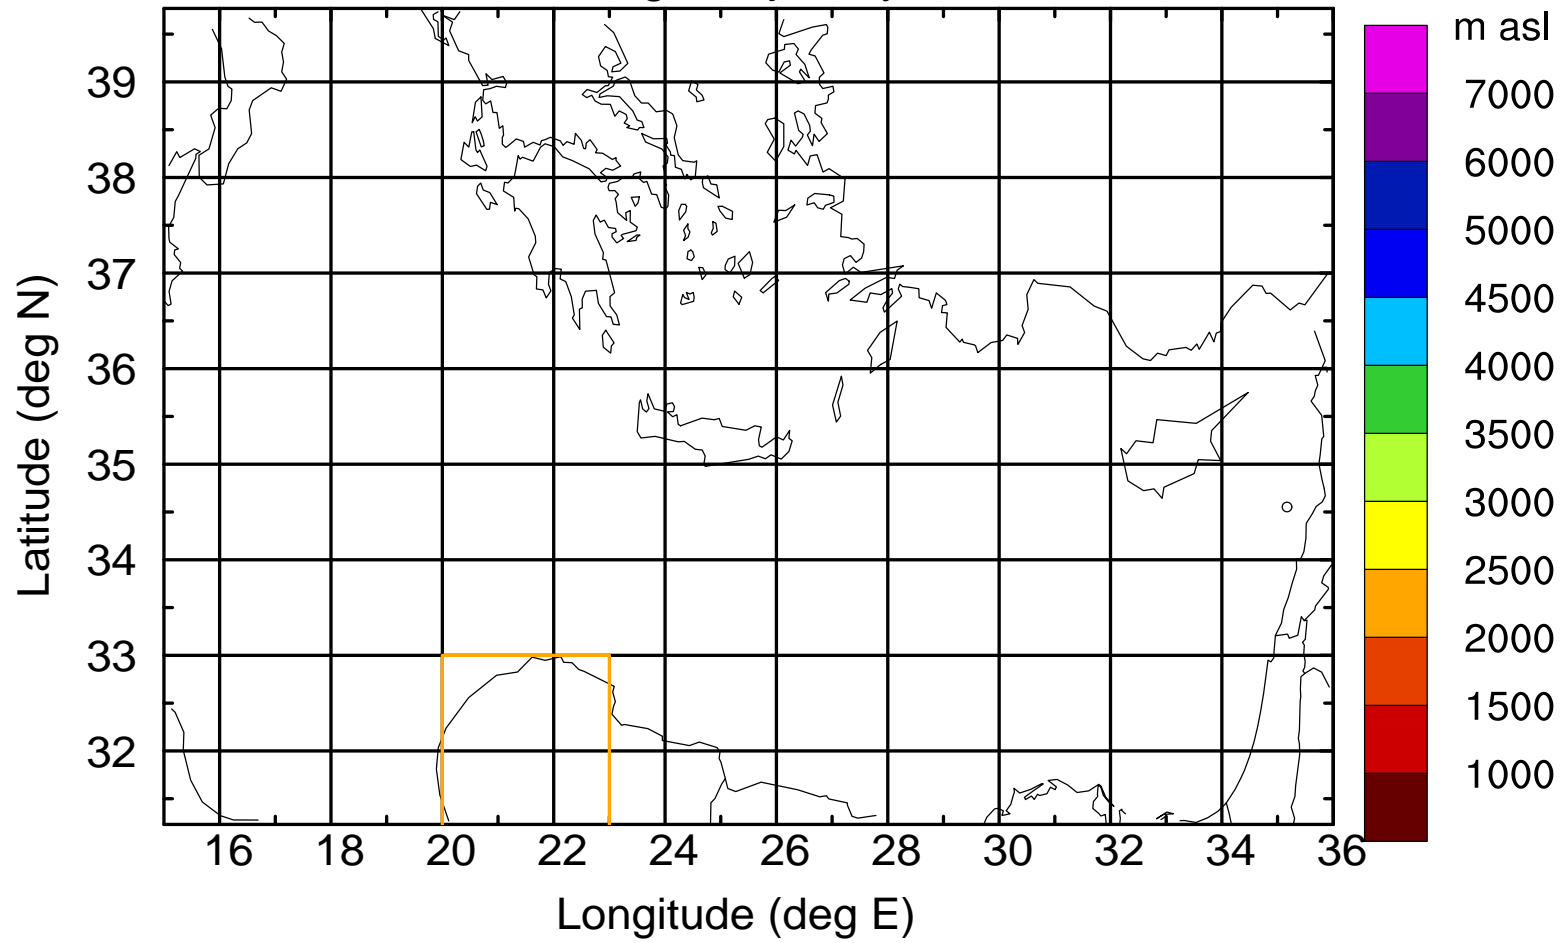

Flight trajectory

Paphos Airport ground station 20170422 11:00 UTC

Flight trajectory

Paphos Airport ground station 20170422 11:00 UTC

Flight trajectory

Paphos Airport ground station 20170422 11:00 UTC

Flight trajectory