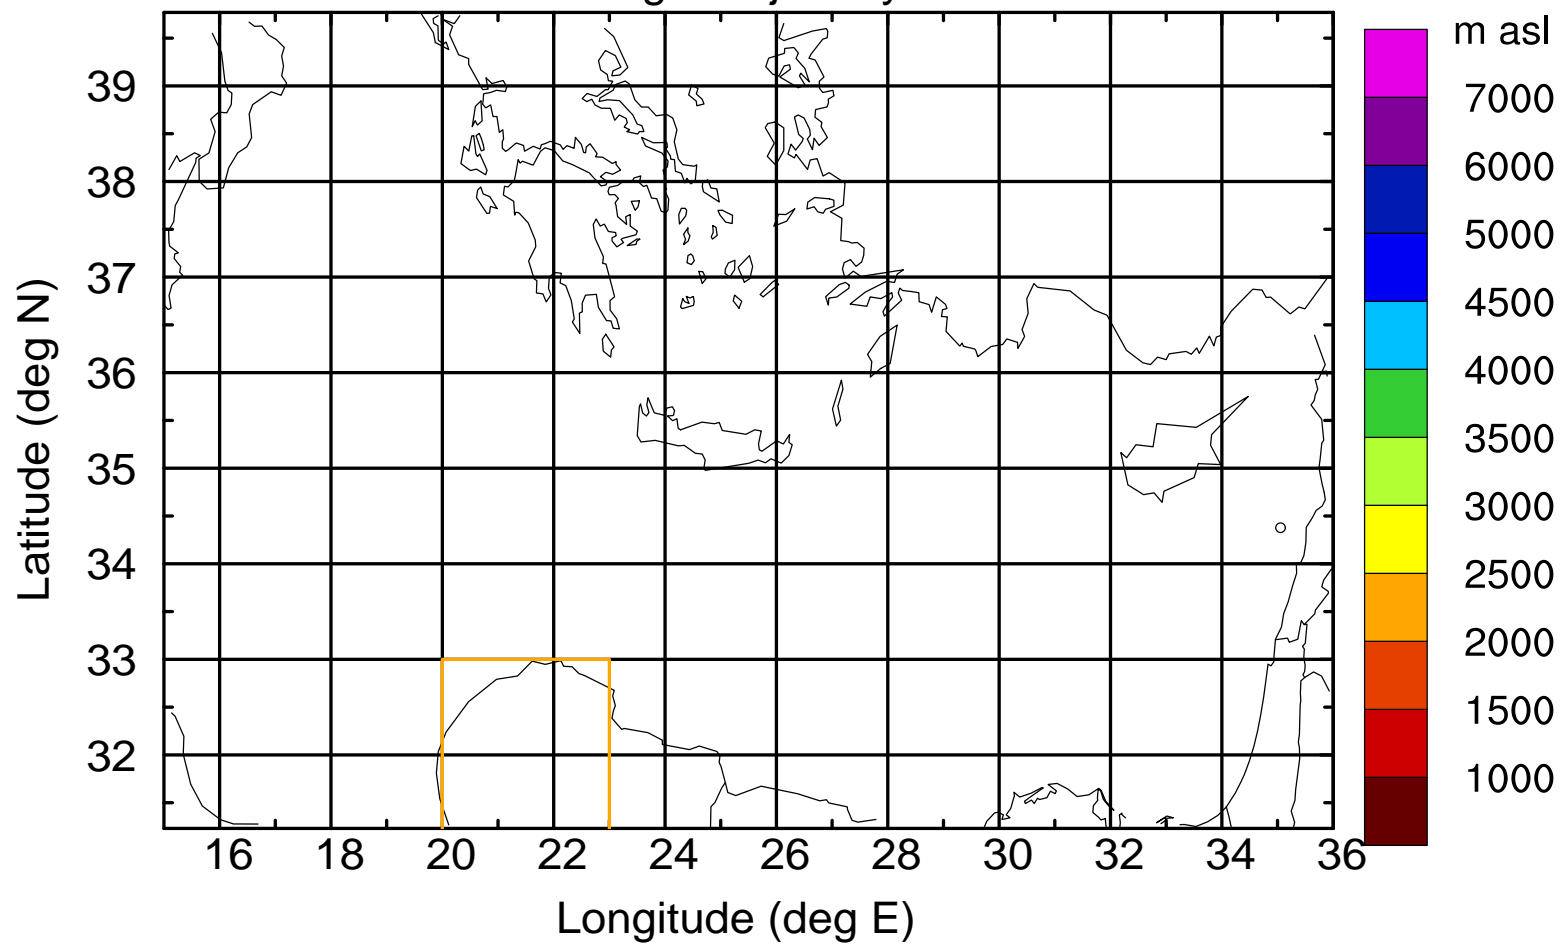

Paphos Airport ground station 20170422 11:00 UTC

Flight trajectory