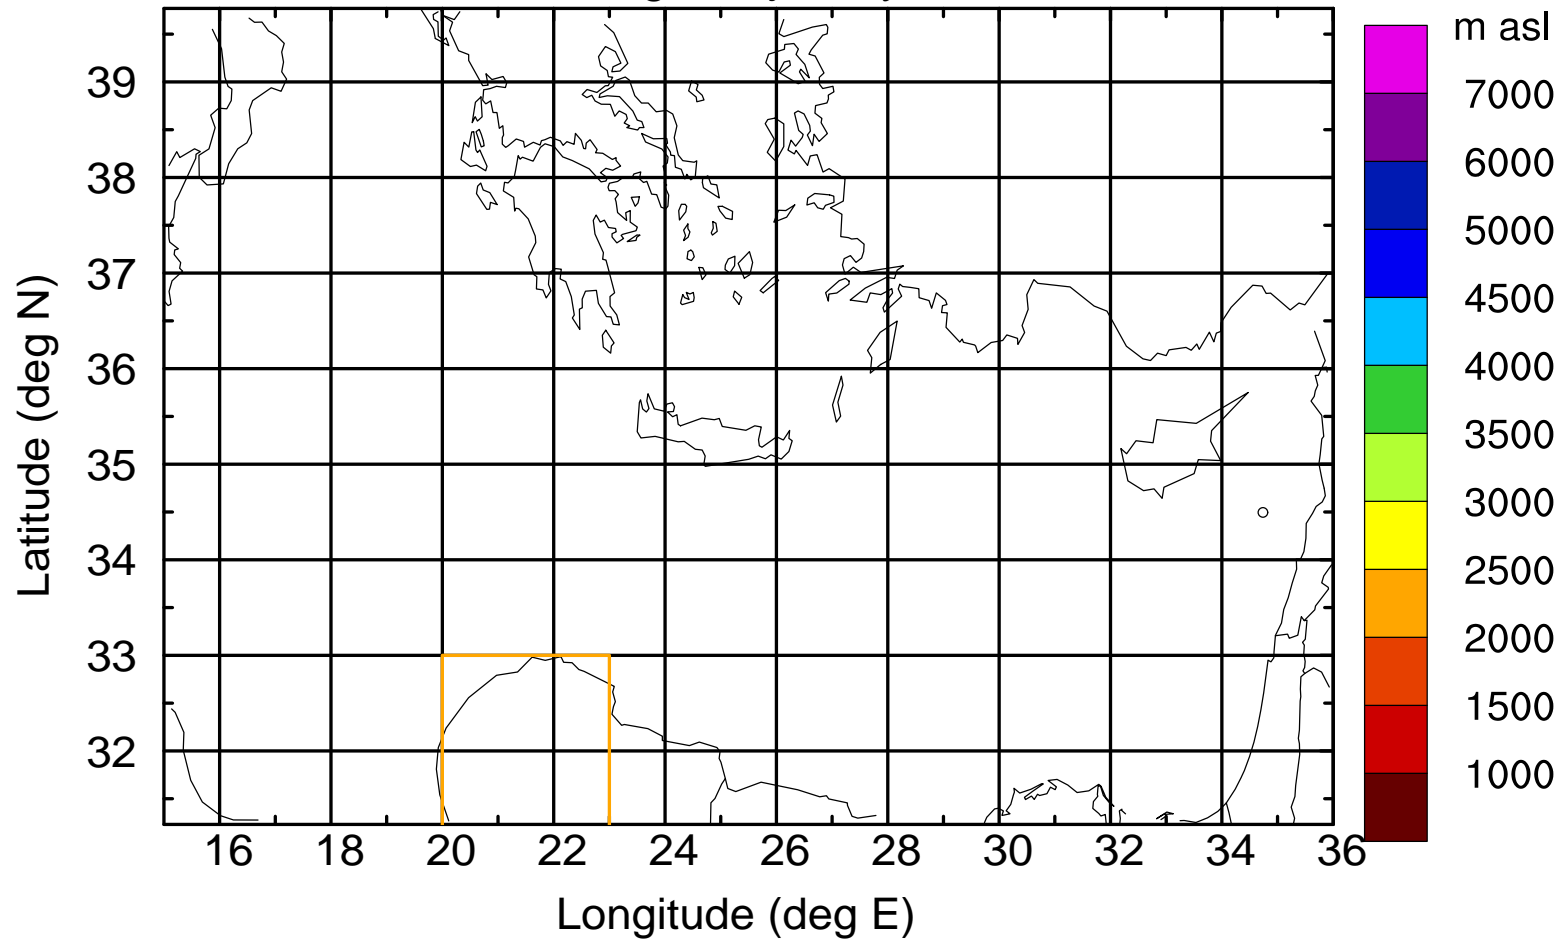

Paphos Airport ground station 20170422 11:00 UTC

Flight trajectory