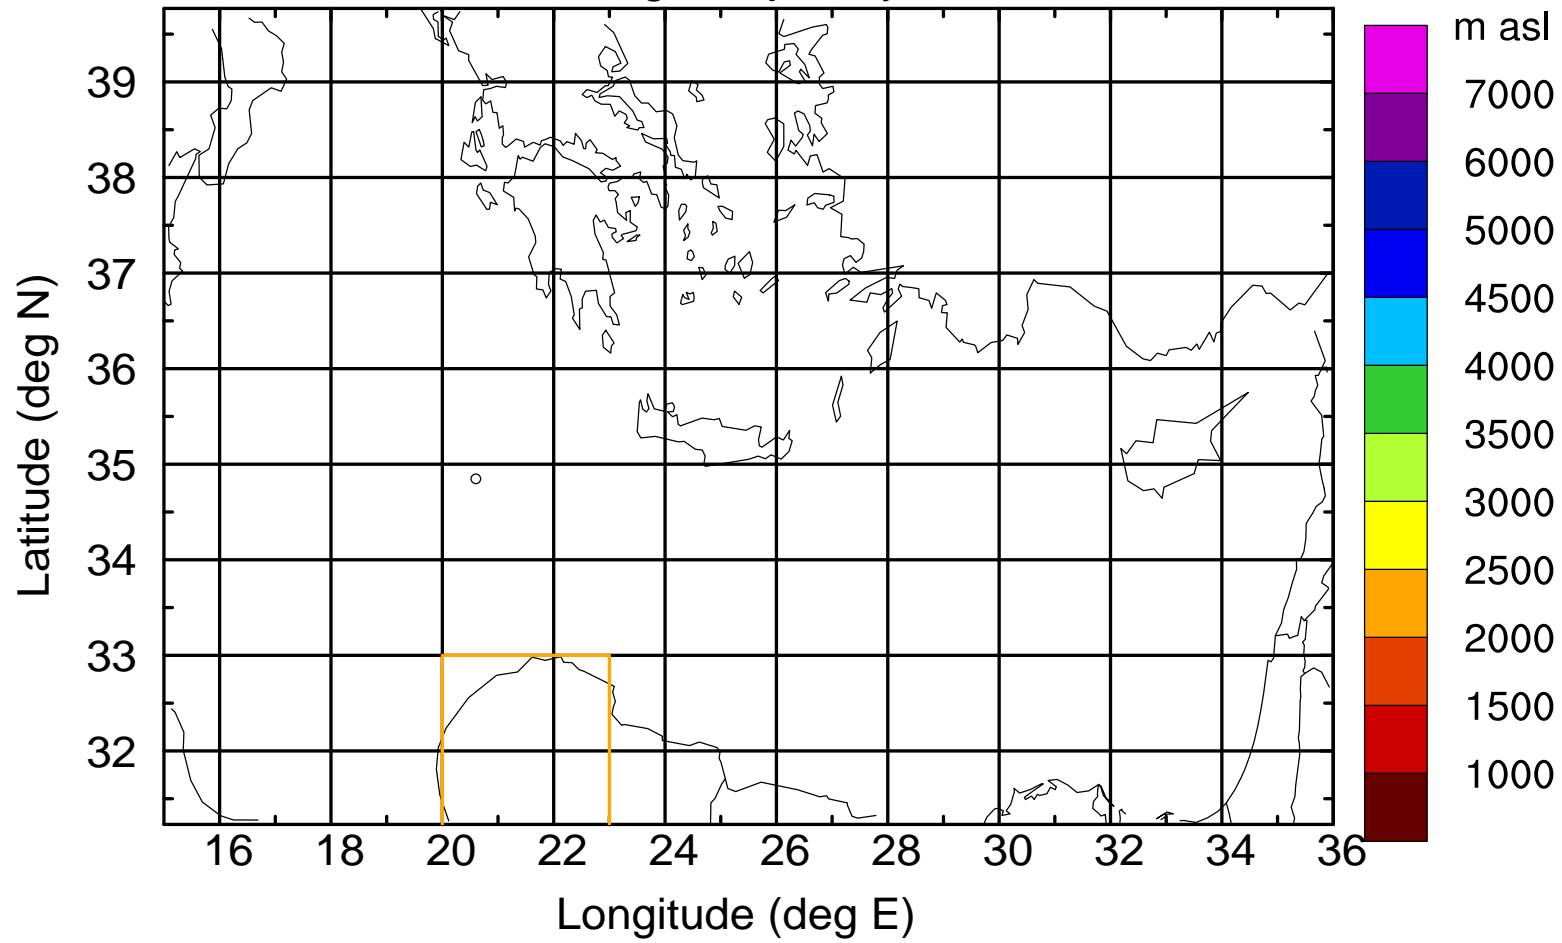

Paphos Airport ground station 20170422 11:00 UTC

Flight trajectory