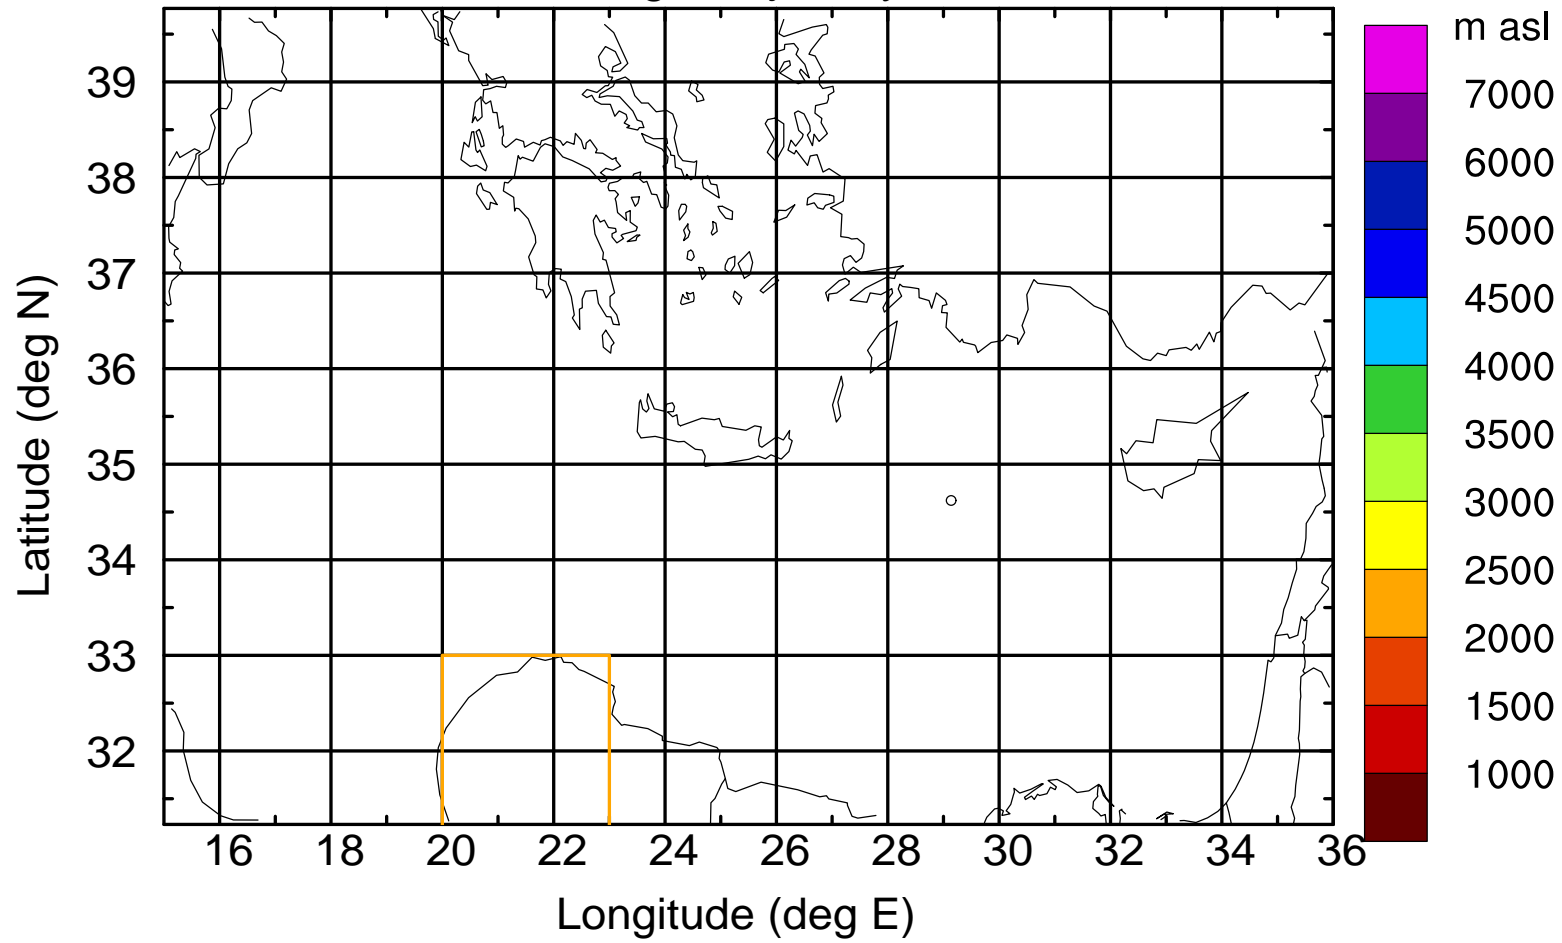

Paphos Airport ground station 20170422 11:00 UTC

Flight trajectory