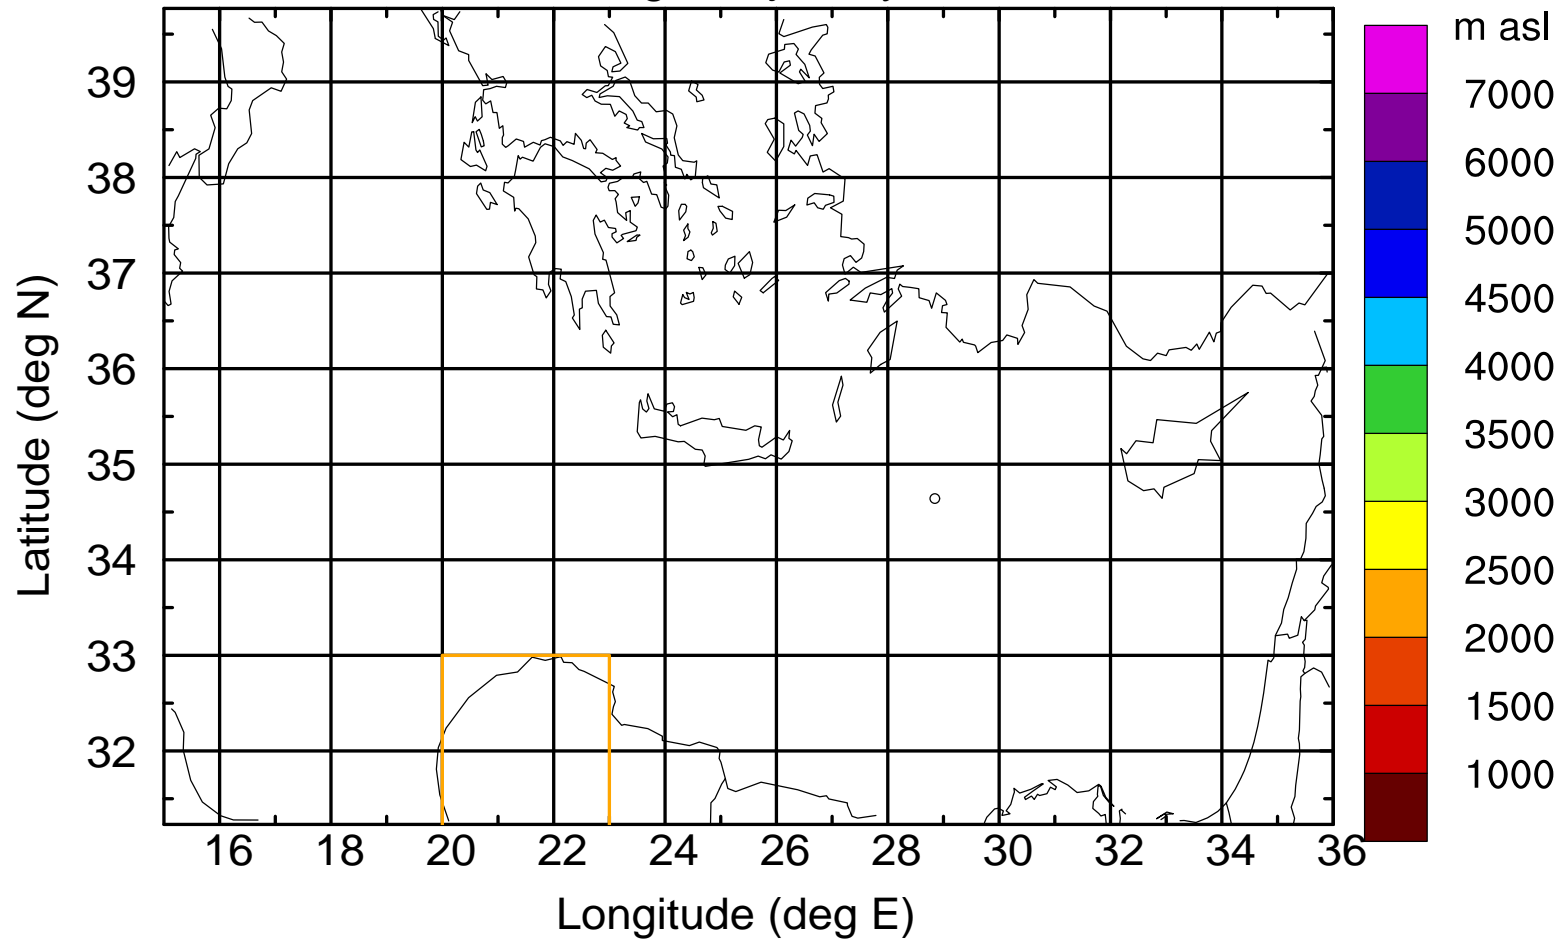

Paphos Airport ground station 20170422 11:00 UTC

Flight trajectory