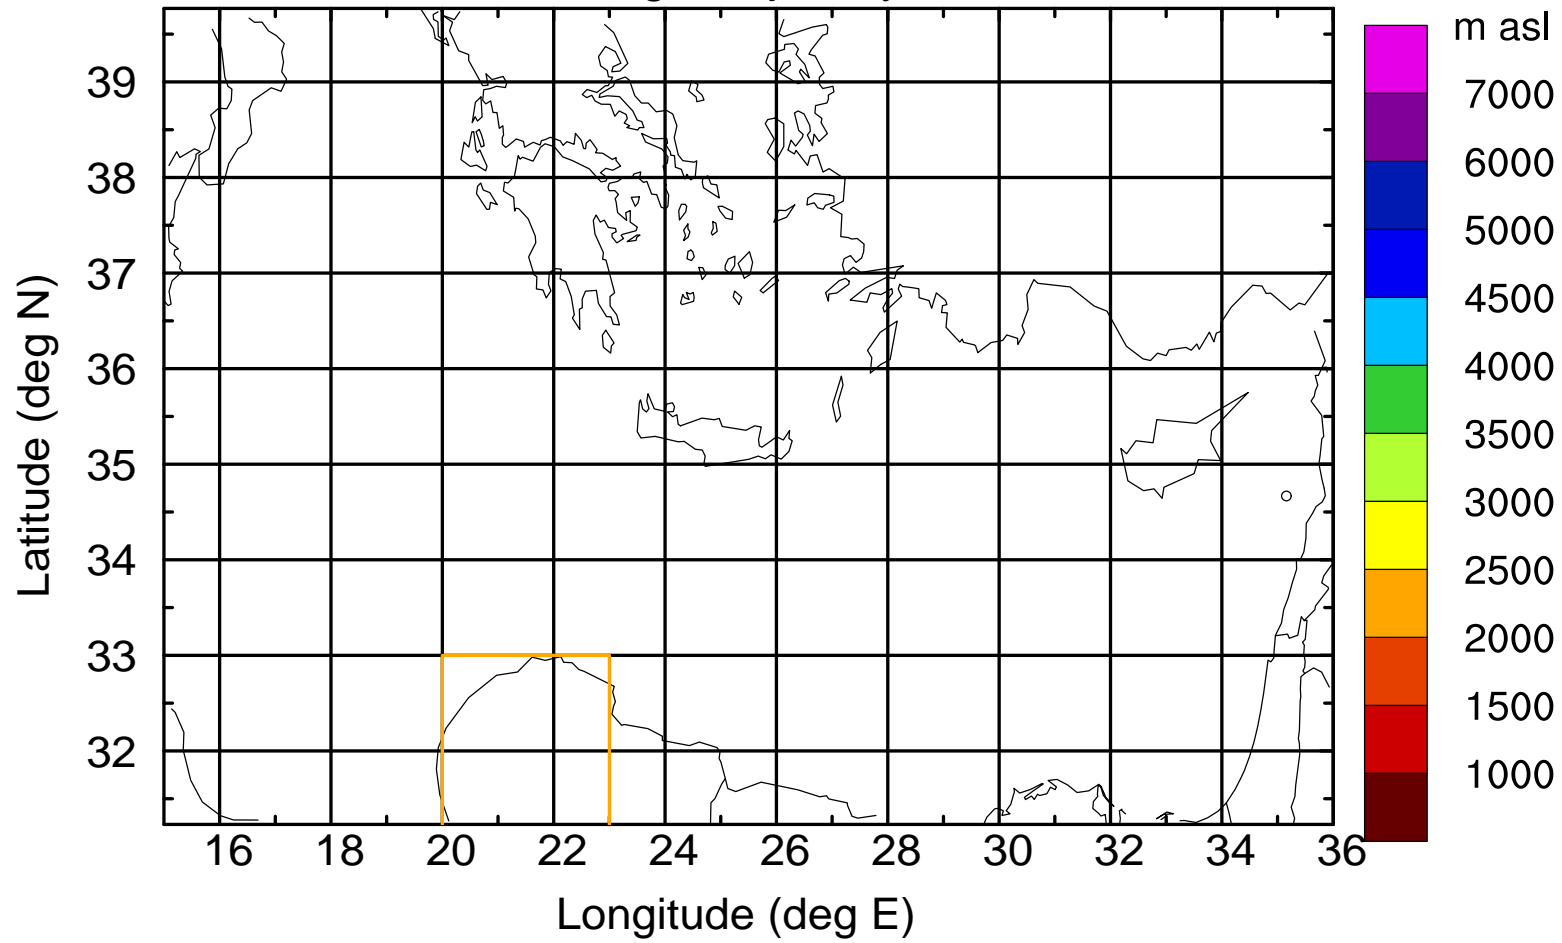

Paphos Airport ground station 20170422 11:00 UTC

Flight trajectory

Paphos Airport ground station 20170422 11:00 UTC

Flight trajectory

Paphos Airport ground station 20170422 11:00 UTC

Flight trajectory

Paphos Airport ground station 20170422 11:00 UTC