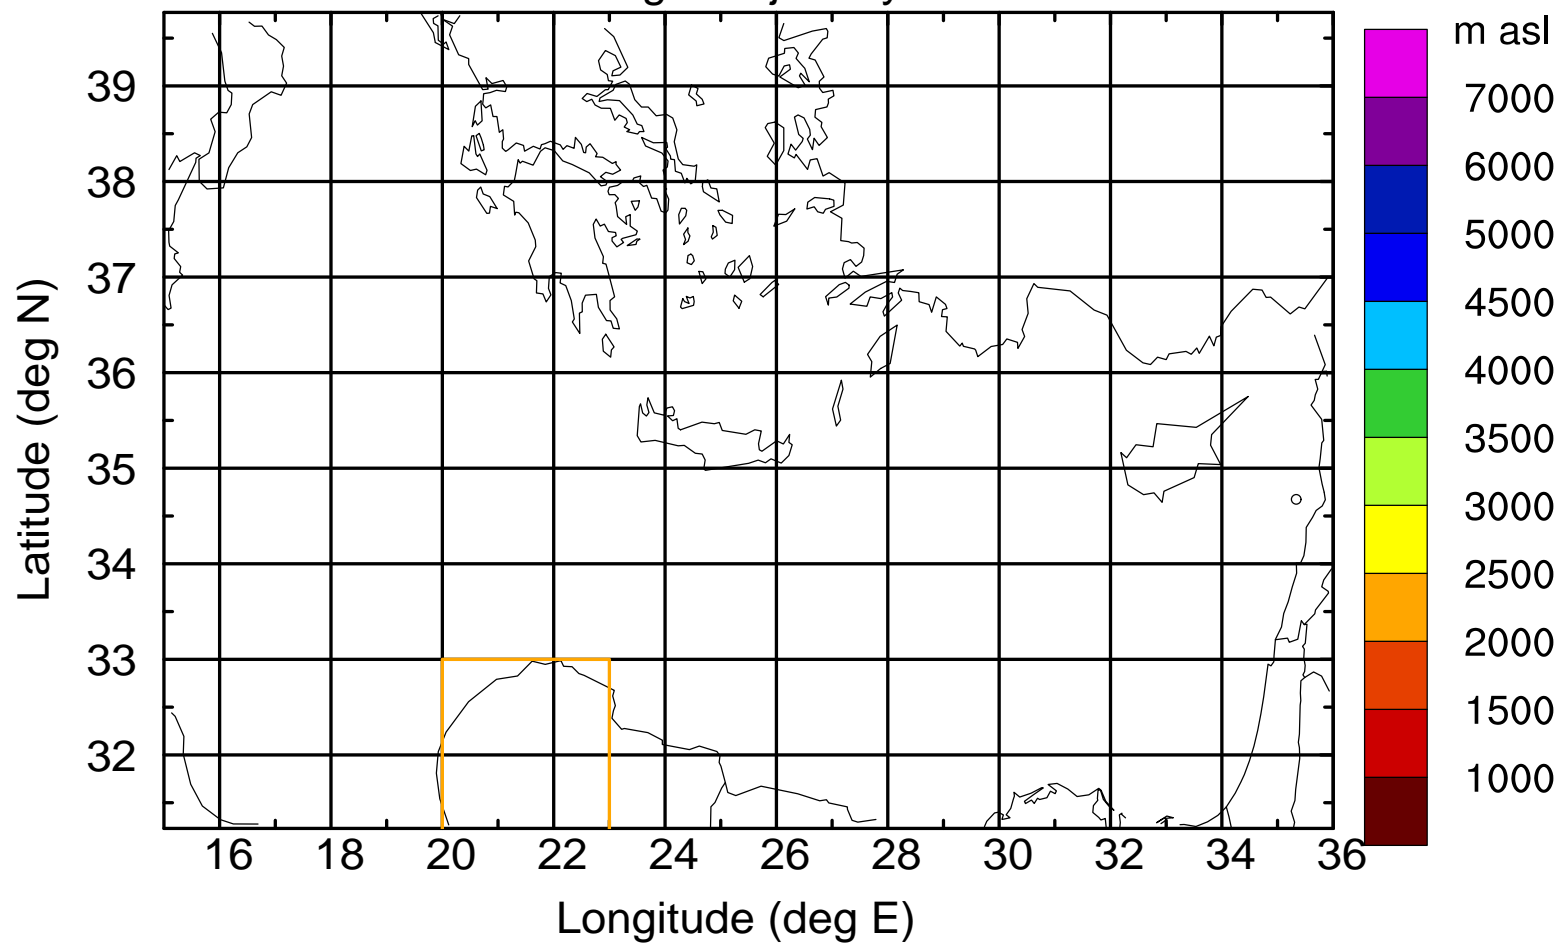

Paphos Airport ground station 20170422 11:00 UTC

Flight trajectory