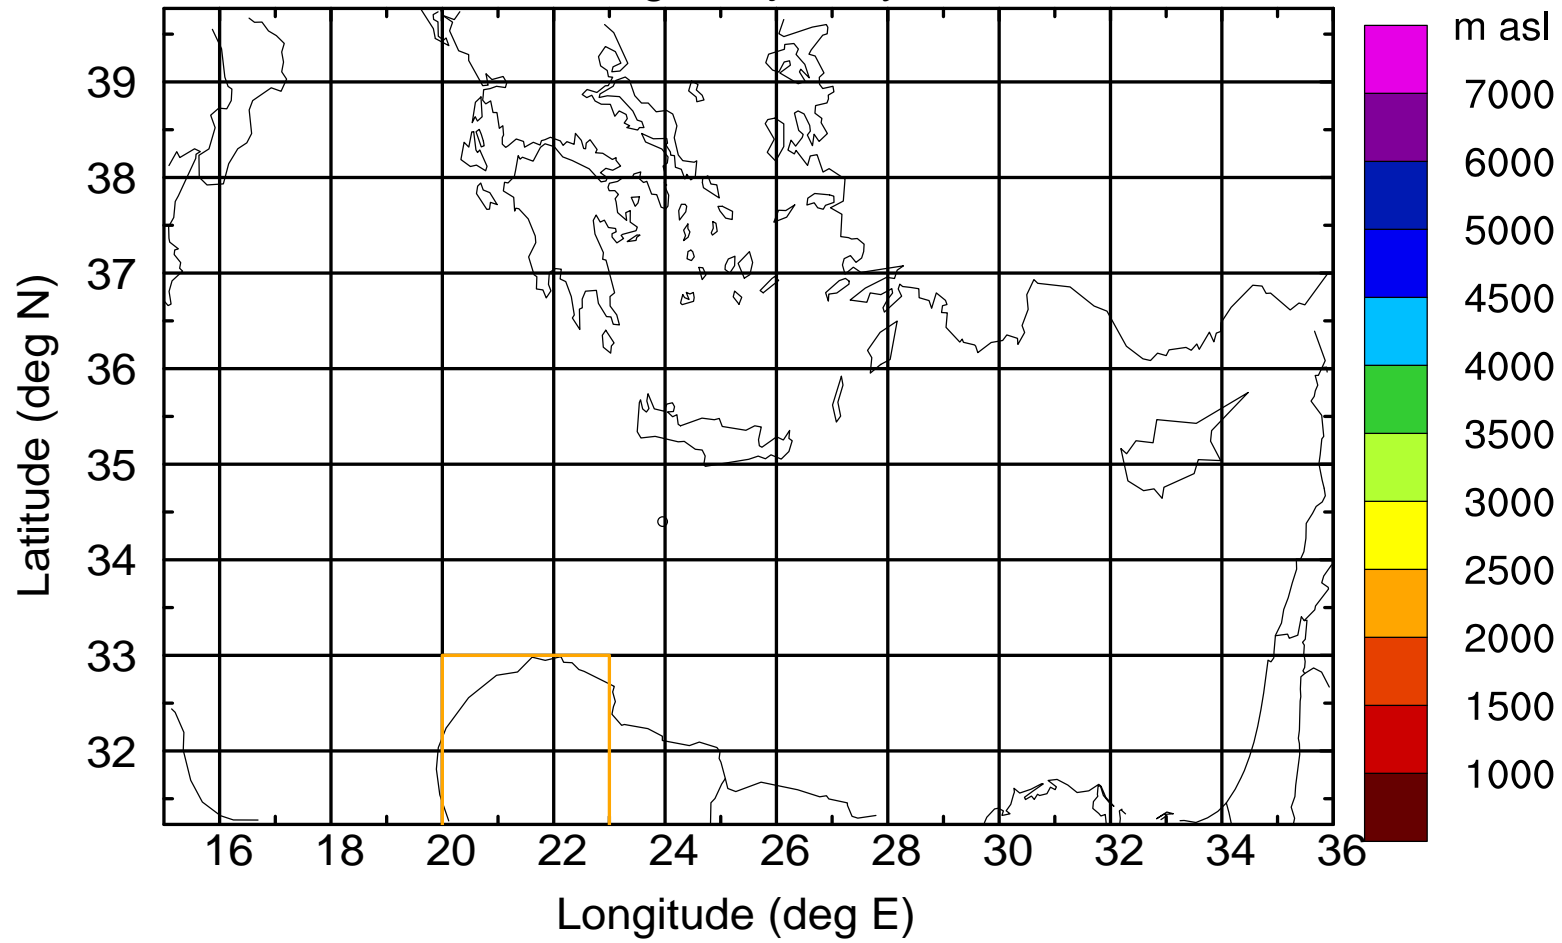

Paphos Airport ground station 20170422 11:00 UTC

Flight trajectory