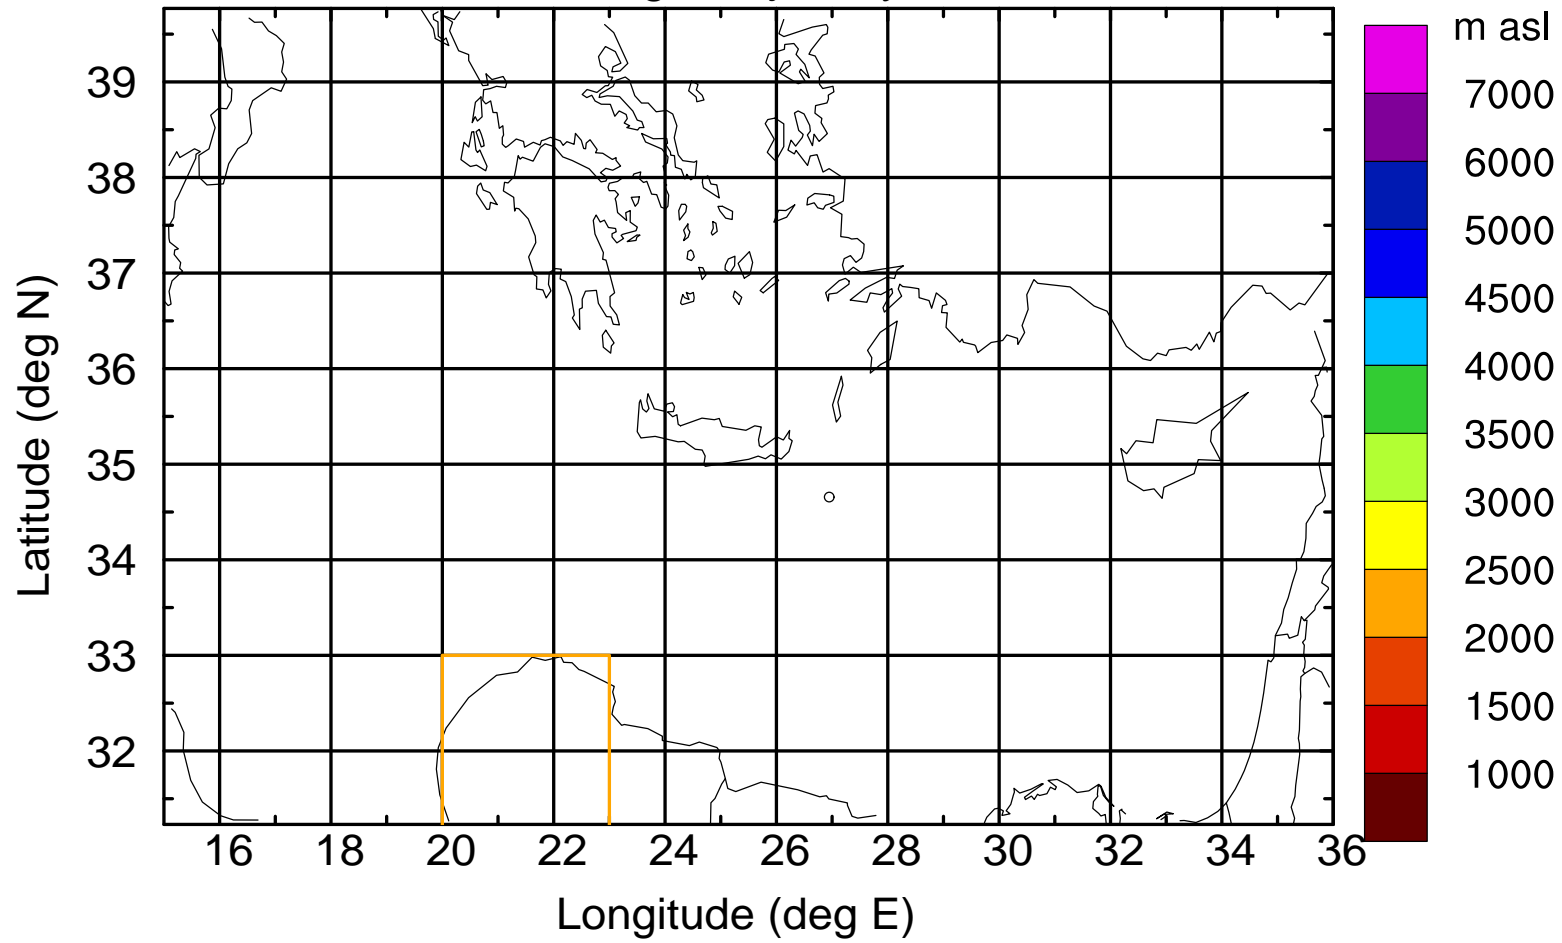

Paphos Airport ground station 20170422 11:00 UTC

Flight trajectory

Paphos Airport ground station 20170422 11:00 UTC

Flight trajectory

Paphos Airport ground station 20170422 11:00 UTC

Flight trajectory

Paphos Airport ground station 20170422 11:00 UTC