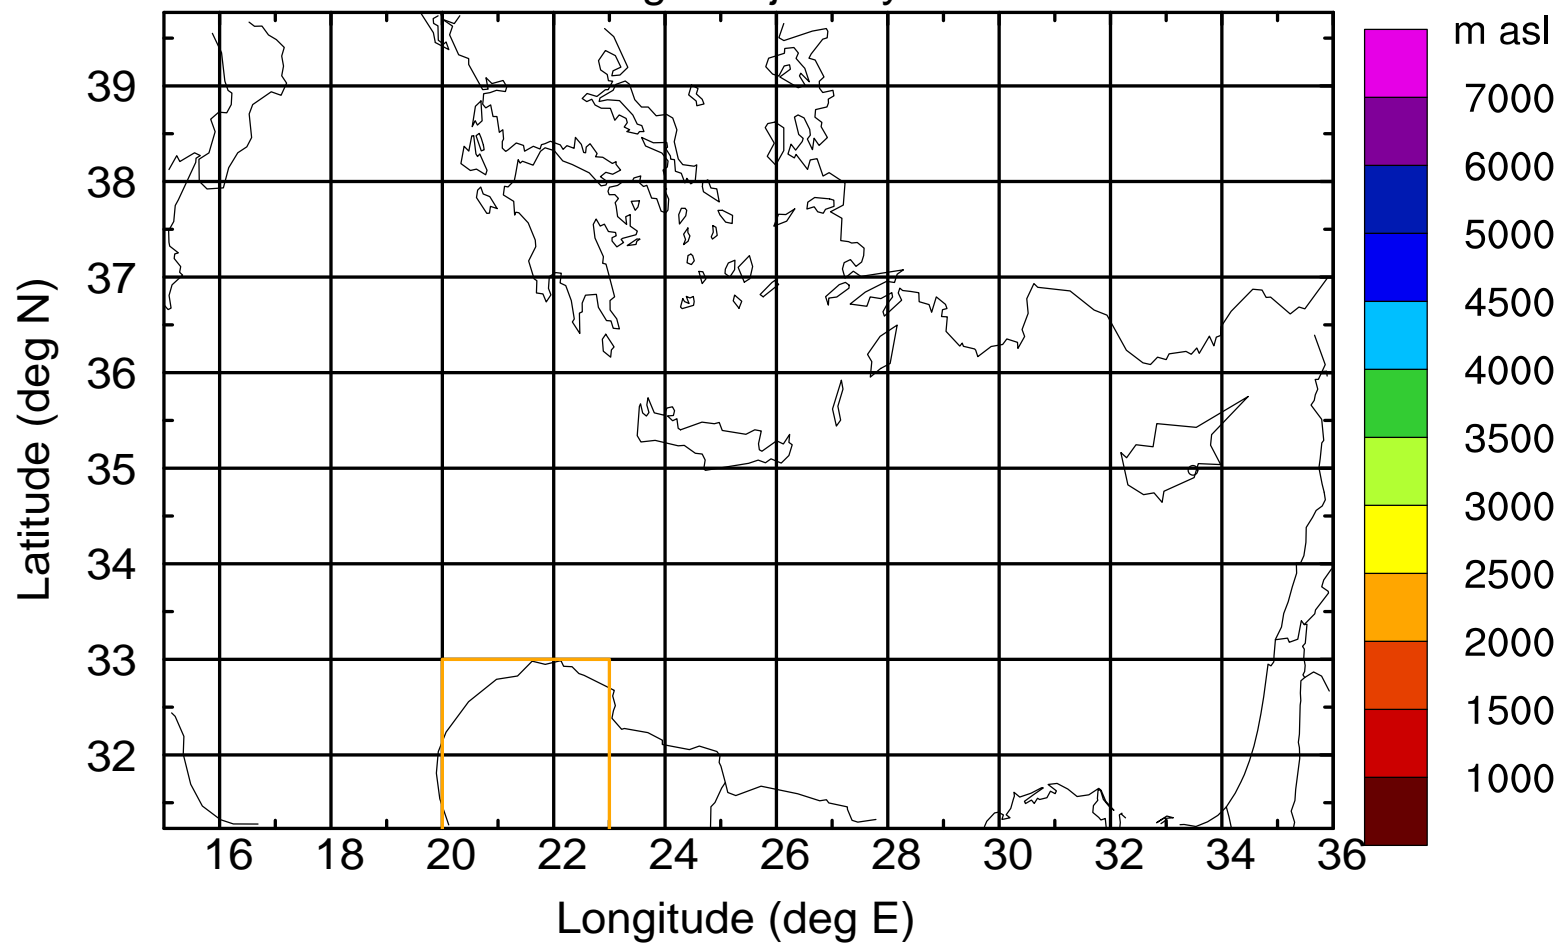

Paphos Airport ground station 20170422 11:00 UTC

Flight trajectory