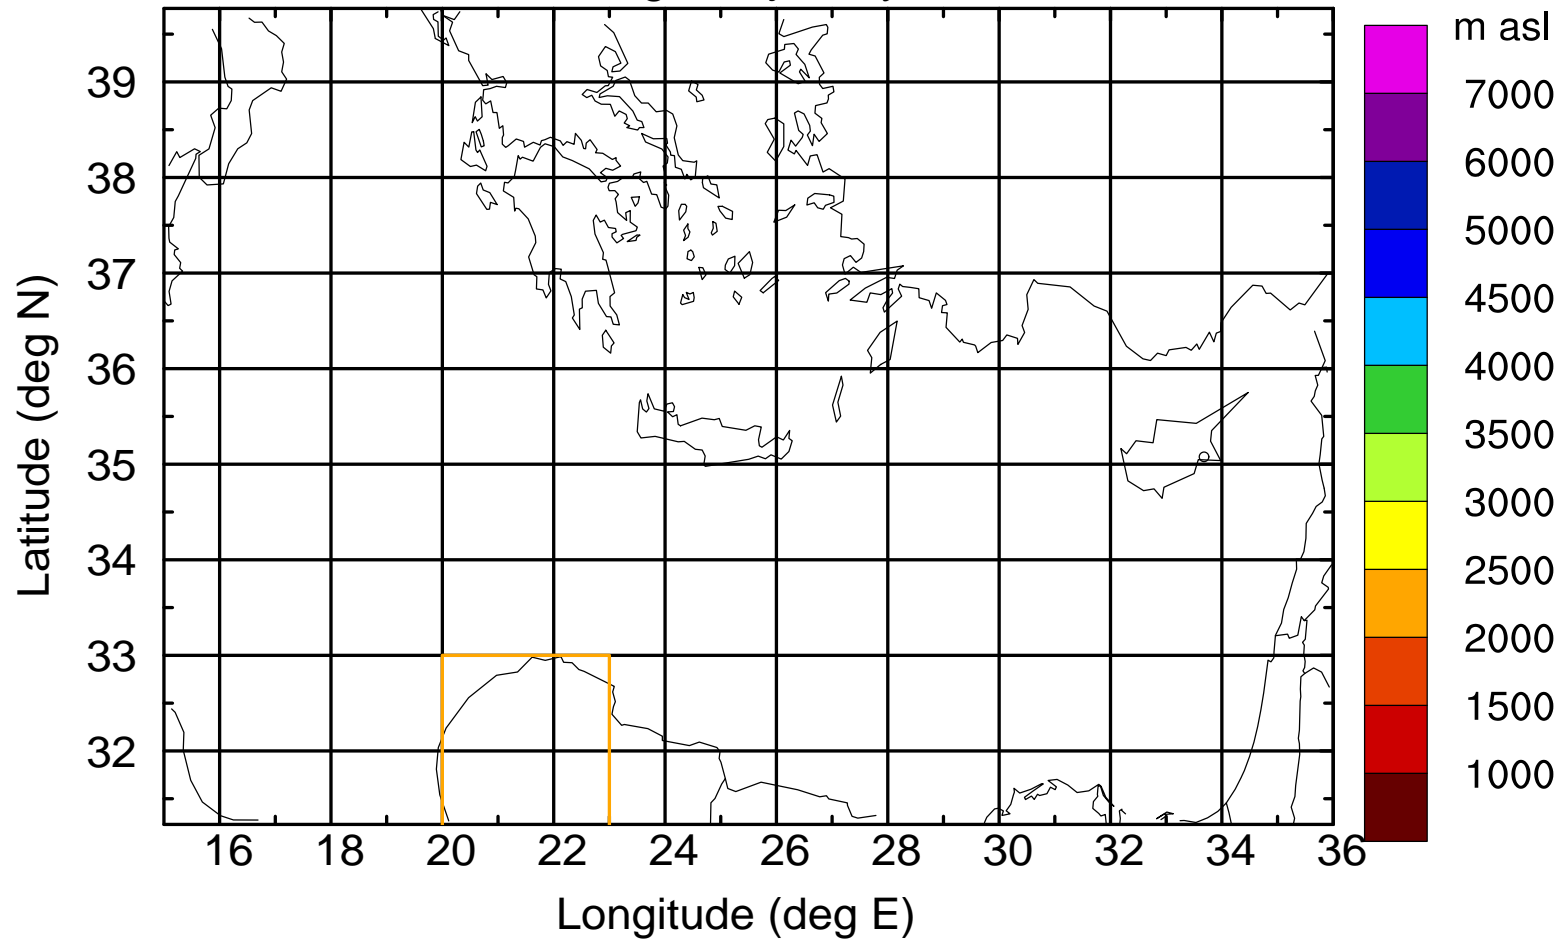

Flight trajectory

Paphos Airport ground station 20170422 11:00 UTC

Flight trajectory

Paphos Airport ground station 20170422 11:00 UTC

Flight trajectory

Paphos Airport ground station 20170422 11:00 UTC

Flight trajectory