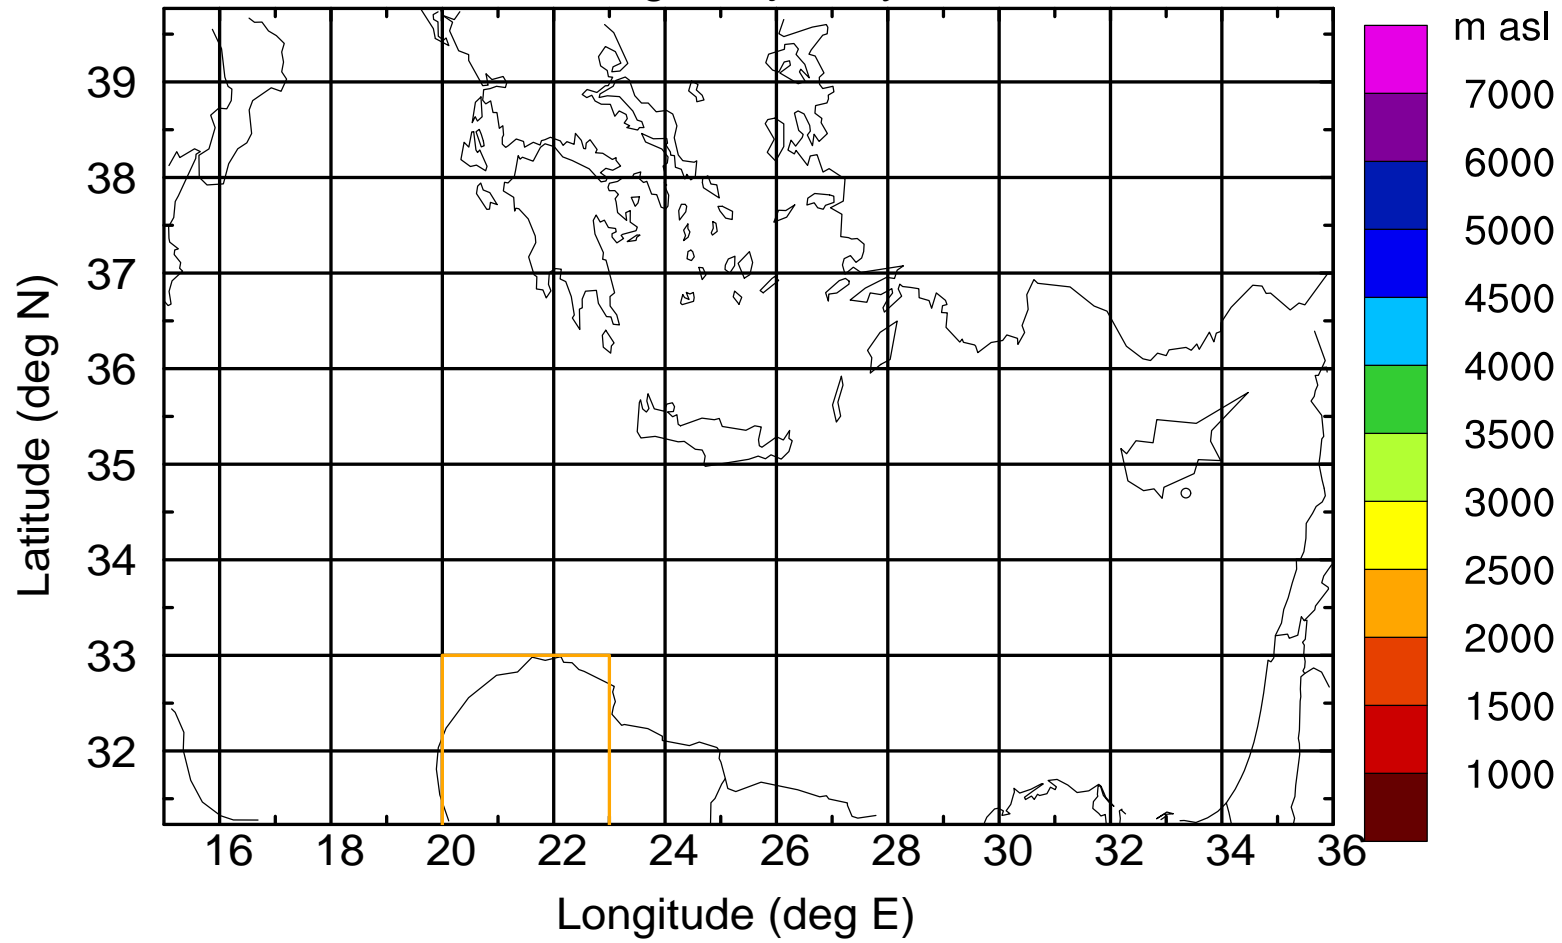

Paphos Airport ground station 20170422 11:00 UTC

Flight trajectory