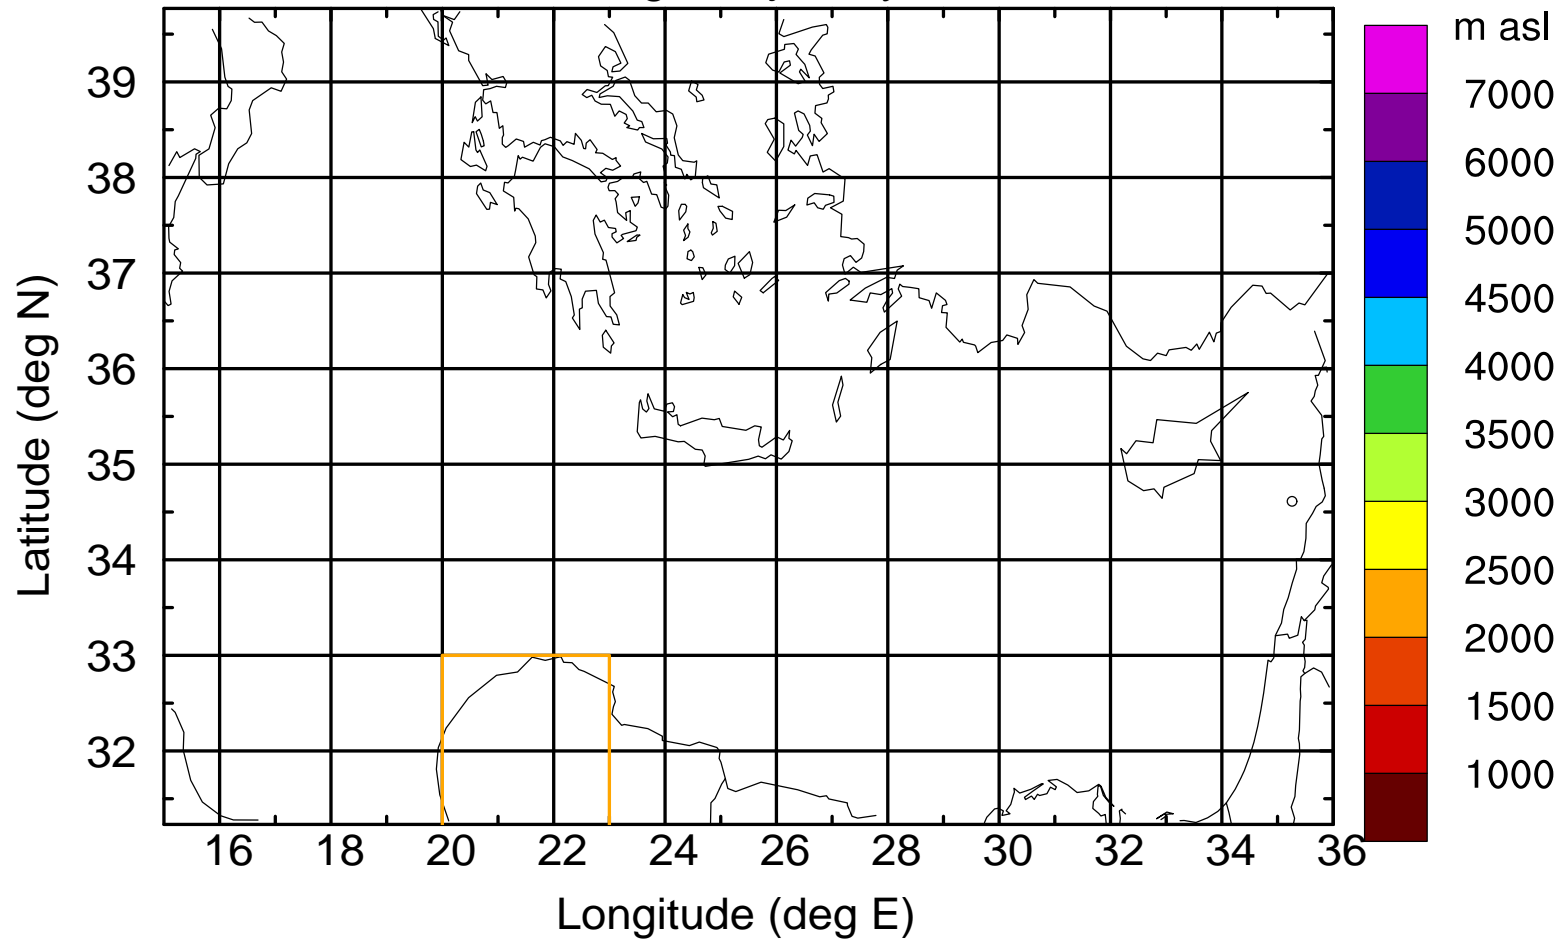

Paphos Airport ground station 20170422 11:00 UTC

Flight trajectory