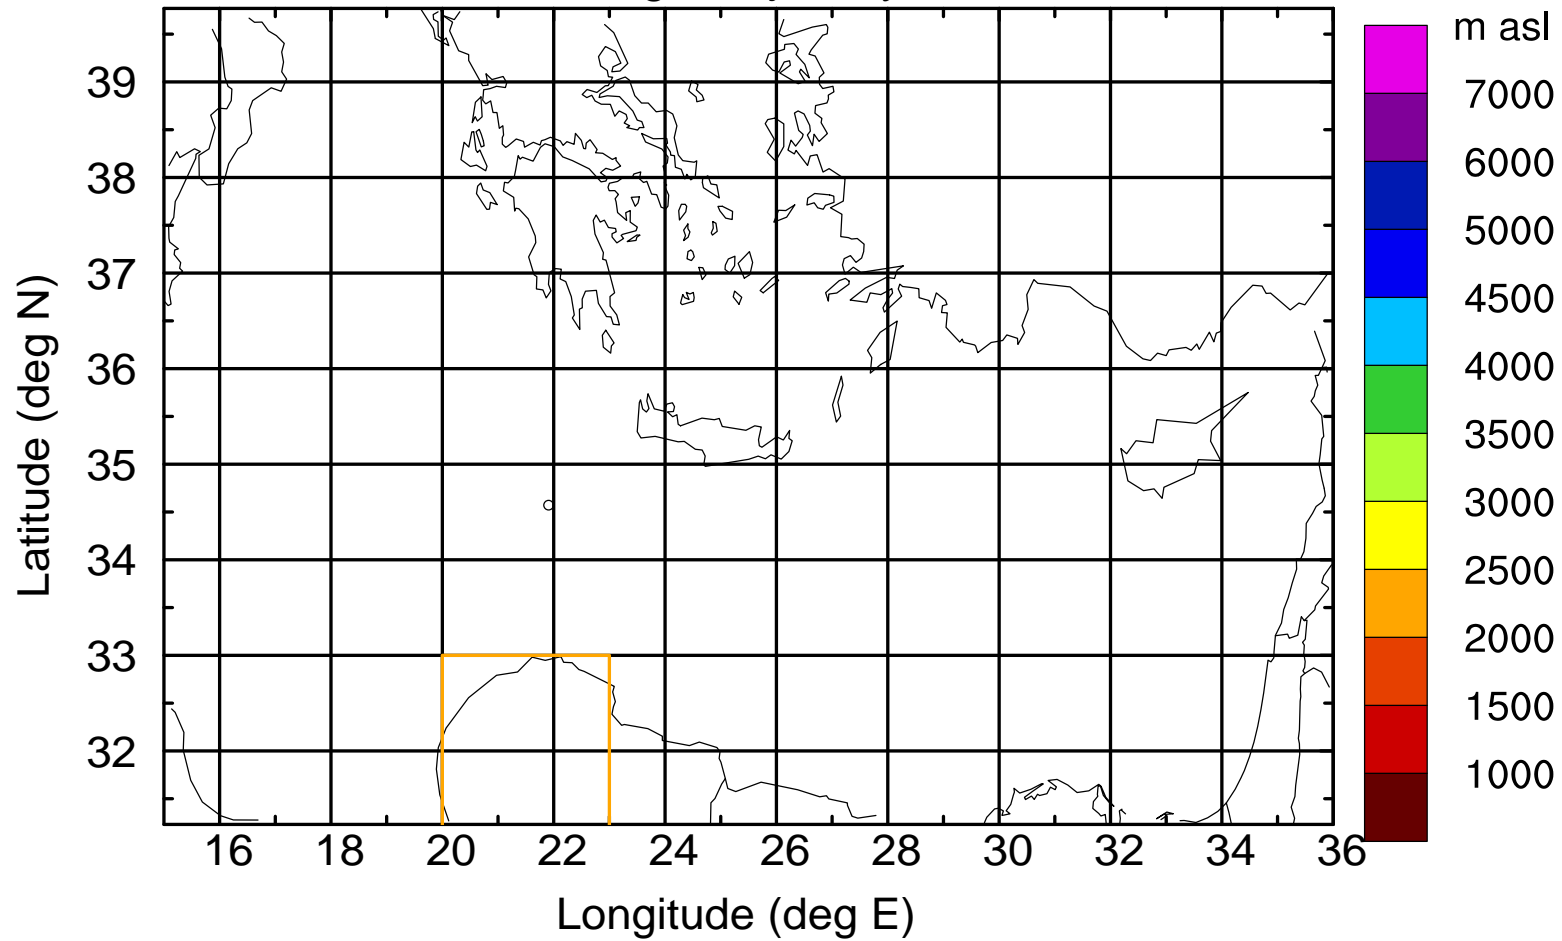

Paphos Airport ground station 20170422 11:00 UTC

Flight trajectory