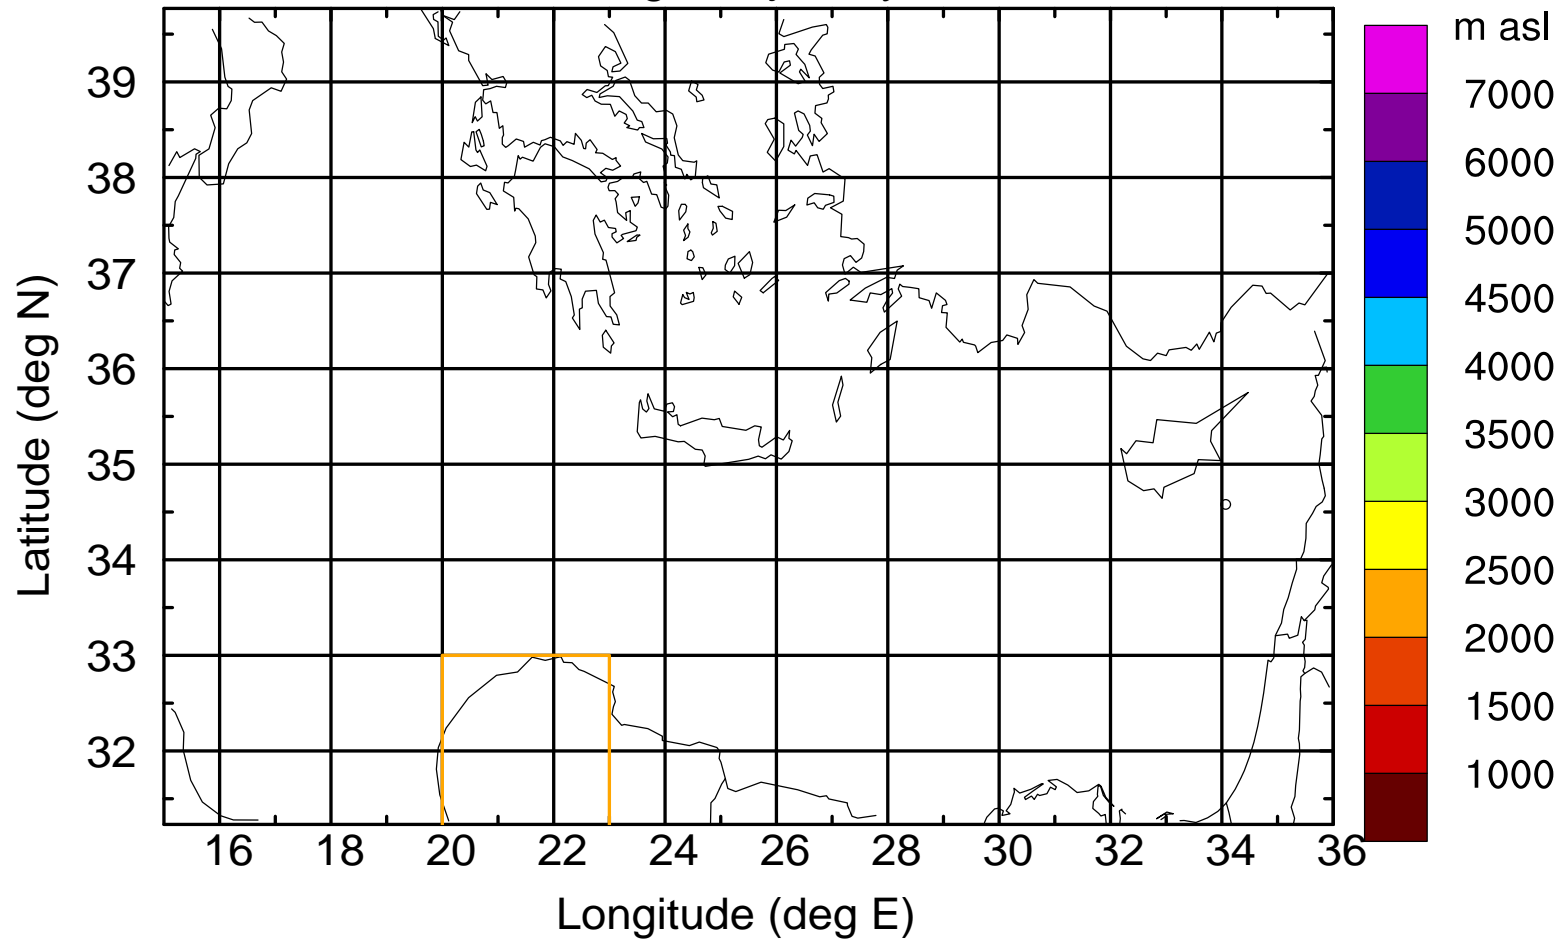

Paphos Airport ground station 20170422 11:00 UTC

Flight trajectory