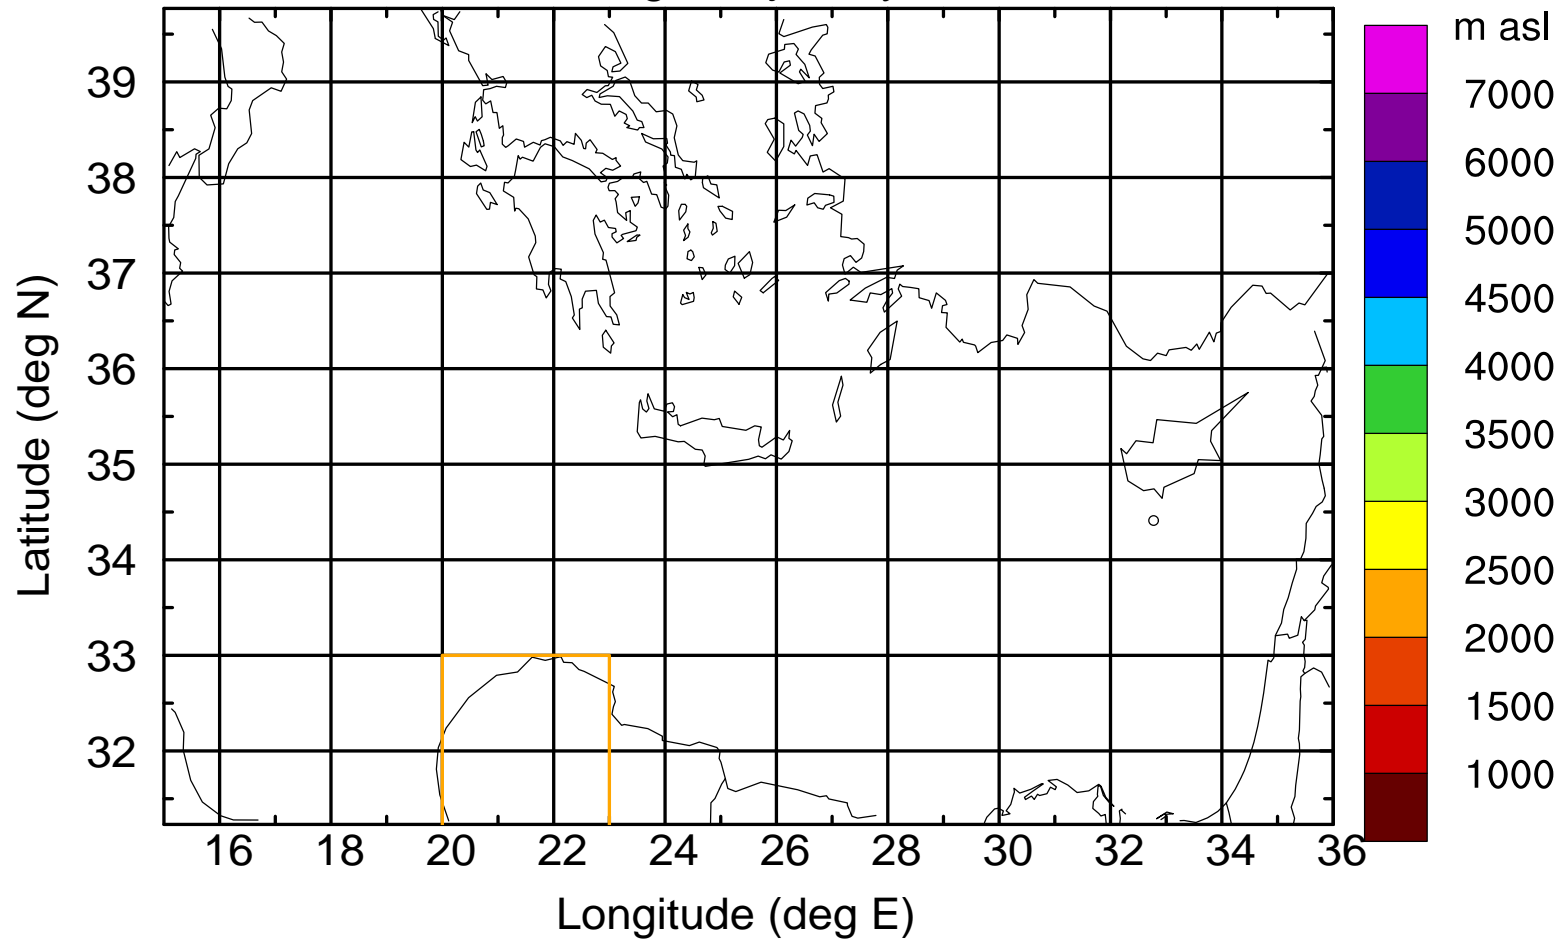

Paphos Airport ground station 20170422 11:00 UTC

Flight trajectory

Paphos Airport ground station 20170422 11:00 UTC

Flight trajectory

Paphos Airport ground station 20170422 11:00 UTC

Flight trajectory

Paphos Airport ground station 20170422 11:00 UTC