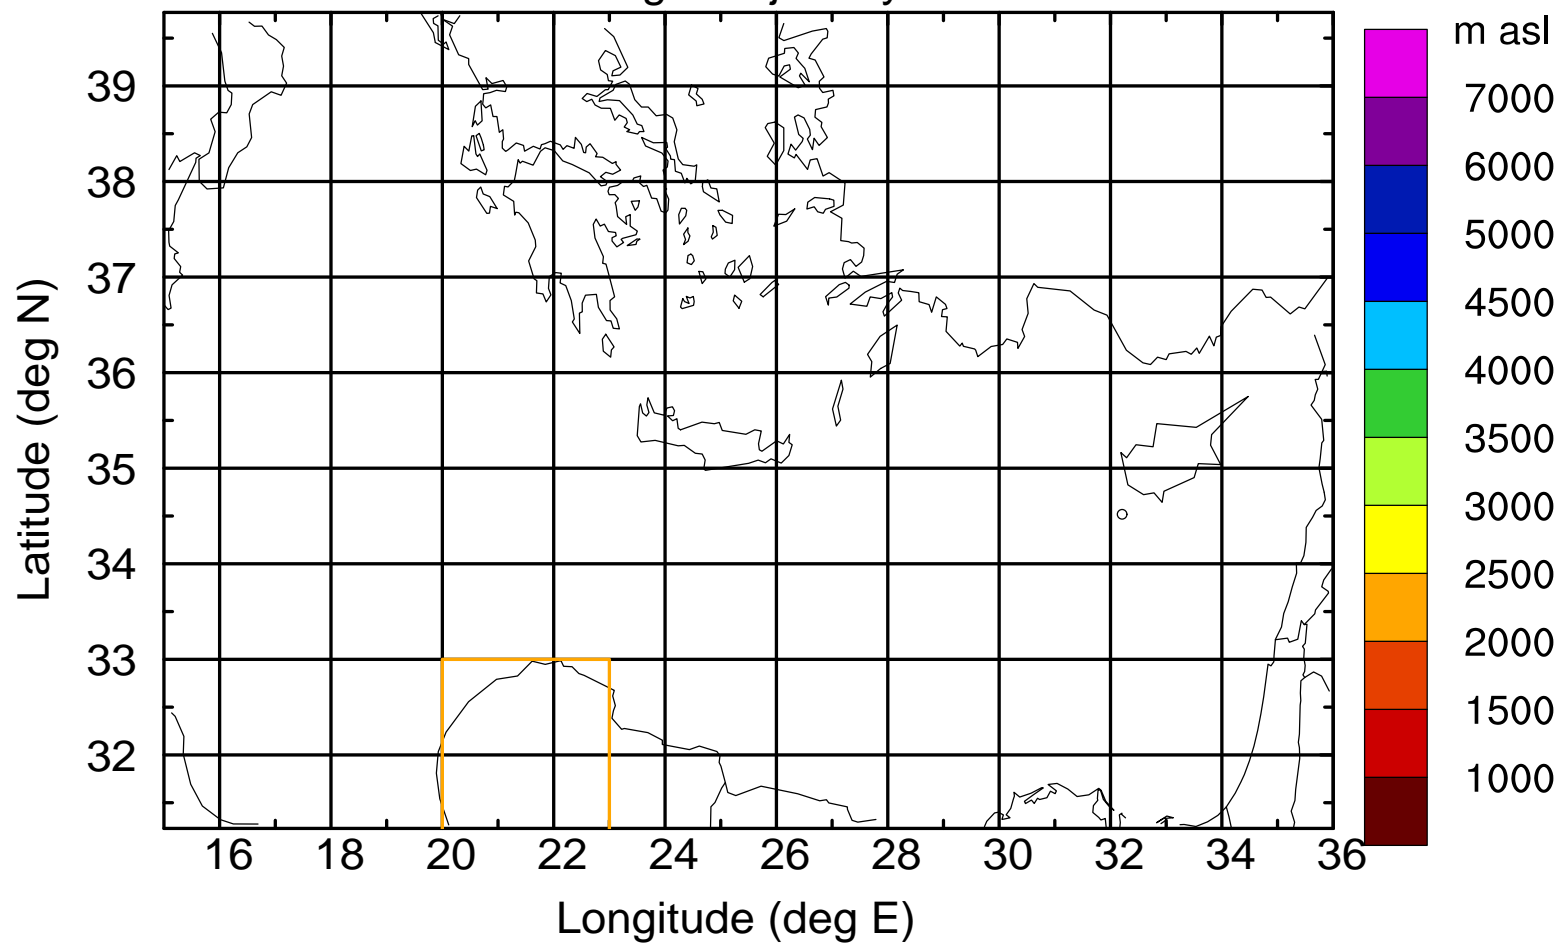

Flight trajectory

Paphos Airport ground station 20170422 11:00 UTC

Flight trajectory

Paphos Airport ground station 20170422 11:00 UTC

Flight trajectory

Paphos Airport ground station 20170422 11:00 UTC

Flight trajectory