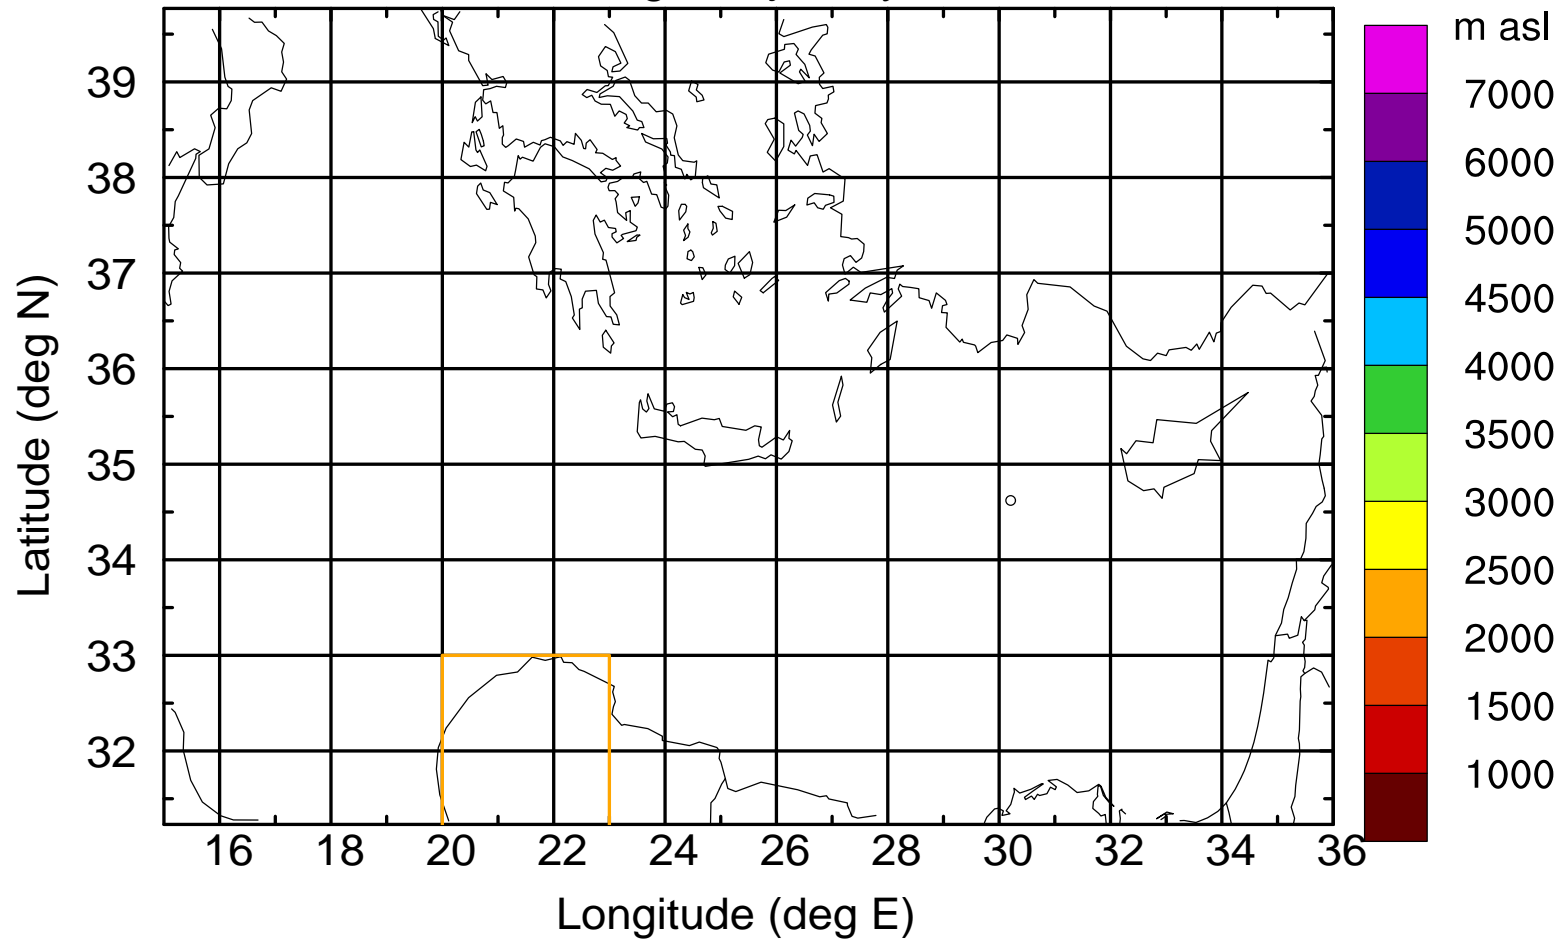

Flight trajectory

Paphos Airport ground station 20170422 11:00 UTC

Flight trajectory

Paphos Airport ground station 20170422 11:00 UTC

Flight trajectory

Paphos Airport ground station 20170422 11:00 UTC

Flight trajectory