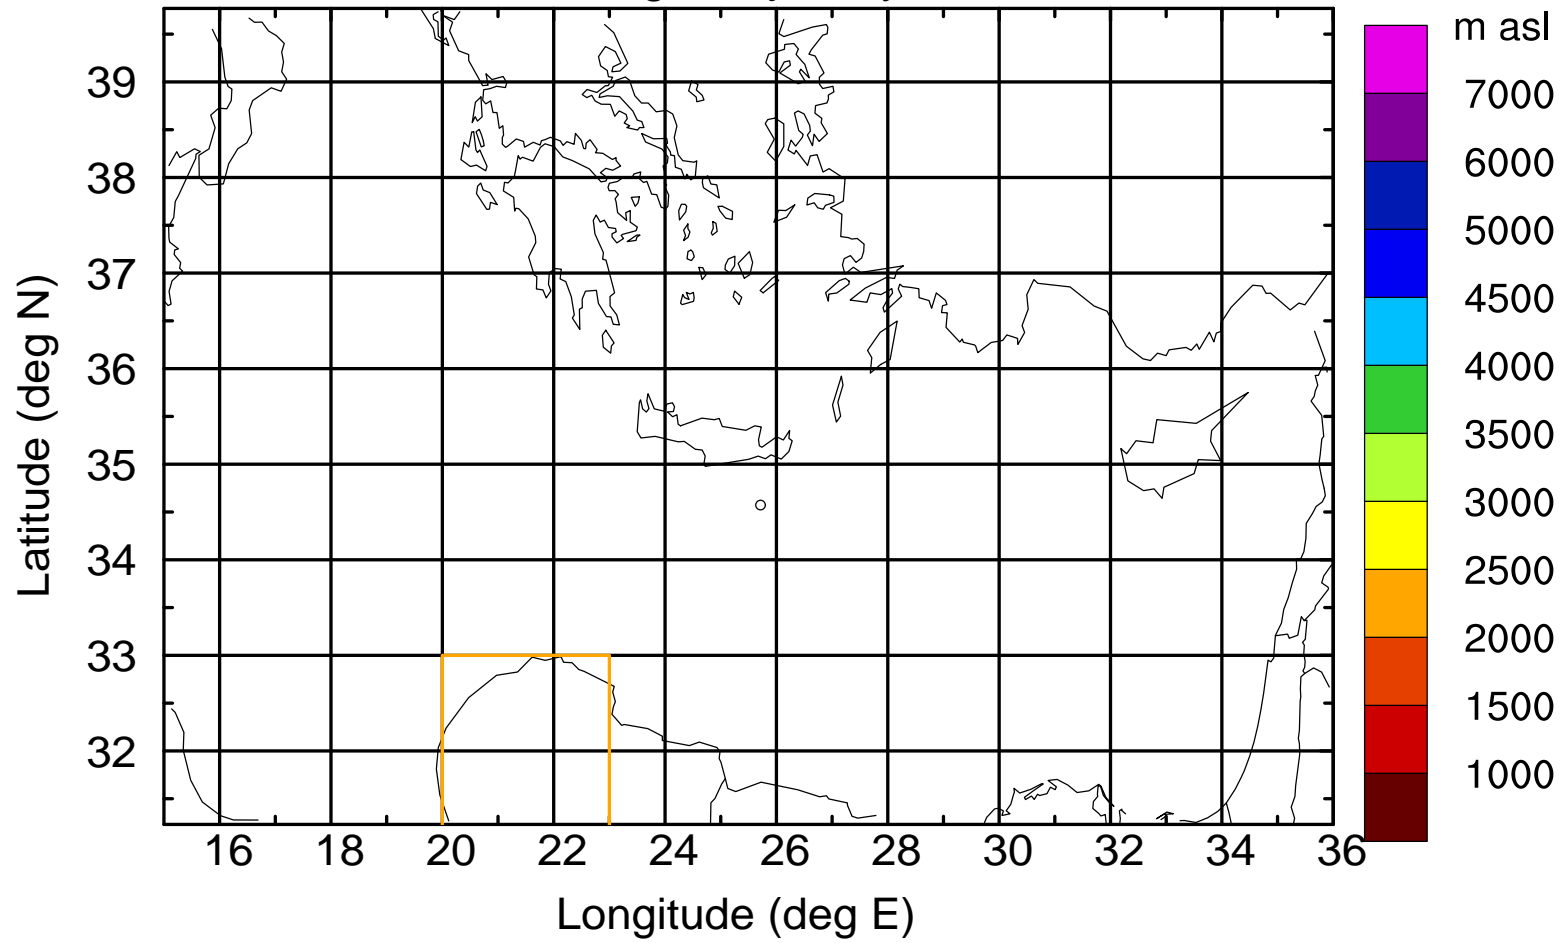

Flight trajectory

Paphos Airport ground station 20170422 11:00 UTC

Flight trajectory

Paphos Airport ground station 20170422 11:00 UTC

Flight trajectory

Paphos Airport ground station 20170422 11:00 UTC

Flight trajectory