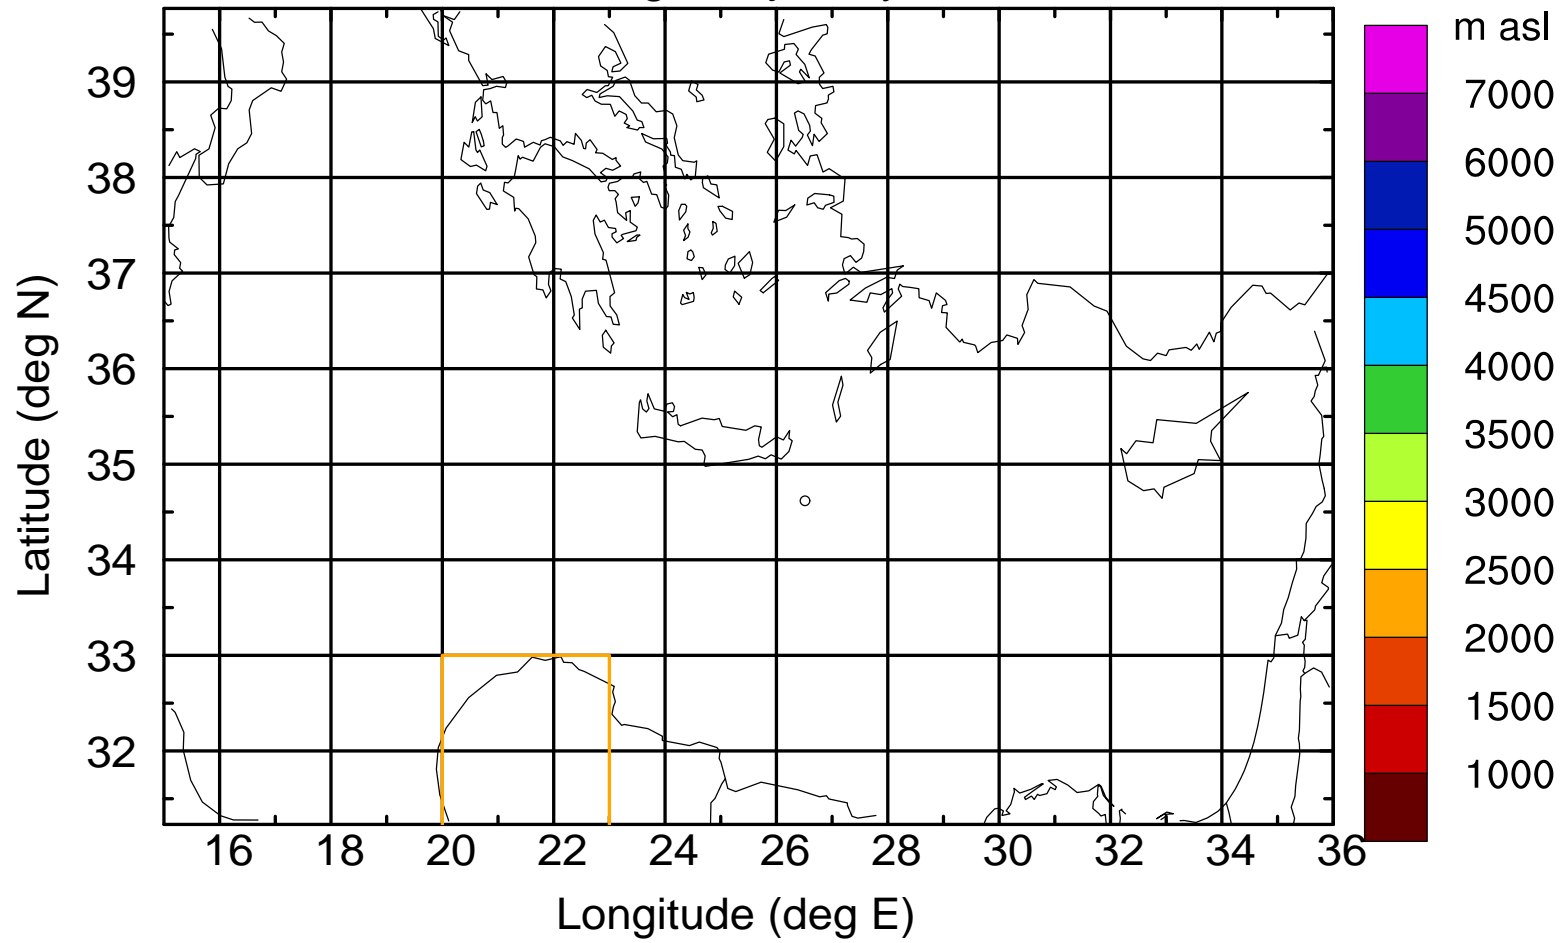

Paphos Airport ground station 20170422 11:00 UTC

Flight trajectory