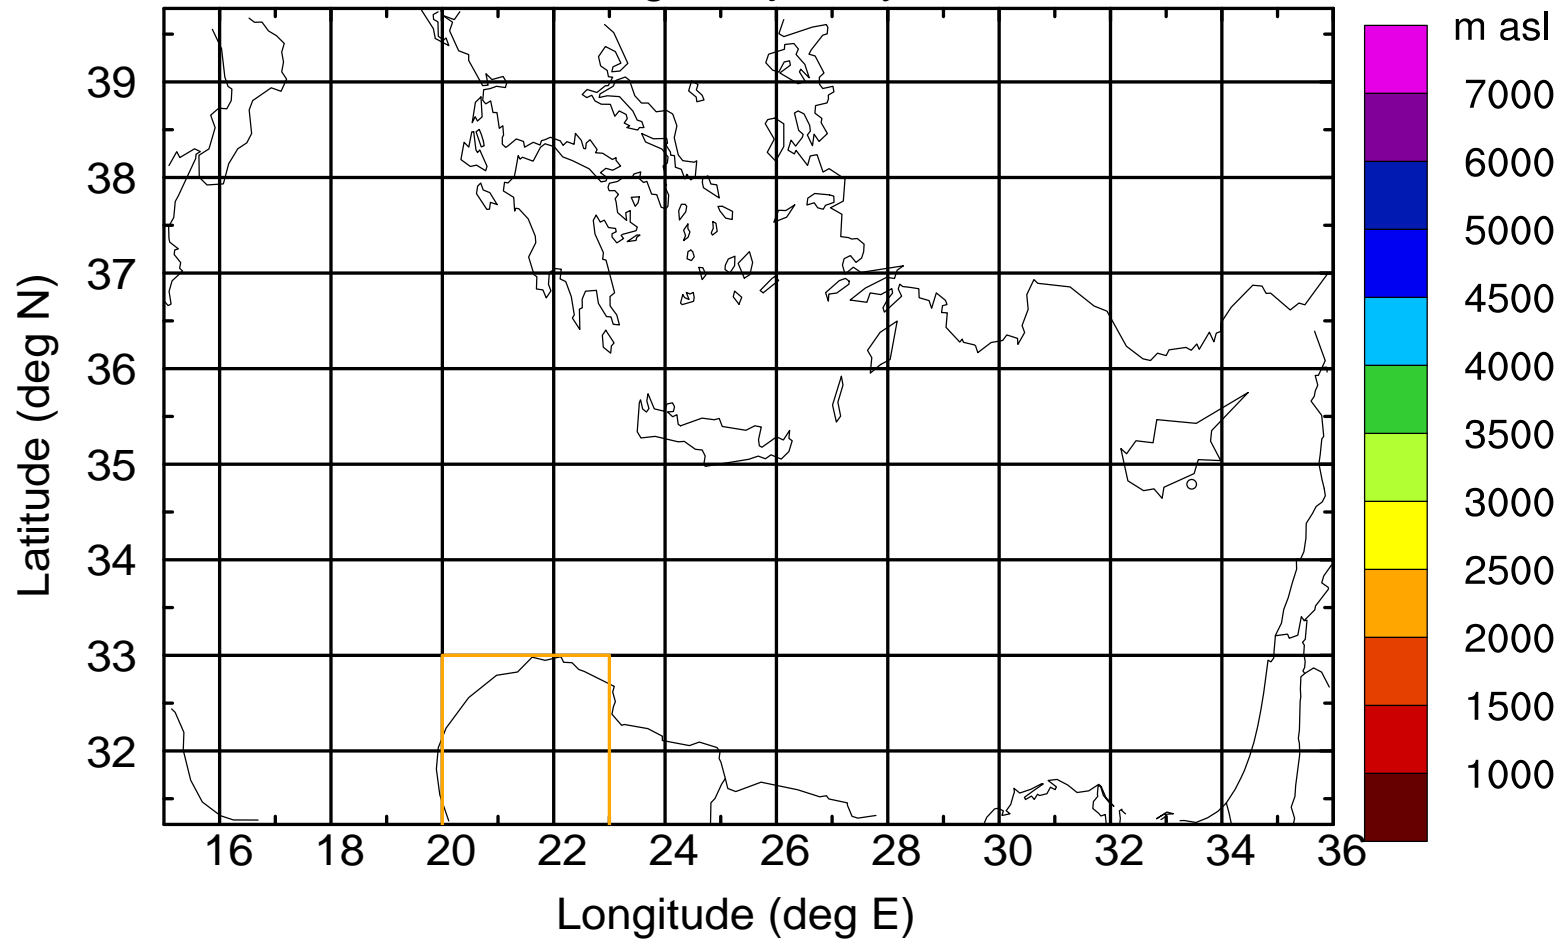

Paphos Airport ground station 20170422 11:00 UTC

Flight trajectory