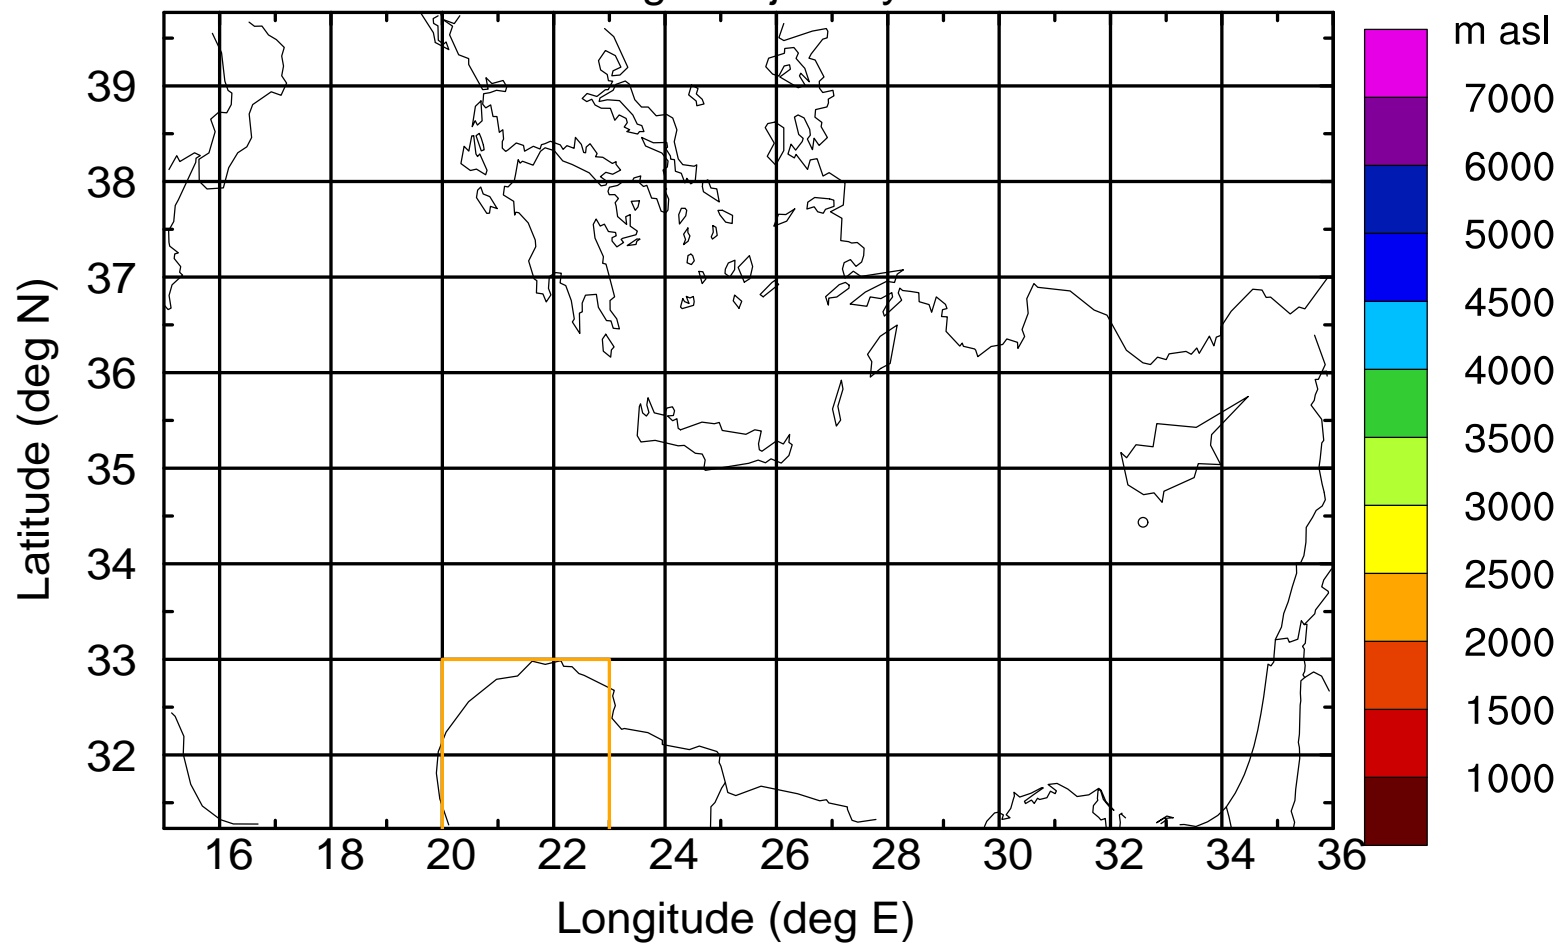

Paphos Airport ground station 20170422 11:00 UTC

Flight trajectory