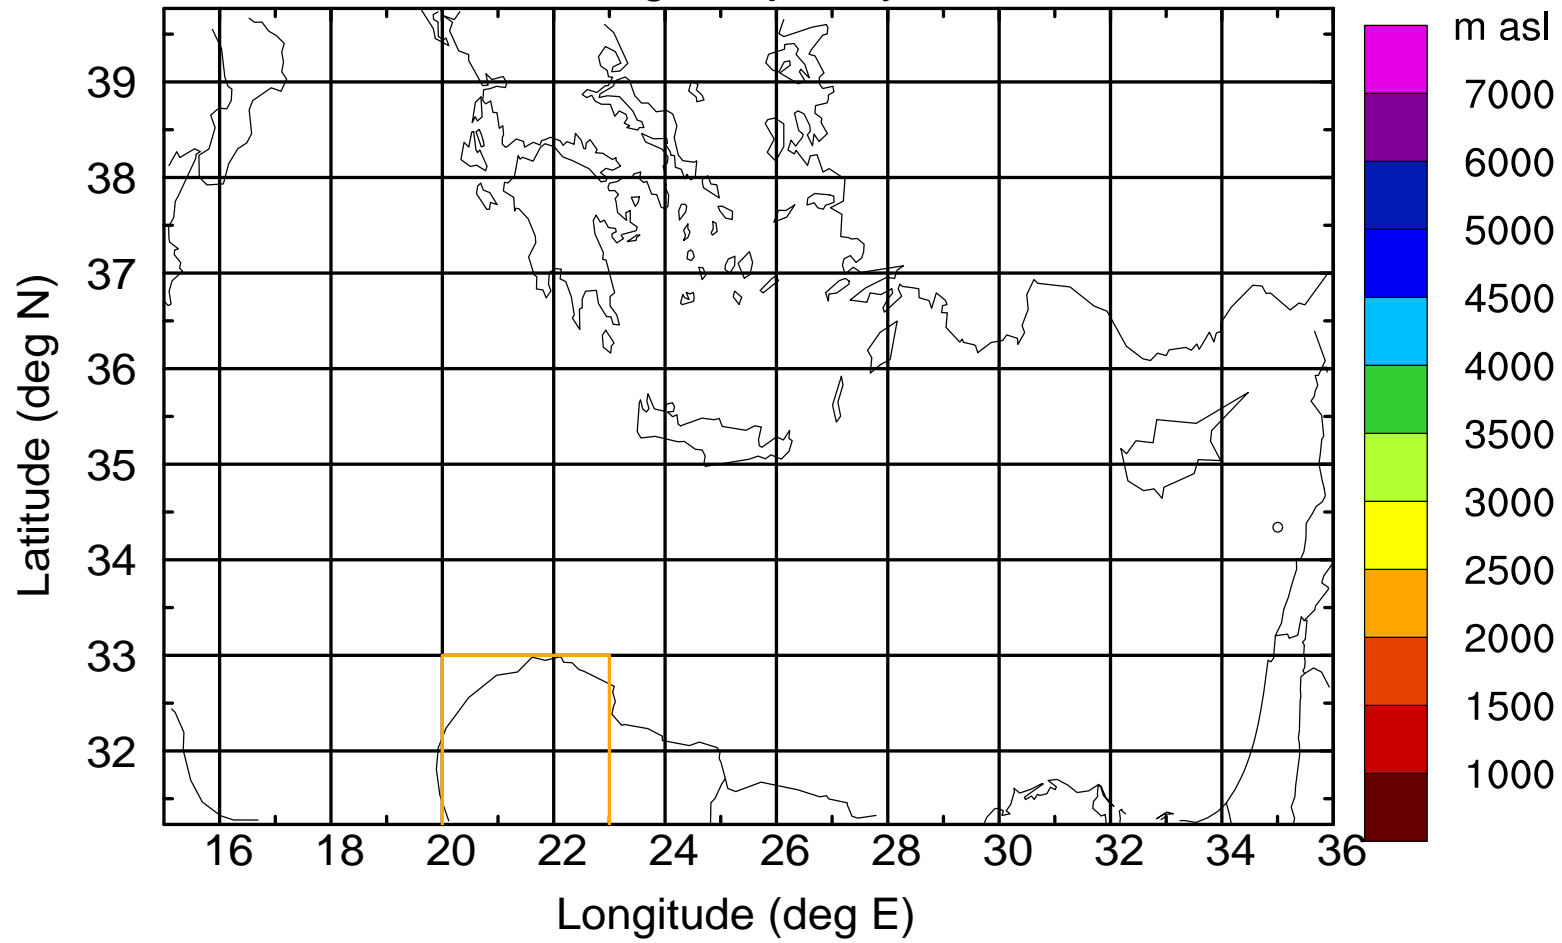

Paphos Airport ground station 20170422 11:00 UTC

Flight trajectory