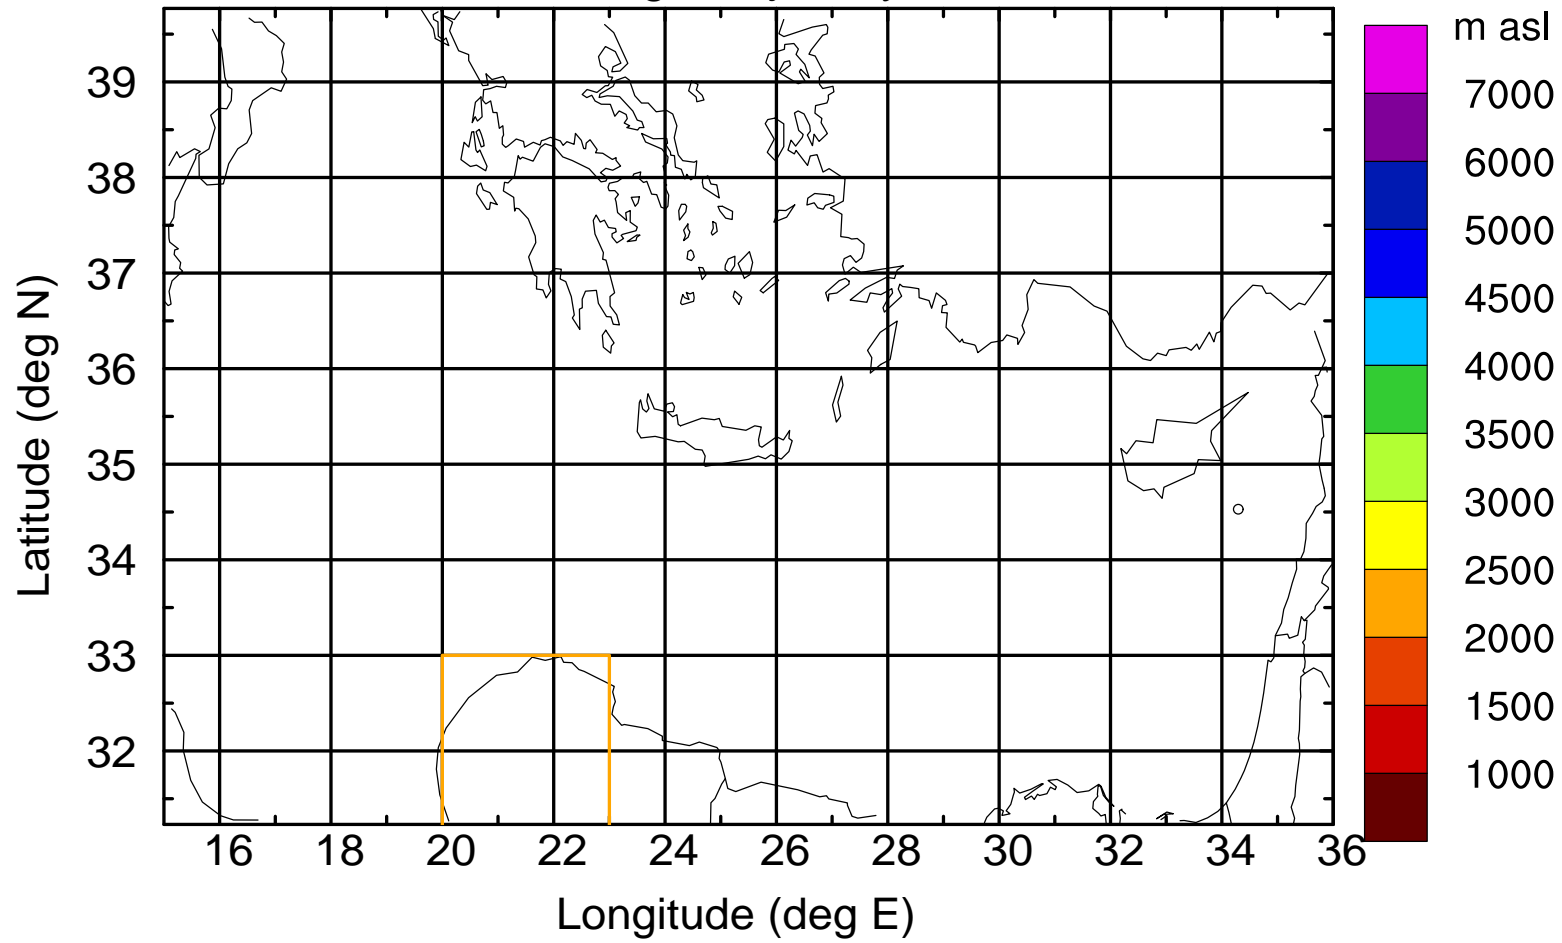

Paphos Airport ground station 20170422 11:00 UTC

Flight trajectory