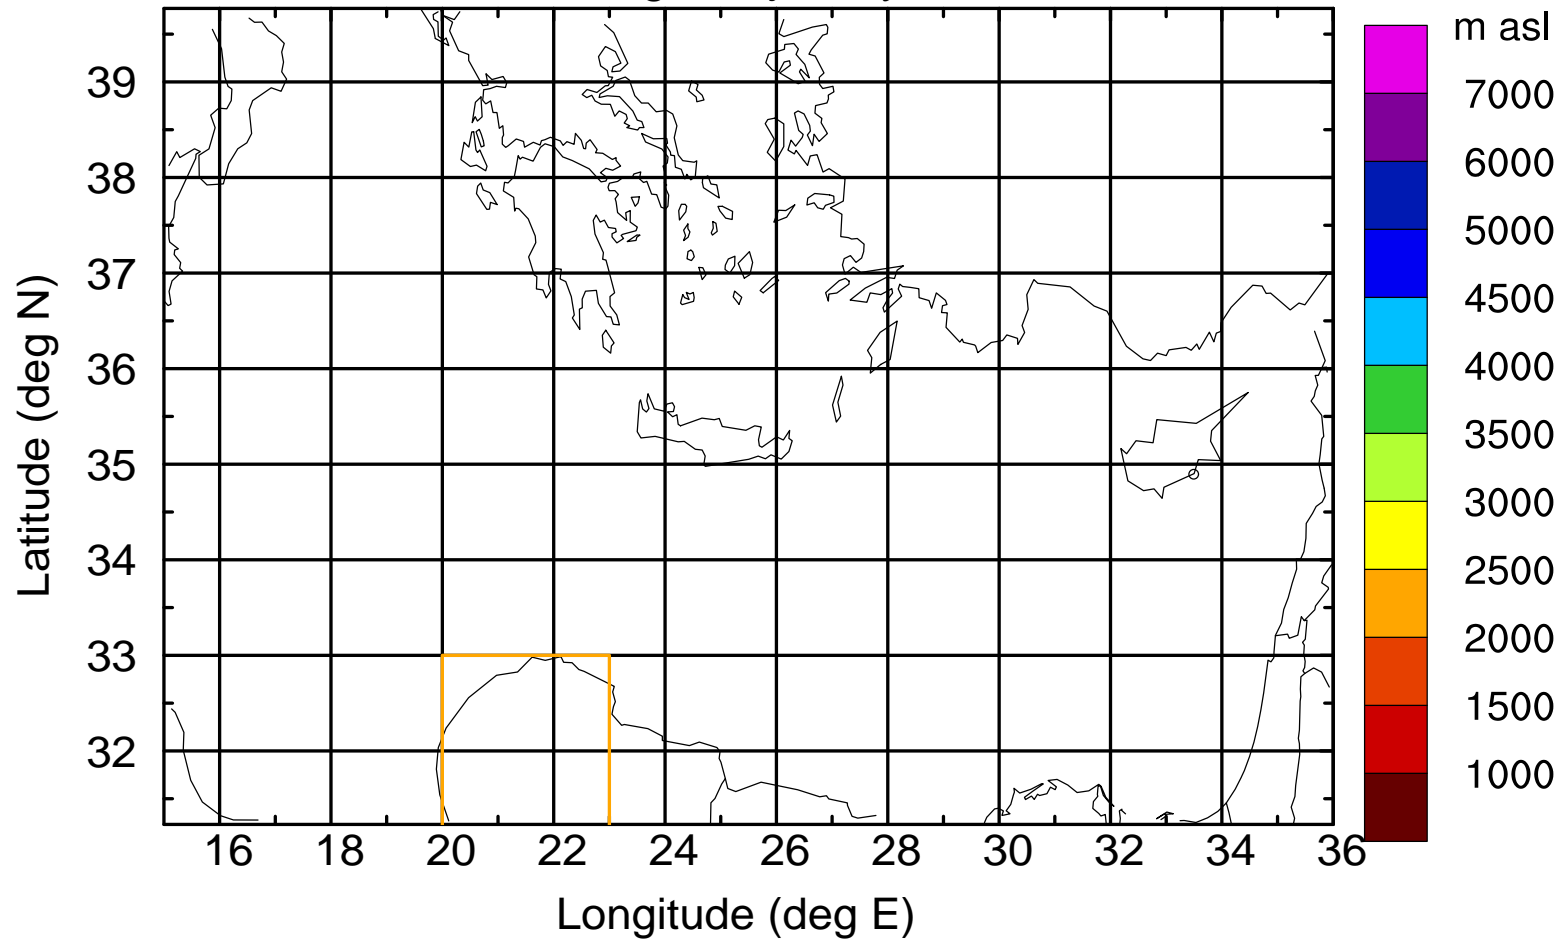

Paphos Airport ground station 20170422 11:00 UTC

Flight trajectory

Paphos Airport ground station 20170422 11:00 UTC

Flight trajectory

Paphos Airport ground station 20170422 11:00 UTC

Flight trajectory

Paphos Airport ground station 20170422 11:00 UTC