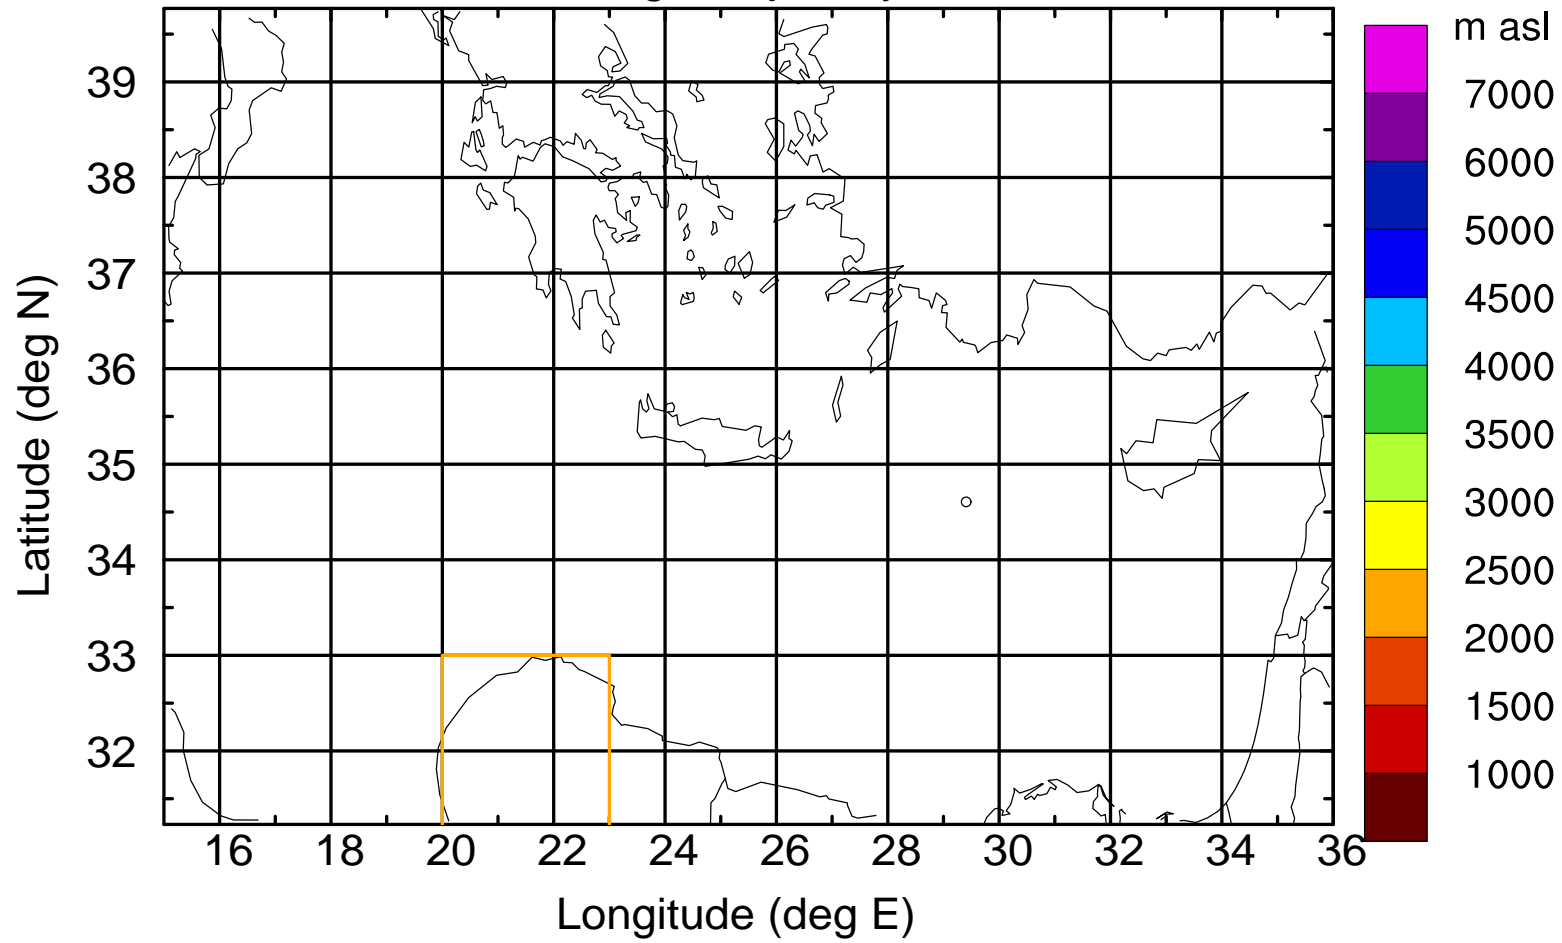

Paphos Airport ground station 20170422 11:00 UTC

Flight trajectory

Paphos Airport ground station 20170422 11:00 UTC

Flight trajectory

Paphos Airport ground station 20170422 11:00 UTC

Flight trajectory

Paphos Airport ground station 20170422 11:00 UTC