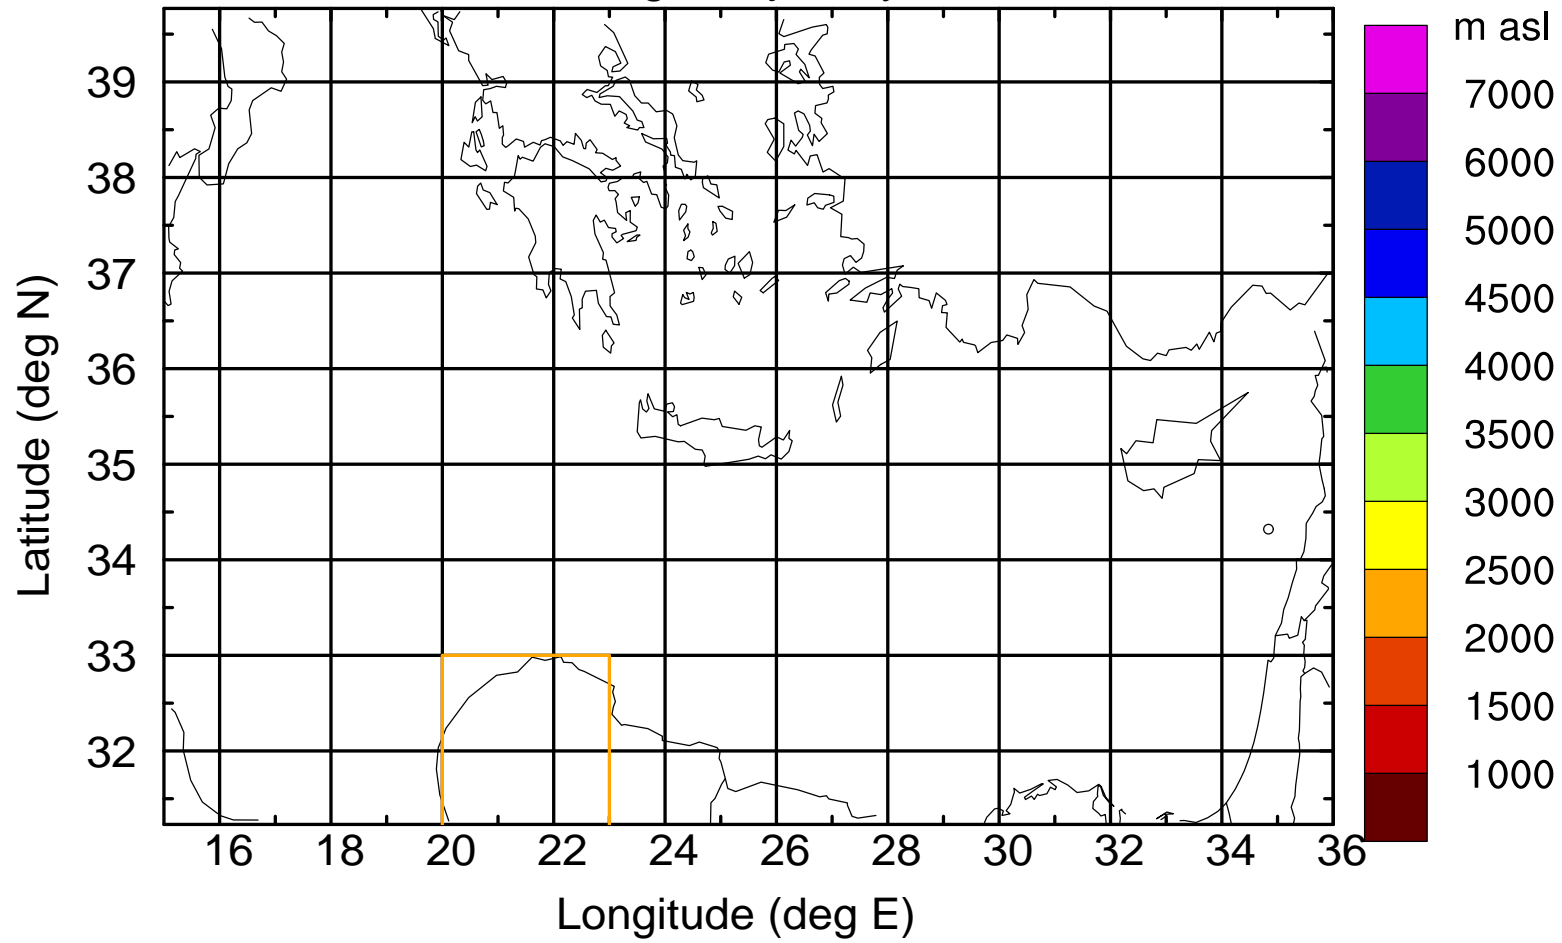

Paphos Airport ground station 20170422 11:00 UTC

Flight trajectory