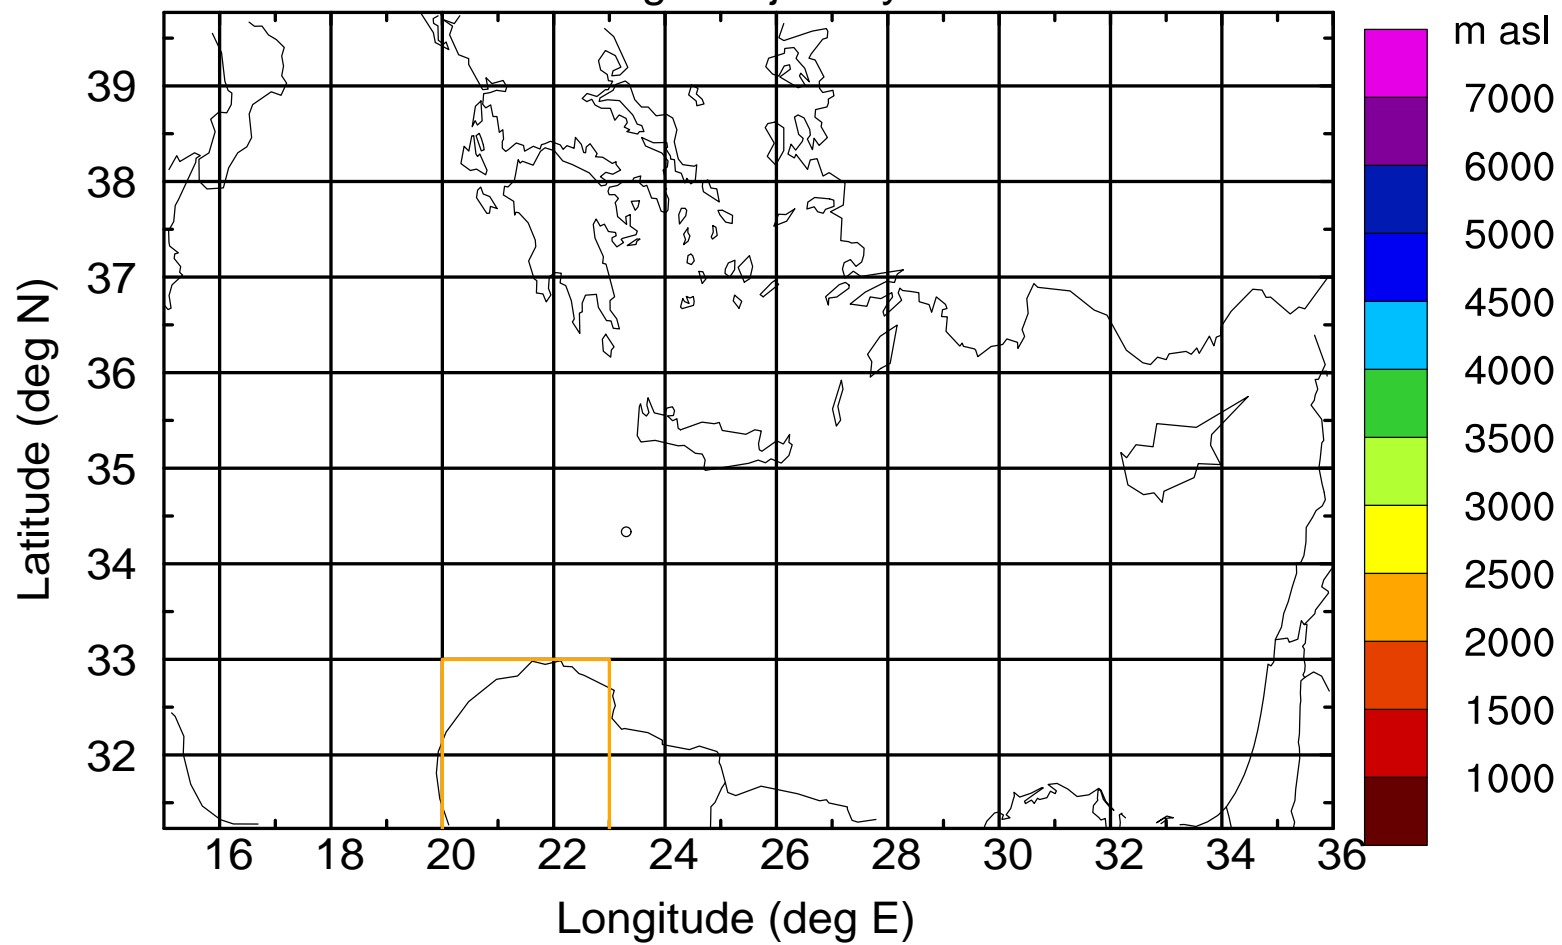

Flight trajectory

Paphos Airport ground station 20170422 11:00 UTC

Flight trajectory

Paphos Airport ground station 20170422 11:00 UTC

Flight trajectory

Paphos Airport ground station 20170422 11:00 UTC

Flight trajectory