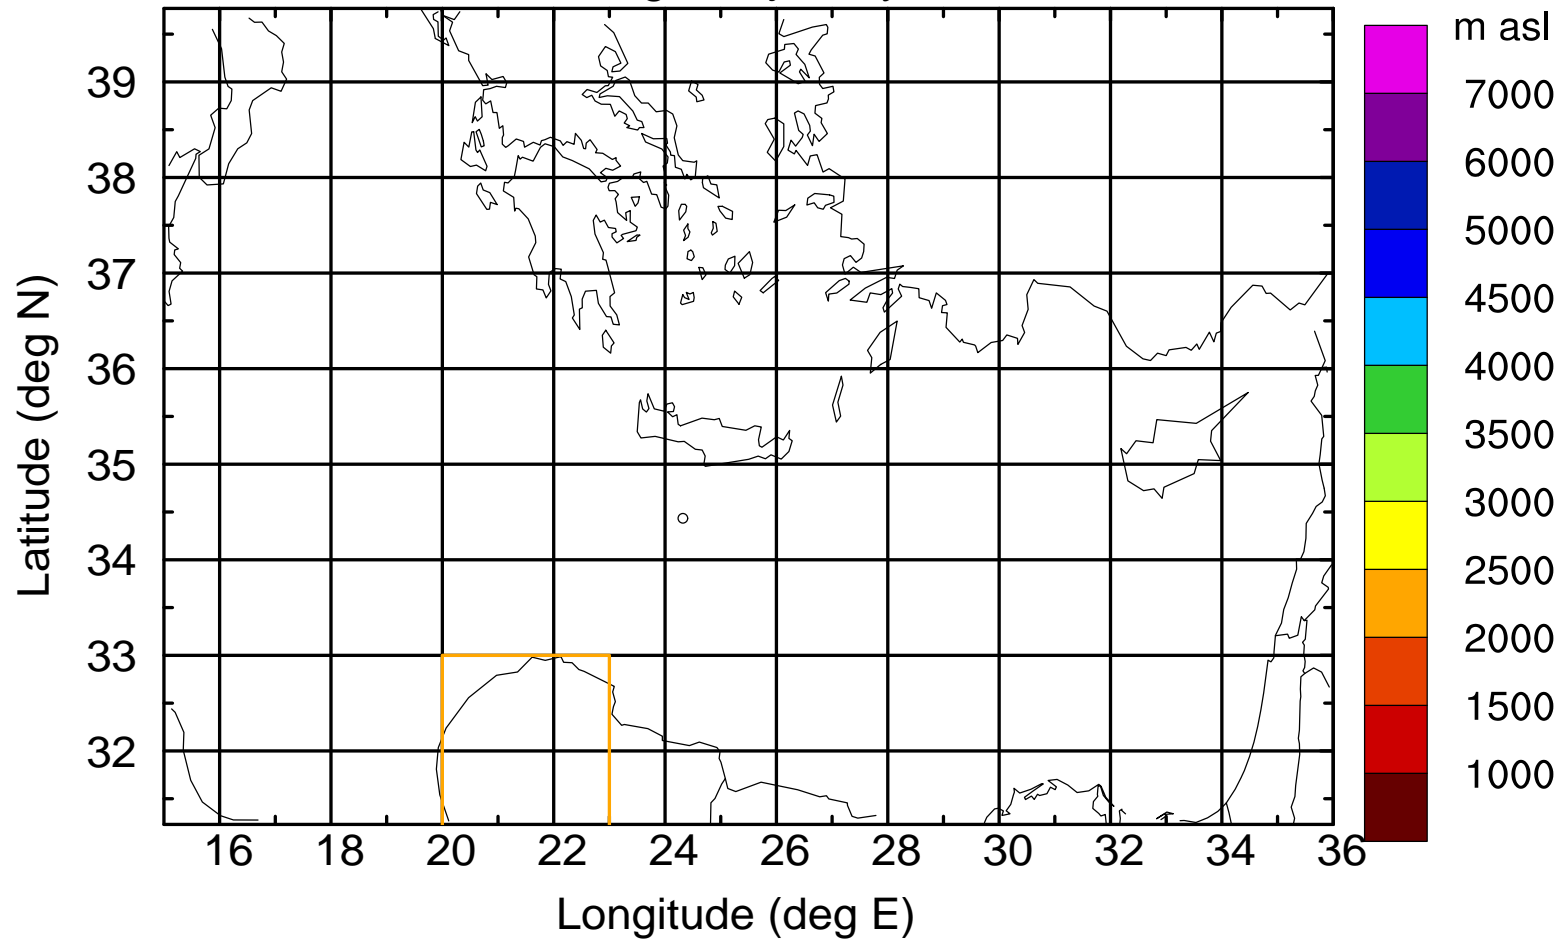

Paphos Airport ground station 20170422 11:00 UTC

Flight trajectory

Paphos Airport ground station 20170422 11:00 UTC

Flight trajectory

Paphos Airport ground station 20170422 11:00 UTC

Flight trajectory

Paphos Airport ground station 20170422 11:00 UTC