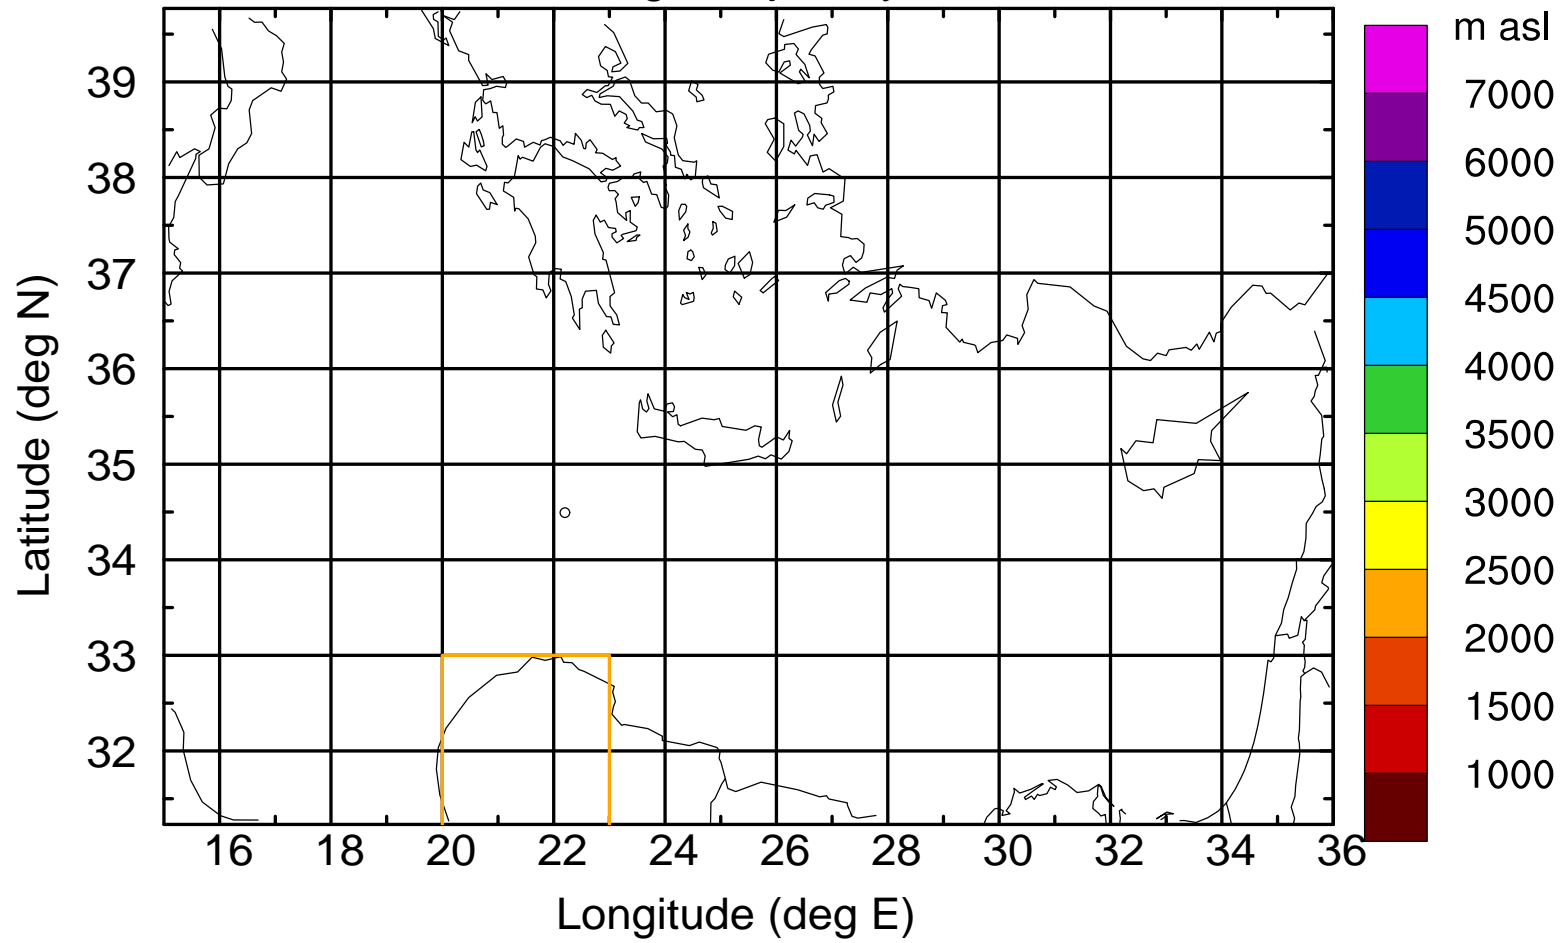

Paphos Airport ground station 20170422 11:00 UTC

Flight trajectory

Paphos Airport ground station 20170422 11:00 UTC

Flight trajectory

Paphos Airport ground station 20170422 11:00 UTC

Flight trajectory

Paphos Airport ground station 20170422 11:00 UTC