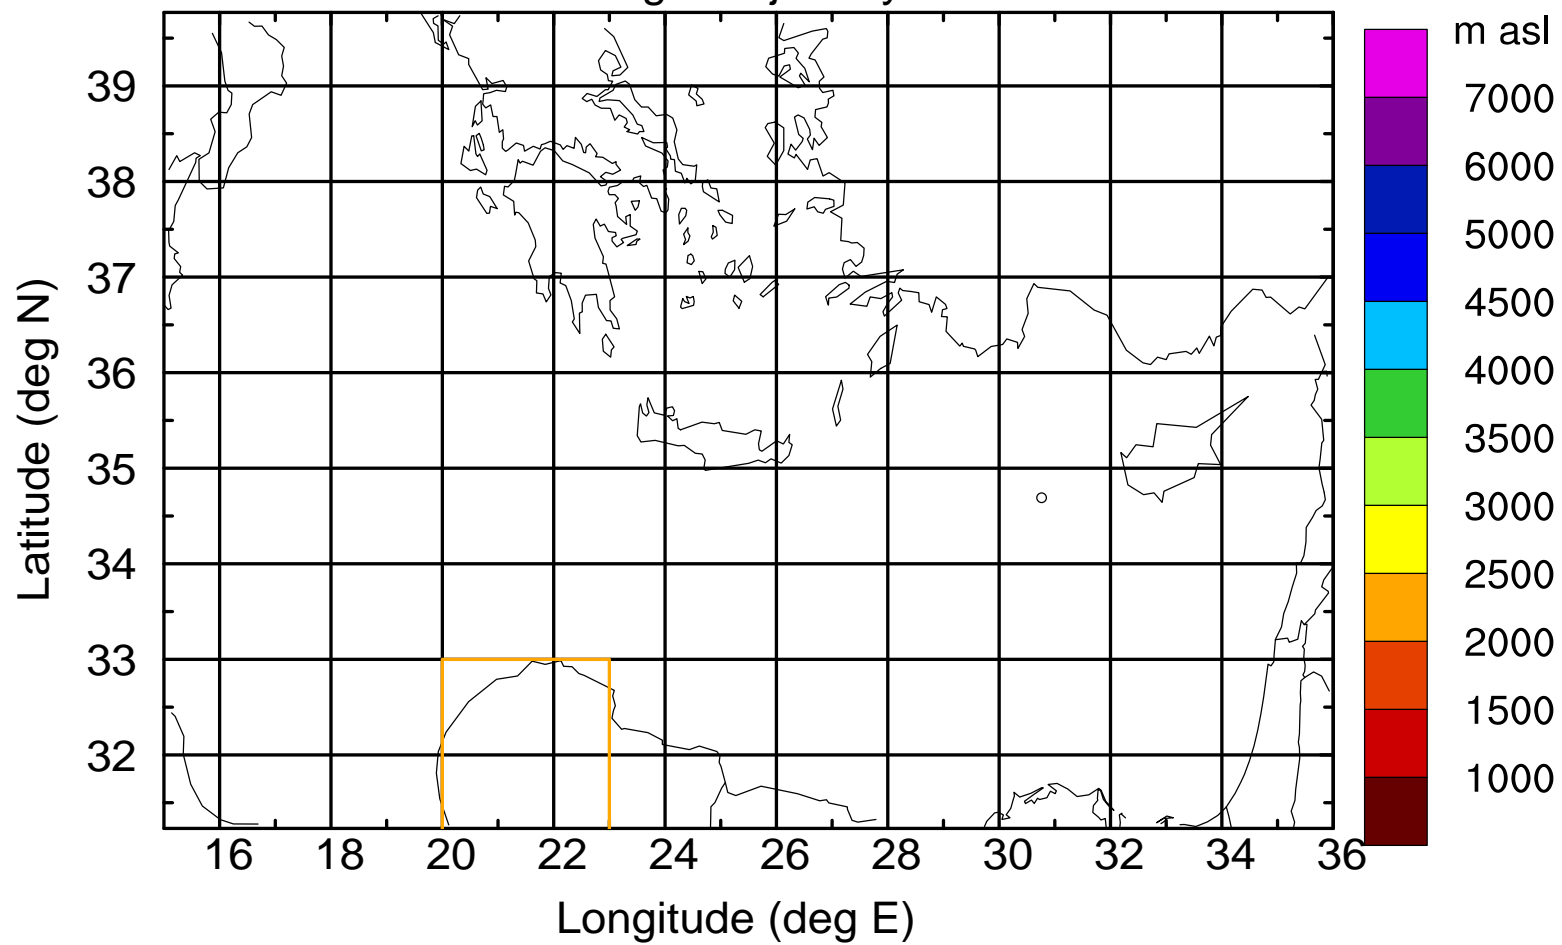

Paphos Airport ground station 20170422 11:00 UTC

Flight trajectory