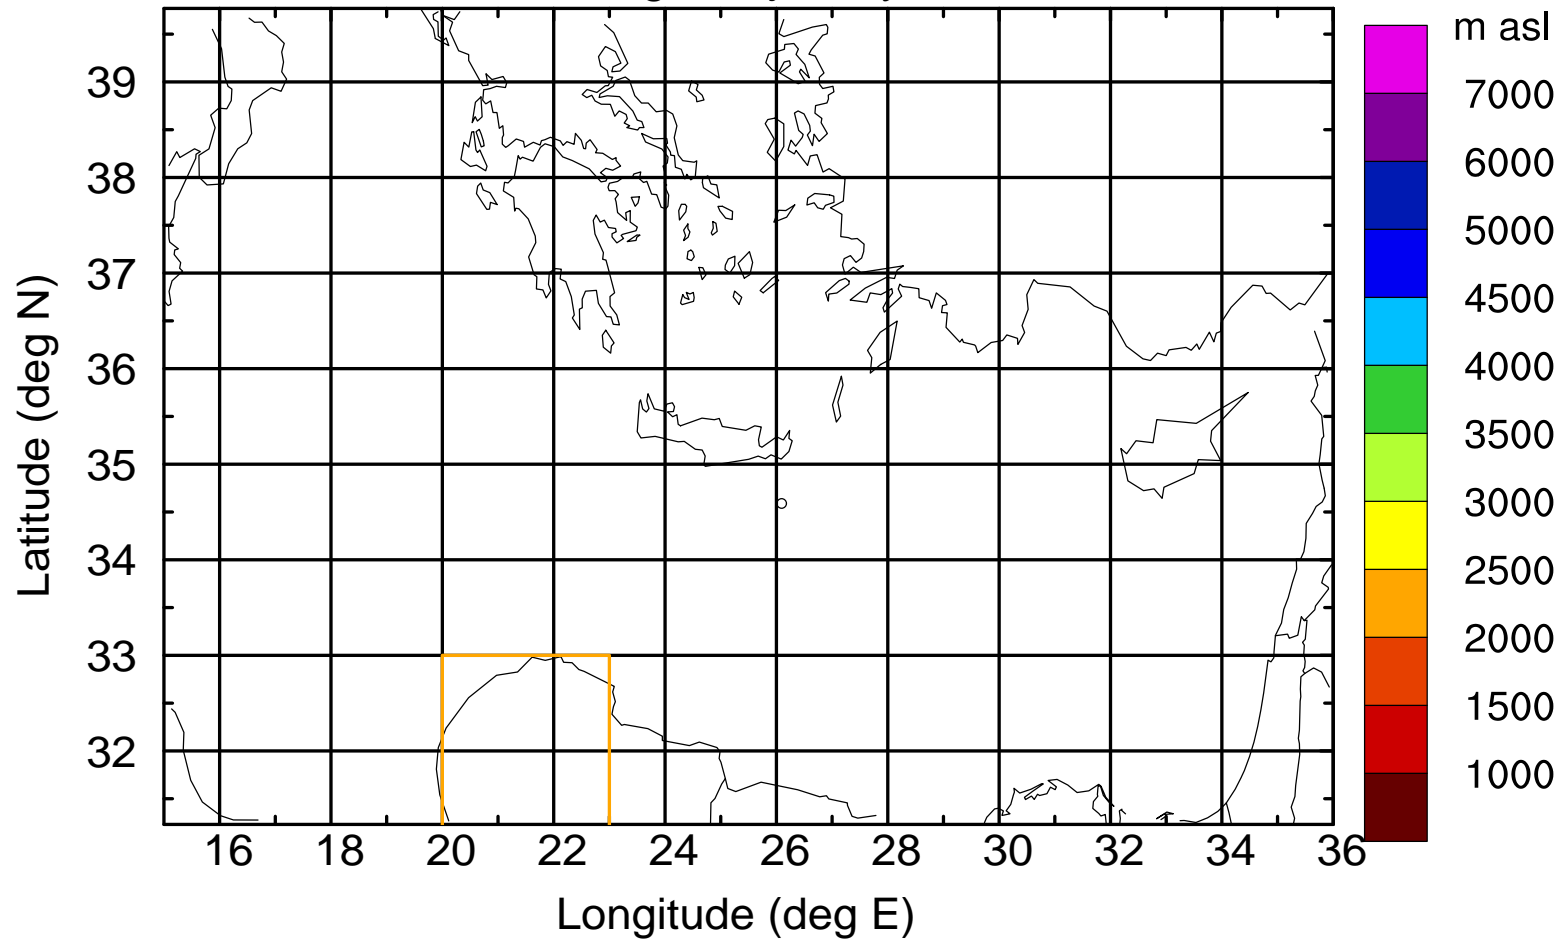

Paphos Airport ground station 20170422 11:00 UTC

Flight trajectory