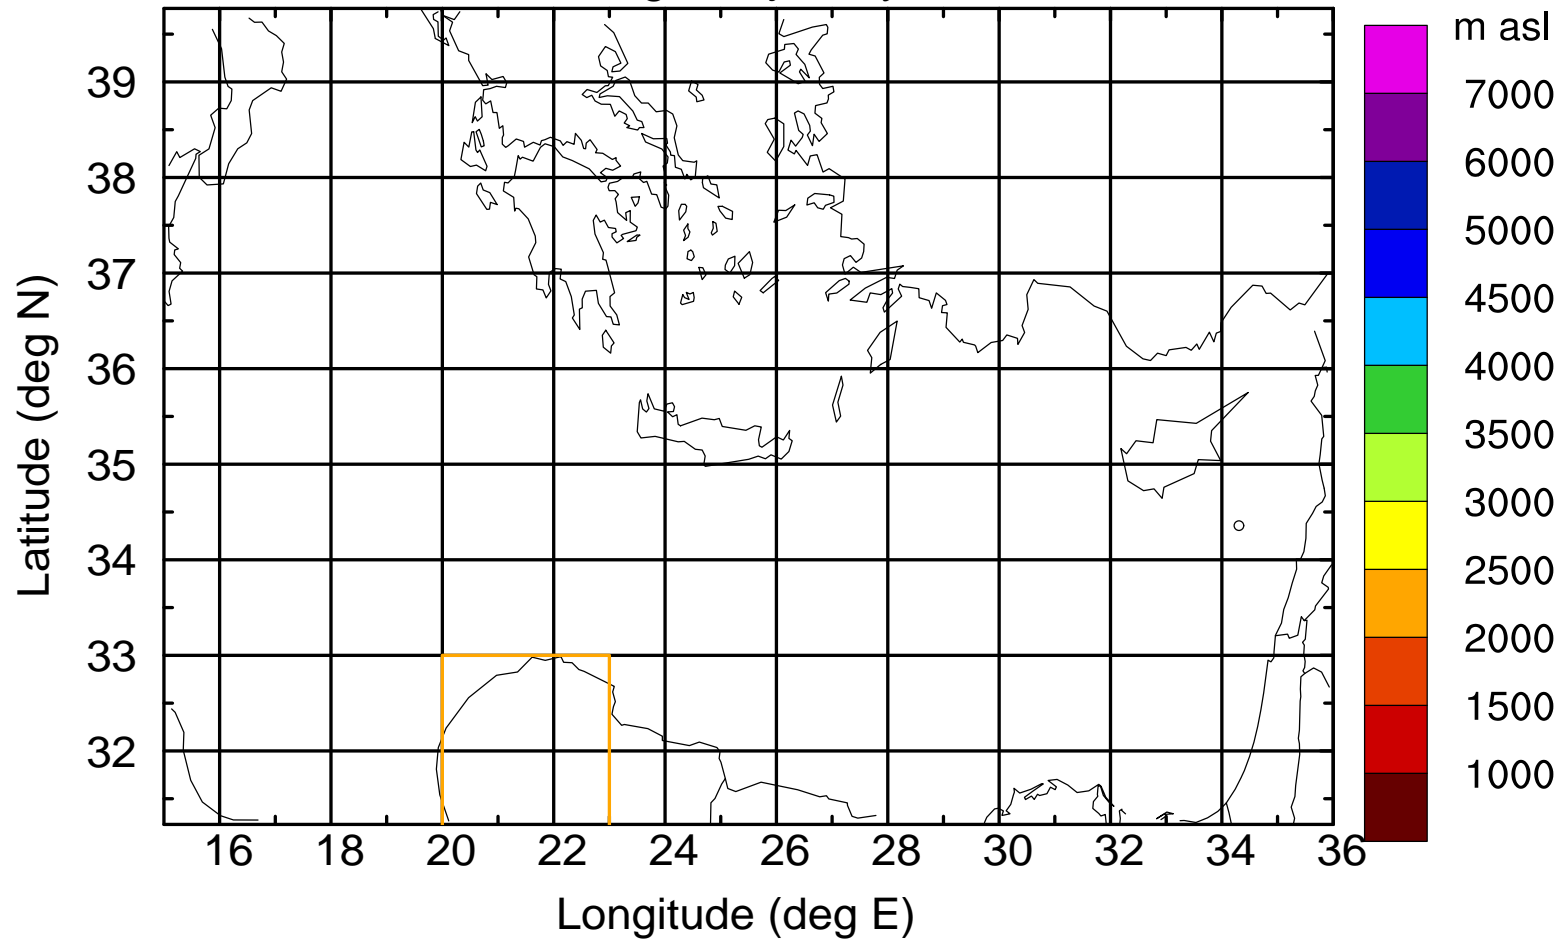

Paphos Airport ground station 20170422 11:00 UTC

Flight trajectory