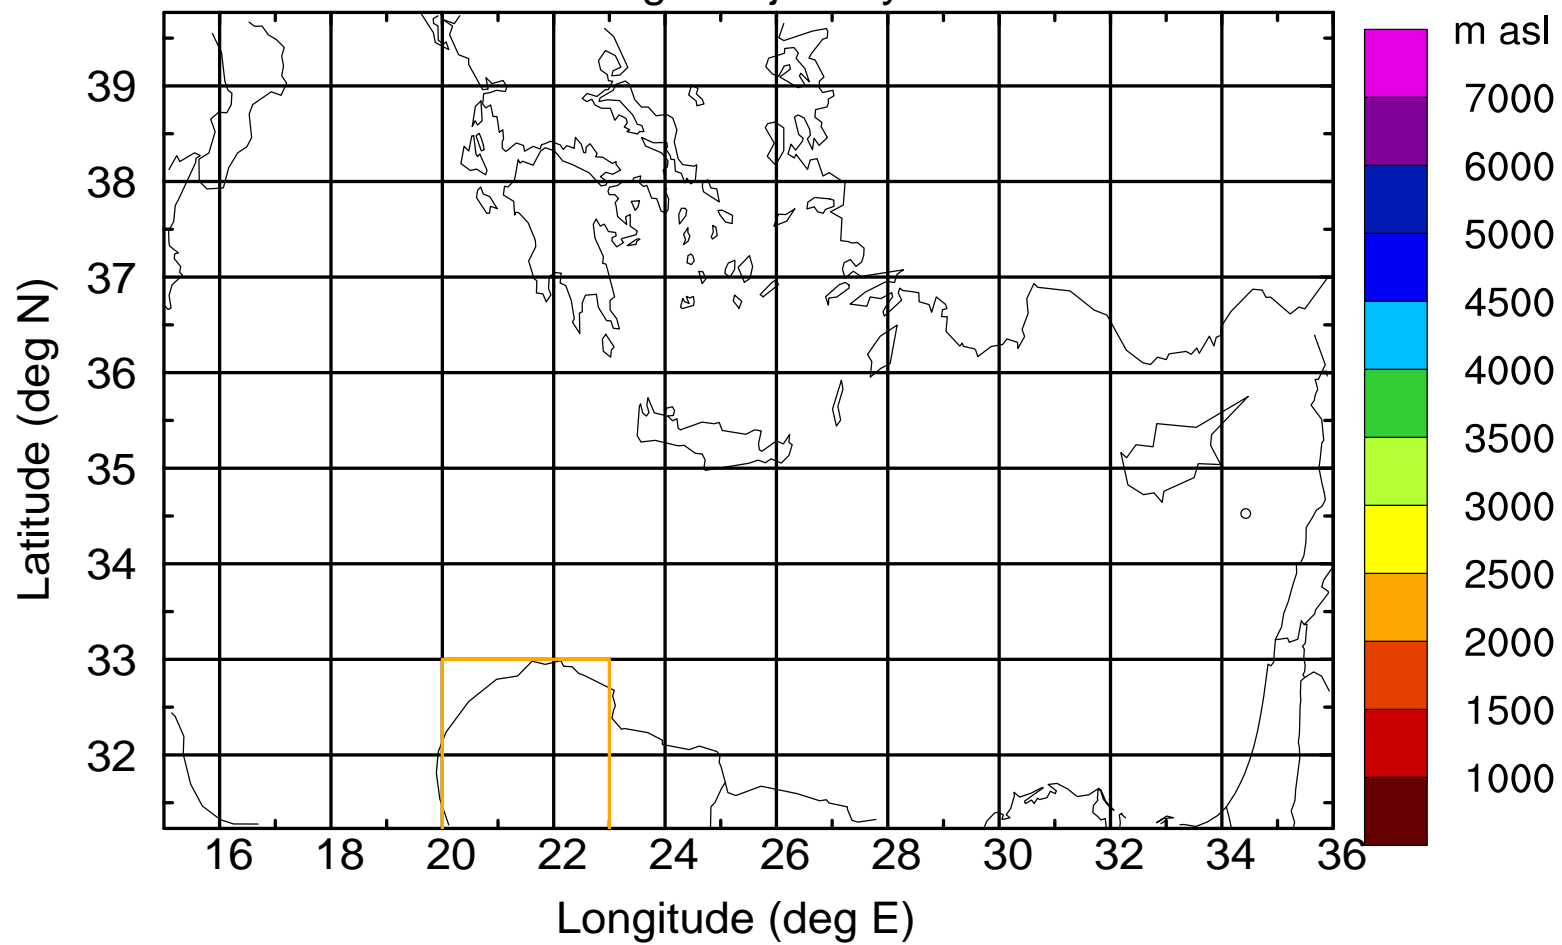

Paphos Airport ground station 20170422 11:00 UTC

Flight trajectory