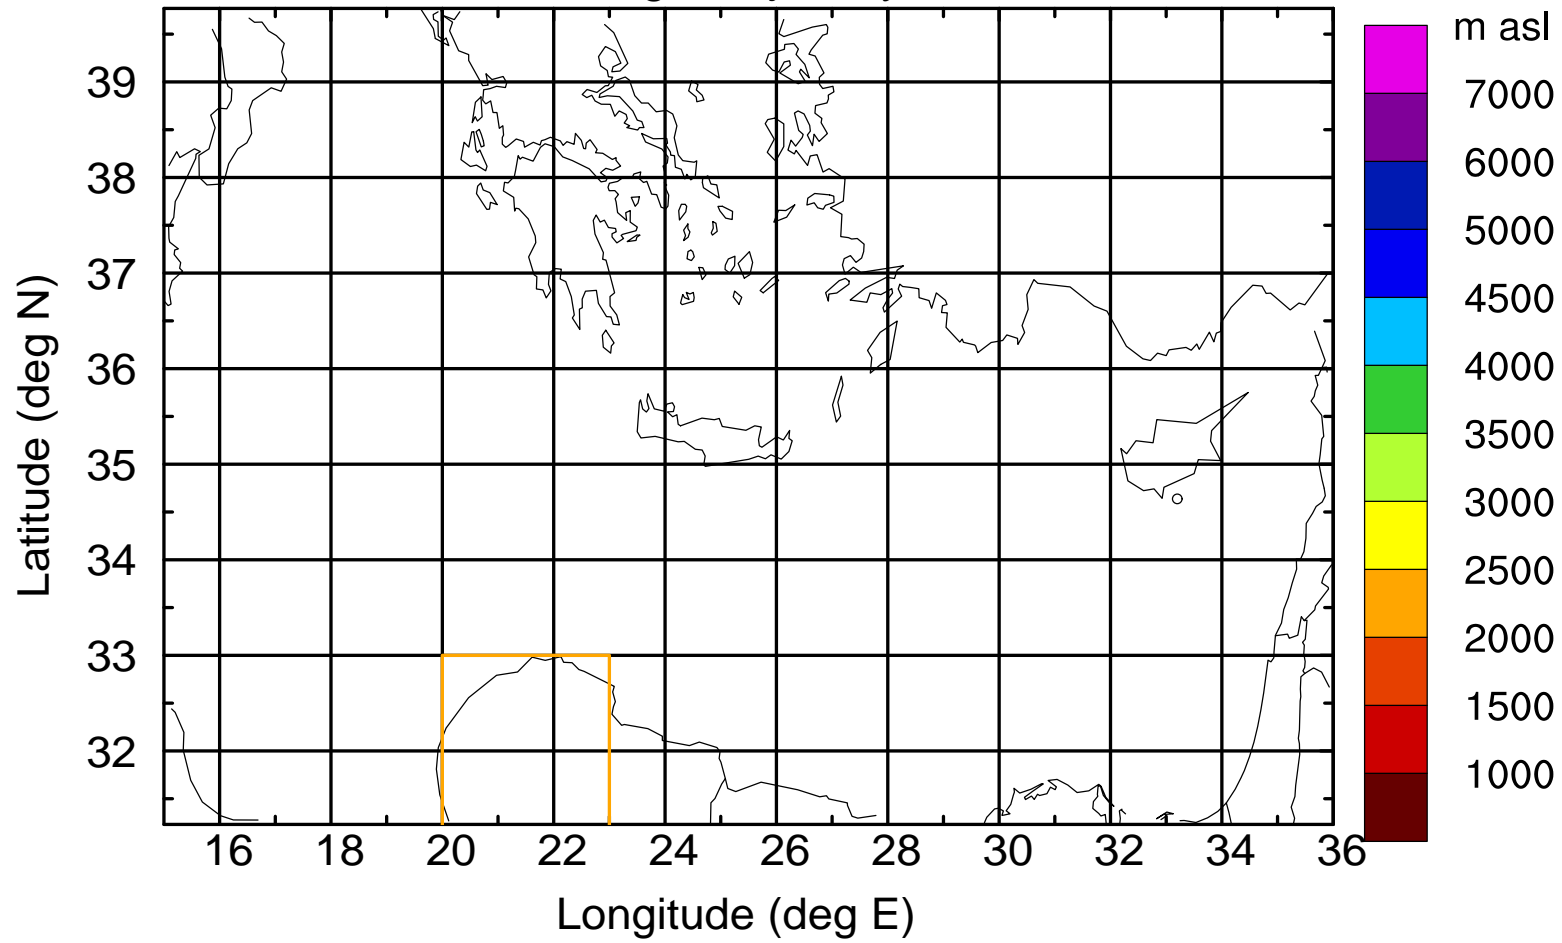

Flight trajectory

Paphos Airport ground station 20170422 11:00 UTC

Flight trajectory

Paphos Airport ground station 20170422 11:00 UTC

Flight trajectory

Paphos Airport ground station 20170422 11:00 UTC

Flight trajectory