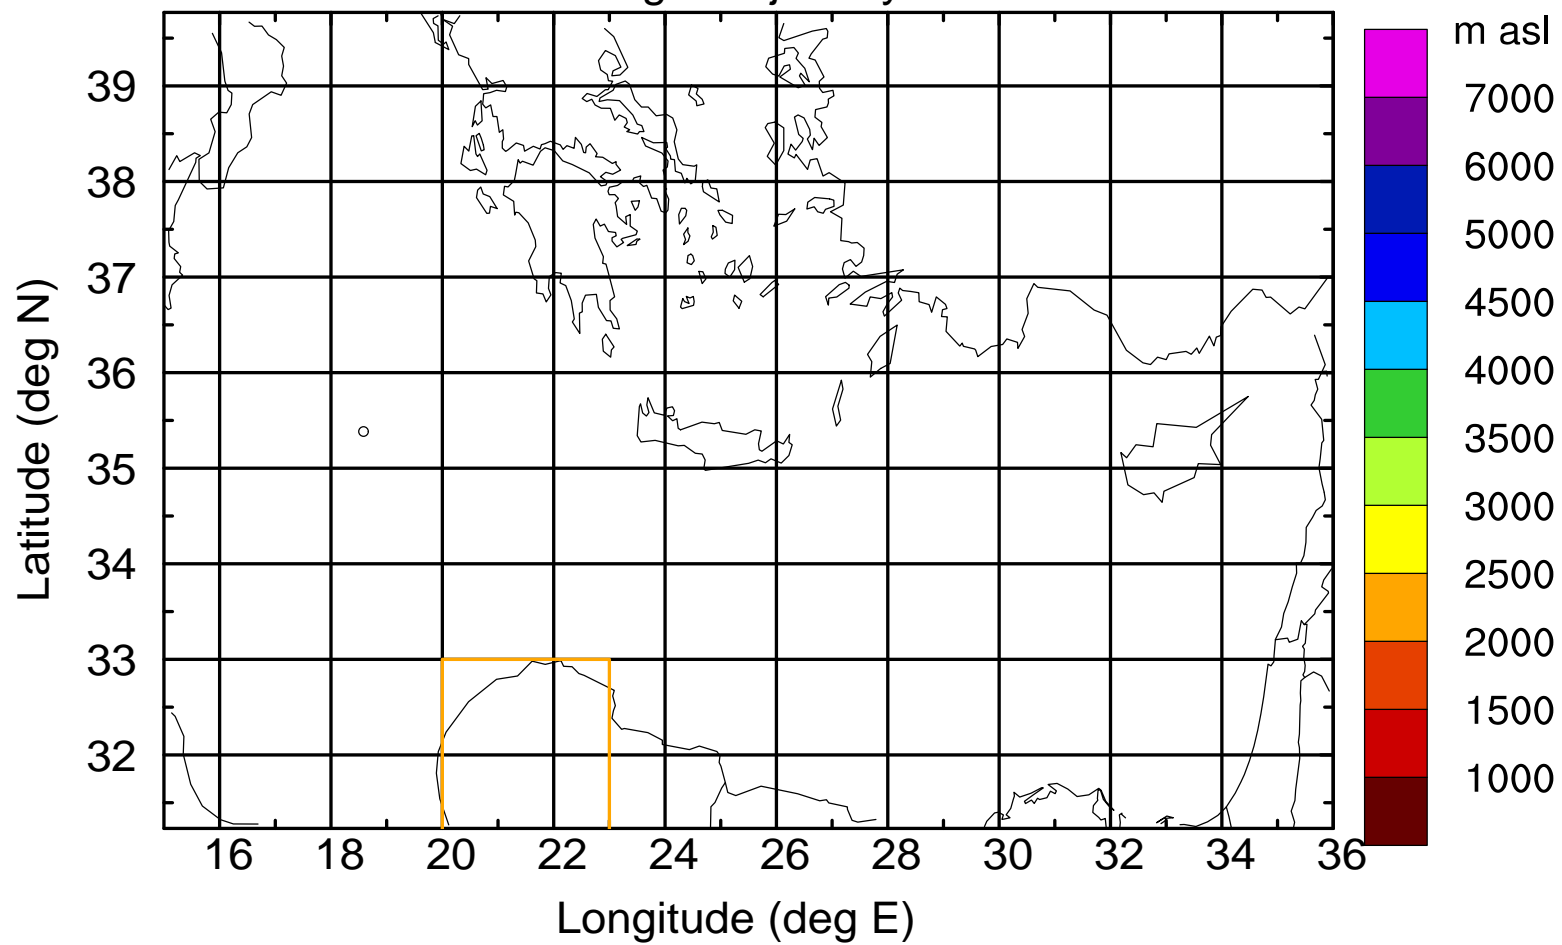

Paphos Airport ground station 20170422 11:00 UTC

Flight trajectory