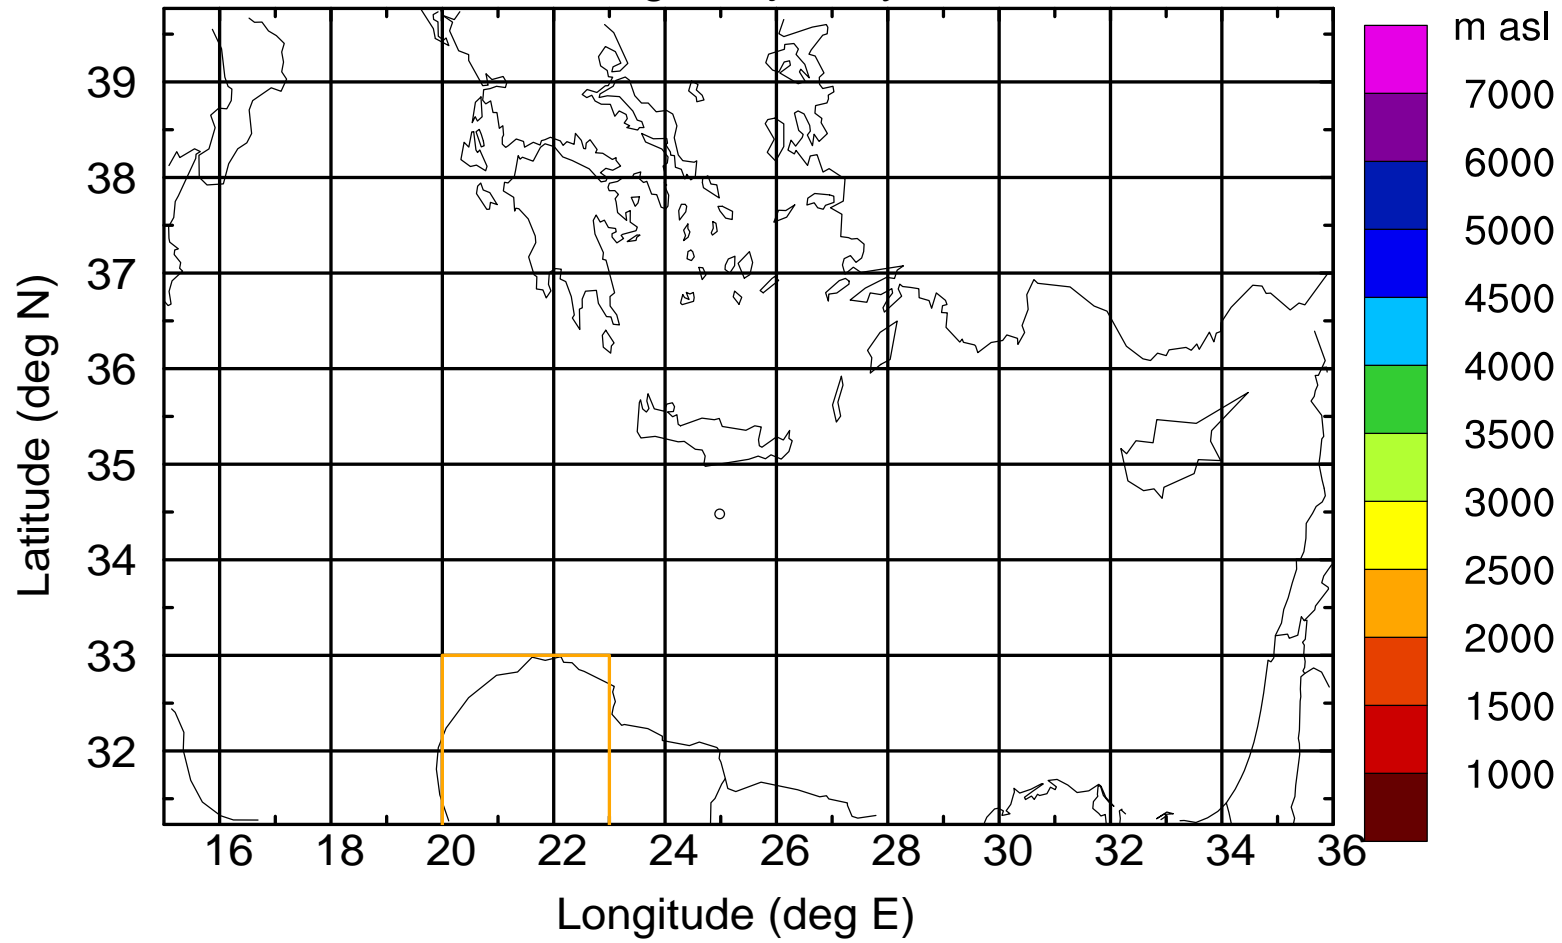

Paphos Airport ground station 20170422 11:00 UTC

Flight trajectory