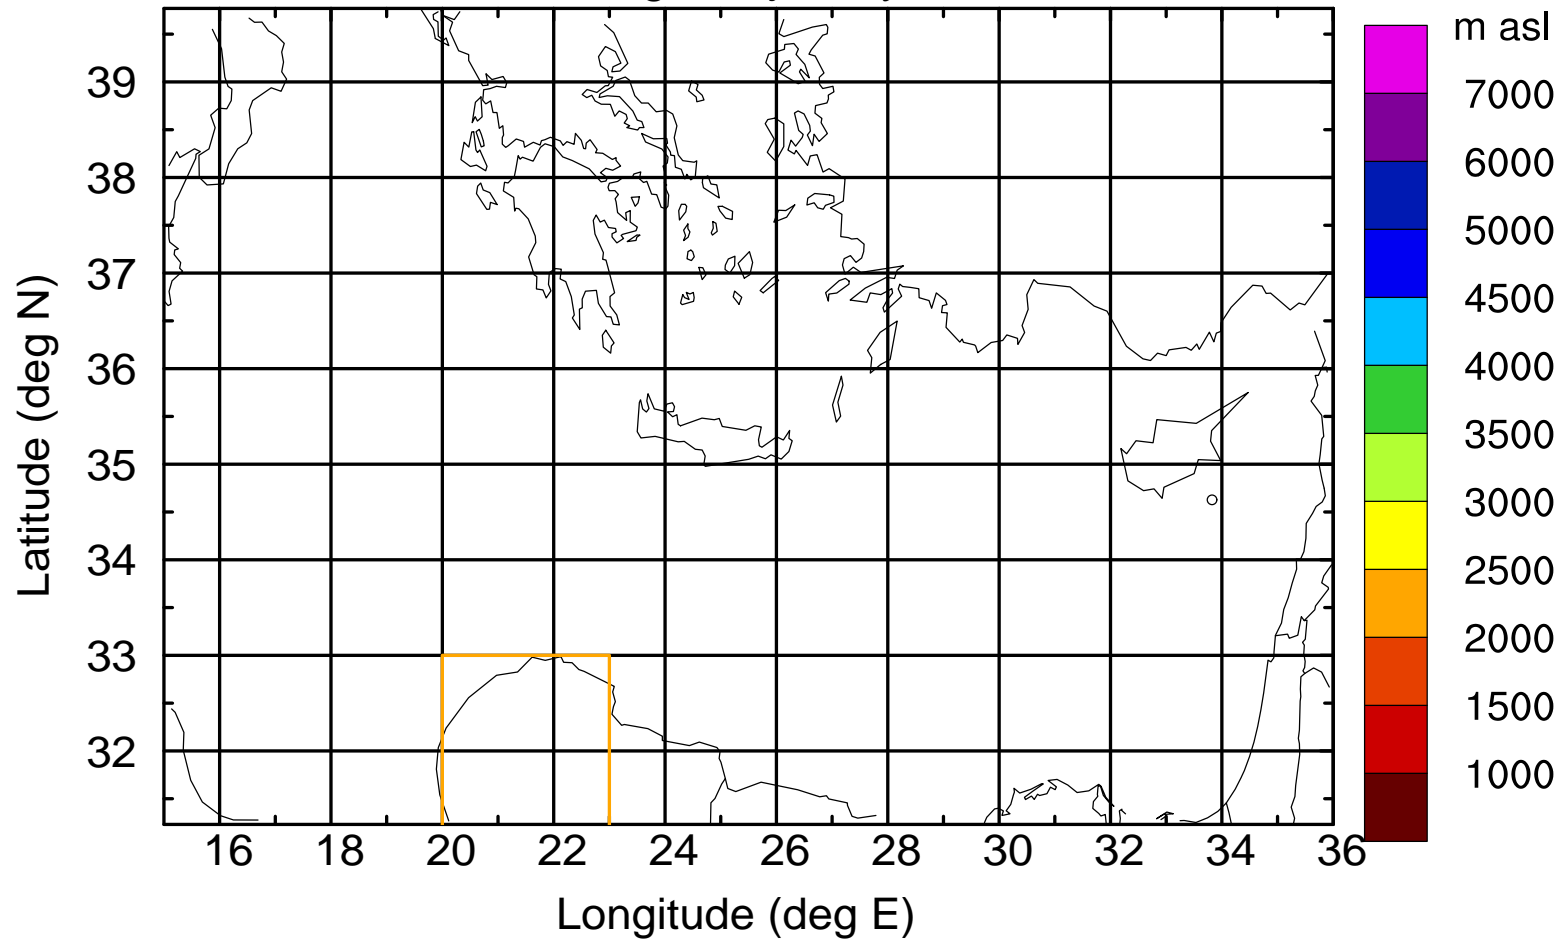

Paphos Airport ground station 20170422 11:00 UTC

Flight trajectory

Paphos Airport ground station 20170422 11:00 UTC

Flight trajectory

Paphos Airport ground station 20170422 11:00 UTC

Flight trajectory

Paphos Airport ground station 20170422 11:00 UTC