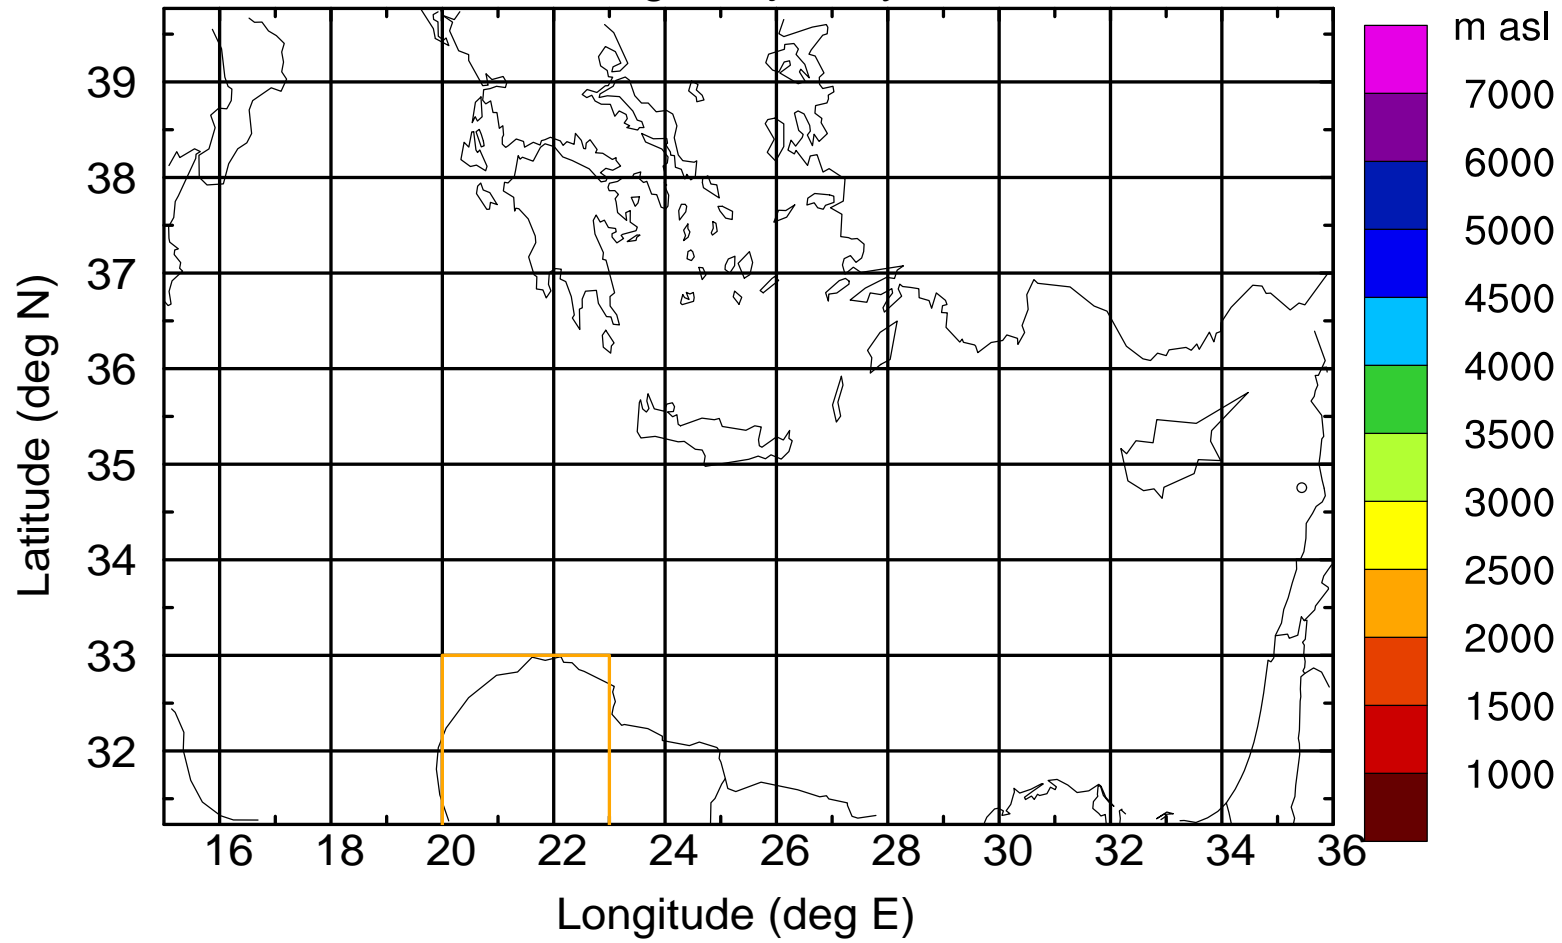

Paphos Airport ground station 20170422 11:00 UTC

Flight trajectory