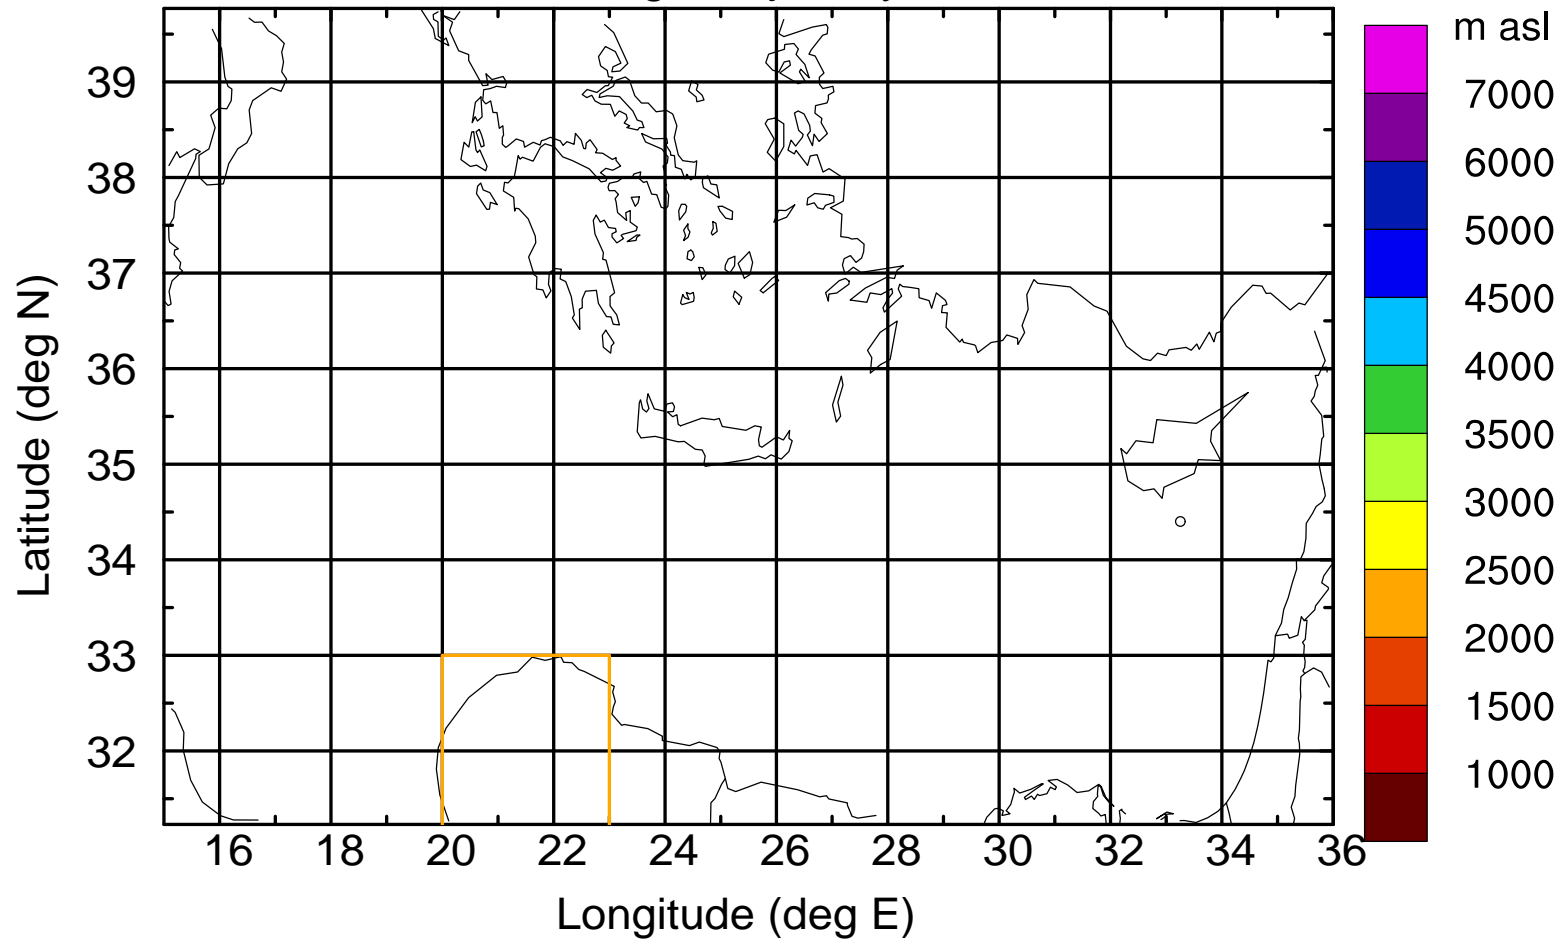

Flight trajectory

Paphos Airport ground station 20170422 11:00 UTC

Flight trajectory

Paphos Airport ground station 20170422 11:00 UTC

Flight trajectory

Paphos Airport ground station 20170422 11:00 UTC

Flight trajectory