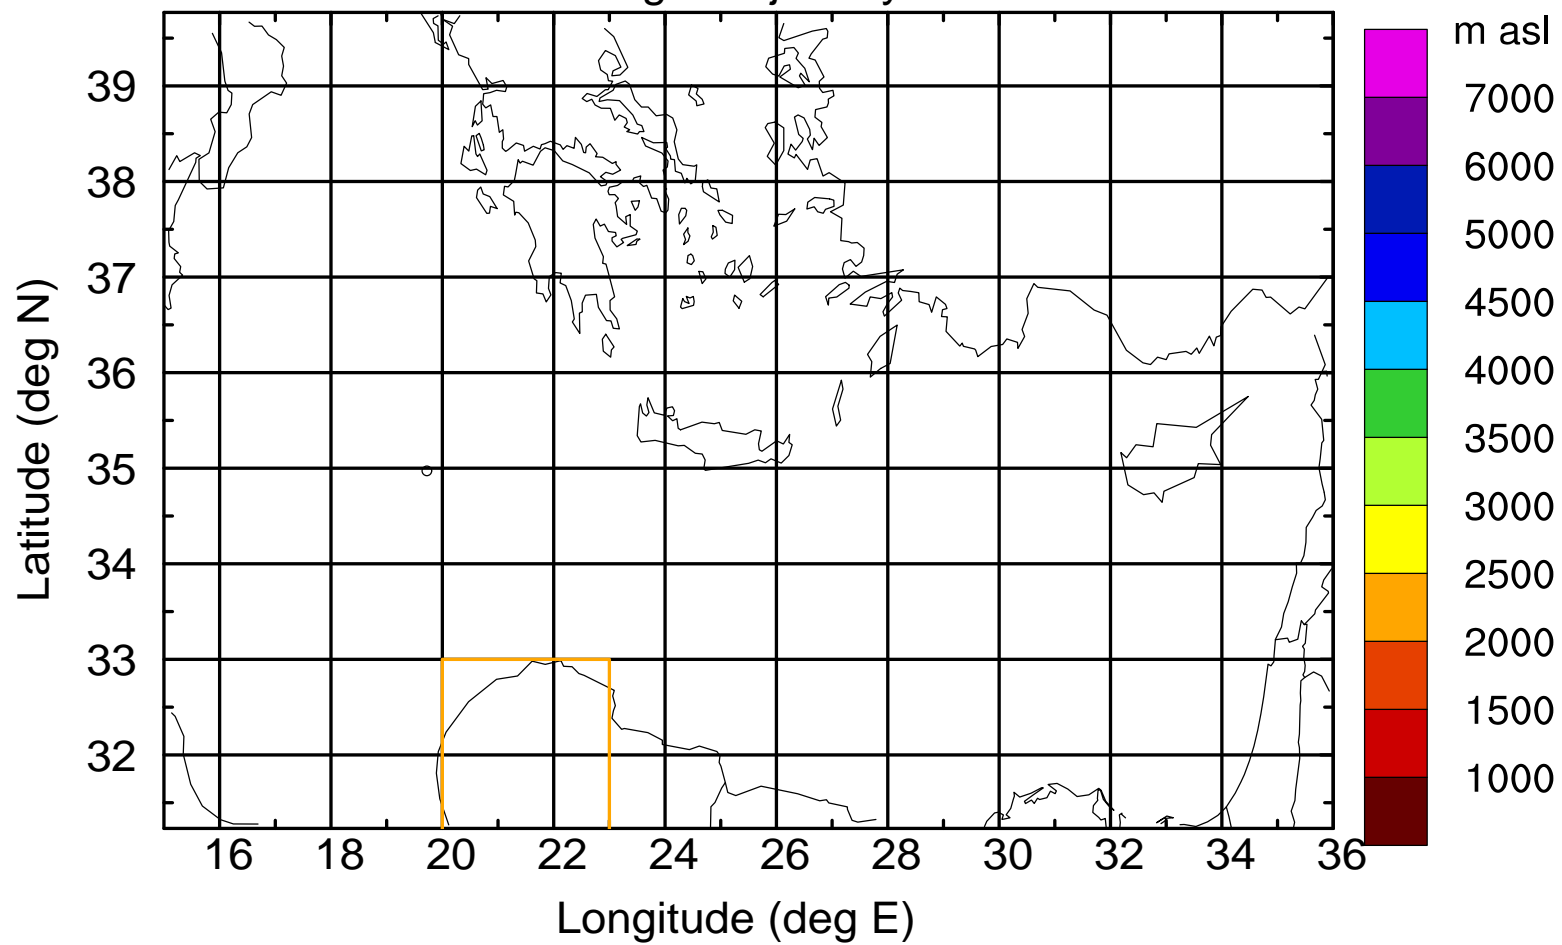

Paphos Airport ground station 20170422 11:00 UTC

Flight trajectory