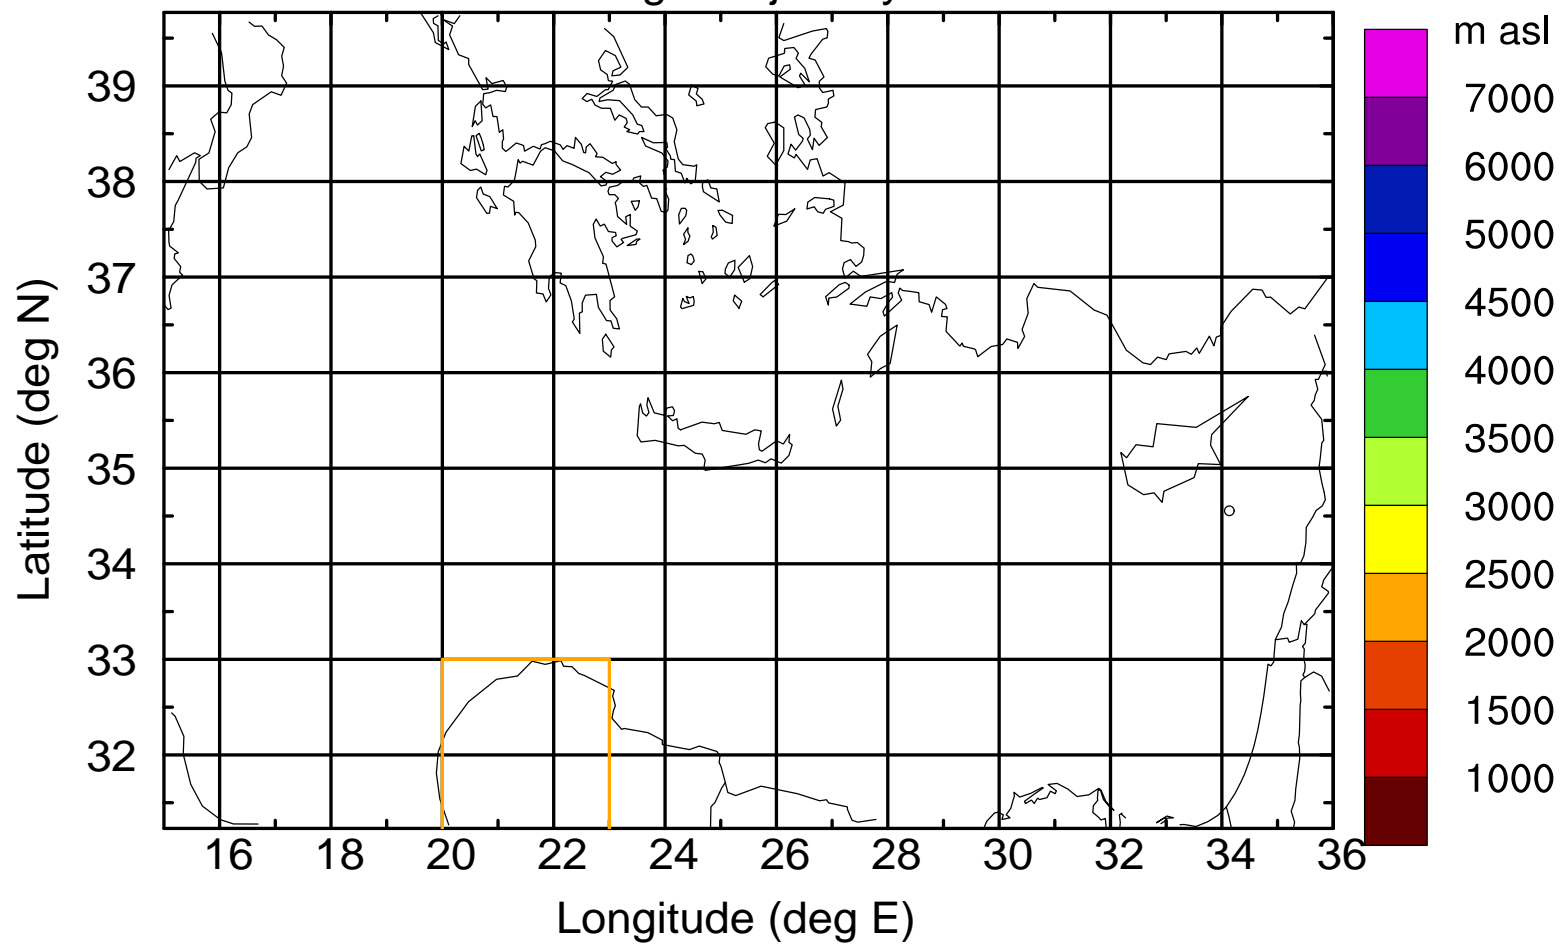

Flight trajectory

Paphos Airport ground station 20170422 11:00 UTC

Flight trajectory

Paphos Airport ground station 20170422 11:00 UTC

Flight trajectory

Paphos Airport ground station 20170422 11:00 UTC

Flight trajectory