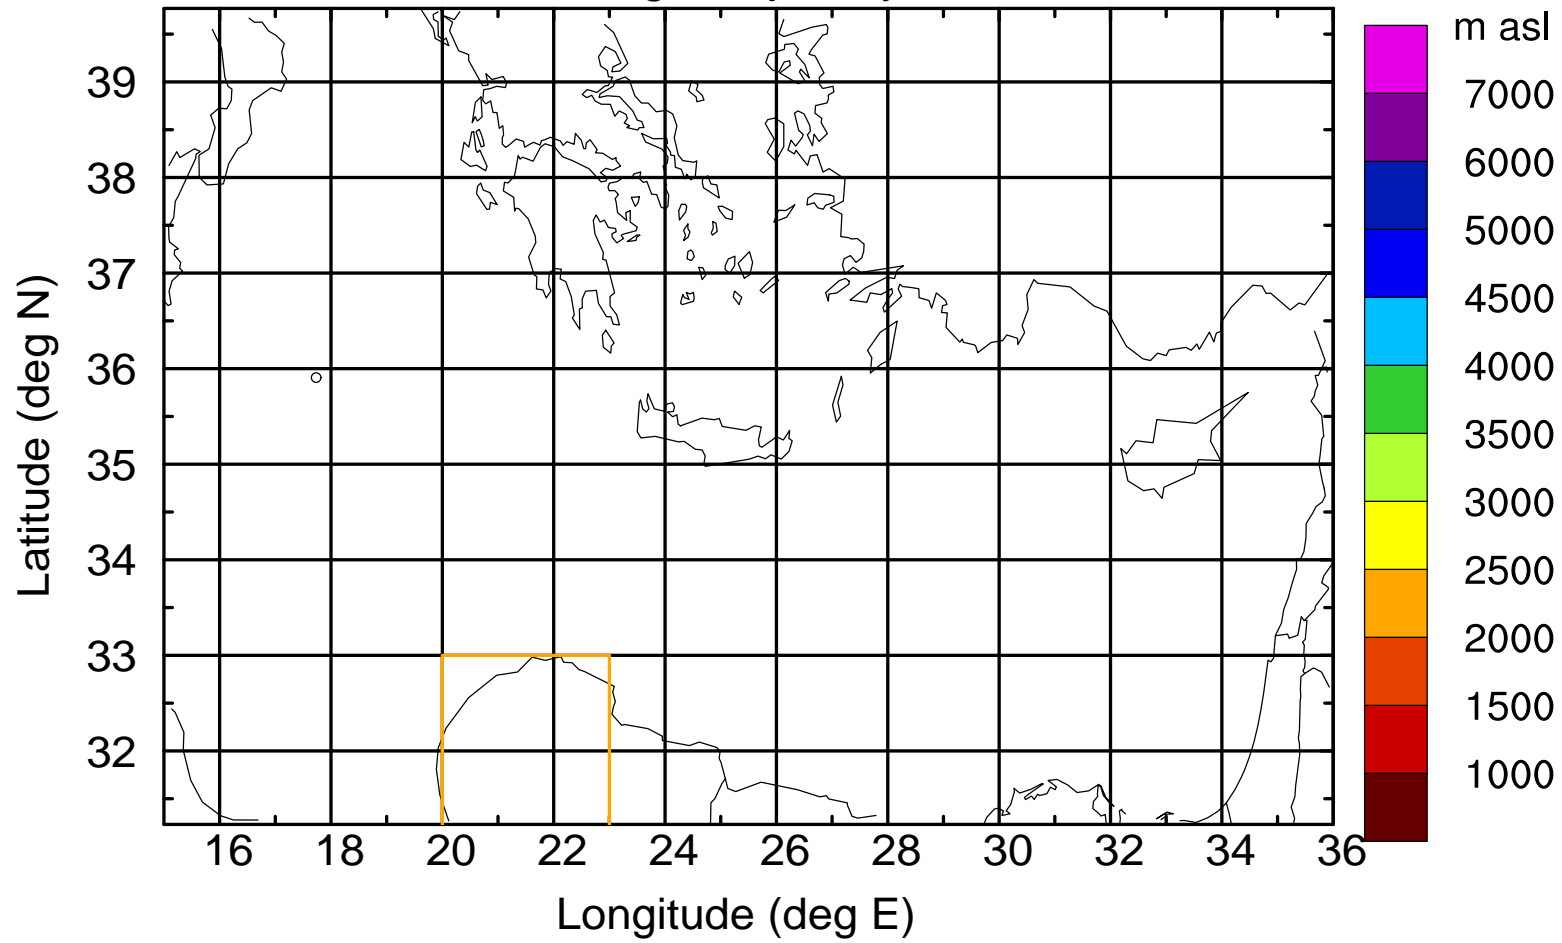

Paphos Airport ground station 20170422 11:00 UTC

Flight trajectory