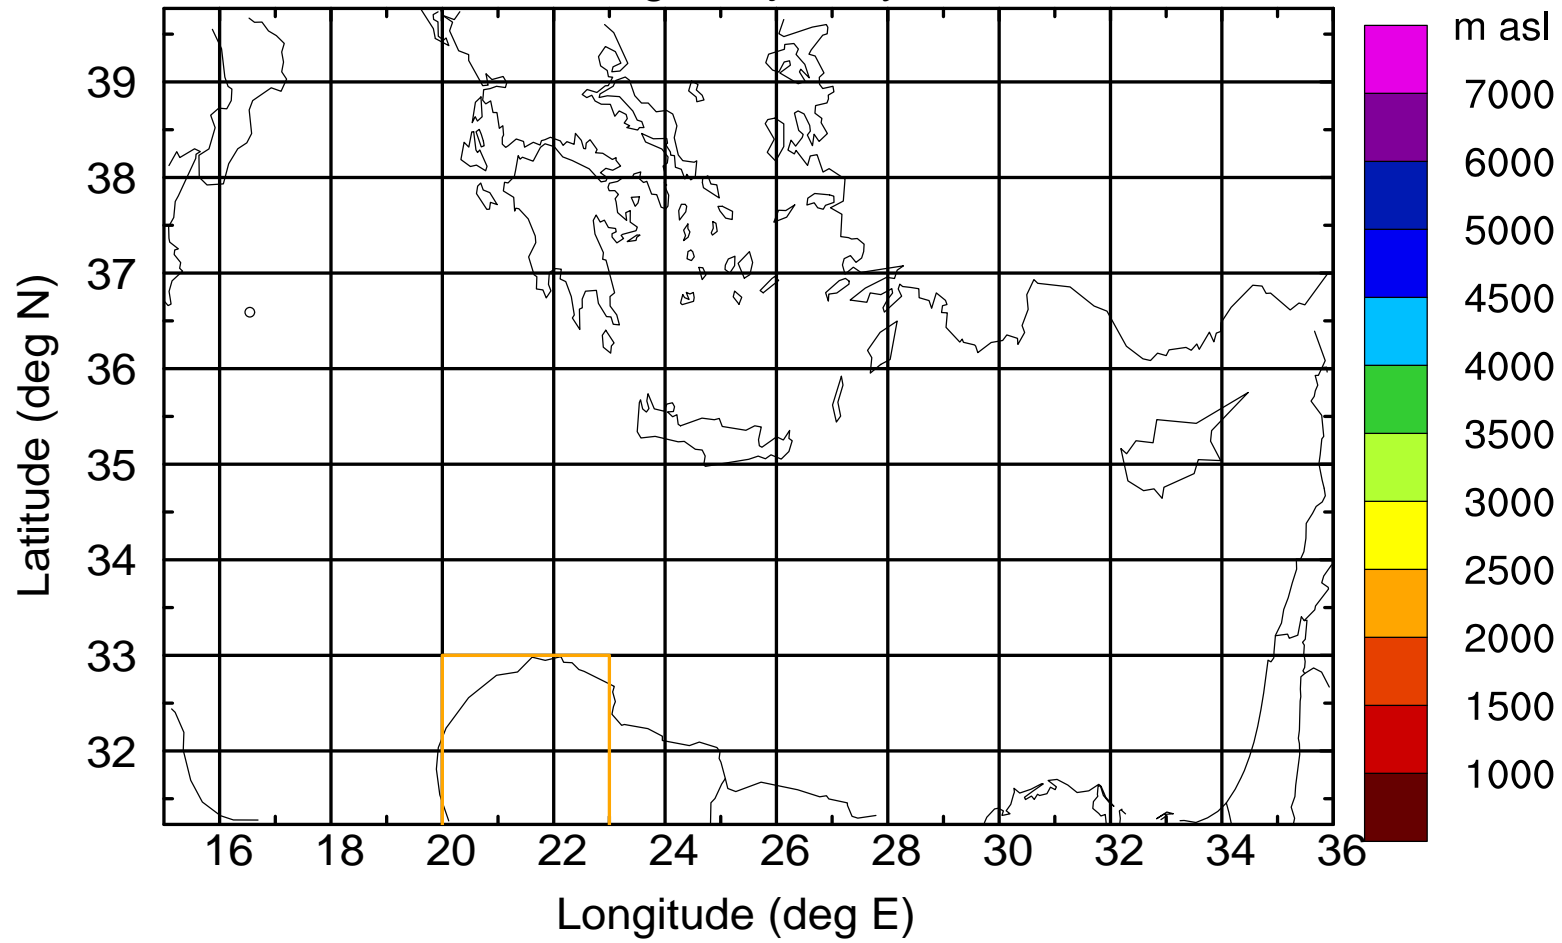

Paphos Airport ground station 20170422 11:00 UTC

Flight trajectory