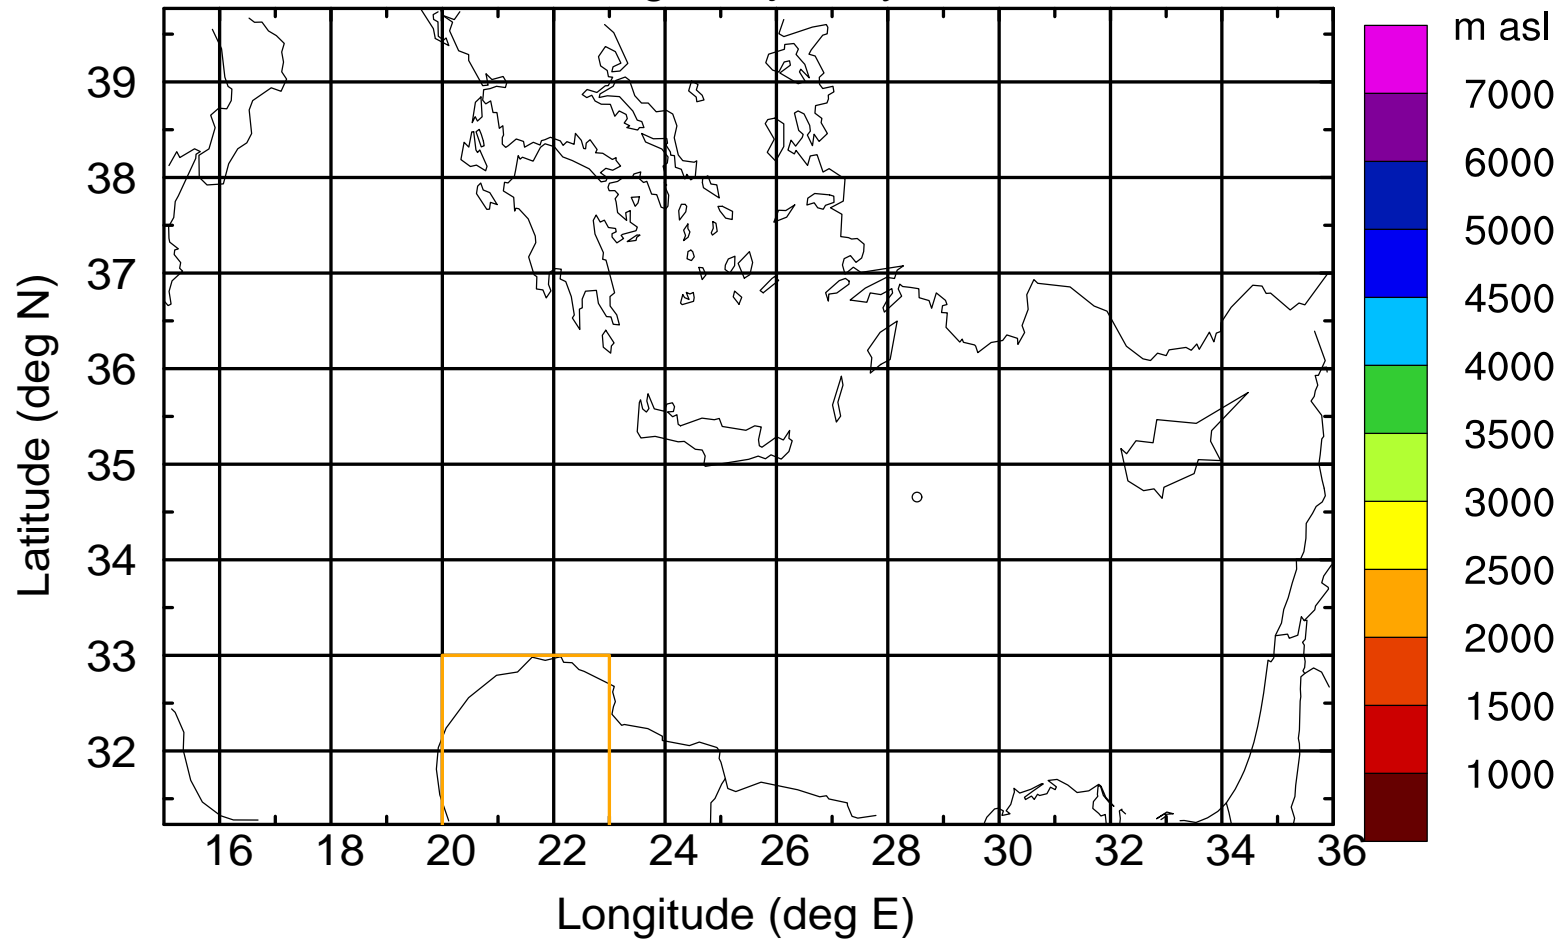

Flight trajectory

Paphos Airport ground station 20170422 11:00 UTC

Flight trajectory

Paphos Airport ground station 20170422 11:00 UTC

Flight trajectory

Paphos Airport ground station 20170422 11:00 UTC

Flight trajectory