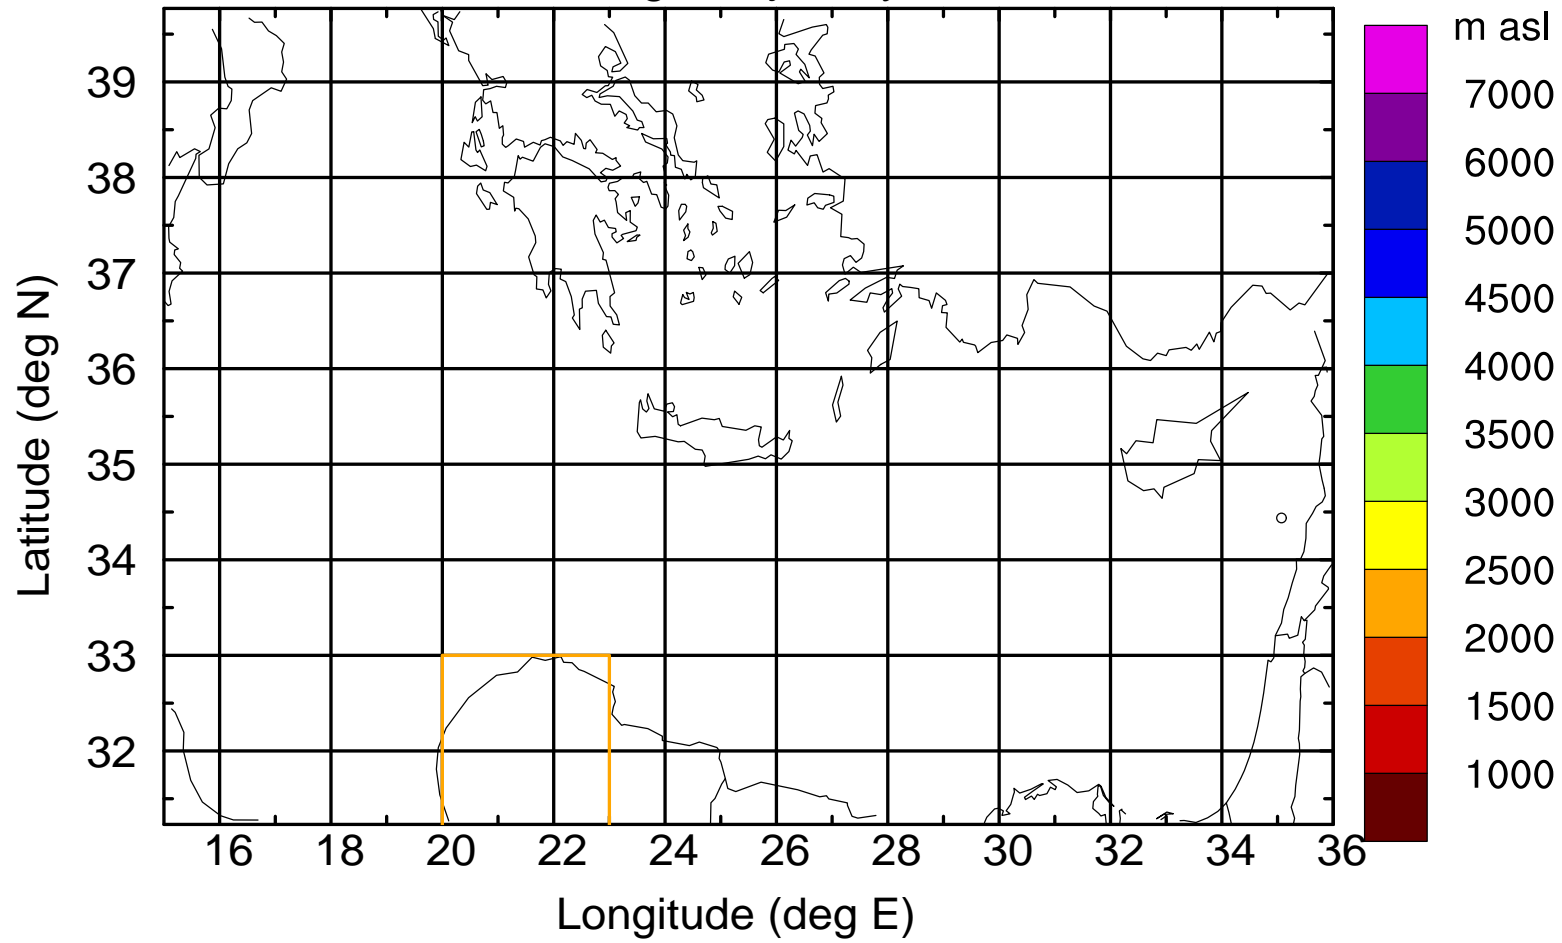

Flight trajectory

Paphos Airport ground station 20170422 11:00 UTC

Flight trajectory

Paphos Airport ground station 20170422 11:00 UTC

Flight trajectory

Paphos Airport ground station 20170422 11:00 UTC

Flight trajectory