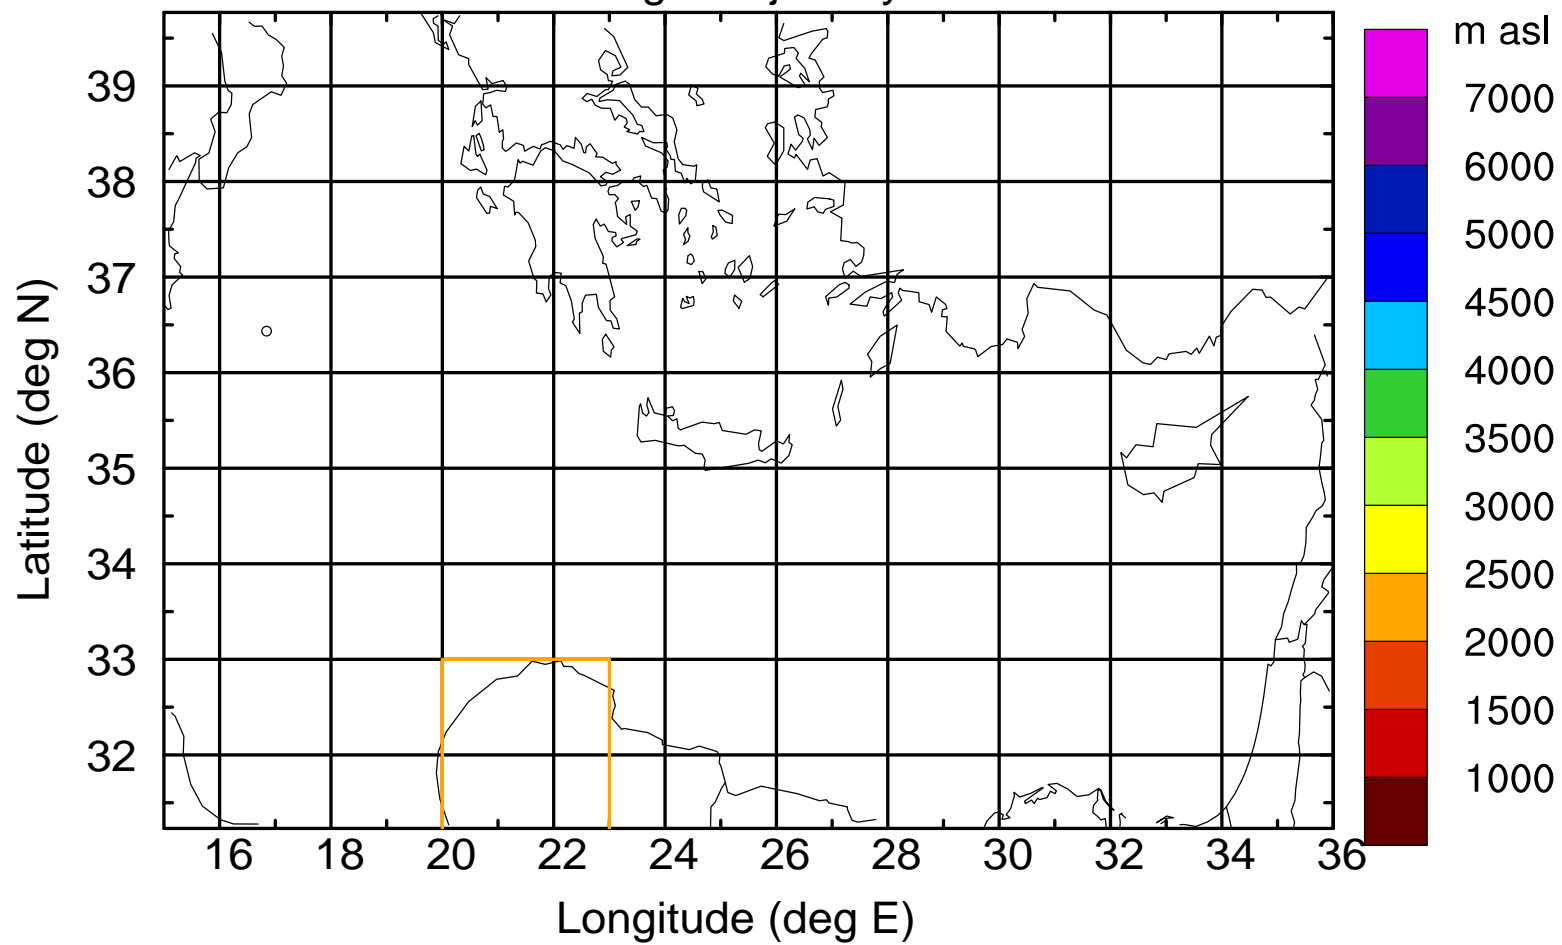

Flight trajectory

Paphos Airport ground station 20170422 11:00 UTC

Flight trajectory

Paphos Airport ground station 20170422 11:00 UTC

Flight trajectory

Paphos Airport ground station 20170422 11:00 UTC

Flight trajectory