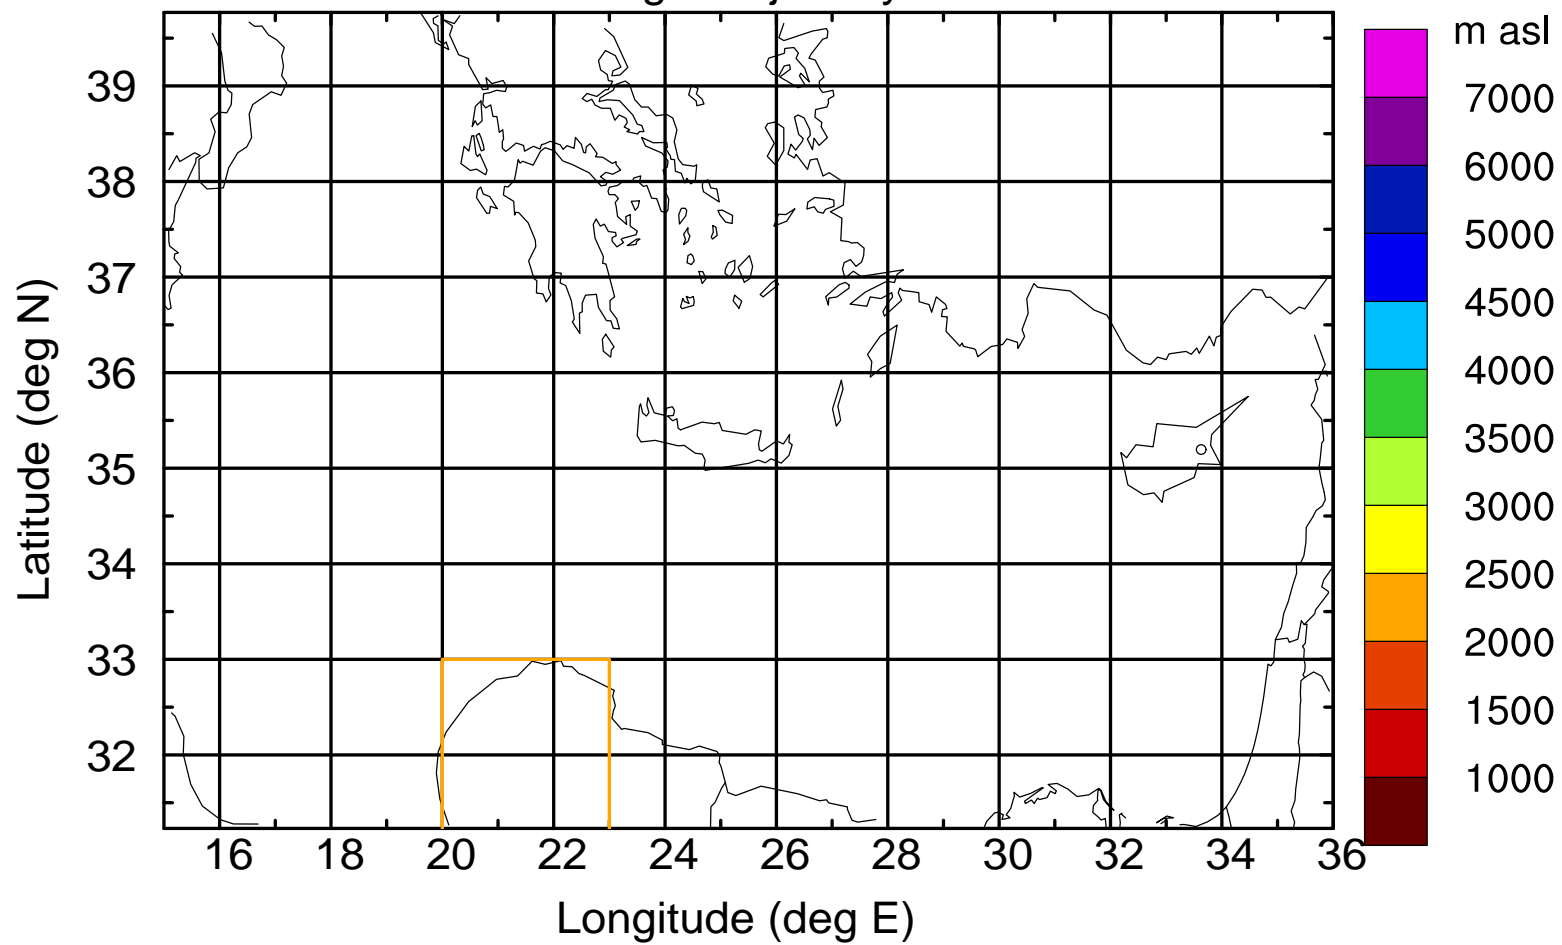

Paphos Airport ground station 20170422 11:00 UTC

Flight trajectory