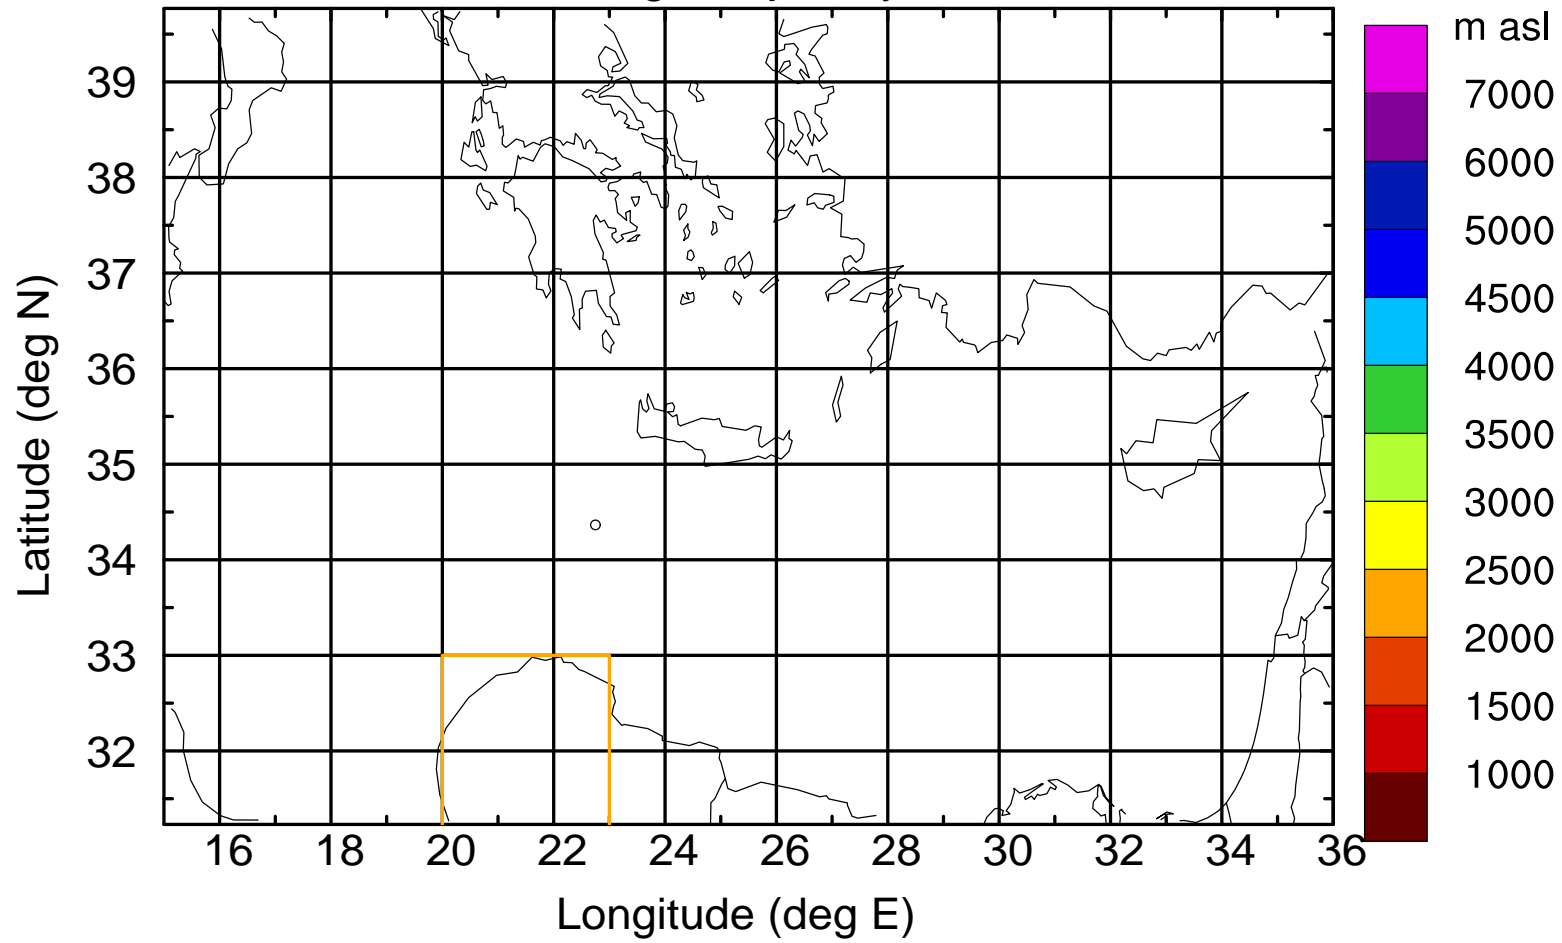

Paphos Airport ground station 20170422 11:00 UTC

Flight trajectory