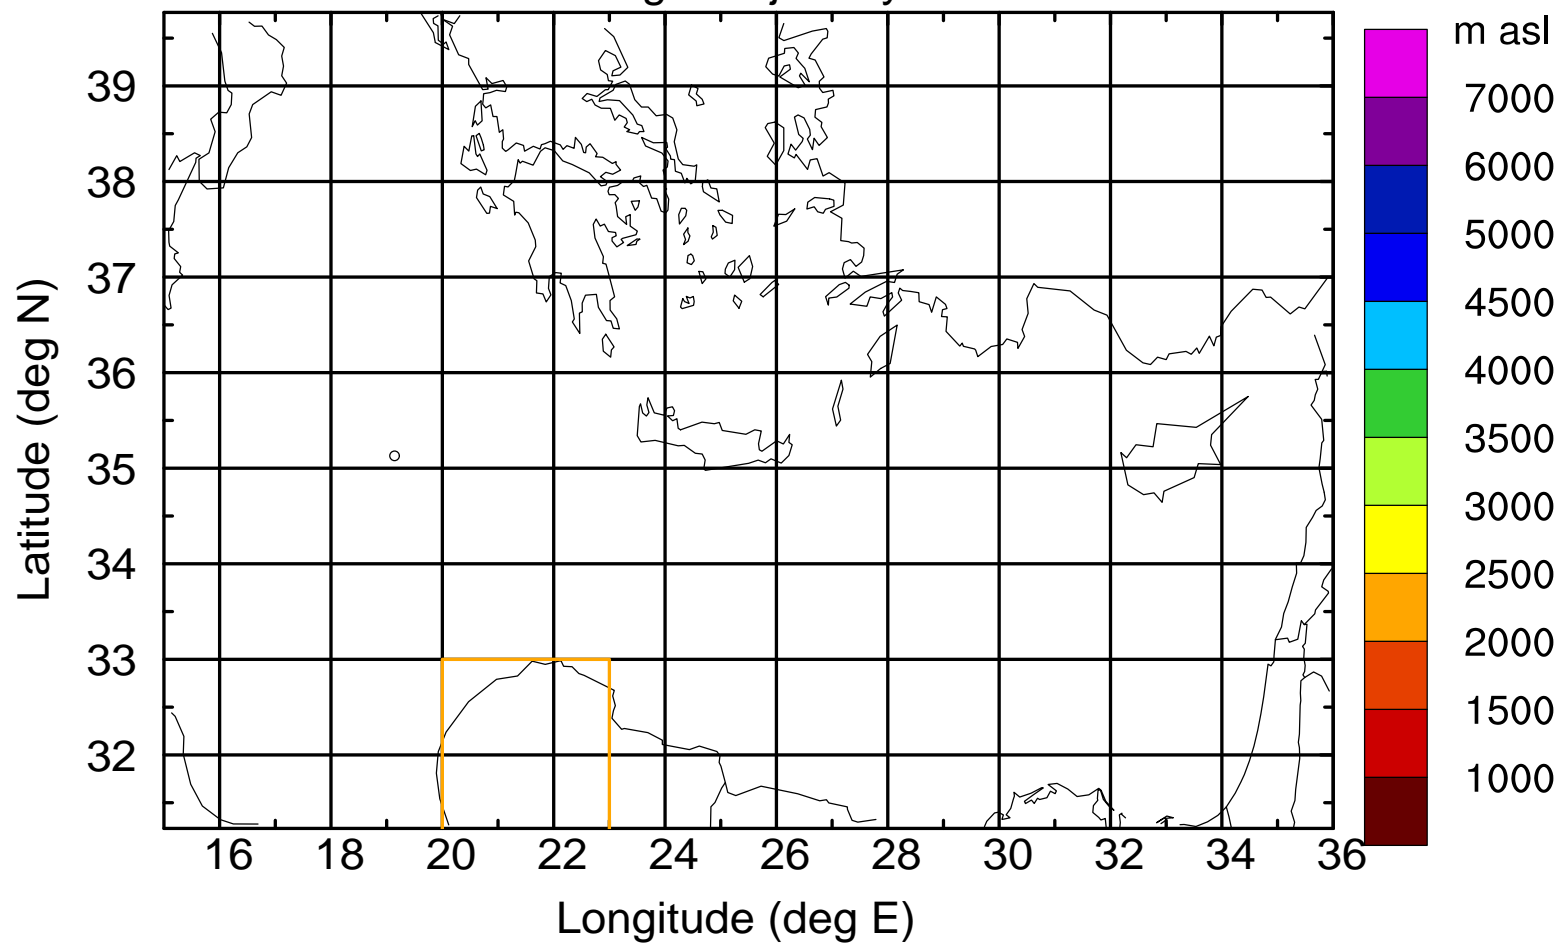

Flight trajectory

Paphos Airport ground station 20170422 11:00 UTC

Flight trajectory

Paphos Airport ground station 20170422 11:00 UTC

Flight trajectory

Paphos Airport ground station 20170422 11:00 UTC

Flight trajectory