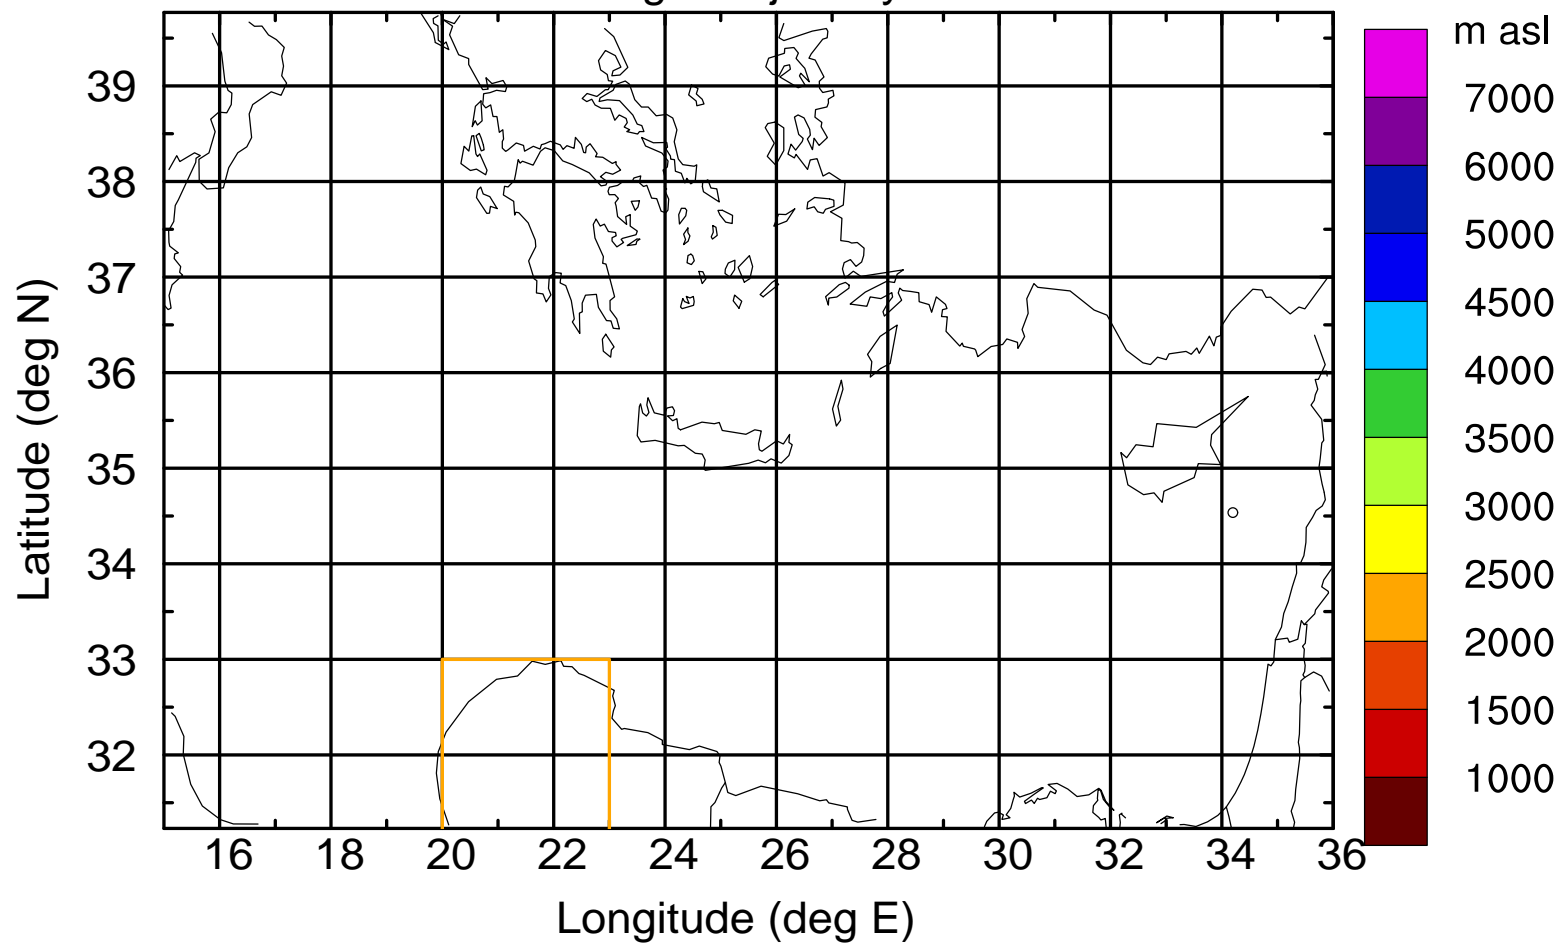

Flight trajectory

Paphos Airport ground station 20170422 11:00 UTC

Flight trajectory

Paphos Airport ground station 20170422 11:00 UTC

Flight trajectory

Paphos Airport ground station 20170422 11:00 UTC

Flight trajectory