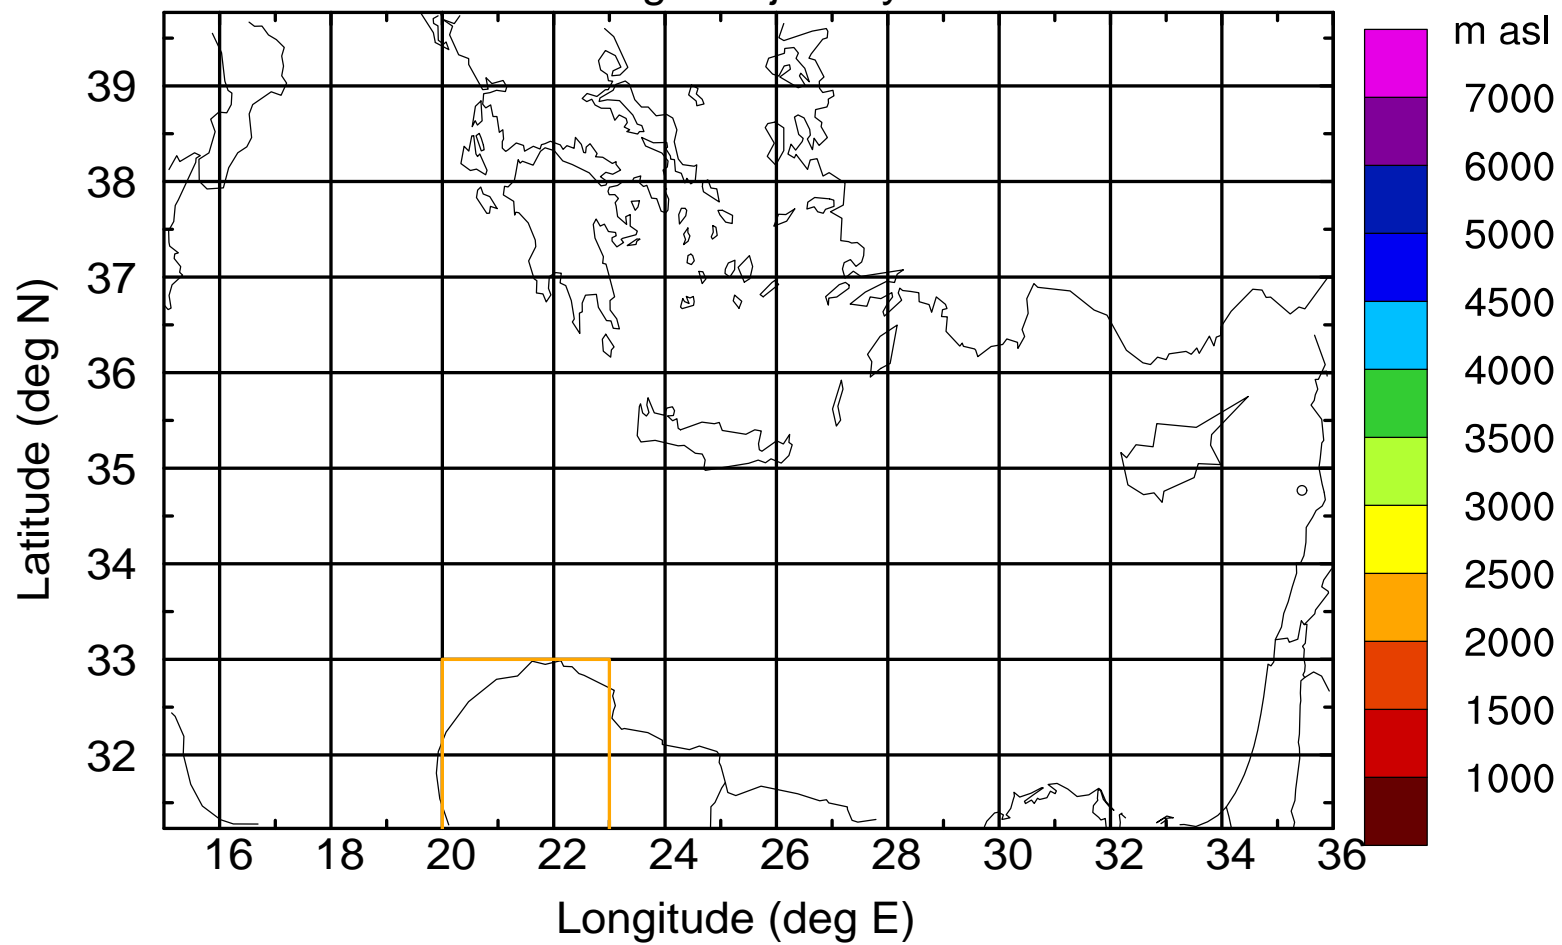

Paphos Airport ground station 20170422 11:00 UTC

Flight trajectory