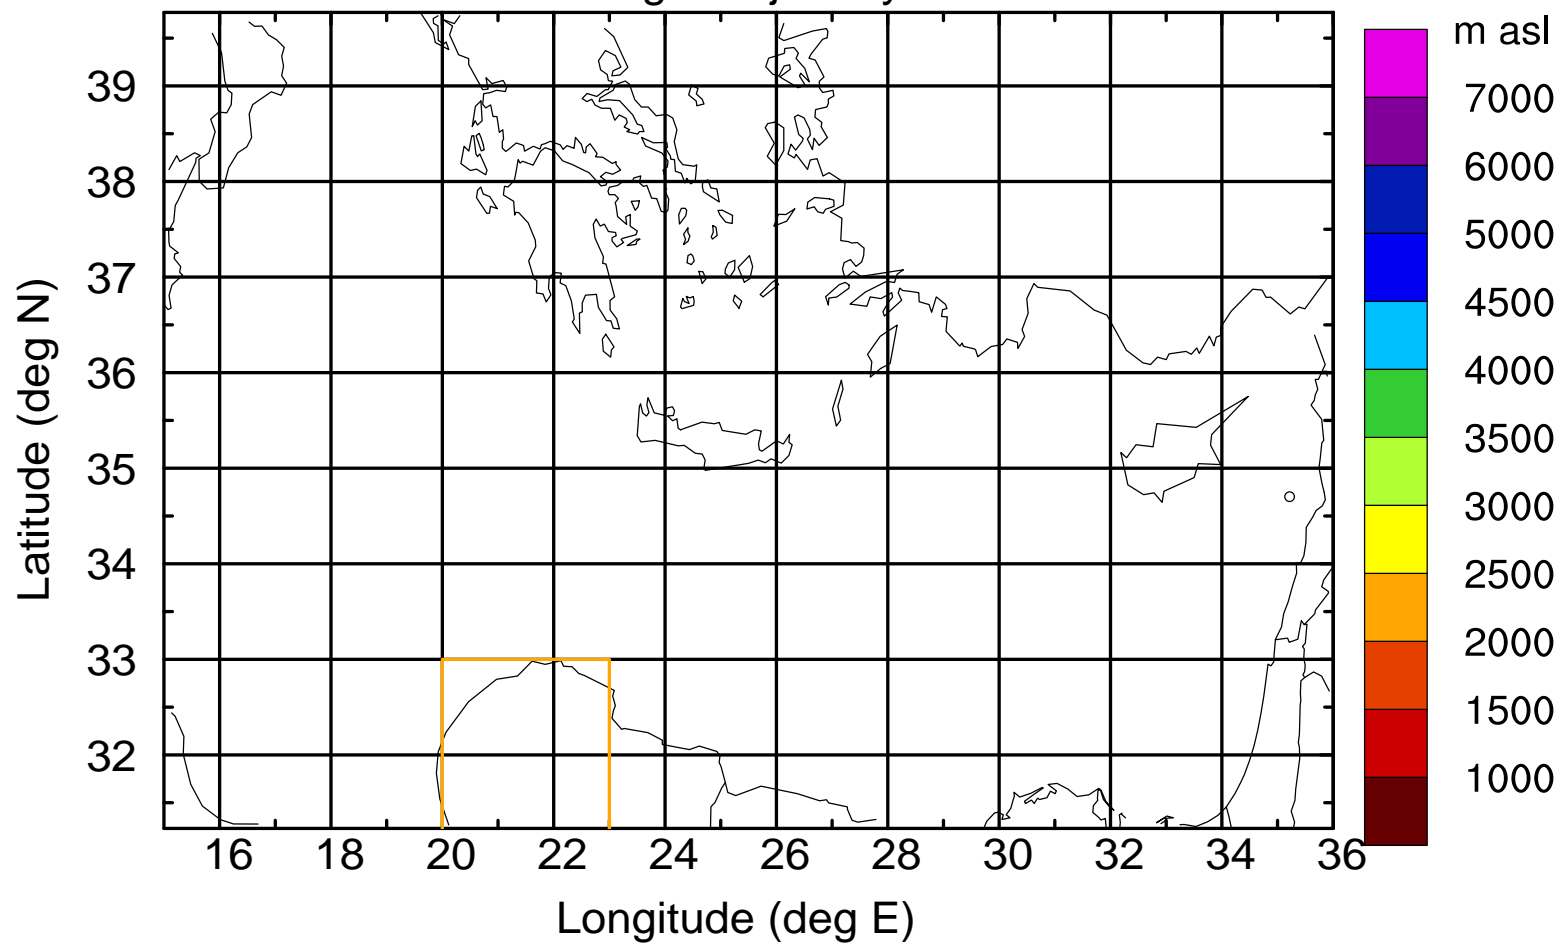

Paphos Airport ground station 20170422 11:00 UTC

Flight trajectory