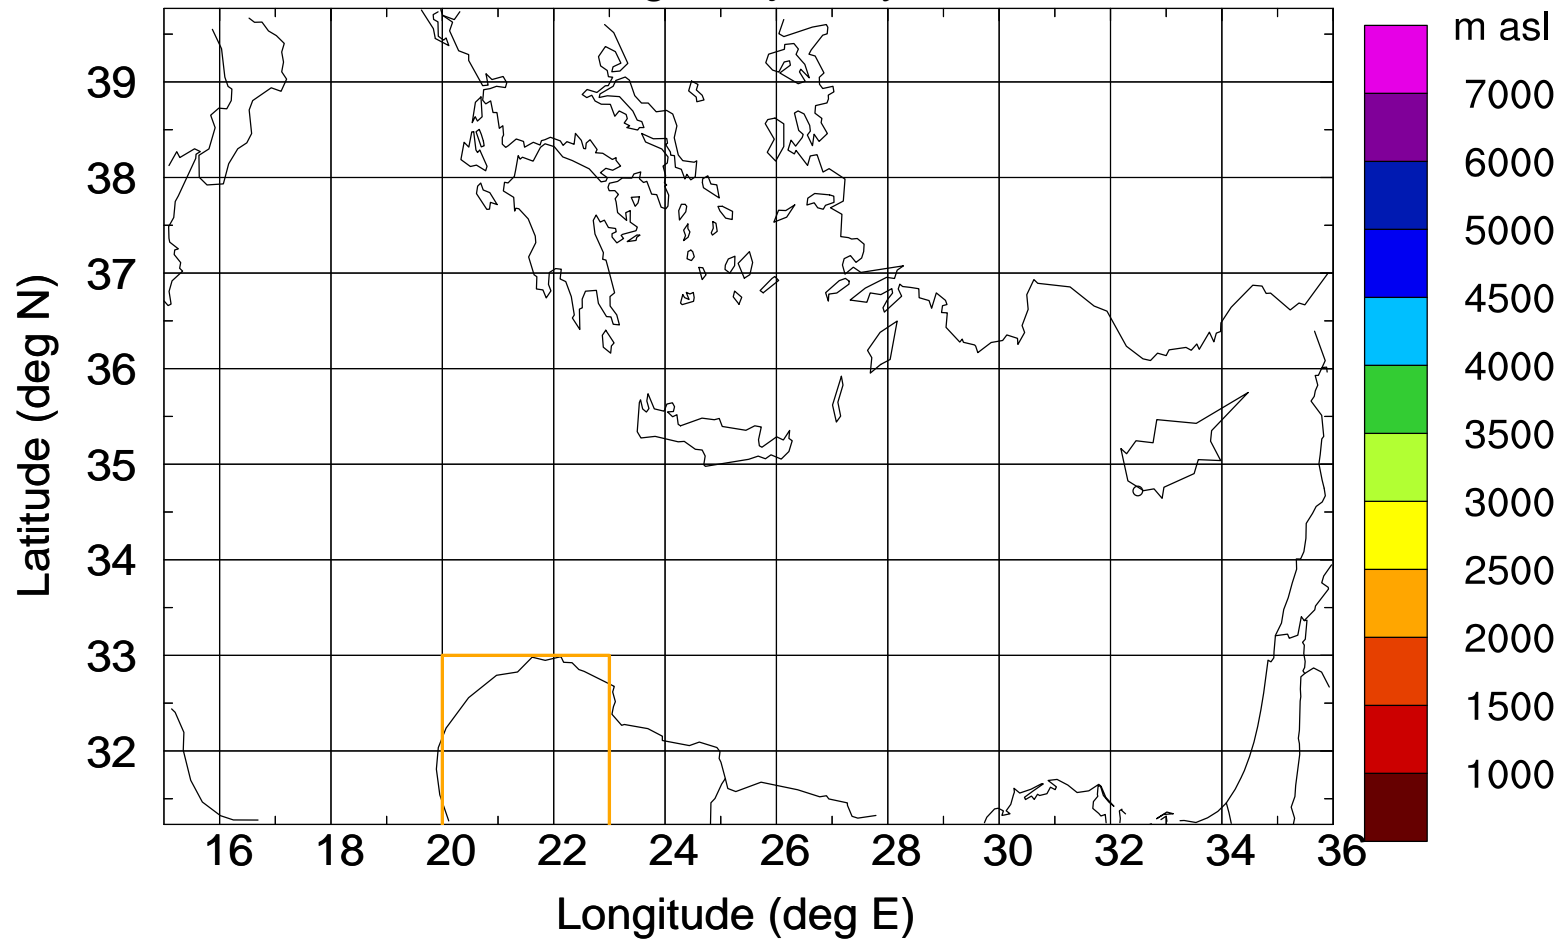

Paphos Airport ground station 20170422 11:00 UTC

Flight trajectory

Paphos Airport ground station 20170422 11:00 UTC

Flight trajectory

Paphos Airport ground station 20170422 11:00 UTC

Flight trajectory

Paphos Airport ground station 20170422 11:00 UTC