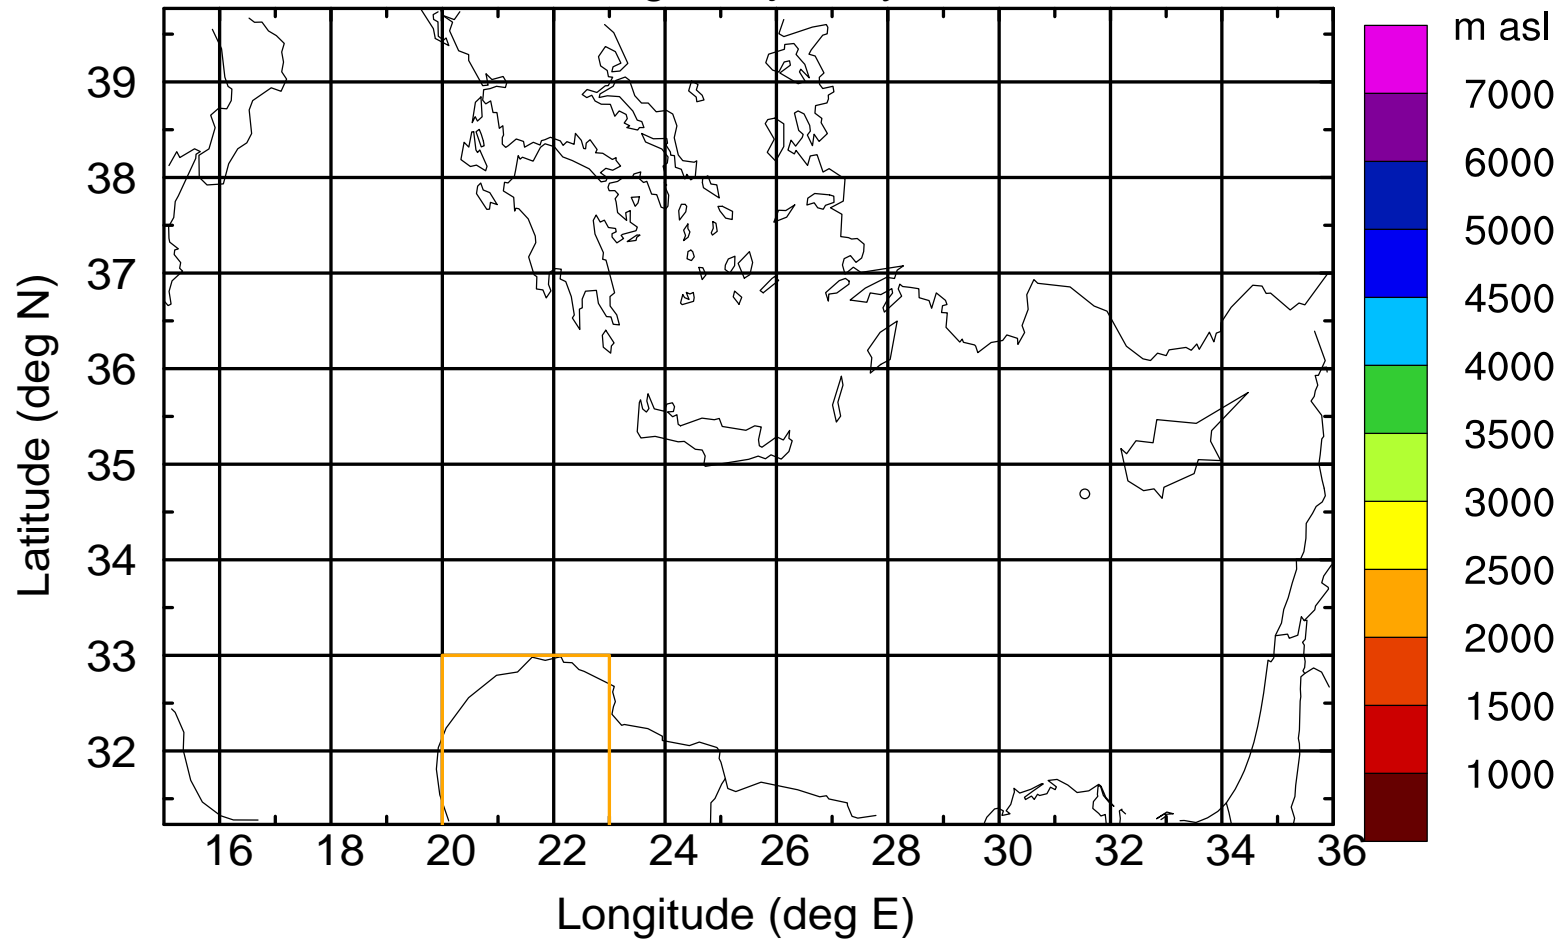

Paphos Airport ground station 20170422 11:00 UTC

Flight trajectory