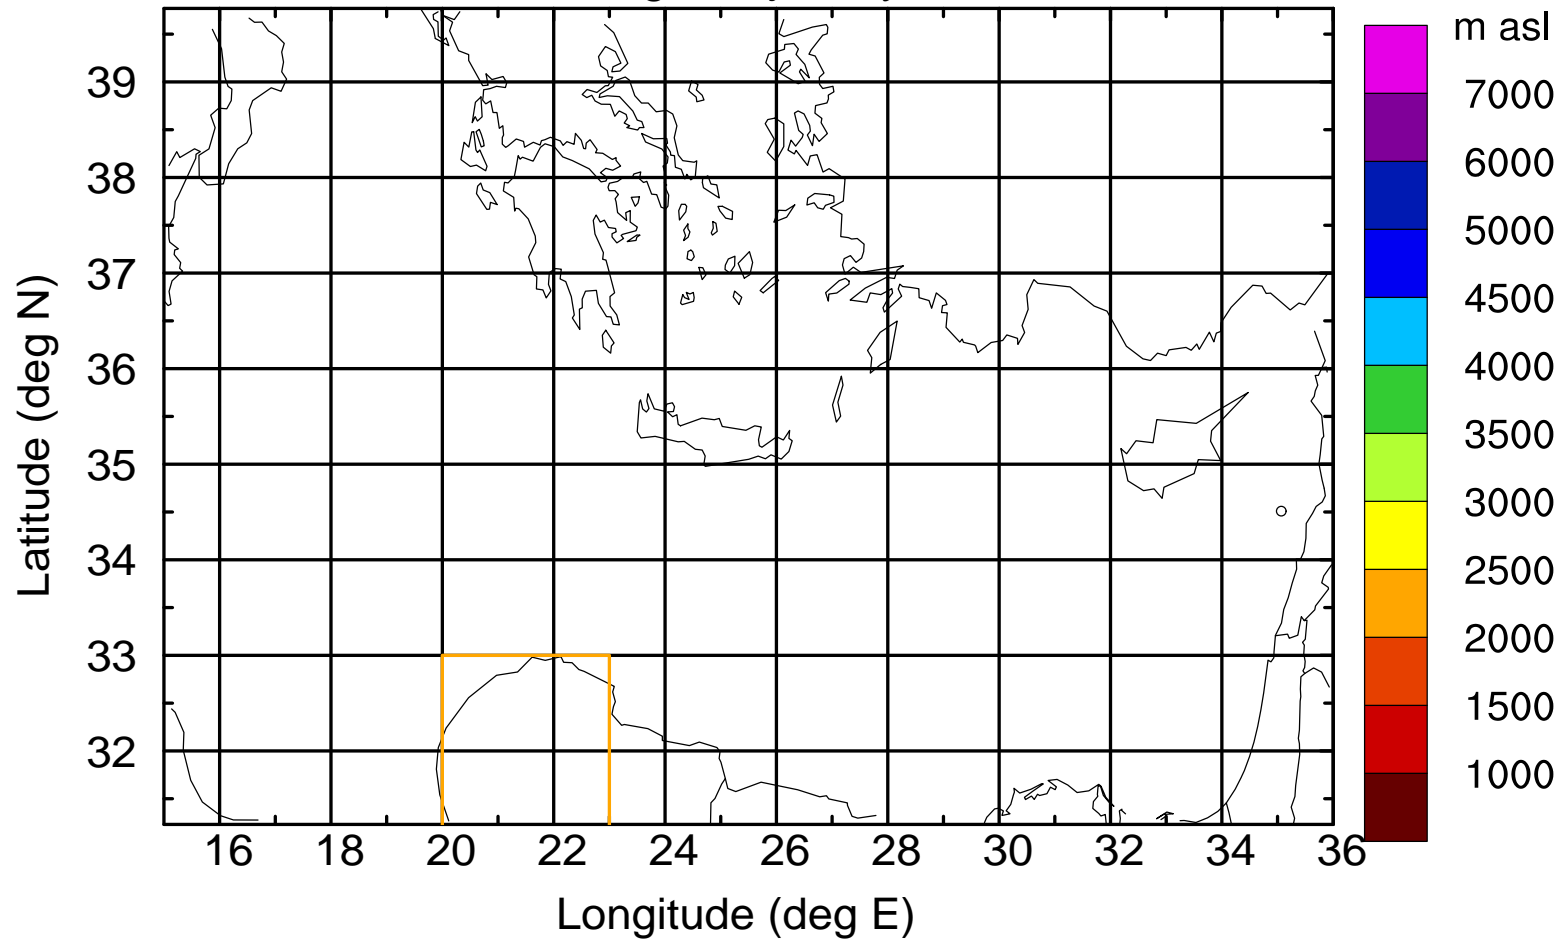

Flight trajectory

Paphos Airport ground station 20170422 11:00 UTC

Flight trajectory

Paphos Airport ground station 20170422 11:00 UTC

Flight trajectory

Paphos Airport ground station 20170422 11:00 UTC

Flight trajectory