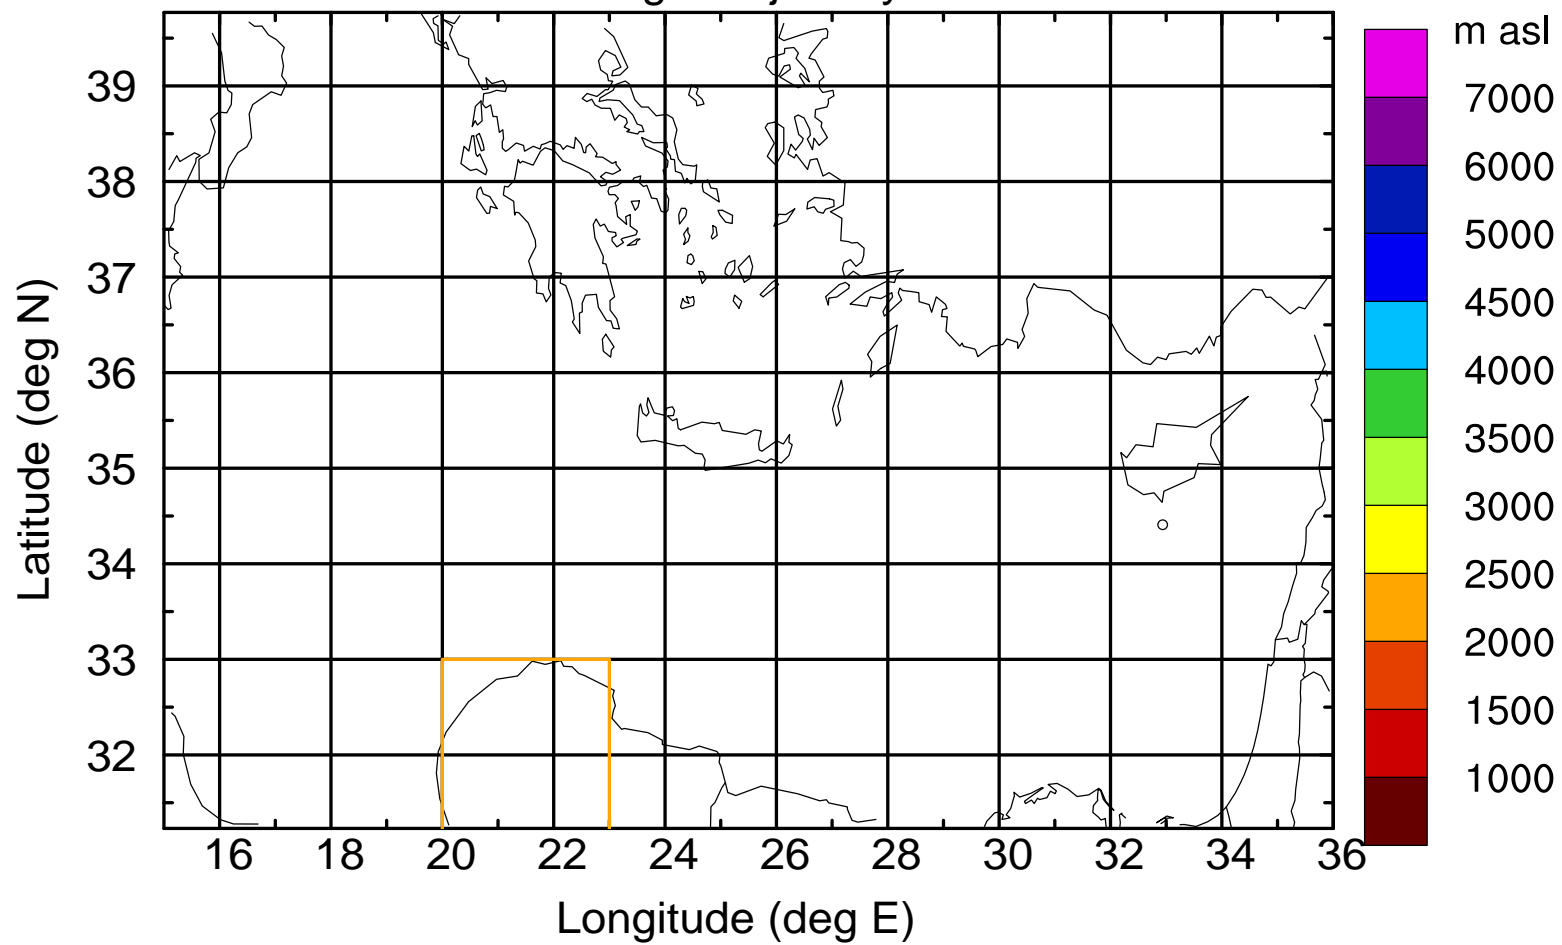

Paphos Airport ground station 20170422 11:00 UTC

Flight trajectory