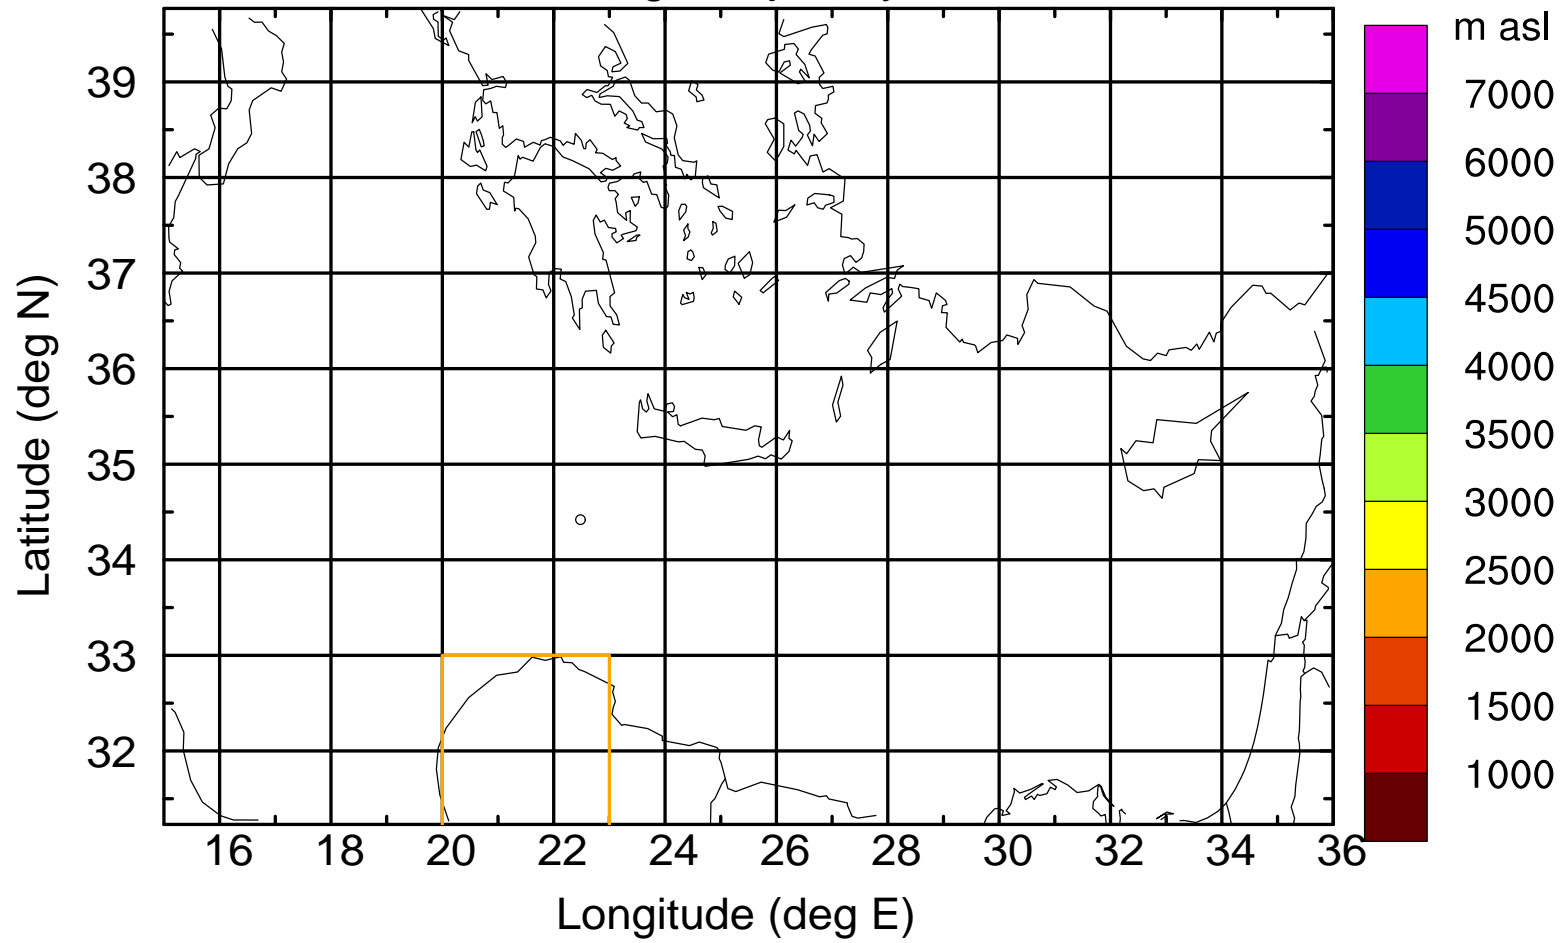

Paphos Airport ground station 20170422 11:00 UTC

Flight trajectory