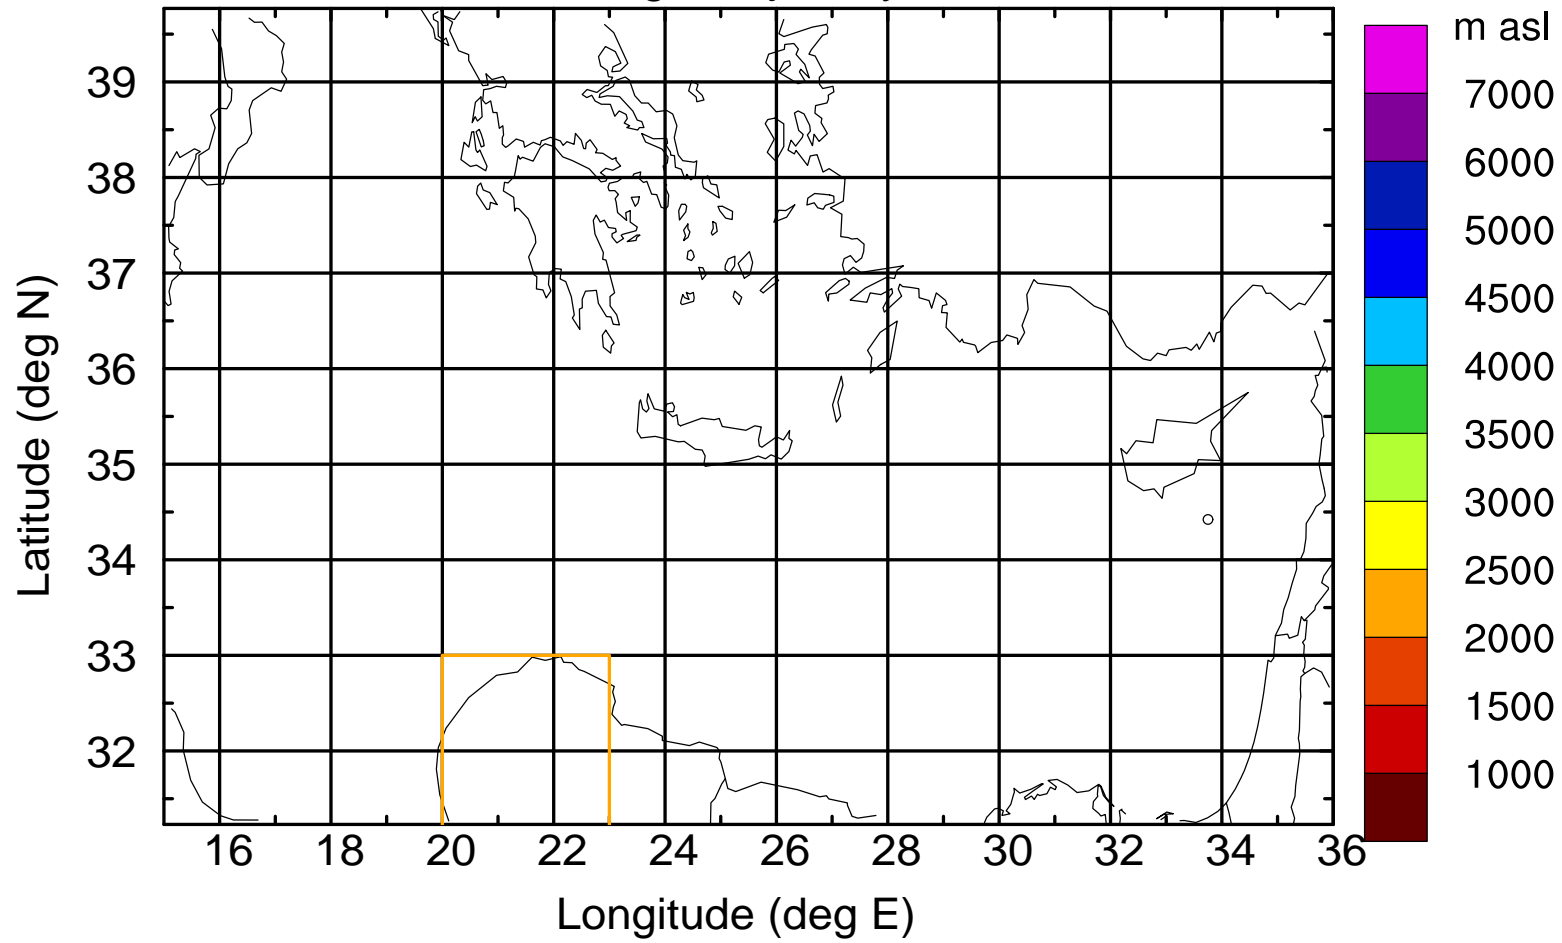

Paphos Airport ground station 20170422 11:00 UTC

Flight trajectory