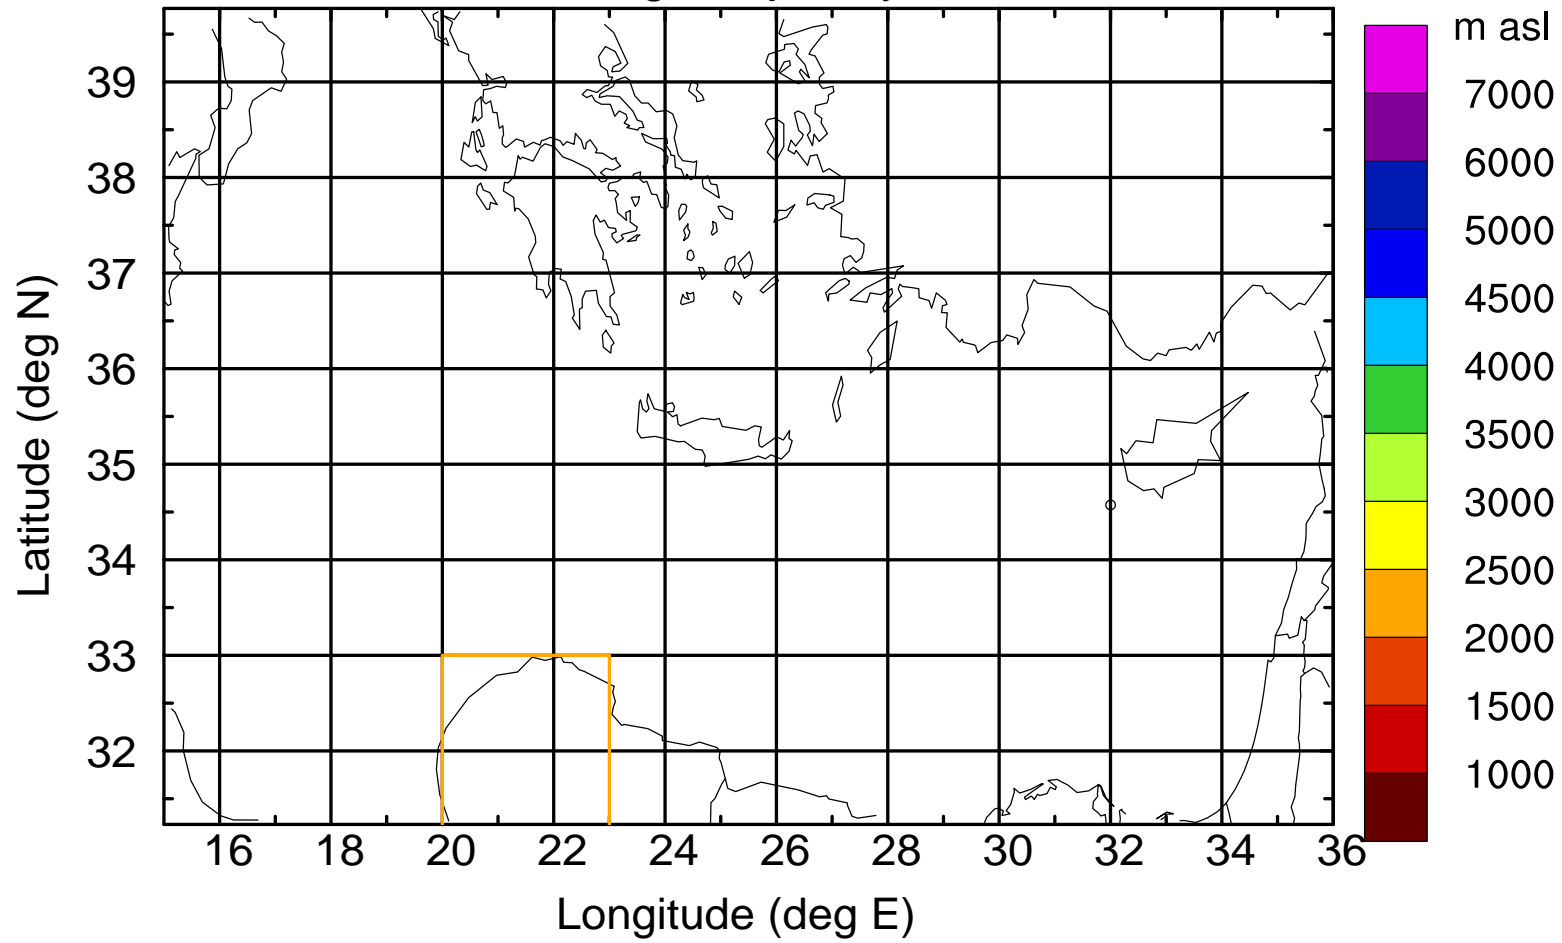

Flight trajectory

Paphos Airport ground station 20170422 11:00 UTC

Flight trajectory

Paphos Airport ground station 20170422 11:00 UTC

Flight trajectory

Paphos Airport ground station 20170422 11:00 UTC

Flight trajectory