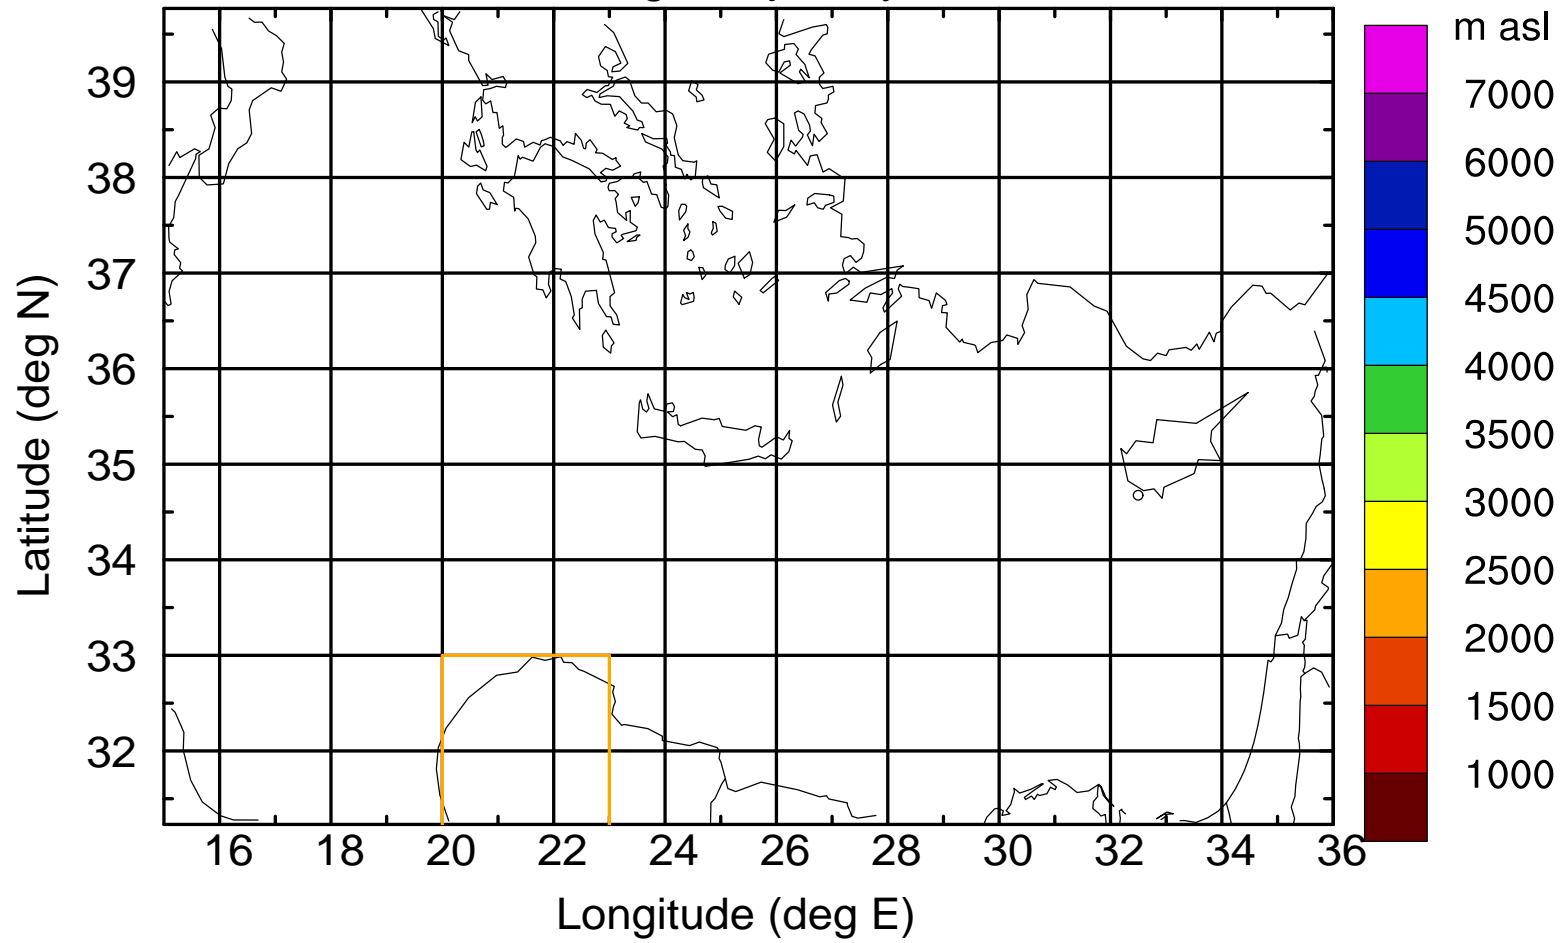

Paphos Airport ground station 20170422 11:00 UTC

Flight trajectory

Paphos Airport ground station 20170422 11:00 UTC

Flight trajectory

Paphos Airport ground station 20170422 11:00 UTC

Flight trajectory

Paphos Airport ground station 20170422 11:00 UTC