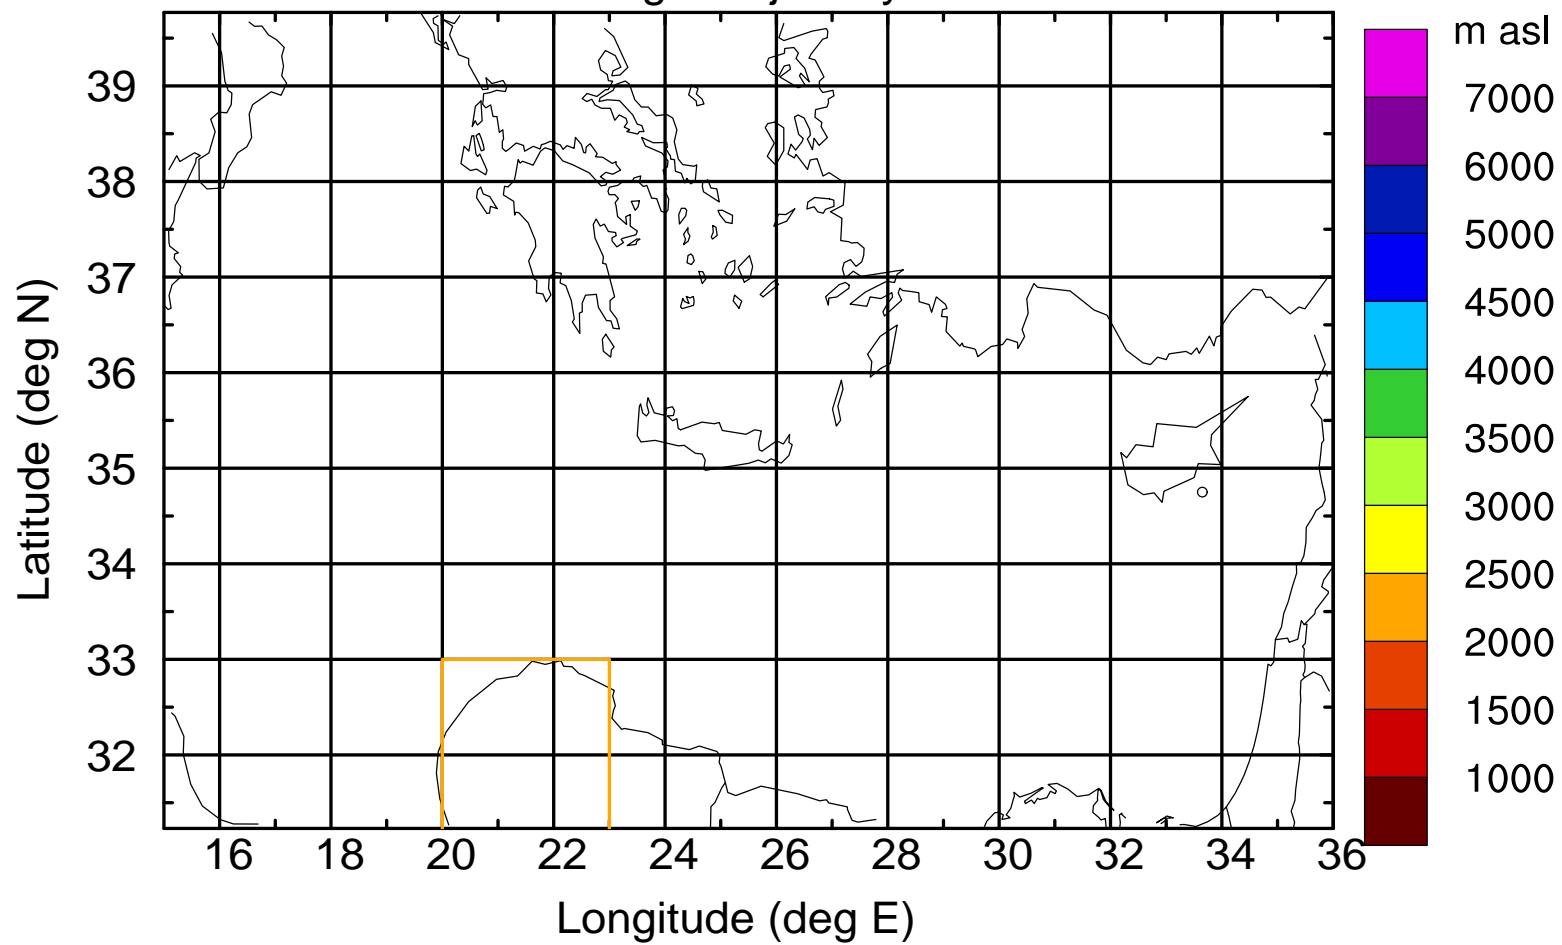

Paphos Airport ground station 20170422 11:00 UTC

Flight trajectory