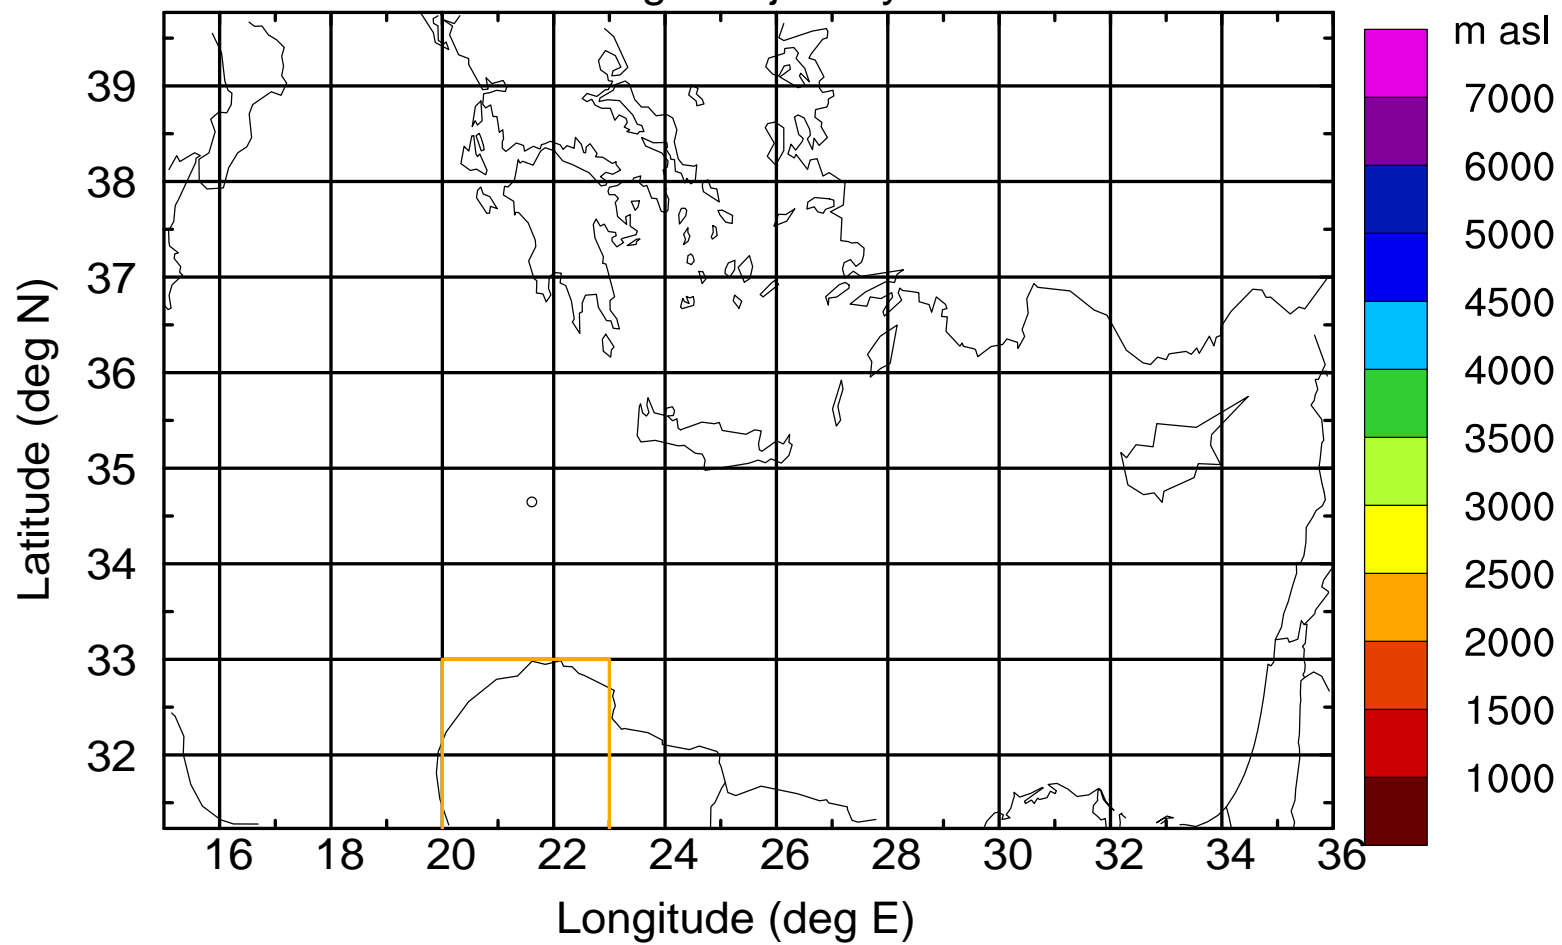

Paphos Airport ground station 20170422 11:00 UTC

Flight trajectory