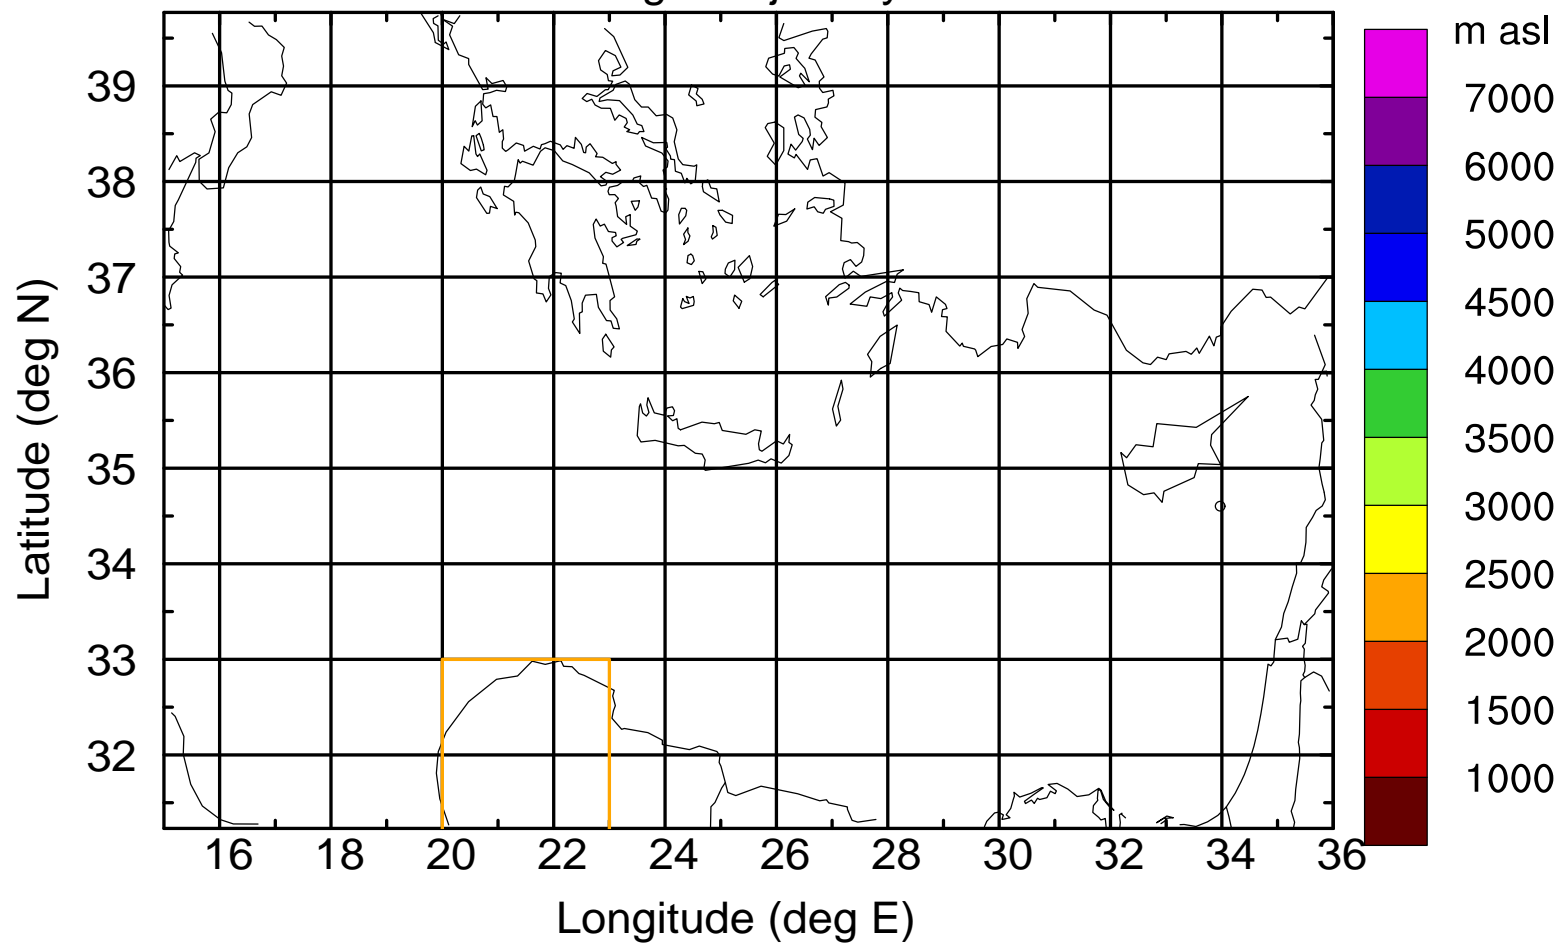

Paphos Airport ground station 20170422 11:00 UTC

Flight trajectory