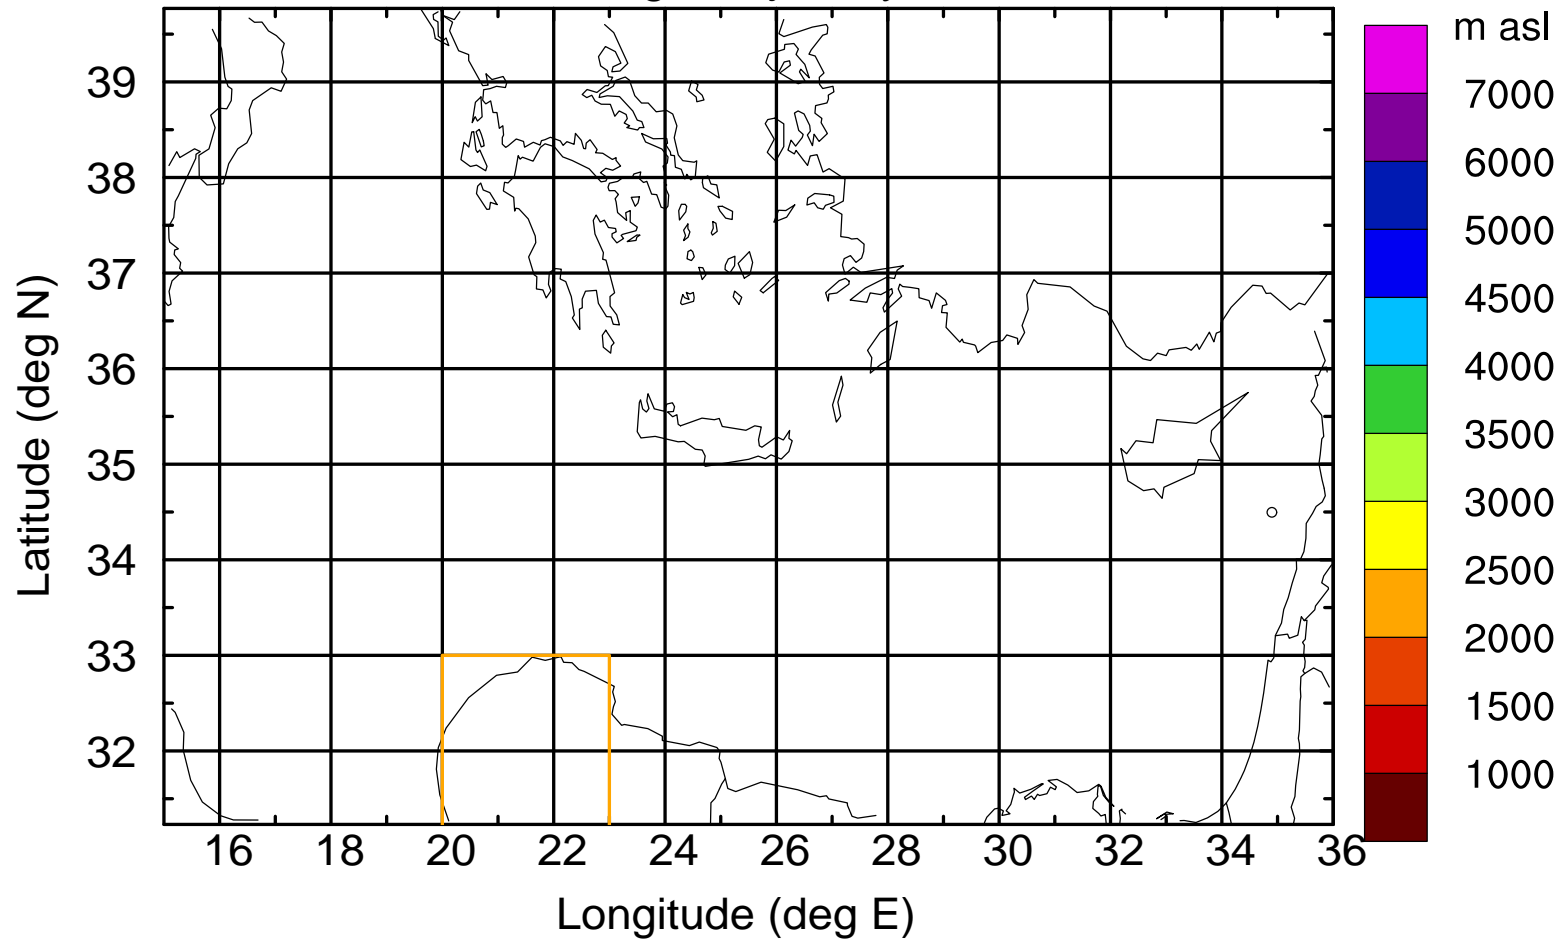

Paphos Airport ground station 20170422 11:00 UTC

Flight trajectory