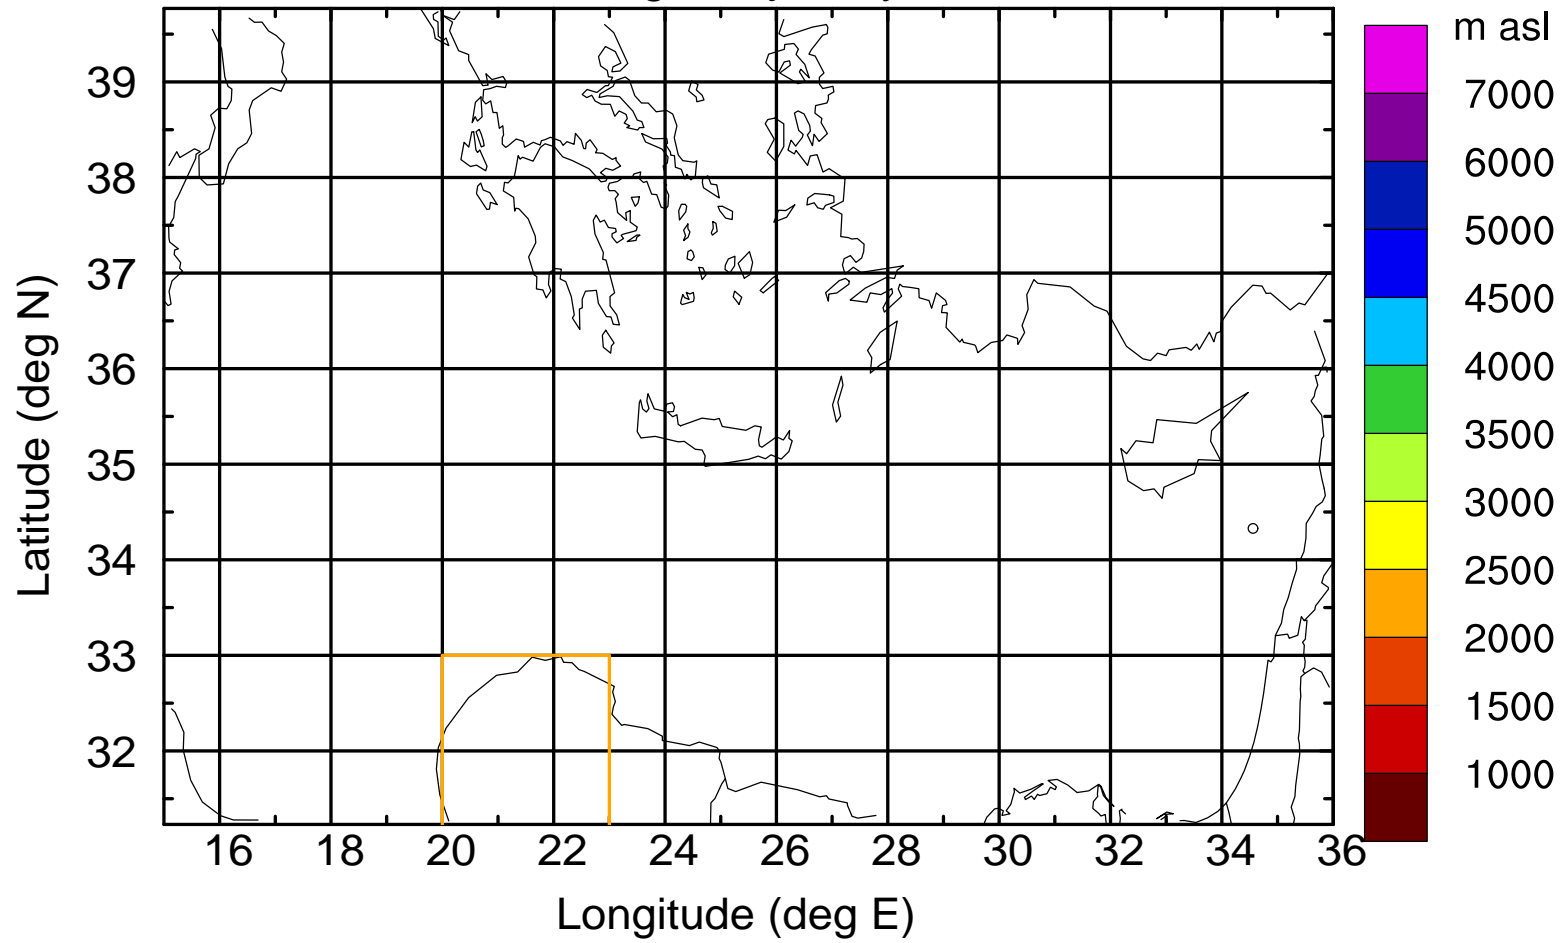

Flight trajectory

Paphos Airport ground station 20170422 11:00 UTC

Flight trajectory

Paphos Airport ground station 20170422 11:00 UTC

Flight trajectory

Paphos Airport ground station 20170422 11:00 UTC

Flight trajectory