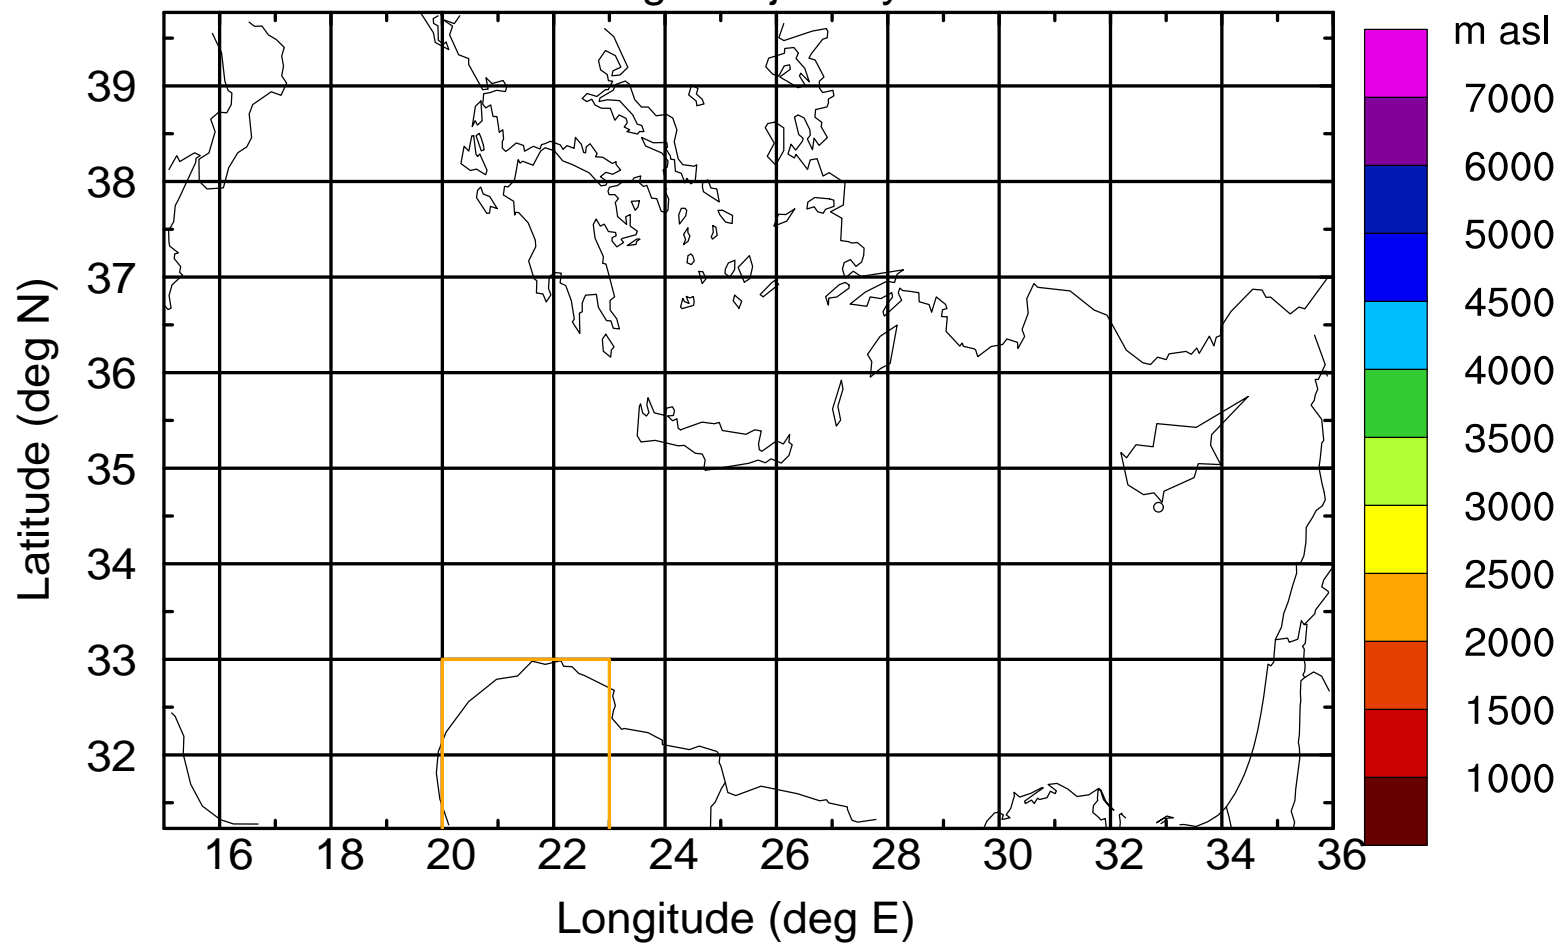

Paphos Airport ground station 20170422 11:00 UTC

Flight trajectory