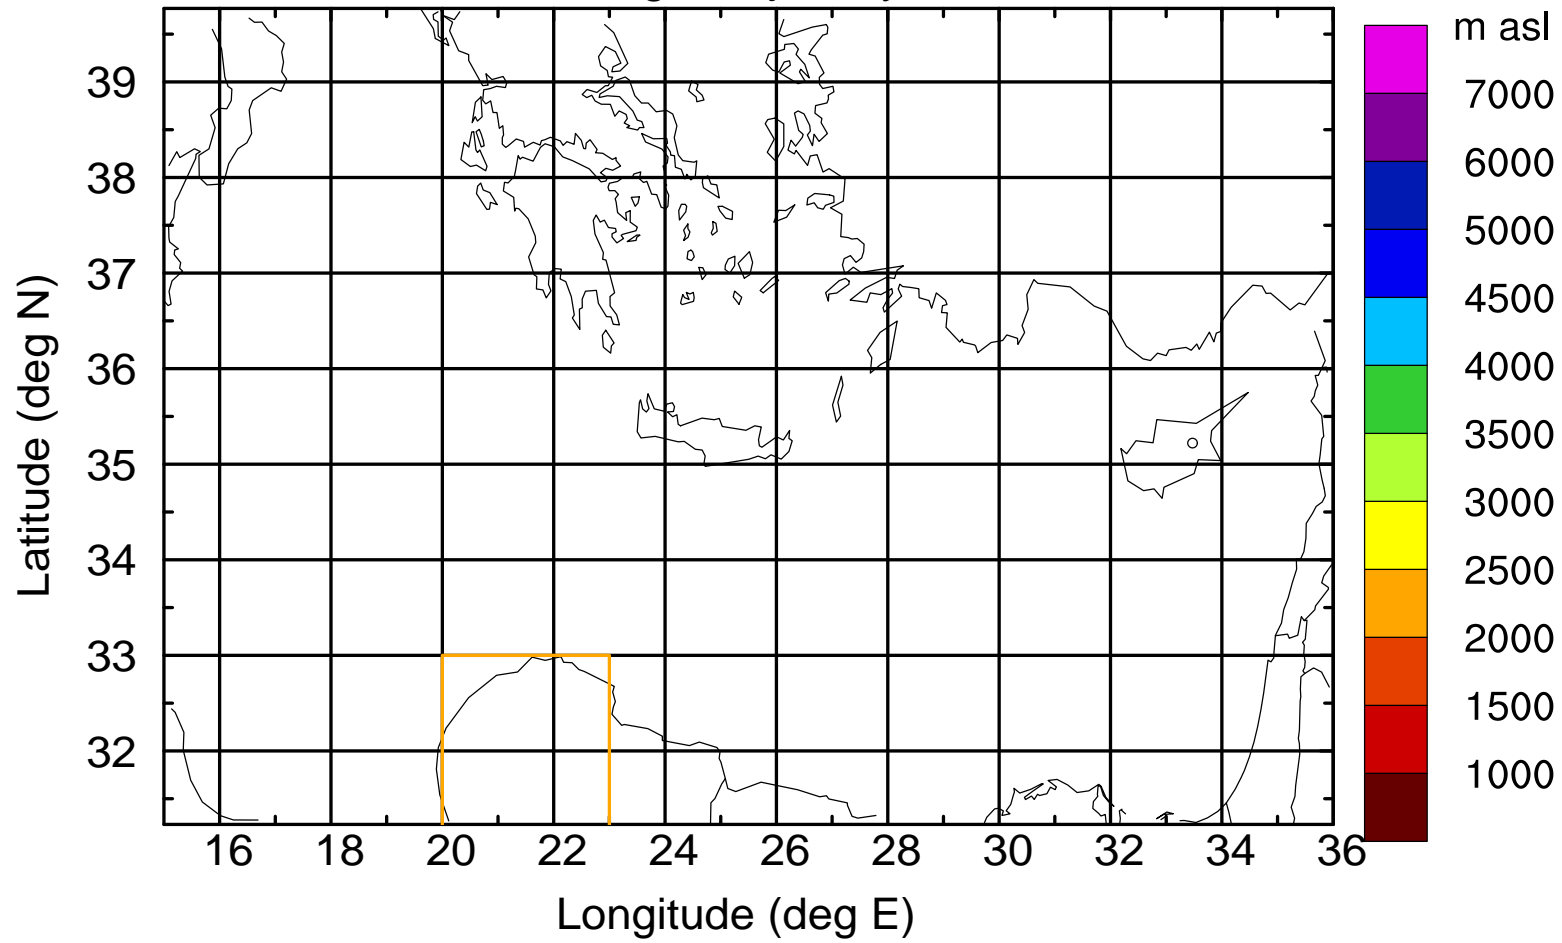

Paphos Airport ground station 20170422 11:00 UTC

Flight trajectory