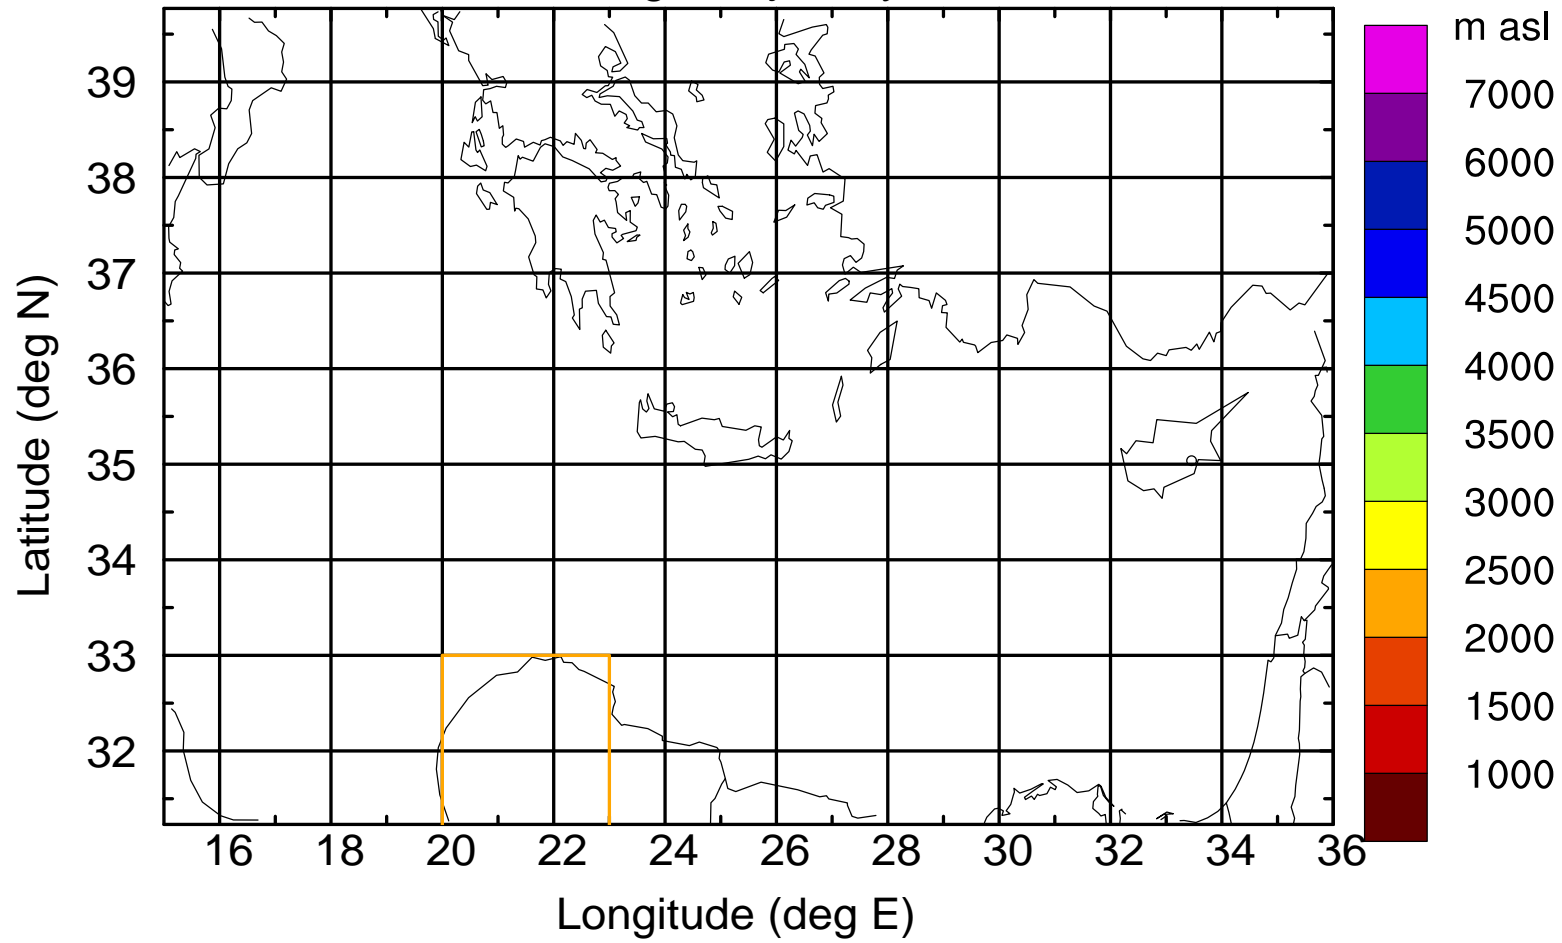

Paphos Airport ground station 20170422 11:00 UTC

Flight trajectory