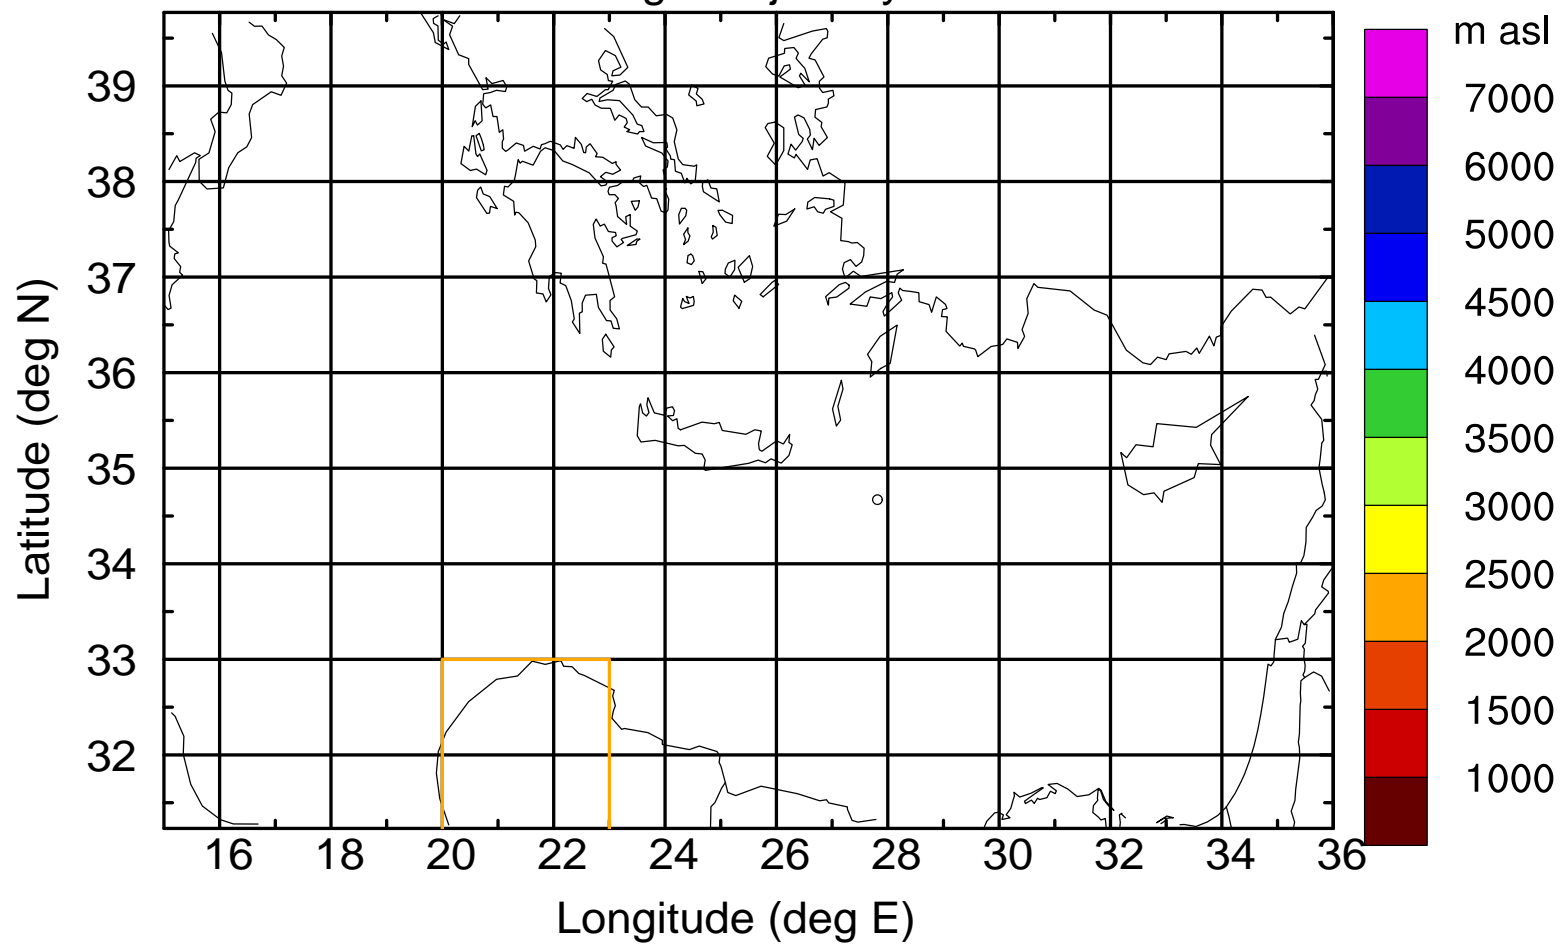

Paphos Airport ground station 20170422 11:00 UTC

Flight trajectory