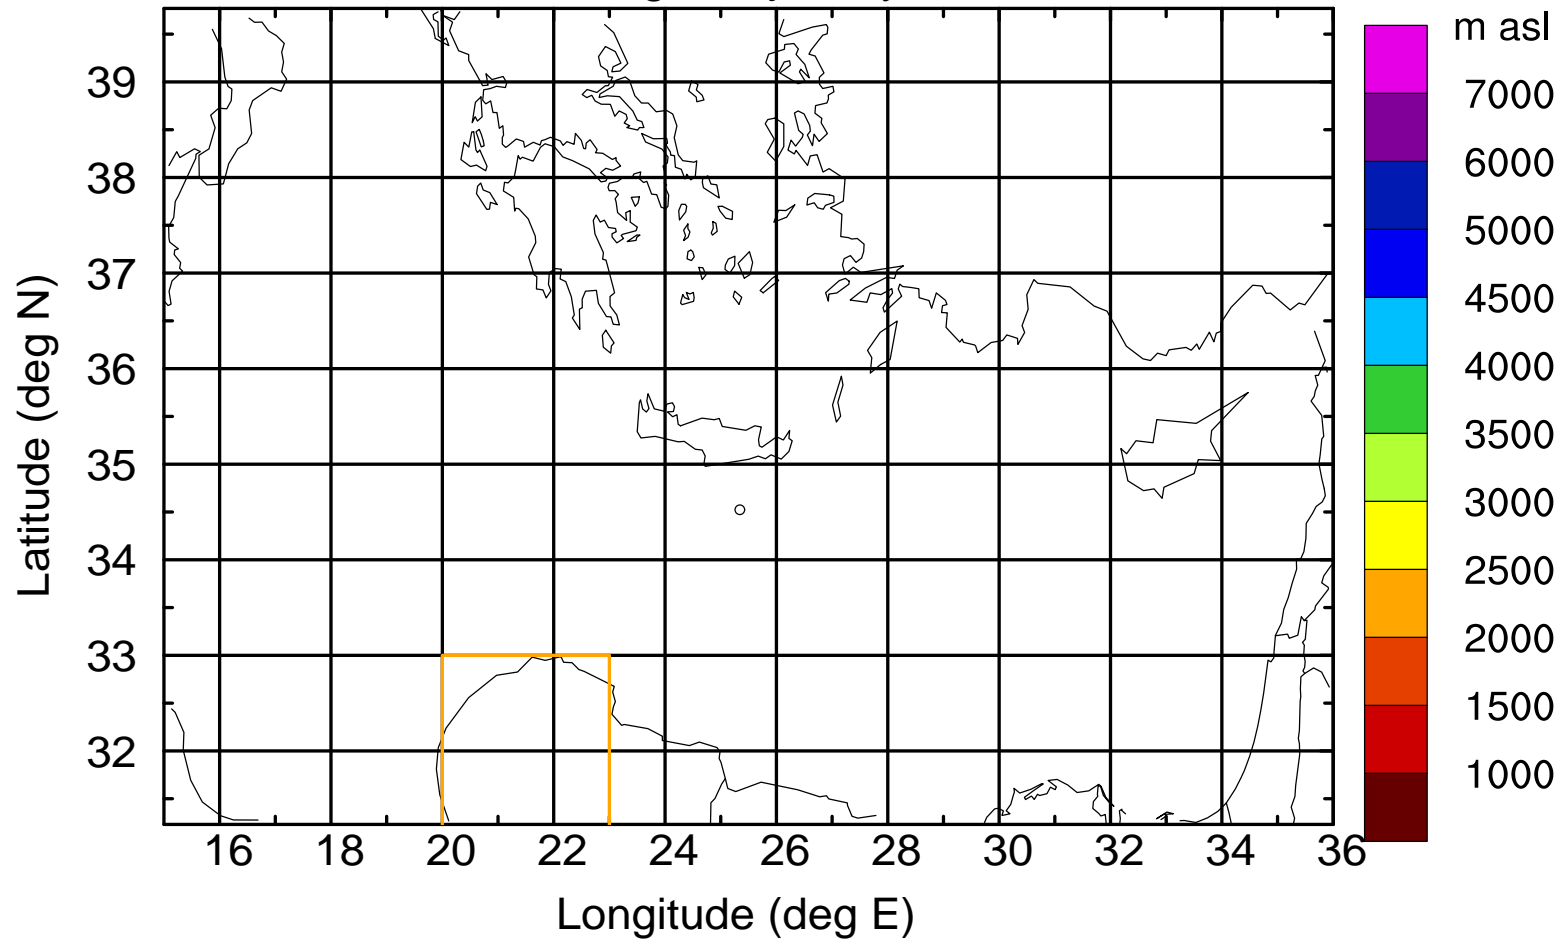

Flight trajectory

Paphos Airport ground station 20170422 11:00 UTC

Flight trajectory

Paphos Airport ground station 20170422 11:00 UTC

Flight trajectory

Paphos Airport ground station 20170422 11:00 UTC

Flight trajectory