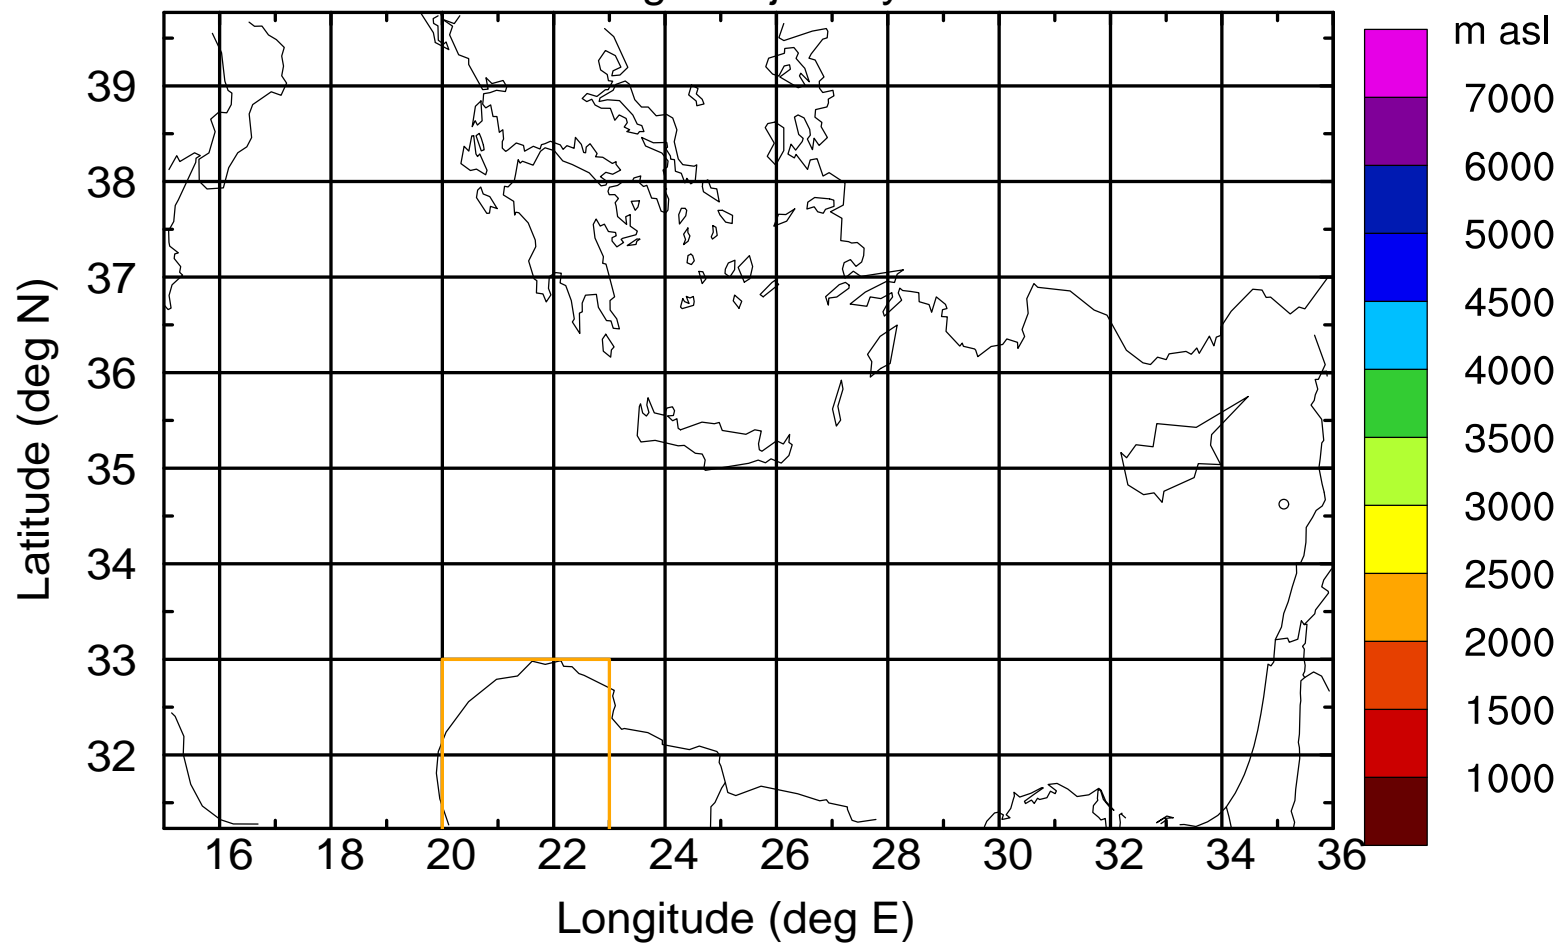

Paphos Airport ground station 20170422 11:00 UTC

Flight trajectory