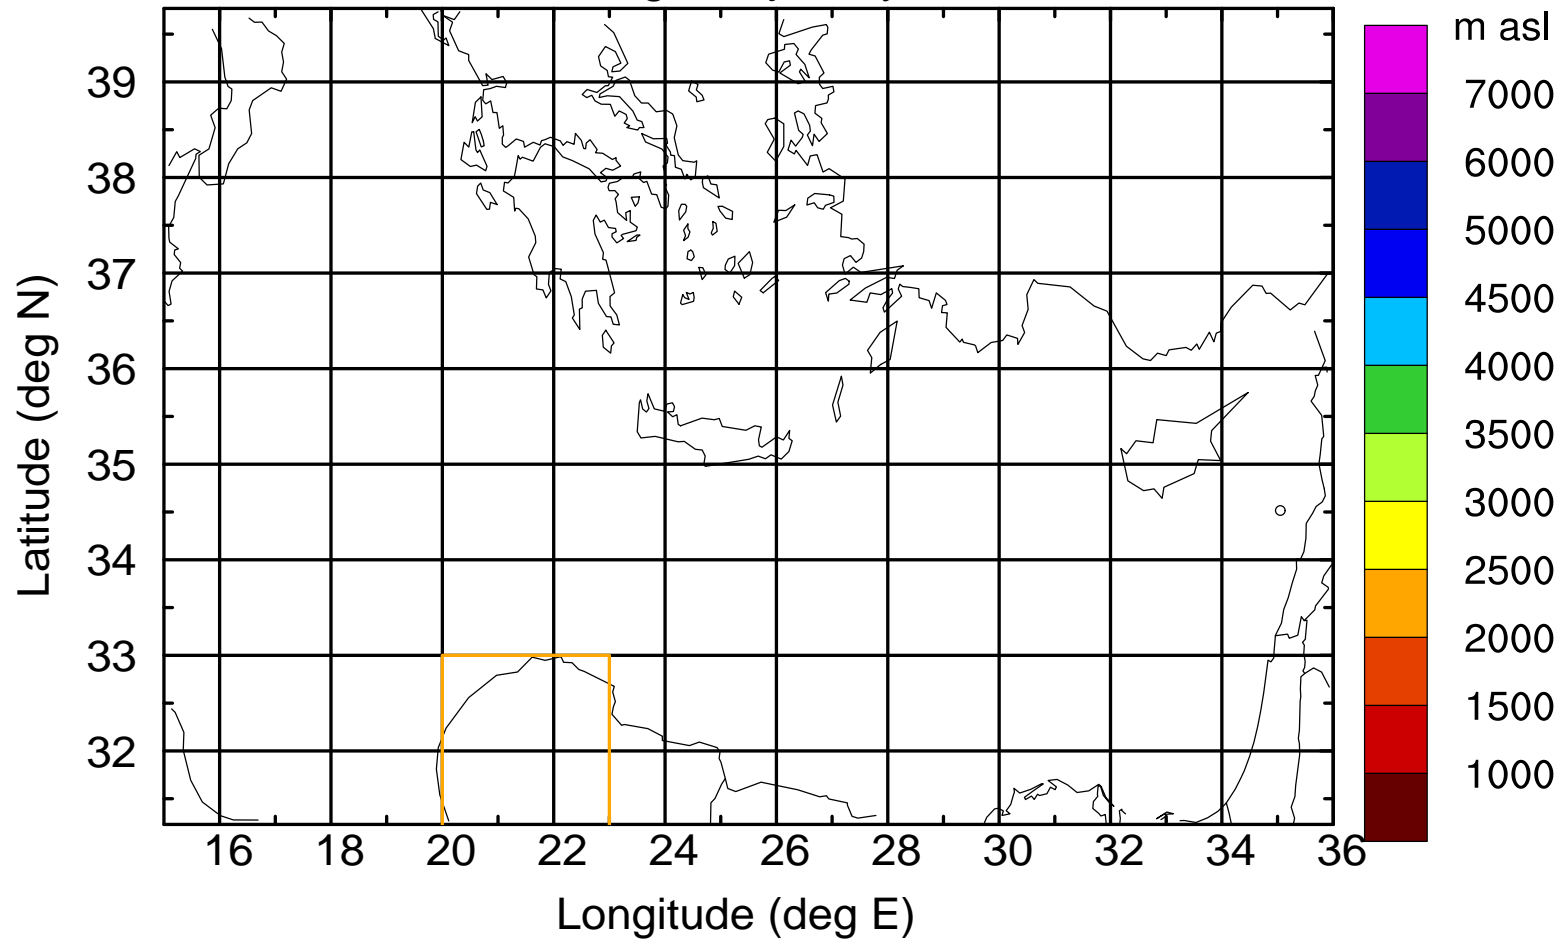

Flight trajectory

Paphos Airport ground station 20170422 11:00 UTC

Flight trajectory

Paphos Airport ground station 20170422 11:00 UTC

Flight trajectory

Paphos Airport ground station 20170422 11:00 UTC

Flight trajectory