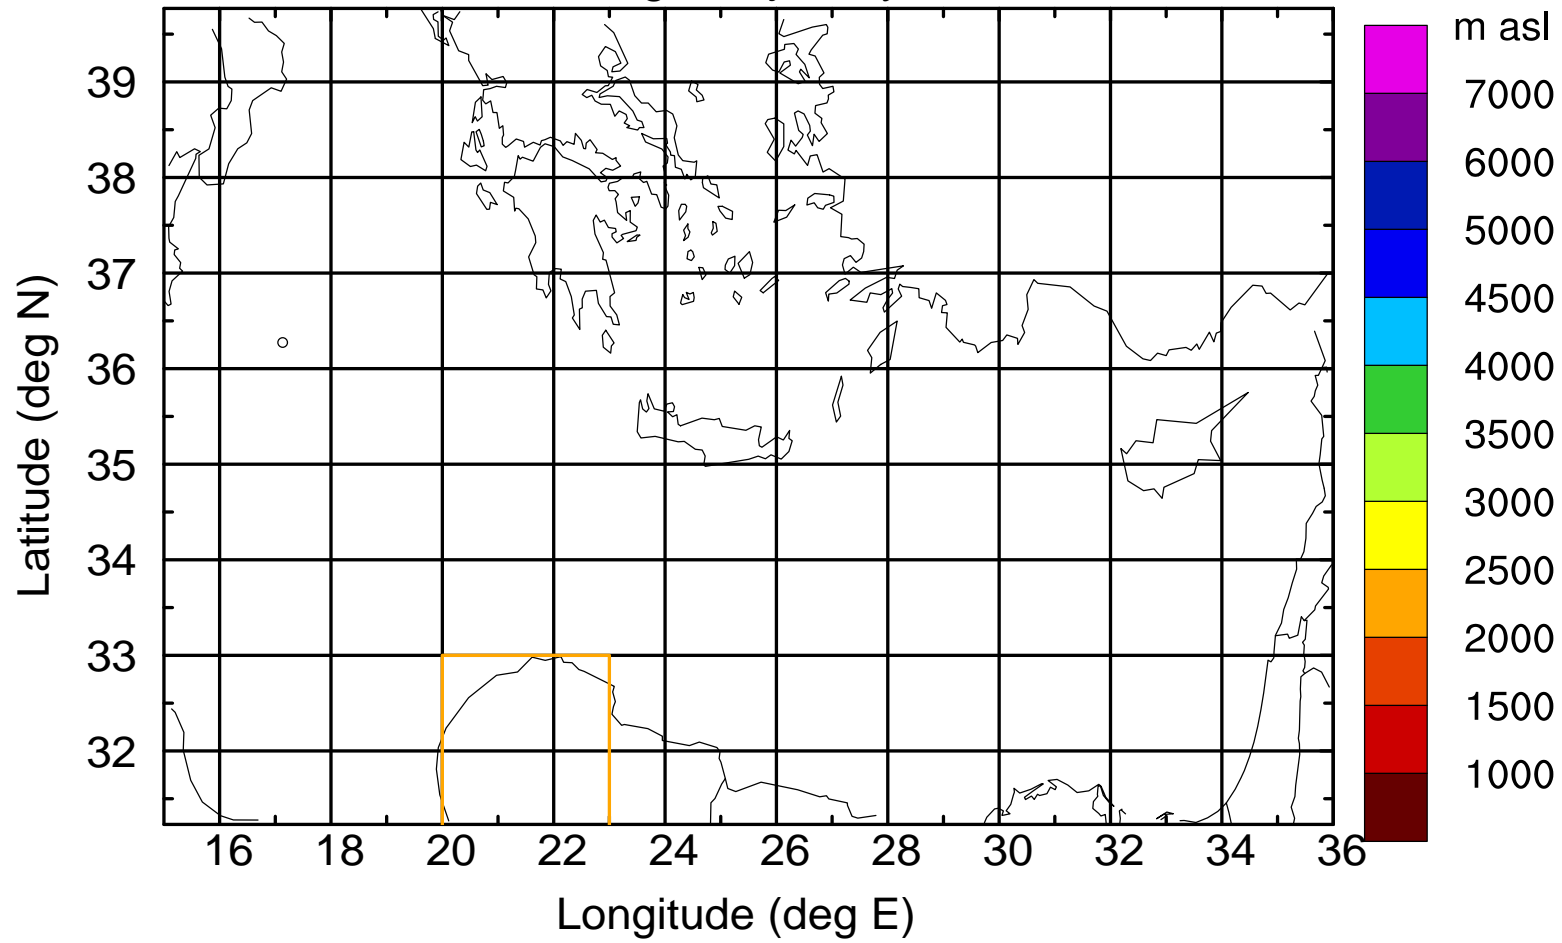

Flight trajectory

Paphos Airport ground station 20170422 11:00 UTC

Flight trajectory

Paphos Airport ground station 20170422 11:00 UTC

Flight trajectory

Paphos Airport ground station 20170422 11:00 UTC

Flight trajectory