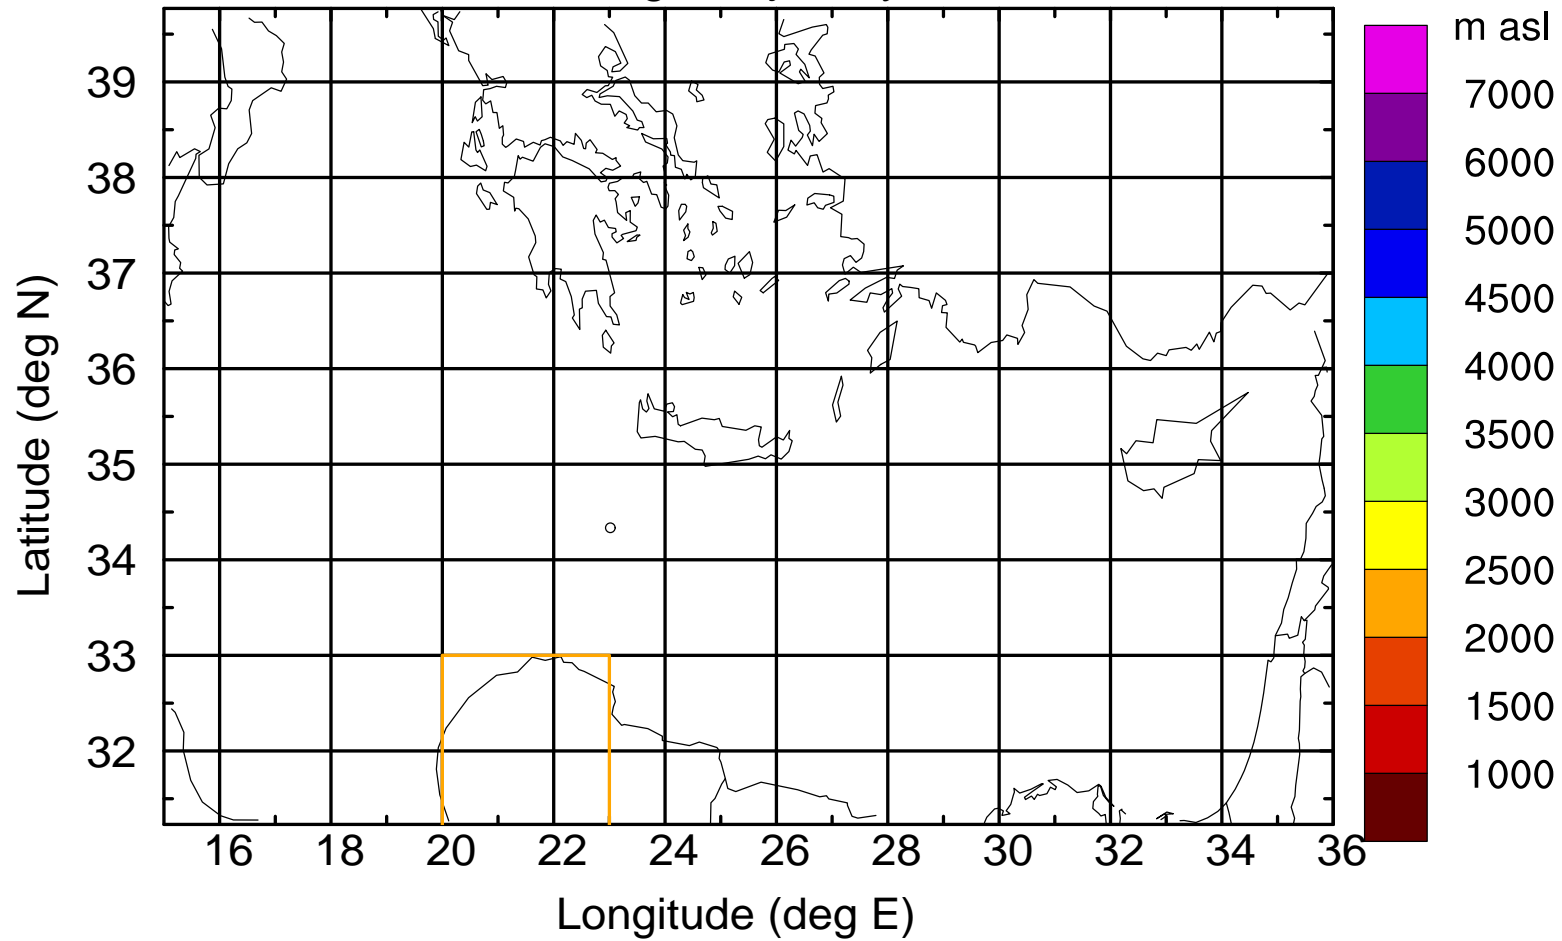

Flight trajectory

Paphos Airport ground station 20170422 11:00 UTC

Flight trajectory

Paphos Airport ground station 20170422 11:00 UTC

Flight trajectory

Paphos Airport ground station 20170422 11:00 UTC

Flight trajectory