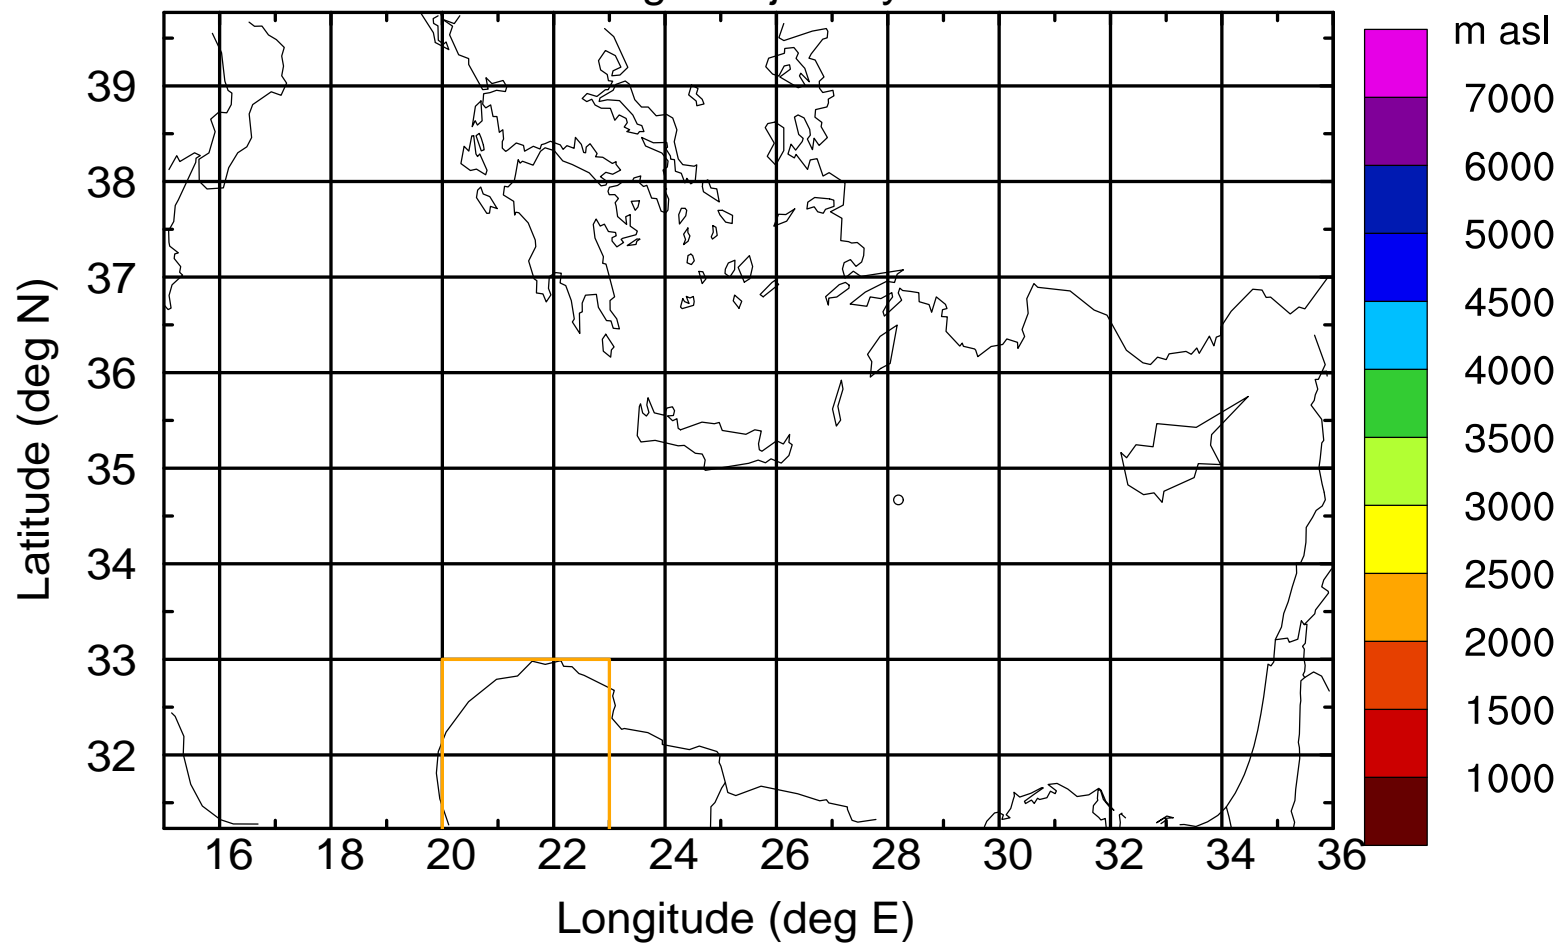

Flight trajectory

Paphos Airport ground station 20170422 11:00 UTC

Flight trajectory

Paphos Airport ground station 20170422 11:00 UTC

Flight trajectory

Paphos Airport ground station 20170422 11:00 UTC

Flight trajectory