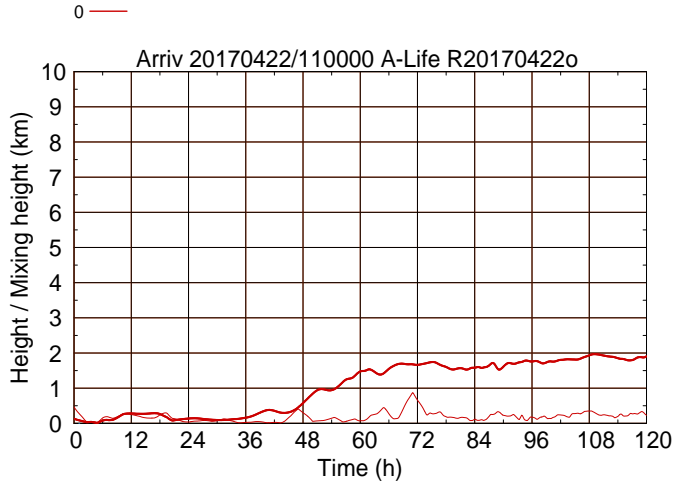

Arriv 20170422/110000 A-Life R20170422

— Height      - - - - - Mixing height