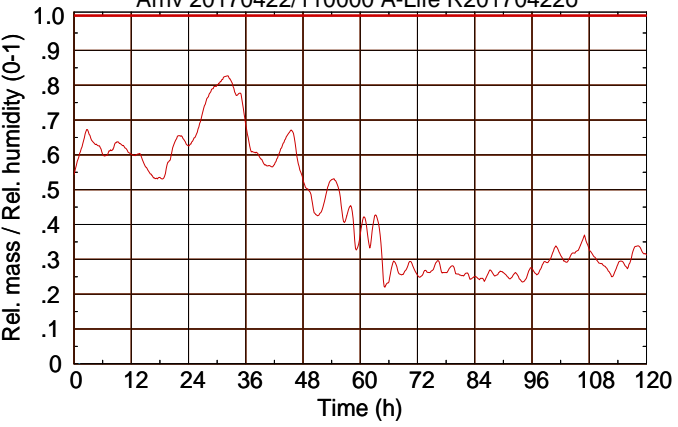

Arriv 20170422/110000 A-Life R20170422

— Height      - - - - - Mixing height