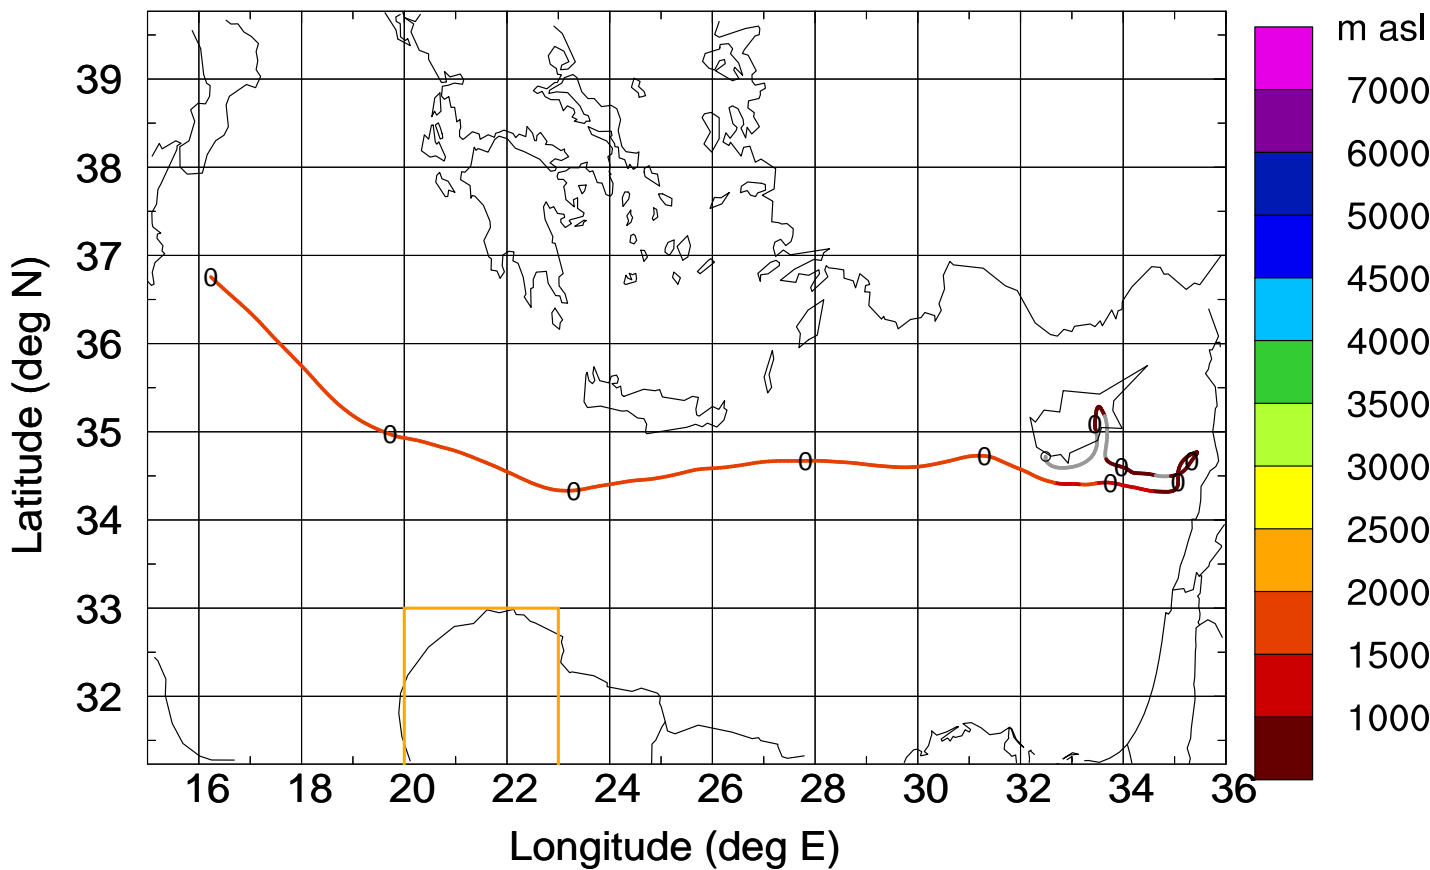

Arriv 20170422/110000 A-Life R20170422

— Height      - - - - - Mixing height