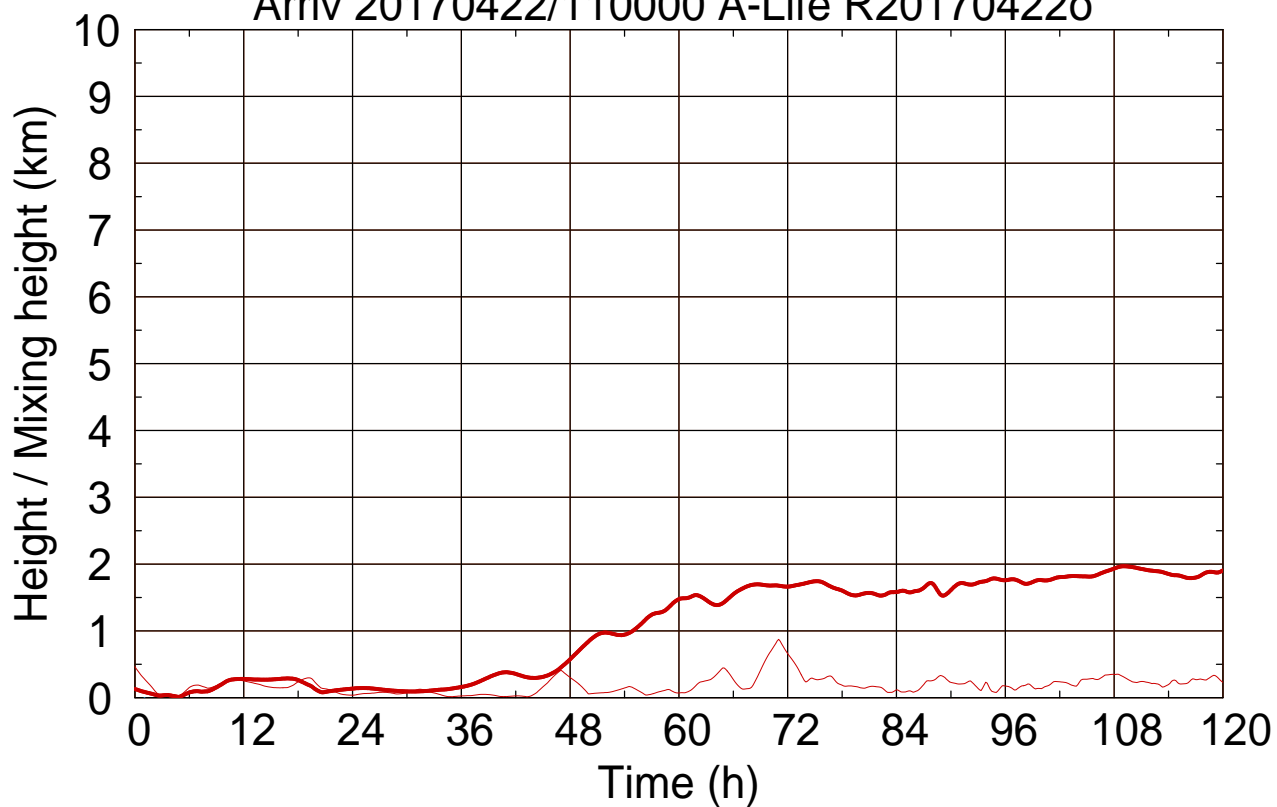

Arriv 20170422/110000 A-Life R20170422o

0 —

Arriv 20170422/110000 A-Life R20170422o

— Height

— Mixing height