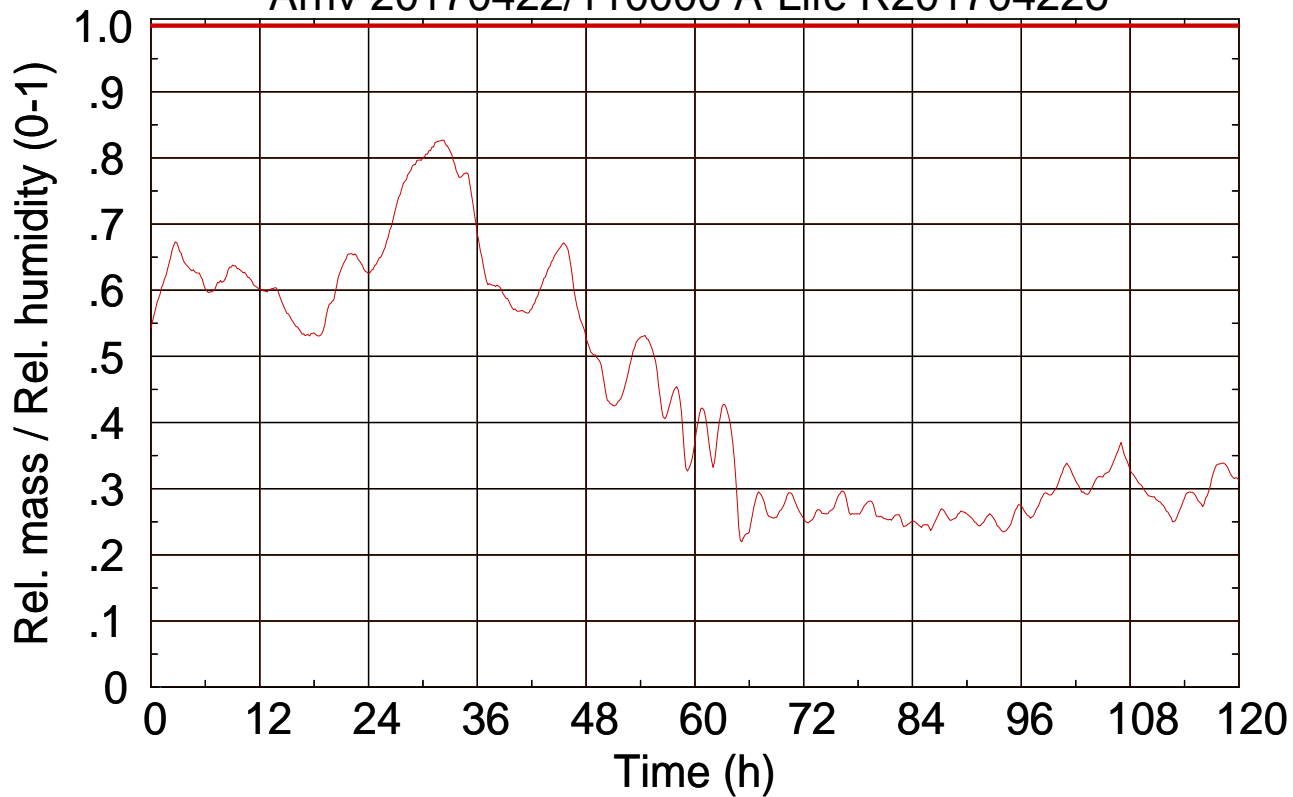

Arriv 20170422/110000 A-Life R20170422o

0 —

Arriv 20170422/110000 A-Life R20170422o

— Height

— Mixing height