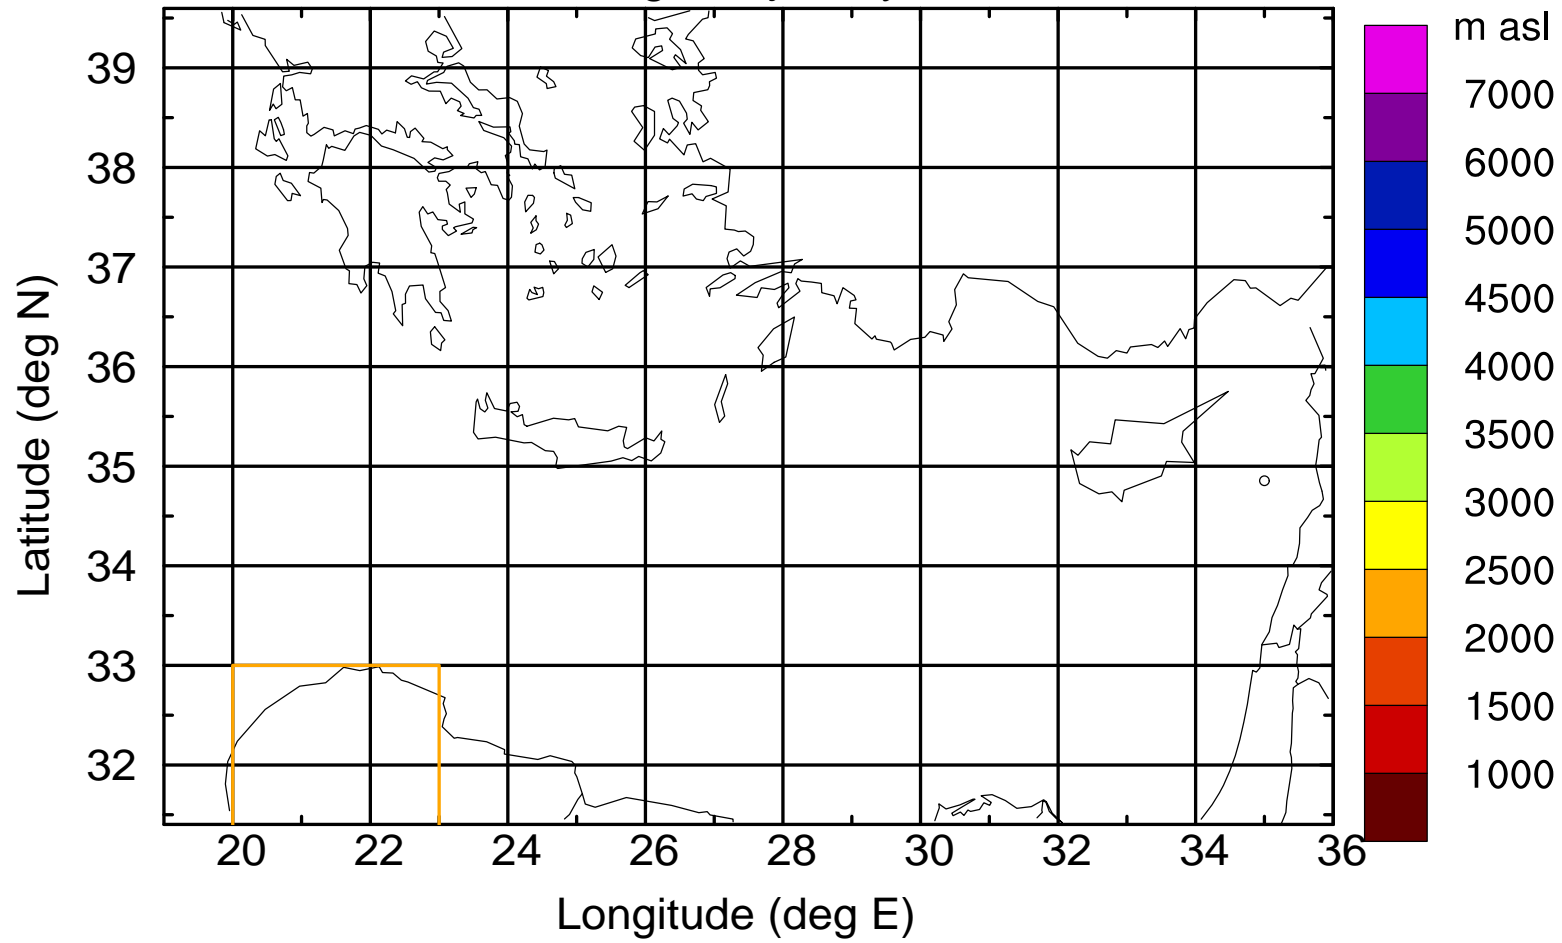

Paphos Airport ground station 20170422 10:00 UTC

Flight trajectory

Paphos Airport ground station 20170422 10:00 UTC

Flight trajectory

Paphos Airport ground station 20170422 10:00 UTC

Flight trajectory

Paphos Airport ground station 20170422 10:00 UTC