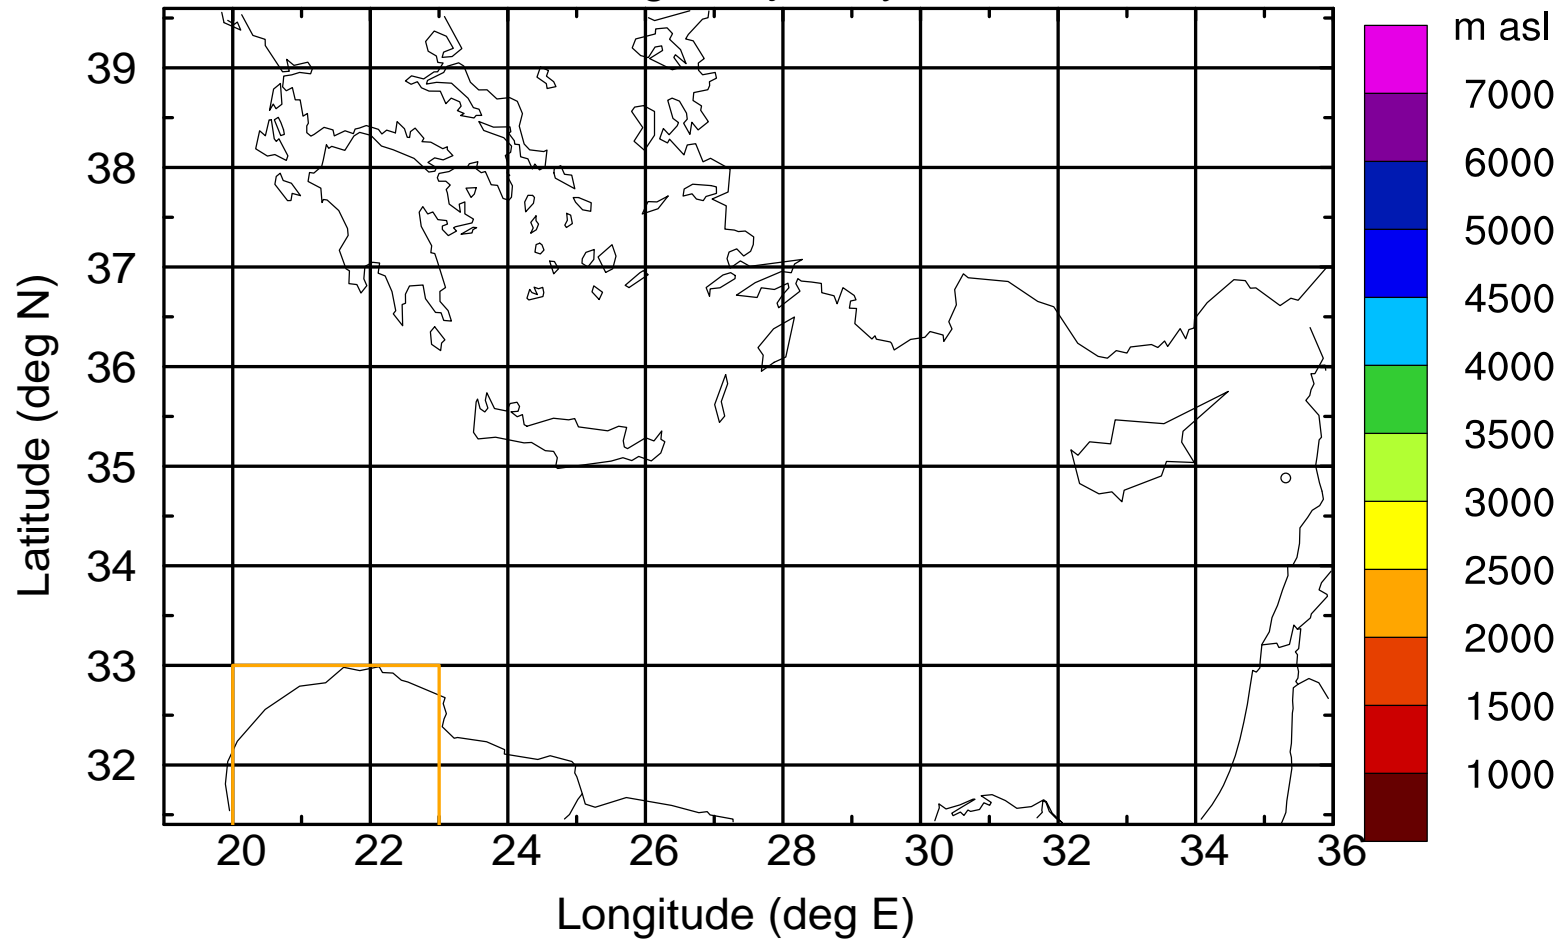

Flight trajectory

Paphos Airport ground station 20170422 10:00 UTC

Flight trajectory

Paphos Airport ground station 20170422 10:00 UTC

Flight trajectory

Paphos Airport ground station 20170422 10:00 UTC

Flight trajectory