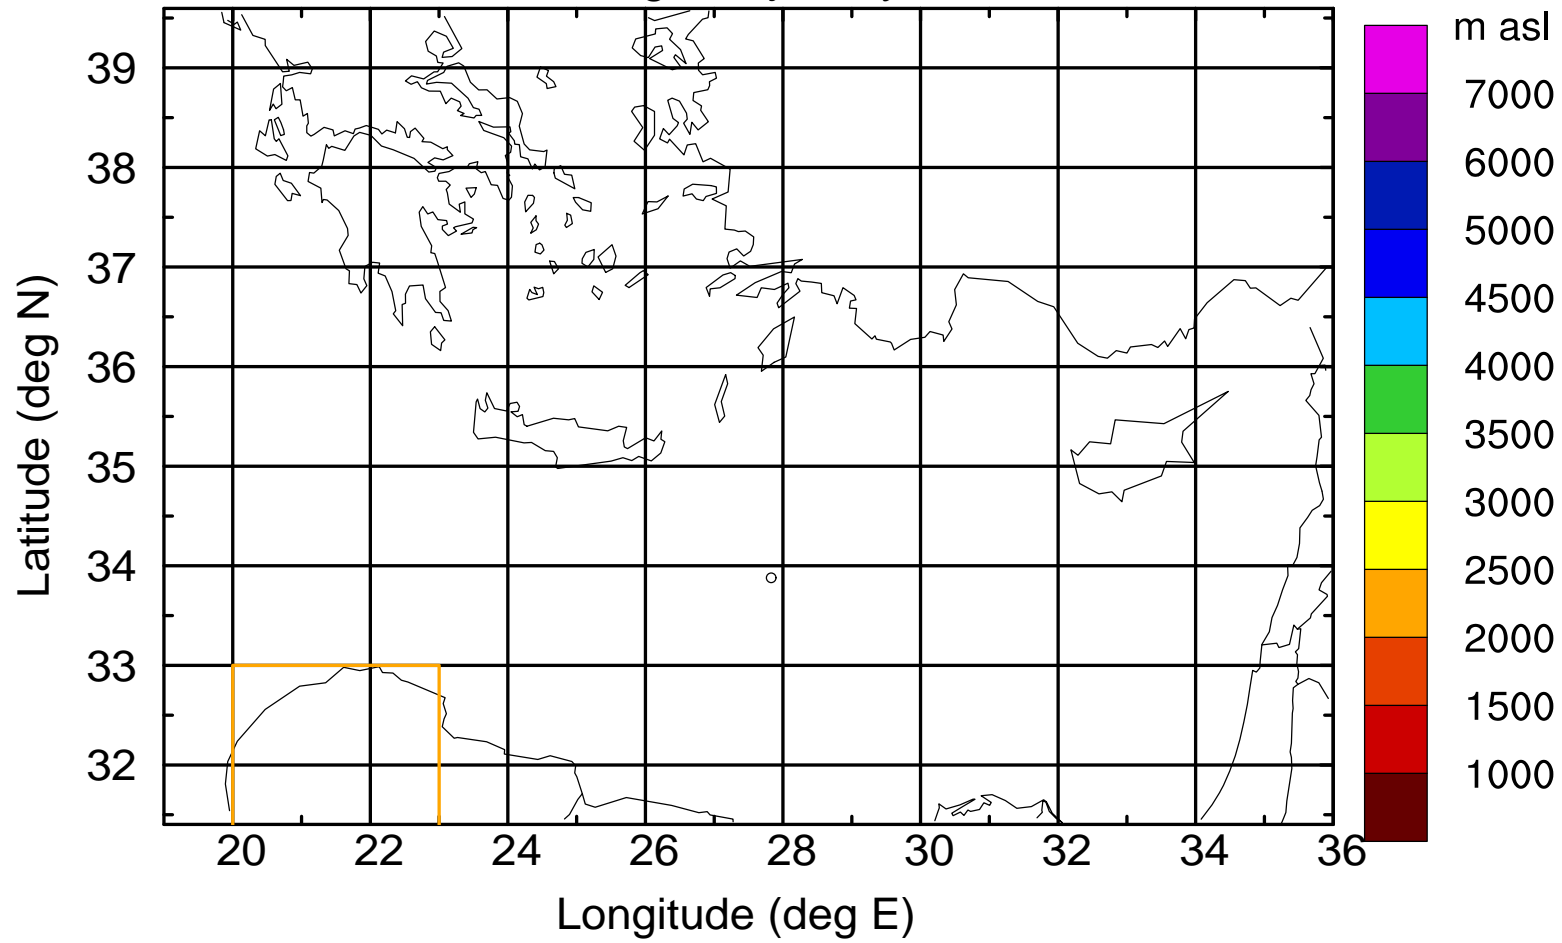

Flight trajectory

Paphos Airport ground station 20170422 10:00 UTC

Flight trajectory

Paphos Airport ground station 20170422 10:00 UTC

Flight trajectory

Paphos Airport ground station 20170422 10:00 UTC

Flight trajectory