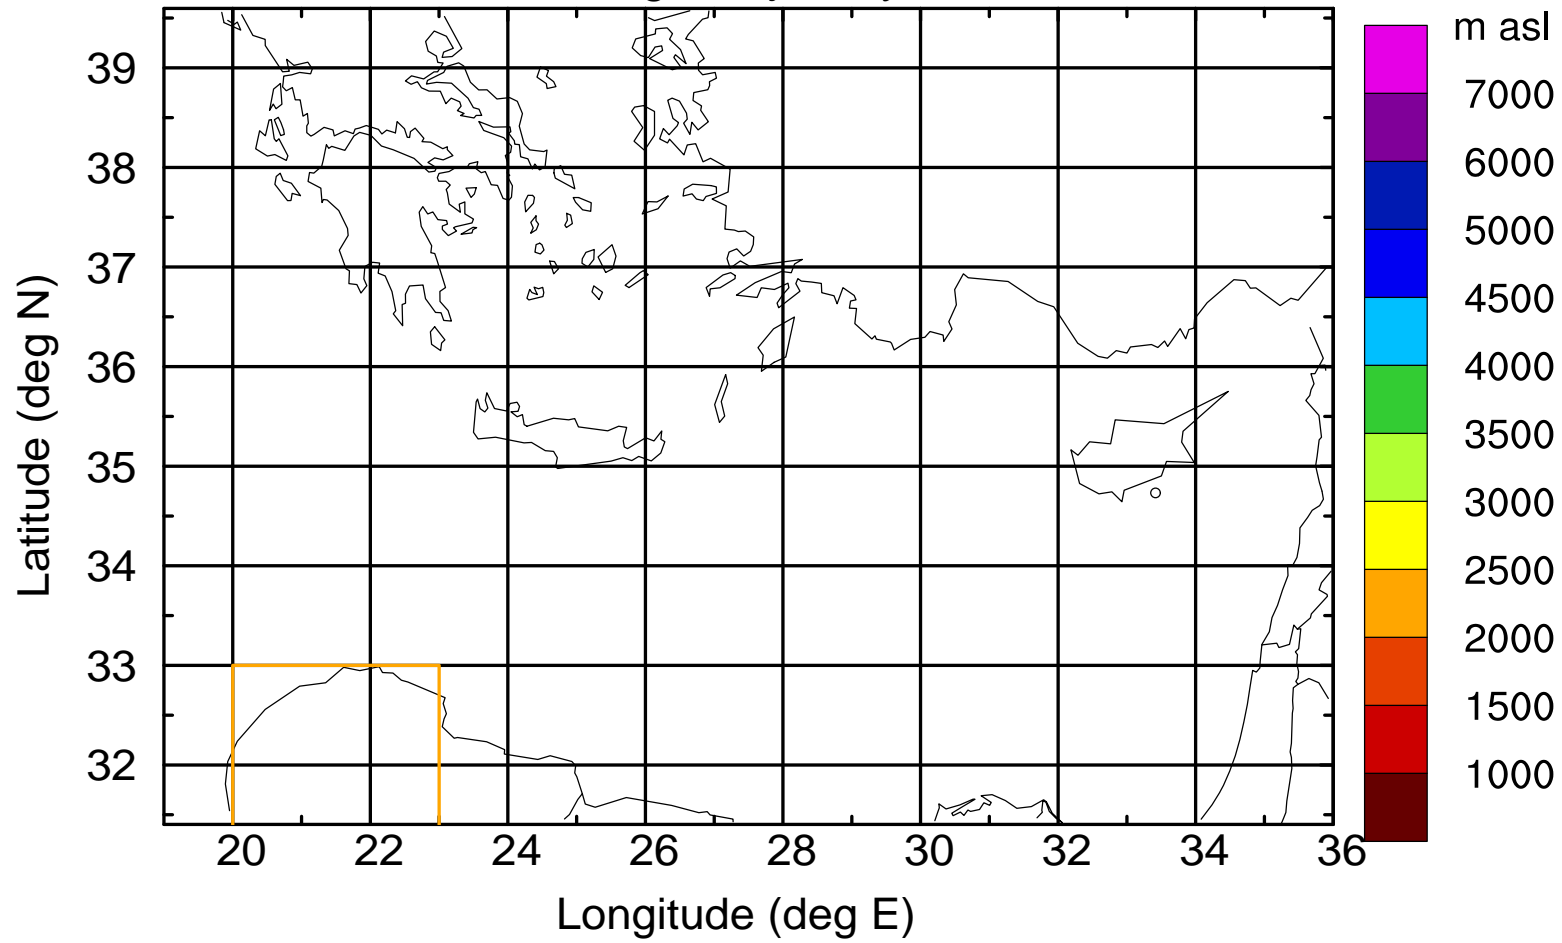

Paphos Airport ground station 20170422 10:00 UTC

Flight trajectory