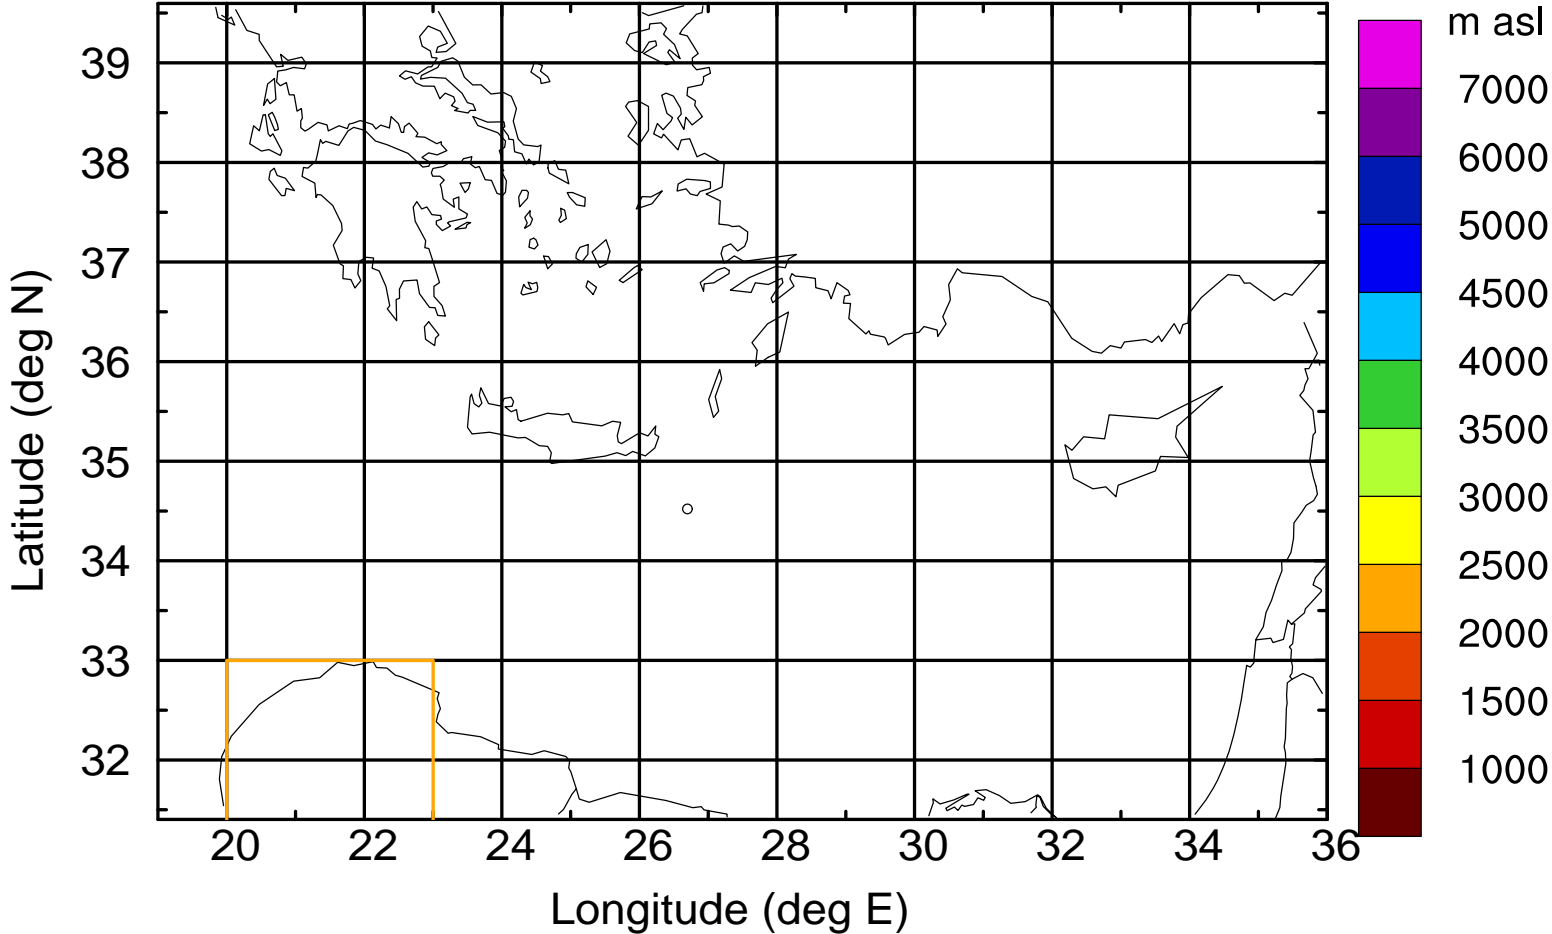

Paphos Airport ground station 20170422 10:00 UTC

Flight trajectory