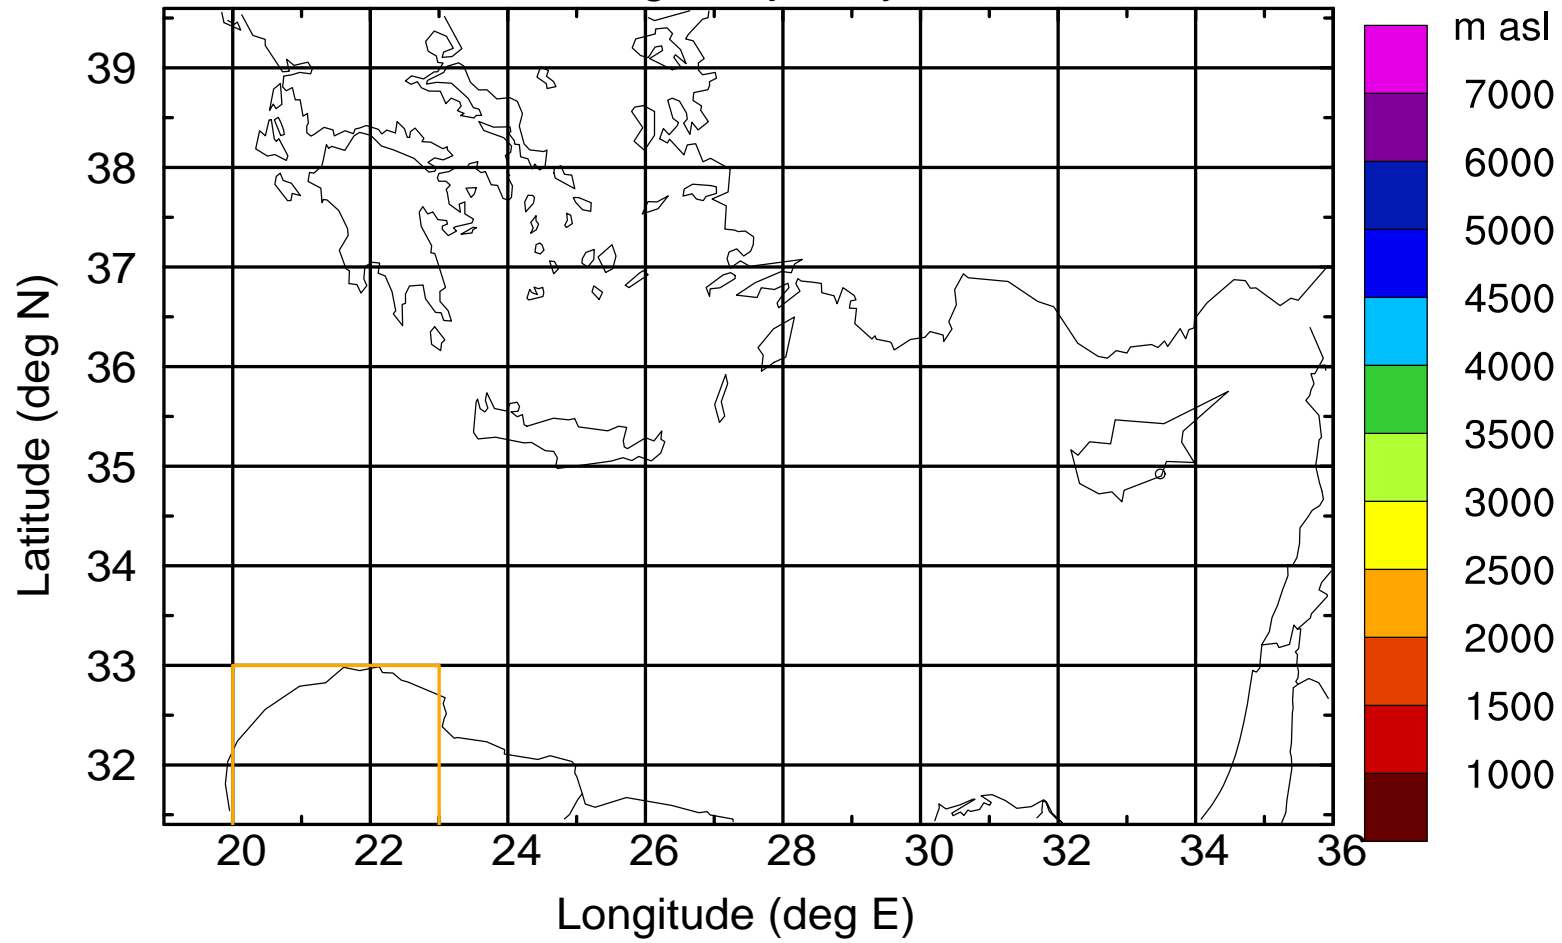

Paphos Airport ground station 20170422 10:00 UTC

Flight trajectory

Paphos Airport ground station 20170422 10:00 UTC

Flight trajectory

Paphos Airport ground station 20170422 10:00 UTC

Flight trajectory

Paphos Airport ground station 20170422 10:00 UTC