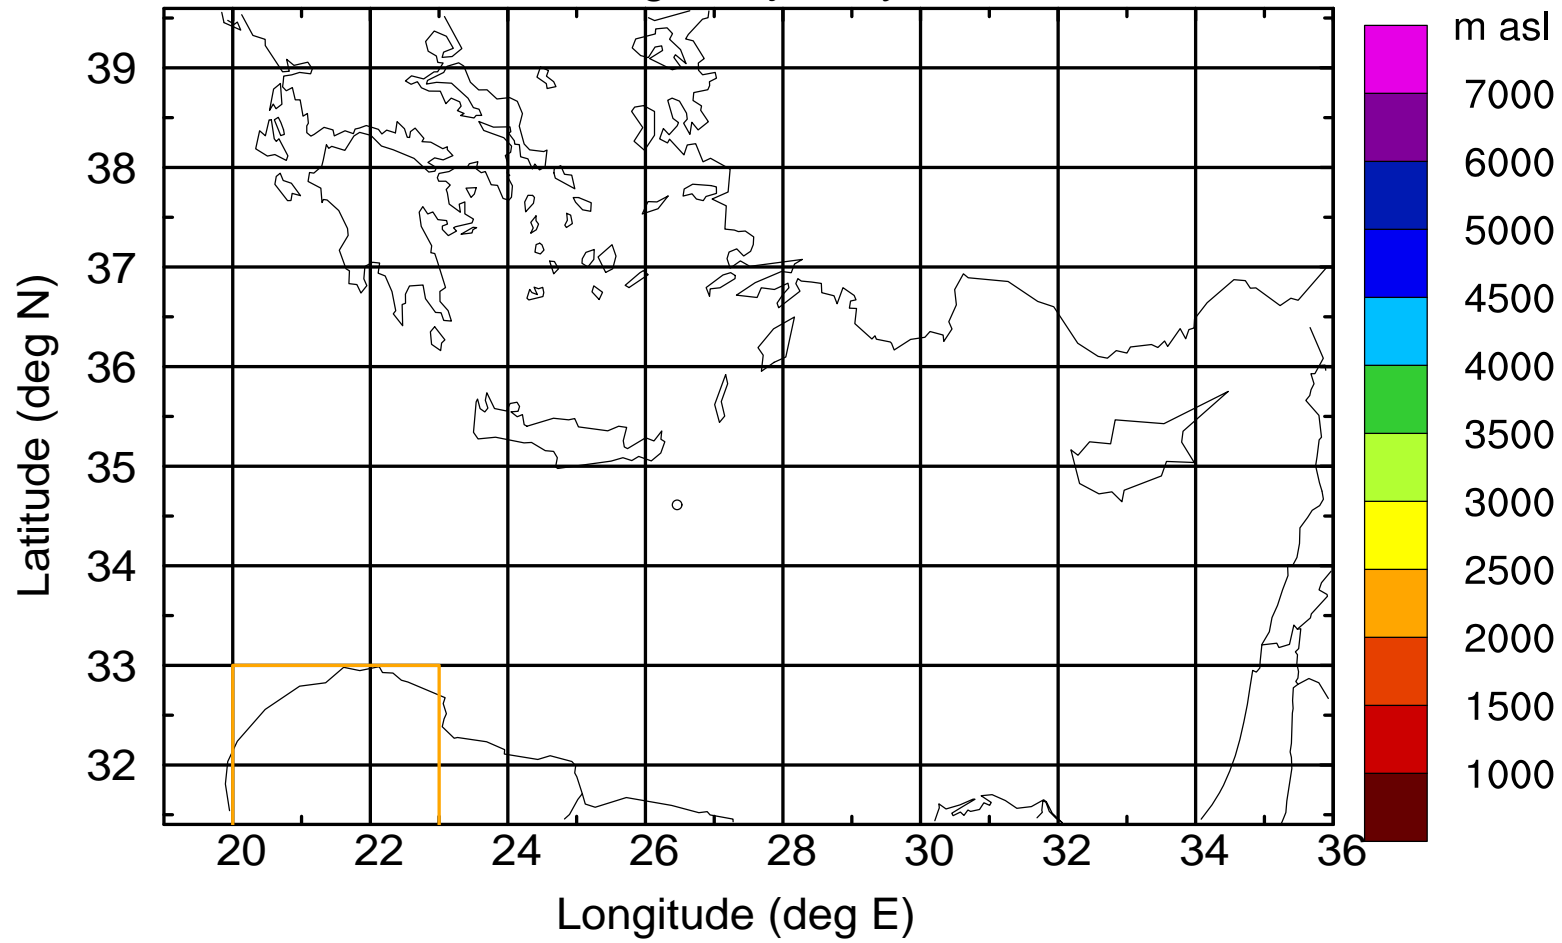

Flight trajectory

Paphos Airport ground station 20170422 10:00 UTC

Flight trajectory

Paphos Airport ground station 20170422 10:00 UTC

Flight trajectory

Paphos Airport ground station 20170422 10:00 UTC

Flight trajectory