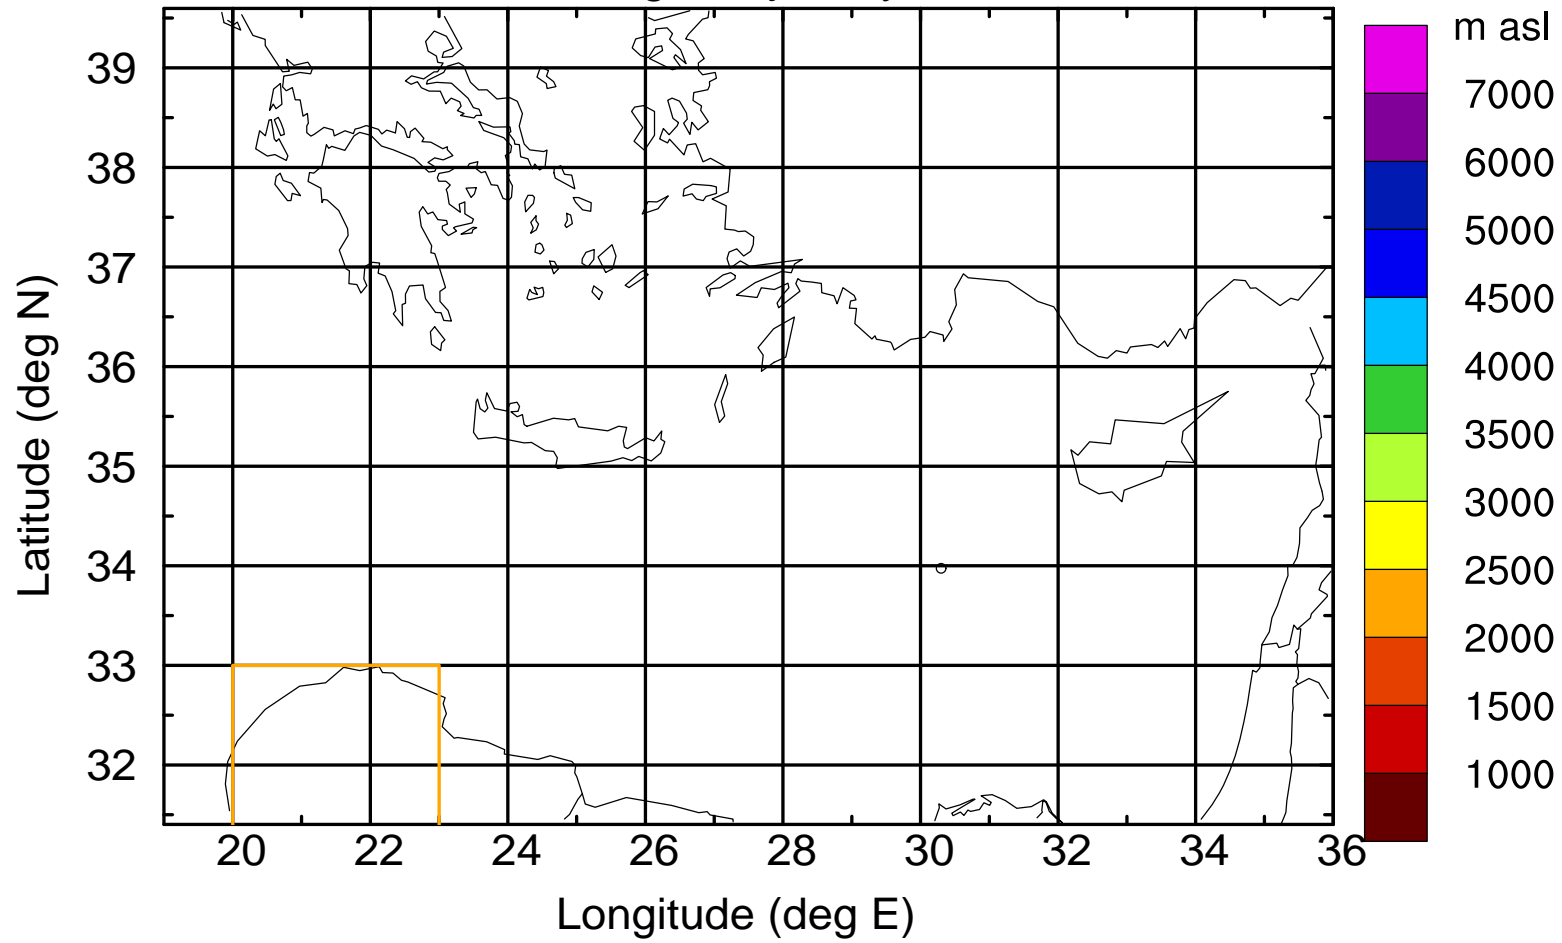

Flight trajectory

Paphos Airport ground station 20170422 10:00 UTC

Flight trajectory

Paphos Airport ground station 20170422 10:00 UTC

Flight trajectory

Paphos Airport ground station 20170422 10:00 UTC

Flight trajectory