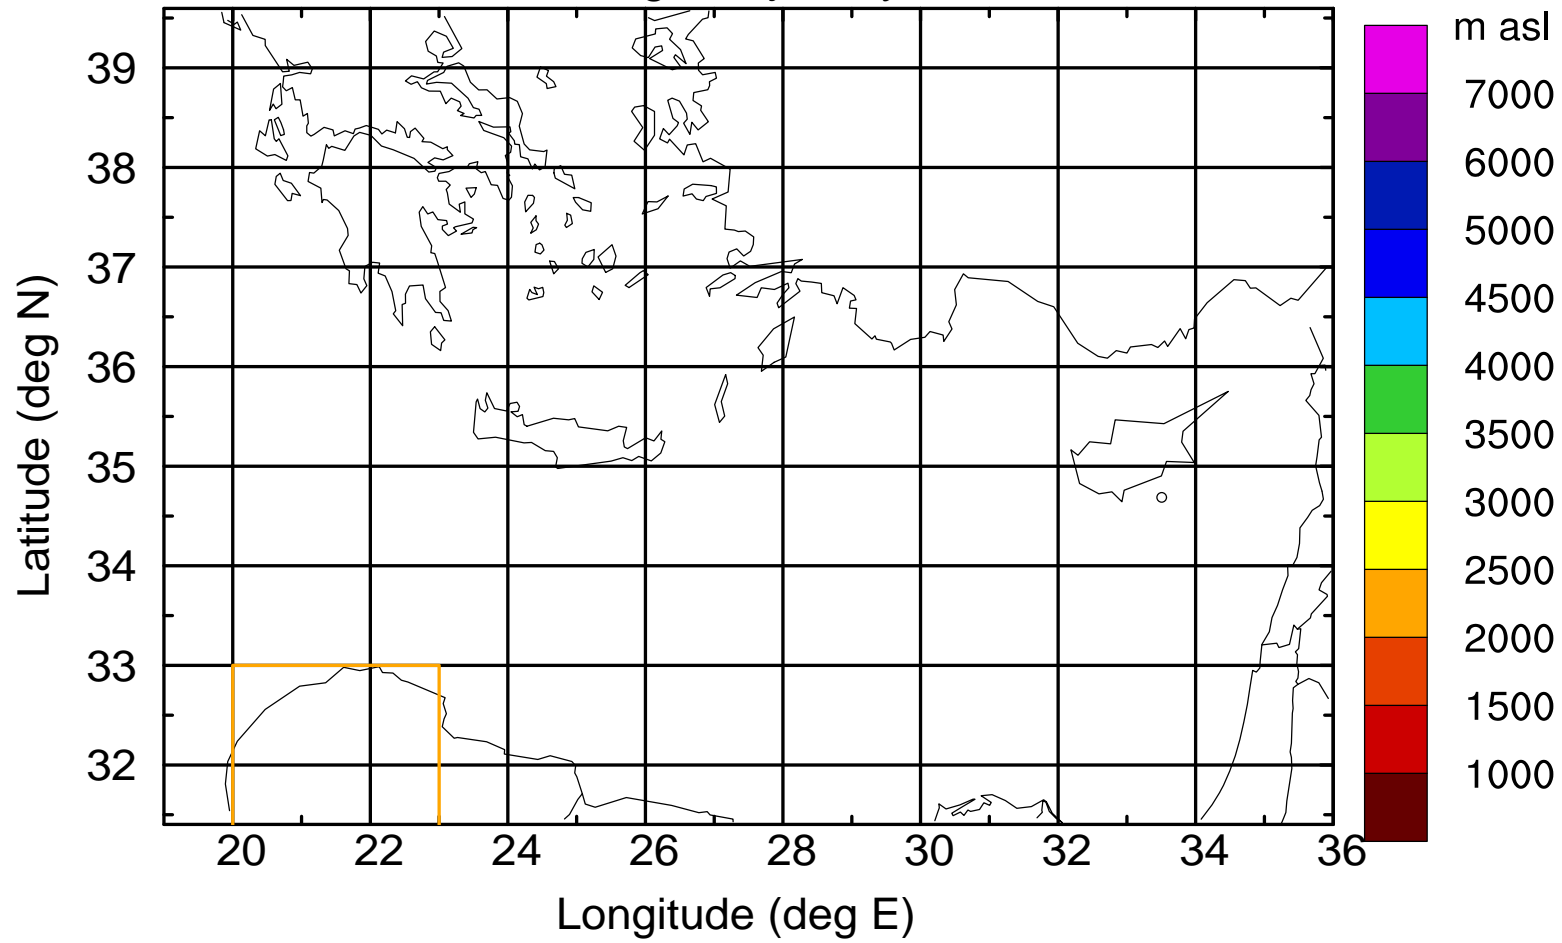

Paphos Airport ground station 20170422 10:00 UTC

Flight trajectory