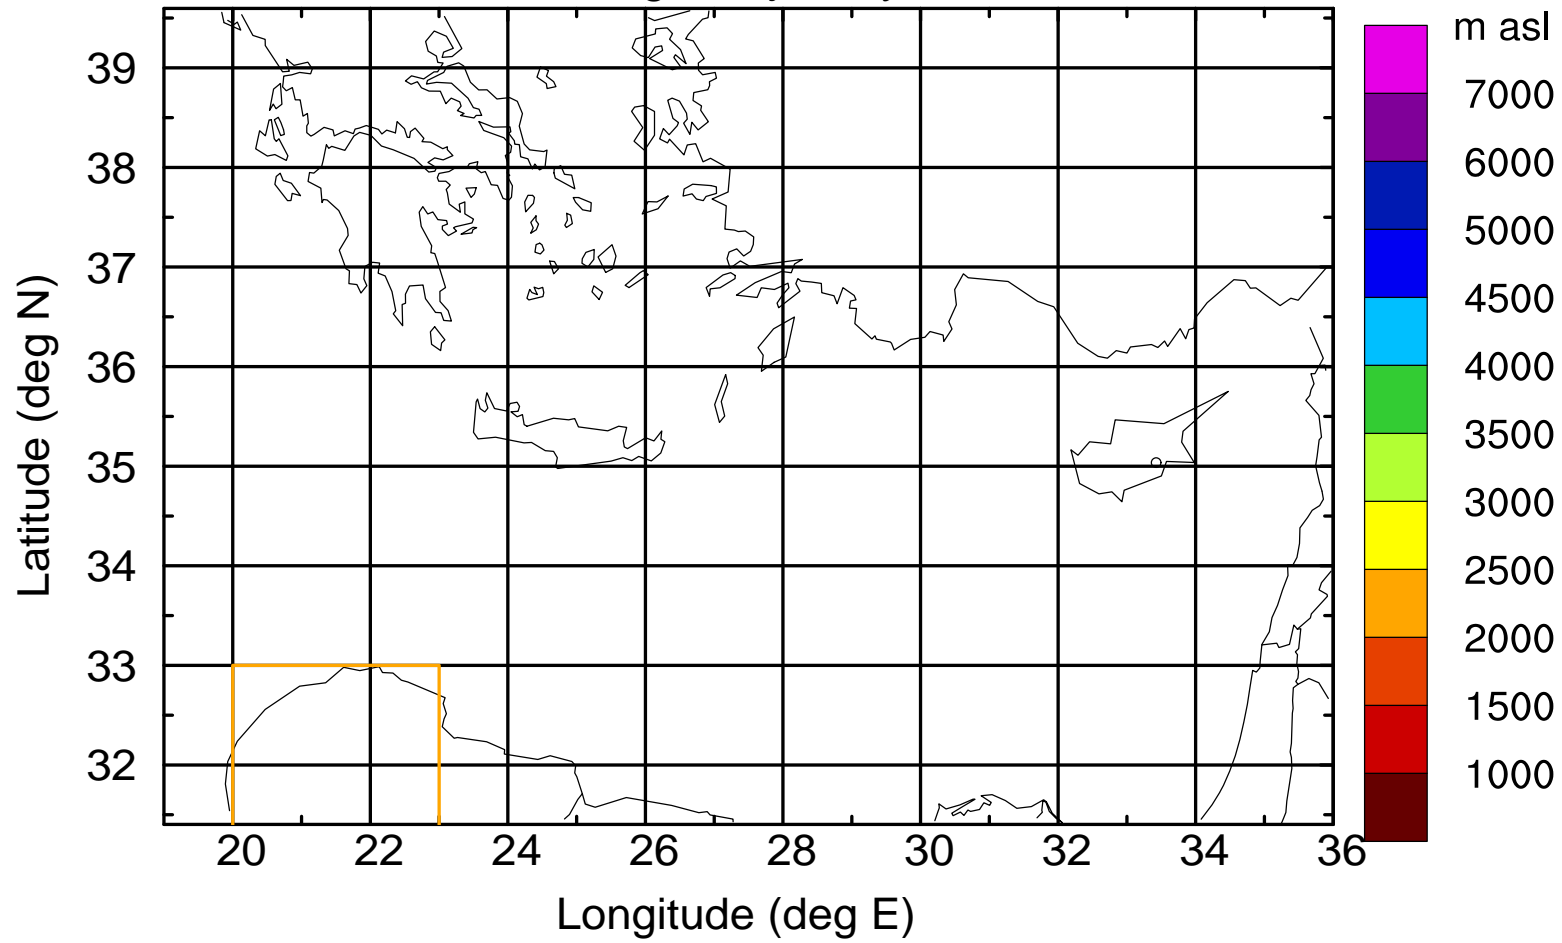

Paphos Airport ground station 20170422 10:00 UTC

Flight trajectory