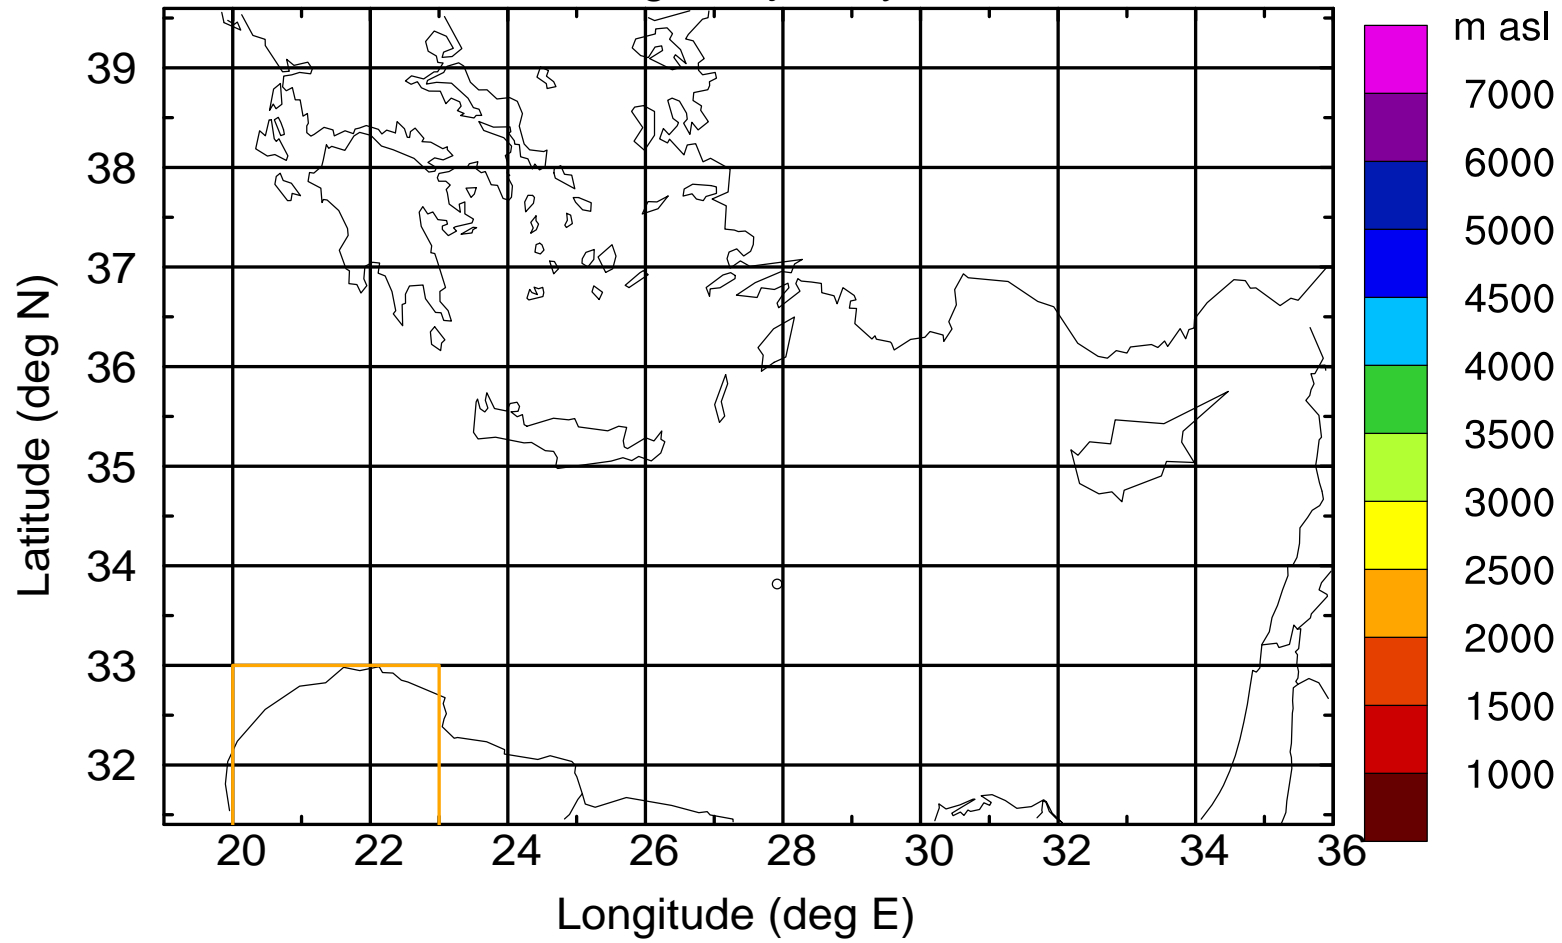

Paphos Airport ground station 20170422 10:00 UTC

Flight trajectory