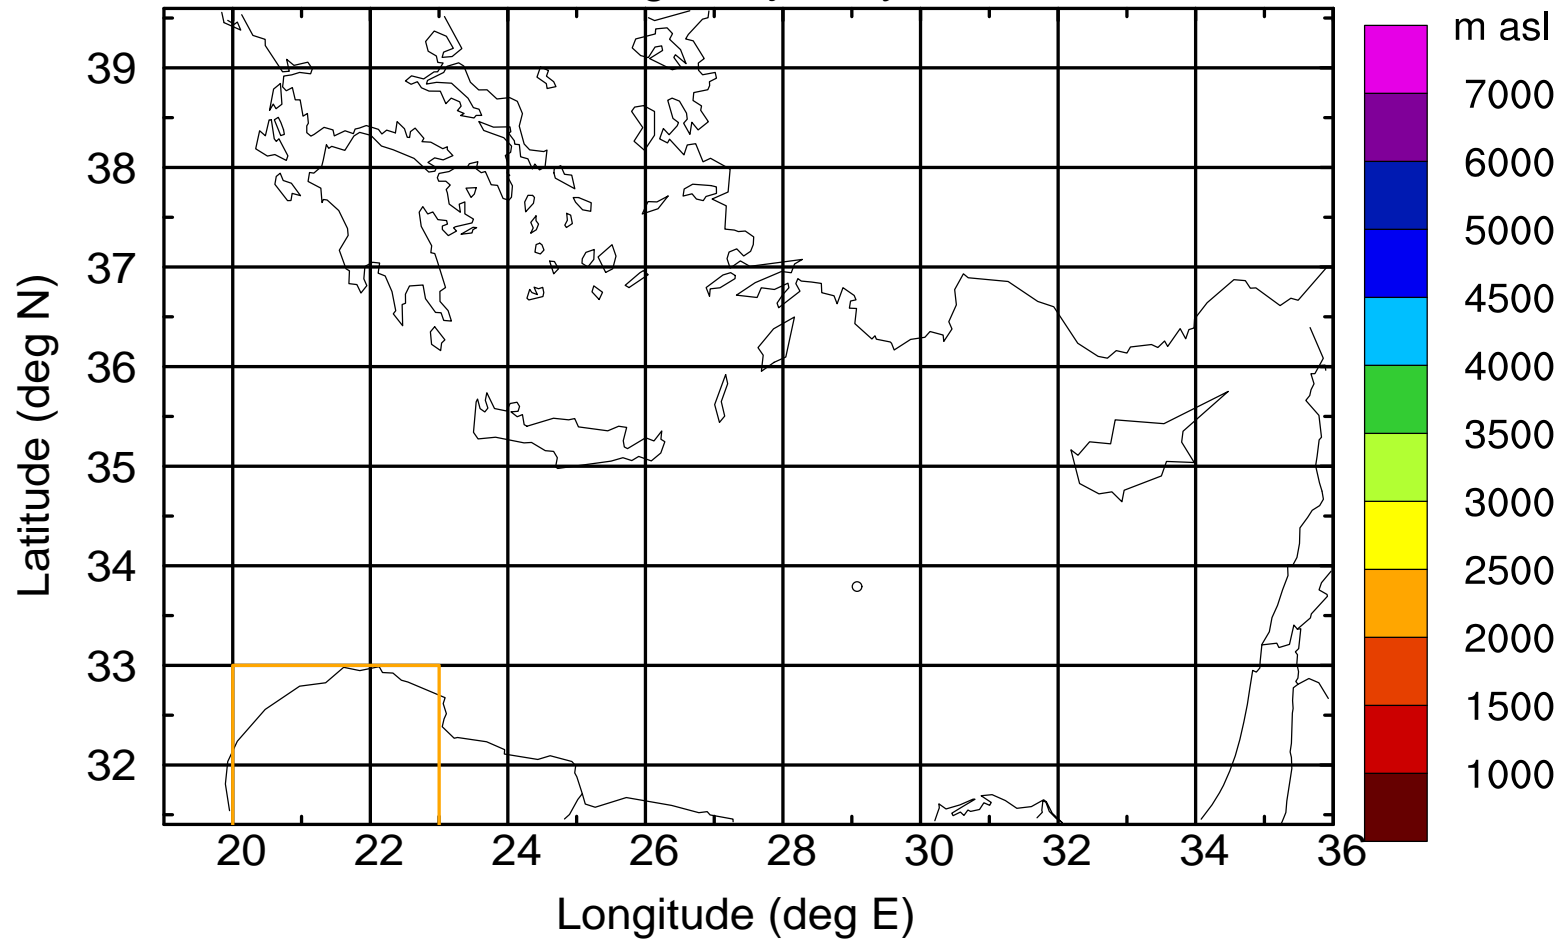

Paphos Airport ground station 20170422 10:00 UTC

Flight trajectory