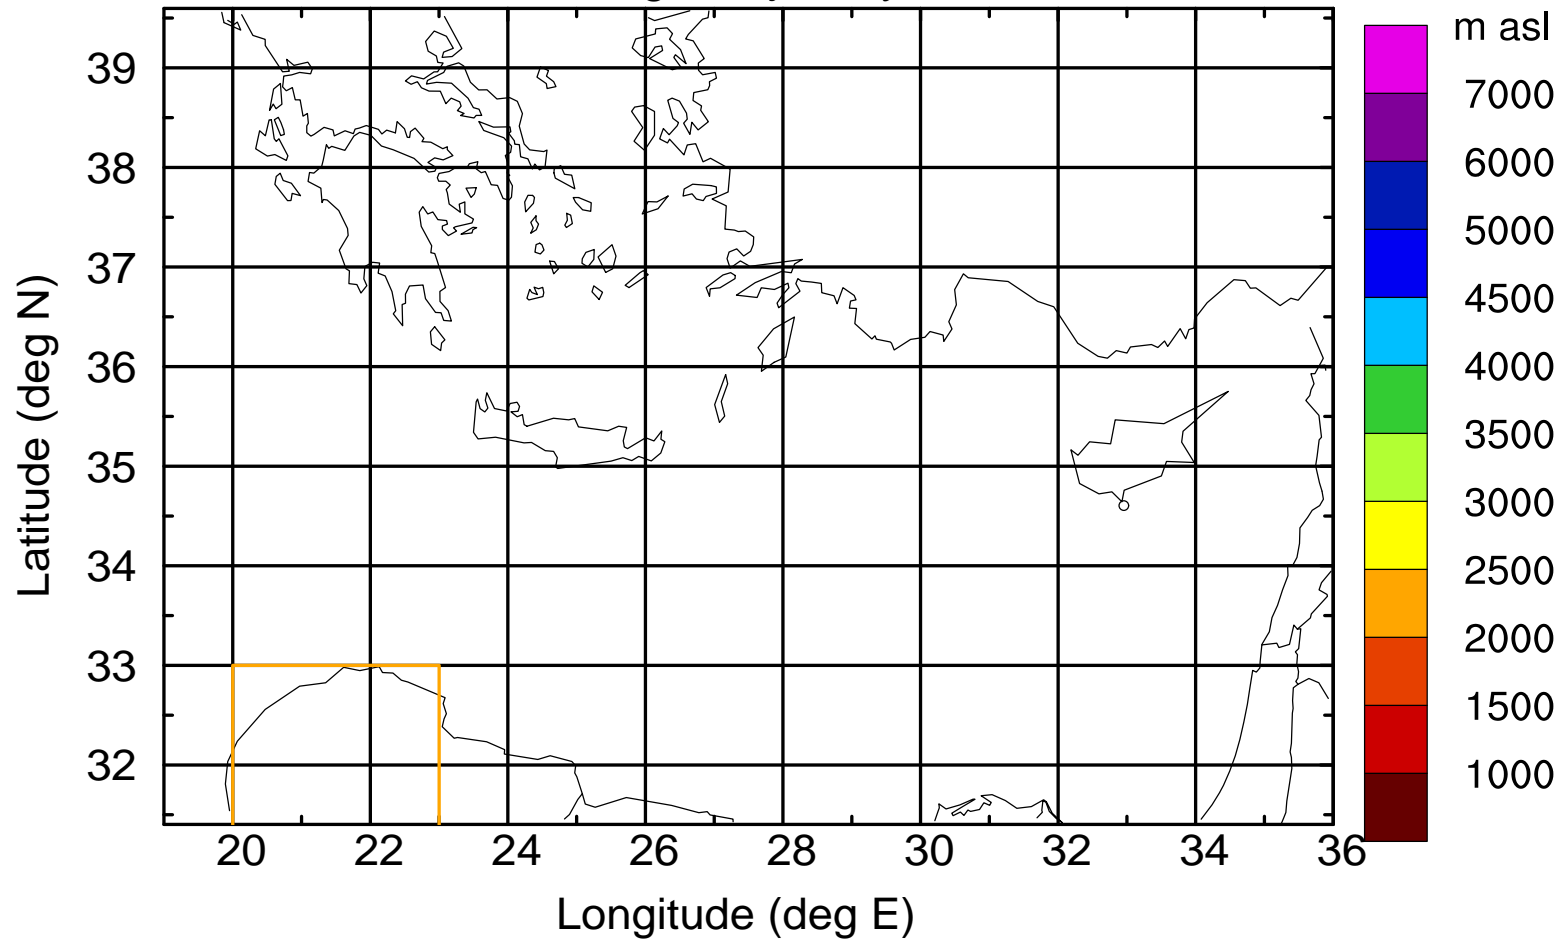

Paphos Airport ground station 20170422 10:00 UTC

Flight trajectory