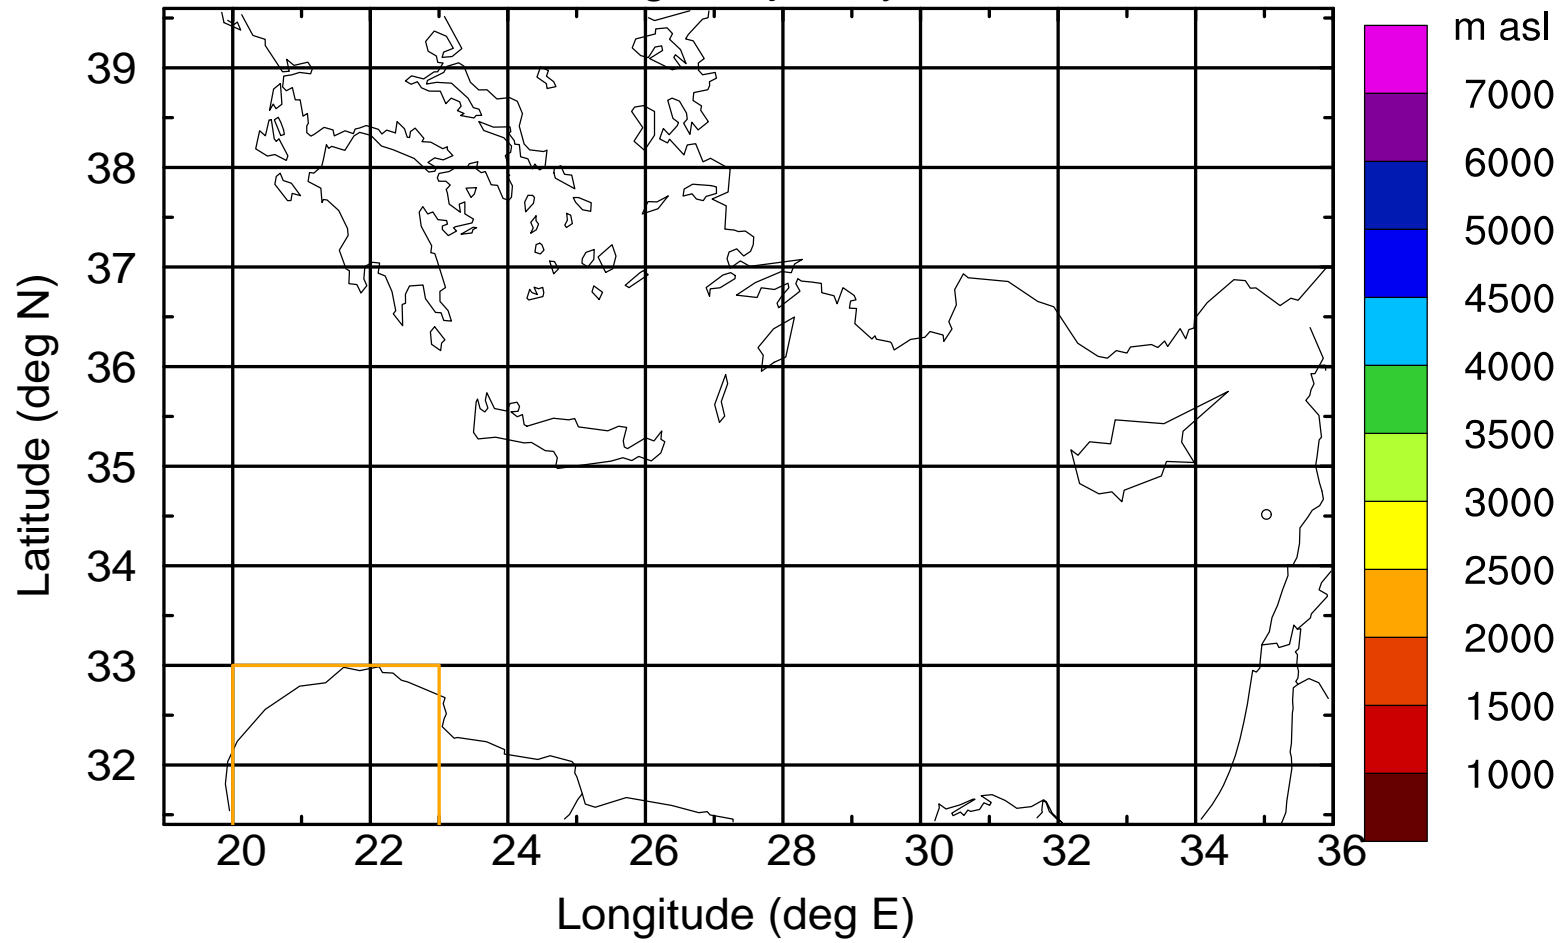

Paphos Airport ground station 20170422 10:00 UTC

Flight trajectory