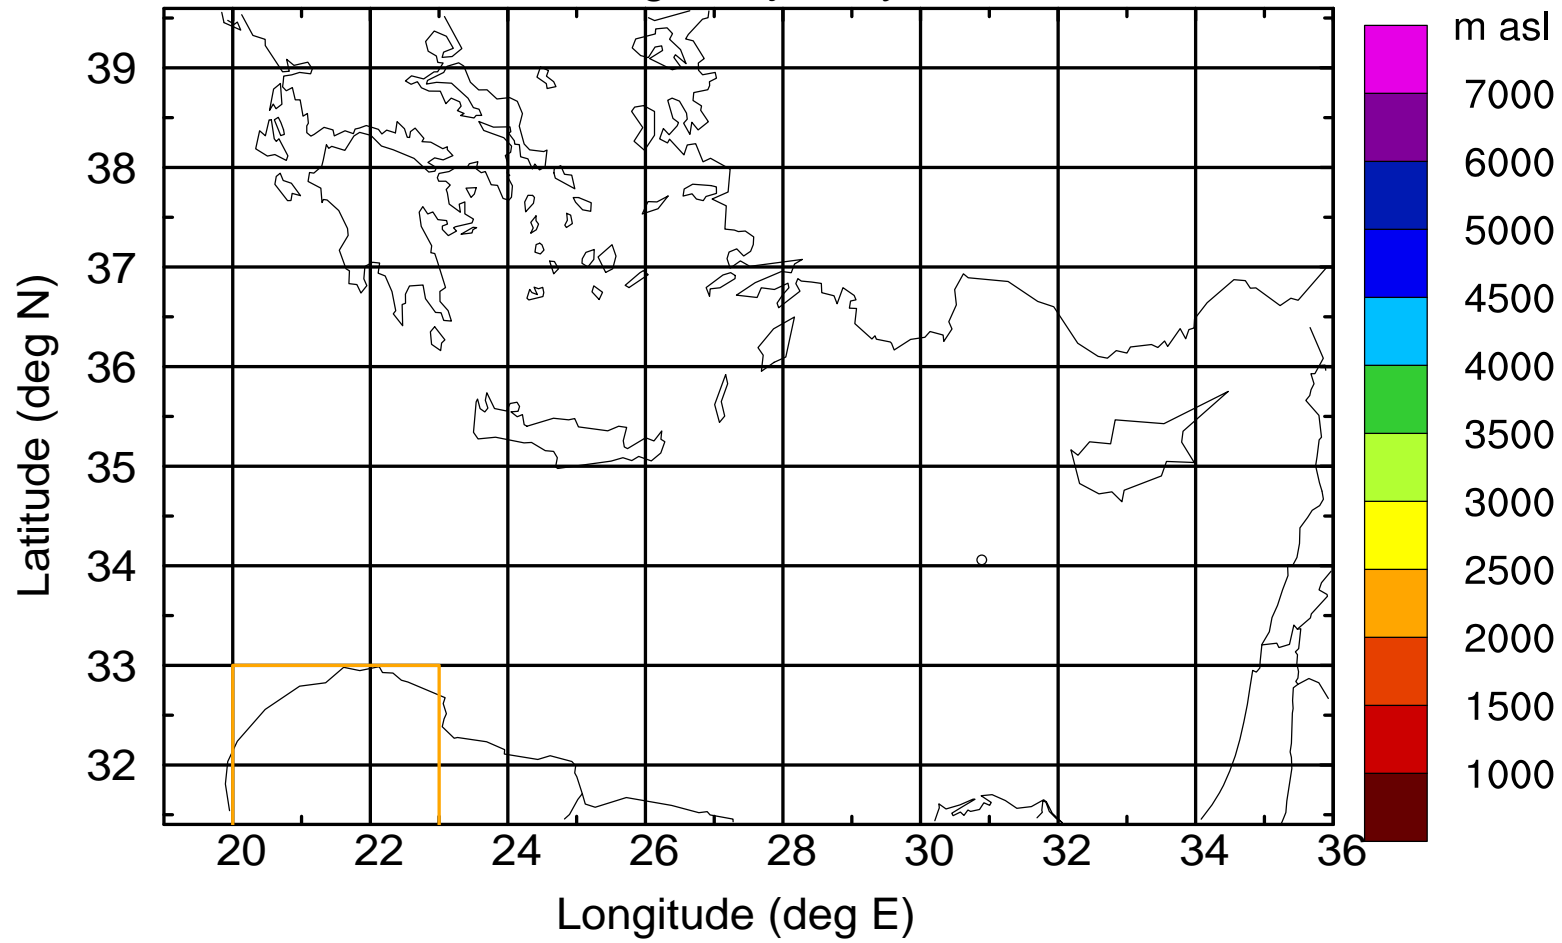

Paphos Airport ground station 20170422 10:00 UTC

Flight trajectory