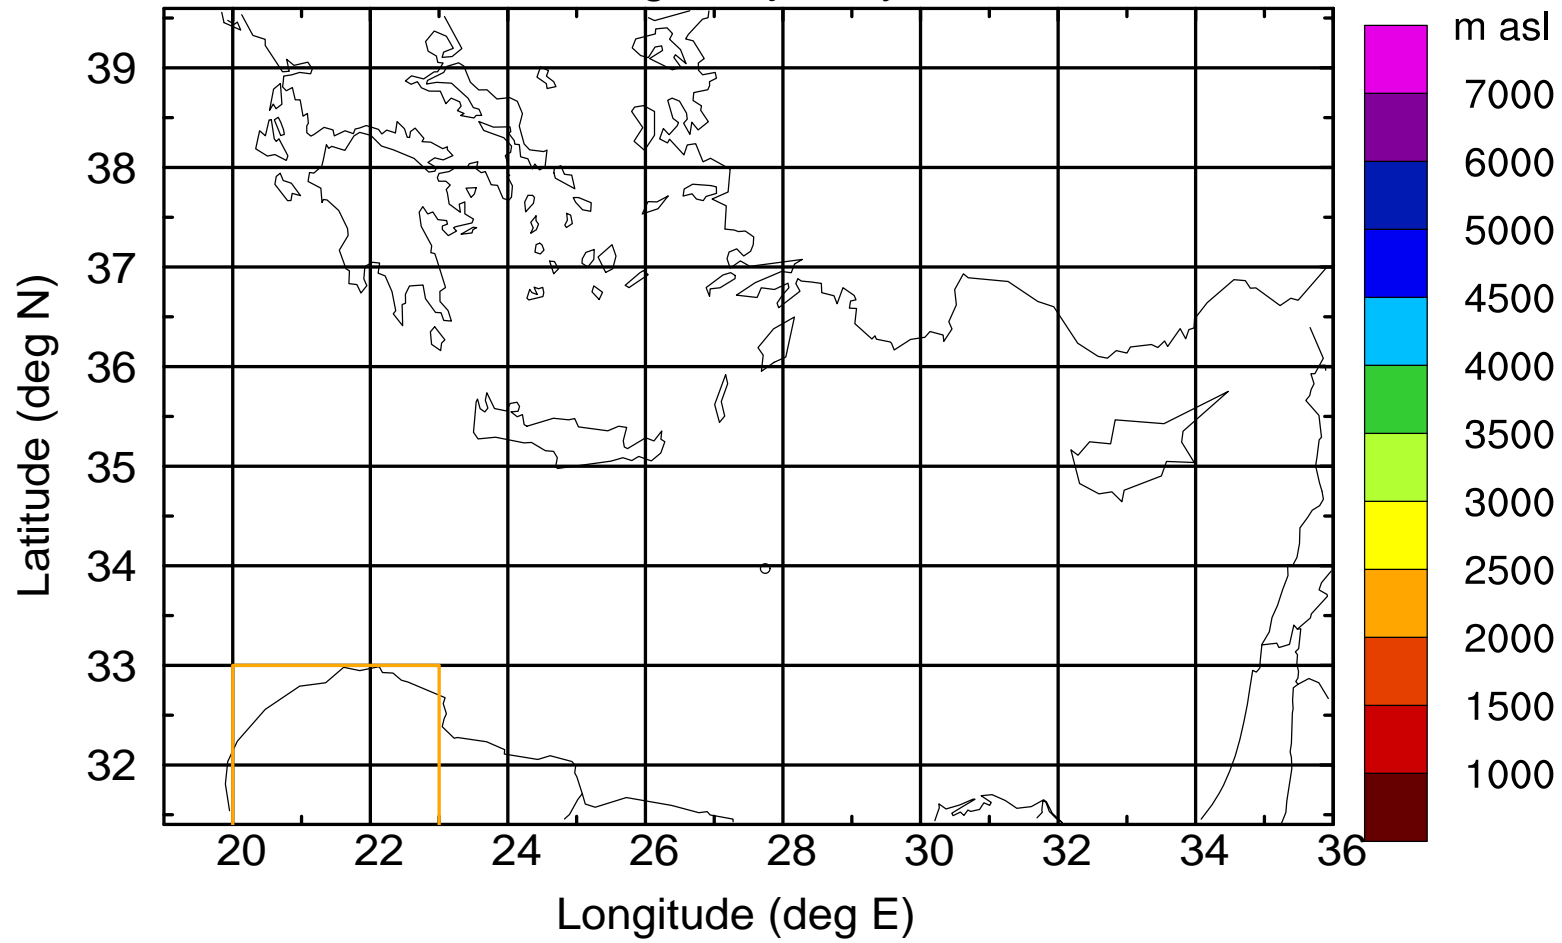

Flight trajectory

Paphos Airport ground station 20170422 10:00 UTC

Flight trajectory

Paphos Airport ground station 20170422 10:00 UTC

Flight trajectory

Paphos Airport ground station 20170422 10:00 UTC

Flight trajectory