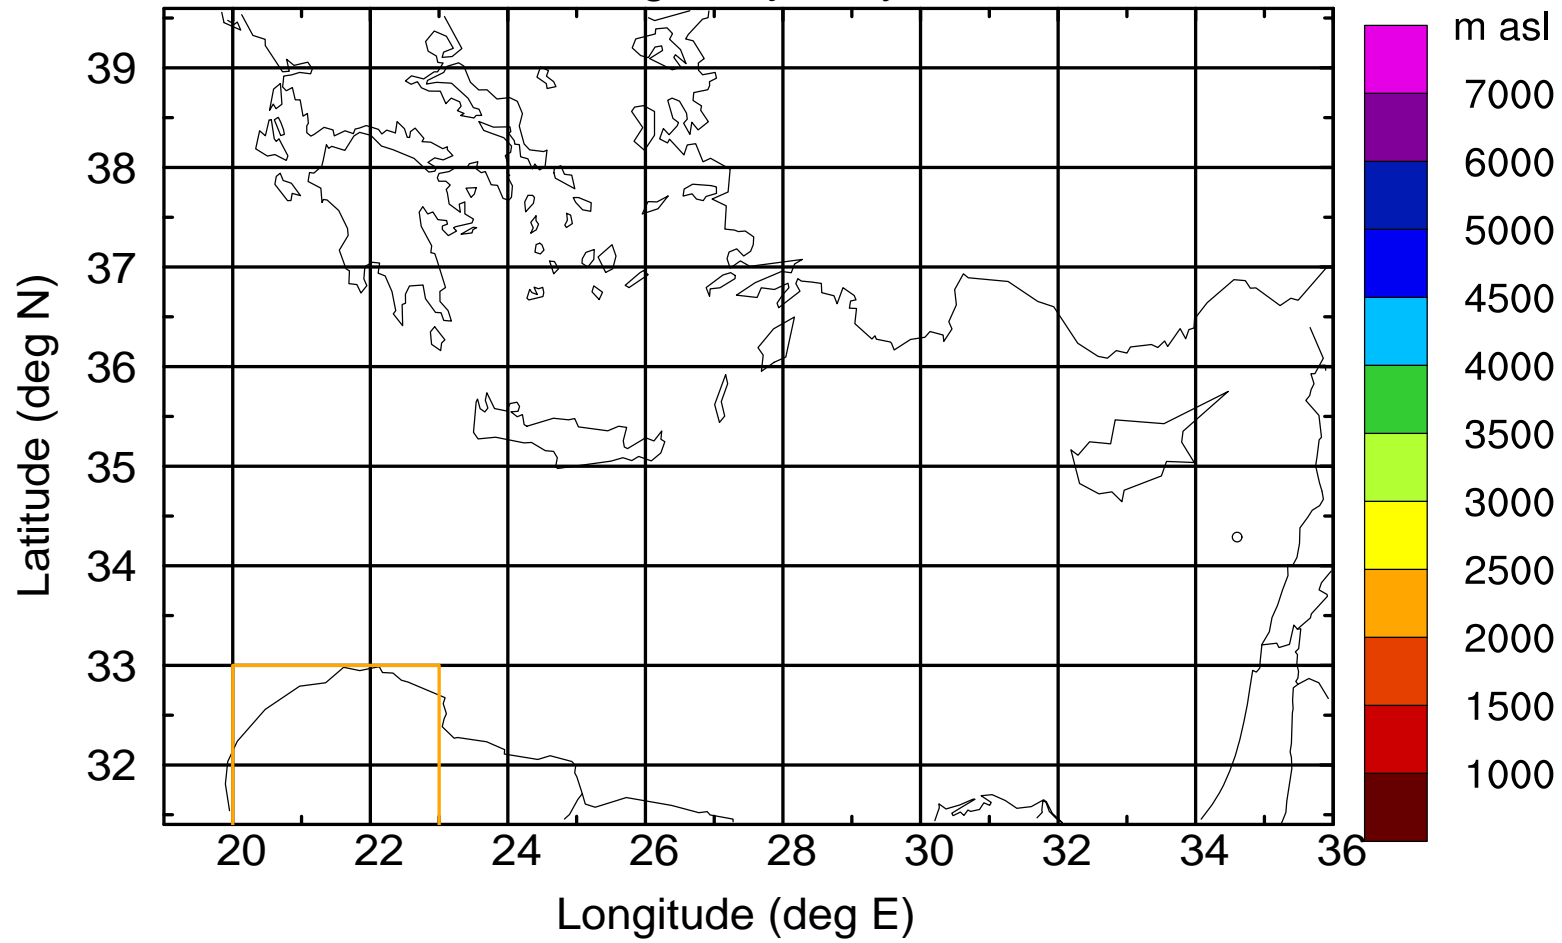

Flight trajectory

Paphos Airport ground station 20170422 10:00 UTC

Flight trajectory

Paphos Airport ground station 20170422 10:00 UTC

Flight trajectory

Paphos Airport ground station 20170422 10:00 UTC

Flight trajectory