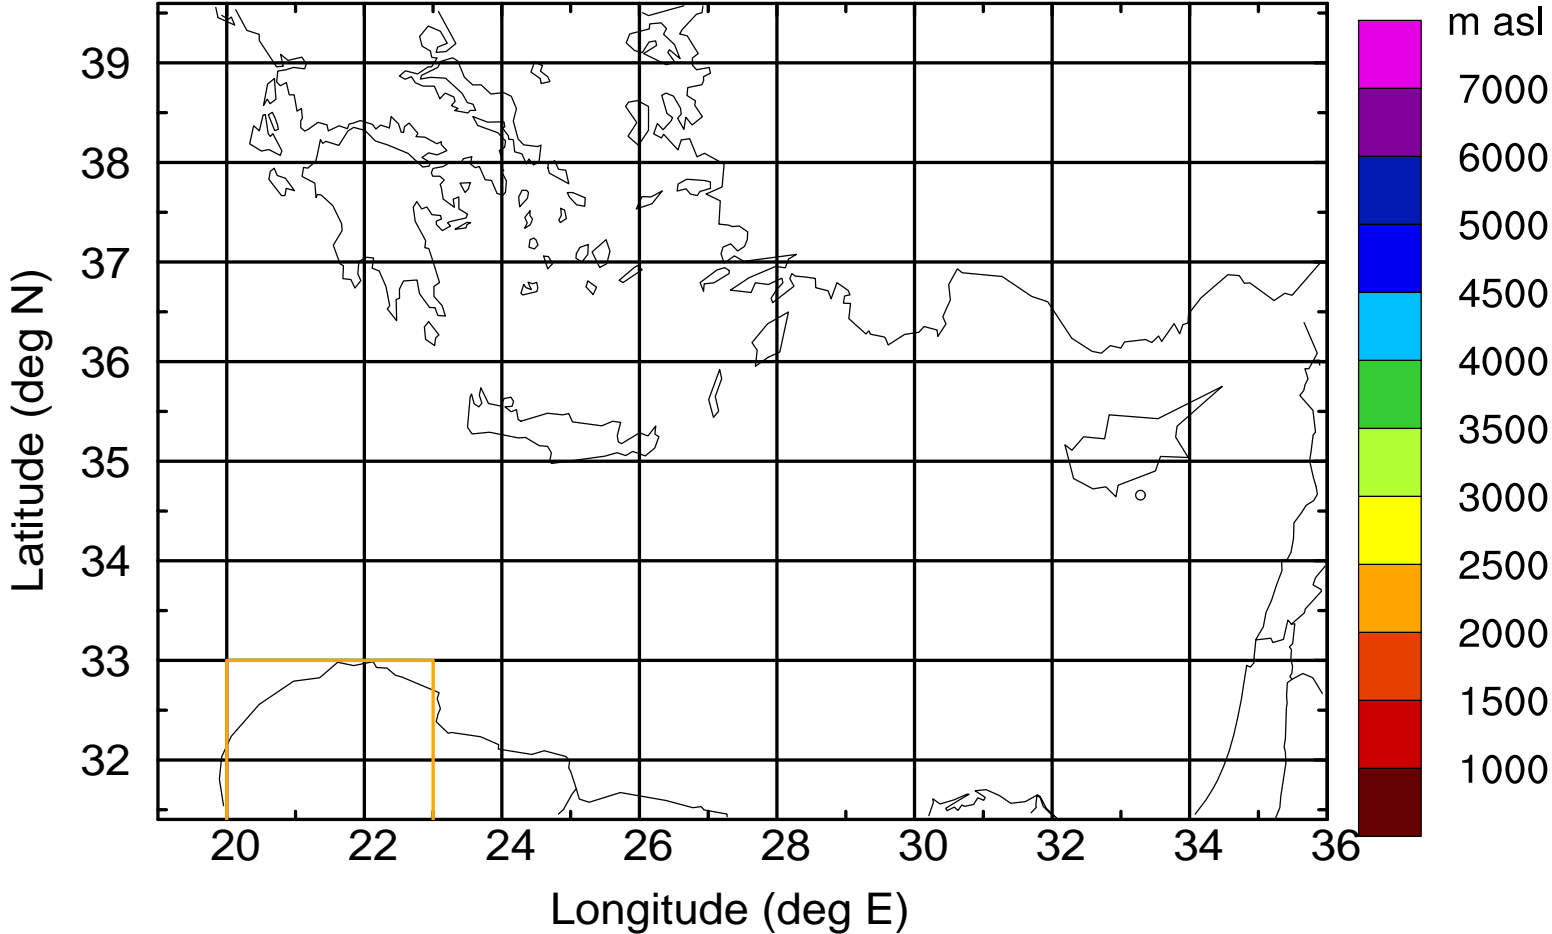

Flight trajectory

Paphos Airport ground station 20170422 10:00 UTC

Flight trajectory

Paphos Airport ground station 20170422 10:00 UTC

Flight trajectory

Paphos Airport ground station 20170422 10:00 UTC

Flight trajectory