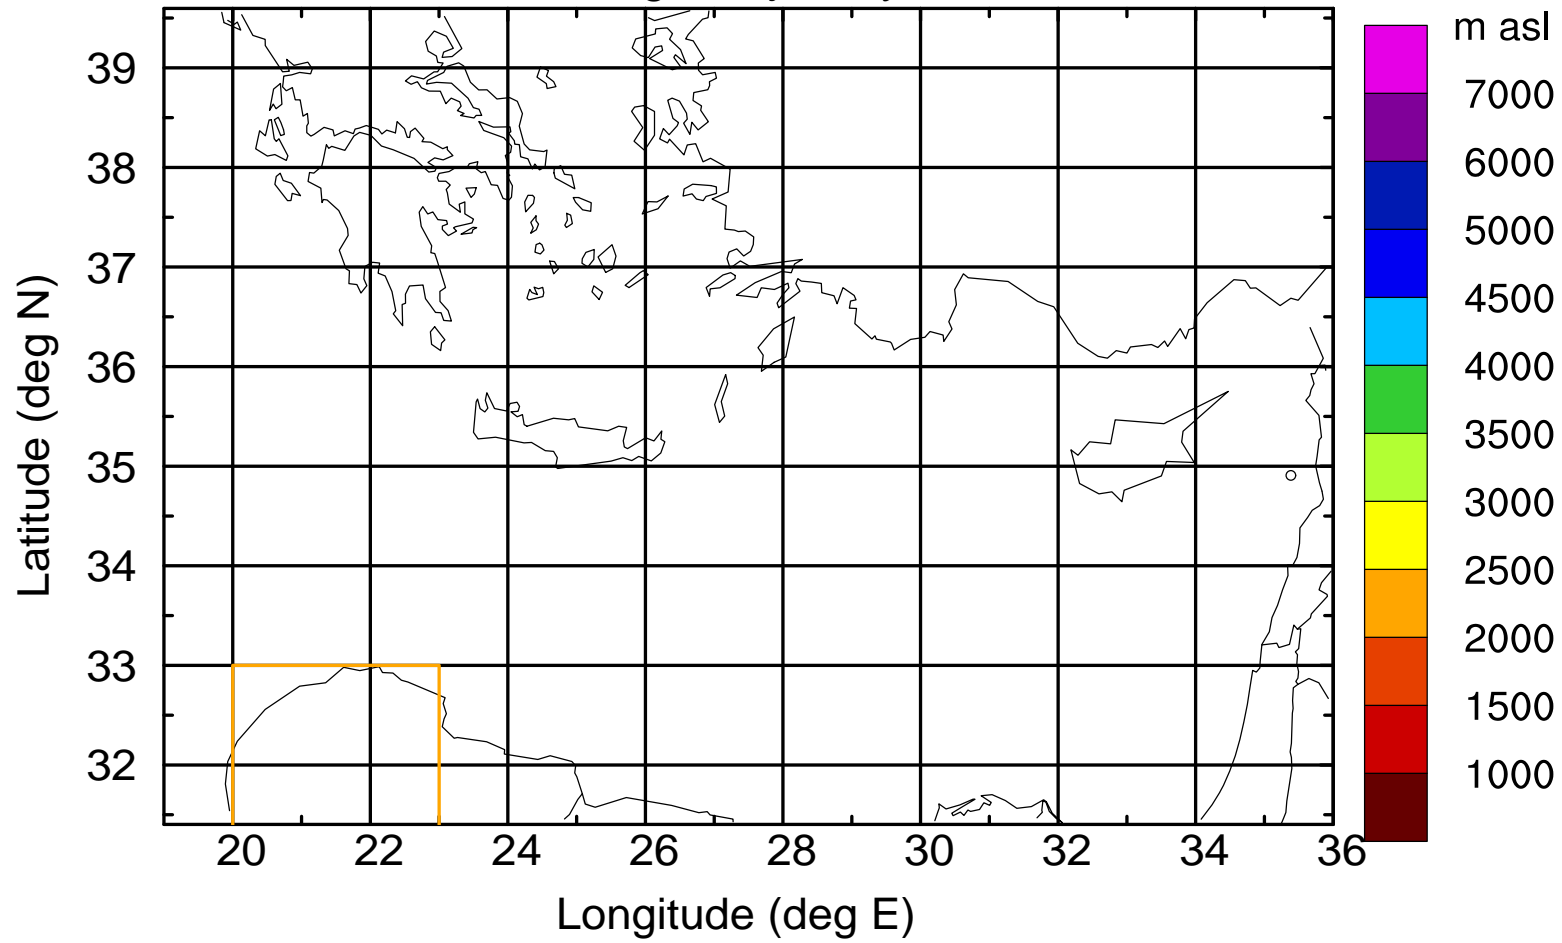

Paphos Airport ground station 20170422 10:00 UTC

Flight trajectory