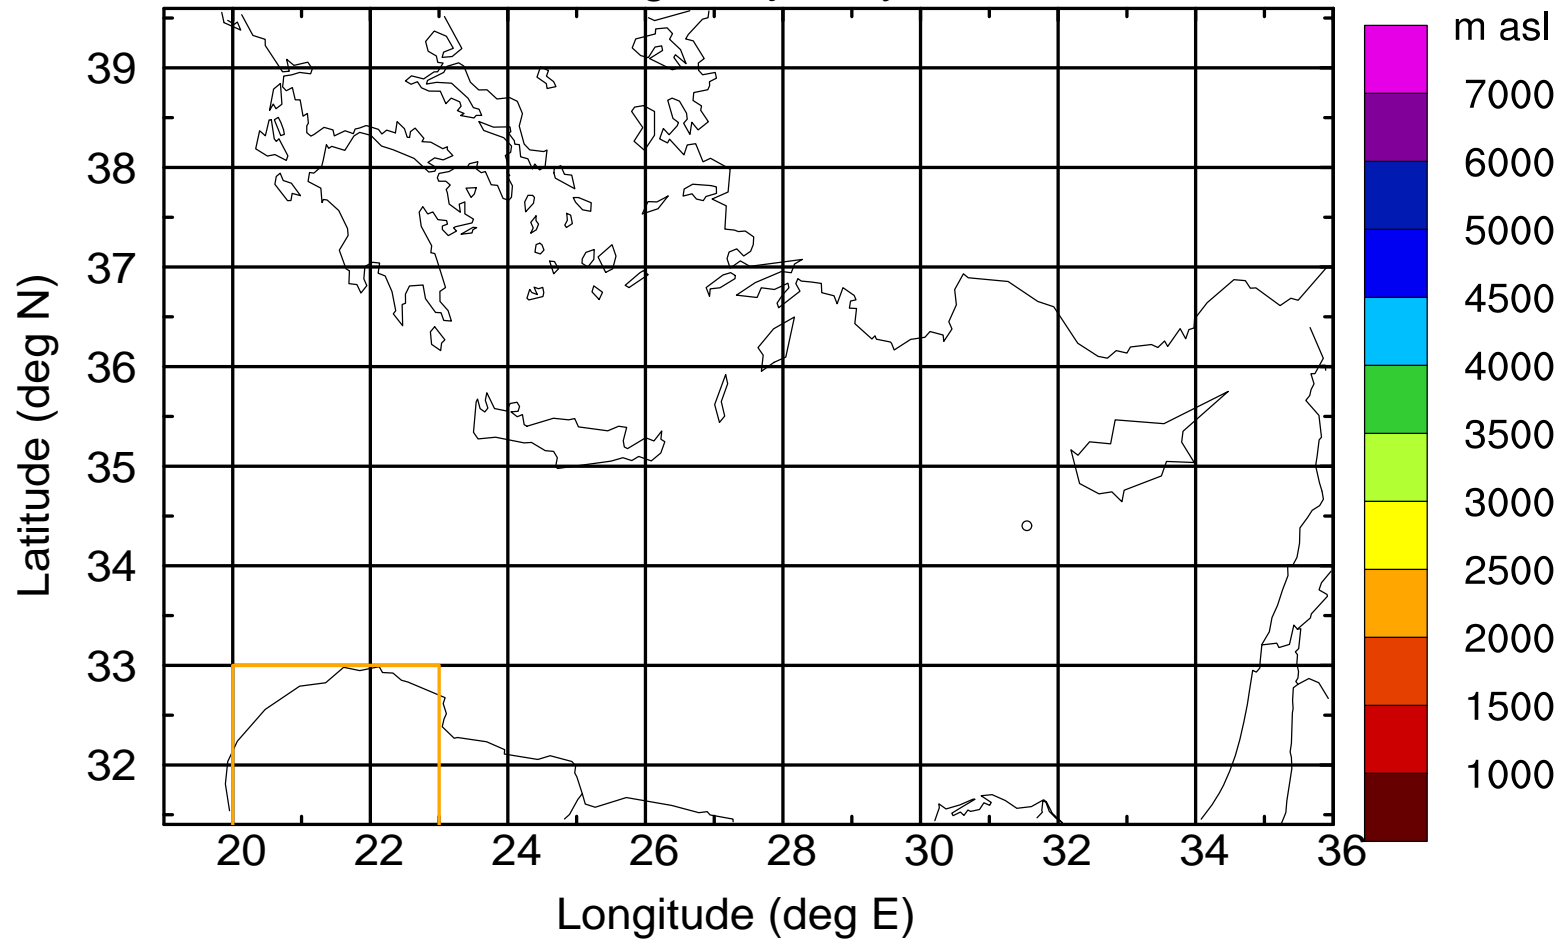

Paphos Airport ground station 20170422 10:00 UTC

Flight trajectory