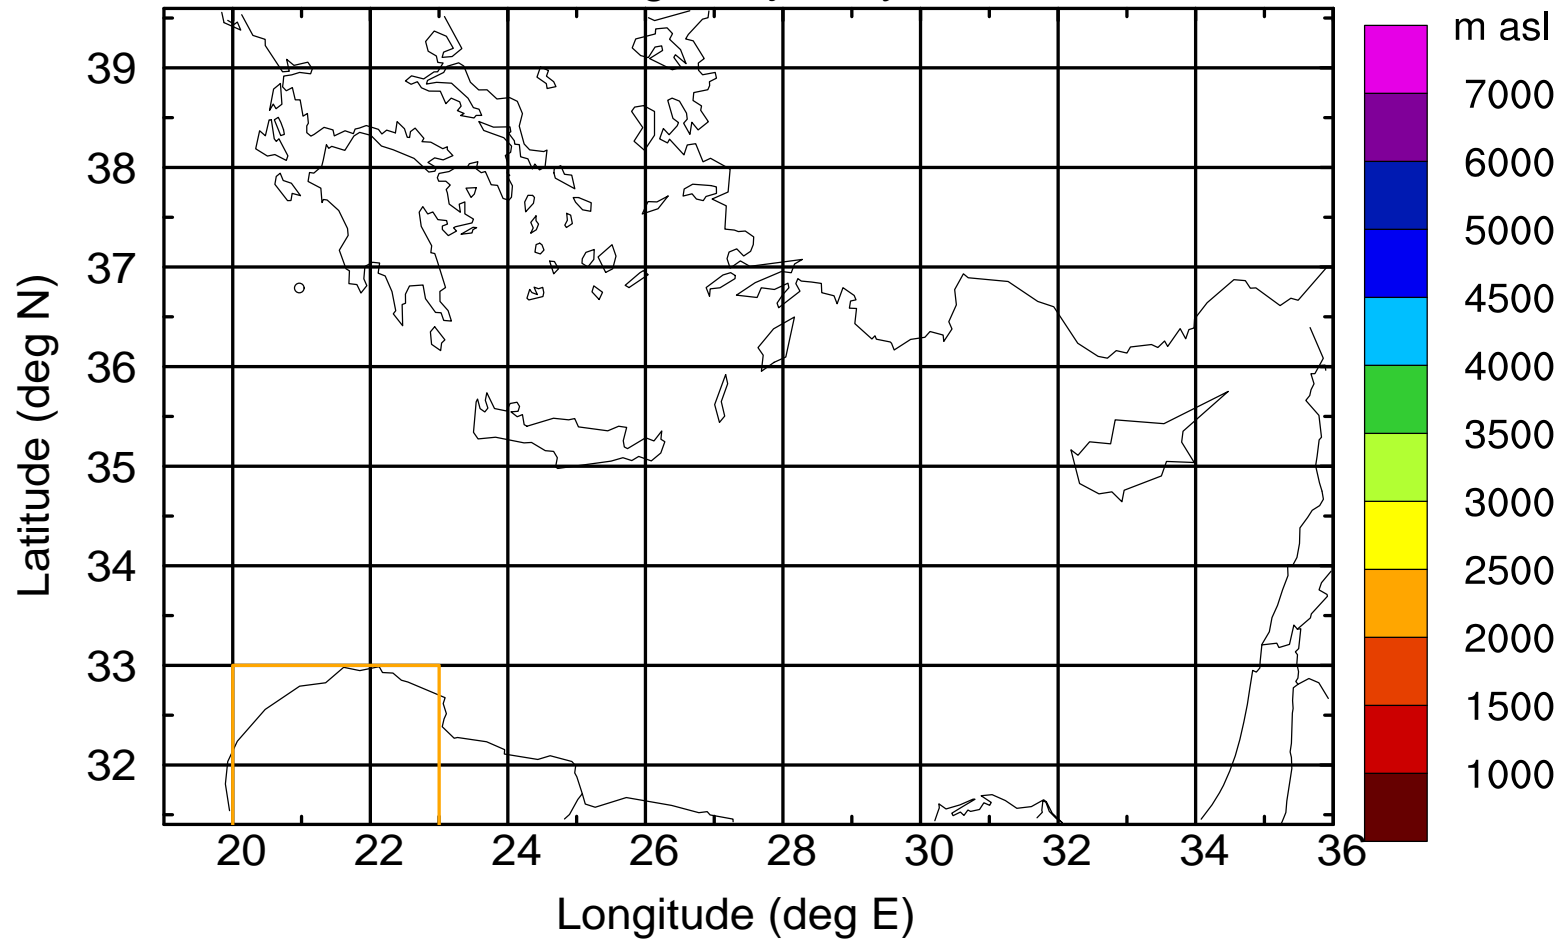

Flight trajectory

Paphos Airport ground station 20170422 10:00 UTC

Flight trajectory

Paphos Airport ground station 20170422 10:00 UTC

Flight trajectory

Paphos Airport ground station 20170422 10:00 UTC

Flight trajectory