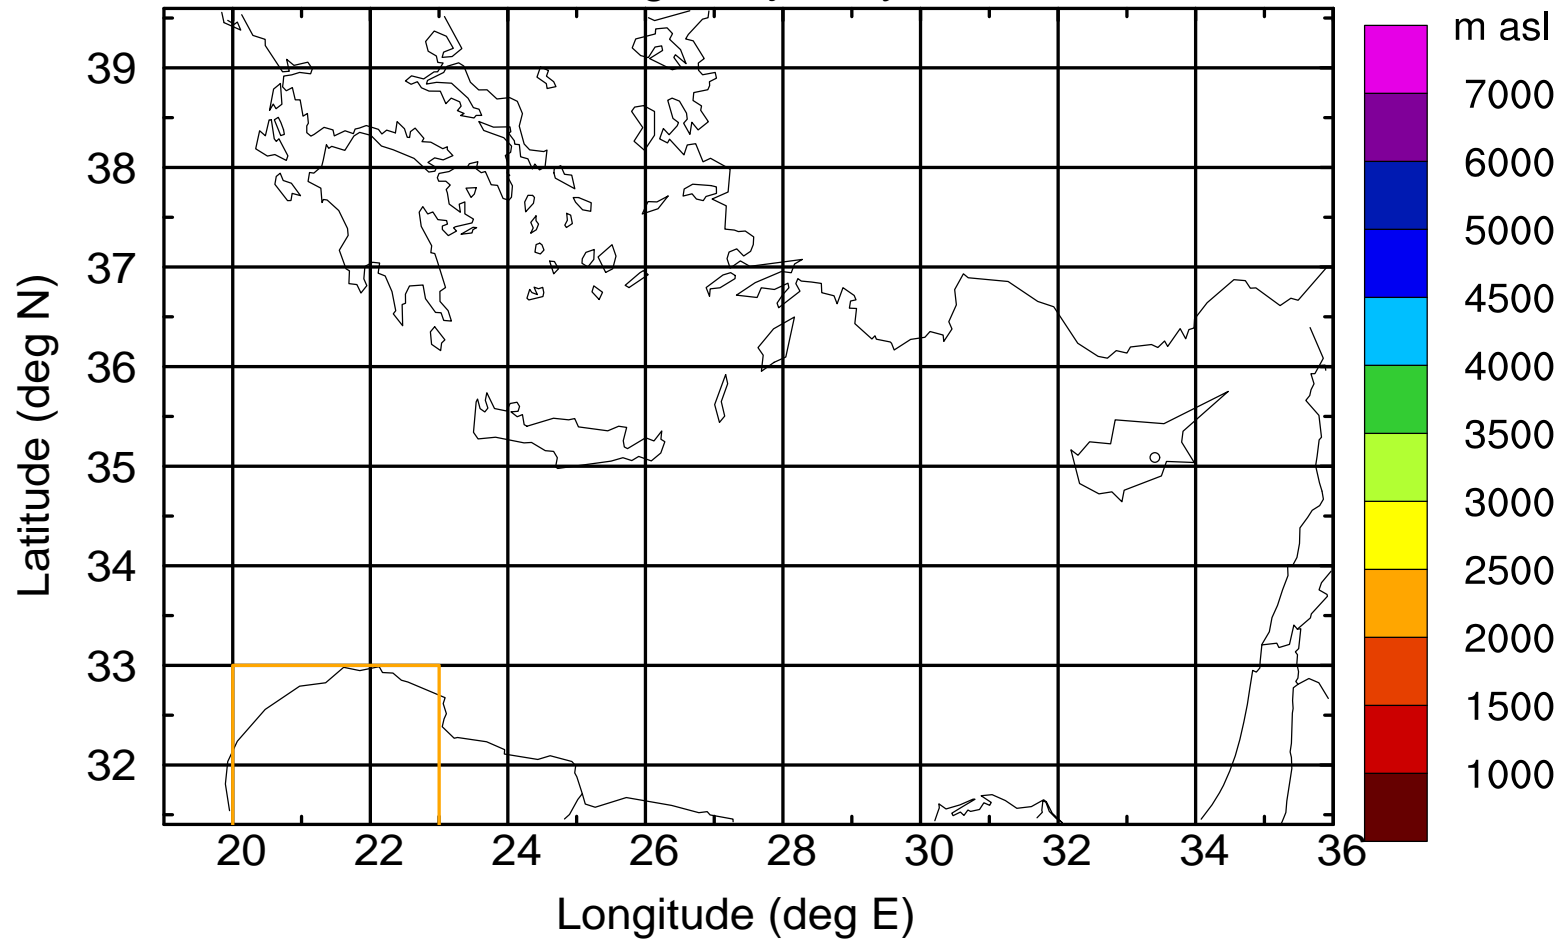

Flight trajectory

Paphos Airport ground station 20170422 10:00 UTC

Flight trajectory

Paphos Airport ground station 20170422 10:00 UTC

Flight trajectory

Paphos Airport ground station 20170422 10:00 UTC

Flight trajectory