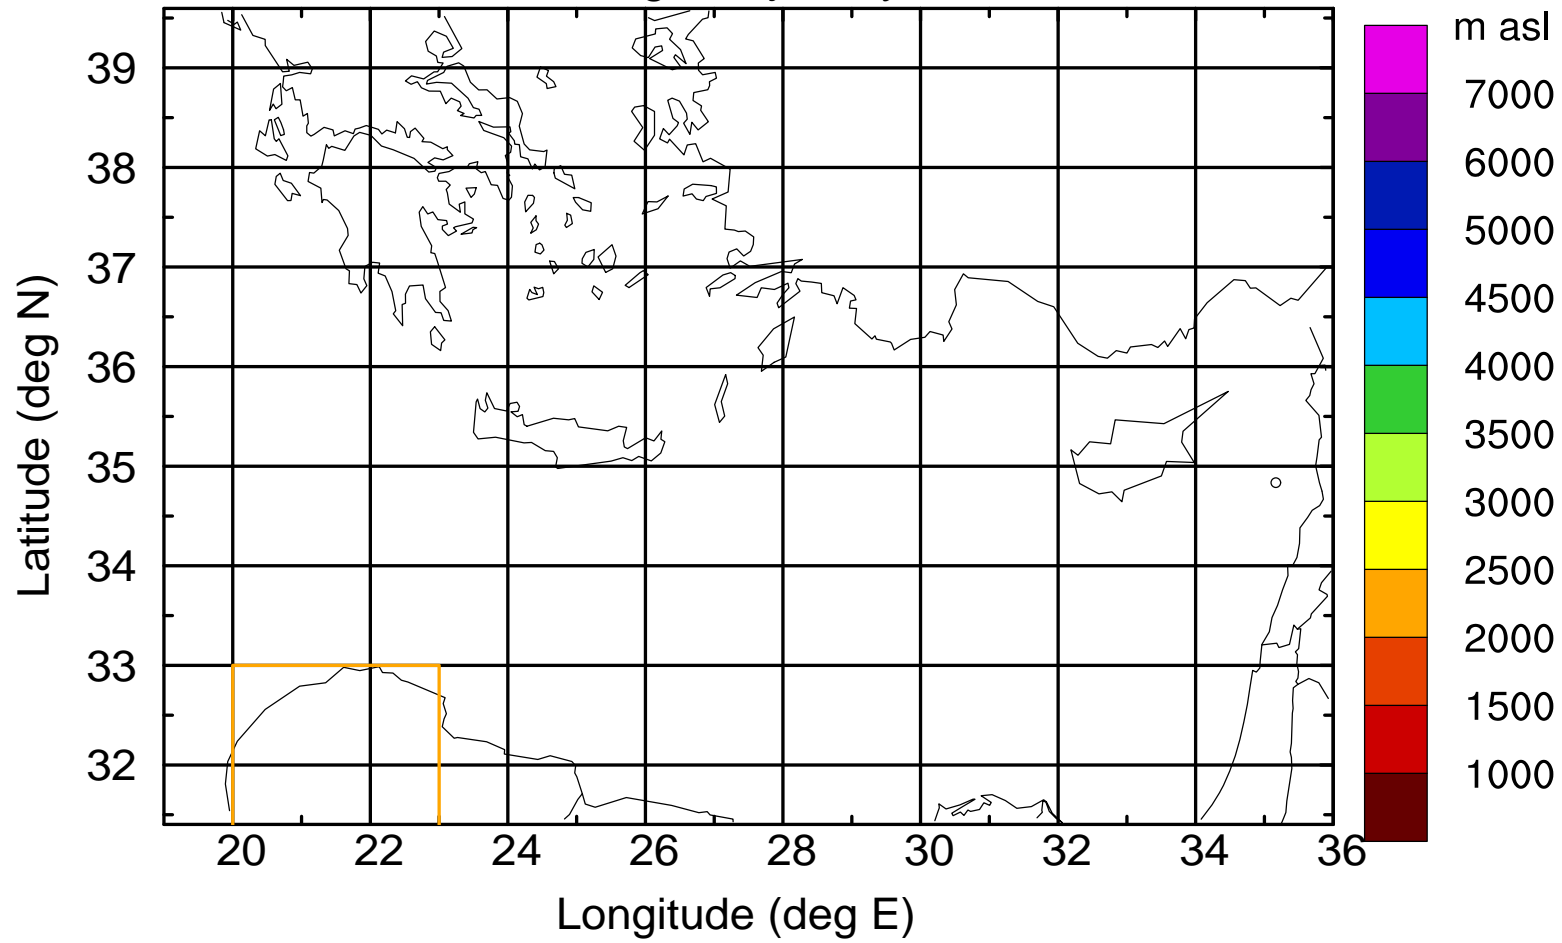

Paphos Airport ground station 20170422 10:00 UTC

Flight trajectory