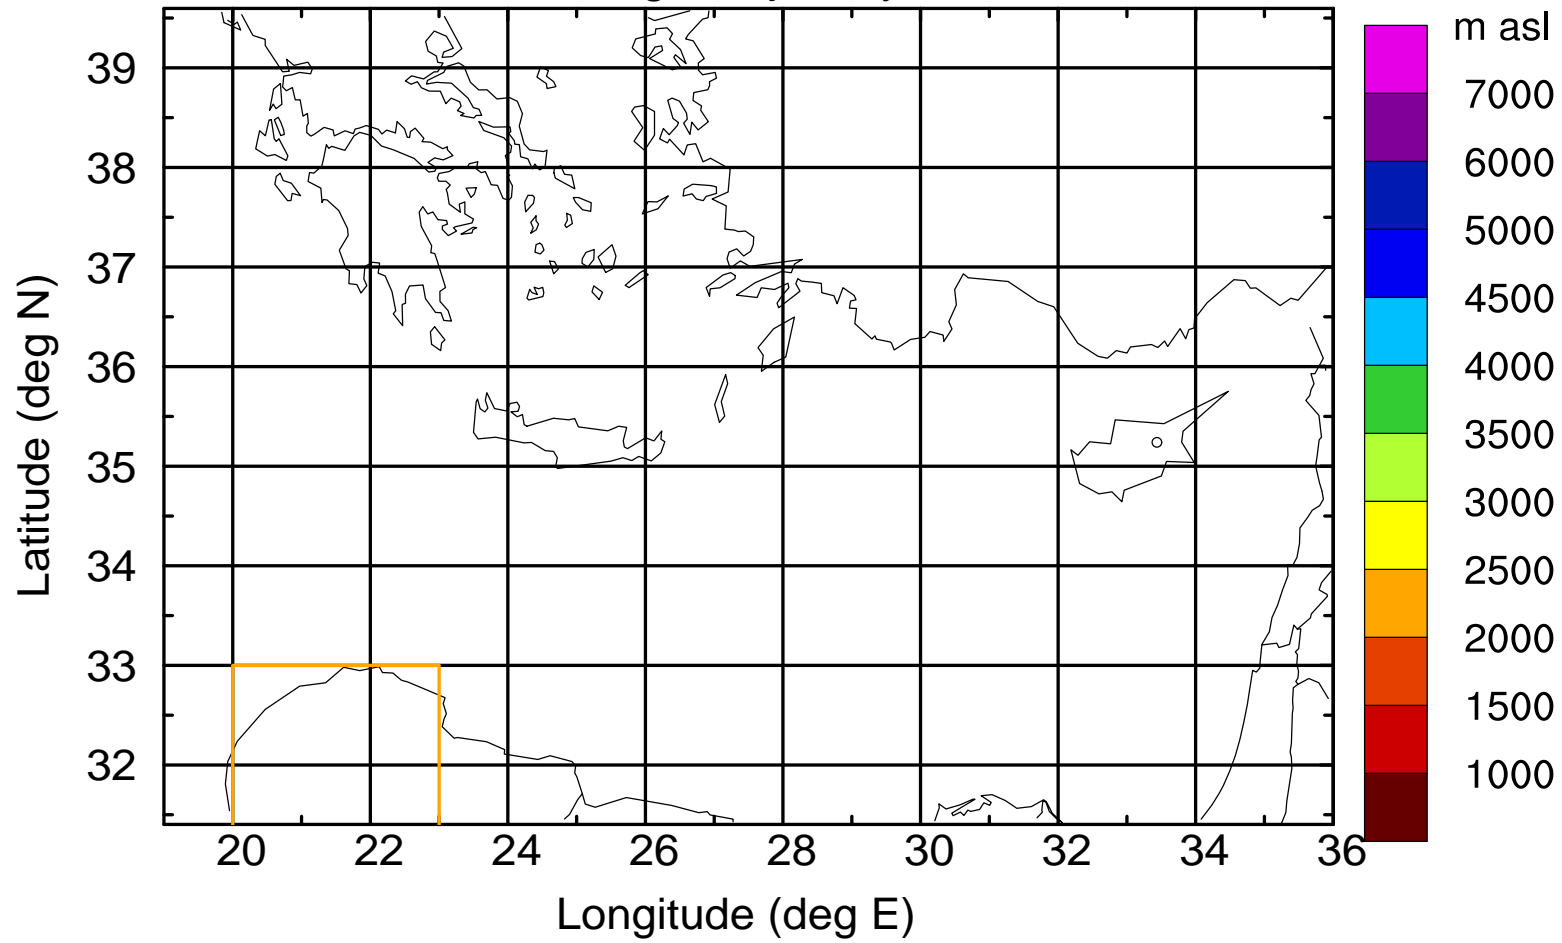

Paphos Airport ground station 20170422 10:00 UTC

Flight trajectory