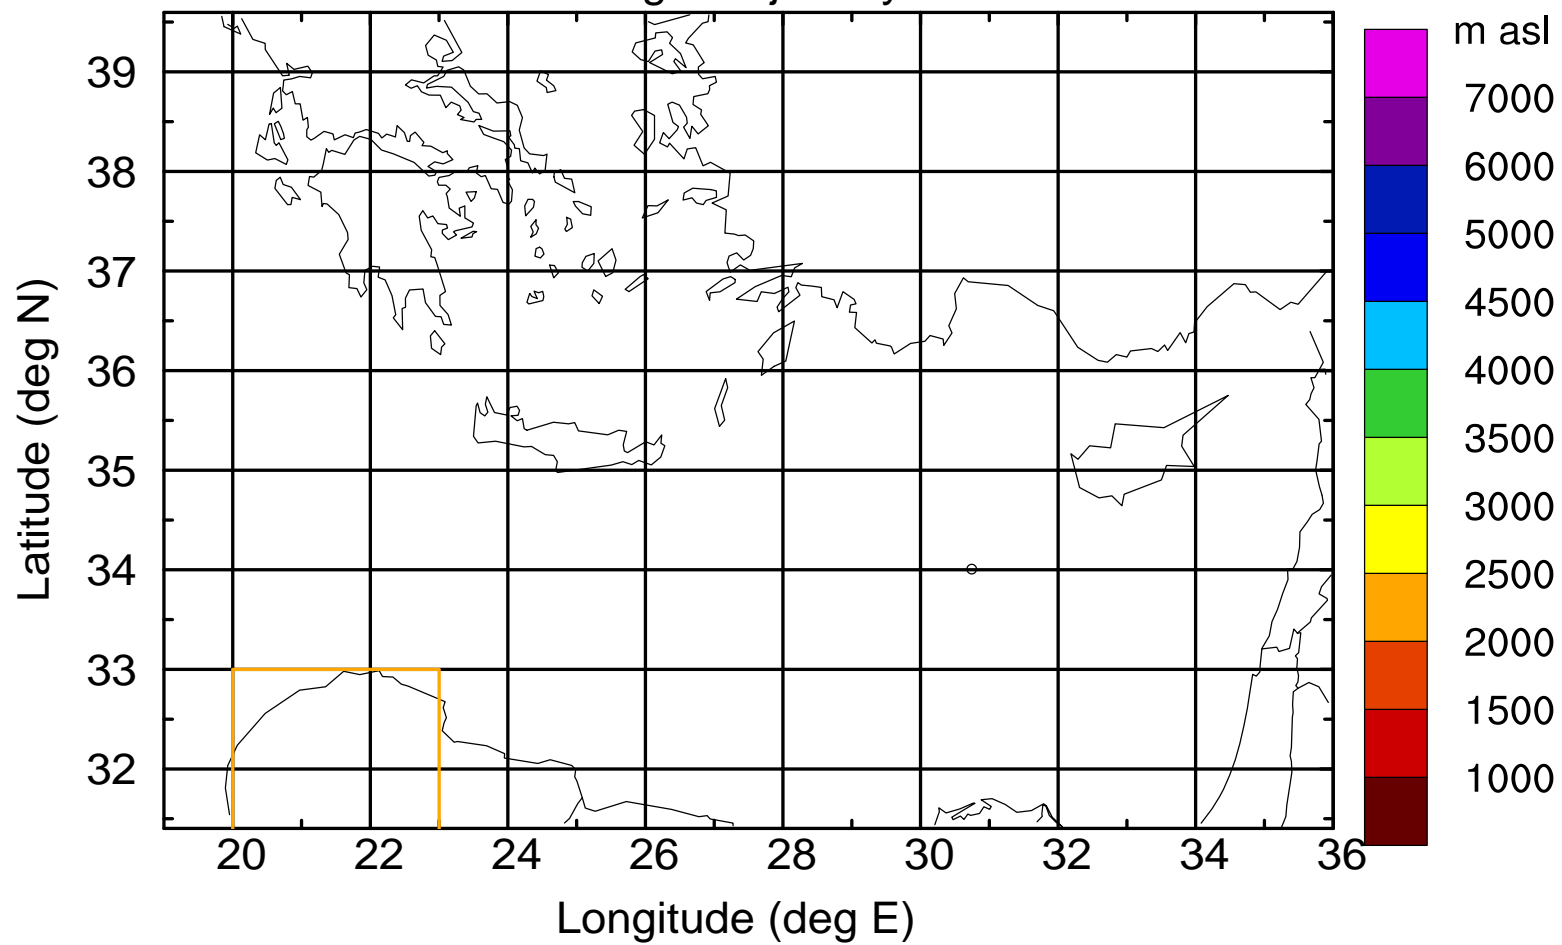

Paphos Airport ground station 20170422 10:00 UTC

Flight trajectory

Paphos Airport ground station 20170422 10:00 UTC

Flight trajectory

Paphos Airport ground station 20170422 10:00 UTC

Flight trajectory

Paphos Airport ground station 20170422 10:00 UTC