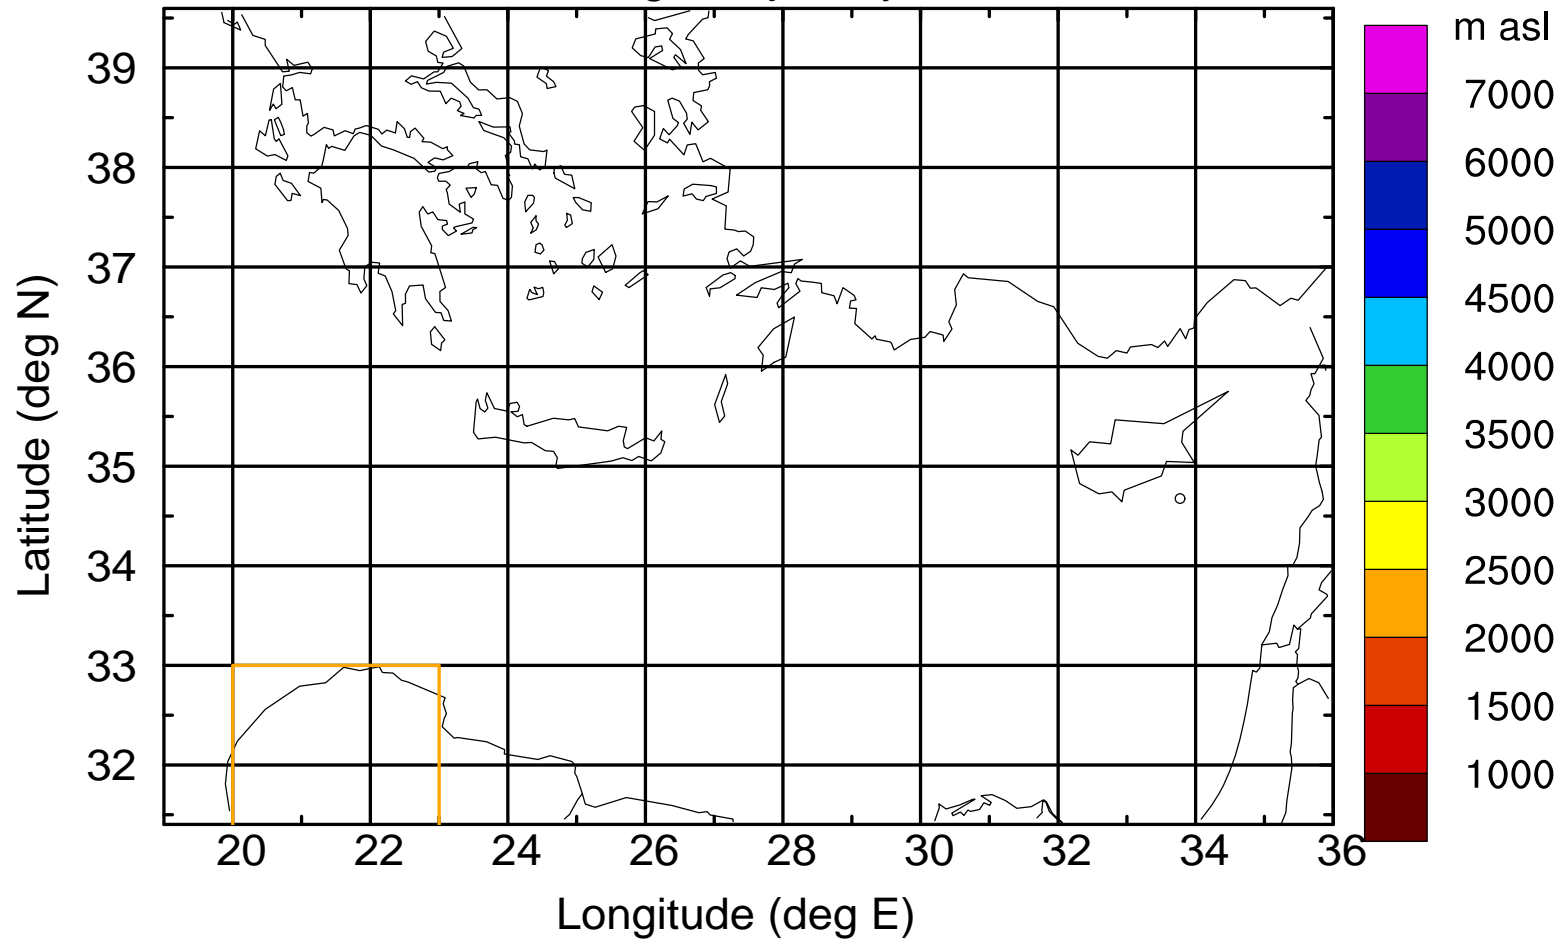

Paphos Airport ground station 20170422 10:00 UTC

Flight trajectory