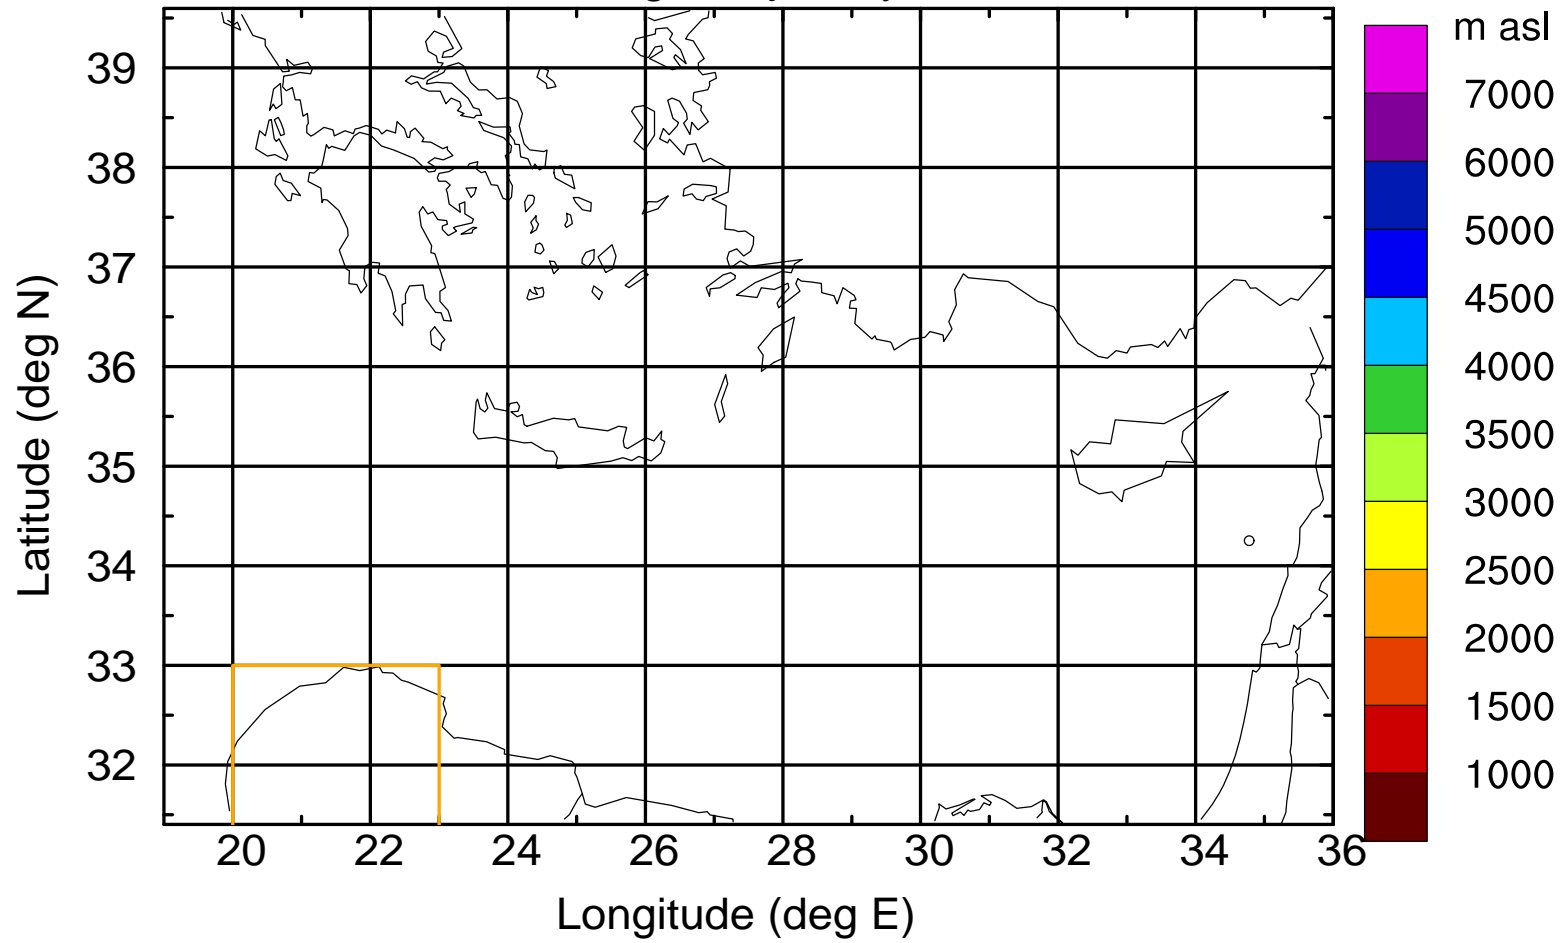

Paphos Airport ground station 20170422 10:00 UTC

Flight trajectory