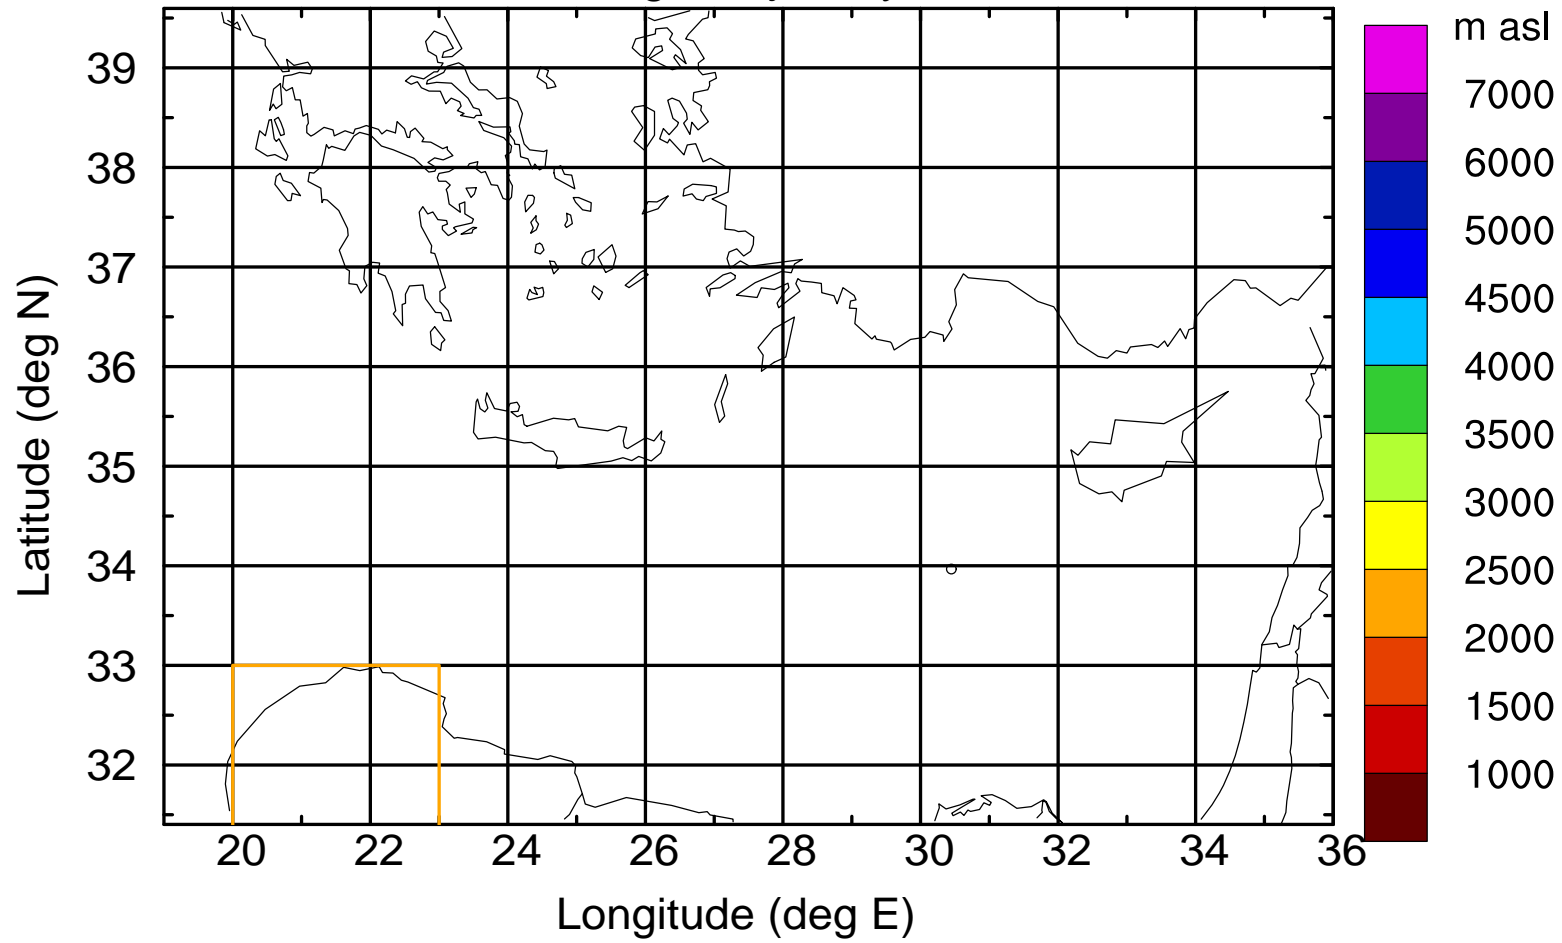

Paphos Airport ground station 20170422 10:00 UTC

Flight trajectory