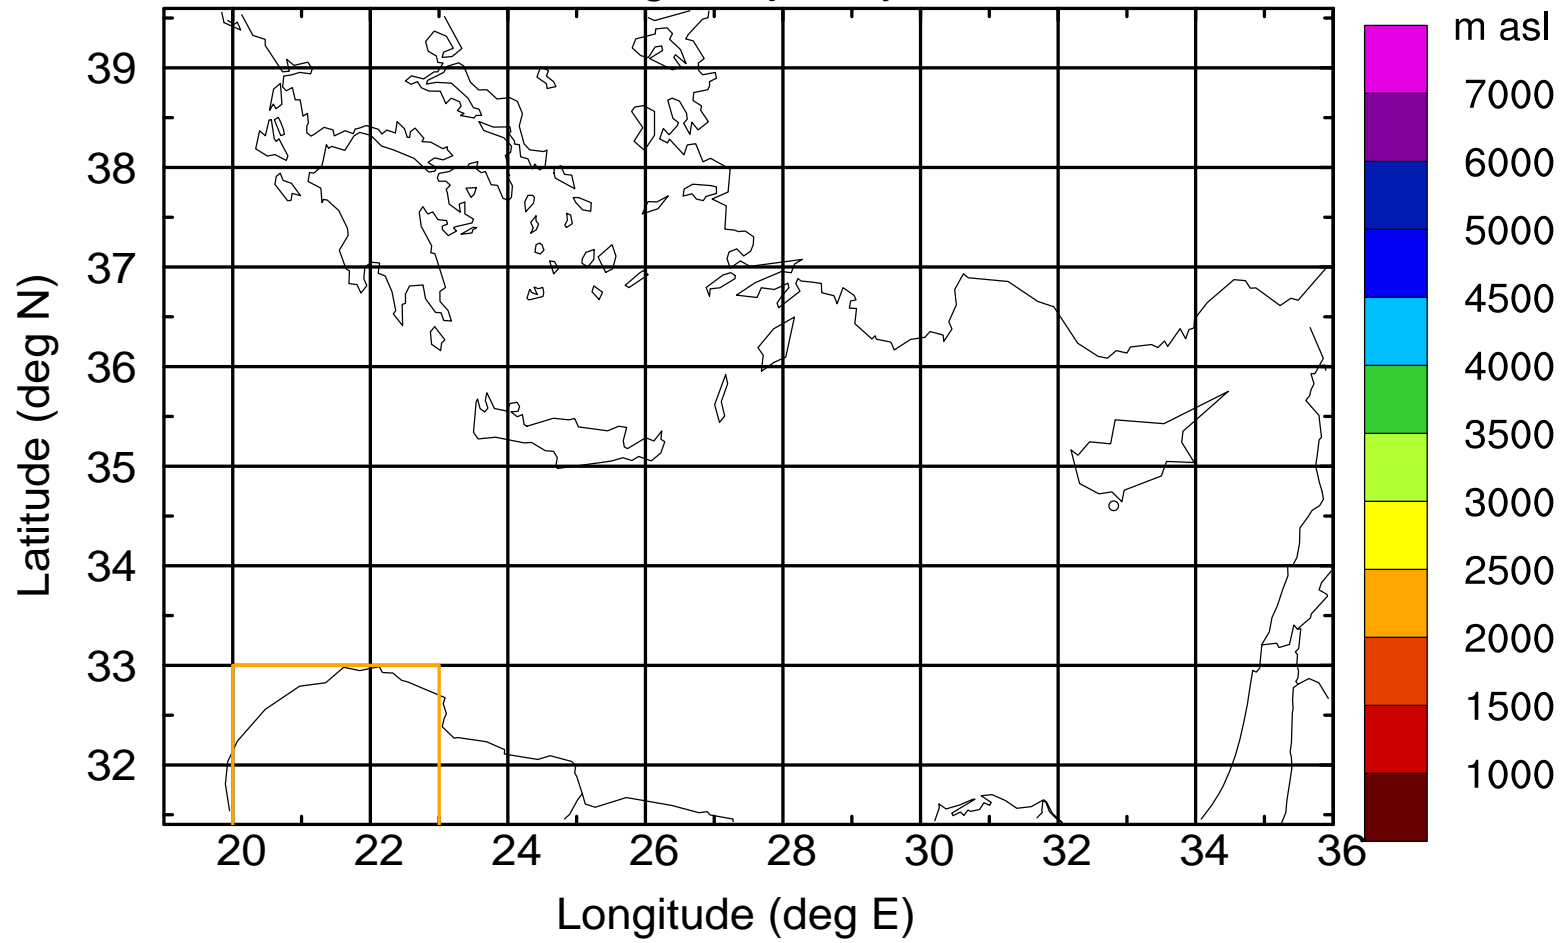

Paphos Airport ground station 20170422 10:00 UTC

Flight trajectory