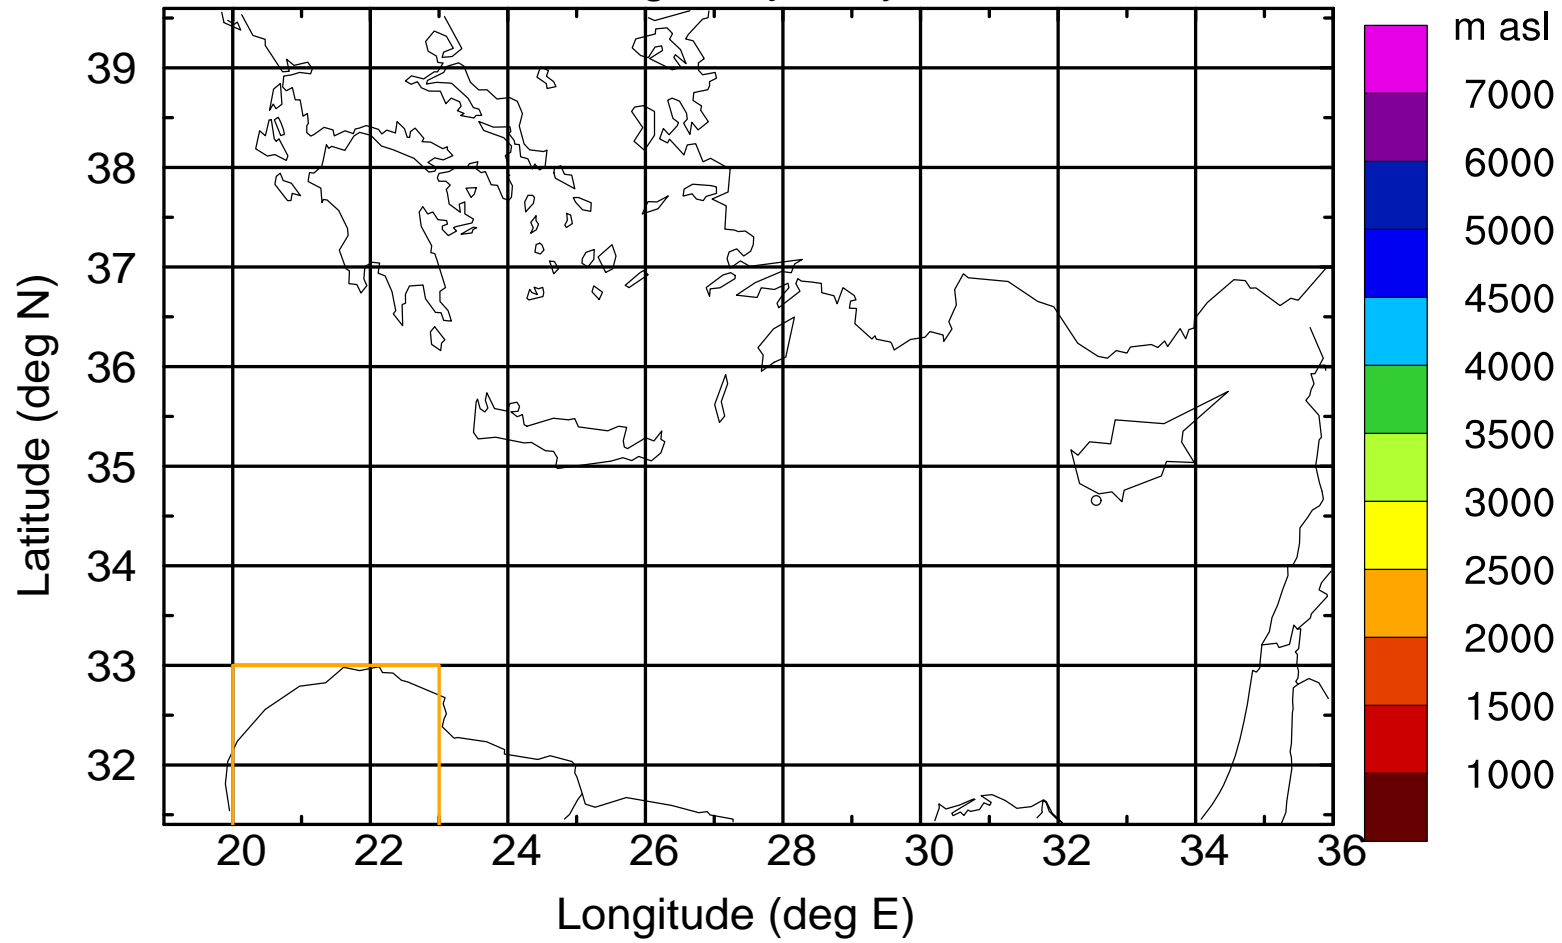

Paphos Airport ground station 20170422 10:00 UTC

Flight trajectory

Paphos Airport ground station 20170422 10:00 UTC

Flight trajectory

Paphos Airport ground station 20170422 10:00 UTC

Flight trajectory

Paphos Airport ground station 20170422 10:00 UTC