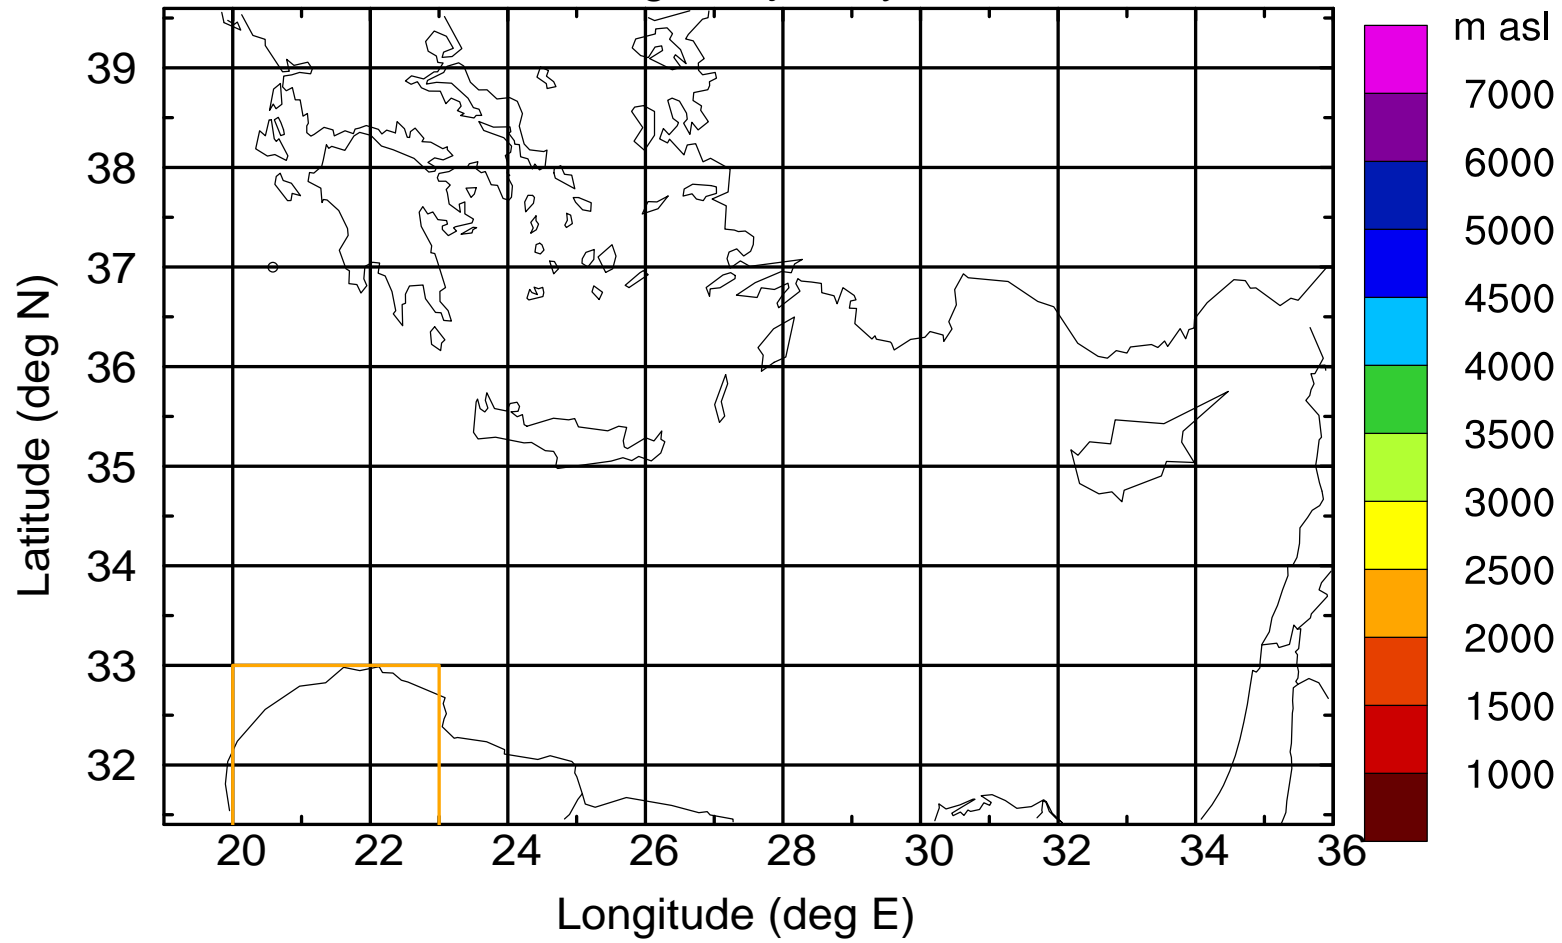

Paphos Airport ground station 20170422 10:00 UTC

Flight trajectory