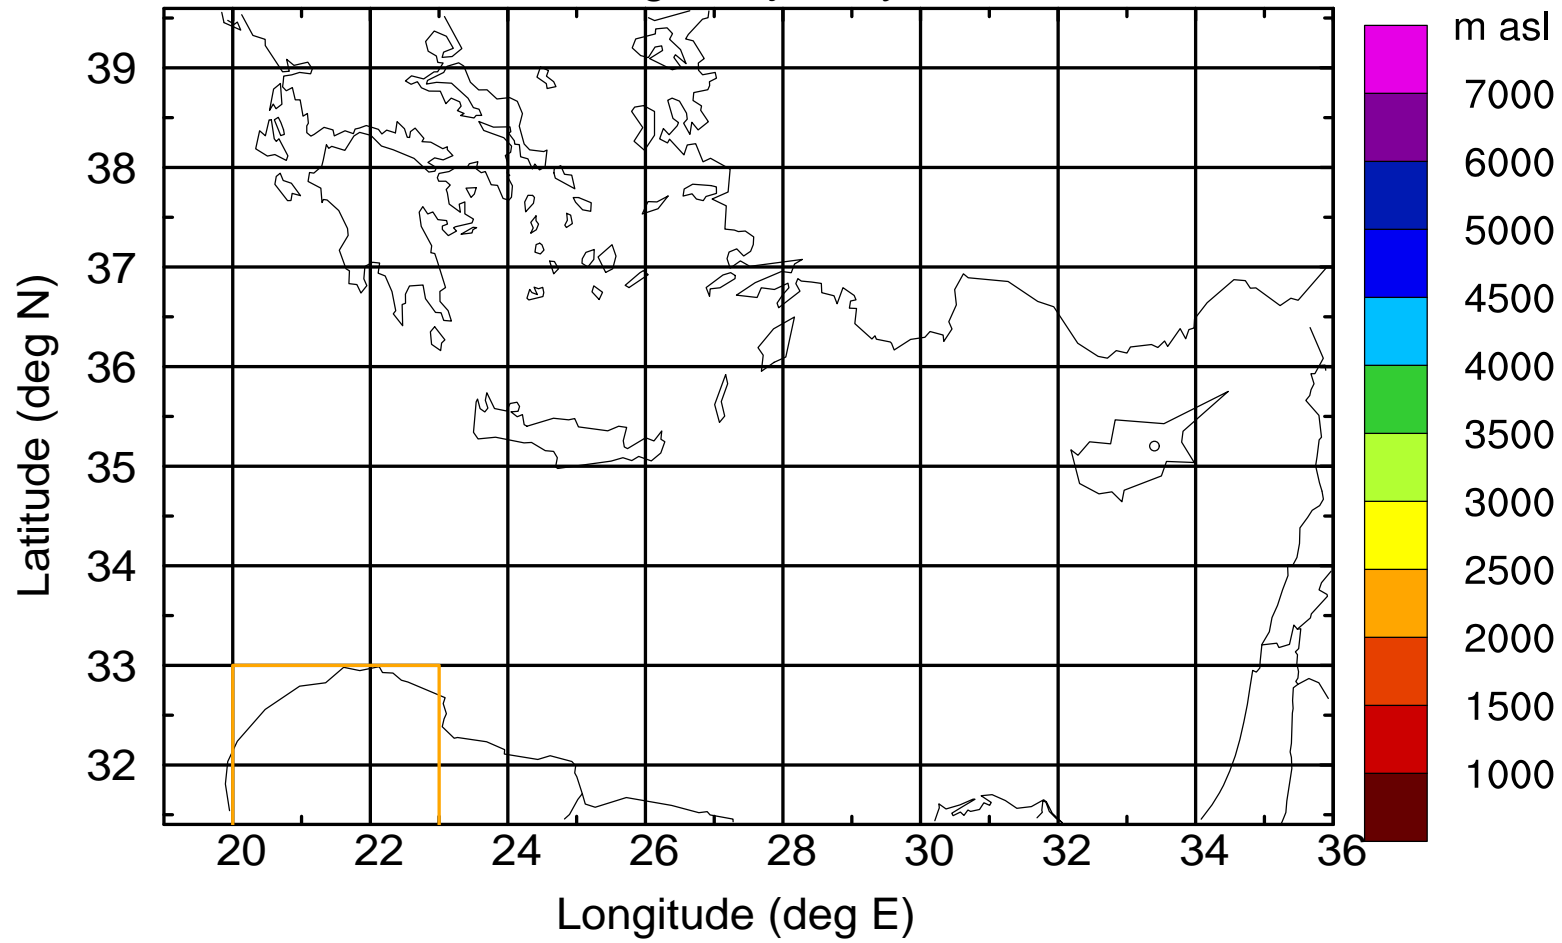

Paphos Airport ground station 20170422 10:00 UTC

Flight trajectory