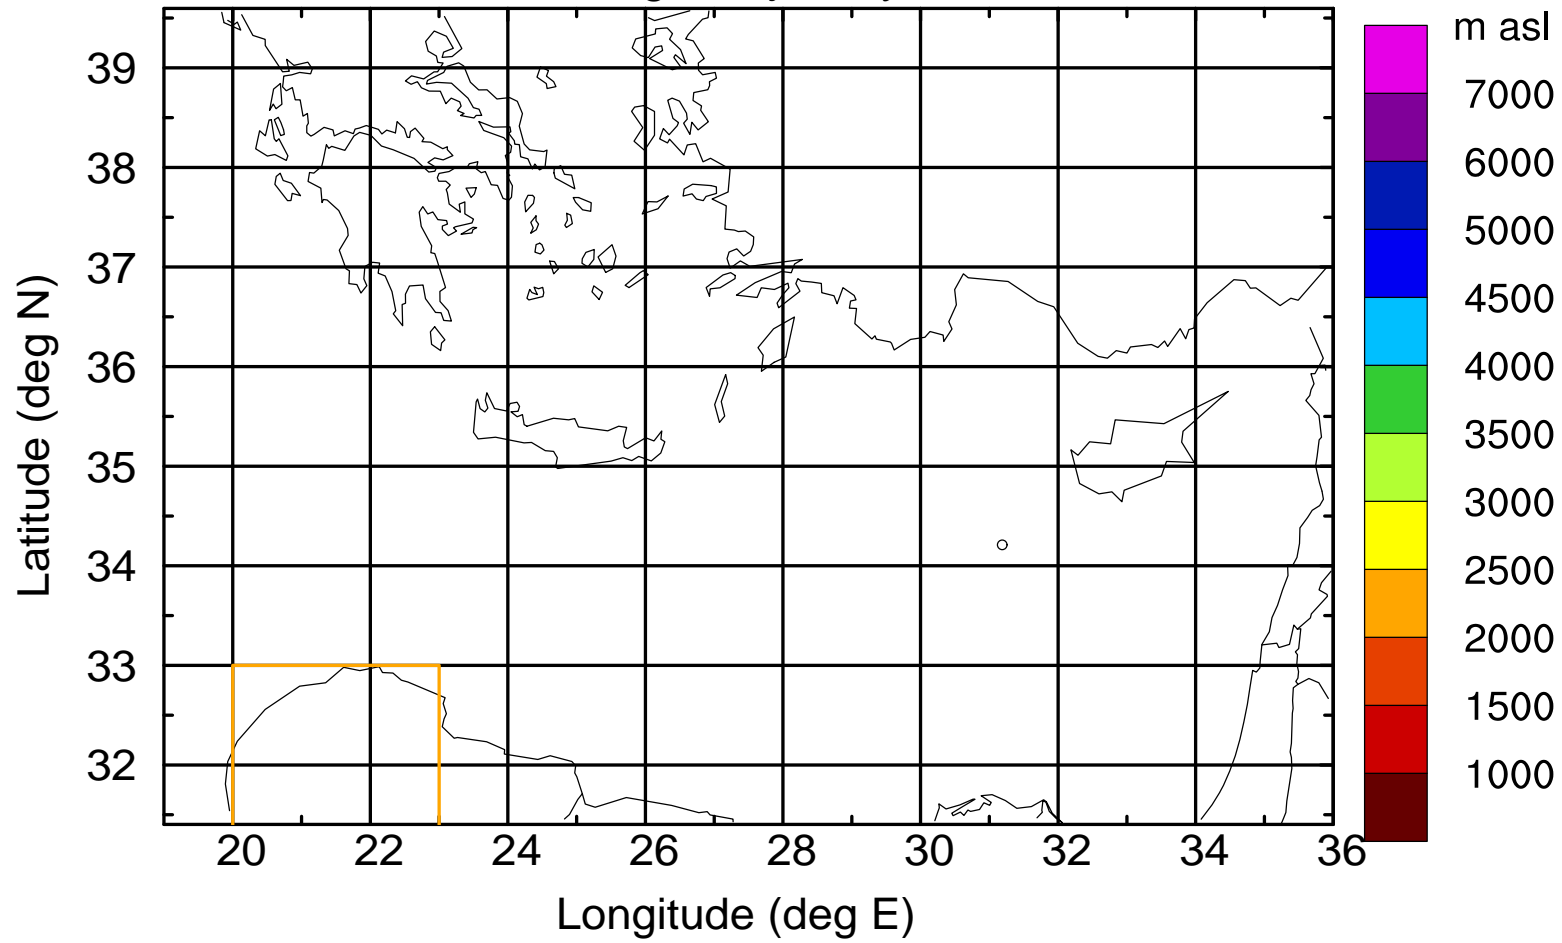

Flight trajectory

Paphos Airport ground station 20170422 10:00 UTC

Flight trajectory

Paphos Airport ground station 20170422 10:00 UTC

Flight trajectory

Paphos Airport ground station 20170422 10:00 UTC

Flight trajectory