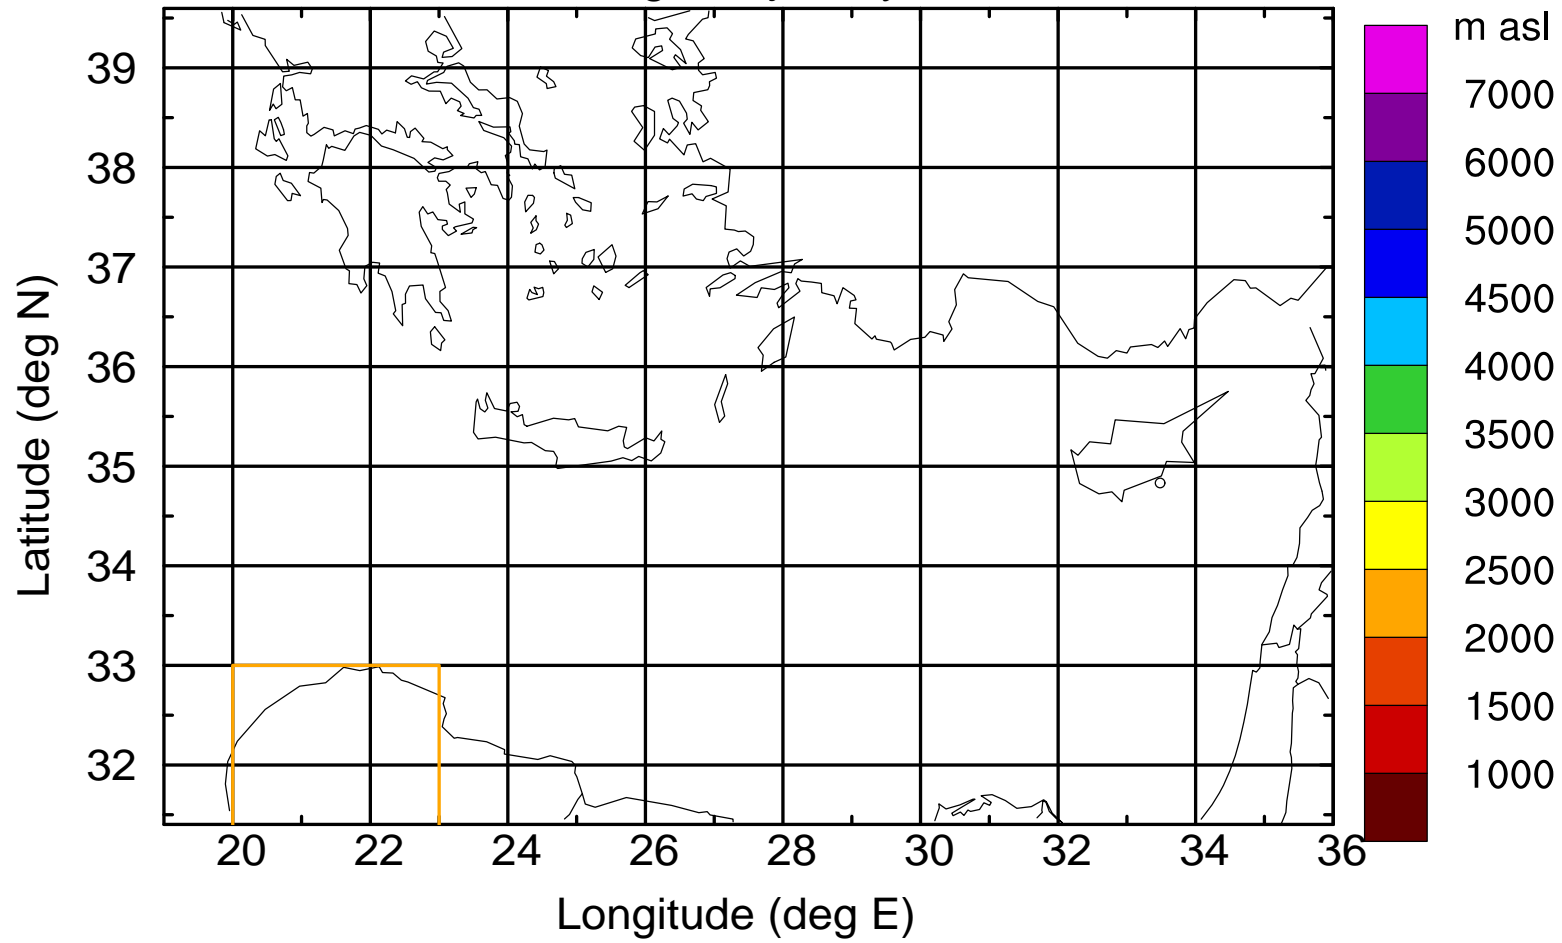

Paphos Airport ground station 20170422 10:00 UTC

Flight trajectory