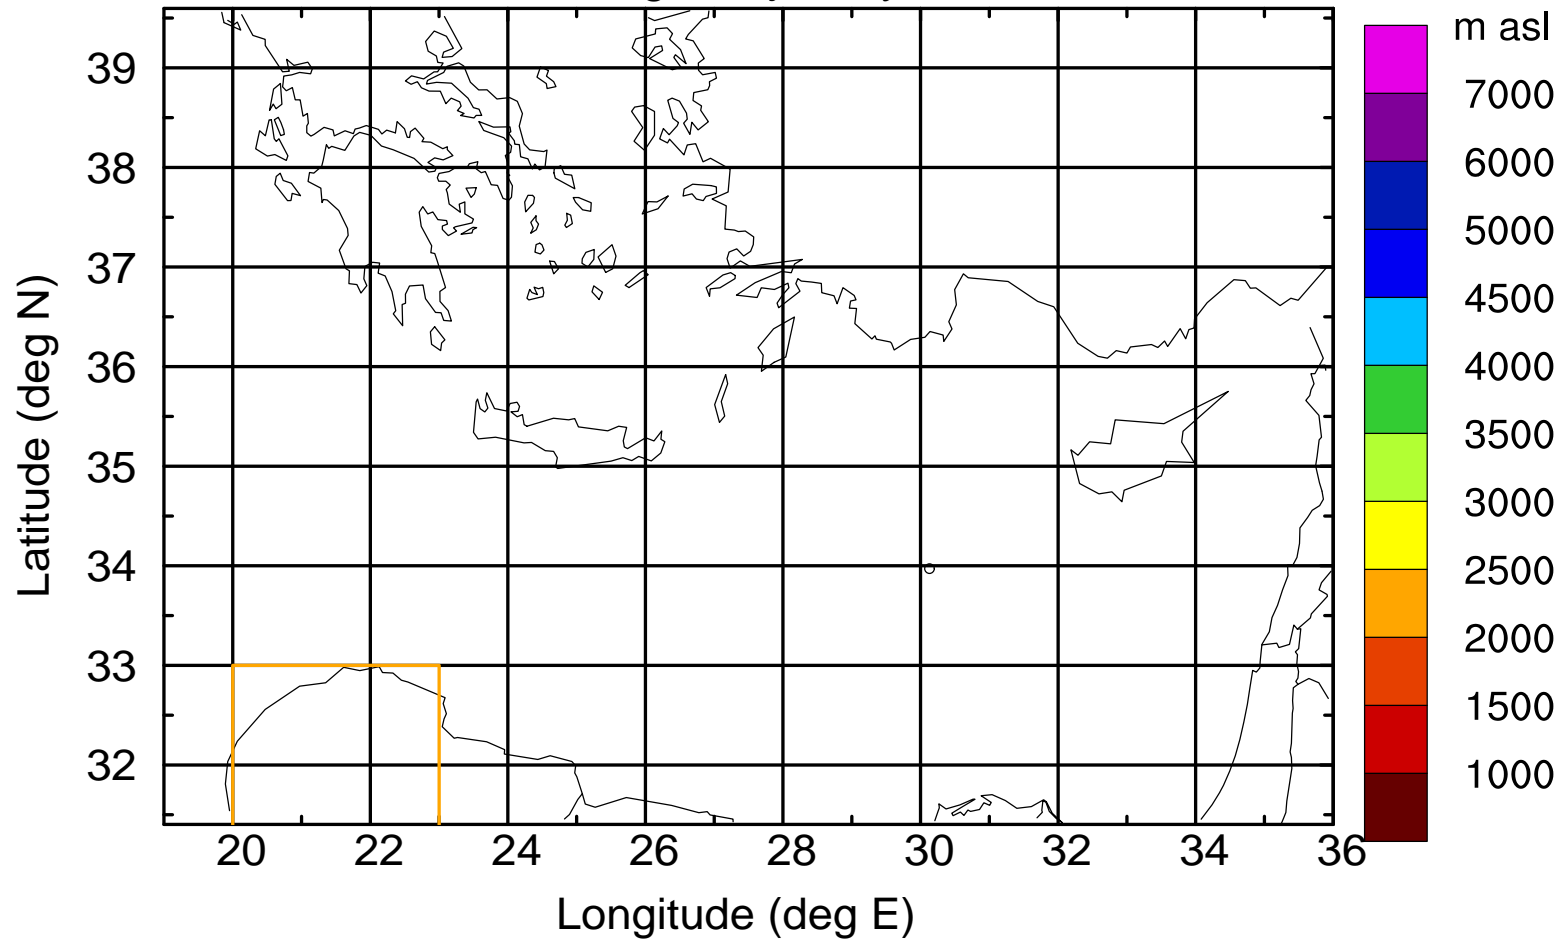

Flight trajectory

Paphos Airport ground station 20170422 10:00 UTC

Flight trajectory

Paphos Airport ground station 20170422 10:00 UTC

Flight trajectory

Paphos Airport ground station 20170422 10:00 UTC

Flight trajectory