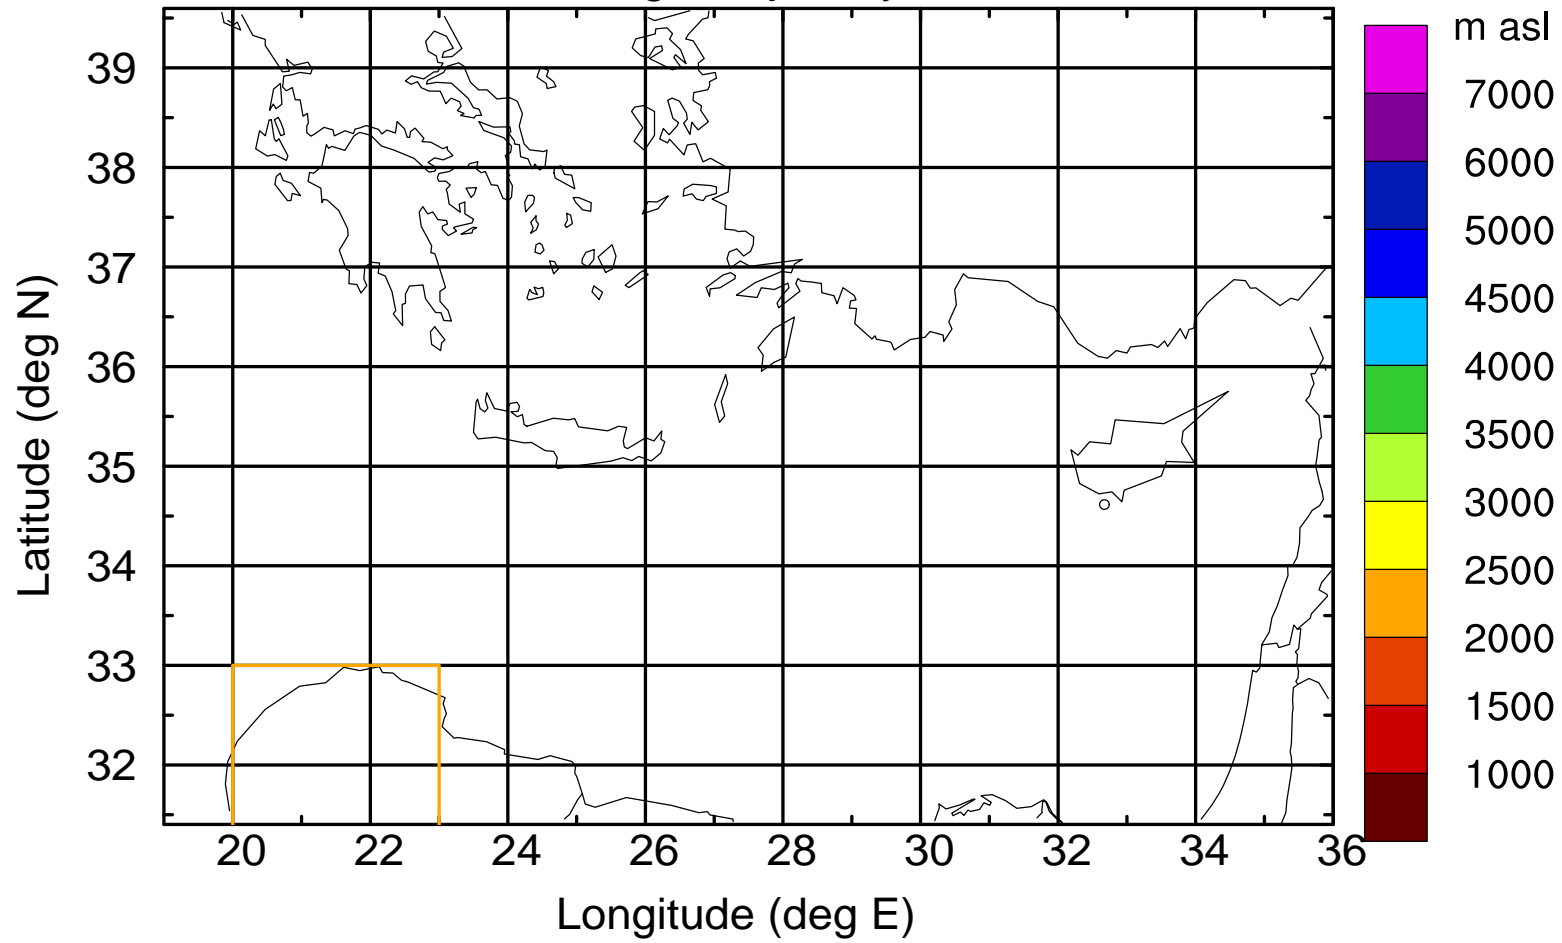

Paphos Airport ground station 20170422 10:00 UTC

Flight trajectory

Paphos Airport ground station 20170422 10:00 UTC

Flight trajectory

Paphos Airport ground station 20170422 10:00 UTC

Flight trajectory

Paphos Airport ground station 20170422 10:00 UTC