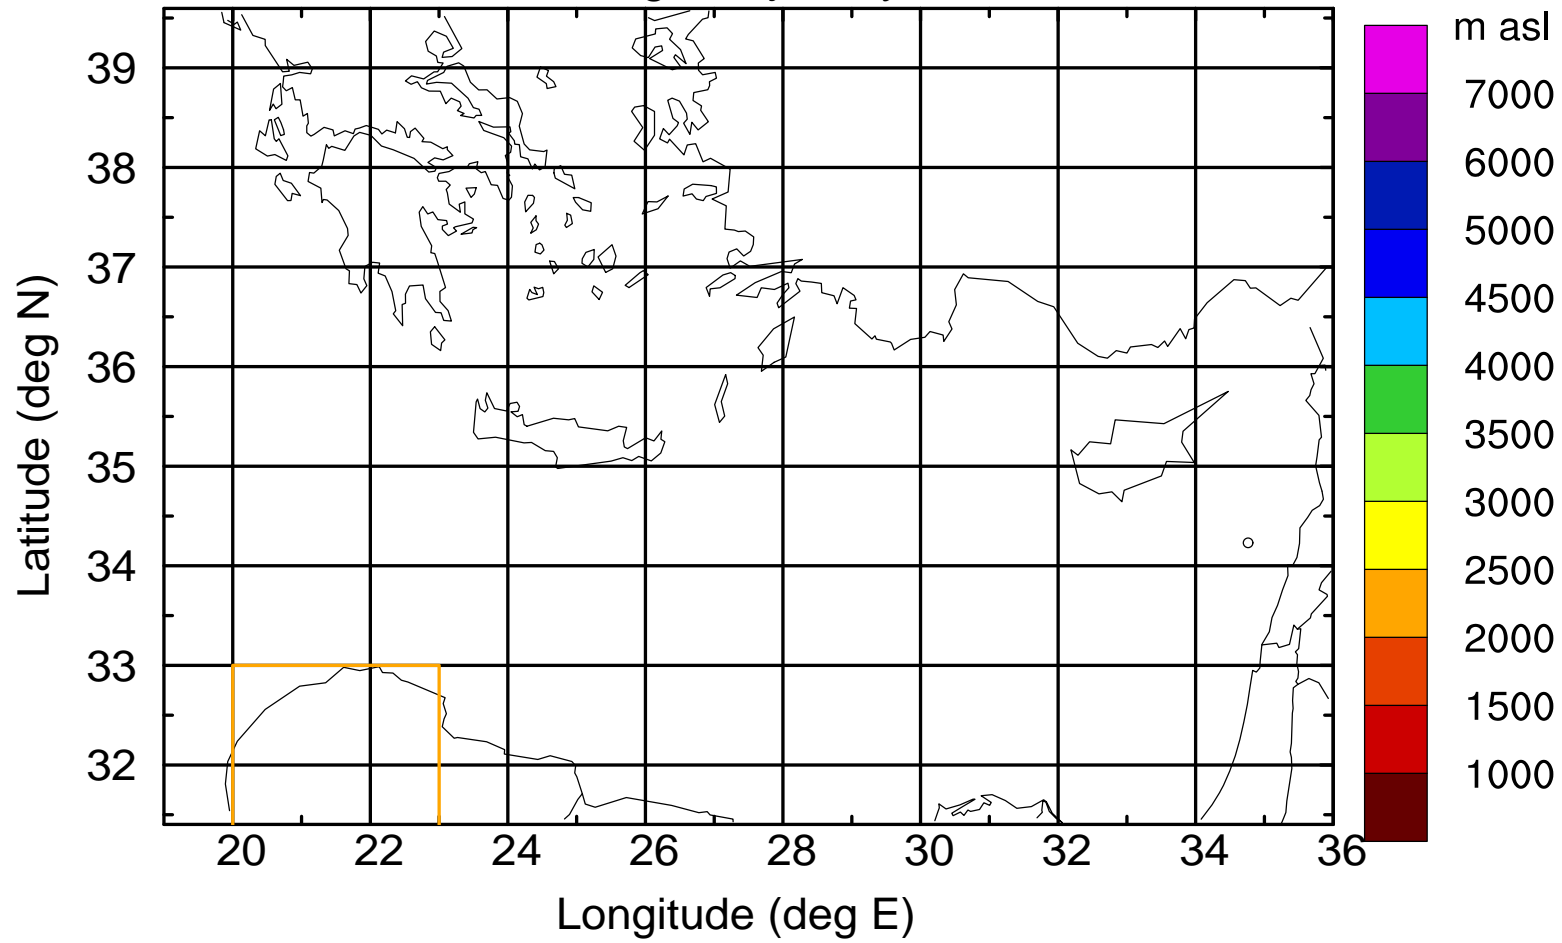

Paphos Airport ground station 20170422 10:00 UTC

Flight trajectory

Paphos Airport ground station 20170422 10:00 UTC

Flight trajectory

Paphos Airport ground station 20170422 10:00 UTC

Flight trajectory

Paphos Airport ground station 20170422 10:00 UTC