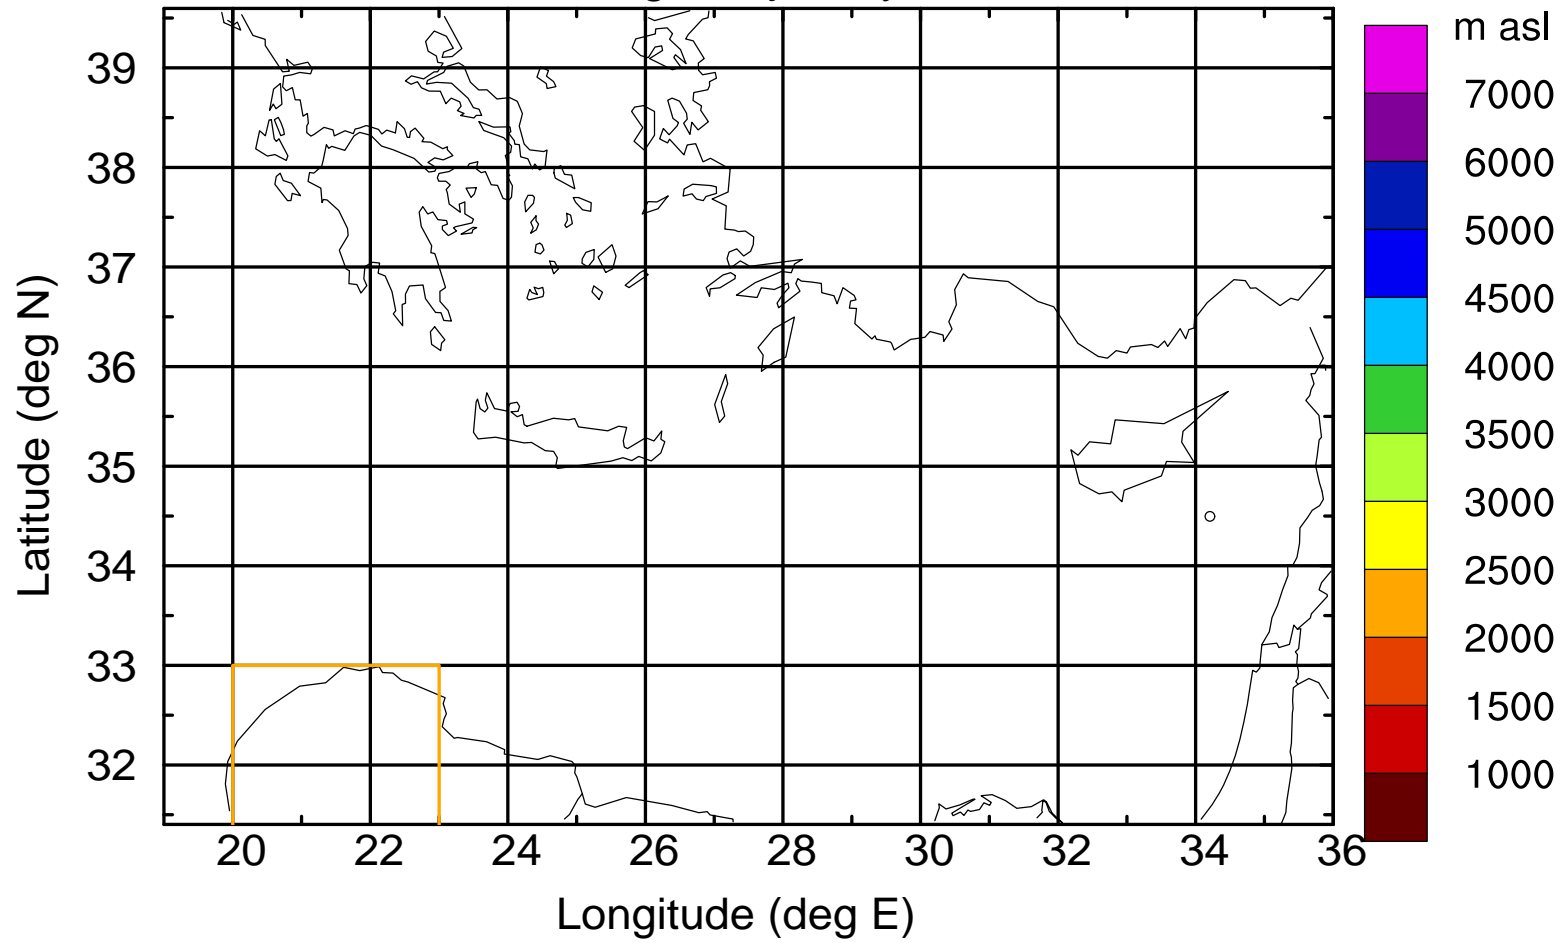

Paphos Airport ground station 20170422 10:00 UTC

Flight trajectory