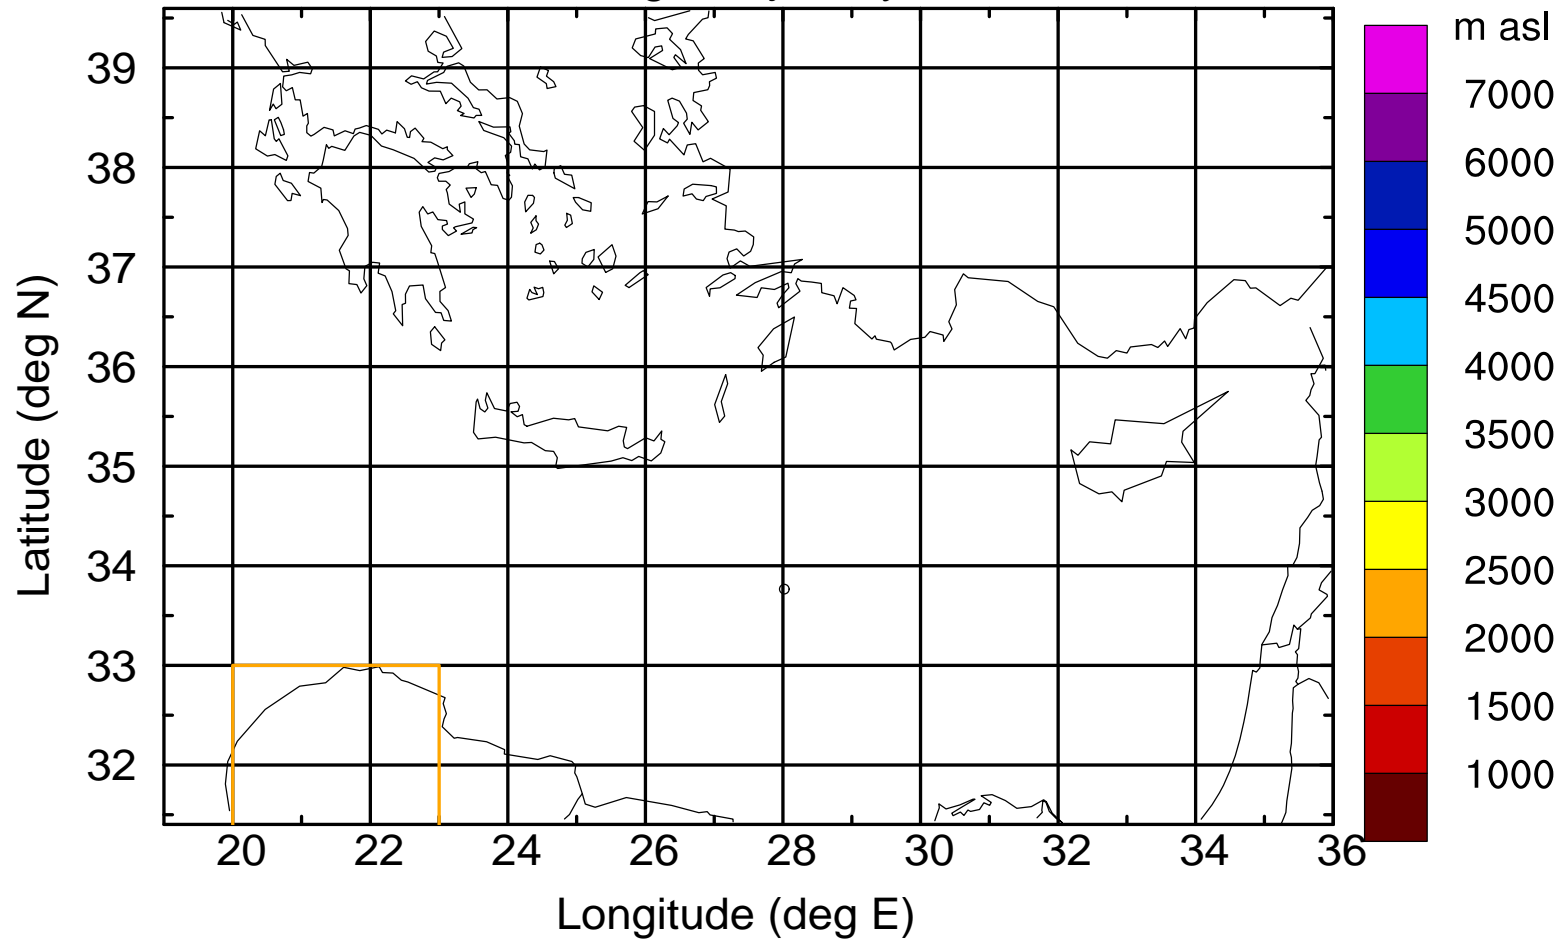

Paphos Airport ground station 20170422 10:00 UTC

Flight trajectory