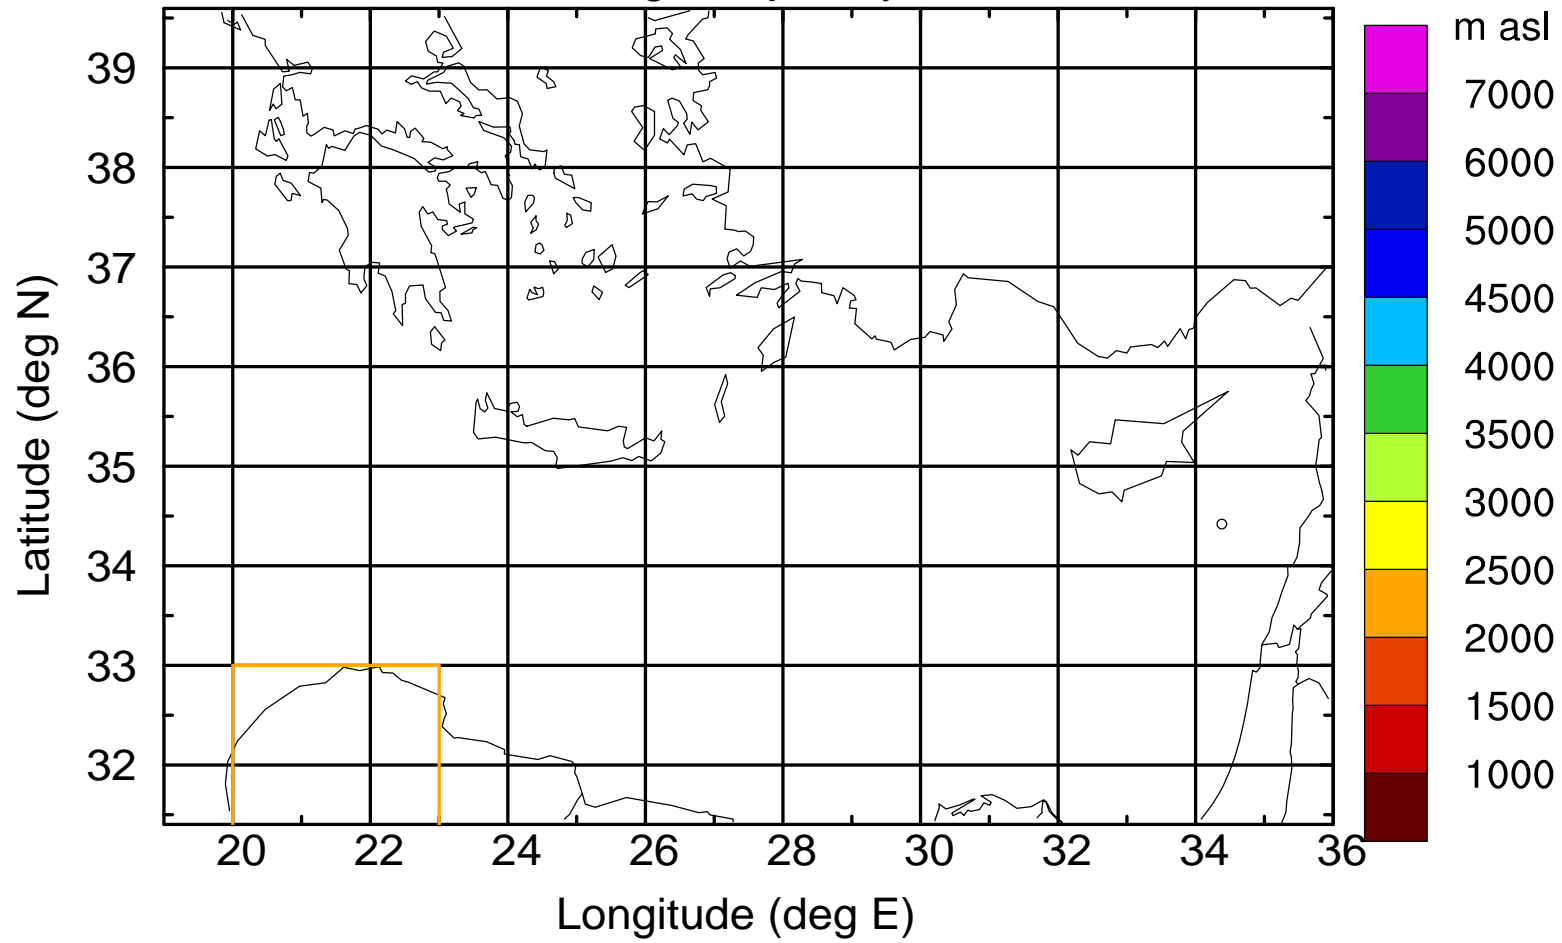

Paphos Airport ground station 20170422 10:00 UTC

Flight trajectory