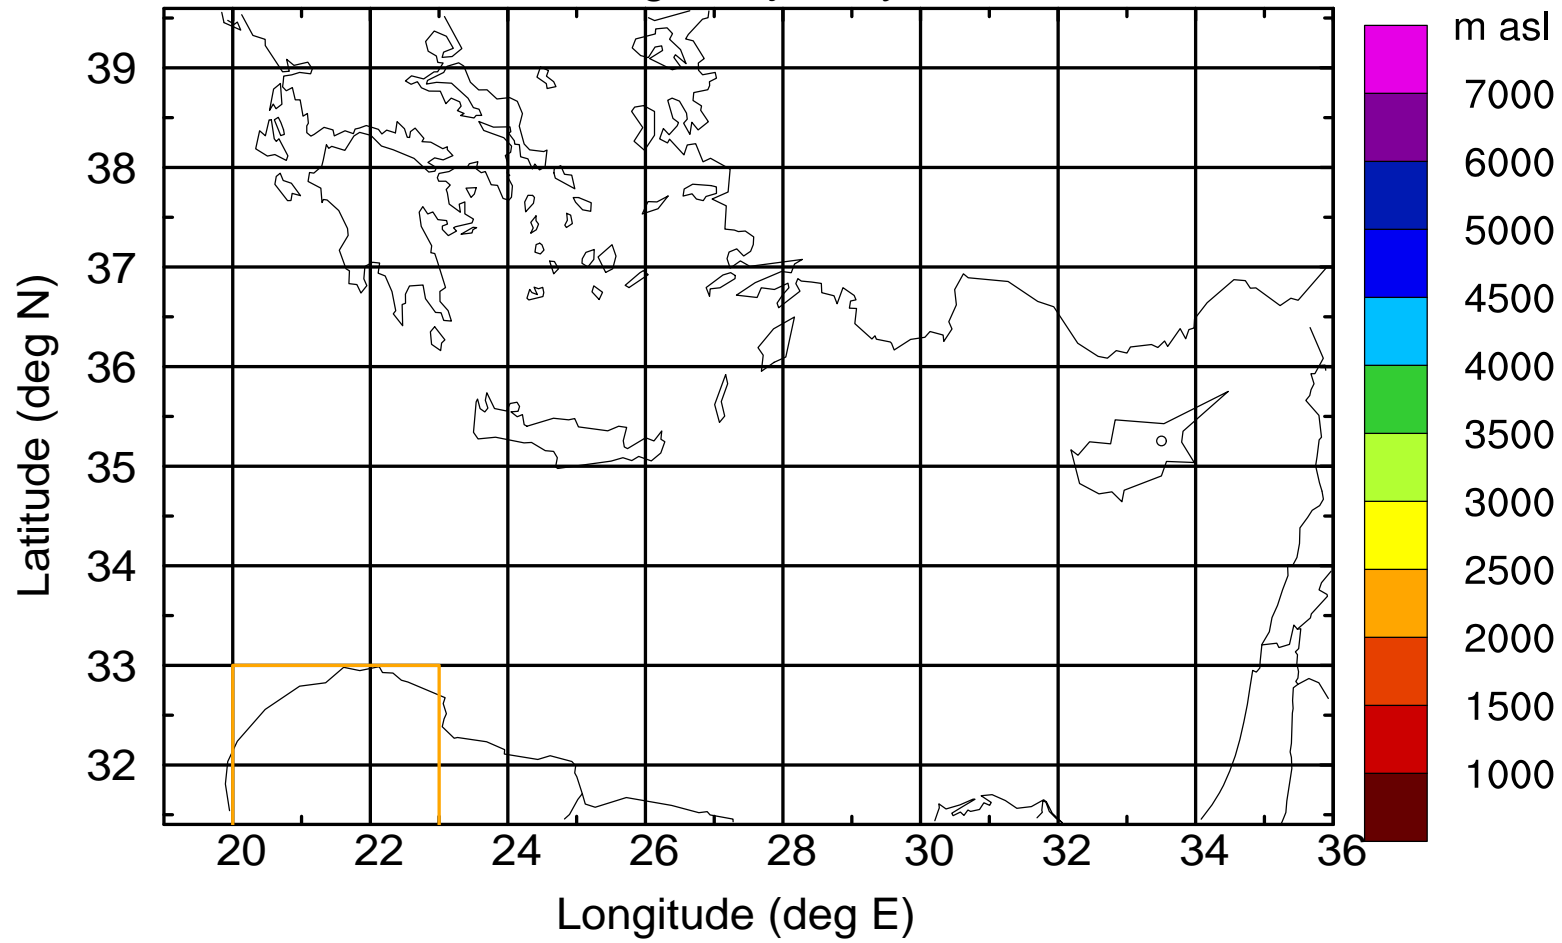

Paphos Airport ground station 20170422 10:00 UTC

Flight trajectory

Paphos Airport ground station 20170422 10:00 UTC

Flight trajectory

Paphos Airport ground station 20170422 10:00 UTC

Flight trajectory

Paphos Airport ground station 20170422 10:00 UTC