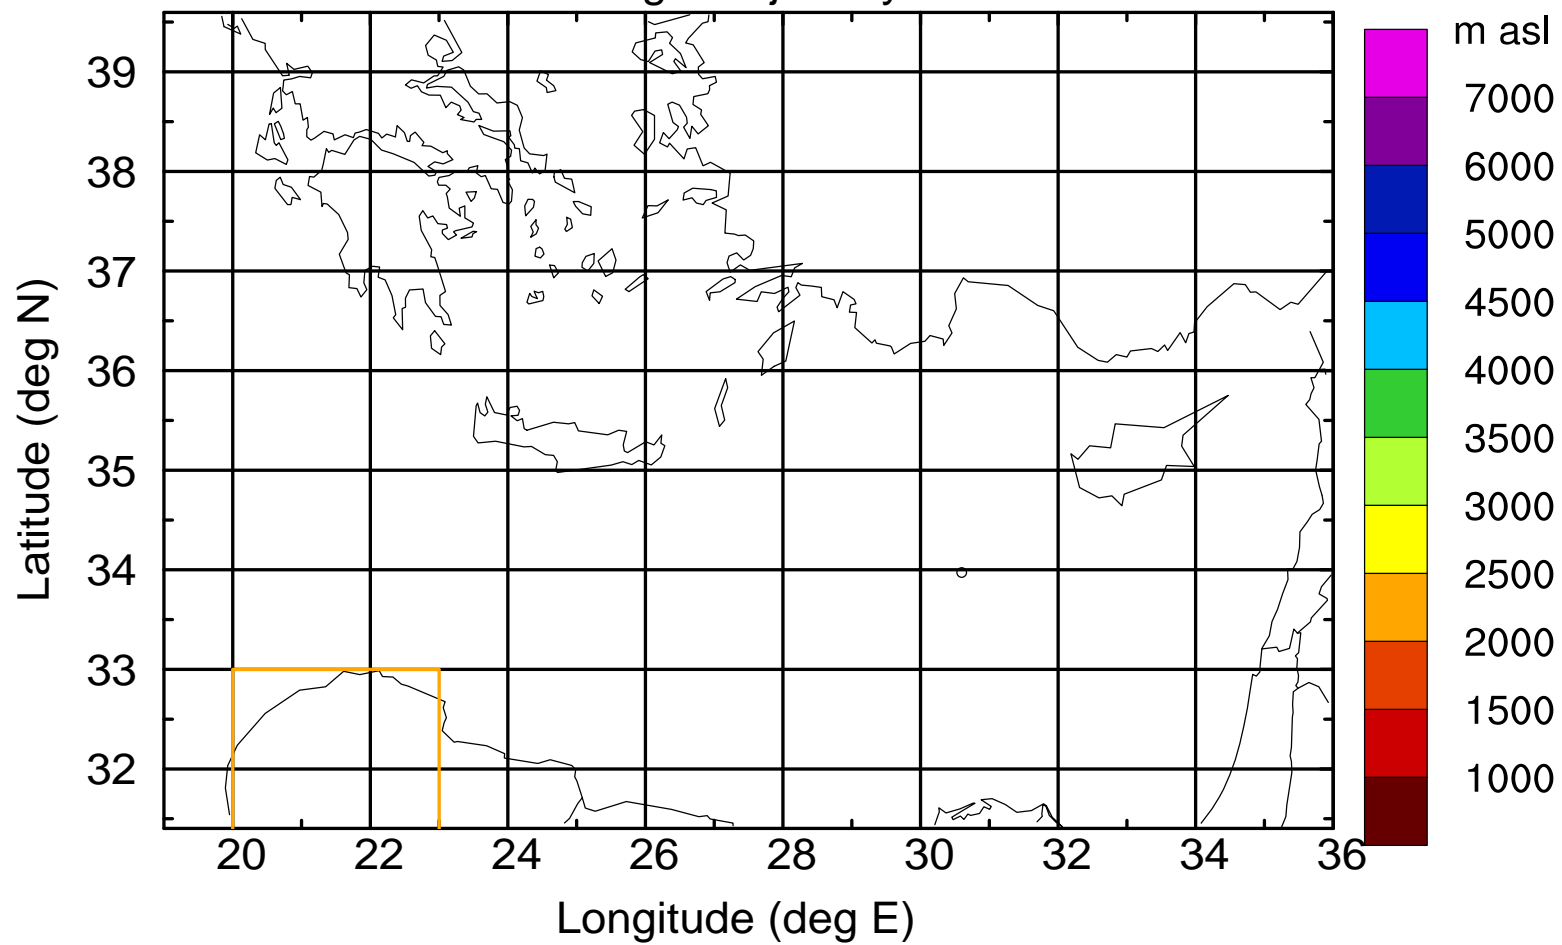

Paphos Airport ground station 20170422 10:00 UTC

Flight trajectory