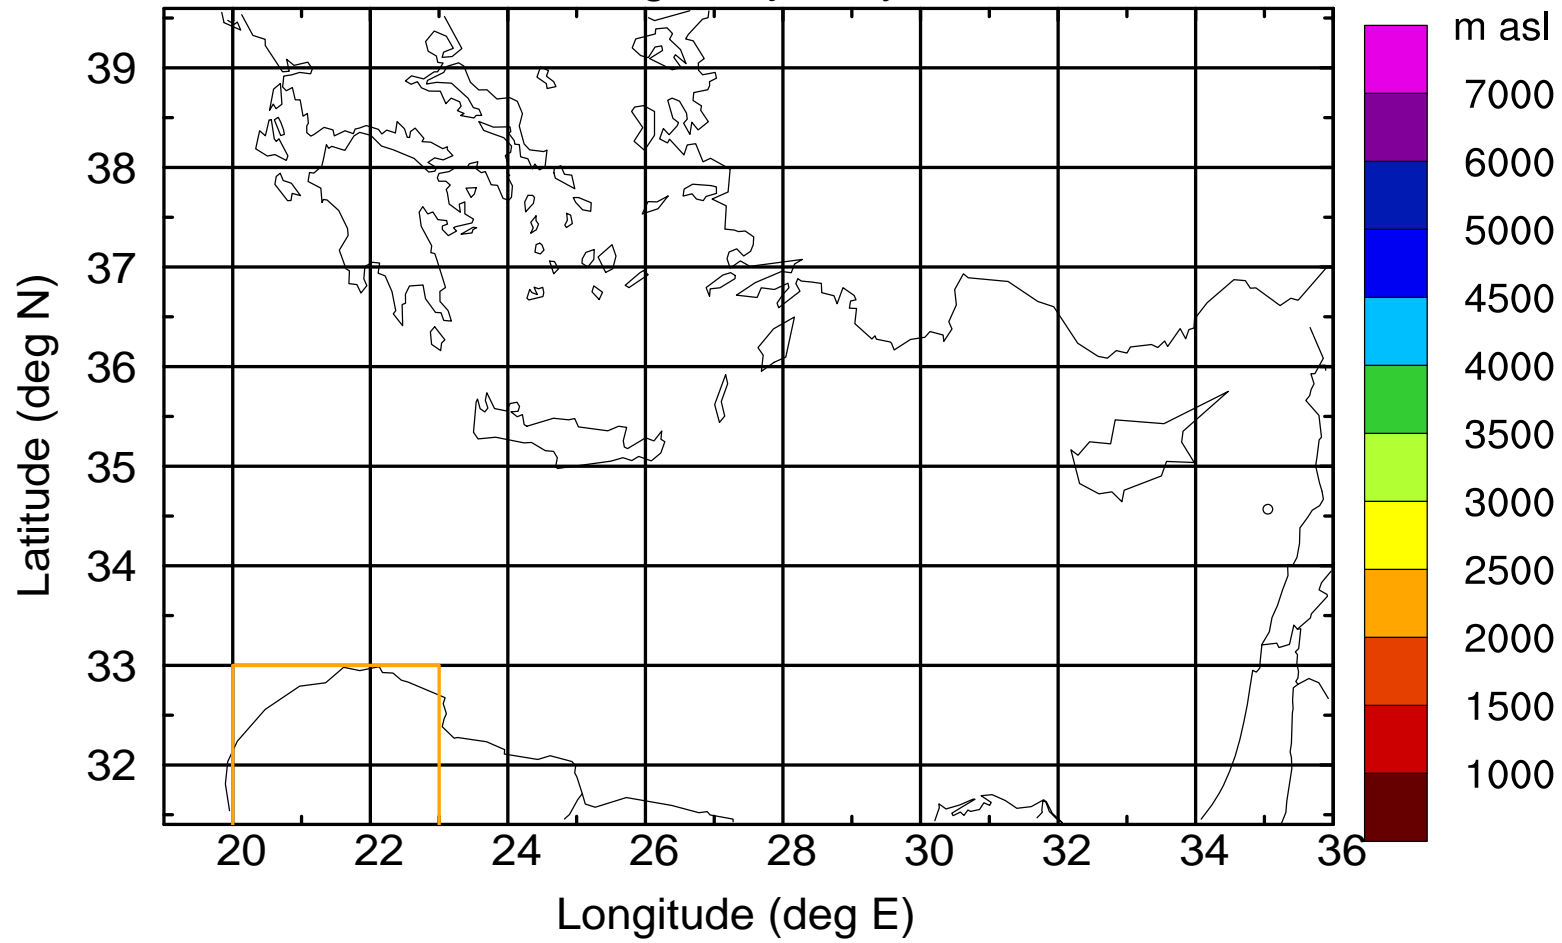

Flight trajectory

Paphos Airport ground station 20170422 10:00 UTC

Flight trajectory

Paphos Airport ground station 20170422 10:00 UTC

Flight trajectory

Paphos Airport ground station 20170422 10:00 UTC

Flight trajectory