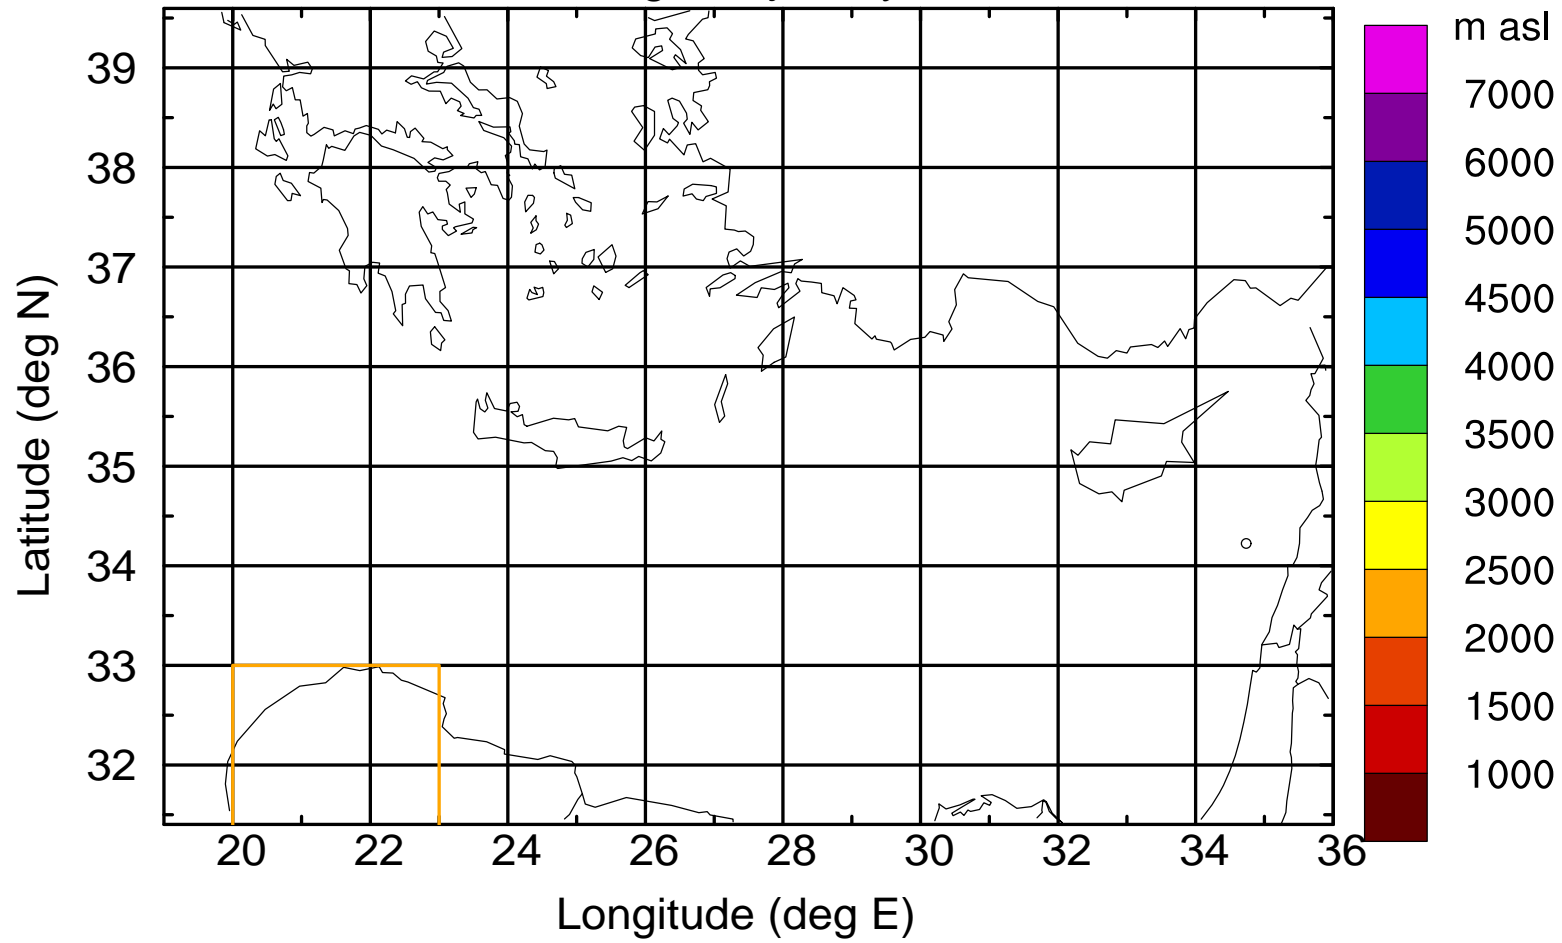

Paphos Airport ground station 20170422 10:00 UTC

Flight trajectory