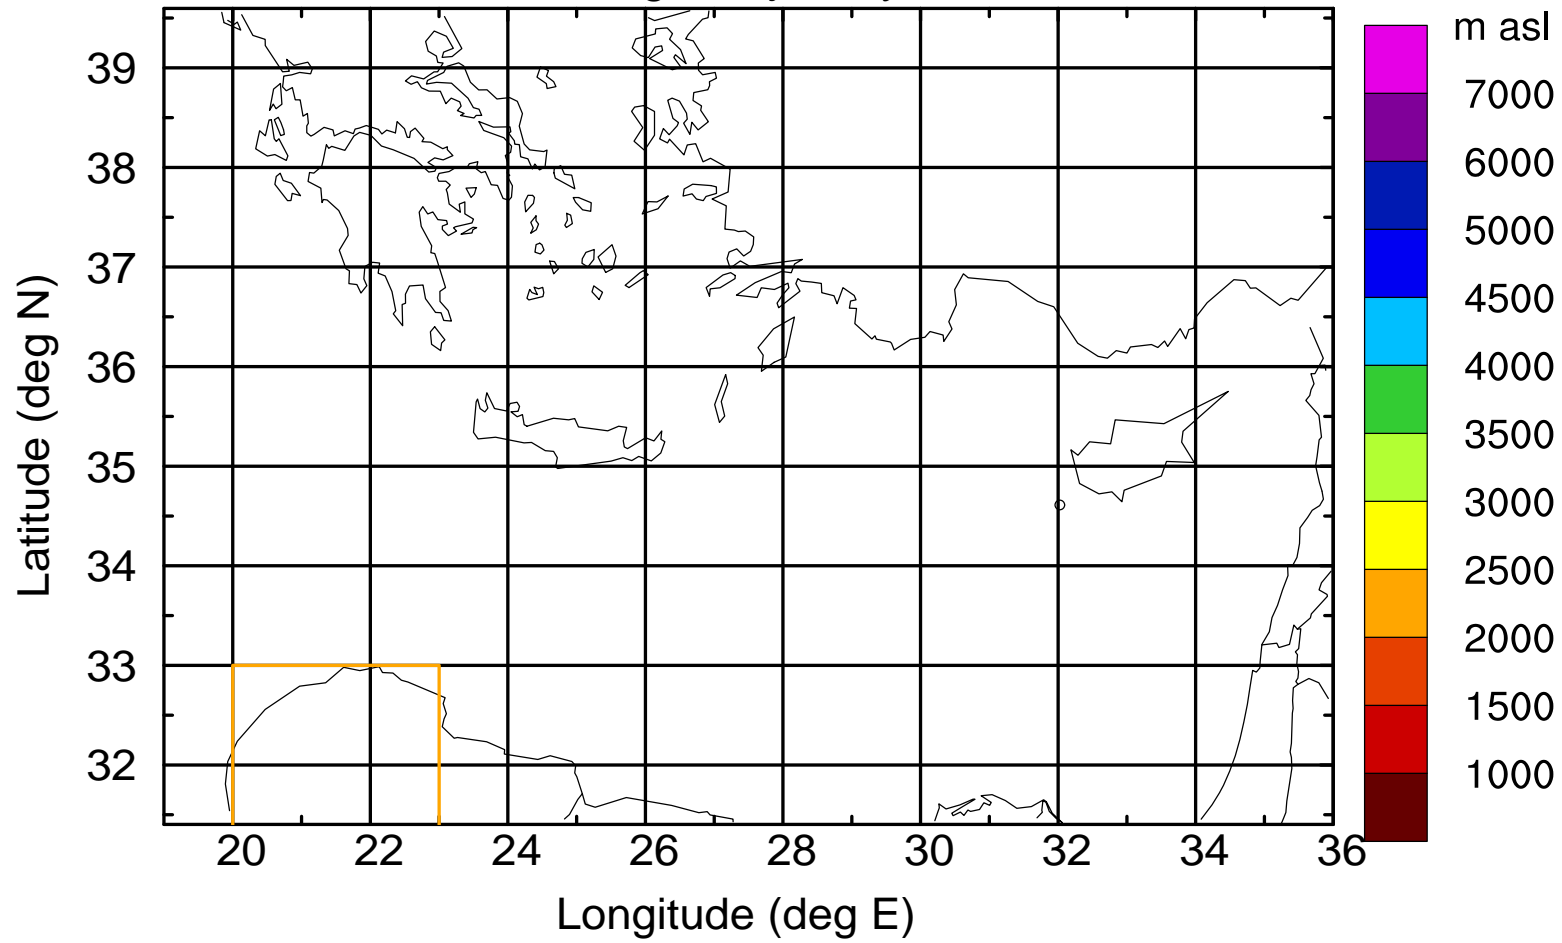

Paphos Airport ground station 20170422 10:00 UTC

Flight trajectory

Paphos Airport ground station 20170422 10:00 UTC

Flight trajectory

Paphos Airport ground station 20170422 10:00 UTC

Flight trajectory

Paphos Airport ground station 20170422 10:00 UTC