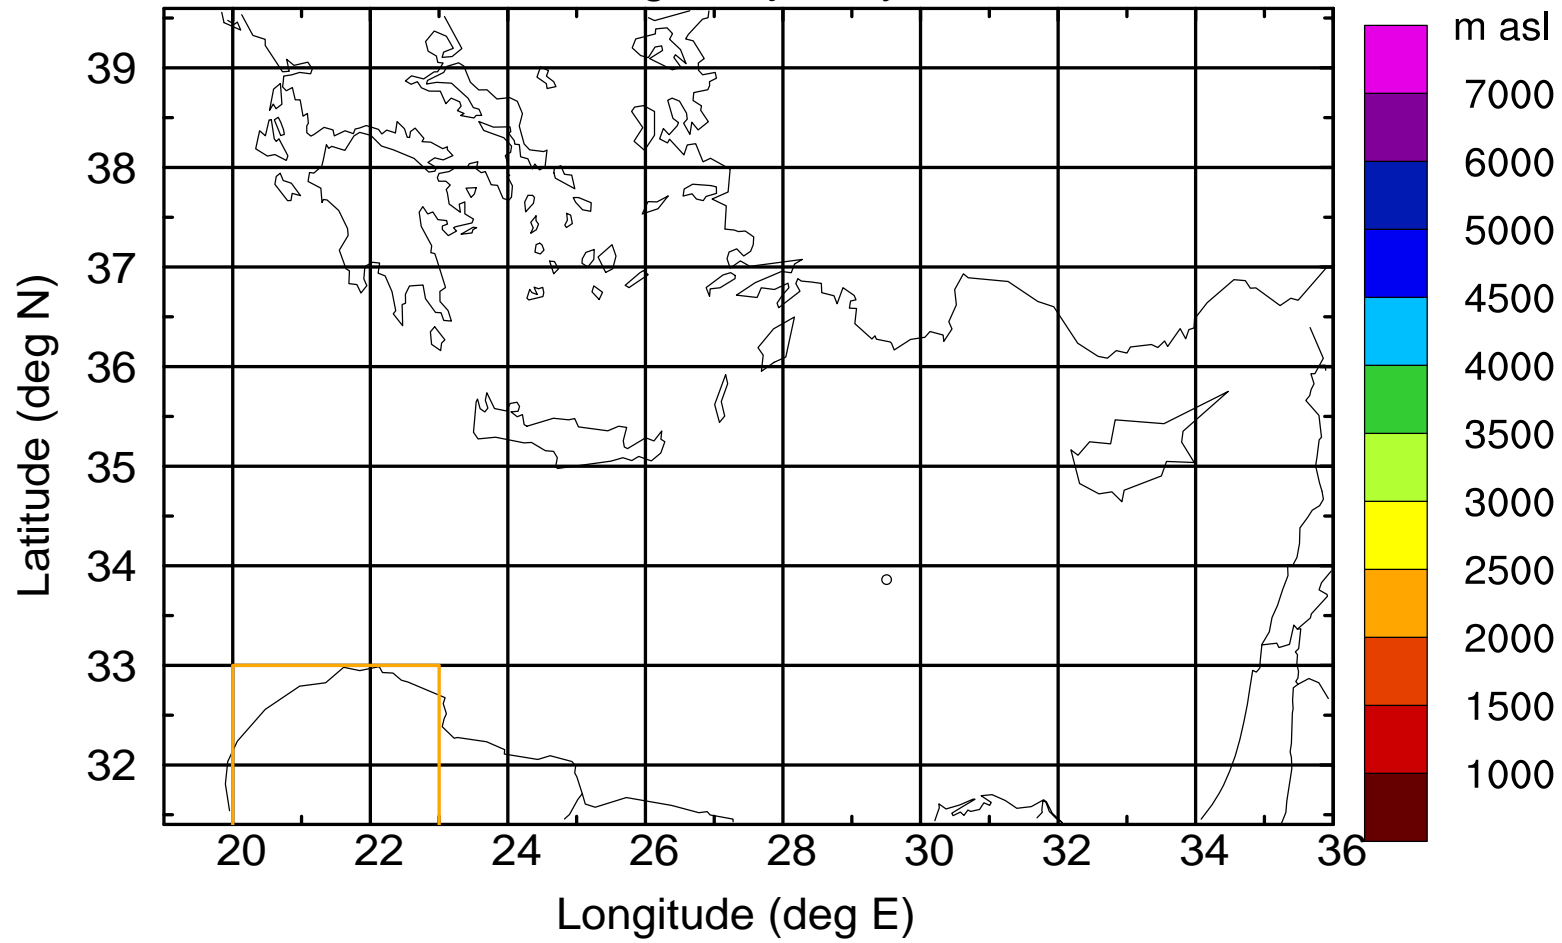

Paphos Airport ground station 20170422 10:00 UTC

Flight trajectory

Paphos Airport ground station 20170422 10:00 UTC

Flight trajectory

Paphos Airport ground station 20170422 10:00 UTC

Flight trajectory

Paphos Airport ground station 20170422 10:00 UTC