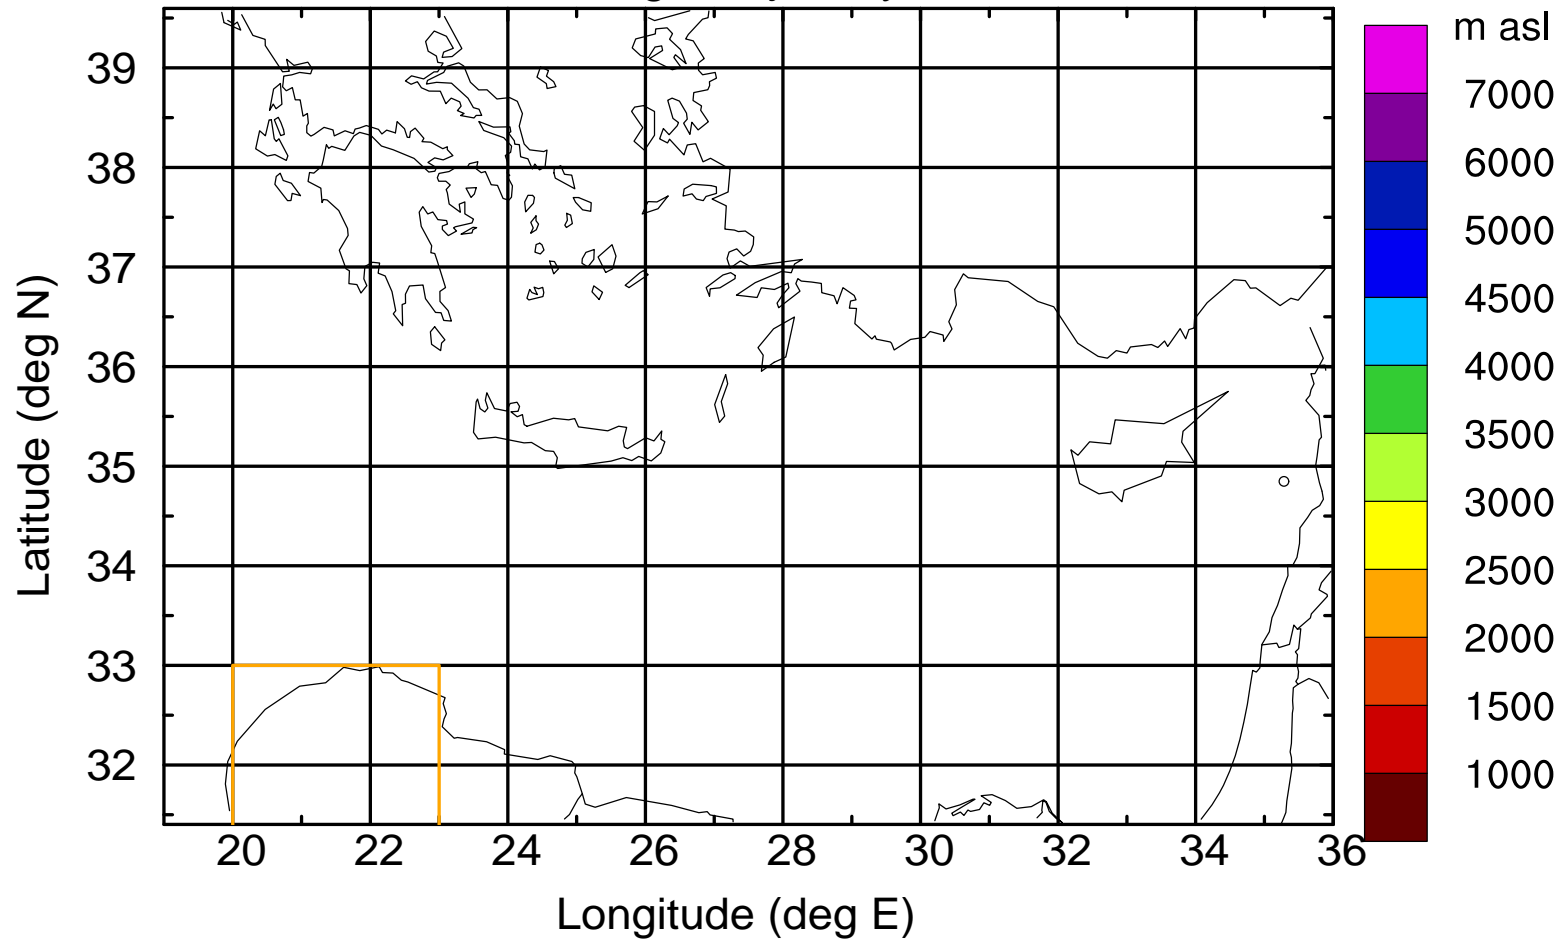

Paphos Airport ground station 20170422 10:00 UTC

Flight trajectory