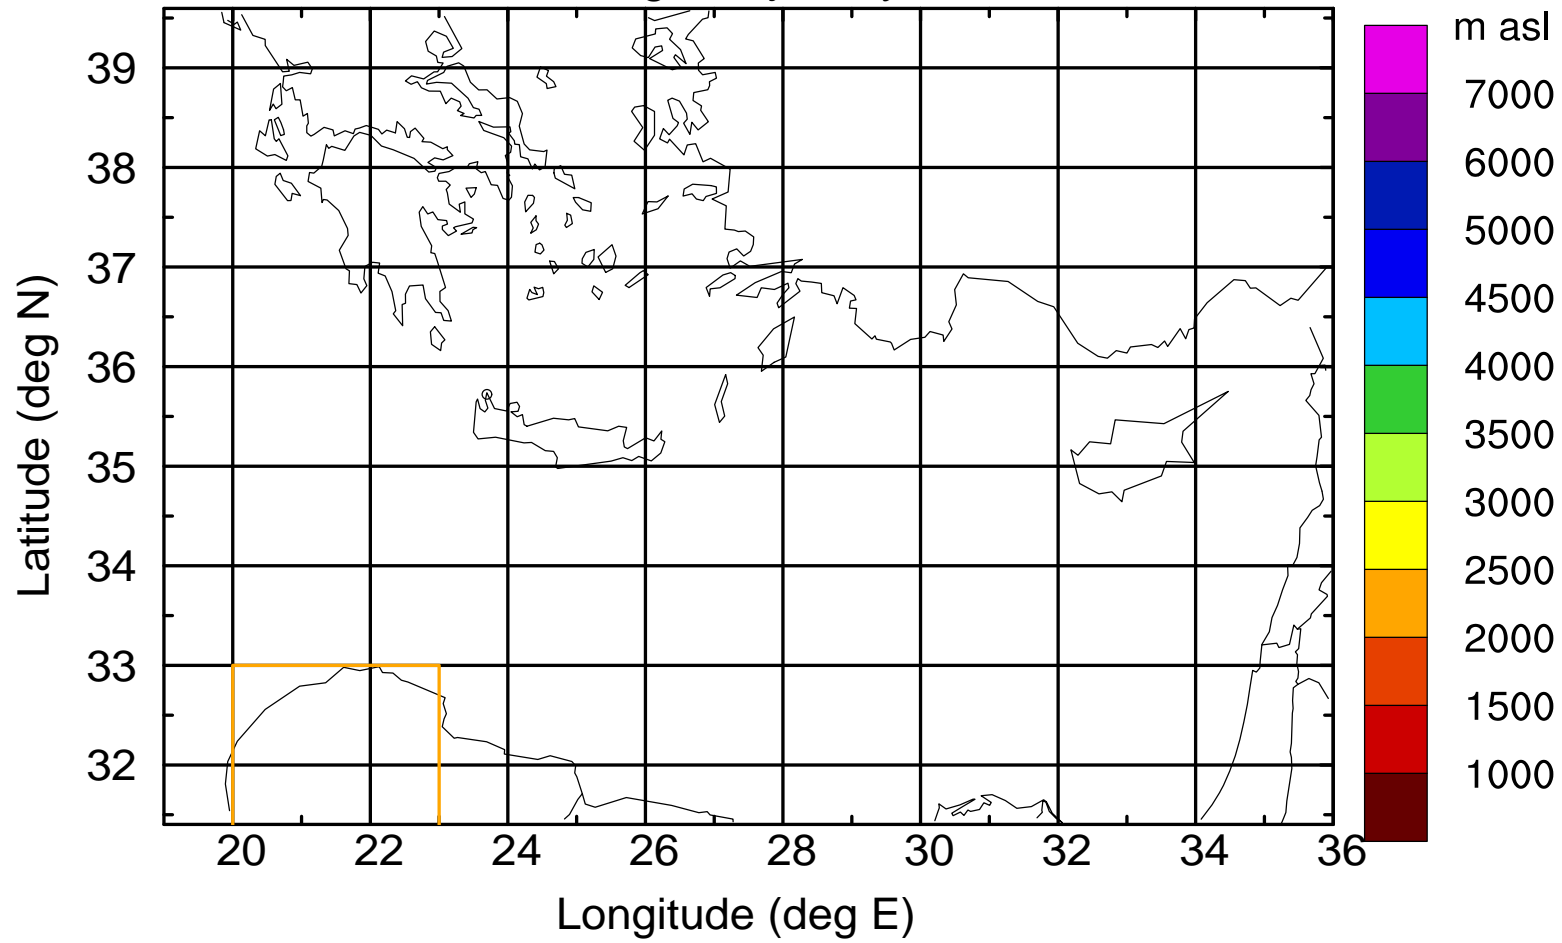

Paphos Airport ground station 20170422 10:00 UTC

Flight trajectory