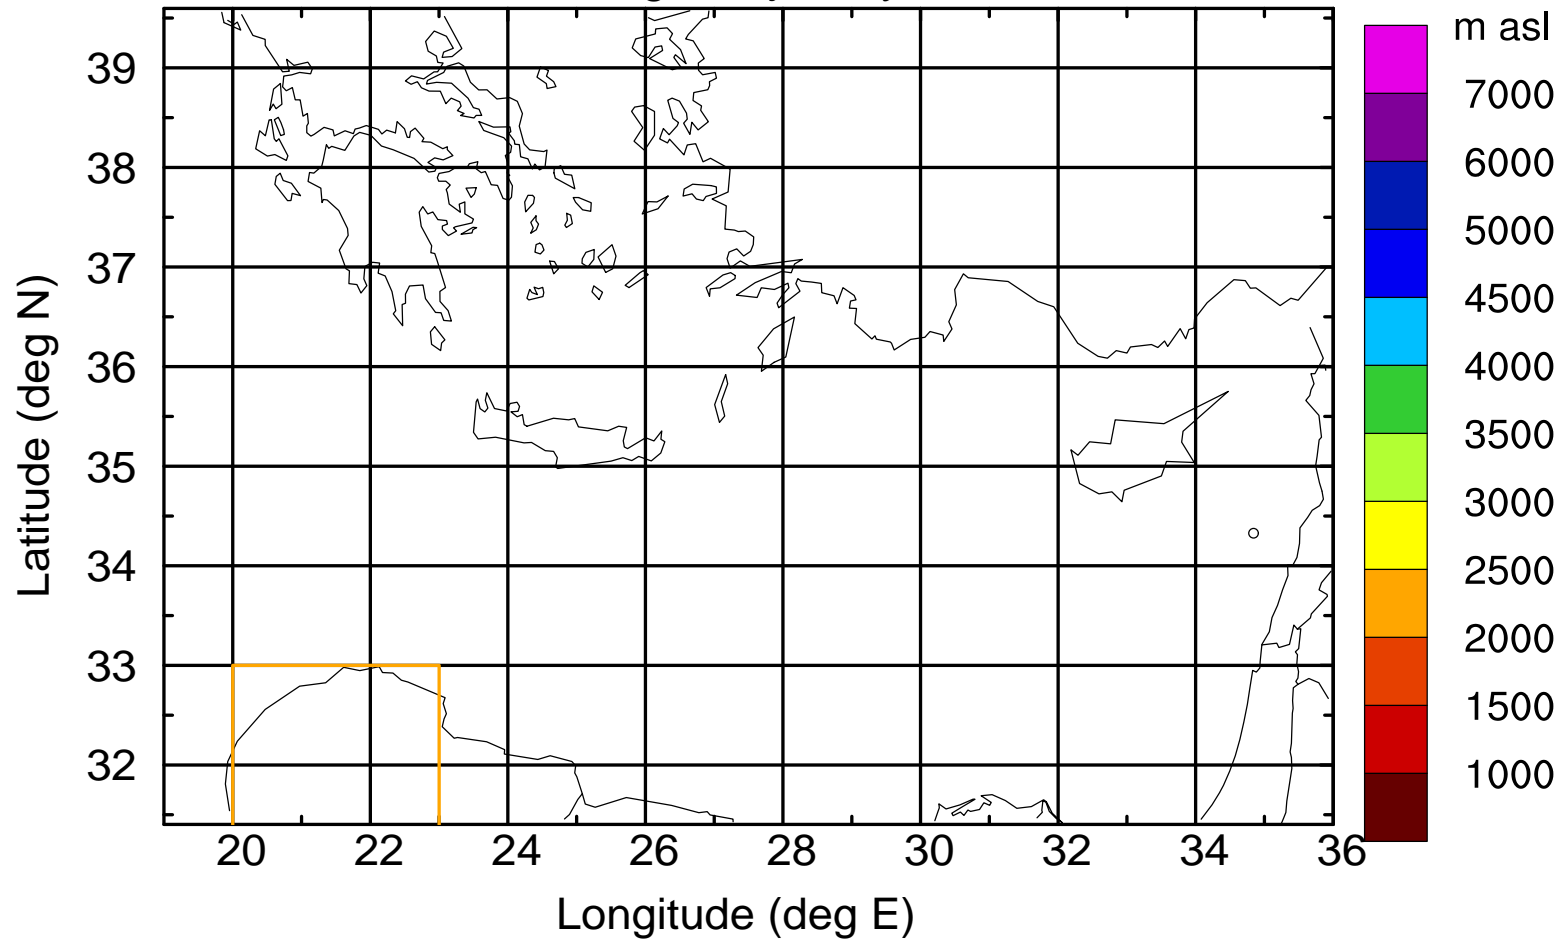

Flight trajectory

Paphos Airport ground station 20170422 10:00 UTC

Flight trajectory

Paphos Airport ground station 20170422 10:00 UTC

Flight trajectory

Paphos Airport ground station 20170422 10:00 UTC

Flight trajectory