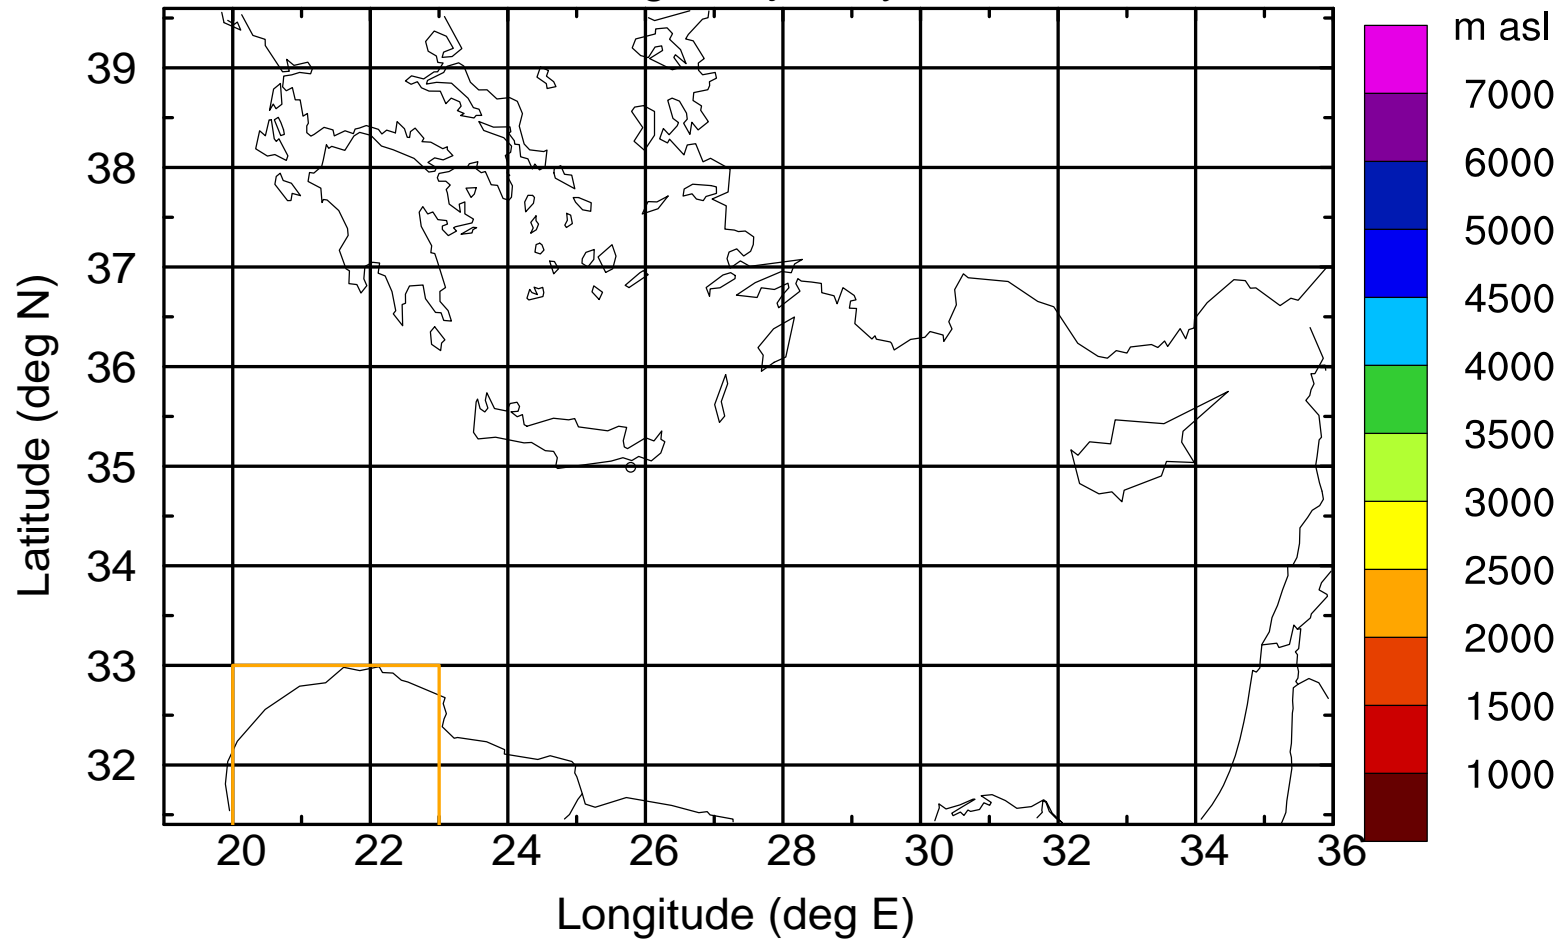

Paphos Airport ground station 20170422 10:00 UTC

Flight trajectory

Paphos Airport ground station 20170422 10:00 UTC

Flight trajectory

Paphos Airport ground station 20170422 10:00 UTC

Flight trajectory

Paphos Airport ground station 20170422 10:00 UTC