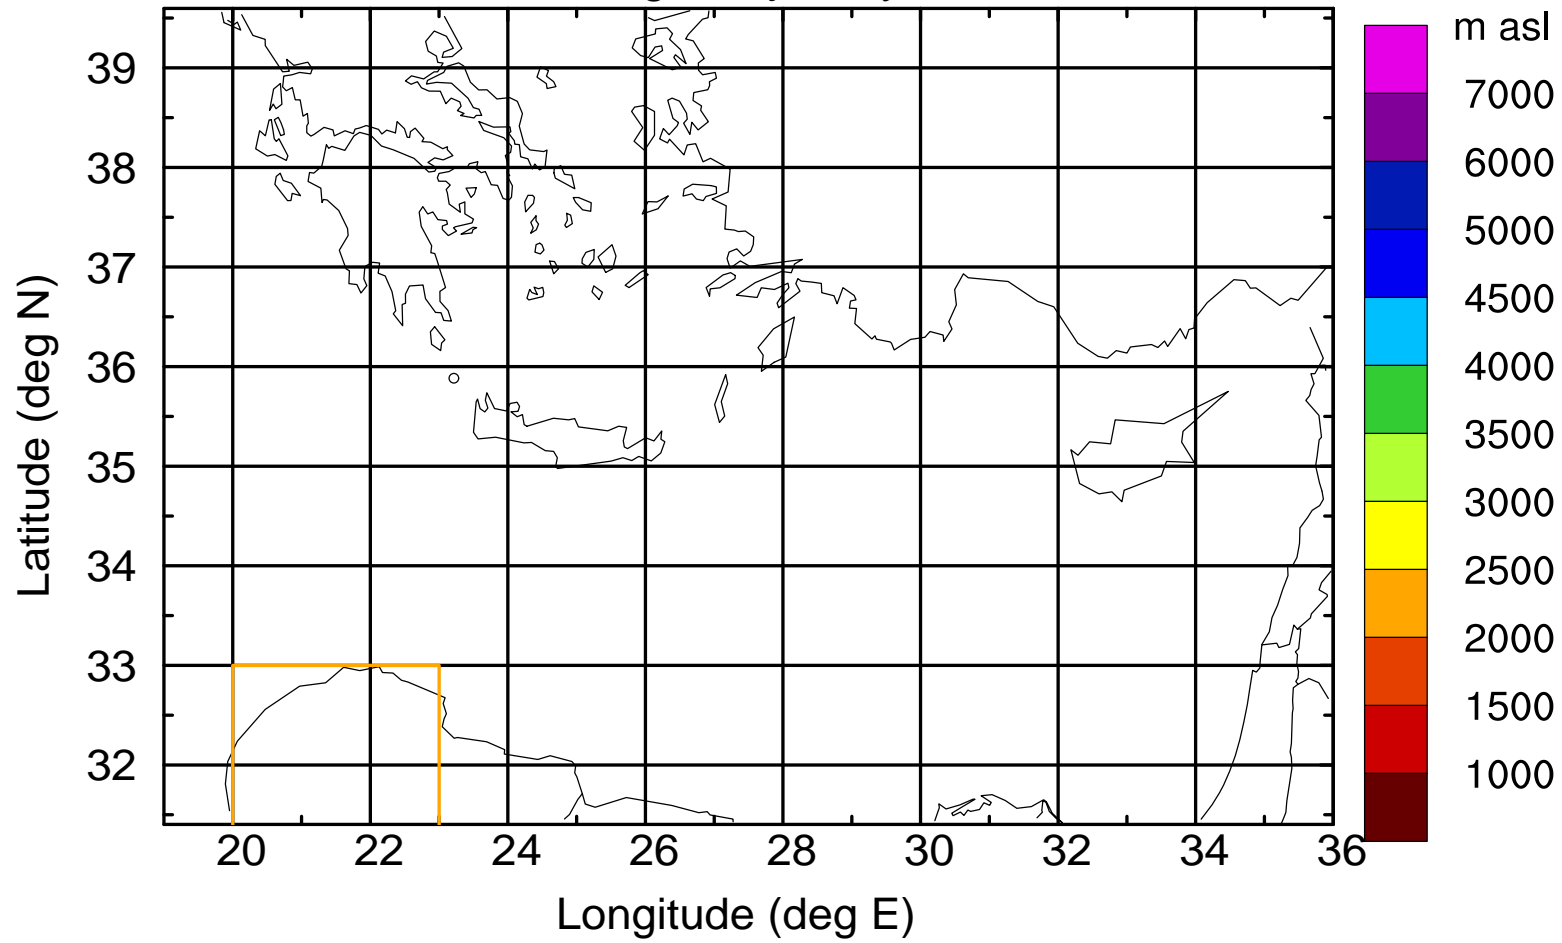

Paphos Airport ground station 20170422 10:00 UTC

Flight trajectory