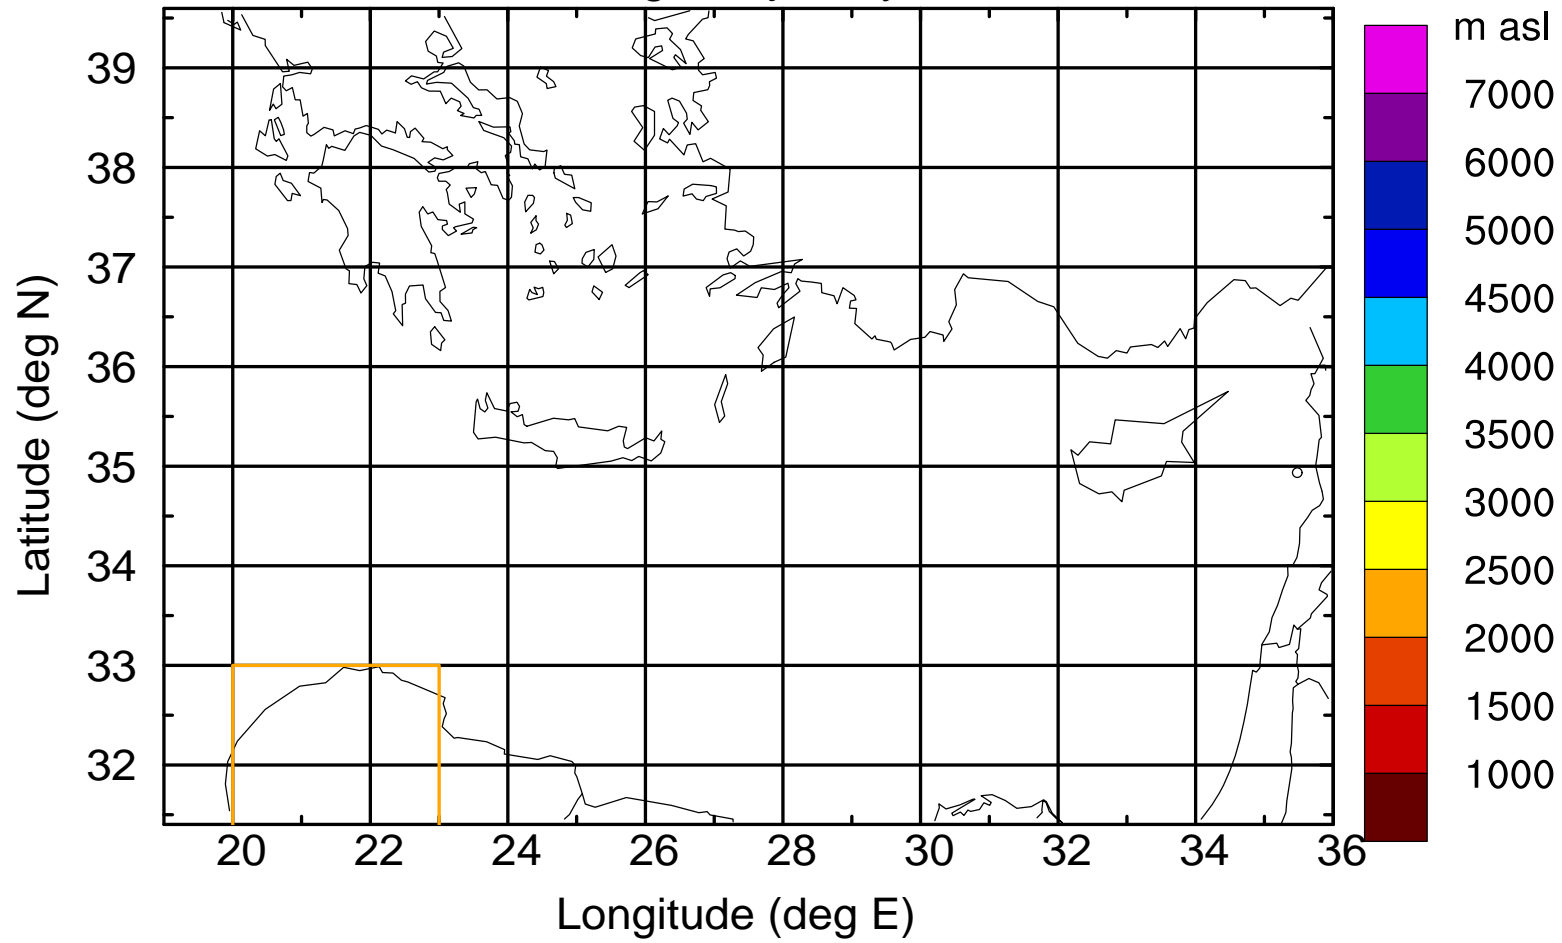

Paphos Airport ground station 20170422 10:00 UTC

Flight trajectory

Paphos Airport ground station 20170422 10:00 UTC

Flight trajectory

Paphos Airport ground station 20170422 10:00 UTC

Flight trajectory

Paphos Airport ground station 20170422 10:00 UTC