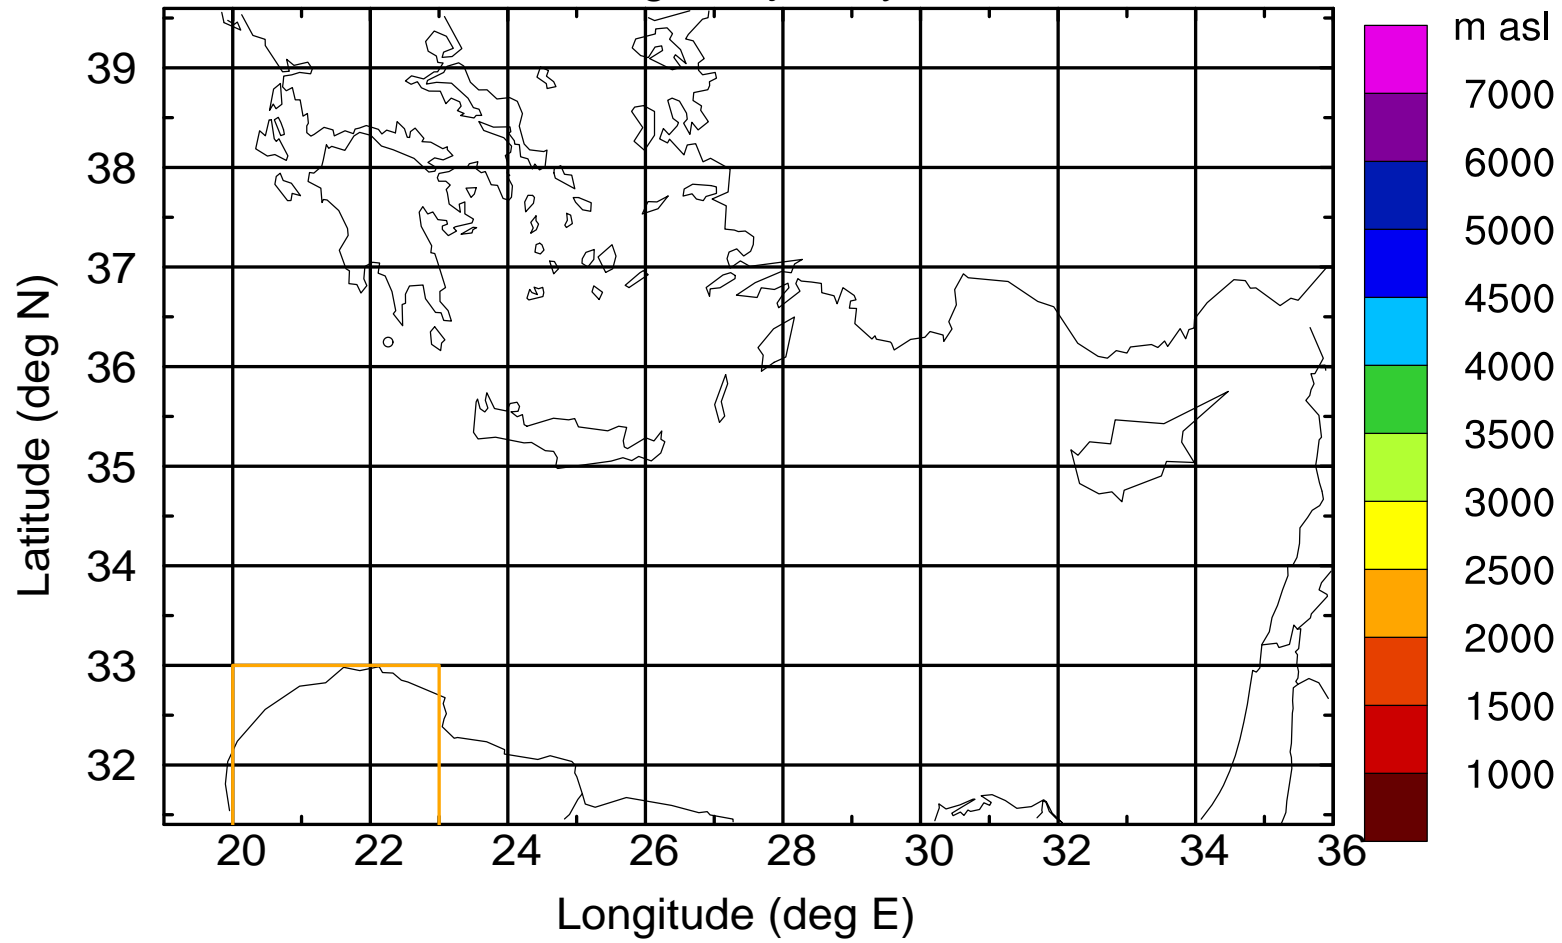

Paphos Airport ground station 20170422 10:00 UTC

Flight trajectory