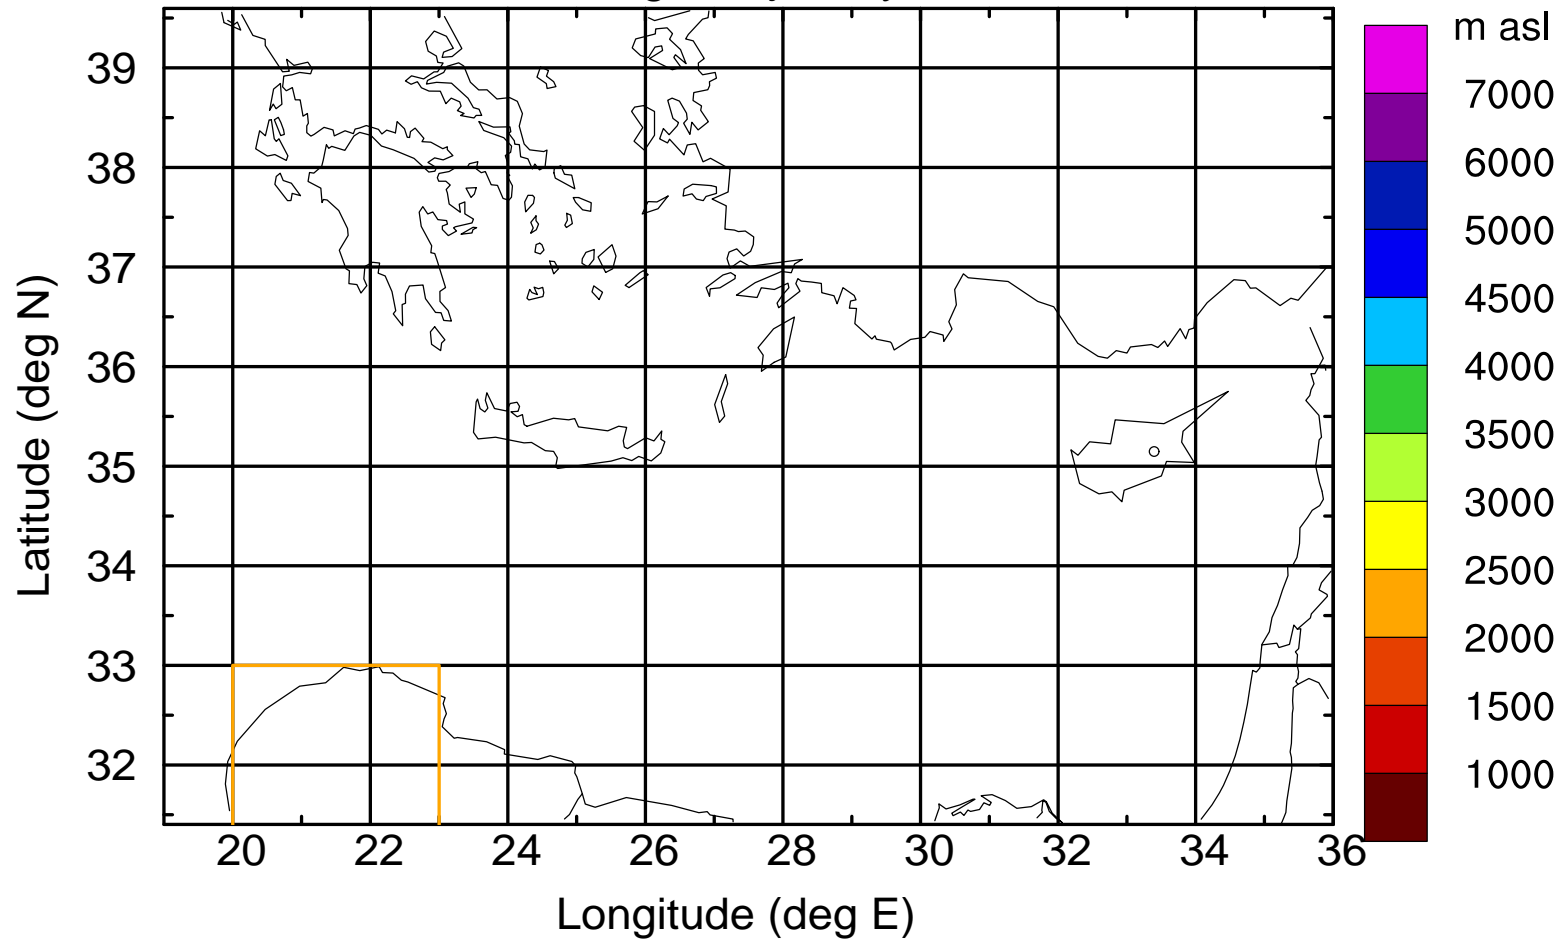

Flight trajectory

Paphos Airport ground station 20170422 10:00 UTC

Flight trajectory

Paphos Airport ground station 20170422 10:00 UTC

Flight trajectory

Paphos Airport ground station 20170422 10:00 UTC

Flight trajectory