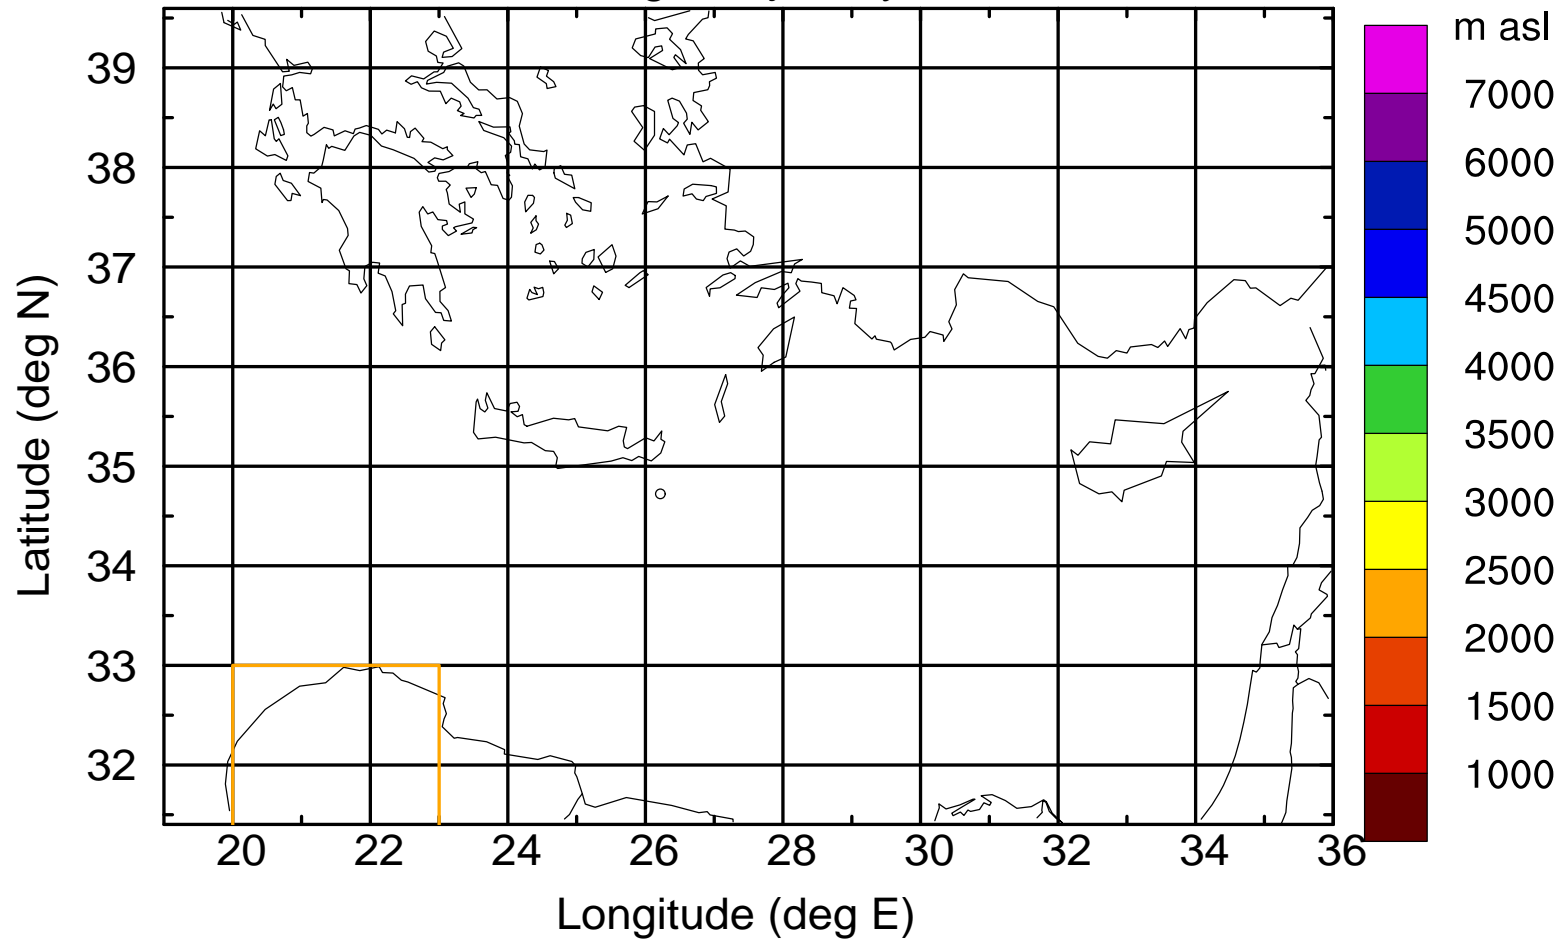

Flight trajectory

Paphos Airport ground station 20170422 10:00 UTC

Flight trajectory

Paphos Airport ground station 20170422 10:00 UTC

Flight trajectory

Paphos Airport ground station 20170422 10:00 UTC

Flight trajectory