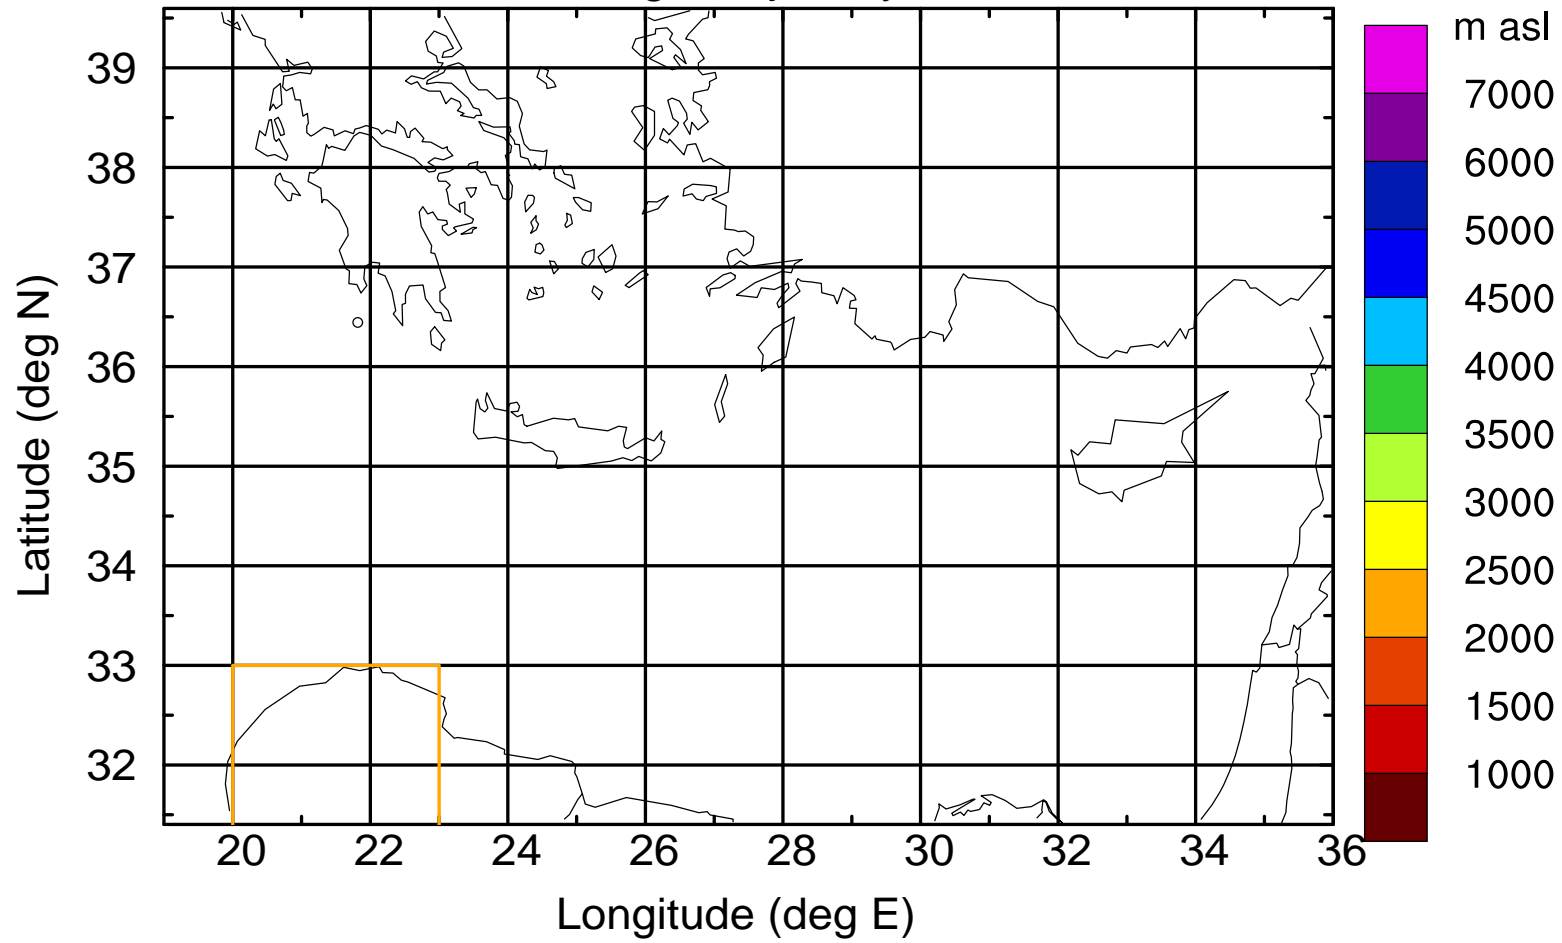

Paphos Airport ground station 20170422 10:00 UTC

Flight trajectory