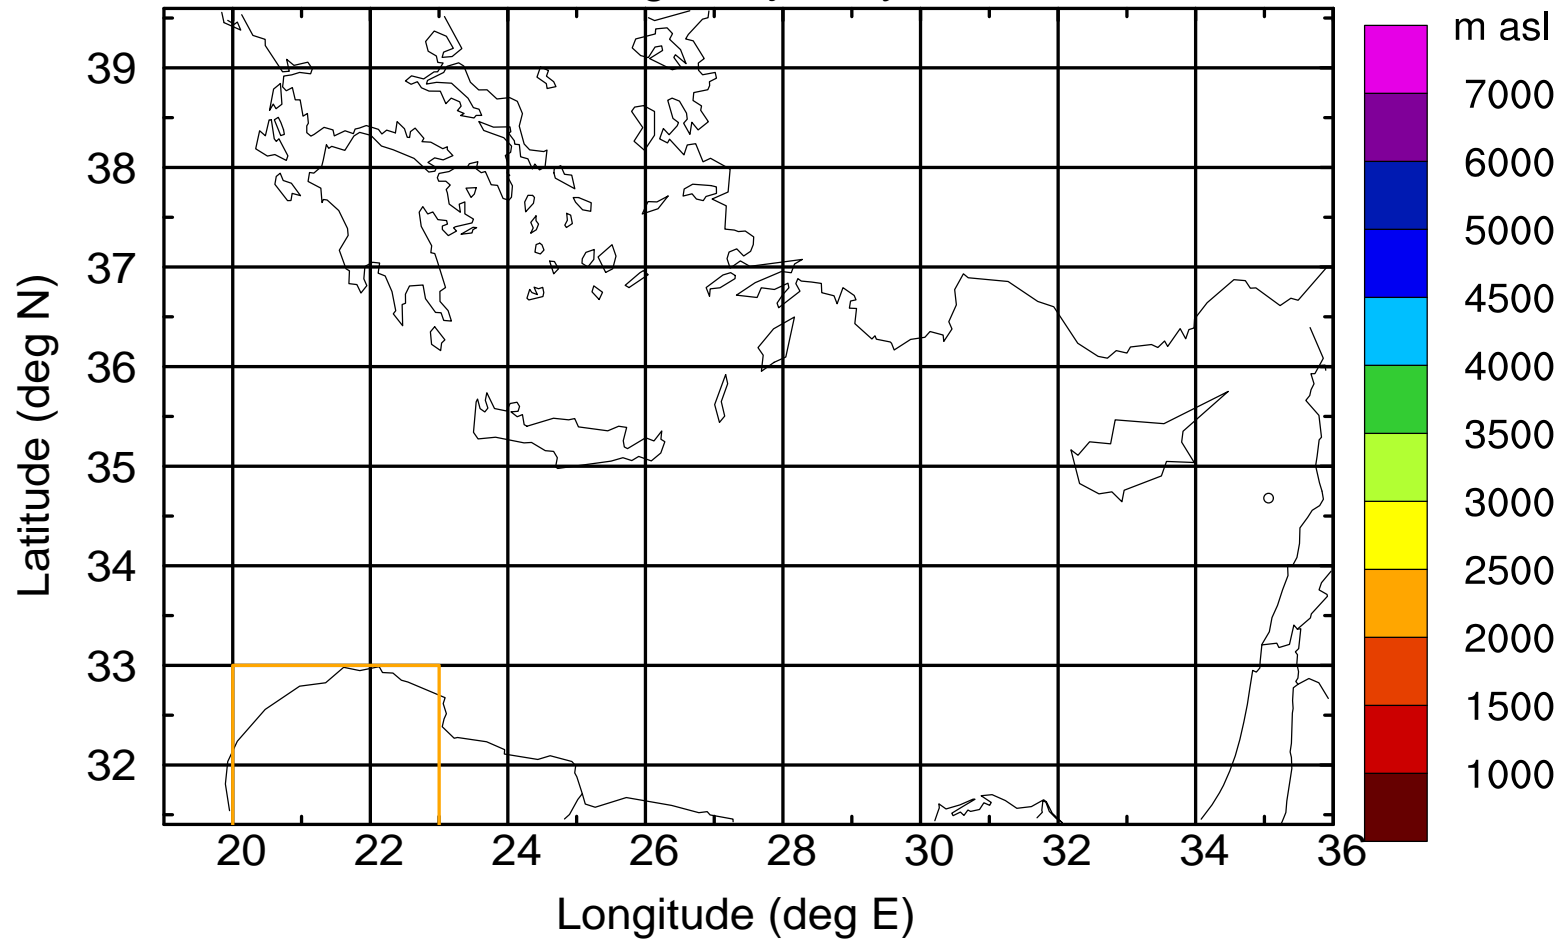

Paphos Airport ground station 20170422 10:00 UTC

Flight trajectory