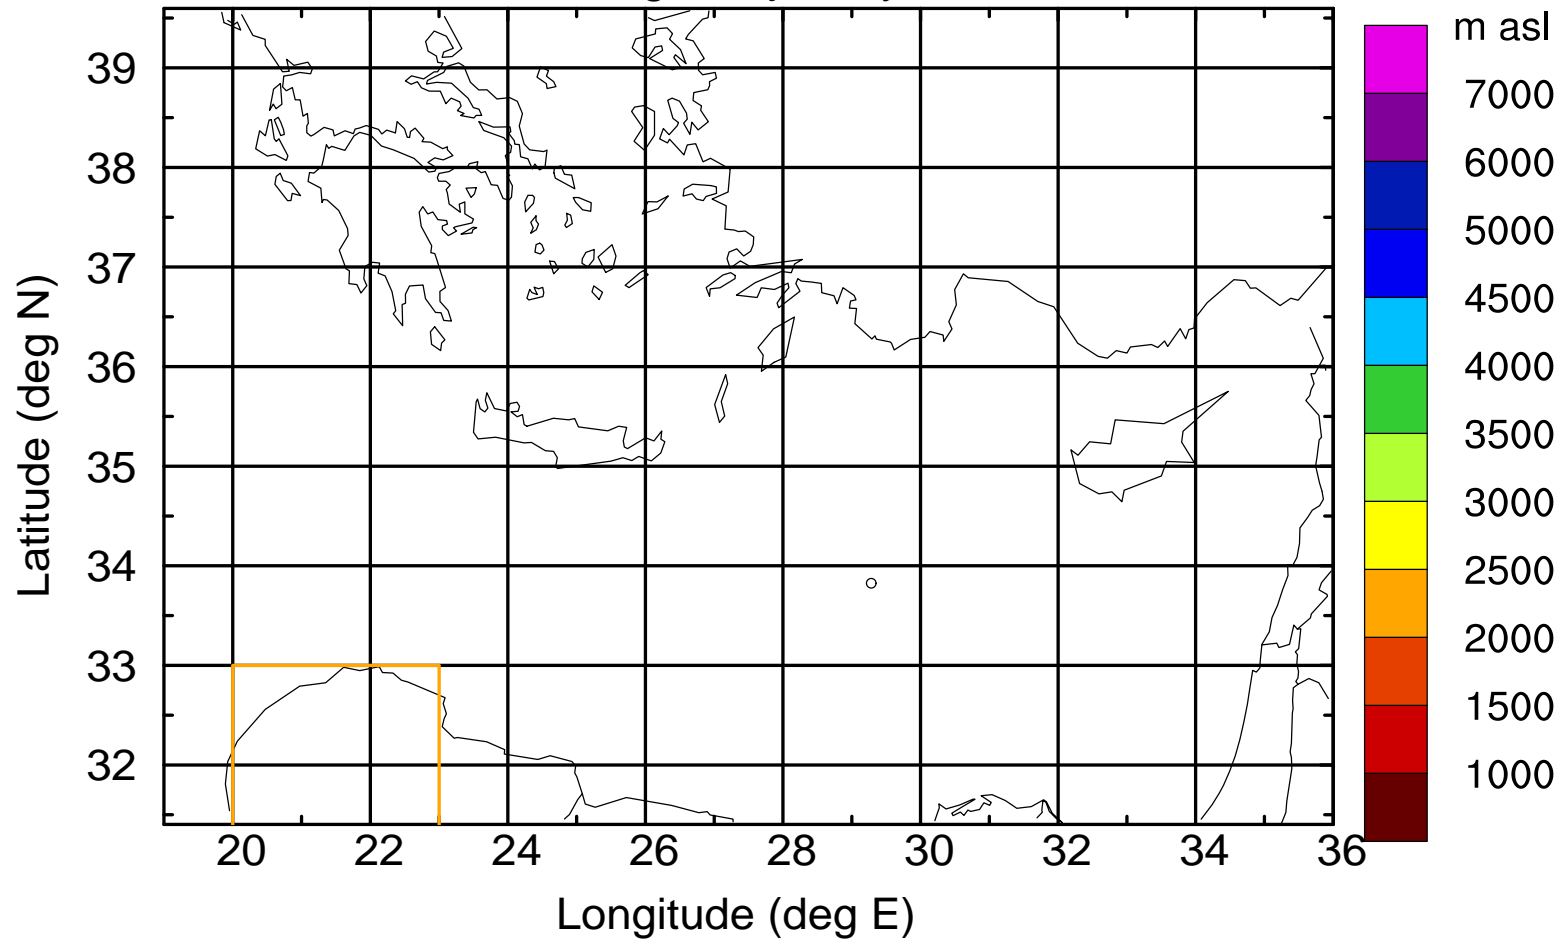

Paphos Airport ground station 20170422 10:00 UTC

Flight trajectory