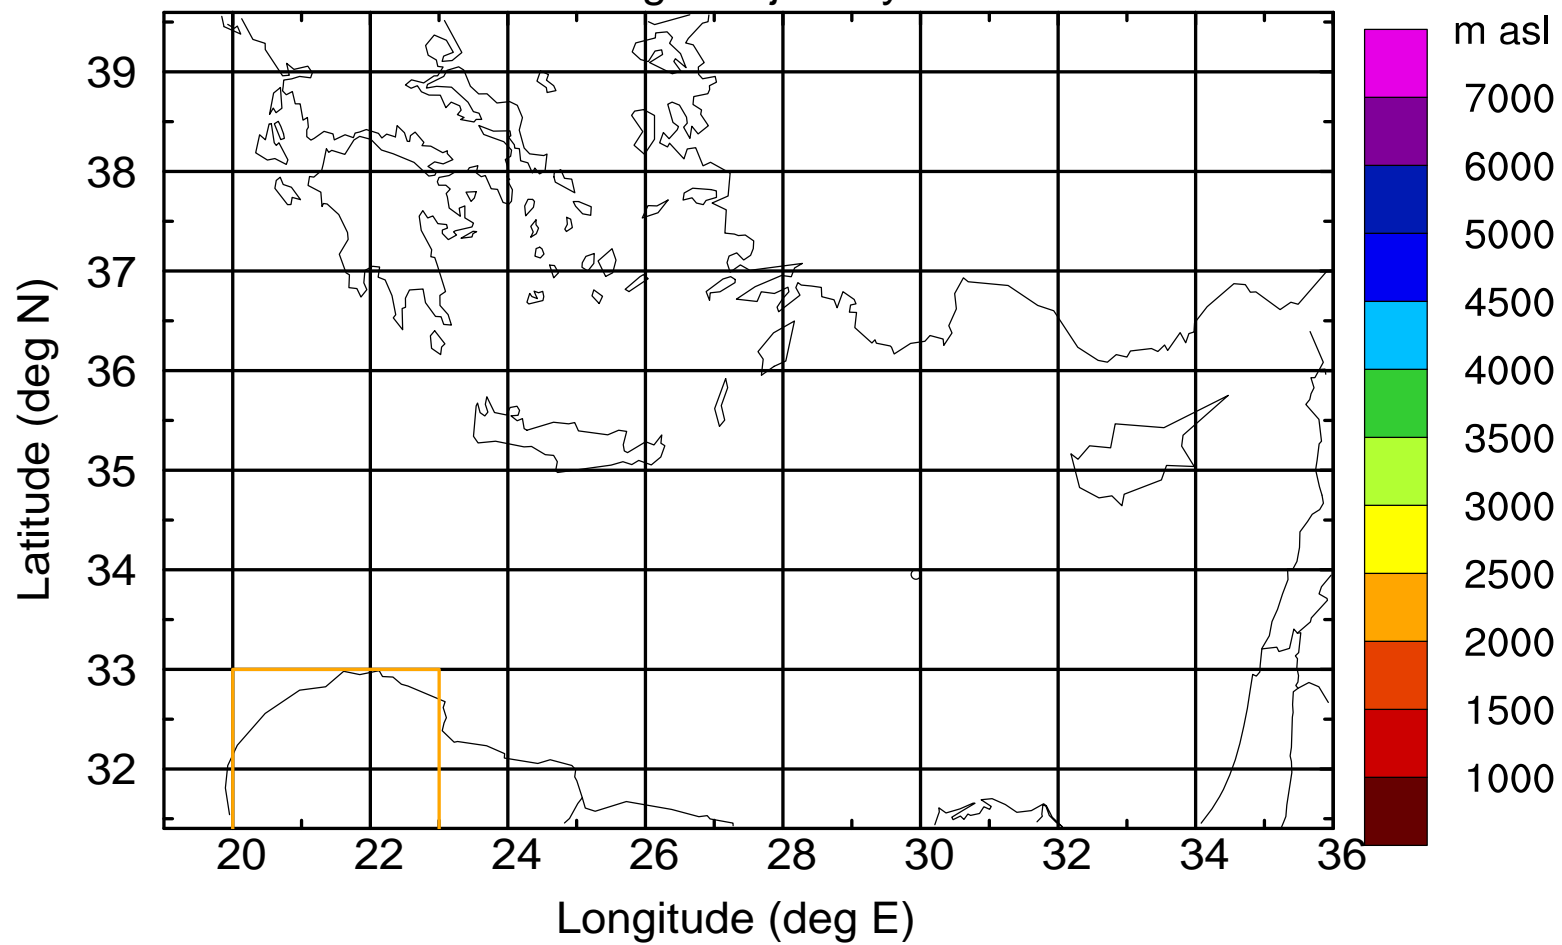

Paphos Airport ground station 20170422 10:00 UTC

Flight trajectory