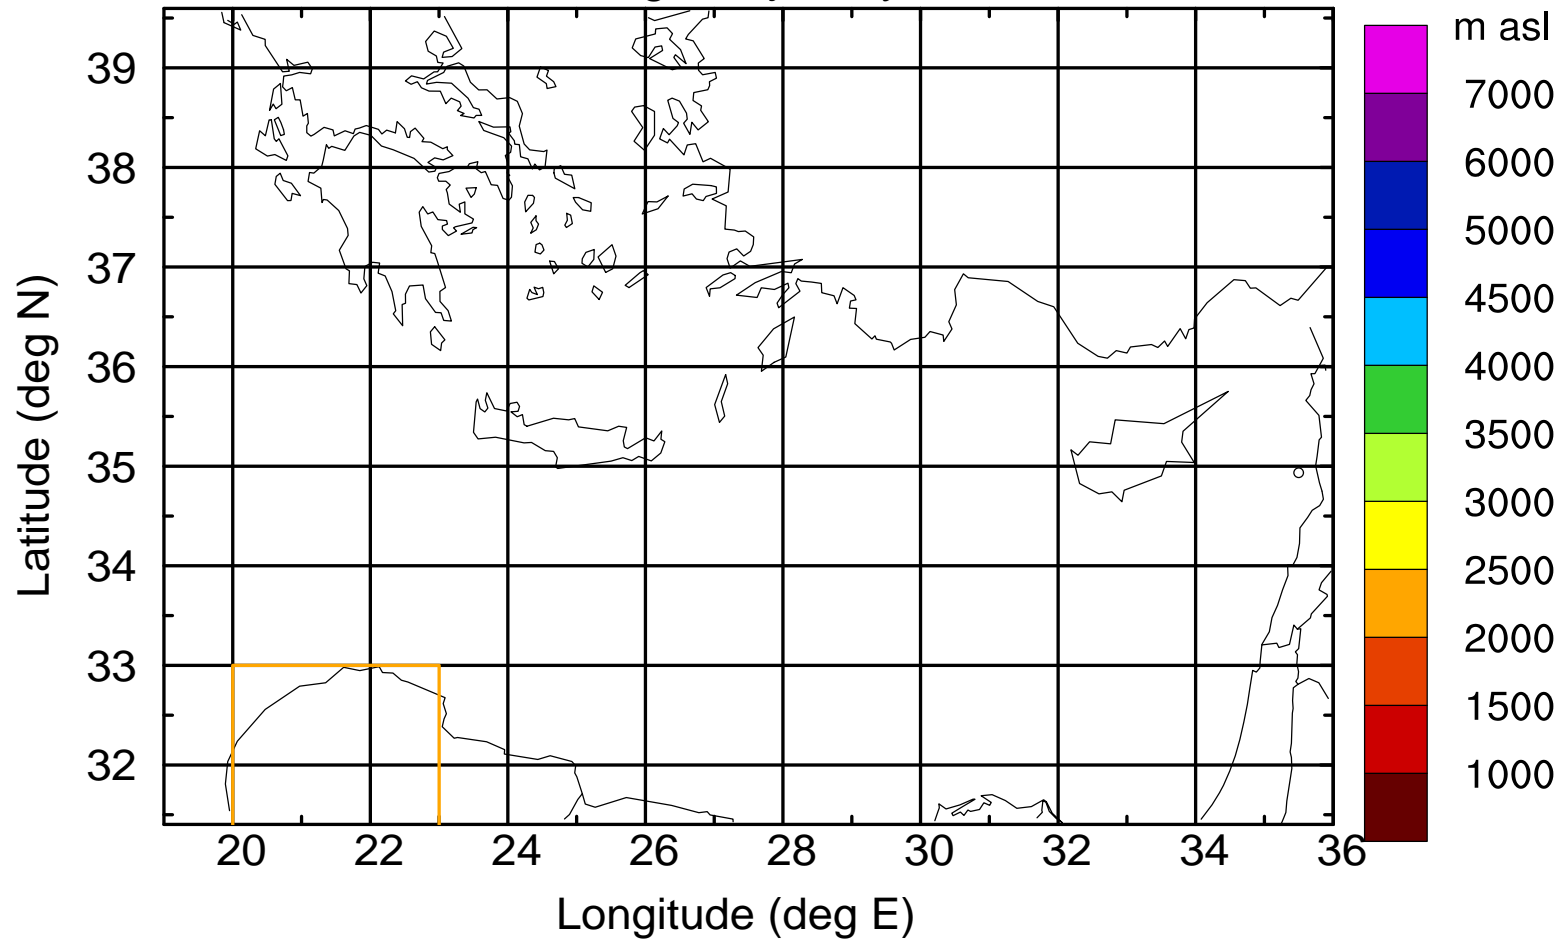

Paphos Airport ground station 20170422 10:00 UTC

Flight trajectory