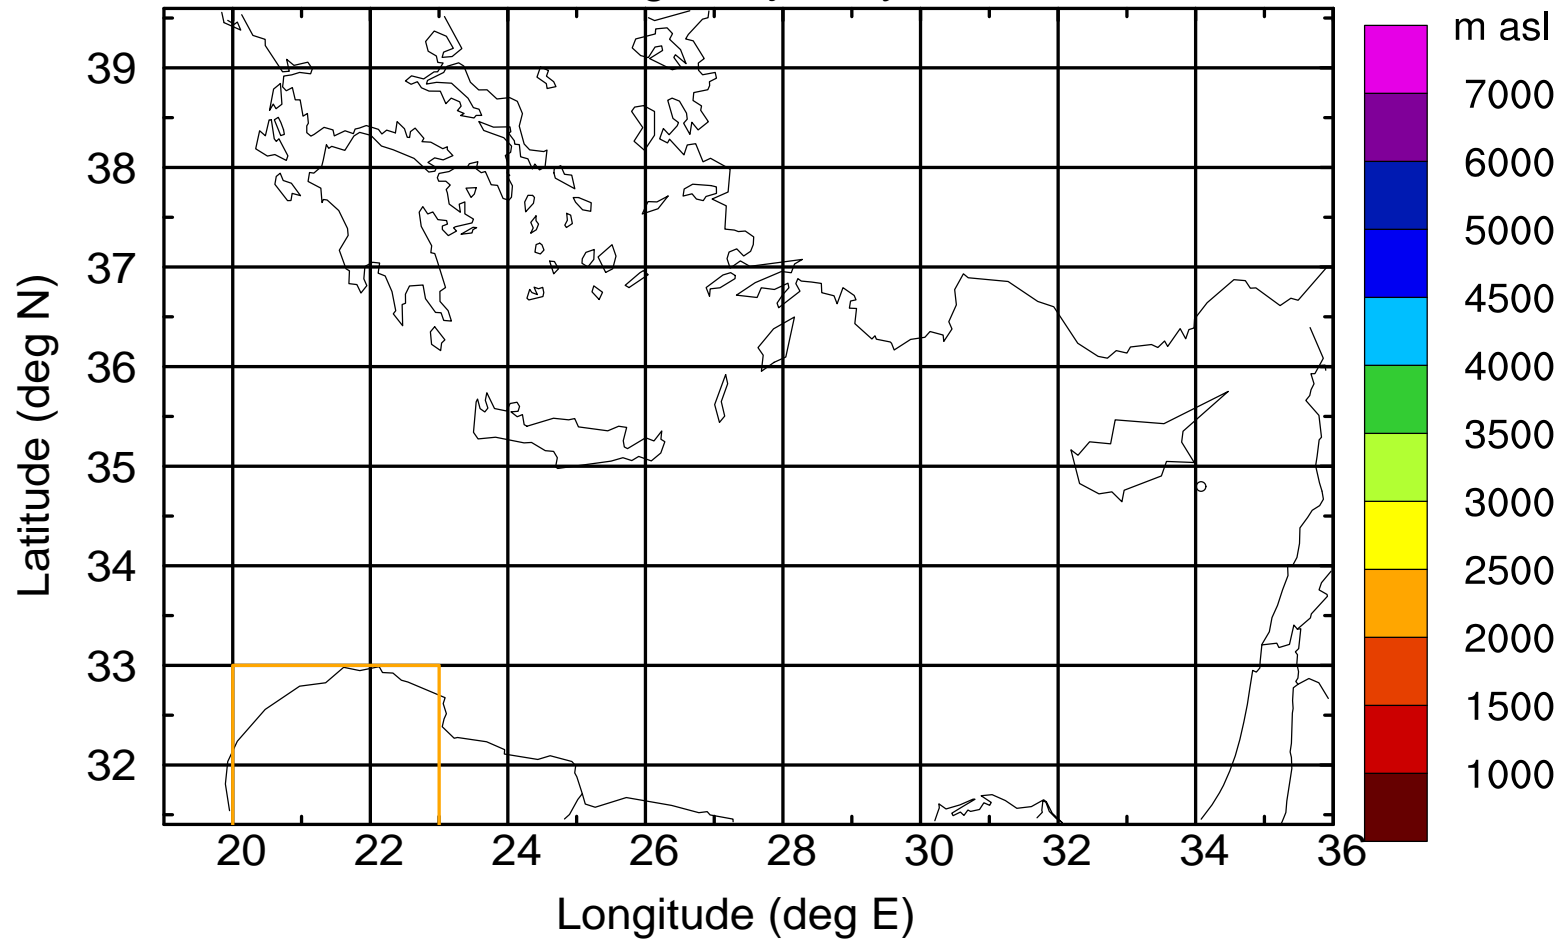

Paphos Airport ground station 20170422 10:00 UTC

Flight trajectory