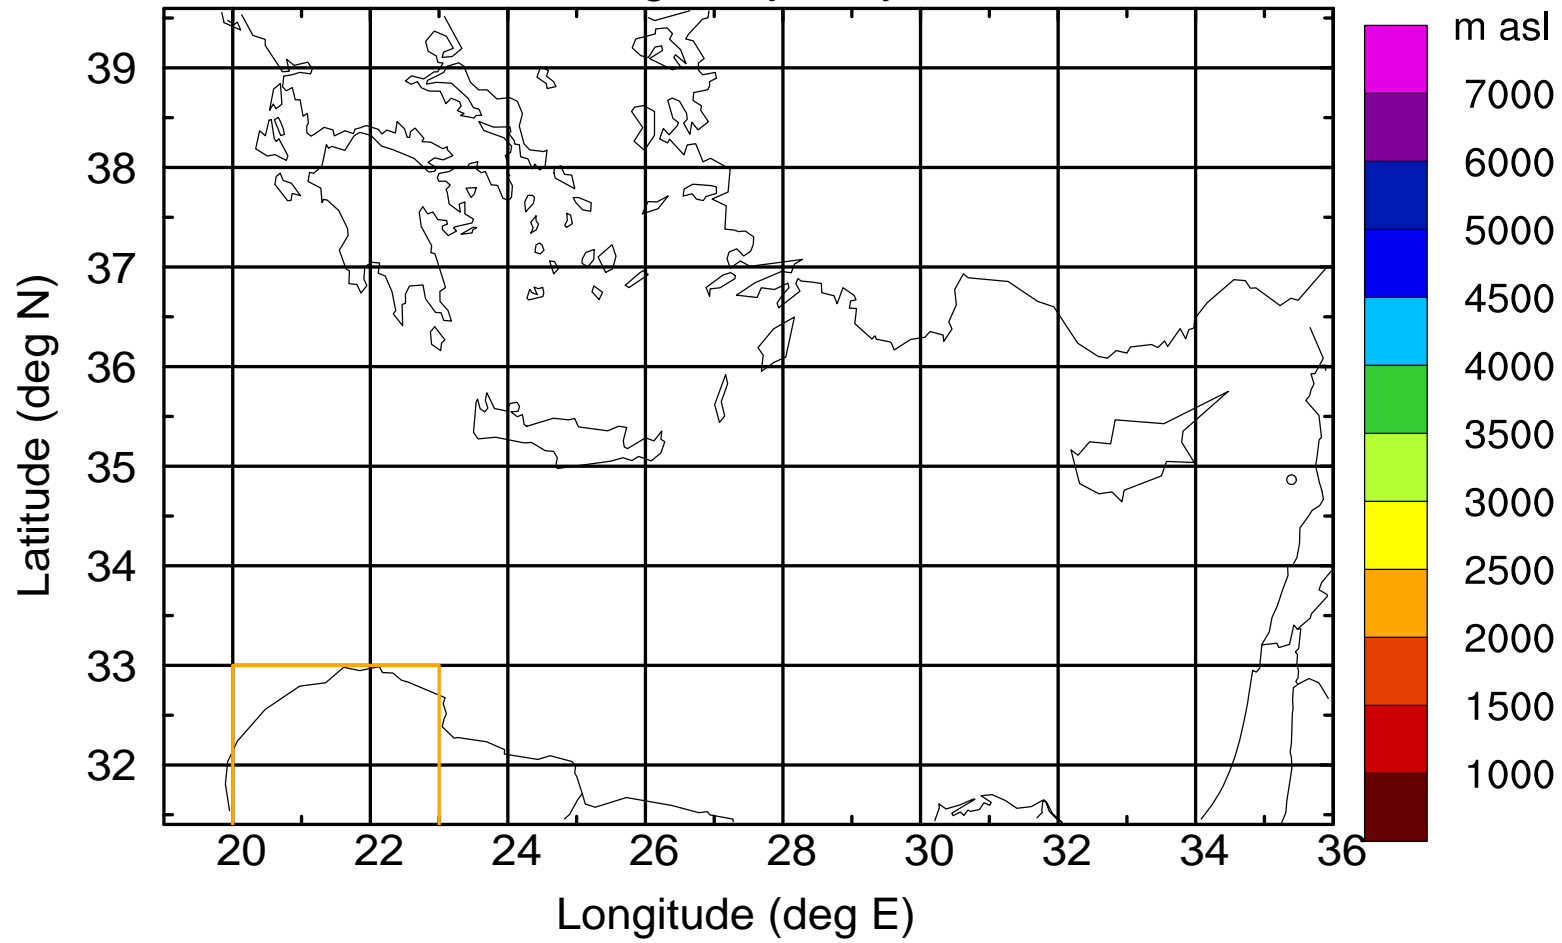

Flight trajectory

Paphos Airport ground station 20170422 10:00 UTC

Flight trajectory

Paphos Airport ground station 20170422 10:00 UTC

Flight trajectory

Paphos Airport ground station 20170422 10:00 UTC

Flight trajectory