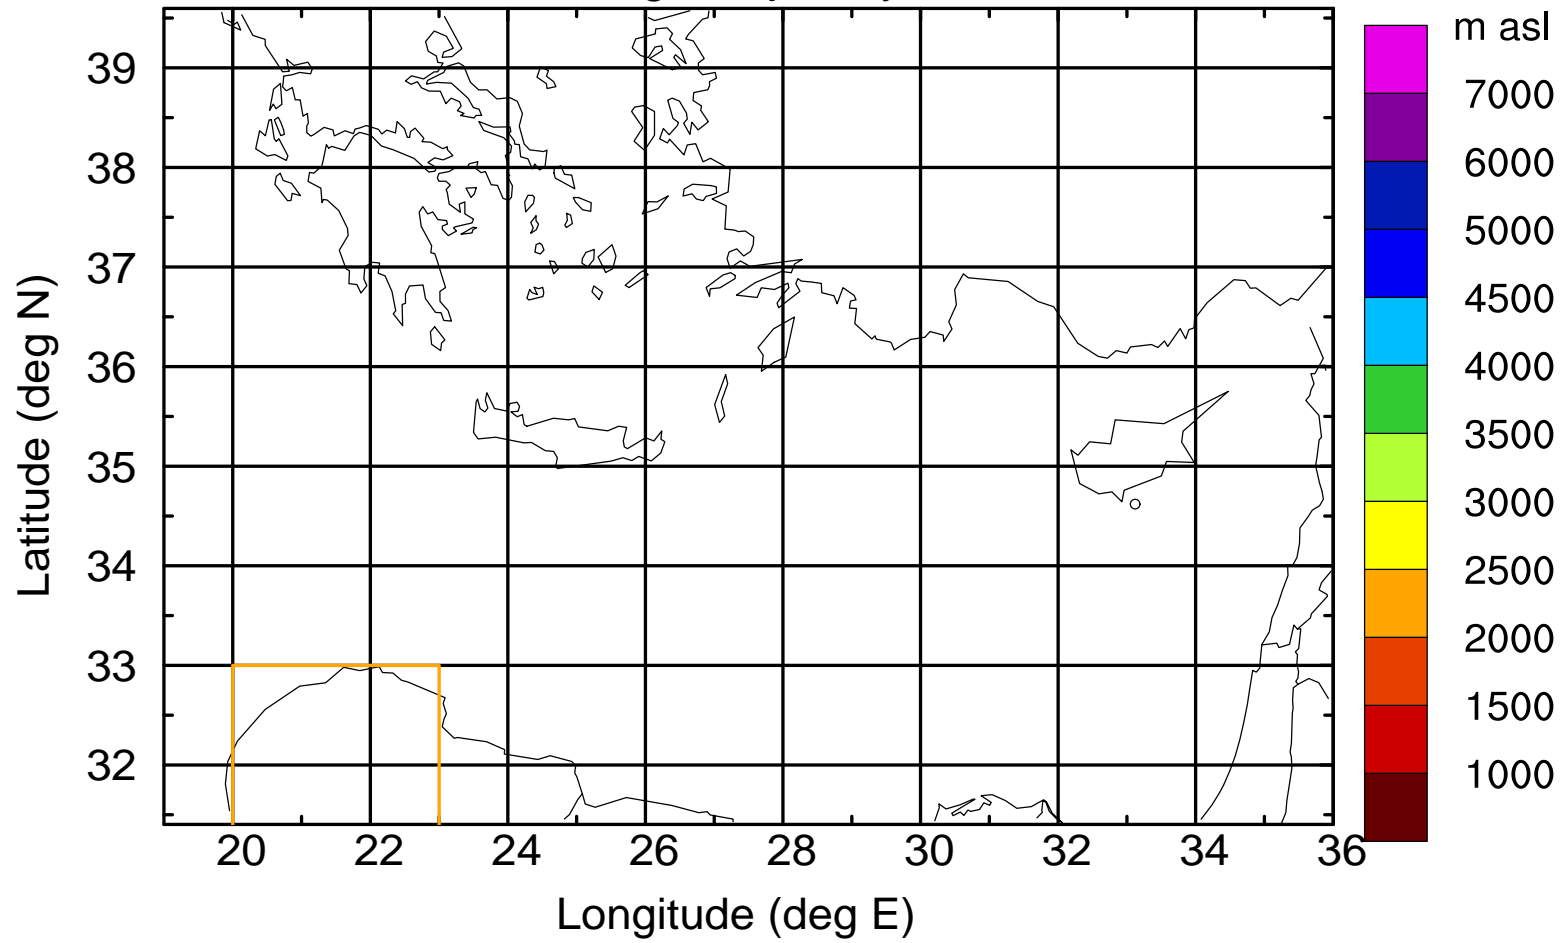

Flight trajectory

Paphos Airport ground station 20170422 10:00 UTC

Flight trajectory

Paphos Airport ground station 20170422 10:00 UTC

Flight trajectory

Paphos Airport ground station 20170422 10:00 UTC

Flight trajectory