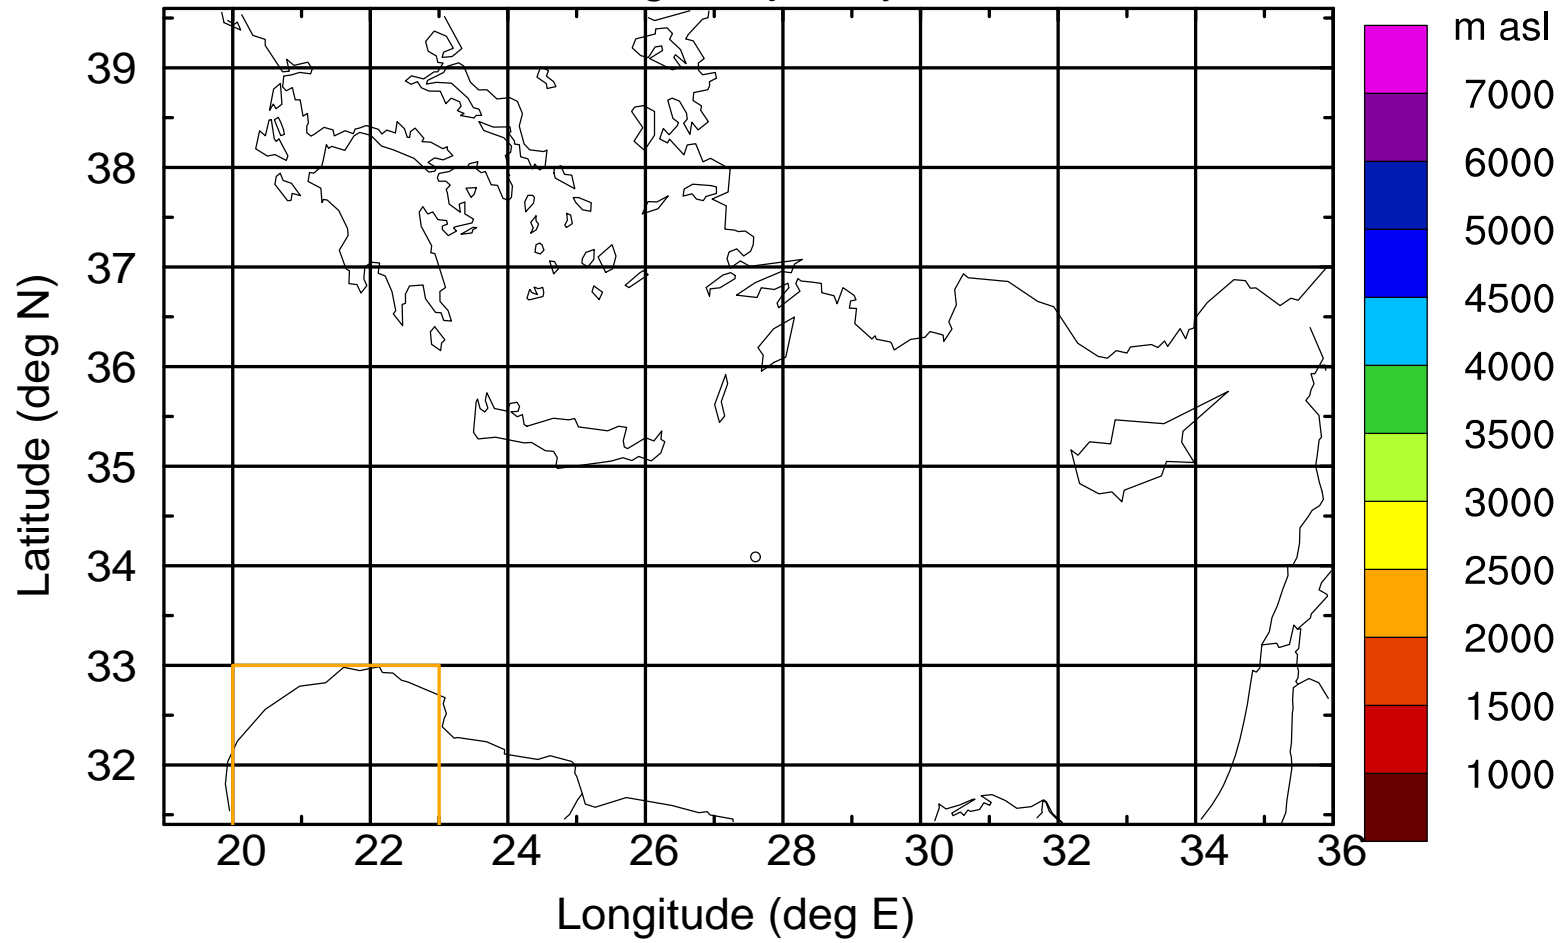

Paphos Airport ground station 20170422 10:00 UTC

Flight trajectory