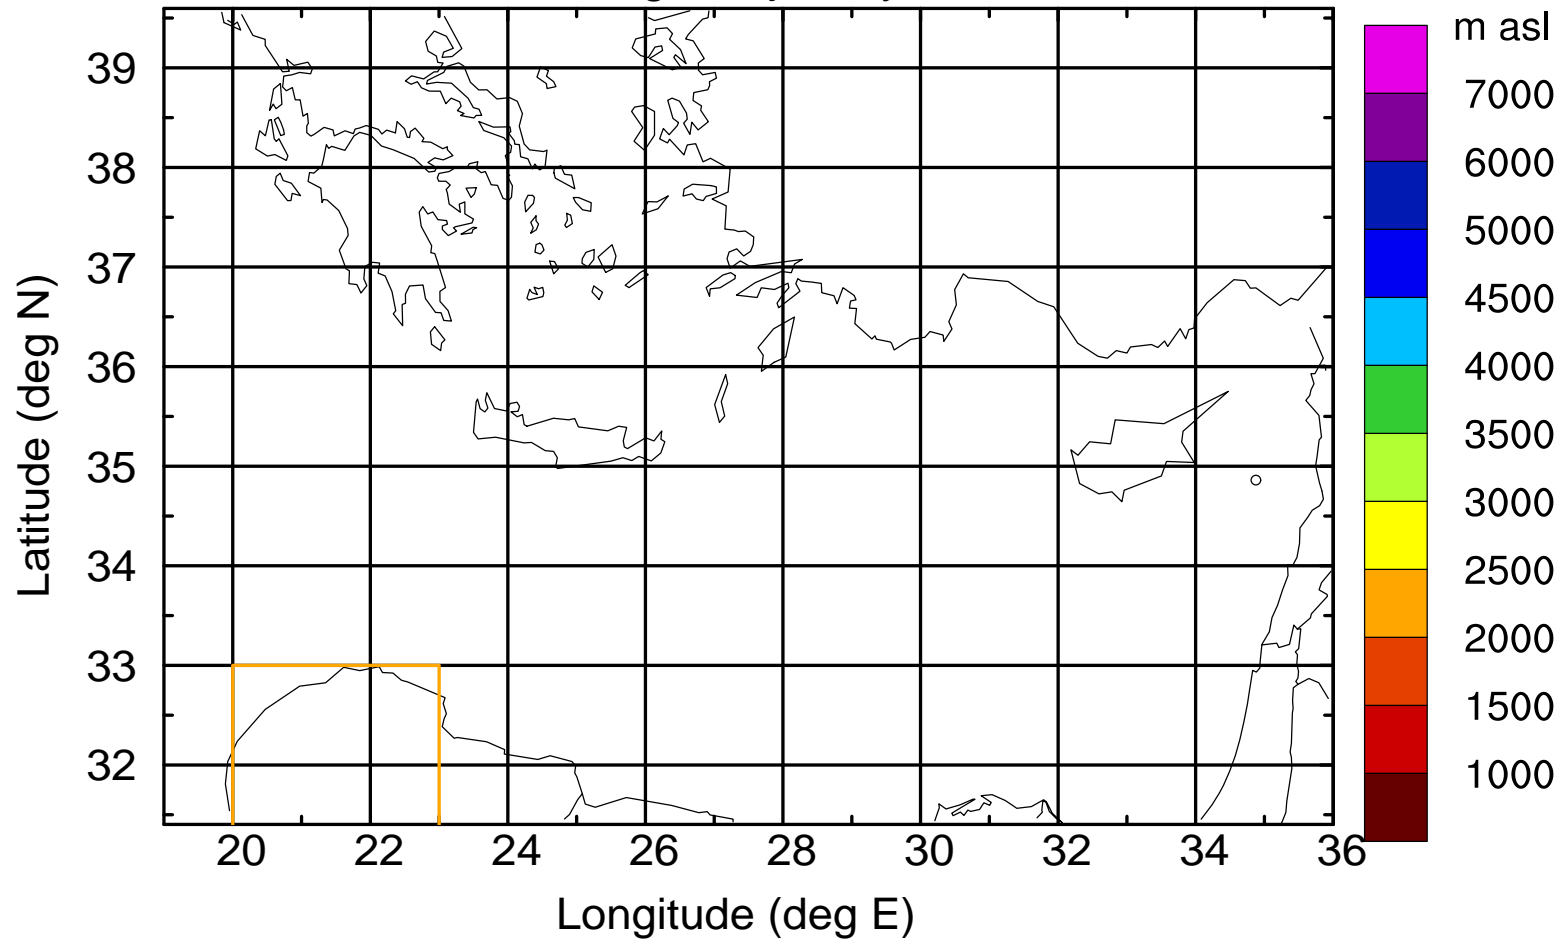

Paphos Airport ground station 20170422 10:00 UTC

Flight trajectory