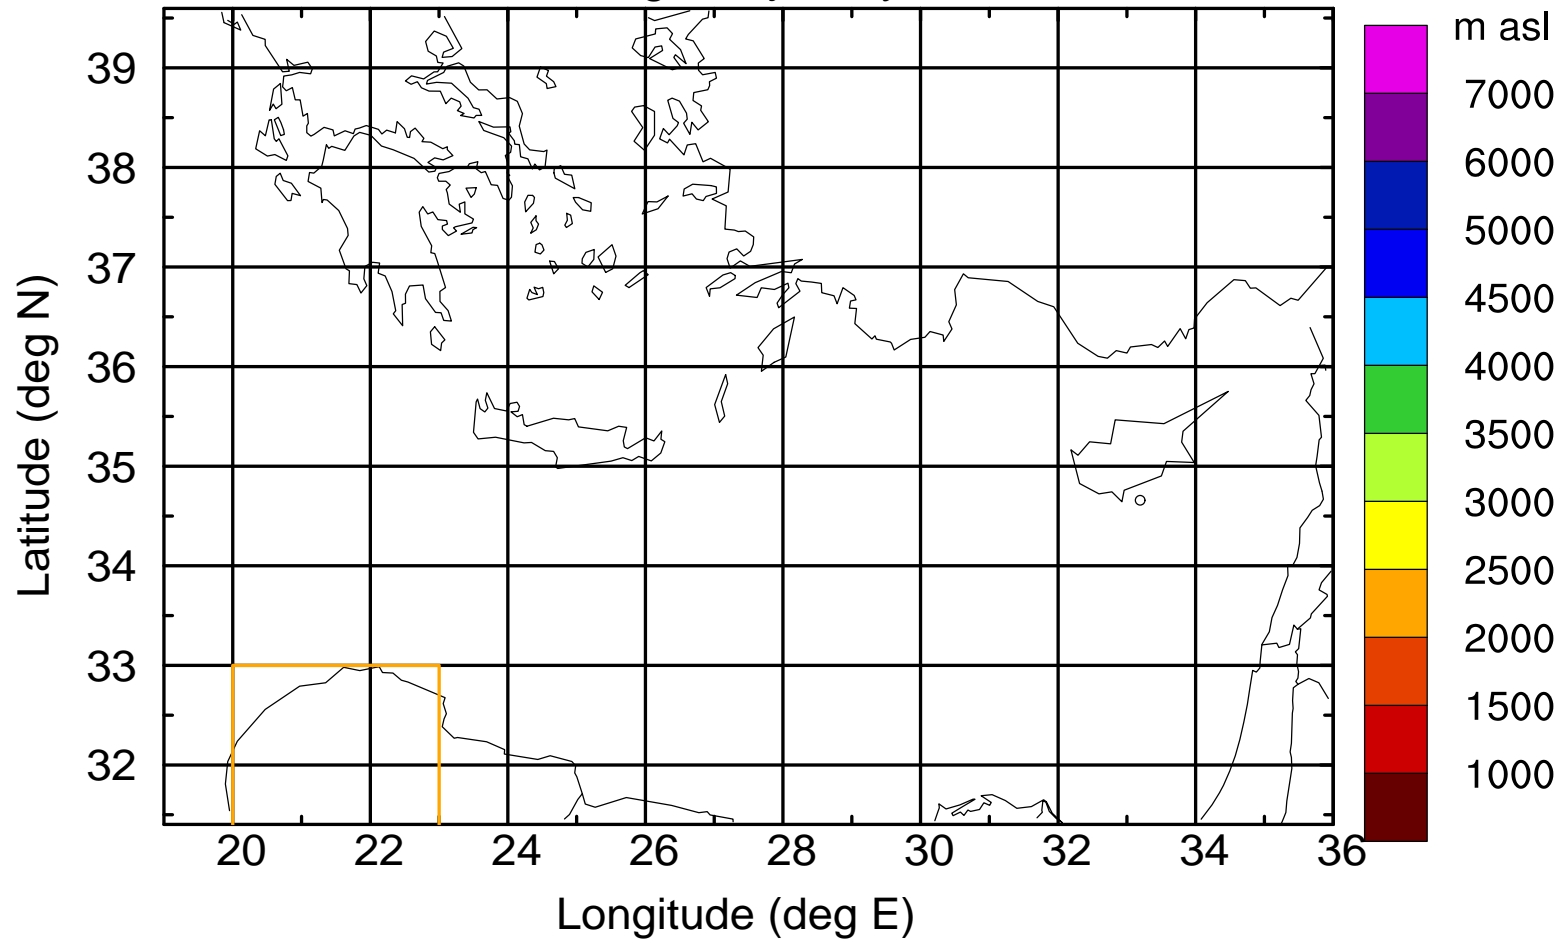

Flight trajectory

Paphos Airport ground station 20170422 10:00 UTC

Flight trajectory

Paphos Airport ground station 20170422 10:00 UTC

Flight trajectory

Paphos Airport ground station 20170422 10:00 UTC

Flight trajectory