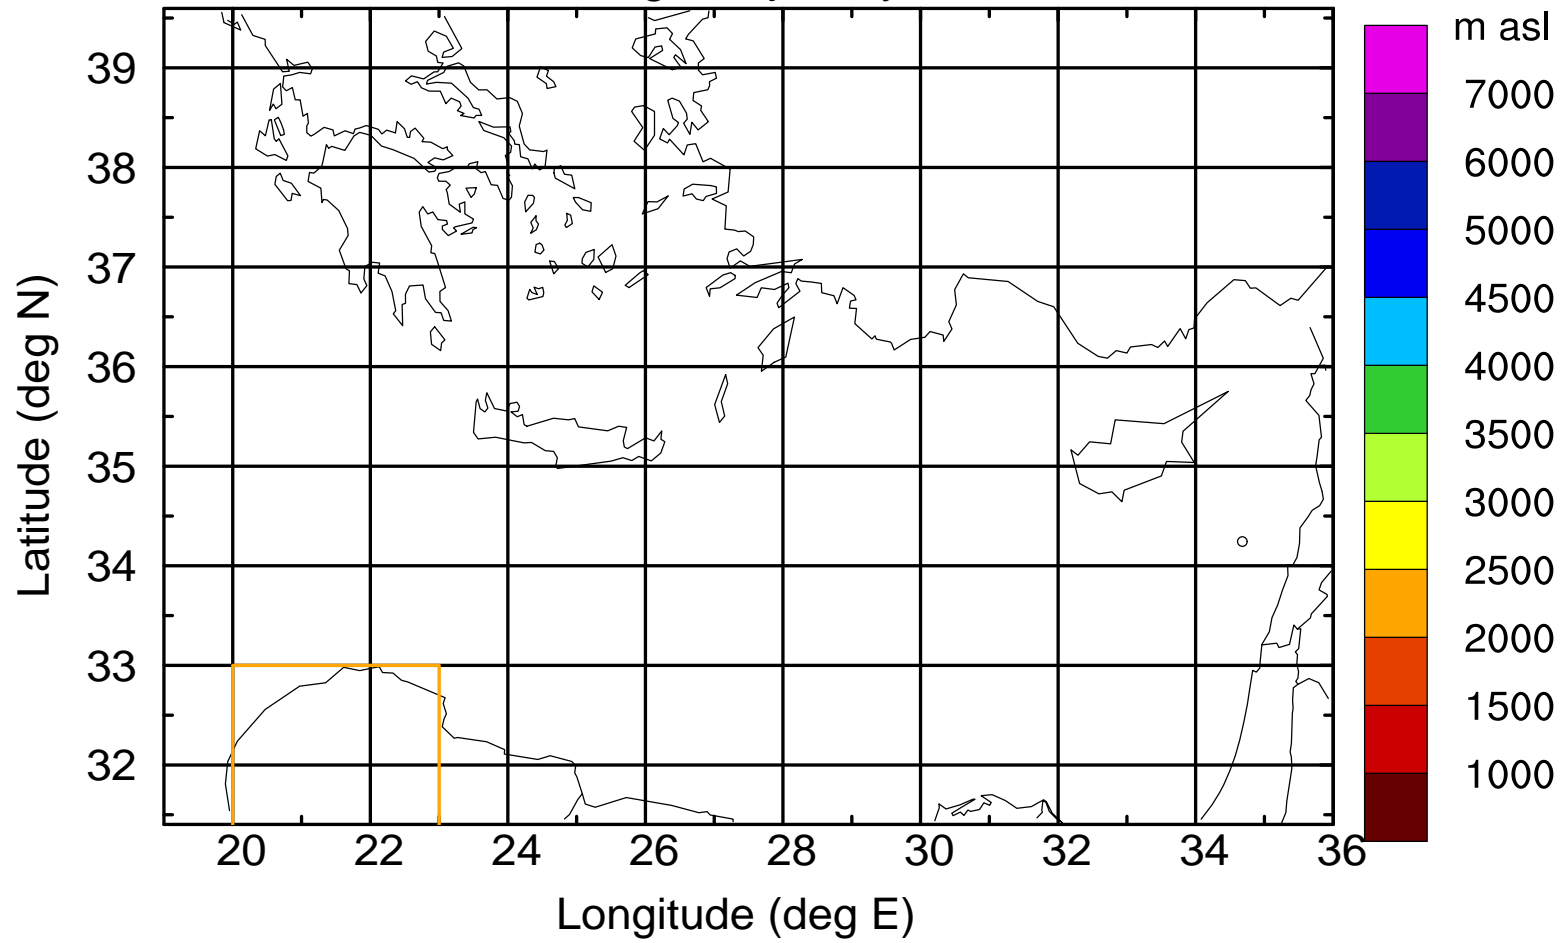

Paphos Airport ground station 20170422 10:00 UTC

Flight trajectory