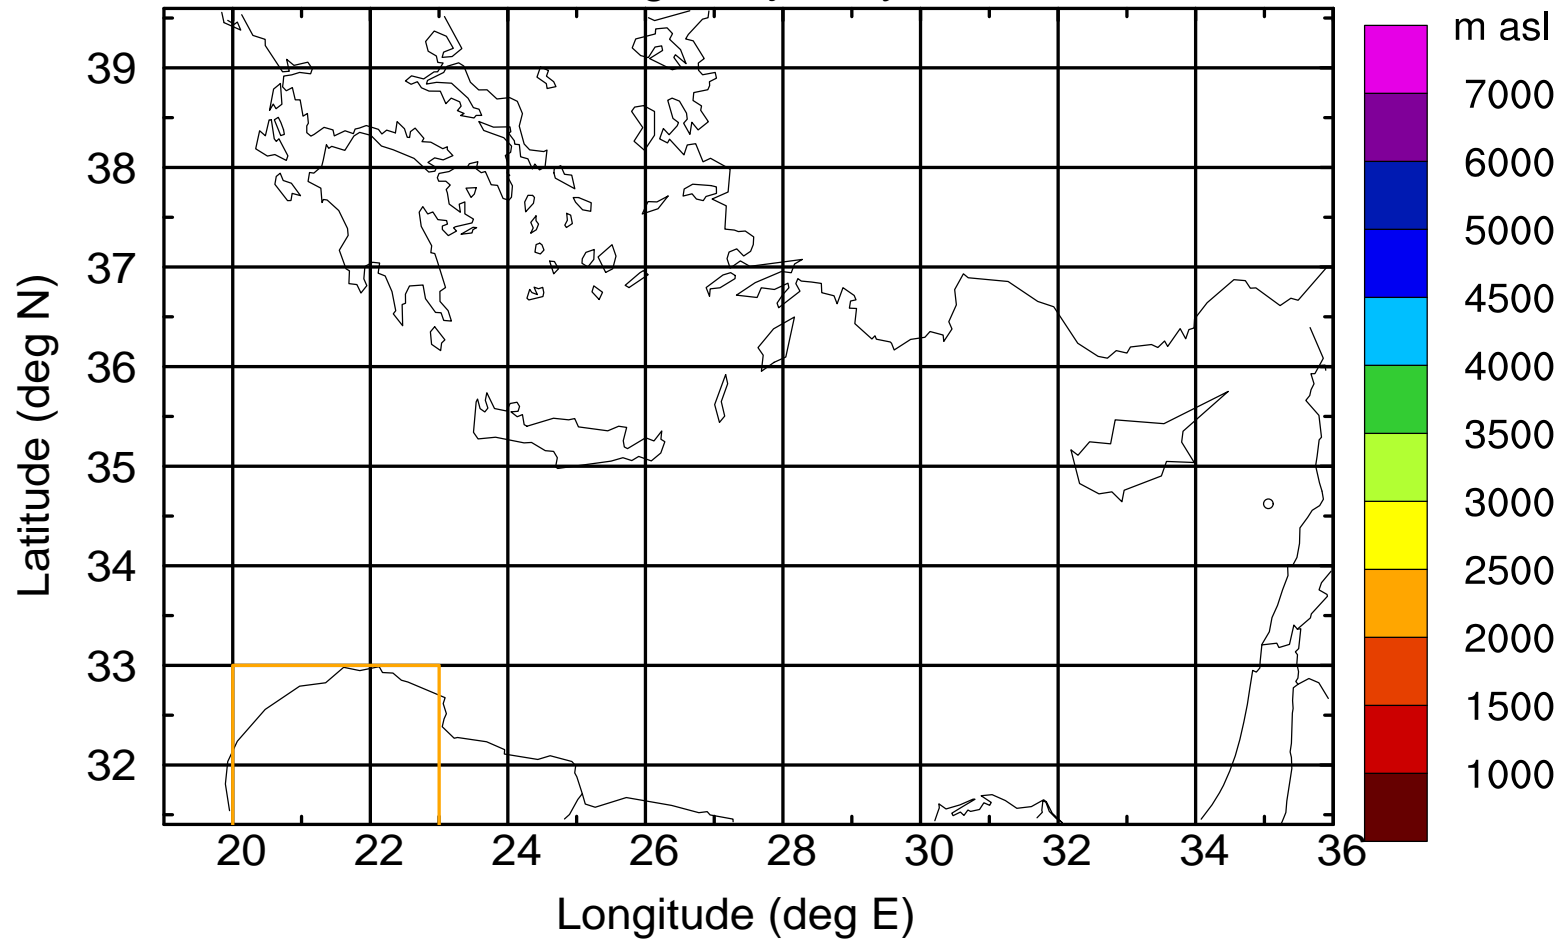

Flight trajectory

Paphos Airport ground station 20170422 10:00 UTC

Flight trajectory

Paphos Airport ground station 20170422 10:00 UTC

Flight trajectory

Paphos Airport ground station 20170422 10:00 UTC

Flight trajectory