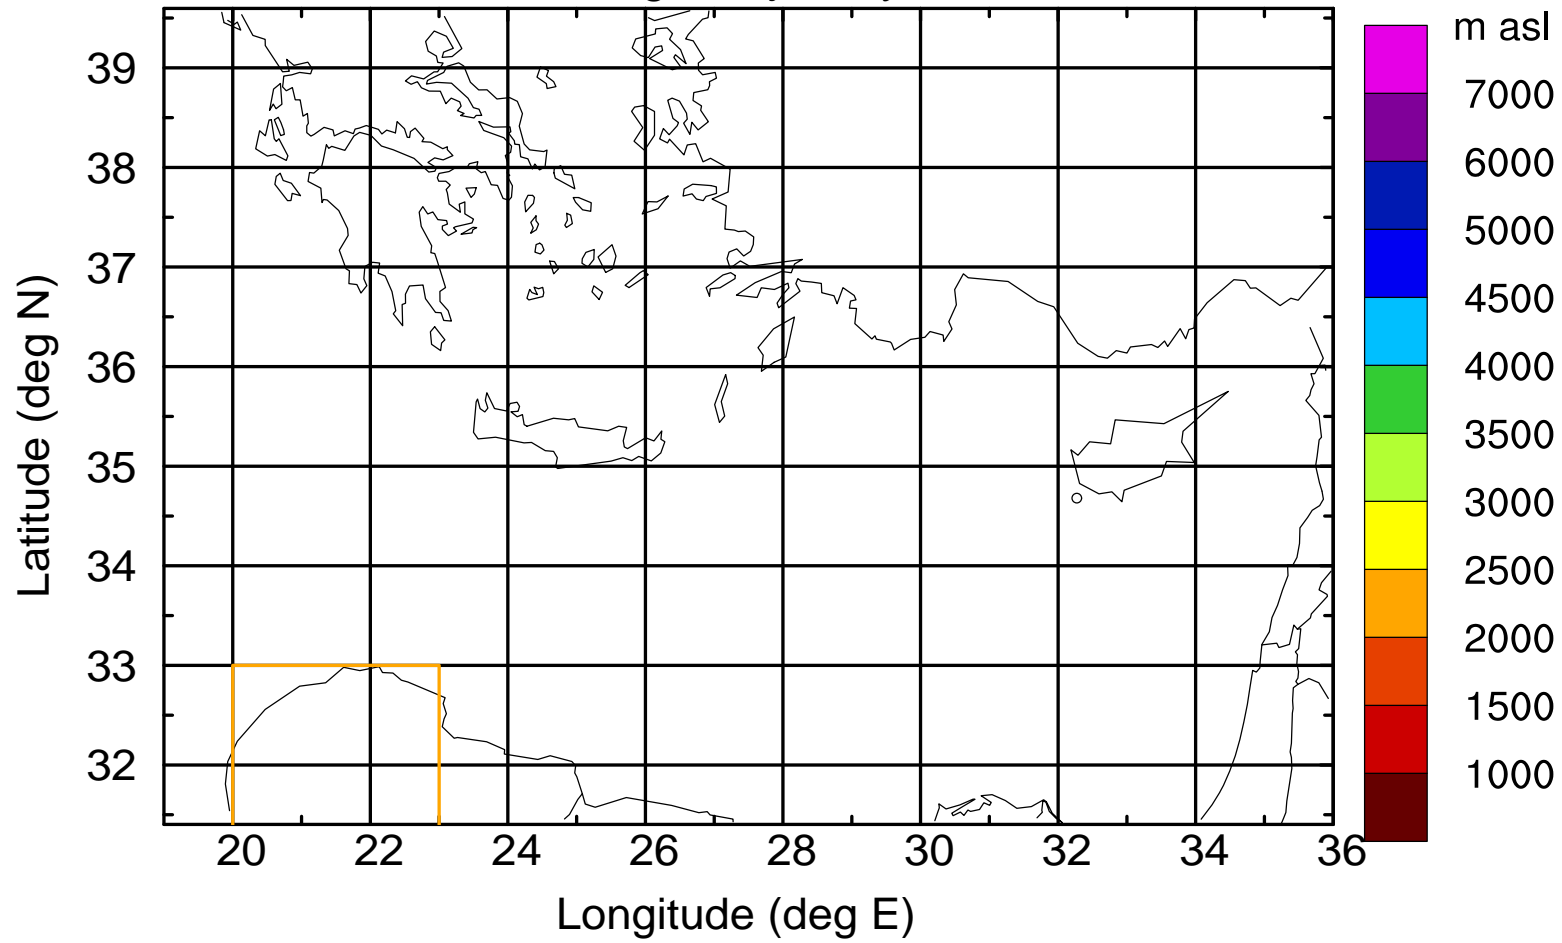

Paphos Airport ground station 20170422 10:00 UTC

Flight trajectory