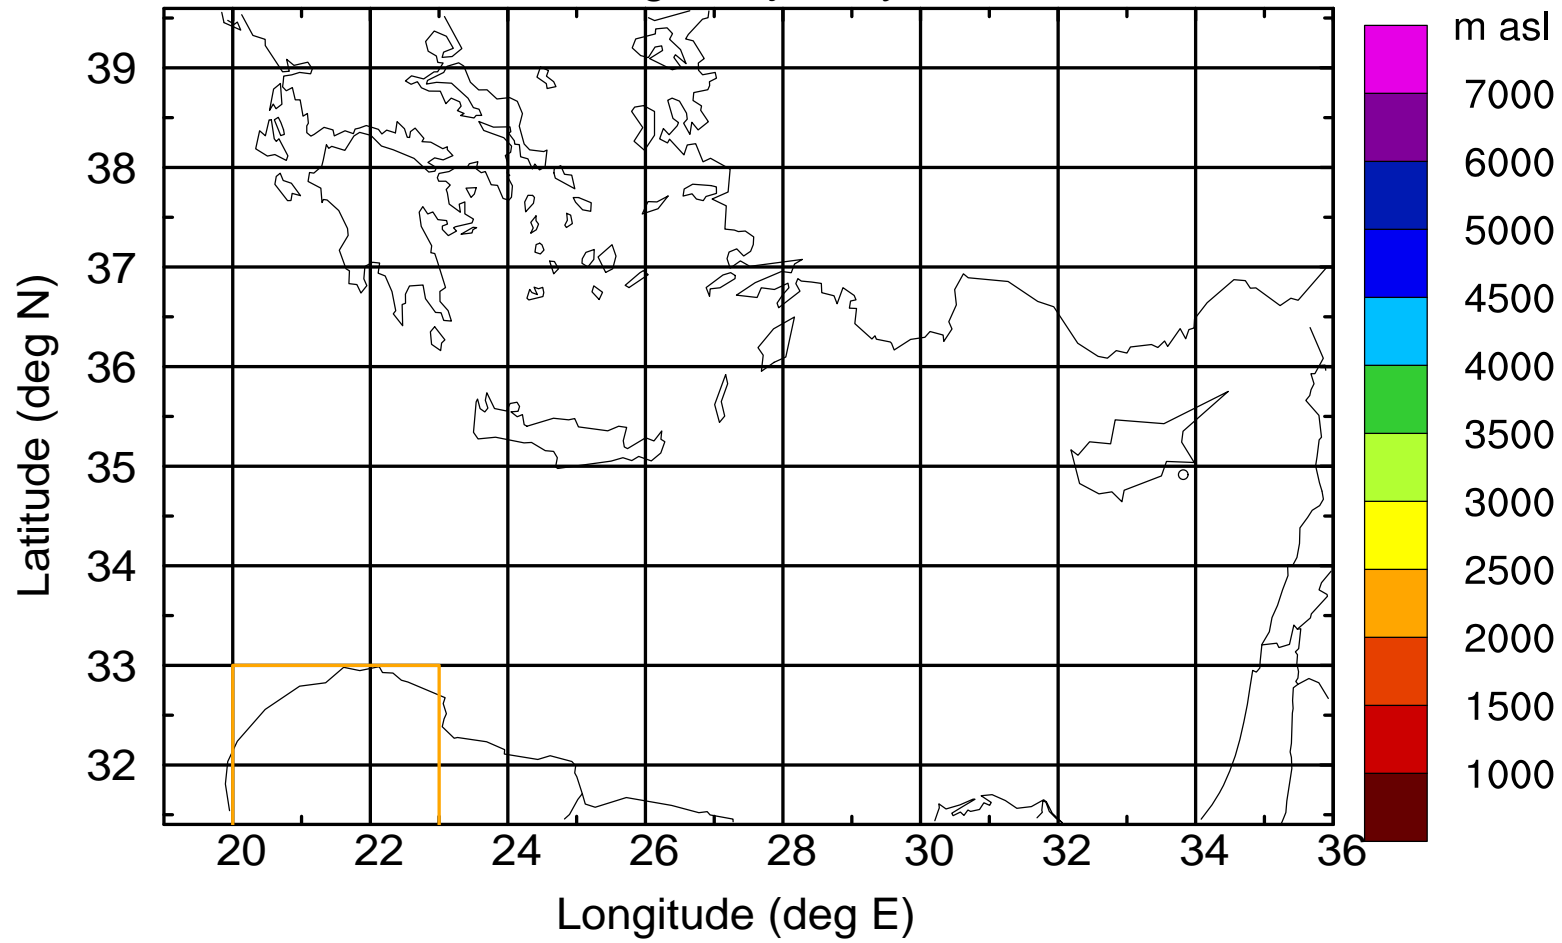

Flight trajectory

Paphos Airport ground station 20170422 10:00 UTC

Flight trajectory

Paphos Airport ground station 20170422 10:00 UTC

Flight trajectory

Paphos Airport ground station 20170422 10:00 UTC

Flight trajectory