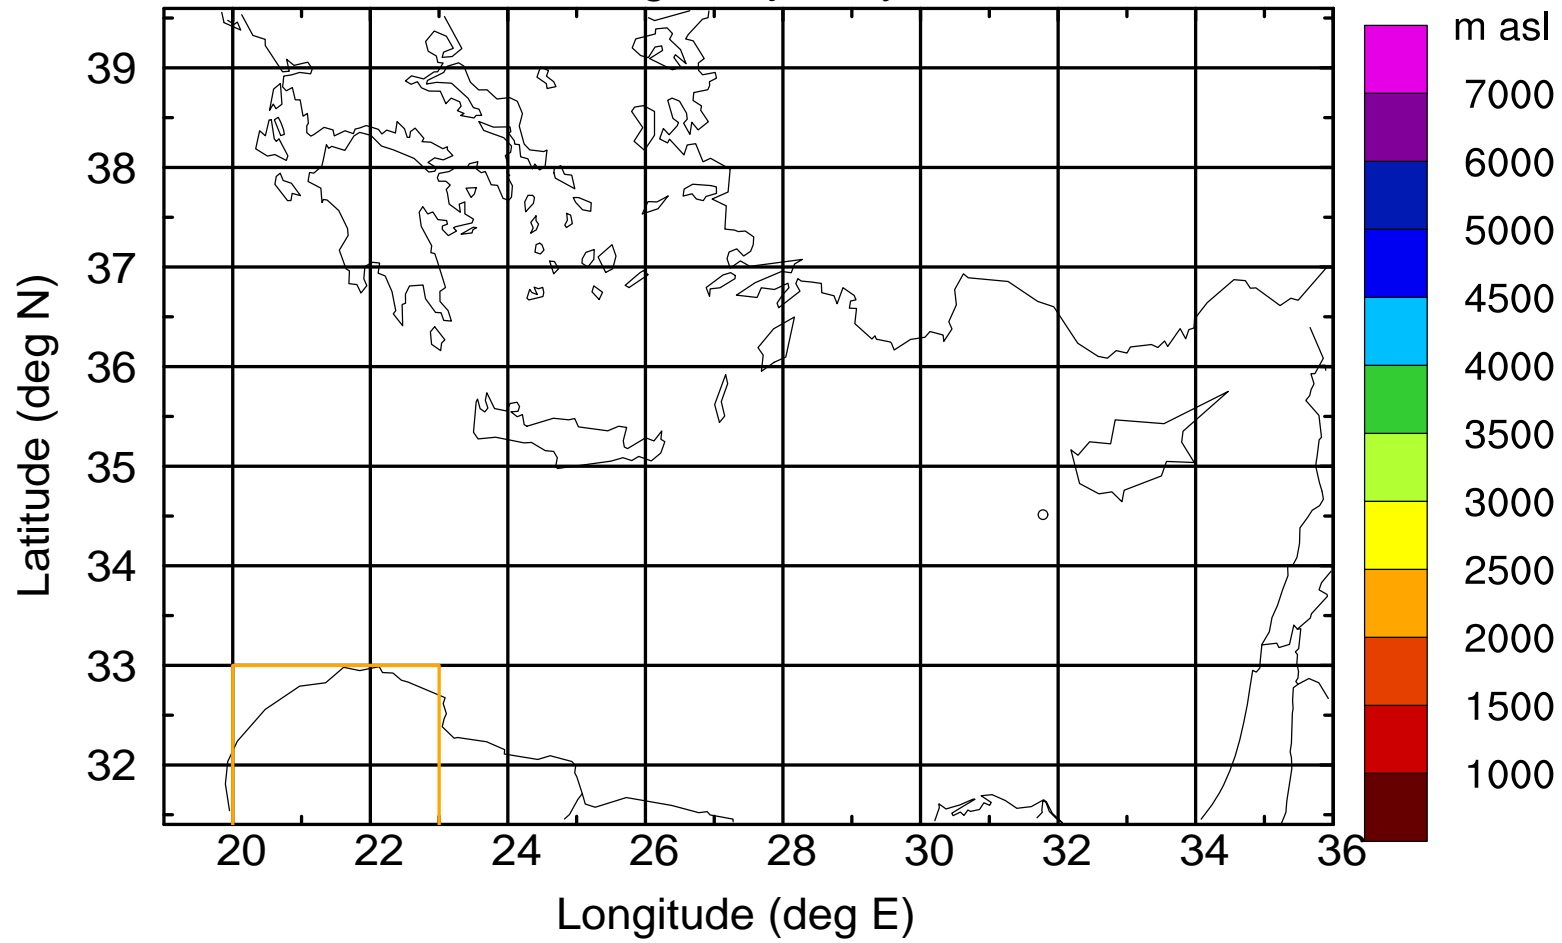

Paphos Airport ground station 20170422 10:00 UTC

Flight trajectory