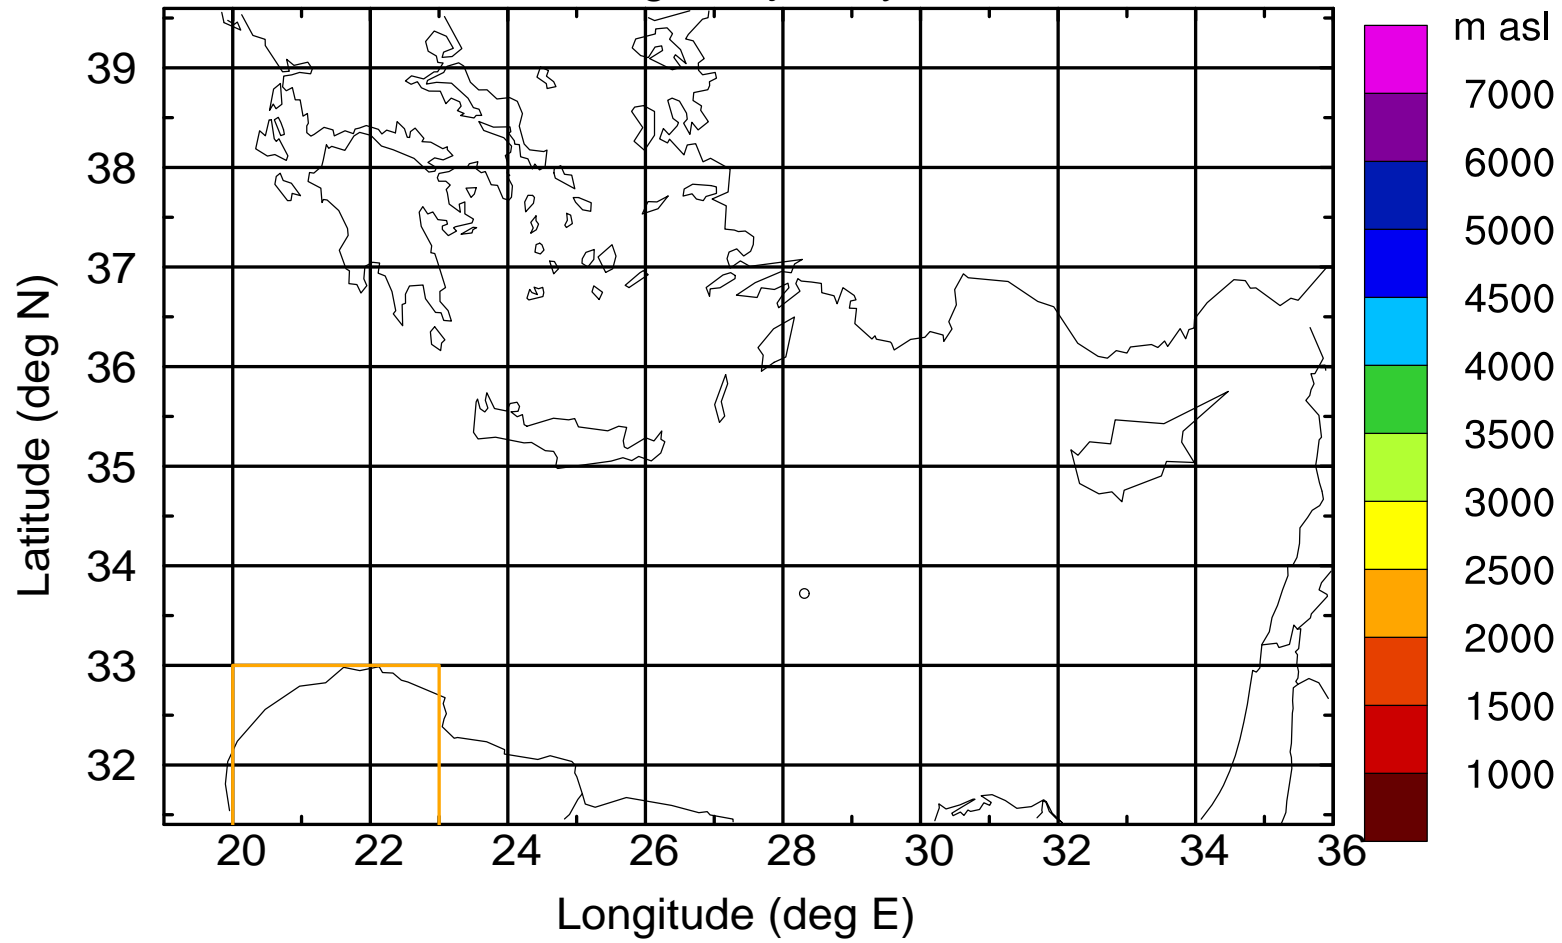

Paphos Airport ground station 20170422 10:00 UTC

Flight trajectory