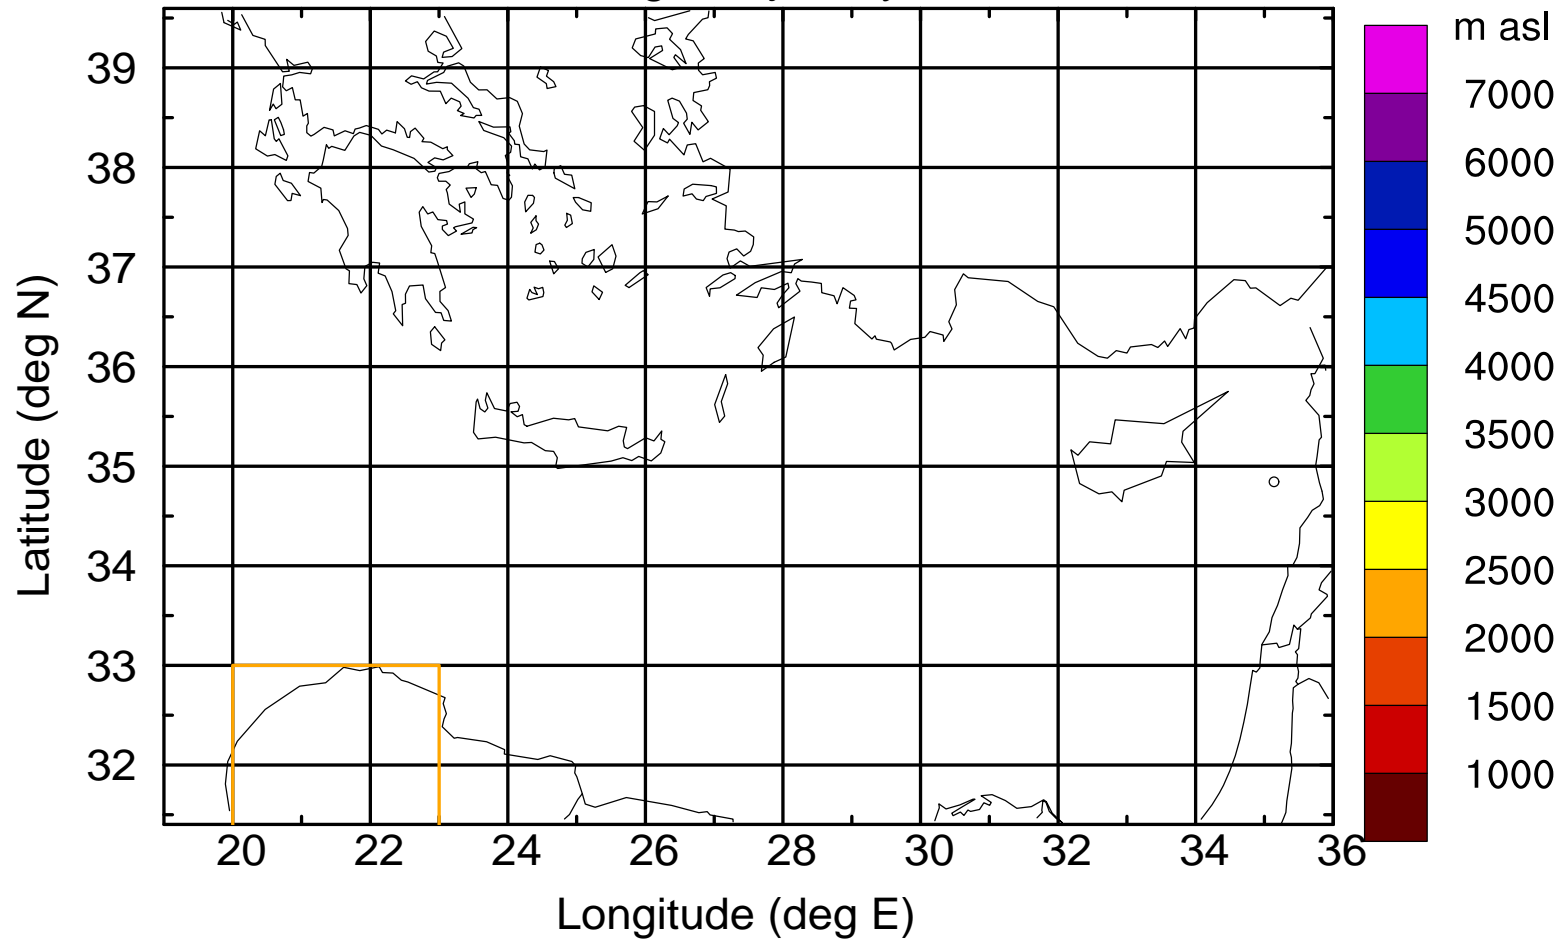

Paphos Airport ground station 20170422 10:00 UTC

Flight trajectory