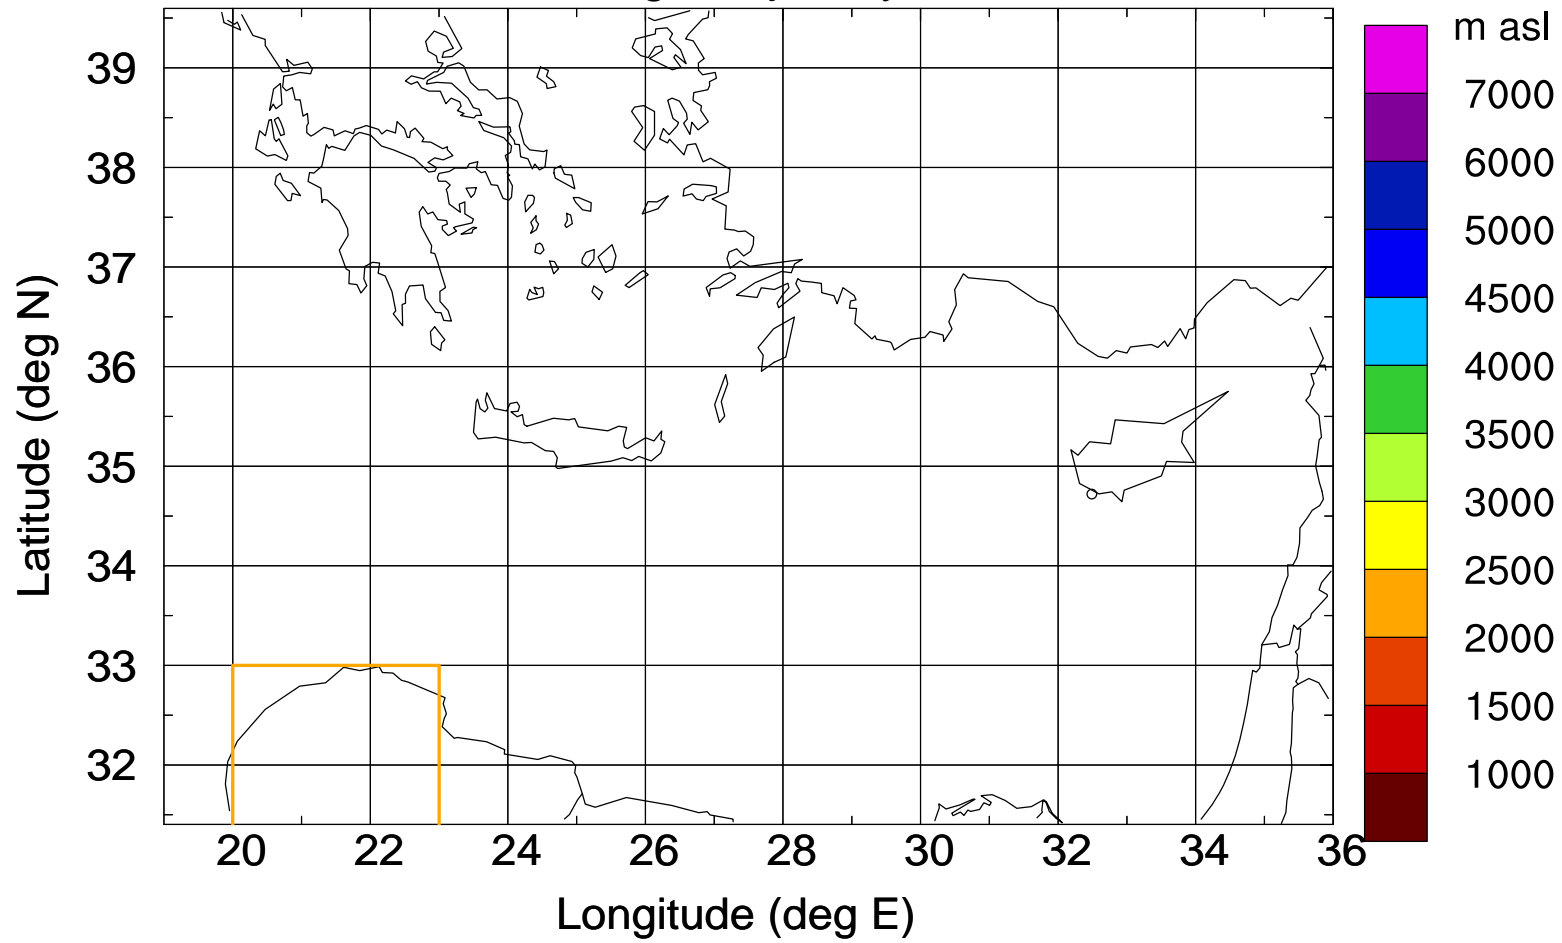

Paphos Airport ground station 20170422 10:00 UTC

Flight trajectory

Paphos Airport ground station 20170422 10:00 UTC

Flight trajectory

Paphos Airport ground station 20170422 10:00 UTC

Flight trajectory

Paphos Airport ground station 20170422 10:00 UTC