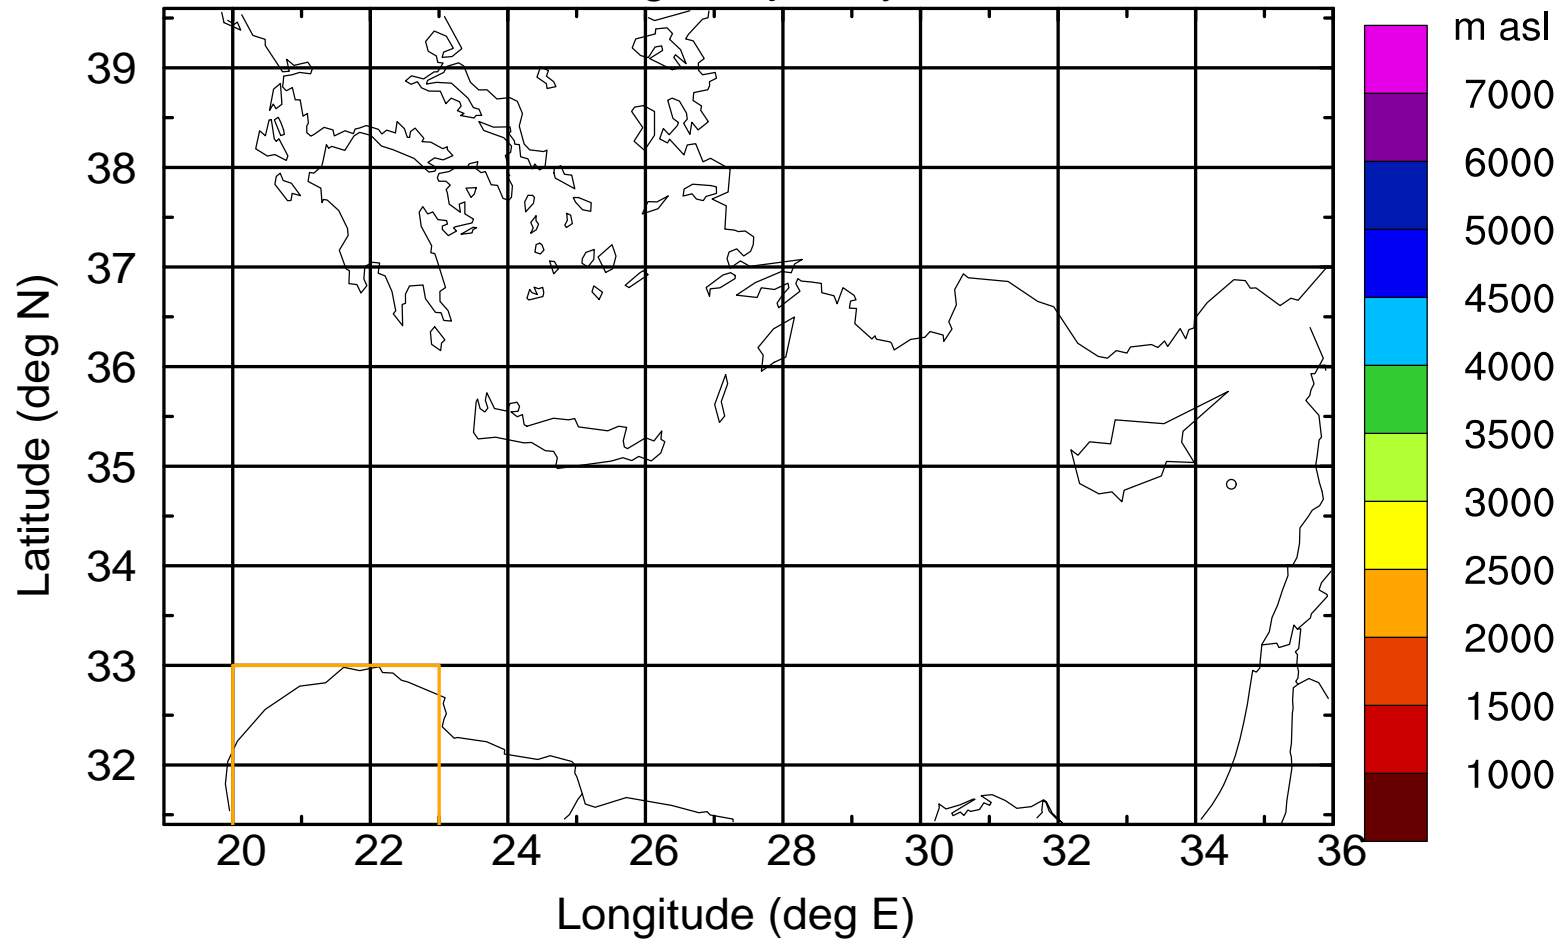

Flight trajectory

Paphos Airport ground station 20170422 10:00 UTC

Flight trajectory

Paphos Airport ground station 20170422 10:00 UTC

Flight trajectory

Paphos Airport ground station 20170422 10:00 UTC

Flight trajectory