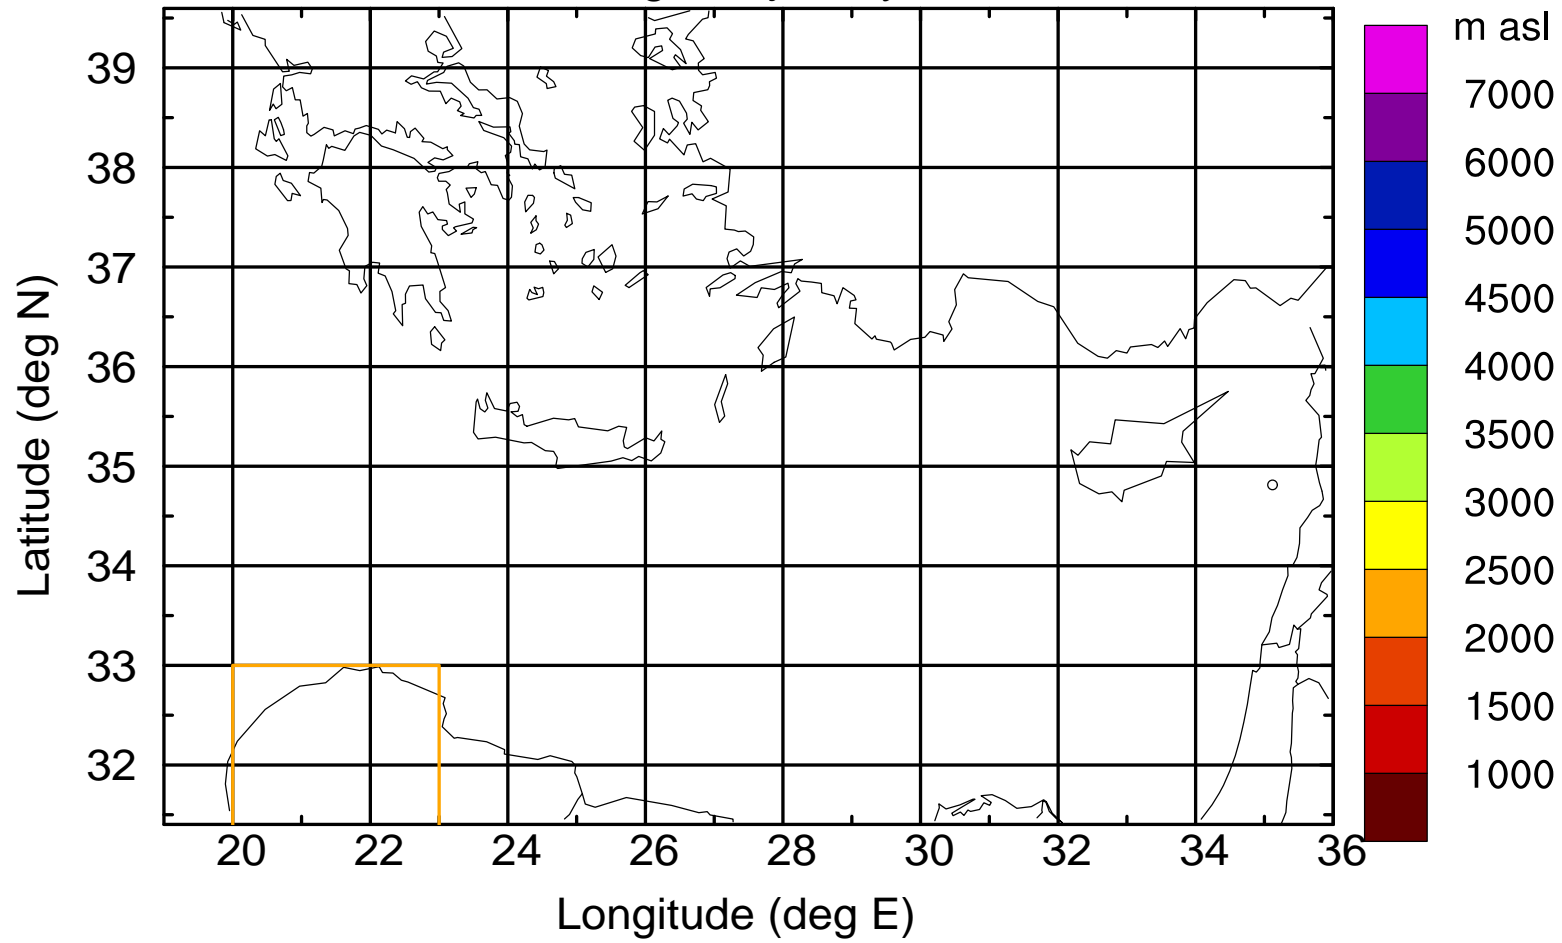

Paphos Airport ground station 20170422 10:00 UTC

Flight trajectory