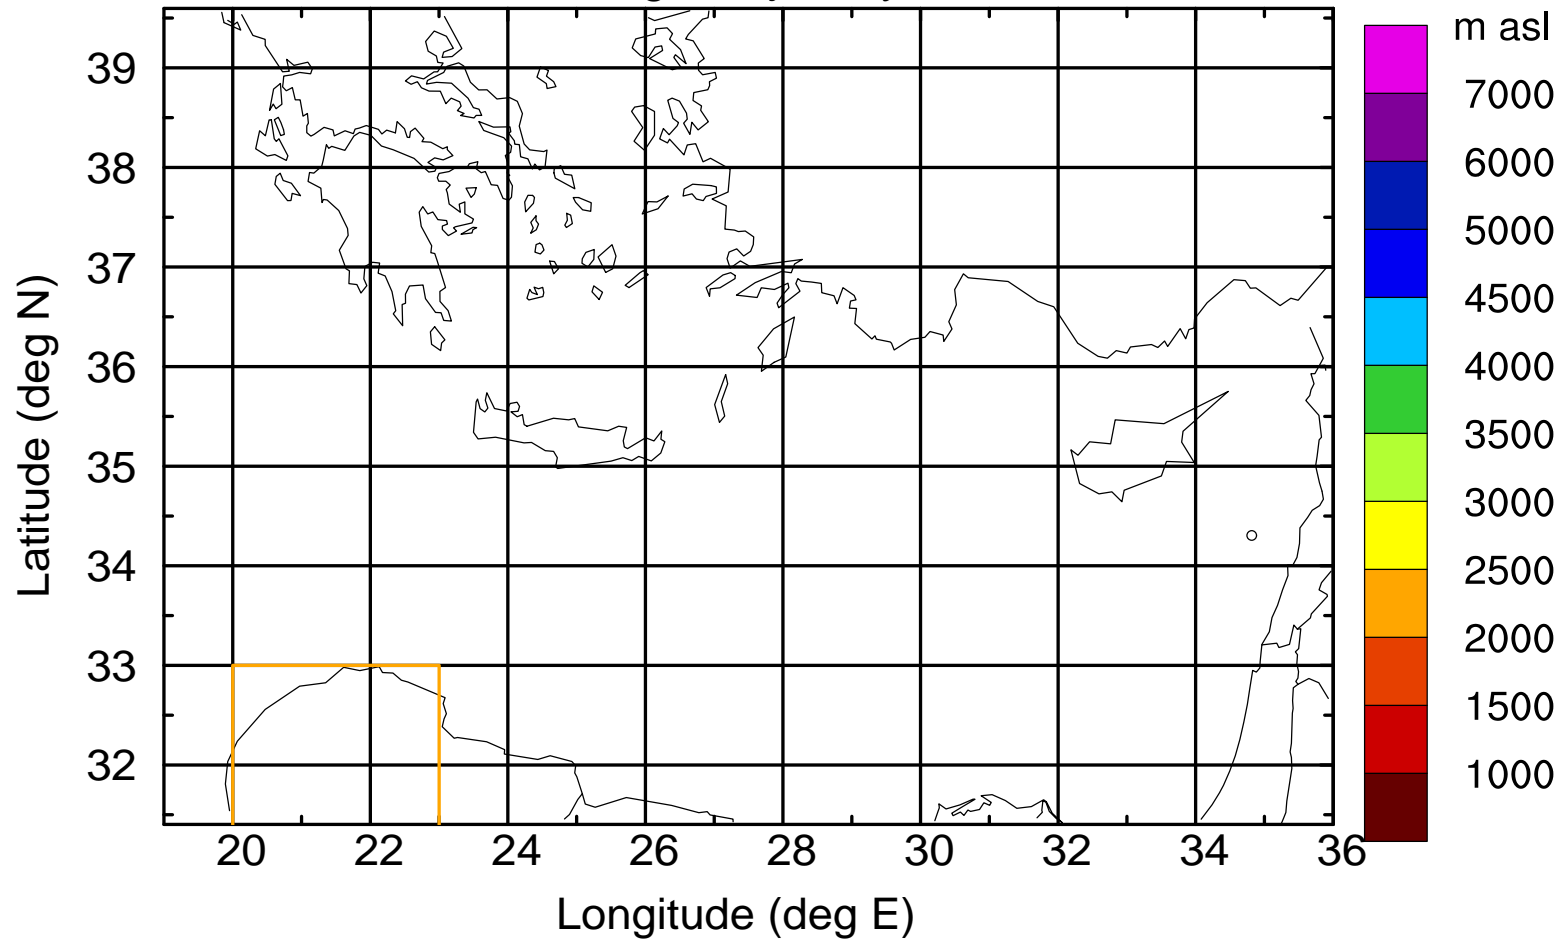

Flight trajectory

Paphos Airport ground station 20170422 10:00 UTC

Flight trajectory

Paphos Airport ground station 20170422 10:00 UTC

Flight trajectory

Paphos Airport ground station 20170422 10:00 UTC

Flight trajectory