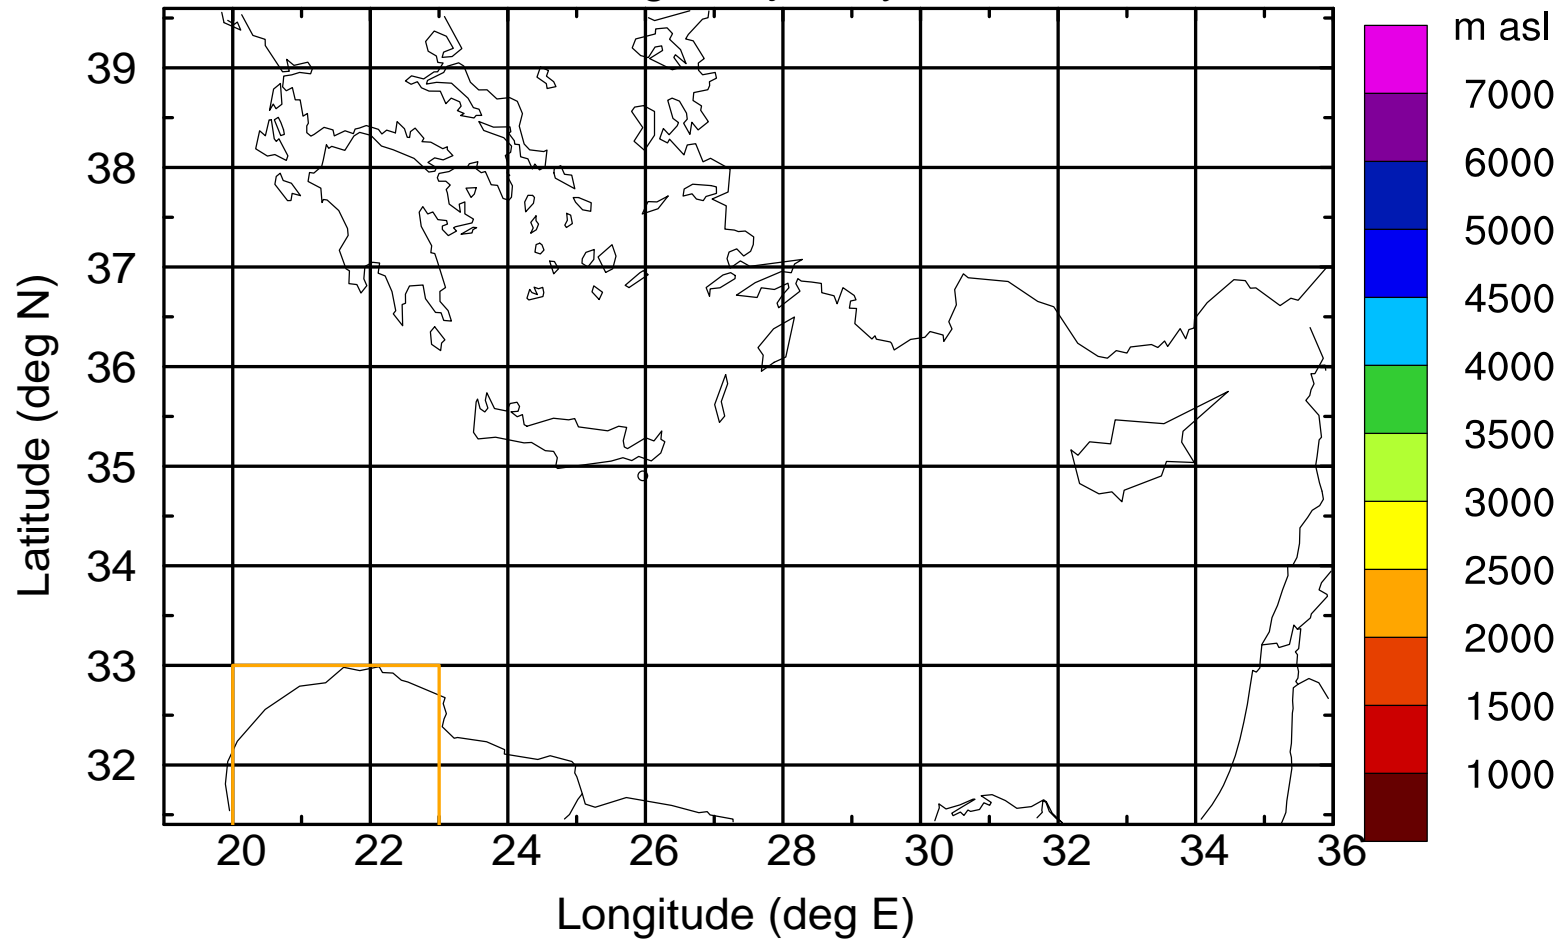

Paphos Airport ground station 20170422 10:00 UTC

Flight trajectory