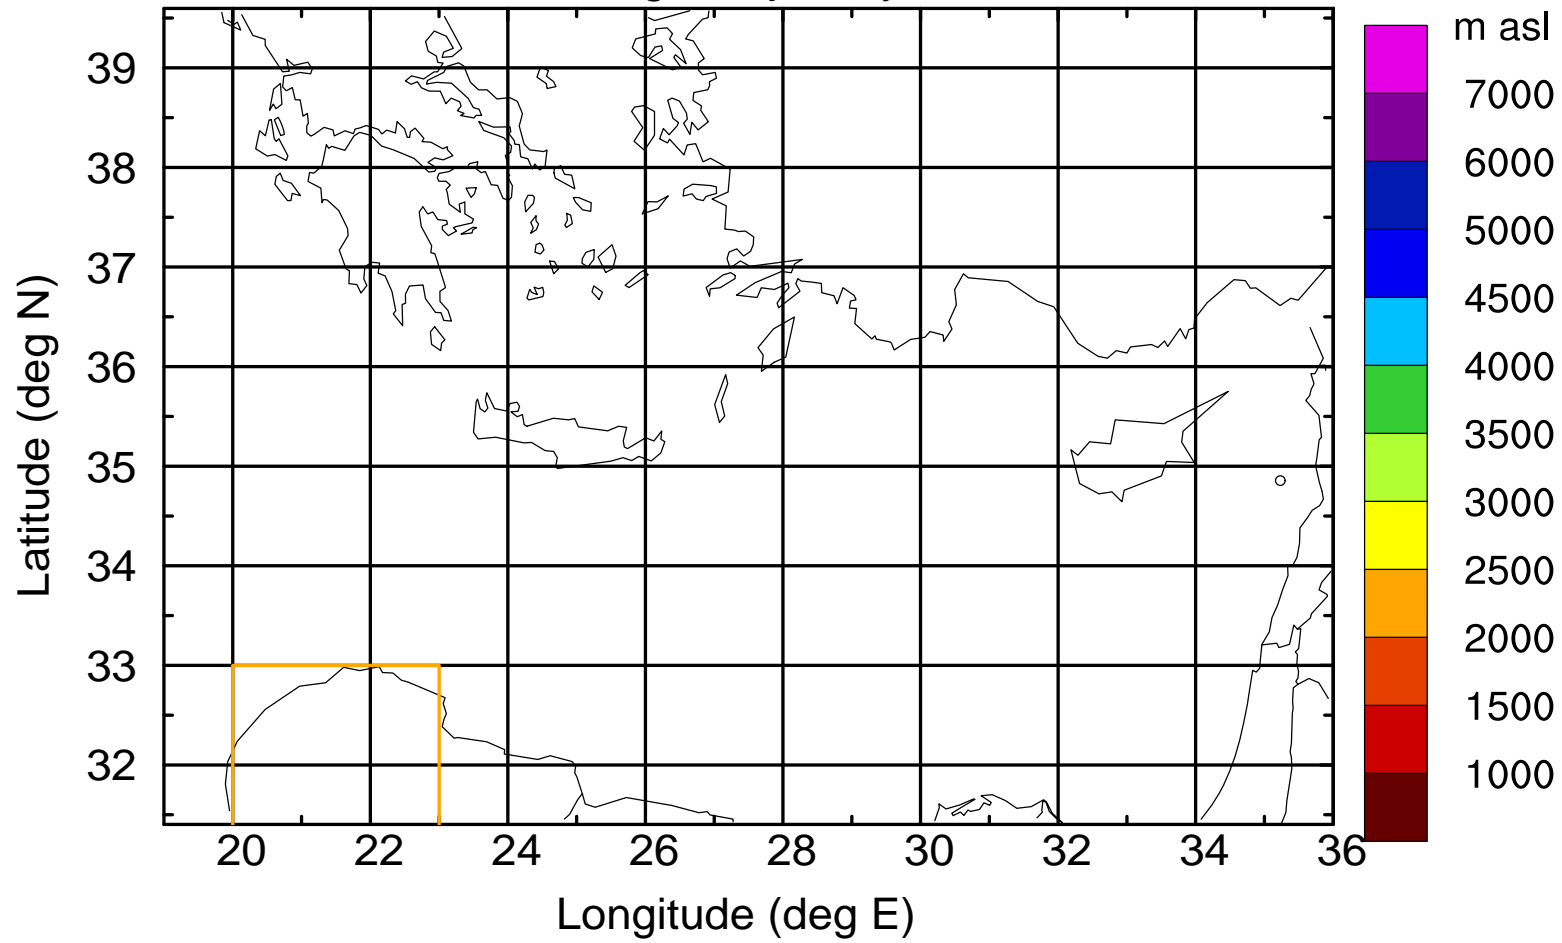

Flight trajectory

Paphos Airport ground station 20170422 10:00 UTC

Flight trajectory

Paphos Airport ground station 20170422 10:00 UTC

Flight trajectory

Paphos Airport ground station 20170422 10:00 UTC

Flight trajectory