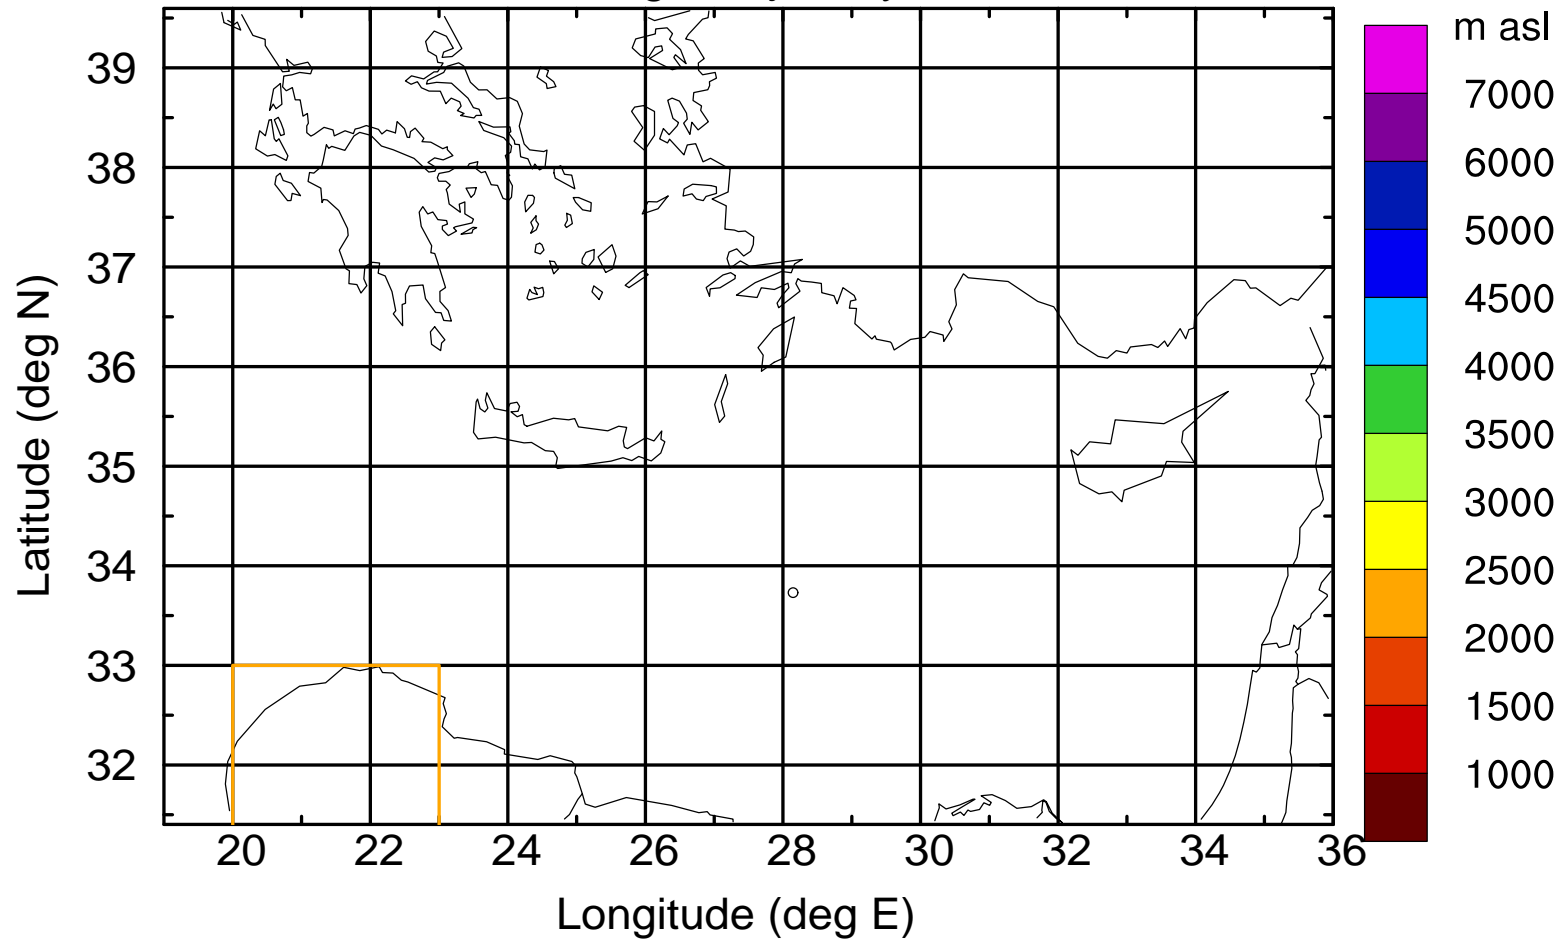

Paphos Airport ground station 20170422 10:00 UTC

Flight trajectory

Paphos Airport ground station 20170422 10:00 UTC

Flight trajectory

Paphos Airport ground station 20170422 10:00 UTC

Flight trajectory

Paphos Airport ground station 20170422 10:00 UTC