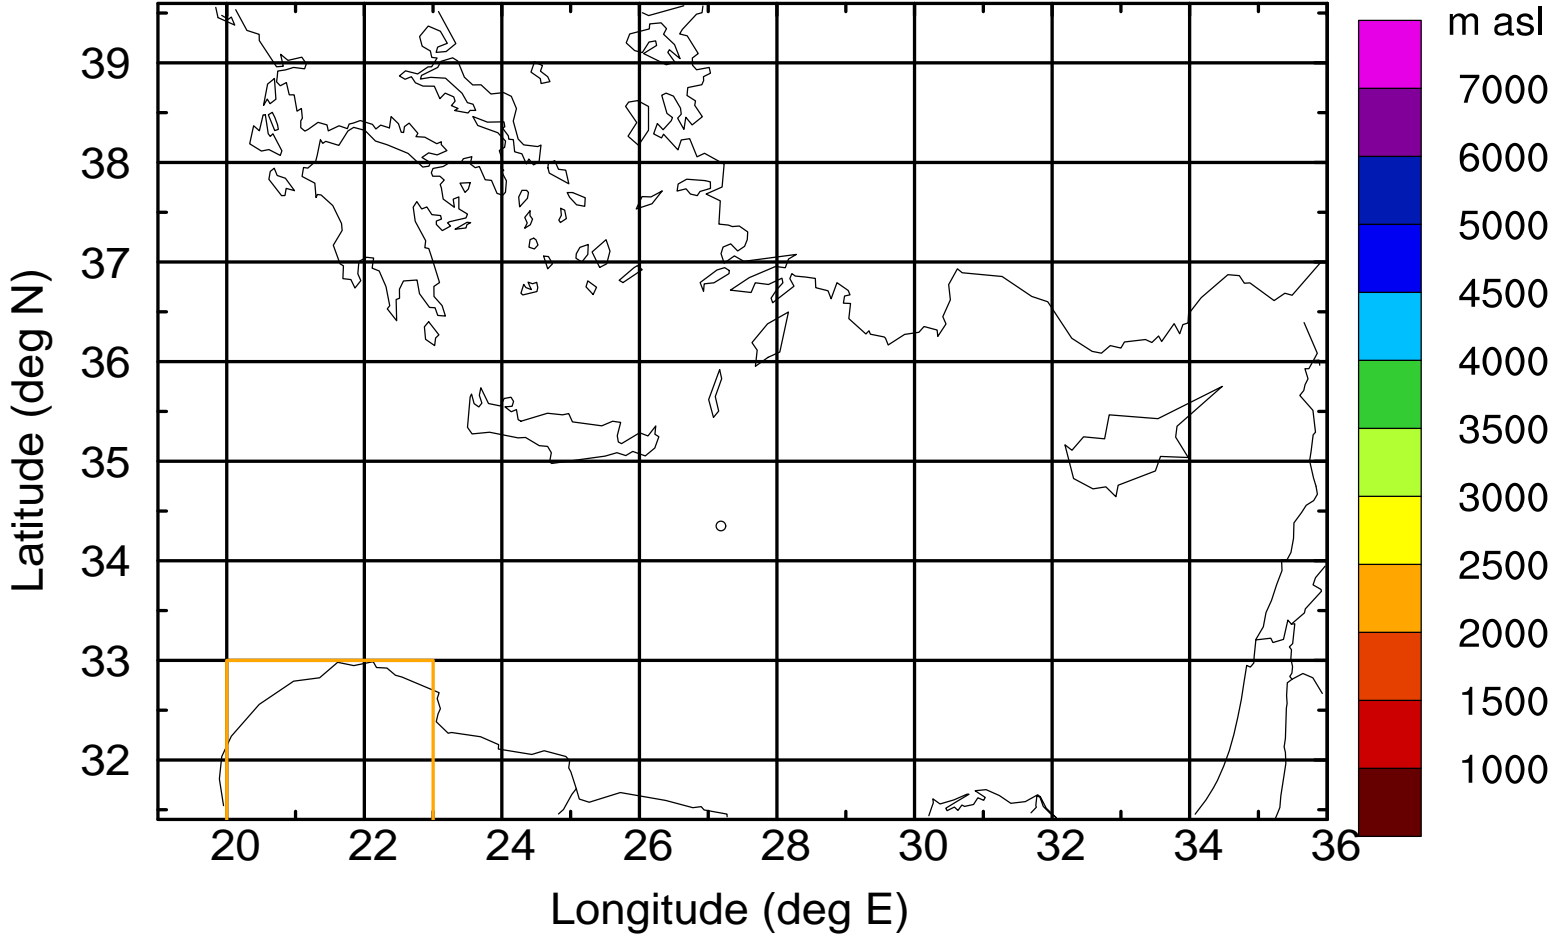

Paphos Airport ground station 20170422 10:00 UTC

Flight trajectory

Paphos Airport ground station 20170422 10:00 UTC

Flight trajectory

Paphos Airport ground station 20170422 10:00 UTC

Flight trajectory

Paphos Airport ground station 20170422 10:00 UTC