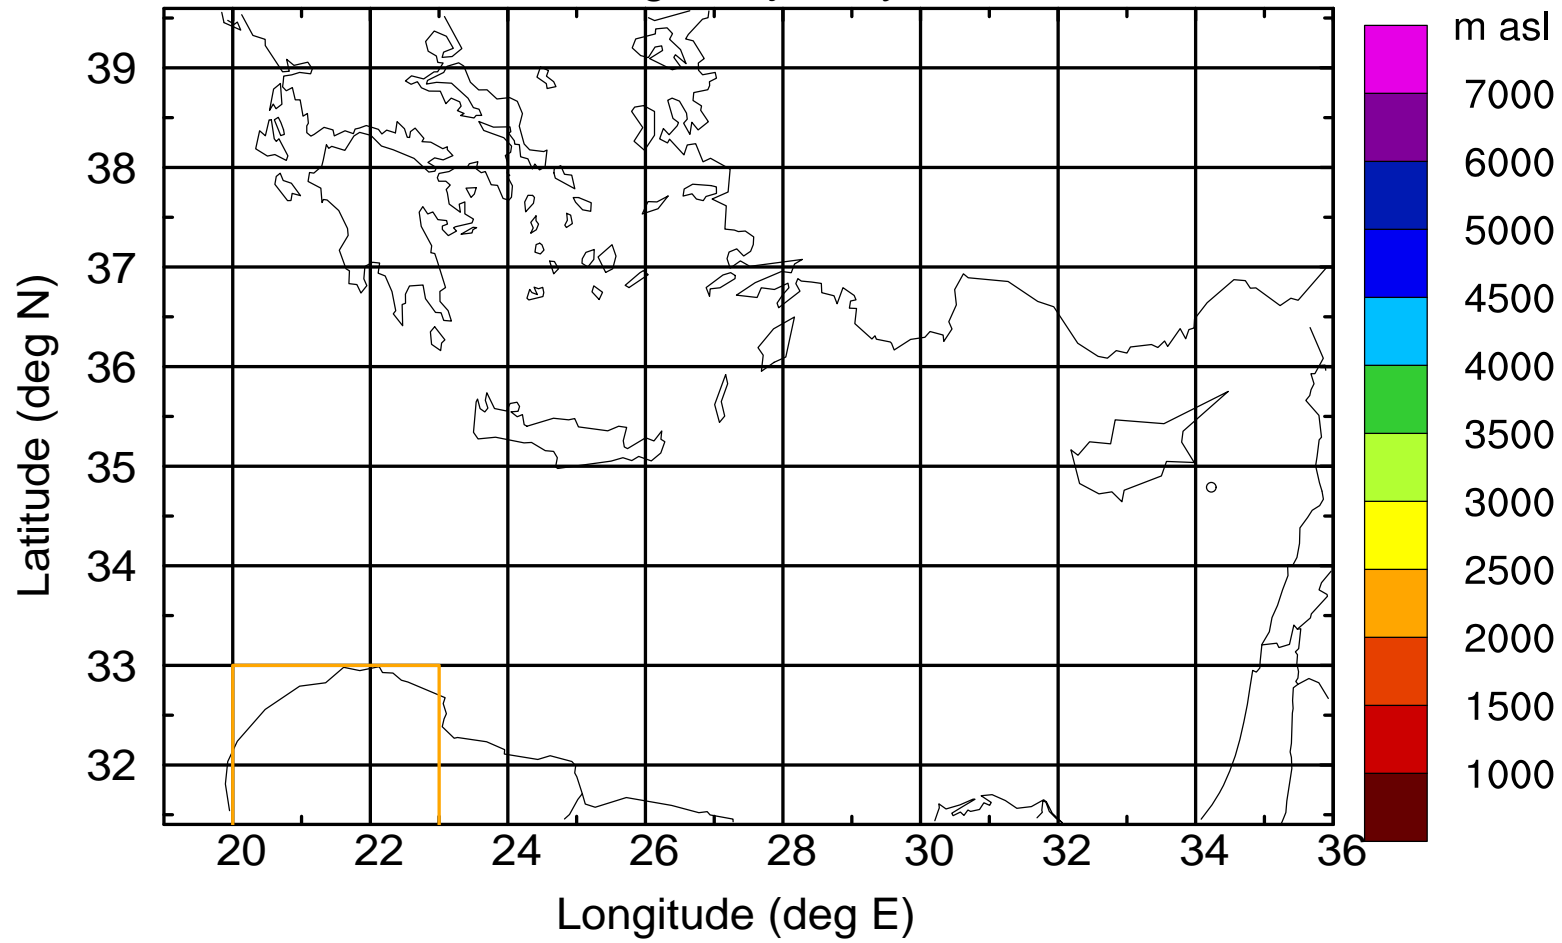

Paphos Airport ground station 20170422 10:00 UTC

Flight trajectory

Paphos Airport ground station 20170422 10:00 UTC

Flight trajectory

Paphos Airport ground station 20170422 10:00 UTC

Flight trajectory

Paphos Airport ground station 20170422 10:00 UTC