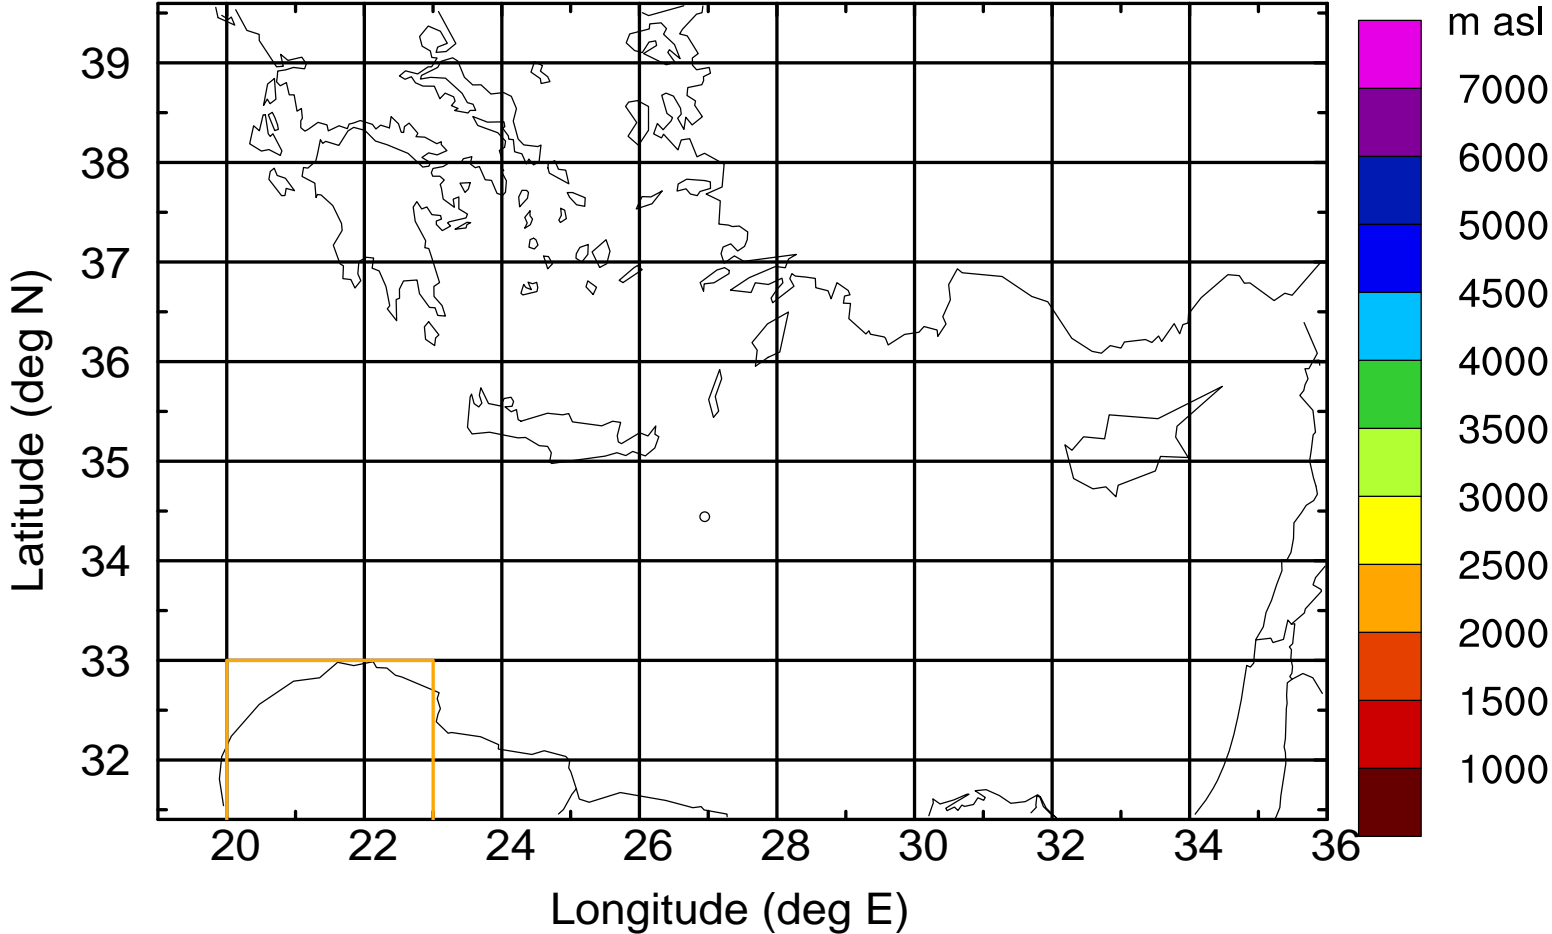

Paphos Airport ground station 20170422 10:00 UTC

Flight trajectory