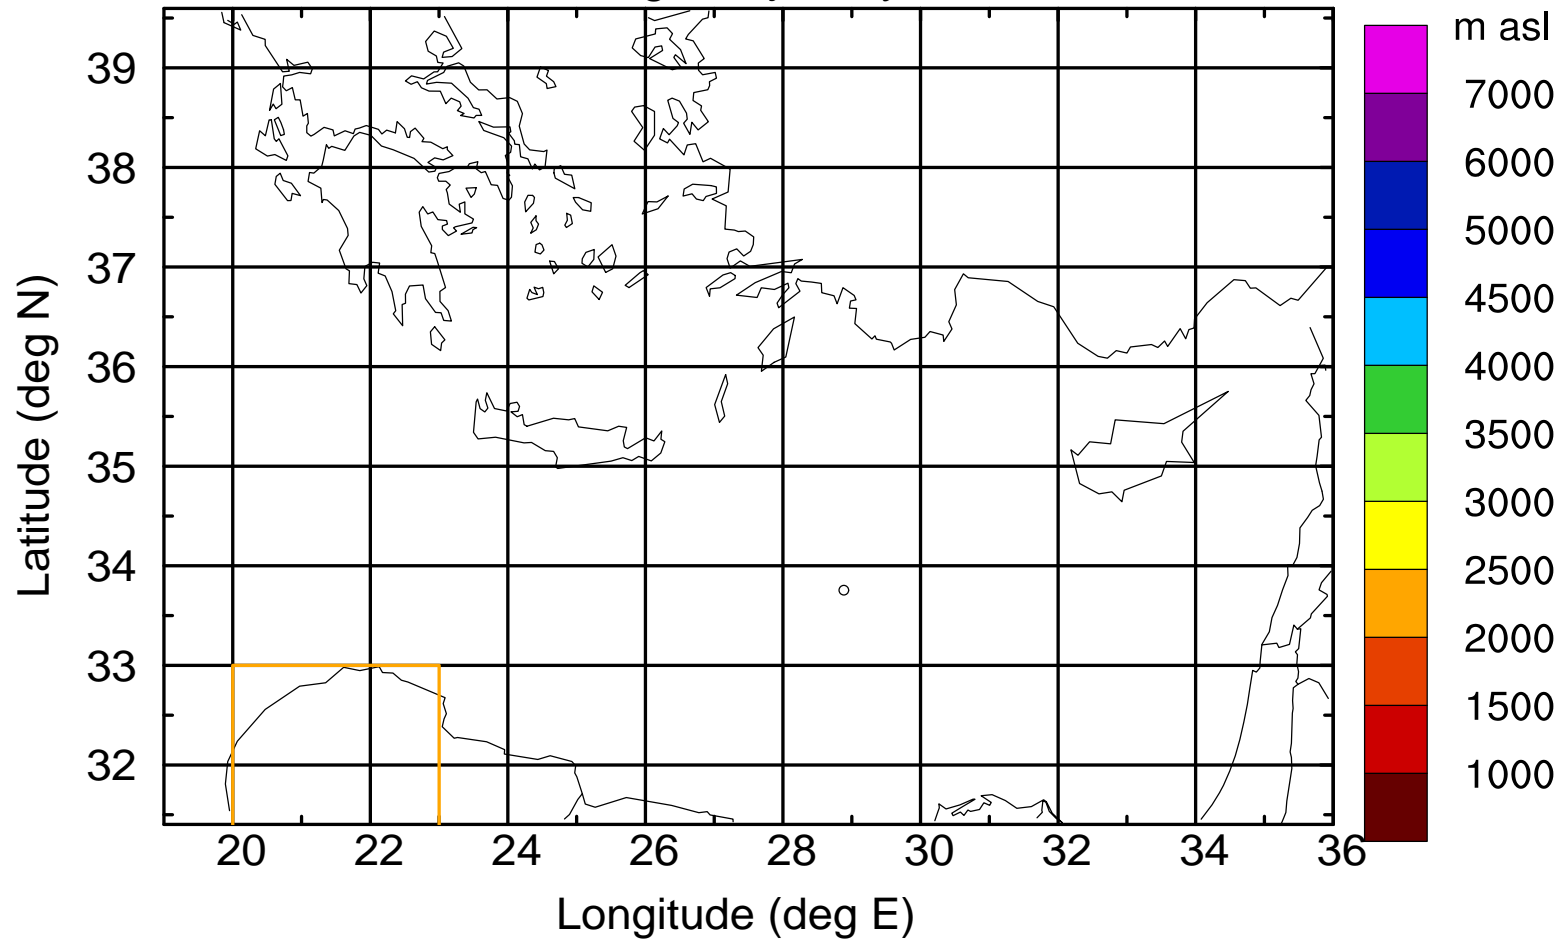

Flight trajectory

Paphos Airport ground station 20170422 10:00 UTC

Flight trajectory

Paphos Airport ground station 20170422 10:00 UTC

Flight trajectory

Paphos Airport ground station 20170422 10:00 UTC

Flight trajectory