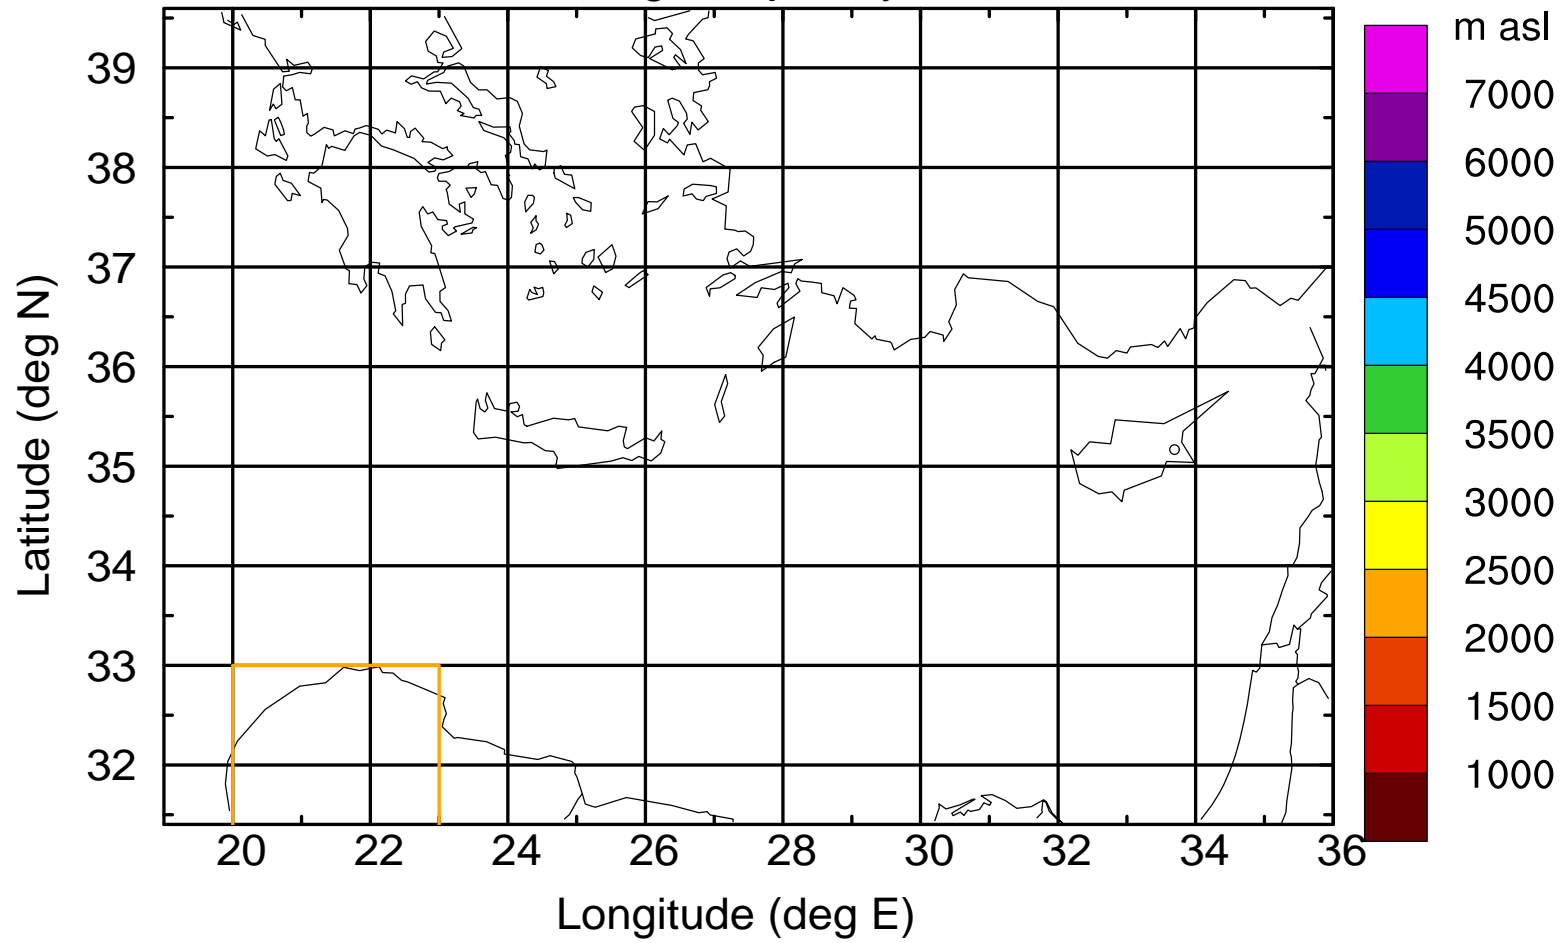

Paphos Airport ground station 20170422 10:00 UTC

Flight trajectory