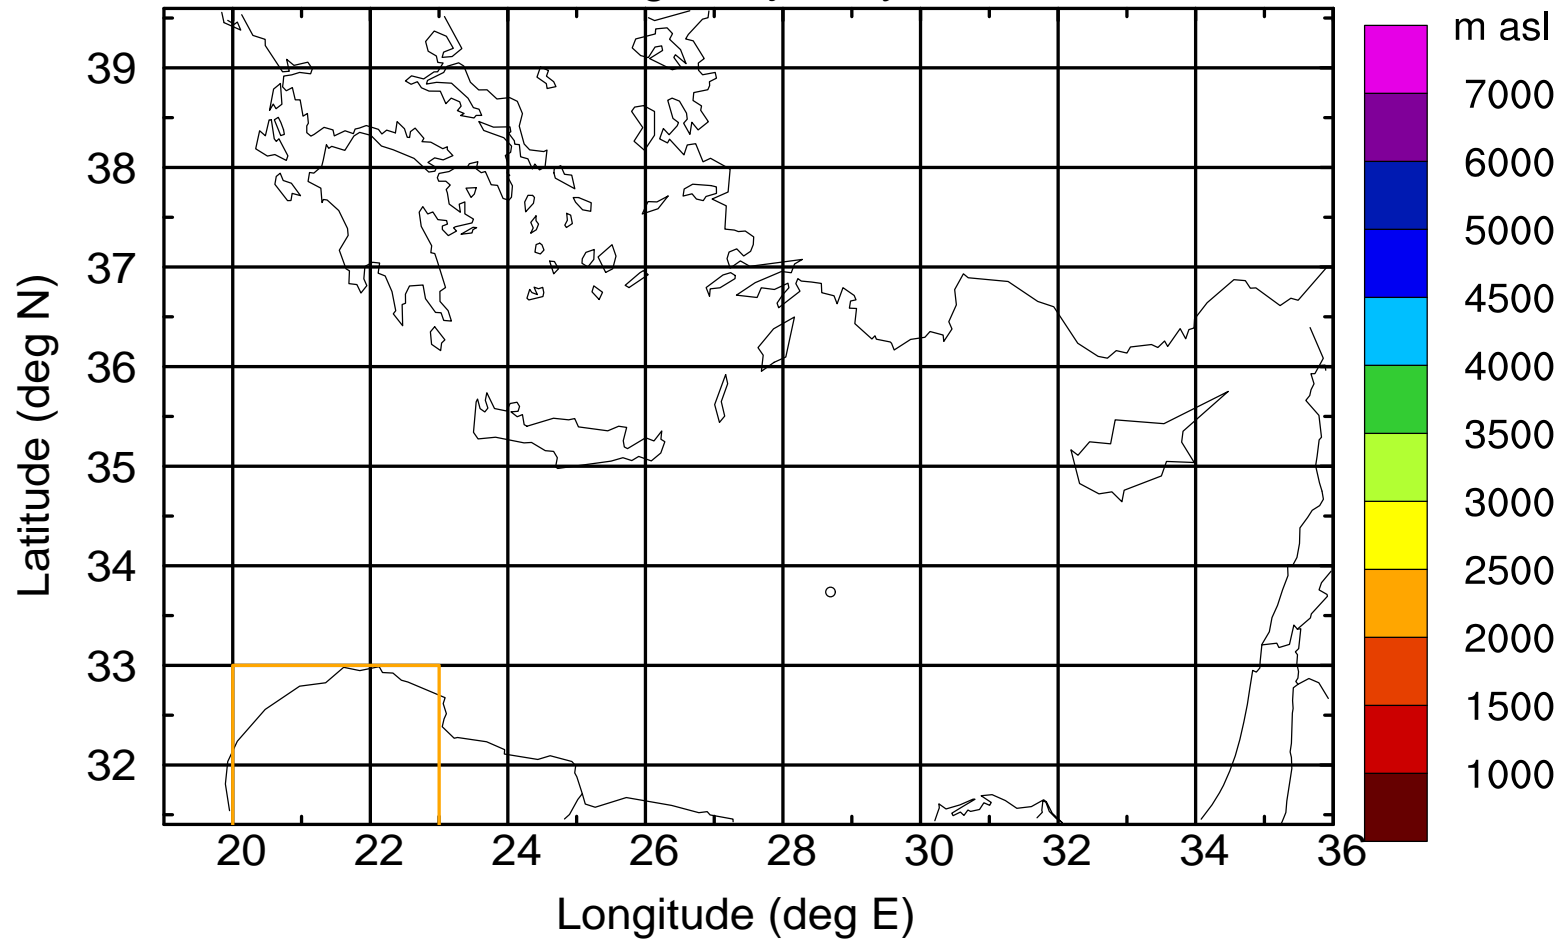

Flight trajectory

Paphos Airport ground station 20170422 10:00 UTC

Flight trajectory

Paphos Airport ground station 20170422 10:00 UTC

Flight trajectory

Paphos Airport ground station 20170422 10:00 UTC

Flight trajectory