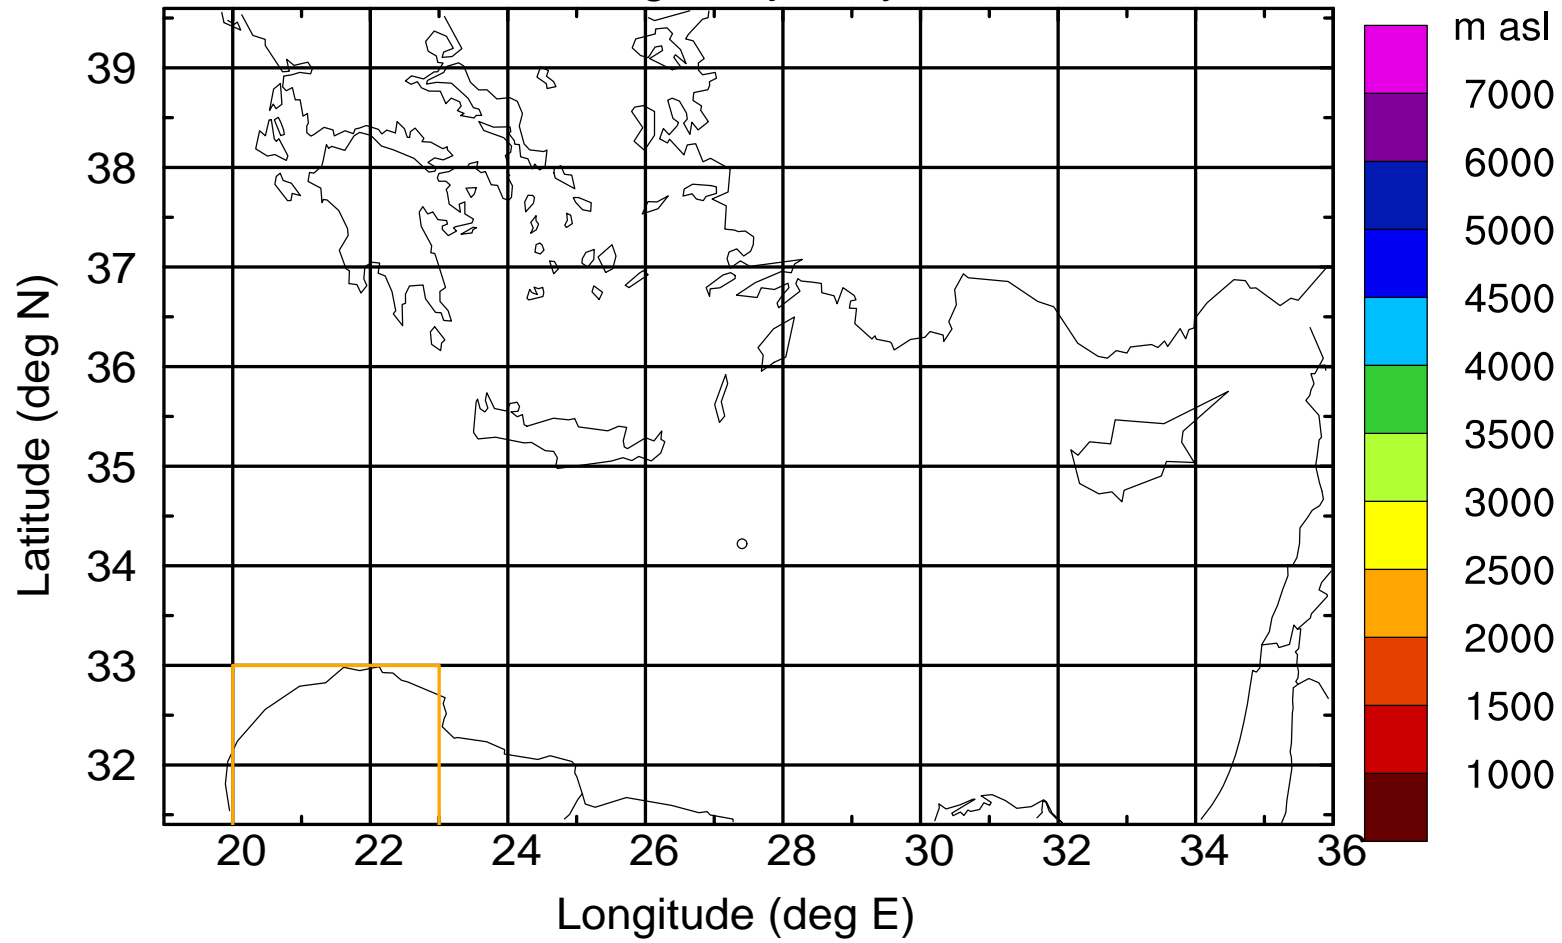

Paphos Airport ground station 20170422 10:00 UTC

Flight trajectory