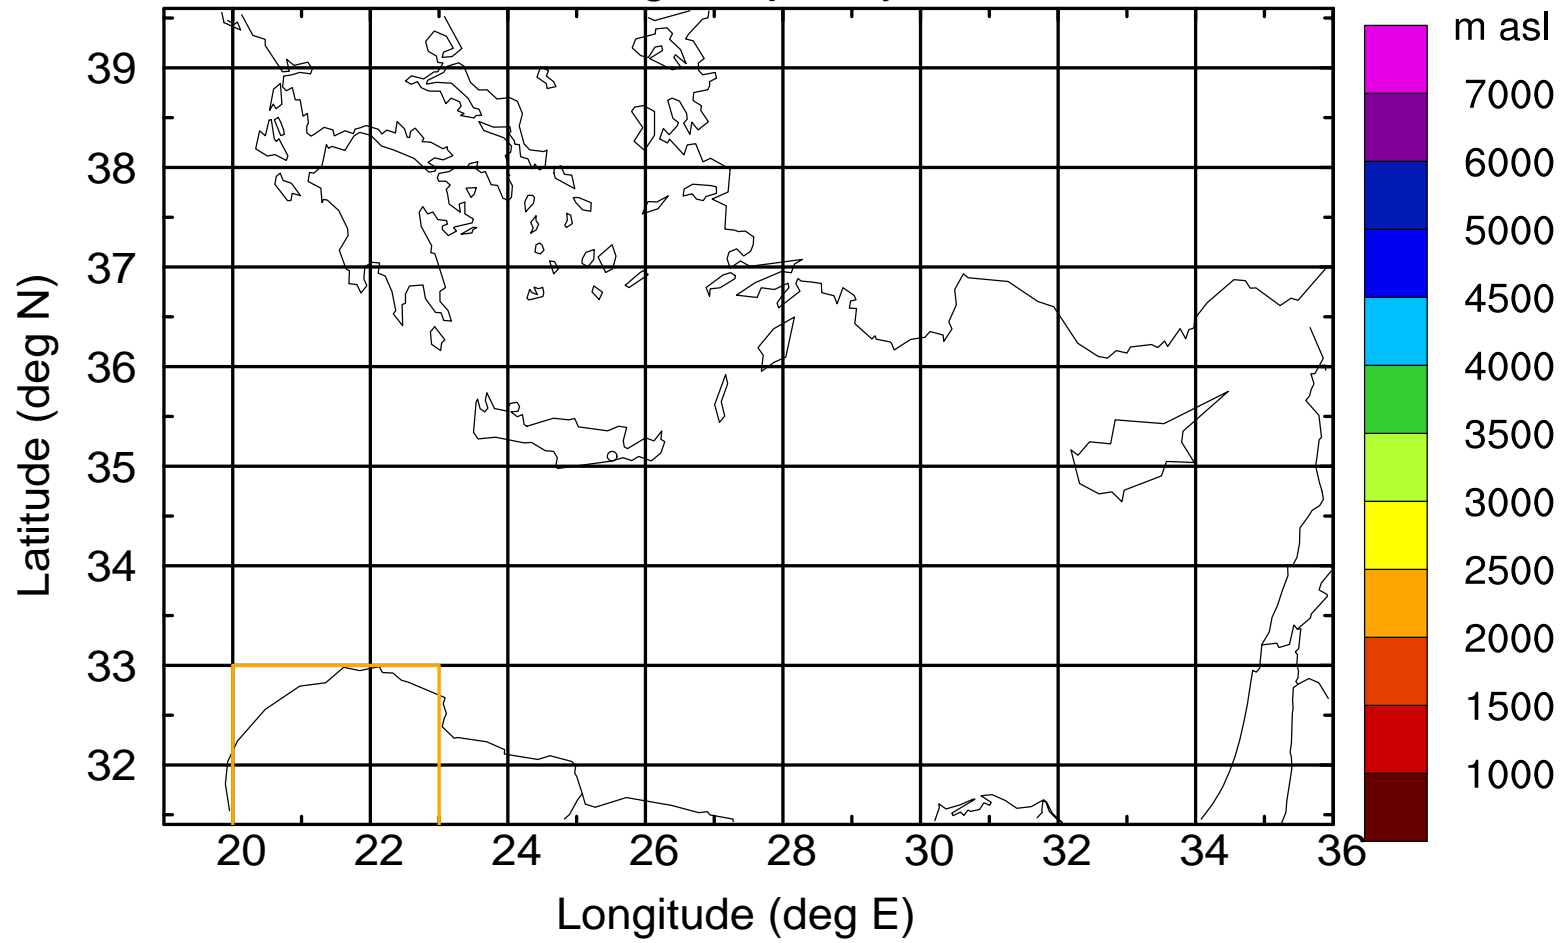

Paphos Airport ground station 20170422 10:00 UTC

Flight trajectory