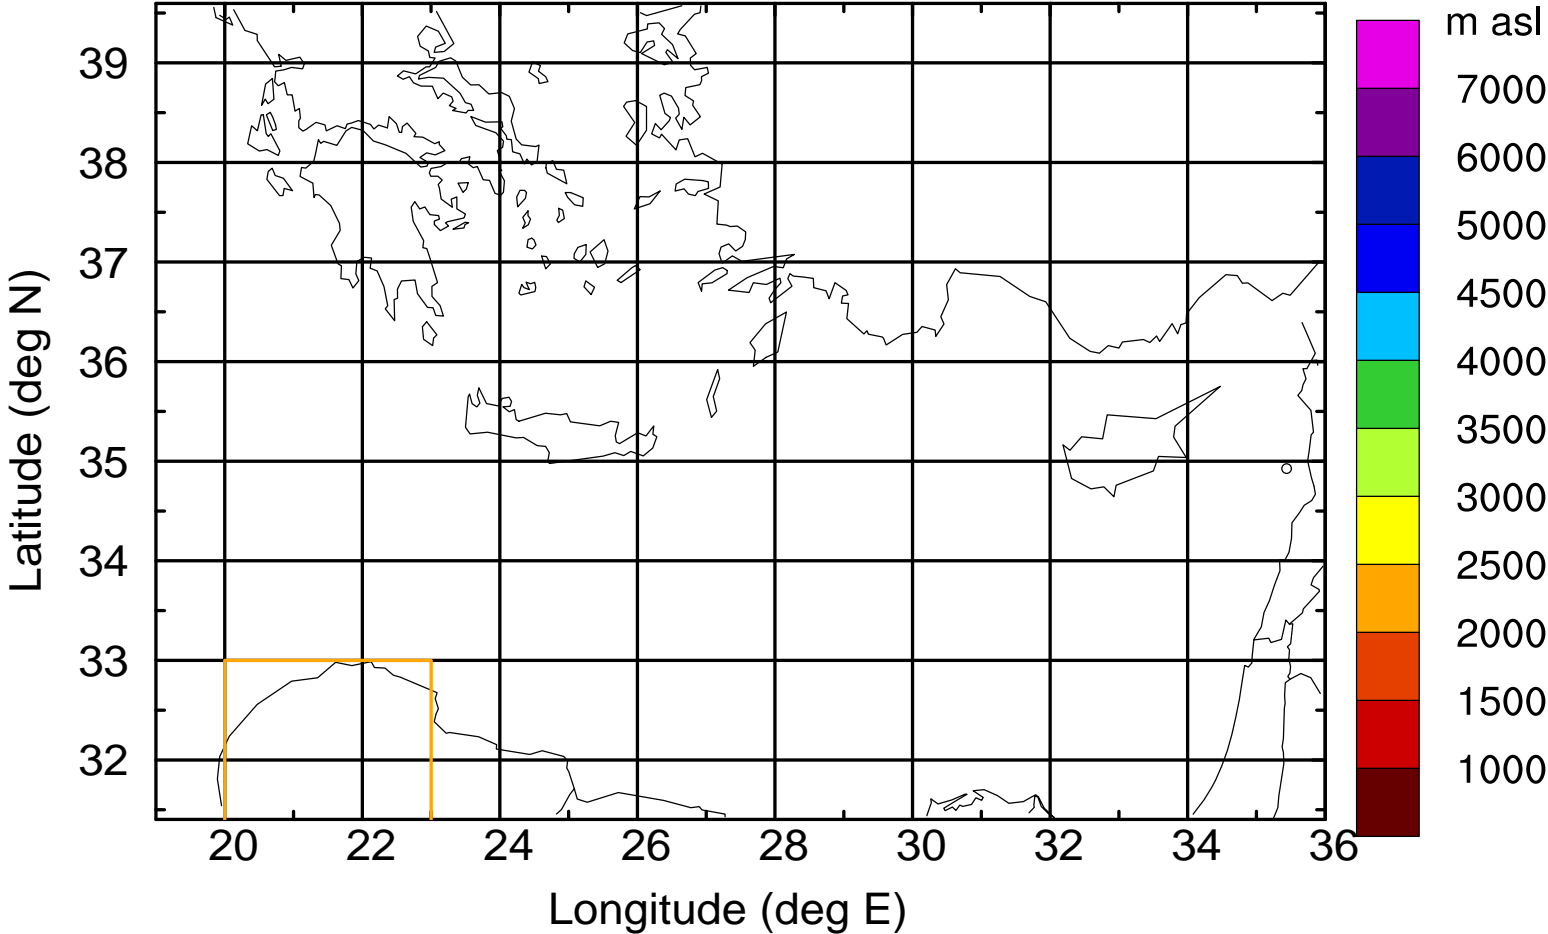

Paphos Airport ground station 20170422 10:00 UTC

Flight trajectory