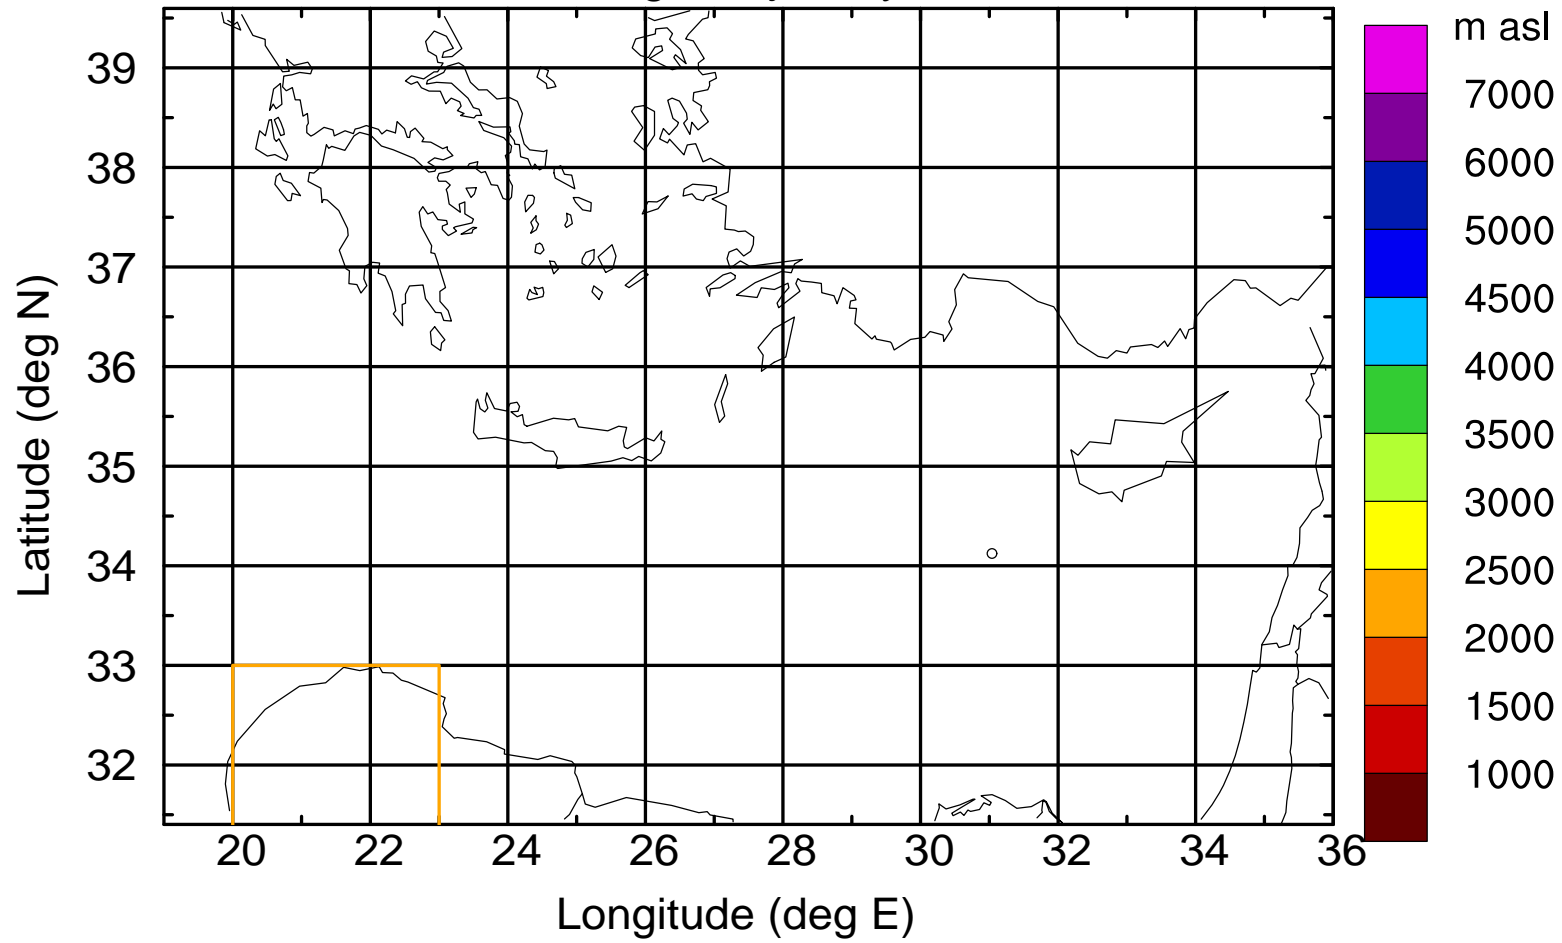

Paphos Airport ground station 20170422 10:00 UTC

Flight trajectory