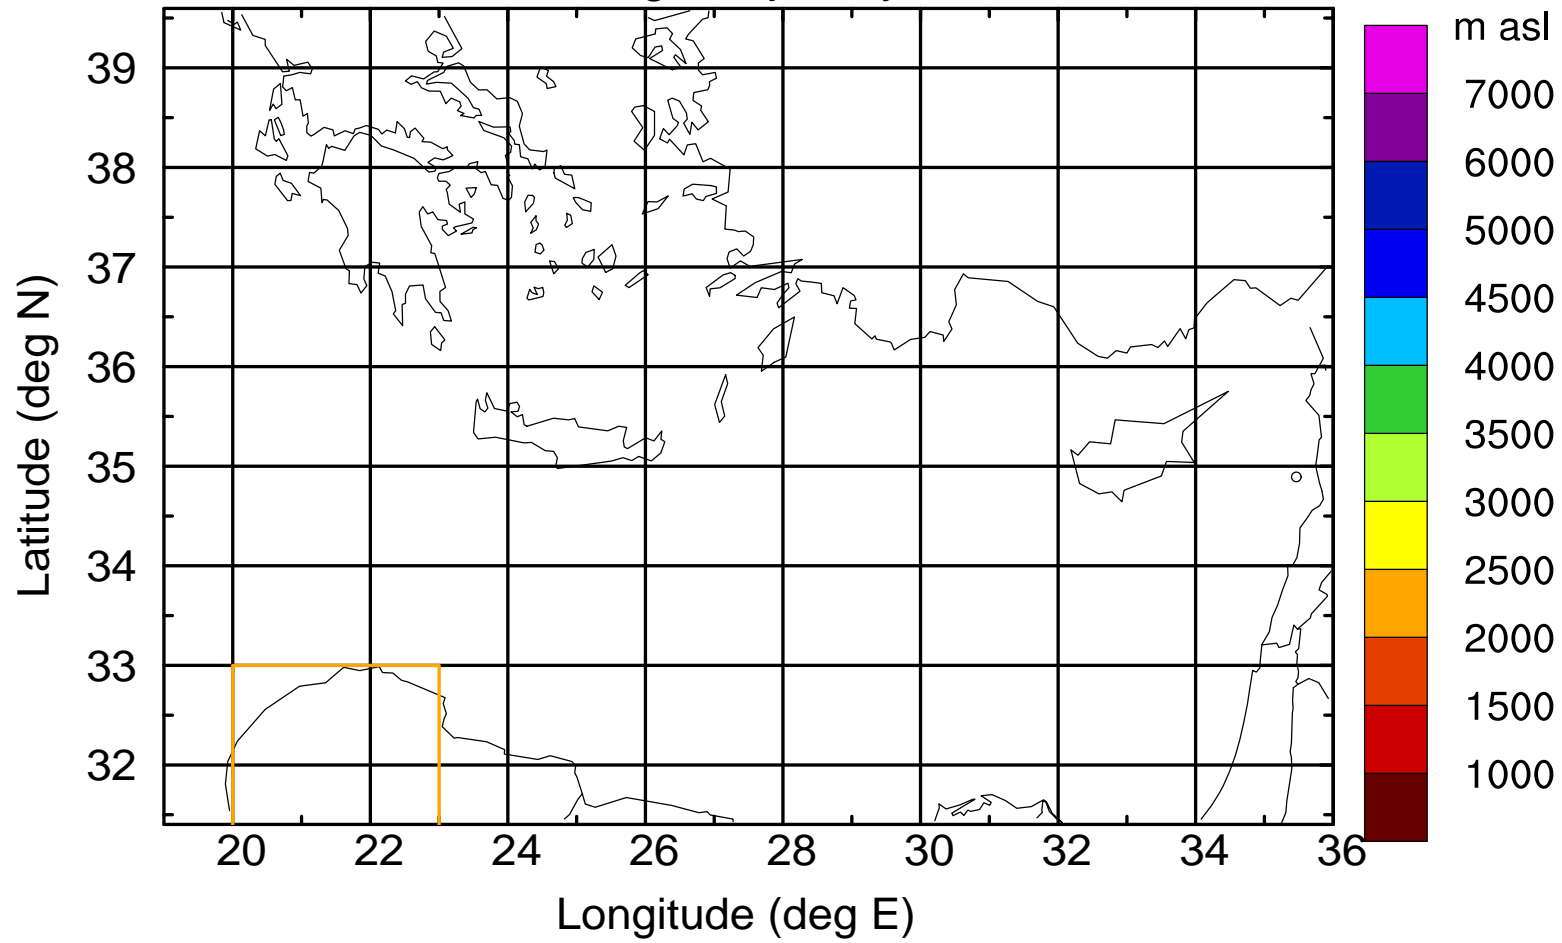

Flight trajectory

Paphos Airport ground station 20170422 10:00 UTC

Flight trajectory

Paphos Airport ground station 20170422 10:00 UTC

Flight trajectory

Paphos Airport ground station 20170422 10:00 UTC

Flight trajectory