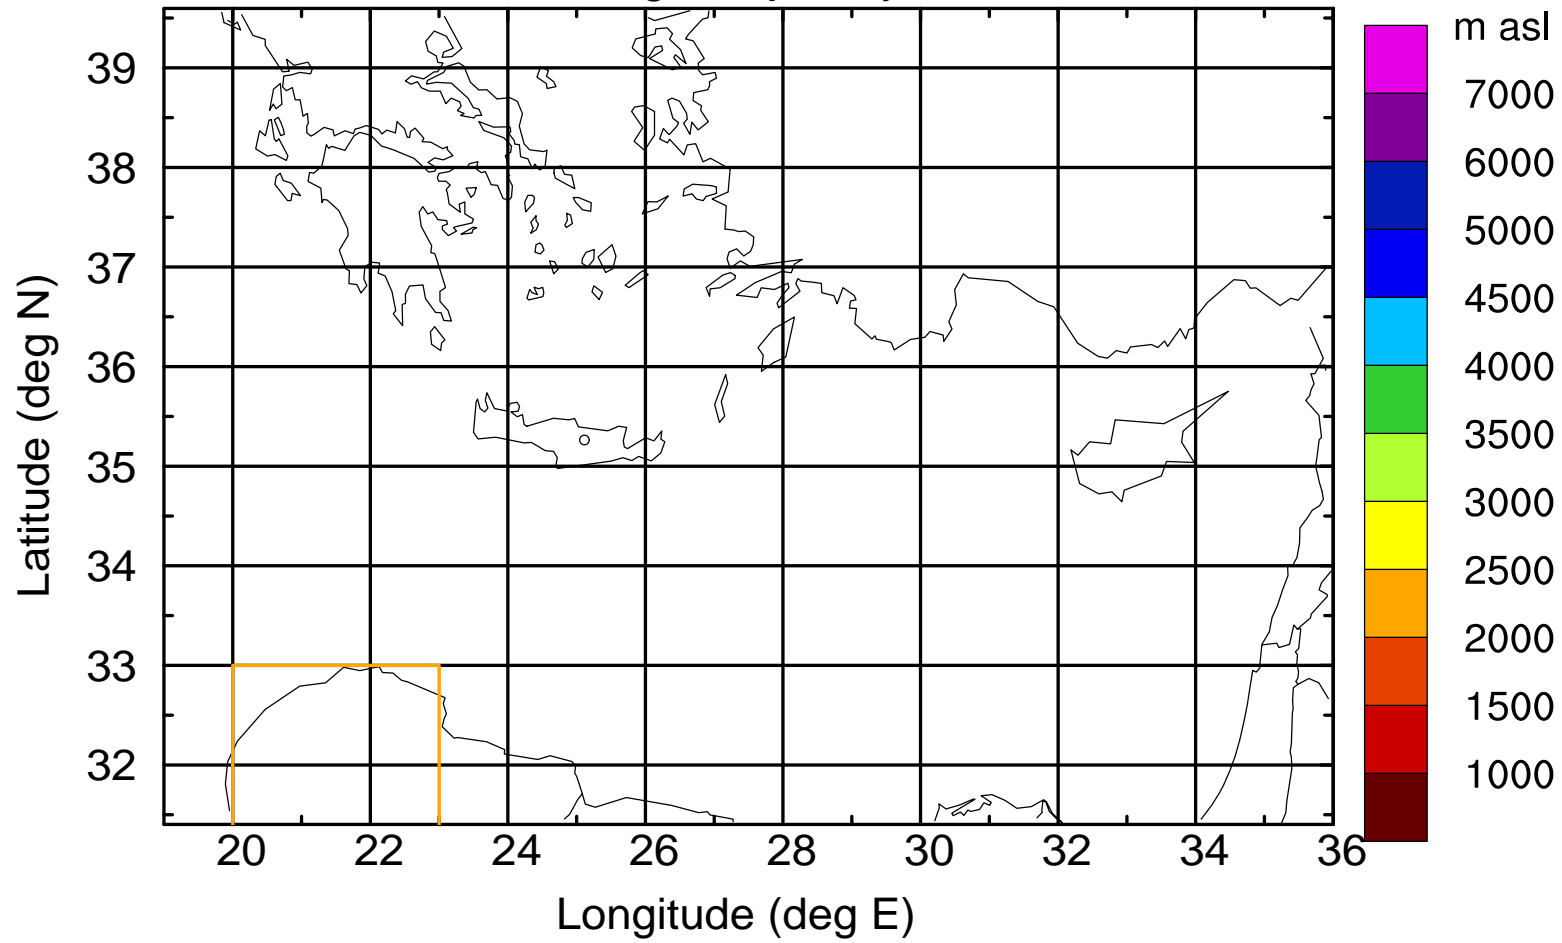

Paphos Airport ground station 20170422 10:00 UTC

Flight trajectory