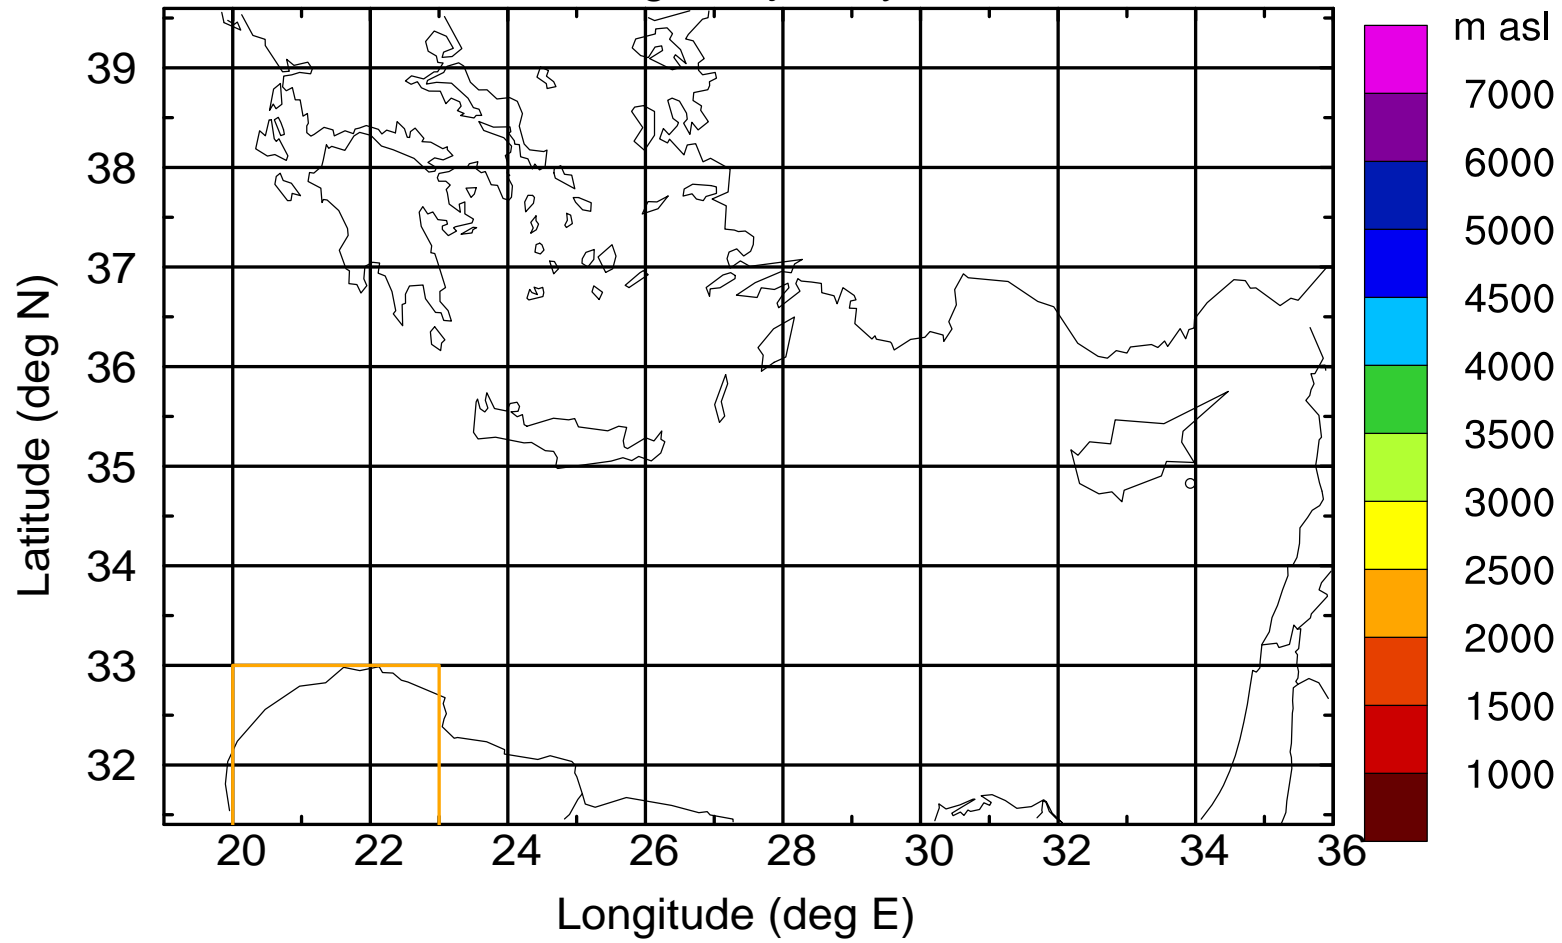

Paphos Airport ground station 20170422 10:00 UTC

Flight trajectory