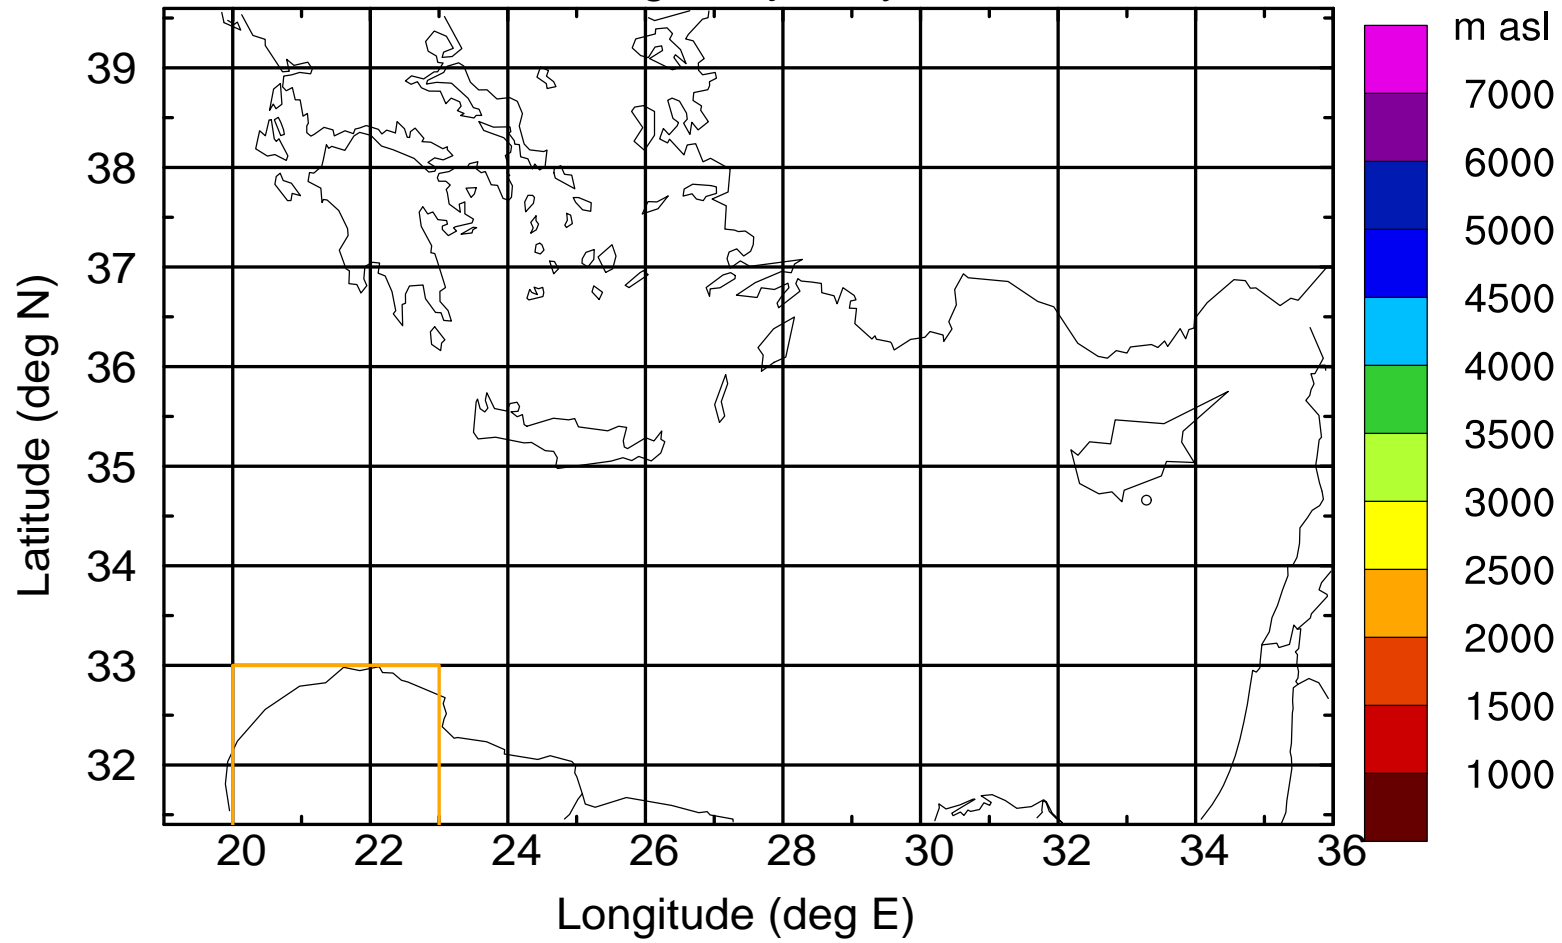

Flight trajectory

Paphos Airport ground station 20170422 10:00 UTC

Flight trajectory

Paphos Airport ground station 20170422 10:00 UTC

Flight trajectory

Paphos Airport ground station 20170422 10:00 UTC

Flight trajectory