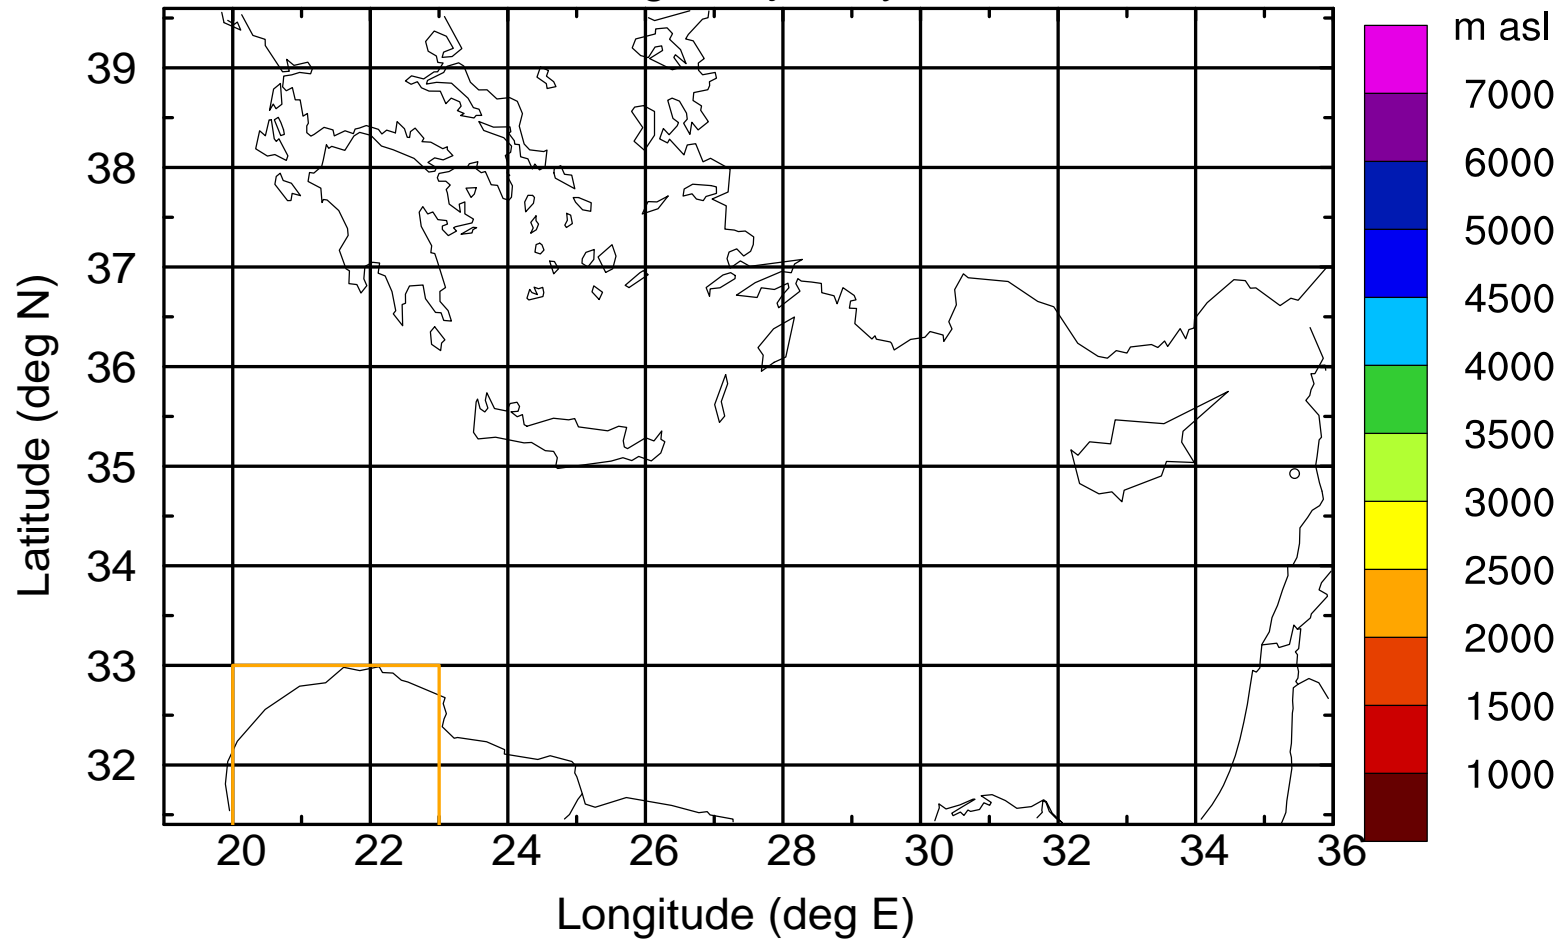

Paphos Airport ground station 20170422 10:00 UTC

Flight trajectory