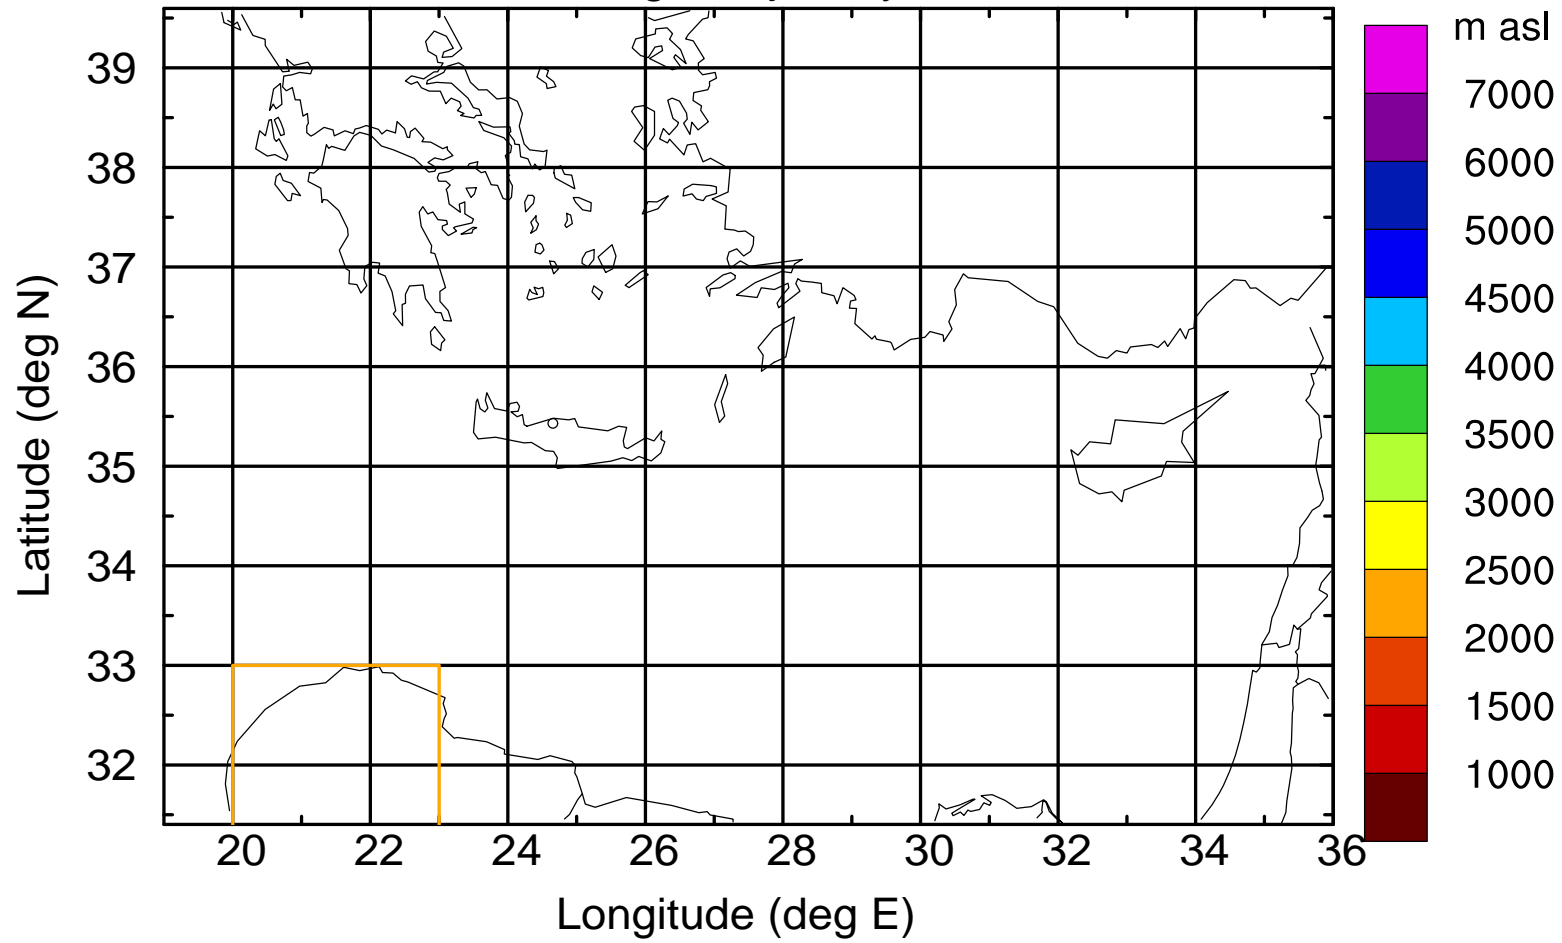

Flight trajectory

Paphos Airport ground station 20170422 10:00 UTC

Flight trajectory

Paphos Airport ground station 20170422 10:00 UTC

Flight trajectory

Paphos Airport ground station 20170422 10:00 UTC

Flight trajectory