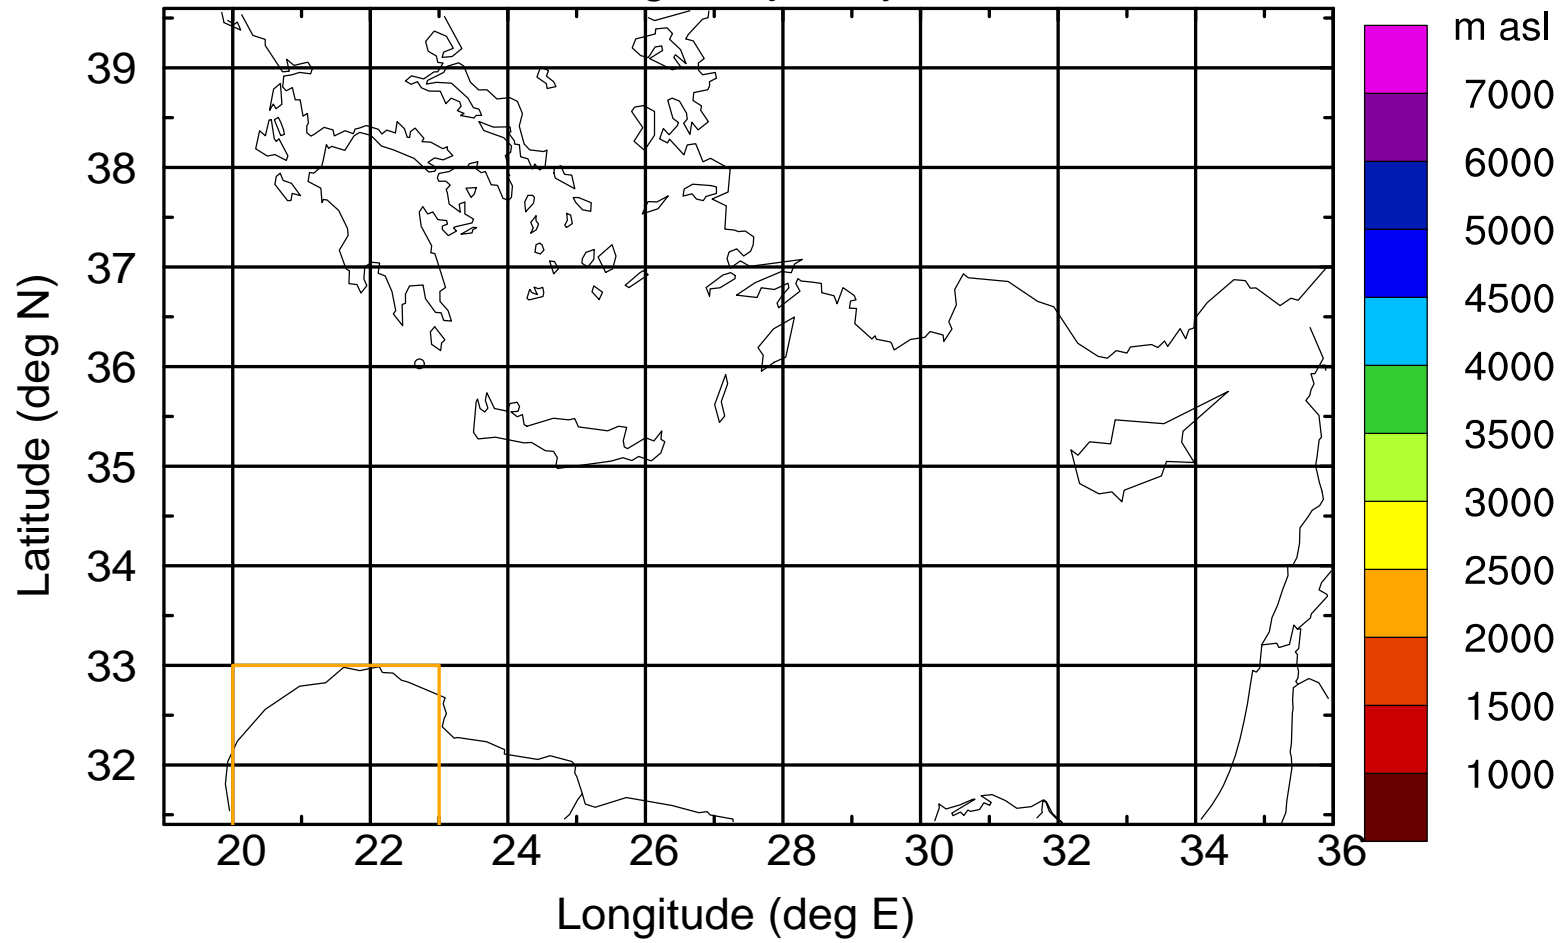

Paphos Airport ground station 20170422 10:00 UTC

Flight trajectory

Paphos Airport ground station 20170422 10:00 UTC

Flight trajectory

Paphos Airport ground station 20170422 10:00 UTC

Flight trajectory

Paphos Airport ground station 20170422 10:00 UTC