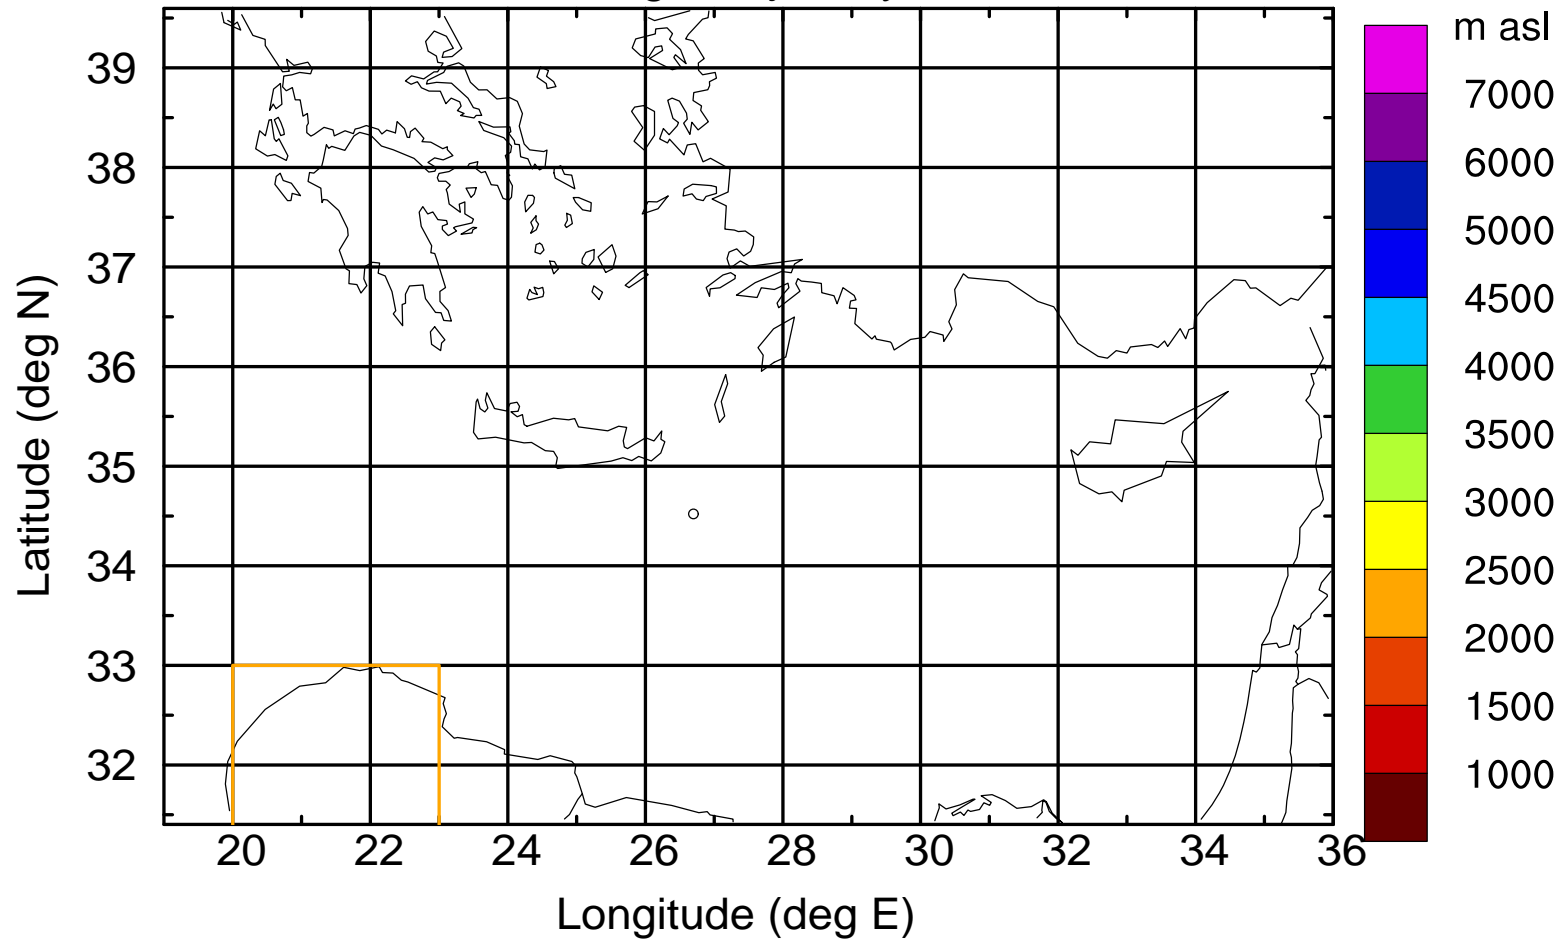

Paphos Airport ground station 20170422 10:00 UTC

Flight trajectory