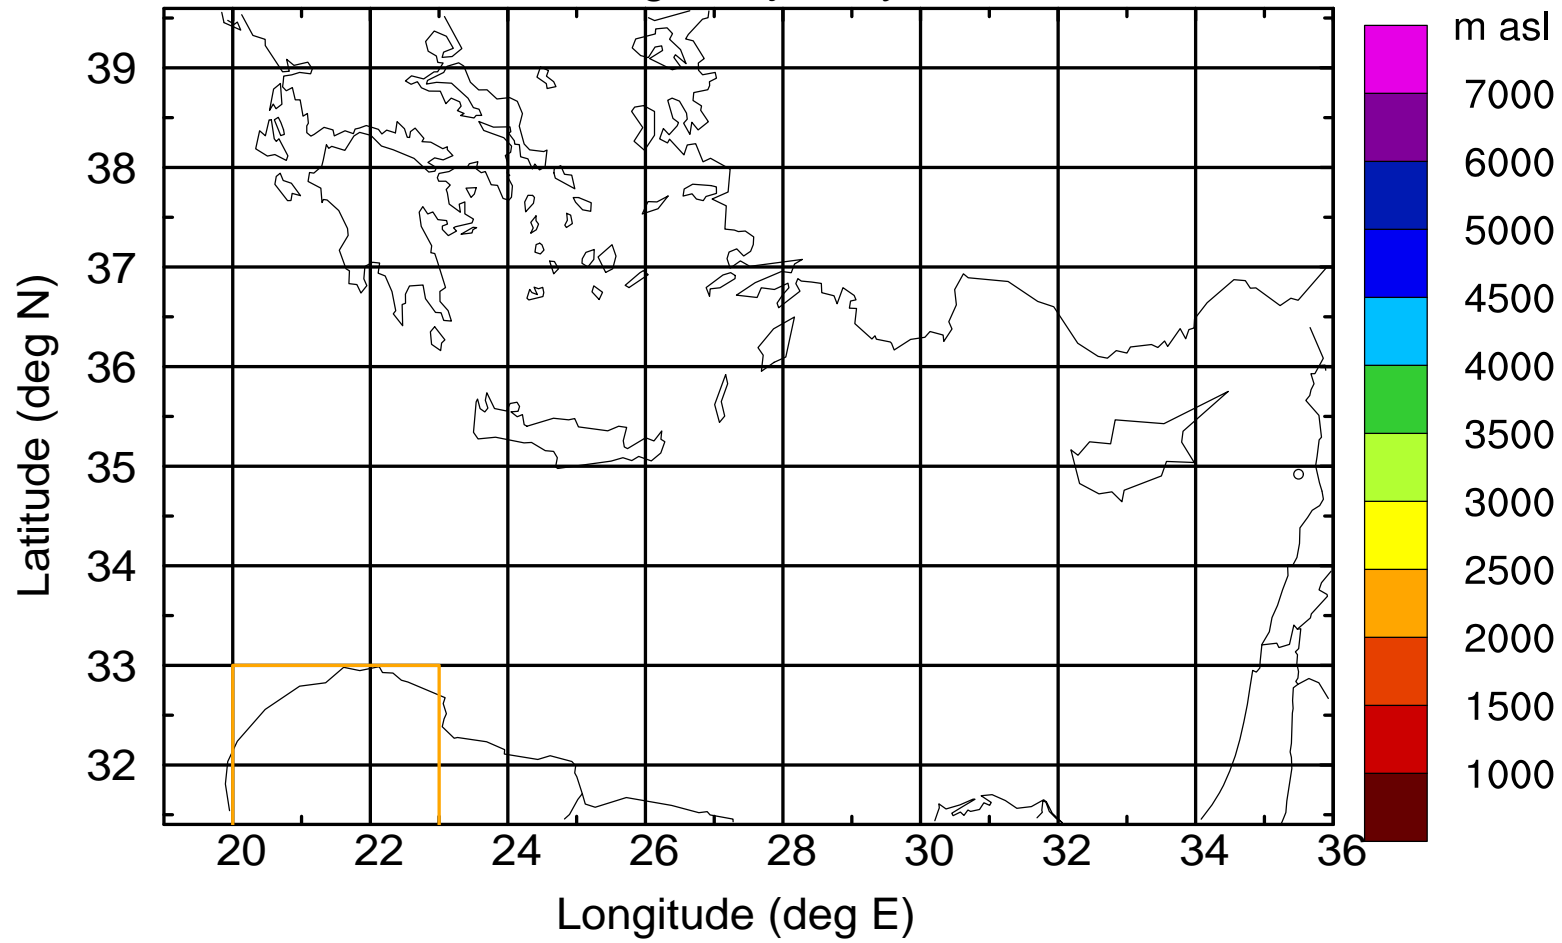

Paphos Airport ground station 20170422 10:00 UTC

Flight trajectory