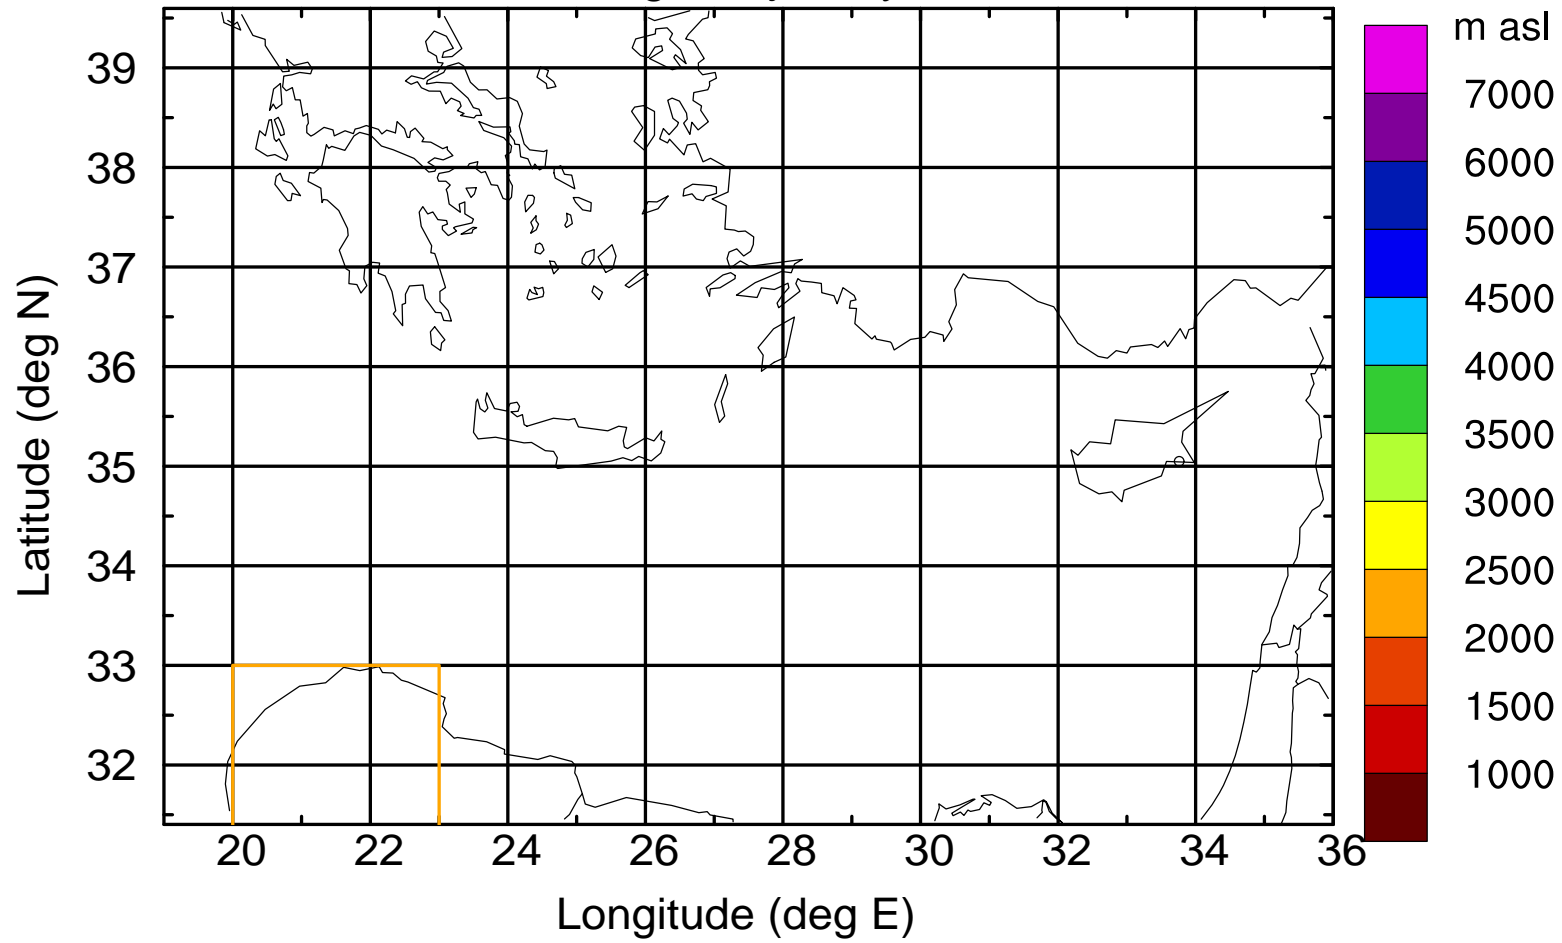

Flight trajectory

Paphos Airport ground station 20170422 10:00 UTC

Flight trajectory

Paphos Airport ground station 20170422 10:00 UTC

Flight trajectory

Paphos Airport ground station 20170422 10:00 UTC

Flight trajectory