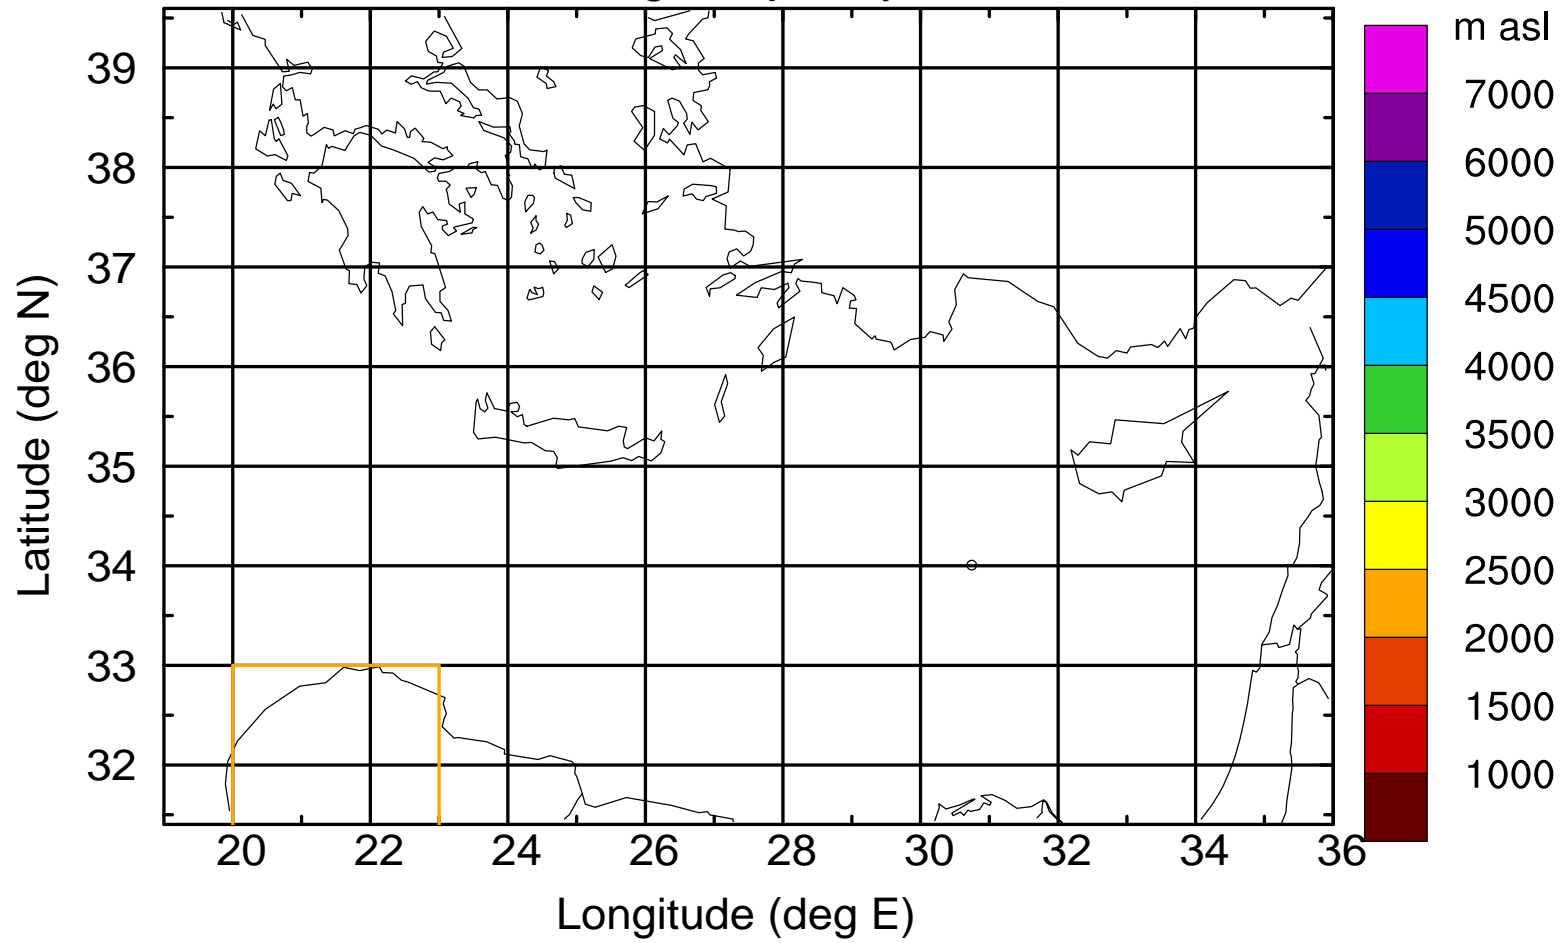

Paphos Airport ground station 20170422 10:00 UTC

Flight trajectory

Paphos Airport ground station 20170422 10:00 UTC

Flight trajectory

Paphos Airport ground station 20170422 10:00 UTC

Flight trajectory

Paphos Airport ground station 20170422 10:00 UTC