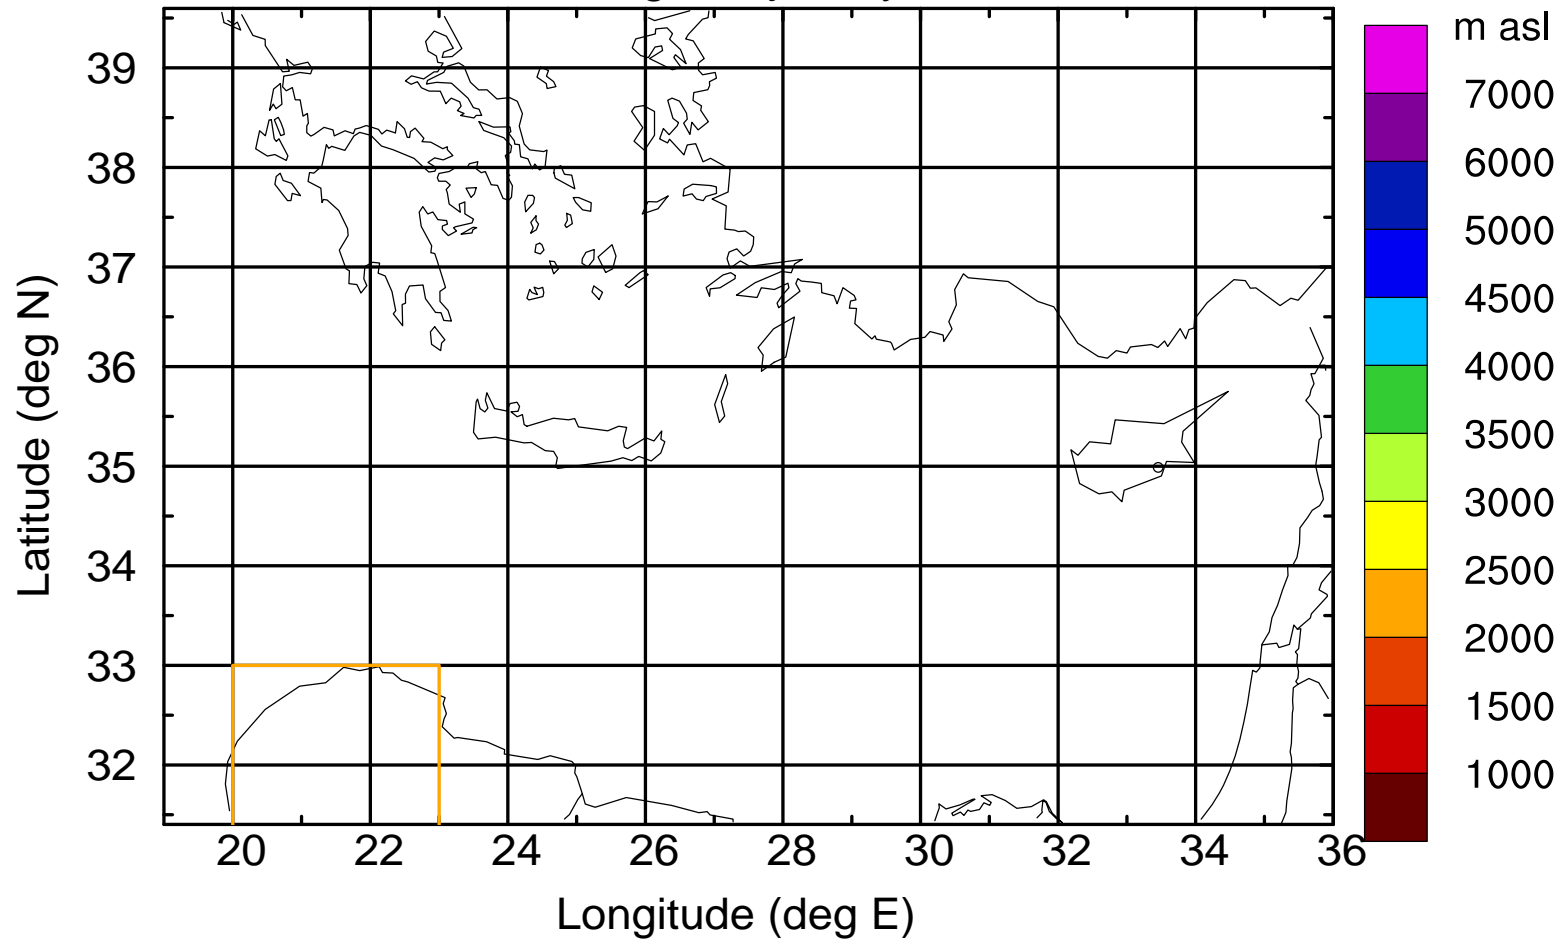

Paphos Airport ground station 20170422 10:00 UTC

Flight trajectory