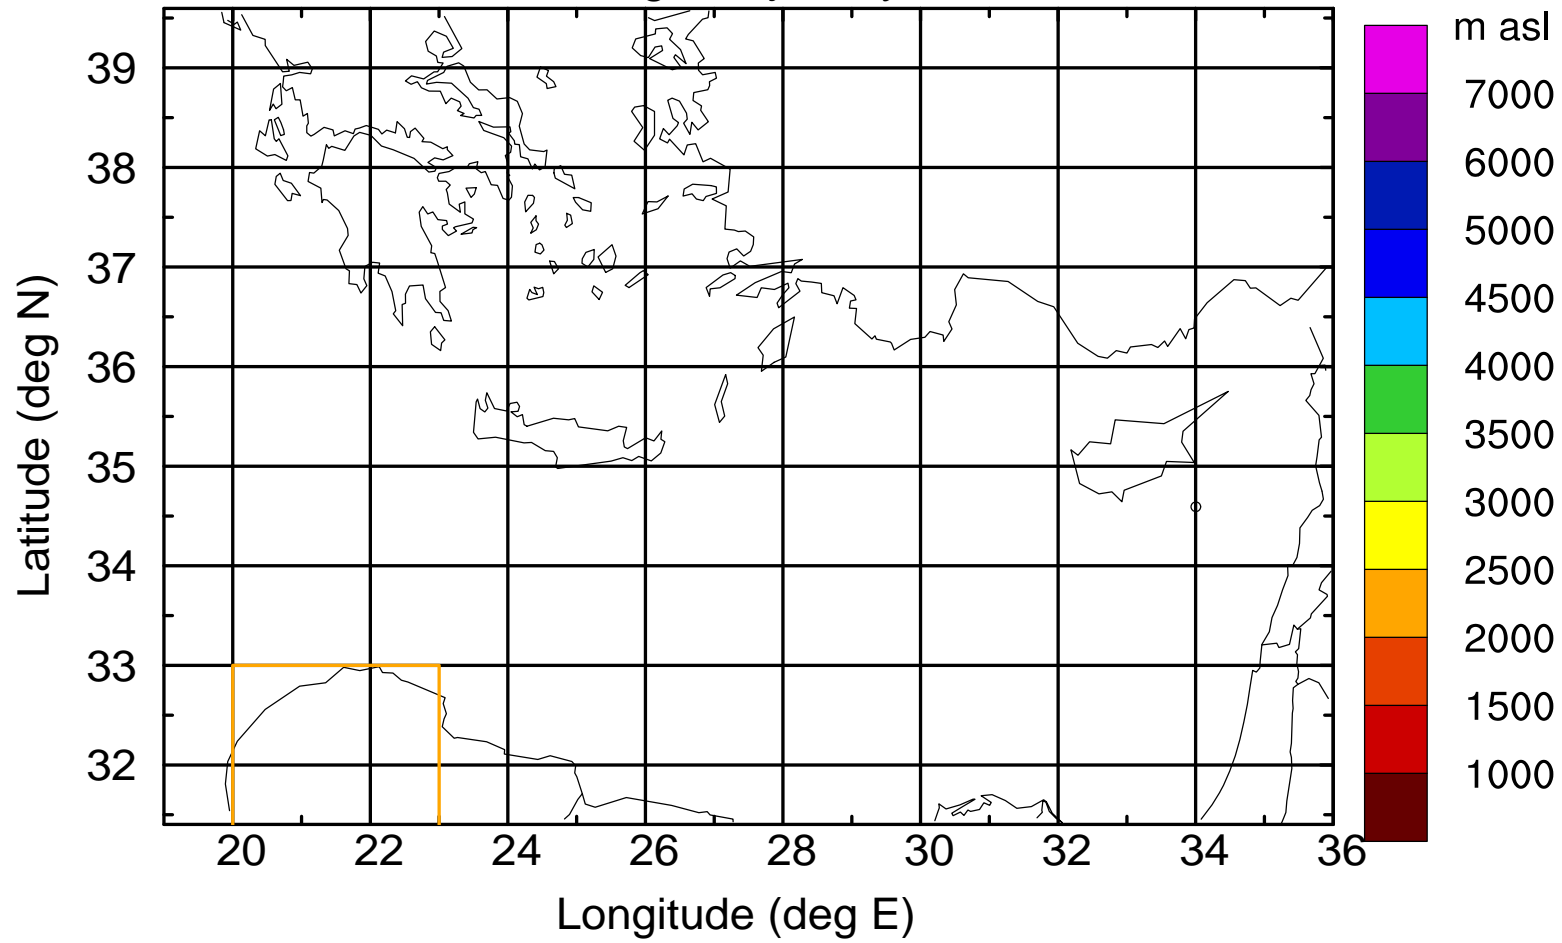

Paphos Airport ground station 20170422 10:00 UTC

Flight trajectory

Paphos Airport ground station 20170422 10:00 UTC

Flight trajectory

Paphos Airport ground station 20170422 10:00 UTC

Flight trajectory

Paphos Airport ground station 20170422 10:00 UTC