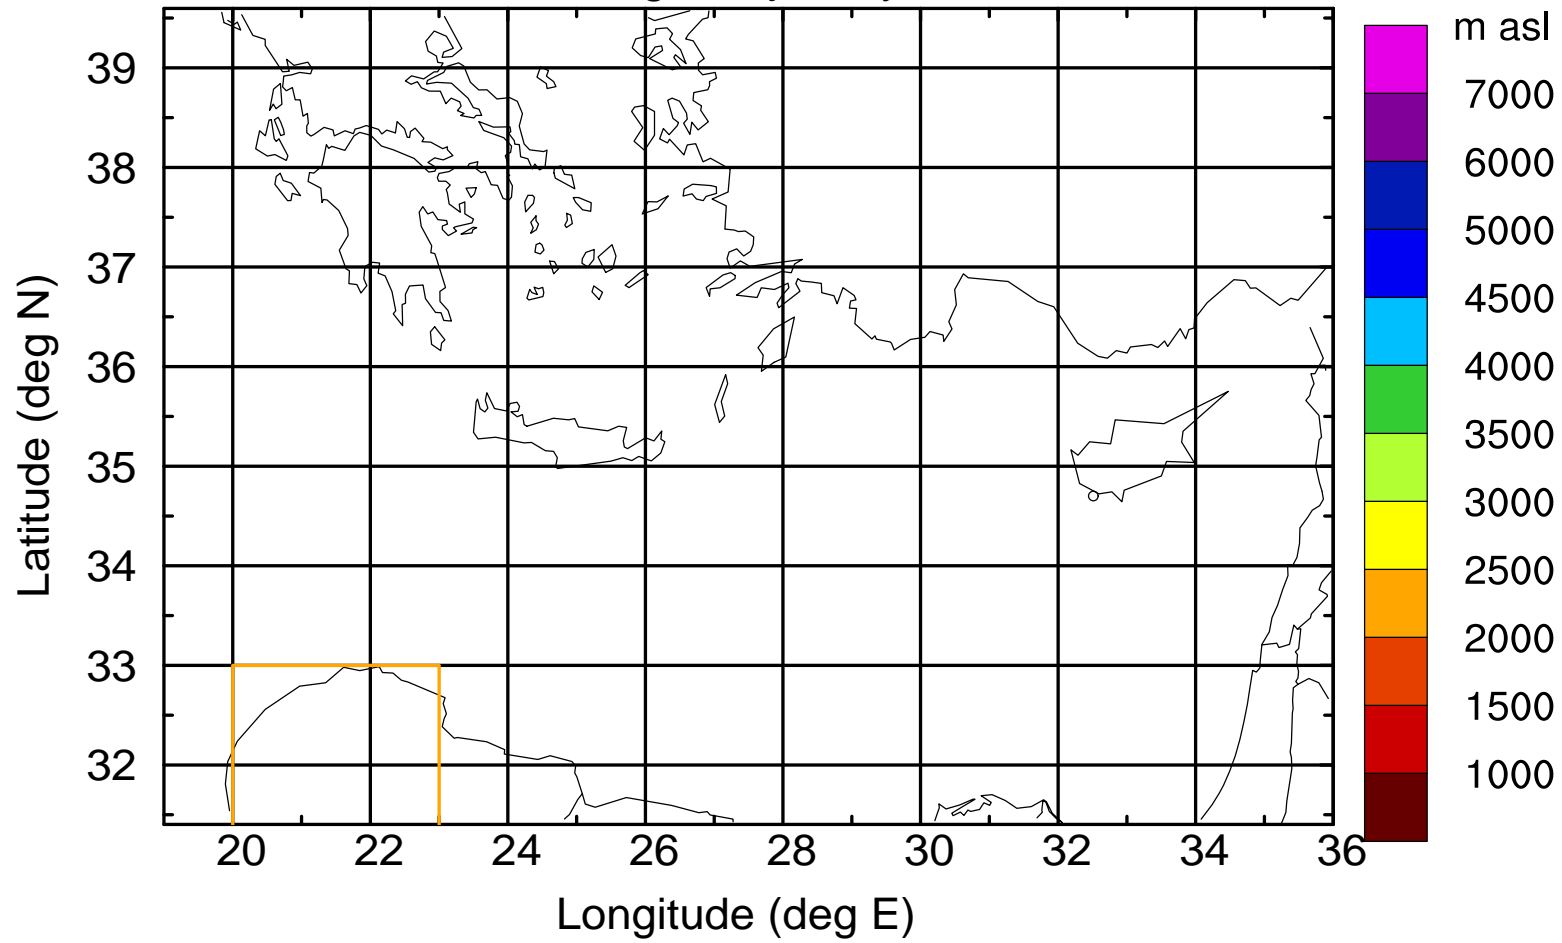

Paphos Airport ground station 20170422 10:00 UTC

Flight trajectory