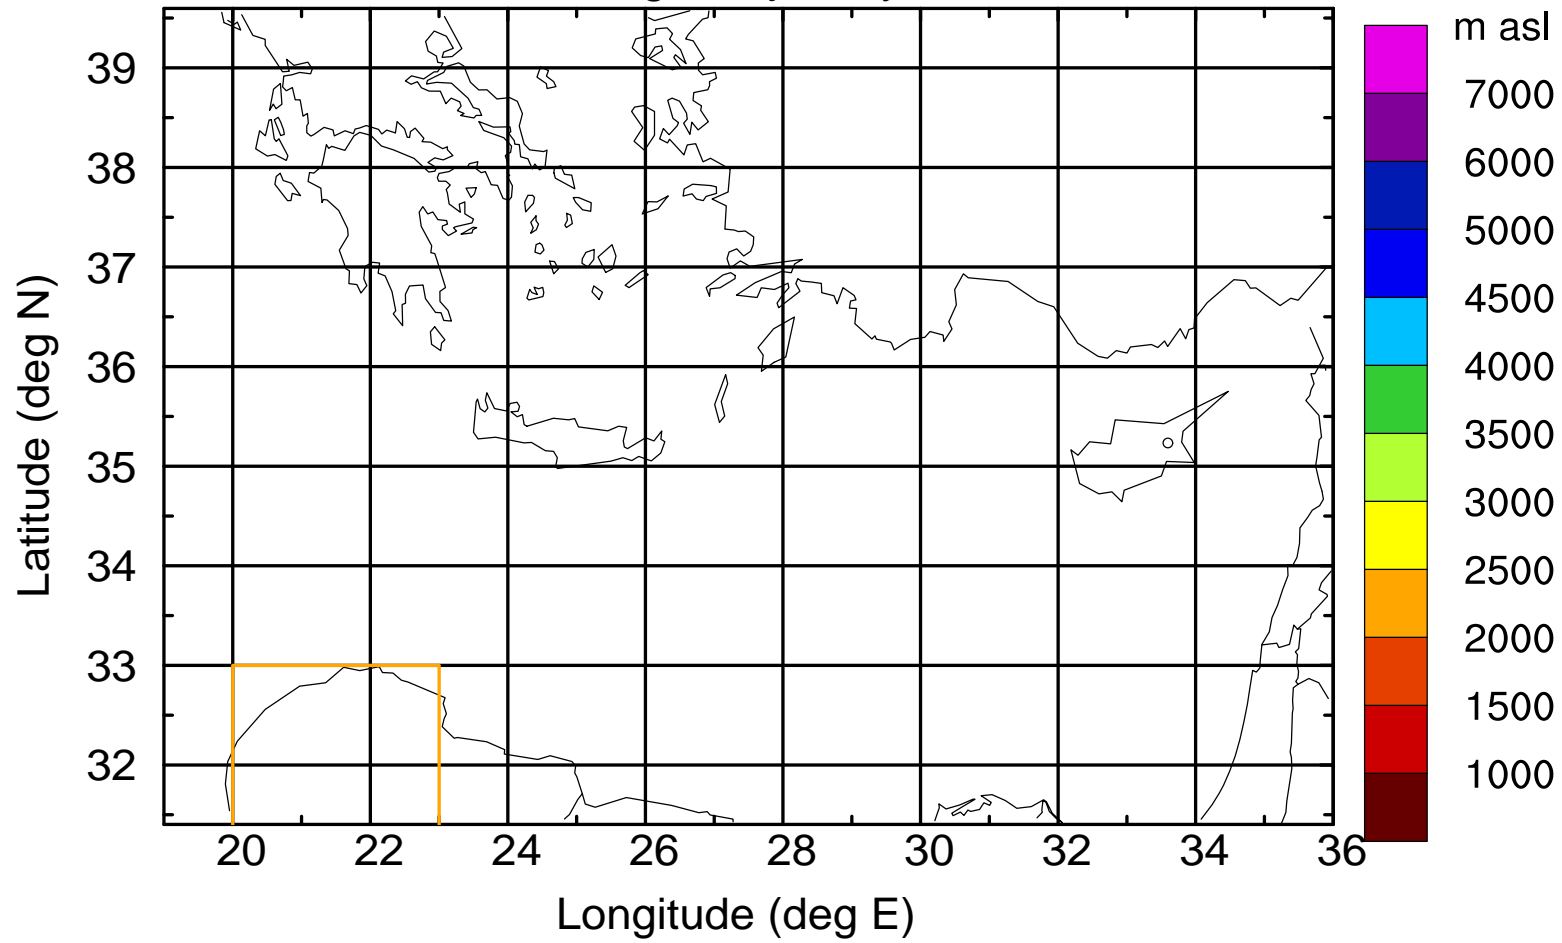

Paphos Airport ground station 20170422 10:00 UTC

Flight trajectory