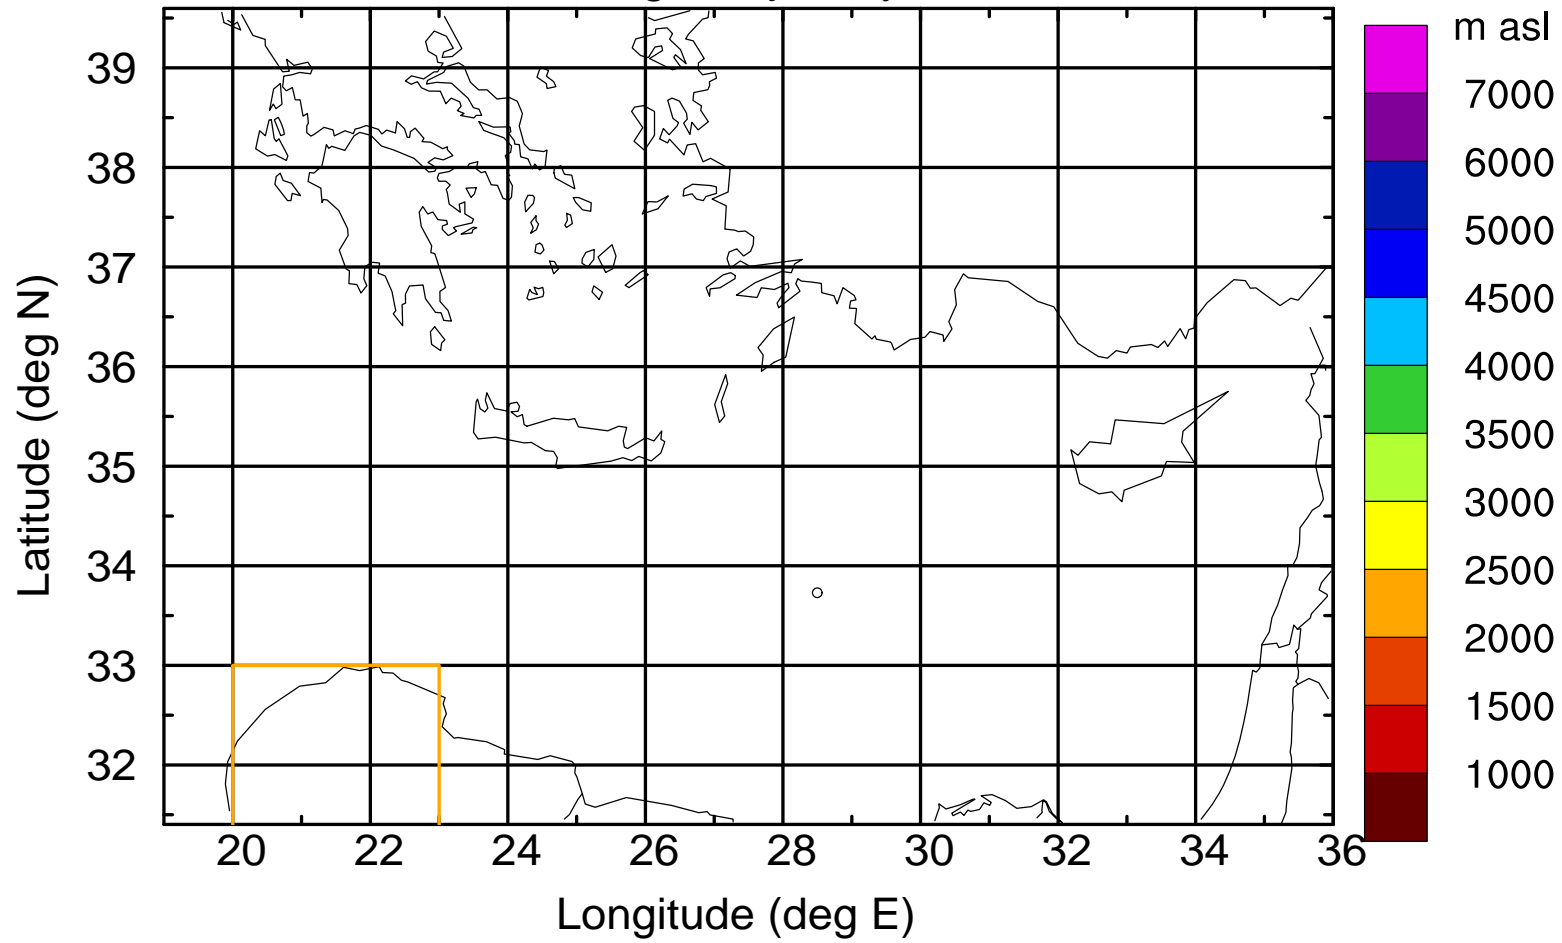

Paphos Airport ground station 20170422 10:00 UTC

Flight trajectory