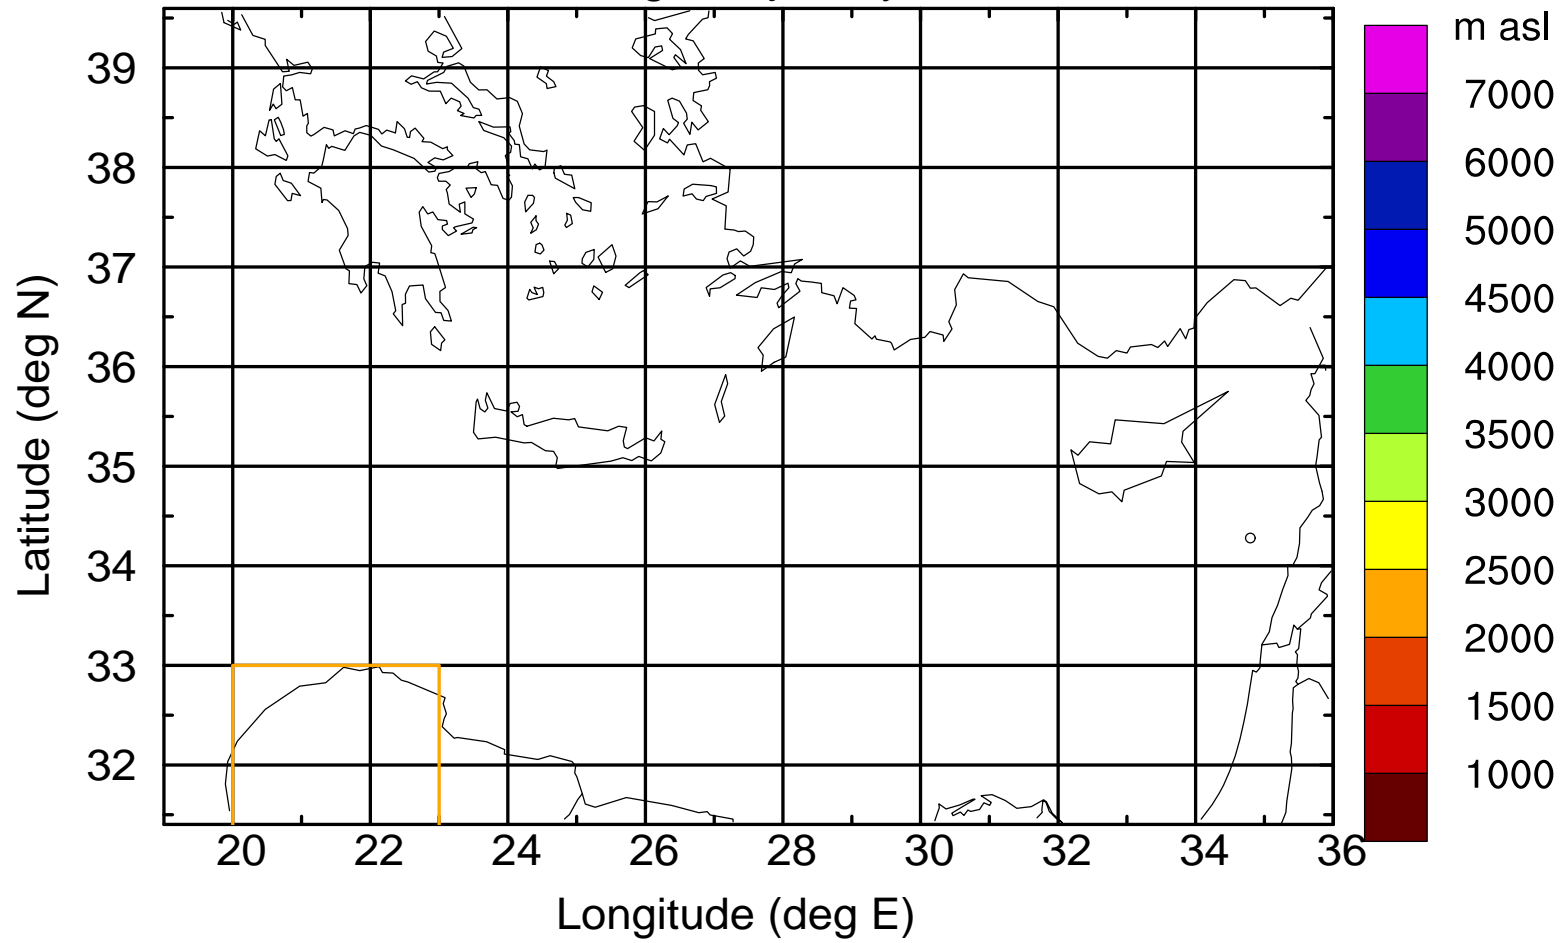

Paphos Airport ground station 20170422 10:00 UTC

Flight trajectory