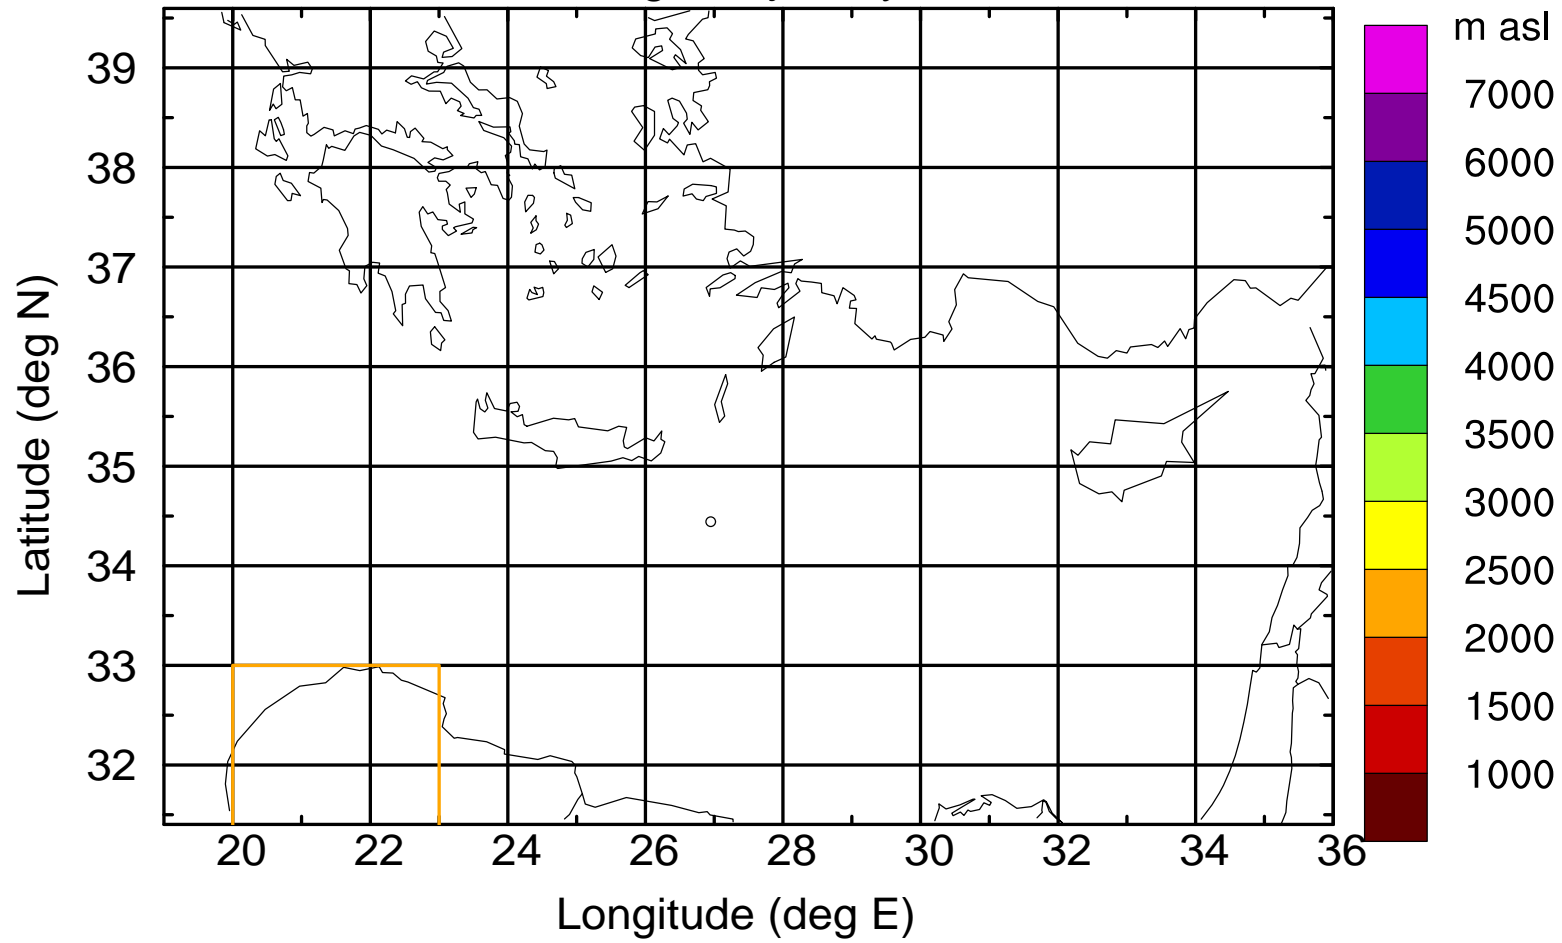

Paphos Airport ground station 20170422 10:00 UTC

Flight trajectory