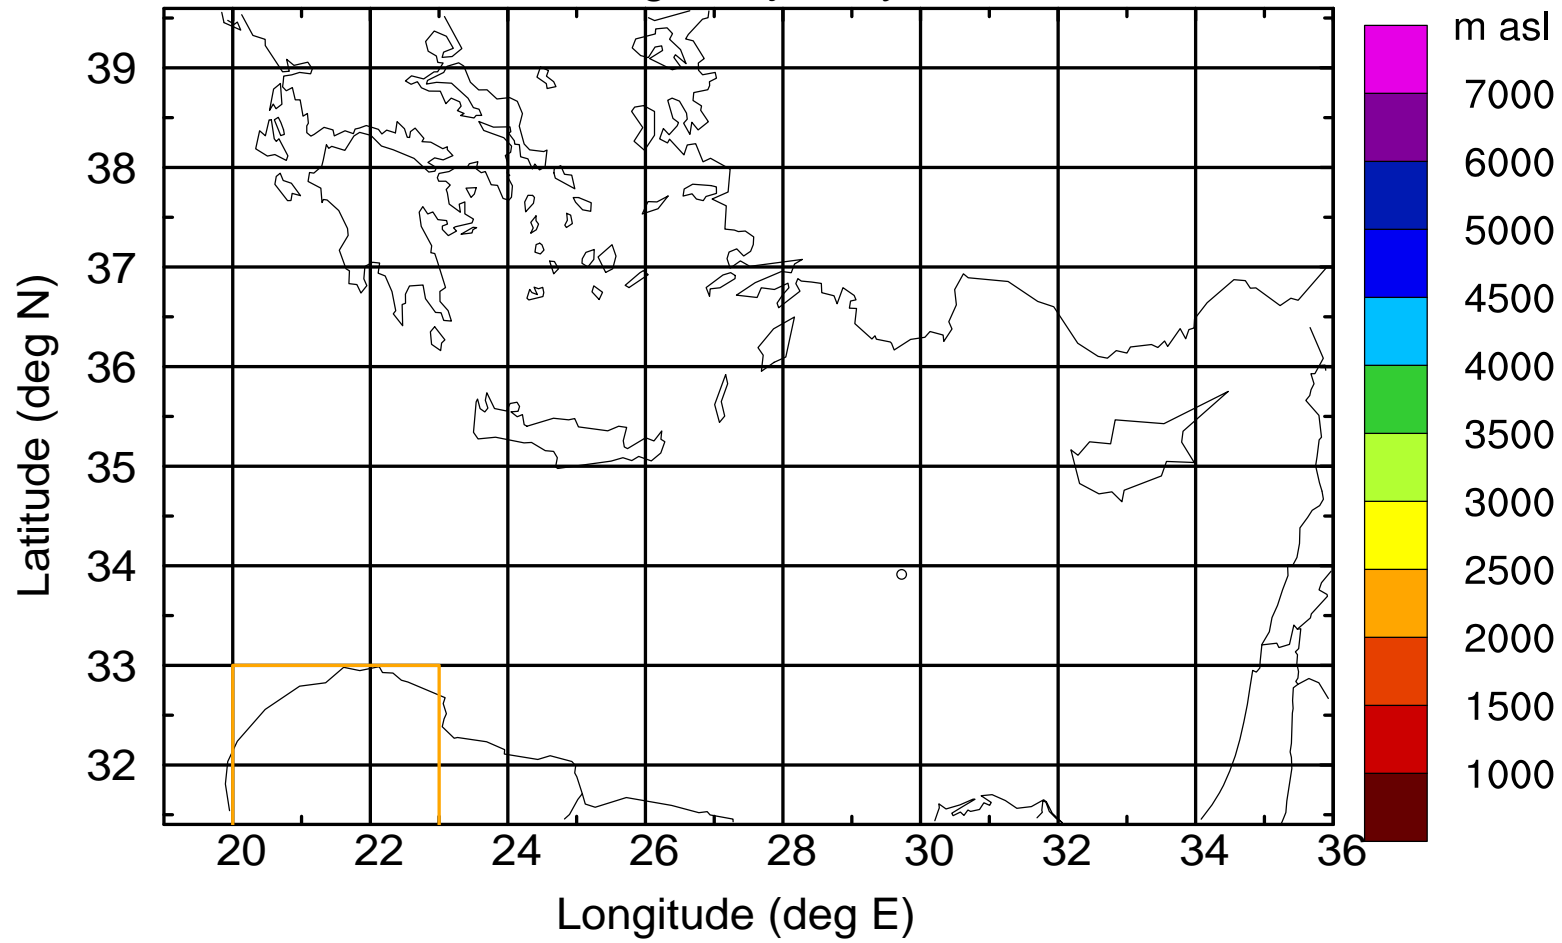

Paphos Airport ground station 20170422 10:00 UTC

Flight trajectory