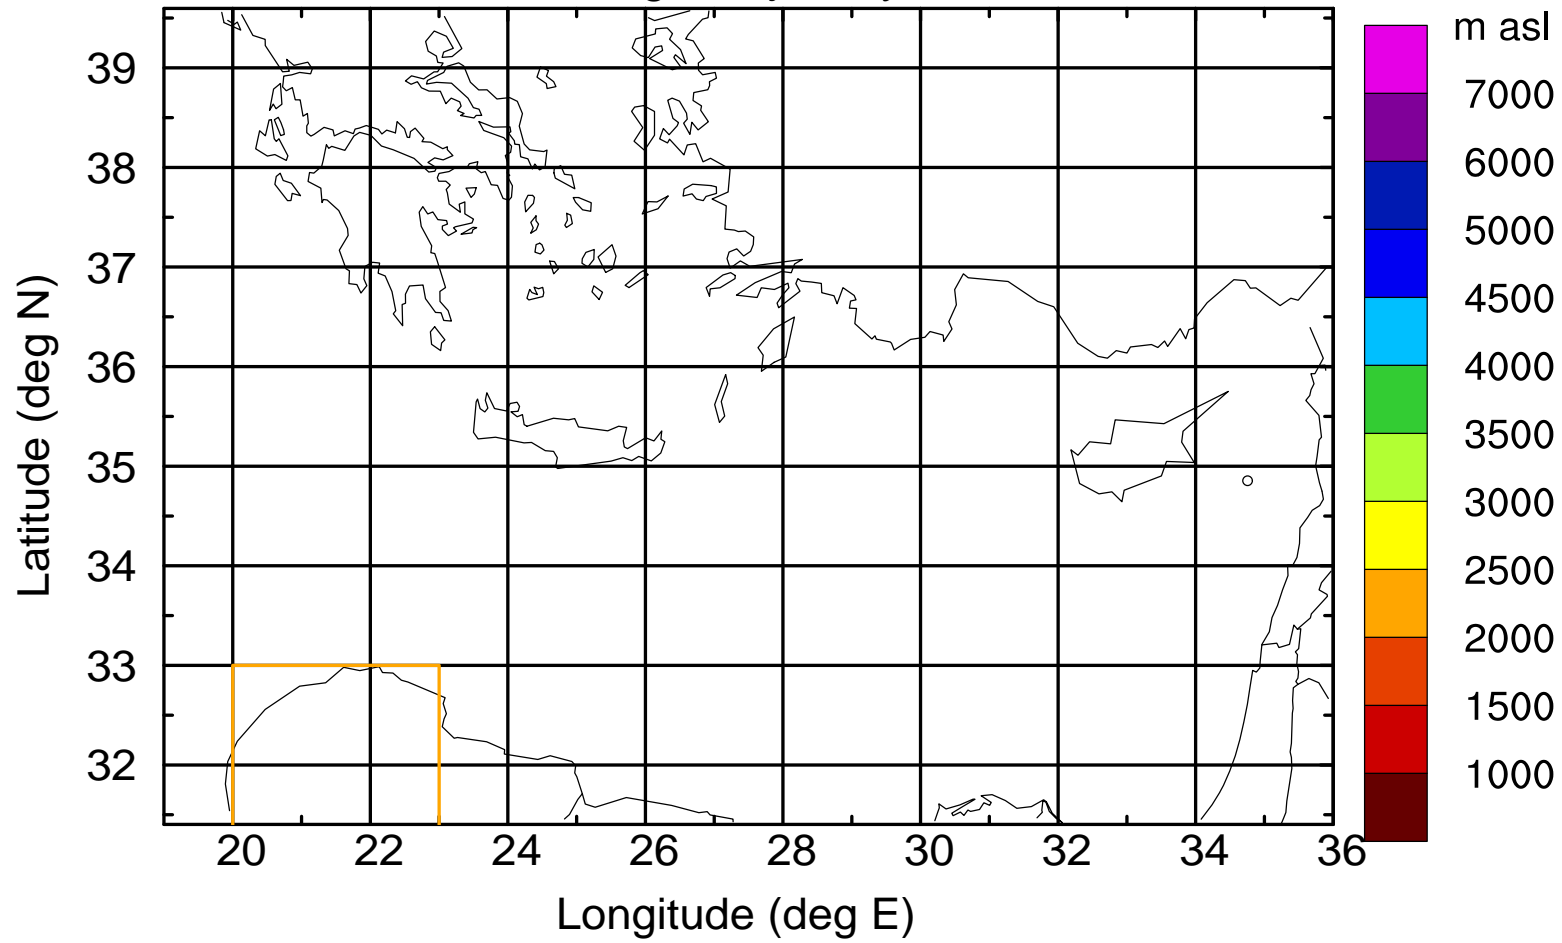

Paphos Airport ground station 20170422 10:00 UTC

Flight trajectory