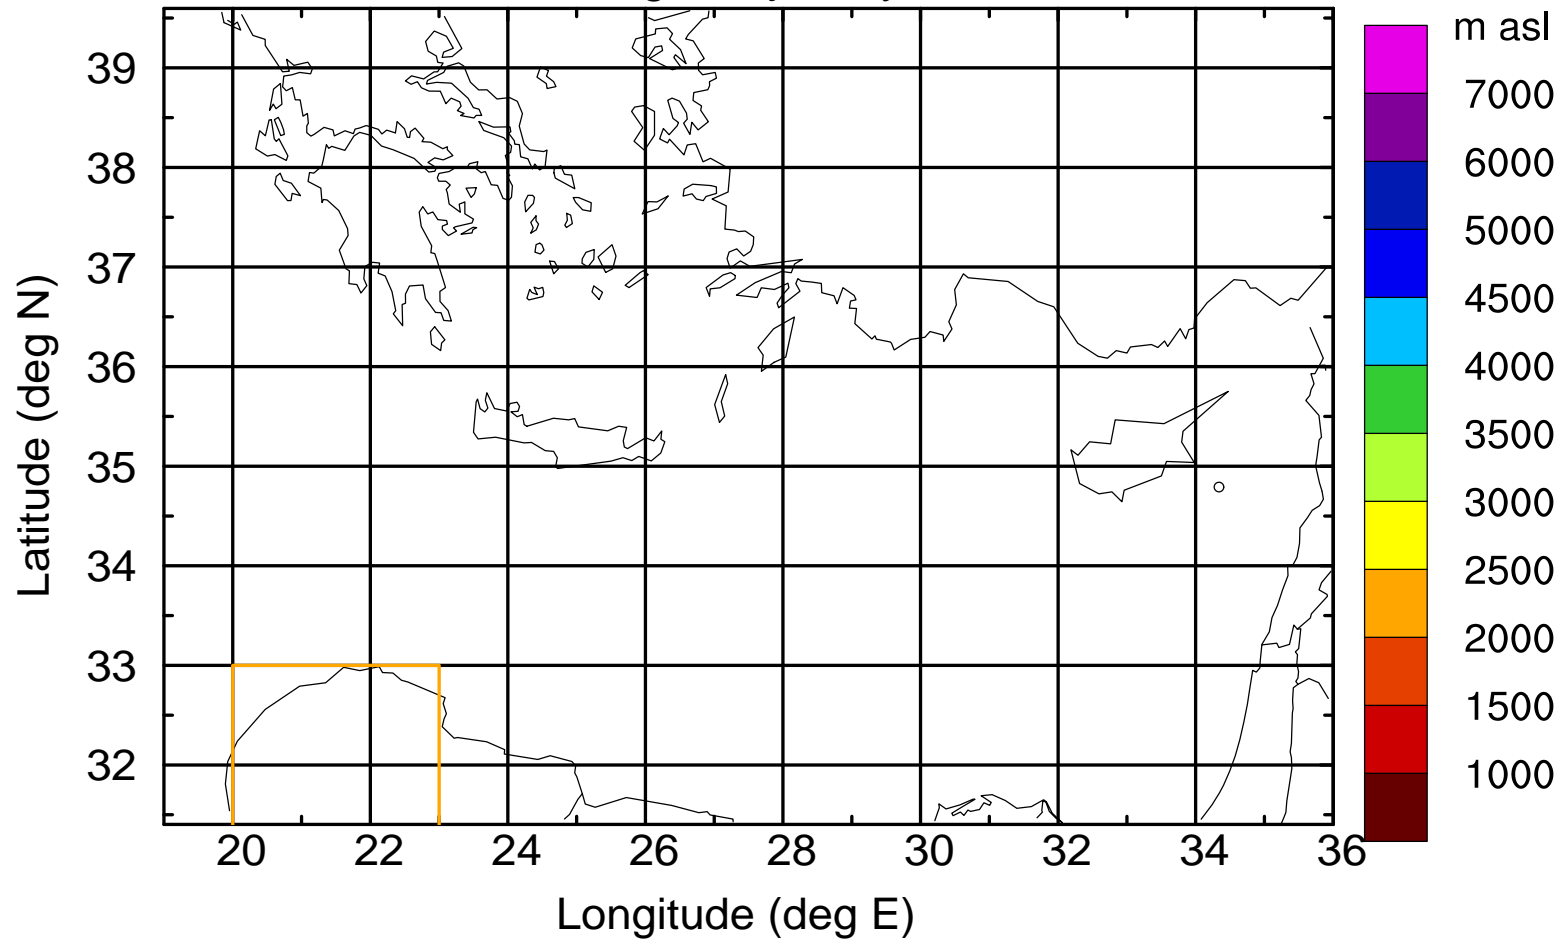

Paphos Airport ground station 20170422 10:00 UTC

Flight trajectory