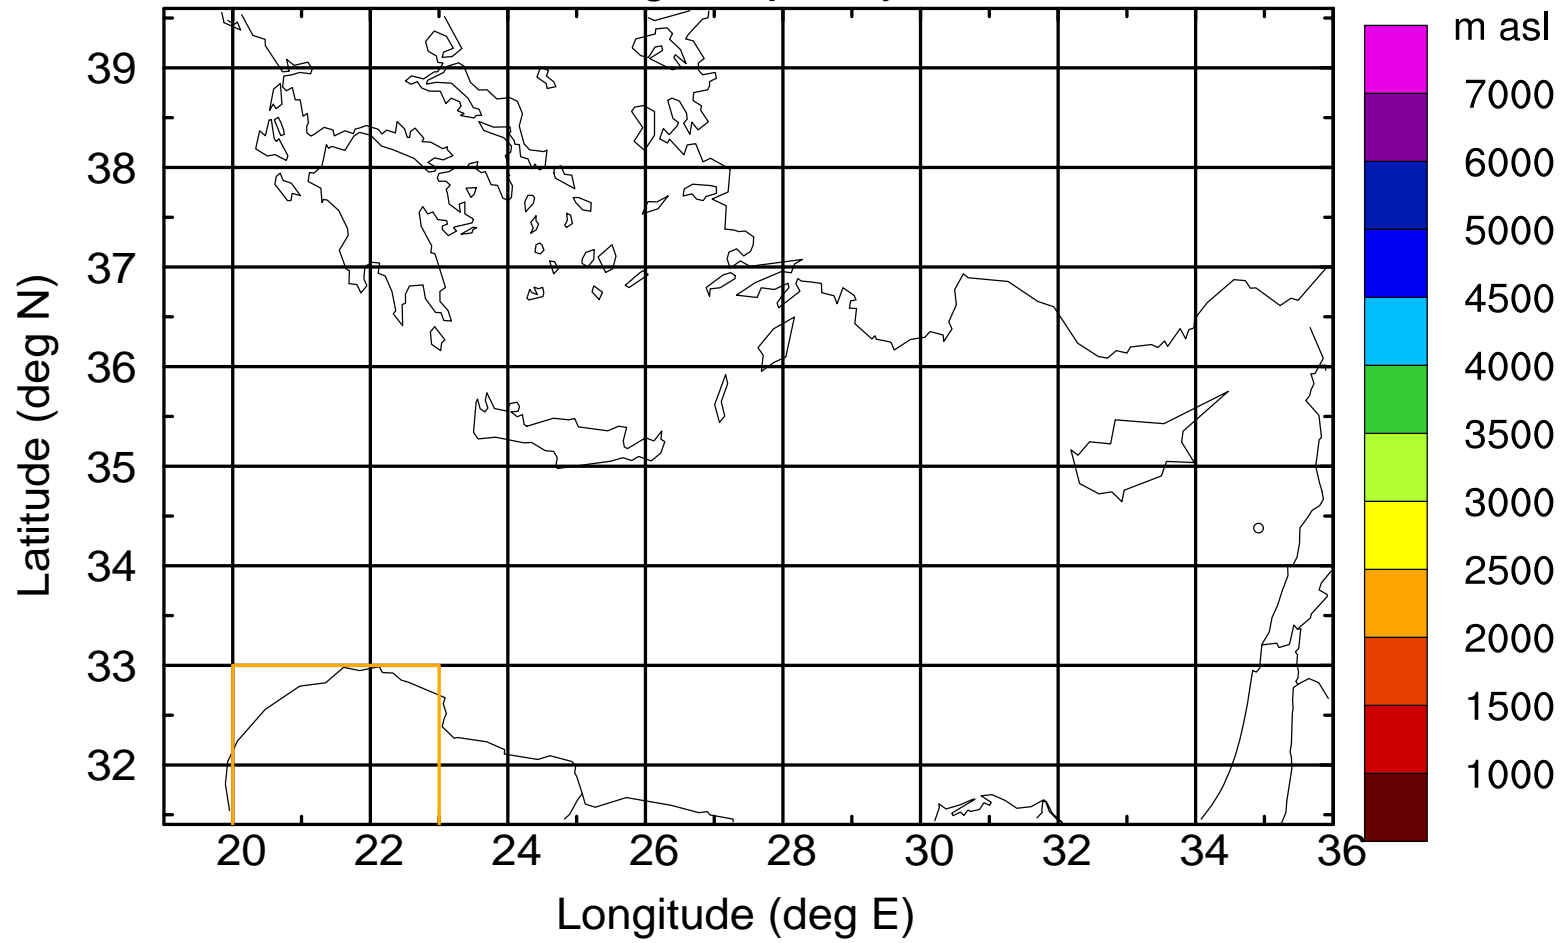

Paphos Airport ground station 20170422 10:00 UTC

Flight trajectory