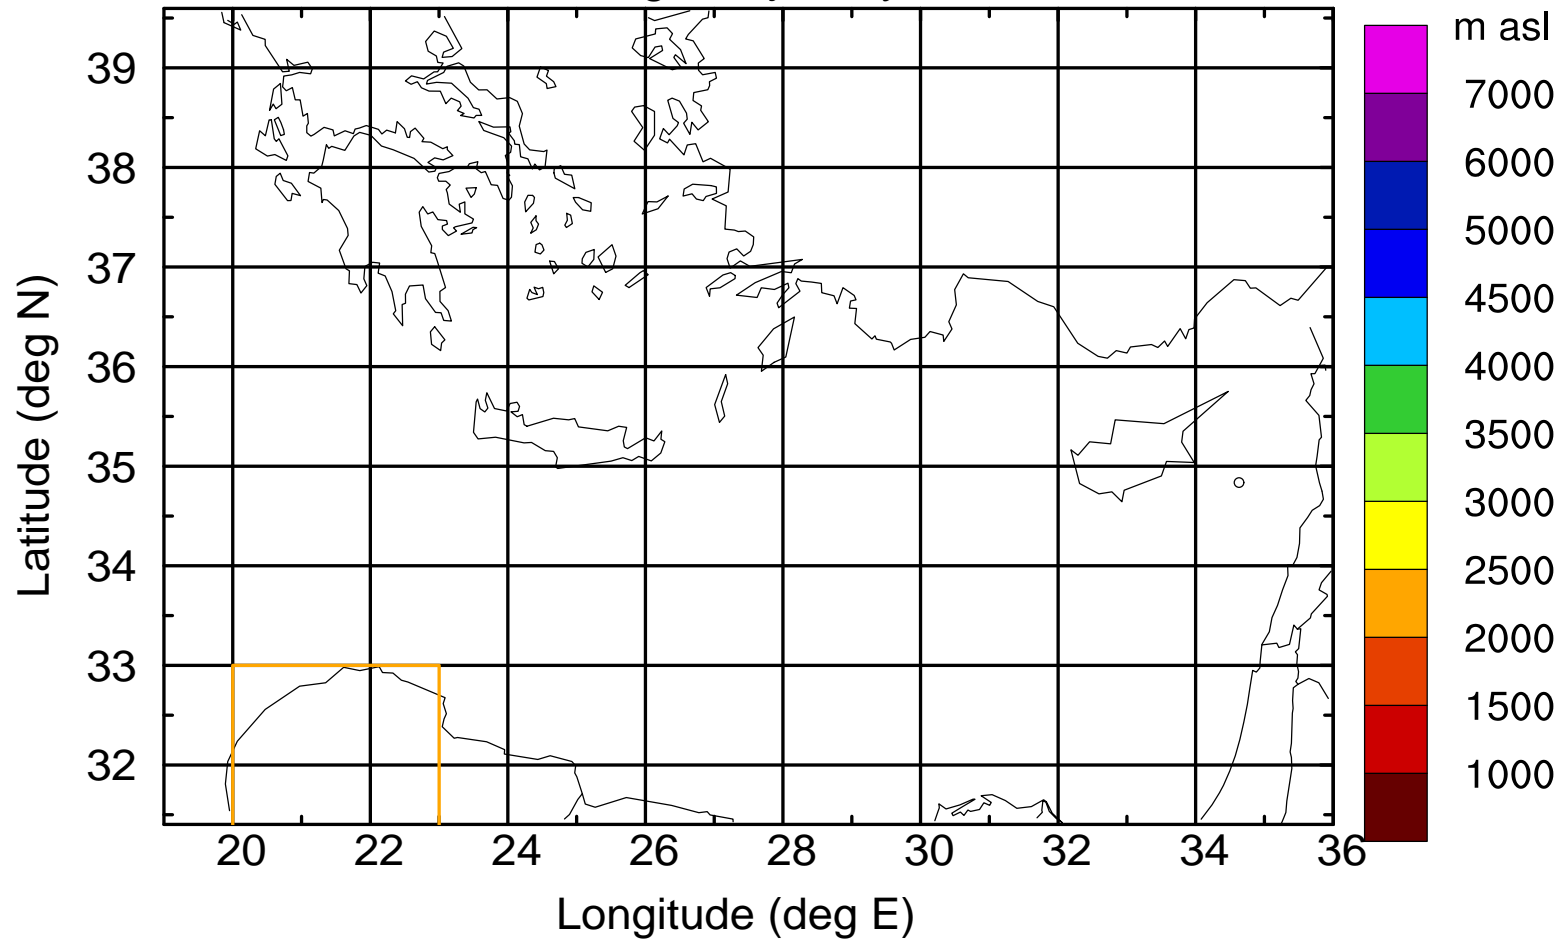

Flight trajectory

Paphos Airport ground station 20170422 10:00 UTC

Flight trajectory

Paphos Airport ground station 20170422 10:00 UTC

Flight trajectory

Paphos Airport ground station 20170422 10:00 UTC

Flight trajectory