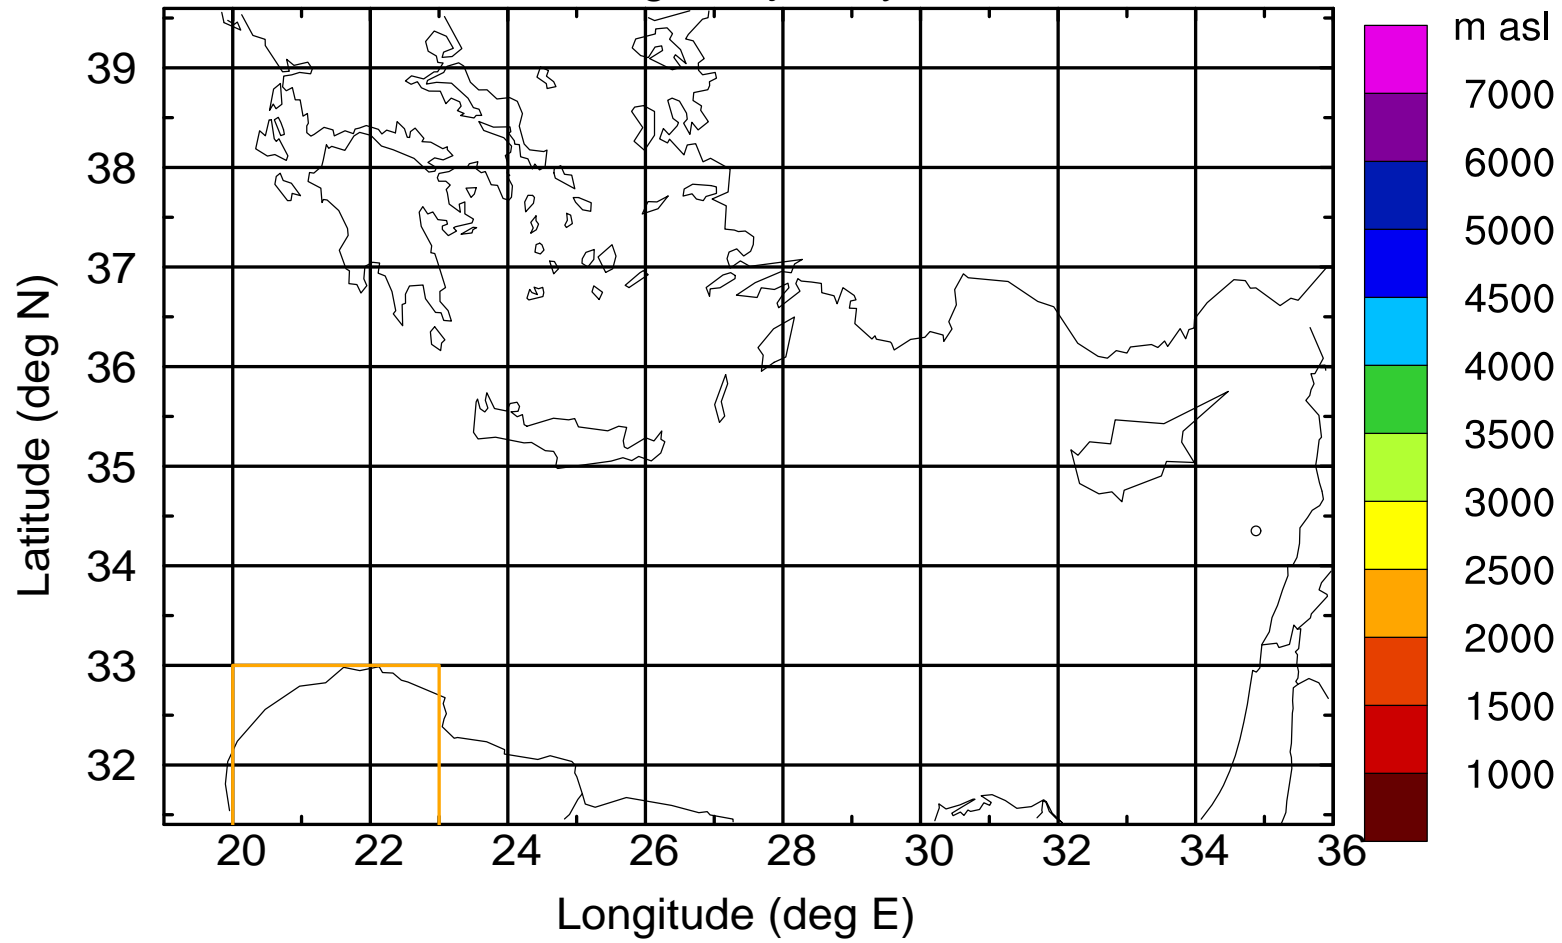

Paphos Airport ground station 20170422 10:00 UTC

Flight trajectory