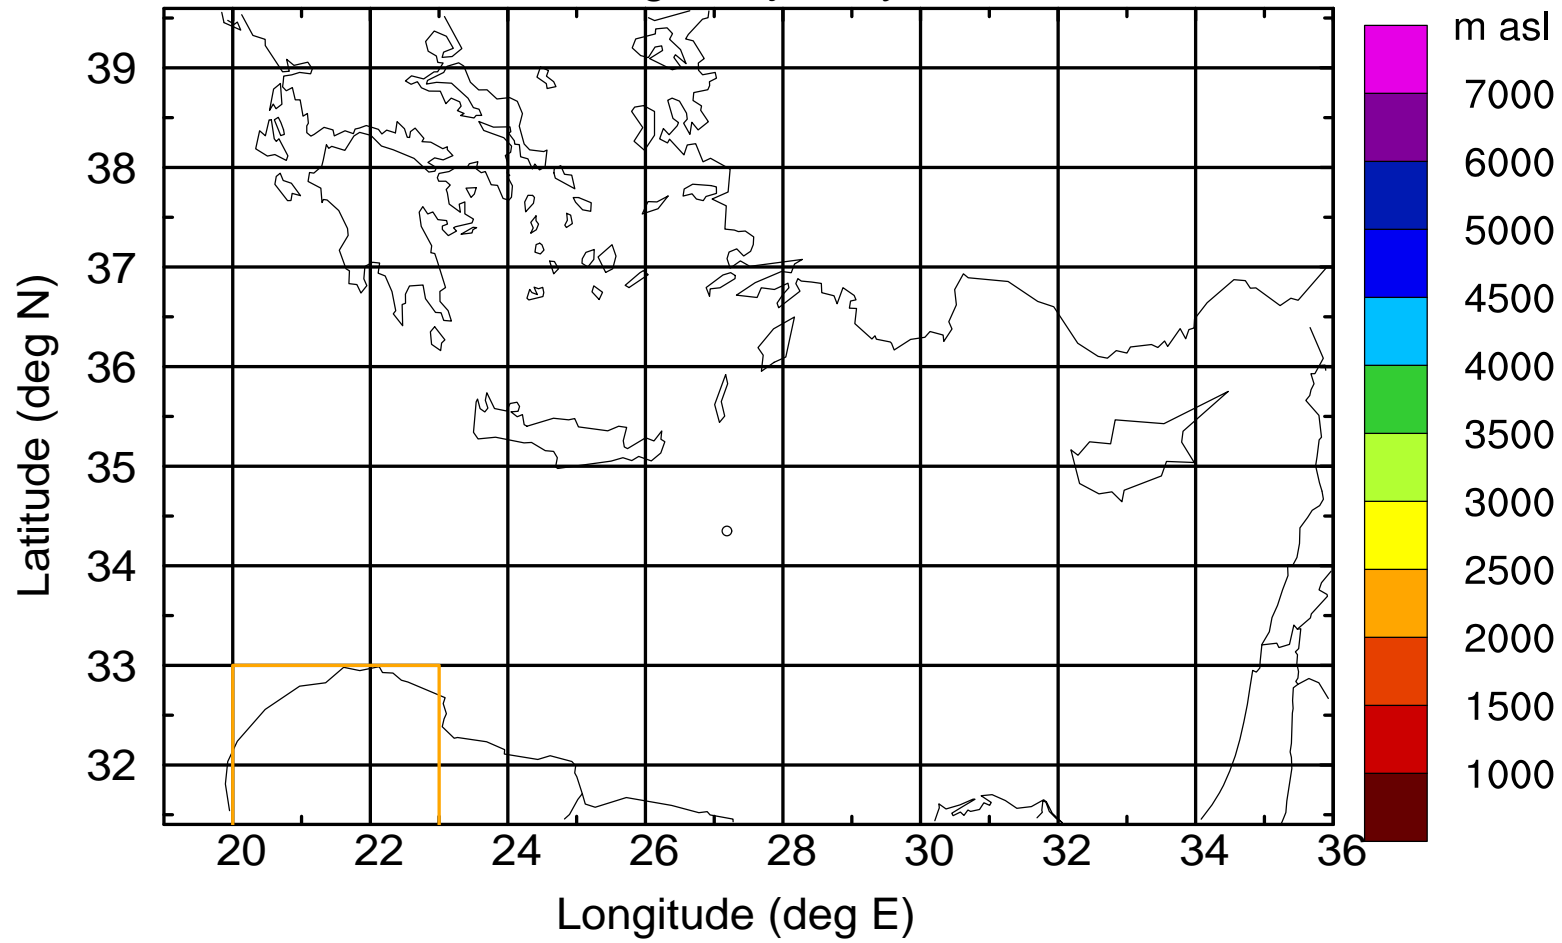

Paphos Airport ground station 20170422 10:00 UTC

Flight trajectory

Paphos Airport ground station 20170422 10:00 UTC

Flight trajectory

Paphos Airport ground station 20170422 10:00 UTC

Flight trajectory

Paphos Airport ground station 20170422 10:00 UTC