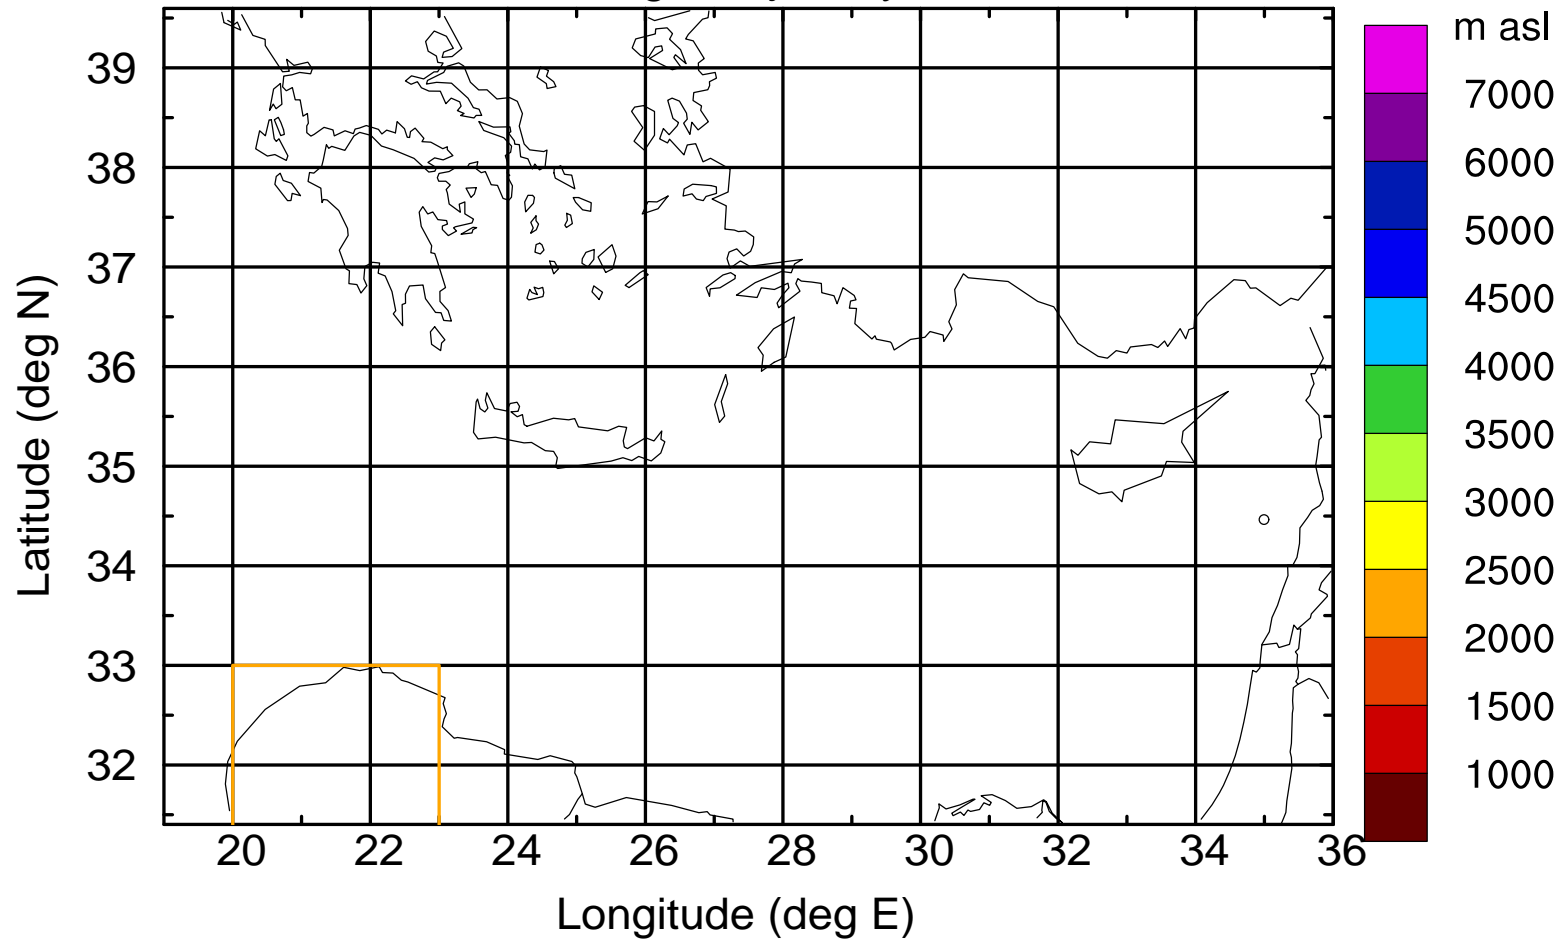

Paphos Airport ground station 20170422 10:00 UTC

Flight trajectory