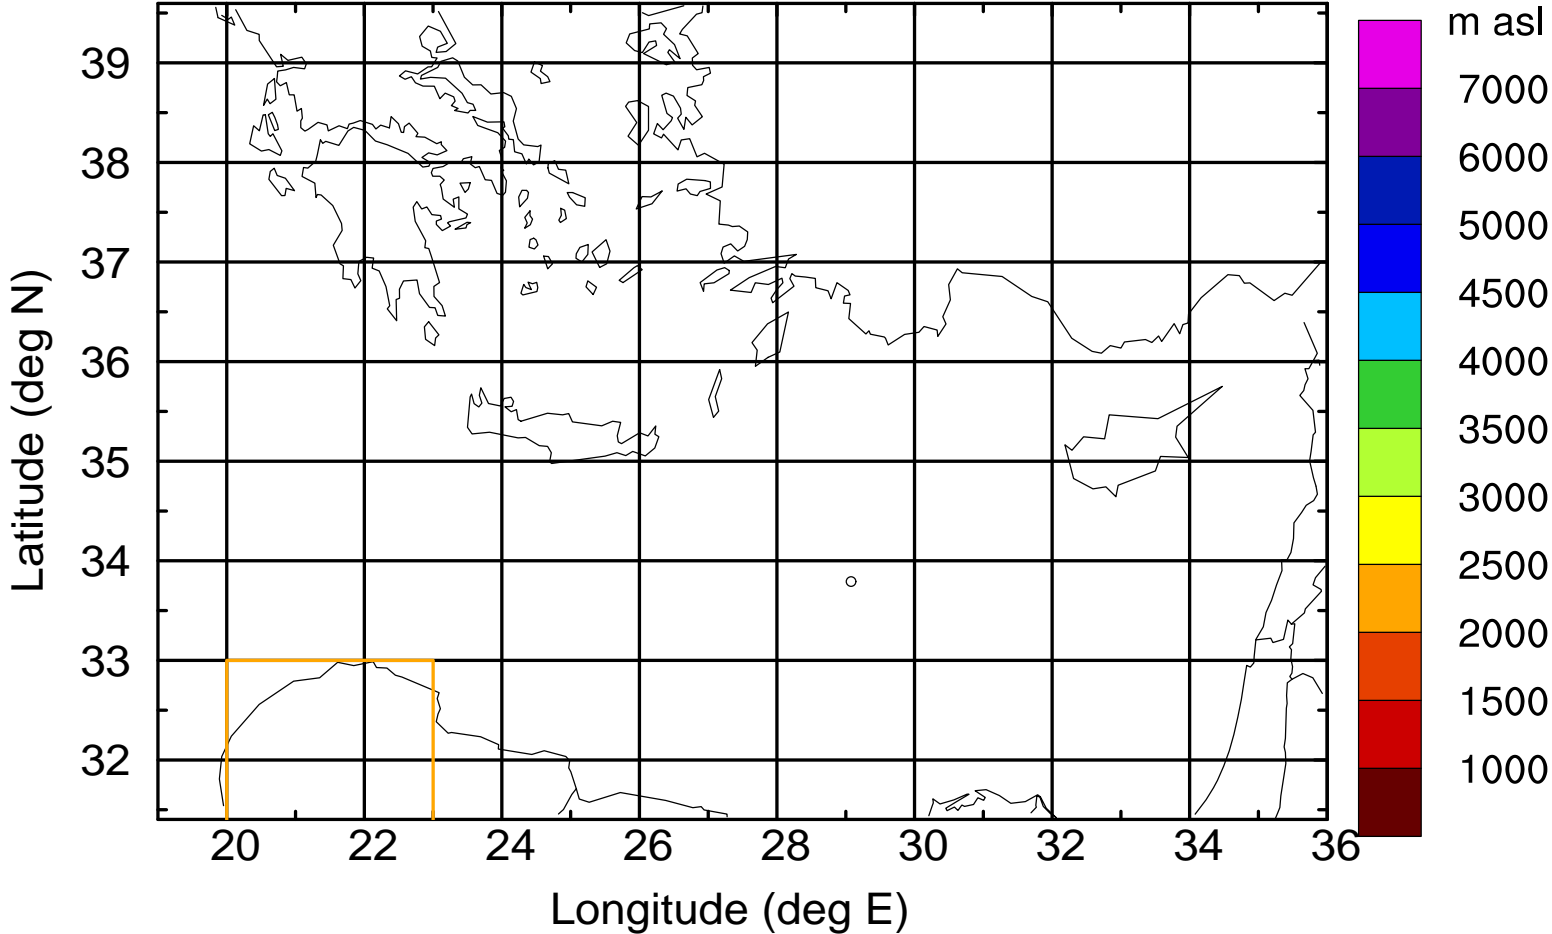

Paphos Airport ground station 20170422 10:00 UTC

Flight trajectory