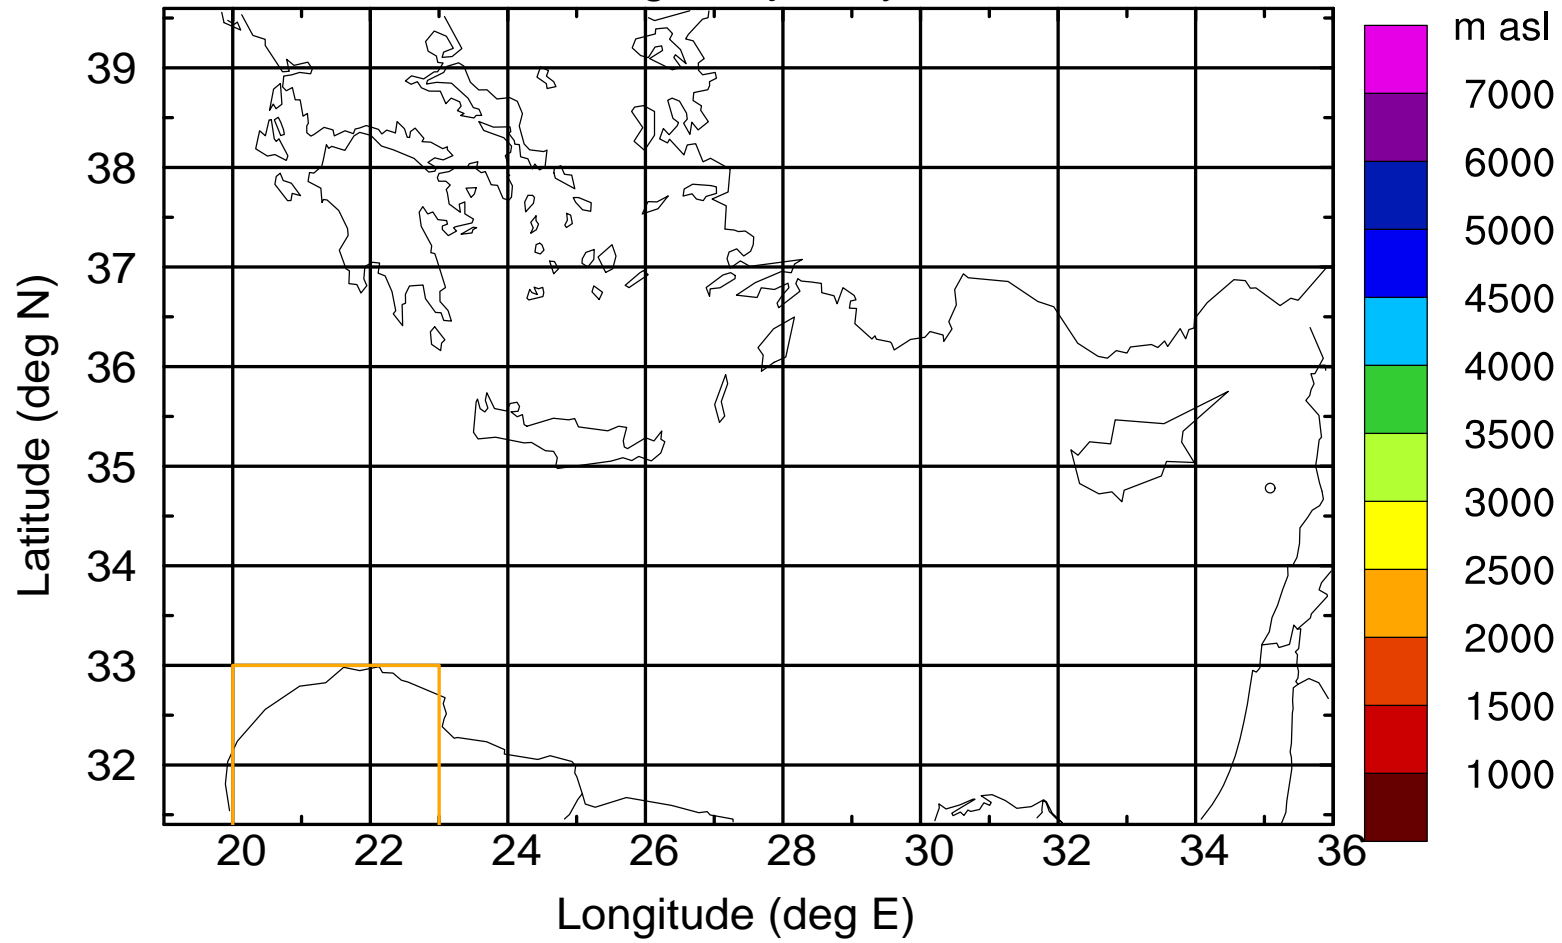

Paphos Airport ground station 20170422 10:00 UTC

Flight trajectory

Paphos Airport ground station 20170422 10:00 UTC

Flight trajectory

Paphos Airport ground station 20170422 10:00 UTC

Flight trajectory

Paphos Airport ground station 20170422 10:00 UTC