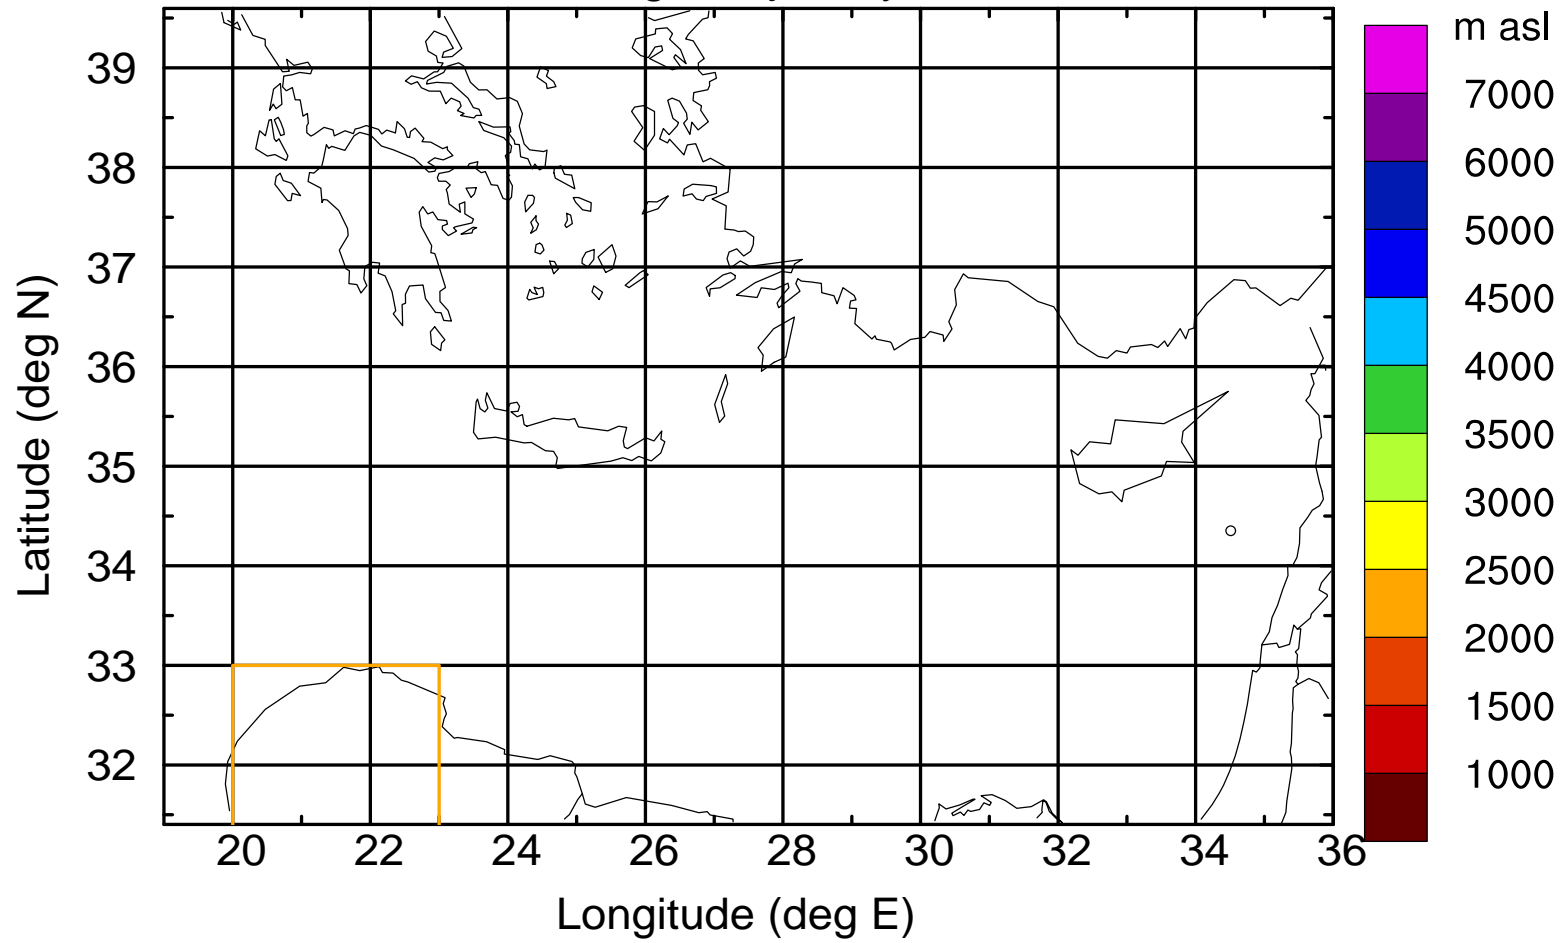

Flight trajectory

Paphos Airport ground station 20170422 10:00 UTC

Flight trajectory

Paphos Airport ground station 20170422 10:00 UTC

Flight trajectory

Paphos Airport ground station 20170422 10:00 UTC

Flight trajectory