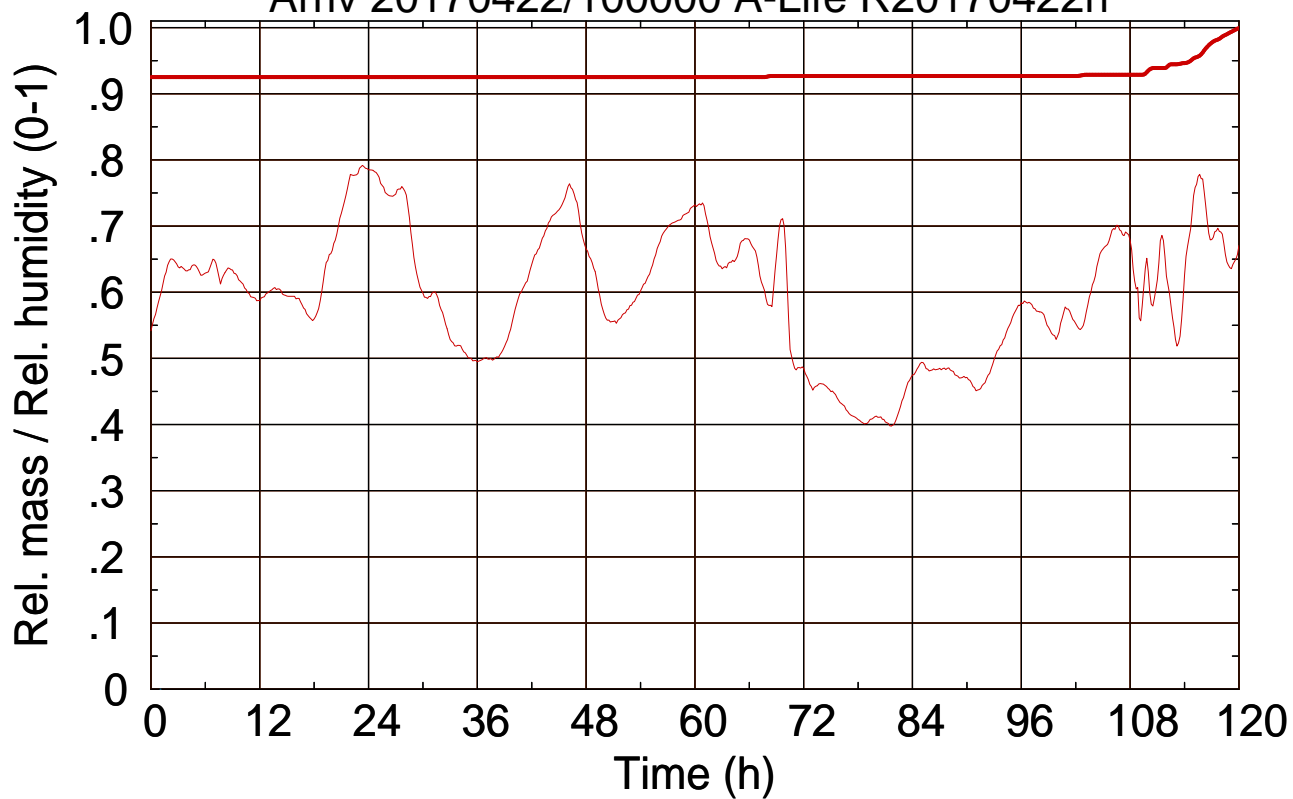

Arriv 20170422/100000 A-Life R20170422n

0 —

Arriv 20170422/100000 A-Life R20170422n

— Height

— Mixing height