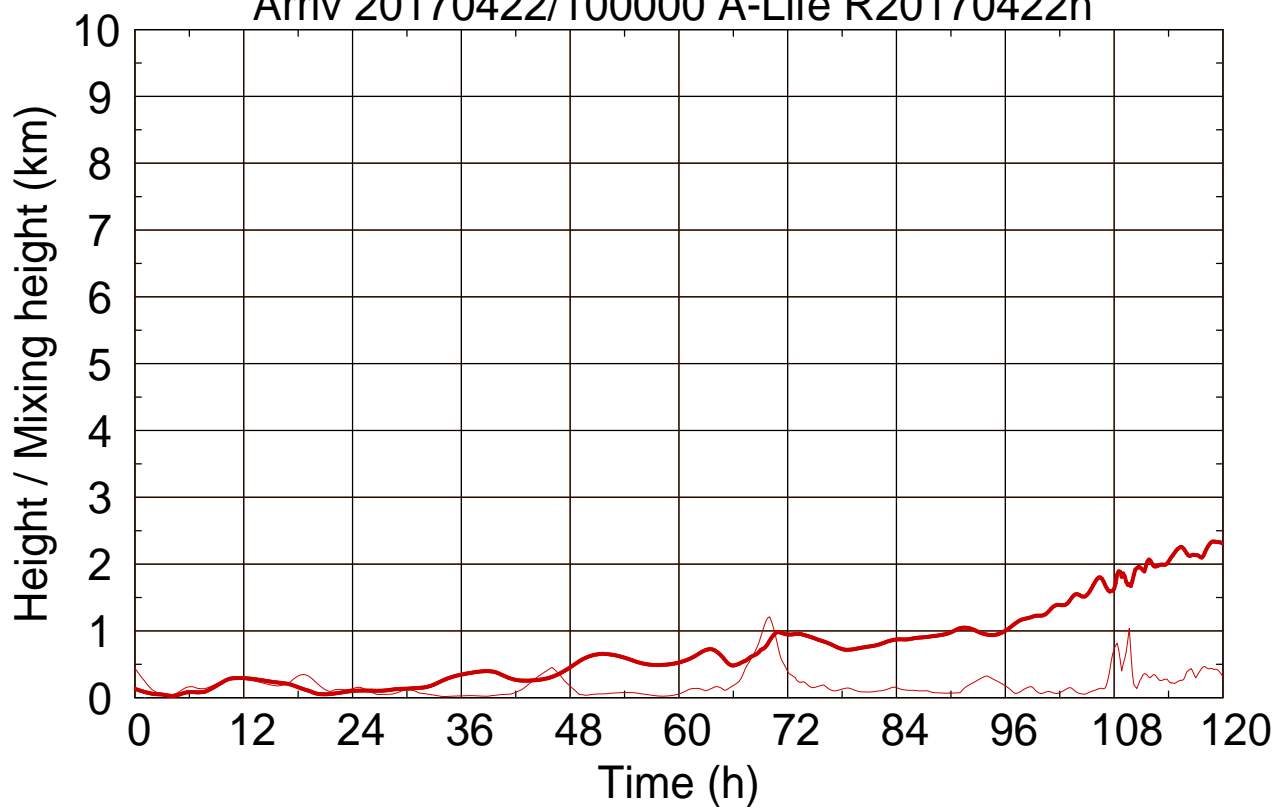

Arriv 20170422/100000 A-Life R20170422n

0 —

Arriv 20170422/100000 A-Life R20170422n

— Height

— Mixing height