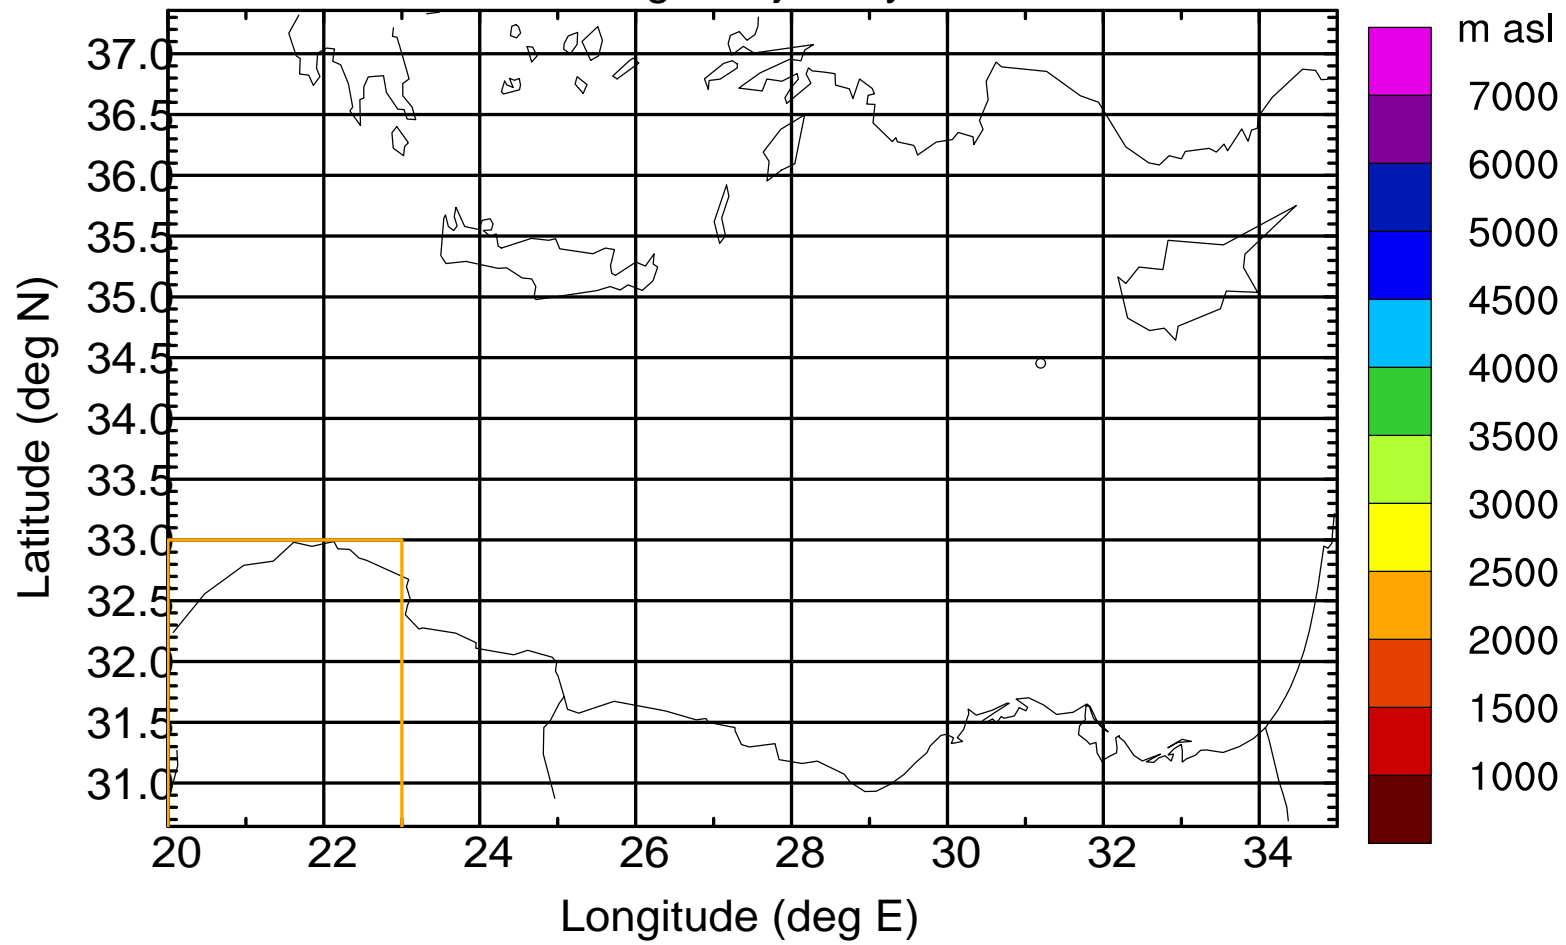

Flight trajectory

Paphos Airport ground station 20170422 9:00 UTC

Flight trajectory

Paphos Airport ground station 20170422 9:00 UTC

Flight trajectory

Paphos Airport ground station 20170422 9:00 UTC

Flight trajectory