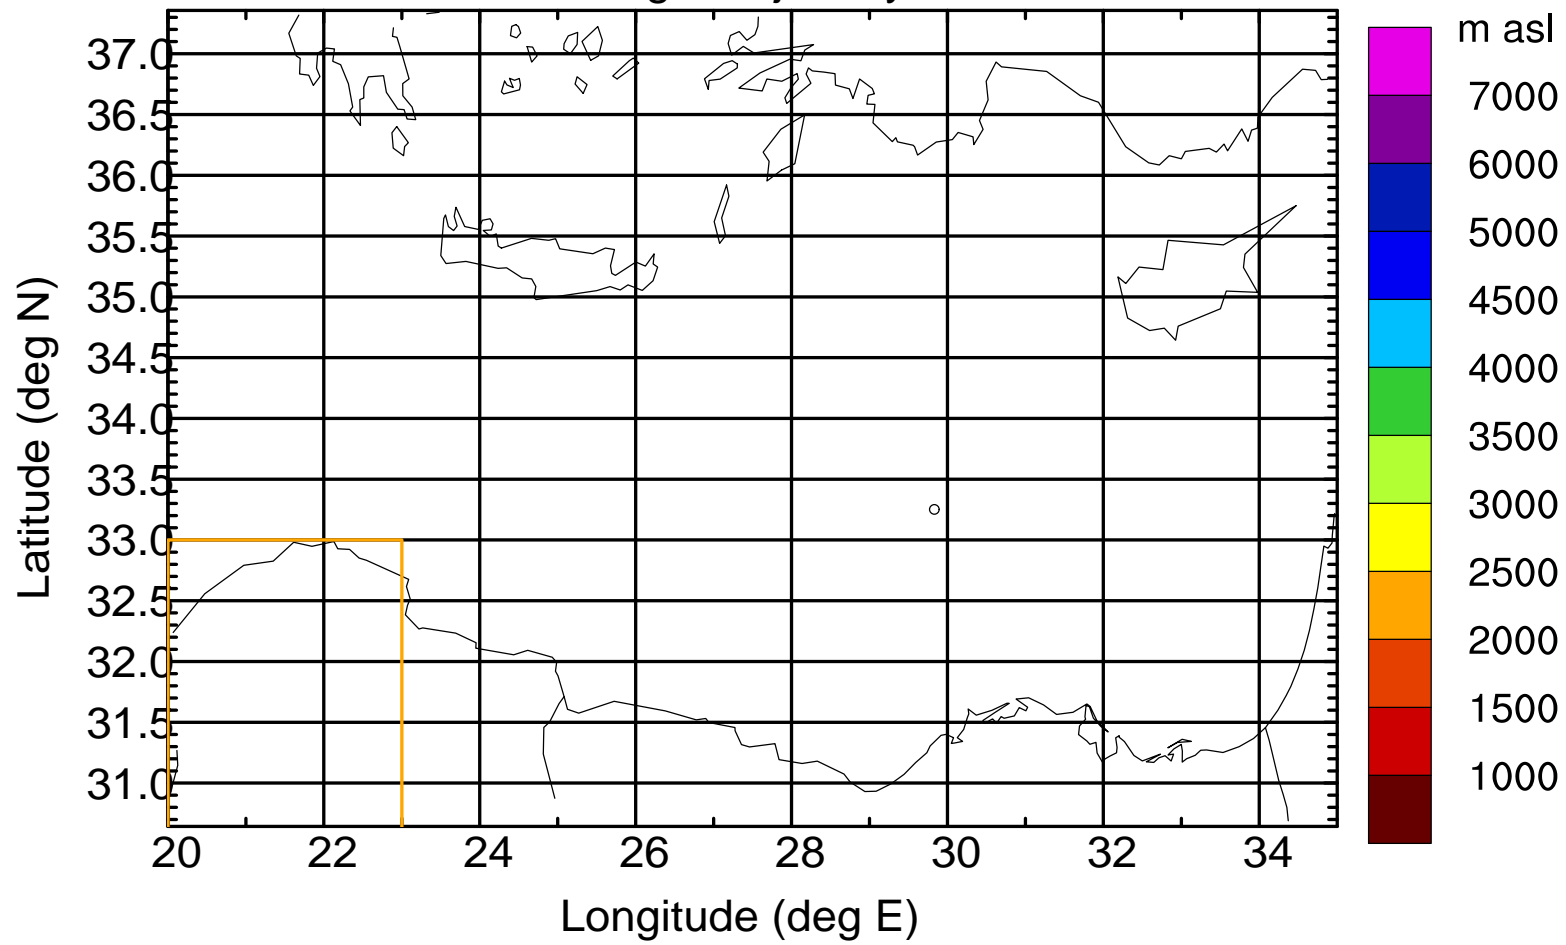

Paphos Airport ground station 20170422 9:00 UTC

Flight trajectory