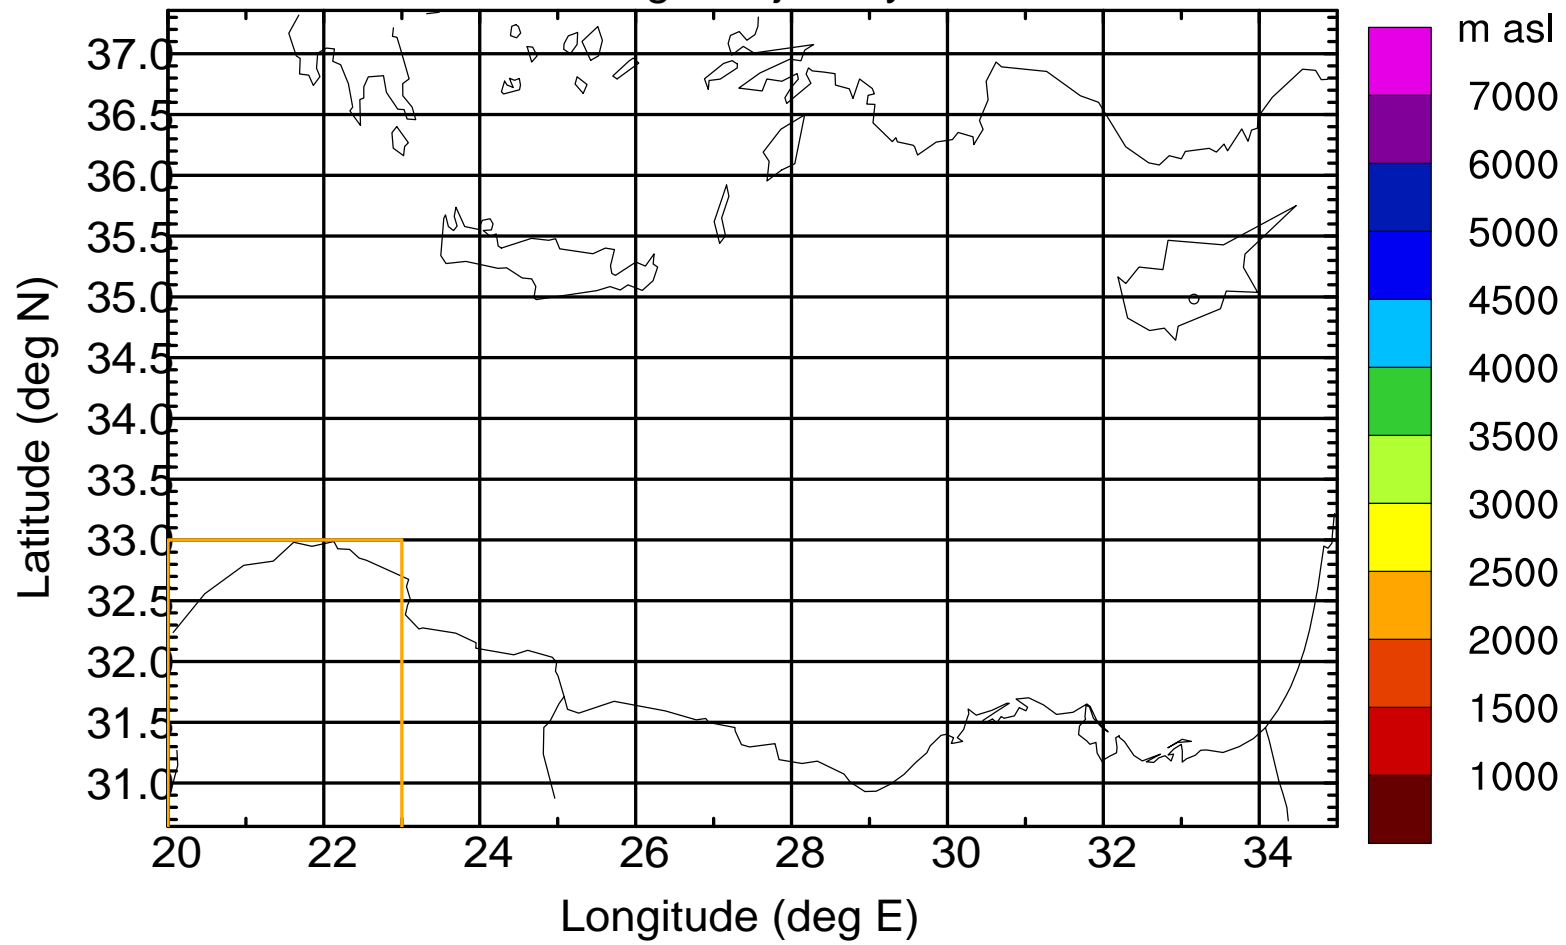

Paphos Airport ground station 20170422 9:00 UTC

Flight trajectory

Paphos Airport ground station 20170422 9:00 UTC

Flight trajectory

Paphos Airport ground station 20170422 9:00 UTC

Flight trajectory

Paphos Airport ground station 20170422 9:00 UTC