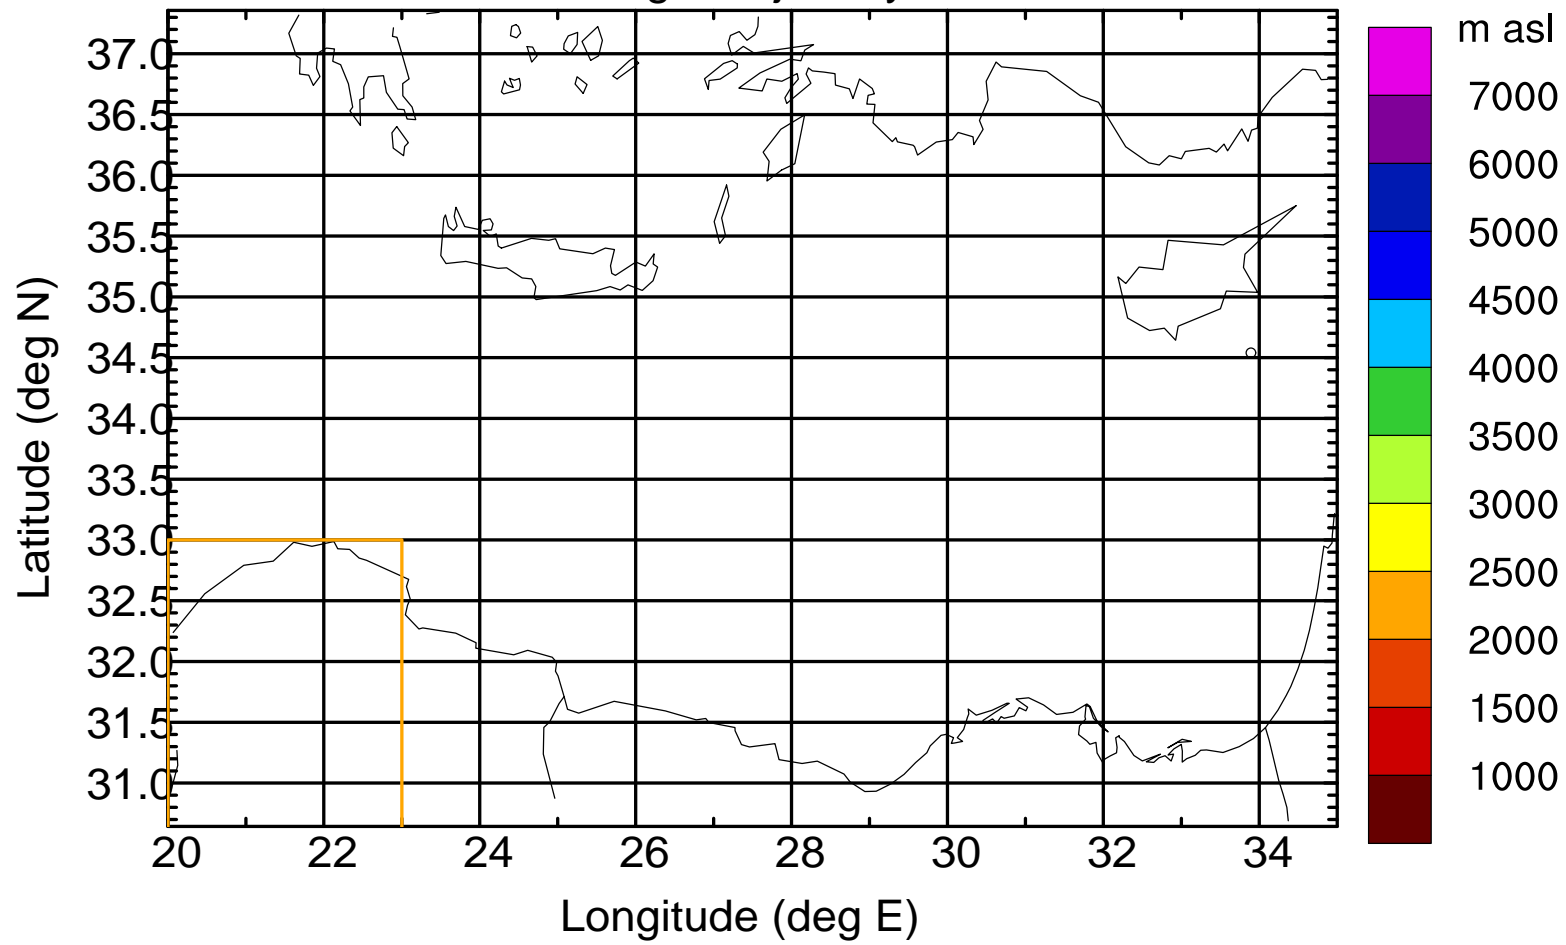

Paphos Airport ground station 20170422 9:00 UTC

Flight trajectory