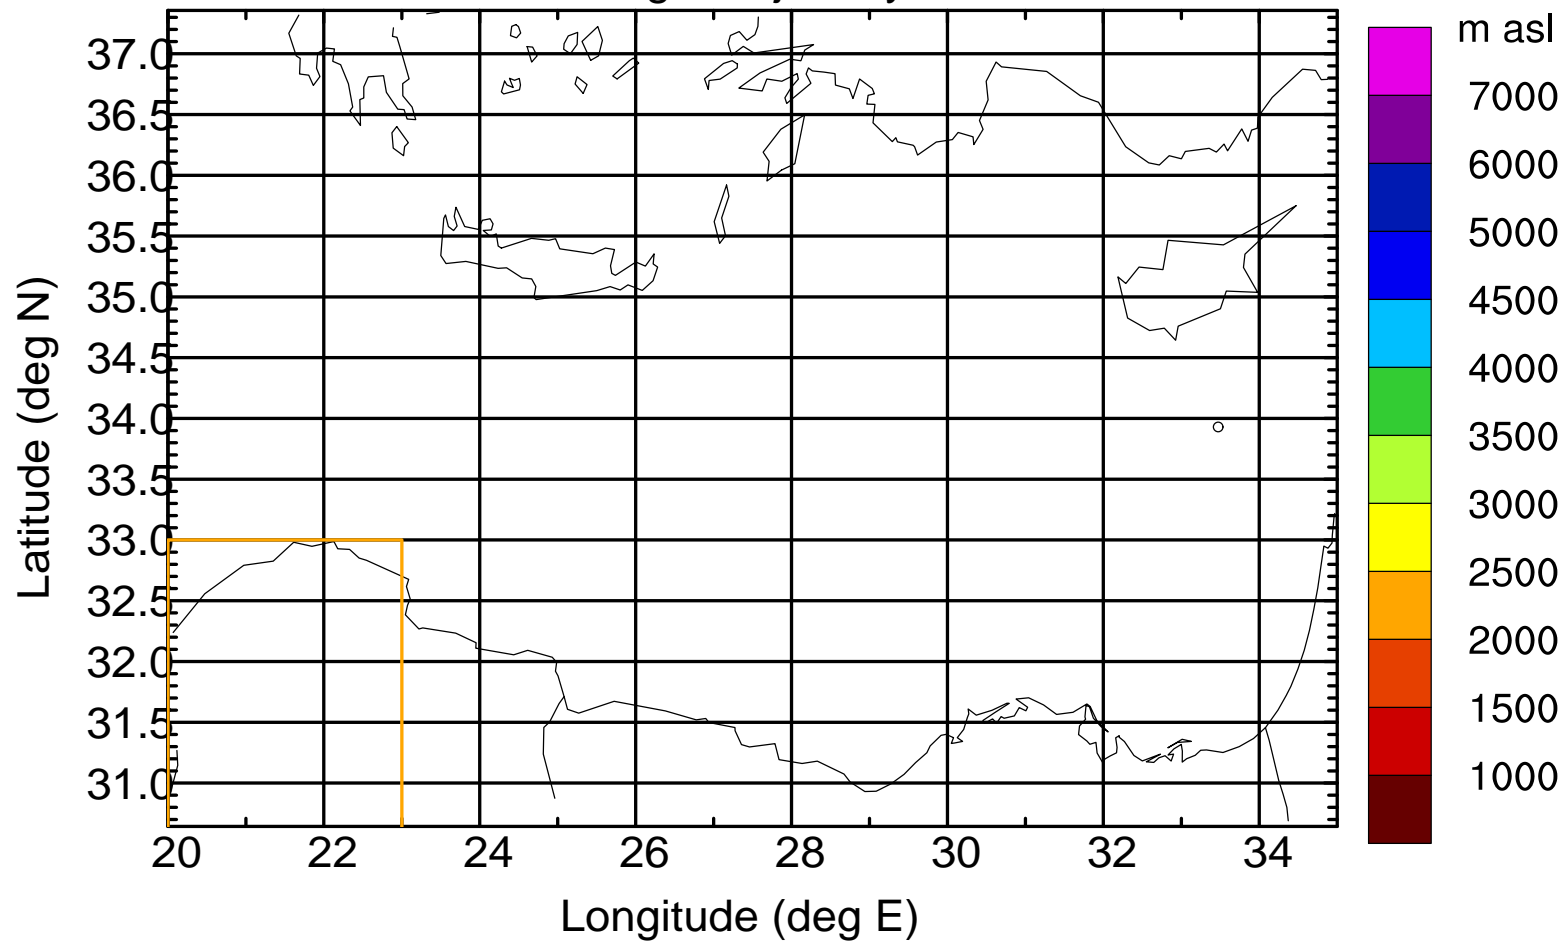

Flight trajectory

Paphos Airport ground station 20170422 9:00 UTC

Flight trajectory

Paphos Airport ground station 20170422 9:00 UTC

Flight trajectory

Paphos Airport ground station 20170422 9:00 UTC

Flight trajectory