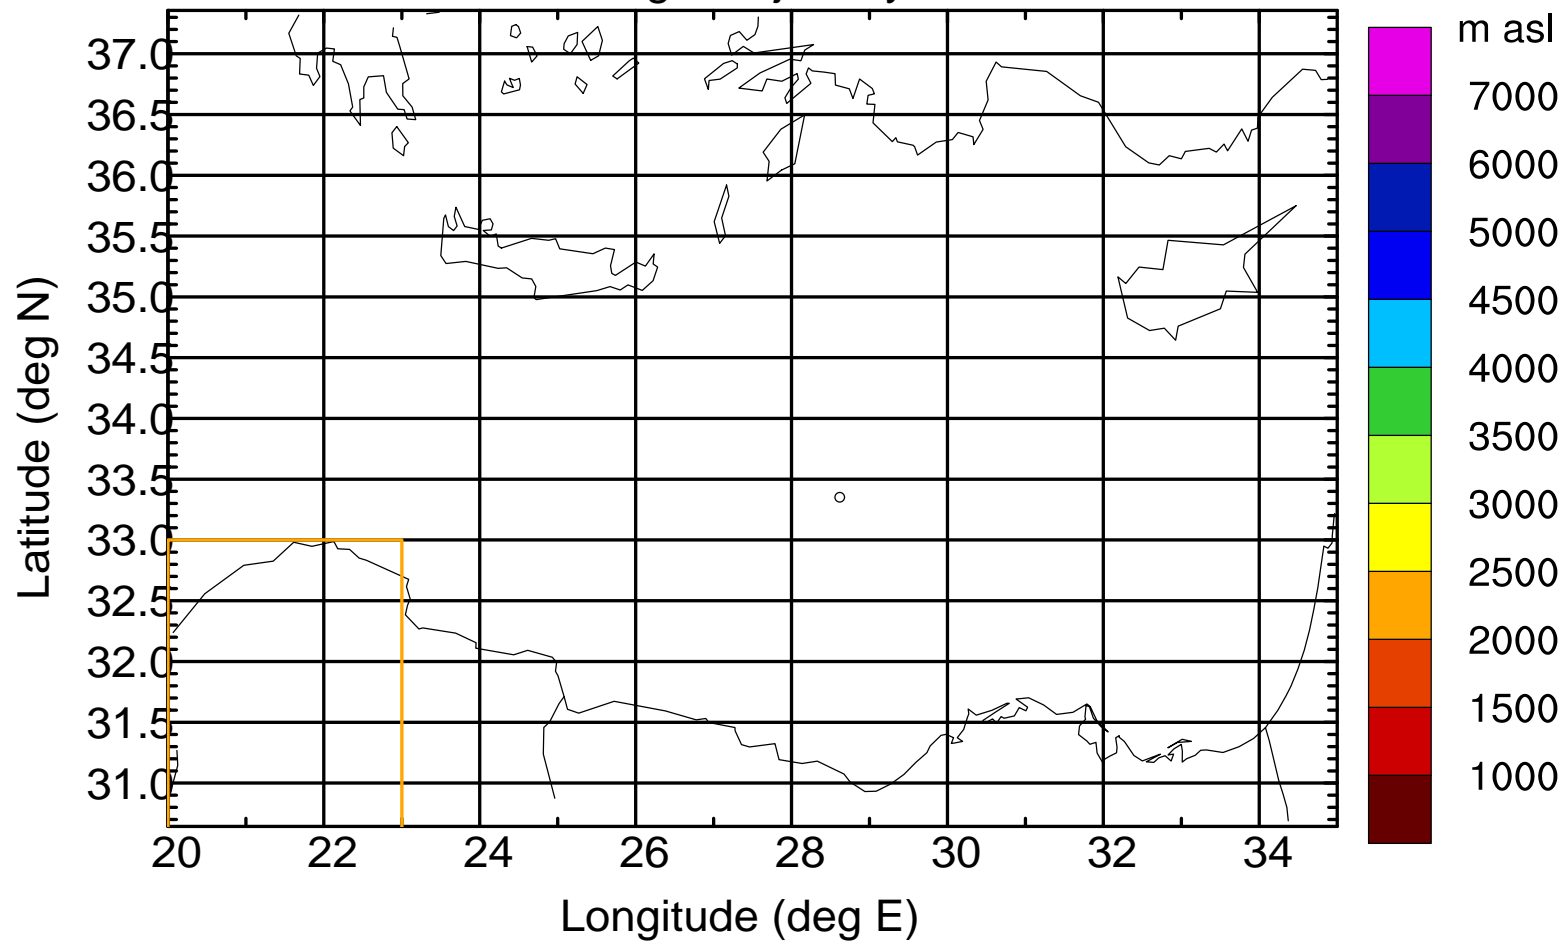

Paphos Airport ground station 20170422 9:00 UTC

Flight trajectory