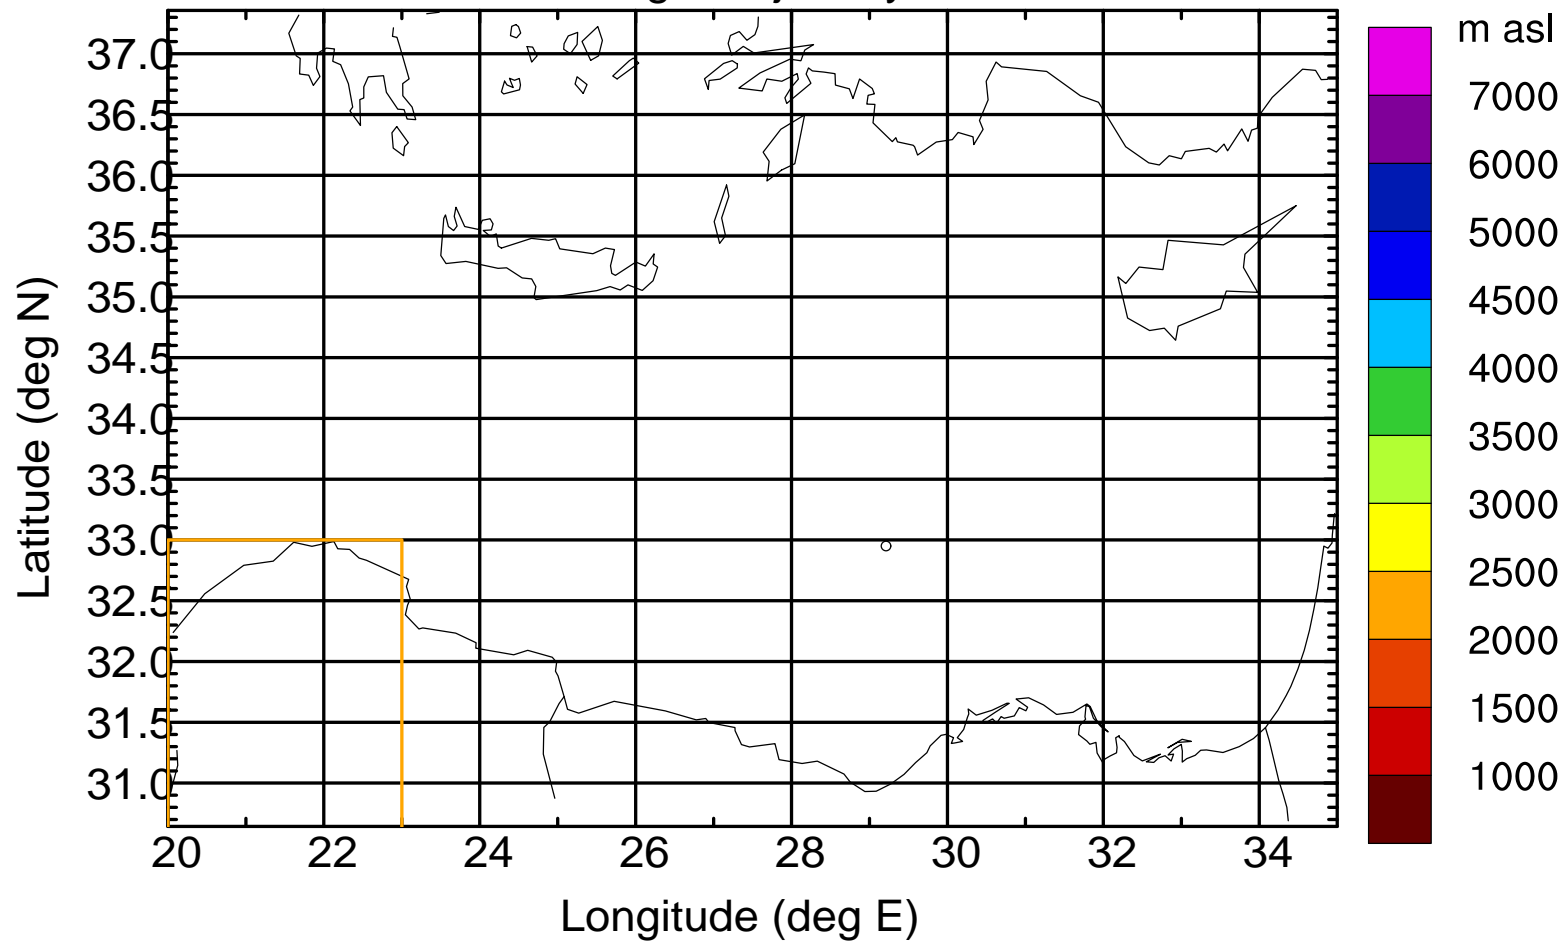

Paphos Airport ground station 20170422 9:00 UTC

Flight trajectory