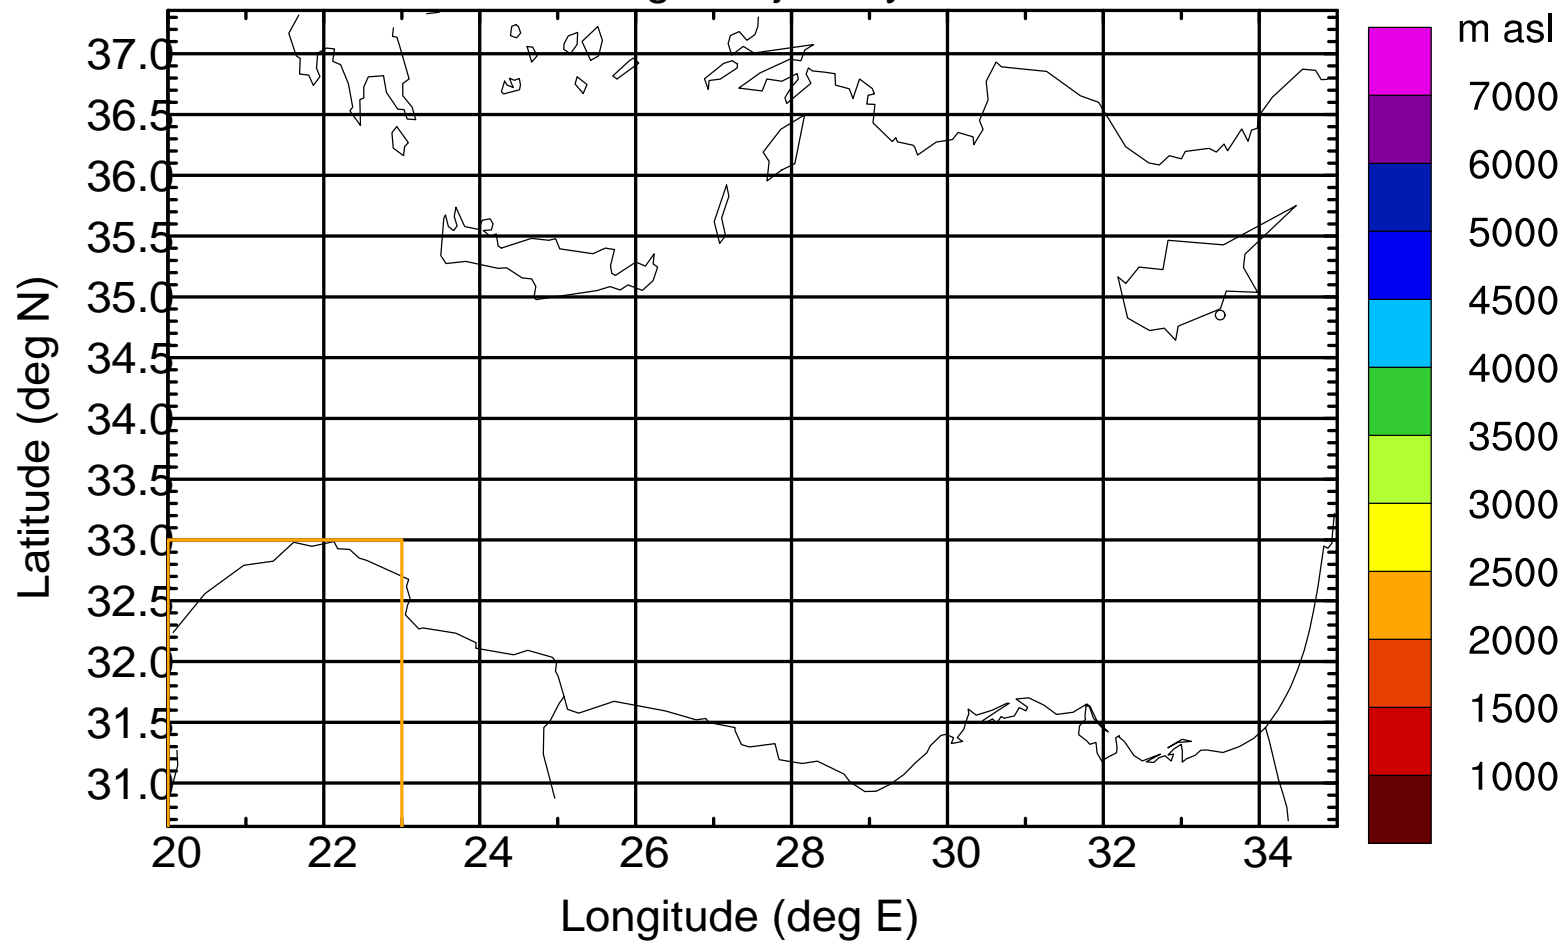

Paphos Airport ground station 20170422 9:00 UTC

Flight trajectory

Paphos Airport ground station 20170422 9:00 UTC

Flight trajectory

Paphos Airport ground station 20170422 9:00 UTC

Flight trajectory

Paphos Airport ground station 20170422 9:00 UTC