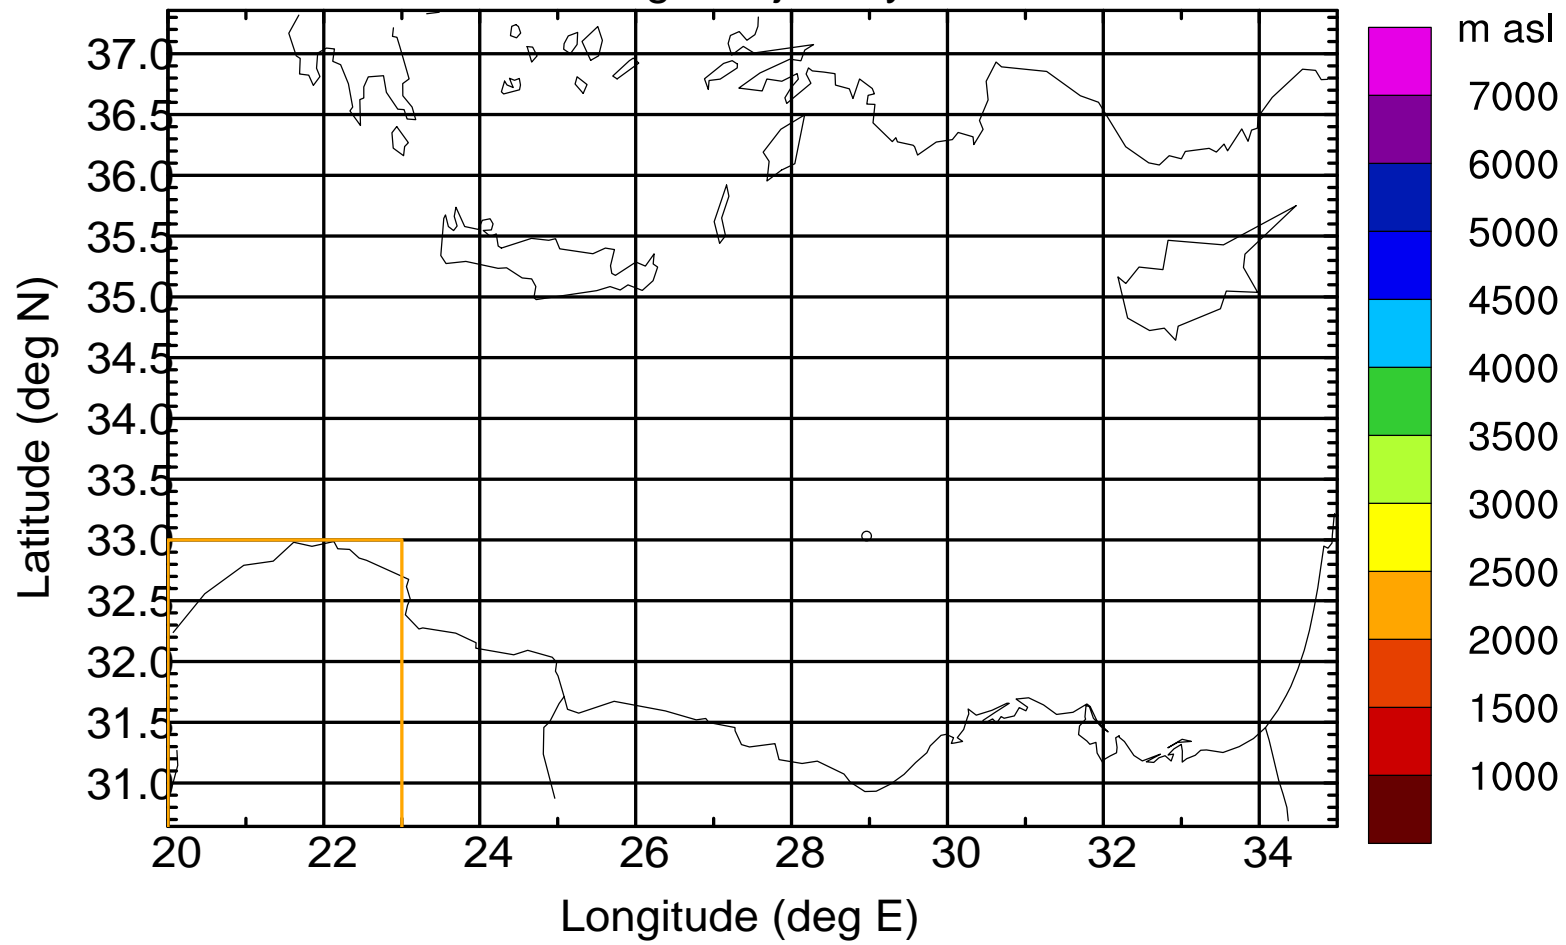

Paphos Airport ground station 20170422 9:00 UTC

Flight trajectory