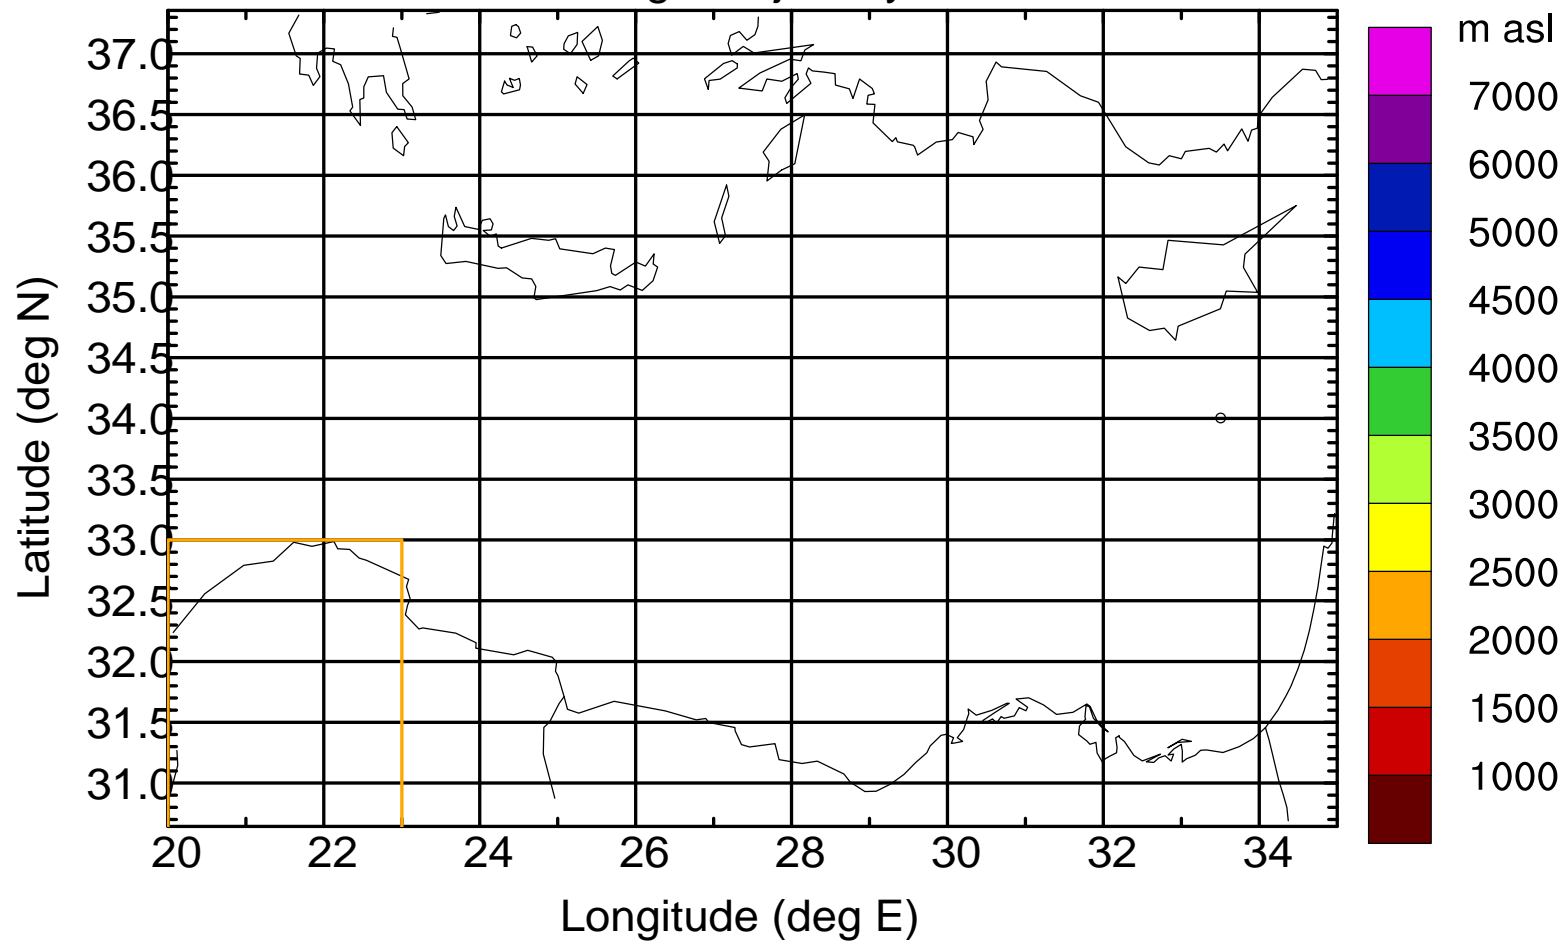

Paphos Airport ground station 20170422 9:00 UTC

Flight trajectory