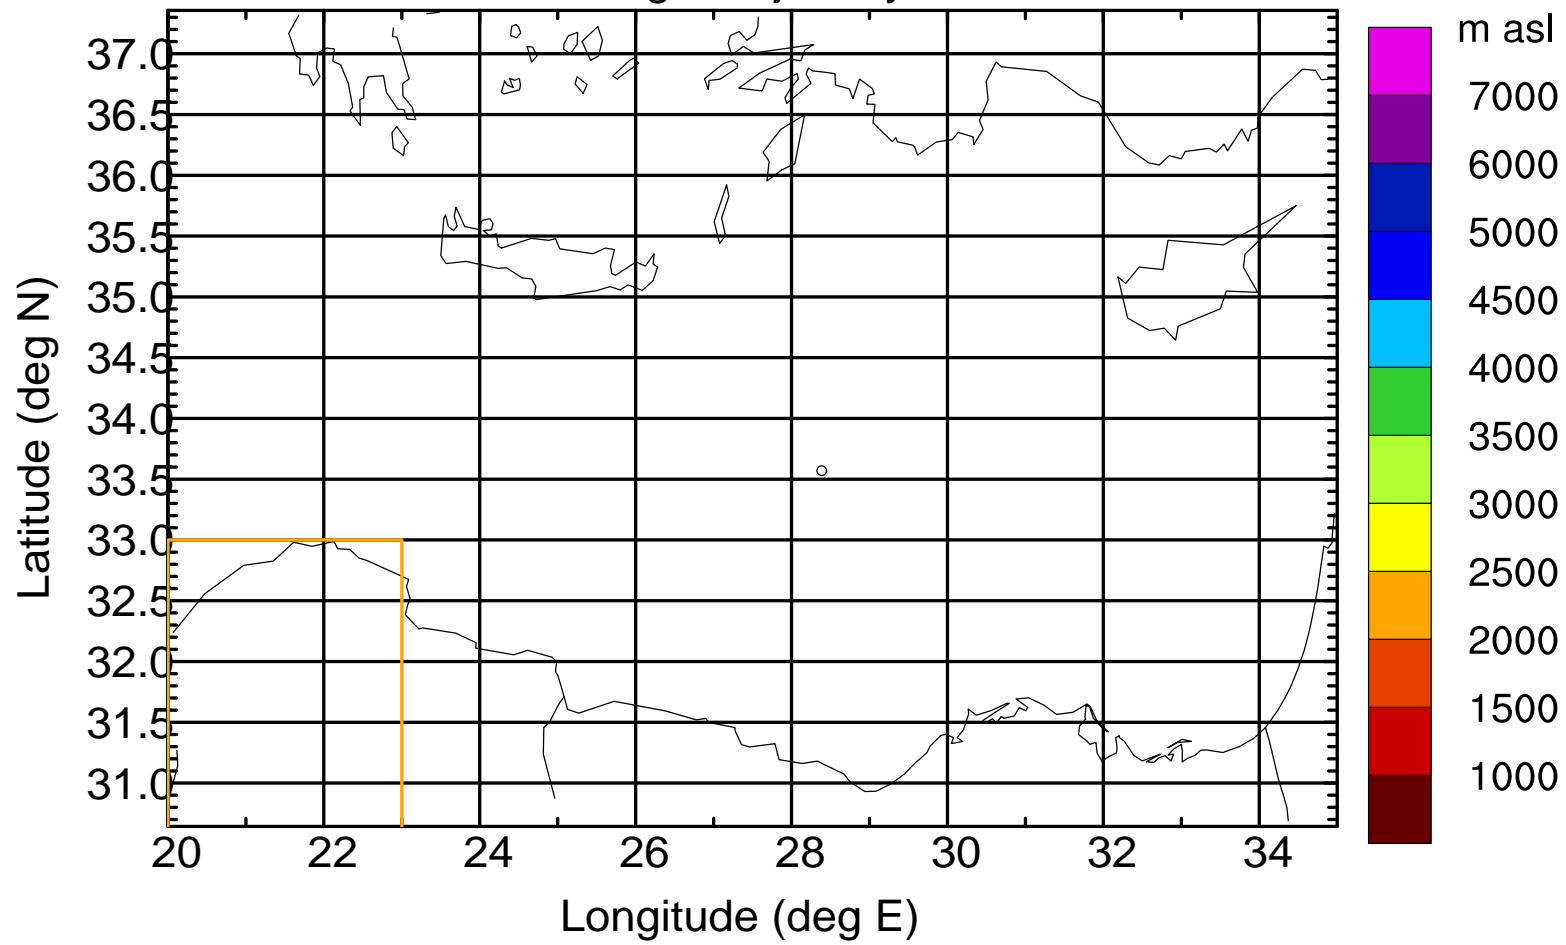

Paphos Airport ground station 20170422 9:00 UTC

Flight trajectory