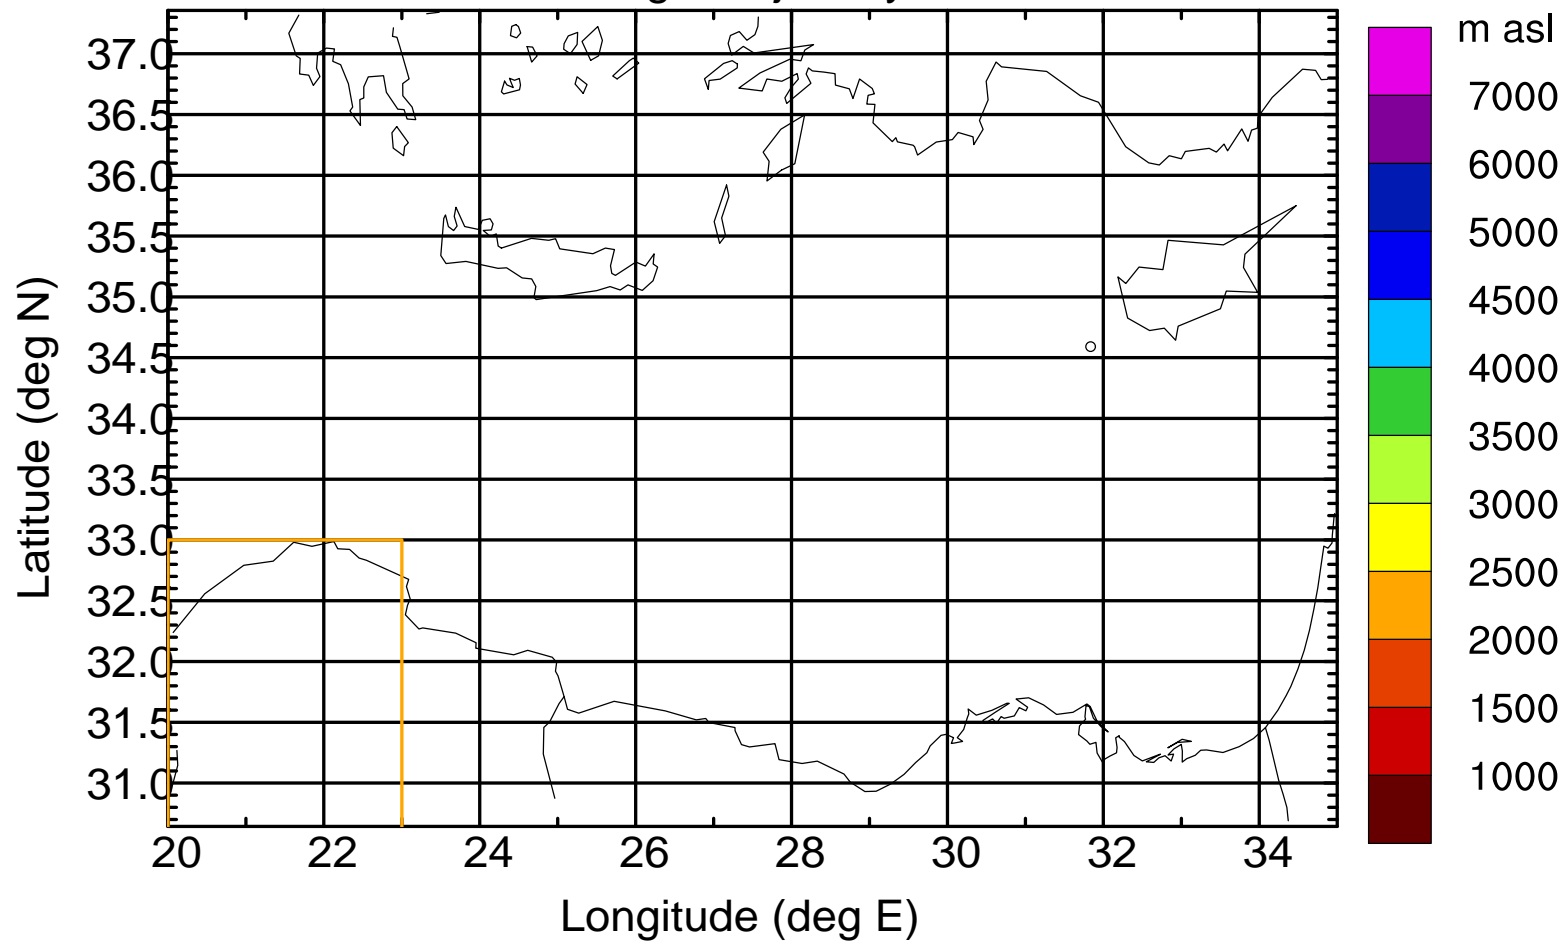

Paphos Airport ground station 20170422 9:00 UTC

Flight trajectory

Paphos Airport ground station 20170422 9:00 UTC

Flight trajectory

Paphos Airport ground station 20170422 9:00 UTC

Flight trajectory

Paphos Airport ground station 20170422 9:00 UTC