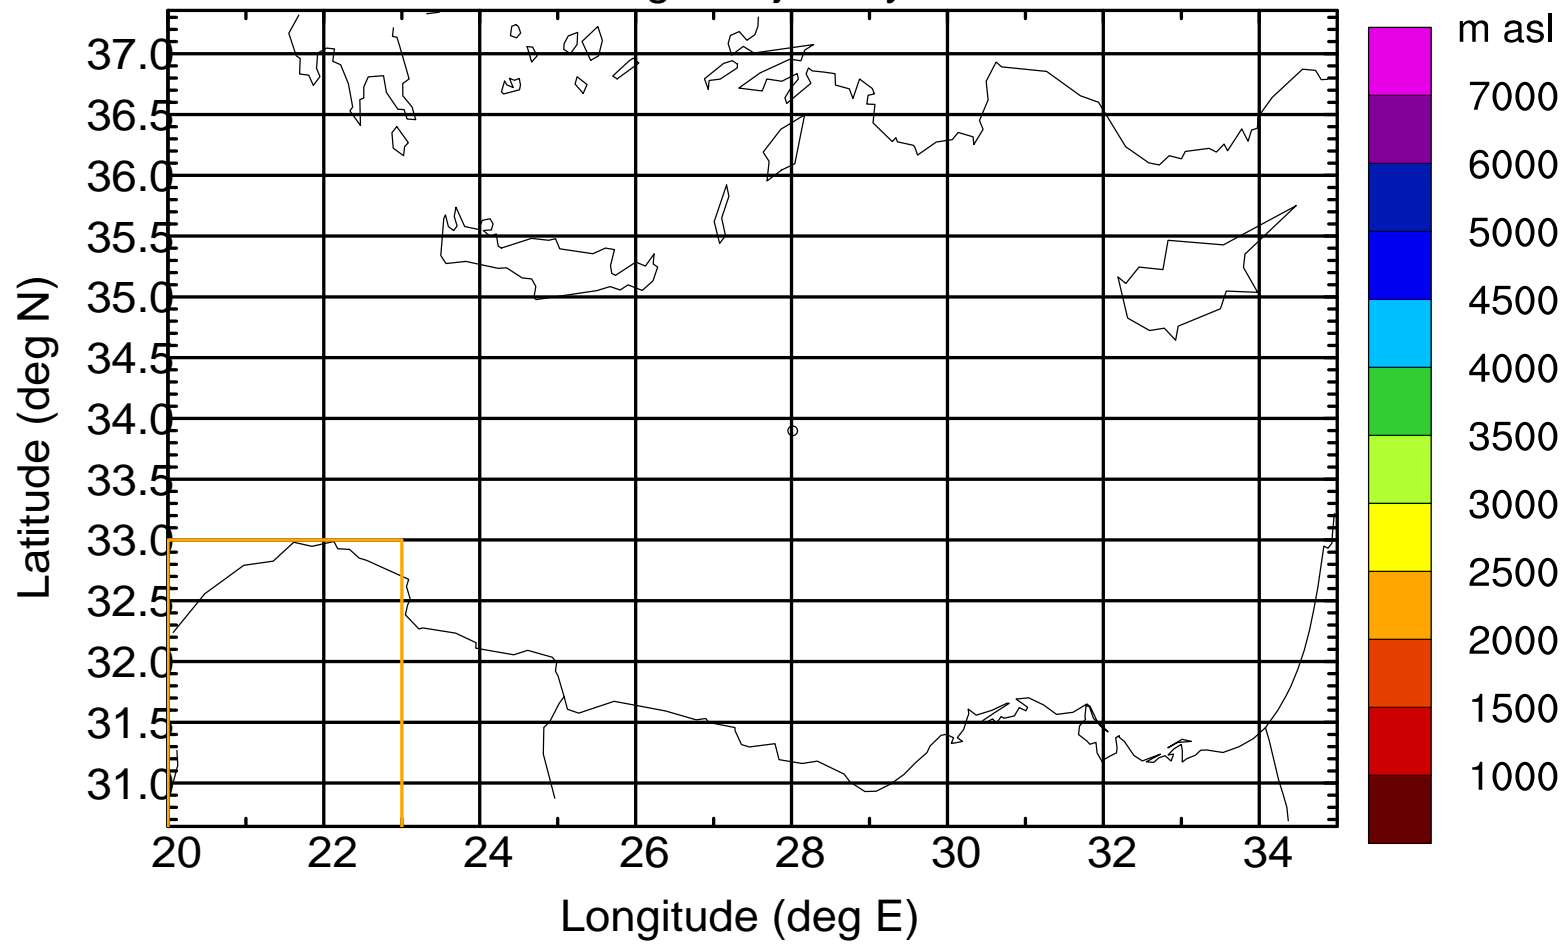

Flight trajectory

Paphos Airport ground station 20170422 9:00 UTC

Flight trajectory

Paphos Airport ground station 20170422 9:00 UTC

Flight trajectory

Paphos Airport ground station 20170422 9:00 UTC

Flight trajectory