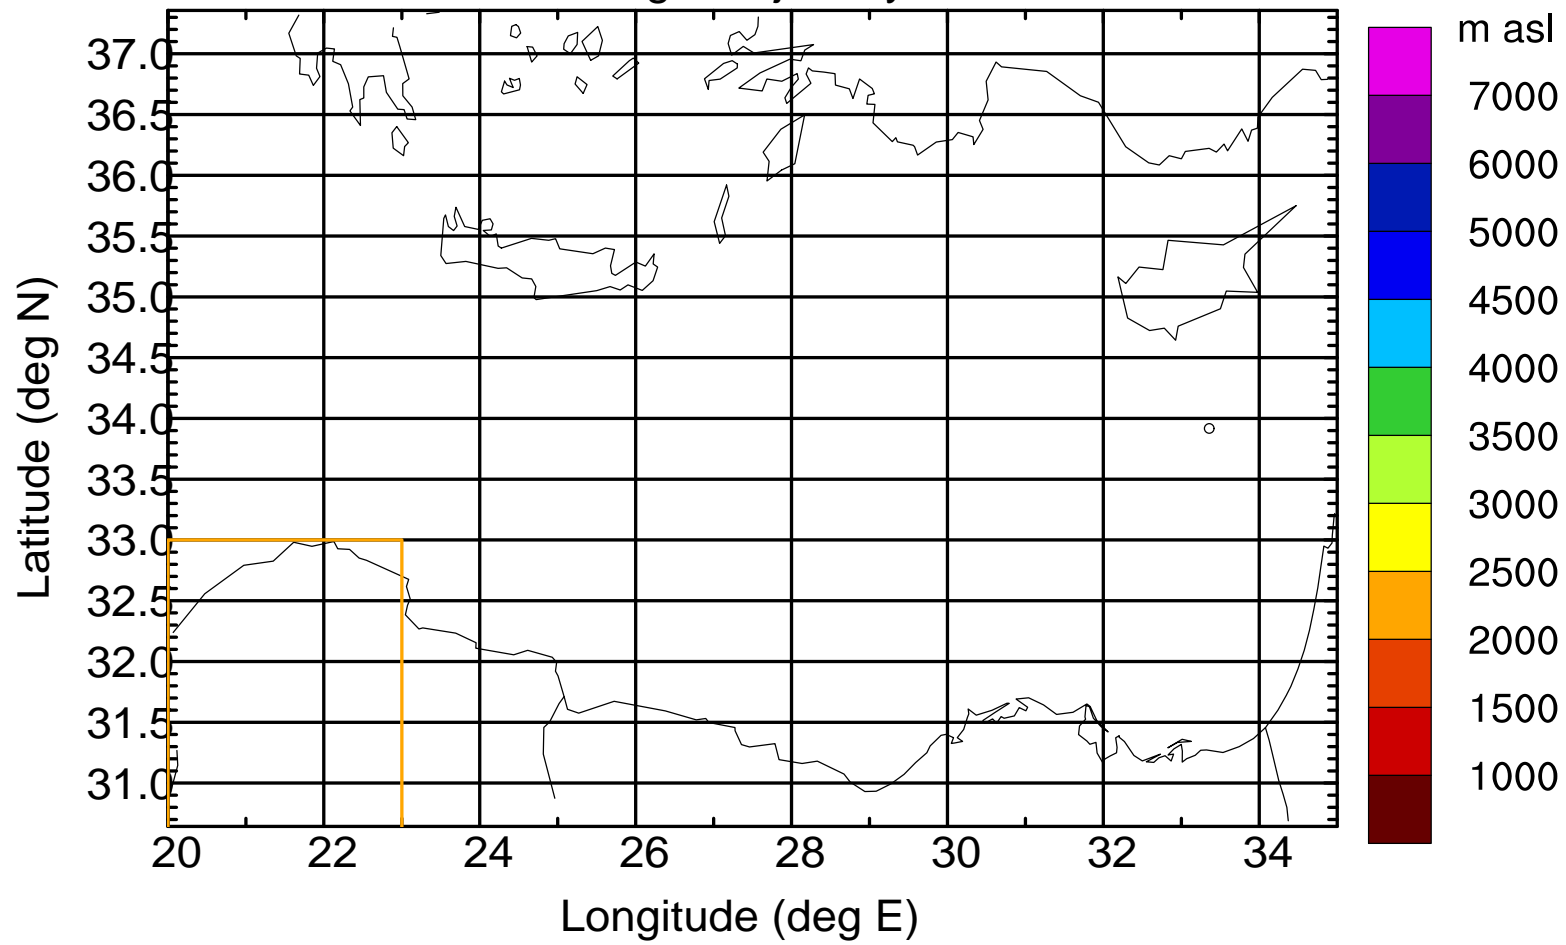

Paphos Airport ground station 20170422 9:00 UTC

Flight trajectory