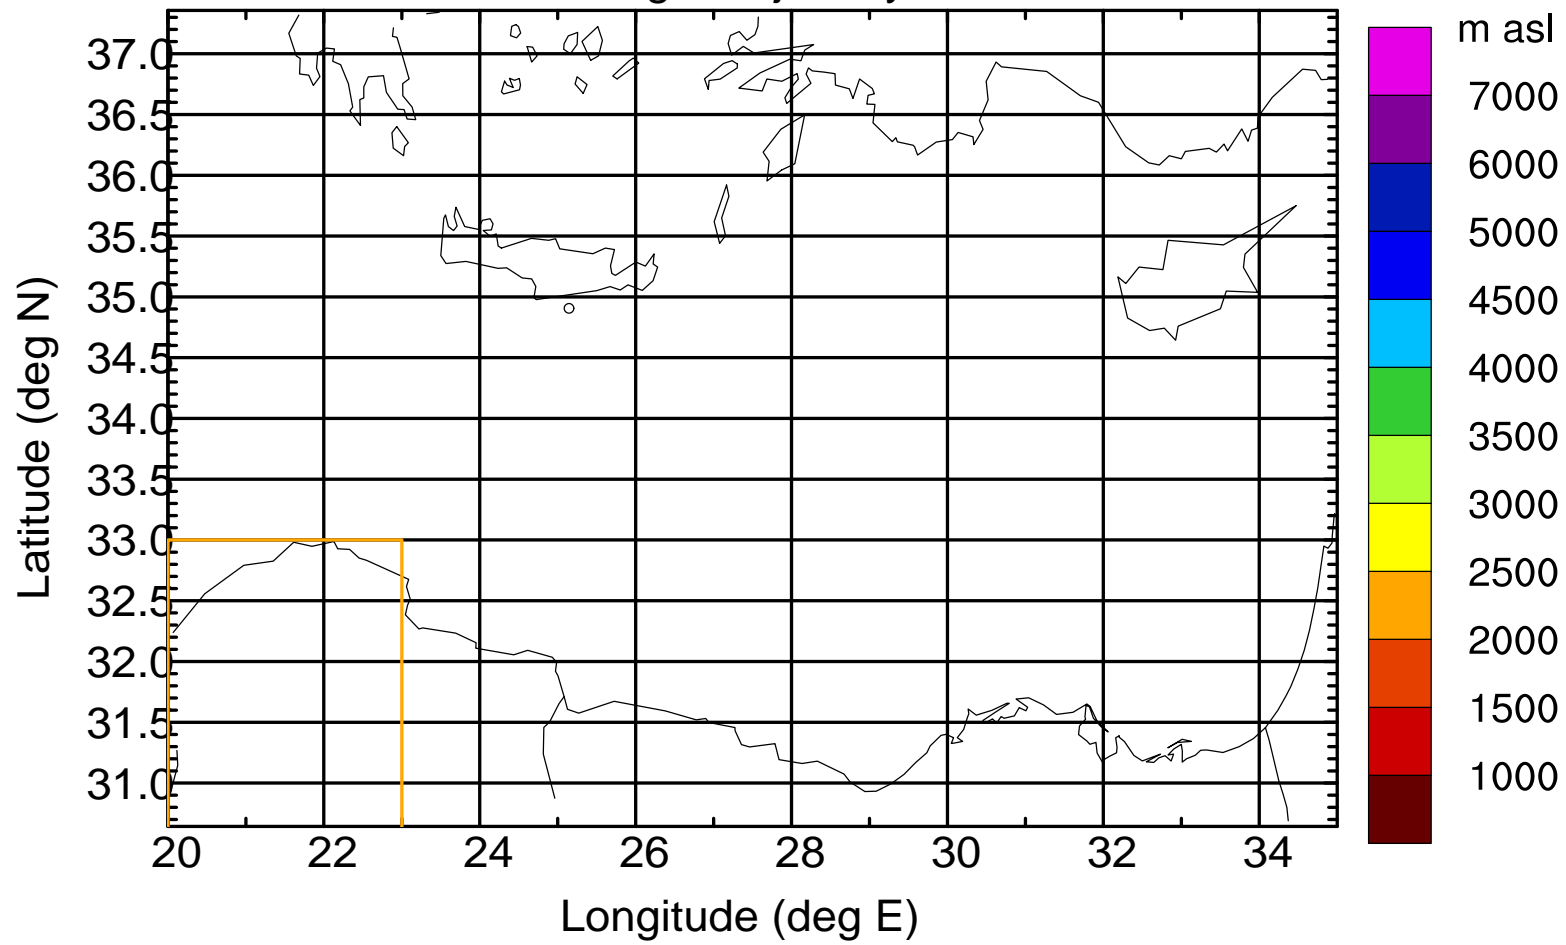

Paphos Airport ground station 20170422 9:00 UTC

Flight trajectory