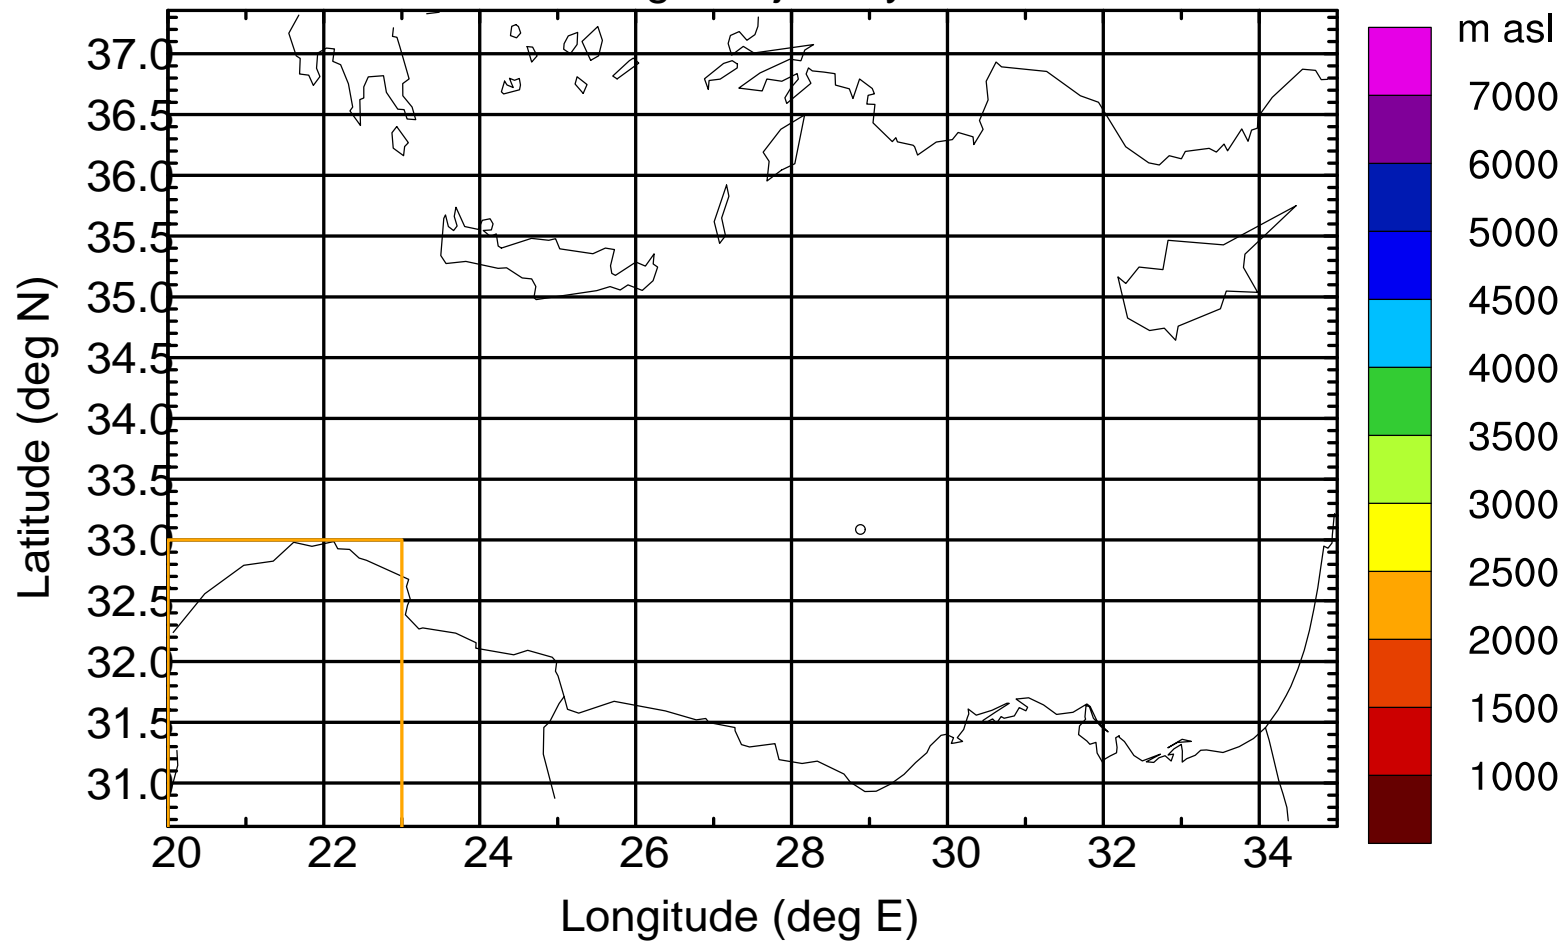

Flight trajectory

Paphos Airport ground station 20170422 9:00 UTC

Flight trajectory

Paphos Airport ground station 20170422 9:00 UTC

Flight trajectory

Paphos Airport ground station 20170422 9:00 UTC

Flight trajectory