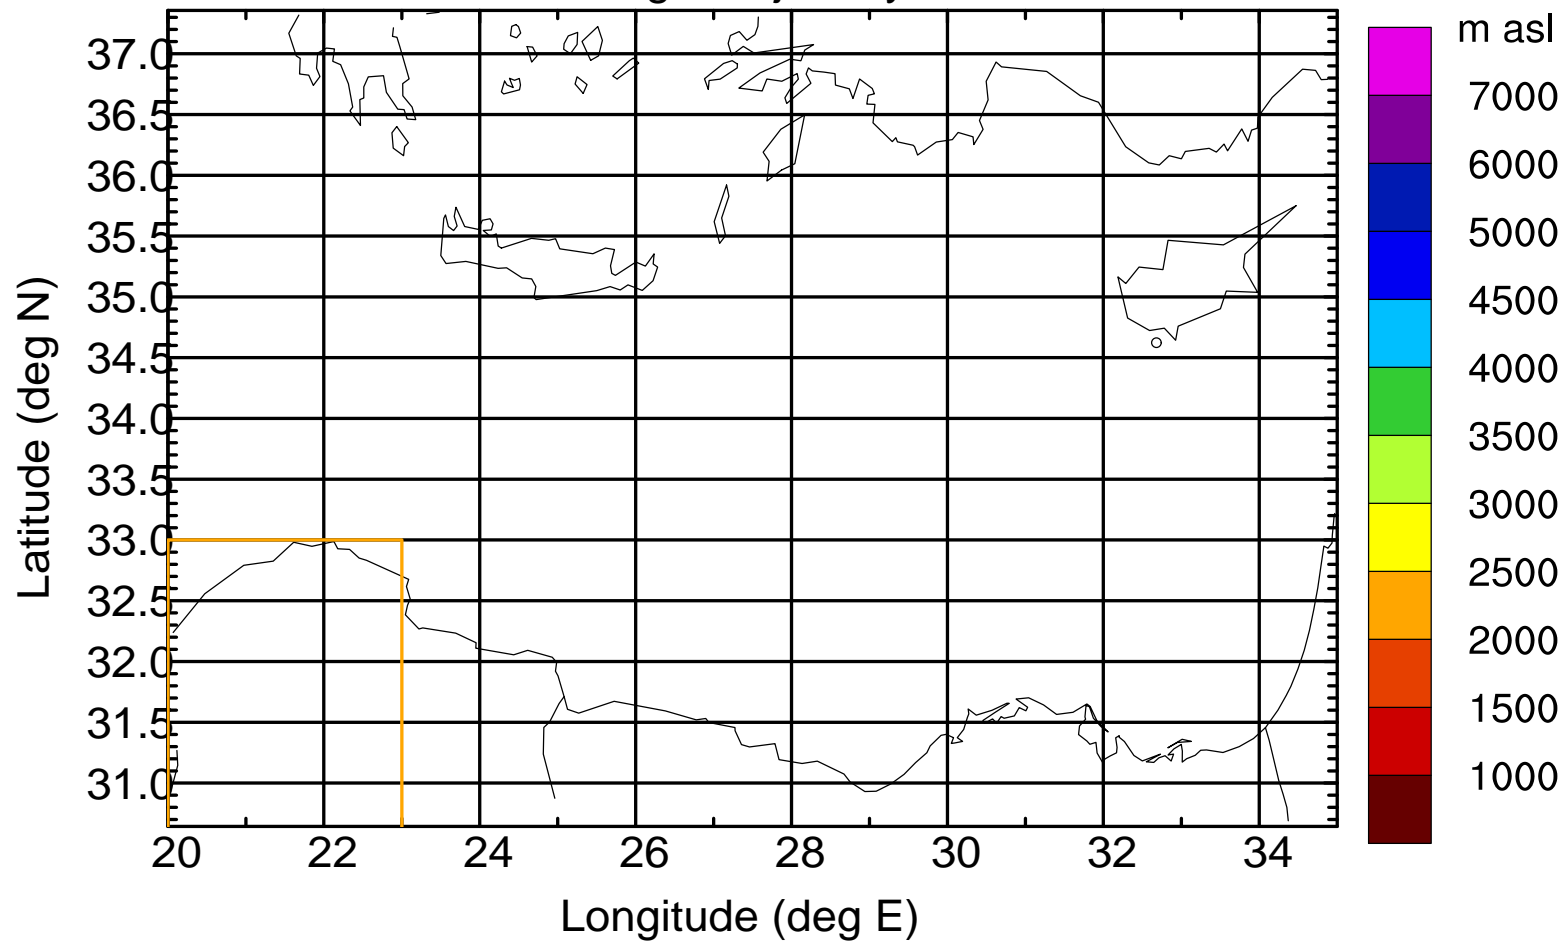

Paphos Airport ground station 20170422 9:00 UTC

Flight trajectory

Paphos Airport ground station 20170422 9:00 UTC

Flight trajectory

Paphos Airport ground station 20170422 9:00 UTC

Flight trajectory

Paphos Airport ground station 20170422 9:00 UTC