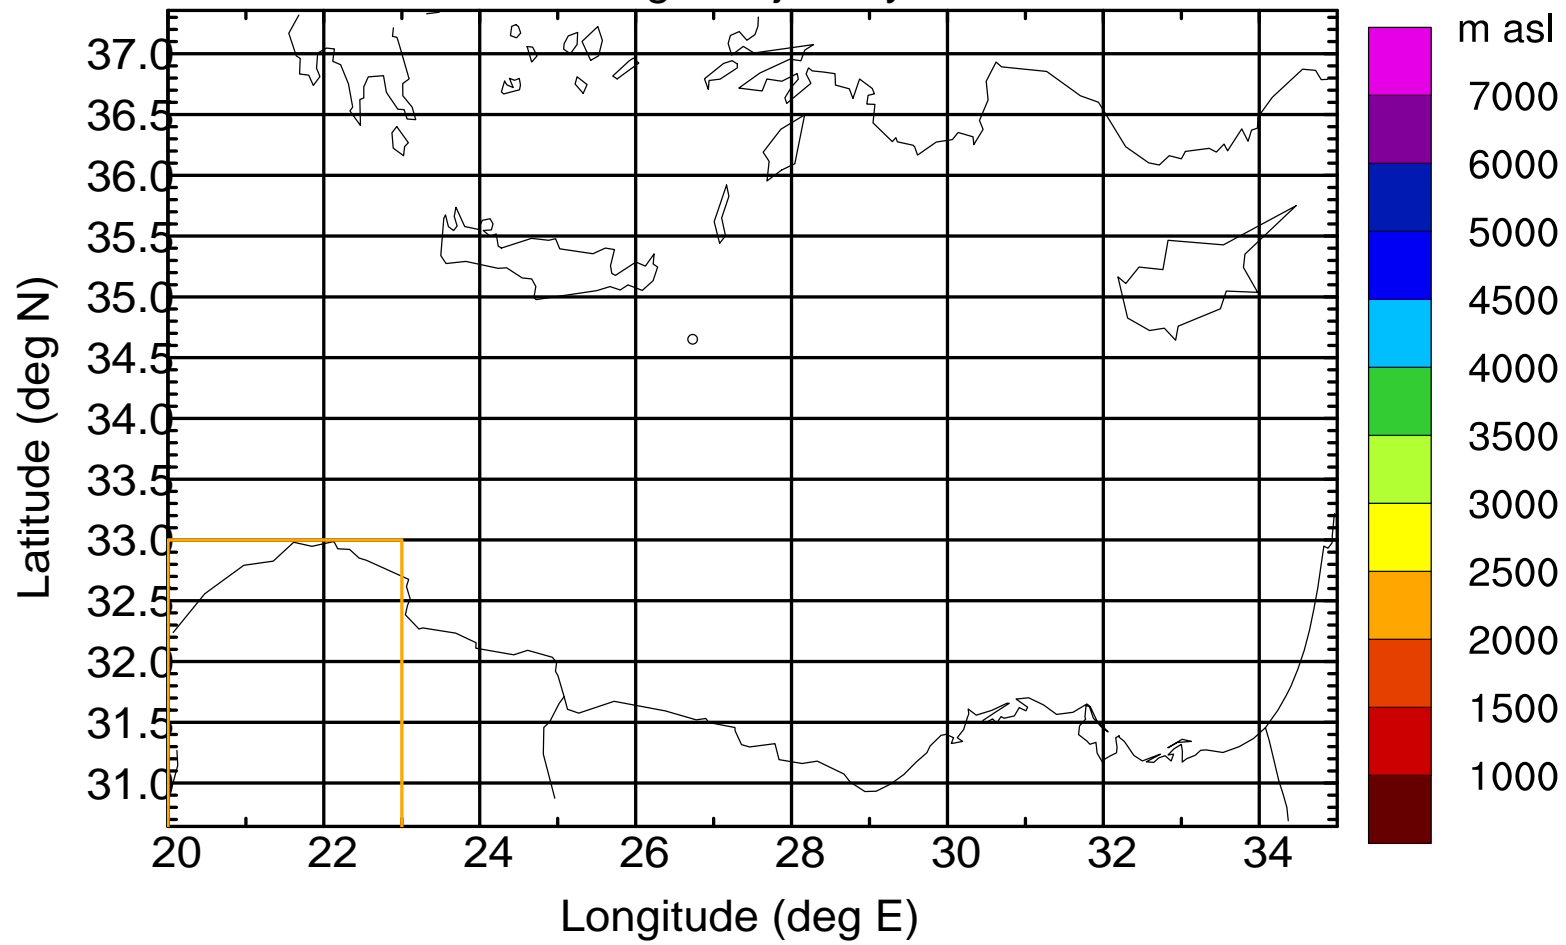

Flight trajectory

Paphos Airport ground station 20170422 9:00 UTC

Flight trajectory

Paphos Airport ground station 20170422 9:00 UTC

Flight trajectory

Paphos Airport ground station 20170422 9:00 UTC

Flight trajectory