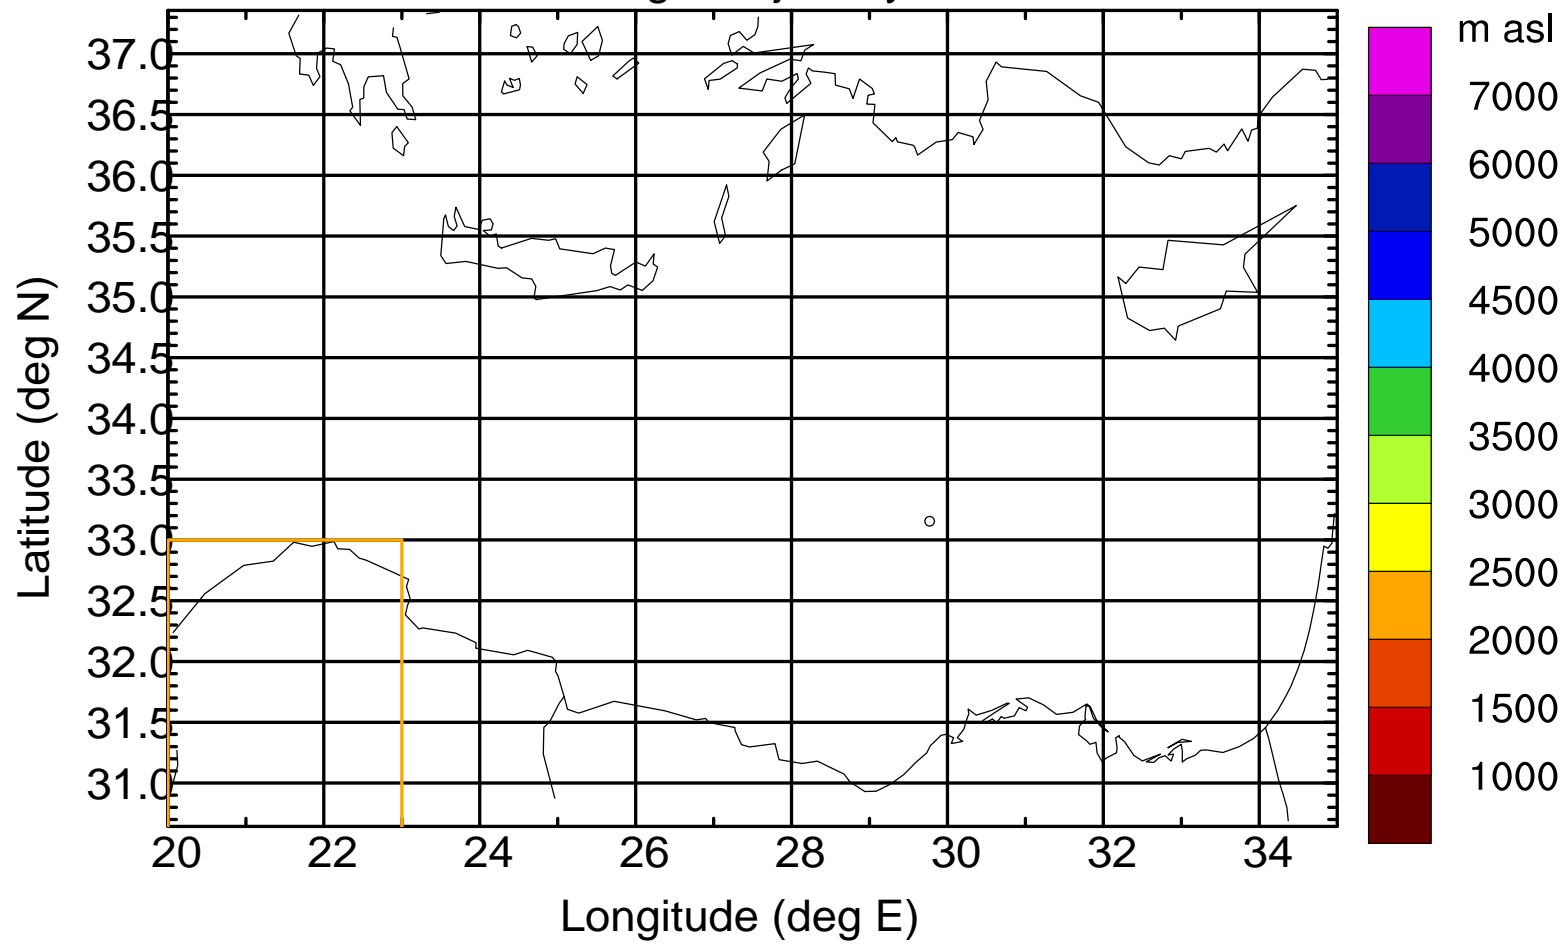

Paphos Airport ground station 20170422 9:00 UTC

Flight trajectory