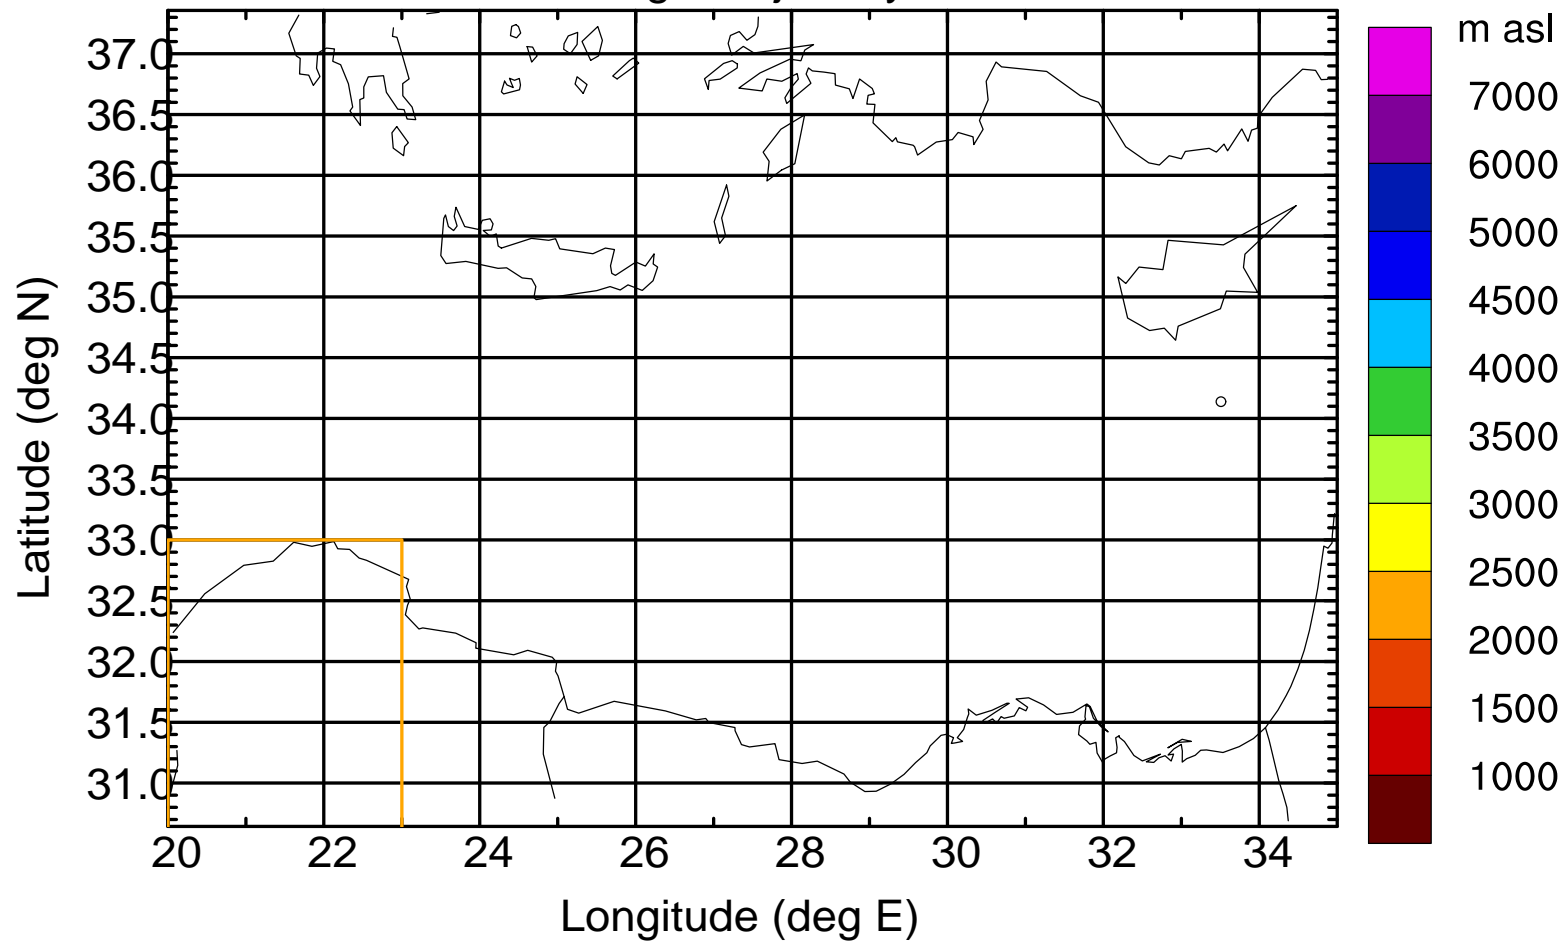

Paphos Airport ground station 20170422 9:00 UTC

Flight trajectory

Paphos Airport ground station 20170422 9:00 UTC

Flight trajectory

Paphos Airport ground station 20170422 9:00 UTC

Flight trajectory

Paphos Airport ground station 20170422 9:00 UTC