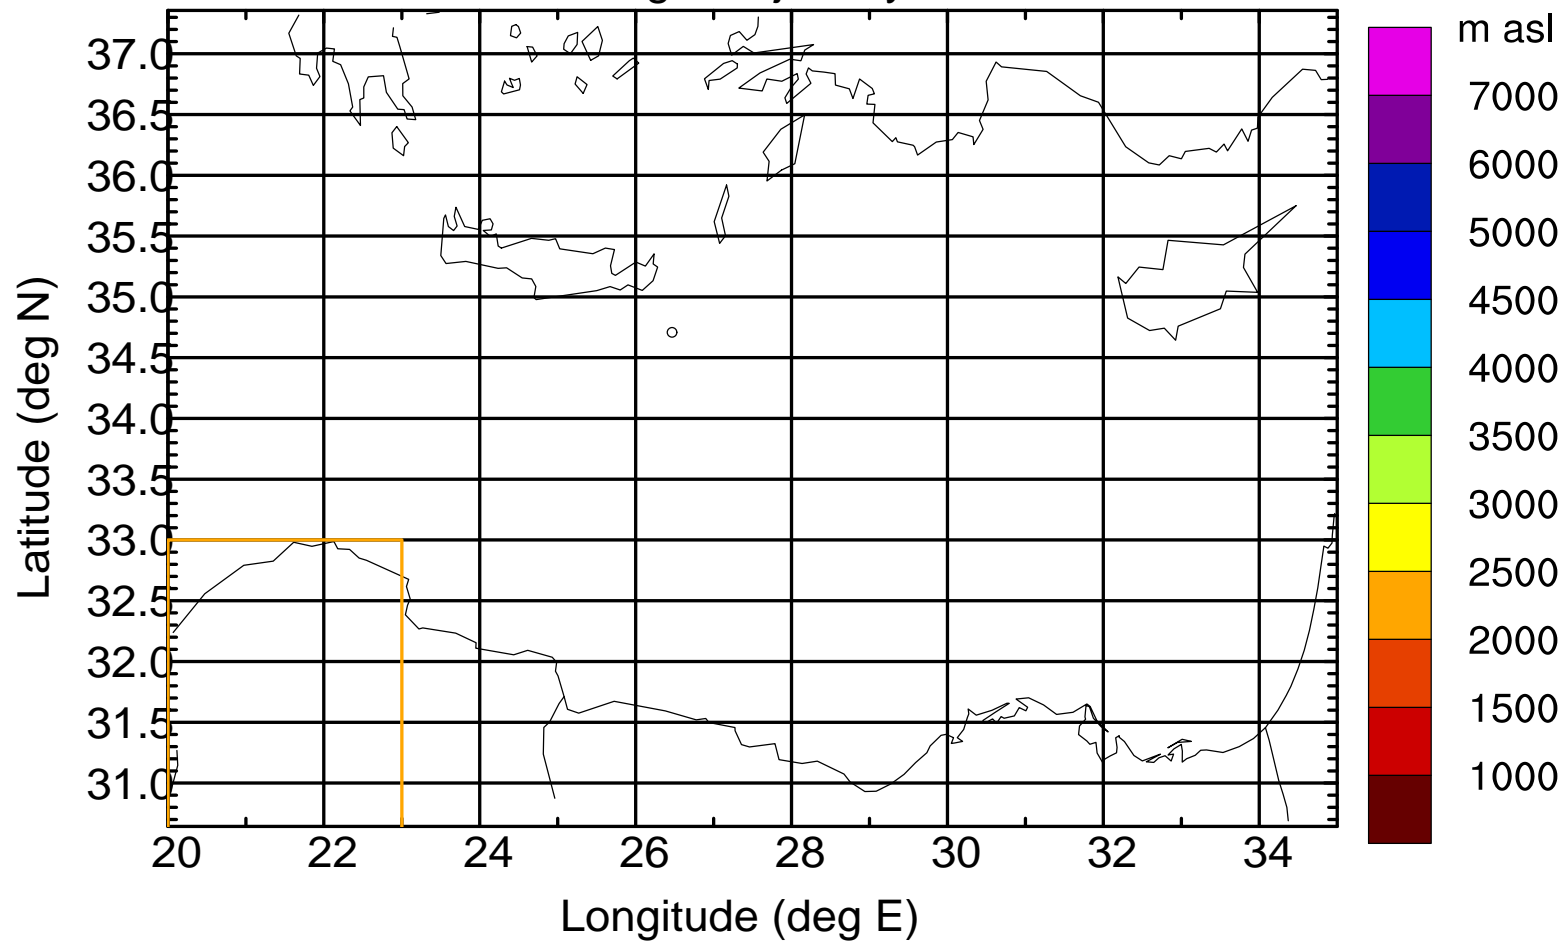

Paphos Airport ground station 20170422 9:00 UTC

Flight trajectory