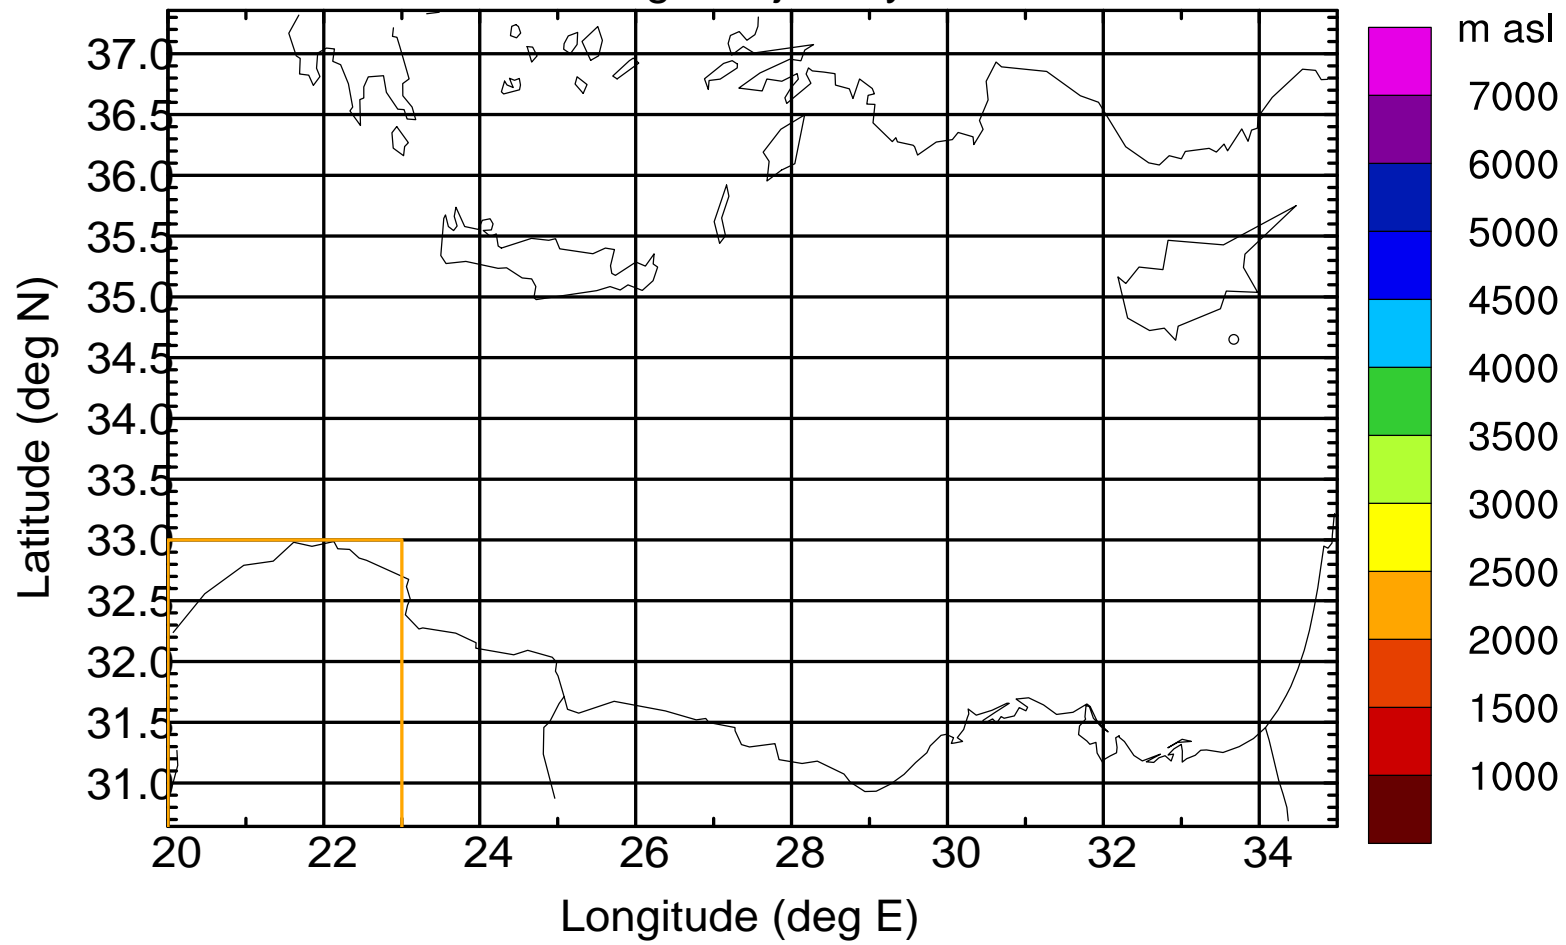

Paphos Airport ground station 20170422 9:00 UTC

Flight trajectory