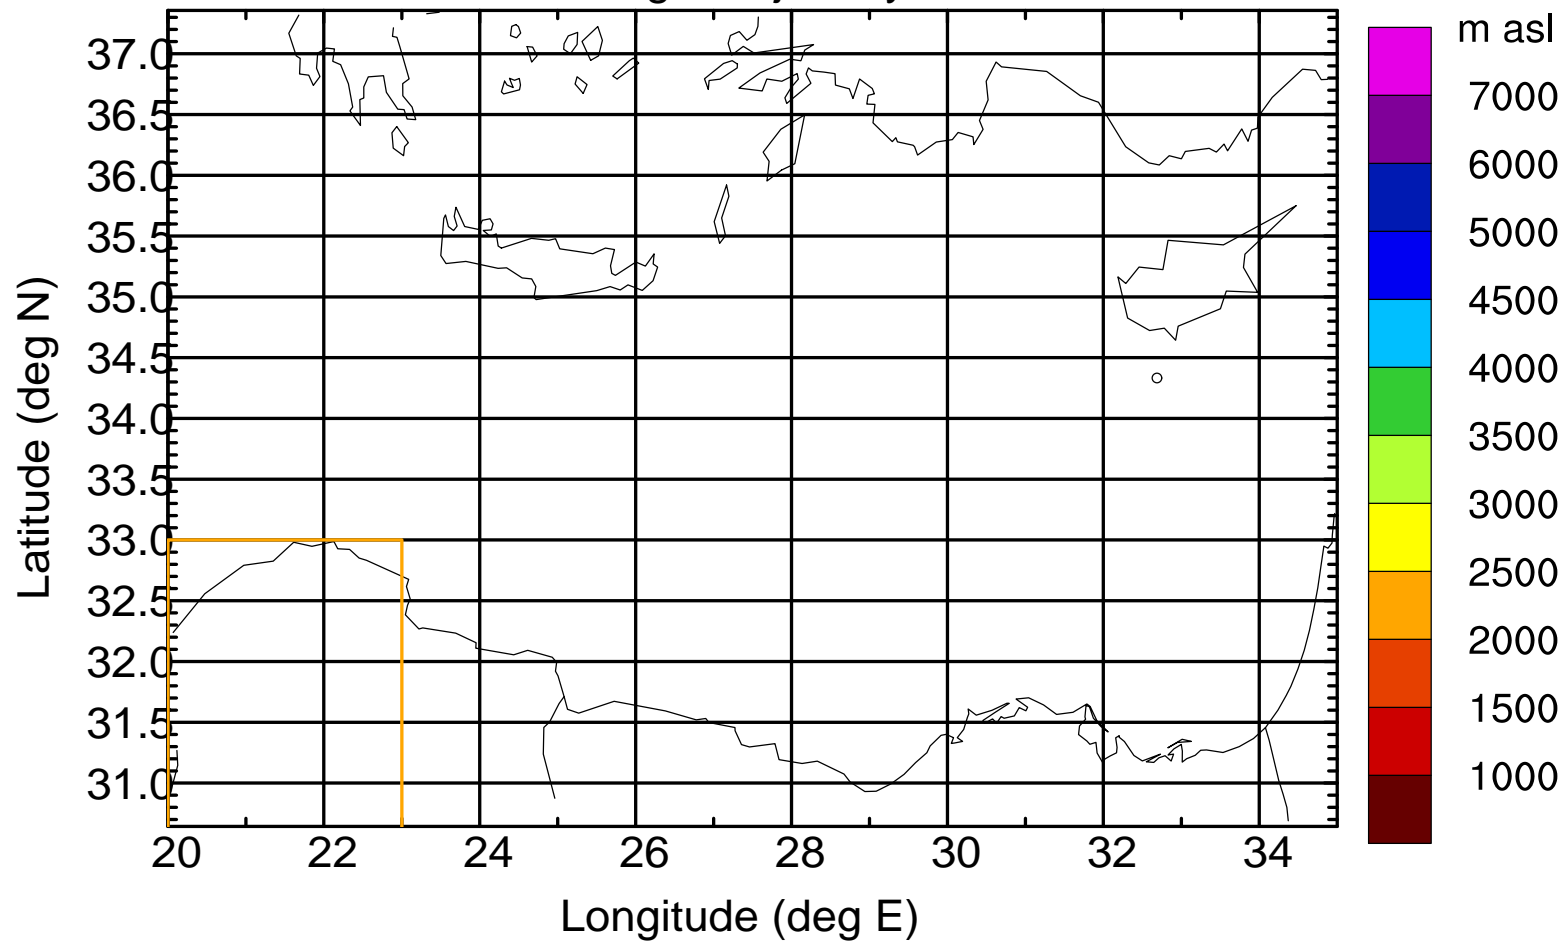

Paphos Airport ground station 20170422 9:00 UTC

Flight trajectory