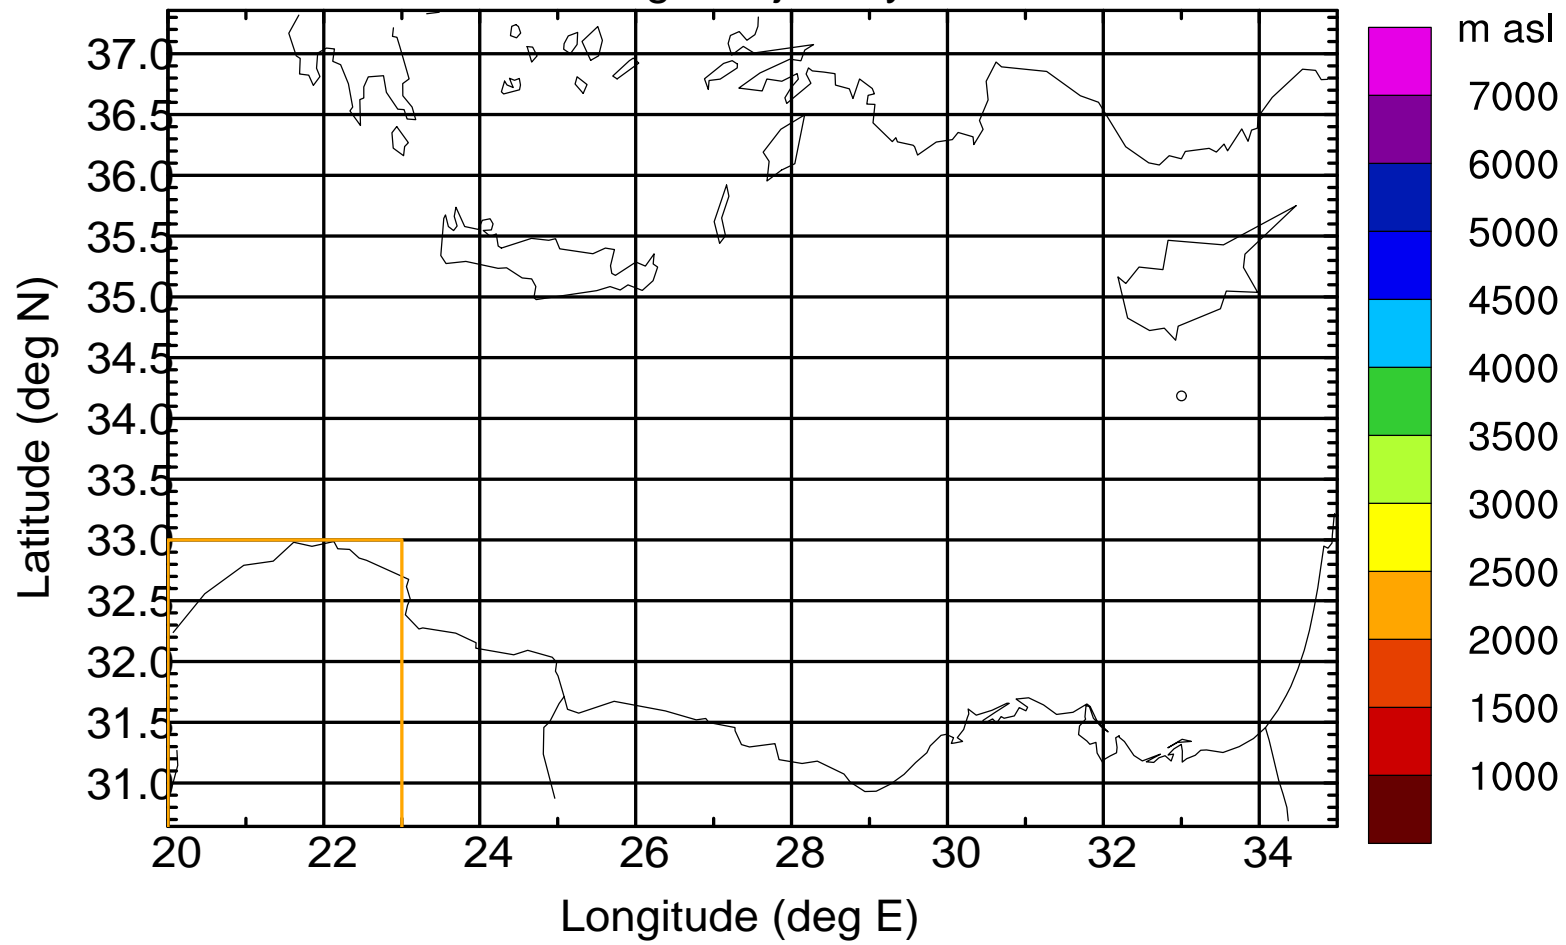

Paphos Airport ground station 20170422 9:00 UTC

Flight trajectory

Paphos Airport ground station 20170422 9:00 UTC

Flight trajectory

Paphos Airport ground station 20170422 9:00 UTC

Flight trajectory

Paphos Airport ground station 20170422 9:00 UTC