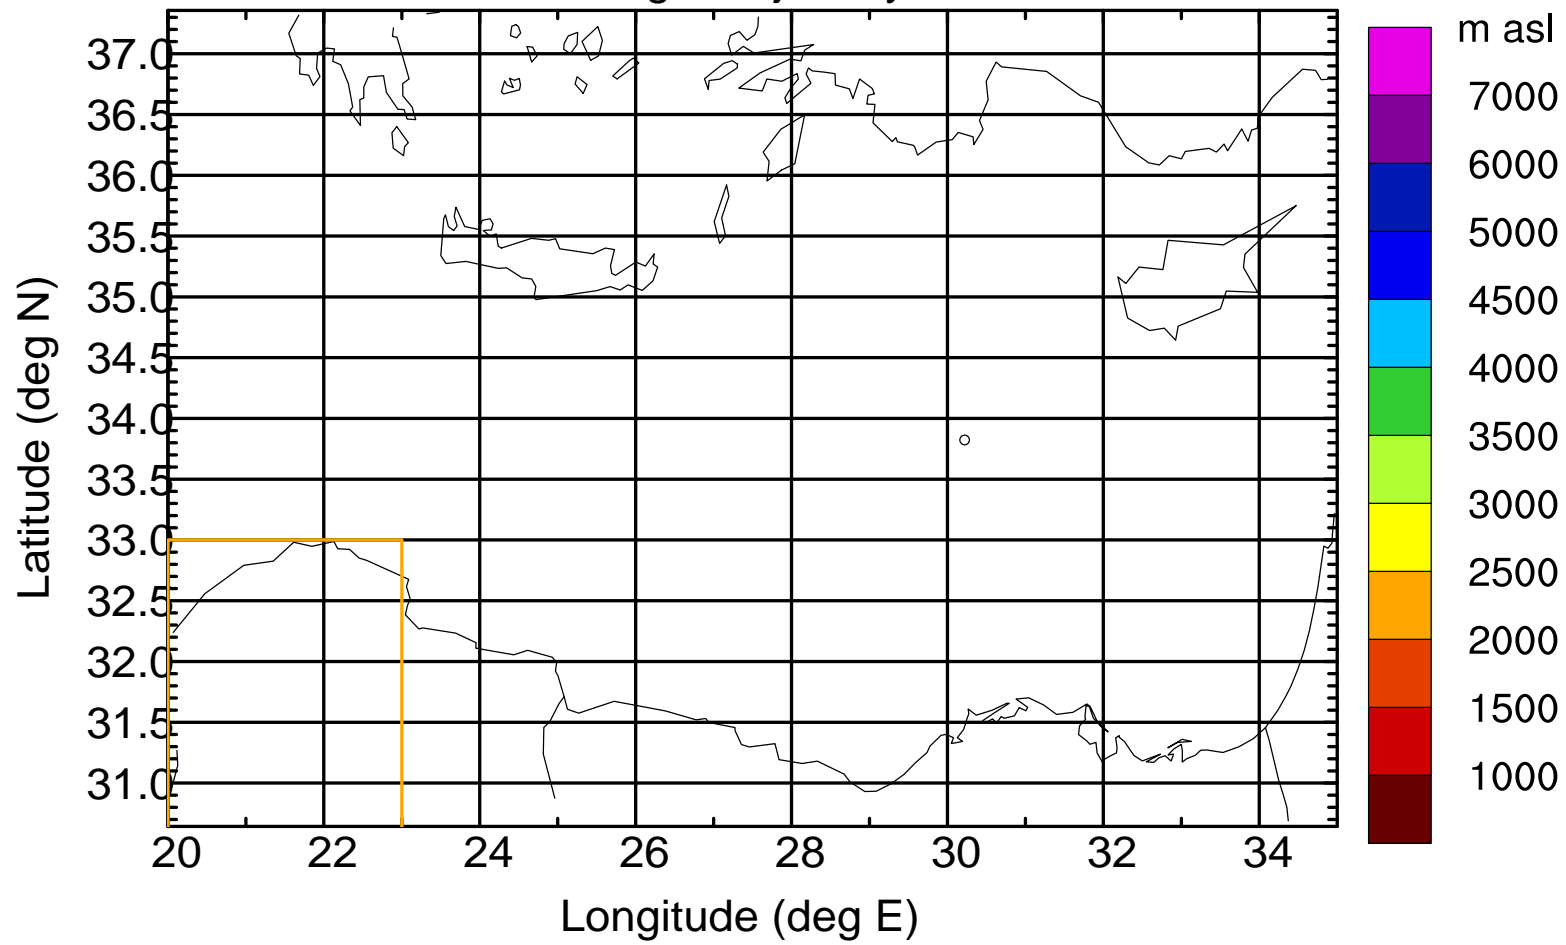

Paphos Airport ground station 20170422 9:00 UTC

Flight trajectory