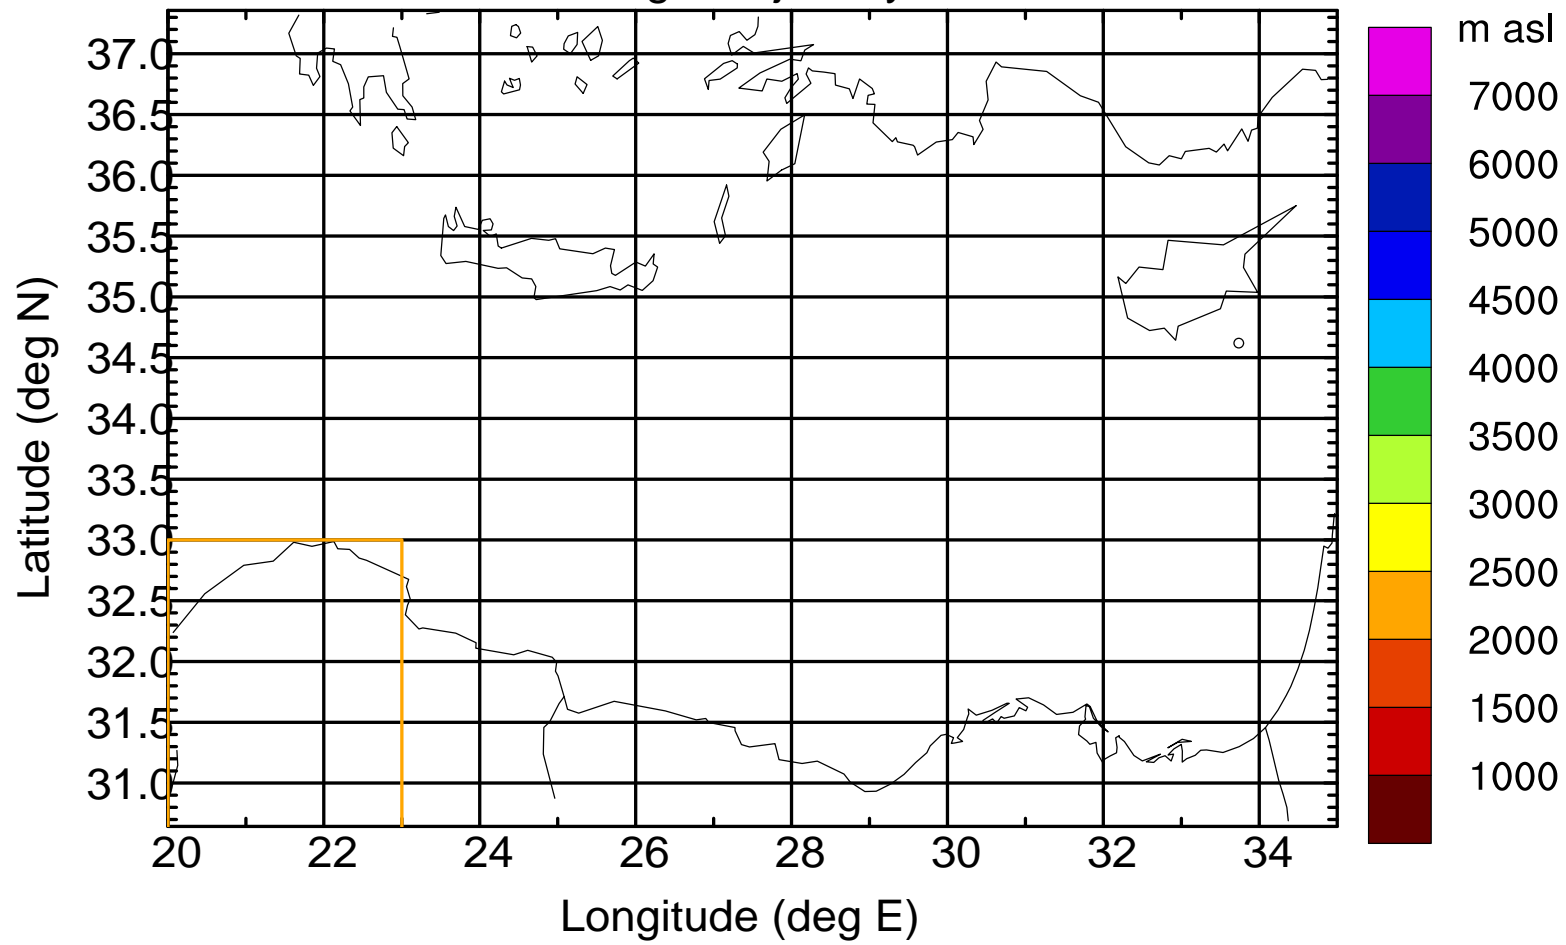

Paphos Airport ground station 20170422 9:00 UTC

Flight trajectory

Paphos Airport ground station 20170422 9:00 UTC

Flight trajectory

Paphos Airport ground station 20170422 9:00 UTC

Flight trajectory

Paphos Airport ground station 20170422 9:00 UTC