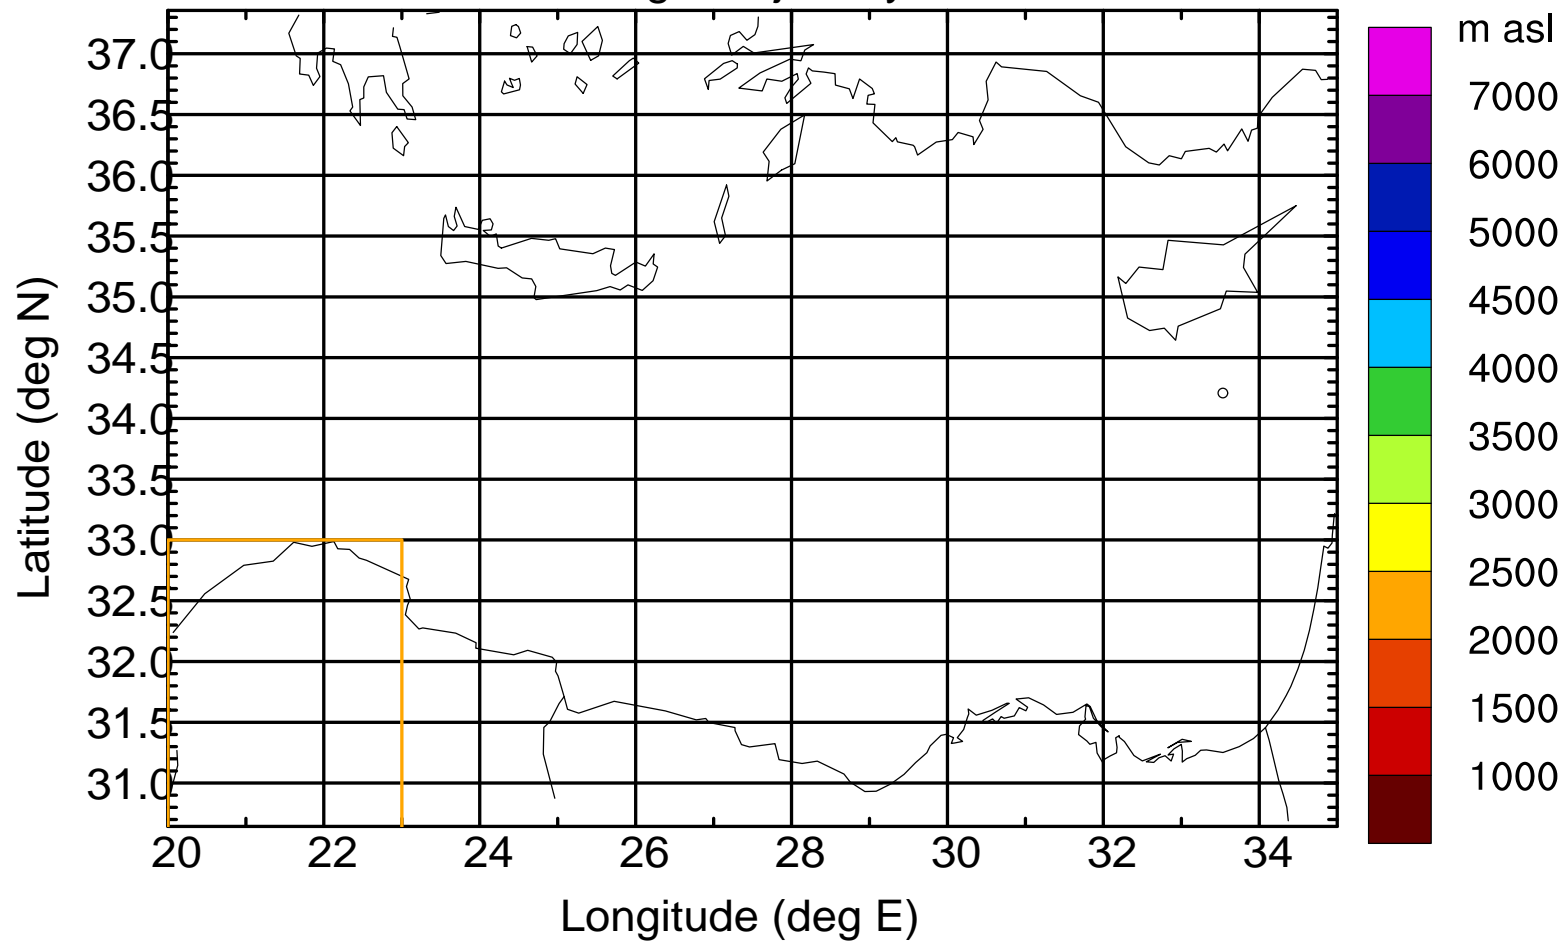

Paphos Airport ground station 20170422 9:00 UTC

Flight trajectory