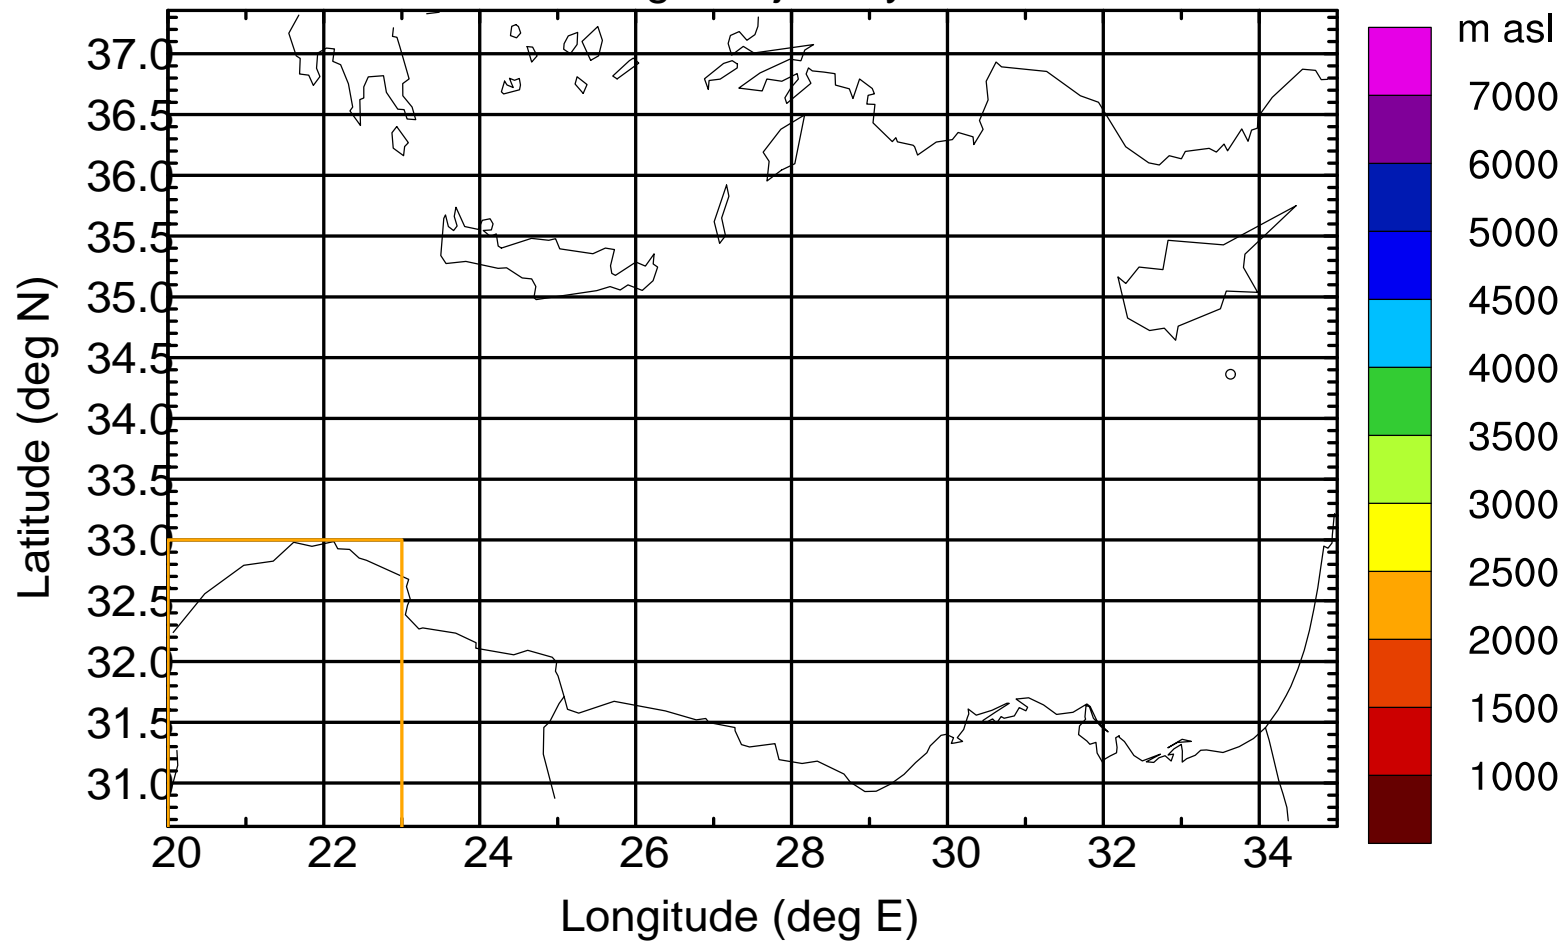

Flight trajectory

Paphos Airport ground station 20170422 9:00 UTC

Flight trajectory

Paphos Airport ground station 20170422 9:00 UTC

Flight trajectory

Paphos Airport ground station 20170422 9:00 UTC

Flight trajectory