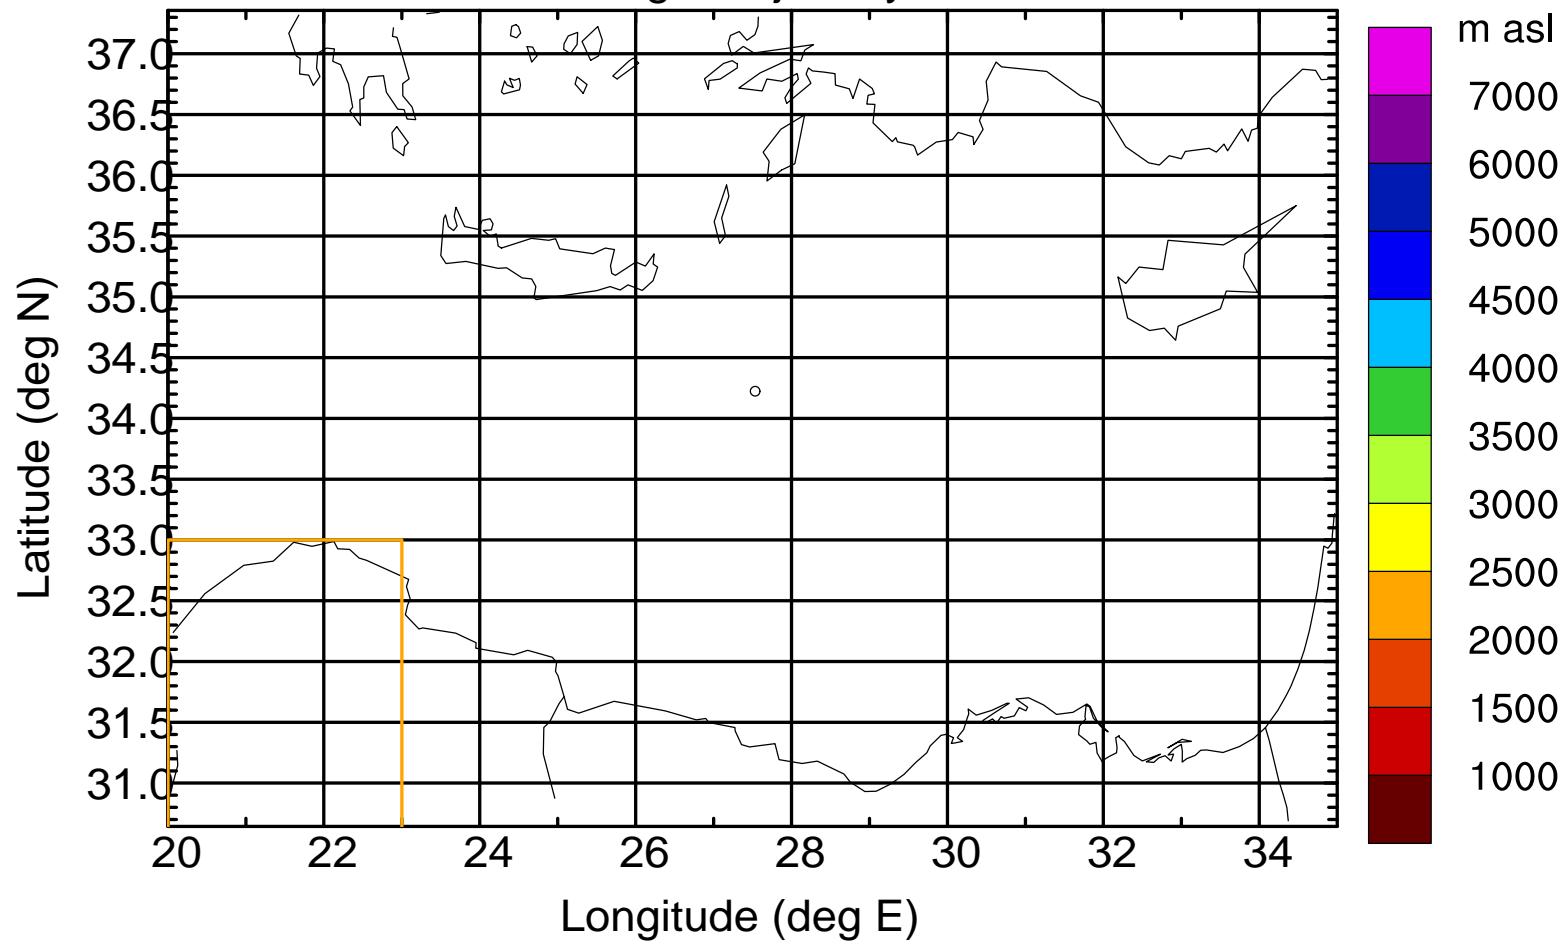

Paphos Airport ground station 20170422 9:00 UTC

Flight trajectory

Paphos Airport ground station 20170422 9:00 UTC

Flight trajectory

Paphos Airport ground station 20170422 9:00 UTC

Flight trajectory

Paphos Airport ground station 20170422 9:00 UTC