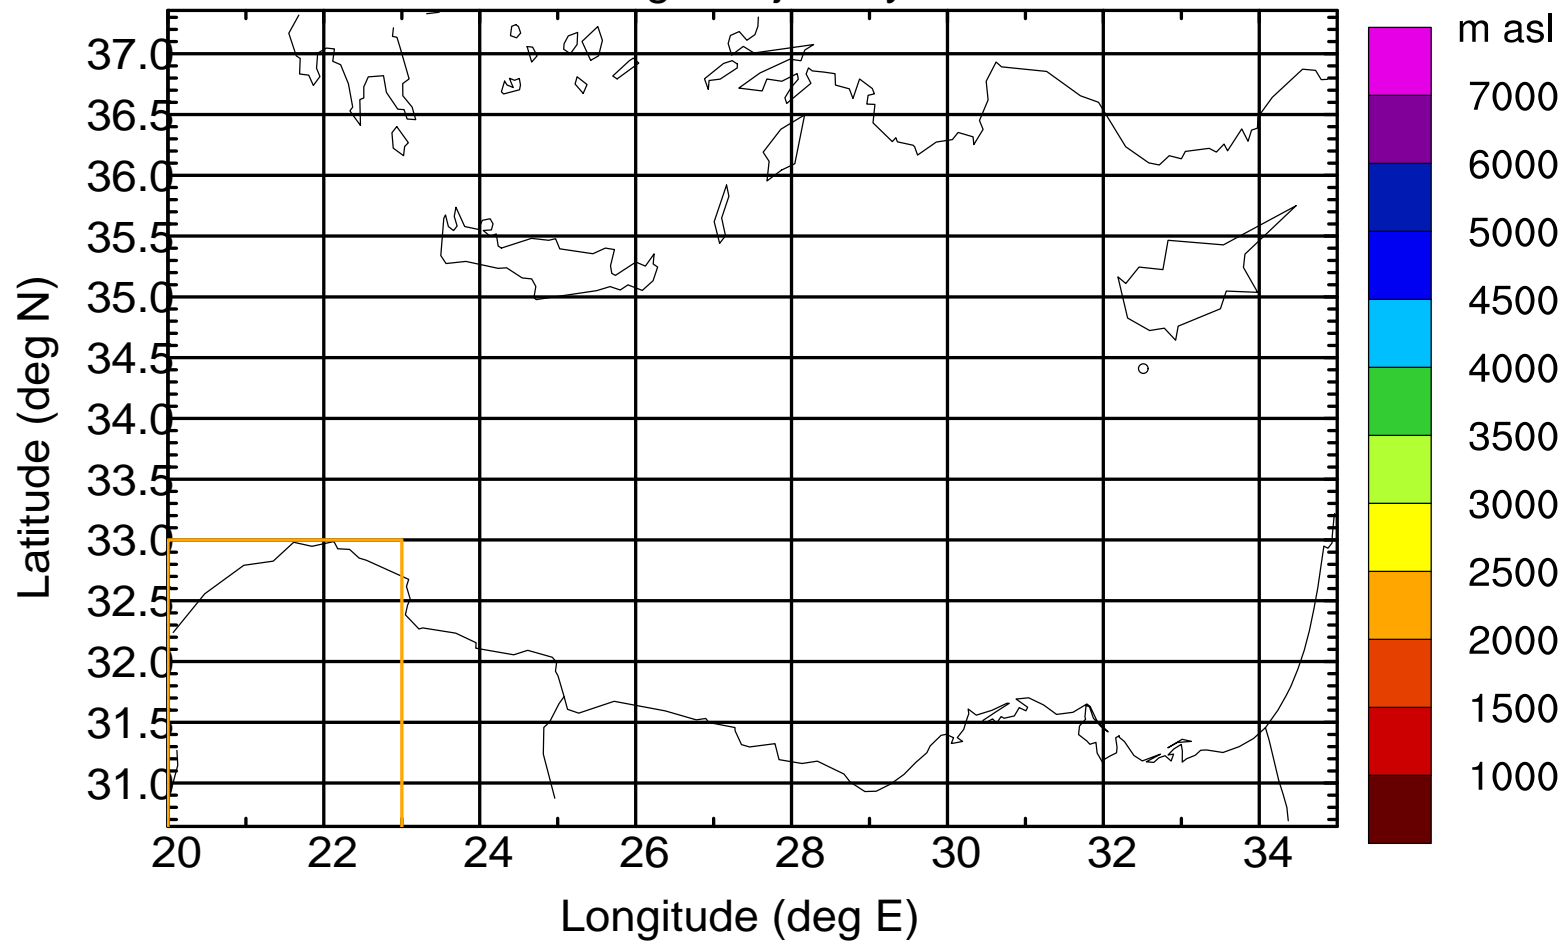

Flight trajectory

Paphos Airport ground station 20170422 9:00 UTC

Flight trajectory

Paphos Airport ground station 20170422 9:00 UTC

Flight trajectory

Paphos Airport ground station 20170422 9:00 UTC

Flight trajectory