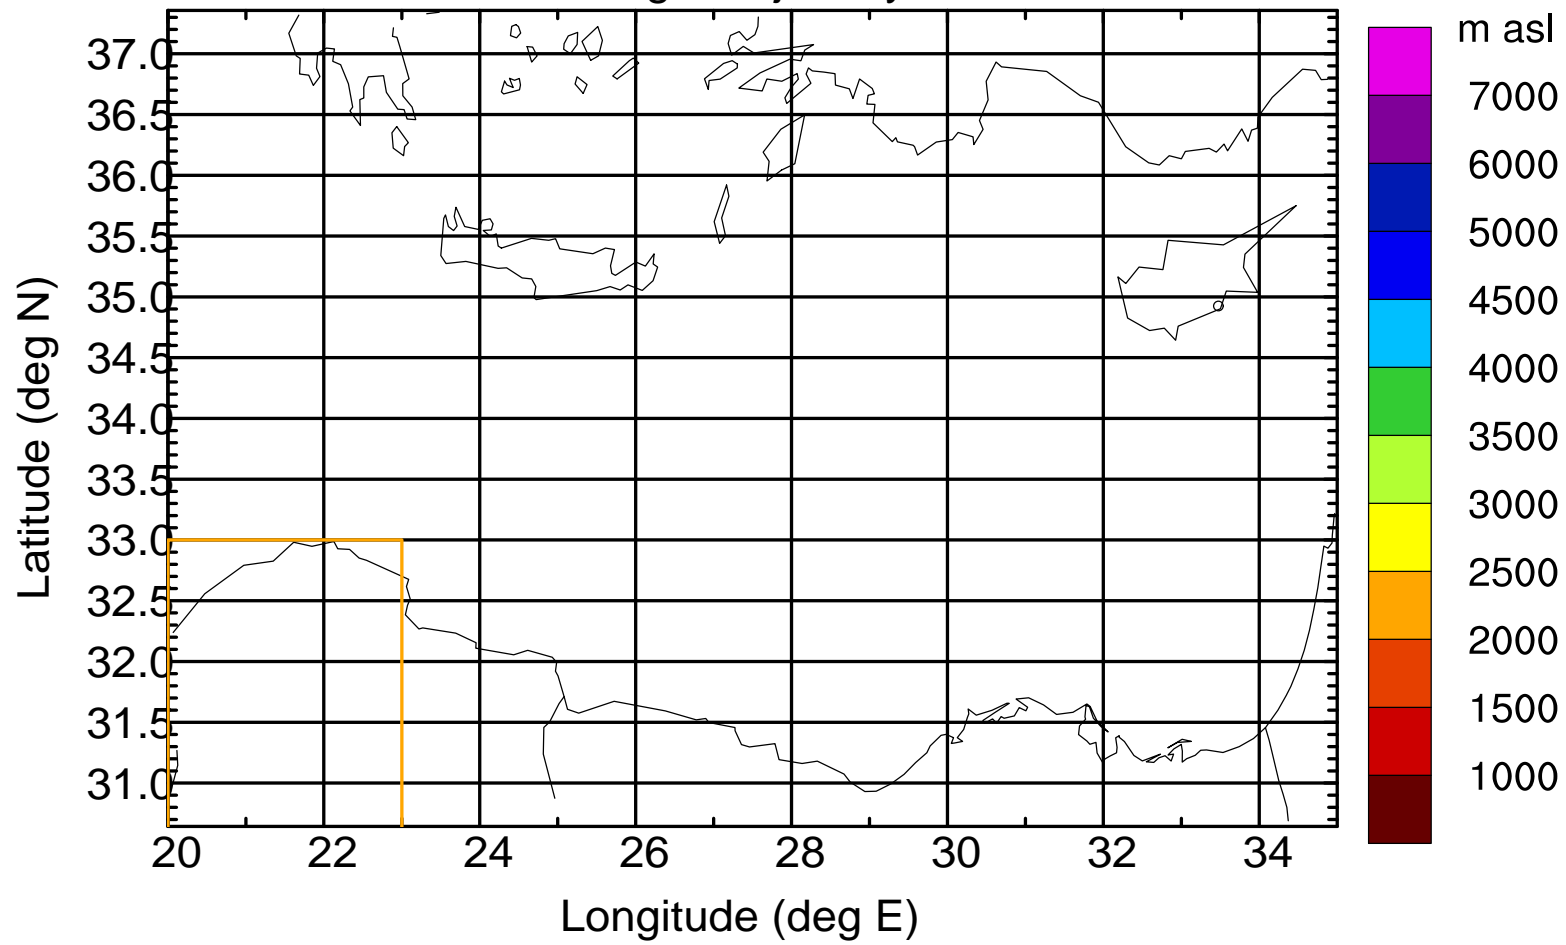

Paphos Airport ground station 20170422 9:00 UTC

Flight trajectory