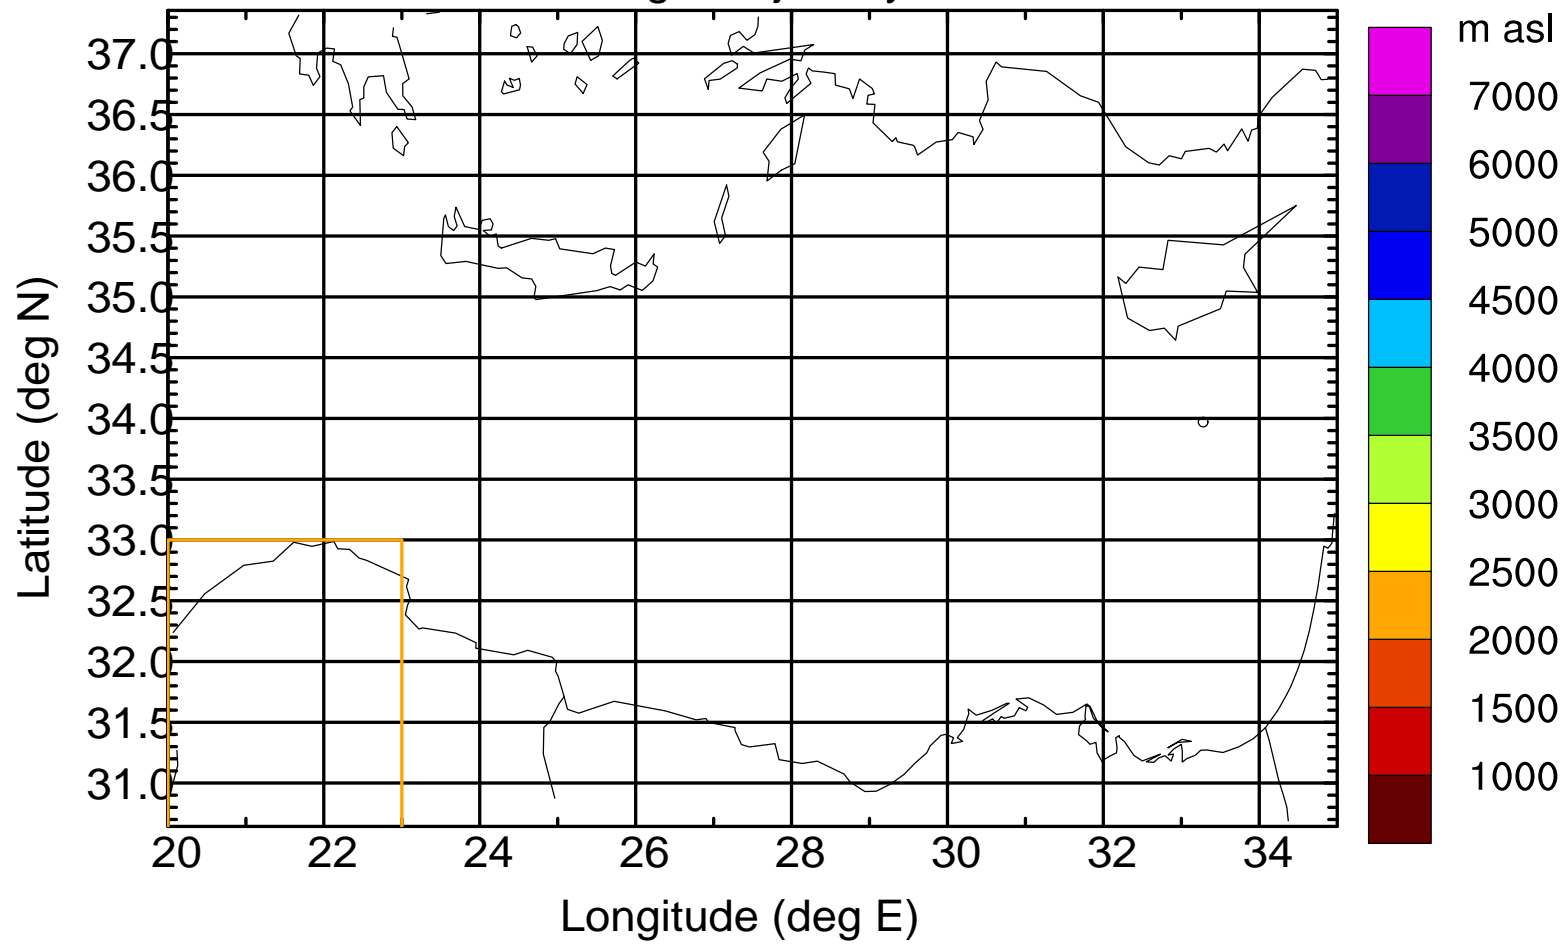

Flight trajectory

Paphos Airport ground station 20170422 9:00 UTC

Flight trajectory

Paphos Airport ground station 20170422 9:00 UTC

Flight trajectory

Paphos Airport ground station 20170422 9:00 UTC

Flight trajectory