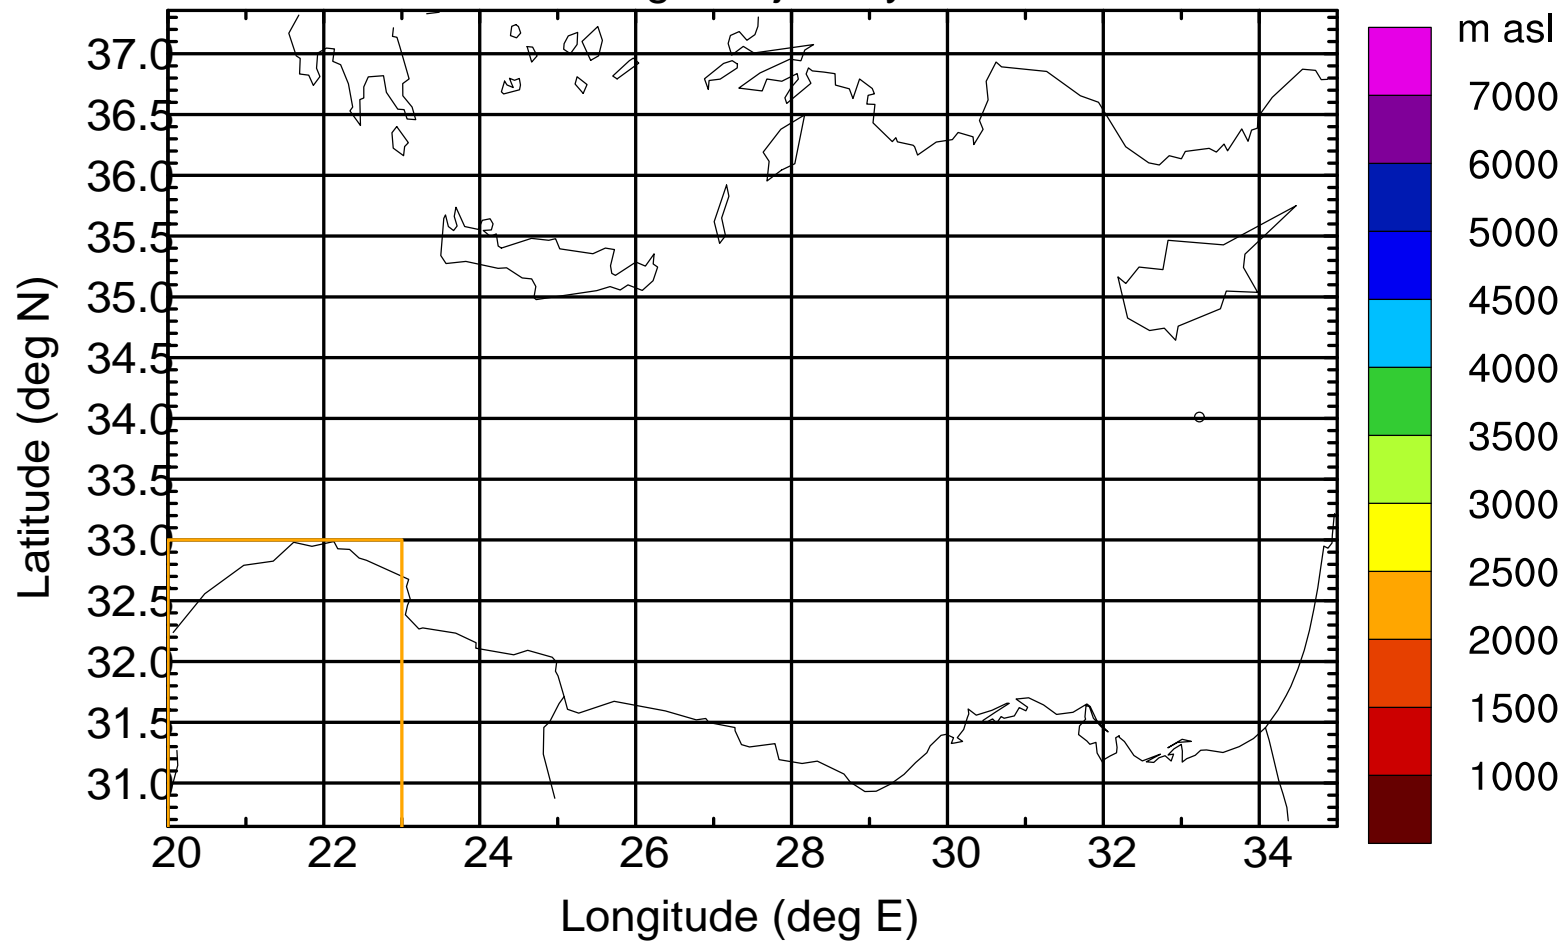

Flight trajectory

Paphos Airport ground station 20170422 9:00 UTC

Flight trajectory

Paphos Airport ground station 20170422 9:00 UTC

Flight trajectory

Paphos Airport ground station 20170422 9:00 UTC

Flight trajectory