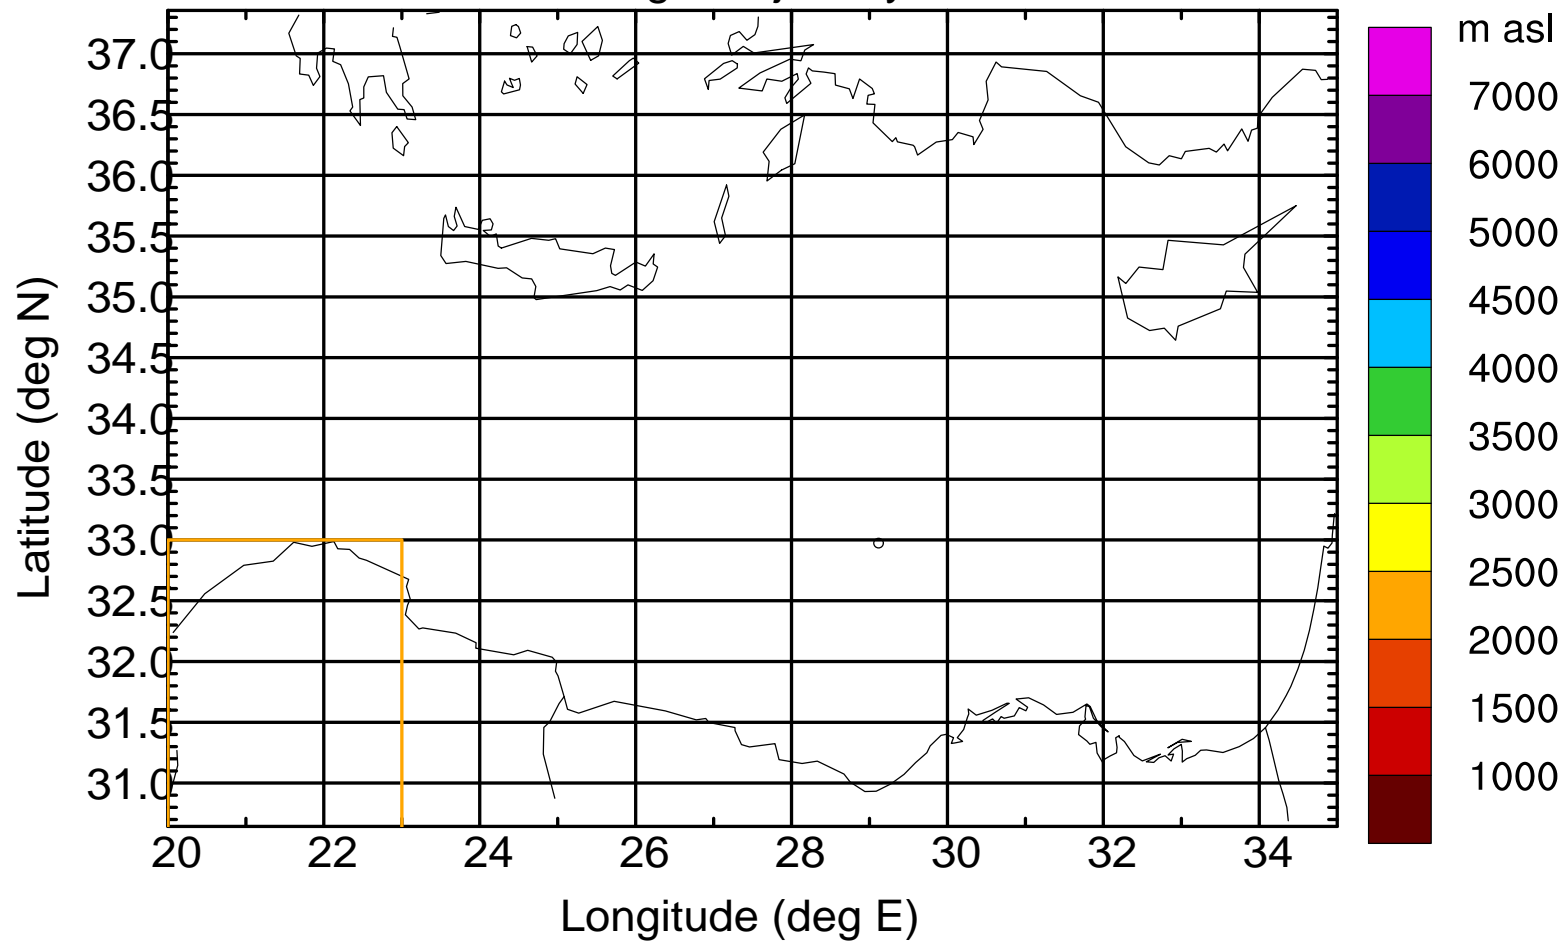

Paphos Airport ground station 20170422 9:00 UTC

Flight trajectory

Paphos Airport ground station 20170422 9:00 UTC

Flight trajectory

Paphos Airport ground station 20170422 9:00 UTC

Flight trajectory

Paphos Airport ground station 20170422 9:00 UTC