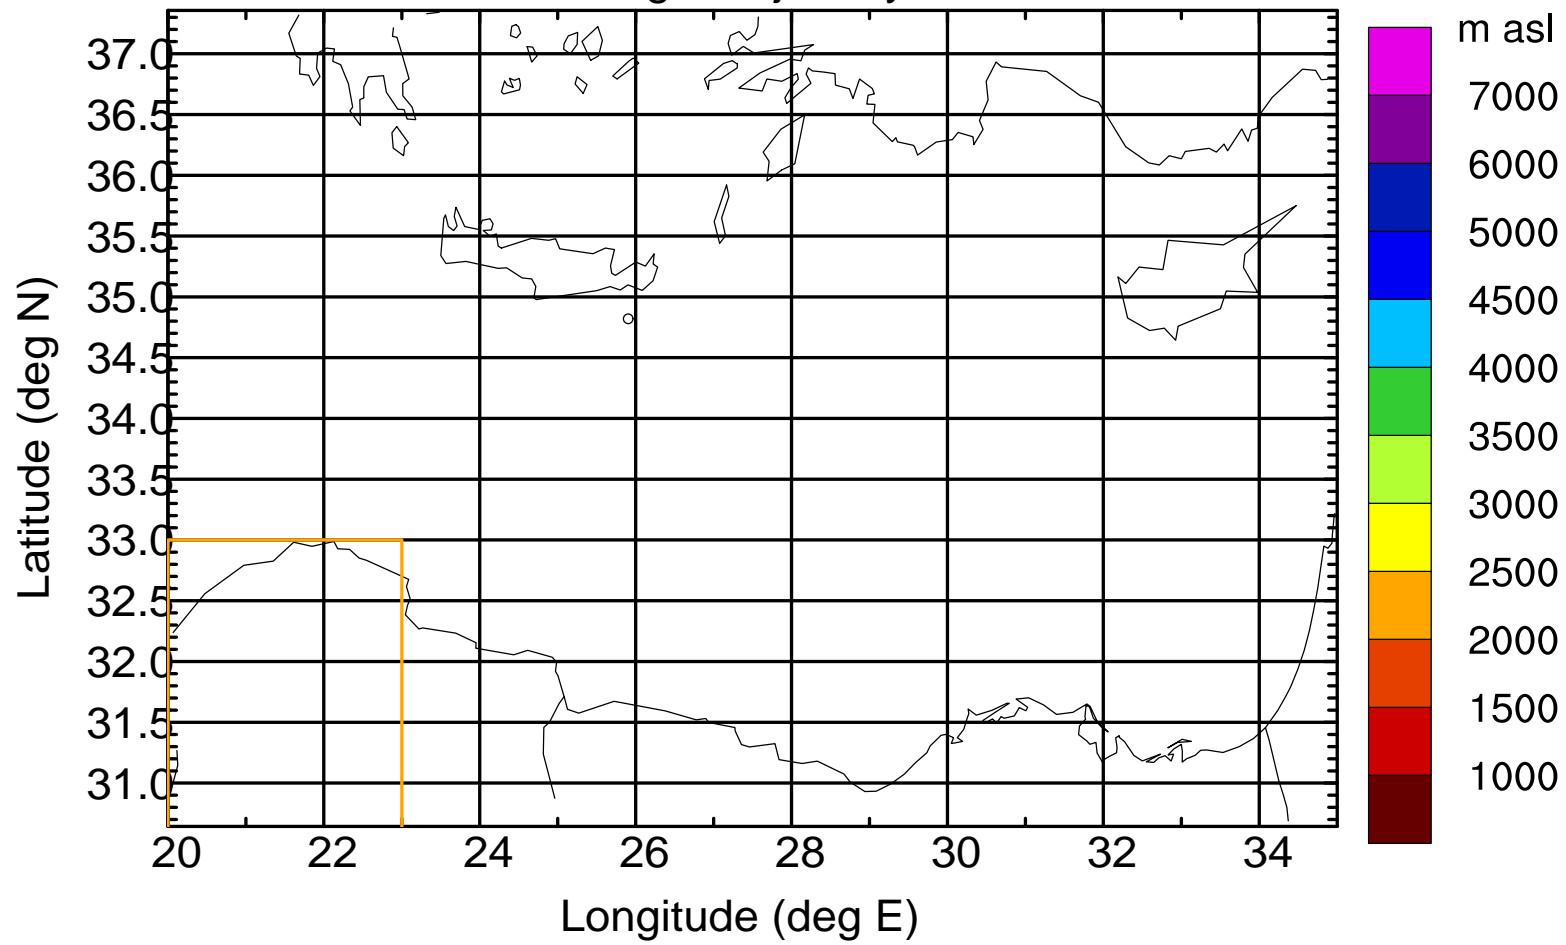

Paphos Airport ground station 20170422 9:00 UTC

Flight trajectory

Paphos Airport ground station 20170422 9:00 UTC

Flight trajectory

Paphos Airport ground station 20170422 9:00 UTC

Flight trajectory

Paphos Airport ground station 20170422 9:00 UTC