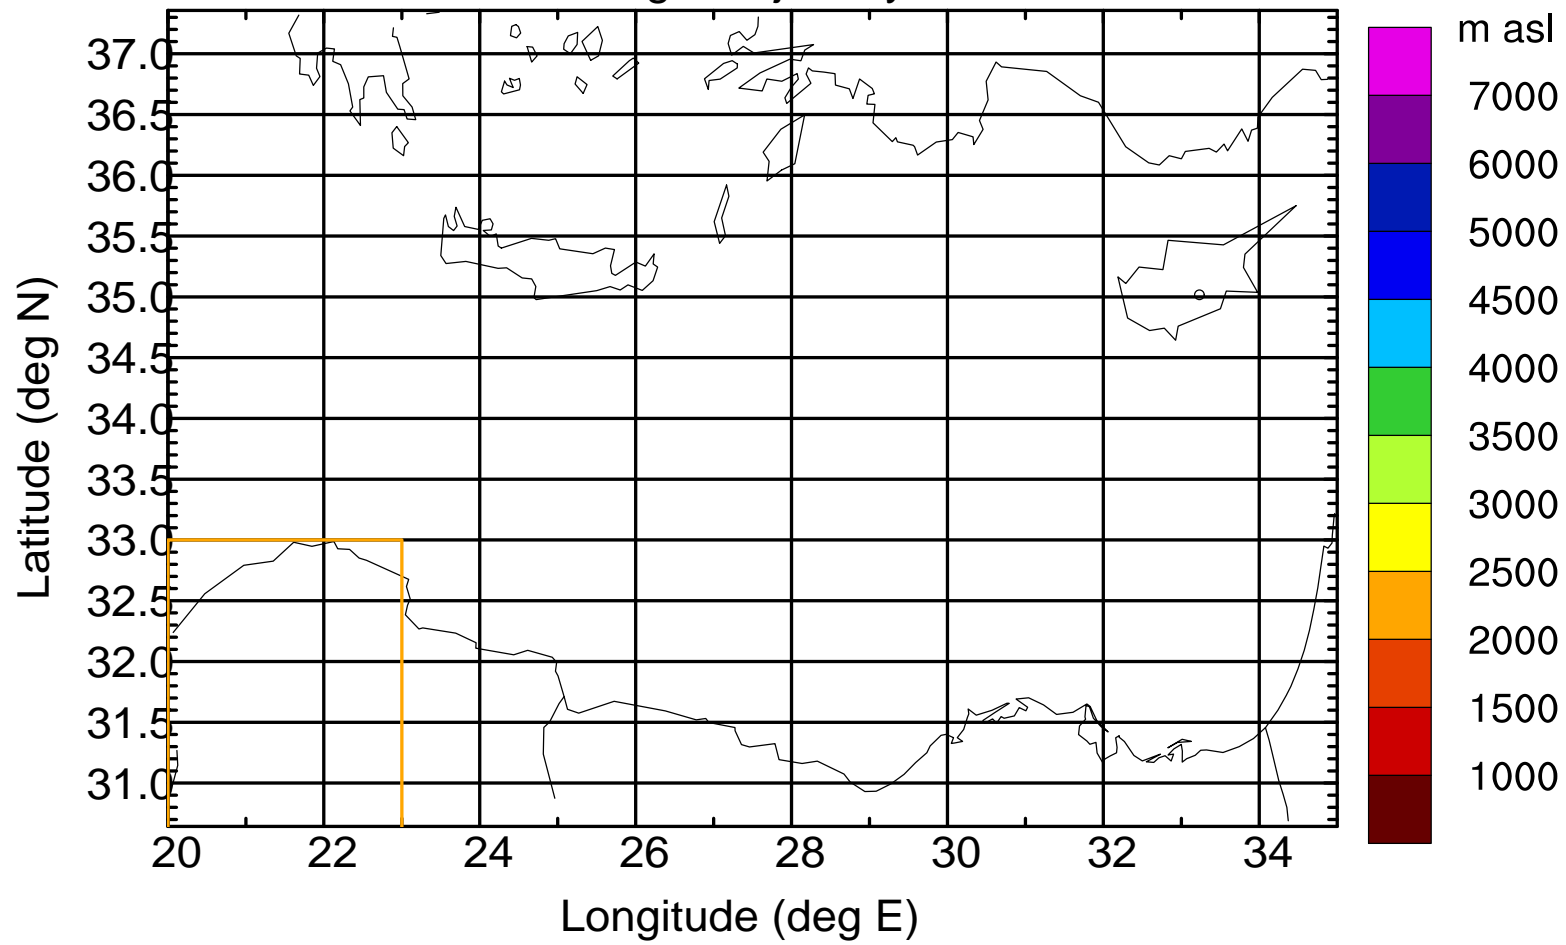

Paphos Airport ground station 20170422 9:00 UTC

Flight trajectory