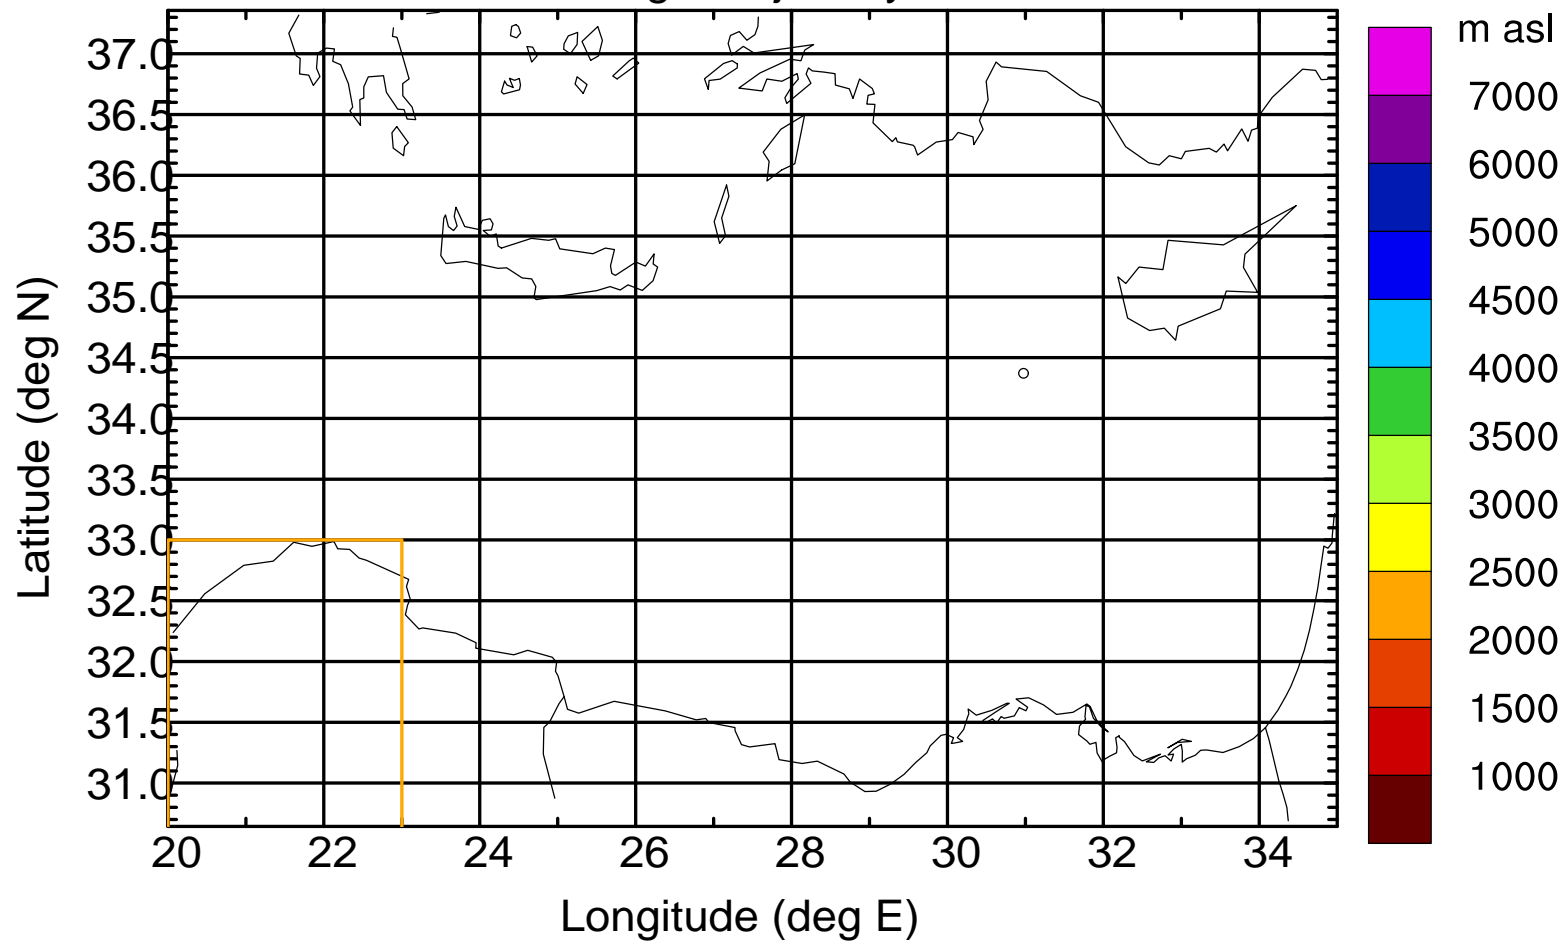

Flight trajectory

Paphos Airport ground station 20170422 9:00 UTC

Flight trajectory

Paphos Airport ground station 20170422 9:00 UTC

Flight trajectory

Paphos Airport ground station 20170422 9:00 UTC

Flight trajectory