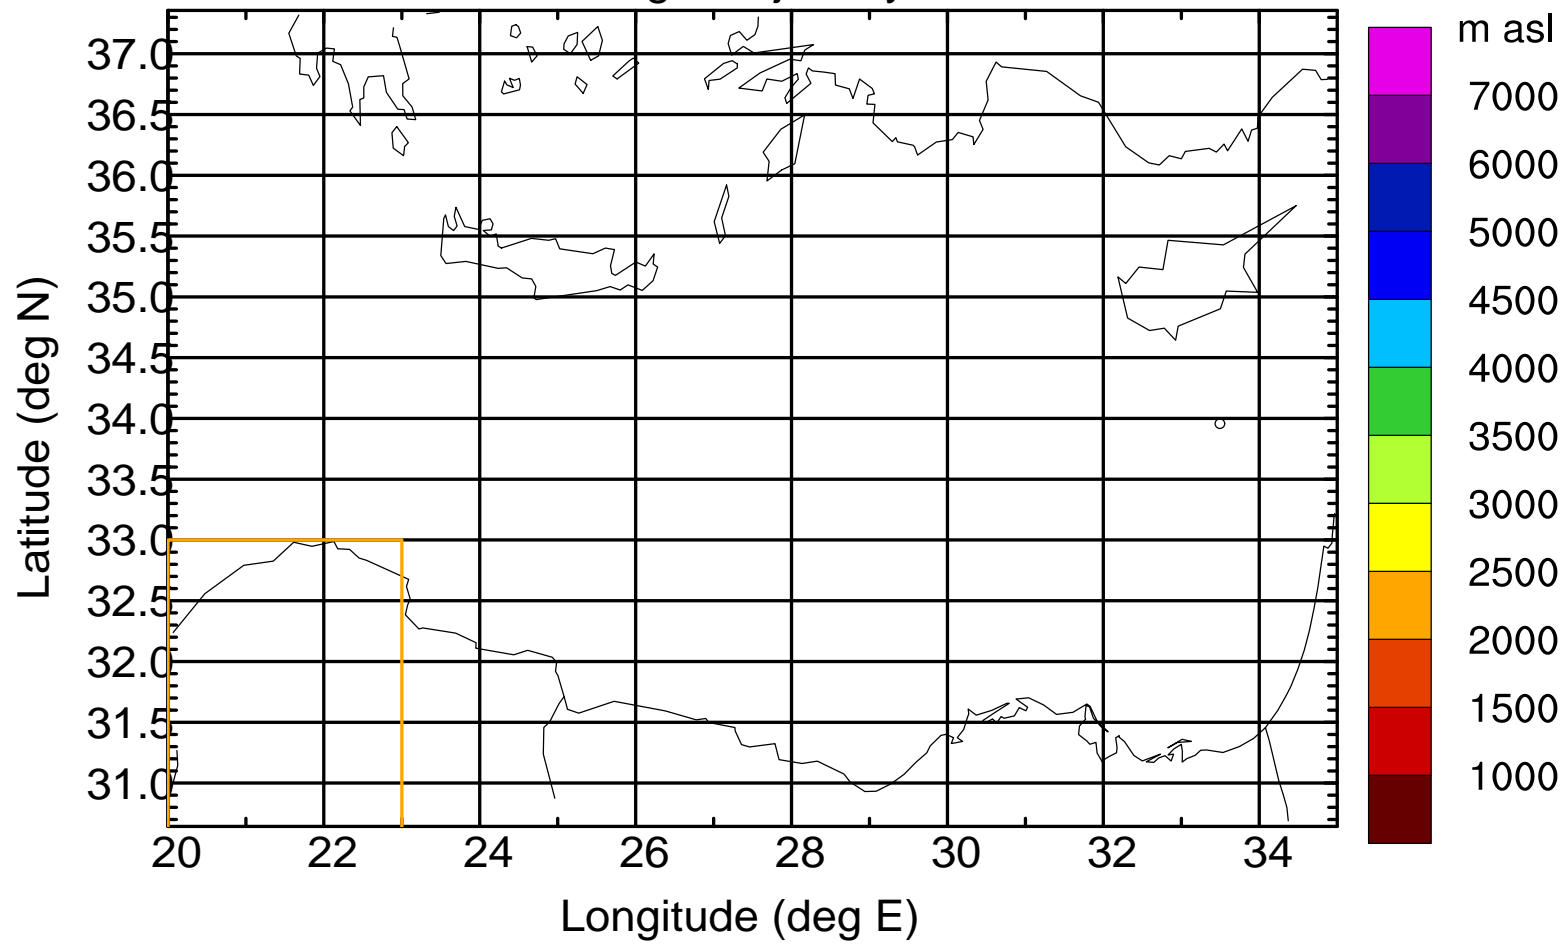

Flight trajectory

Paphos Airport ground station 20170422 9:00 UTC

Flight trajectory

Paphos Airport ground station 20170422 9:00 UTC

Flight trajectory

Paphos Airport ground station 20170422 9:00 UTC

Flight trajectory