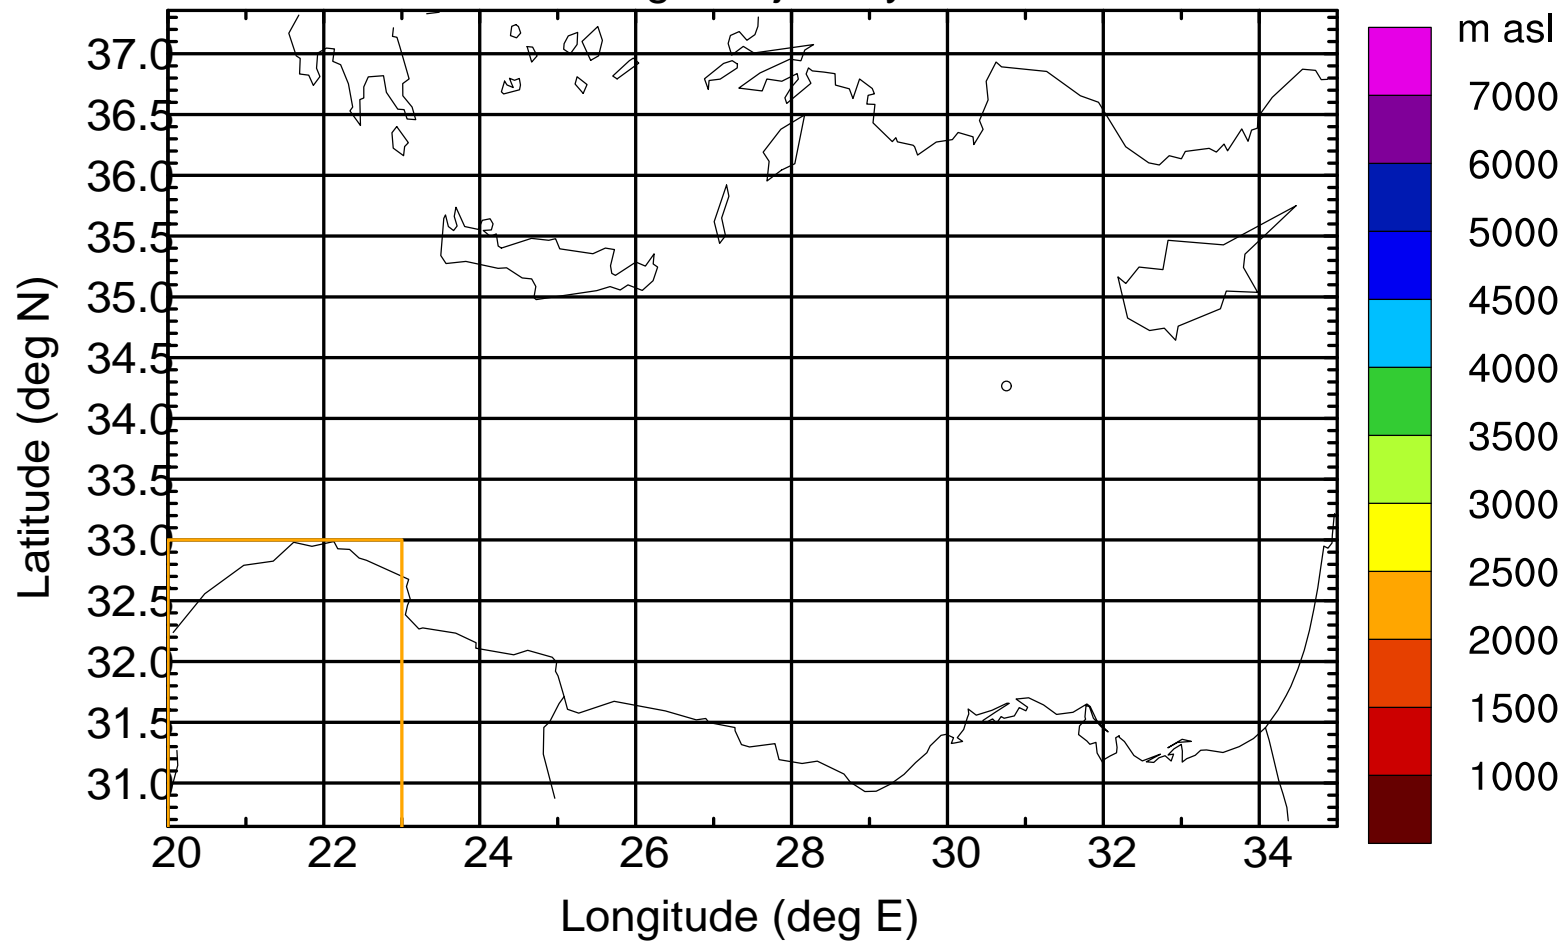

Paphos Airport ground station 20170422 9:00 UTC

Flight trajectory