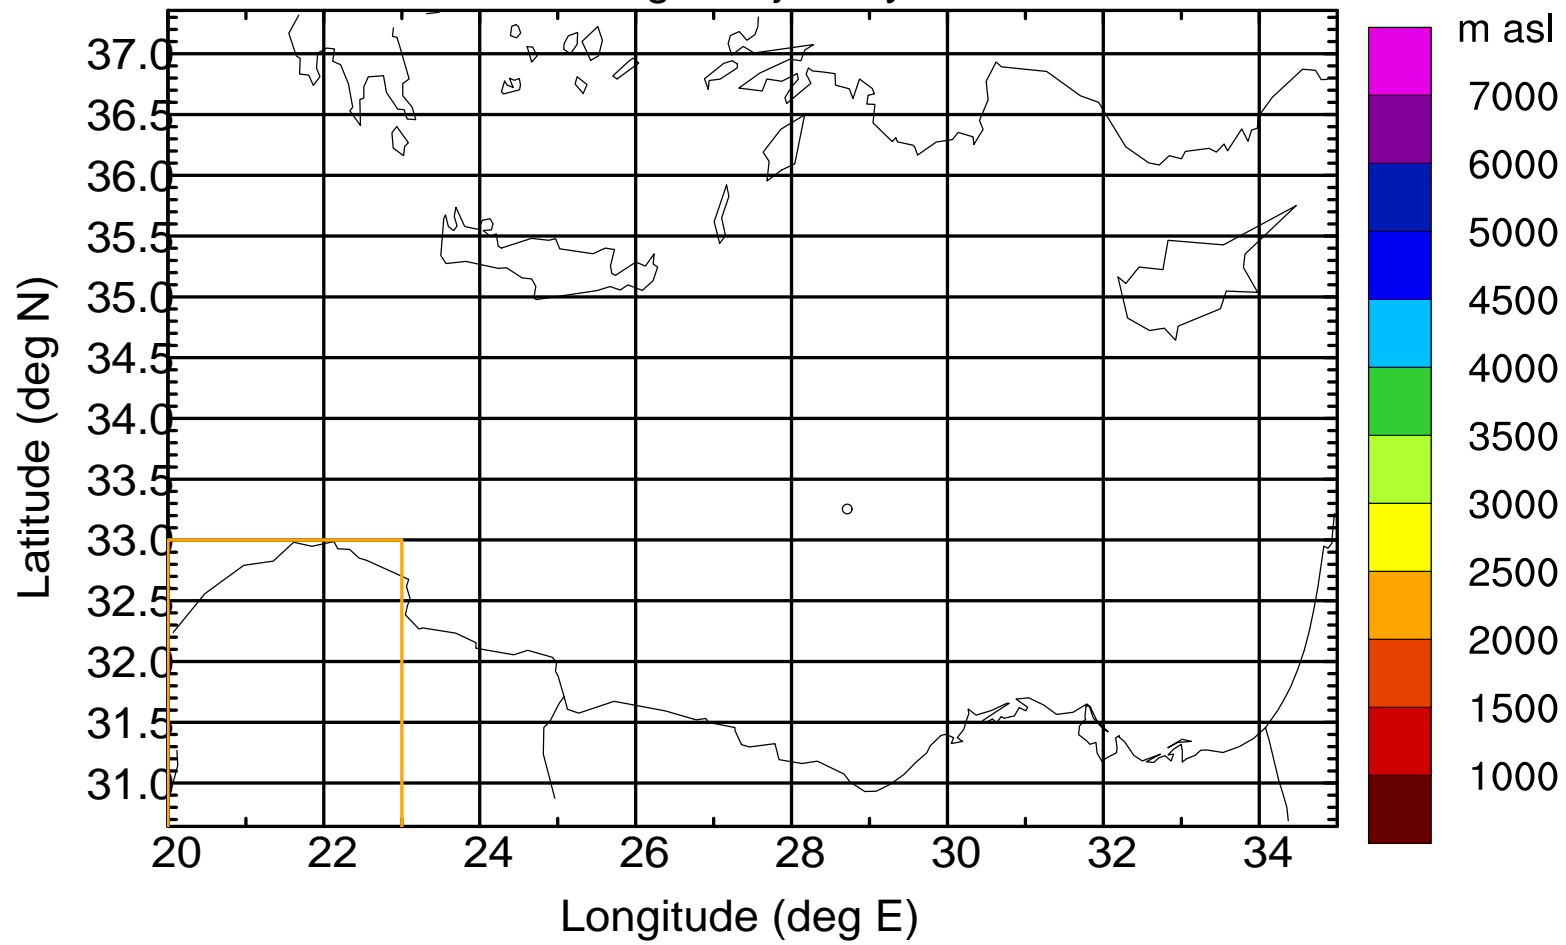

Paphos Airport ground station 20170422 9:00 UTC

Flight trajectory