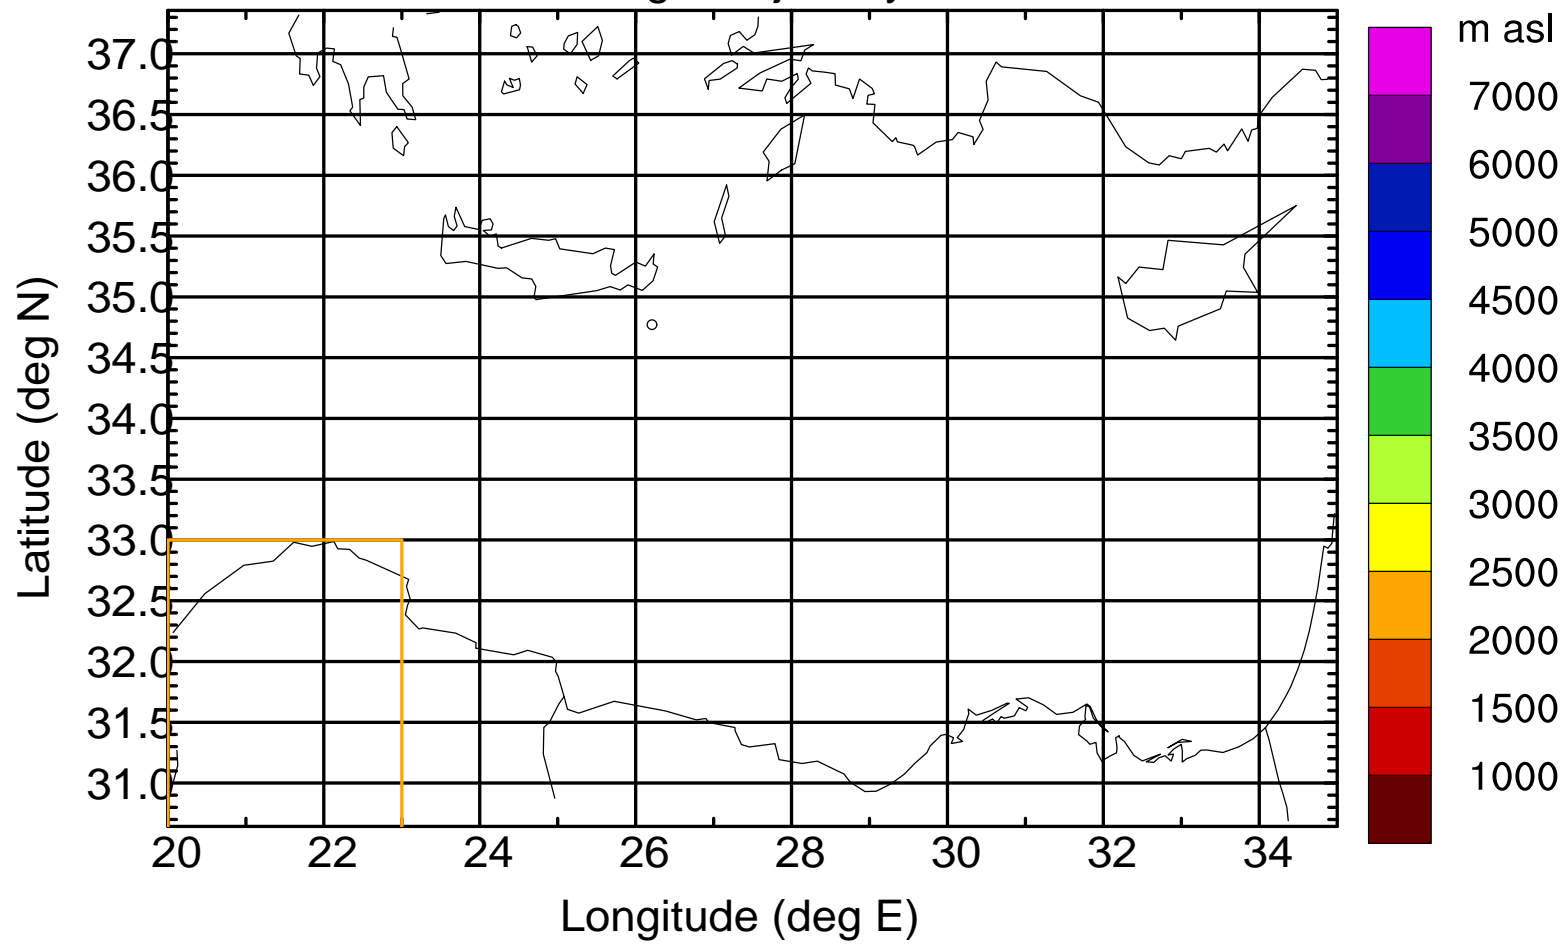

Paphos Airport ground station 20170422 9:00 UTC

Flight trajectory