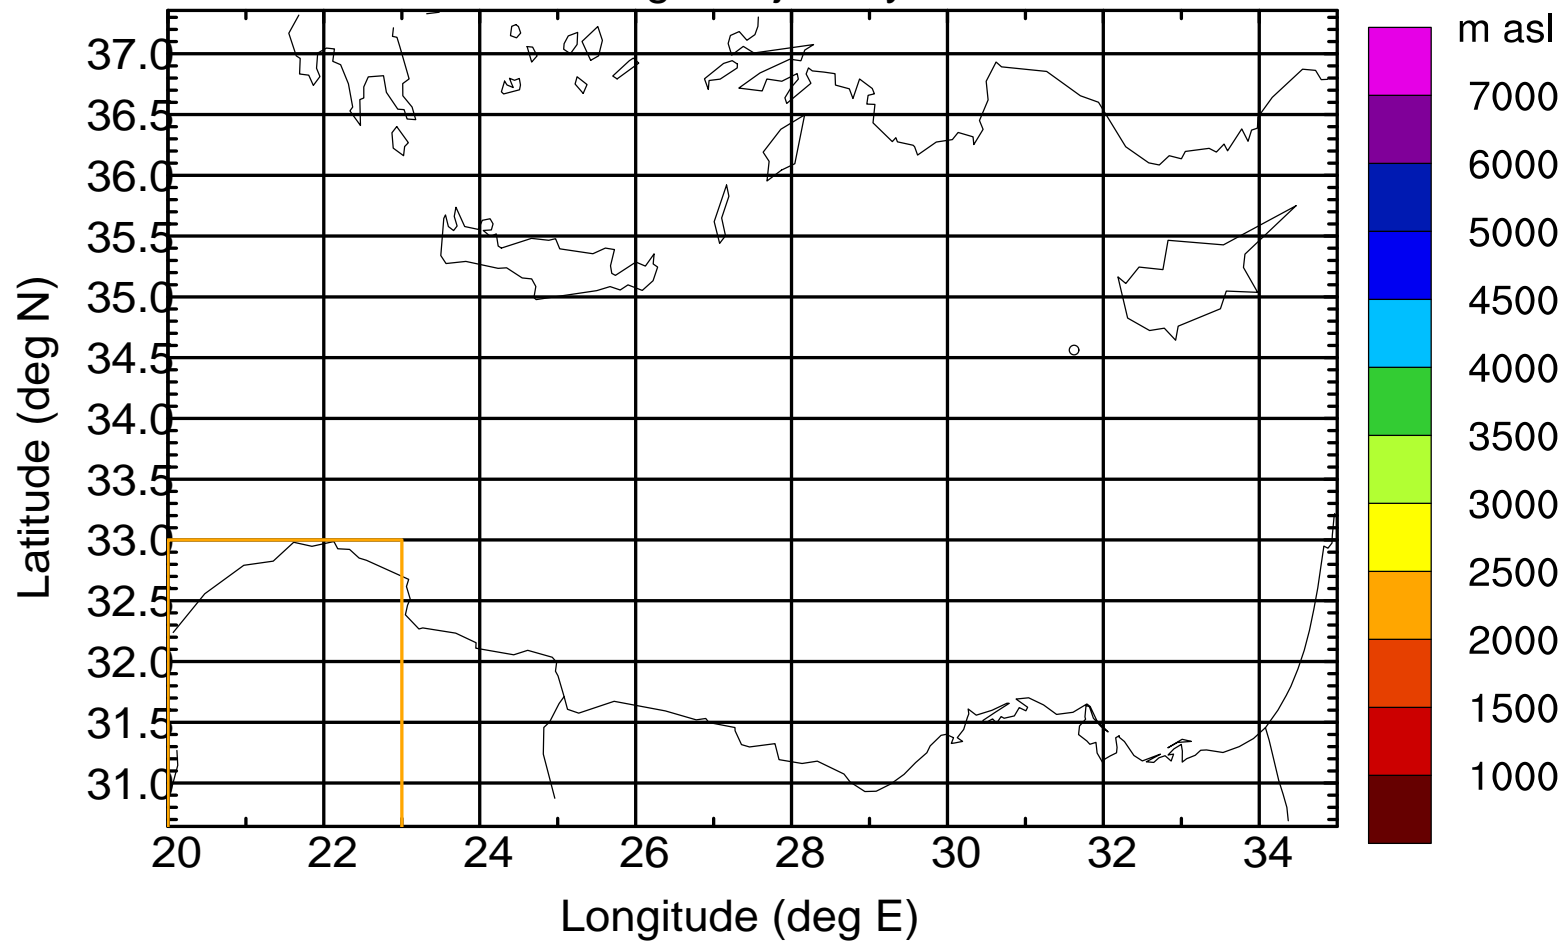

Paphos Airport ground station 20170422 9:00 UTC

Flight trajectory