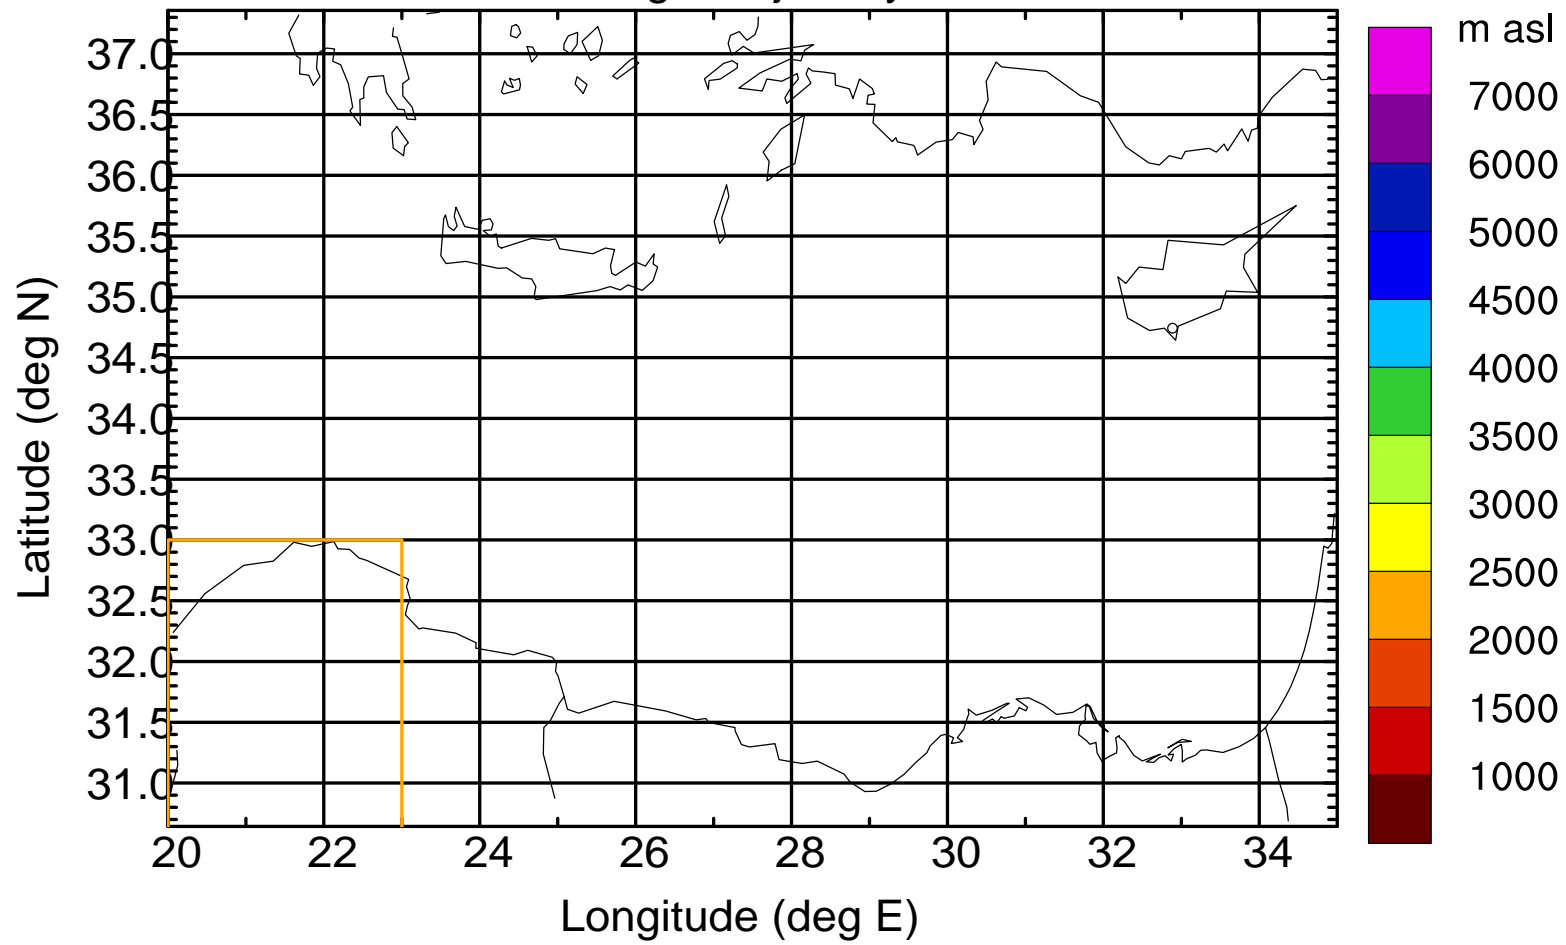

Paphos Airport ground station 20170422 9:00 UTC

Flight trajectory