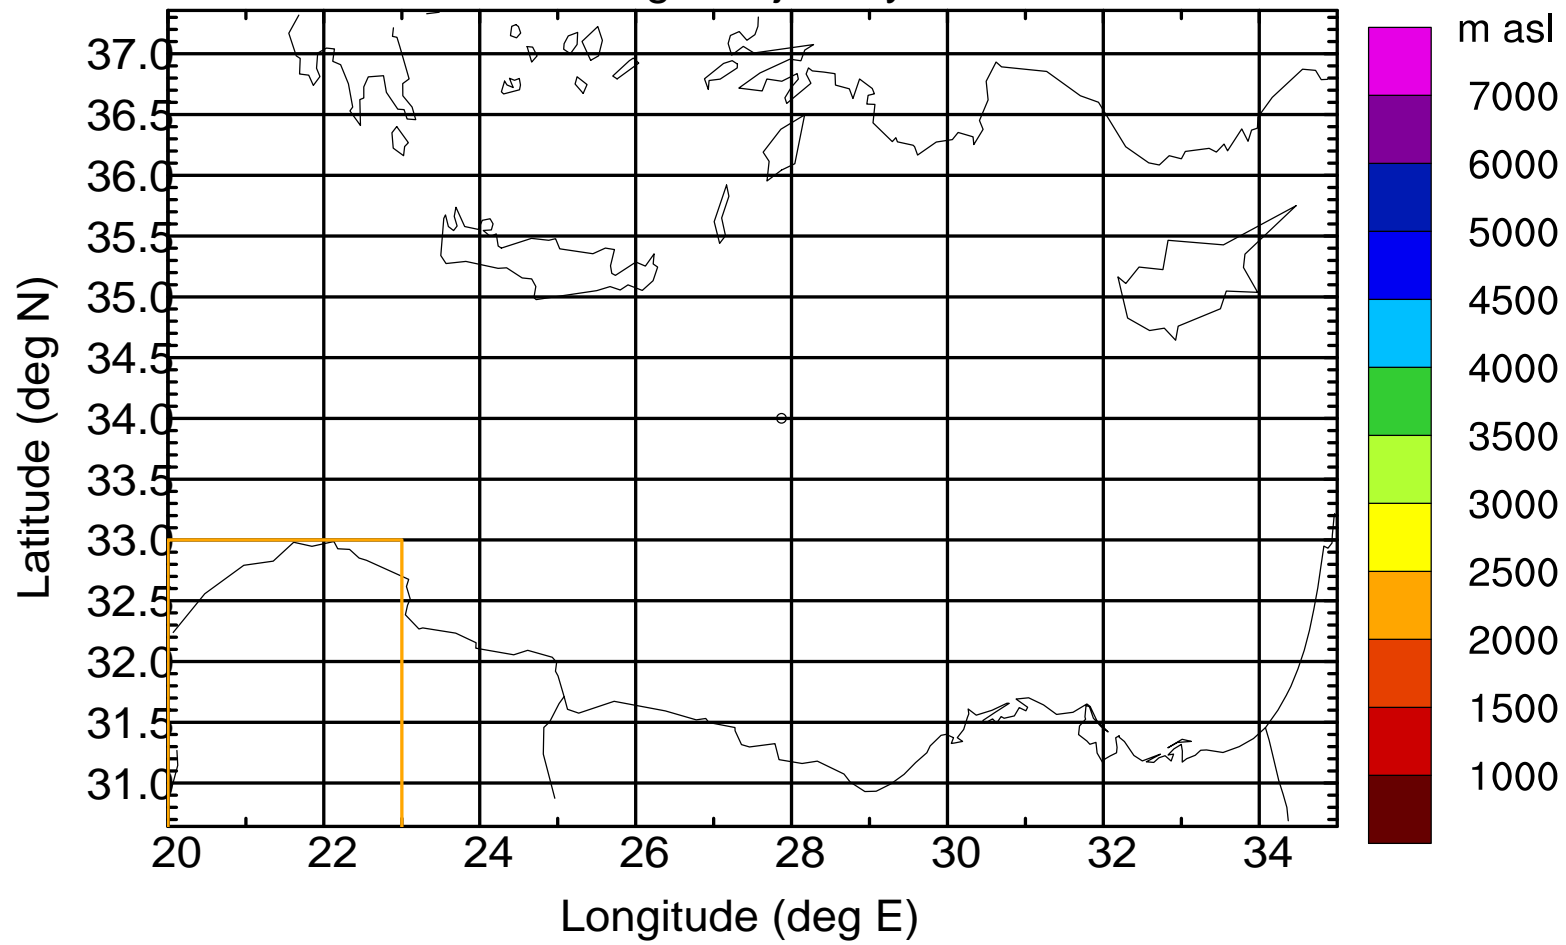

Paphos Airport ground station 20170422 9:00 UTC

Flight trajectory