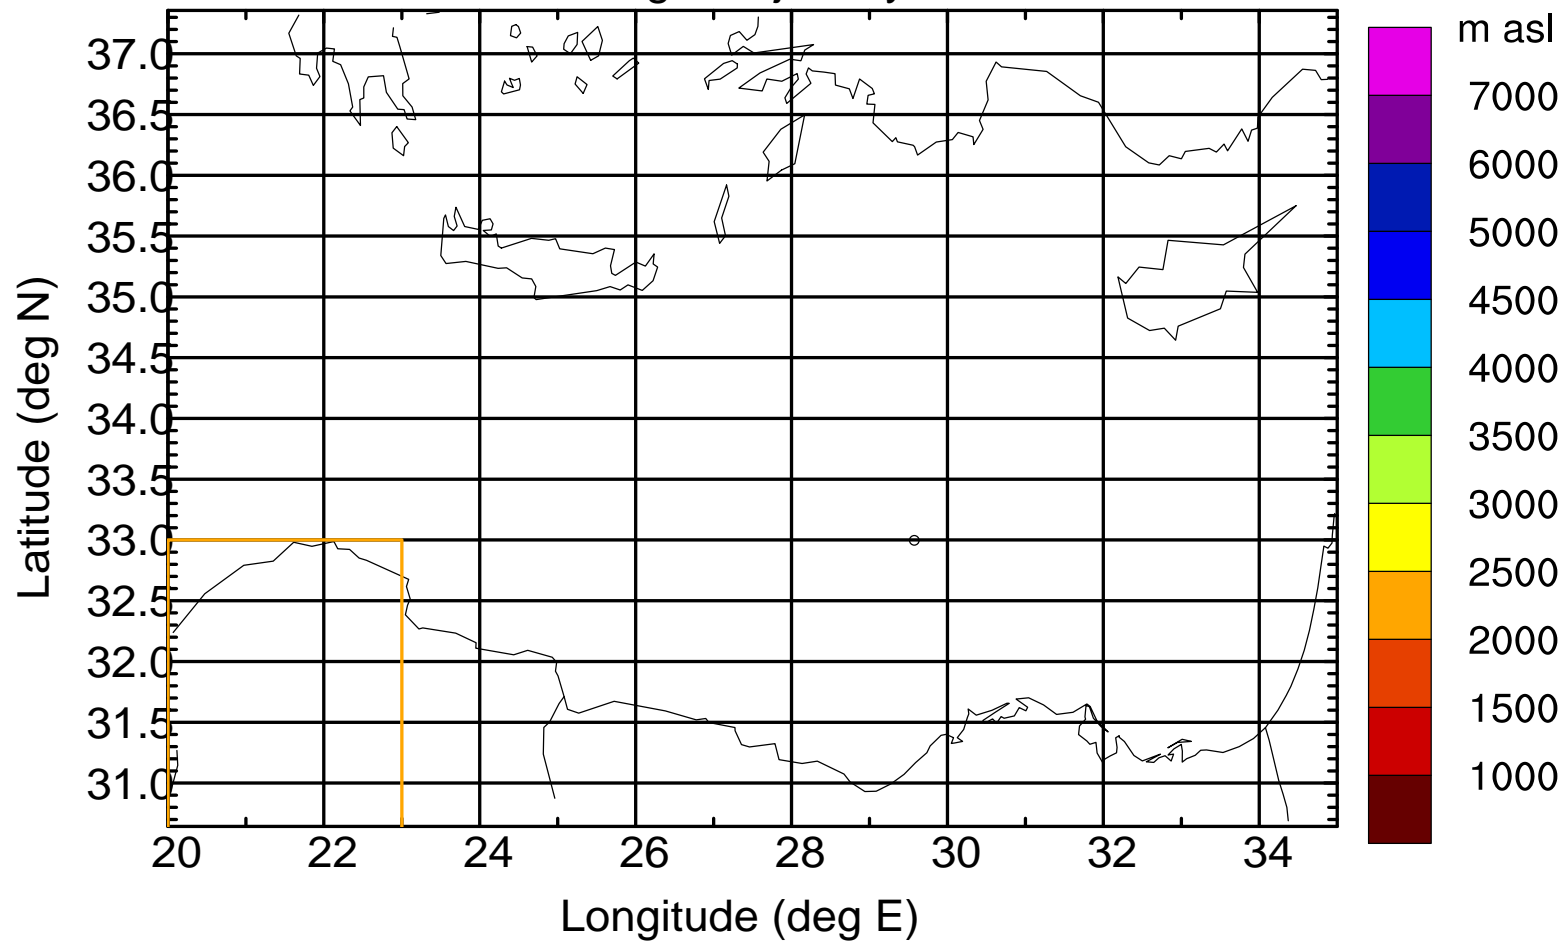

Paphos Airport ground station 20170422 9:00 UTC

Flight trajectory