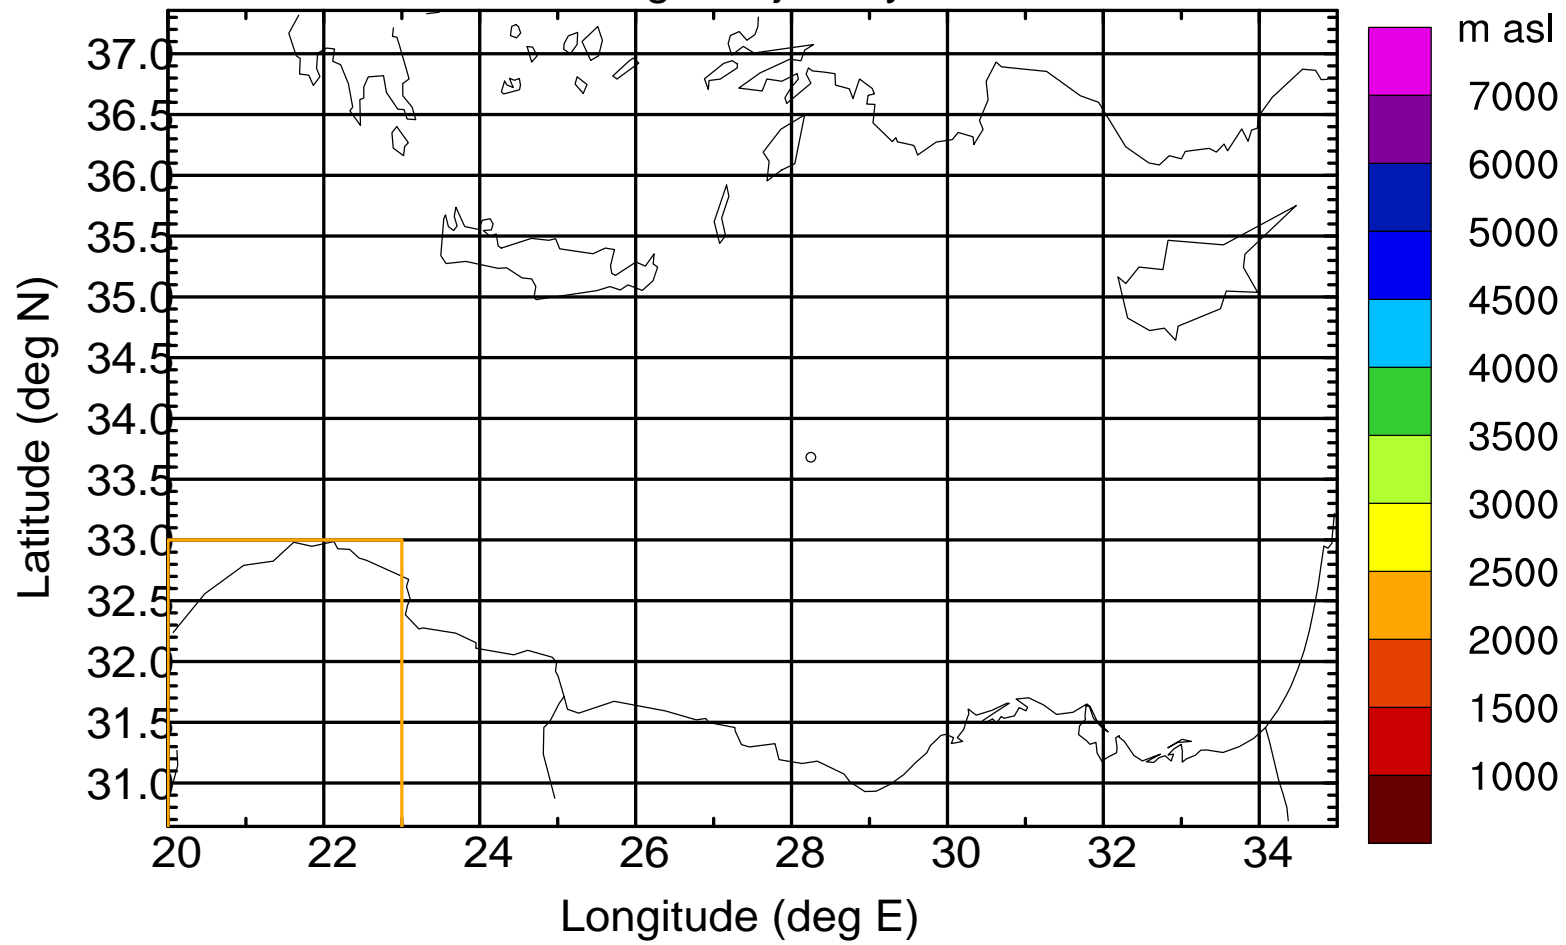

Paphos Airport ground station 20170422 9:00 UTC

Flight trajectory