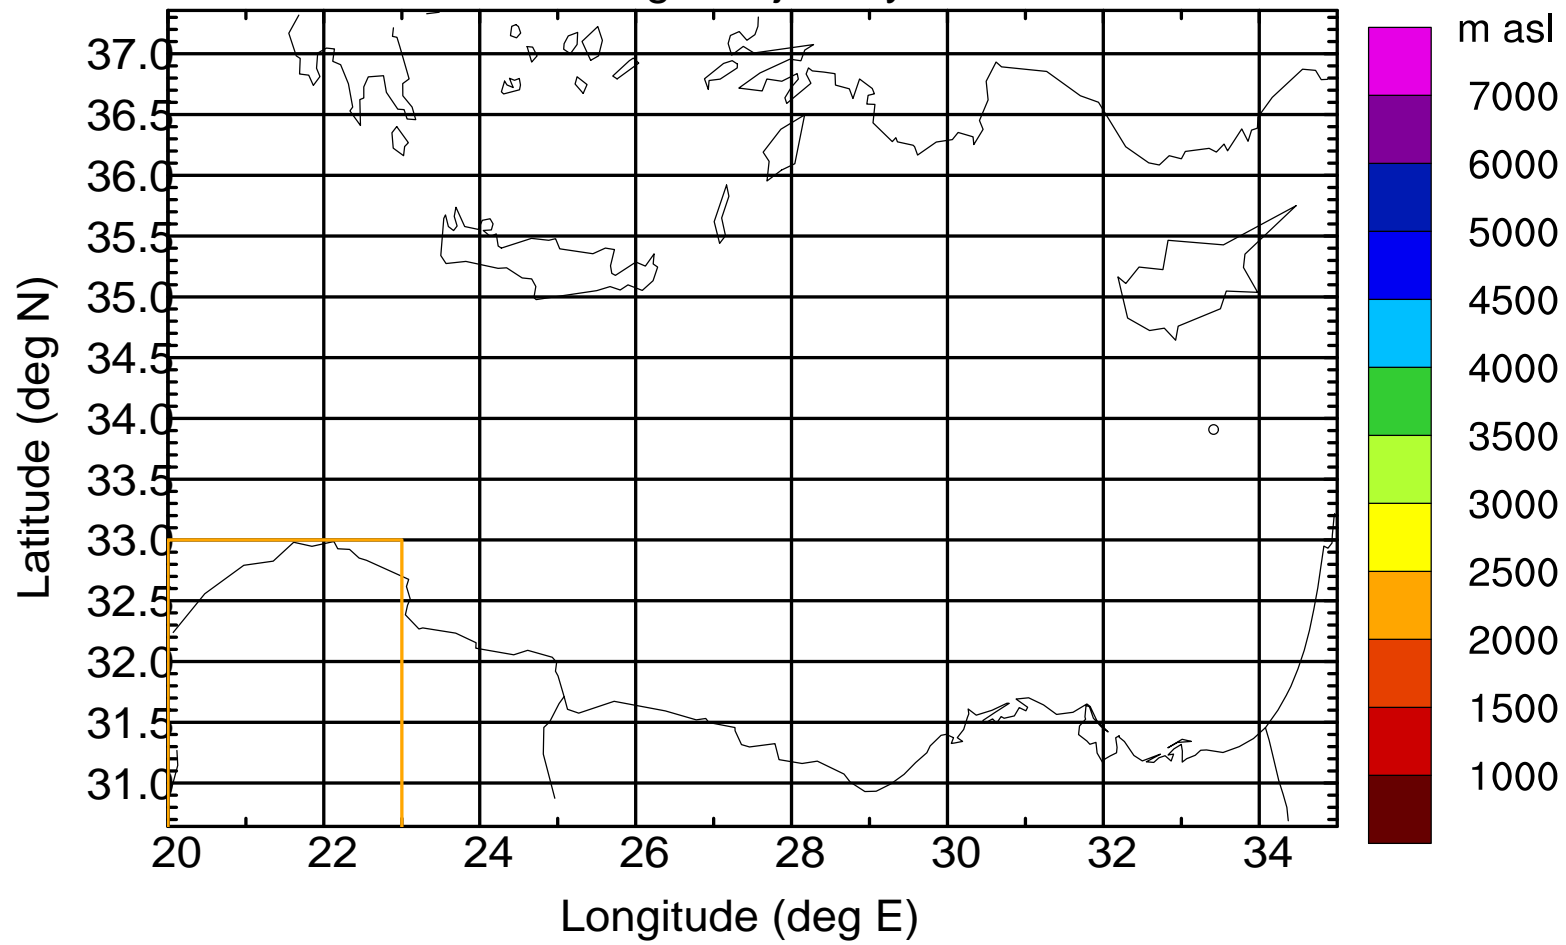

Paphos Airport ground station 20170422 9:00 UTC

Flight trajectory