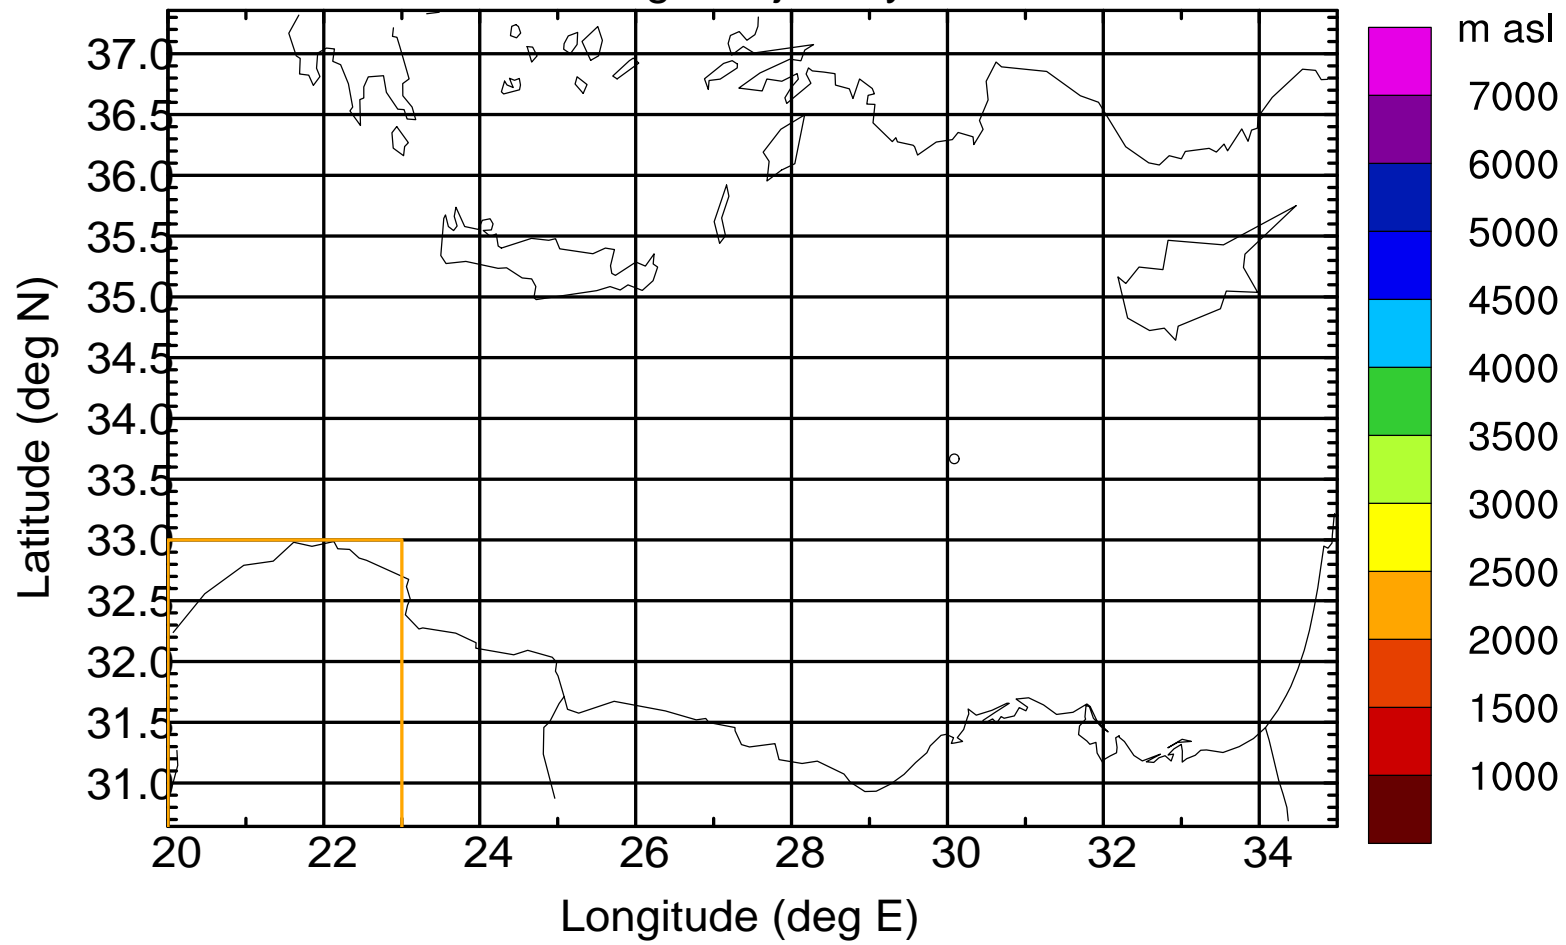

Paphos Airport ground station 20170422 9:00 UTC

Flight trajectory