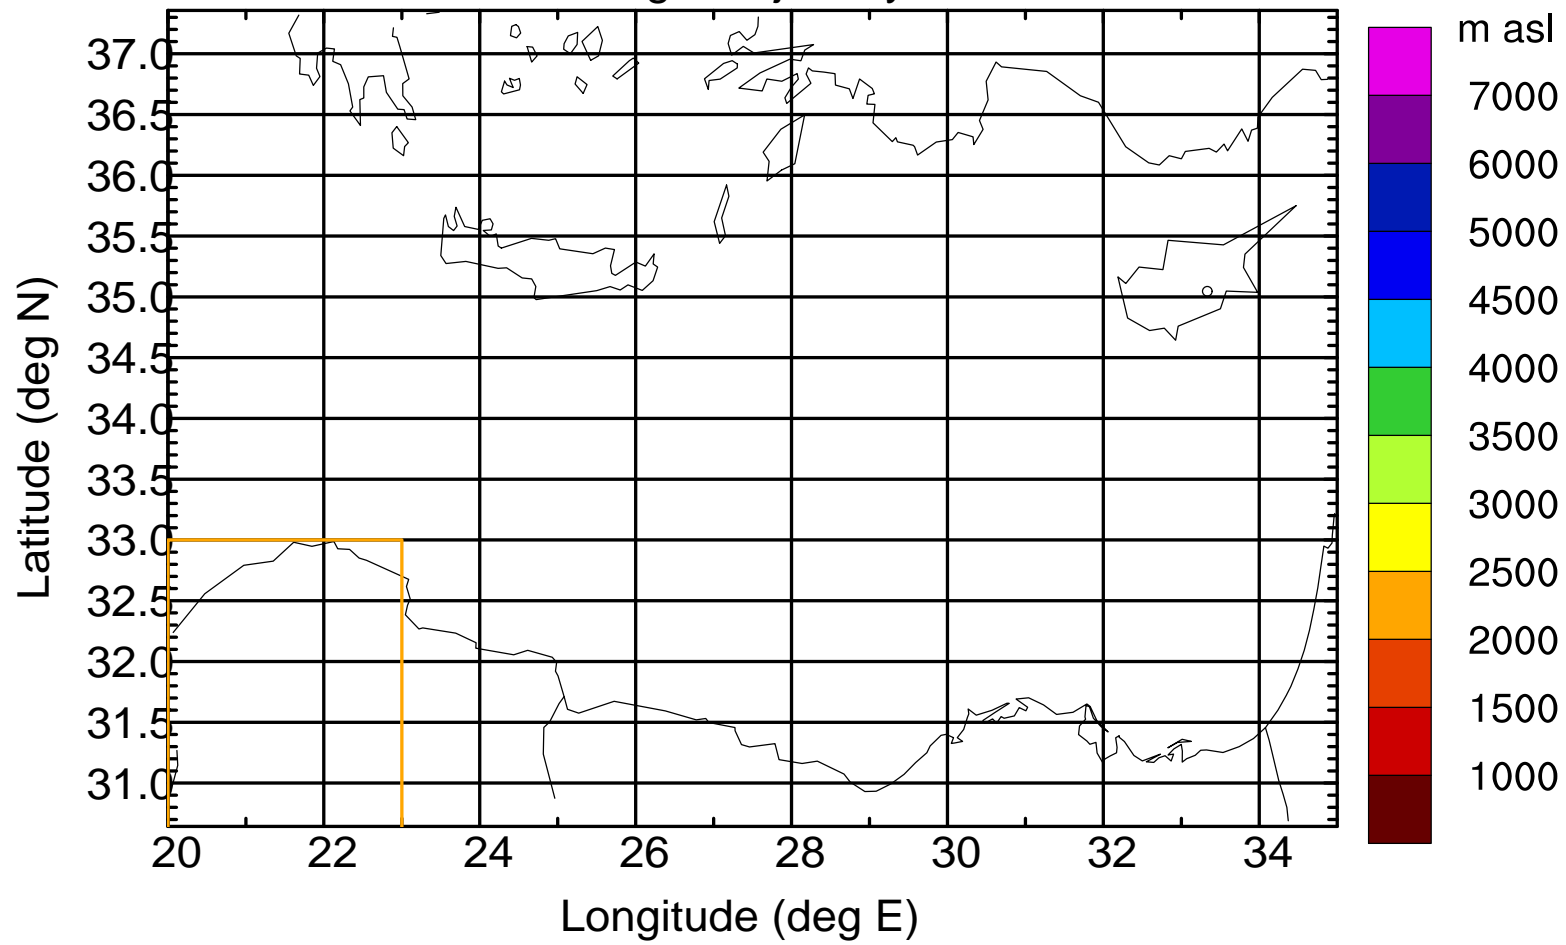

Flight trajectory

Paphos Airport ground station 20170422 9:00 UTC

Flight trajectory

Paphos Airport ground station 20170422 9:00 UTC

Flight trajectory

Paphos Airport ground station 20170422 9:00 UTC

Flight trajectory