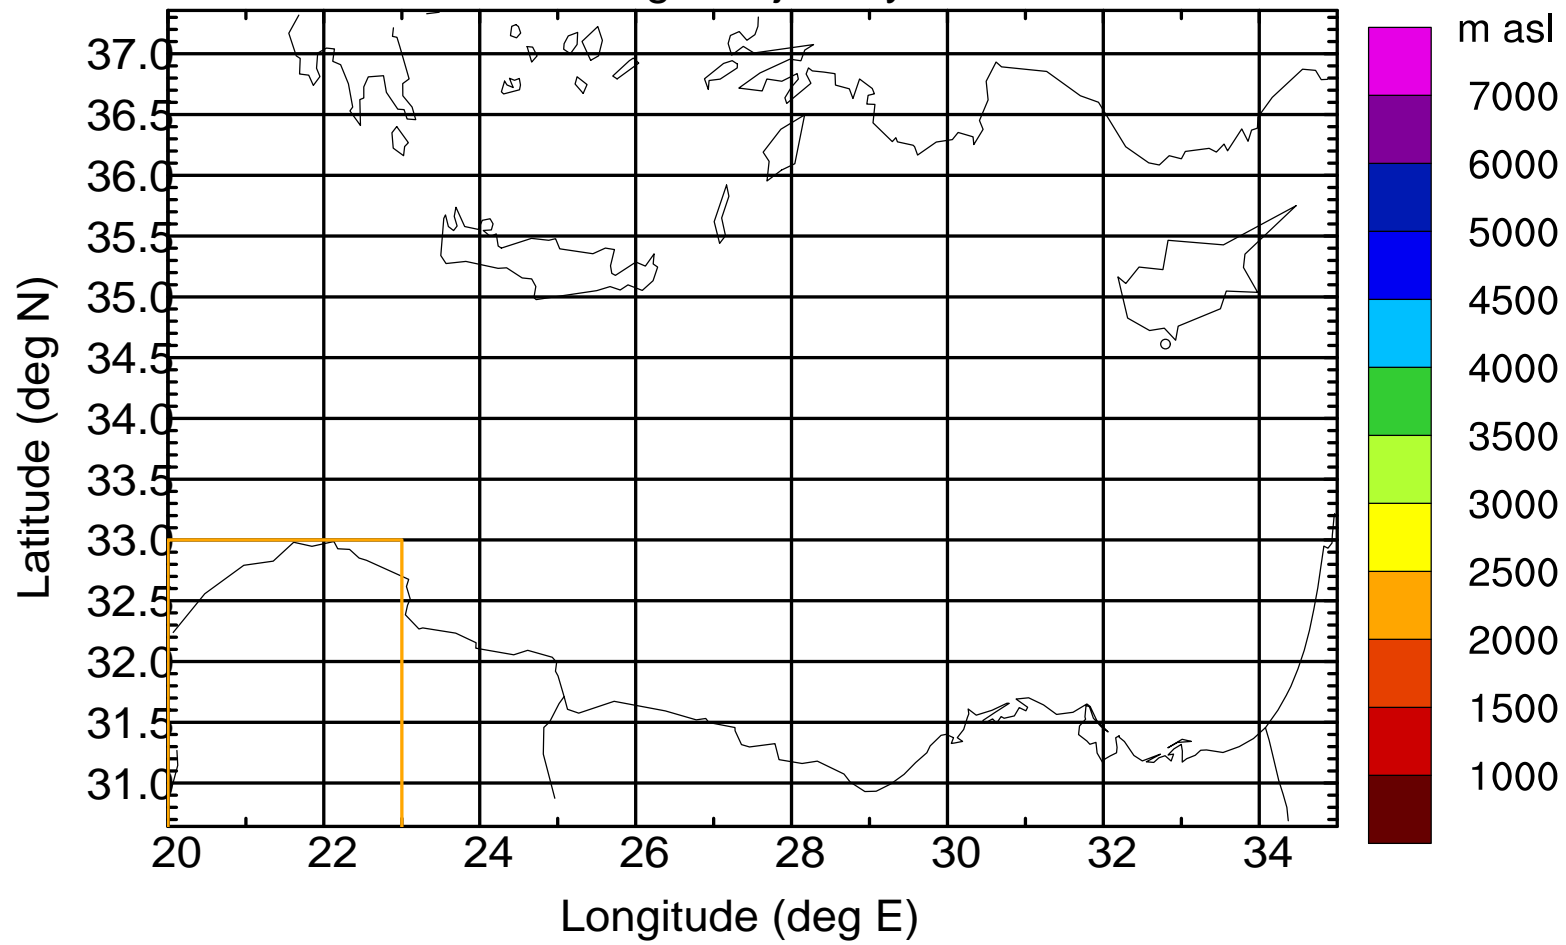

Paphos Airport ground station 20170422 9:00 UTC

Flight trajectory