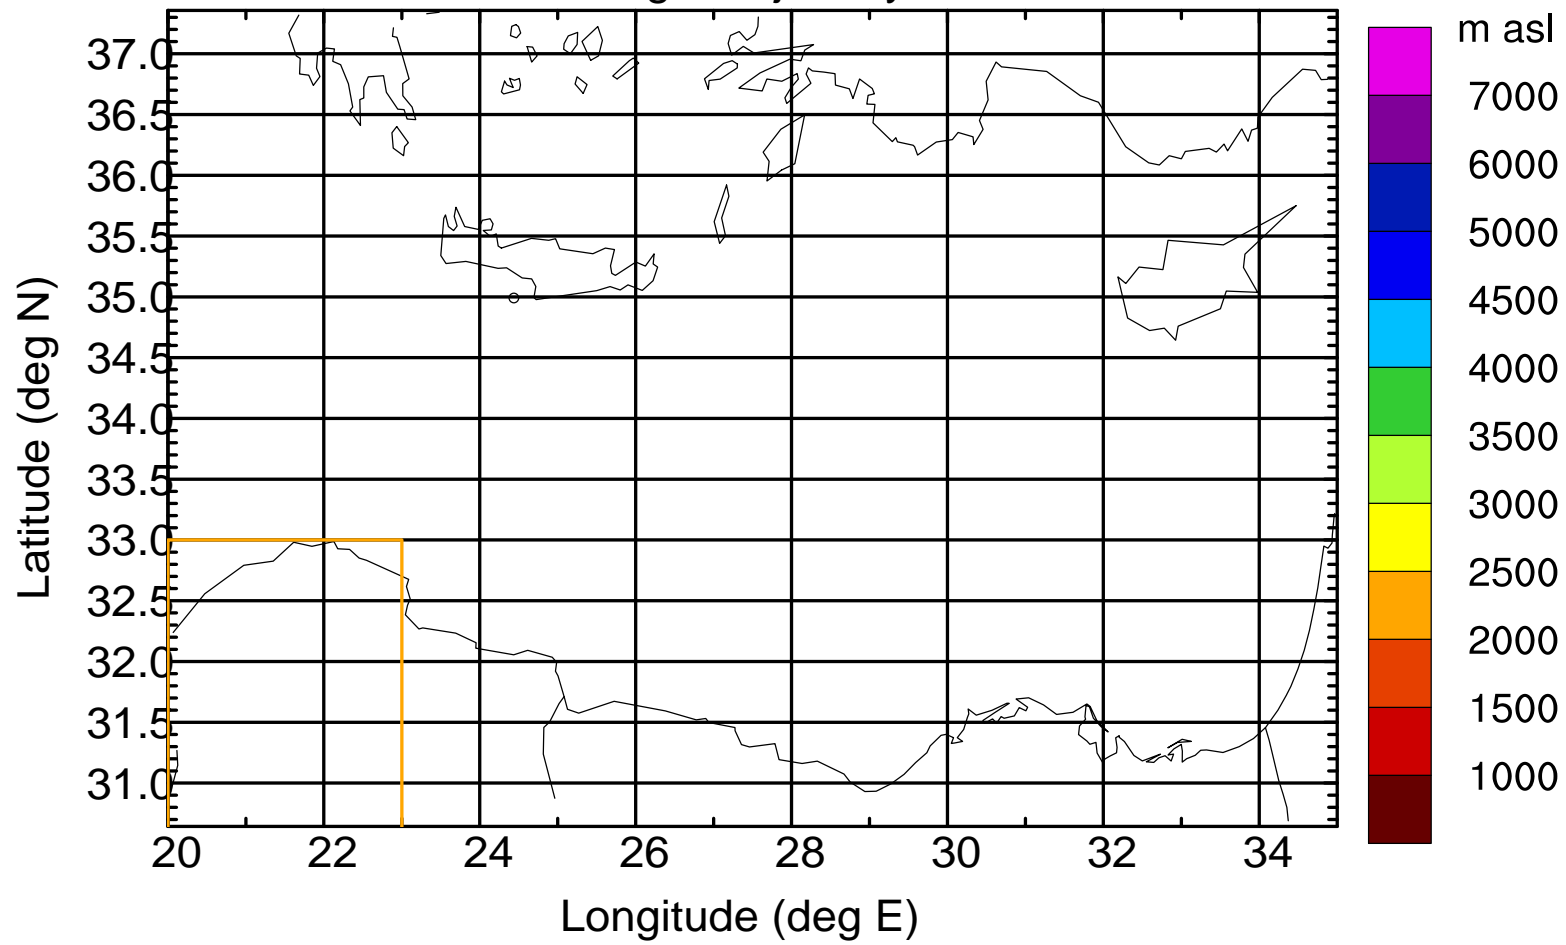

Flight trajectory

Paphos Airport ground station 20170422 9:00 UTC

Flight trajectory

Paphos Airport ground station 20170422 9:00 UTC

Flight trajectory

Paphos Airport ground station 20170422 9:00 UTC

Flight trajectory