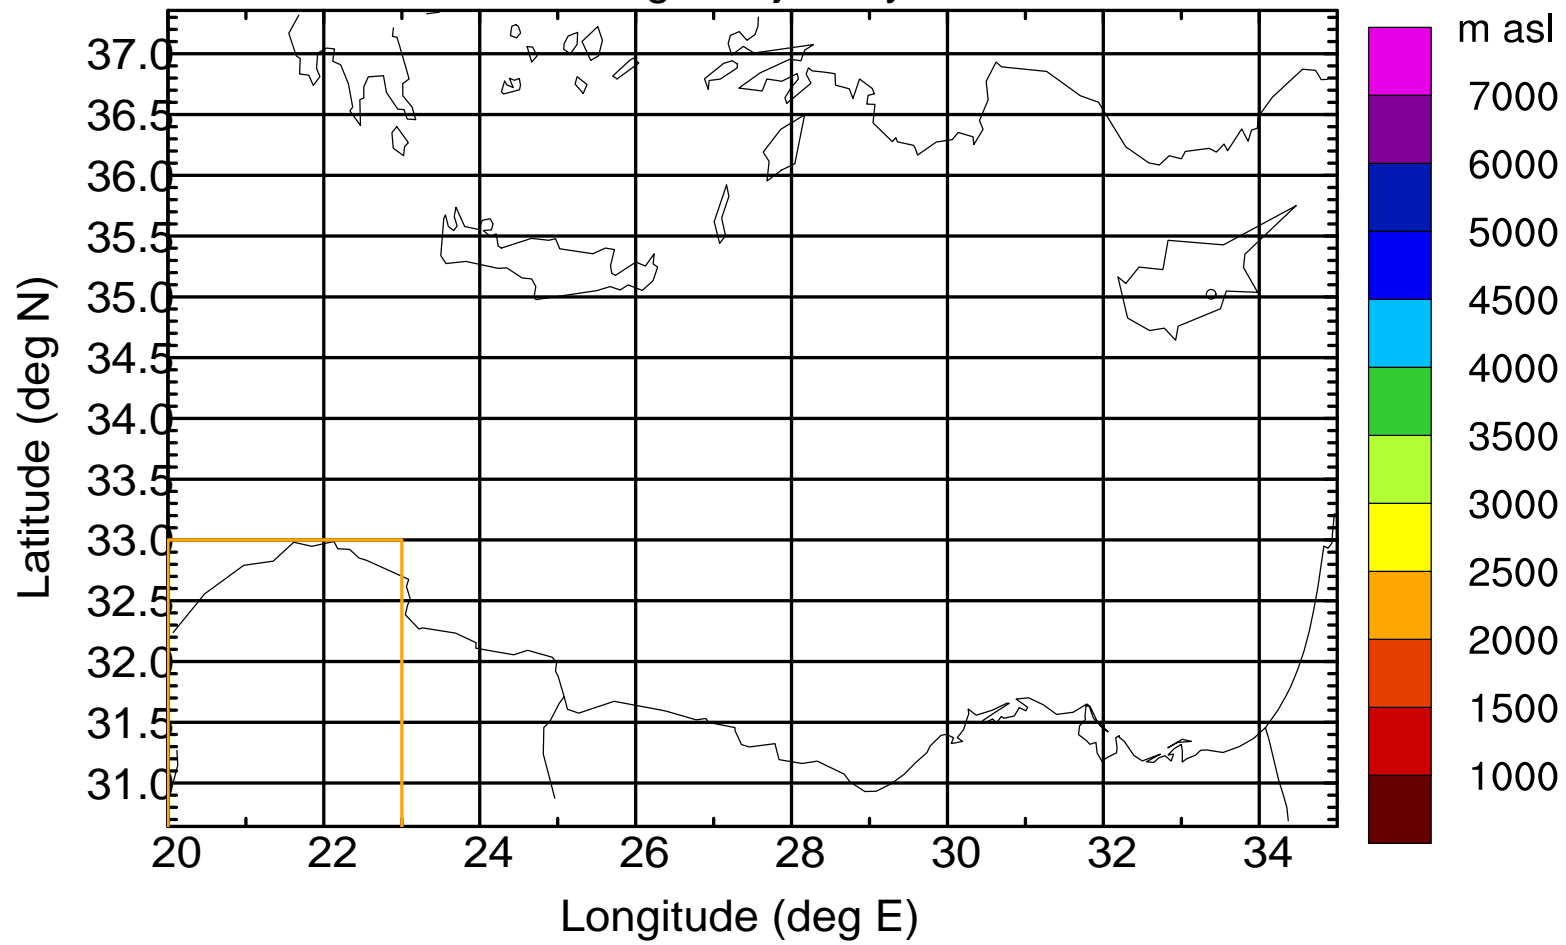

Flight trajectory

Paphos Airport ground station 20170422 9:00 UTC

Flight trajectory

Paphos Airport ground station 20170422 9:00 UTC

Flight trajectory

Paphos Airport ground station 20170422 9:00 UTC

Flight trajectory