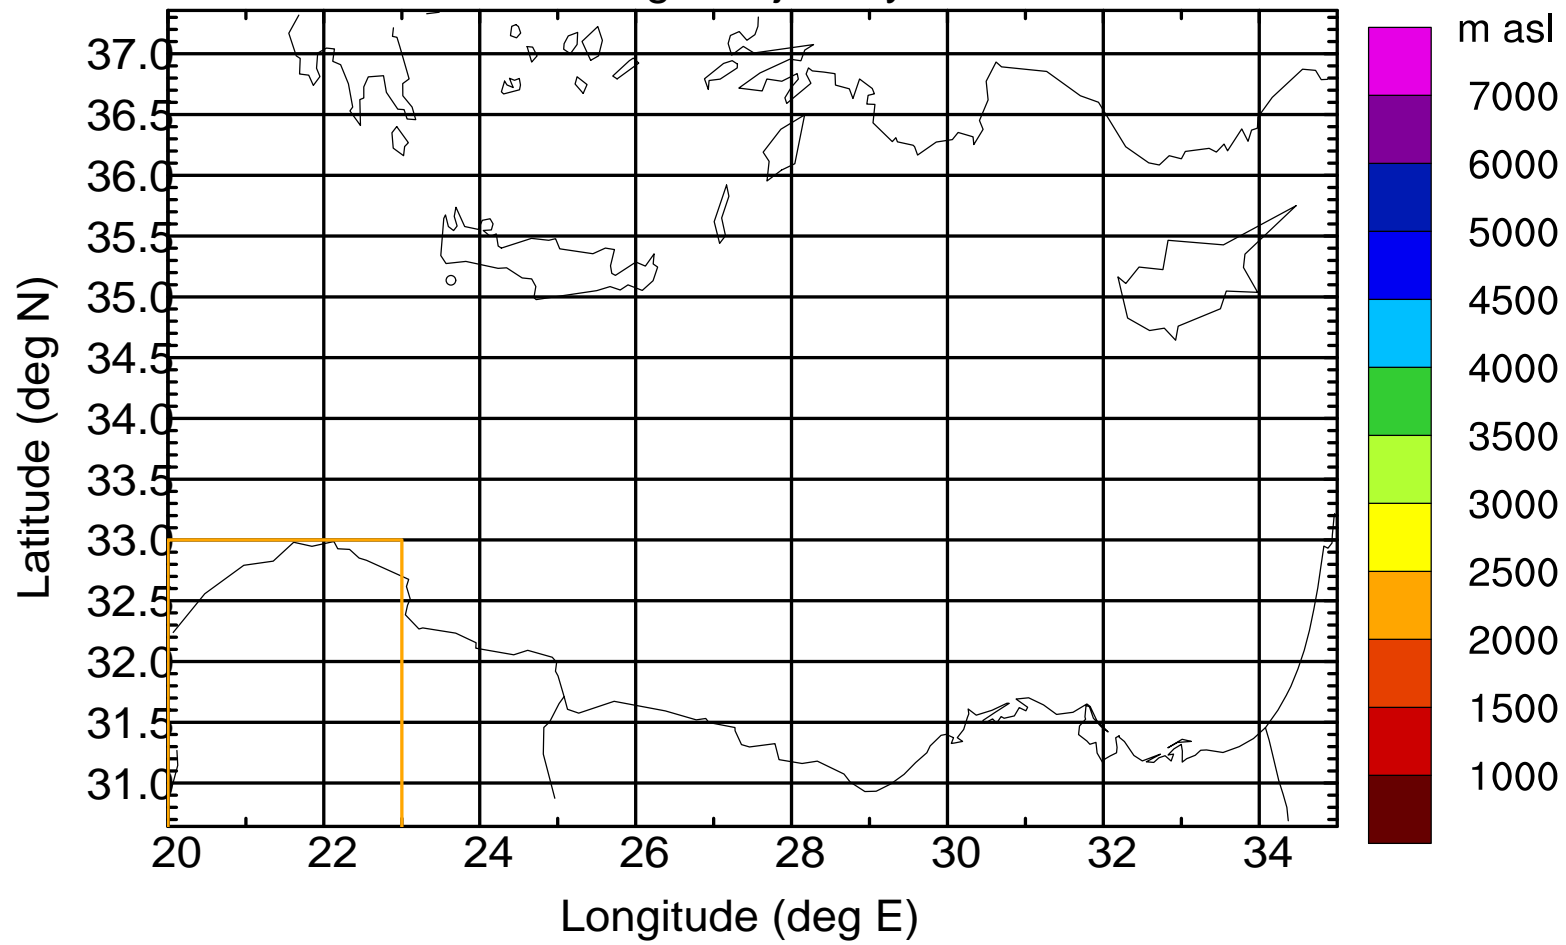

Paphos Airport ground station 20170422 9:00 UTC

Flight trajectory