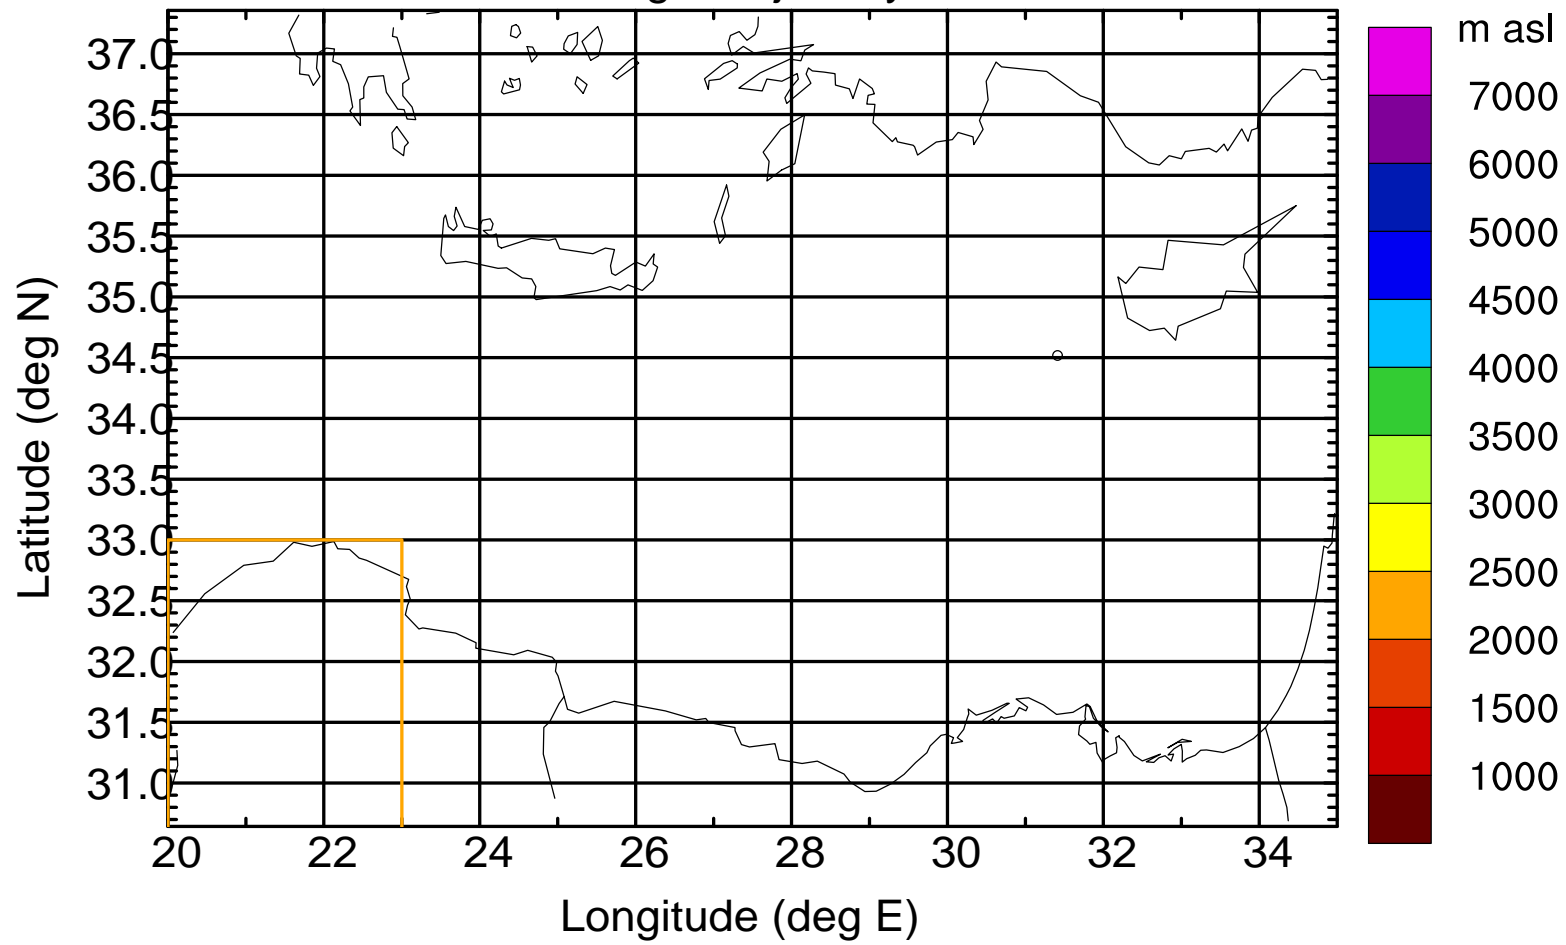

Paphos Airport ground station 20170422 9:00 UTC

Flight trajectory