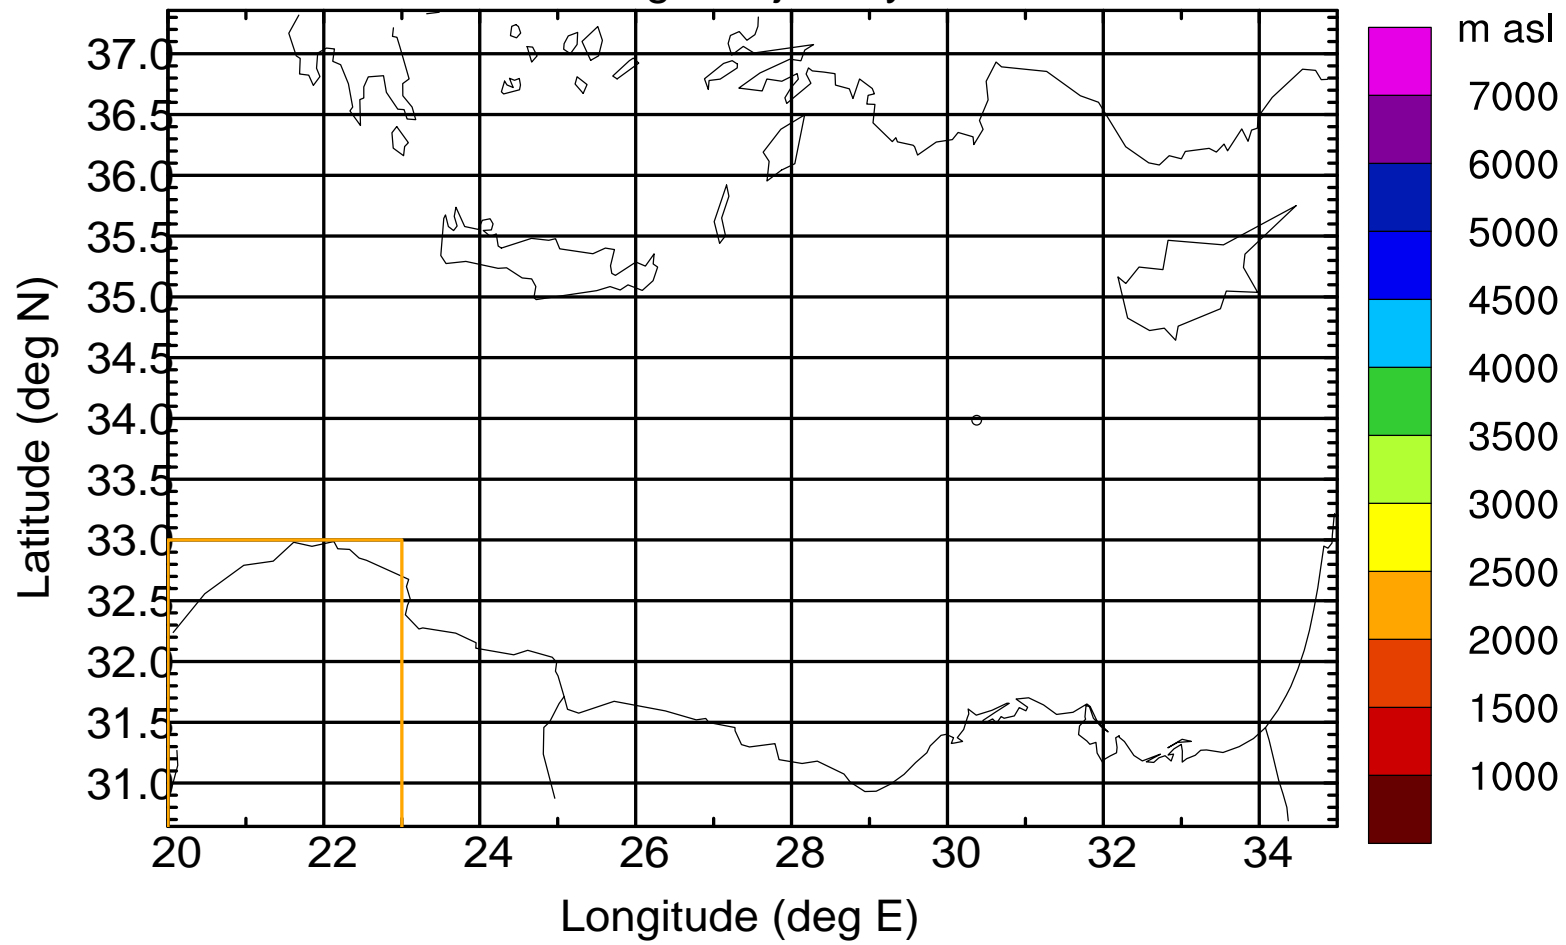

Paphos Airport ground station 20170422 9:00 UTC

Flight trajectory

Paphos Airport ground station 20170422 9:00 UTC

Flight trajectory

Paphos Airport ground station 20170422 9:00 UTC

Flight trajectory

Paphos Airport ground station 20170422 9:00 UTC