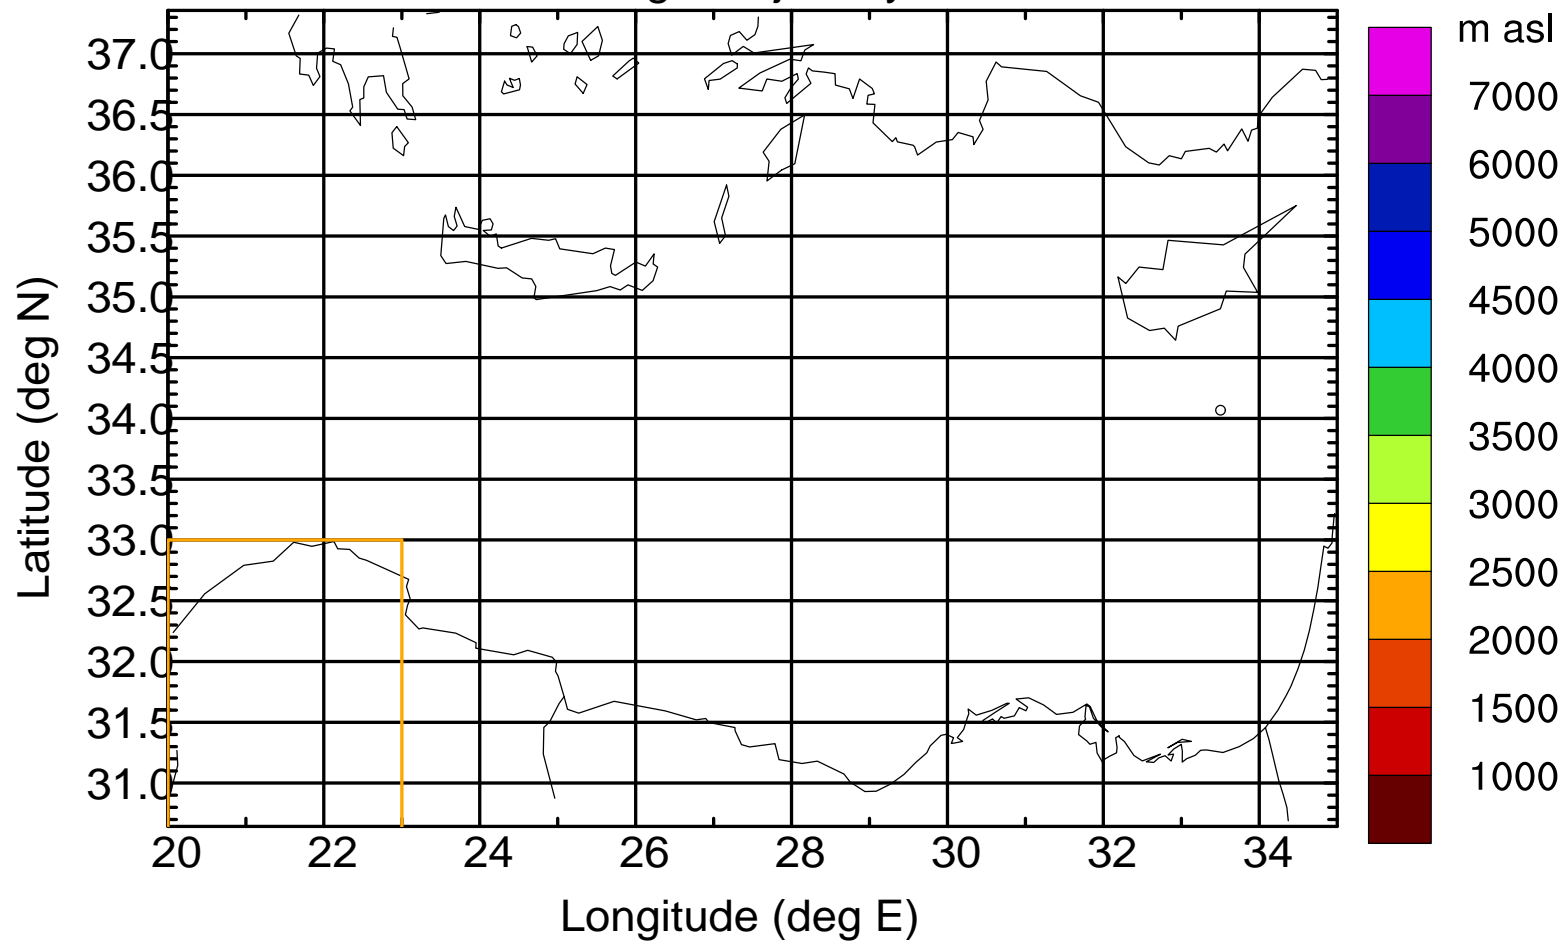

Paphos Airport ground station 20170422 9:00 UTC

Flight trajectory