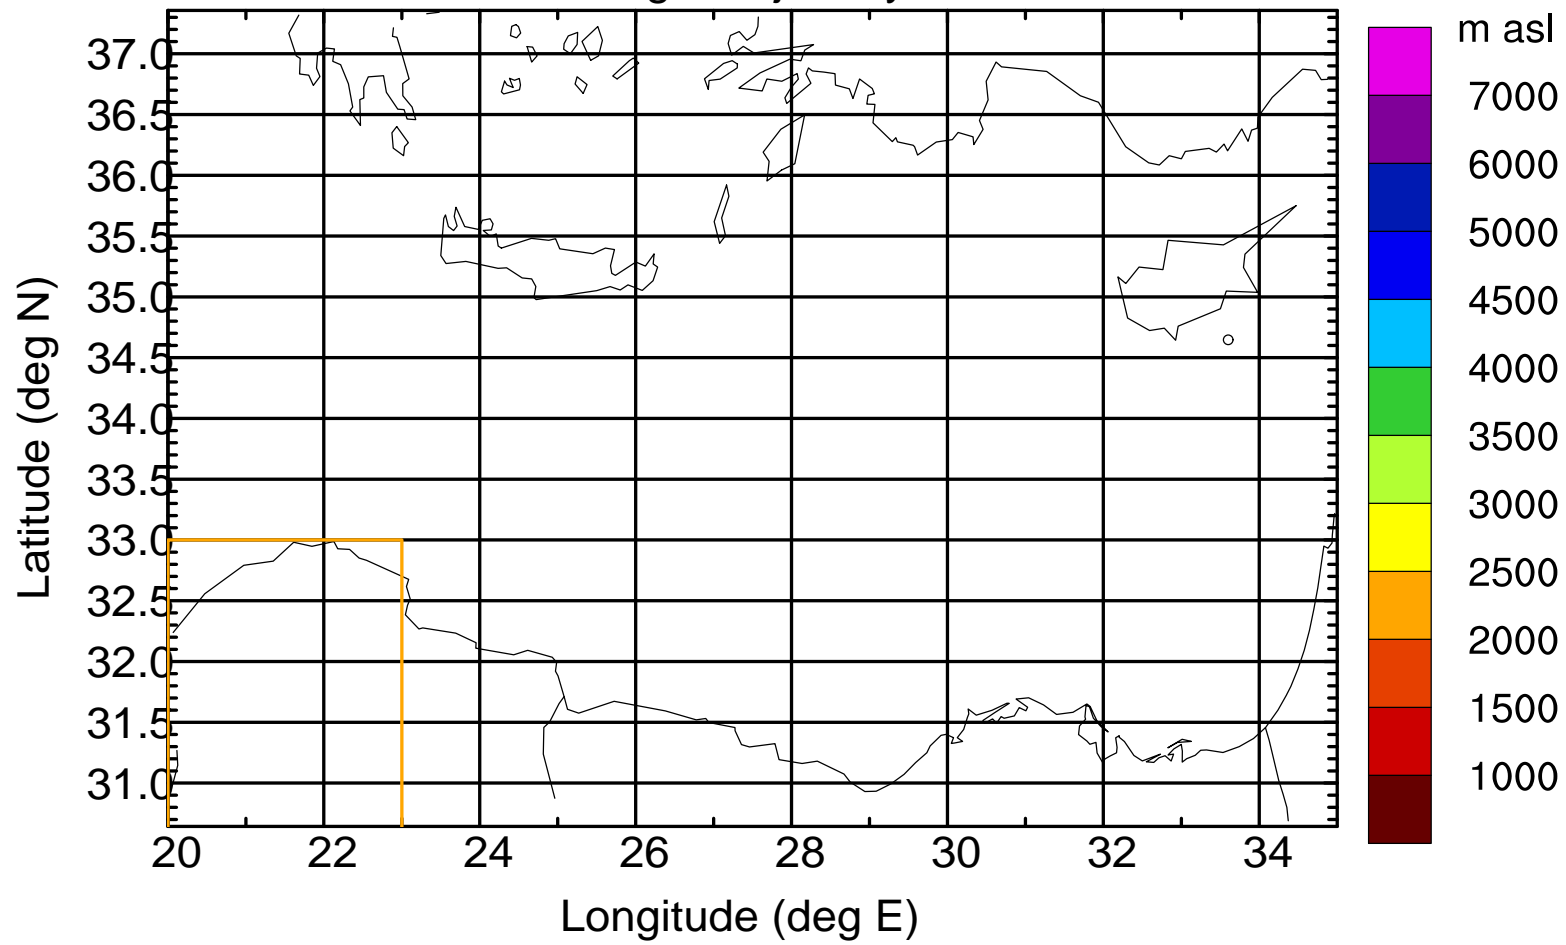

Paphos Airport ground station 20170422 9:00 UTC

Flight trajectory