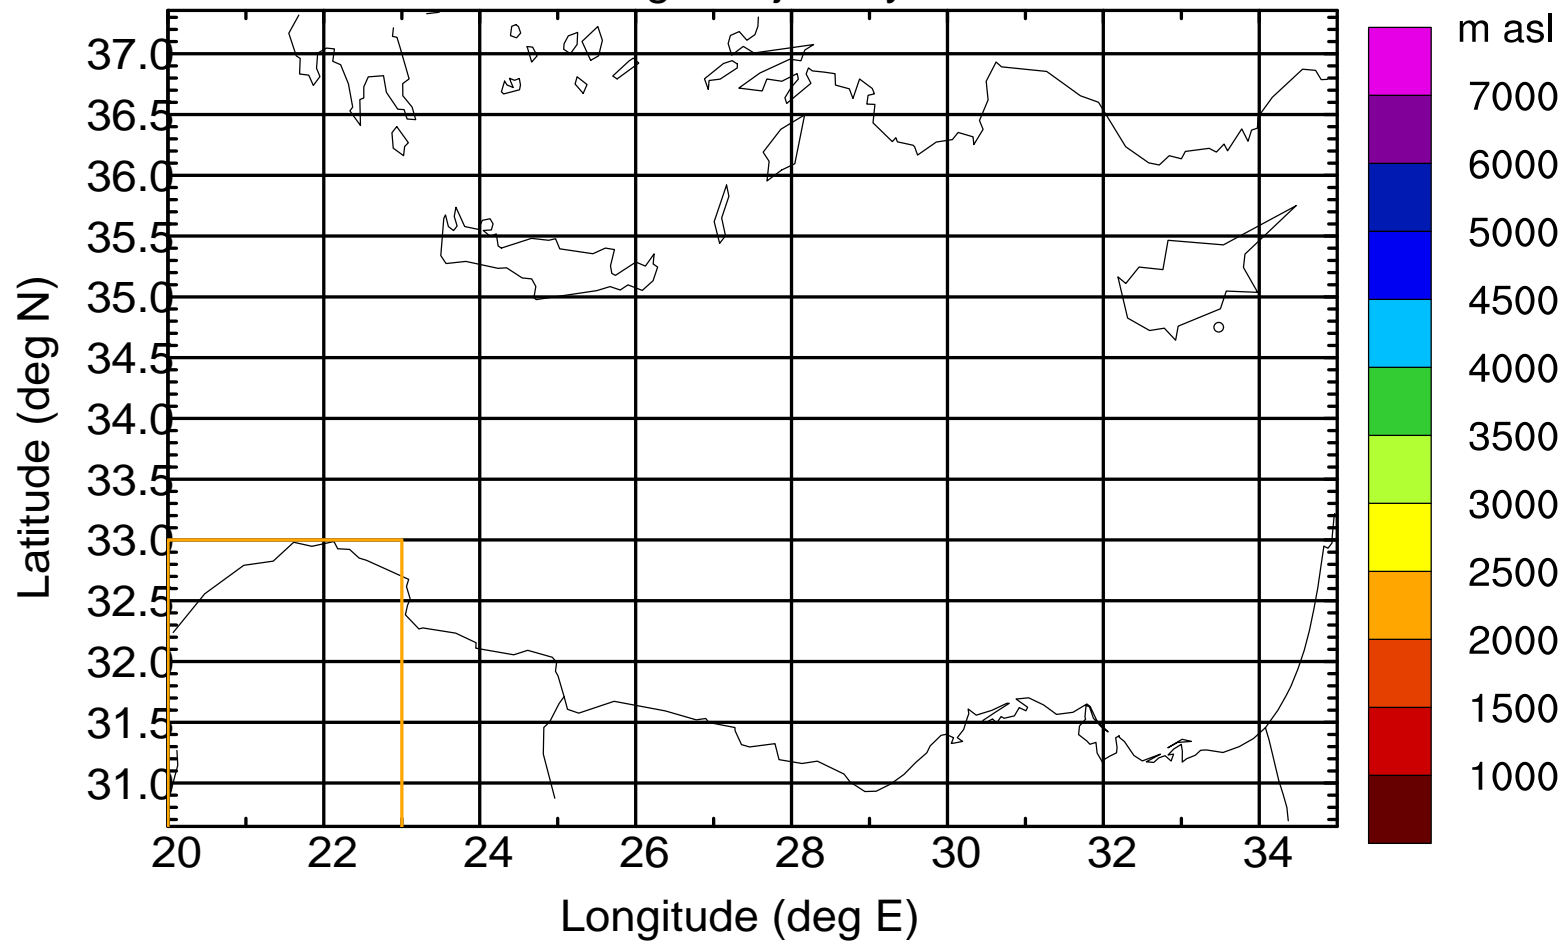

Paphos Airport ground station 20170422 9:00 UTC

Flight trajectory