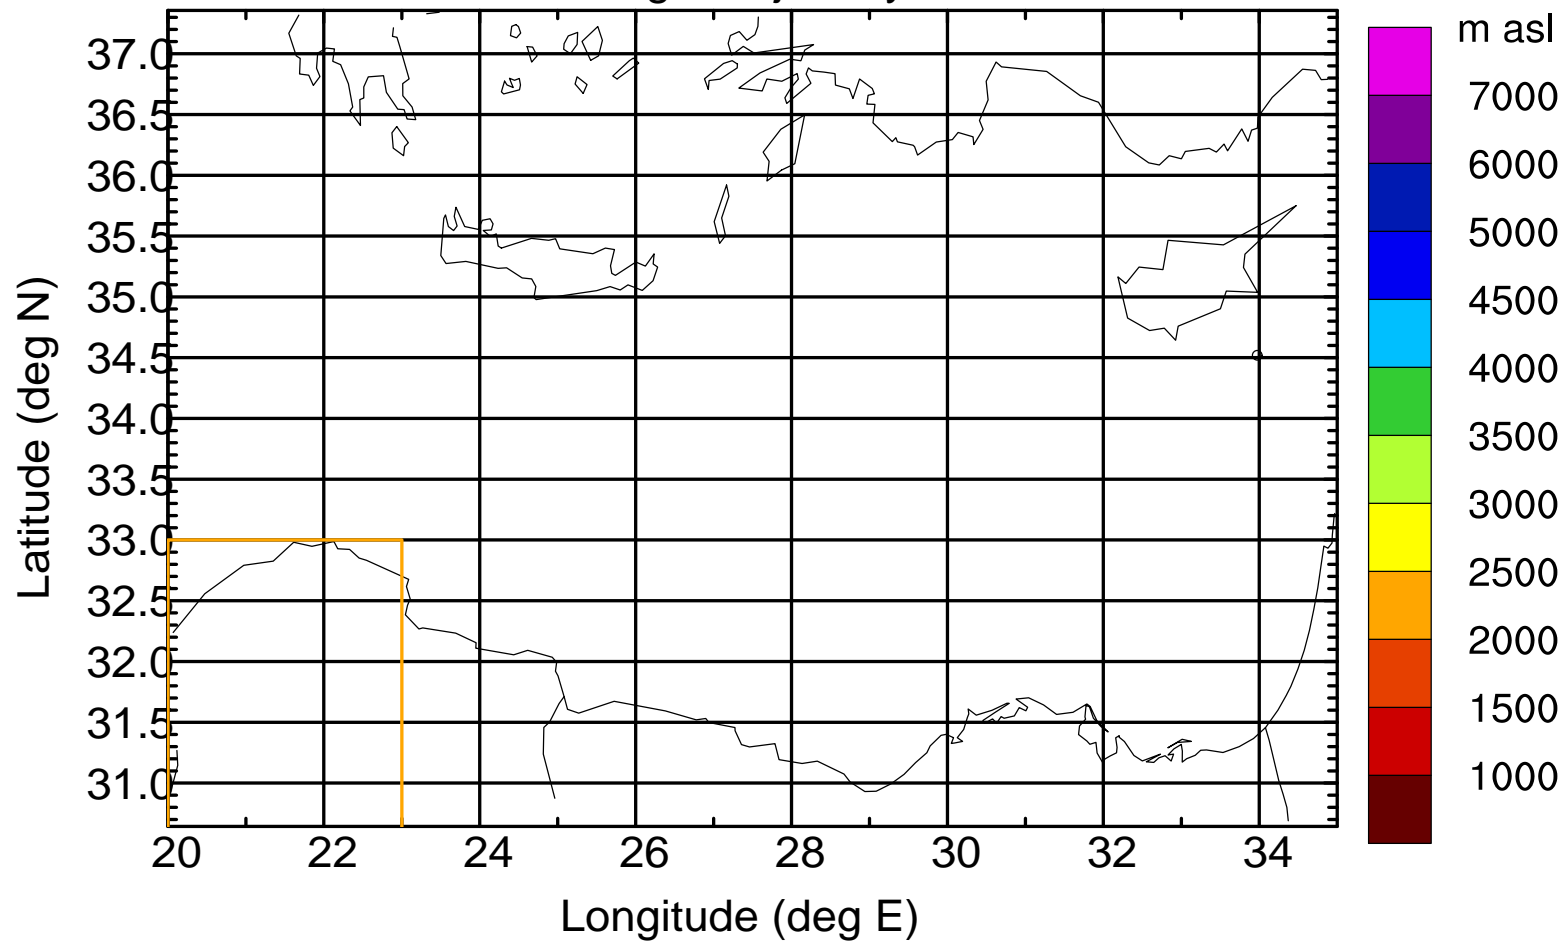

Flight trajectory

Paphos Airport ground station 20170422 9:00 UTC

Flight trajectory

Paphos Airport ground station 20170422 9:00 UTC

Flight trajectory

Paphos Airport ground station 20170422 9:00 UTC

Flight trajectory