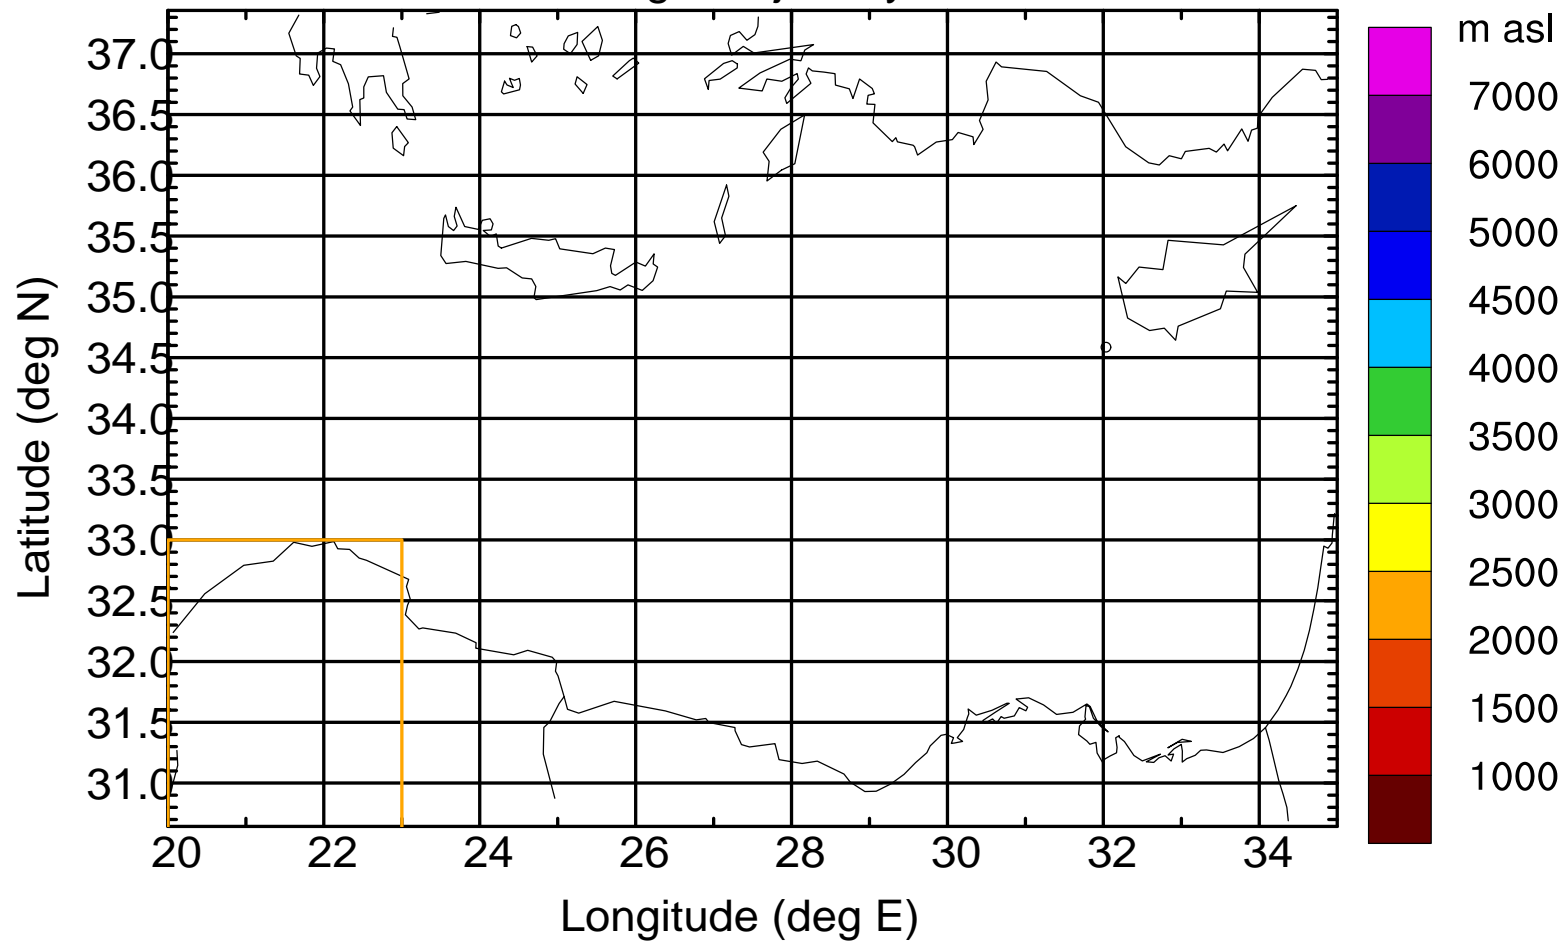

Paphos Airport ground station 20170422 9:00 UTC

Flight trajectory