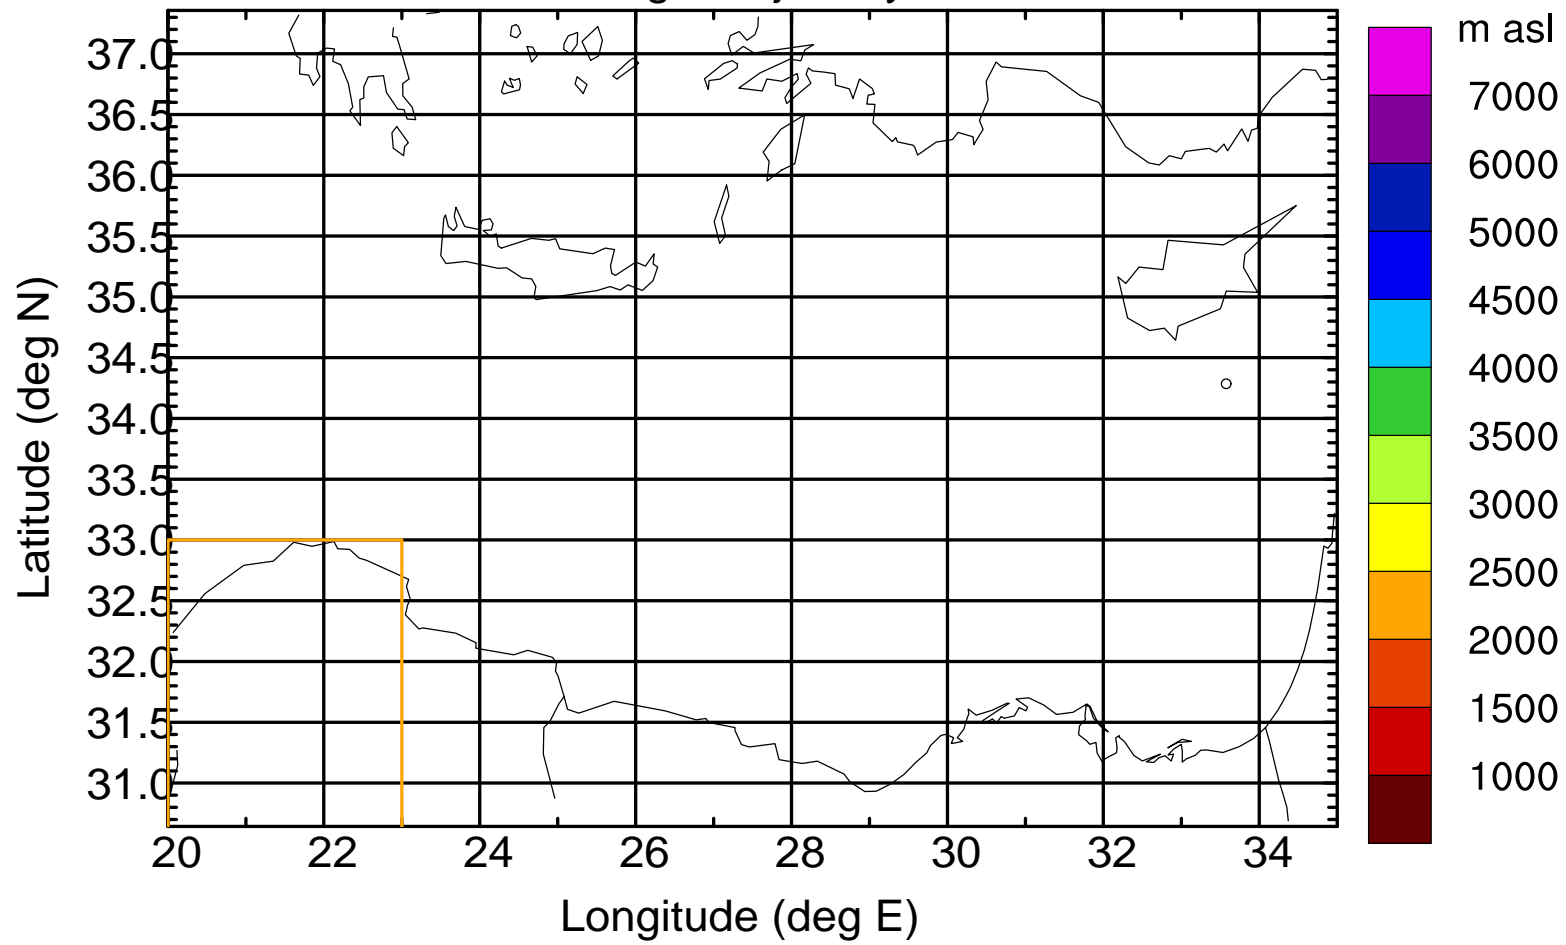

Paphos Airport ground station 20170422 9:00 UTC

Flight trajectory