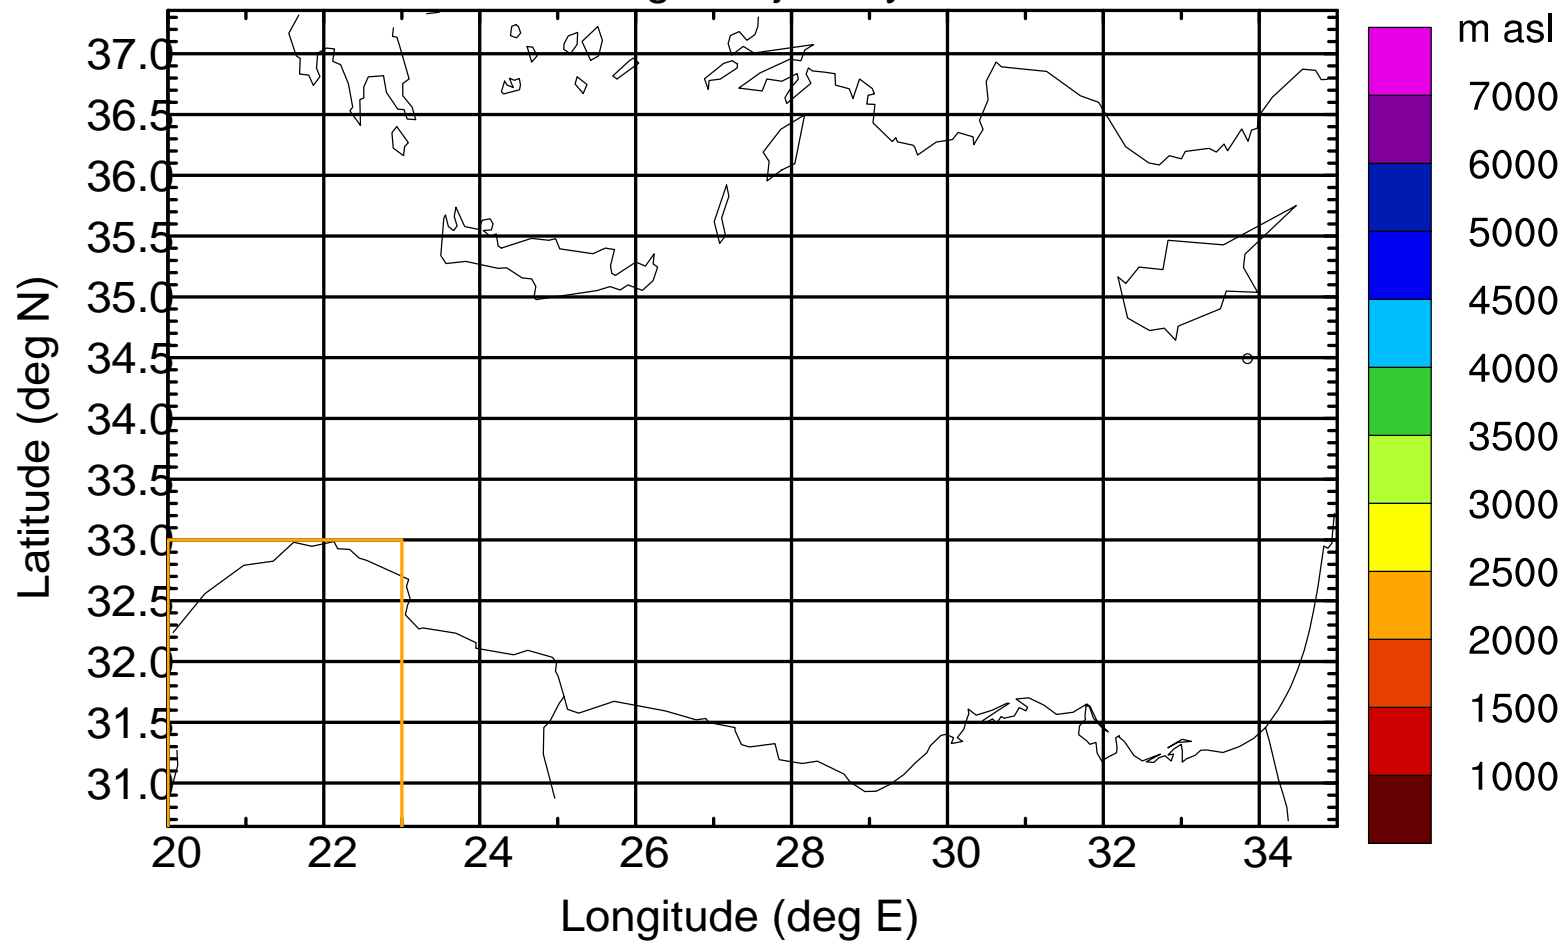

Paphos Airport ground station 20170422 9:00 UTC

Flight trajectory