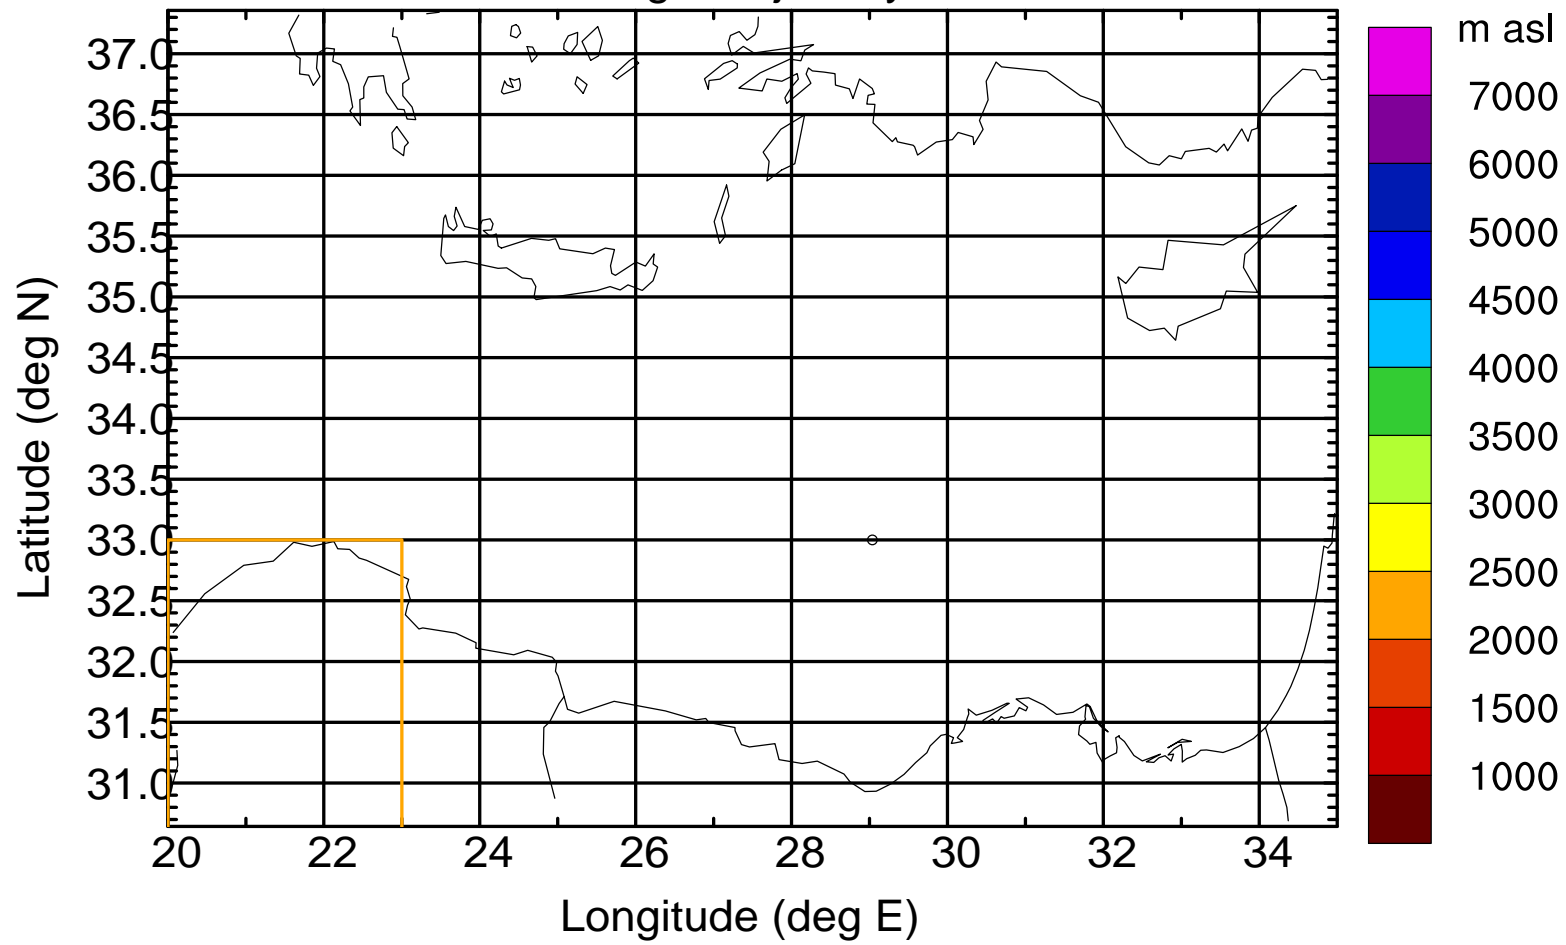

Paphos Airport ground station 20170422 9:00 UTC

Flight trajectory