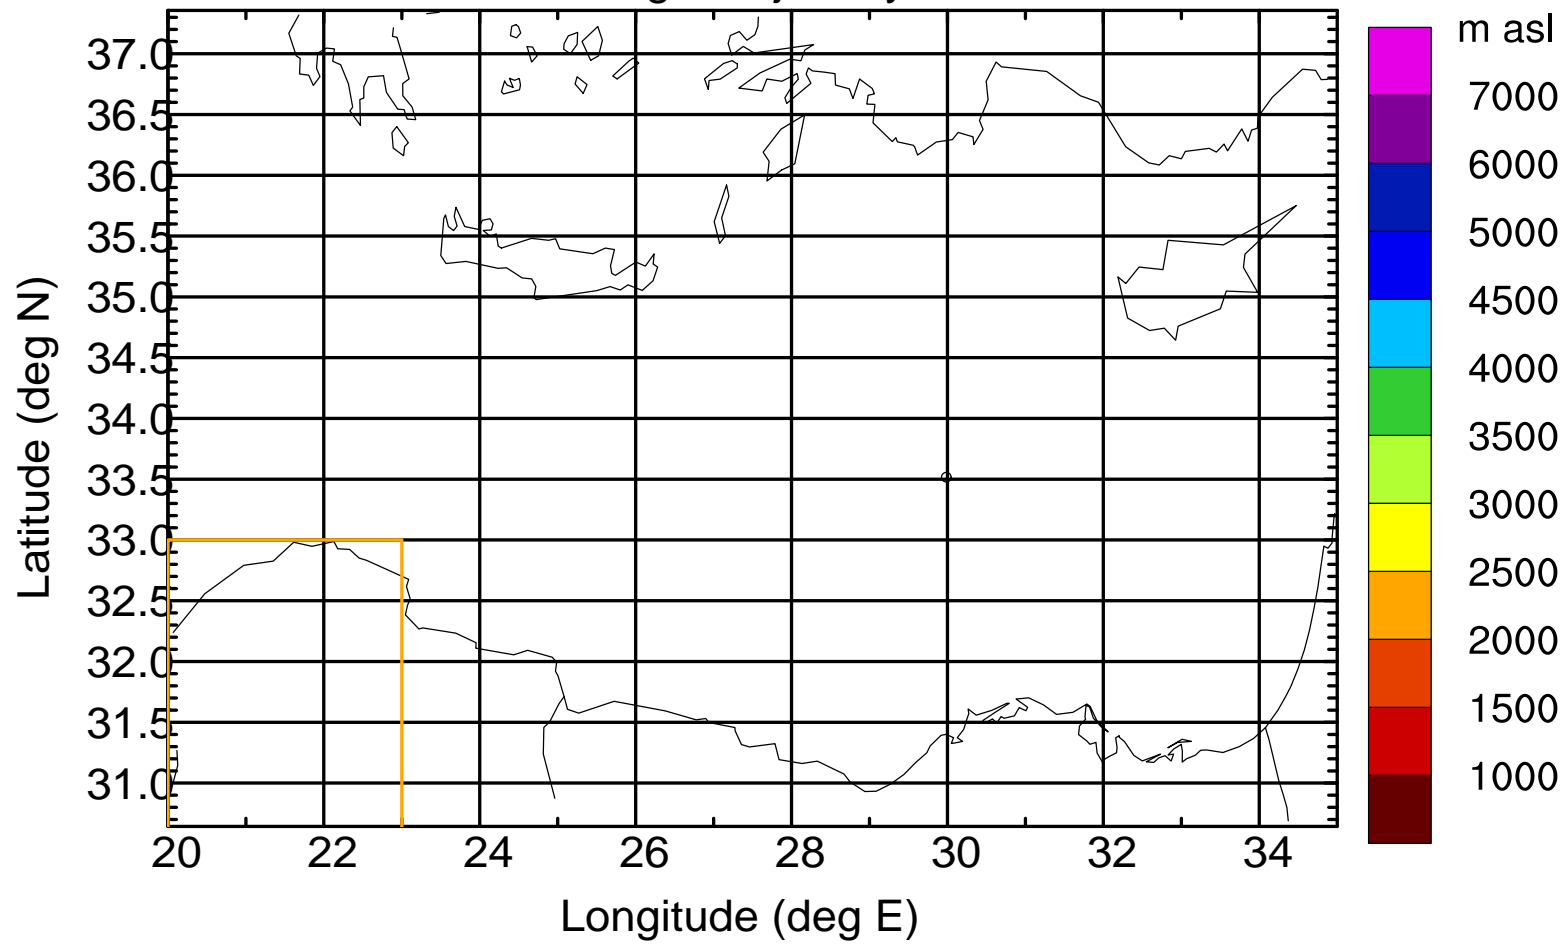

Flight trajectory

Paphos Airport ground station 20170422 9:00 UTC

Flight trajectory

Paphos Airport ground station 20170422 9:00 UTC

Flight trajectory

Paphos Airport ground station 20170422 9:00 UTC

Flight trajectory