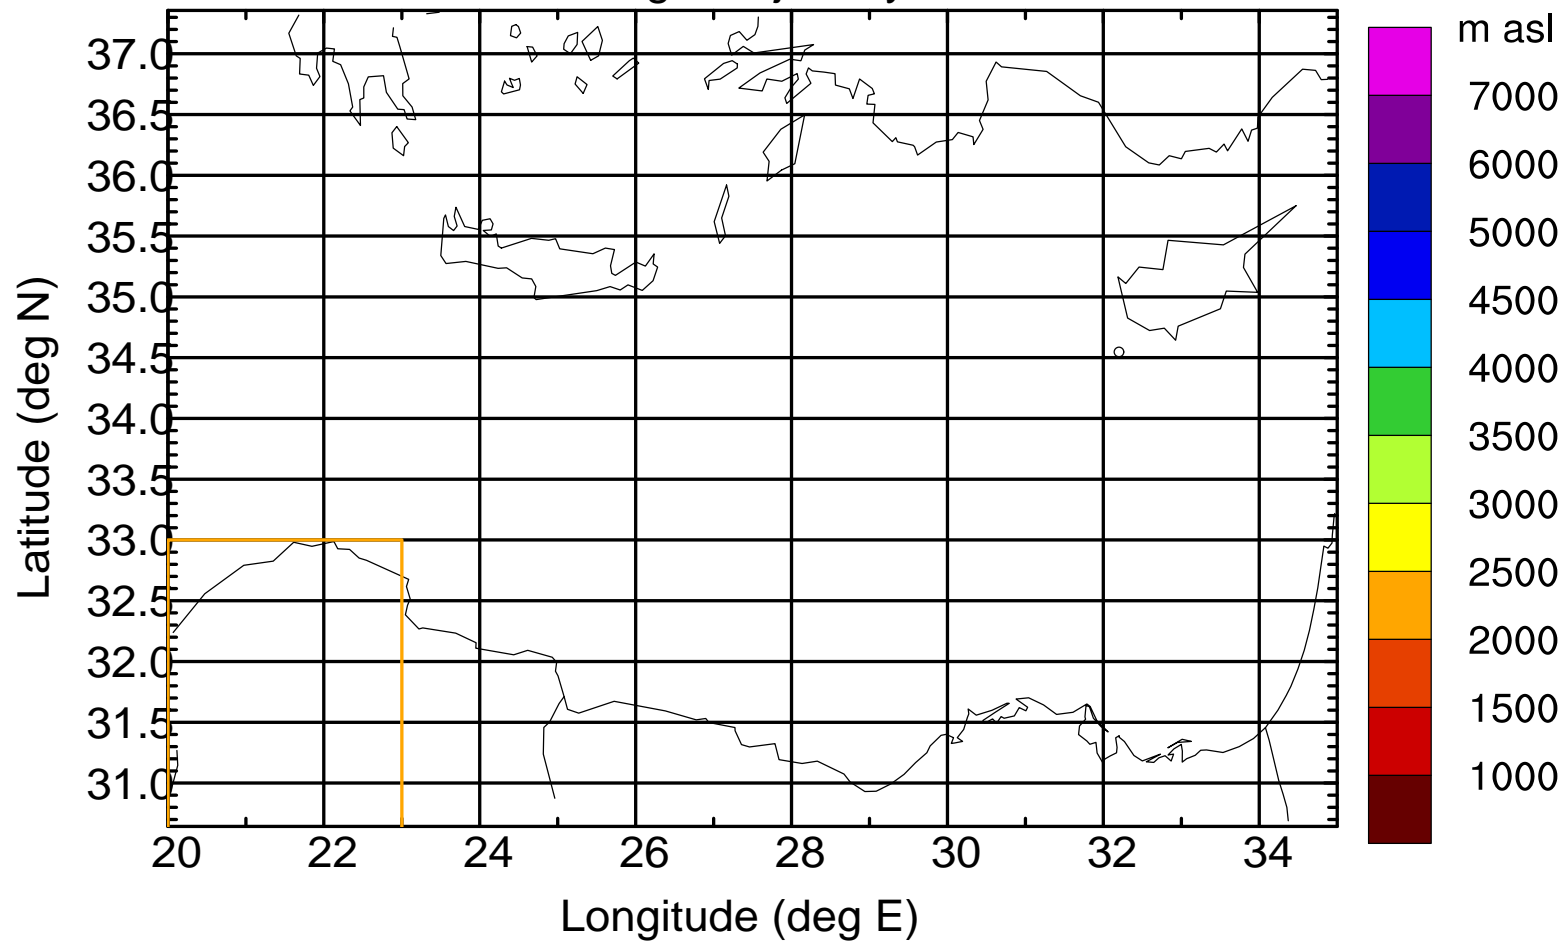

Paphos Airport ground station 20170422 9:00 UTC

Flight trajectory