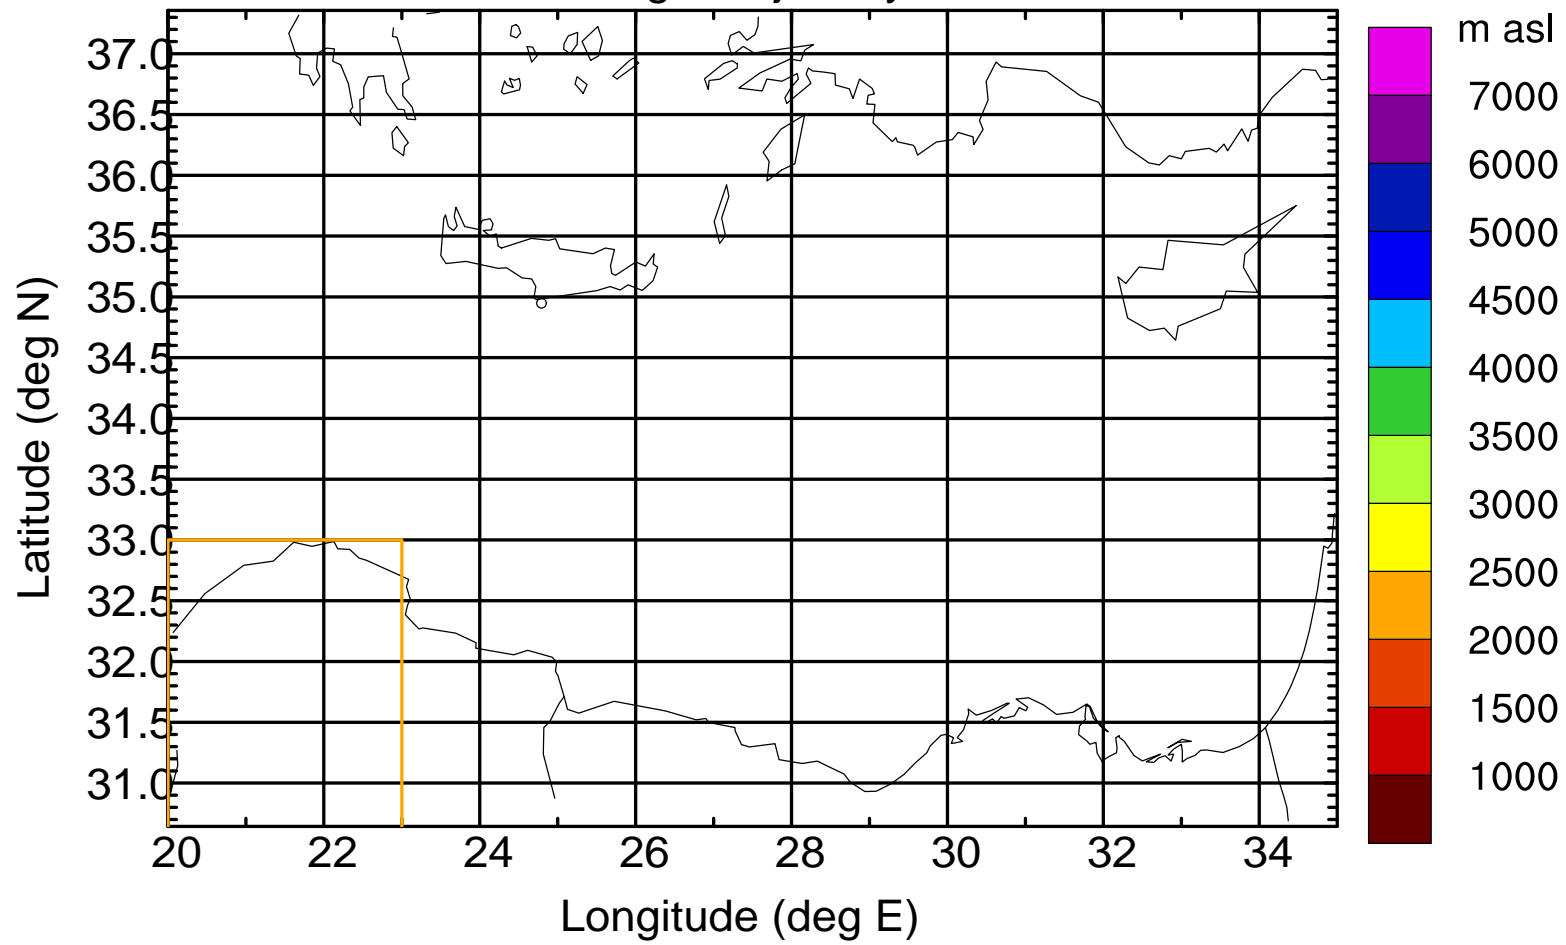

Flight trajectory

Paphos Airport ground station 20170422 9:00 UTC

Flight trajectory

Paphos Airport ground station 20170422 9:00 UTC

Flight trajectory

Paphos Airport ground station 20170422 9:00 UTC

Flight trajectory