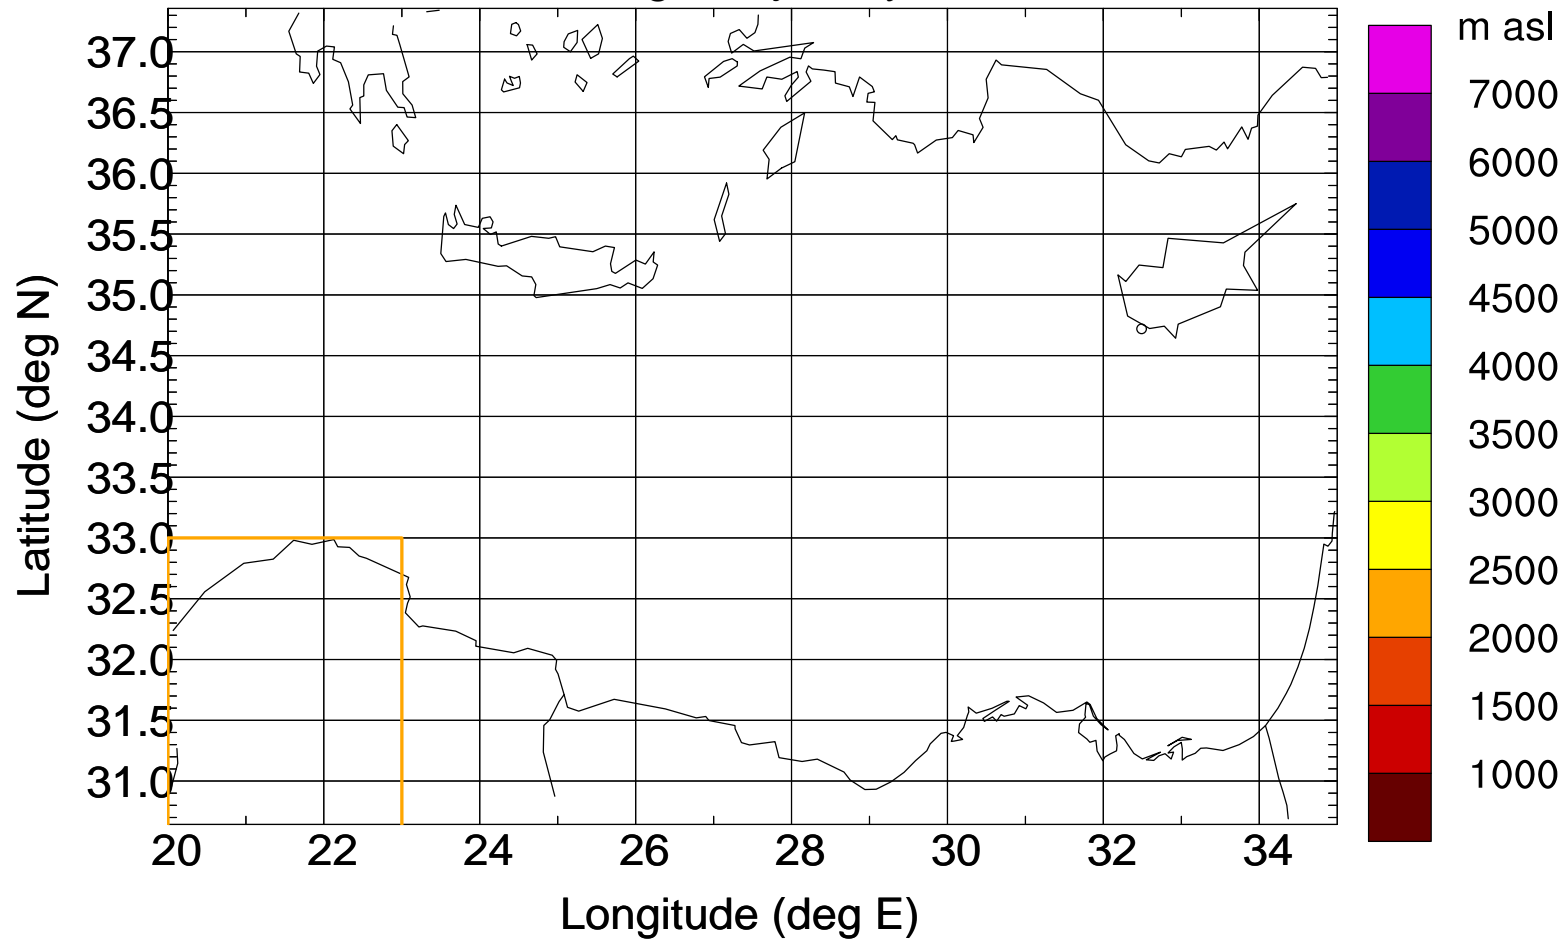

Paphos Airport ground station 20170422 9:00 UTC

Flight trajectory

Paphos Airport ground station 20170422 9:00 UTC

Flight trajectory

Paphos Airport ground station 20170422 9:00 UTC

Flight trajectory

Paphos Airport ground station 20170422 9:00 UTC