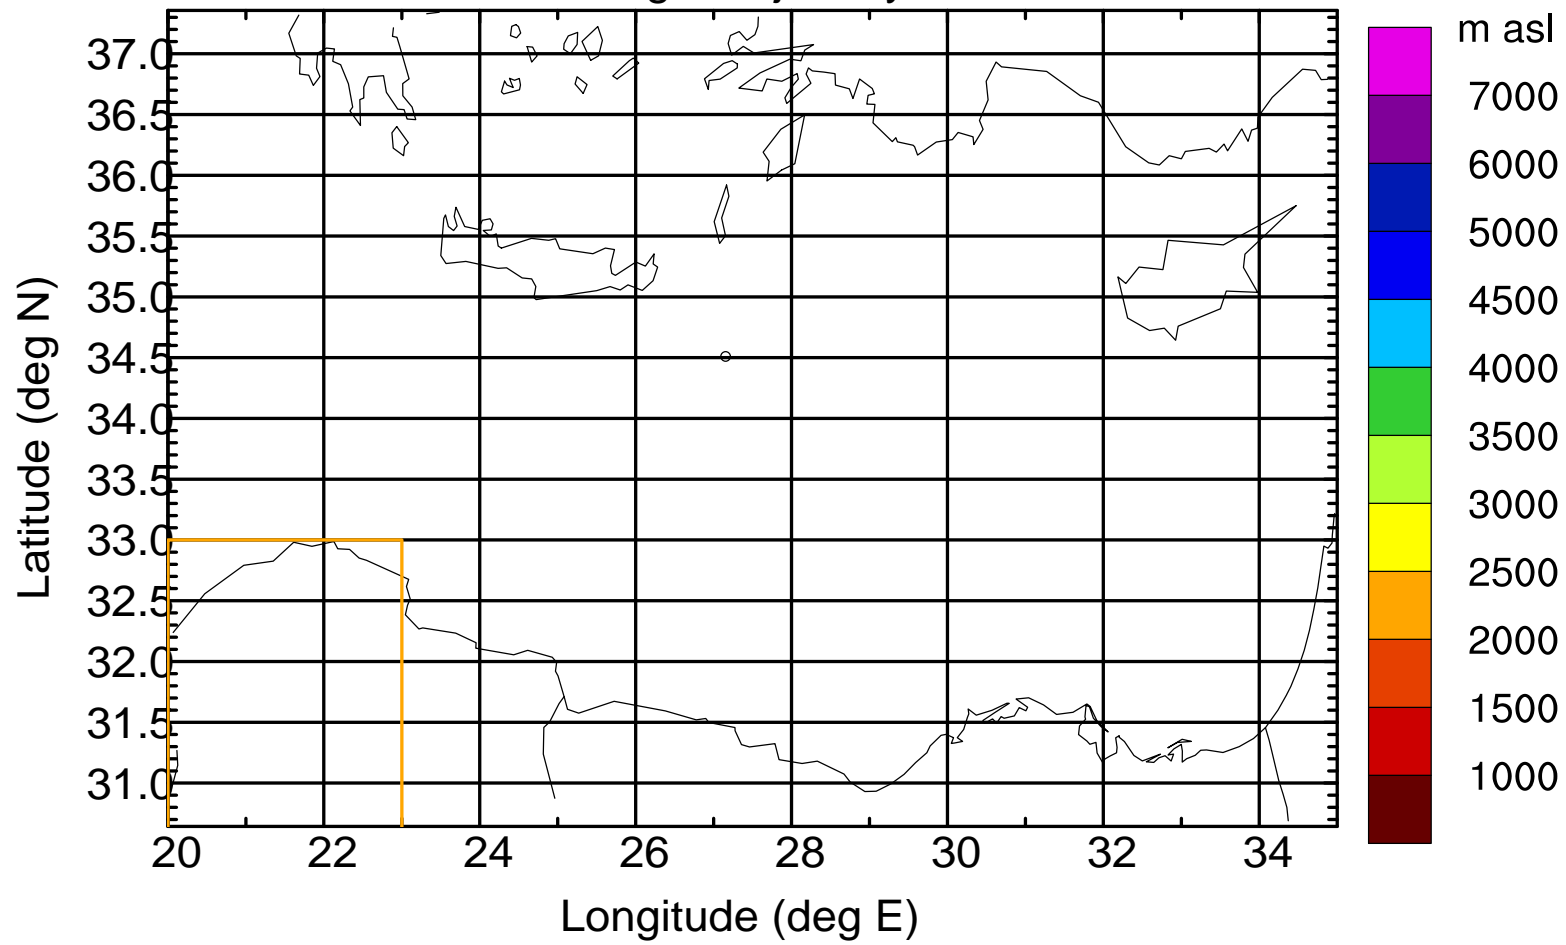

Paphos Airport ground station 20170422 9:00 UTC

Flight trajectory