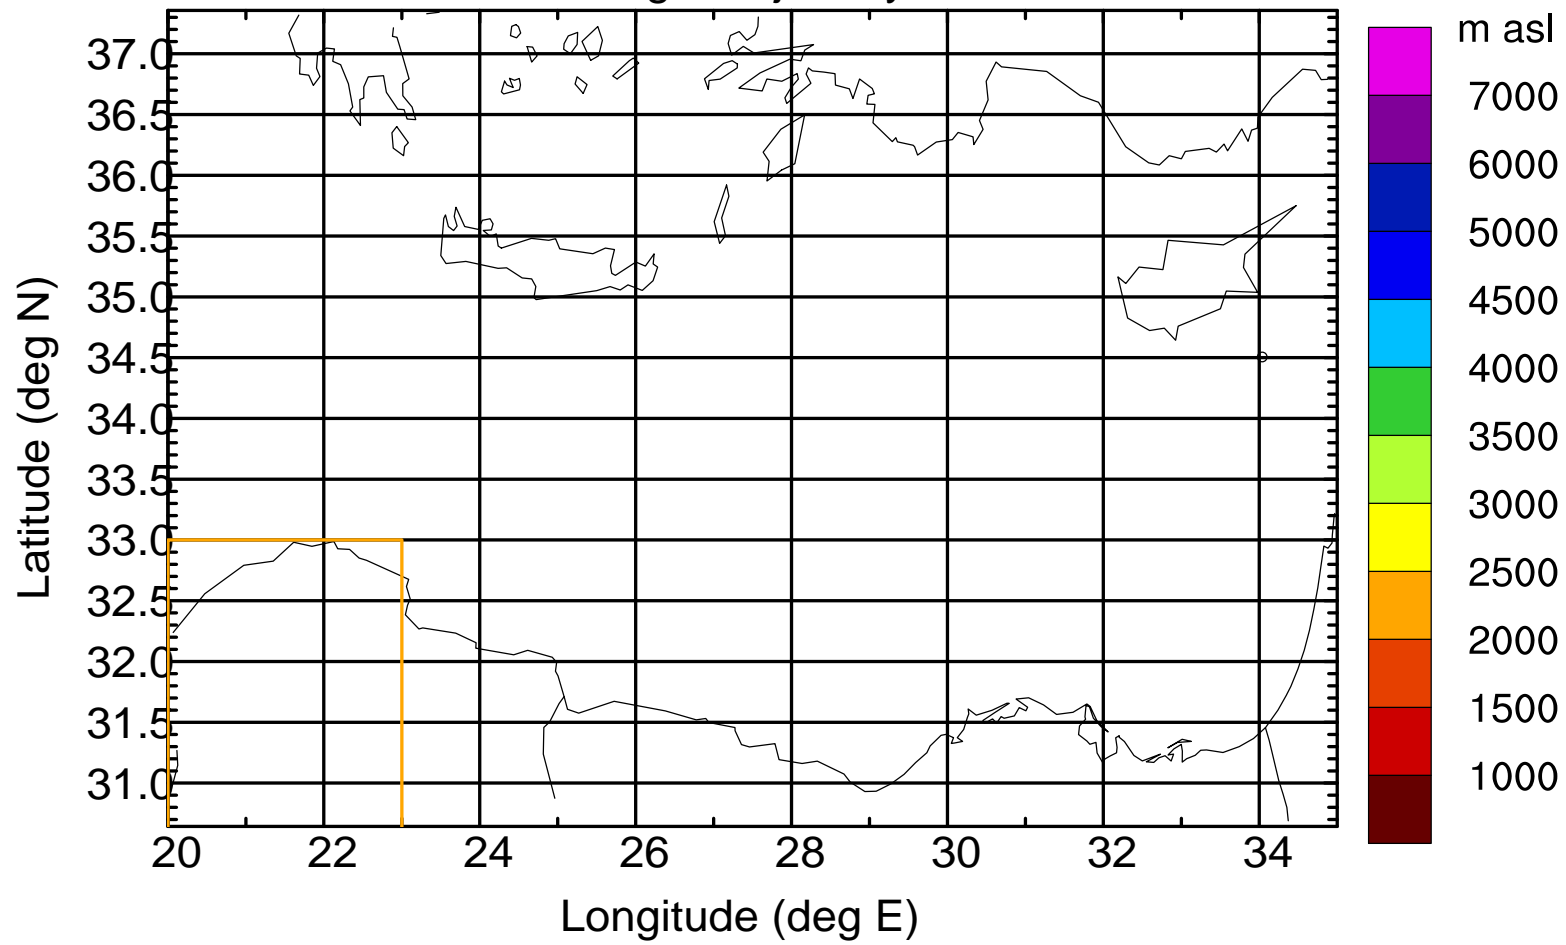

Paphos Airport ground station 20170422 9:00 UTC

Flight trajectory