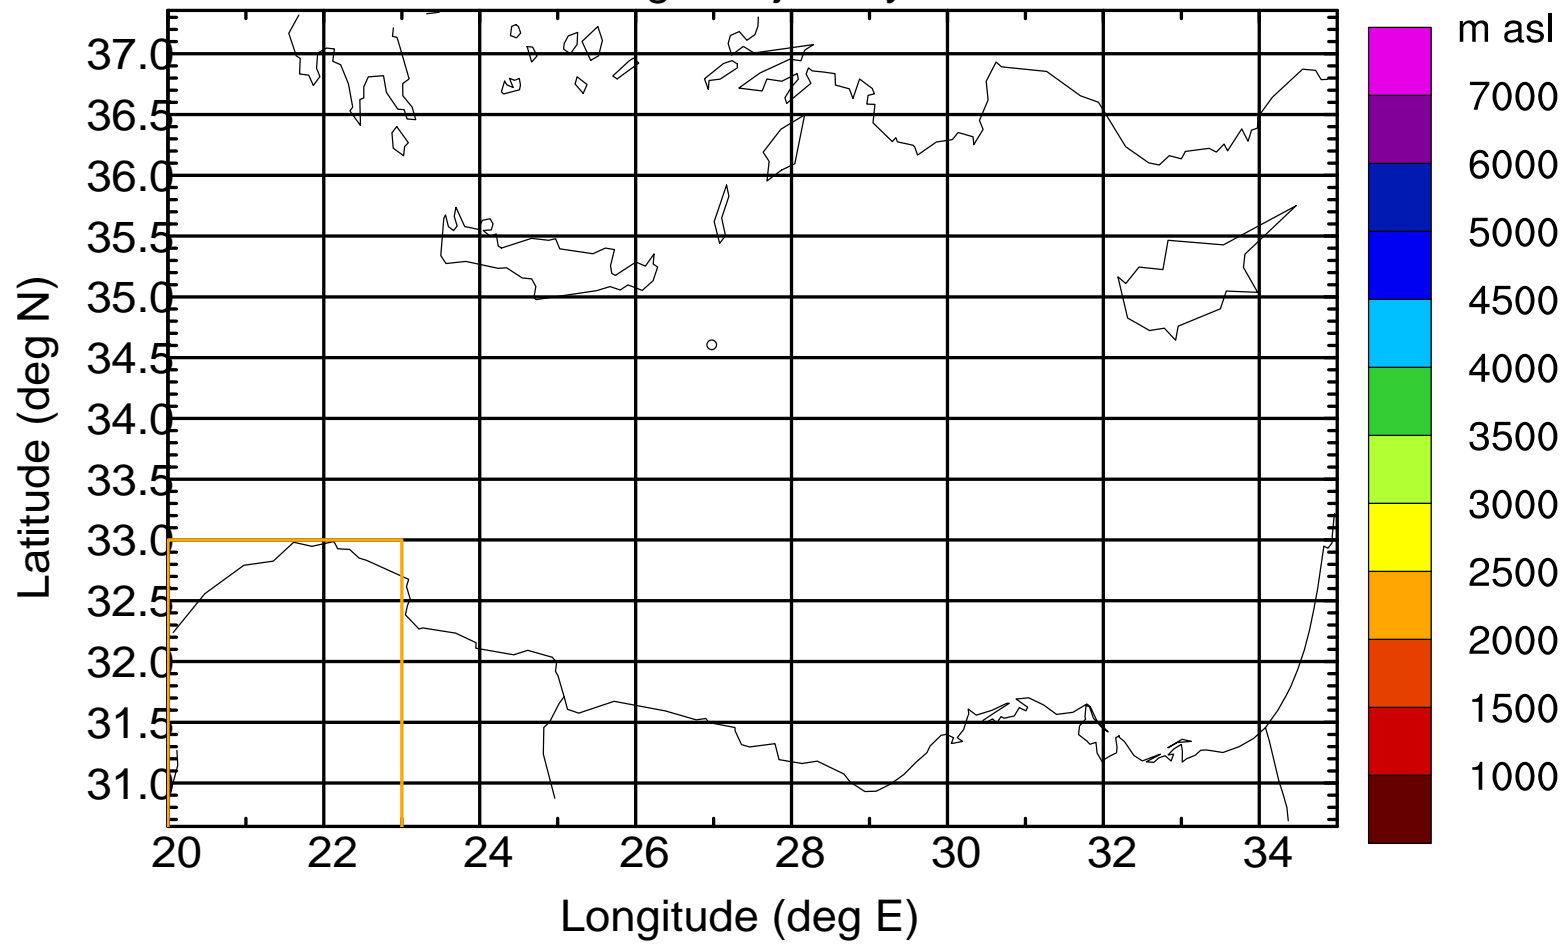

Flight trajectory

Paphos Airport ground station 20170422 9:00 UTC

Flight trajectory

Paphos Airport ground station 20170422 9:00 UTC

Flight trajectory

Paphos Airport ground station 20170422 9:00 UTC

Flight trajectory