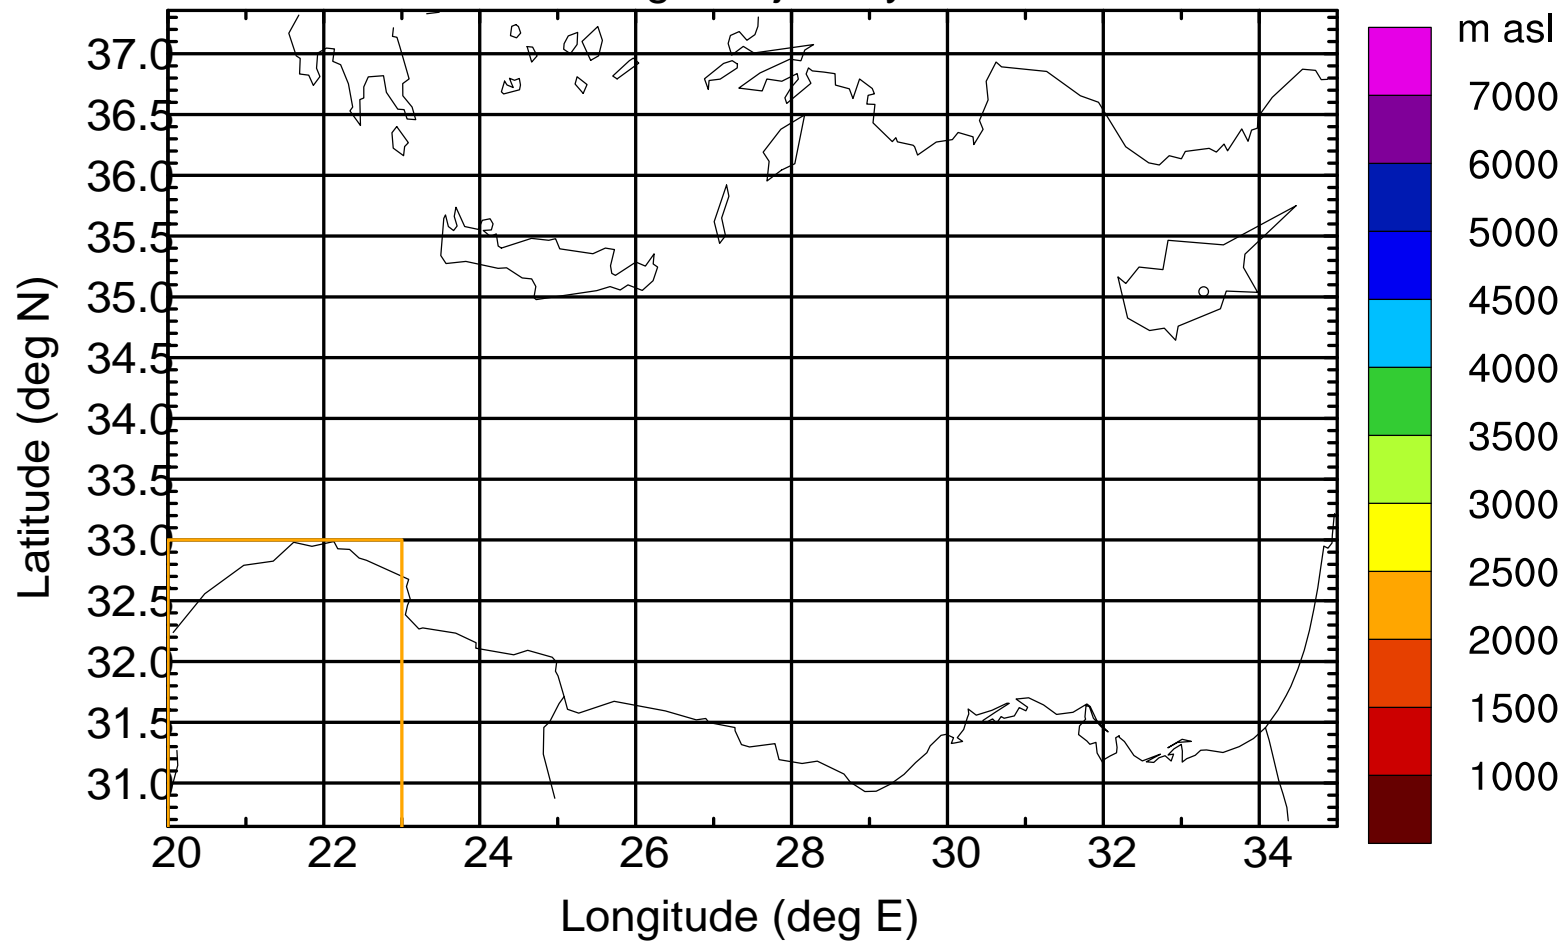

Paphos Airport ground station 20170422 9:00 UTC

Flight trajectory