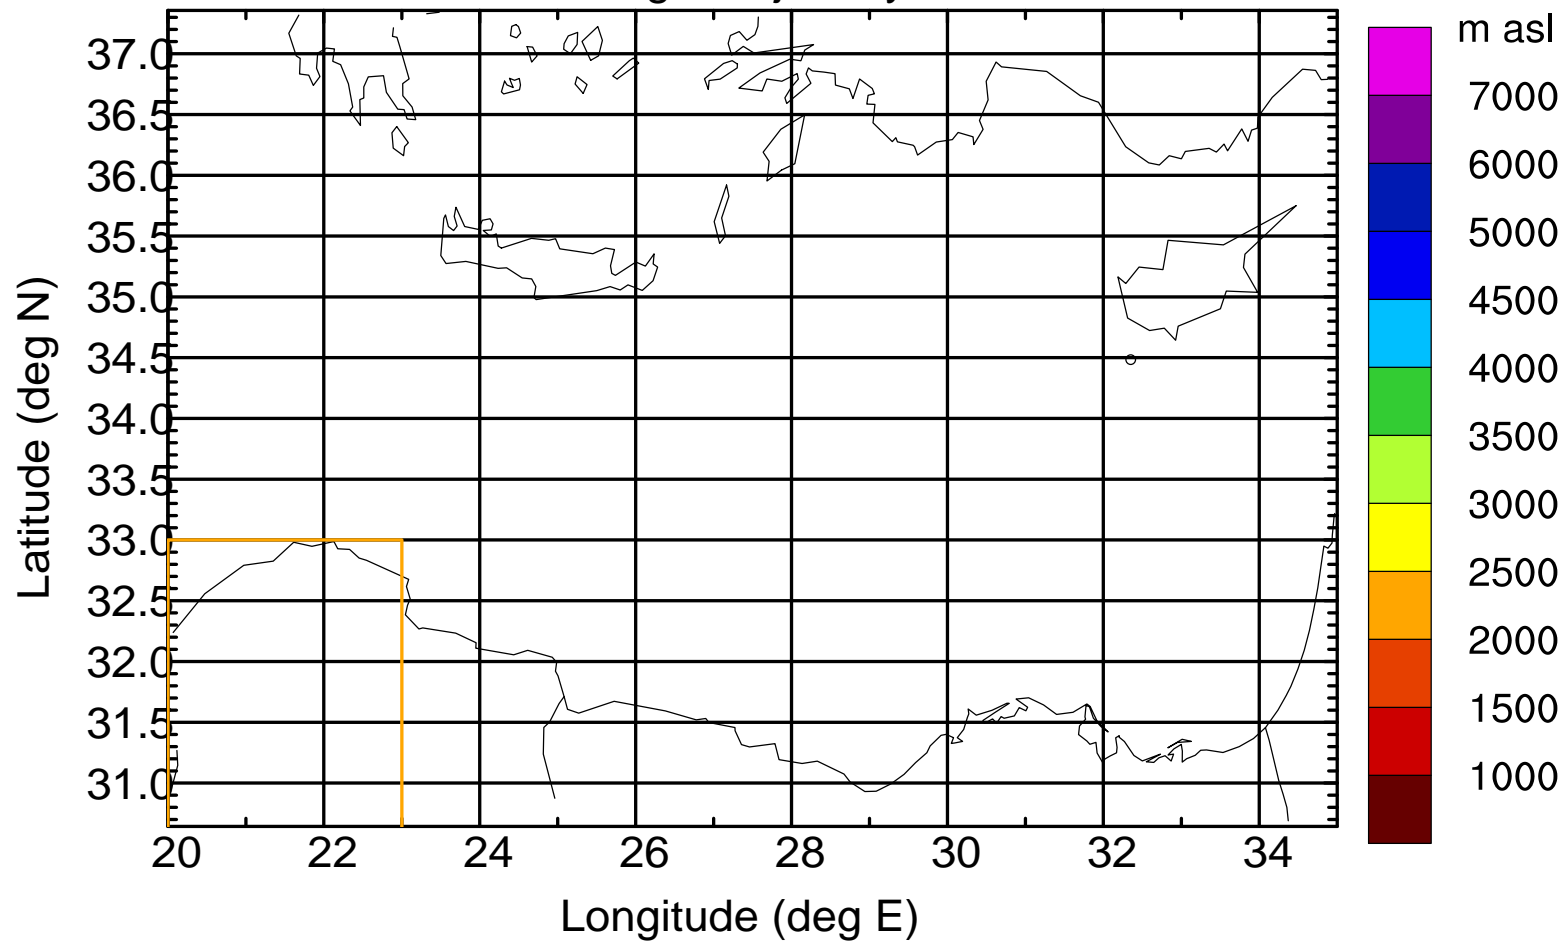

Flight trajectory

Paphos Airport ground station 20170422 9:00 UTC

Flight trajectory

Paphos Airport ground station 20170422 9:00 UTC

Flight trajectory

Paphos Airport ground station 20170422 9:00 UTC

Flight trajectory