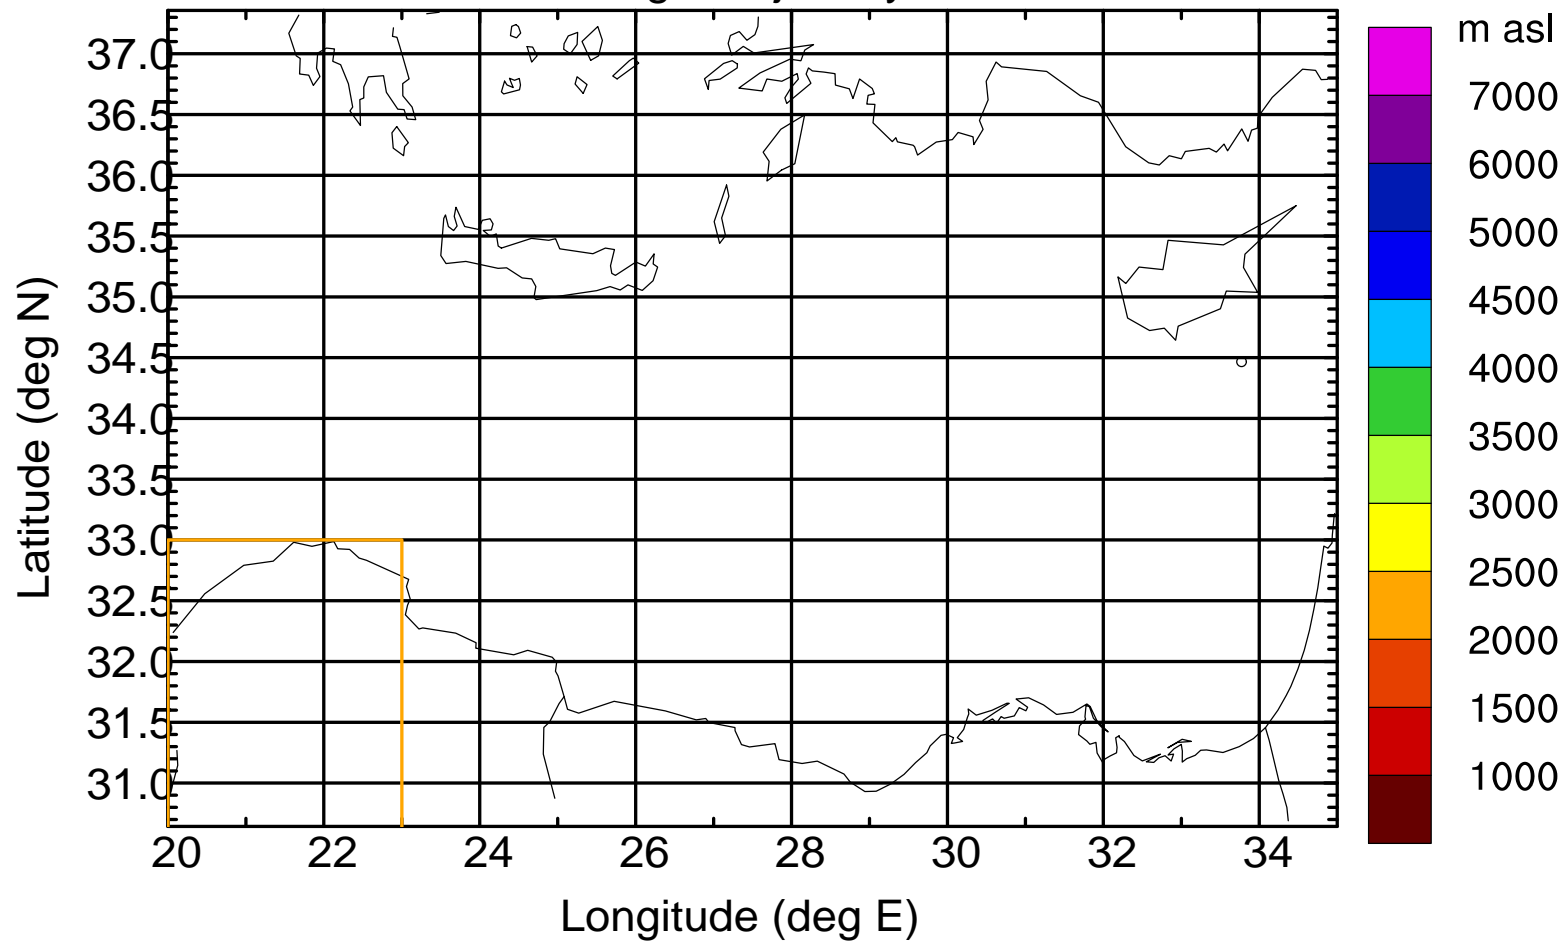

Paphos Airport ground station 20170422 9:00 UTC

Flight trajectory