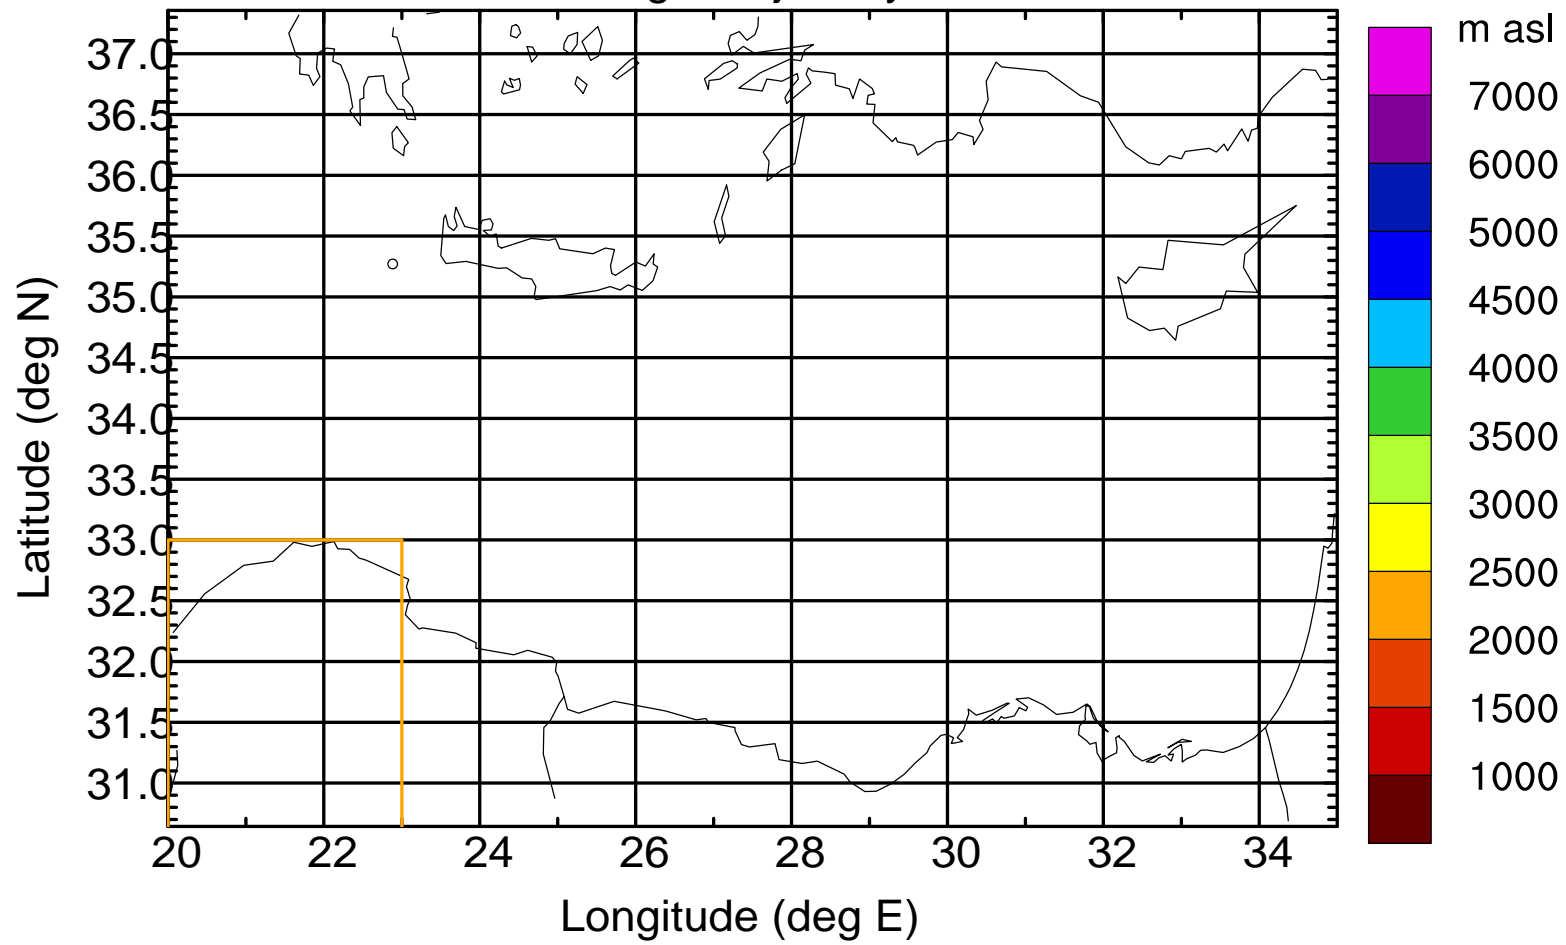

Paphos Airport ground station 20170422 9:00 UTC

Flight trajectory