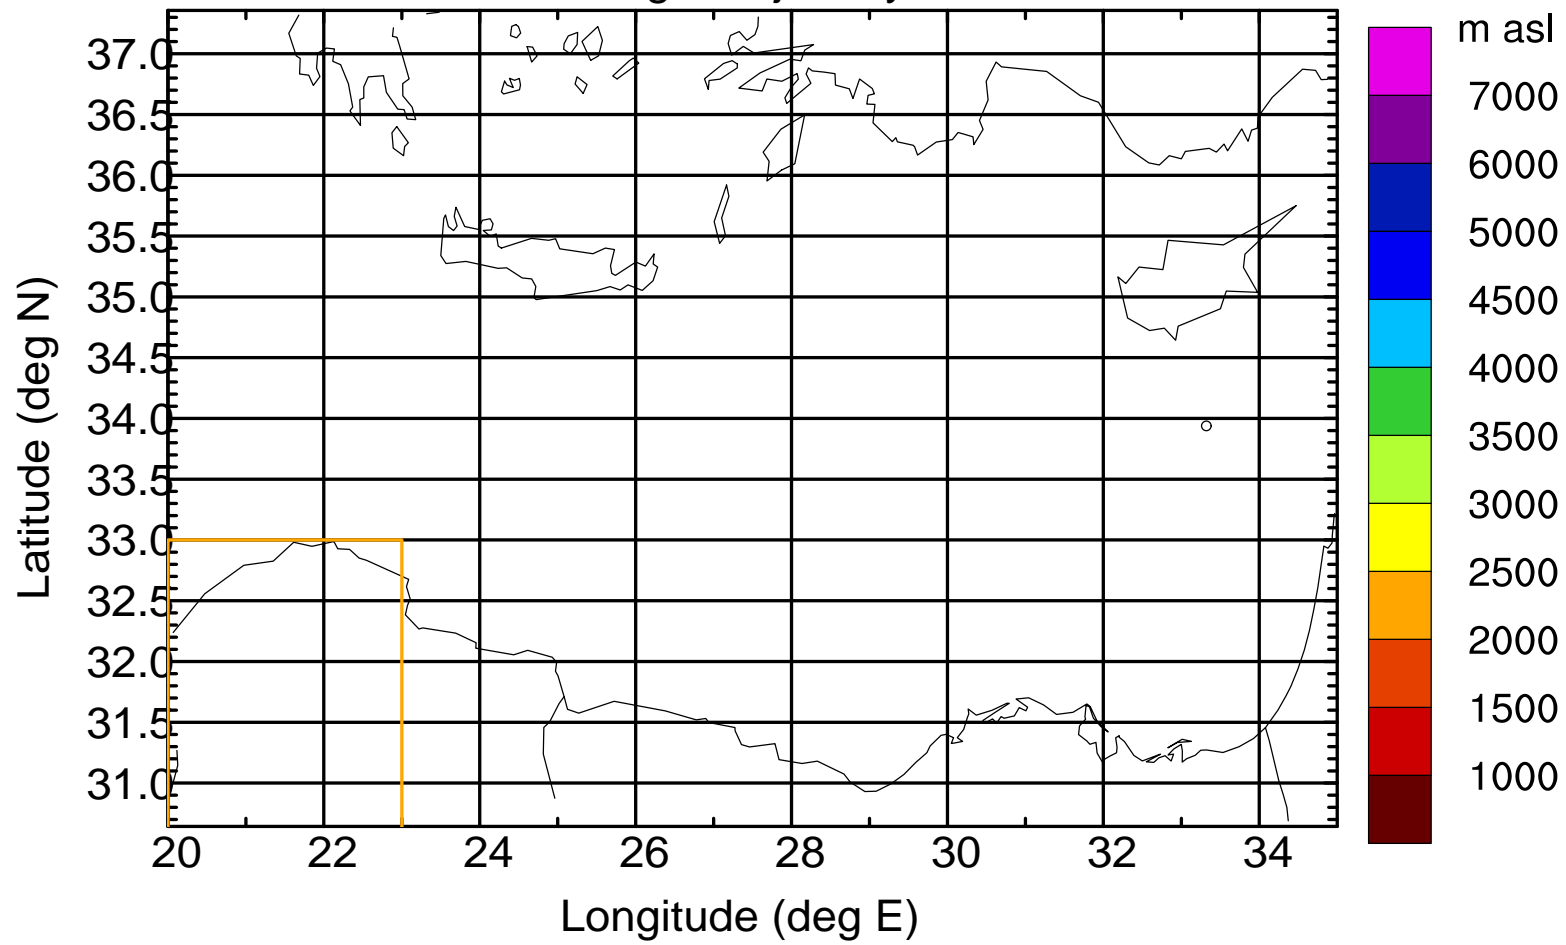

Paphos Airport ground station 20170422 9:00 UTC

Flight trajectory