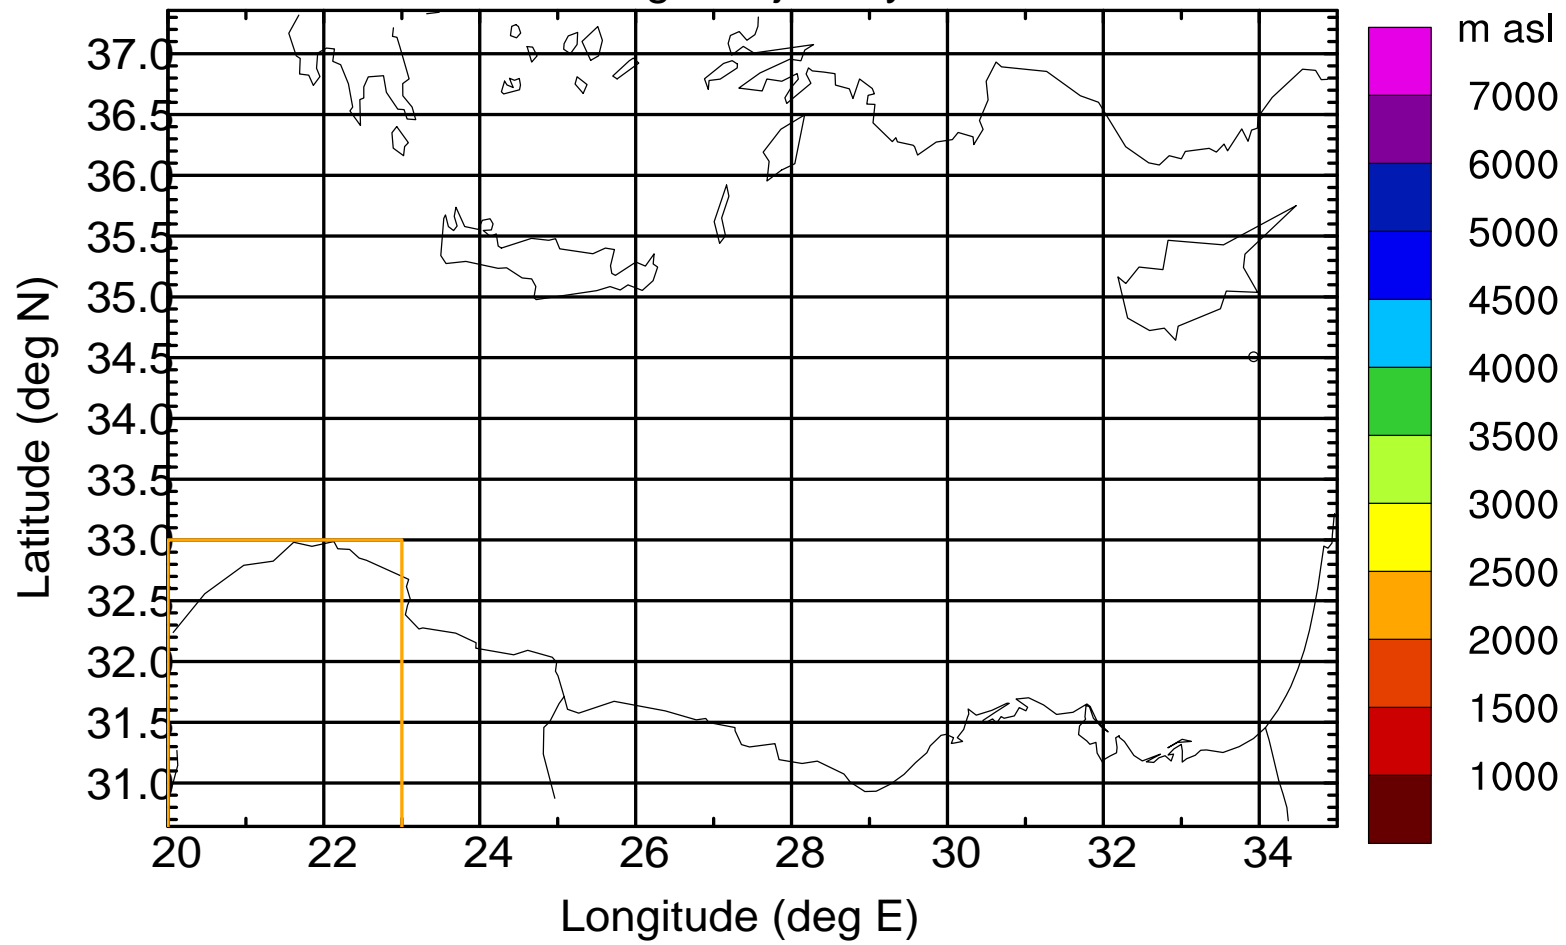

Paphos Airport ground station 20170422 9:00 UTC

Flight trajectory

Paphos Airport ground station 20170422 9:00 UTC

Flight trajectory

Paphos Airport ground station 20170422 9:00 UTC

Flight trajectory

Paphos Airport ground station 20170422 9:00 UTC