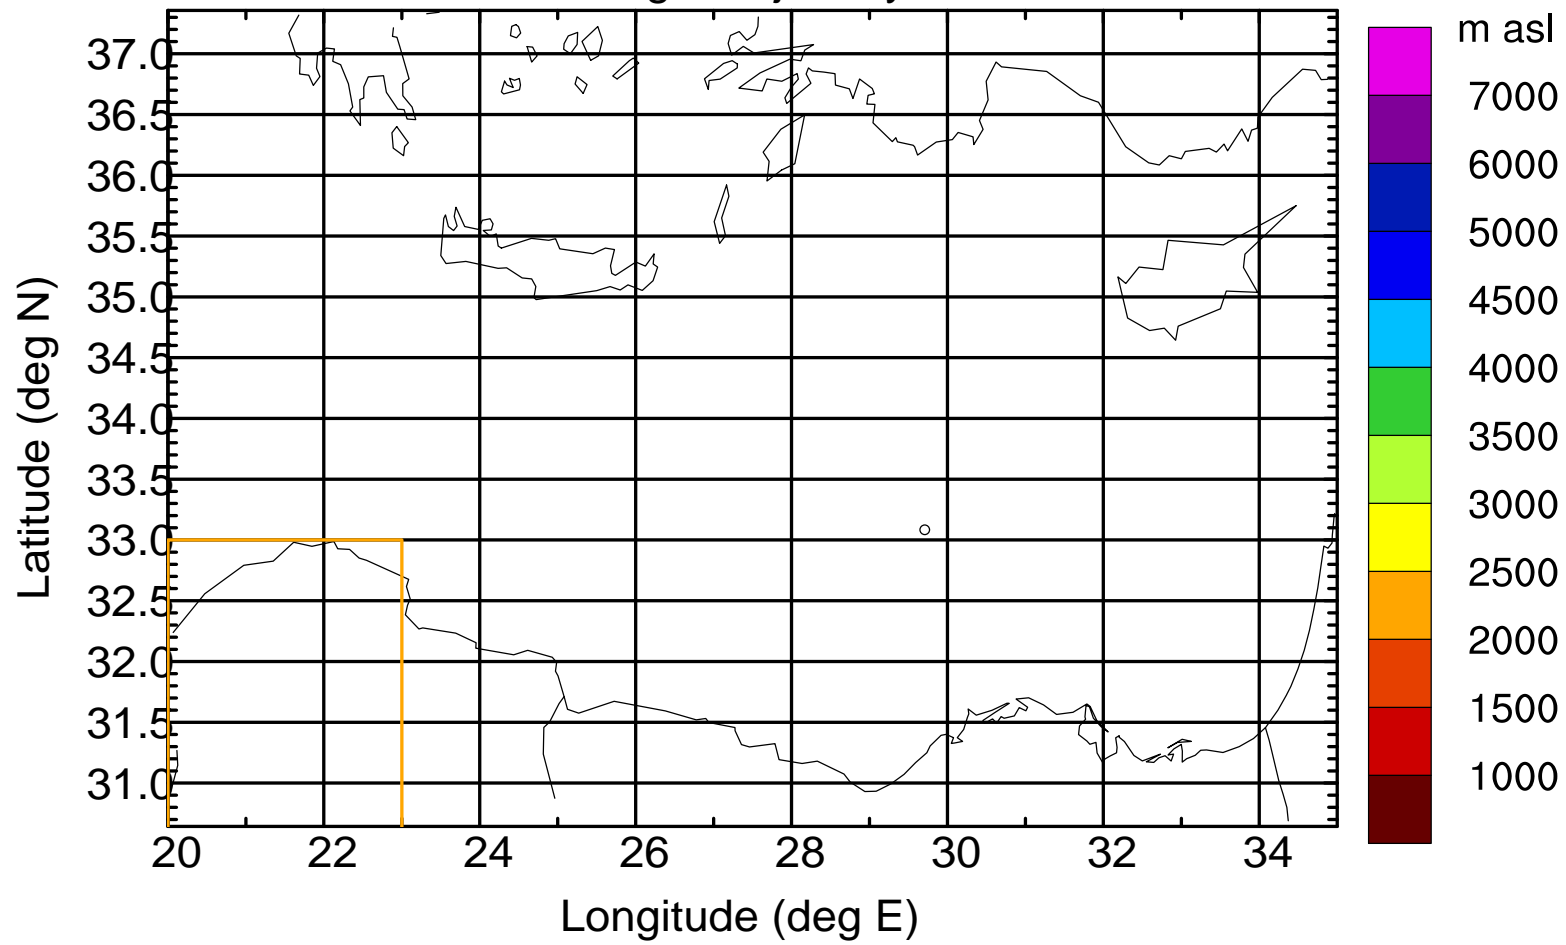

Paphos Airport ground station 20170422 9:00 UTC

Flight trajectory

Paphos Airport ground station 20170422 9:00 UTC

Flight trajectory

Paphos Airport ground station 20170422 9:00 UTC

Flight trajectory

Paphos Airport ground station 20170422 9:00 UTC