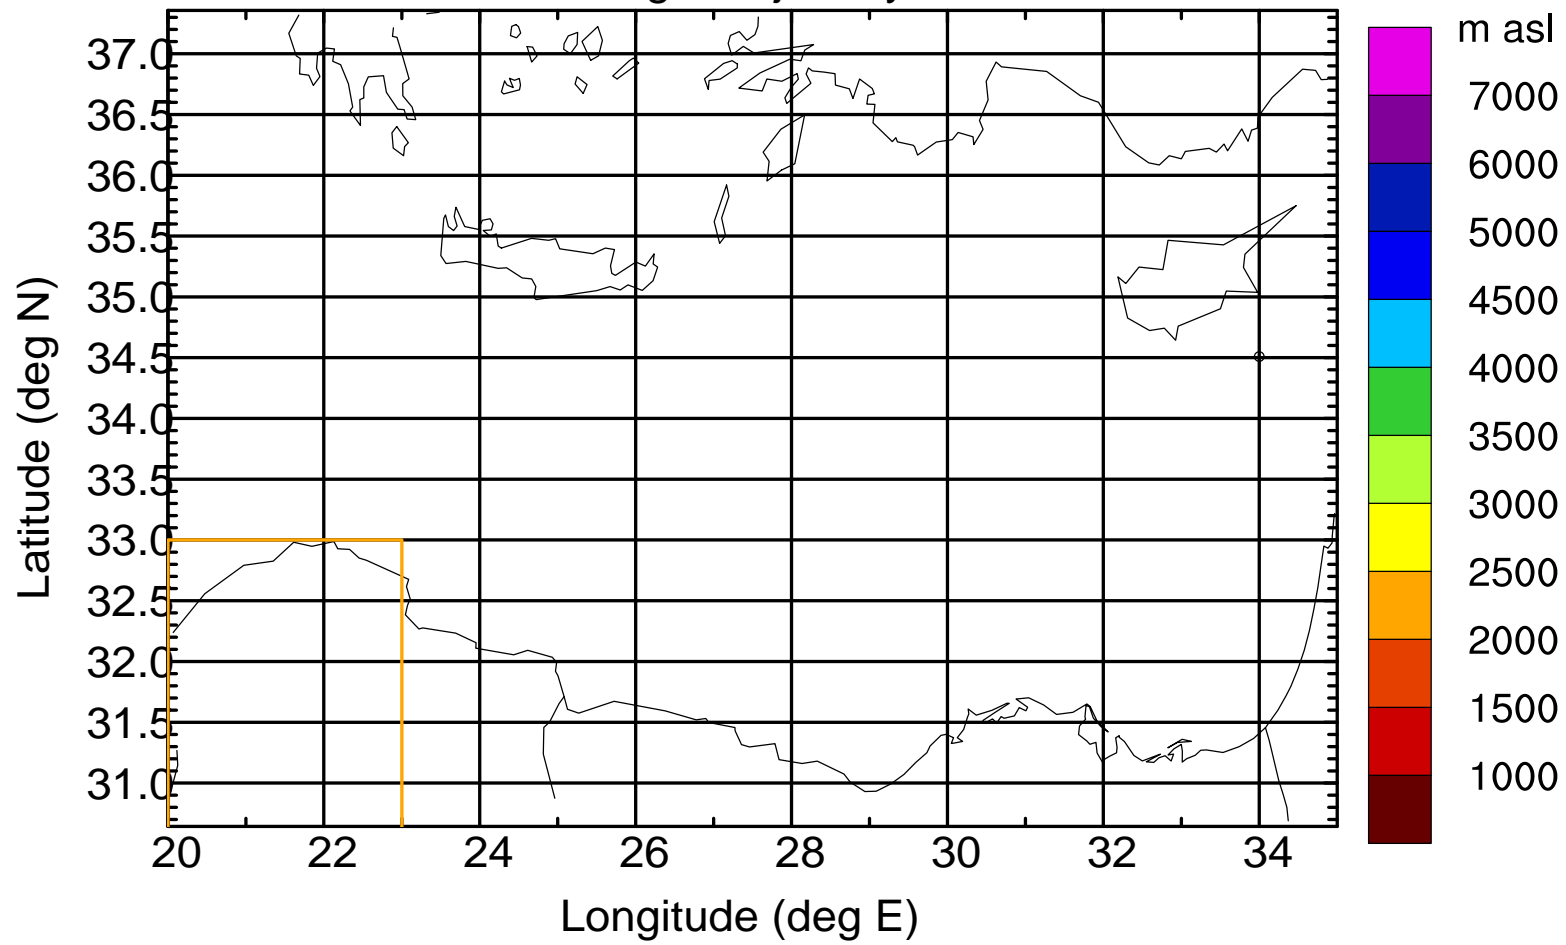

Paphos Airport ground station 20170422 9:00 UTC

Flight trajectory