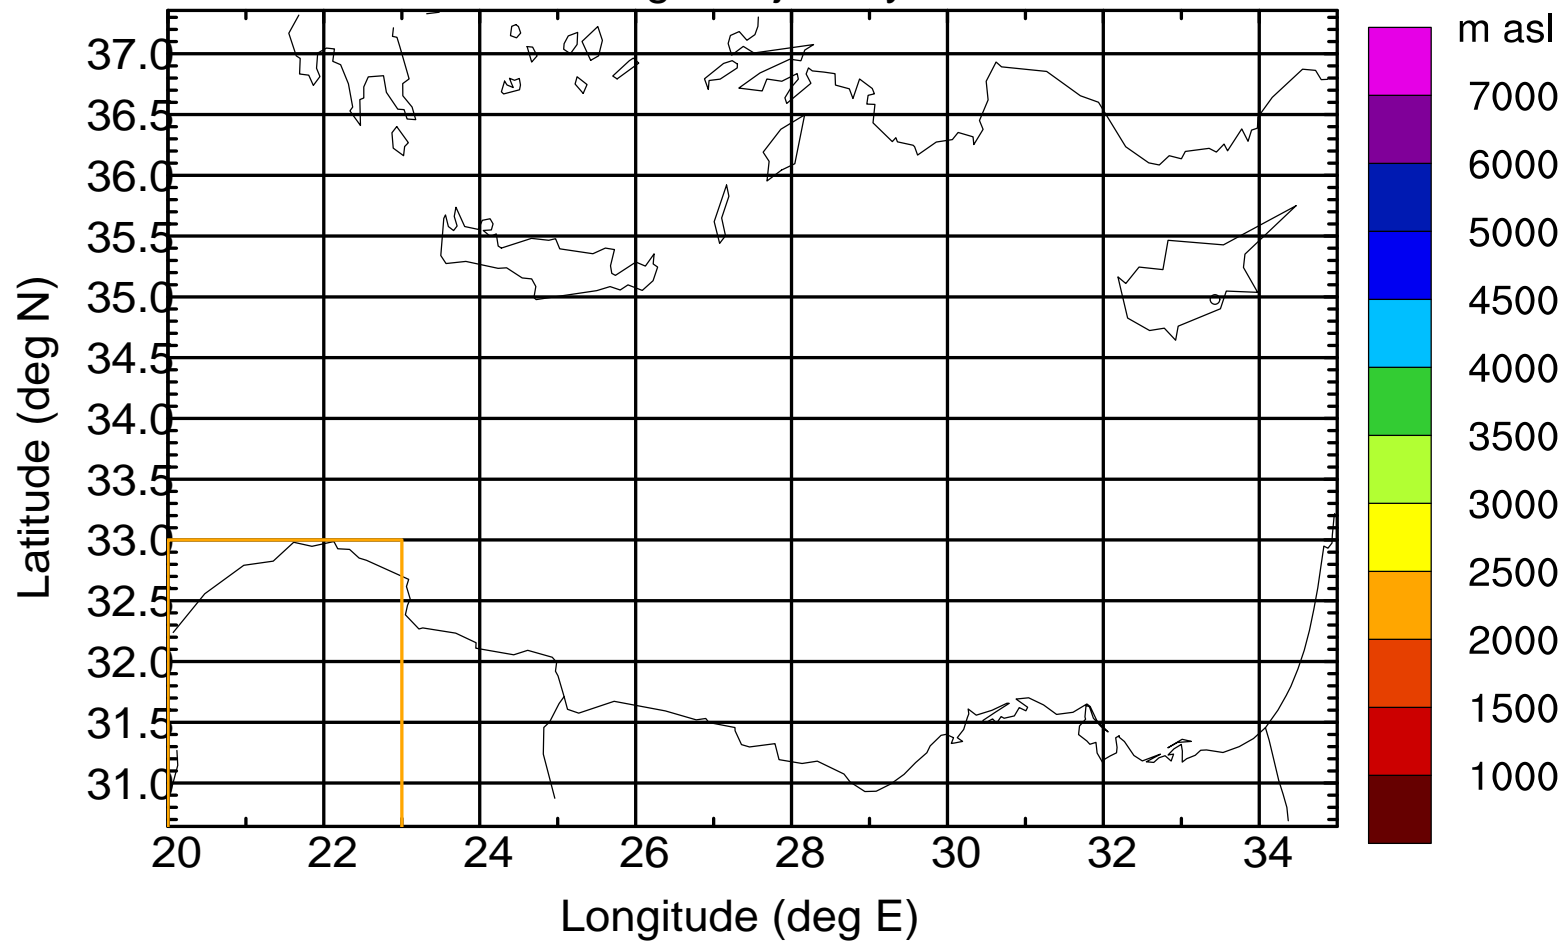

Paphos Airport ground station 20170422 9:00 UTC

Flight trajectory