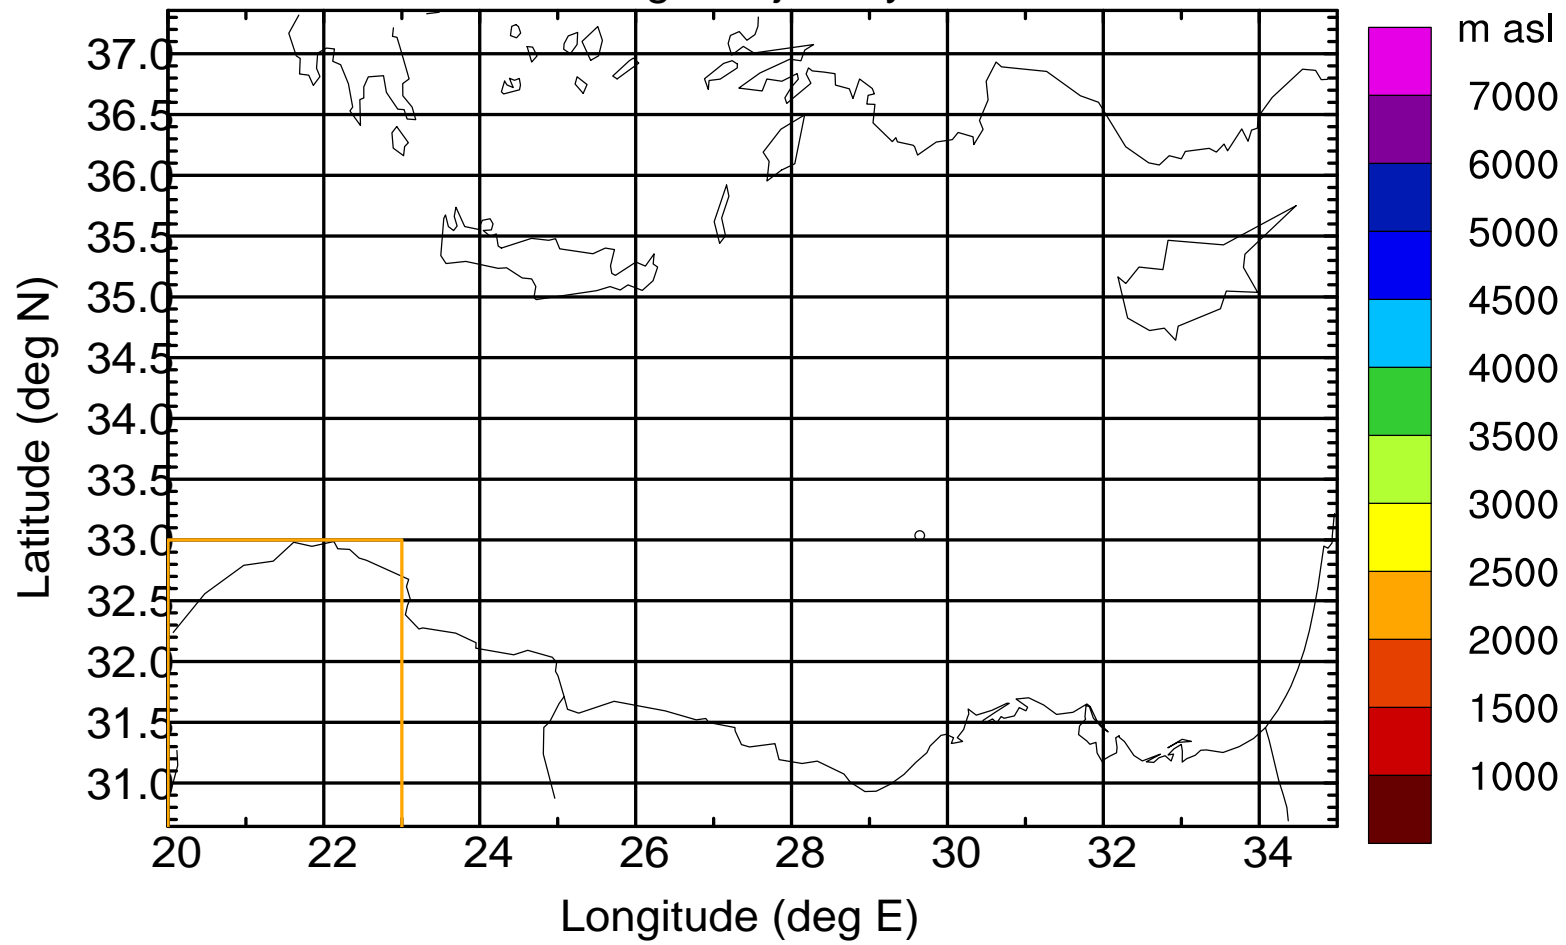

Paphos Airport ground station 20170422 9:00 UTC

Flight trajectory