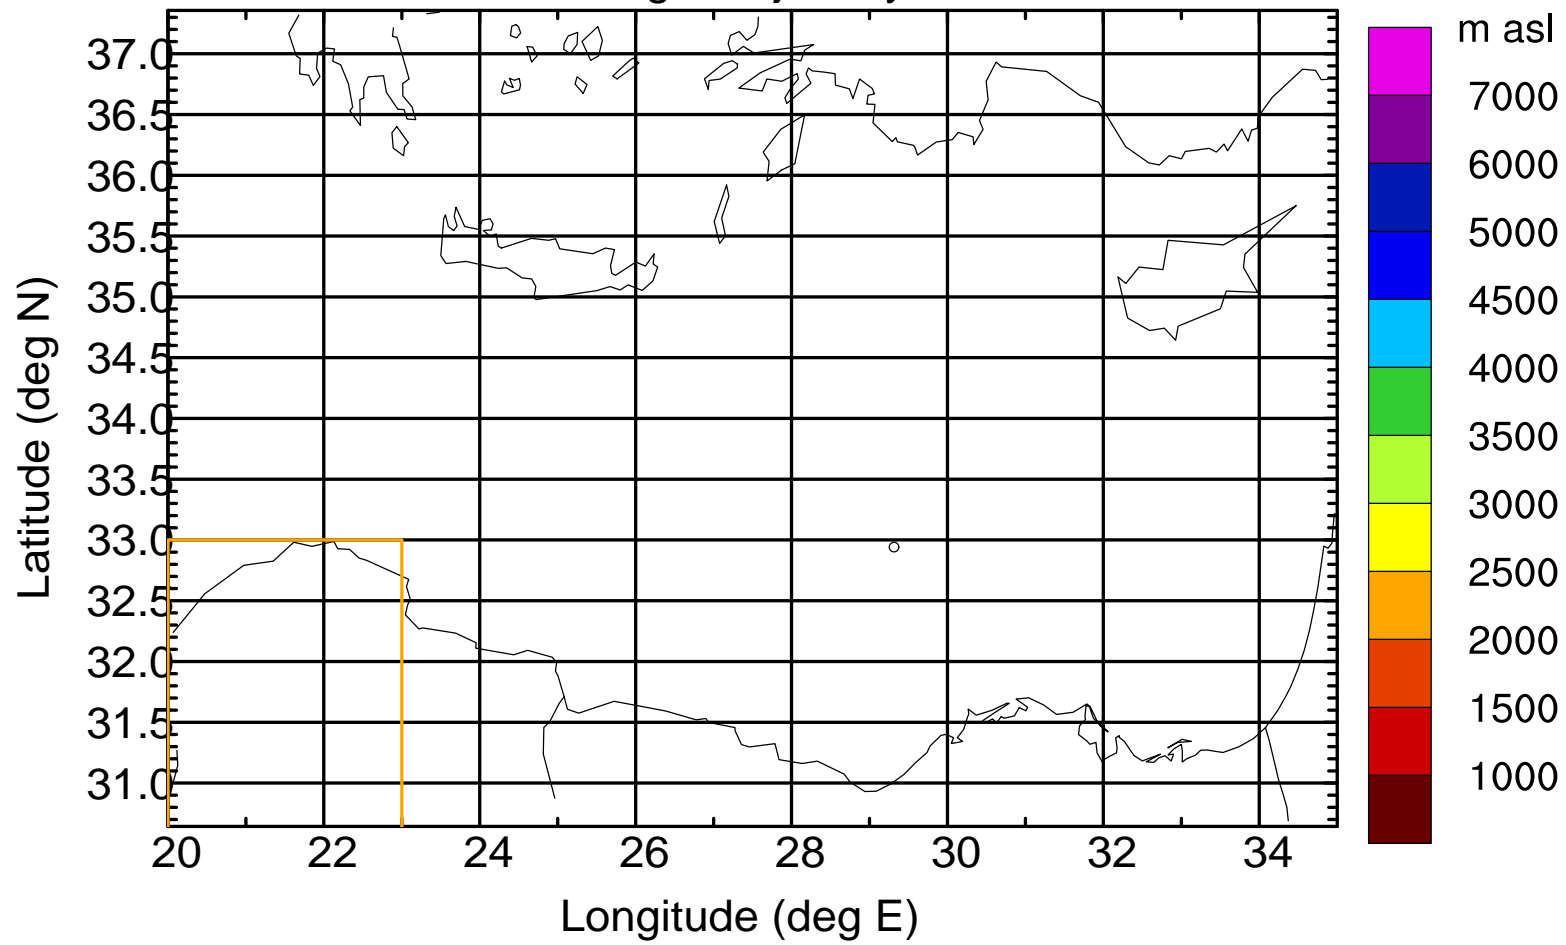

Paphos Airport ground station 20170422 9:00 UTC

Flight trajectory