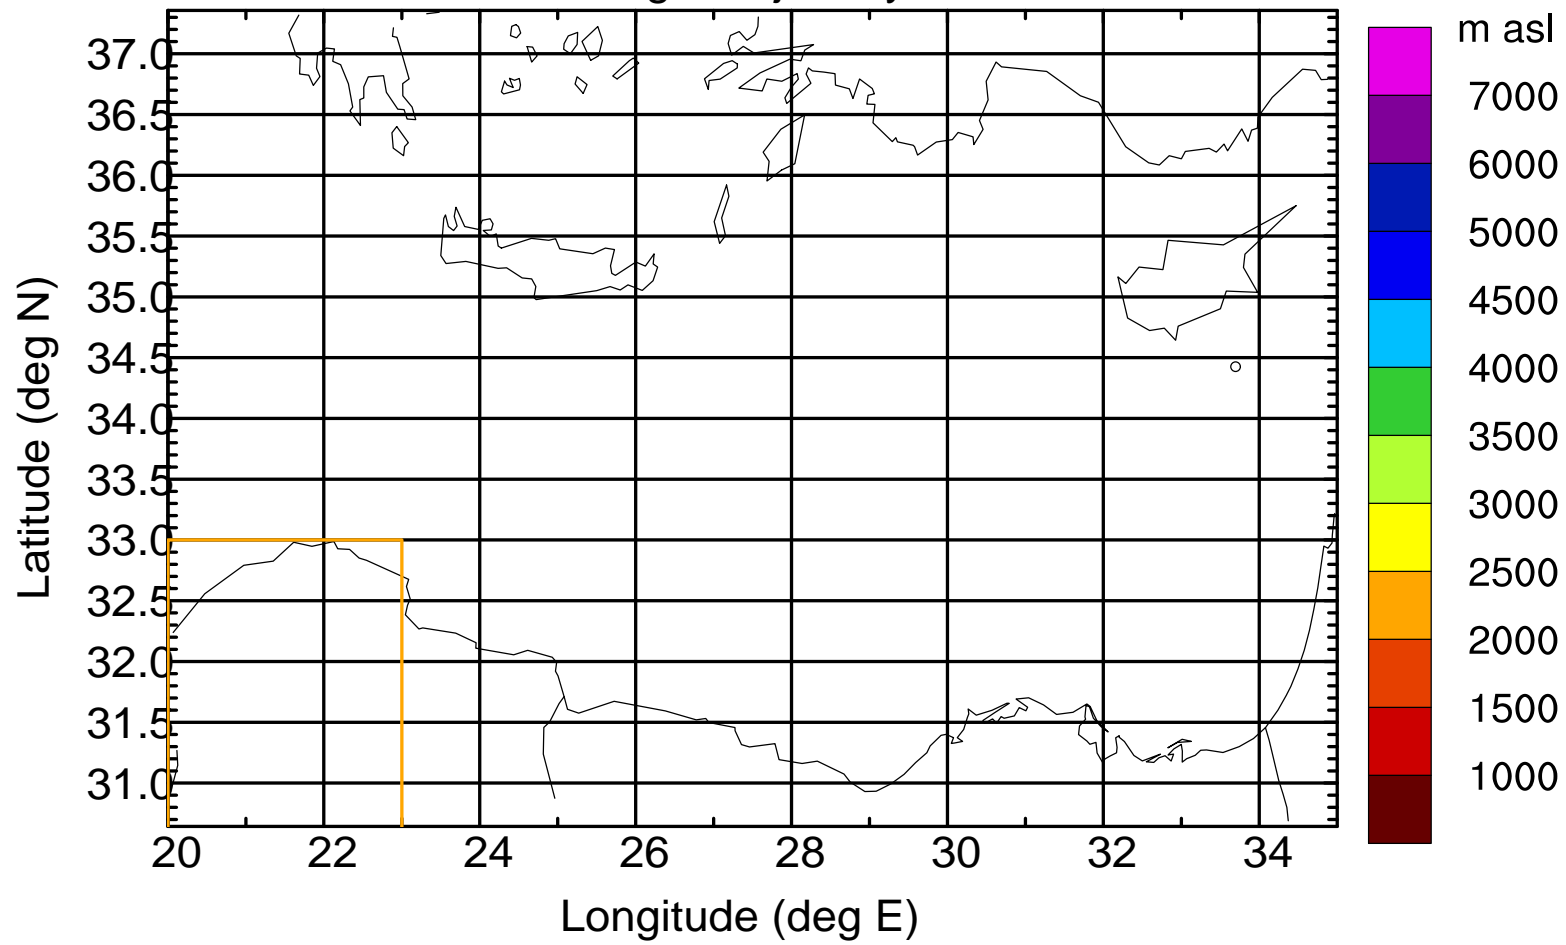

Flight trajectory

Paphos Airport ground station 20170422 9:00 UTC

Flight trajectory

Paphos Airport ground station 20170422 9:00 UTC

Flight trajectory

Paphos Airport ground station 20170422 9:00 UTC

Flight trajectory