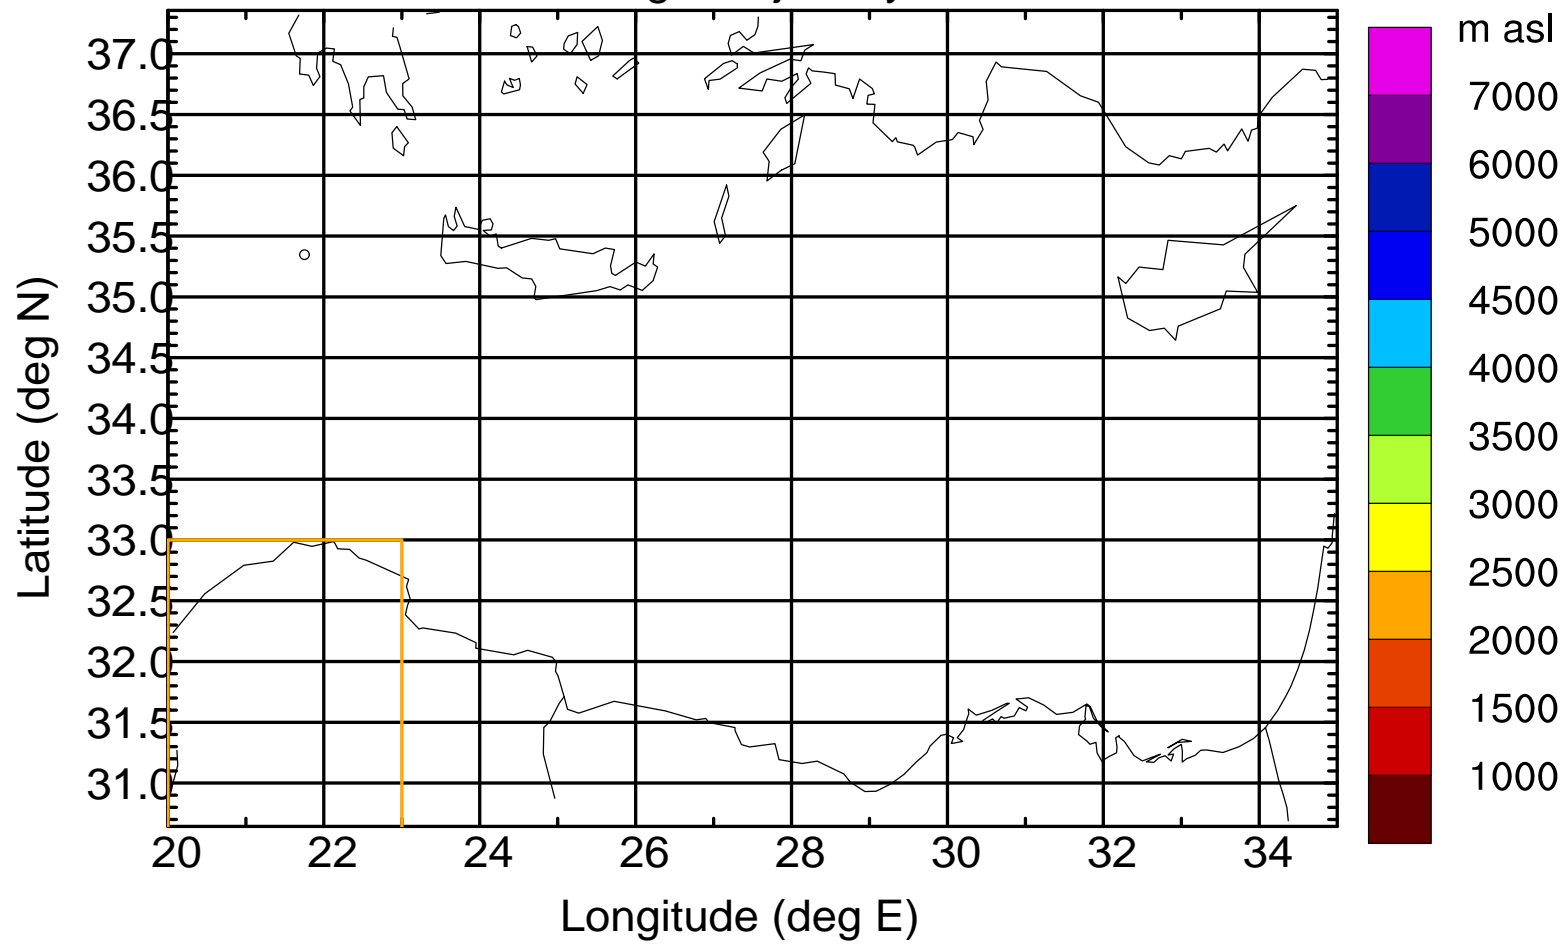

Flight trajectory

Paphos Airport ground station 20170422 9:00 UTC

Flight trajectory

Paphos Airport ground station 20170422 9:00 UTC

Flight trajectory

Paphos Airport ground station 20170422 9:00 UTC

Flight trajectory