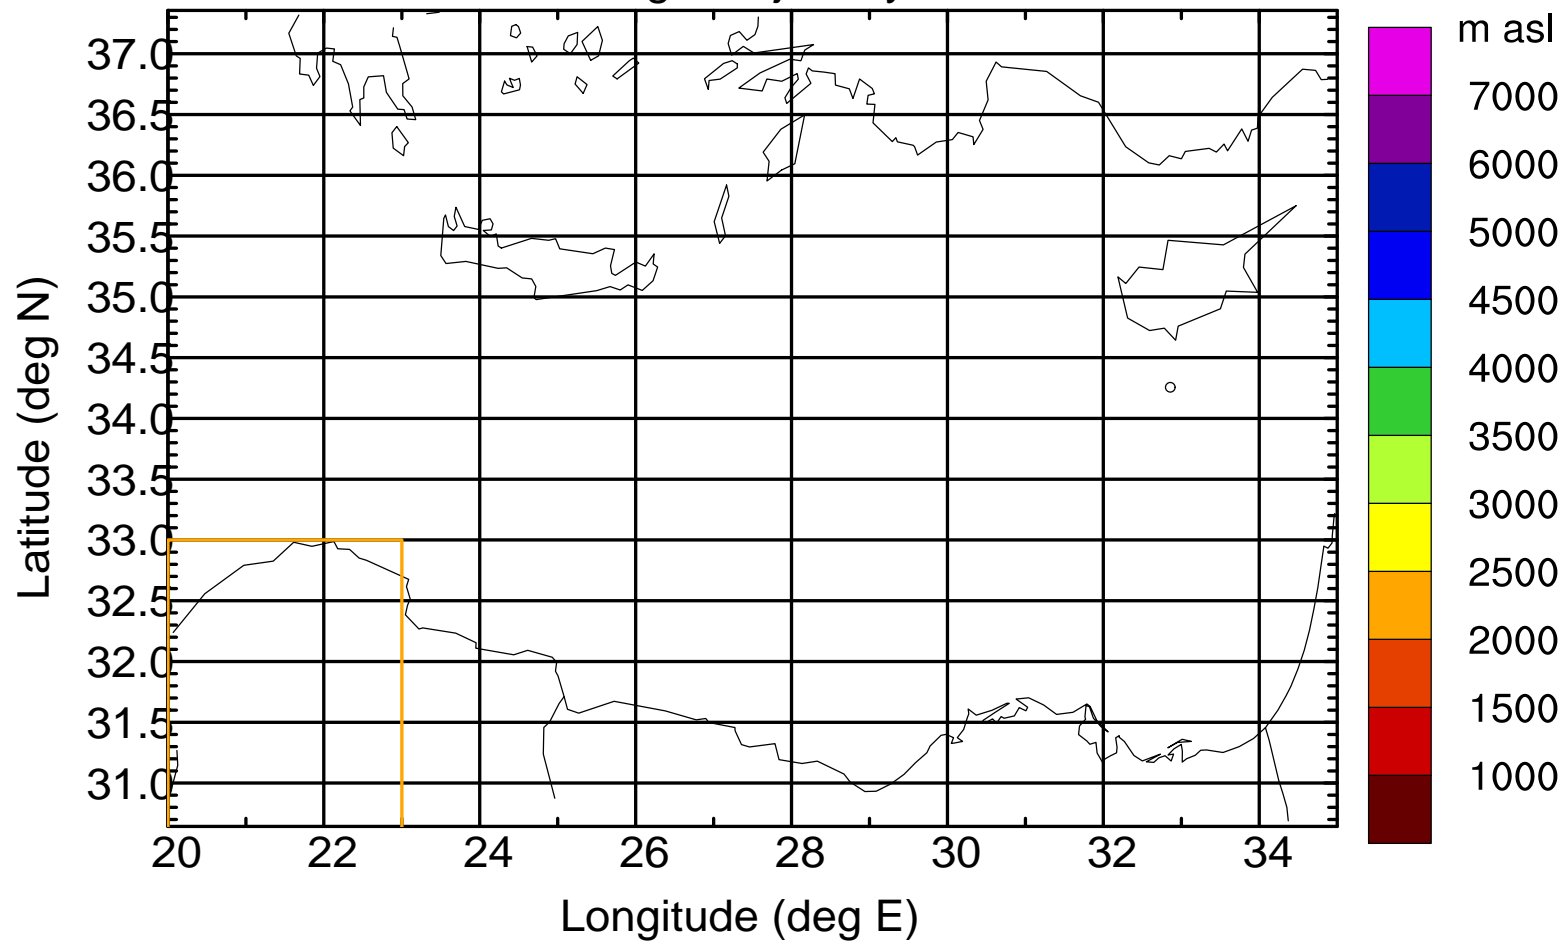

Paphos Airport ground station 20170422 9:00 UTC

Flight trajectory