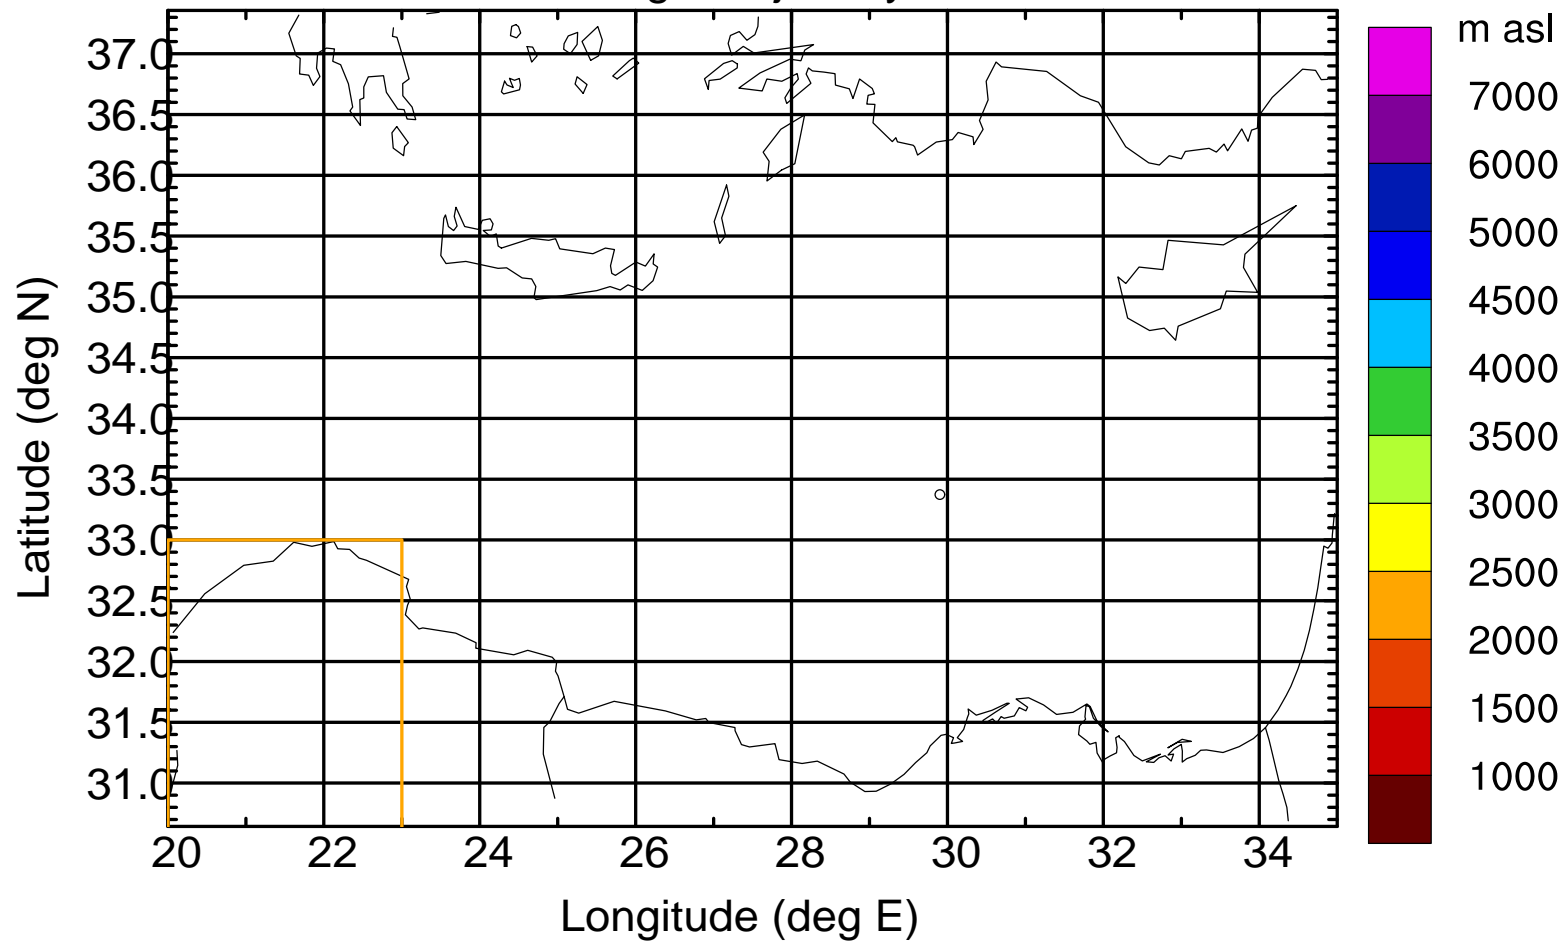

Flight trajectory

Paphos Airport ground station 20170422 9:00 UTC

Flight trajectory

Paphos Airport ground station 20170422 9:00 UTC

Flight trajectory

Paphos Airport ground station 20170422 9:00 UTC

Flight trajectory