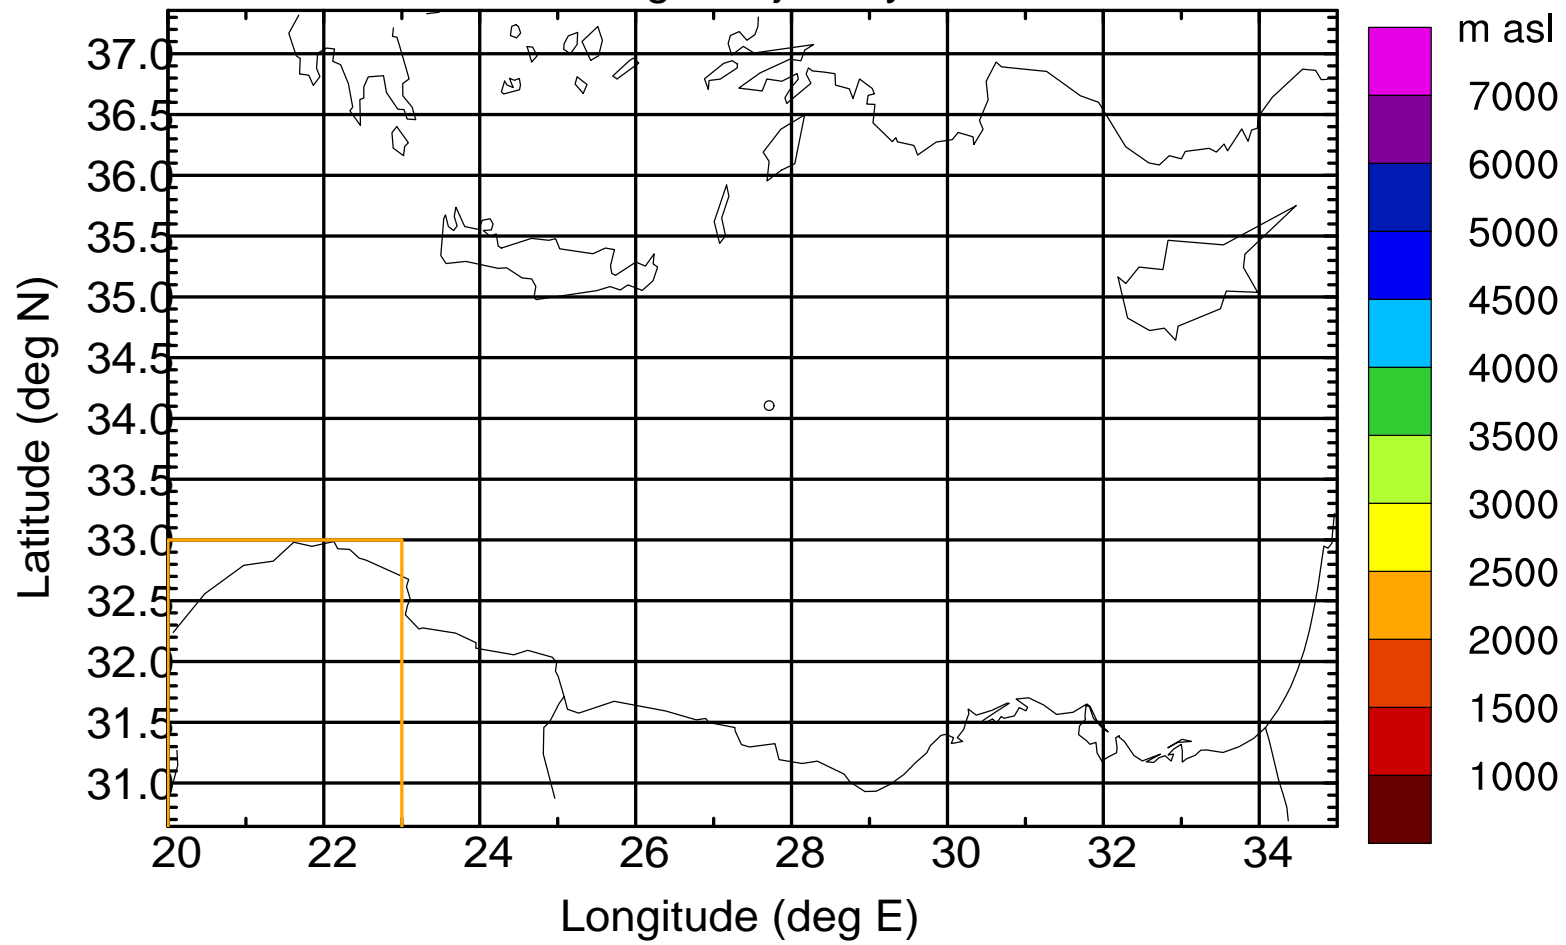

Paphos Airport ground station 20170422 9:00 UTC

Flight trajectory