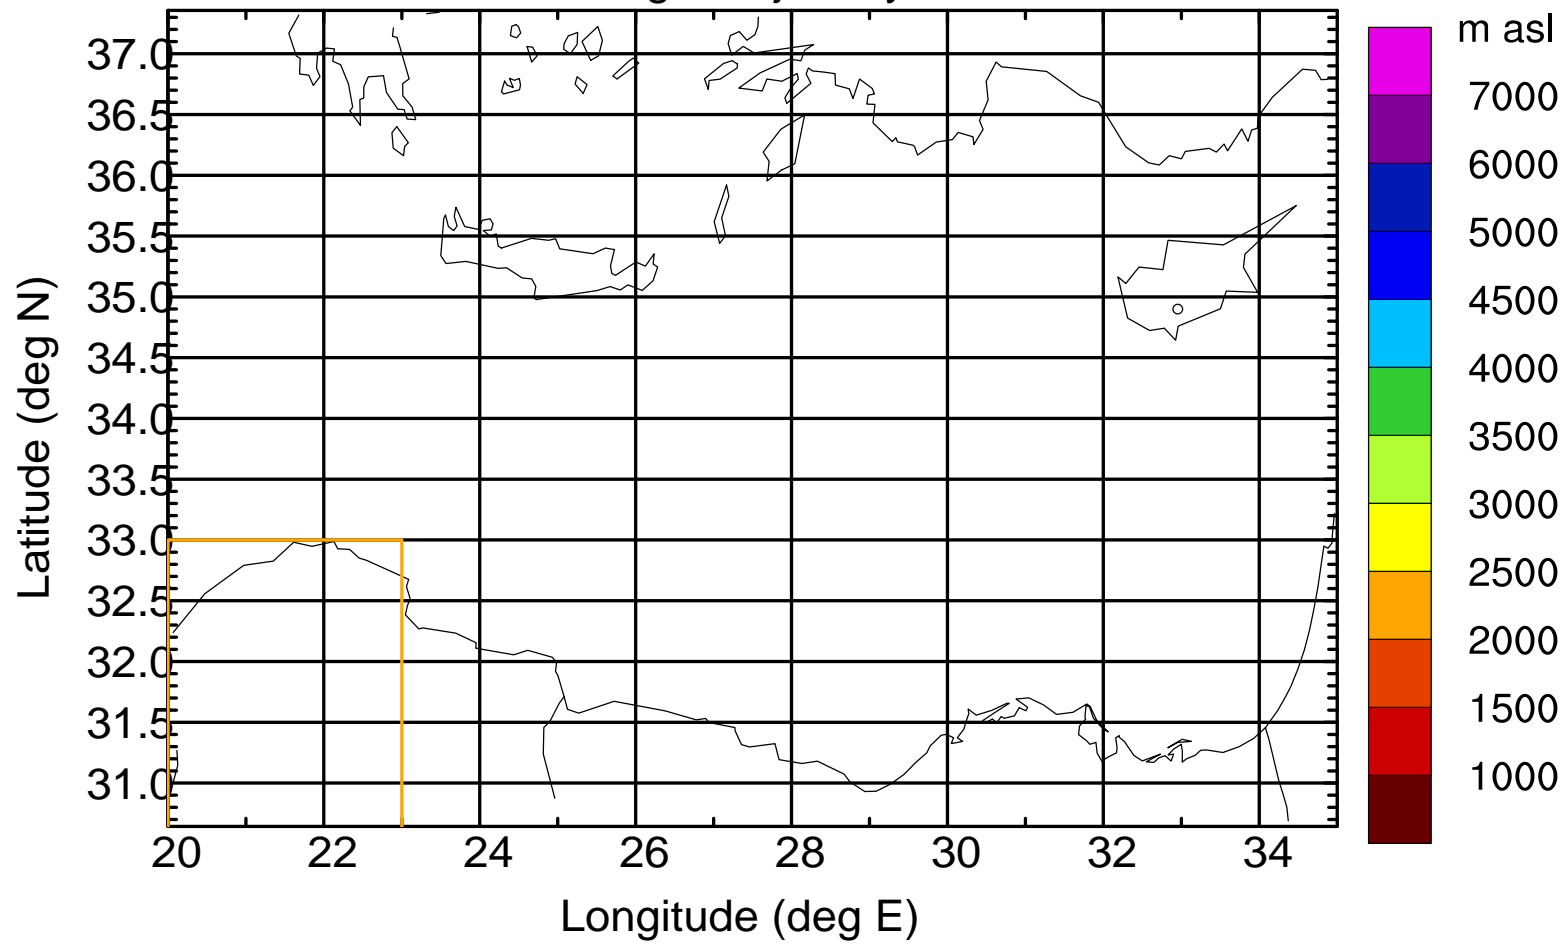

Flight trajectory

Paphos Airport ground station 20170422 9:00 UTC

Flight trajectory

Paphos Airport ground station 20170422 9:00 UTC

Flight trajectory

Paphos Airport ground station 20170422 9:00 UTC

Flight trajectory