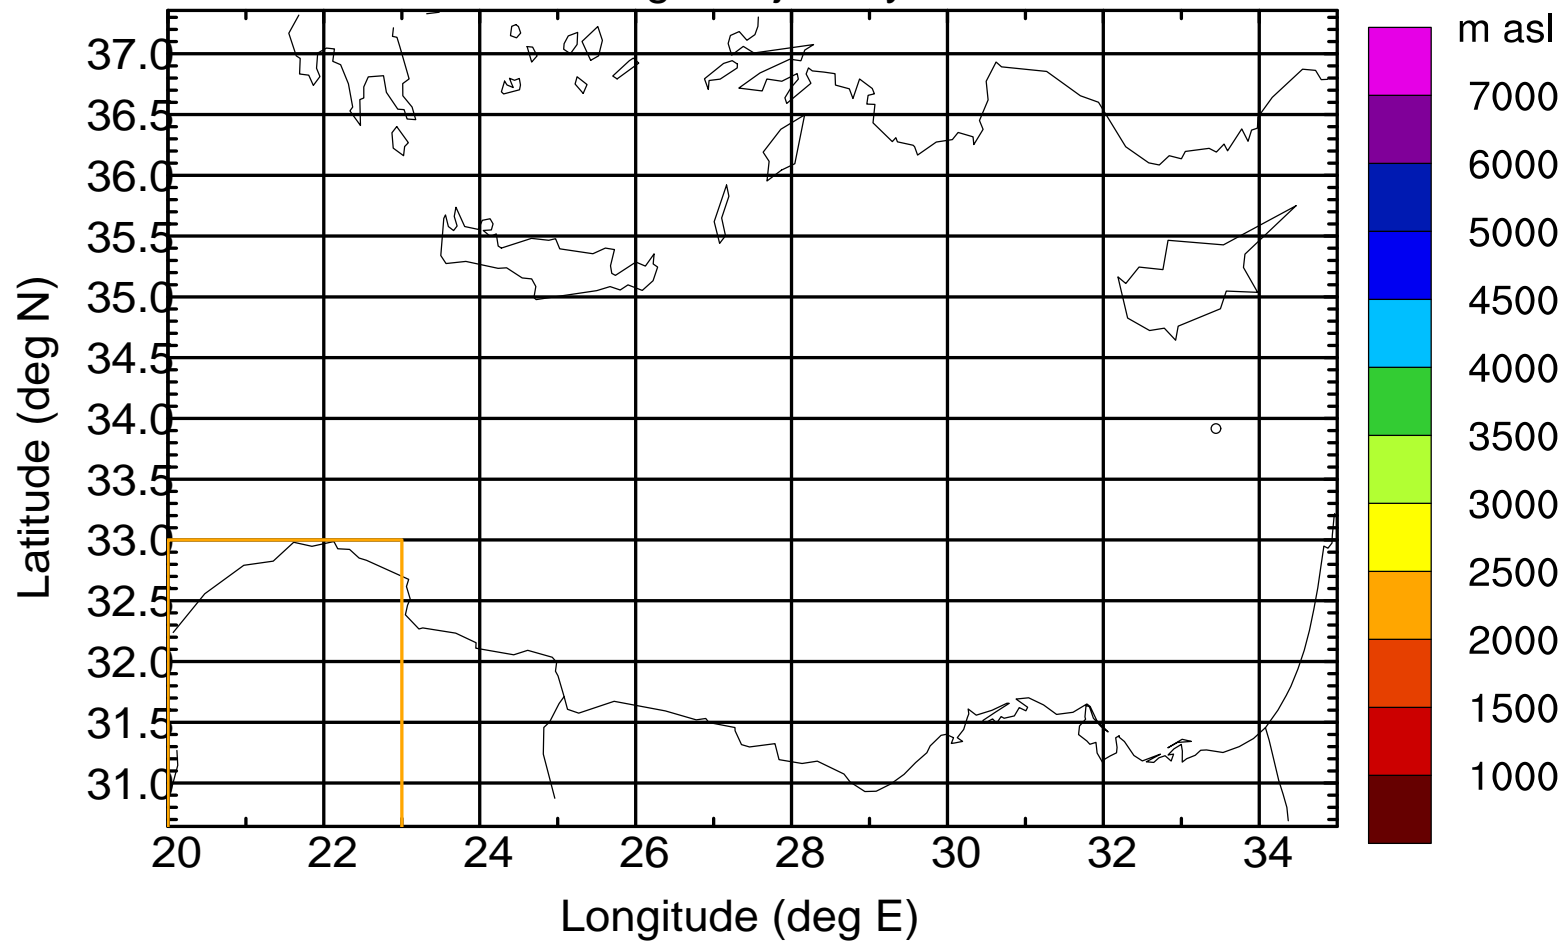

Paphos Airport ground station 20170422 9:00 UTC

Flight trajectory