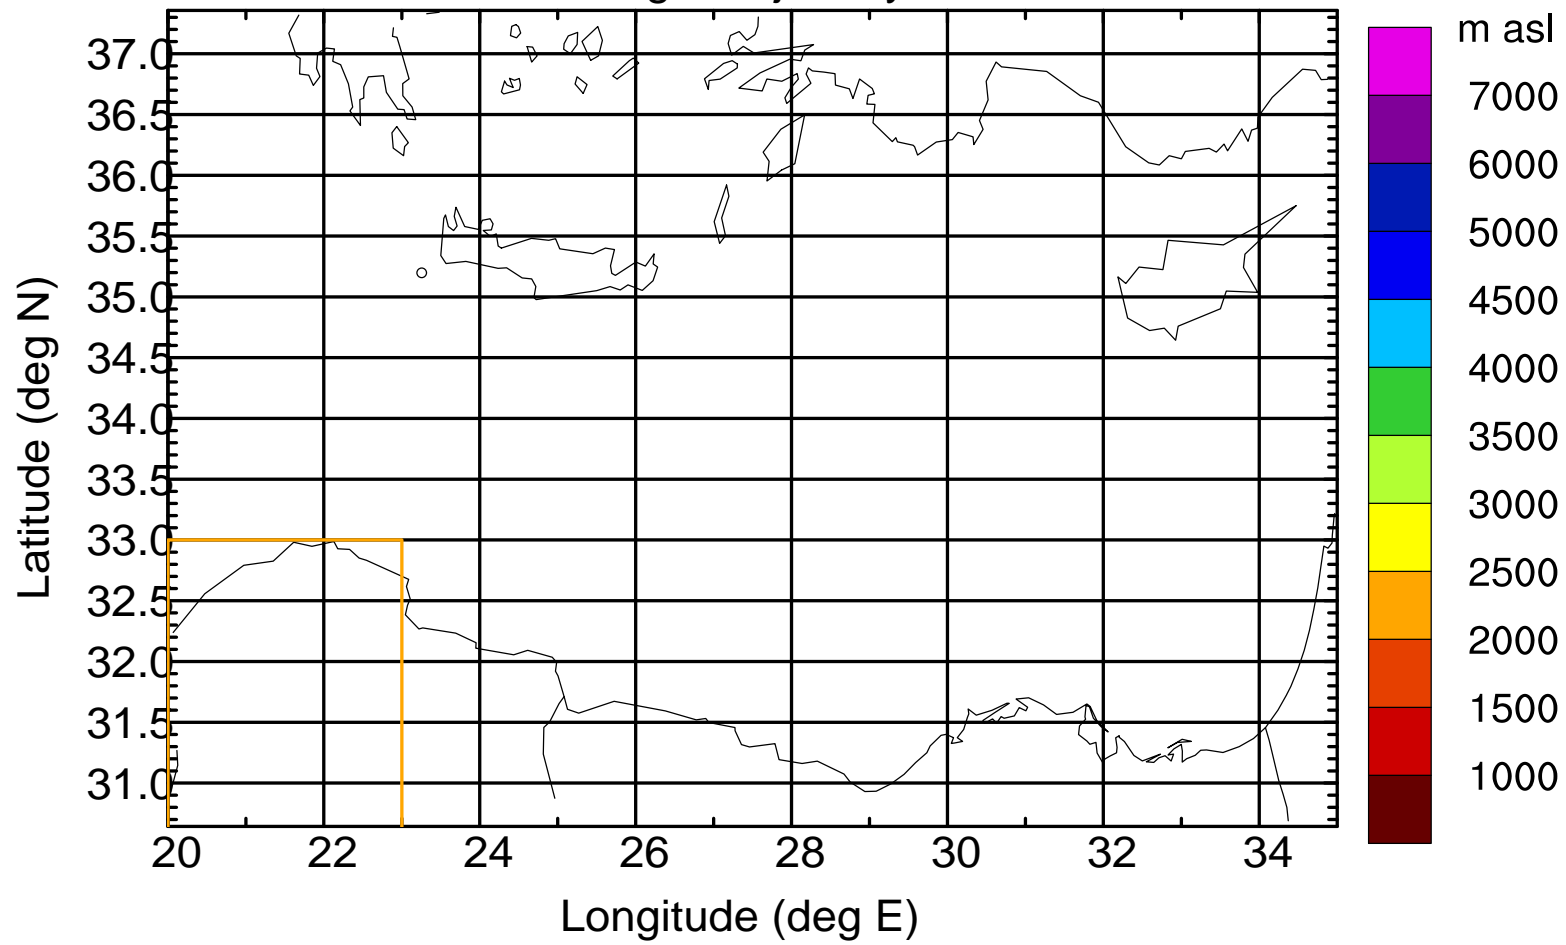

Paphos Airport ground station 20170422 9:00 UTC

Flight trajectory

Paphos Airport ground station 20170422 9:00 UTC

Flight trajectory

Paphos Airport ground station 20170422 9:00 UTC

Flight trajectory

Paphos Airport ground station 20170422 9:00 UTC