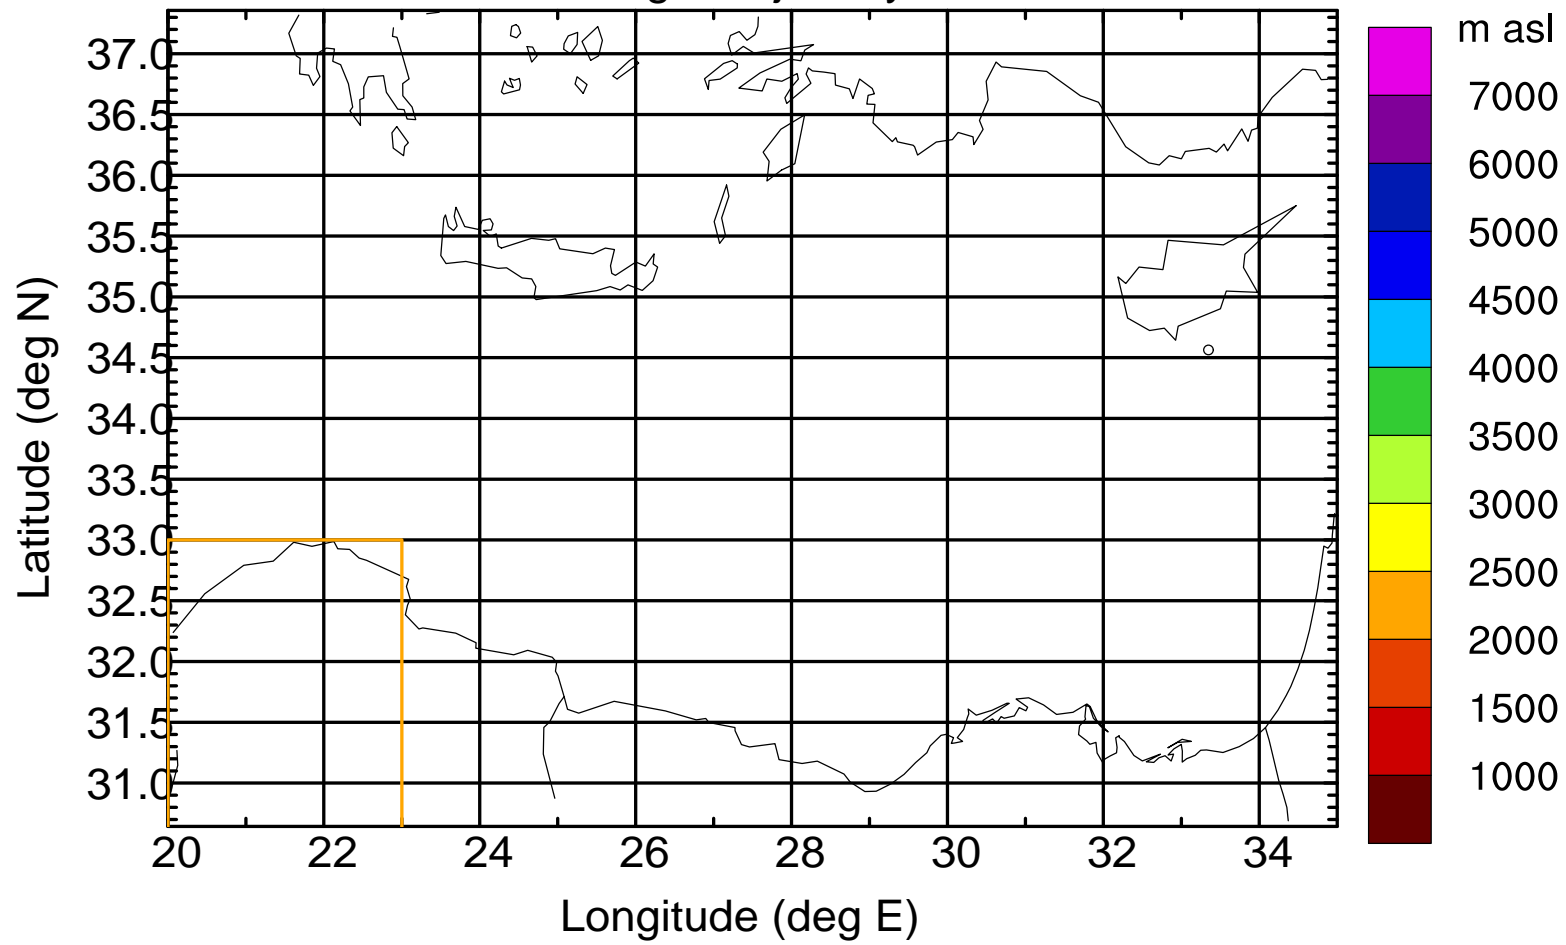

Paphos Airport ground station 20170422 9:00 UTC

Flight trajectory