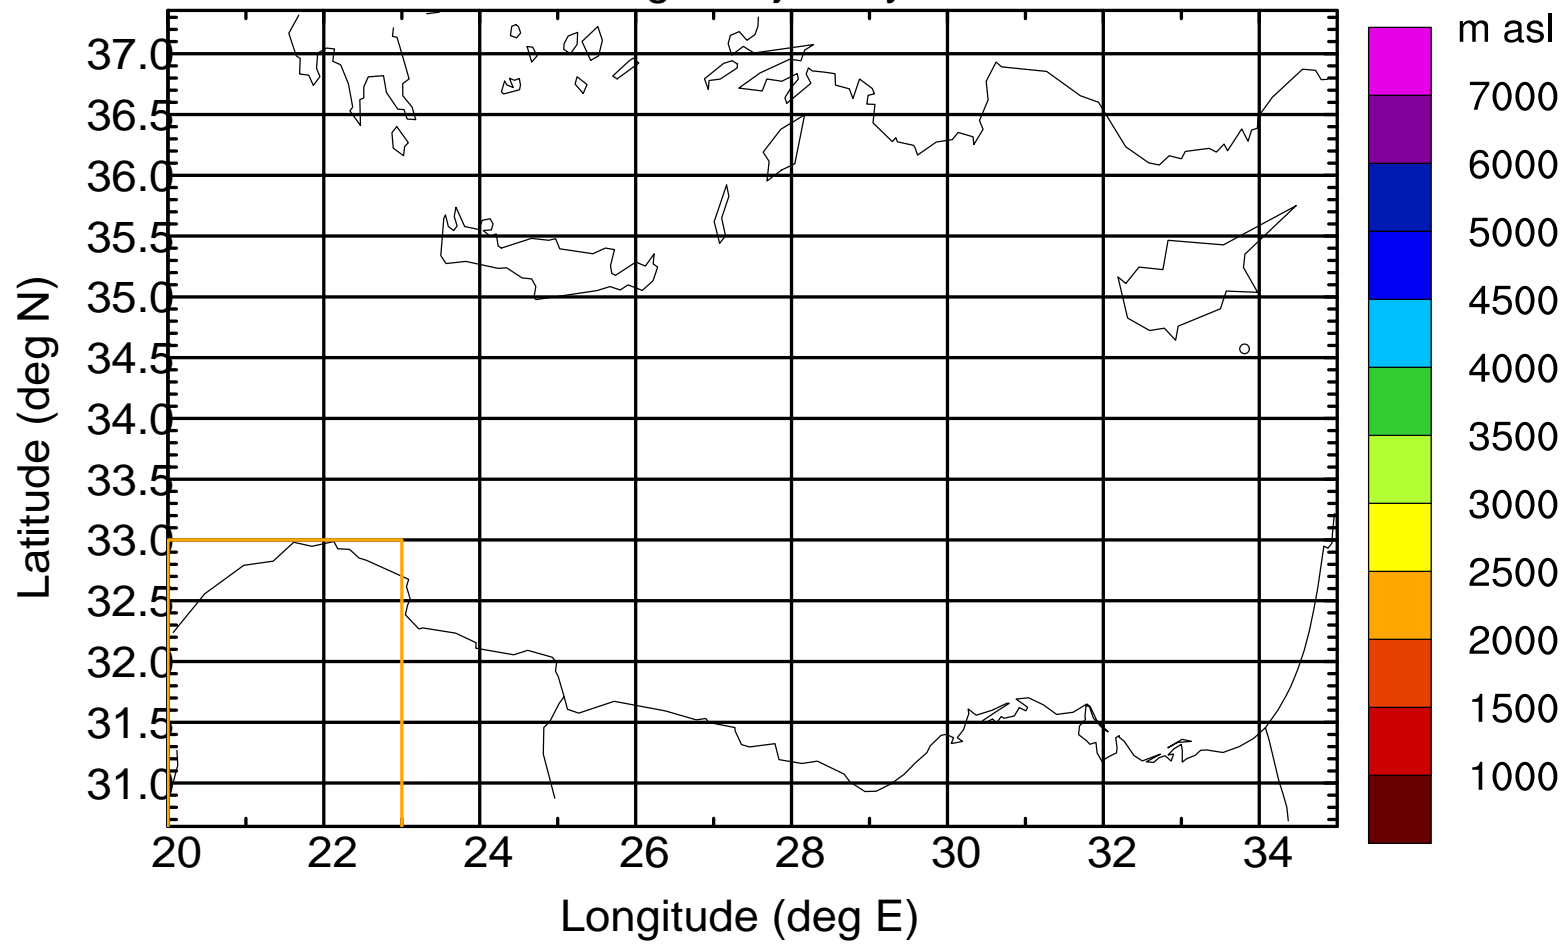

Paphos Airport ground station 20170422 9:00 UTC

Flight trajectory