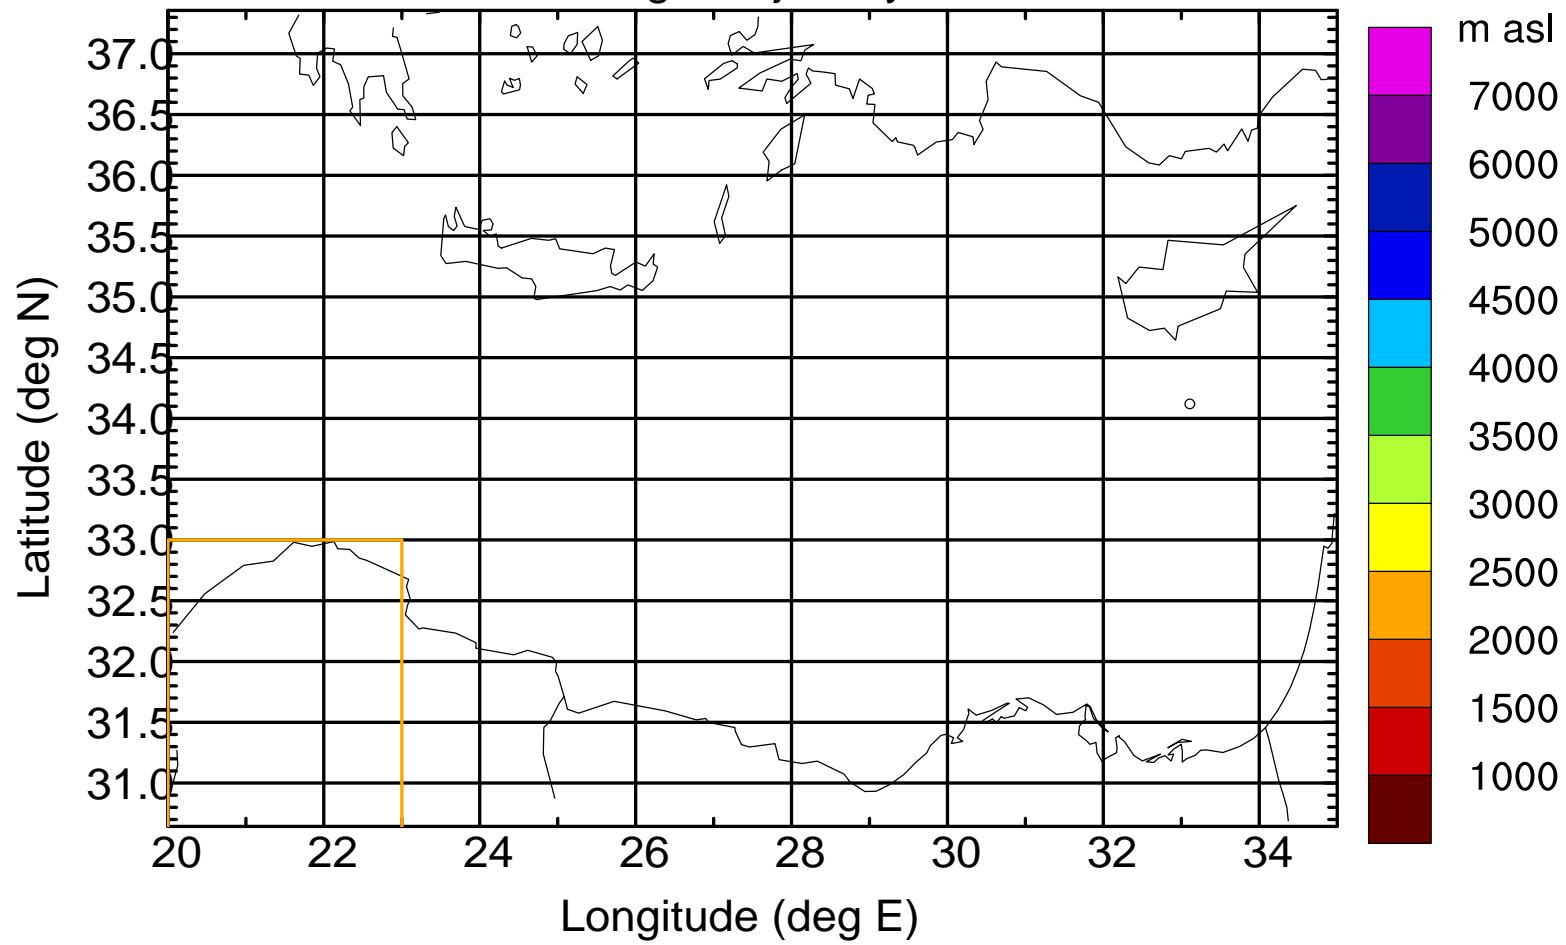

Paphos Airport ground station 20170422 9:00 UTC

Flight trajectory