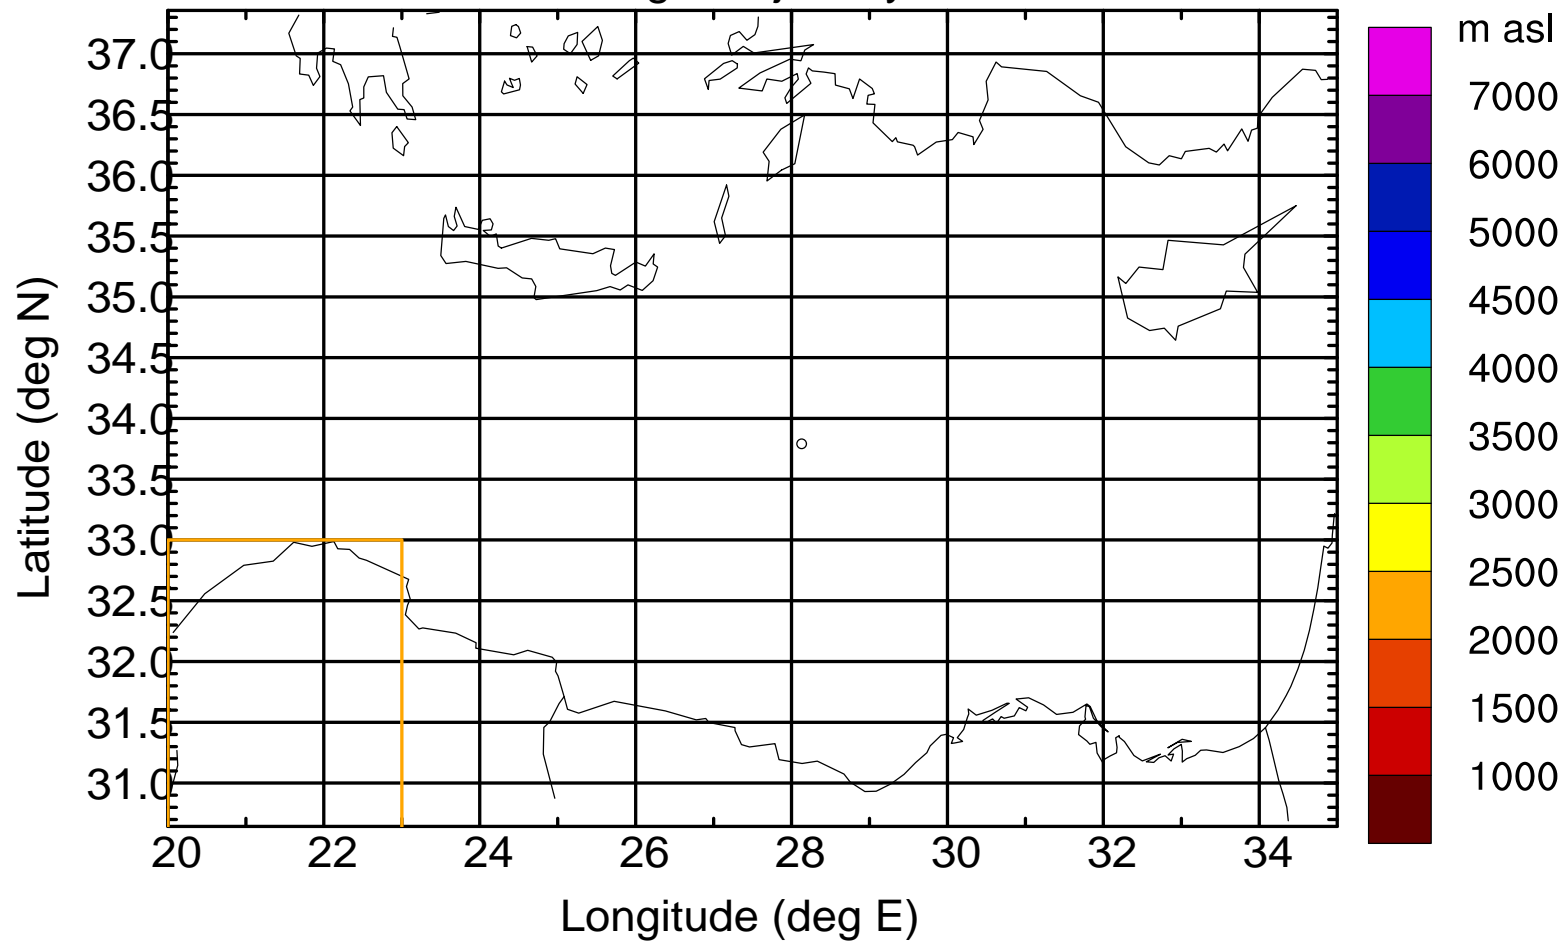

Flight trajectory

Paphos Airport ground station 20170422 9:00 UTC

Flight trajectory

Paphos Airport ground station 20170422 9:00 UTC

Flight trajectory

Paphos Airport ground station 20170422 9:00 UTC

Flight trajectory