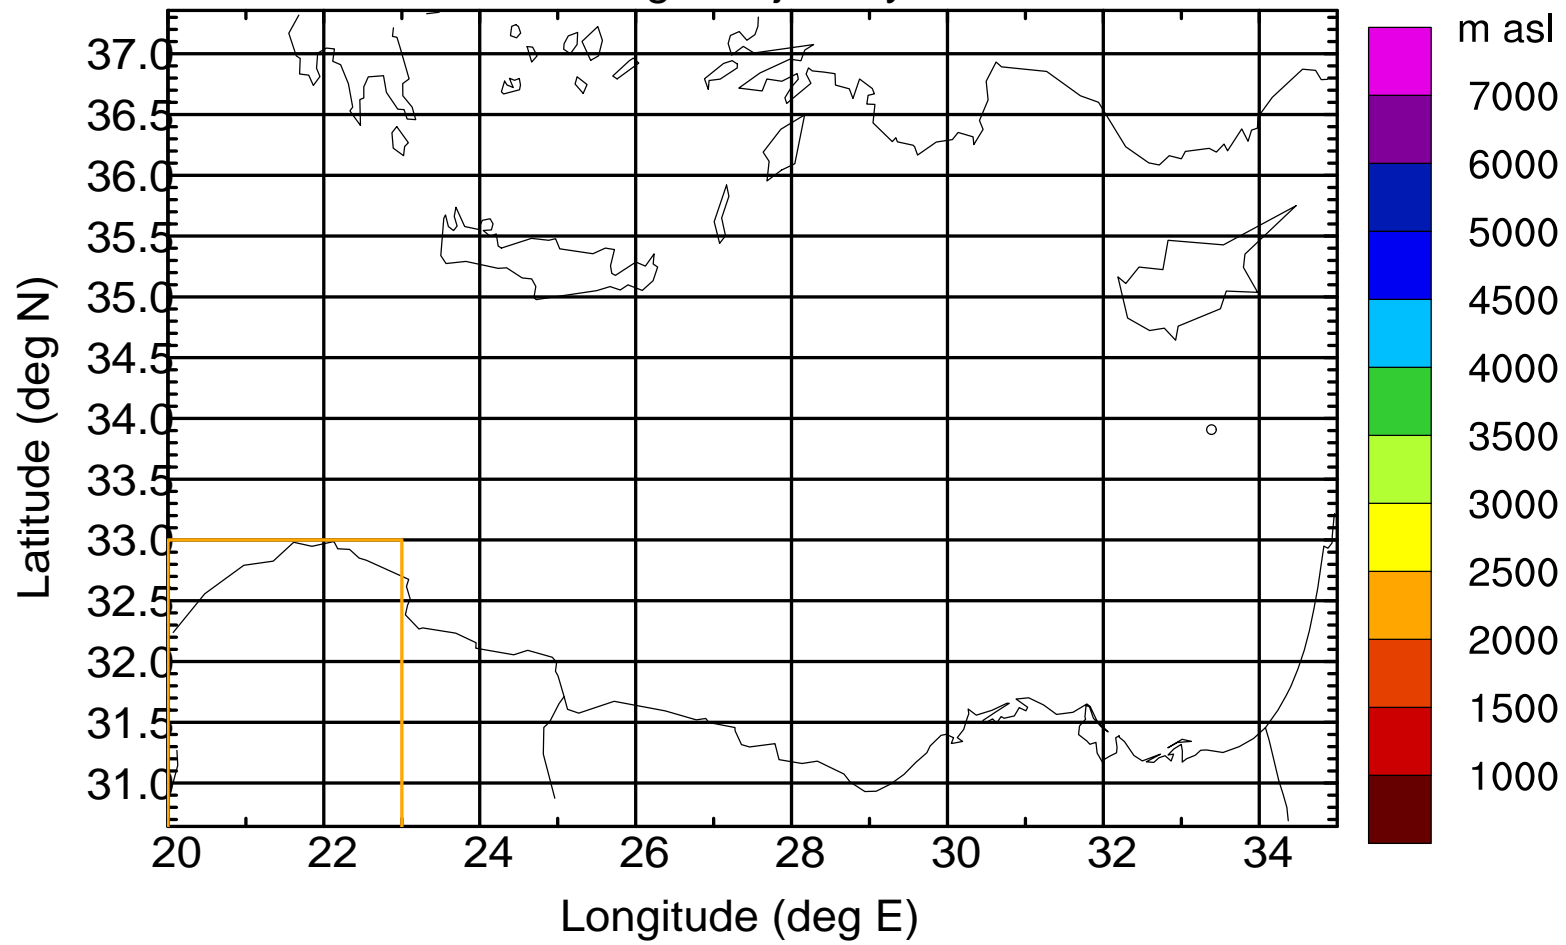

Paphos Airport ground station 20170422 9:00 UTC

Flight trajectory

Paphos Airport ground station 20170422 9:00 UTC

Flight trajectory

Paphos Airport ground station 20170422 9:00 UTC

Flight trajectory

Paphos Airport ground station 20170422 9:00 UTC