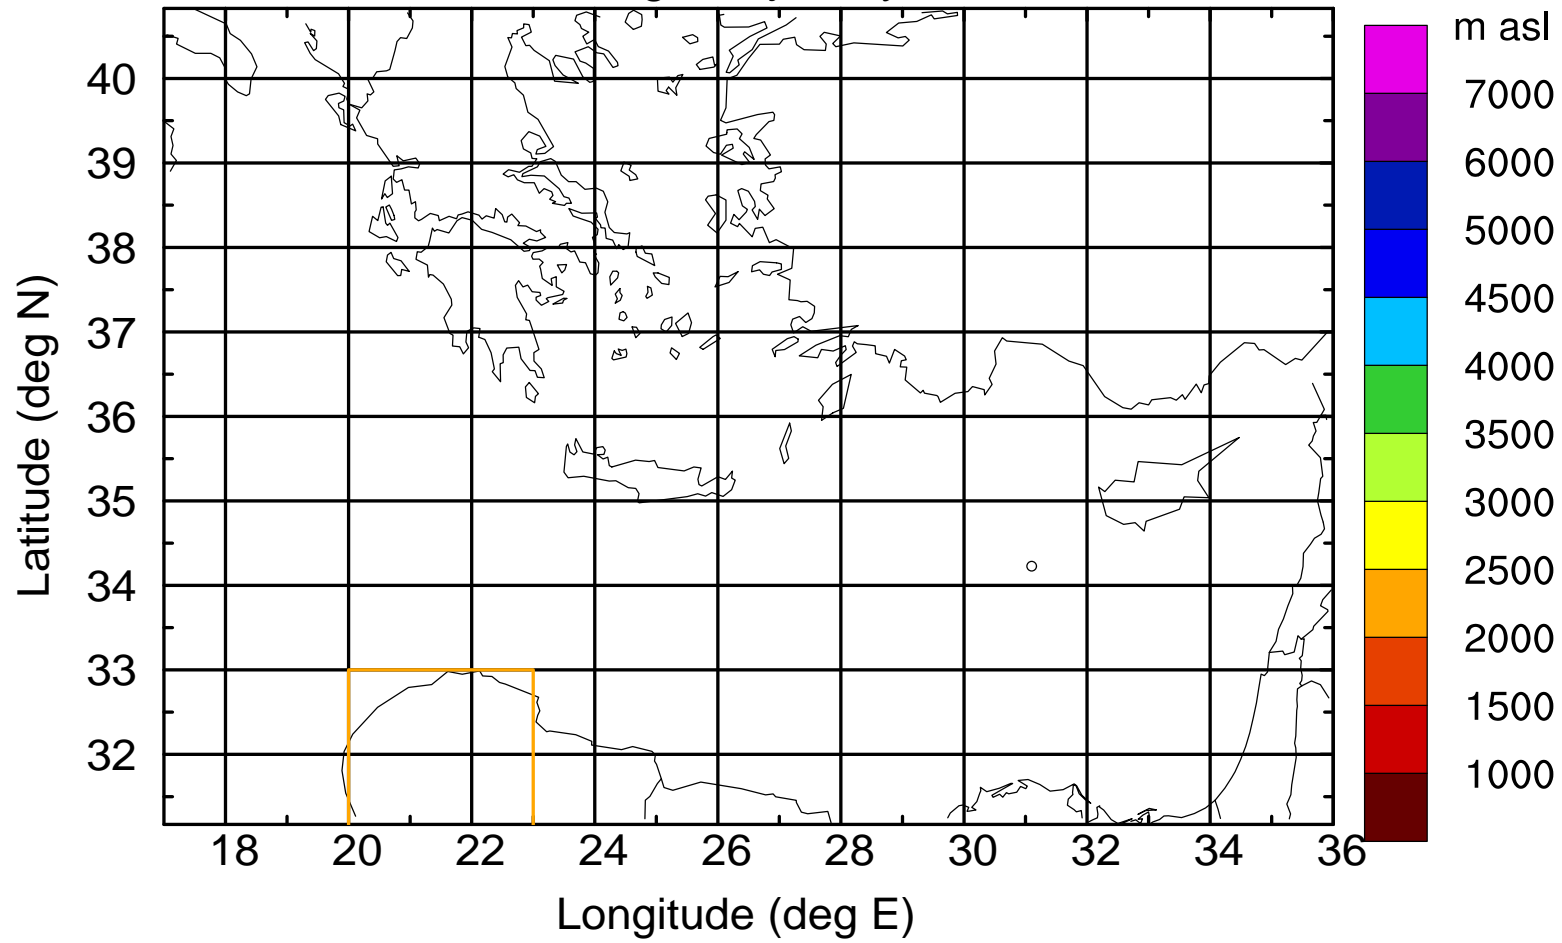

Paphos Airport ground station 20170422 8:30 UTC

Flight trajectory