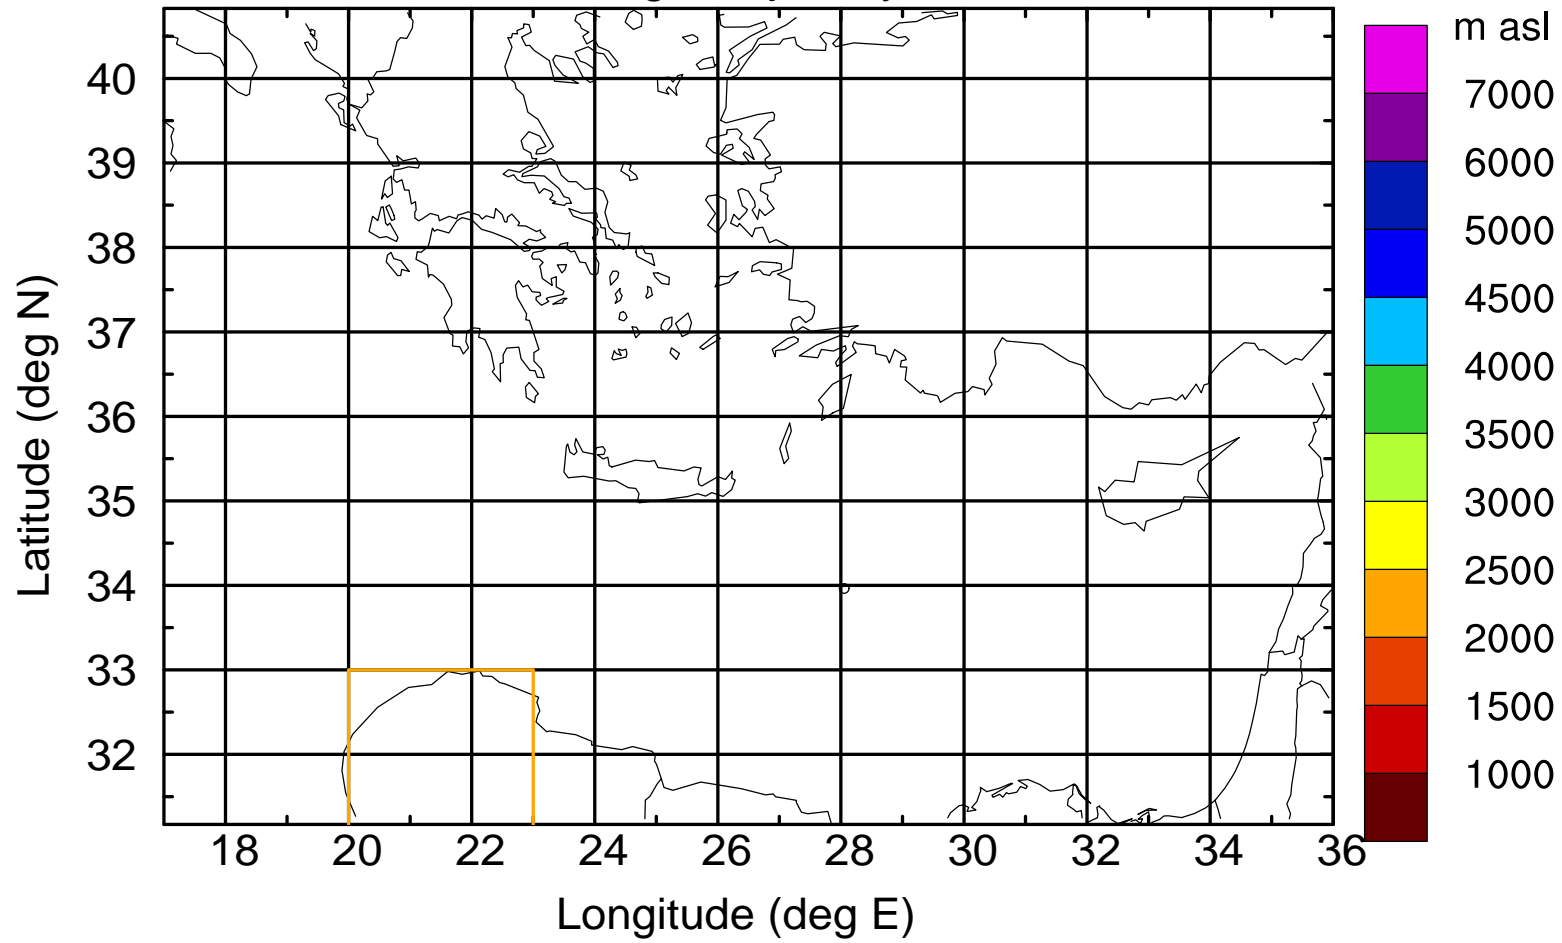

Paphos Airport ground station 20170422 8:30 UTC

Flight trajectory

Paphos Airport ground station 20170422 8:30 UTC

Flight trajectory

Paphos Airport ground station 20170422 8:30 UTC

Flight trajectory

Paphos Airport ground station 20170422 8:30 UTC