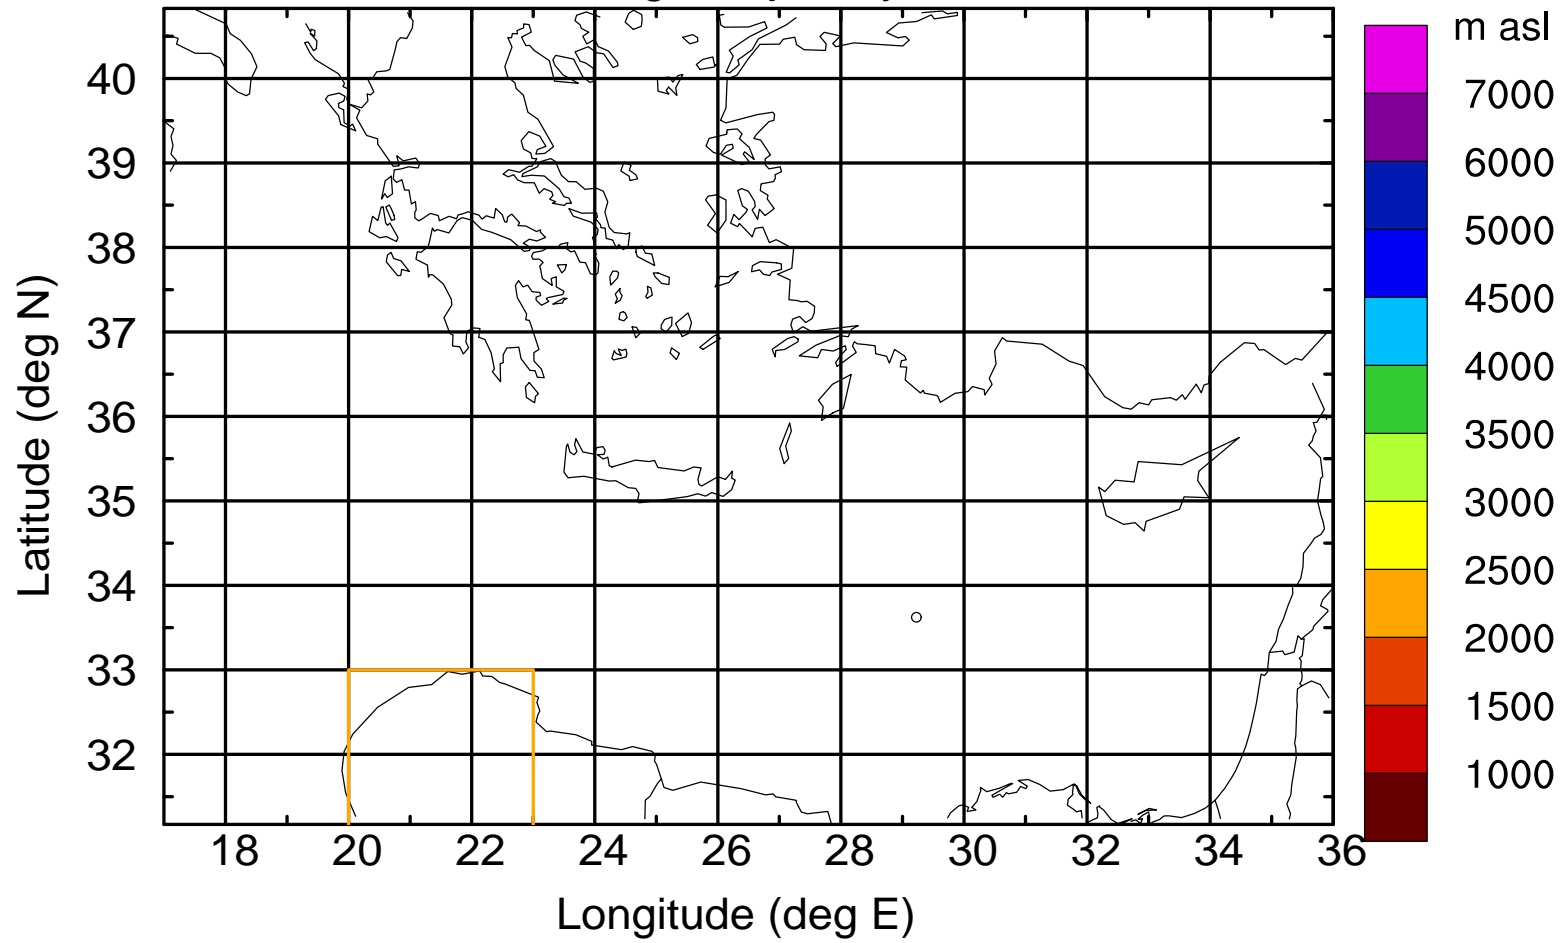

Paphos Airport ground station 20170422 8:30 UTC

Flight trajectory