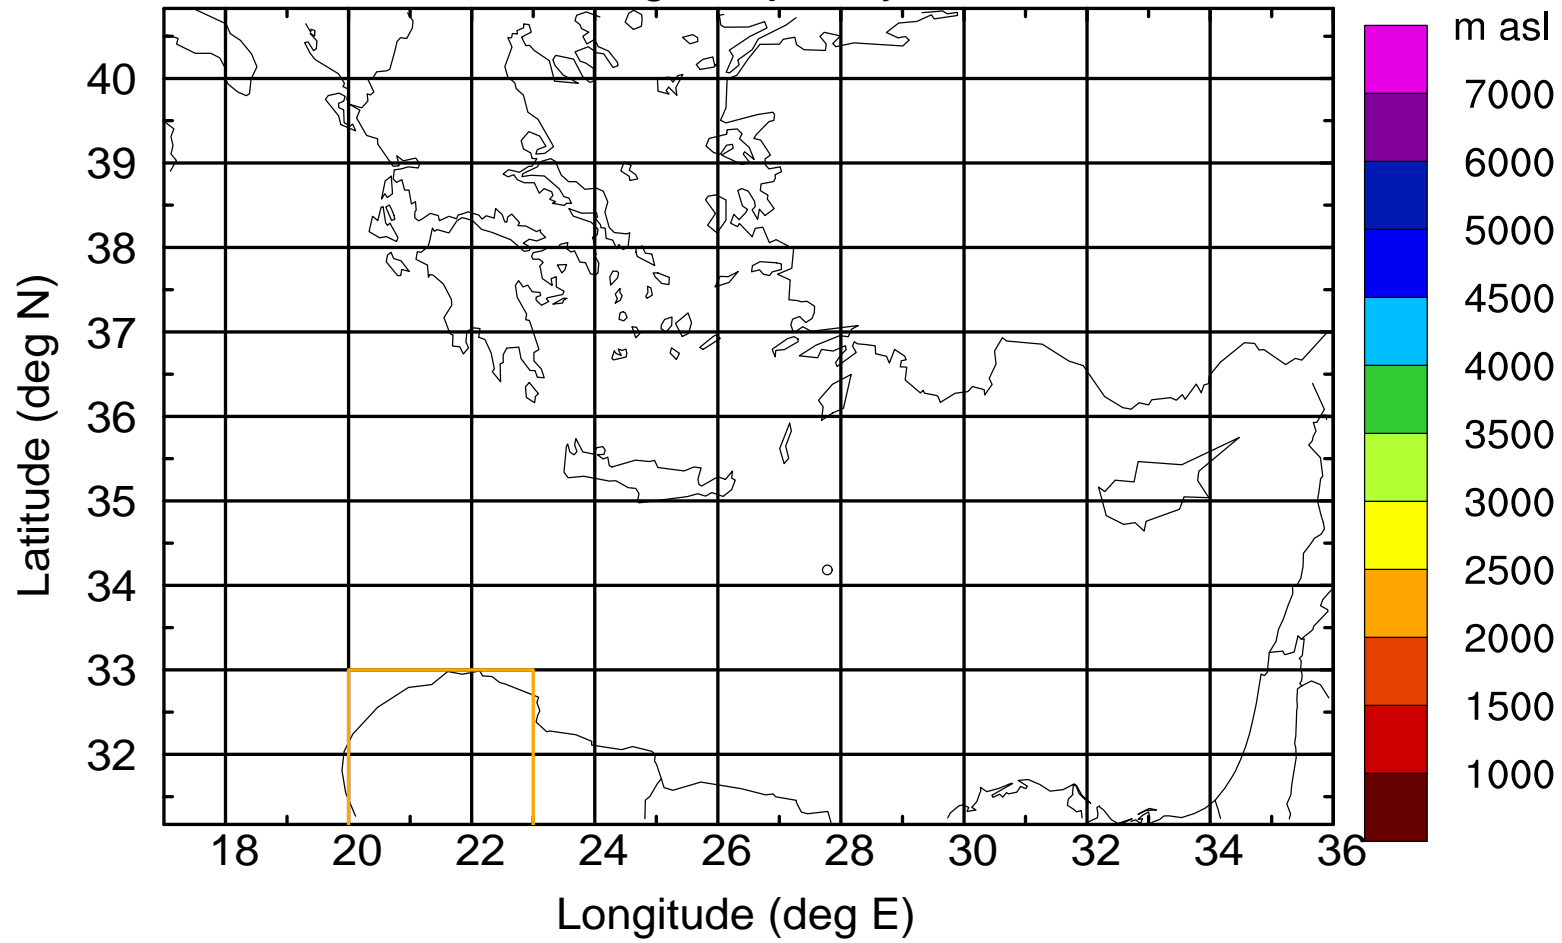

Paphos Airport ground station 20170422 8:30 UTC

Flight trajectory