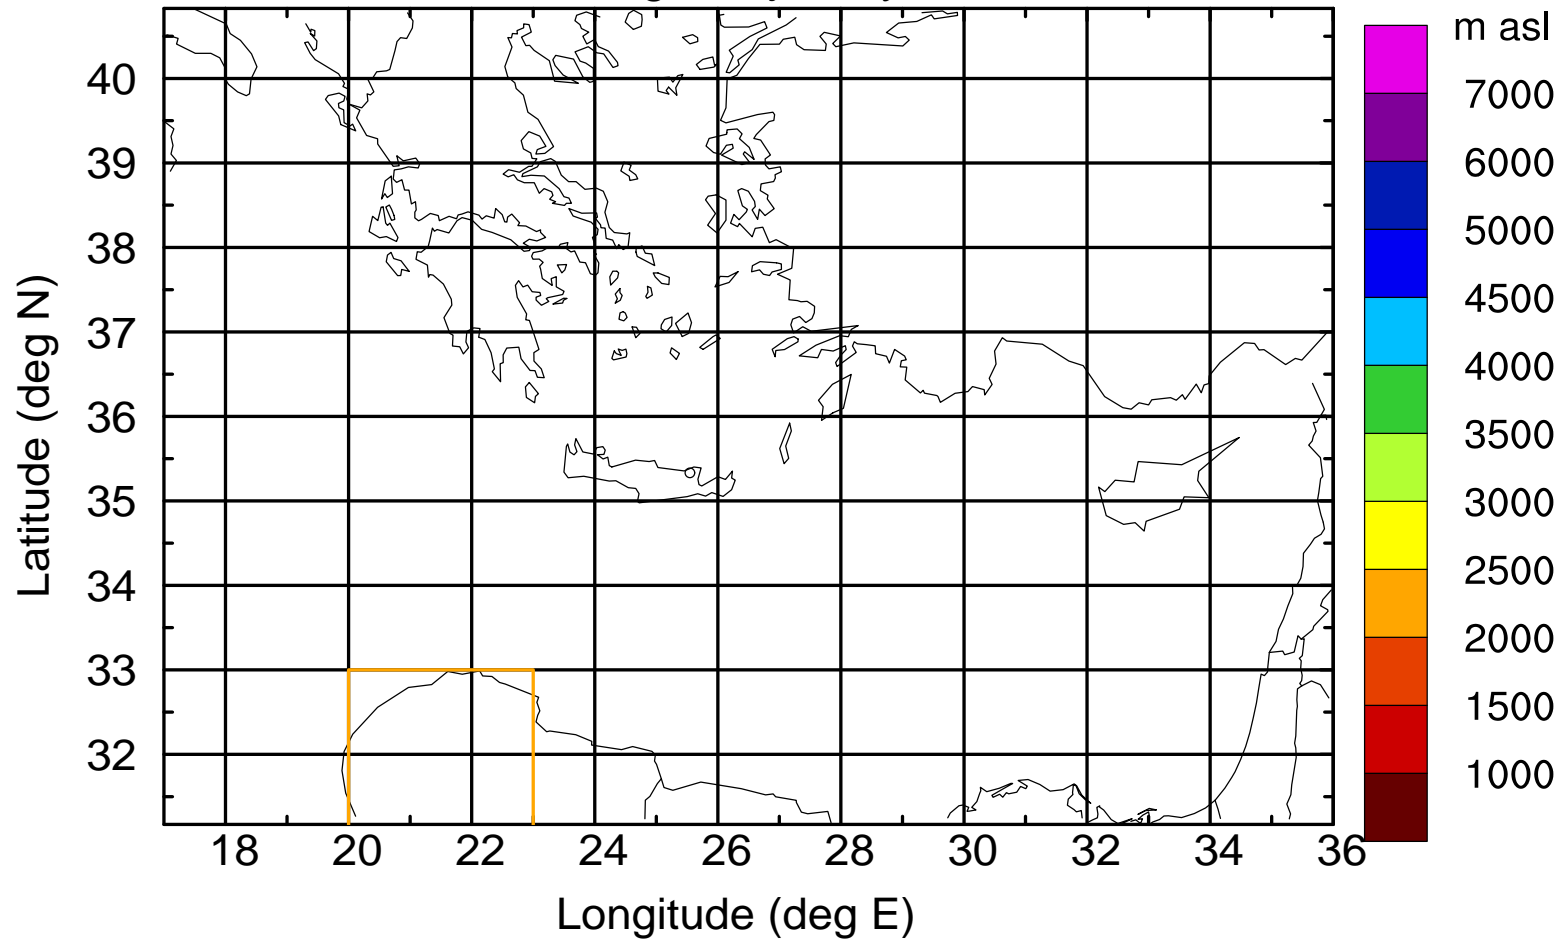

Flight trajectory

Paphos Airport ground station 20170422 8:30 UTC

Flight trajectory

Paphos Airport ground station 20170422 8:30 UTC

Flight trajectory

Paphos Airport ground station 20170422 8:30 UTC

Flight trajectory