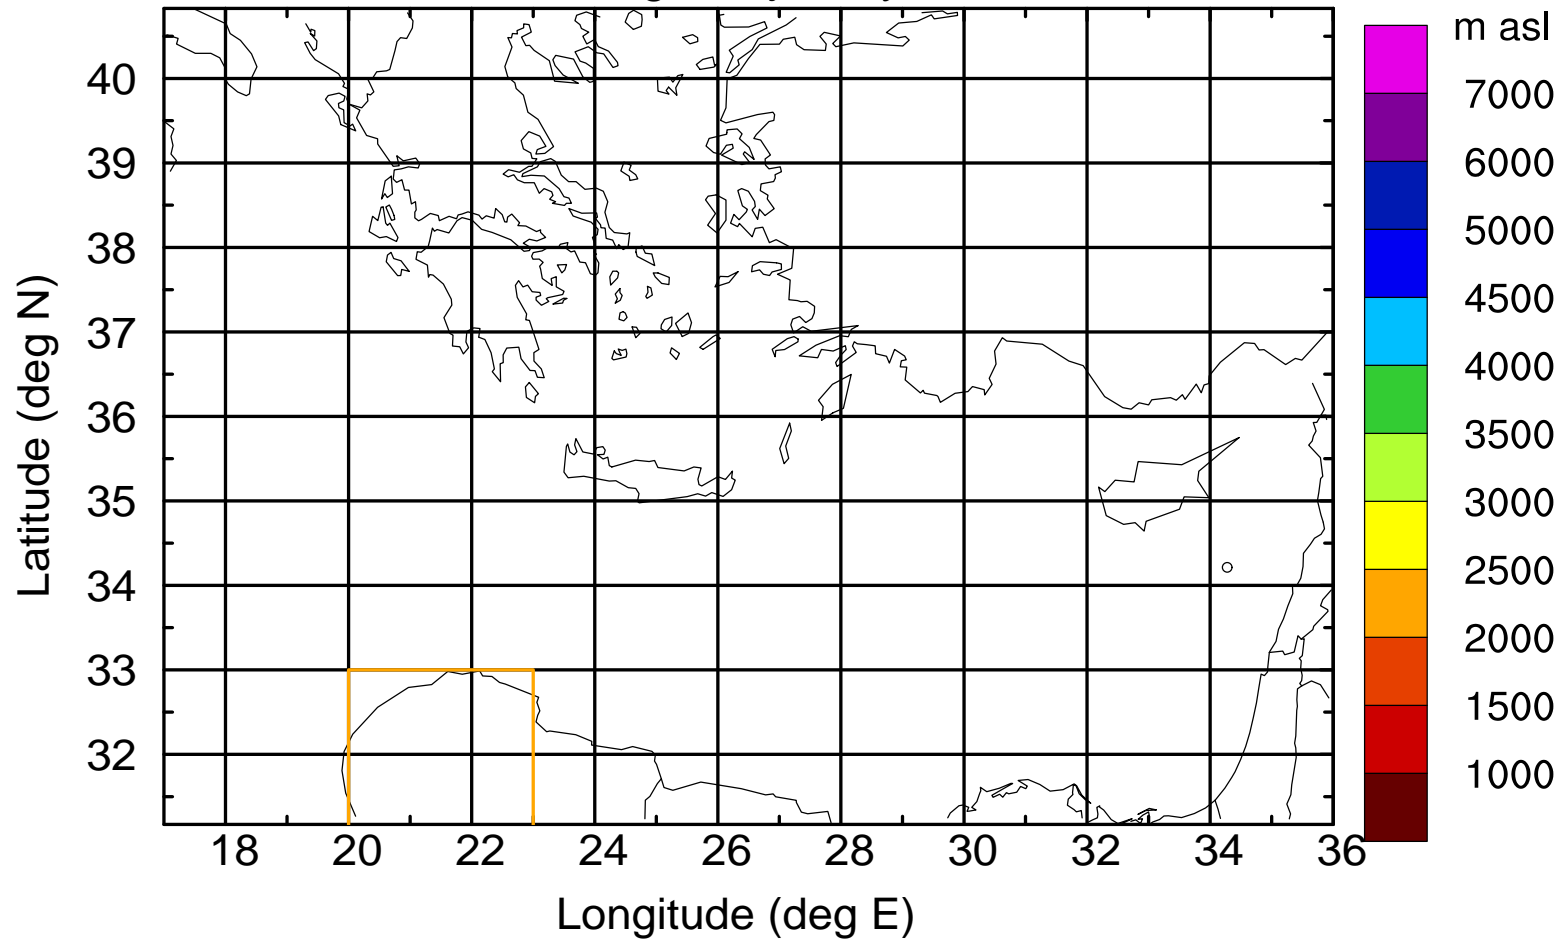

Paphos Airport ground station 20170422 8:30 UTC

Flight trajectory

Paphos Airport ground station 20170422 8:30 UTC

Flight trajectory

Paphos Airport ground station 20170422 8:30 UTC

Flight trajectory

Paphos Airport ground station 20170422 8:30 UTC