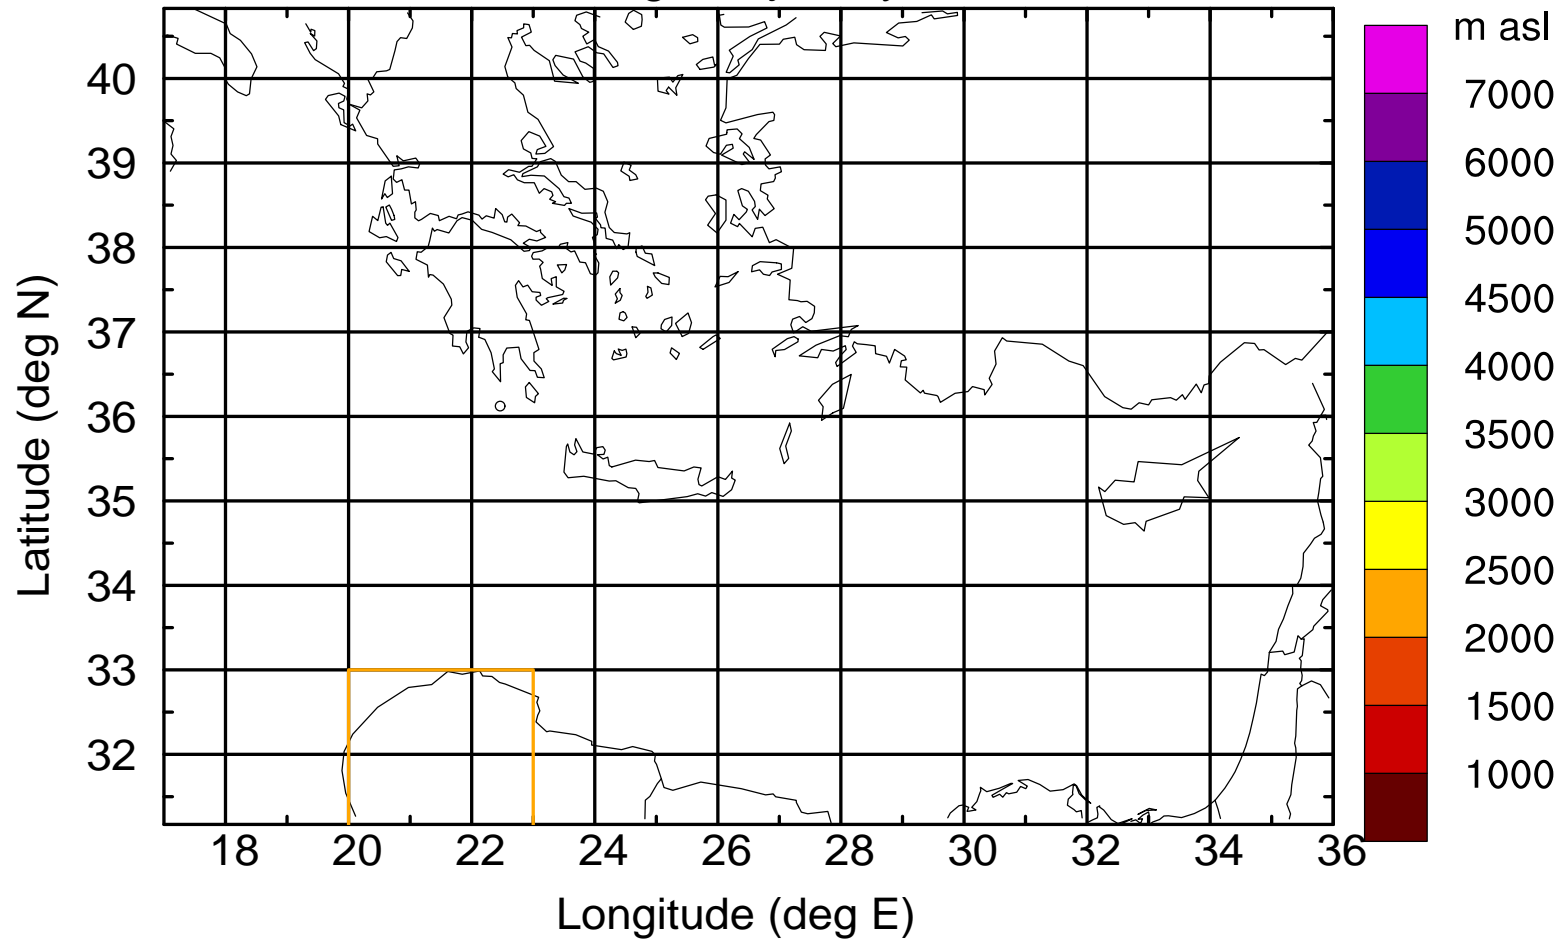

Paphos Airport ground station 20170422 8:30 UTC

Flight trajectory