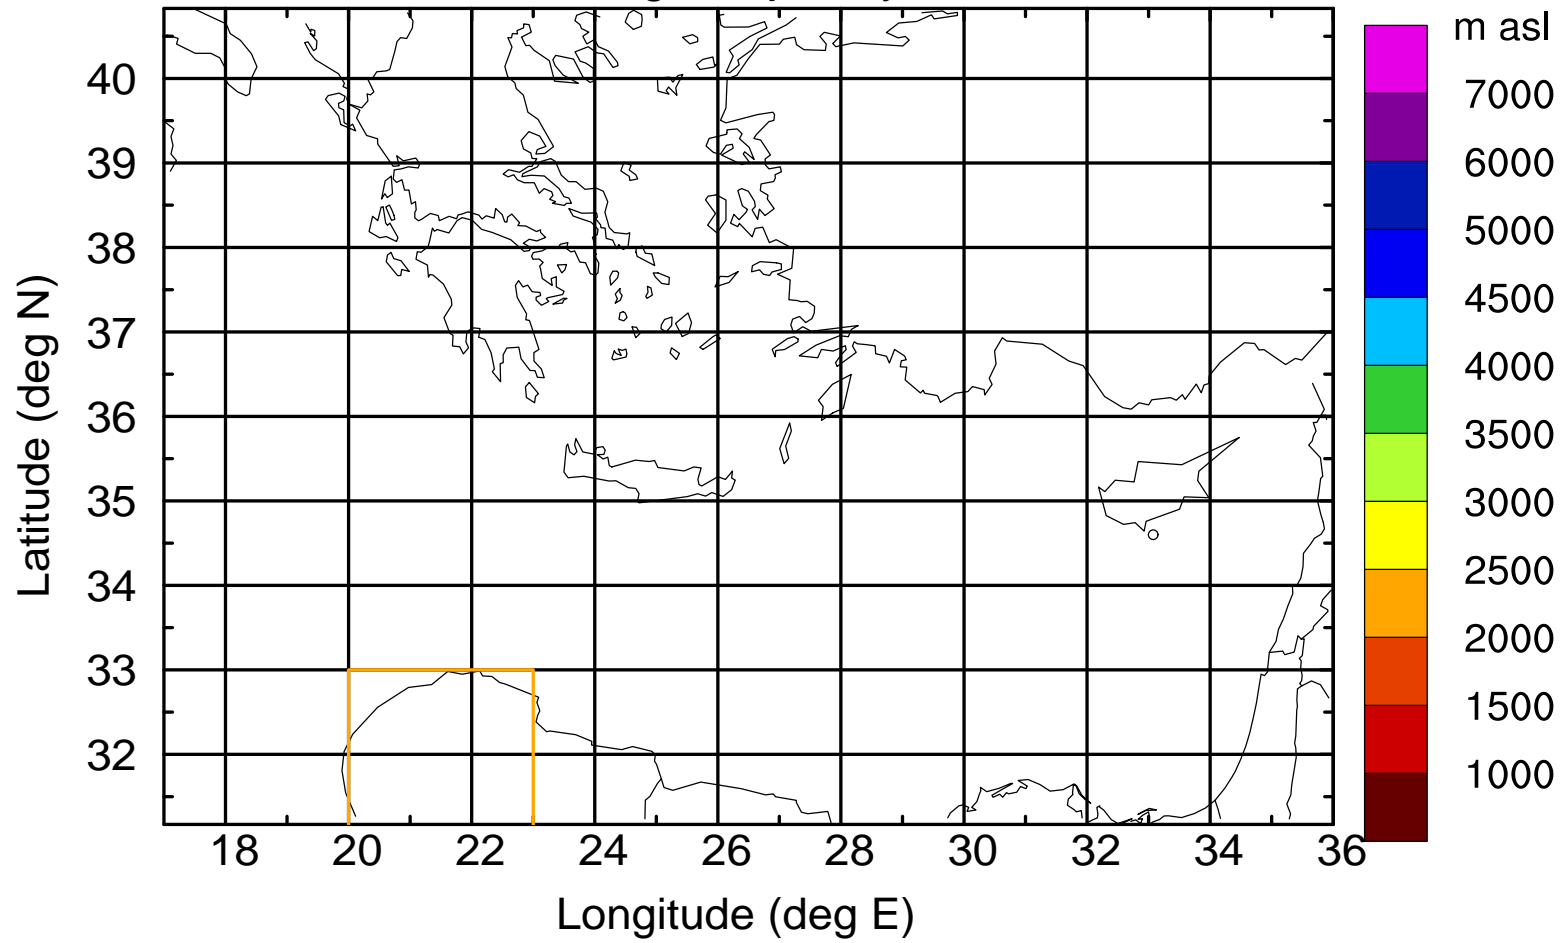

Flight trajectory

Paphos Airport ground station 20170422 8:30 UTC

Flight trajectory

Paphos Airport ground station 20170422 8:30 UTC

Flight trajectory

Paphos Airport ground station 20170422 8:30 UTC

Flight trajectory