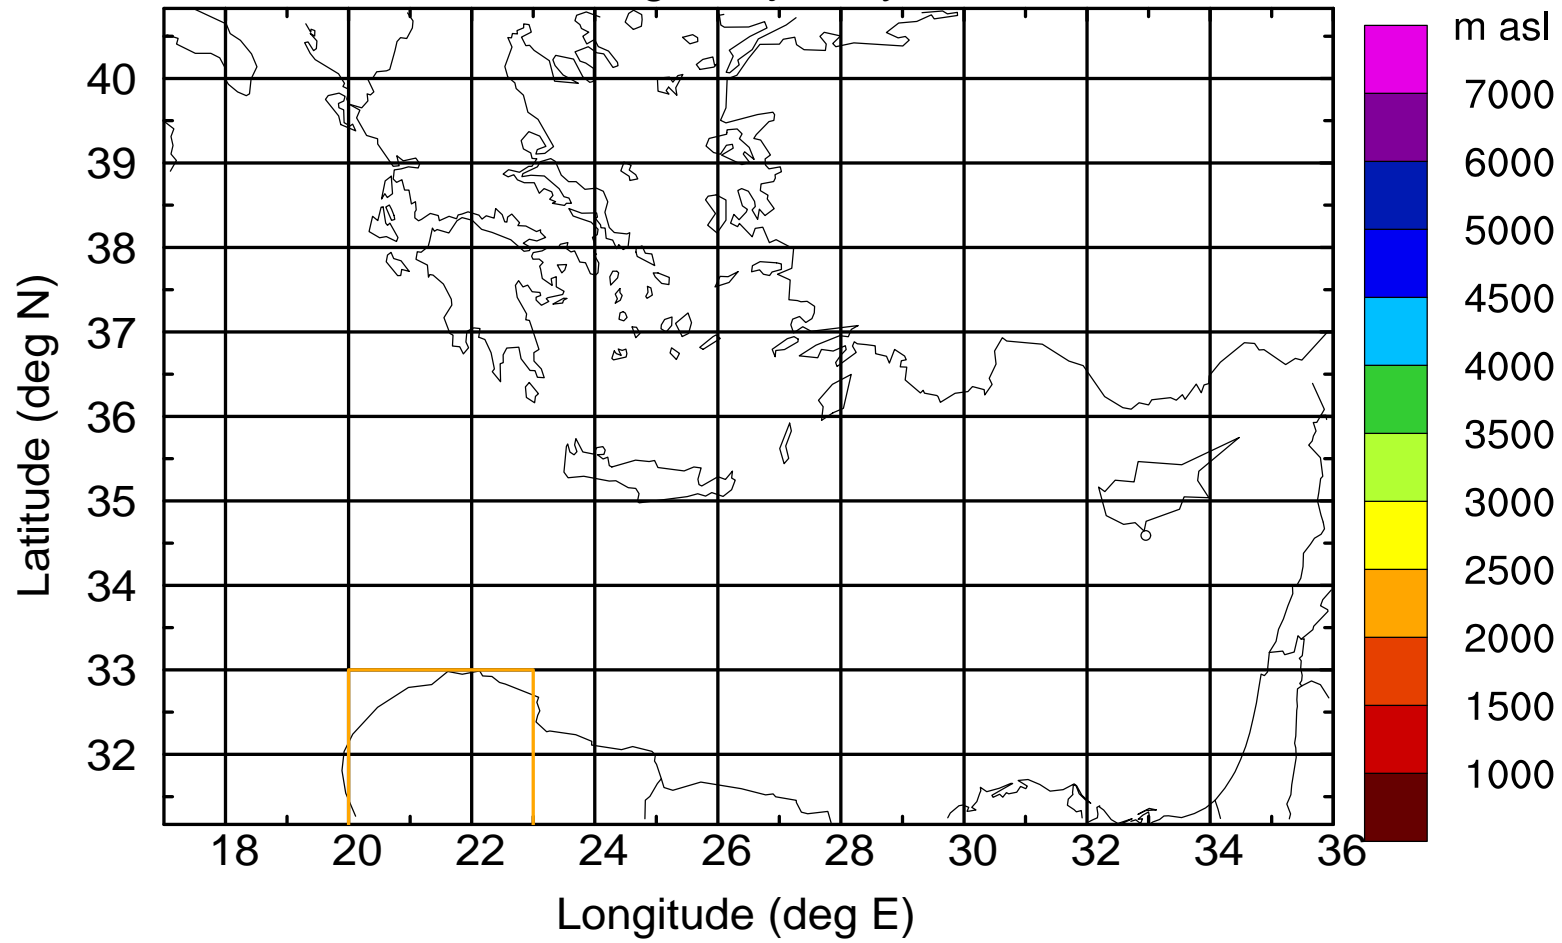

Paphos Airport ground station 20170422 8:30 UTC

Flight trajectory