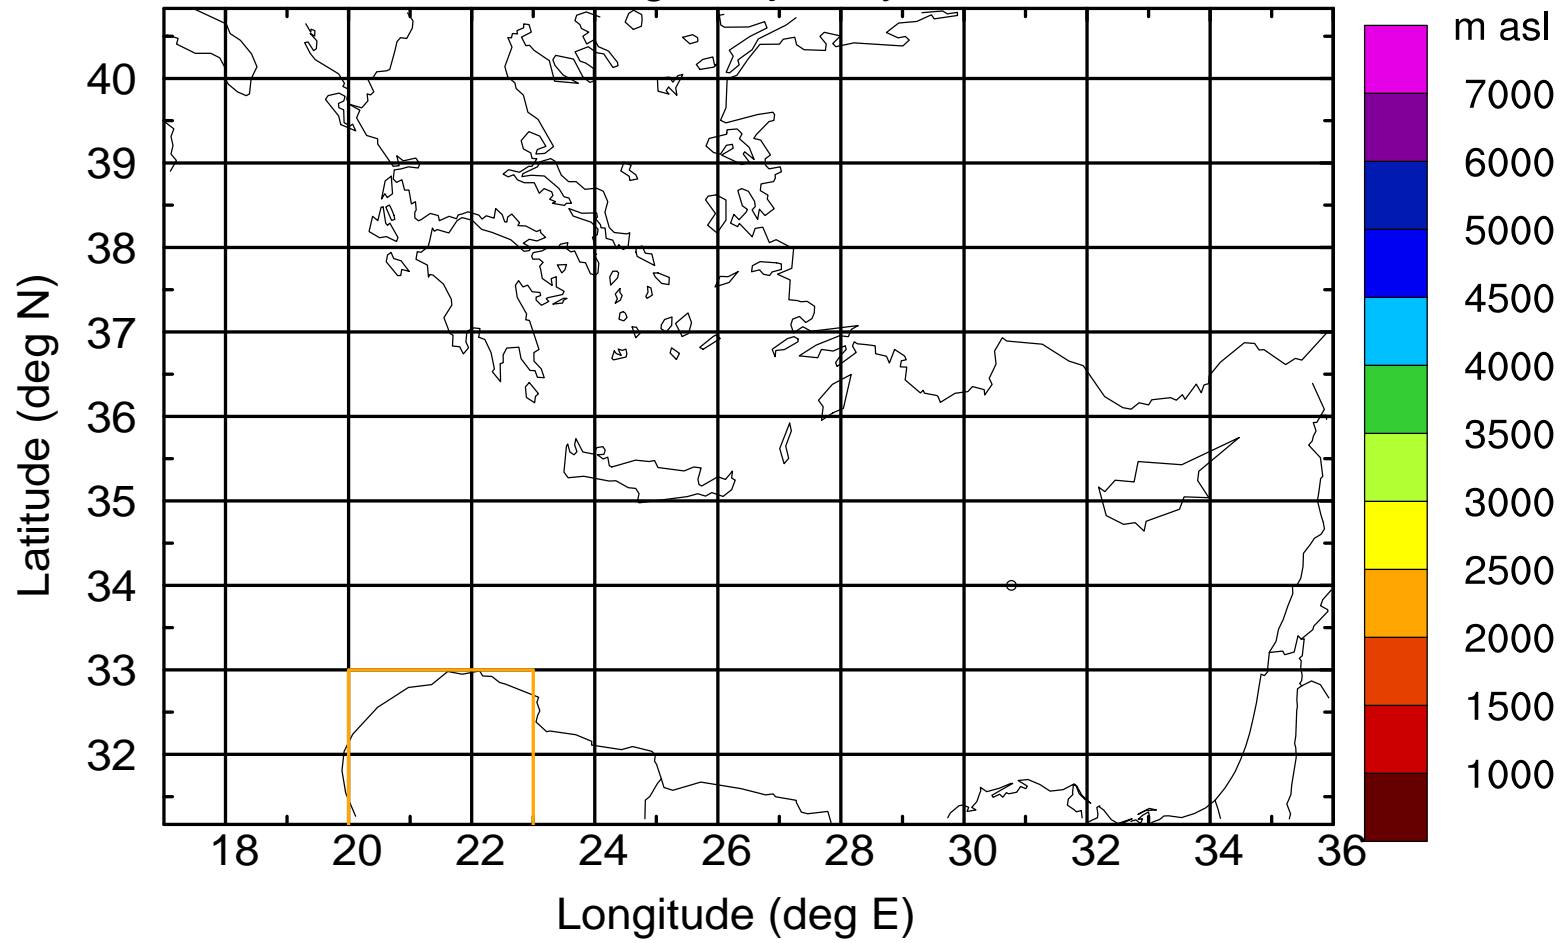

Flight trajectory

Paphos Airport ground station 20170422 8:30 UTC

Flight trajectory

Paphos Airport ground station 20170422 8:30 UTC

Flight trajectory

Paphos Airport ground station 20170422 8:30 UTC

Flight trajectory