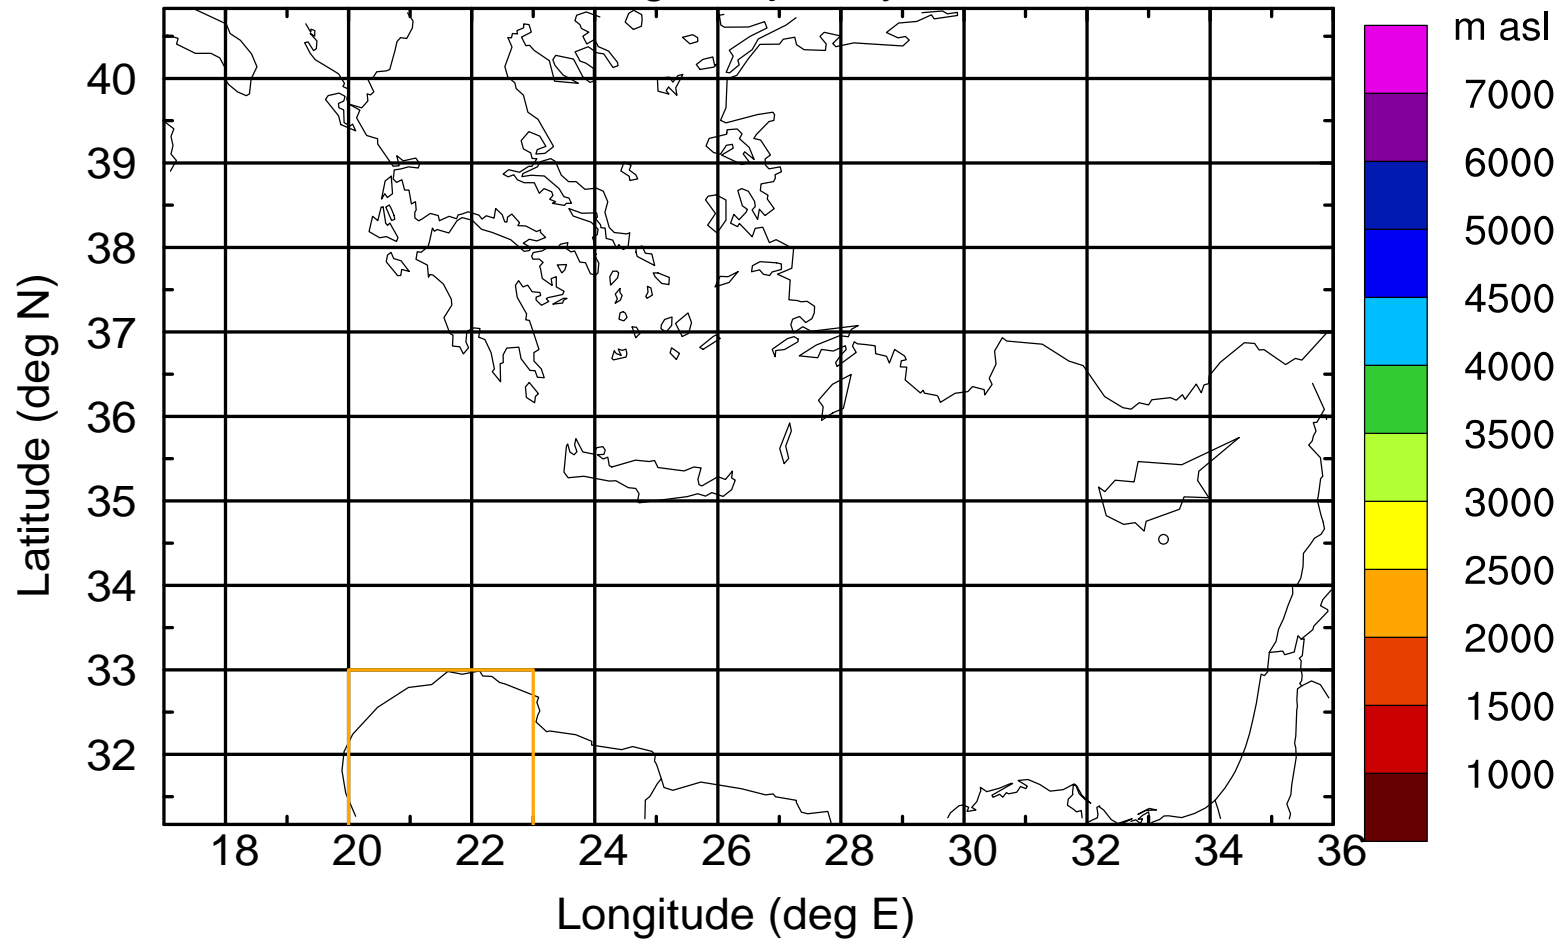

Paphos Airport ground station 20170422 8:30 UTC

Flight trajectory