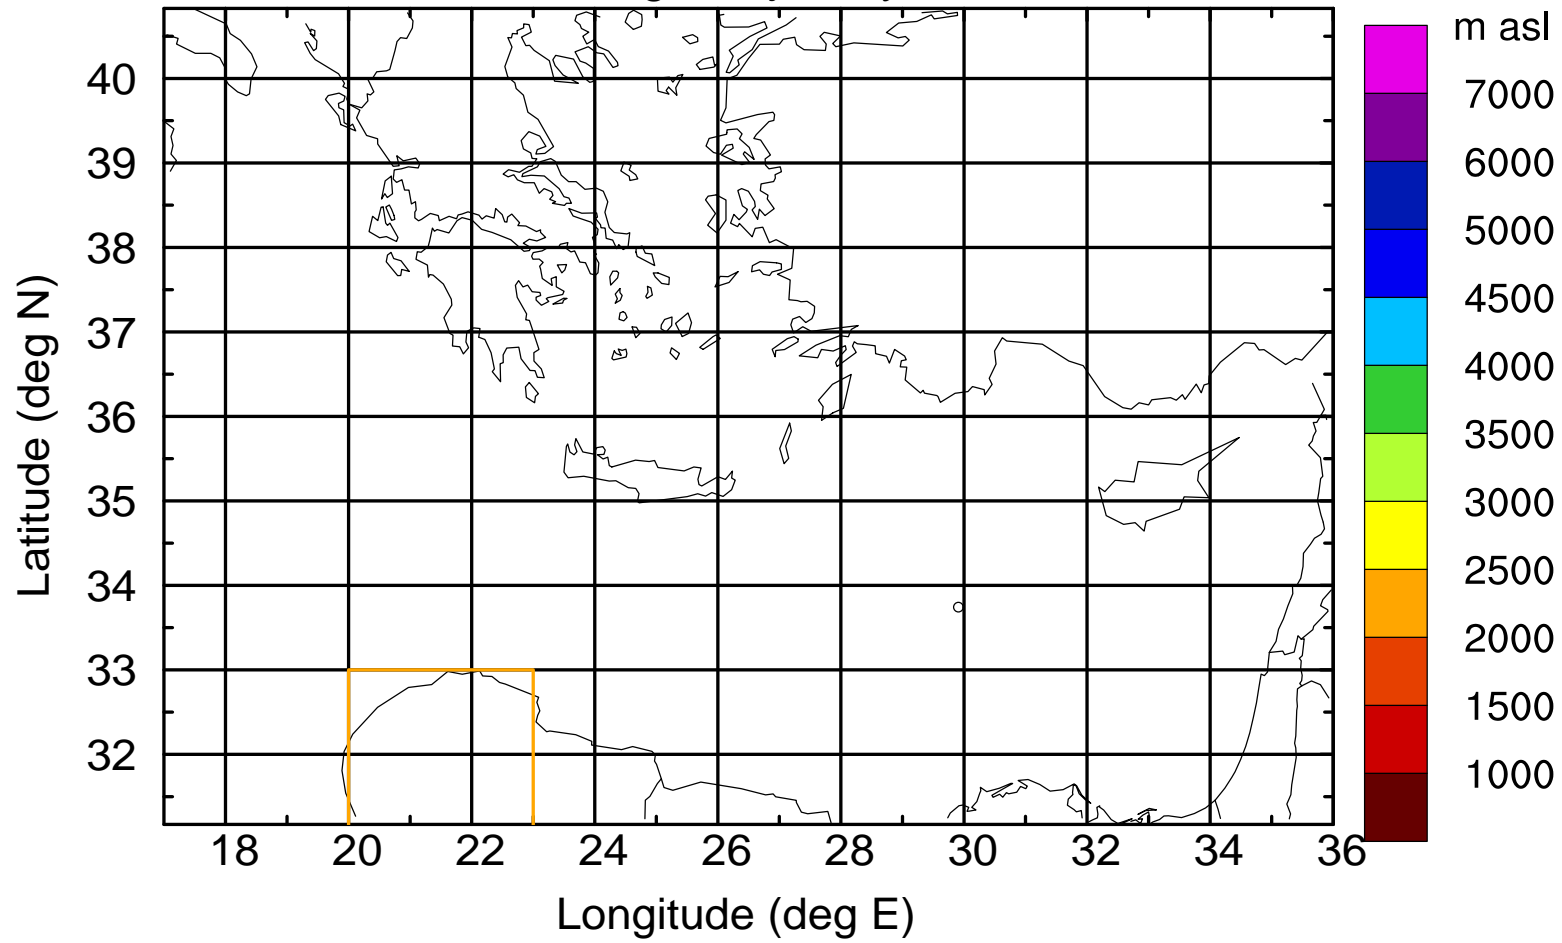

Paphos Airport ground station 20170422 8:30 UTC

Flight trajectory