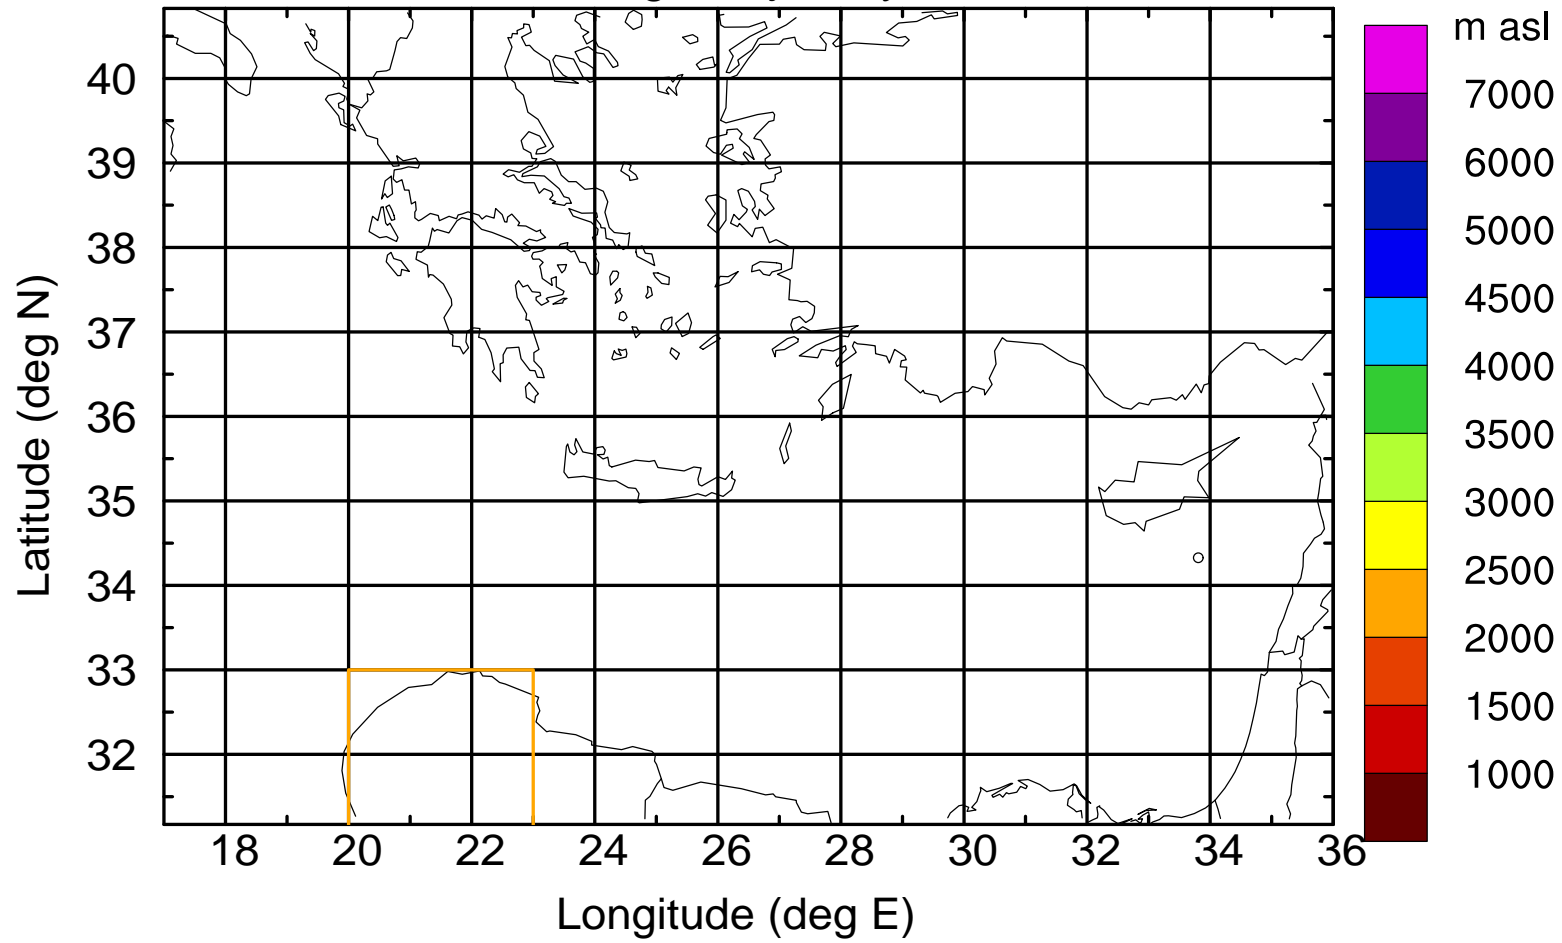

Flight trajectory

Paphos Airport ground station 20170422 8:30 UTC

Flight trajectory

Paphos Airport ground station 20170422 8:30 UTC

Flight trajectory

Paphos Airport ground station 20170422 8:30 UTC

Flight trajectory