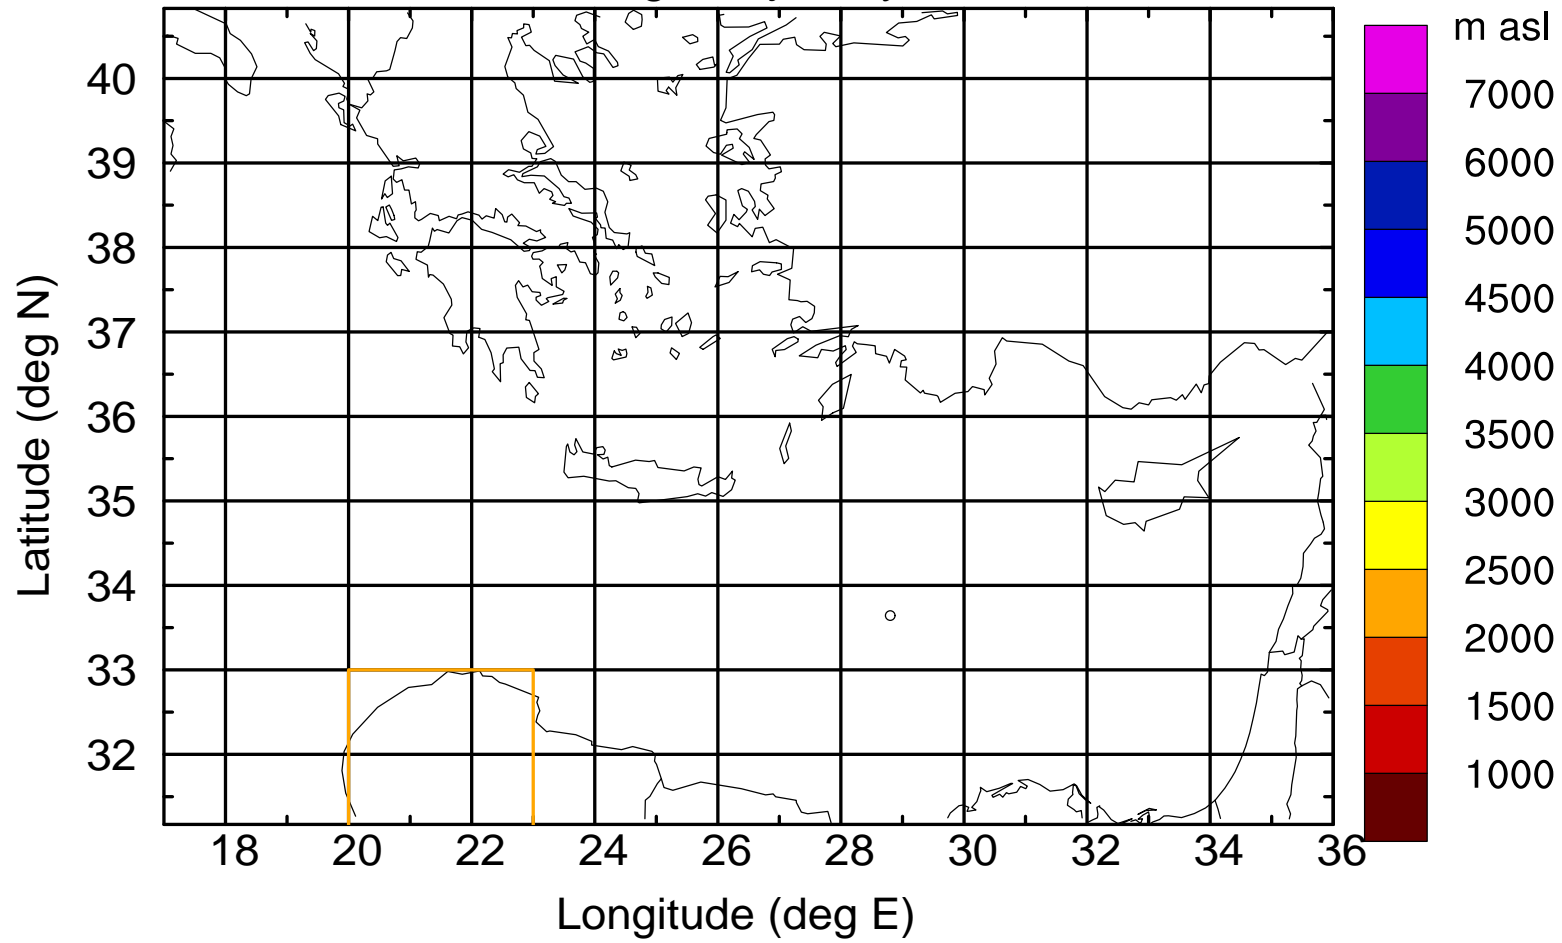

Paphos Airport ground station 20170422 8:30 UTC

Flight trajectory