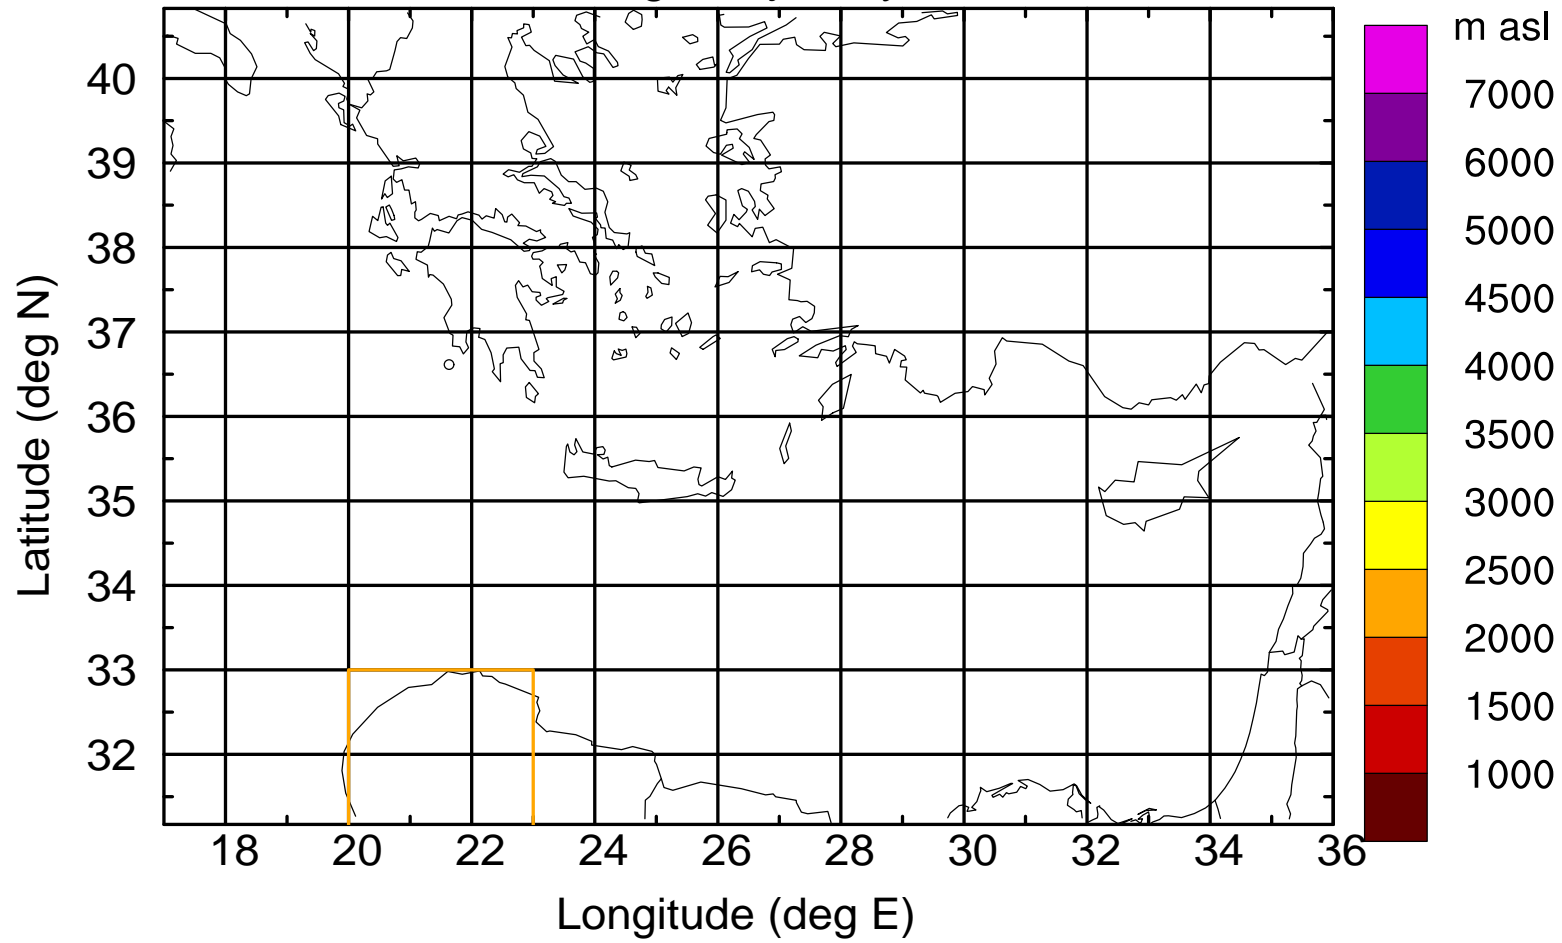

Flight trajectory

Paphos Airport ground station 20170422 8:30 UTC

Flight trajectory

Paphos Airport ground station 20170422 8:30 UTC

Flight trajectory

Paphos Airport ground station 20170422 8:30 UTC

Flight trajectory