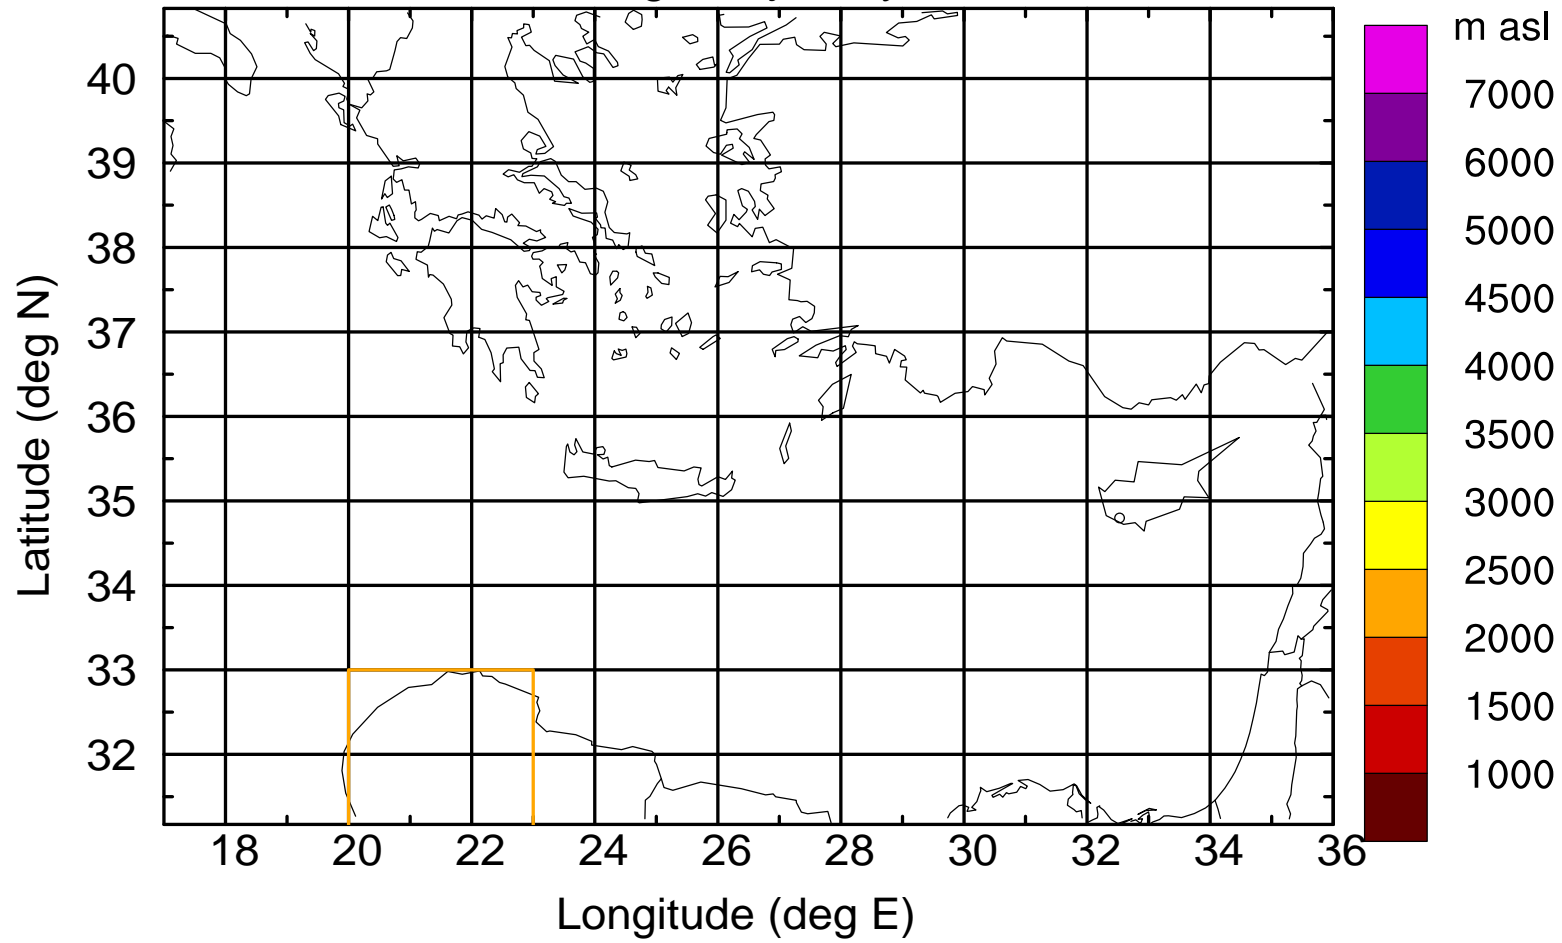

Paphos Airport ground station 20170422 8:30 UTC

Flight trajectory