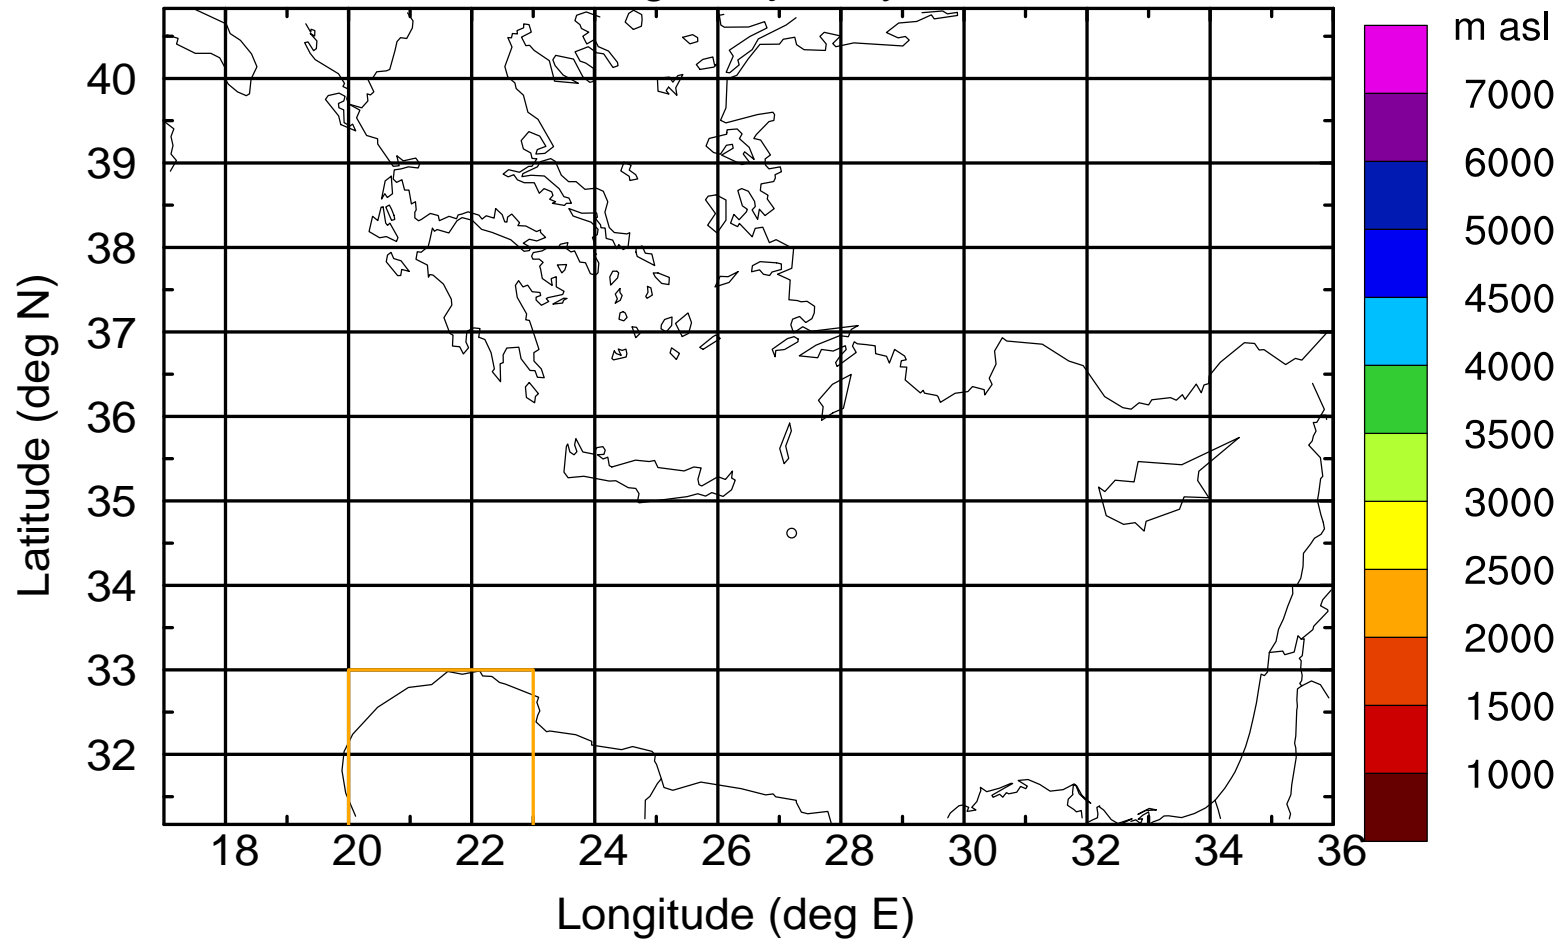

Paphos Airport ground station 20170422 8:30 UTC

Flight trajectory