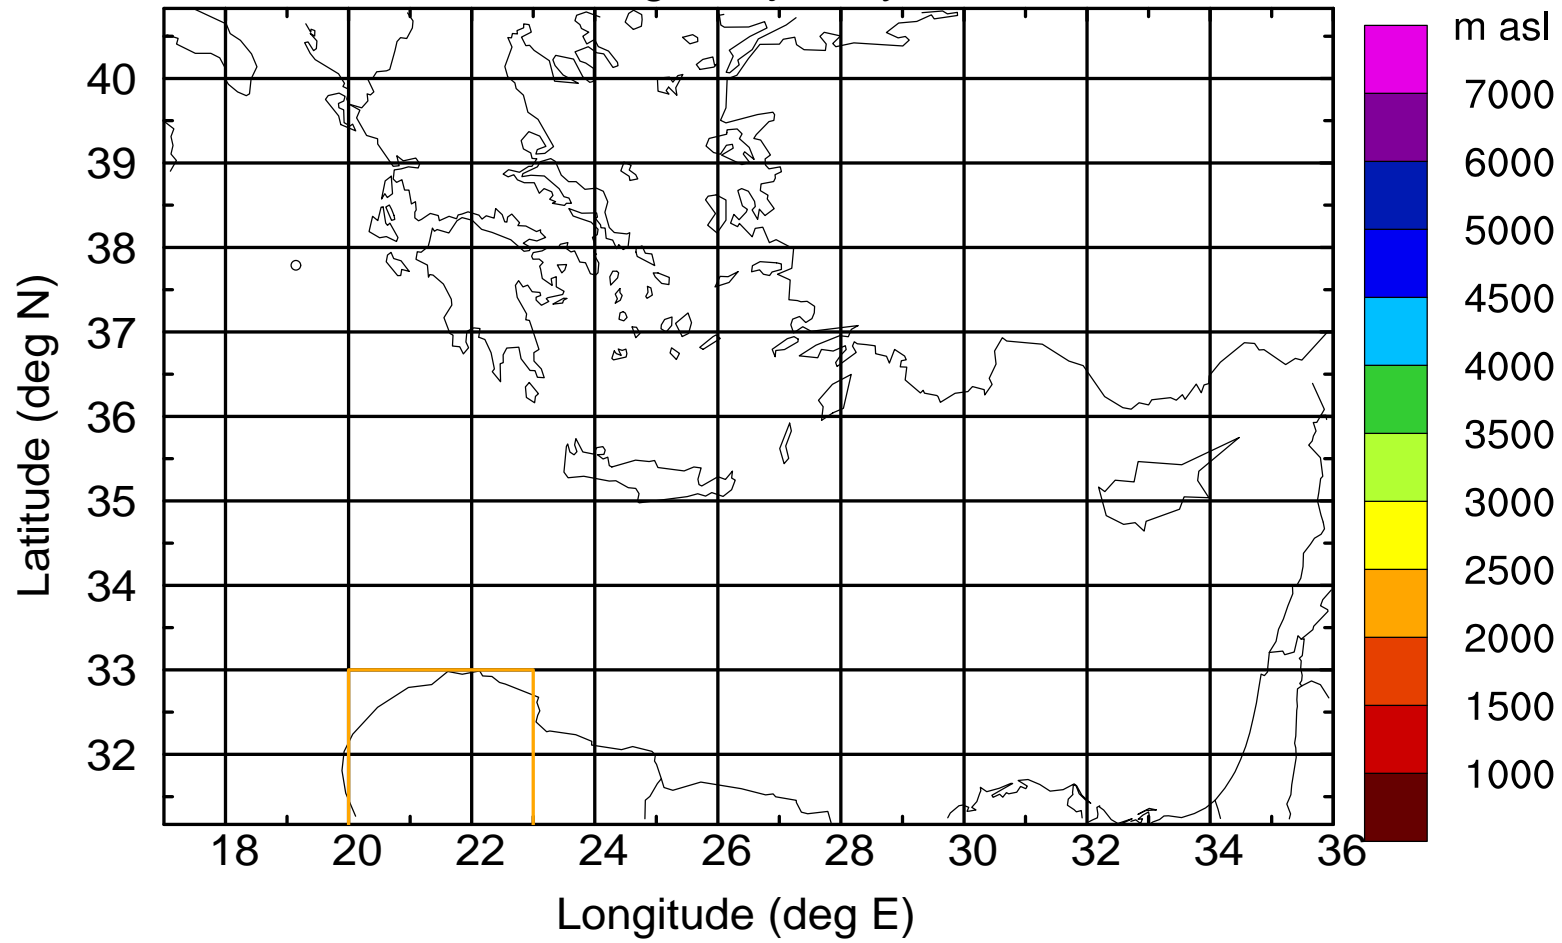

Flight trajectory

Paphos Airport ground station 20170422 8:30 UTC

Flight trajectory

Paphos Airport ground station 20170422 8:30 UTC

Flight trajectory

Paphos Airport ground station 20170422 8:30 UTC

Flight trajectory