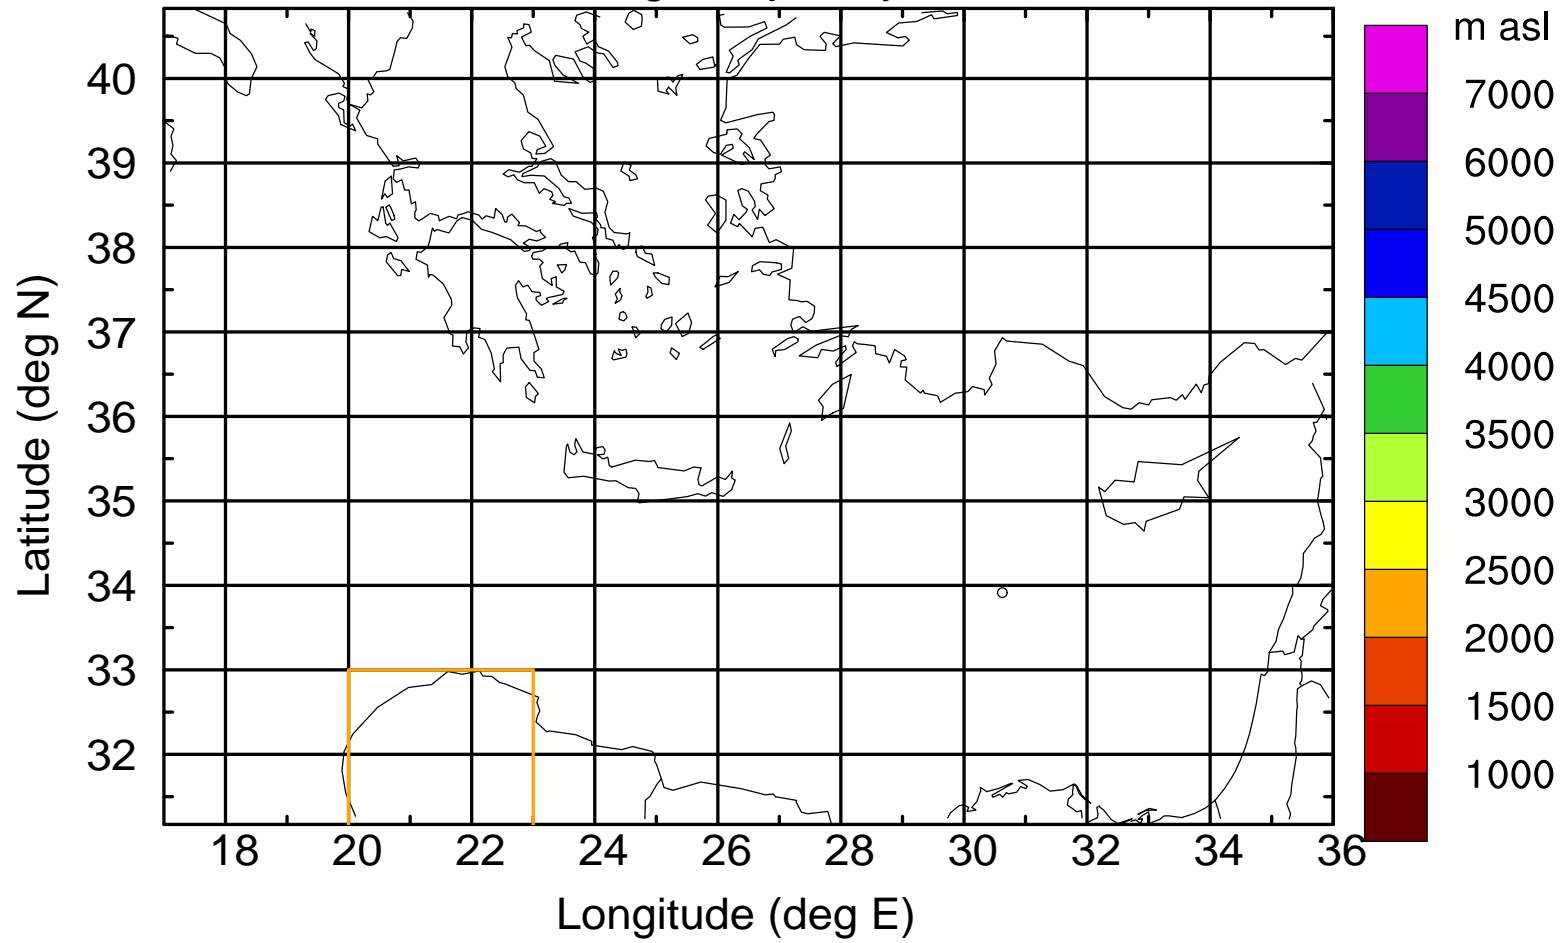

Flight trajectory

Paphos Airport ground station 20170422 8:30 UTC

Flight trajectory

Paphos Airport ground station 20170422 8:30 UTC

Flight trajectory

Paphos Airport ground station 20170422 8:30 UTC

Flight trajectory