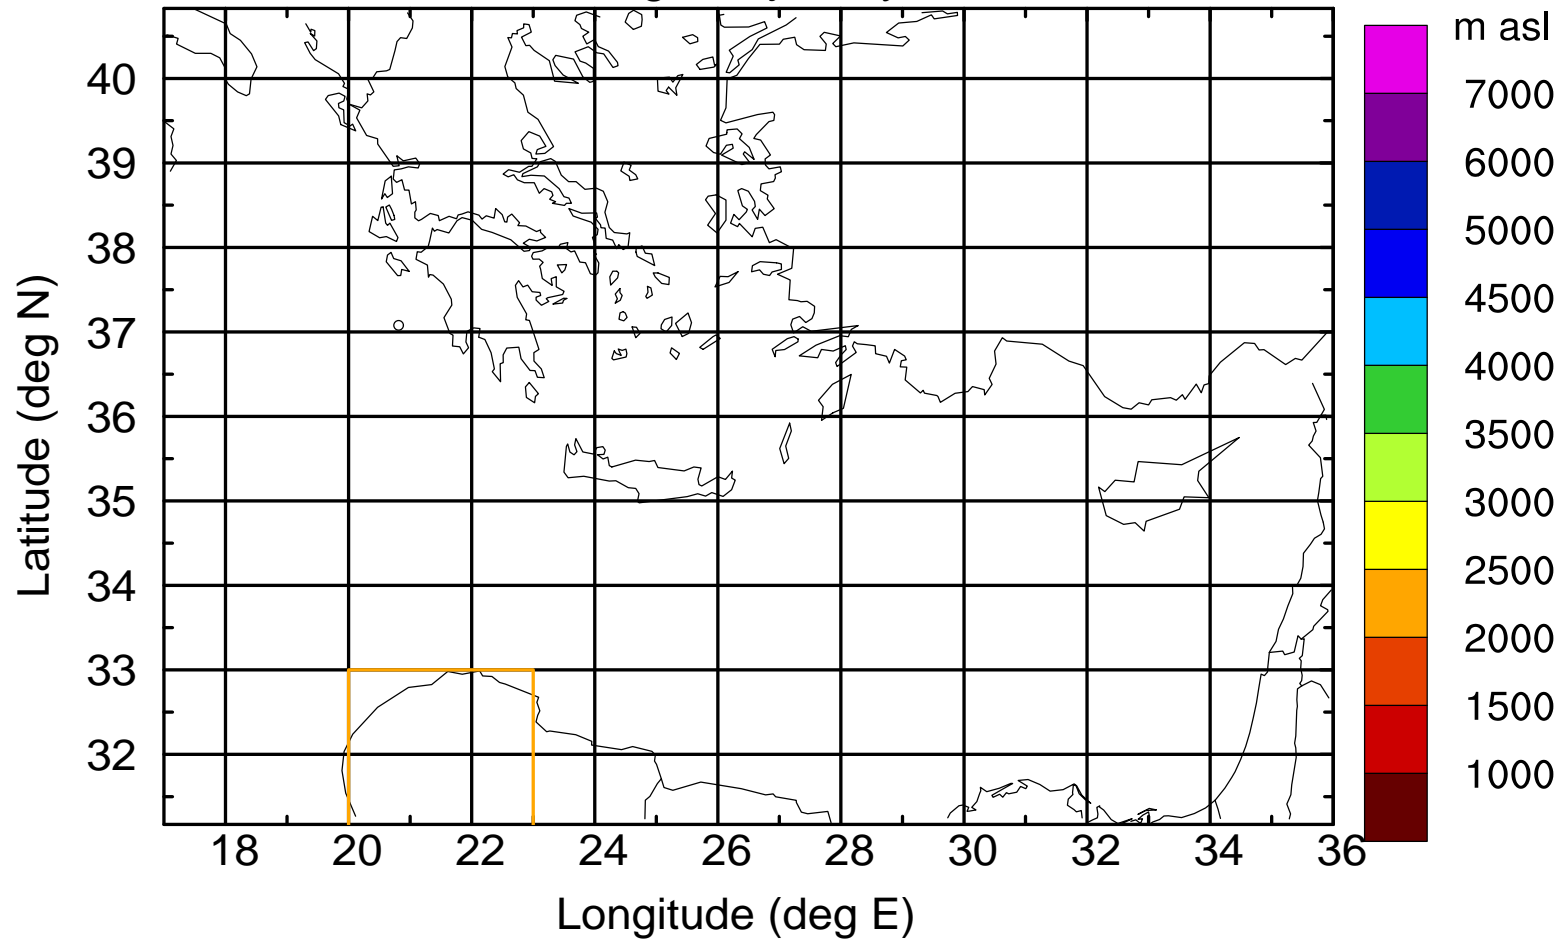

Paphos Airport ground station 20170422 8:30 UTC

Flight trajectory