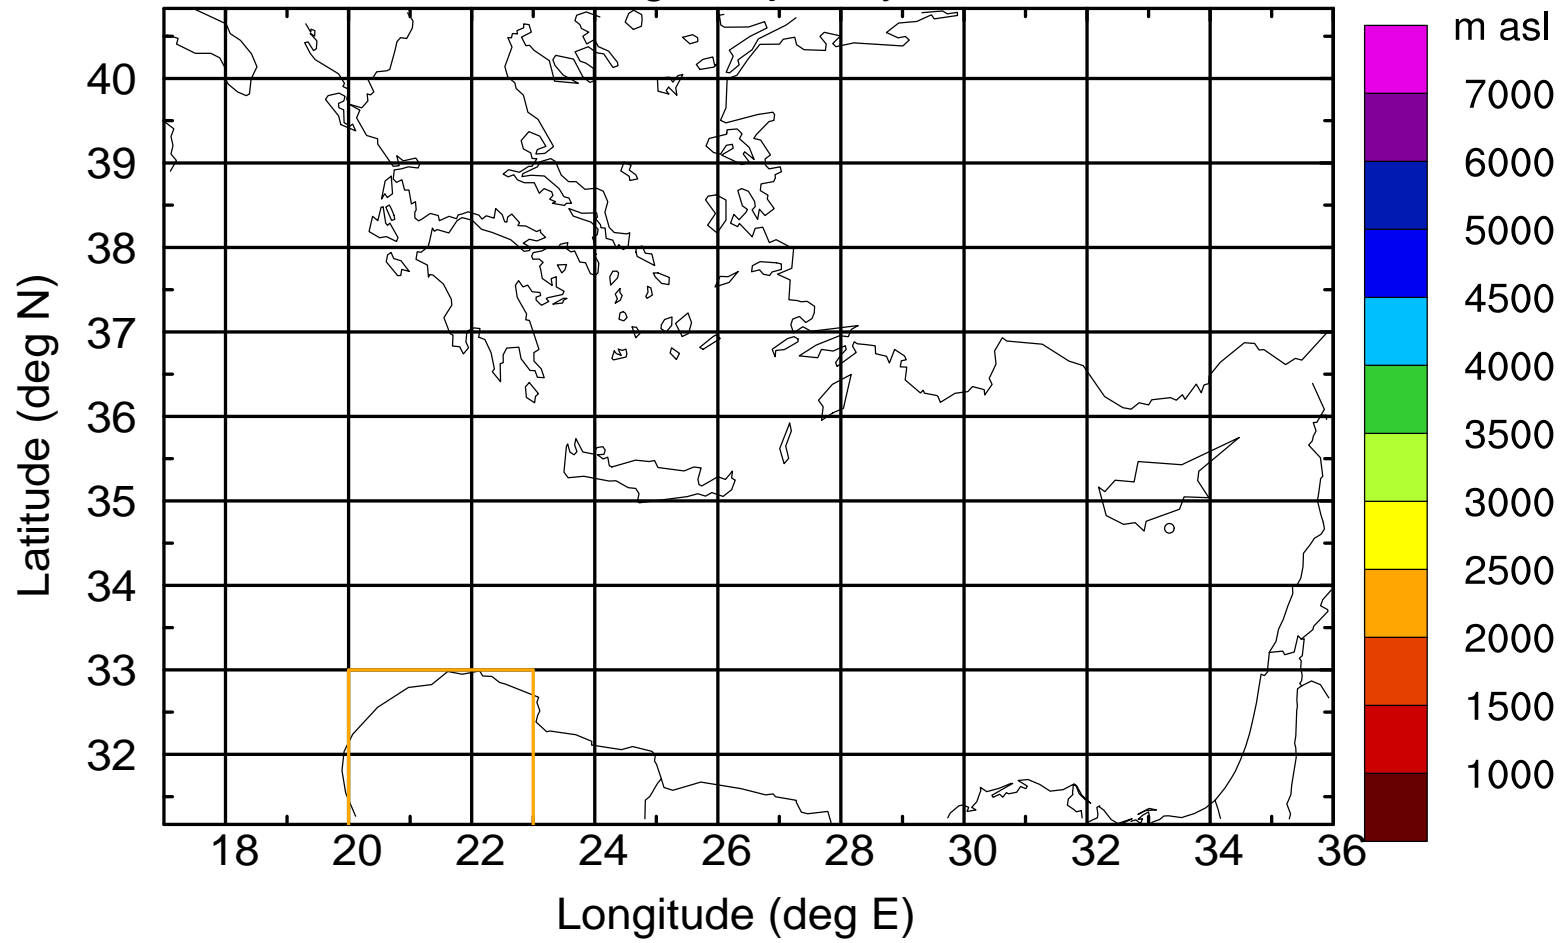

Paphos Airport ground station 20170422 8:30 UTC

Flight trajectory