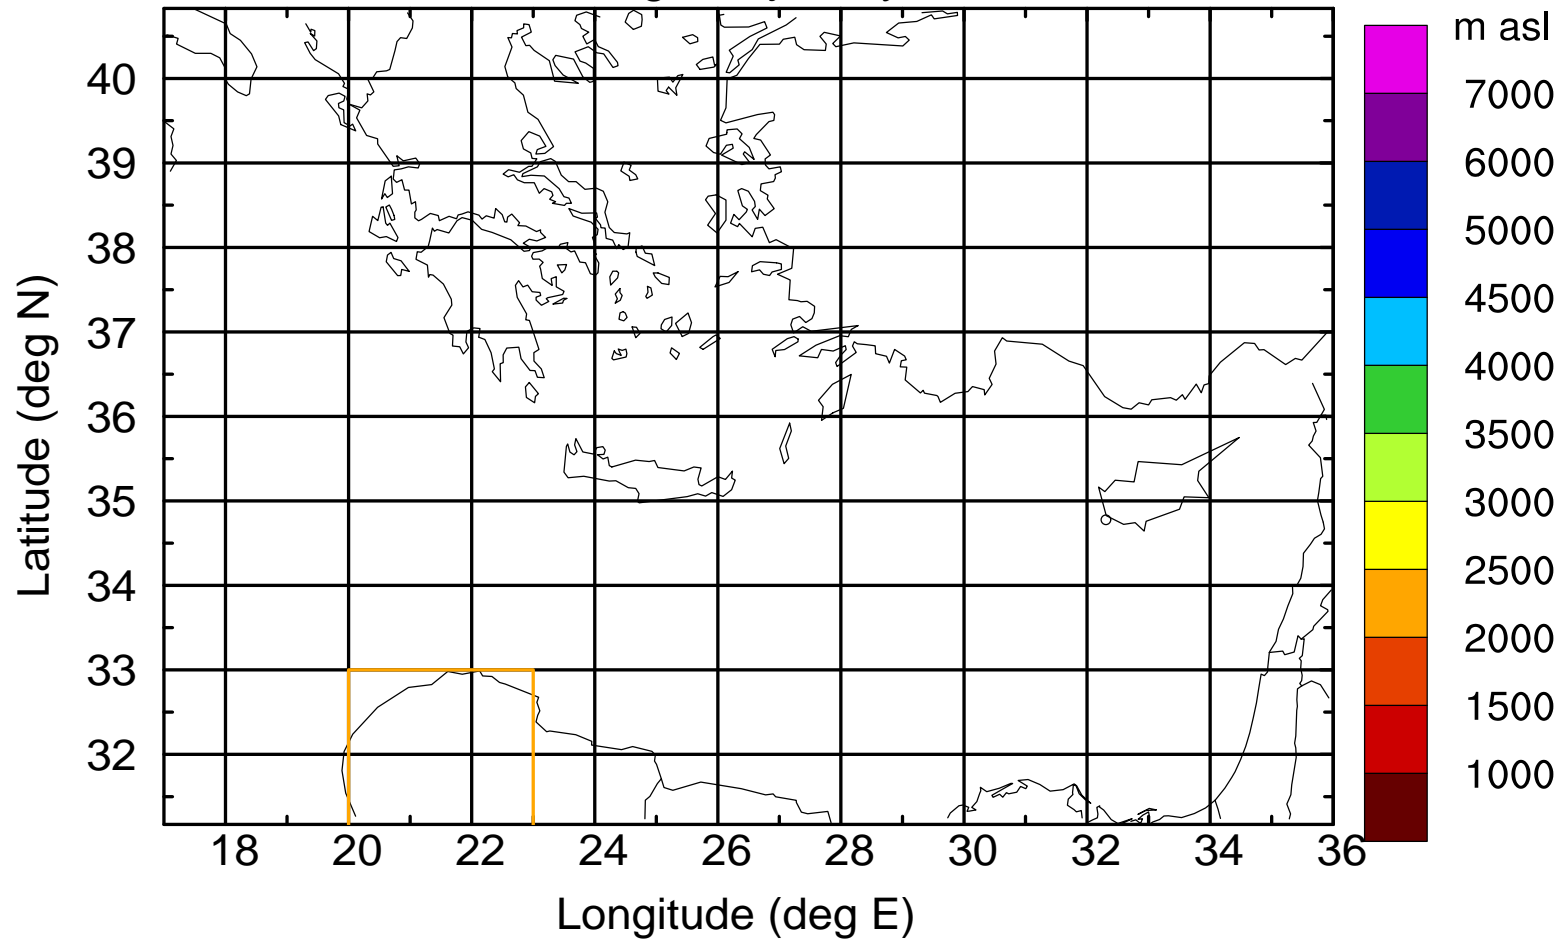

Flight trajectory

Paphos Airport ground station 20170422 8:30 UTC

Flight trajectory

Paphos Airport ground station 20170422 8:30 UTC

Flight trajectory

Paphos Airport ground station 20170422 8:30 UTC

Flight trajectory