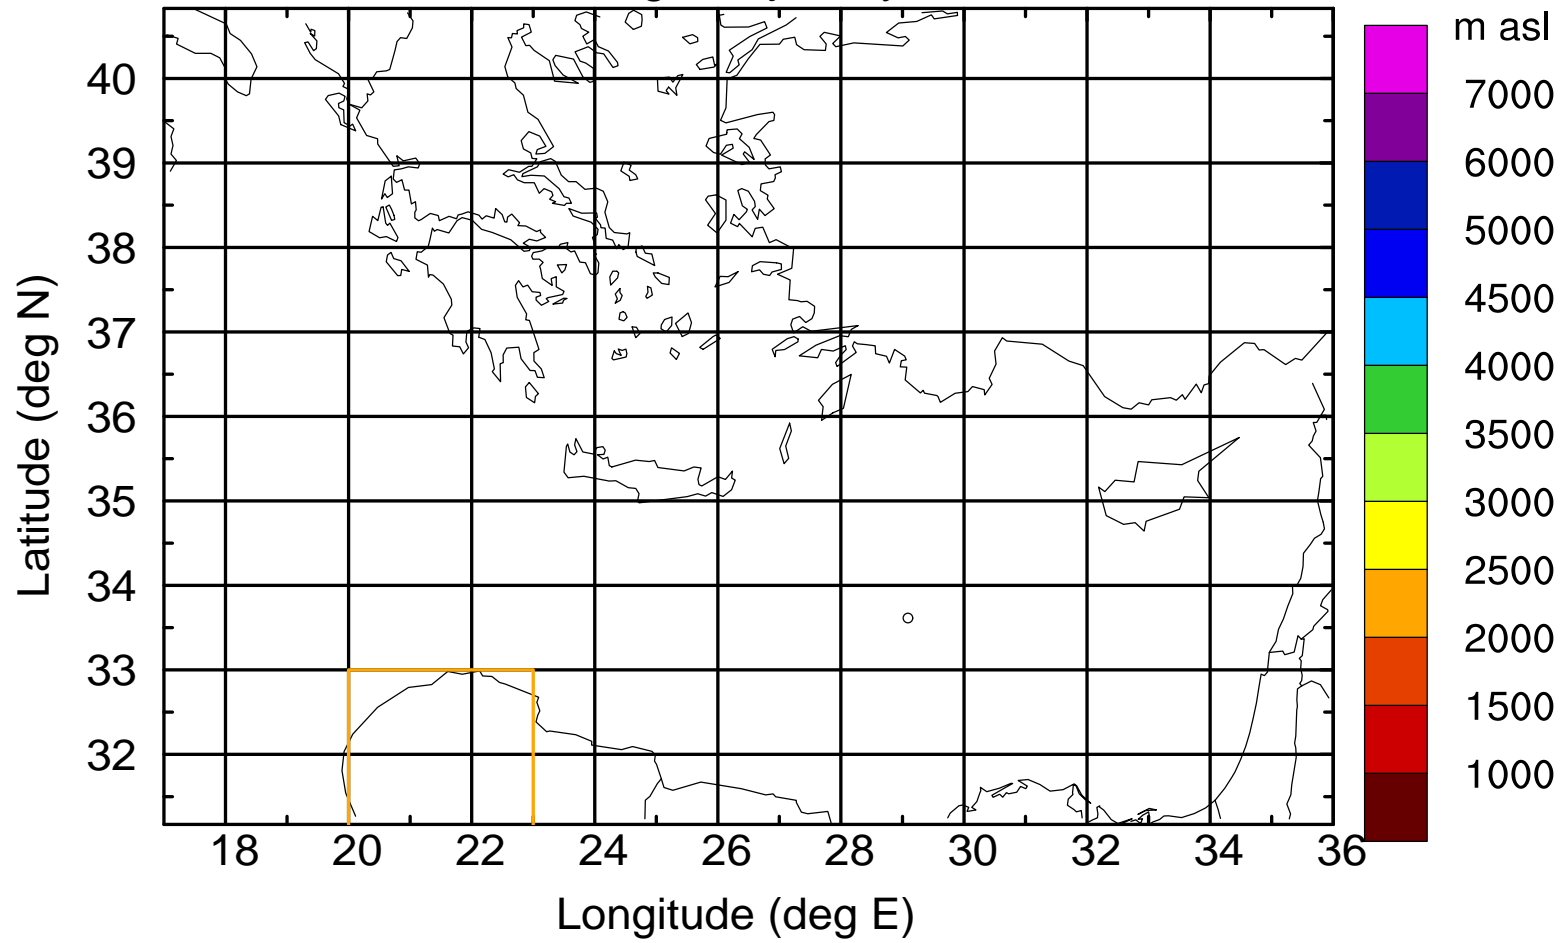

Paphos Airport ground station 20170422 8:30 UTC

Flight trajectory

Paphos Airport ground station 20170422 8:30 UTC

Flight trajectory

Paphos Airport ground station 20170422 8:30 UTC

Flight trajectory

Paphos Airport ground station 20170422 8:30 UTC