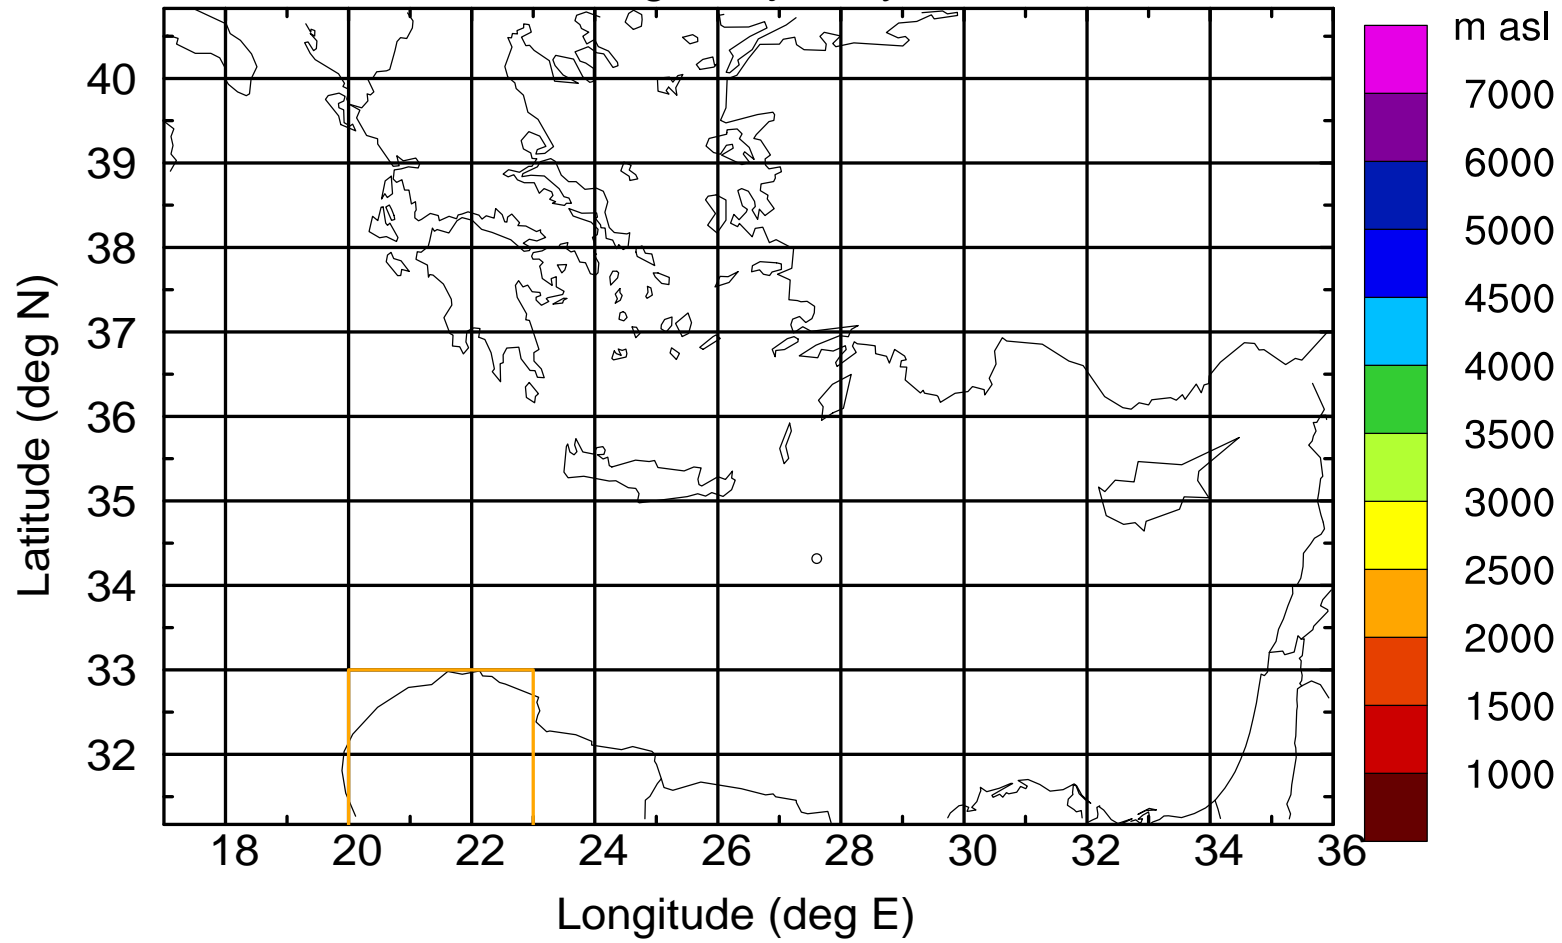

Flight trajectory

Paphos Airport ground station 20170422 8:30 UTC

Flight trajectory

Paphos Airport ground station 20170422 8:30 UTC

Flight trajectory

Paphos Airport ground station 20170422 8:30 UTC

Flight trajectory