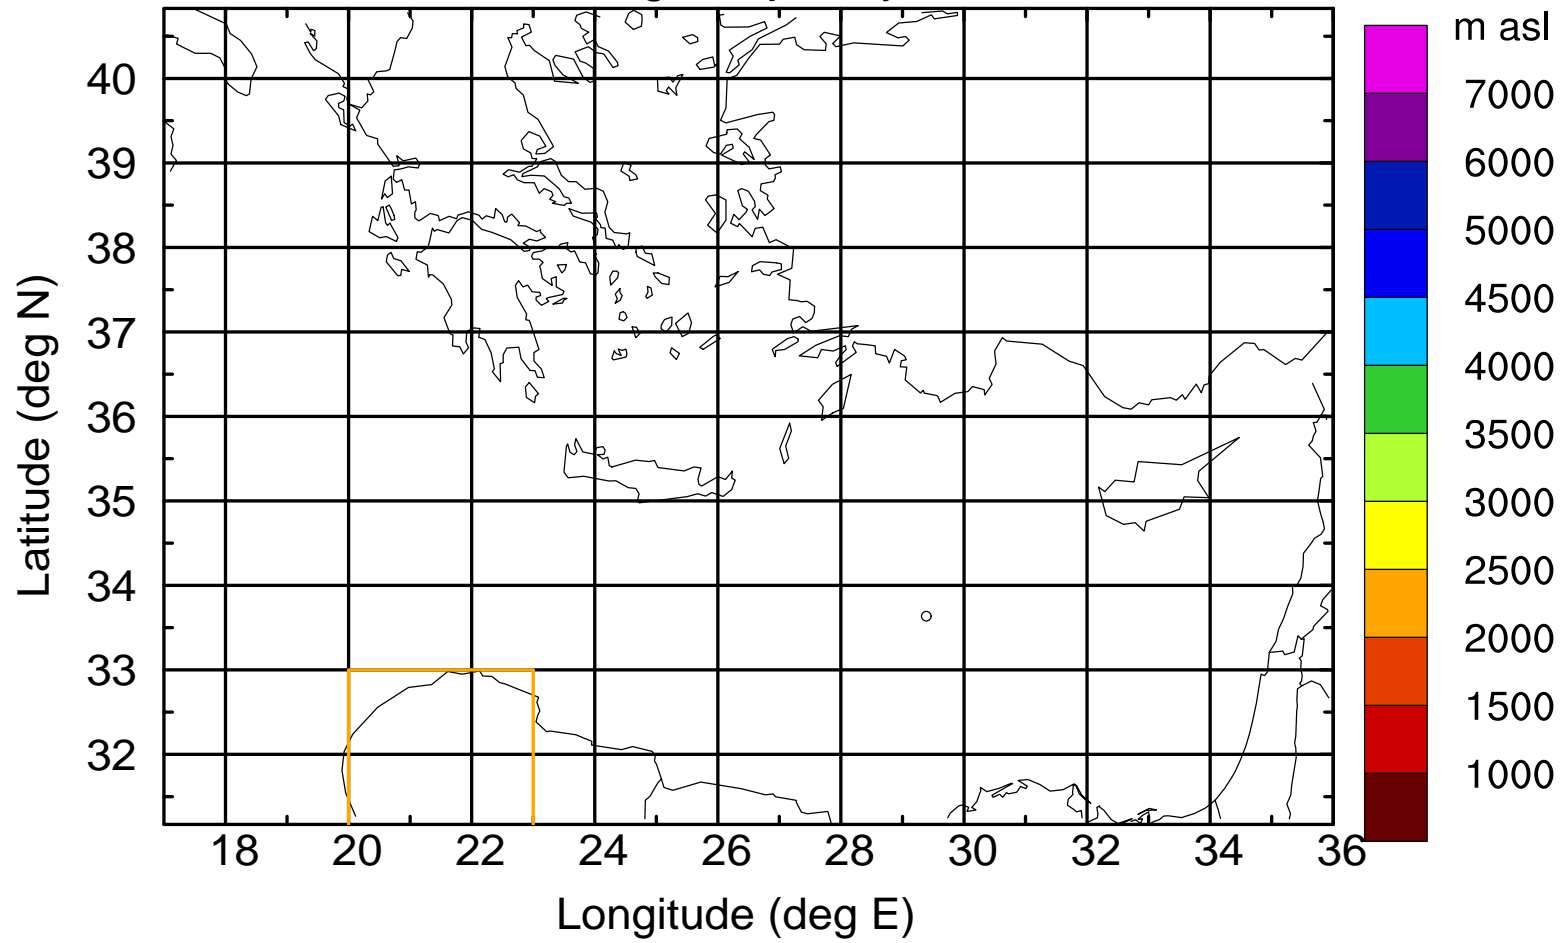

Paphos Airport ground station 20170422 8:30 UTC

Flight trajectory