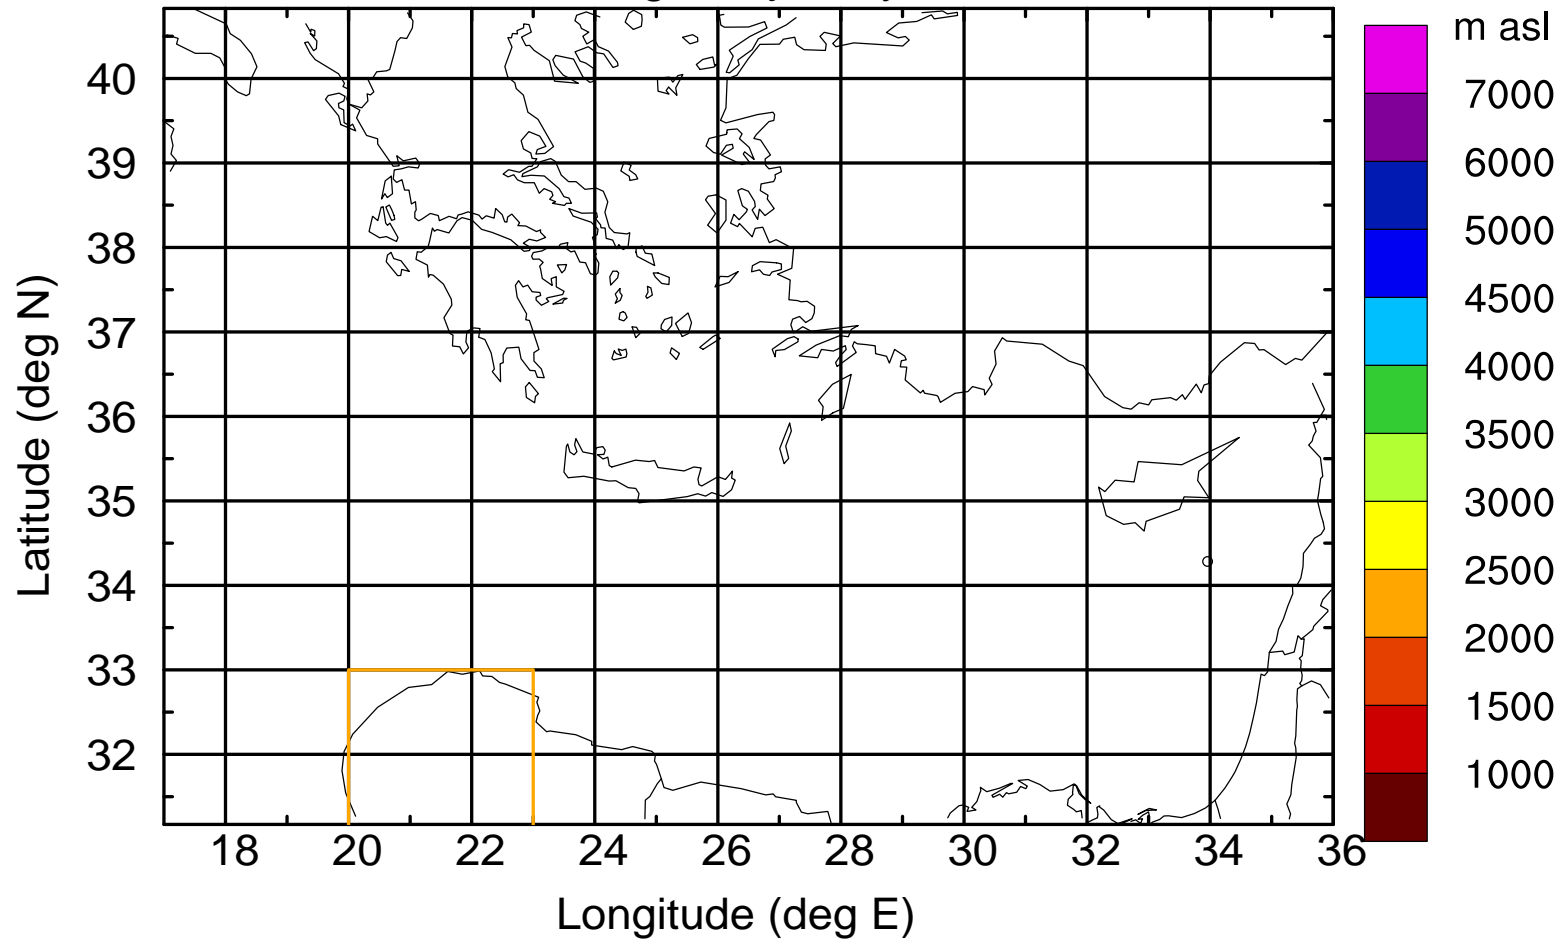

Paphos Airport ground station 20170422 8:30 UTC

Flight trajectory