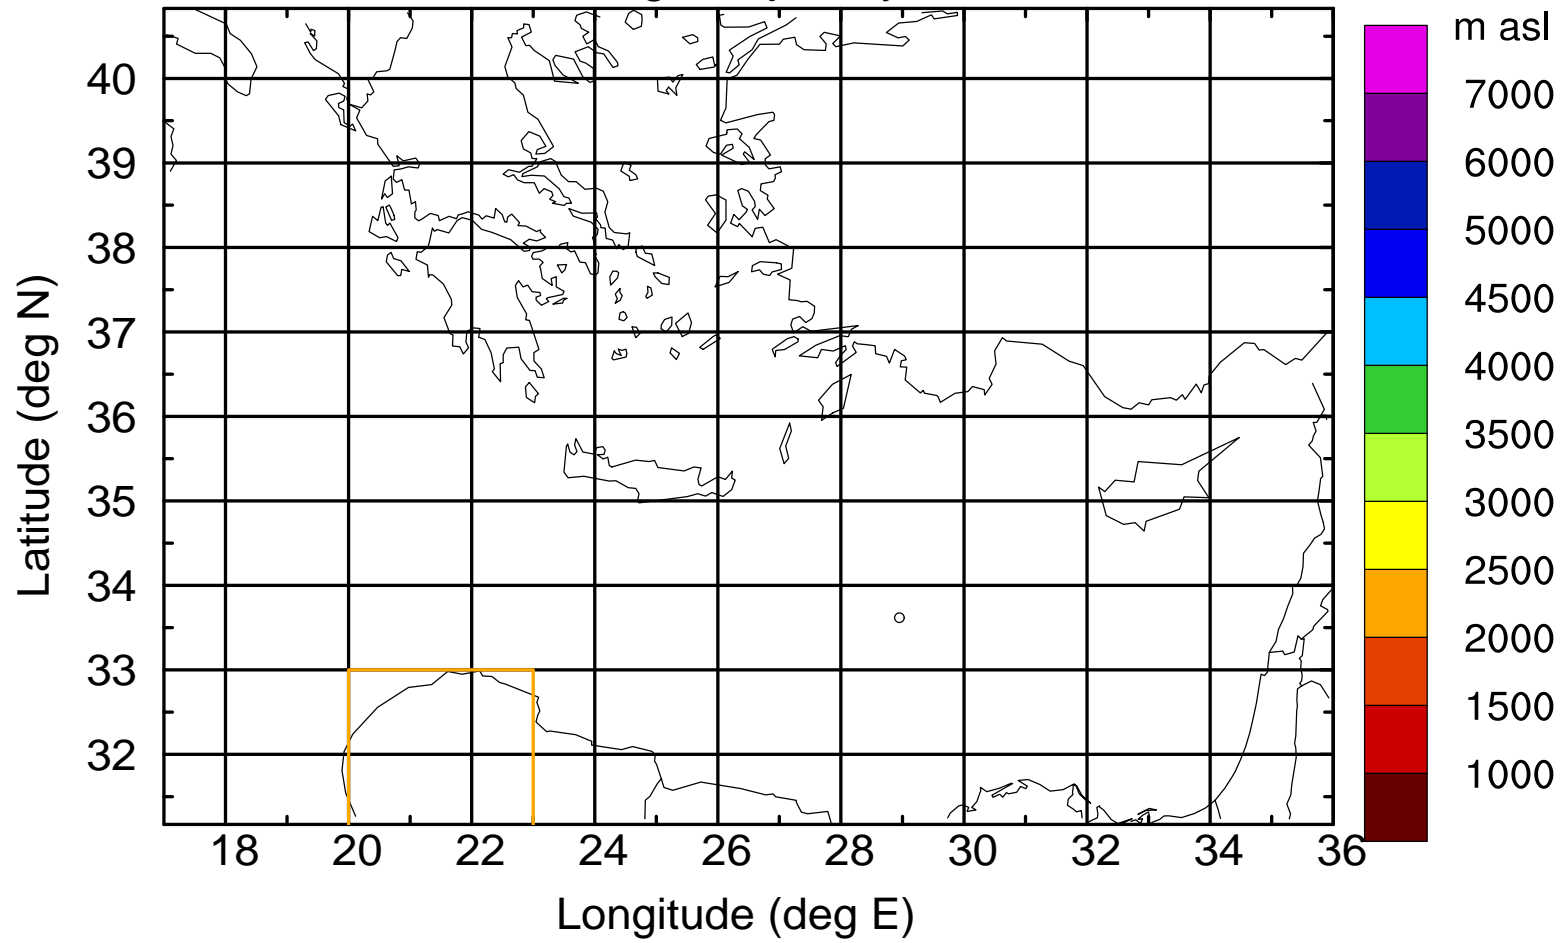

Paphos Airport ground station 20170422 8:30 UTC

Flight trajectory