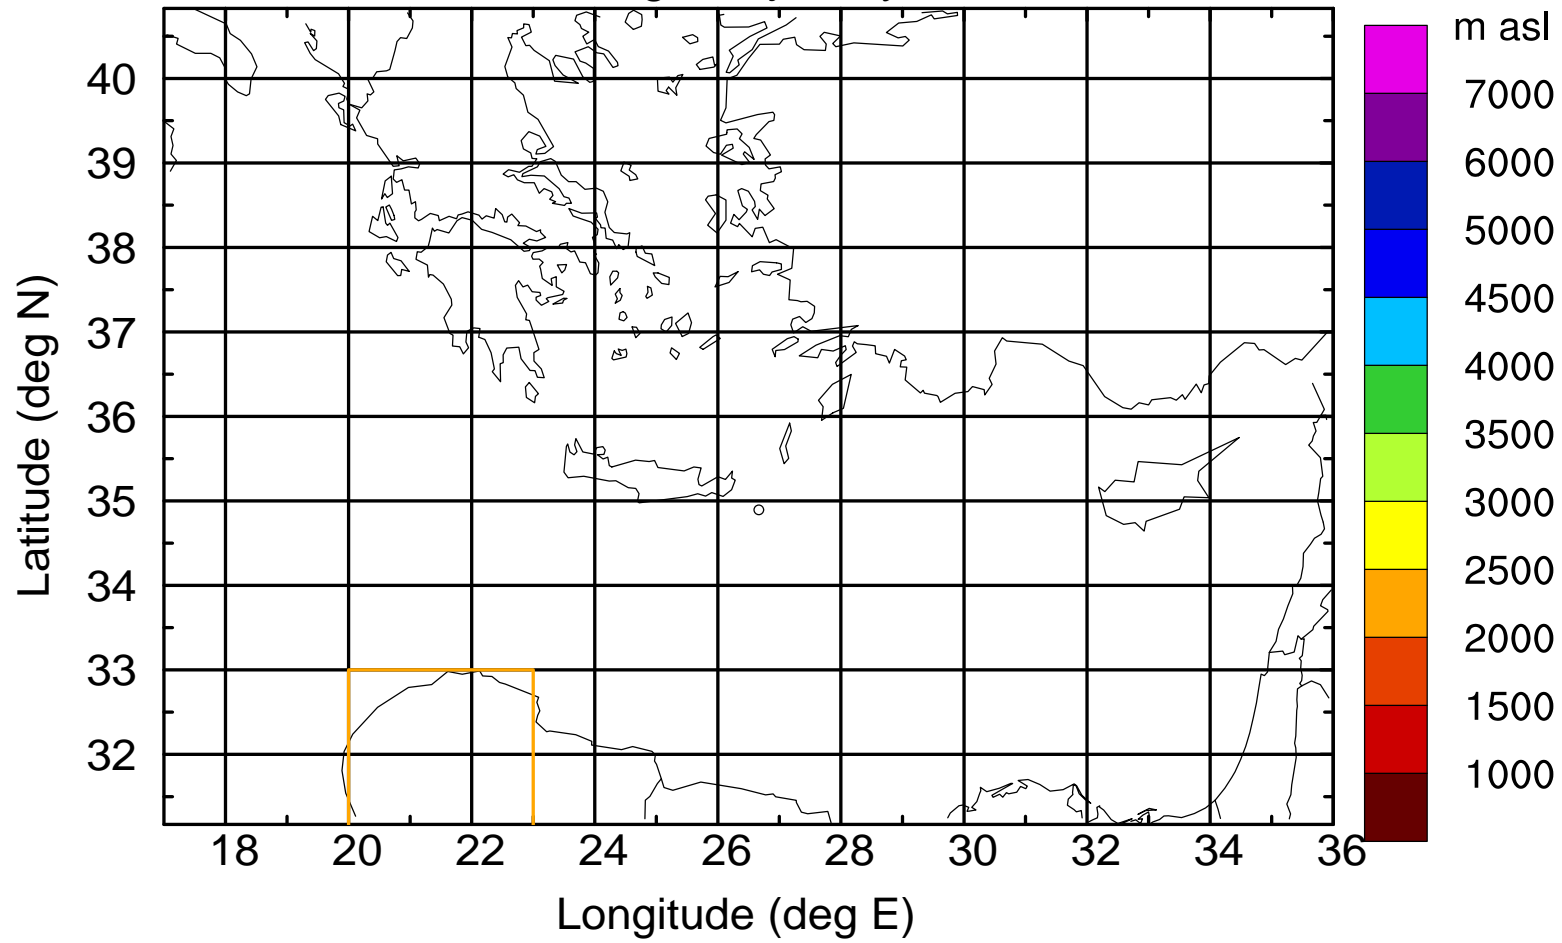

Paphos Airport ground station 20170422 8:30 UTC

Flight trajectory

Paphos Airport ground station 20170422 8:30 UTC

Flight trajectory

Paphos Airport ground station 20170422 8:30 UTC

Flight trajectory

Paphos Airport ground station 20170422 8:30 UTC