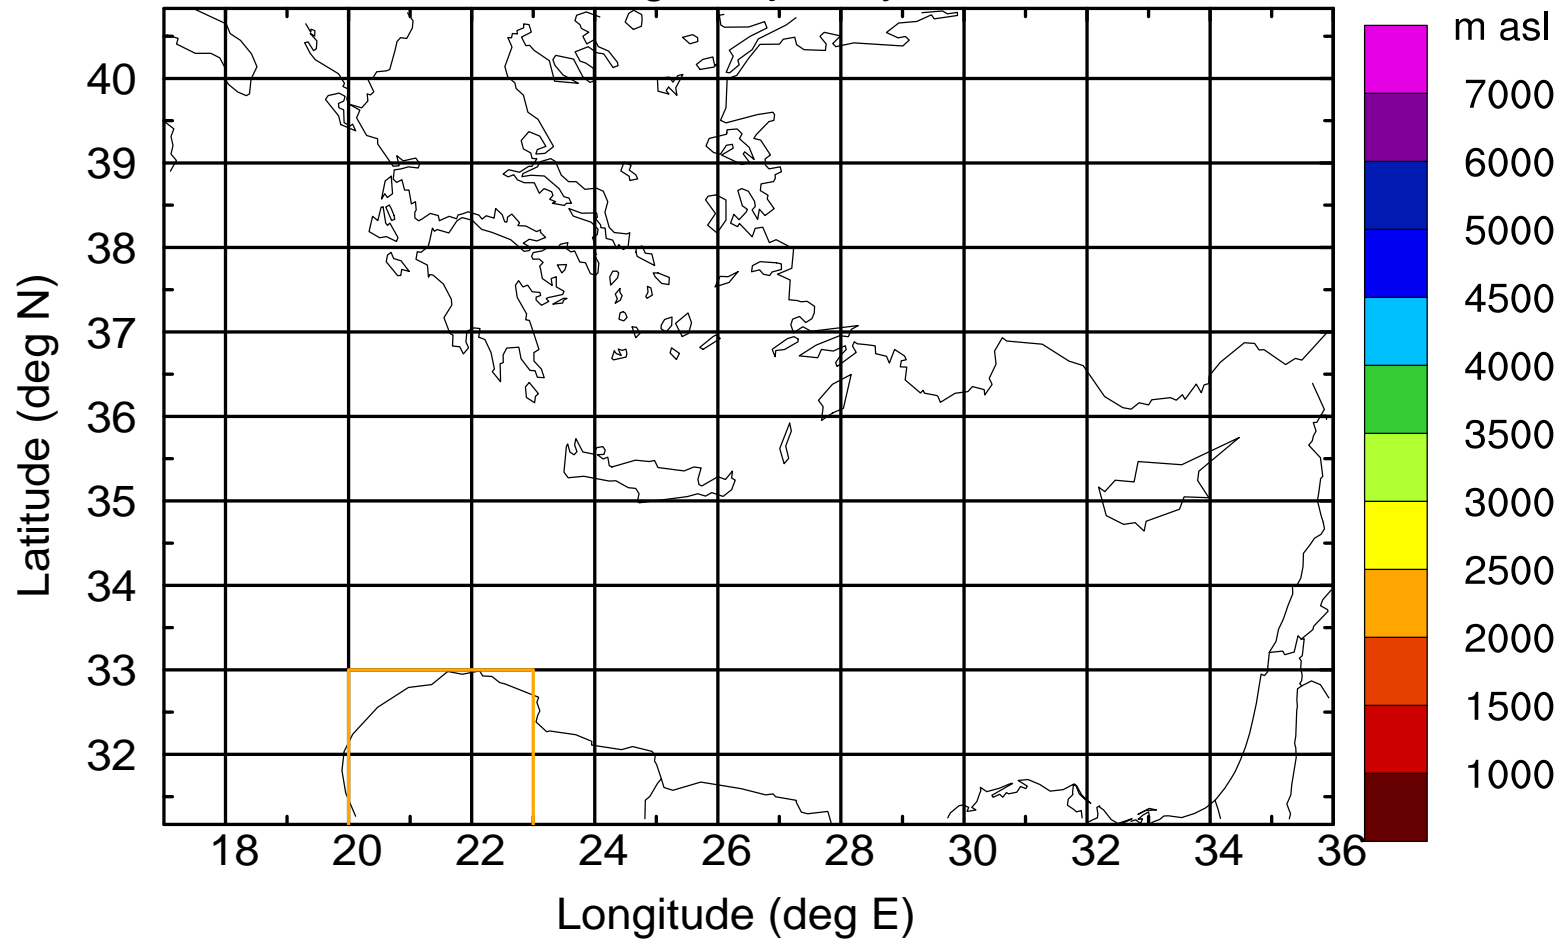

Paphos Airport ground station 20170422 8:30 UTC

Flight trajectory