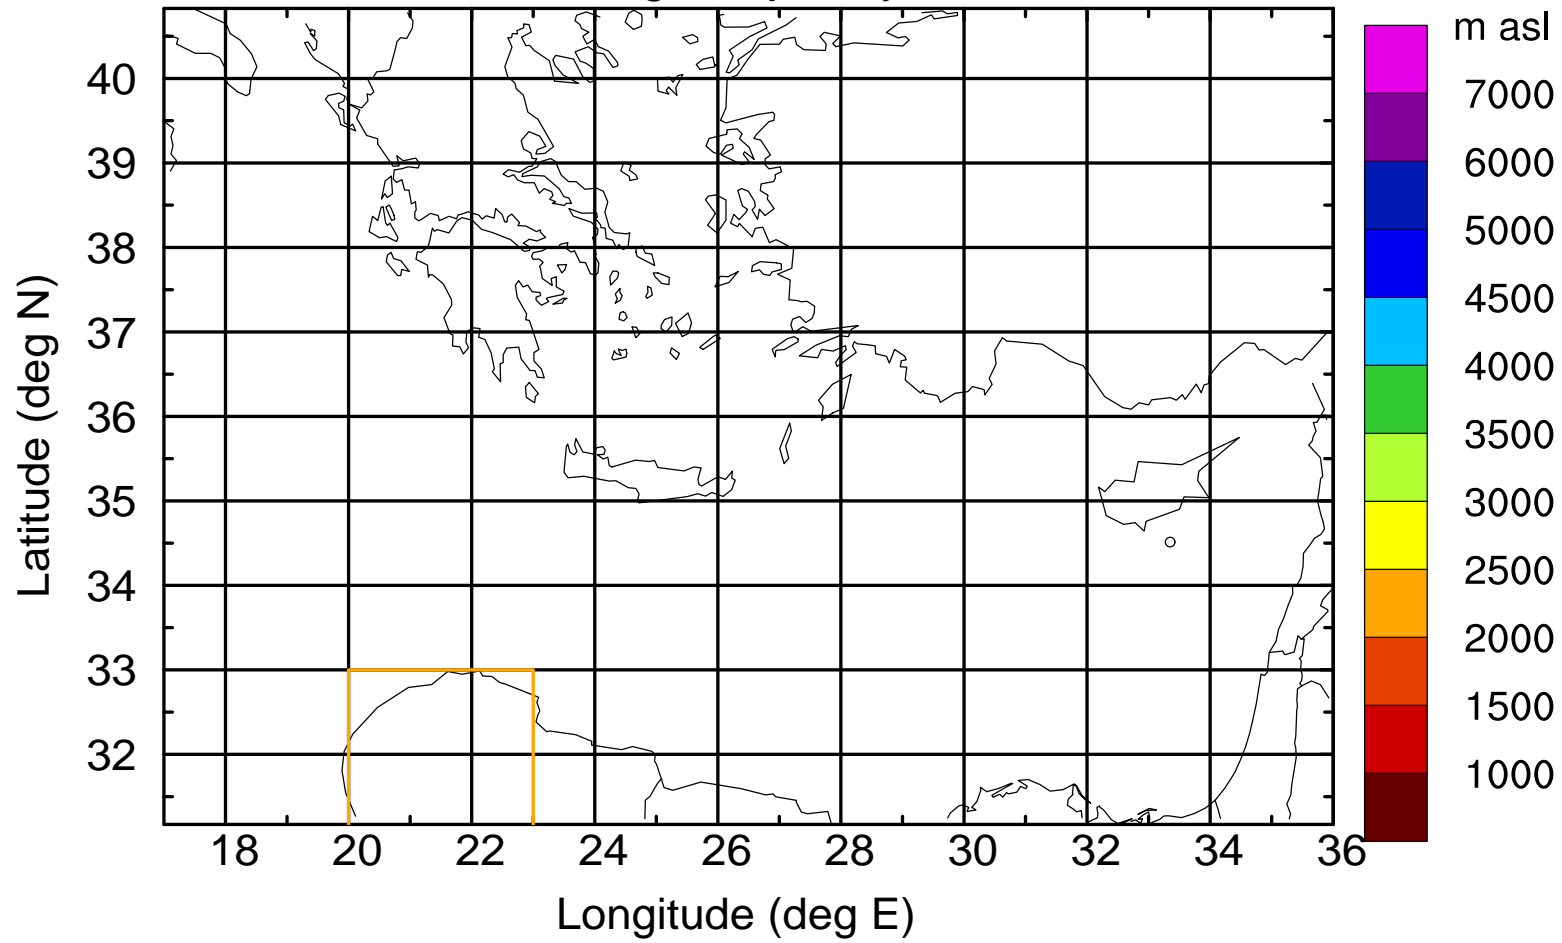

Paphos Airport ground station 20170422 8:30 UTC

Flight trajectory