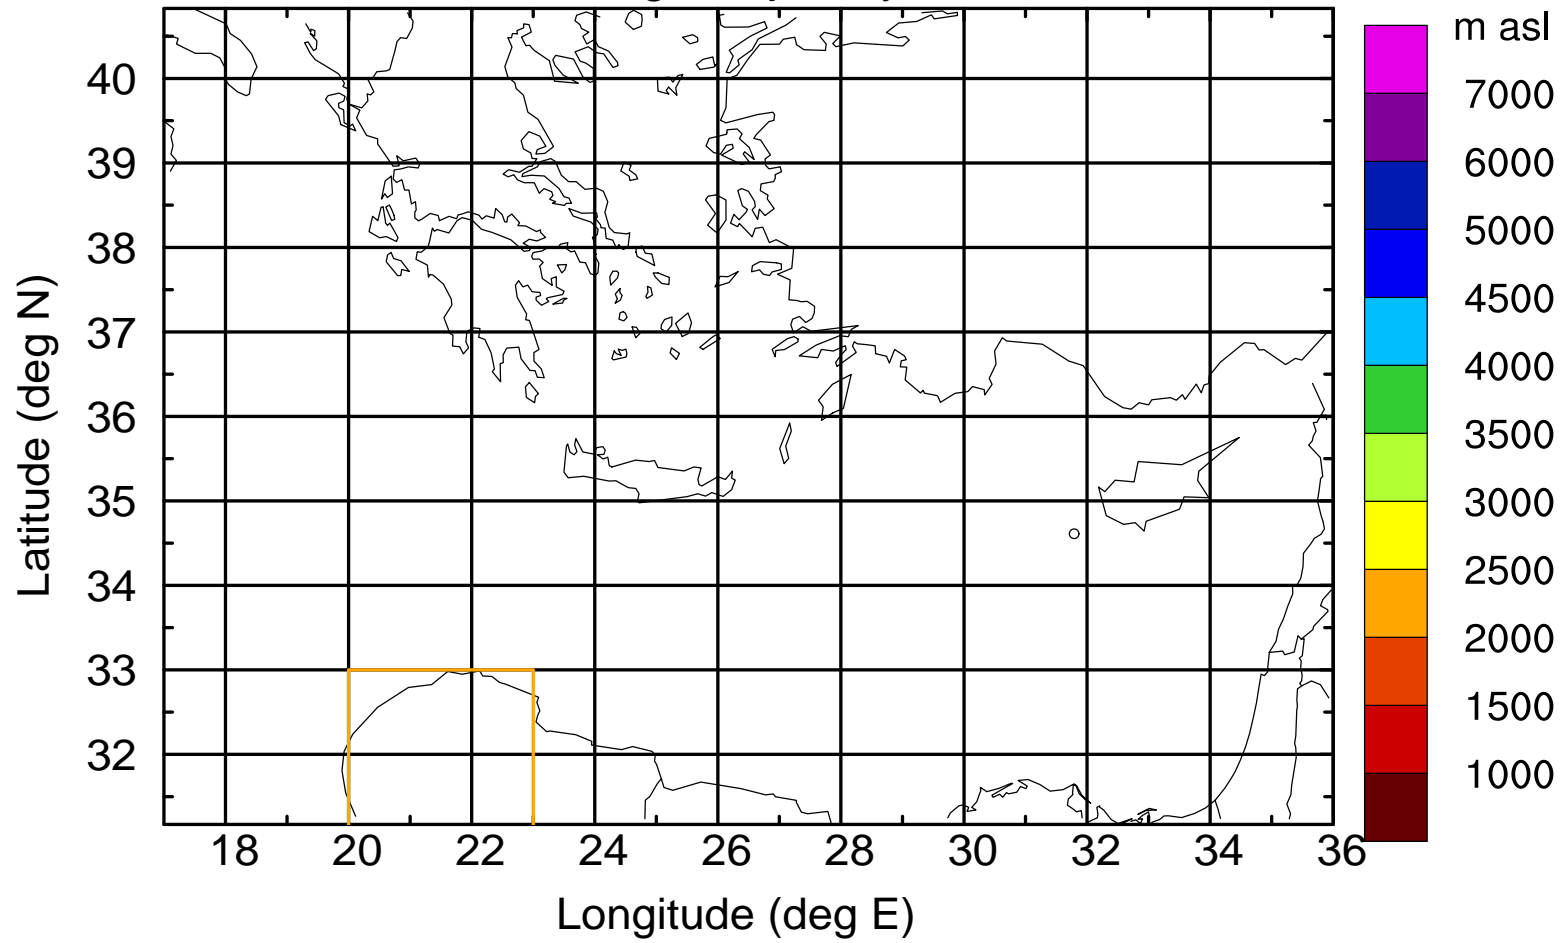

Paphos Airport ground station 20170422 8:30 UTC

Flight trajectory