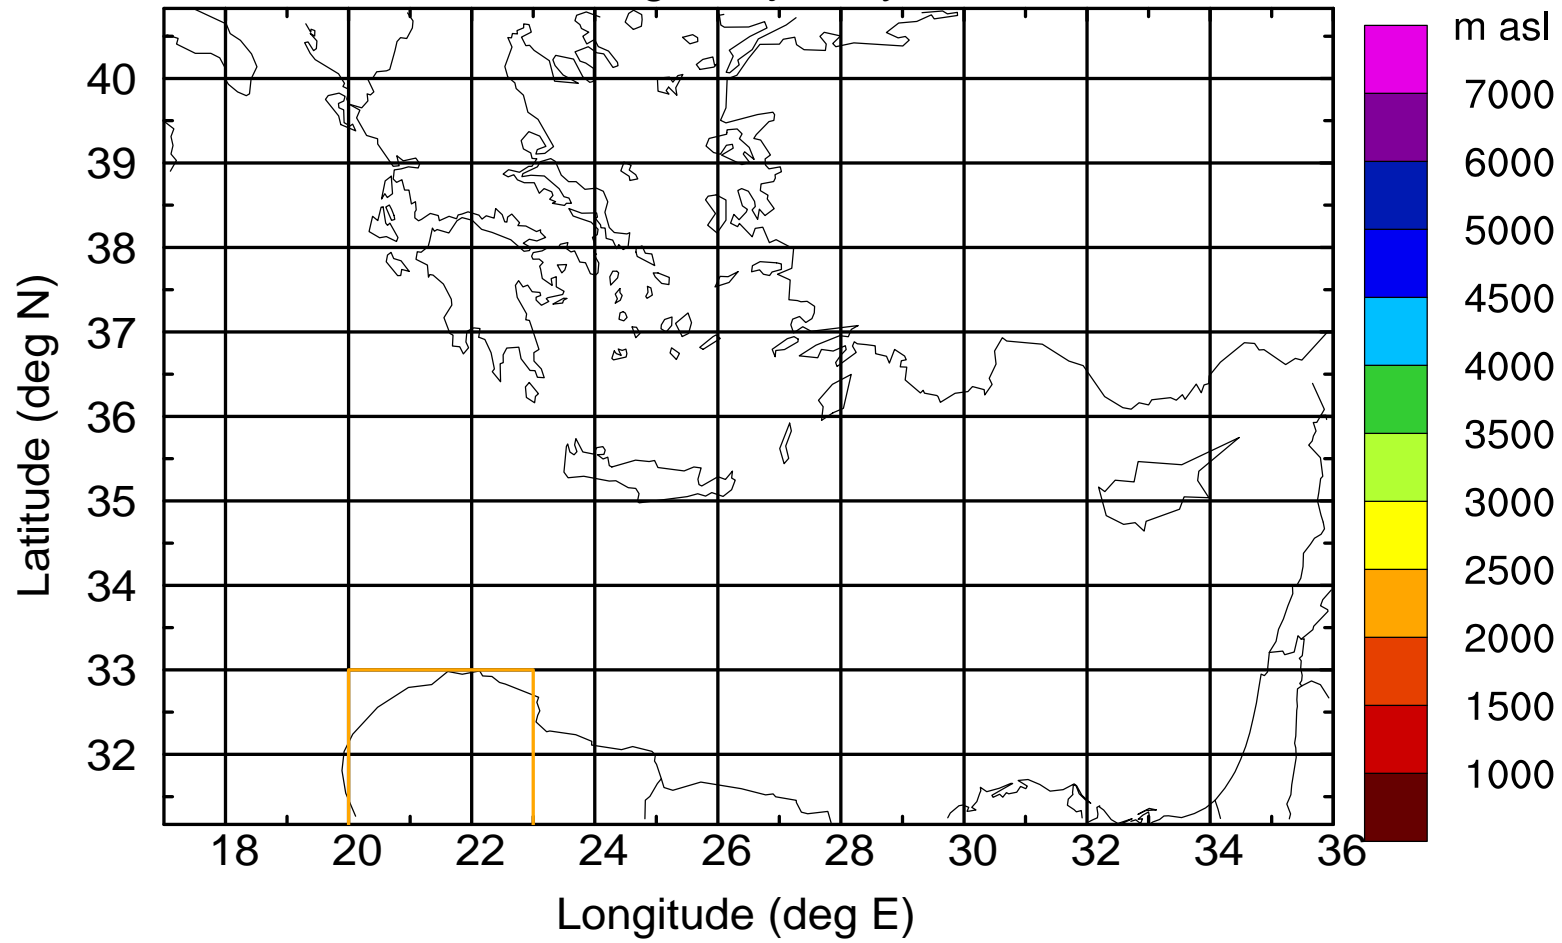

Paphos Airport ground station 20170422 8:30 UTC

Flight trajectory

Paphos Airport ground station 20170422 8:30 UTC

Flight trajectory

Paphos Airport ground station 20170422 8:30 UTC

Flight trajectory

Paphos Airport ground station 20170422 8:30 UTC