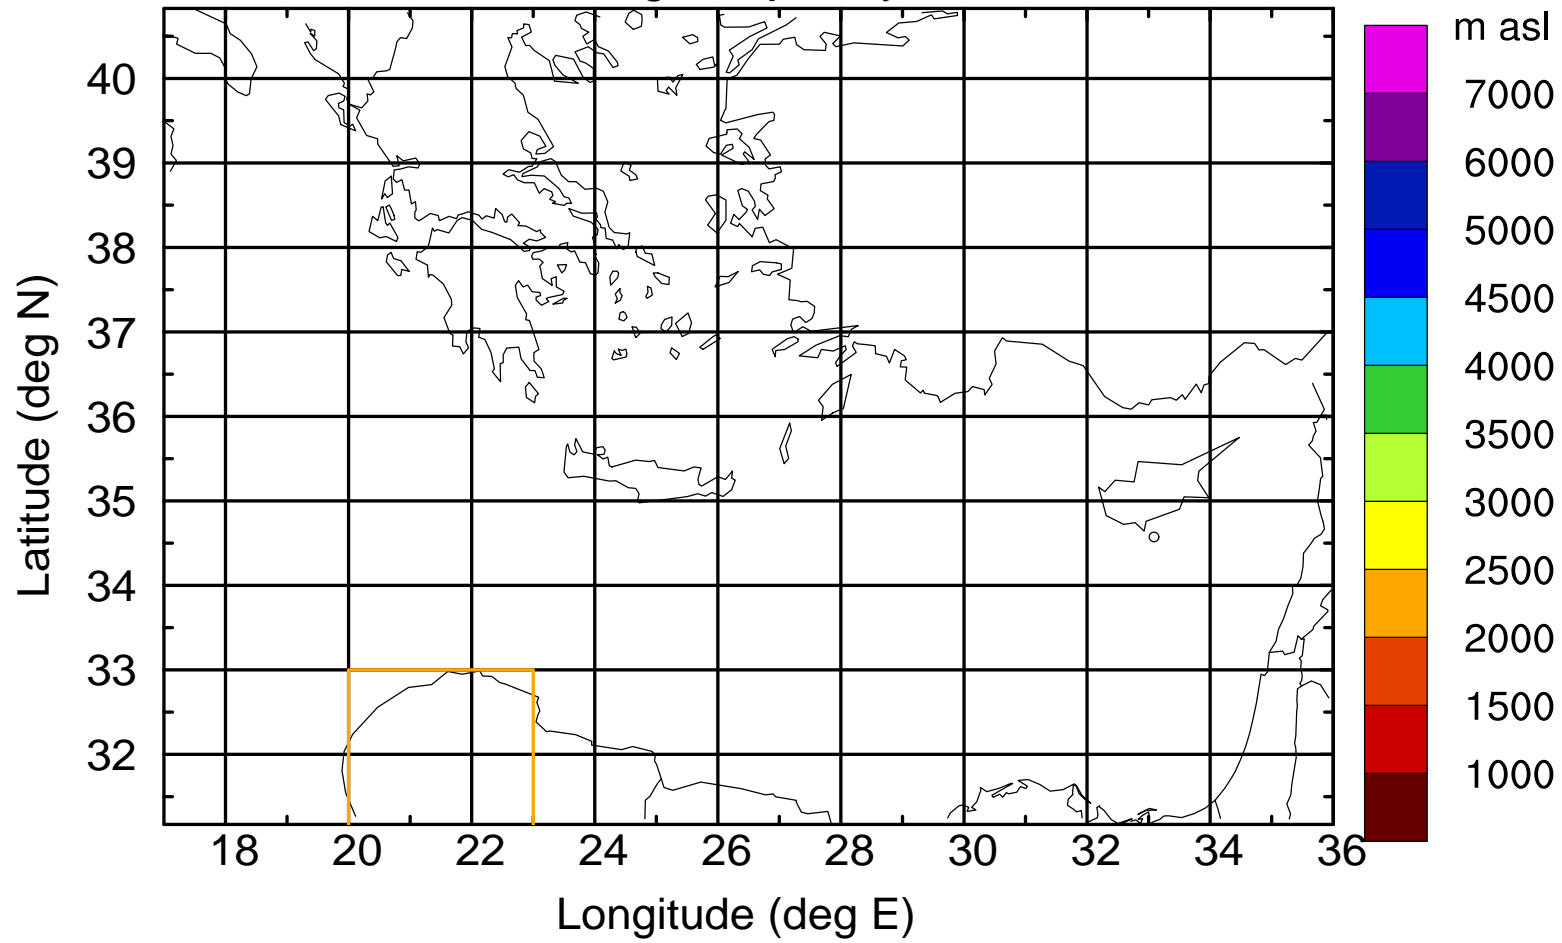

Flight trajectory

Paphos Airport ground station 20170422 8:30 UTC

Flight trajectory

Paphos Airport ground station 20170422 8:30 UTC

Flight trajectory

Paphos Airport ground station 20170422 8:30 UTC

Flight trajectory