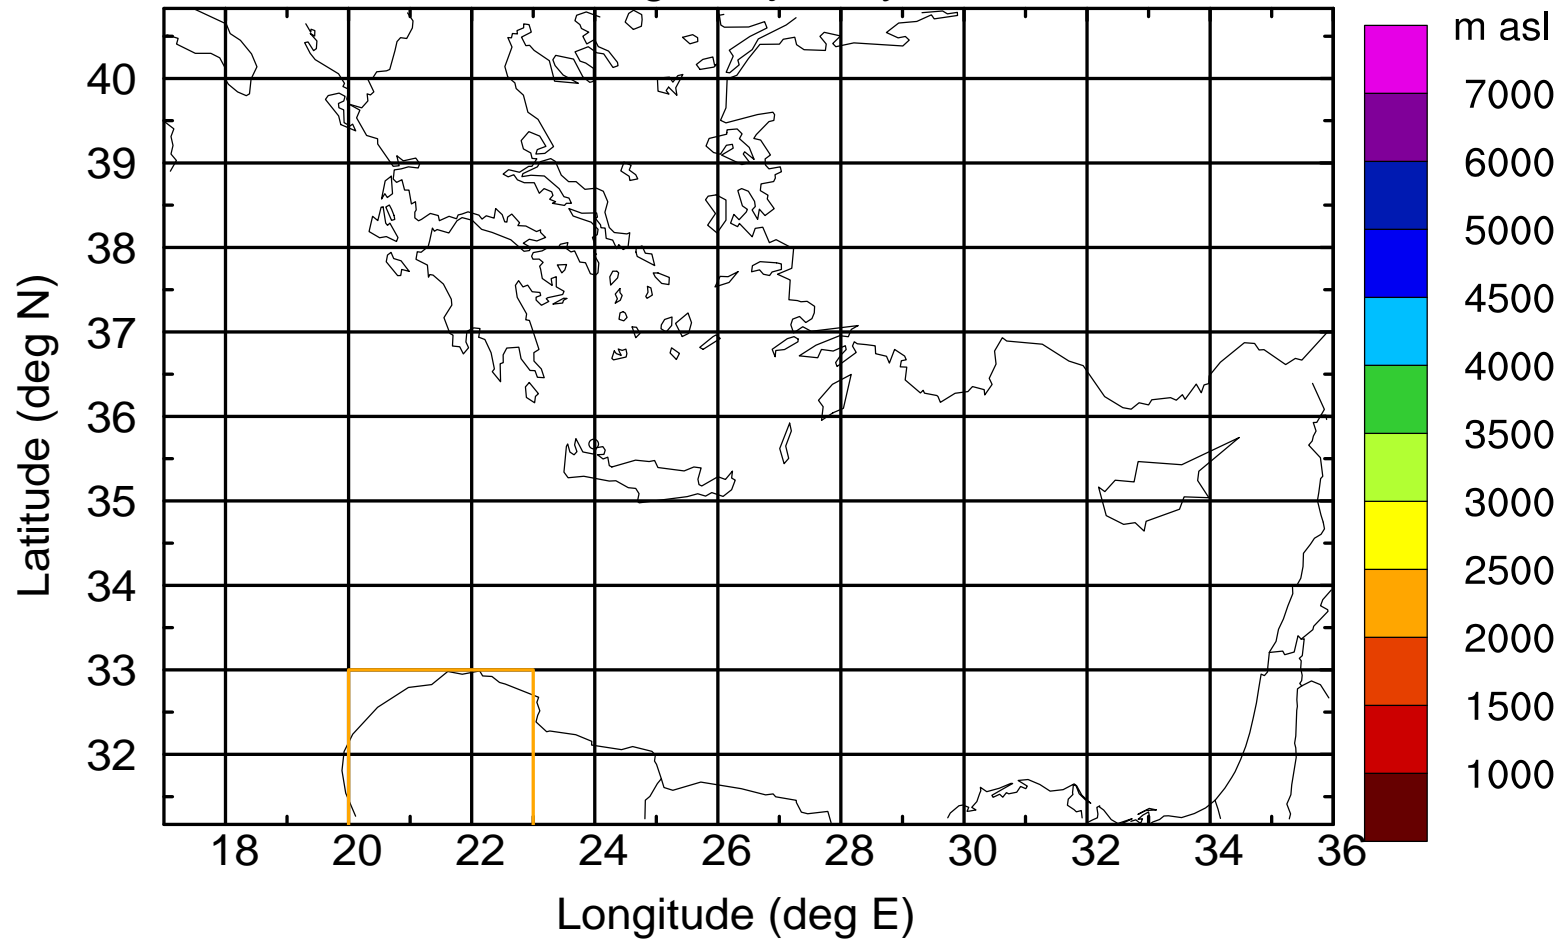

Paphos Airport ground station 20170422 8:30 UTC

Flight trajectory