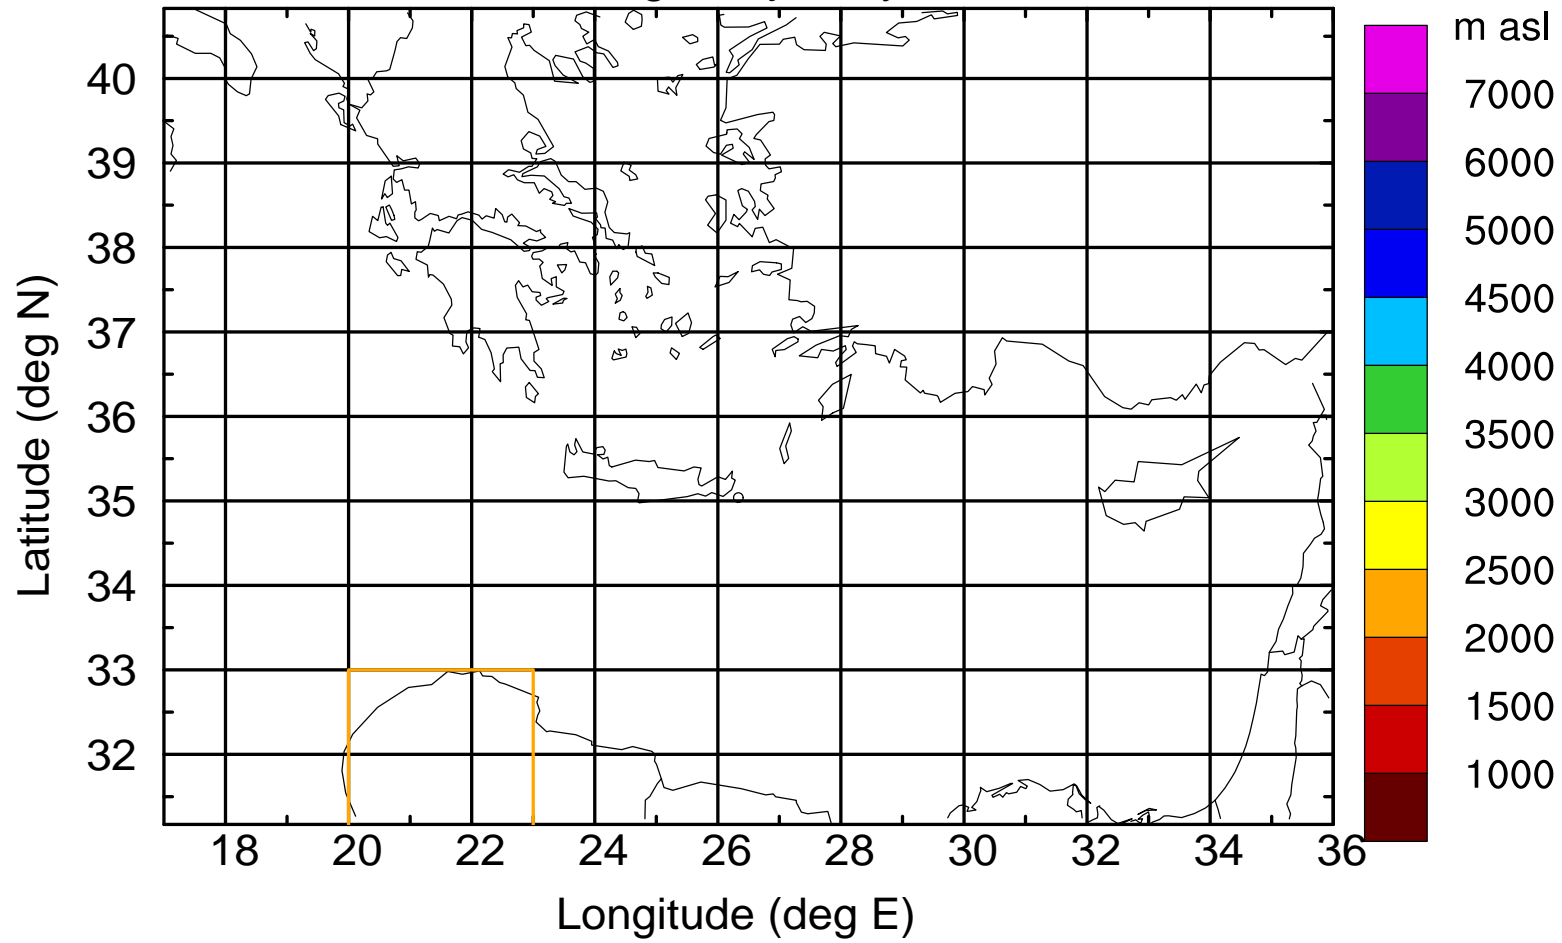

Paphos Airport ground station 20170422 8:30 UTC

Flight trajectory