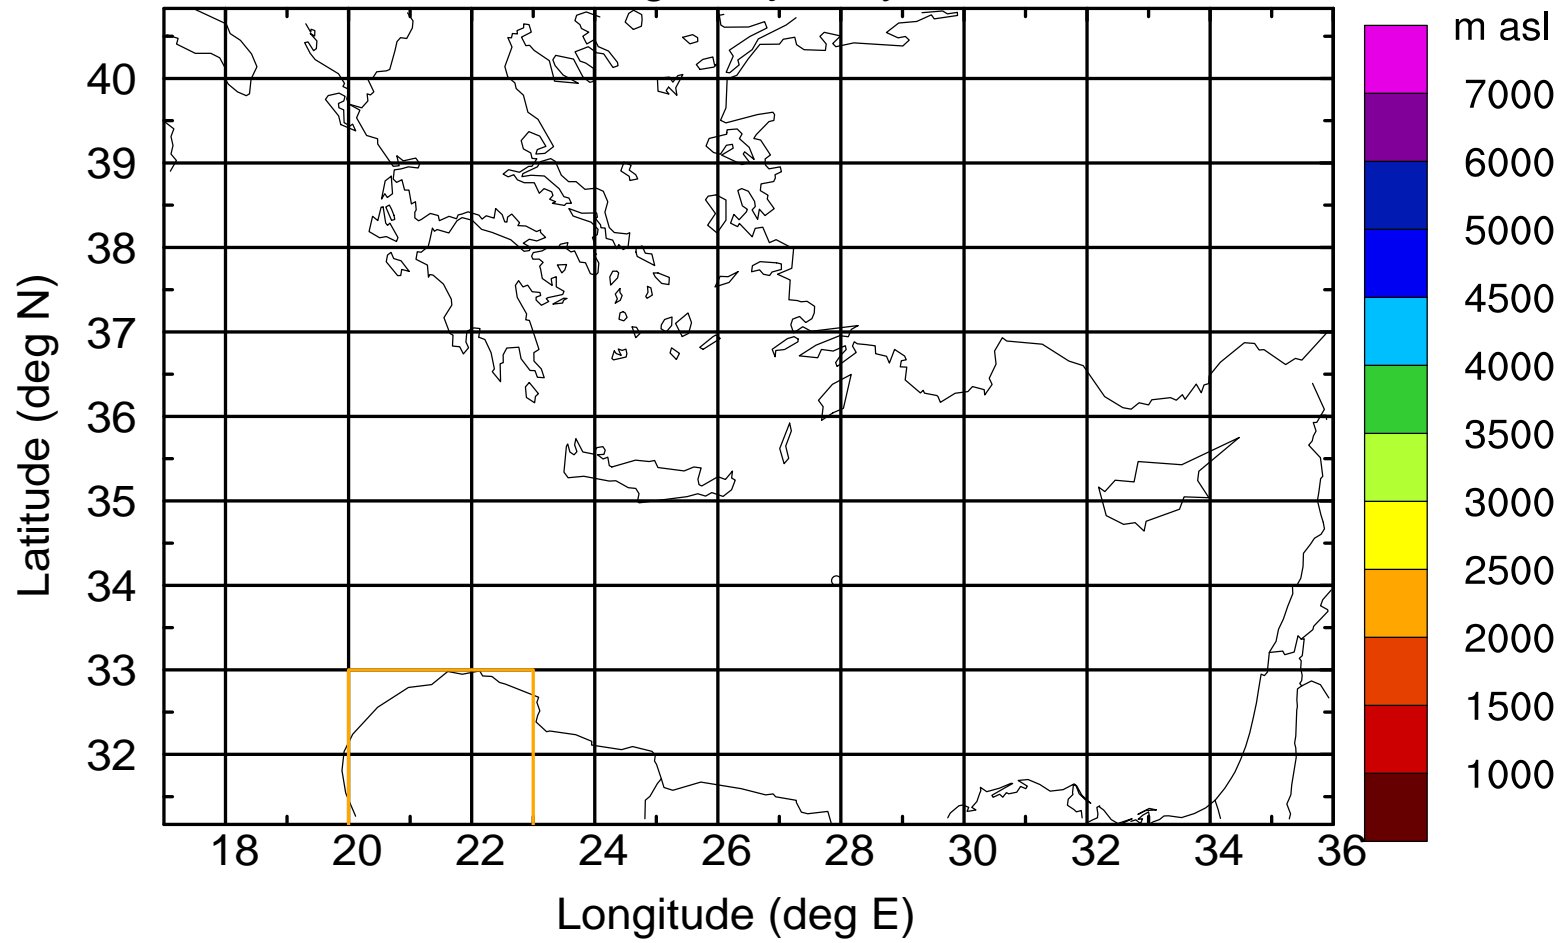

Paphos Airport ground station 20170422 8:30 UTC

Flight trajectory