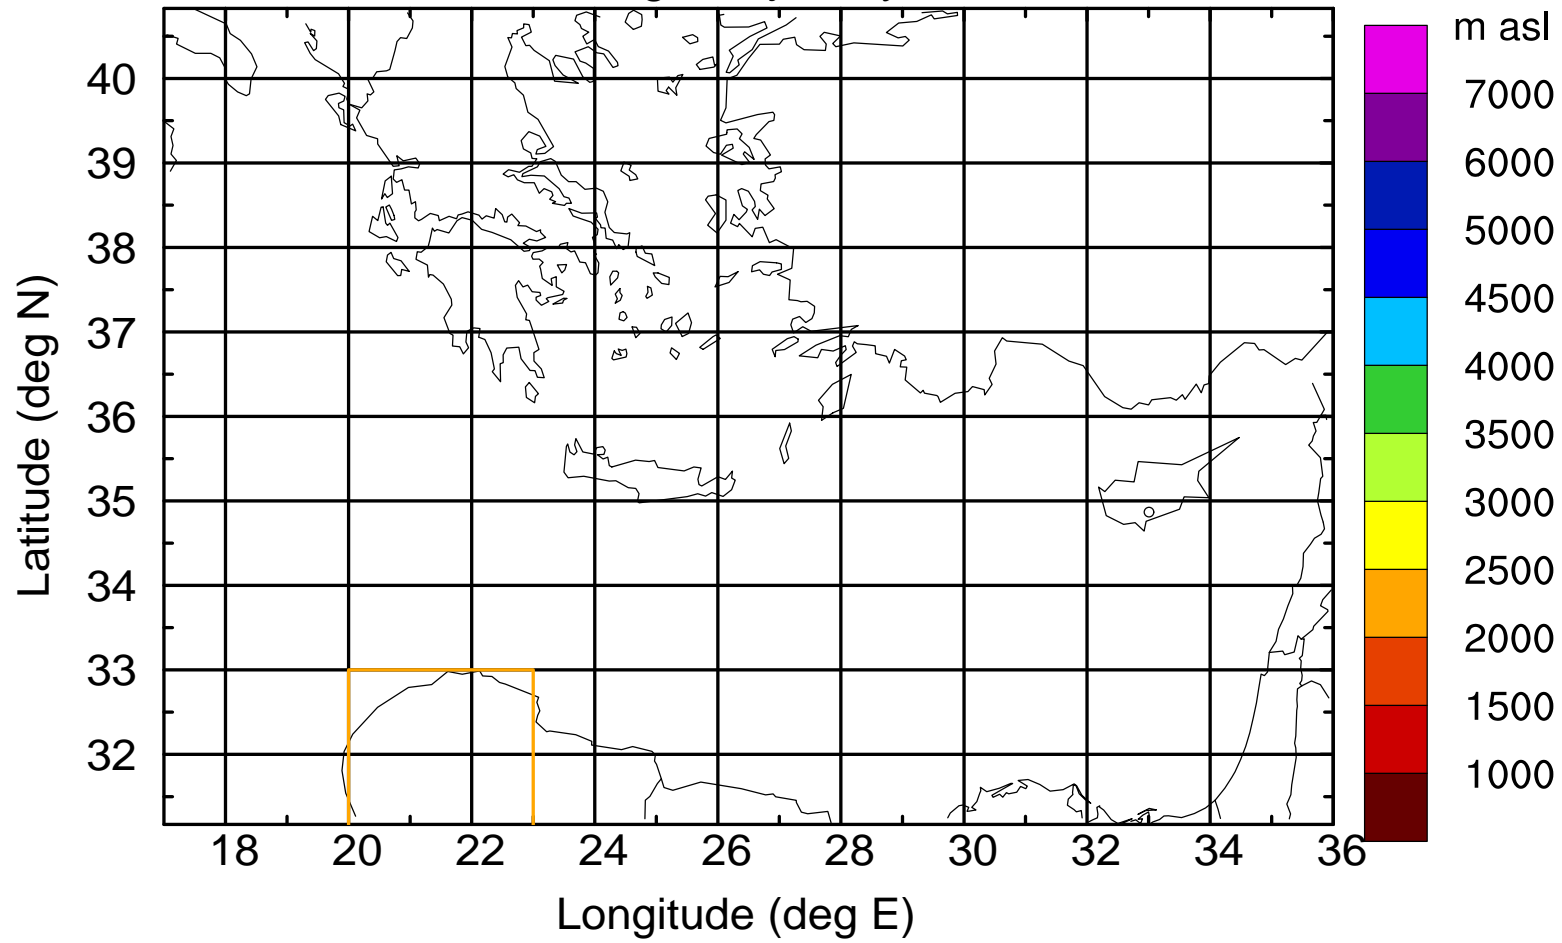

Paphos Airport ground station 20170422 8:30 UTC

Flight trajectory

Paphos Airport ground station 20170422 8:30 UTC

Flight trajectory

Paphos Airport ground station 20170422 8:30 UTC

Flight trajectory

Paphos Airport ground station 20170422 8:30 UTC