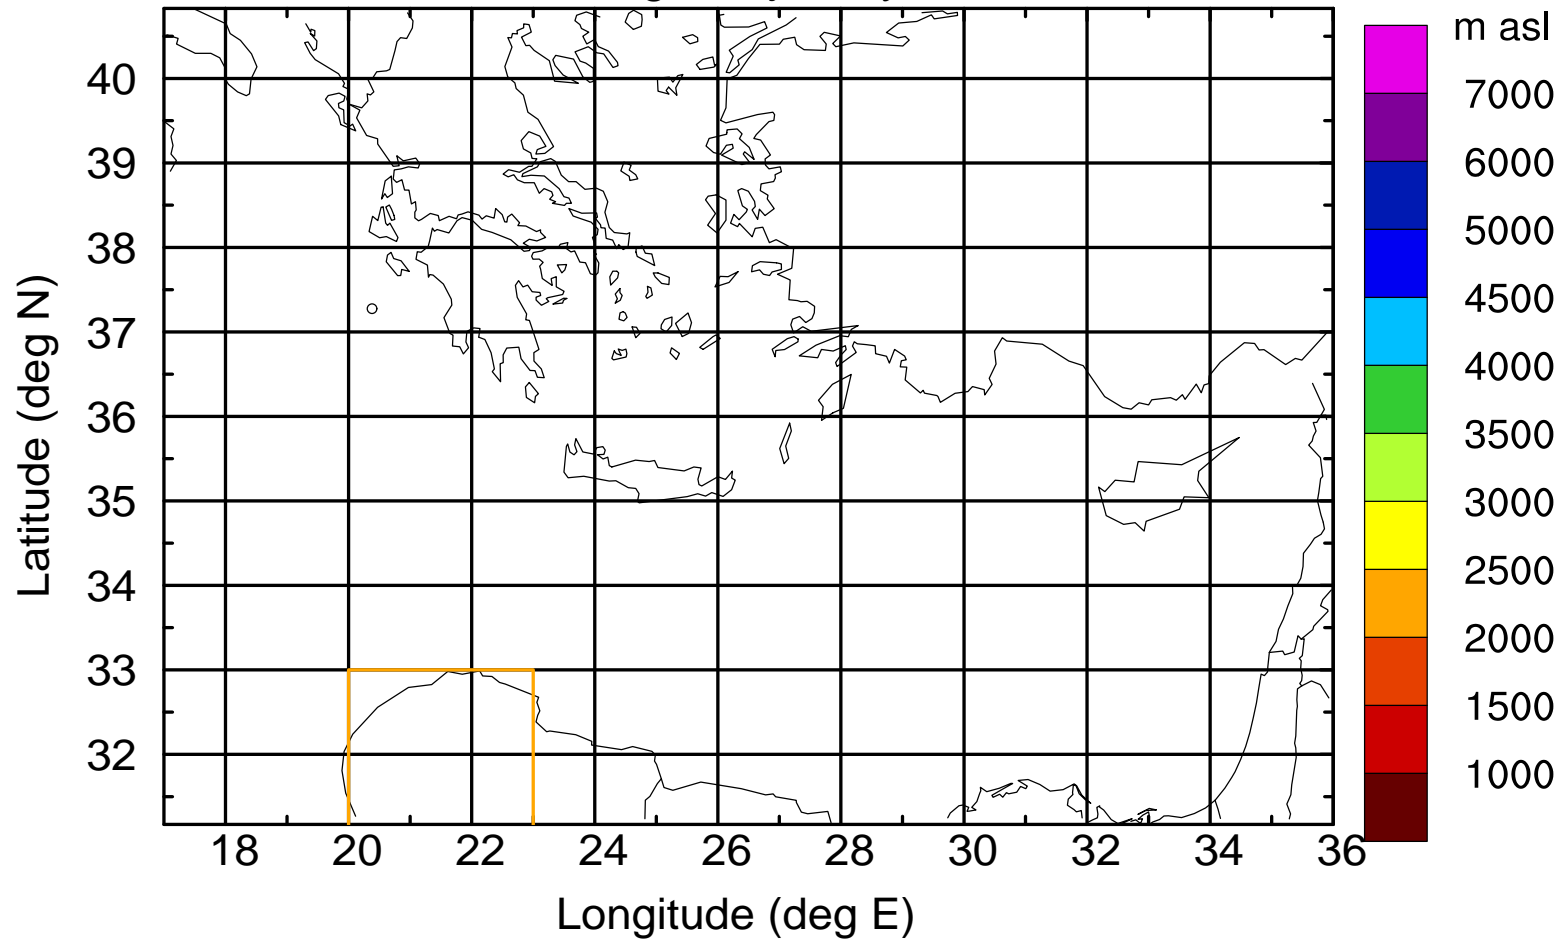

Paphos Airport ground station 20170422 8:30 UTC

Flight trajectory

Paphos Airport ground station 20170422 8:30 UTC

Flight trajectory

Paphos Airport ground station 20170422 8:30 UTC

Flight trajectory

Paphos Airport ground station 20170422 8:30 UTC