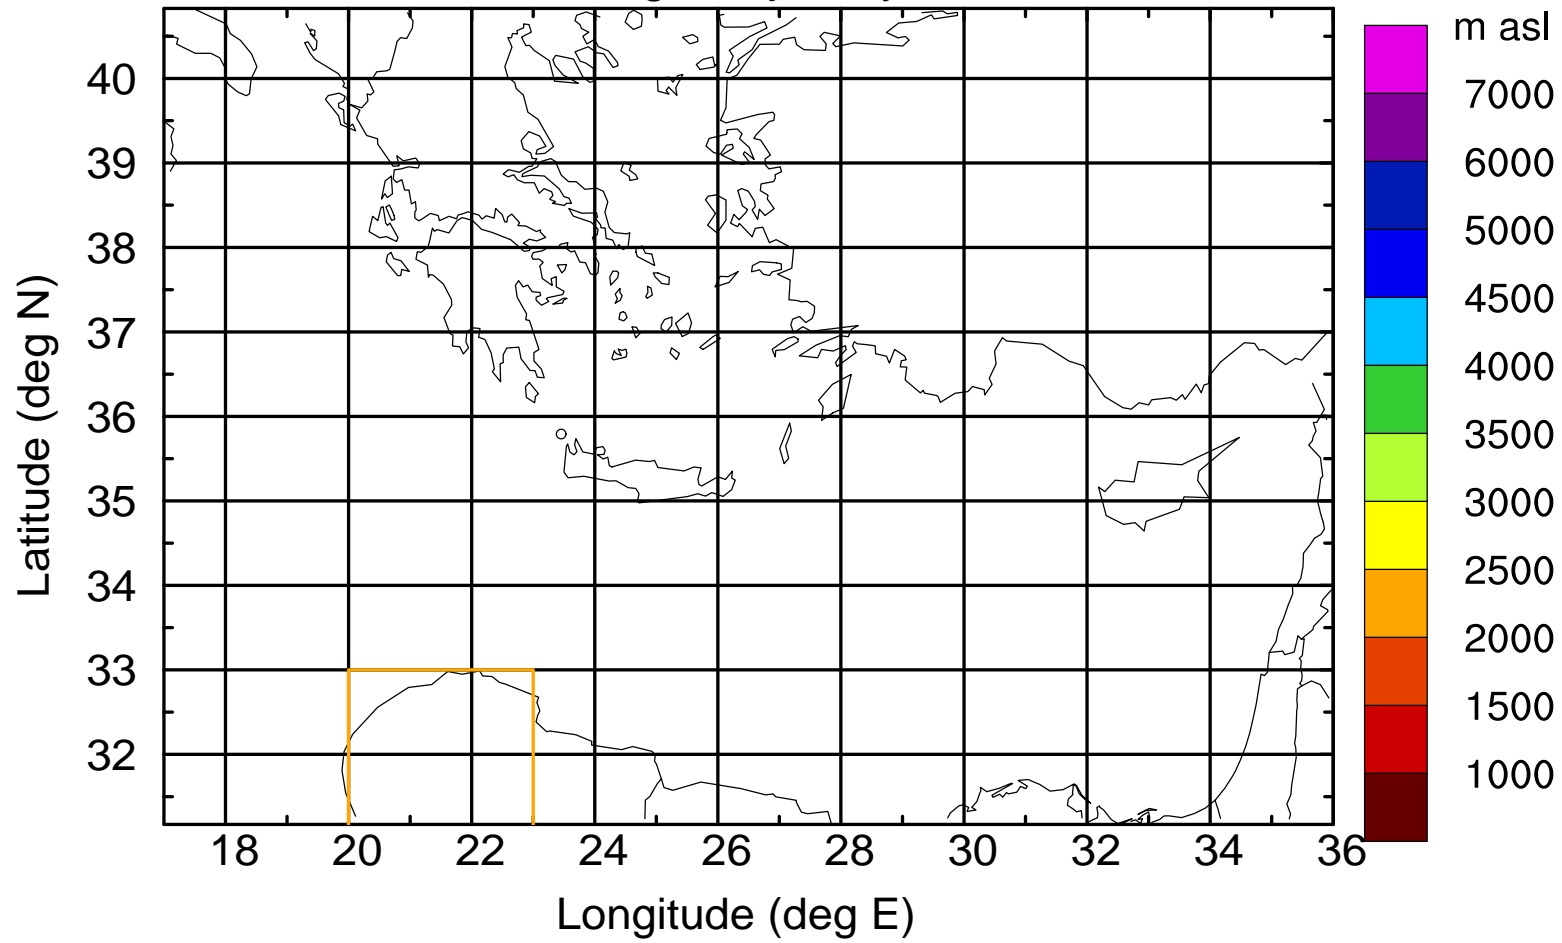

Paphos Airport ground station 20170422 8:30 UTC

Flight trajectory

Paphos Airport ground station 20170422 8:30 UTC

Flight trajectory

Paphos Airport ground station 20170422 8:30 UTC

Flight trajectory

Paphos Airport ground station 20170422 8:30 UTC