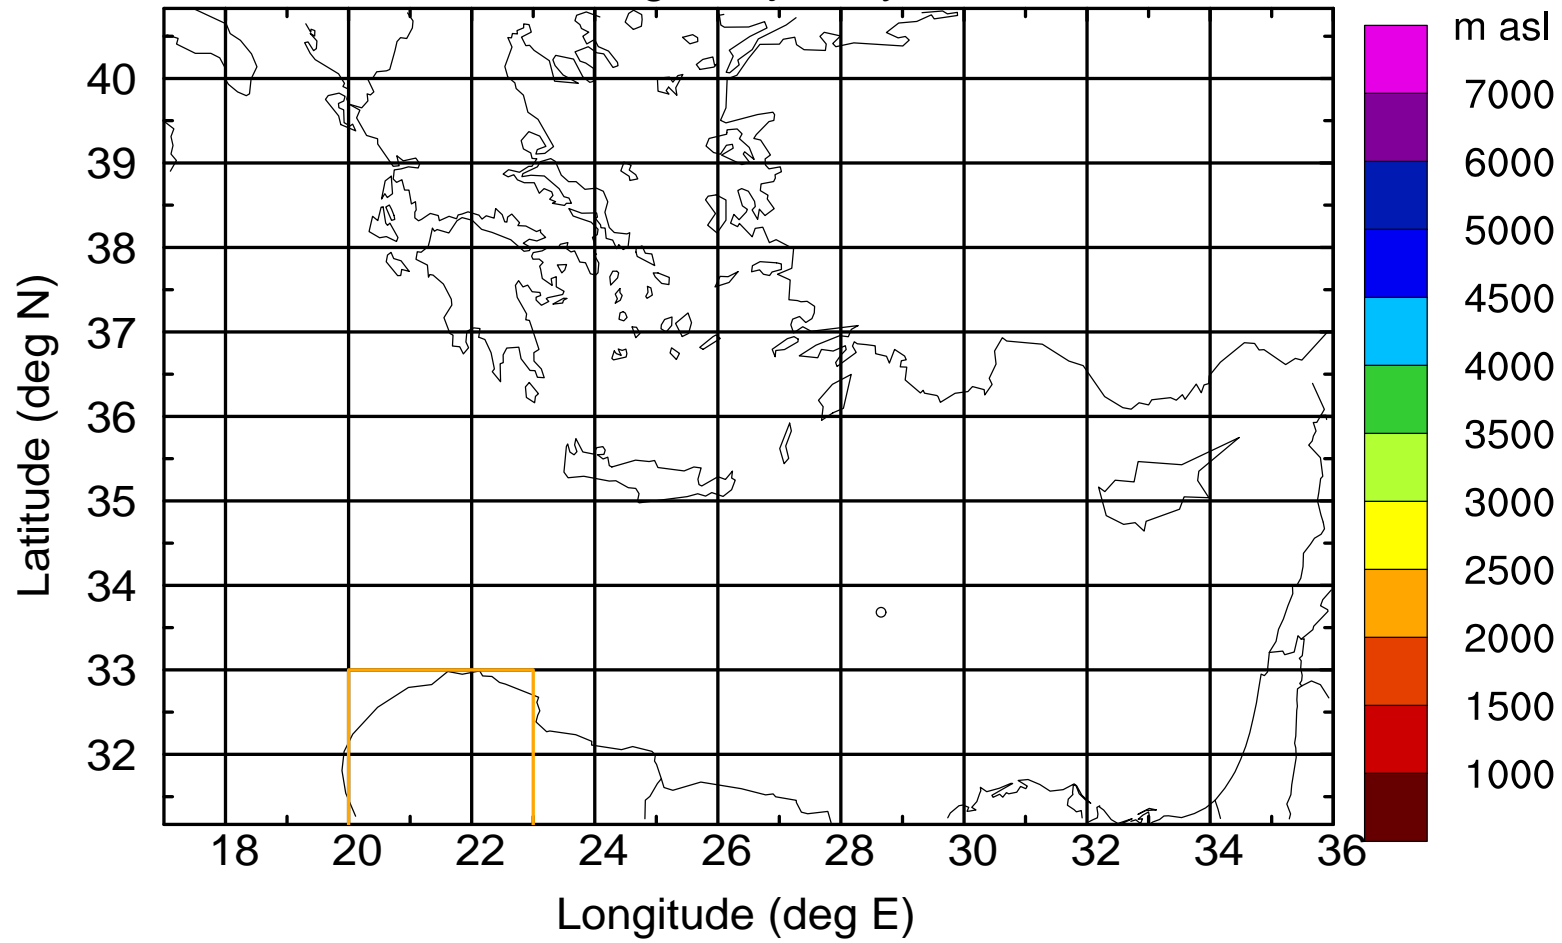

Flight trajectory

Paphos Airport ground station 20170422 8:30 UTC

Flight trajectory

Paphos Airport ground station 20170422 8:30 UTC

Flight trajectory

Paphos Airport ground station 20170422 8:30 UTC

Flight trajectory