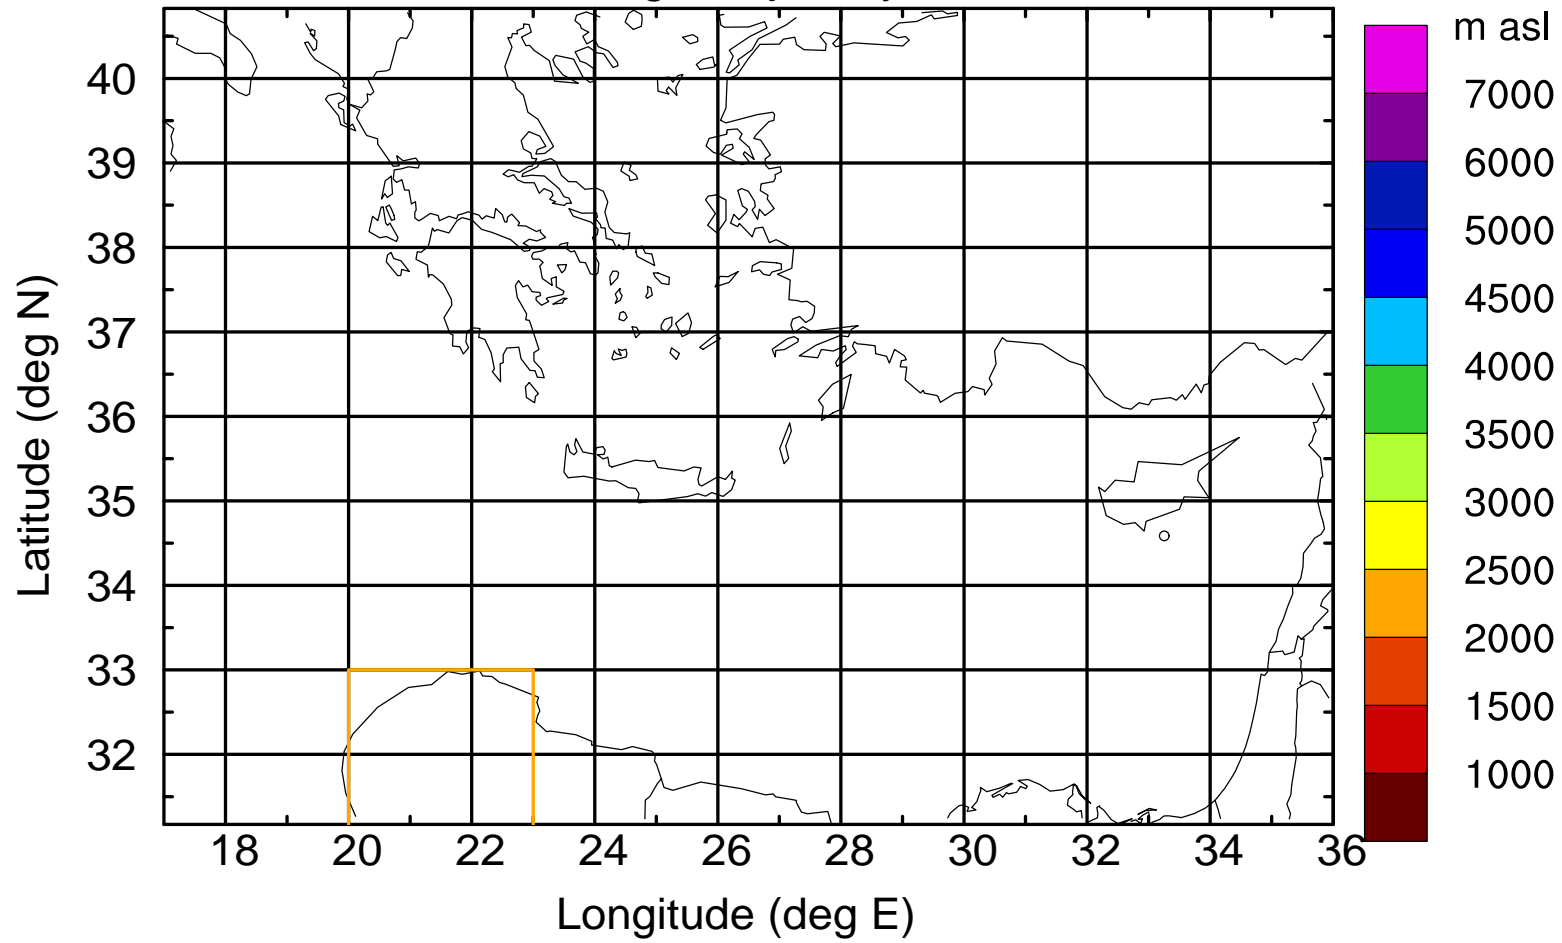

Flight trajectory

Paphos Airport ground station 20170422 8:30 UTC

Flight trajectory

Paphos Airport ground station 20170422 8:30 UTC

Flight trajectory

Paphos Airport ground station 20170422 8:30 UTC

Flight trajectory