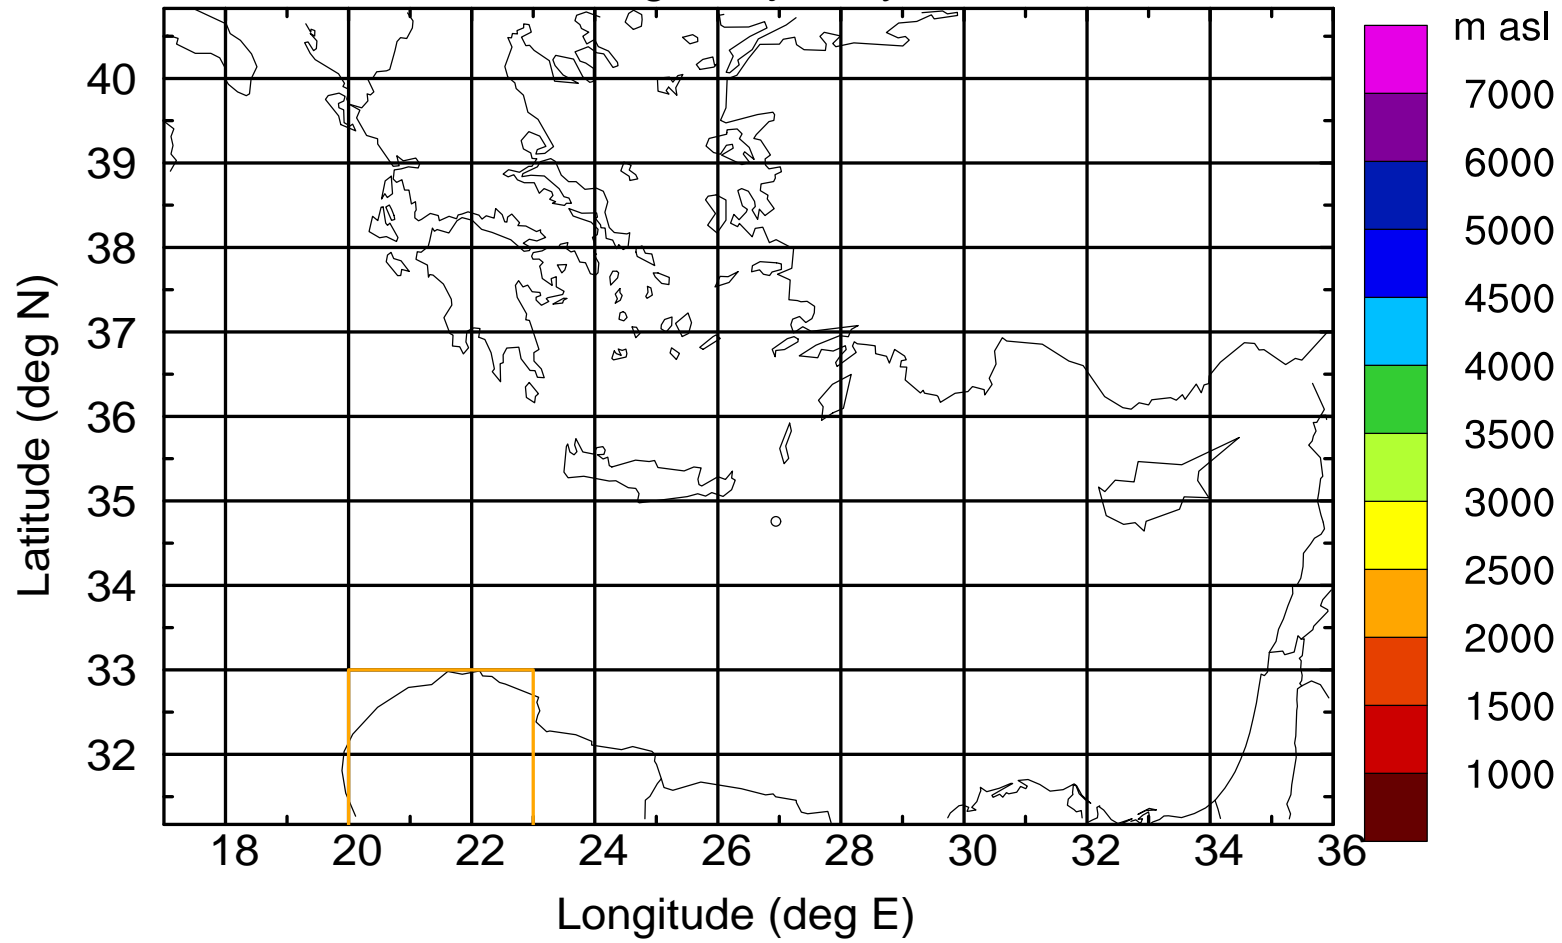

Paphos Airport ground station 20170422 8:30 UTC

Flight trajectory