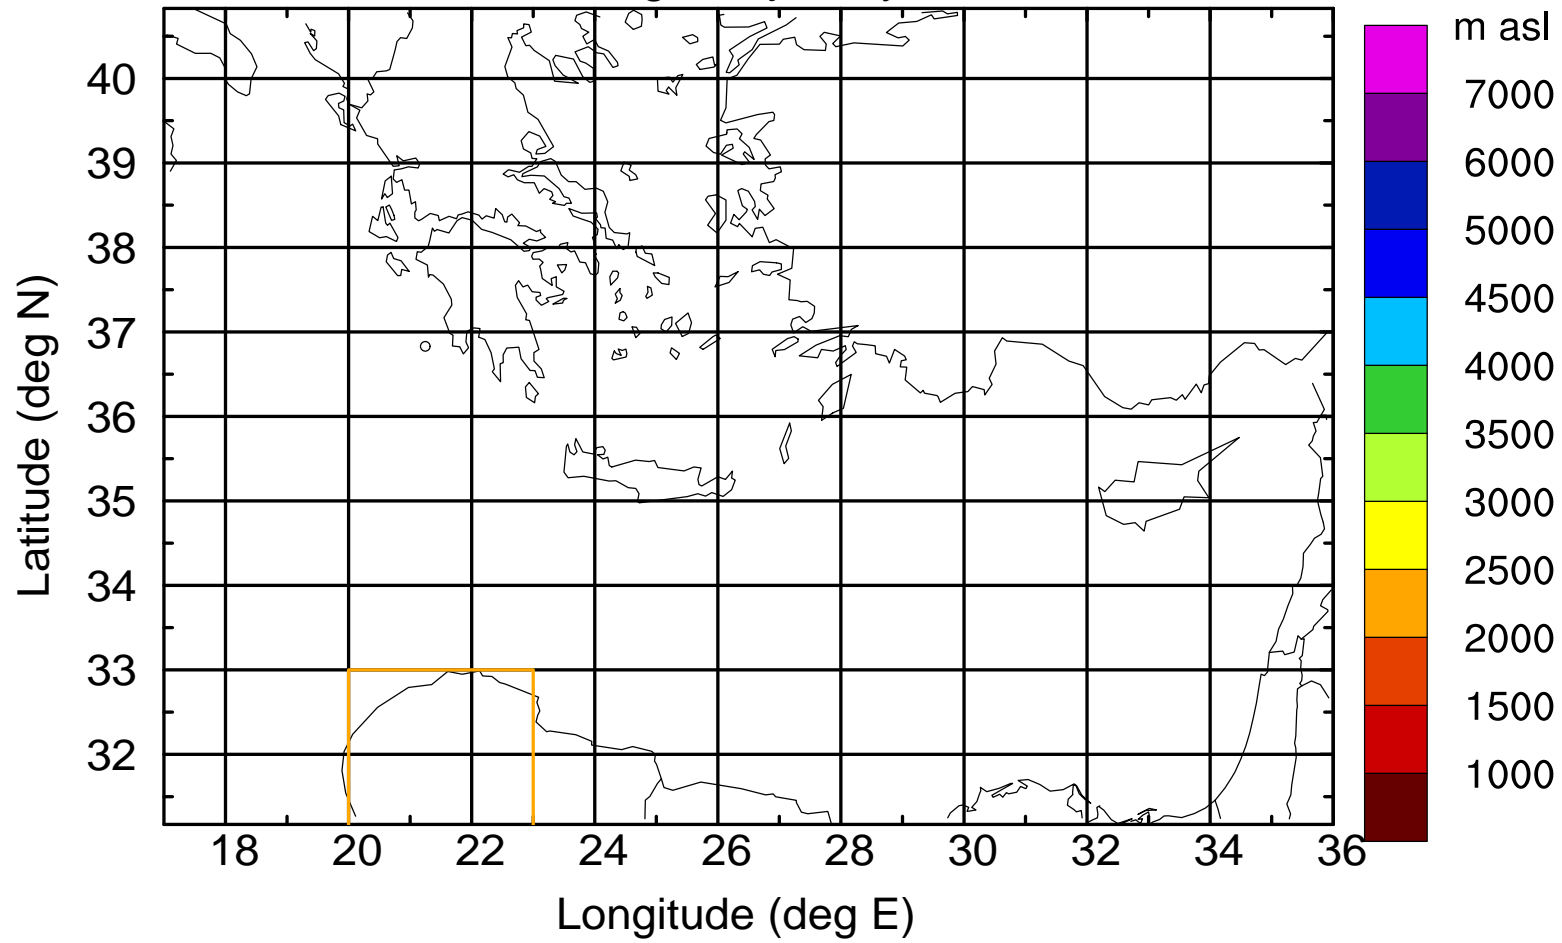

Paphos Airport ground station 20170422 8:30 UTC

Flight trajectory