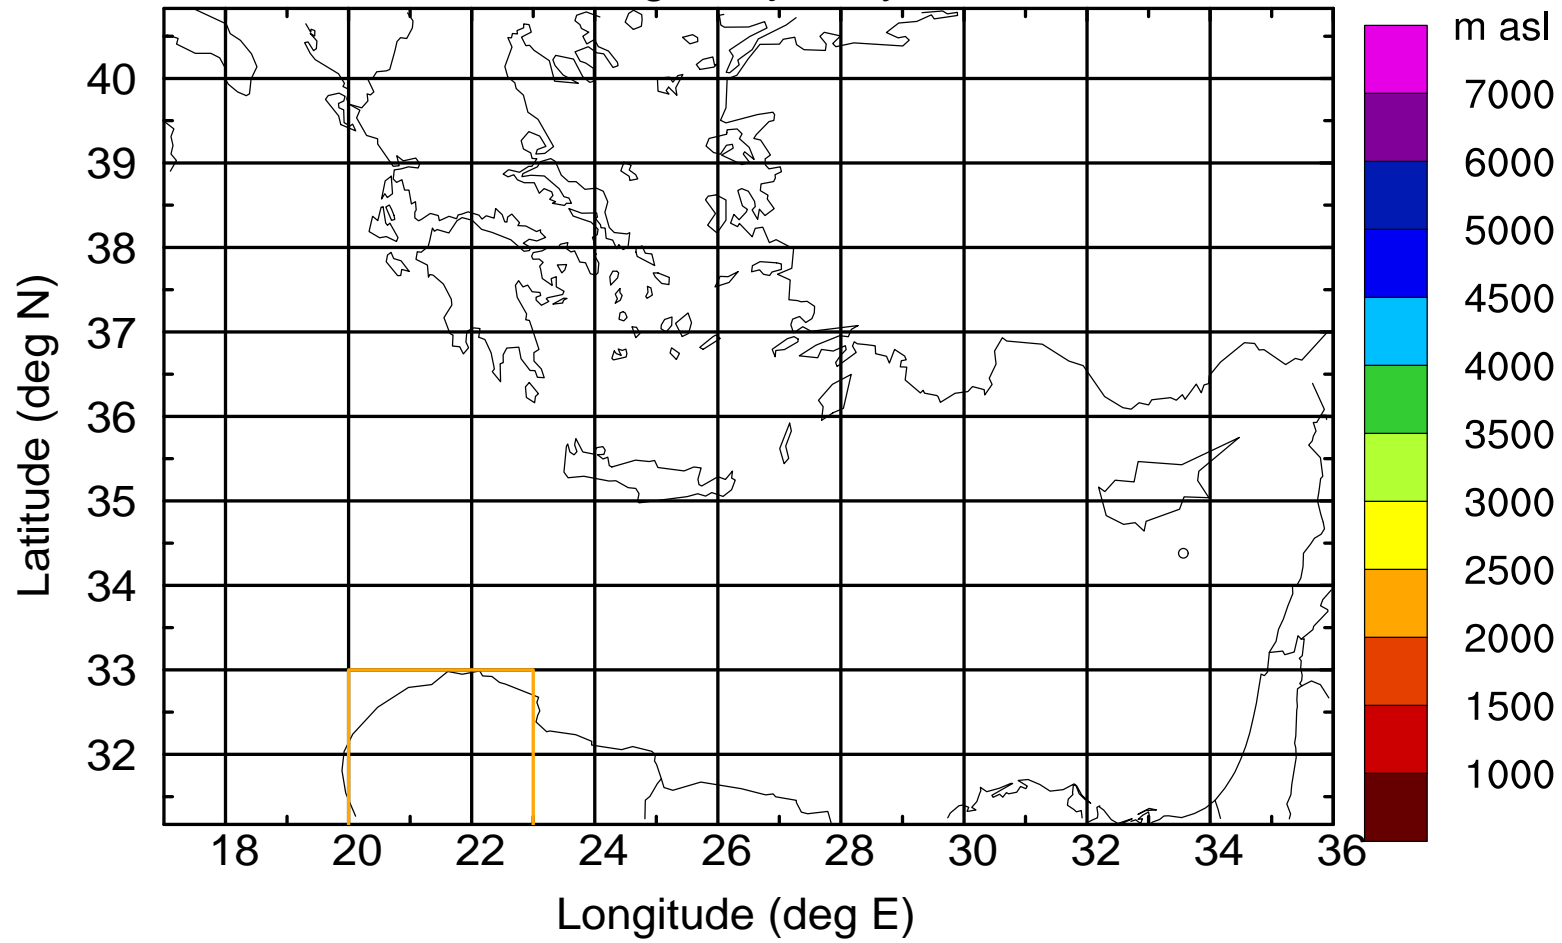

Paphos Airport ground station 20170422 8:30 UTC

Flight trajectory