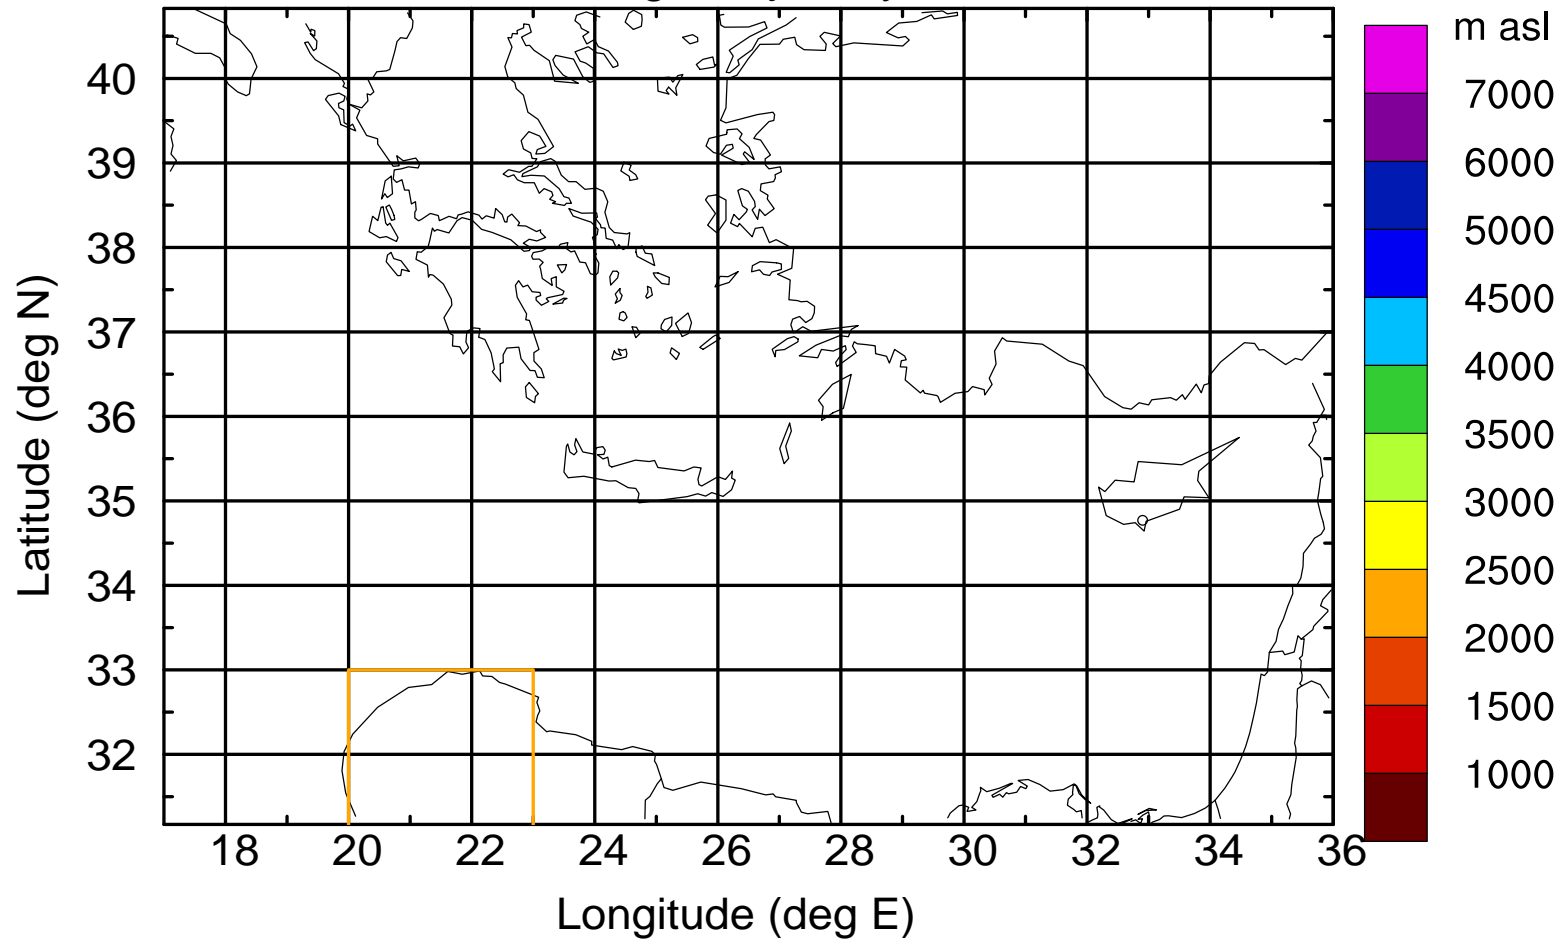

Paphos Airport ground station 20170422 8:30 UTC

Flight trajectory