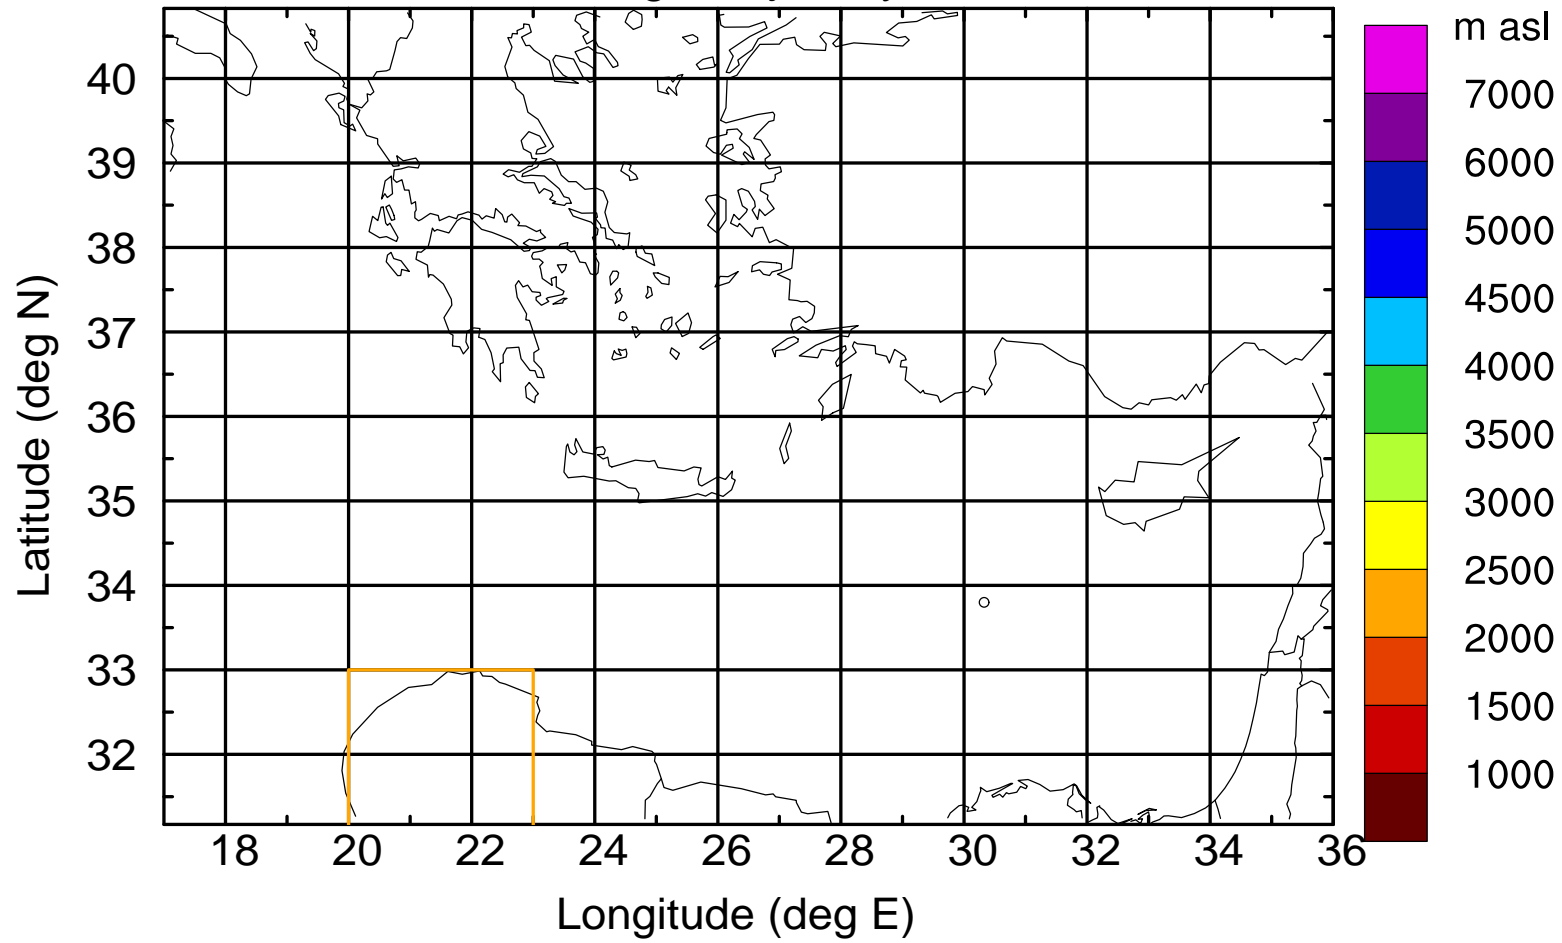

Paphos Airport ground station 20170422 8:30 UTC

Flight trajectory