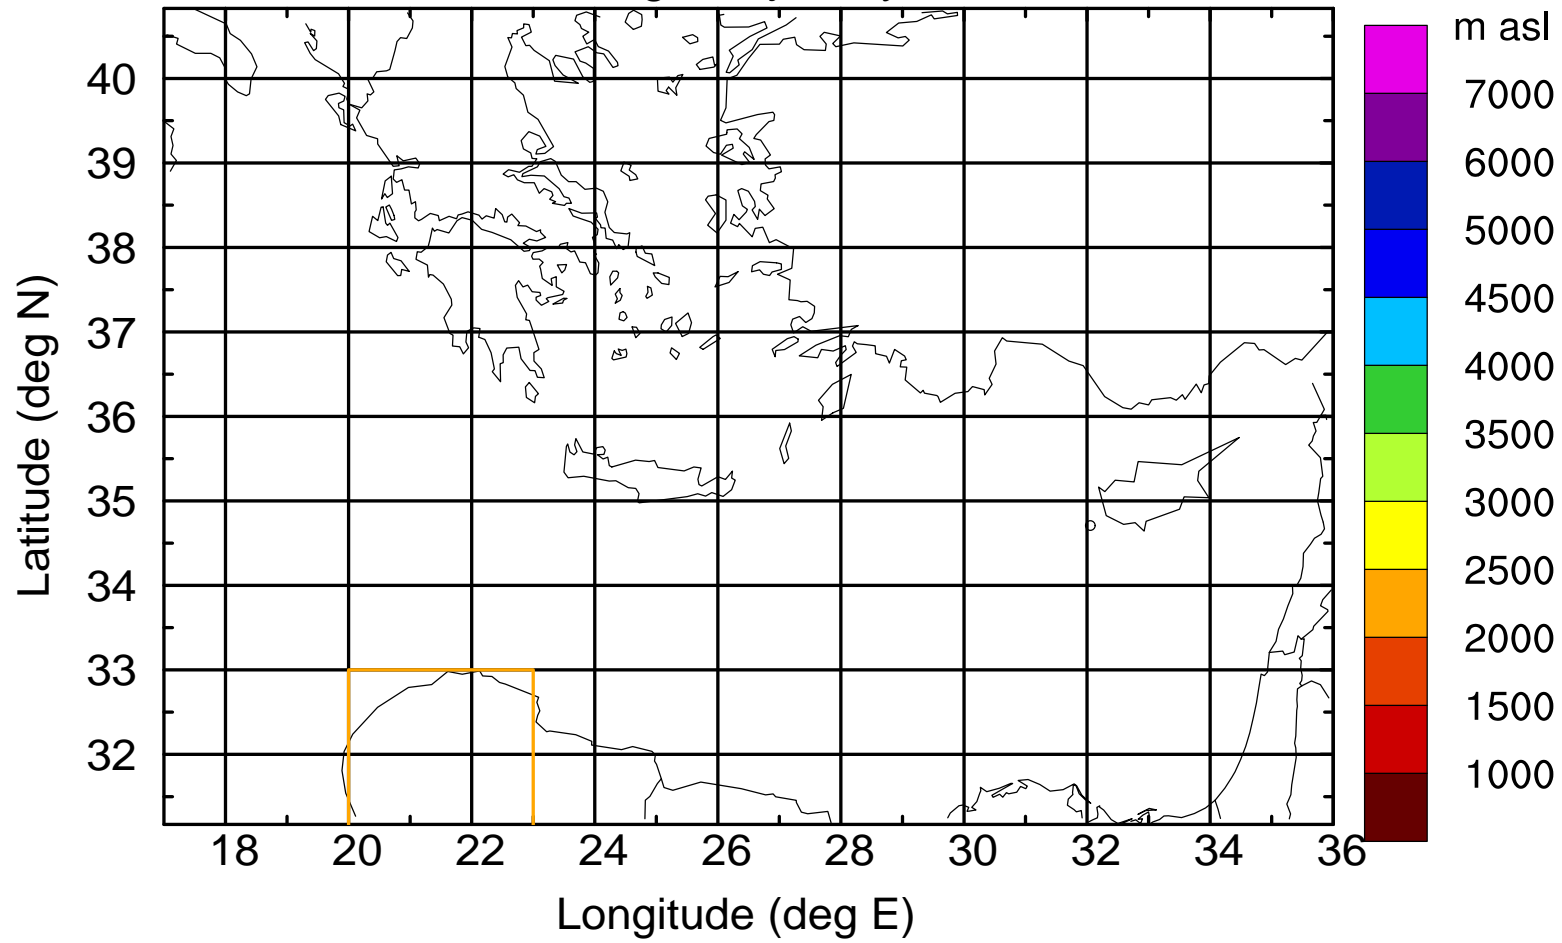

Flight trajectory

Paphos Airport ground station 20170422 8:30 UTC

Flight trajectory

Paphos Airport ground station 20170422 8:30 UTC

Flight trajectory

Paphos Airport ground station 20170422 8:30 UTC

Flight trajectory