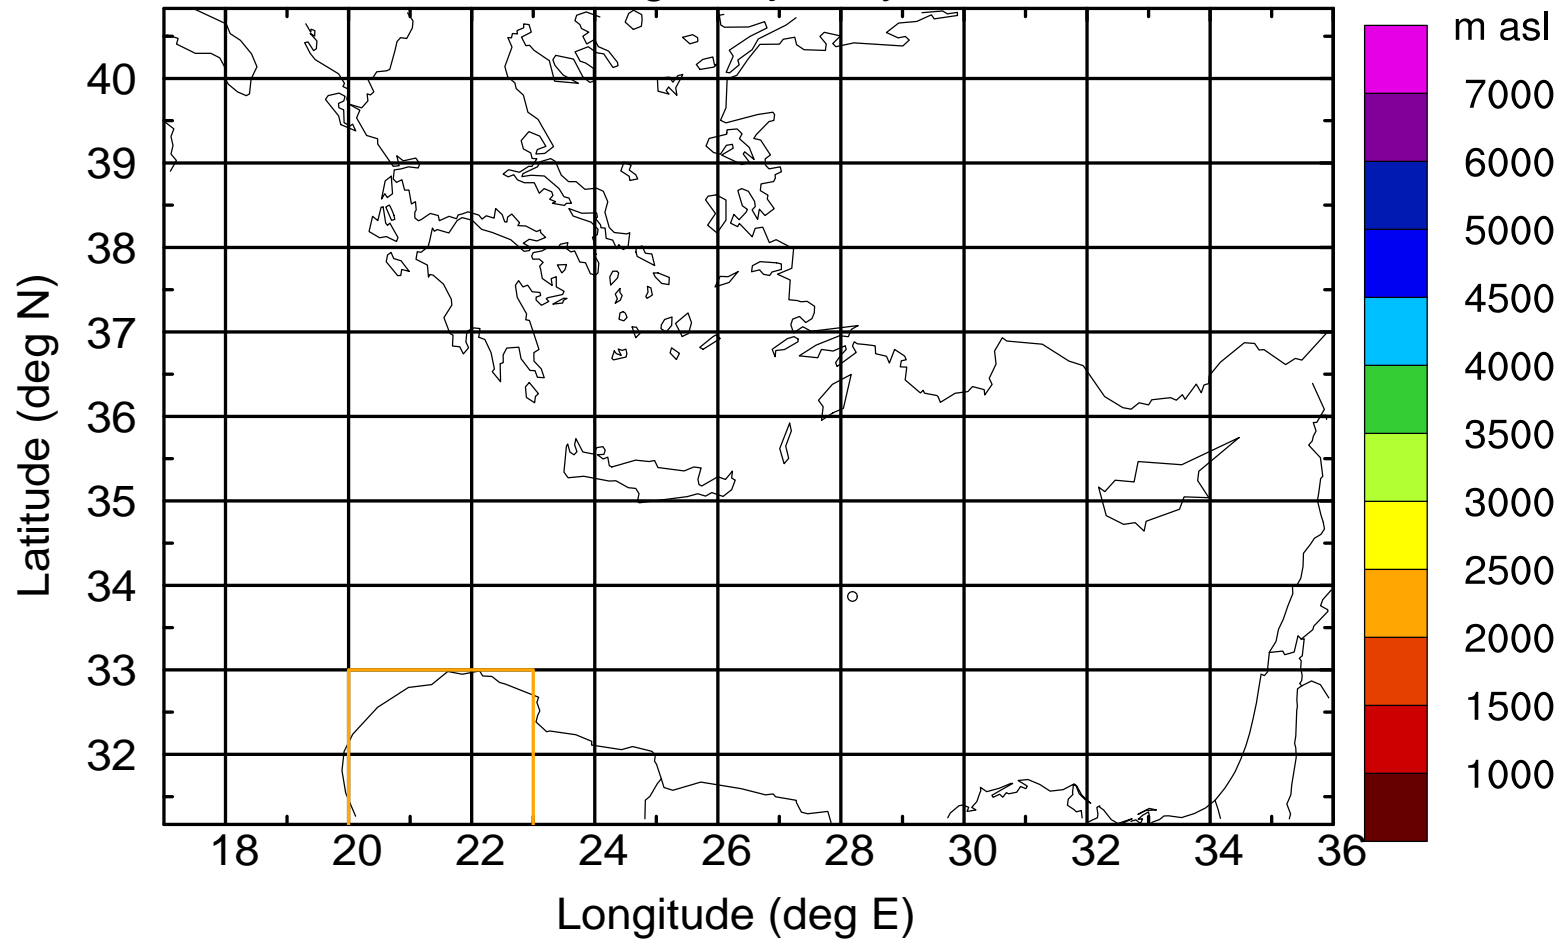

Paphos Airport ground station 20170422 8:30 UTC

Flight trajectory