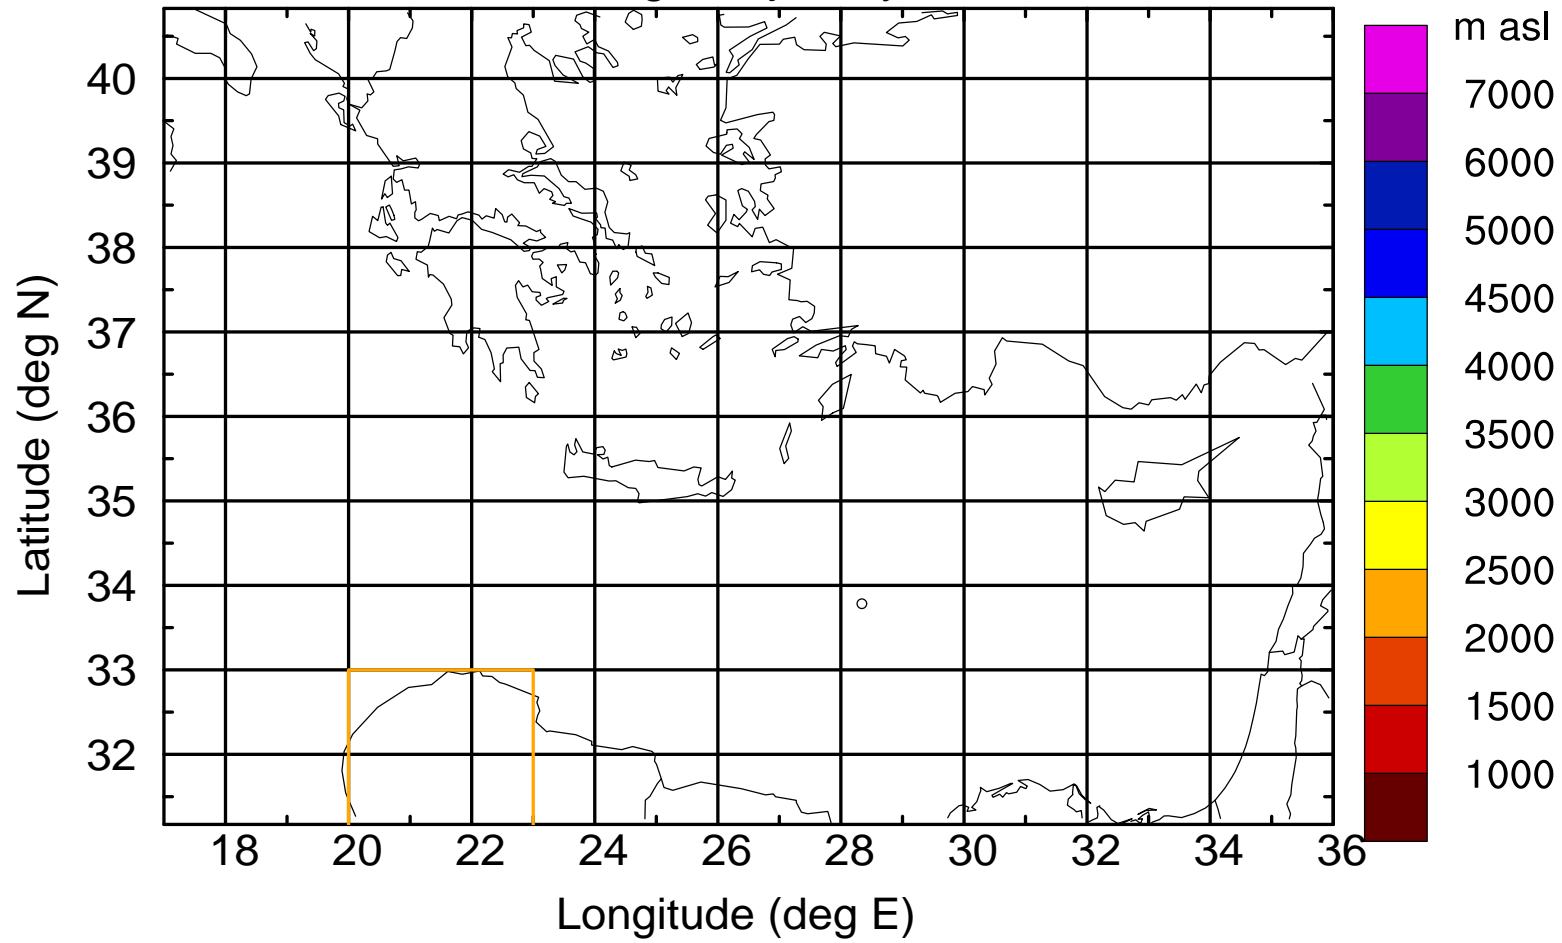

Paphos Airport ground station 20170422 8:30 UTC

Flight trajectory