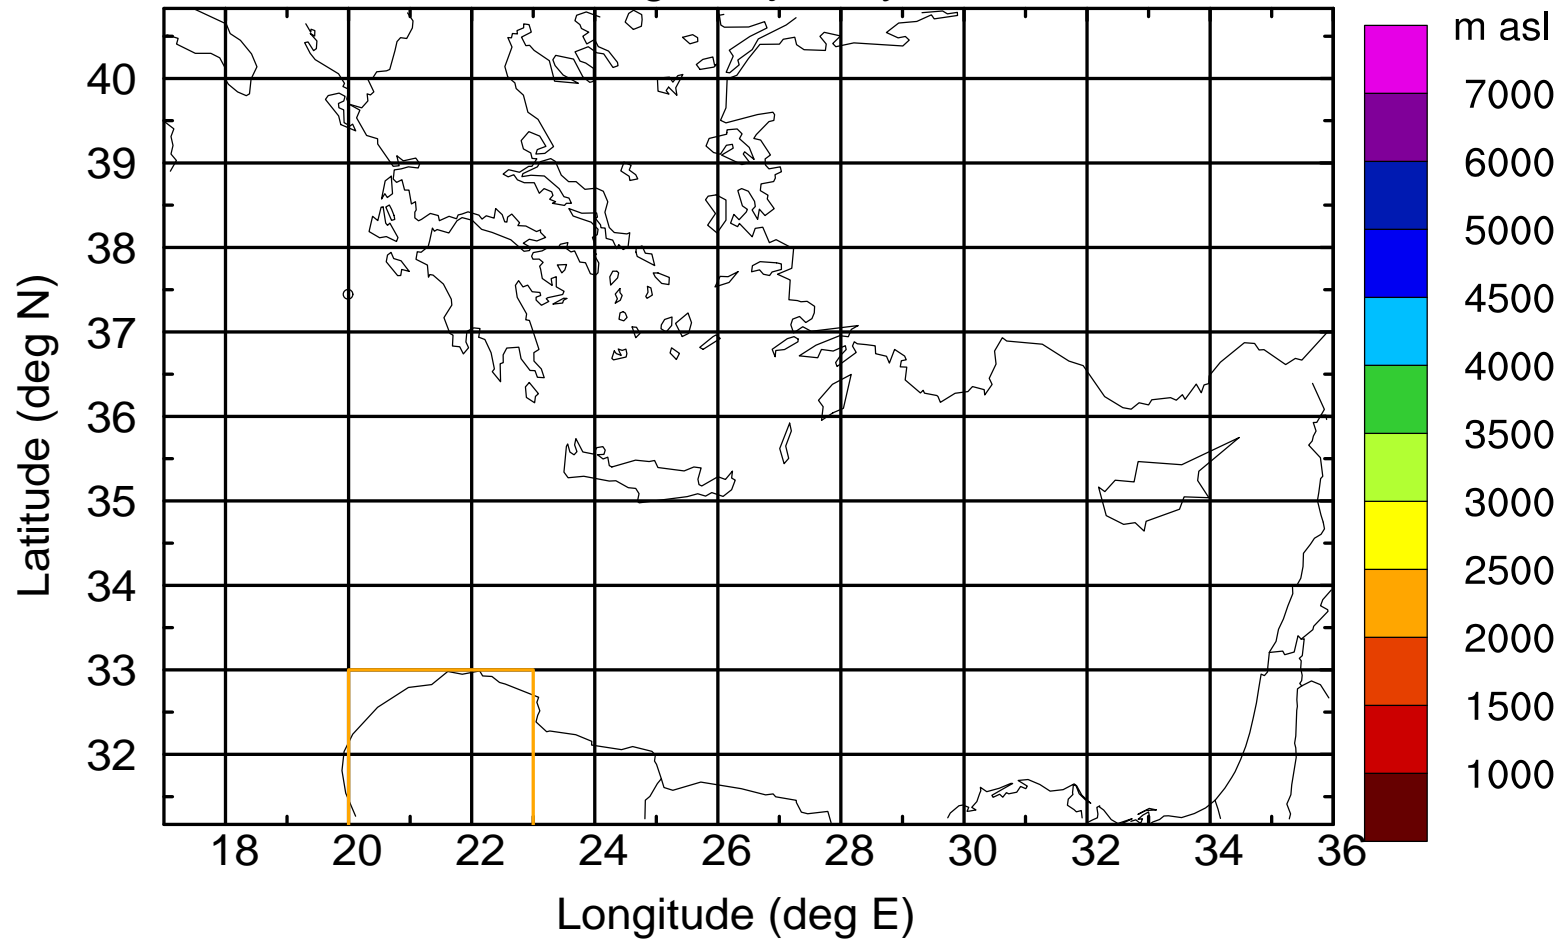

Paphos Airport ground station 20170422 8:30 UTC

Flight trajectory