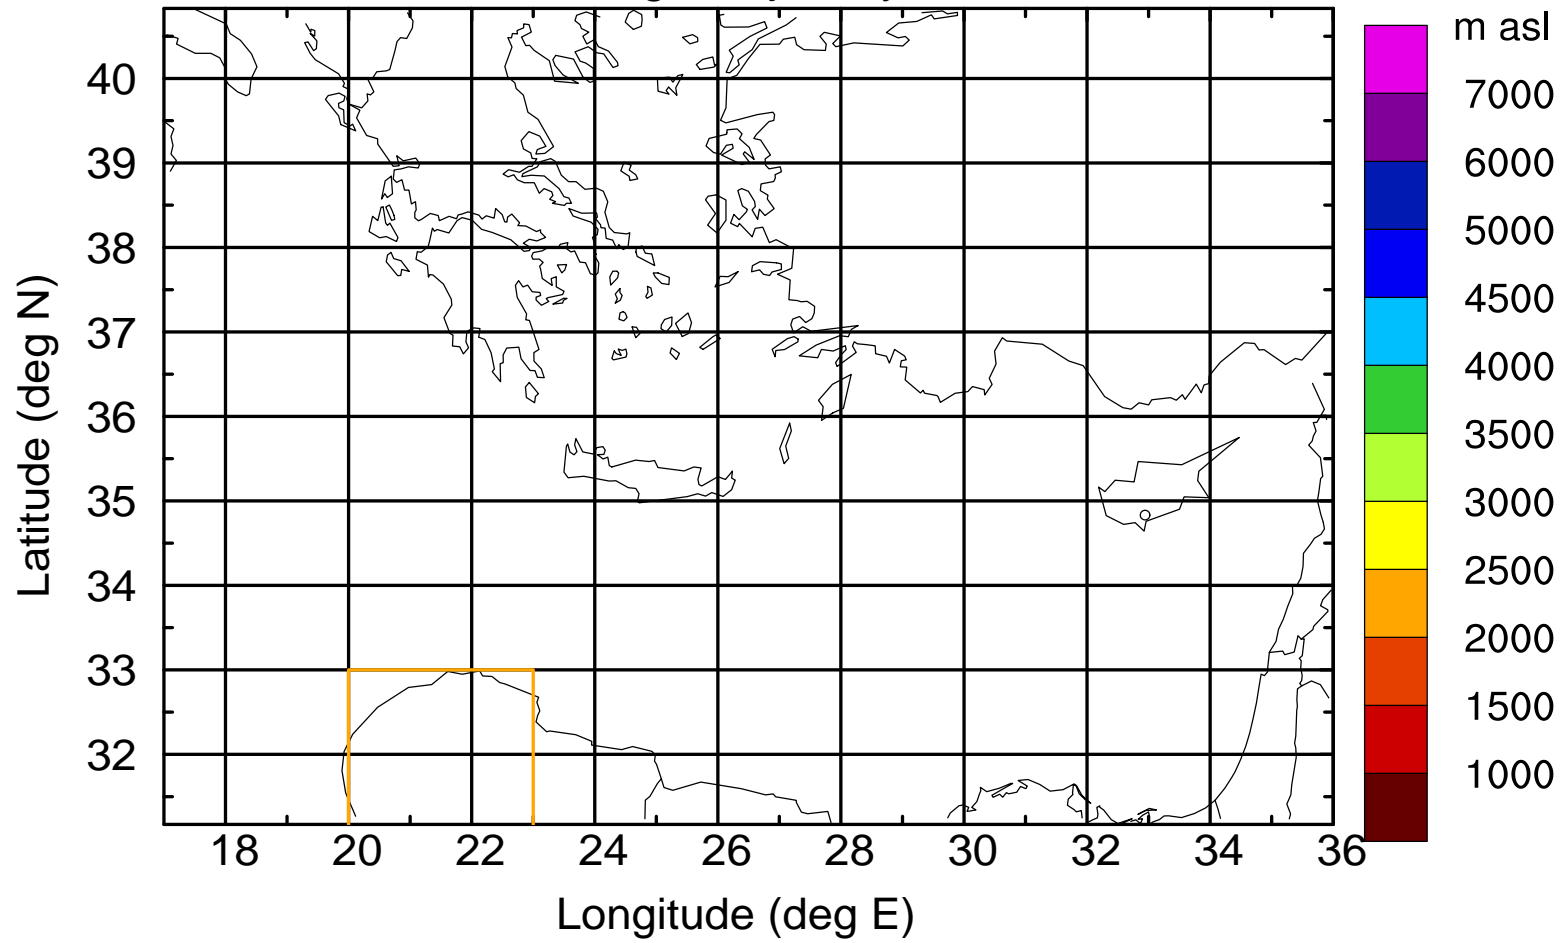

Paphos Airport ground station 20170422 8:30 UTC

Flight trajectory