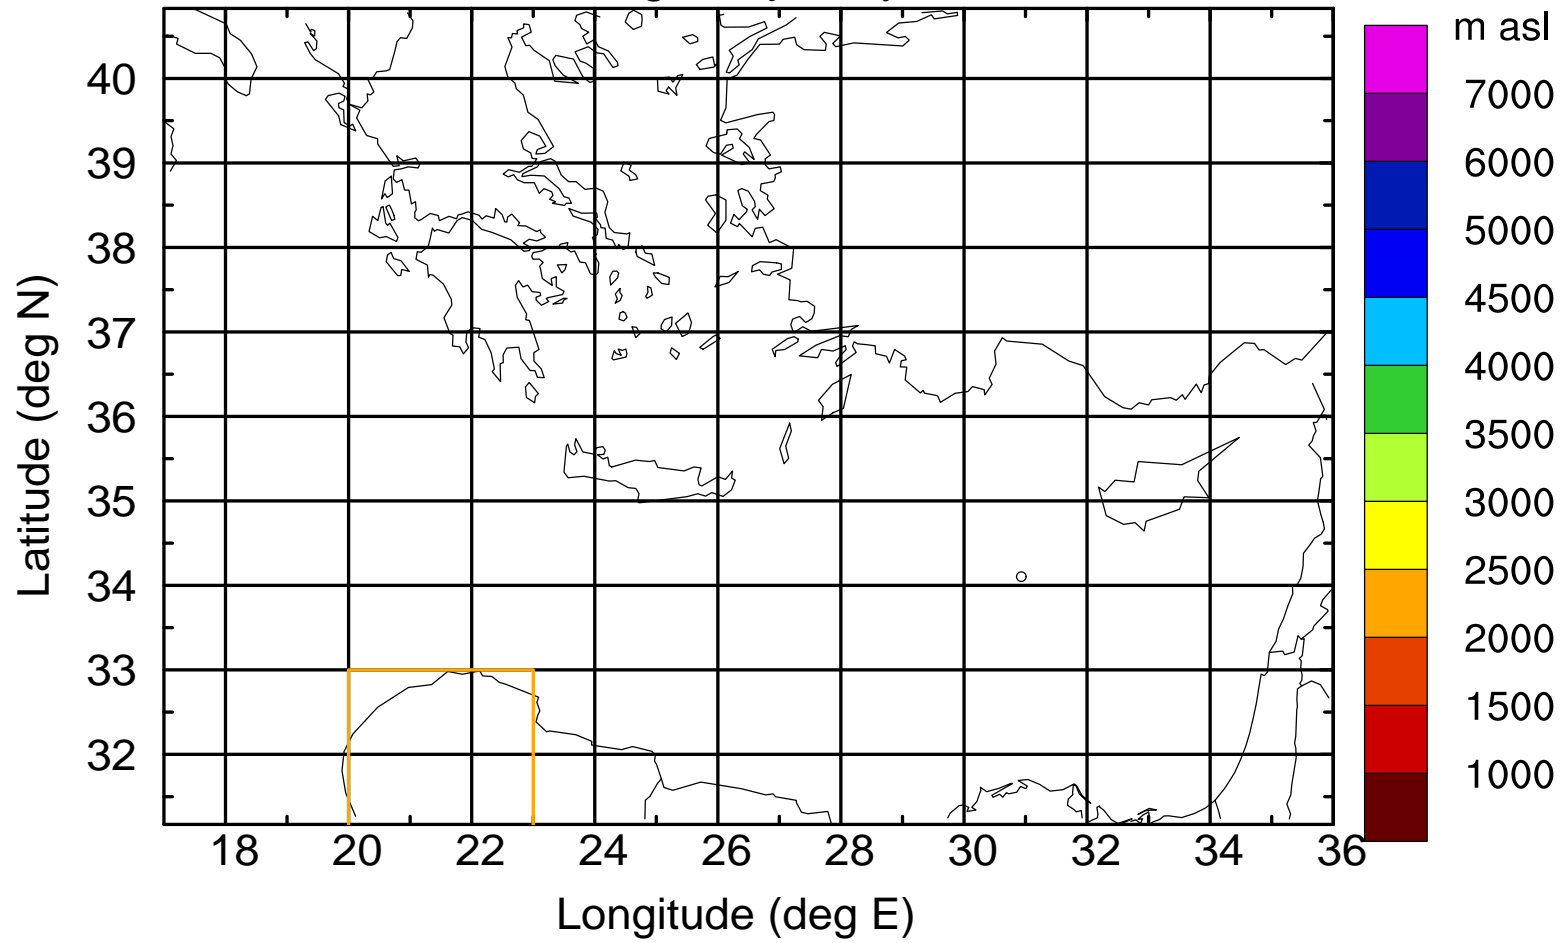

Paphos Airport ground station 20170422 8:30 UTC

Flight trajectory