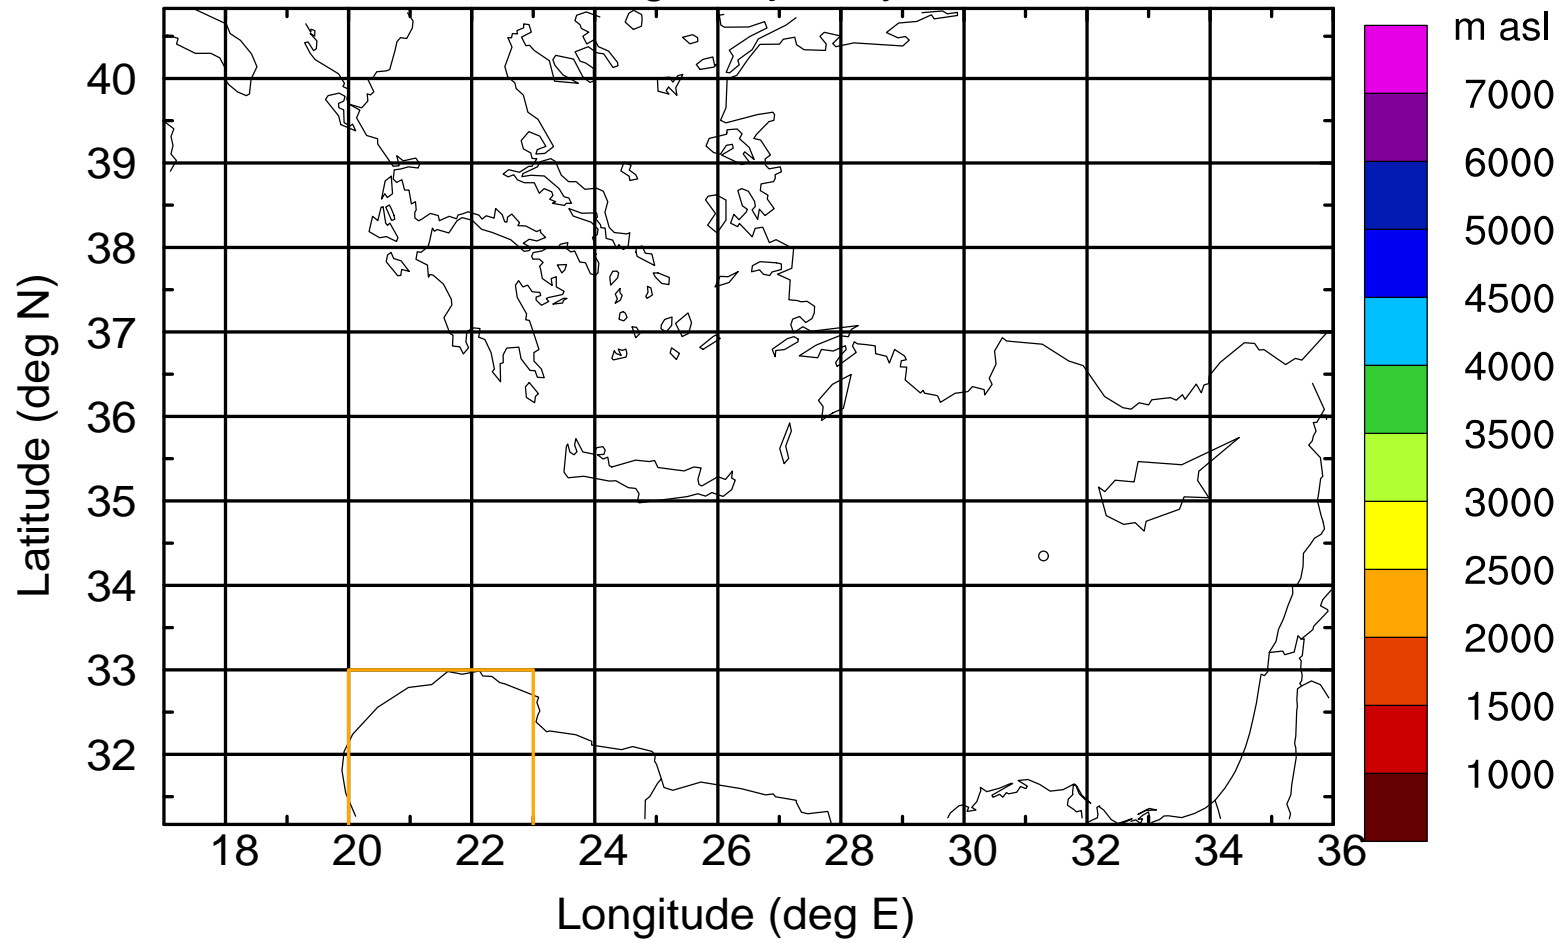

Paphos Airport ground station 20170422 8:30 UTC

Flight trajectory

Paphos Airport ground station 20170422 8:30 UTC

Flight trajectory

Paphos Airport ground station 20170422 8:30 UTC

Flight trajectory

Paphos Airport ground station 20170422 8:30 UTC