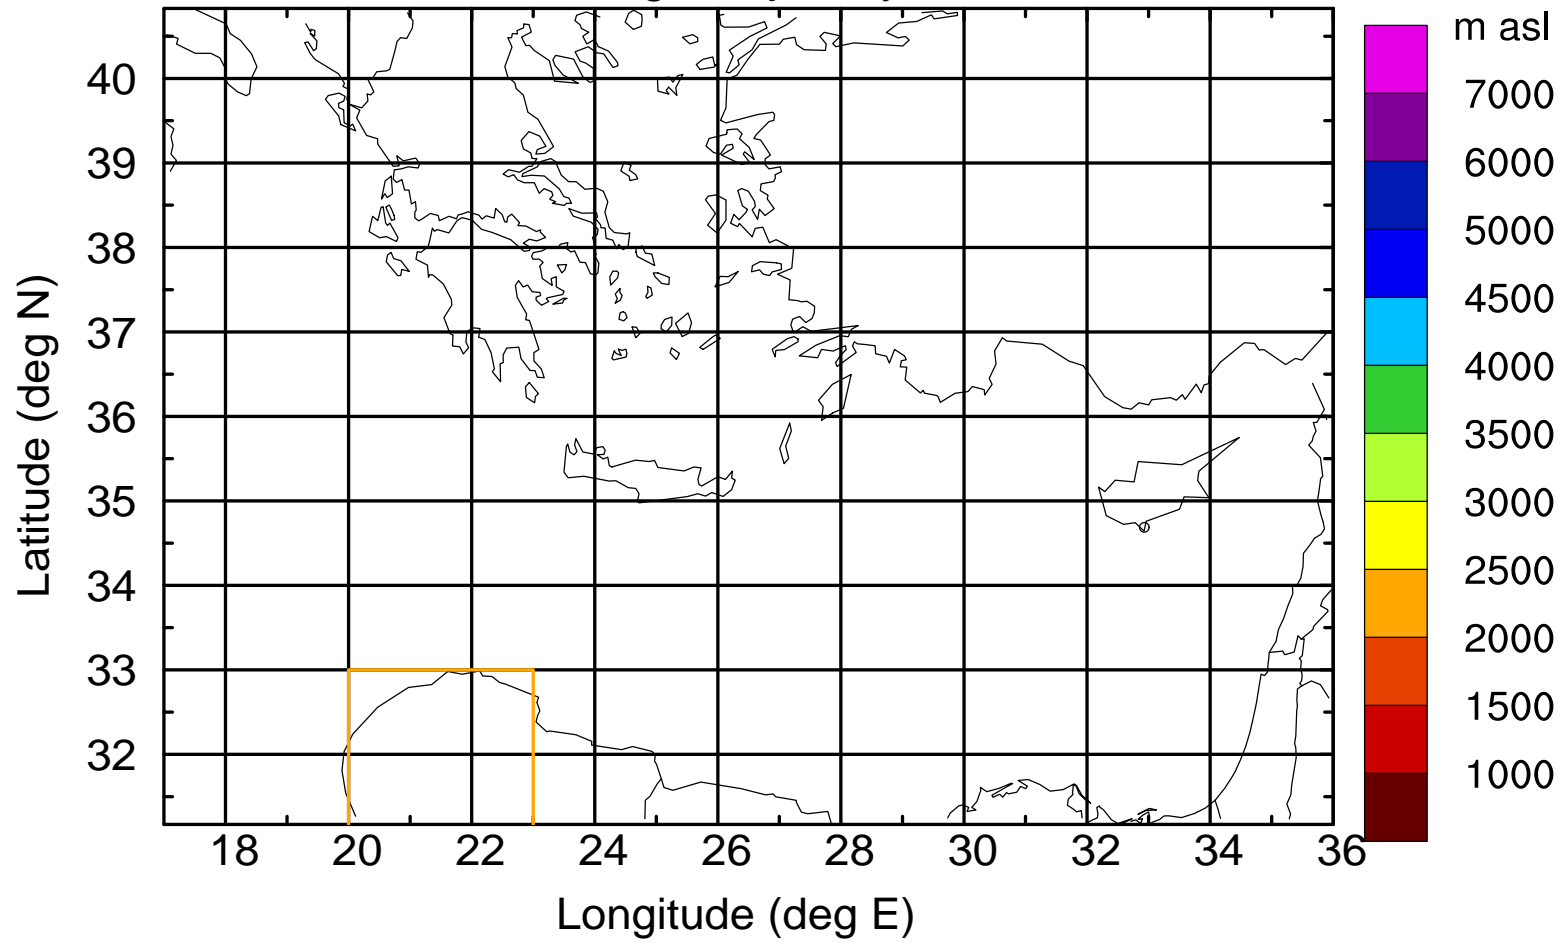

Flight trajectory

Paphos Airport ground station 20170422 8:30 UTC

Flight trajectory

Paphos Airport ground station 20170422 8:30 UTC

Flight trajectory

Paphos Airport ground station 20170422 8:30 UTC

Flight trajectory