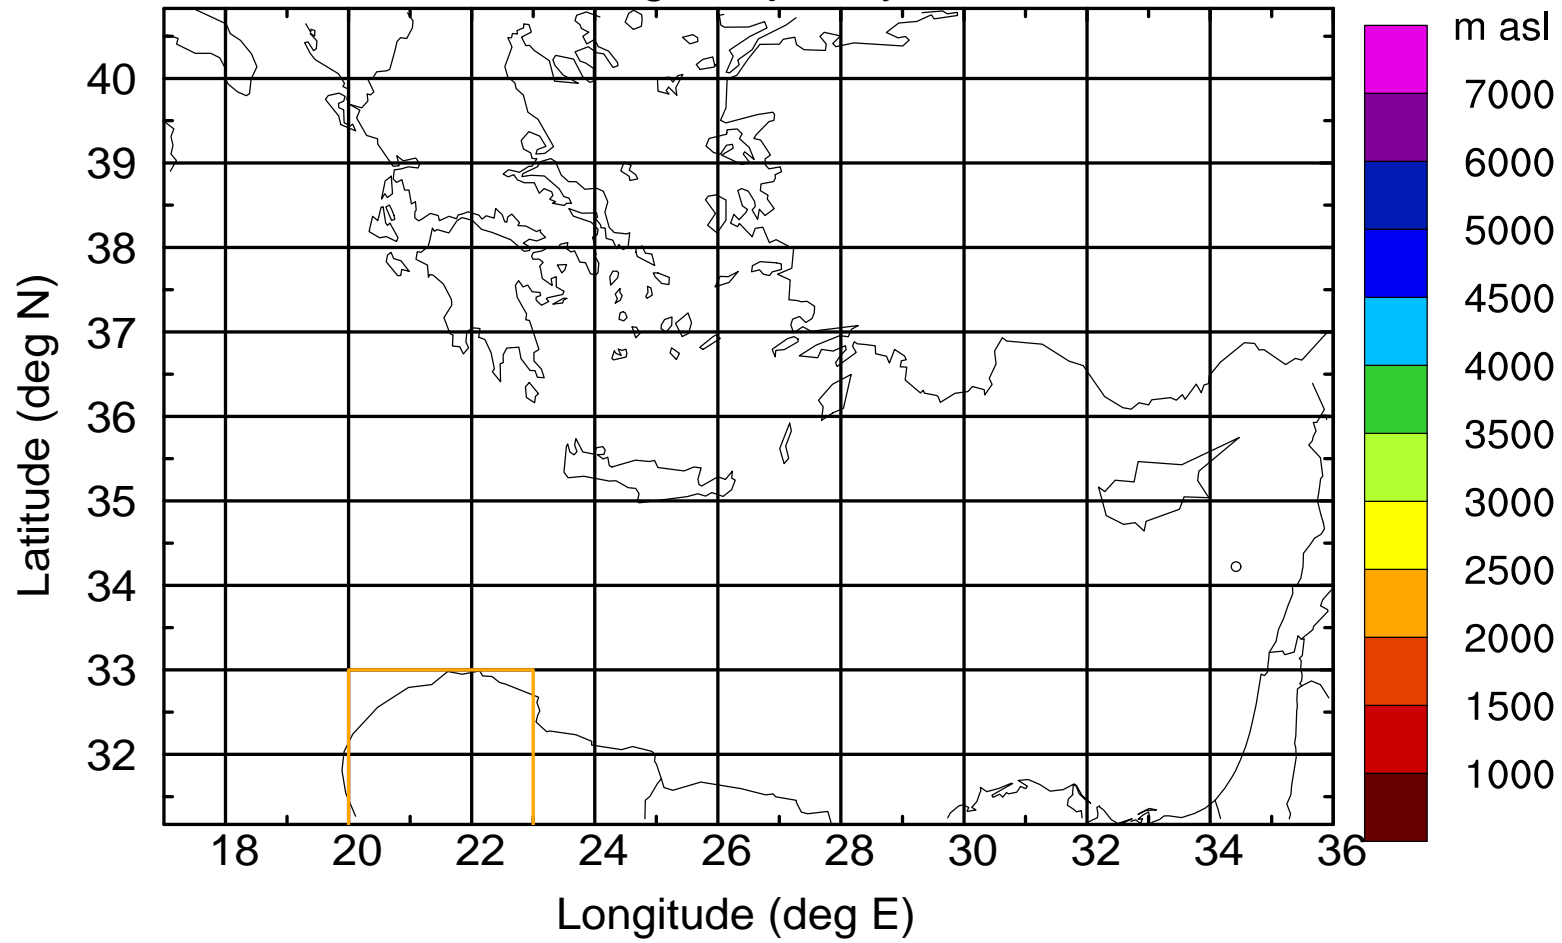

Paphos Airport ground station 20170422 8:30 UTC

Flight trajectory