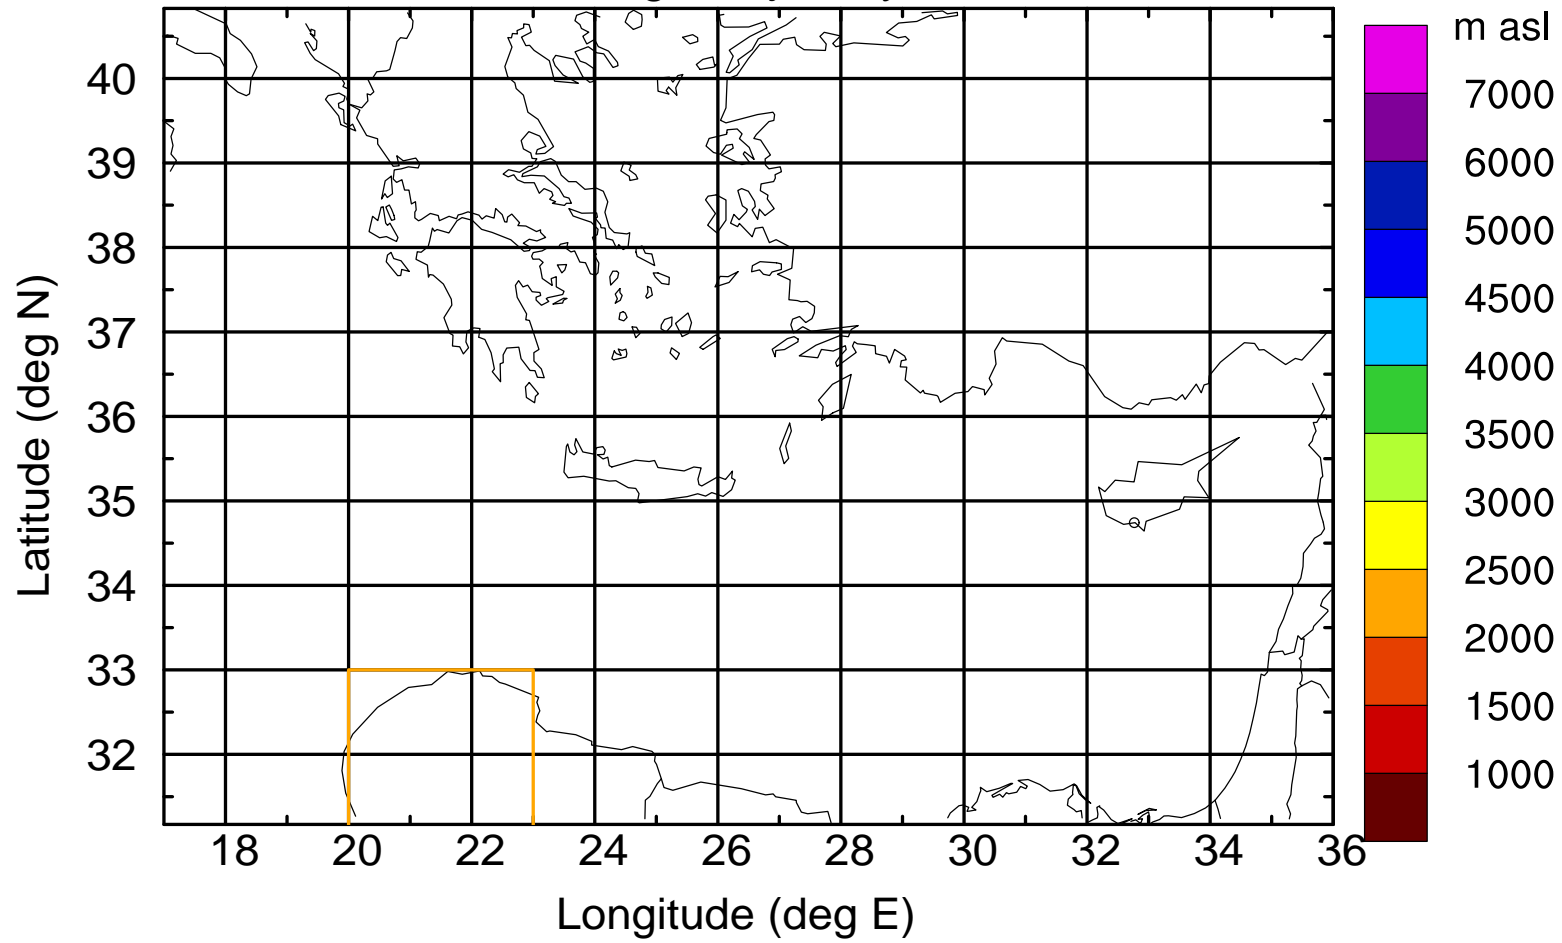

Paphos Airport ground station 20170422 8:30 UTC

Flight trajectory