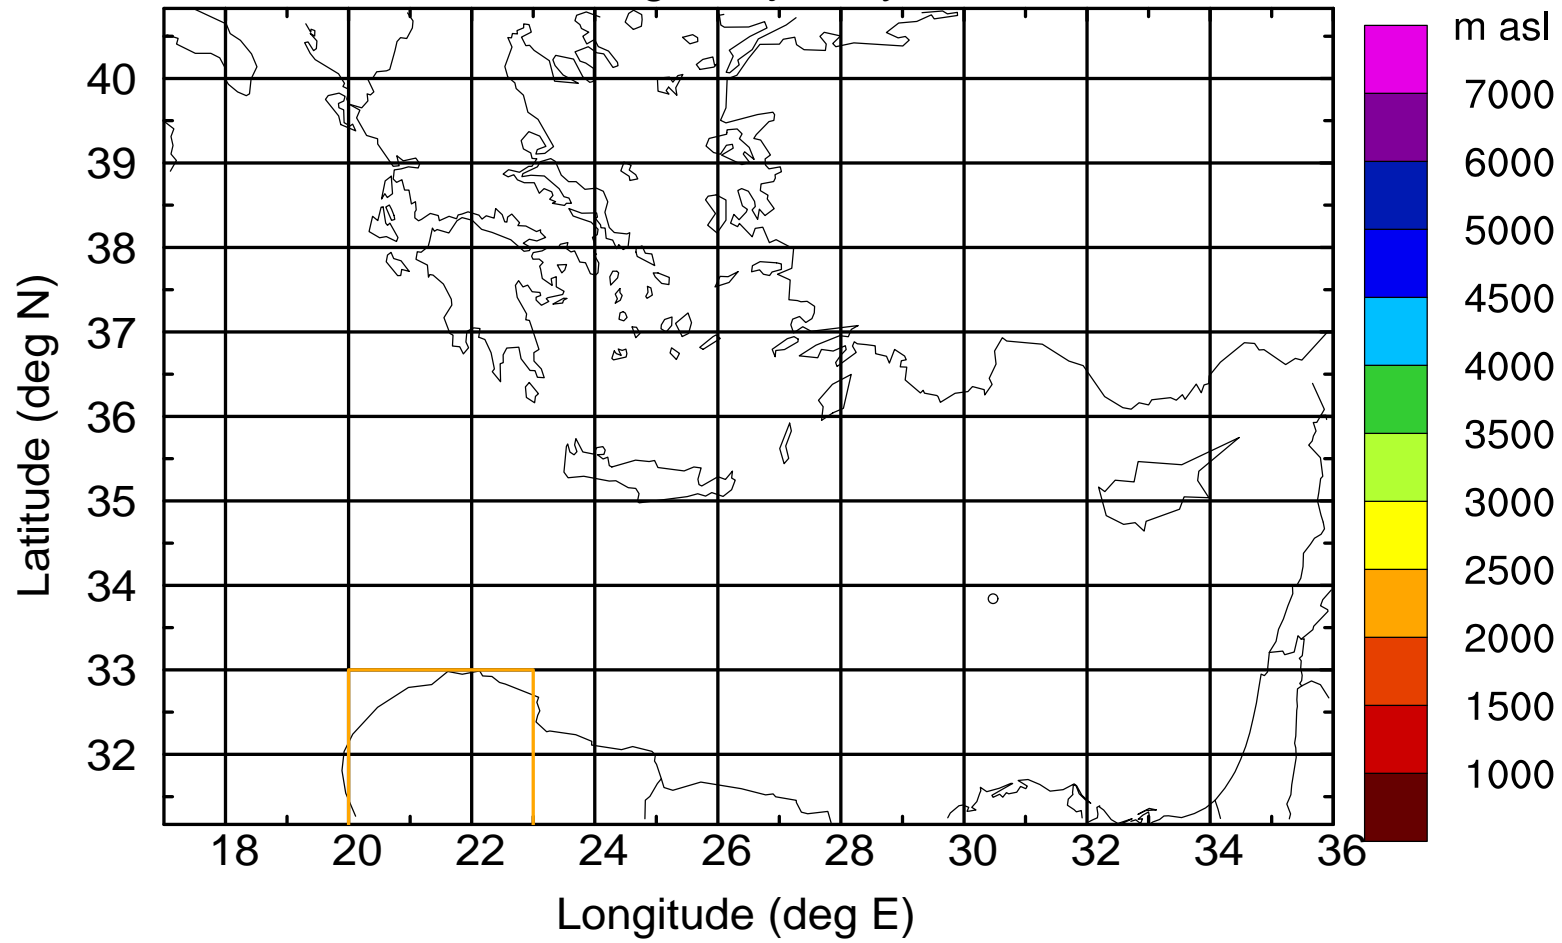

Paphos Airport ground station 20170422 8:30 UTC

Flight trajectory