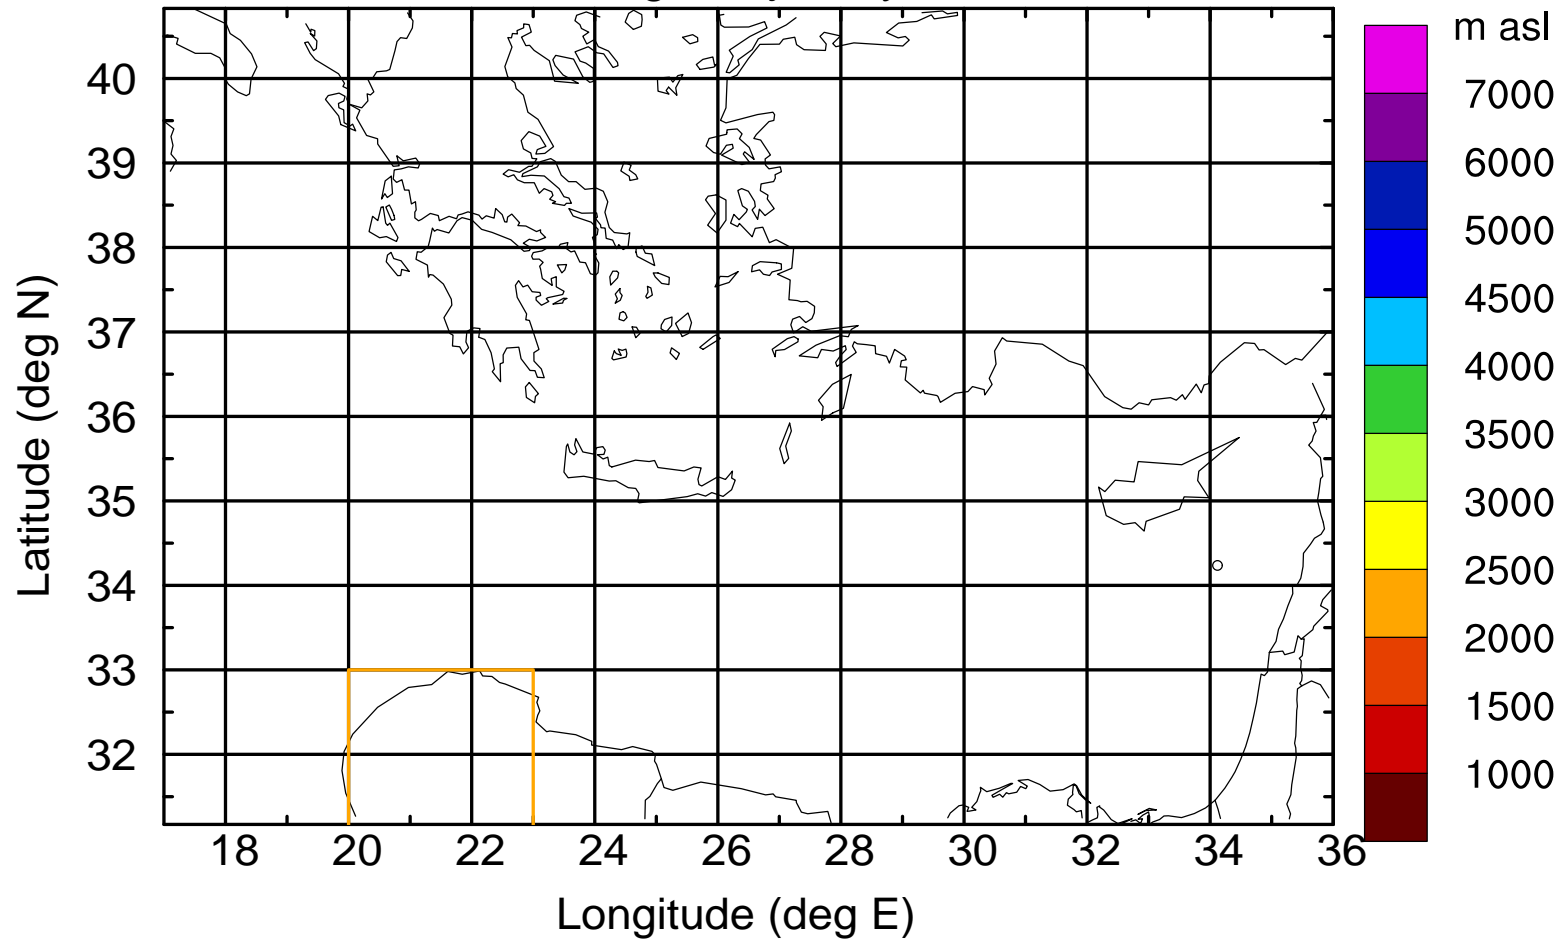

Paphos Airport ground station 20170422 8:30 UTC

Flight trajectory