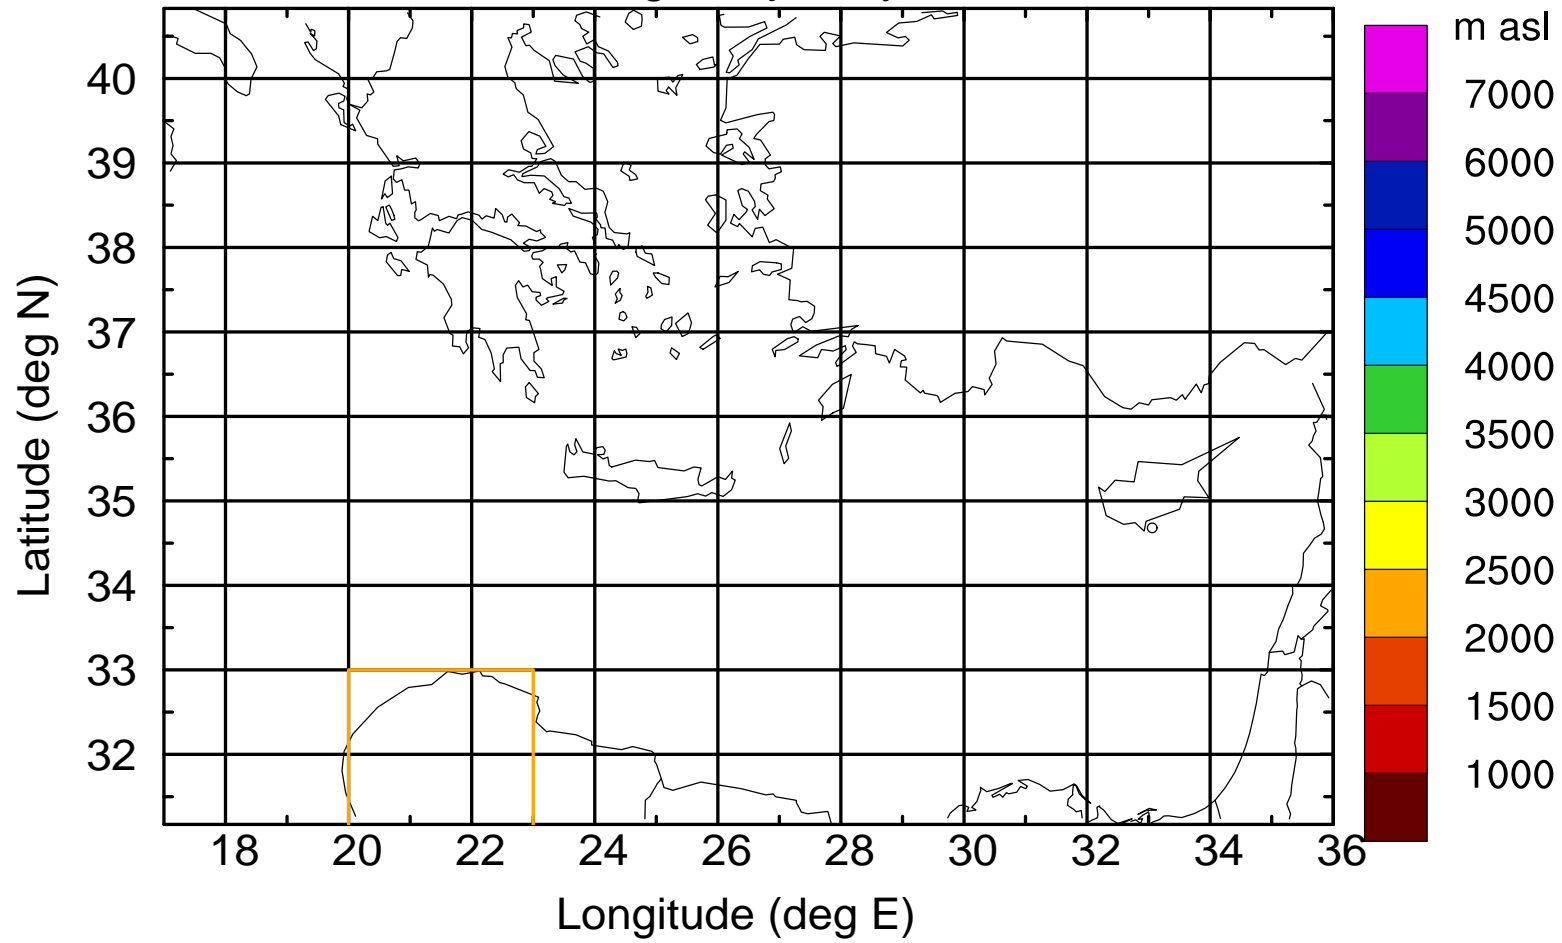

Paphos Airport ground station 20170422 8:30 UTC

Flight trajectory

Paphos Airport ground station 20170422 8:30 UTC

Flight trajectory

Paphos Airport ground station 20170422 8:30 UTC

Flight trajectory

Paphos Airport ground station 20170422 8:30 UTC