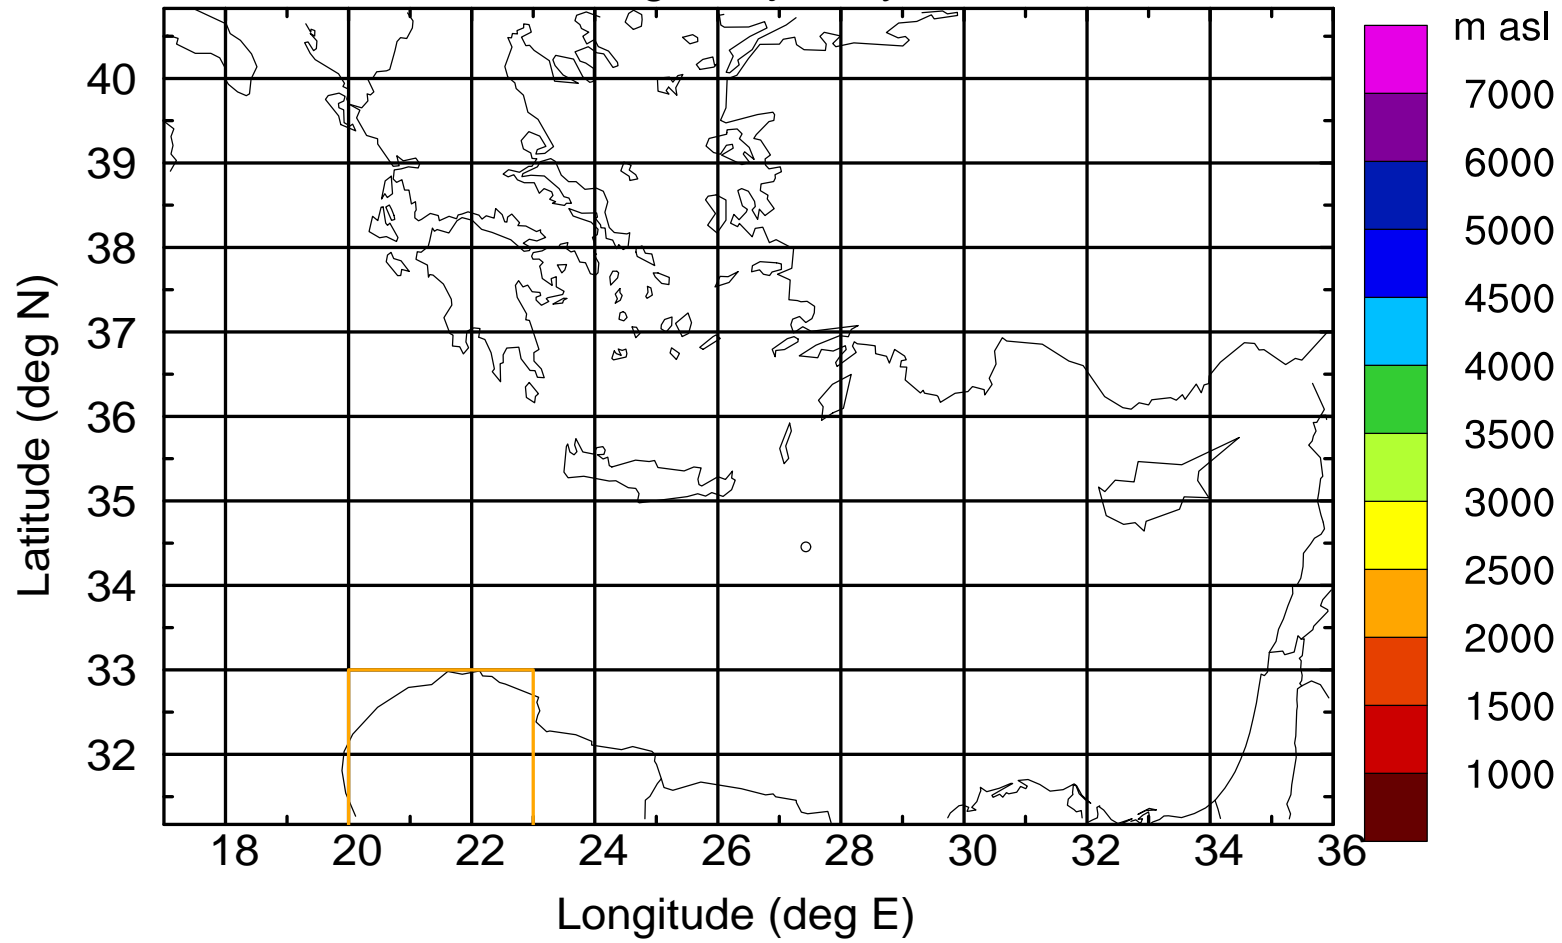

Flight trajectory

Paphos Airport ground station 20170422 8:30 UTC

Flight trajectory

Paphos Airport ground station 20170422 8:30 UTC

Flight trajectory

Paphos Airport ground station 20170422 8:30 UTC

Flight trajectory