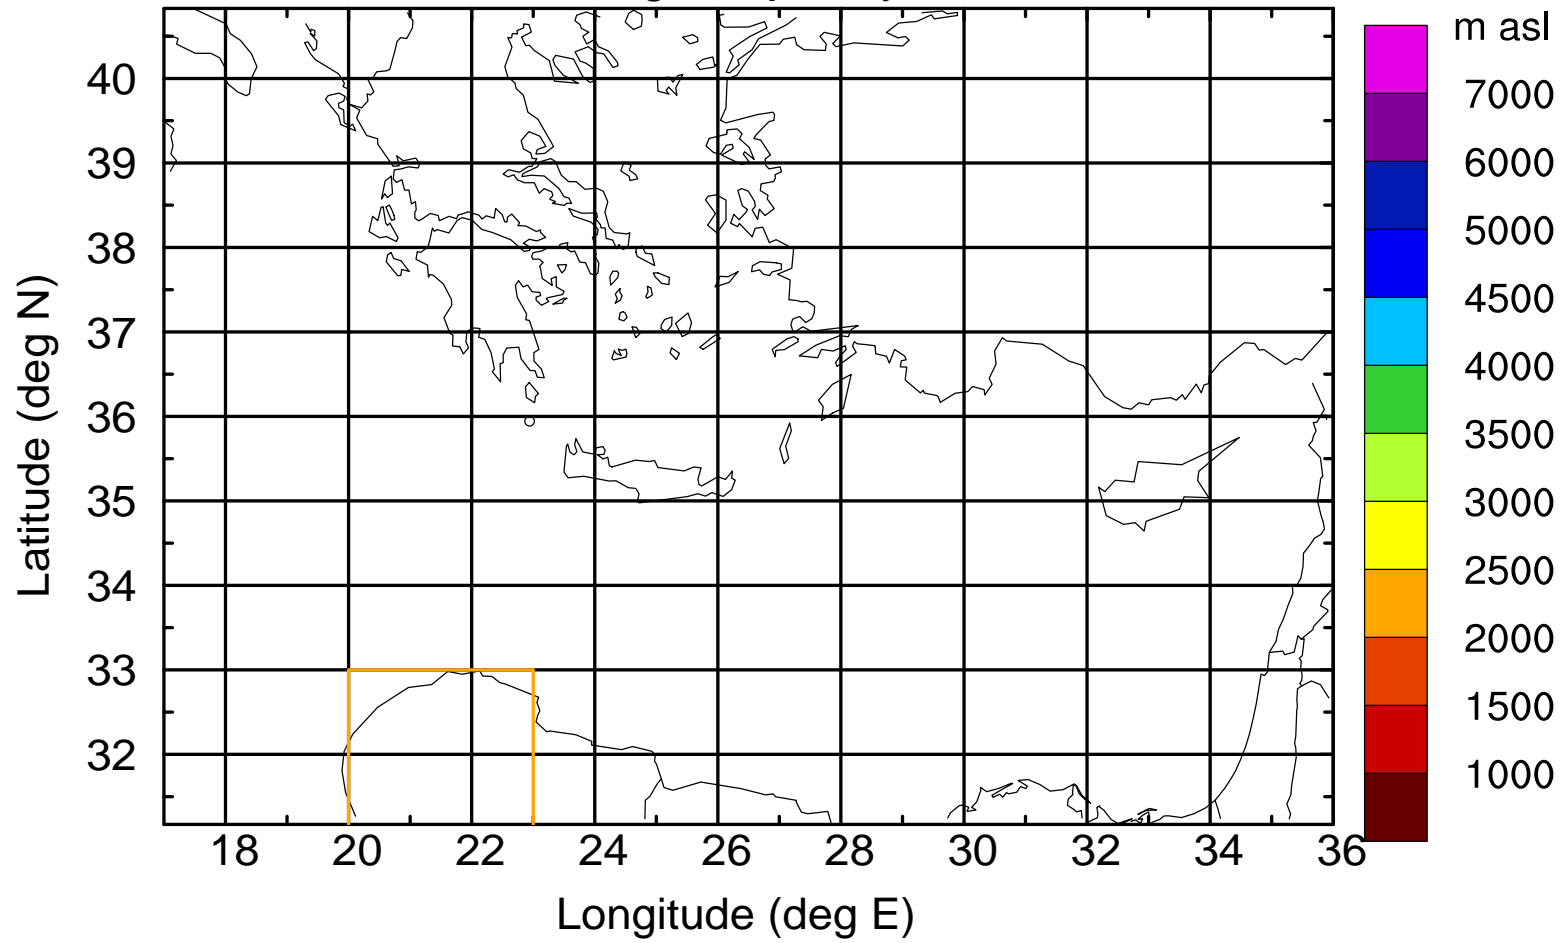

Paphos Airport ground station 20170422 8:30 UTC

Flight trajectory