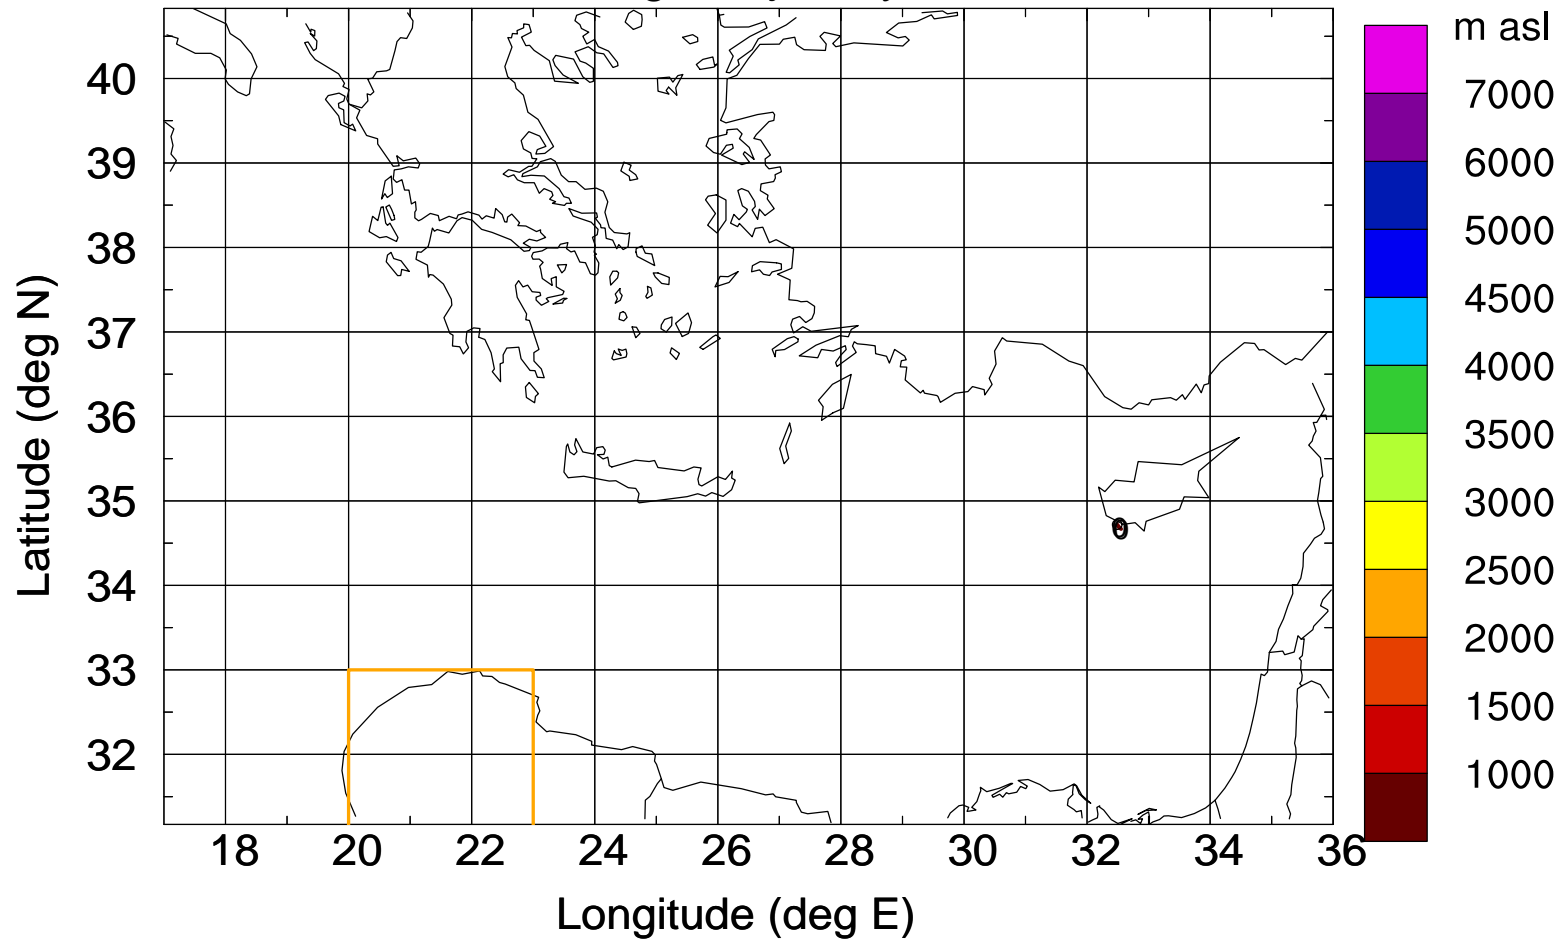

Paphos Airport ground station 20170422 8:30 UTC

Flight trajectory

Paphos Airport ground station 20170422 8:30 UTC

Flight trajectory

Paphos Airport ground station 20170422 8:30 UTC

Flight trajectory

Paphos Airport ground station 20170422 8:30 UTC