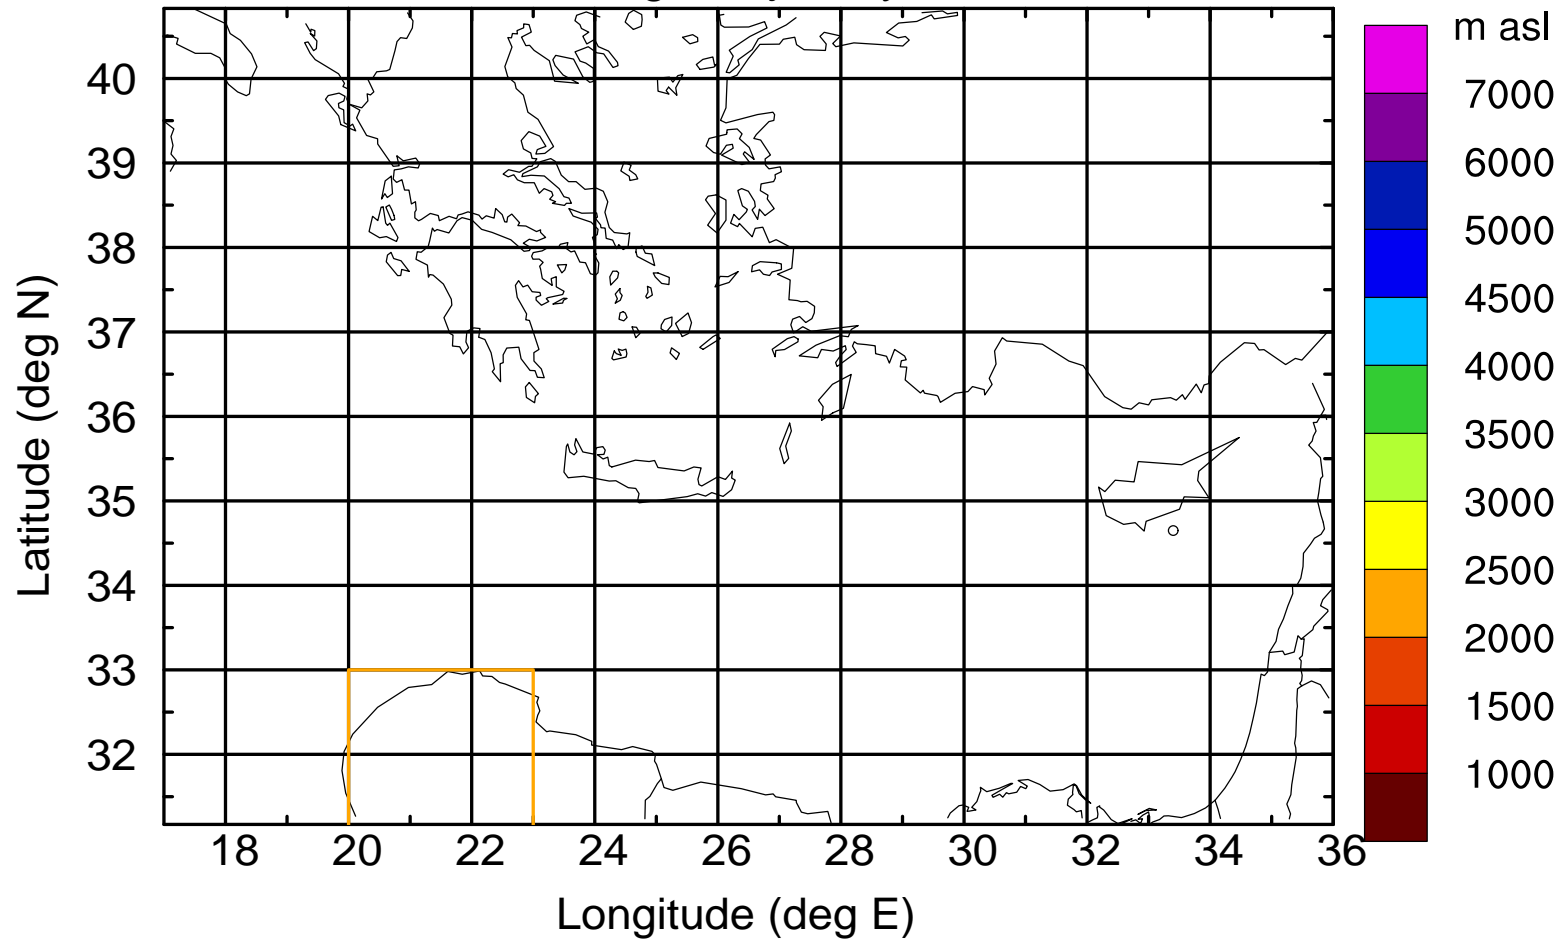

Paphos Airport ground station 20170422 8:30 UTC

Flight trajectory