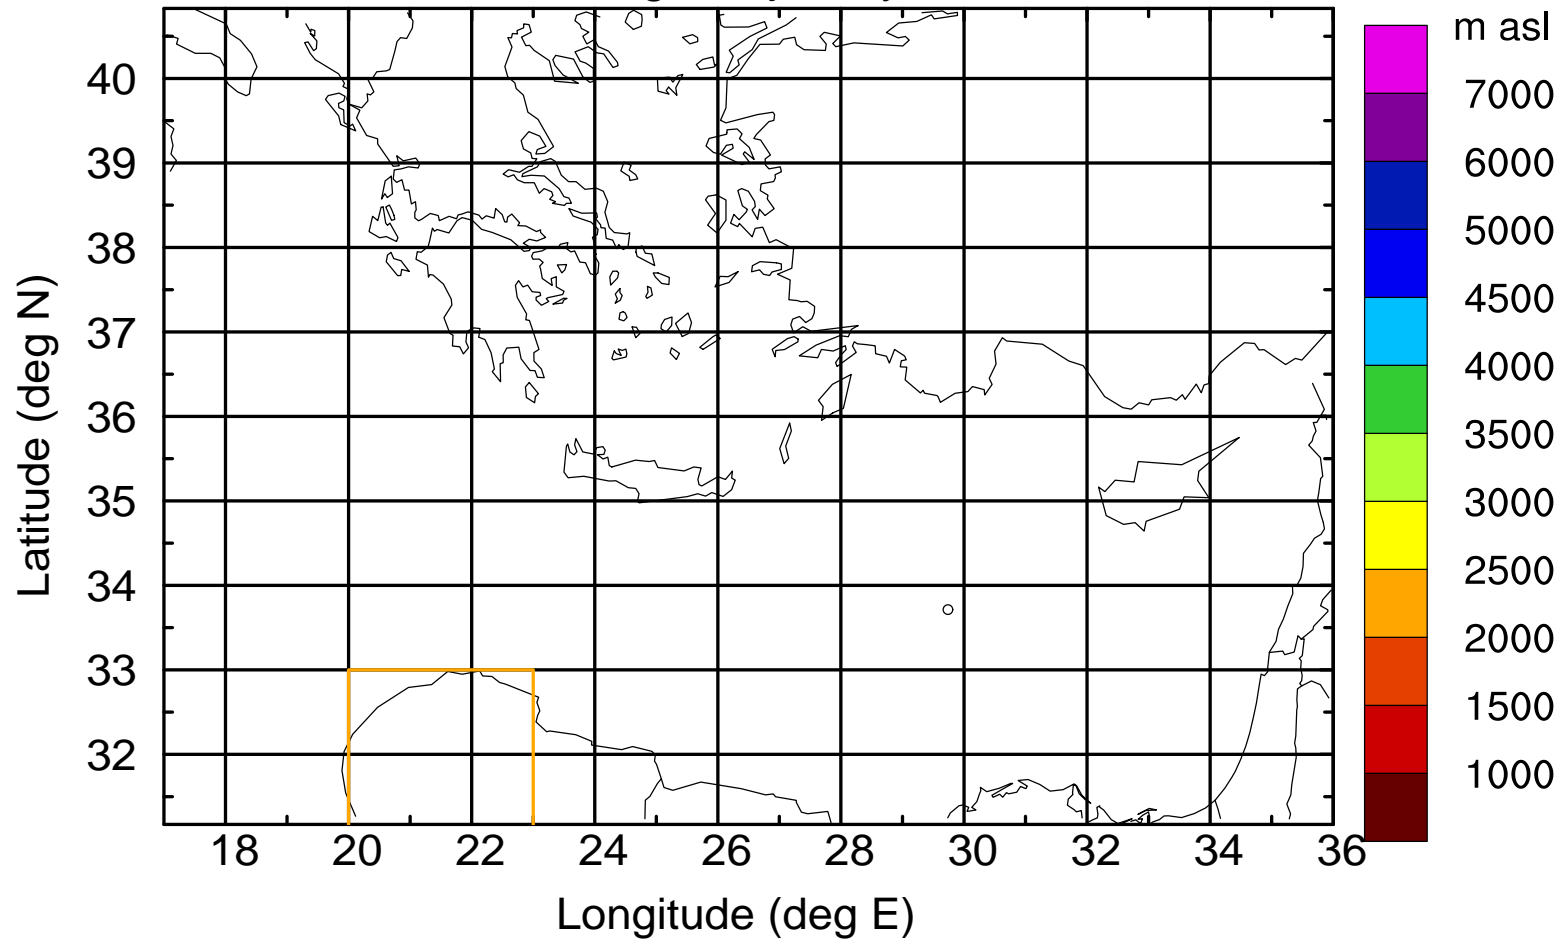

Flight trajectory

Paphos Airport ground station 20170422 8:30 UTC

Flight trajectory

Paphos Airport ground station 20170422 8:30 UTC

Flight trajectory

Paphos Airport ground station 20170422 8:30 UTC

Flight trajectory