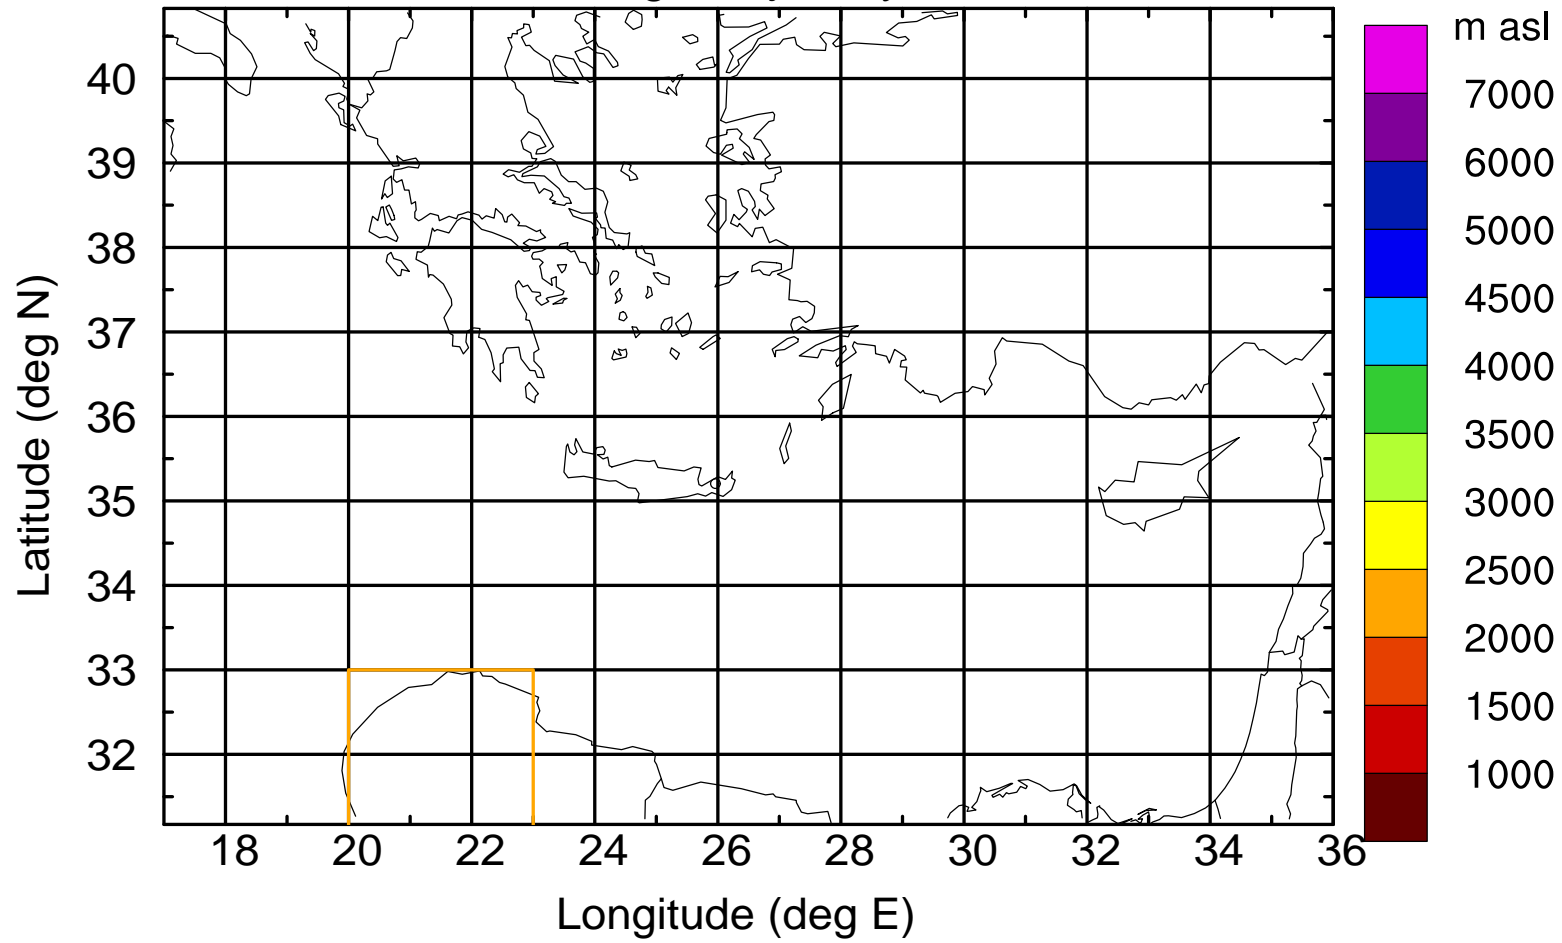

Paphos Airport ground station 20170422 8:30 UTC

Flight trajectory