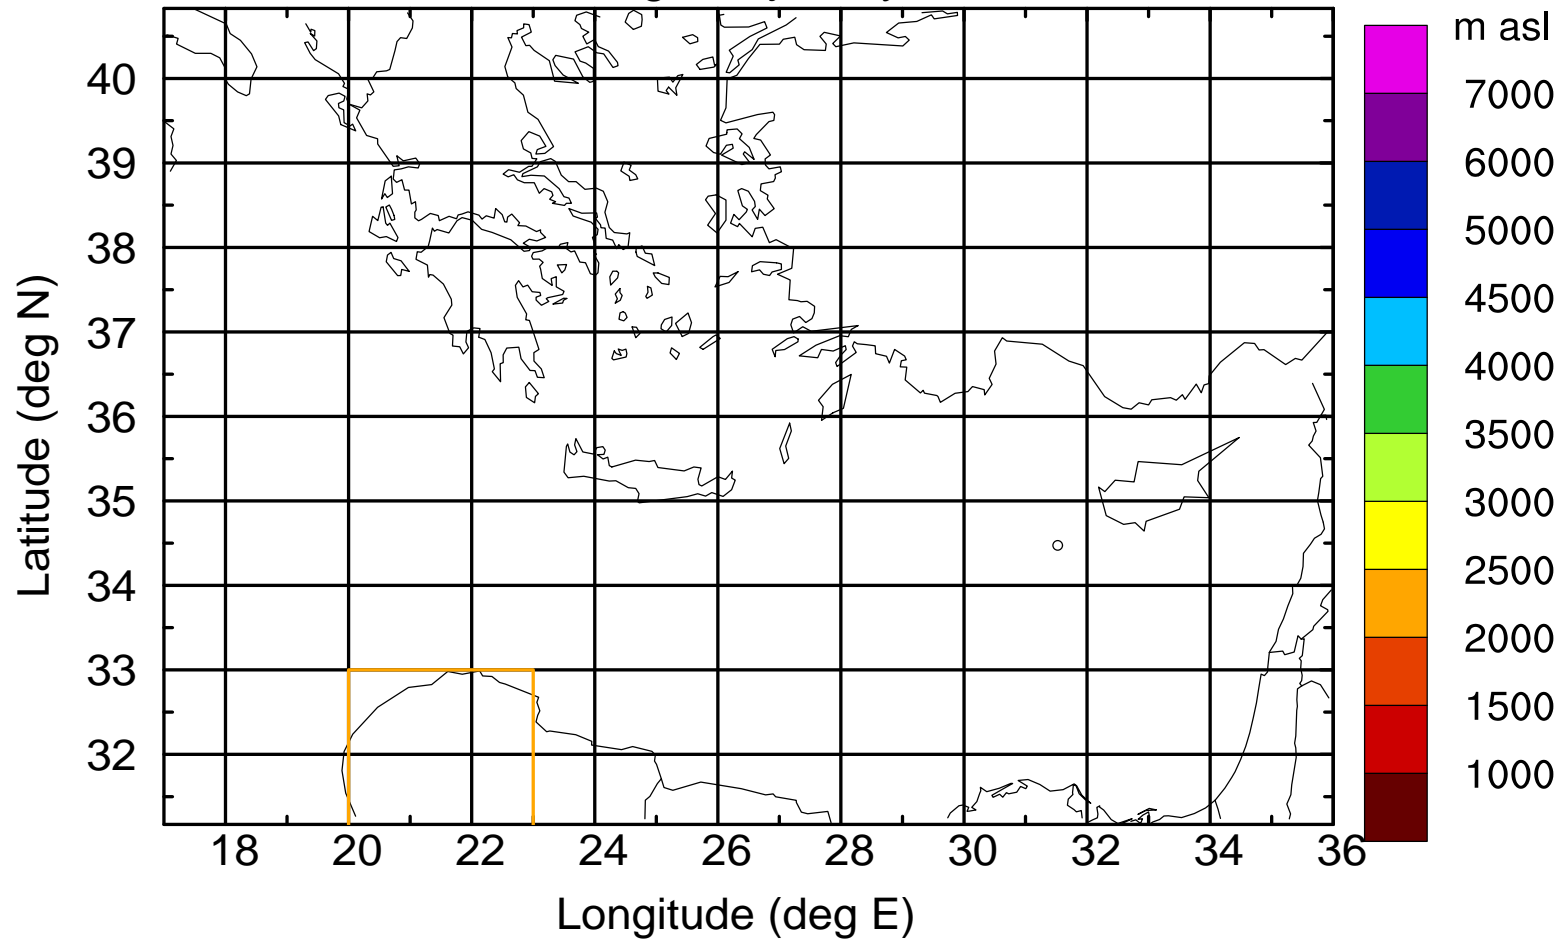

Paphos Airport ground station 20170422 8:30 UTC

Flight trajectory