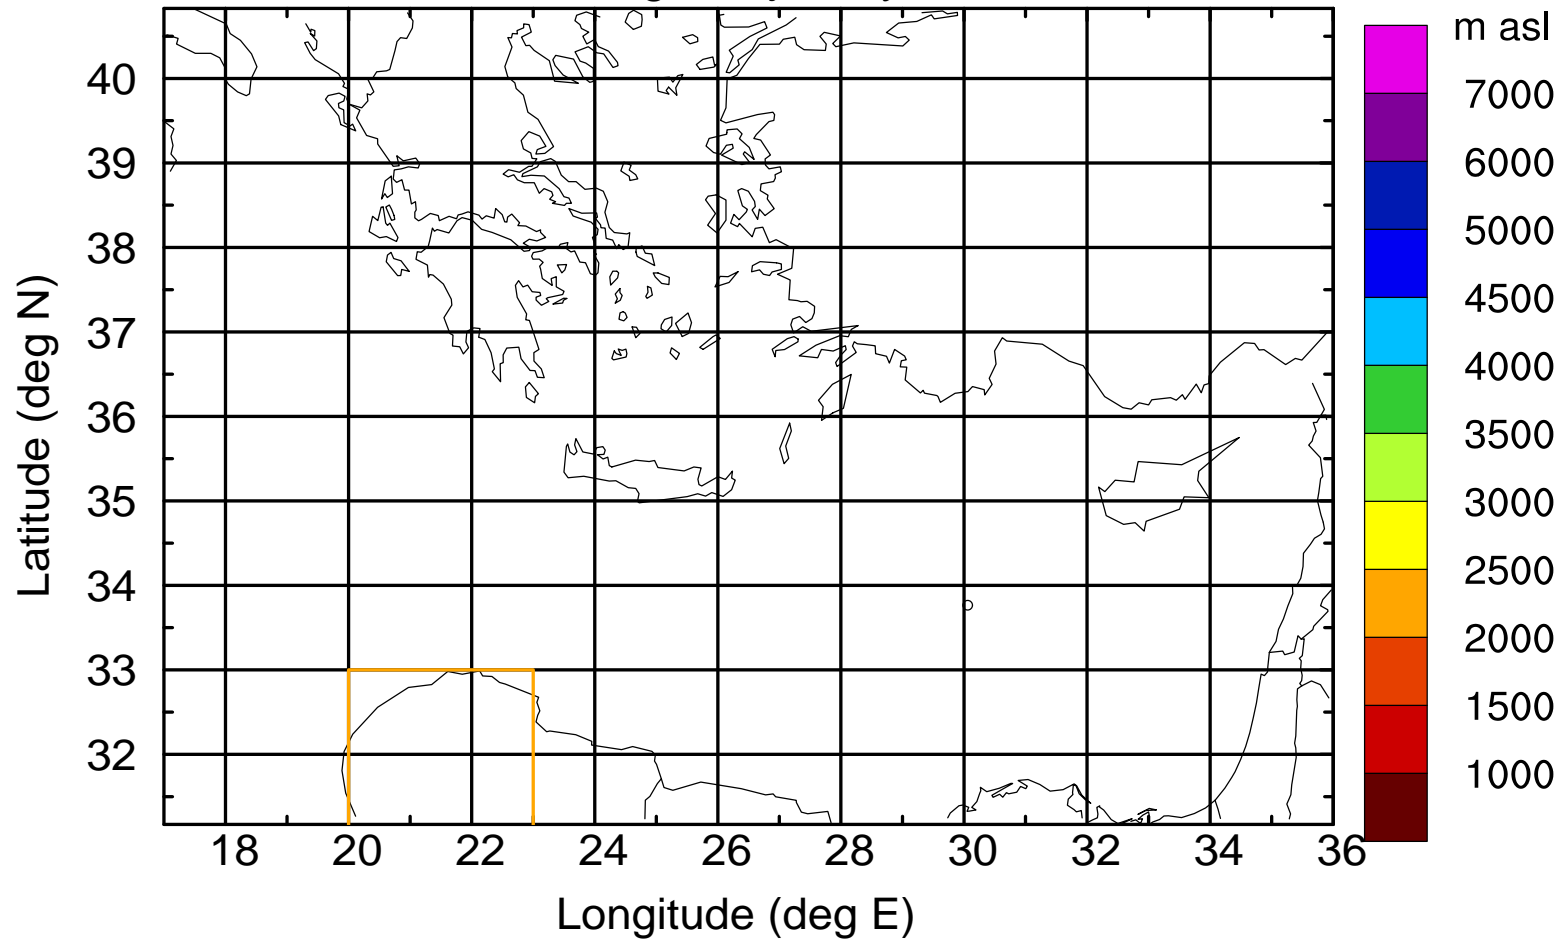

Paphos Airport ground station 20170422 8:30 UTC

Flight trajectory