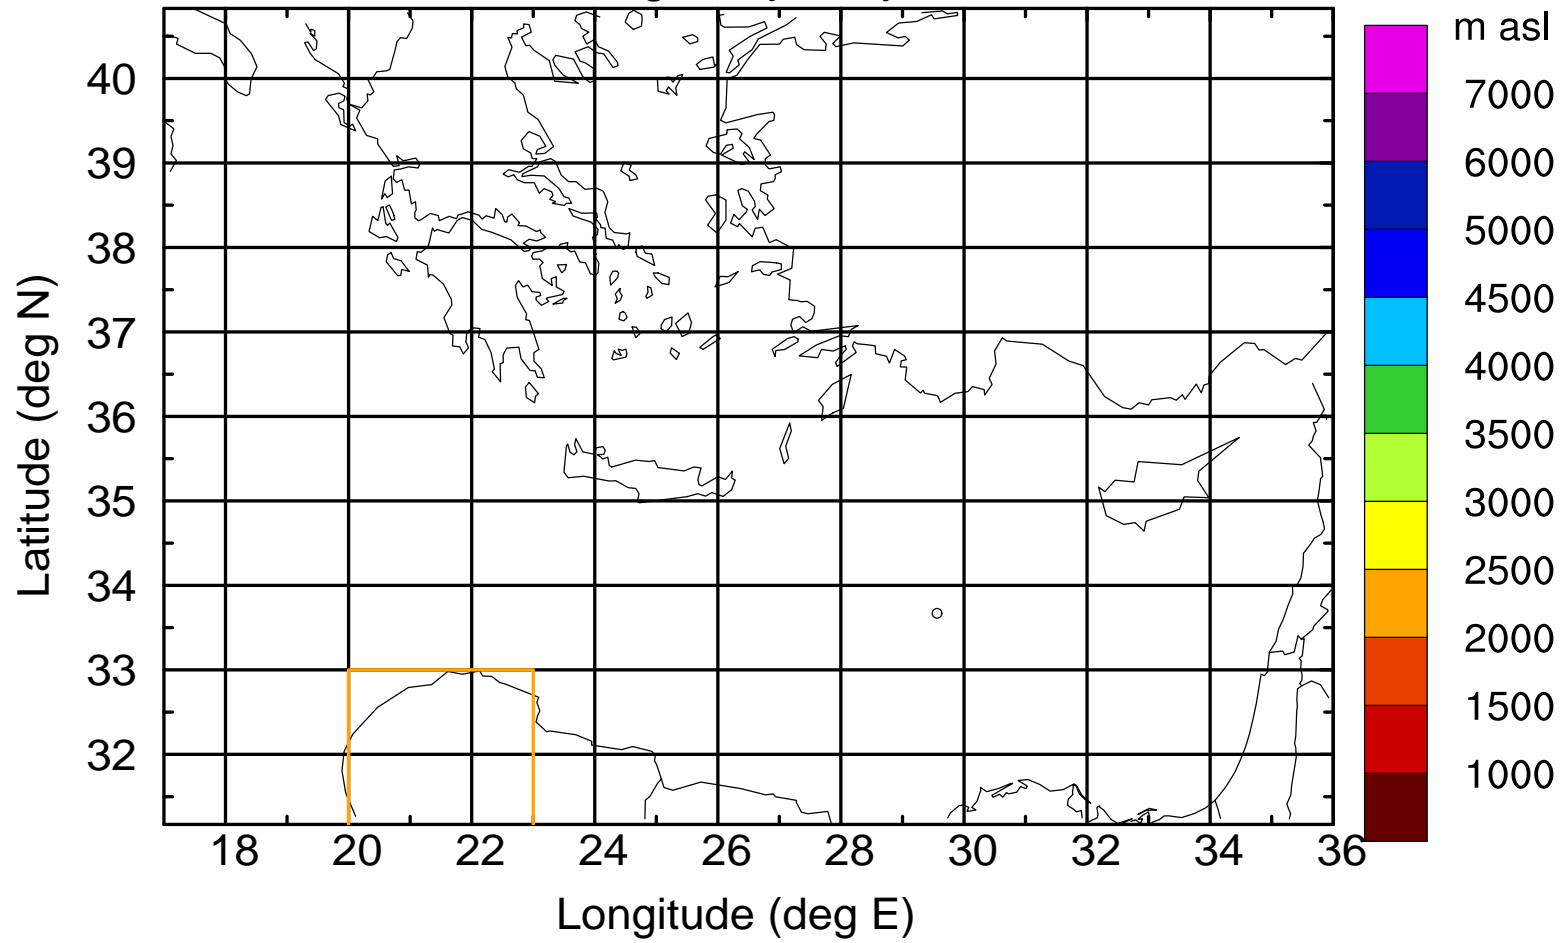

Flight trajectory

Paphos Airport ground station 20170422 8:30 UTC

Flight trajectory

Paphos Airport ground station 20170422 8:30 UTC

Flight trajectory

Paphos Airport ground station 20170422 8:30 UTC

Flight trajectory