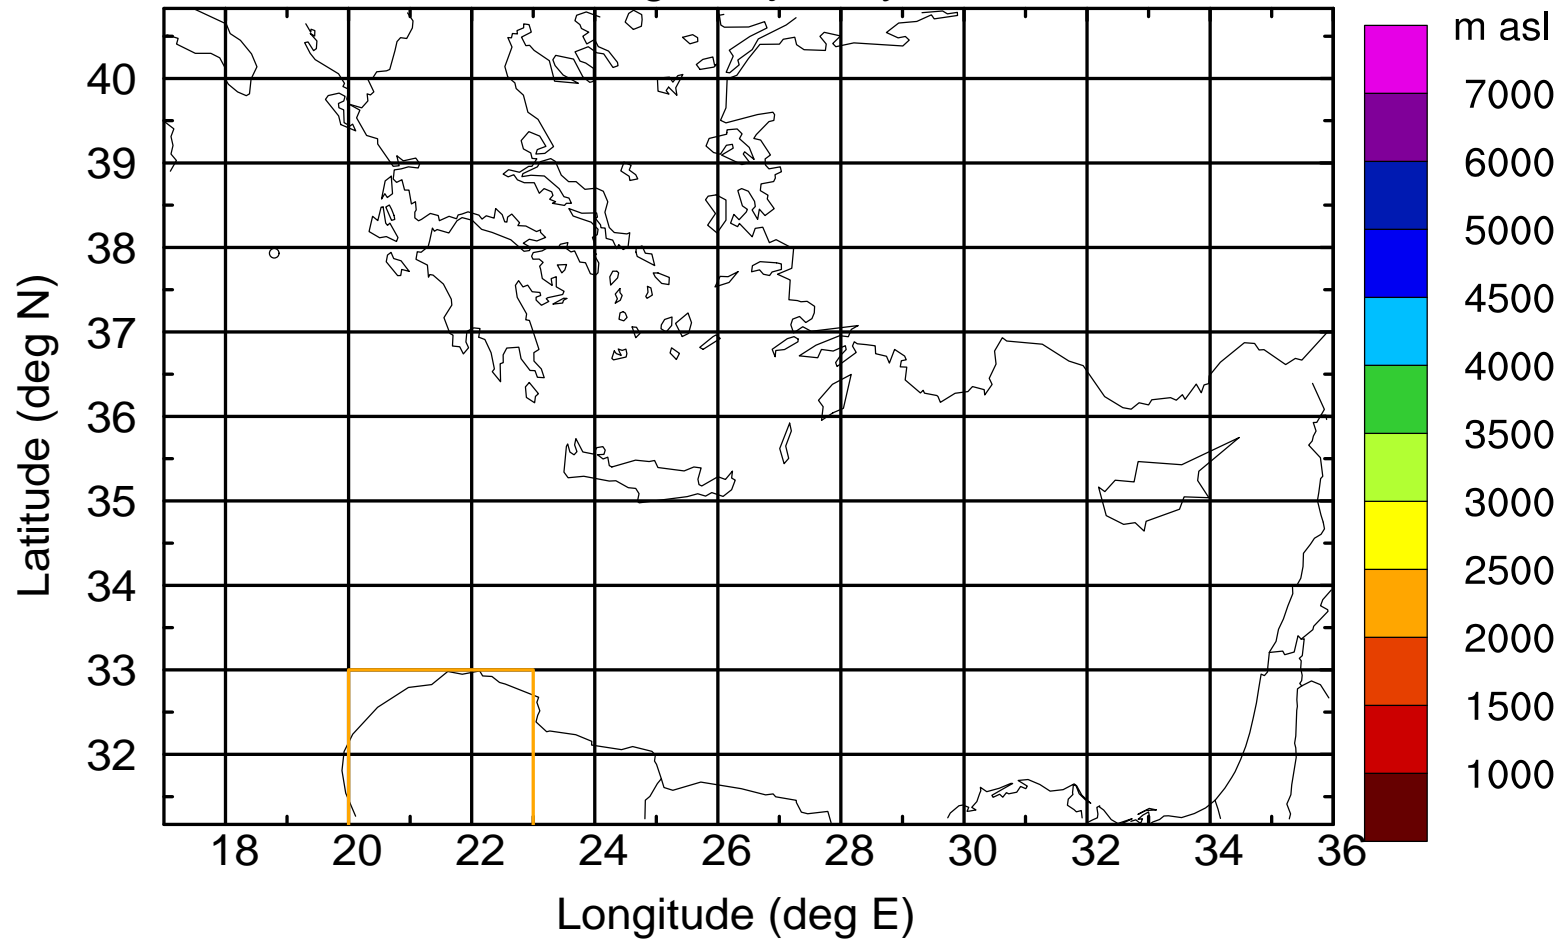

Flight trajectory

Paphos Airport ground station 20170422 8:30 UTC

Flight trajectory

Paphos Airport ground station 20170422 8:30 UTC

Flight trajectory

Paphos Airport ground station 20170422 8:30 UTC

Flight trajectory