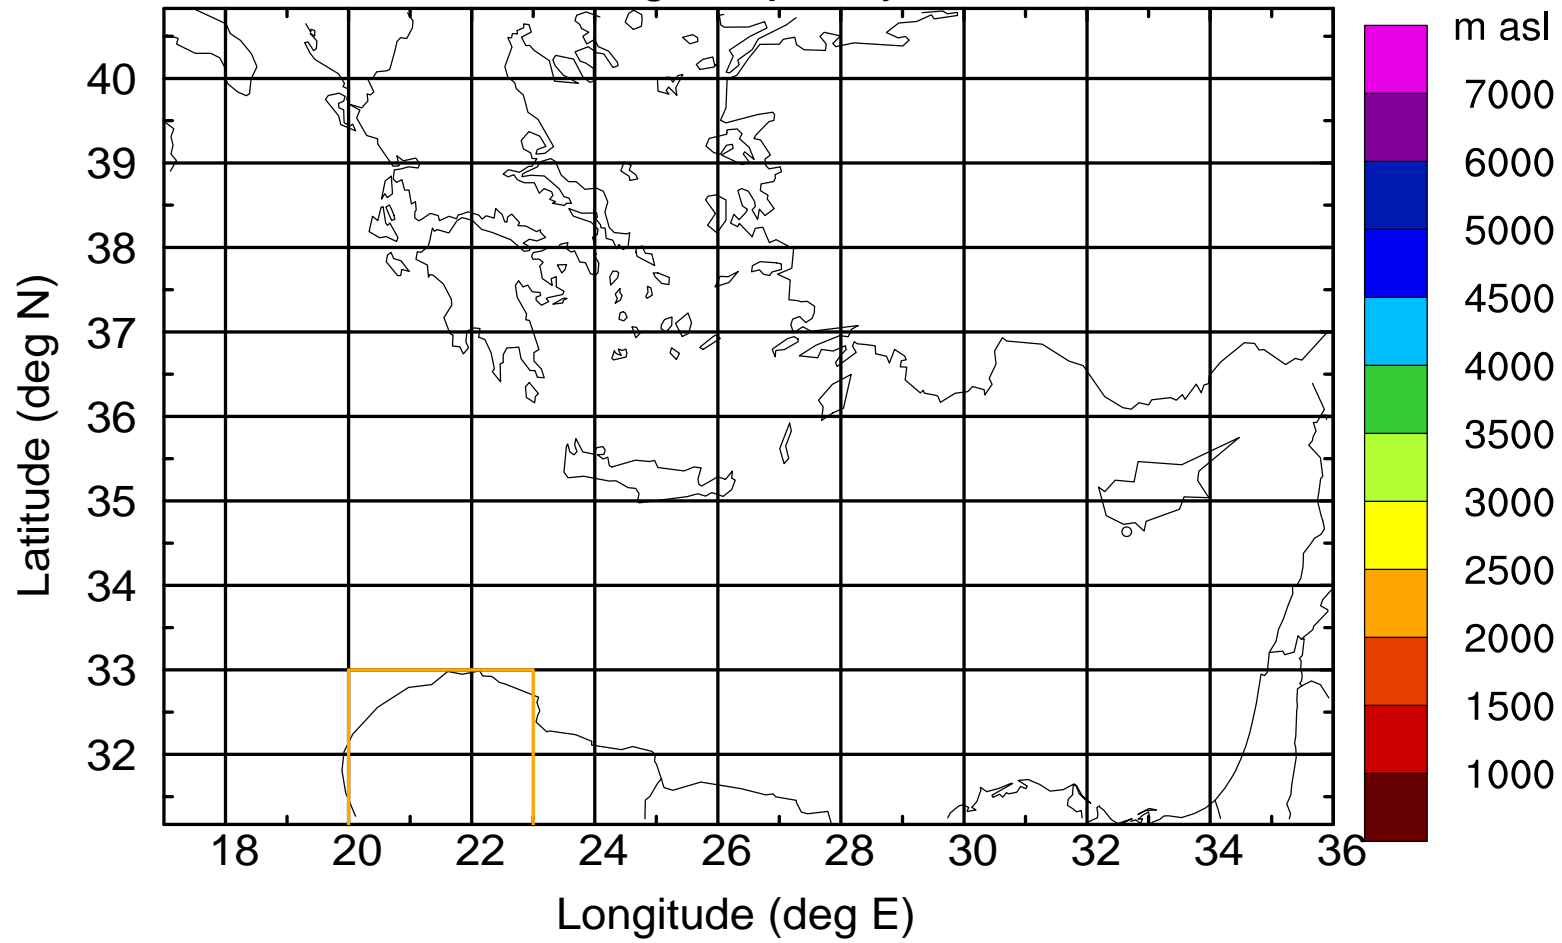

Paphos Airport ground station 20170422 8:30 UTC

Flight trajectory

Paphos Airport ground station 20170422 8:30 UTC

Flight trajectory

Paphos Airport ground station 20170422 8:30 UTC

Flight trajectory

Paphos Airport ground station 20170422 8:30 UTC