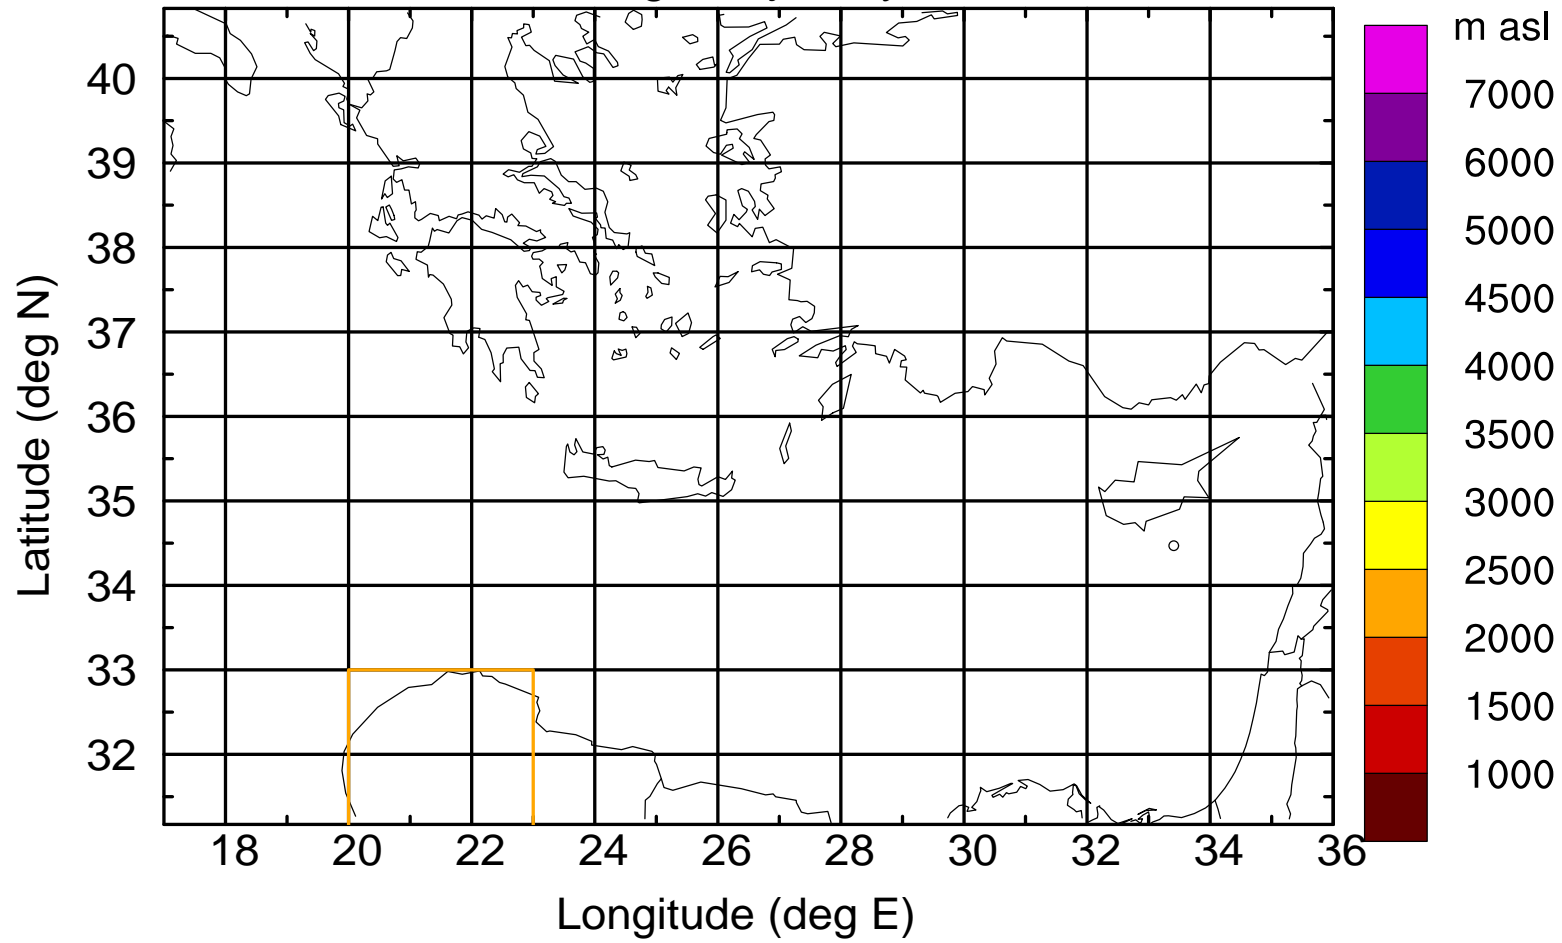

Paphos Airport ground station 20170422 8:30 UTC

Flight trajectory

Paphos Airport ground station 20170422 8:30 UTC

Flight trajectory

Paphos Airport ground station 20170422 8:30 UTC

Flight trajectory

Paphos Airport ground station 20170422 8:30 UTC