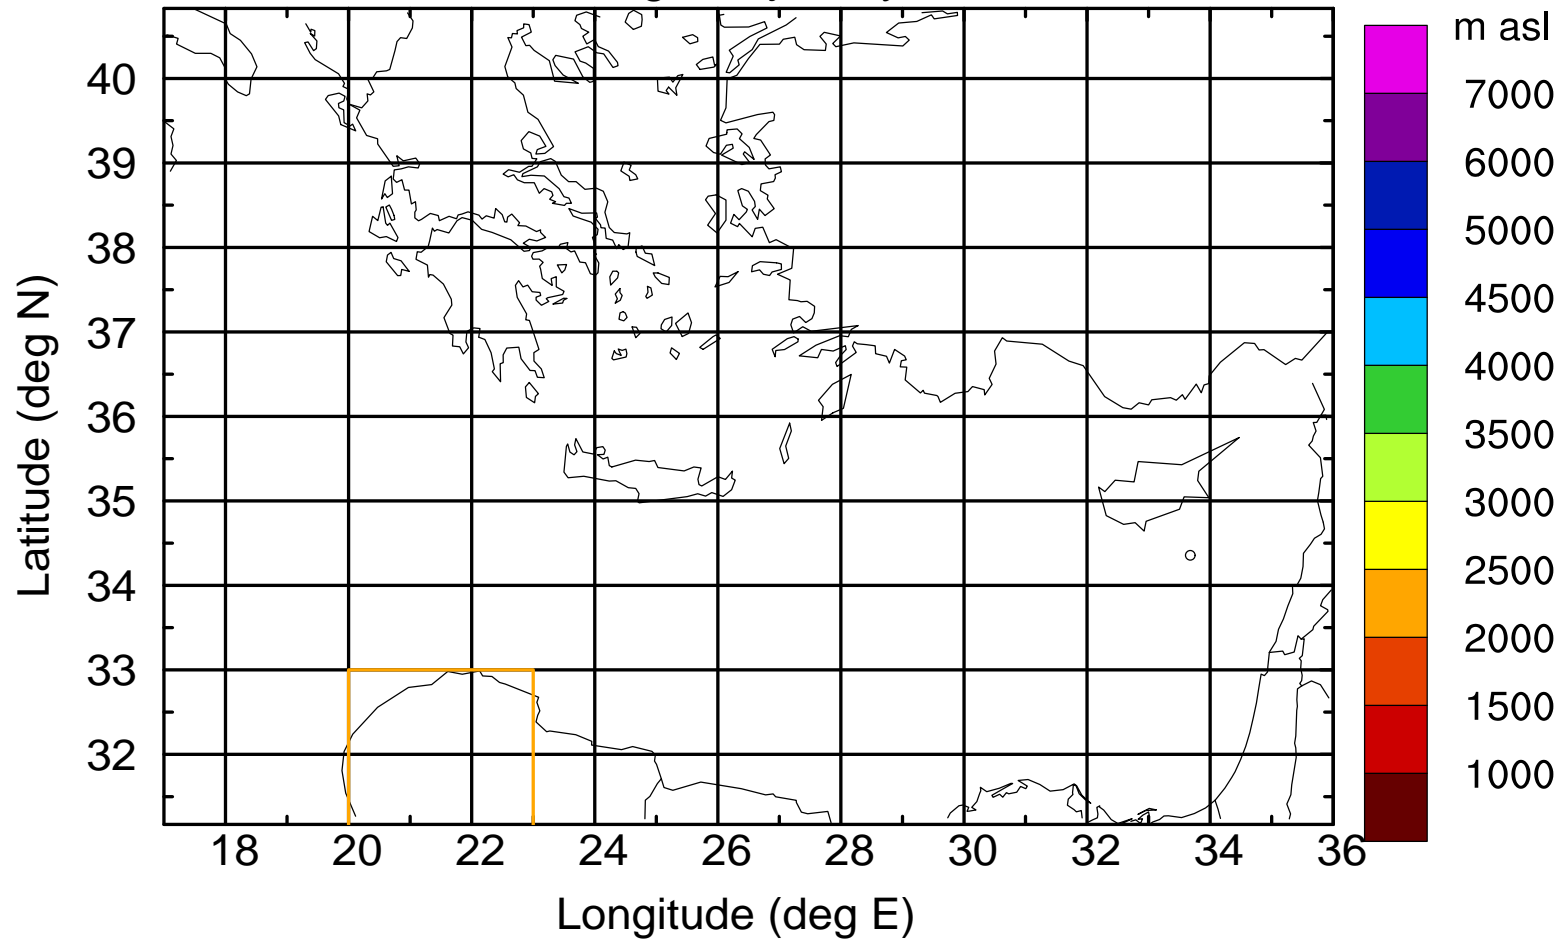

Flight trajectory

Paphos Airport ground station 20170422 8:30 UTC

Flight trajectory

Paphos Airport ground station 20170422 8:30 UTC

Flight trajectory

Paphos Airport ground station 20170422 8:30 UTC

Flight trajectory