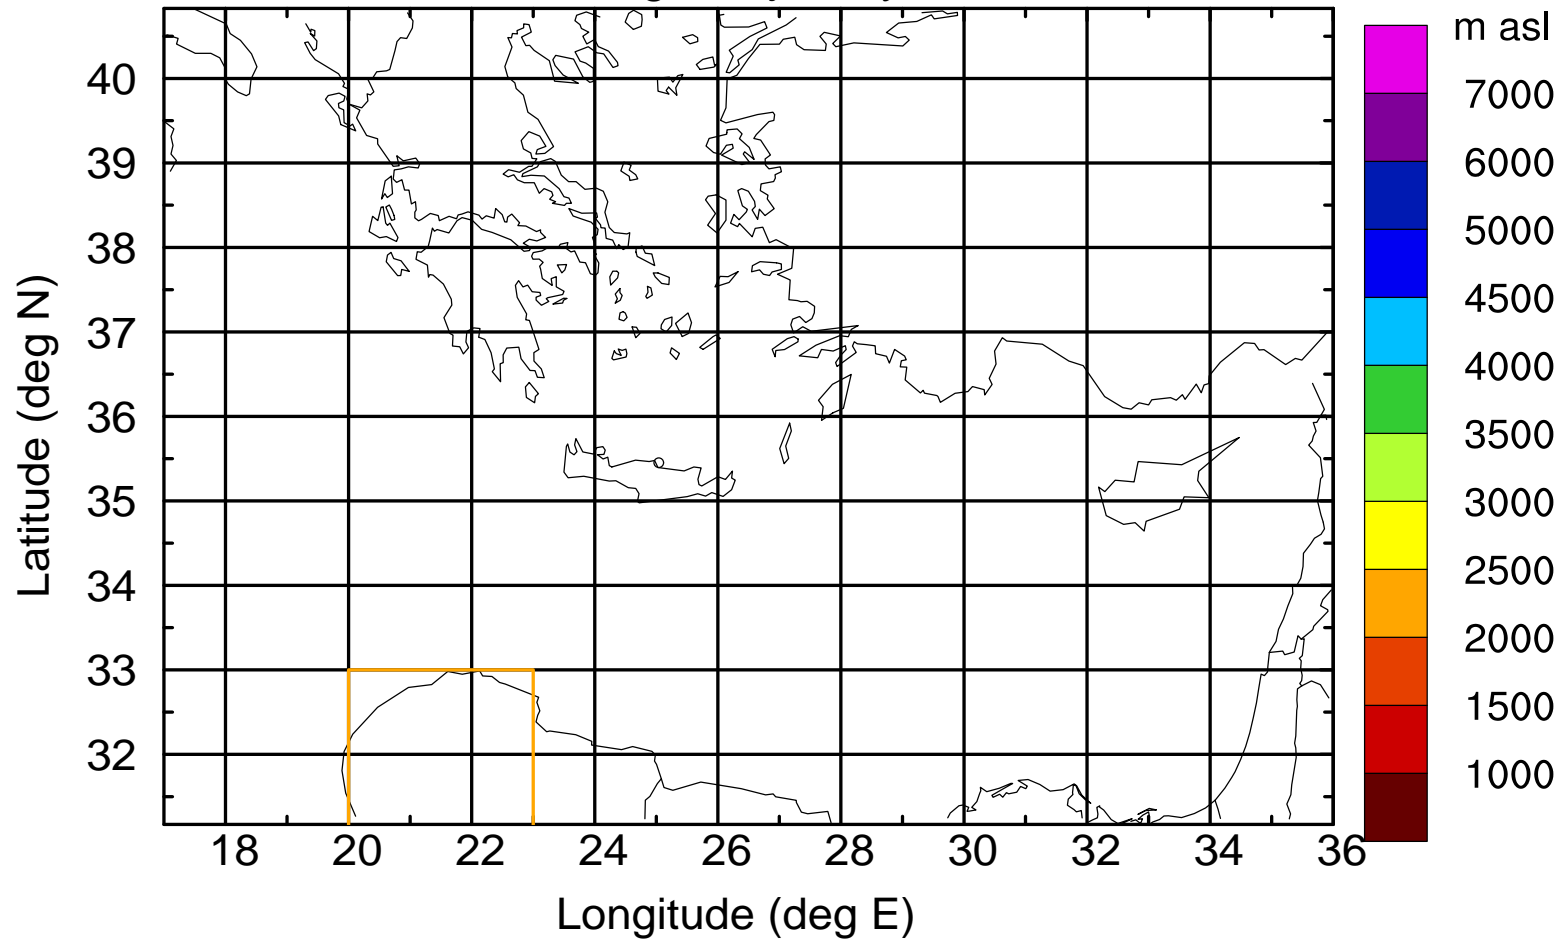

Flight trajectory

Paphos Airport ground station 20170422 8:30 UTC

Flight trajectory

Paphos Airport ground station 20170422 8:30 UTC

Flight trajectory

Paphos Airport ground station 20170422 8:30 UTC

Flight trajectory