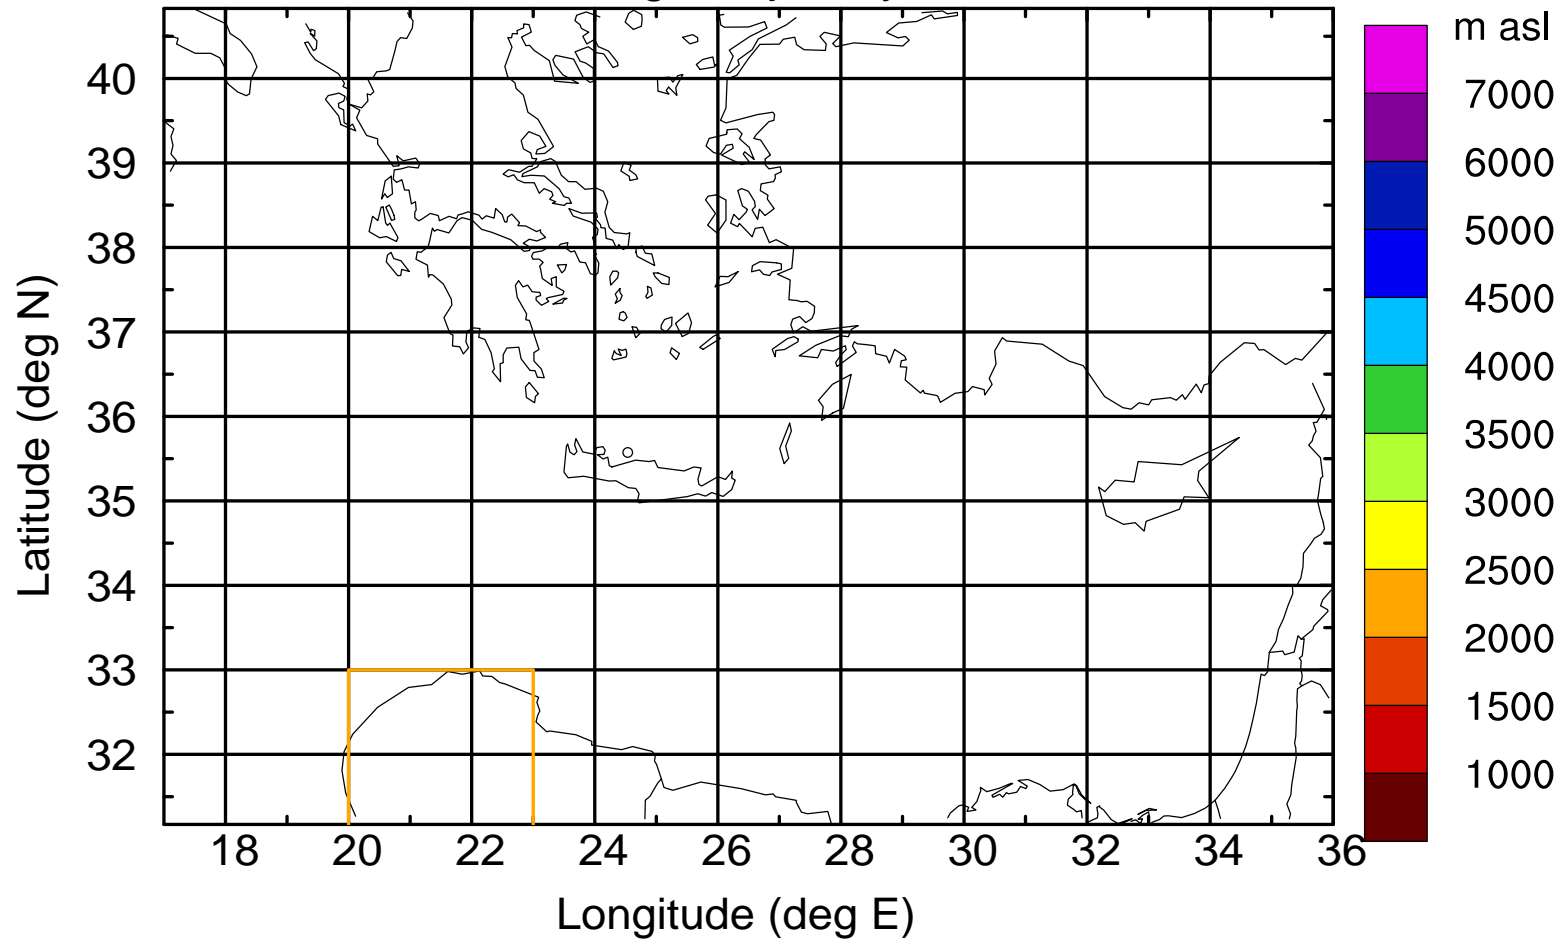

Paphos Airport ground station 20170422 8:30 UTC

Flight trajectory