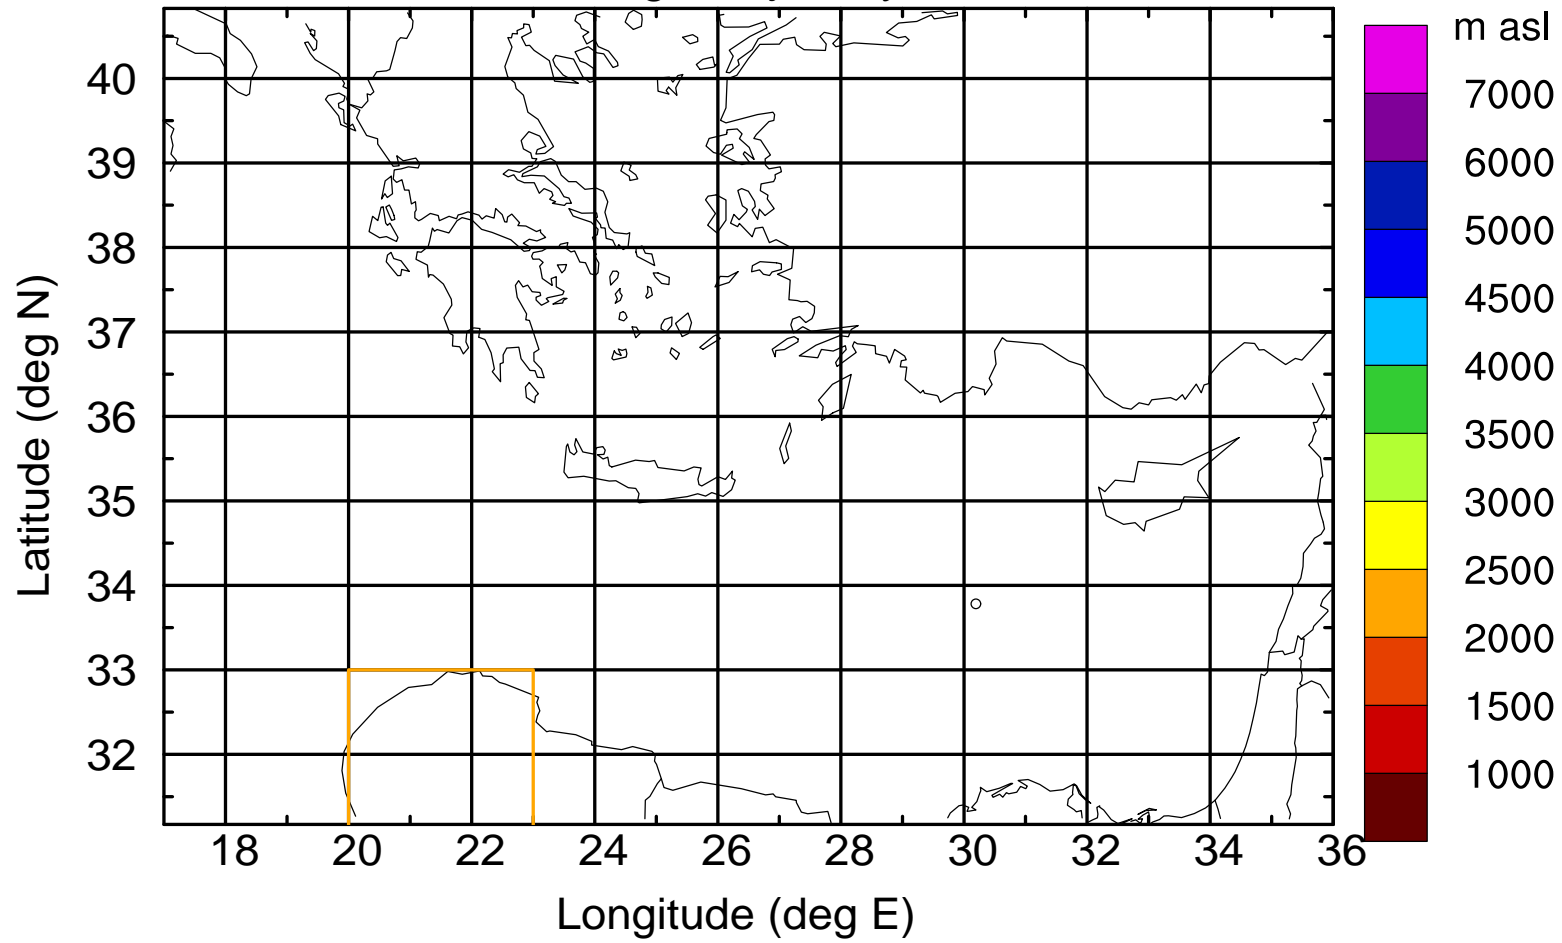

Paphos Airport ground station 20170422 8:30 UTC

Flight trajectory

Paphos Airport ground station 20170422 8:30 UTC

Flight trajectory

Paphos Airport ground station 20170422 8:30 UTC

Flight trajectory

Paphos Airport ground station 20170422 8:30 UTC