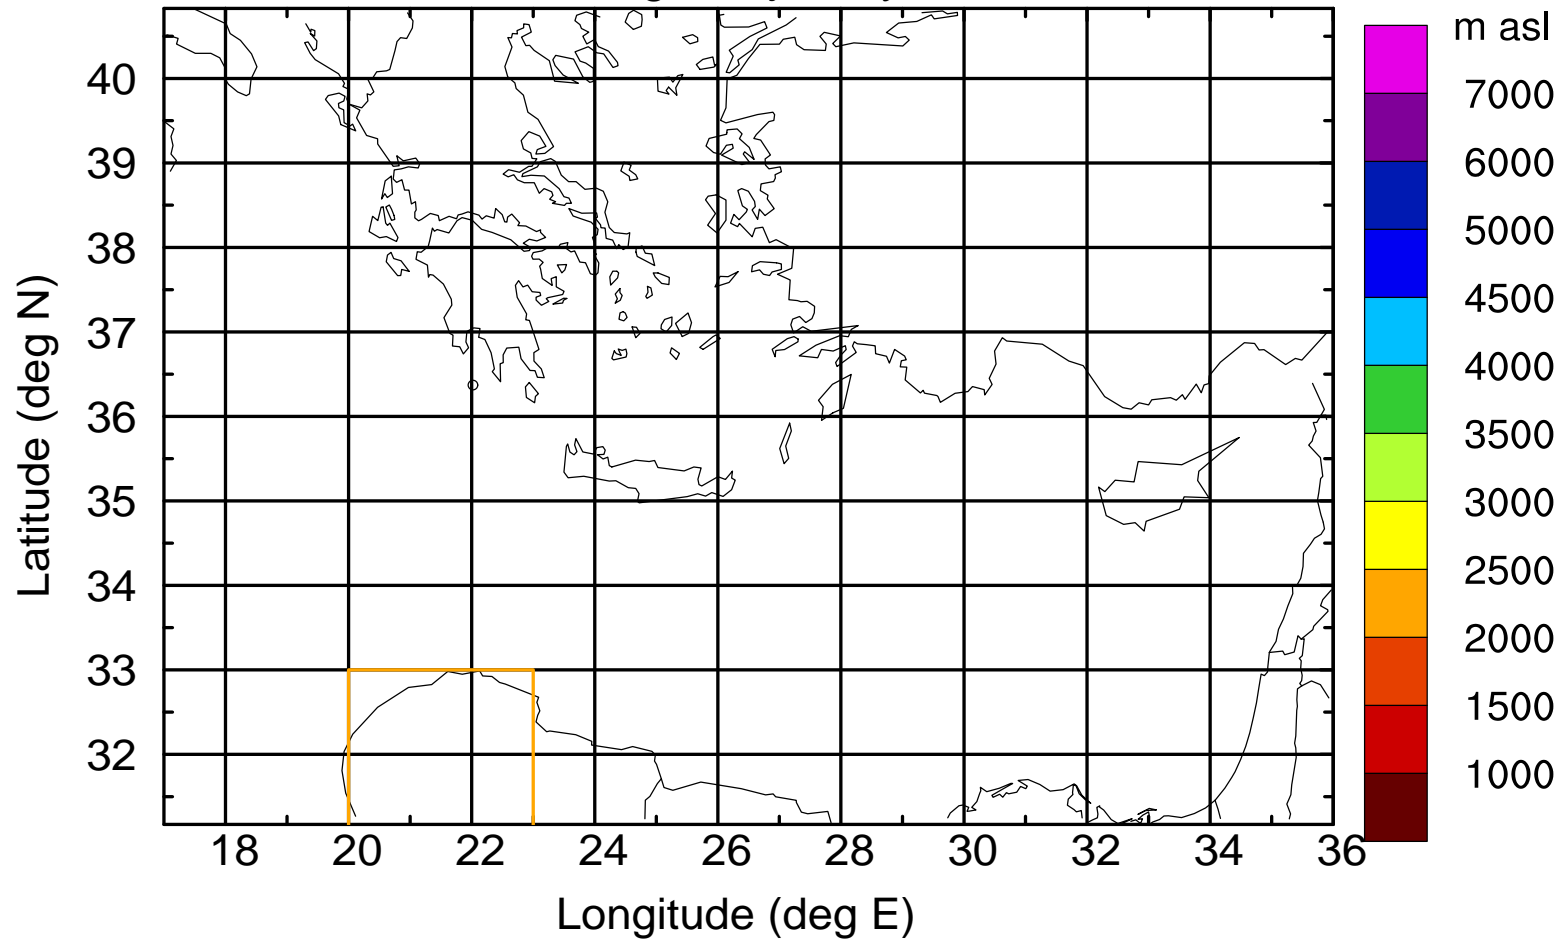

Flight trajectory

Paphos Airport ground station 20170422 8:30 UTC

Flight trajectory

Paphos Airport ground station 20170422 8:30 UTC

Flight trajectory

Paphos Airport ground station 20170422 8:30 UTC

Flight trajectory