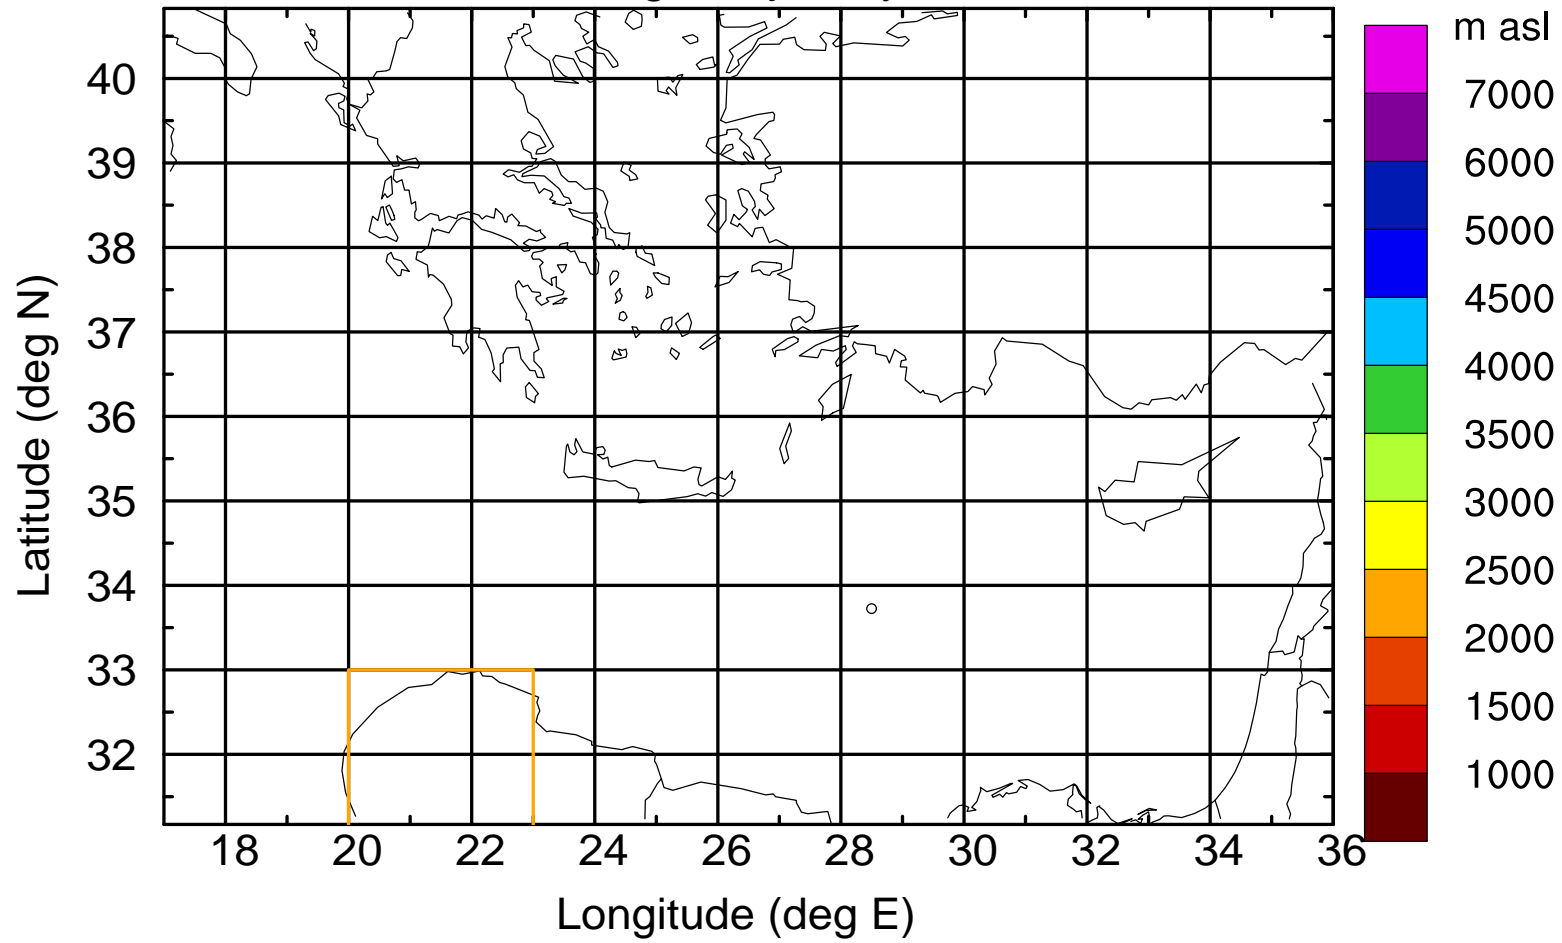

Flight trajectory

Paphos Airport ground station 20170422 8:30 UTC

Flight trajectory

Paphos Airport ground station 20170422 8:30 UTC

Flight trajectory

Paphos Airport ground station 20170422 8:30 UTC

Flight trajectory