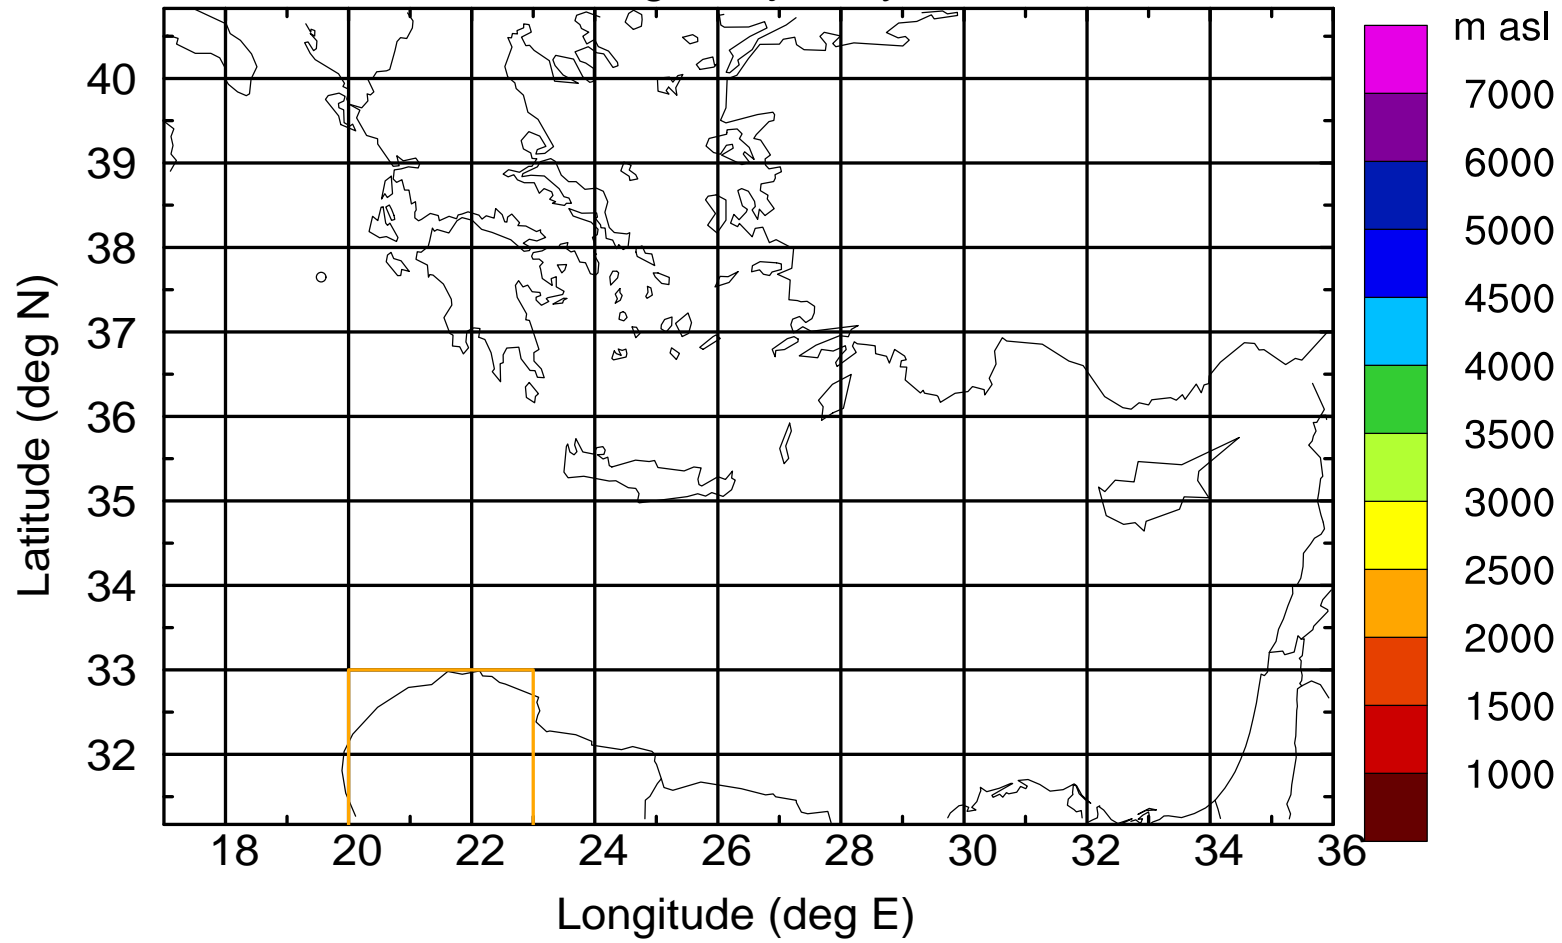

Paphos Airport ground station 20170422 8:30 UTC

Flight trajectory