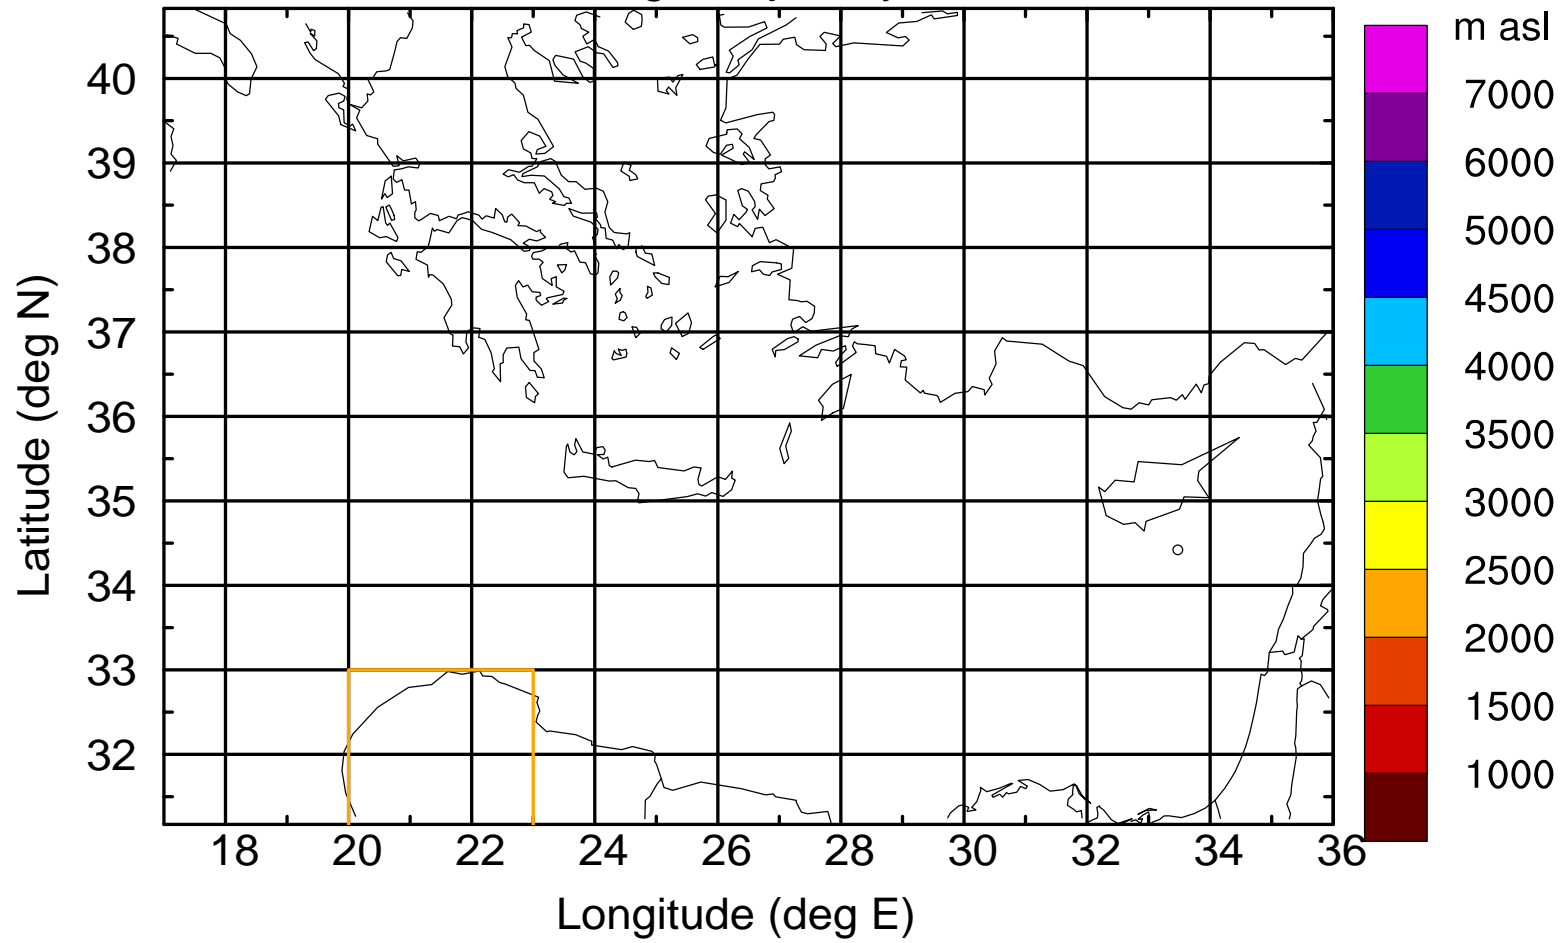

Paphos Airport ground station 20170422 8:30 UTC

Flight trajectory