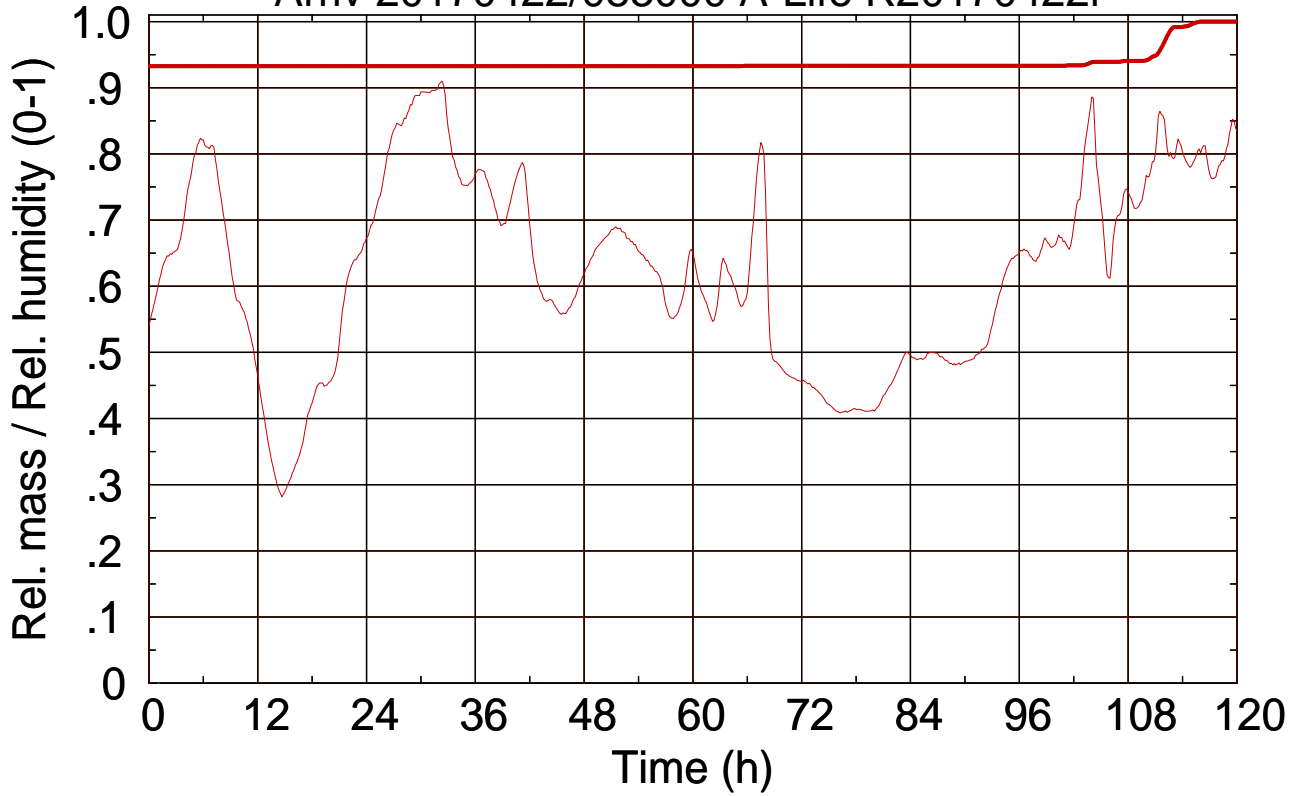

Arriv 20170422/083000 A-Life R20170422I

0 —

Arriv 20170422/083000 A-Life R20170422I

— Height

— Mixing height