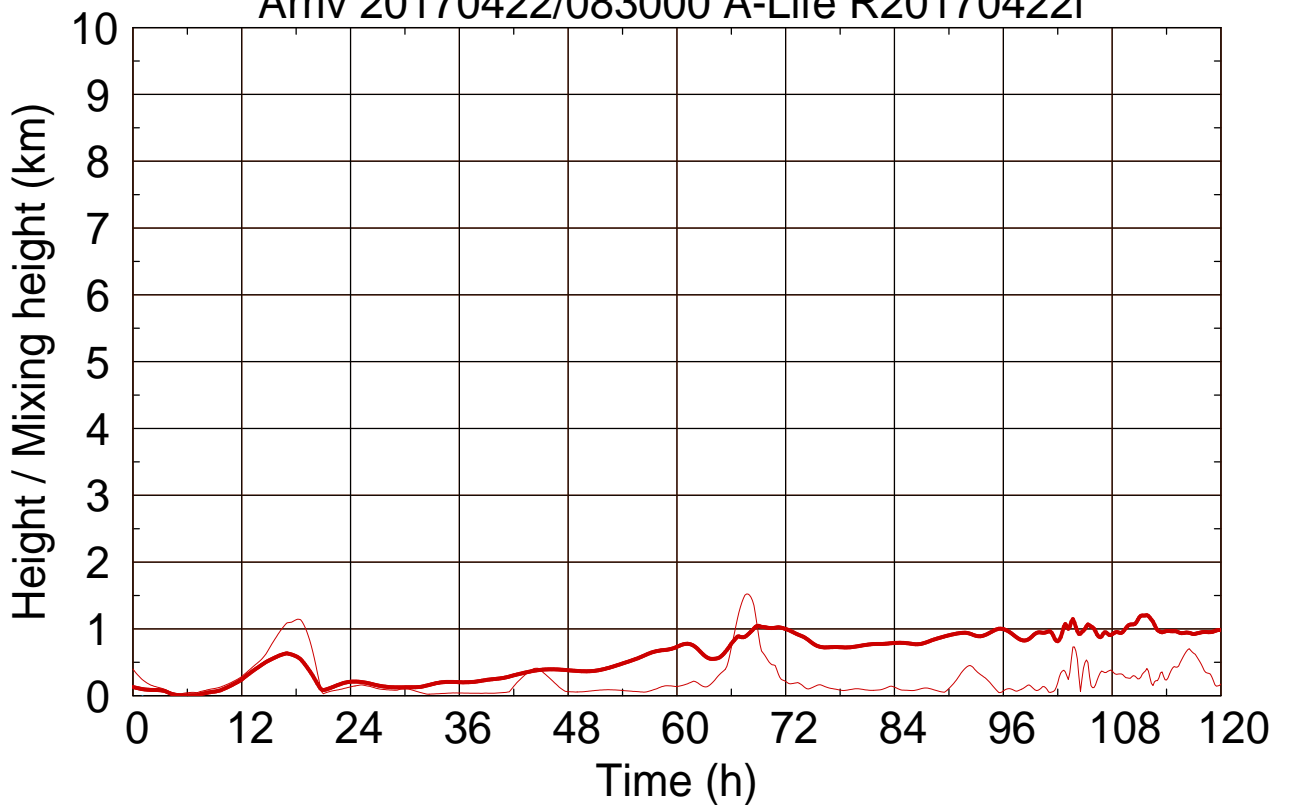

Arriv 20170422/083000 A-Life R20170422I

0 —

Arriv 20170422/083000 A-Life R20170422I

— Height

— Mixing height