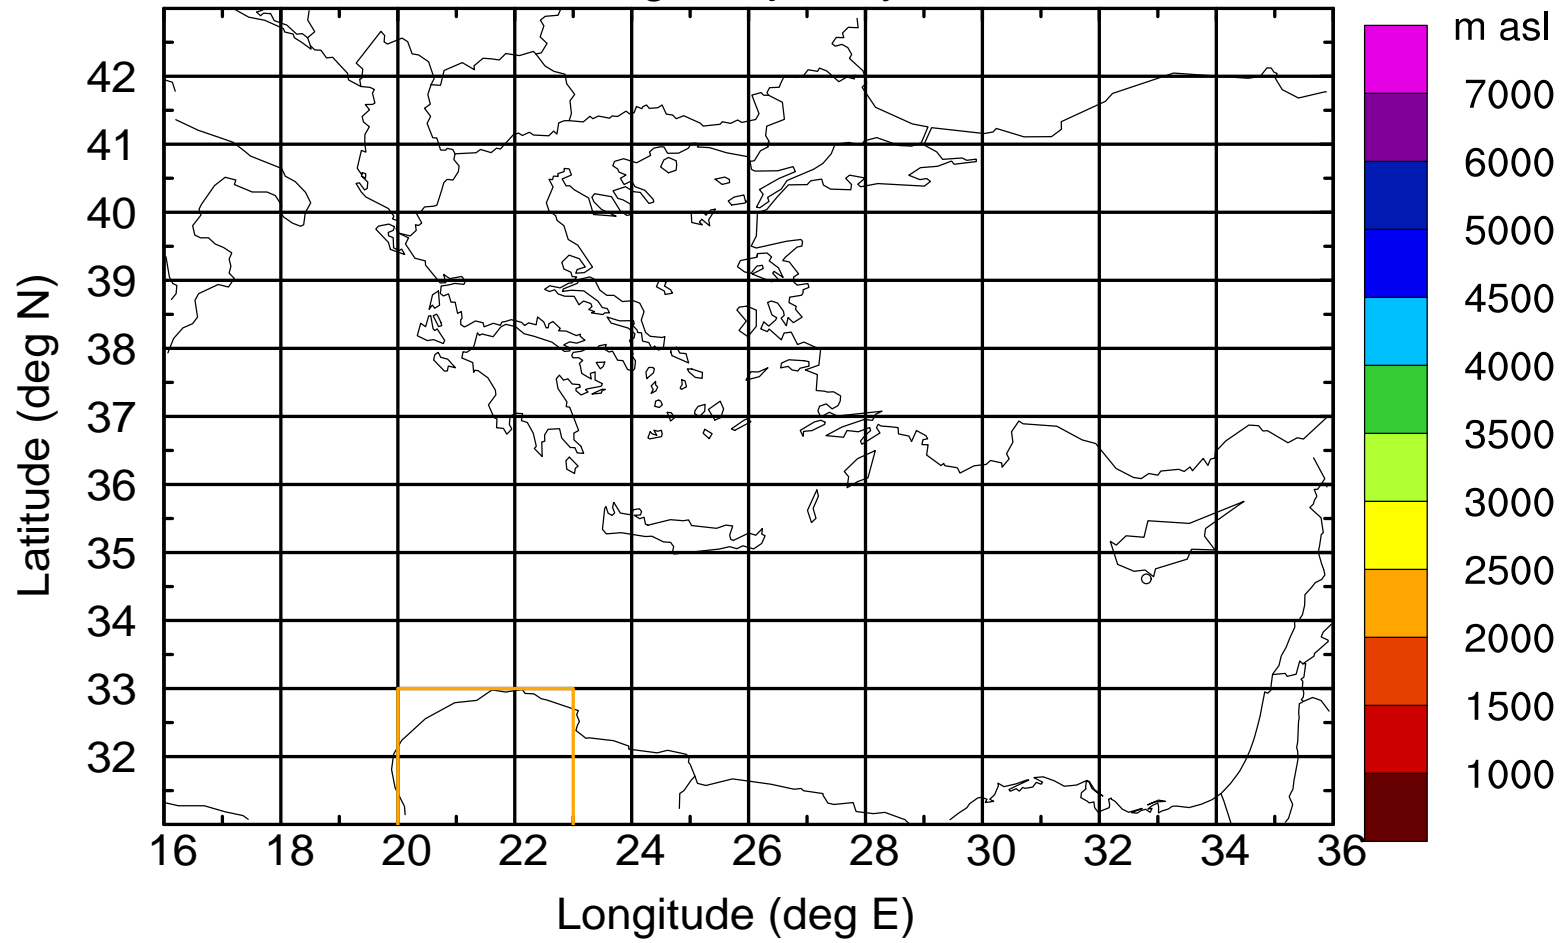

Paphos Airport ground station 20170422 8:00 UTC

Flight trajectory