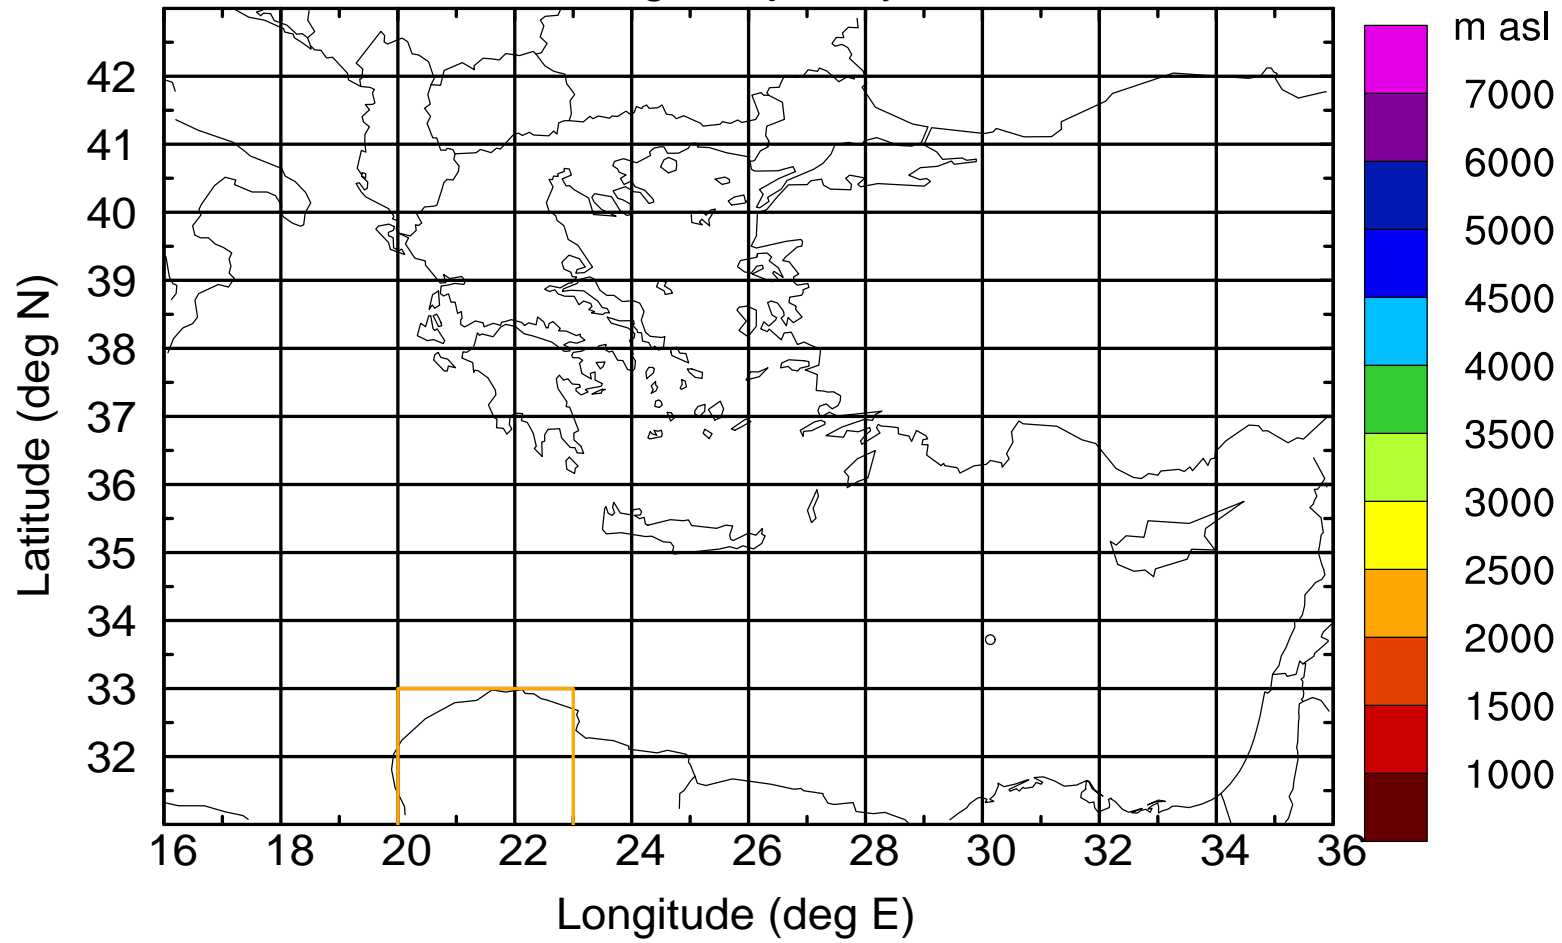

Flight trajectory

Paphos Airport ground station 20170422 8:00 UTC

Flight trajectory

Paphos Airport ground station 20170422 8:00 UTC

Flight trajectory

Paphos Airport ground station 20170422 8:00 UTC

Flight trajectory