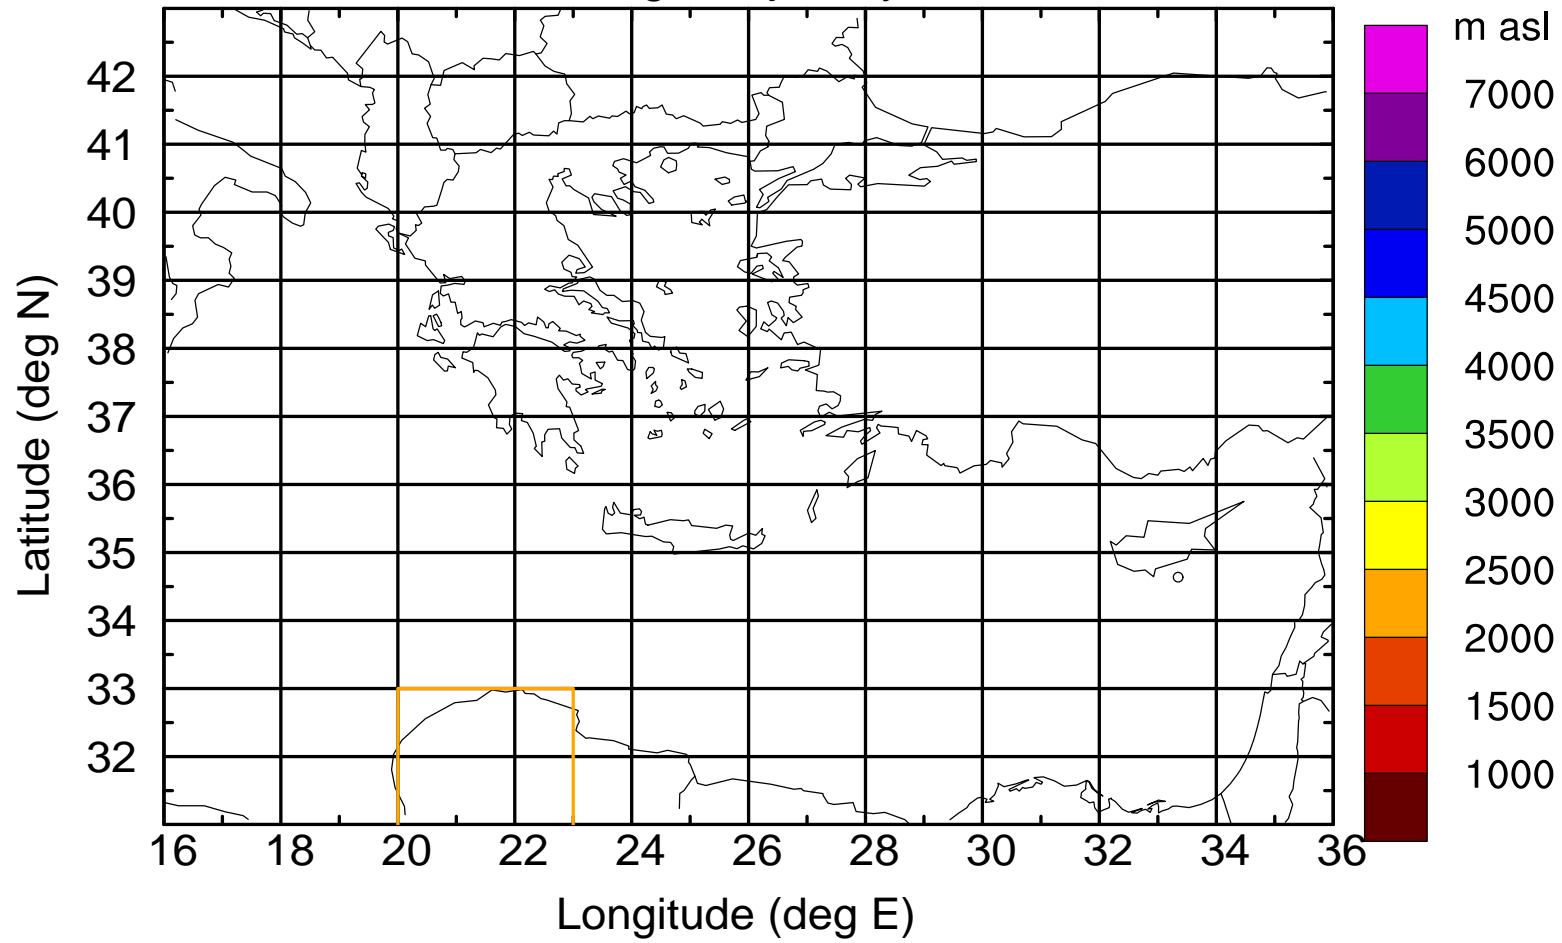

Paphos Airport ground station 20170422 8:00 UTC

Flight trajectory