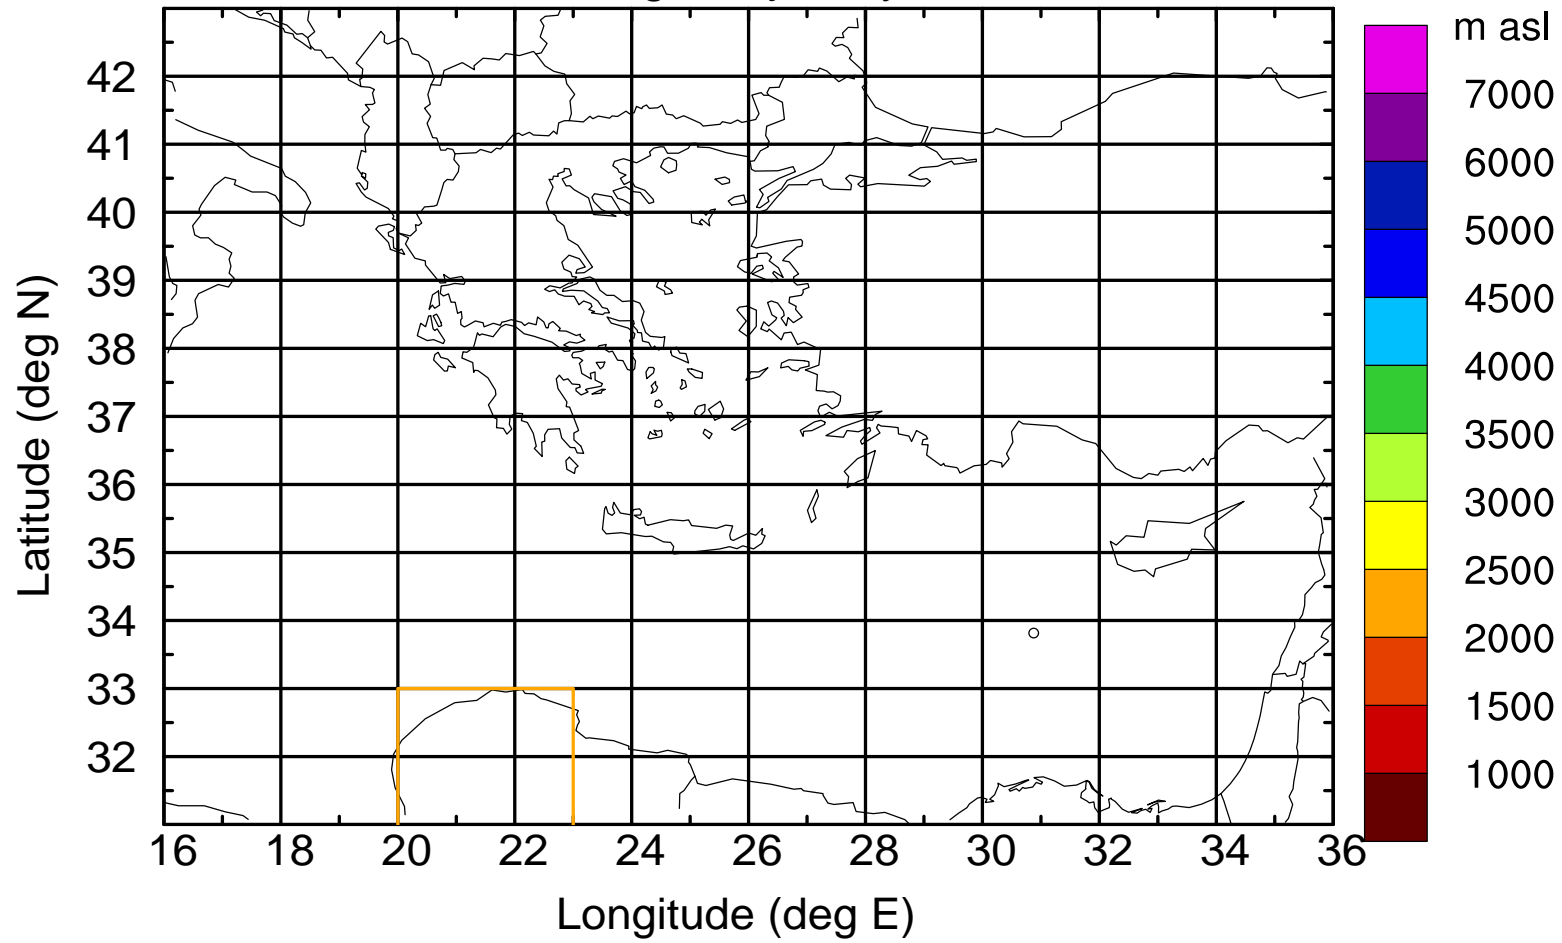

Paphos Airport ground station 20170422 8:00 UTC

Flight trajectory