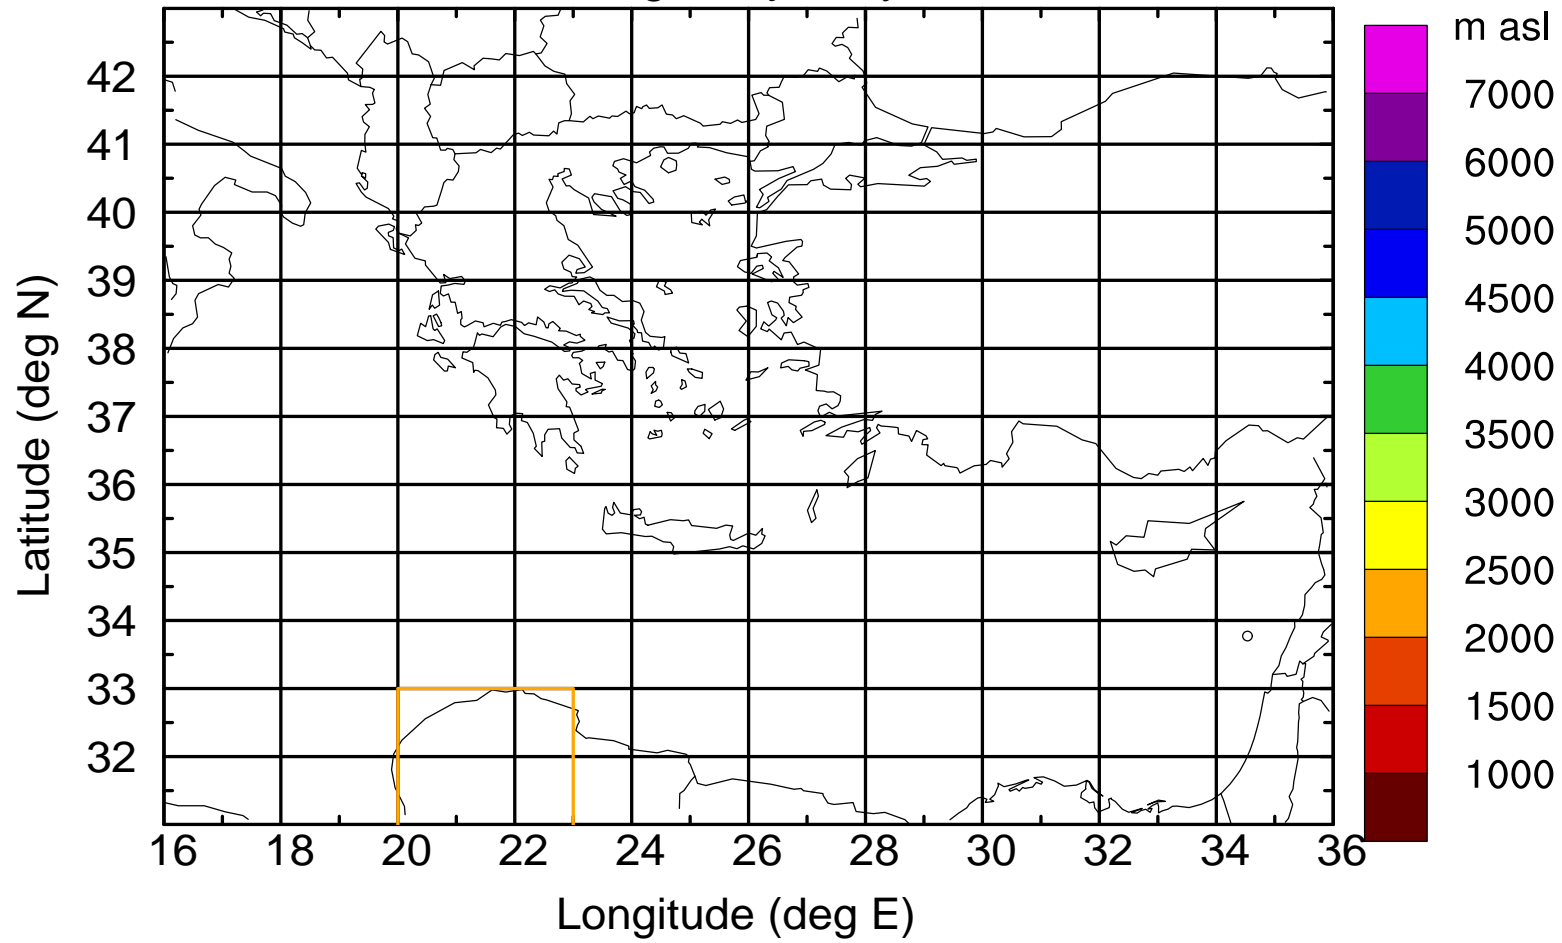

Paphos Airport ground station 20170422 8:00 UTC

Flight trajectory