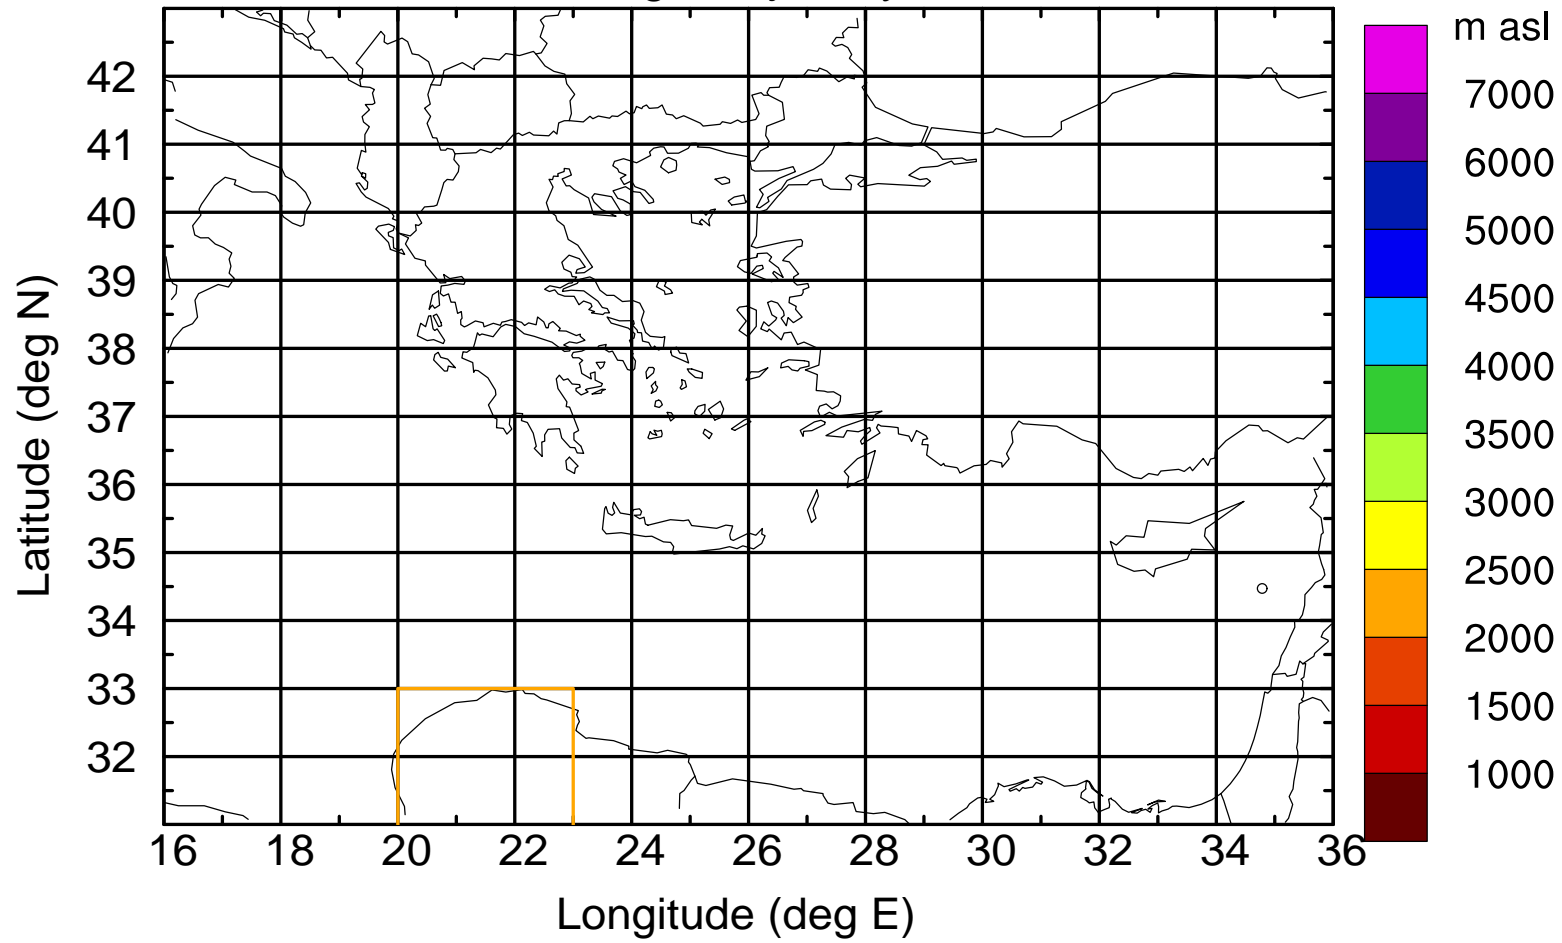

Flight trajectory

Paphos Airport ground station 20170422 8:00 UTC

Flight trajectory

Paphos Airport ground station 20170422 8:00 UTC

Flight trajectory

Paphos Airport ground station 20170422 8:00 UTC

Flight trajectory