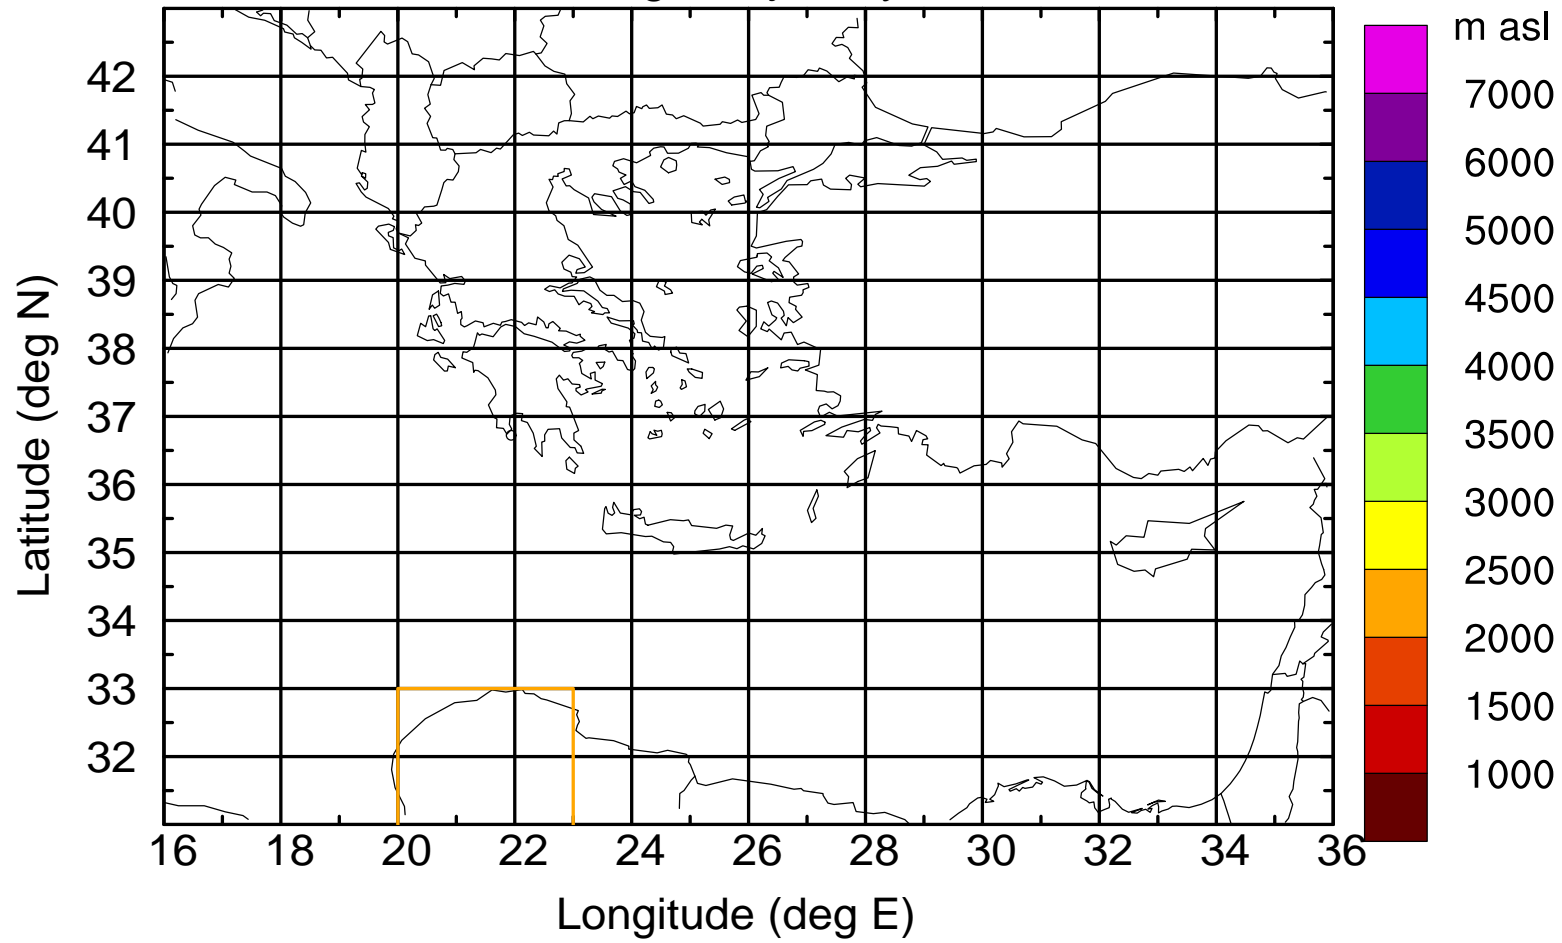

Paphos Airport ground station 20170422 8:00 UTC

Flight trajectory

Paphos Airport ground station 20170422 8:00 UTC

Flight trajectory

Paphos Airport ground station 20170422 8:00 UTC

Flight trajectory

Paphos Airport ground station 20170422 8:00 UTC