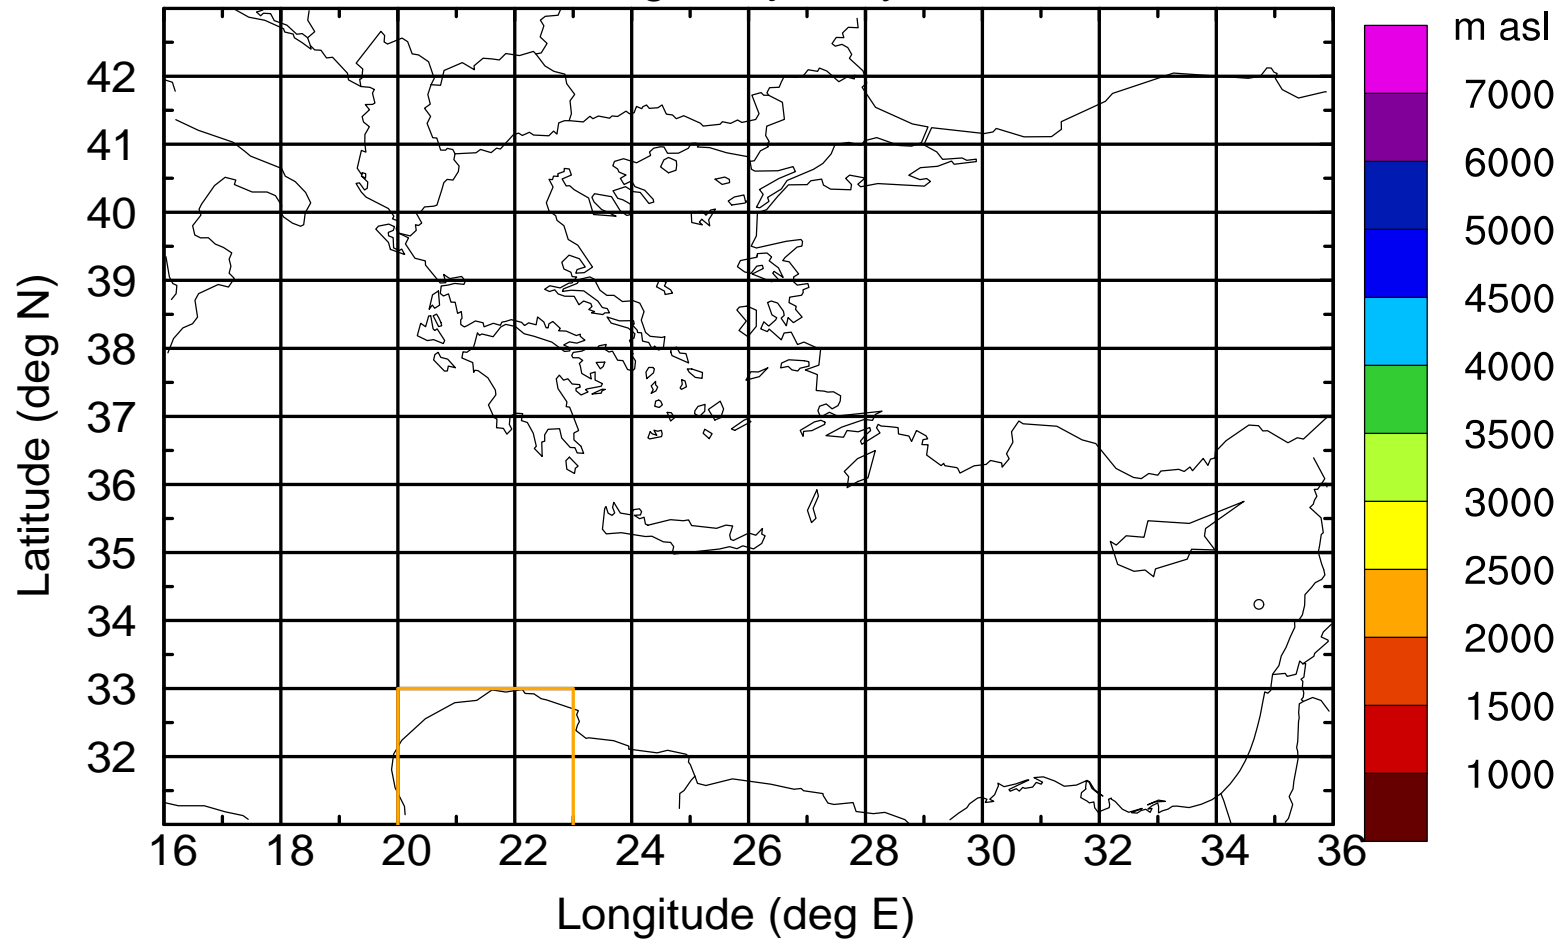

Paphos Airport ground station 20170422 8:00 UTC

Flight trajectory

Paphos Airport ground station 20170422 8:00 UTC

Flight trajectory

Paphos Airport ground station 20170422 8:00 UTC

Flight trajectory

Paphos Airport ground station 20170422 8:00 UTC