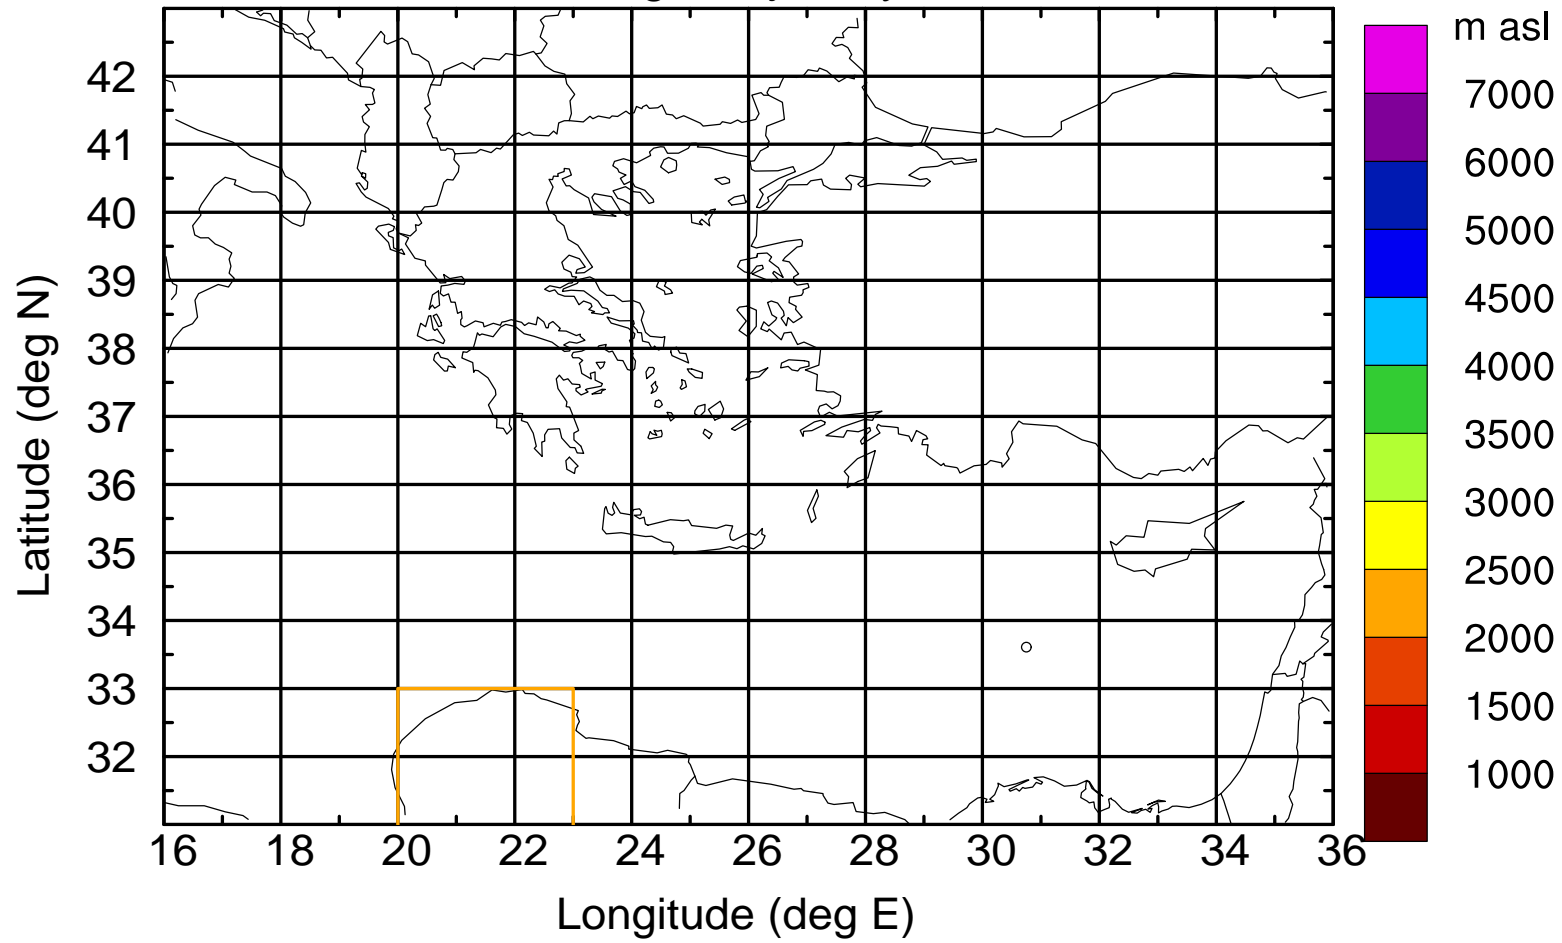

Flight trajectory

Paphos Airport ground station 20170422 8:00 UTC

Flight trajectory

Paphos Airport ground station 20170422 8:00 UTC

Flight trajectory

Paphos Airport ground station 20170422 8:00 UTC

Flight trajectory