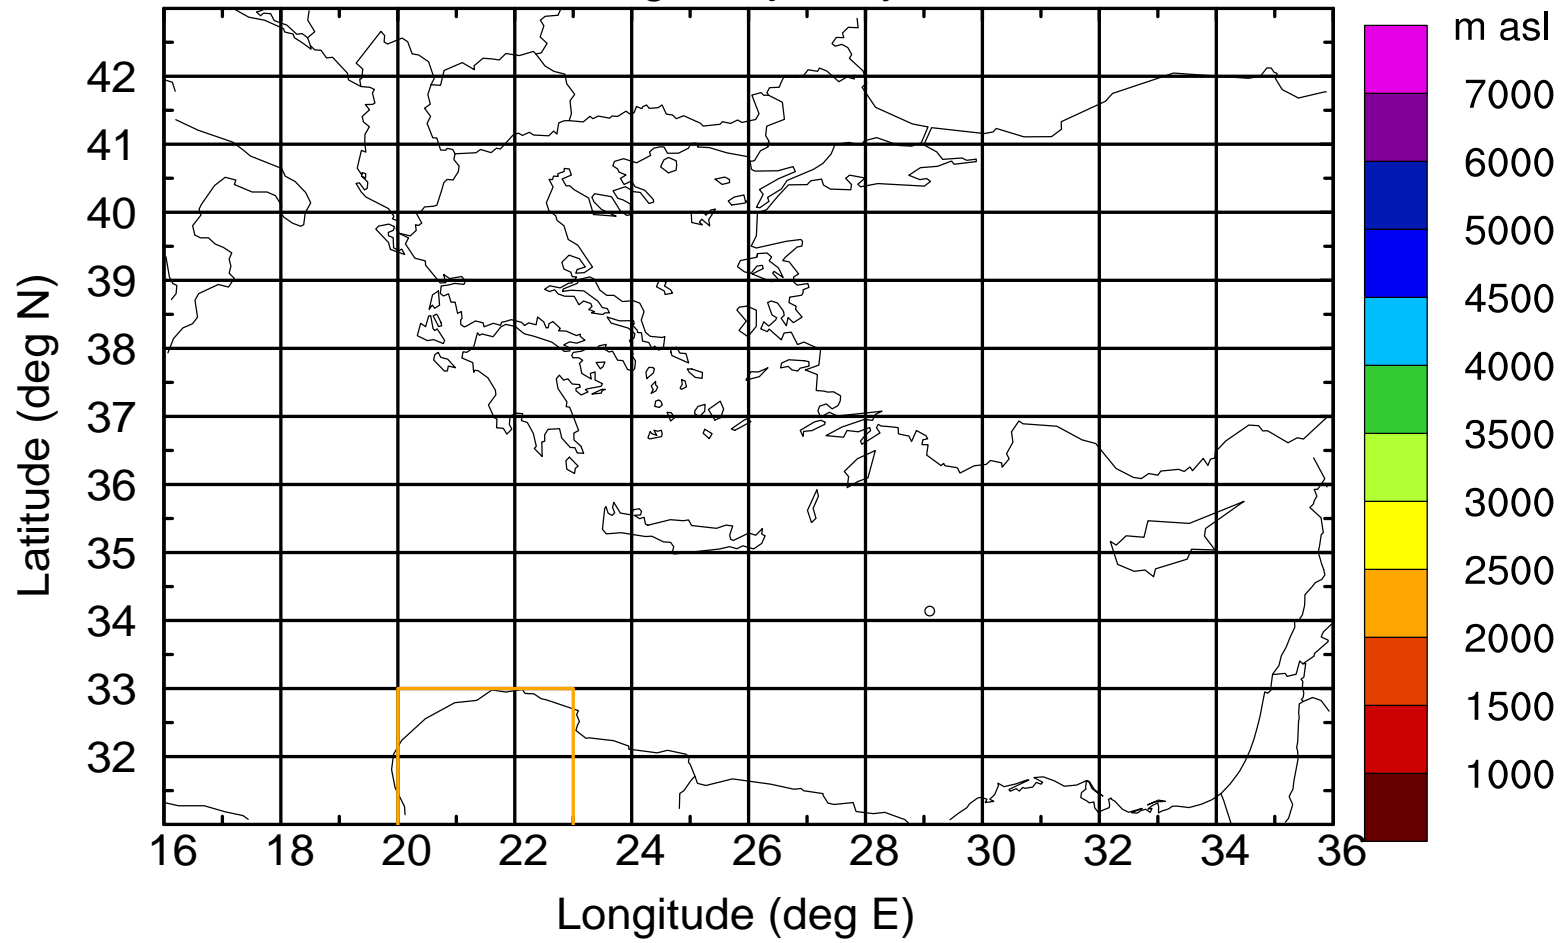

Paphos Airport ground station 20170422 8:00 UTC

Flight trajectory