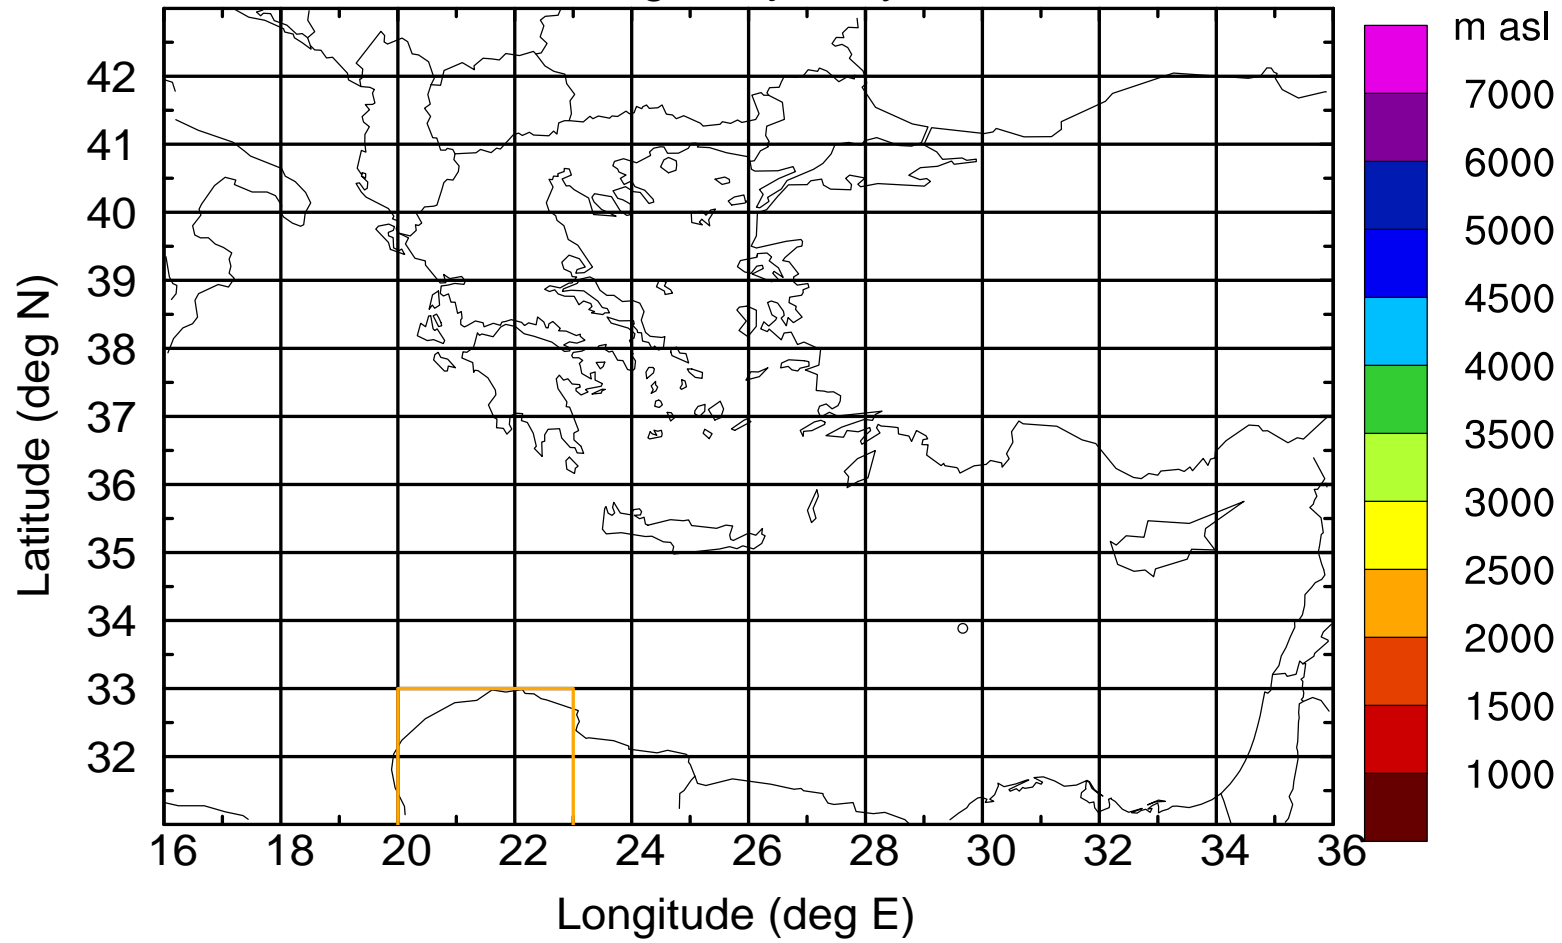

Paphos Airport ground station 20170422 8:00 UTC

Flight trajectory