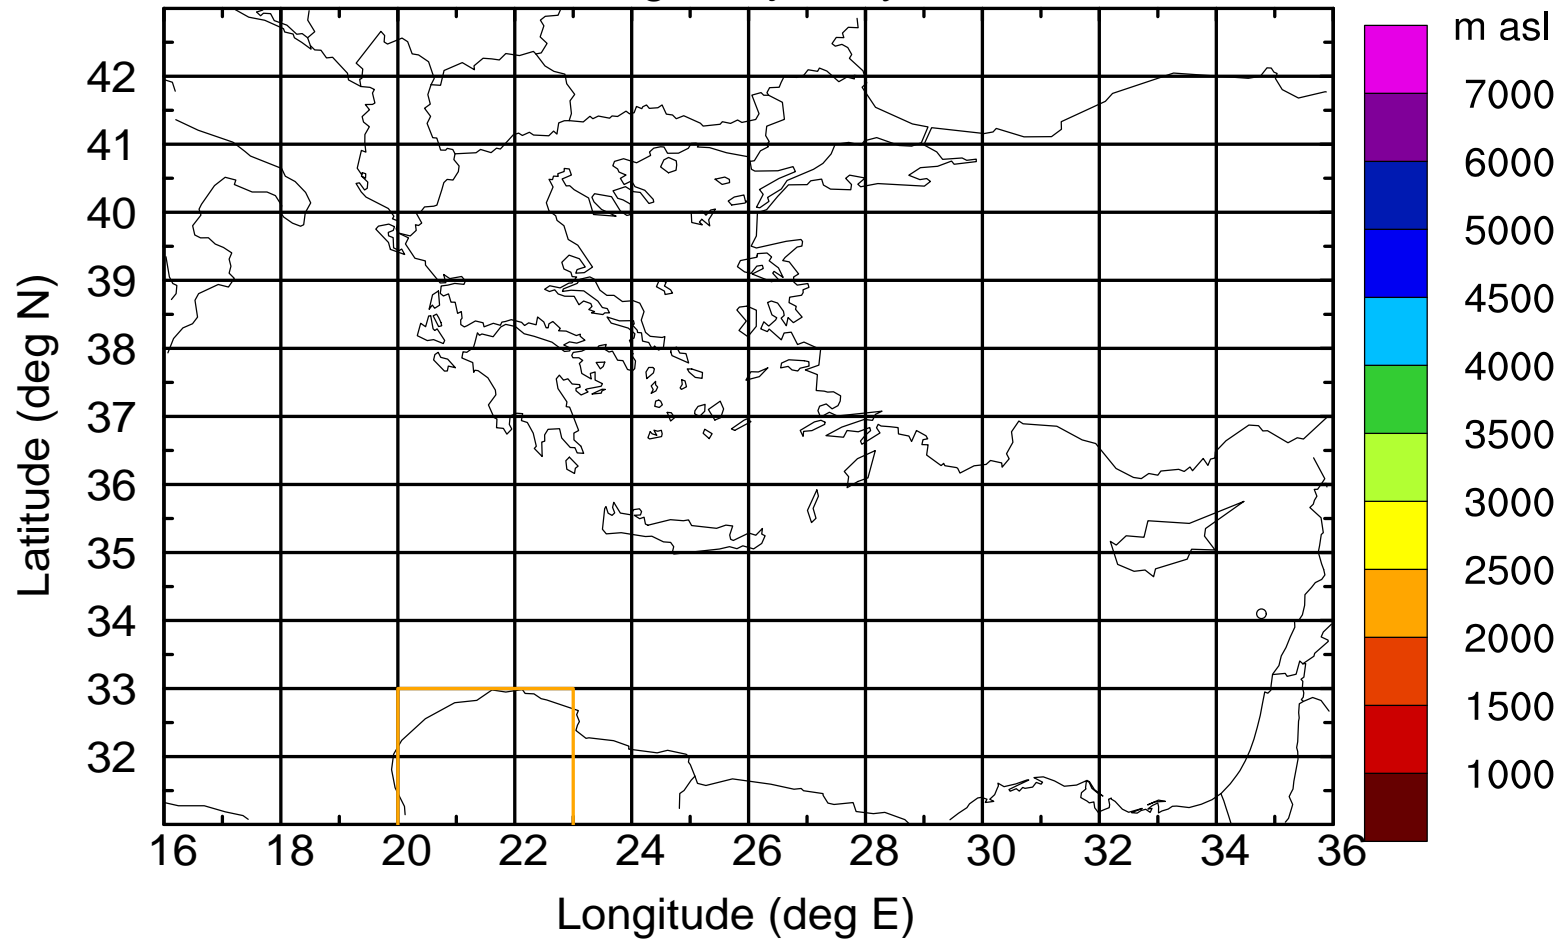

Paphos Airport ground station 20170422 8:00 UTC

Flight trajectory