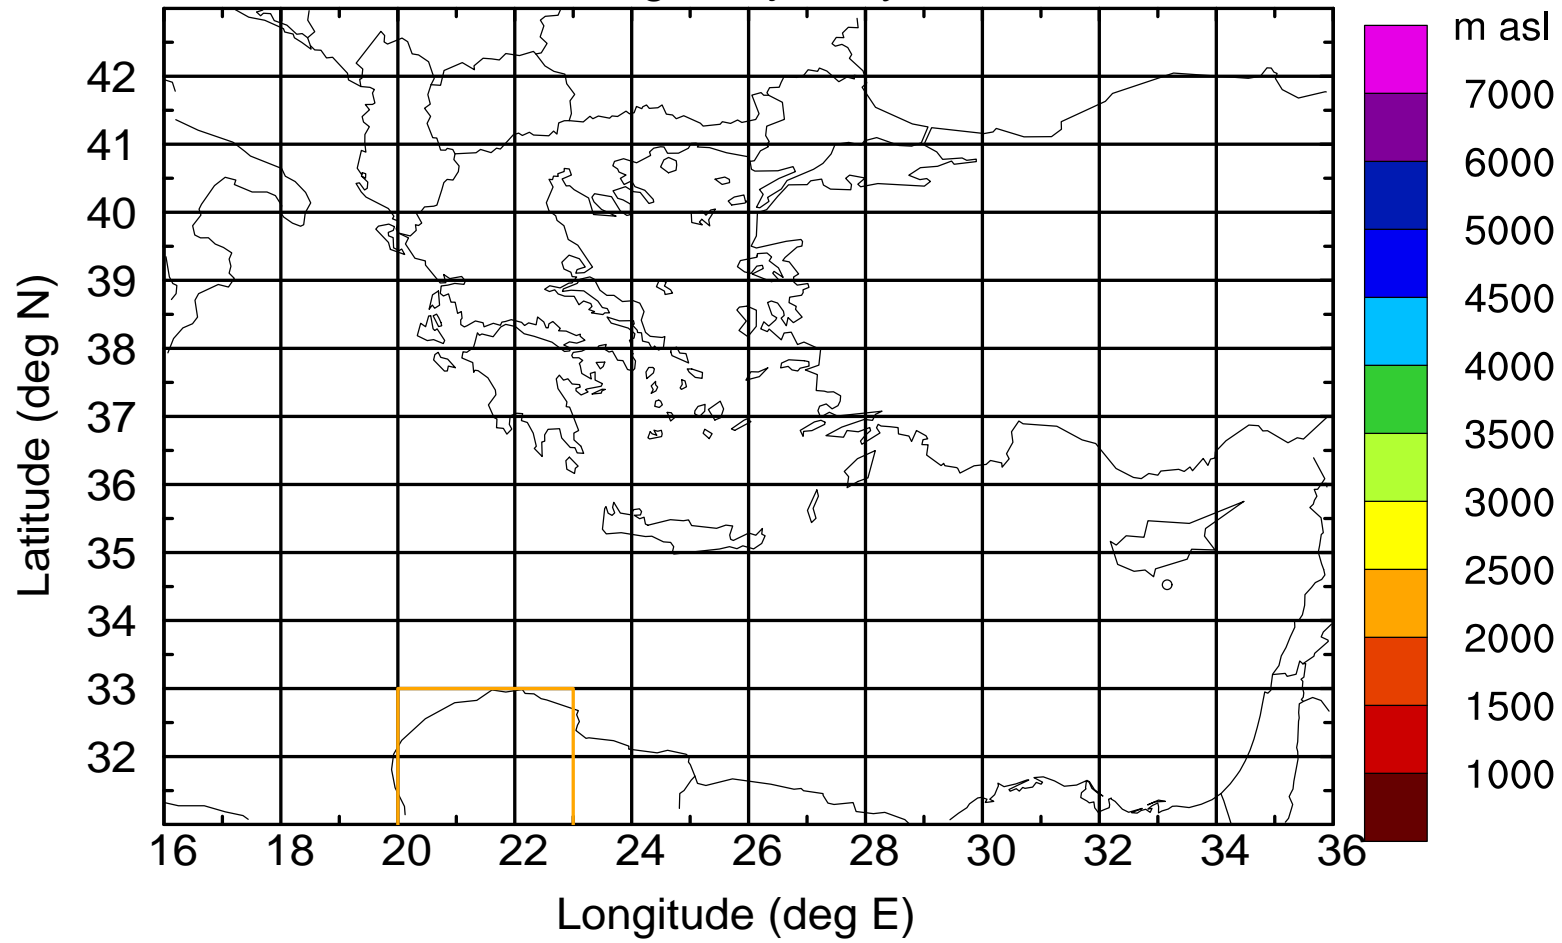

Paphos Airport ground station 20170422 8:00 UTC

Flight trajectory