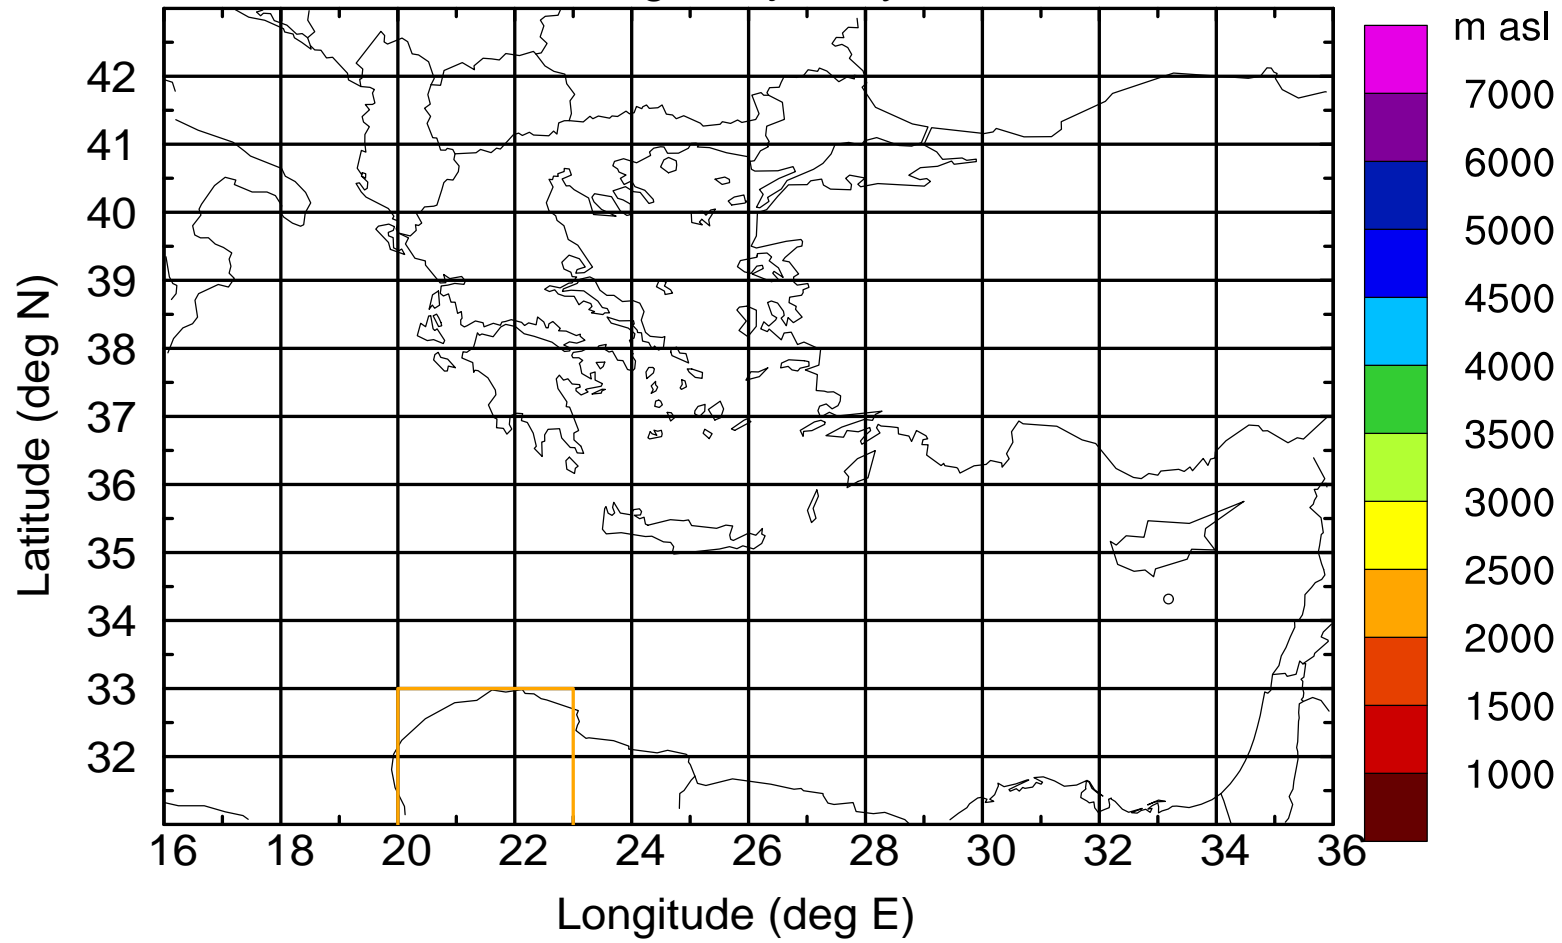

Flight trajectory

Paphos Airport ground station 20170422 8:00 UTC

Flight trajectory

Paphos Airport ground station 20170422 8:00 UTC

Flight trajectory

Paphos Airport ground station 20170422 8:00 UTC

Flight trajectory