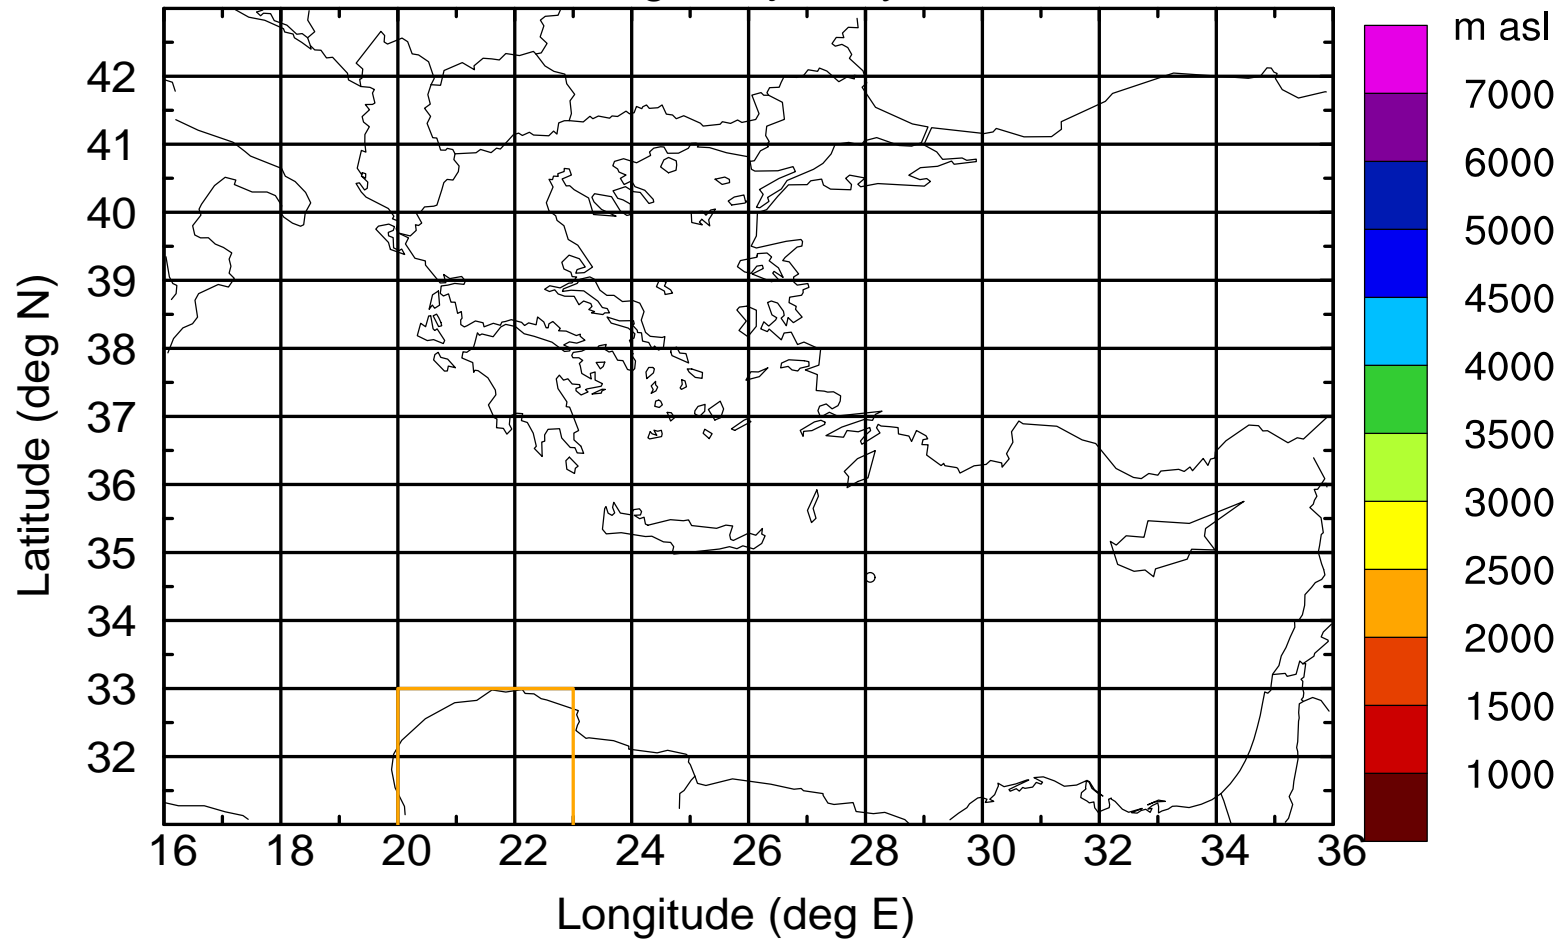

Paphos Airport ground station 20170422 8:00 UTC

Flight trajectory