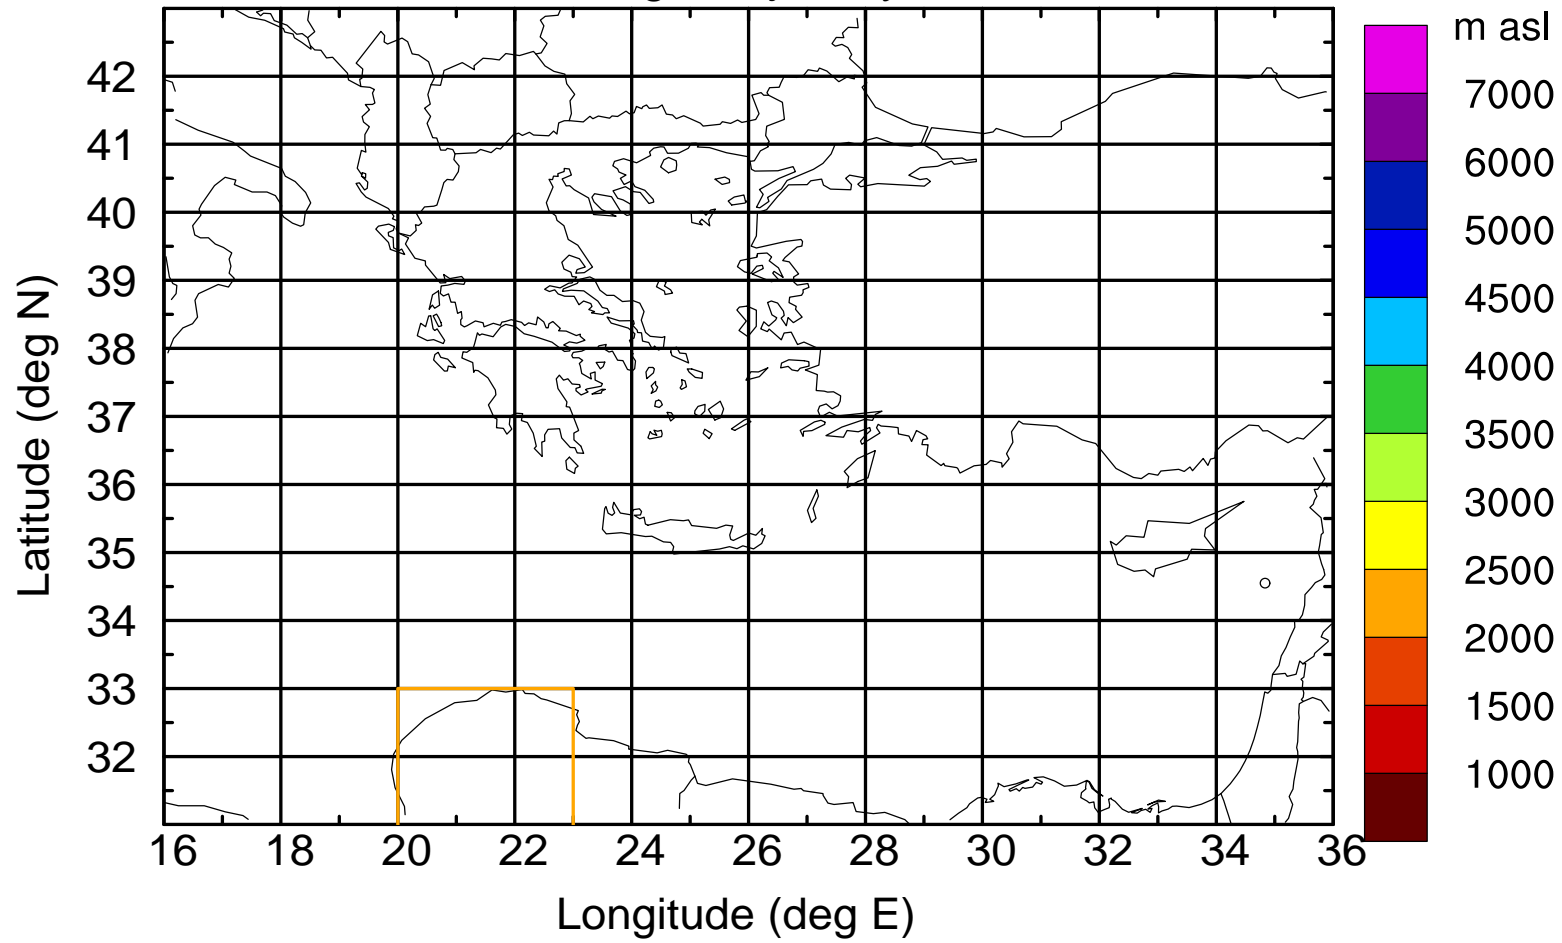

Paphos Airport ground station 20170422 8:00 UTC

Flight trajectory