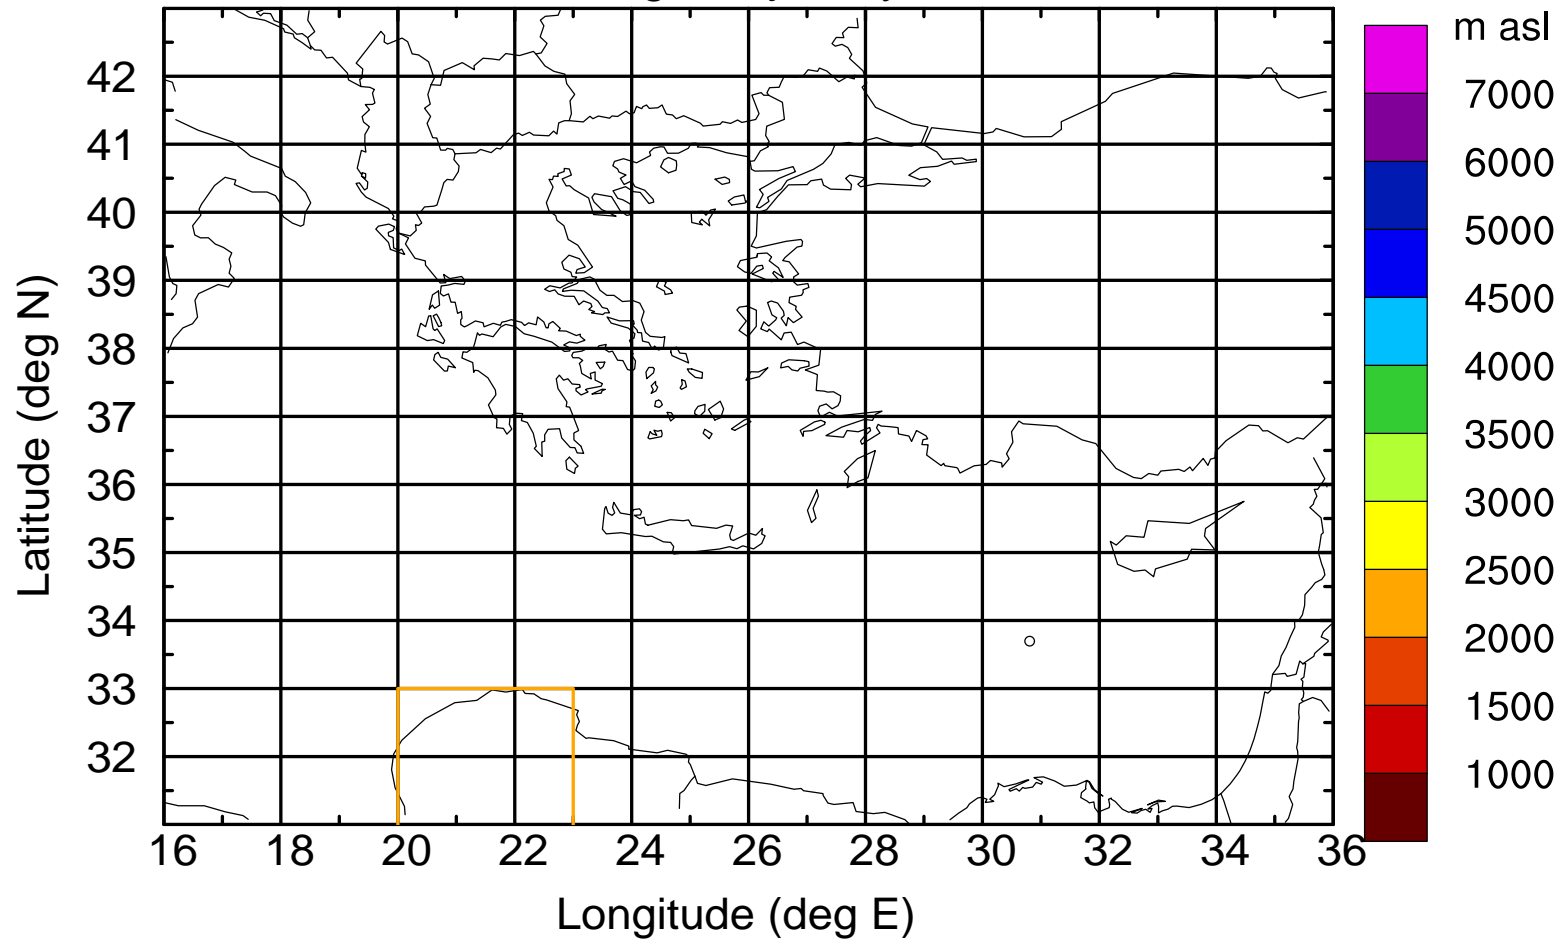

Paphos Airport ground station 20170422 8:00 UTC

Flight trajectory