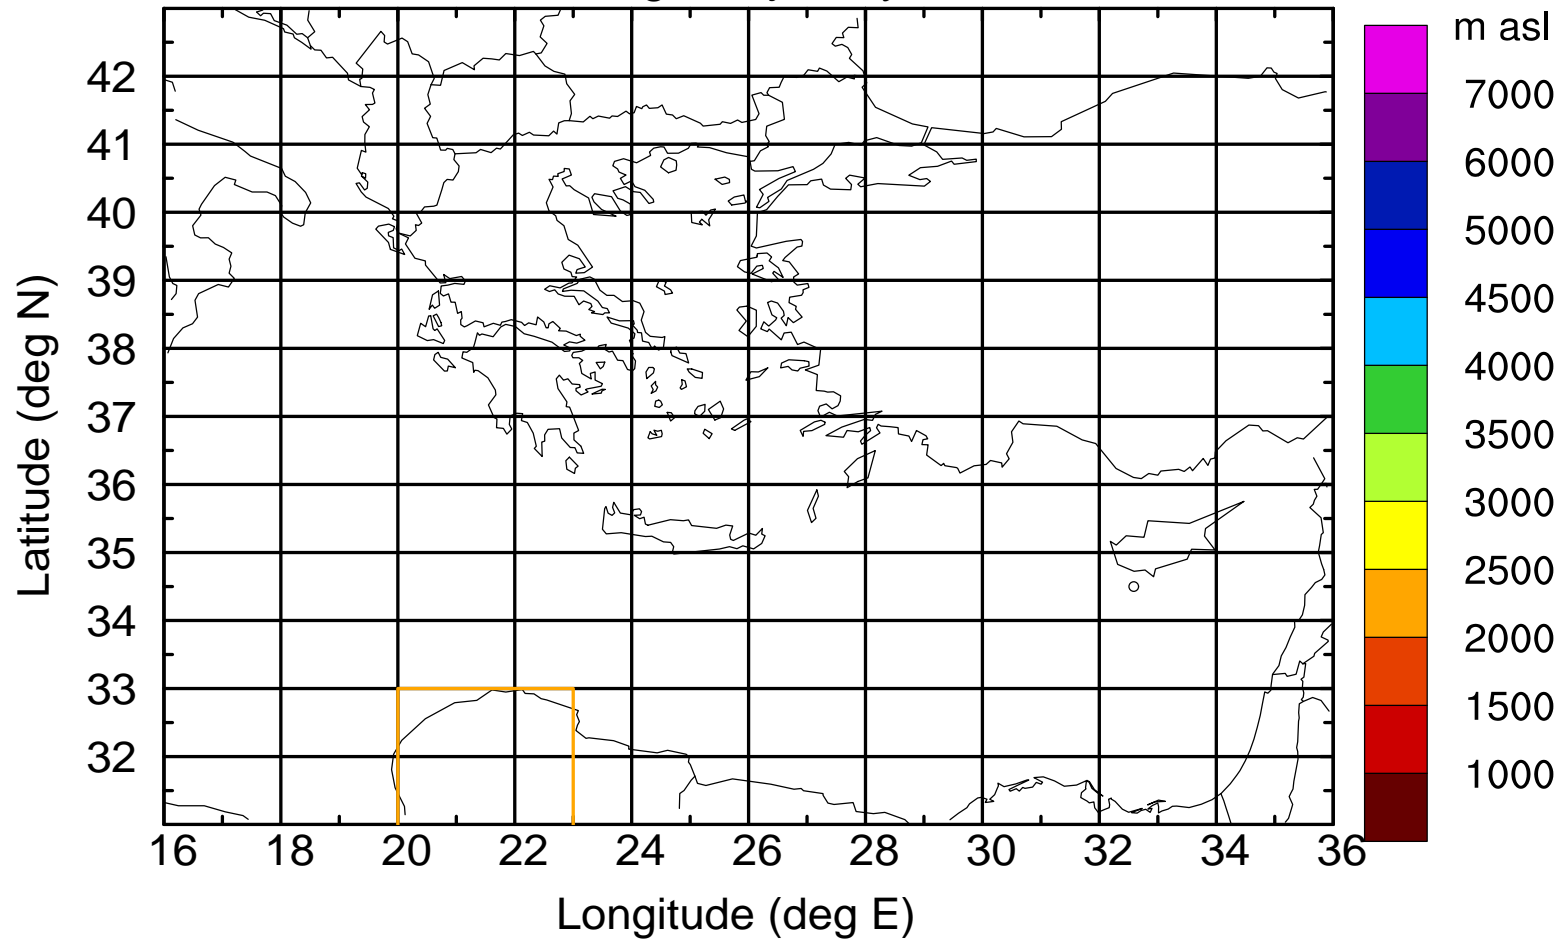

Paphos Airport ground station 20170422 8:00 UTC

Flight trajectory