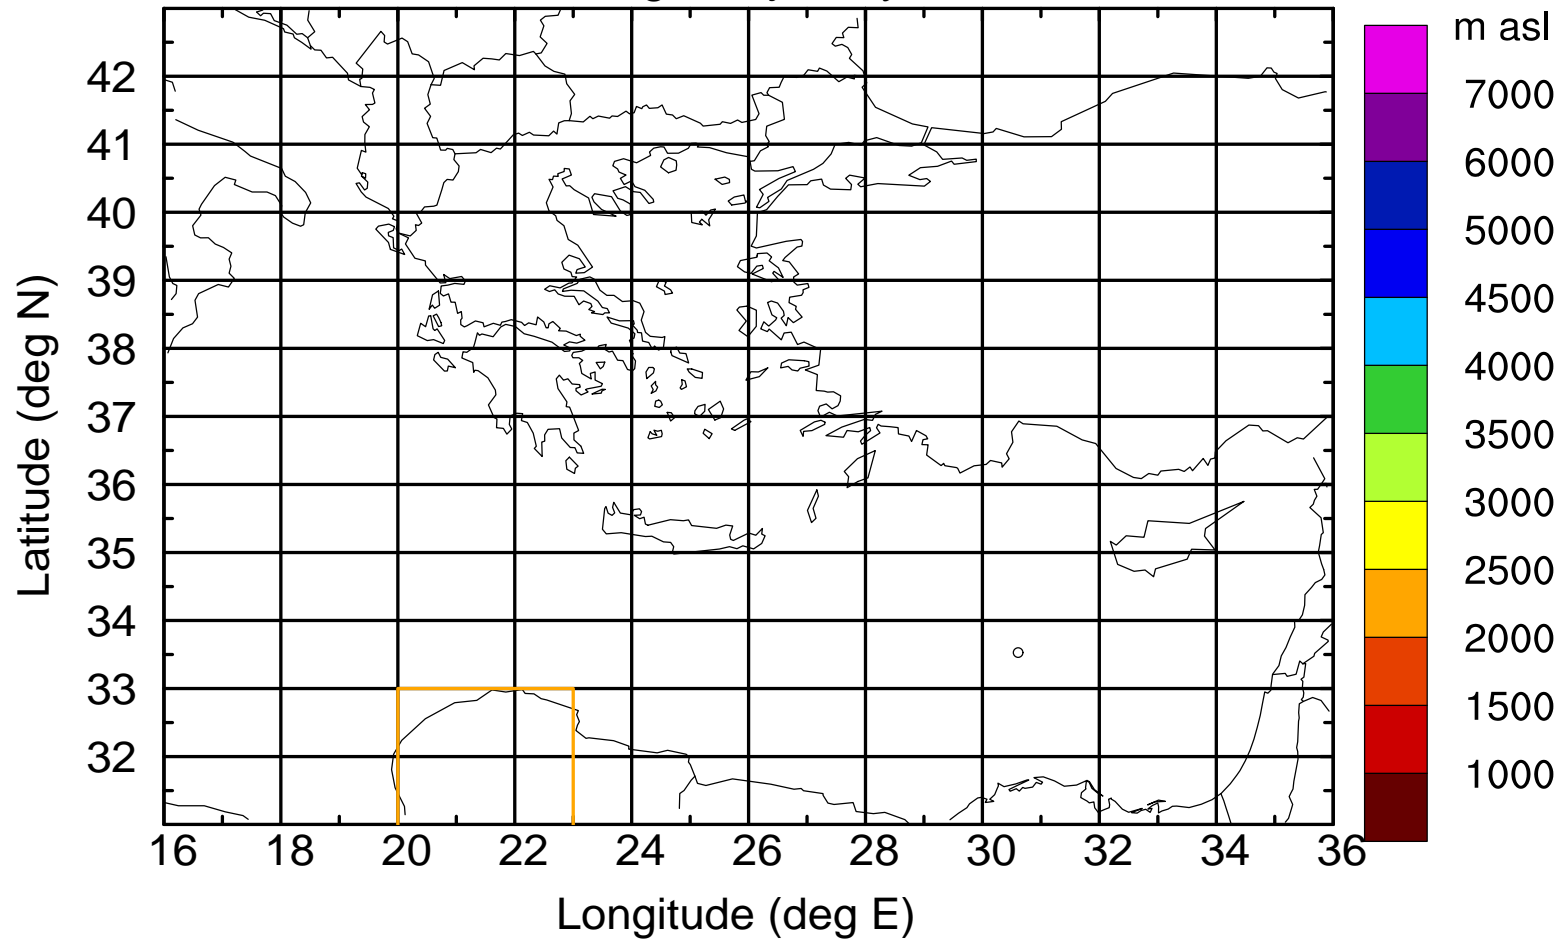

Paphos Airport ground station 20170422 8:00 UTC

Flight trajectory