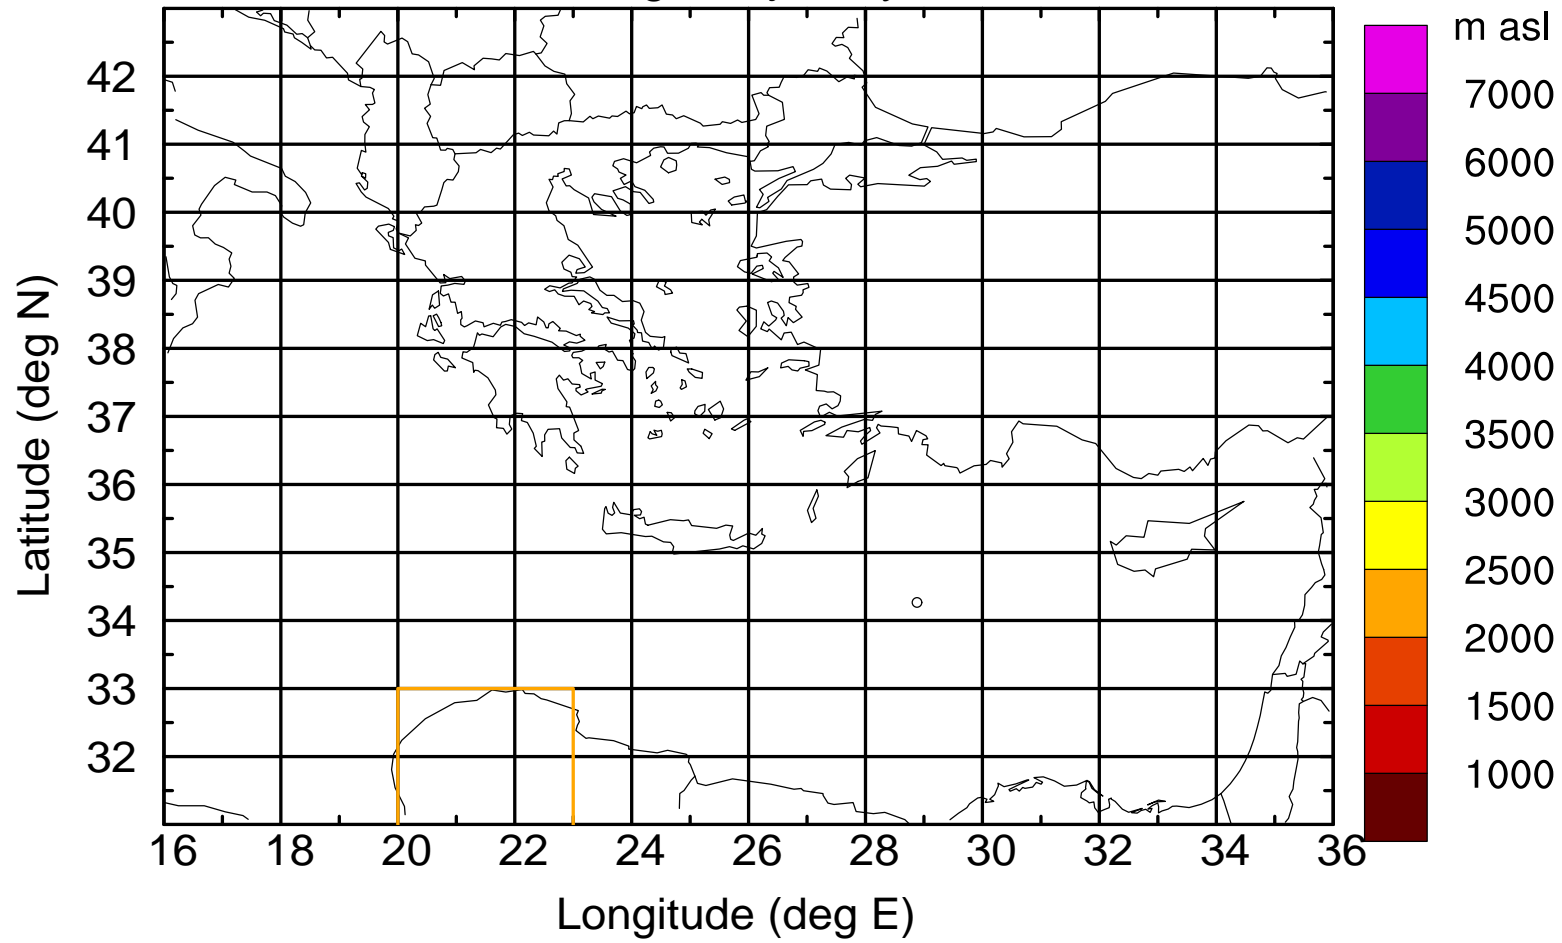

Flight trajectory

Paphos Airport ground station 20170422 8:00 UTC

Flight trajectory

Paphos Airport ground station 20170422 8:00 UTC

Flight trajectory

Paphos Airport ground station 20170422 8:00 UTC

Flight trajectory