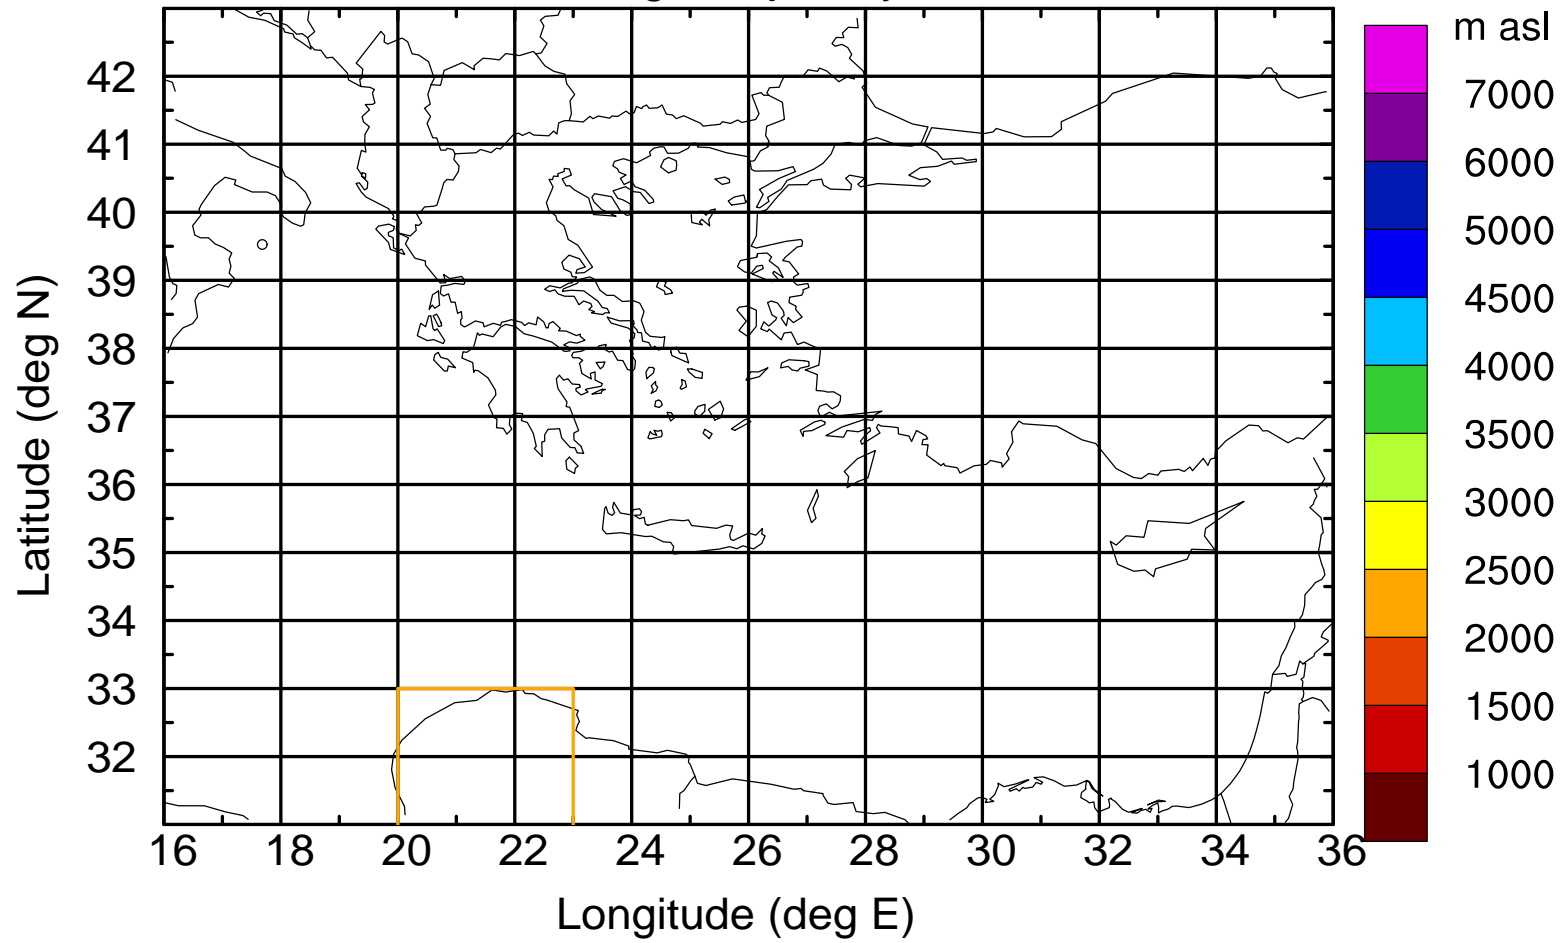

Flight trajectory

Paphos Airport ground station 20170422 8:00 UTC

Flight trajectory

Paphos Airport ground station 20170422 8:00 UTC

Flight trajectory

Paphos Airport ground station 20170422 8:00 UTC

Flight trajectory