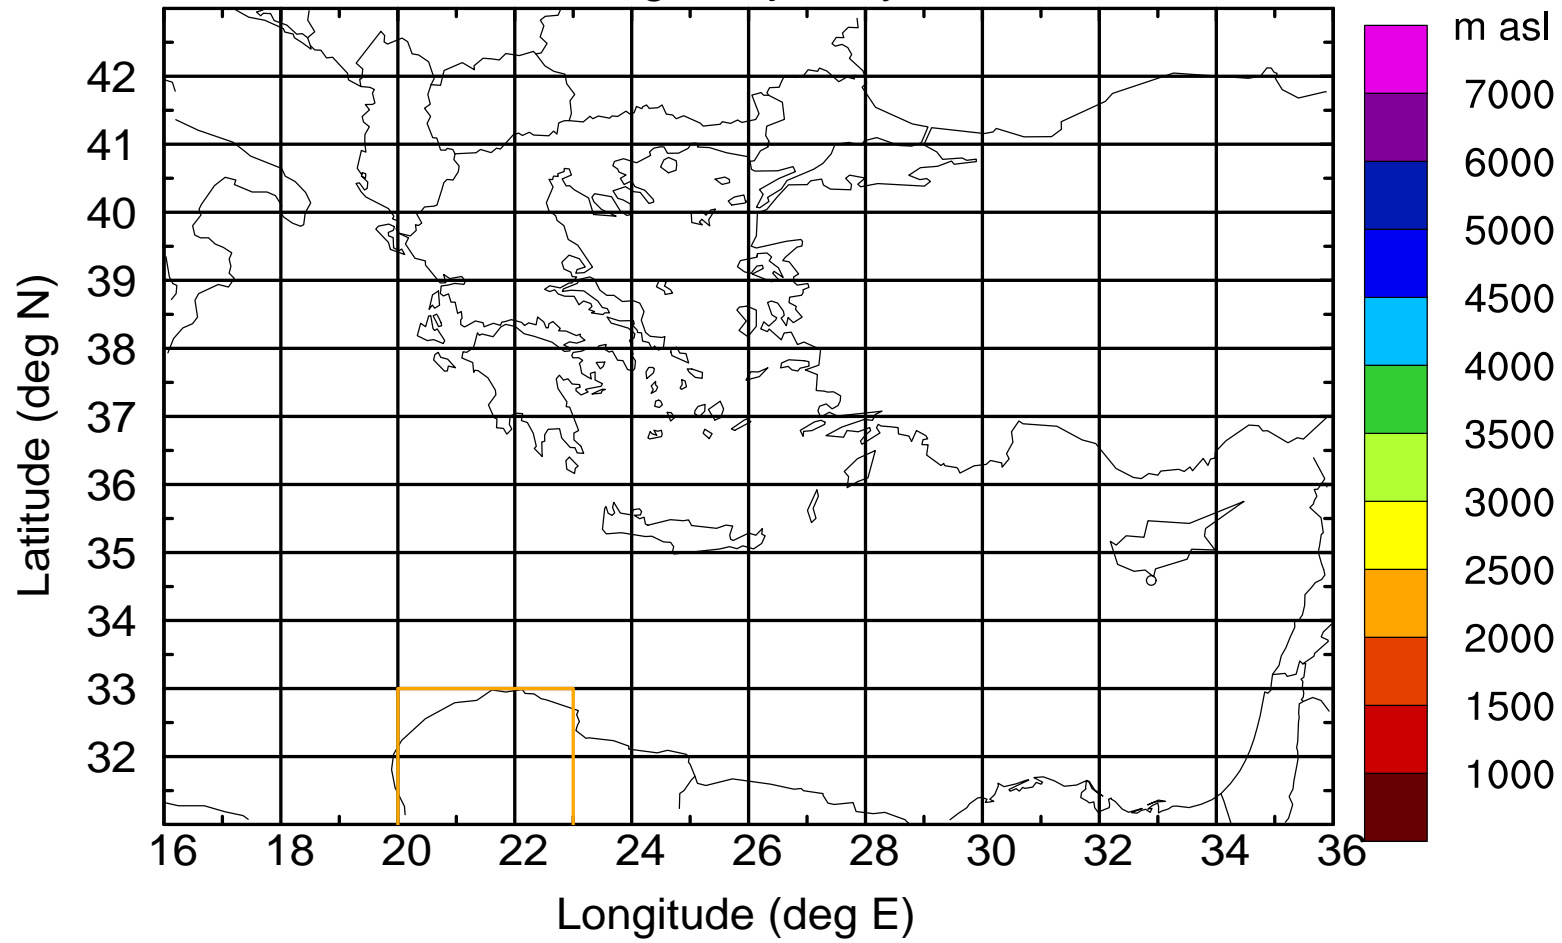

Flight trajectory

Paphos Airport ground station 20170422 8:00 UTC

Flight trajectory

Paphos Airport ground station 20170422 8:00 UTC

Flight trajectory

Paphos Airport ground station 20170422 8:00 UTC

Flight trajectory