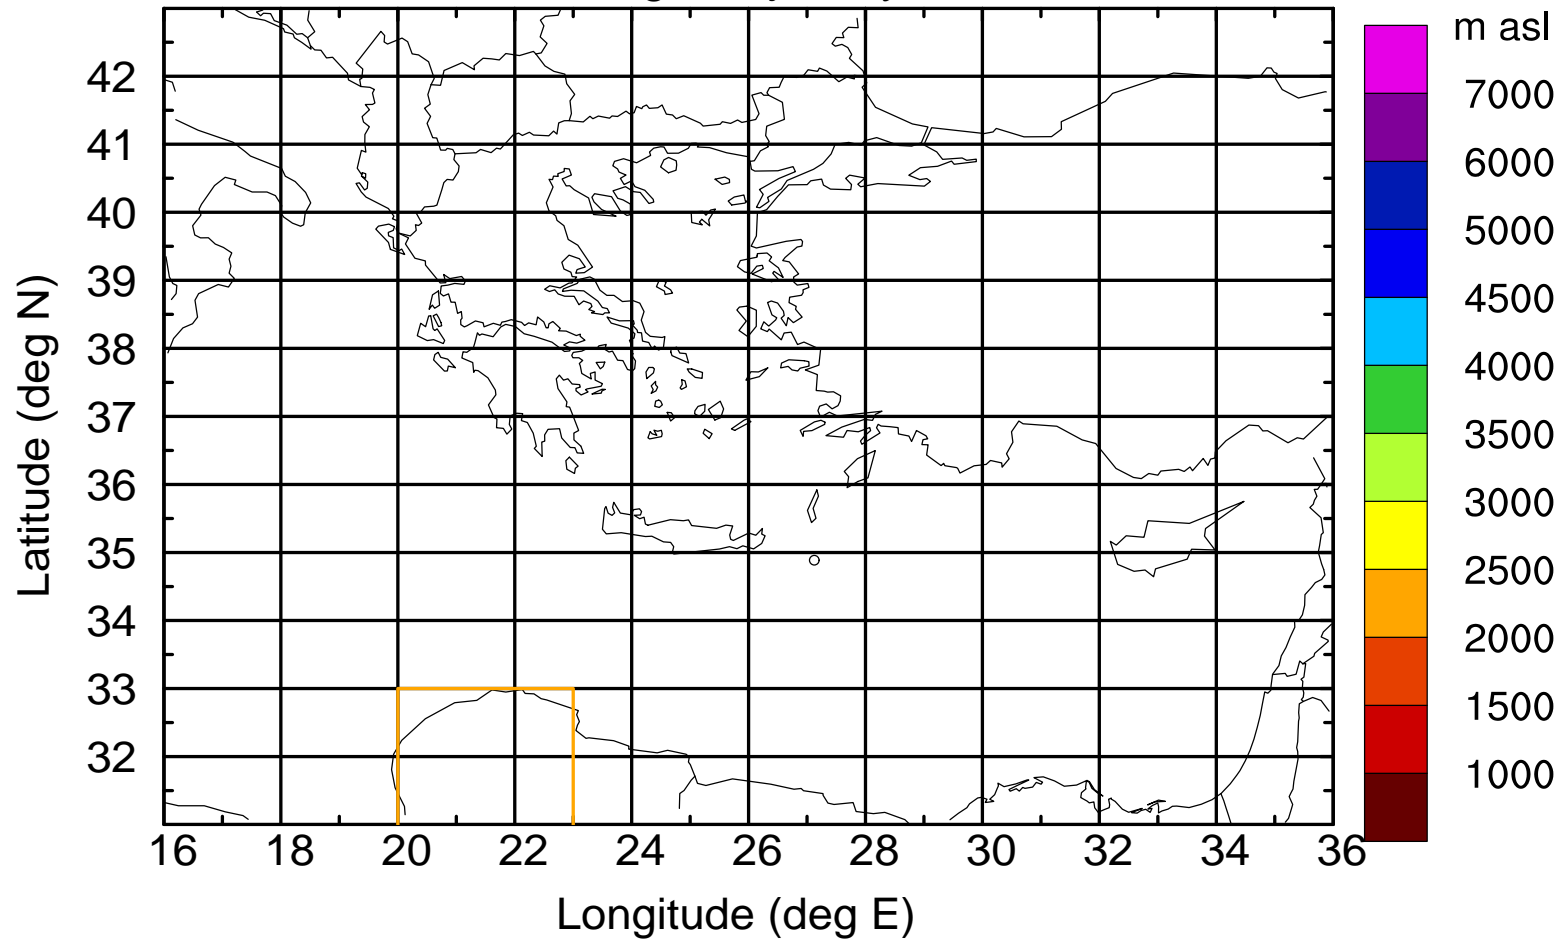

Paphos Airport ground station 20170422 8:00 UTC

Flight trajectory