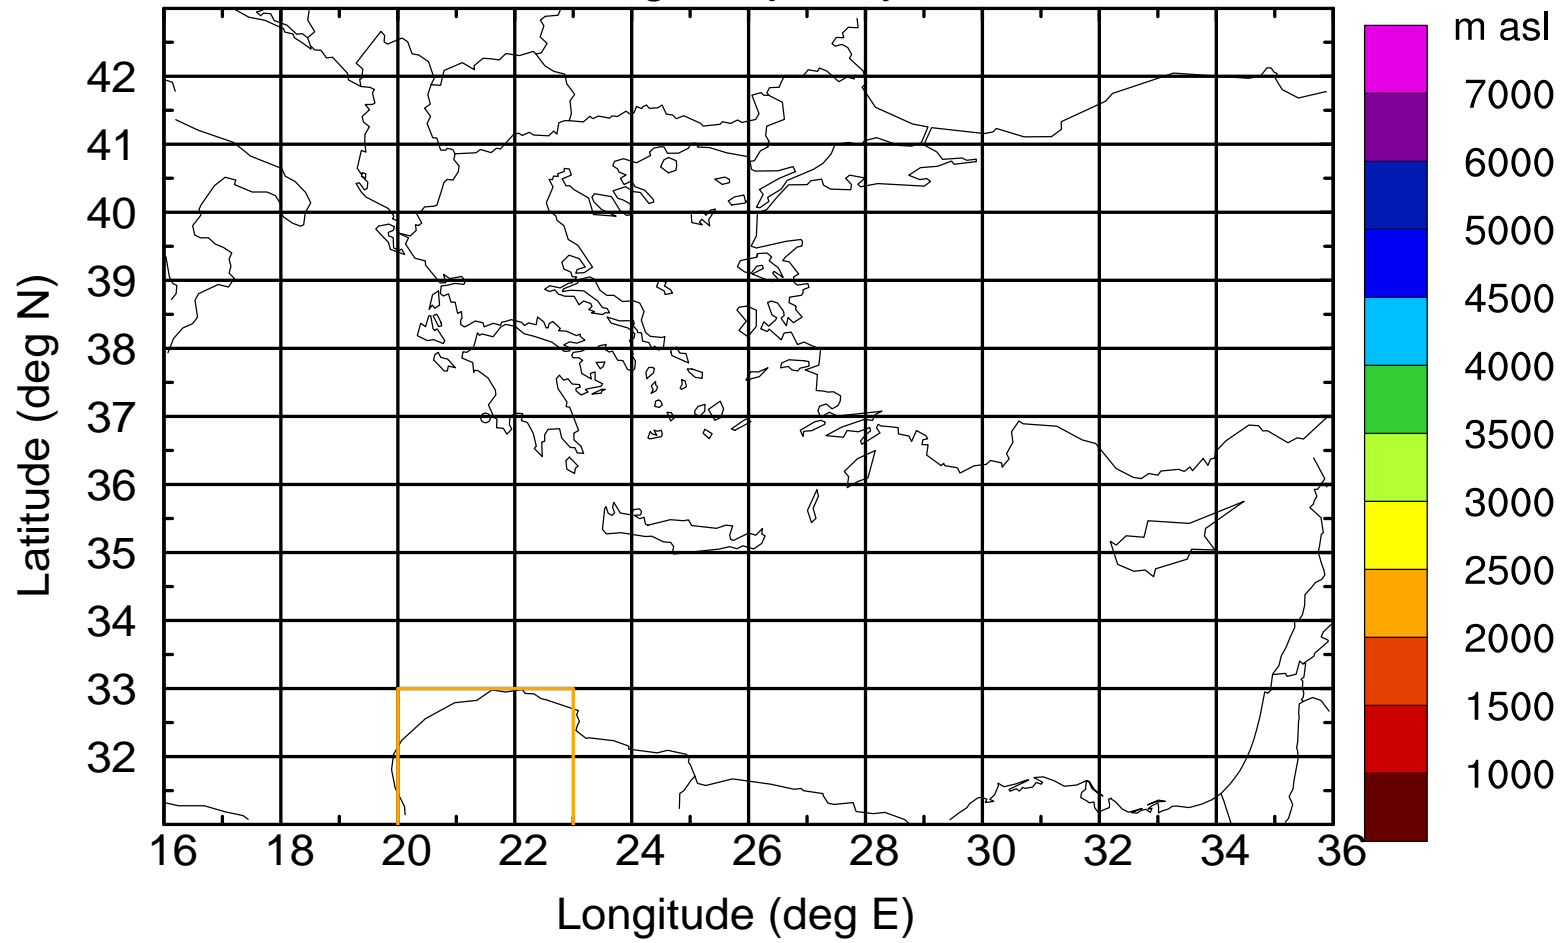

Paphos Airport ground station 20170422 8:00 UTC

Flight trajectory