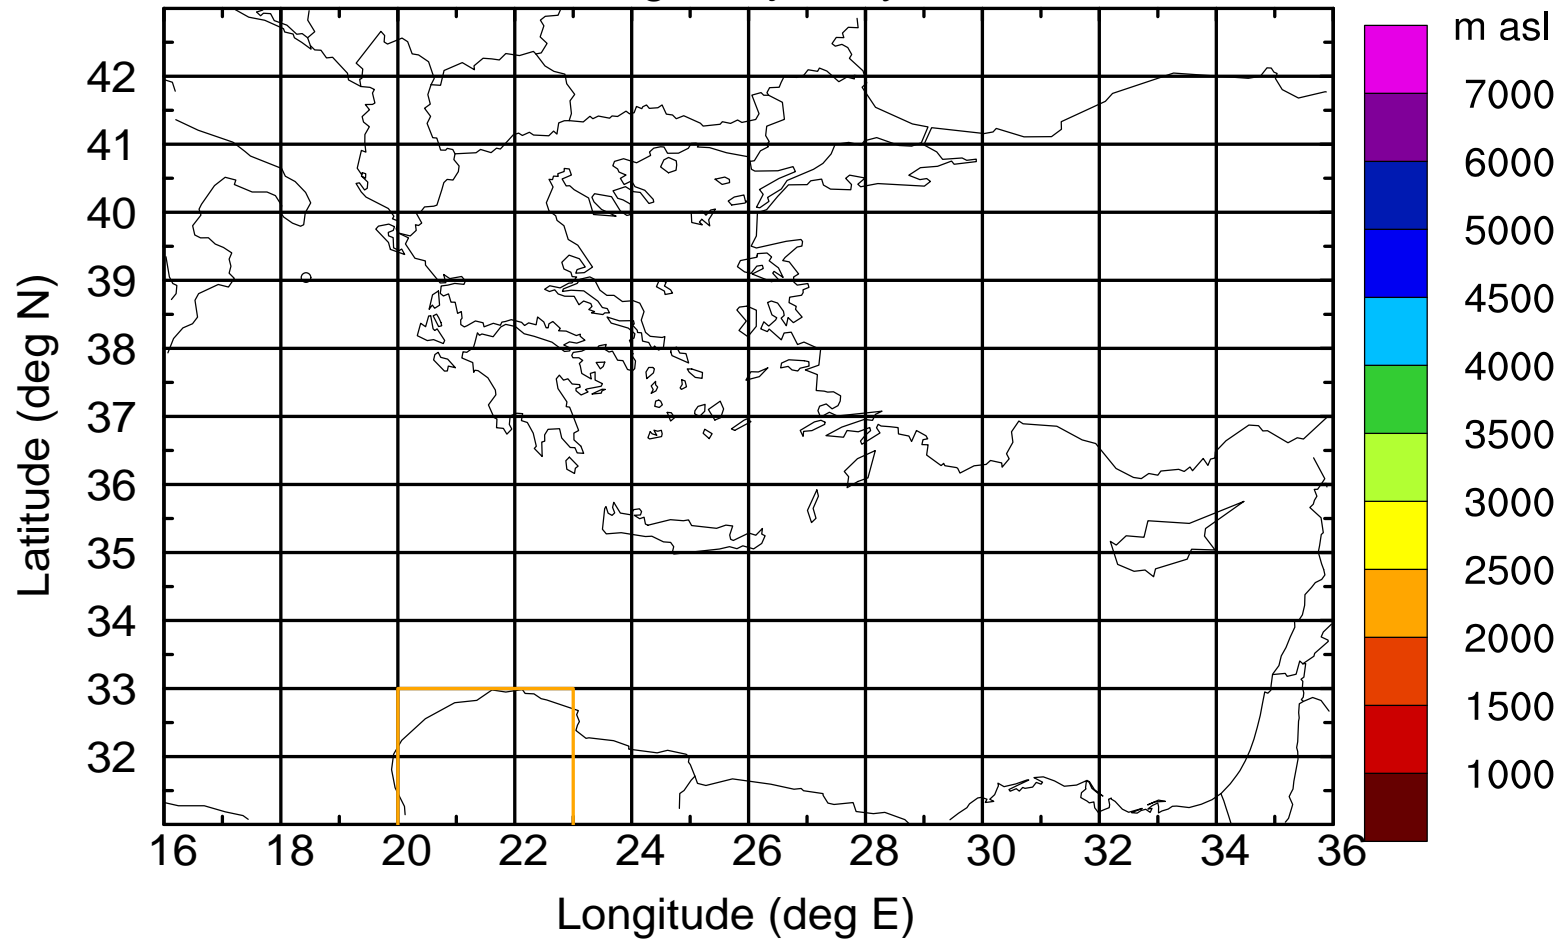

Paphos Airport ground station 20170422 8:00 UTC

Flight trajectory