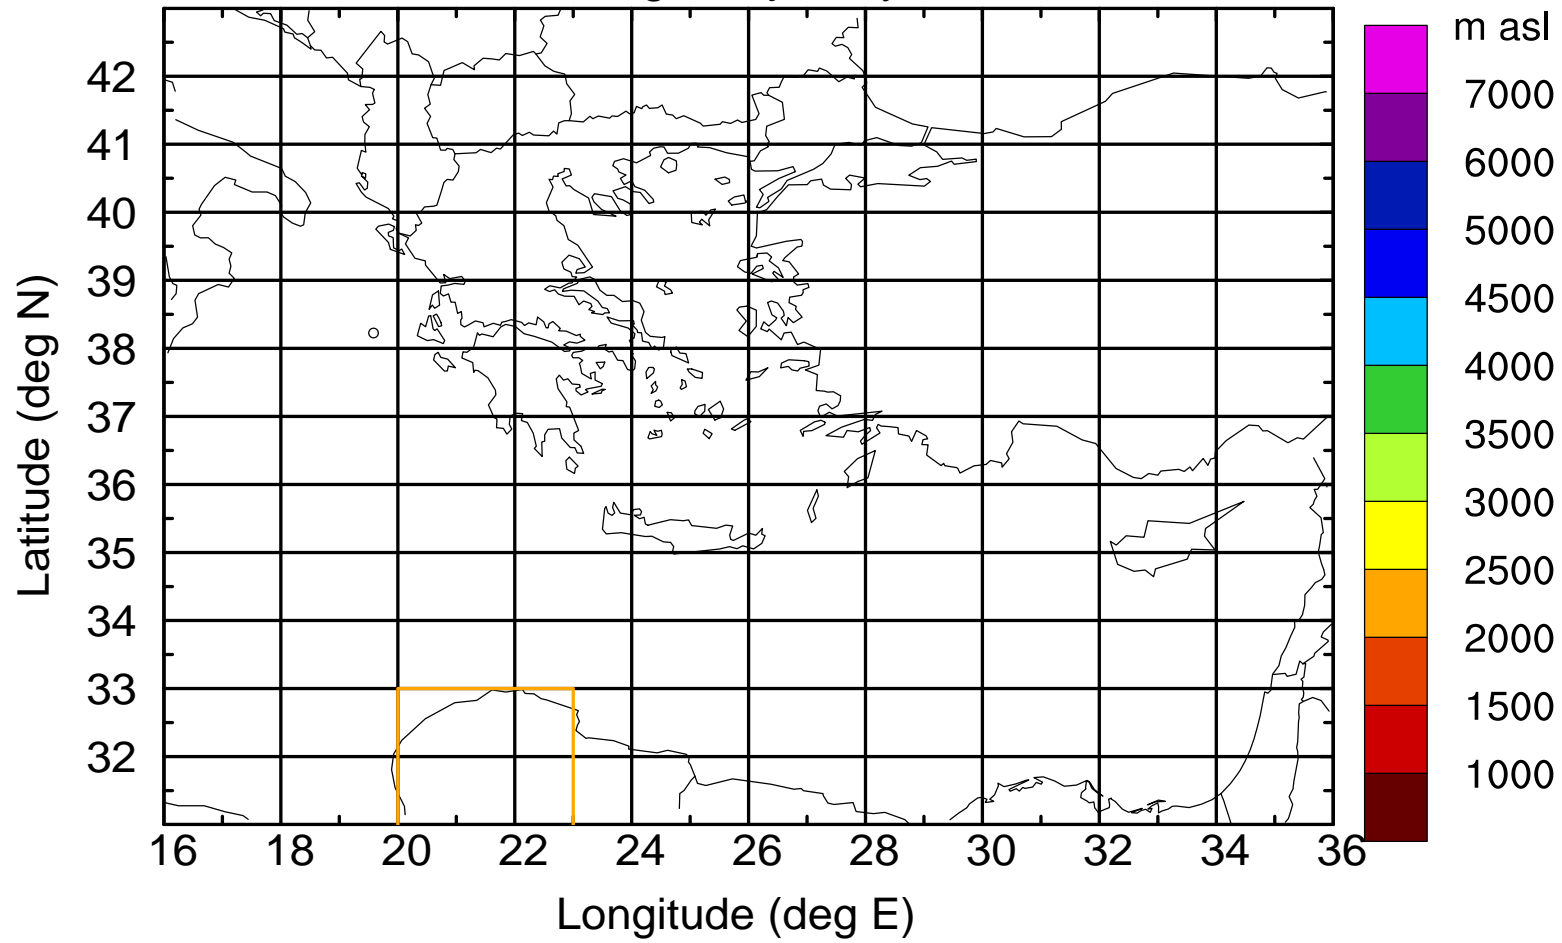

Paphos Airport ground station 20170422 8:00 UTC

Flight trajectory