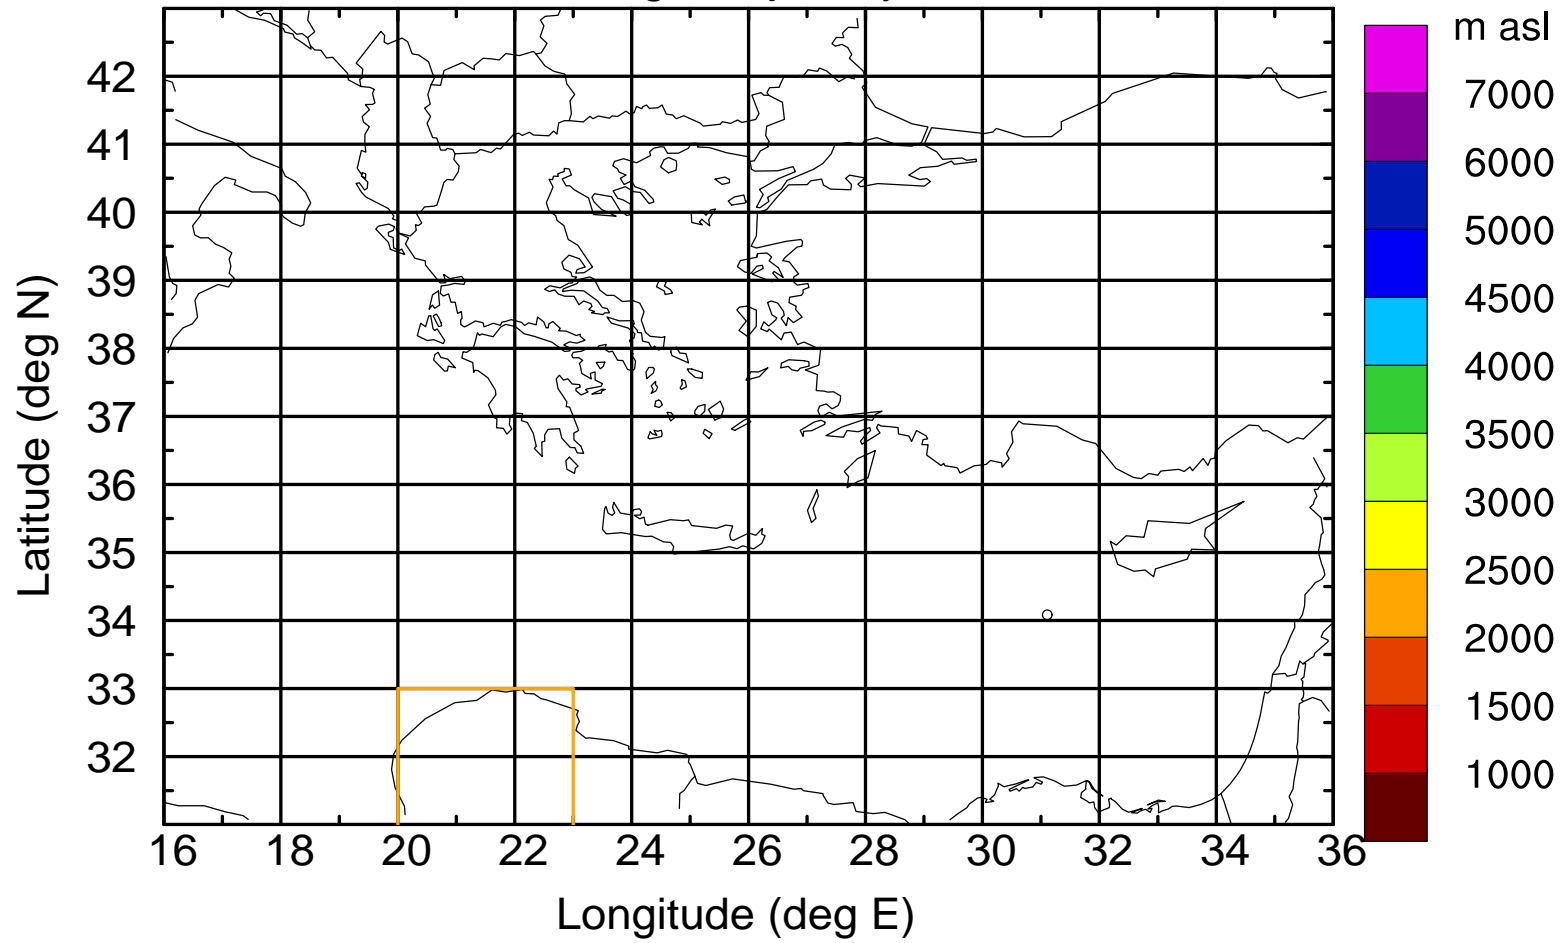

Paphos Airport ground station 20170422 8:00 UTC

Flight trajectory