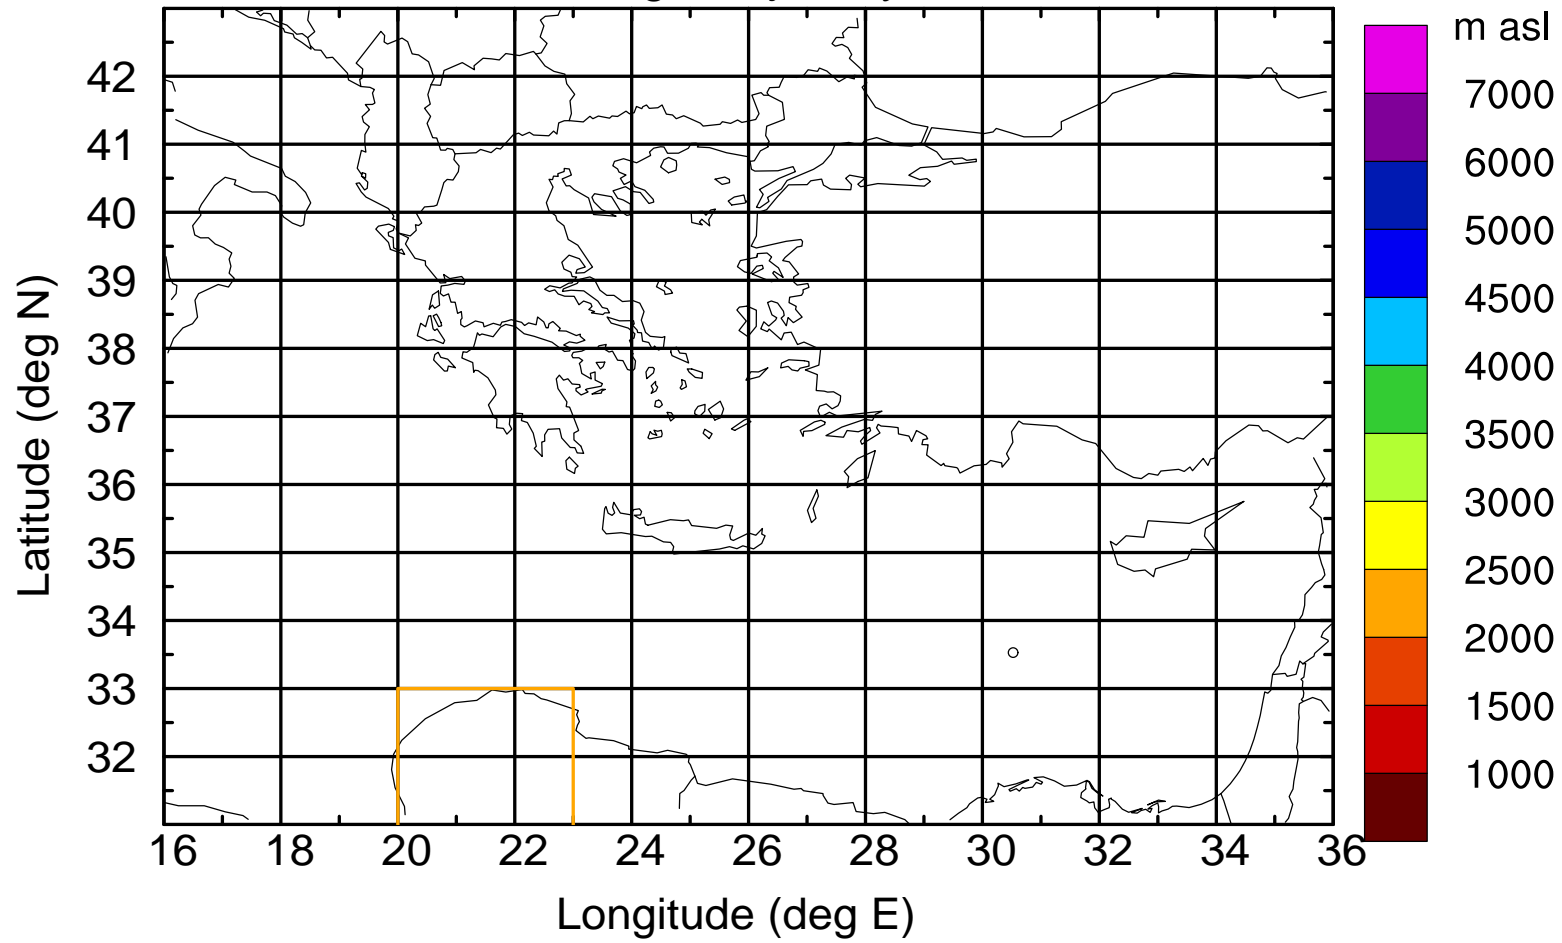

Paphos Airport ground station 20170422 8:00 UTC

Flight trajectory