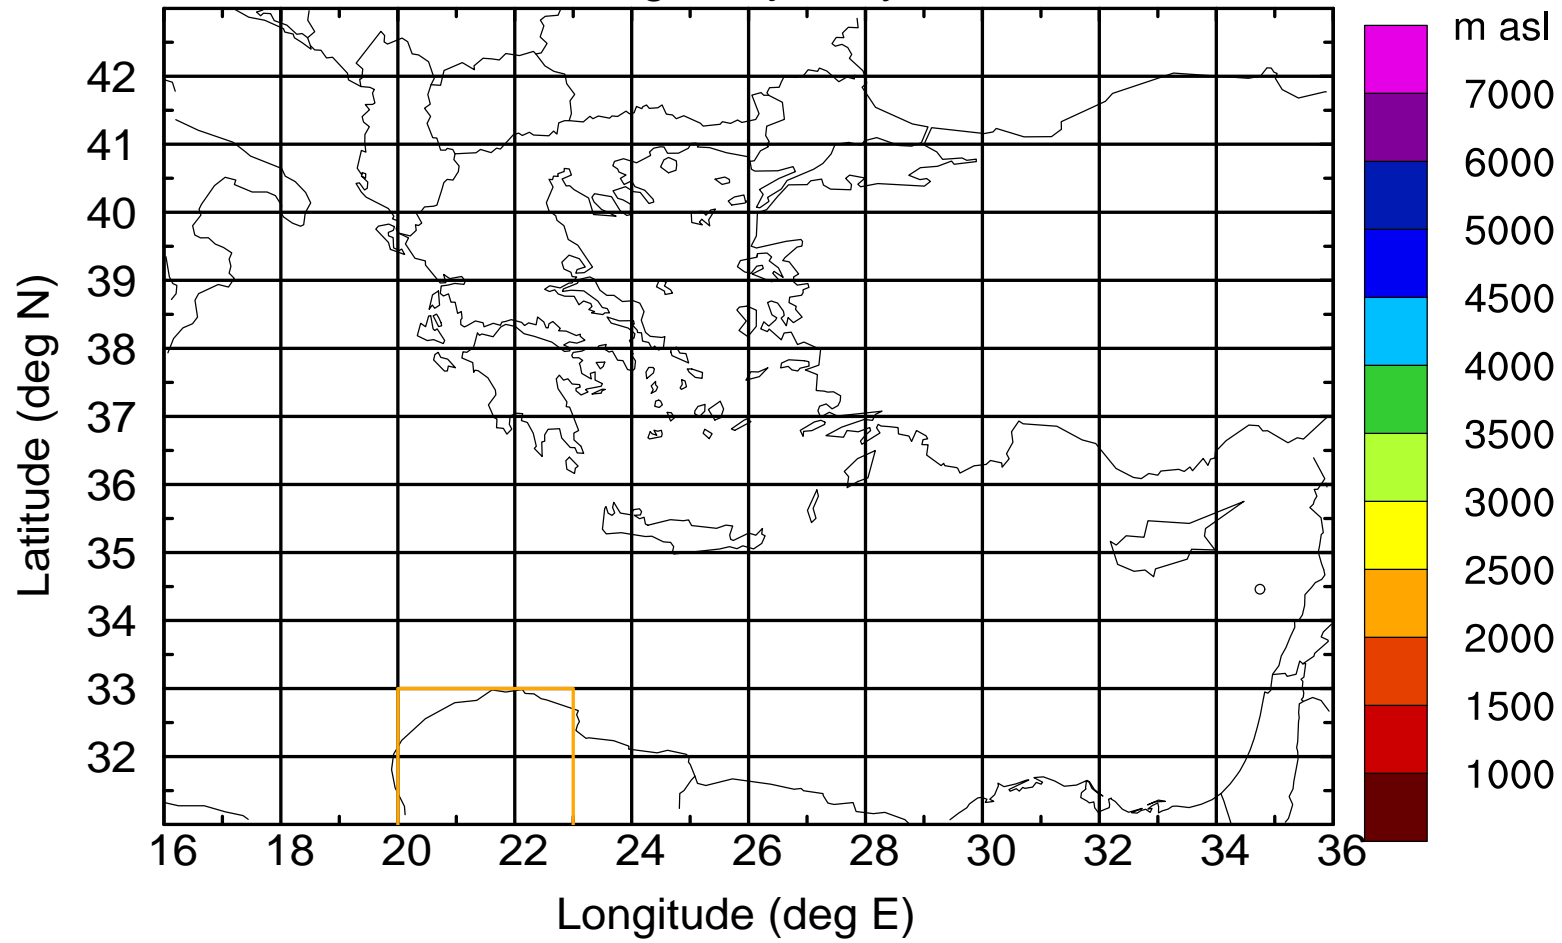

Flight trajectory

Paphos Airport ground station 20170422 8:00 UTC

Flight trajectory

Paphos Airport ground station 20170422 8:00 UTC

Flight trajectory

Paphos Airport ground station 20170422 8:00 UTC

Flight trajectory