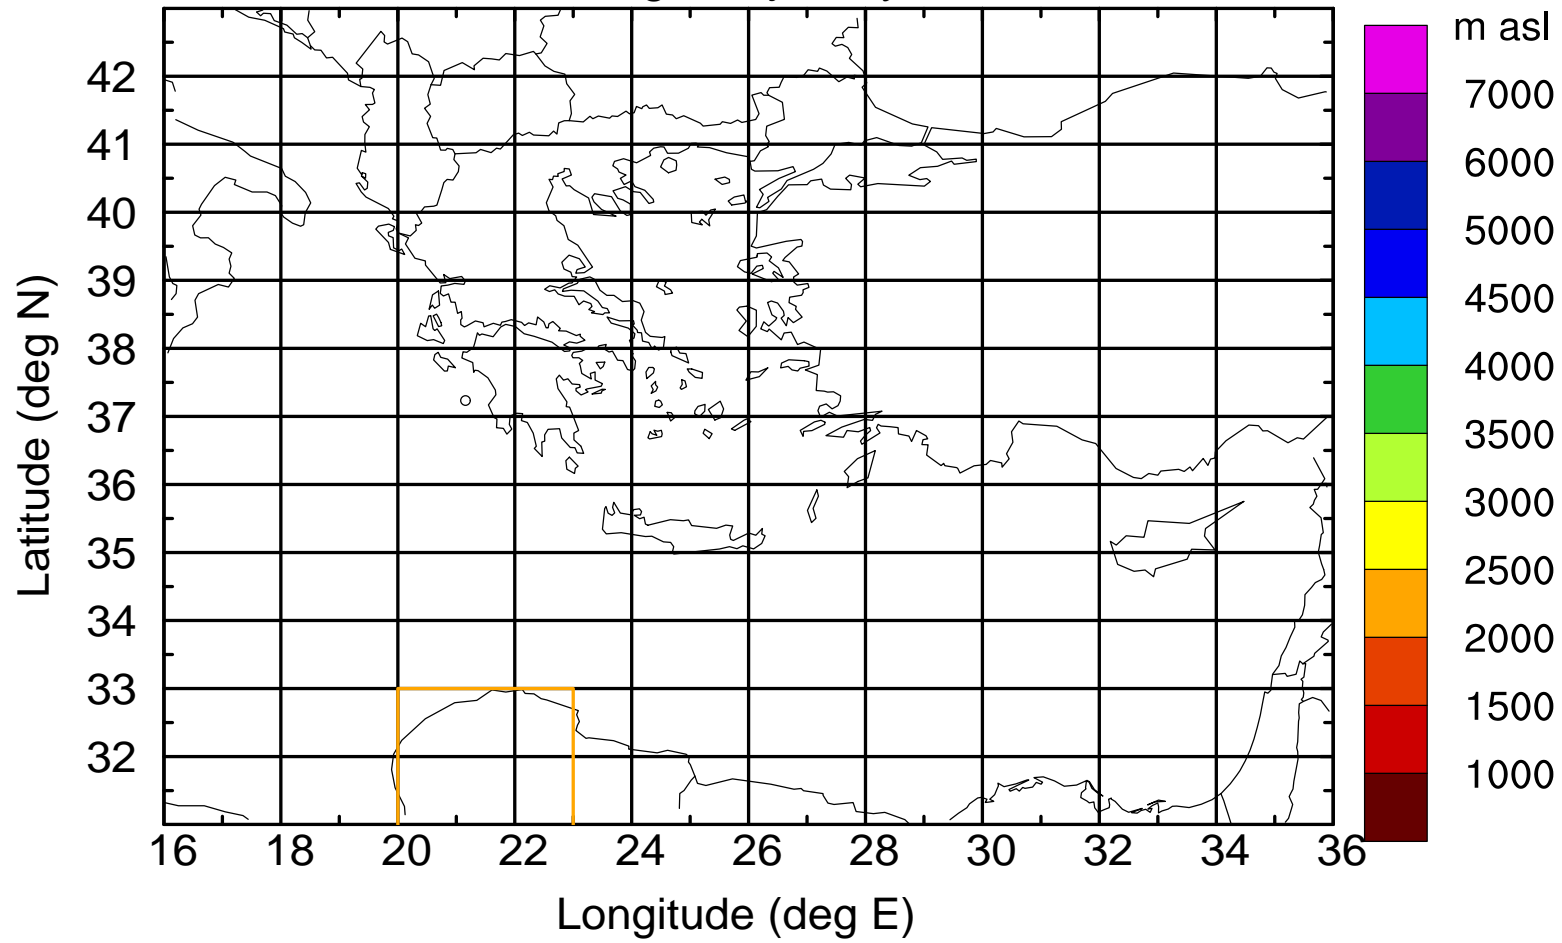

Paphos Airport ground station 20170422 8:00 UTC

Flight trajectory