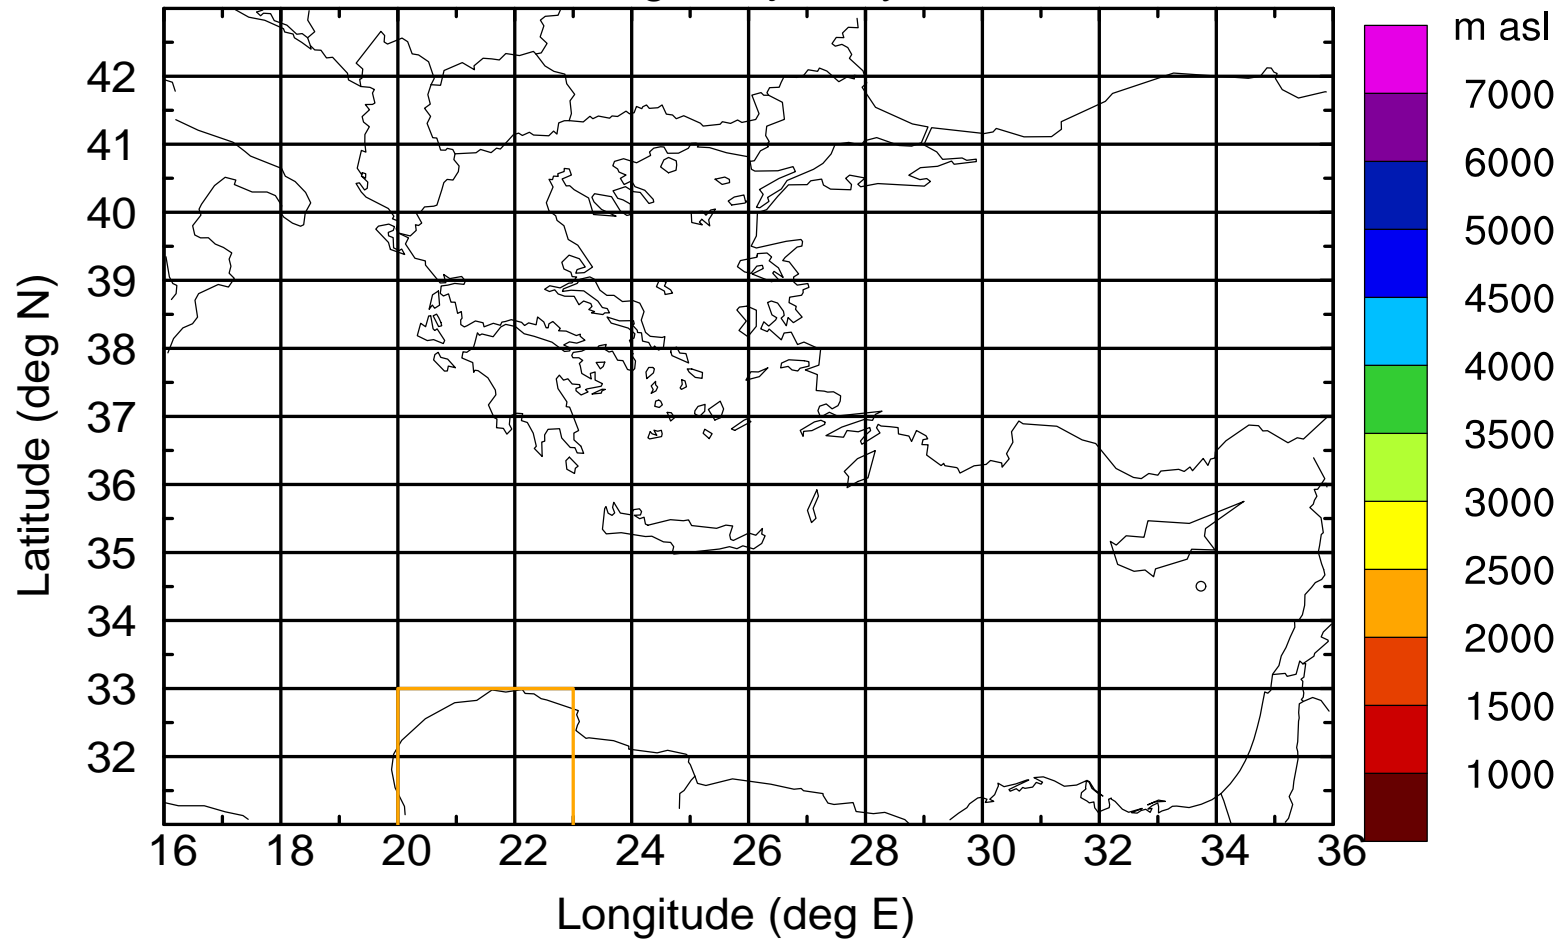

Paphos Airport ground station 20170422 8:00 UTC

Flight trajectory

Paphos Airport ground station 20170422 8:00 UTC

Flight trajectory

Paphos Airport ground station 20170422 8:00 UTC

Flight trajectory

Paphos Airport ground station 20170422 8:00 UTC