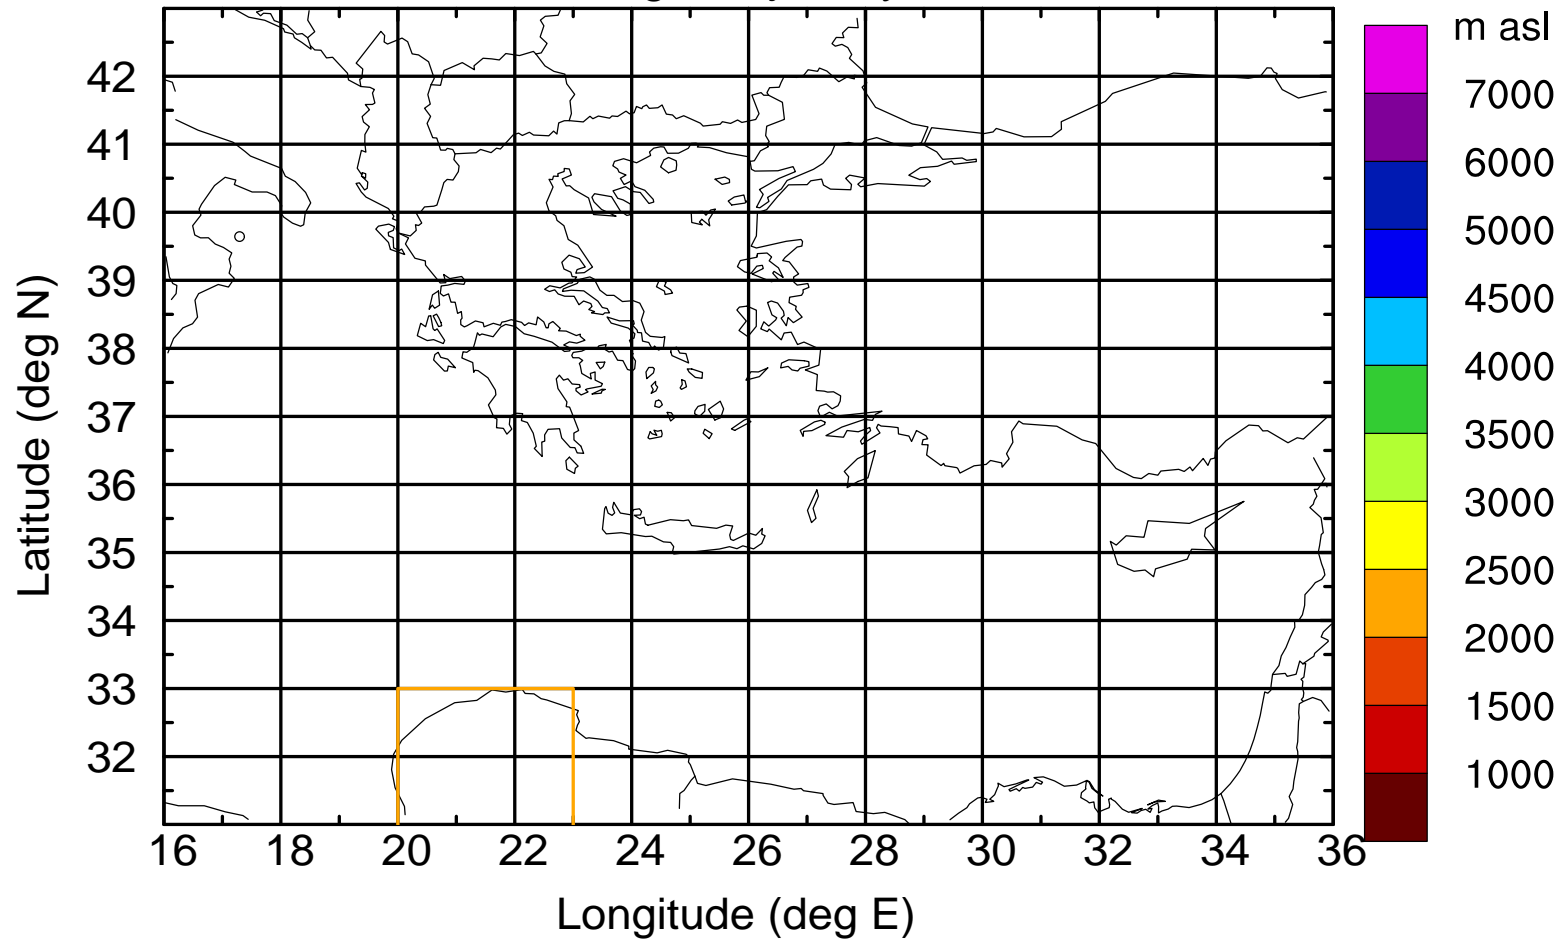

Paphos Airport ground station 20170422 8:00 UTC

Flight trajectory