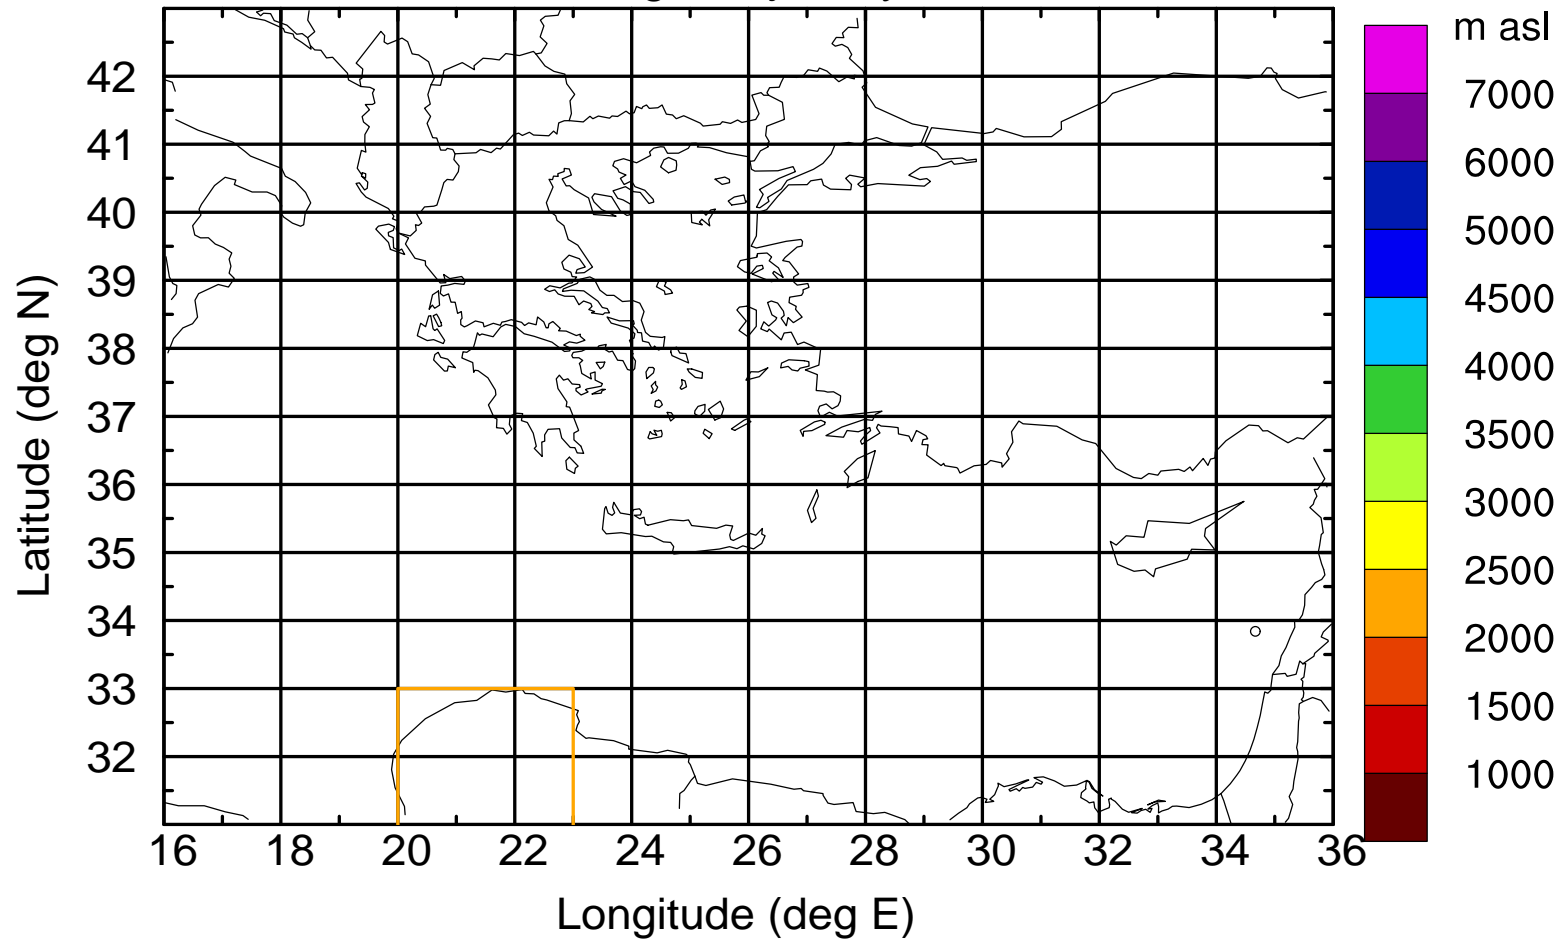

Paphos Airport ground station 20170422 8:00 UTC

Flight trajectory

Paphos Airport ground station 20170422 8:00 UTC

Flight trajectory

Paphos Airport ground station 20170422 8:00 UTC

Flight trajectory

Paphos Airport ground station 20170422 8:00 UTC