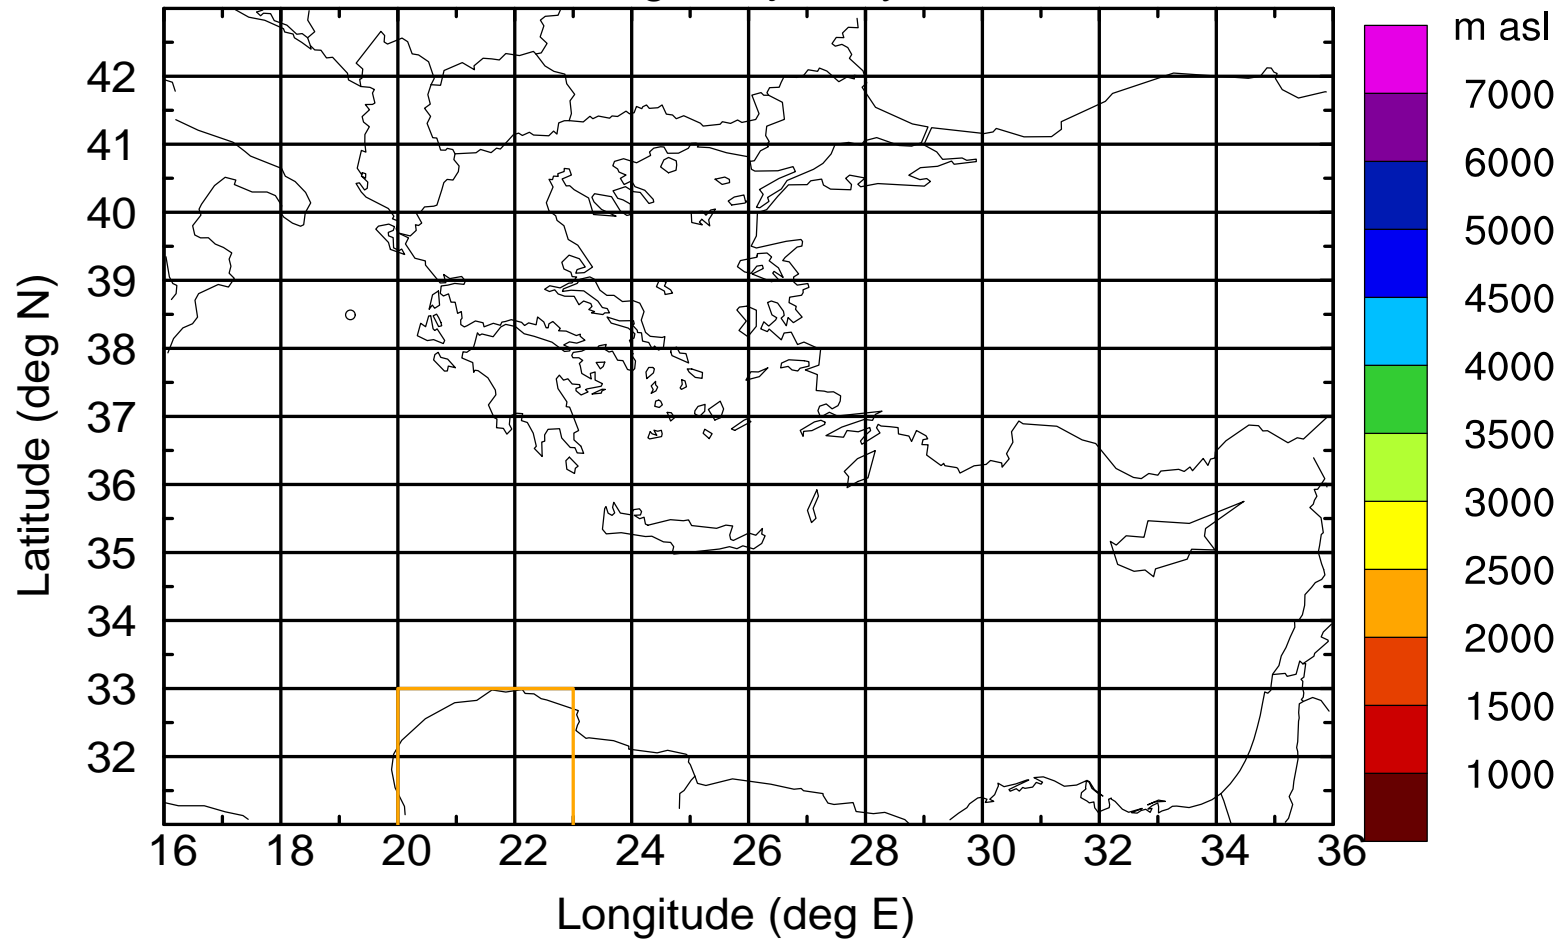

Paphos Airport ground station 20170422 8:00 UTC

Flight trajectory

Paphos Airport ground station 20170422 8:00 UTC

Flight trajectory

Paphos Airport ground station 20170422 8:00 UTC

Flight trajectory

Paphos Airport ground station 20170422 8:00 UTC