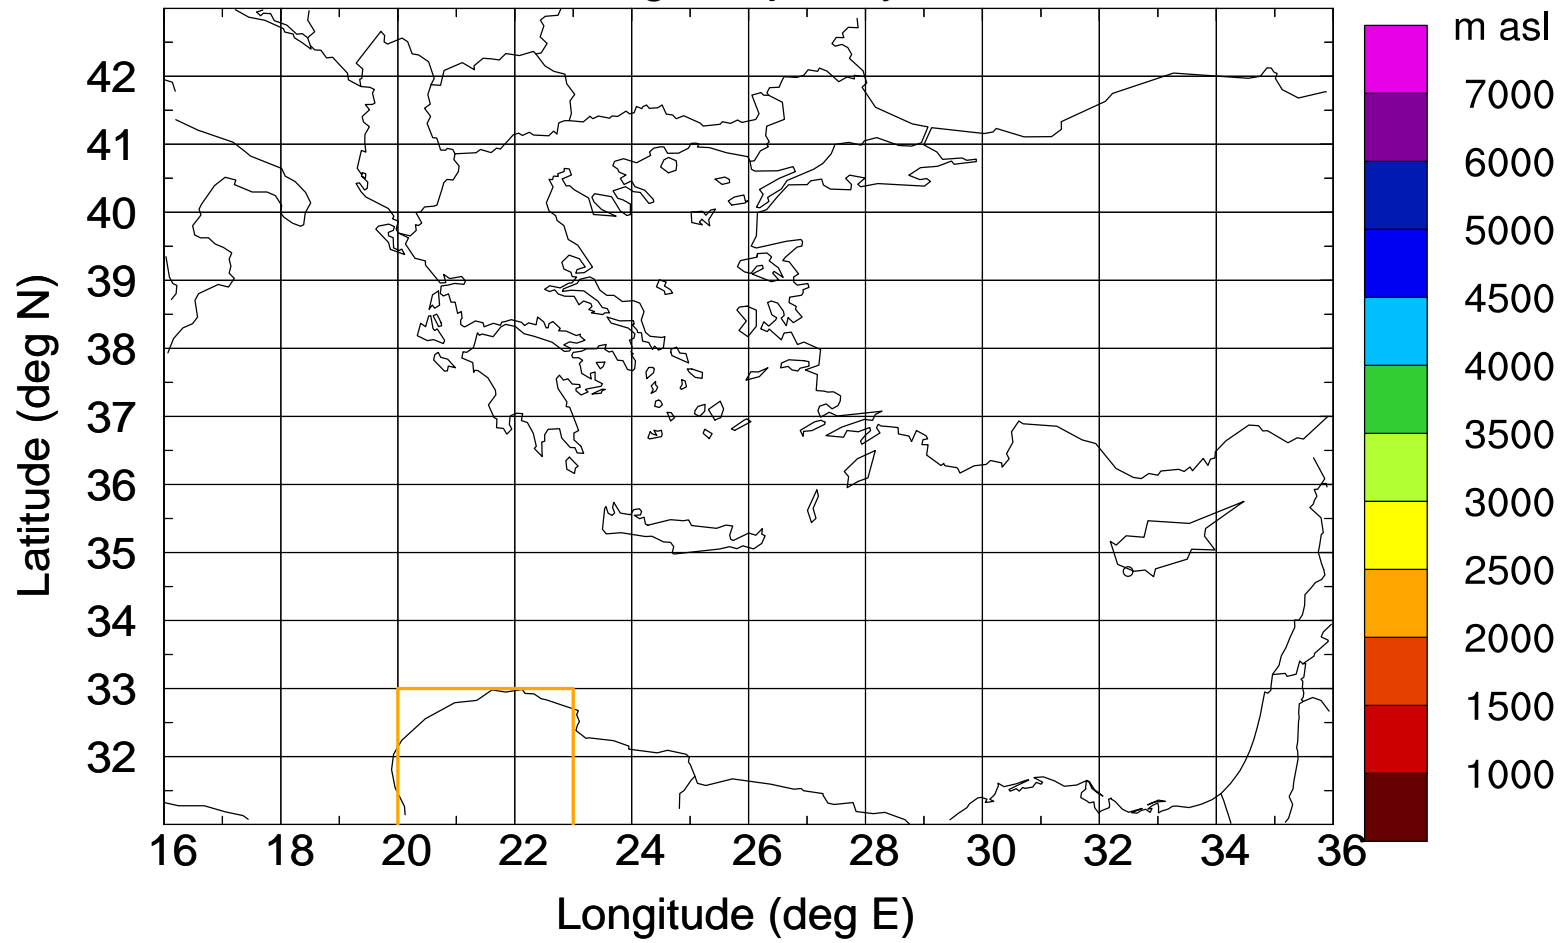

Paphos Airport ground station 20170422 8:00 UTC

Flight trajectory

Paphos Airport ground station 20170422 8:00 UTC

Flight trajectory

Paphos Airport ground station 20170422 8:00 UTC

Flight trajectory

Paphos Airport ground station 20170422 8:00 UTC