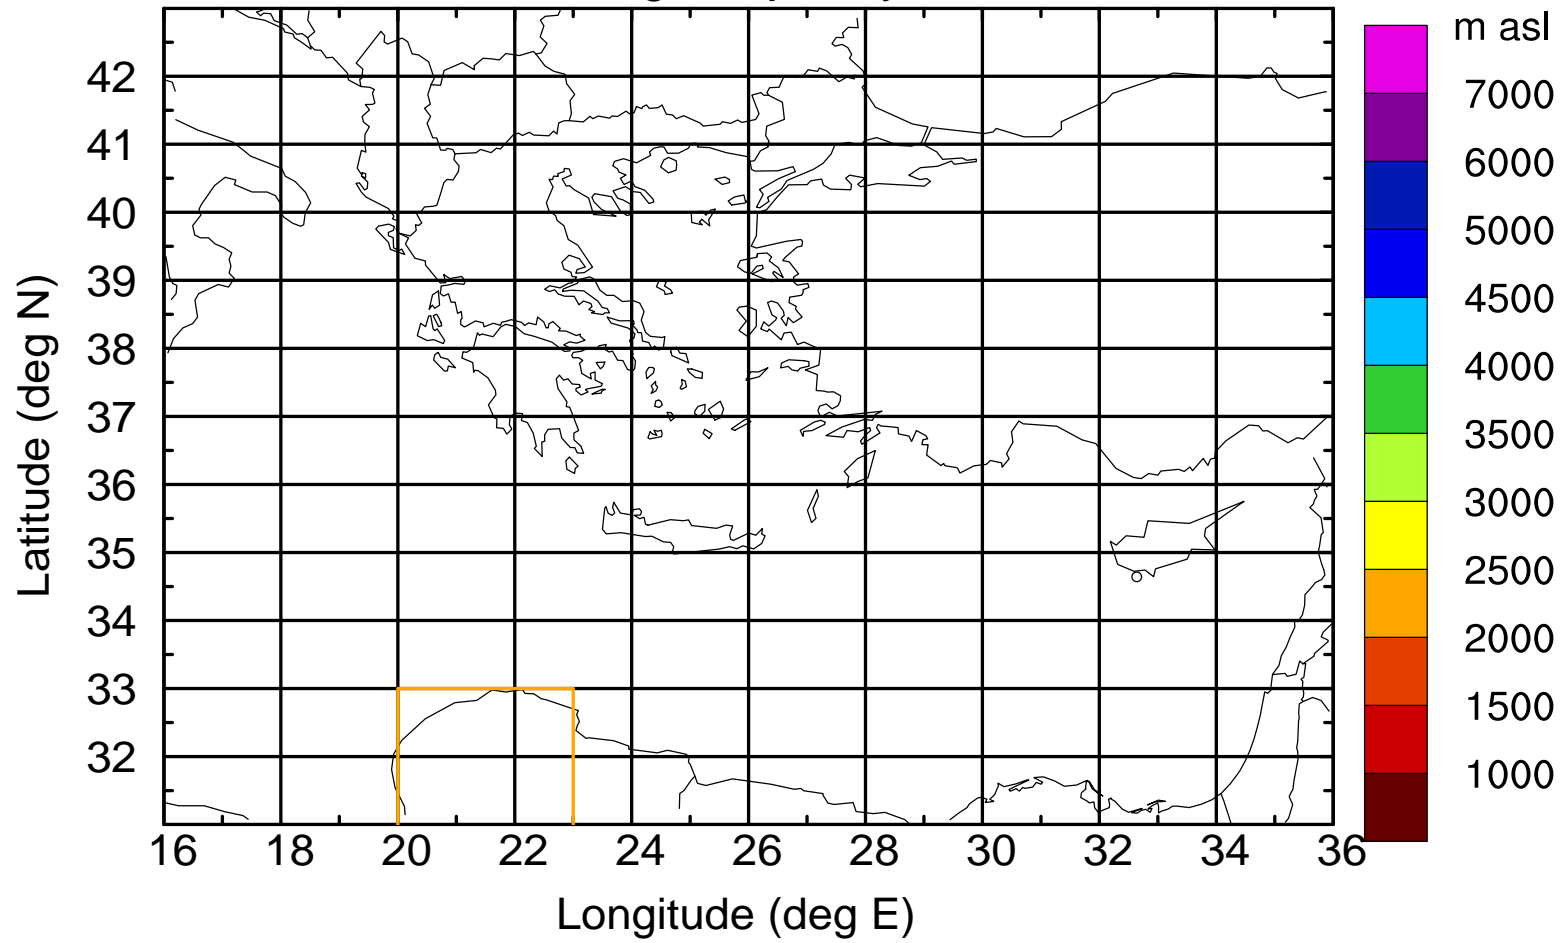

Paphos Airport ground station 20170422 8:00 UTC

Flight trajectory

Paphos Airport ground station 20170422 8:00 UTC

Flight trajectory

Paphos Airport ground station 20170422 8:00 UTC

Flight trajectory

Paphos Airport ground station 20170422 8:00 UTC