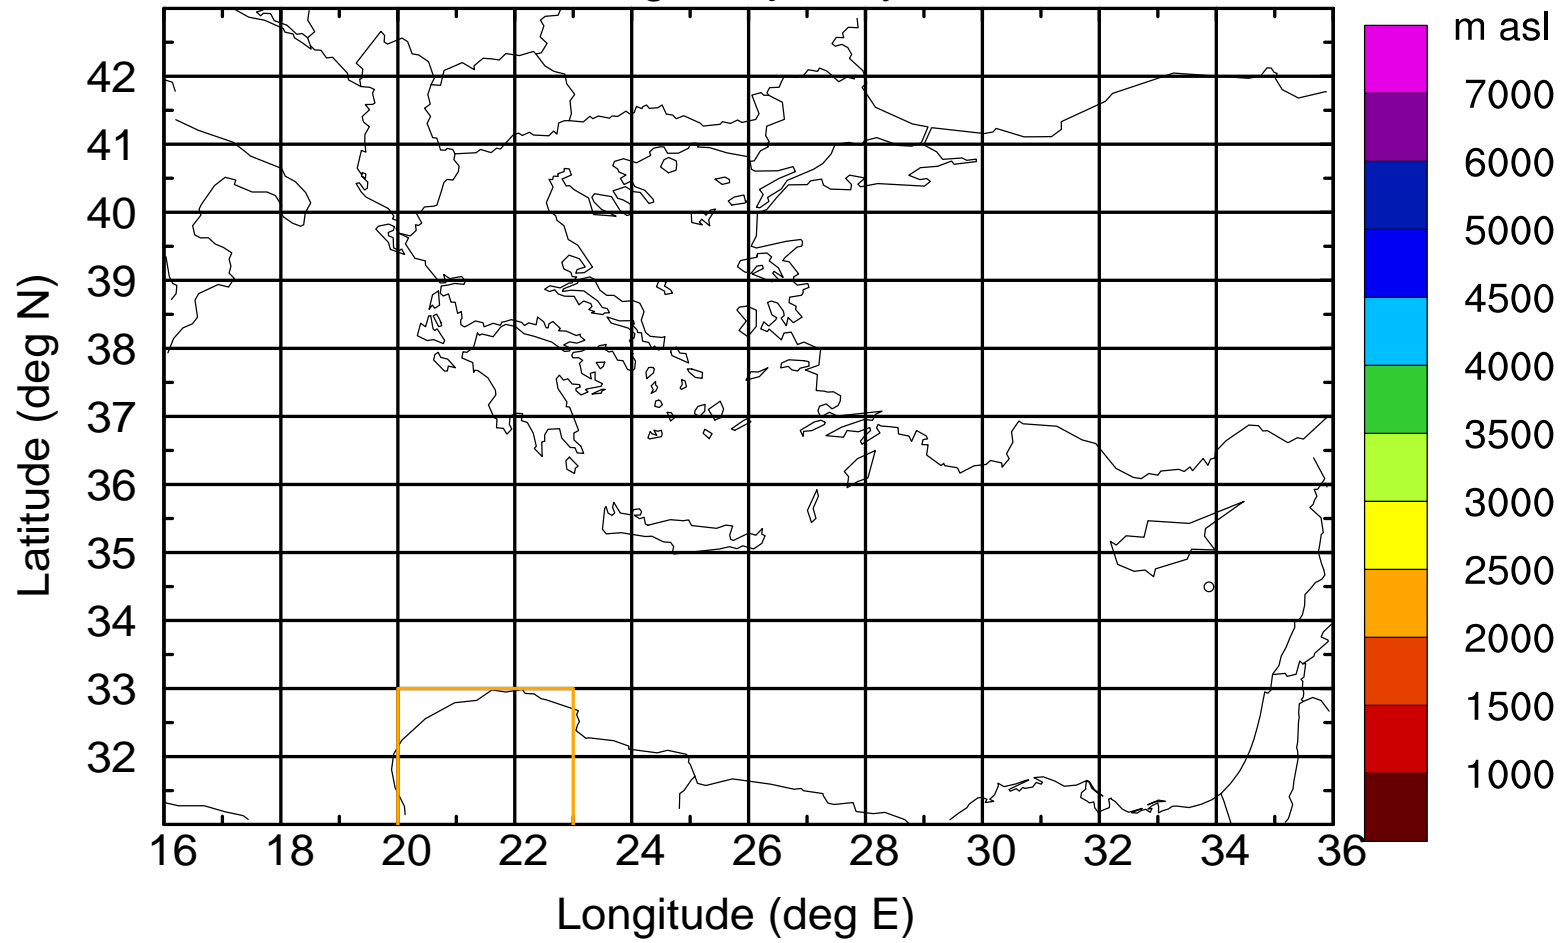

Paphos Airport ground station 20170422 8:00 UTC

Flight trajectory