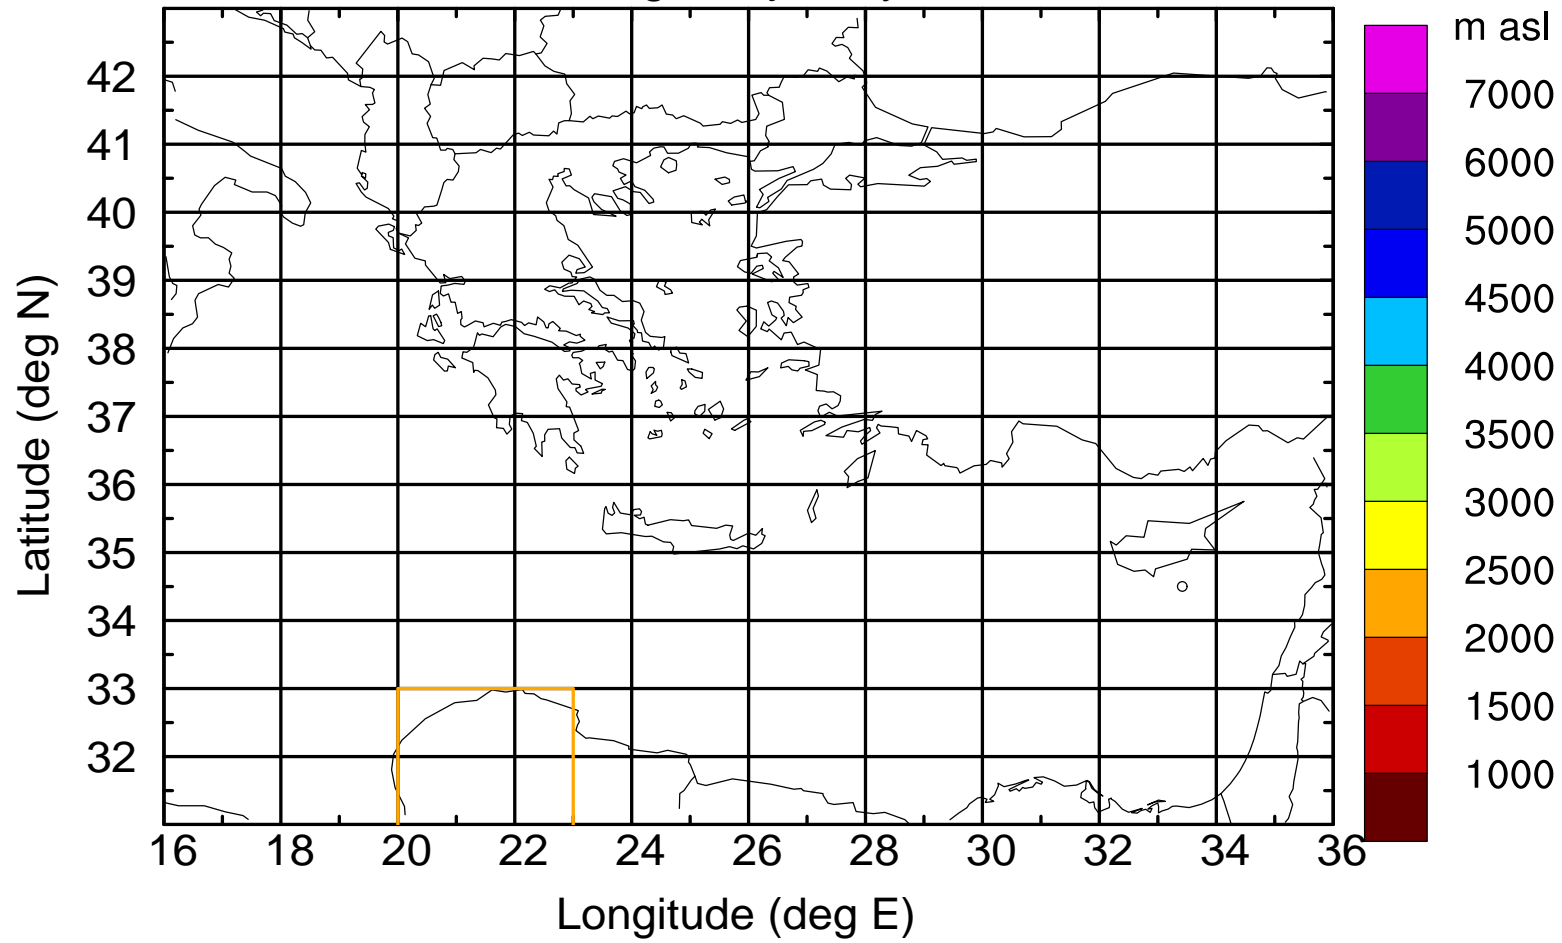

Flight trajectory

Paphos Airport ground station 20170422 8:00 UTC

Flight trajectory

Paphos Airport ground station 20170422 8:00 UTC

Flight trajectory

Paphos Airport ground station 20170422 8:00 UTC

Flight trajectory