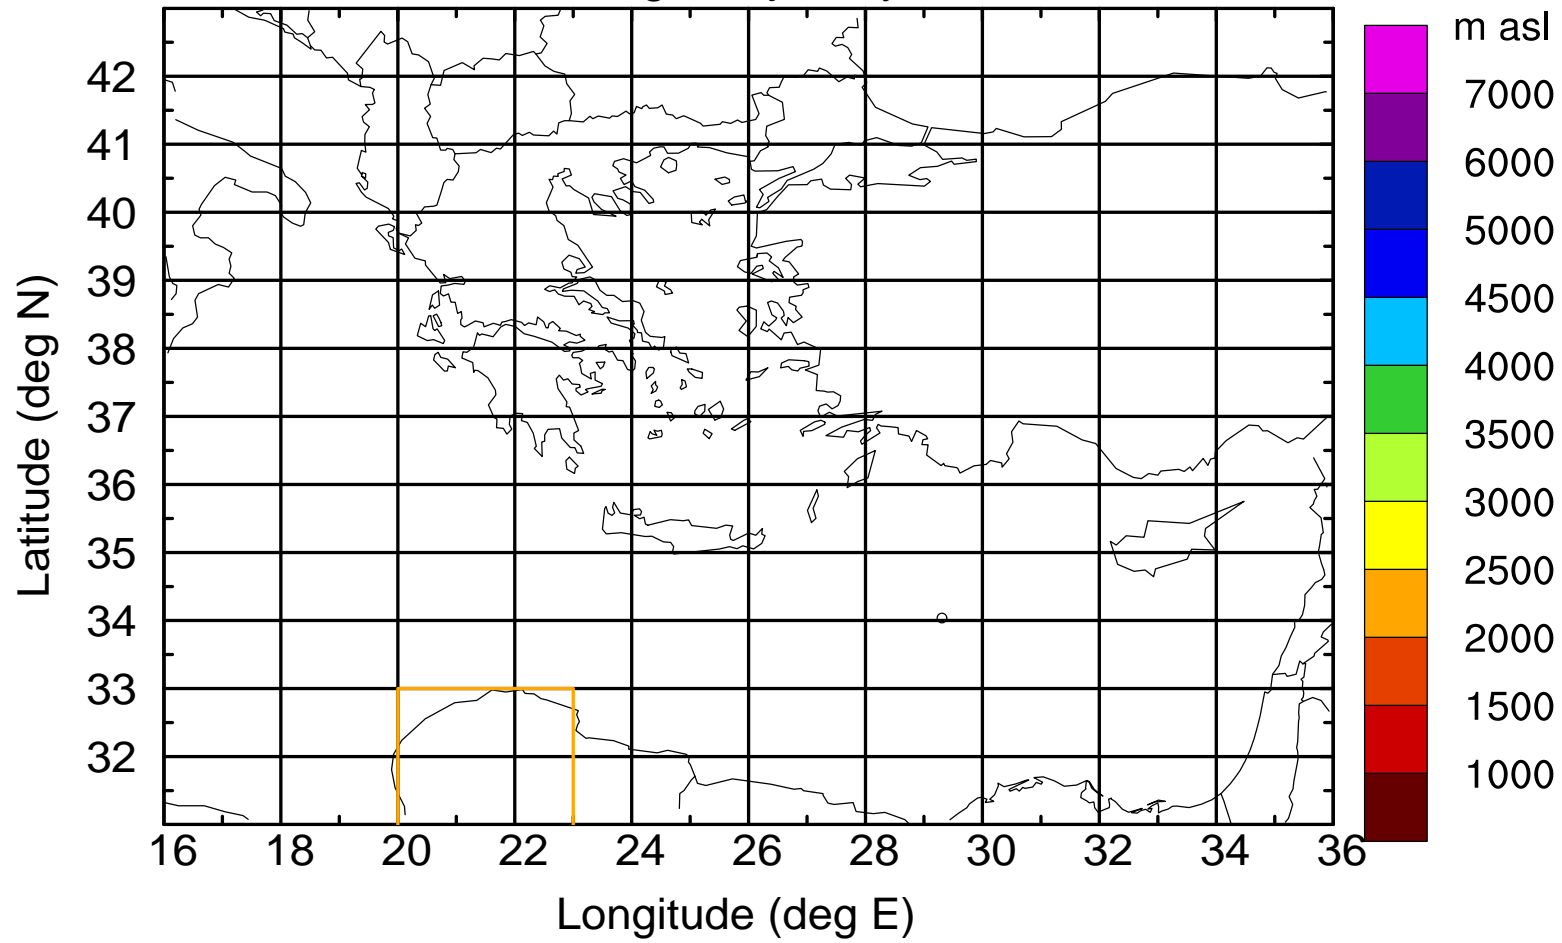

Paphos Airport ground station 20170422 8:00 UTC

Flight trajectory