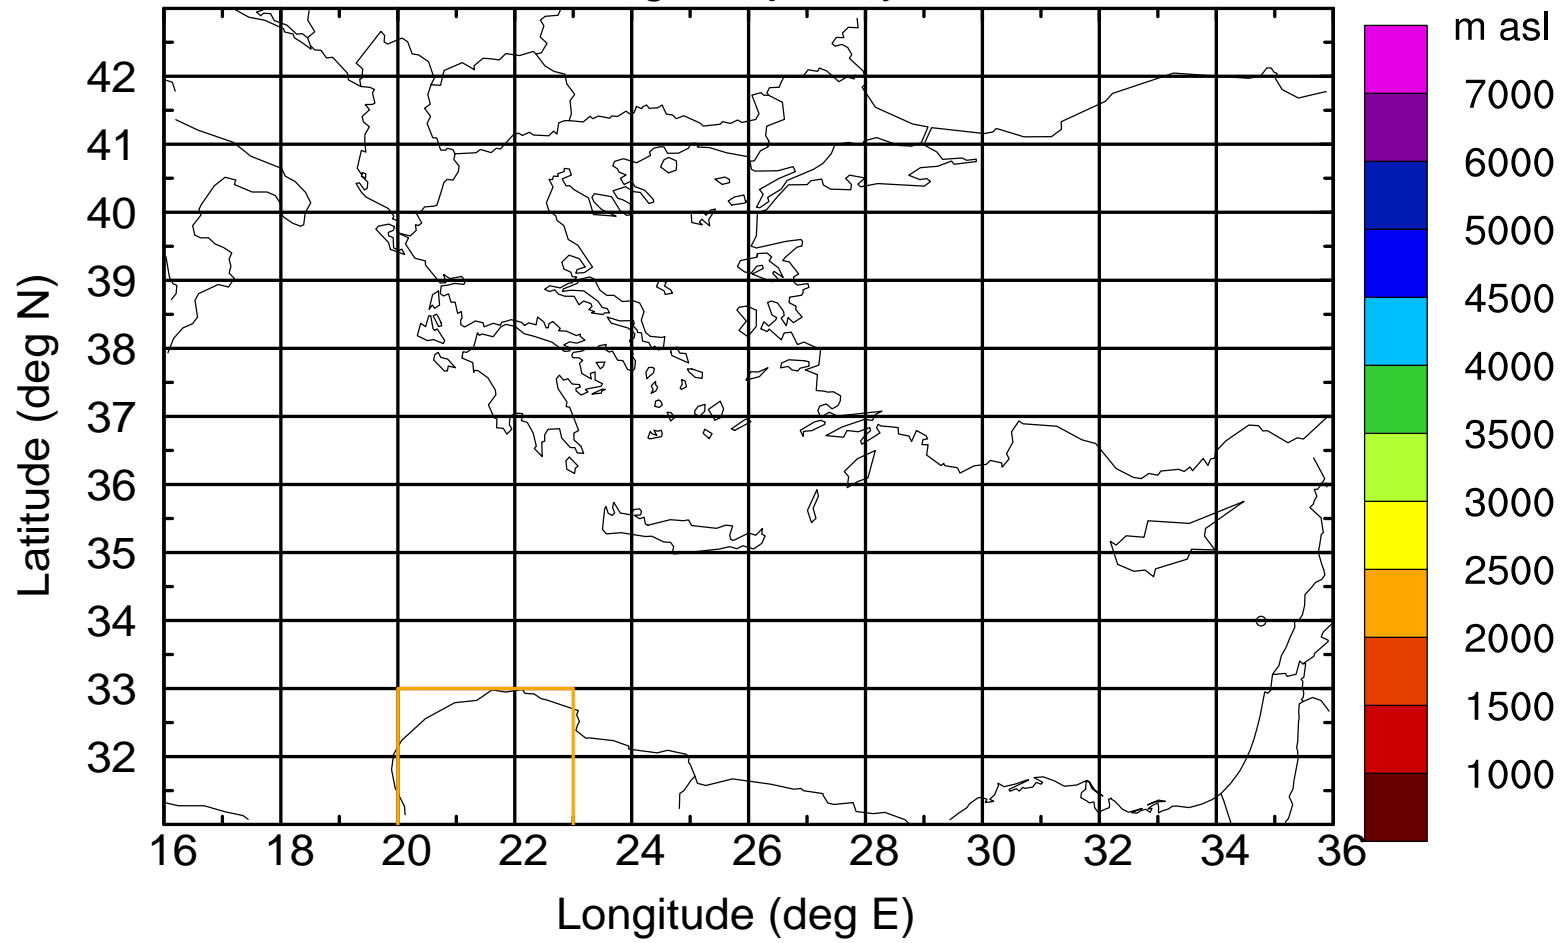

Flight trajectory

Paphos Airport ground station 20170422 8:00 UTC

Flight trajectory

Paphos Airport ground station 20170422 8:00 UTC

Flight trajectory

Paphos Airport ground station 20170422 8:00 UTC

Flight trajectory