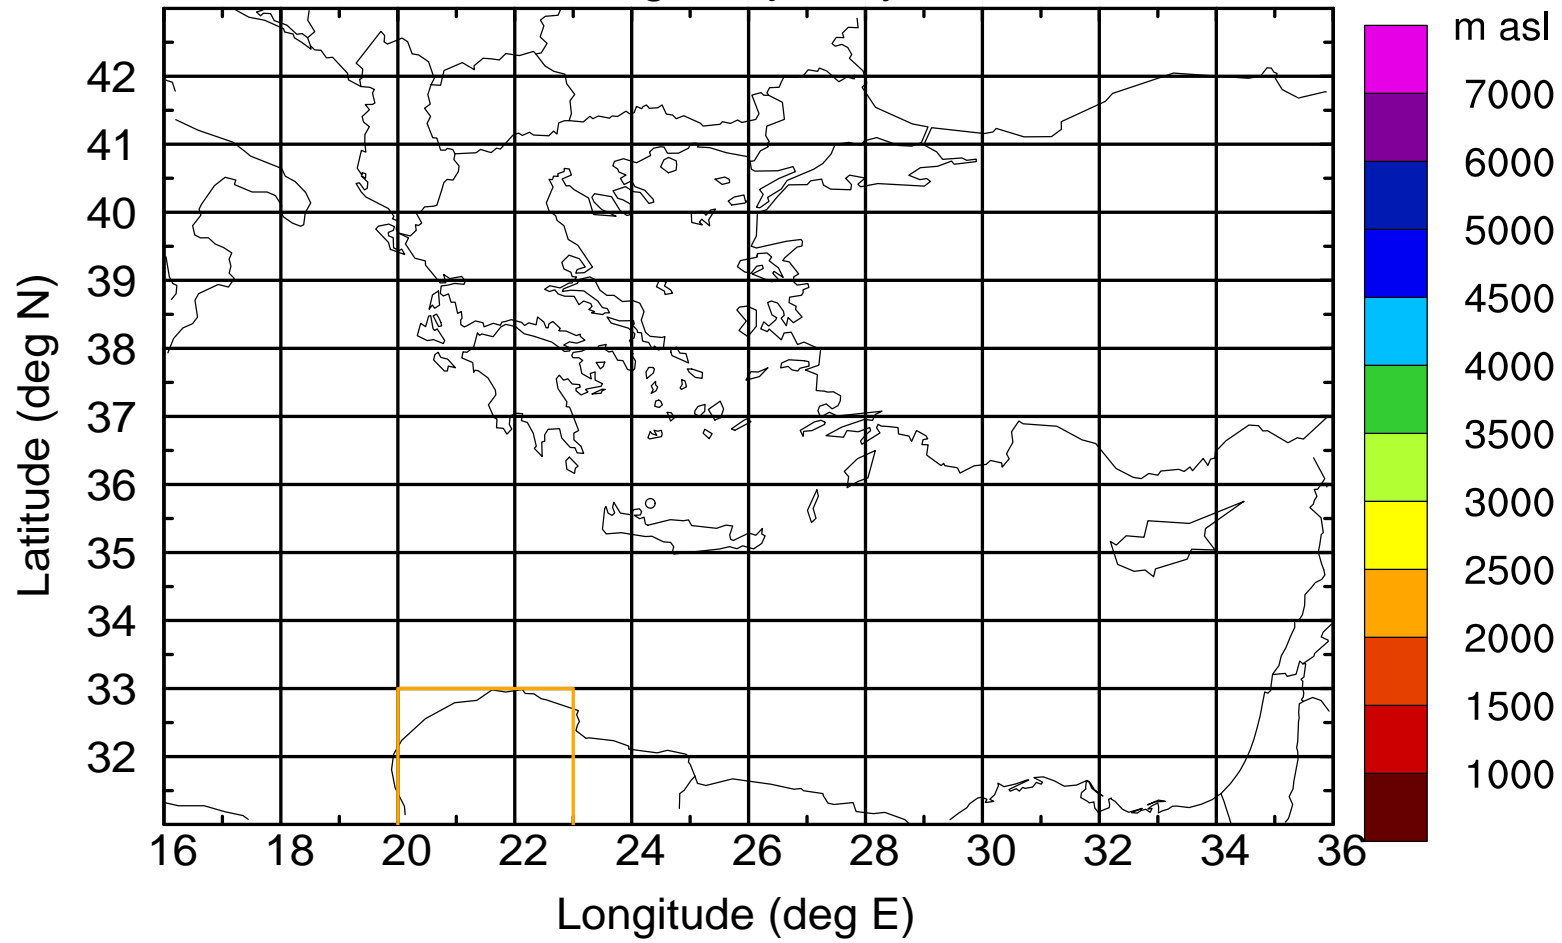

Paphos Airport ground station 20170422 8:00 UTC

Flight trajectory