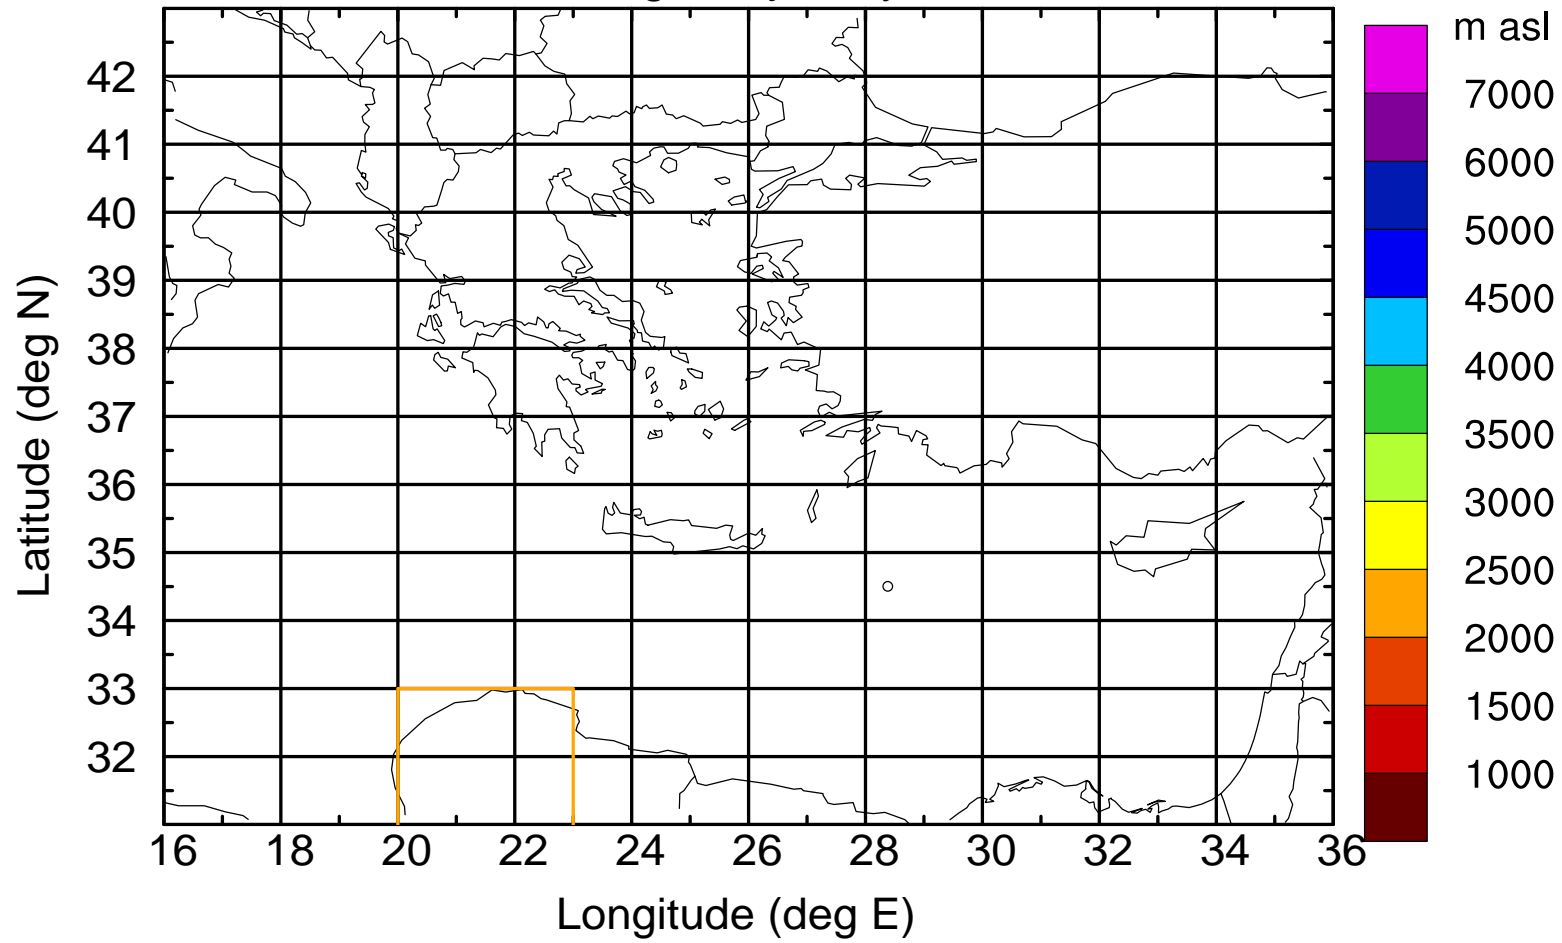

Paphos Airport ground station 20170422 8:00 UTC

Flight trajectory