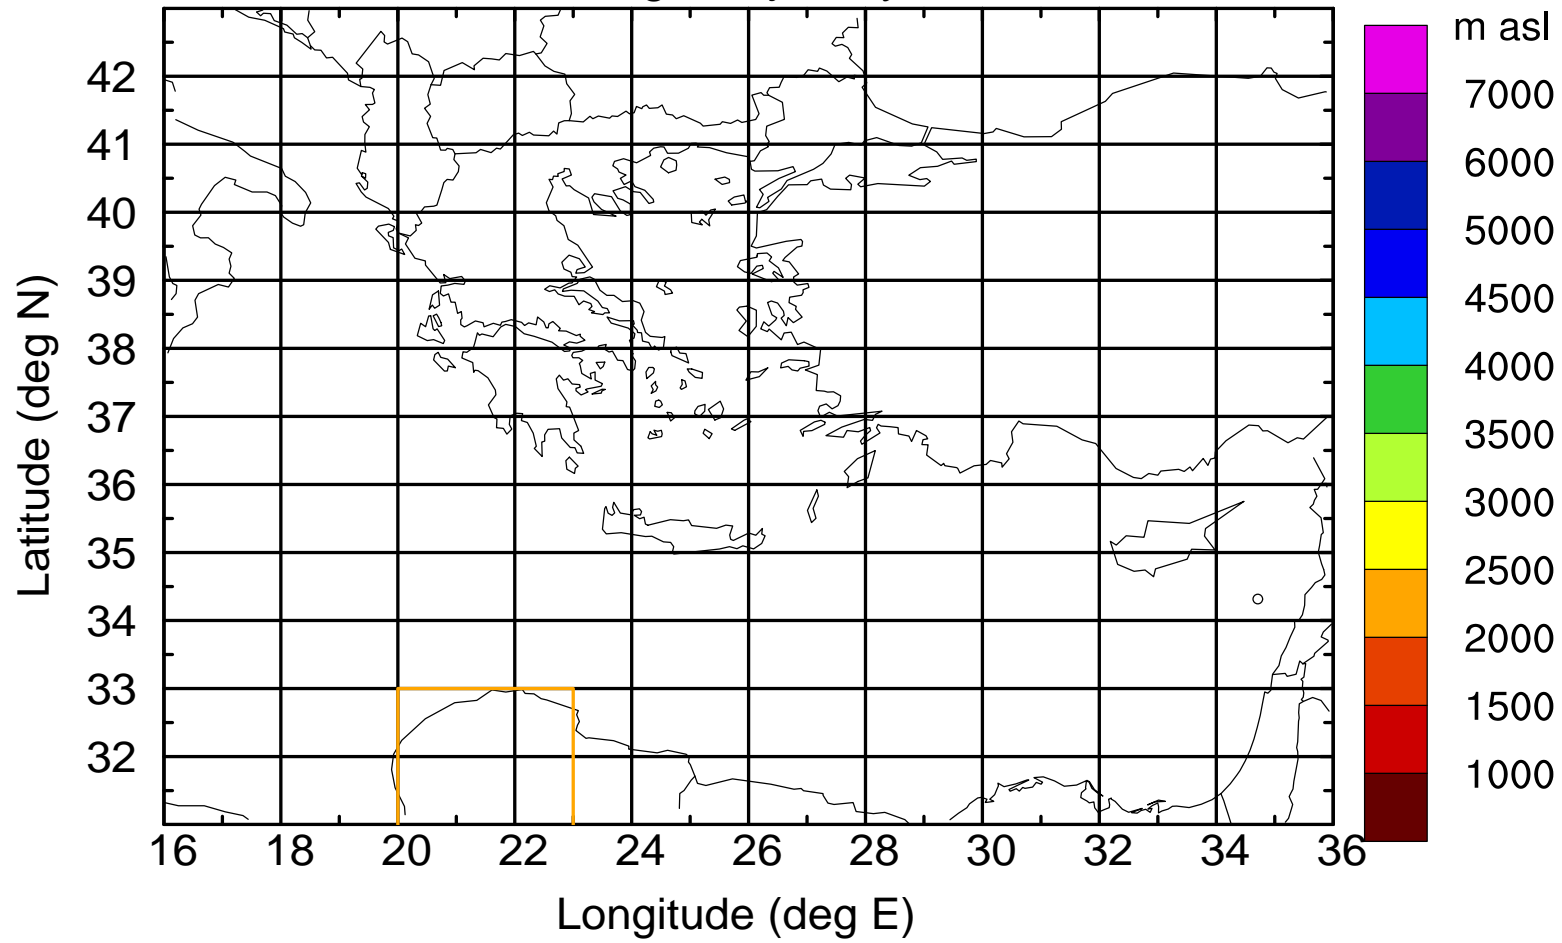

Paphos Airport ground station 20170422 8:00 UTC

Flight trajectory