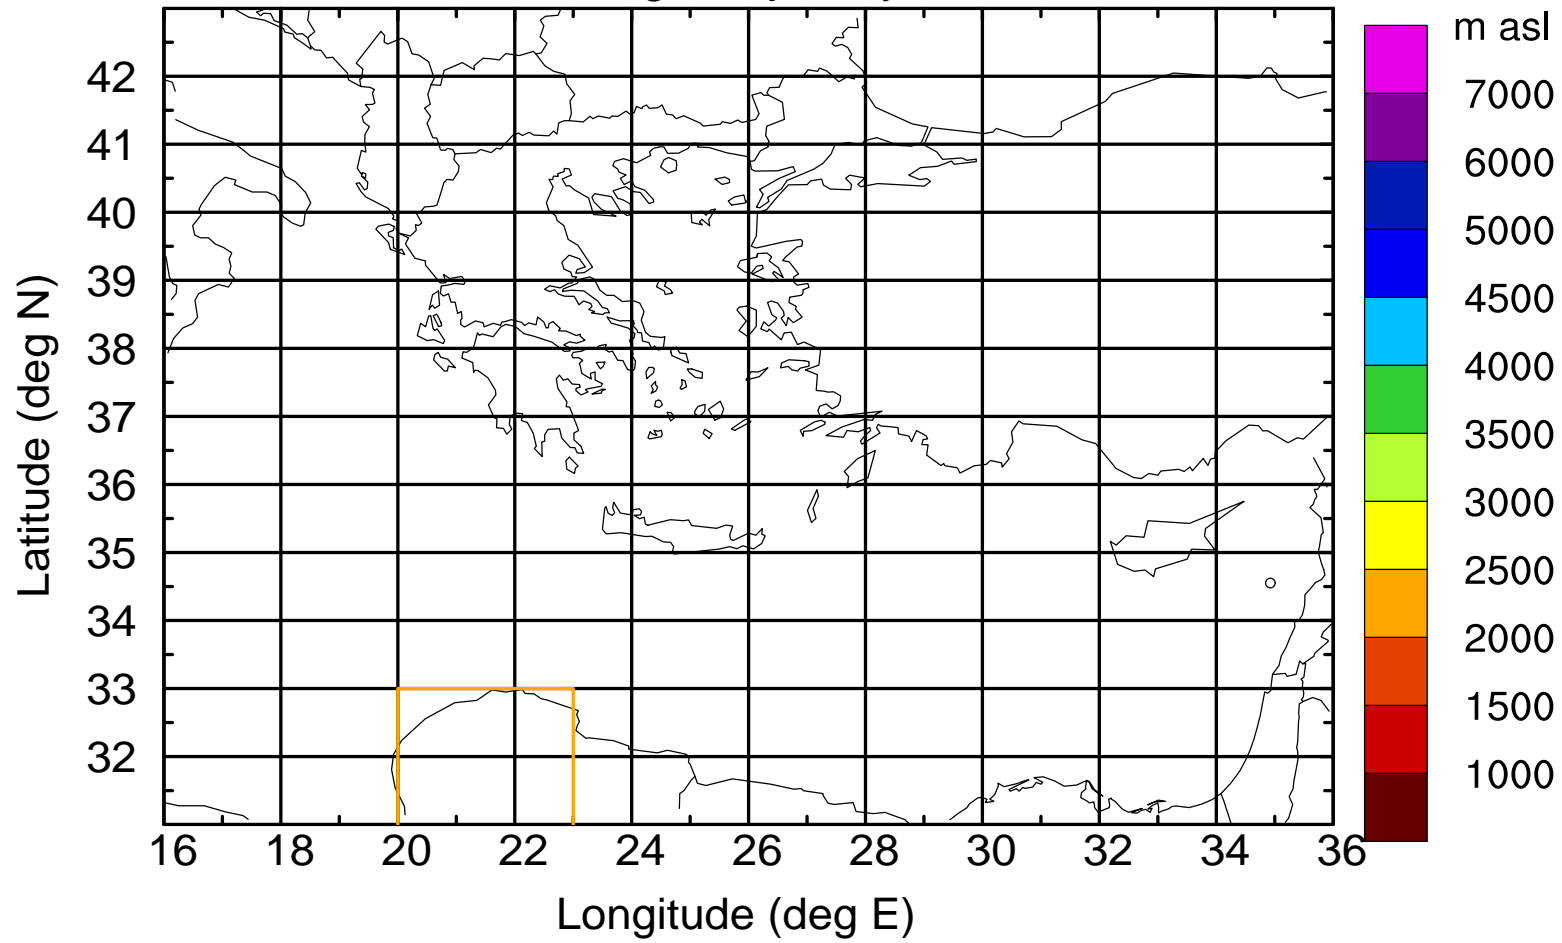

Paphos Airport ground station 20170422 8:00 UTC

Flight trajectory