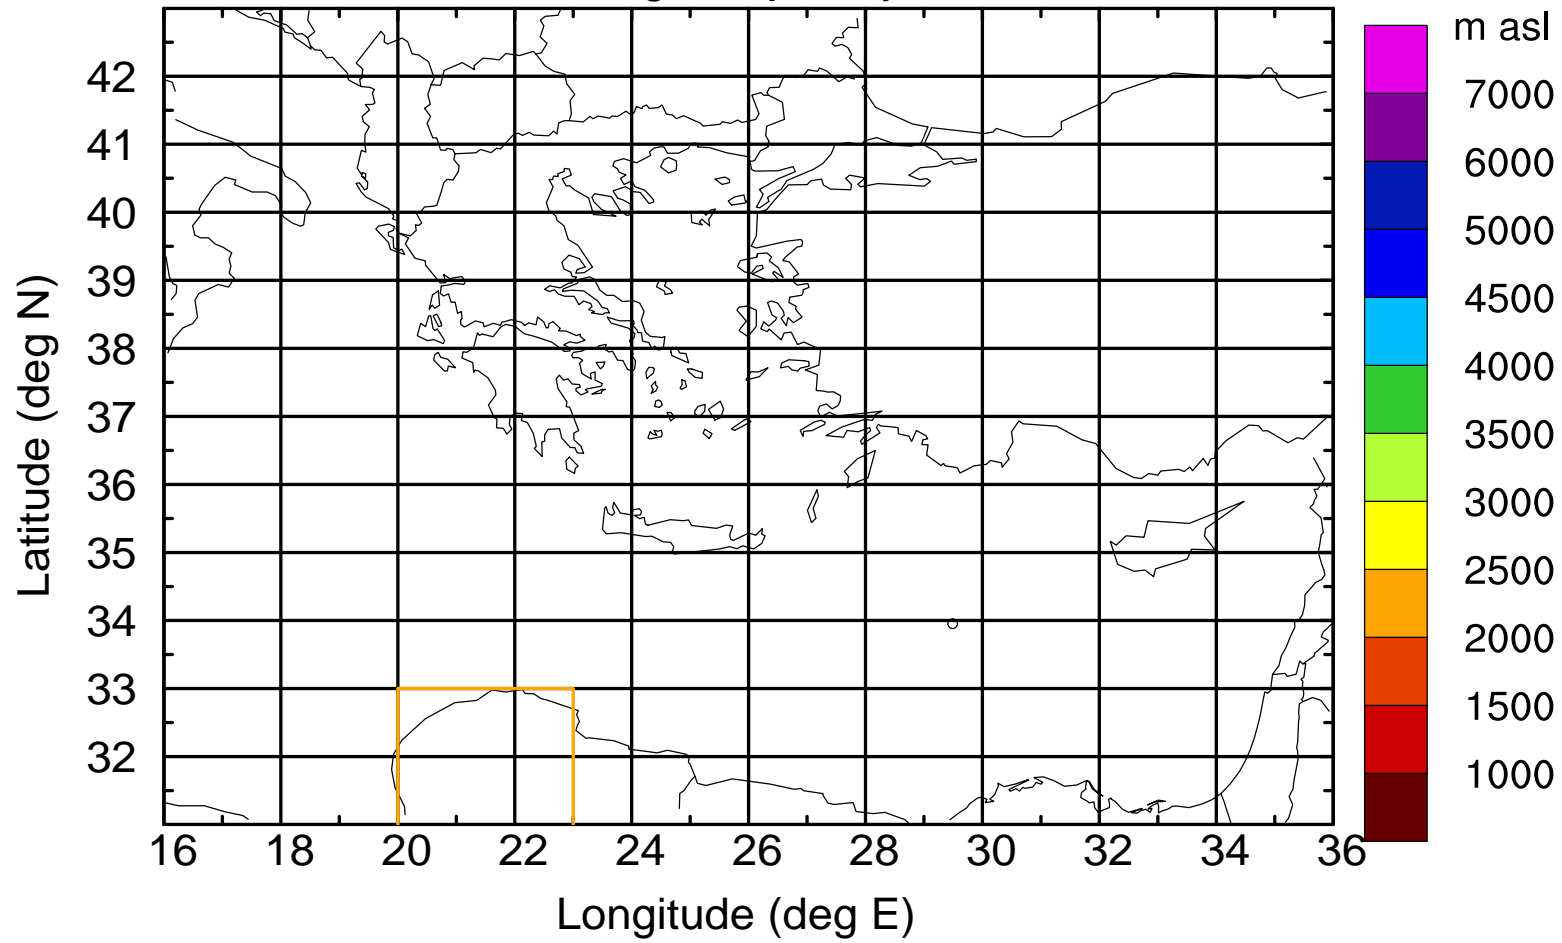

Paphos Airport ground station 20170422 8:00 UTC

Flight trajectory

Paphos Airport ground station 20170422 8:00 UTC

Flight trajectory

Paphos Airport ground station 20170422 8:00 UTC

Flight trajectory

Paphos Airport ground station 20170422 8:00 UTC