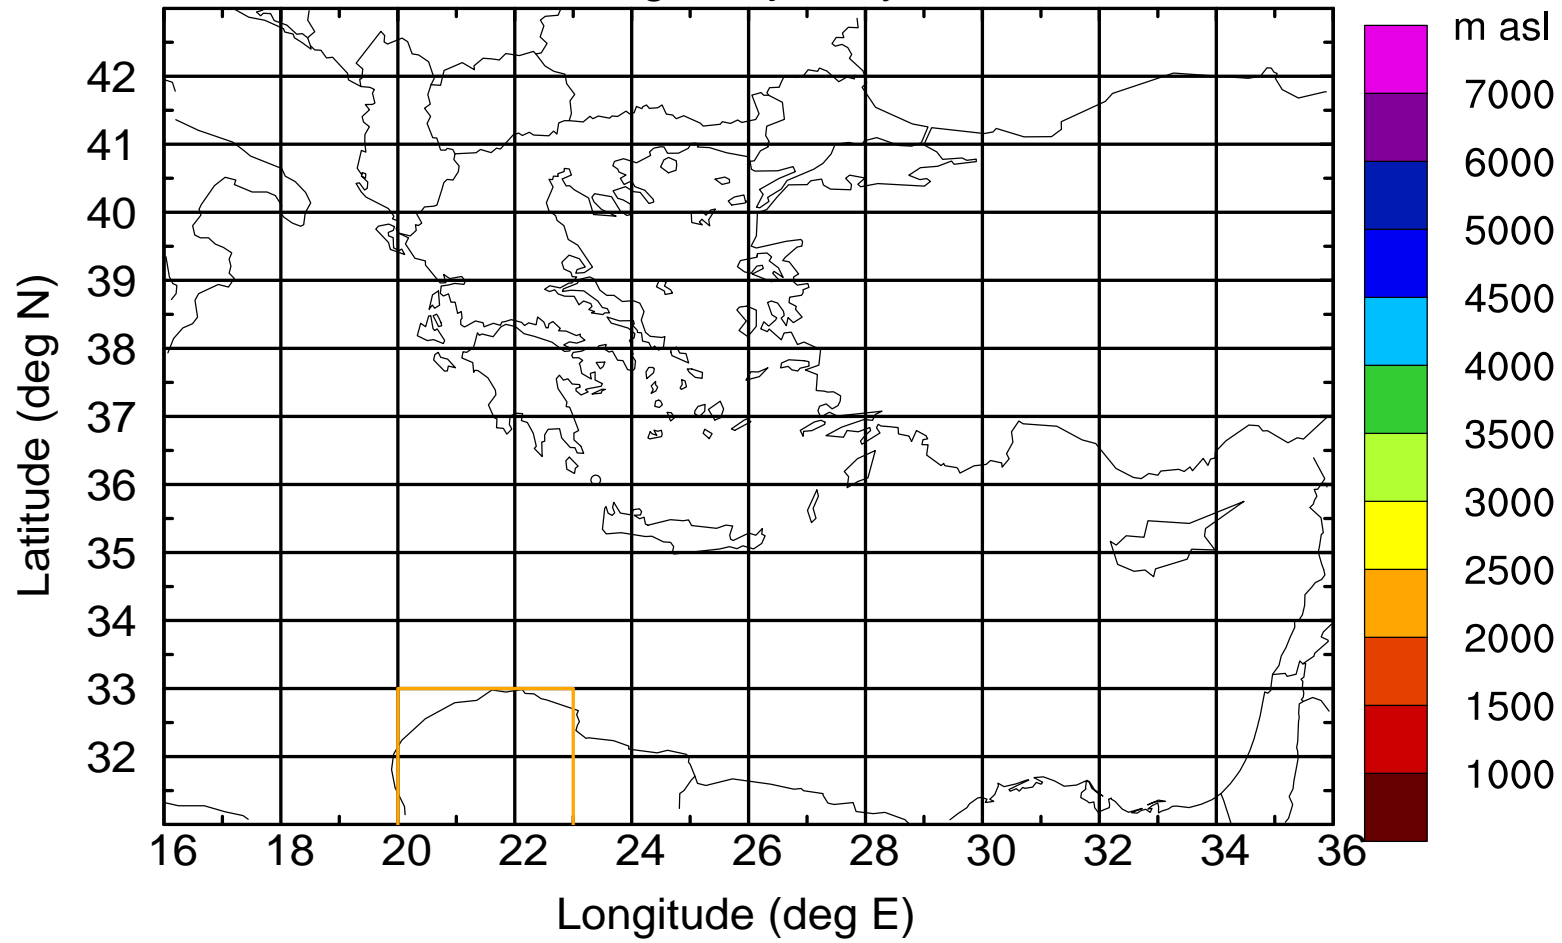

Flight trajectory

Paphos Airport ground station 20170422 8:00 UTC

Flight trajectory

Paphos Airport ground station 20170422 8:00 UTC

Flight trajectory

Paphos Airport ground station 20170422 8:00 UTC

Flight trajectory