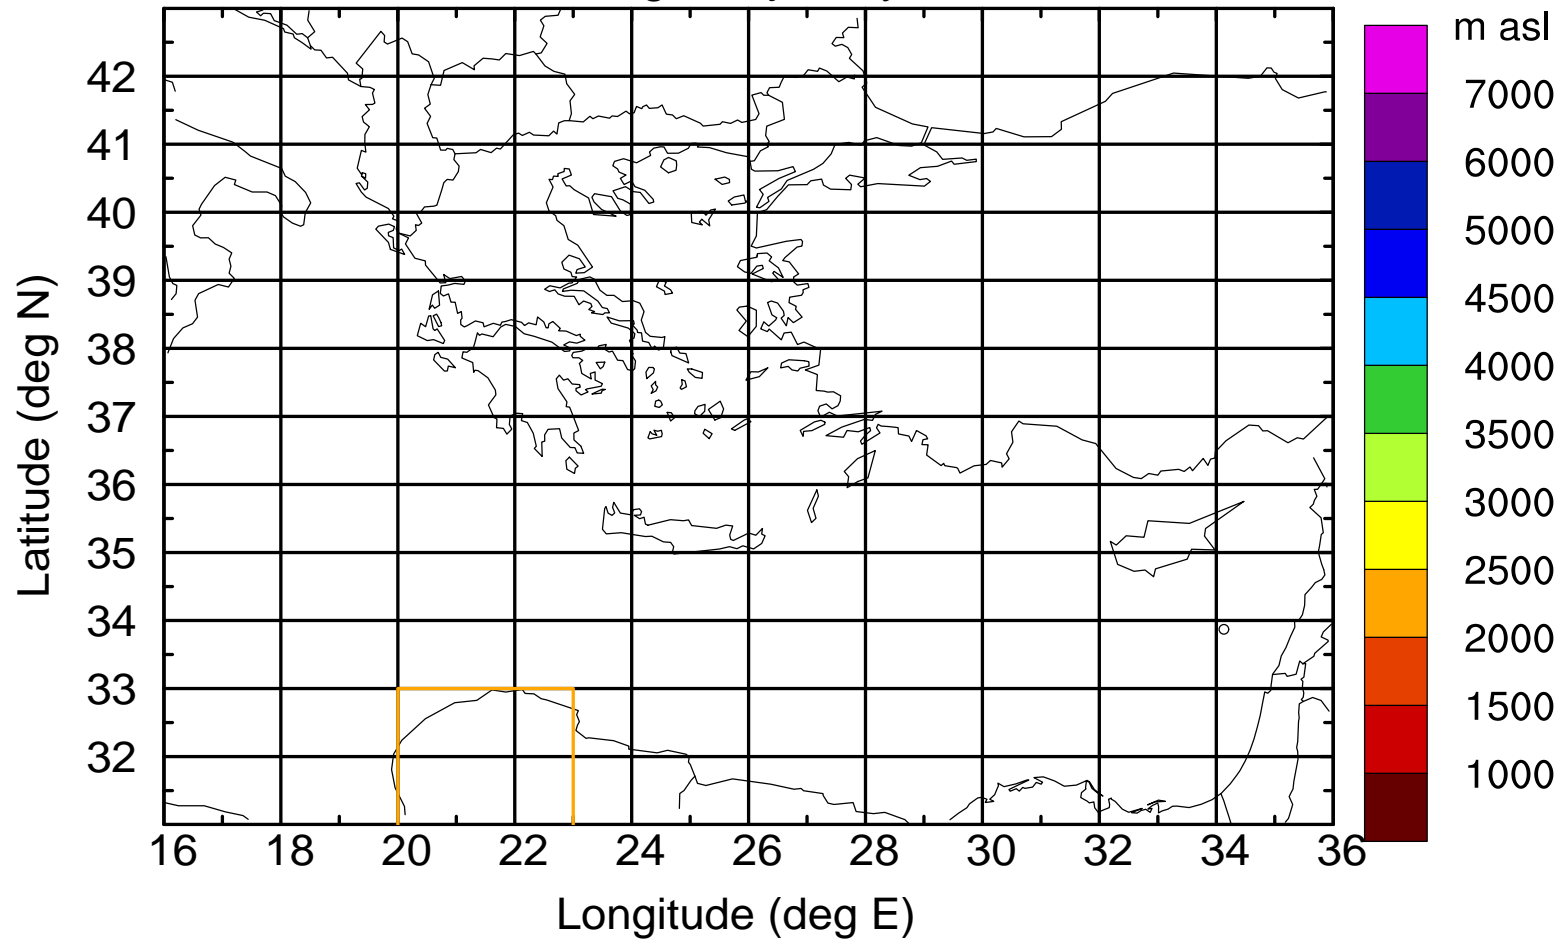

Paphos Airport ground station 20170422 8:00 UTC

Flight trajectory