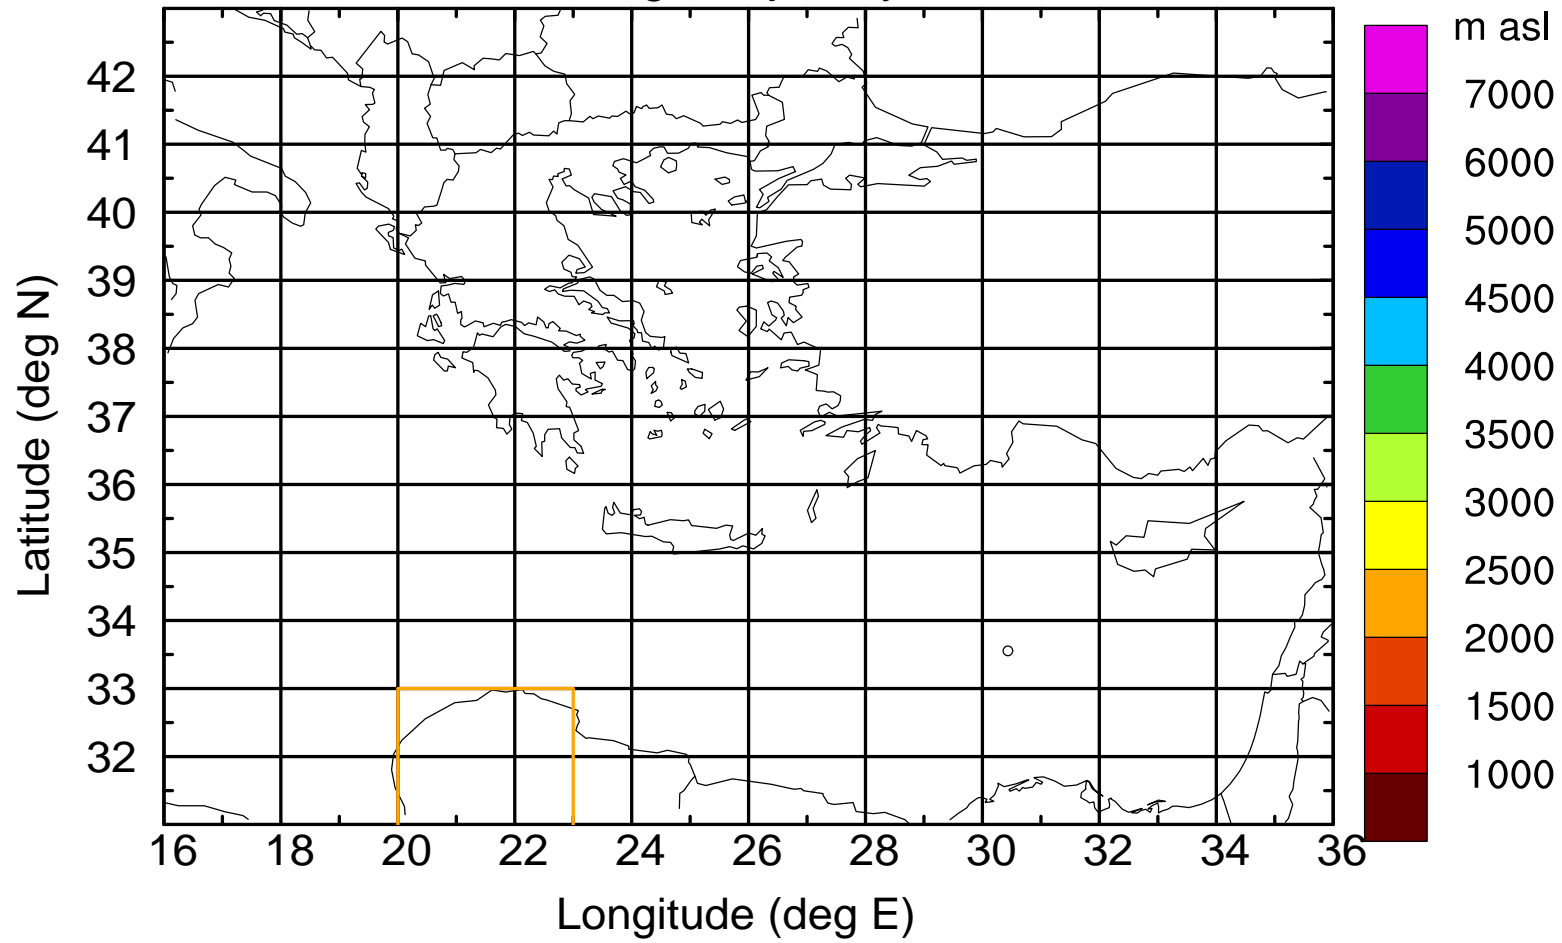

Paphos Airport ground station 20170422 8:00 UTC

Flight trajectory

Paphos Airport ground station 20170422 8:00 UTC

Flight trajectory

Paphos Airport ground station 20170422 8:00 UTC

Flight trajectory

Paphos Airport ground station 20170422 8:00 UTC