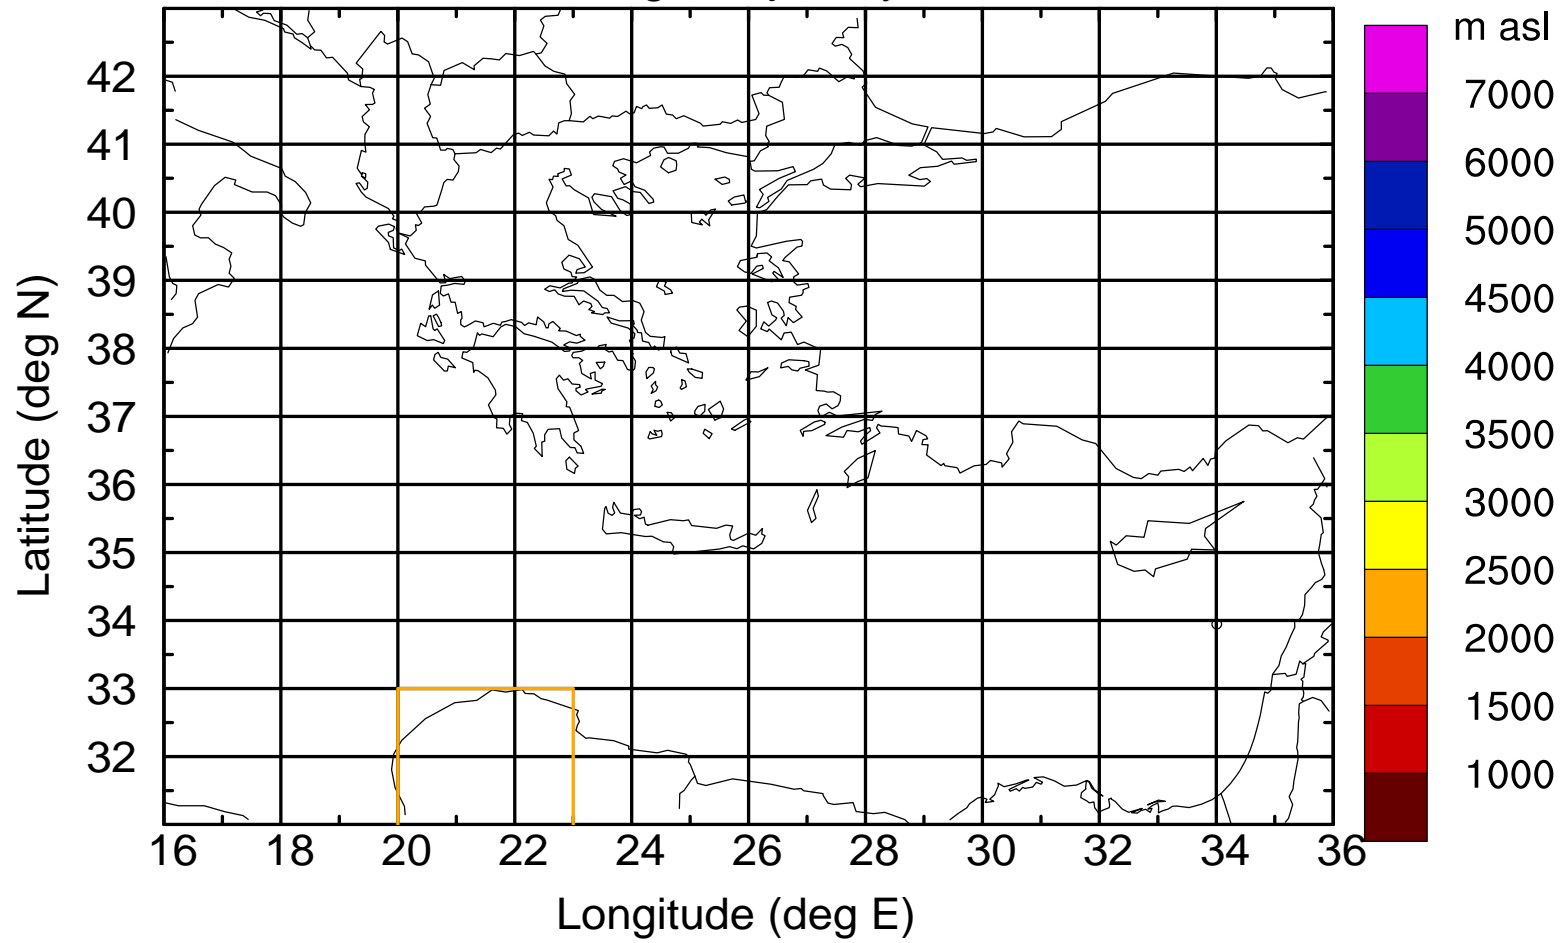

Paphos Airport ground station 20170422 8:00 UTC

Flight trajectory

Paphos Airport ground station 20170422 8:00 UTC

Flight trajectory

Paphos Airport ground station 20170422 8:00 UTC

Flight trajectory

Paphos Airport ground station 20170422 8:00 UTC