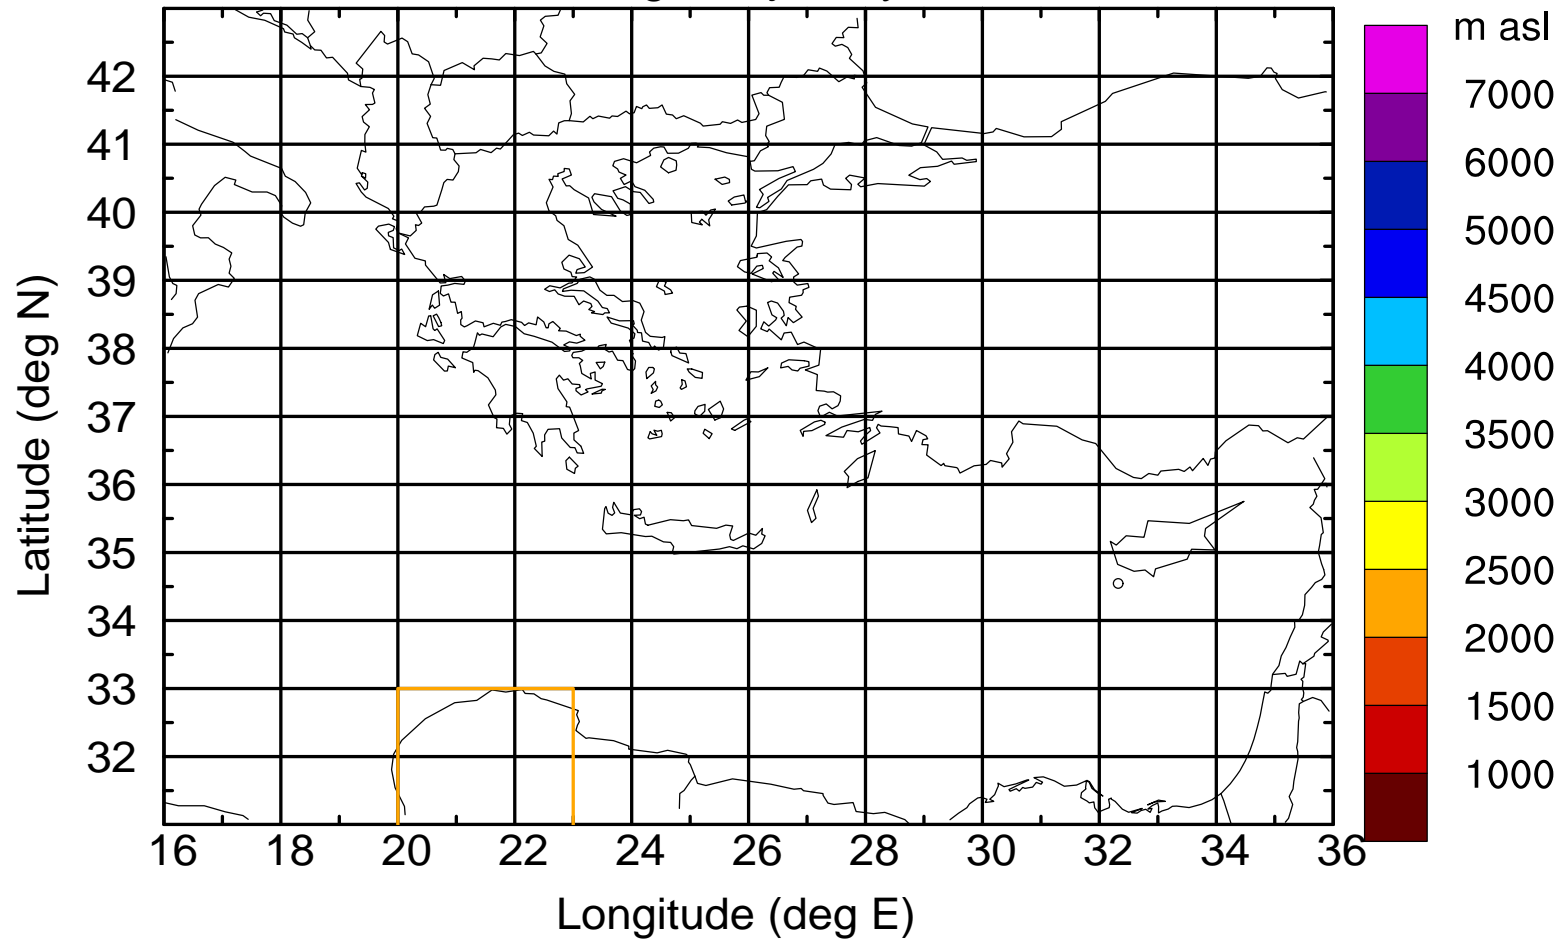

Paphos Airport ground station 20170422 8:00 UTC

Flight trajectory

Paphos Airport ground station 20170422 8:00 UTC

Flight trajectory

Paphos Airport ground station 20170422 8:00 UTC

Flight trajectory

Paphos Airport ground station 20170422 8:00 UTC