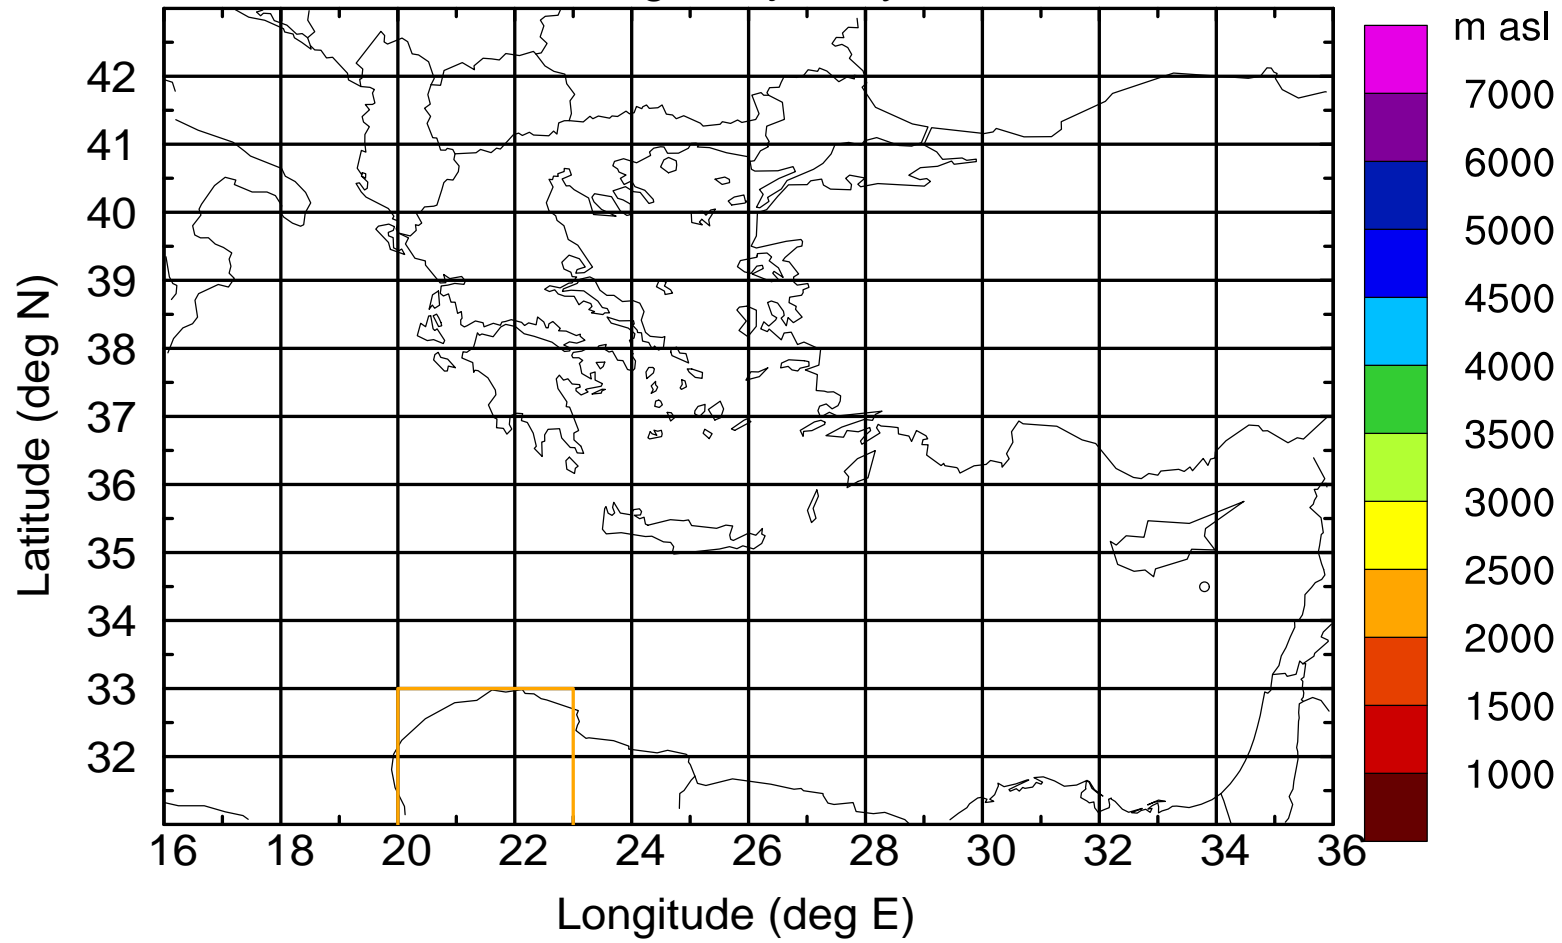

Paphos Airport ground station 20170422 8:00 UTC

Flight trajectory