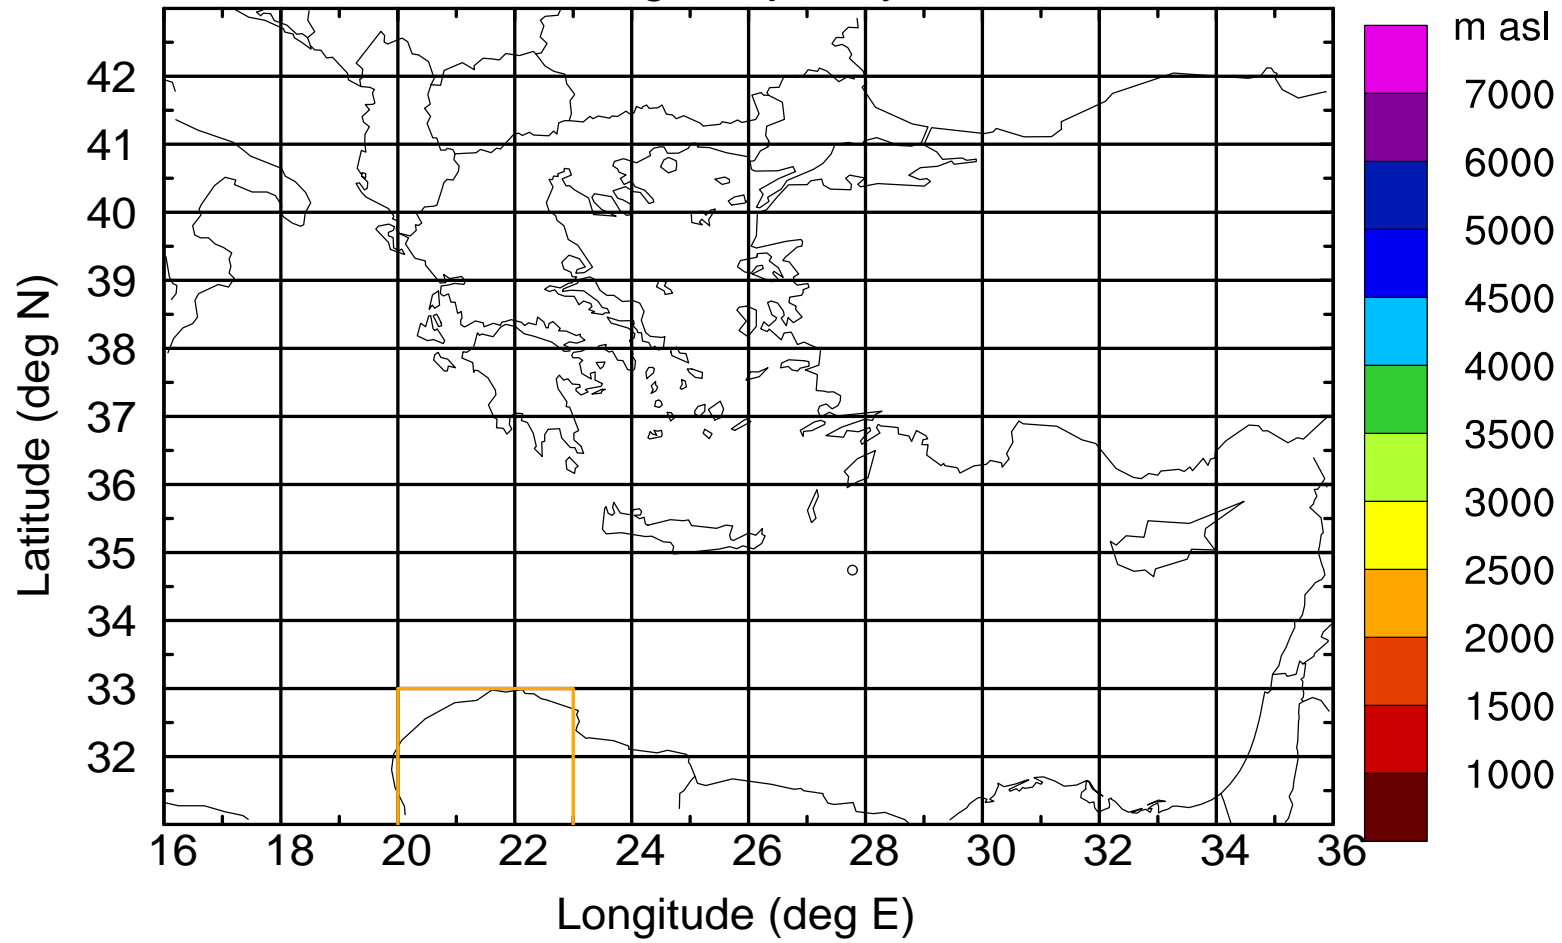

Paphos Airport ground station 20170422 8:00 UTC

Flight trajectory

Paphos Airport ground station 20170422 8:00 UTC

Flight trajectory

Paphos Airport ground station 20170422 8:00 UTC

Flight trajectory

Paphos Airport ground station 20170422 8:00 UTC