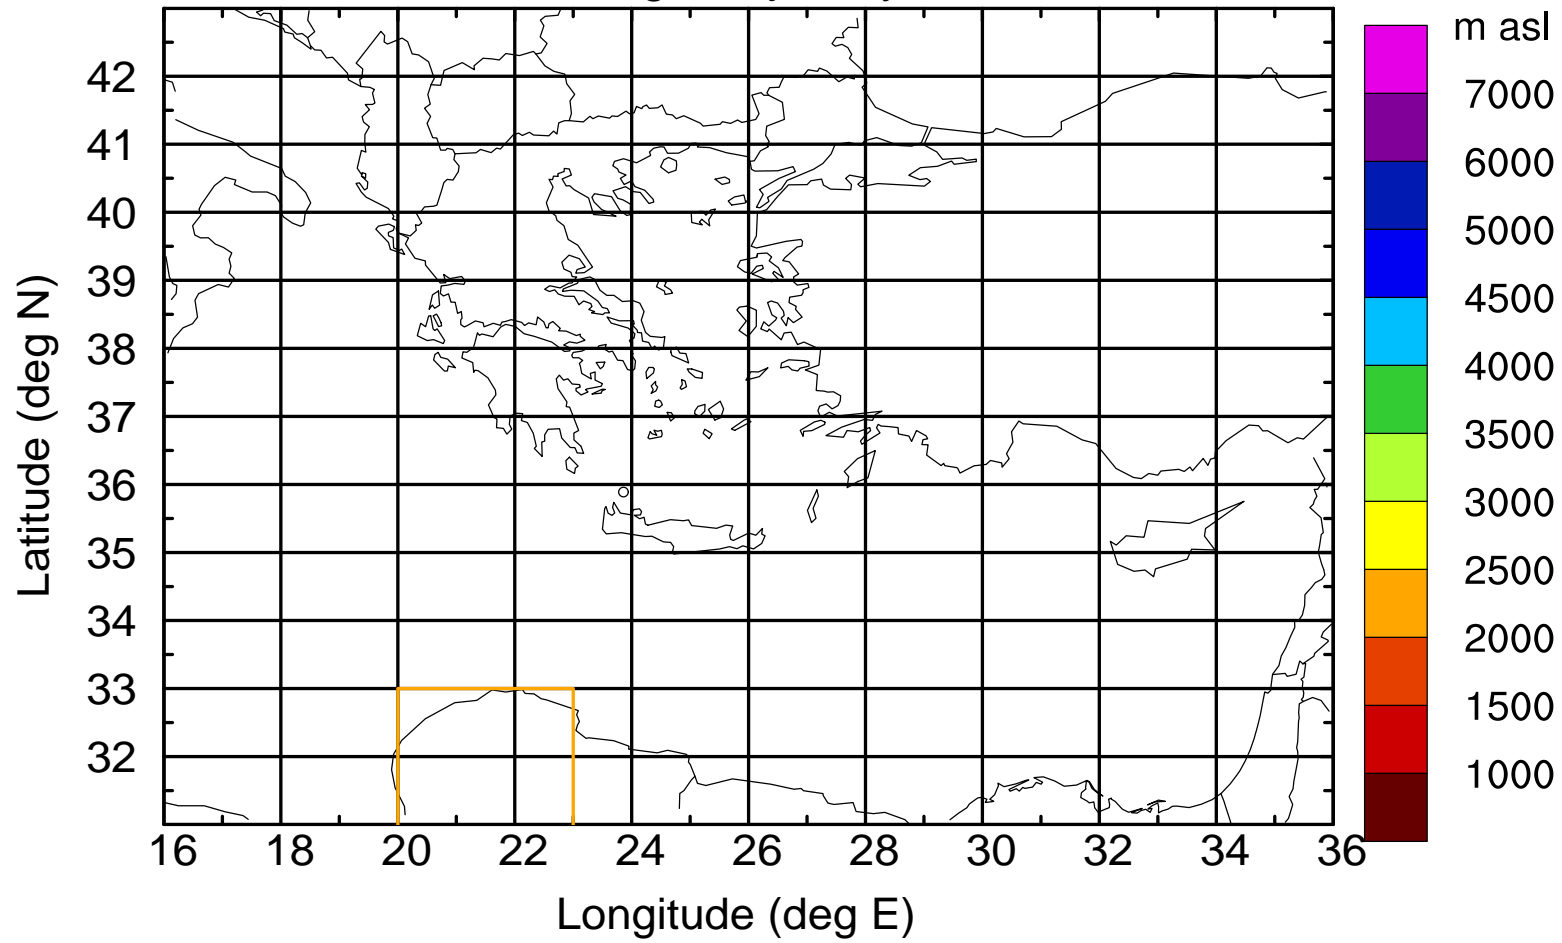

Flight trajectory

Paphos Airport ground station 20170422 8:00 UTC

Flight trajectory

Paphos Airport ground station 20170422 8:00 UTC

Flight trajectory

Paphos Airport ground station 20170422 8:00 UTC

Flight trajectory