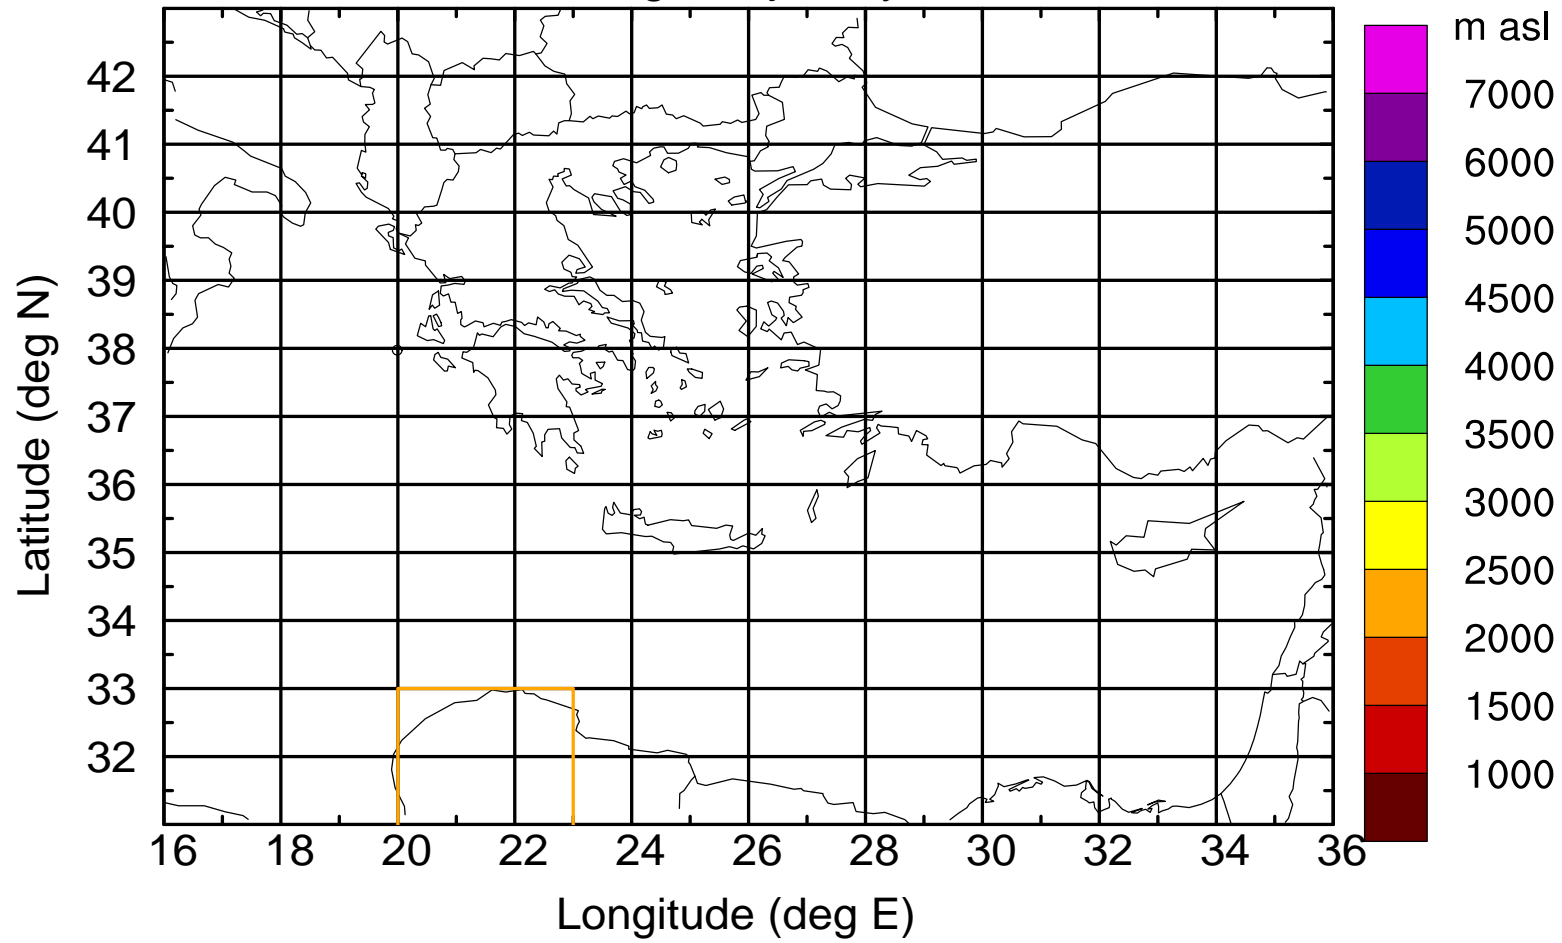

Paphos Airport ground station 20170422 8:00 UTC

Flight trajectory