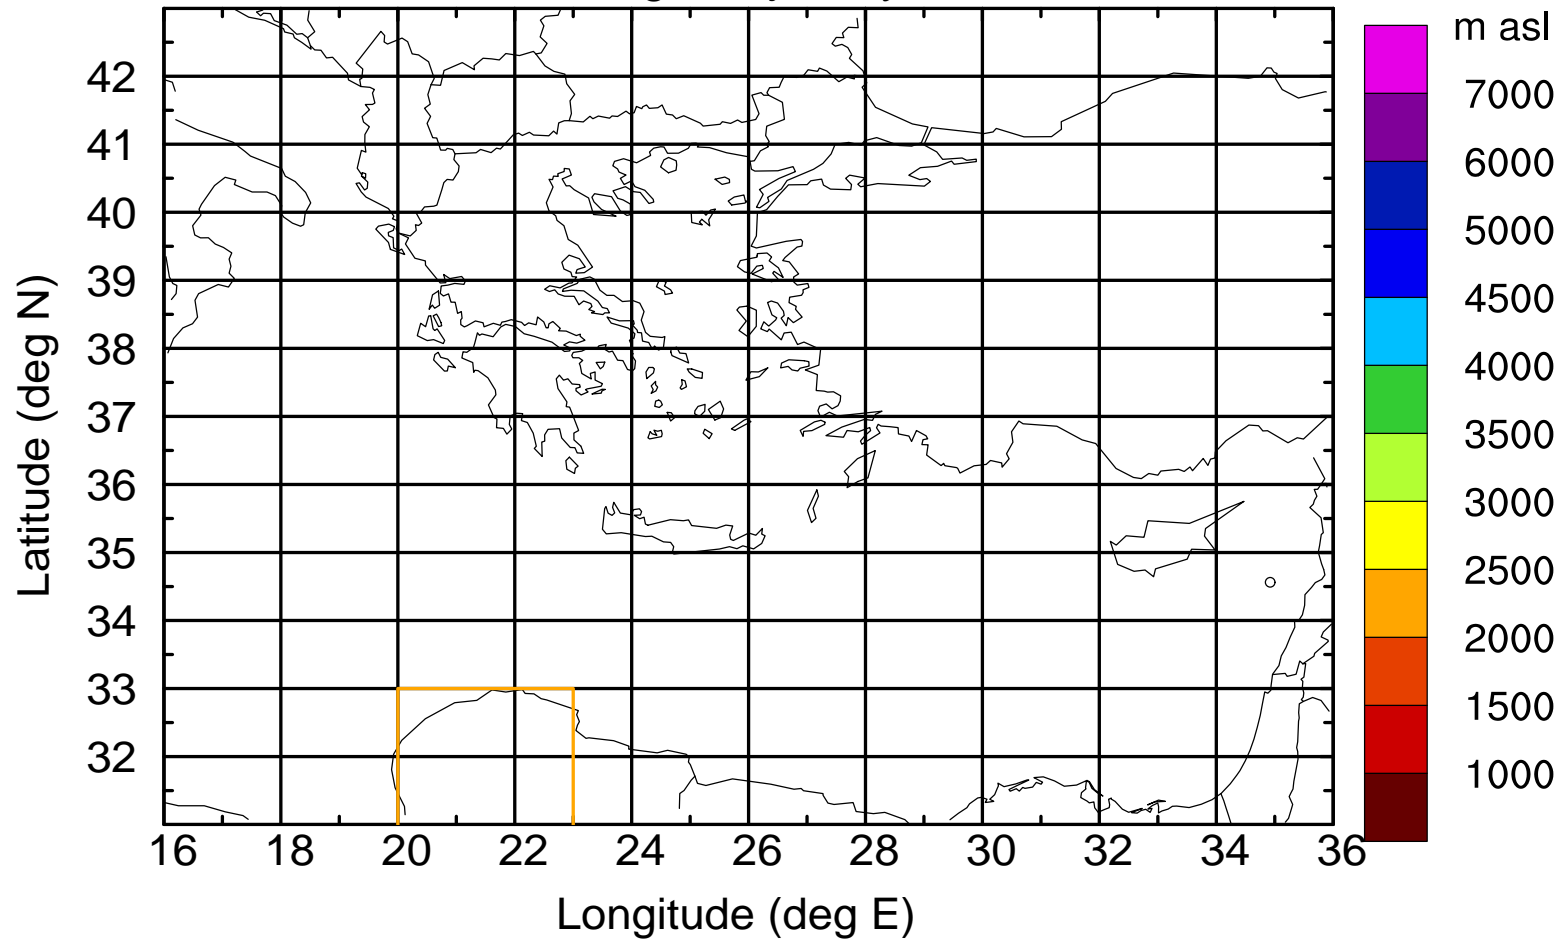

Paphos Airport ground station 20170422 8:00 UTC

Flight trajectory

Paphos Airport ground station 20170422 8:00 UTC

Flight trajectory

Paphos Airport ground station 20170422 8:00 UTC

Flight trajectory

Paphos Airport ground station 20170422 8:00 UTC