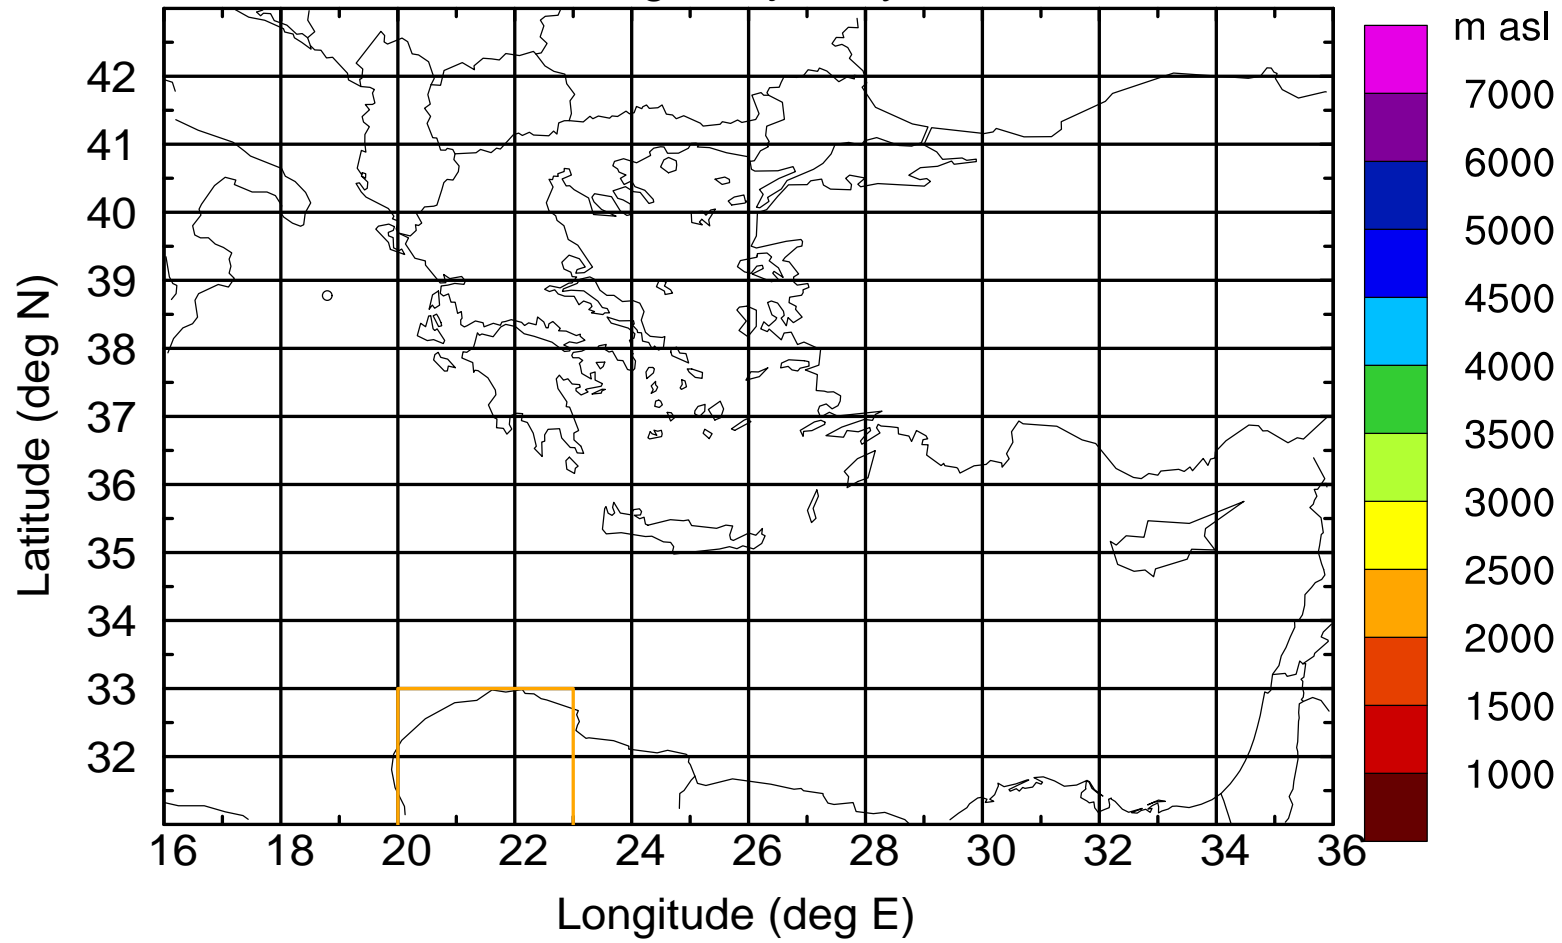

Paphos Airport ground station 20170422 8:00 UTC

Flight trajectory