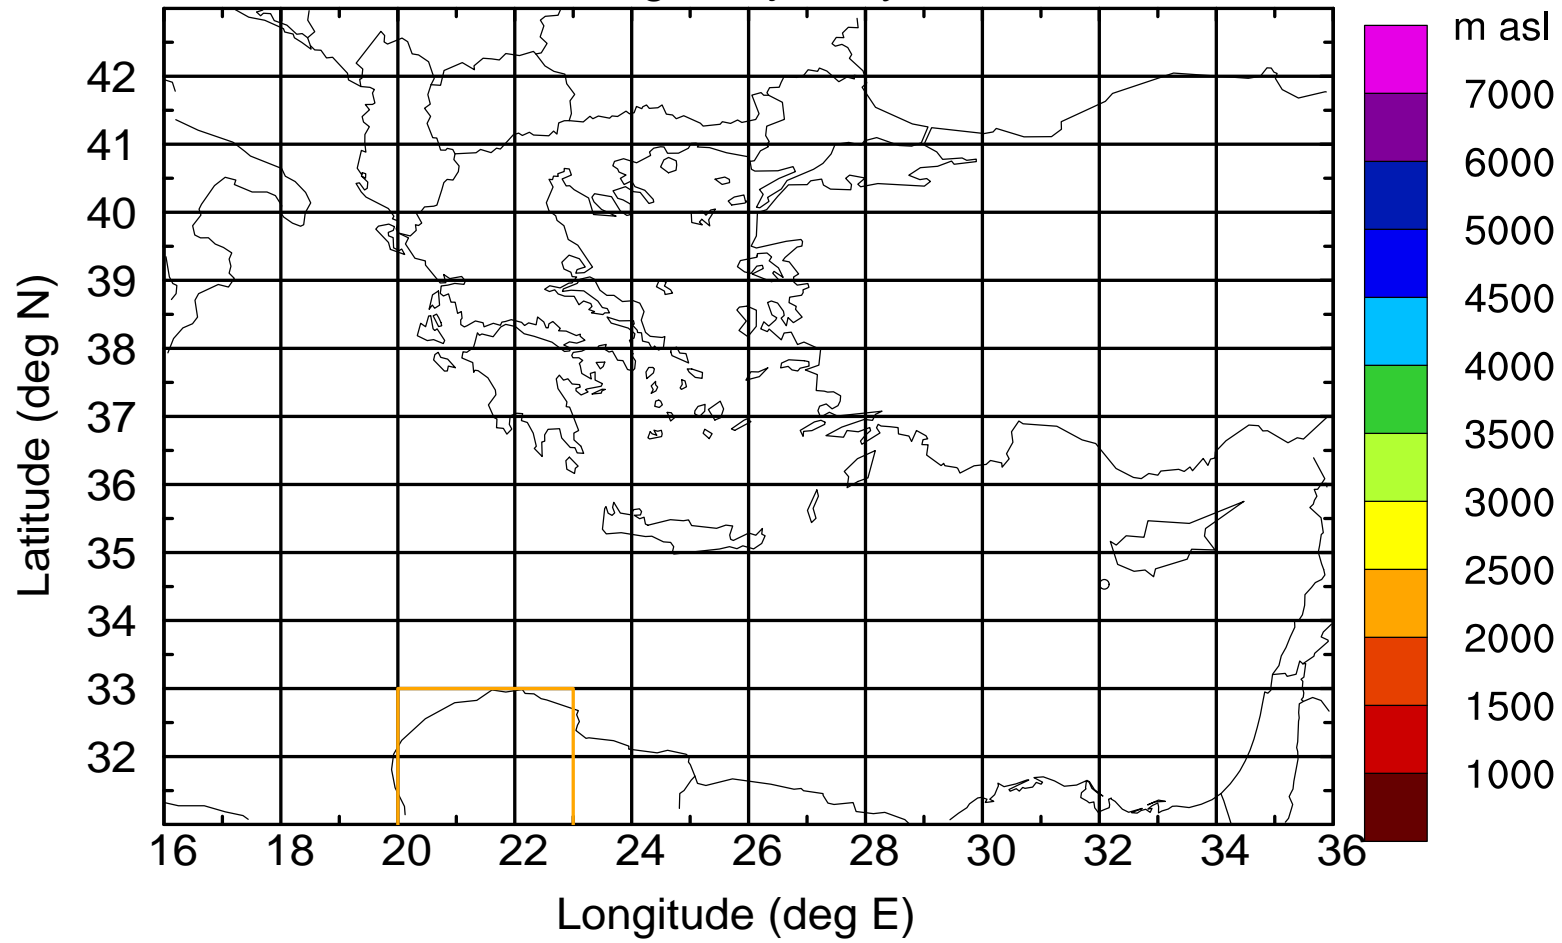

Paphos Airport ground station 20170422 8:00 UTC

Flight trajectory