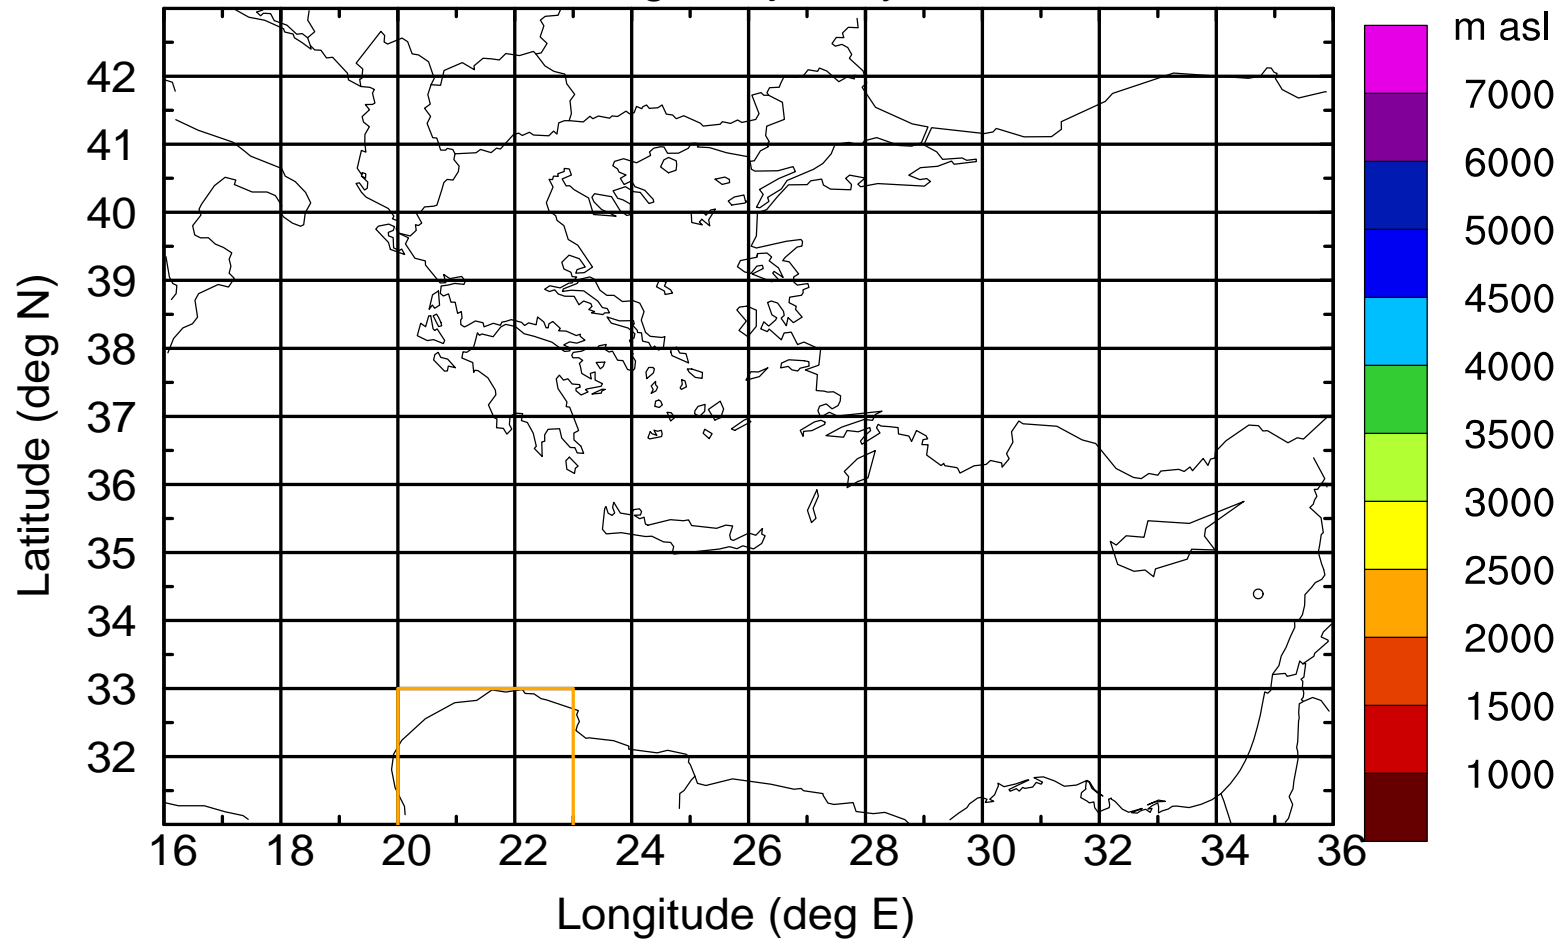

Paphos Airport ground station 20170422 8:00 UTC

Flight trajectory