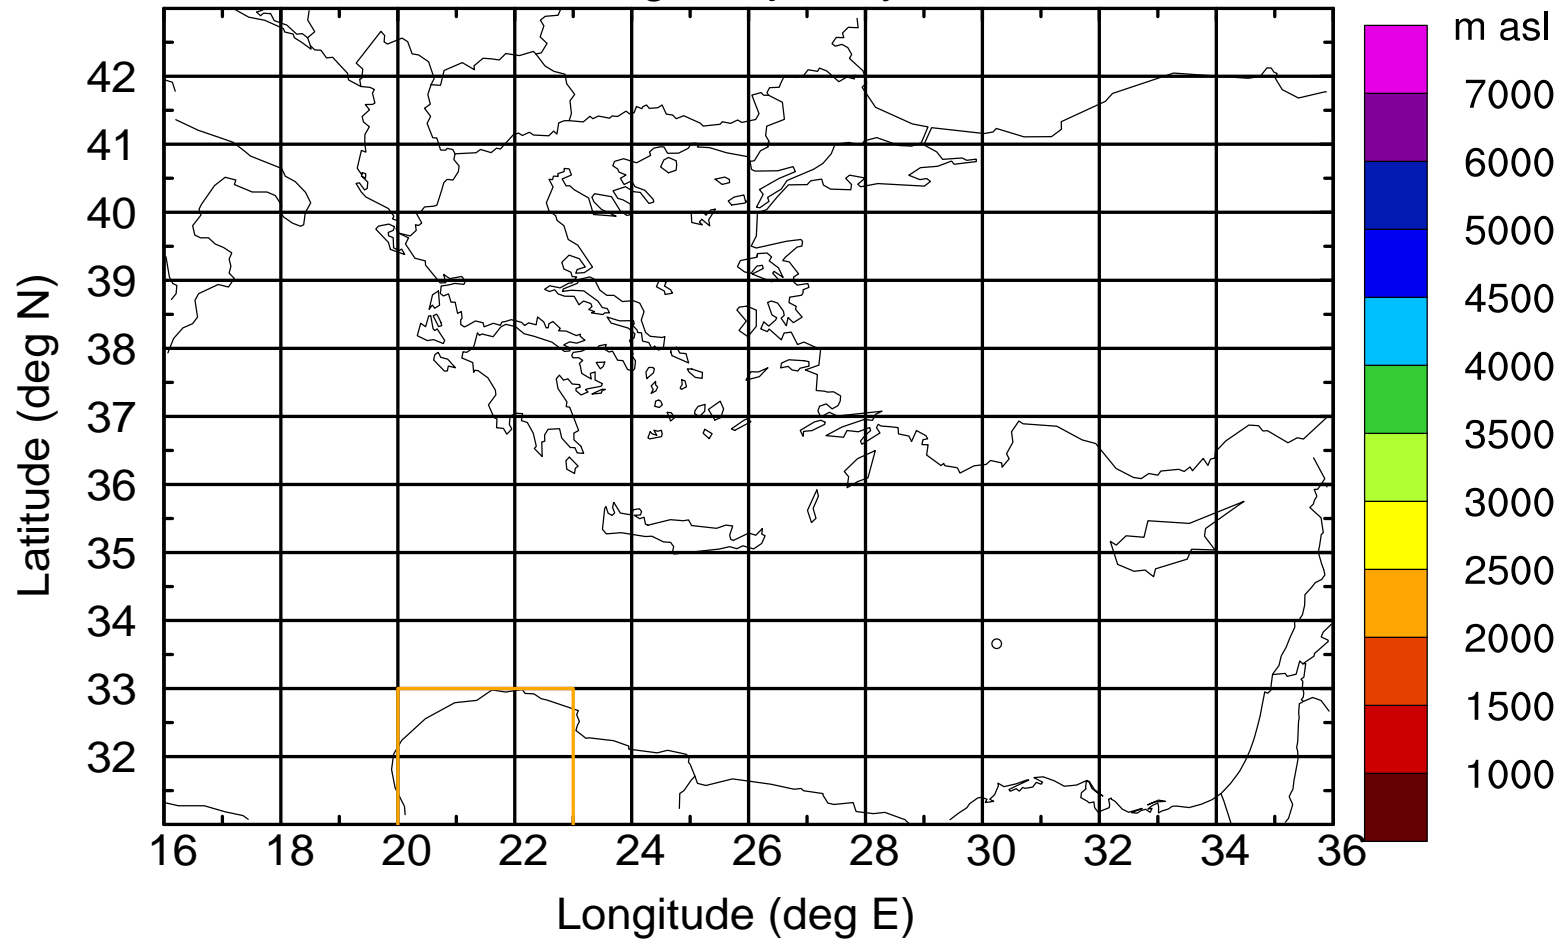

Paphos Airport ground station 20170422 8:00 UTC

Flight trajectory