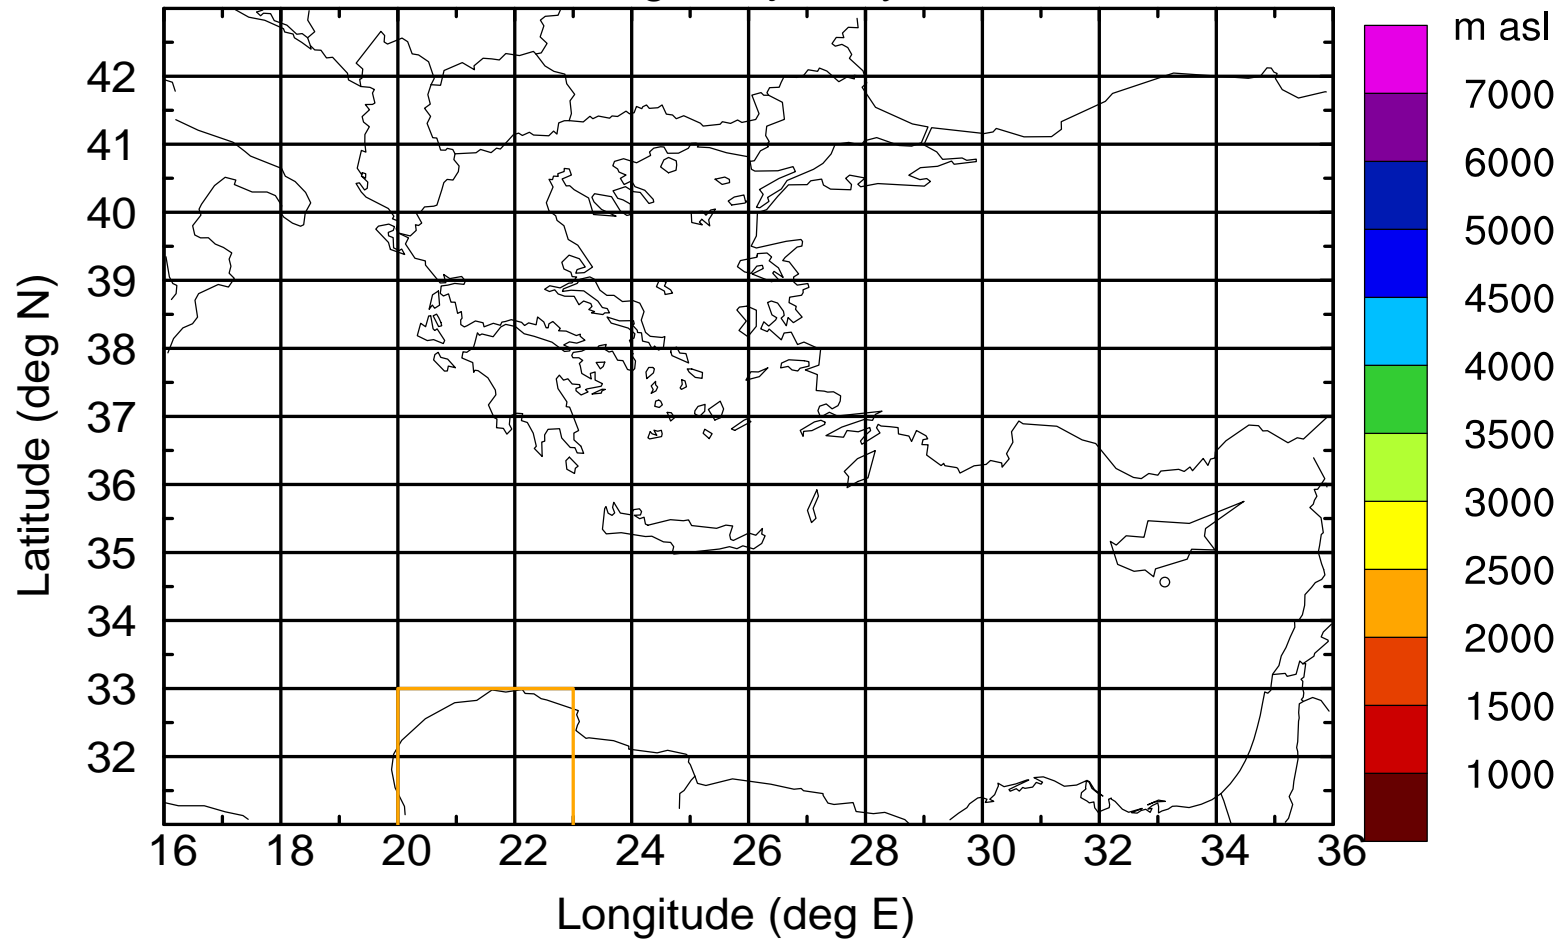

Paphos Airport ground station 20170422 8:00 UTC

Flight trajectory