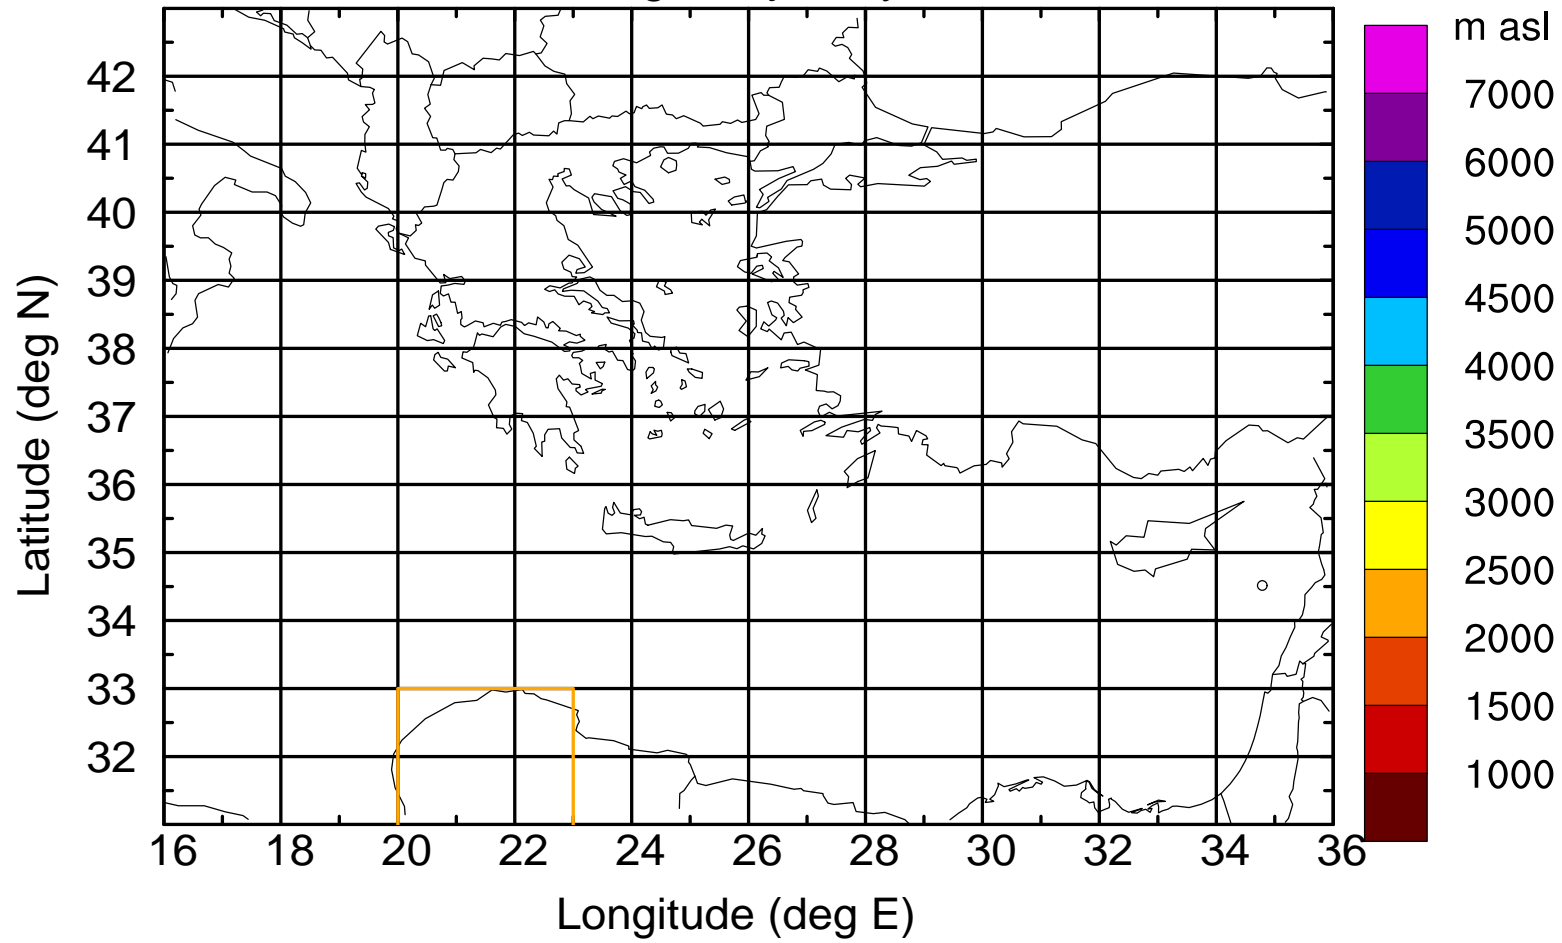

Flight trajectory

Paphos Airport ground station 20170422 8:00 UTC

Flight trajectory

Paphos Airport ground station 20170422 8:00 UTC

Flight trajectory

Paphos Airport ground station 20170422 8:00 UTC

Flight trajectory