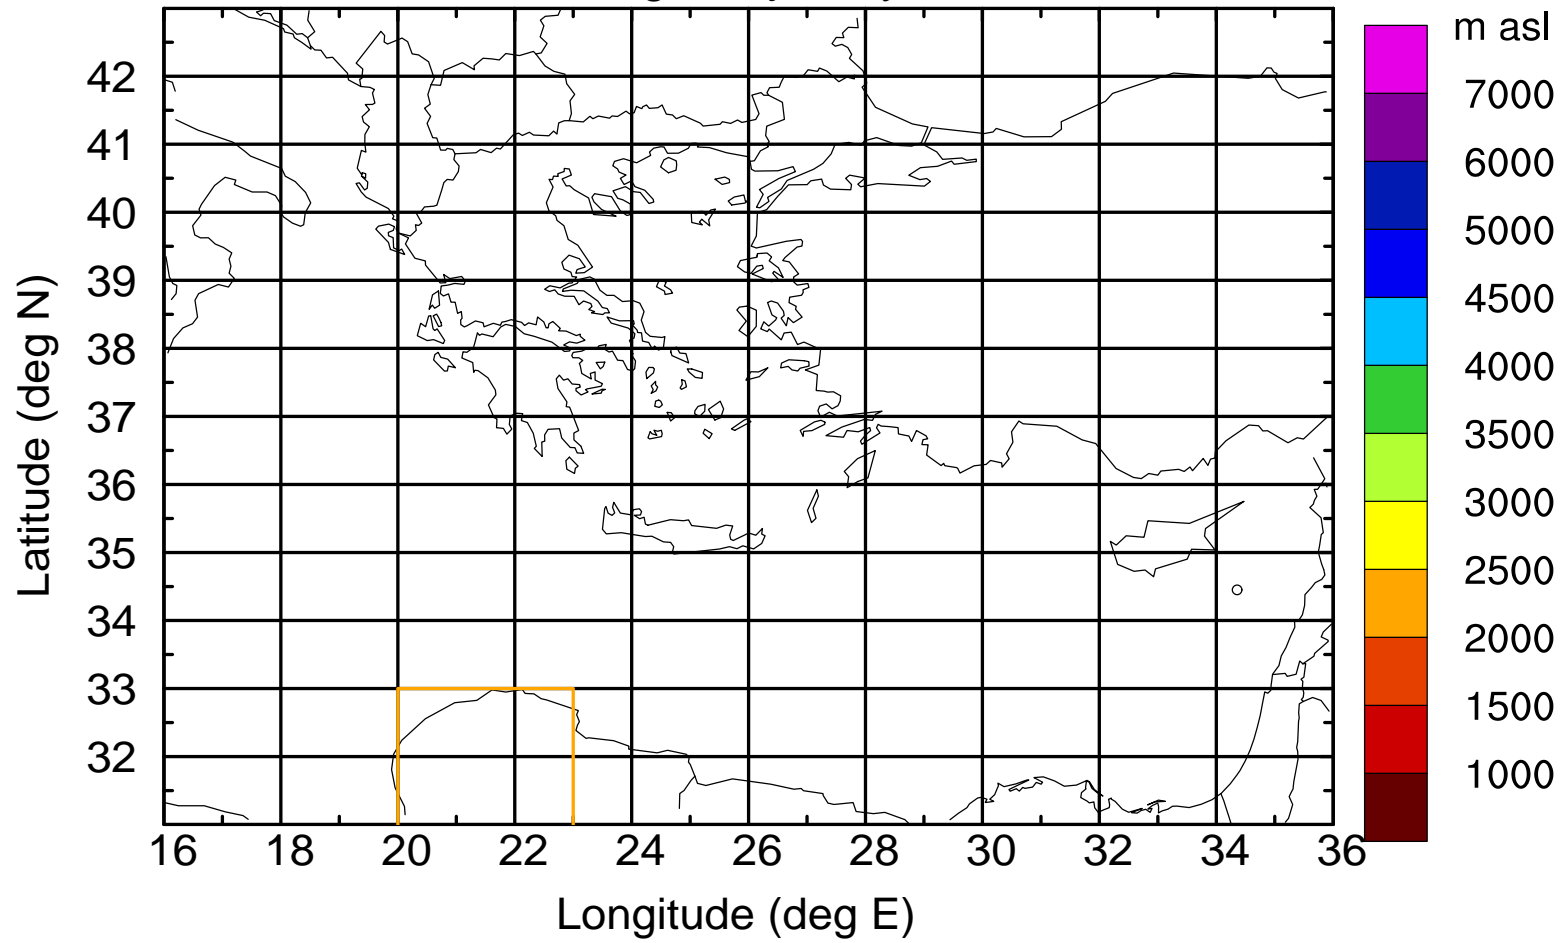

Paphos Airport ground station 20170422 8:00 UTC

Flight trajectory