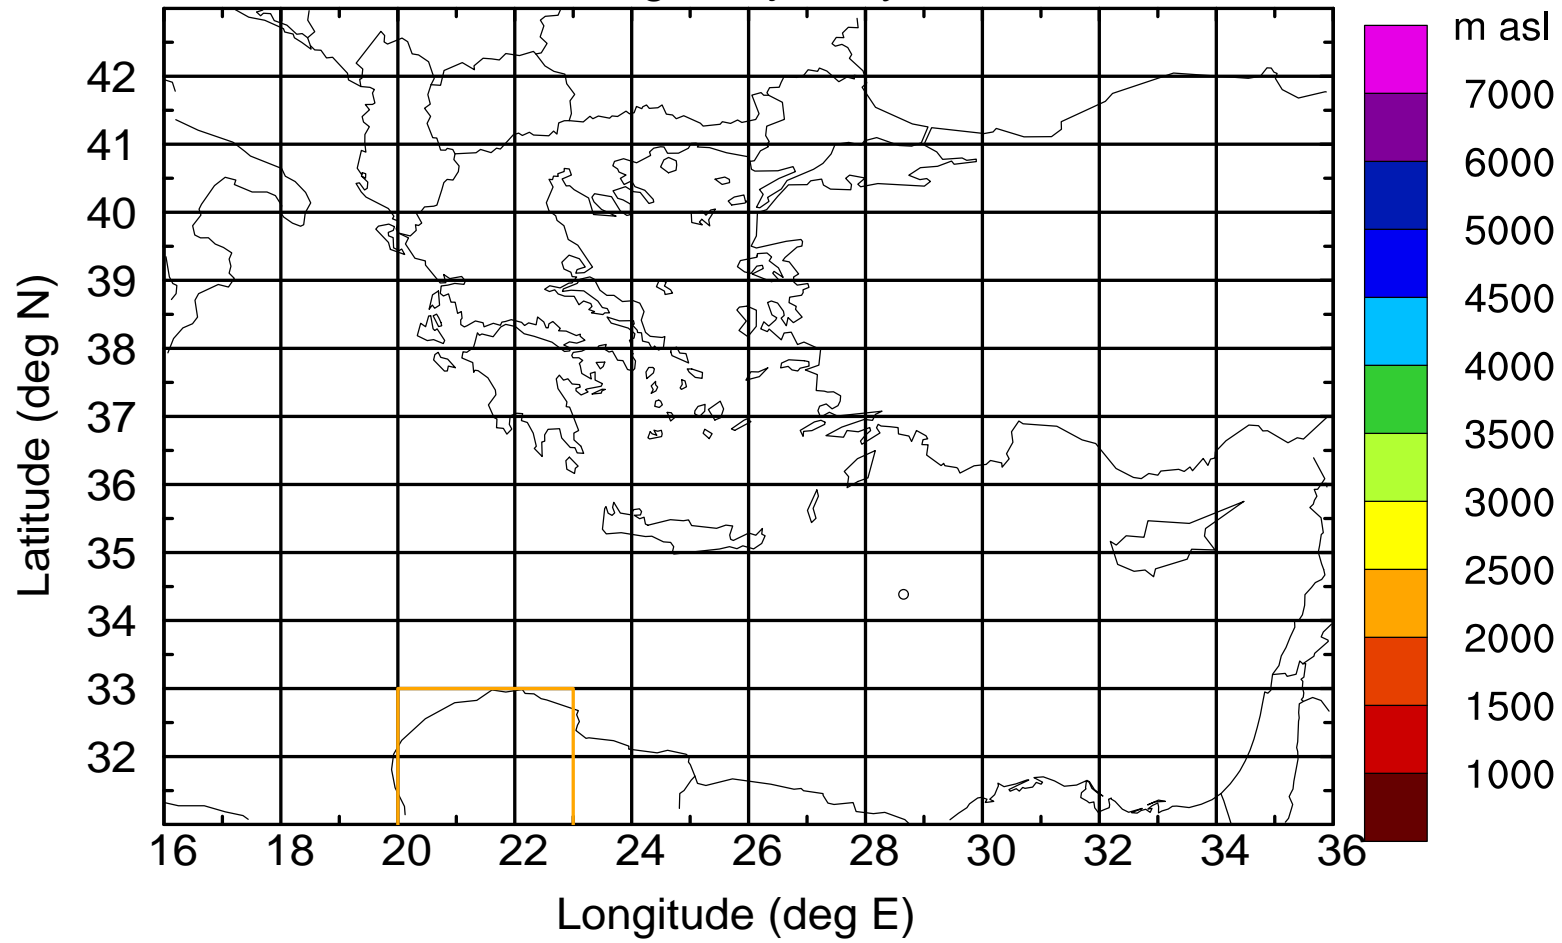

Flight trajectory

Paphos Airport ground station 20170422 8:00 UTC

Flight trajectory

Paphos Airport ground station 20170422 8:00 UTC

Flight trajectory

Paphos Airport ground station 20170422 8:00 UTC

Flight trajectory