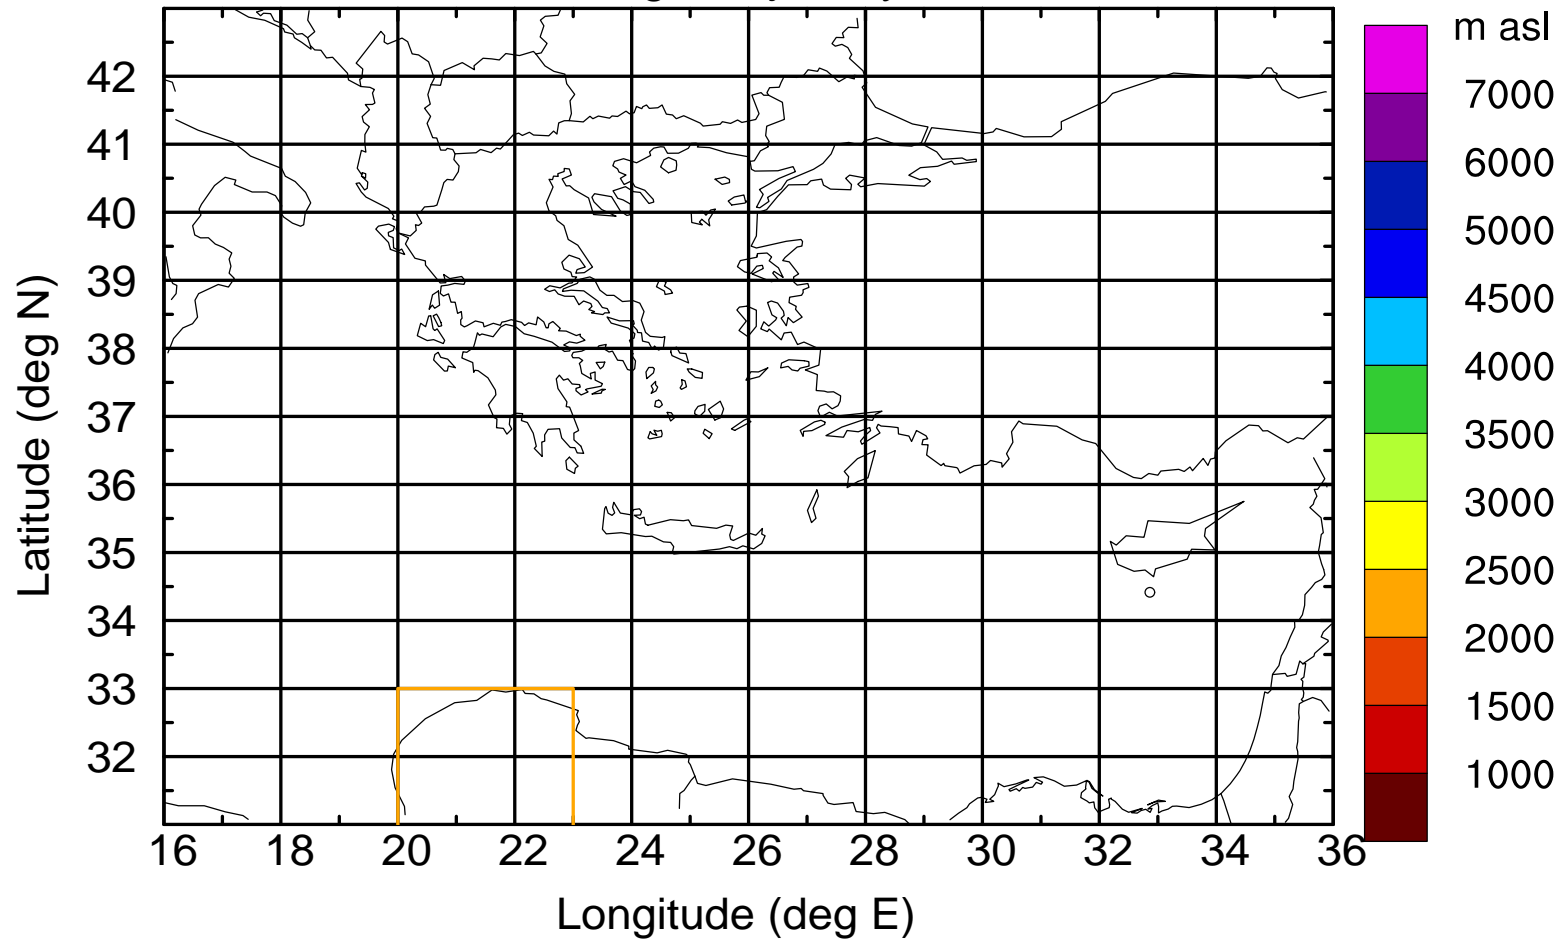

Paphos Airport ground station 20170422 8:00 UTC

Flight trajectory