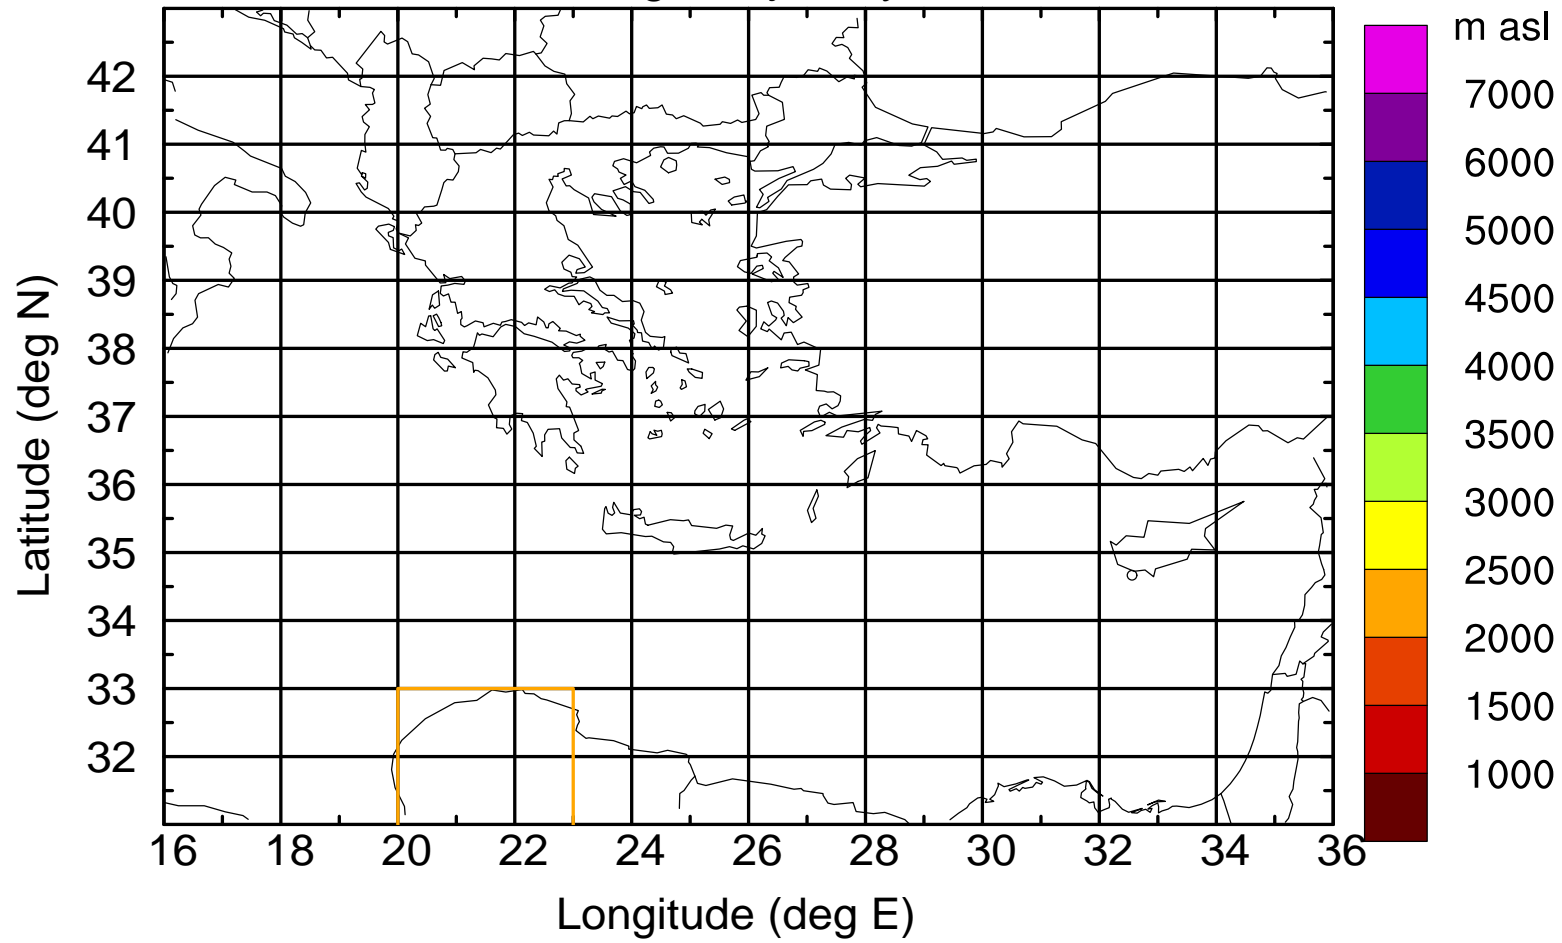

Paphos Airport ground station 20170422 8:00 UTC

Flight trajectory

Paphos Airport ground station 20170422 8:00 UTC

Flight trajectory

Paphos Airport ground station 20170422 8:00 UTC

Flight trajectory

Paphos Airport ground station 20170422 8:00 UTC