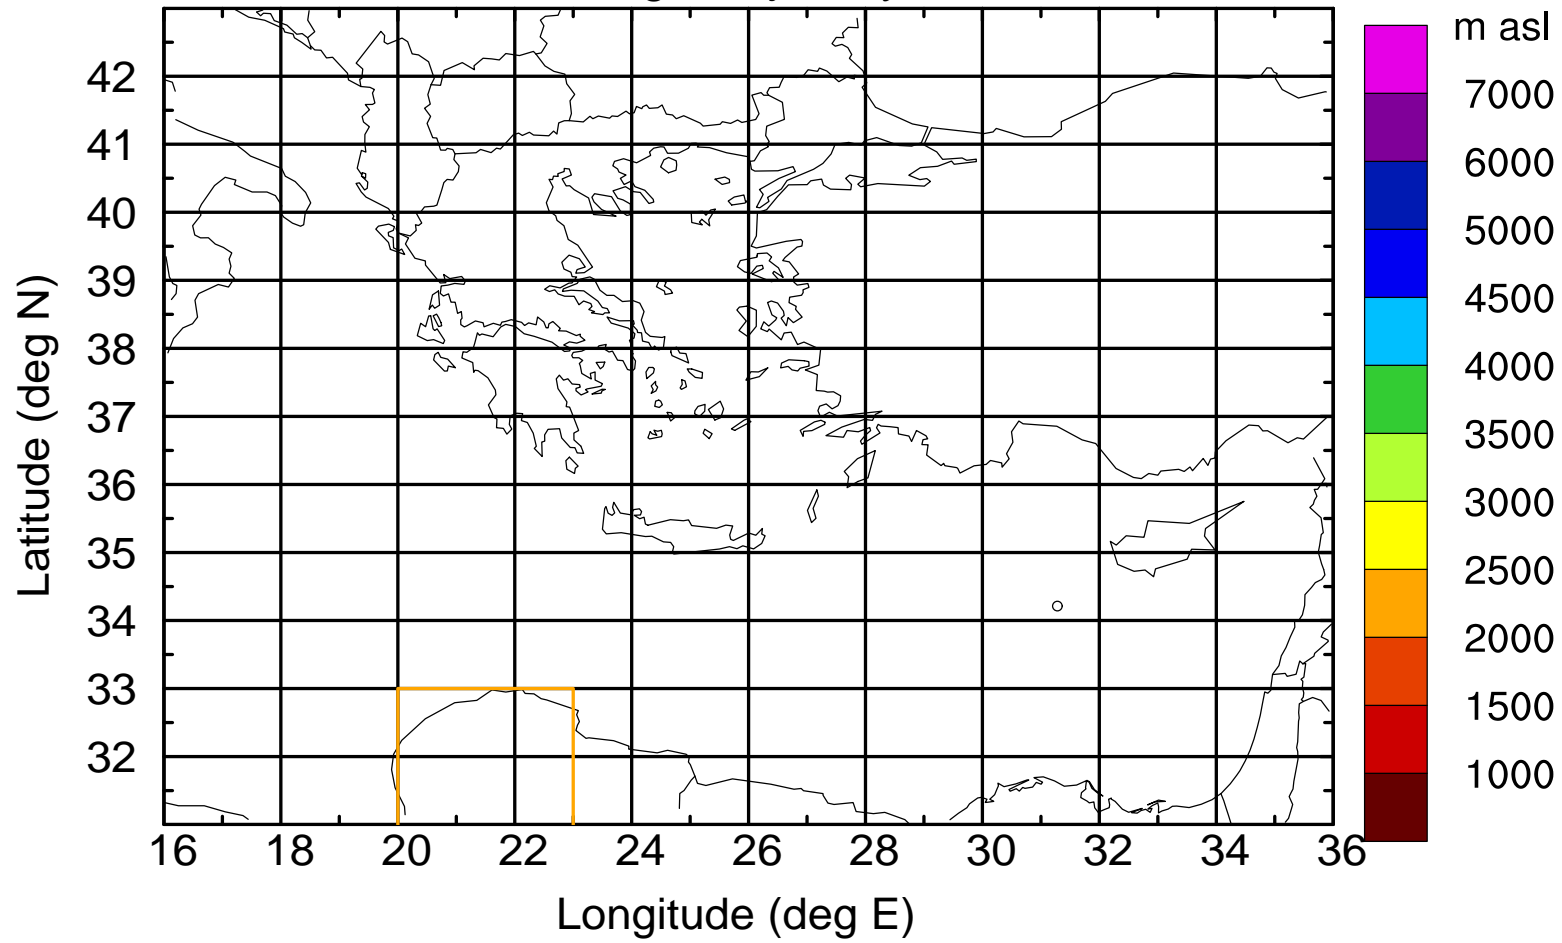

Paphos Airport ground station 20170422 8:00 UTC

Flight trajectory