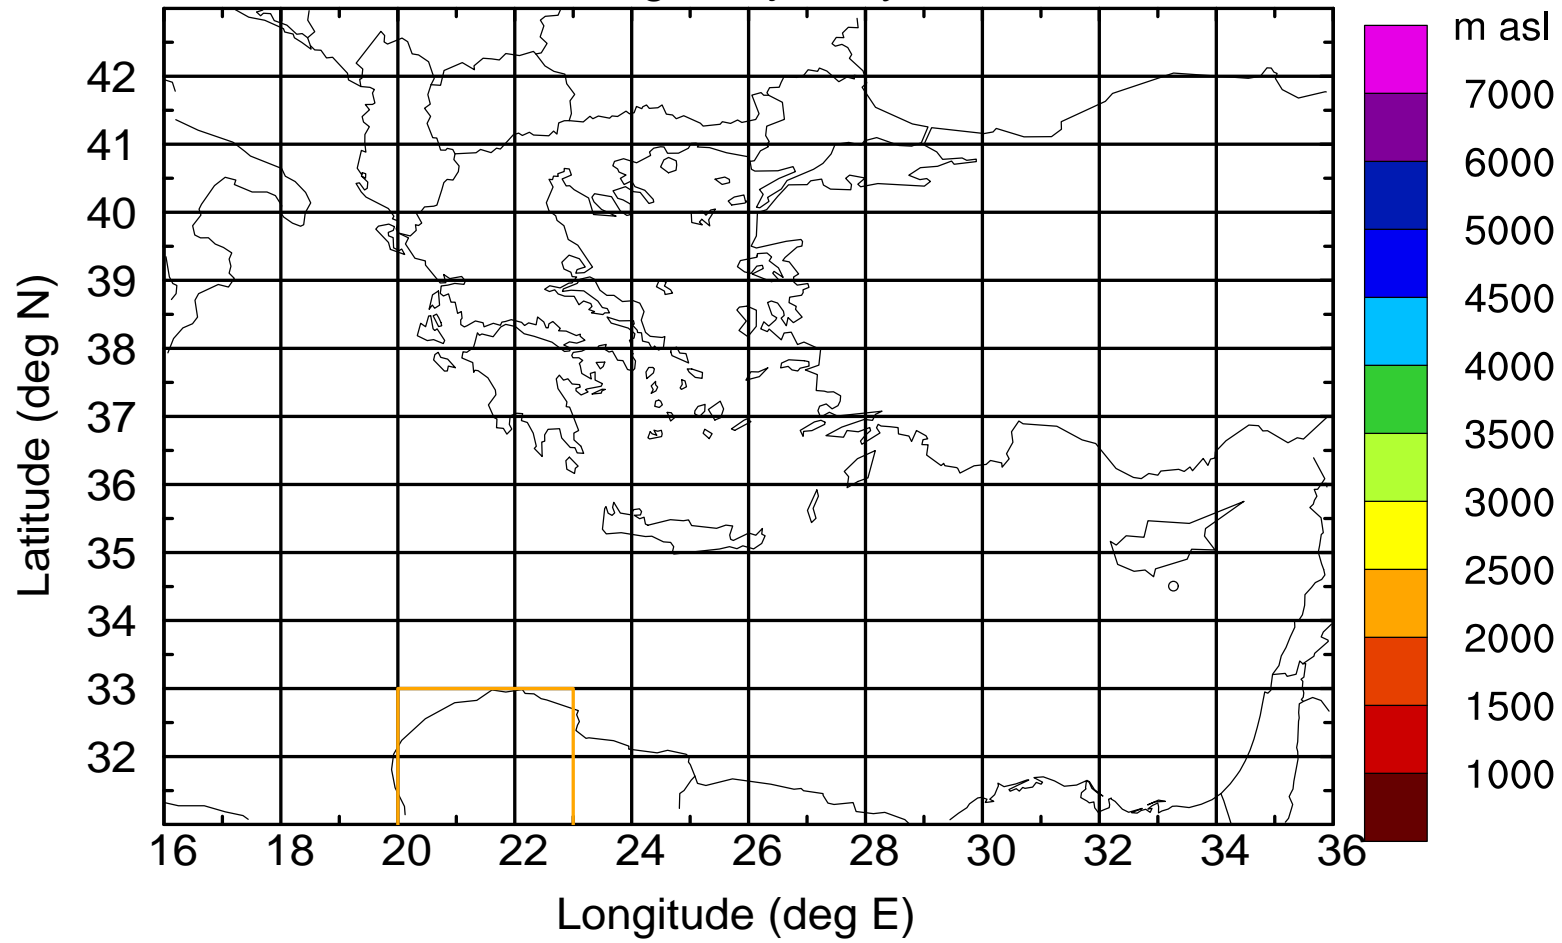

Flight trajectory

Paphos Airport ground station 20170422 8:00 UTC

Flight trajectory

Paphos Airport ground station 20170422 8:00 UTC

Flight trajectory

Paphos Airport ground station 20170422 8:00 UTC

Flight trajectory