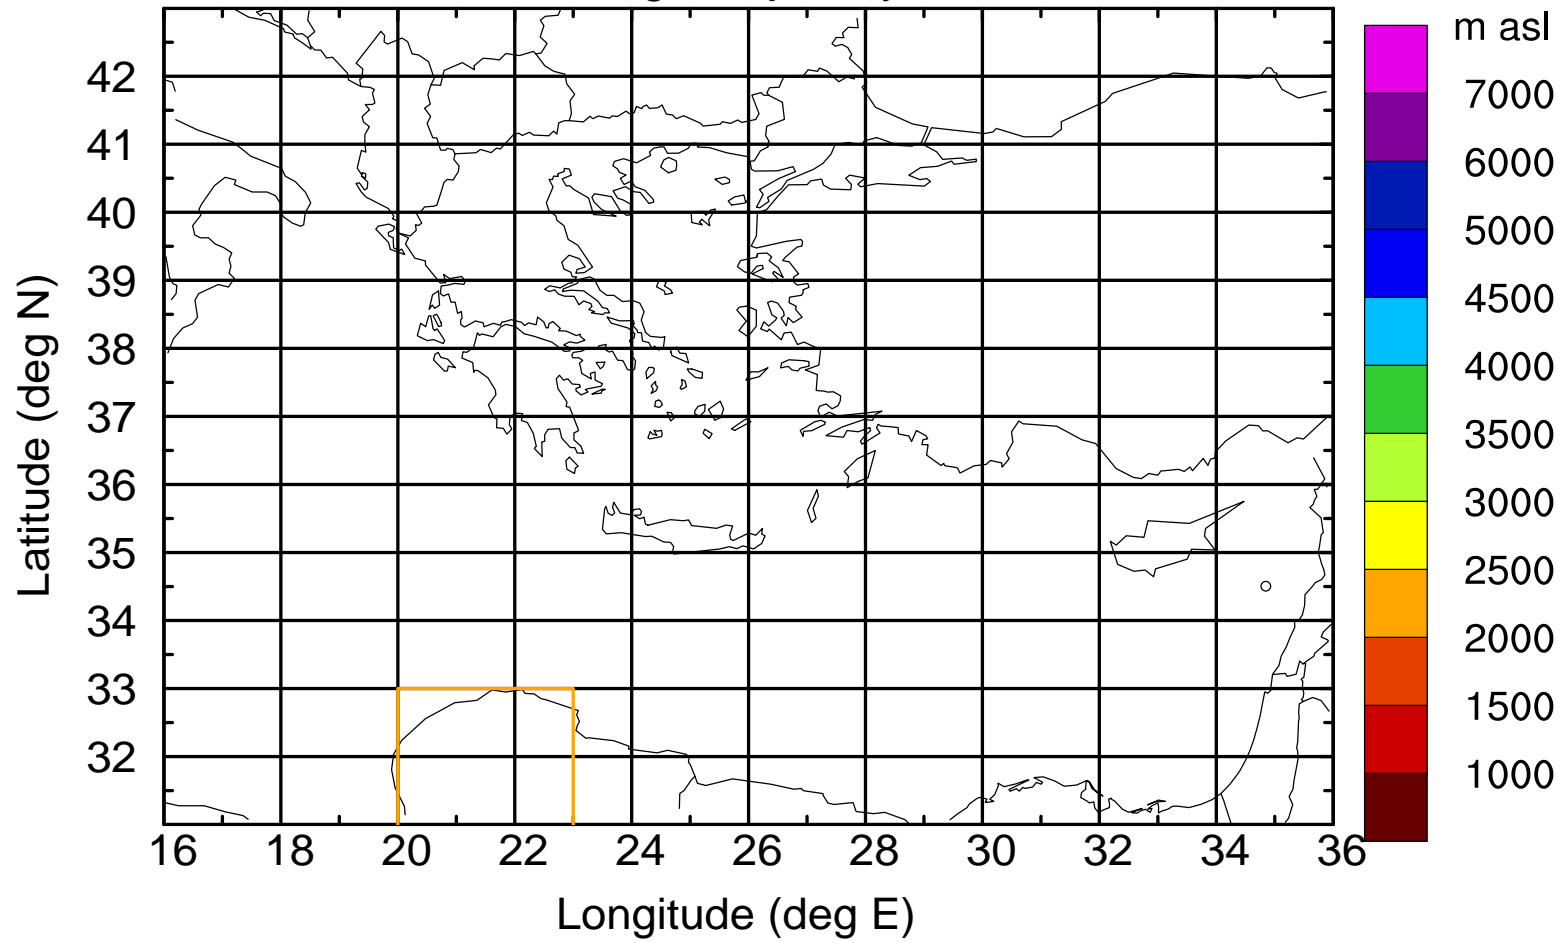

Flight trajectory

Paphos Airport ground station 20170422 8:00 UTC

Flight trajectory

Paphos Airport ground station 20170422 8:00 UTC

Flight trajectory

Paphos Airport ground station 20170422 8:00 UTC

Flight trajectory