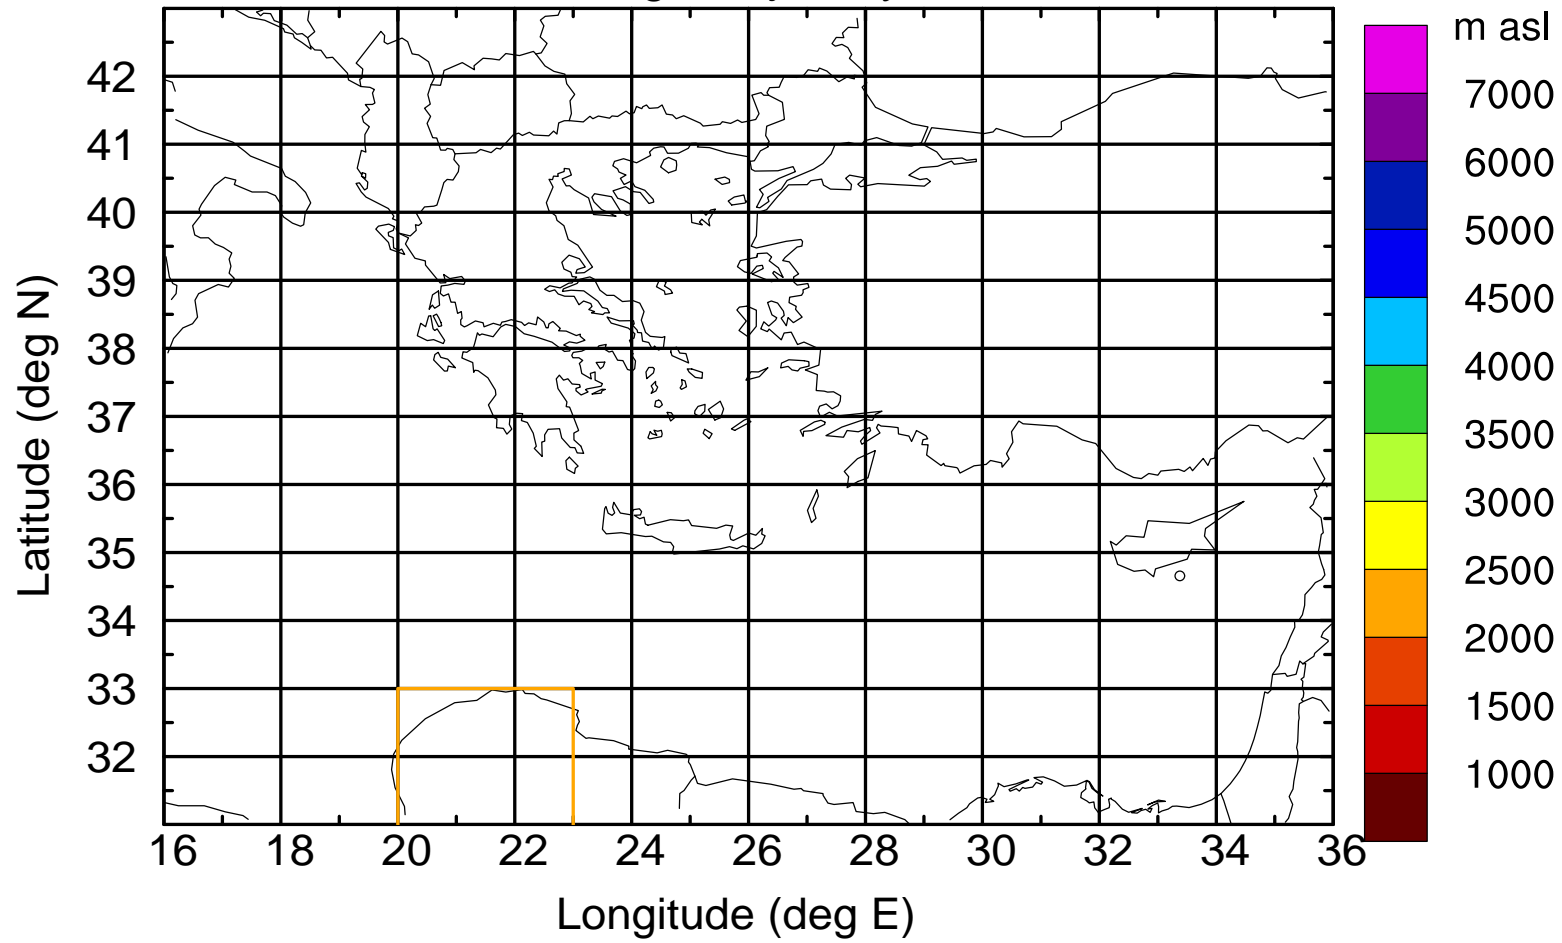

Paphos Airport ground station 20170422 8:00 UTC

Flight trajectory