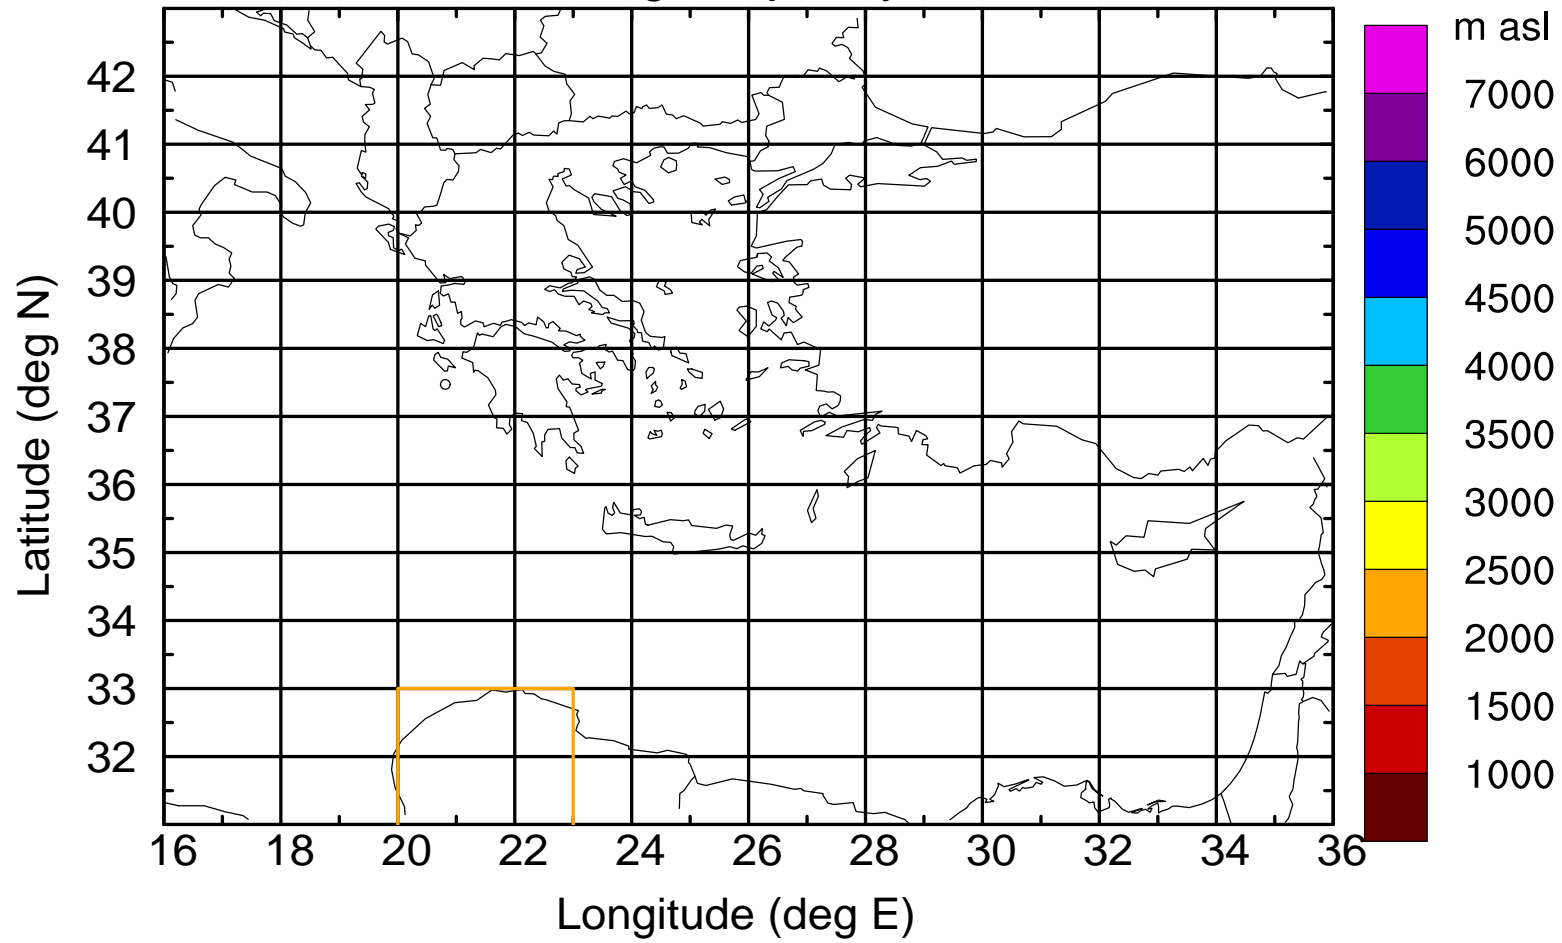

Flight trajectory

Paphos Airport ground station 20170422 8:00 UTC

Flight trajectory

Paphos Airport ground station 20170422 8:00 UTC

Flight trajectory

Paphos Airport ground station 20170422 8:00 UTC

Flight trajectory