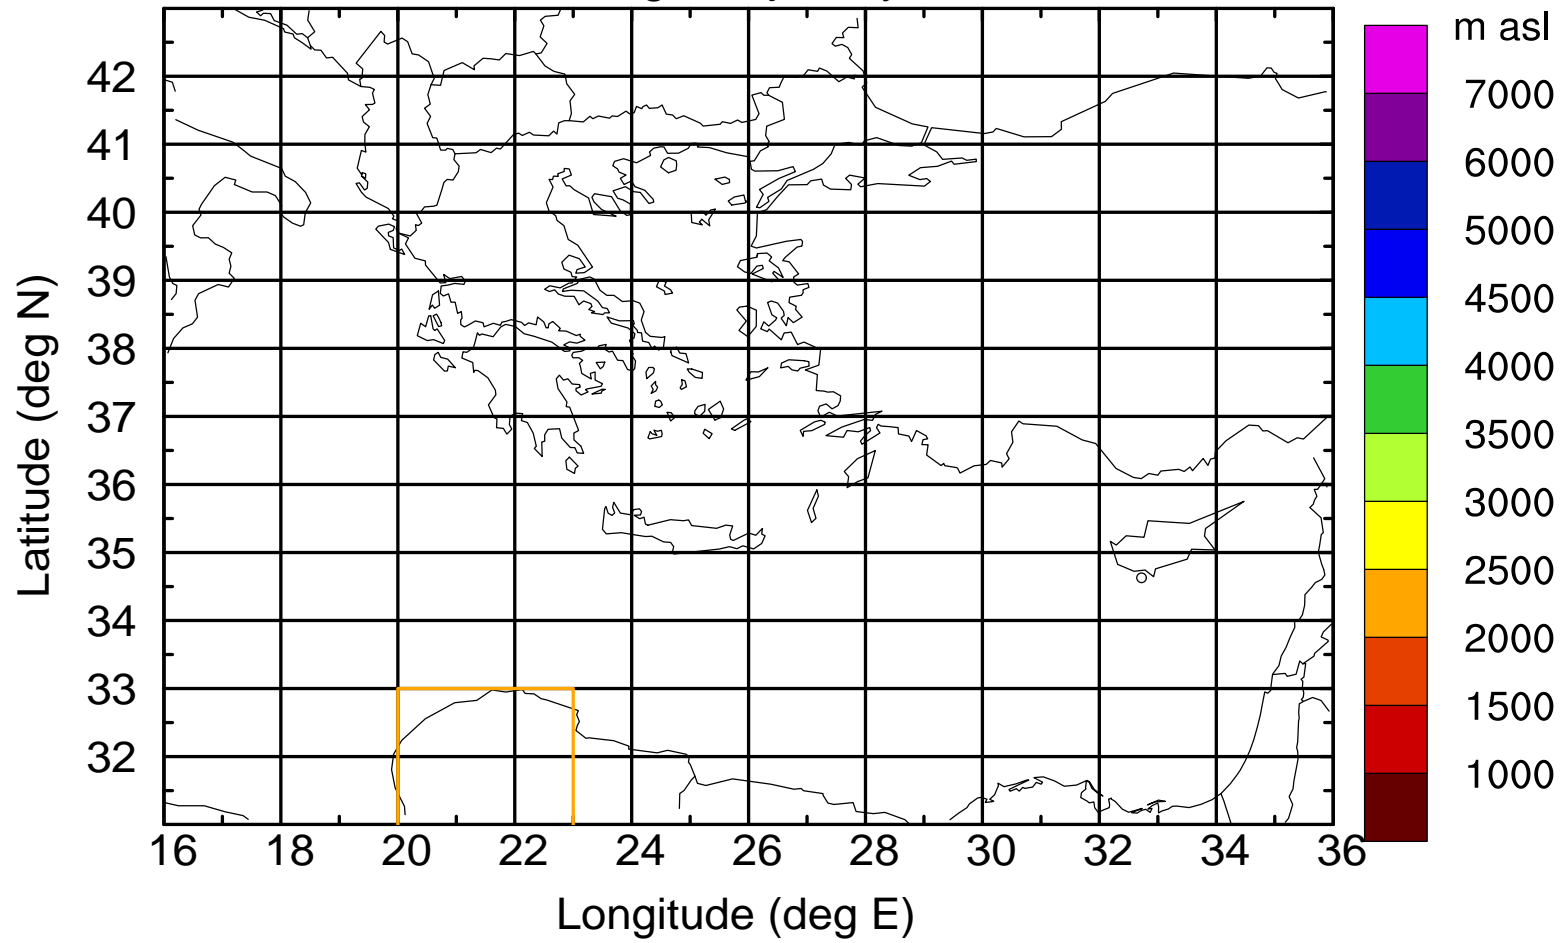

Paphos Airport ground station 20170422 8:00 UTC

Flight trajectory