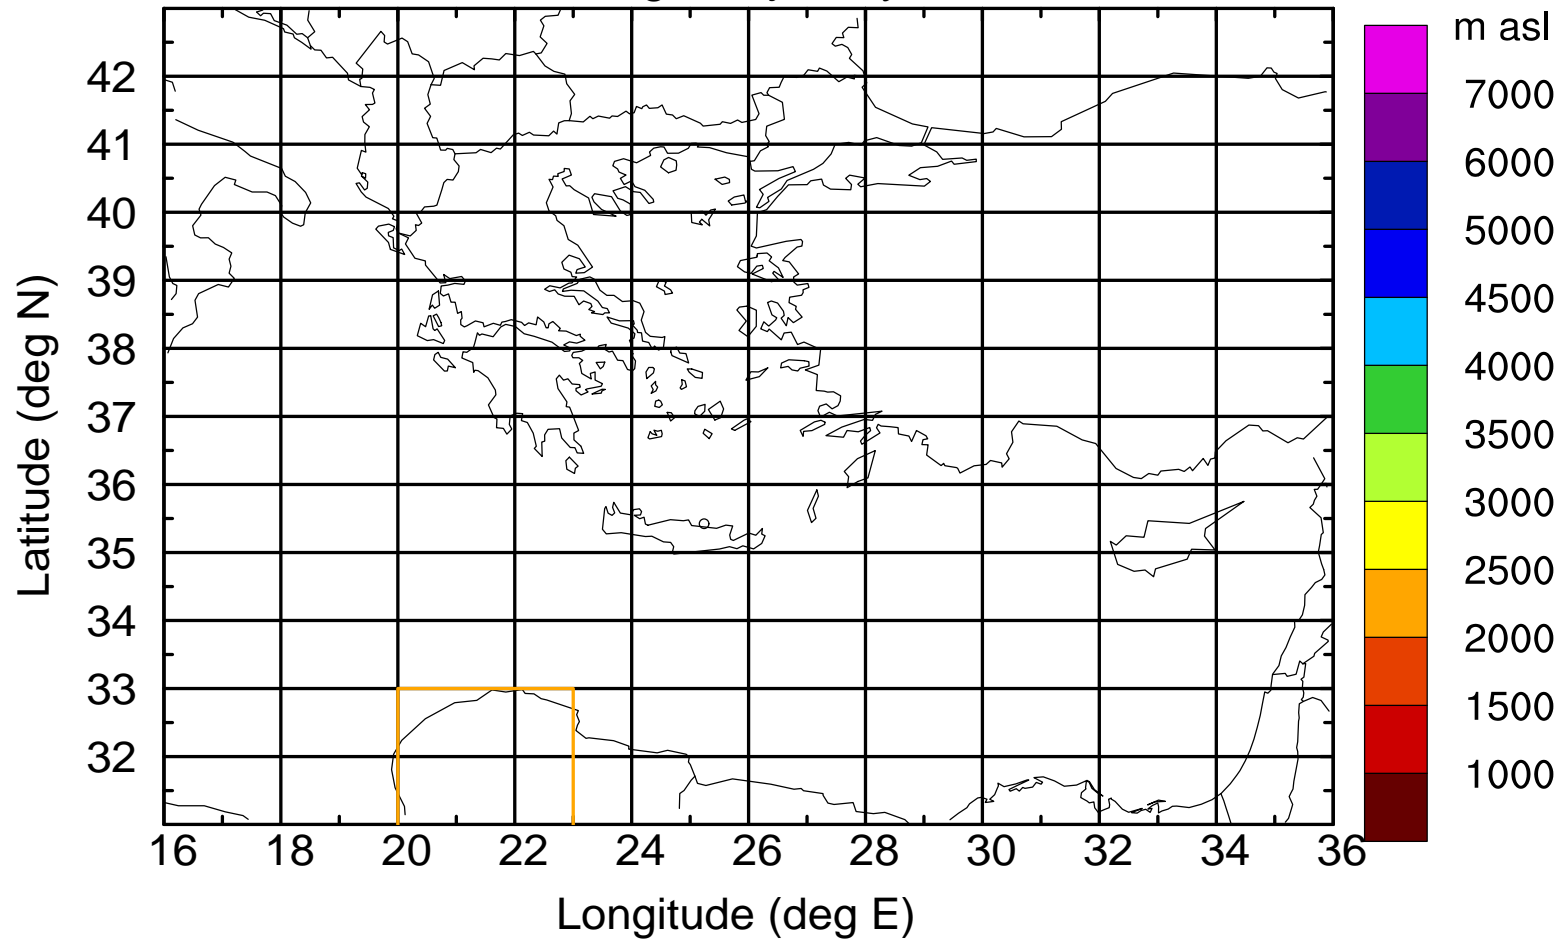

Paphos Airport ground station 20170422 8:00 UTC

Flight trajectory

Paphos Airport ground station 20170422 8:00 UTC

Flight trajectory

Paphos Airport ground station 20170422 8:00 UTC

Flight trajectory

Paphos Airport ground station 20170422 8:00 UTC