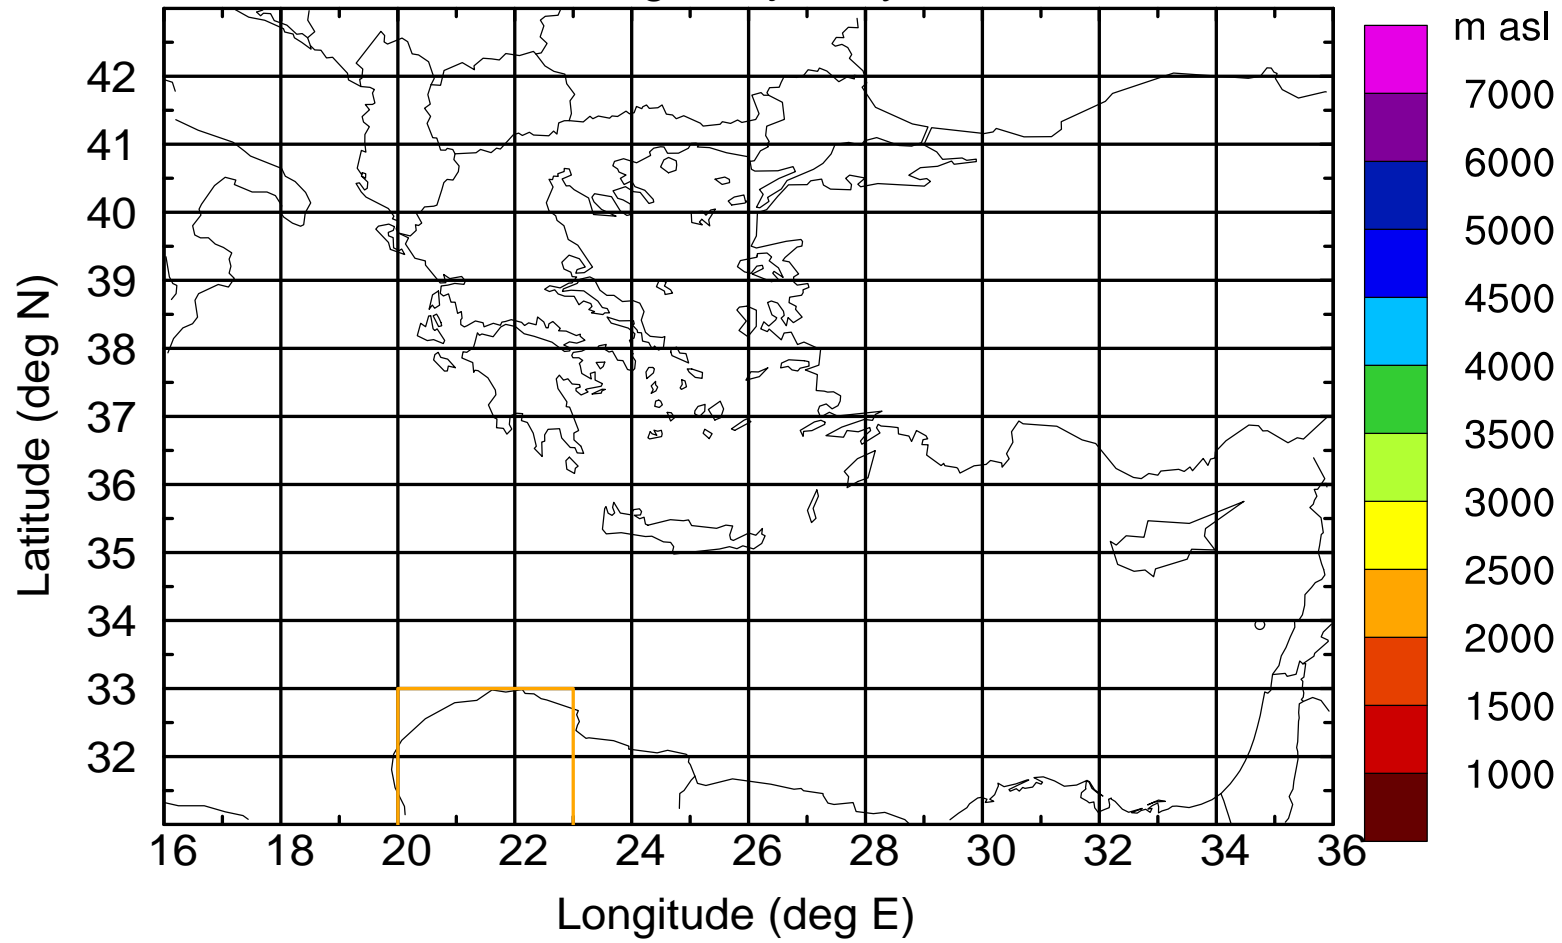

Paphos Airport ground station 20170422 8:00 UTC

Flight trajectory