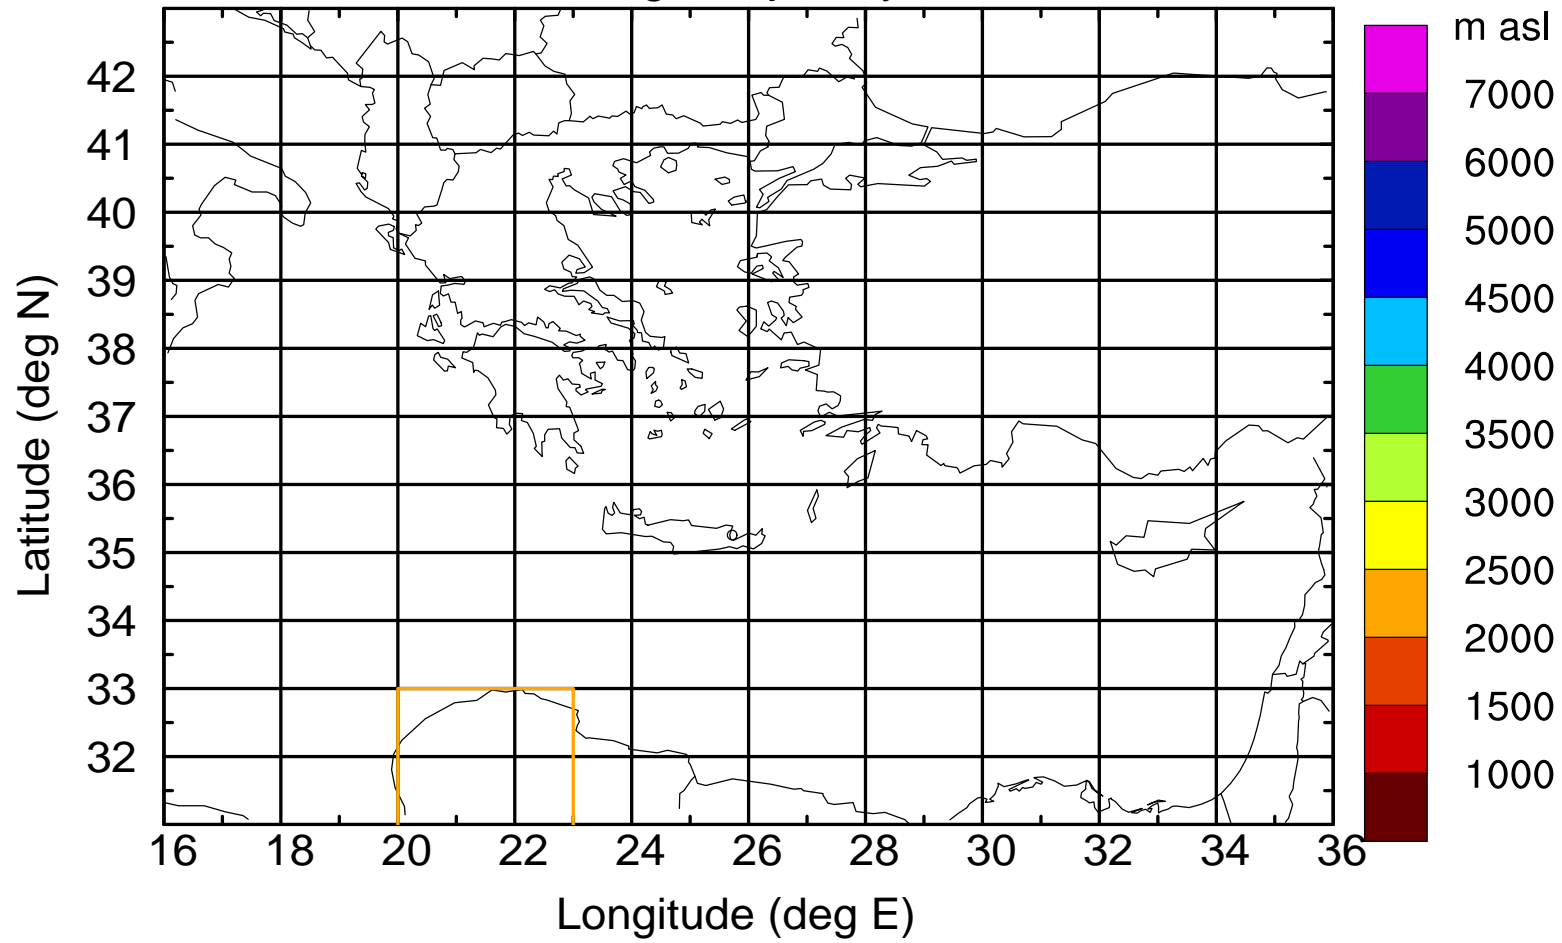

Paphos Airport ground station 20170422 8:00 UTC

Flight trajectory