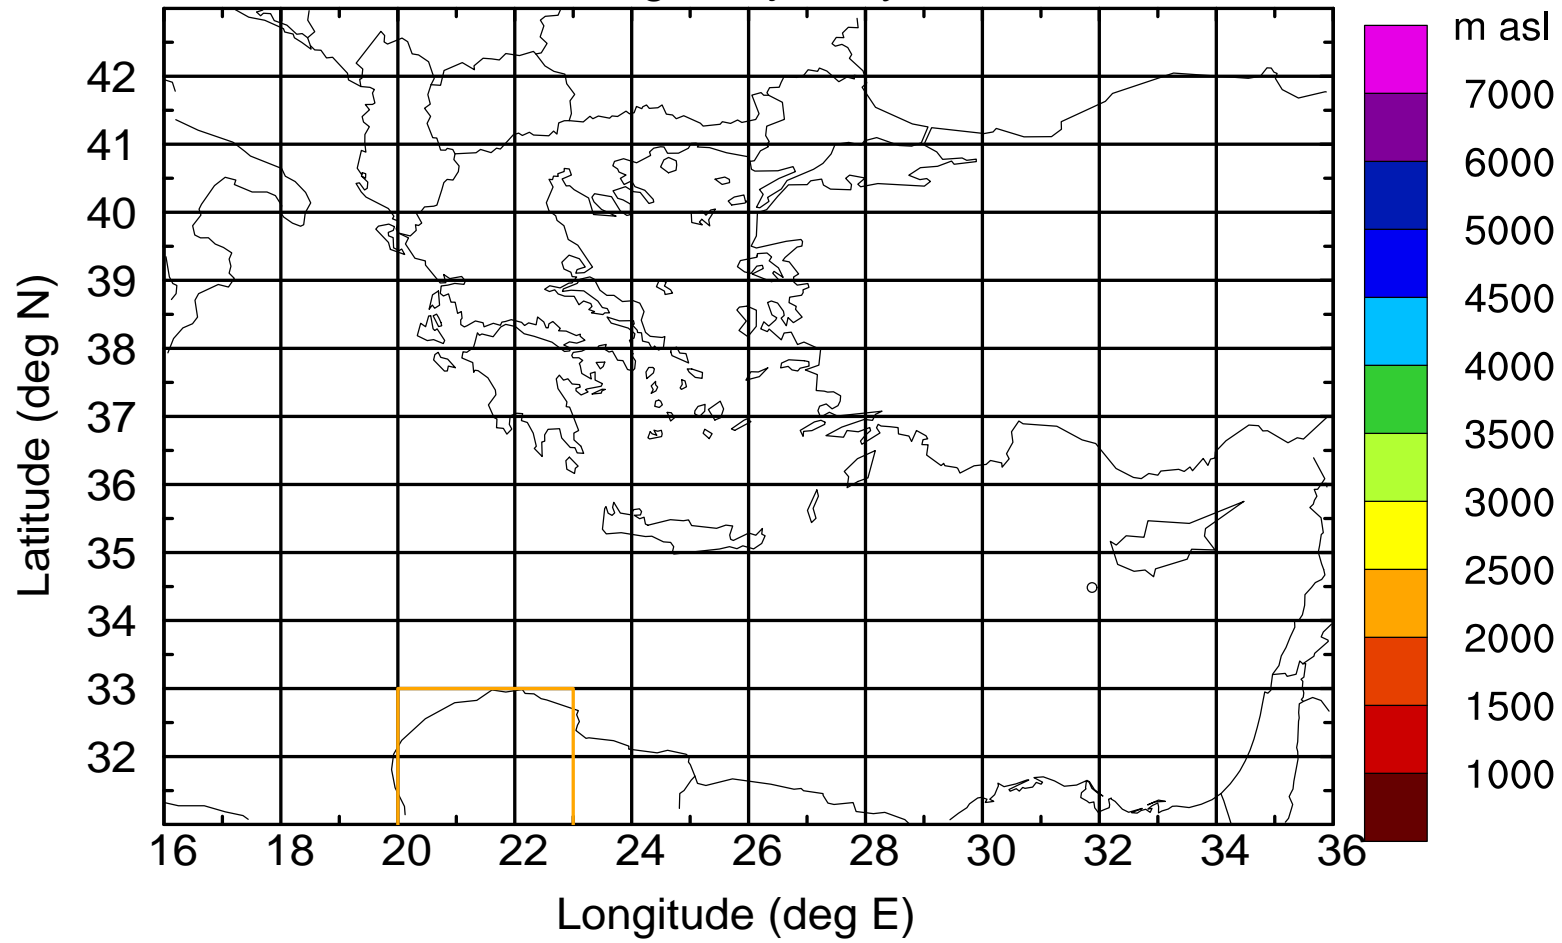

Paphos Airport ground station 20170422 8:00 UTC

Flight trajectory