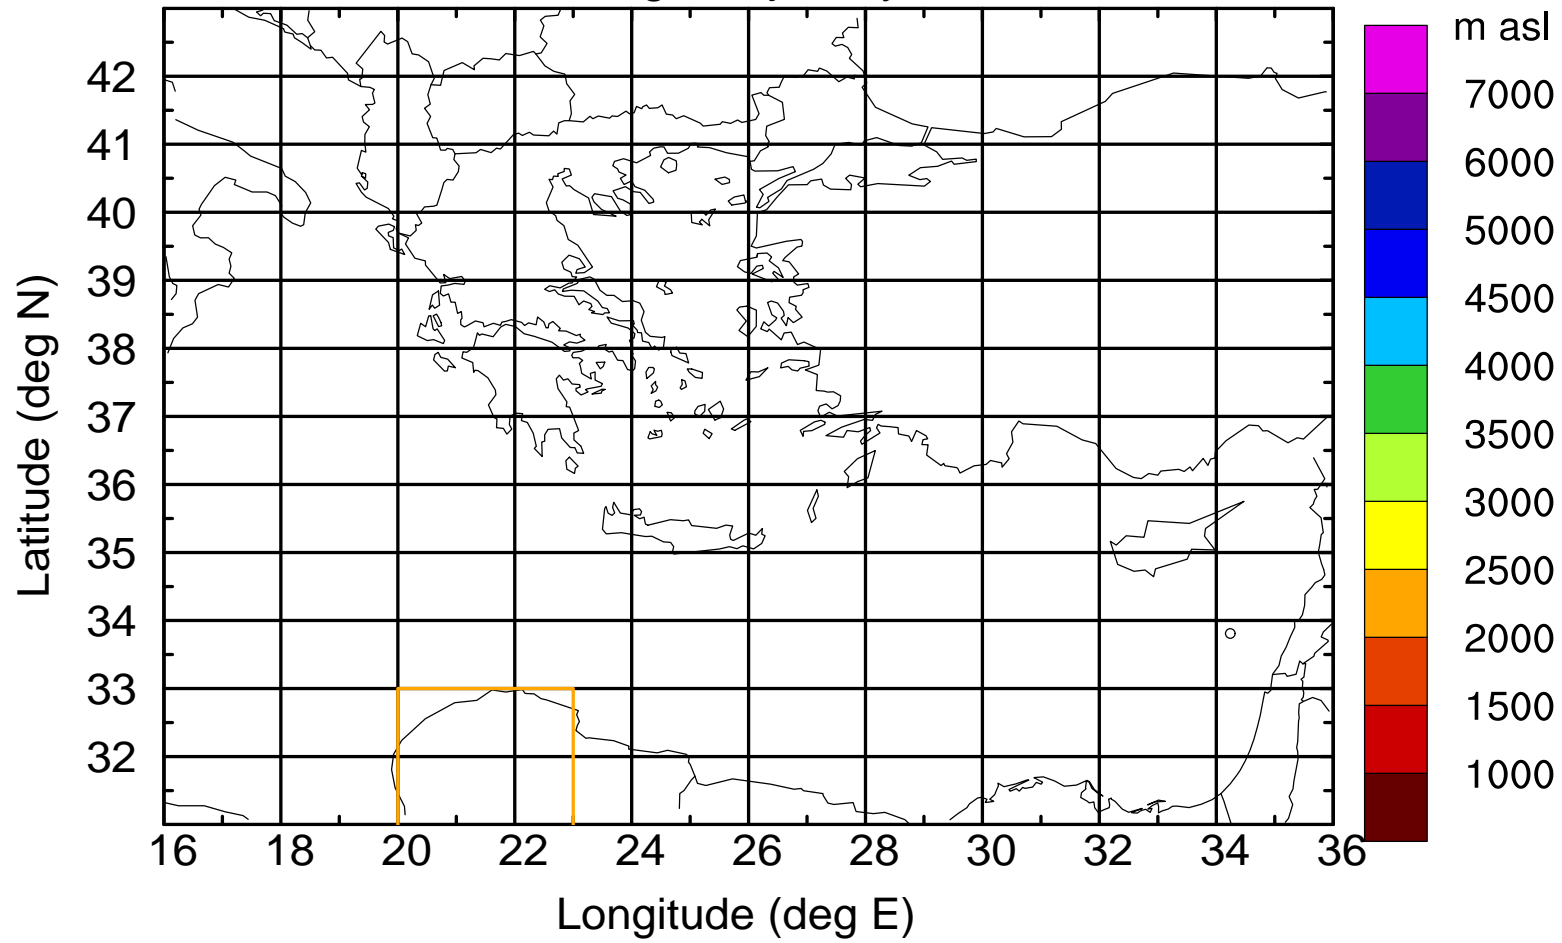

Paphos Airport ground station 20170422 8:00 UTC

Flight trajectory