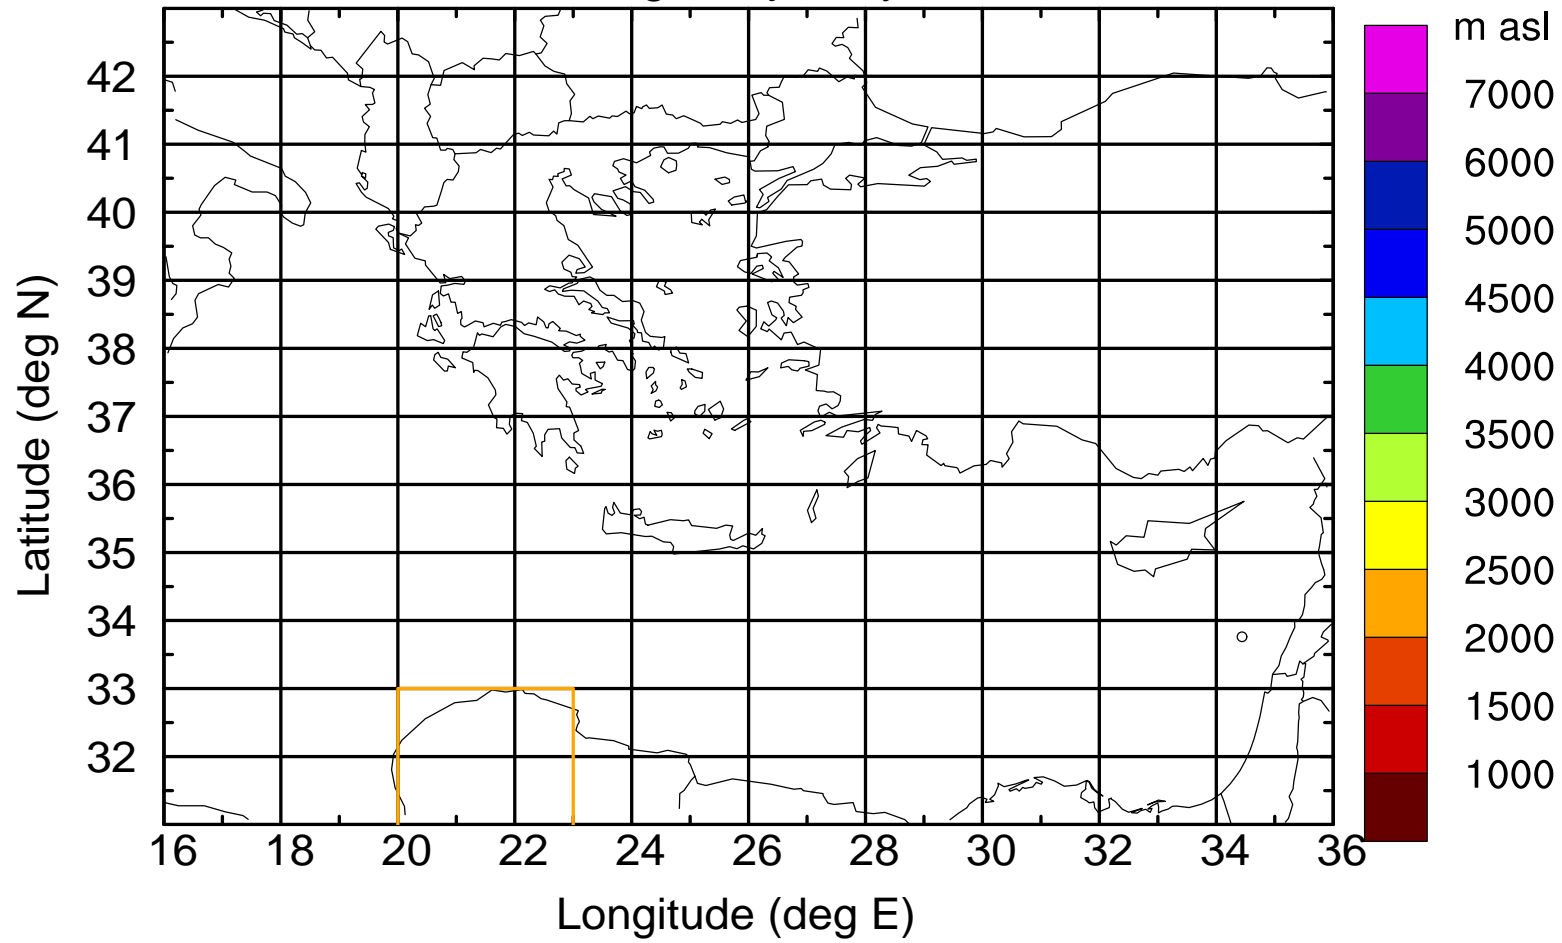

Flight trajectory

Paphos Airport ground station 20170422 8:00 UTC

Flight trajectory

Paphos Airport ground station 20170422 8:00 UTC

Flight trajectory

Paphos Airport ground station 20170422 8:00 UTC

Flight trajectory