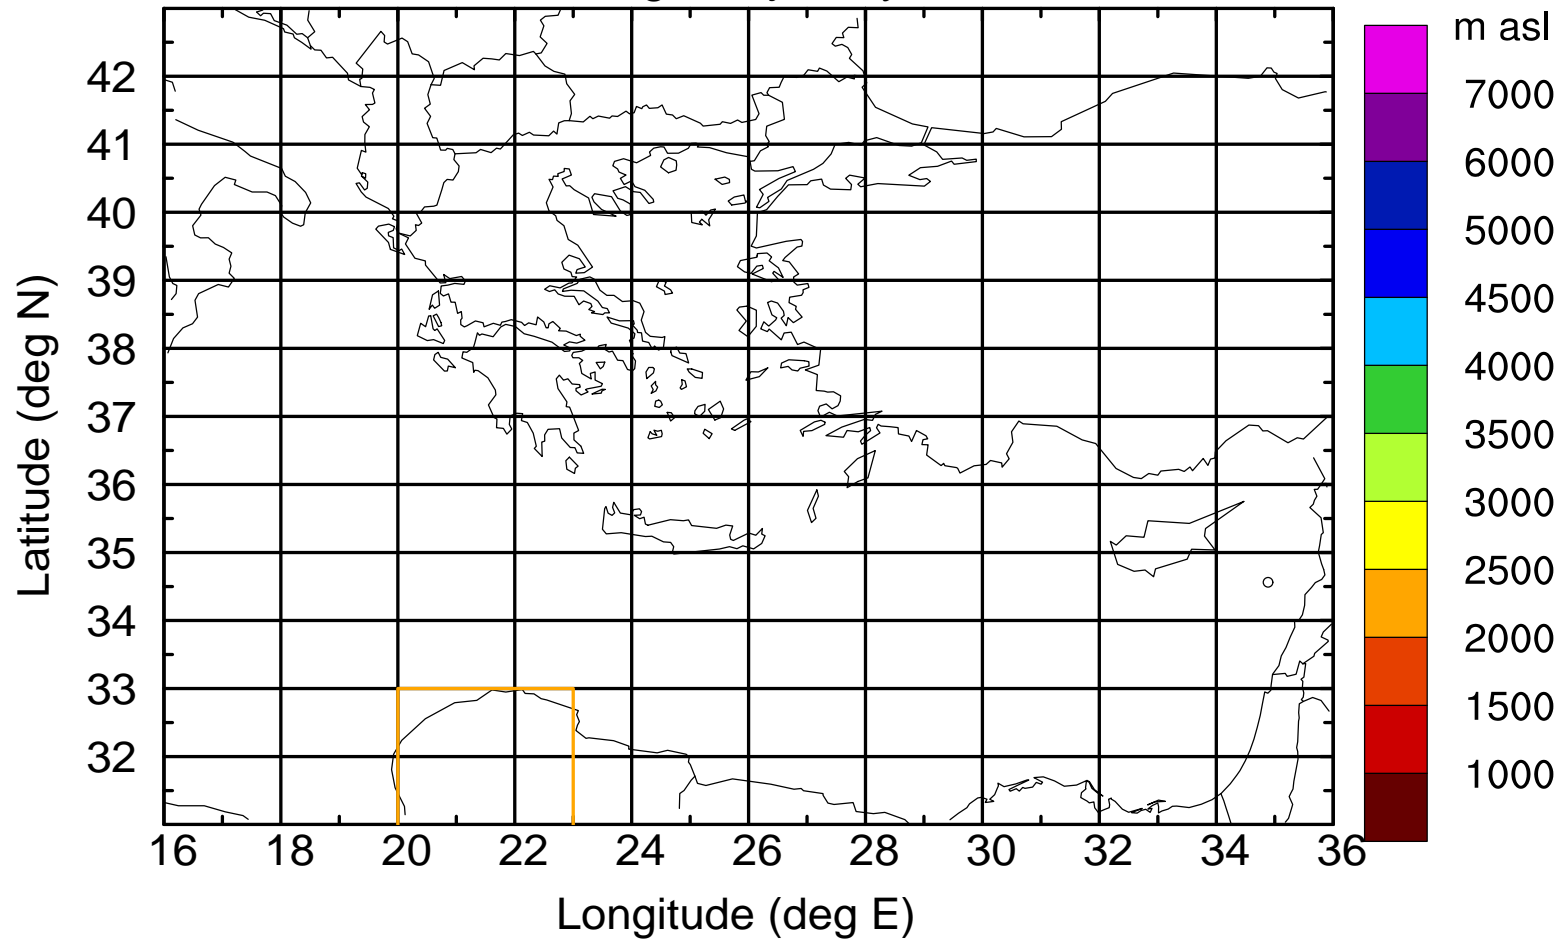

Paphos Airport ground station 20170422 8:00 UTC

Flight trajectory