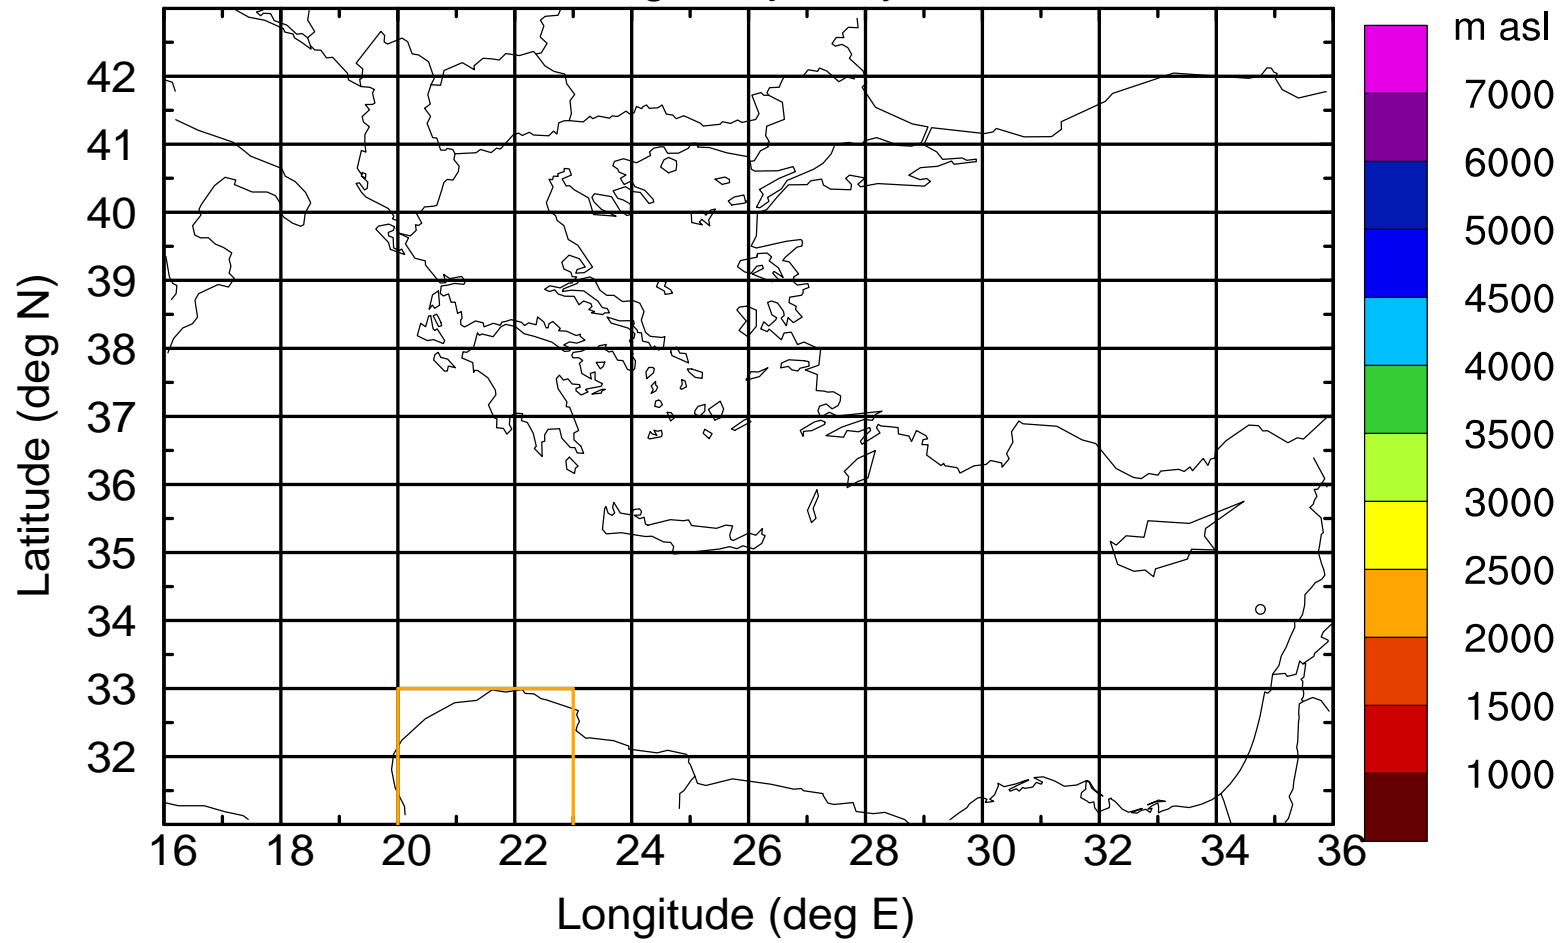

Paphos Airport ground station 20170422 8:00 UTC

Flight trajectory