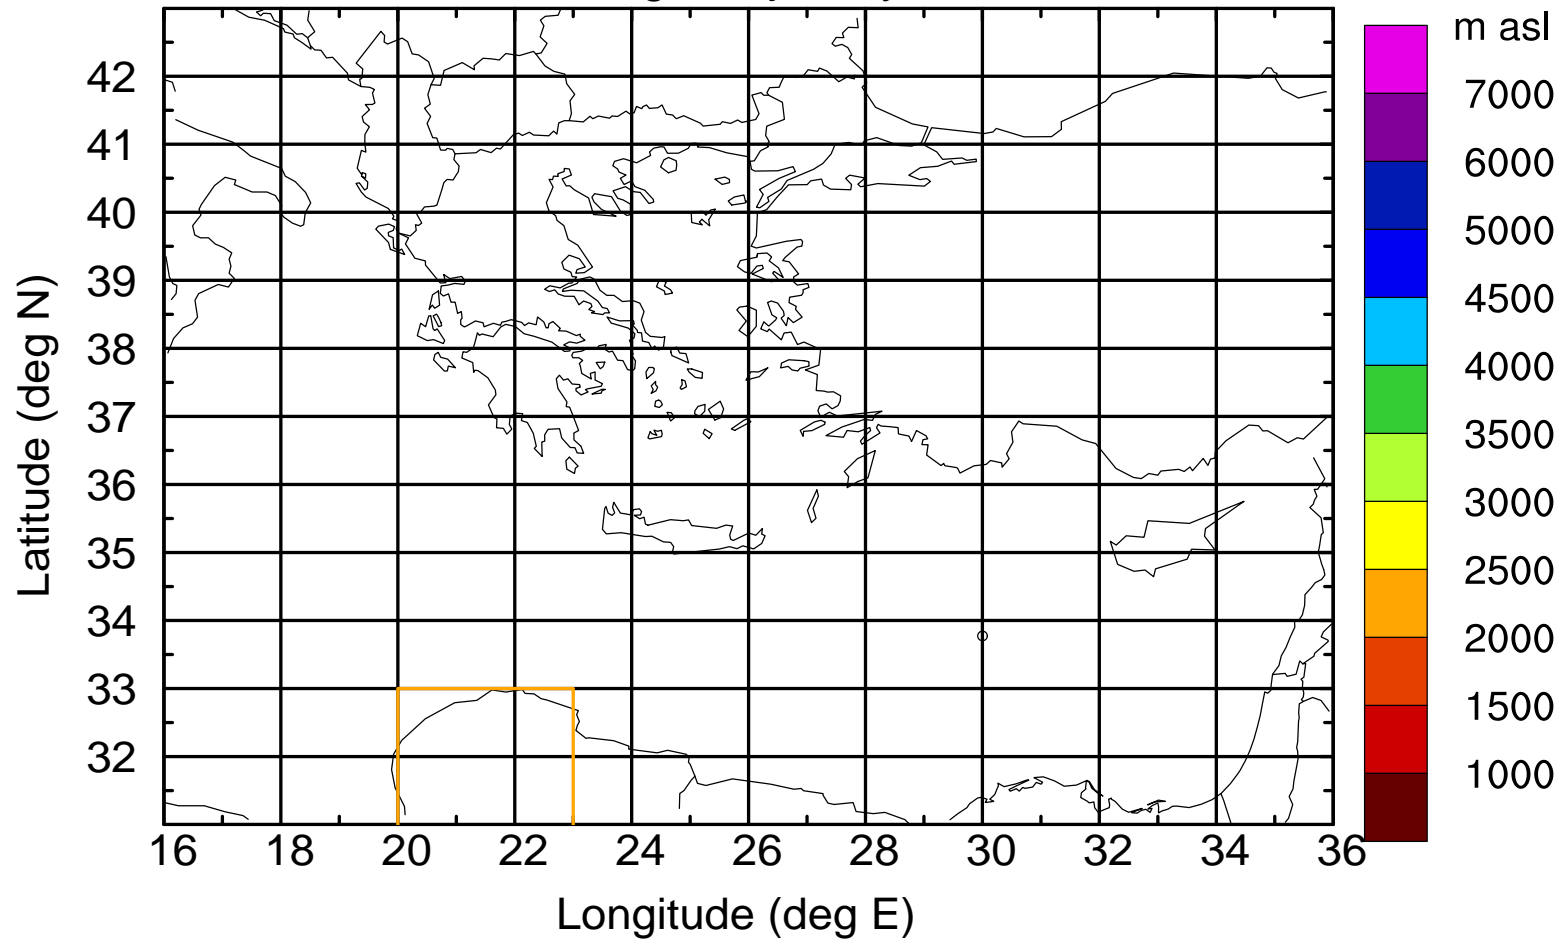

Flight trajectory

Paphos Airport ground station 20170422 8:00 UTC

Flight trajectory

Paphos Airport ground station 20170422 8:00 UTC

Flight trajectory

Paphos Airport ground station 20170422 8:00 UTC

Flight trajectory