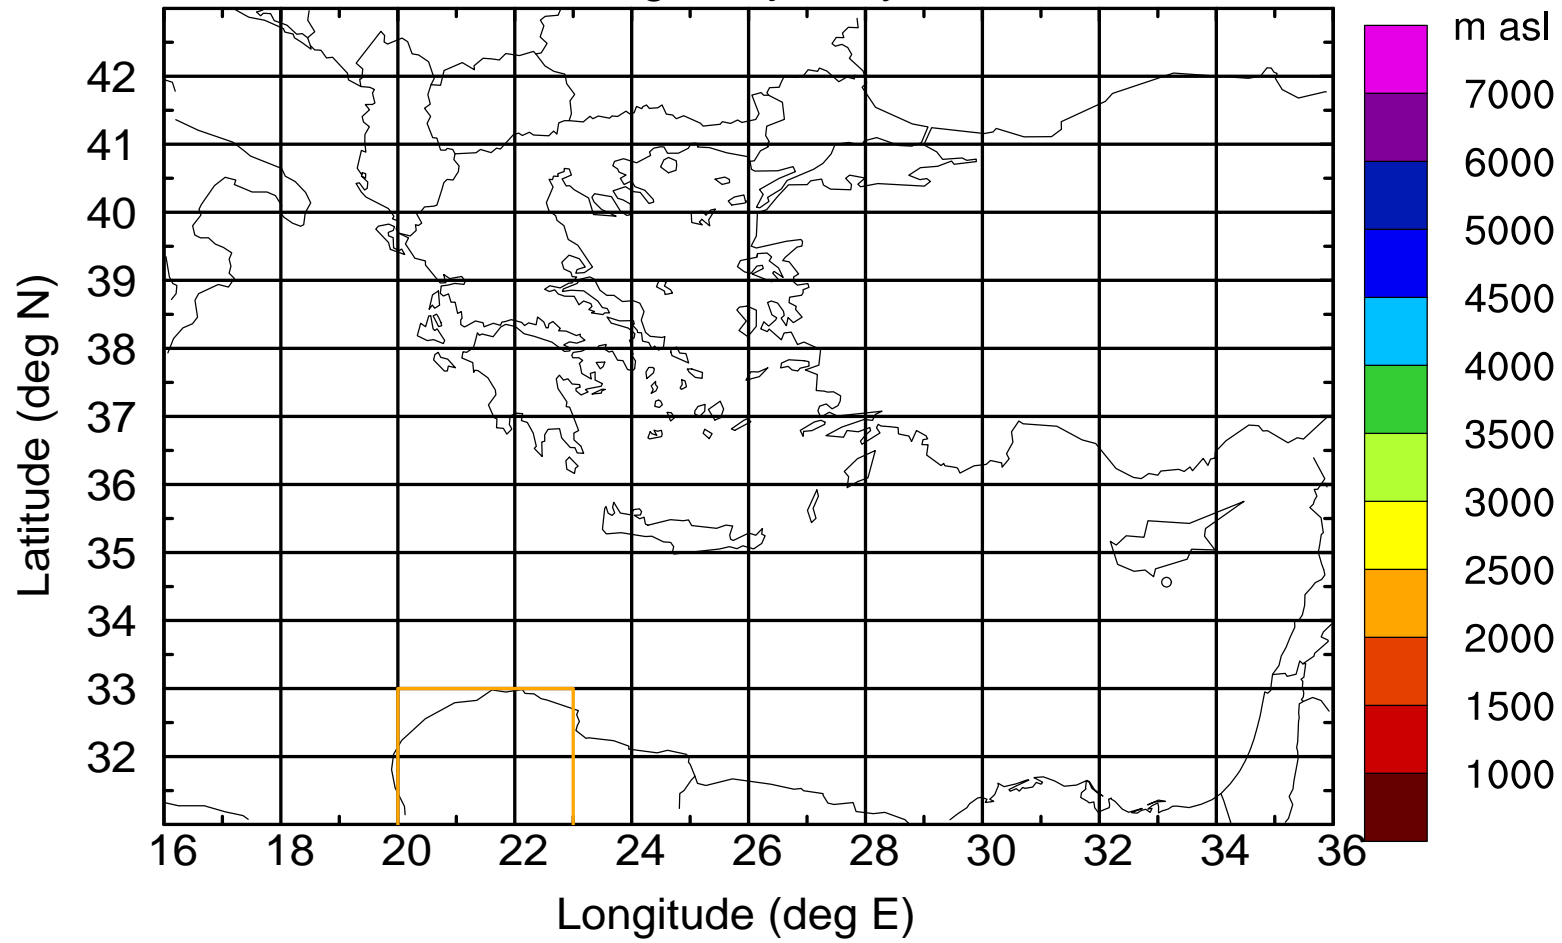

Paphos Airport ground station 20170422 8:00 UTC

Flight trajectory