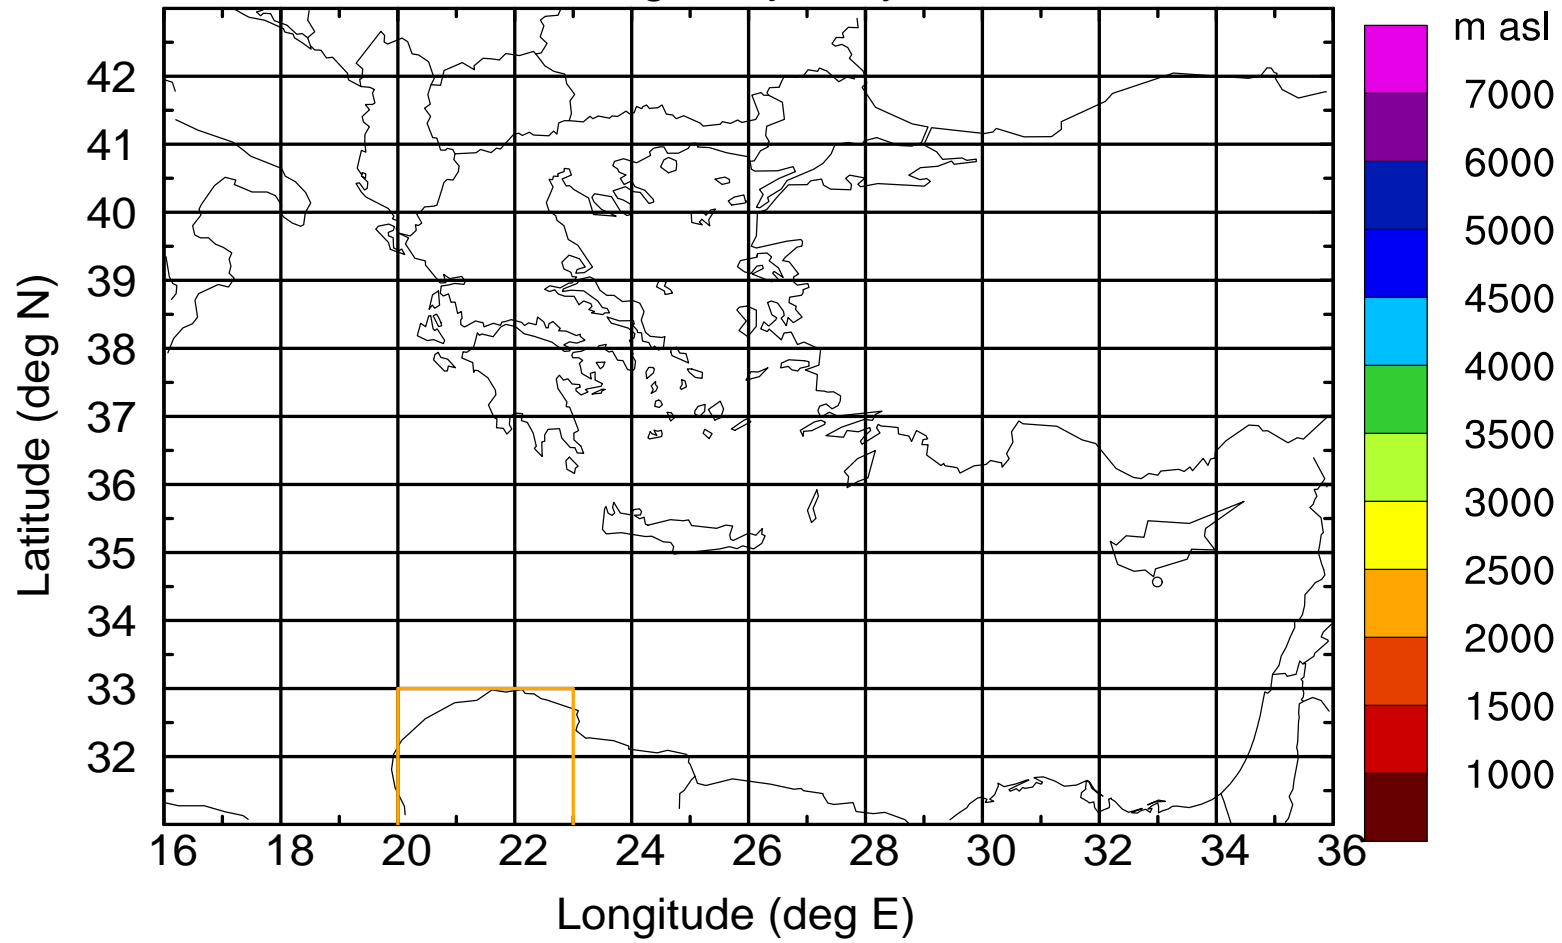

Flight trajectory

Paphos Airport ground station 20170422 8:00 UTC

Flight trajectory

Paphos Airport ground station 20170422 8:00 UTC

Flight trajectory

Paphos Airport ground station 20170422 8:00 UTC

Flight trajectory