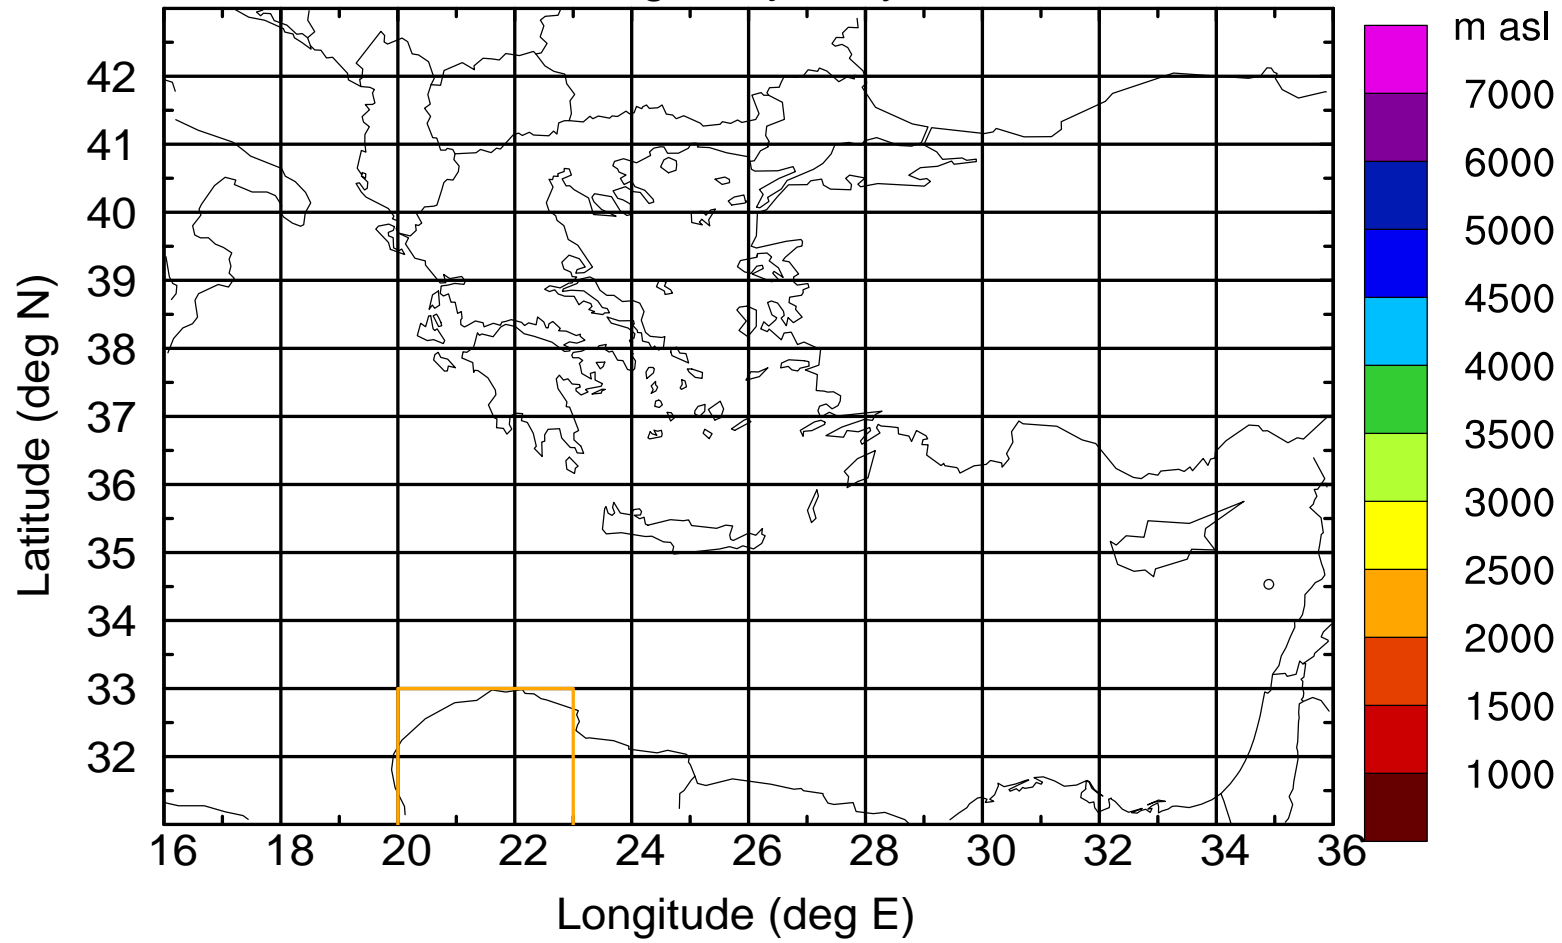

Paphos Airport ground station 20170422 8:00 UTC

Flight trajectory