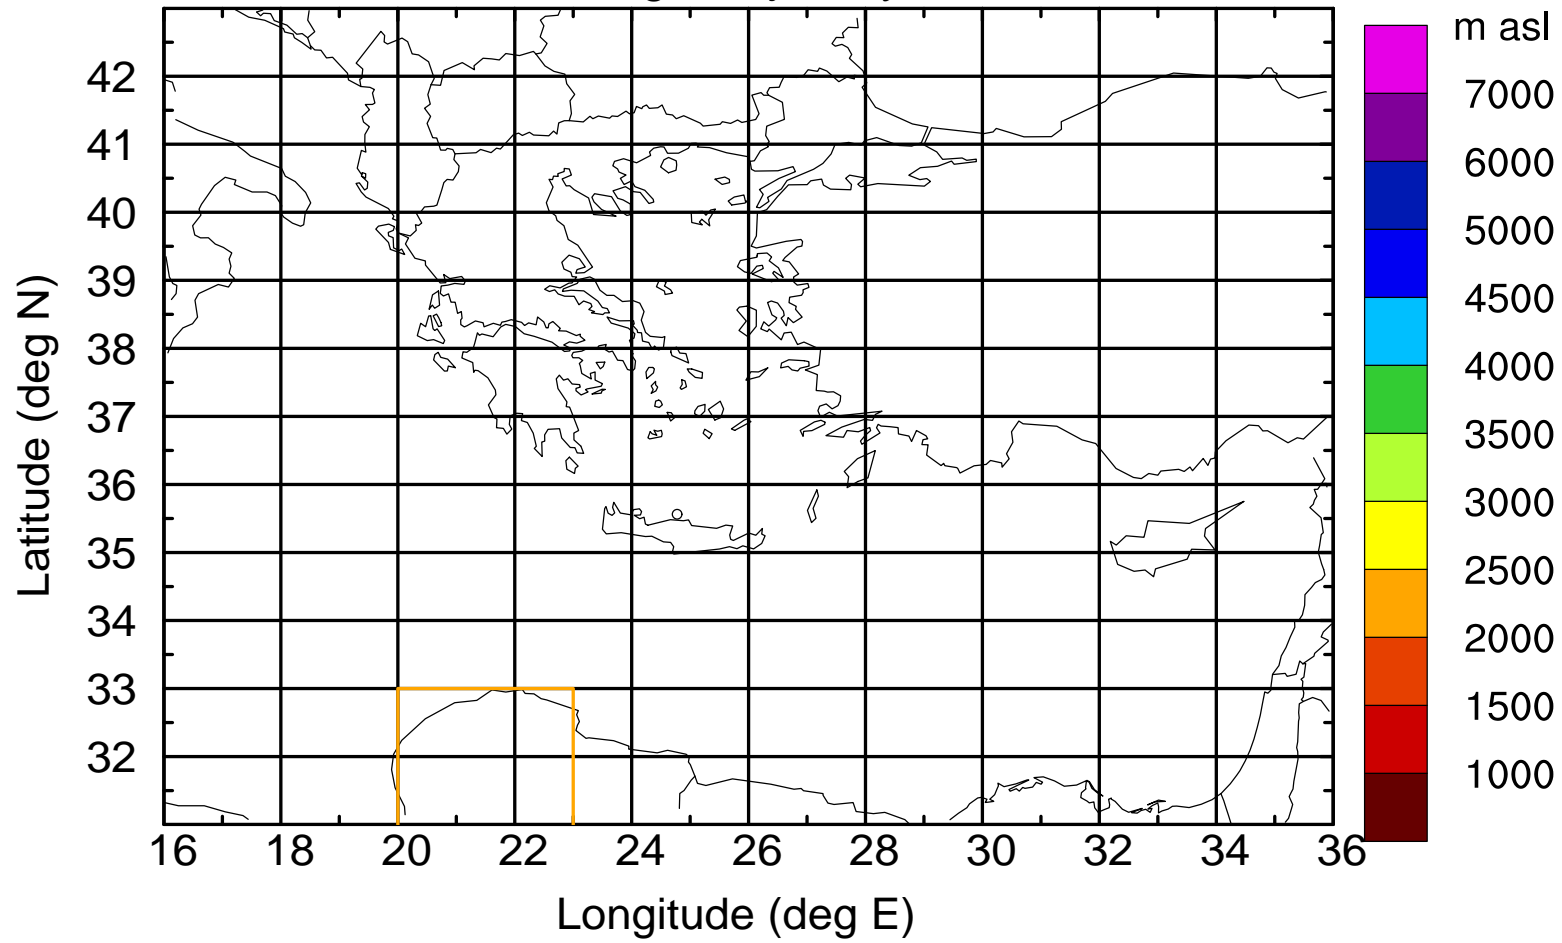

Paphos Airport ground station 20170422 8:00 UTC

Flight trajectory