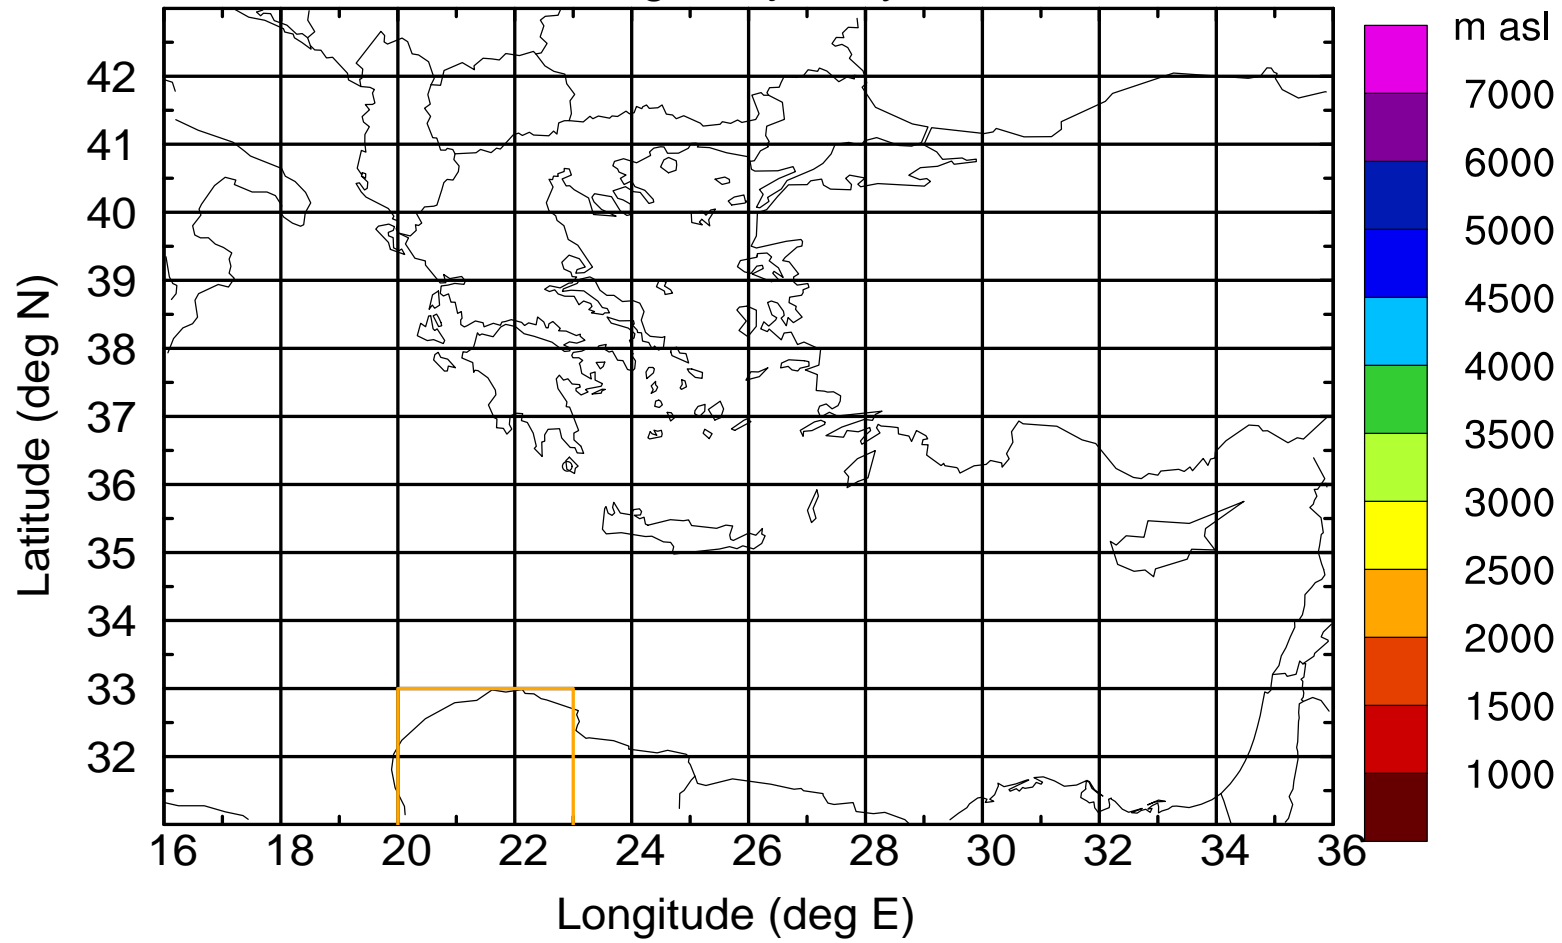

Paphos Airport ground station 20170422 8:00 UTC

Flight trajectory