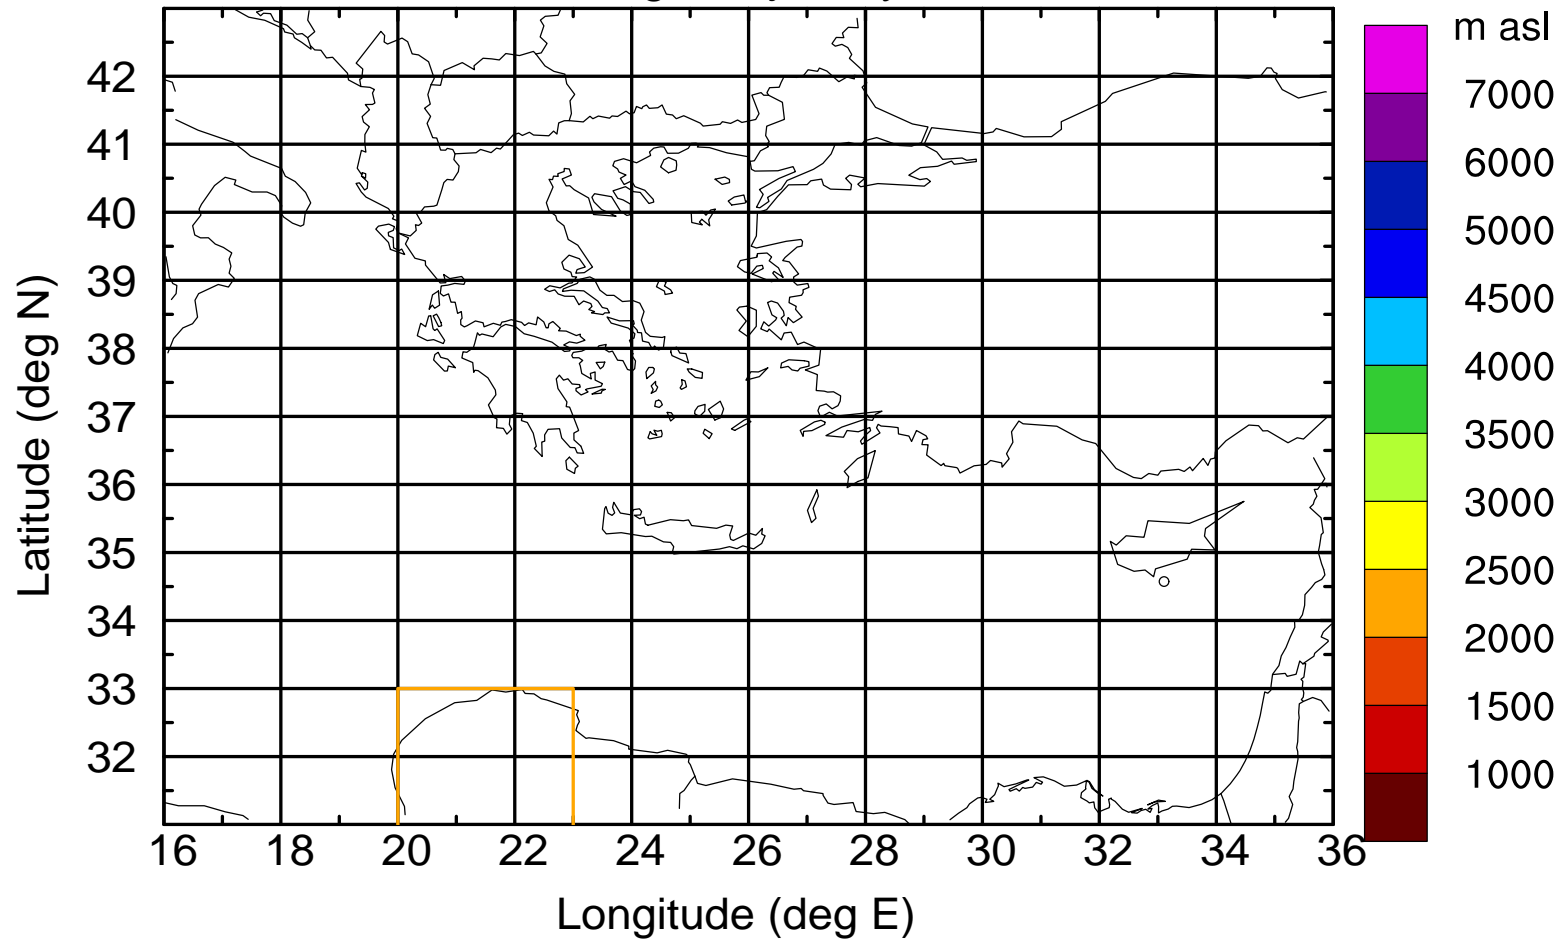

Paphos Airport ground station 20170422 8:00 UTC

Flight trajectory