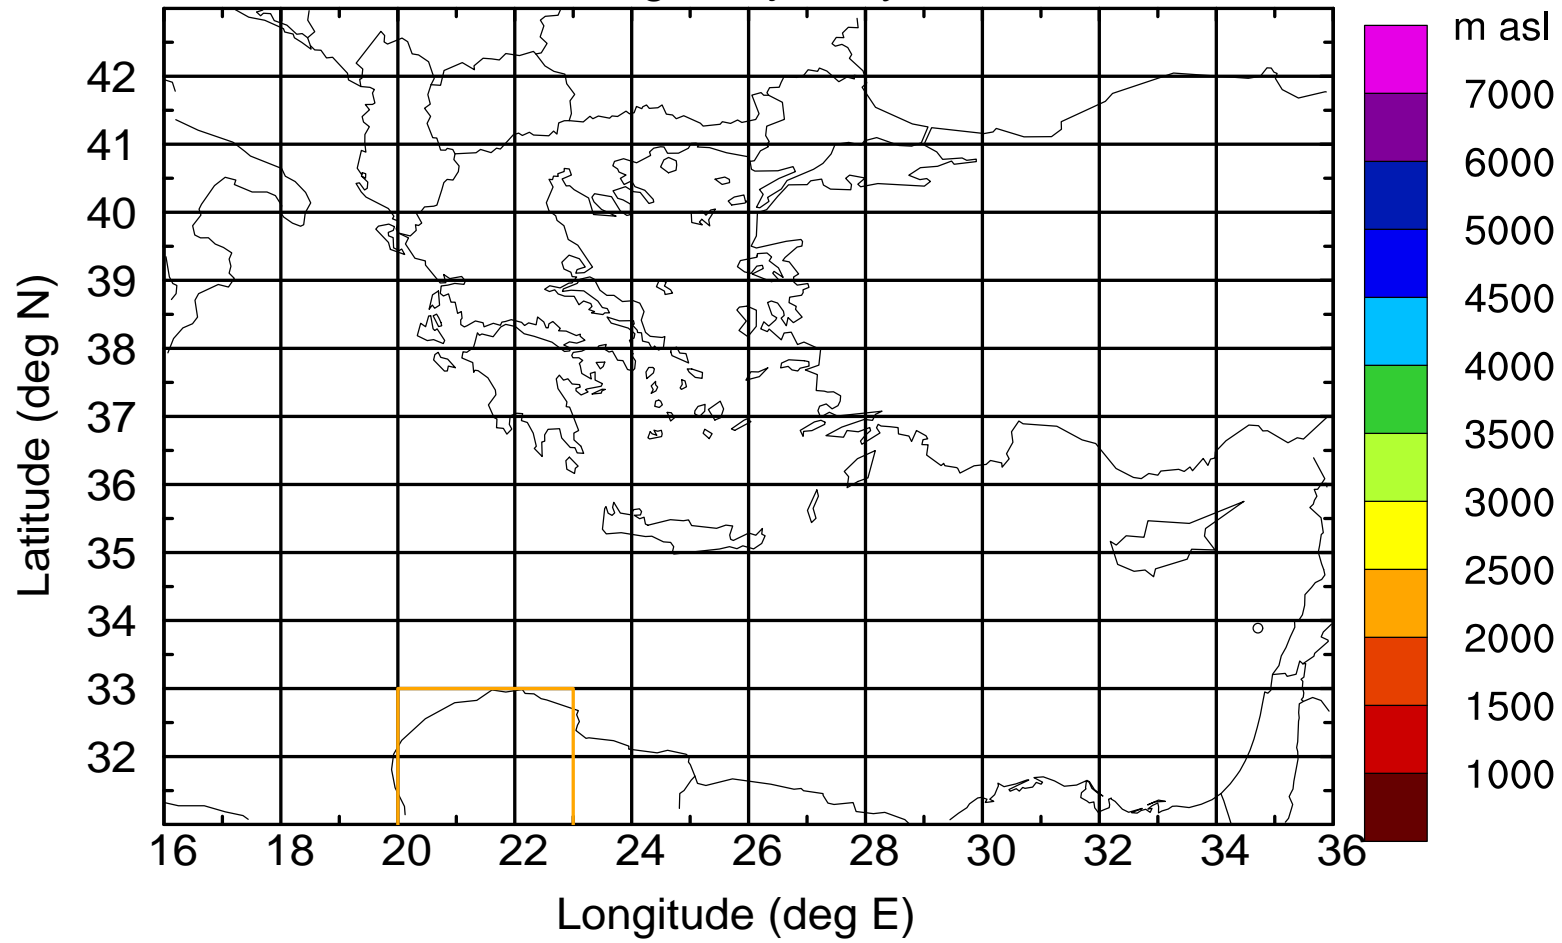

Paphos Airport ground station 20170422 8:00 UTC

Flight trajectory