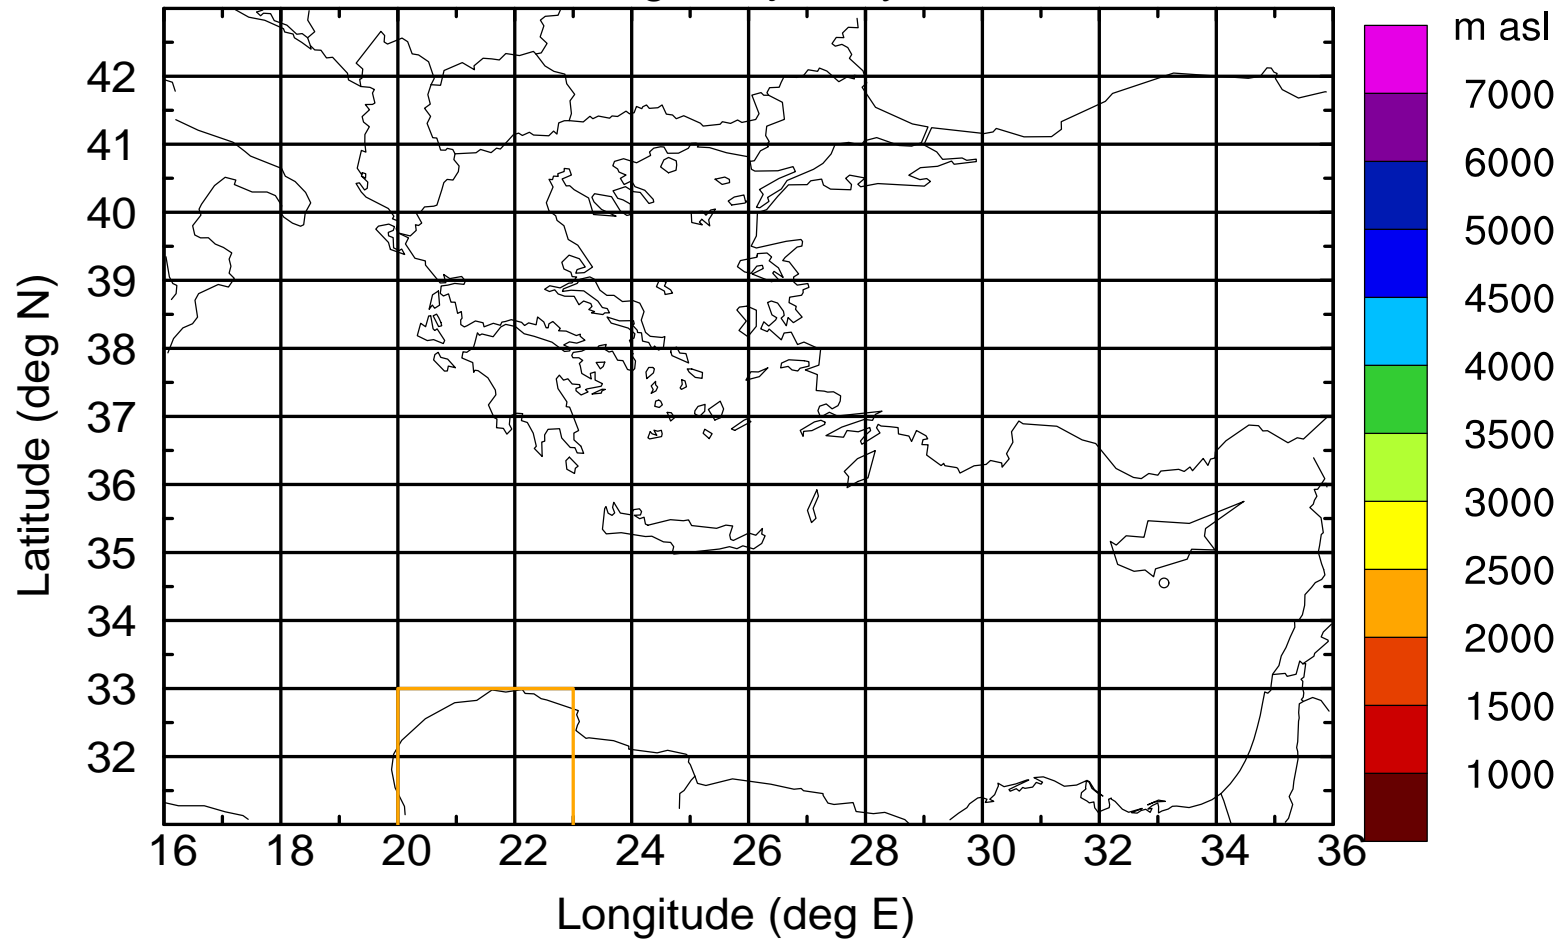

Paphos Airport ground station 20170422 8:00 UTC

Flight trajectory