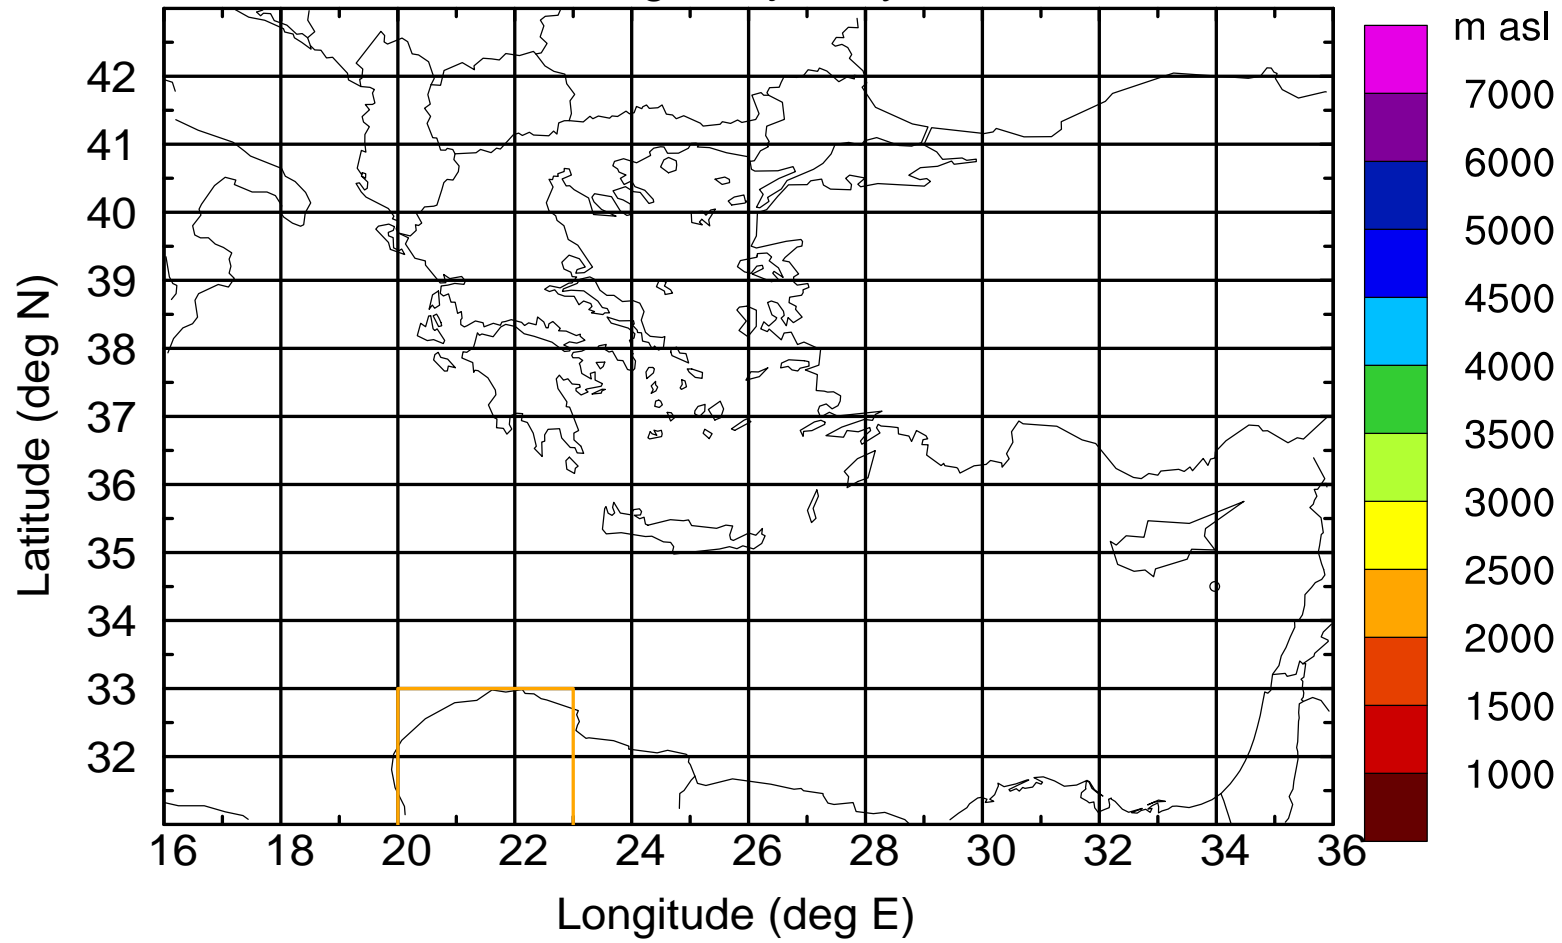

Flight trajectory

Paphos Airport ground station 20170422 8:00 UTC

Flight trajectory

Paphos Airport ground station 20170422 8:00 UTC

Flight trajectory

Paphos Airport ground station 20170422 8:00 UTC

Flight trajectory