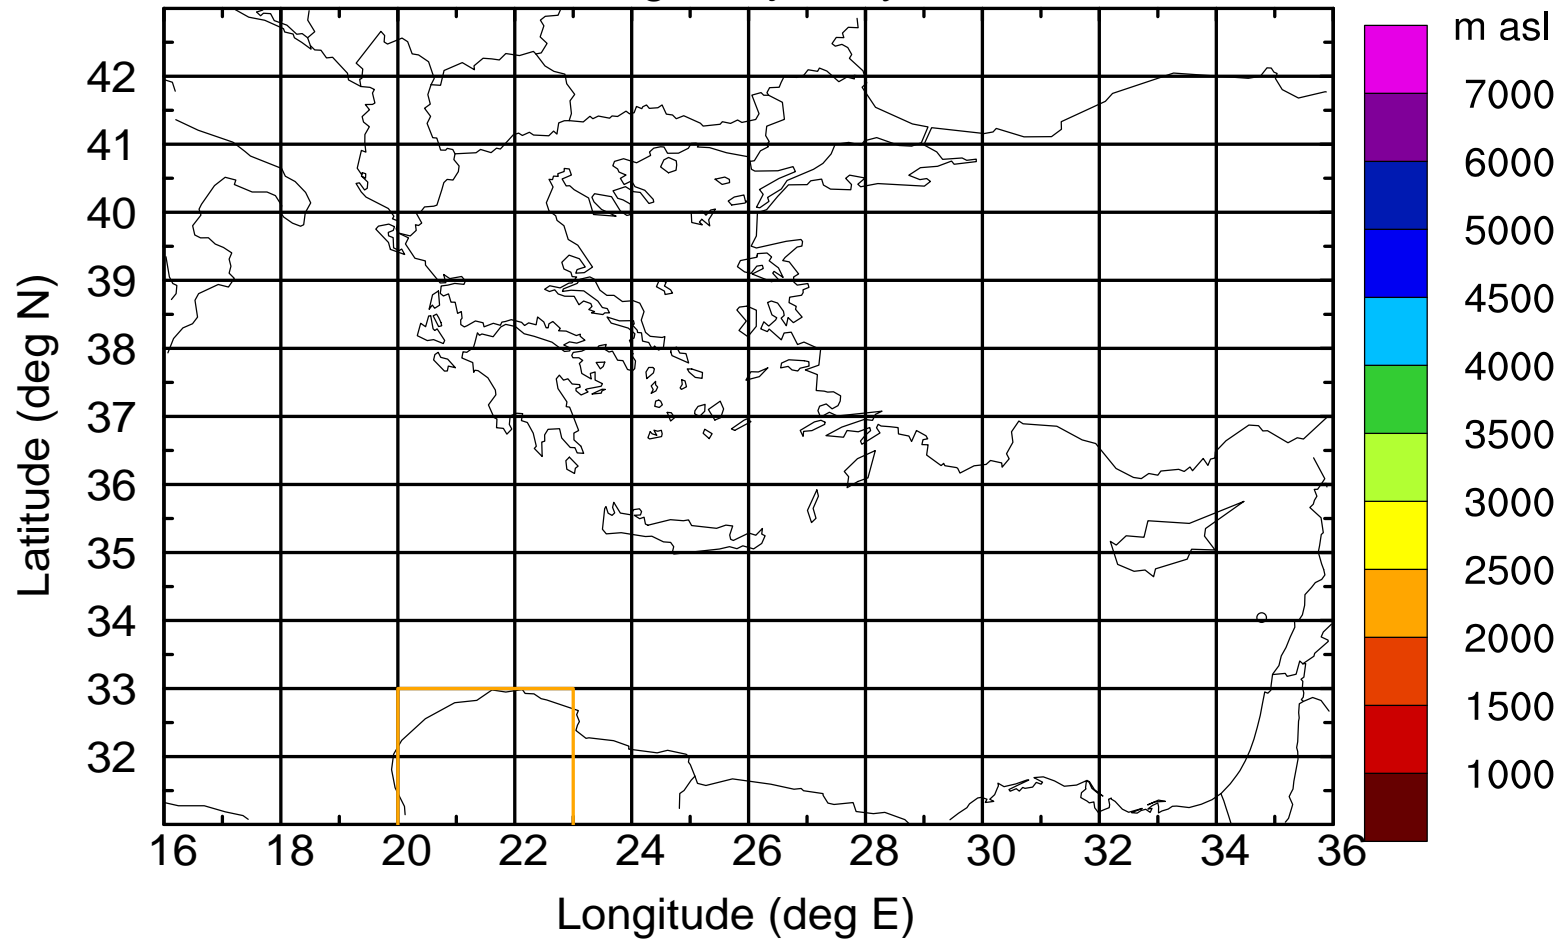

Flight trajectory

Paphos Airport ground station 20170422 8:00 UTC

Flight trajectory

Paphos Airport ground station 20170422 8:00 UTC

Flight trajectory

Paphos Airport ground station 20170422 8:00 UTC

Flight trajectory