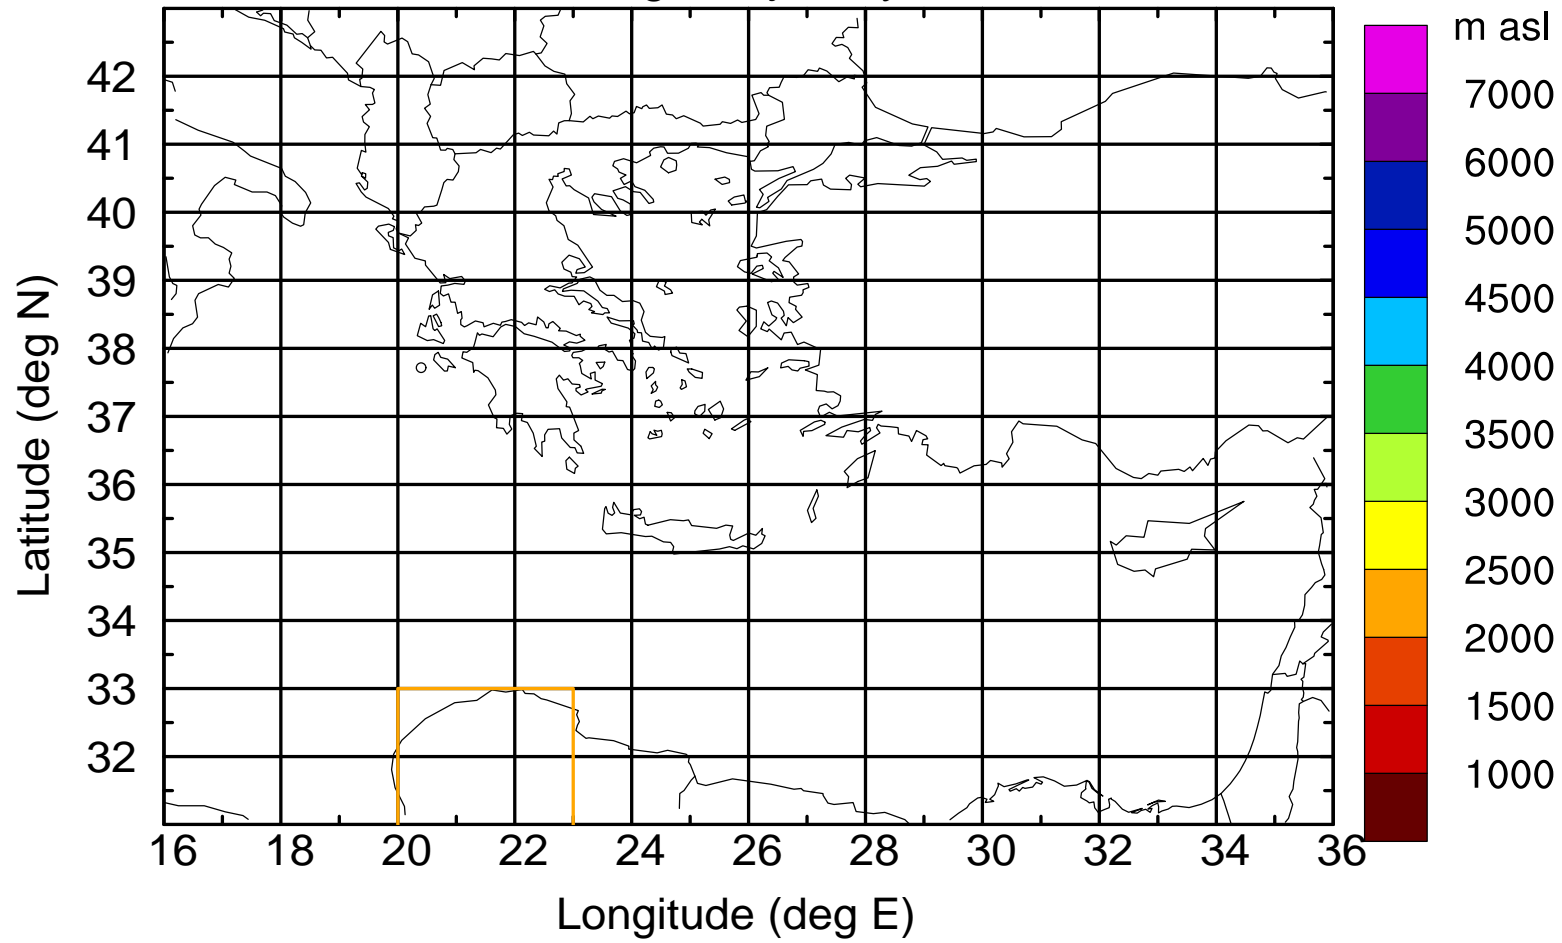

Flight trajectory

Paphos Airport ground station 20170422 8:00 UTC

Flight trajectory

Paphos Airport ground station 20170422 8:00 UTC

Flight trajectory

Paphos Airport ground station 20170422 8:00 UTC

Flight trajectory