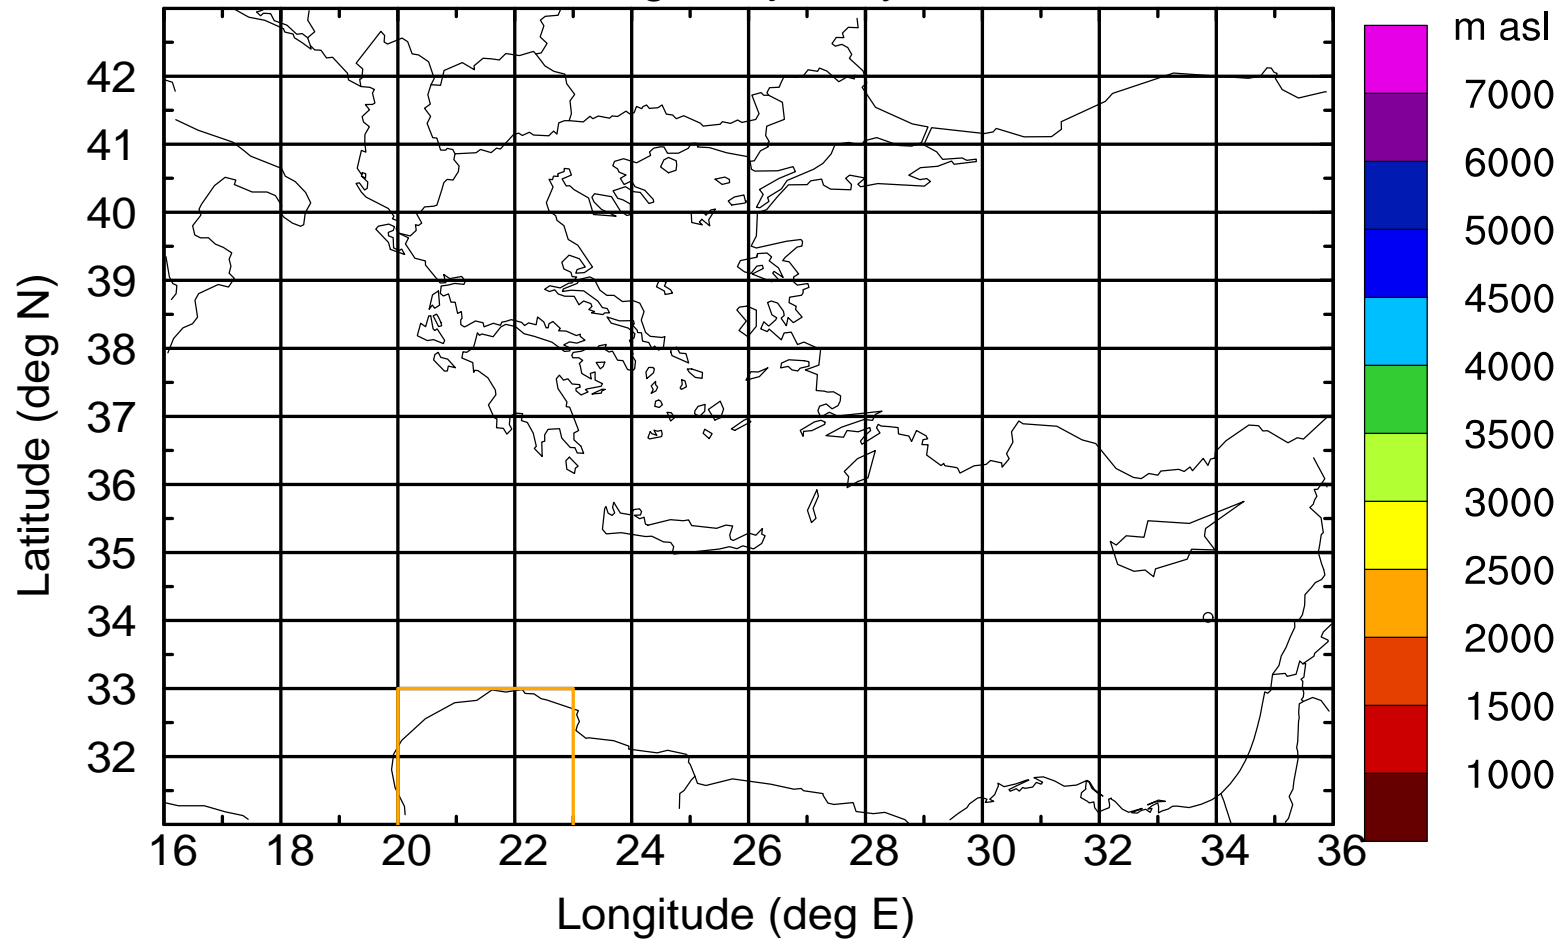

Paphos Airport ground station 20170422 8:00 UTC

Flight trajectory