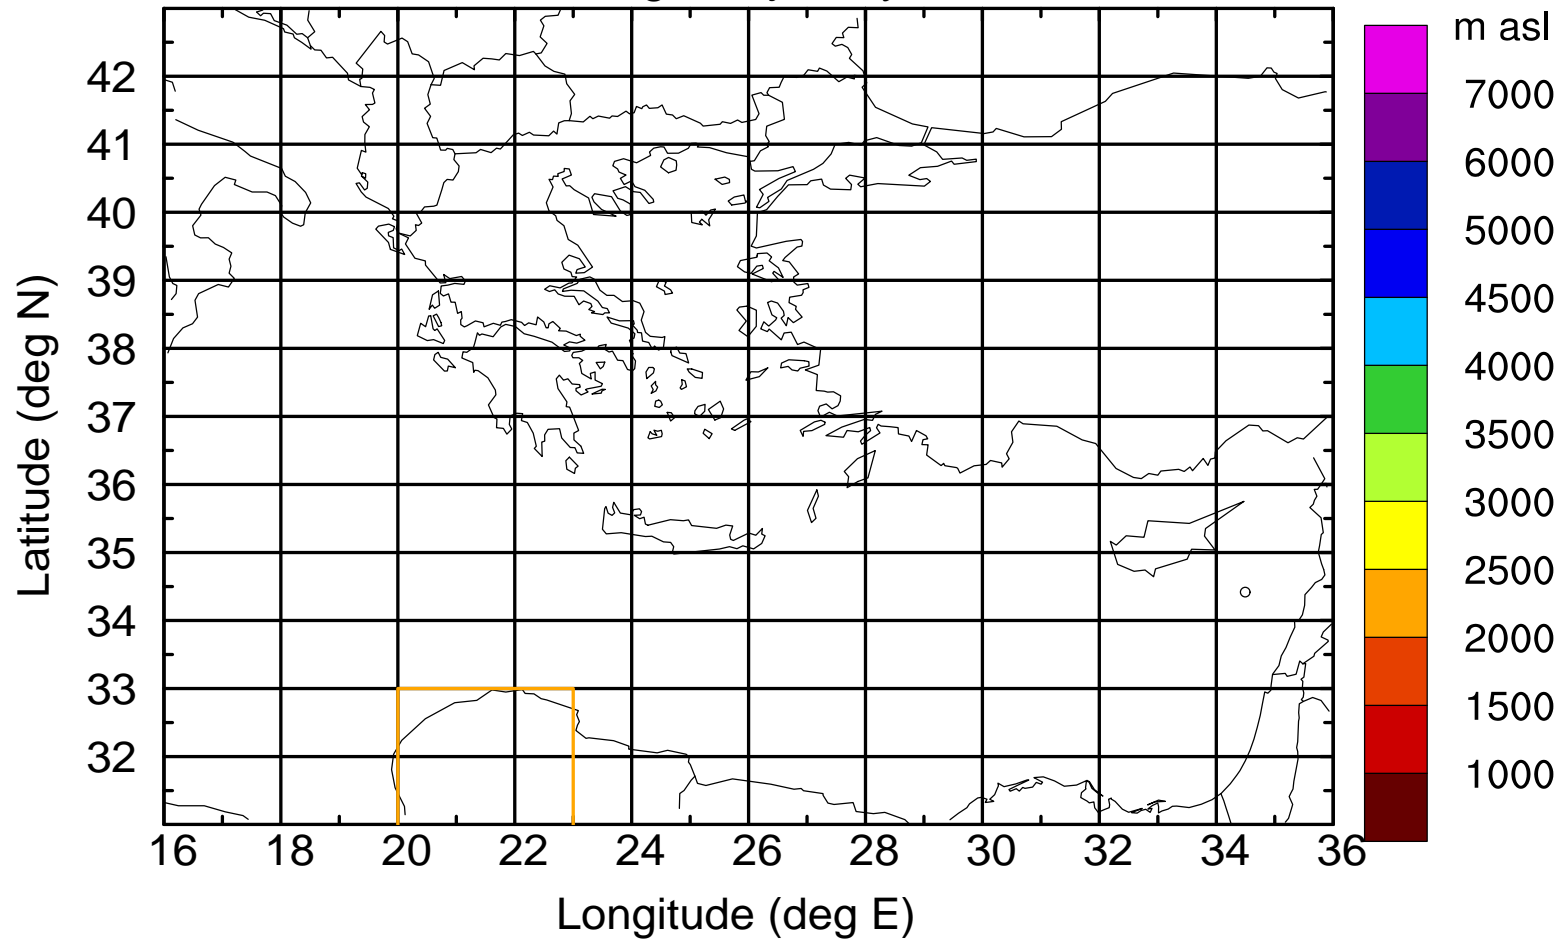

Paphos Airport ground station 20170422 8:00 UTC

Flight trajectory

Paphos Airport ground station 20170422 8:00 UTC

Flight trajectory

Paphos Airport ground station 20170422 8:00 UTC

Flight trajectory

Paphos Airport ground station 20170422 8:00 UTC