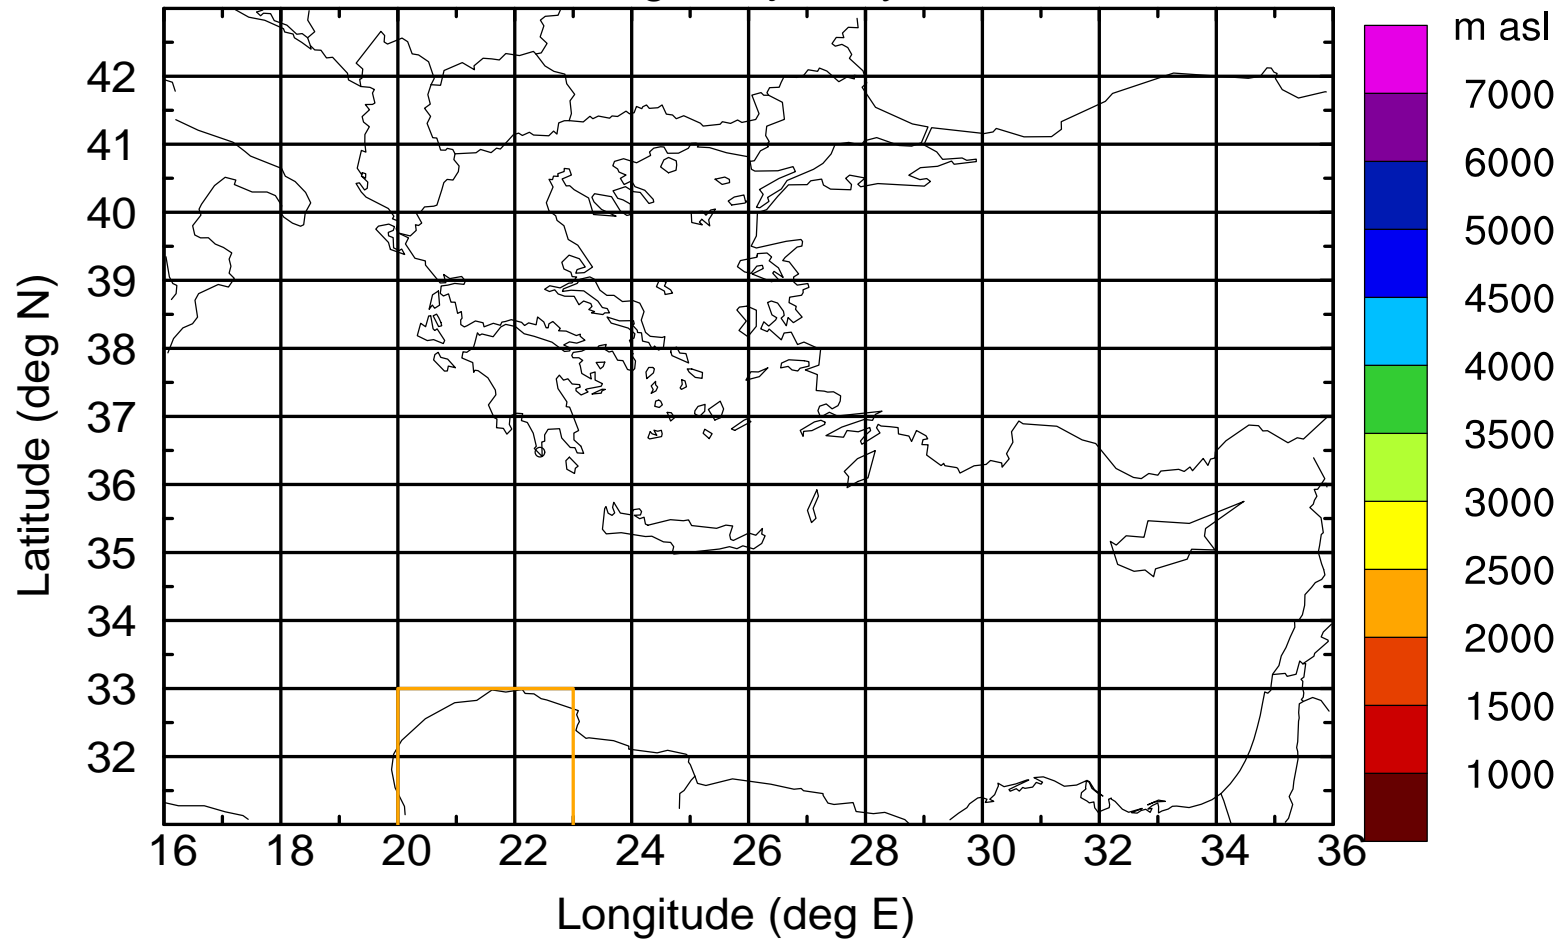

Paphos Airport ground station 20170422 8:00 UTC

Flight trajectory