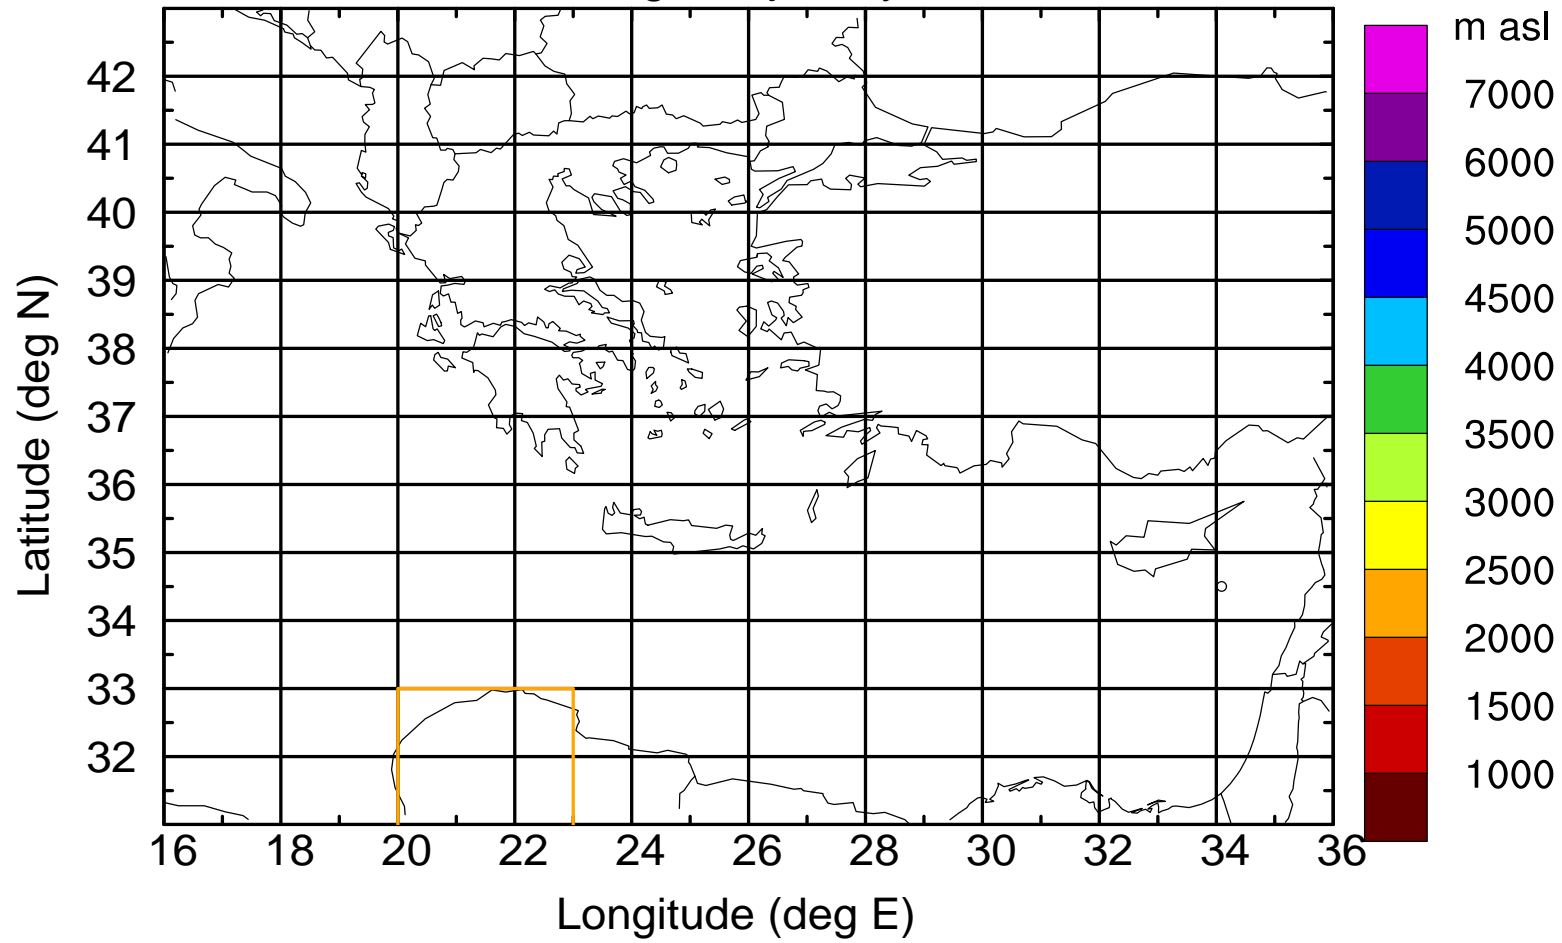

Flight trajectory

Paphos Airport ground station 20170422 8:00 UTC

Flight trajectory

Paphos Airport ground station 20170422 8:00 UTC

Flight trajectory

Paphos Airport ground station 20170422 8:00 UTC

Flight trajectory