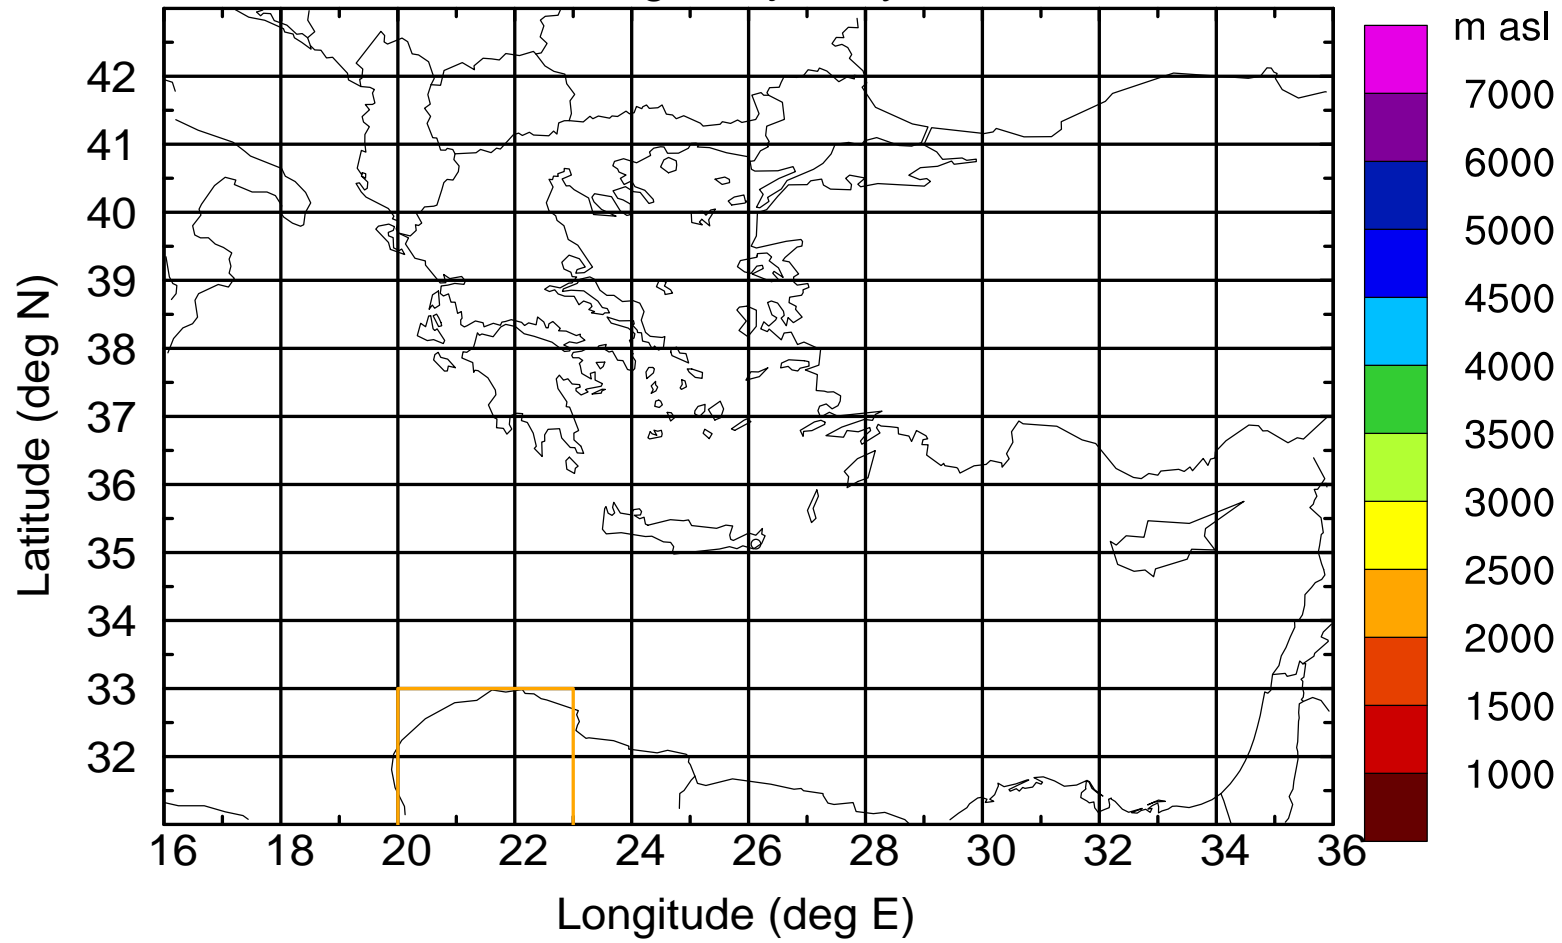

Paphos Airport ground station 20170422 8:00 UTC

Flight trajectory