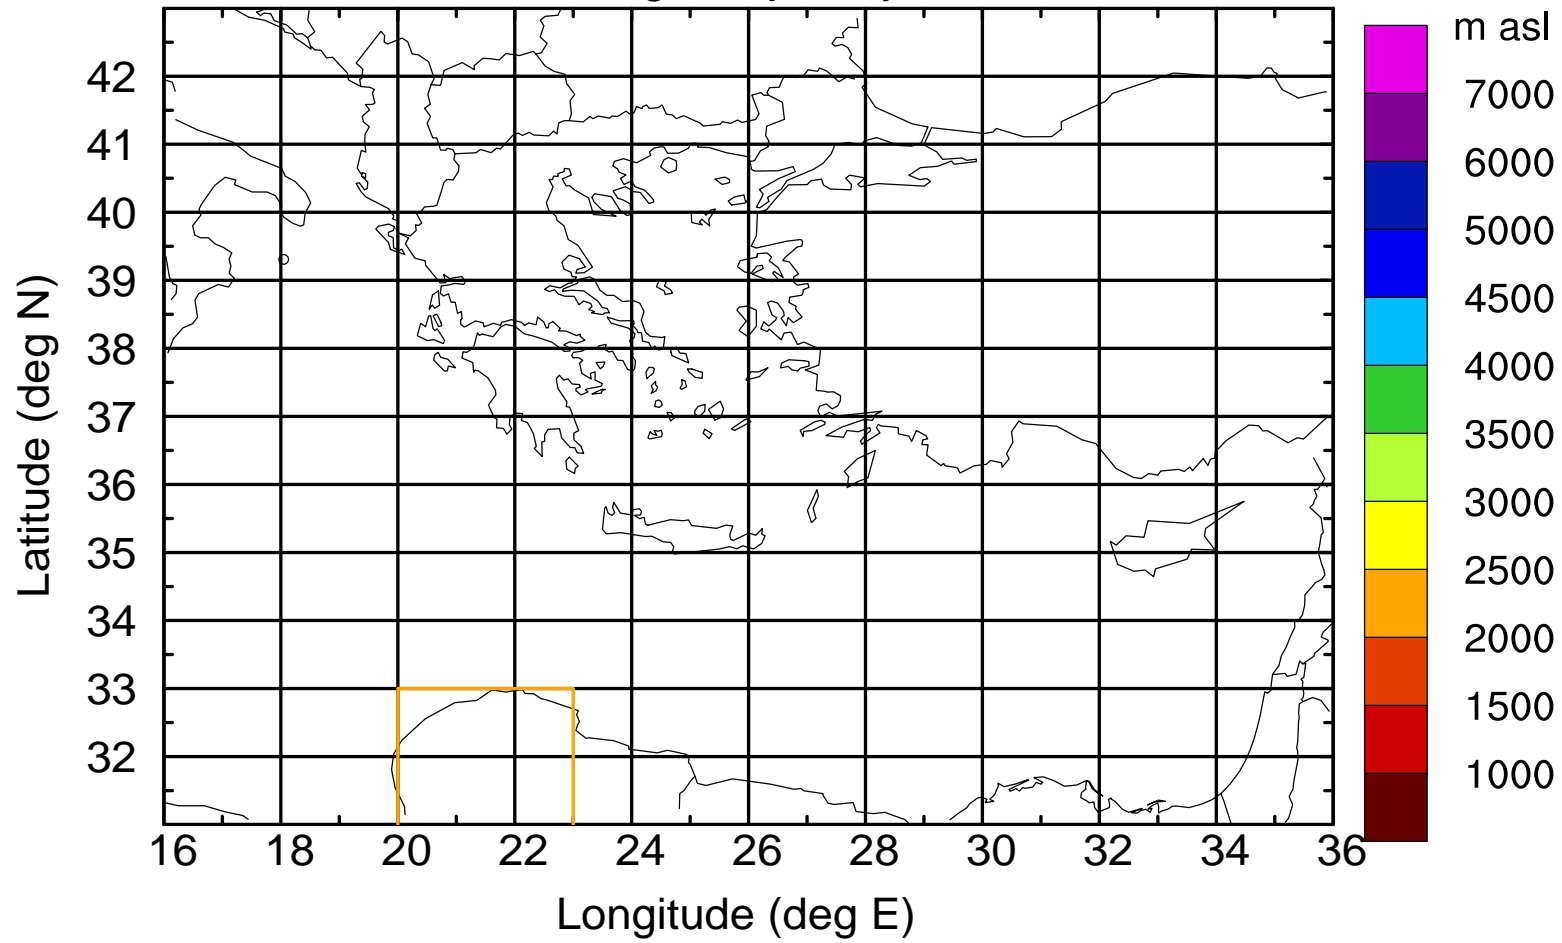

Flight trajectory

Paphos Airport ground station 20170422 8:00 UTC

Flight trajectory

Paphos Airport ground station 20170422 8:00 UTC

Flight trajectory

Paphos Airport ground station 20170422 8:00 UTC

Flight trajectory