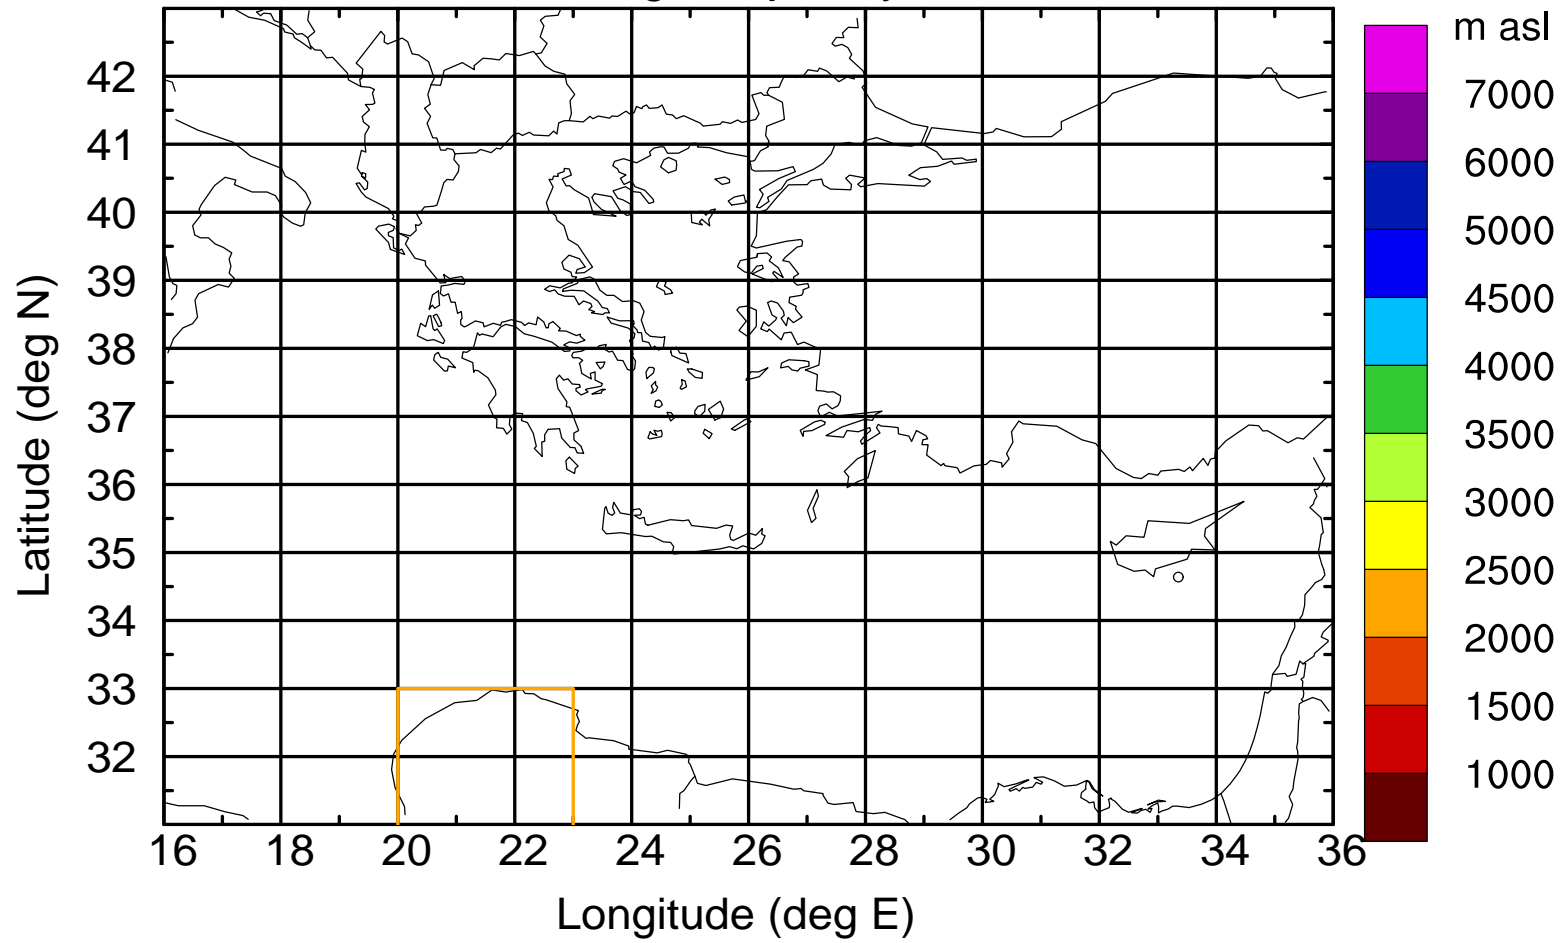

Paphos Airport ground station 20170422 8:00 UTC

Flight trajectory

Paphos Airport ground station 20170422 8:00 UTC

Flight trajectory

Paphos Airport ground station 20170422 8:00 UTC

Flight trajectory

Paphos Airport ground station 20170422 8:00 UTC