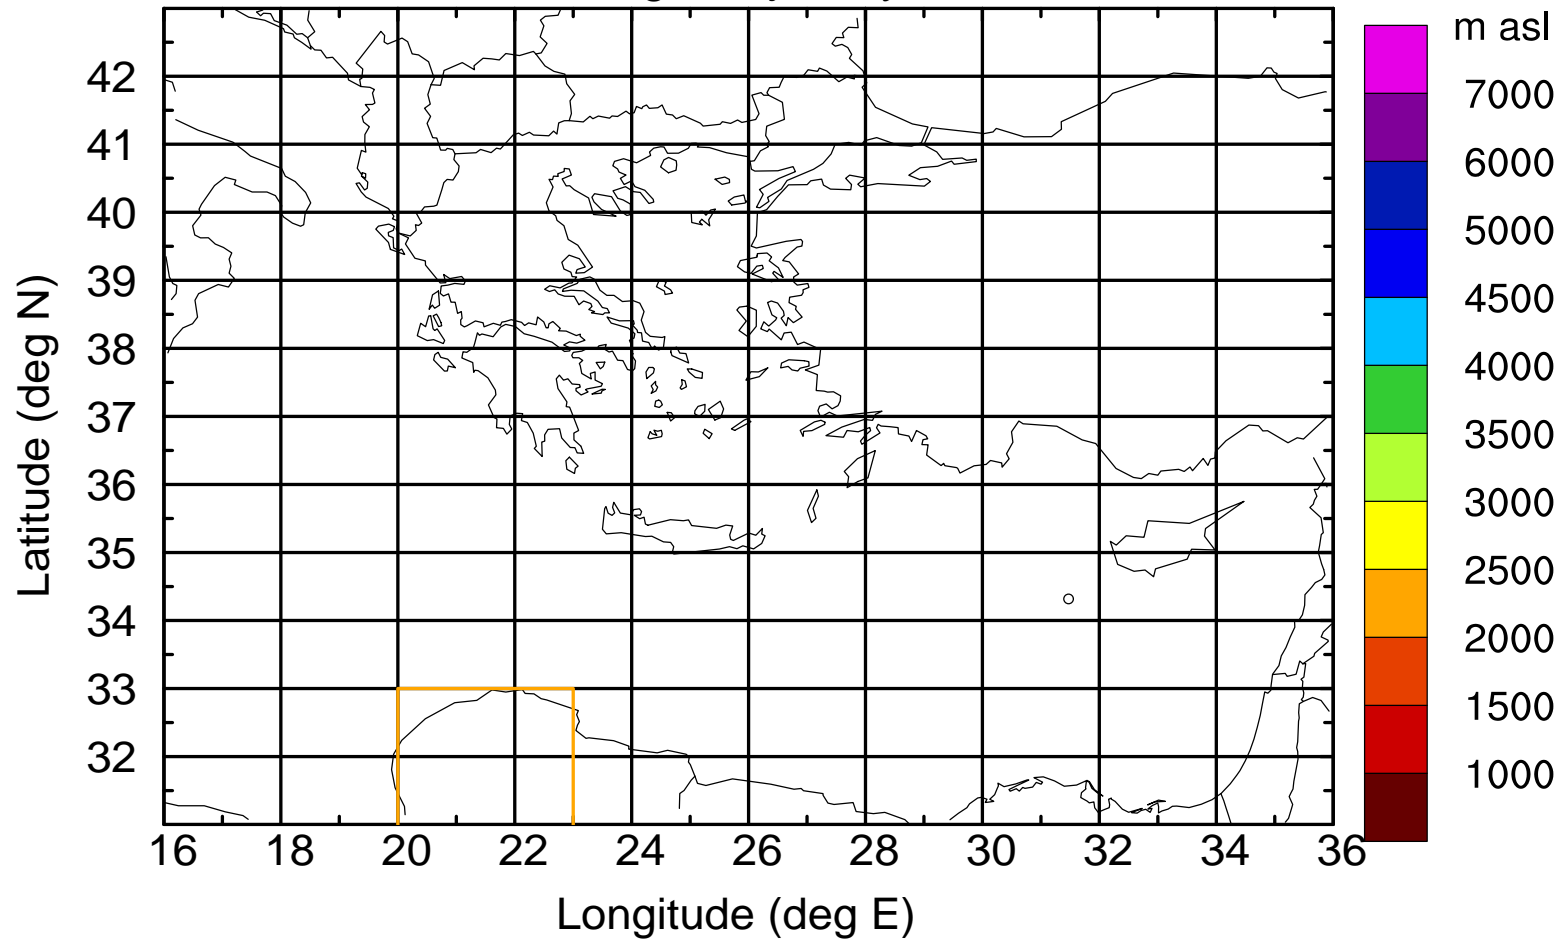

Flight trajectory

Paphos Airport ground station 20170422 8:00 UTC

Flight trajectory

Paphos Airport ground station 20170422 8:00 UTC

Flight trajectory

Paphos Airport ground station 20170422 8:00 UTC

Flight trajectory