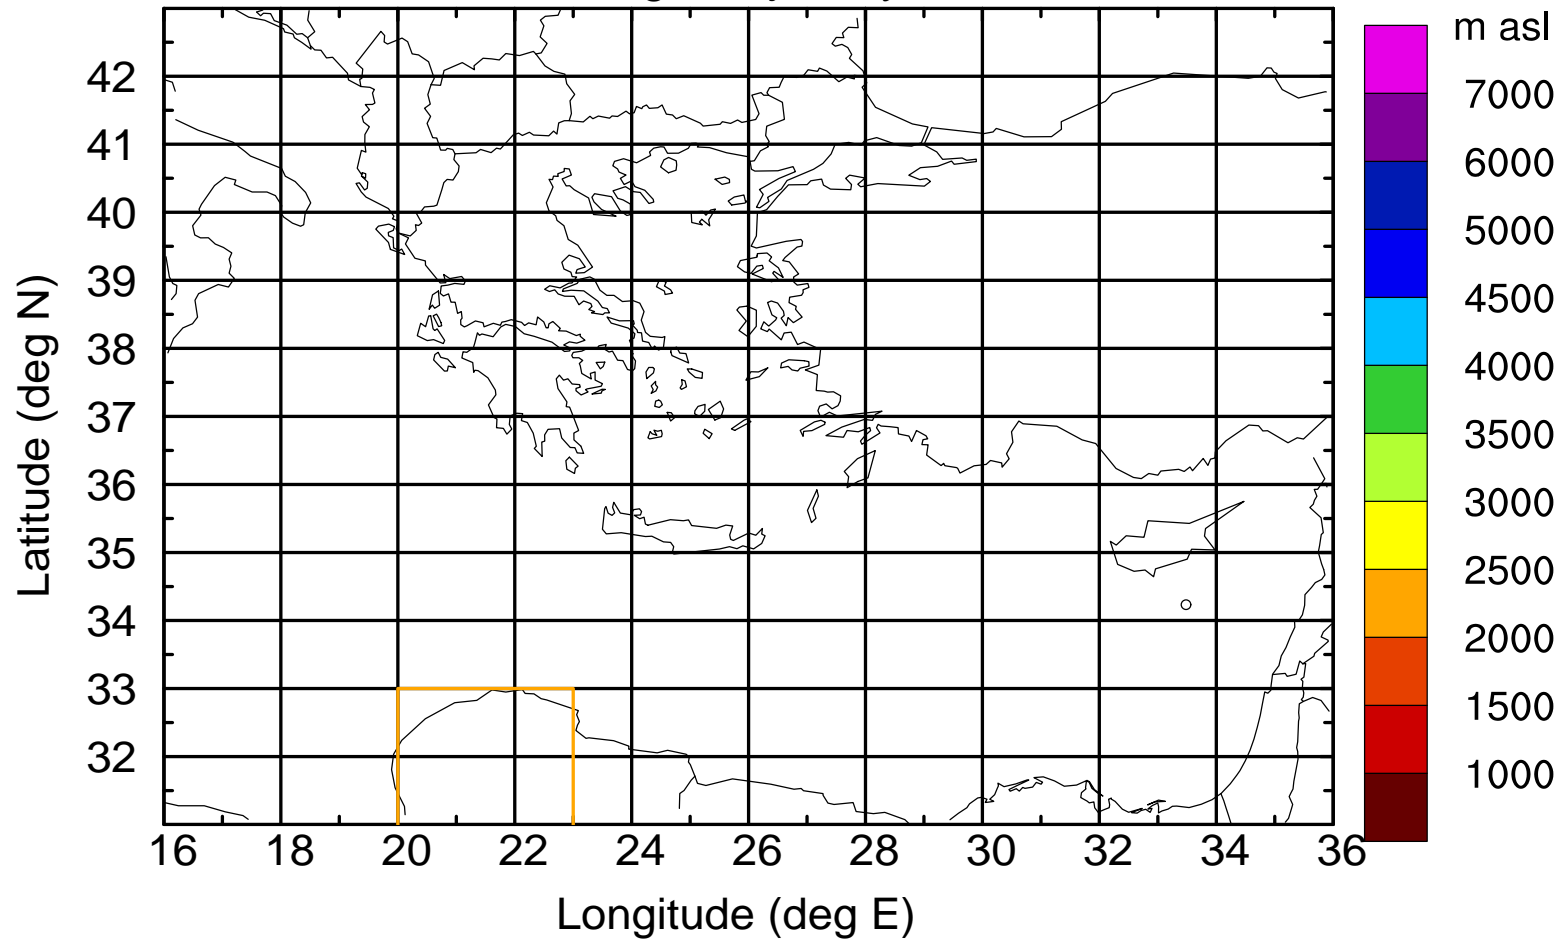

Flight trajectory

Paphos Airport ground station 20170422 8:00 UTC

Flight trajectory

Paphos Airport ground station 20170422 8:00 UTC

Flight trajectory

Paphos Airport ground station 20170422 8:00 UTC

Flight trajectory