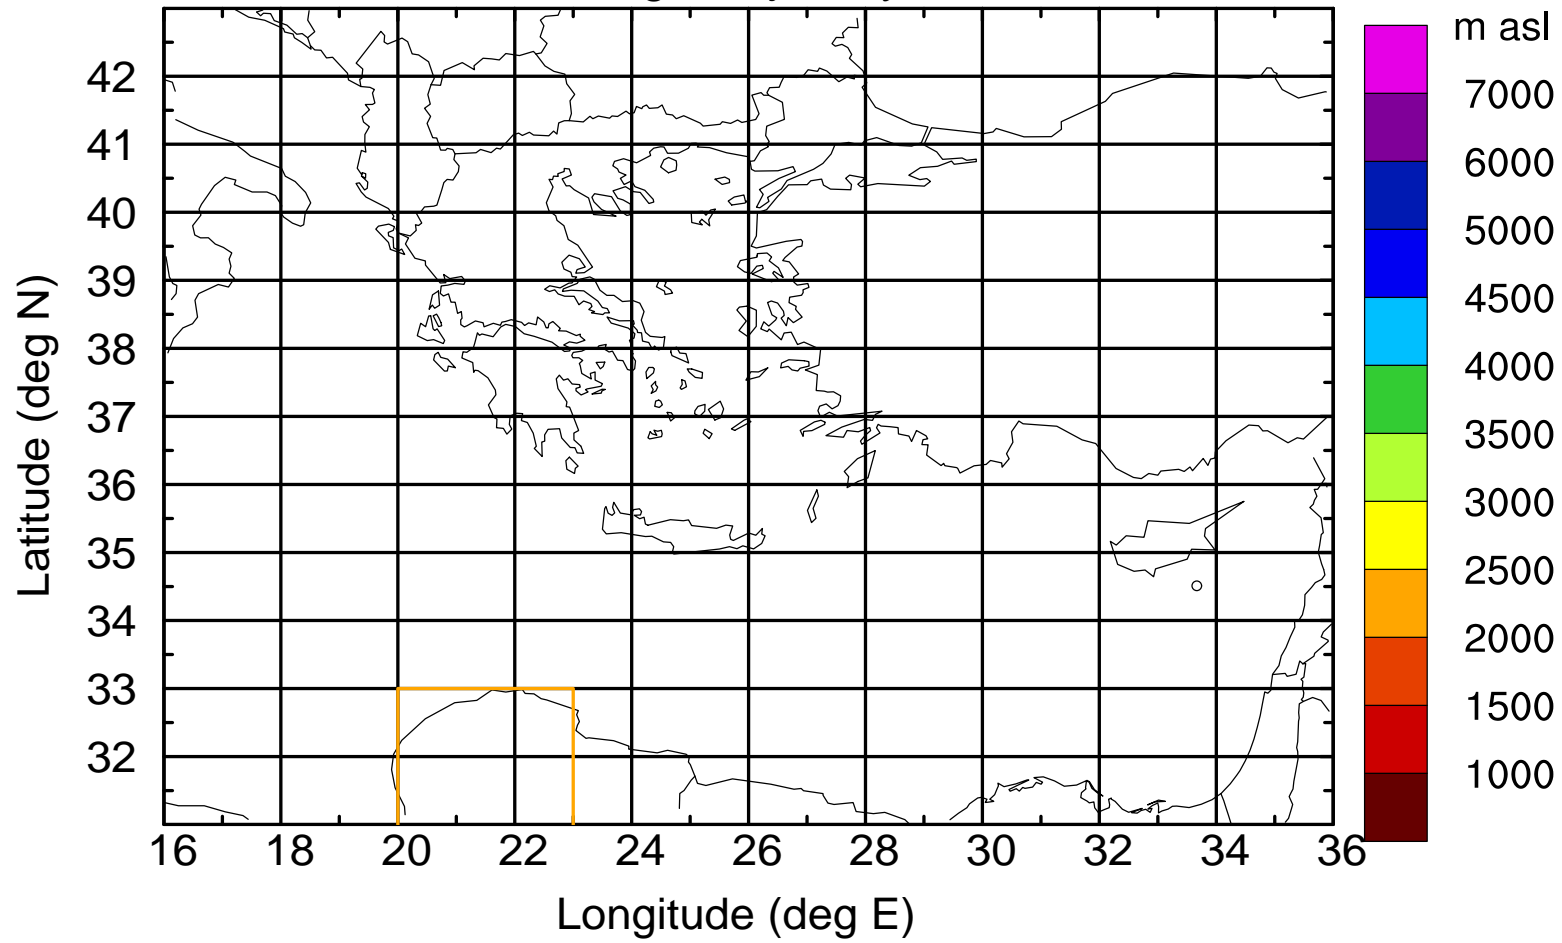

Paphos Airport ground station 20170422 8:00 UTC

Flight trajectory