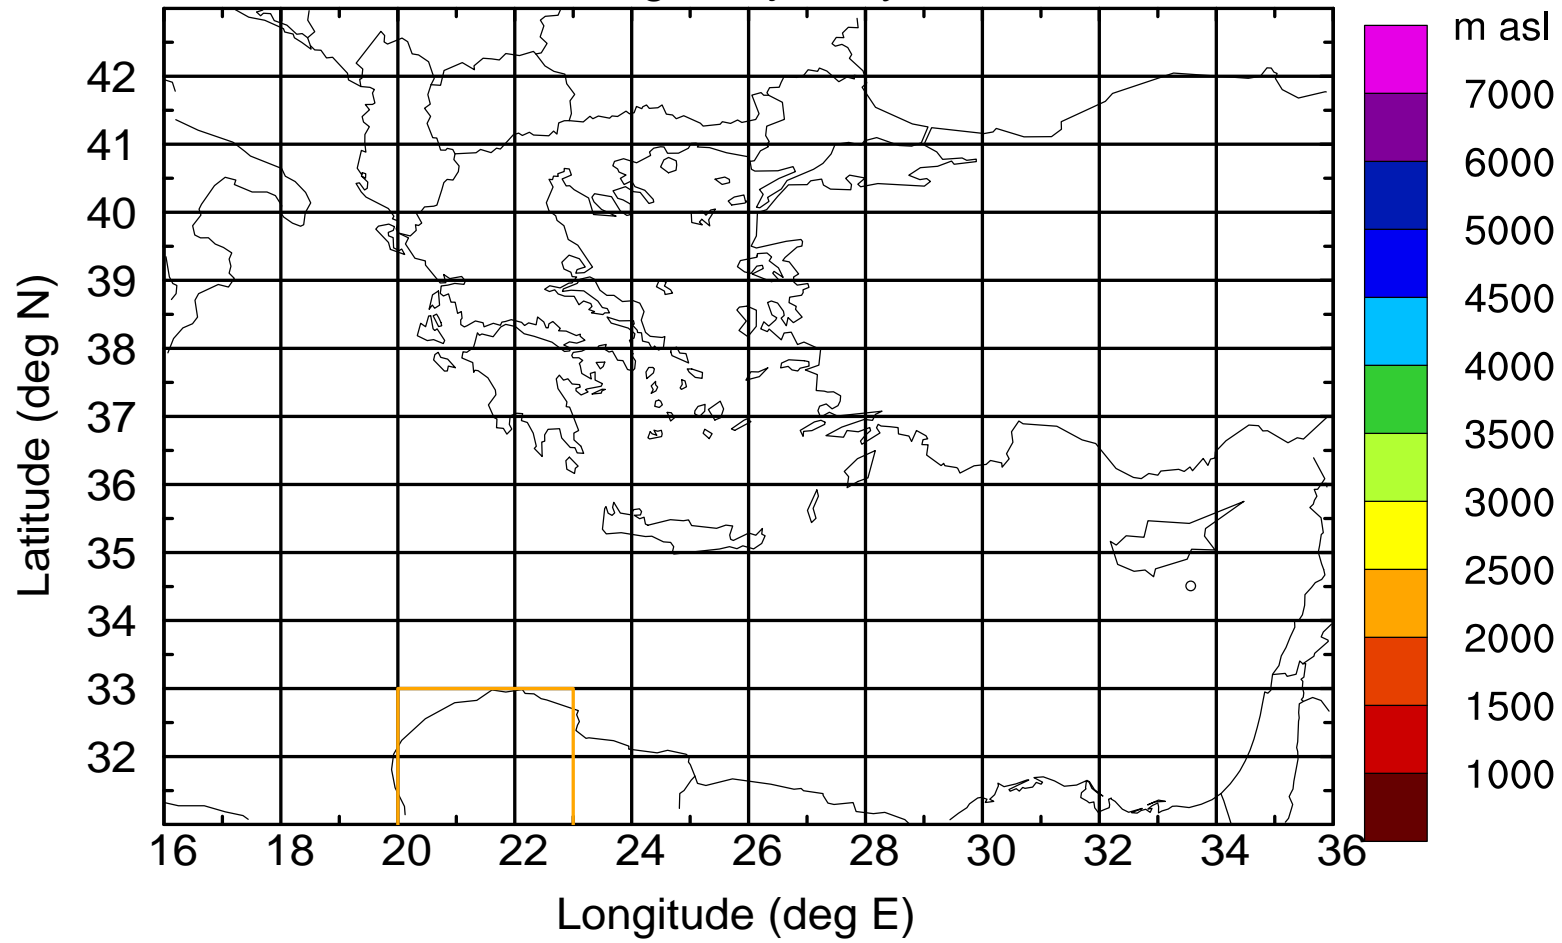

Paphos Airport ground station 20170422 8:00 UTC

Flight trajectory