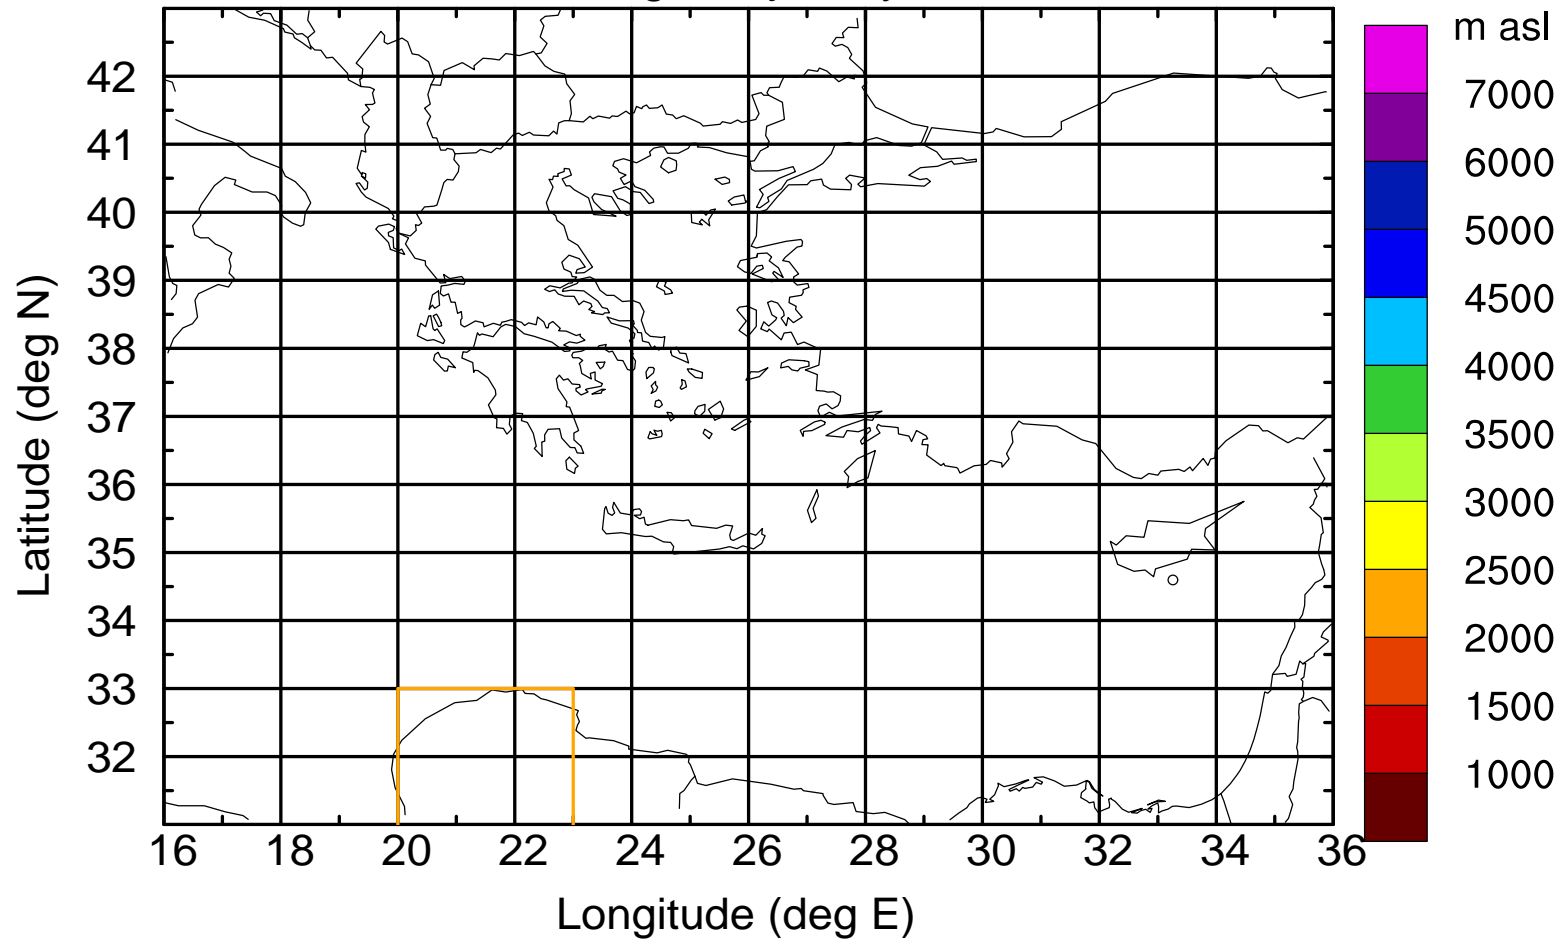

Paphos Airport ground station 20170422 8:00 UTC

Flight trajectory