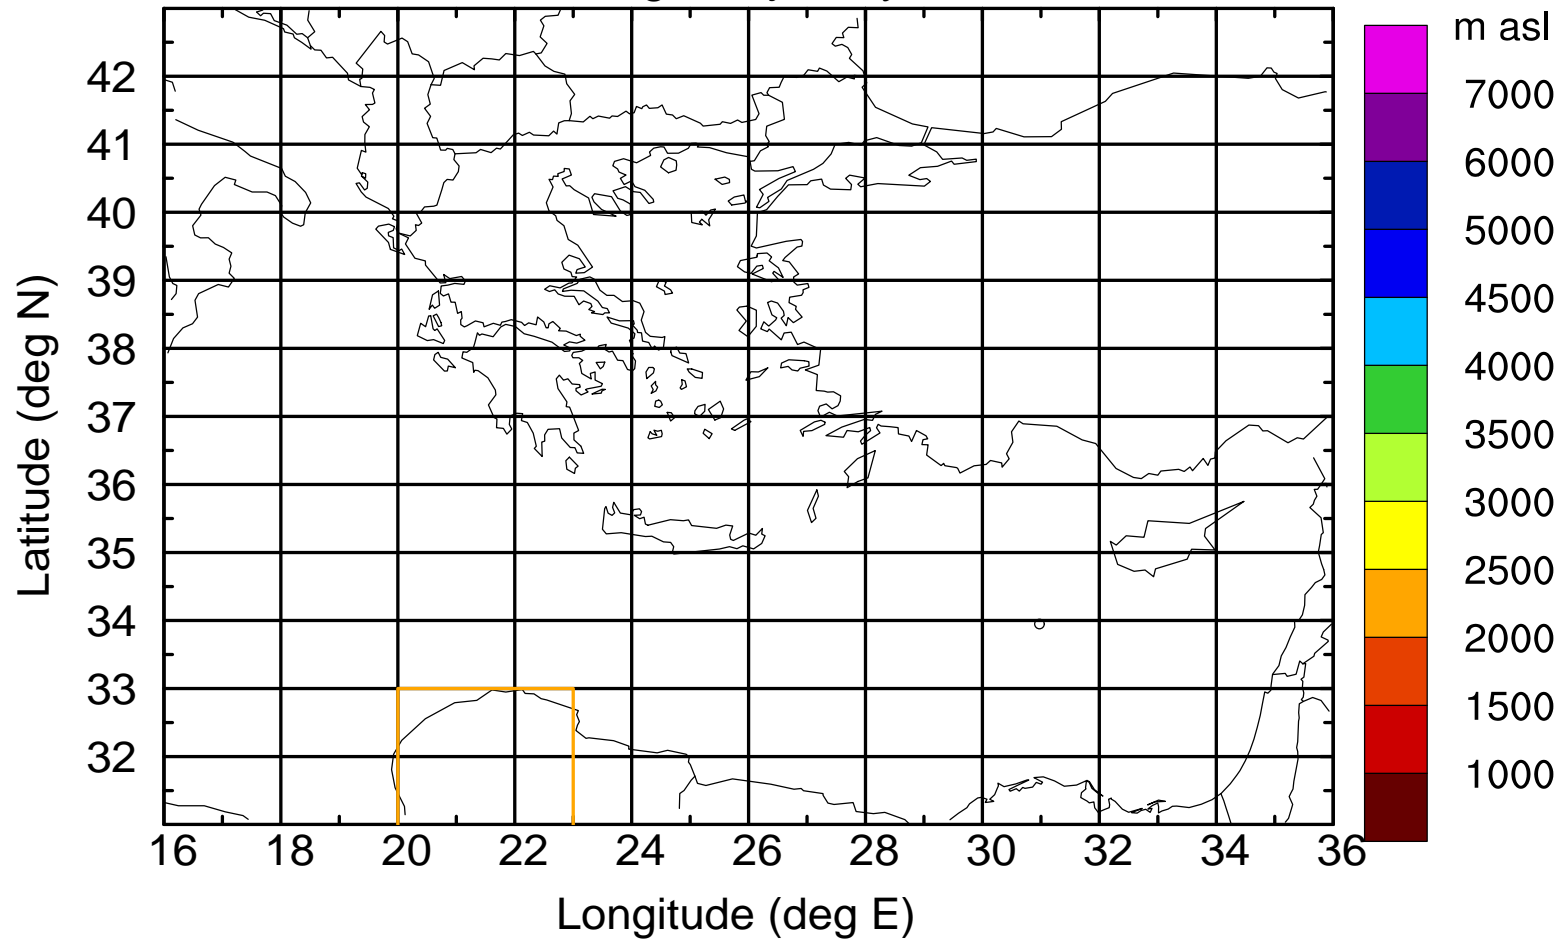

Paphos Airport ground station 20170422 8:00 UTC

Flight trajectory

Paphos Airport ground station 20170422 8:00 UTC

Flight trajectory

Paphos Airport ground station 20170422 8:00 UTC

Flight trajectory

Paphos Airport ground station 20170422 8:00 UTC