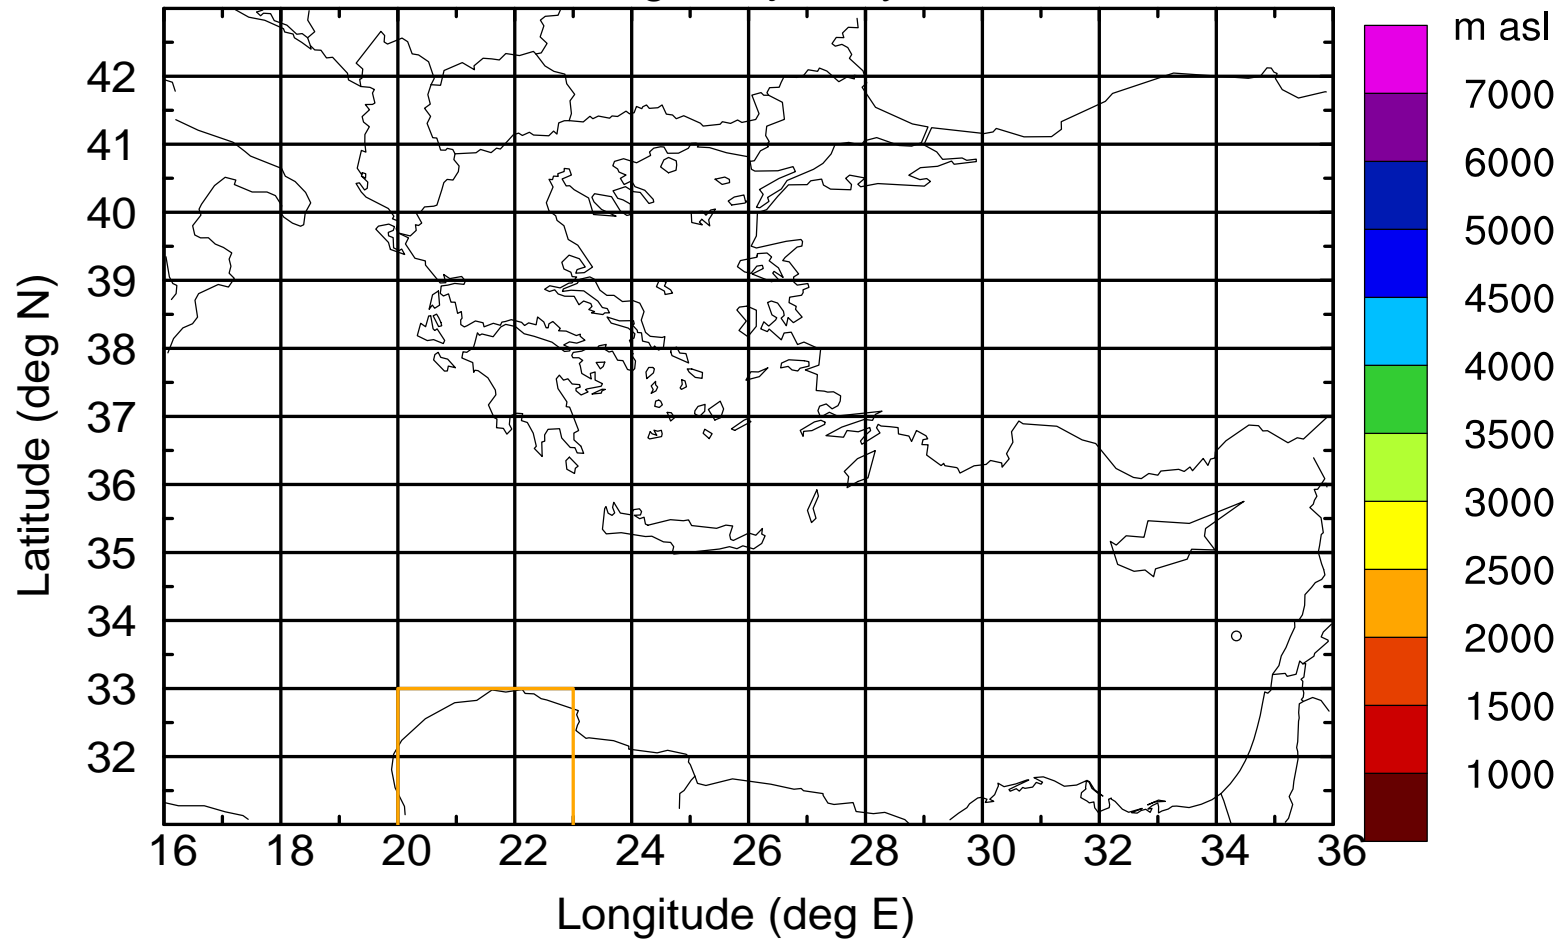

Flight trajectory

Paphos Airport ground station 20170422 8:00 UTC

Flight trajectory

Paphos Airport ground station 20170422 8:00 UTC

Flight trajectory

Paphos Airport ground station 20170422 8:00 UTC

Flight trajectory