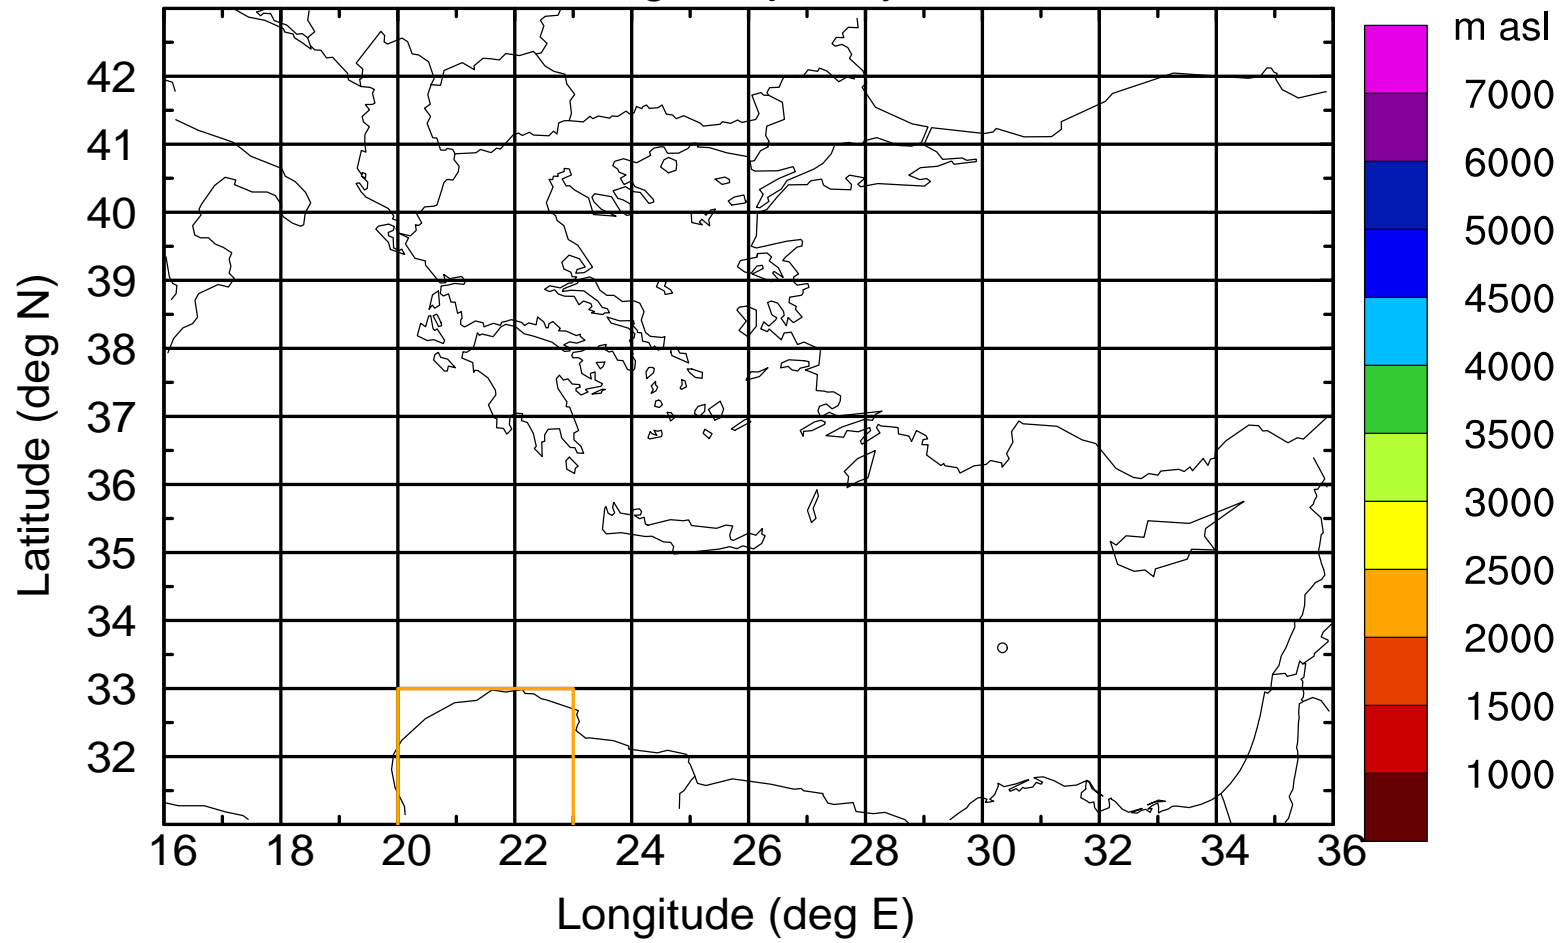

Paphos Airport ground station 20170422 8:00 UTC

Flight trajectory