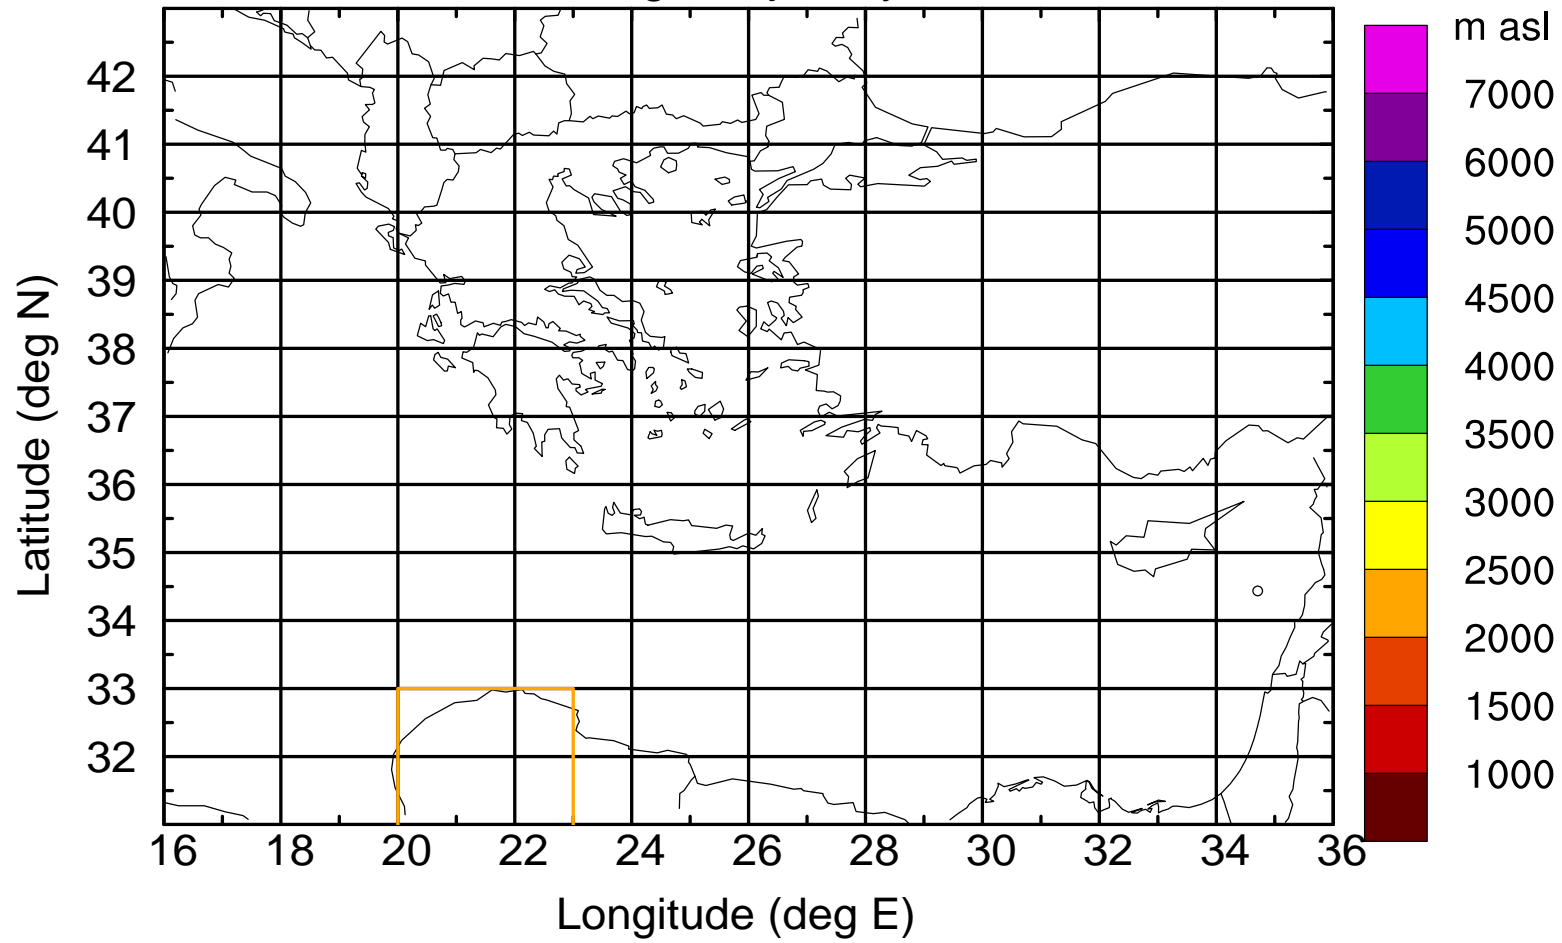

Paphos Airport ground station 20170422 8:00 UTC

Flight trajectory