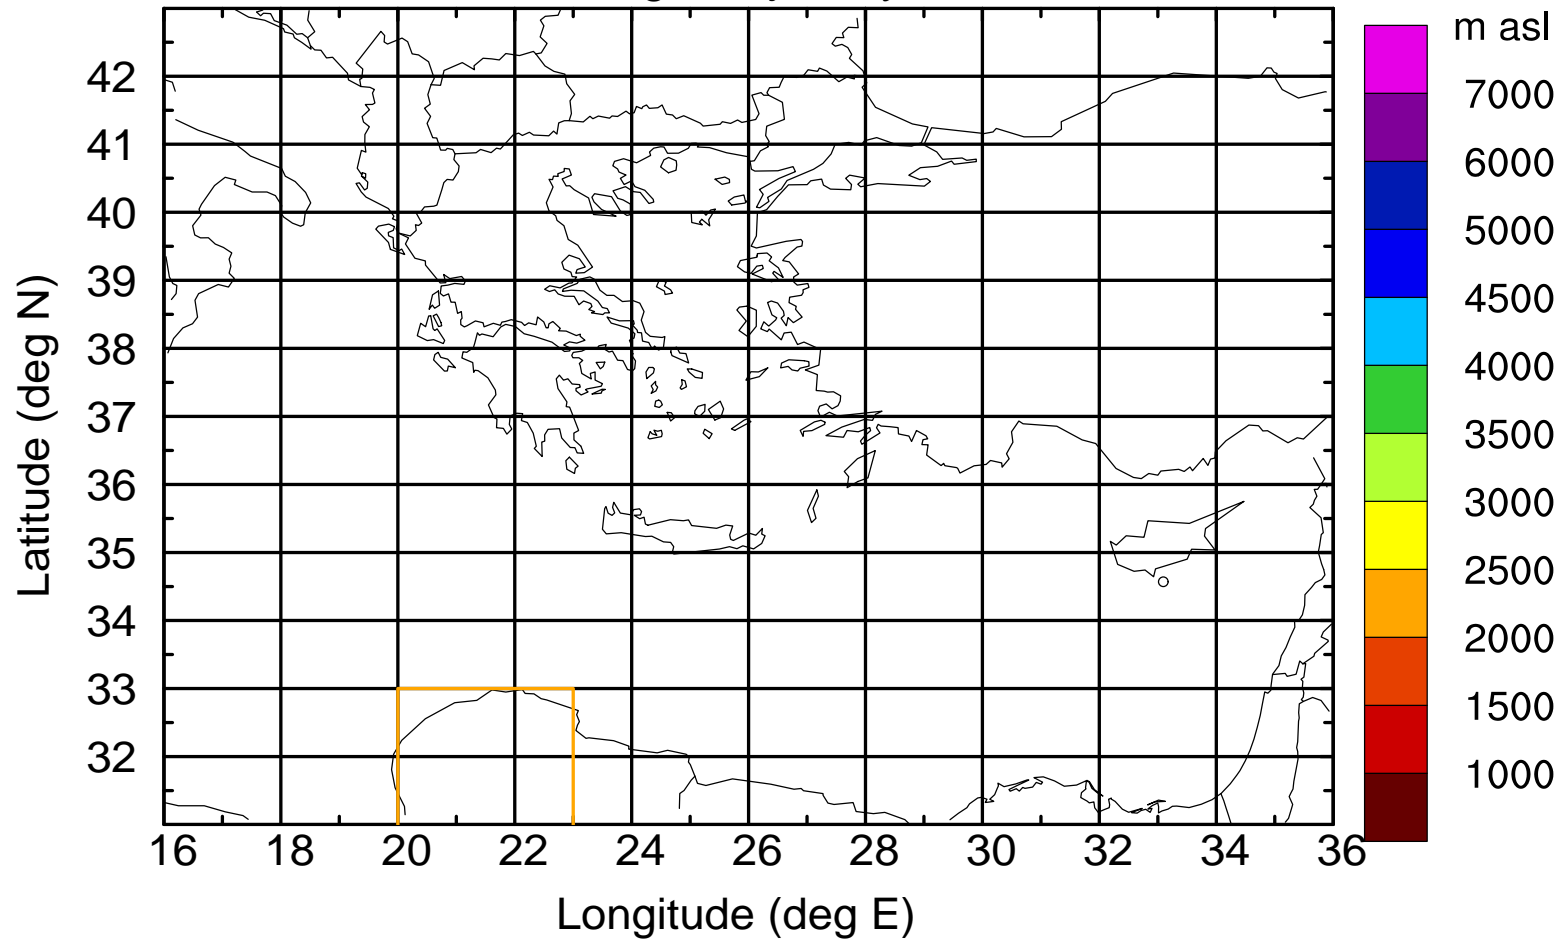

Paphos Airport ground station 20170422 8:00 UTC

Flight trajectory

Paphos Airport ground station 20170422 8:00 UTC

Flight trajectory

Paphos Airport ground station 20170422 8:00 UTC

Flight trajectory

Paphos Airport ground station 20170422 8:00 UTC