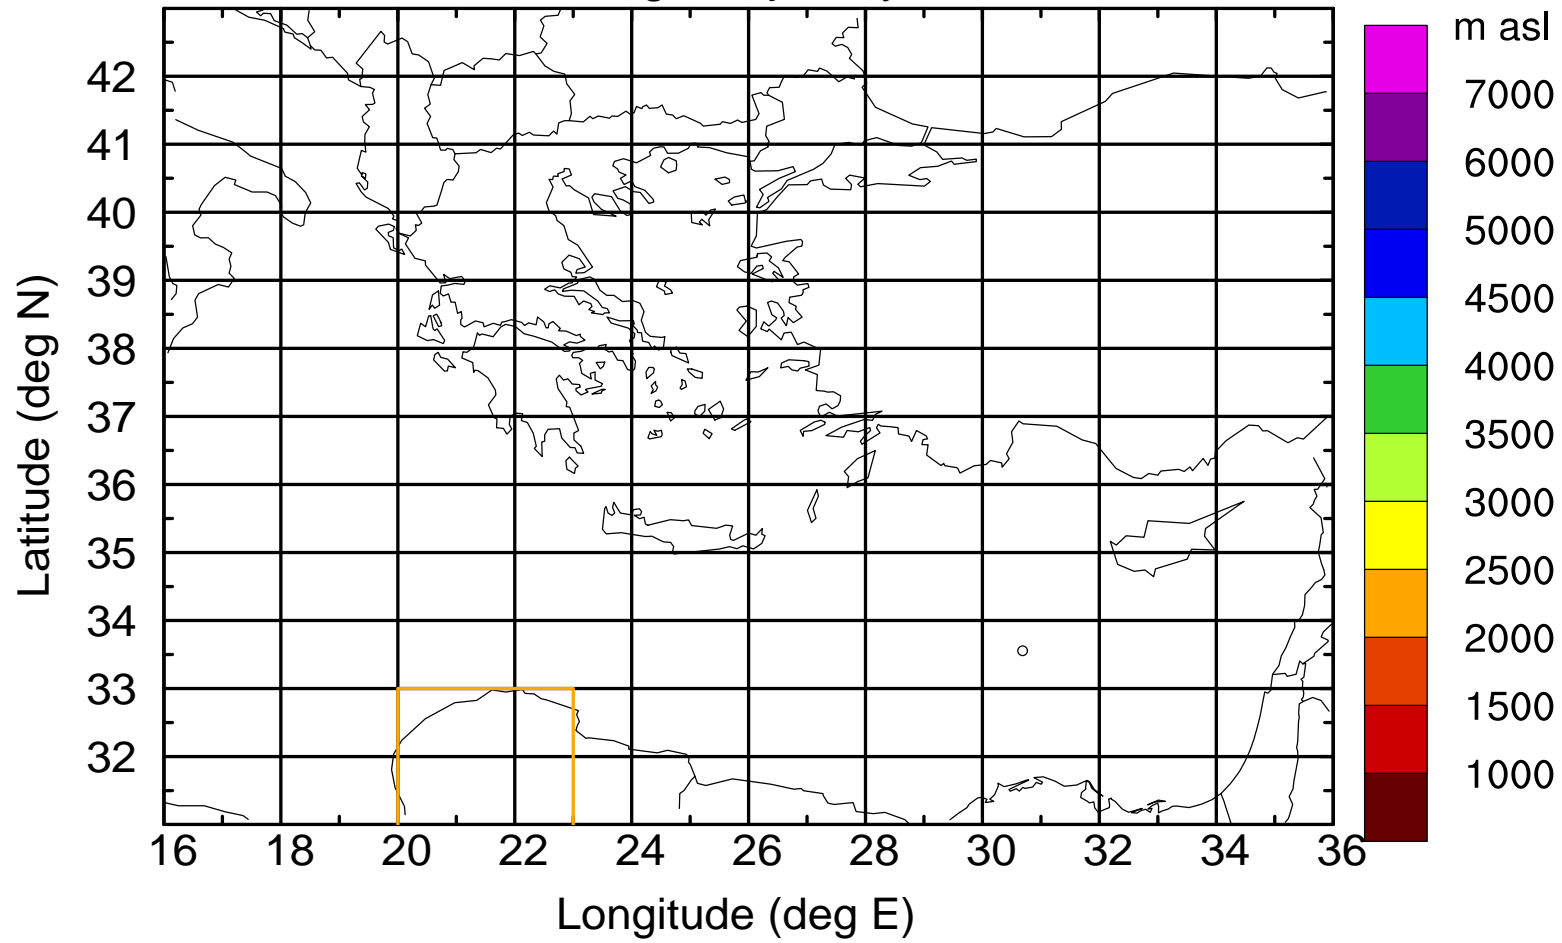

Flight trajectory

Paphos Airport ground station 20170422 8:00 UTC

Flight trajectory

Paphos Airport ground station 20170422 8:00 UTC

Flight trajectory

Paphos Airport ground station 20170422 8:00 UTC

Flight trajectory