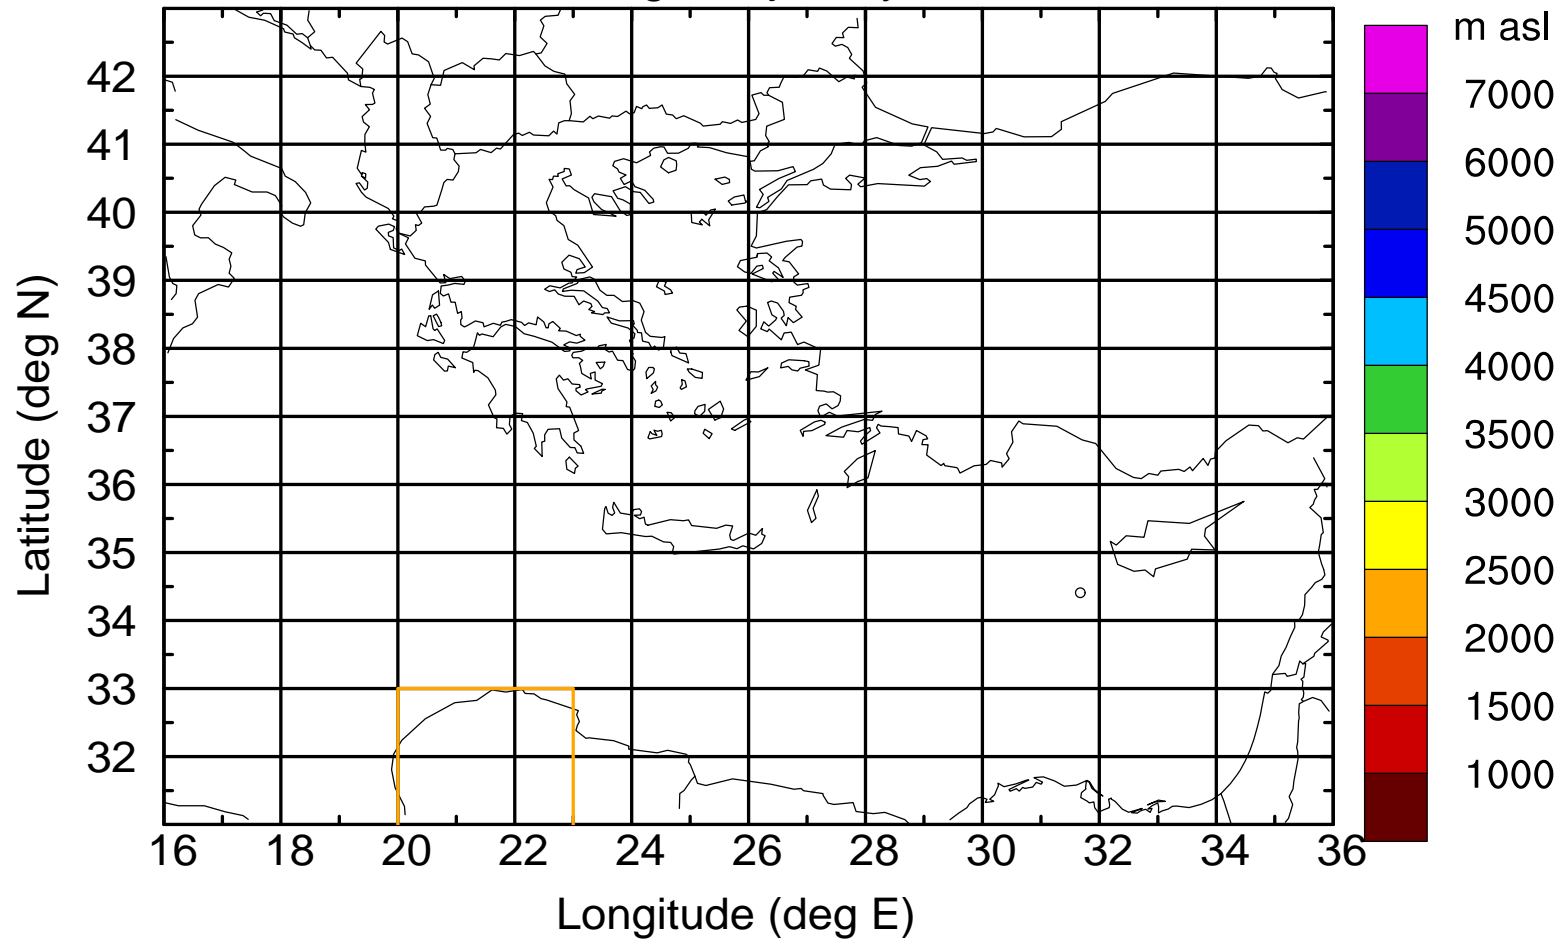

Flight trajectory

Paphos Airport ground station 20170422 8:00 UTC

Flight trajectory

Paphos Airport ground station 20170422 8:00 UTC

Flight trajectory

Paphos Airport ground station 20170422 8:00 UTC

Flight trajectory