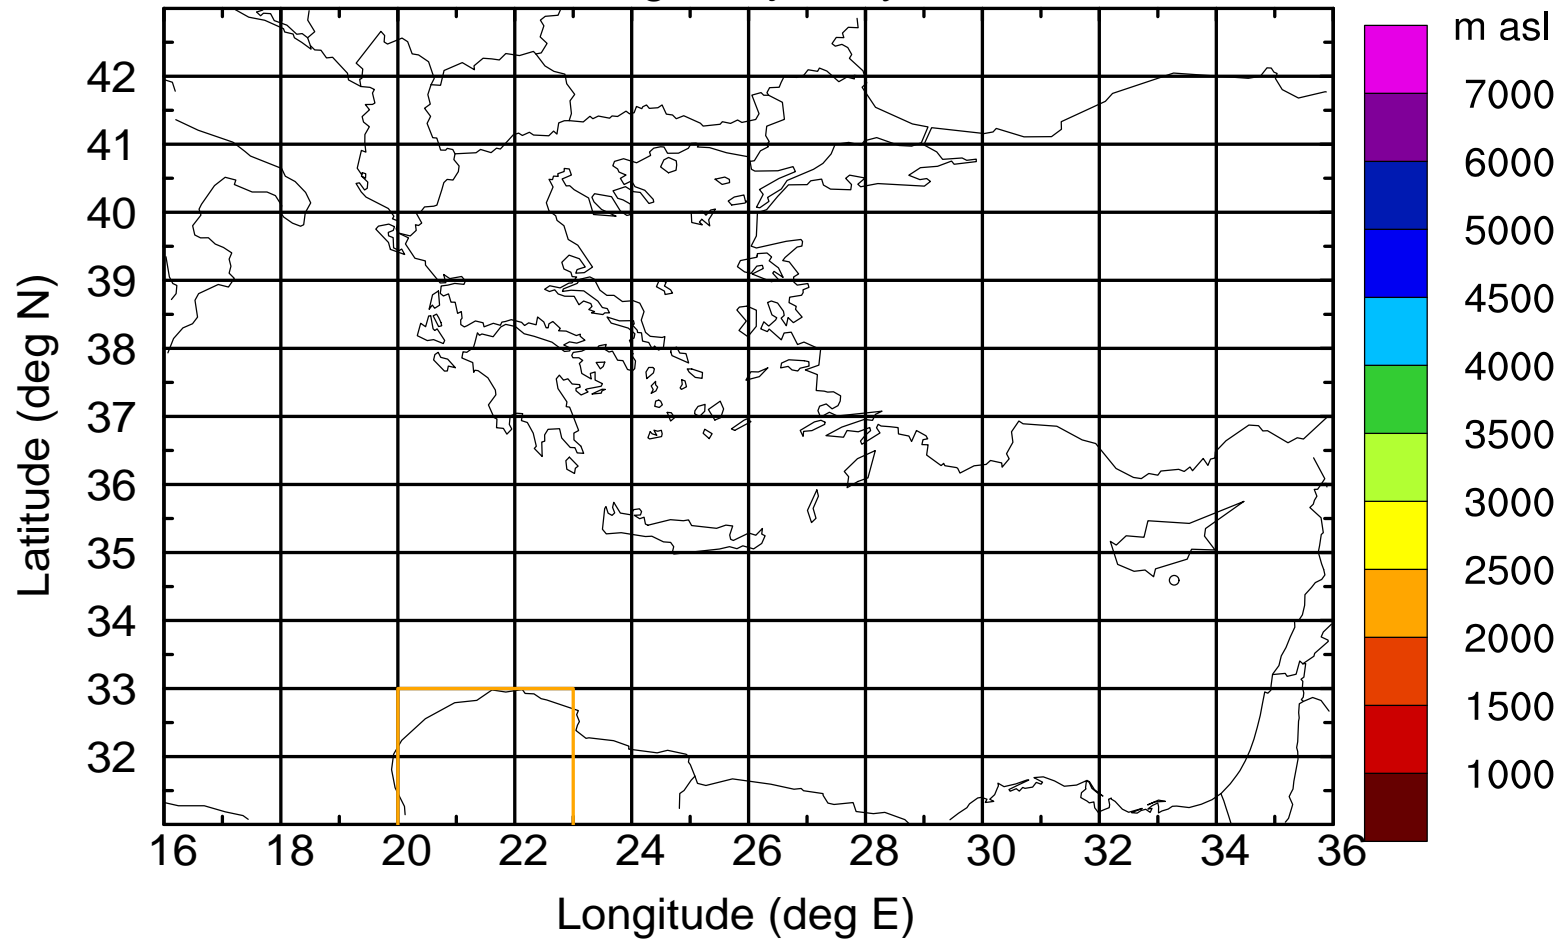

Flight trajectory

Paphos Airport ground station 20170422 8:00 UTC

Flight trajectory

Paphos Airport ground station 20170422 8:00 UTC

Flight trajectory

Paphos Airport ground station 20170422 8:00 UTC

Flight trajectory