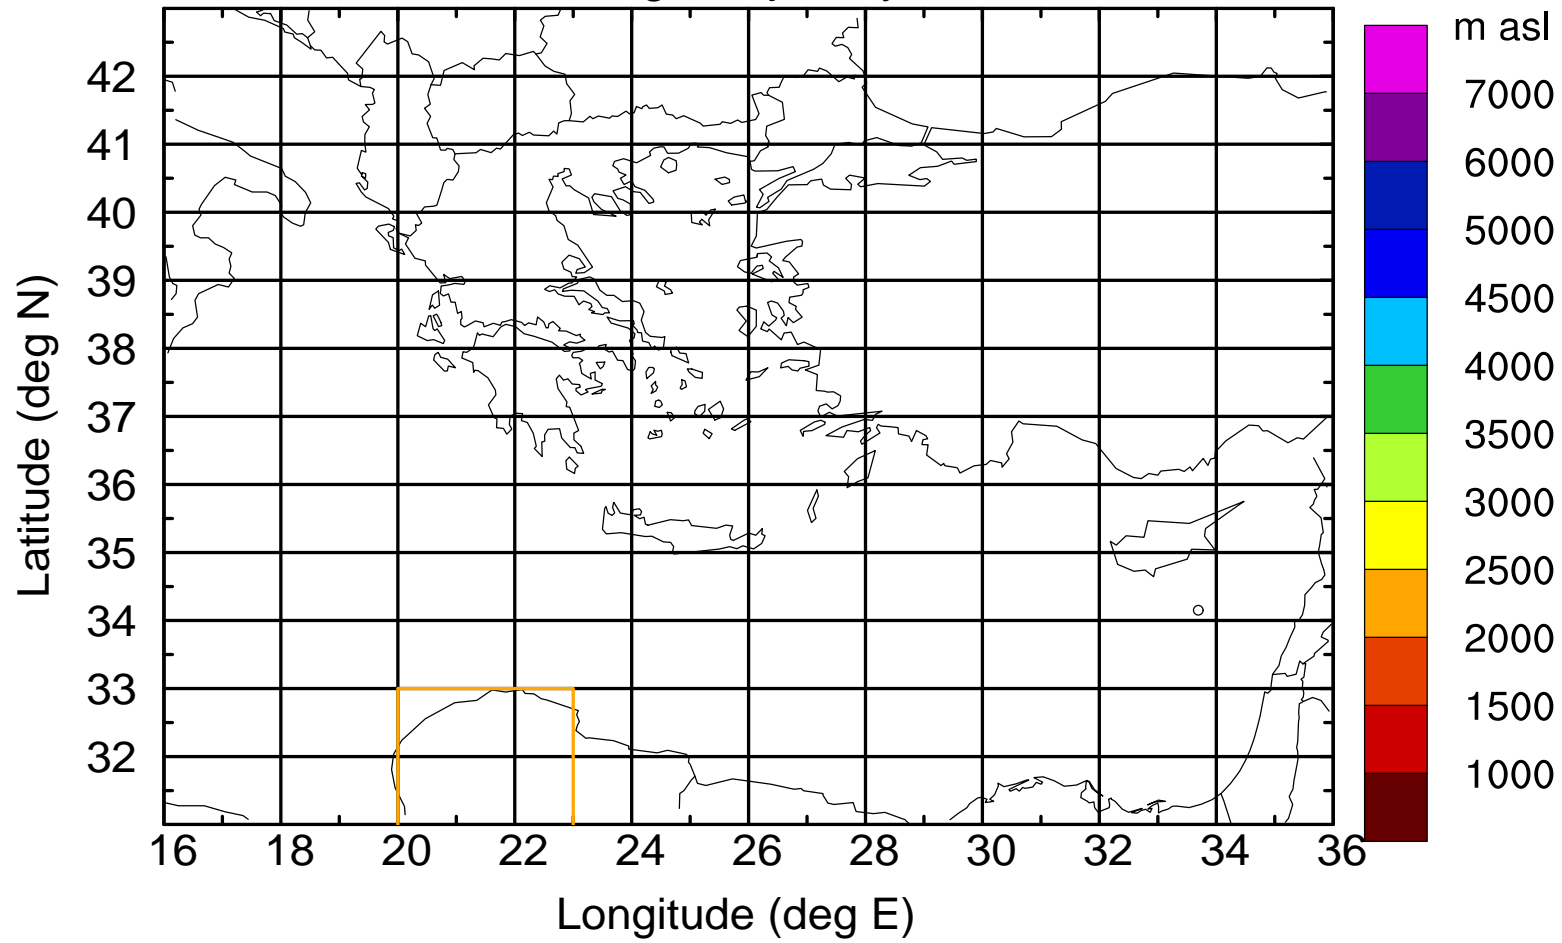

Paphos Airport ground station 20170422 8:00 UTC

Flight trajectory