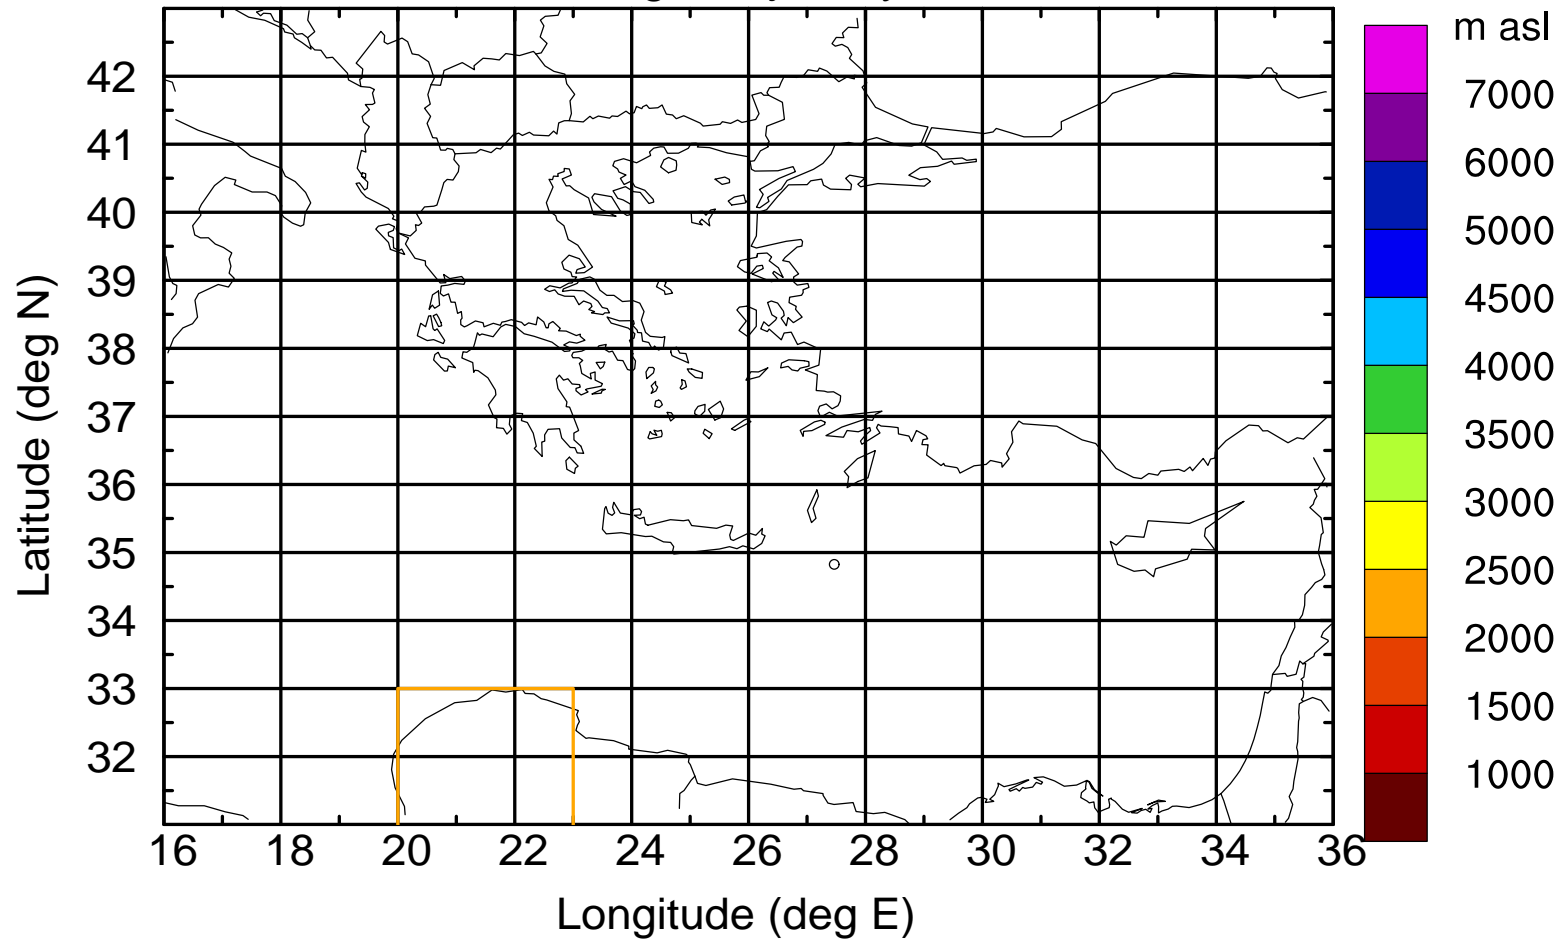

Paphos Airport ground station 20170422 8:00 UTC

Flight trajectory