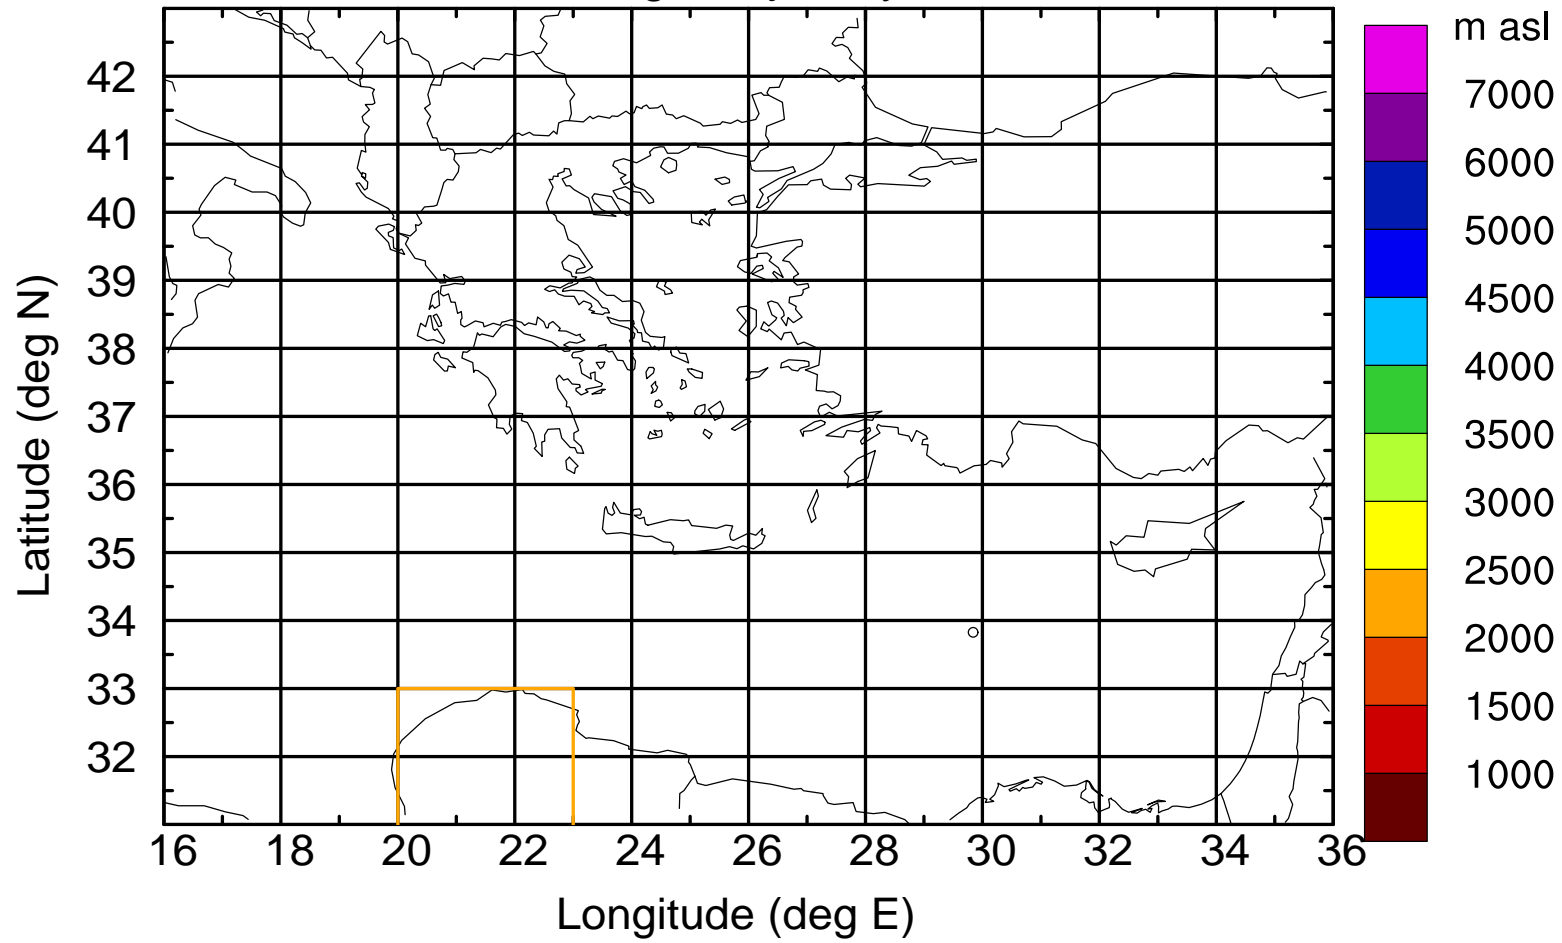

Paphos Airport ground station 20170422 8:00 UTC

Flight trajectory