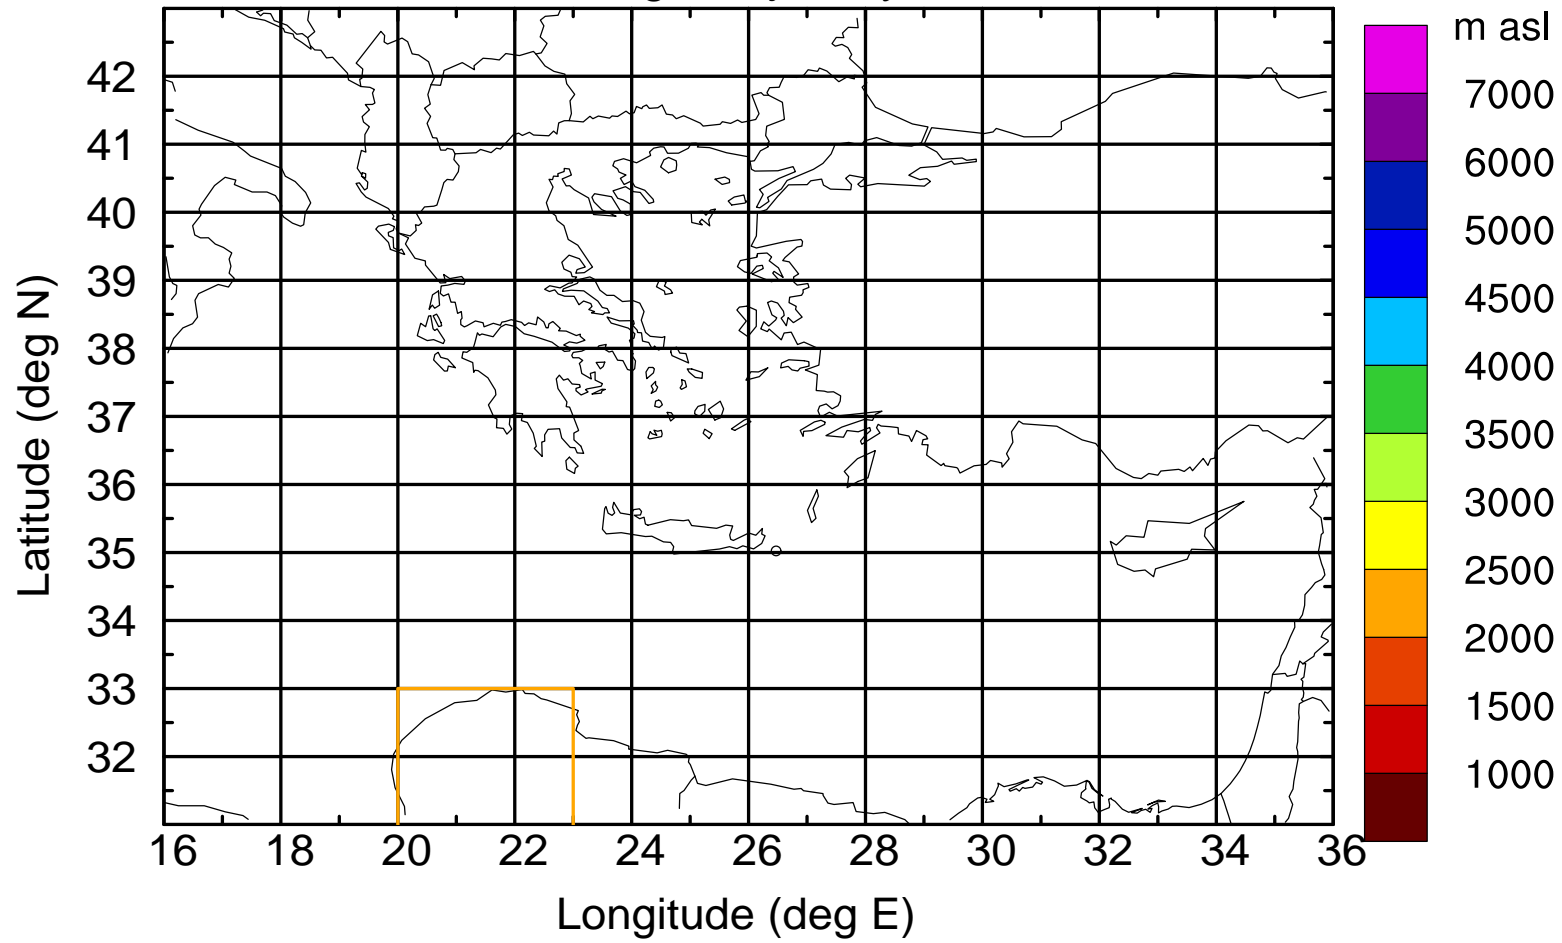

Flight trajectory

Paphos Airport ground station 20170422 8:00 UTC

Flight trajectory

Paphos Airport ground station 20170422 8:00 UTC

Flight trajectory

Paphos Airport ground station 20170422 8:00 UTC

Flight trajectory