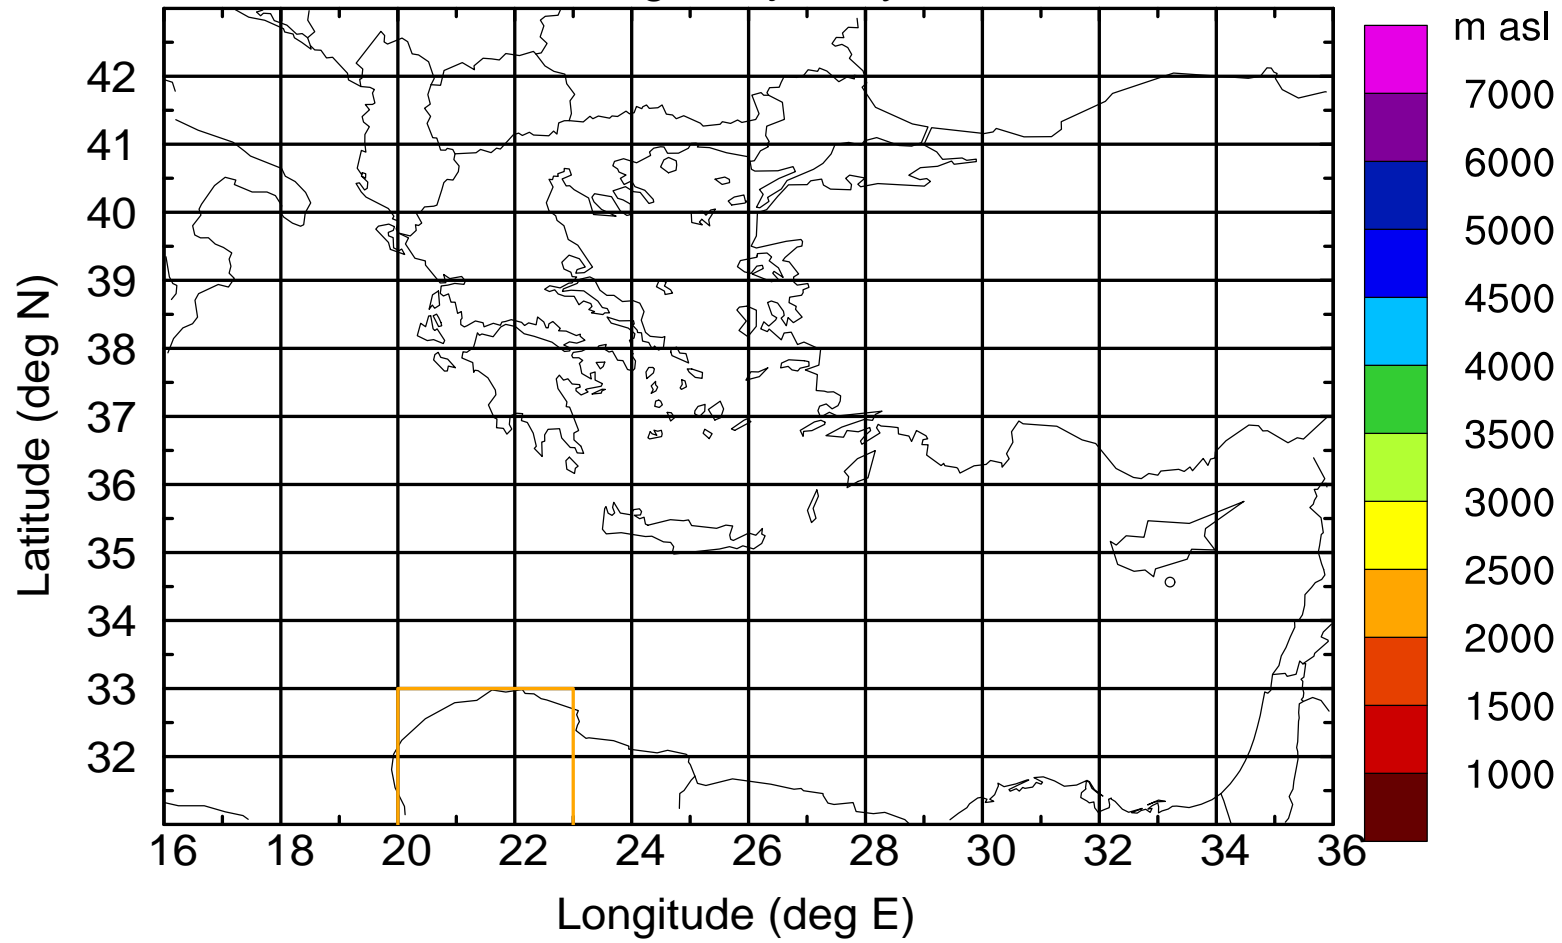

Flight trajectory

Paphos Airport ground station 20170422 8:00 UTC

Flight trajectory

Paphos Airport ground station 20170422 8:00 UTC

Flight trajectory

Paphos Airport ground station 20170422 8:00 UTC

Flight trajectory