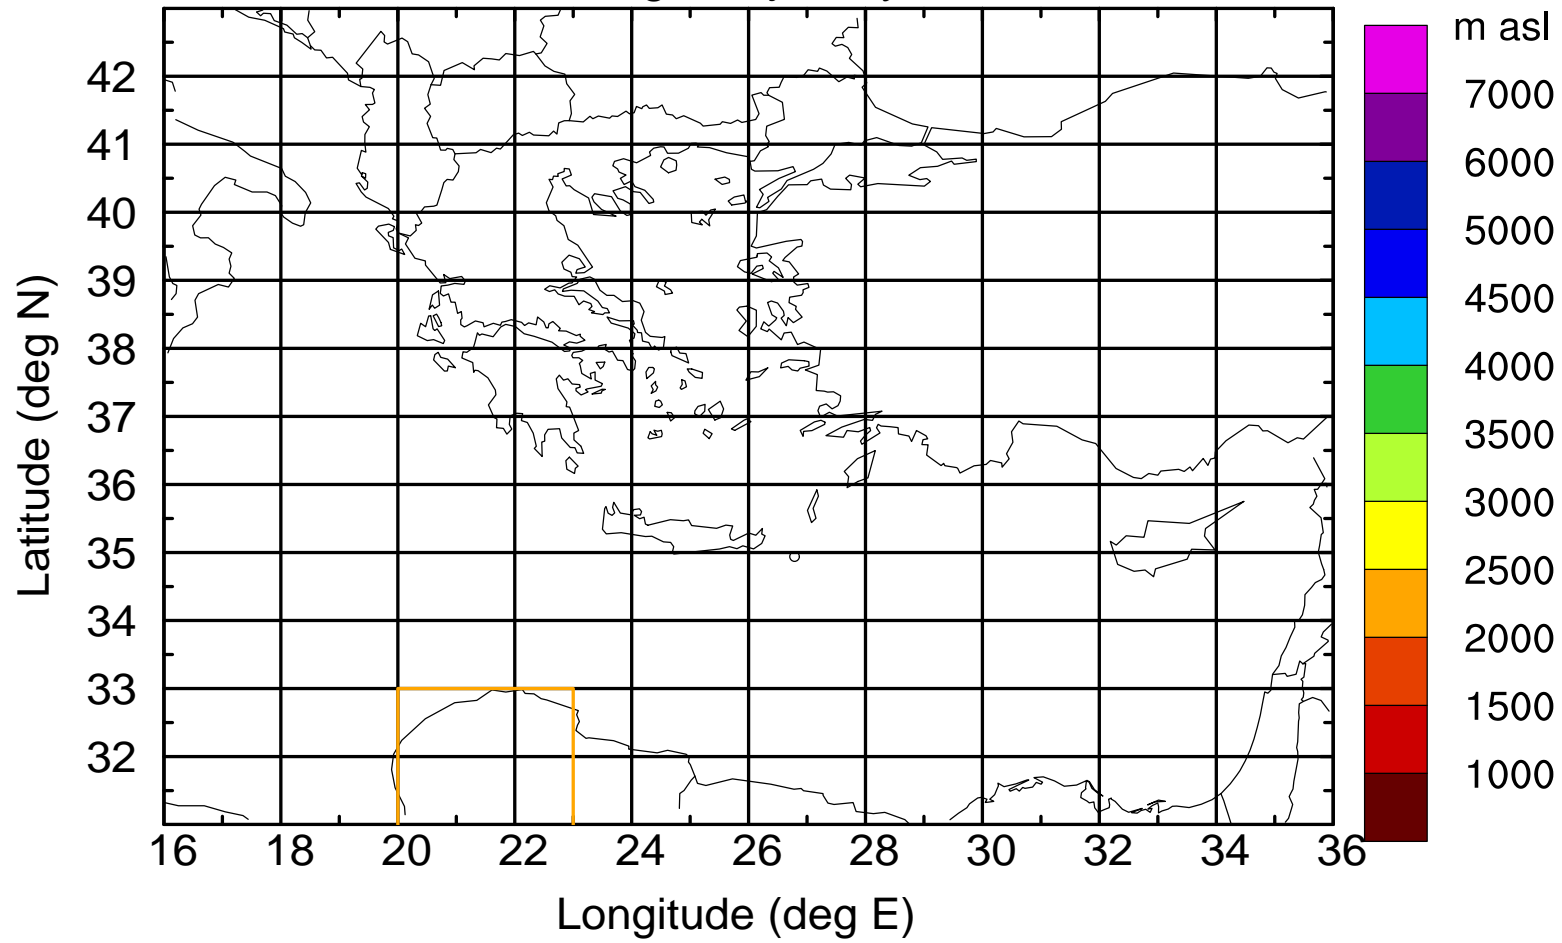

Flight trajectory

Paphos Airport ground station 20170422 8:00 UTC

Flight trajectory

Paphos Airport ground station 20170422 8:00 UTC

Flight trajectory

Paphos Airport ground station 20170422 8:00 UTC

Flight trajectory