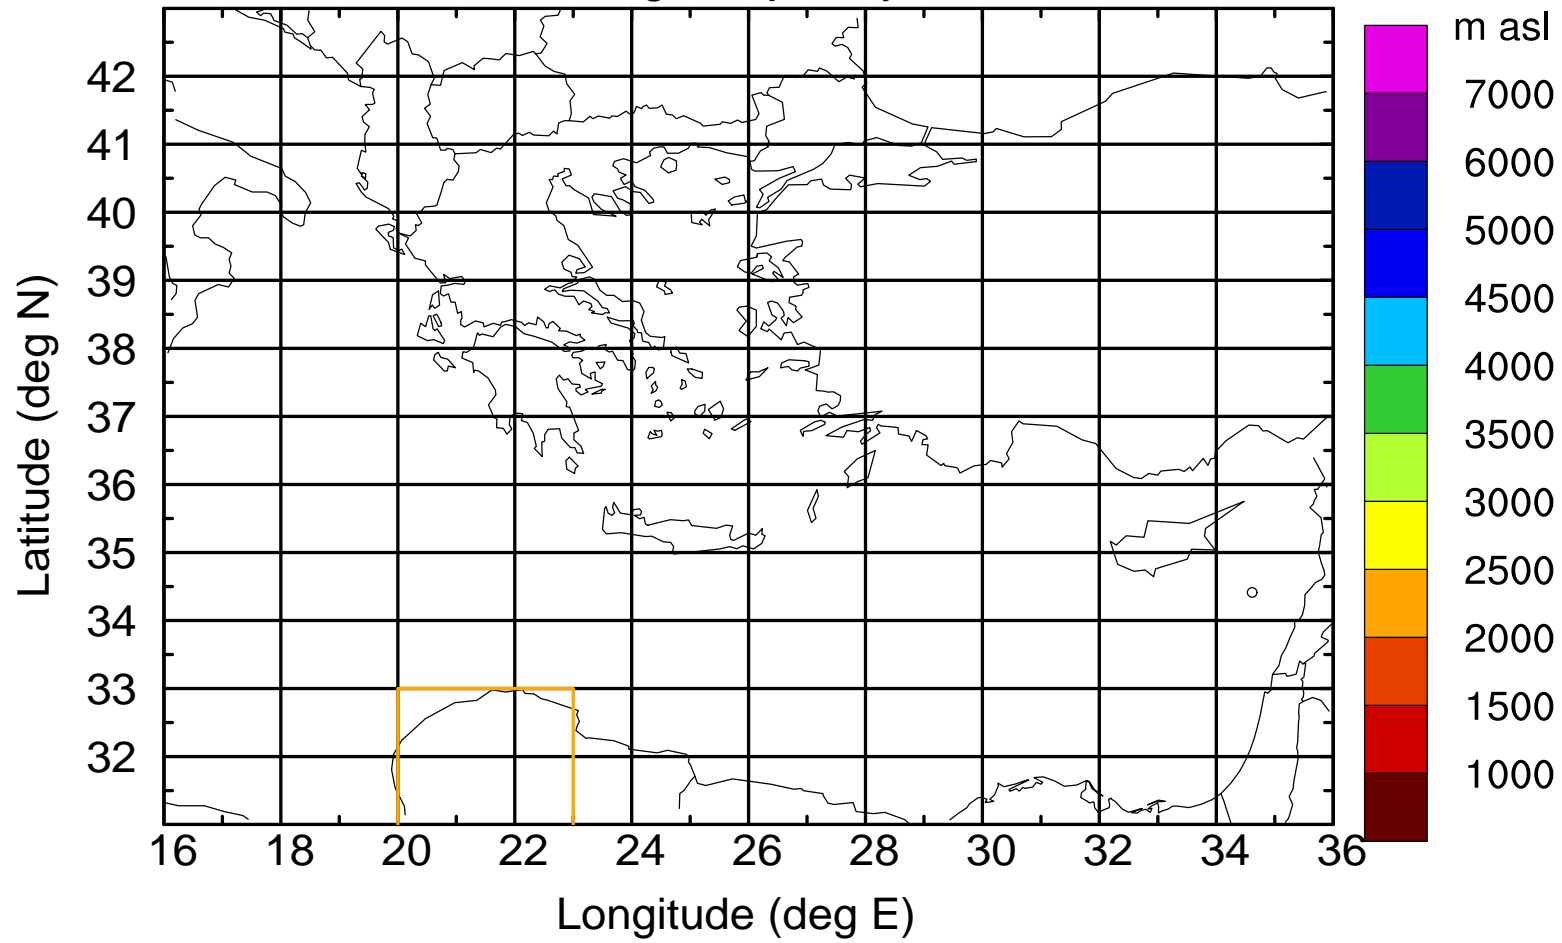

Paphos Airport ground station 20170422 8:00 UTC

Flight trajectory