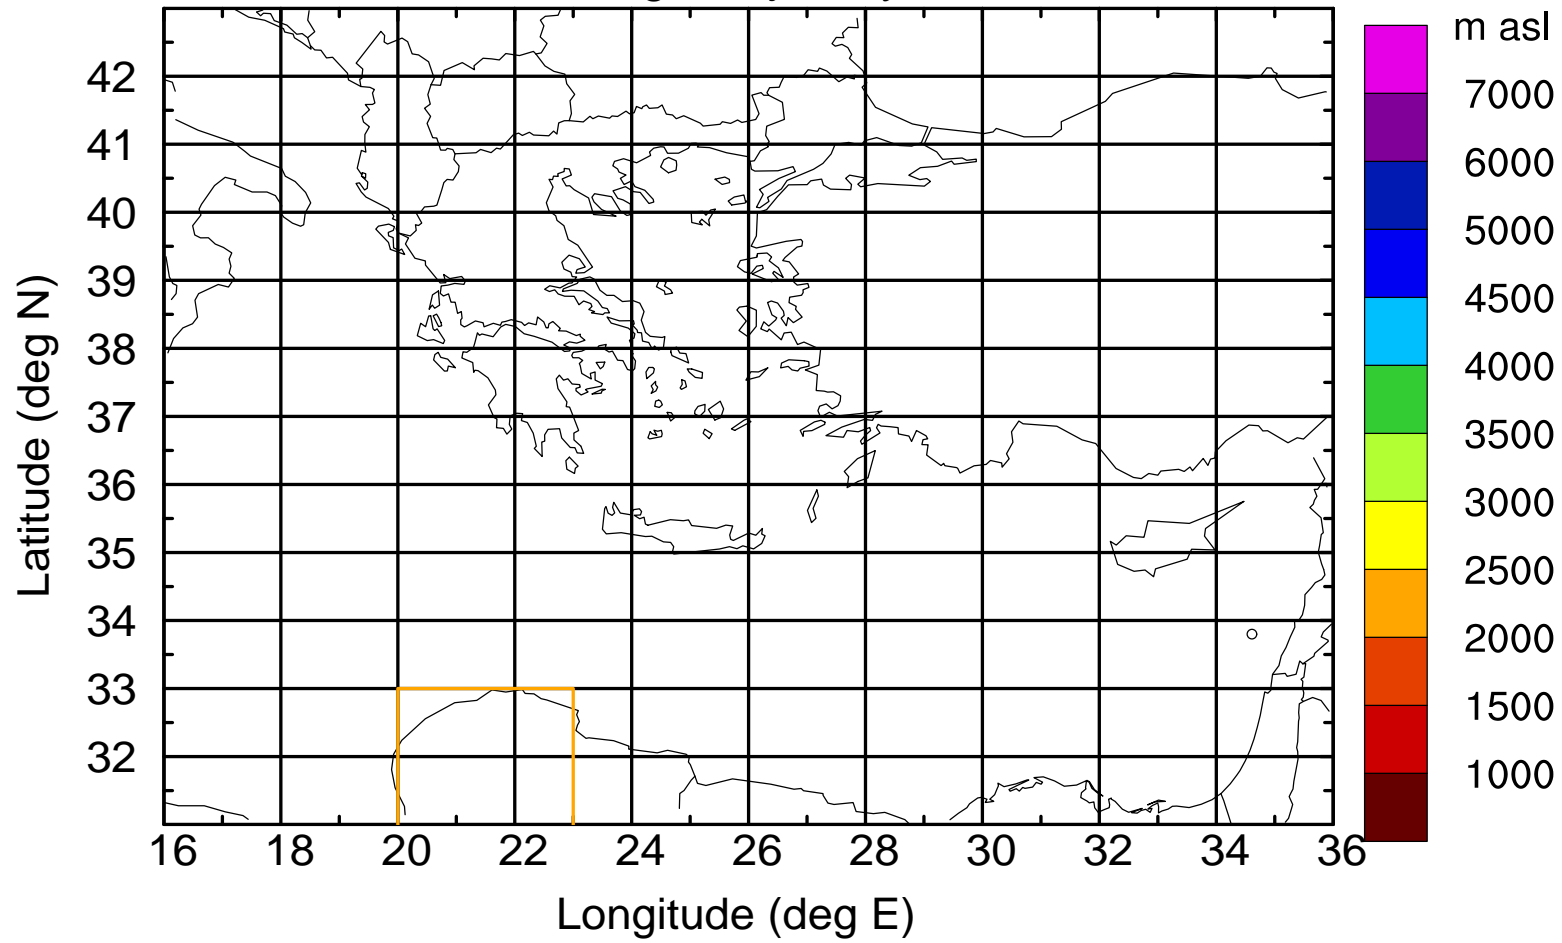

Paphos Airport ground station 20170422 8:00 UTC

Flight trajectory