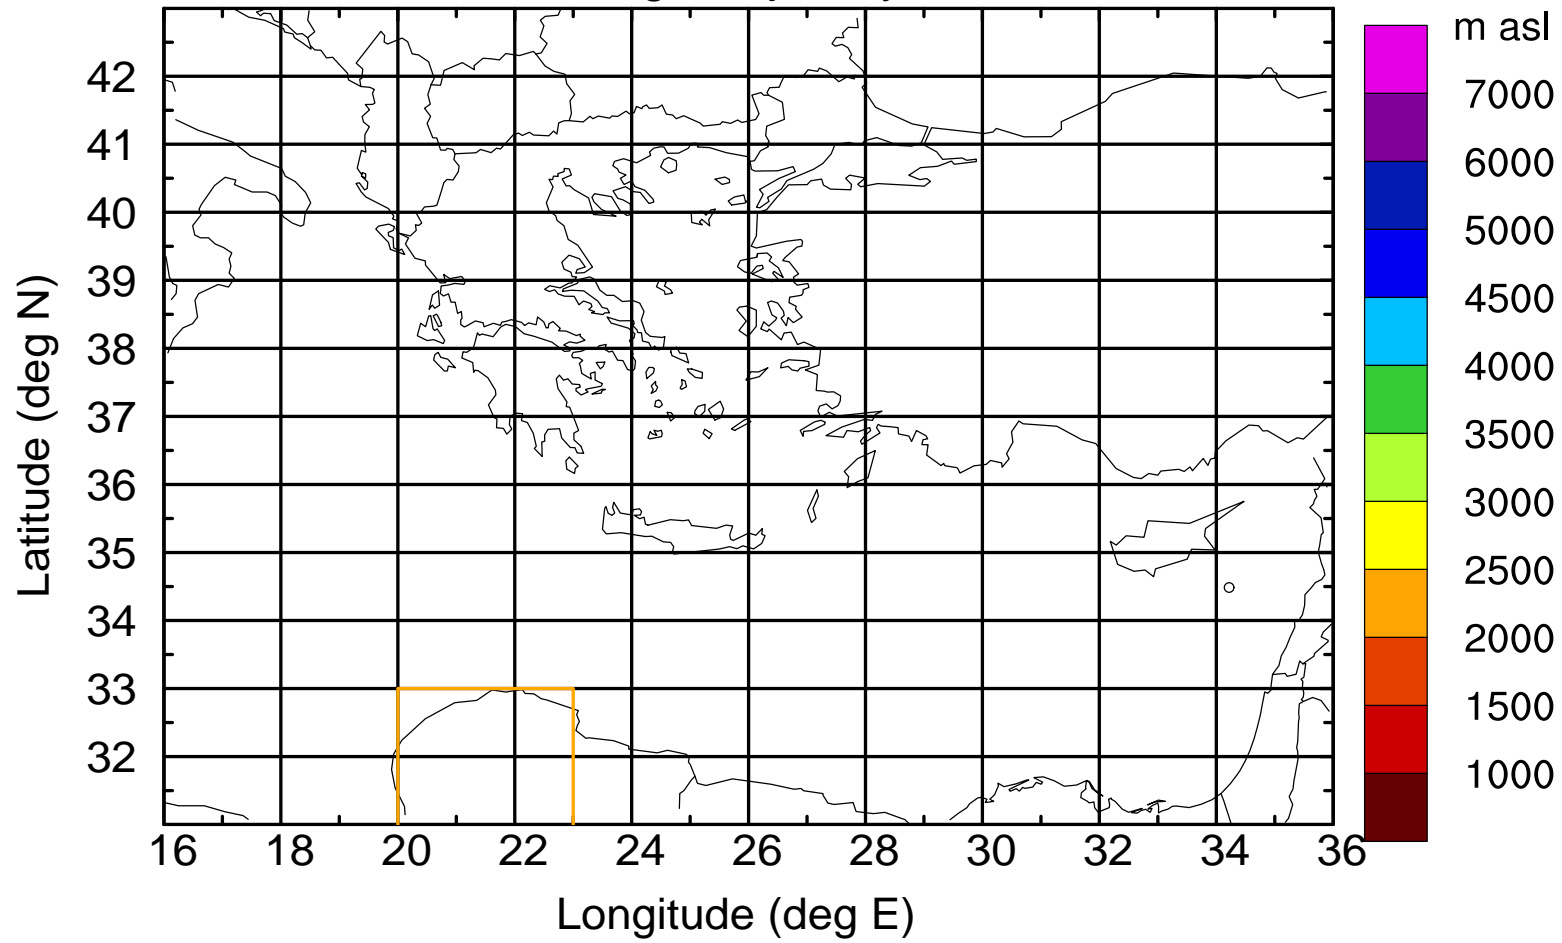

Paphos Airport ground station 20170422 8:00 UTC

Flight trajectory