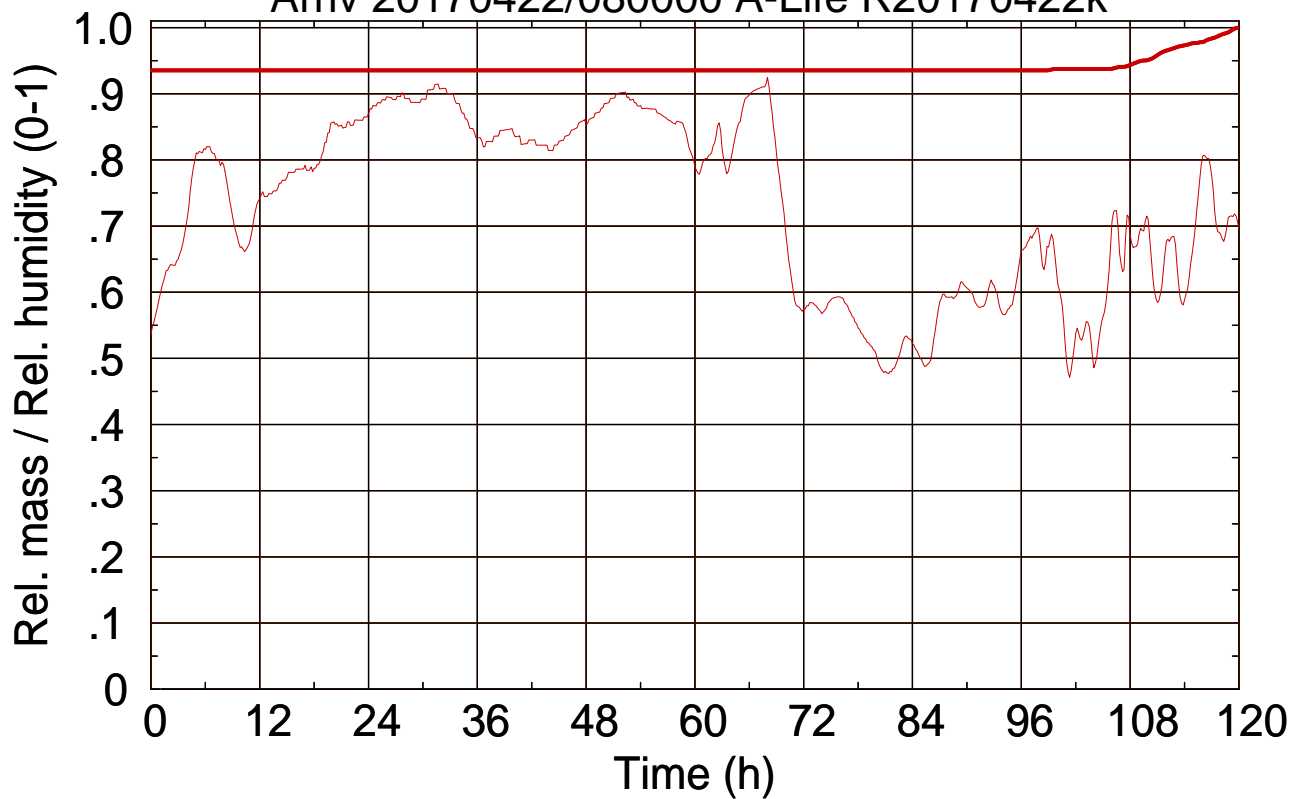

Arriv 20170422/080000 A-Life R20170422k

0 —

Arriv 20170422/080000 A-Life R20170422k

— Height

— Mixing height