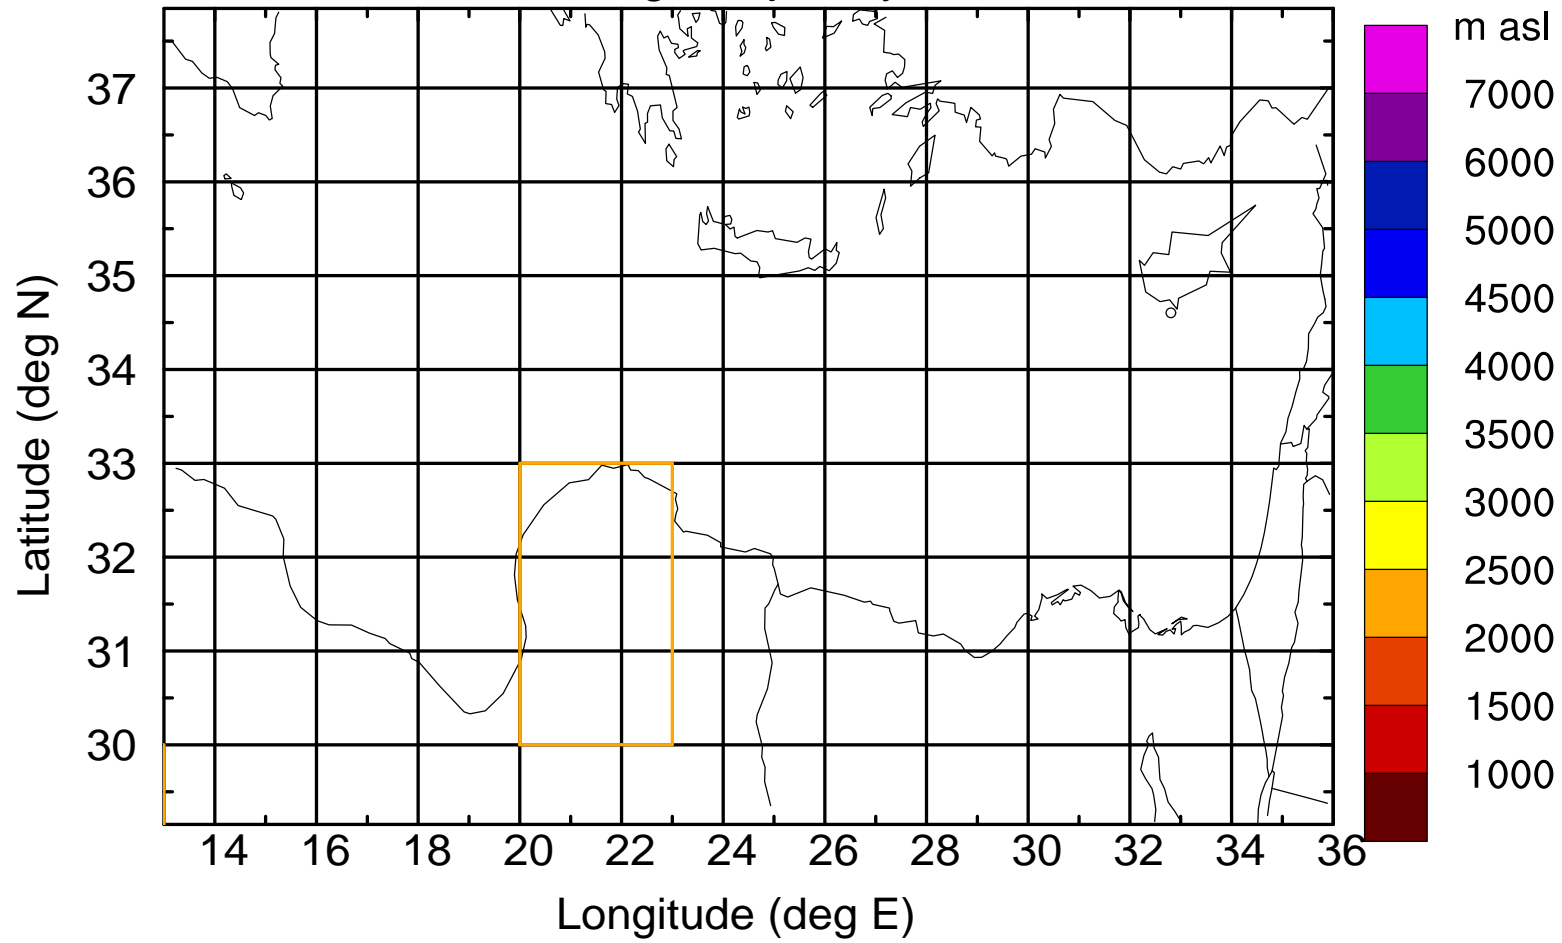

Paphos Airport ground station 20170422 7:30 UTC

Flight trajectory