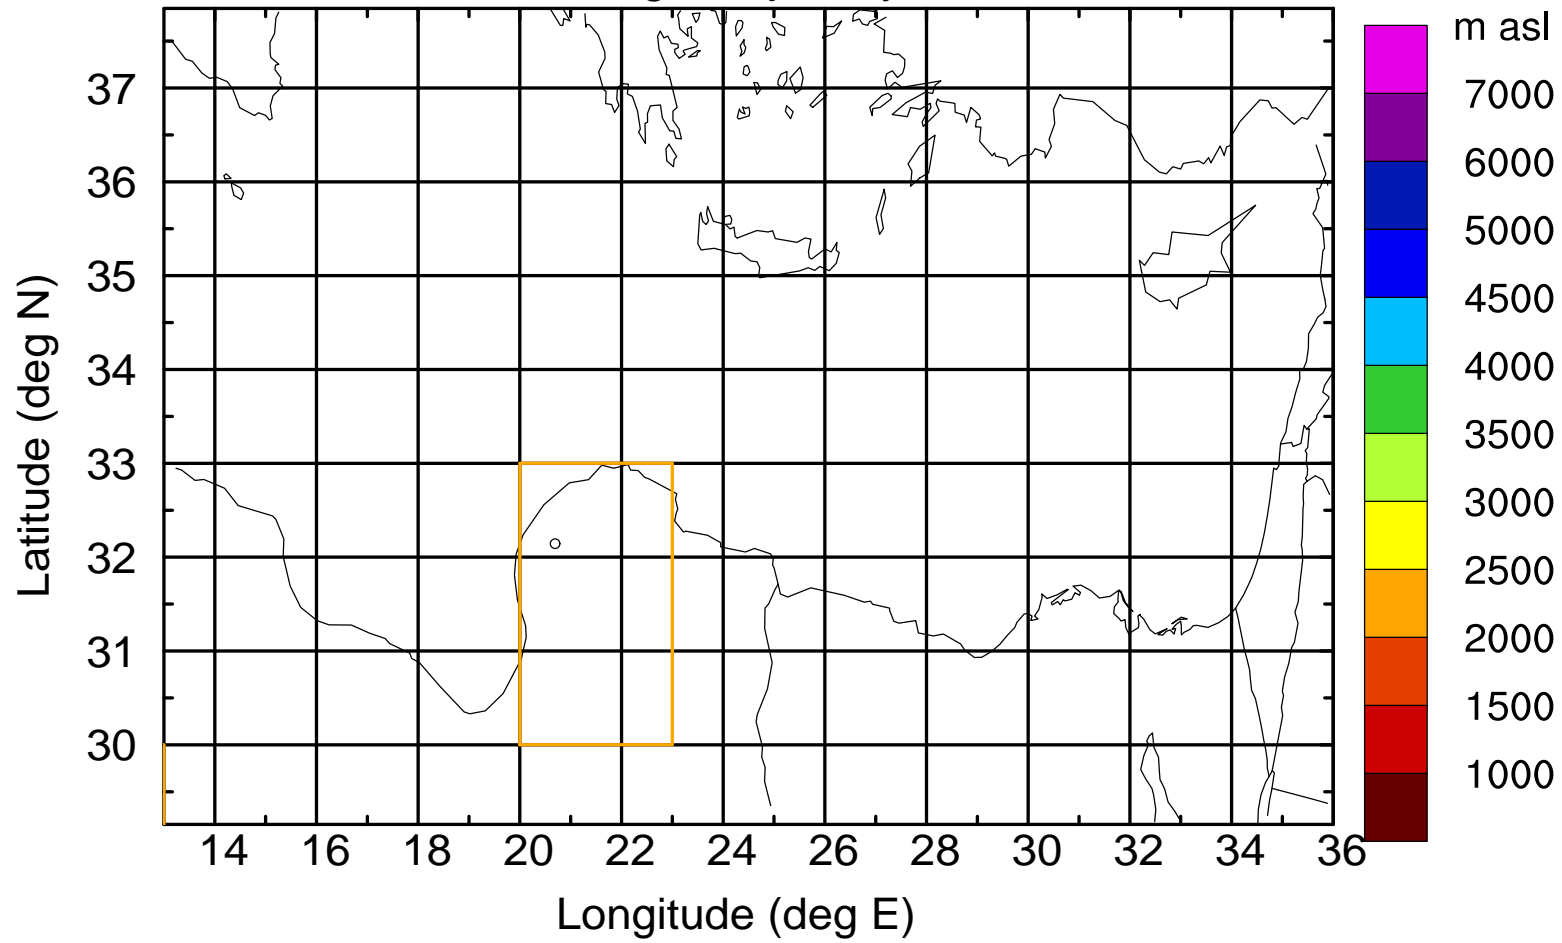

Paphos Airport ground station 20170422 7:30 UTC

Flight trajectory