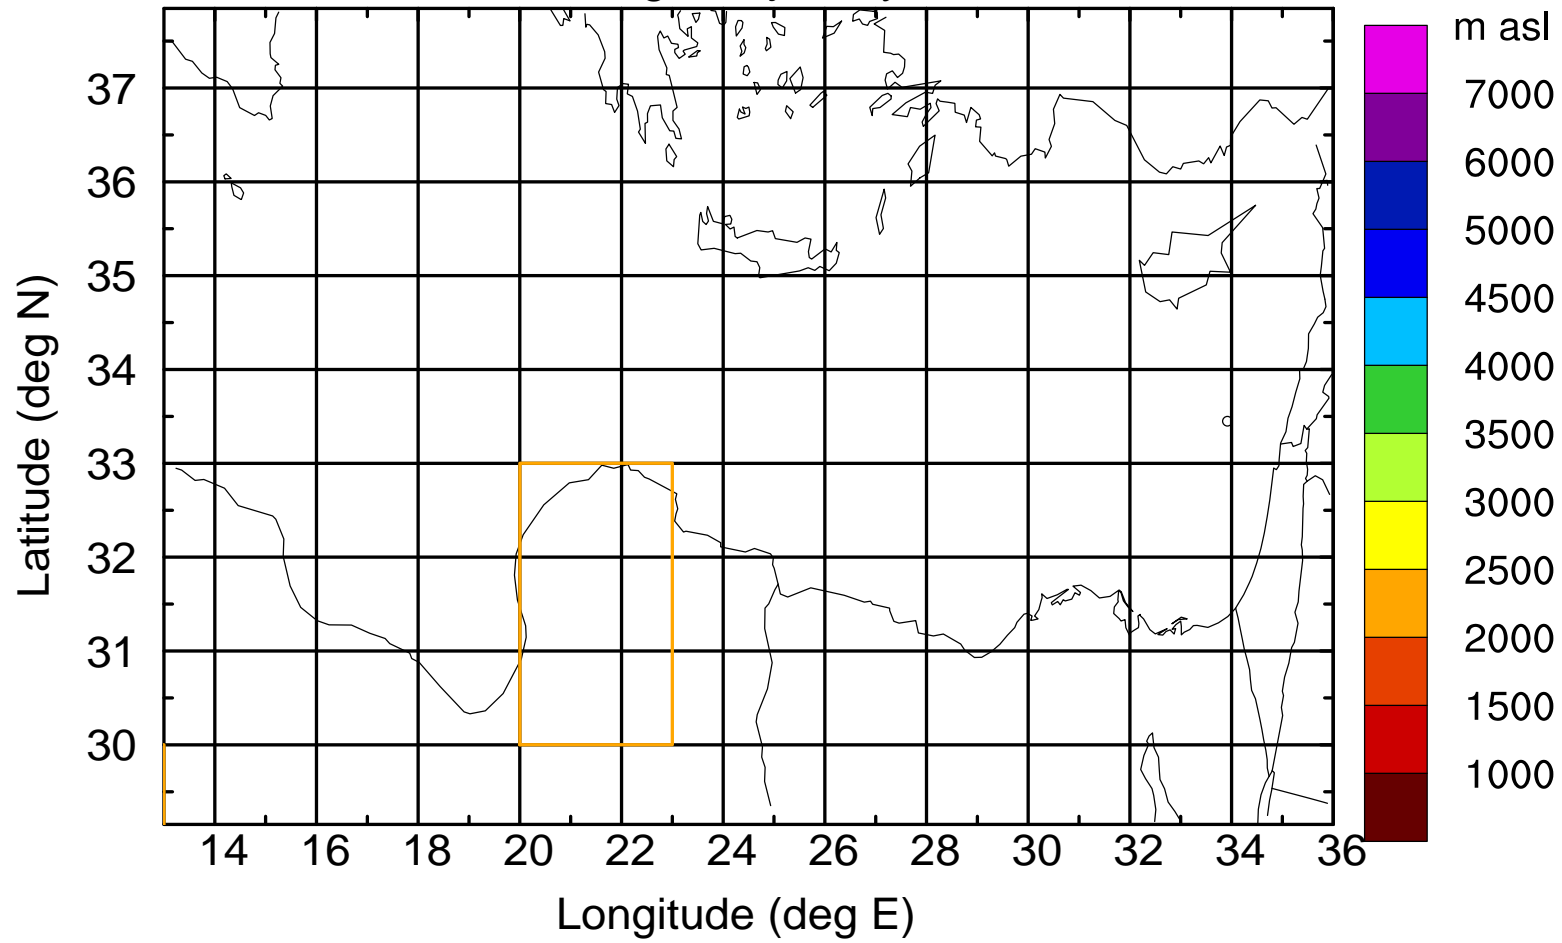

Paphos Airport ground station 20170422 7:30 UTC

Flight trajectory