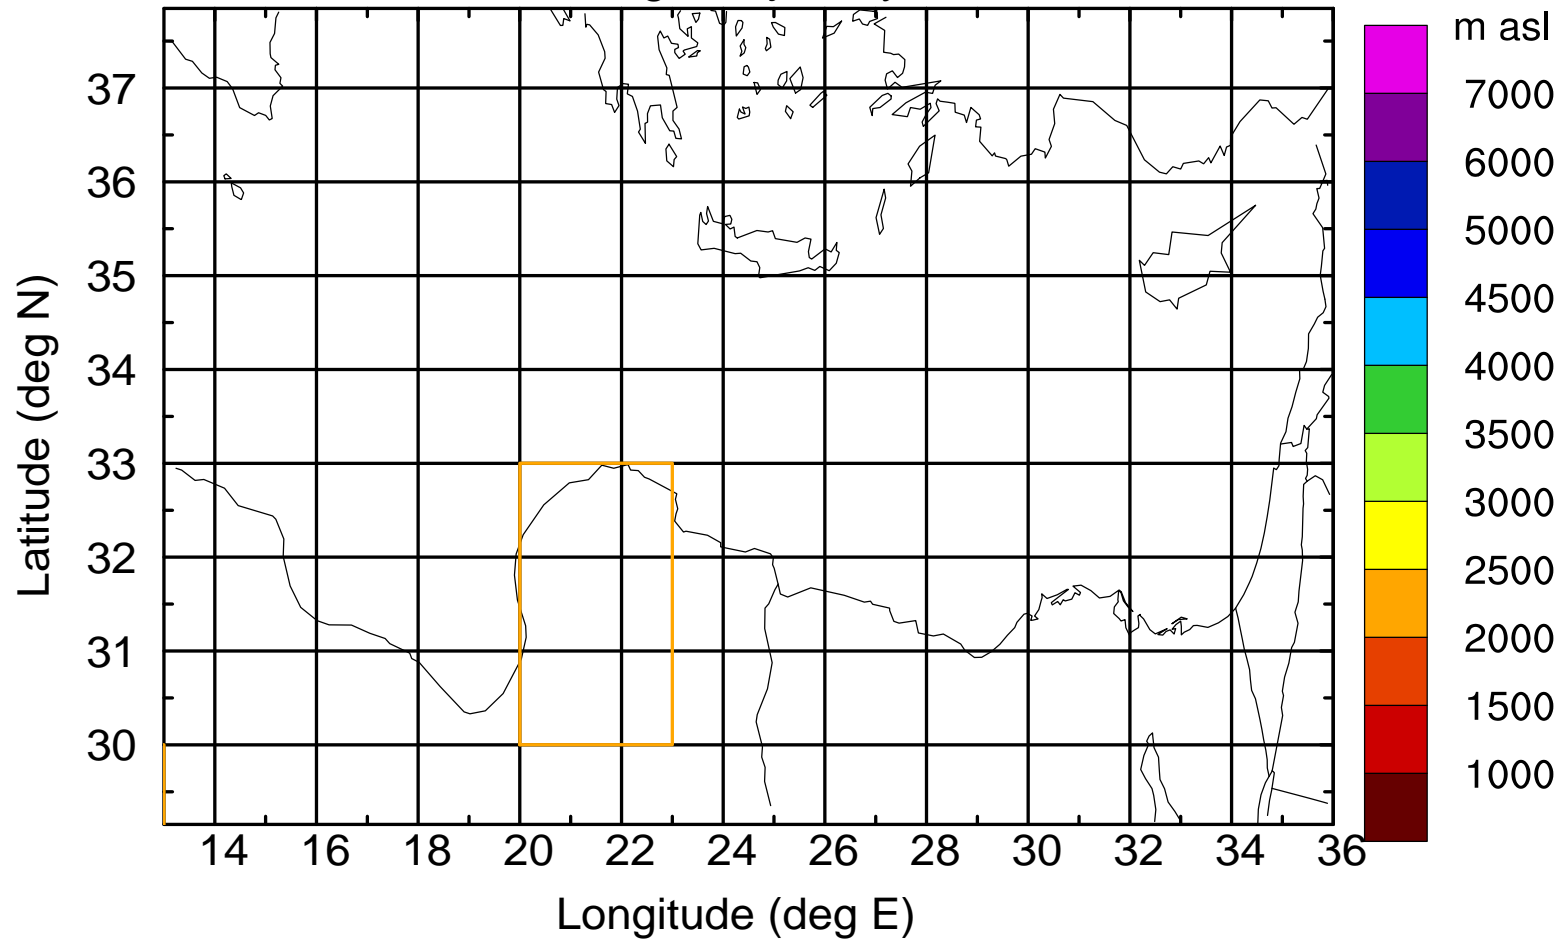

Paphos Airport ground station 20170422 7:30 UTC

Flight trajectory

Paphos Airport ground station 20170422 7:30 UTC

Flight trajectory

Paphos Airport ground station 20170422 7:30 UTC

Flight trajectory

Paphos Airport ground station 20170422 7:30 UTC