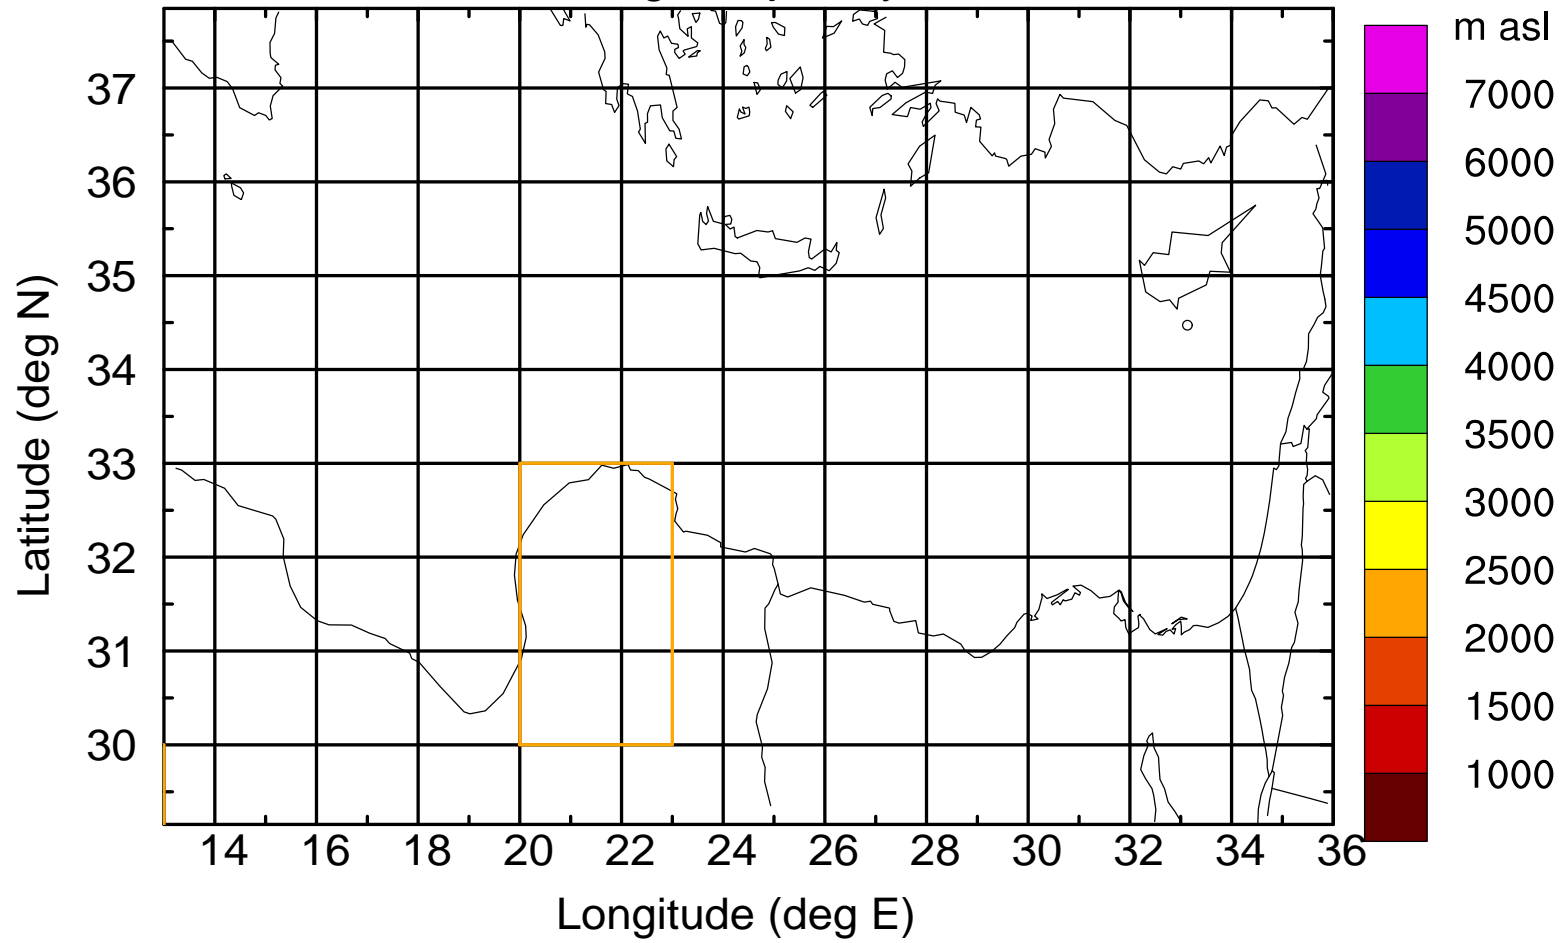

Paphos Airport ground station 20170422 7:30 UTC

Flight trajectory