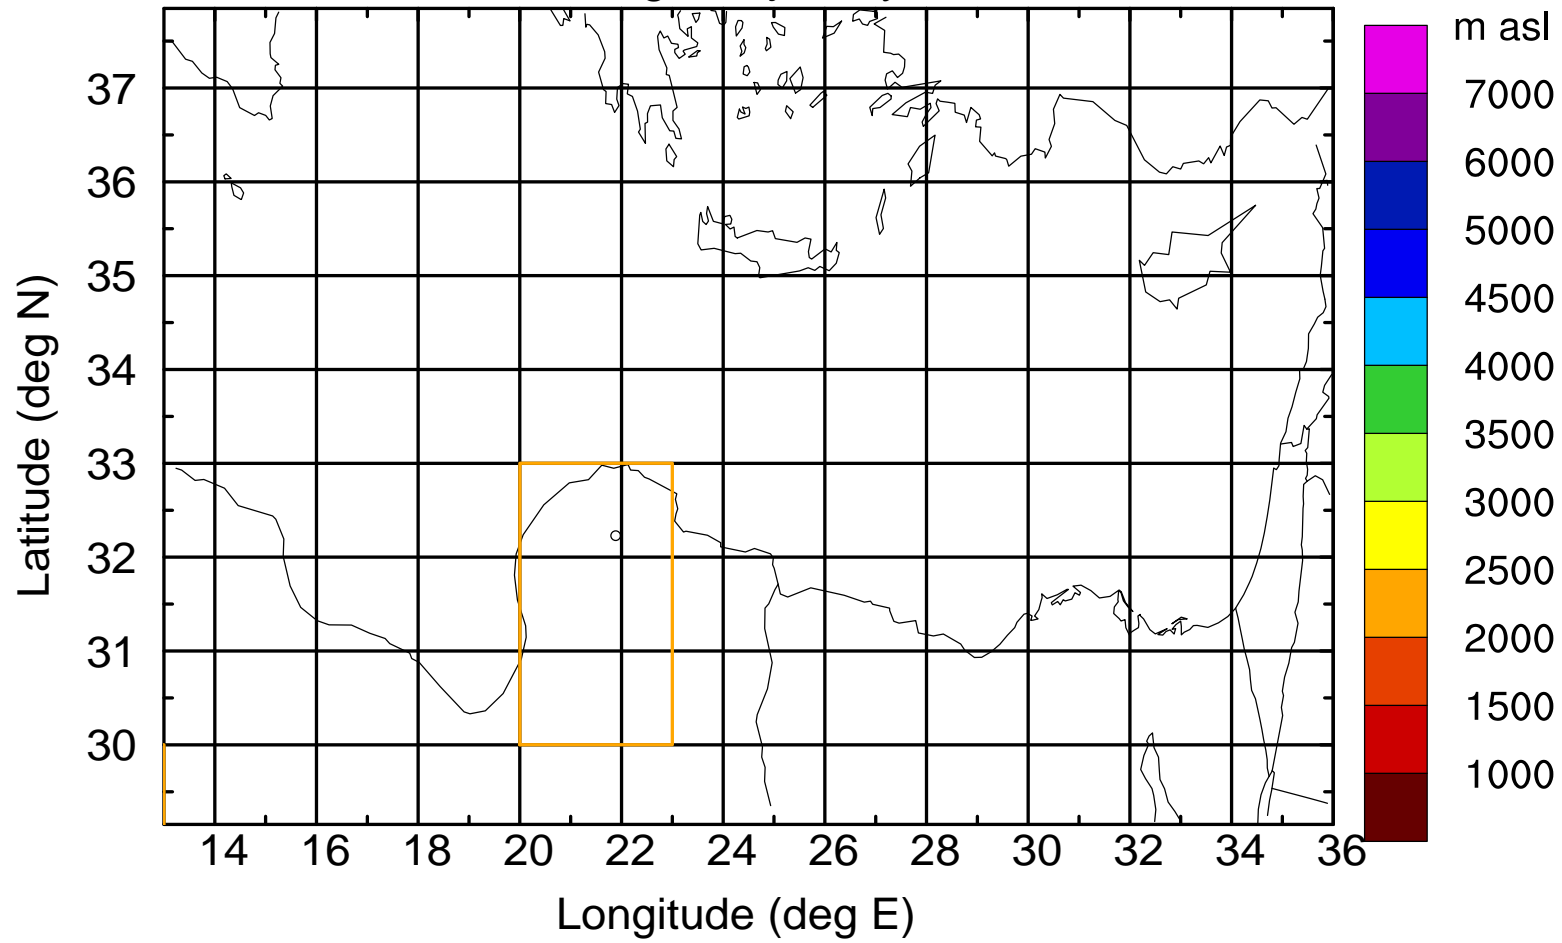

Paphos Airport ground station 20170422 7:30 UTC

Flight trajectory