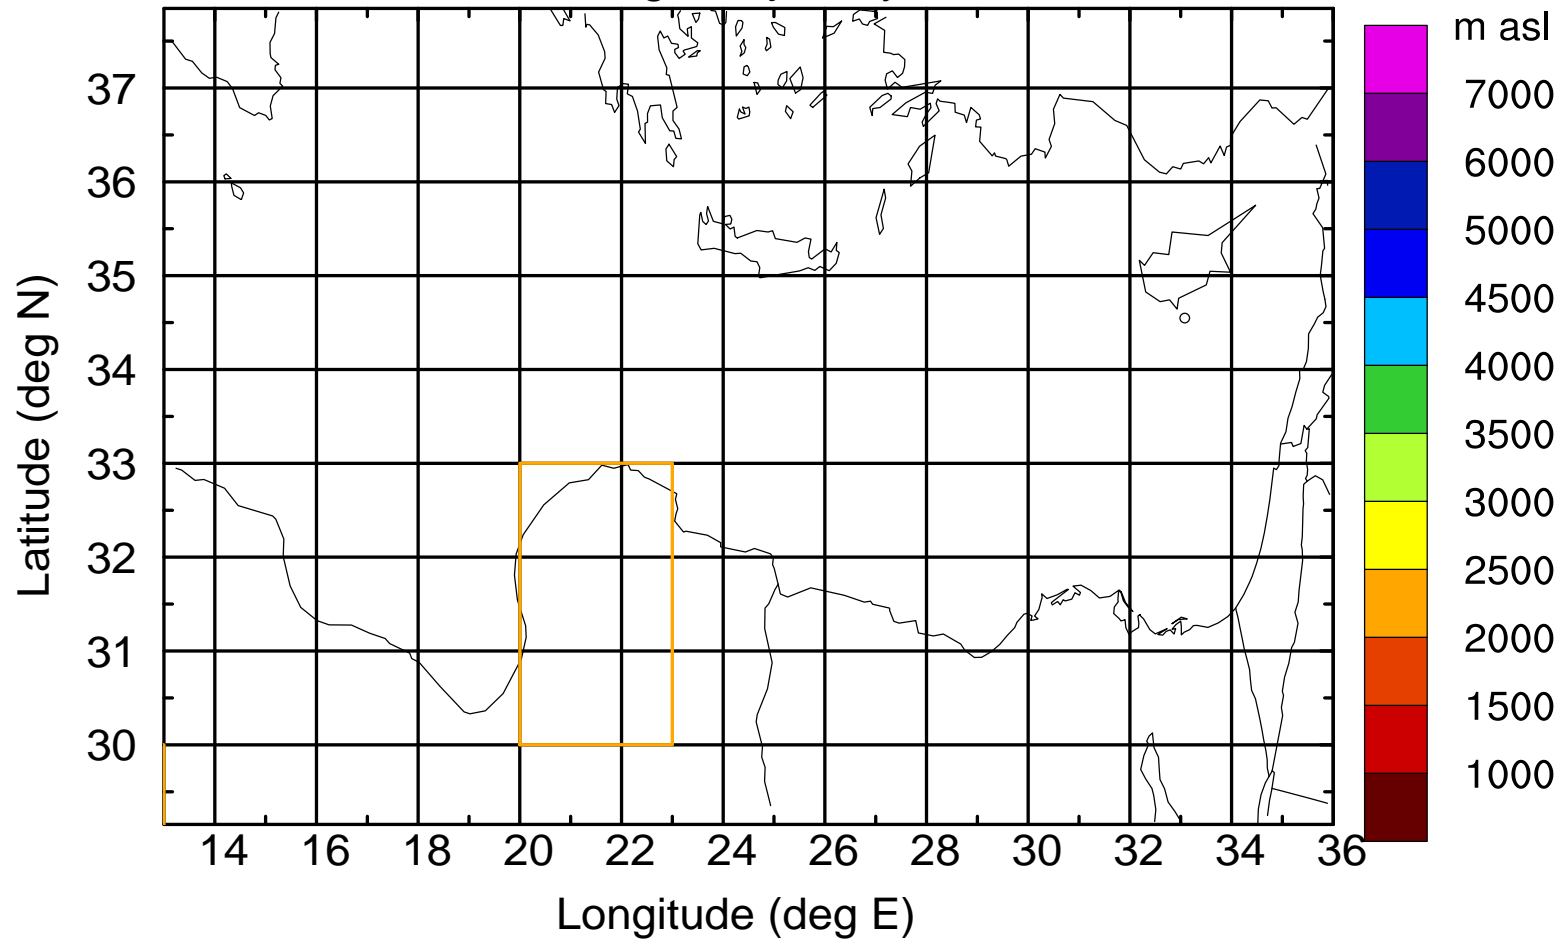

Flight trajectory

Paphos Airport ground station 20170422 7:30 UTC

Flight trajectory

Paphos Airport ground station 20170422 7:30 UTC

Flight trajectory

Paphos Airport ground station 20170422 7:30 UTC

Flight trajectory