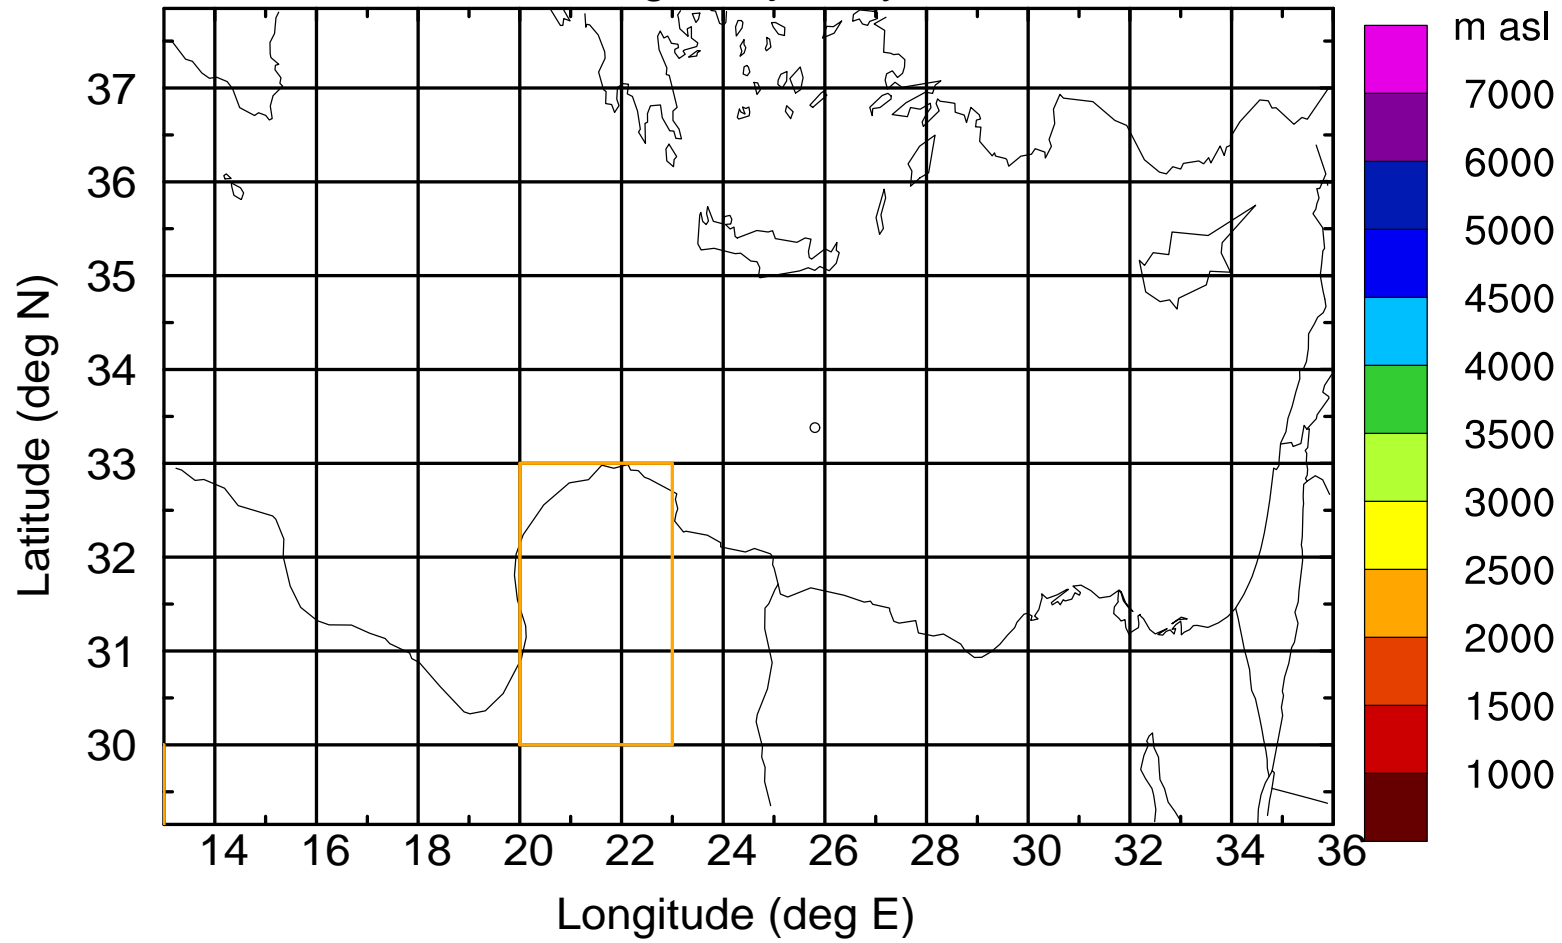

Paphos Airport ground station 20170422 7:30 UTC

Flight trajectory