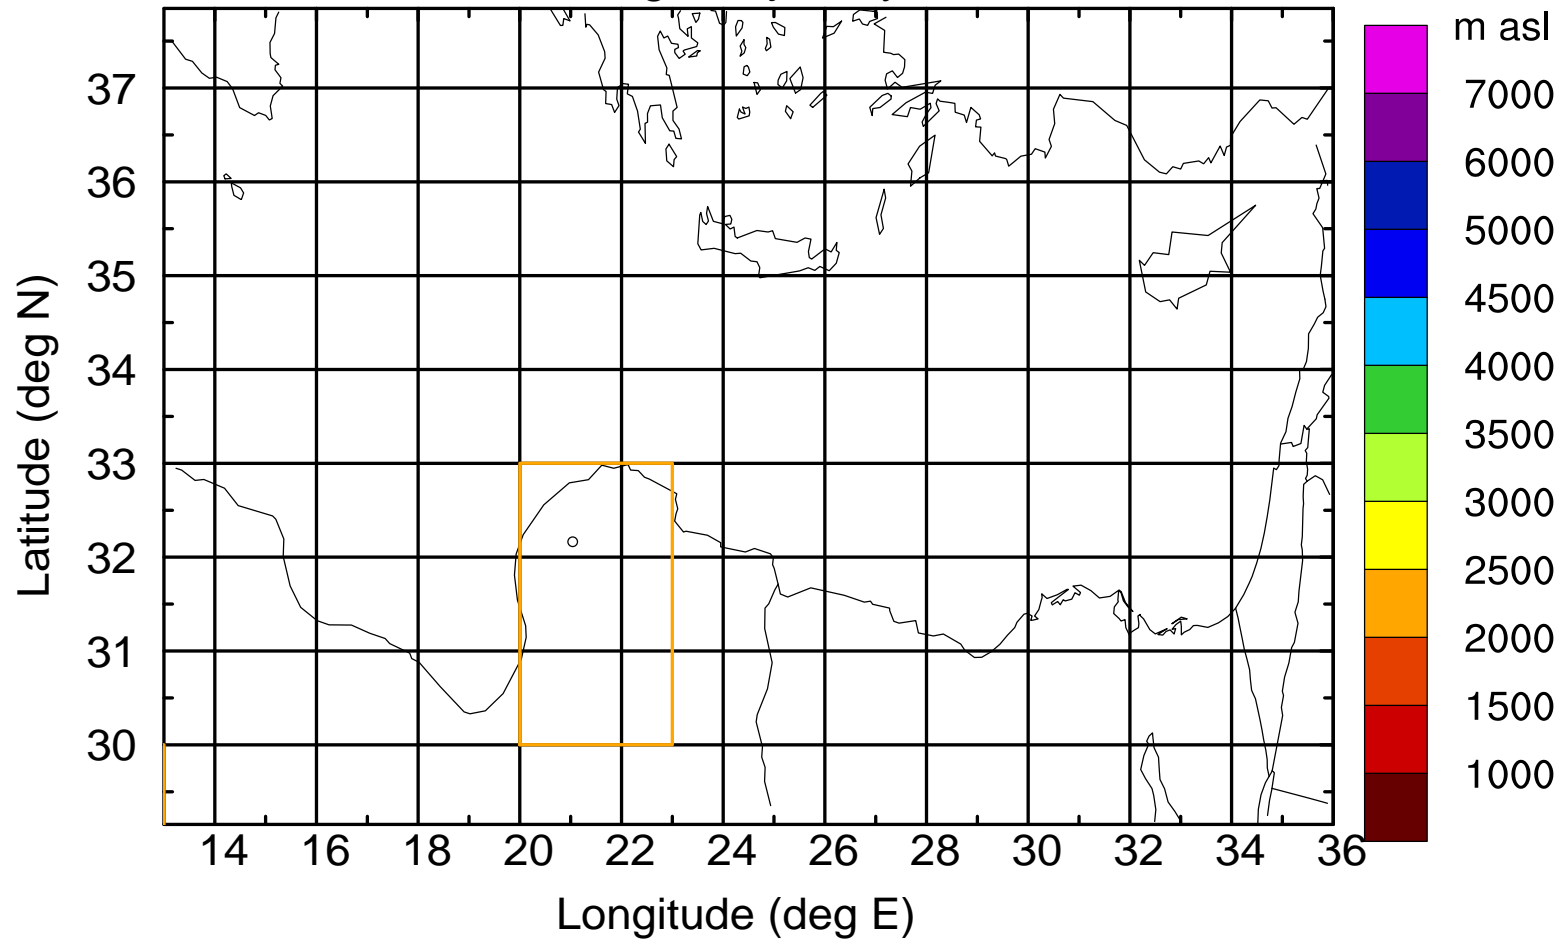

Paphos Airport ground station 20170422 7:30 UTC

Flight trajectory