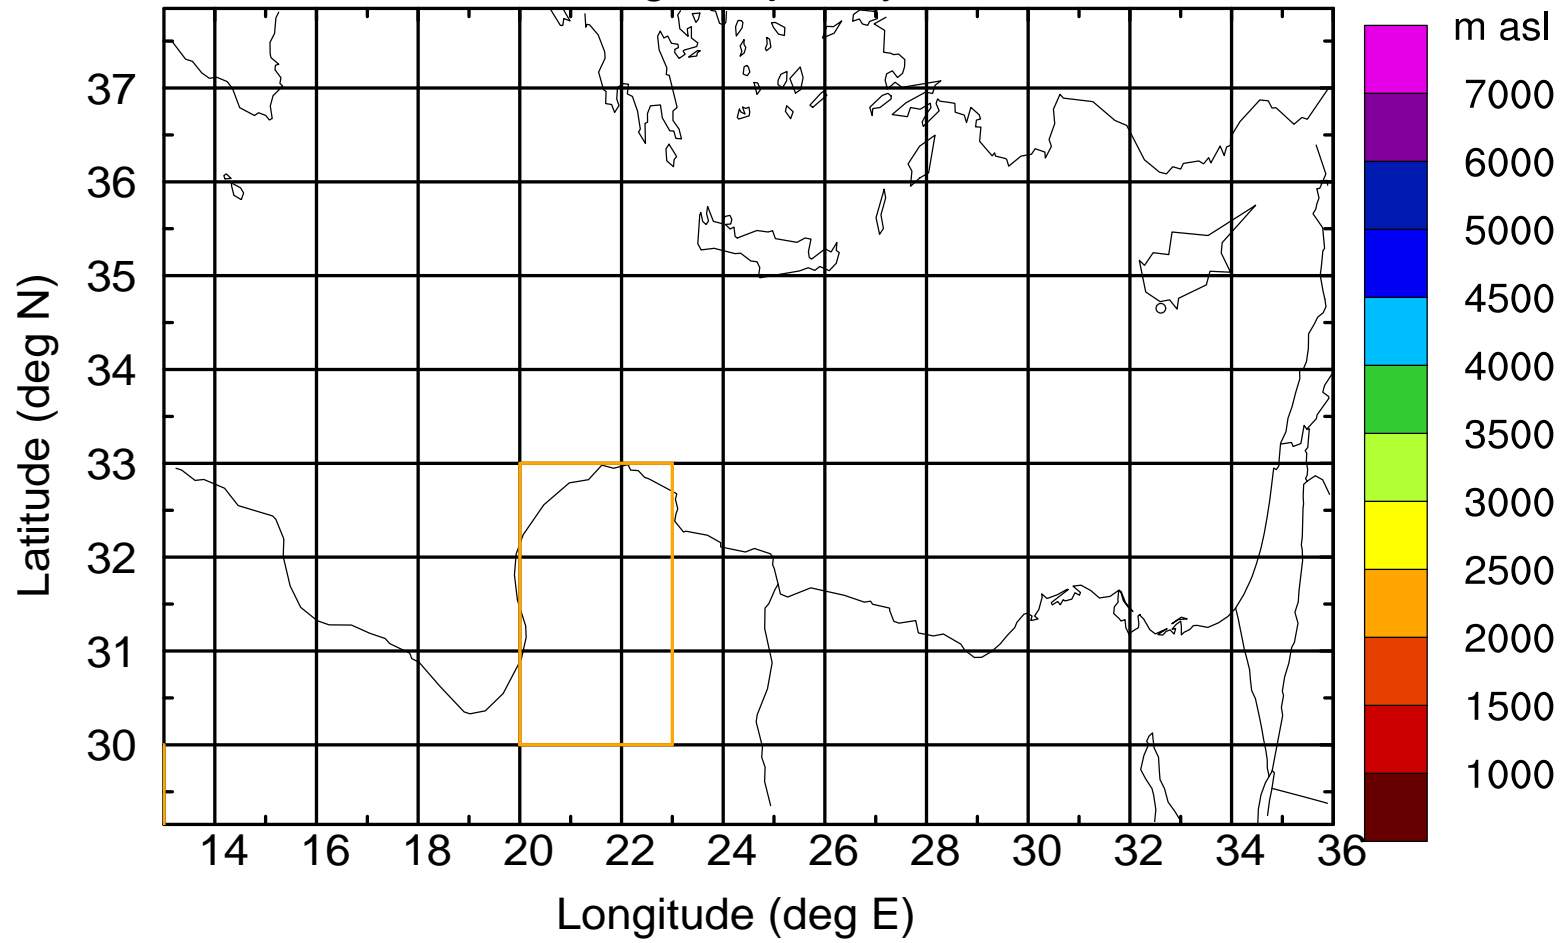

Paphos Airport ground station 20170422 7:30 UTC

Flight trajectory

Paphos Airport ground station 20170422 7:30 UTC

Flight trajectory

Paphos Airport ground station 20170422 7:30 UTC

Flight trajectory

Paphos Airport ground station 20170422 7:30 UTC