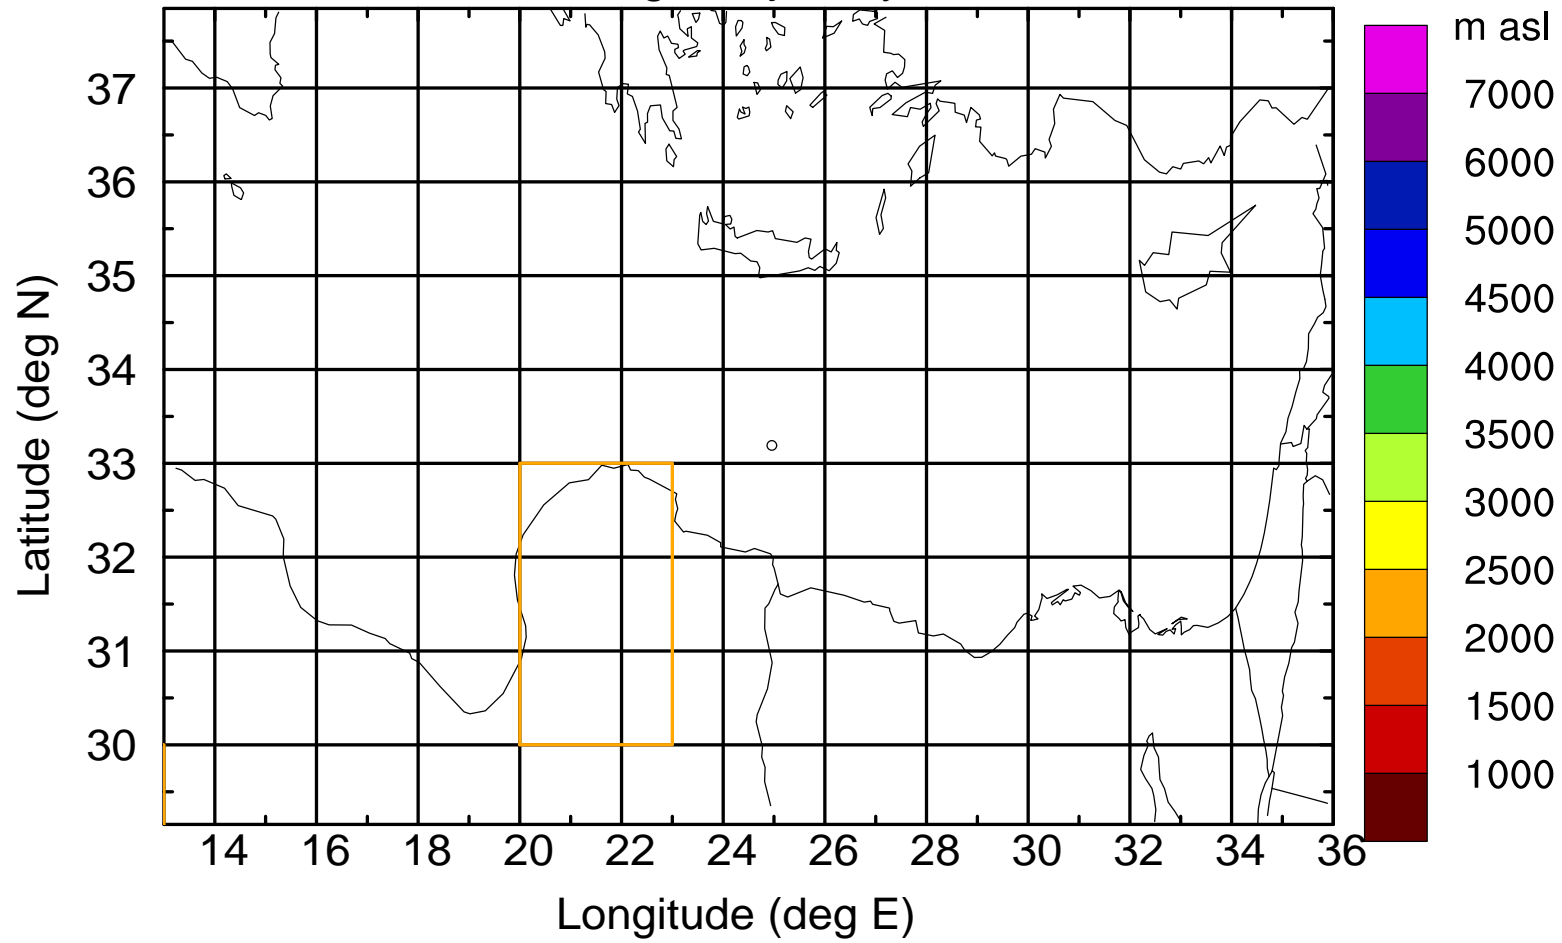

Paphos Airport ground station 20170422 7:30 UTC

Flight trajectory

Paphos Airport ground station 20170422 7:30 UTC

Flight trajectory

Paphos Airport ground station 20170422 7:30 UTC

Flight trajectory

Paphos Airport ground station 20170422 7:30 UTC