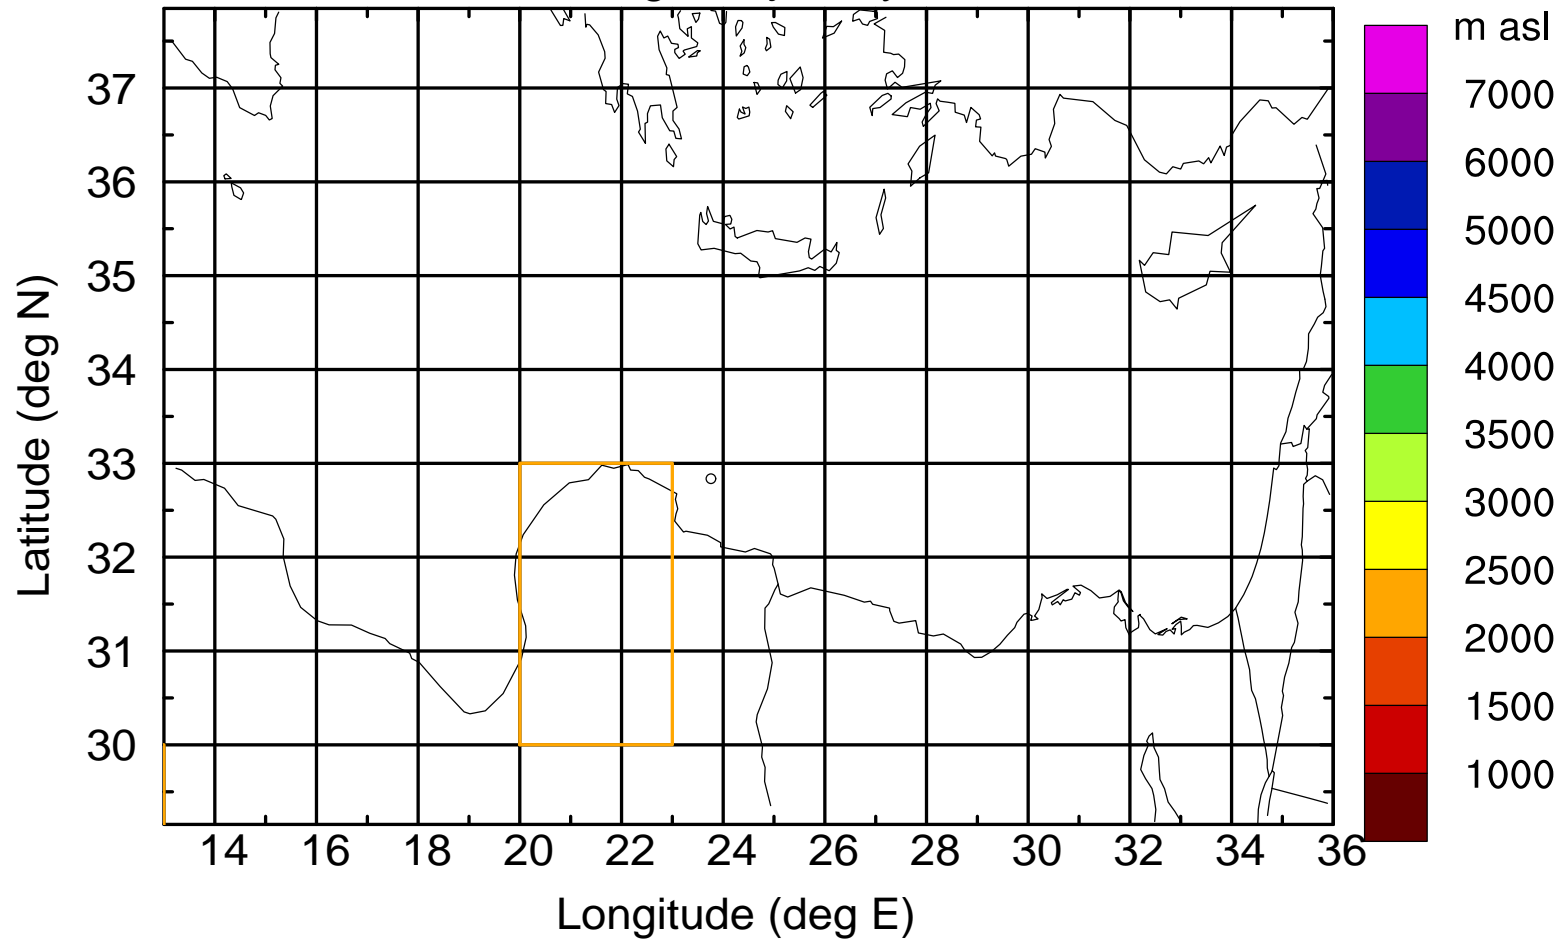

Flight trajectory

Paphos Airport ground station 20170422 7:30 UTC

Flight trajectory

Paphos Airport ground station 20170422 7:30 UTC

Flight trajectory

Paphos Airport ground station 20170422 7:30 UTC

Flight trajectory