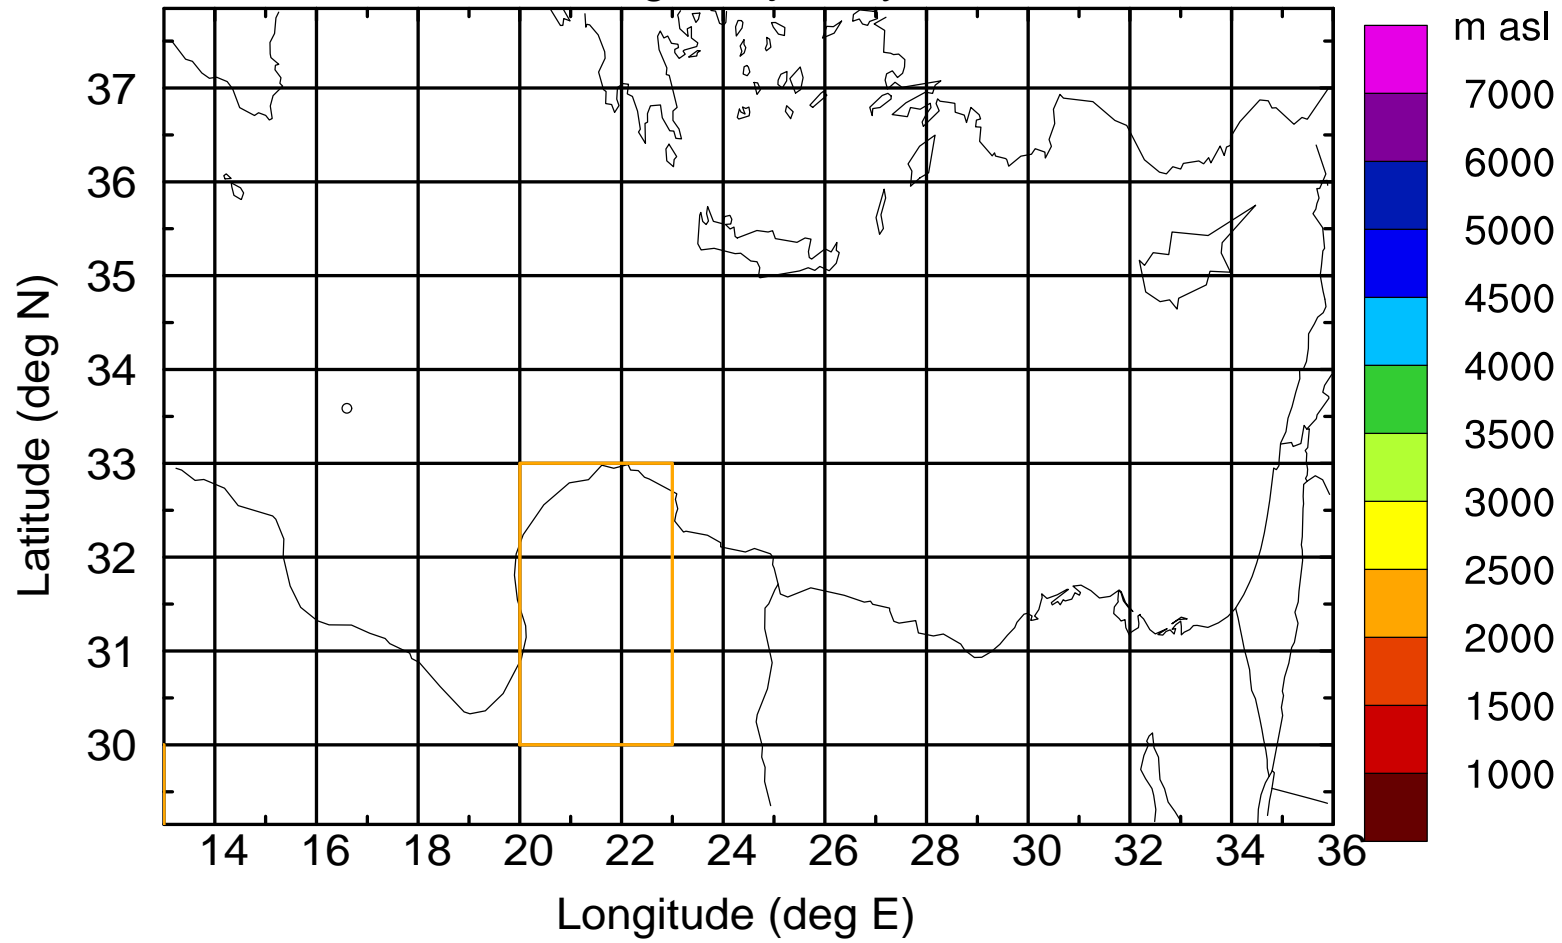

Flight trajectory

Paphos Airport ground station 20170422 7:30 UTC

Flight trajectory

Paphos Airport ground station 20170422 7:30 UTC

Flight trajectory

Paphos Airport ground station 20170422 7:30 UTC

Flight trajectory