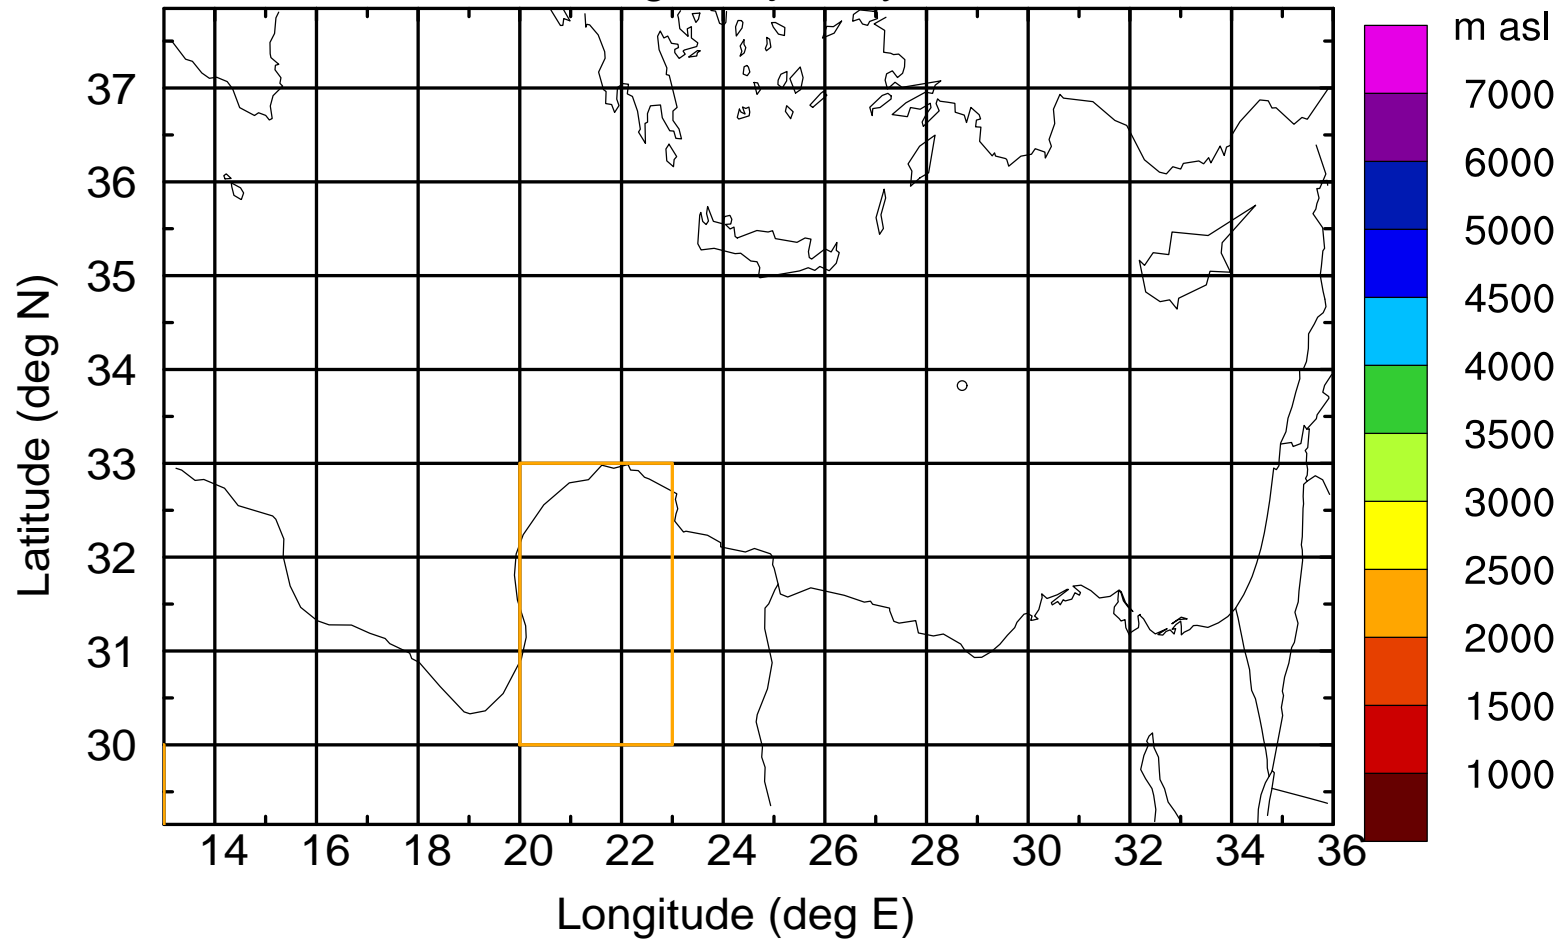

Flight trajectory

Paphos Airport ground station 20170422 7:30 UTC

Flight trajectory

Paphos Airport ground station 20170422 7:30 UTC

Flight trajectory

Paphos Airport ground station 20170422 7:30 UTC

Flight trajectory