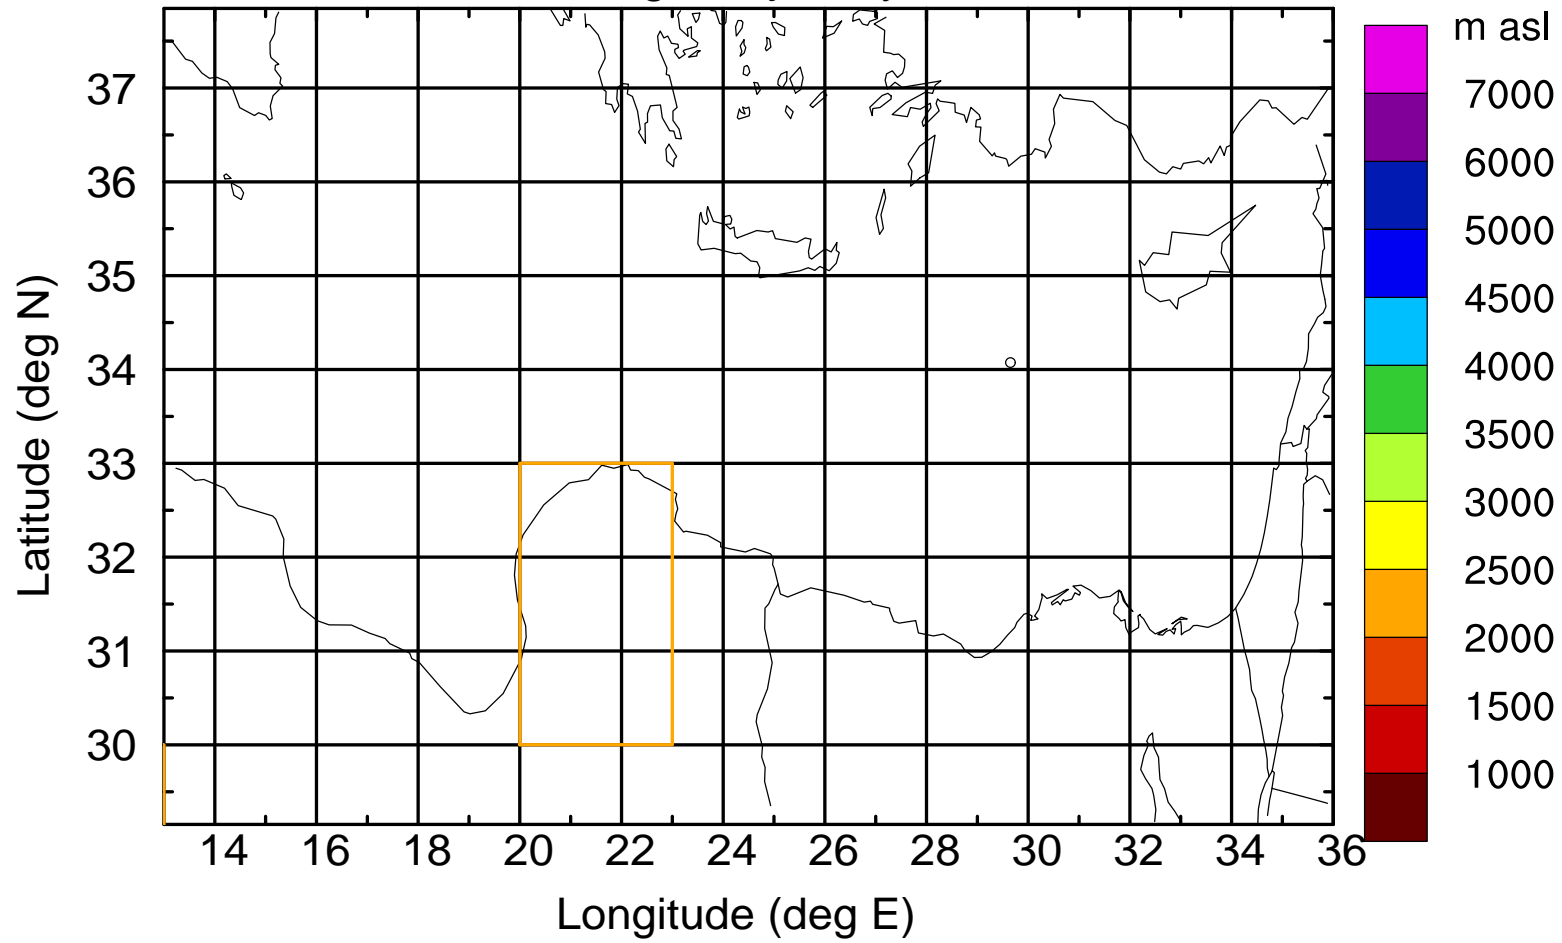

Paphos Airport ground station 20170422 7:30 UTC

Flight trajectory