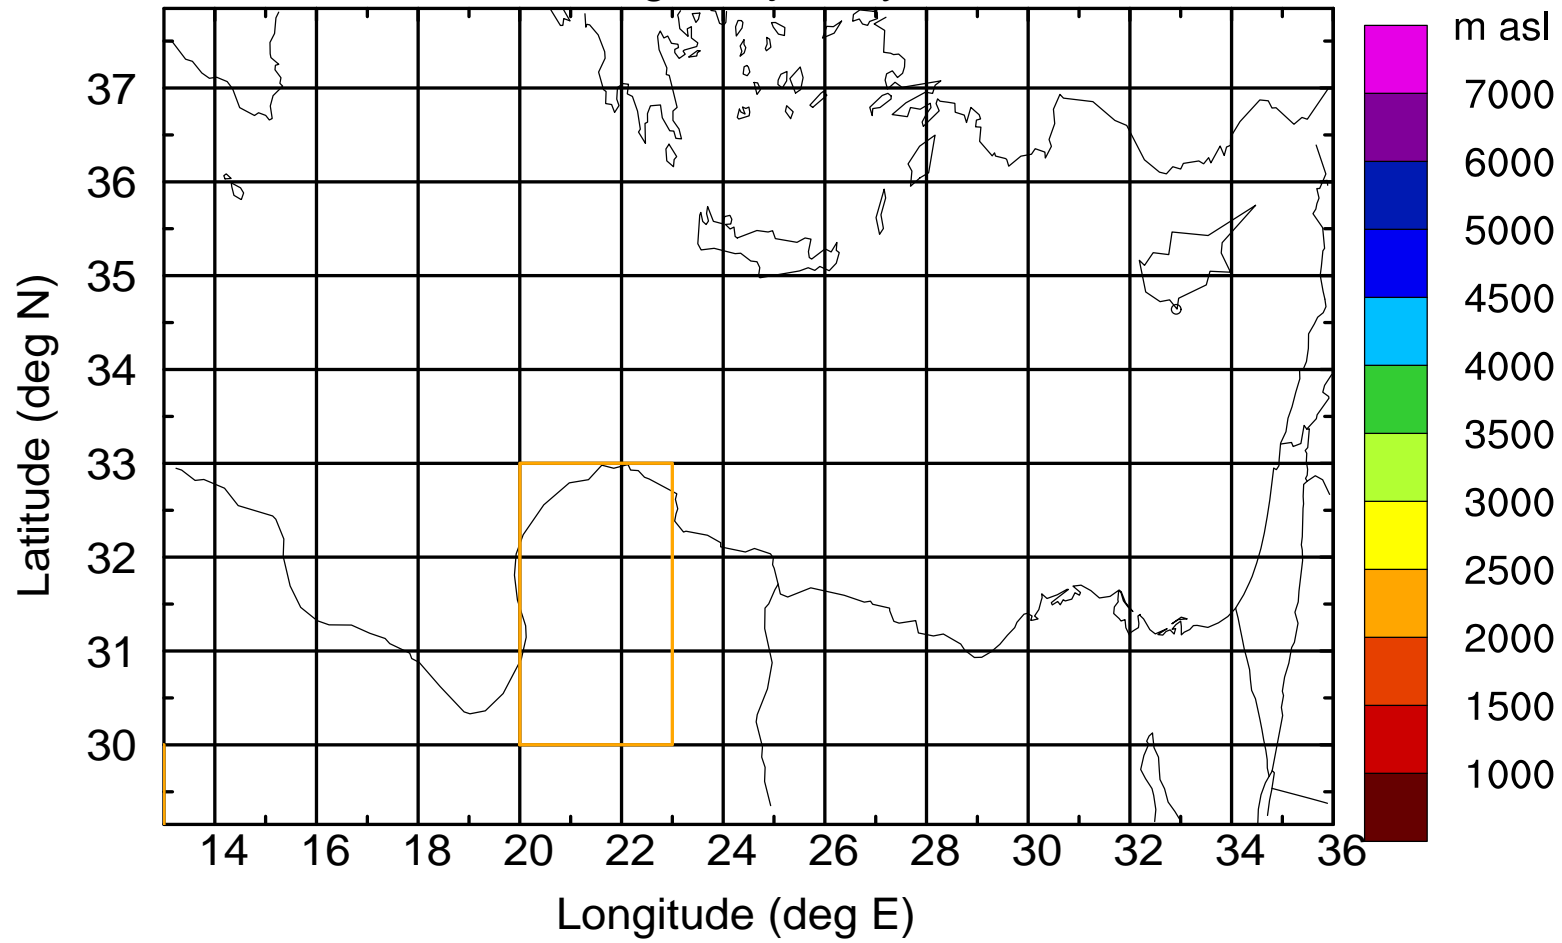

Paphos Airport ground station 20170422 7:30 UTC

Flight trajectory