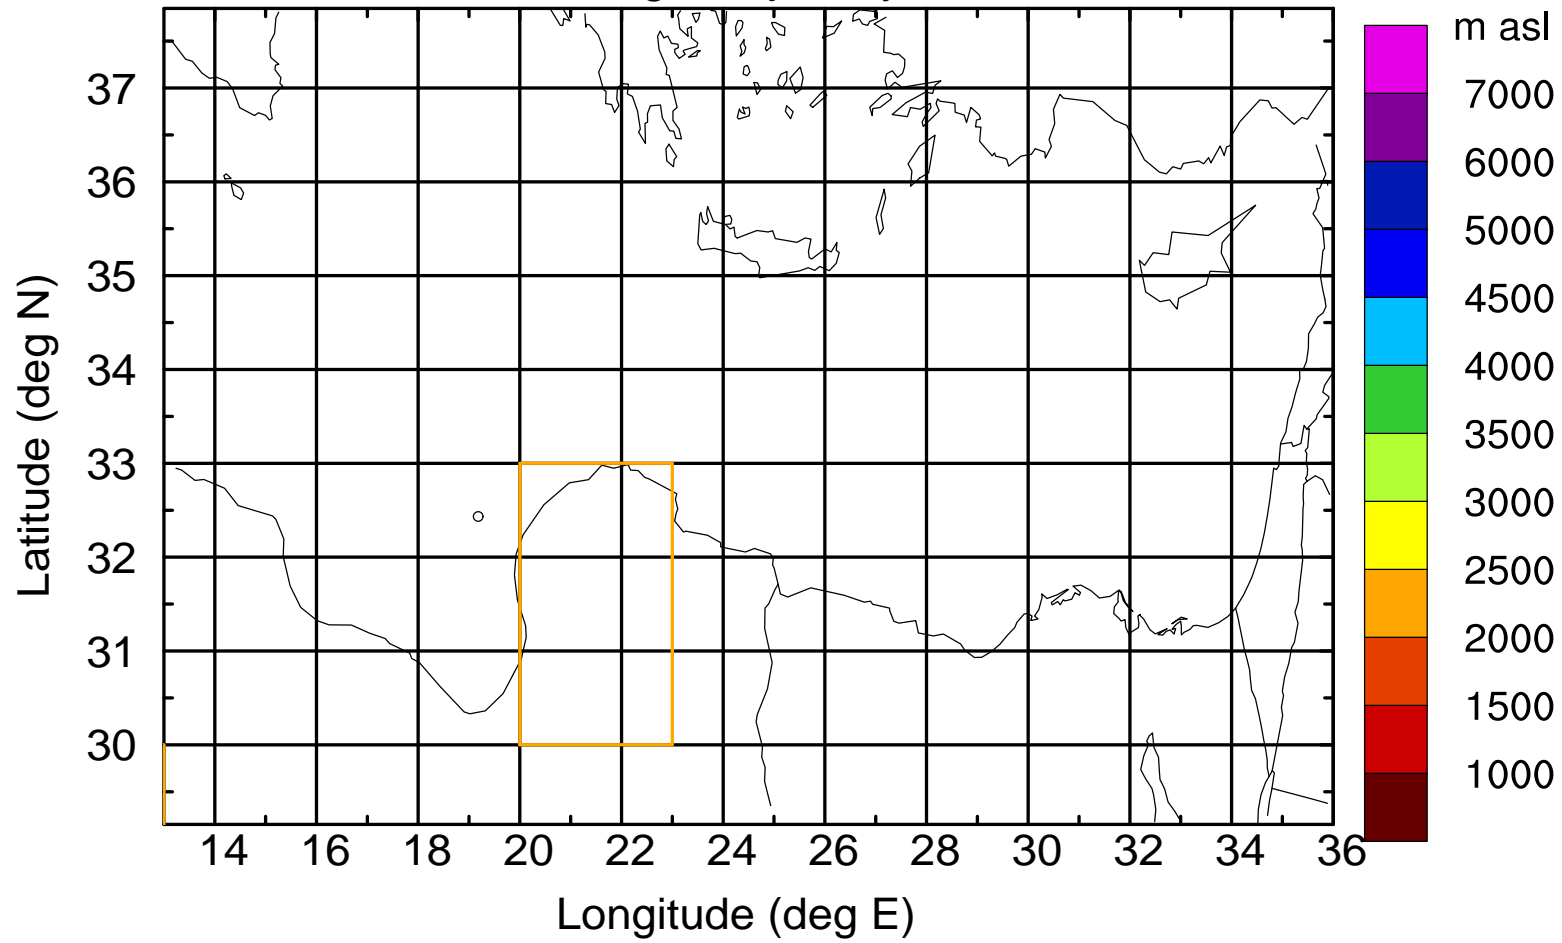

Paphos Airport ground station 20170422 7:30 UTC

Flight trajectory