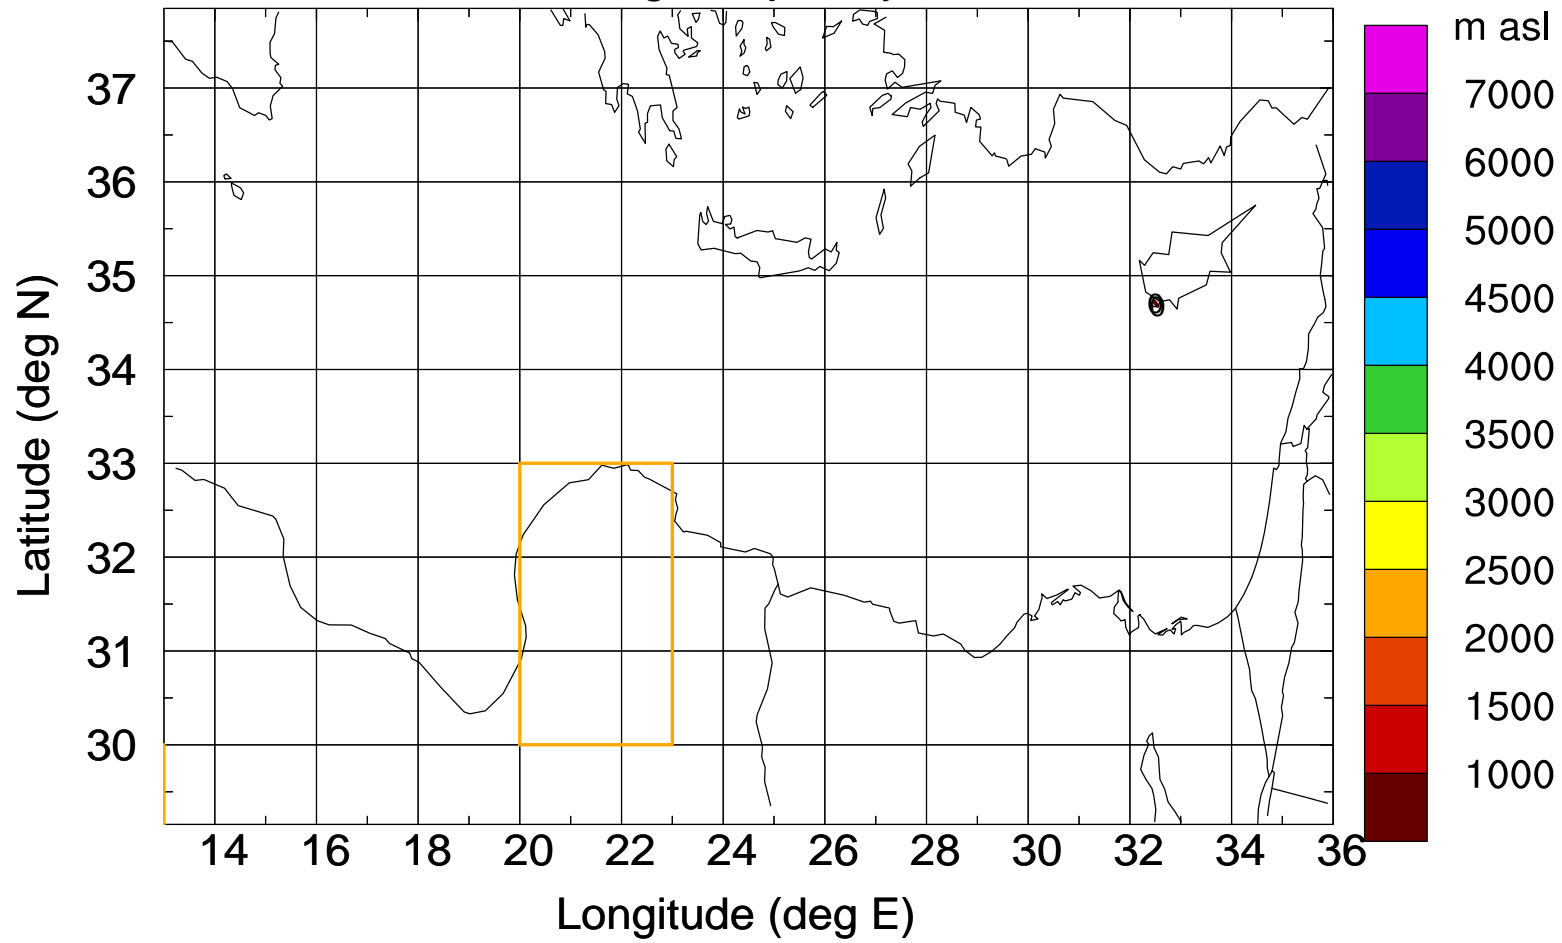

Paphos Airport ground station 20170422 7:30 UTC

Flight trajectory

Paphos Airport ground station 20170422 7:30 UTC

Flight trajectory

Paphos Airport ground station 20170422 7:30 UTC

Flight trajectory

Paphos Airport ground station 20170422 7:30 UTC