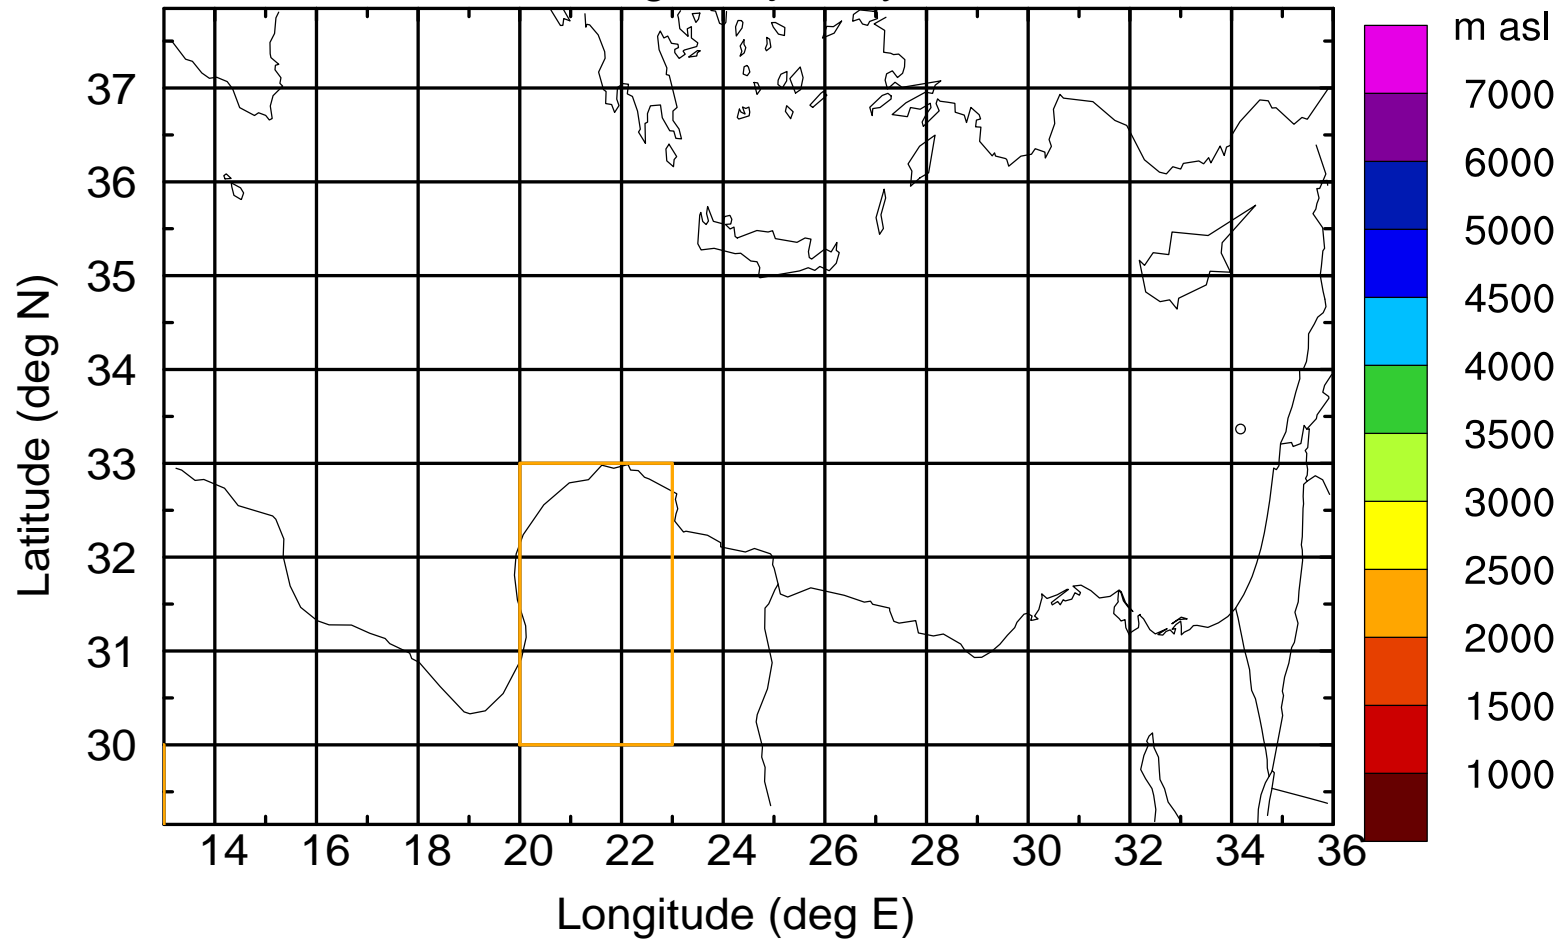

Paphos Airport ground station 20170422 7:30 UTC

Flight trajectory

Paphos Airport ground station 20170422 7:30 UTC

Flight trajectory

Paphos Airport ground station 20170422 7:30 UTC

Flight trajectory

Paphos Airport ground station 20170422 7:30 UTC