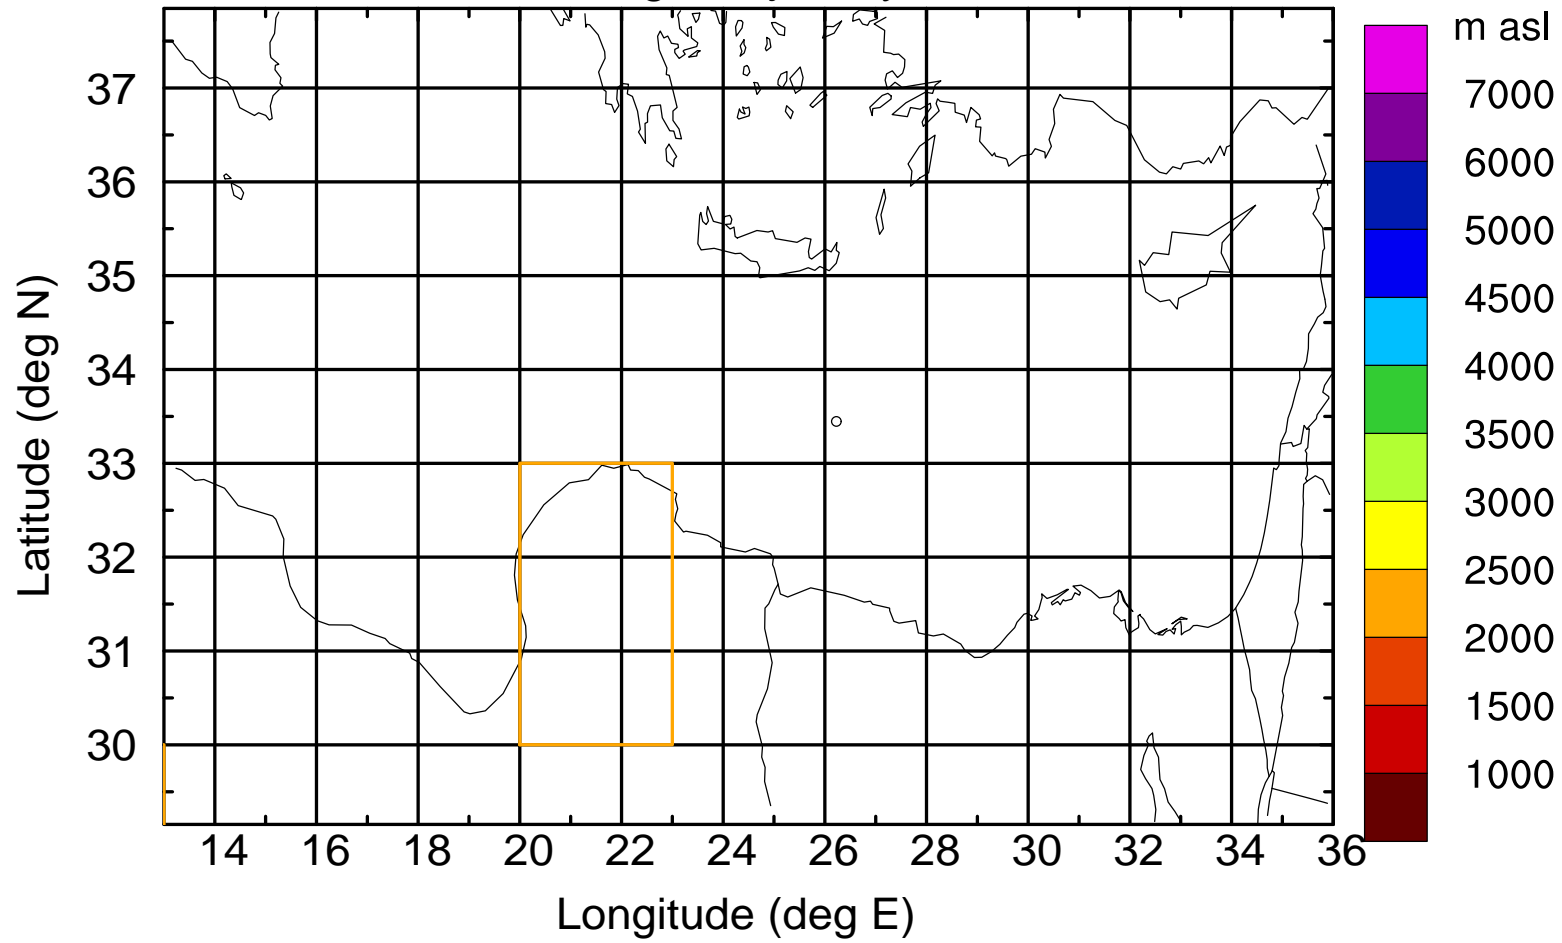

Flight trajectory

Paphos Airport ground station 20170422 7:30 UTC

Flight trajectory

Paphos Airport ground station 20170422 7:30 UTC

Flight trajectory

Paphos Airport ground station 20170422 7:30 UTC

Flight trajectory