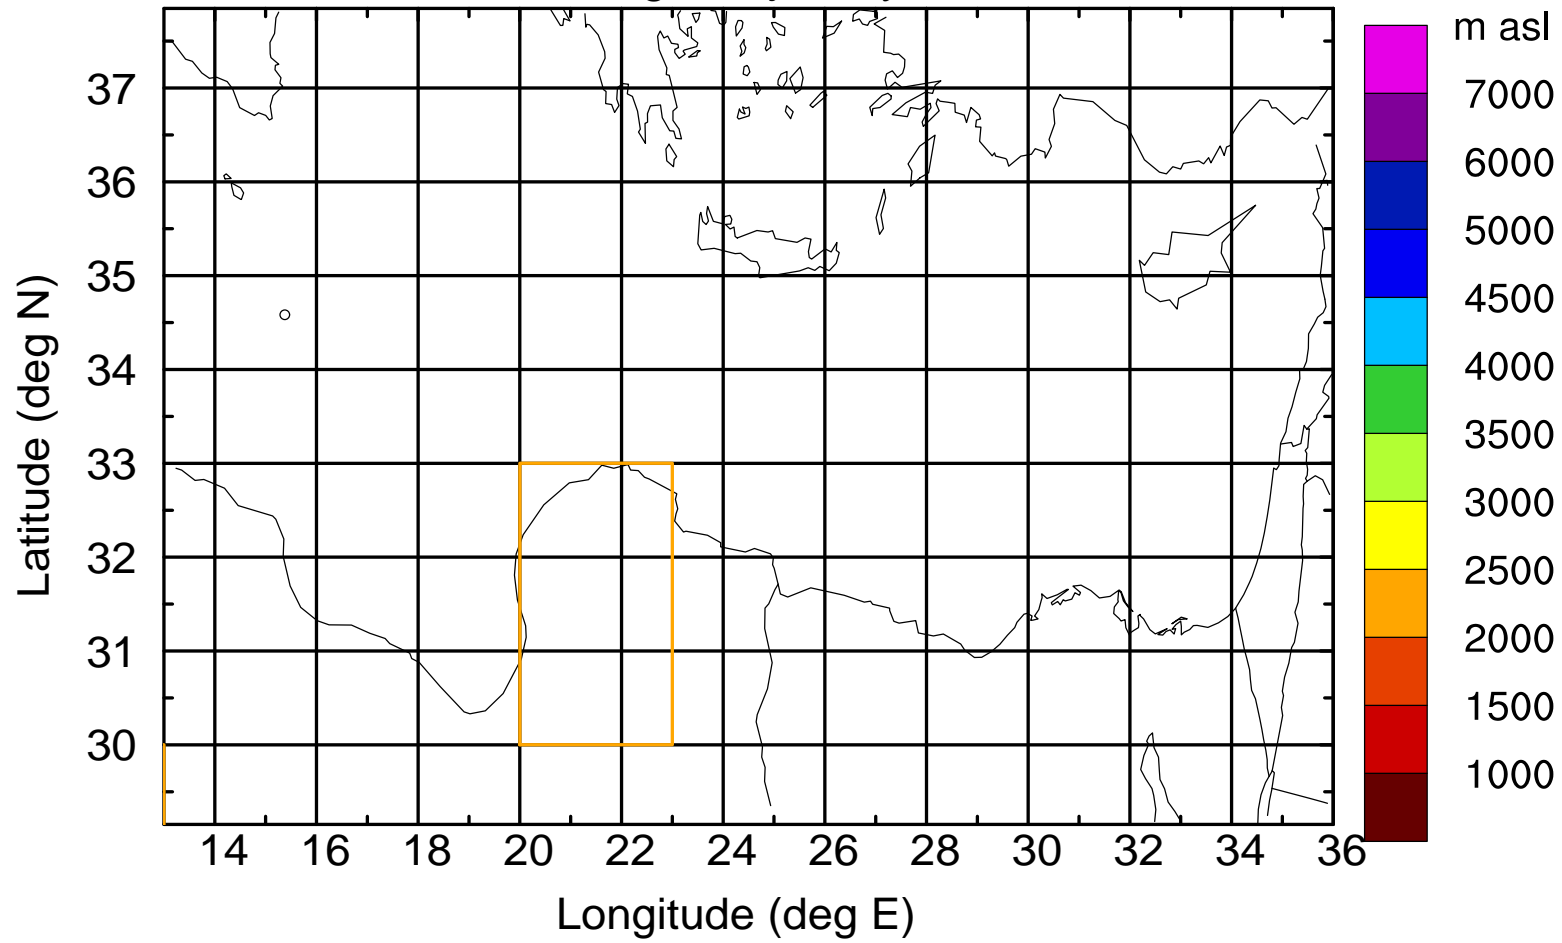

Paphos Airport ground station 20170422 7:30 UTC

Flight trajectory