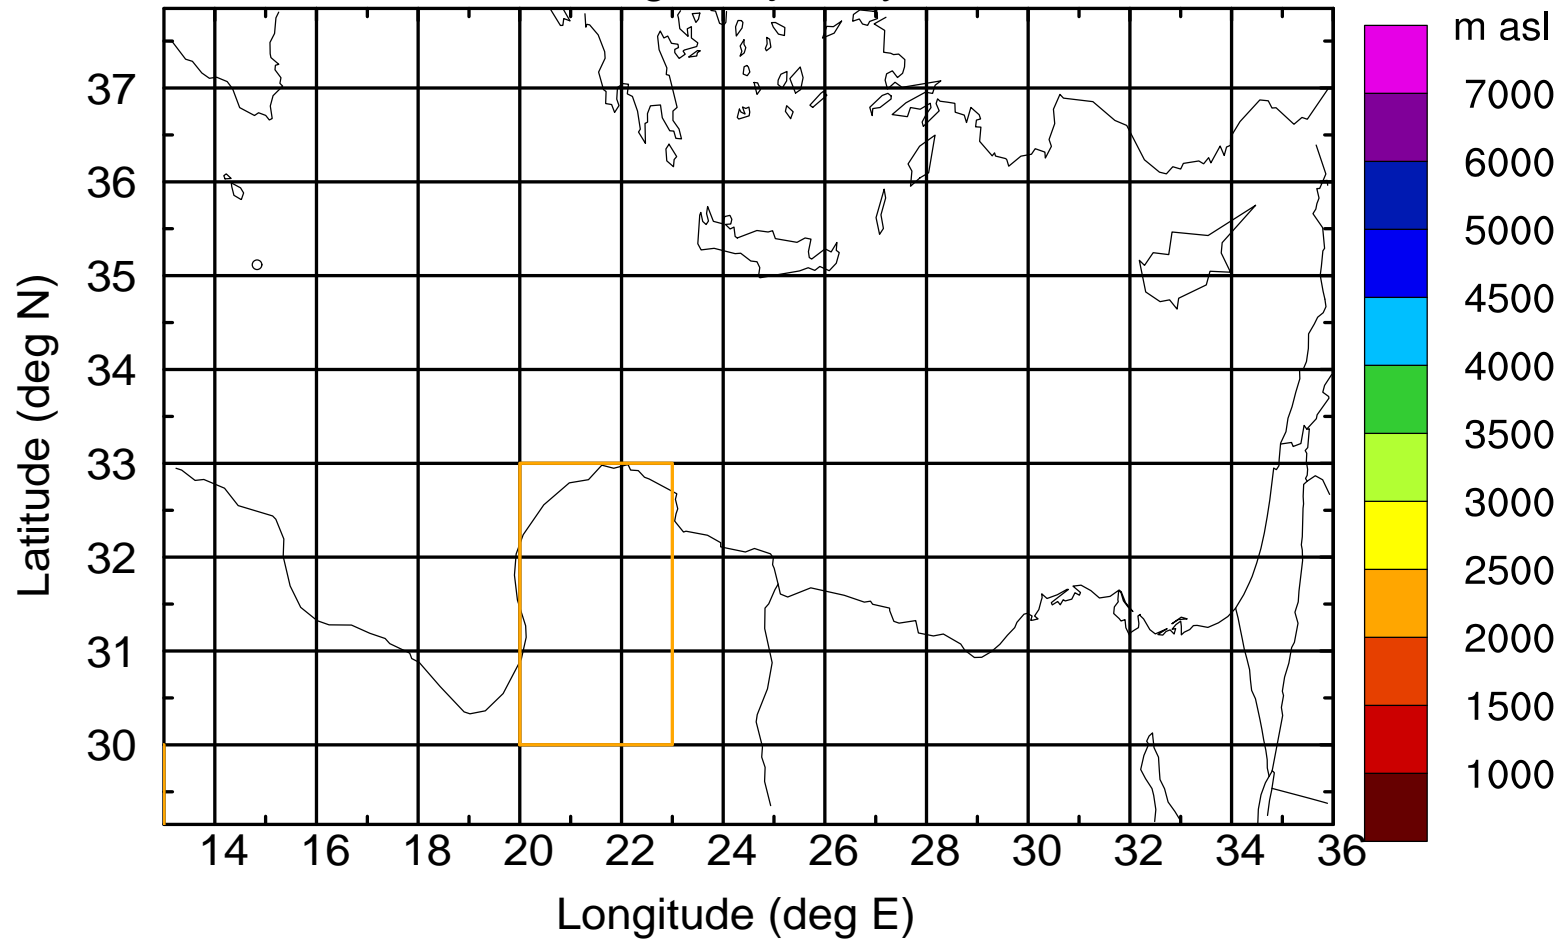

Flight trajectory

Paphos Airport ground station 20170422 7:30 UTC

Flight trajectory

Paphos Airport ground station 20170422 7:30 UTC

Flight trajectory

Paphos Airport ground station 20170422 7:30 UTC

Flight trajectory