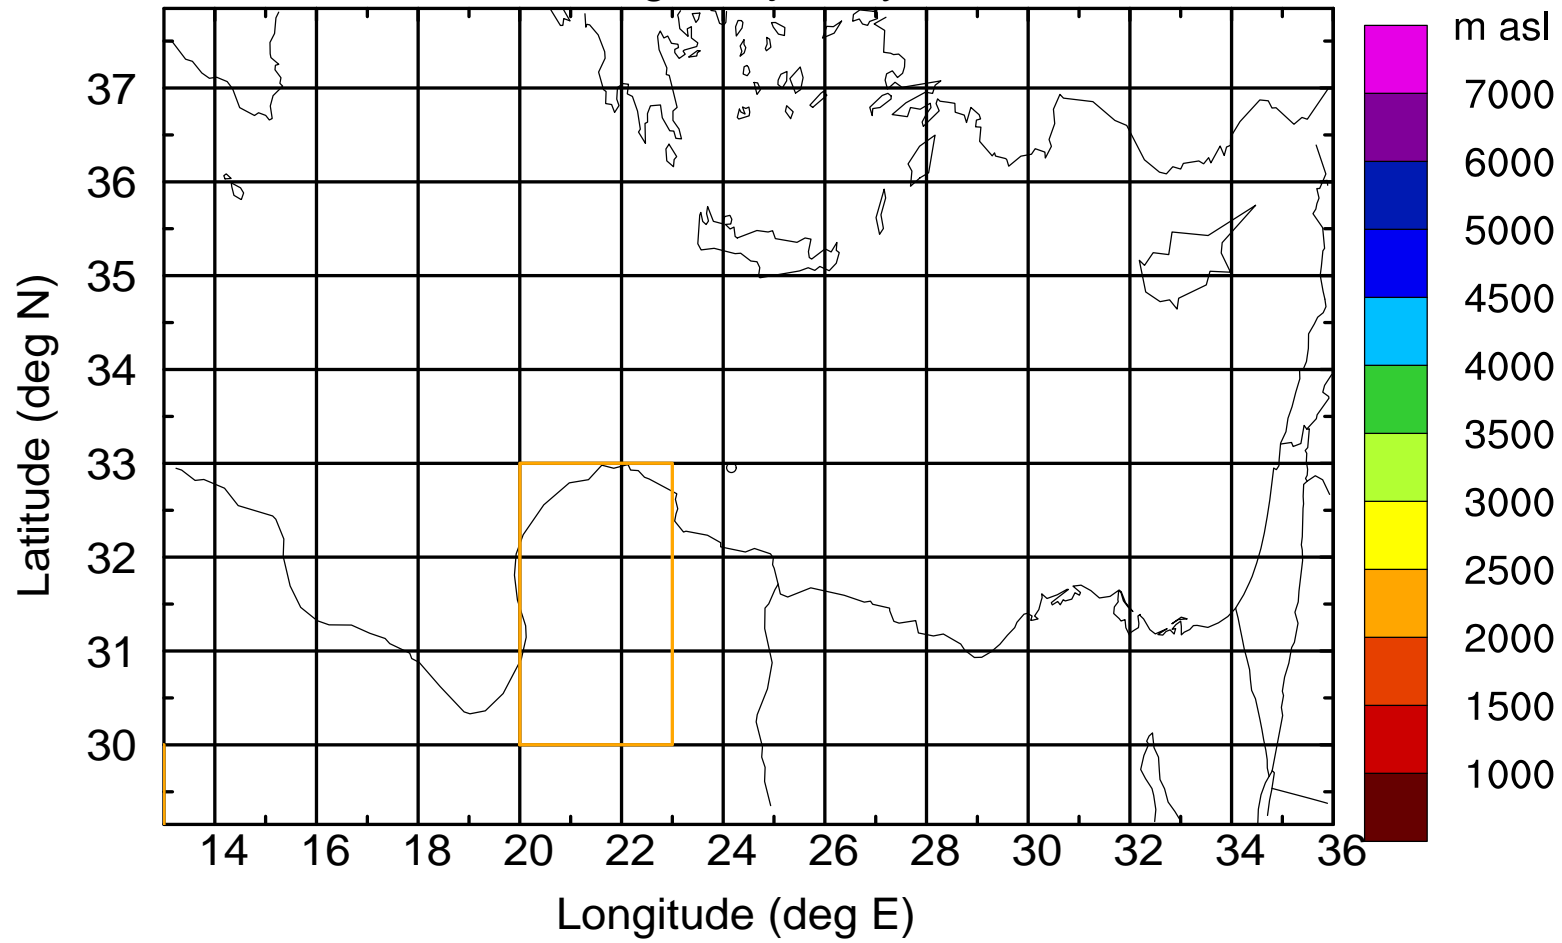

Paphos Airport ground station 20170422 7:30 UTC

Flight trajectory