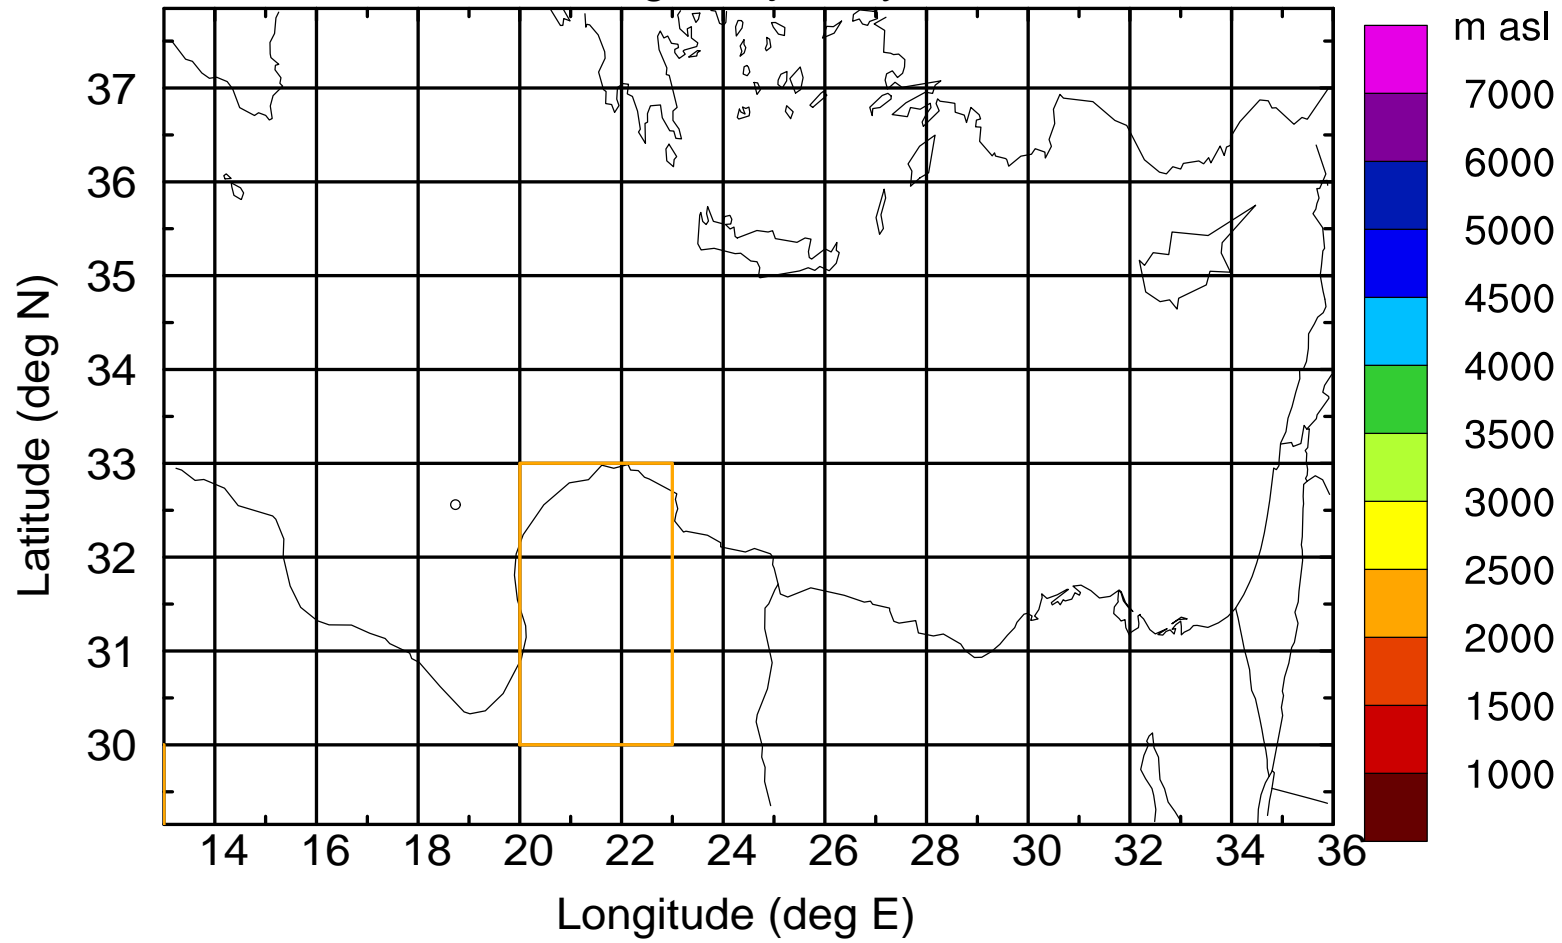

Flight trajectory

Paphos Airport ground station 20170422 7:30 UTC

Flight trajectory

Paphos Airport ground station 20170422 7:30 UTC

Flight trajectory

Paphos Airport ground station 20170422 7:30 UTC

Flight trajectory