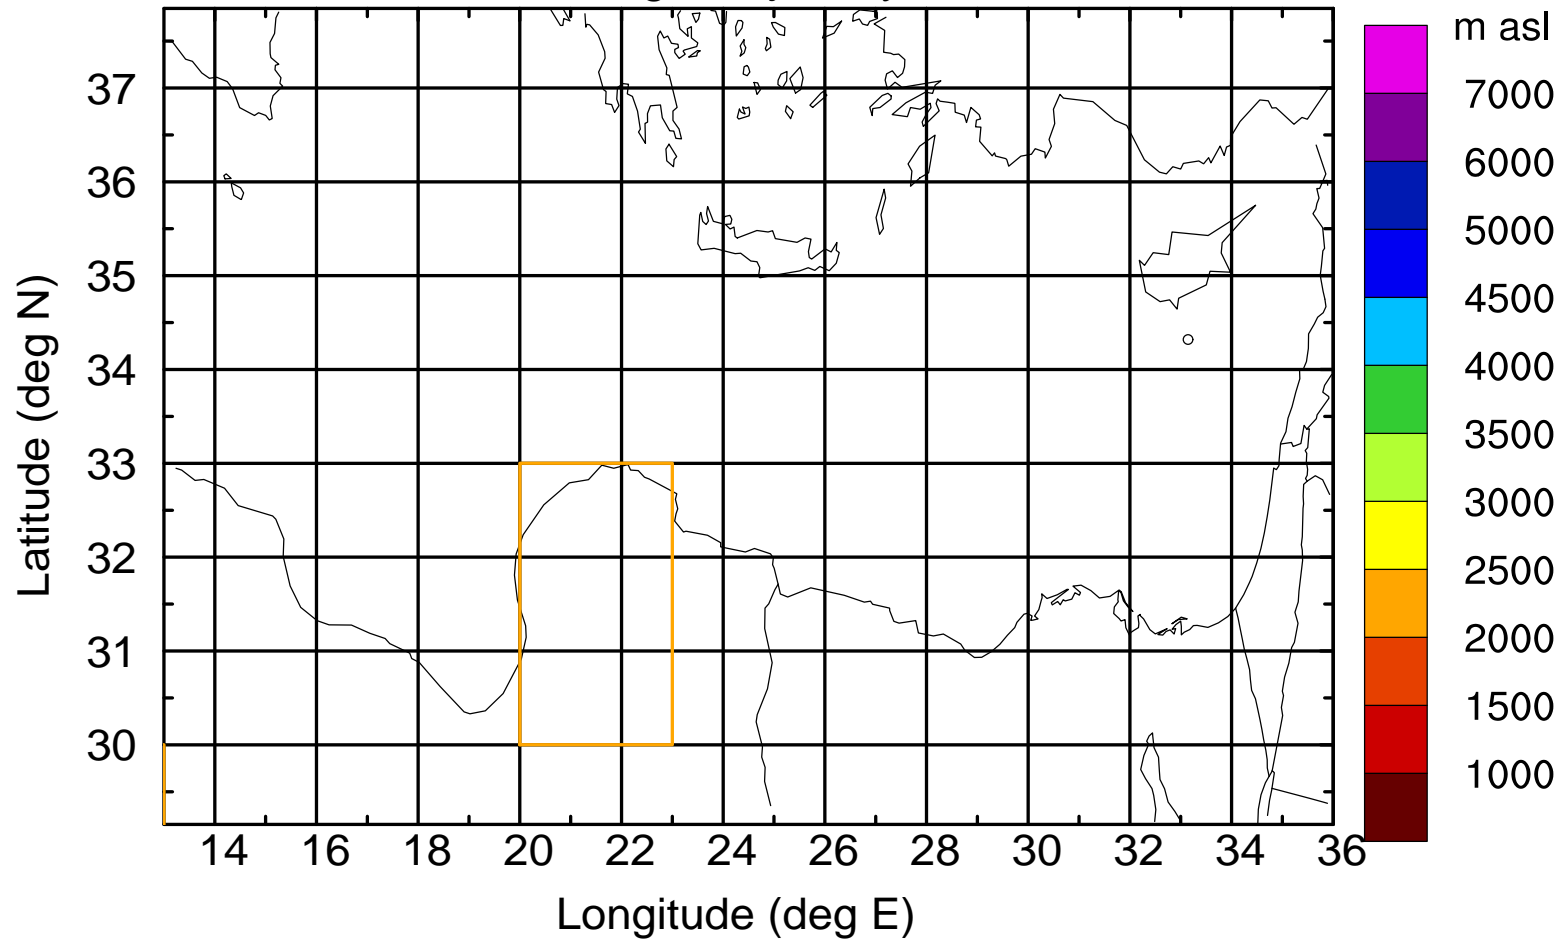

Paphos Airport ground station 20170422 7:30 UTC

Flight trajectory