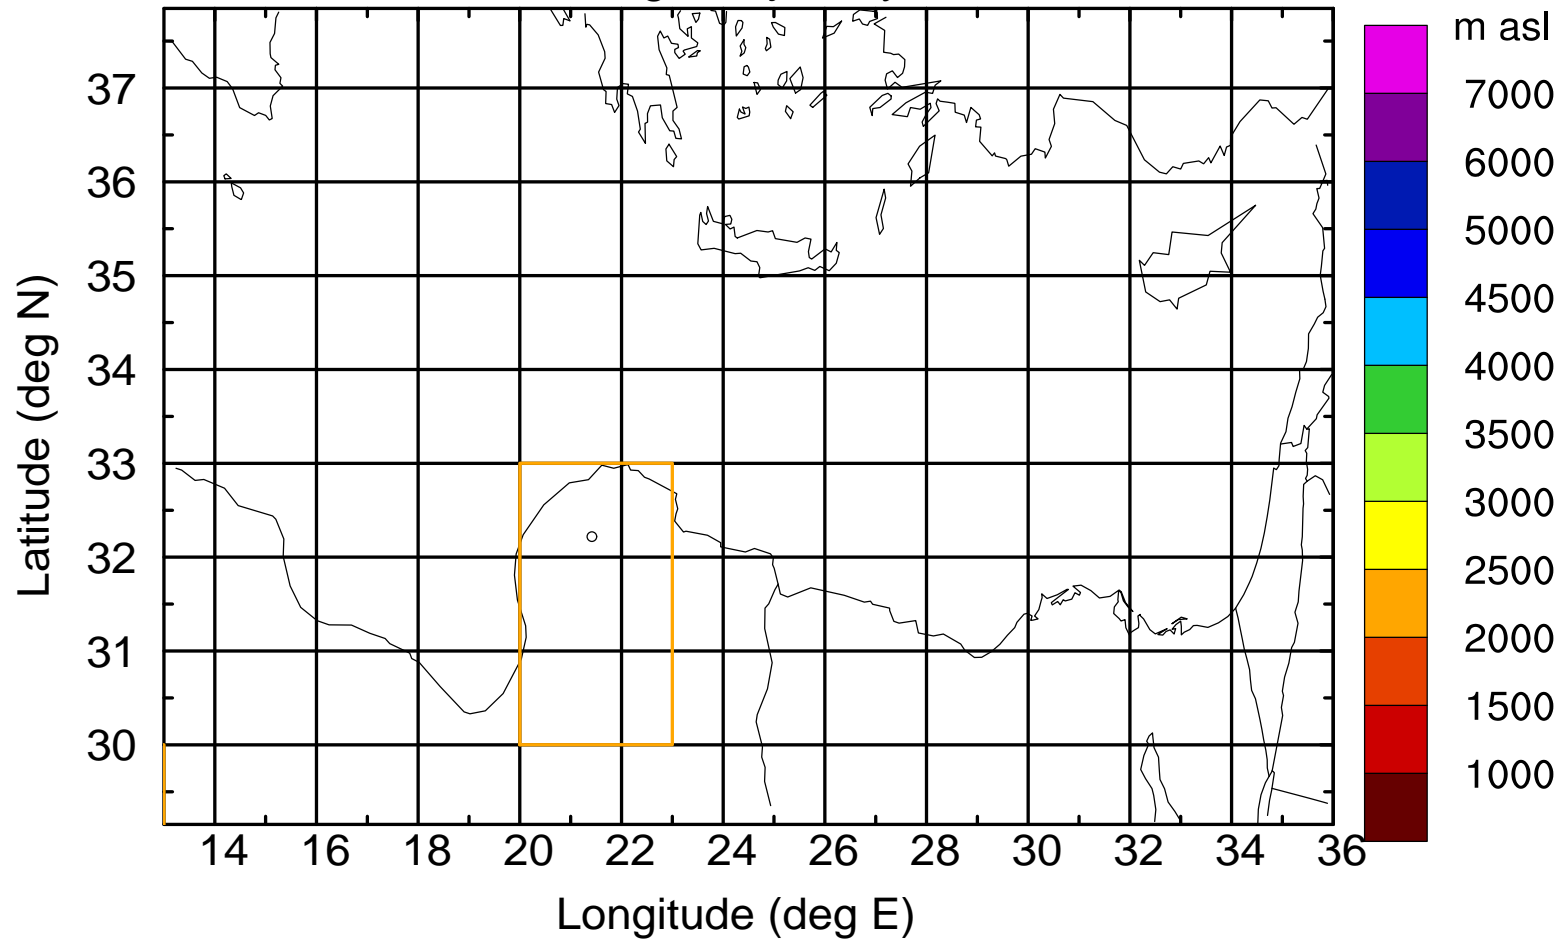

Flight trajectory

Paphos Airport ground station 20170422 7:30 UTC

Flight trajectory

Paphos Airport ground station 20170422 7:30 UTC

Flight trajectory

Paphos Airport ground station 20170422 7:30 UTC

Flight trajectory