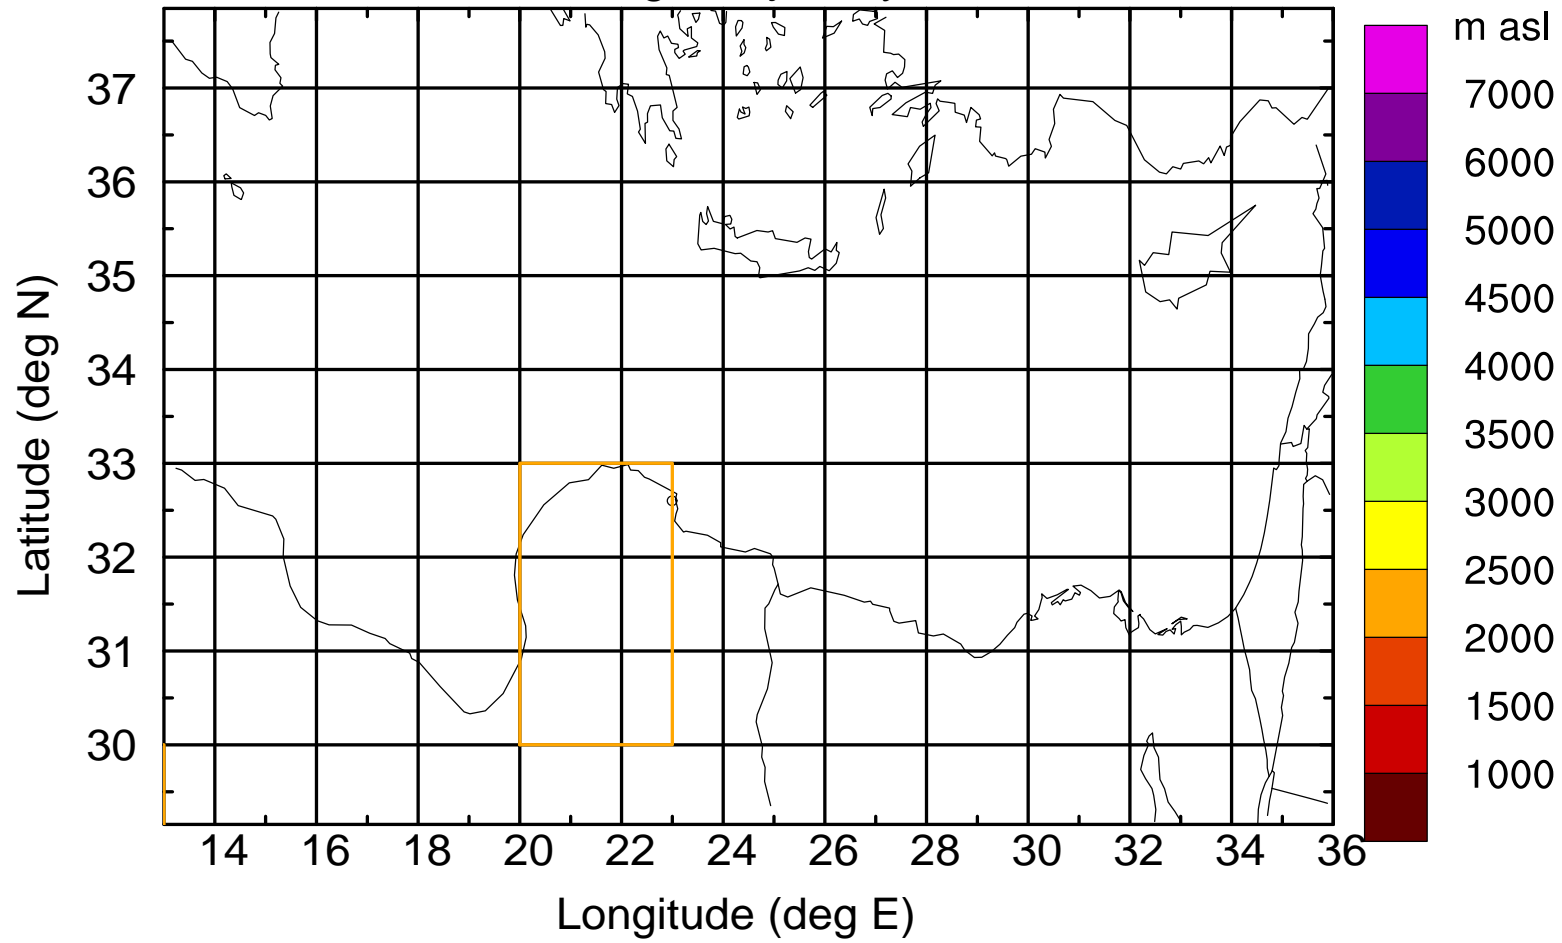

Paphos Airport ground station 20170422 7:30 UTC

Flight trajectory