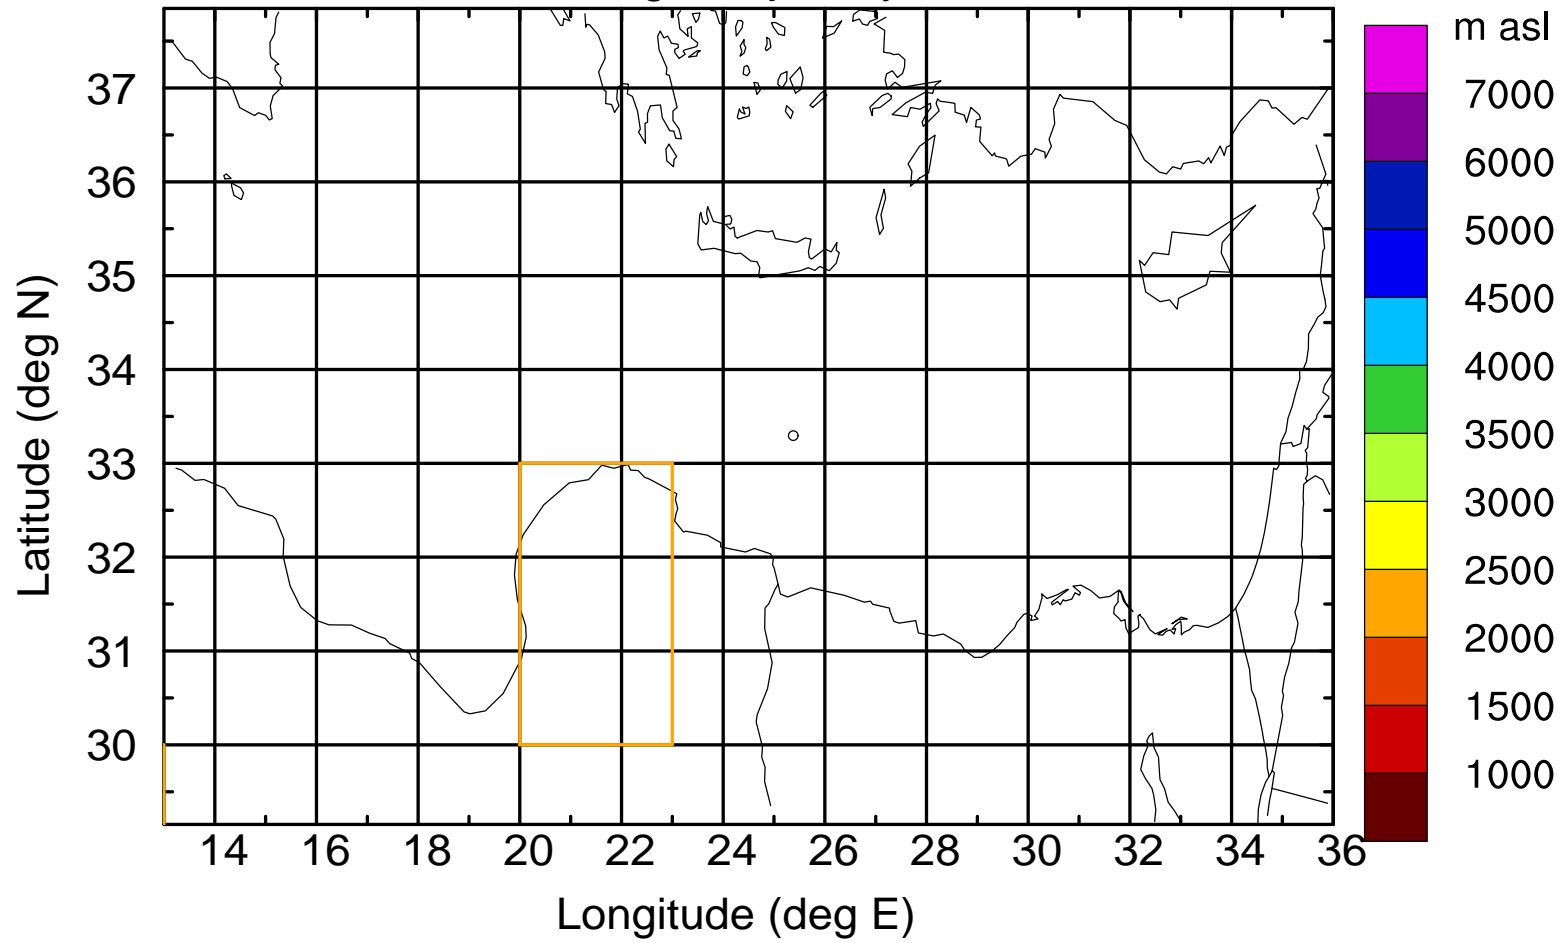

Paphos Airport ground station 20170422 7:30 UTC

Flight trajectory