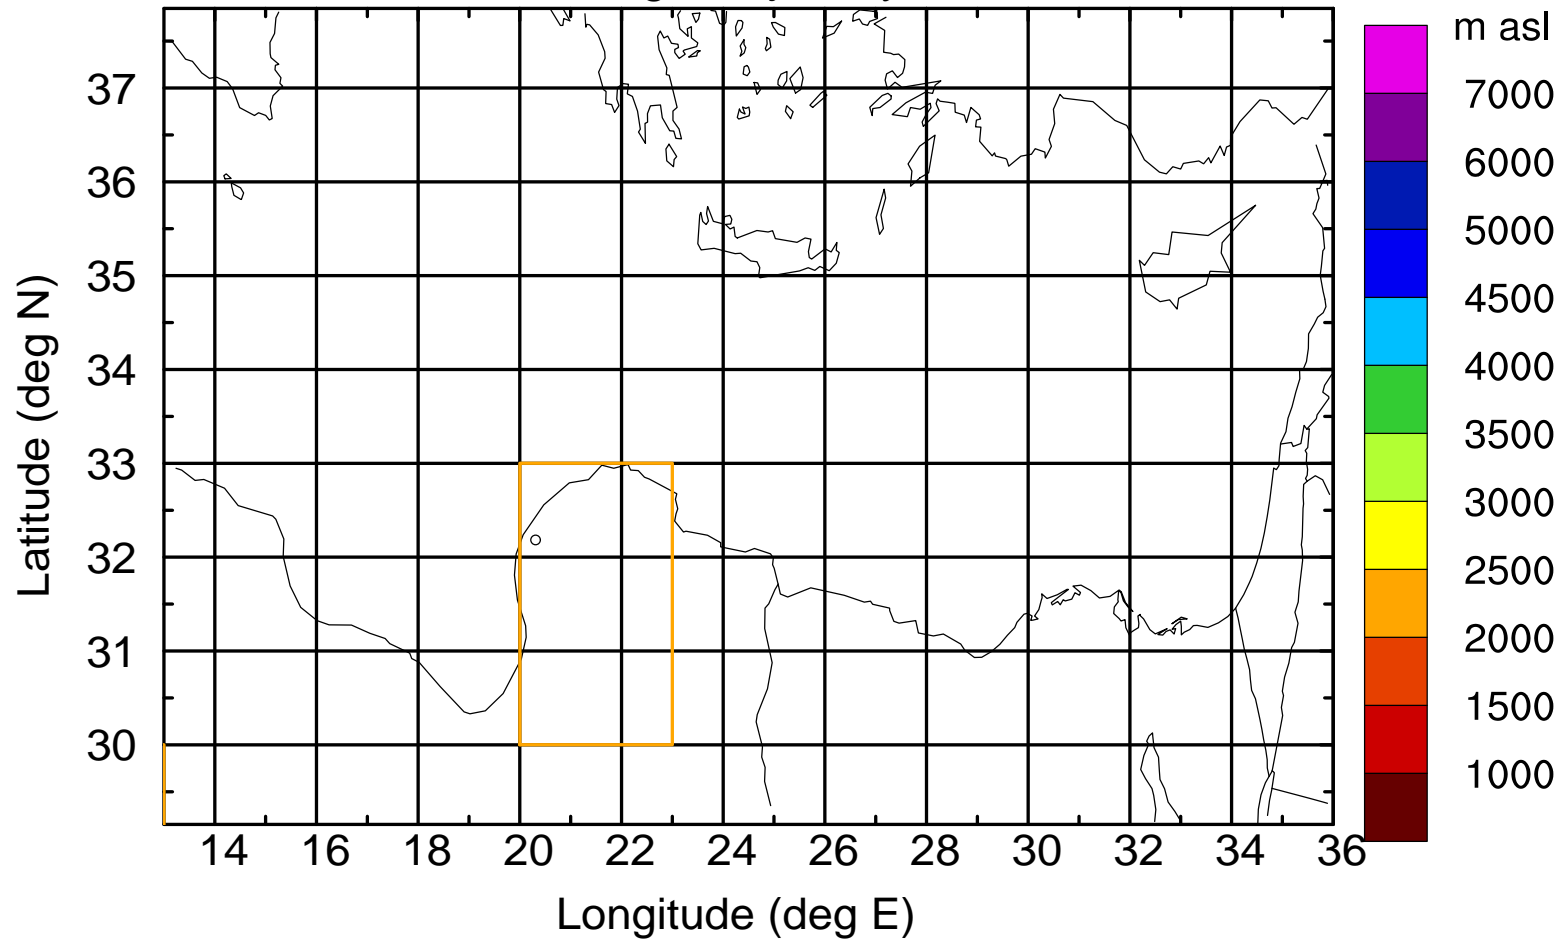

Flight trajectory

Paphos Airport ground station 20170422 7:30 UTC

Flight trajectory

Paphos Airport ground station 20170422 7:30 UTC

Flight trajectory

Paphos Airport ground station 20170422 7:30 UTC

Flight trajectory