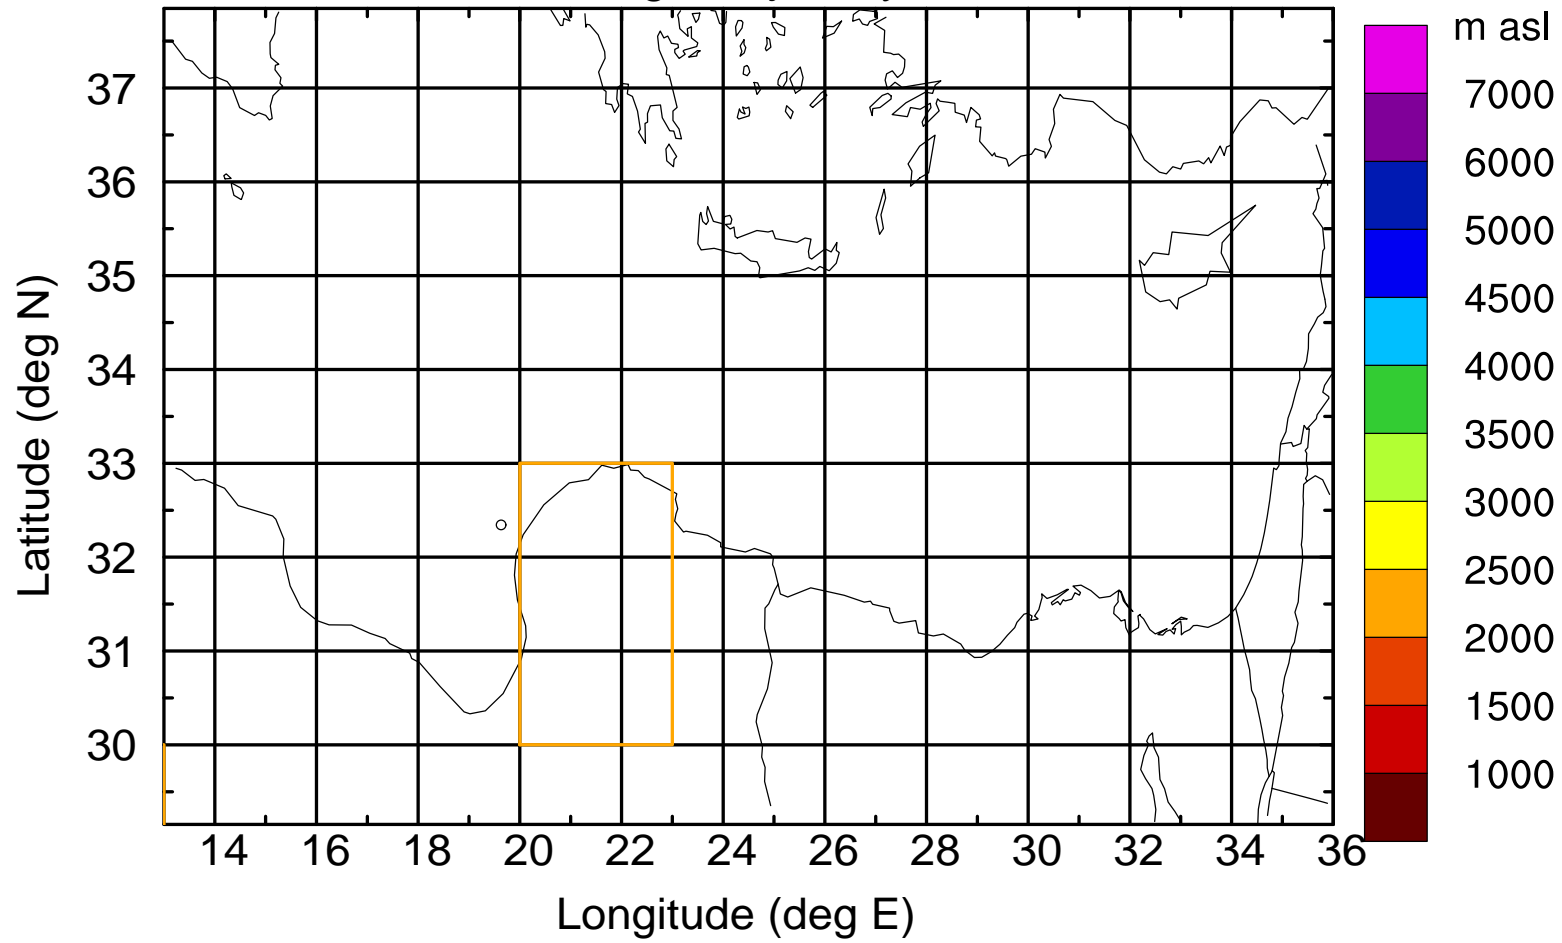

Paphos Airport ground station 20170422 7:30 UTC

Flight trajectory