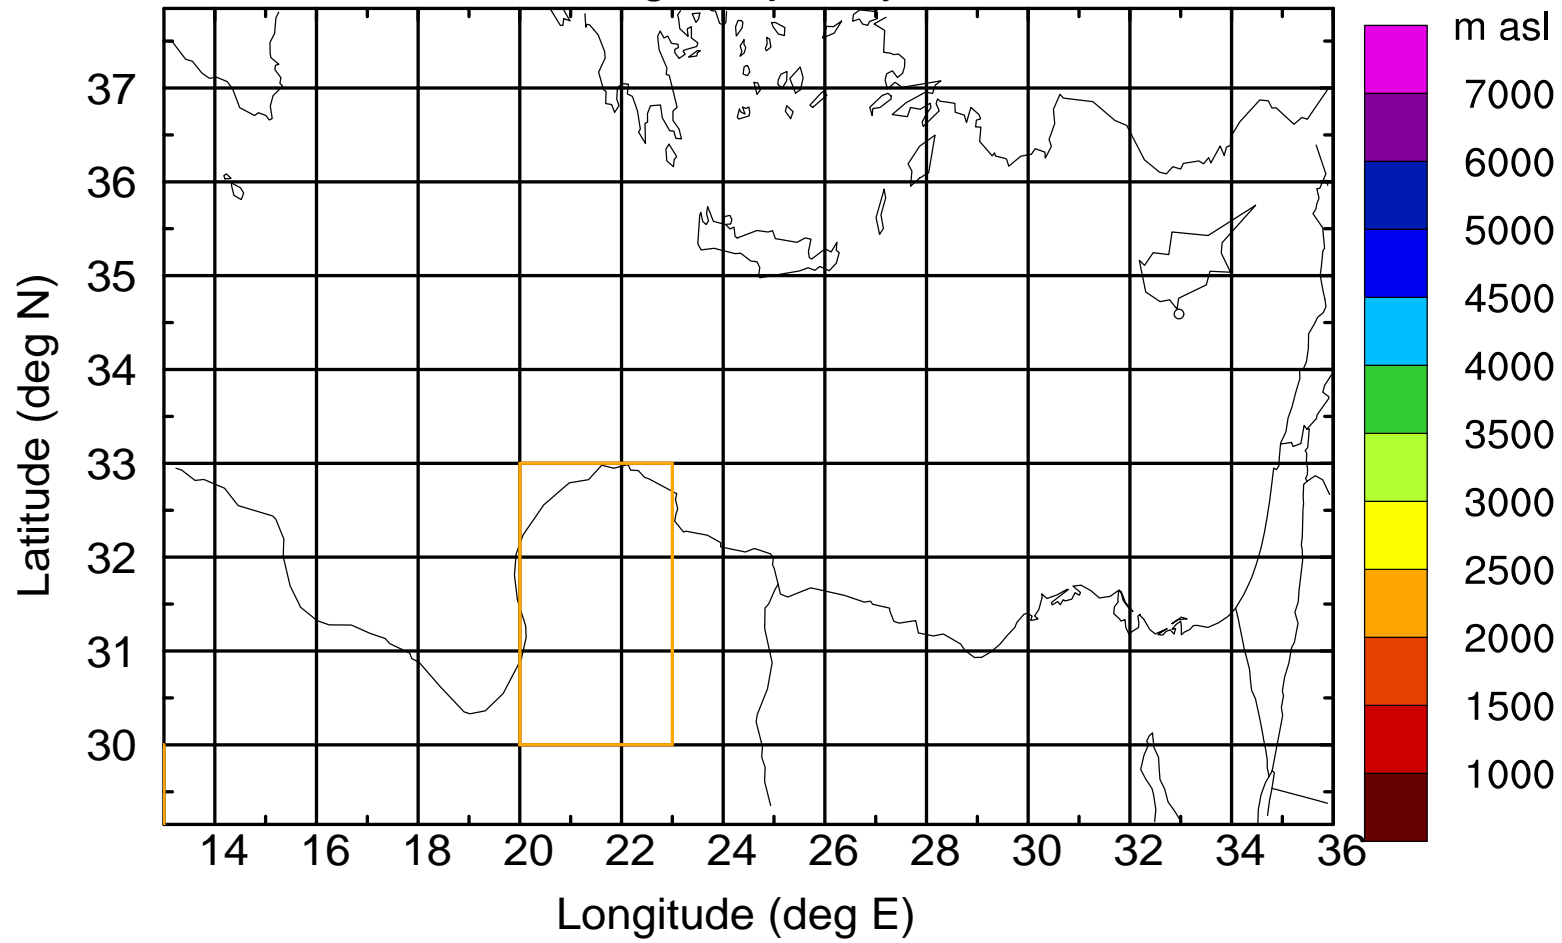

Flight trajectory

Paphos Airport ground station 20170422 7:30 UTC

Flight trajectory

Paphos Airport ground station 20170422 7:30 UTC

Flight trajectory

Paphos Airport ground station 20170422 7:30 UTC

Flight trajectory