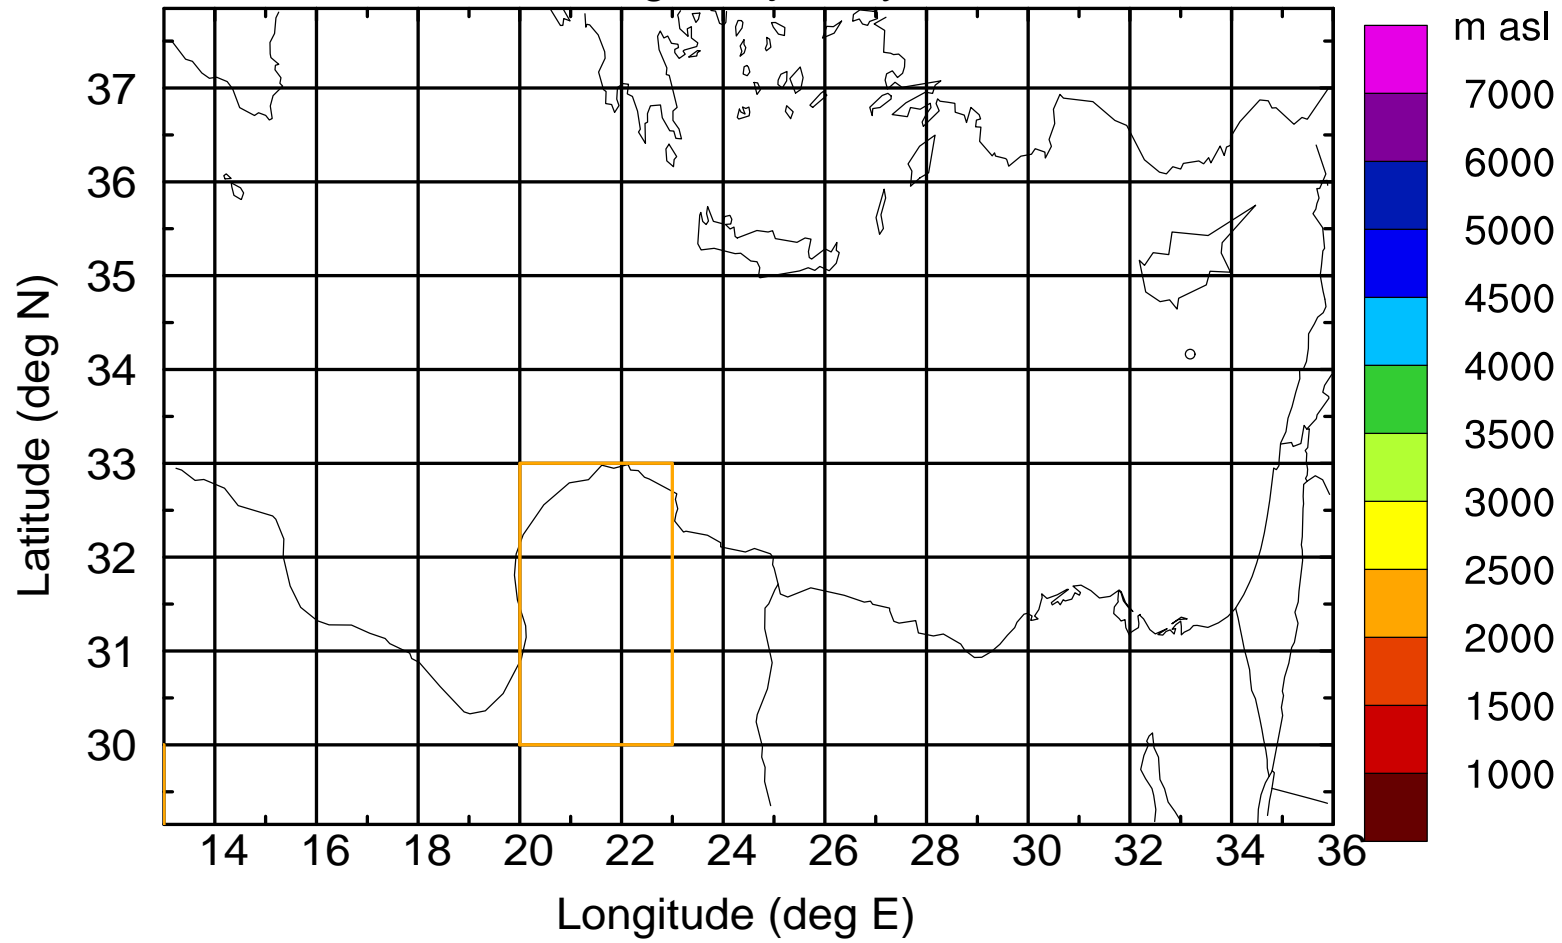

Paphos Airport ground station 20170422 7:30 UTC

Flight trajectory

Paphos Airport ground station 20170422 7:30 UTC

Flight trajectory

Paphos Airport ground station 20170422 7:30 UTC

Flight trajectory

Paphos Airport ground station 20170422 7:30 UTC