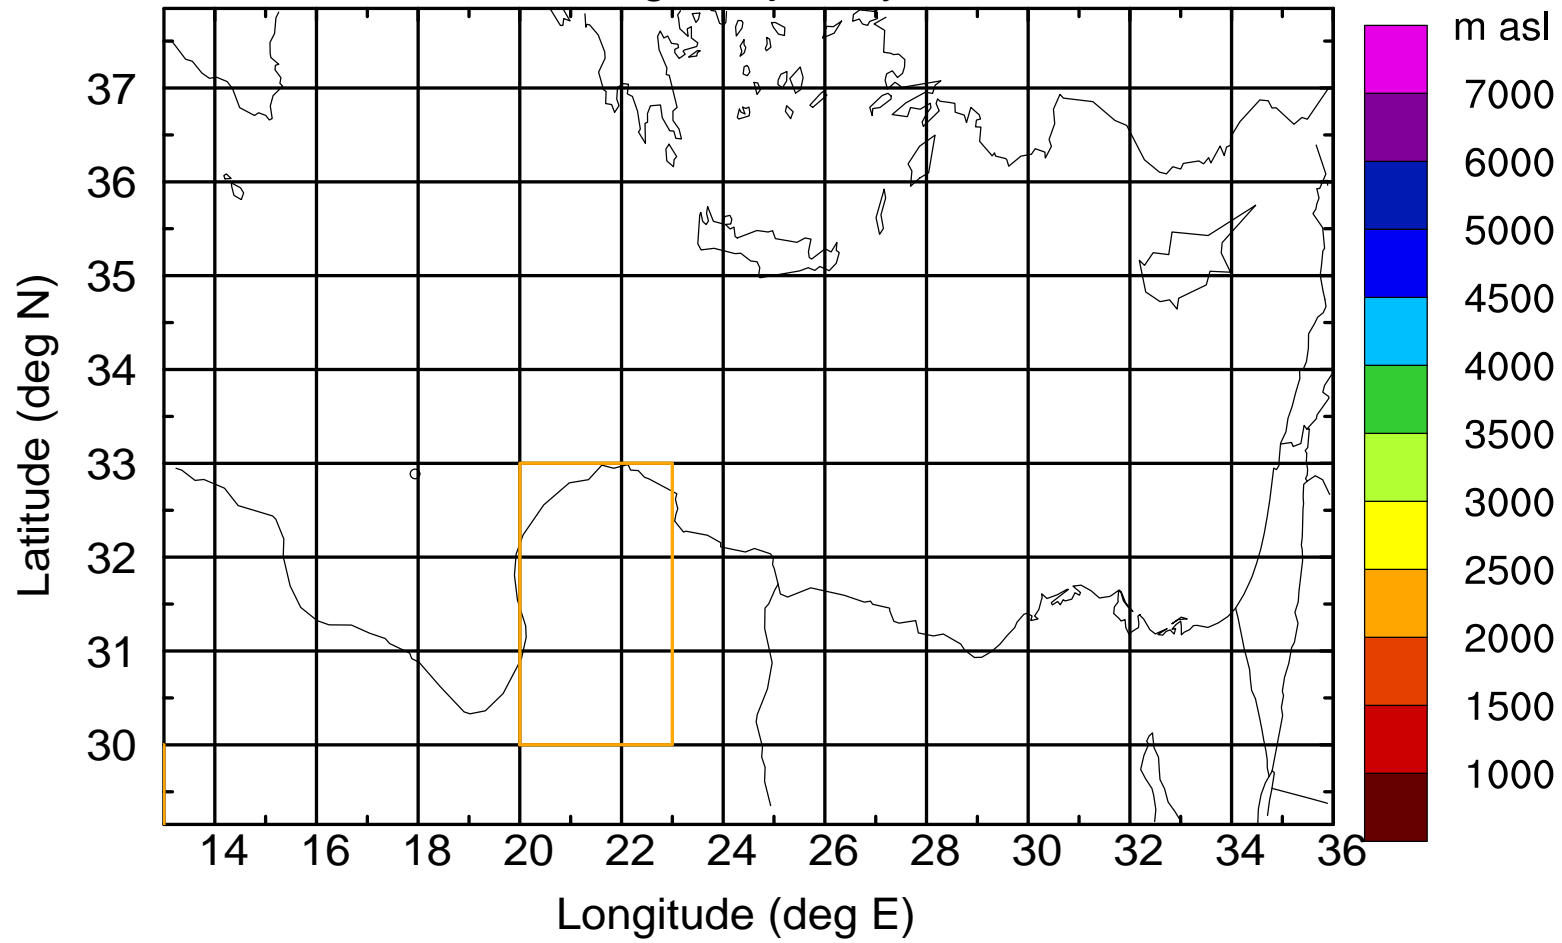

Paphos Airport ground station 20170422 7:30 UTC

Flight trajectory