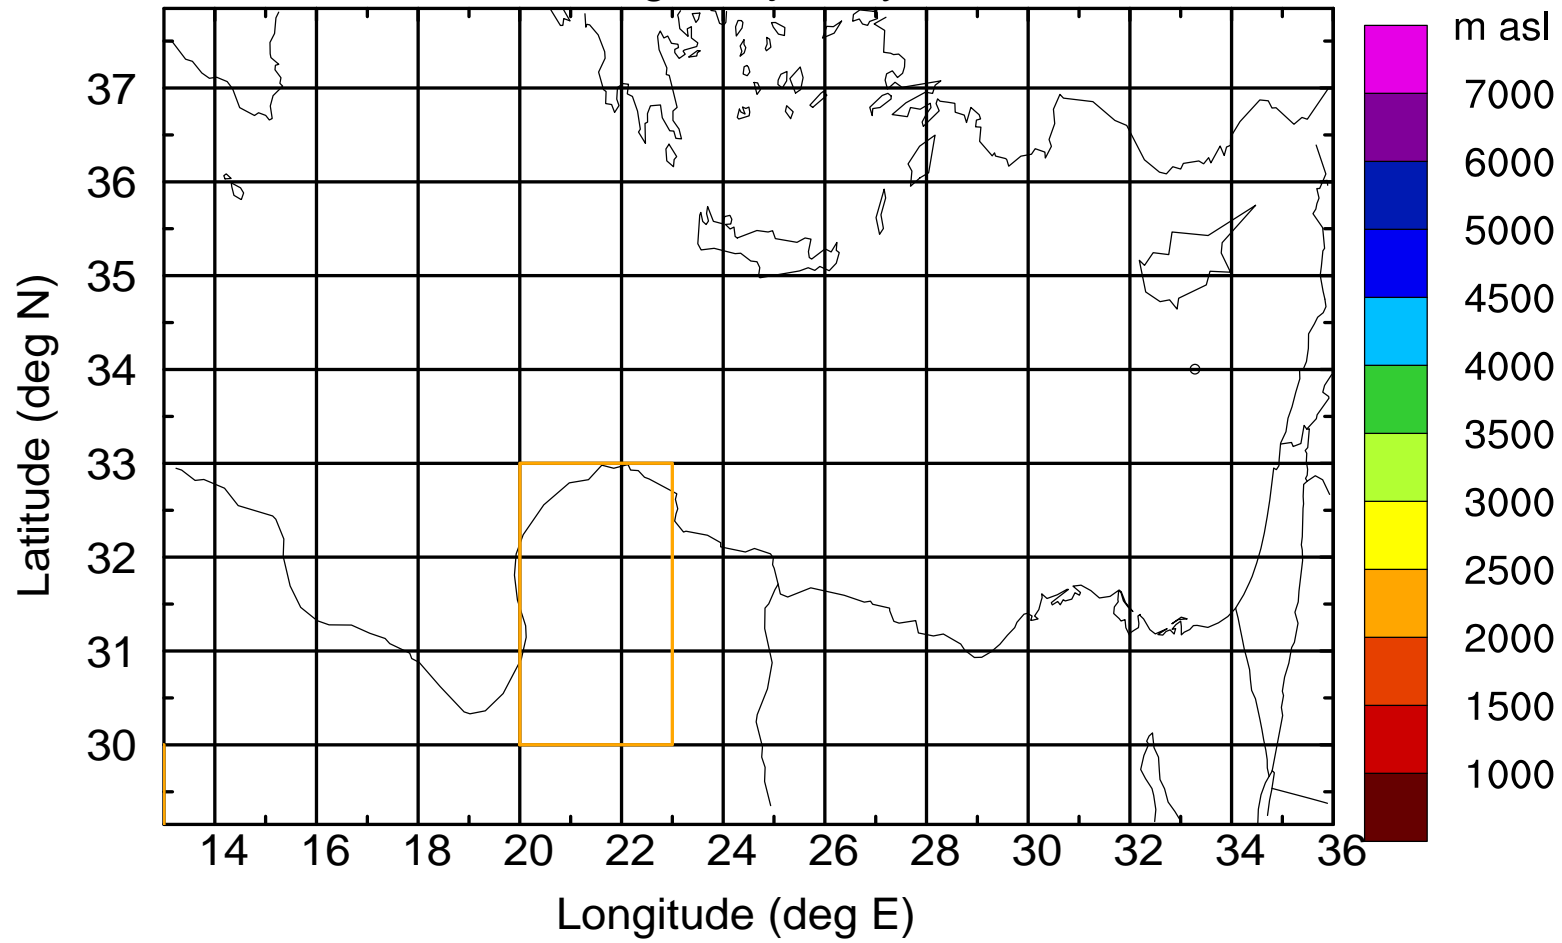

Paphos Airport ground station 20170422 7:30 UTC

Flight trajectory