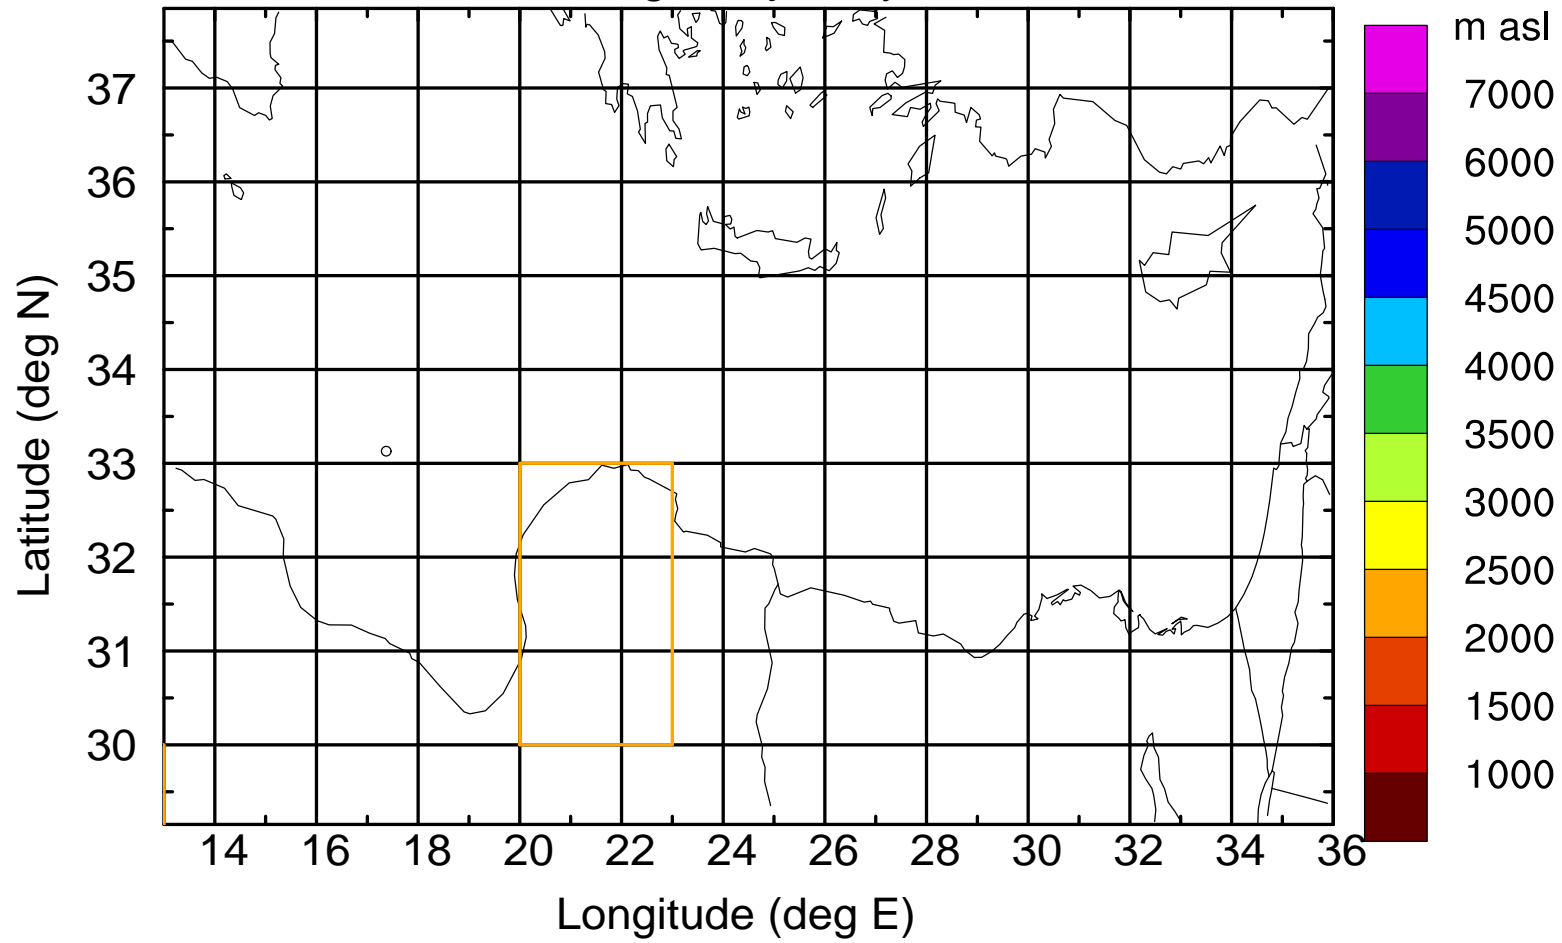

Paphos Airport ground station 20170422 7:30 UTC

Flight trajectory