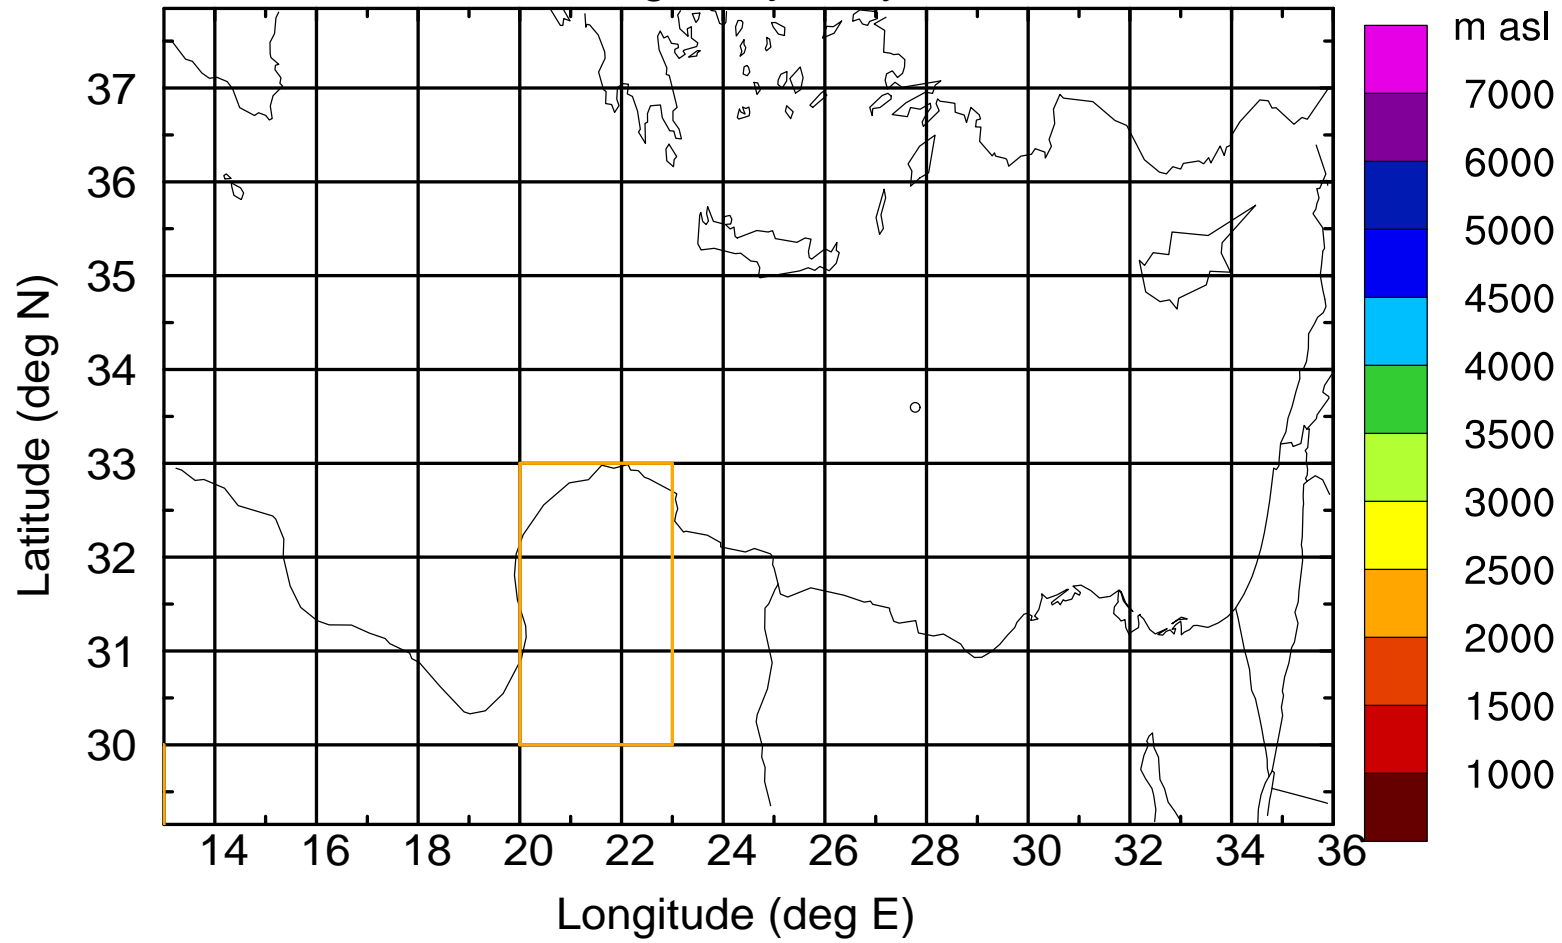

Paphos Airport ground station 20170422 7:30 UTC

Flight trajectory

Paphos Airport ground station 20170422 7:30 UTC

Flight trajectory

Paphos Airport ground station 20170422 7:30 UTC

Flight trajectory

Paphos Airport ground station 20170422 7:30 UTC