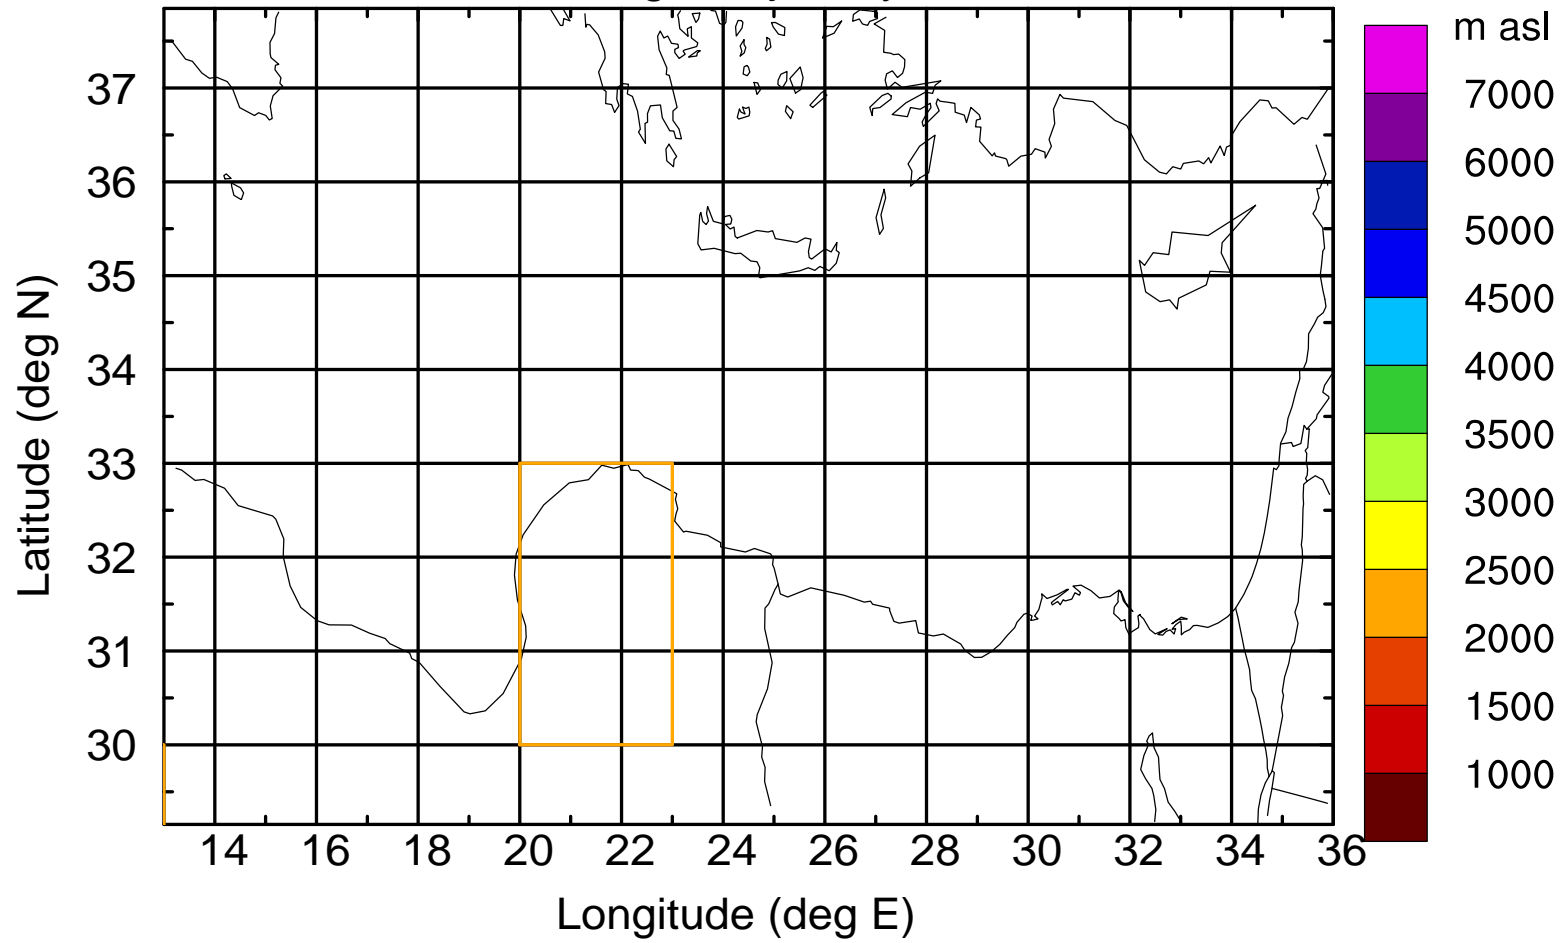

Paphos Airport ground station 20170422 7:30 UTC

Flight trajectory