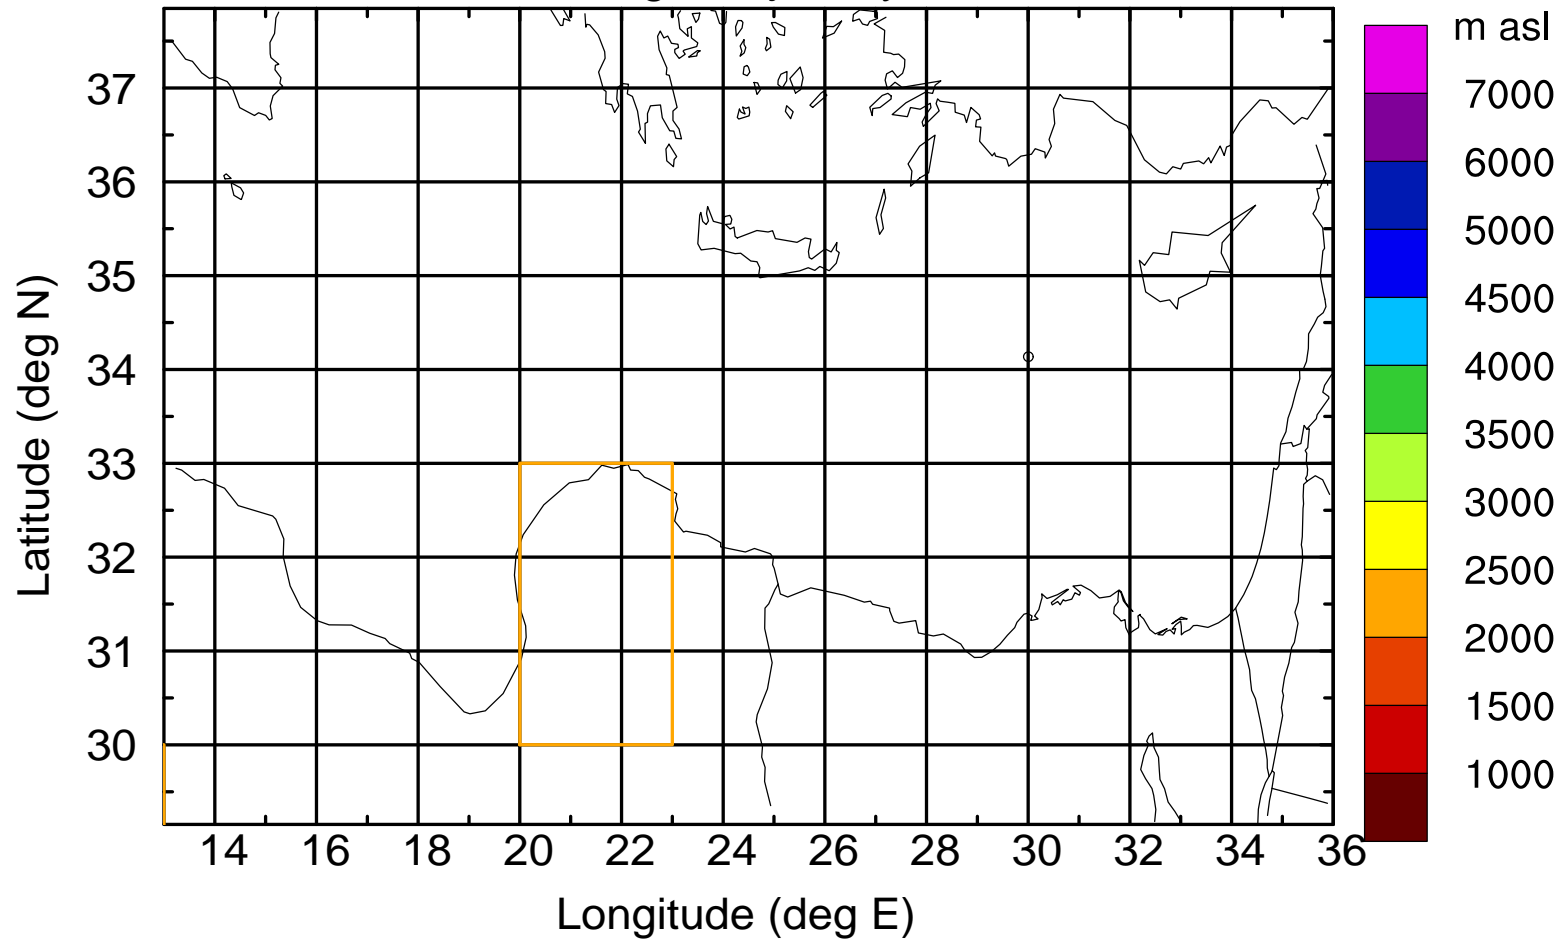

Paphos Airport ground station 20170422 7:30 UTC

Flight trajectory

Paphos Airport ground station 20170422 7:30 UTC

Flight trajectory

Paphos Airport ground station 20170422 7:30 UTC

Flight trajectory

Paphos Airport ground station 20170422 7:30 UTC