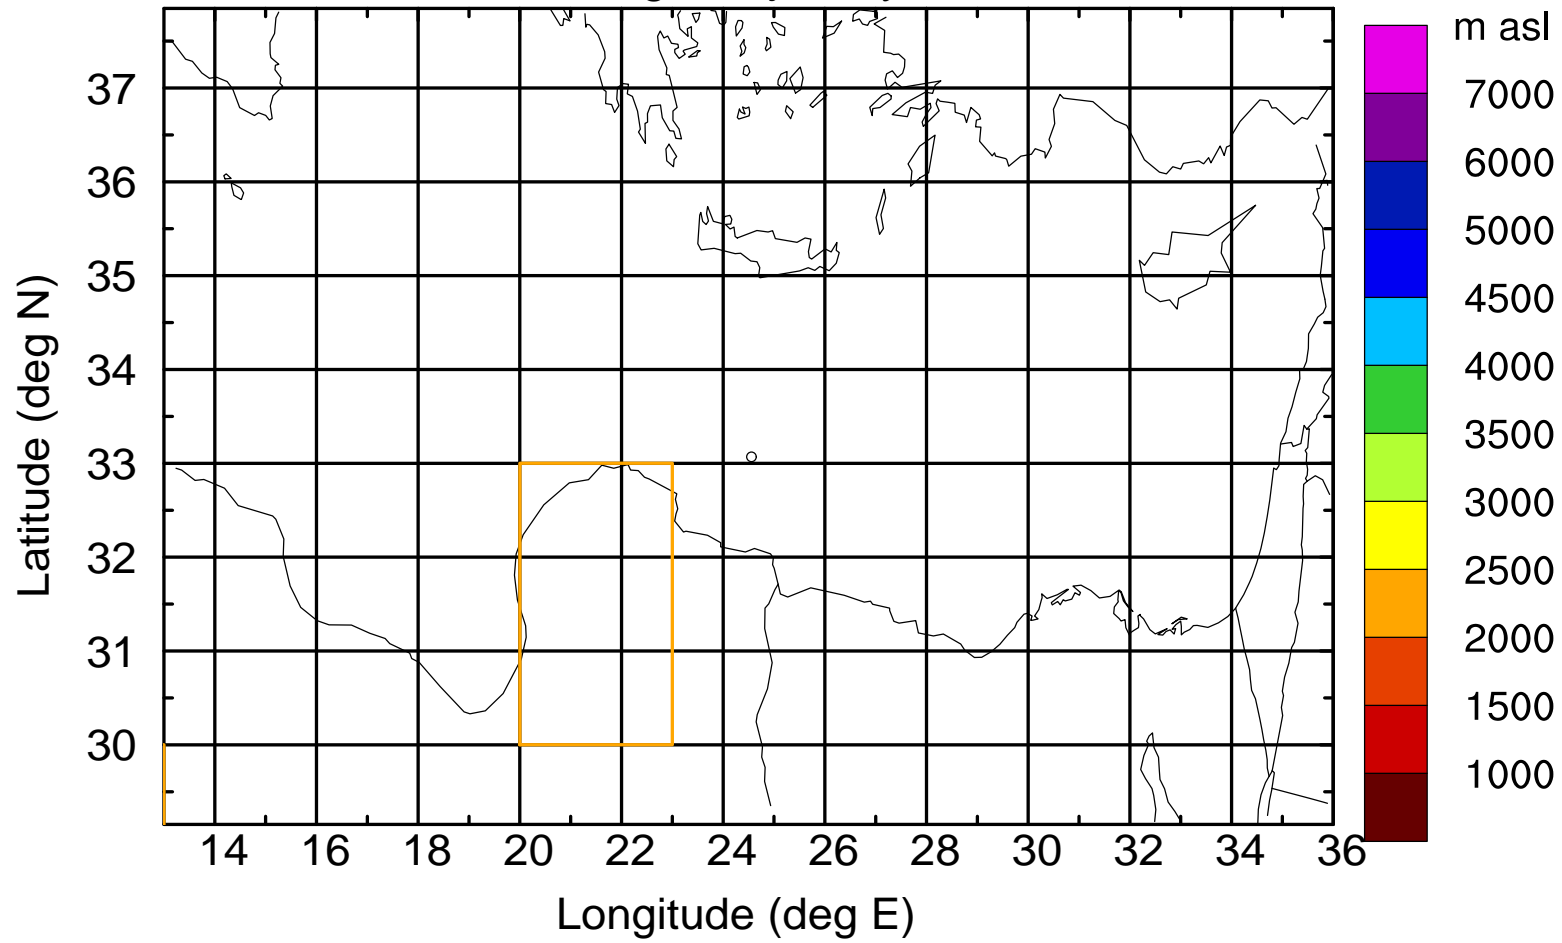

Paphos Airport ground station 20170422 7:30 UTC

Flight trajectory