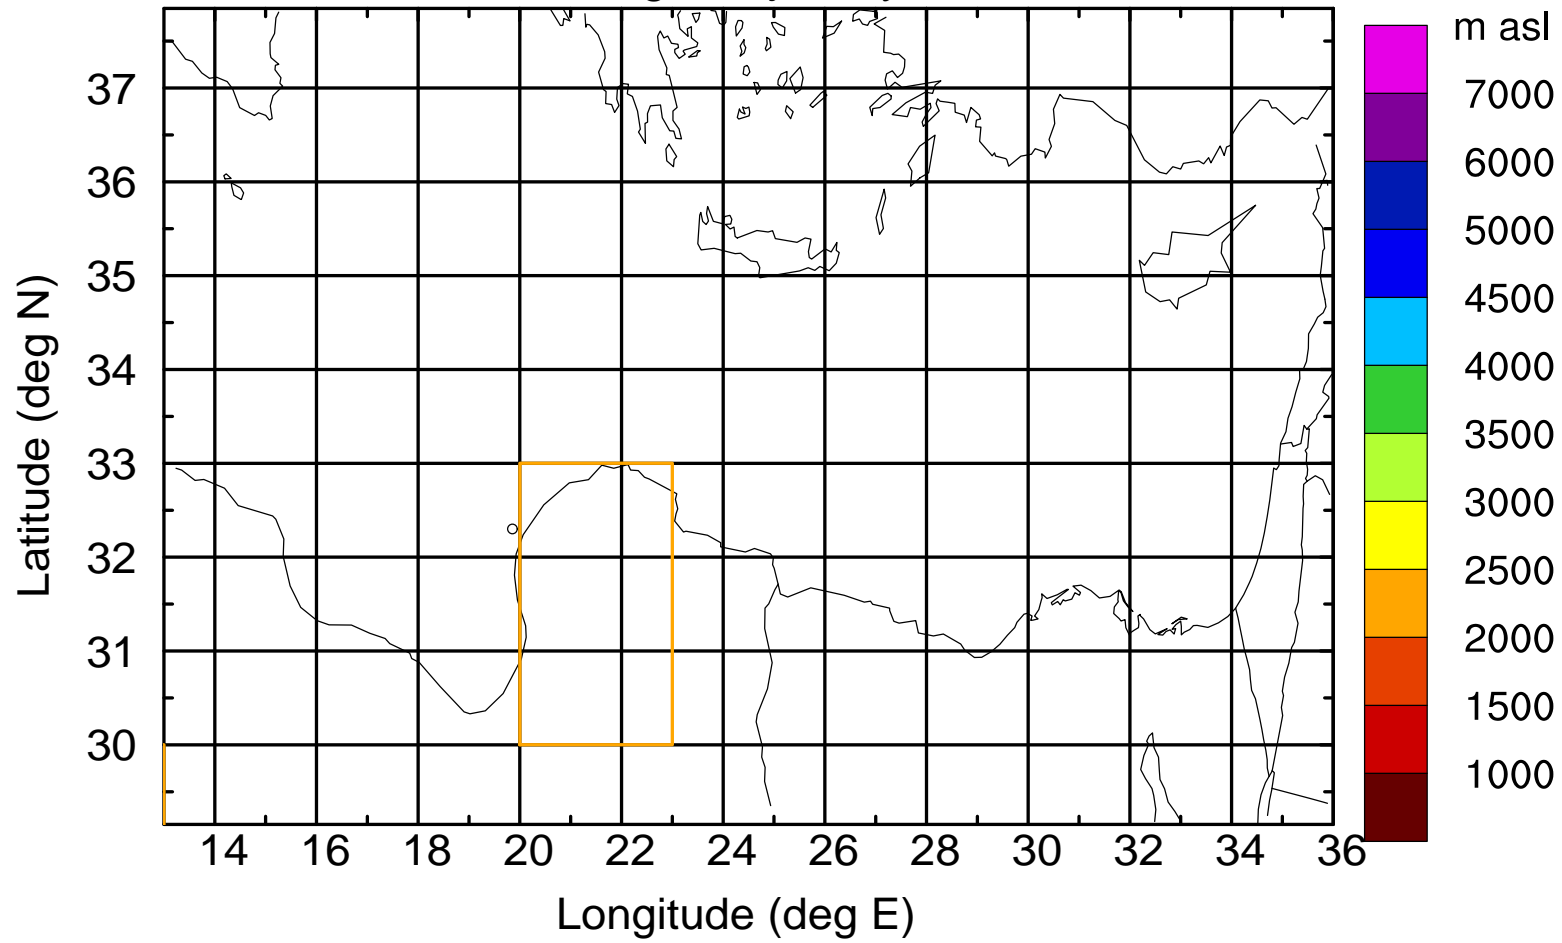

Paphos Airport ground station 20170422 7:30 UTC

Flight trajectory