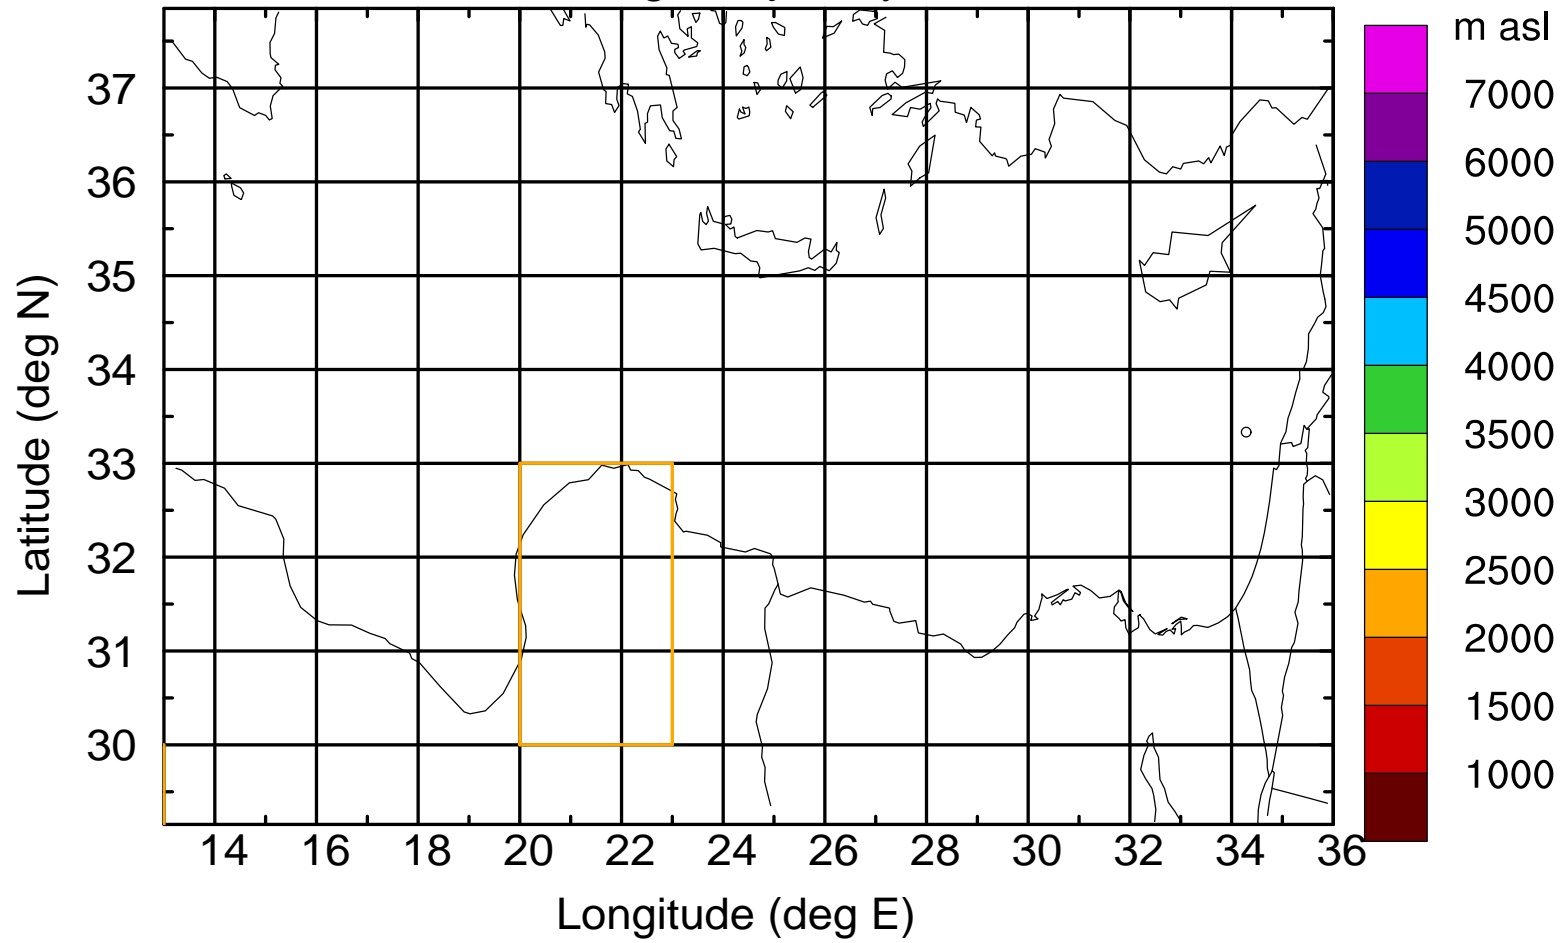

Paphos Airport ground station 20170422 7:30 UTC

Flight trajectory