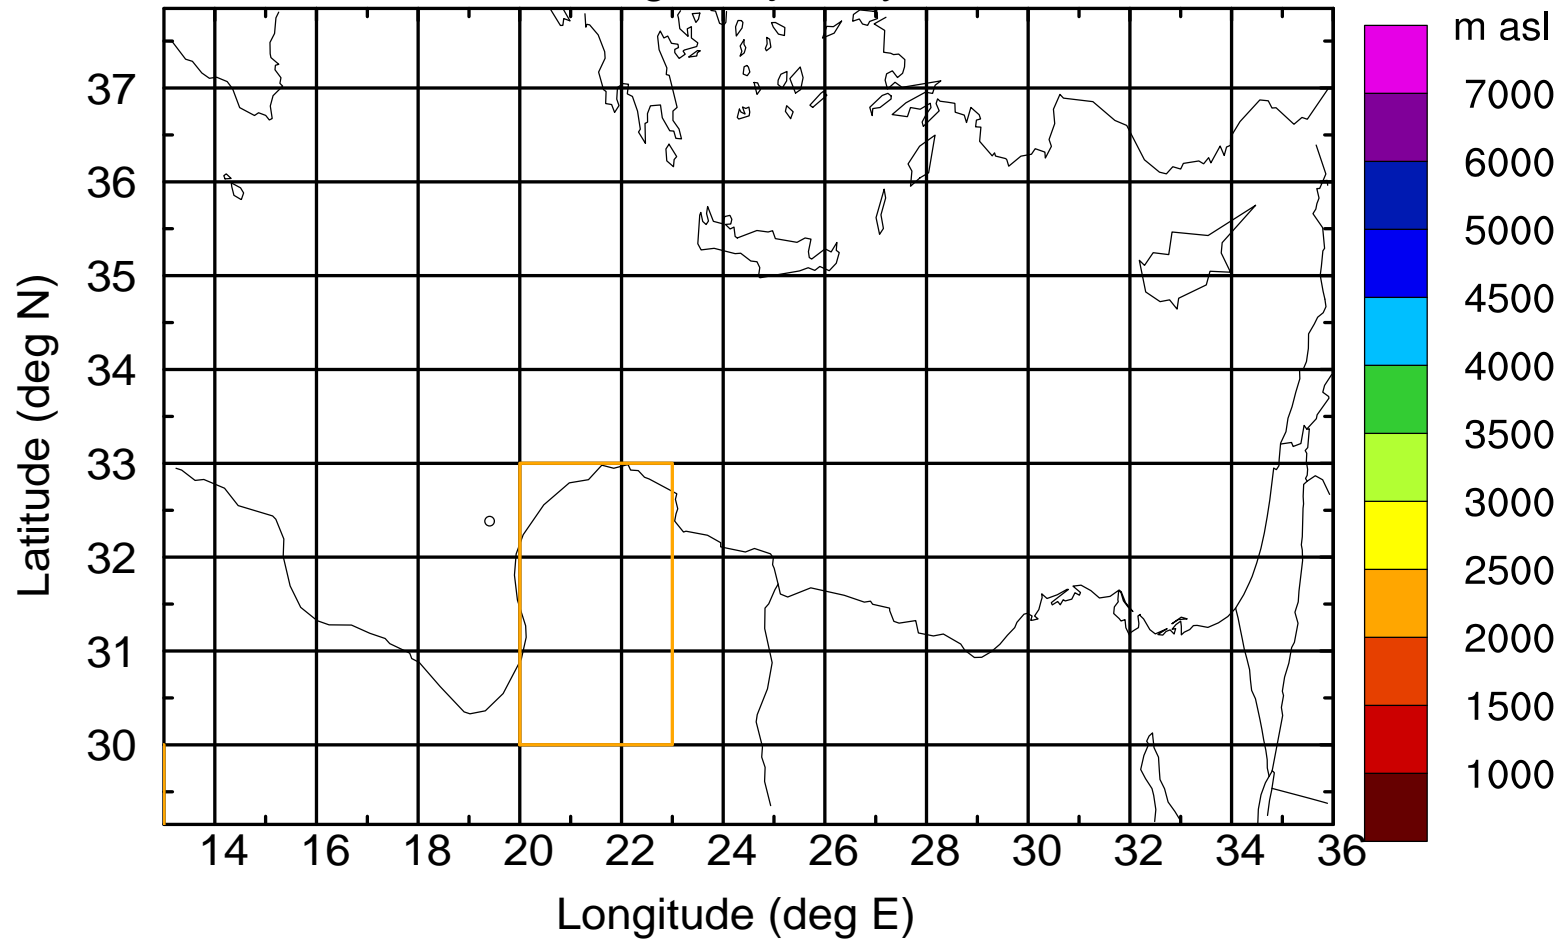

Paphos Airport ground station 20170422 7:30 UTC

Flight trajectory

Paphos Airport ground station 20170422 7:30 UTC

Flight trajectory

Paphos Airport ground station 20170422 7:30 UTC

Flight trajectory

Paphos Airport ground station 20170422 7:30 UTC