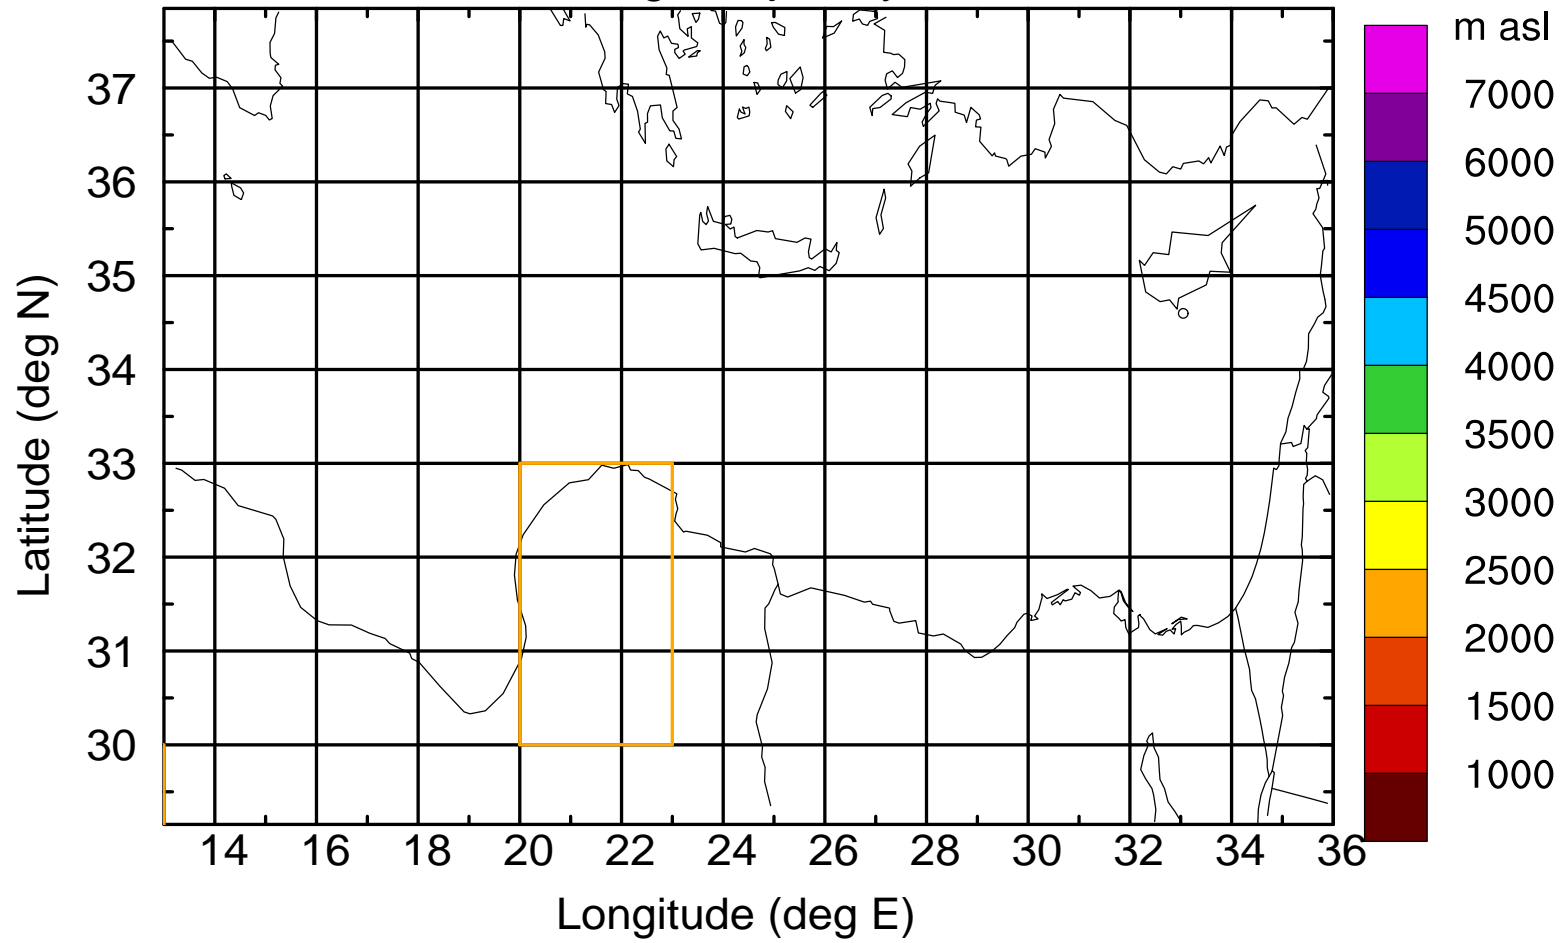

Paphos Airport ground station 20170422 7:30 UTC

Flight trajectory