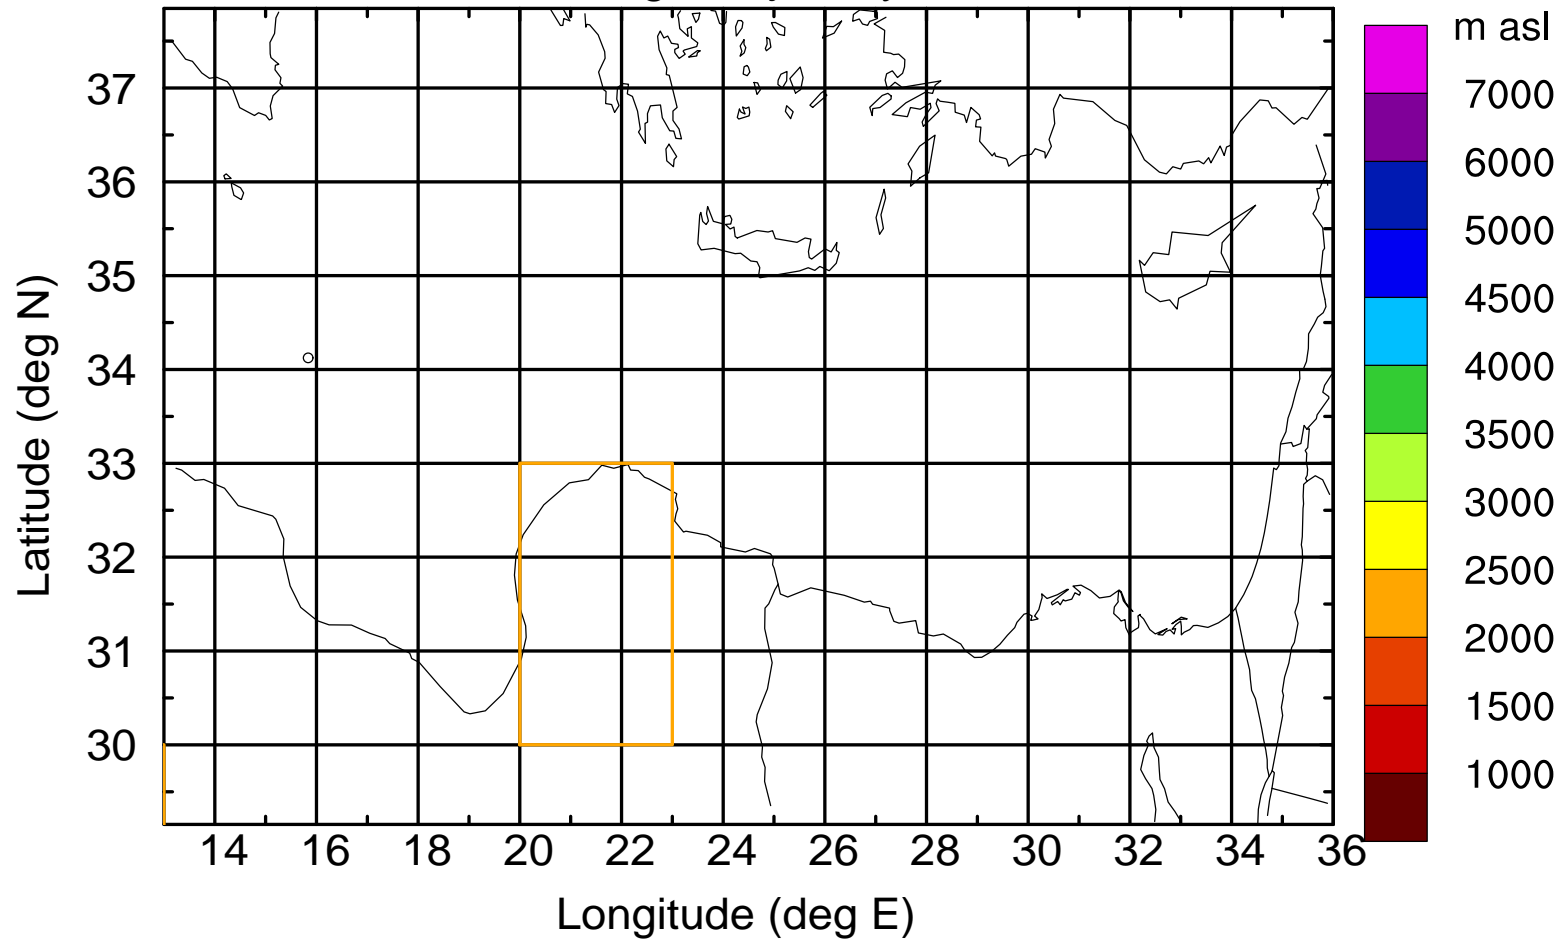

Paphos Airport ground station 20170422 7:30 UTC

Flight trajectory

Paphos Airport ground station 20170422 7:30 UTC

Flight trajectory

Paphos Airport ground station 20170422 7:30 UTC

Flight trajectory

Paphos Airport ground station 20170422 7:30 UTC