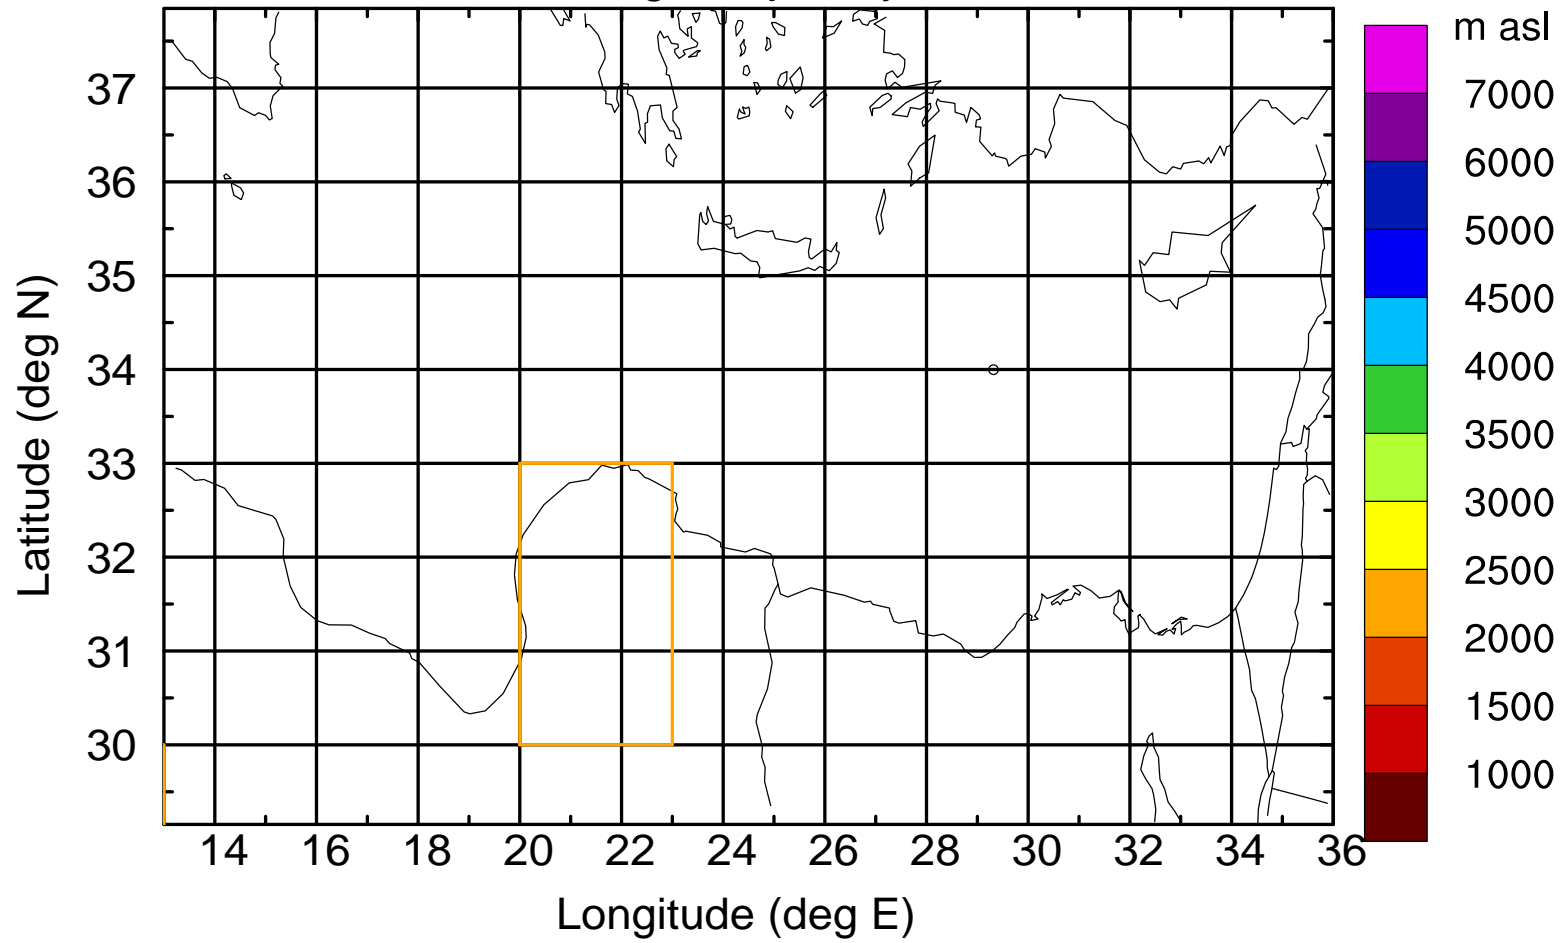

Paphos Airport ground station 20170422 7:30 UTC

Flight trajectory