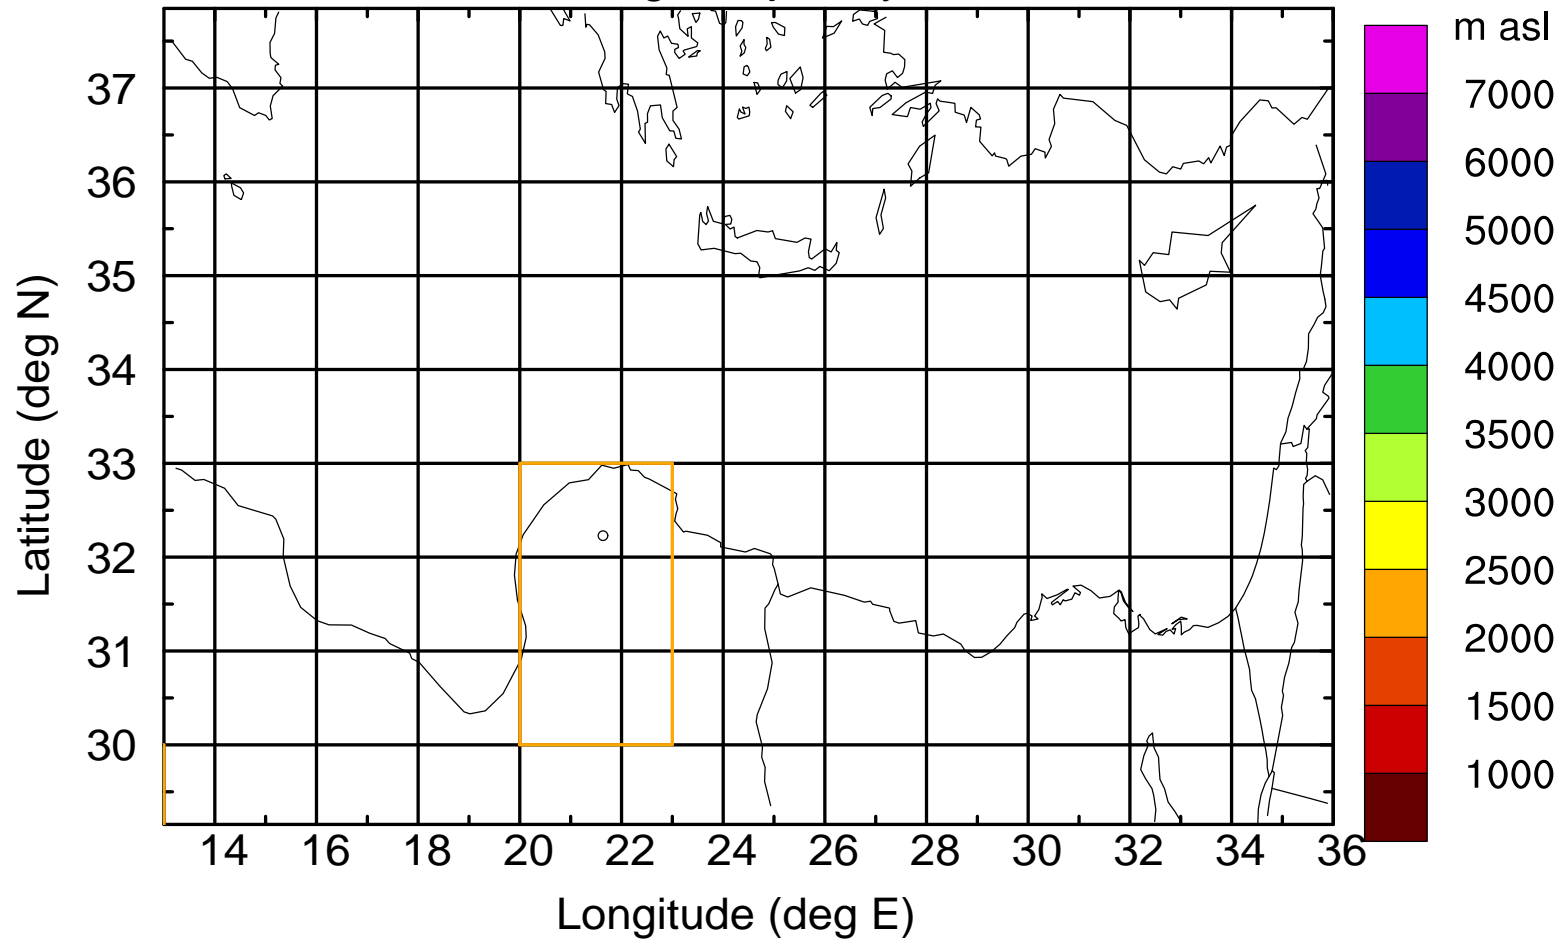

Flight trajectory

Paphos Airport ground station 20170422 7:30 UTC

Flight trajectory

Paphos Airport ground station 20170422 7:30 UTC

Flight trajectory

Paphos Airport ground station 20170422 7:30 UTC

Flight trajectory