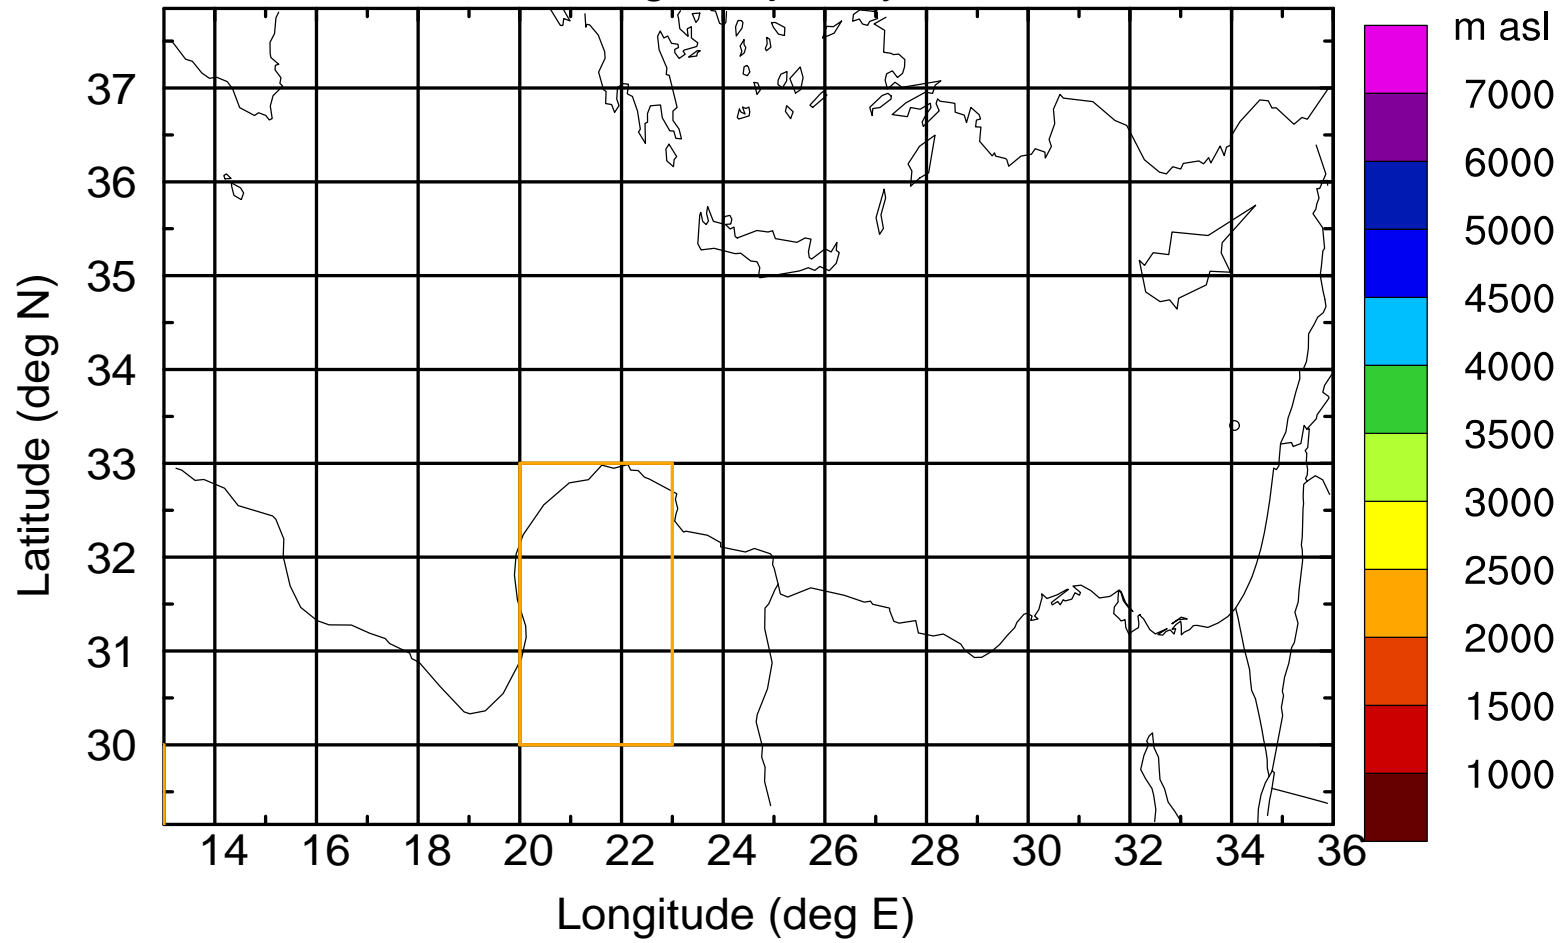

Paphos Airport ground station 20170422 7:30 UTC

Flight trajectory