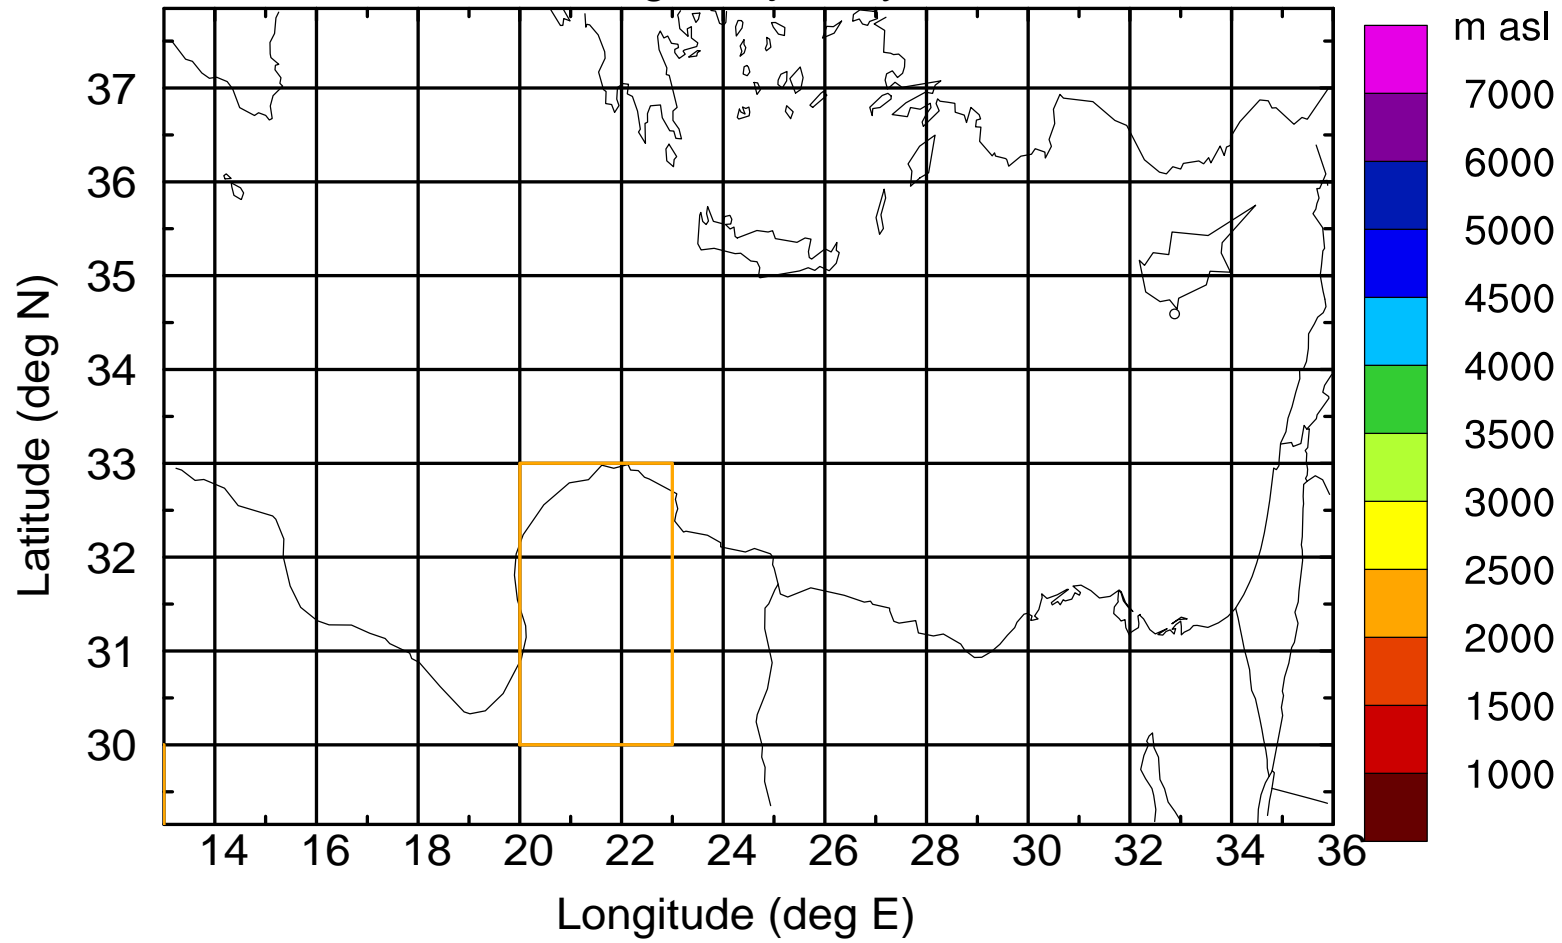

Flight trajectory

Paphos Airport ground station 20170422 7:30 UTC

Flight trajectory

Paphos Airport ground station 20170422 7:30 UTC

Flight trajectory

Paphos Airport ground station 20170422 7:30 UTC

Flight trajectory