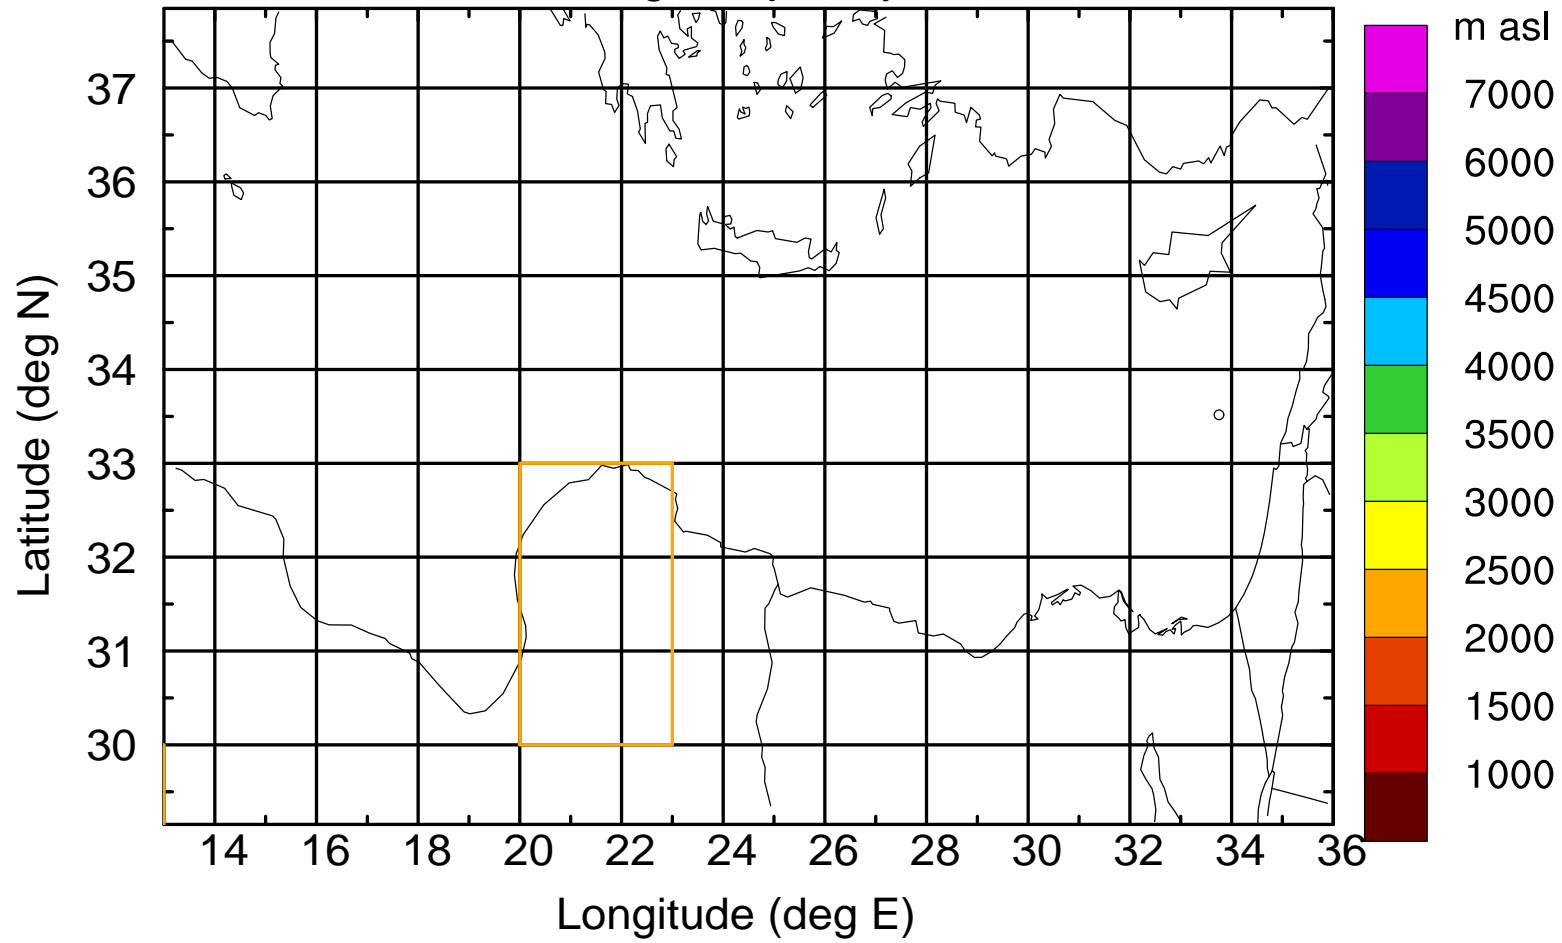

Flight trajectory

Paphos Airport ground station 20170422 7:30 UTC

Flight trajectory

Paphos Airport ground station 20170422 7:30 UTC

Flight trajectory

Paphos Airport ground station 20170422 7:30 UTC

Flight trajectory