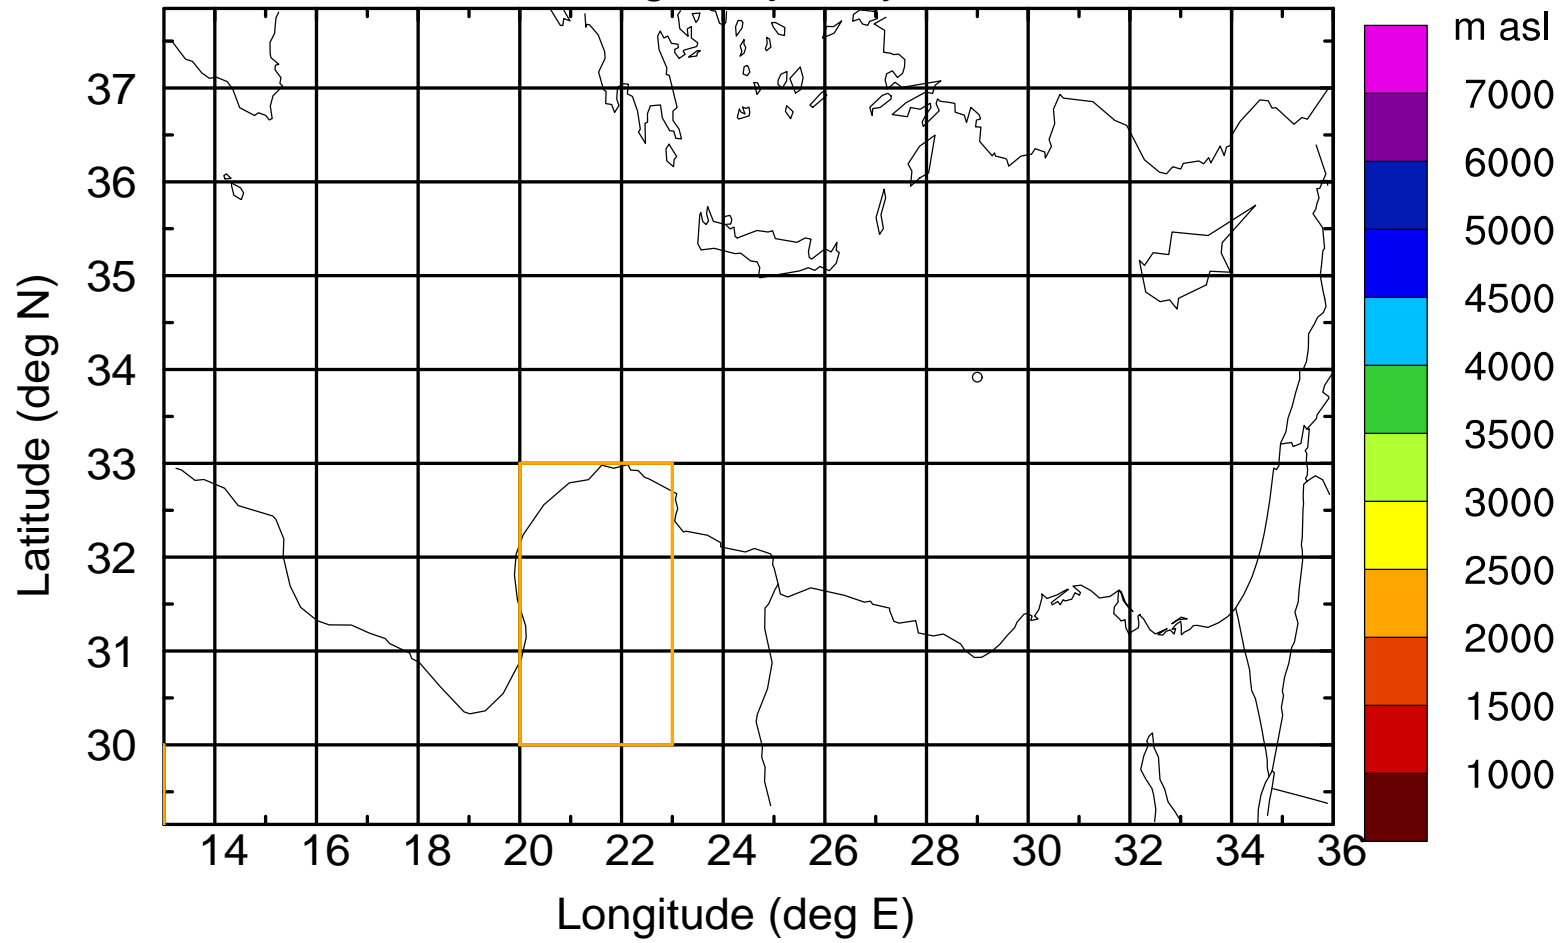

Flight trajectory

Paphos Airport ground station 20170422 7:30 UTC

Flight trajectory

Paphos Airport ground station 20170422 7:30 UTC

Flight trajectory

Paphos Airport ground station 20170422 7:30 UTC

Flight trajectory