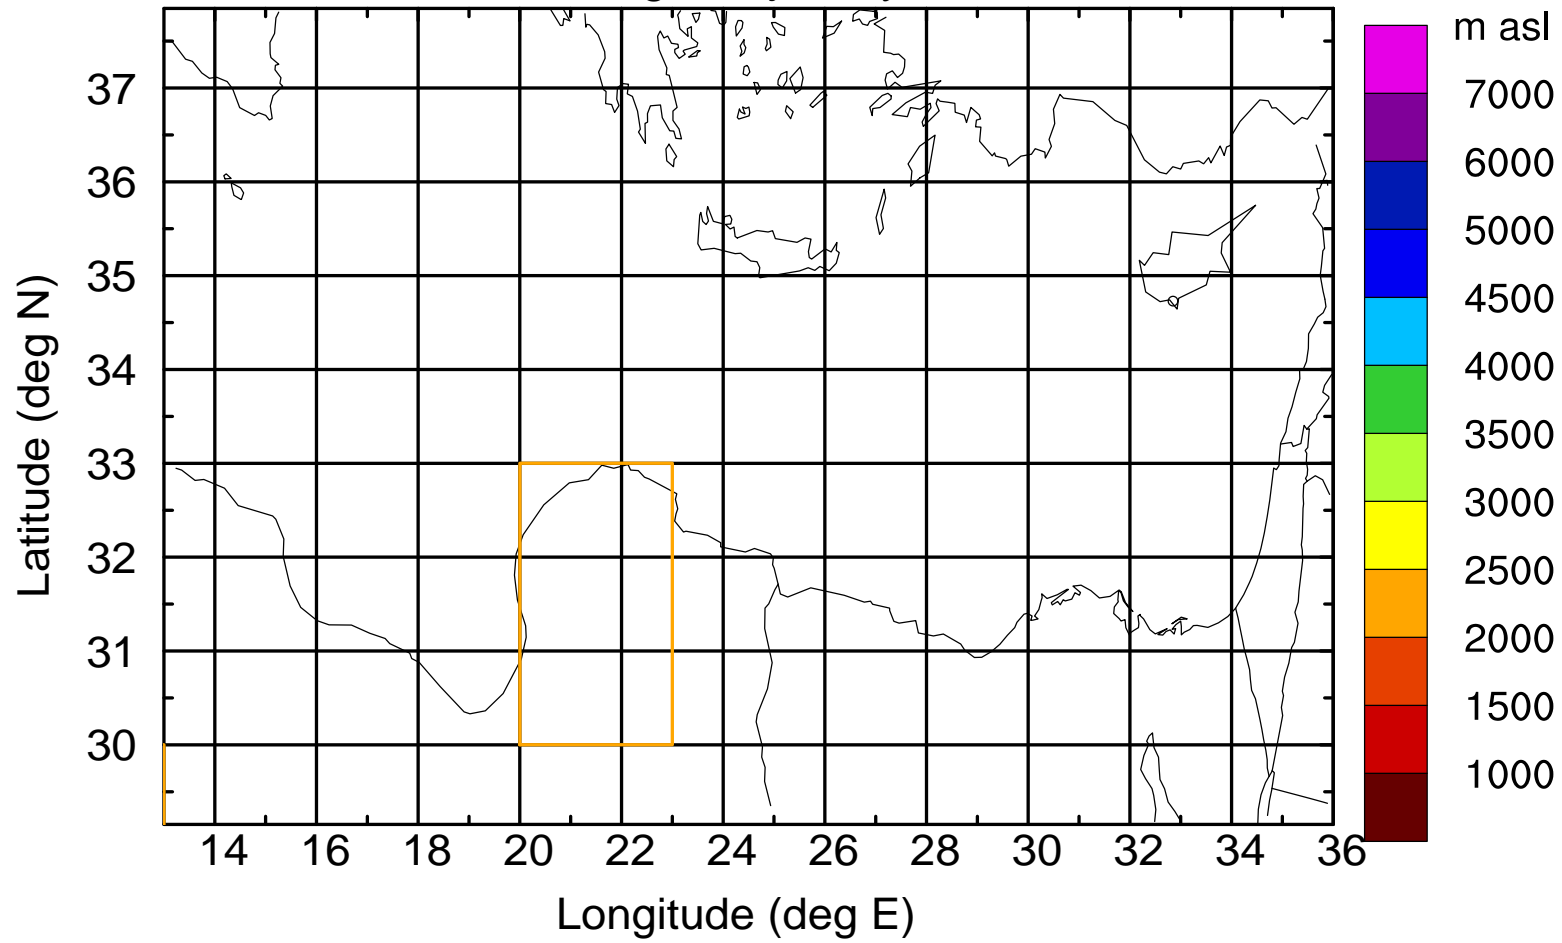

Paphos Airport ground station 20170422 7:30 UTC

Flight trajectory

Paphos Airport ground station 20170422 7:30 UTC

Flight trajectory

Paphos Airport ground station 20170422 7:30 UTC

Flight trajectory

Paphos Airport ground station 20170422 7:30 UTC