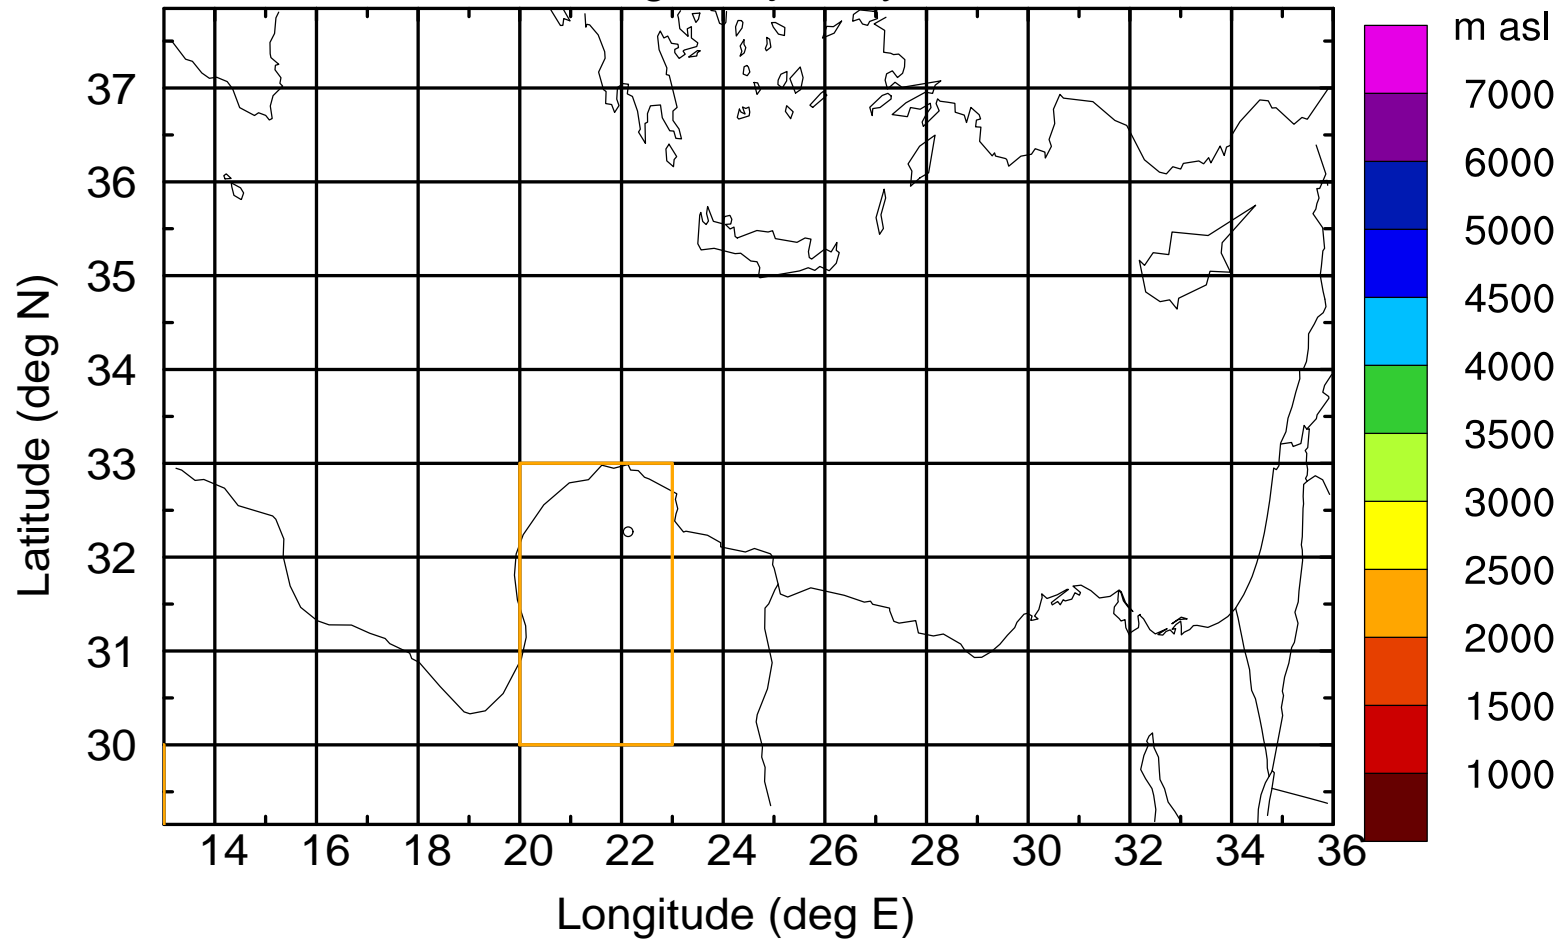

Paphos Airport ground station 20170422 7:30 UTC

Flight trajectory