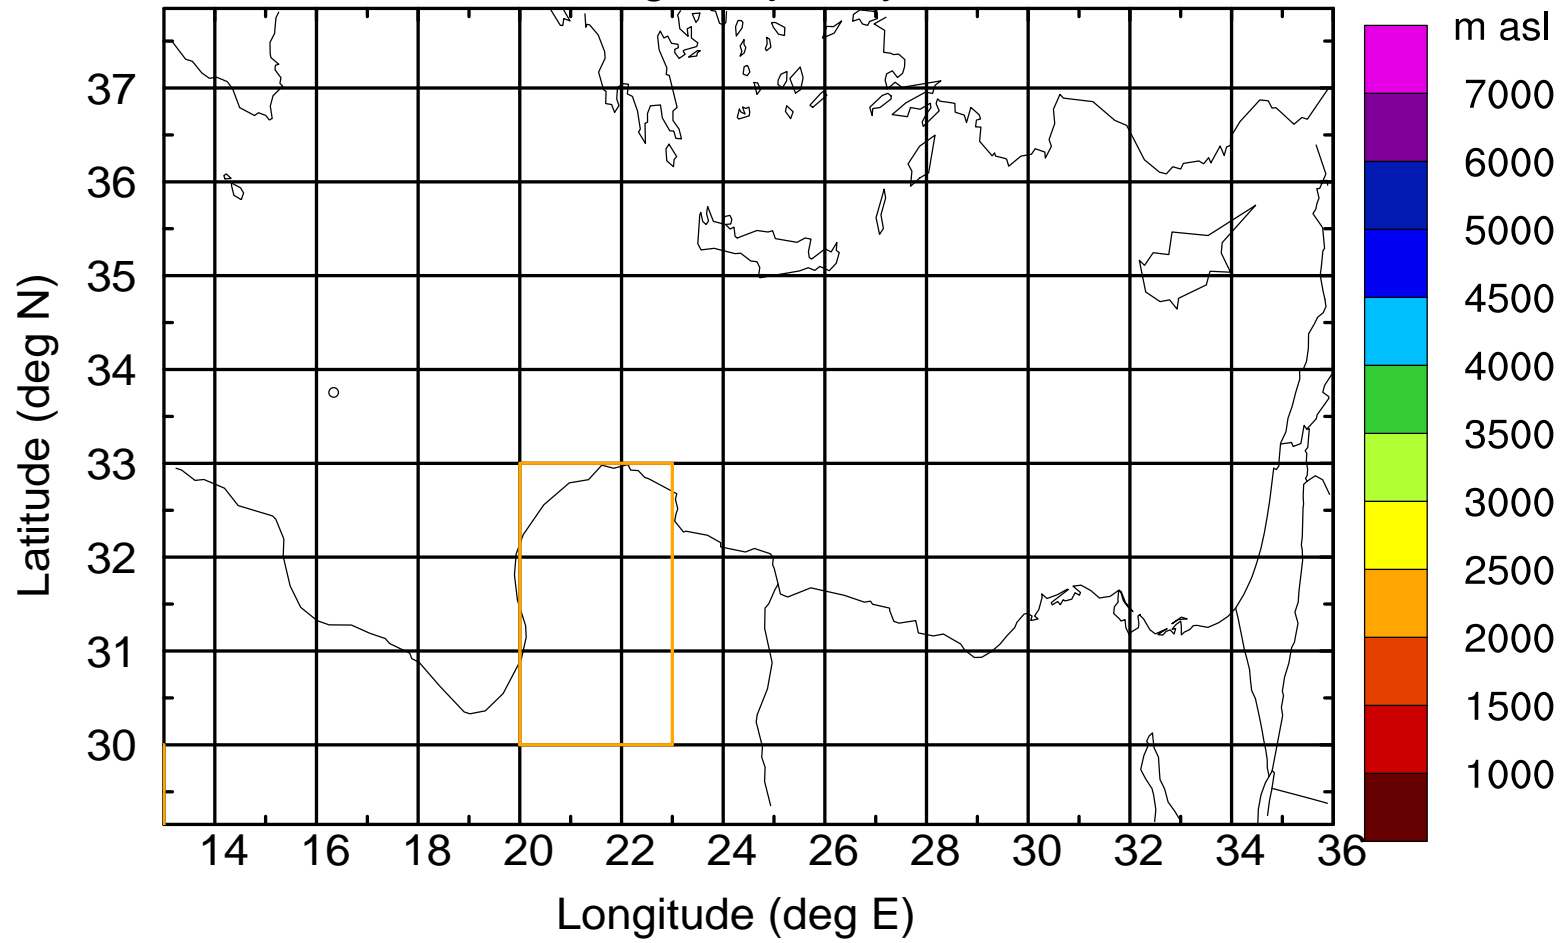

Paphos Airport ground station 20170422 7:30 UTC

Flight trajectory