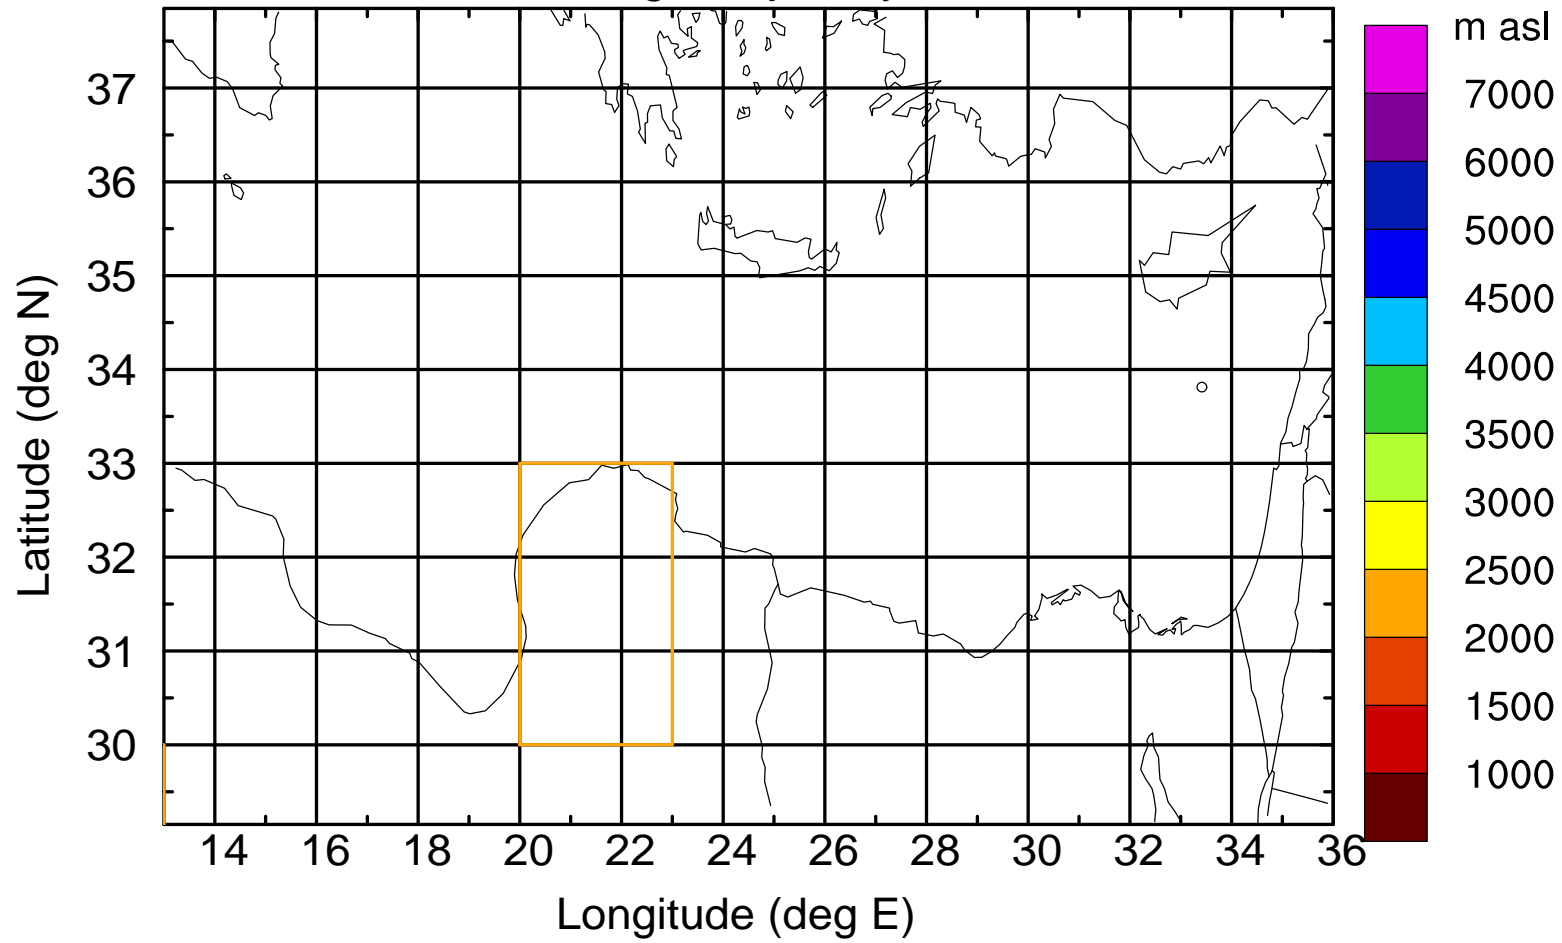

Paphos Airport ground station 20170422 7:30 UTC

Flight trajectory