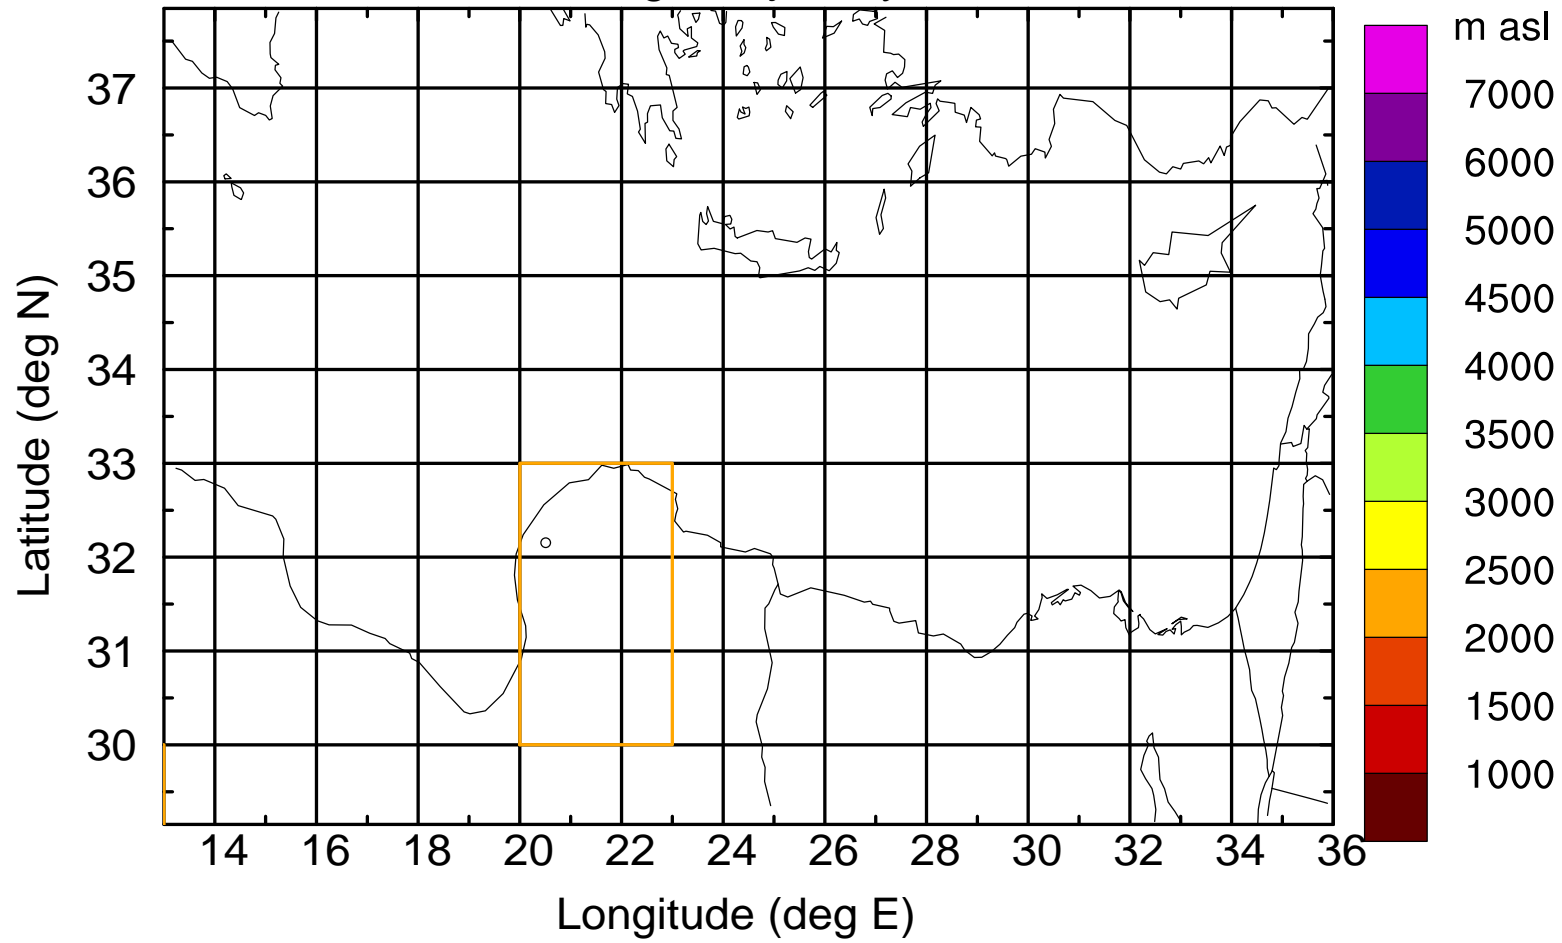

Paphos Airport ground station 20170422 7:30 UTC

Flight trajectory