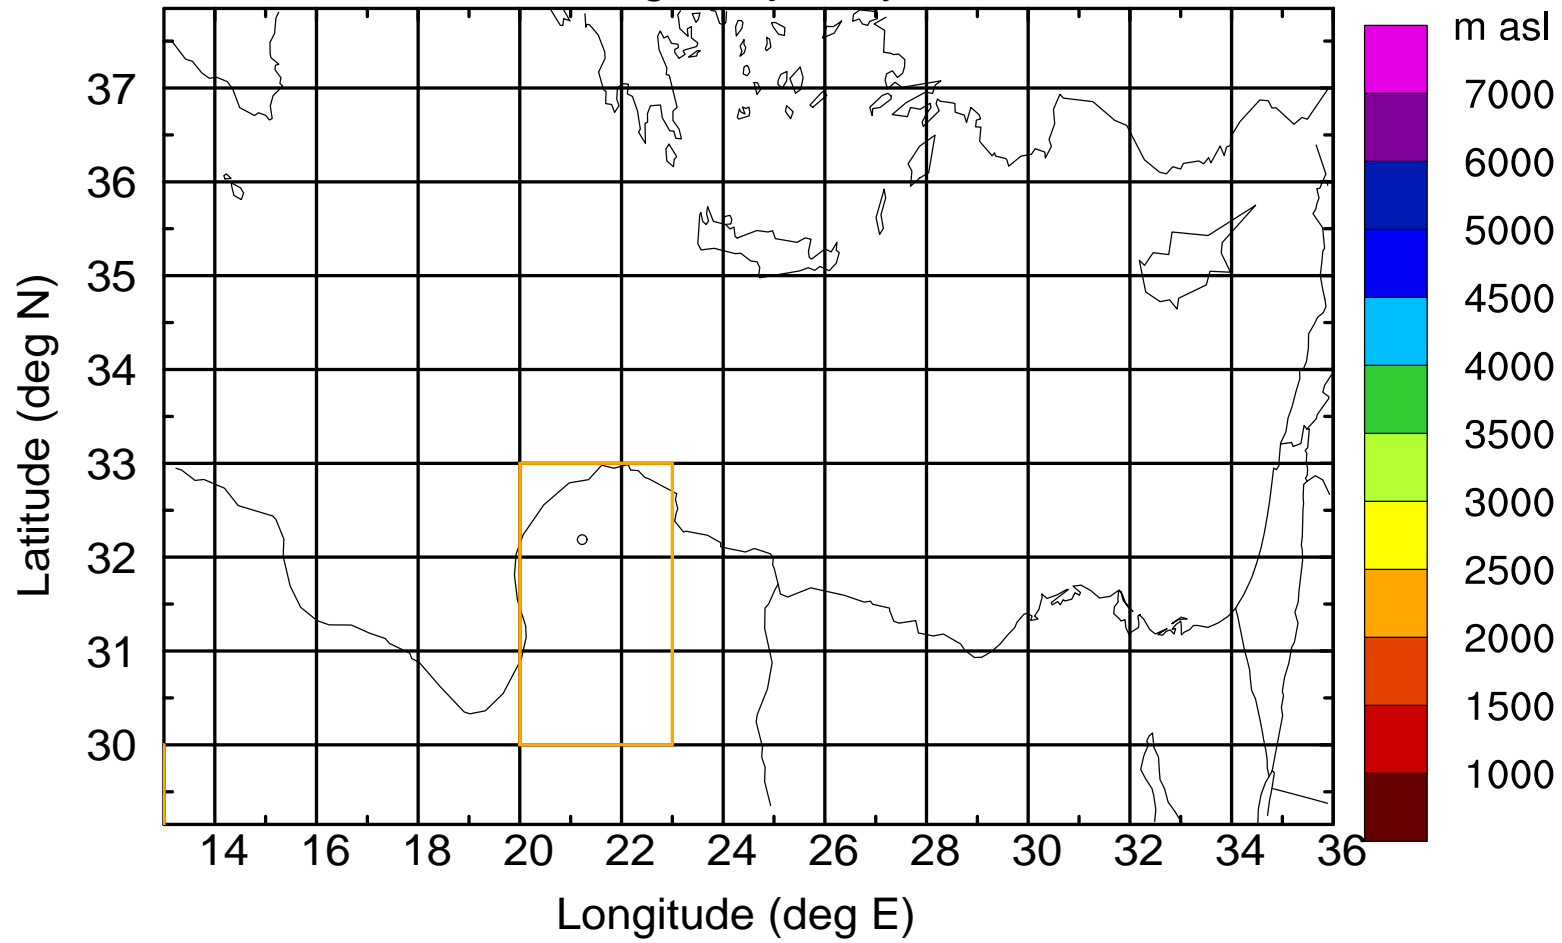

Paphos Airport ground station 20170422 7:30 UTC

Flight trajectory