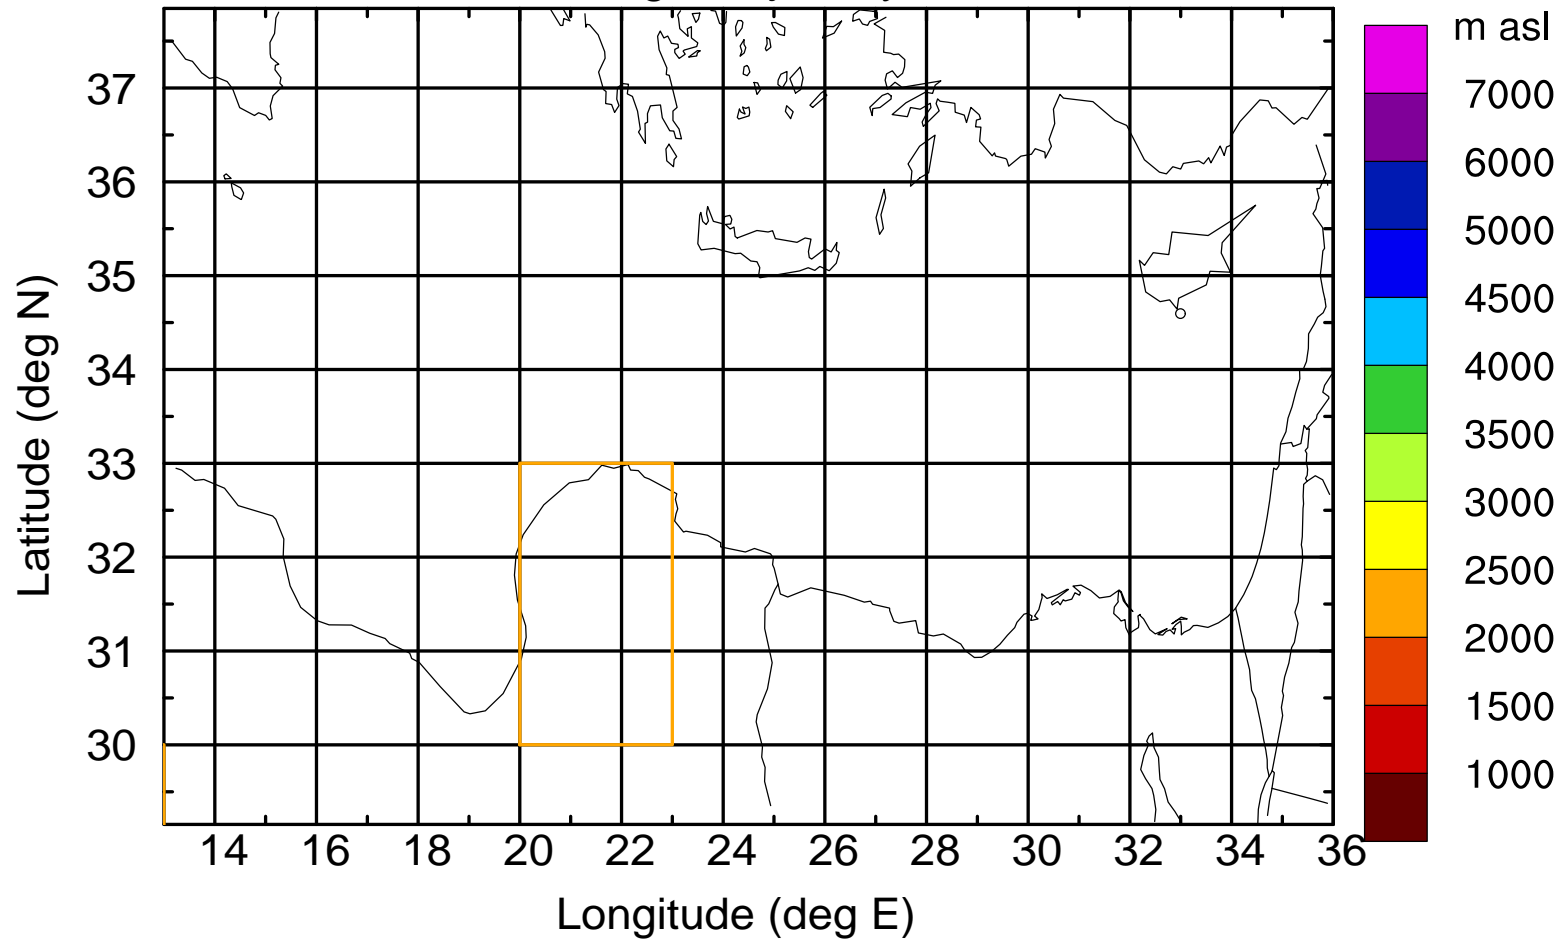

Flight trajectory

Paphos Airport ground station 20170422 7:30 UTC

Flight trajectory

Paphos Airport ground station 20170422 7:30 UTC

Flight trajectory

Paphos Airport ground station 20170422 7:30 UTC

Flight trajectory