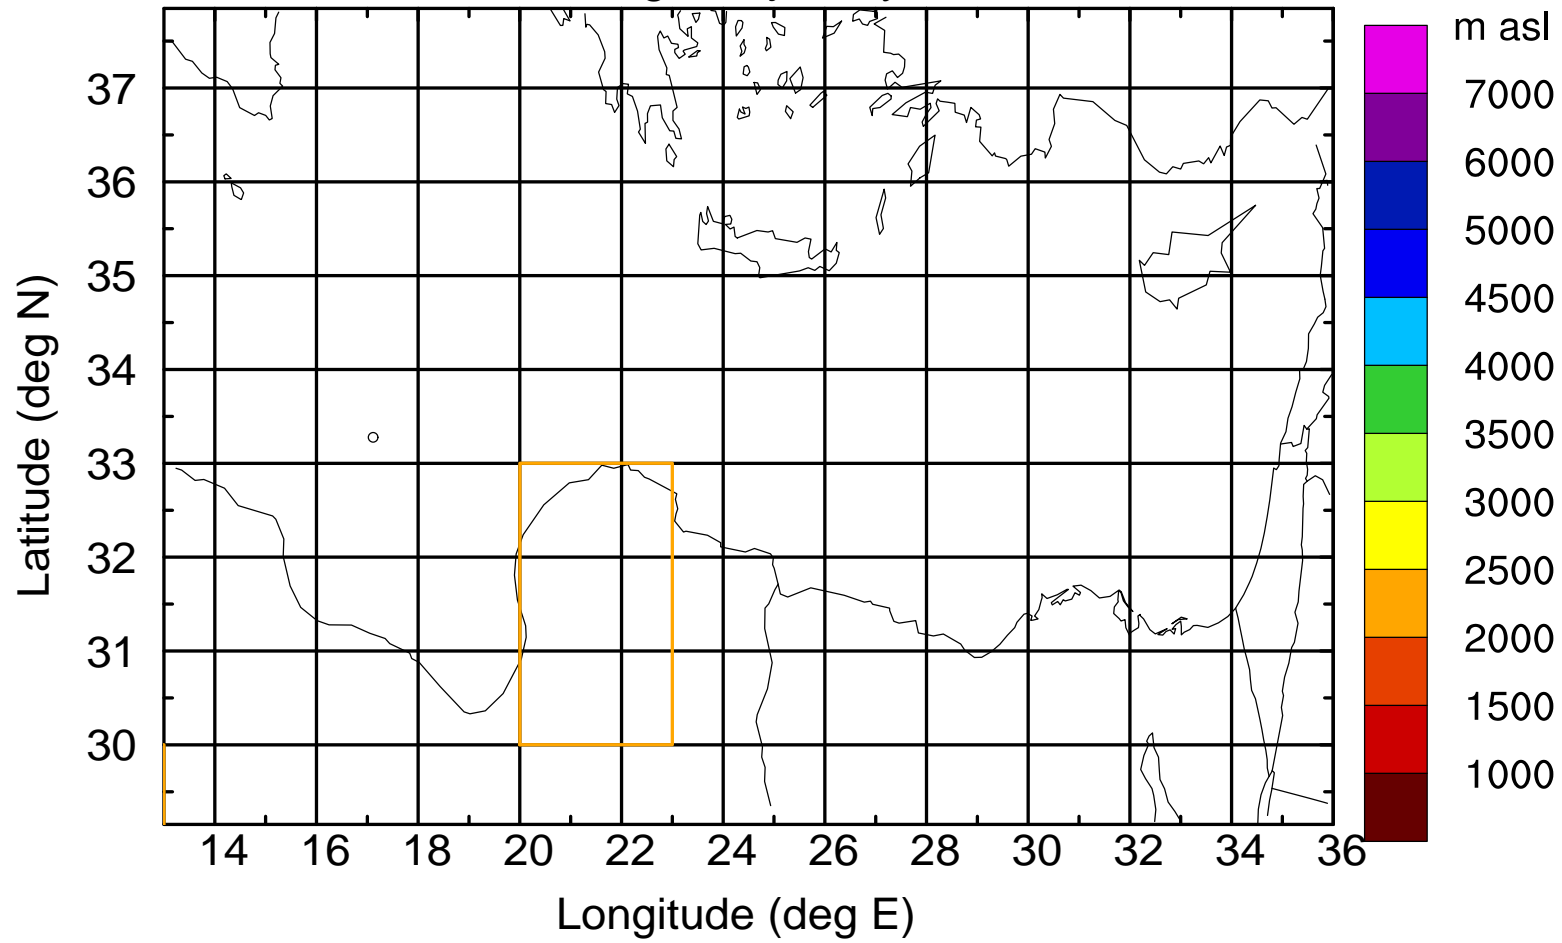

Paphos Airport ground station 20170422 7:30 UTC

Flight trajectory