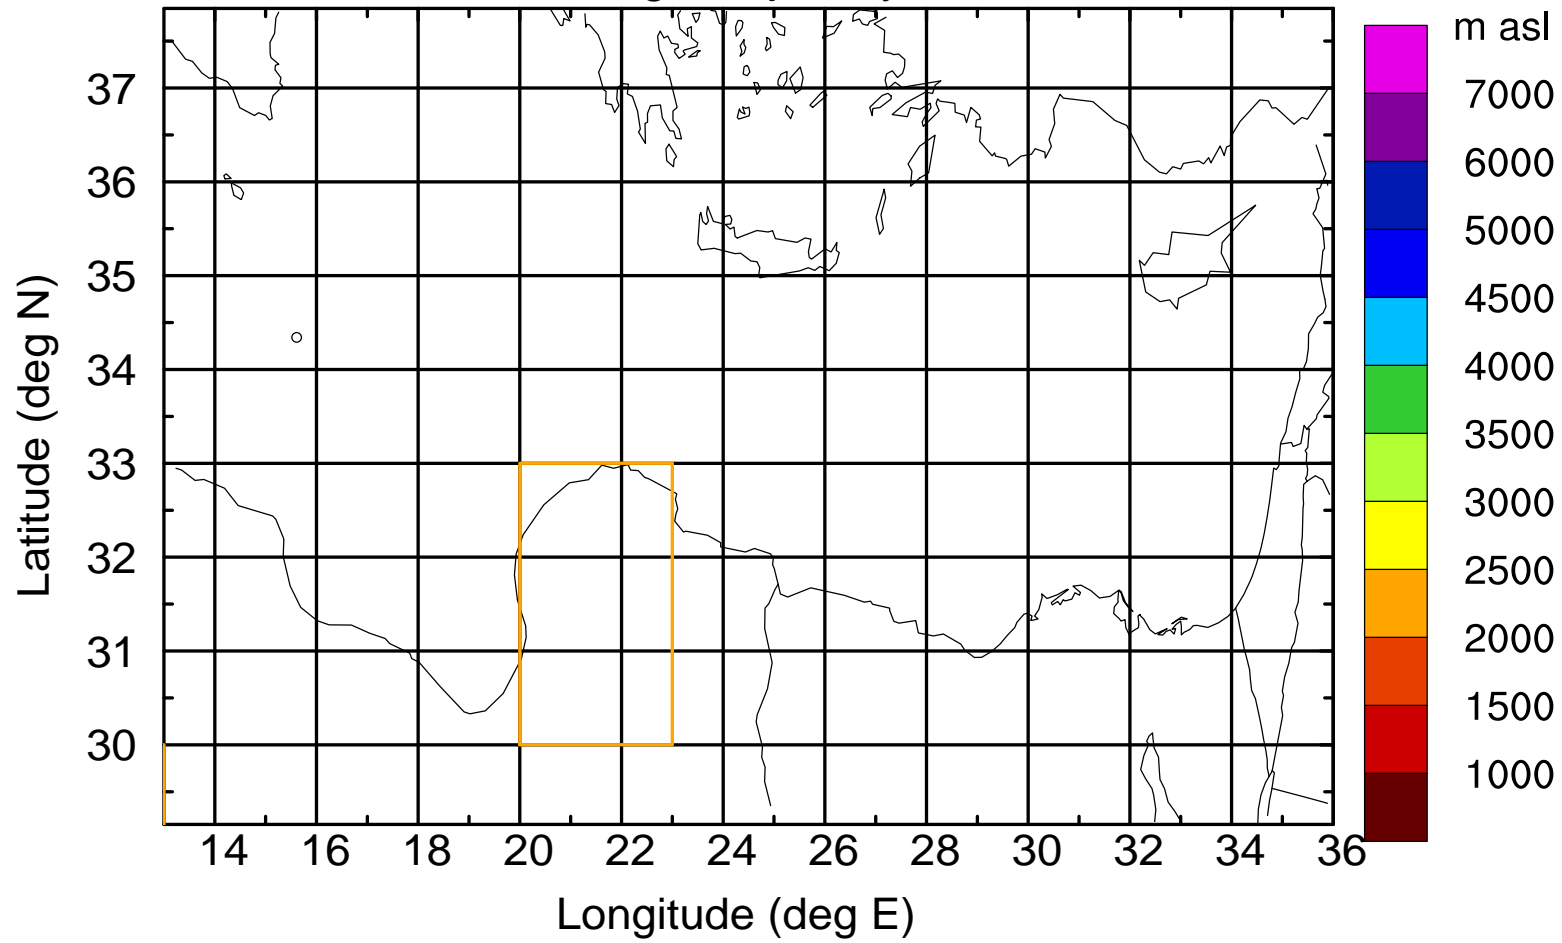

Paphos Airport ground station 20170422 7:30 UTC

Flight trajectory