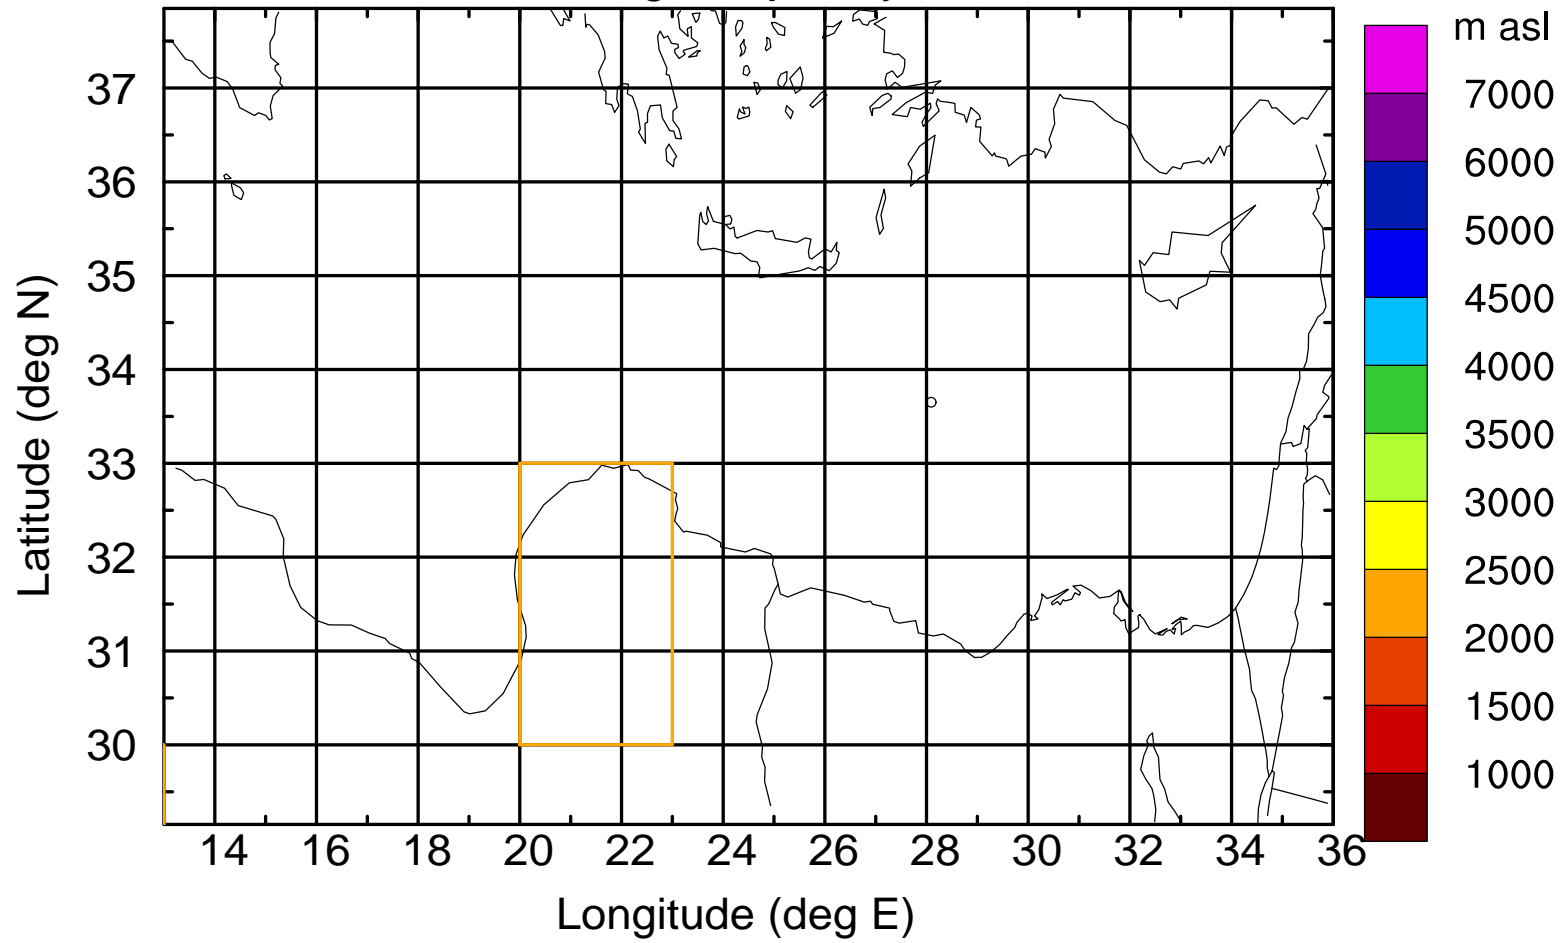

Paphos Airport ground station 20170422 7:30 UTC

Flight trajectory