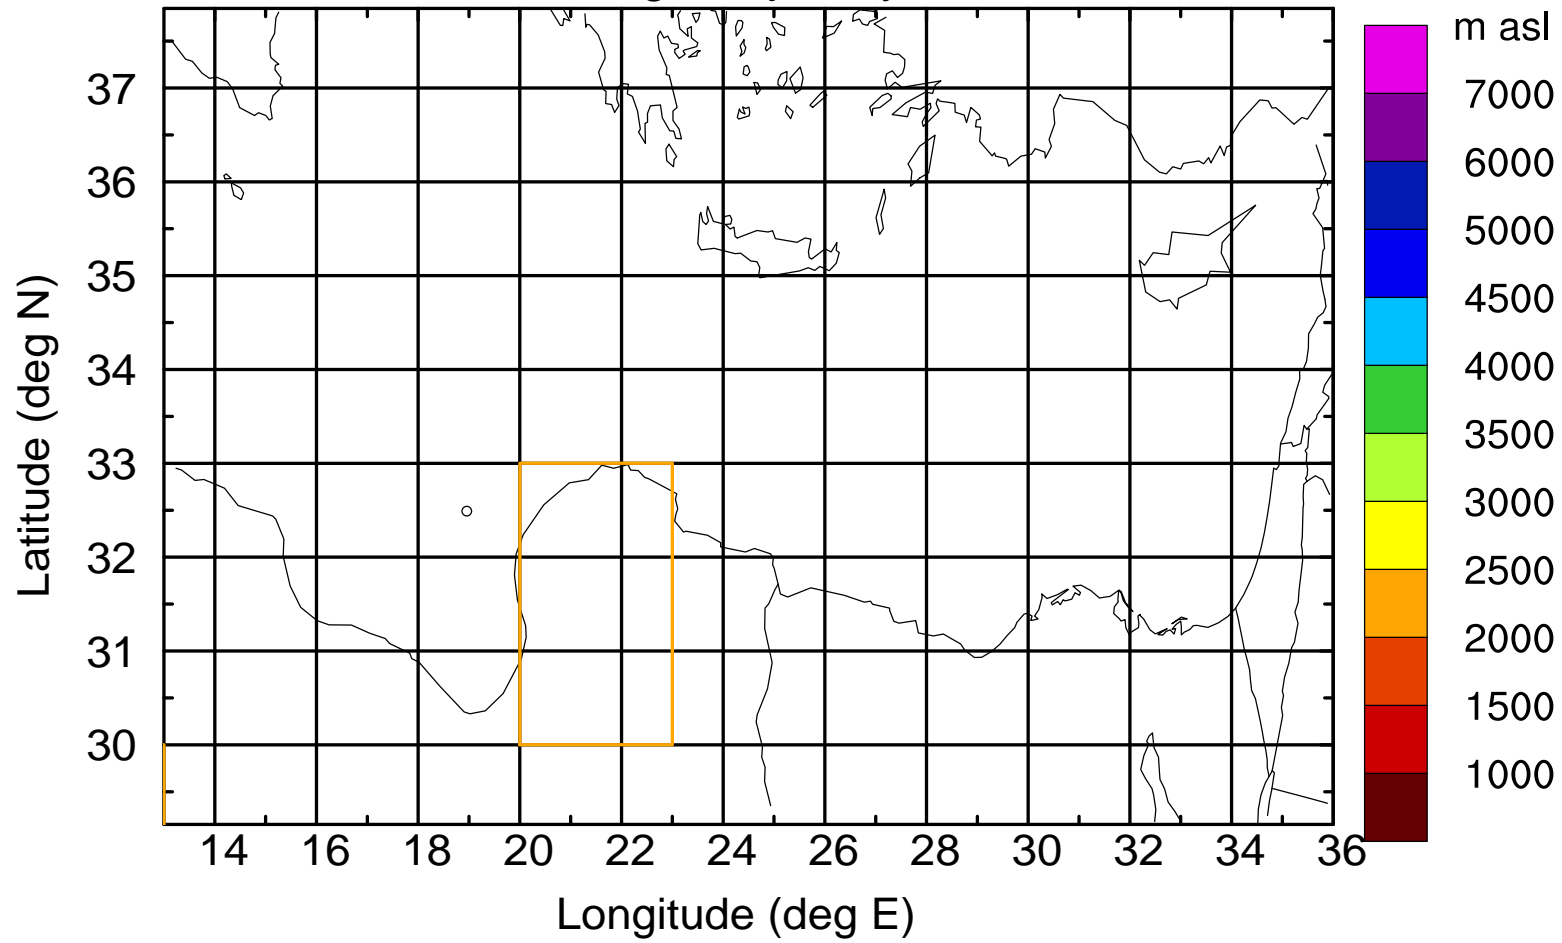

Paphos Airport ground station 20170422 7:30 UTC

Flight trajectory