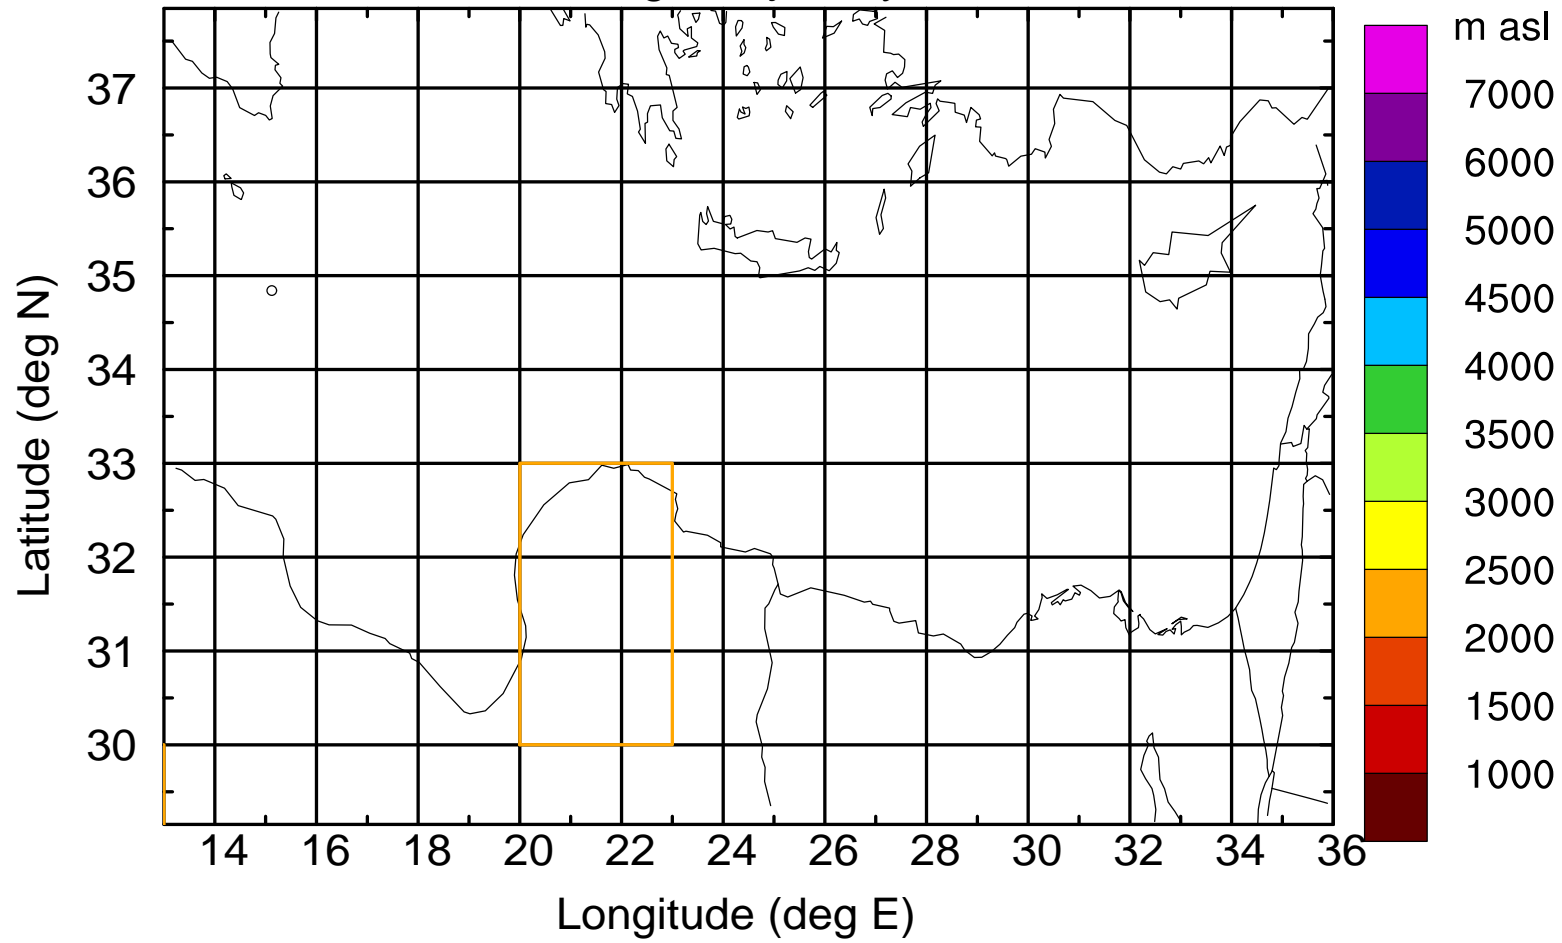

Flight trajectory

Paphos Airport ground station 20170422 7:30 UTC

Flight trajectory

Paphos Airport ground station 20170422 7:30 UTC

Flight trajectory

Paphos Airport ground station 20170422 7:30 UTC

Flight trajectory