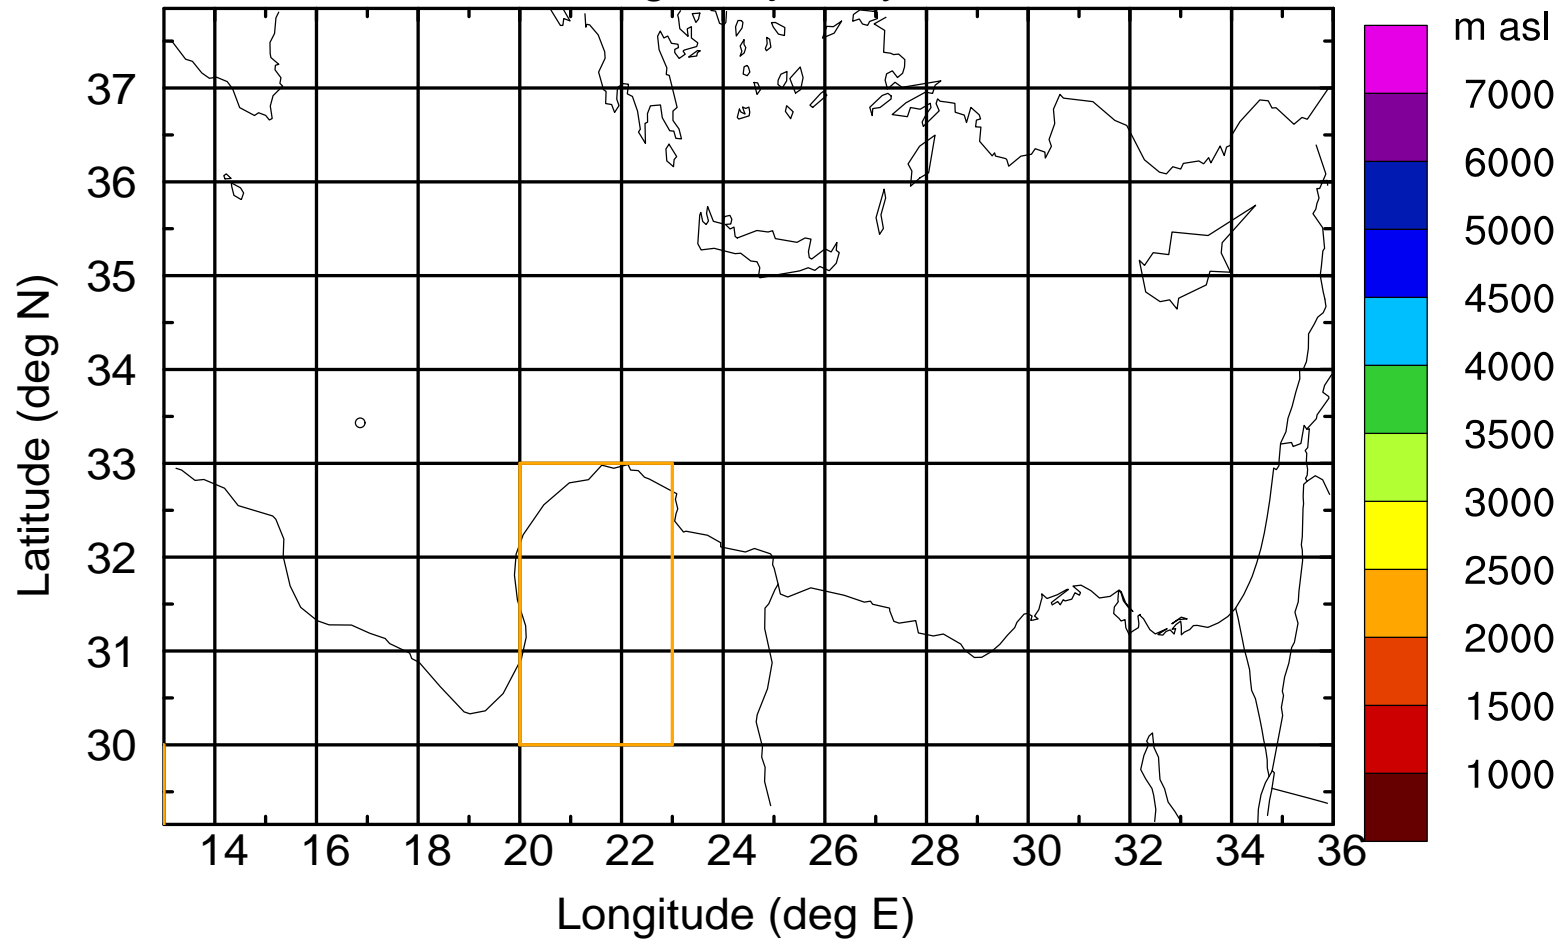

Flight trajectory

Paphos Airport ground station 20170422 7:30 UTC

Flight trajectory

Paphos Airport ground station 20170422 7:30 UTC

Flight trajectory

Paphos Airport ground station 20170422 7:30 UTC

Flight trajectory