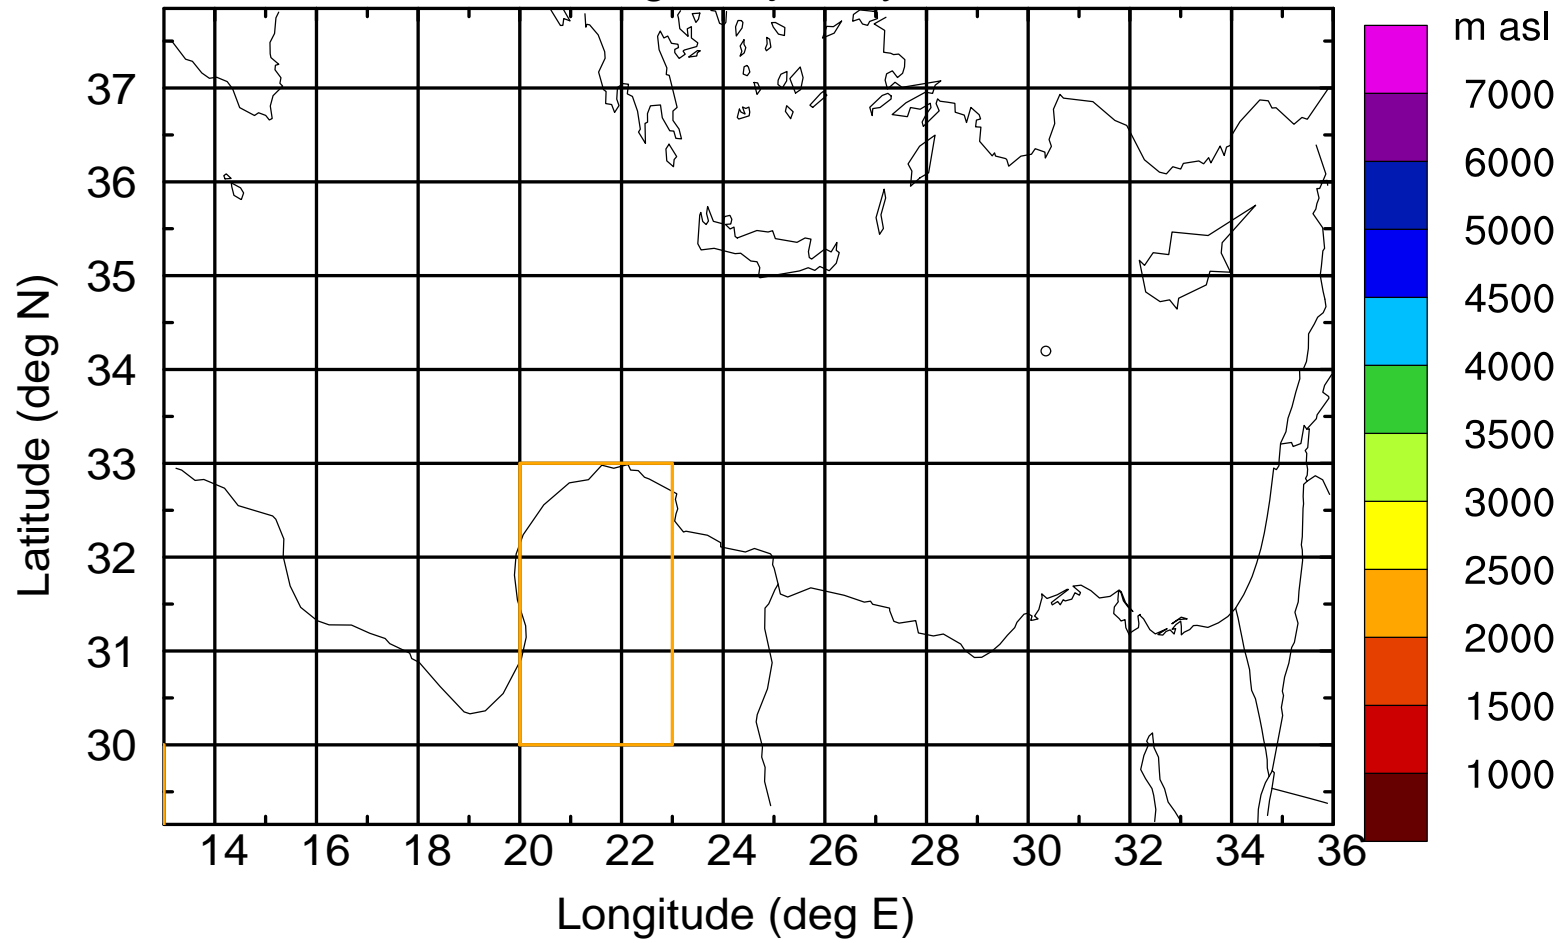

Paphos Airport ground station 20170422 7:30 UTC

Flight trajectory