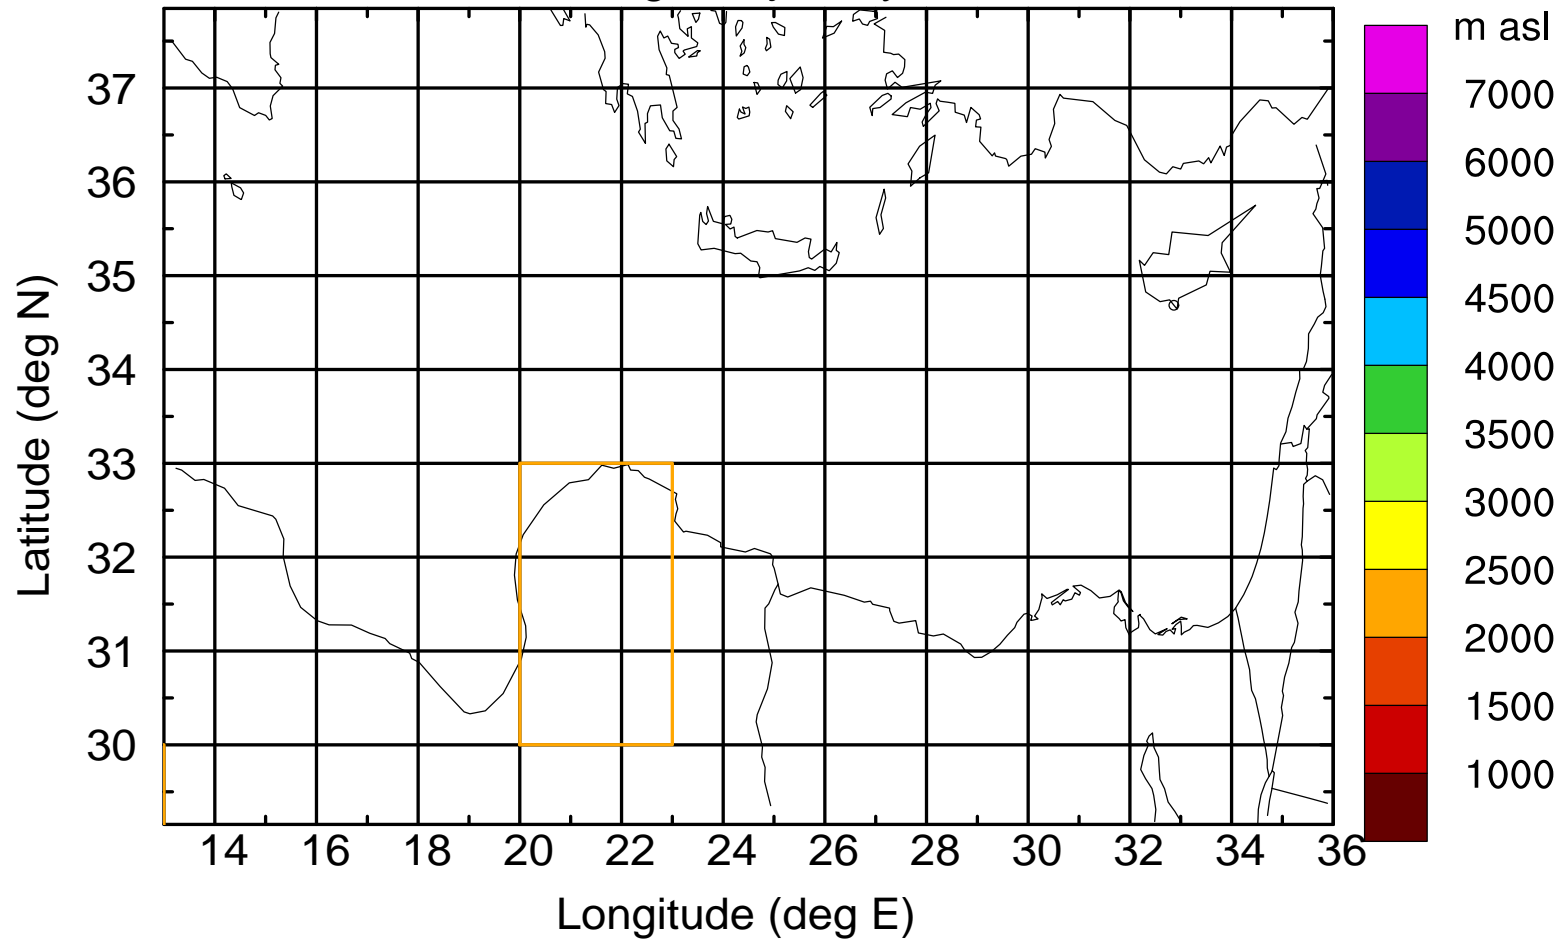

Paphos Airport ground station 20170422 7:30 UTC

Flight trajectory