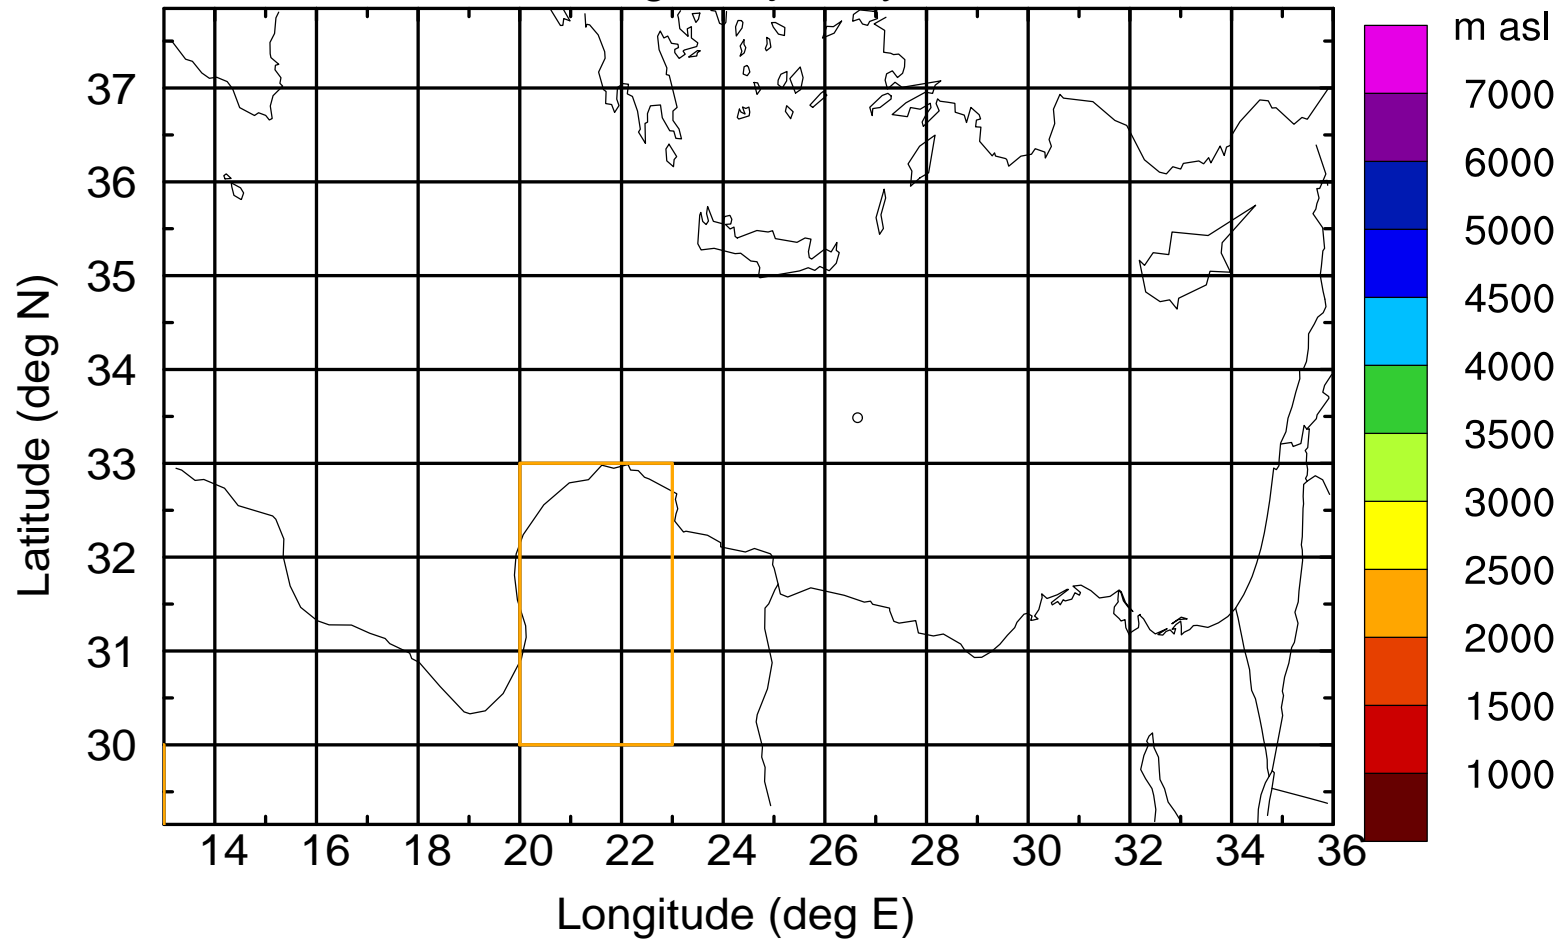

Flight trajectory

Paphos Airport ground station 20170422 7:30 UTC

Flight trajectory

Paphos Airport ground station 20170422 7:30 UTC

Flight trajectory

Paphos Airport ground station 20170422 7:30 UTC

Flight trajectory