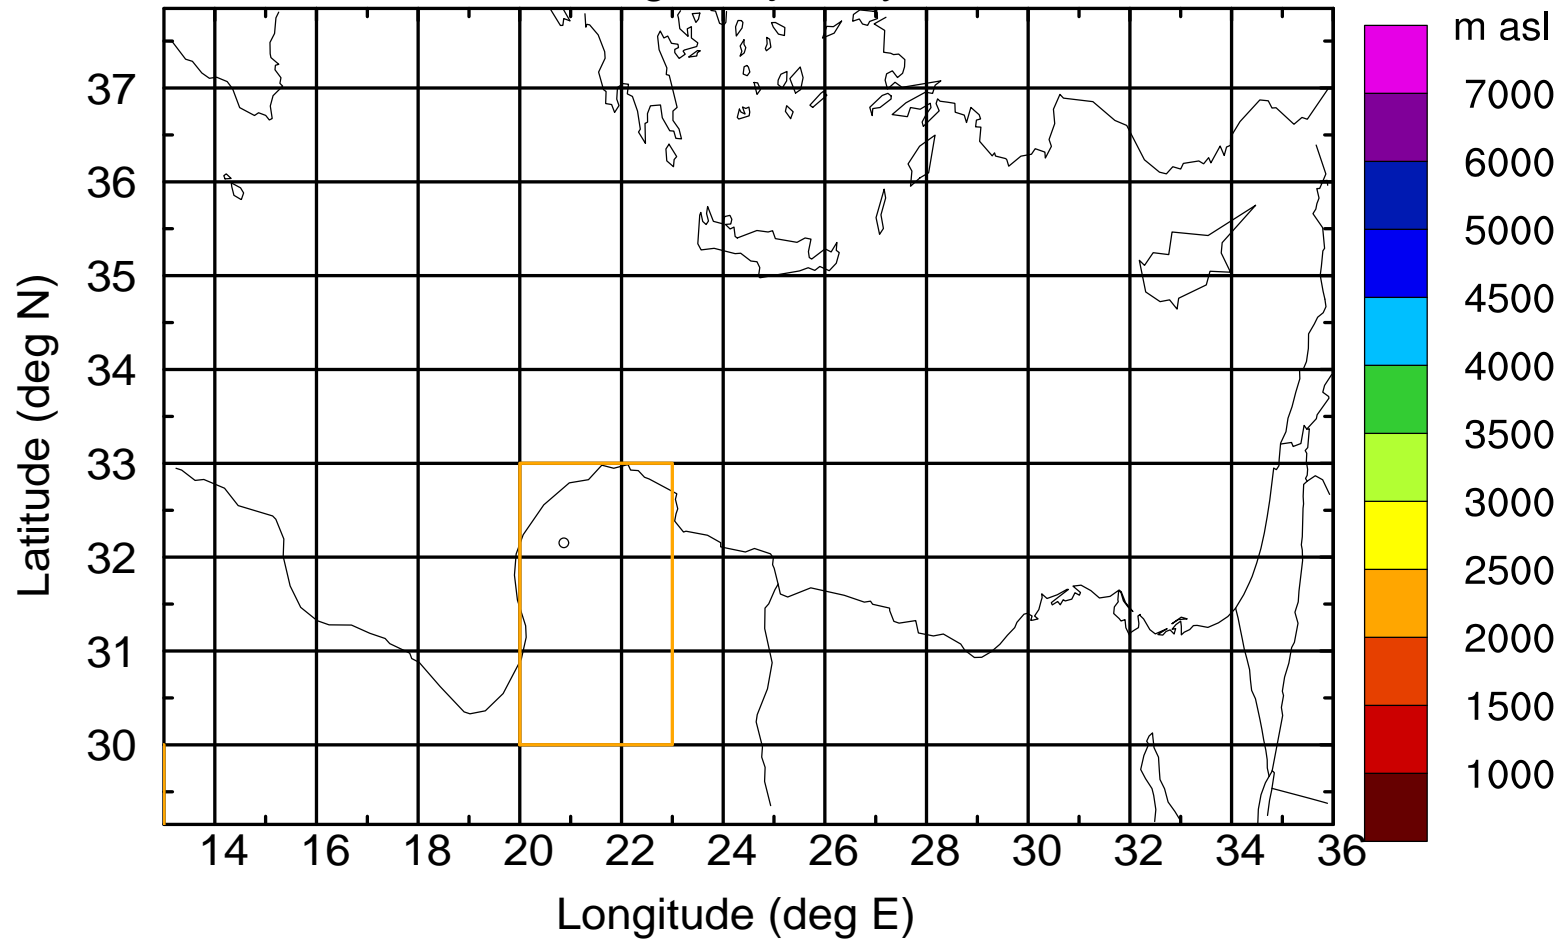

Paphos Airport ground station 20170422 7:30 UTC

Flight trajectory

Paphos Airport ground station 20170422 7:30 UTC

Flight trajectory

Paphos Airport ground station 20170422 7:30 UTC

Flight trajectory

Paphos Airport ground station 20170422 7:30 UTC