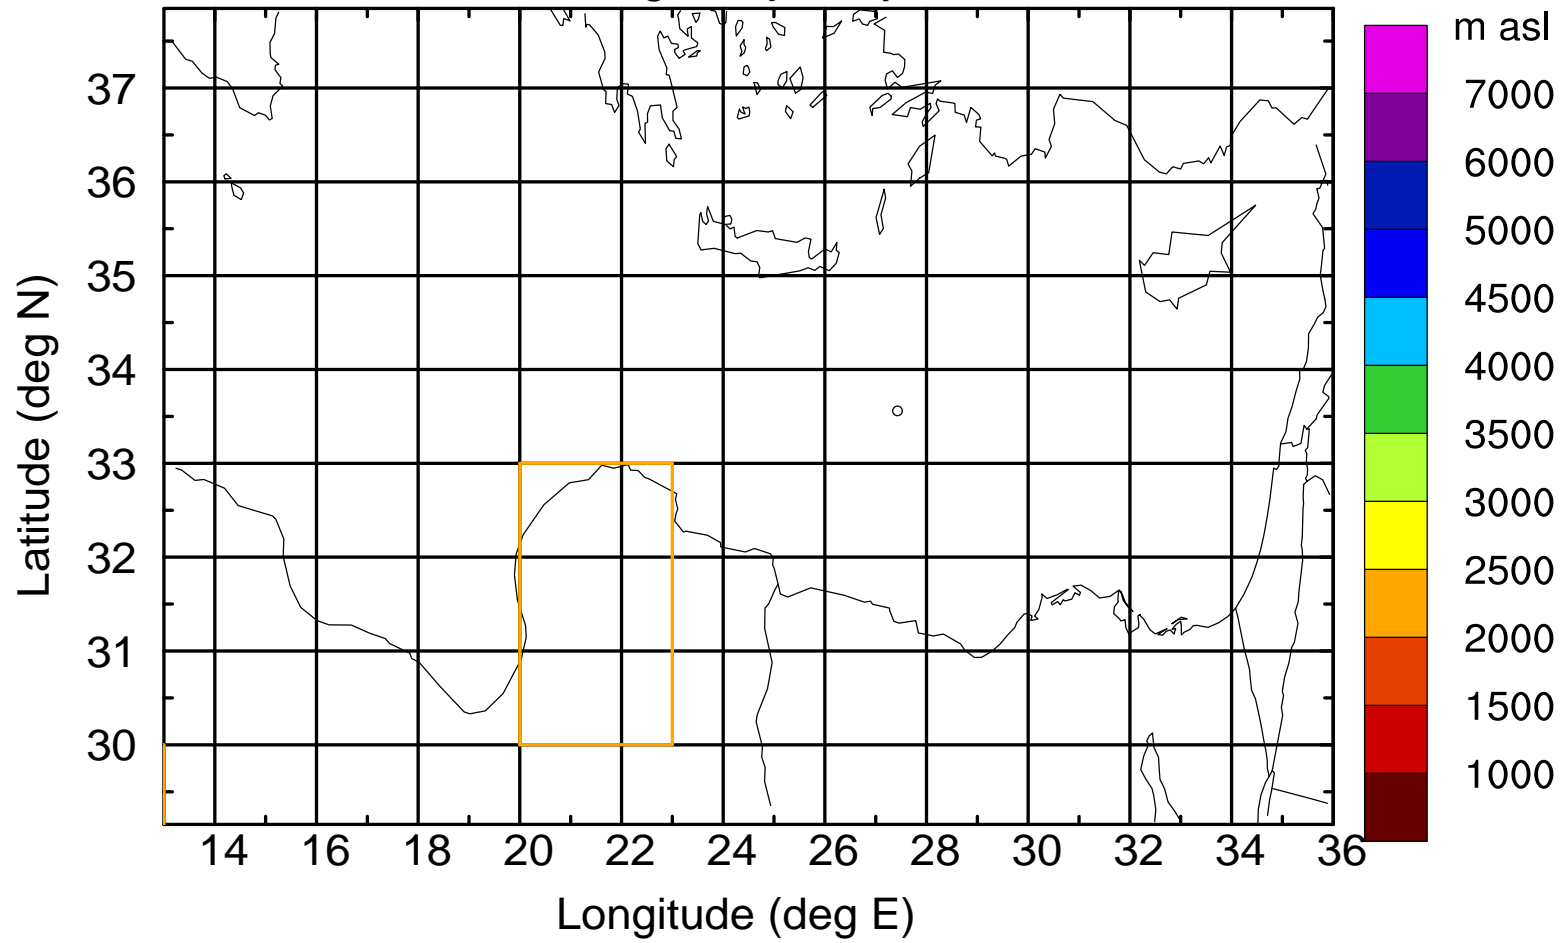

Paphos Airport ground station 20170422 7:30 UTC

Flight trajectory