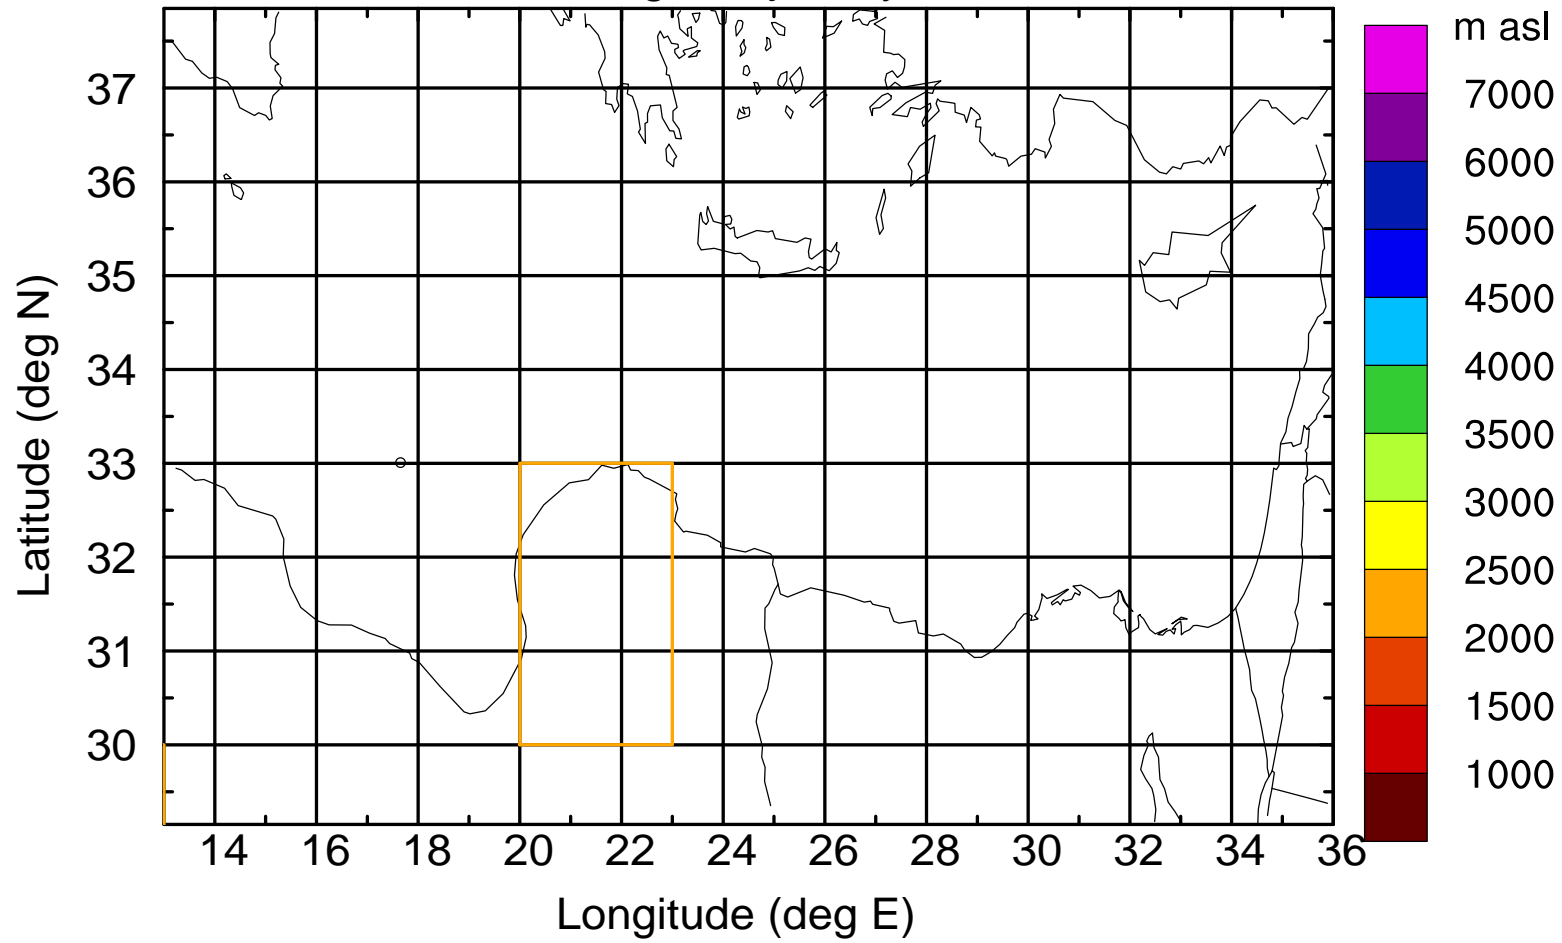

Paphos Airport ground station 20170422 7:30 UTC

Flight trajectory

Paphos Airport ground station 20170422 7:30 UTC

Flight trajectory

Paphos Airport ground station 20170422 7:30 UTC

Flight trajectory

Paphos Airport ground station 20170422 7:30 UTC