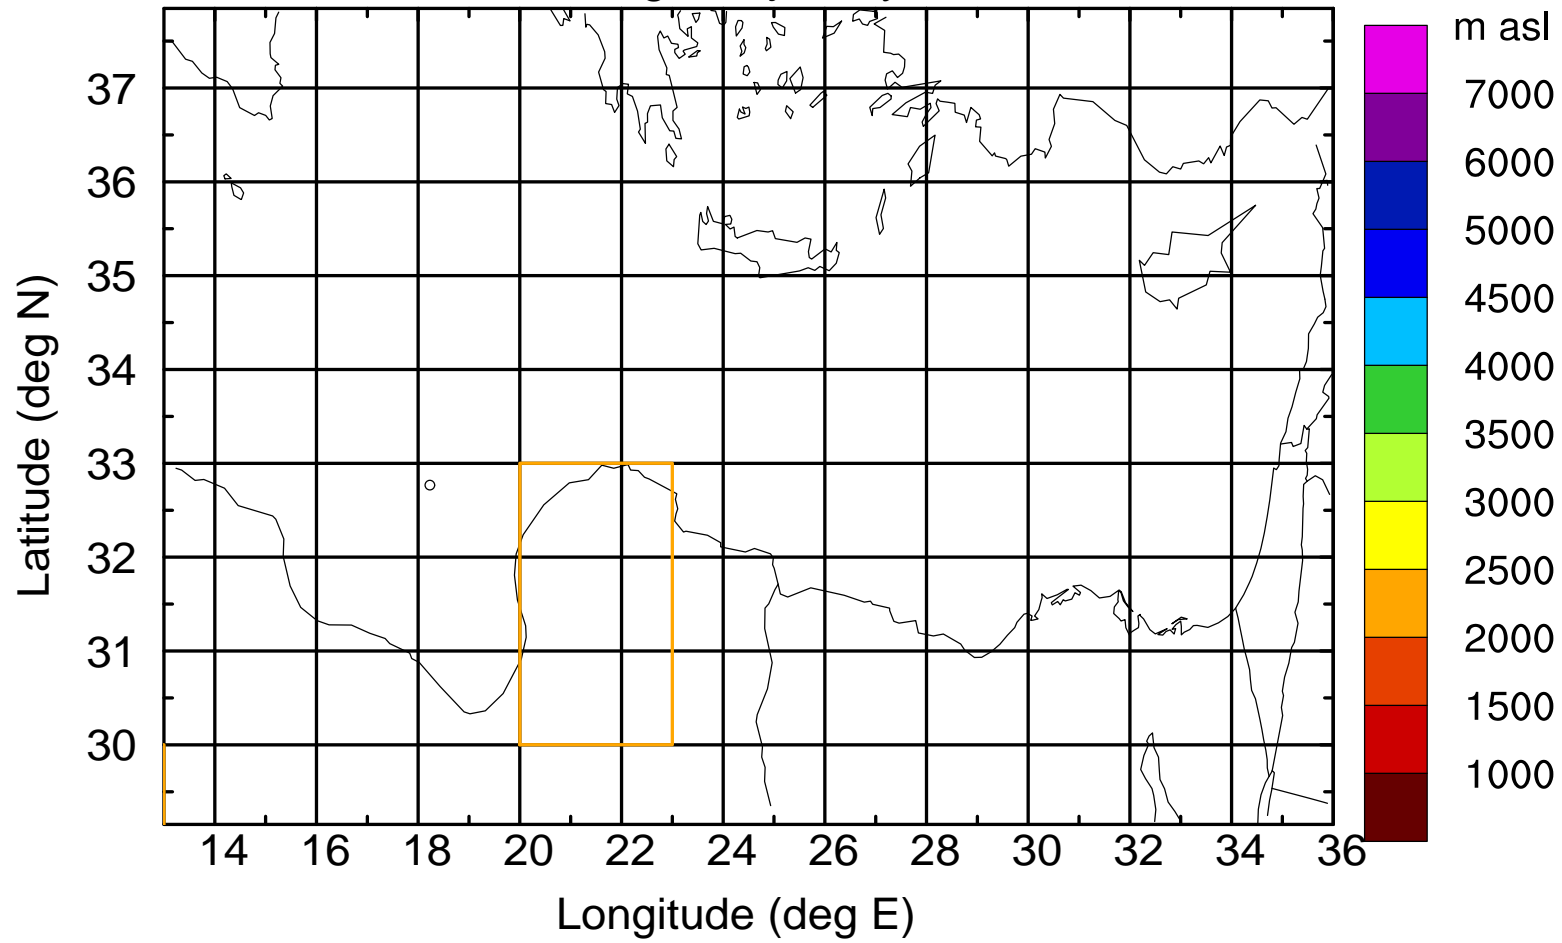

Paphos Airport ground station 20170422 7:30 UTC

Flight trajectory