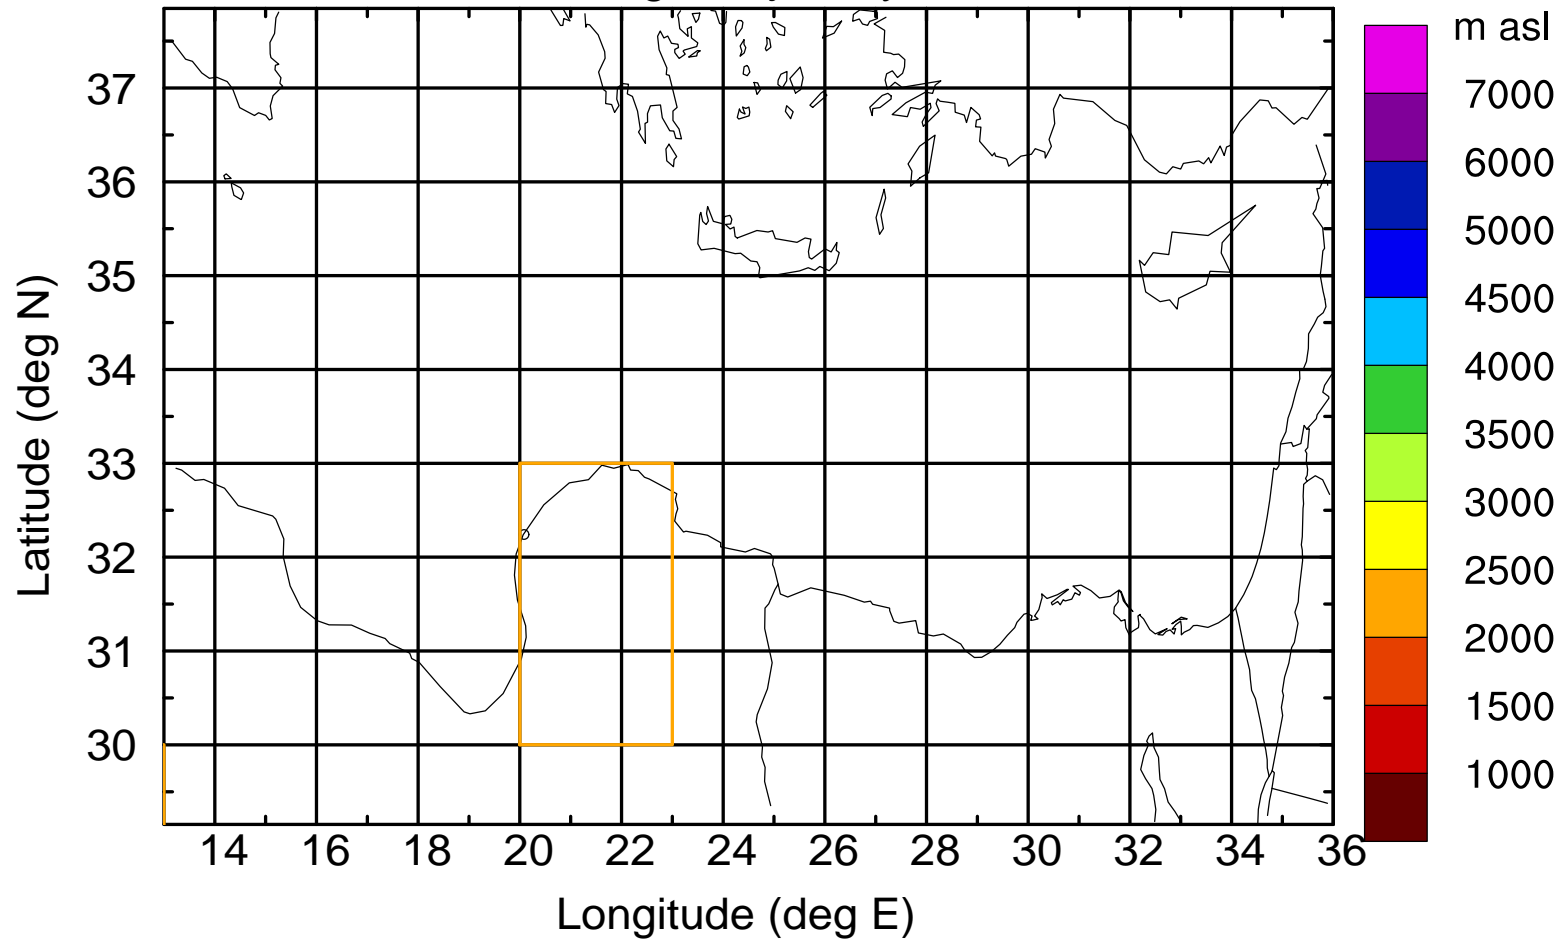

Flight trajectory

Paphos Airport ground station 20170422 7:30 UTC

Flight trajectory

Paphos Airport ground station 20170422 7:30 UTC

Flight trajectory

Paphos Airport ground station 20170422 7:30 UTC

Flight trajectory