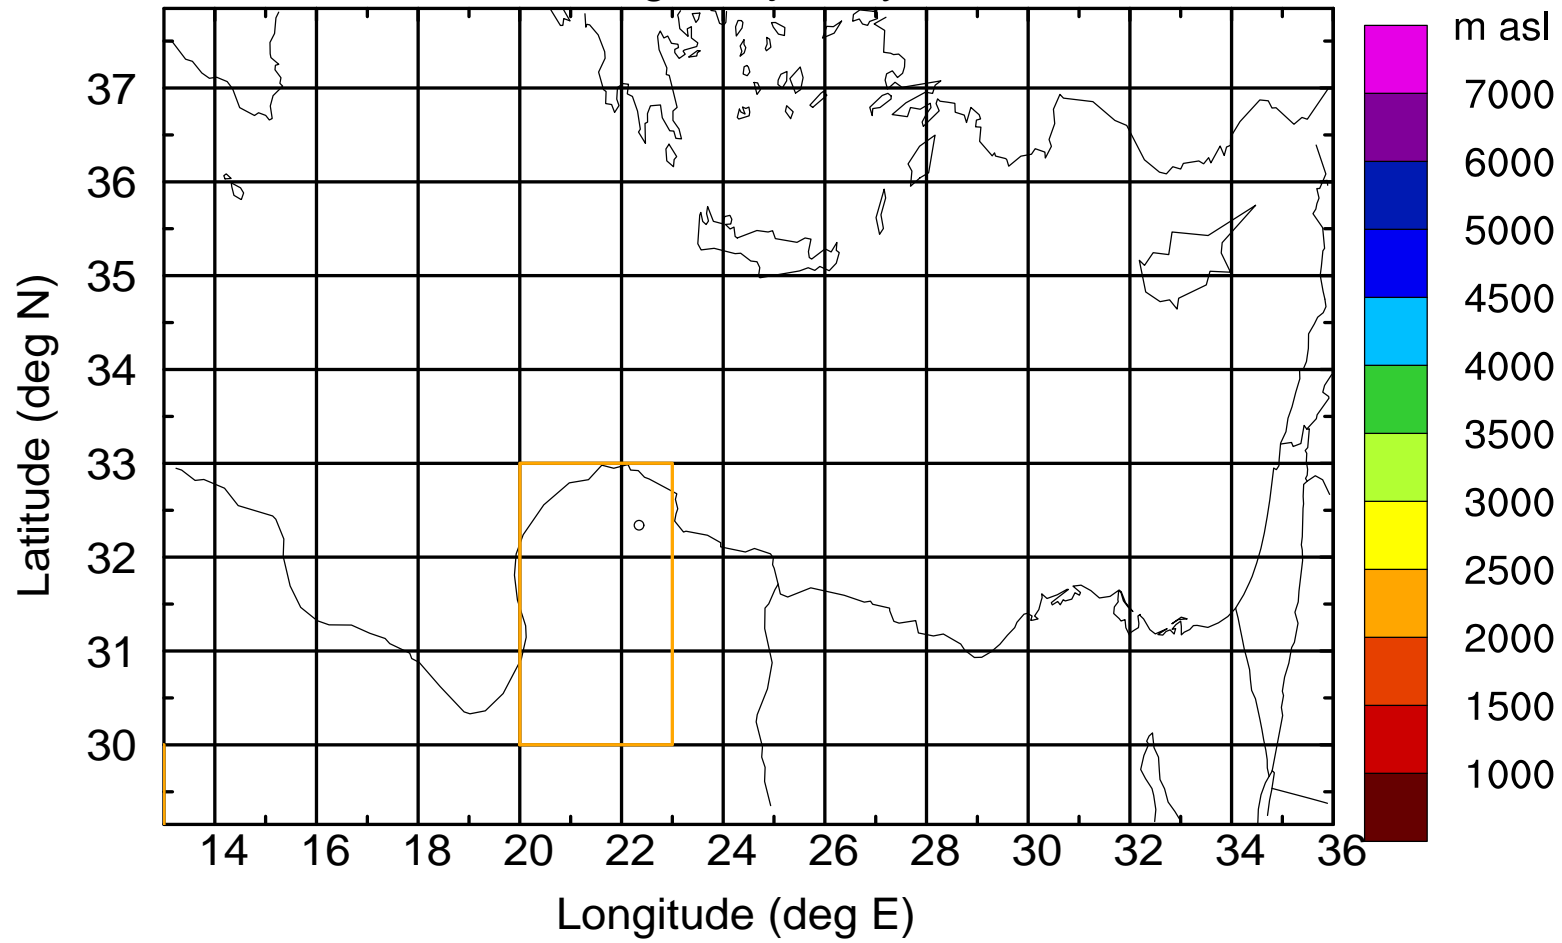

Paphos Airport ground station 20170422 7:30 UTC

Flight trajectory

Paphos Airport ground station 20170422 7:30 UTC

Flight trajectory

Paphos Airport ground station 20170422 7:30 UTC

Flight trajectory

Paphos Airport ground station 20170422 7:30 UTC