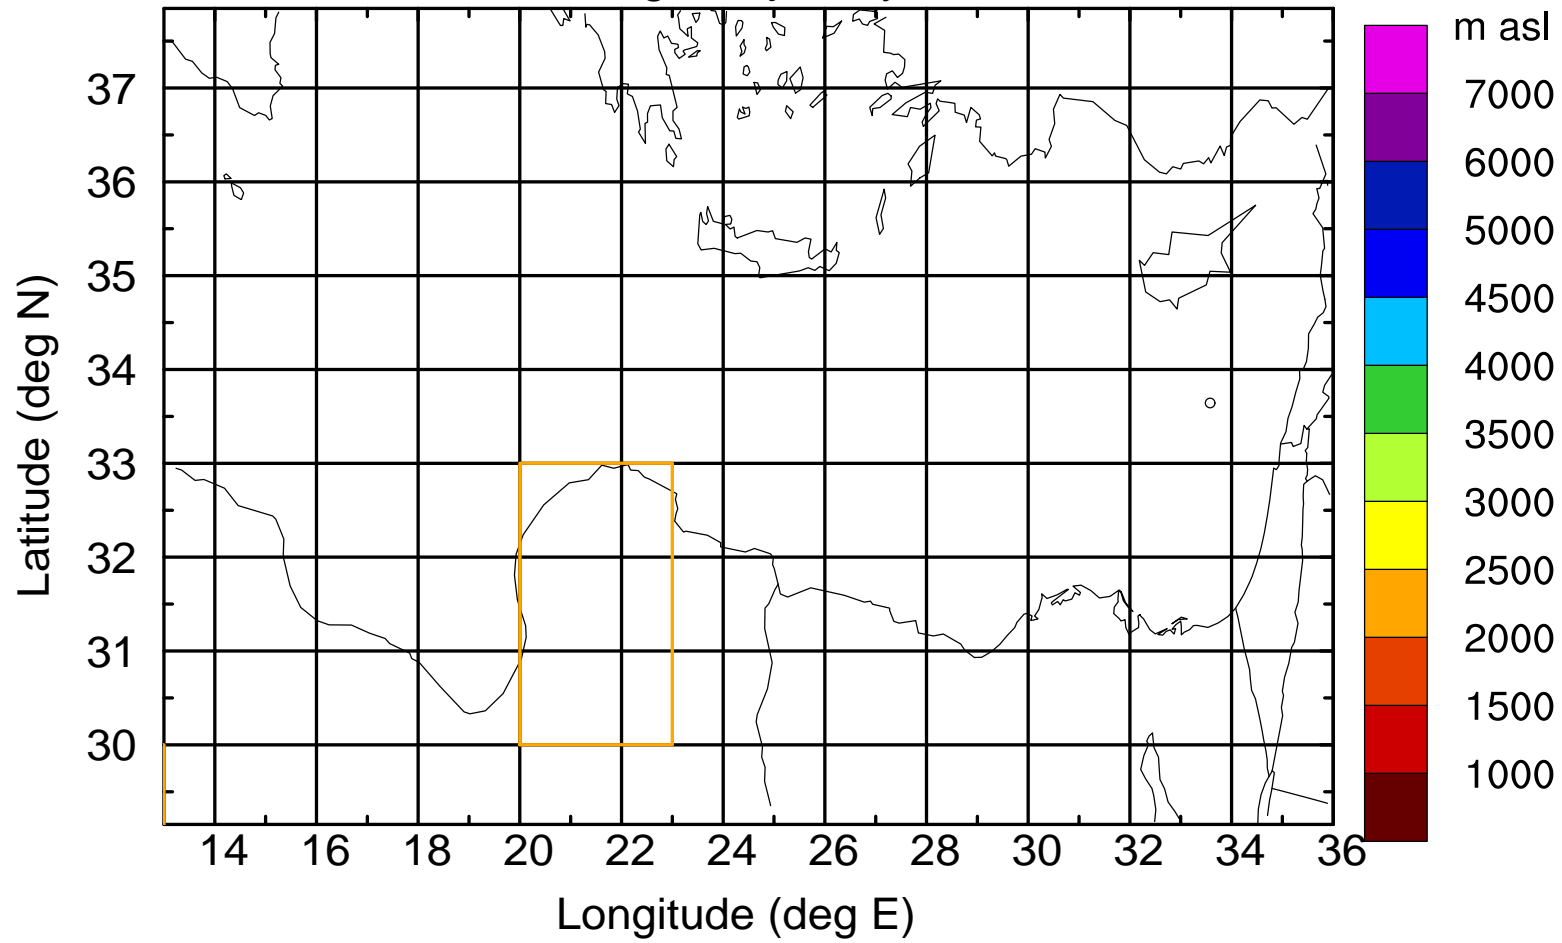

Flight trajectory

Paphos Airport ground station 20170422 7:30 UTC

Flight trajectory

Paphos Airport ground station 20170422 7:30 UTC

Flight trajectory

Paphos Airport ground station 20170422 7:30 UTC

Flight trajectory