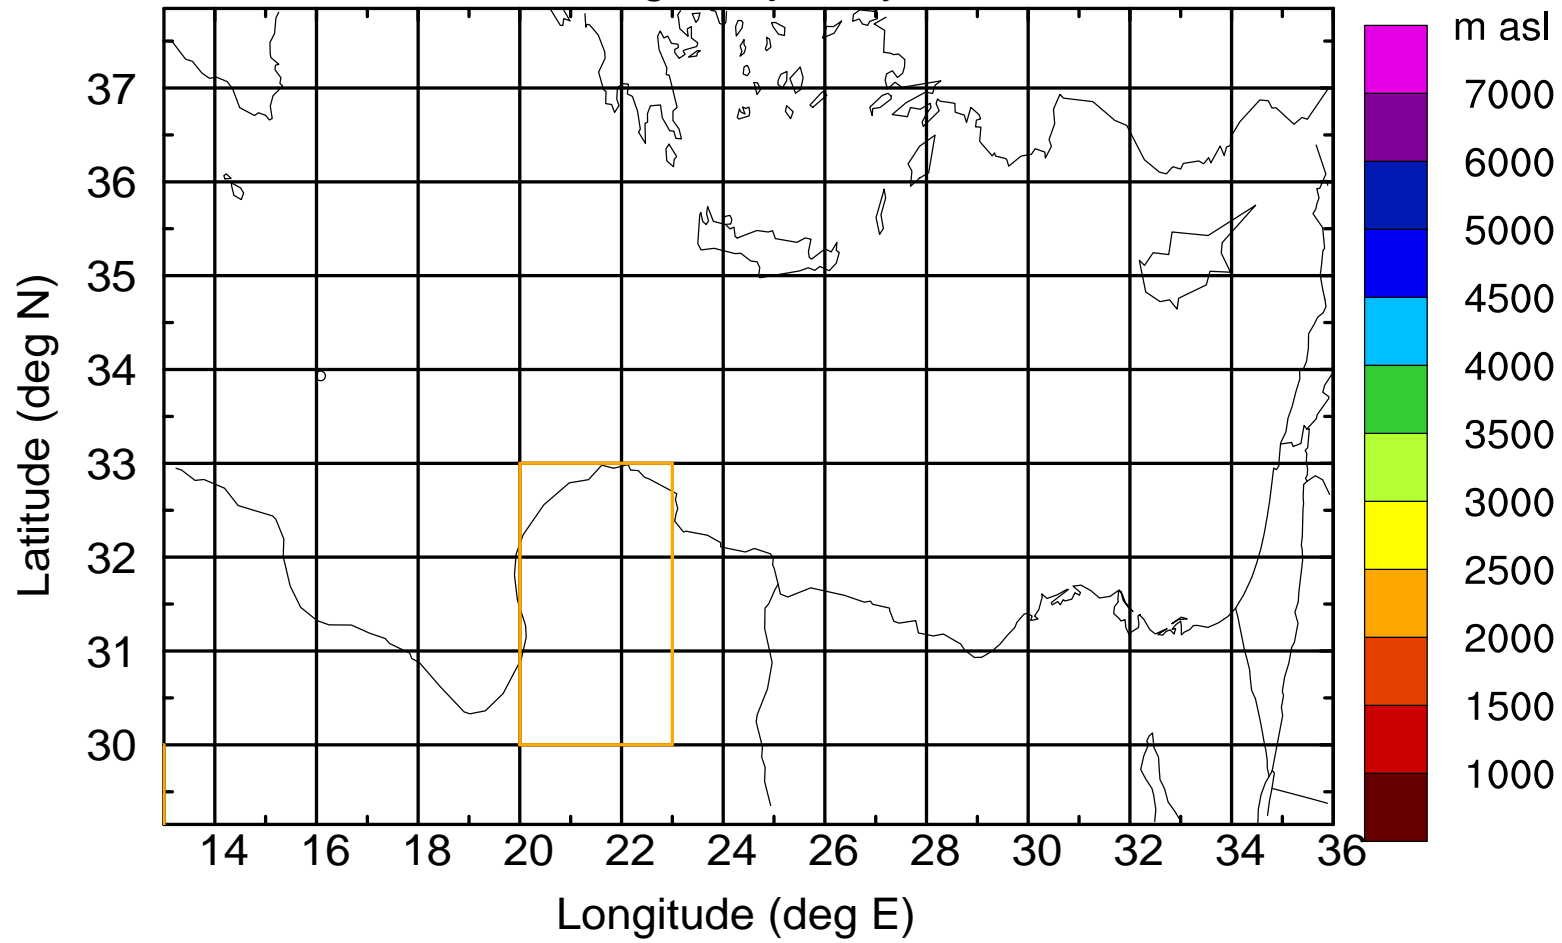

Paphos Airport ground station 20170422 7:30 UTC

Flight trajectory