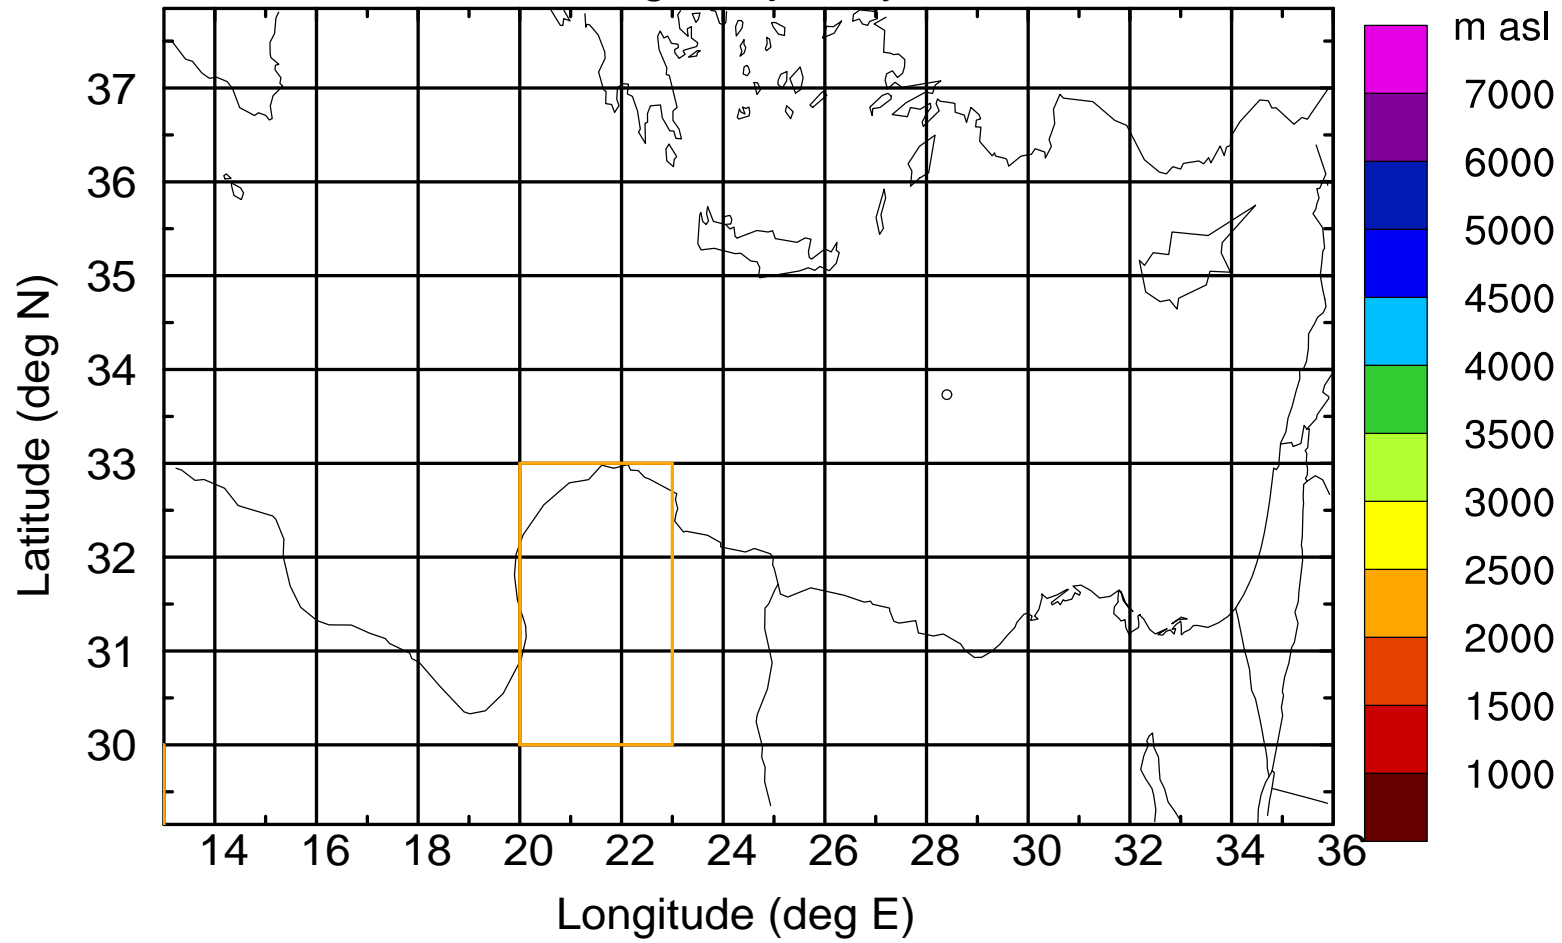

Paphos Airport ground station 20170422 7:30 UTC

Flight trajectory