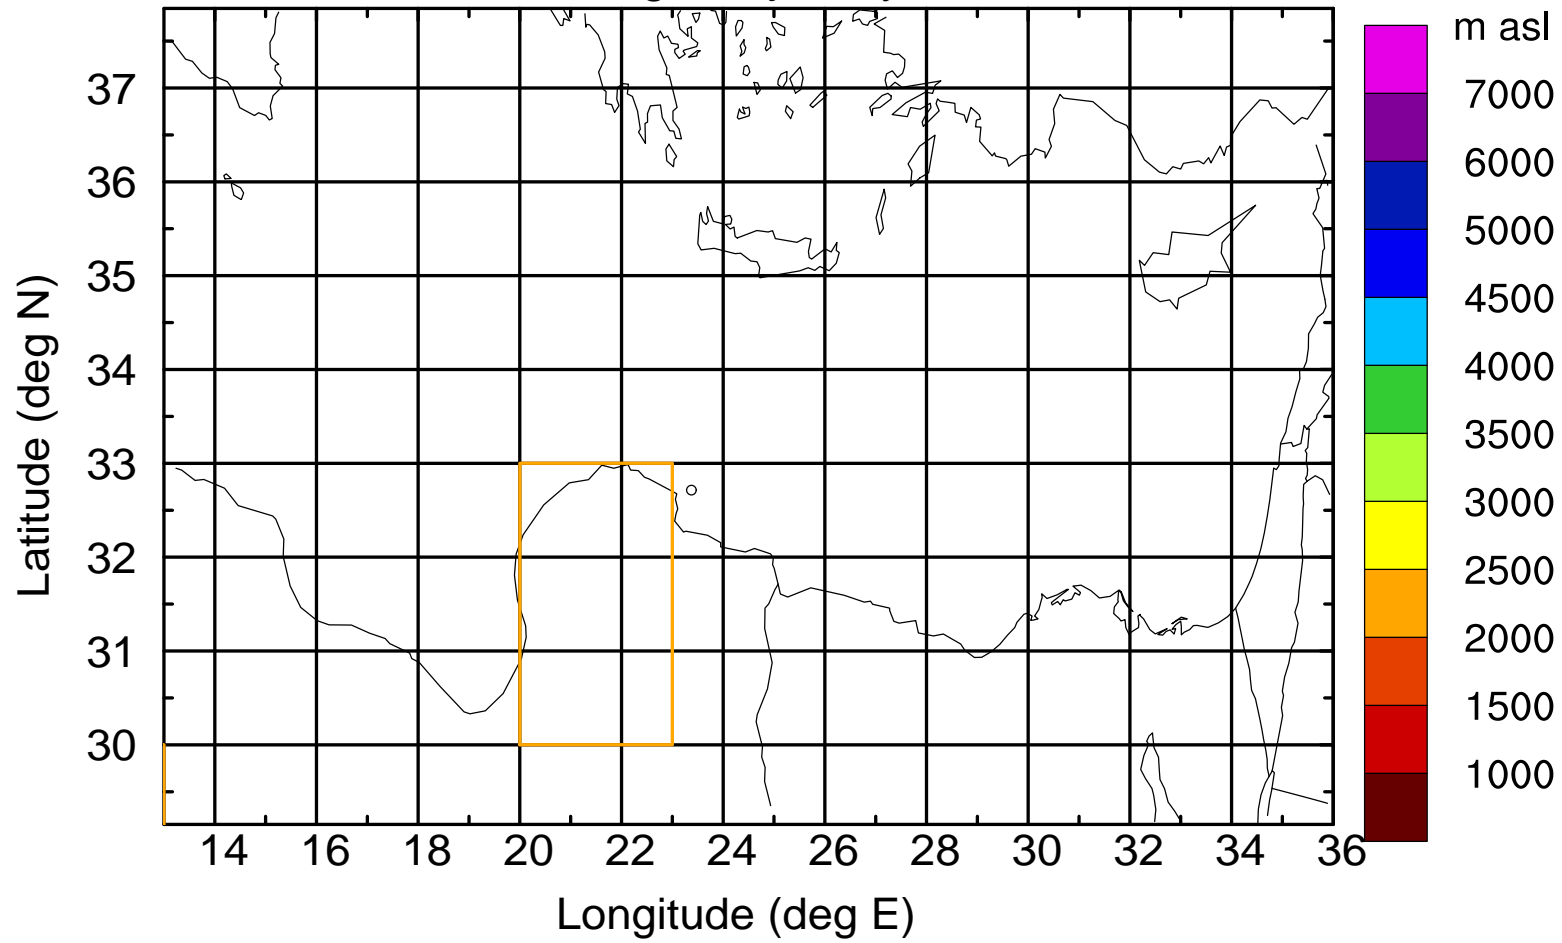

Flight trajectory

Paphos Airport ground station 20170422 7:30 UTC

Flight trajectory

Paphos Airport ground station 20170422 7:30 UTC

Flight trajectory

Paphos Airport ground station 20170422 7:30 UTC

Flight trajectory