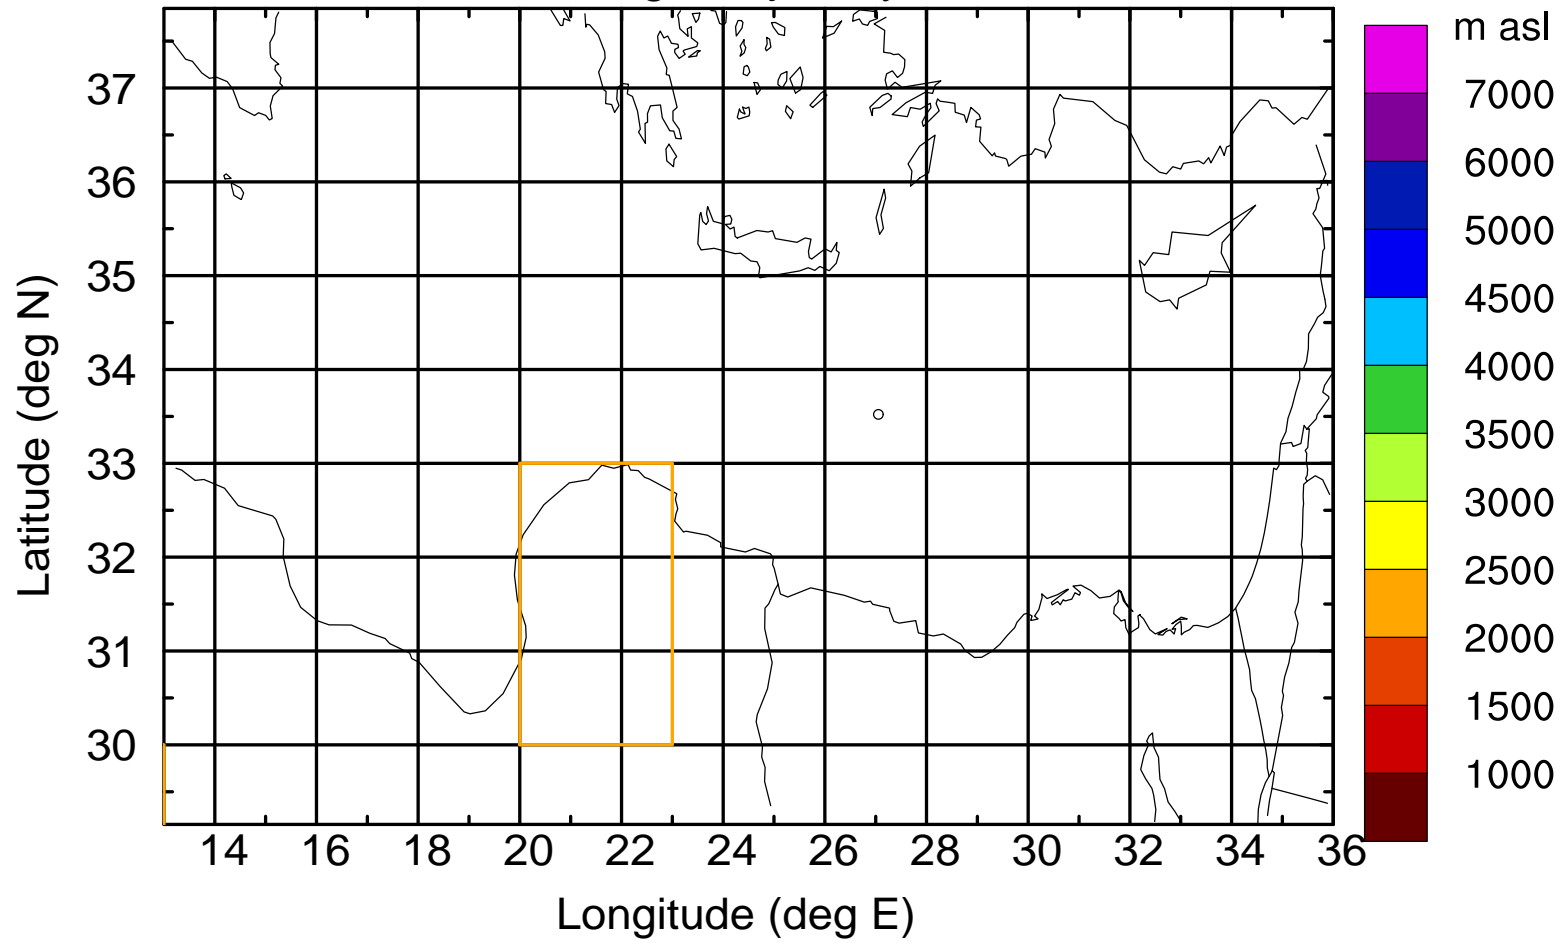

Paphos Airport ground station 20170422 7:30 UTC

Flight trajectory