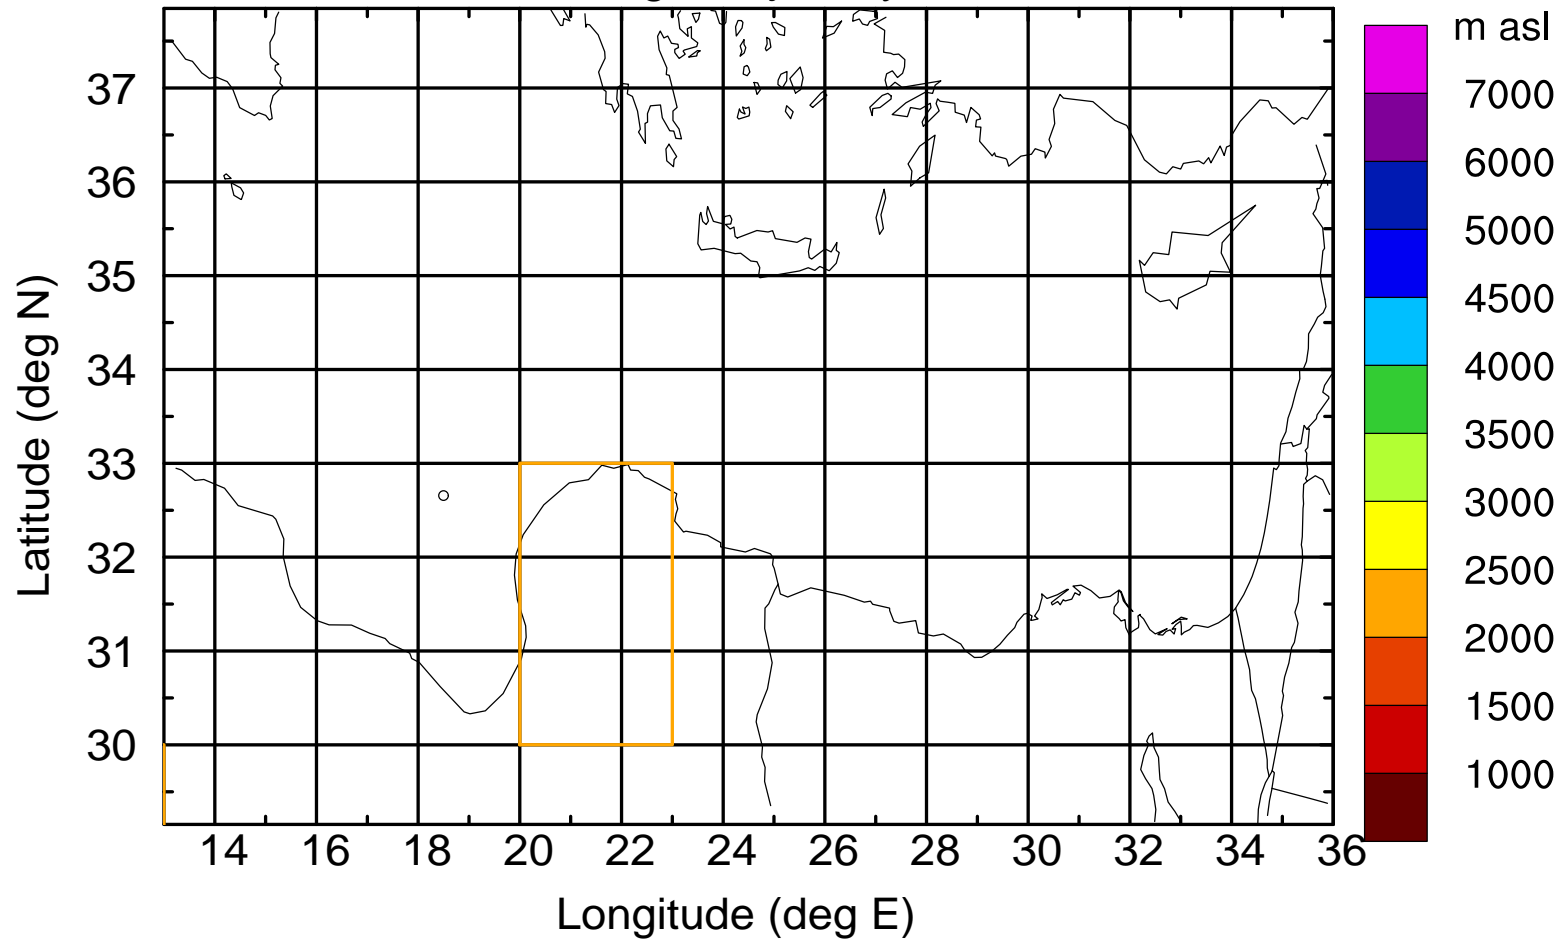

Flight trajectory

Paphos Airport ground station 20170422 7:30 UTC

Flight trajectory

Paphos Airport ground station 20170422 7:30 UTC

Flight trajectory

Paphos Airport ground station 20170422 7:30 UTC

Flight trajectory