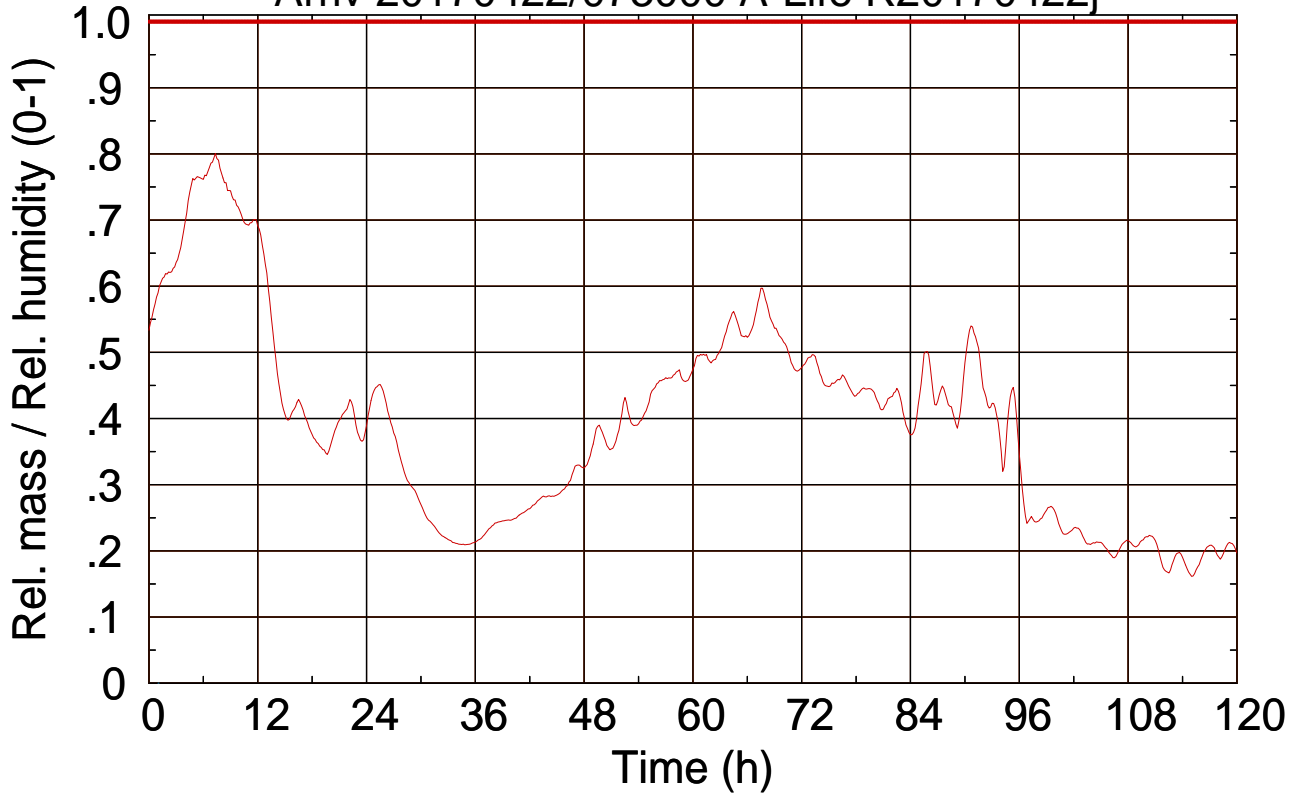

Arriv 20170422/073000 A-Life R20170422j

0 —

Arriv 20170422/073000 A-Life R20170422j

— Height

— Mixing height