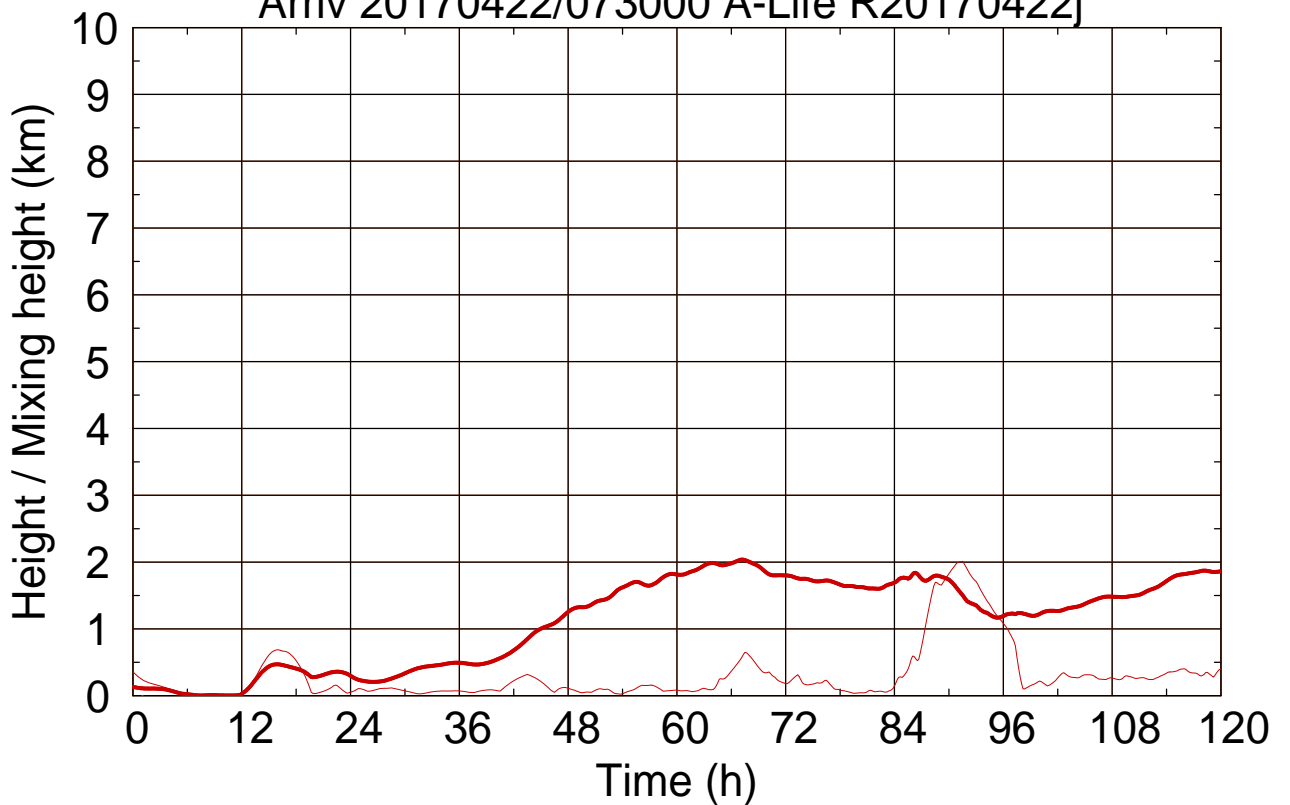

Arriv 20170422/073000 A-Life R20170422j

0 —

Arriv 20170422/073000 A-Life R20170422j

— Height

— Mixing height