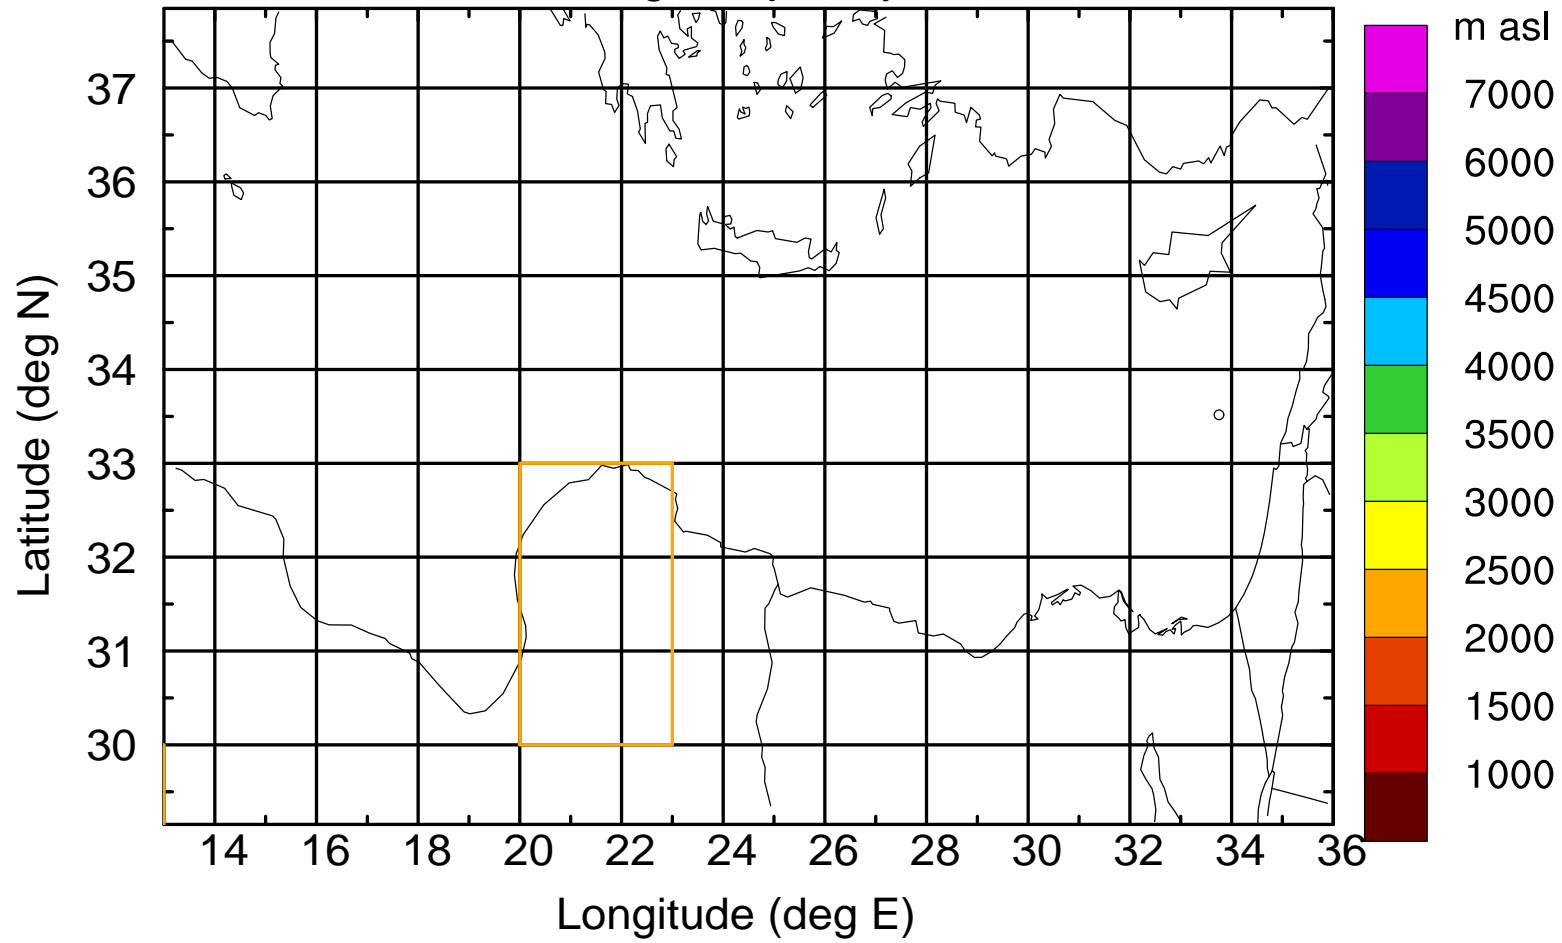

Paphos Airport ground station 20170422 7:30 UTC

Flight trajectory