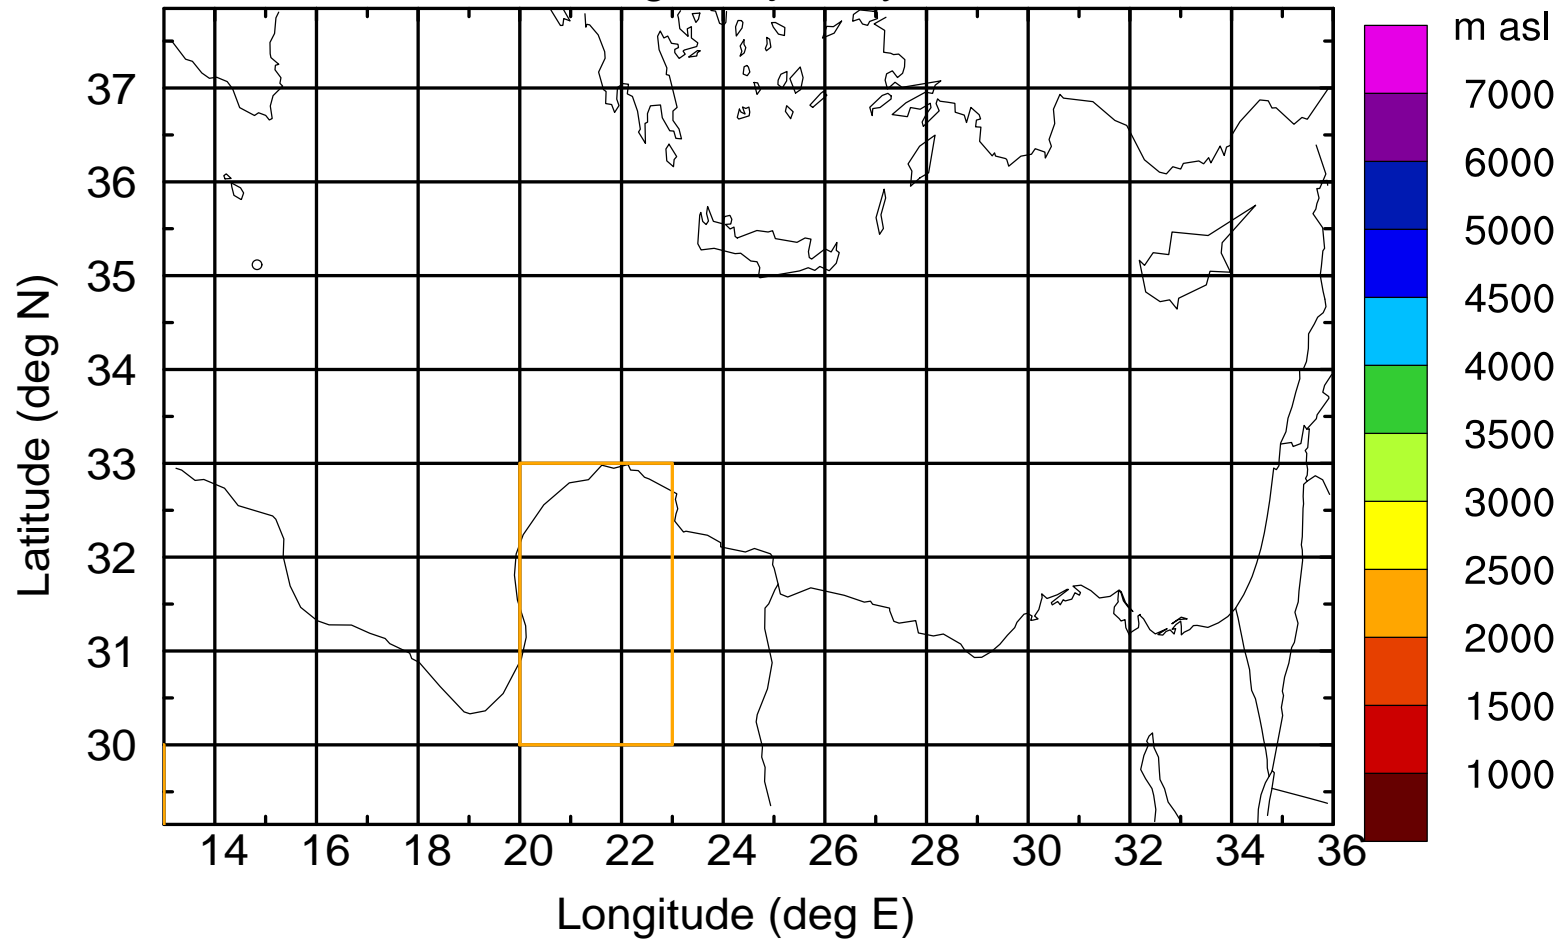

Paphos Airport ground station 20170422 7:30 UTC

Flight trajectory