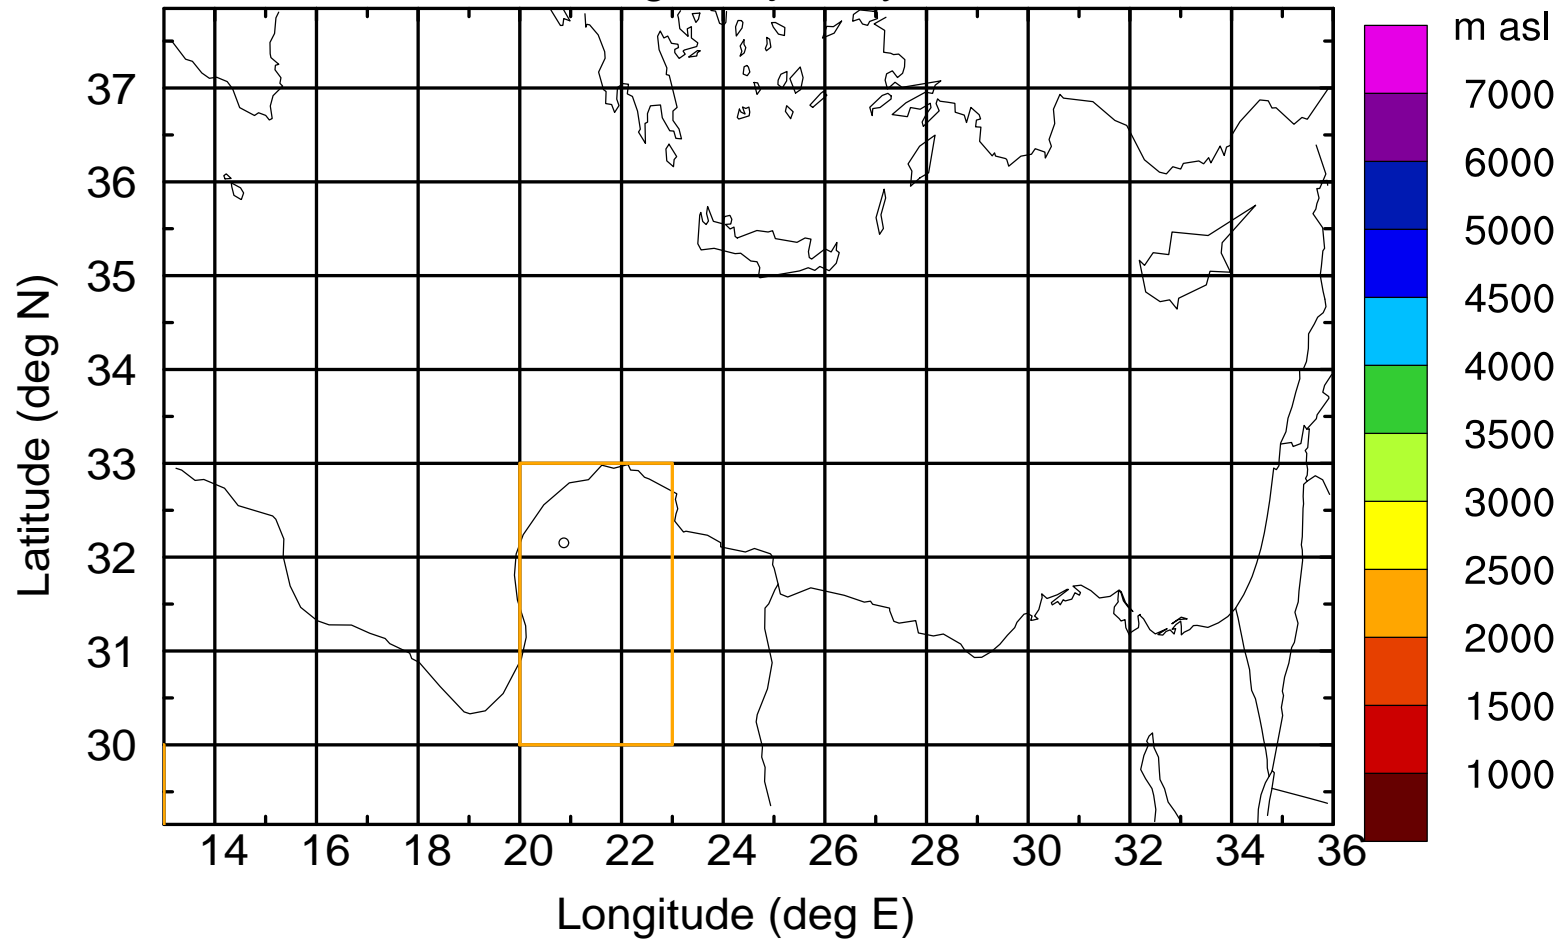

Paphos Airport ground station 20170422 7:30 UTC

Flight trajectory