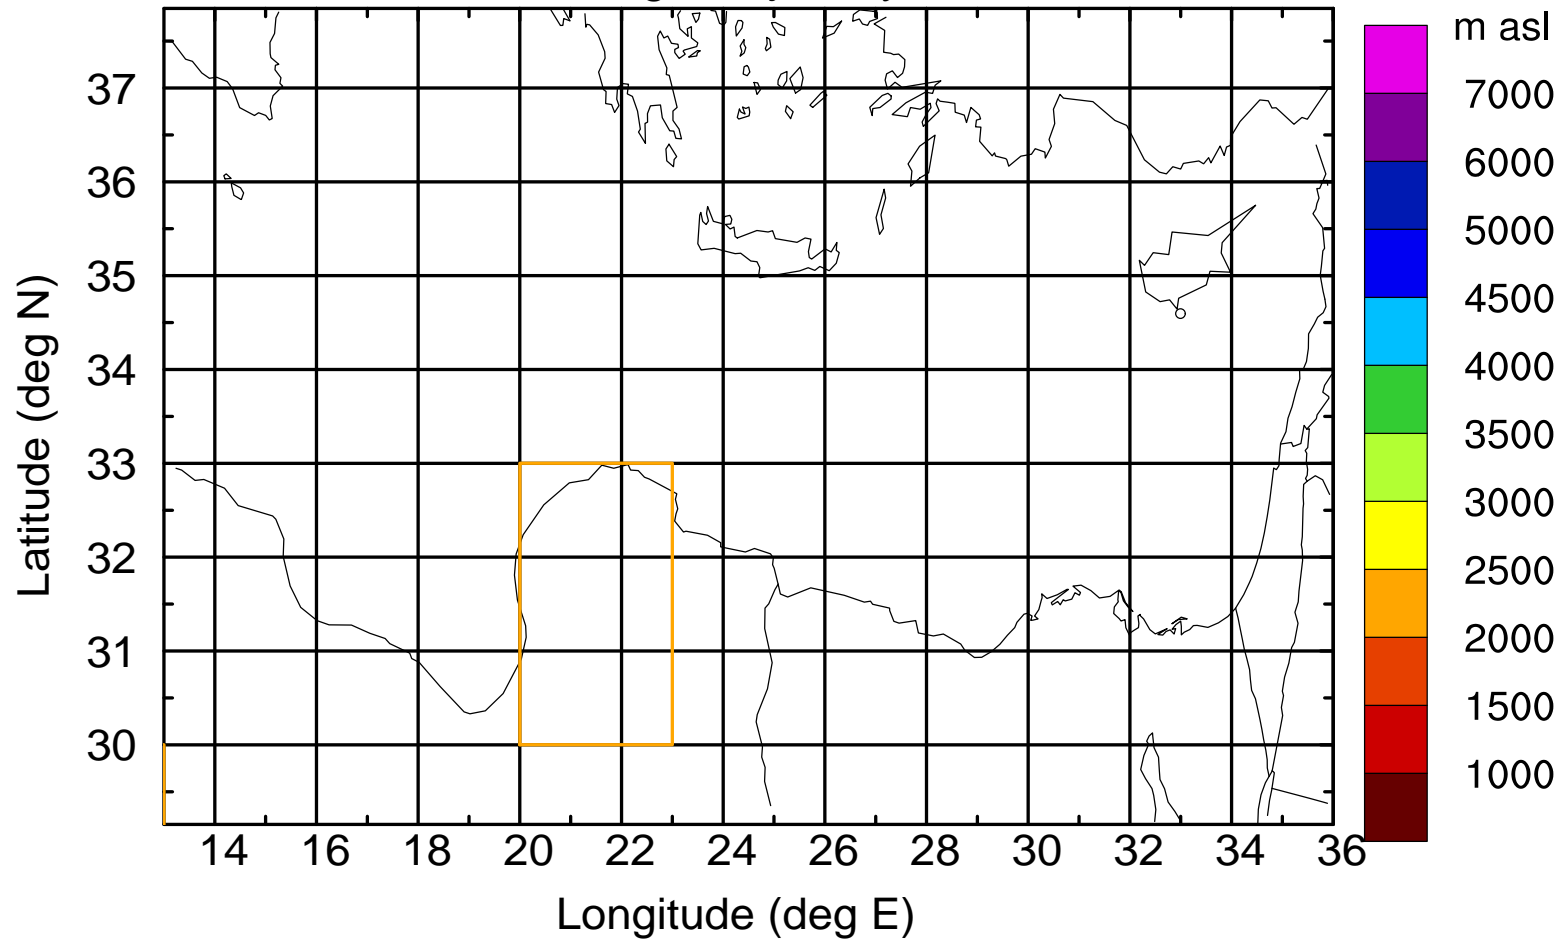

Paphos Airport ground station 20170422 7:30 UTC

Flight trajectory