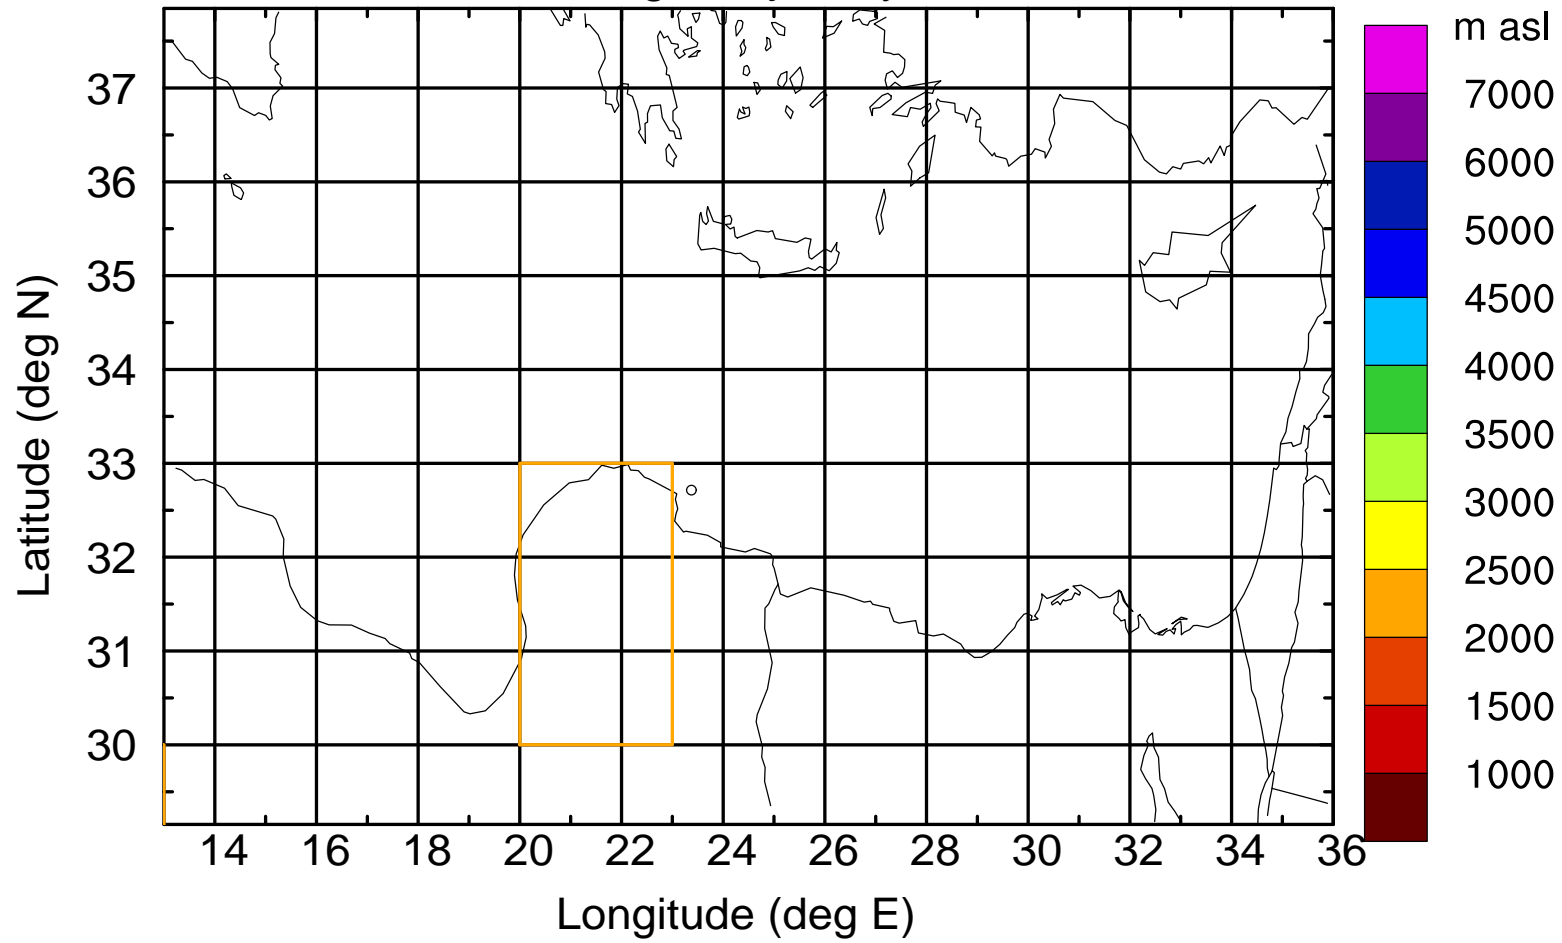

Paphos Airport ground station 20170422 7:30 UTC

Flight trajectory