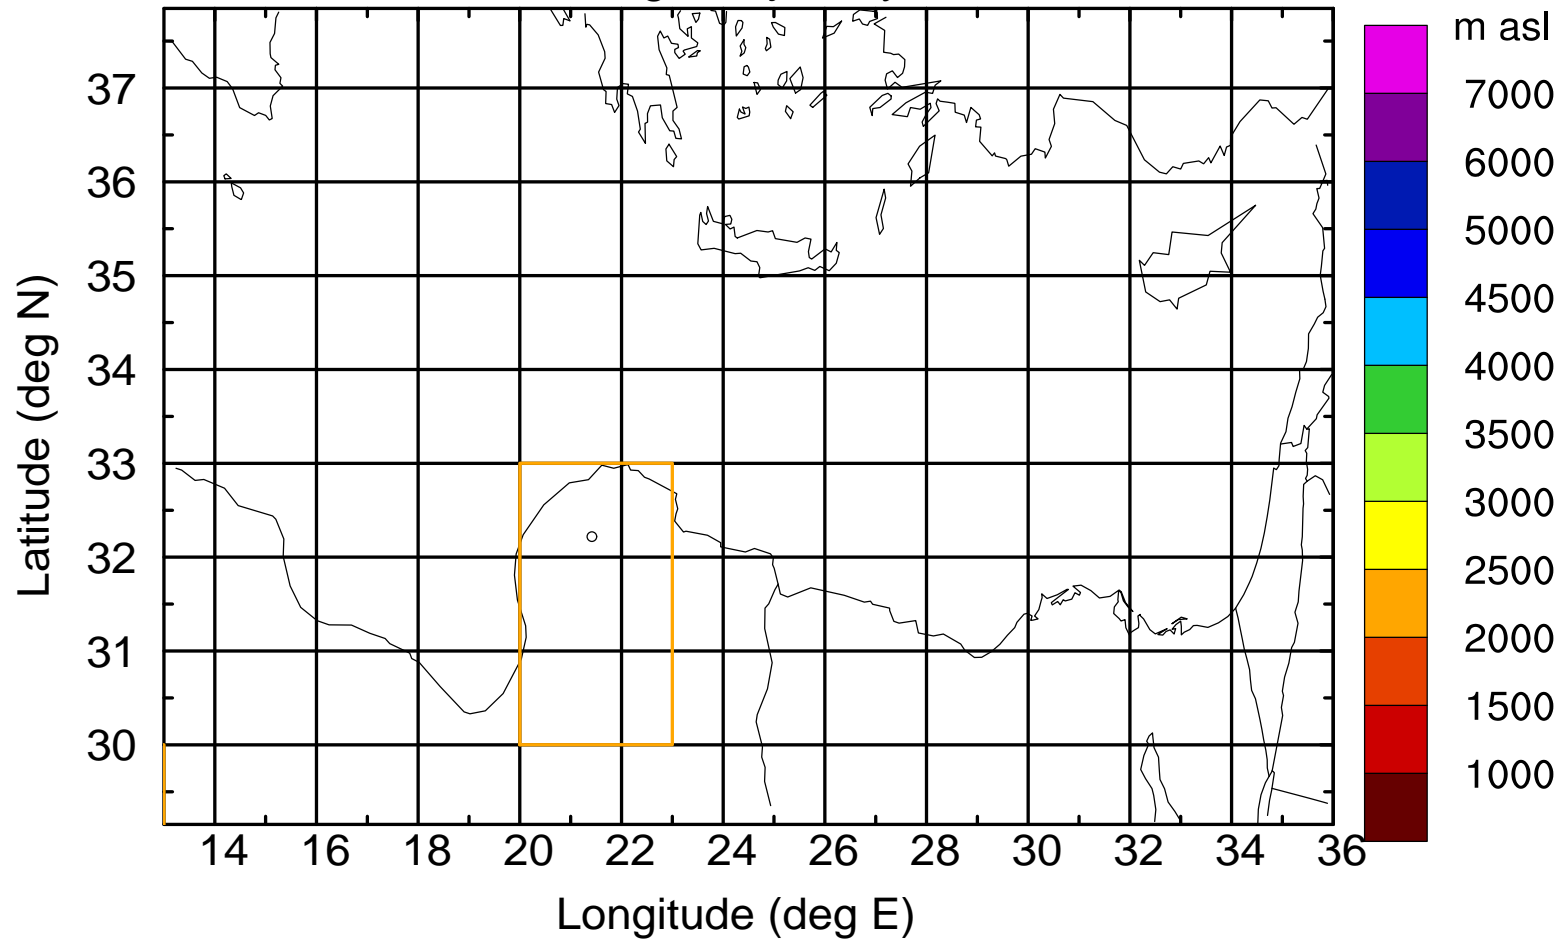

Paphos Airport ground station 20170422 7:30 UTC

Flight trajectory