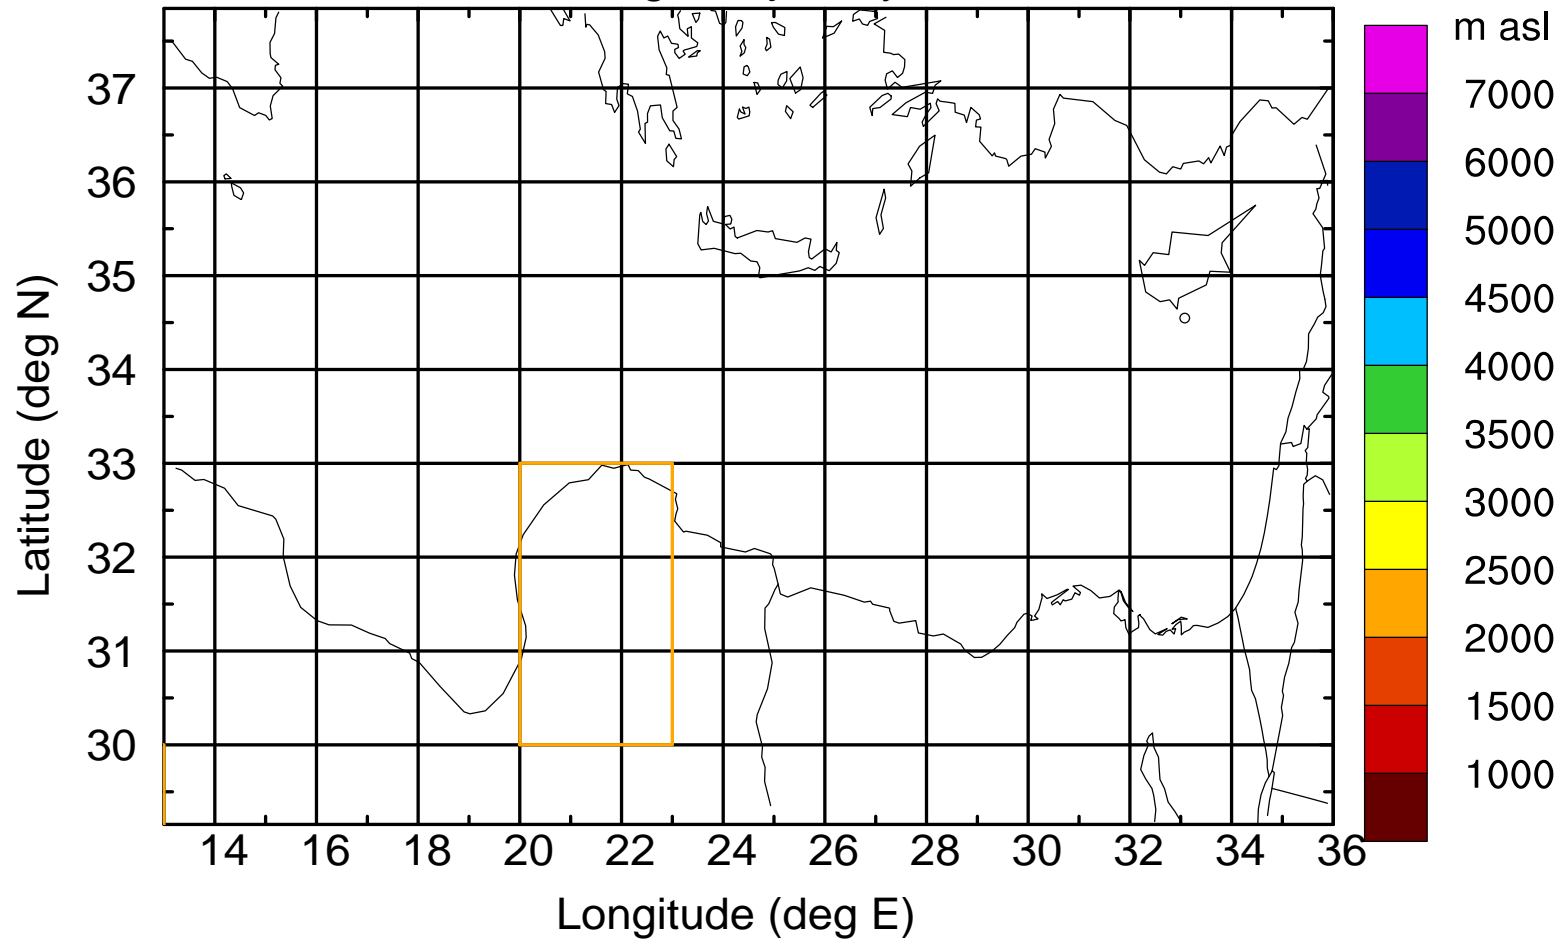

Paphos Airport ground station 20170422 7:30 UTC

Flight trajectory