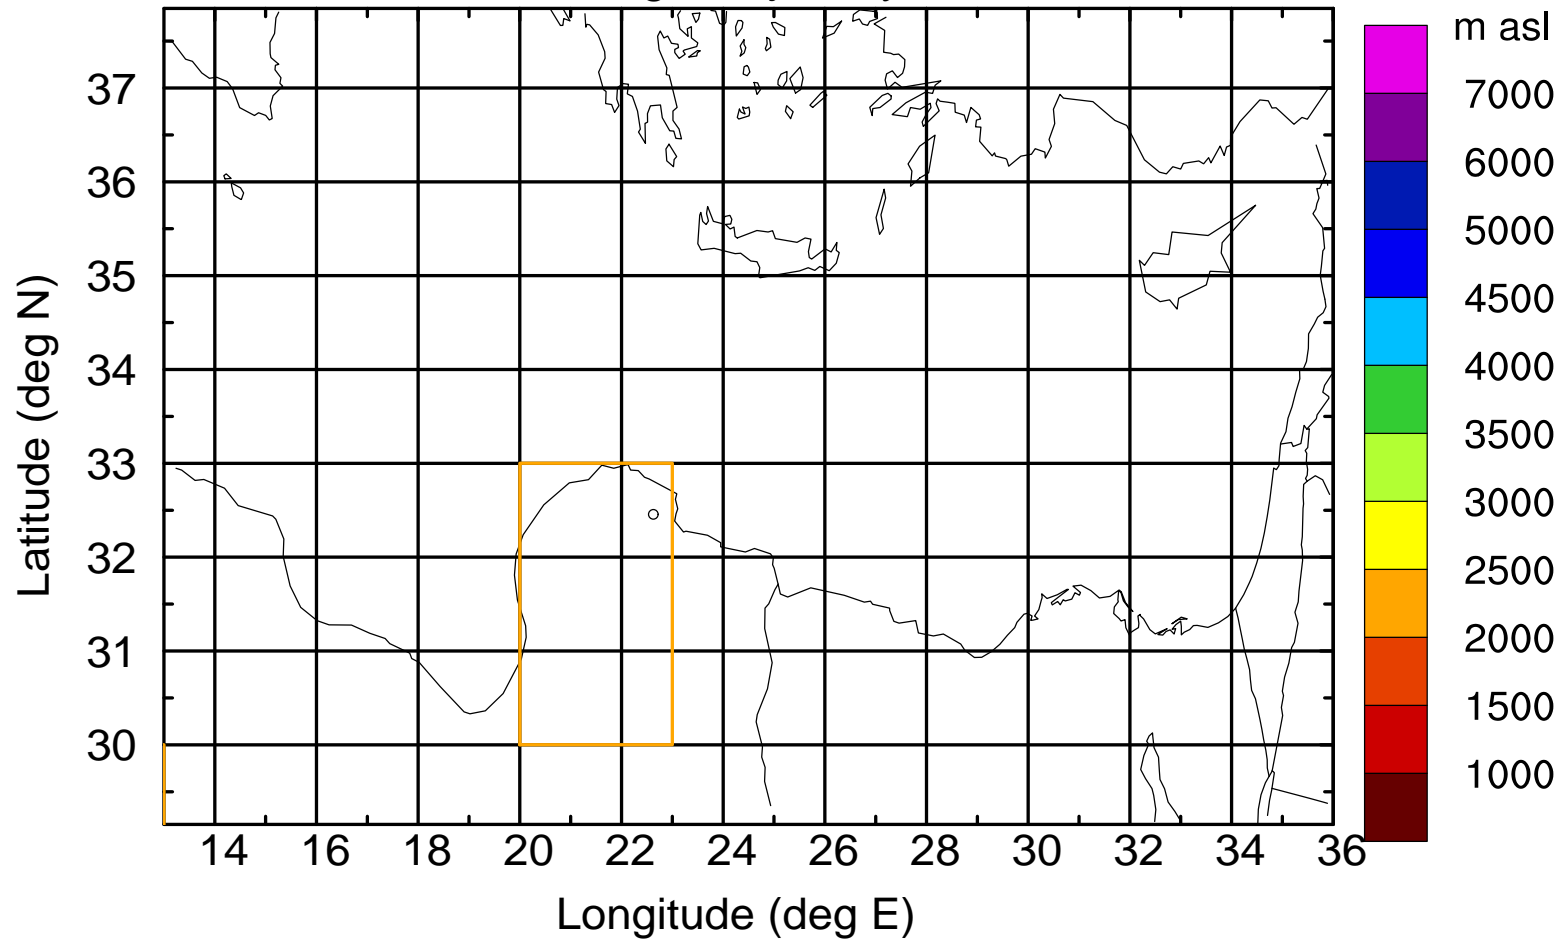

Paphos Airport ground station 20170422 7:30 UTC

Flight trajectory