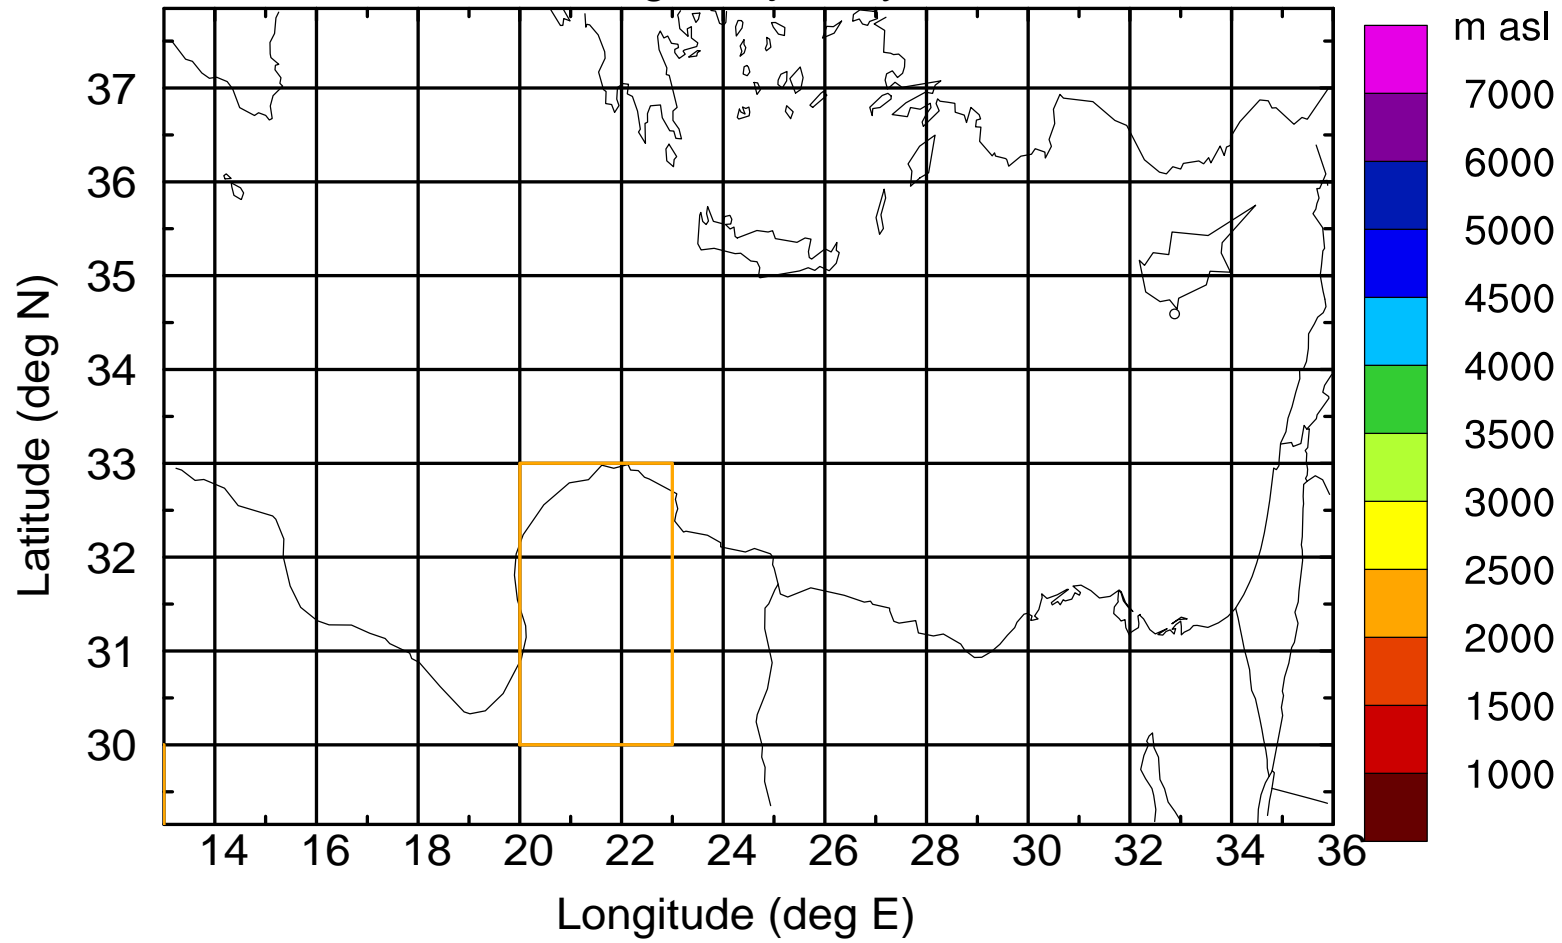

Paphos Airport ground station 20170422 7:30 UTC

Flight trajectory