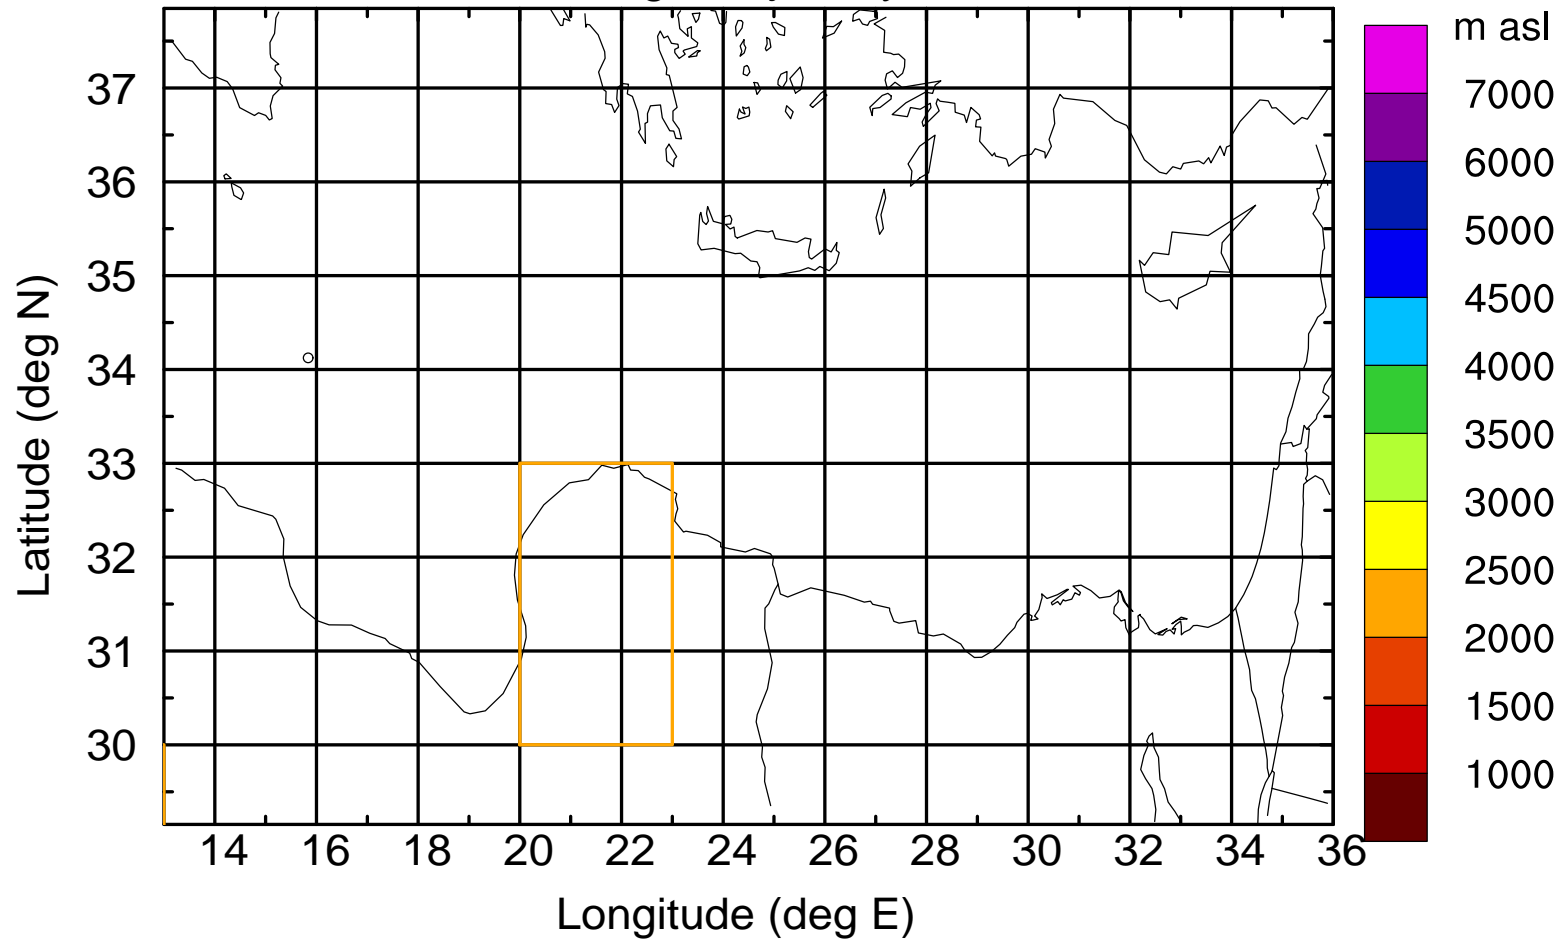

Paphos Airport ground station 20170422 7:30 UTC

Flight trajectory