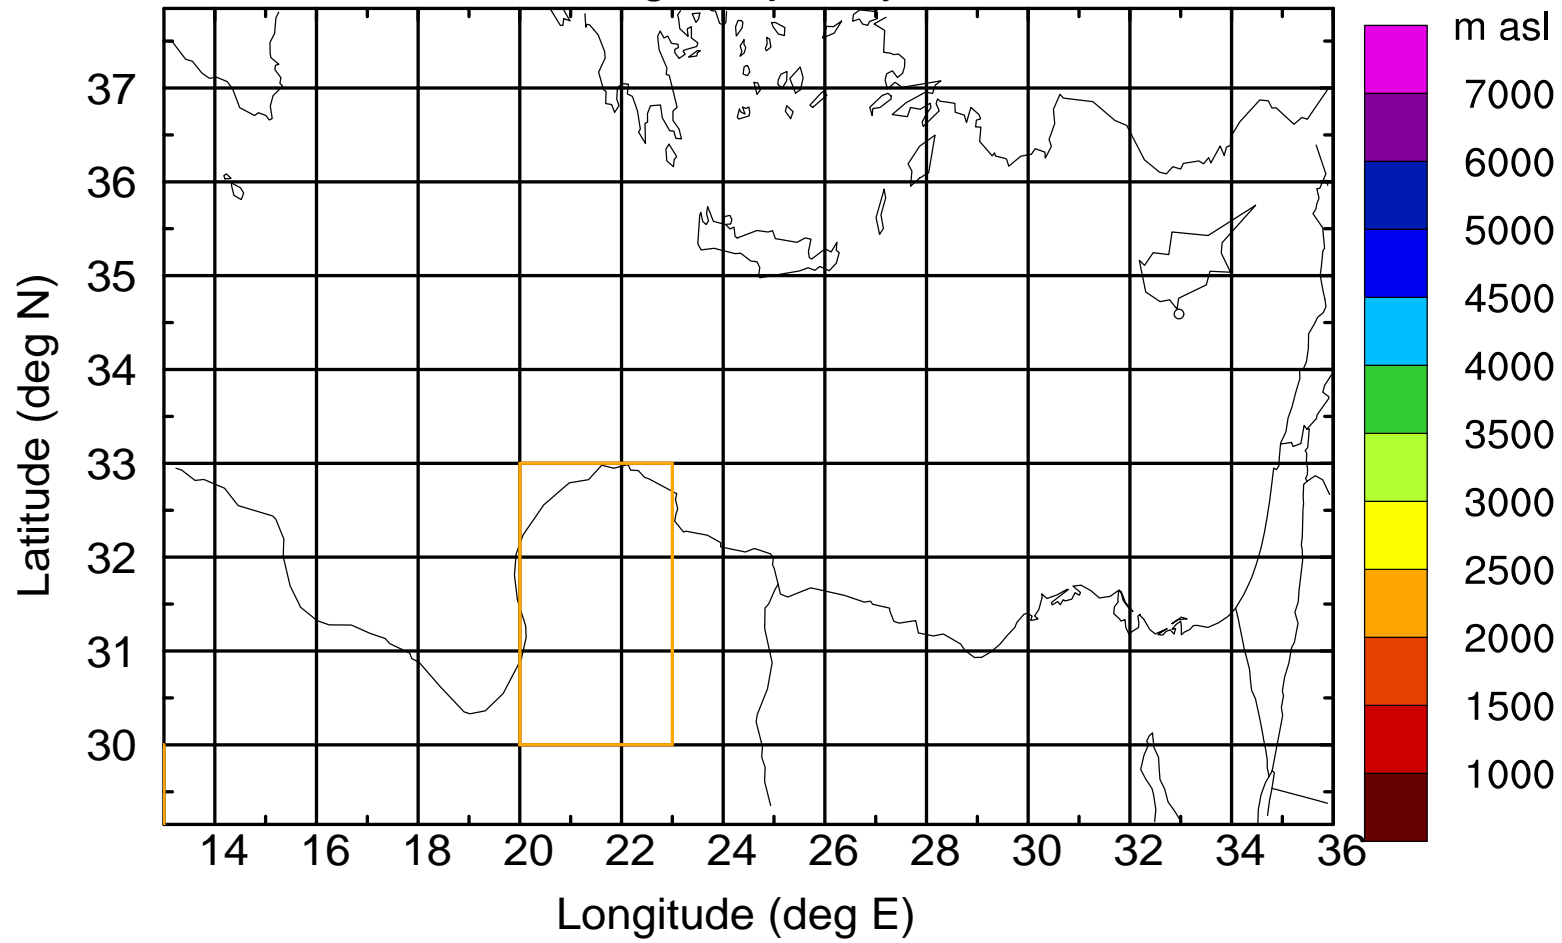

Paphos Airport ground station 20170422 7:30 UTC

Flight trajectory