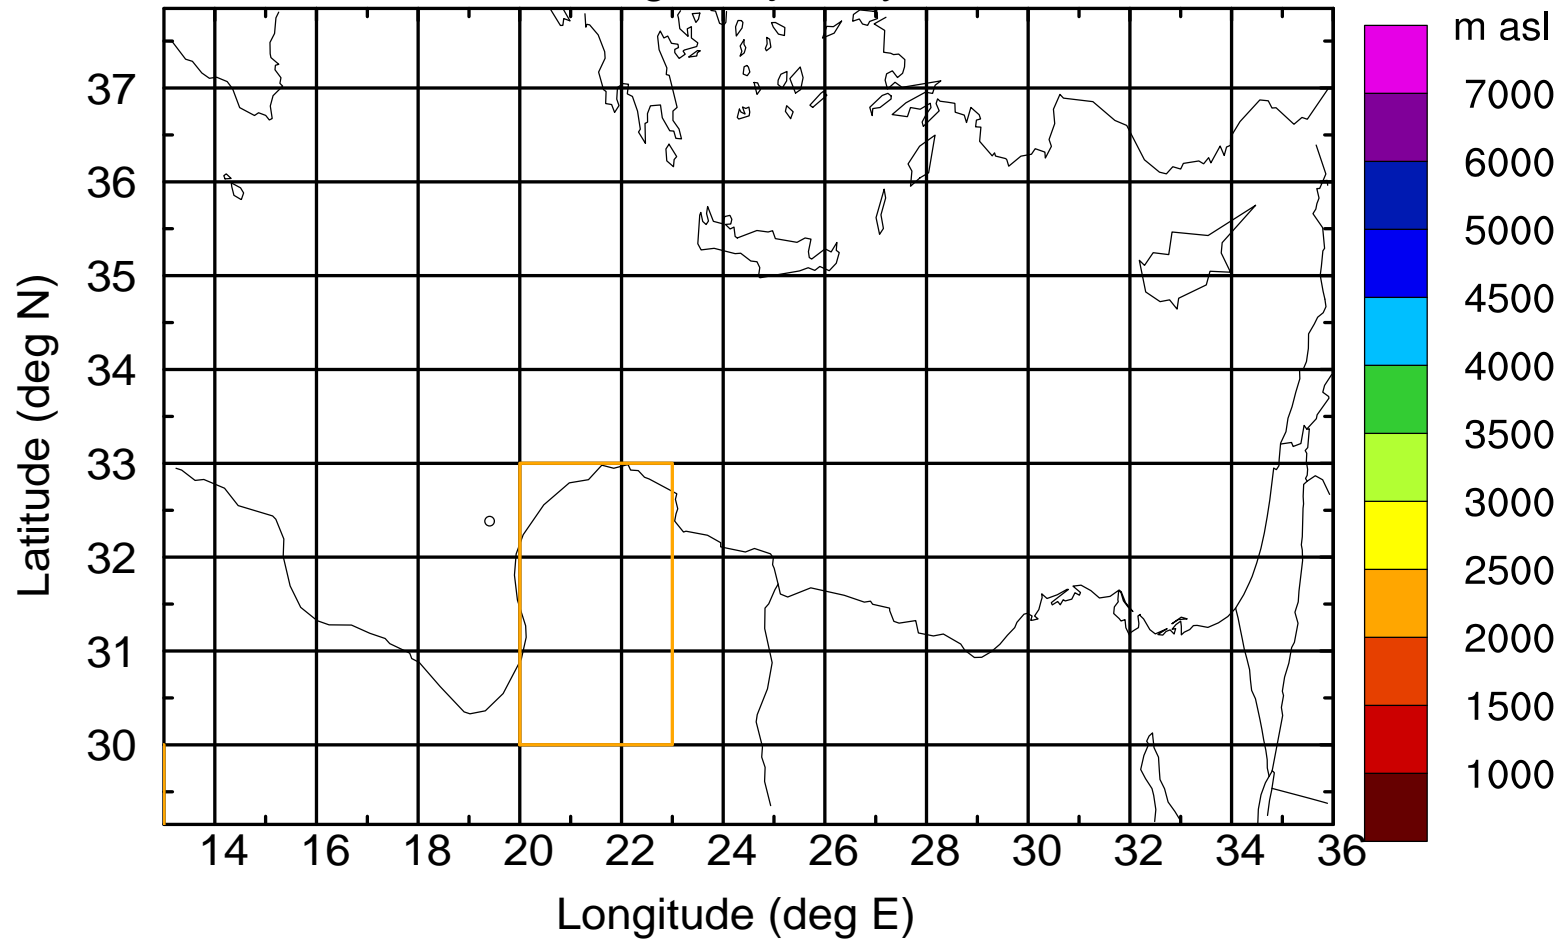

Paphos Airport ground station 20170422 7:30 UTC

Flight trajectory