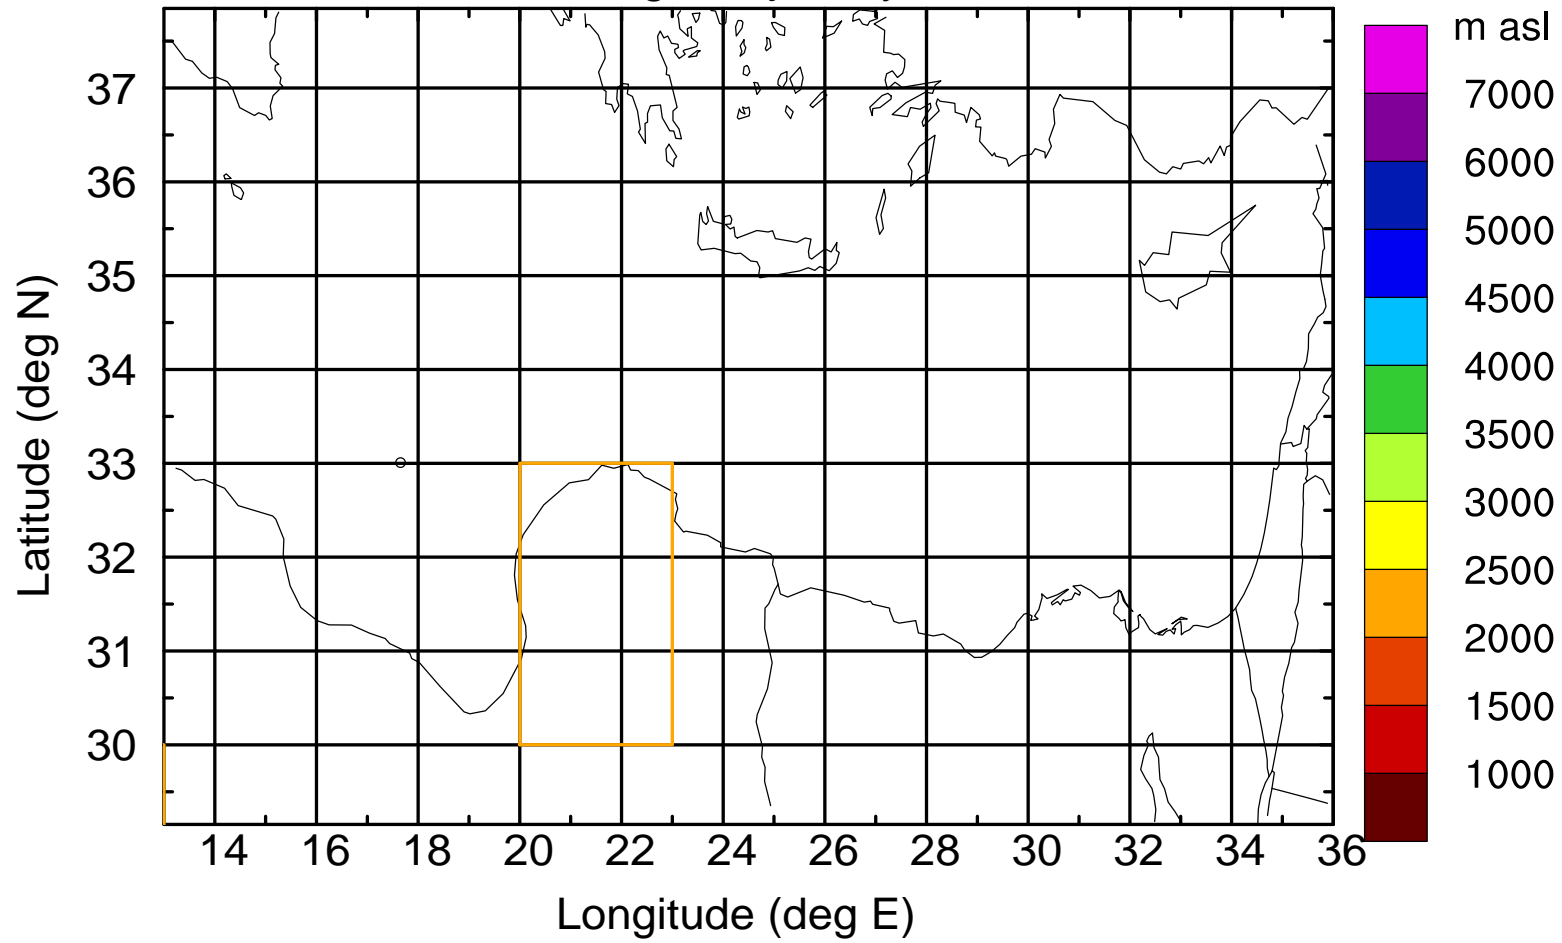

Paphos Airport ground station 20170422 7:30 UTC

Flight trajectory