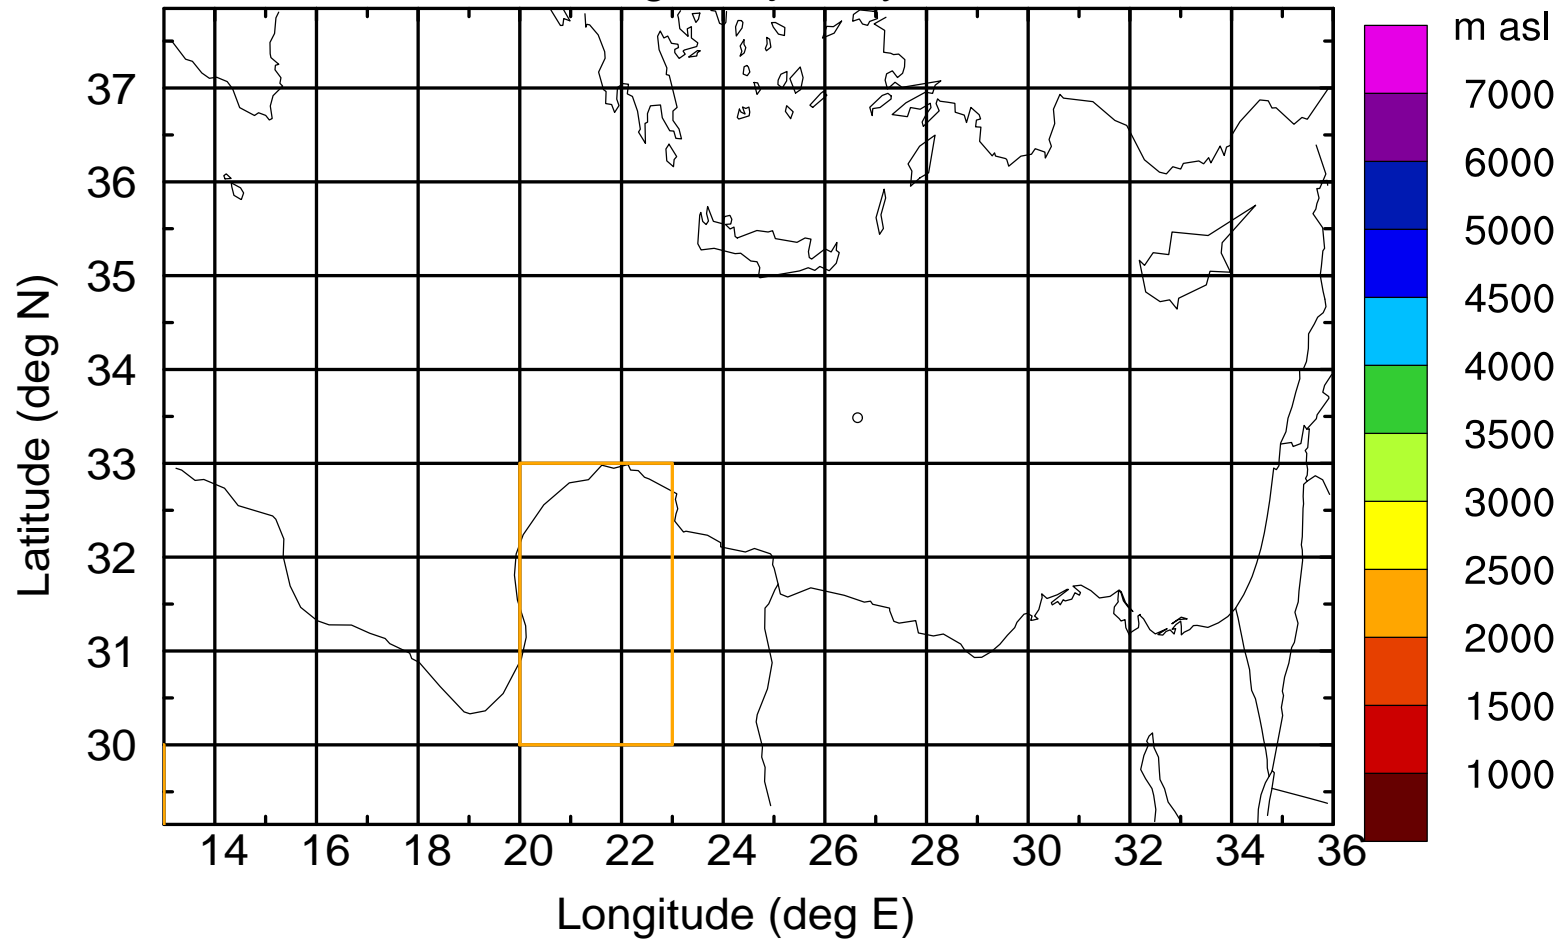

Paphos Airport ground station 20170422 7:30 UTC

Flight trajectory