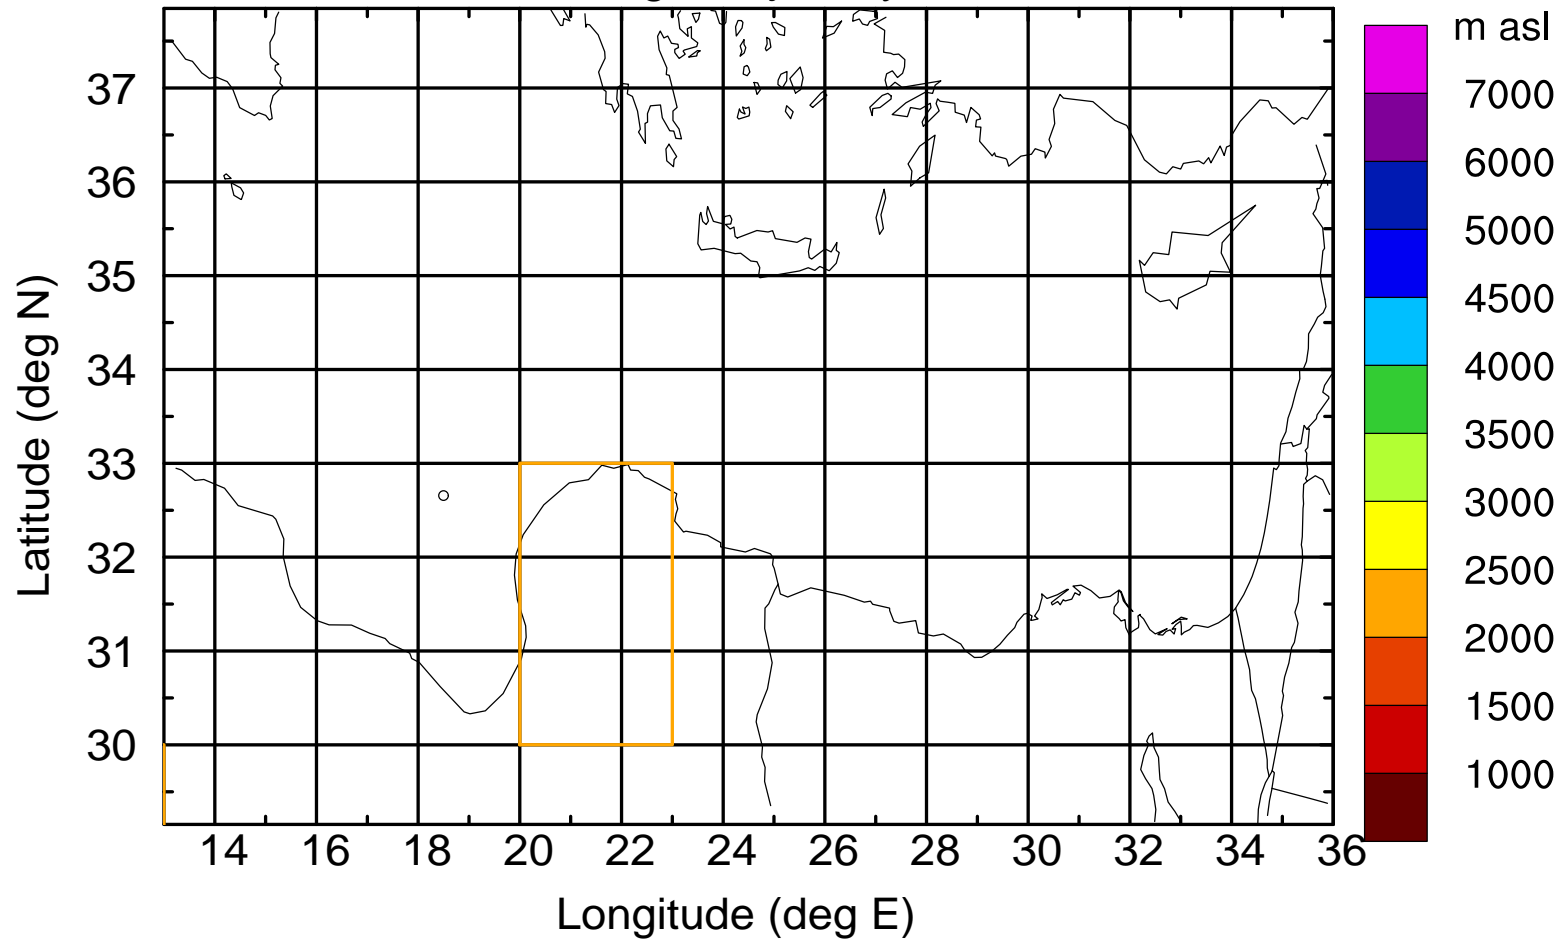

Paphos Airport ground station 20170422 7:30 UTC

Flight trajectory