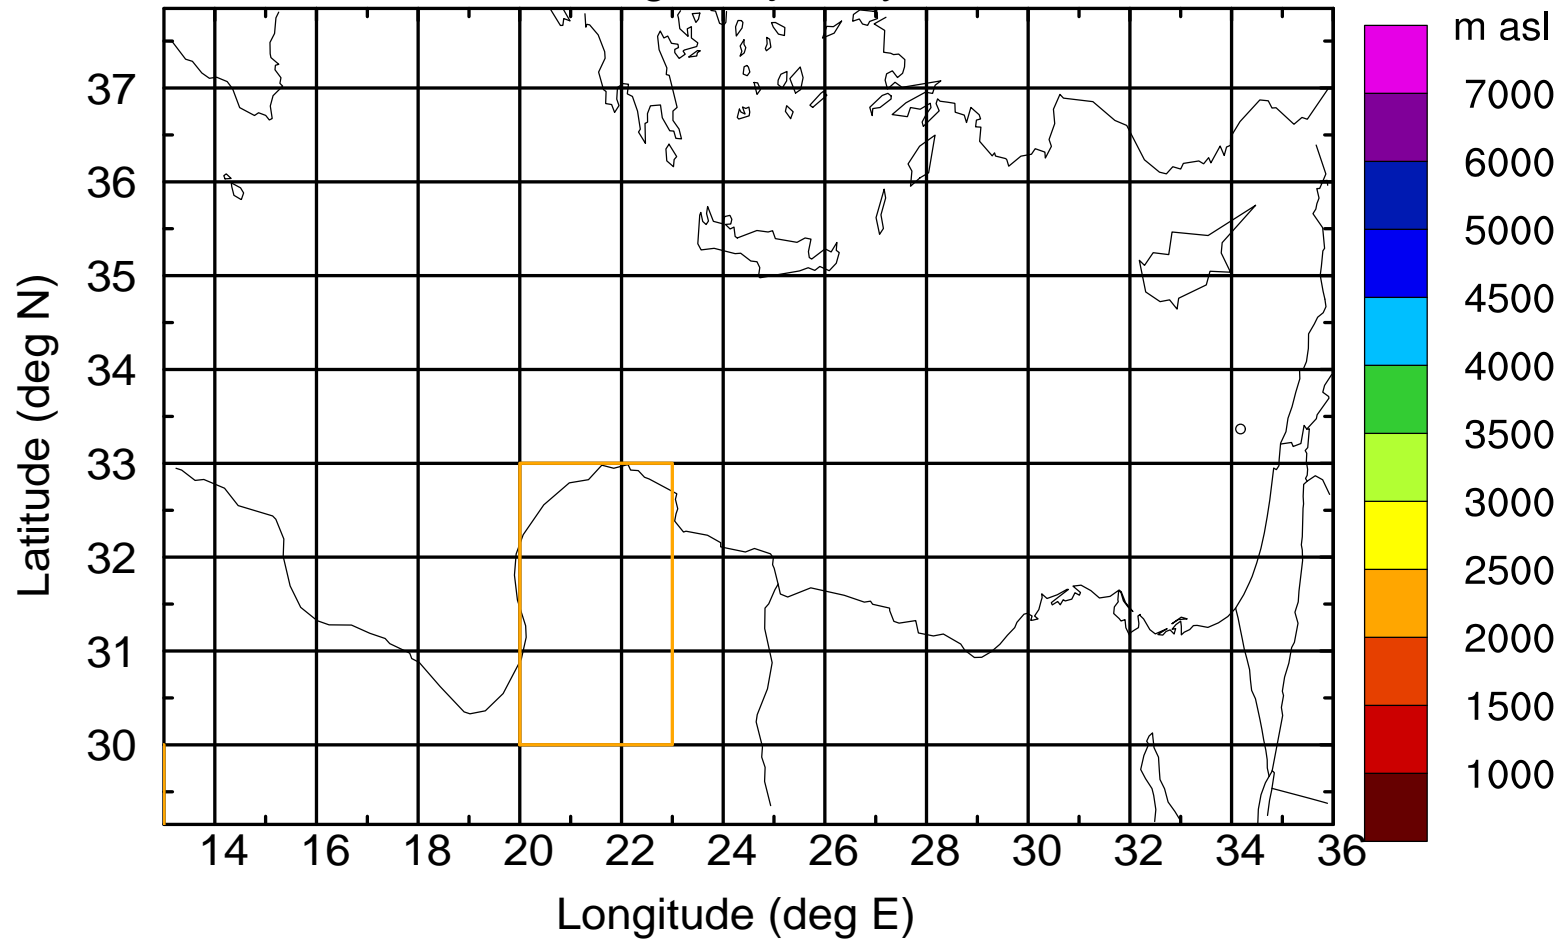

Paphos Airport ground station 20170422 7:30 UTC

Flight trajectory