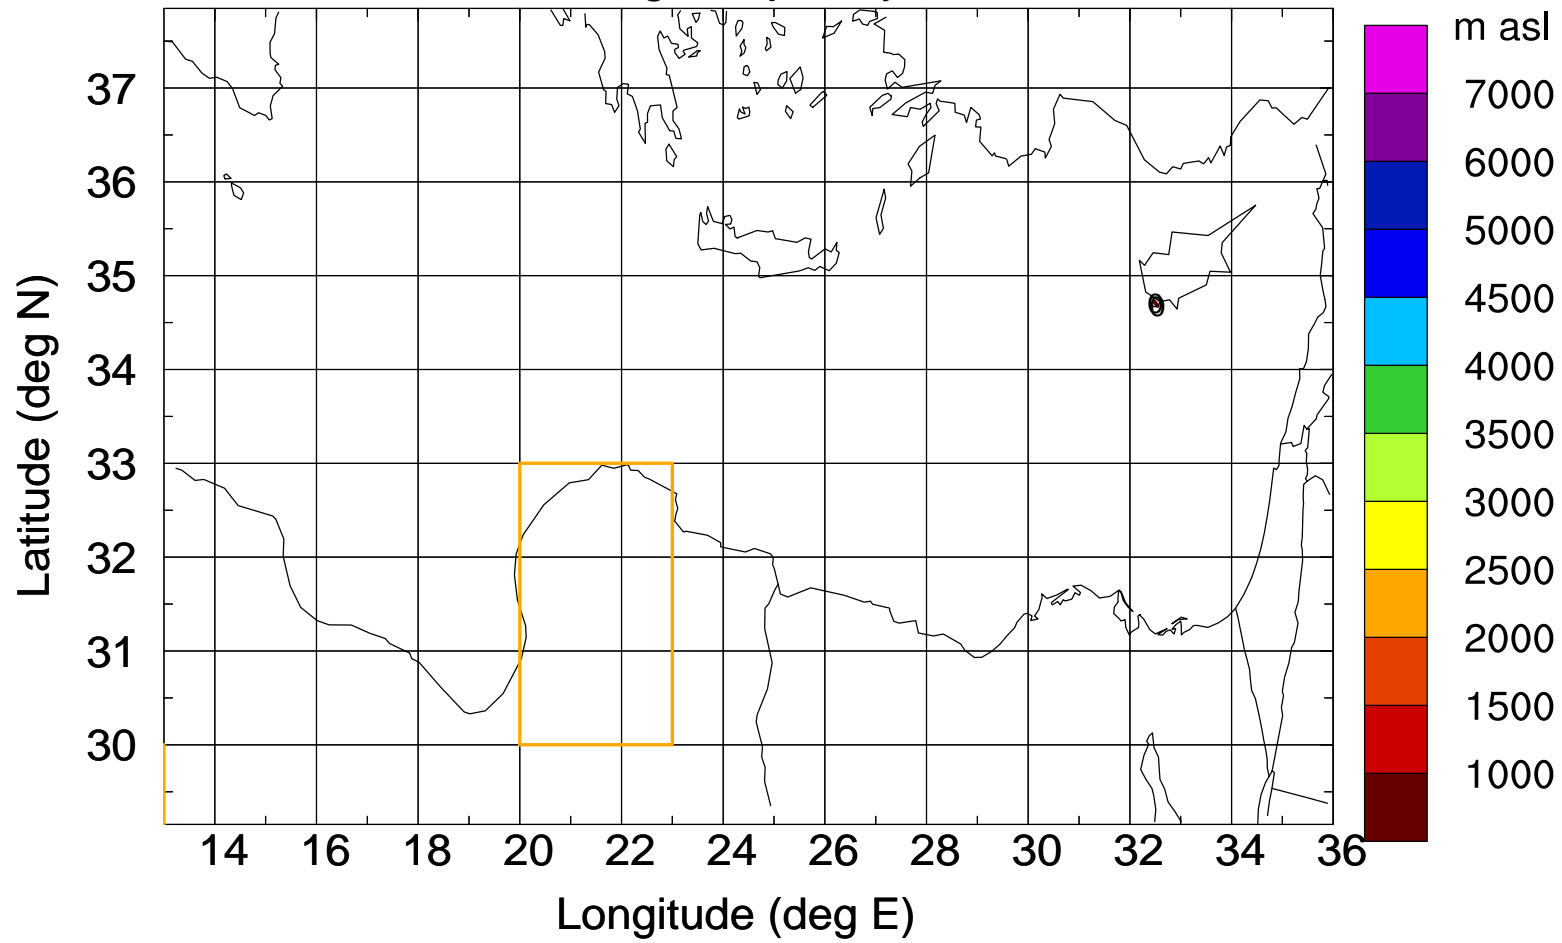

### Flight trajectory

Paphos Airport ground station 20170422 7:30 UTC