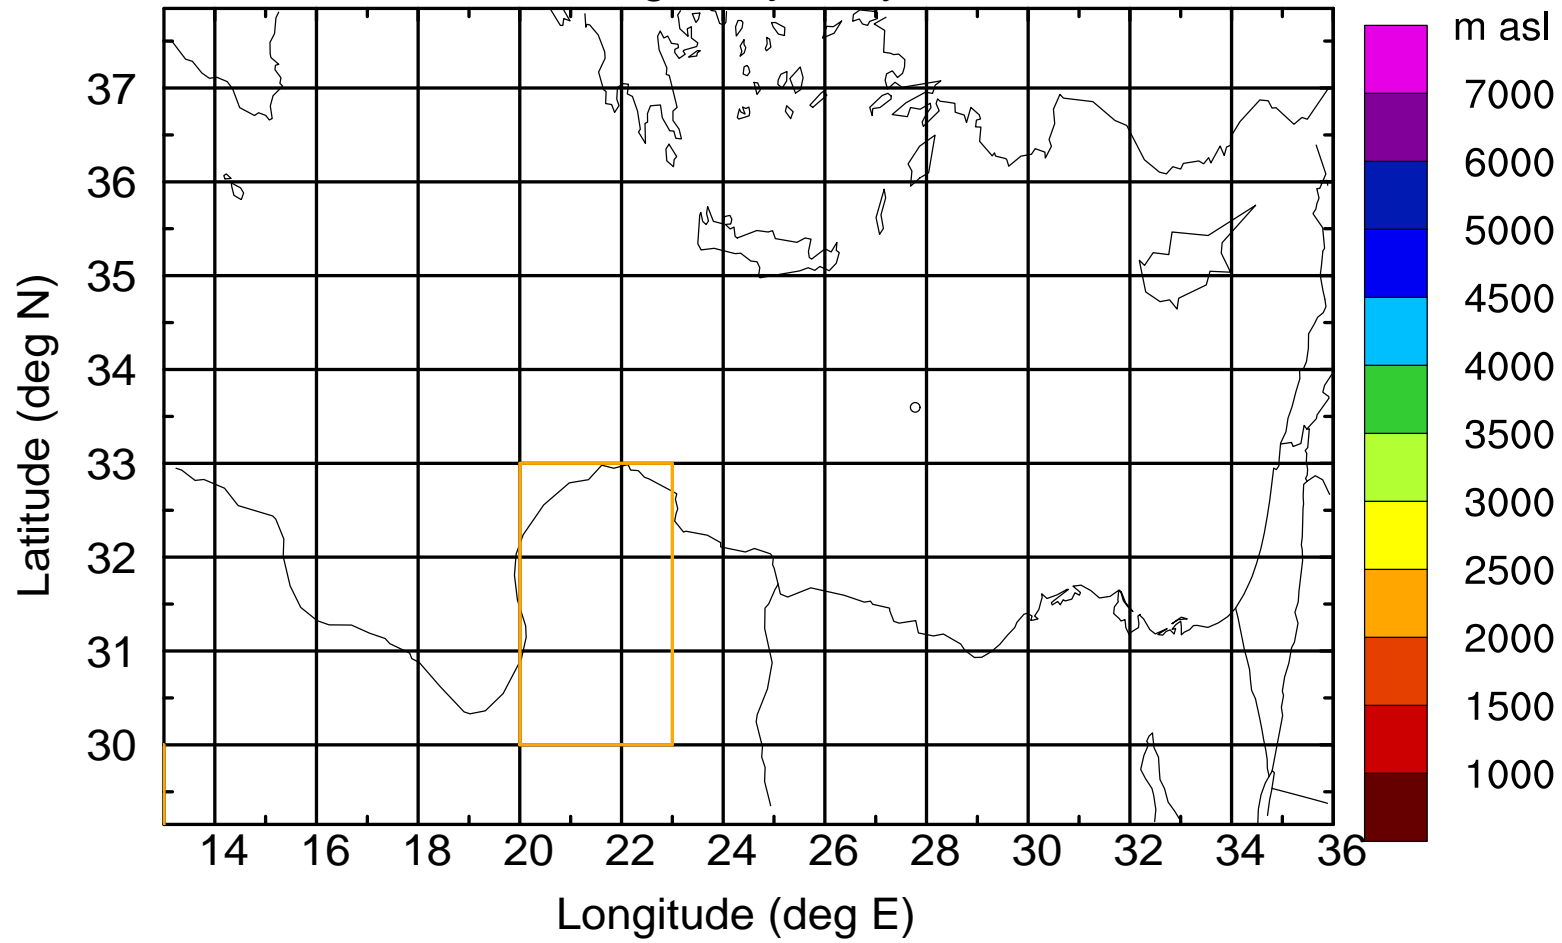

Paphos Airport ground station 20170422 7:30 UTC

Flight trajectory