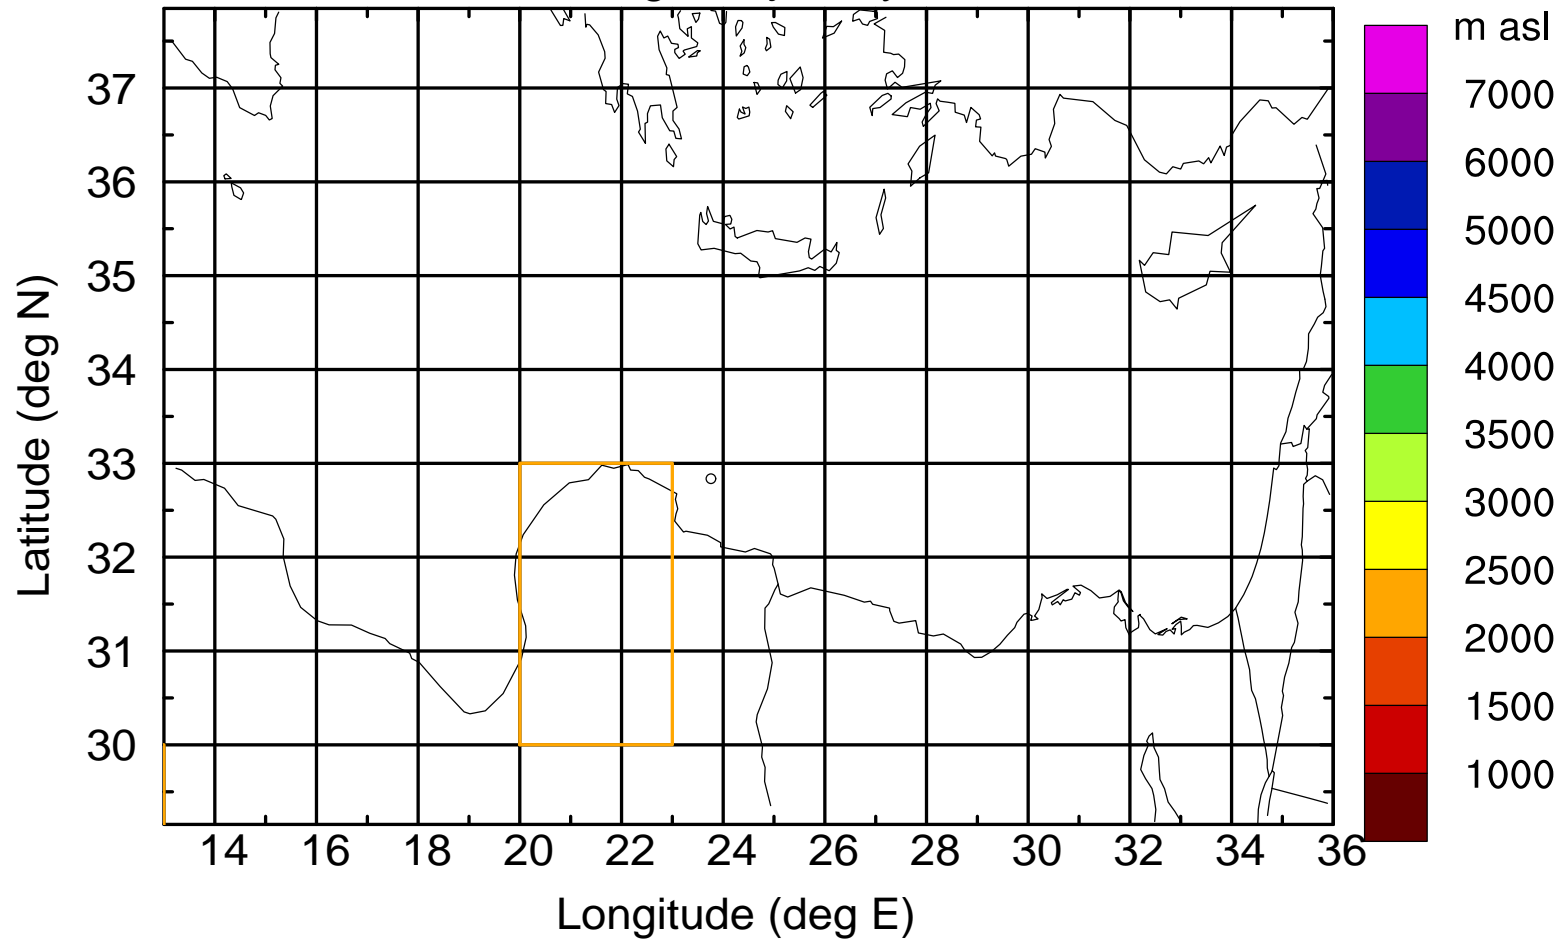

Paphos Airport ground station 20170422 7:30 UTC

Flight trajectory