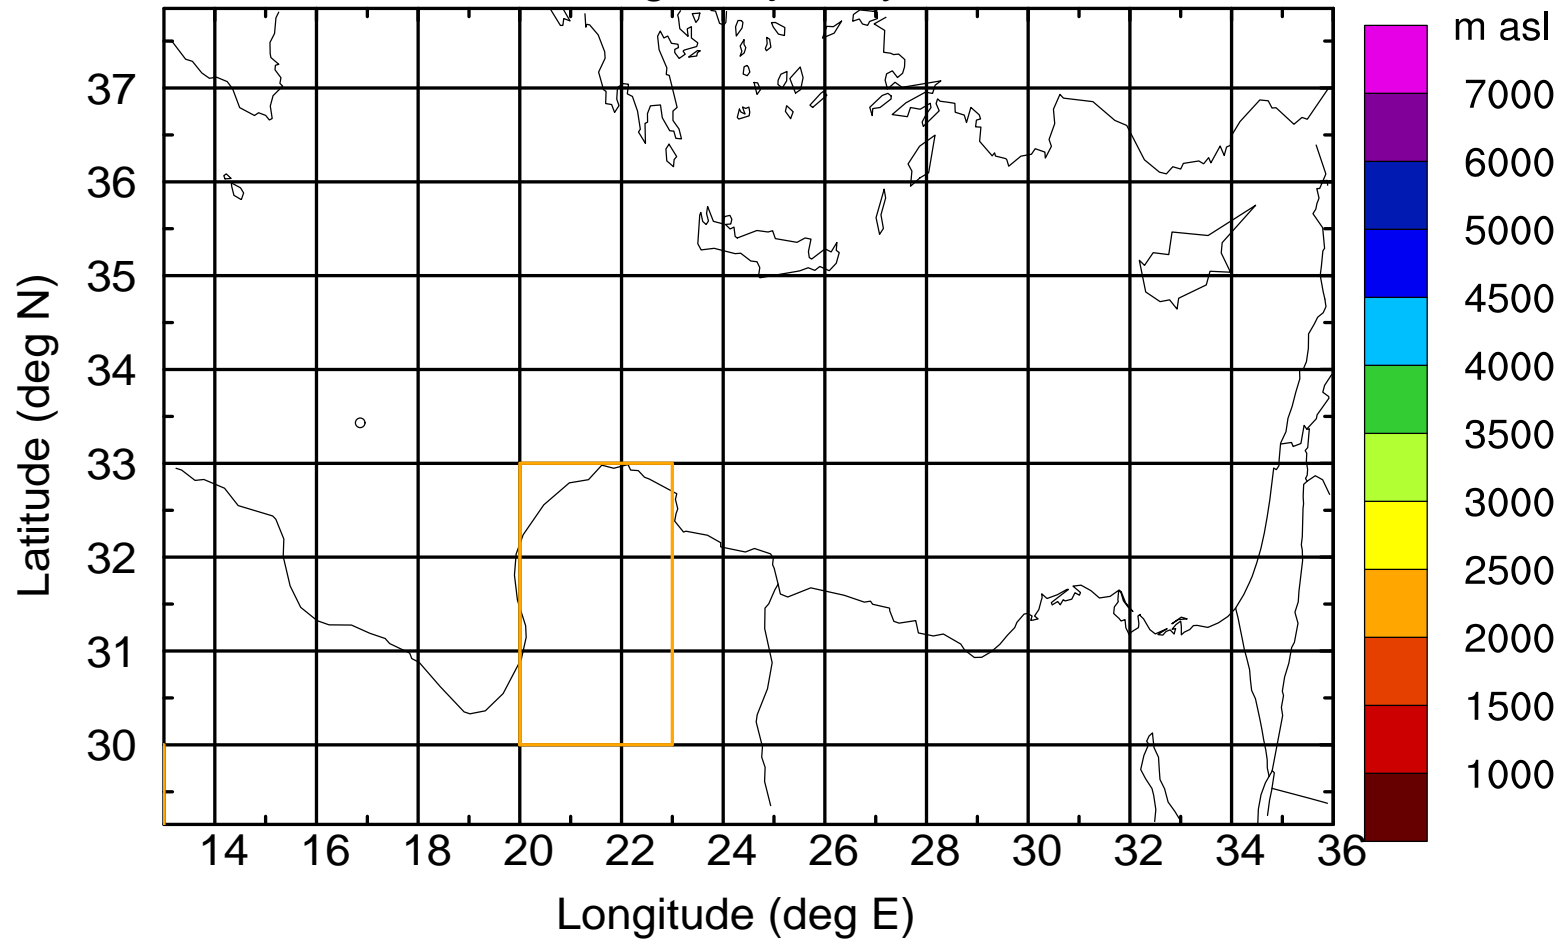

Paphos Airport ground station 20170422 7:30 UTC

Flight trajectory