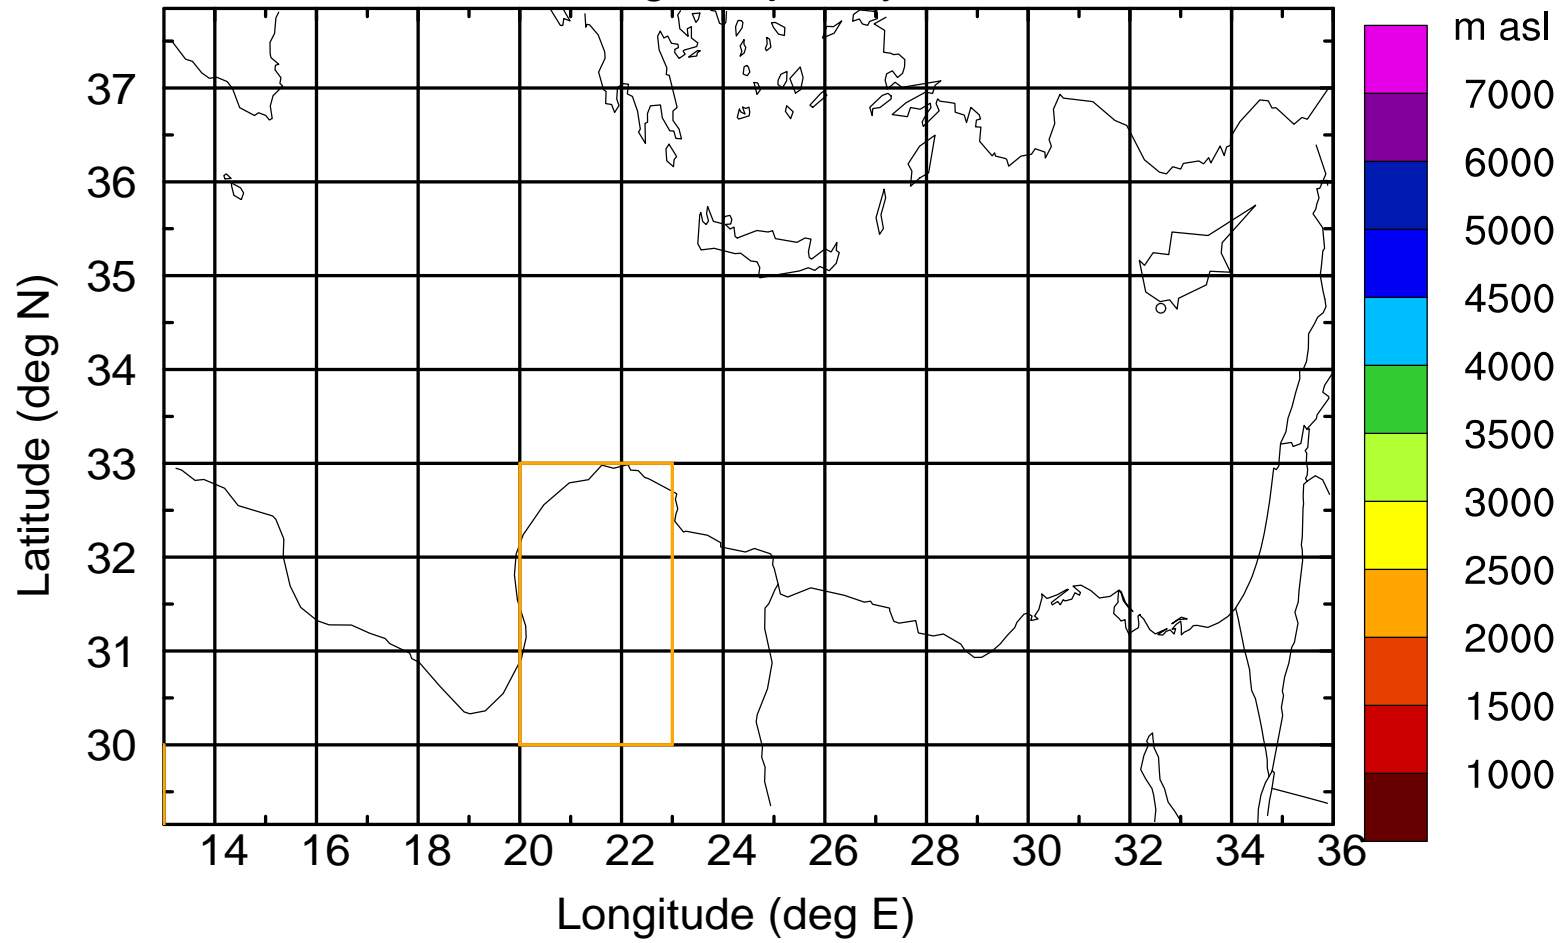

Paphos Airport ground station 20170422 7:30 UTC

Flight trajectory