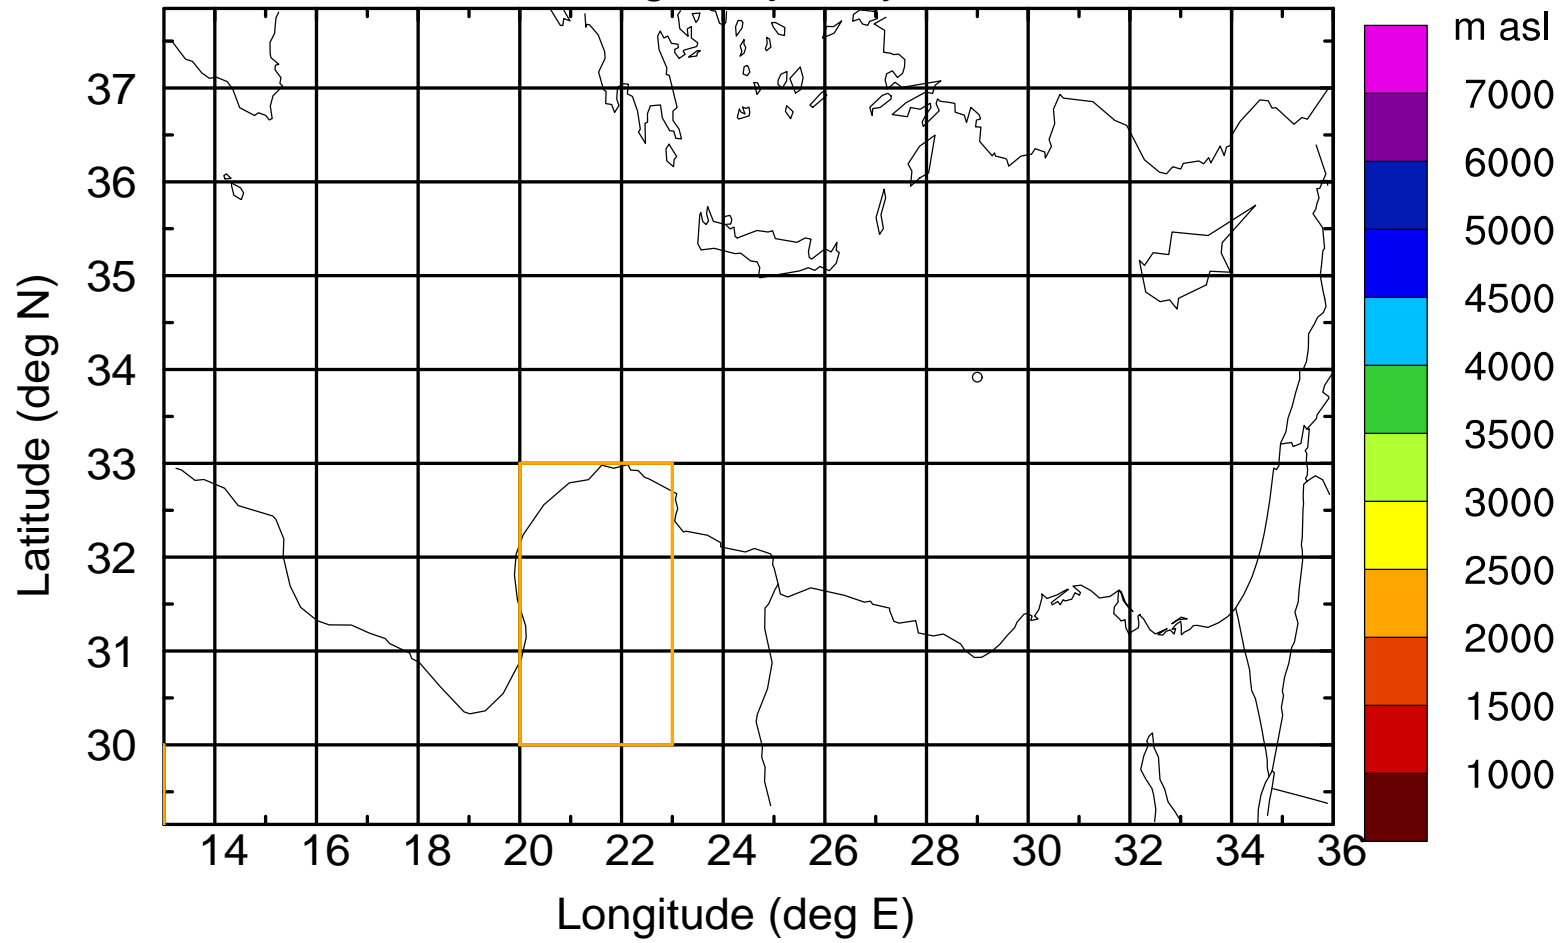

Paphos Airport ground station 20170422 7:30 UTC

Flight trajectory