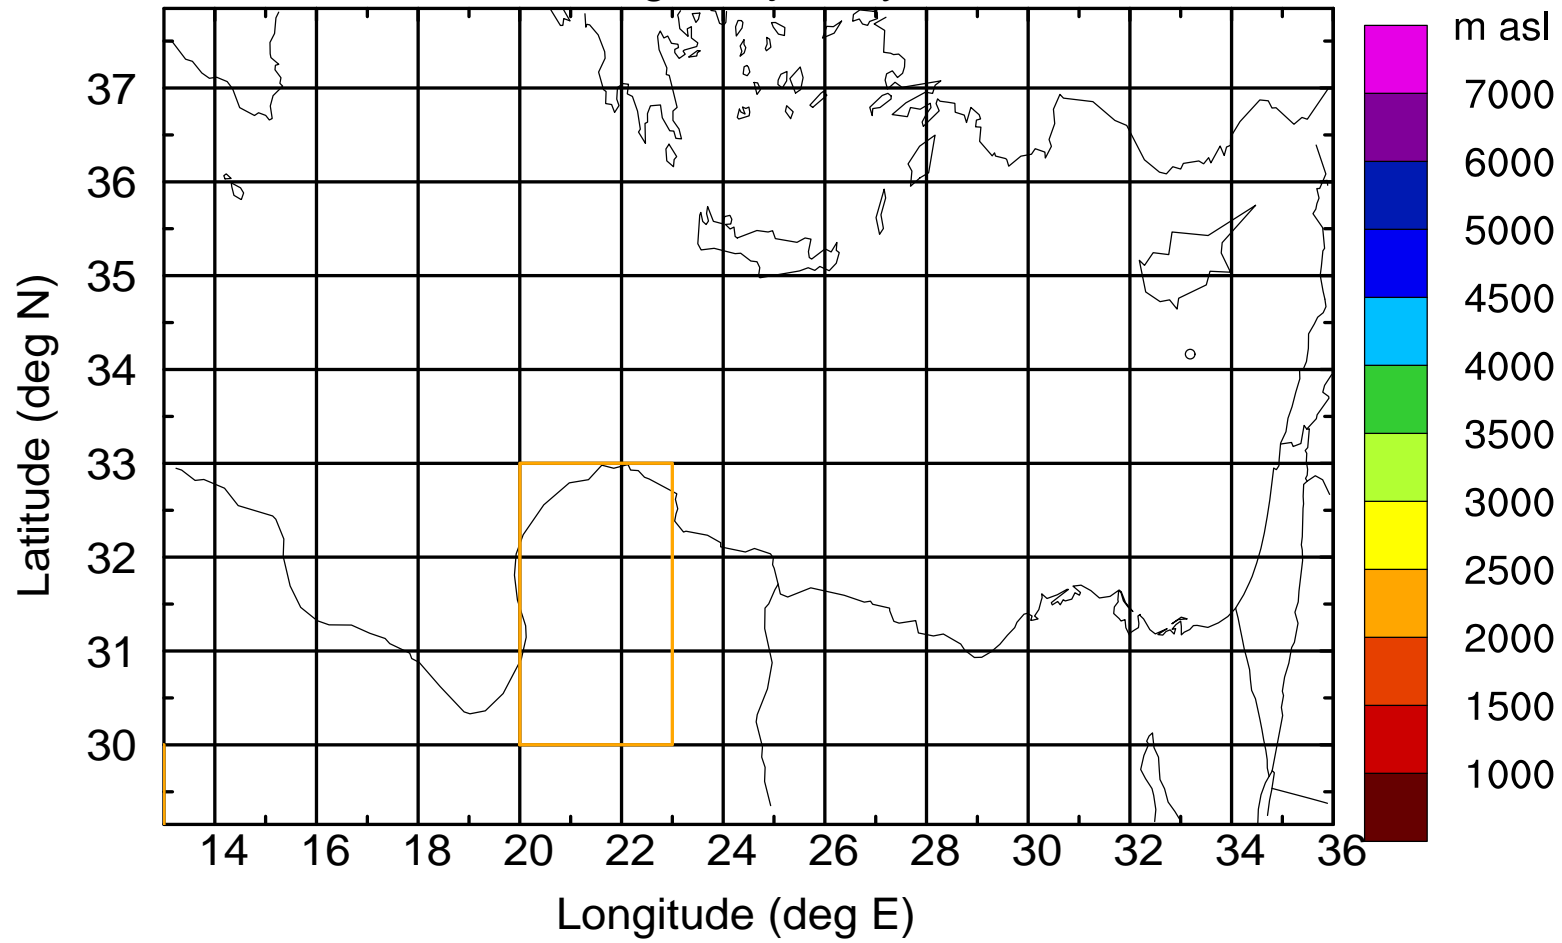

Paphos Airport ground station 20170422 7:30 UTC

Flight trajectory