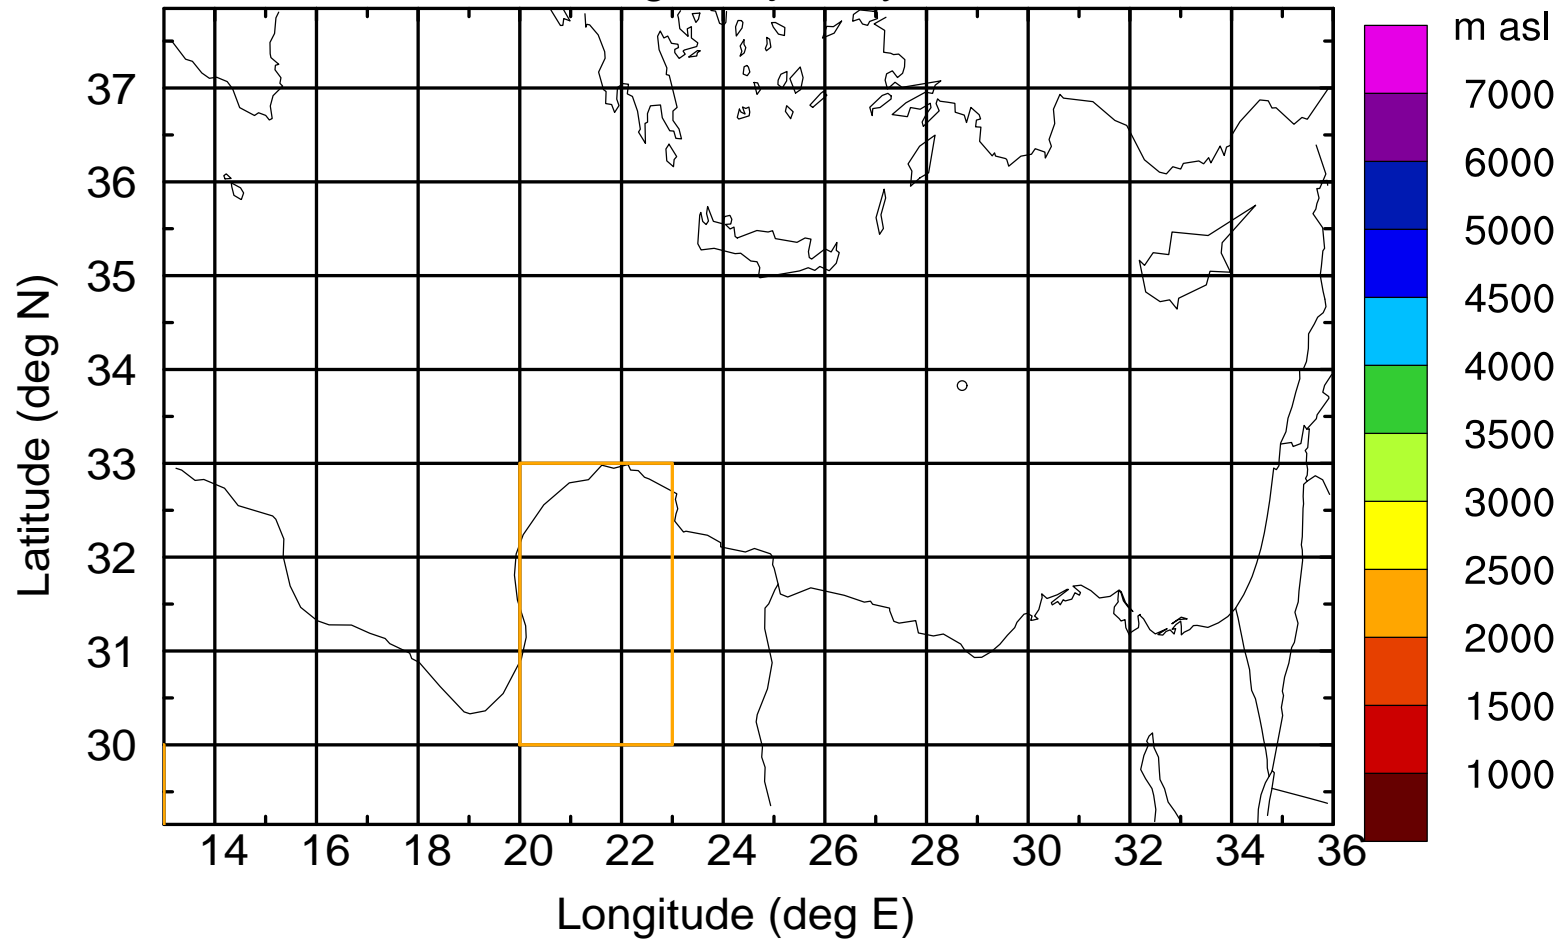

Paphos Airport ground station 20170422 7:30 UTC

Flight trajectory