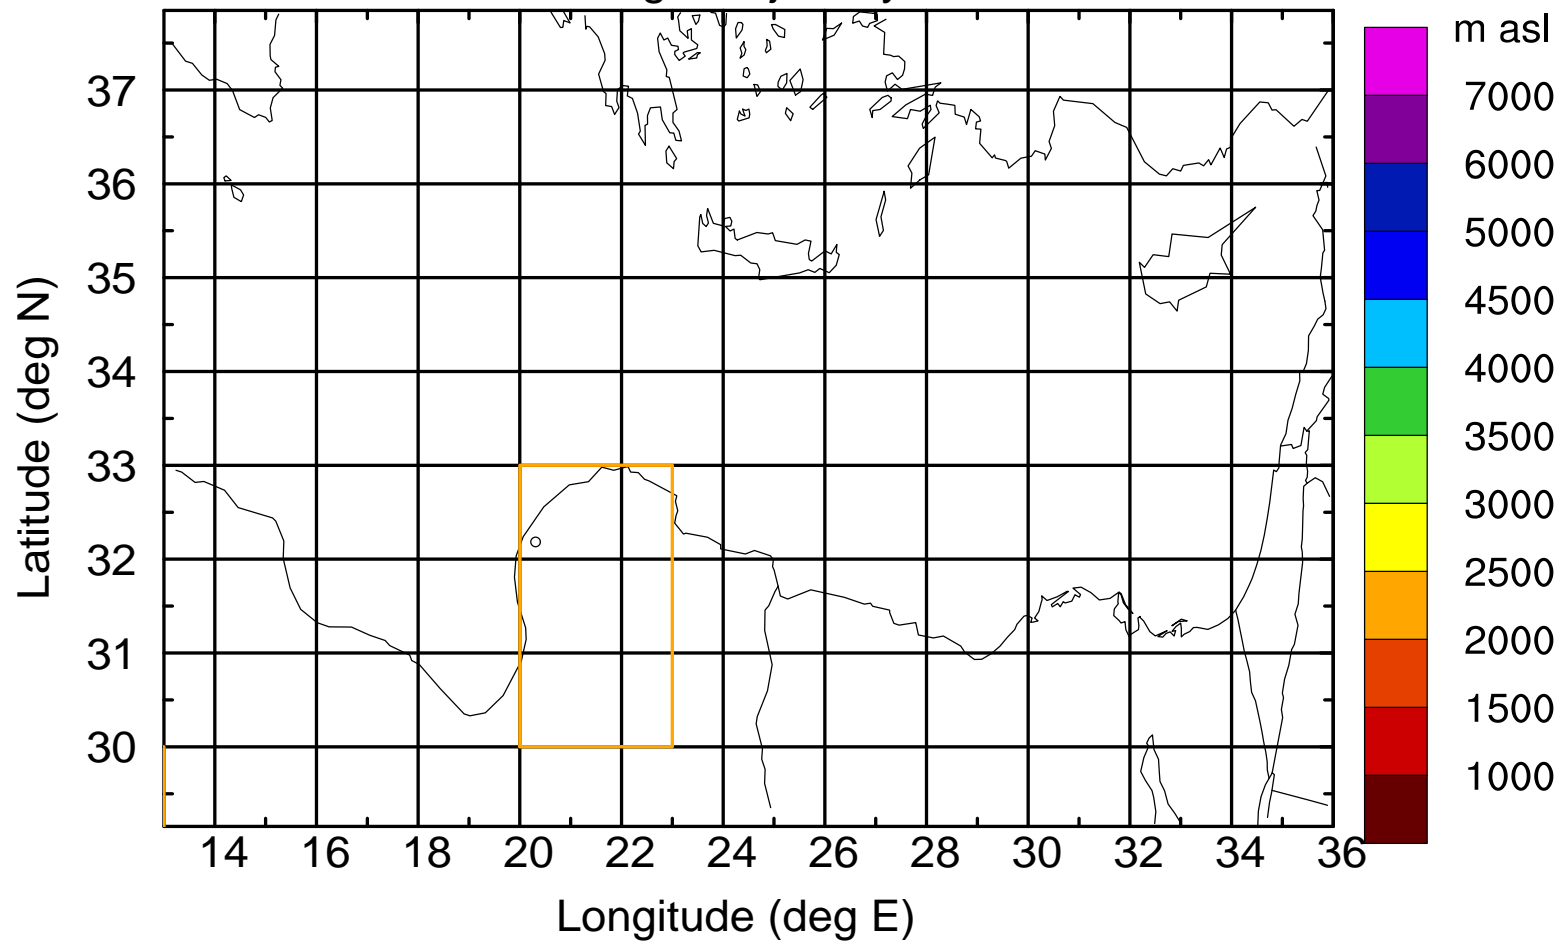

Paphos Airport ground station 20170422 7:30 UTC

Flight trajectory