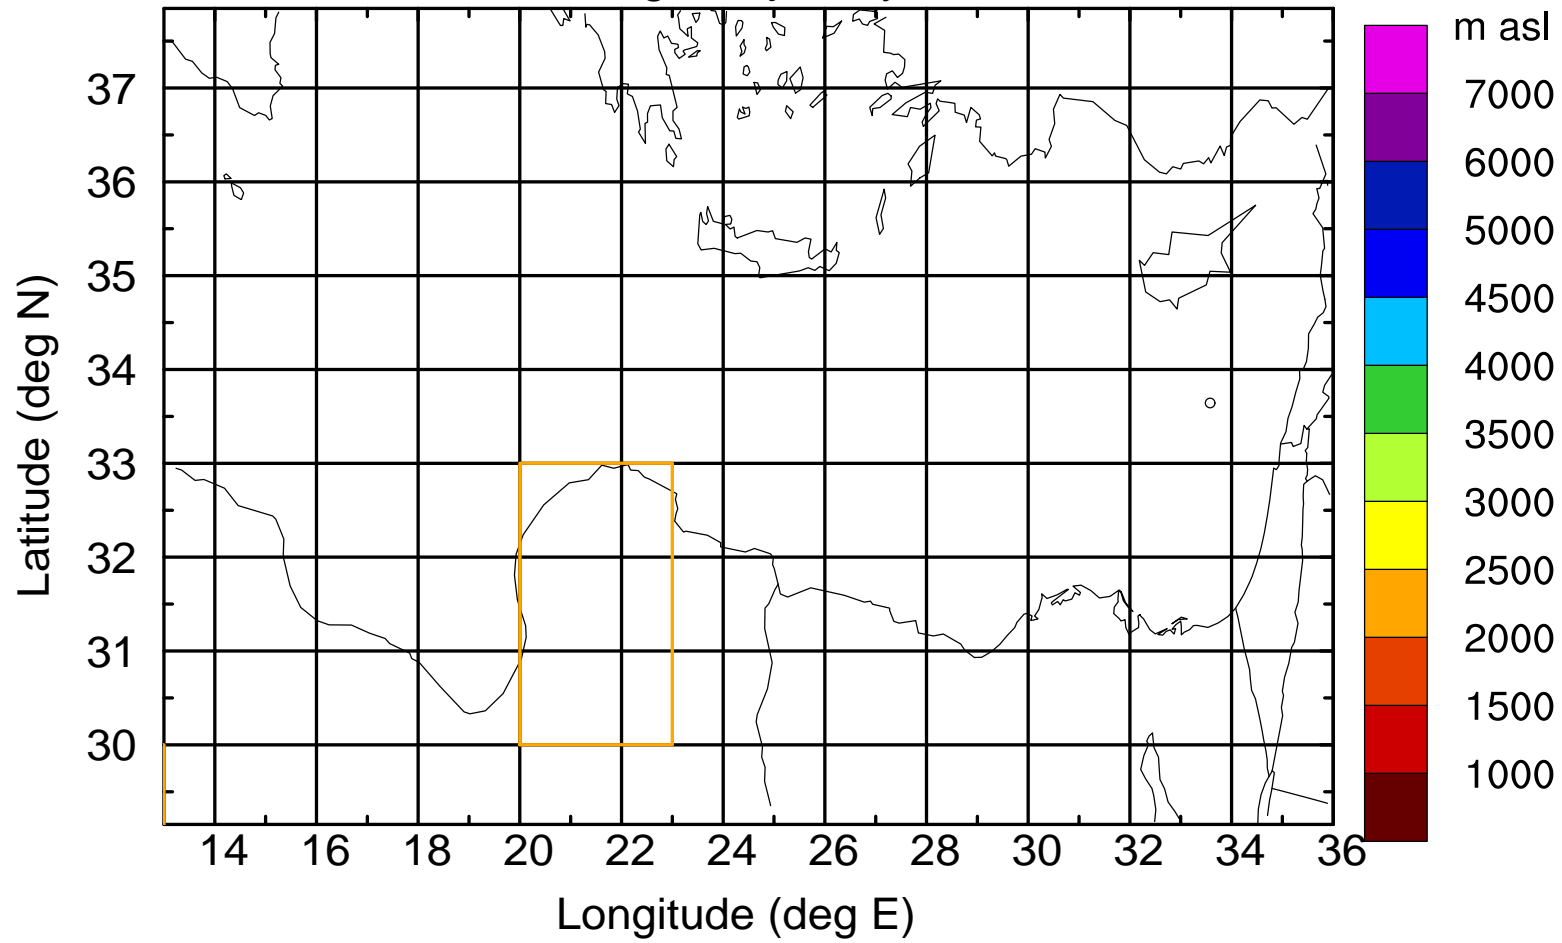

Paphos Airport ground station 20170422 7:30 UTC

Flight trajectory