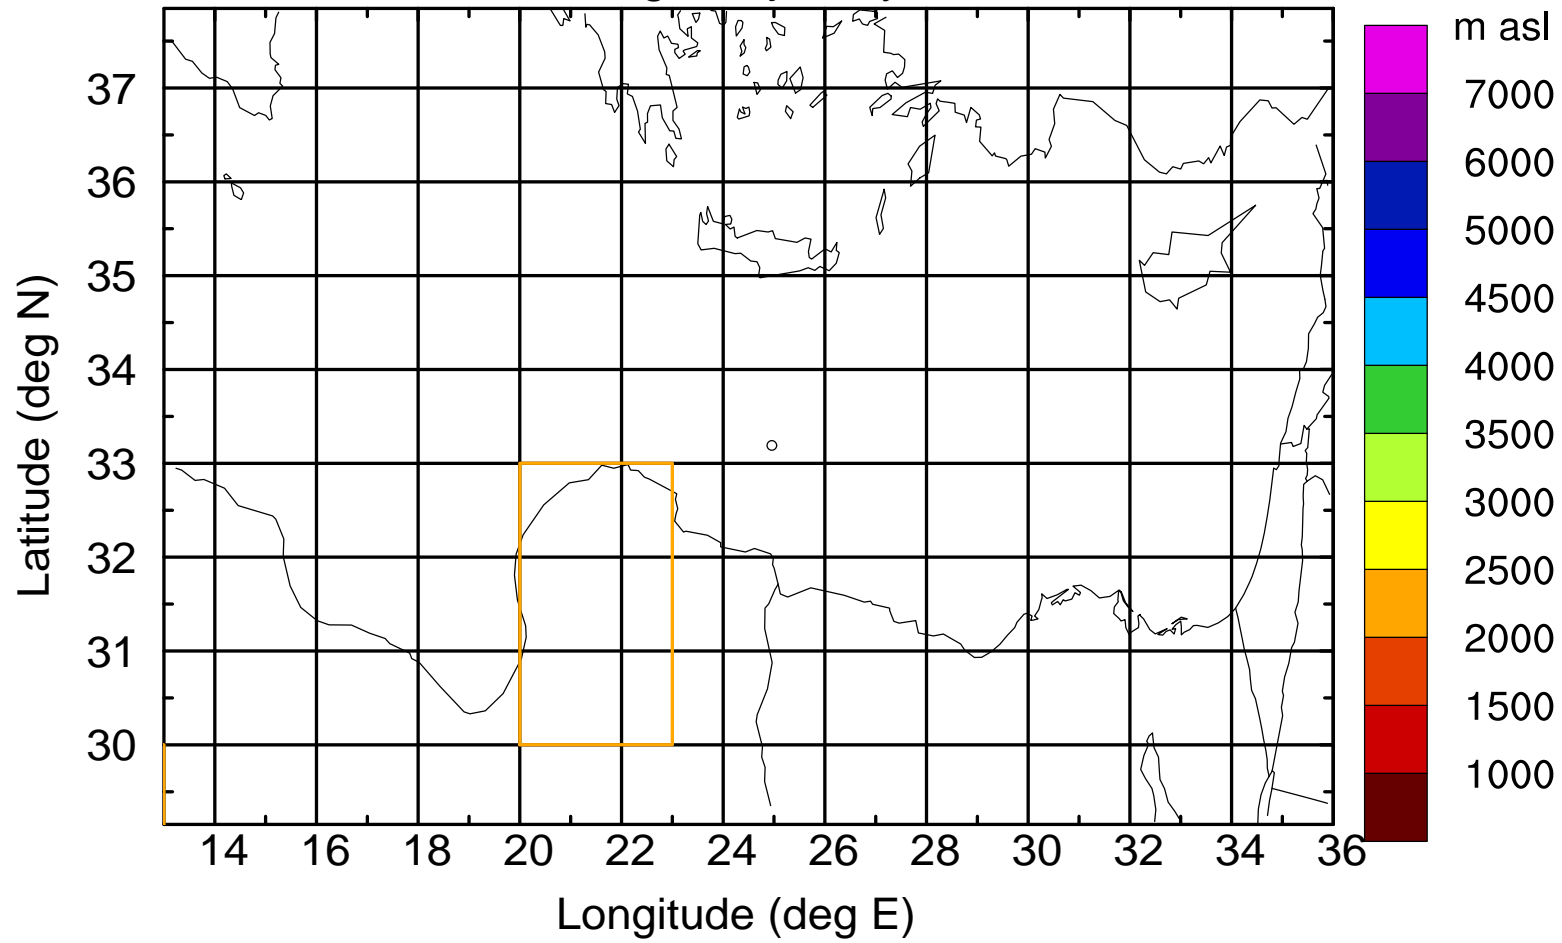

Paphos Airport ground station 20170422 7:30 UTC

Flight trajectory