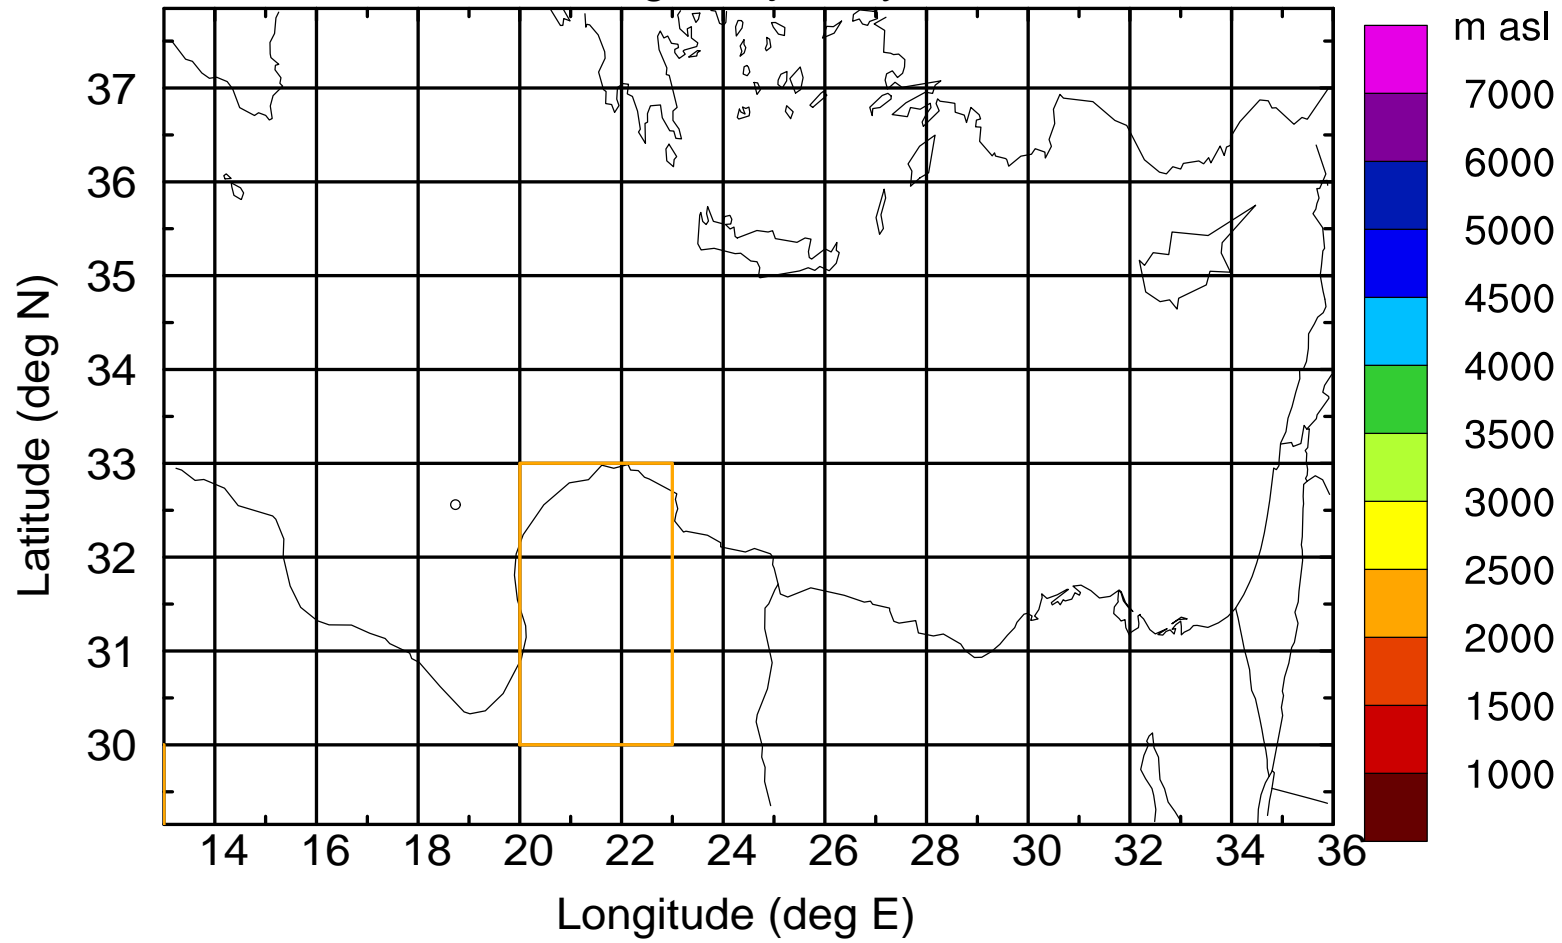

Paphos Airport ground station 20170422 7:30 UTC

Flight trajectory