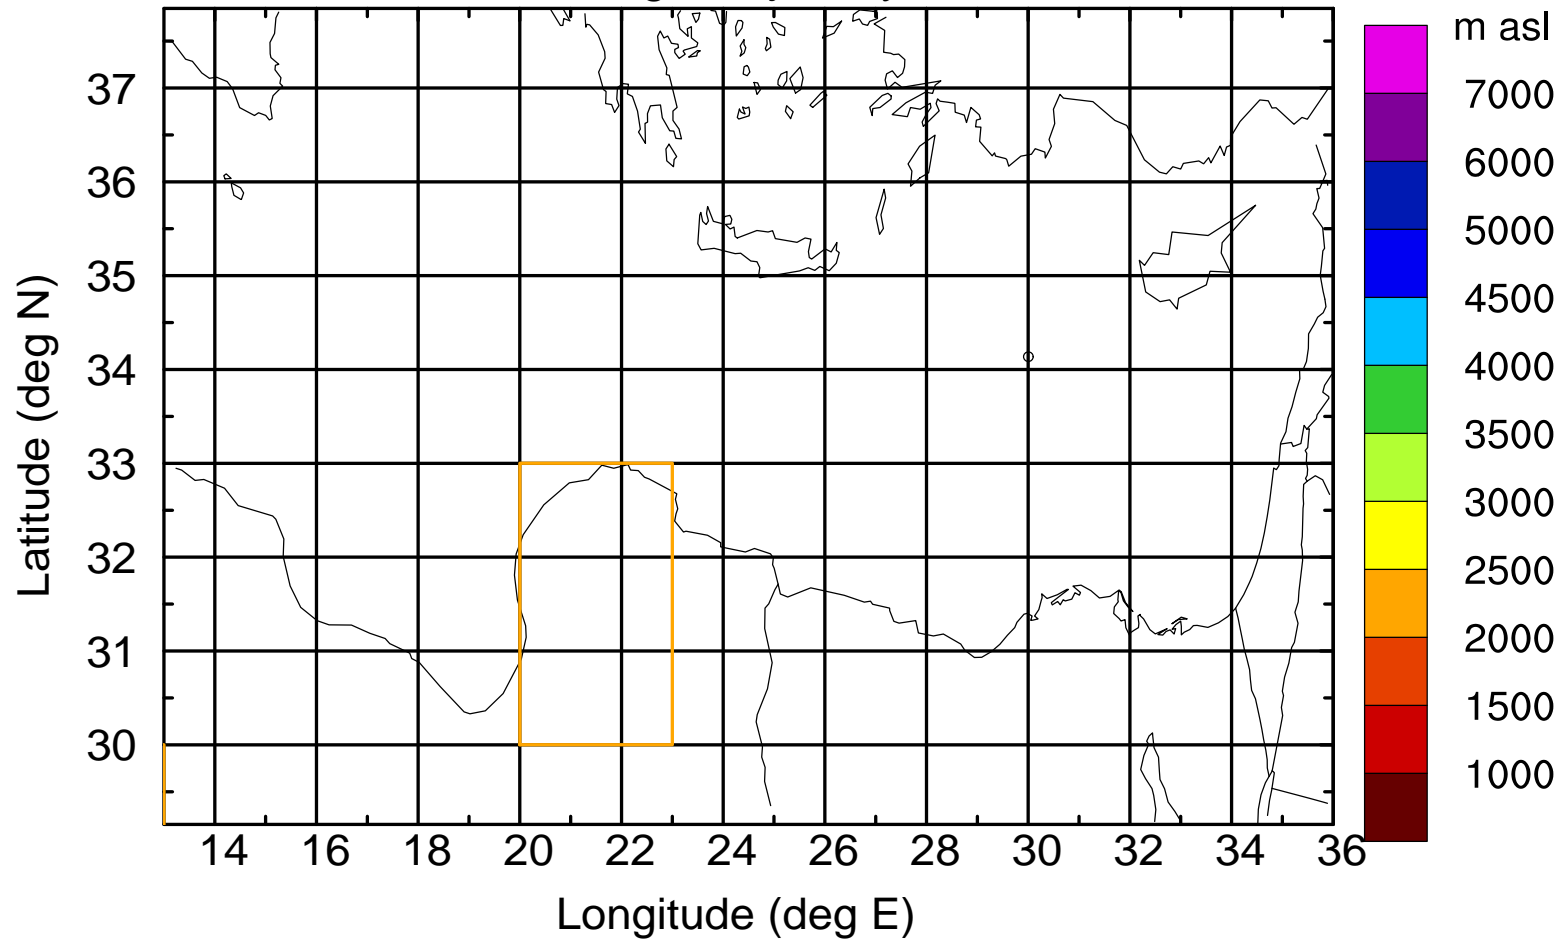

Paphos Airport ground station 20170422 7:30 UTC

Flight trajectory