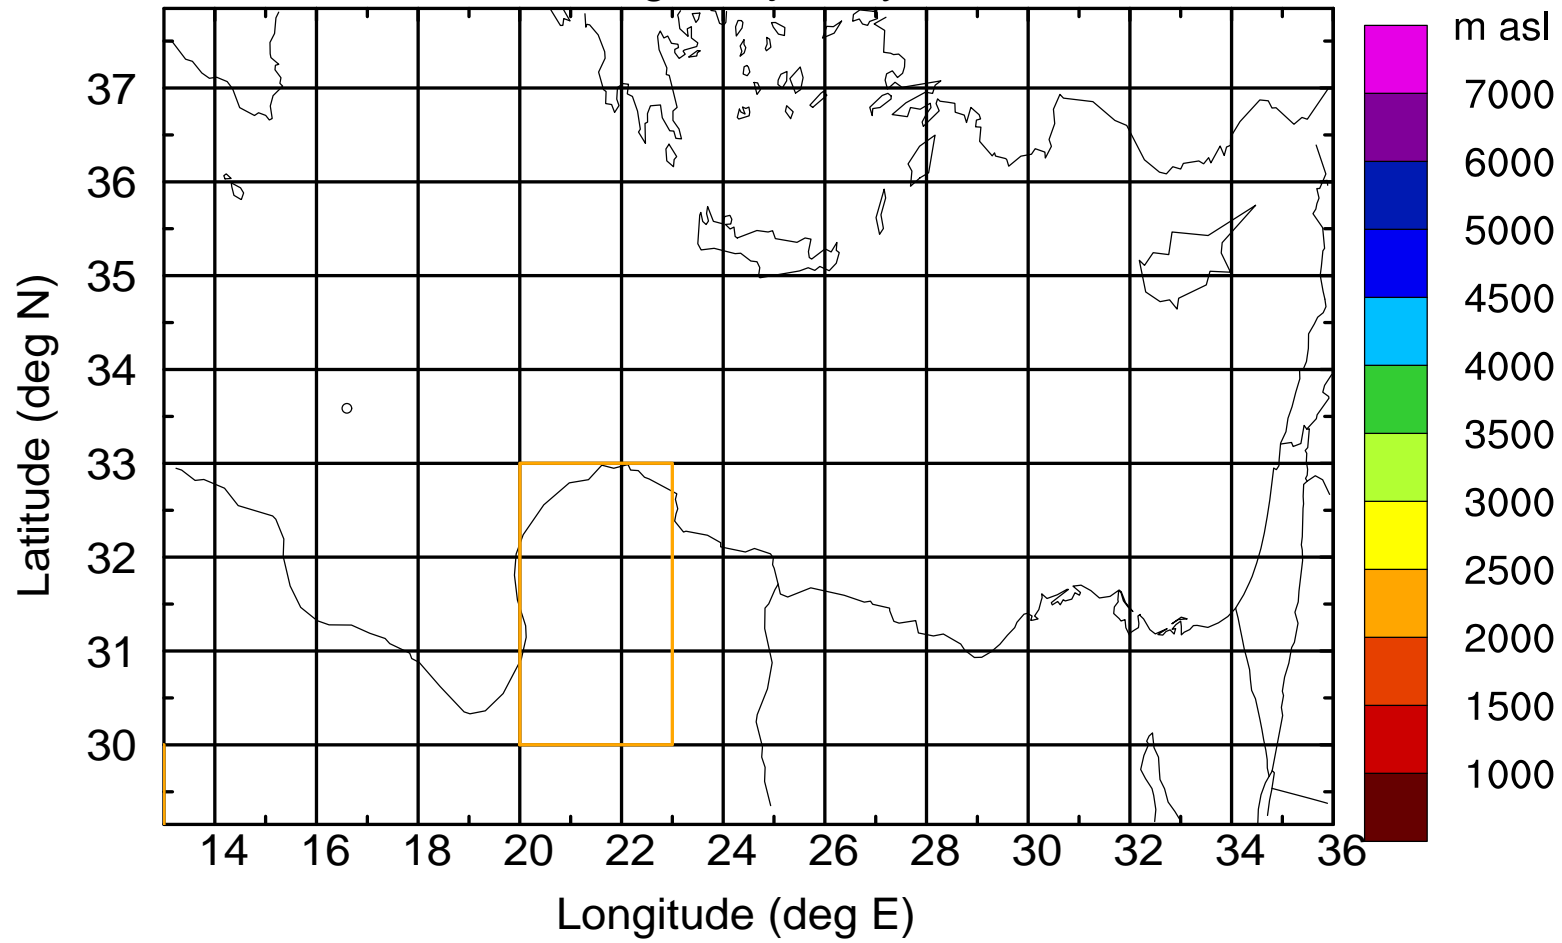

Paphos Airport ground station 20170422 7:30 UTC

Flight trajectory