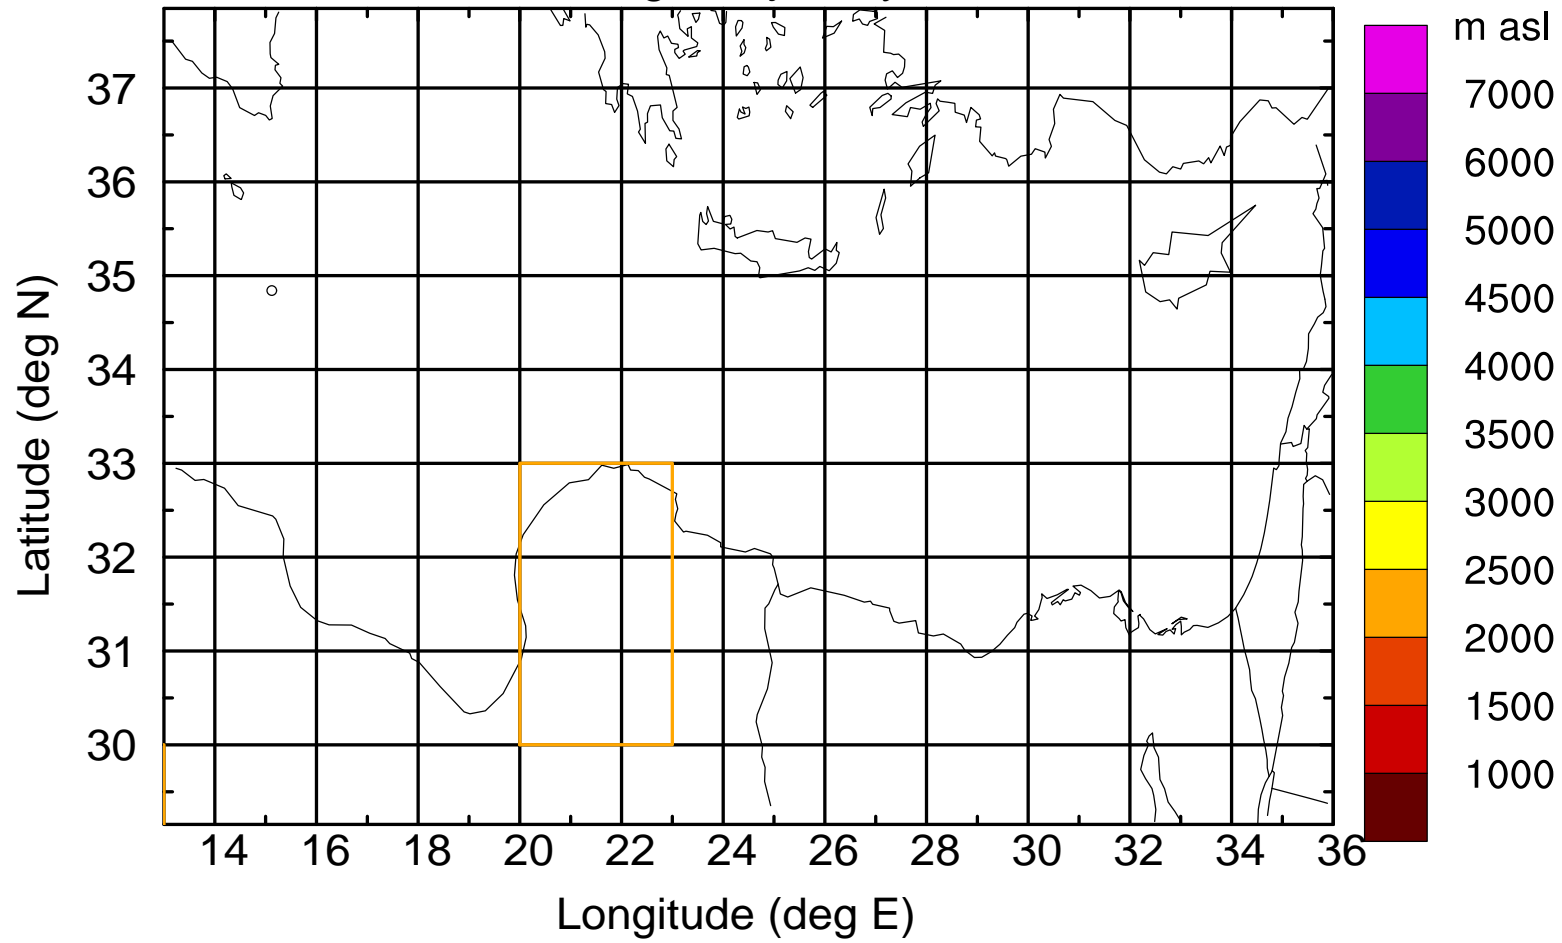

Paphos Airport ground station 20170422 7:30 UTC

Flight trajectory