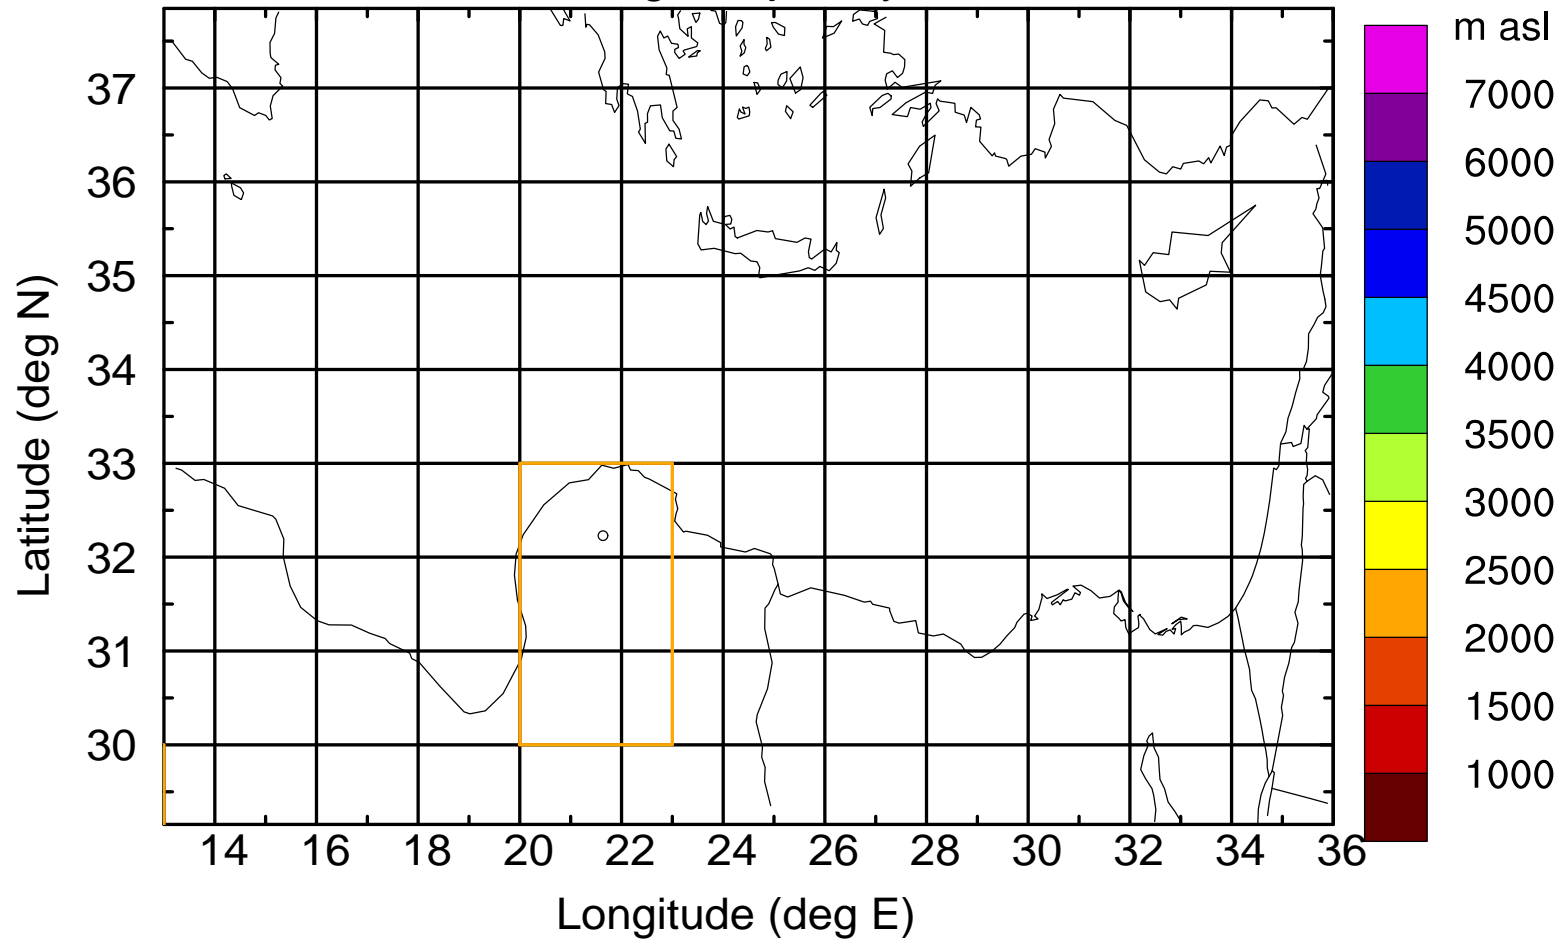

Paphos Airport ground station 20170422 7:30 UTC

Flight trajectory