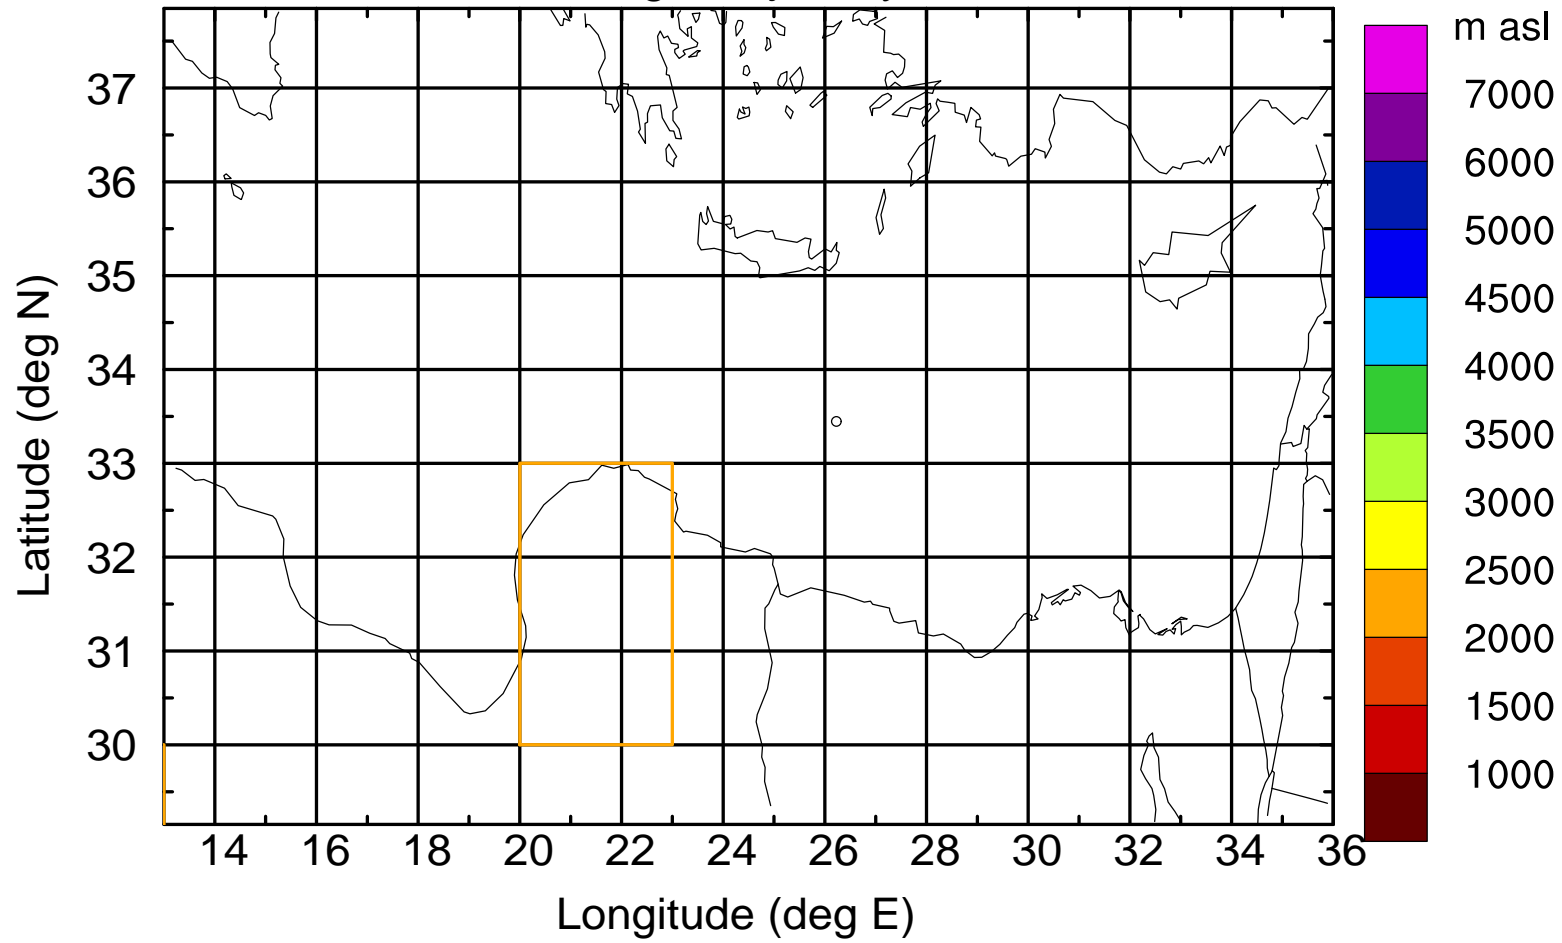

Paphos Airport ground station 20170422 7:30 UTC

Flight trajectory