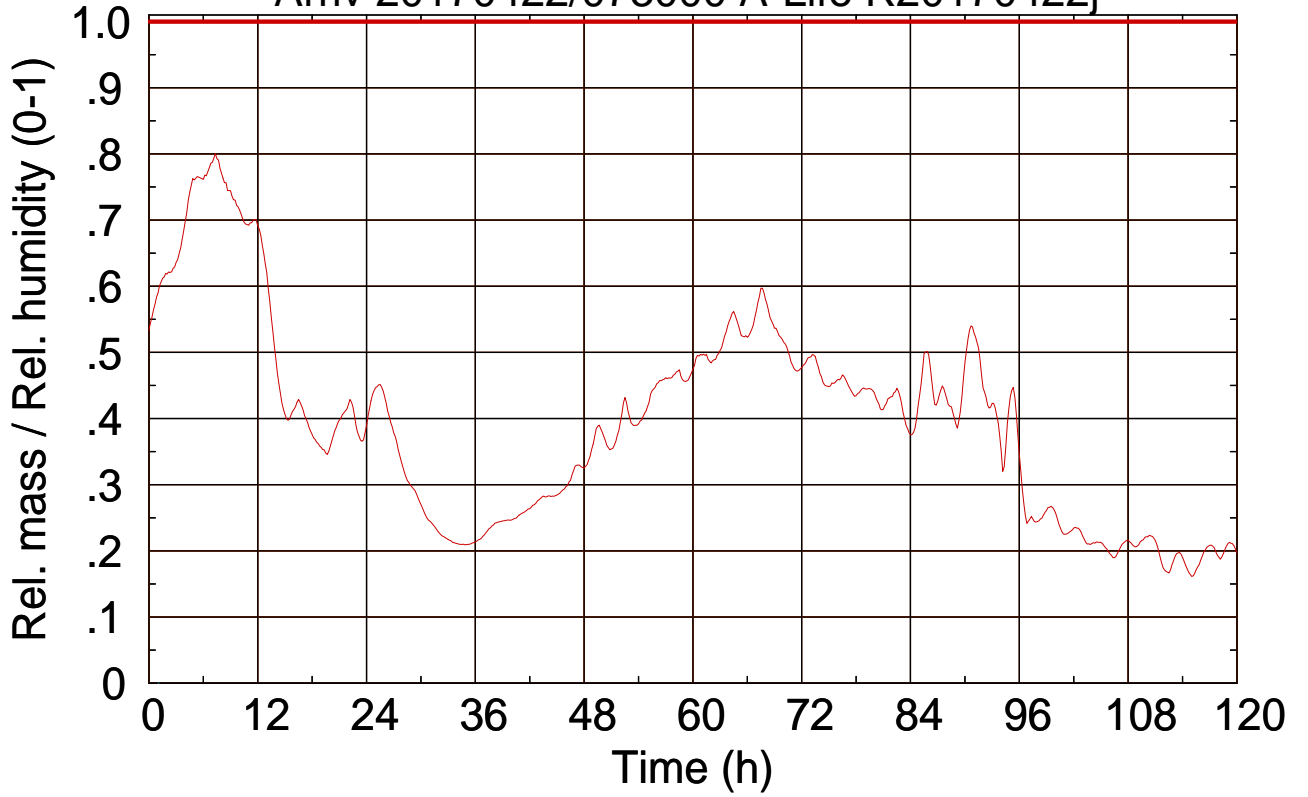

Arriv 20170422/073000 A-Life R20170422j

0 —

Arriv 20170422/073000 A-Life R20170422j

— Height

— Mixing height