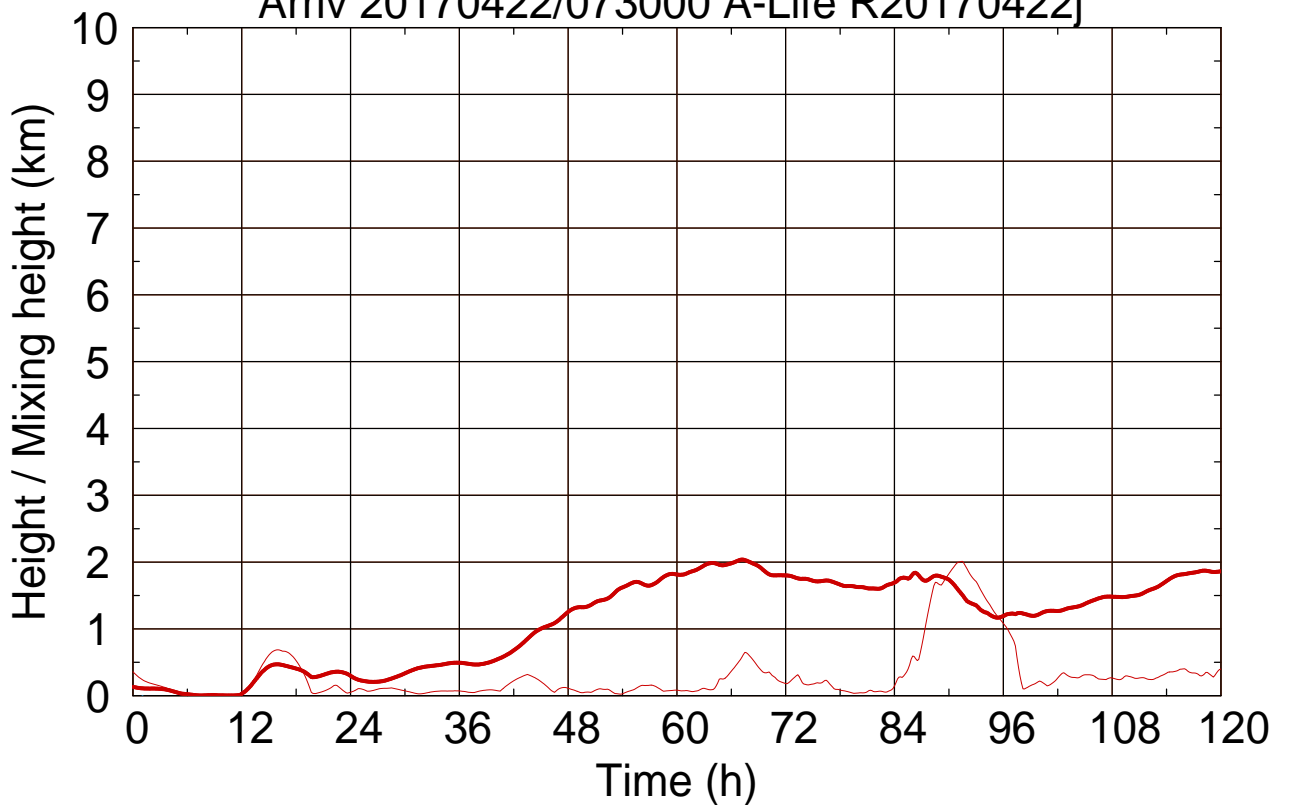

Arriv 20170422/073000 A-Life R20170422j

0 —

Arriv 20170422/073000 A-Life R20170422j

— Height

— Mixing height