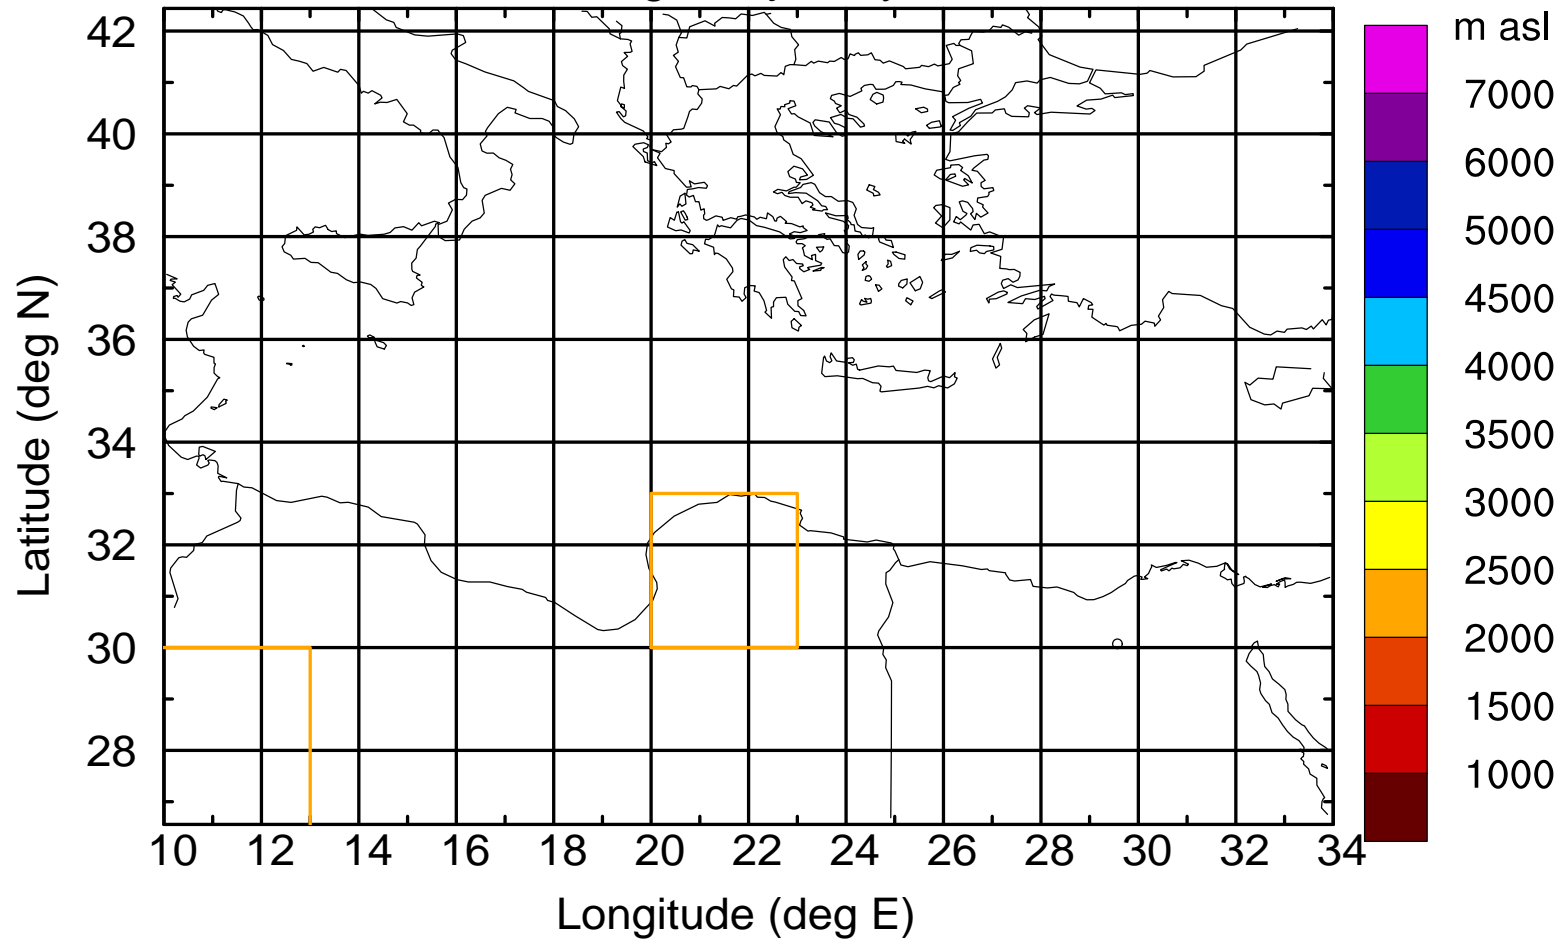

Paphos Airport ground station 20170422 7:00 UTC

Flight trajectory