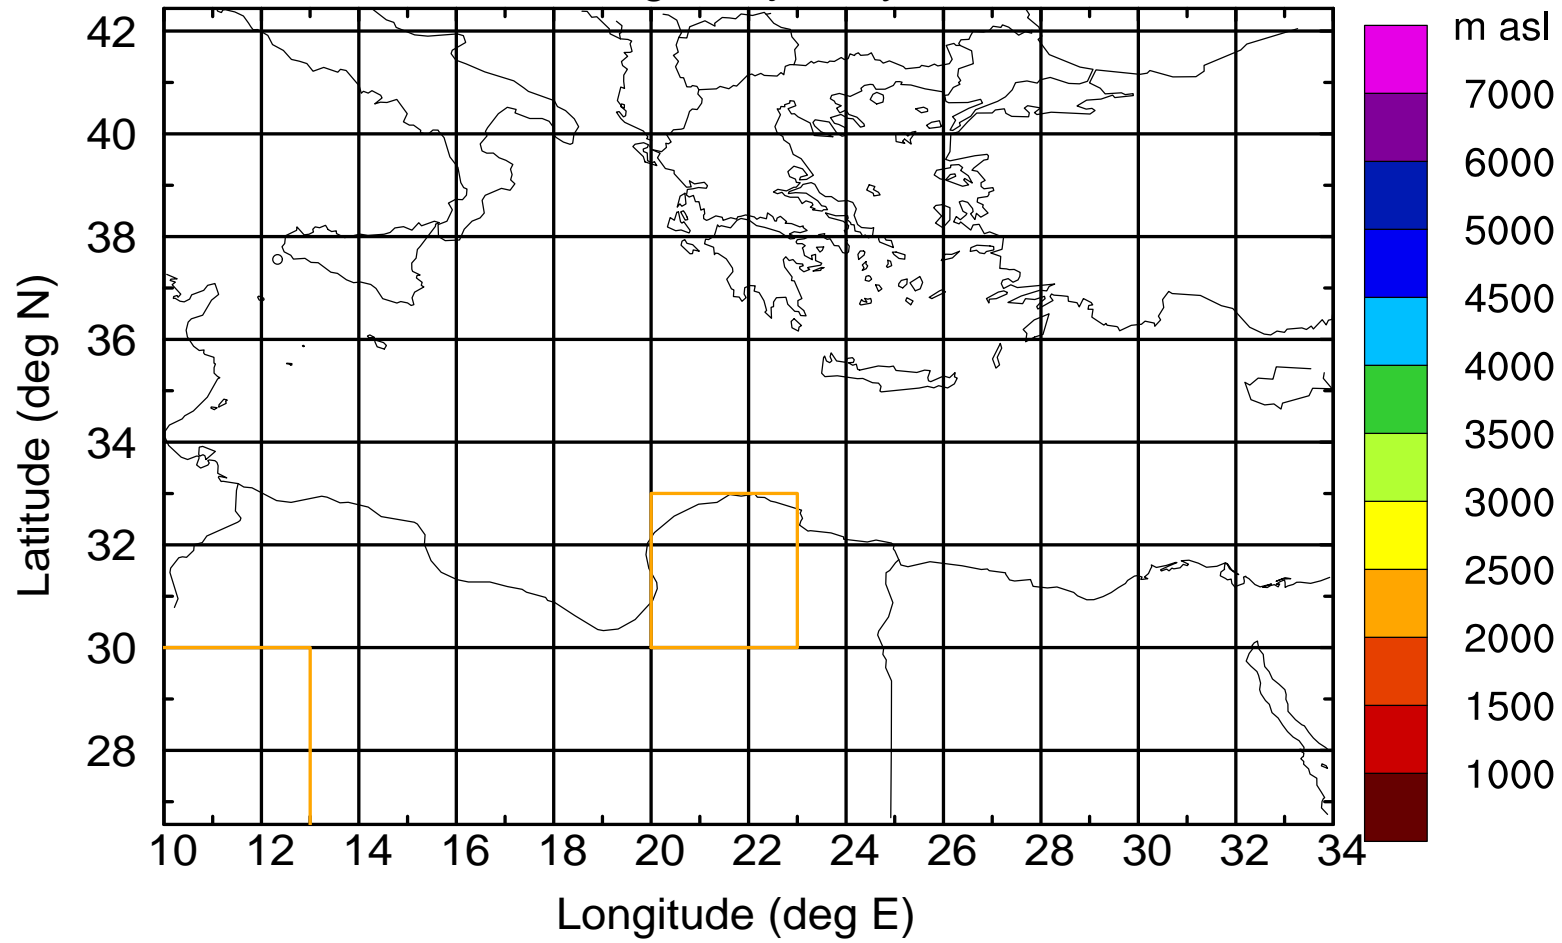

Paphos Airport ground station 20170422 7:00 UTC

Flight trajectory