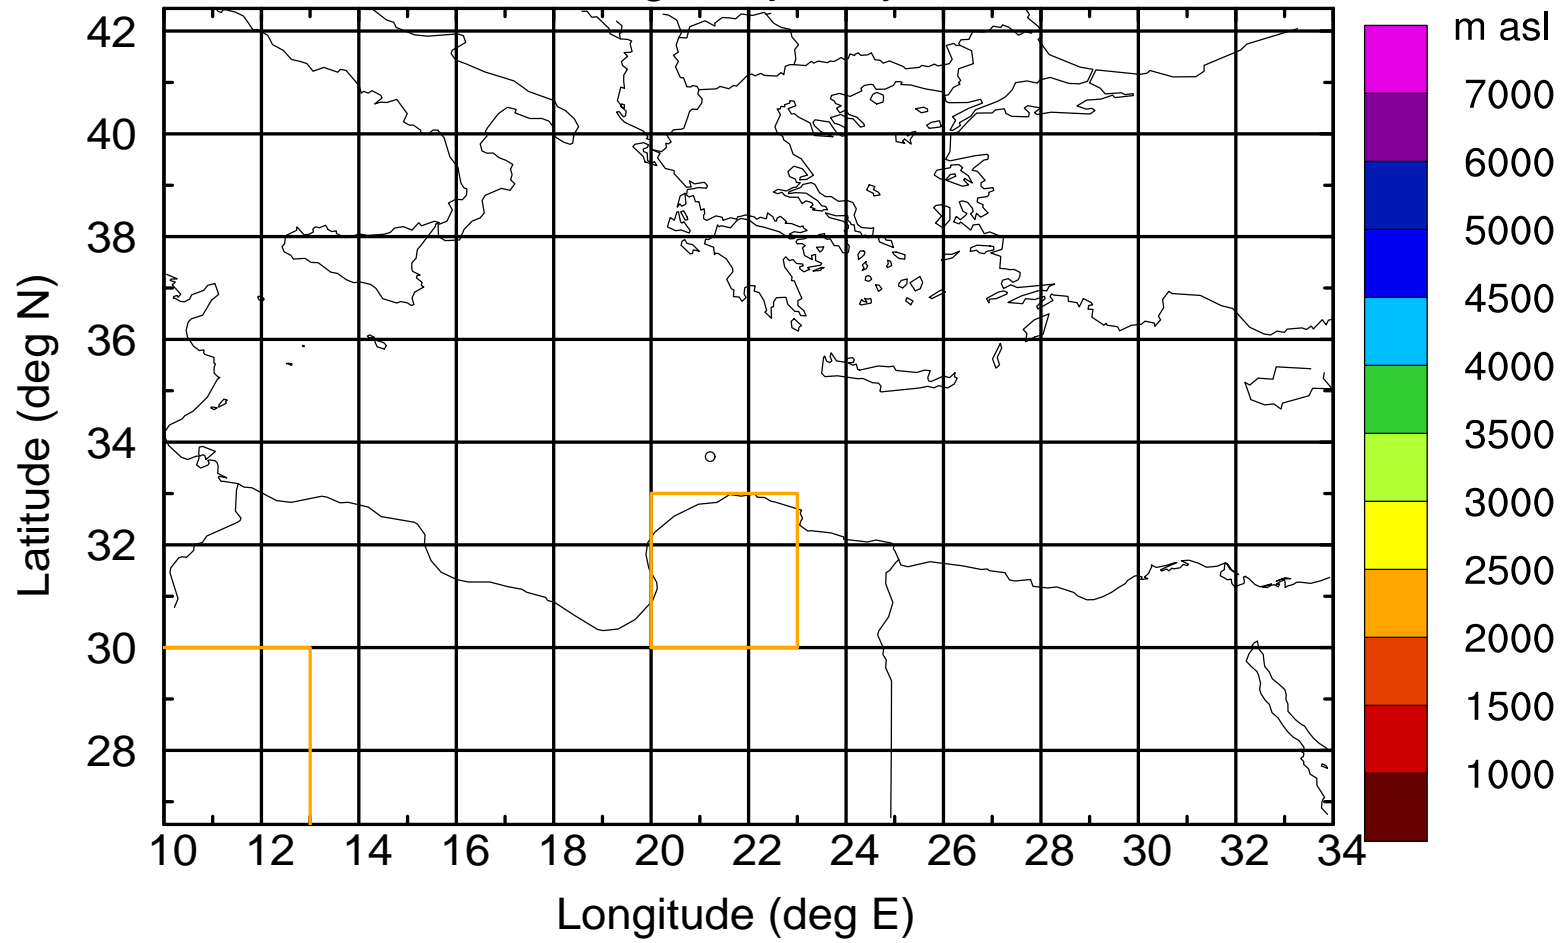

Paphos Airport ground station 20170422 7:00 UTC

Flight trajectory