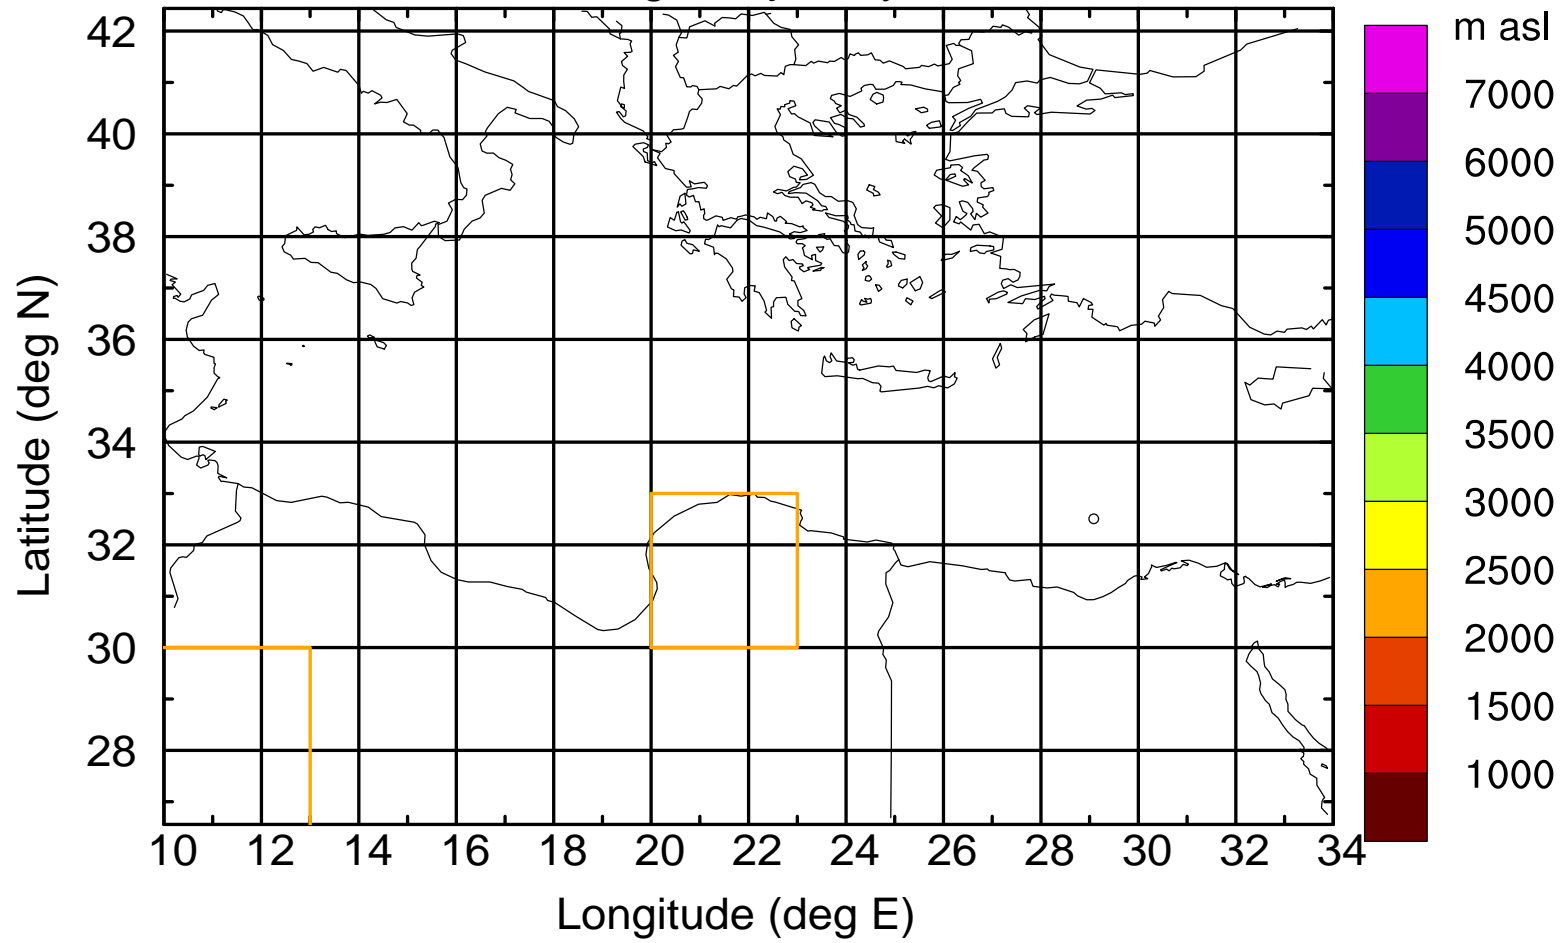

Paphos Airport ground station 20170422 7:00 UTC

Flight trajectory