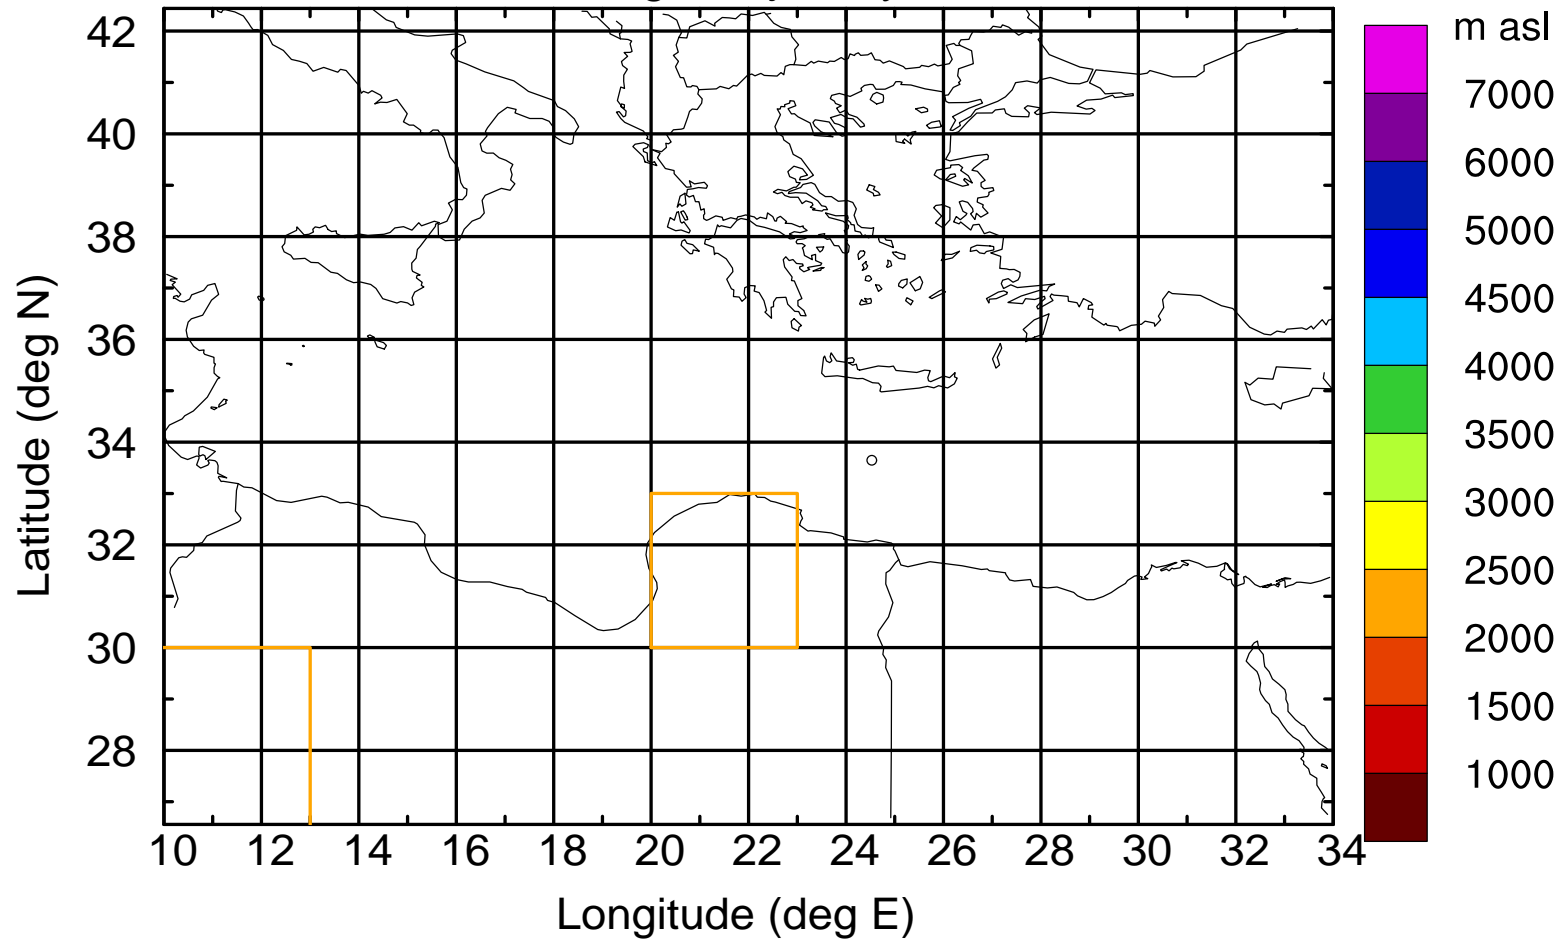

Paphos Airport ground station 20170422 7:00 UTC

Flight trajectory