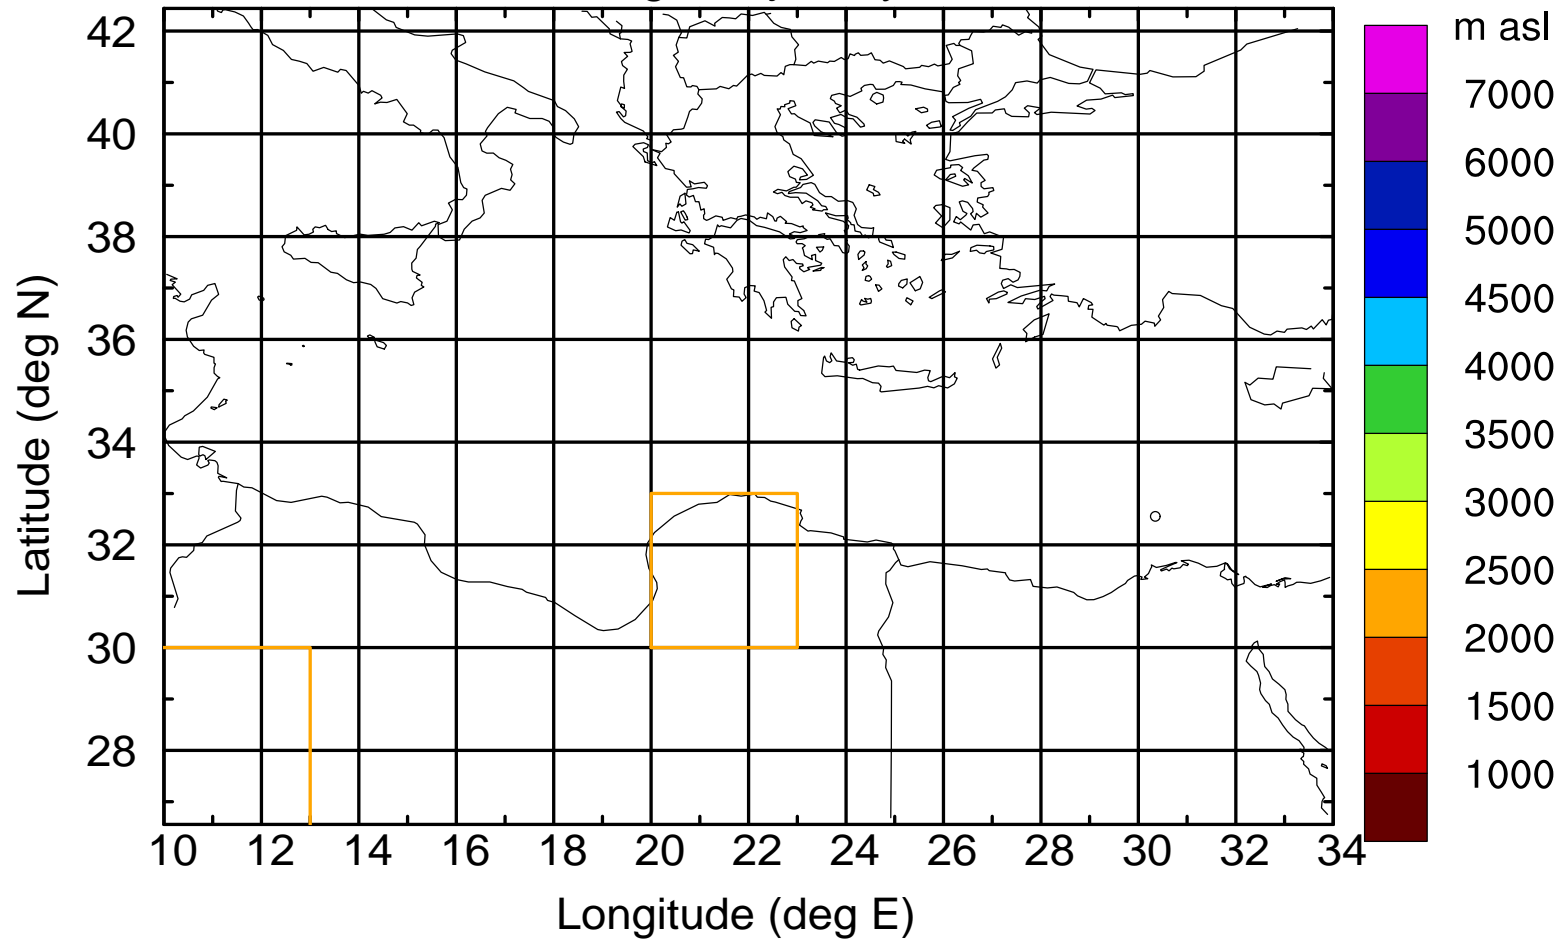

Paphos Airport ground station 20170422 7:00 UTC

Flight trajectory