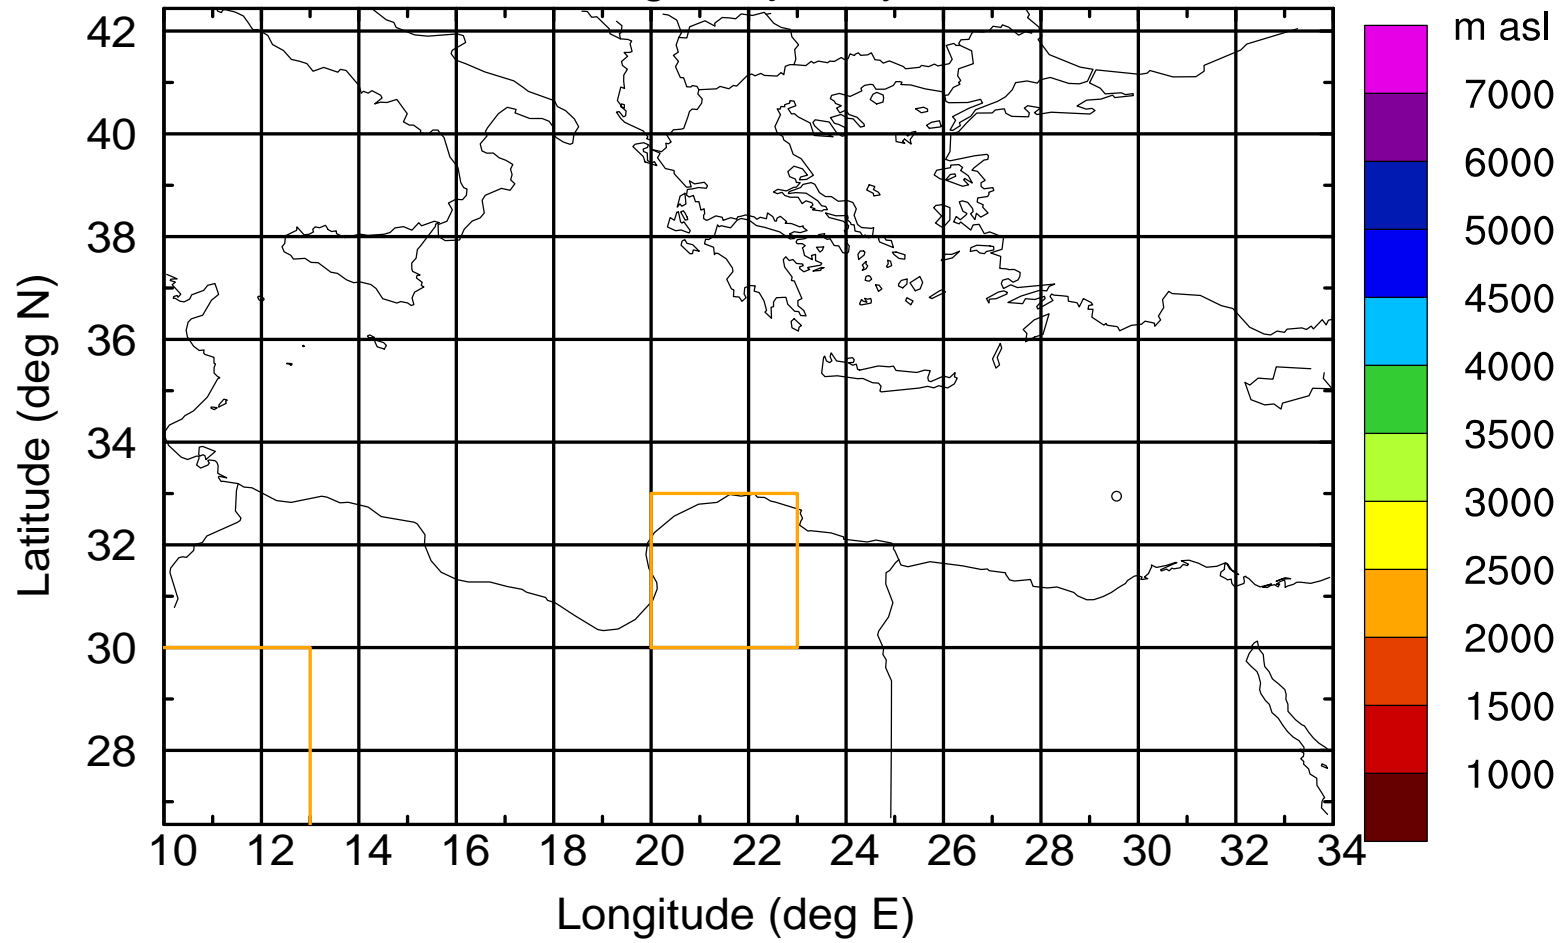

Paphos Airport ground station 20170422 7:00 UTC

Flight trajectory