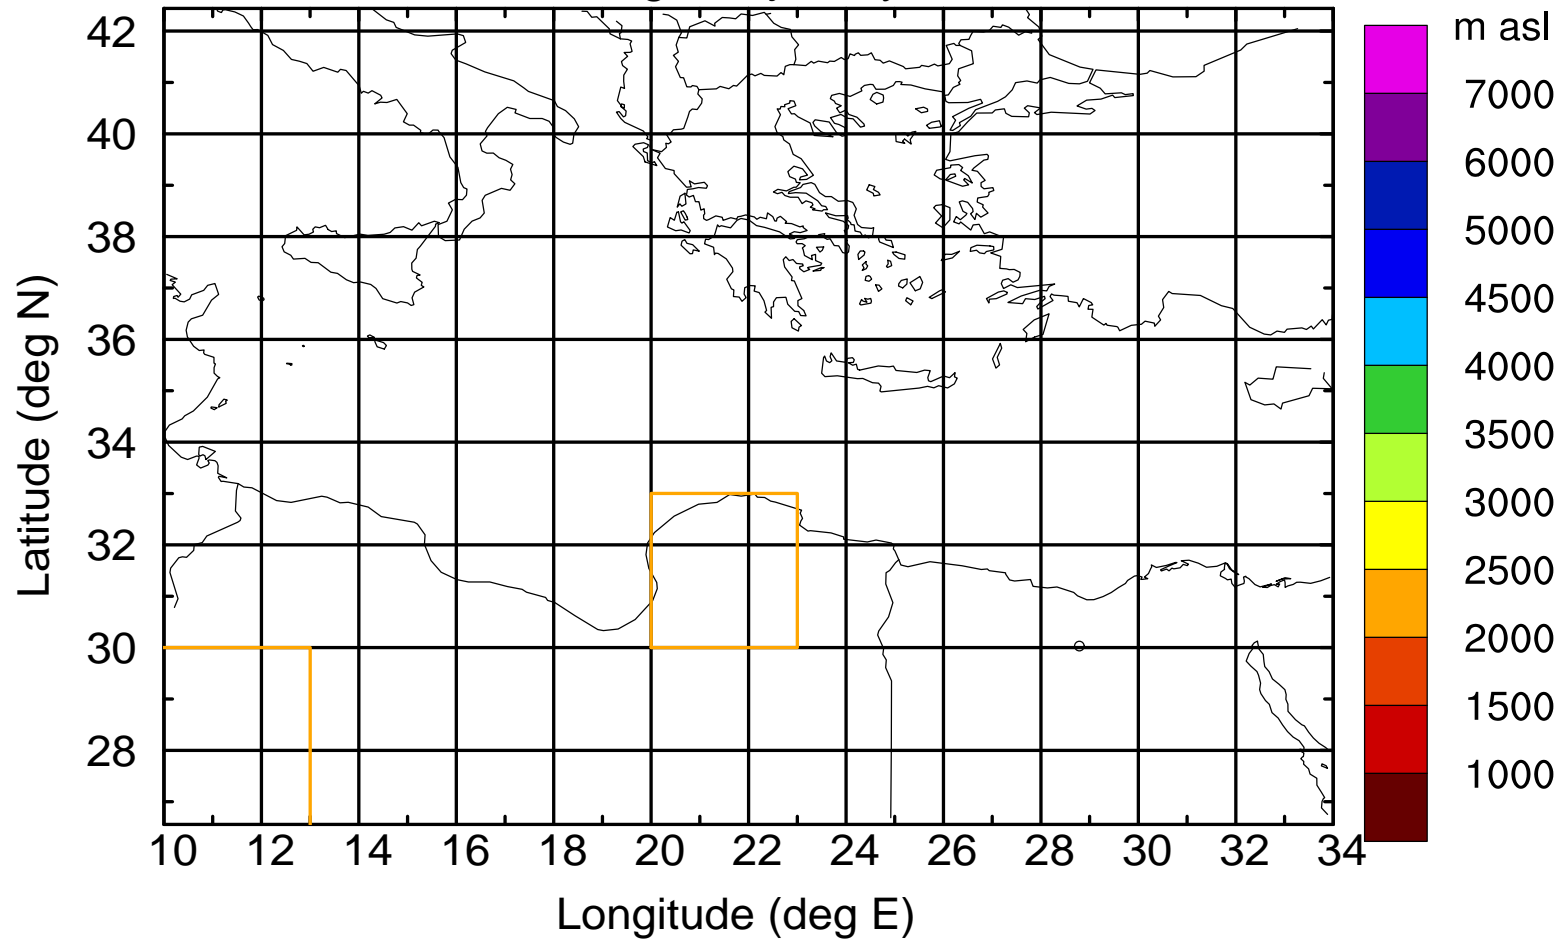

Paphos Airport ground station 20170422 7:00 UTC

Flight trajectory