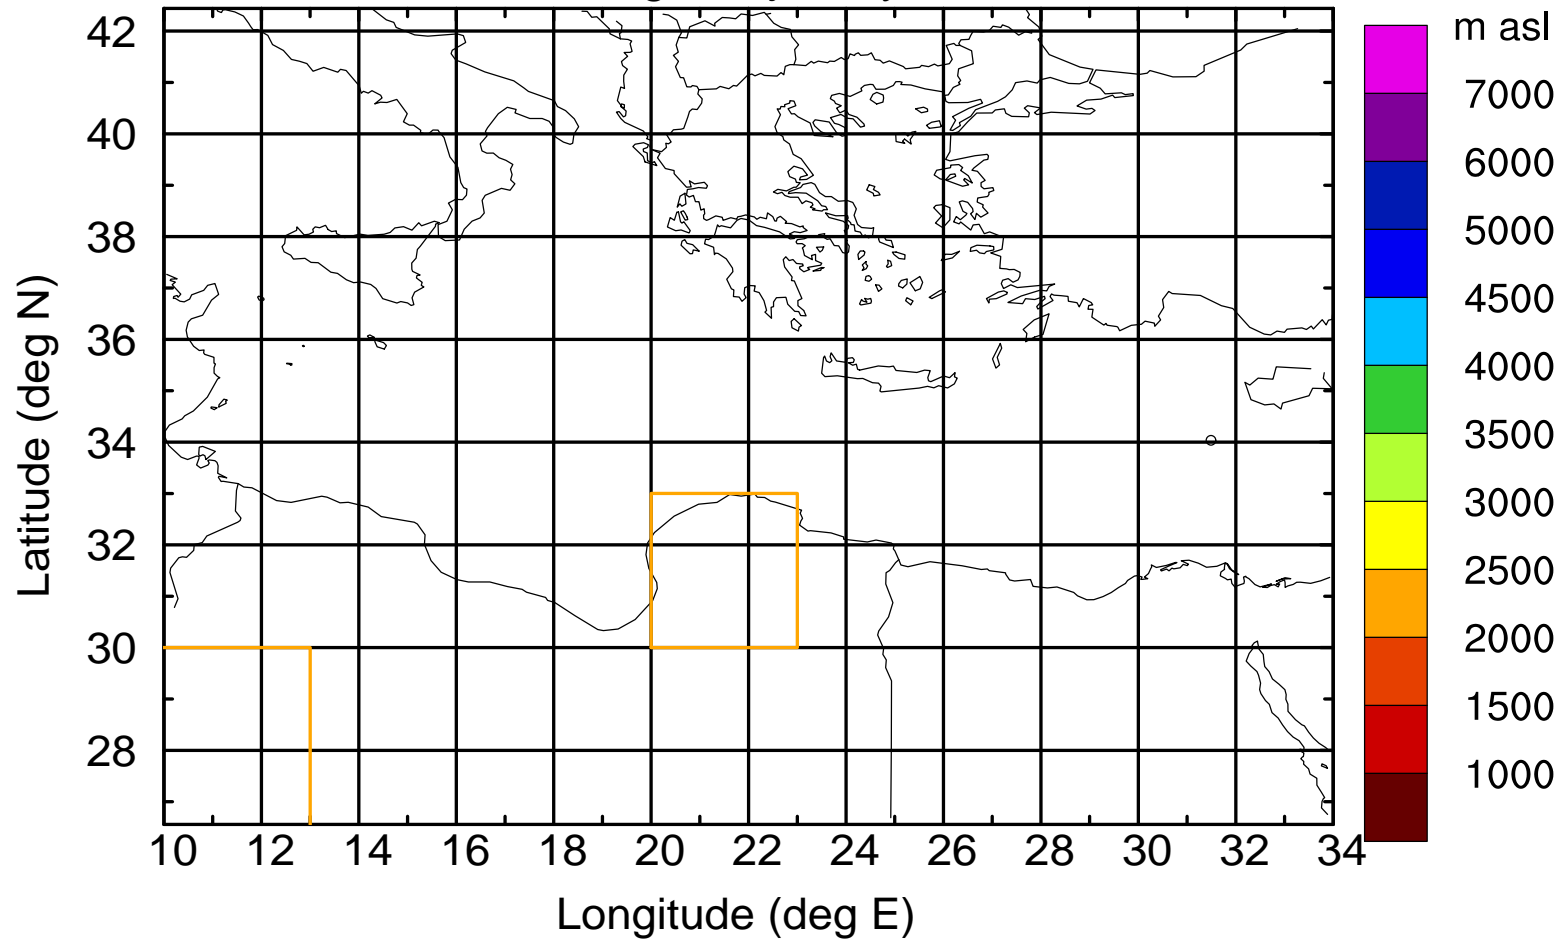

Paphos Airport ground station 20170422 7:00 UTC

Flight trajectory