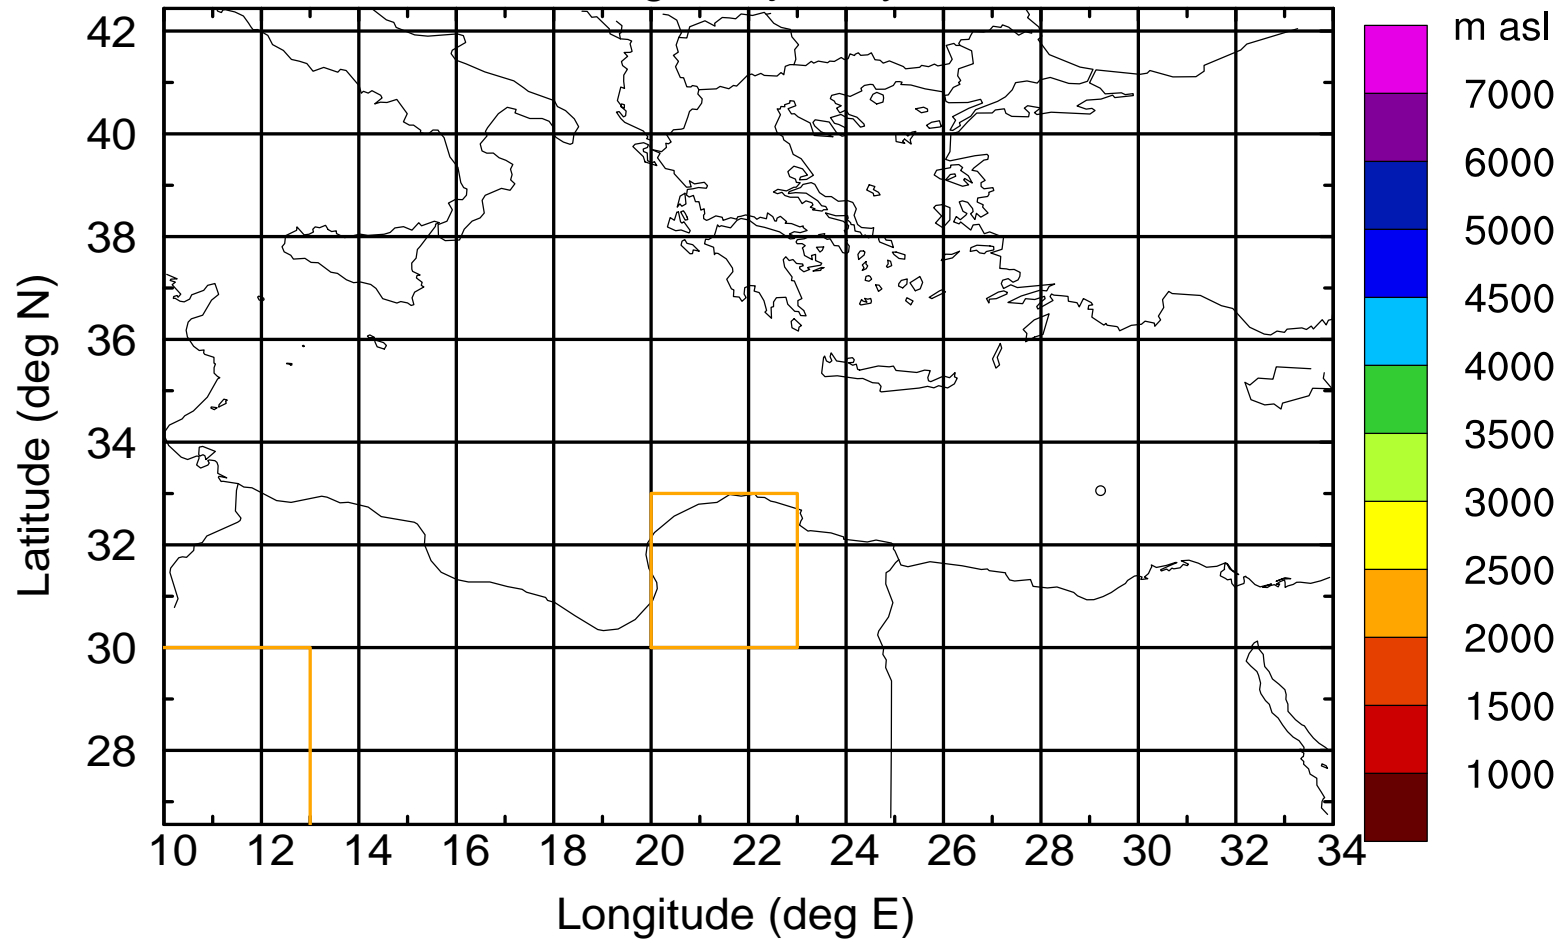

Paphos Airport ground station 20170422 7:00 UTC

Flight trajectory