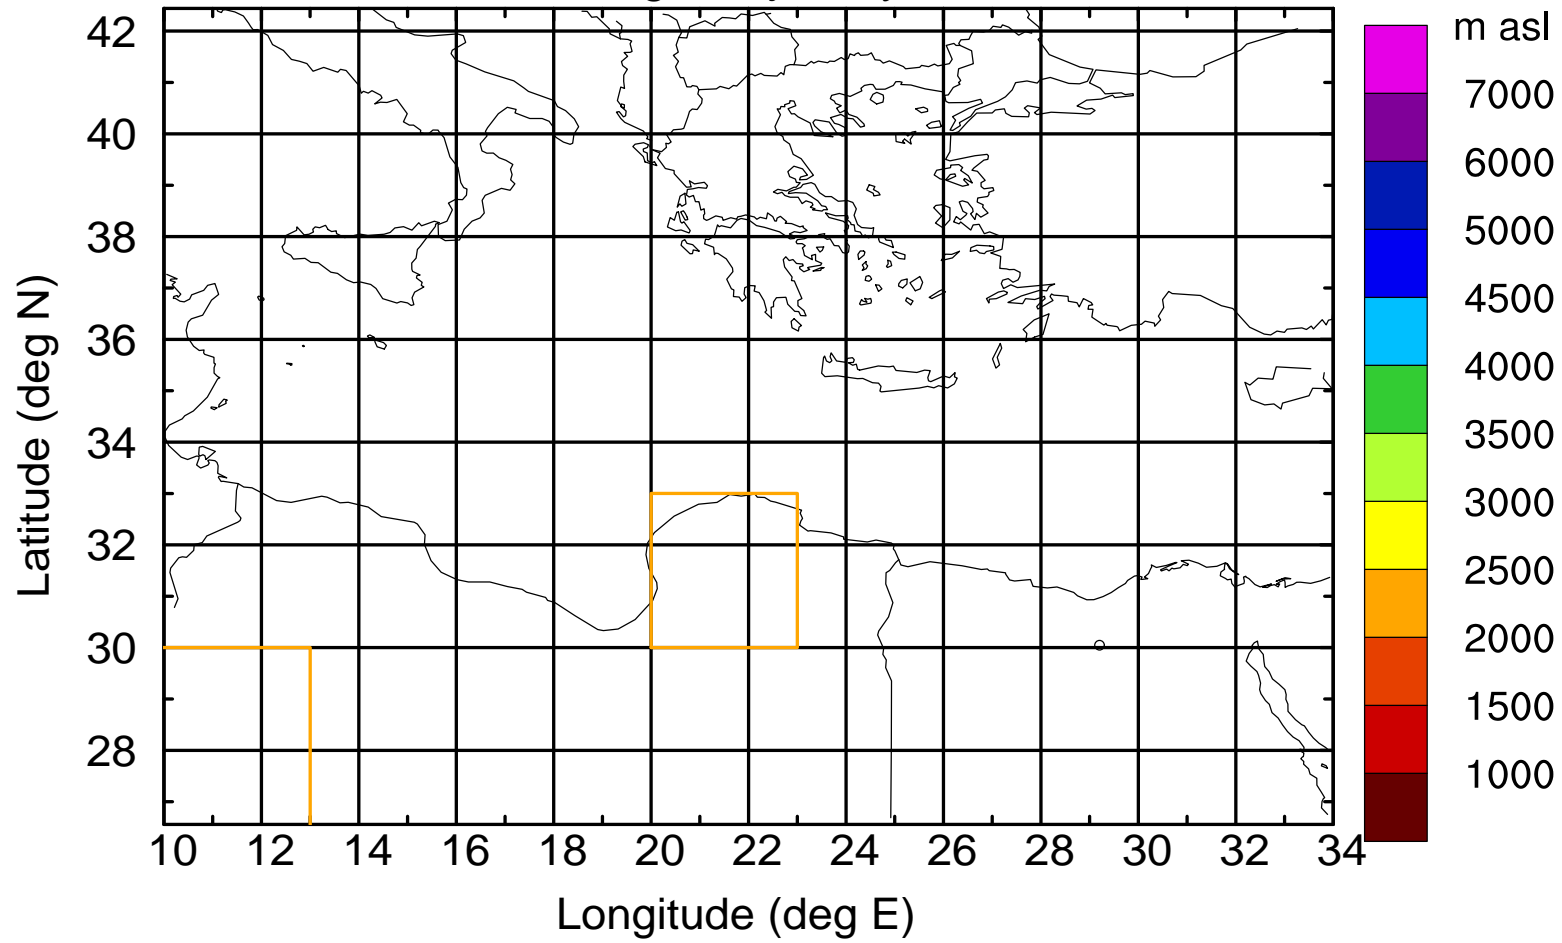

Paphos Airport ground station 20170422 7:00 UTC

Flight trajectory