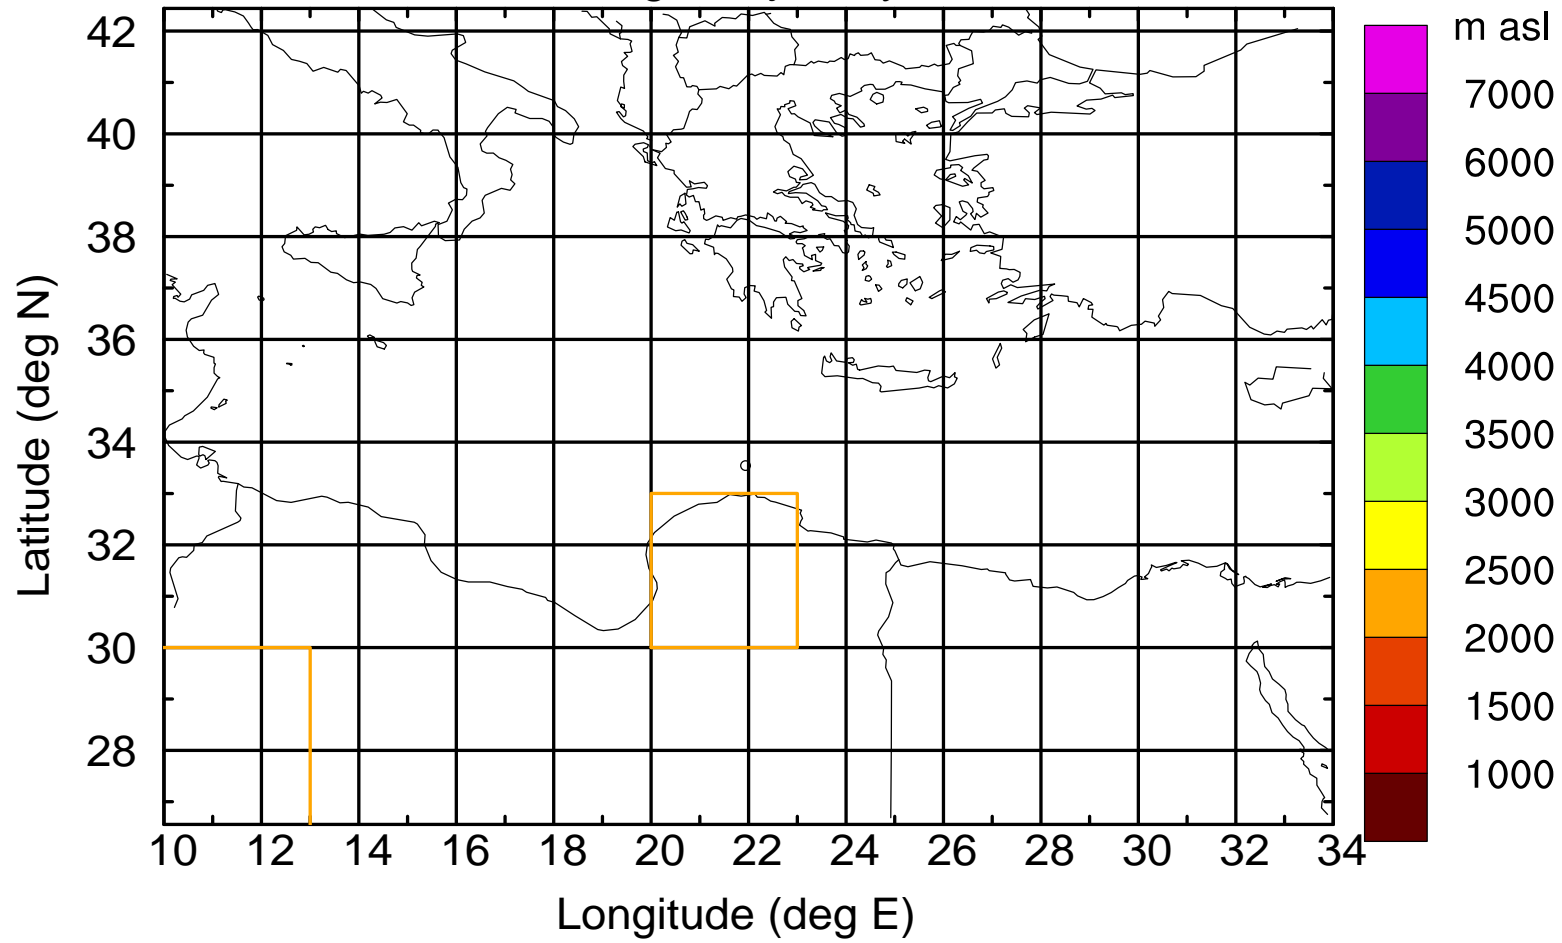

Paphos Airport ground station 20170422 7:00 UTC

Flight trajectory