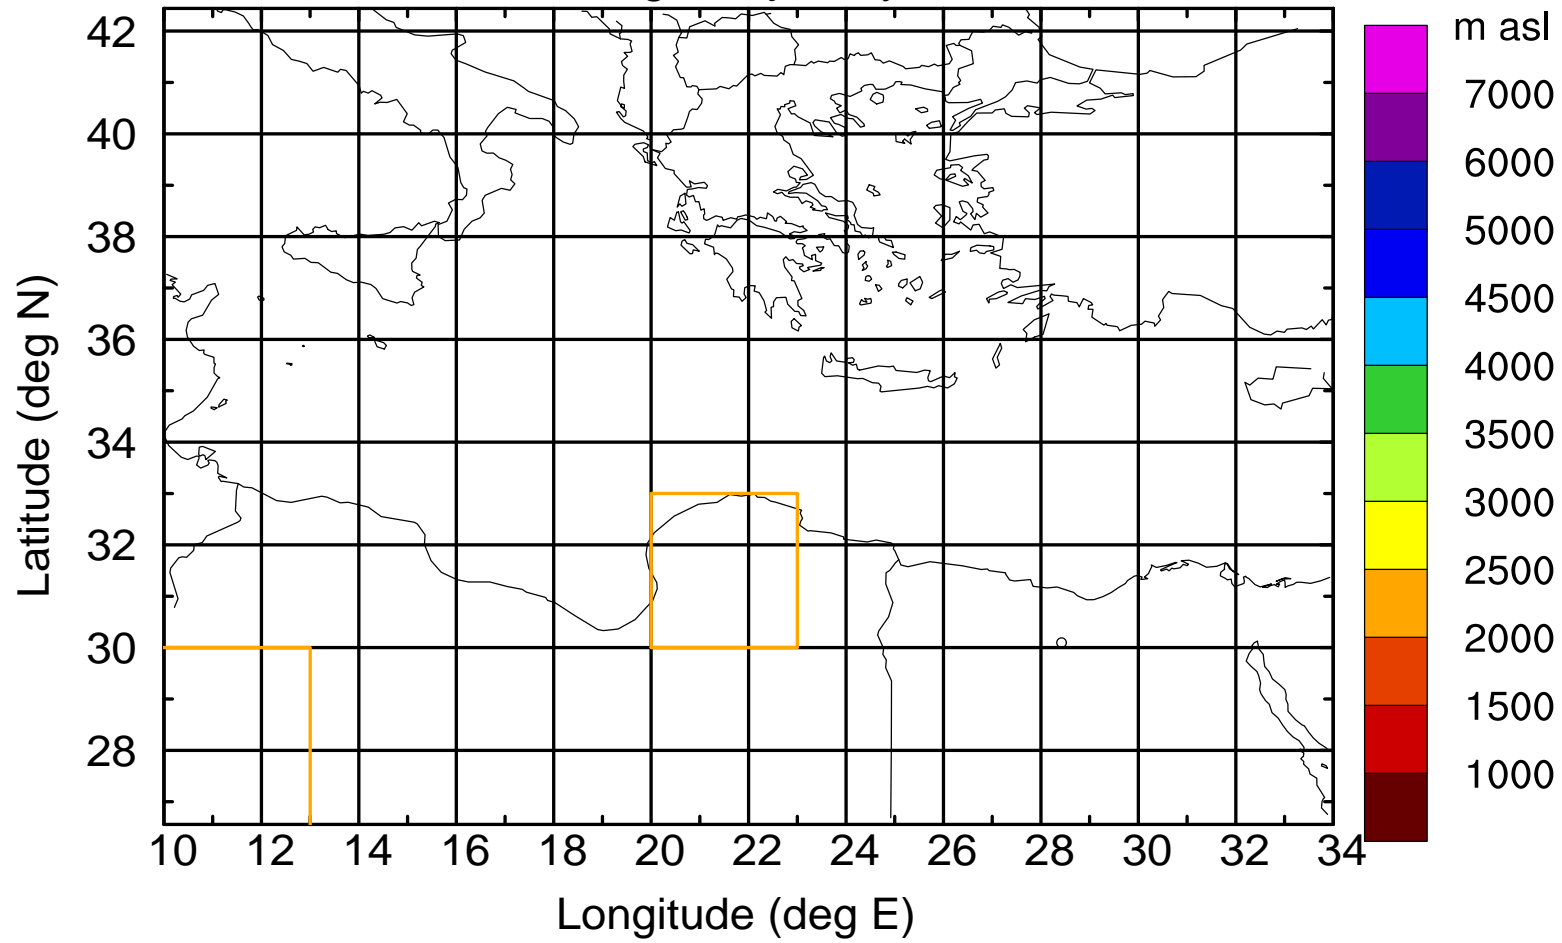

Paphos Airport ground station 20170422 7:00 UTC

Flight trajectory