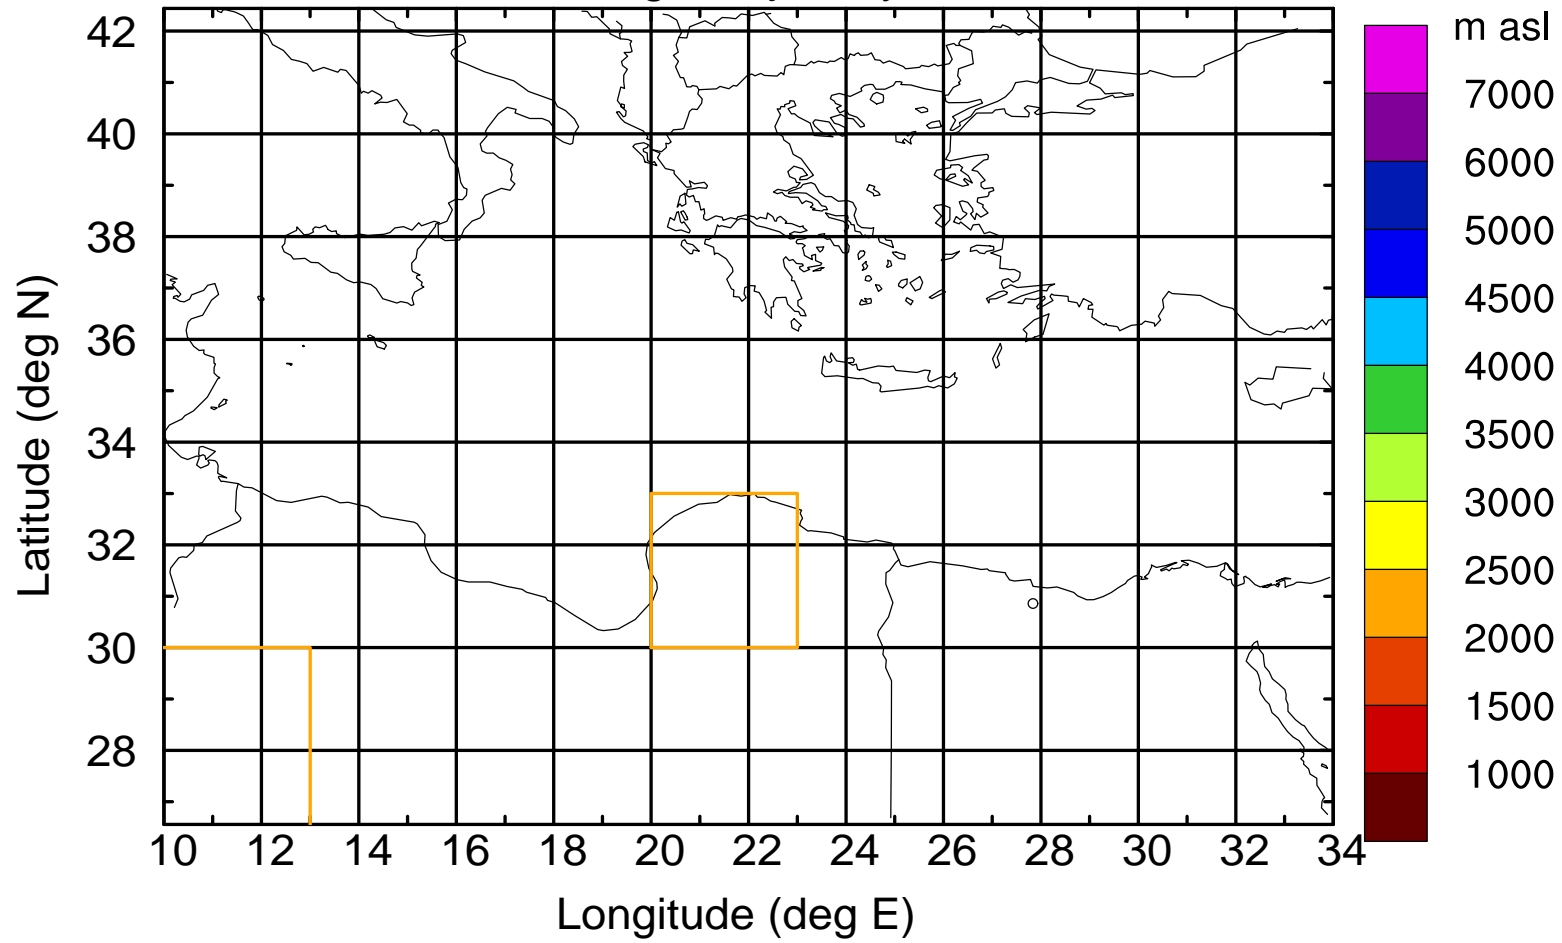

Paphos Airport ground station 20170422 7:00 UTC

Flight trajectory