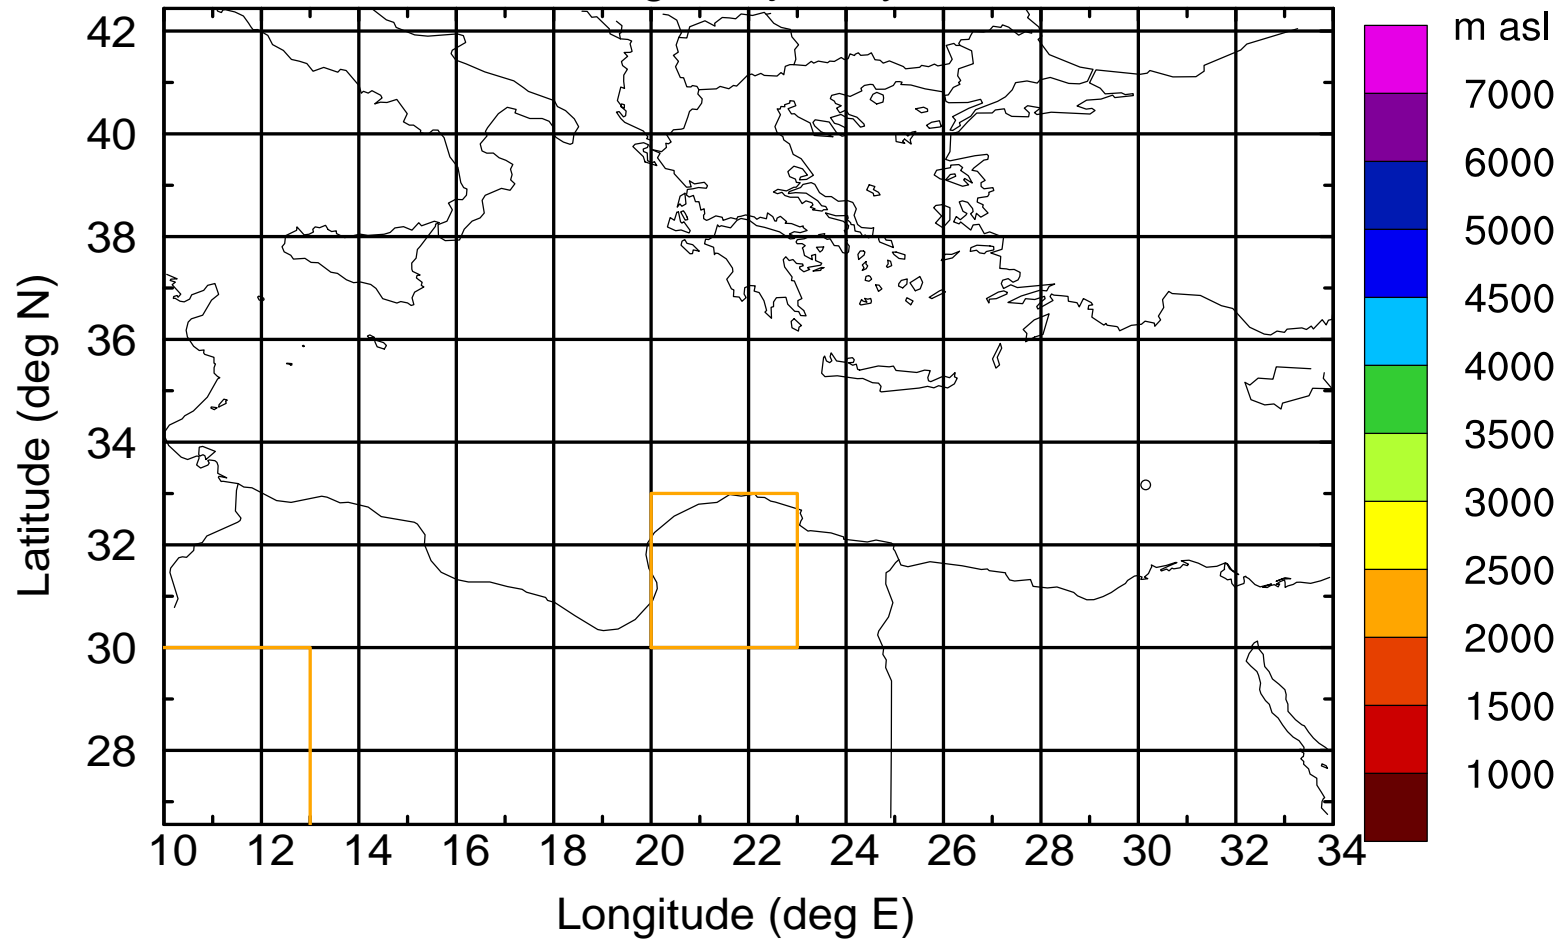

Paphos Airport ground station 20170422 7:00 UTC

Flight trajectory