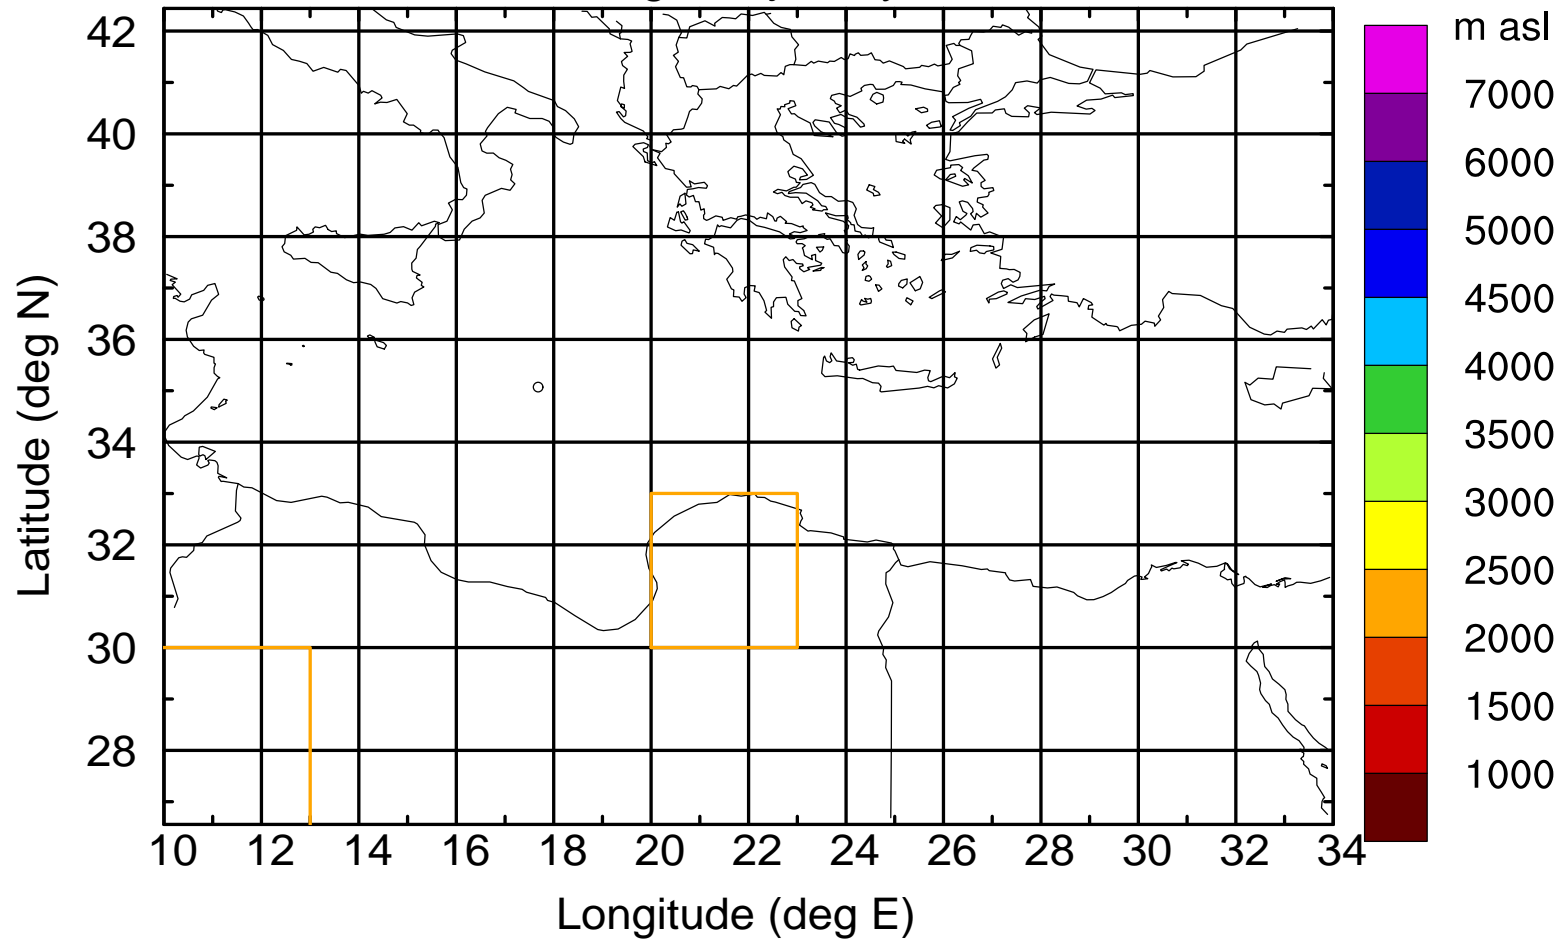

Paphos Airport ground station 20170422 7:00 UTC

Flight trajectory