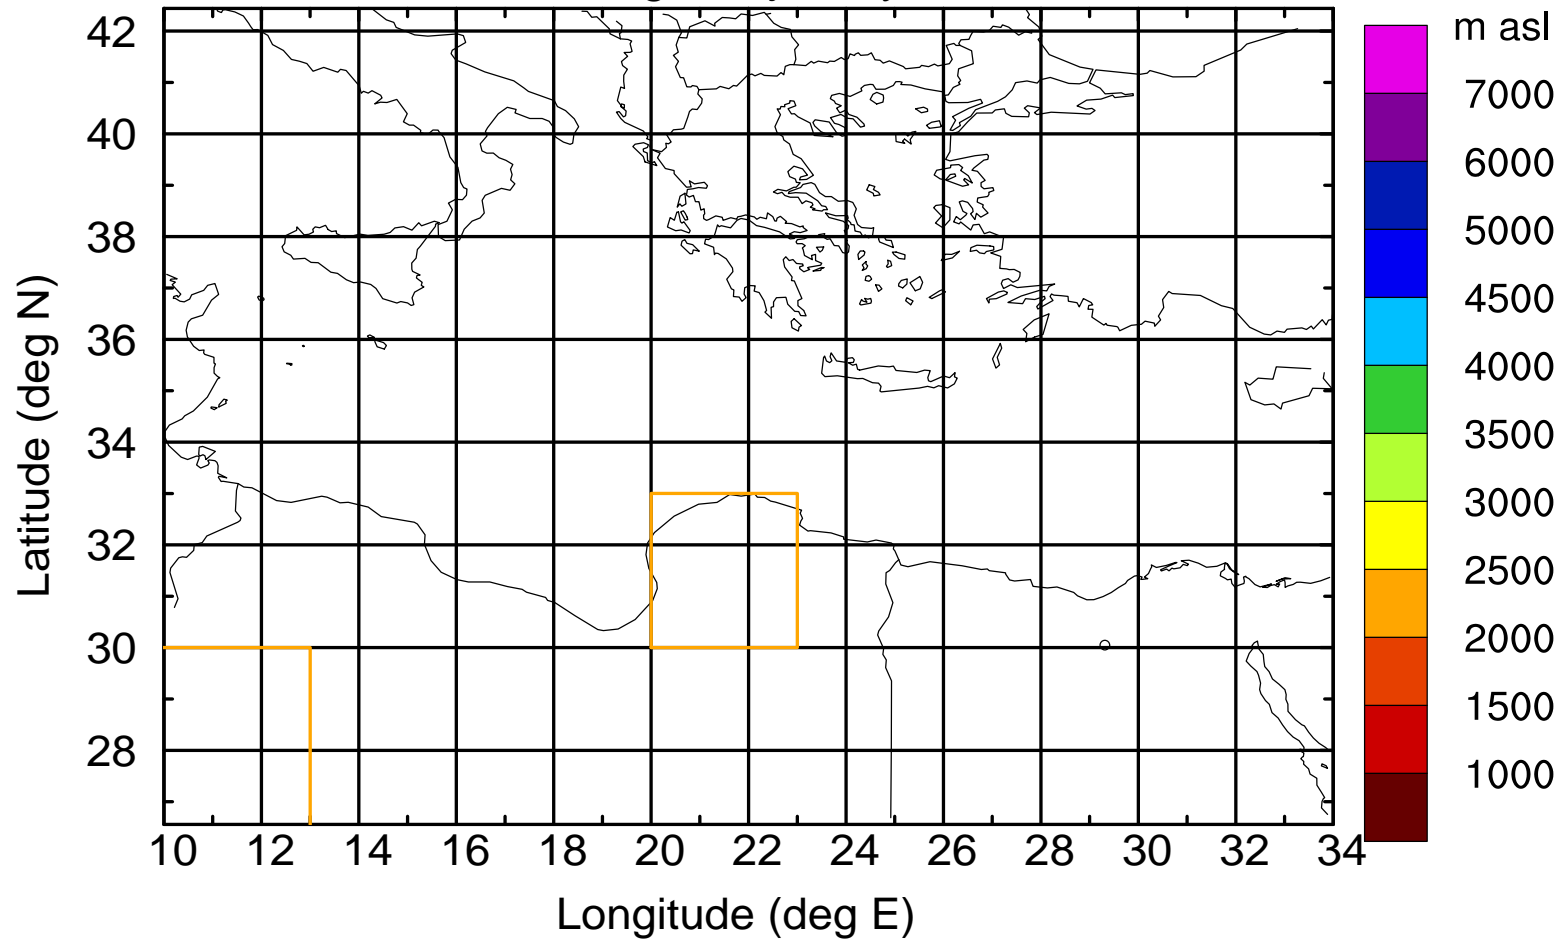

Paphos Airport ground station 20170422 7:00 UTC

Flight trajectory