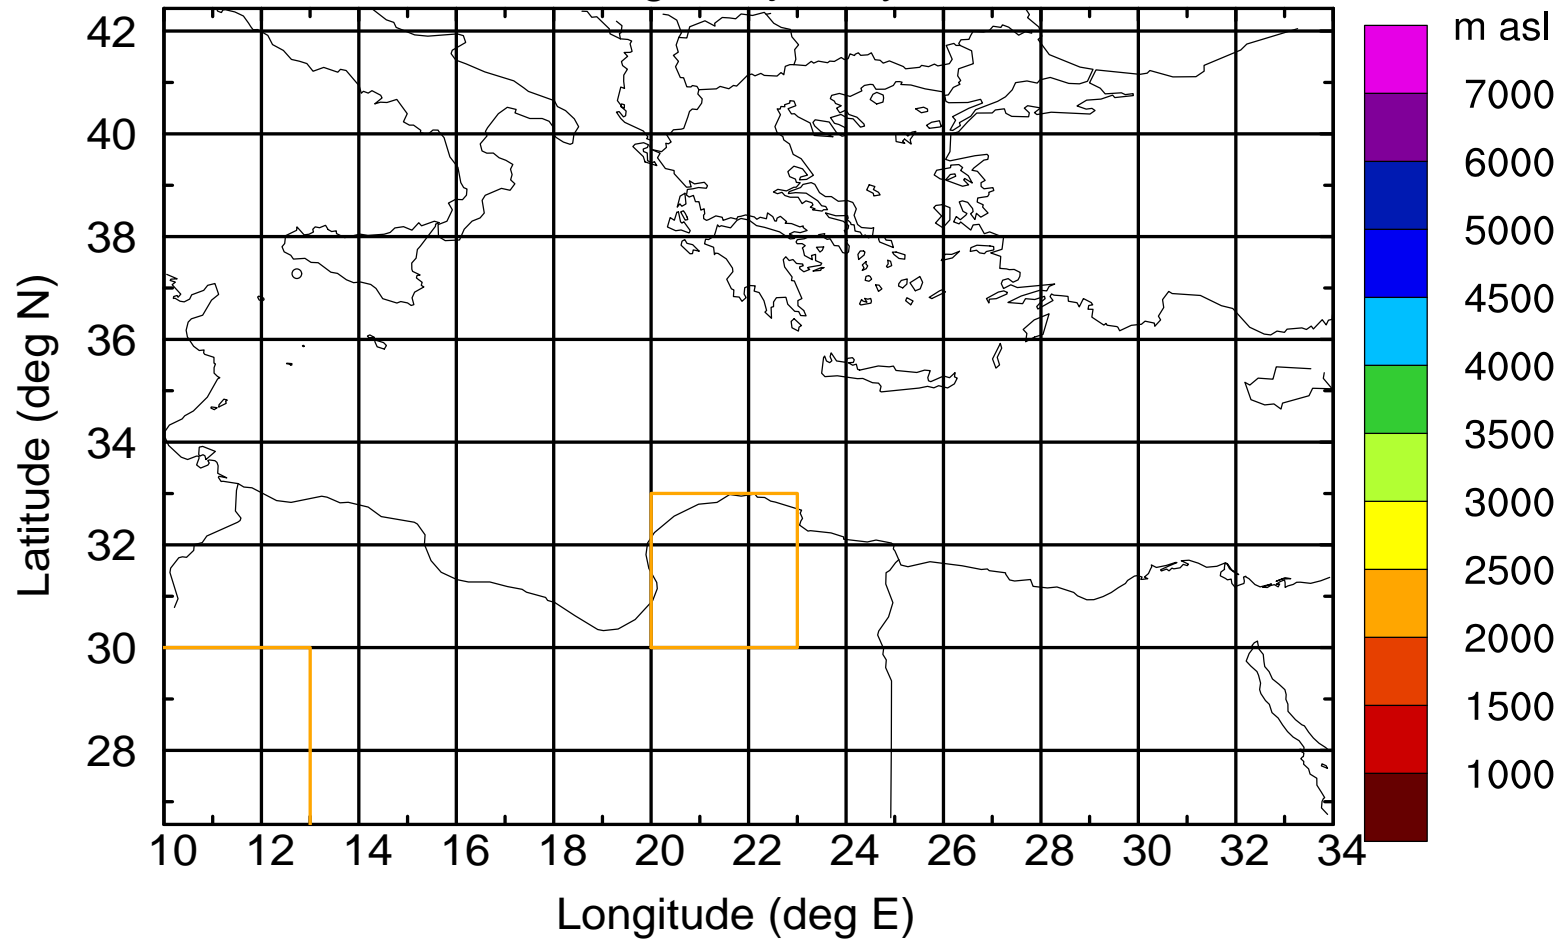

Paphos Airport ground station 20170422 7:00 UTC

Flight trajectory