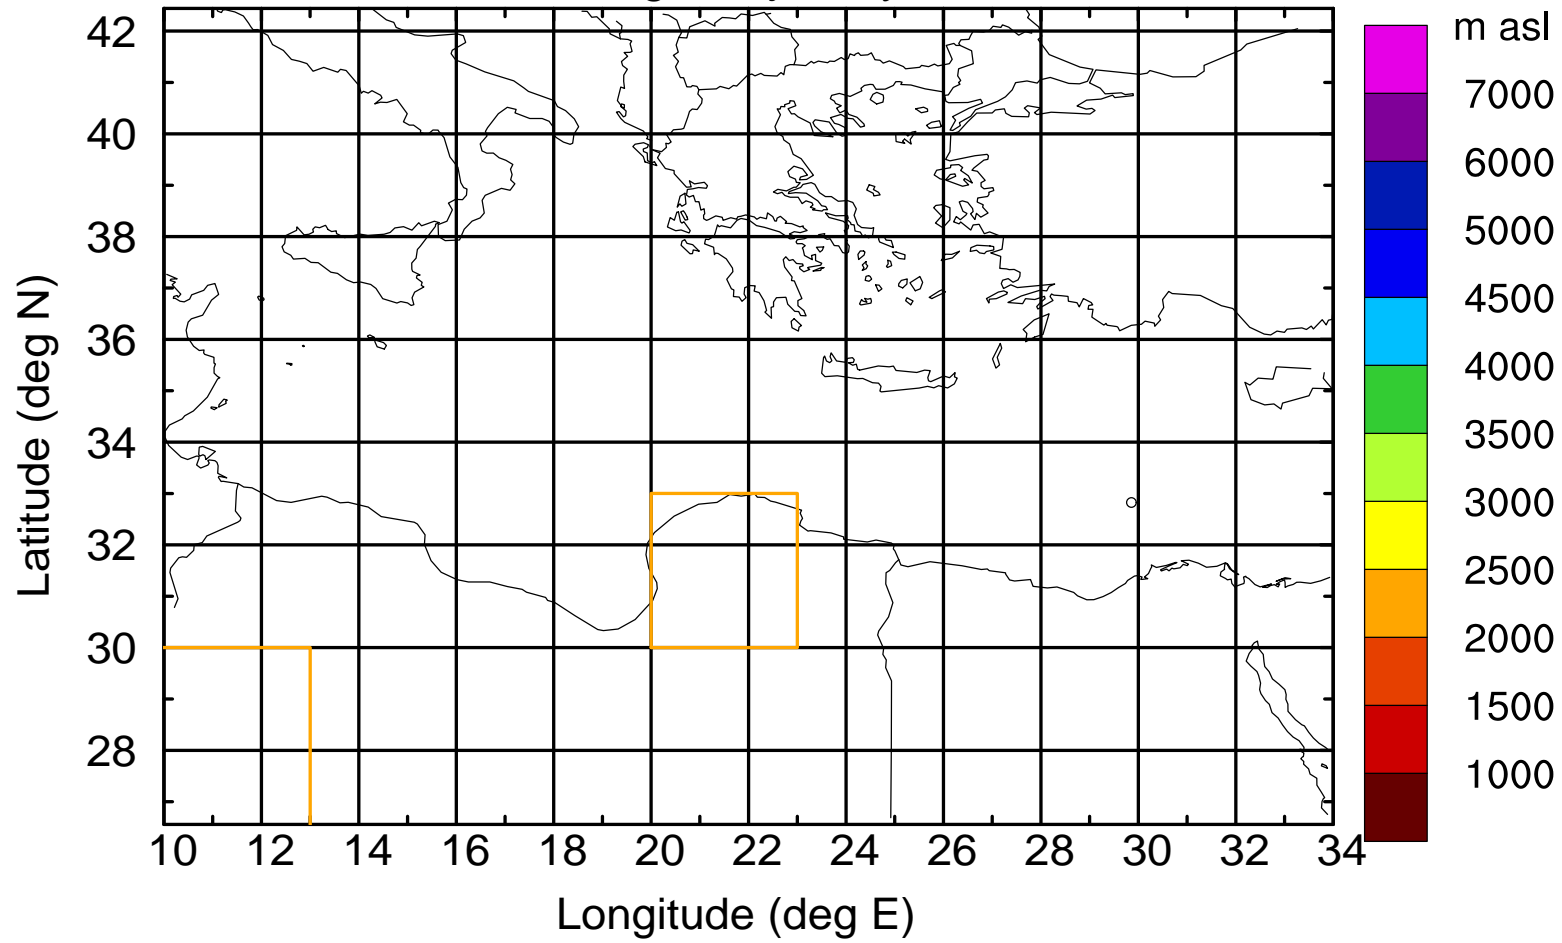

Paphos Airport ground station 20170422 7:00 UTC

Flight trajectory