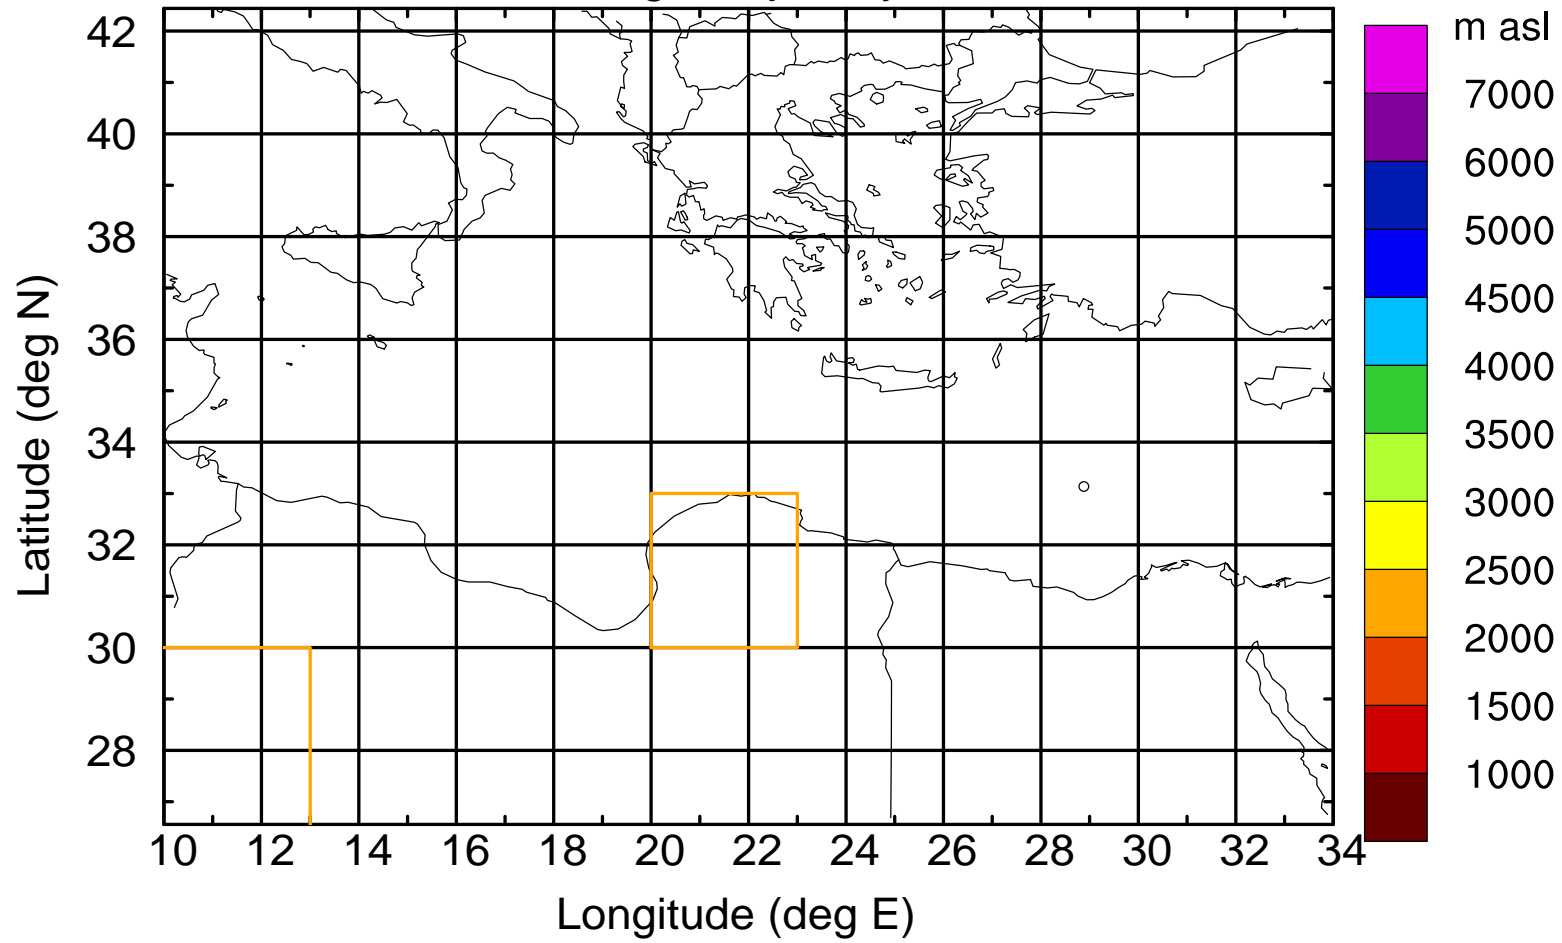

Paphos Airport ground station 20170422 7:00 UTC

Flight trajectory