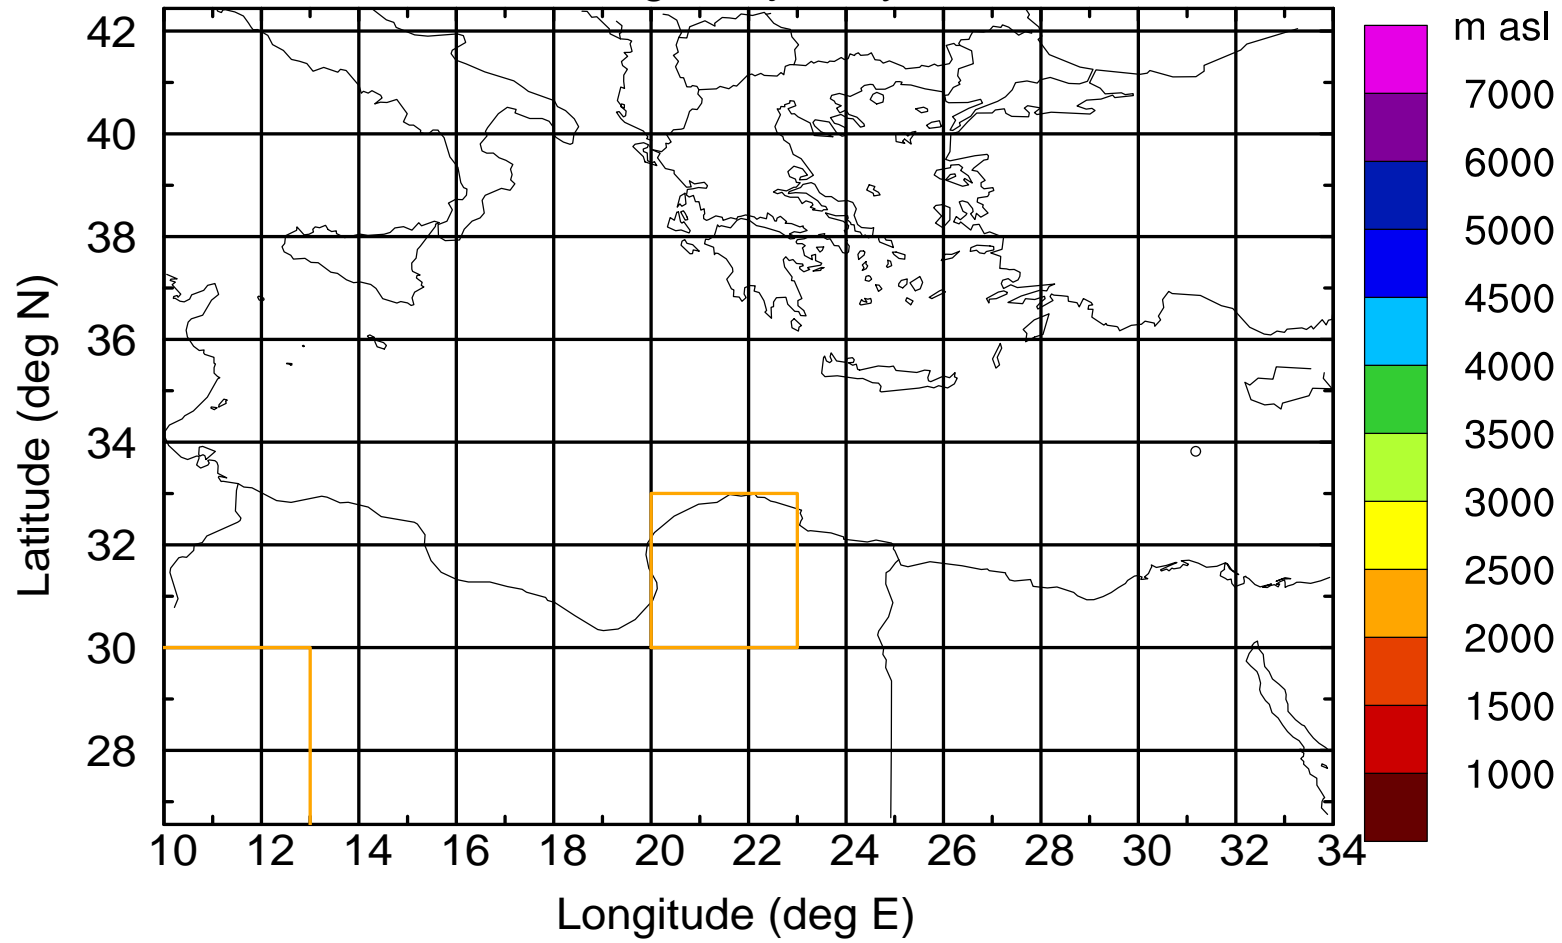

Paphos Airport ground station 20170422 7:00 UTC

Flight trajectory