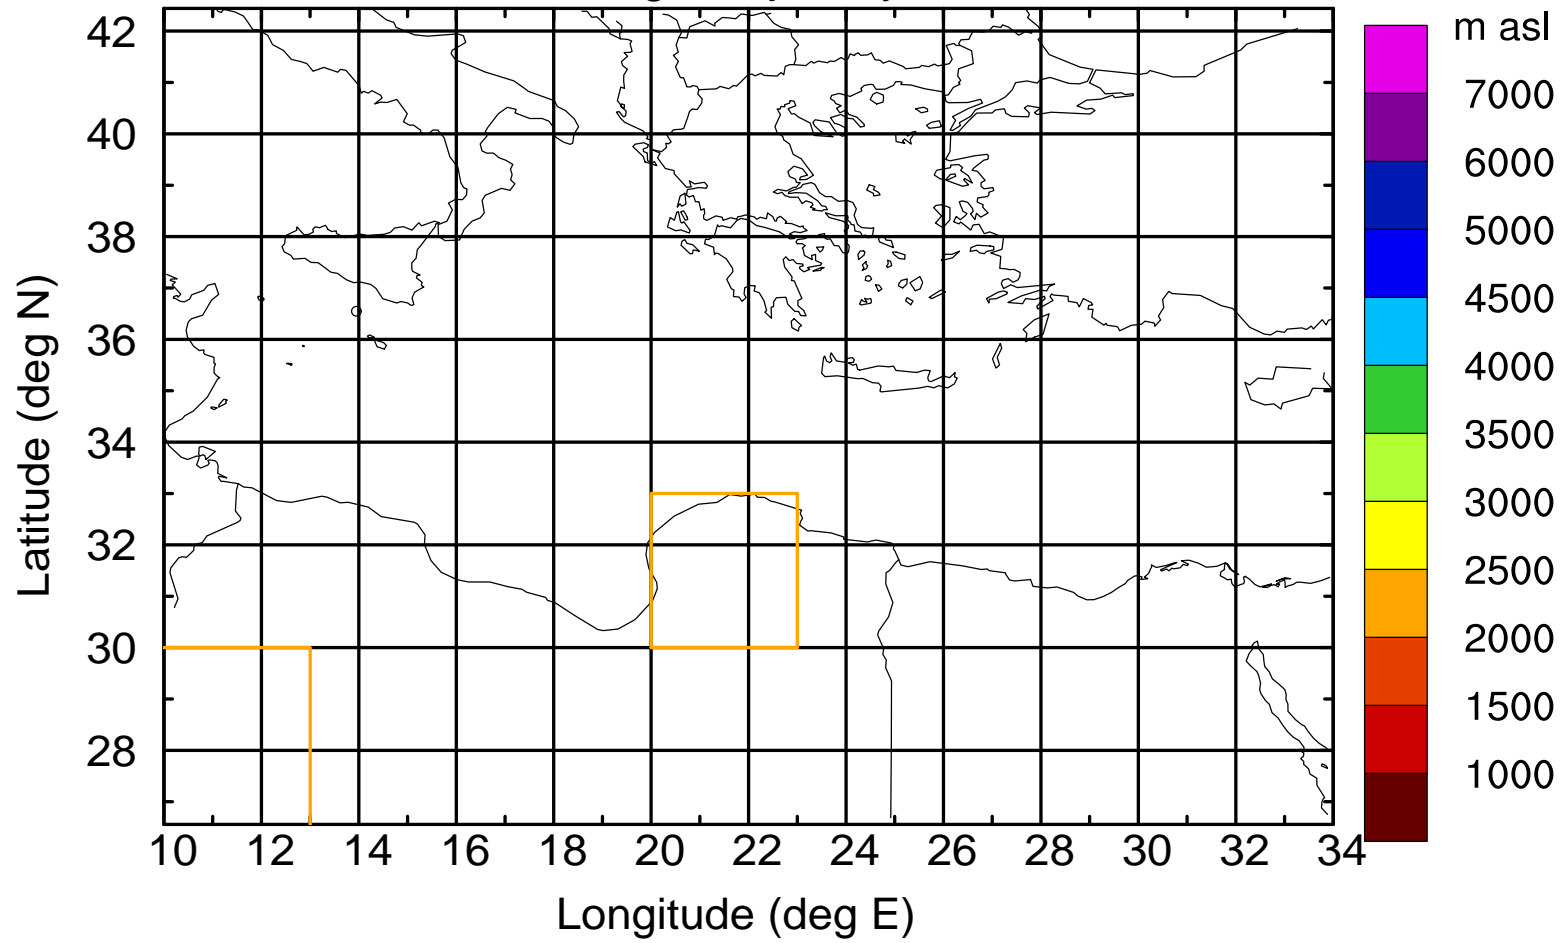

Paphos Airport ground station 20170422 7:00 UTC

Flight trajectory