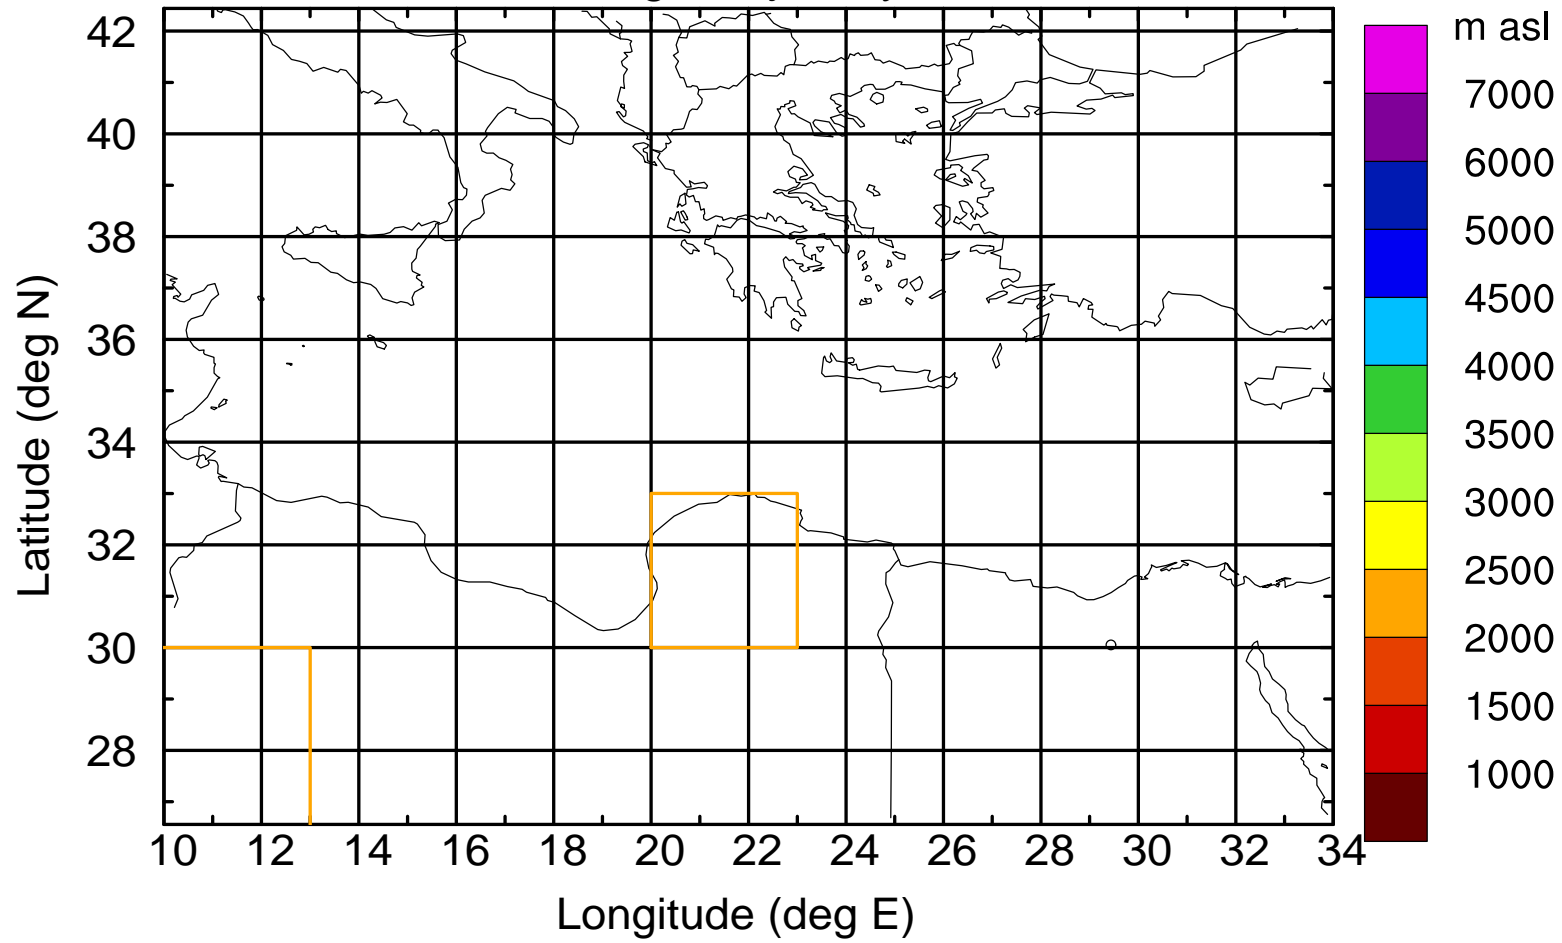

Paphos Airport ground station 20170422 7:00 UTC

Flight trajectory