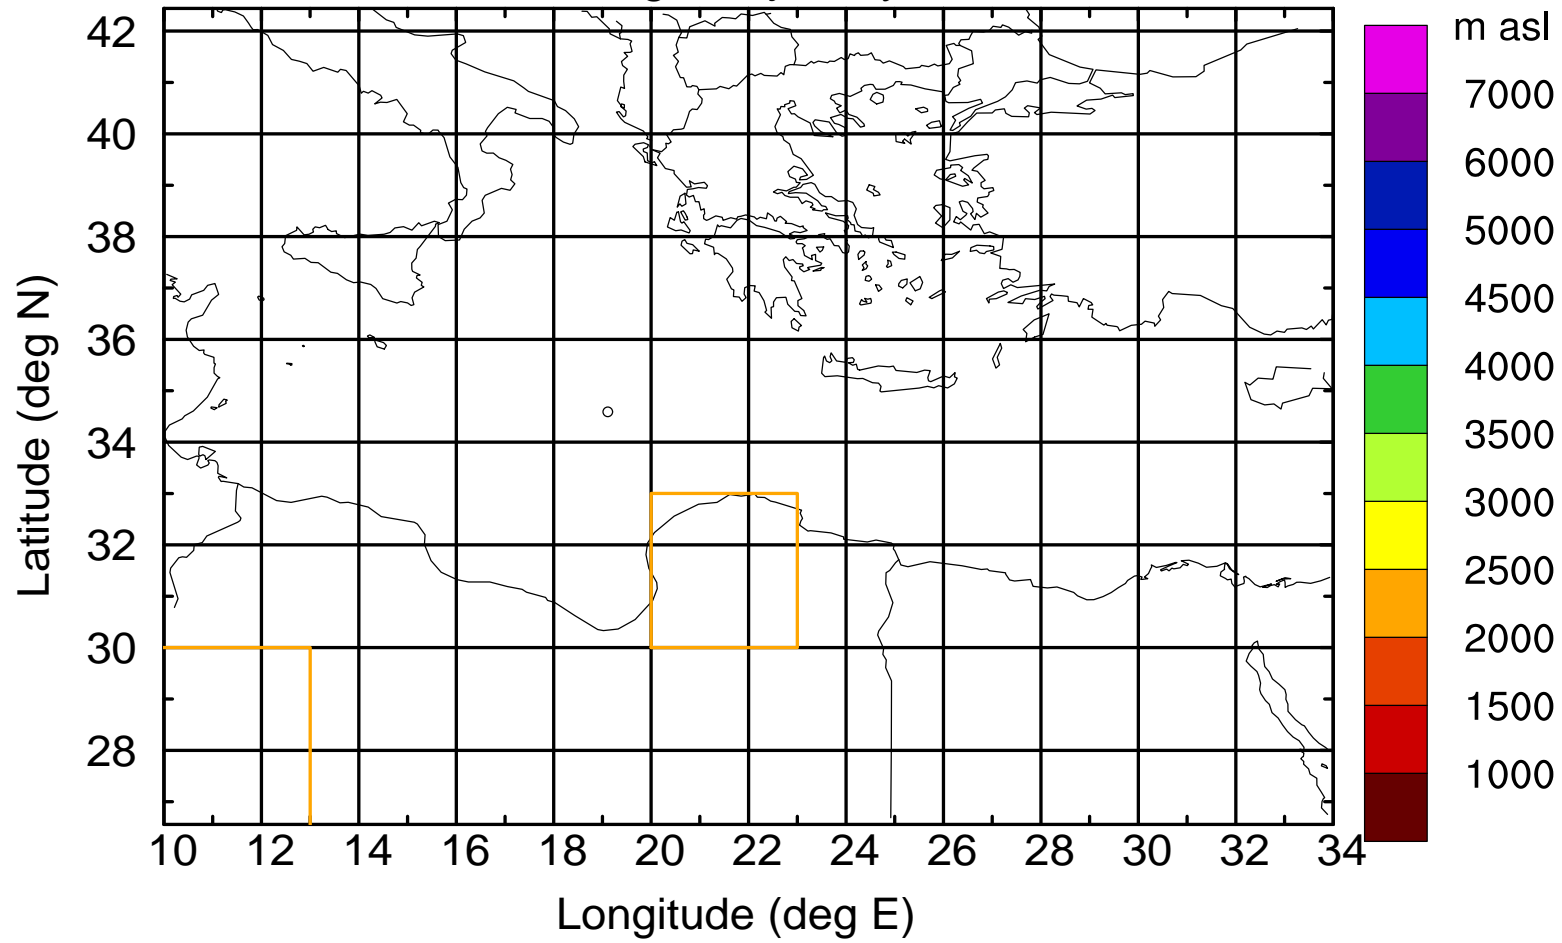

Paphos Airport ground station 20170422 7:00 UTC

Flight trajectory