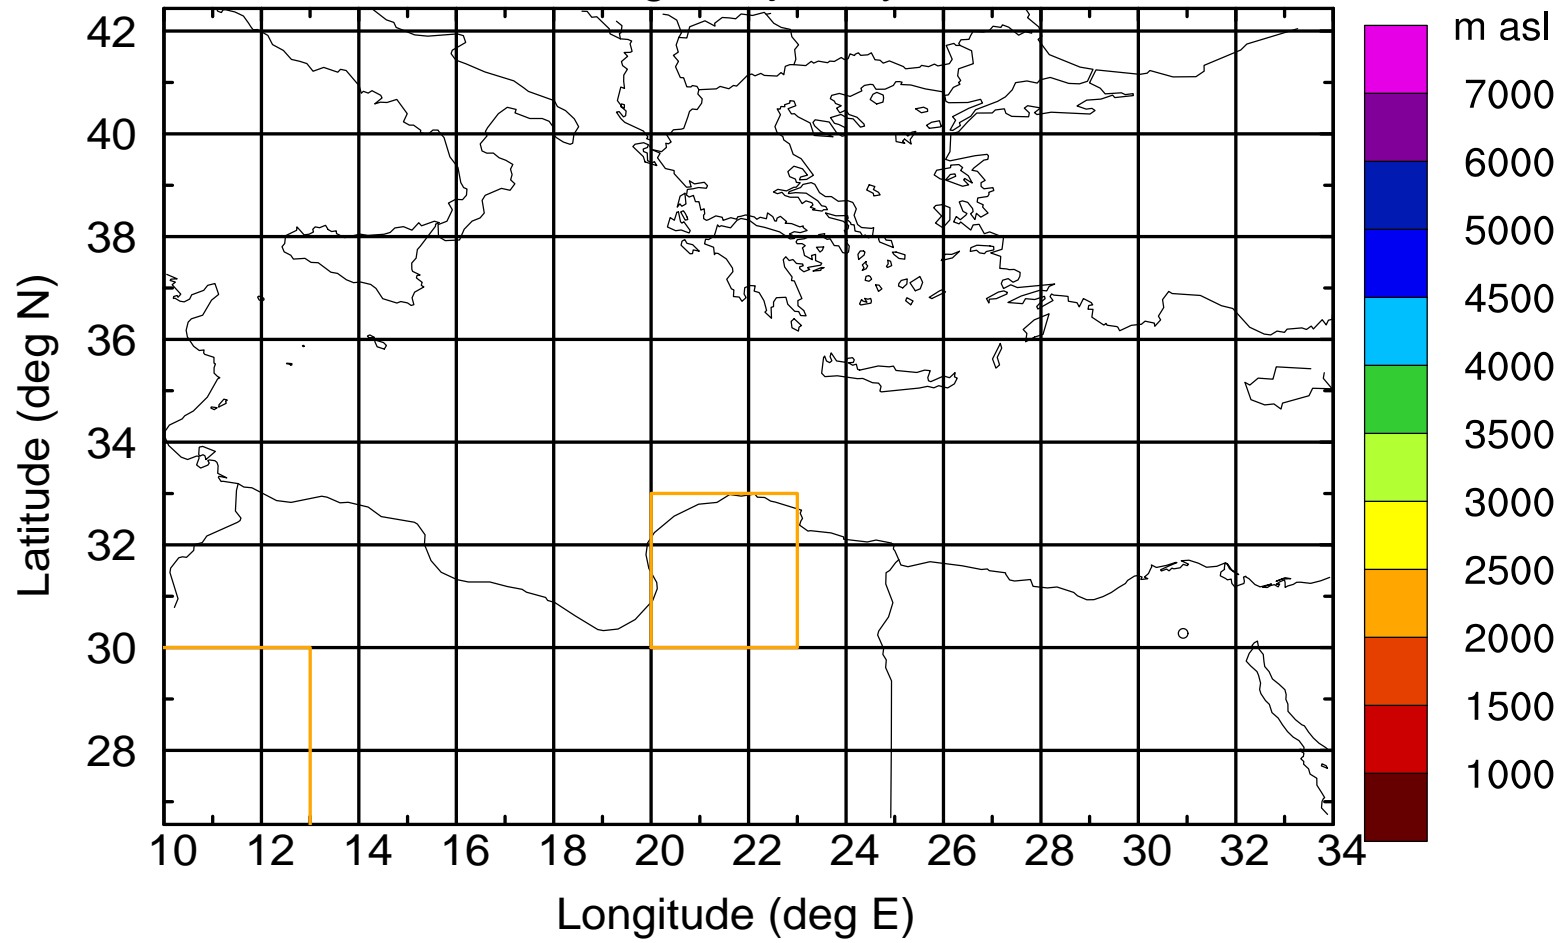

Paphos Airport ground station 20170422 7:00 UTC

Flight trajectory