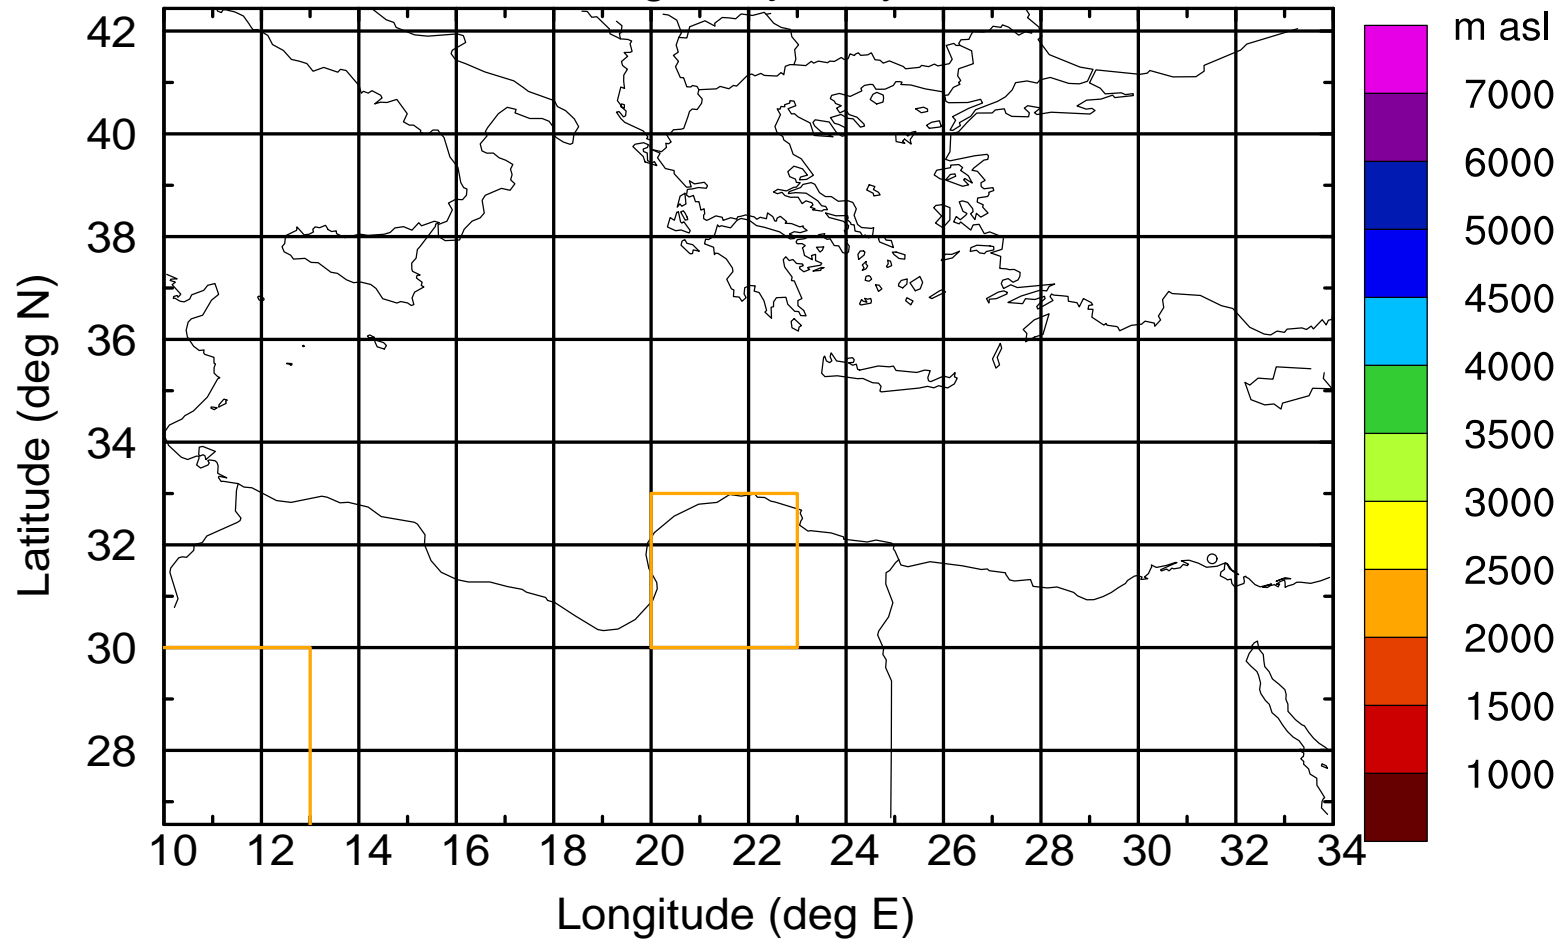

Paphos Airport ground station 20170422 7:00 UTC

Flight trajectory