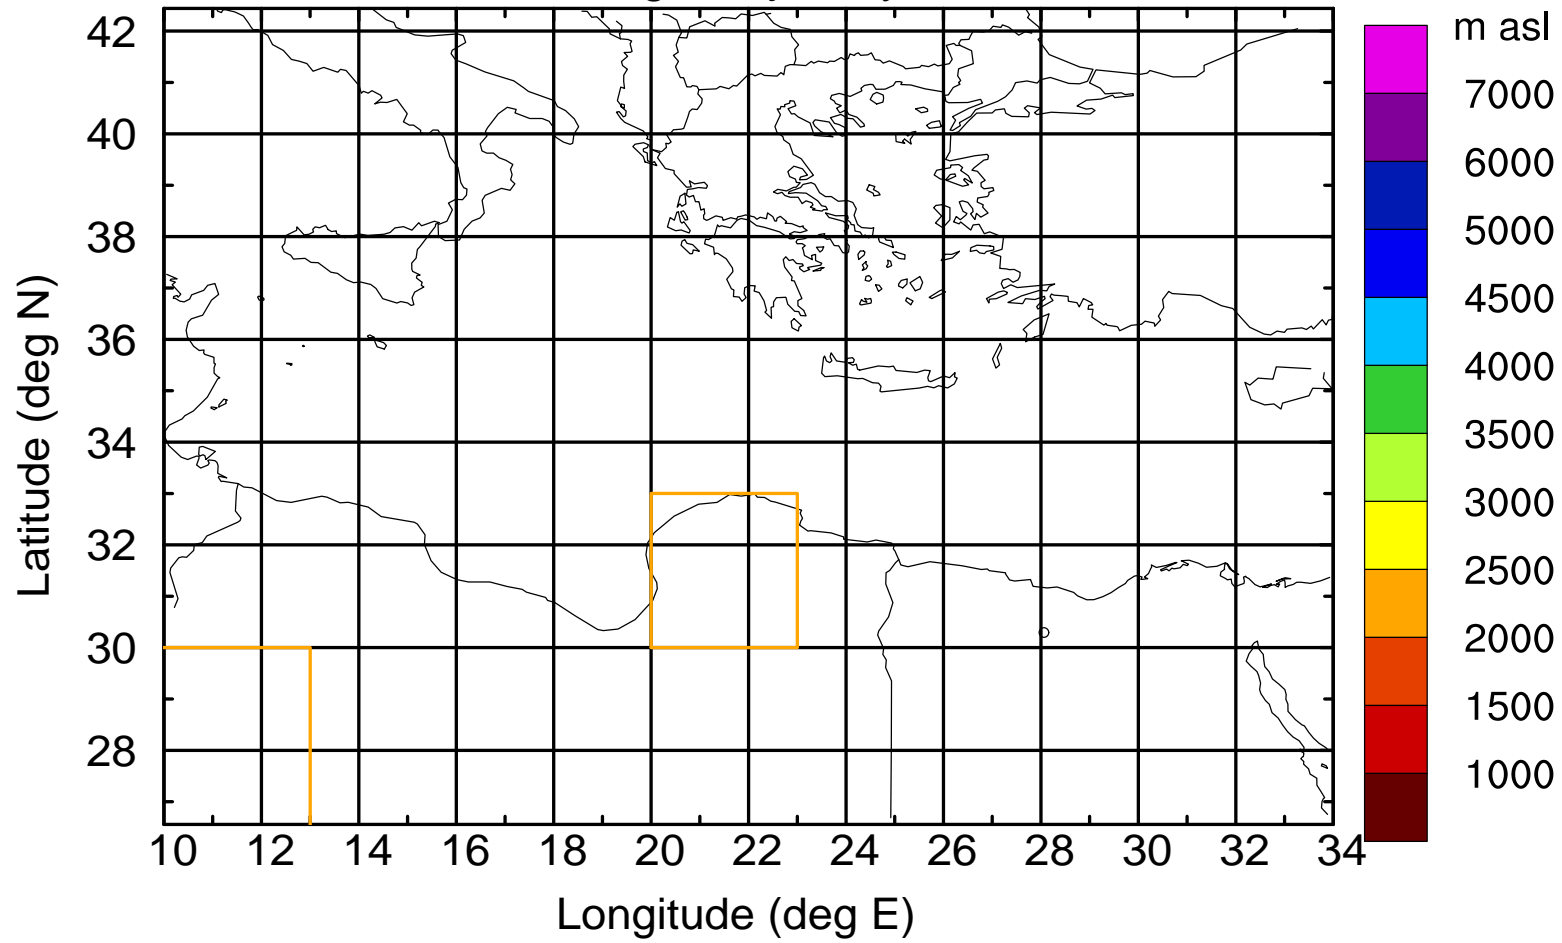

Paphos Airport ground station 20170422 7:00 UTC

Flight trajectory