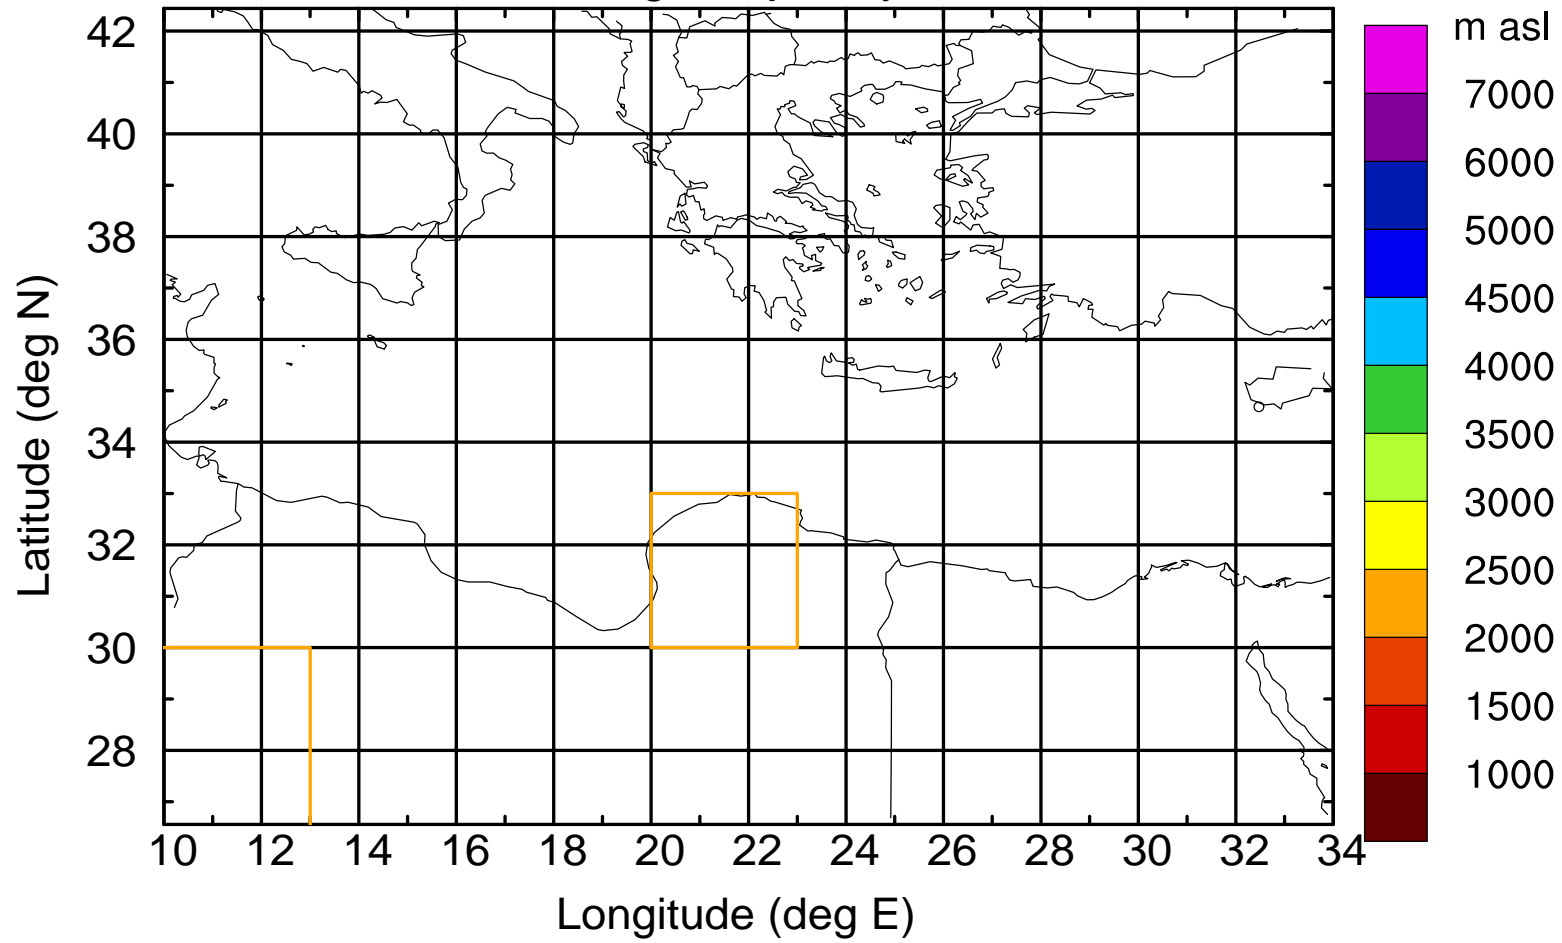

Paphos Airport ground station 20170422 7:00 UTC

Flight trajectory