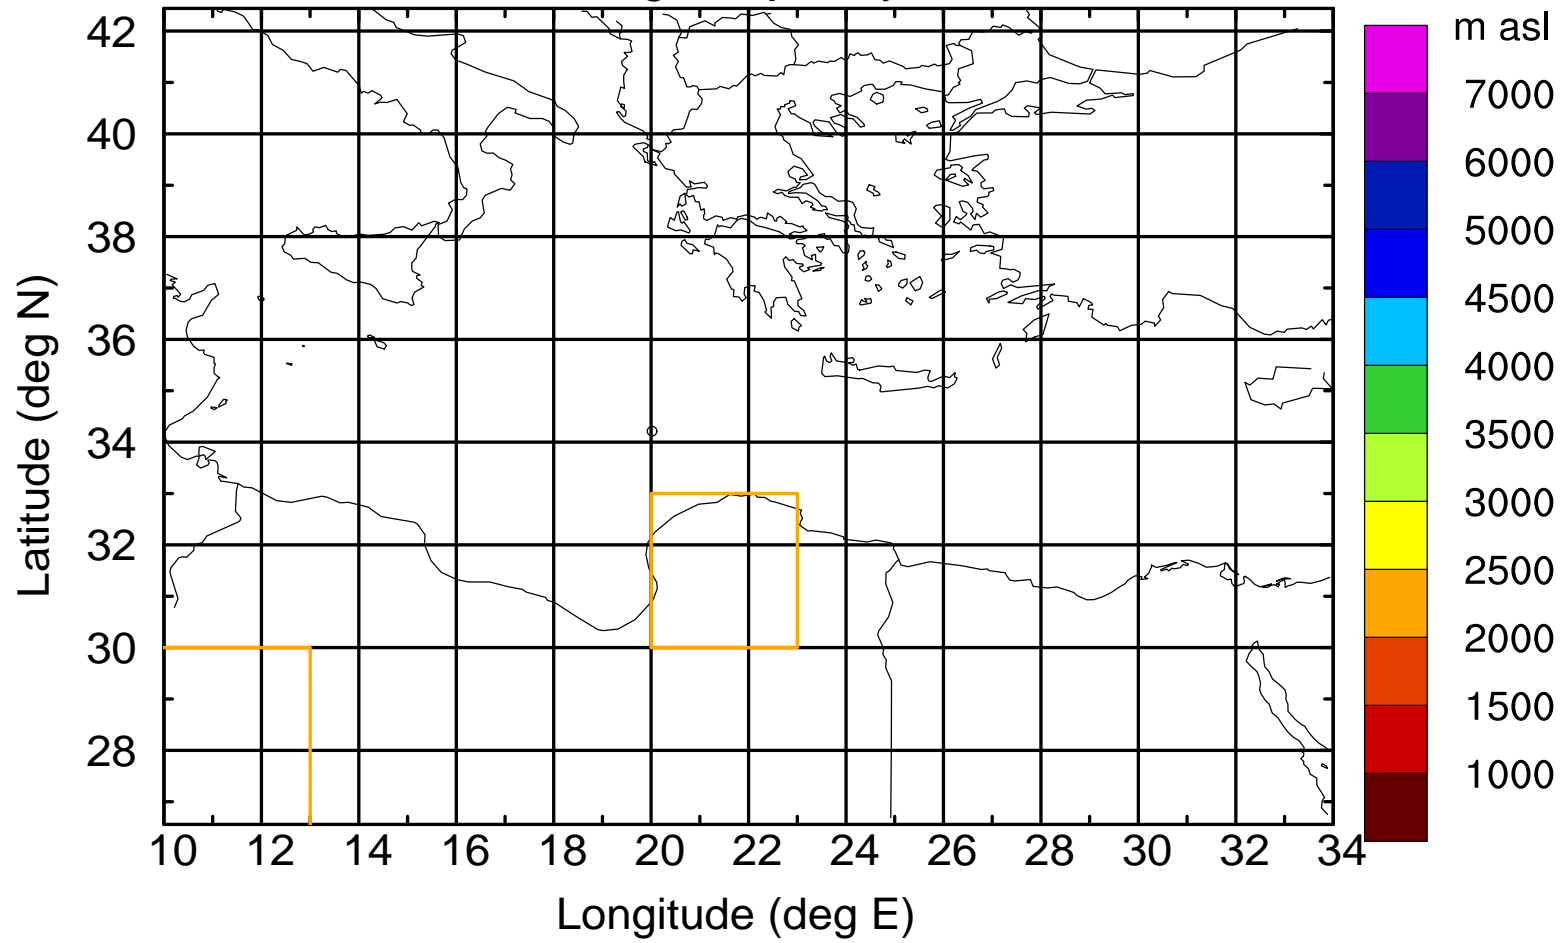

Paphos Airport ground station 20170422 7:00 UTC

Flight trajectory