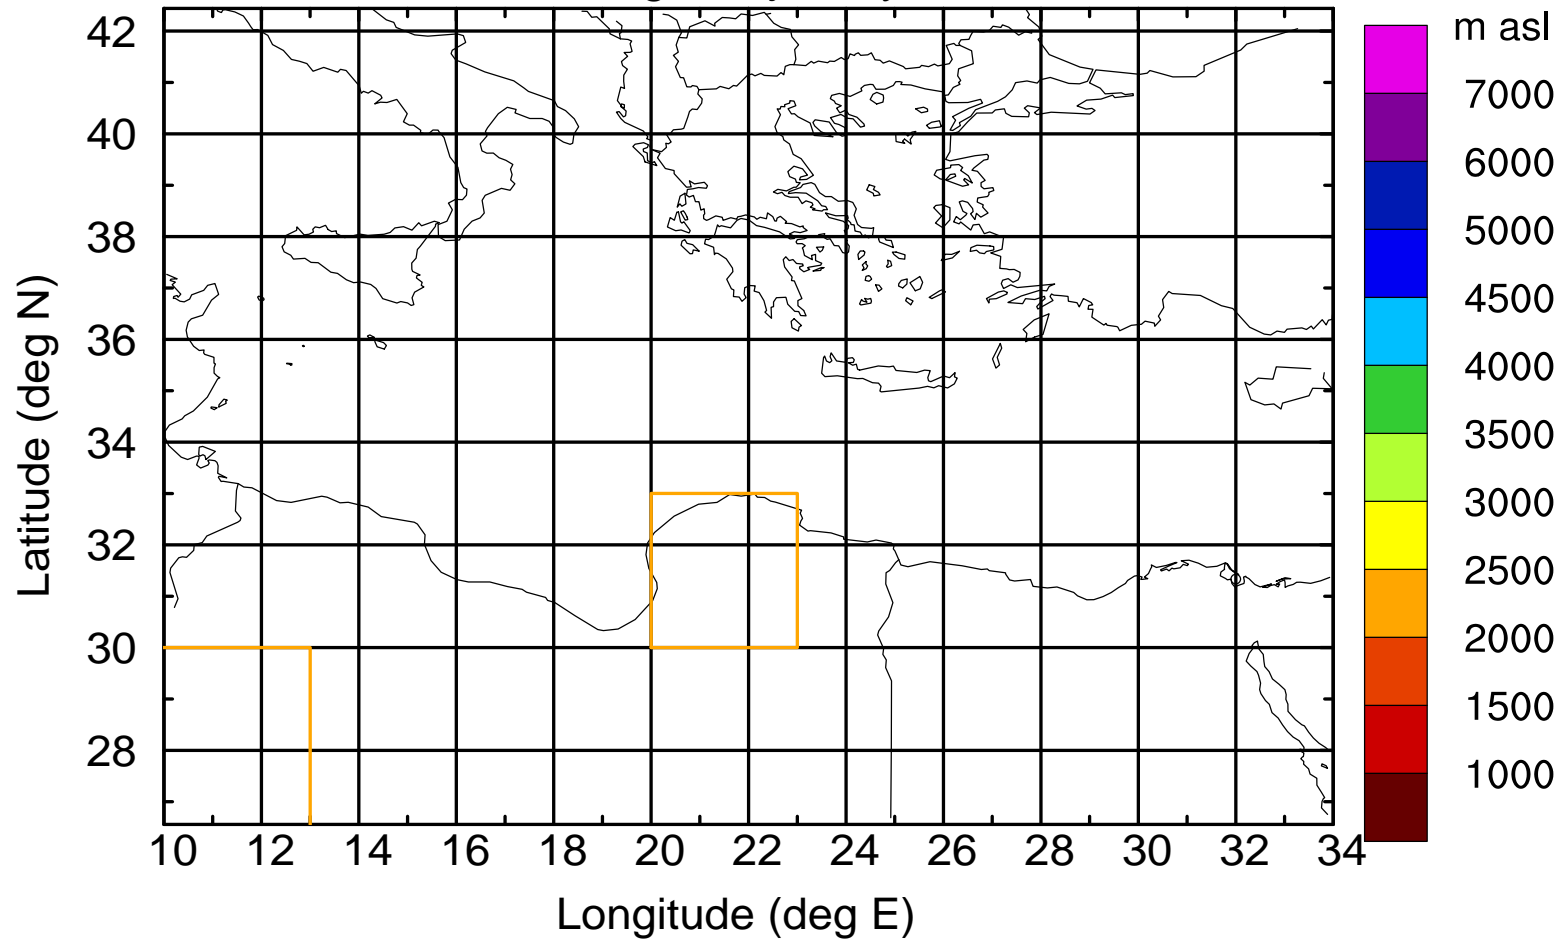

Paphos Airport ground station 20170422 7:00 UTC

Flight trajectory