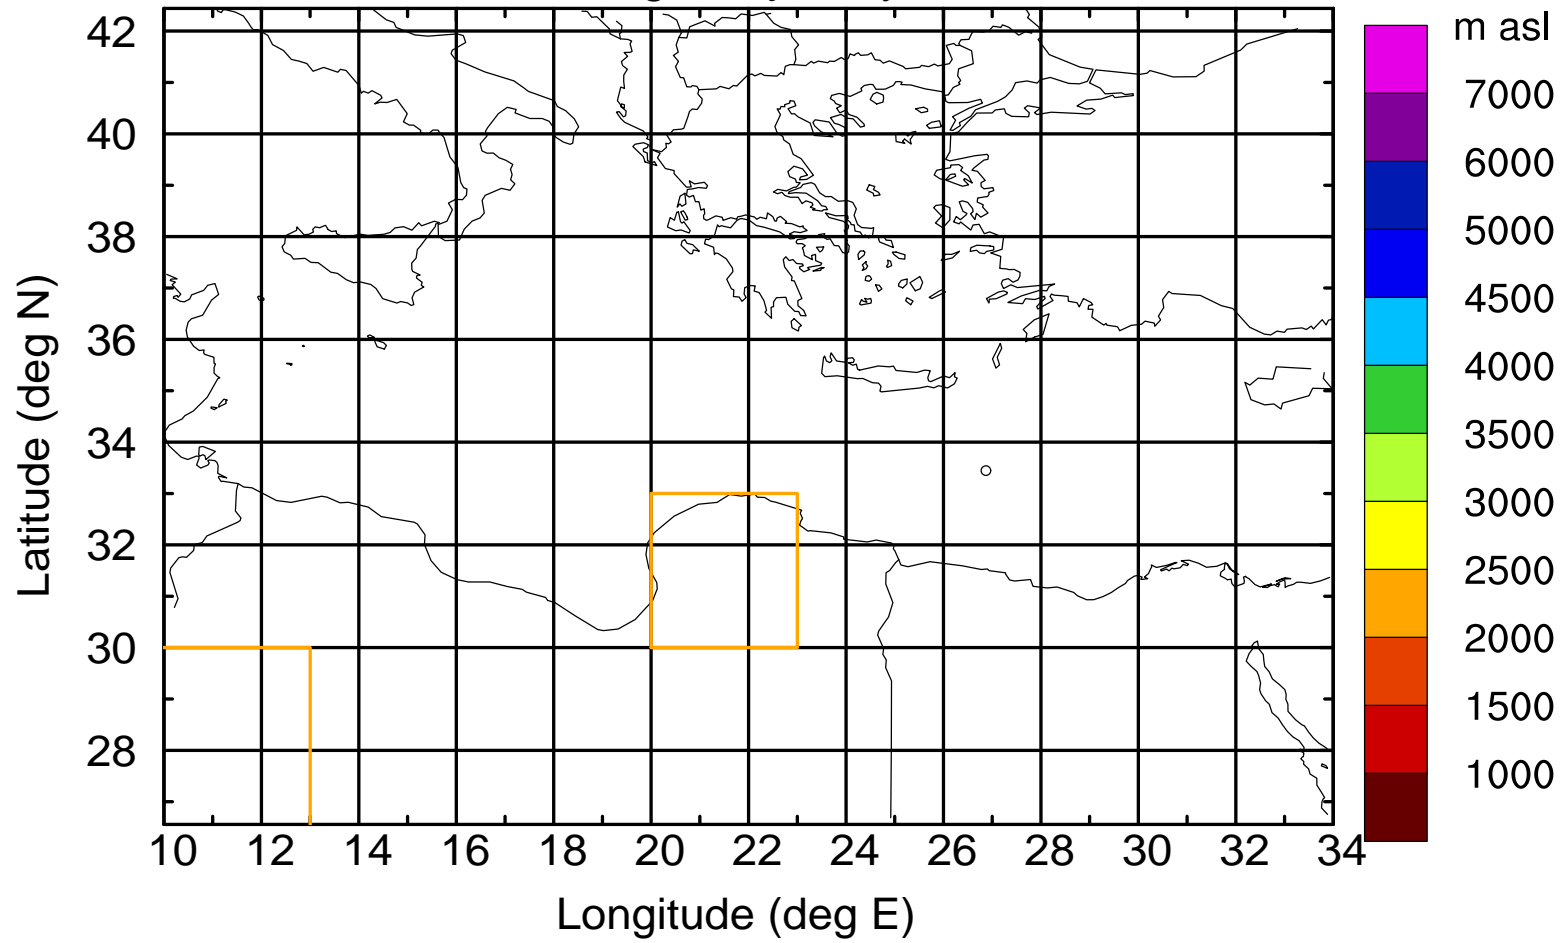

Paphos Airport ground station 20170422 7:00 UTC

Flight trajectory