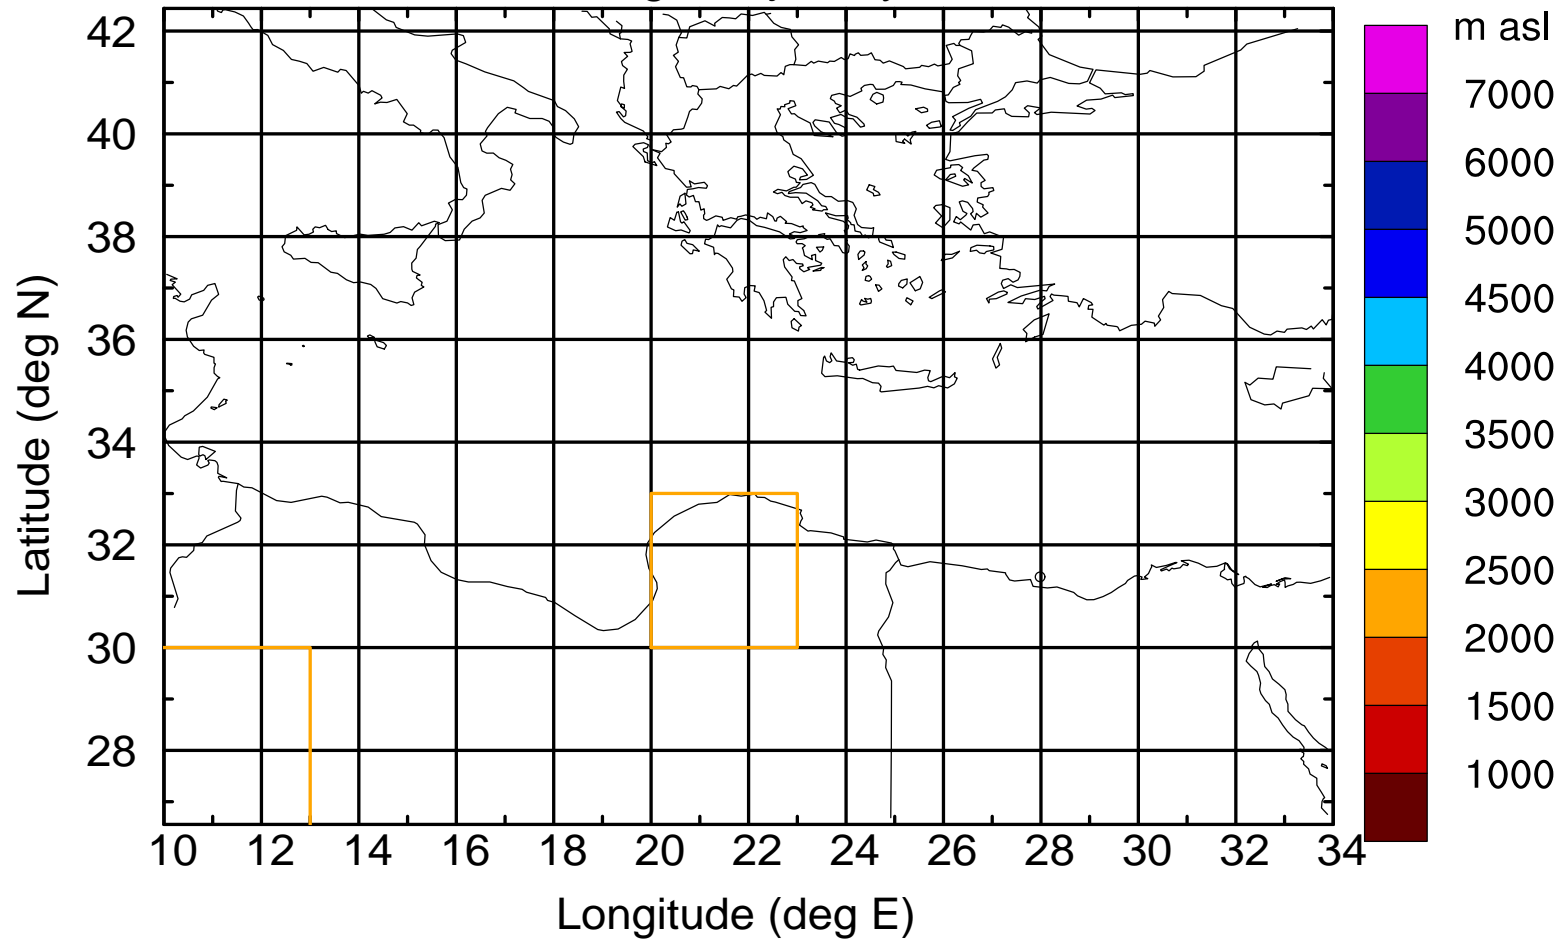

Paphos Airport ground station 20170422 7:00 UTC

Flight trajectory