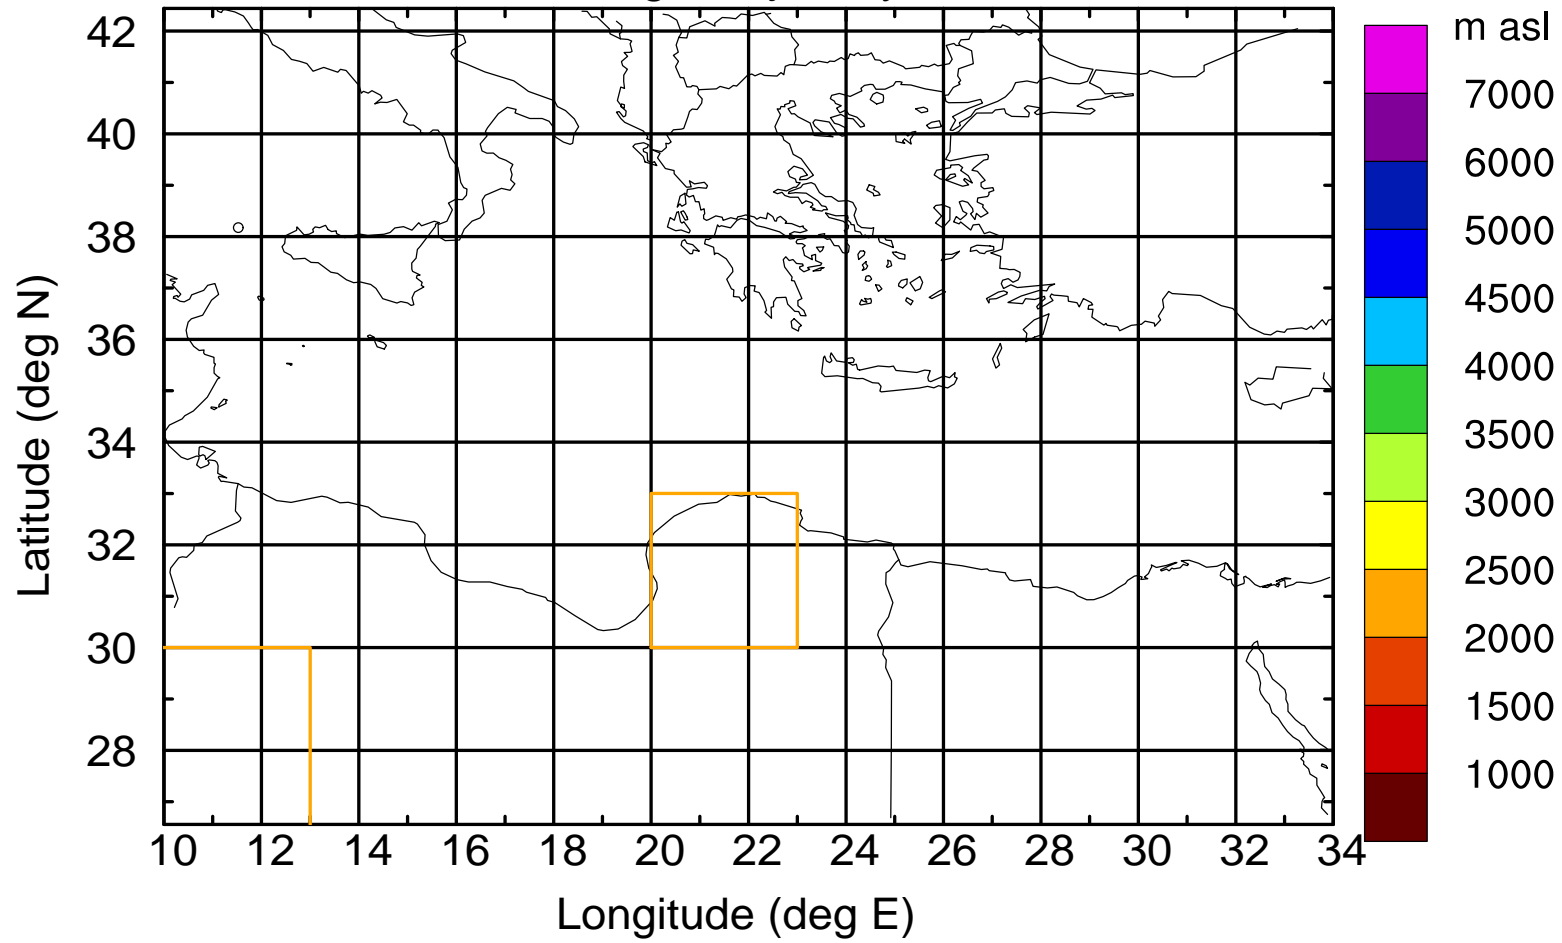

Paphos Airport ground station 20170422 7:00 UTC

Flight trajectory