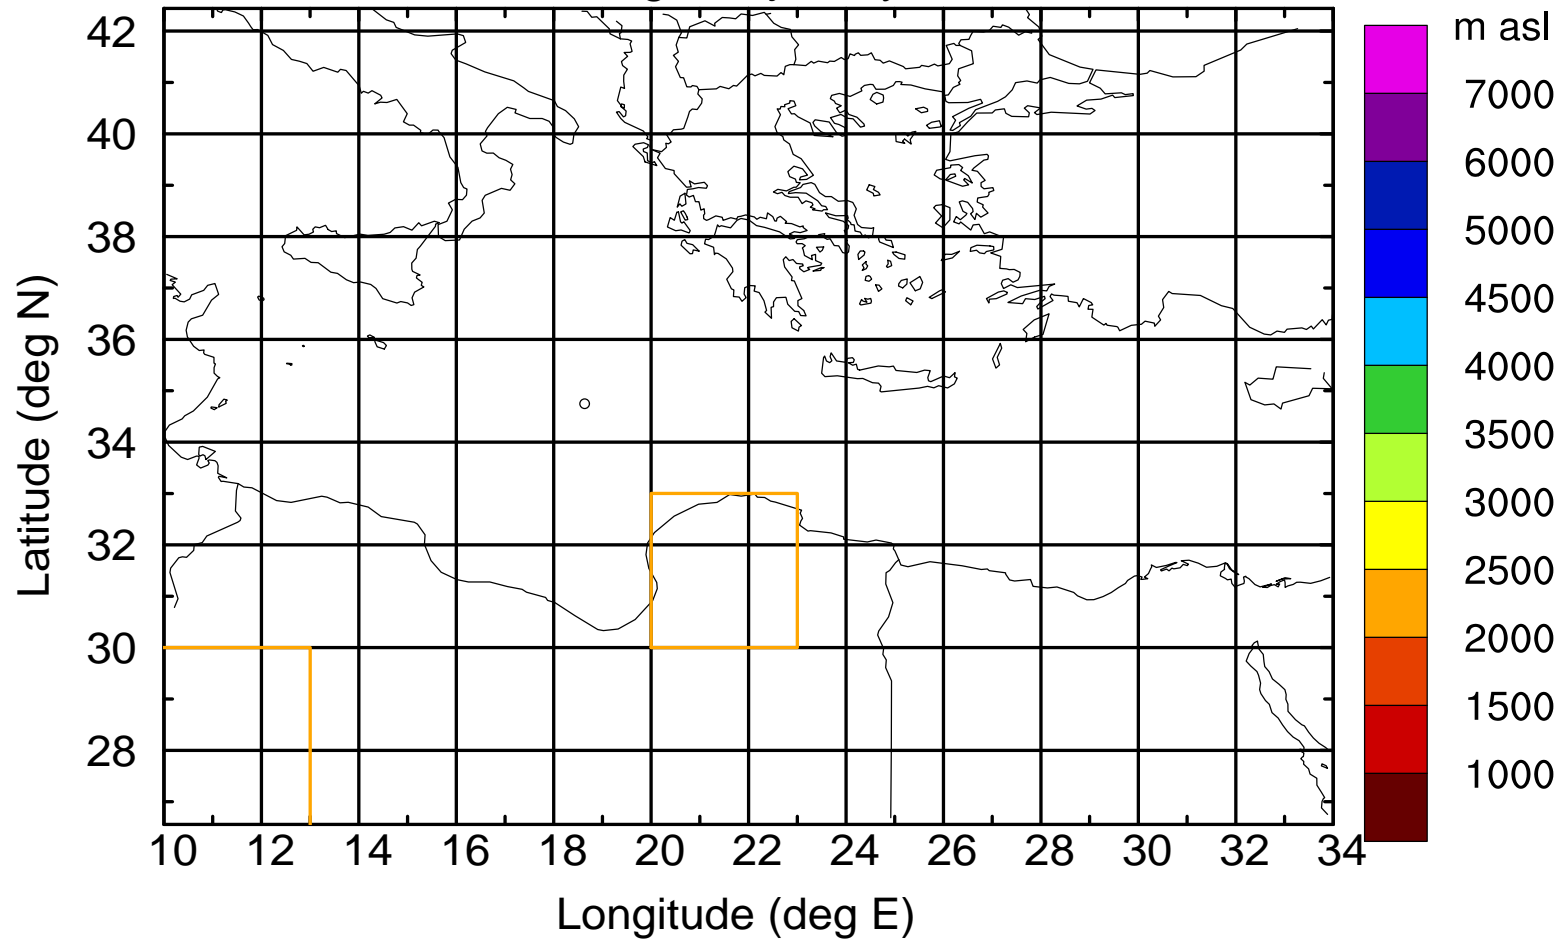

Paphos Airport ground station 20170422 7:00 UTC

Flight trajectory