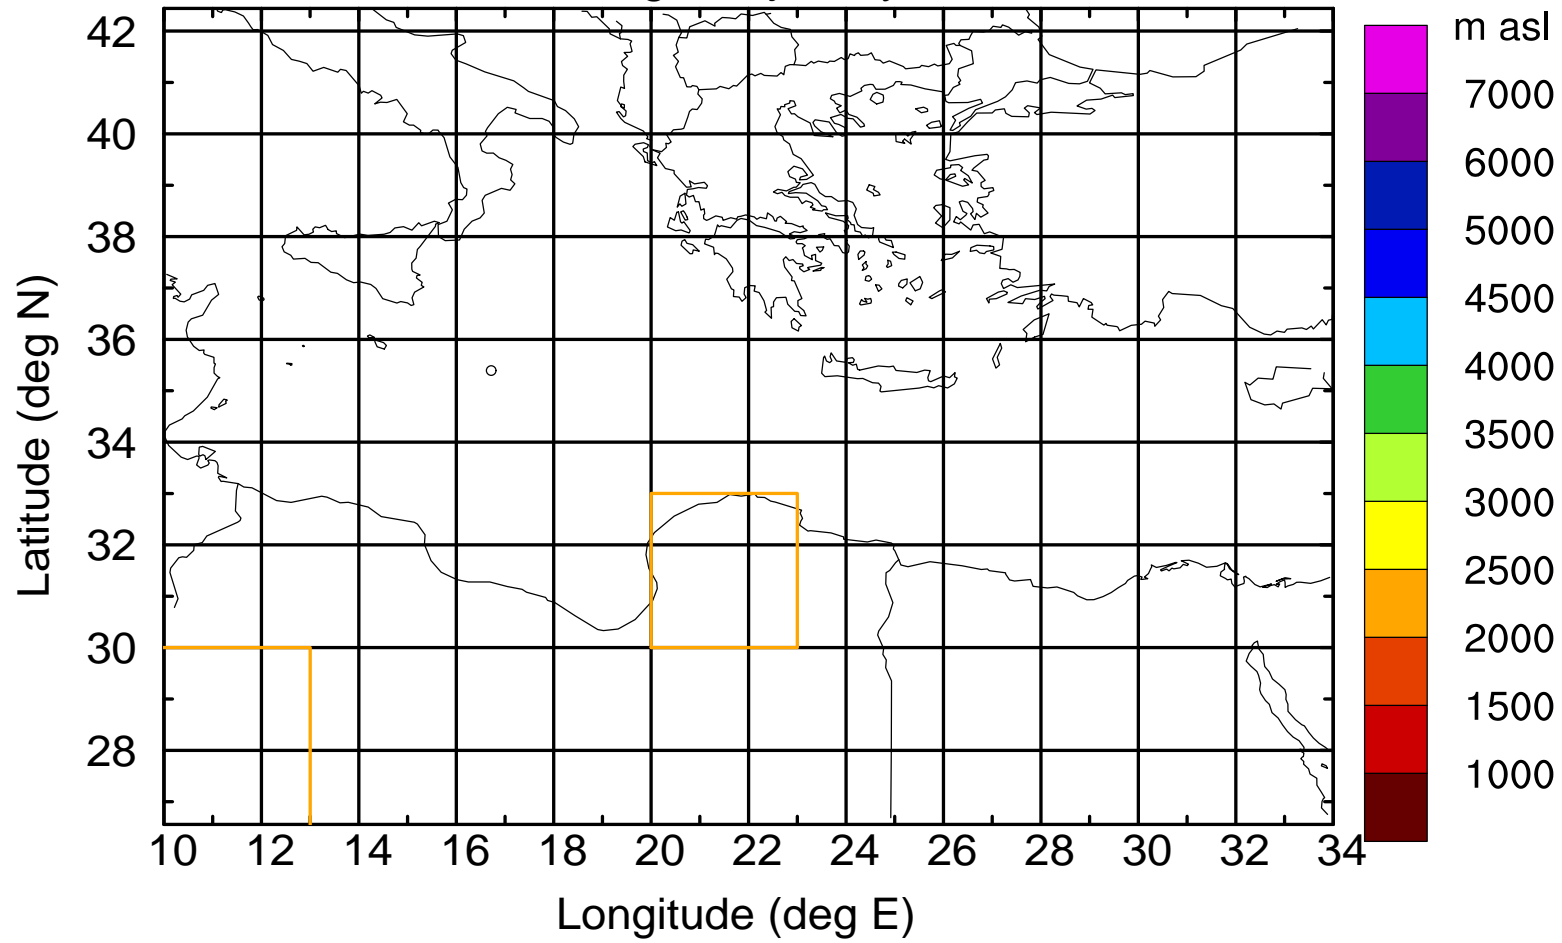

Paphos Airport ground station 20170422 7:00 UTC

Flight trajectory