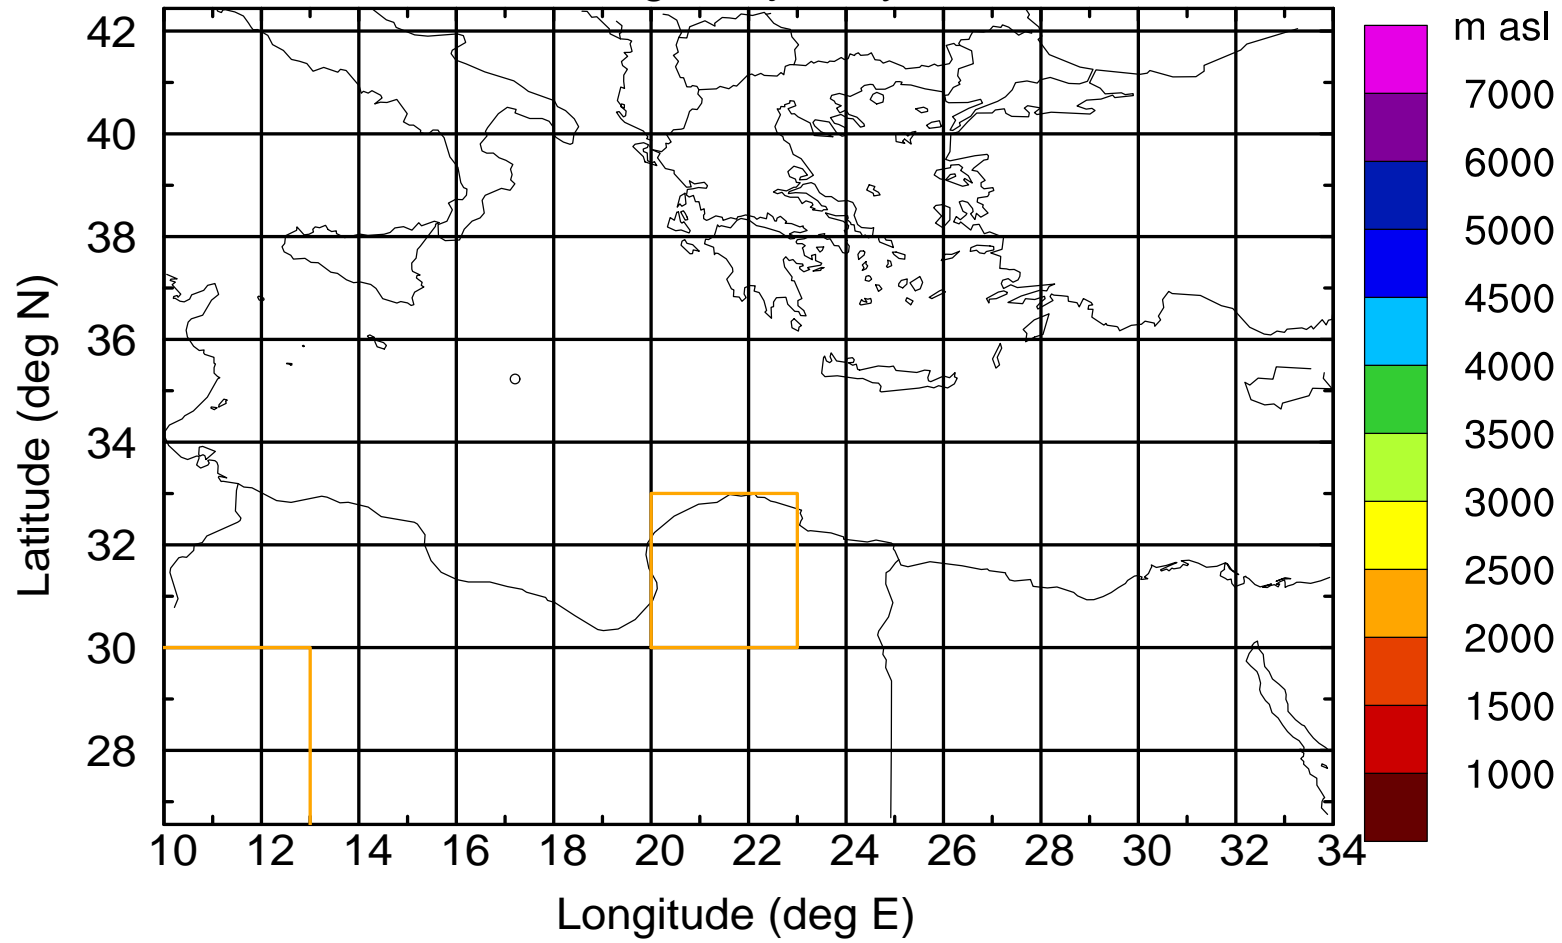

Paphos Airport ground station 20170422 7:00 UTC

Flight trajectory