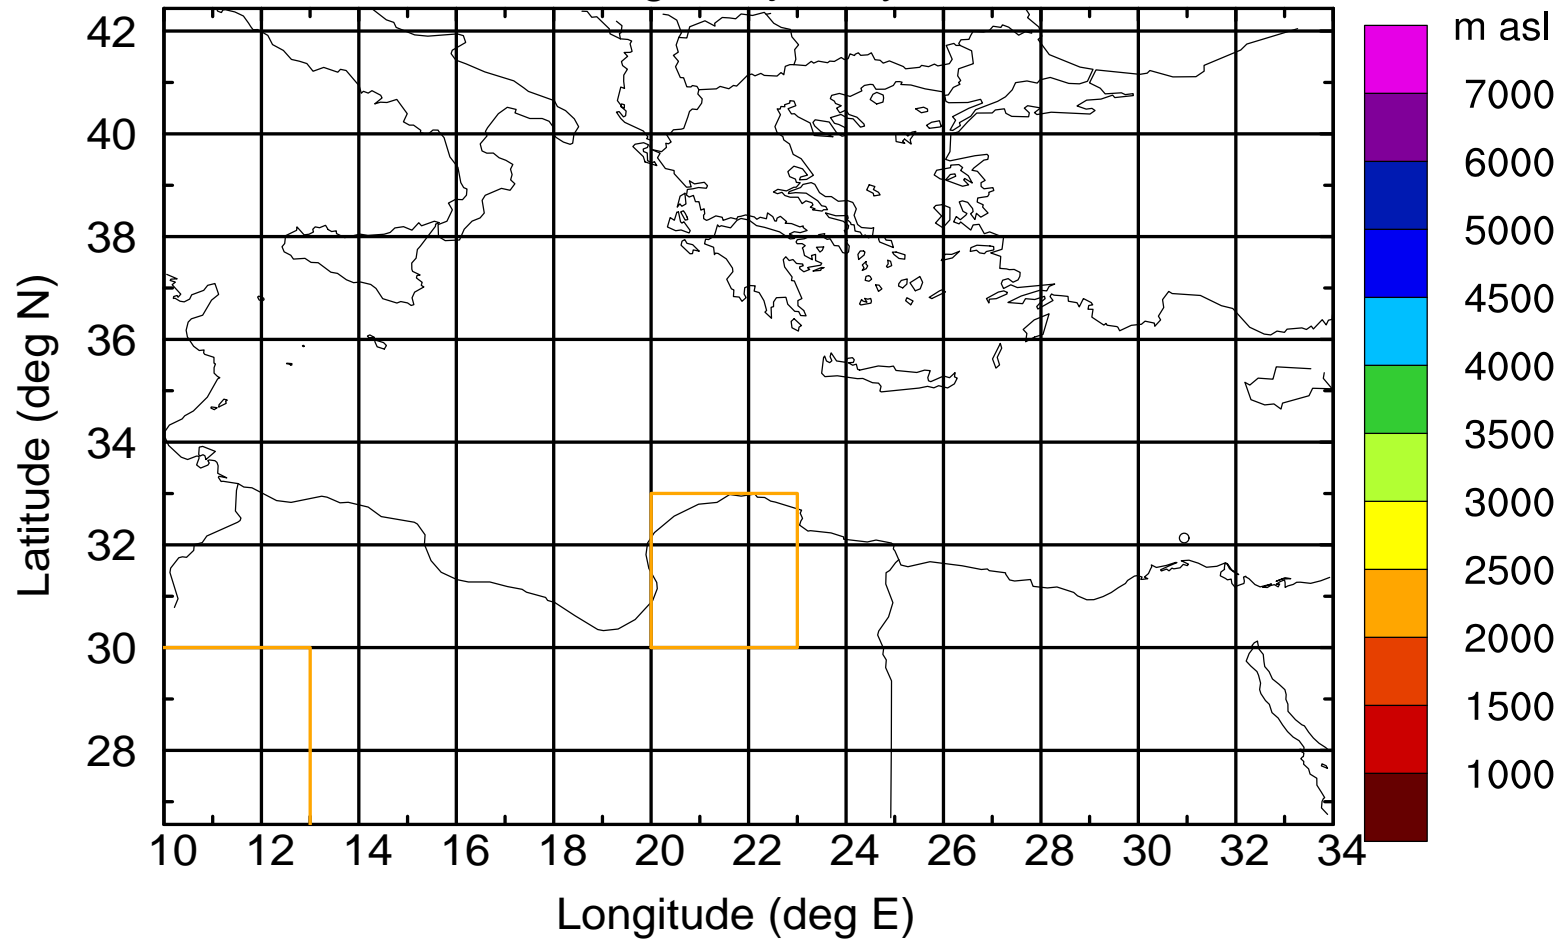

Paphos Airport ground station 20170422 7:00 UTC

Flight trajectory