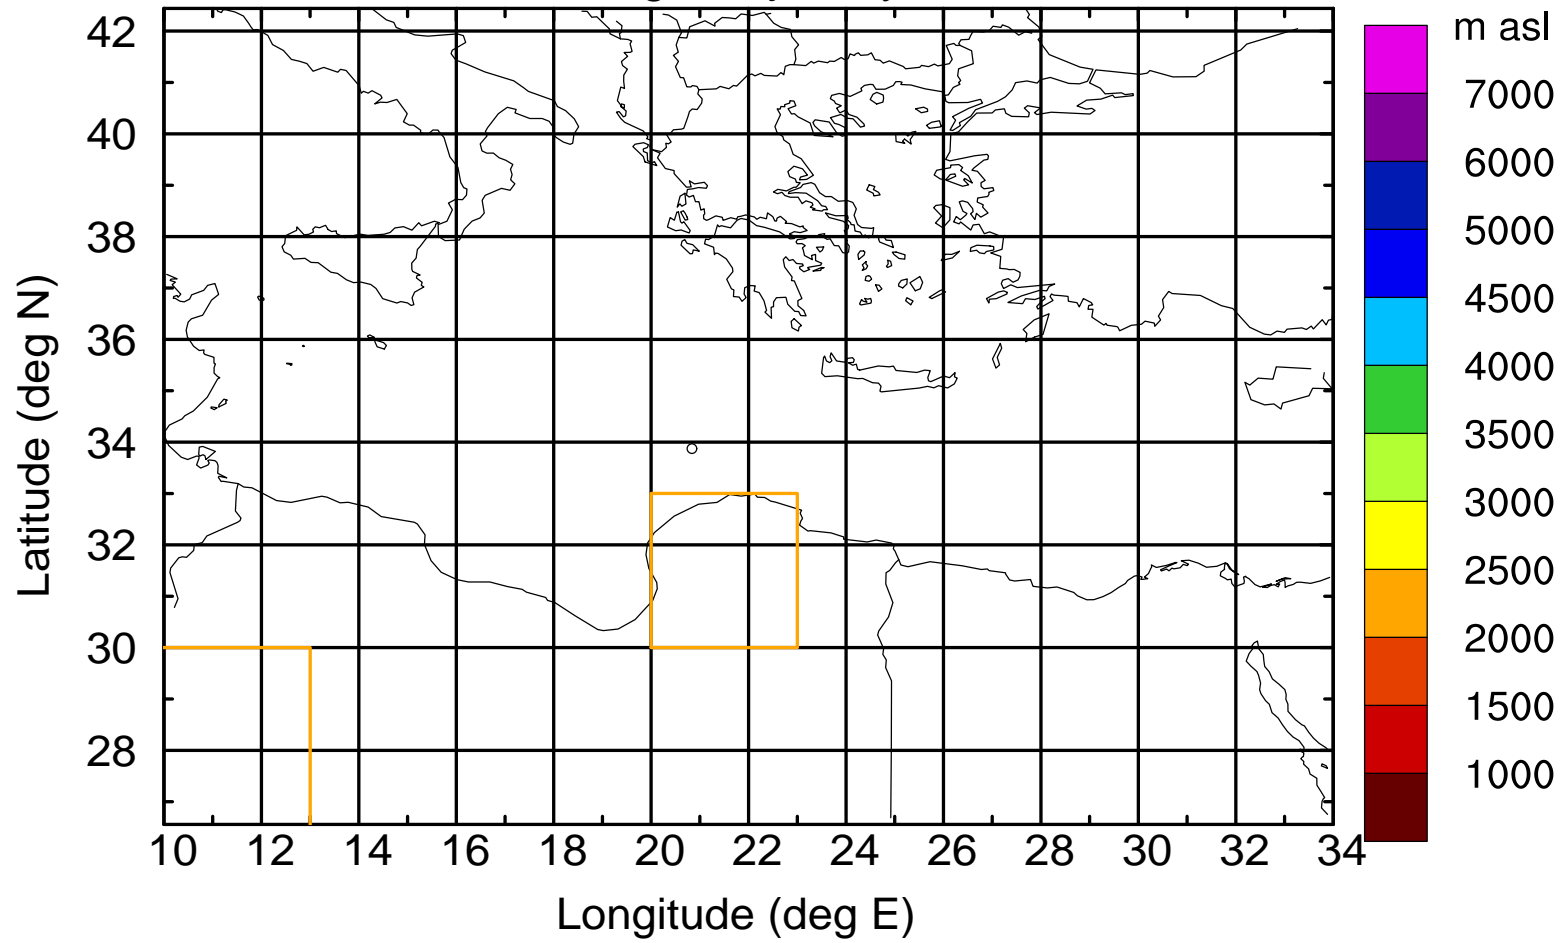

Paphos Airport ground station 20170422 7:00 UTC

Flight trajectory