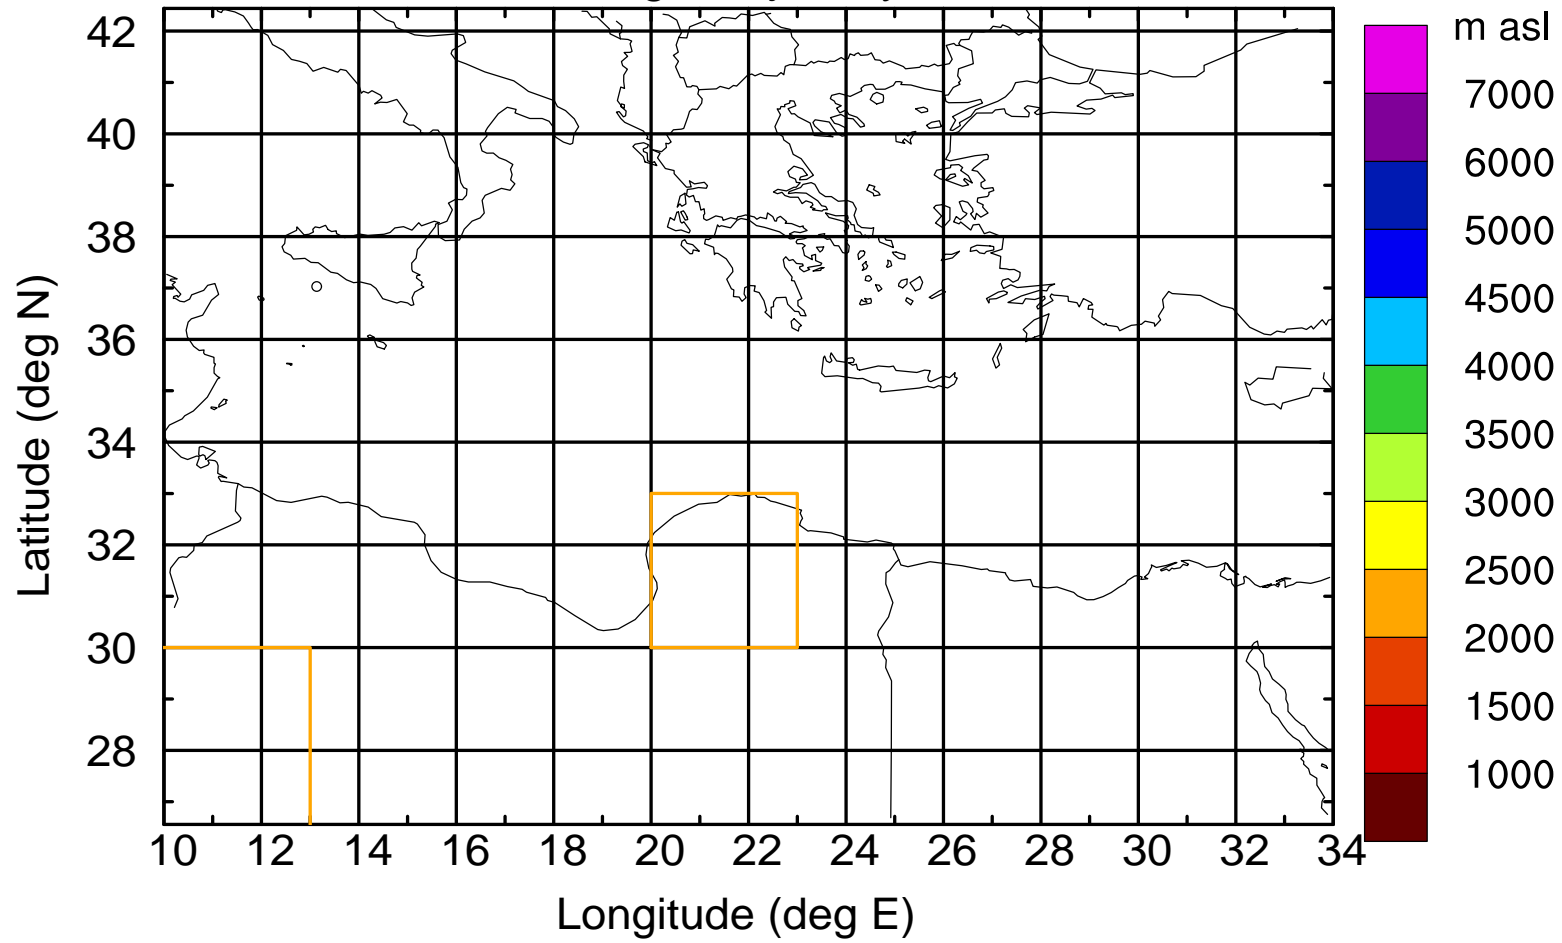

Paphos Airport ground station 20170422 7:00 UTC

Flight trajectory