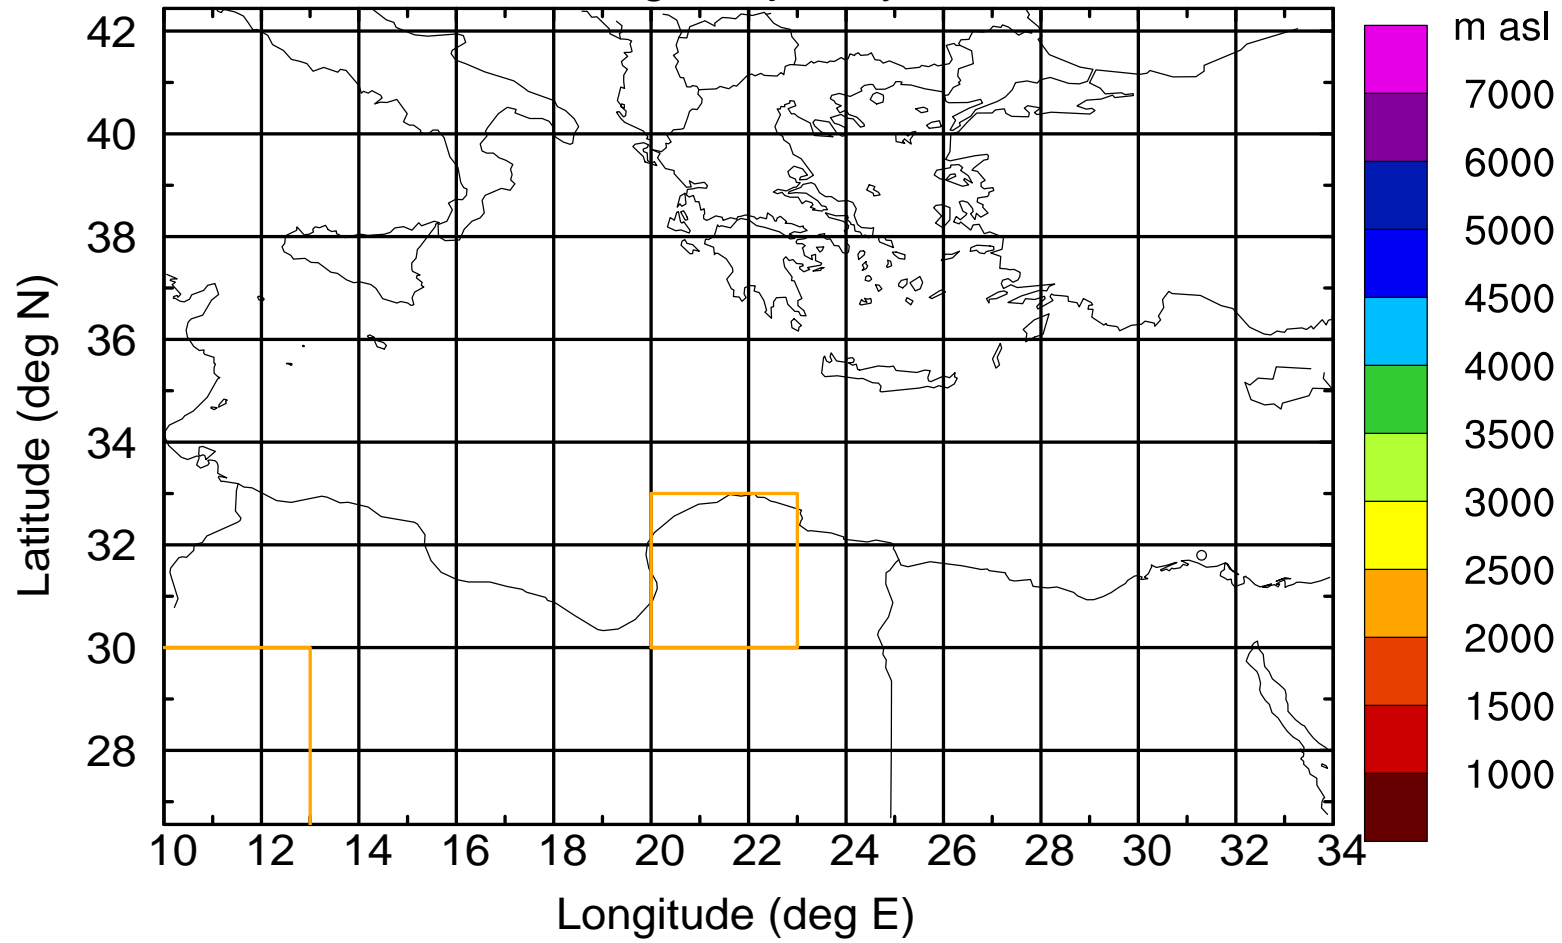

Paphos Airport ground station 20170422 7:00 UTC

Flight trajectory