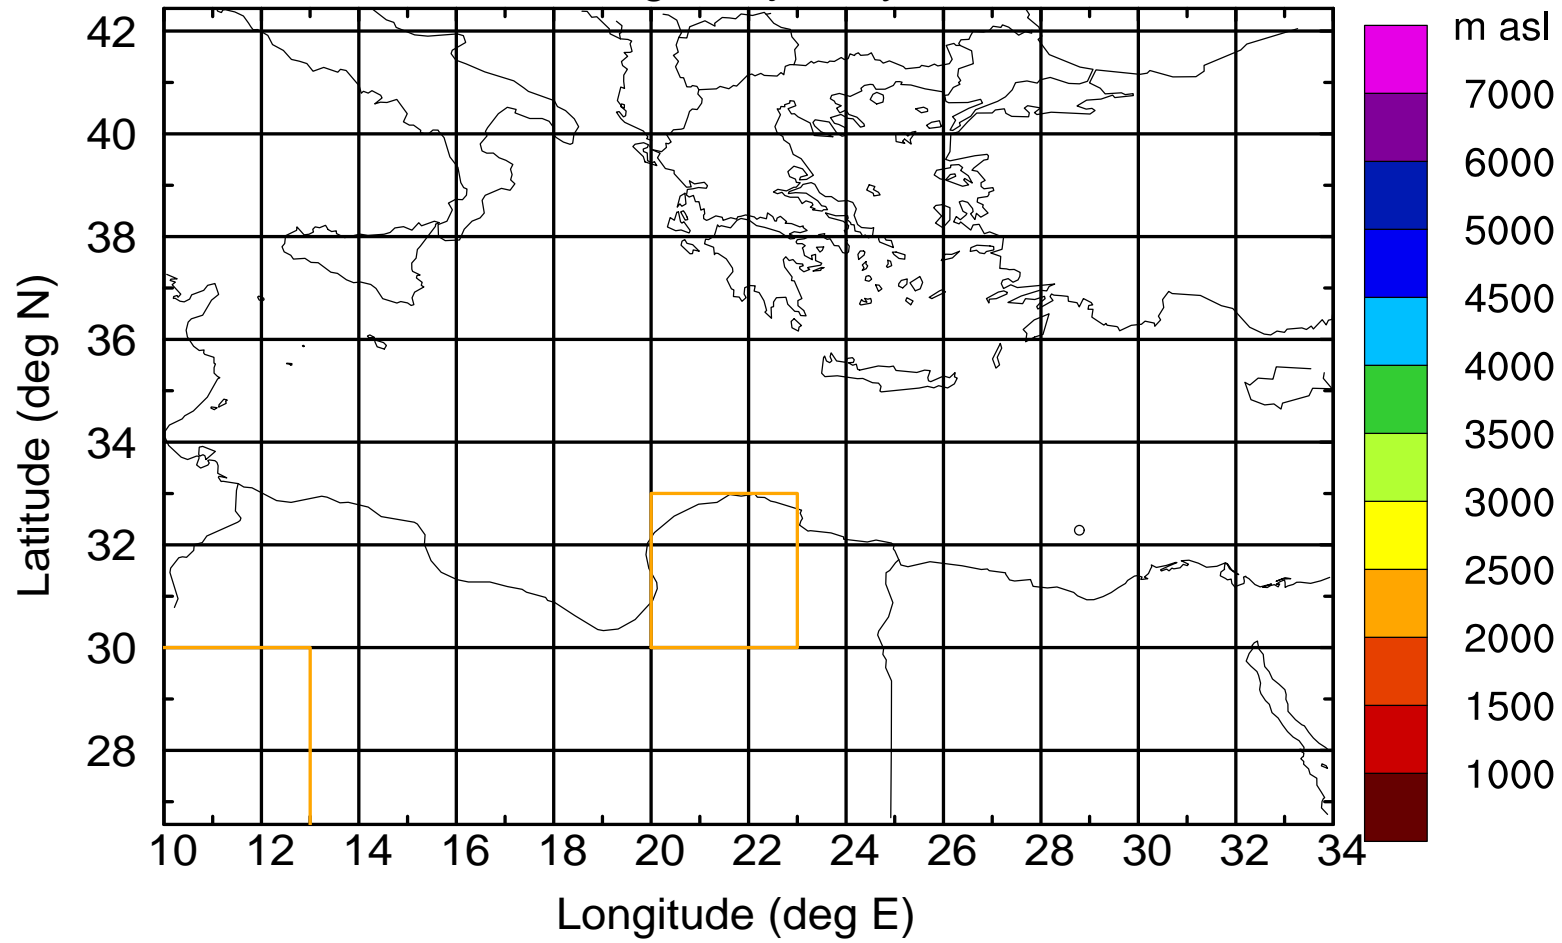

Paphos Airport ground station 20170422 7:00 UTC

Flight trajectory