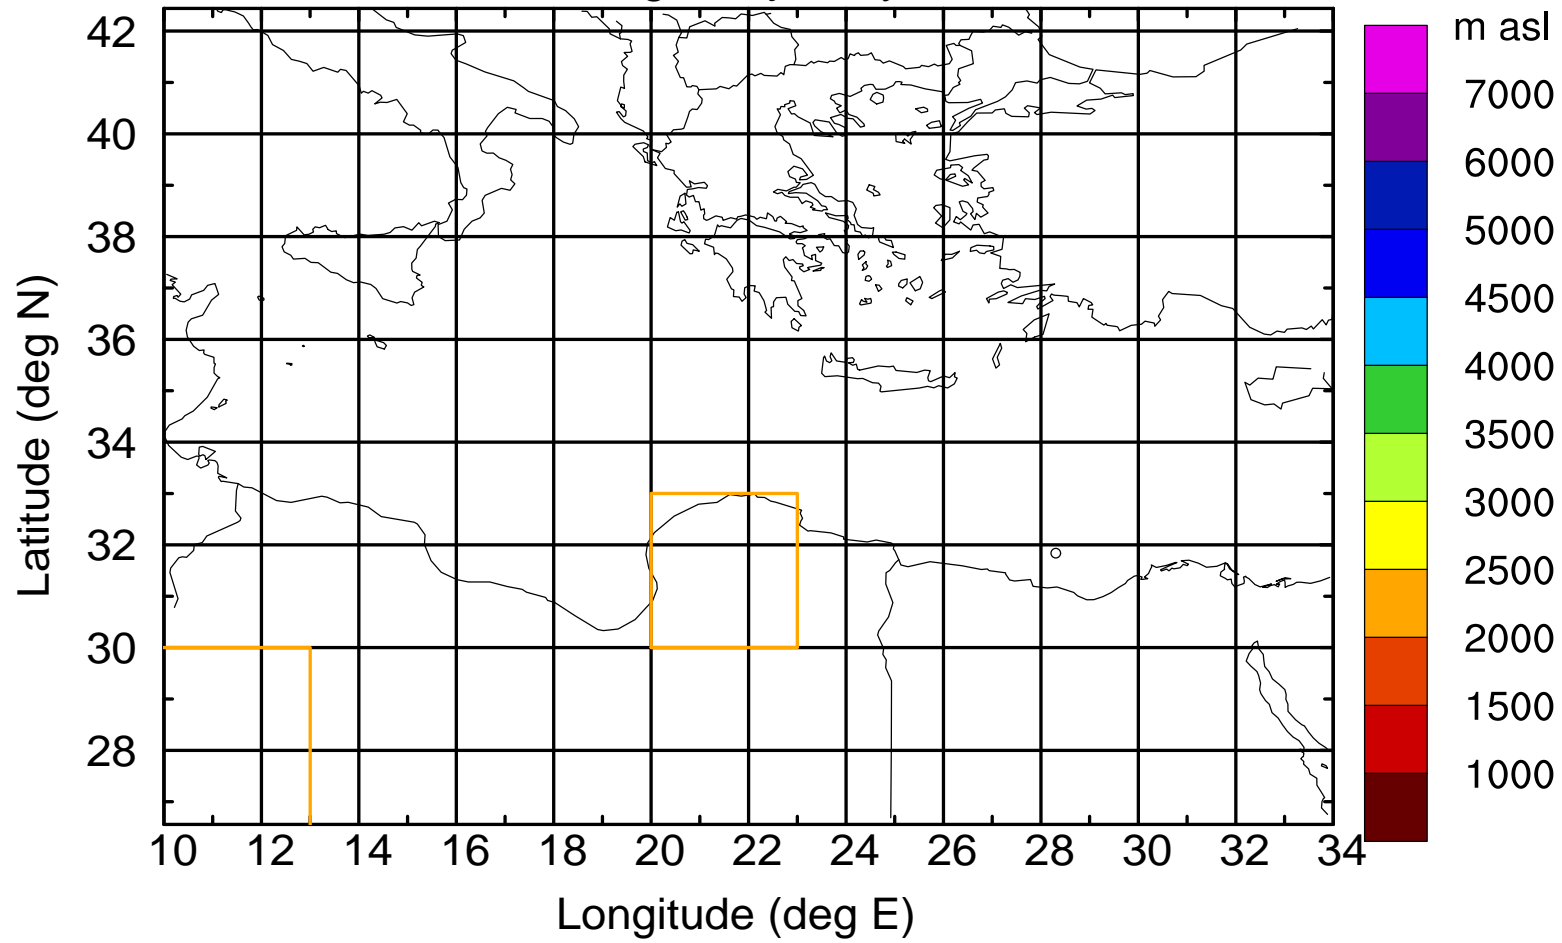

Paphos Airport ground station 20170422 7:00 UTC

Flight trajectory