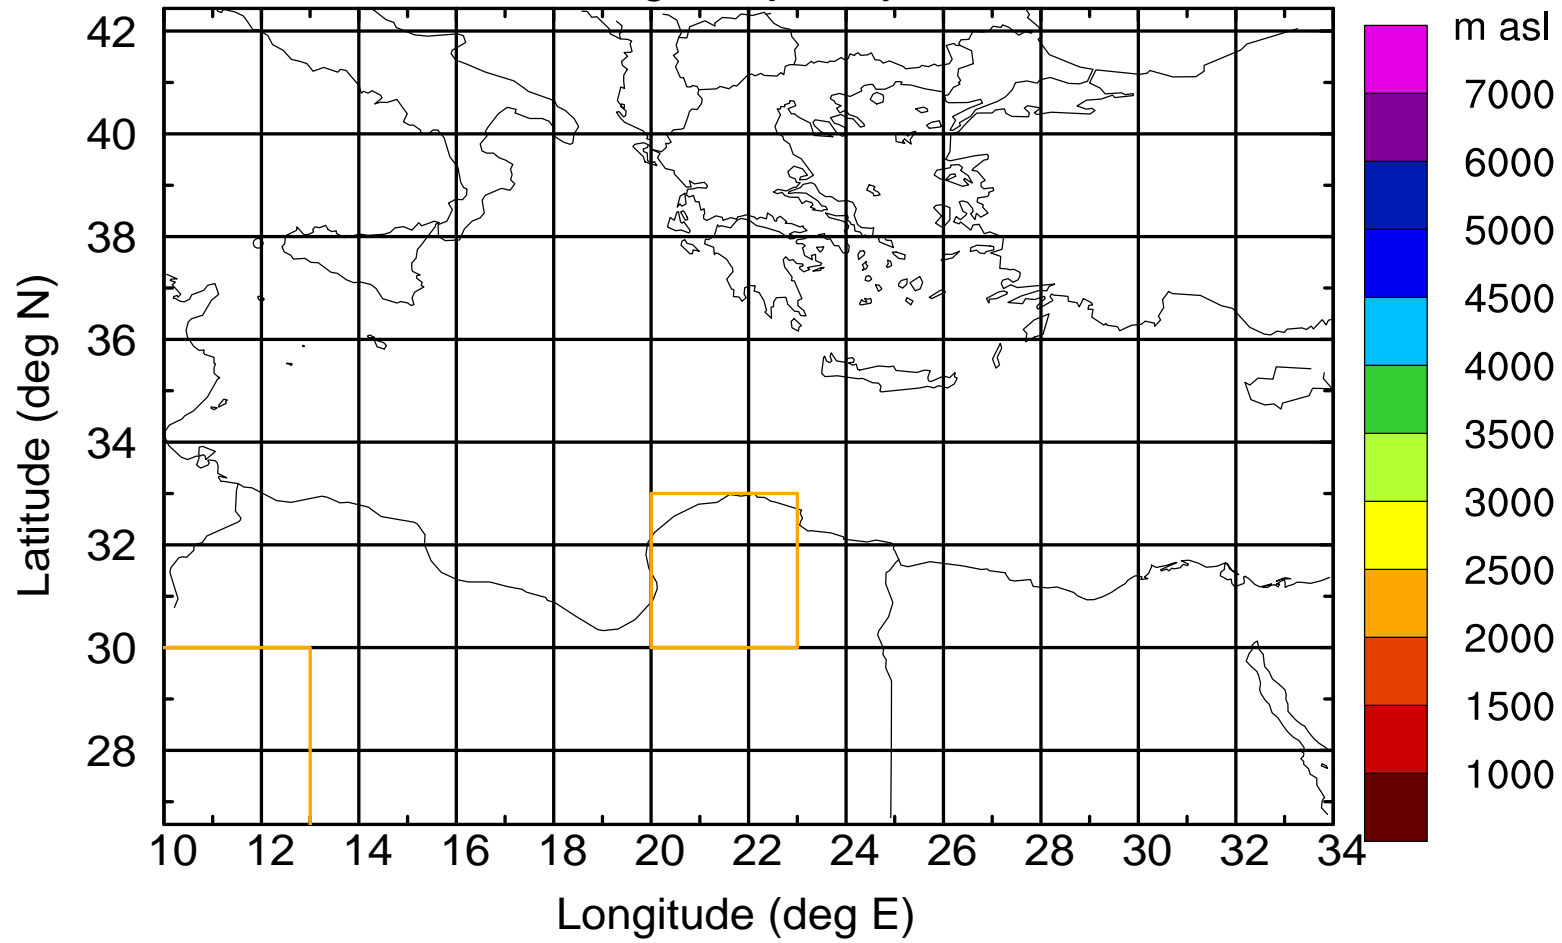

Paphos Airport ground station 20170422 7:00 UTC

Flight trajectory