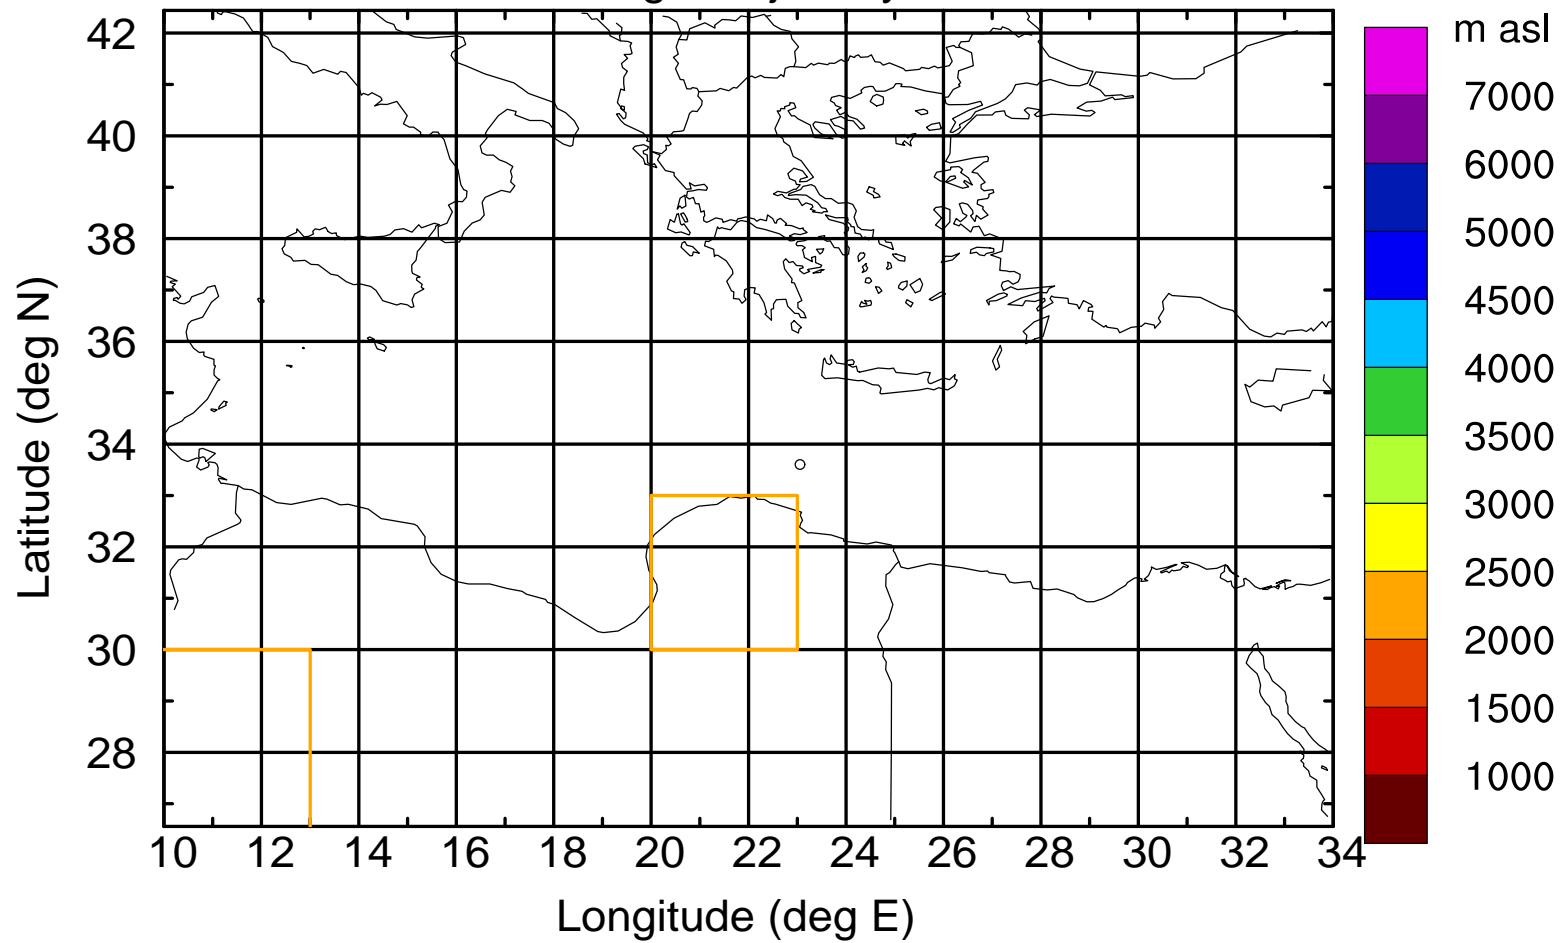

Paphos Airport ground station 20170422 7:00 UTC

Flight trajectory