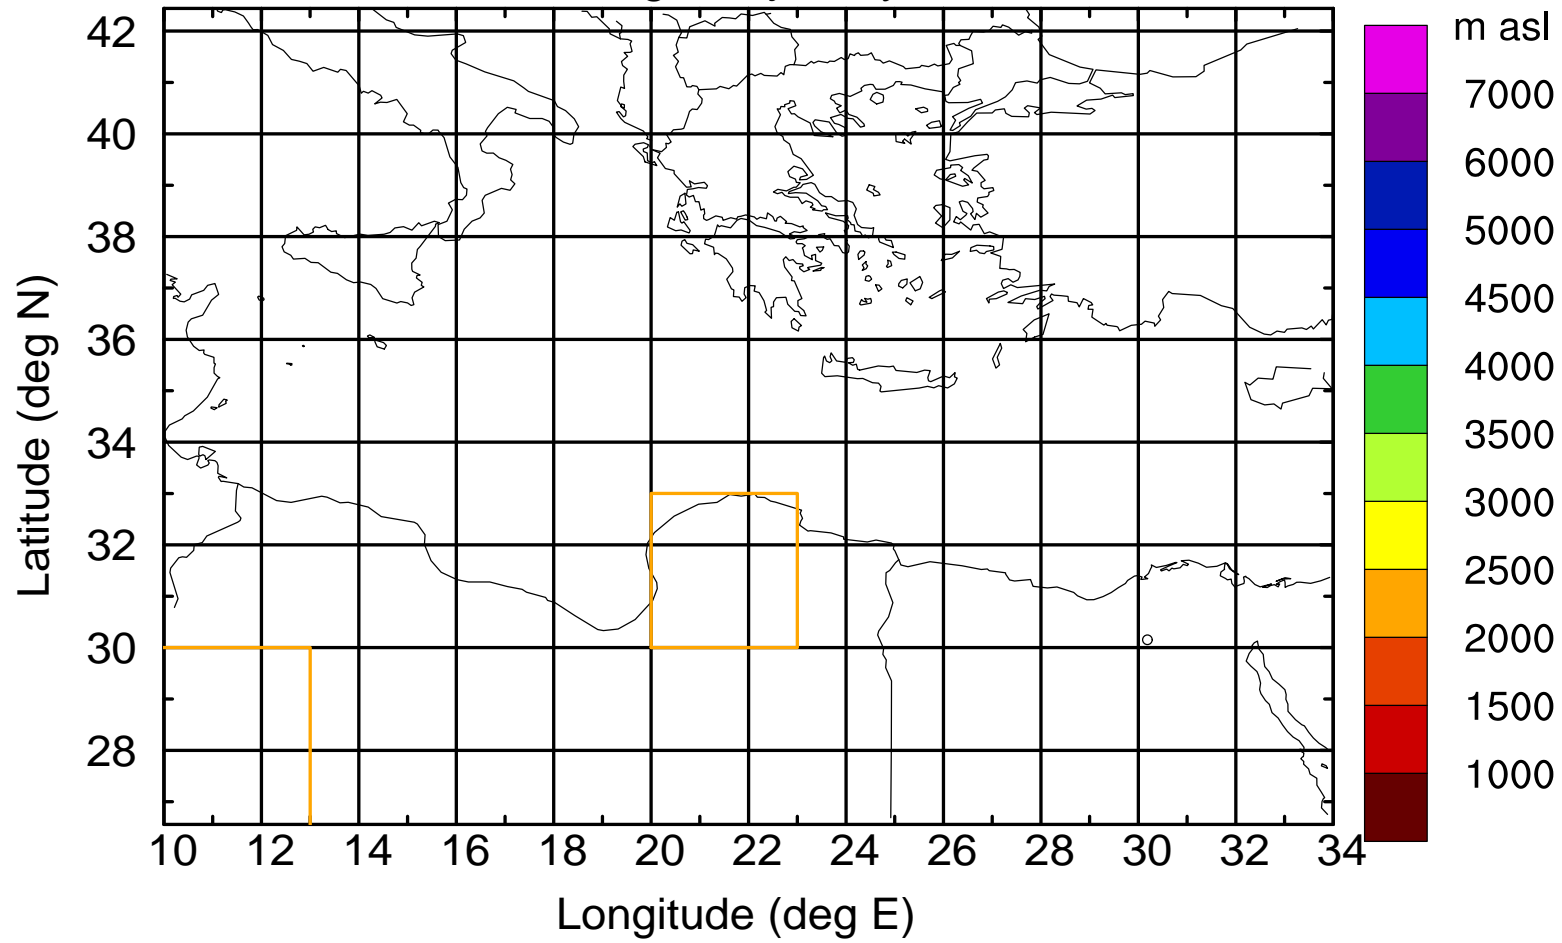

Paphos Airport ground station 20170422 7:00 UTC

Flight trajectory