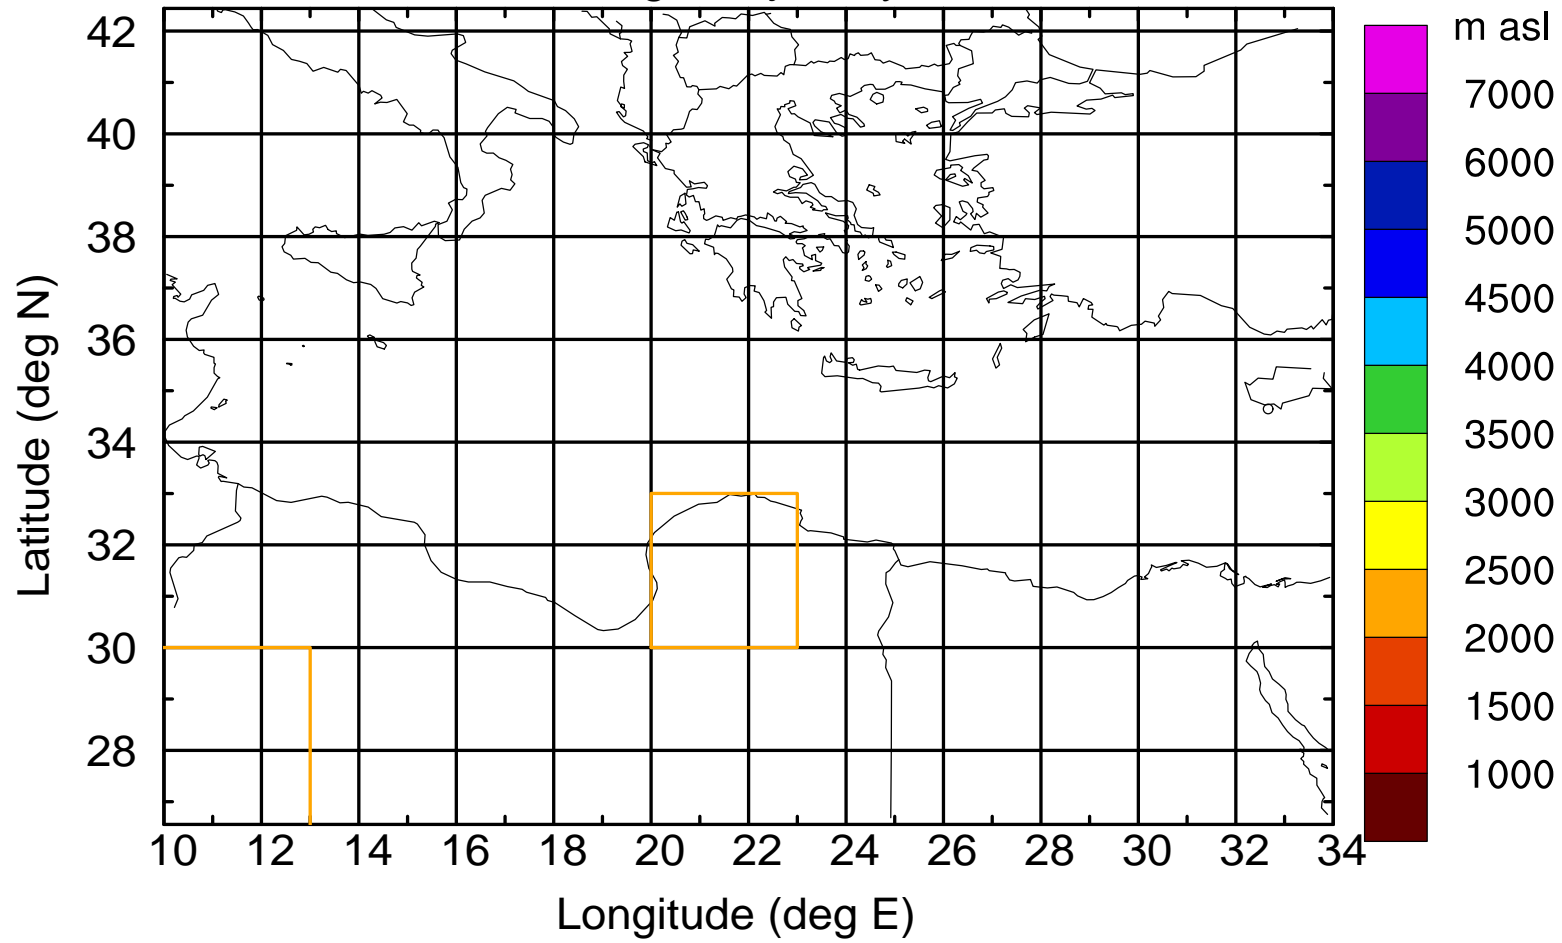

Paphos Airport ground station 20170422 7:00 UTC

Flight trajectory