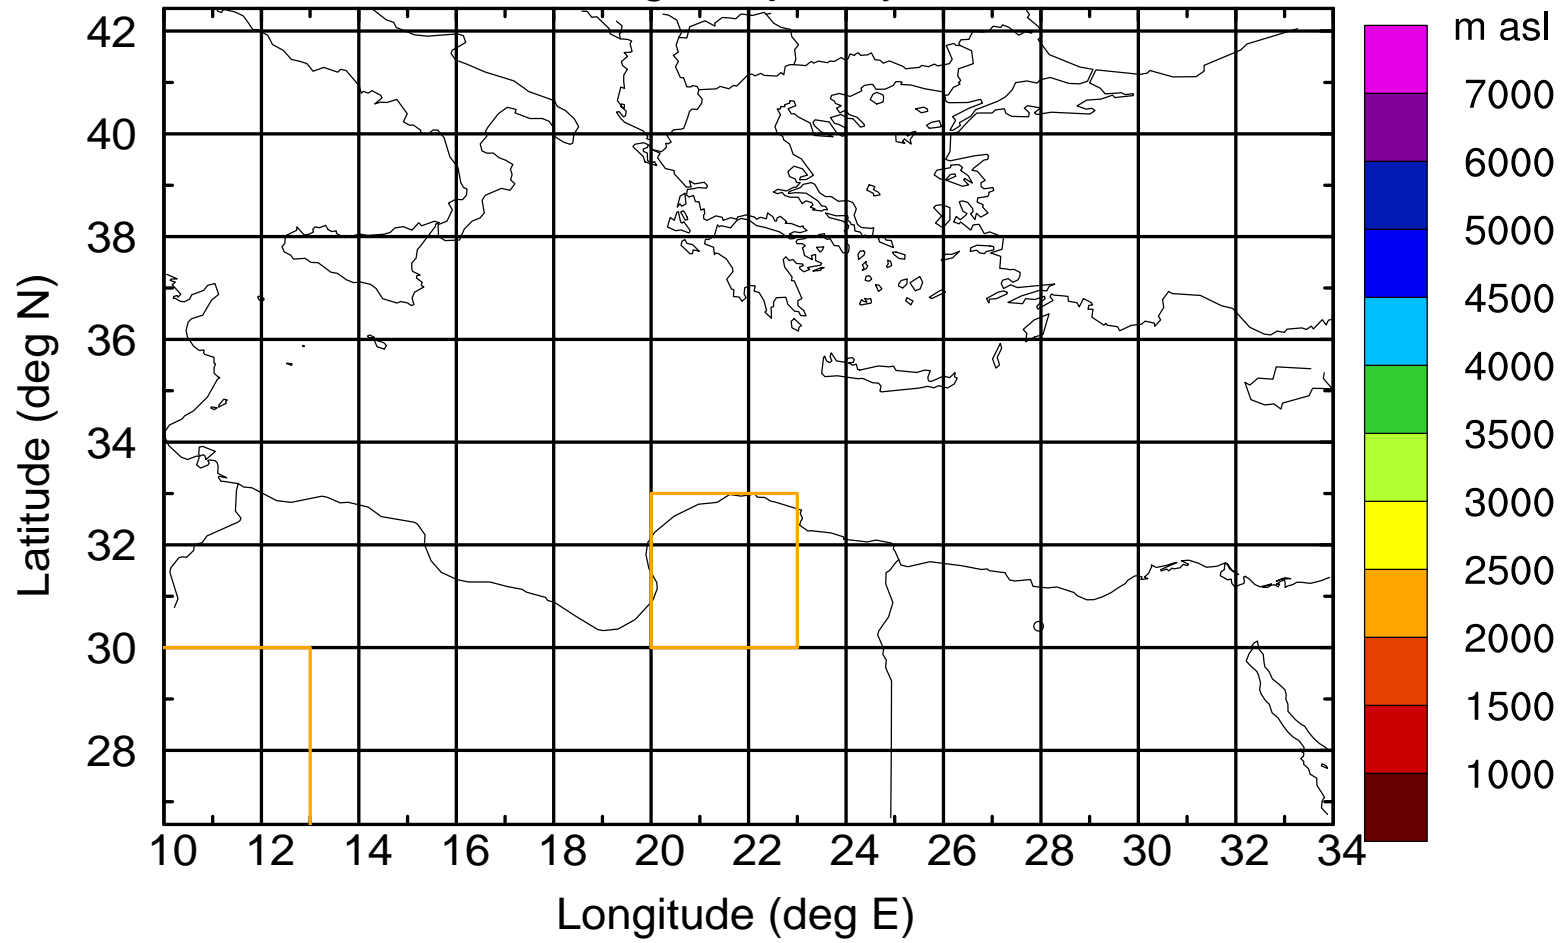

Paphos Airport ground station 20170422 7:00 UTC

Flight trajectory