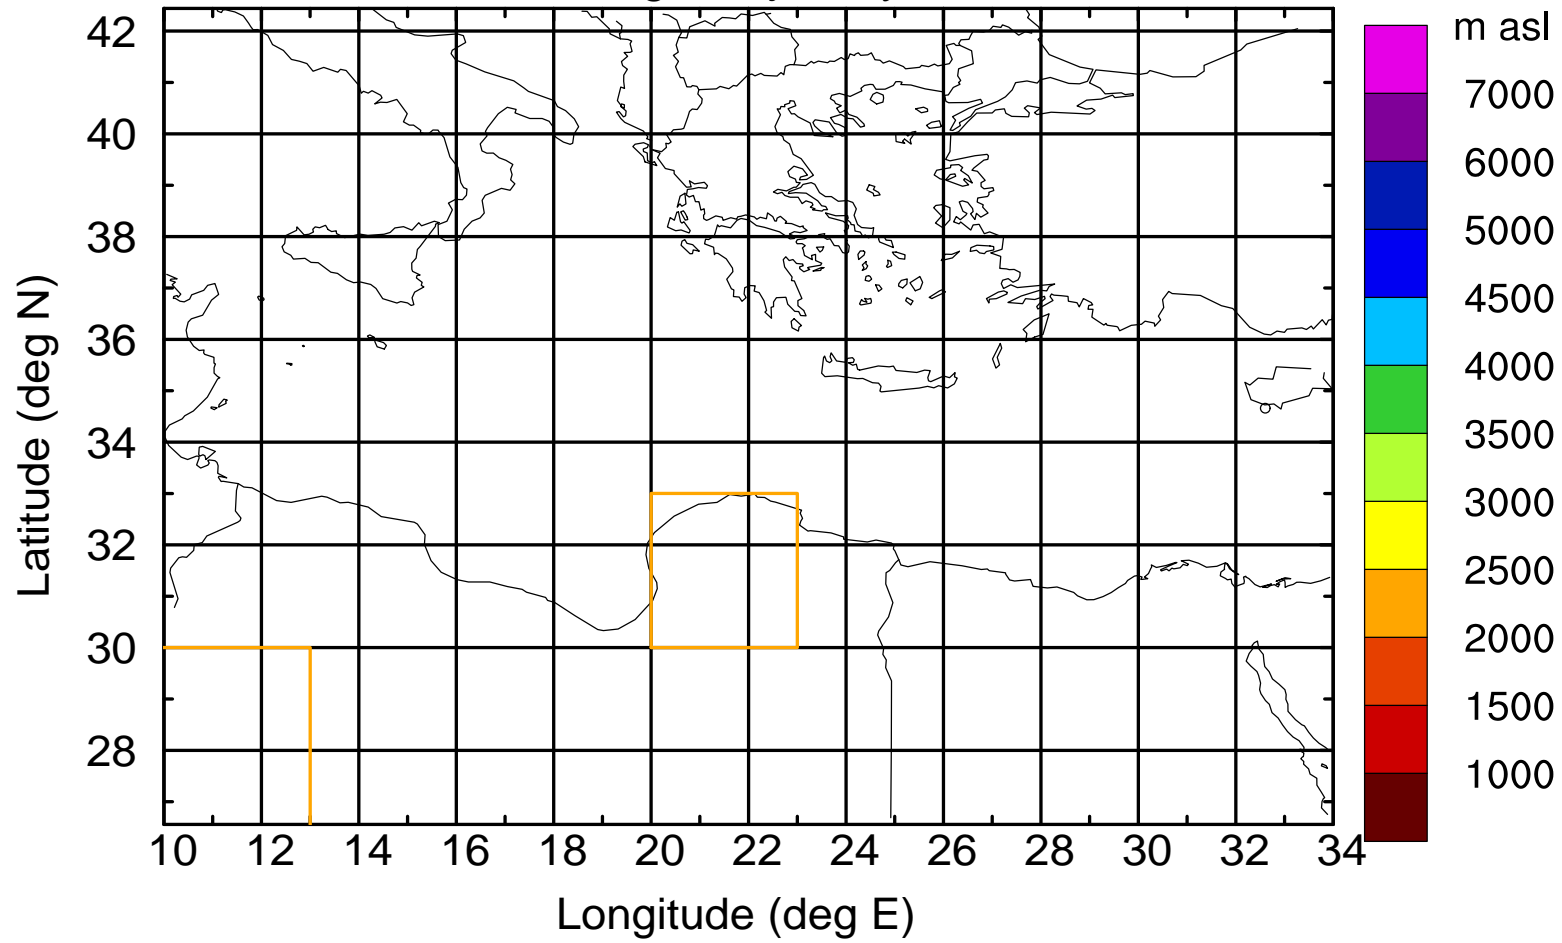

Paphos Airport ground station 20170422 7:00 UTC

Flight trajectory