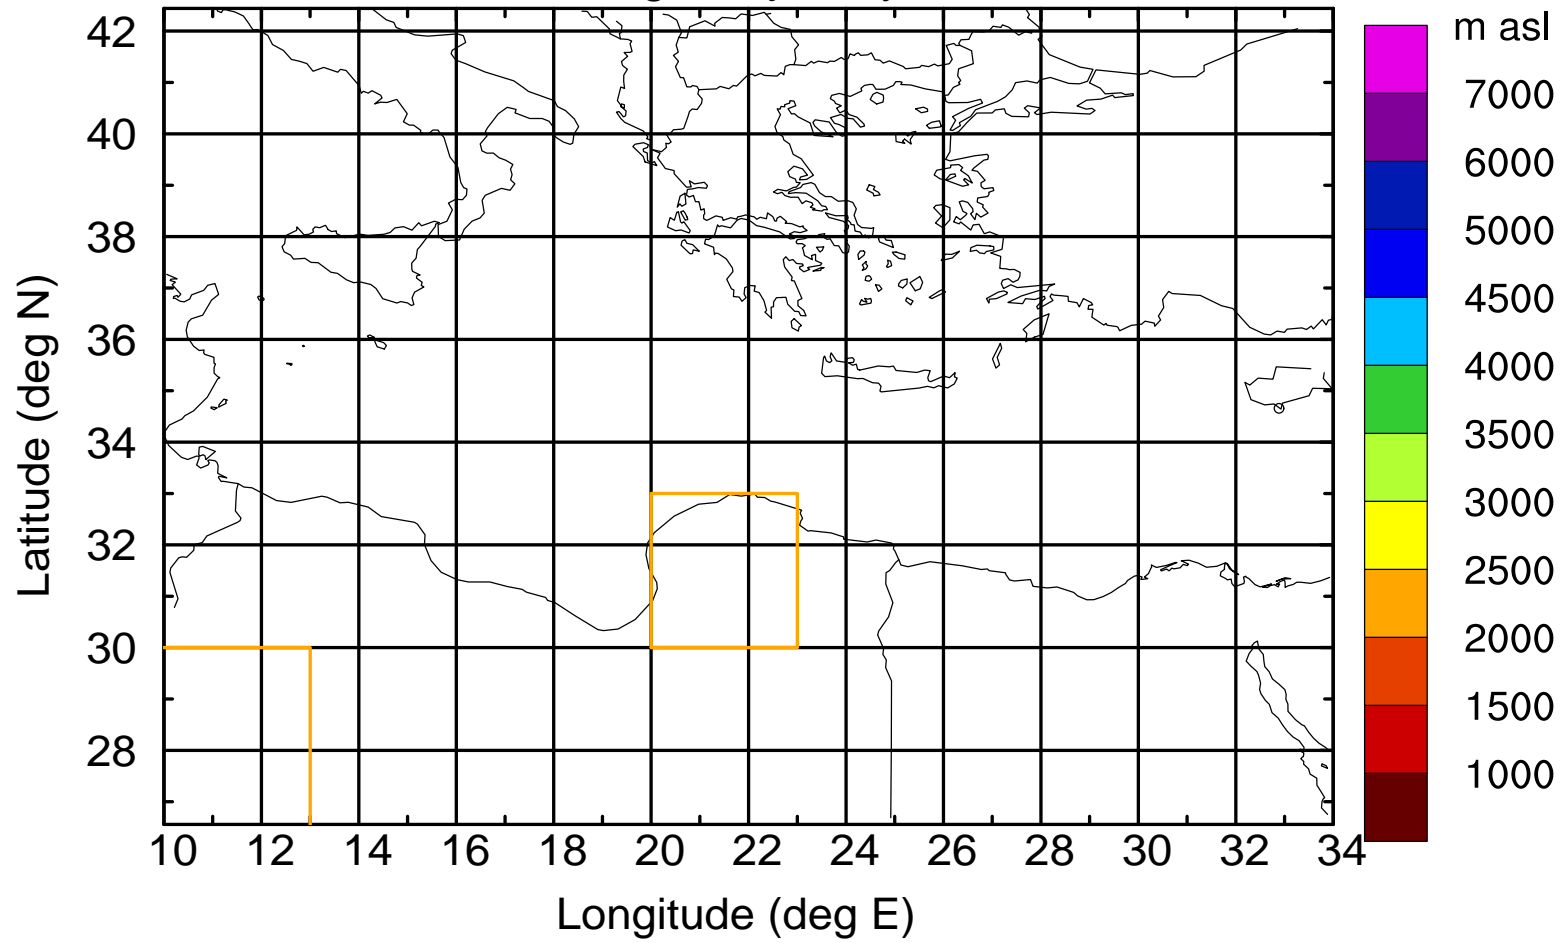

Paphos Airport ground station 20170422 7:00 UTC

Flight trajectory