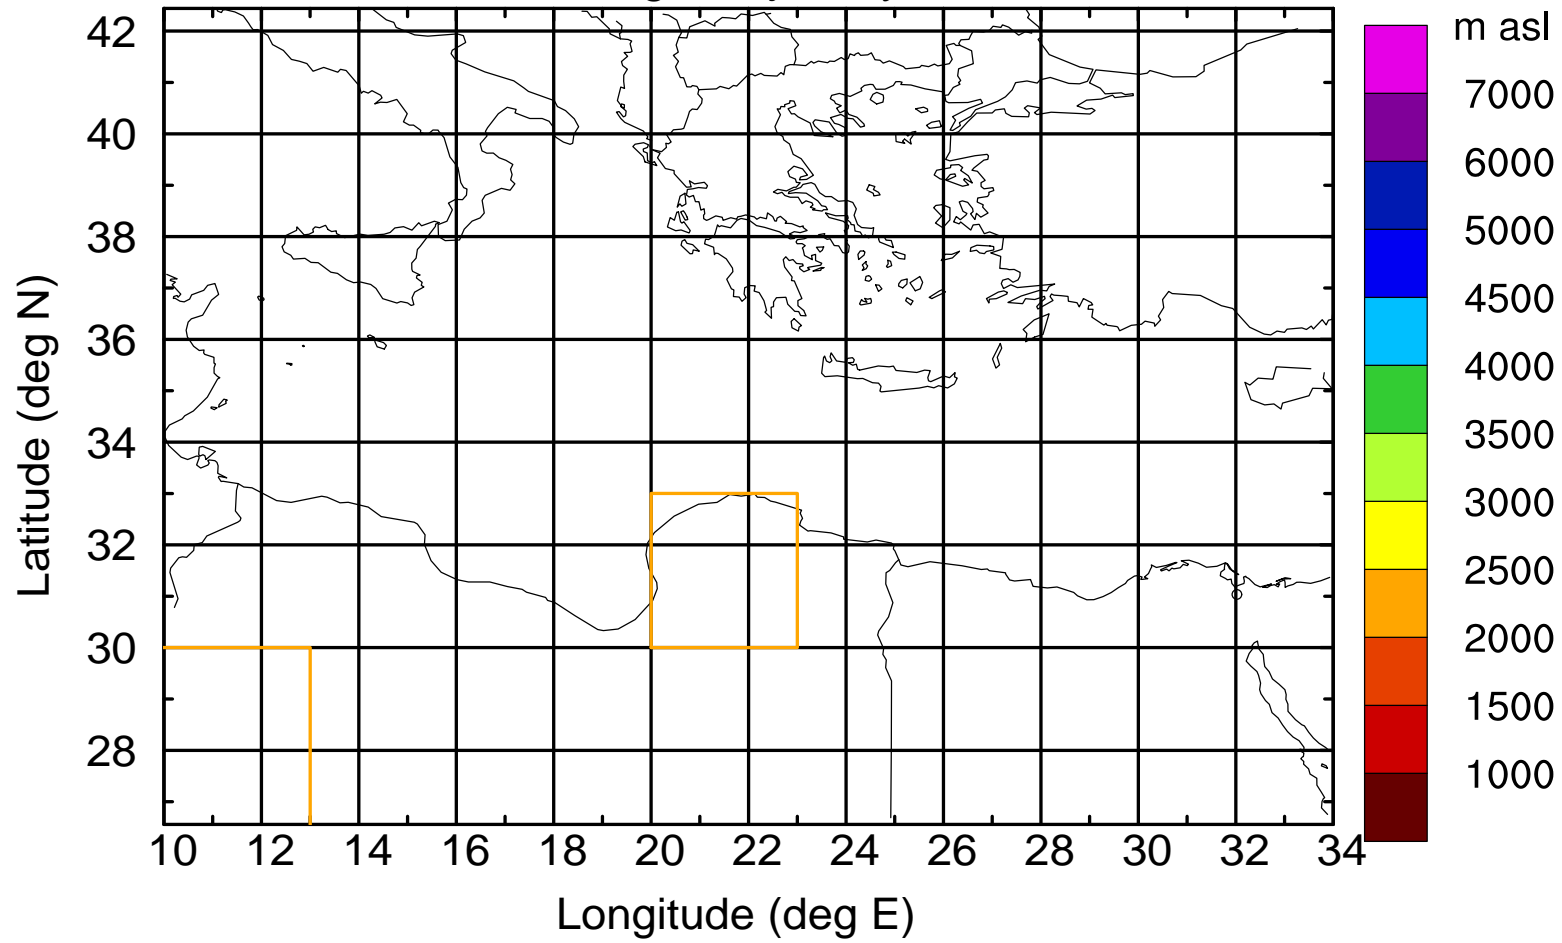

Paphos Airport ground station 20170422 7:00 UTC

Flight trajectory