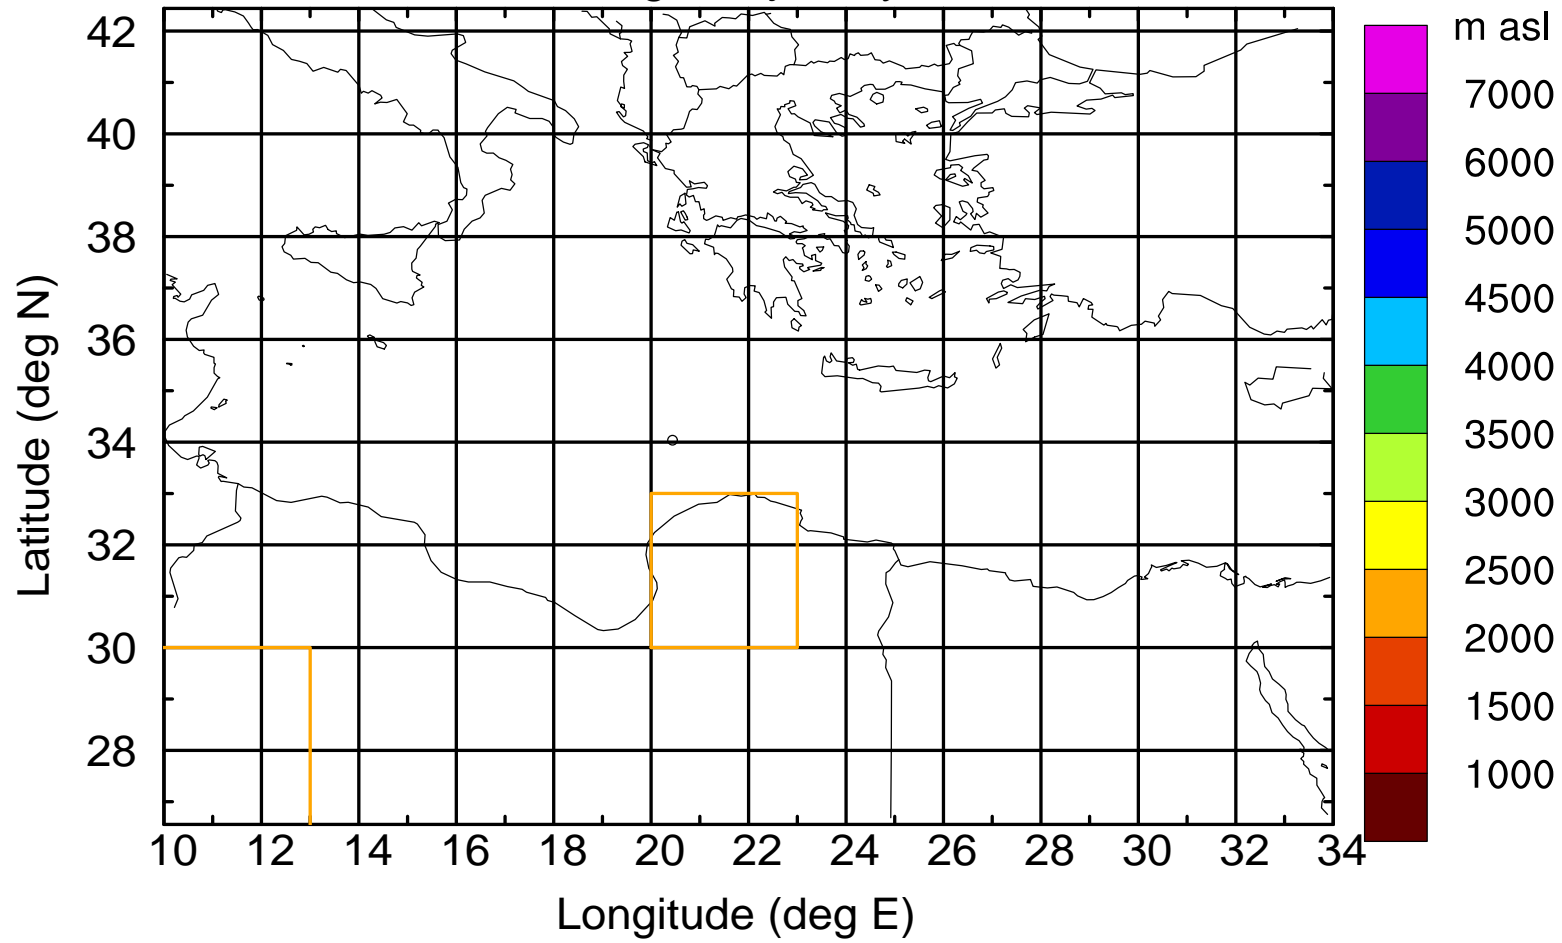

Paphos Airport ground station 20170422 7:00 UTC

Flight trajectory