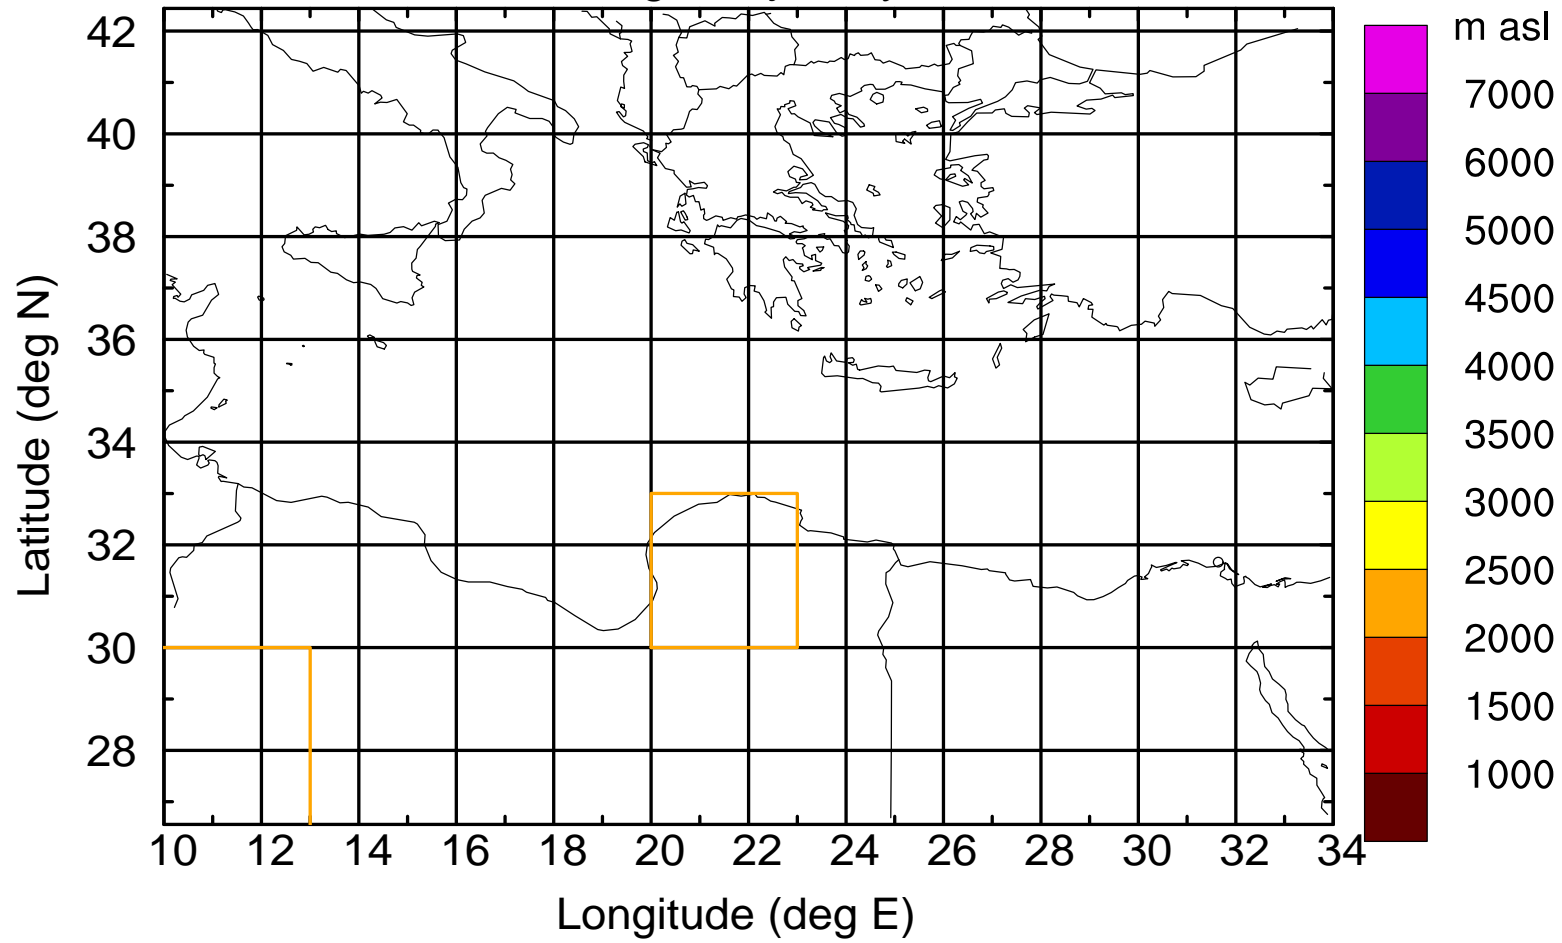

Paphos Airport ground station 20170422 7:00 UTC

Flight trajectory