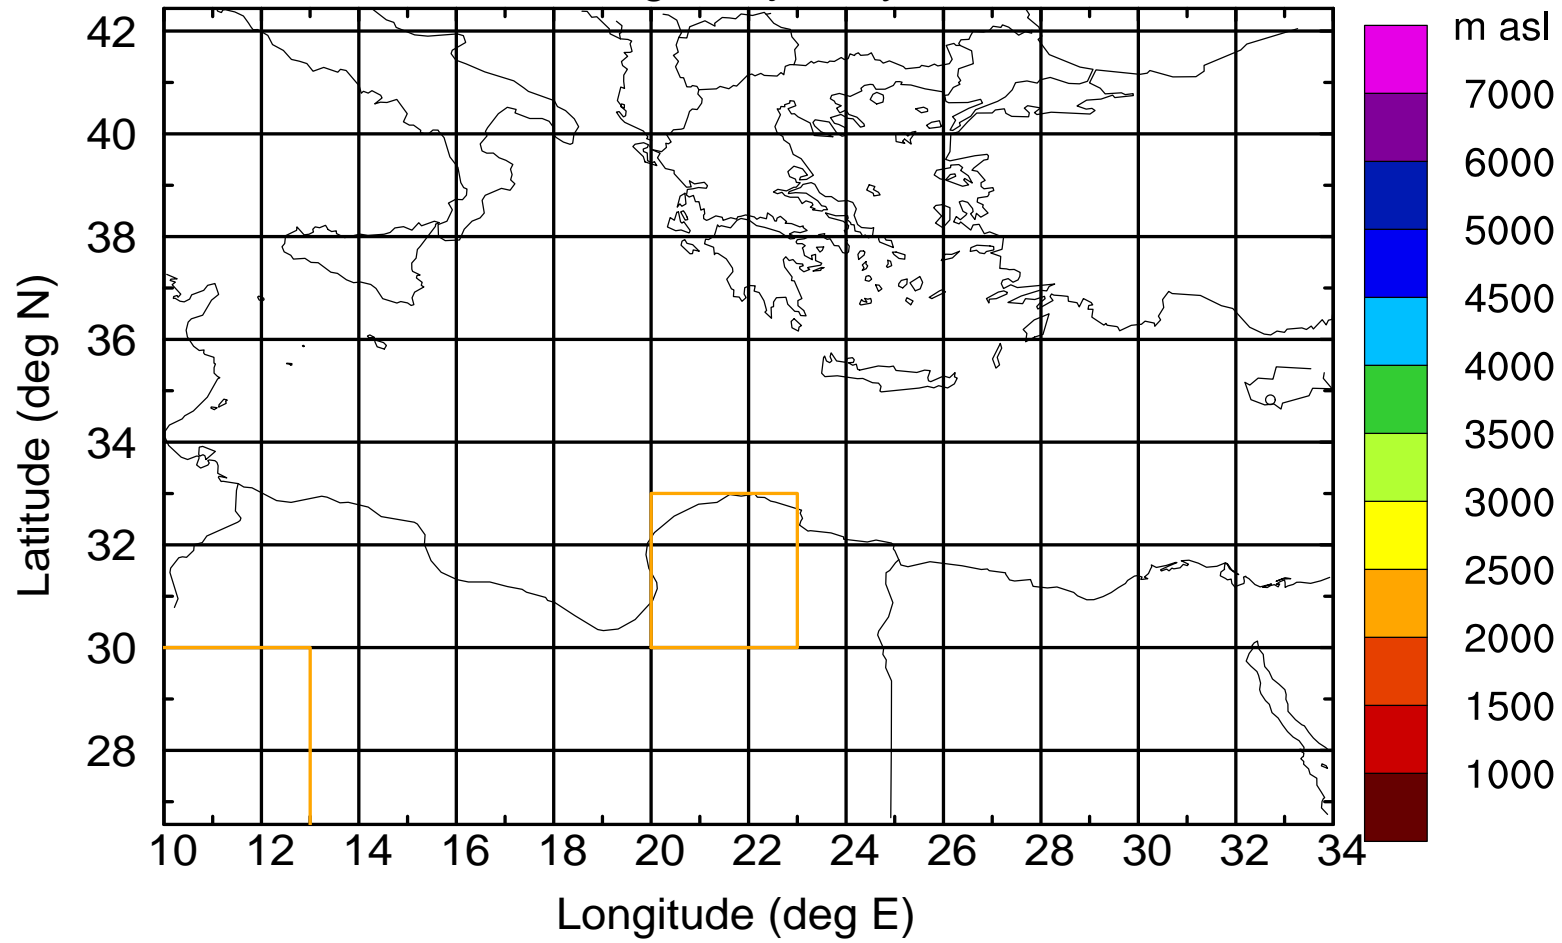

Paphos Airport ground station 20170422 7:00 UTC

Flight trajectory