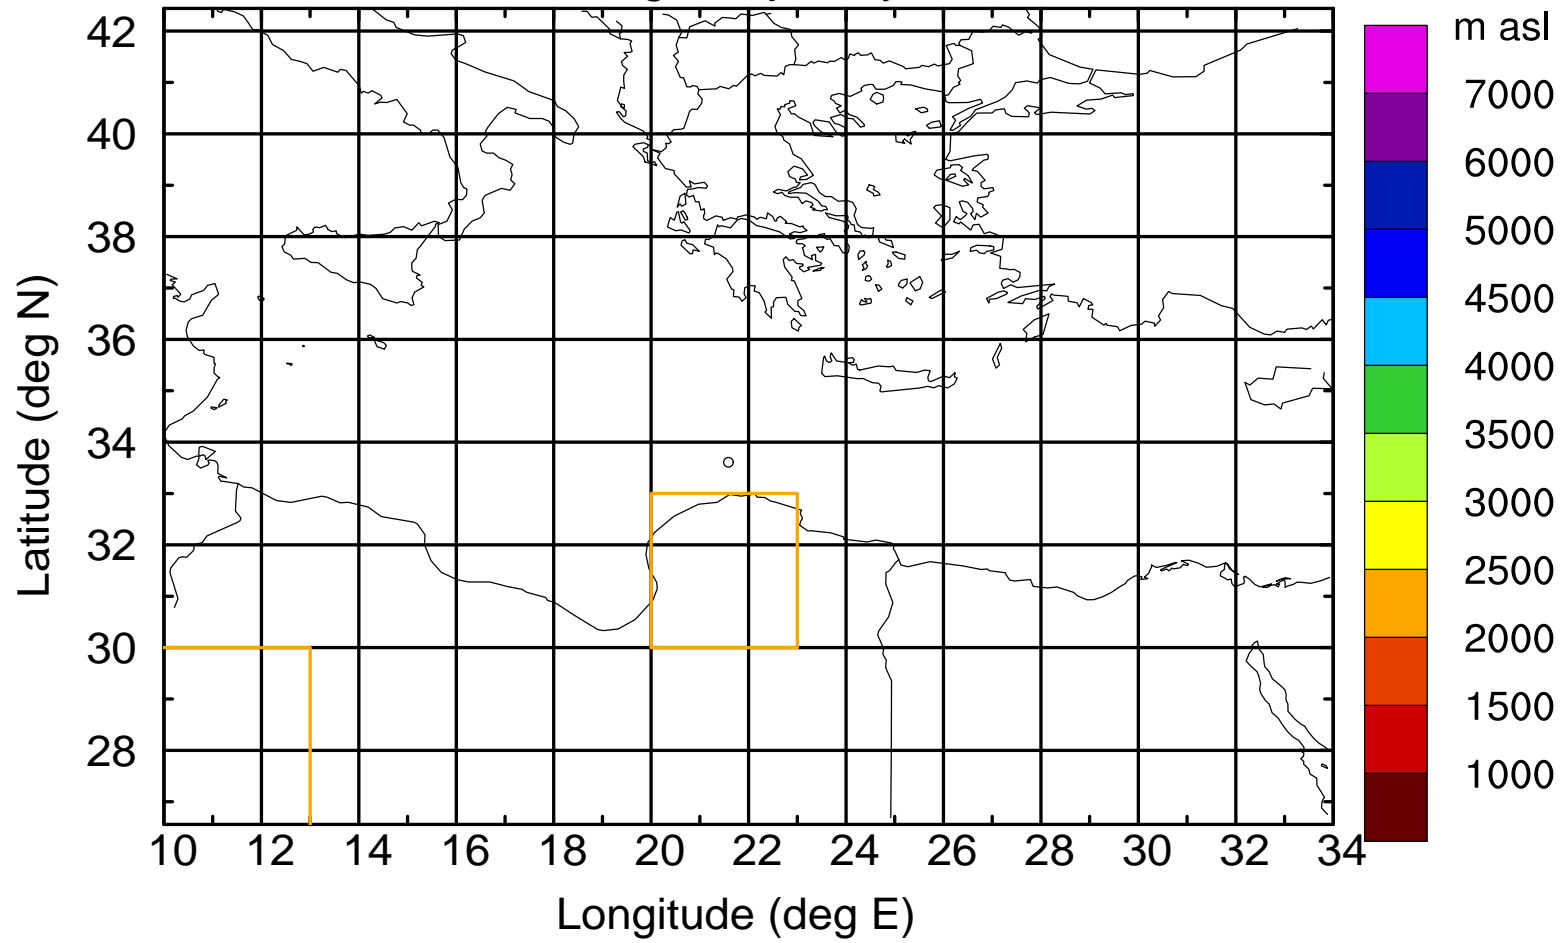

Paphos Airport ground station 20170422 7:00 UTC

Flight trajectory