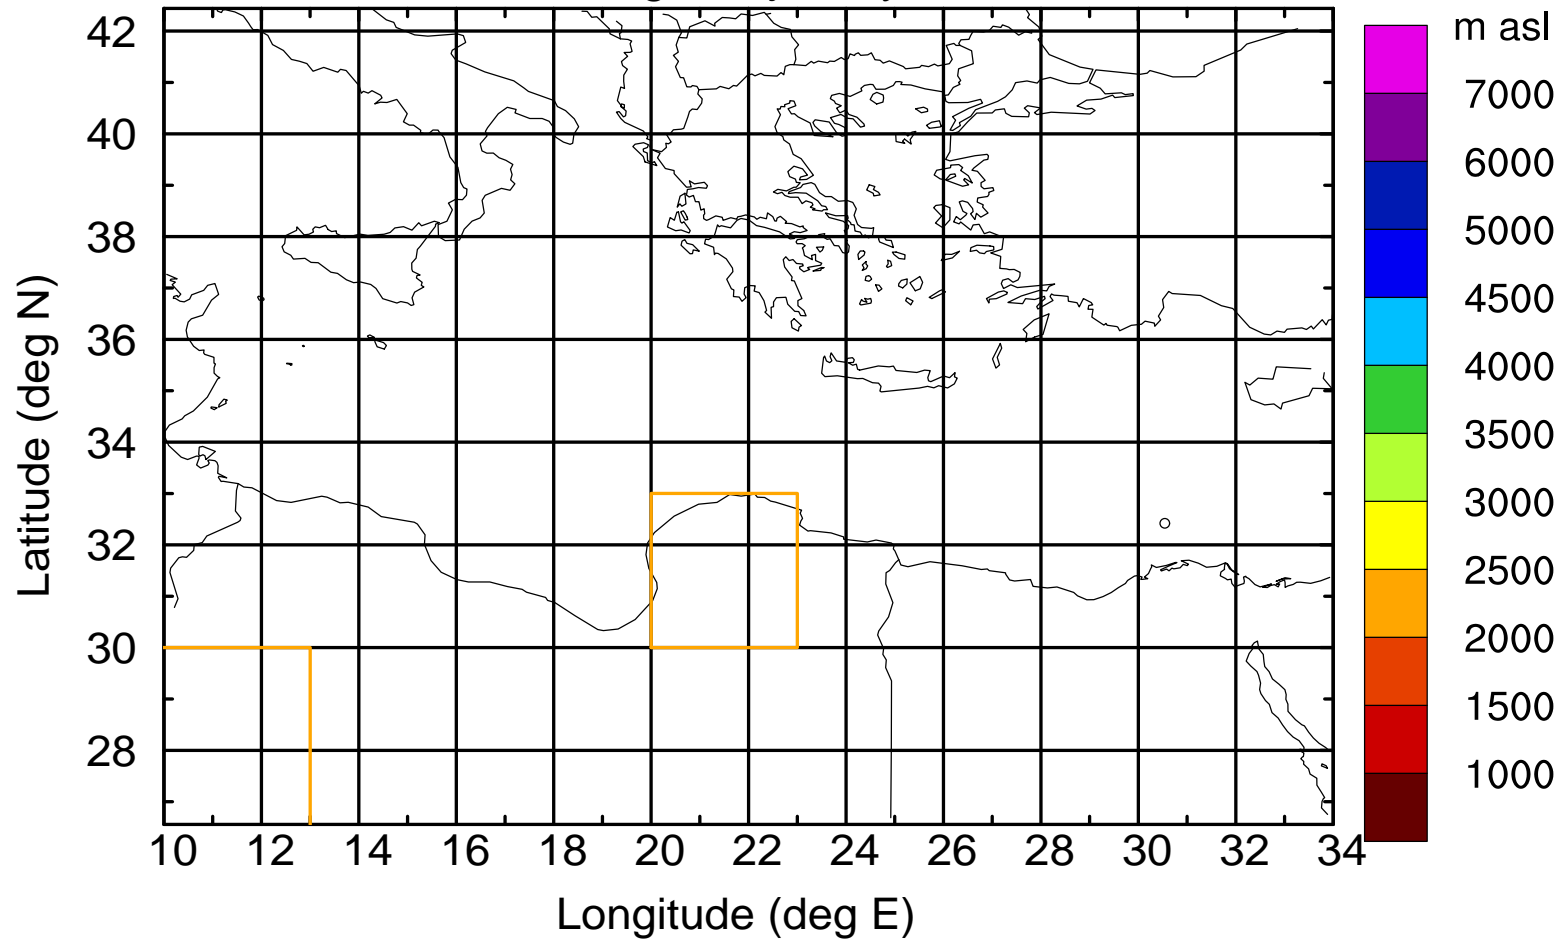

Paphos Airport ground station 20170422 7:00 UTC

Flight trajectory