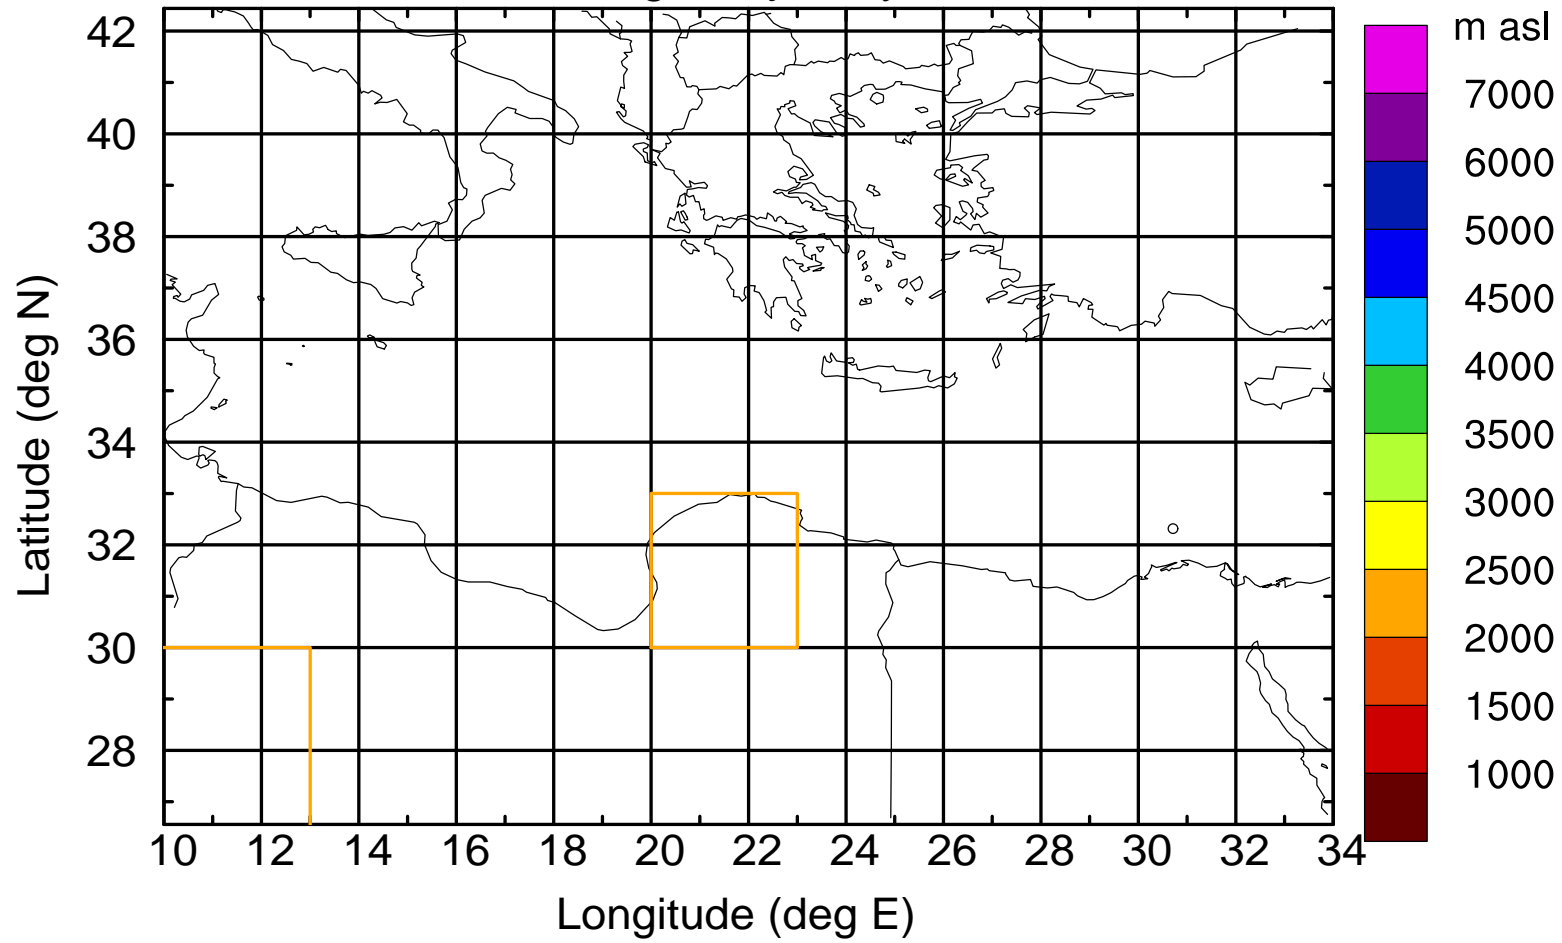

Paphos Airport ground station 20170422 7:00 UTC

Flight trajectory