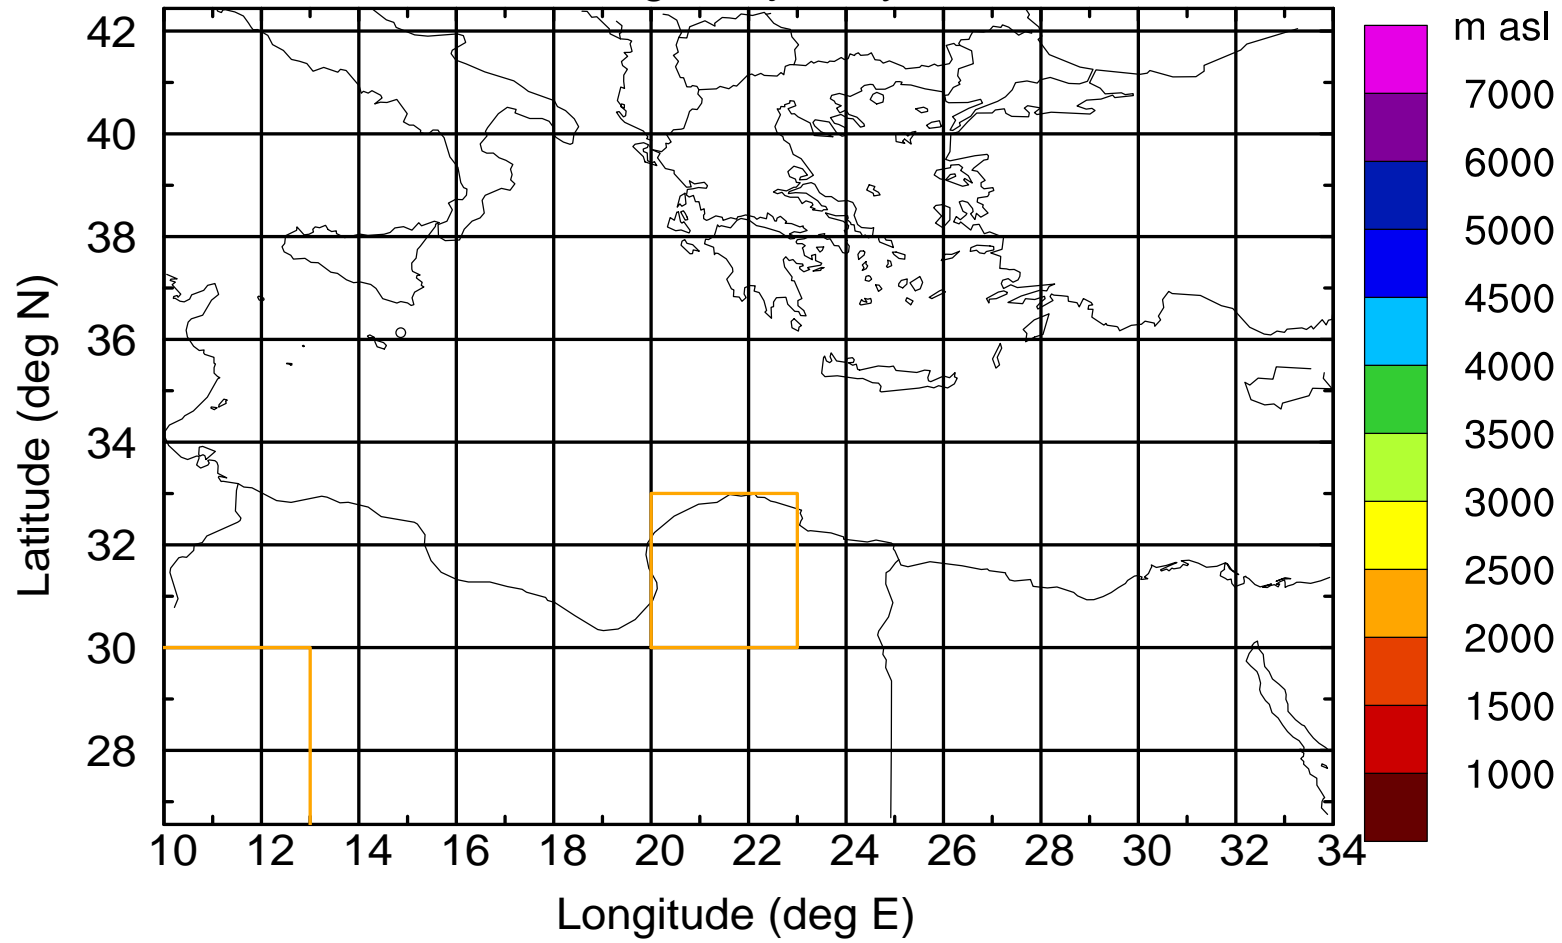

Paphos Airport ground station 20170422 7:00 UTC

Flight trajectory