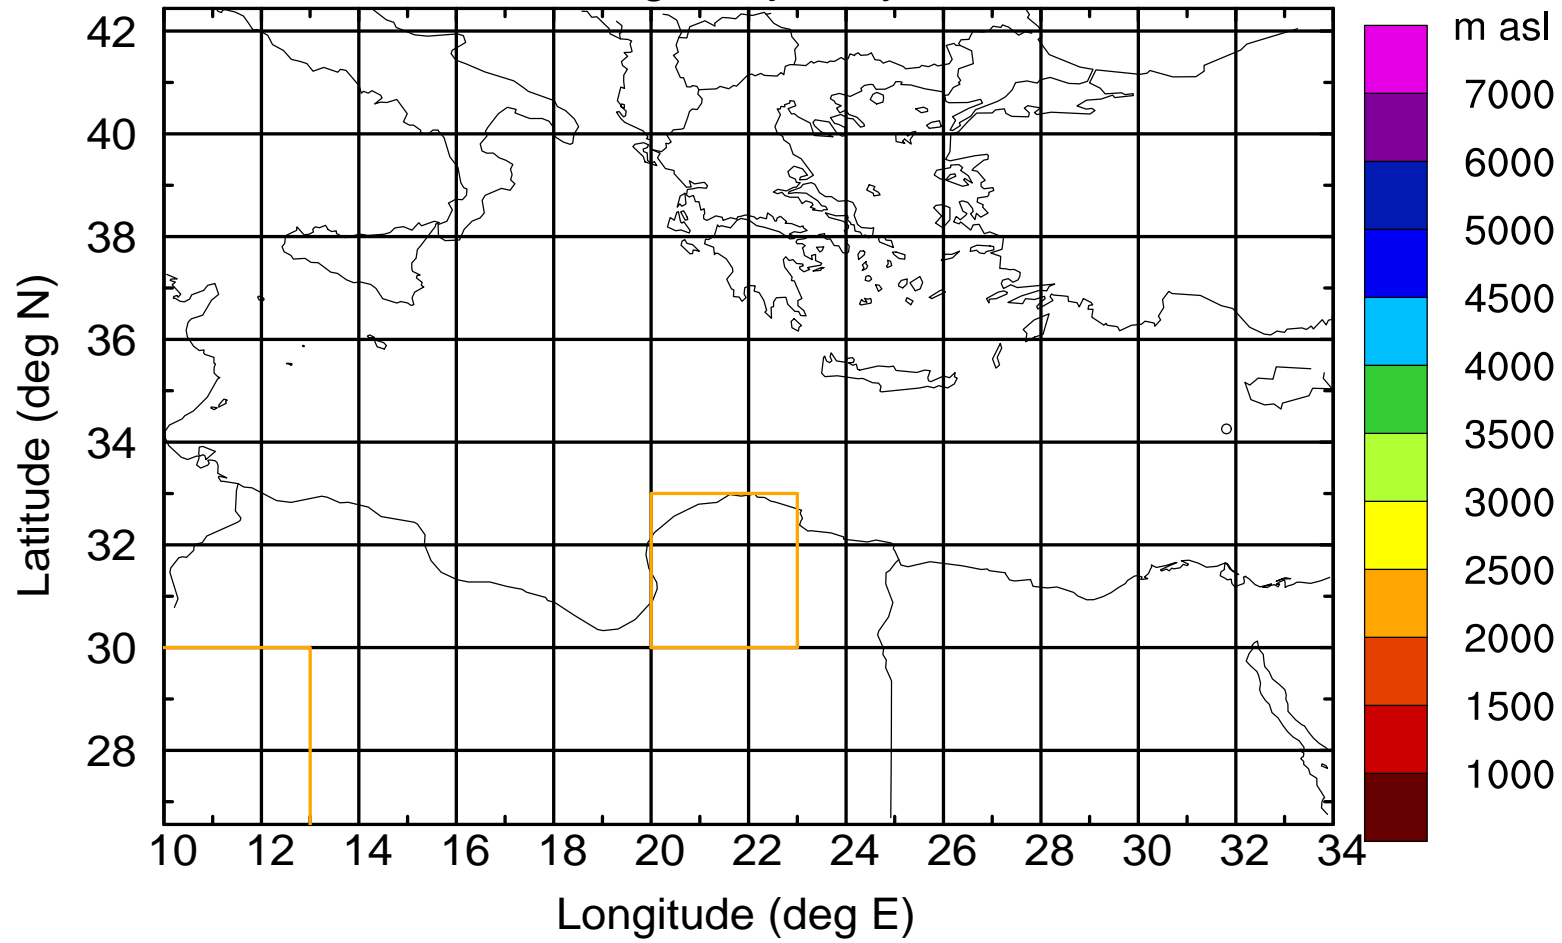

Paphos Airport ground station 20170422 7:00 UTC

Flight trajectory