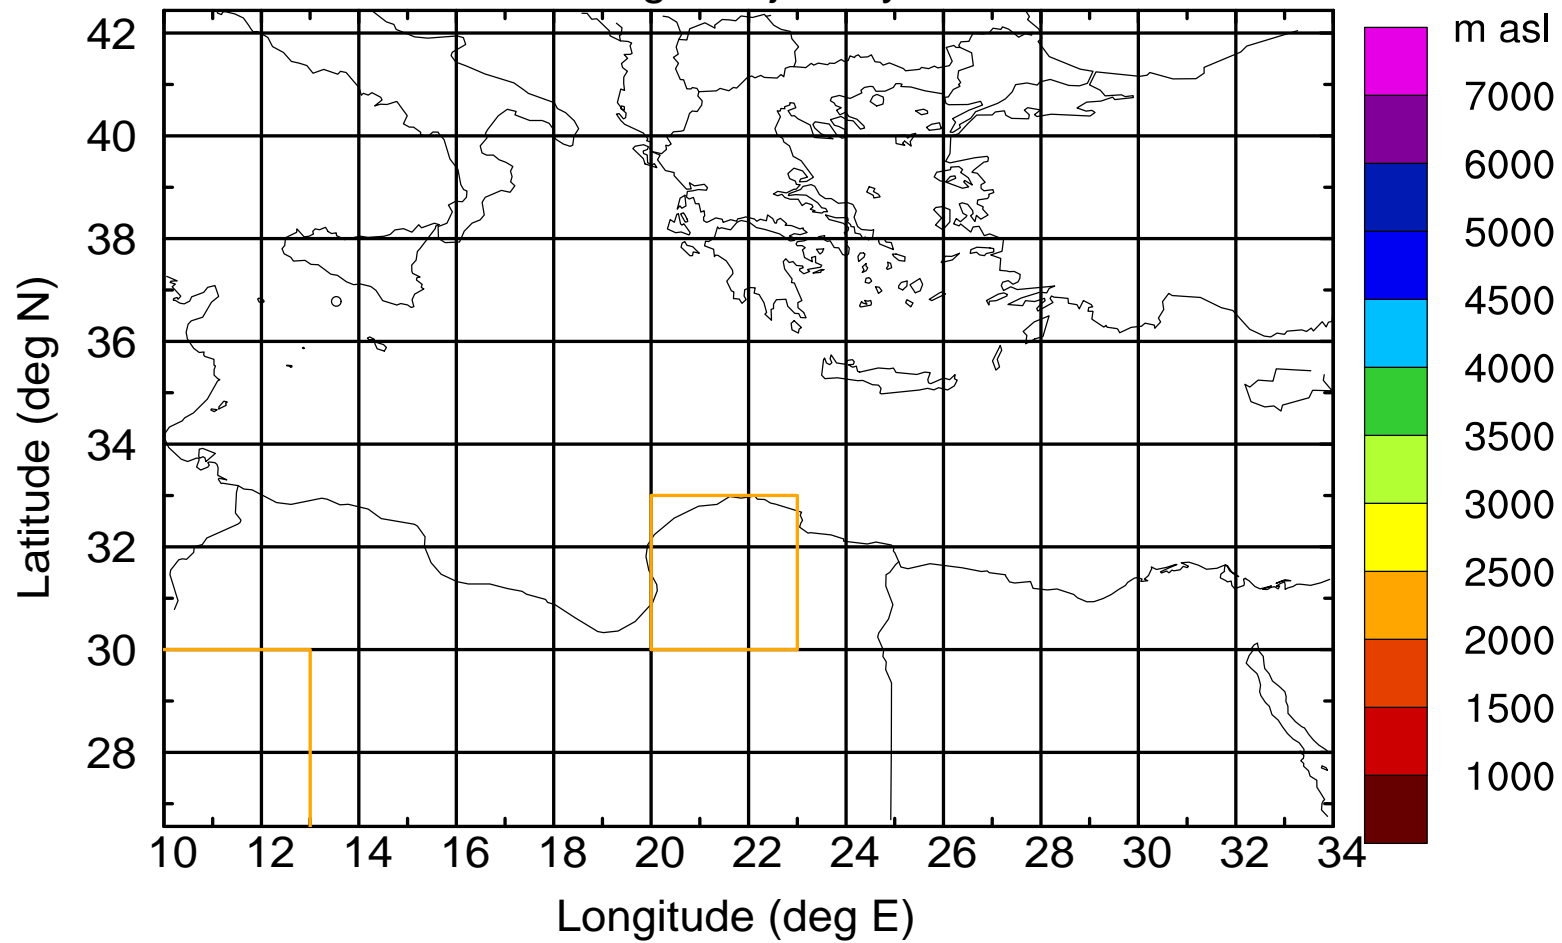

Paphos Airport ground station 20170422 7:00 UTC

Flight trajectory