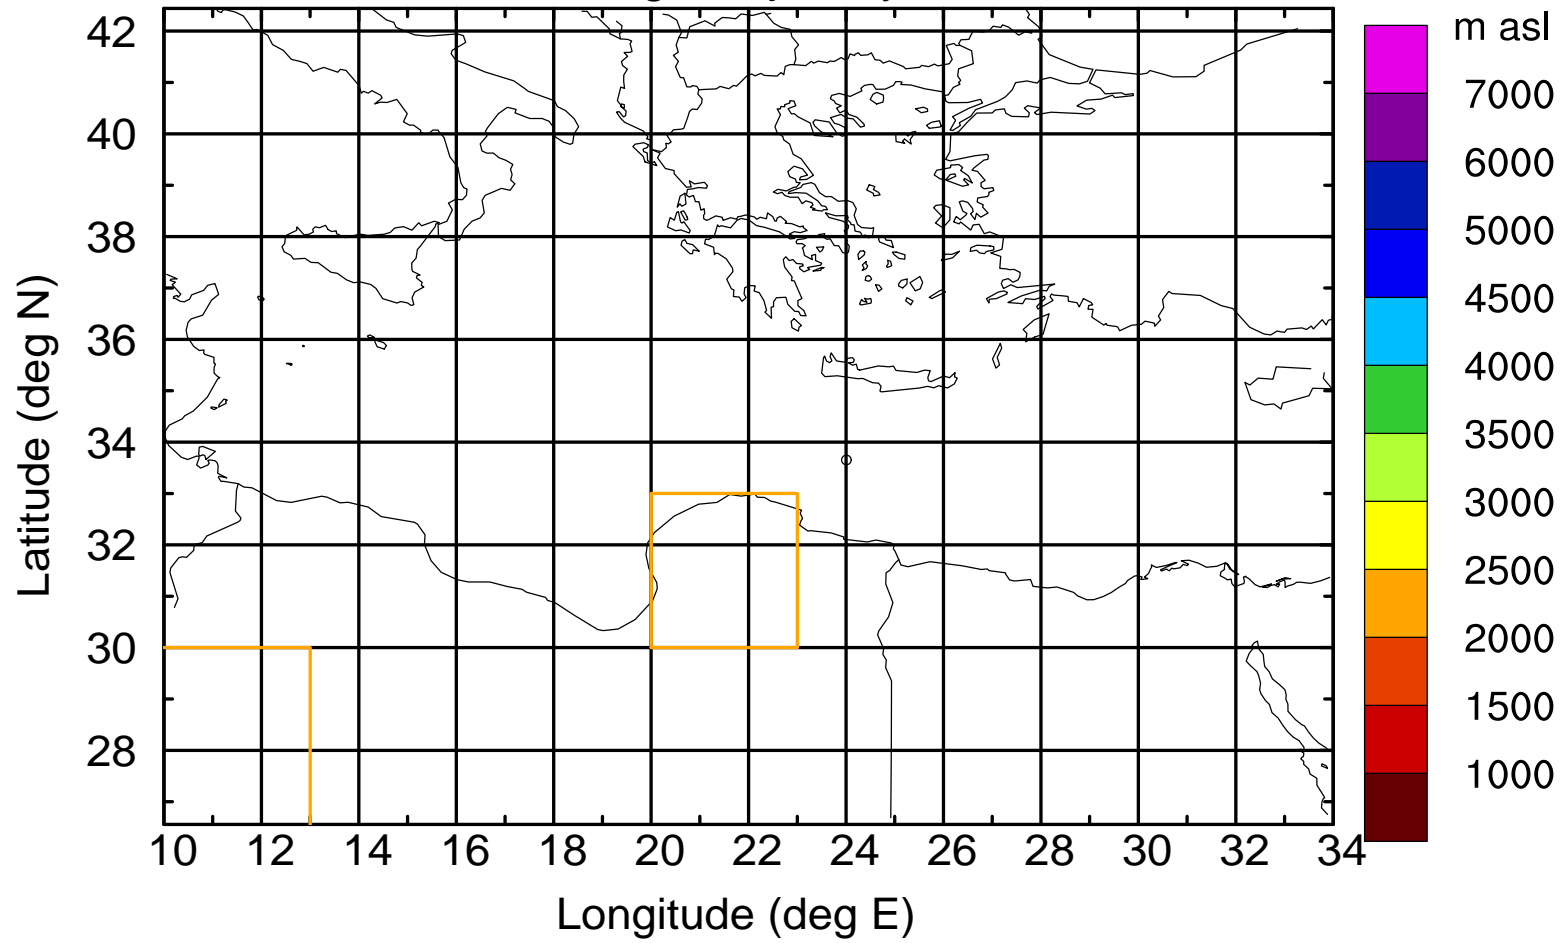

Paphos Airport ground station 20170422 7:00 UTC

Flight trajectory