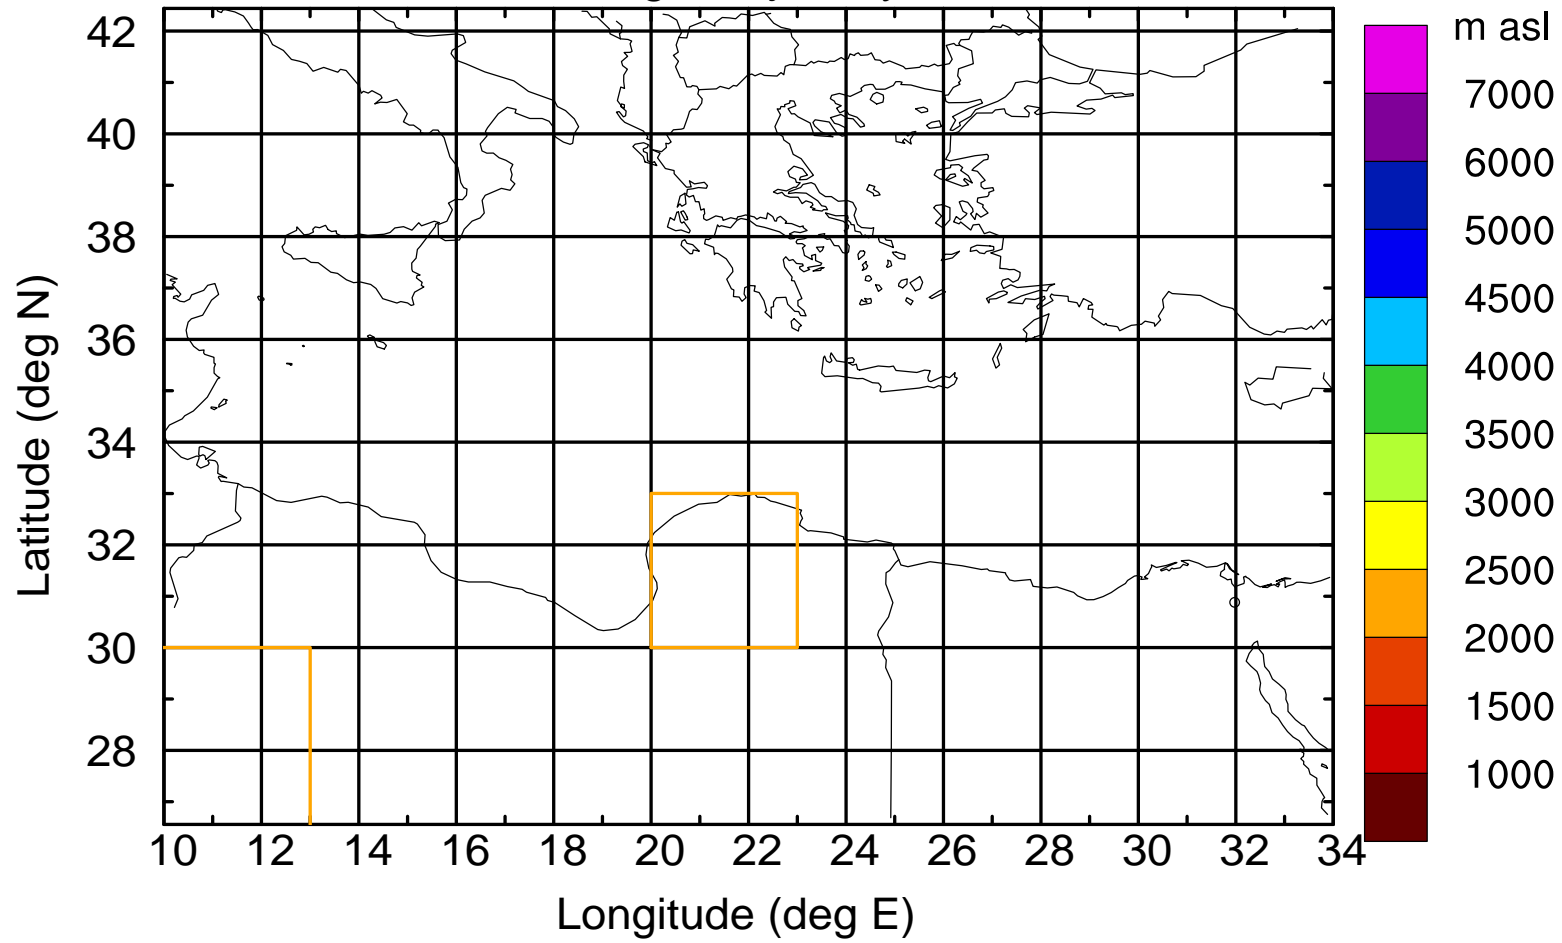

Paphos Airport ground station 20170422 7:00 UTC

Flight trajectory