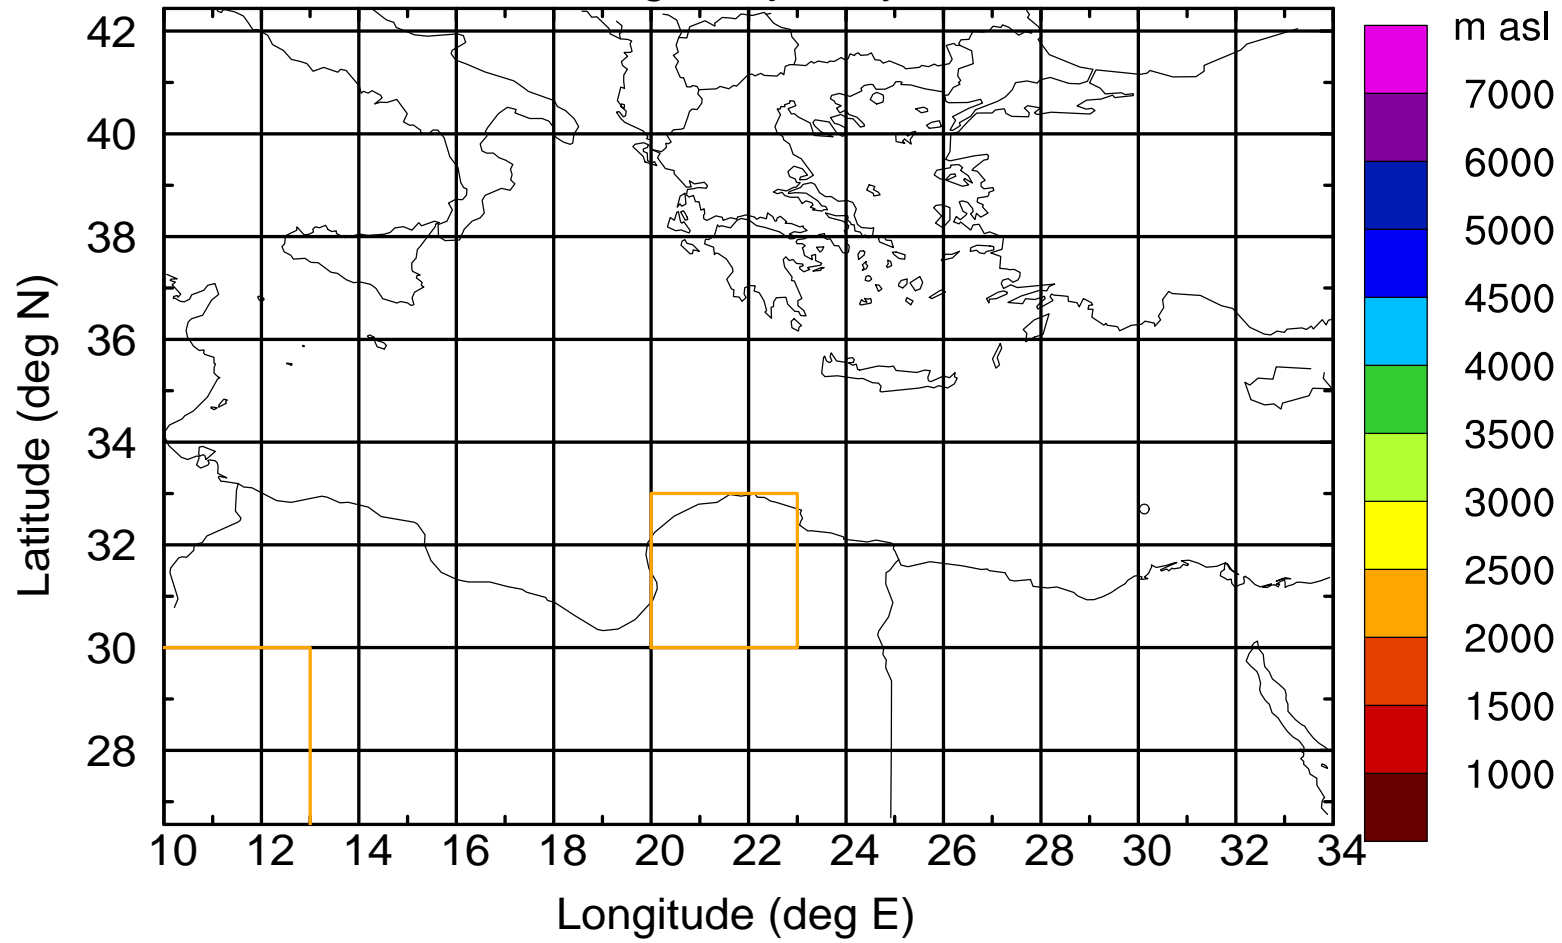

Paphos Airport ground station 20170422 7:00 UTC

Flight trajectory