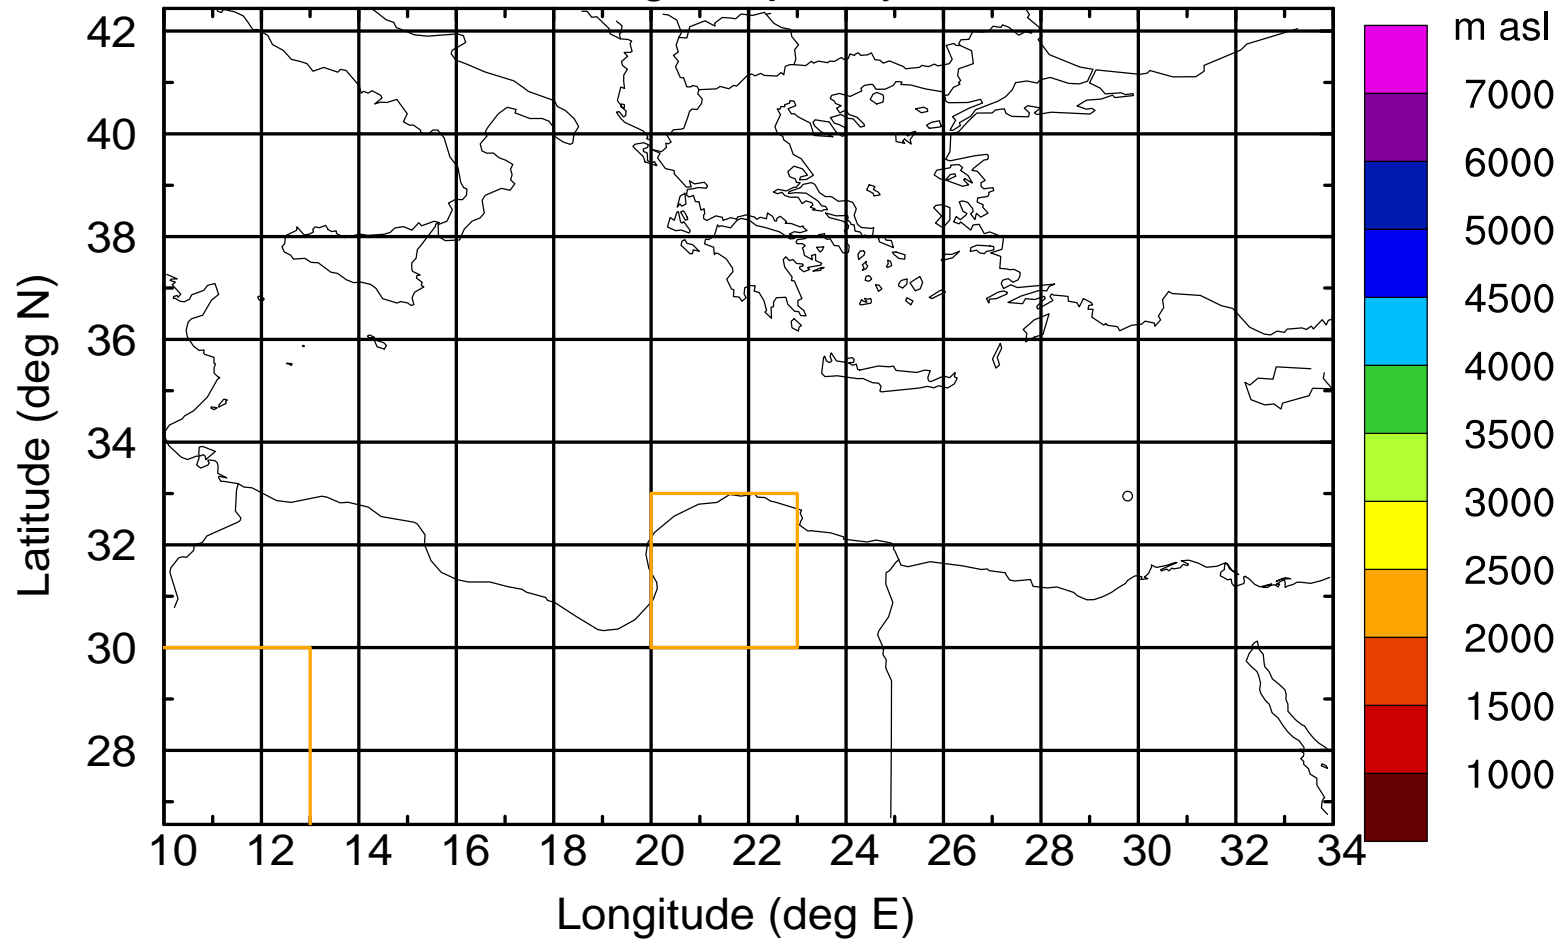

Paphos Airport ground station 20170422 7:00 UTC

Flight trajectory