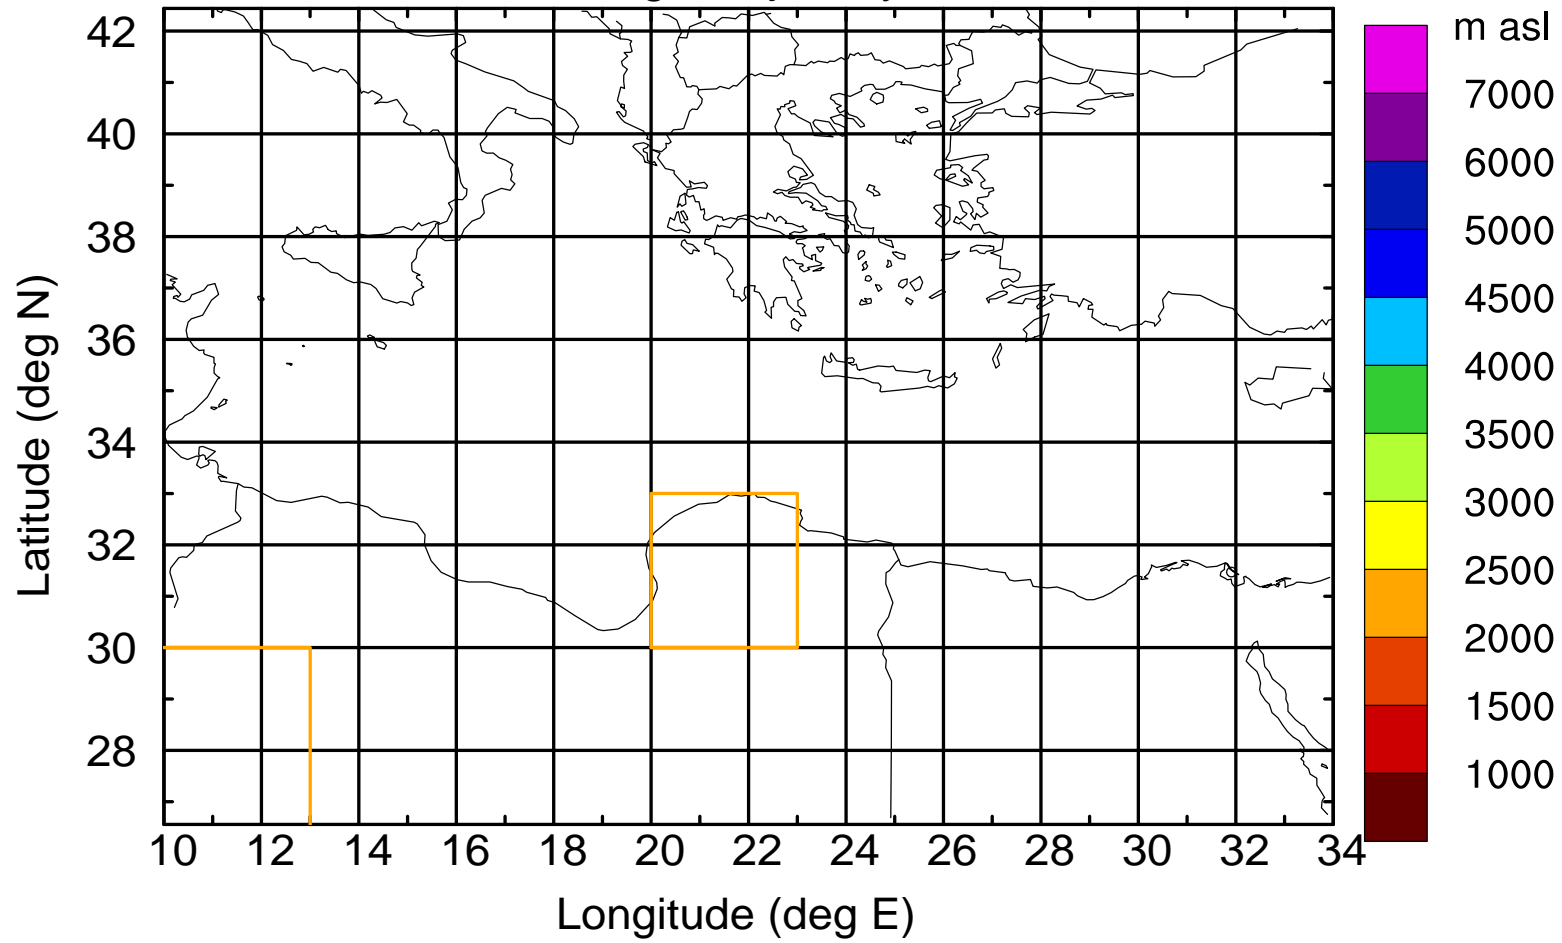

Paphos Airport ground station 20170422 7:00 UTC

Flight trajectory