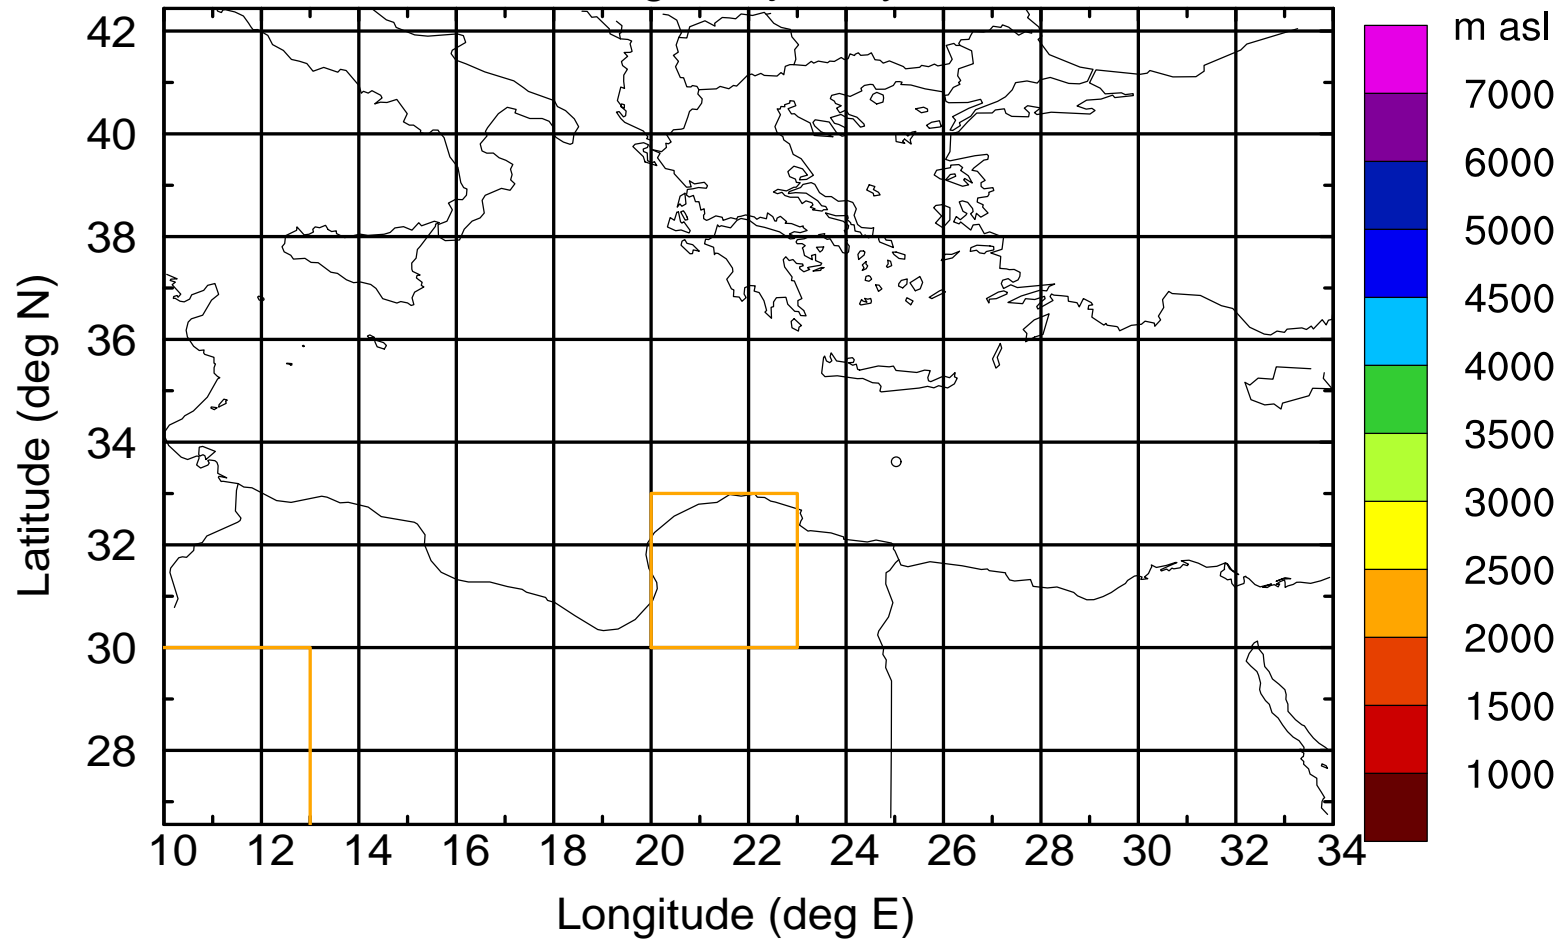

Paphos Airport ground station 20170422 7:00 UTC

Flight trajectory