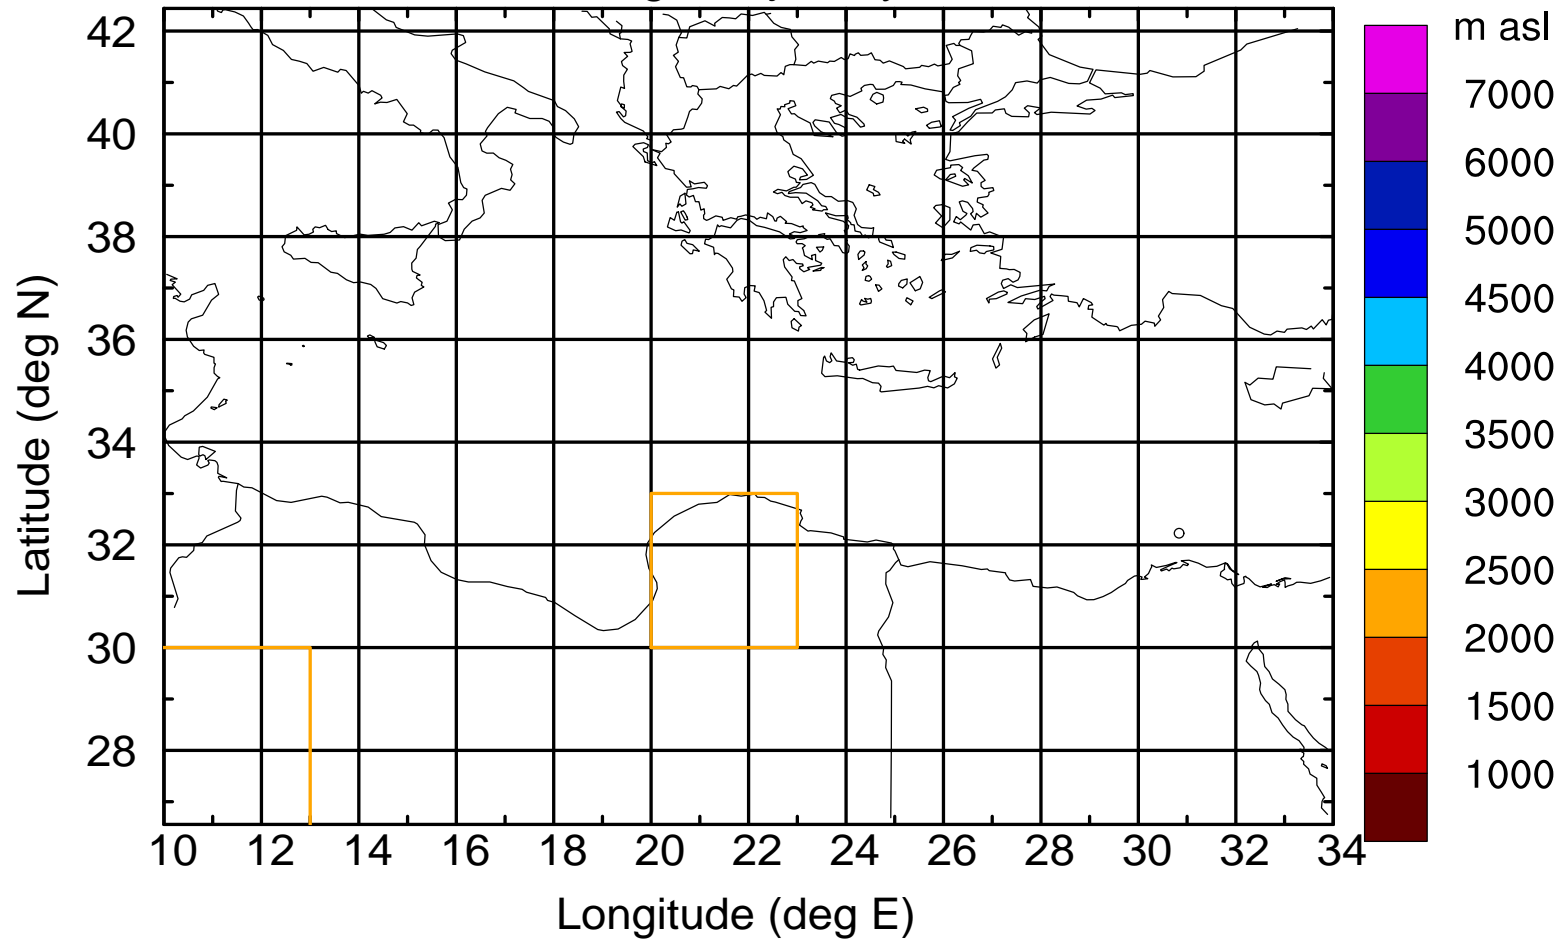

Paphos Airport ground station 20170422 7:00 UTC

Flight trajectory