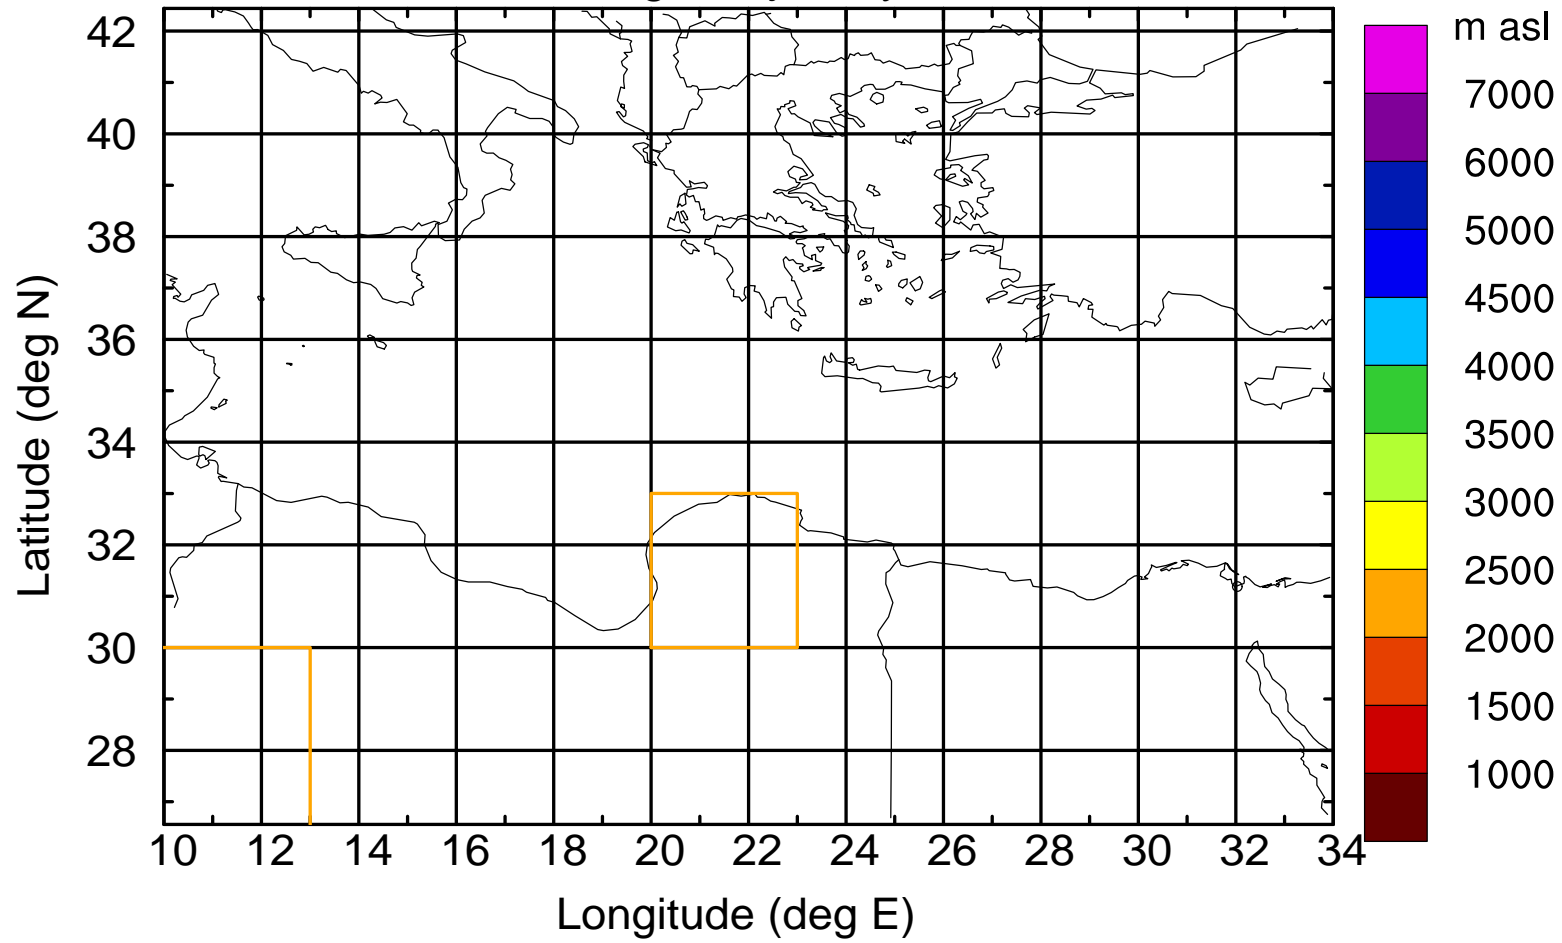

Paphos Airport ground station 20170422 7:00 UTC

Flight trajectory