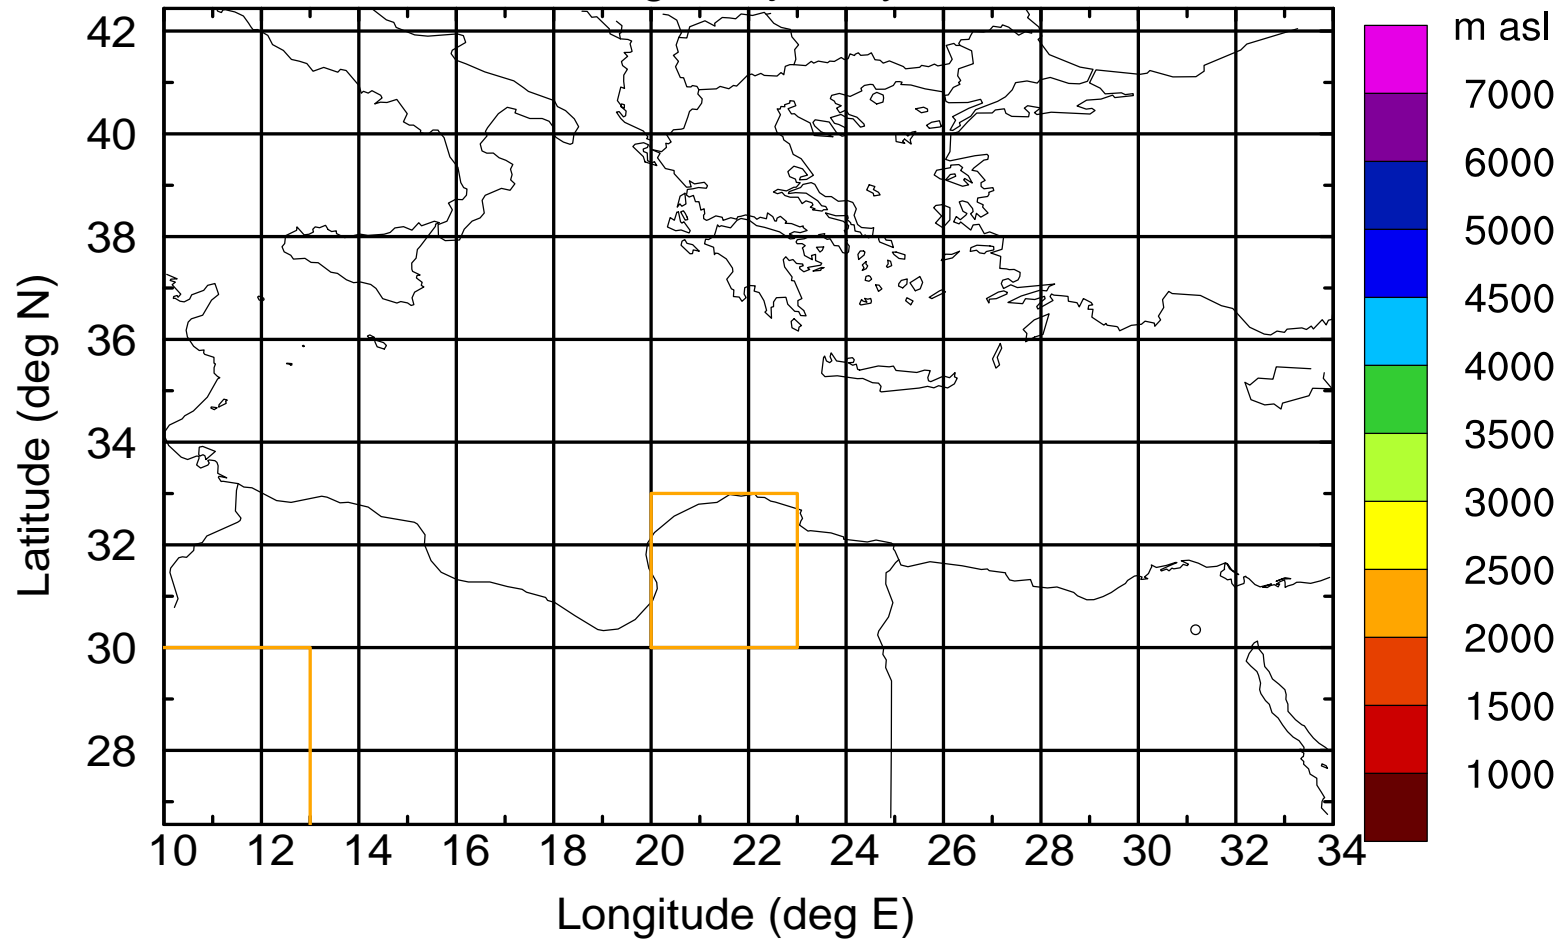

Paphos Airport ground station 20170422 7:00 UTC

Flight trajectory