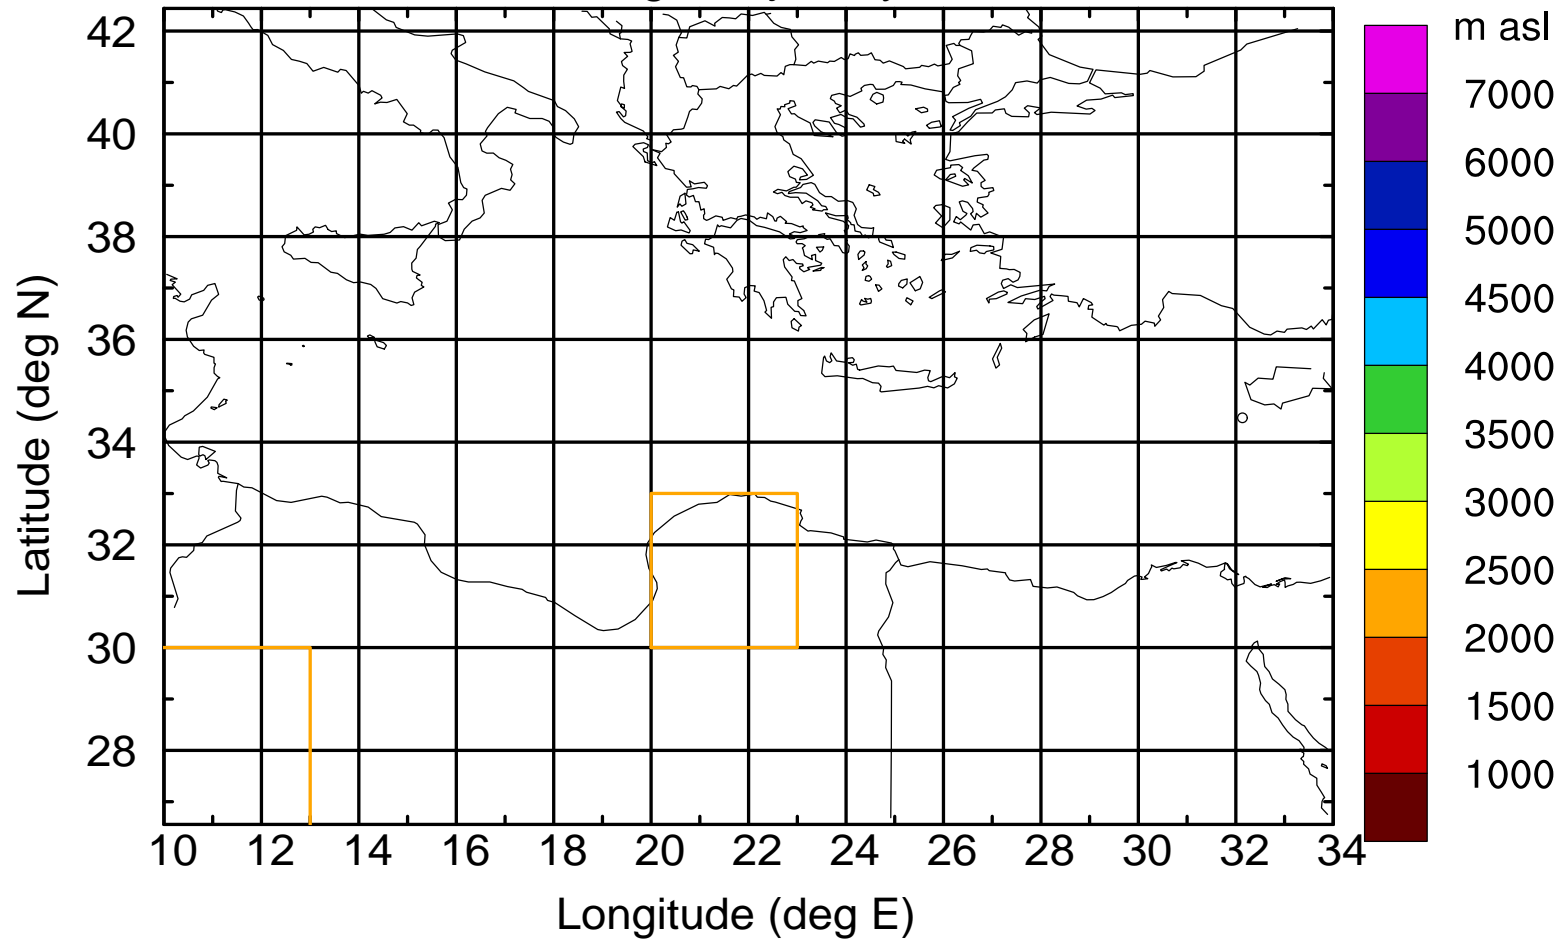

Paphos Airport ground station 20170422 7:00 UTC

Flight trajectory