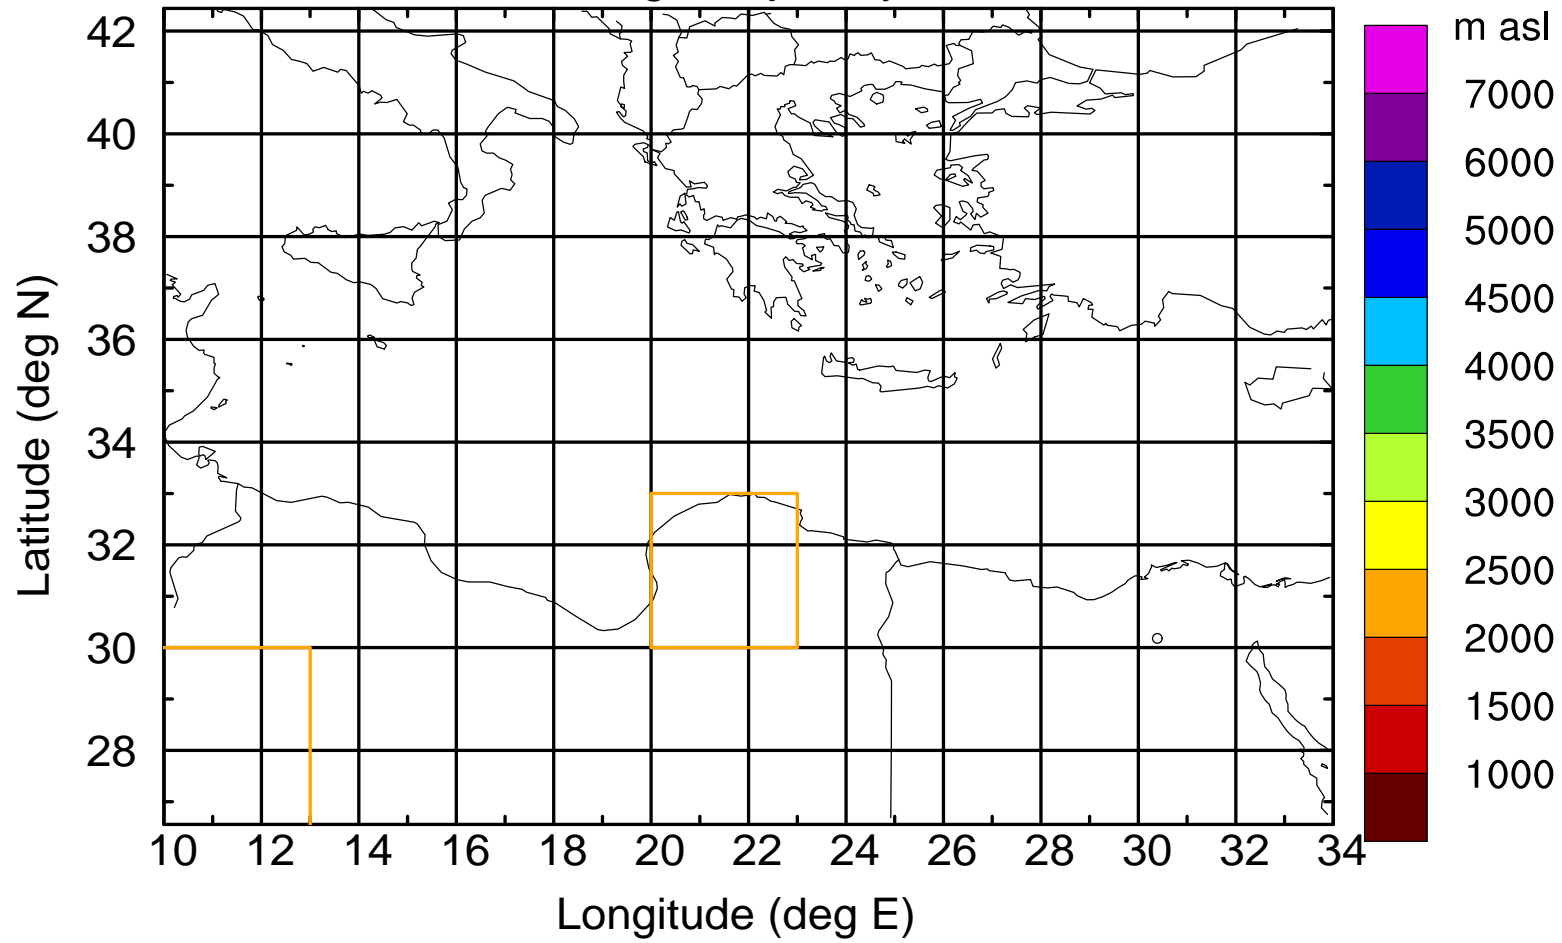

Paphos Airport ground station 20170422 7:00 UTC

Flight trajectory