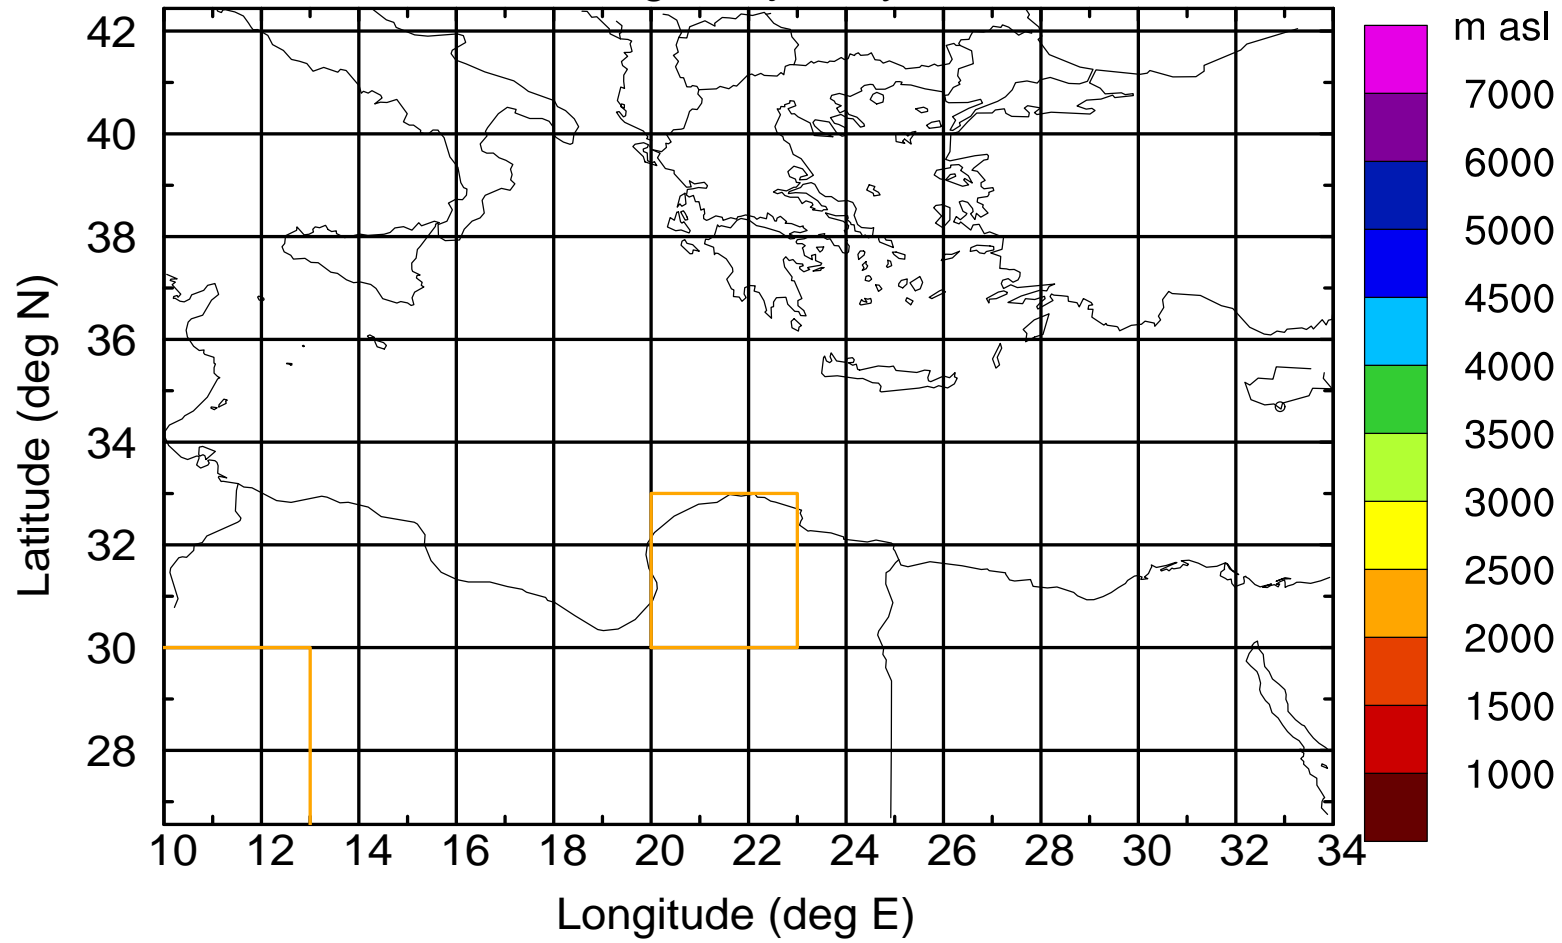

Paphos Airport ground station 20170422 7:00 UTC

Flight trajectory