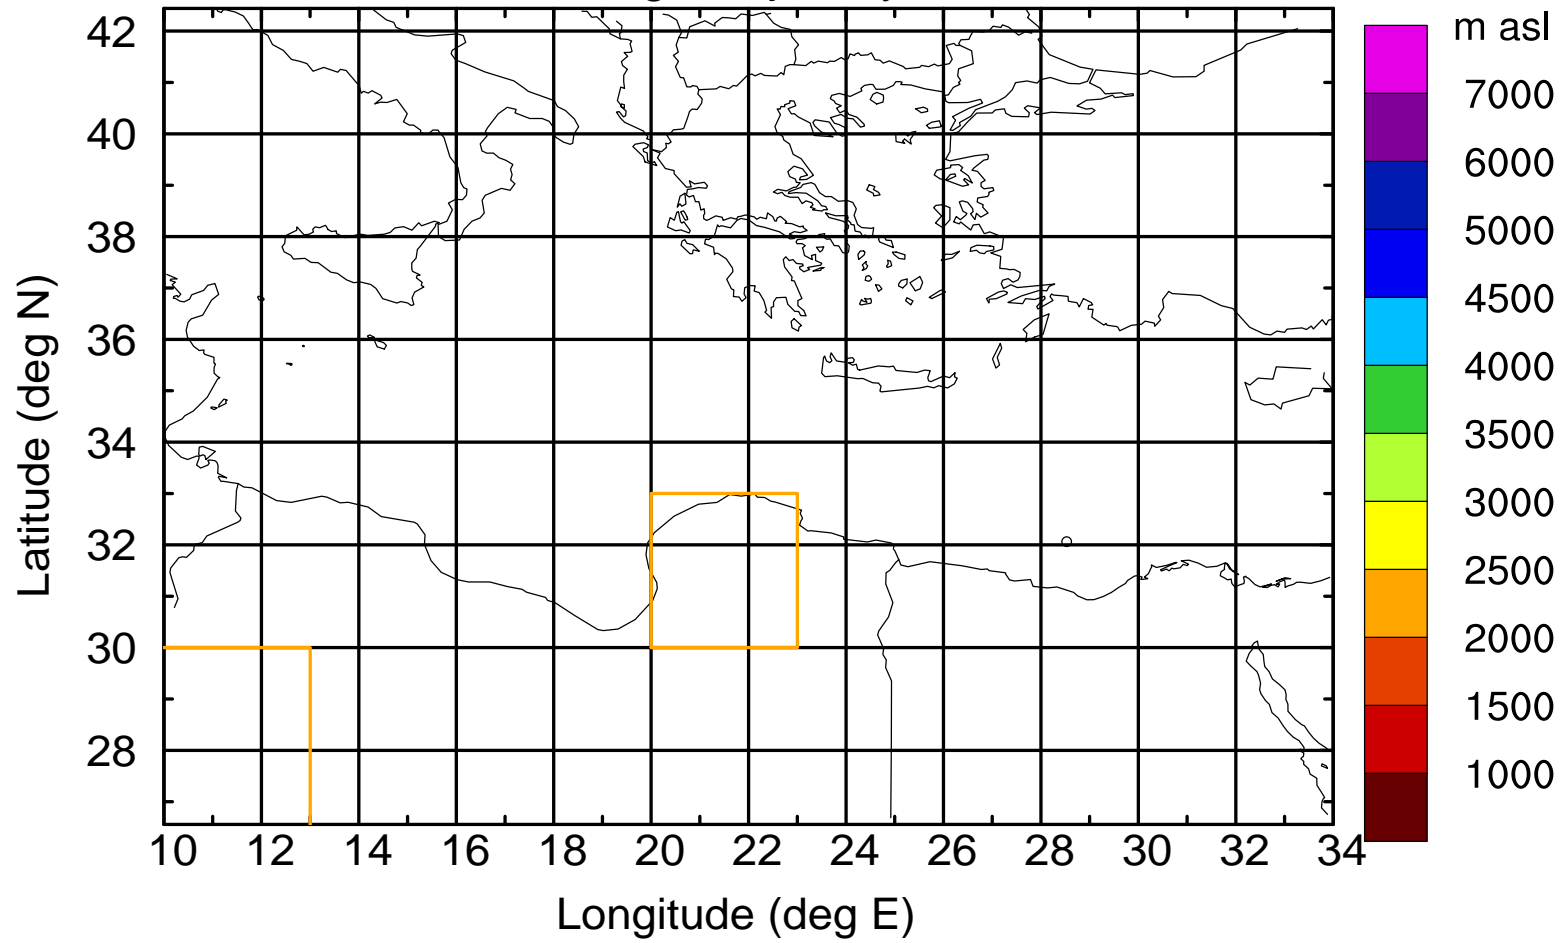

Paphos Airport ground station 20170422 7:00 UTC

Flight trajectory