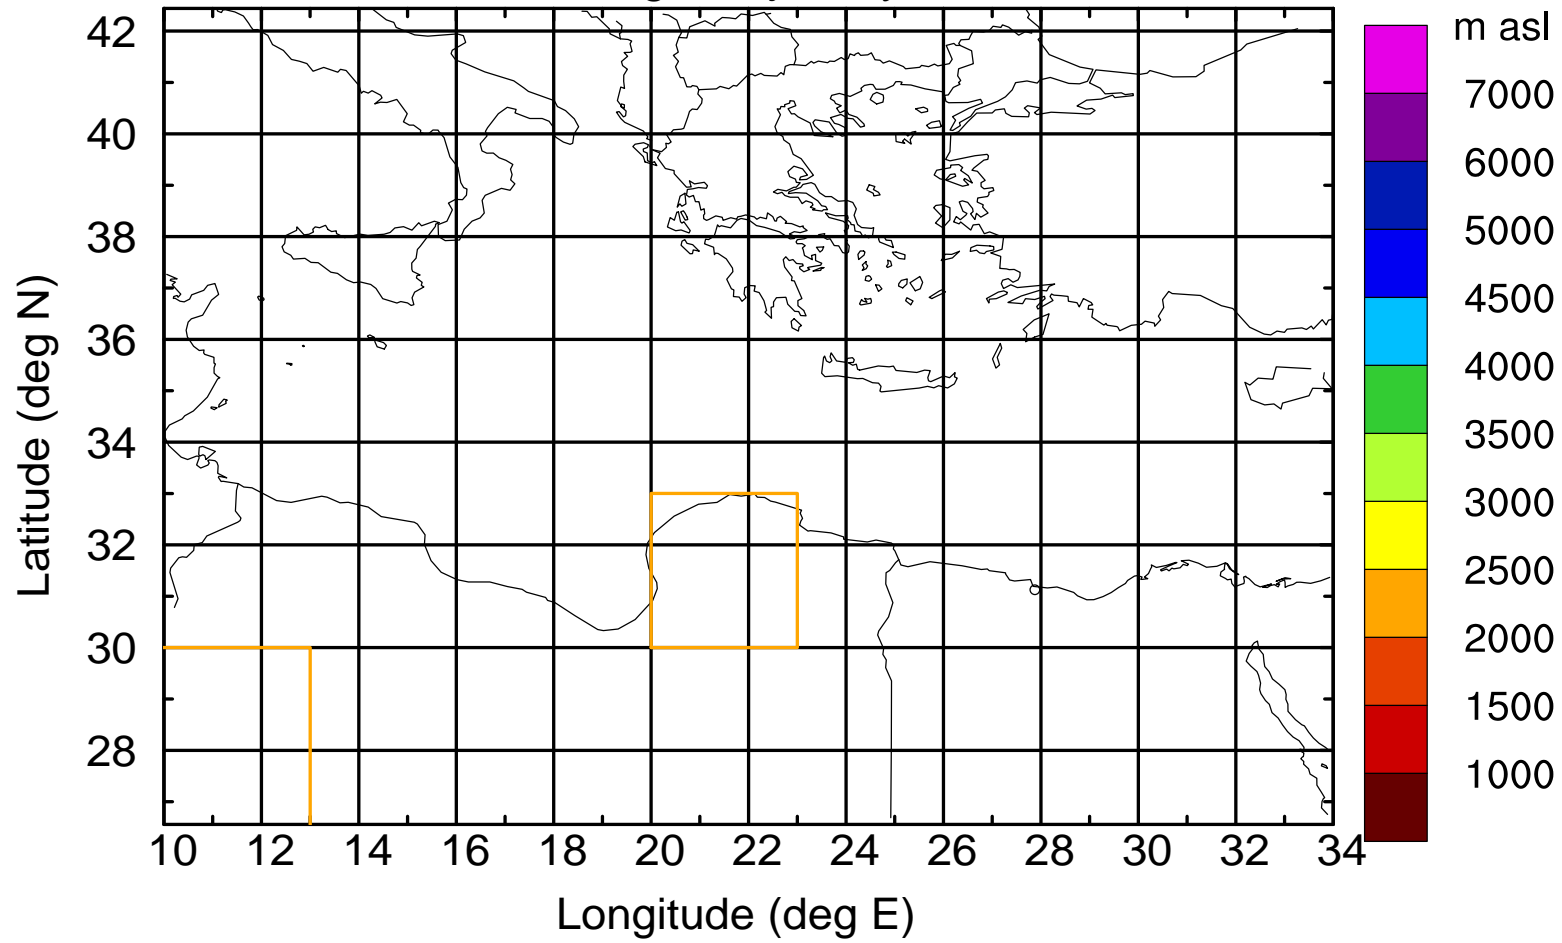

Paphos Airport ground station 20170422 7:00 UTC

Flight trajectory