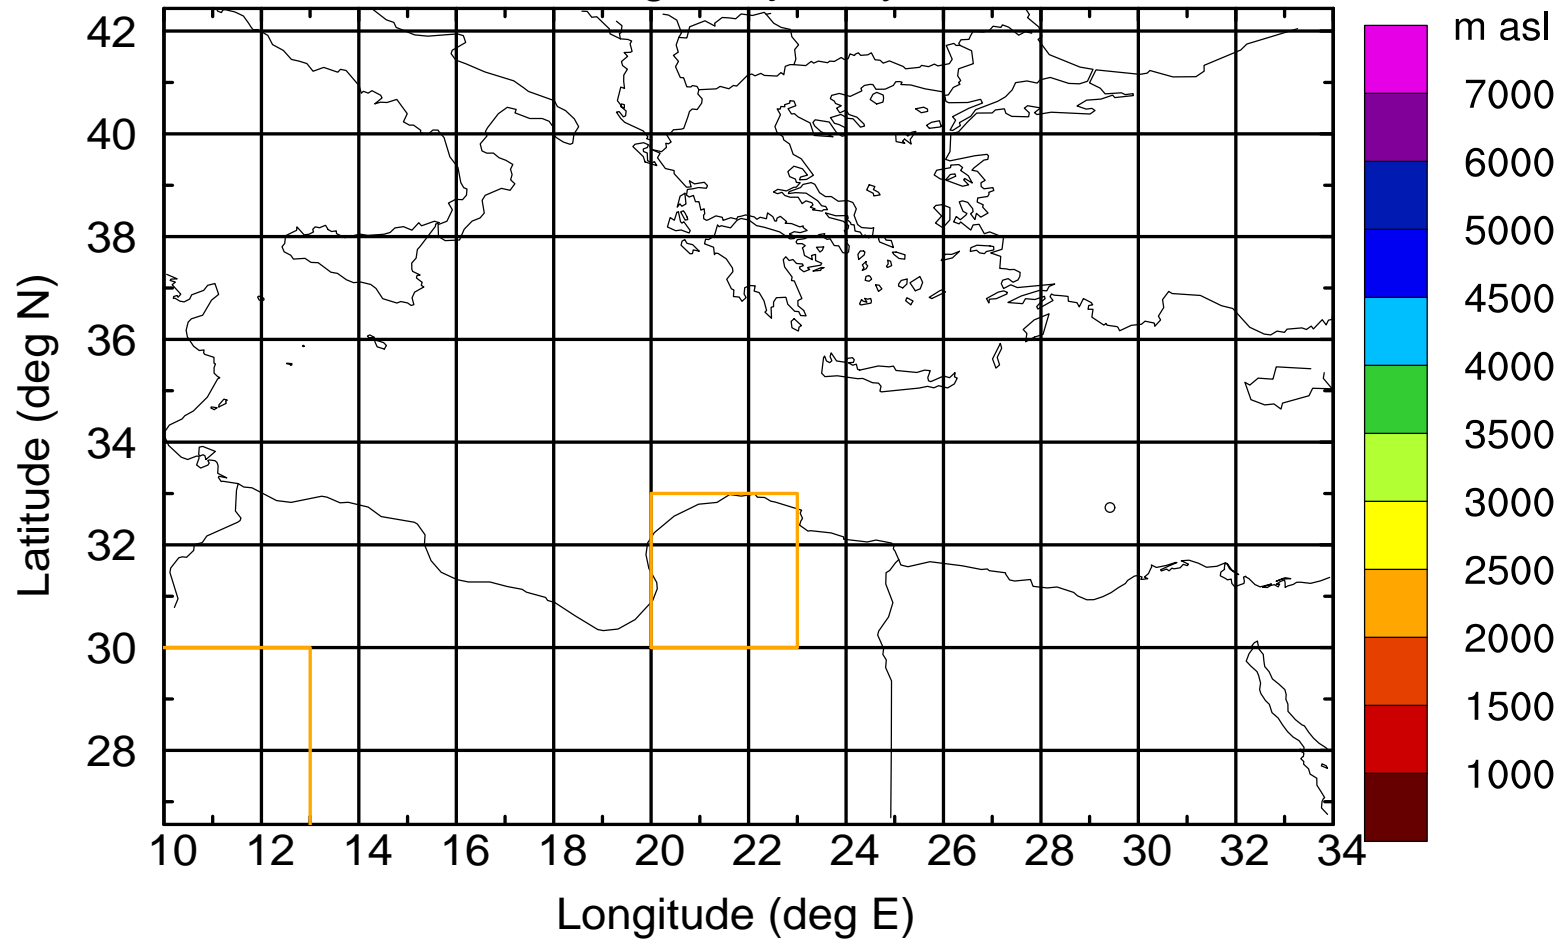

Paphos Airport ground station 20170422 7:00 UTC

Flight trajectory