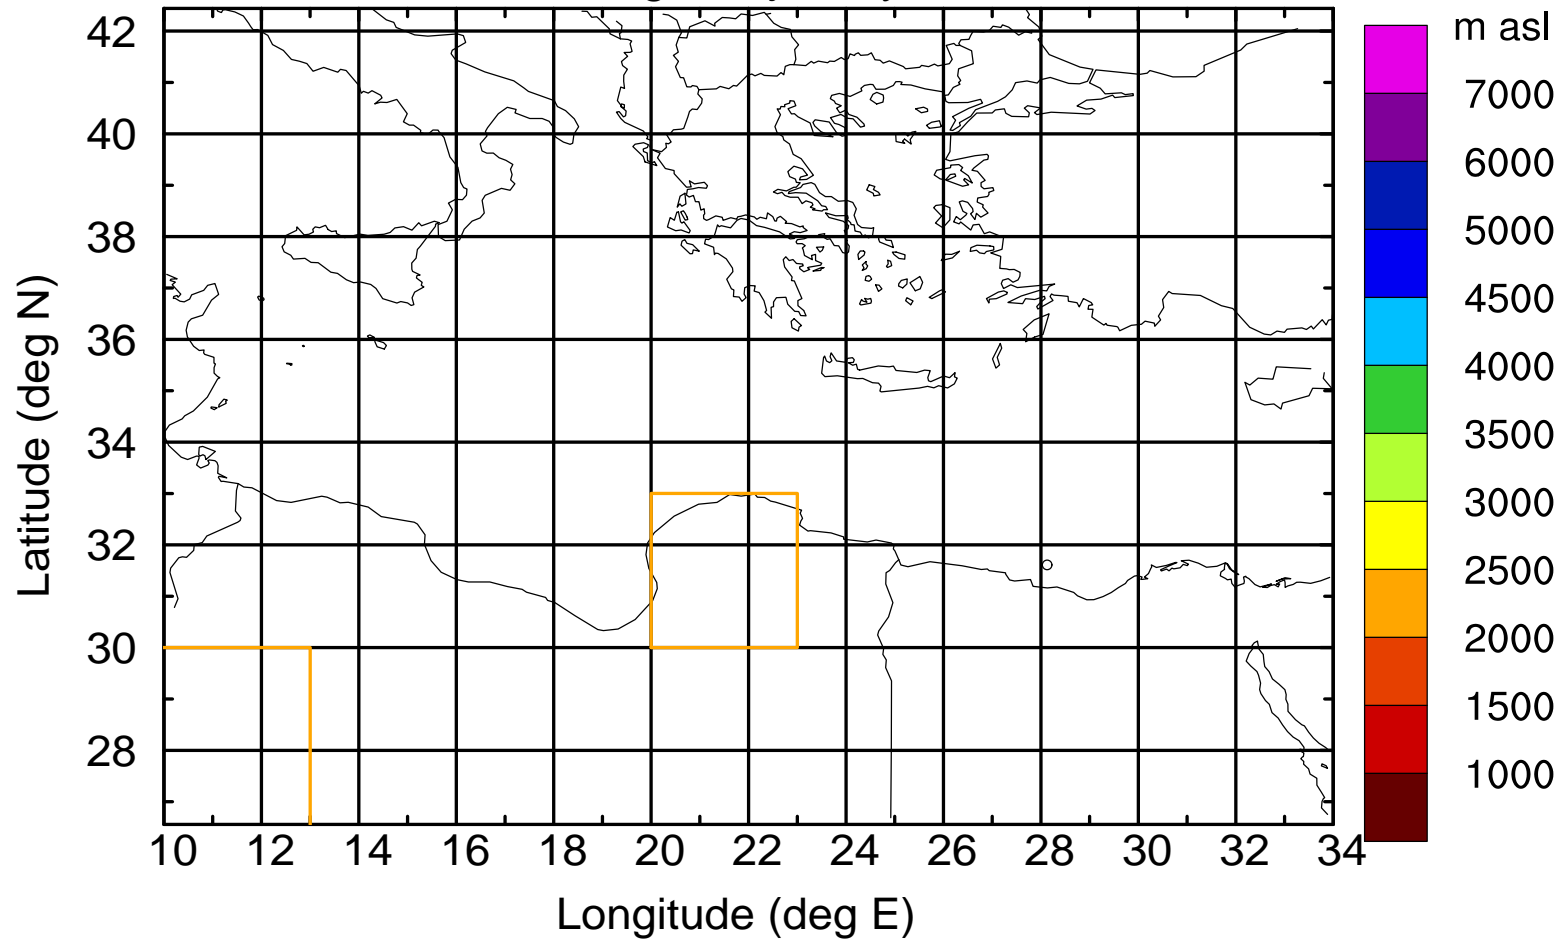

Paphos Airport ground station 20170422 7:00 UTC

Flight trajectory