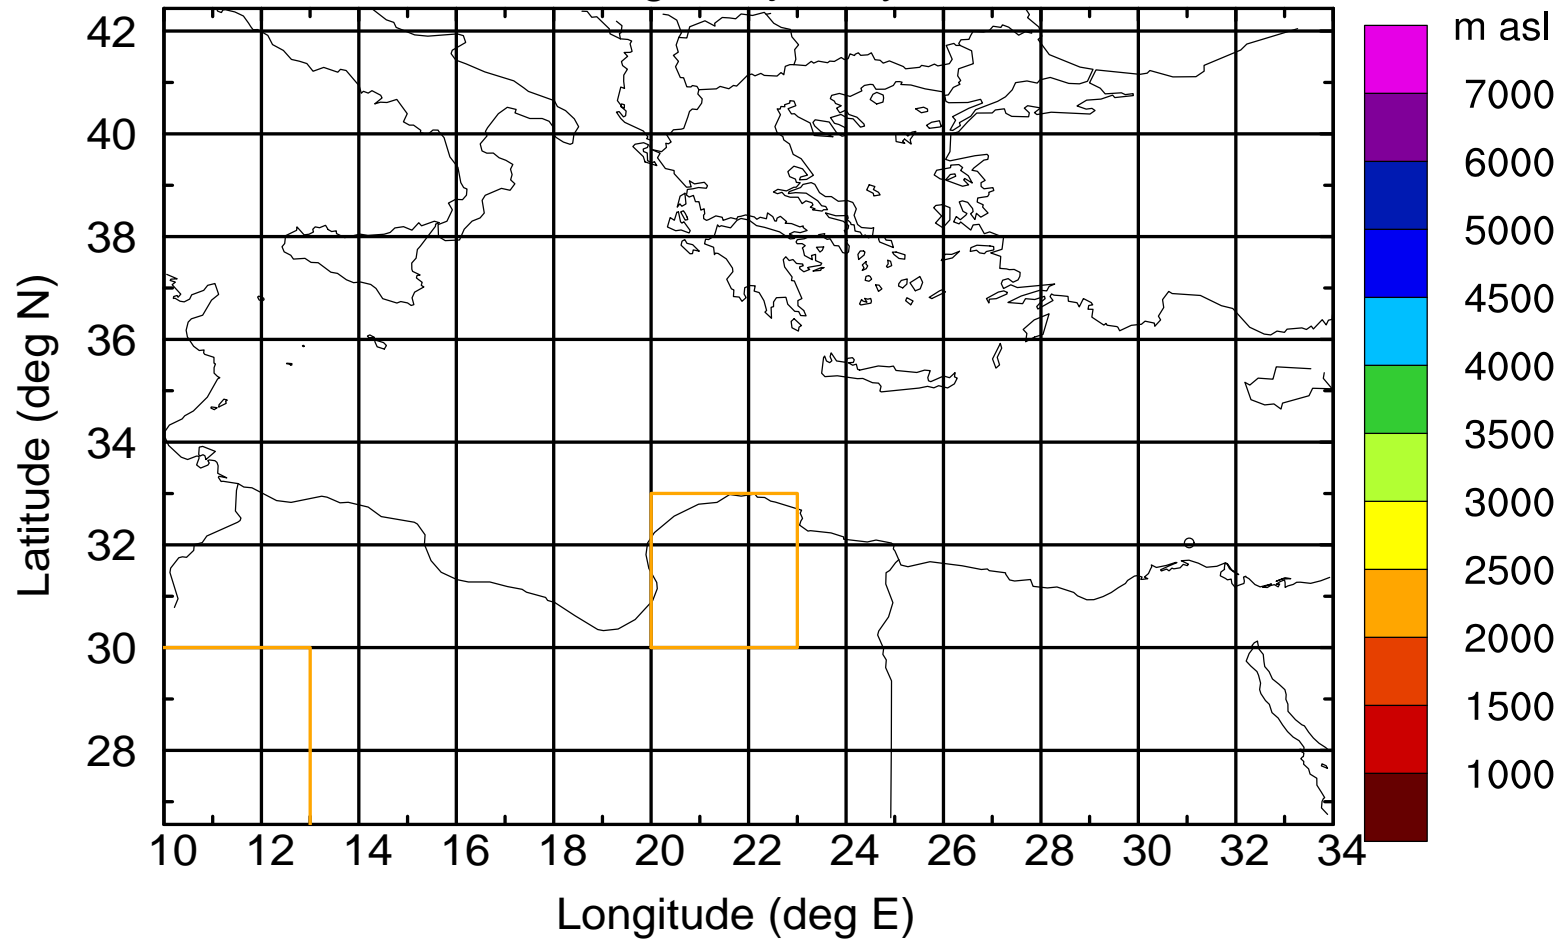

Paphos Airport ground station 20170422 7:00 UTC

Flight trajectory