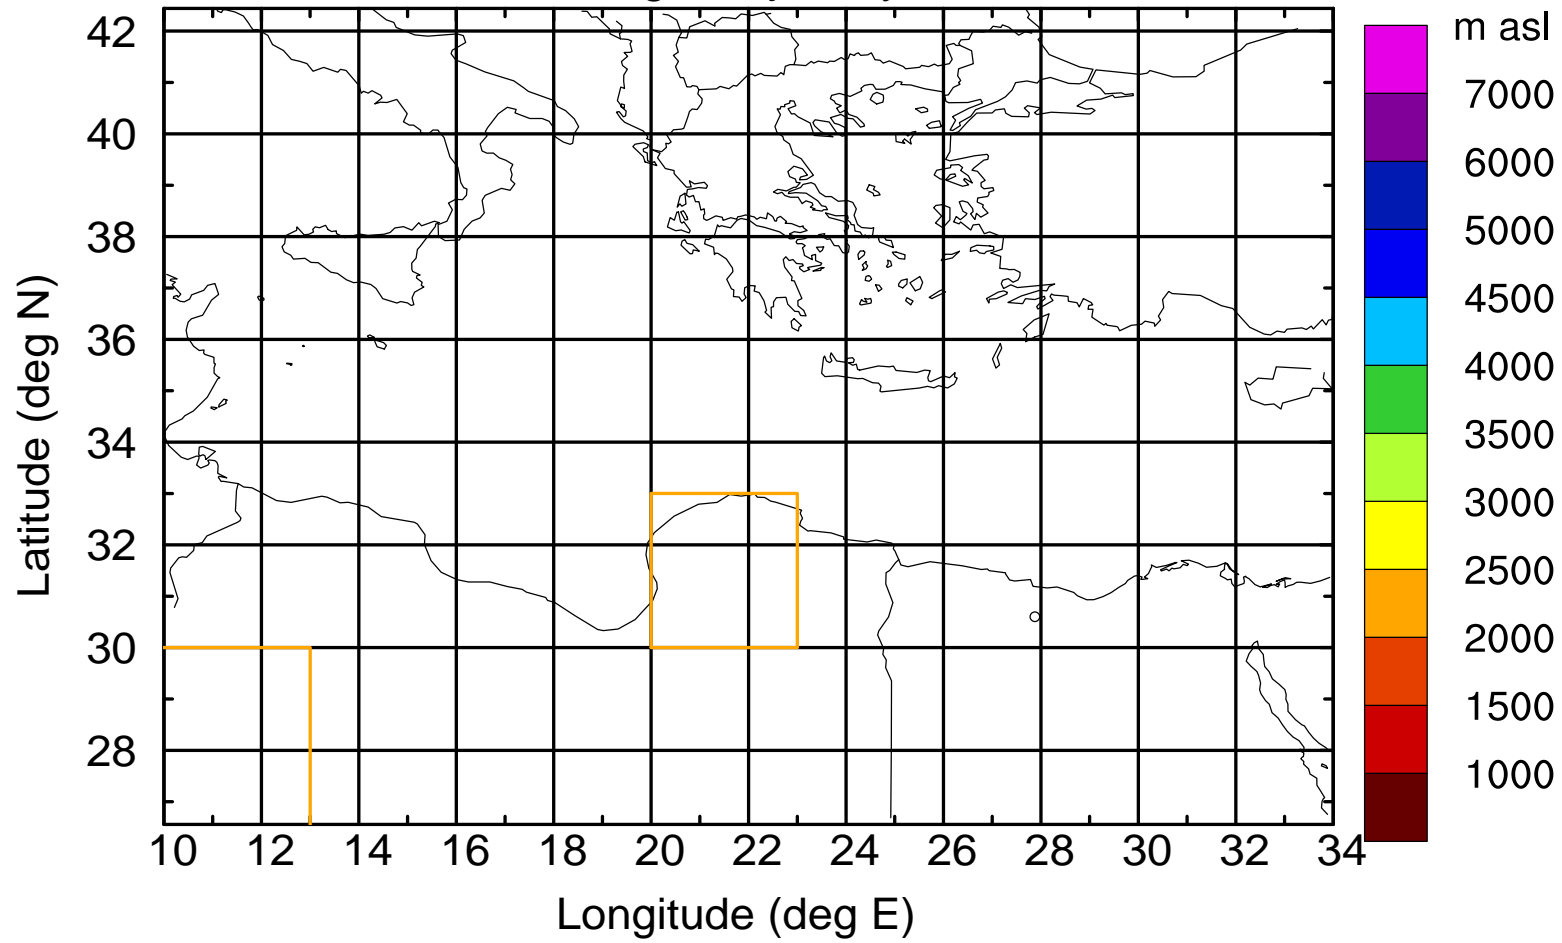

Paphos Airport ground station 20170422 7:00 UTC

Flight trajectory