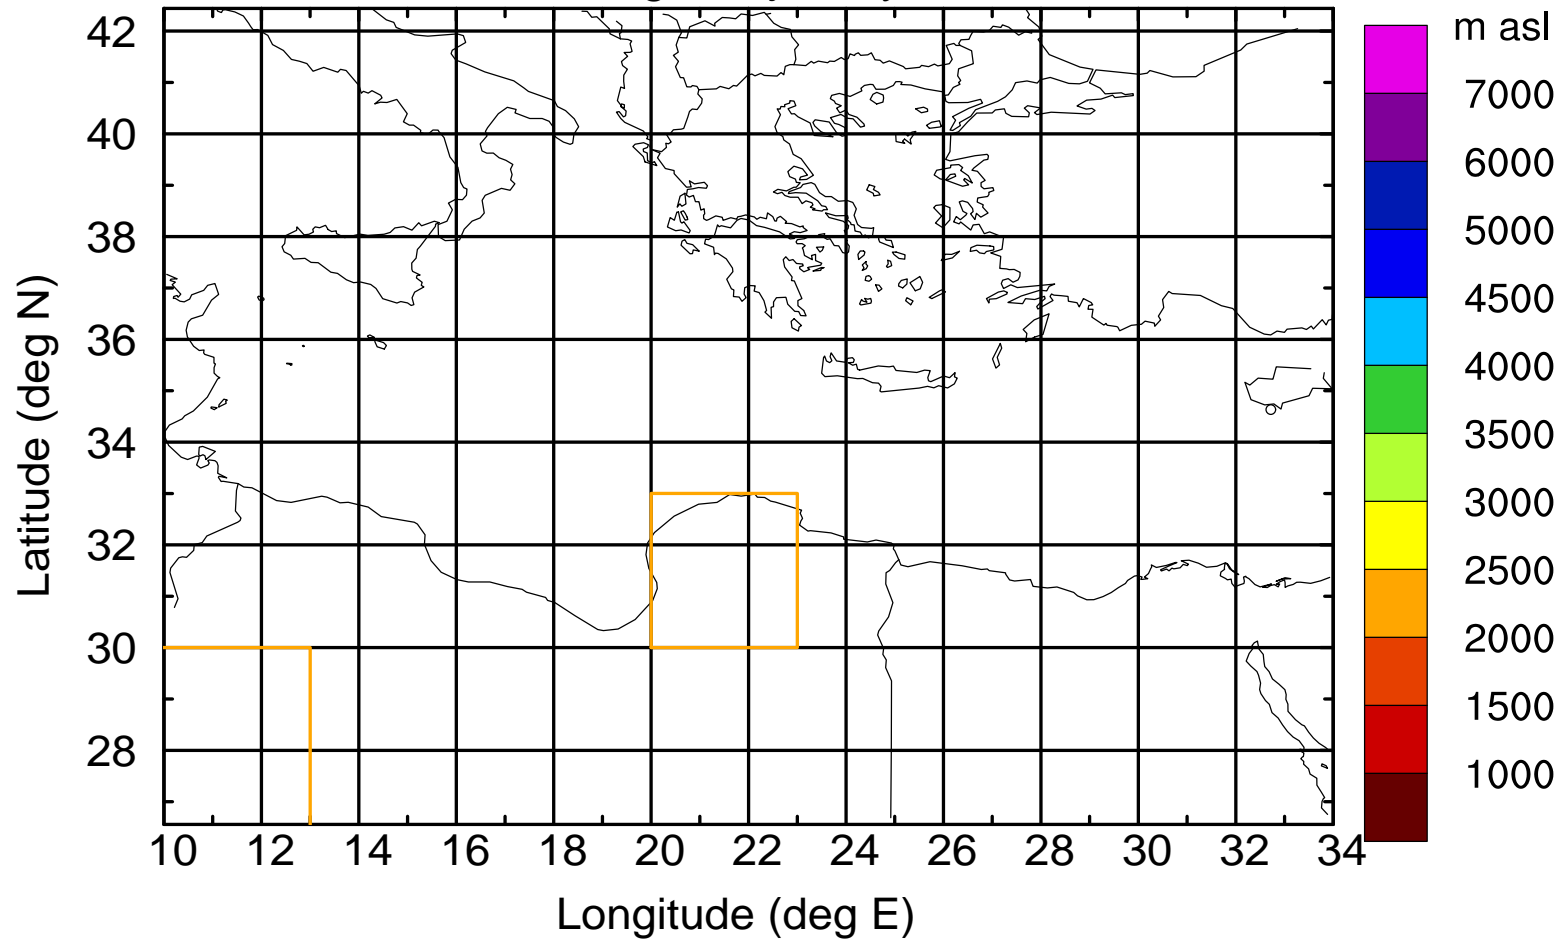

Paphos Airport ground station 20170422 7:00 UTC

Flight trajectory