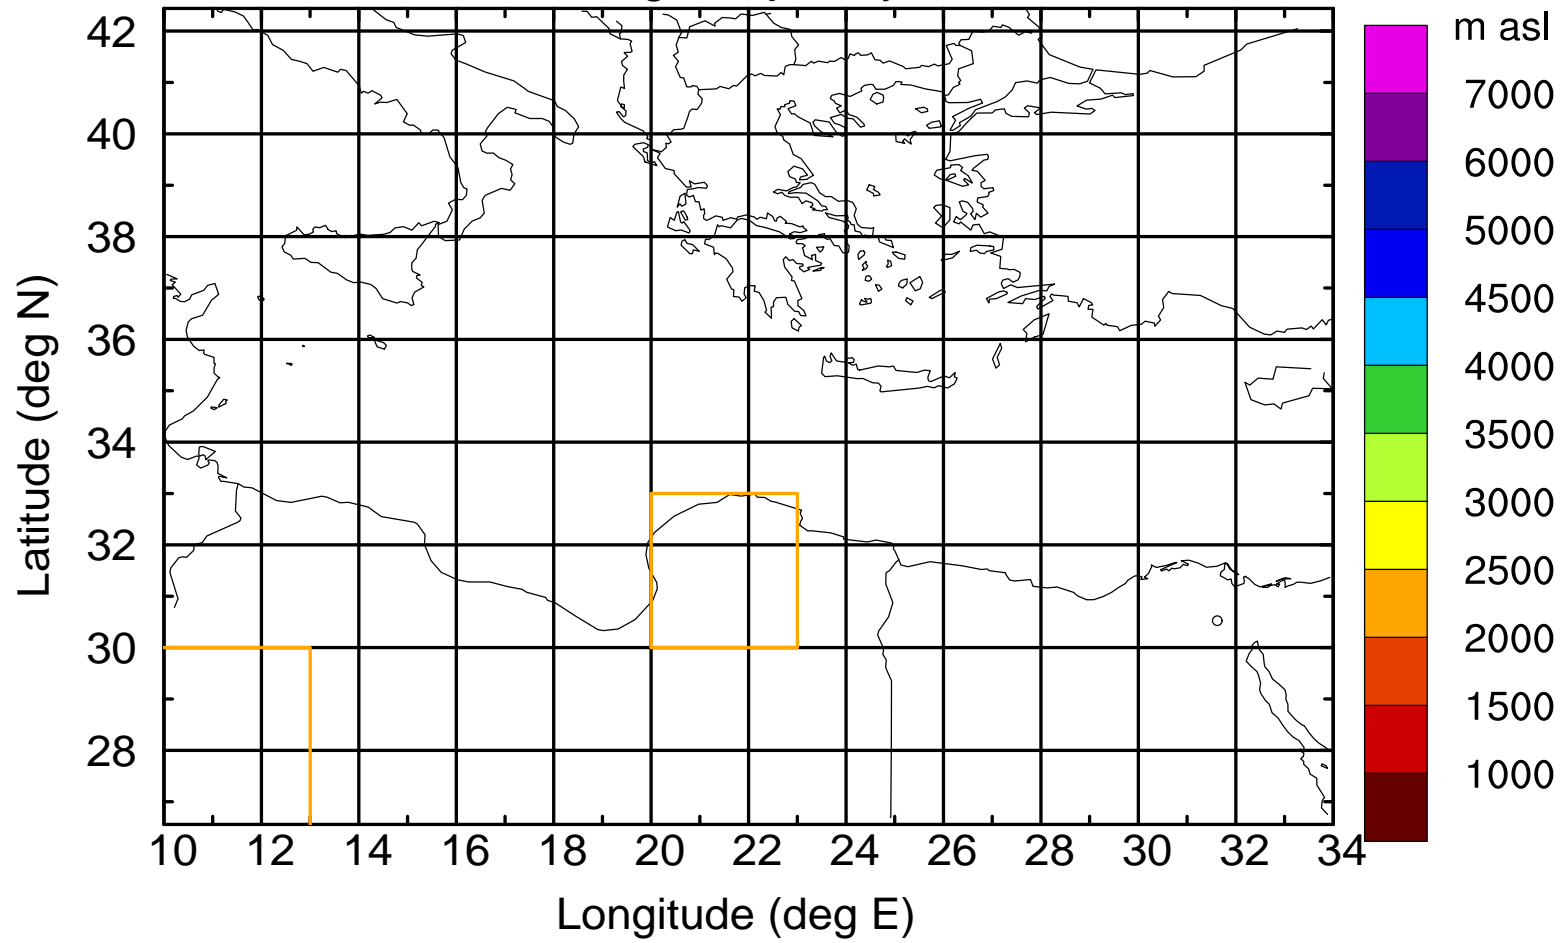

Paphos Airport ground station 20170422 7:00 UTC

Flight trajectory