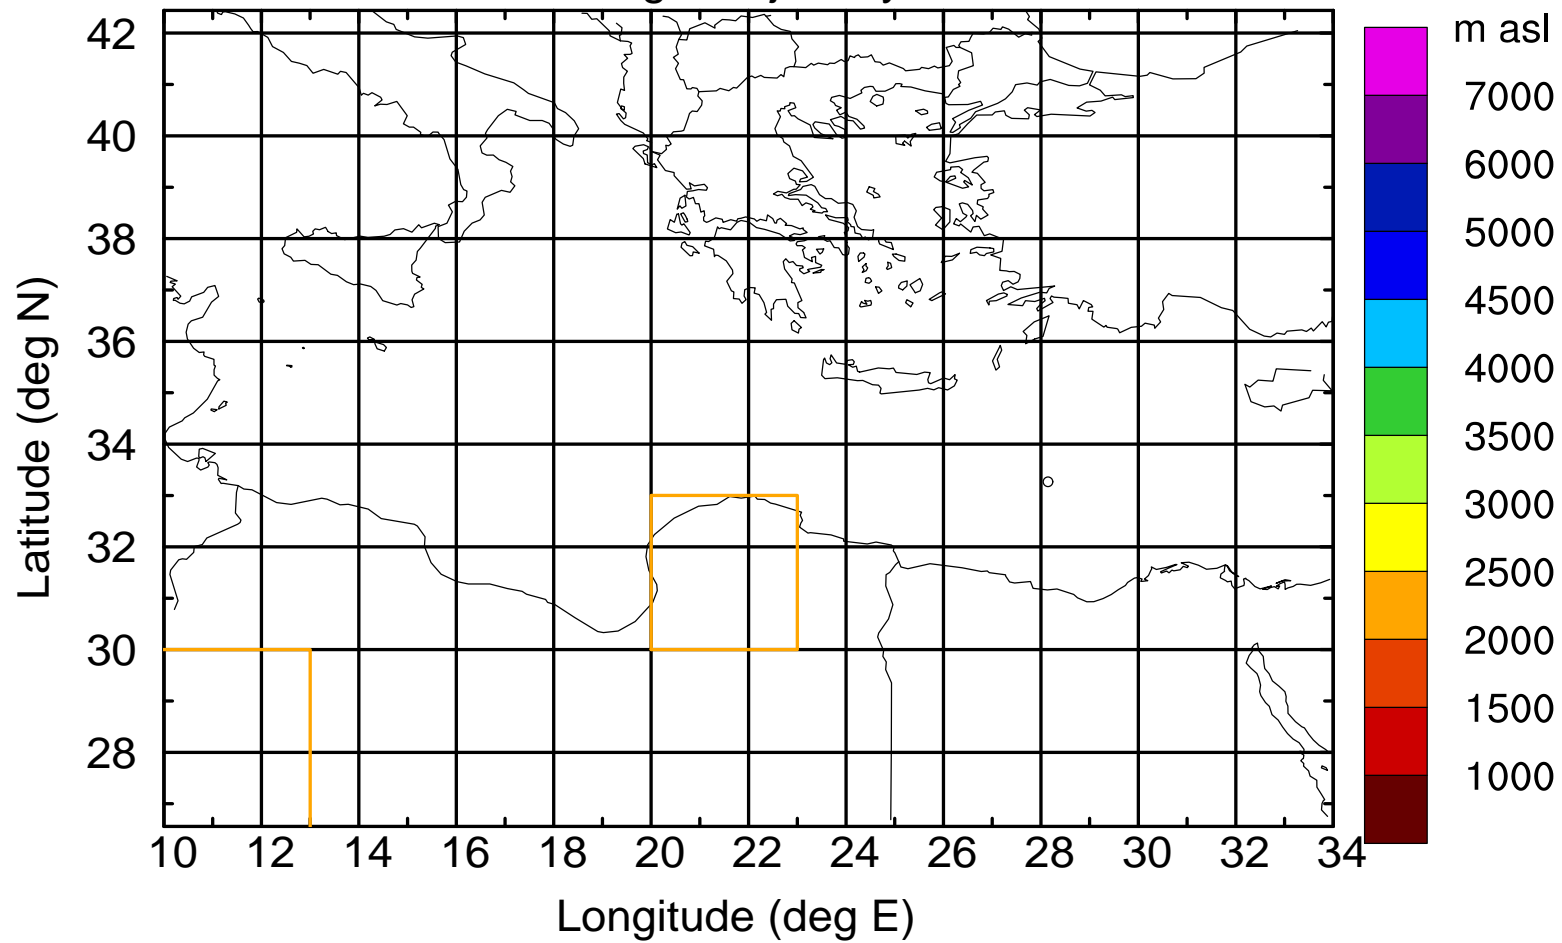

Paphos Airport ground station 20170422 7:00 UTC

Flight trajectory