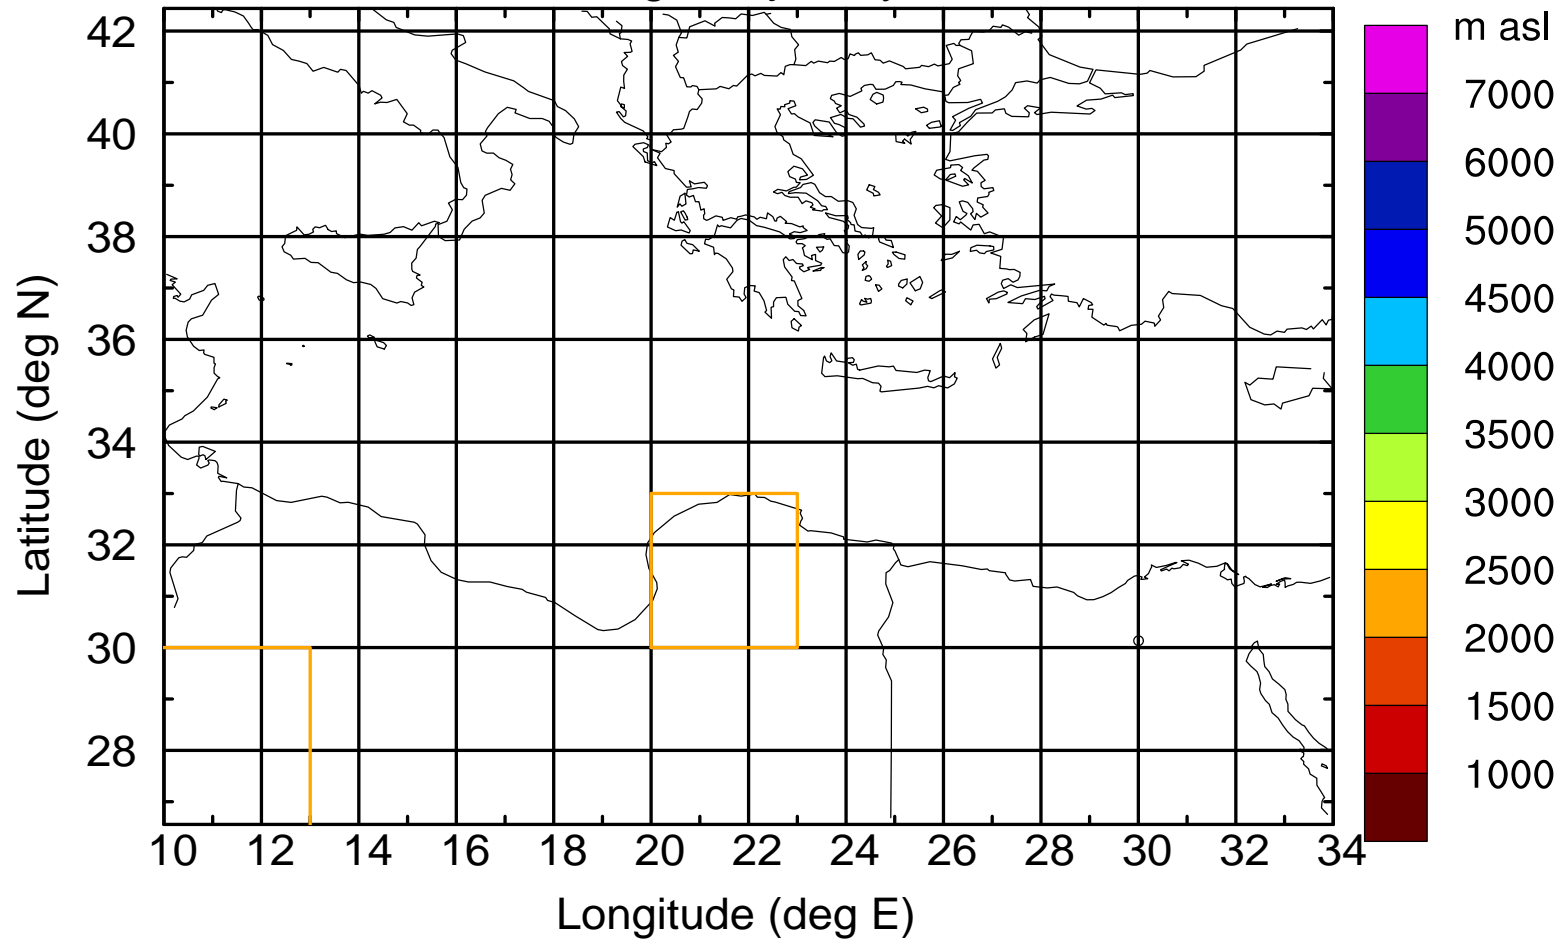

Paphos Airport ground station 20170422 7:00 UTC

Flight trajectory