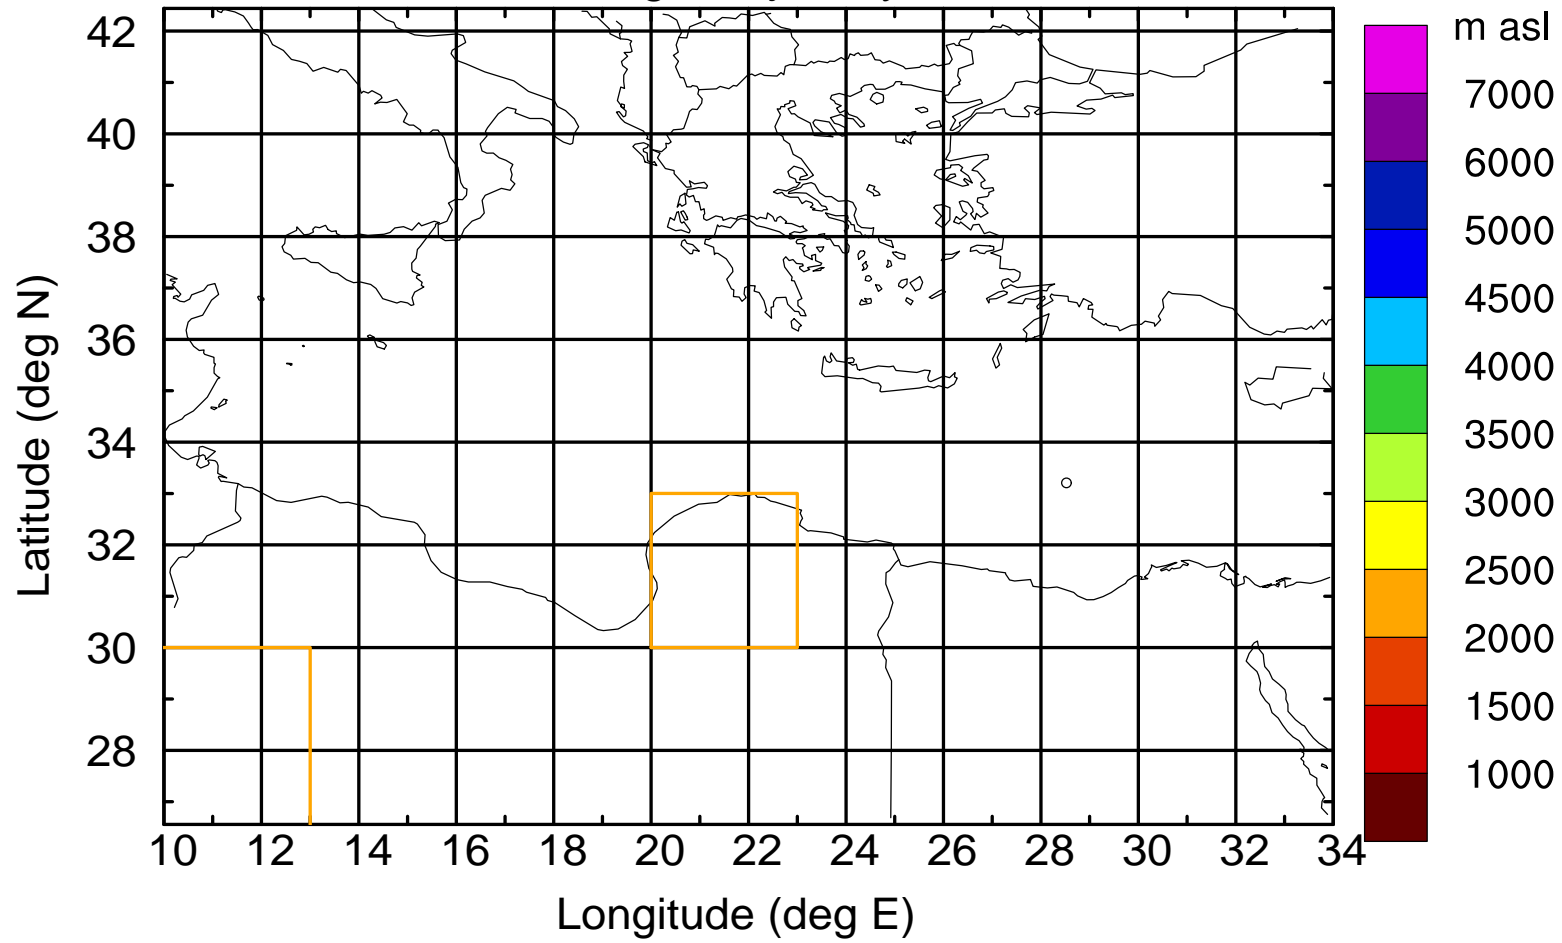

Paphos Airport ground station 20170422 7:00 UTC

Flight trajectory