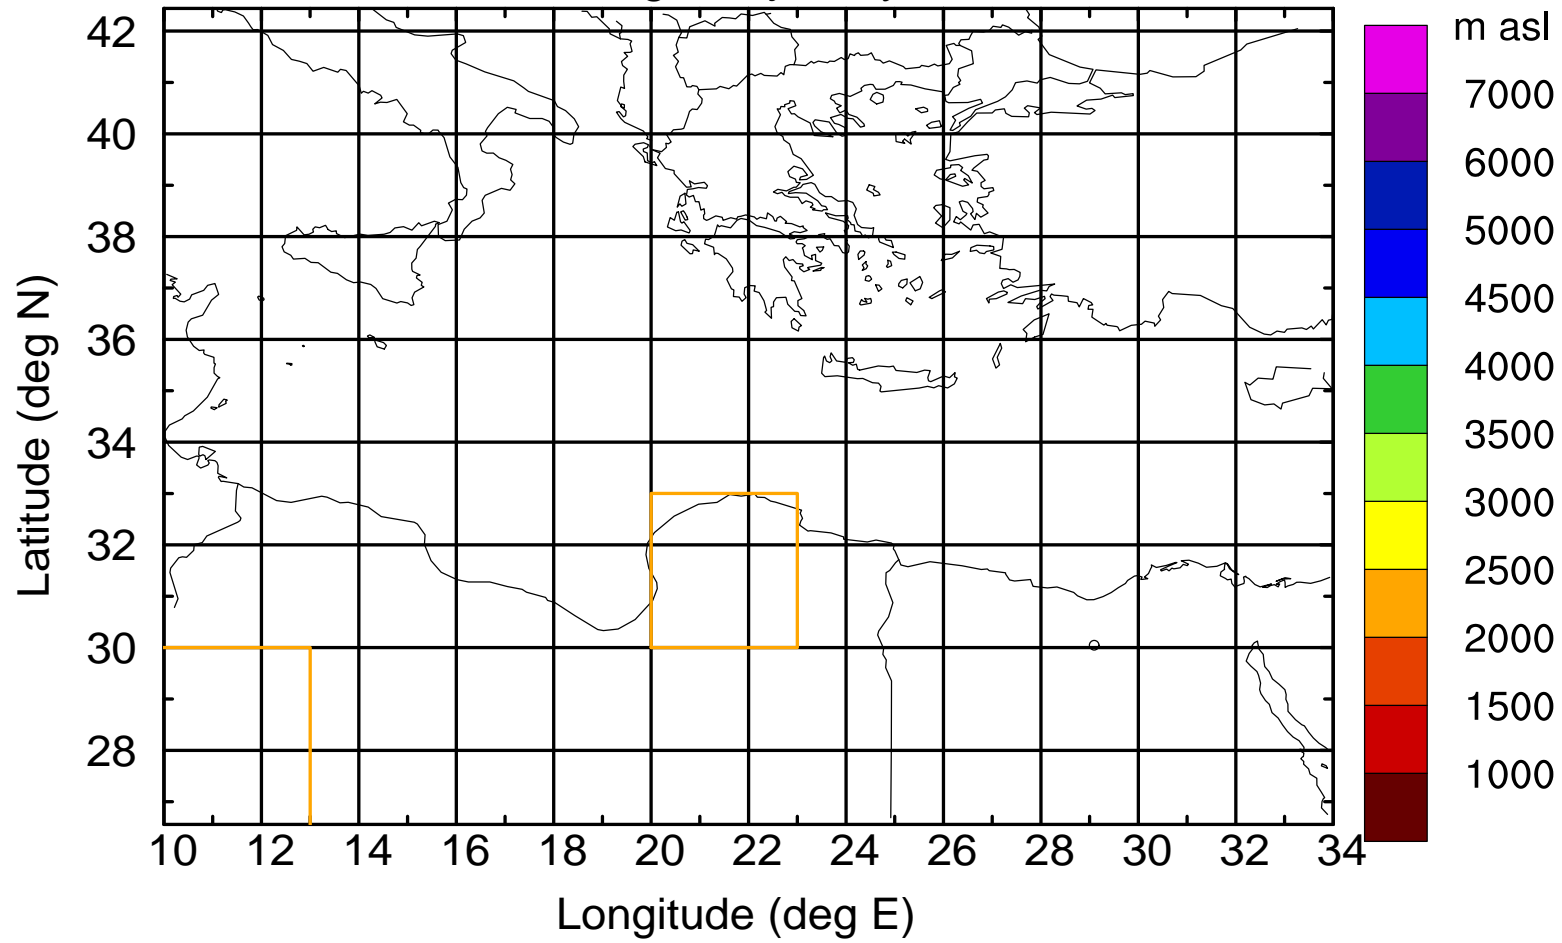

Paphos Airport ground station 20170422 7:00 UTC

Flight trajectory