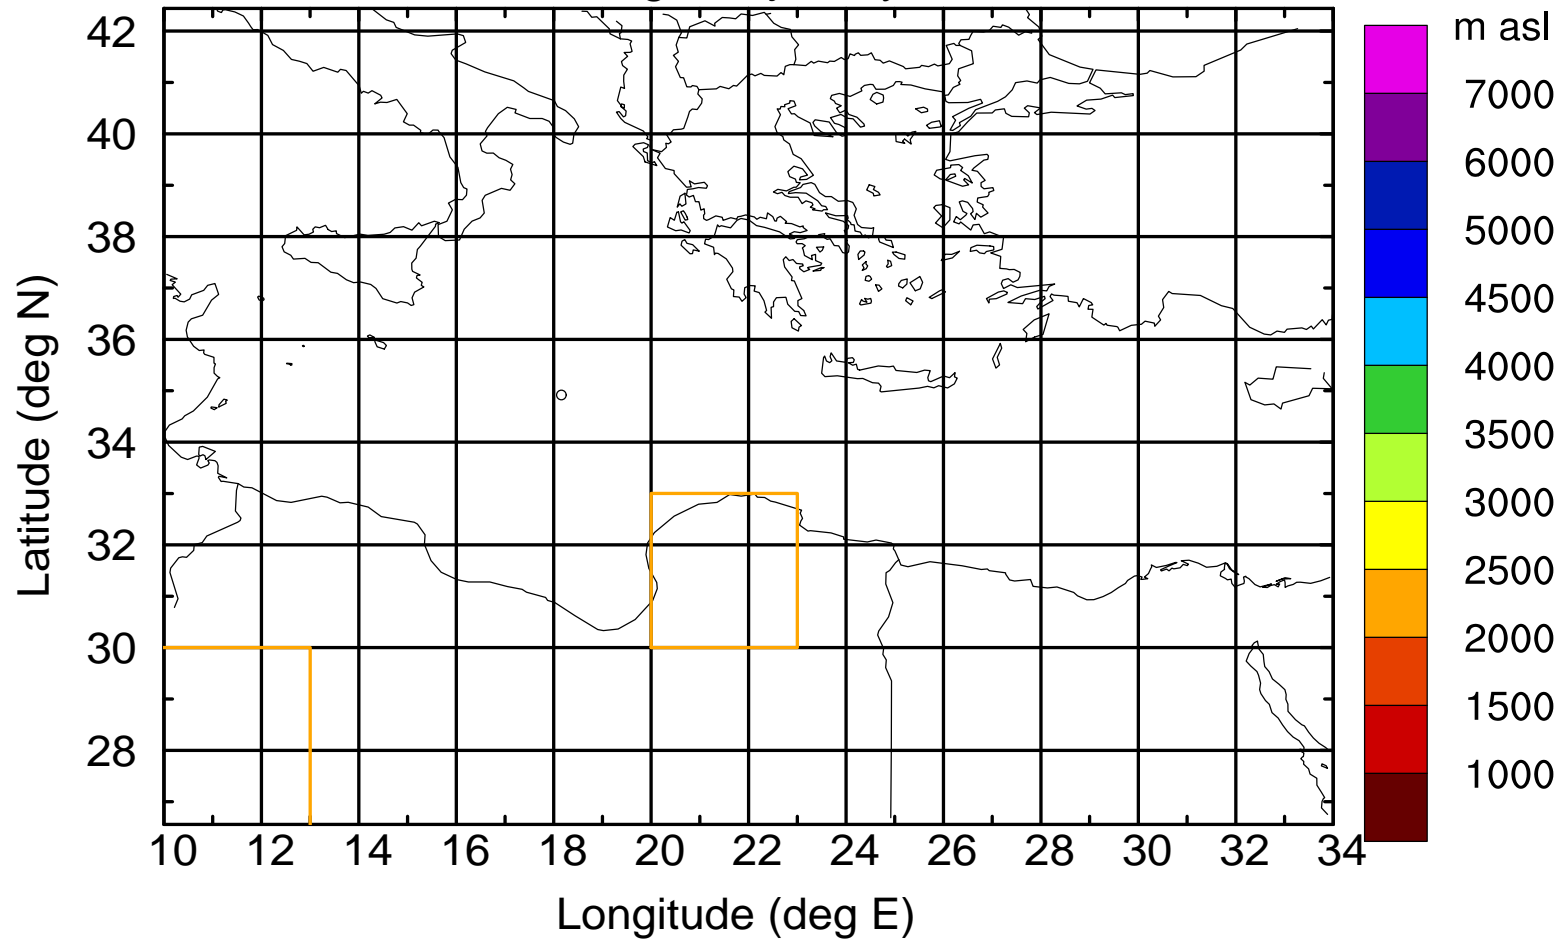

Paphos Airport ground station 20170422 7:00 UTC

Flight trajectory