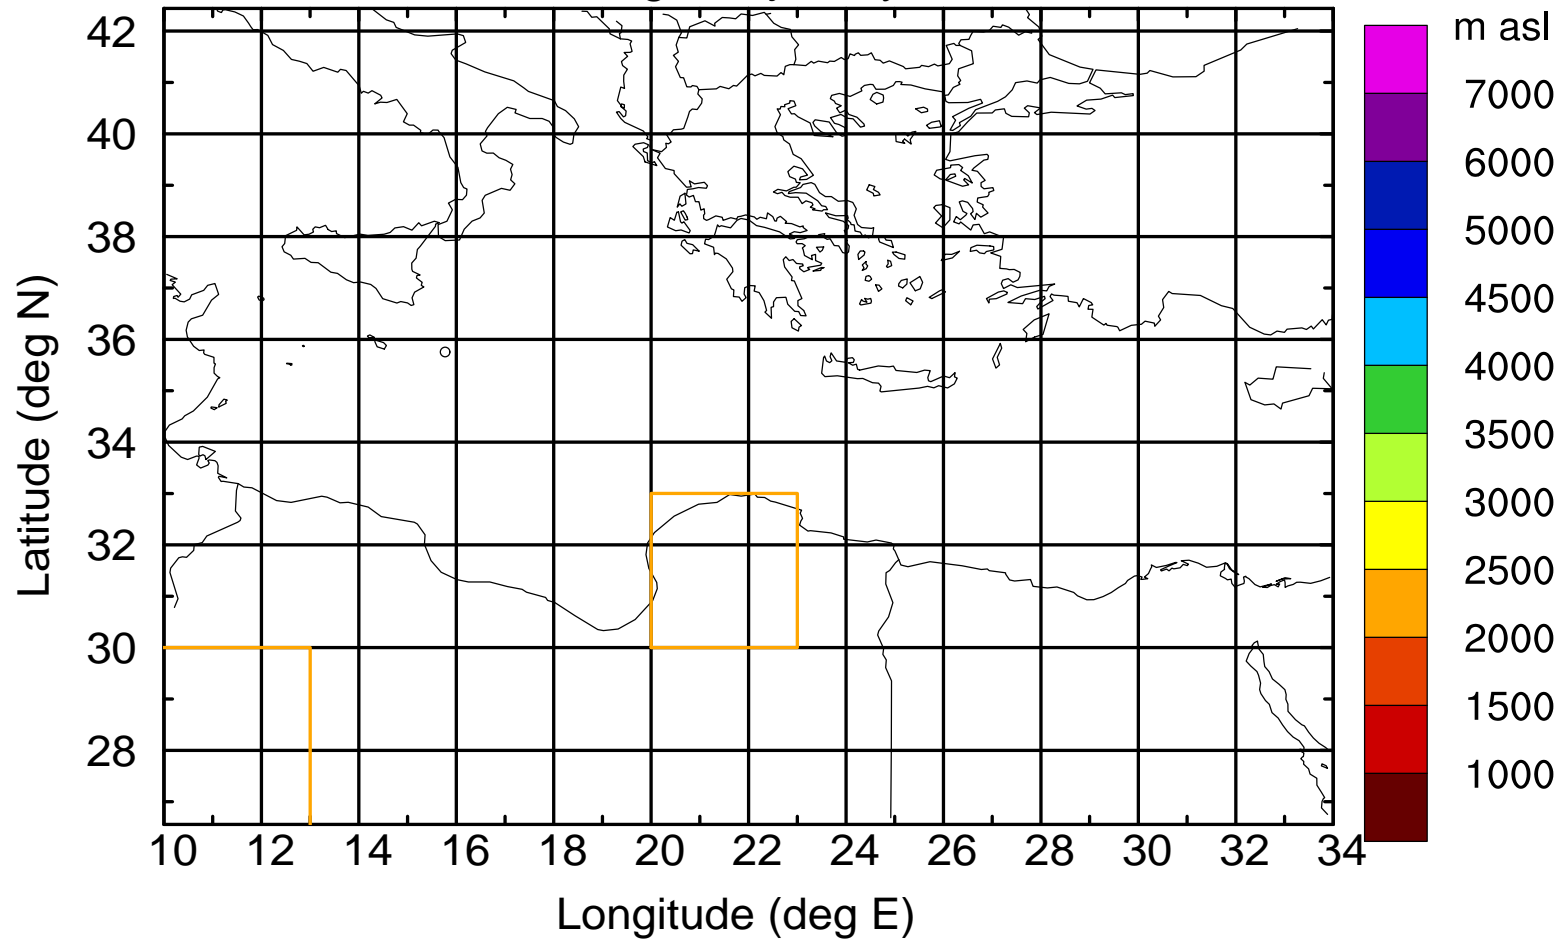

Paphos Airport ground station 20170422 7:00 UTC

Flight trajectory