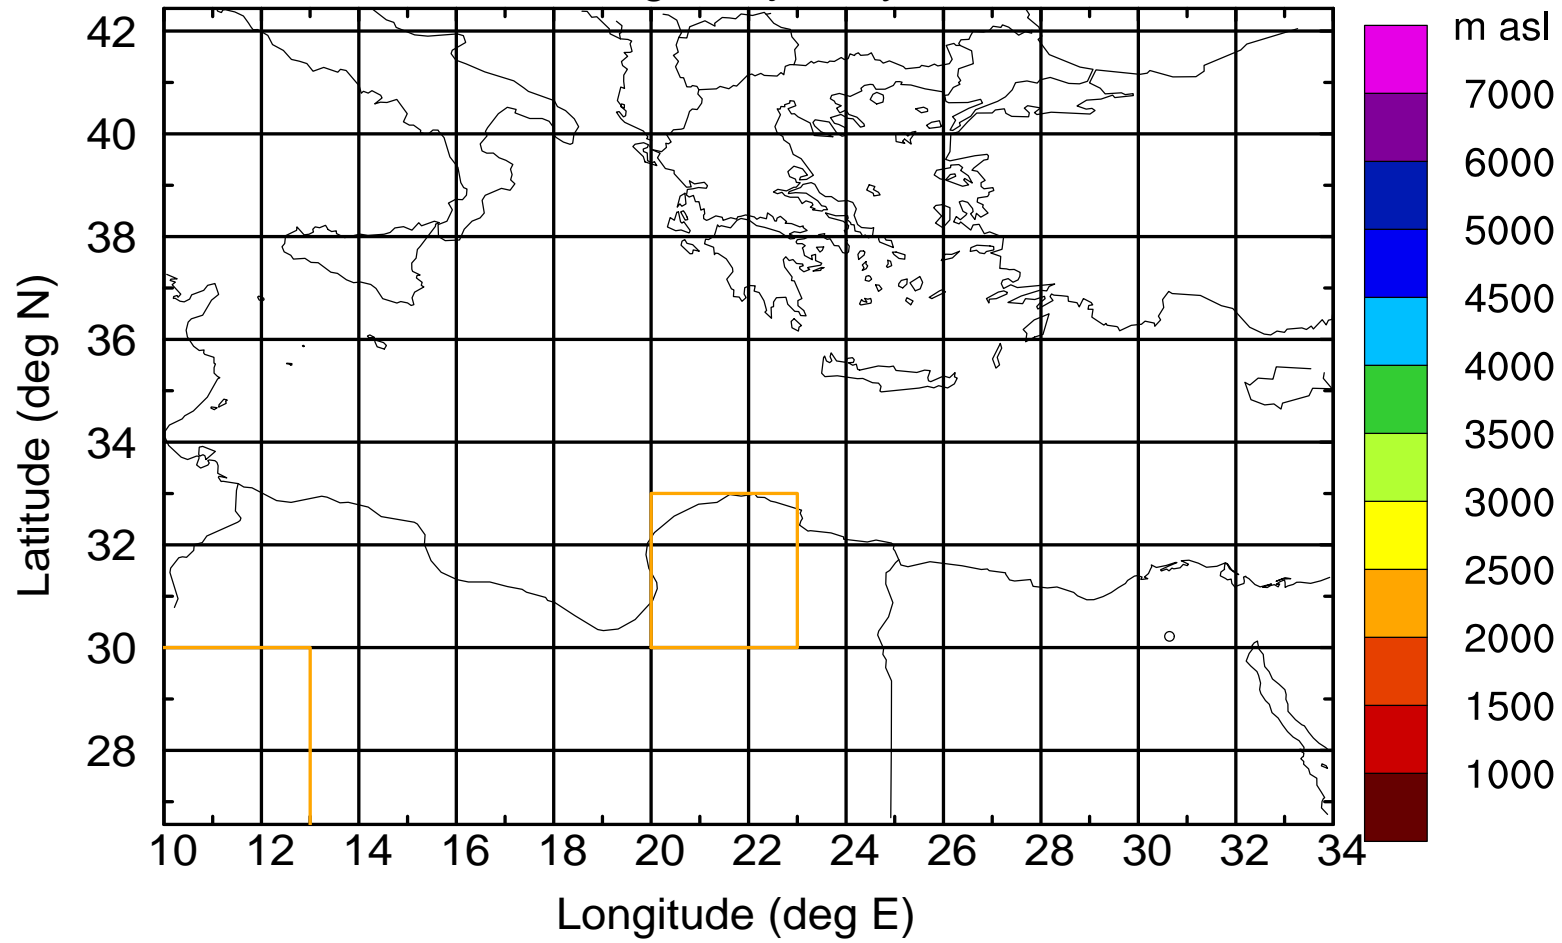

Paphos Airport ground station 20170422 7:00 UTC

Flight trajectory