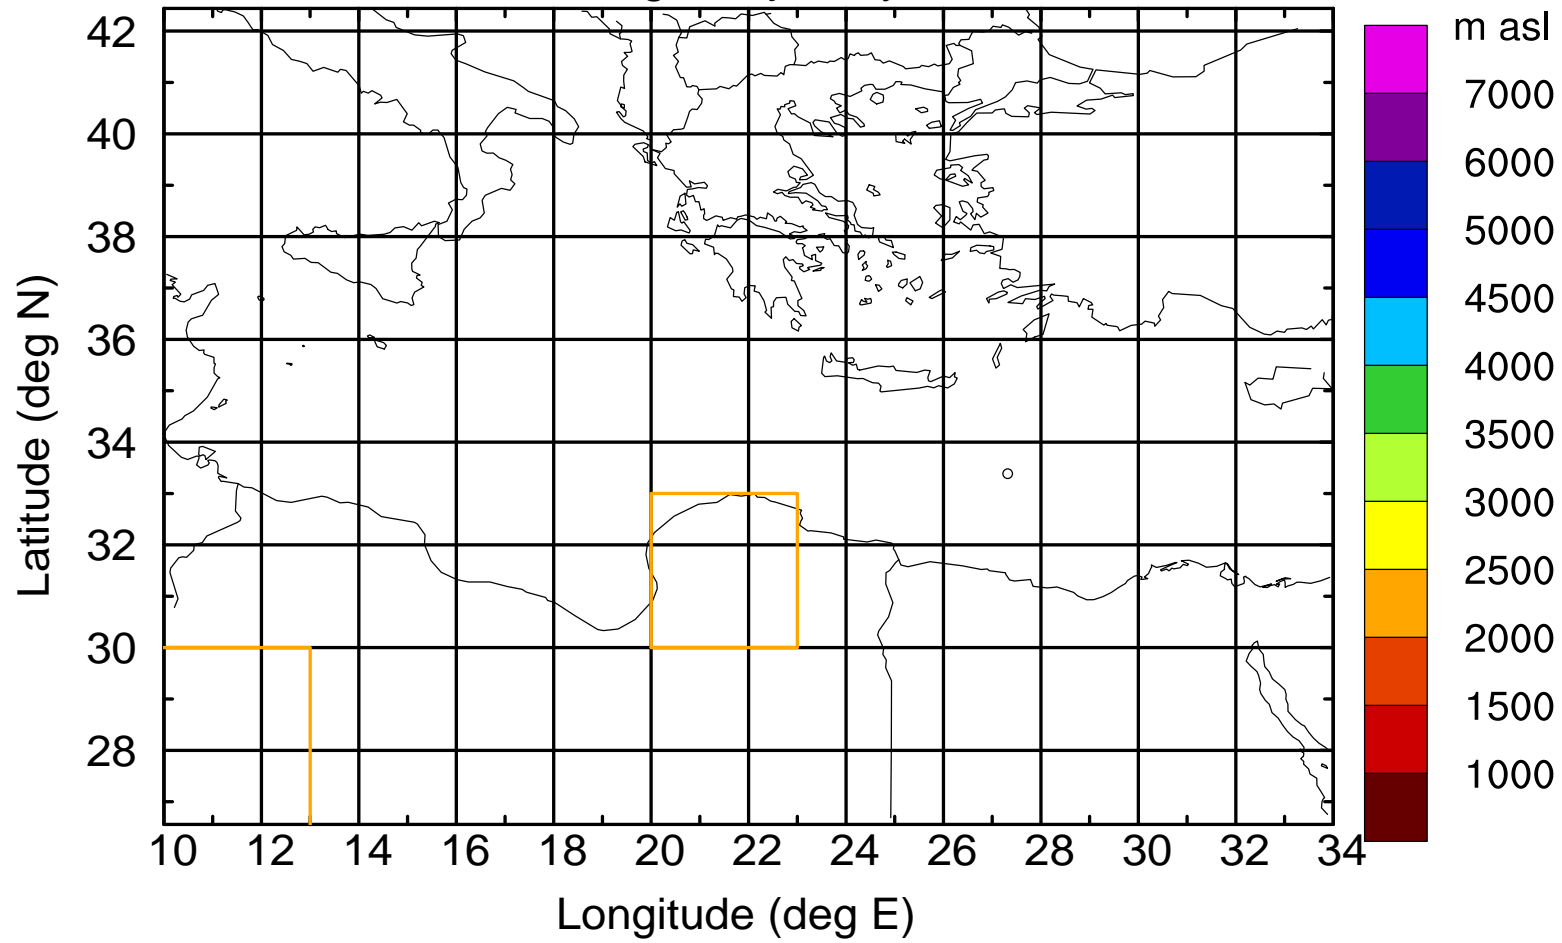

Paphos Airport ground station 20170422 7:00 UTC

Flight trajectory