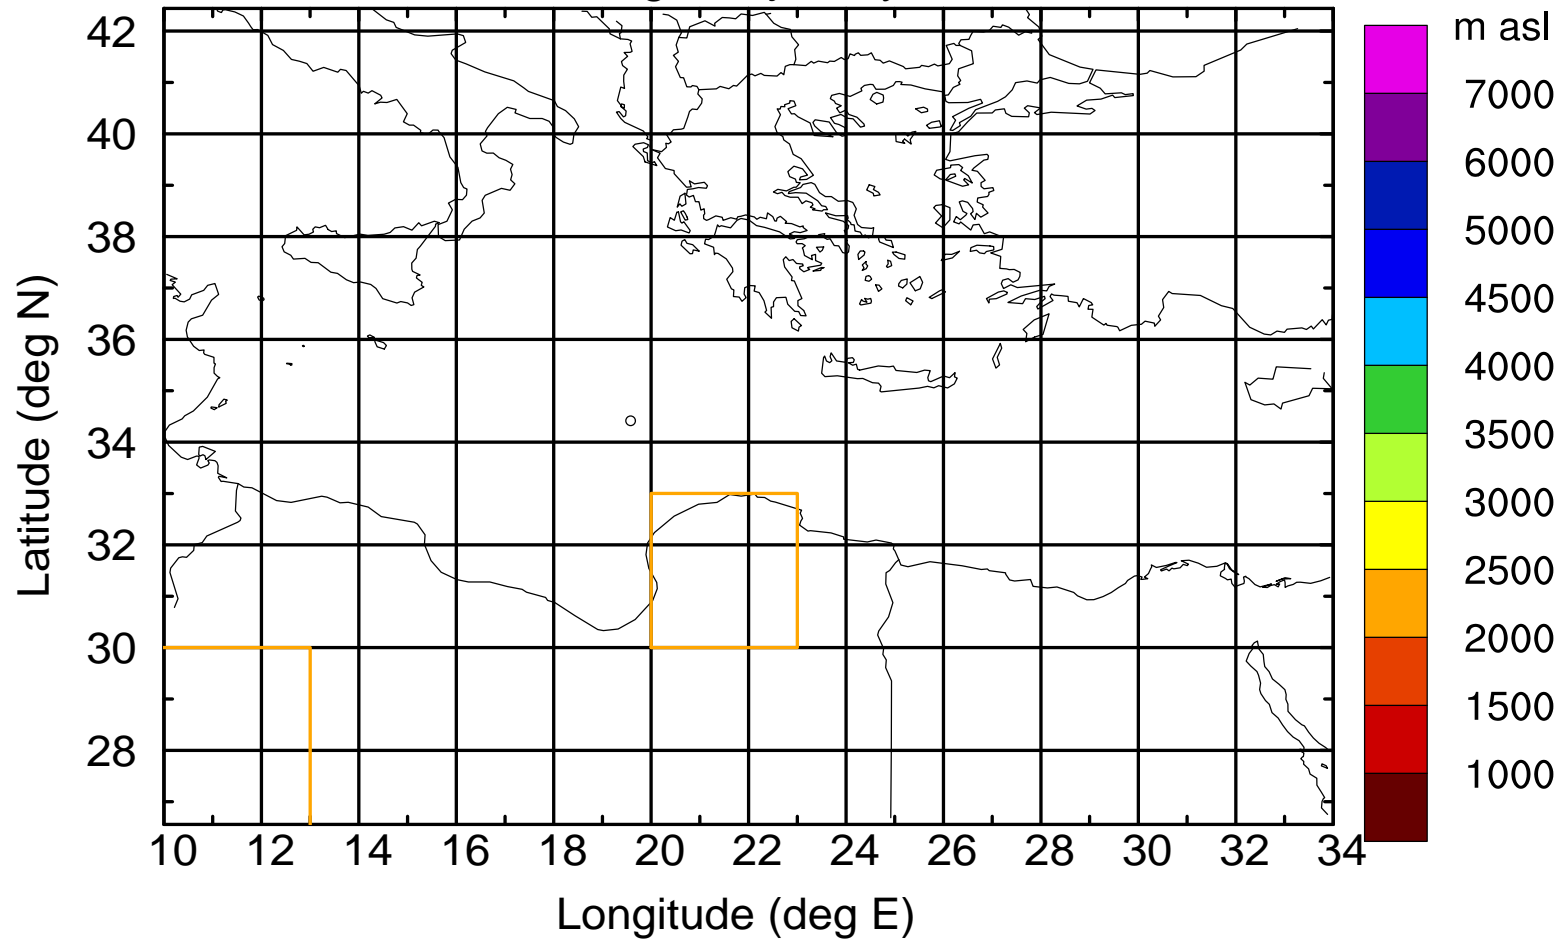

Paphos Airport ground station 20170422 7:00 UTC

Flight trajectory