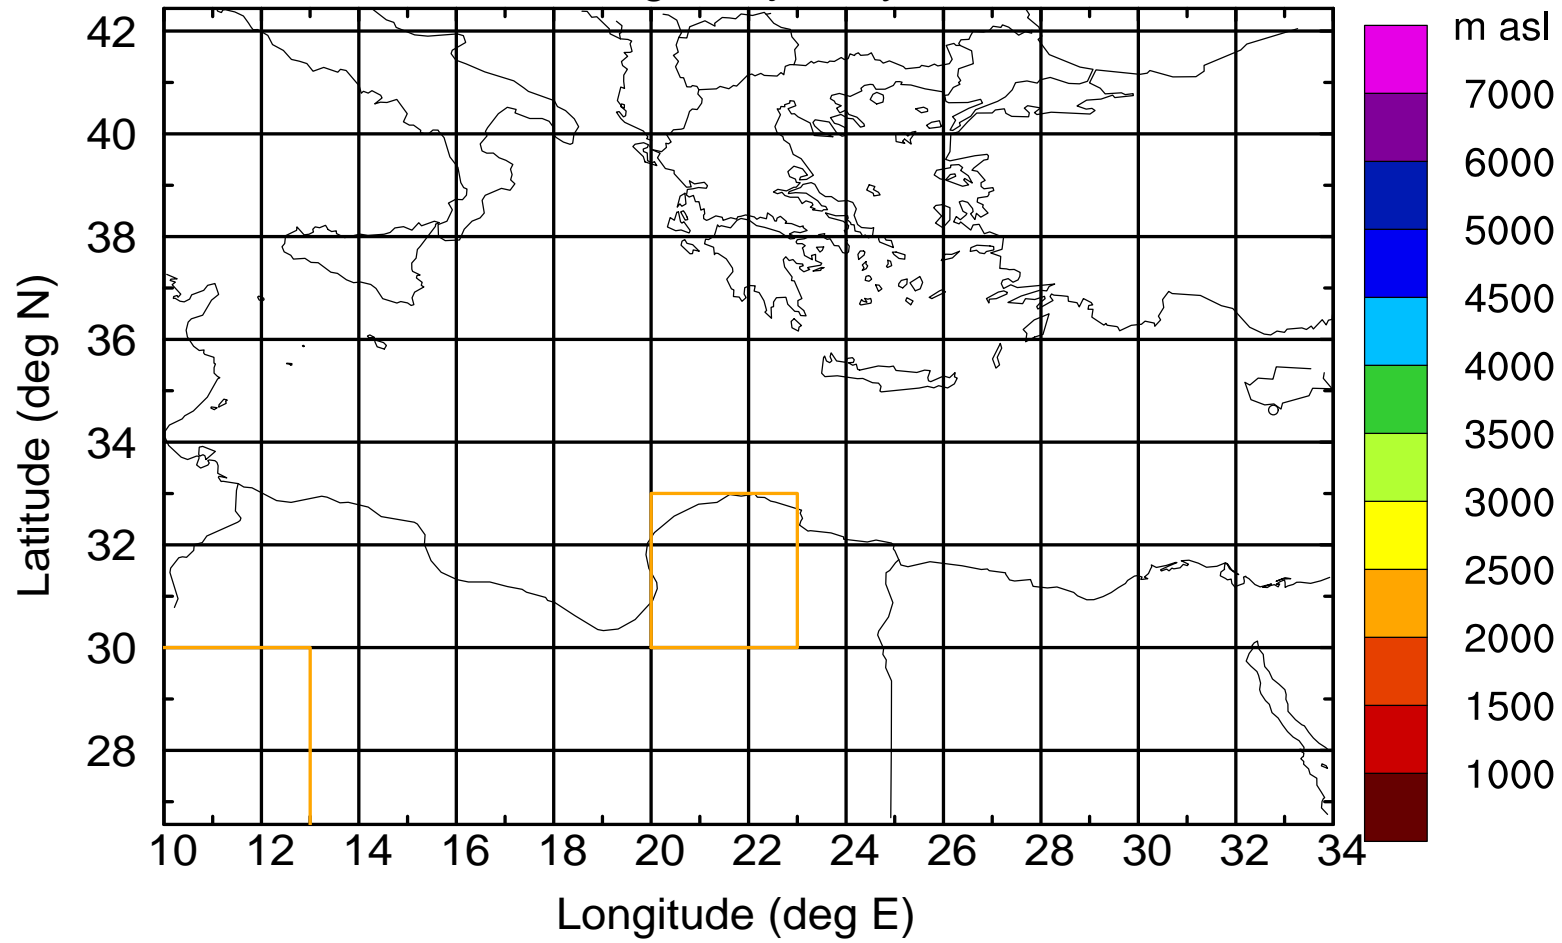

Paphos Airport ground station 20170422 7:00 UTC

Flight trajectory