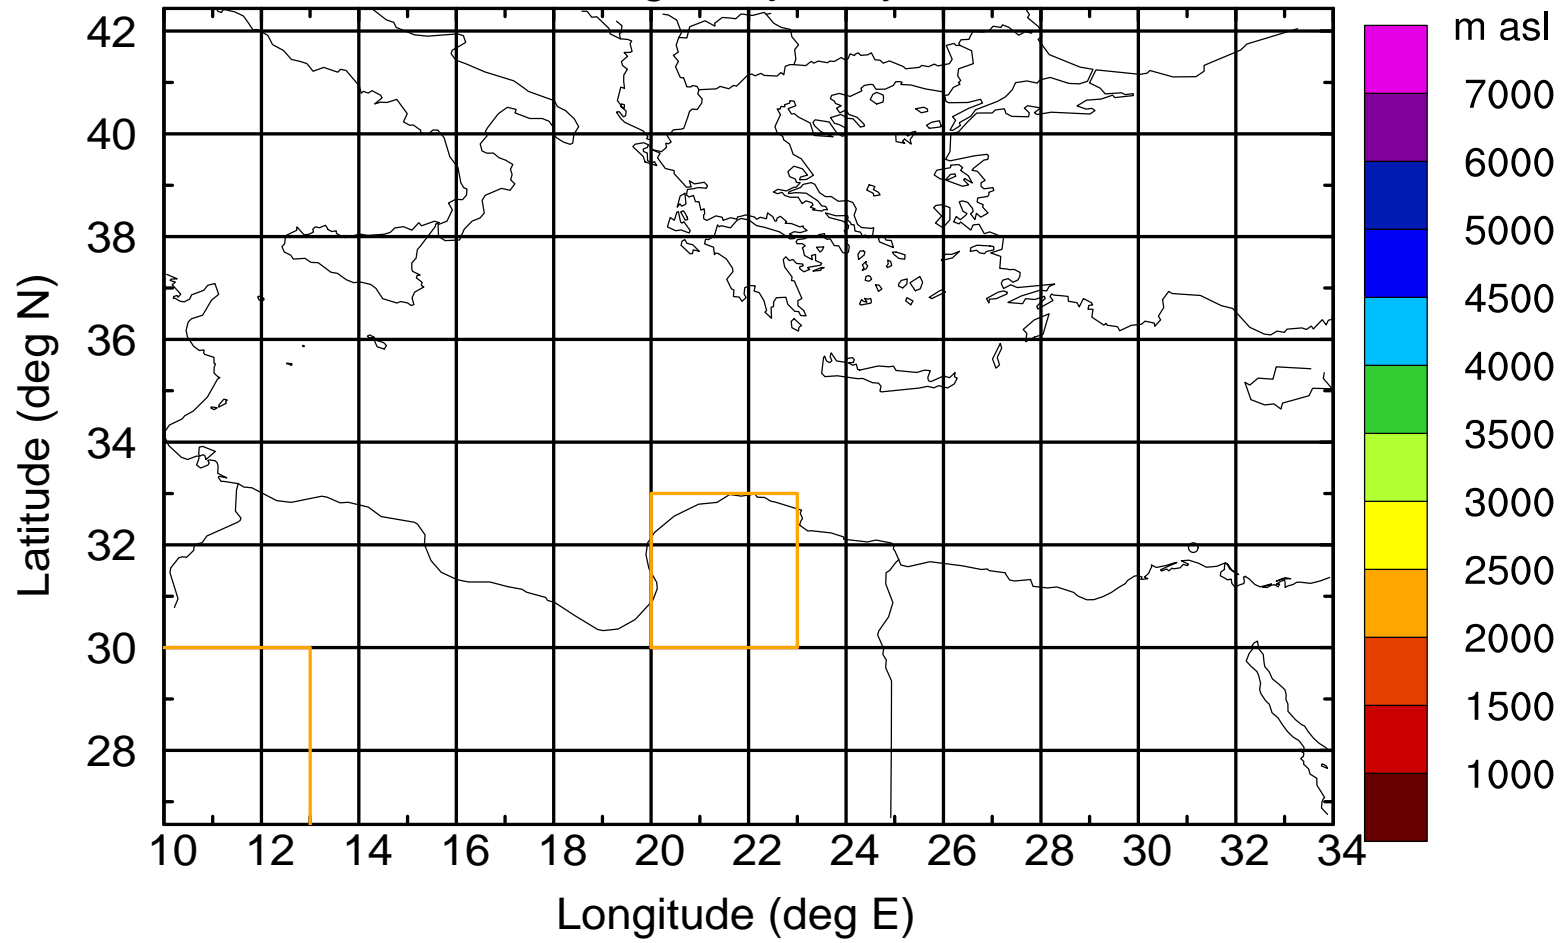

Paphos Airport ground station 20170422 7:00 UTC

Flight trajectory