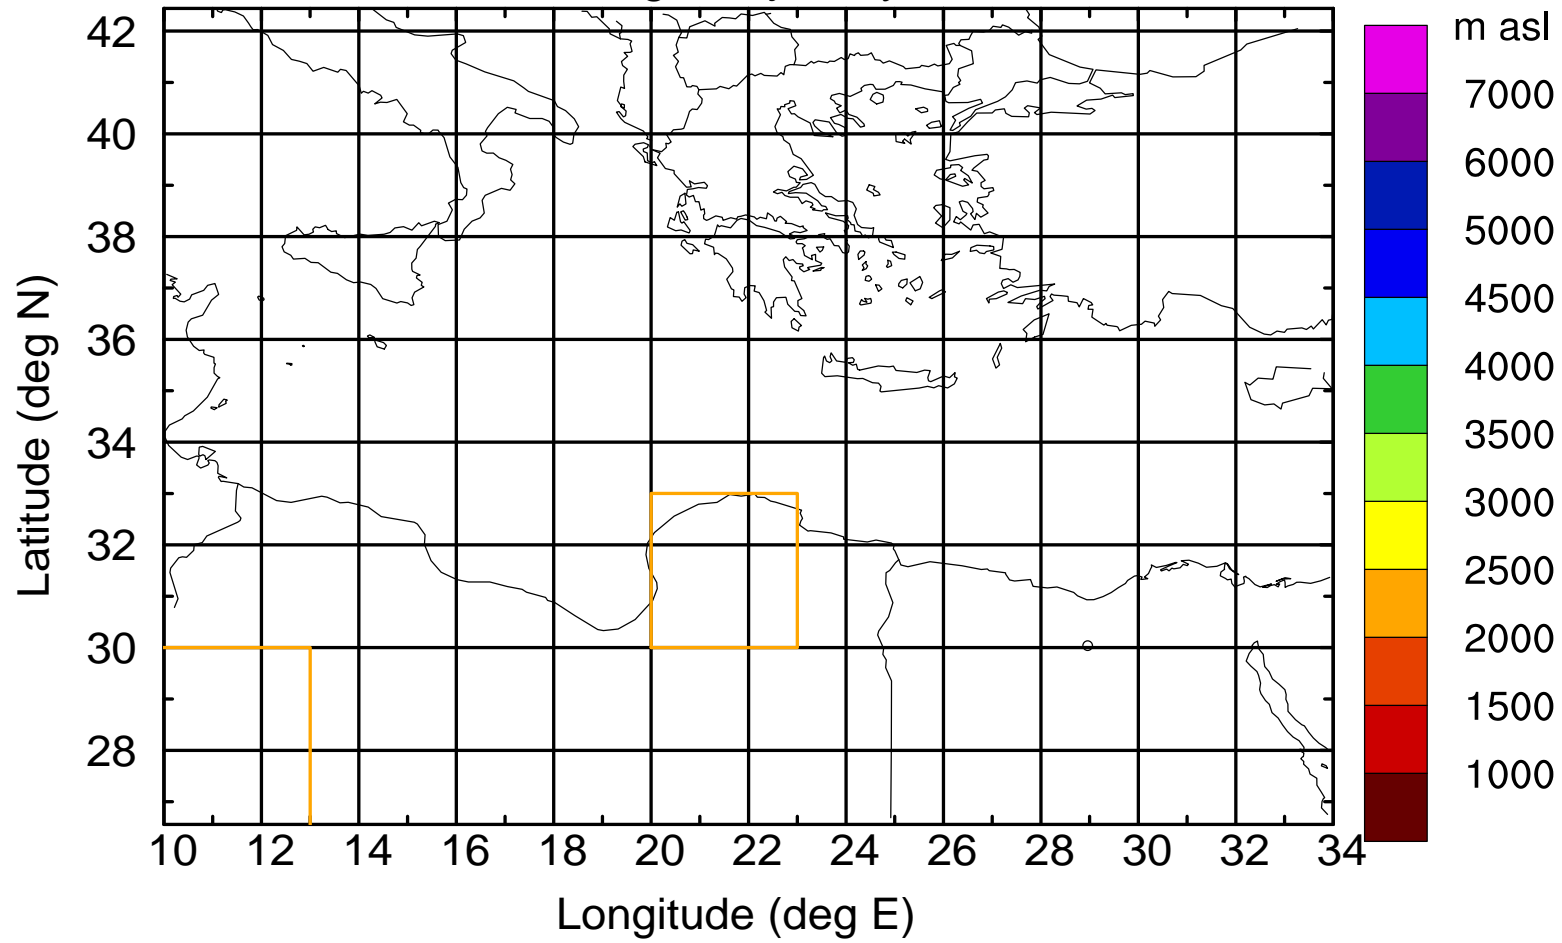

Paphos Airport ground station 20170422 7:00 UTC

Flight trajectory