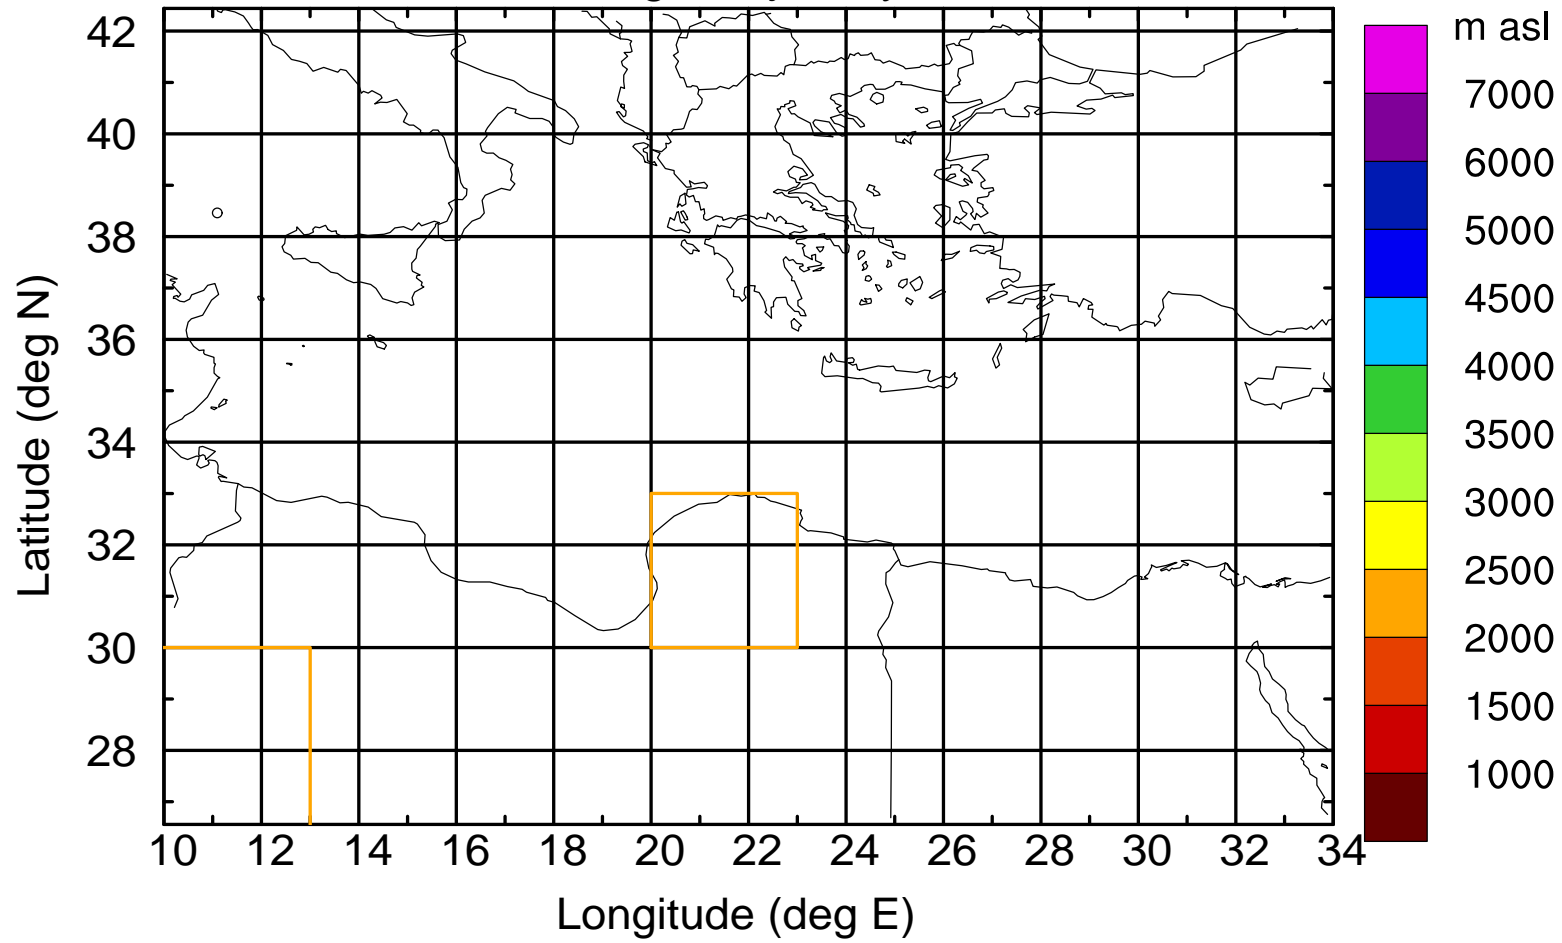

Paphos Airport ground station 20170422 7:00 UTC

Flight trajectory