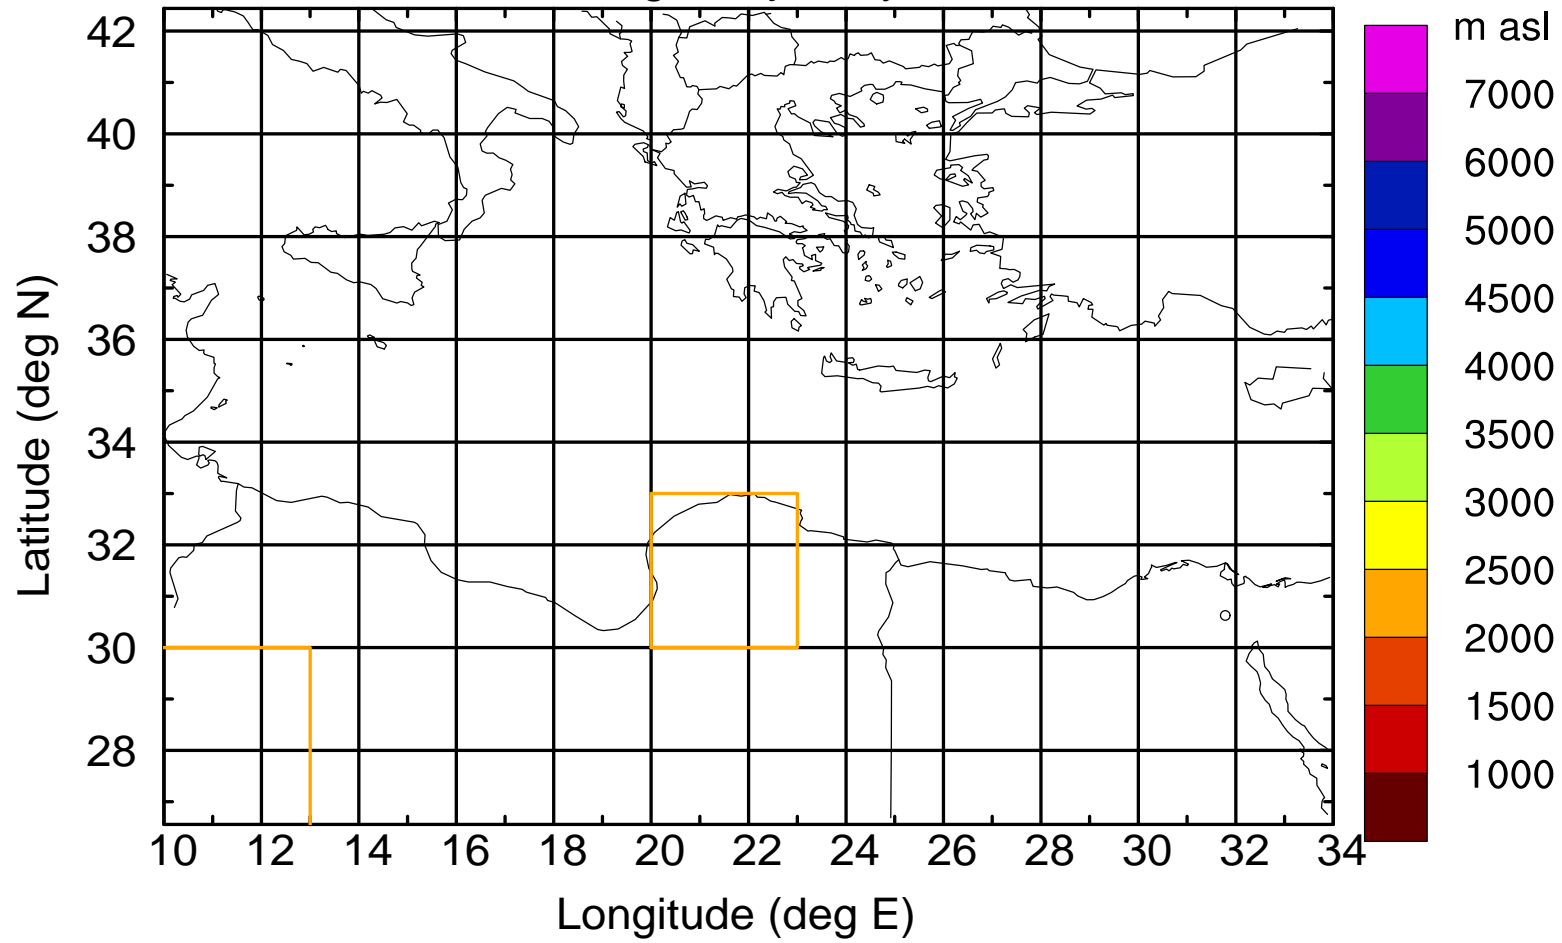

Paphos Airport ground station 20170422 7:00 UTC

Flight trajectory