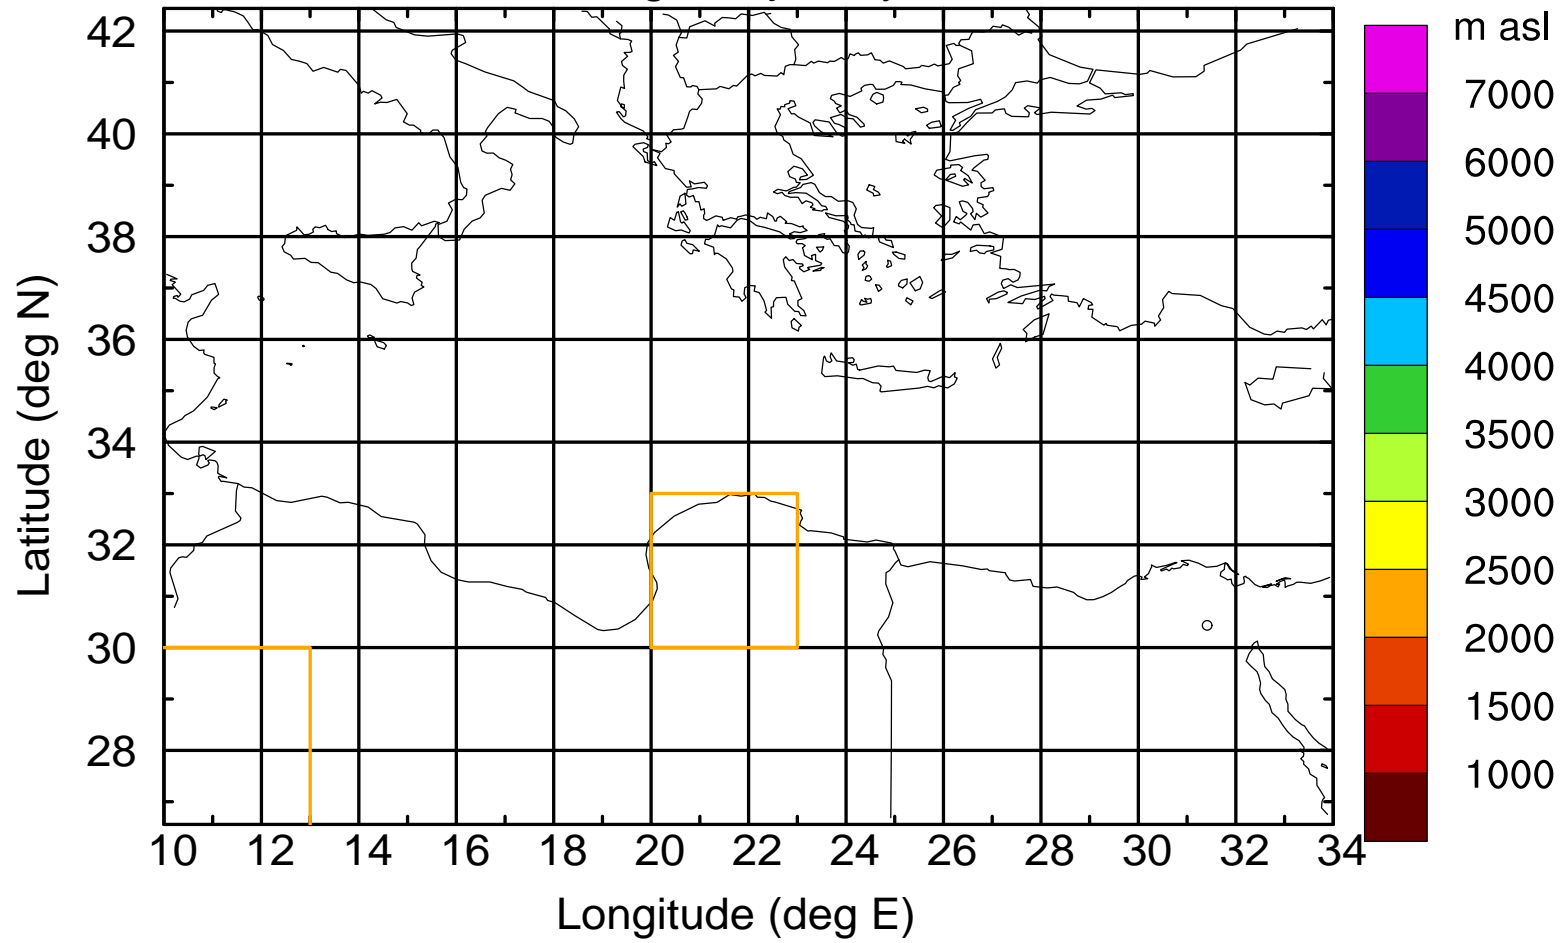

Paphos Airport ground station 20170422 7:00 UTC

Flight trajectory