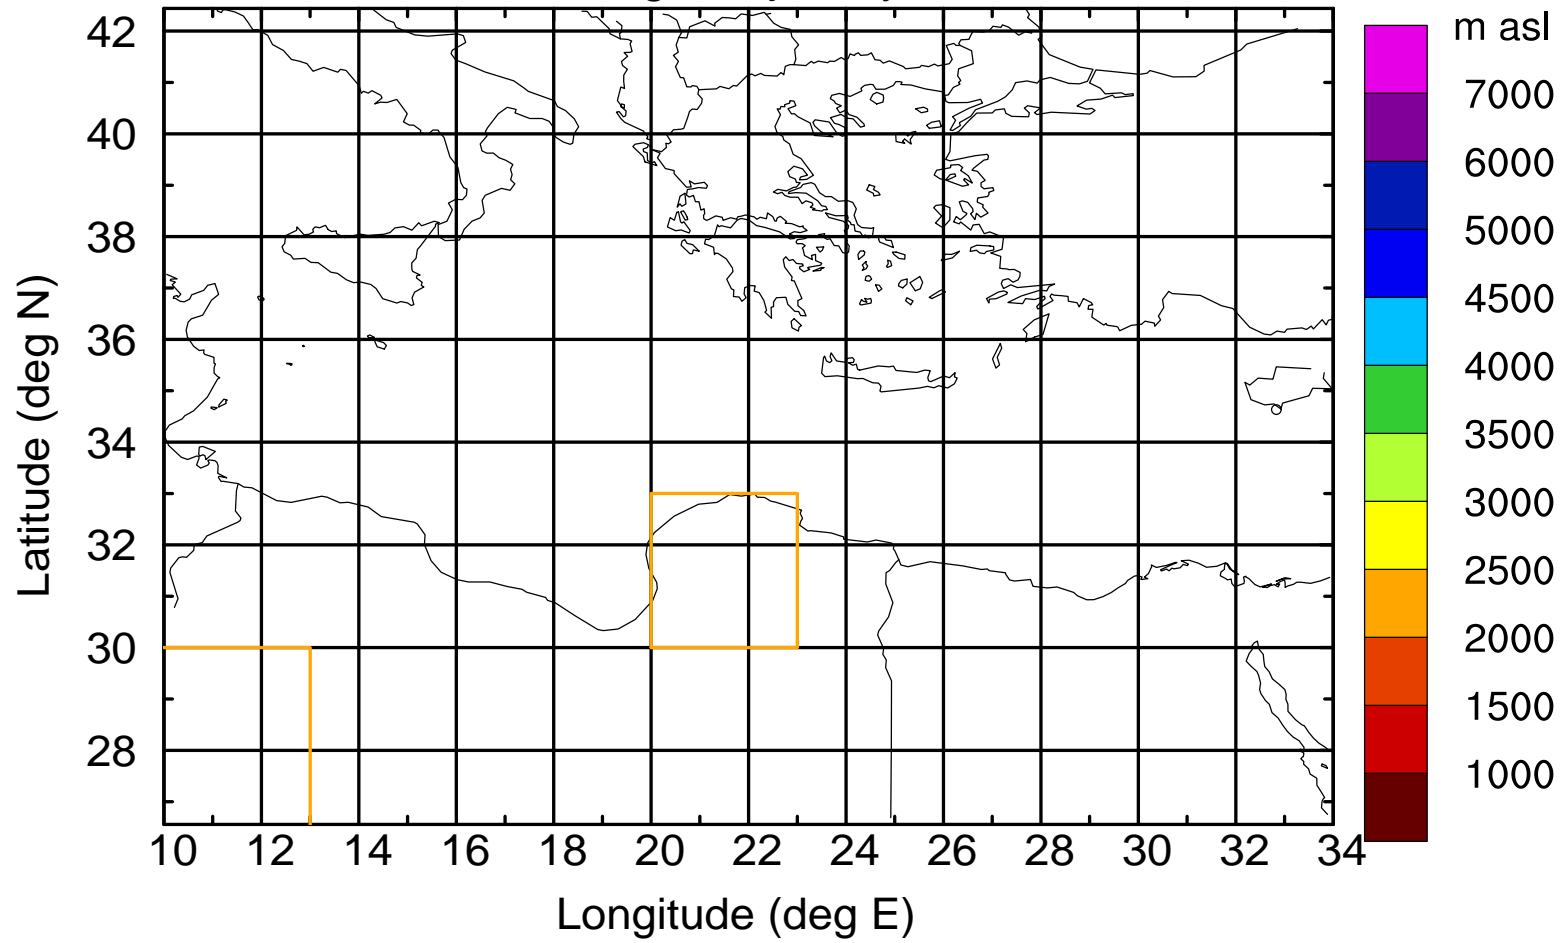

Paphos Airport ground station 20170422 7:00 UTC

Flight trajectory