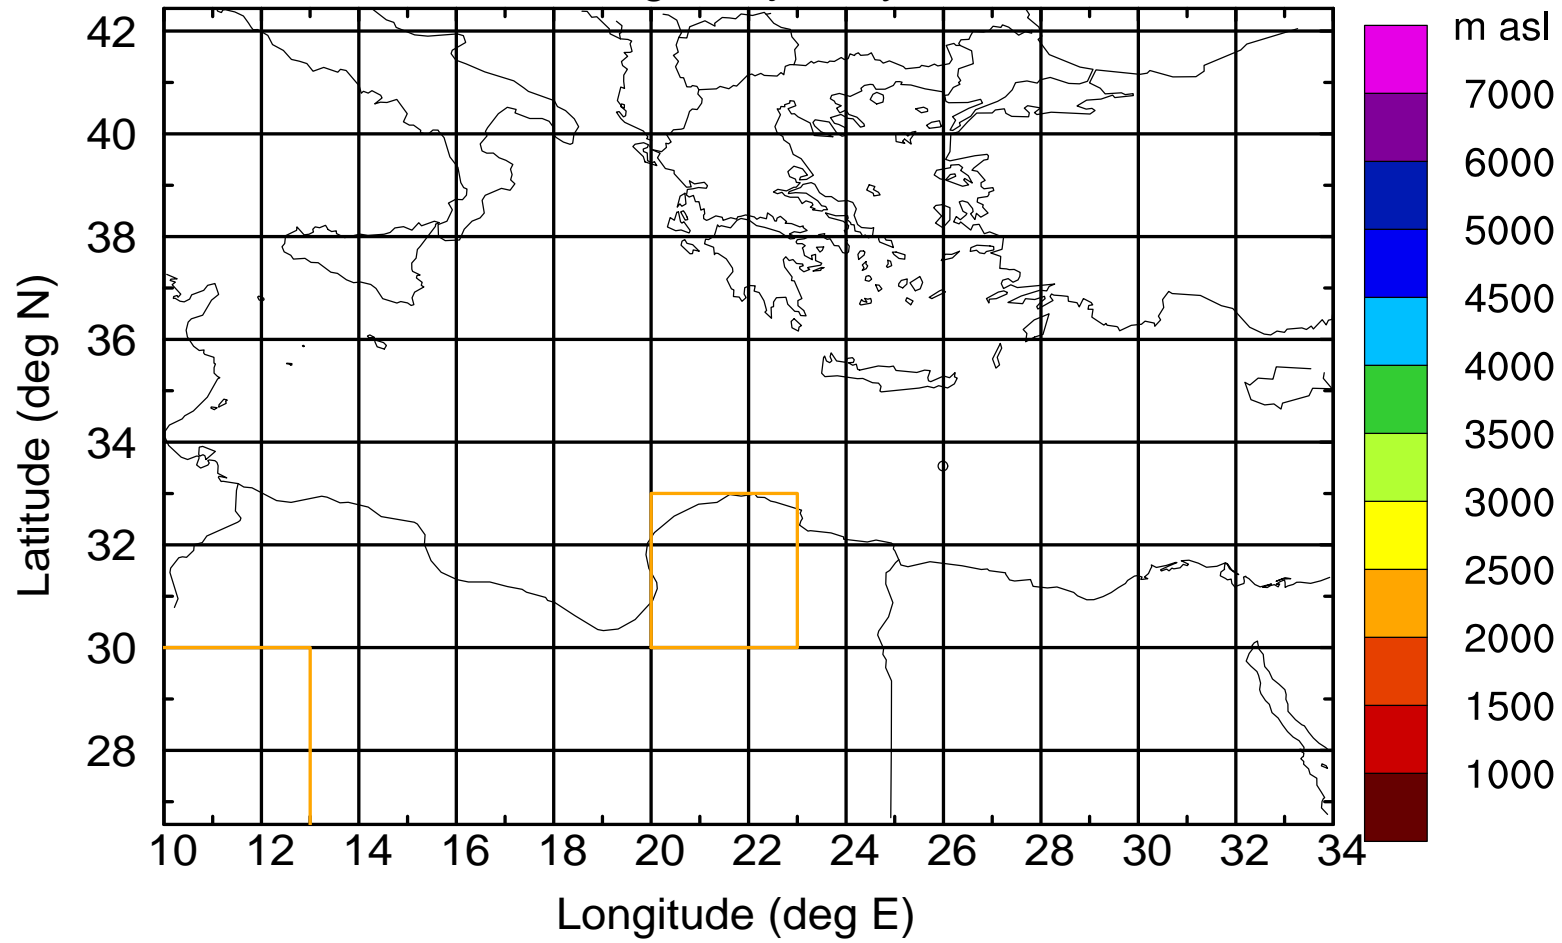

Paphos Airport ground station 20170422 7:00 UTC

Flight trajectory