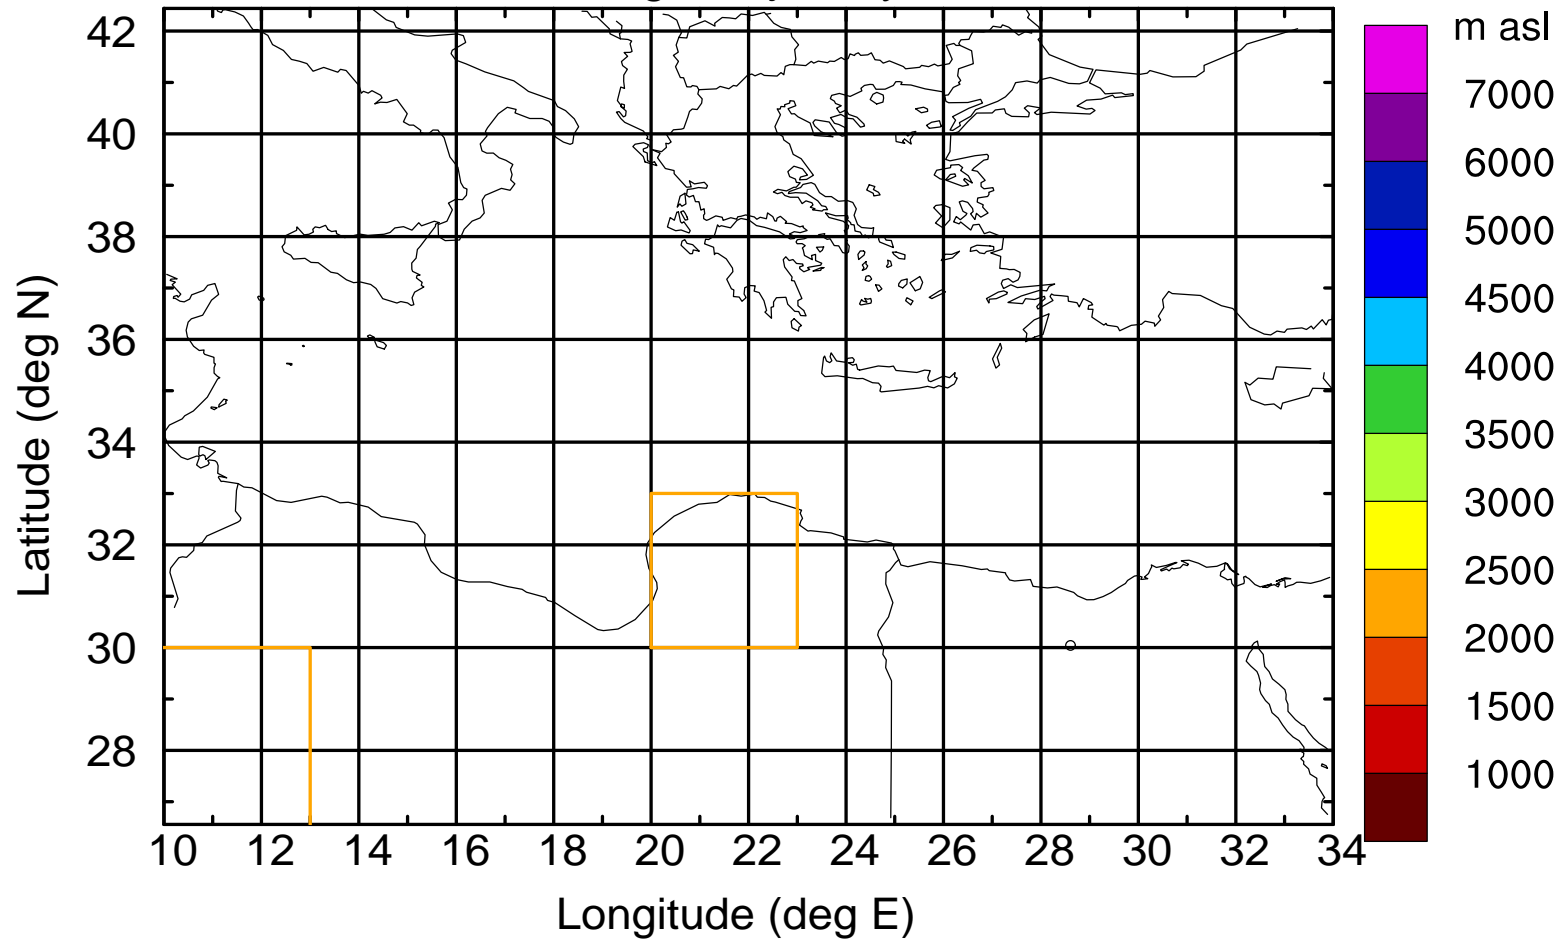

Paphos Airport ground station 20170422 7:00 UTC

Flight trajectory