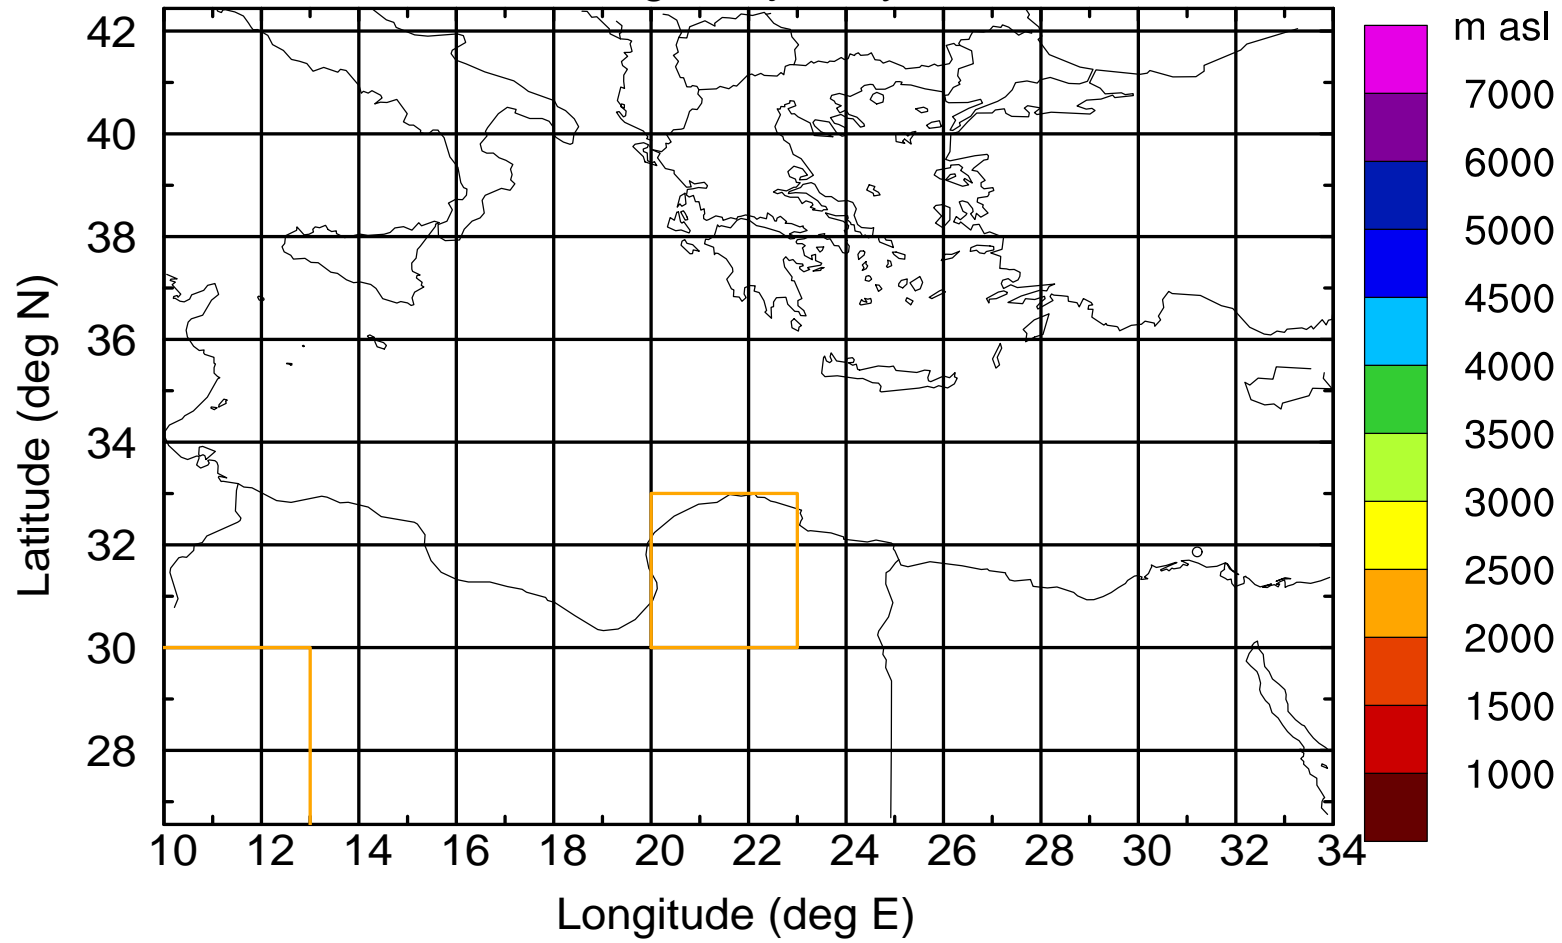

Paphos Airport ground station 20170422 7:00 UTC

Flight trajectory