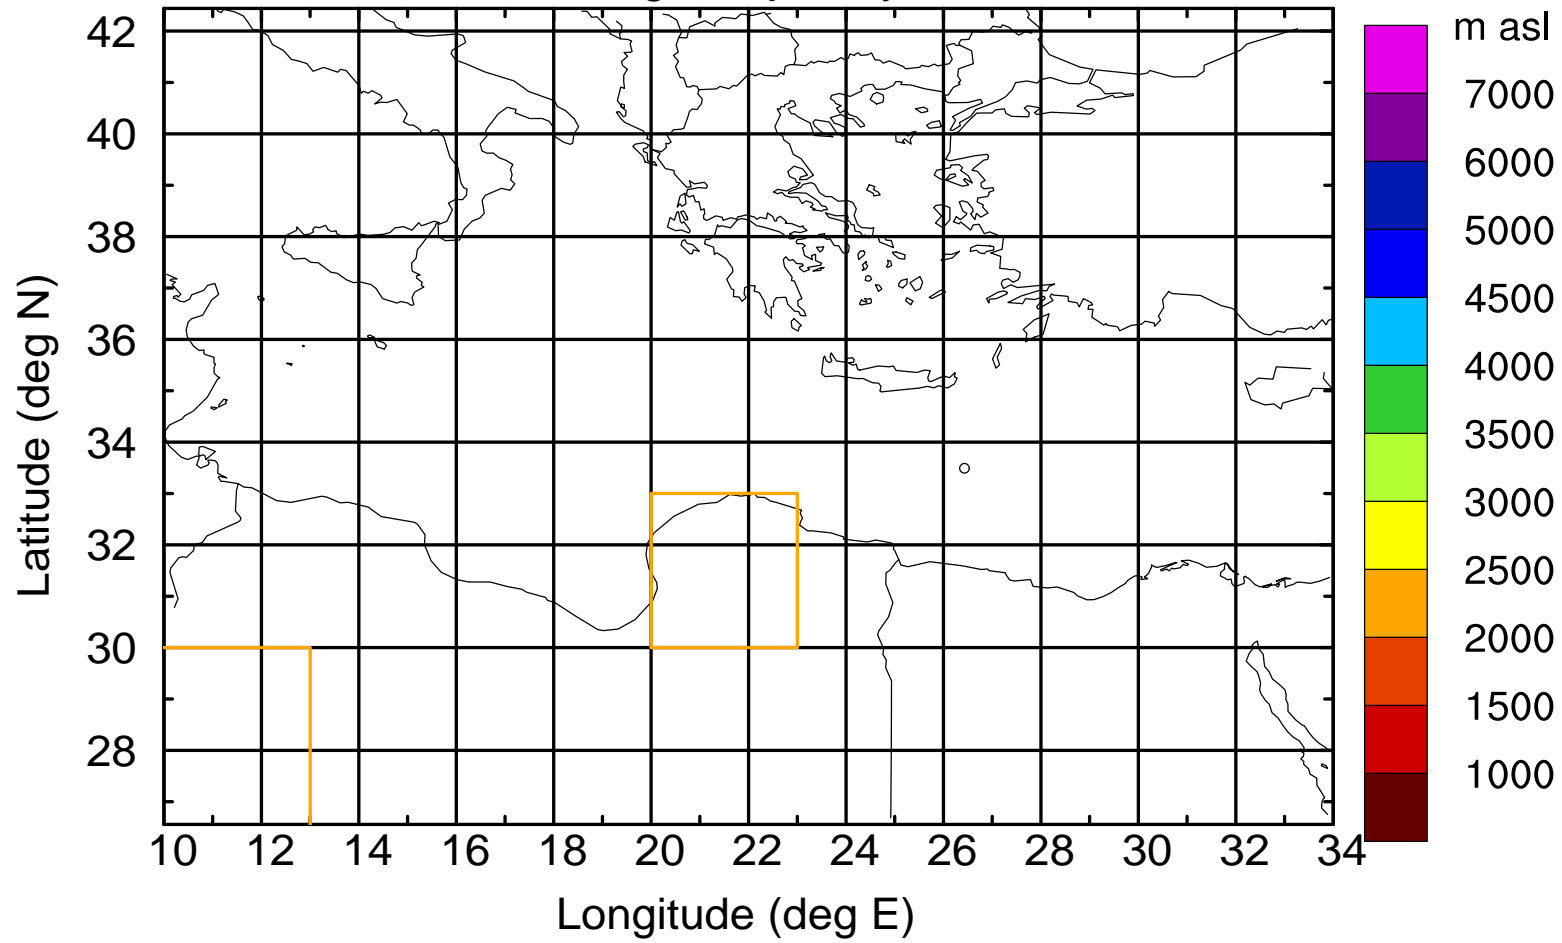

Paphos Airport ground station 20170422 7:00 UTC

Flight trajectory