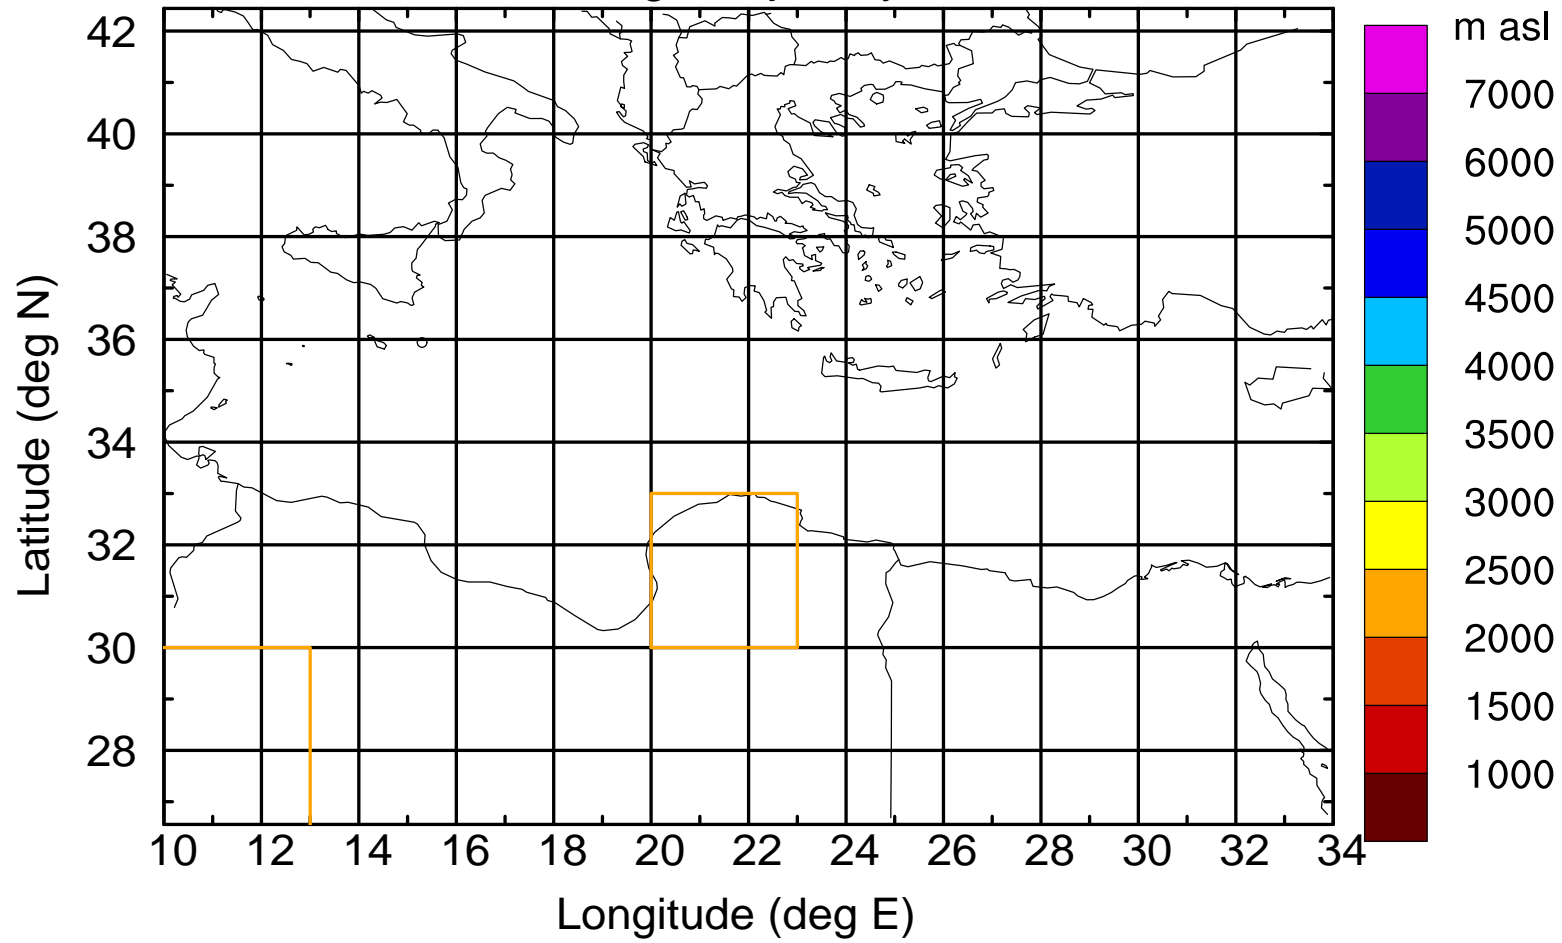

Paphos Airport ground station 20170422 7:00 UTC

Flight trajectory