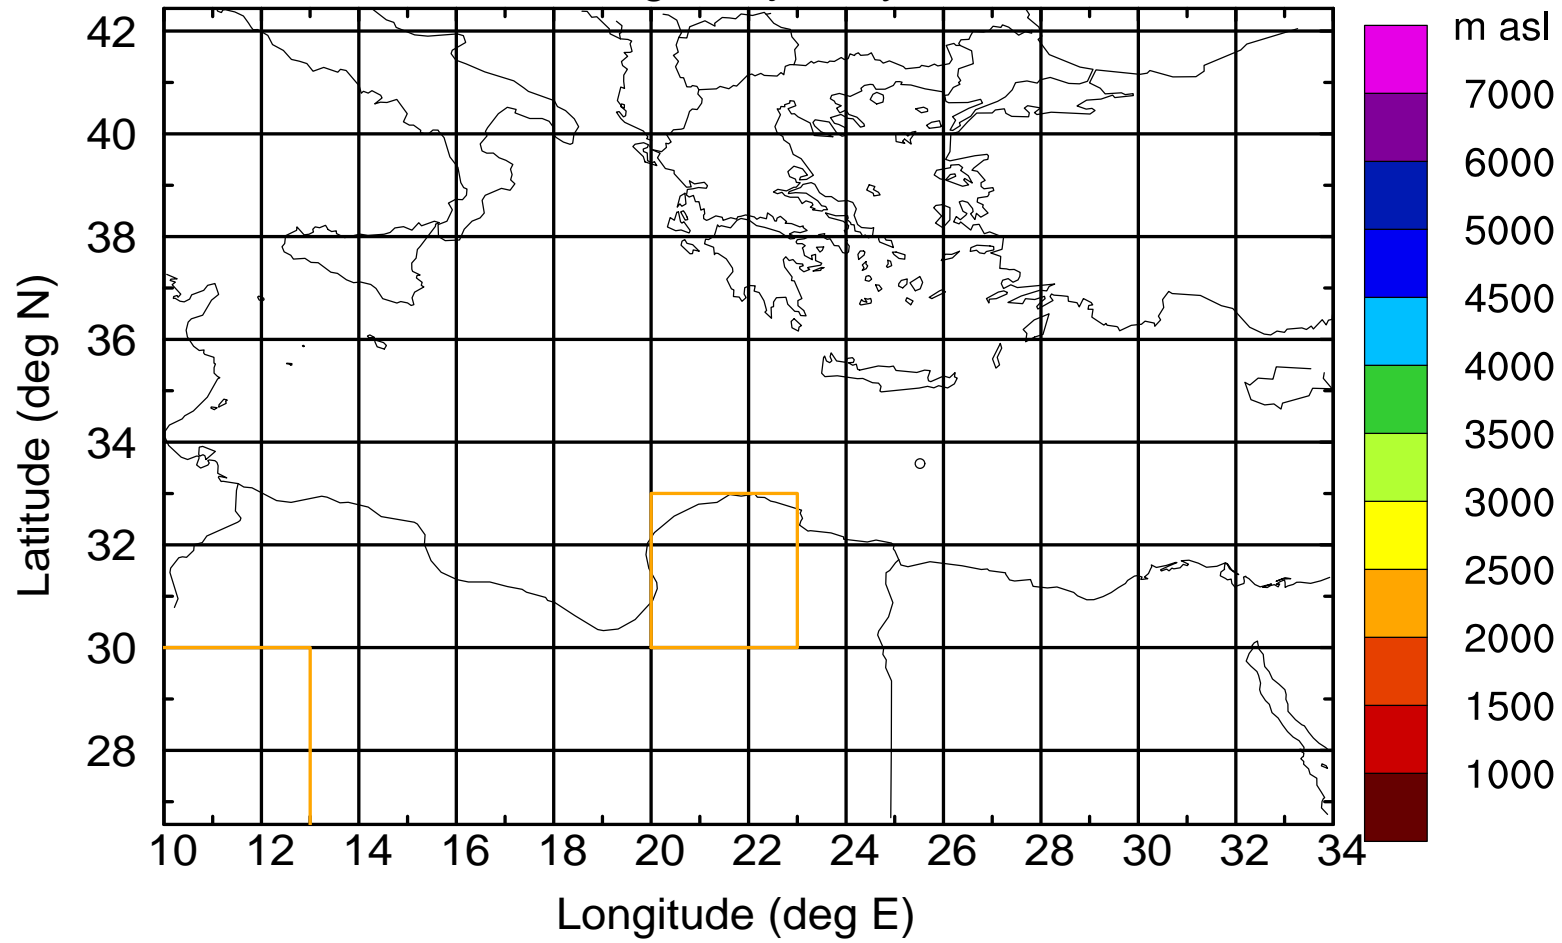

Paphos Airport ground station 20170422 7:00 UTC

Flight trajectory