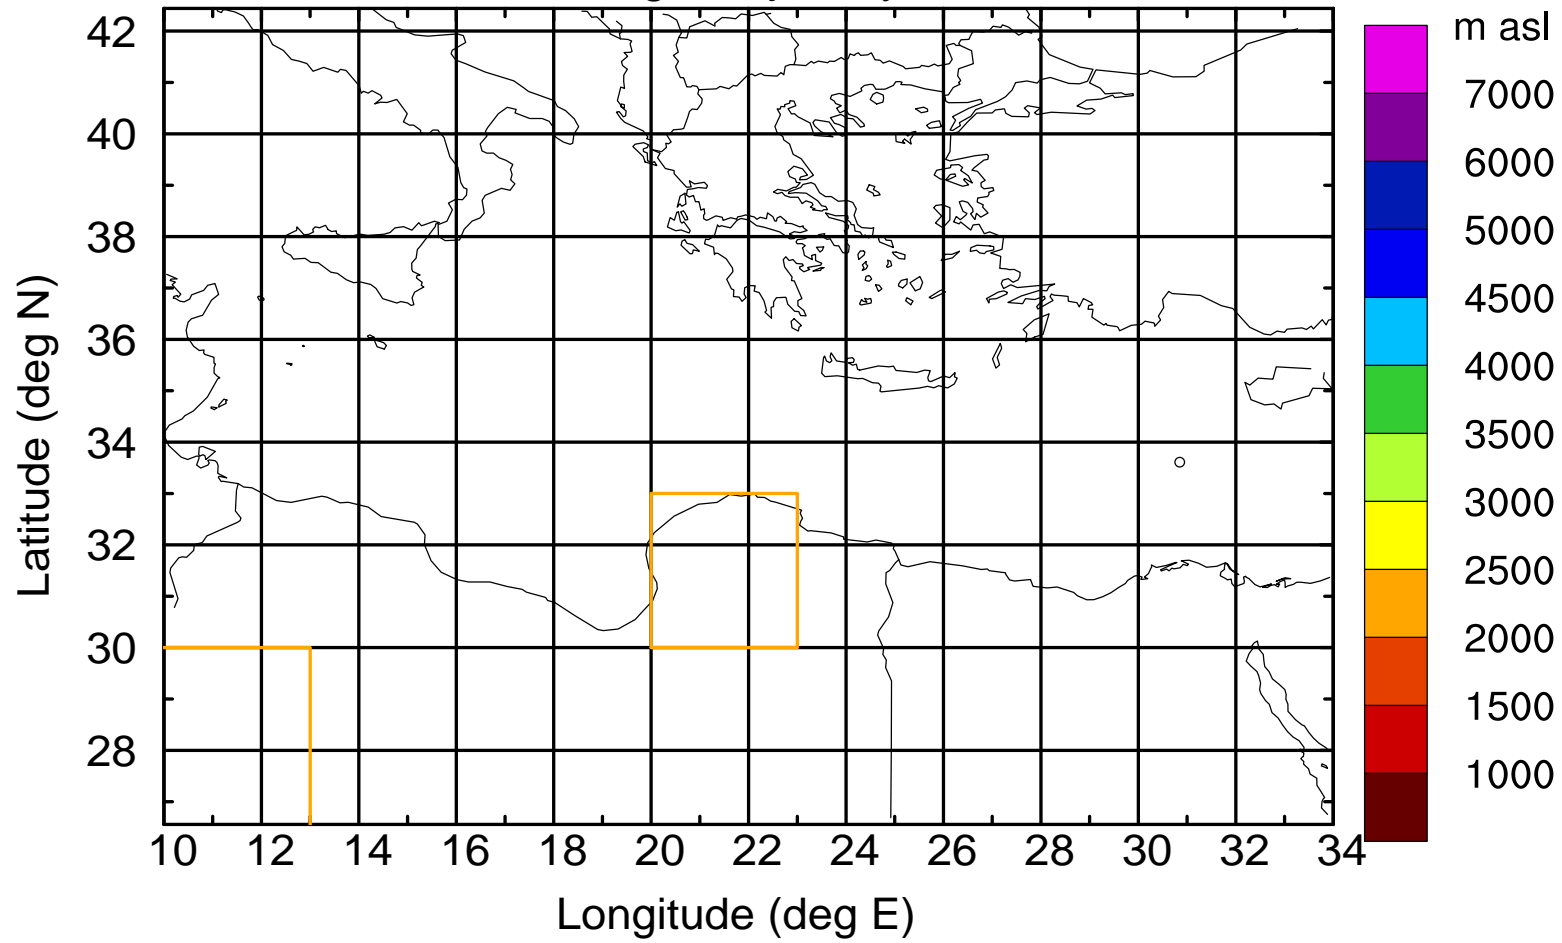

Paphos Airport ground station 20170422 7:00 UTC

Flight trajectory