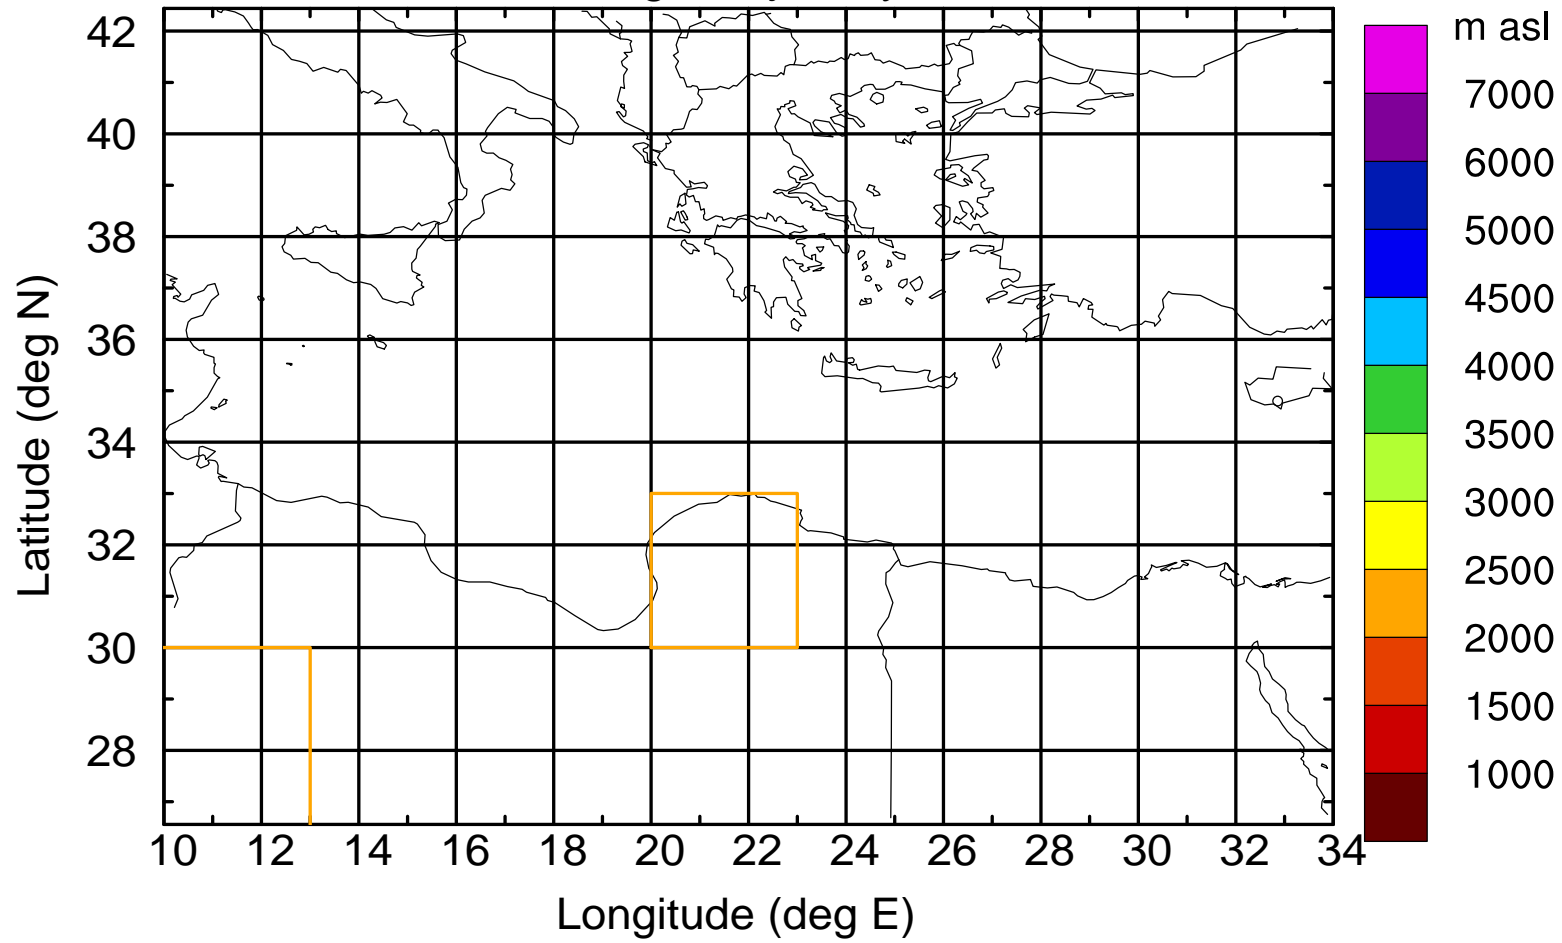

Paphos Airport ground station 20170422 7:00 UTC

Flight trajectory