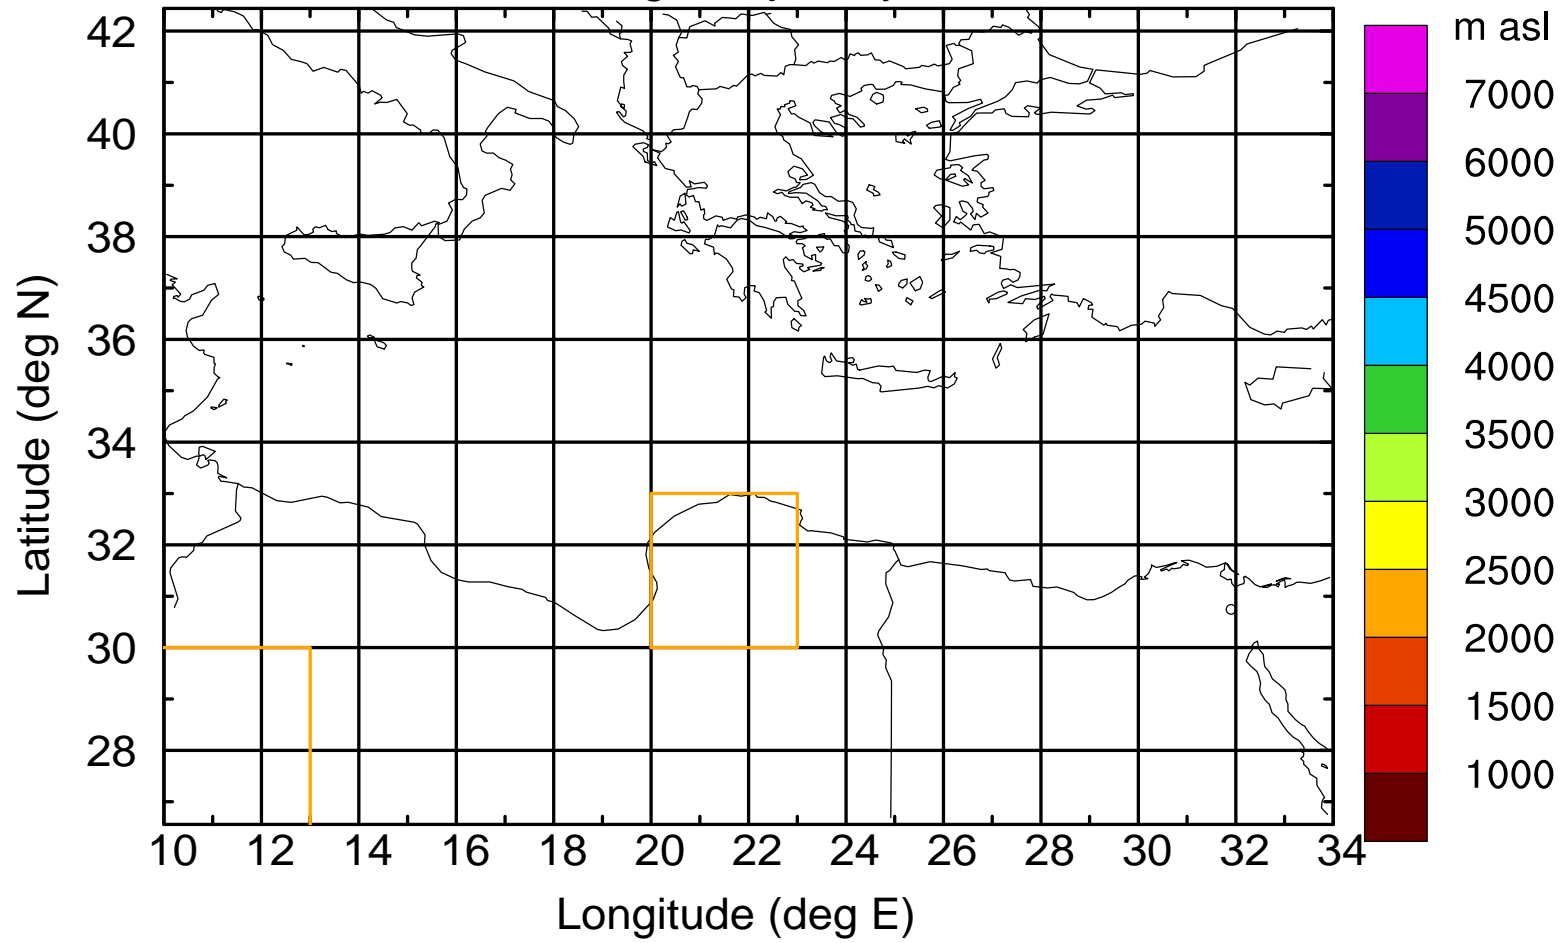

Paphos Airport ground station 20170422 7:00 UTC

Flight trajectory