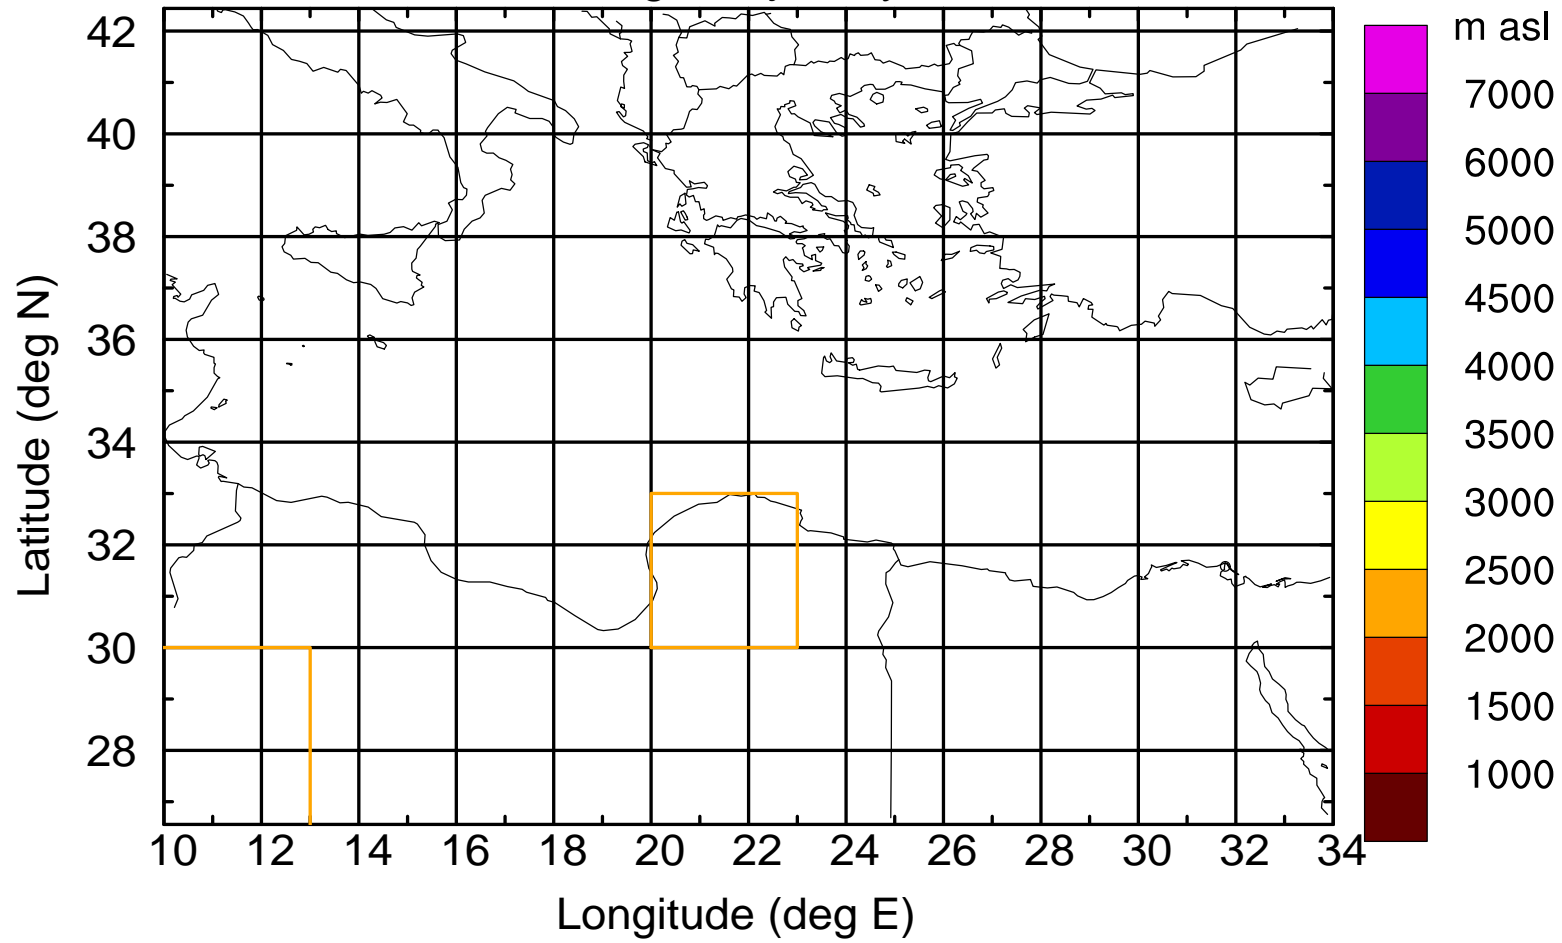

Paphos Airport ground station 20170422 7:00 UTC

Flight trajectory