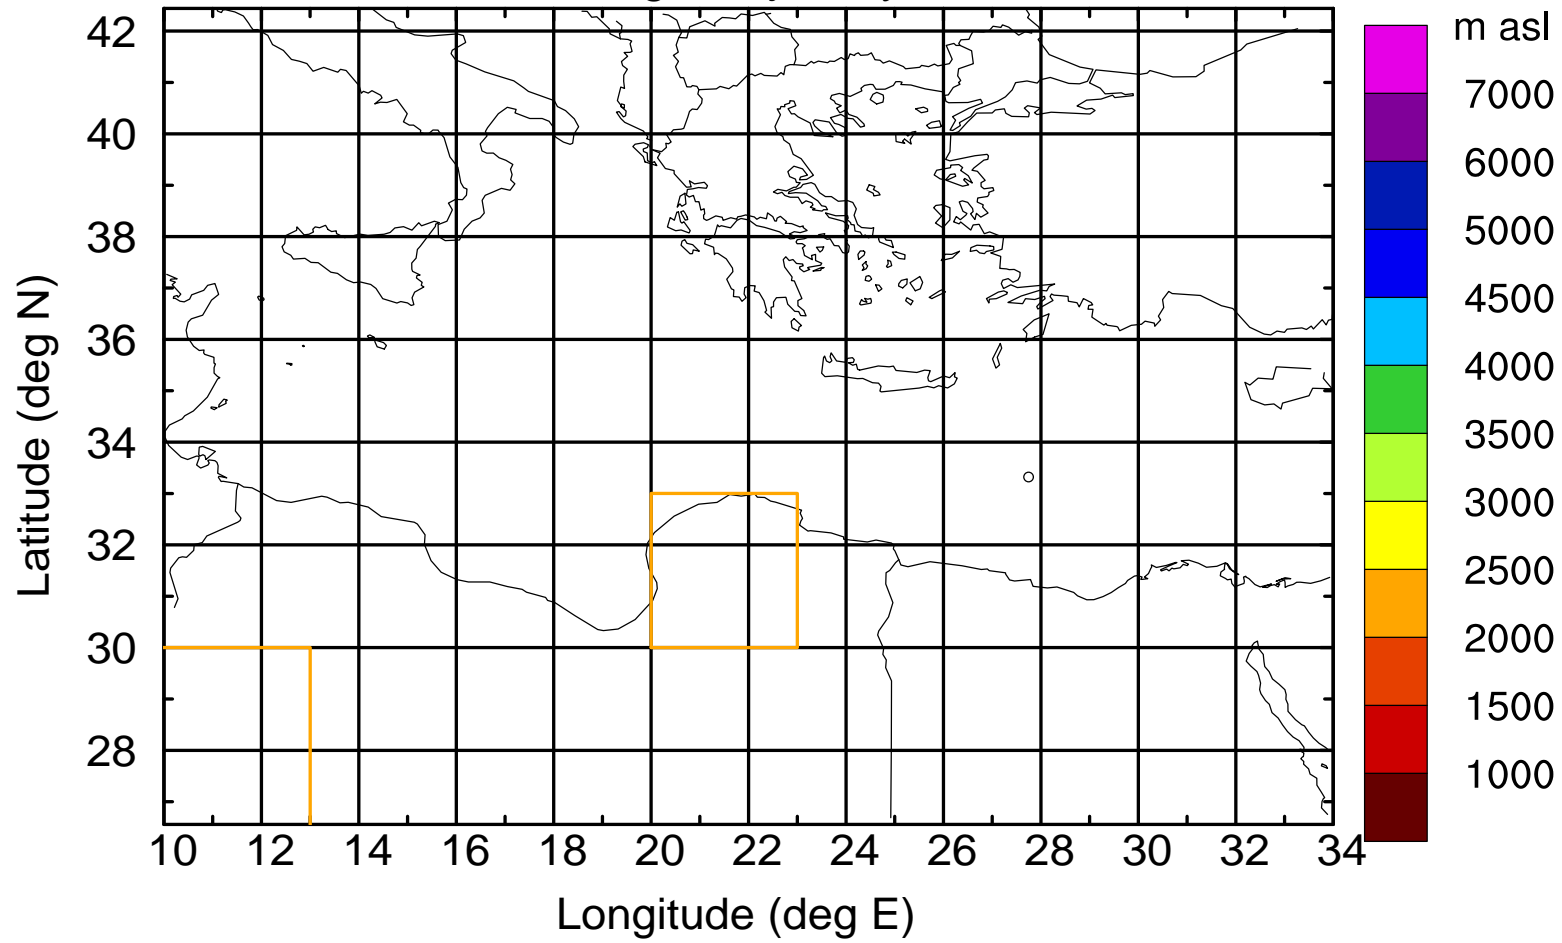

Paphos Airport ground station 20170422 7:00 UTC

Flight trajectory