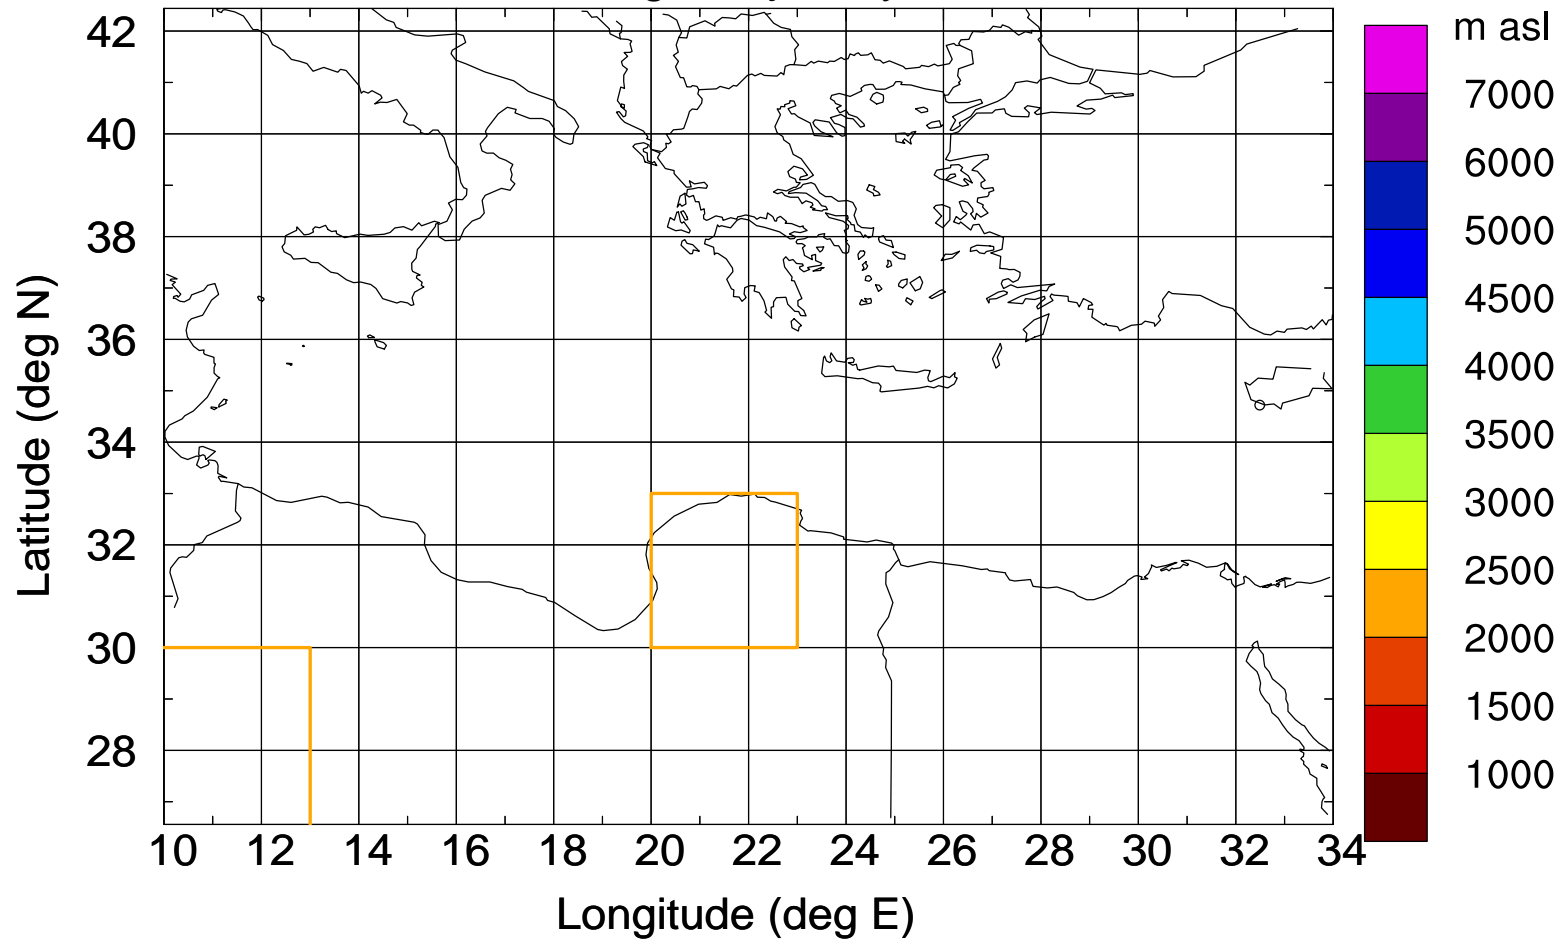

### Flight trajectory

Paphos Airport ground station 20170422 7:00 UTC