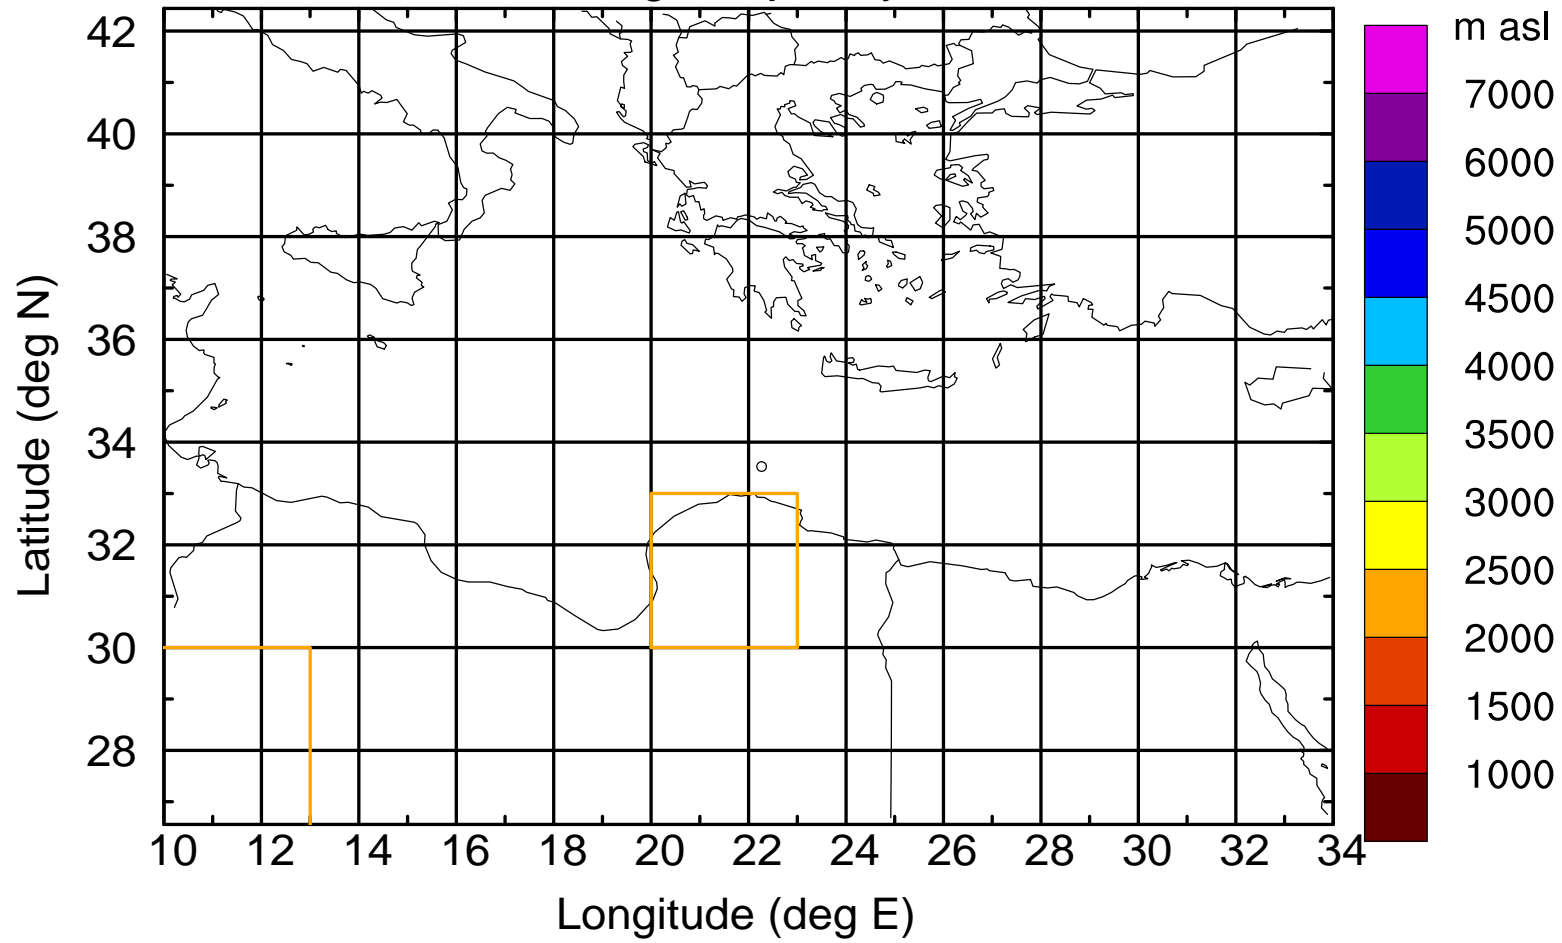

Paphos Airport ground station 20170422 7:00 UTC

Flight trajectory