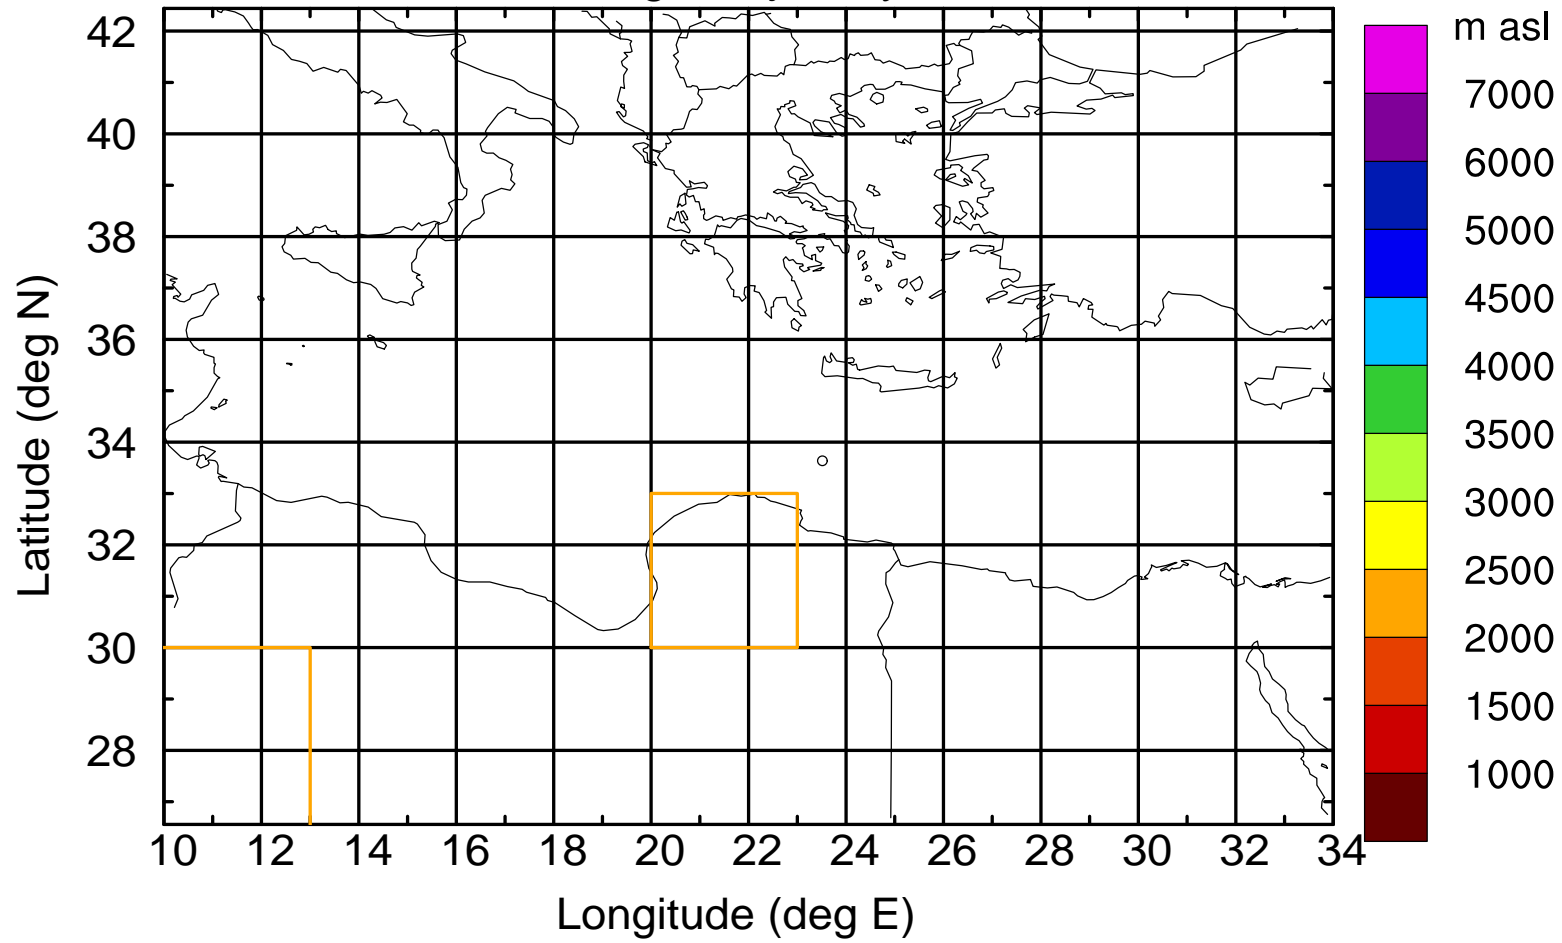

Paphos Airport ground station 20170422 7:00 UTC

Flight trajectory