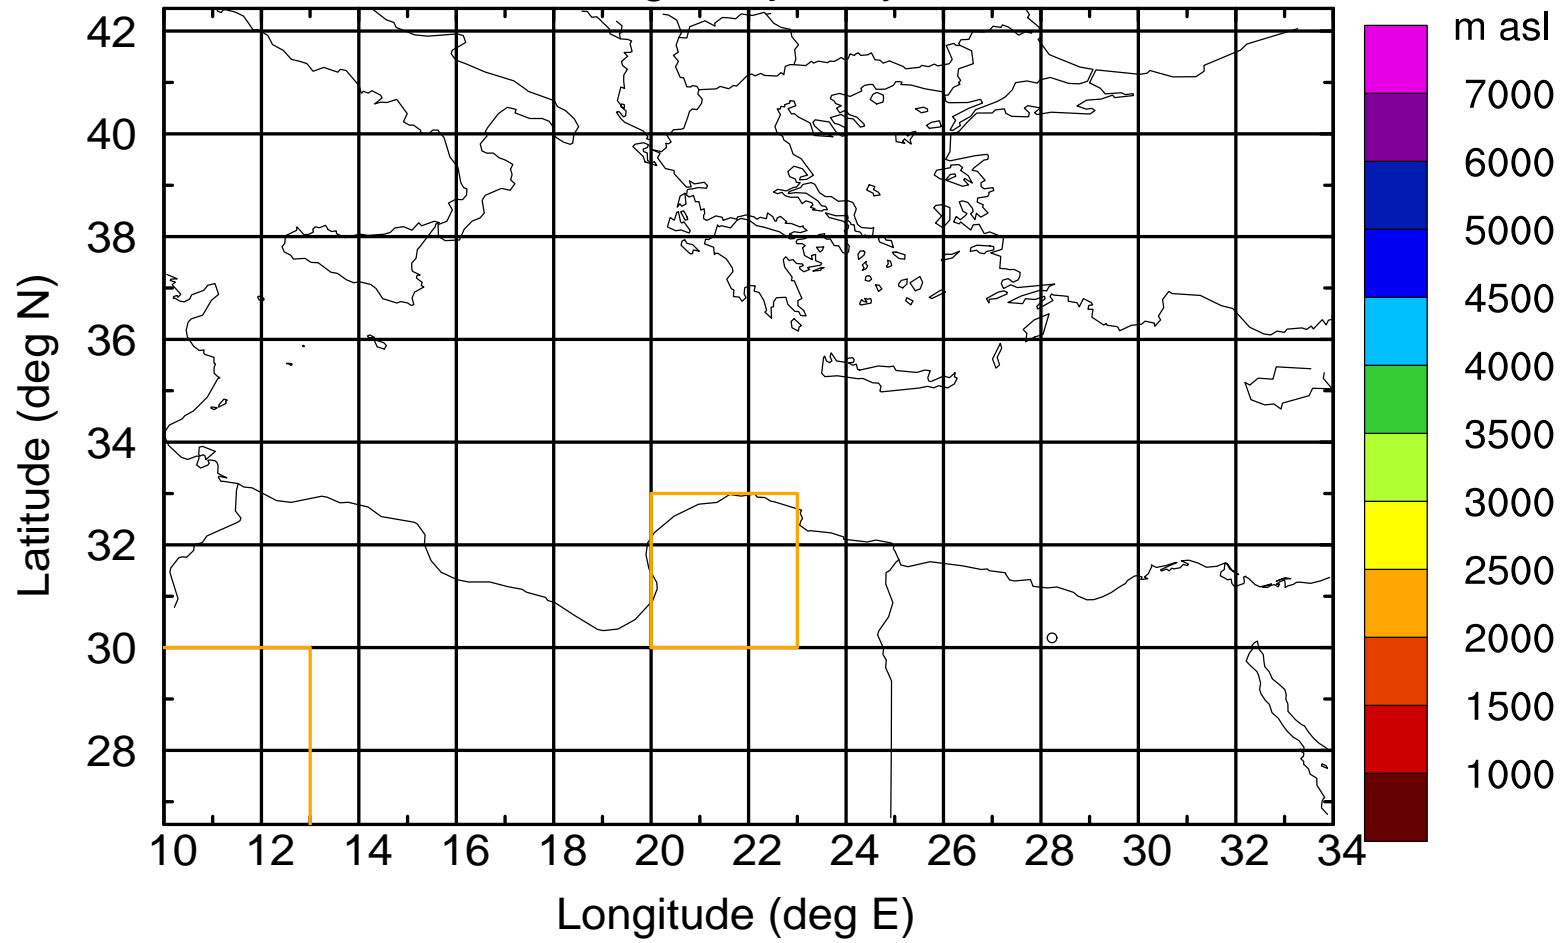

Paphos Airport ground station 20170422 7:00 UTC

Flight trajectory