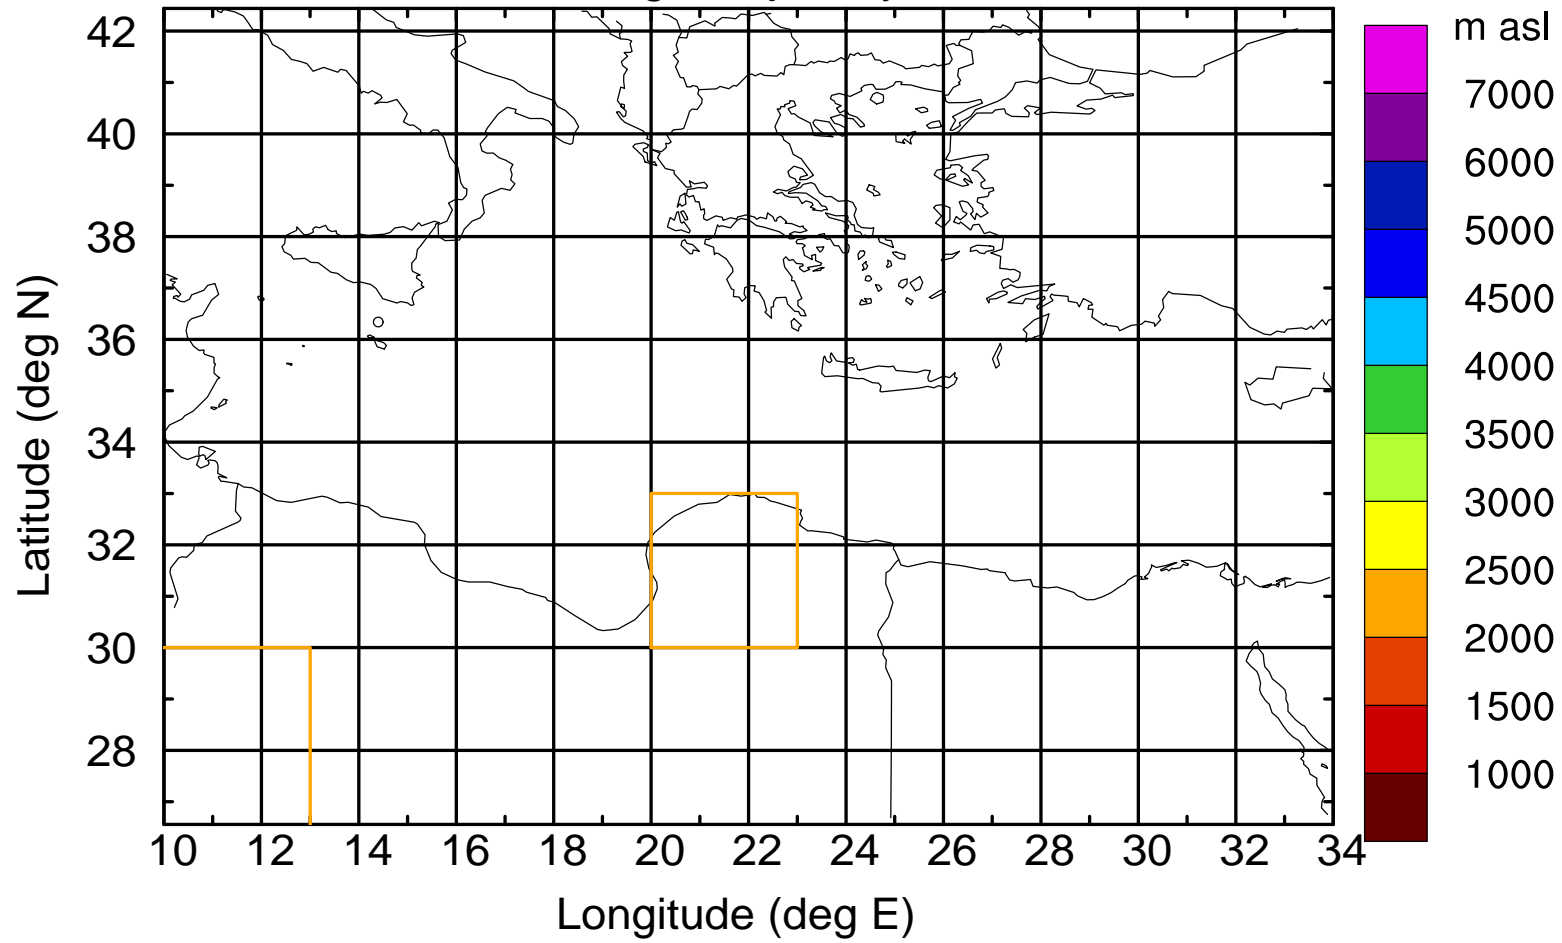

Paphos Airport ground station 20170422 7:00 UTC

Flight trajectory