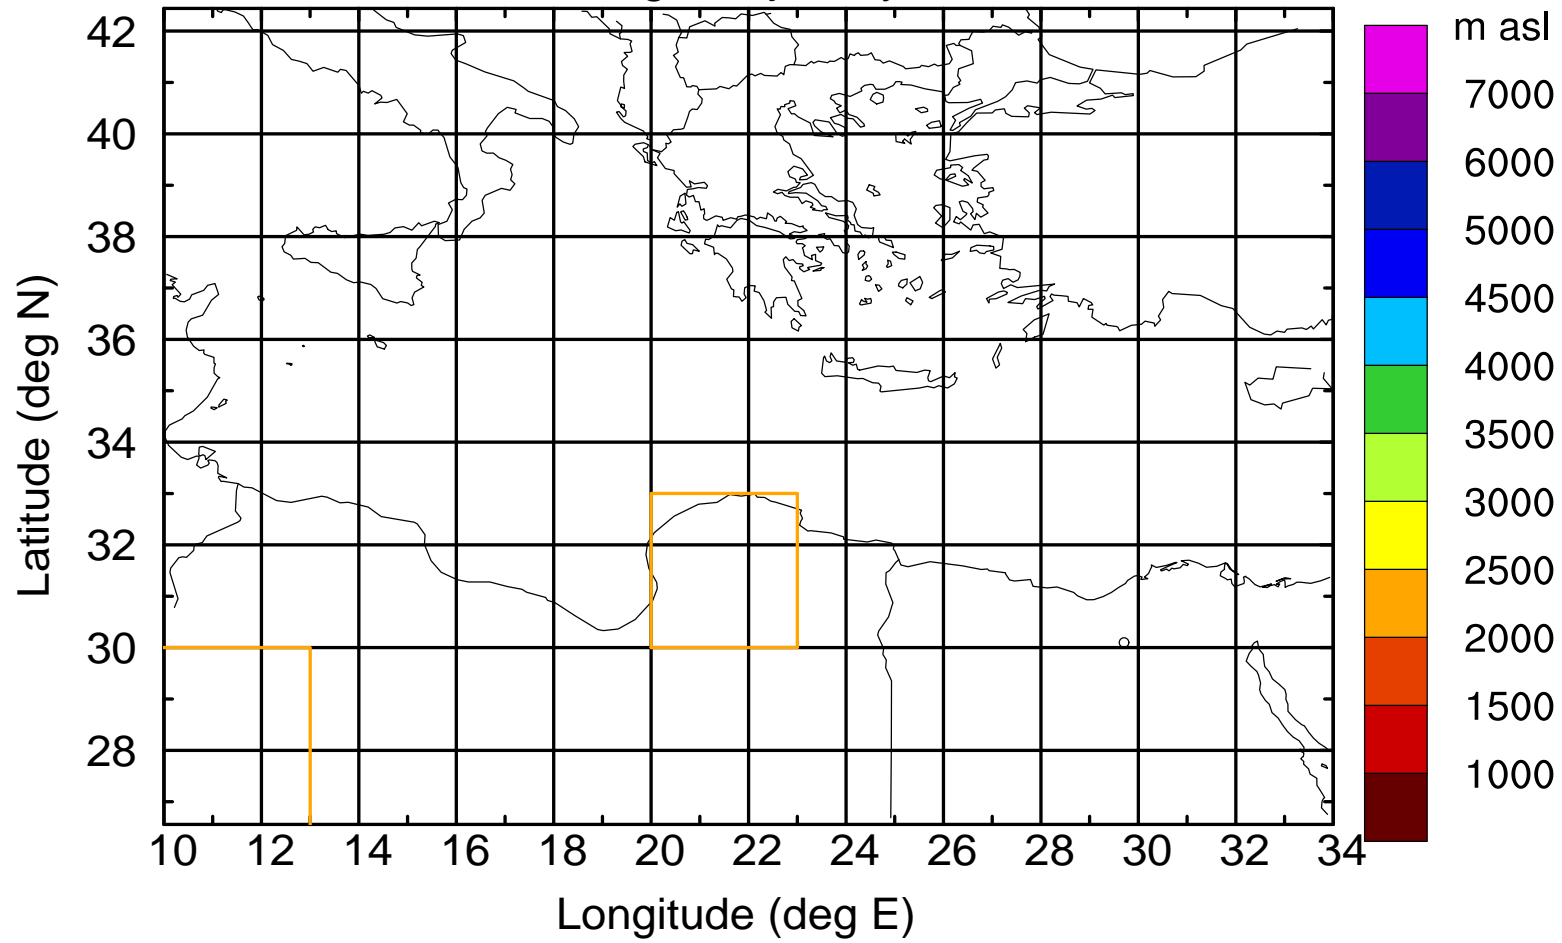

Paphos Airport ground station 20170422 7:00 UTC

Flight trajectory