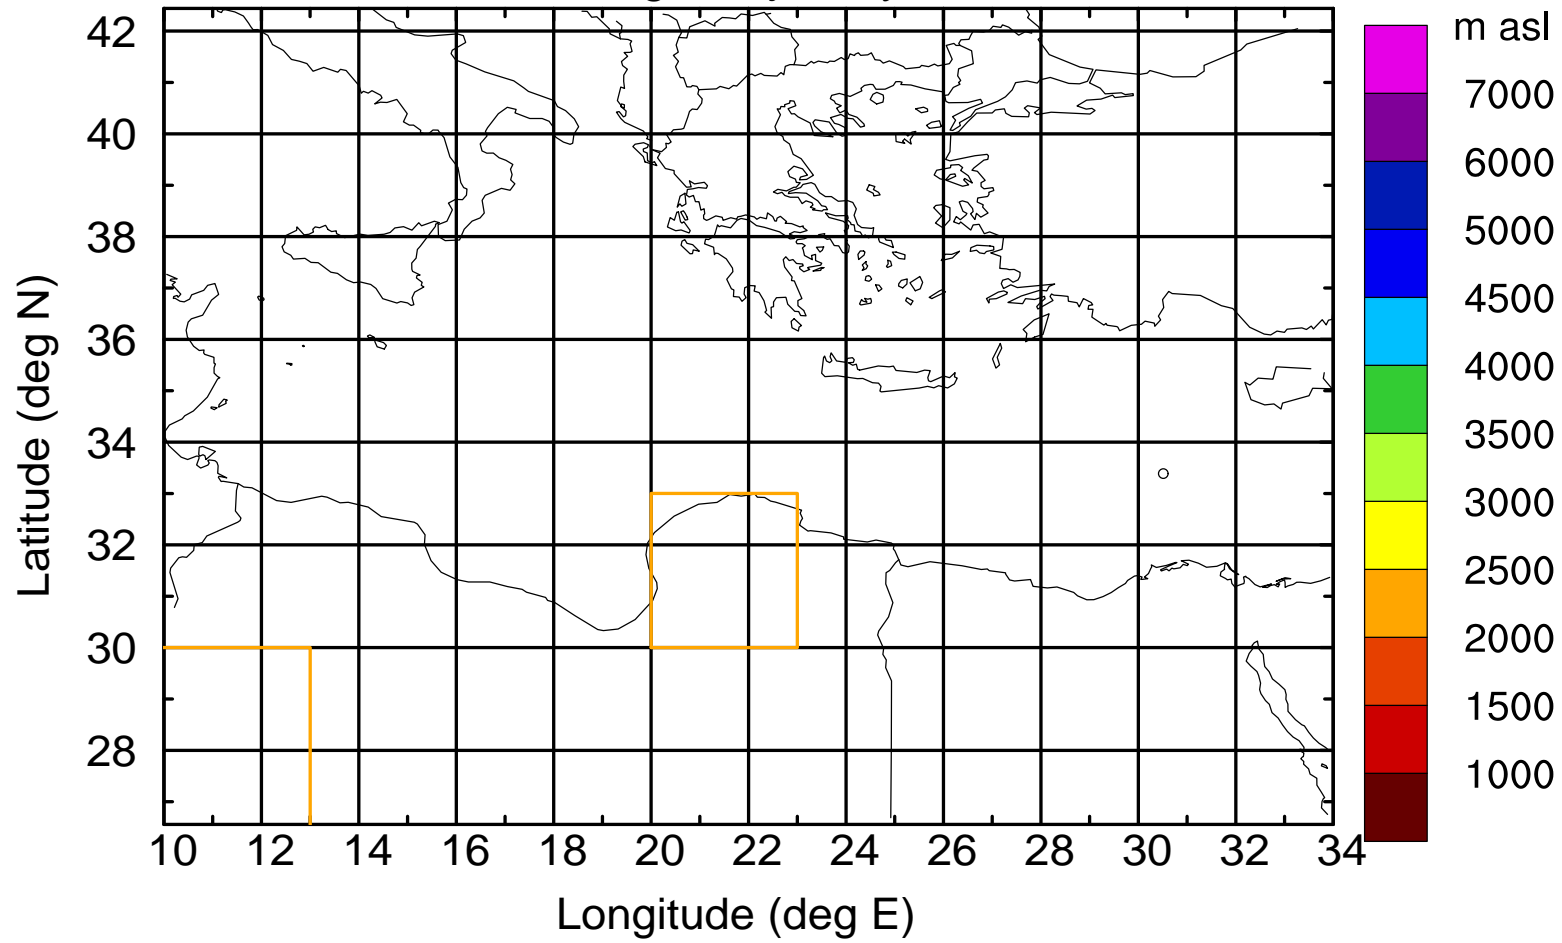

Paphos Airport ground station 20170422 7:00 UTC

Flight trajectory