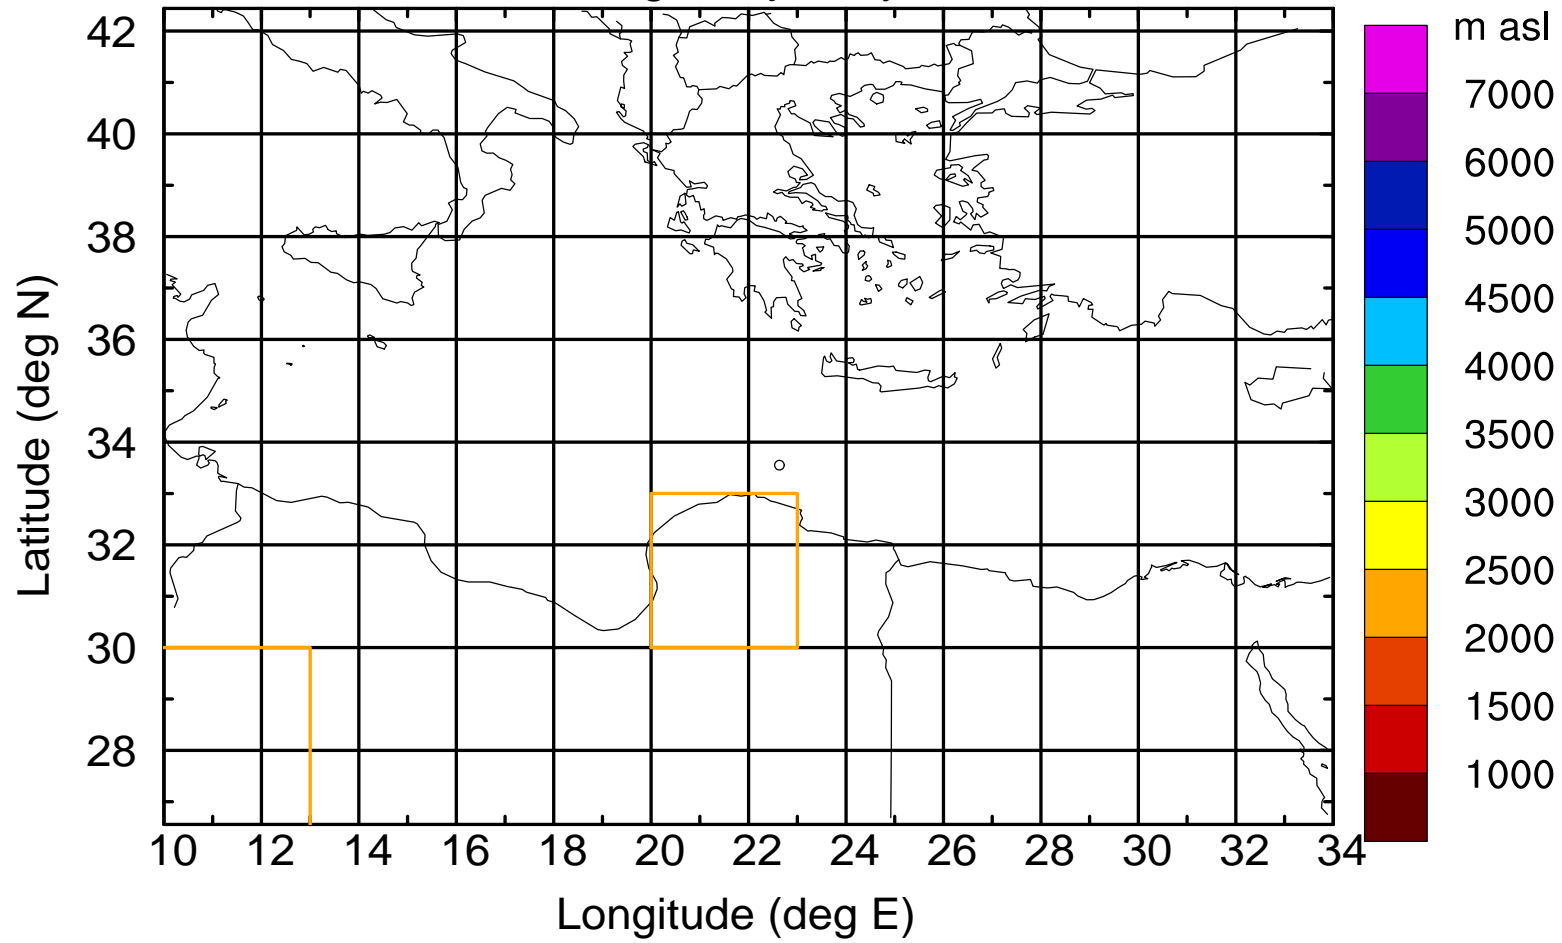

Paphos Airport ground station 20170422 7:00 UTC

Flight trajectory