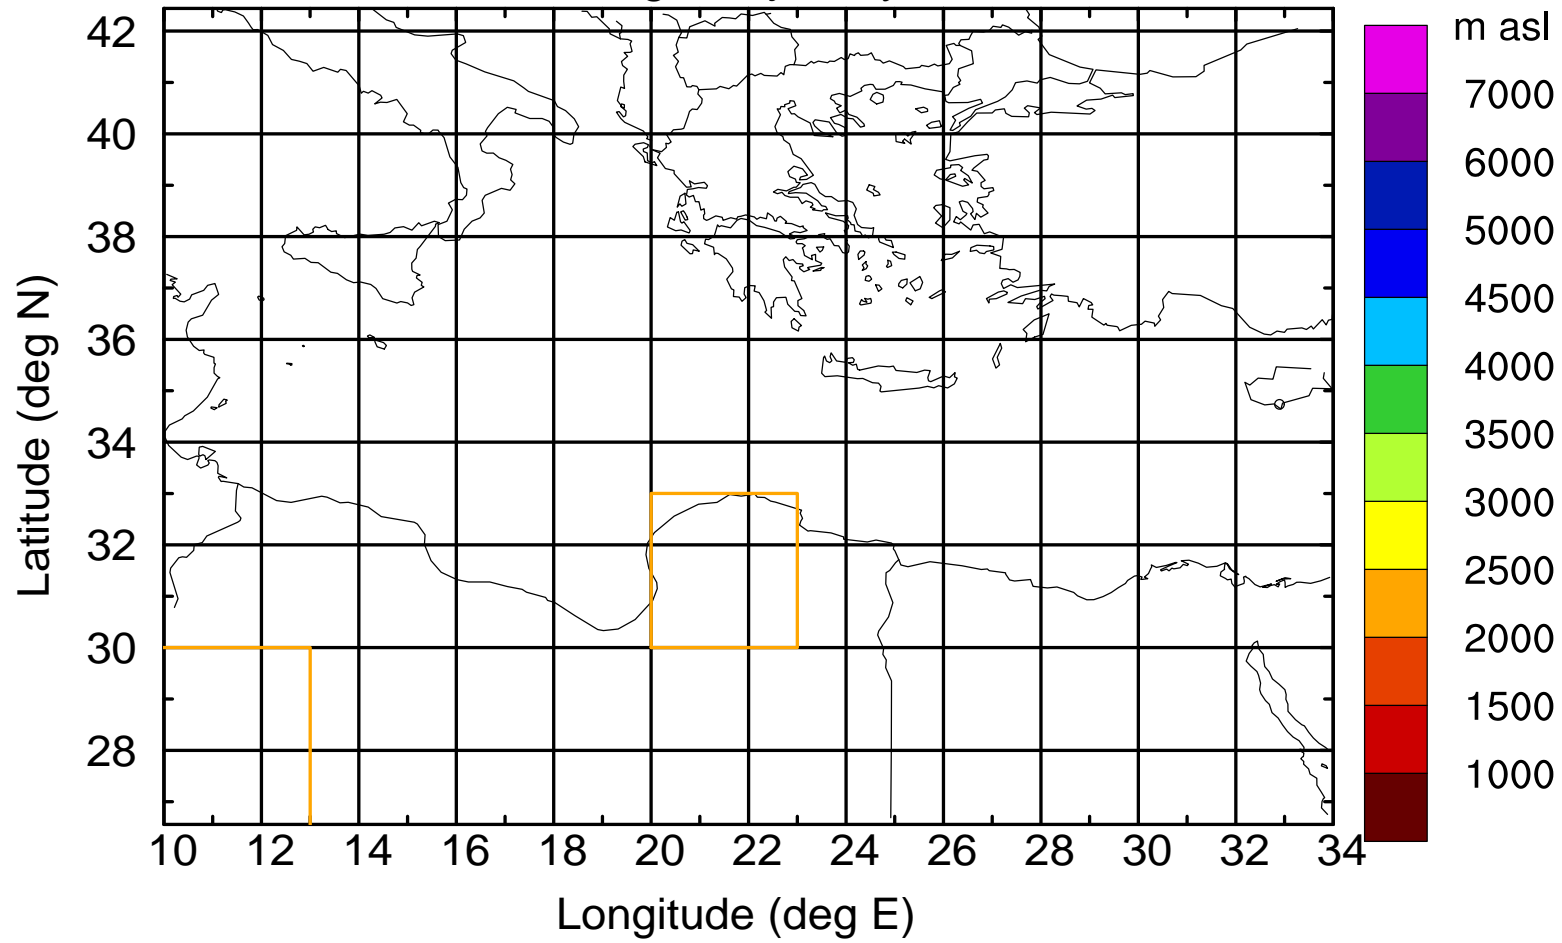

Paphos Airport ground station 20170422 7:00 UTC

Flight trajectory