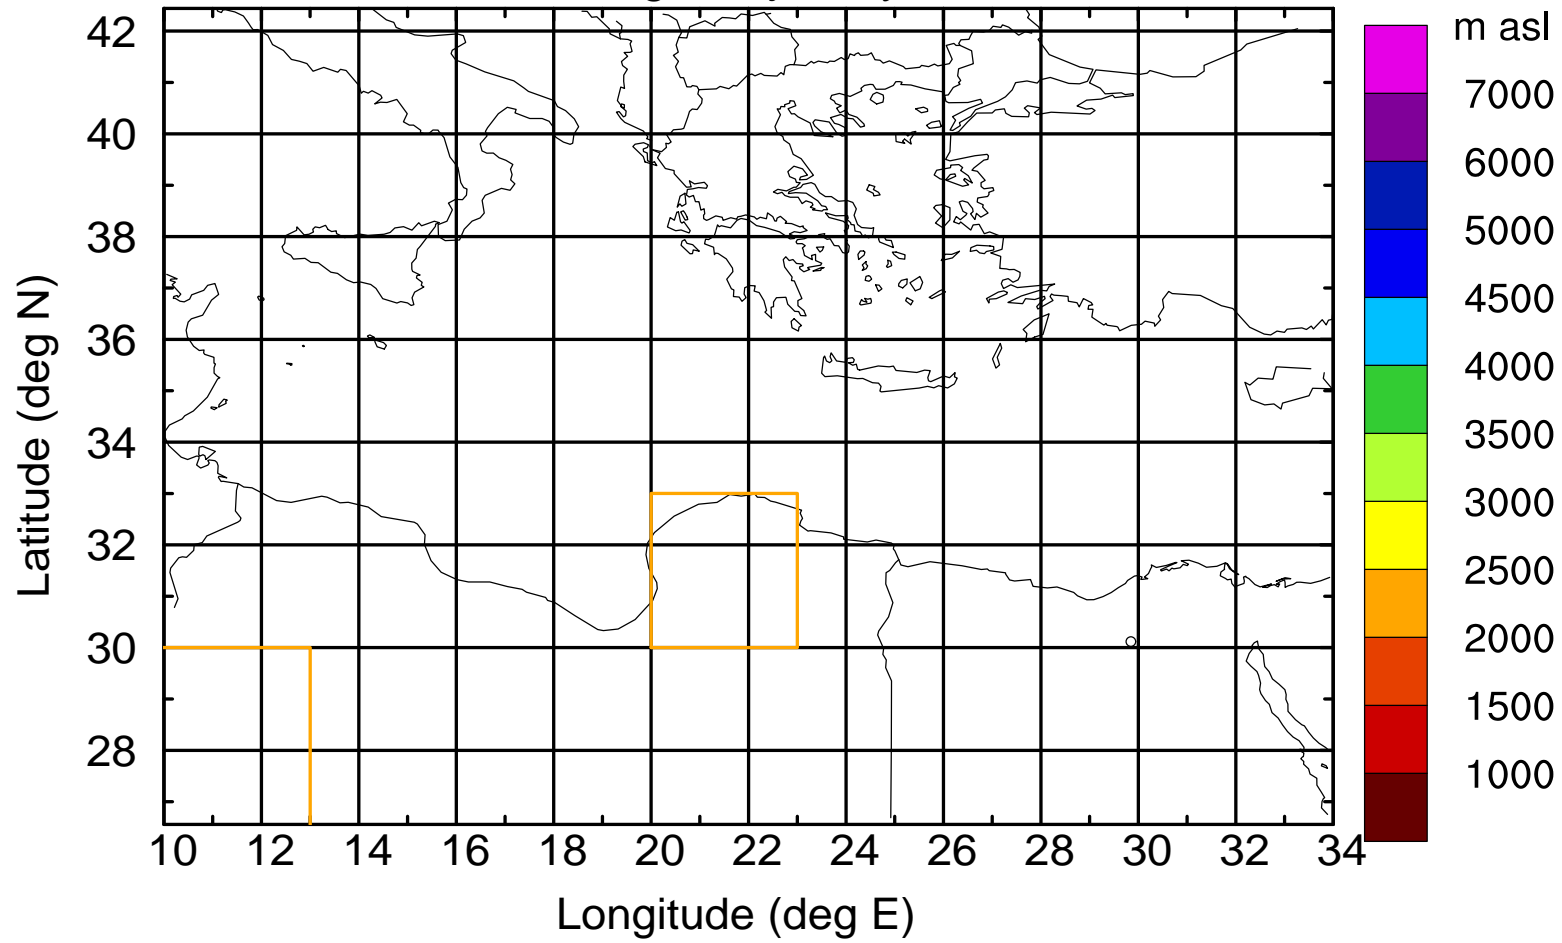

Paphos Airport ground station 20170422 7:00 UTC

Flight trajectory