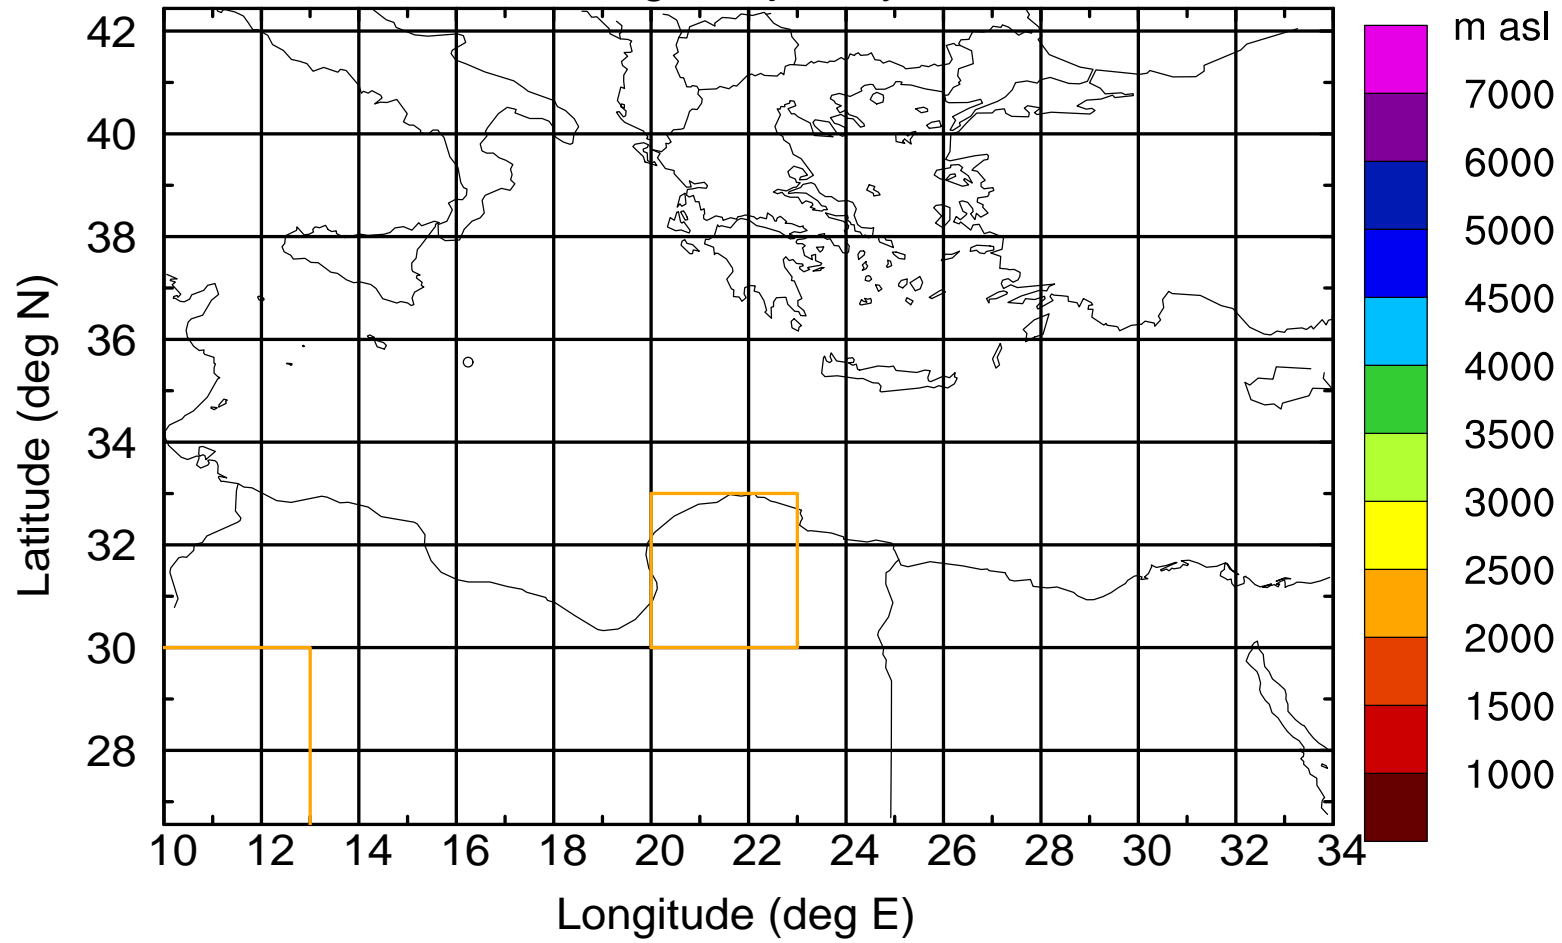

Paphos Airport ground station 20170422 7:00 UTC

Flight trajectory