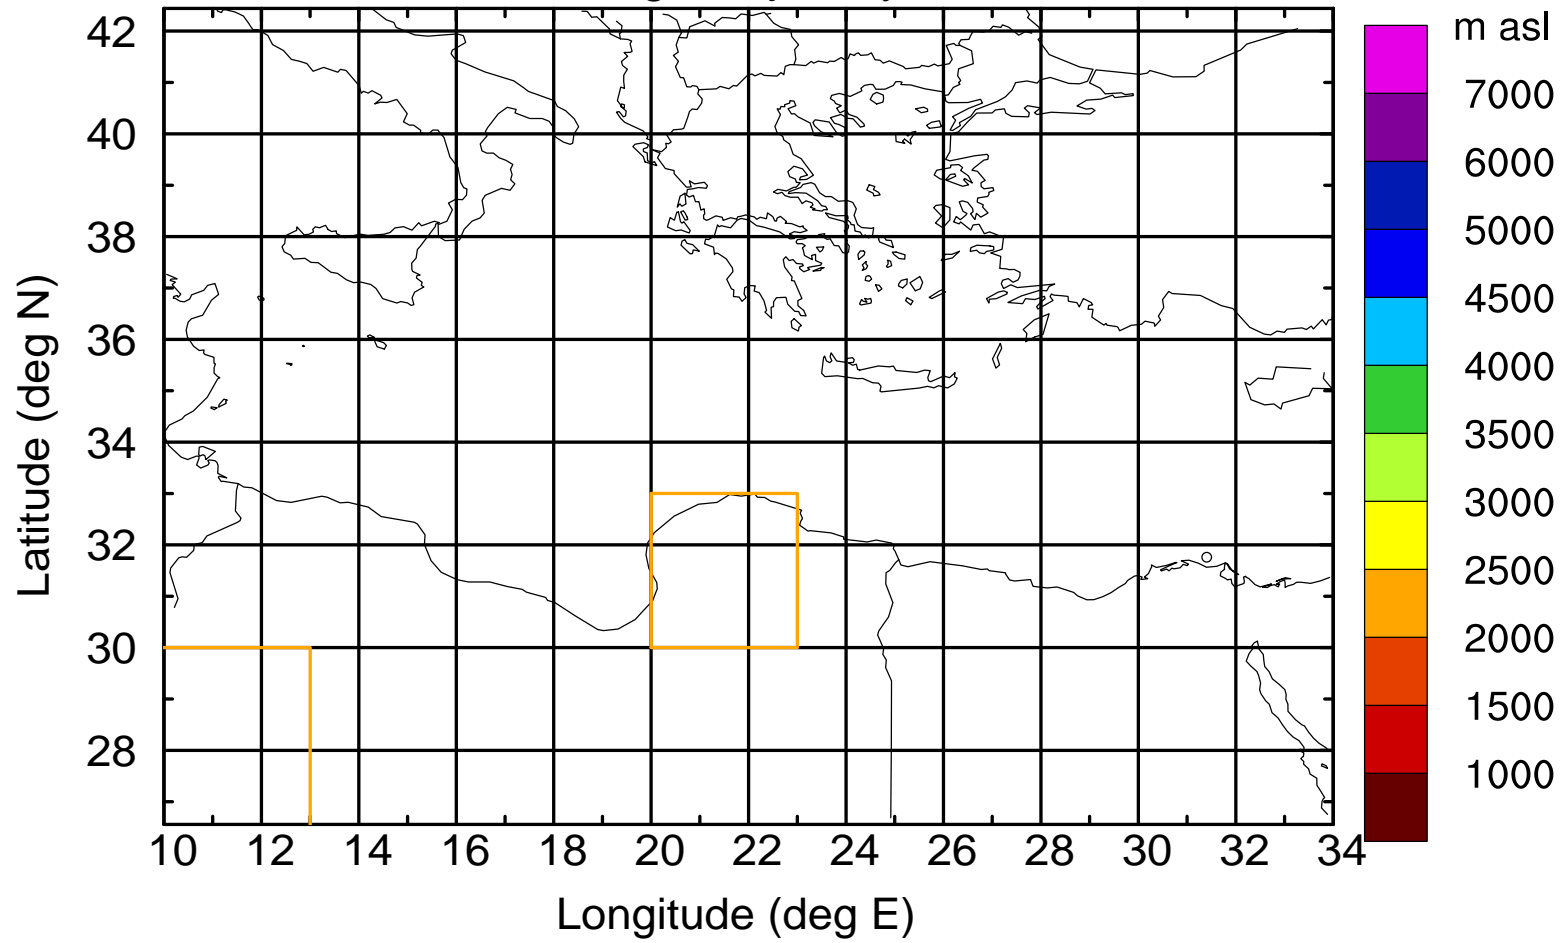

Paphos Airport ground station 20170422 7:00 UTC

Flight trajectory