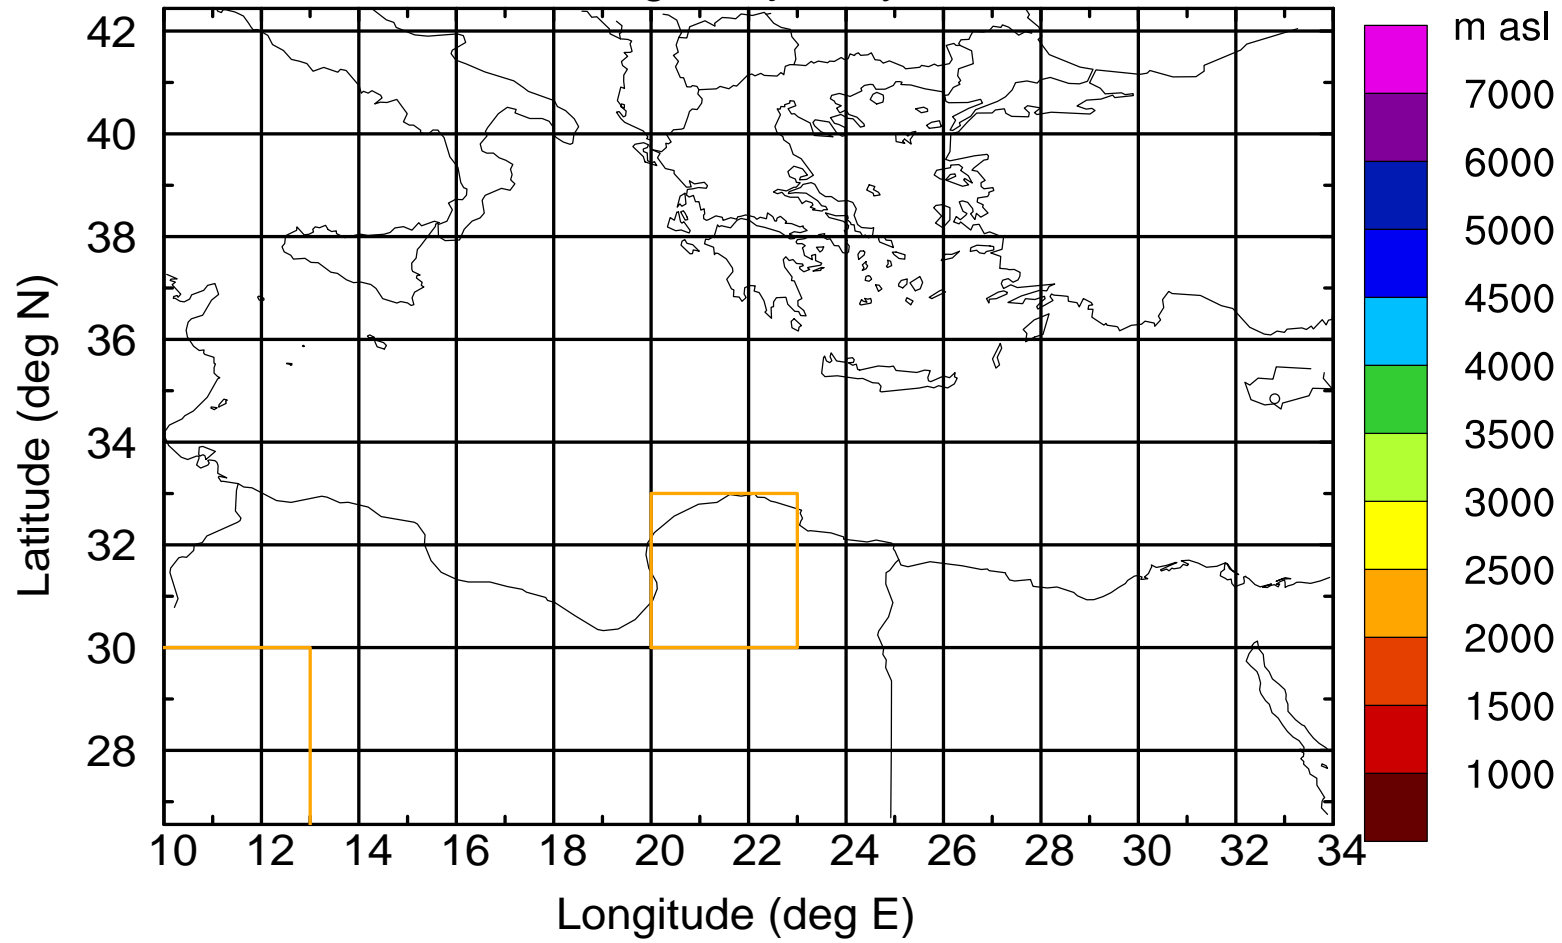

Paphos Airport ground station 20170422 7:00 UTC

Flight trajectory