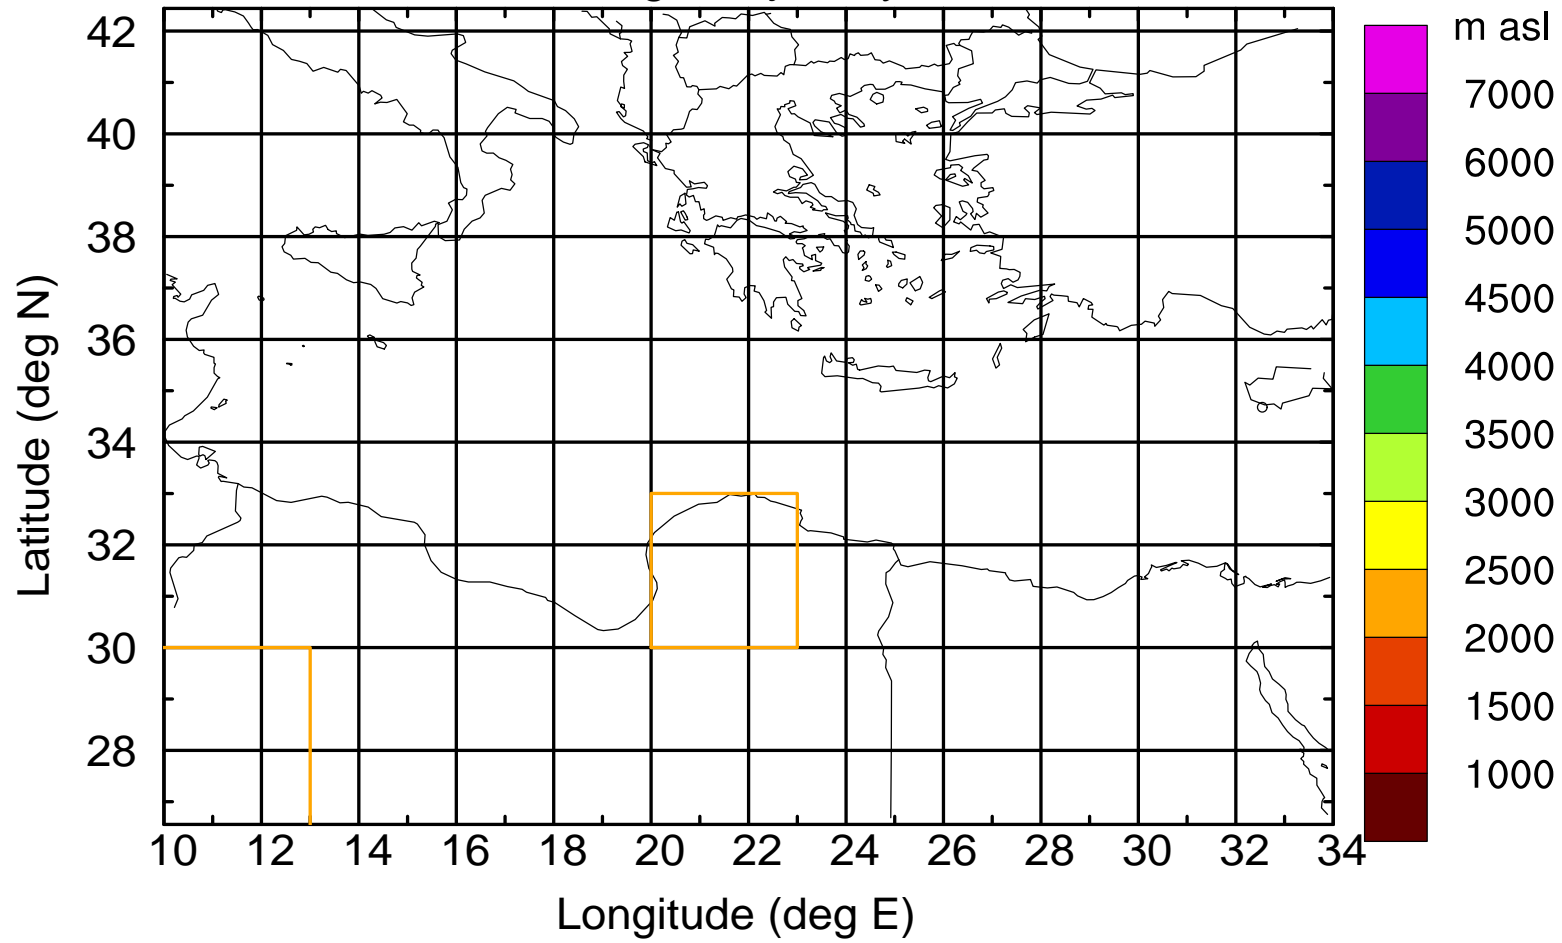

Paphos Airport ground station 20170422 7:00 UTC

Flight trajectory