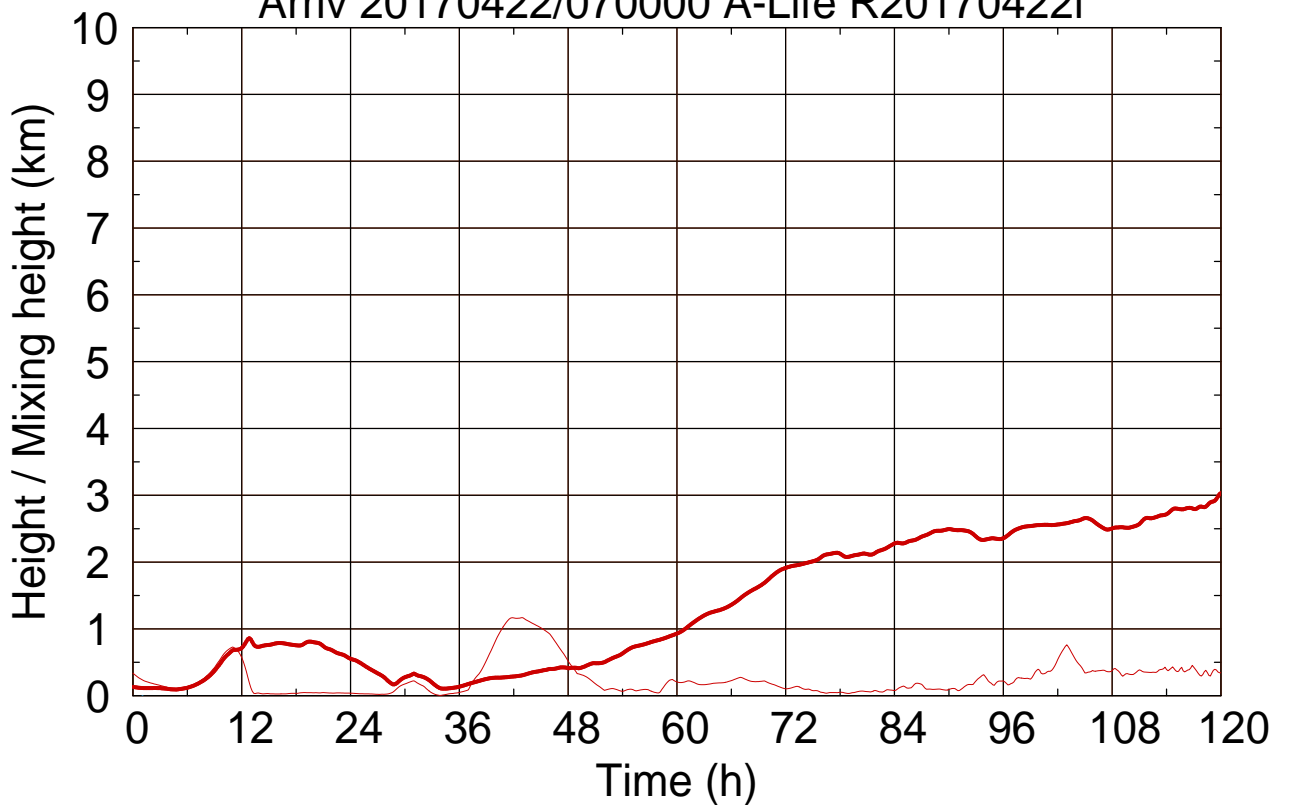

Arriv 20170422/070000 A-Life R20170422i

0 —

Arriv 20170422/070000 A-Life R20170422i

— Height

— Mixing height