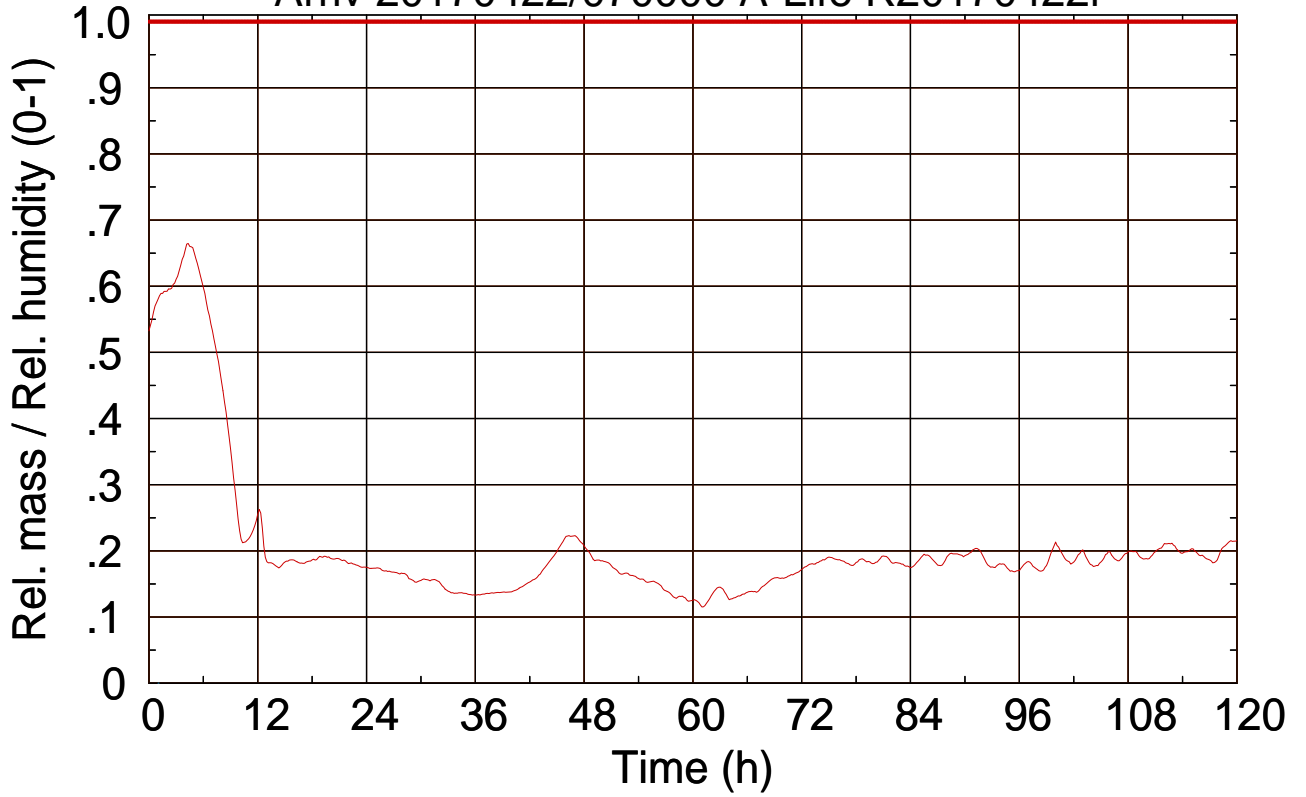

Arriv 20170422/070000 A-Life R20170422i

0 —

Arriv 20170422/070000 A-Life R20170422i

— Height

— Mixing height