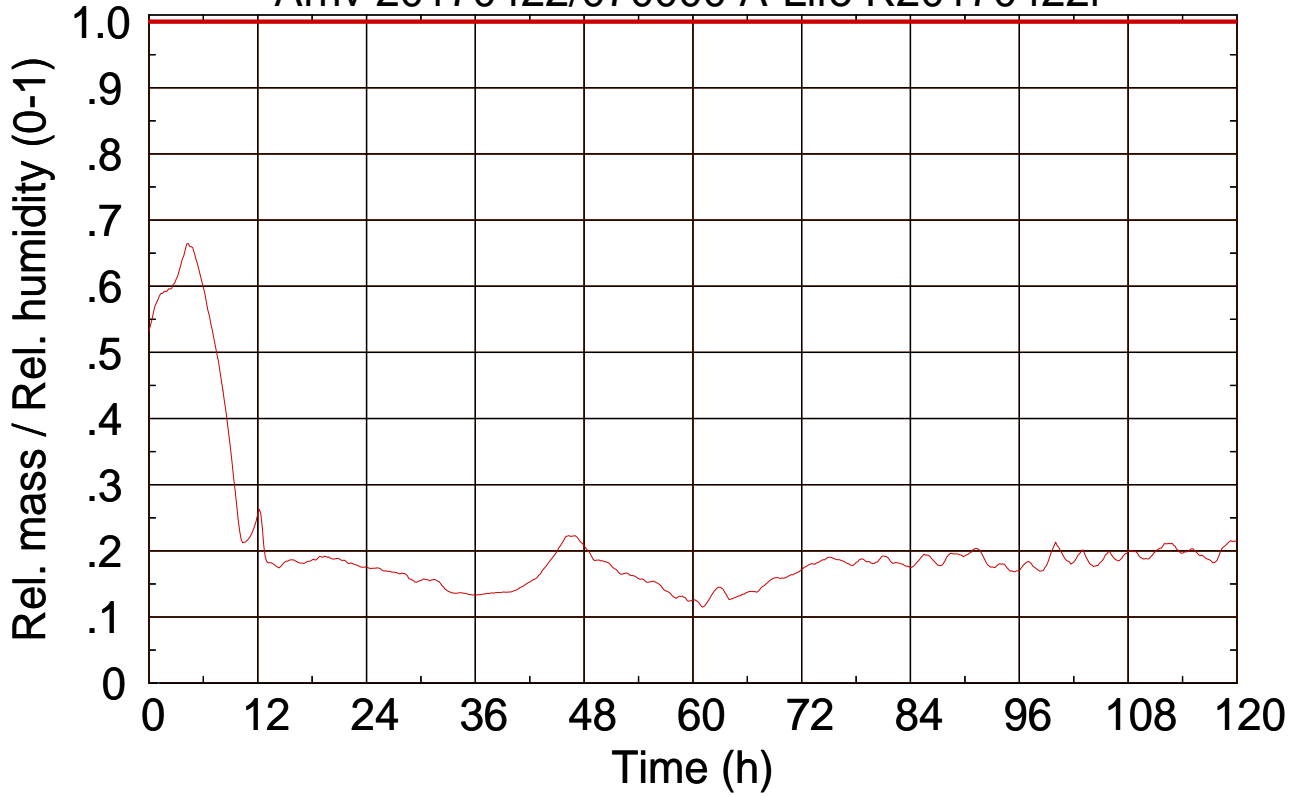

Arriv 20170422/070000 A-Life R20170422i

0 —

Arriv 20170422/070000 A-Life R20170422i

— Height

— Mixing height