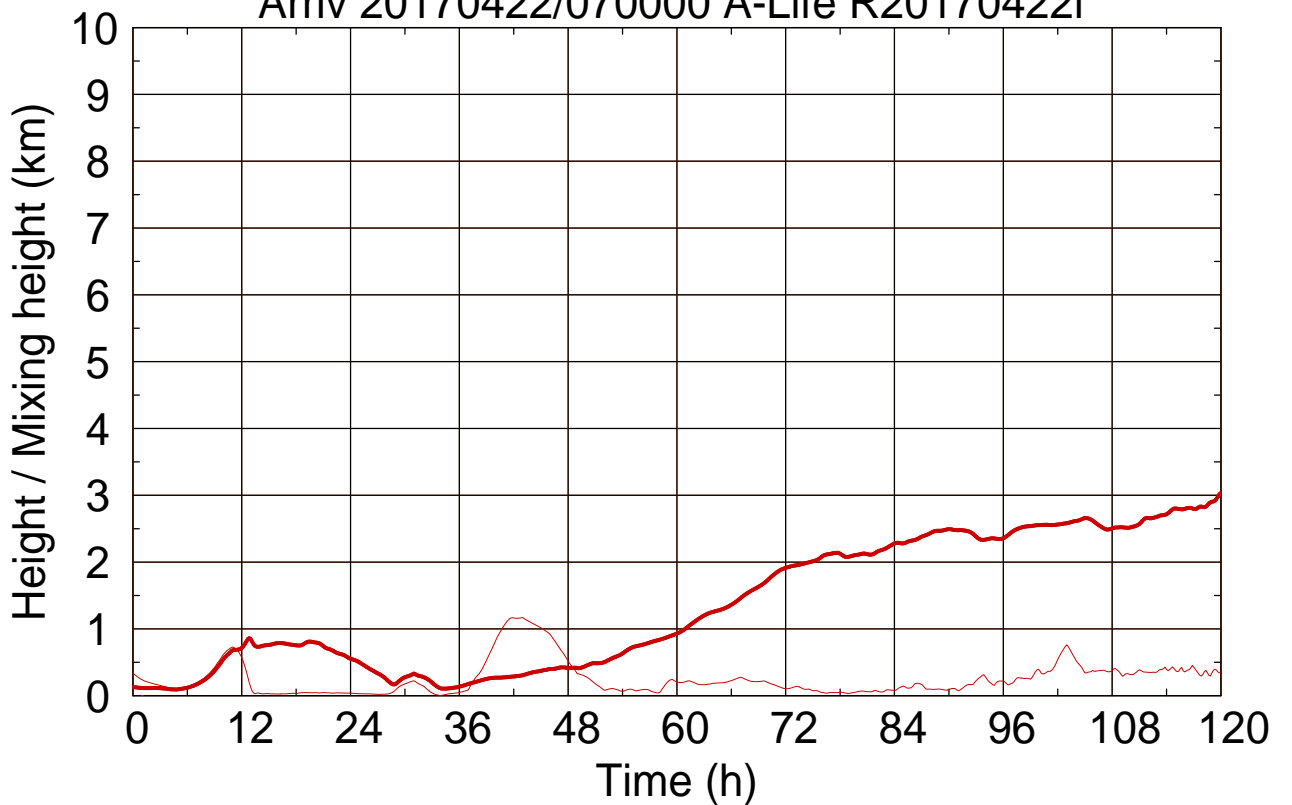

Arriv 20170422/070000 A-Life R20170422i

0 —

Arriv 20170422/070000 A-Life R20170422i

— Height

— Mixing height