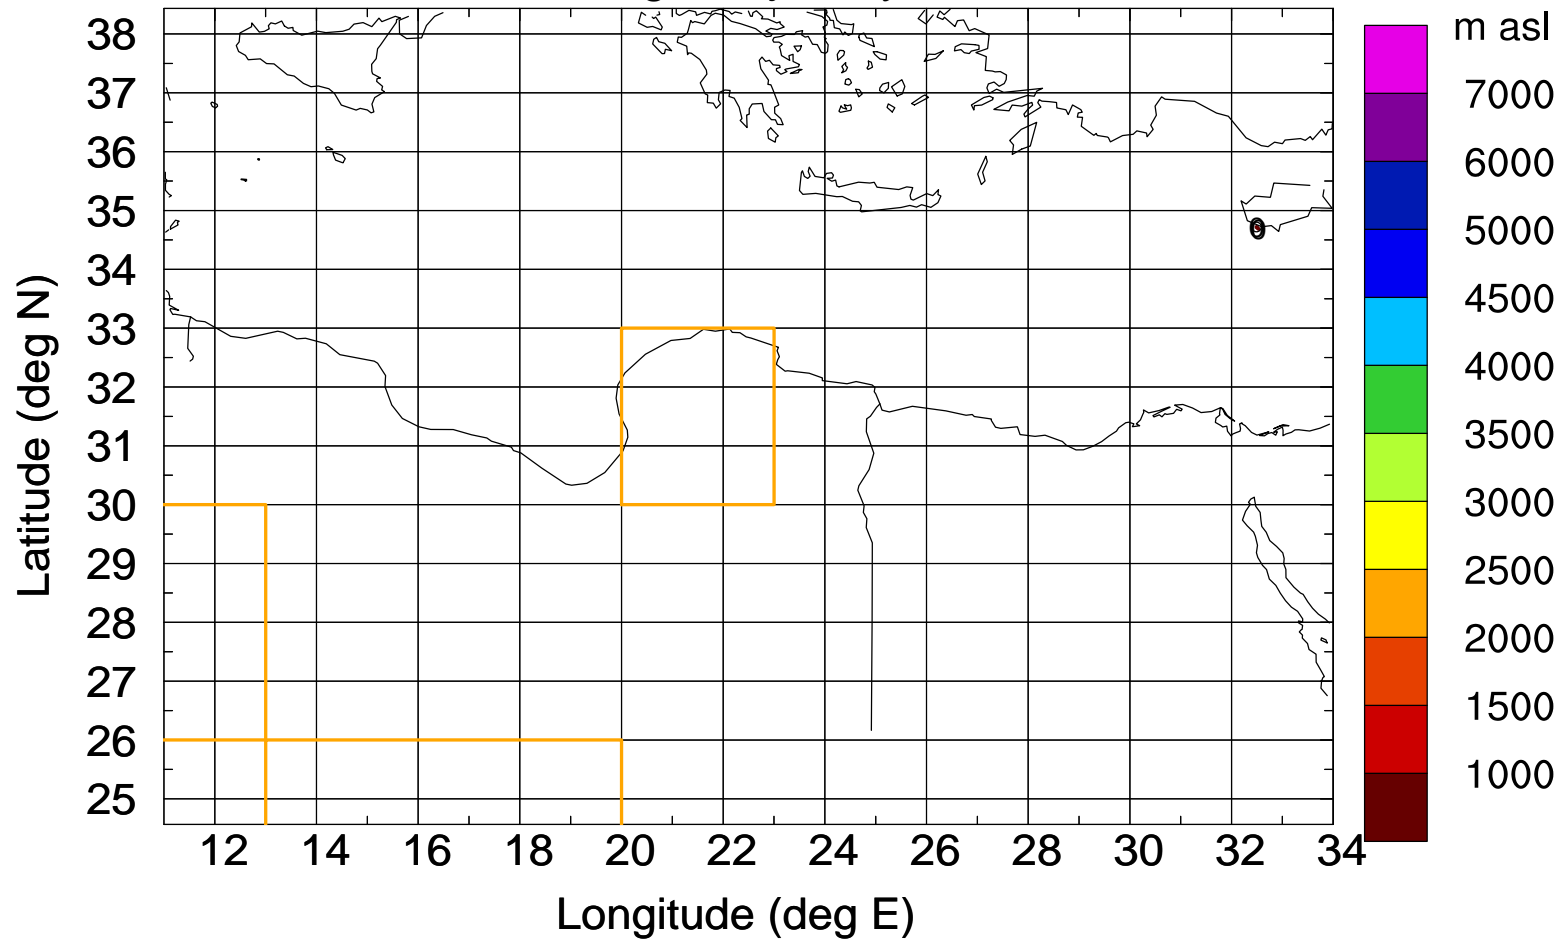

Paphos Airport ground station 20170422 6:30 UTC

Flight trajectory

Paphos Airport ground station 20170422 6:30 UTC

Flight trajectory

Paphos Airport ground station 20170422 6:30 UTC

Flight trajectory

Paphos Airport ground station 20170422 6:30 UTC