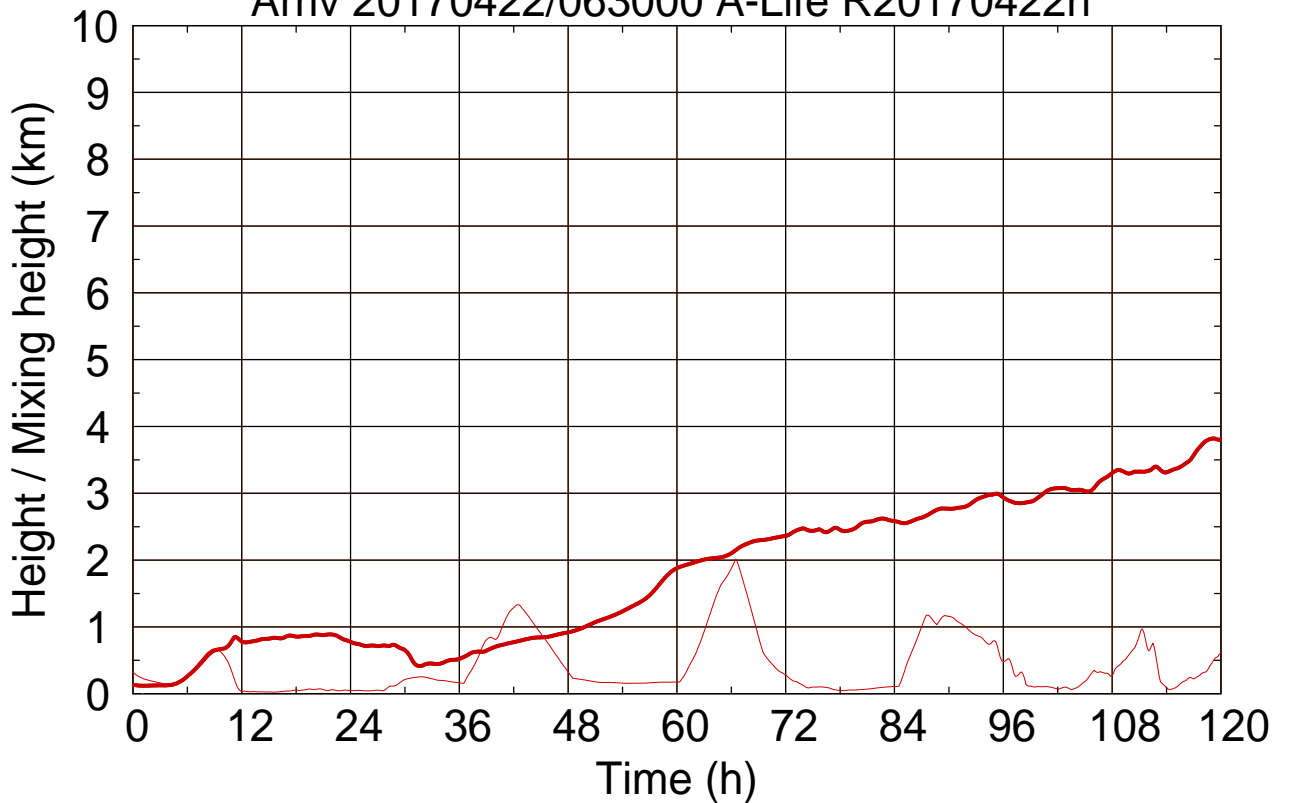

Arriv 20170422/063000 A-Life R20170422h

0 —

Arriv 20170422/063000 A-Life R20170422h

— Height

— Mixing height