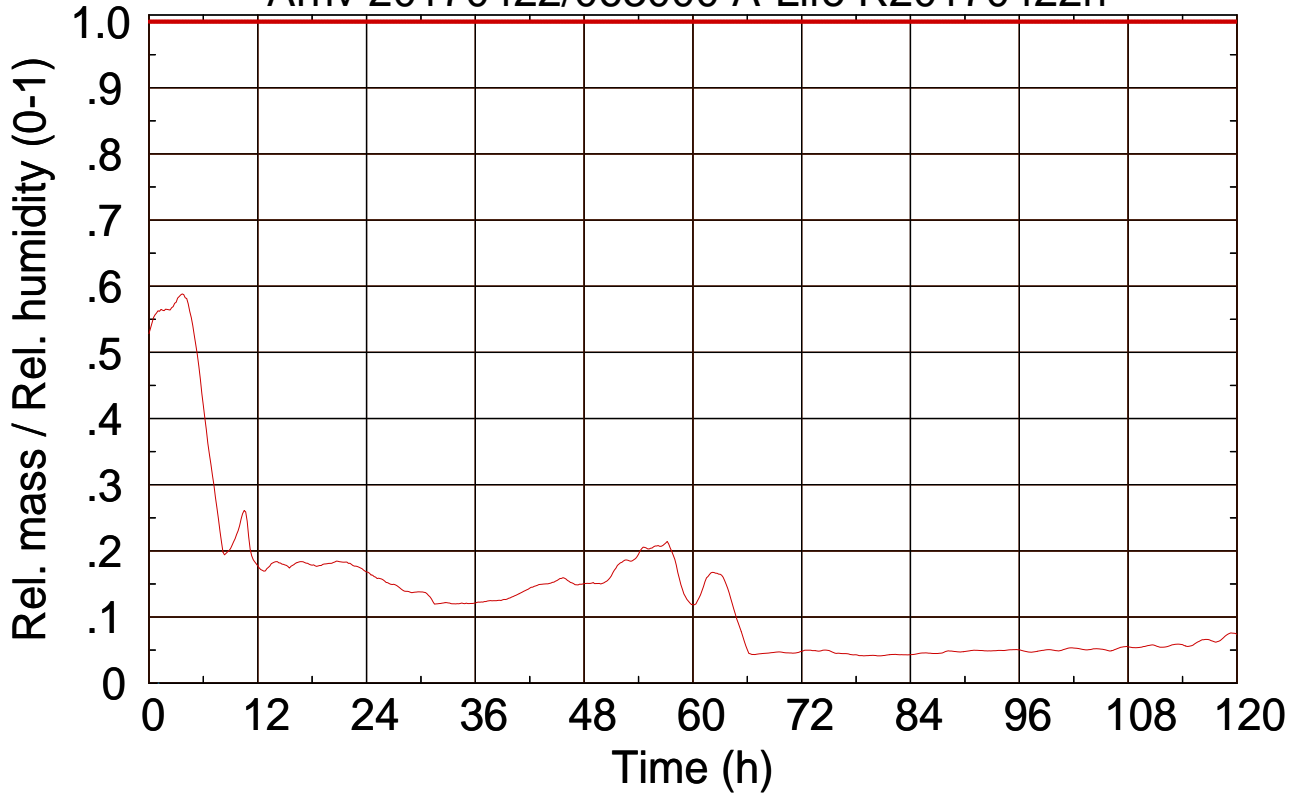

Arriv 20170422/063000 A-Life R20170422h

0 —

Arriv 20170422/063000 A-Life R20170422h

— Height

— Mixing height