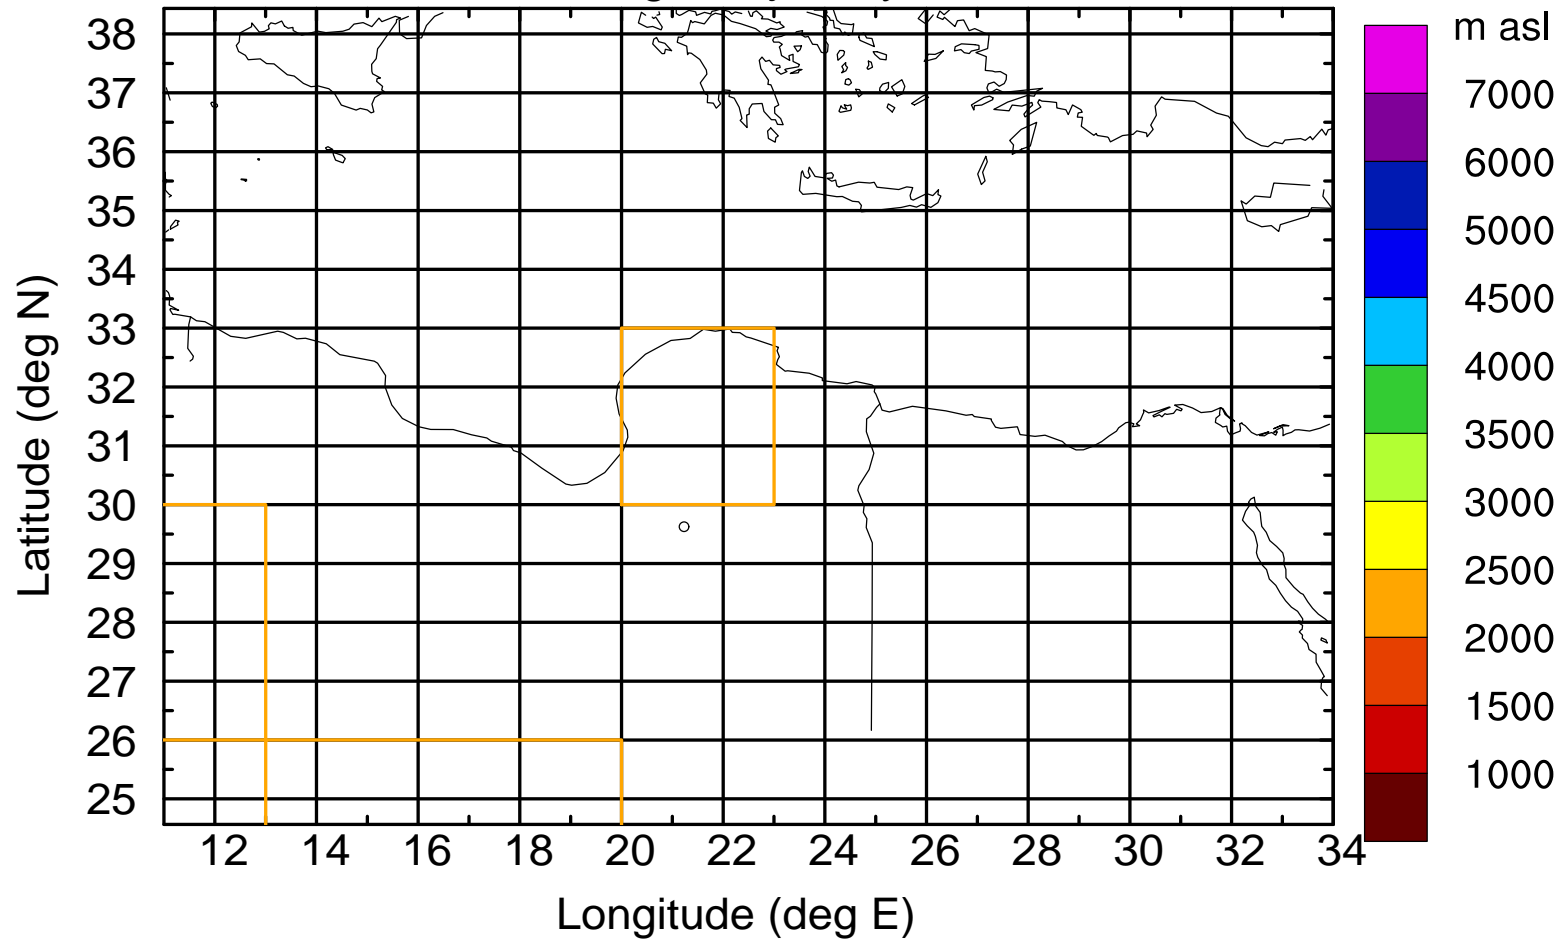

Paphos Airport ground station 20170422 6:00 UTC

Flight trajectory