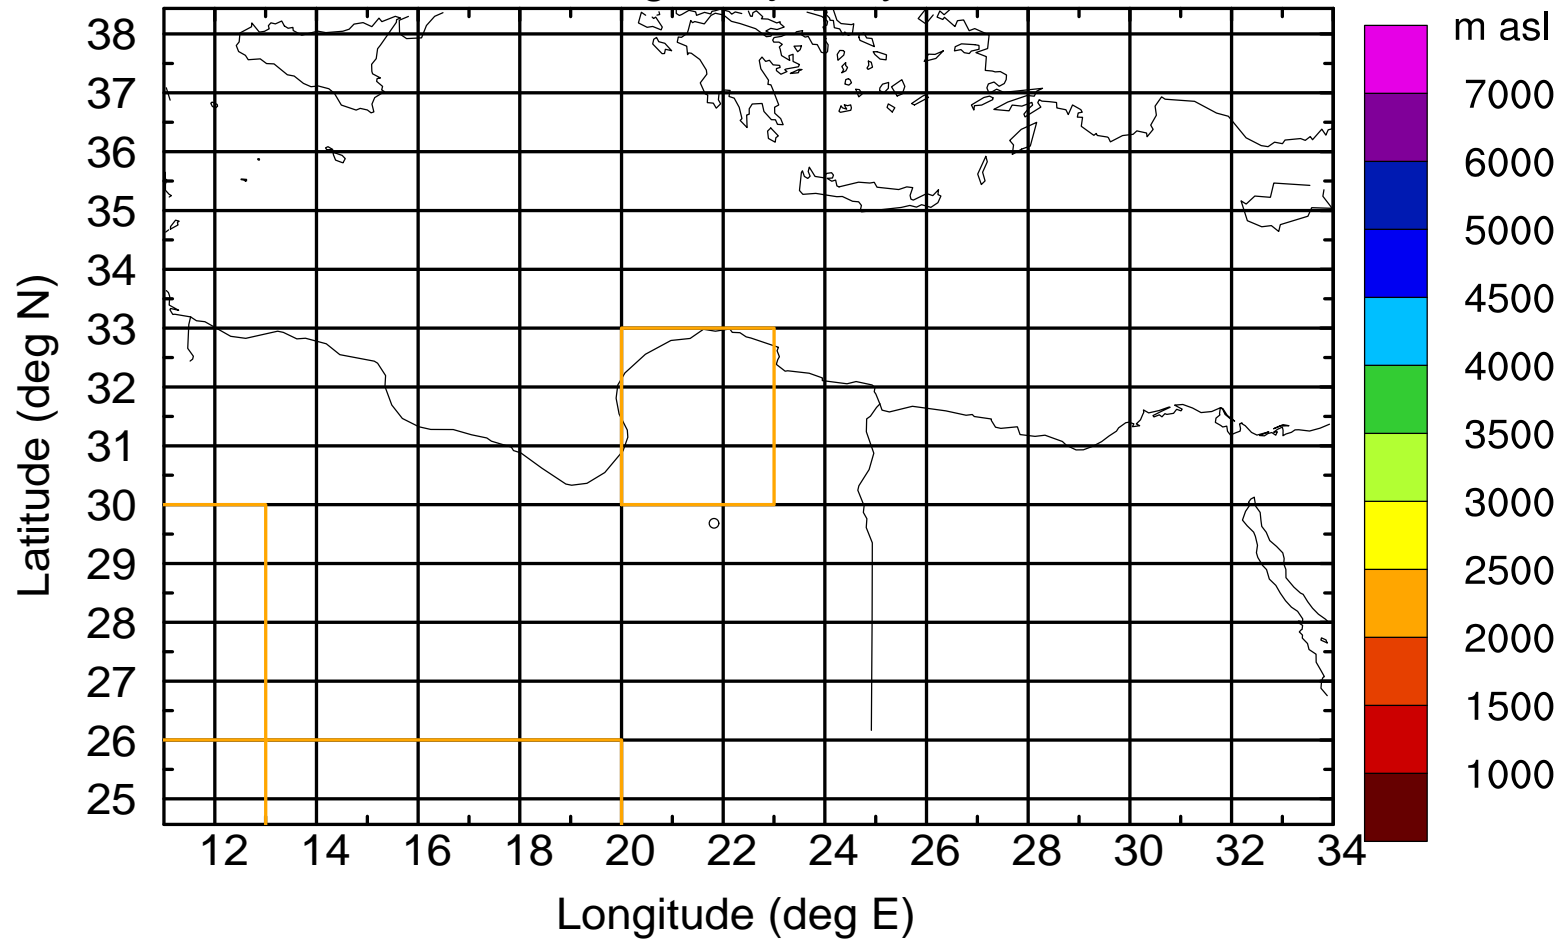

Paphos Airport ground station 20170422 6:00 UTC

Flight trajectory