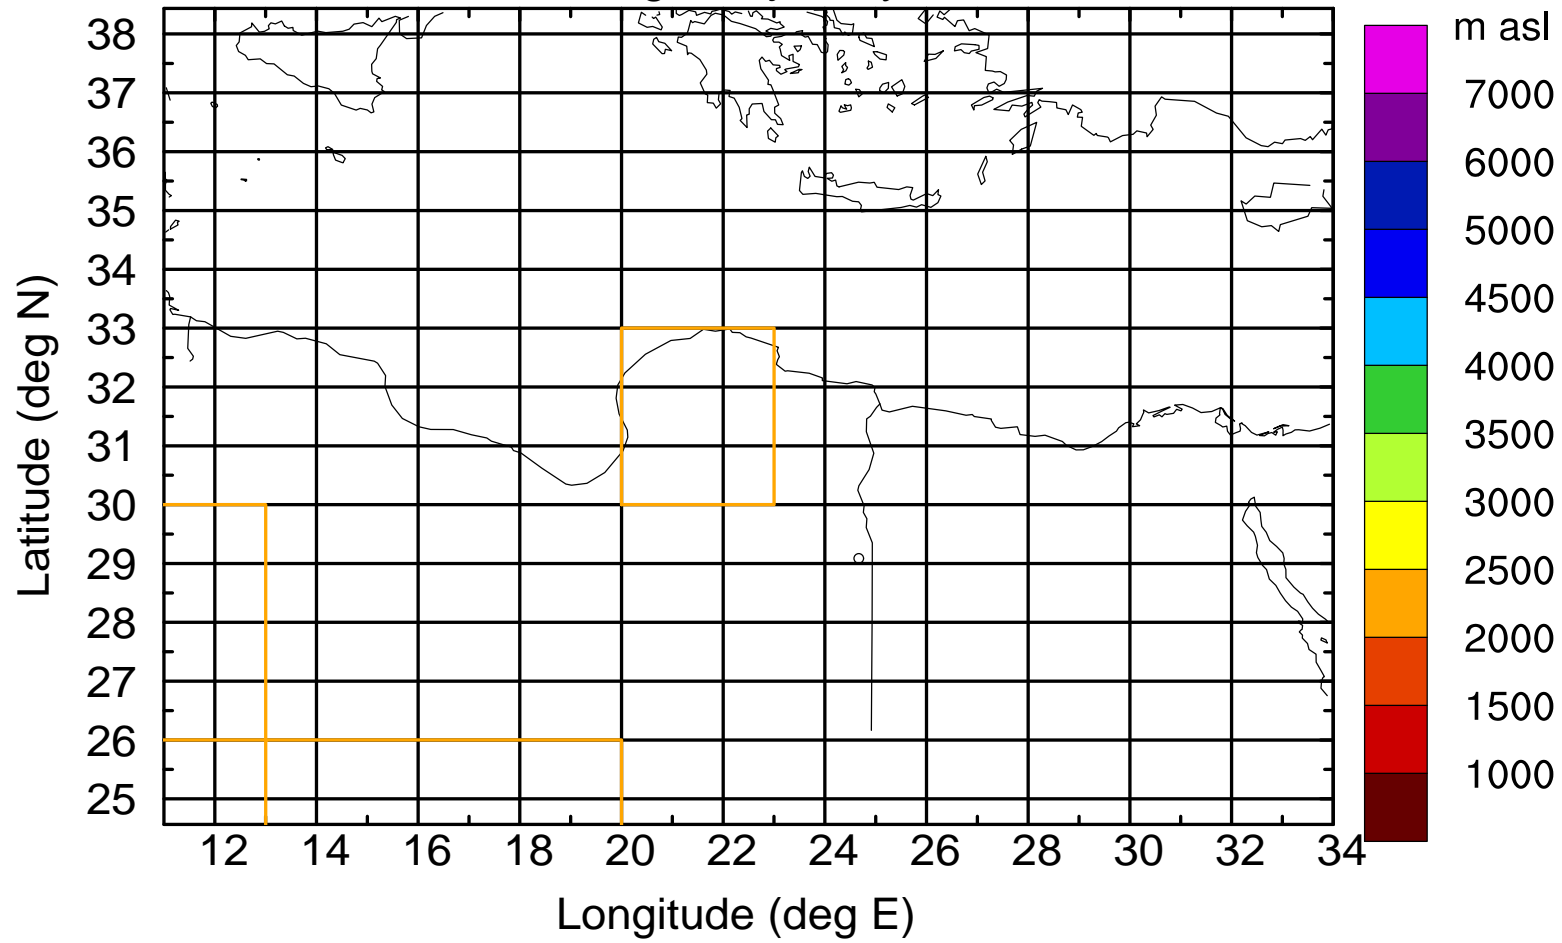

Paphos Airport ground station 20170422 6:00 UTC

Flight trajectory