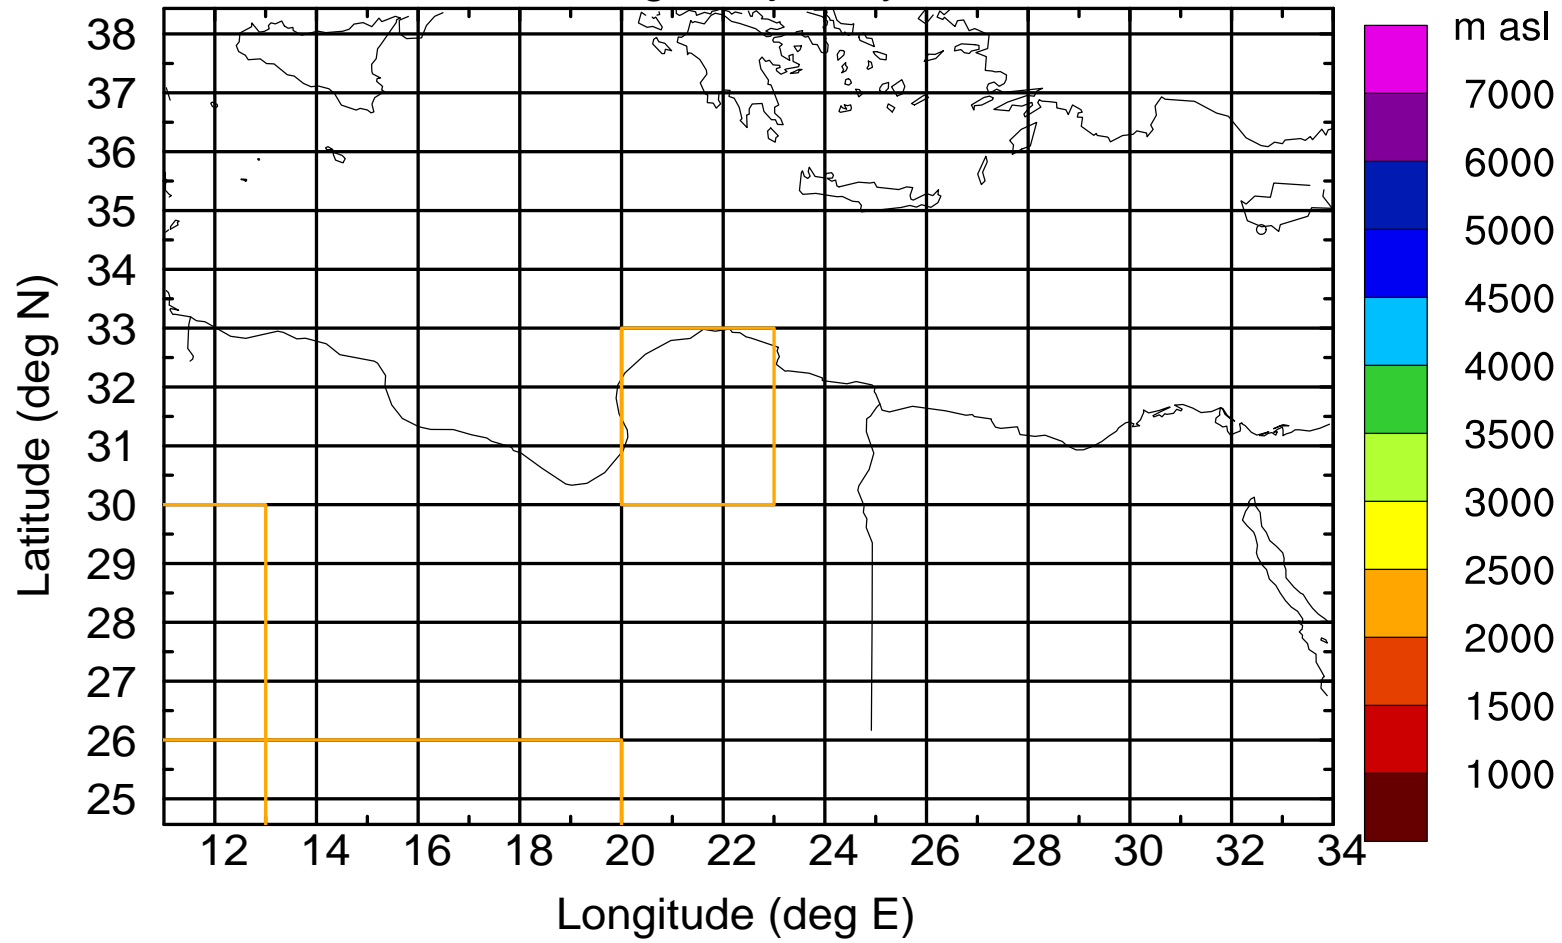

Paphos Airport ground station 20170422 6:00 UTC

Flight trajectory