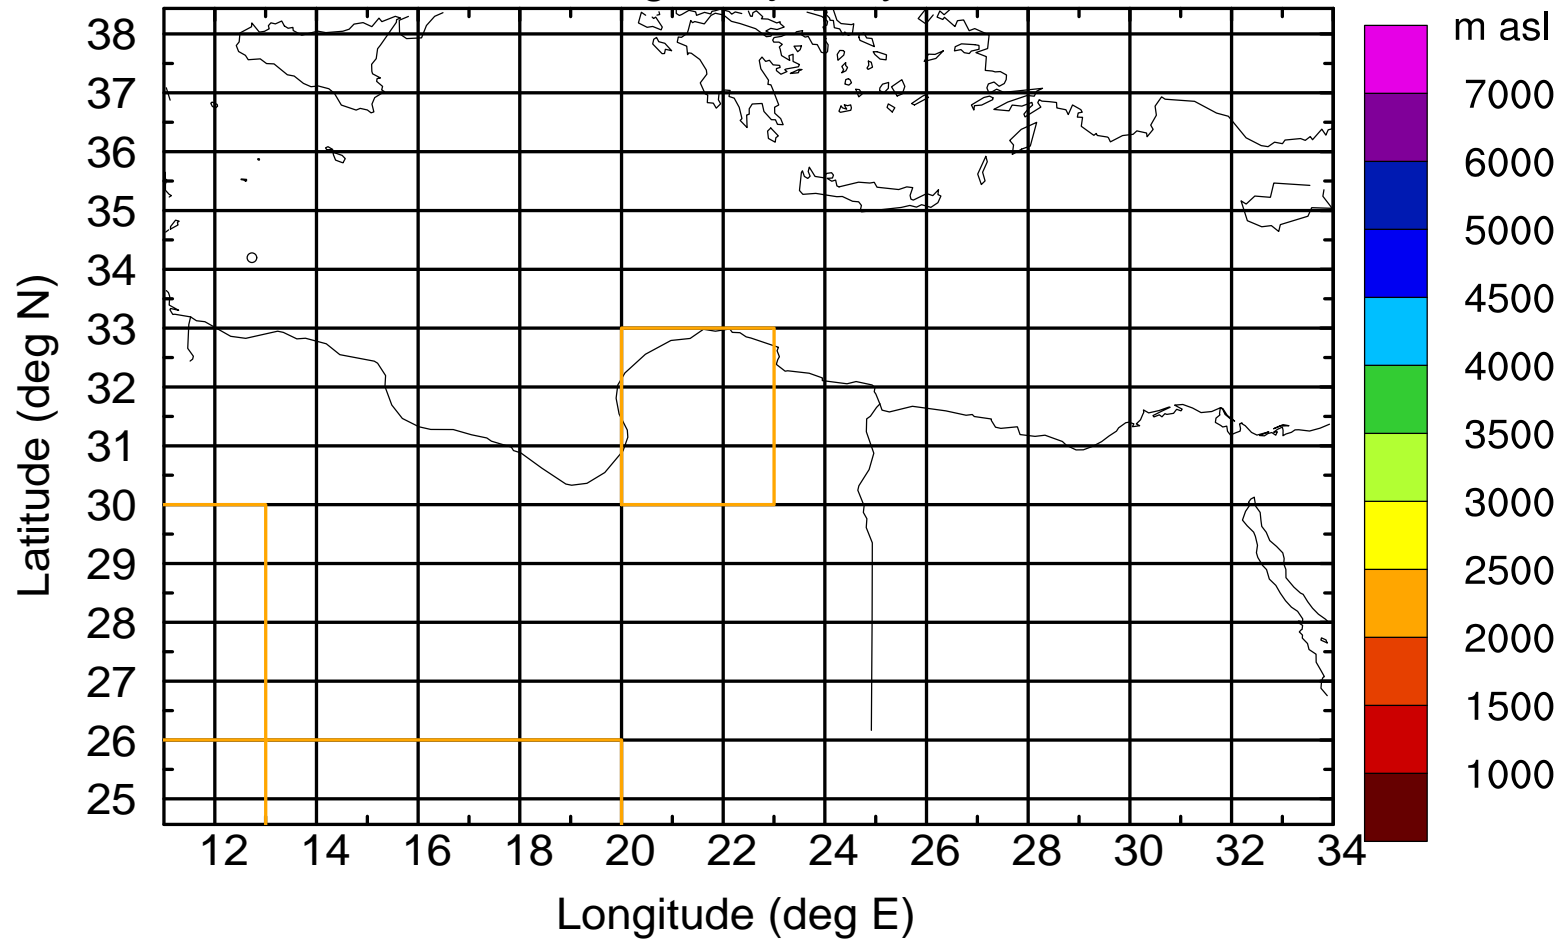

Paphos Airport ground station 20170422 6:00 UTC

Flight trajectory