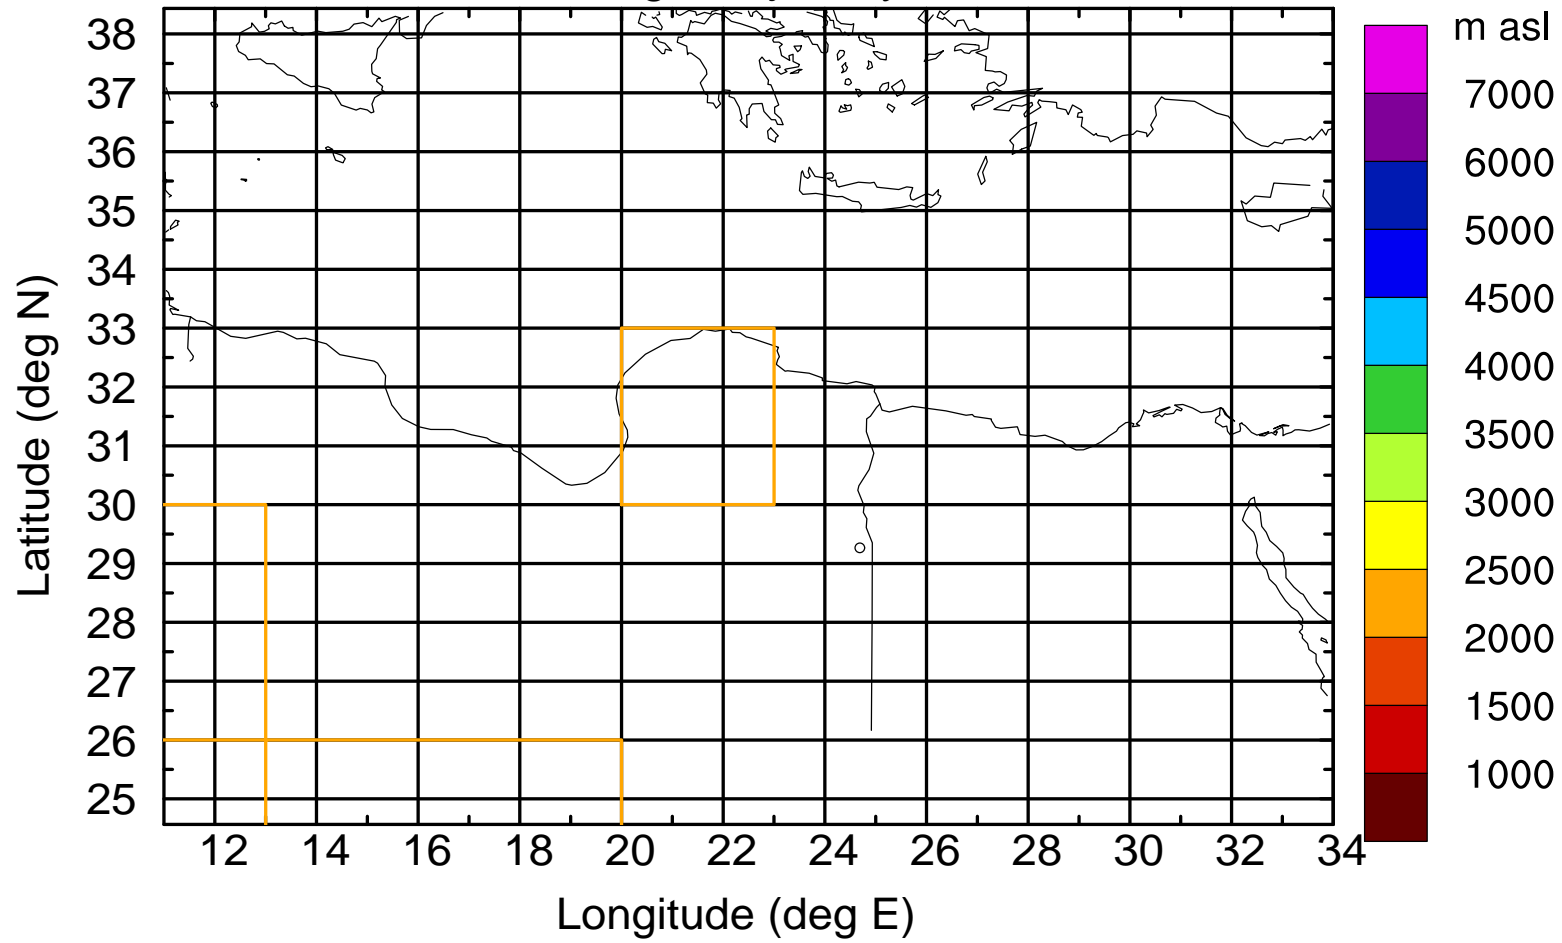

Paphos Airport ground station 20170422 6:00 UTC

Flight trajectory