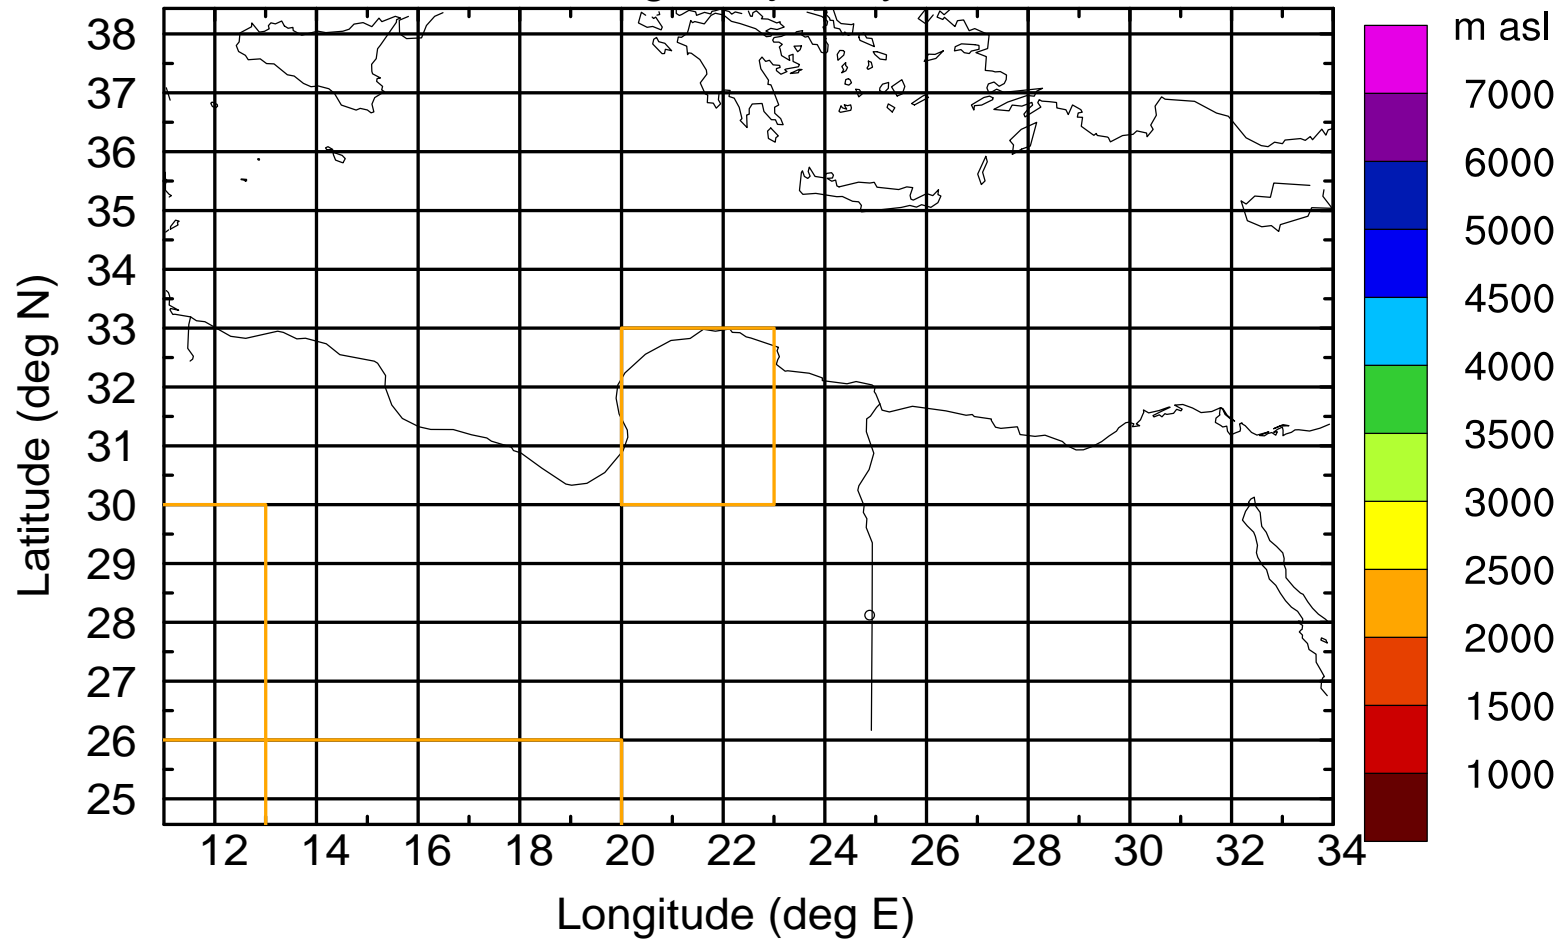

Paphos Airport ground station 20170422 6:00 UTC

Flight trajectory