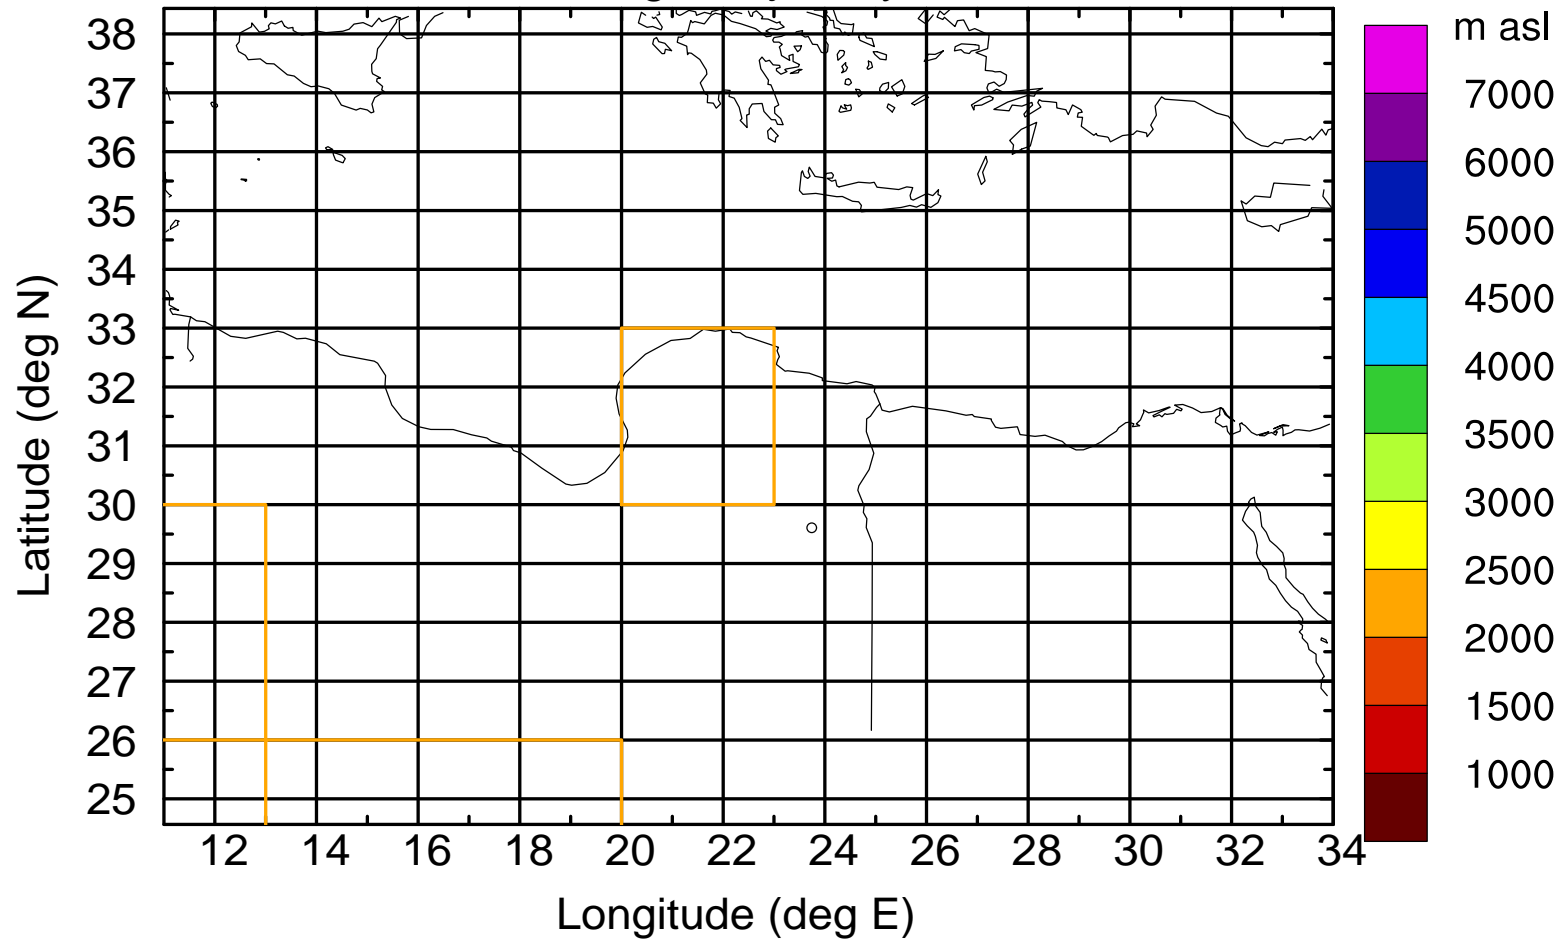

Paphos Airport ground station 20170422 6:00 UTC

Flight trajectory