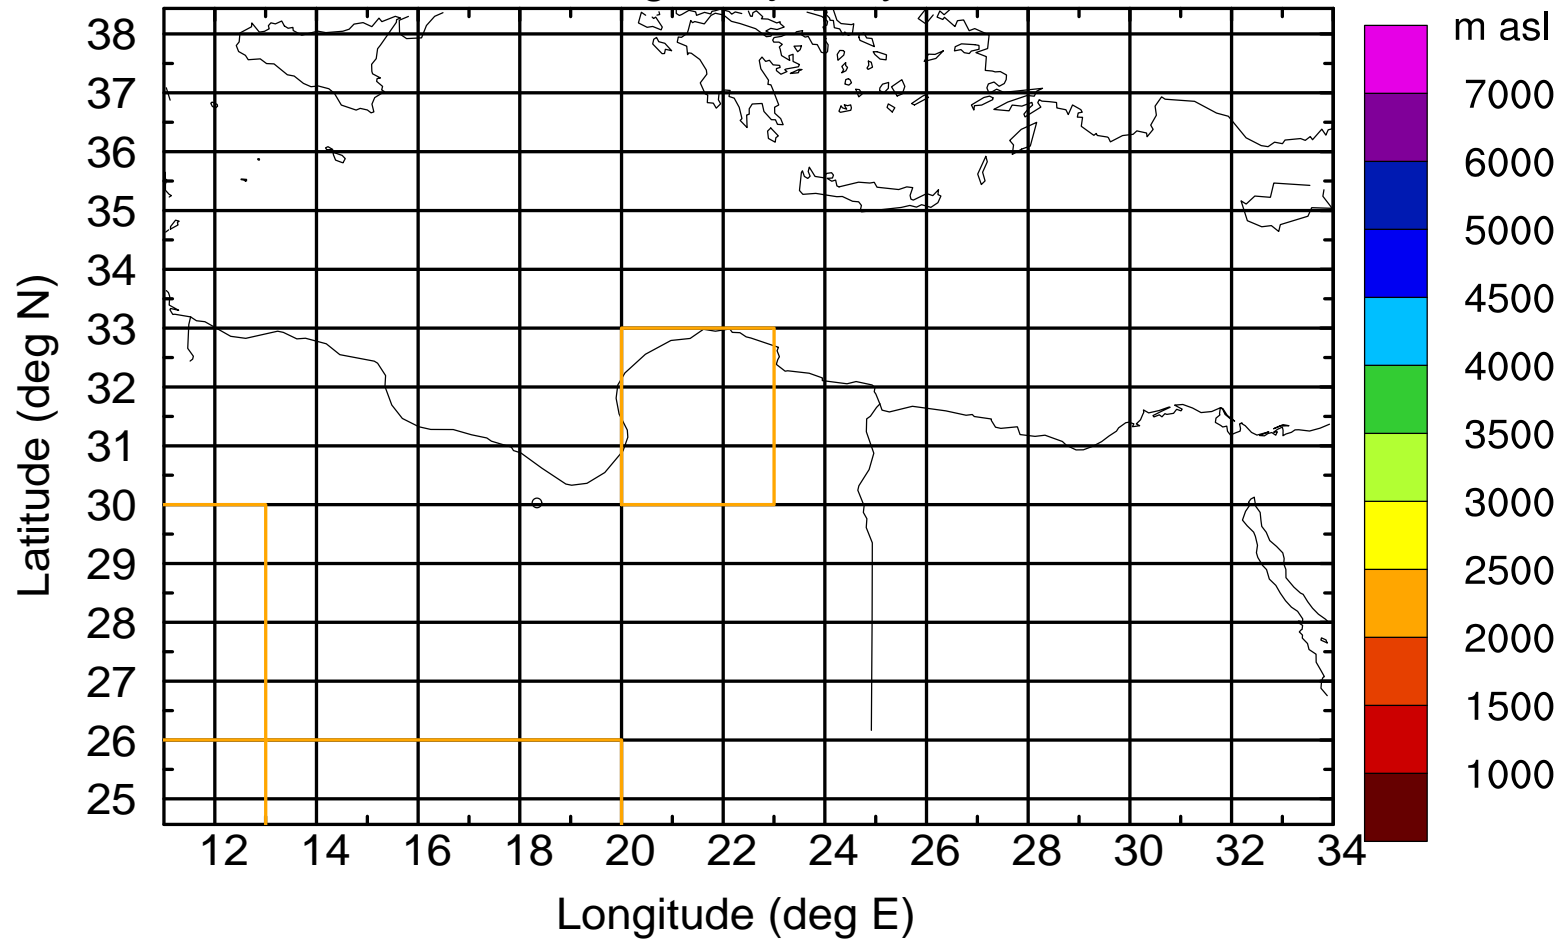

Paphos Airport ground station 20170422 6:00 UTC

Flight trajectory