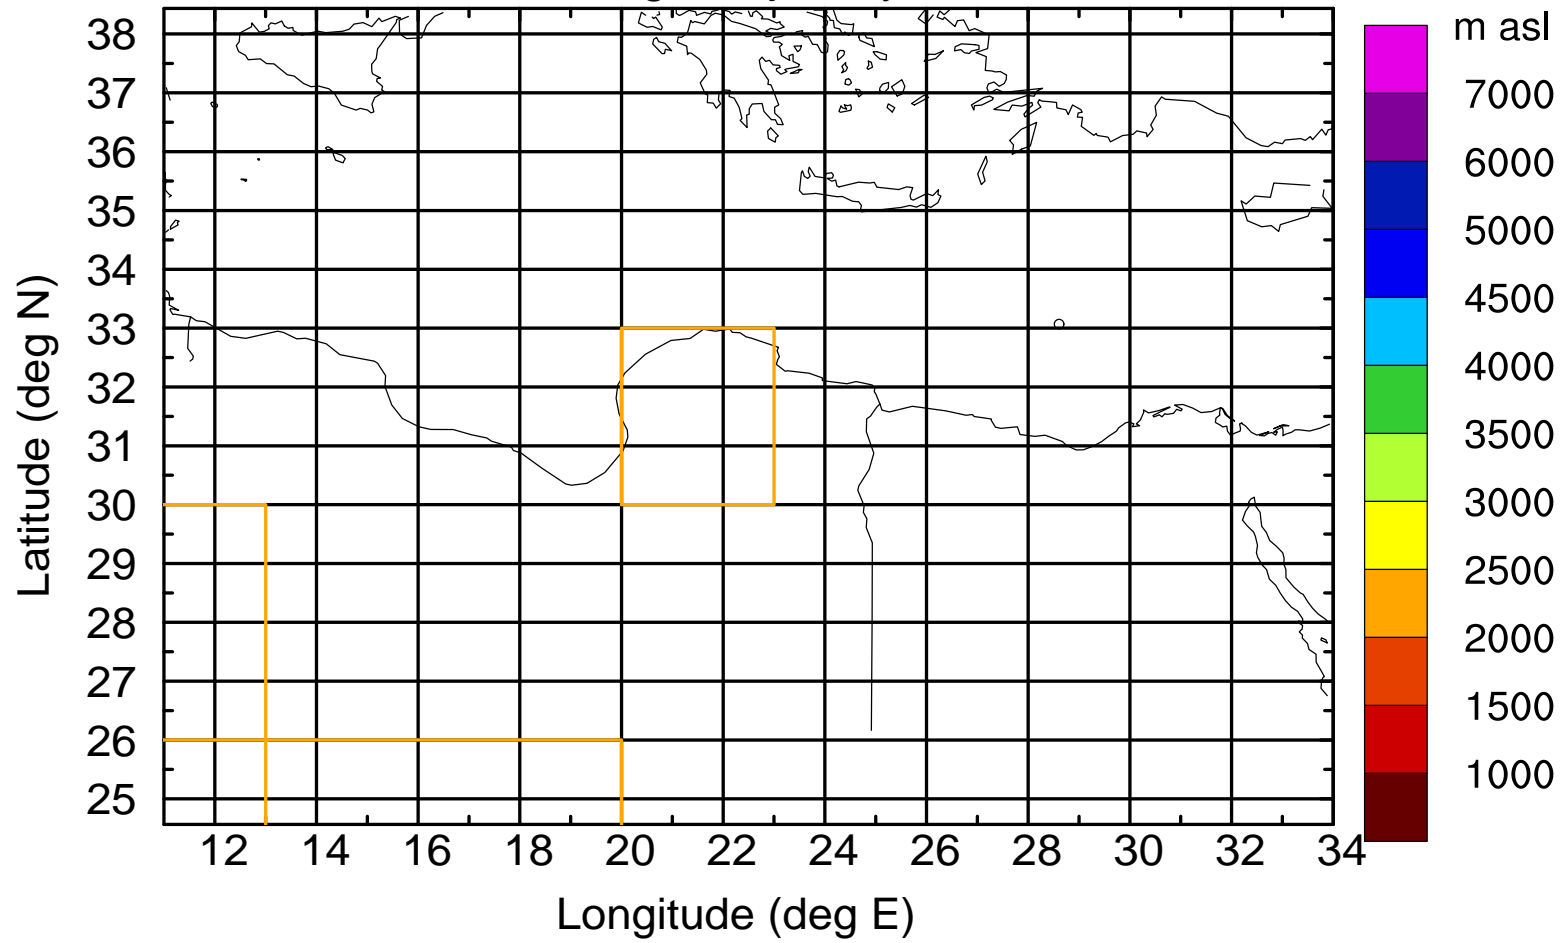

Paphos Airport ground station 20170422 6:00 UTC

Flight trajectory