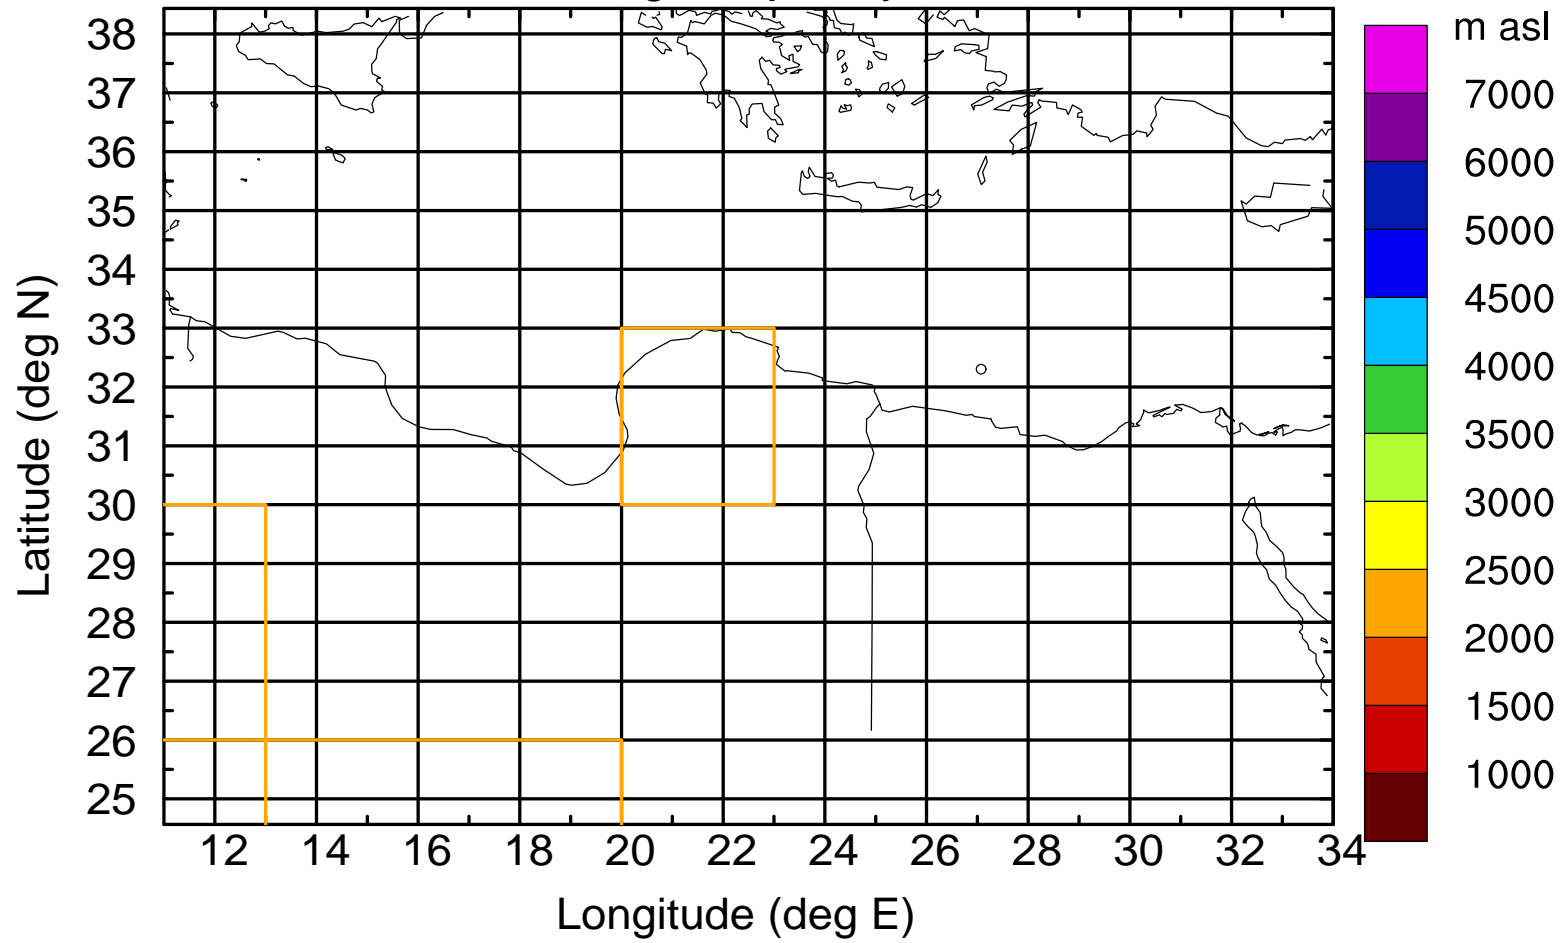

Paphos Airport ground station 20170422 6:00 UTC

Flight trajectory