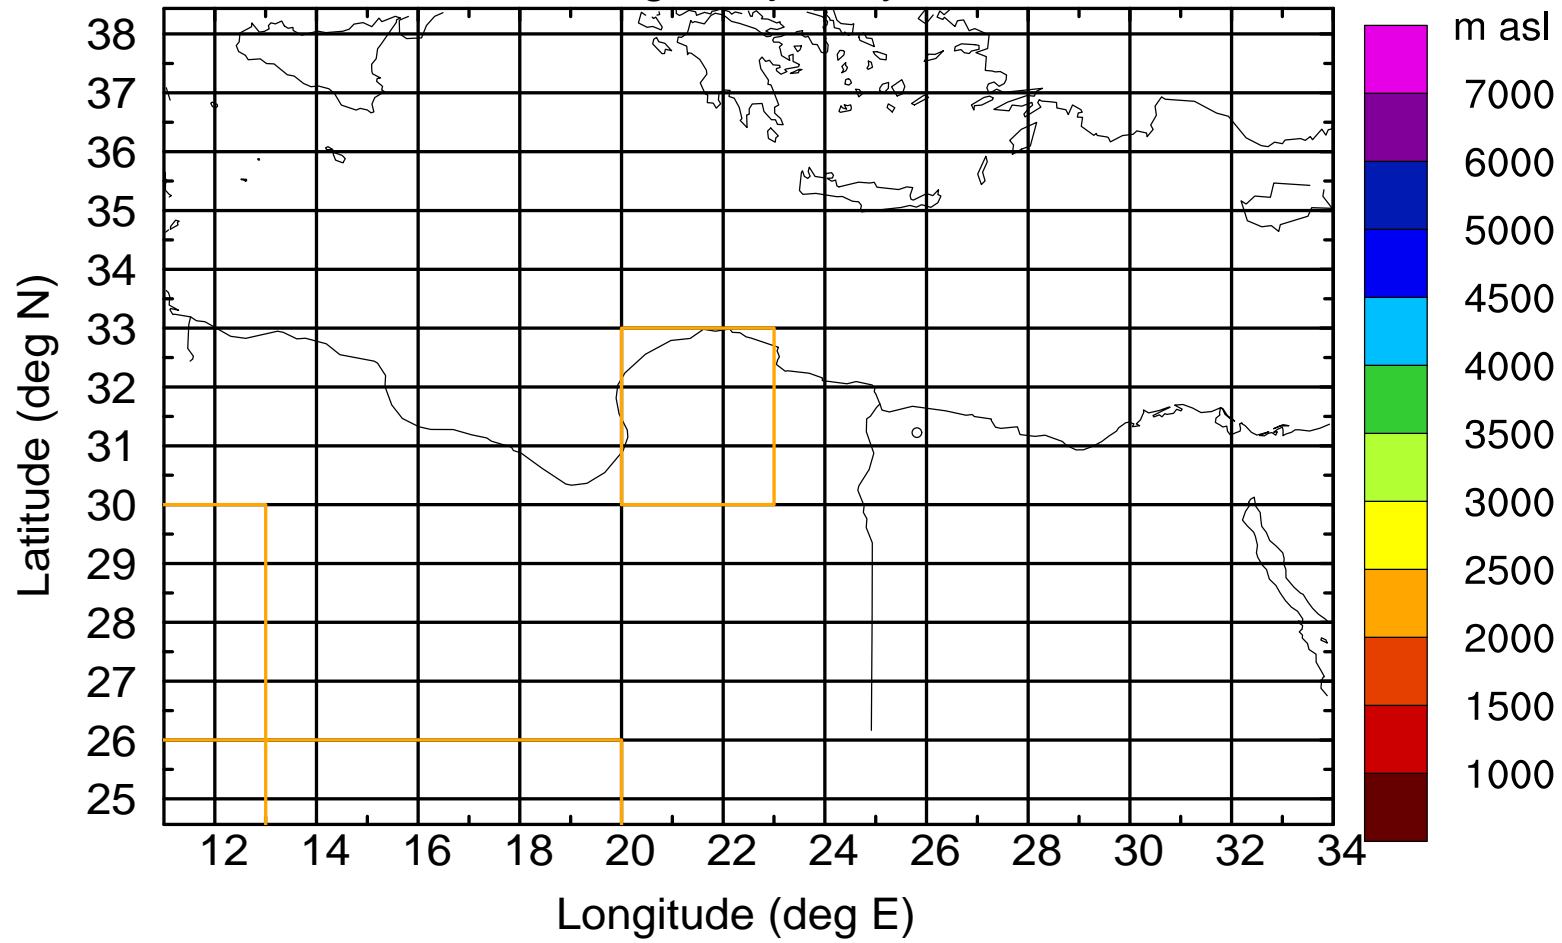

Paphos Airport ground station 20170422 6:00 UTC

Flight trajectory