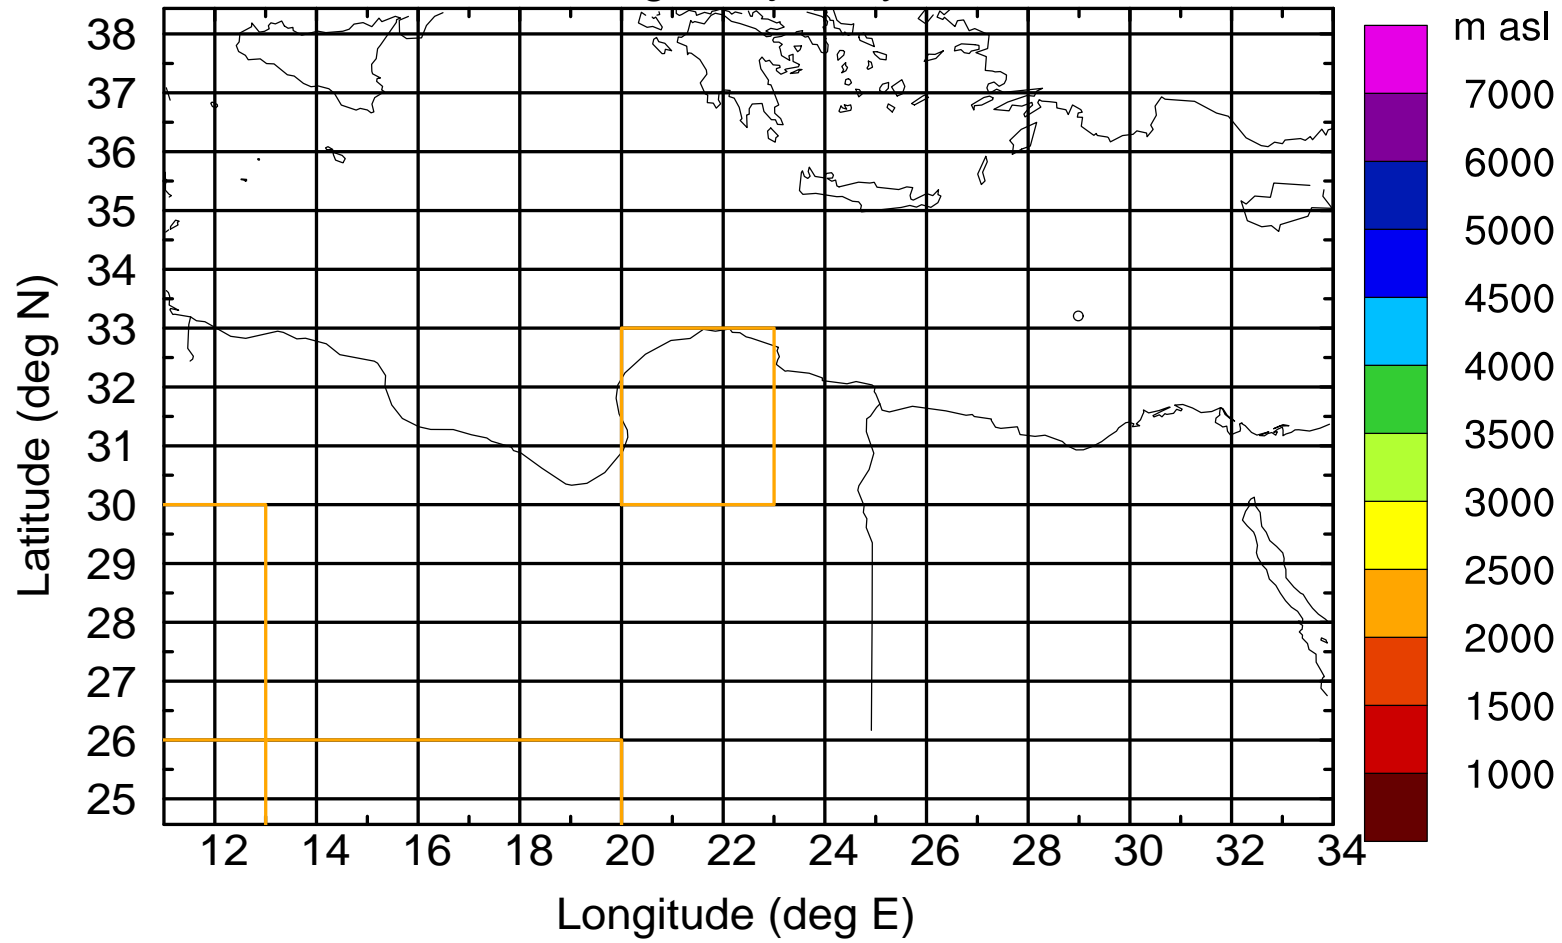

Paphos Airport ground station 20170422 6:00 UTC

Flight trajectory