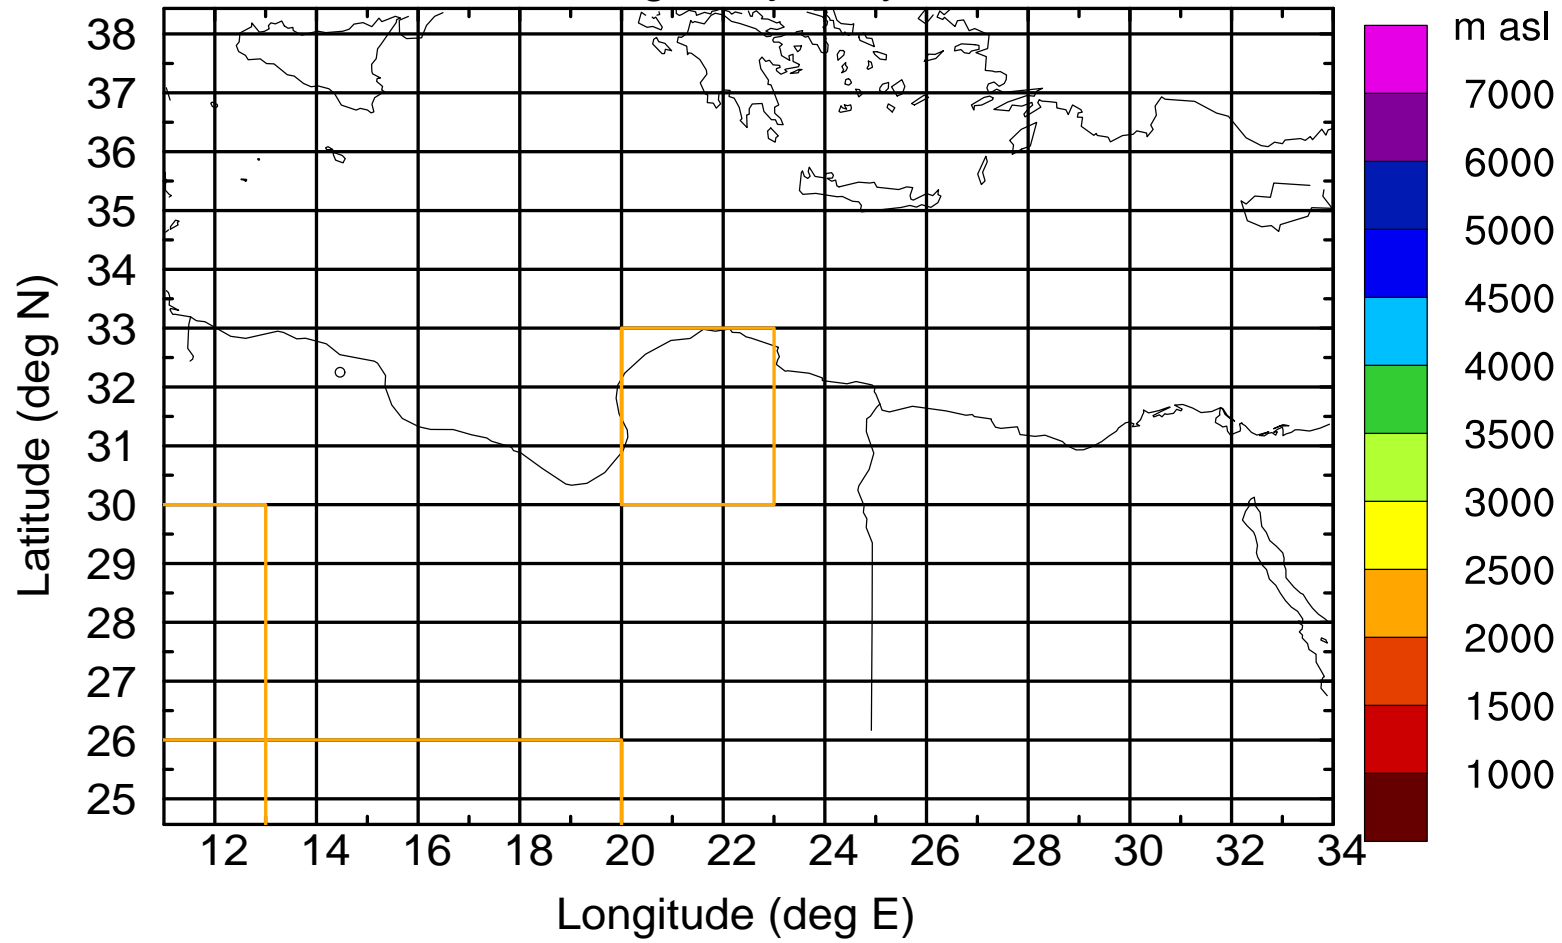

Paphos Airport ground station 20170422 6:00 UTC

Flight trajectory