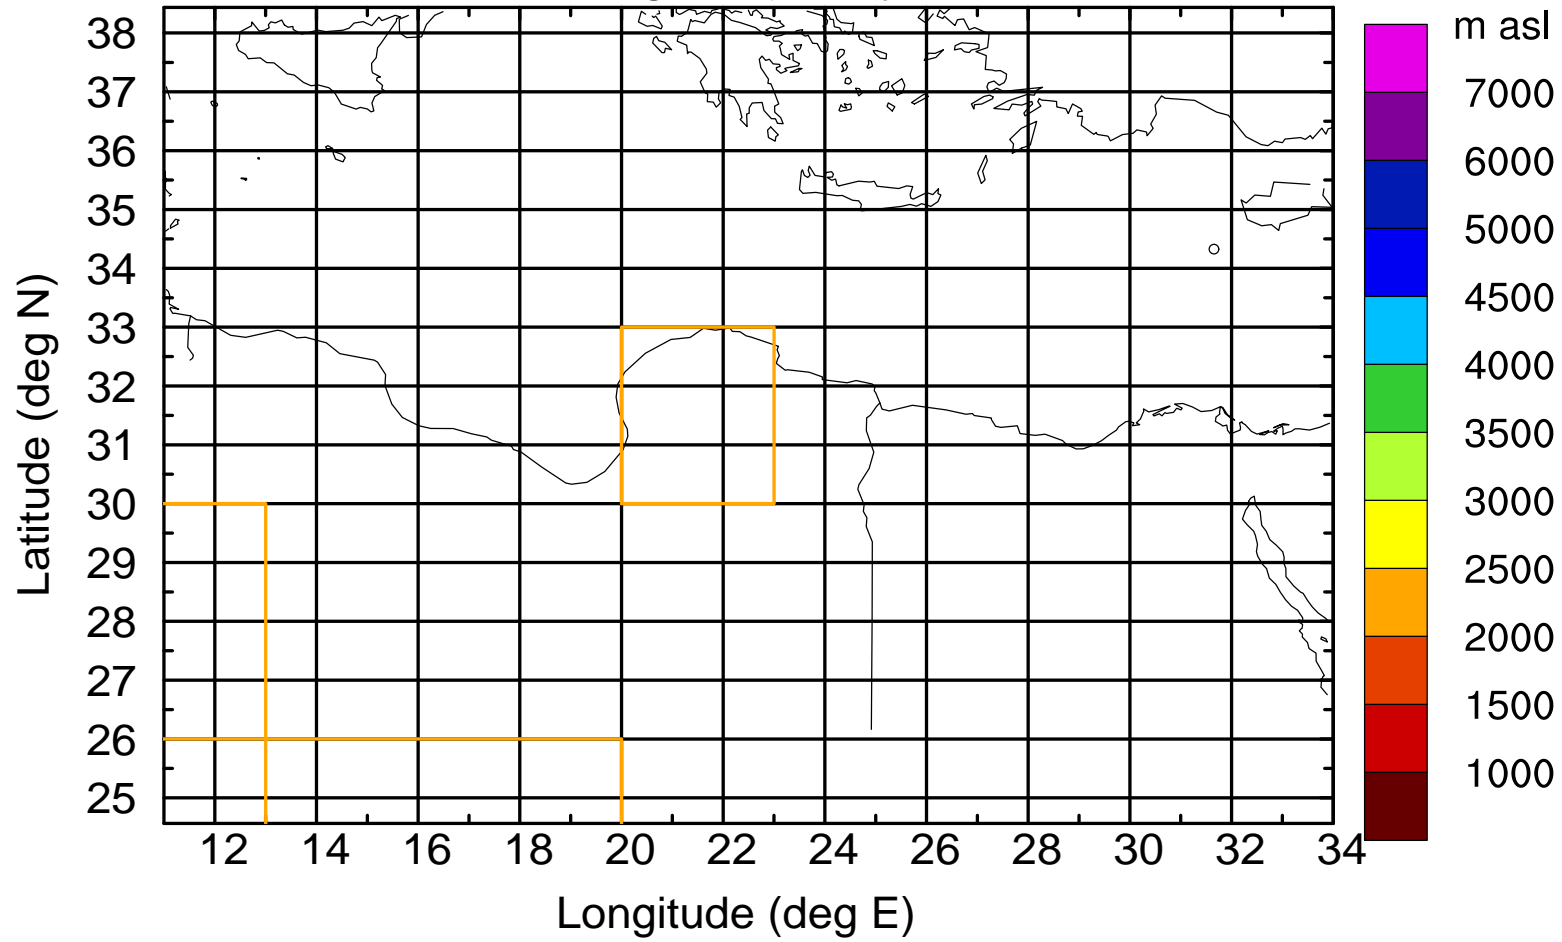

Paphos Airport ground station 20170422 6:00 UTC

Flight trajectory