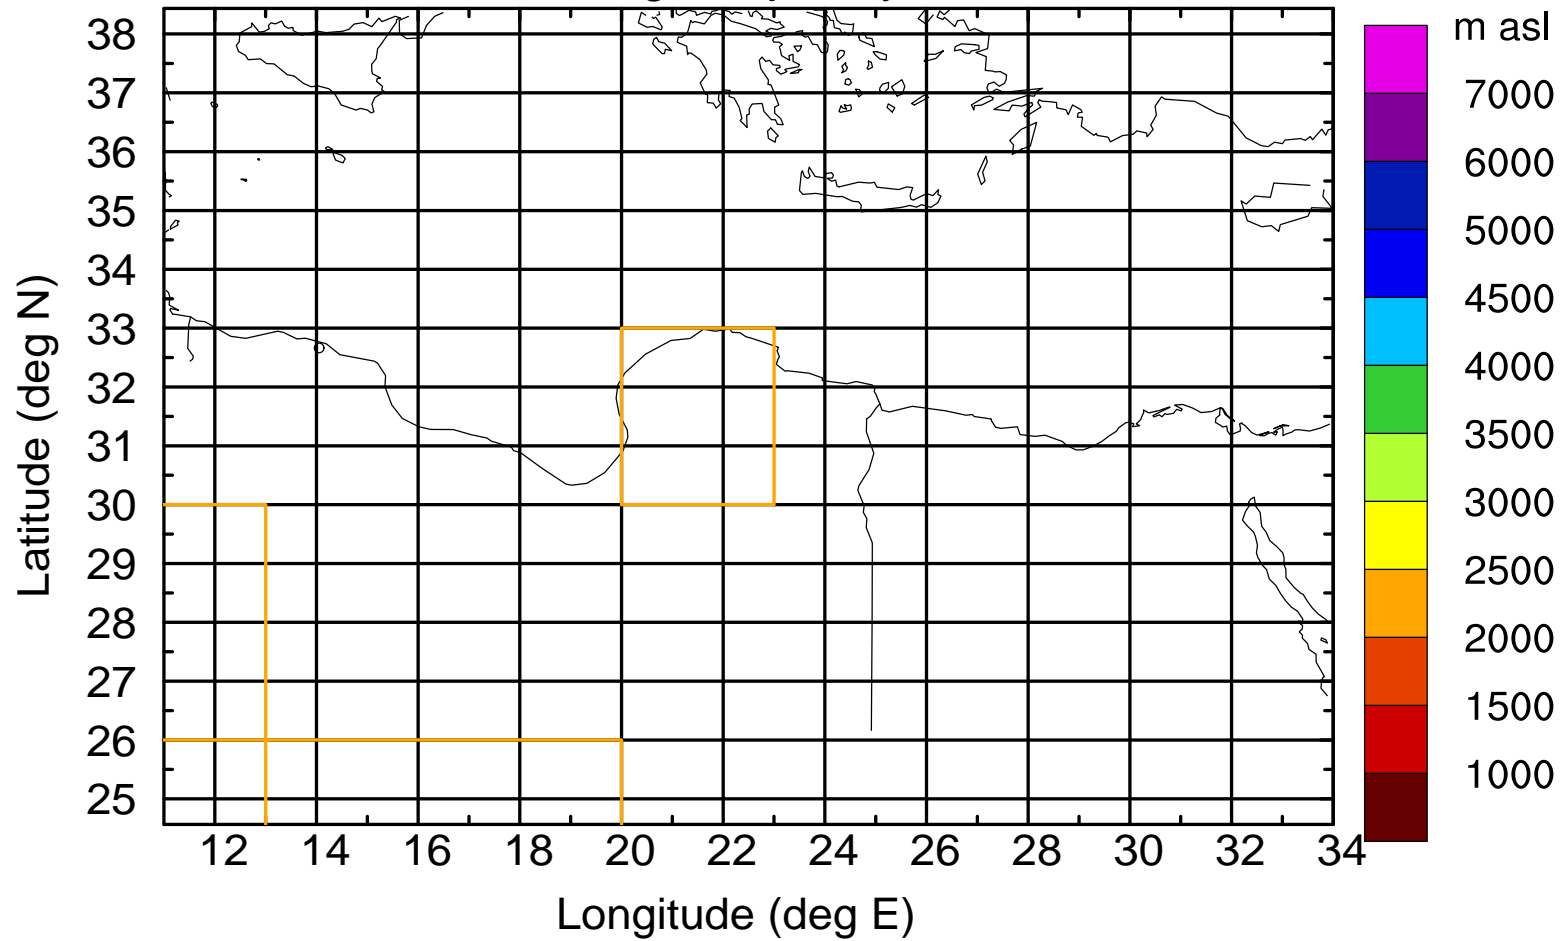

Paphos Airport ground station 20170422 6:00 UTC

Flight trajectory