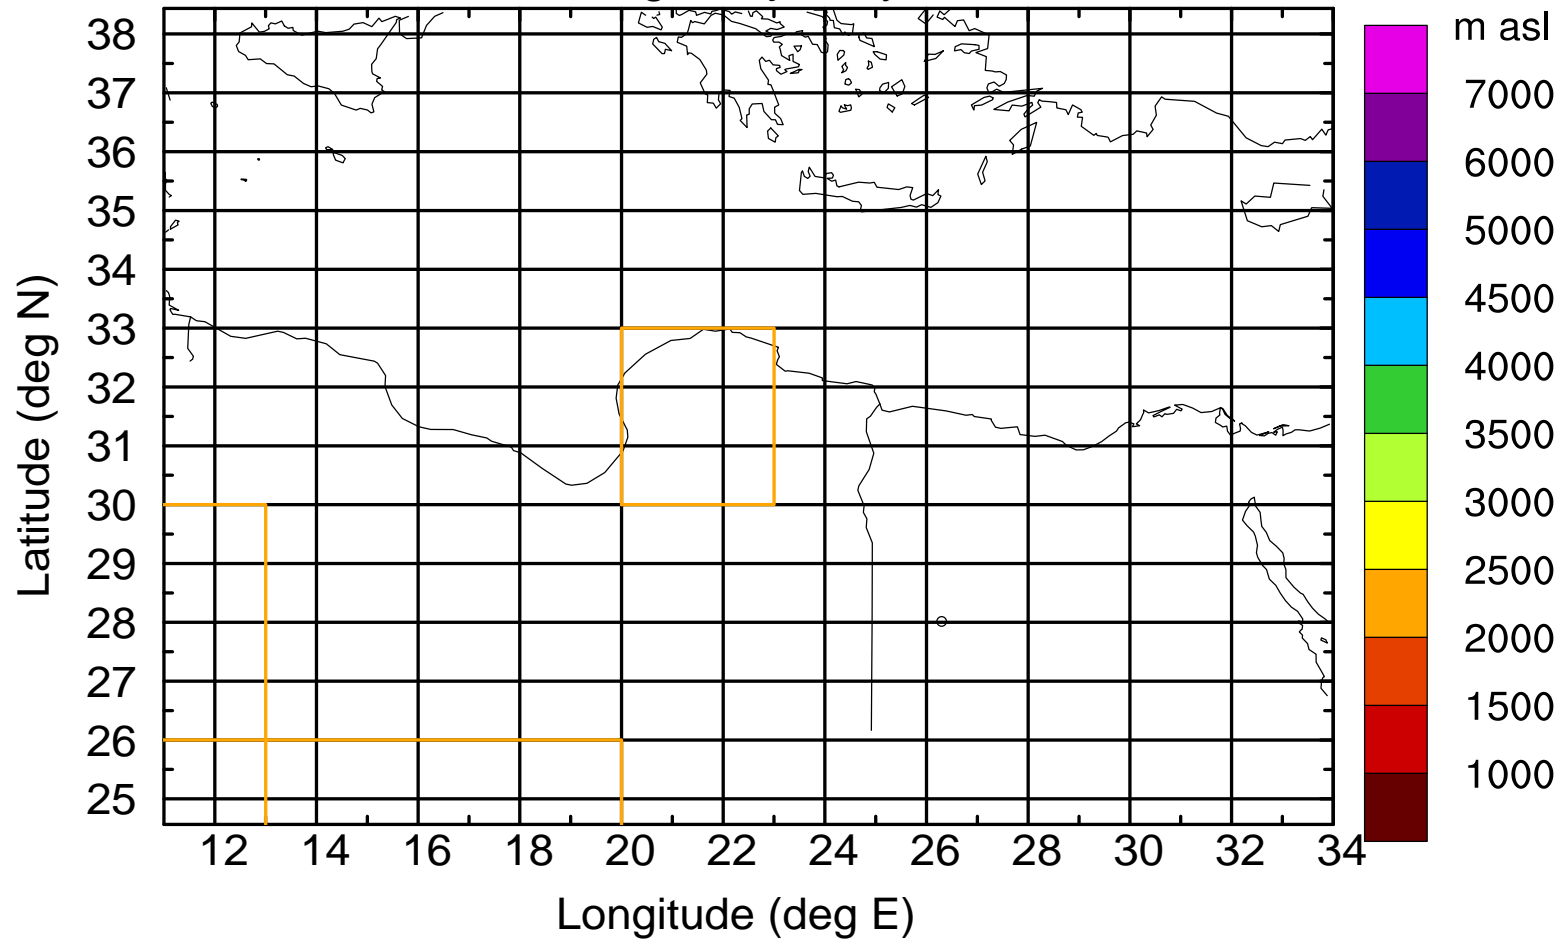

Paphos Airport ground station 20170422 6:00 UTC

Flight trajectory