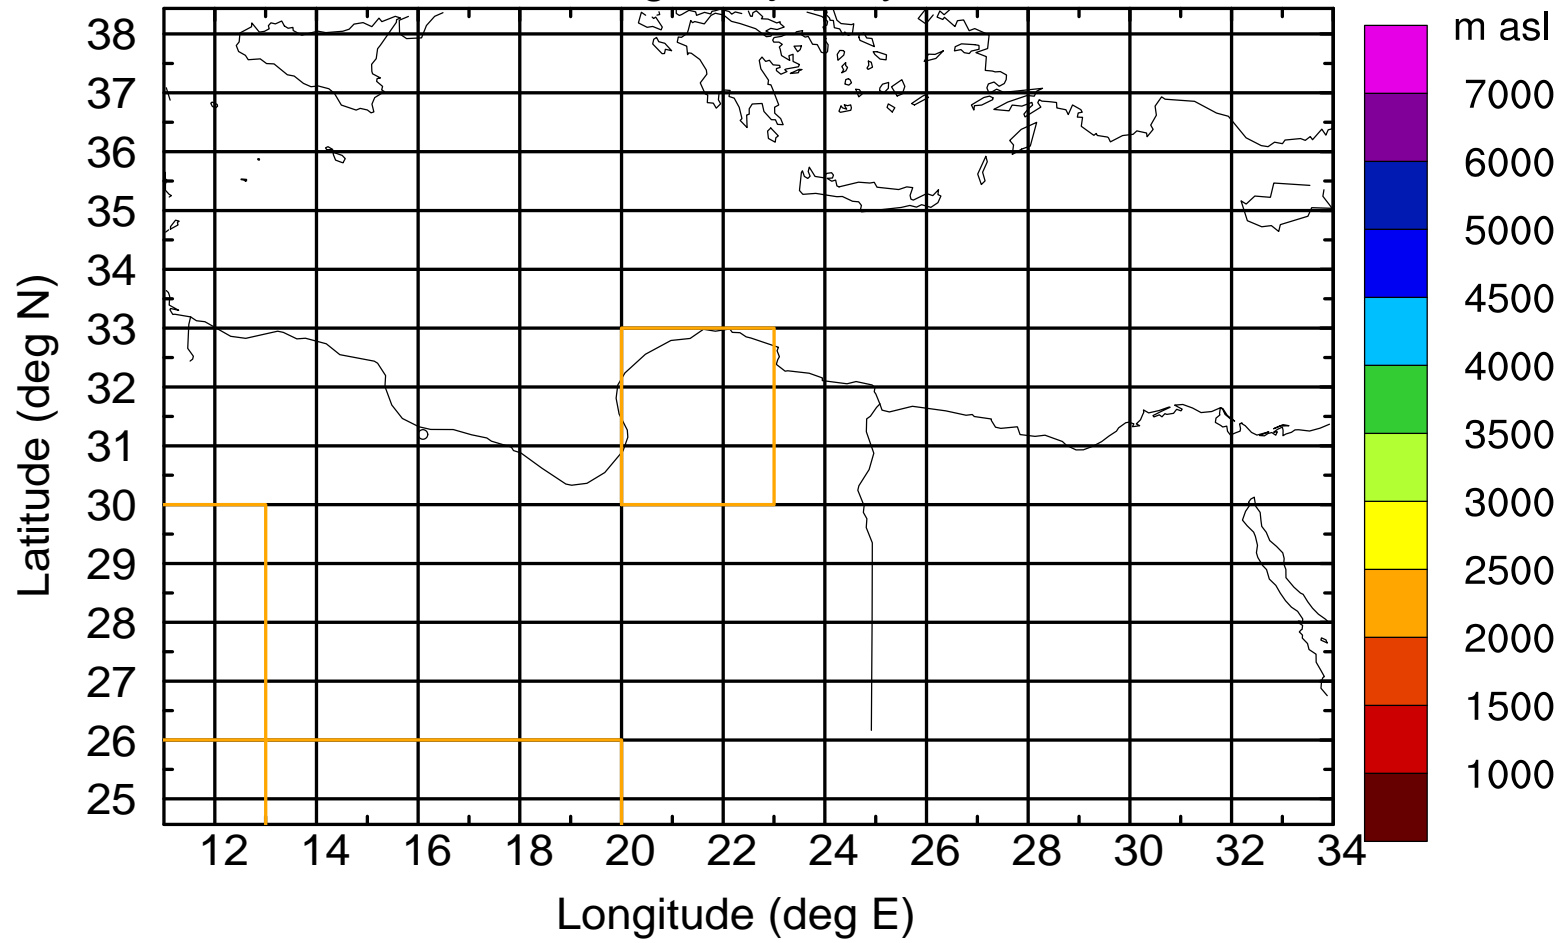

Paphos Airport ground station 20170422 6:00 UTC

Flight trajectory