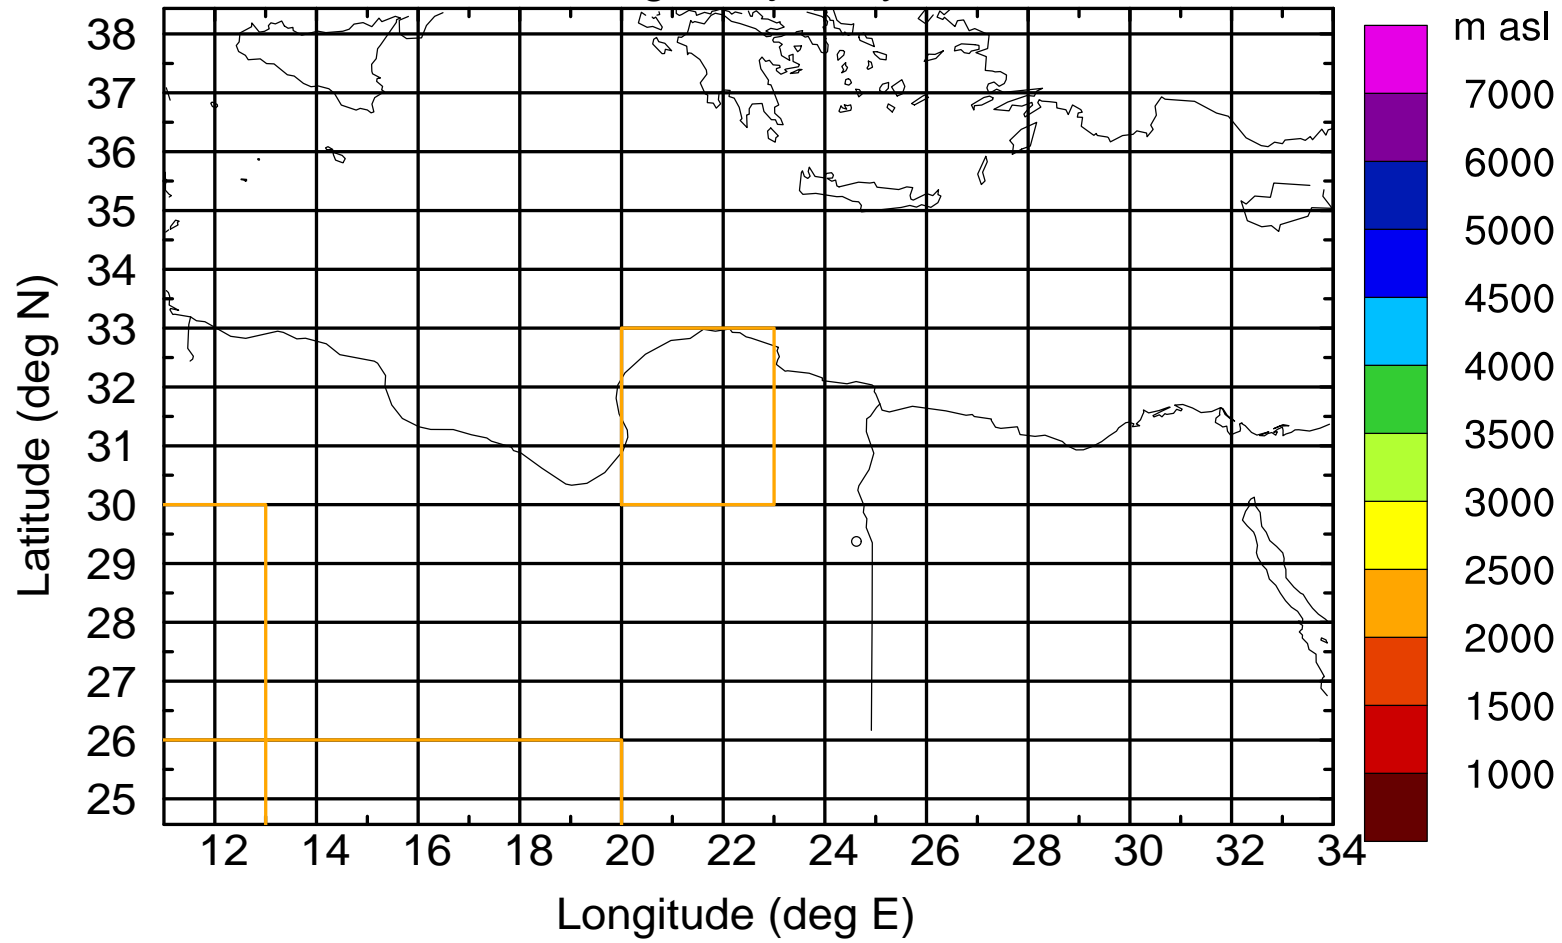

Paphos Airport ground station 20170422 6:00 UTC

Flight trajectory