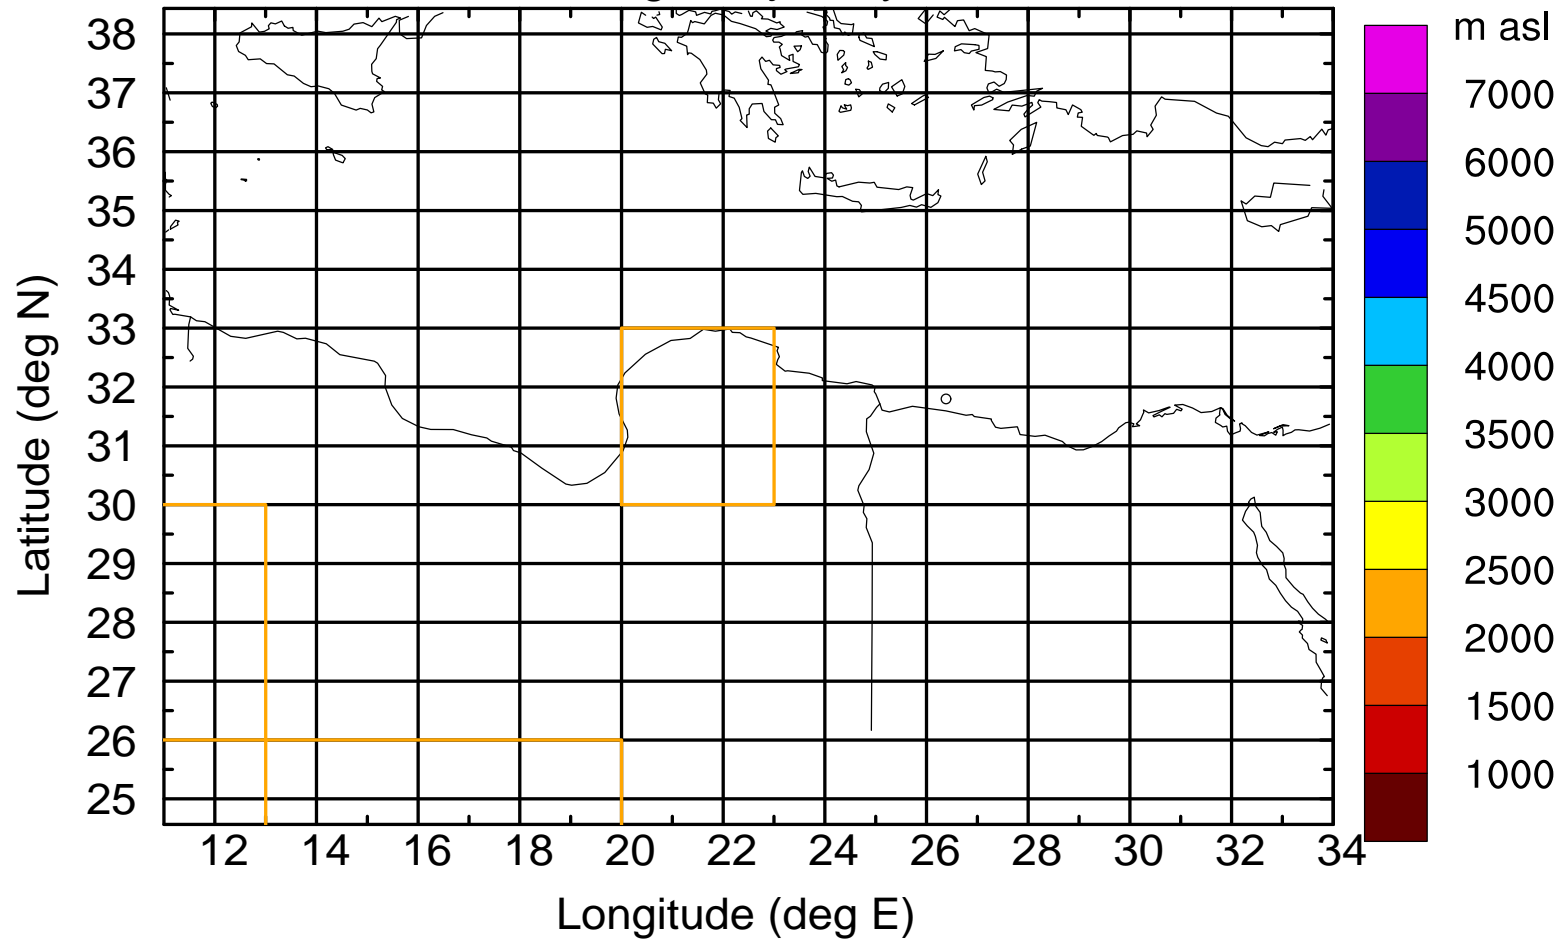

Paphos Airport ground station 20170422 6:00 UTC

Flight trajectory