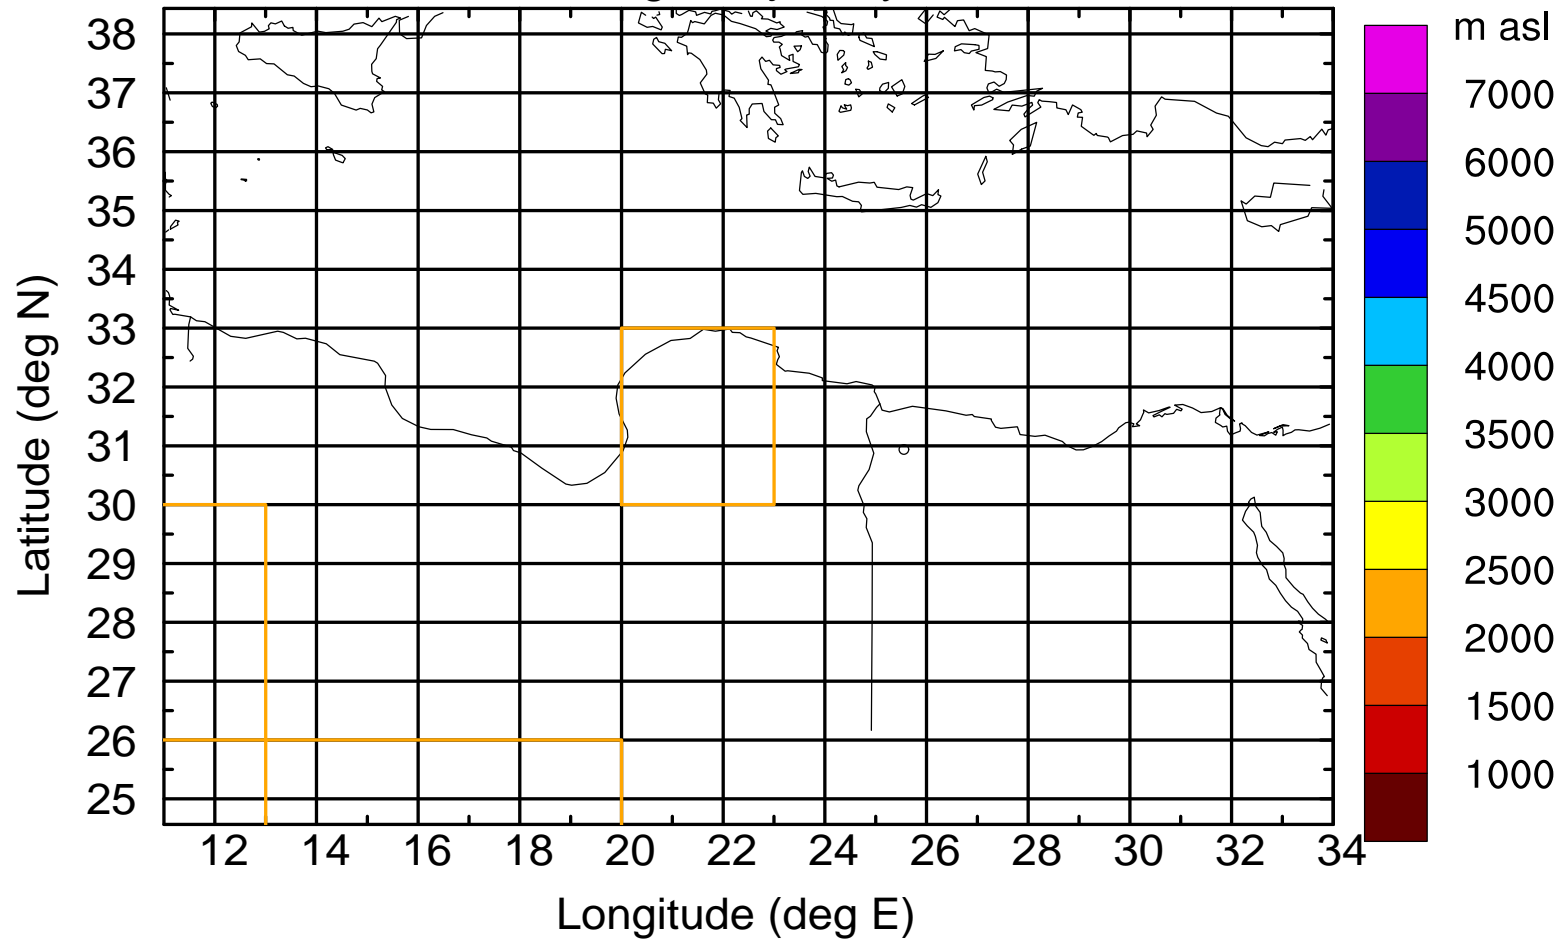

Paphos Airport ground station 20170422 6:00 UTC

Flight trajectory