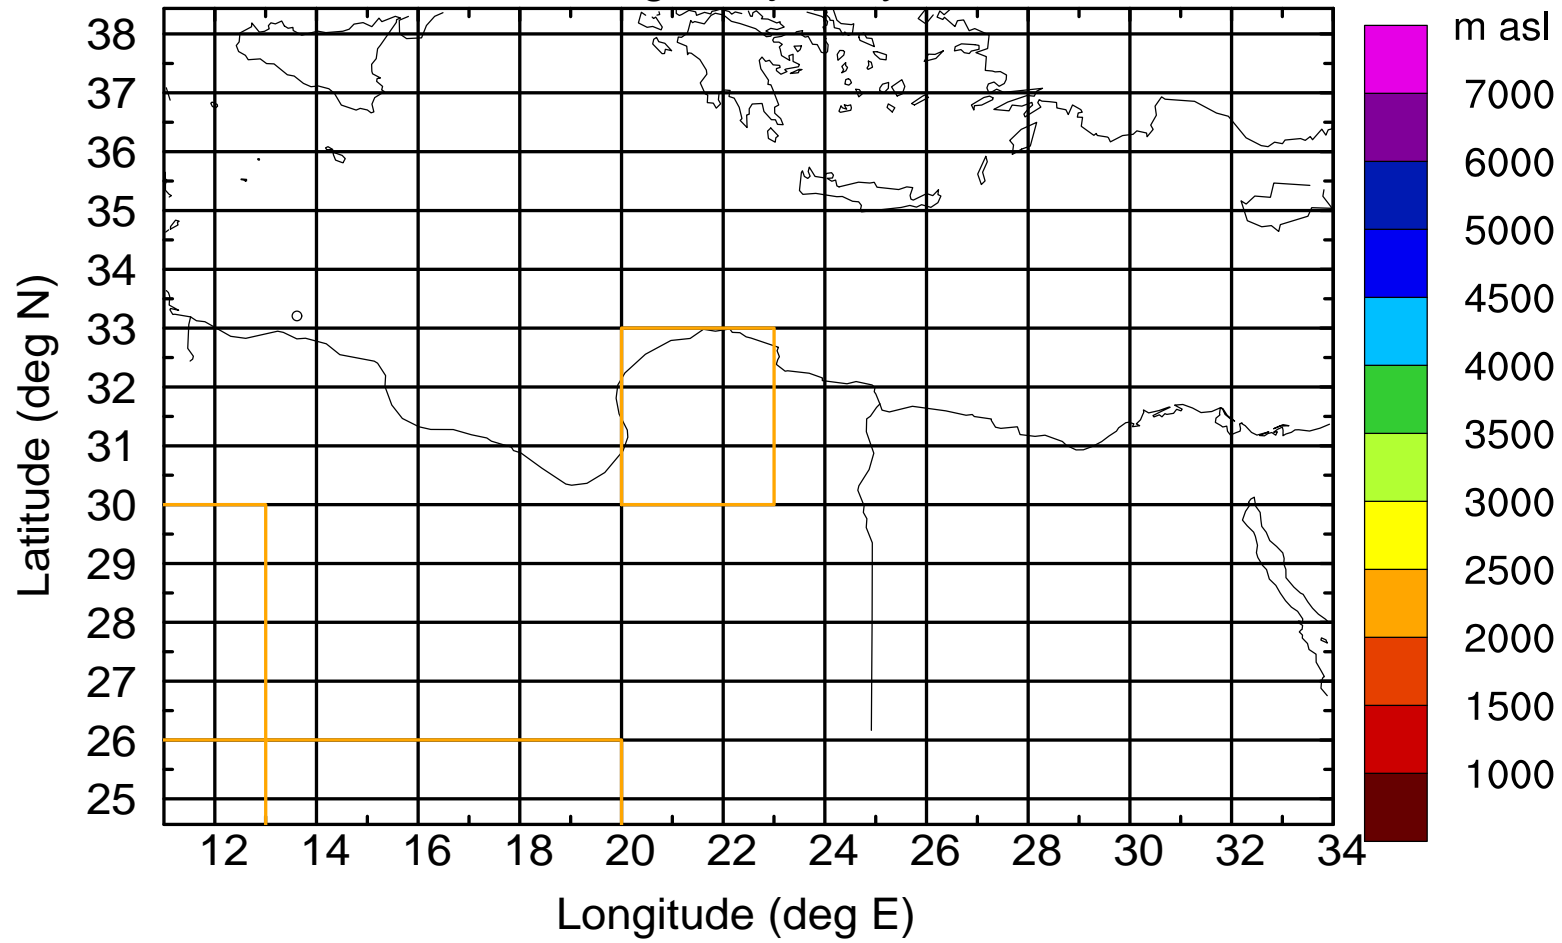

Paphos Airport ground station 20170422 6:00 UTC

Flight trajectory