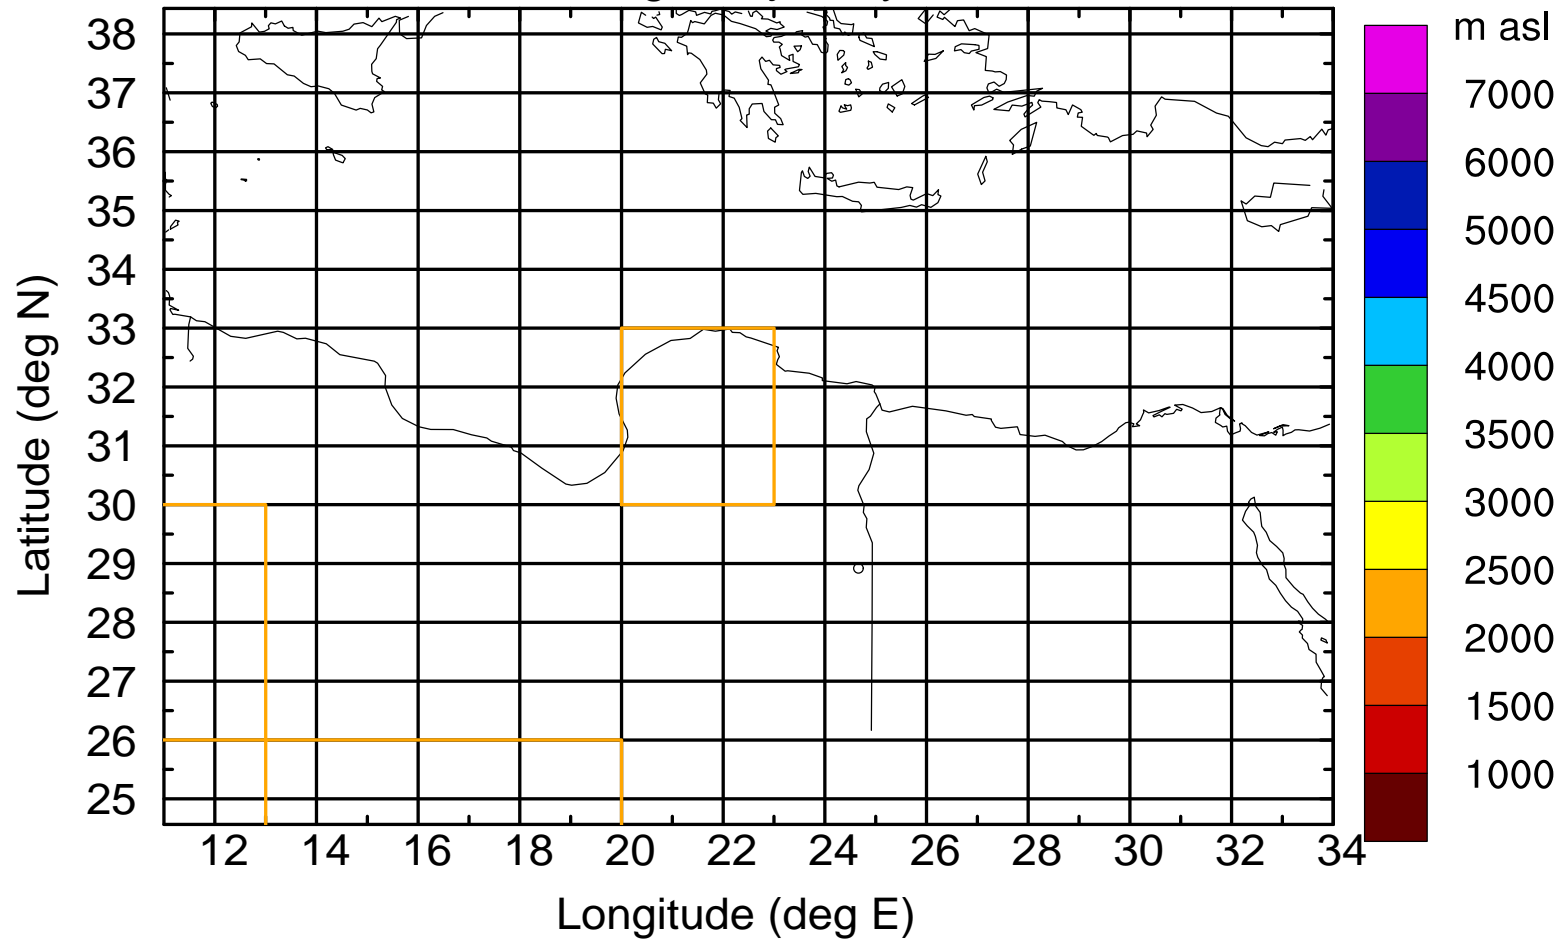

Paphos Airport ground station 20170422 6:00 UTC

Flight trajectory