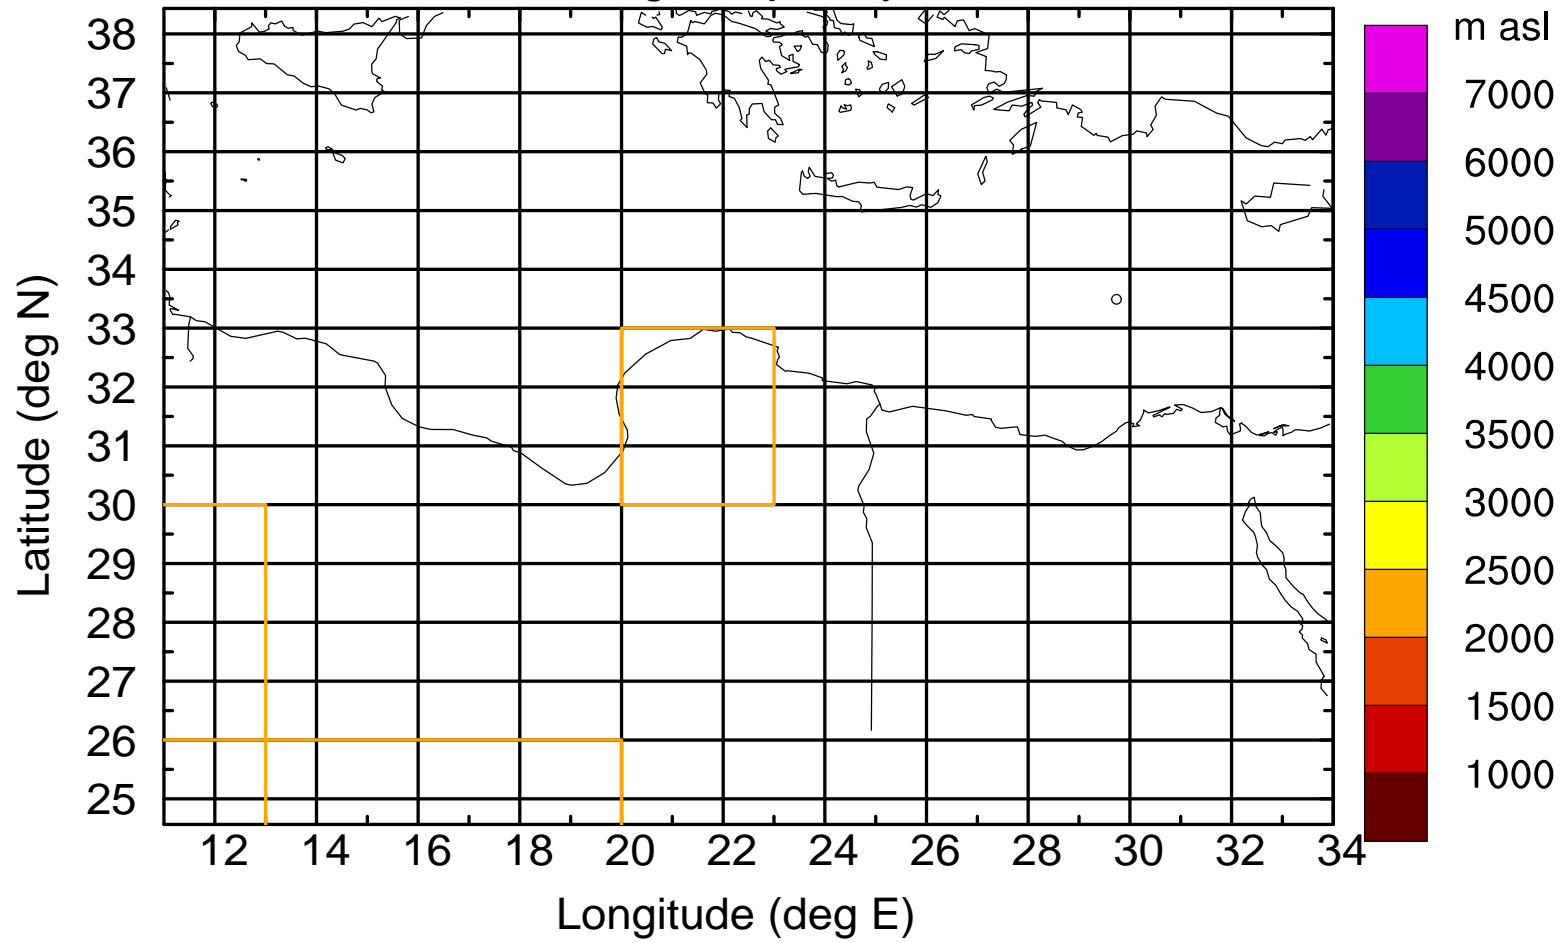

Paphos Airport ground station 20170422 6:00 UTC

Flight trajectory