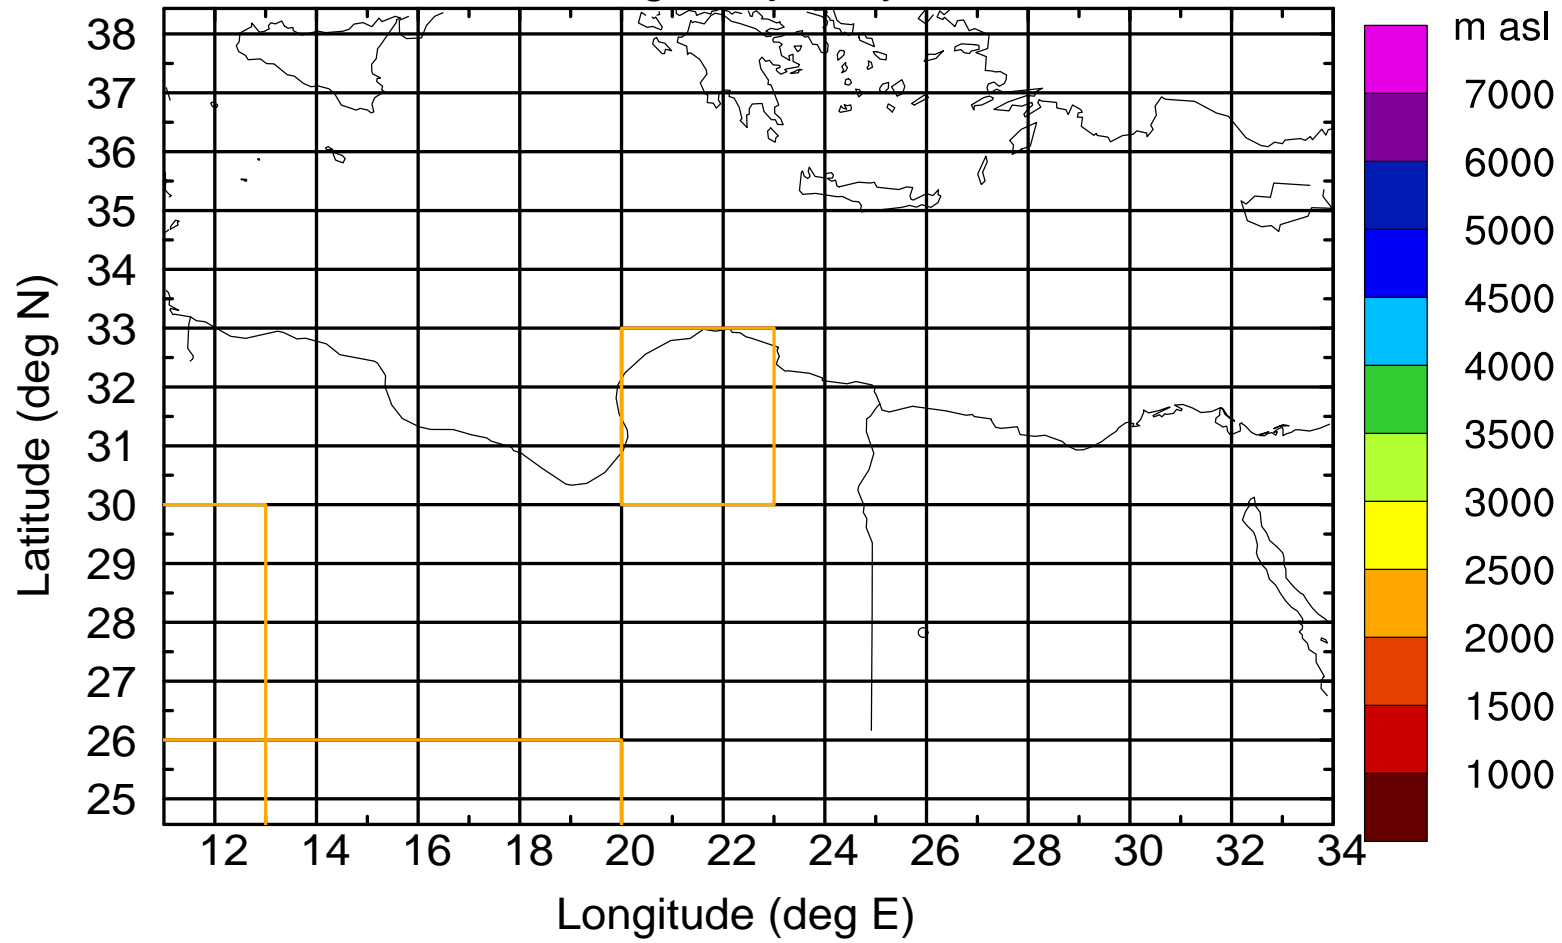

Paphos Airport ground station 20170422 6:00 UTC

Flight trajectory