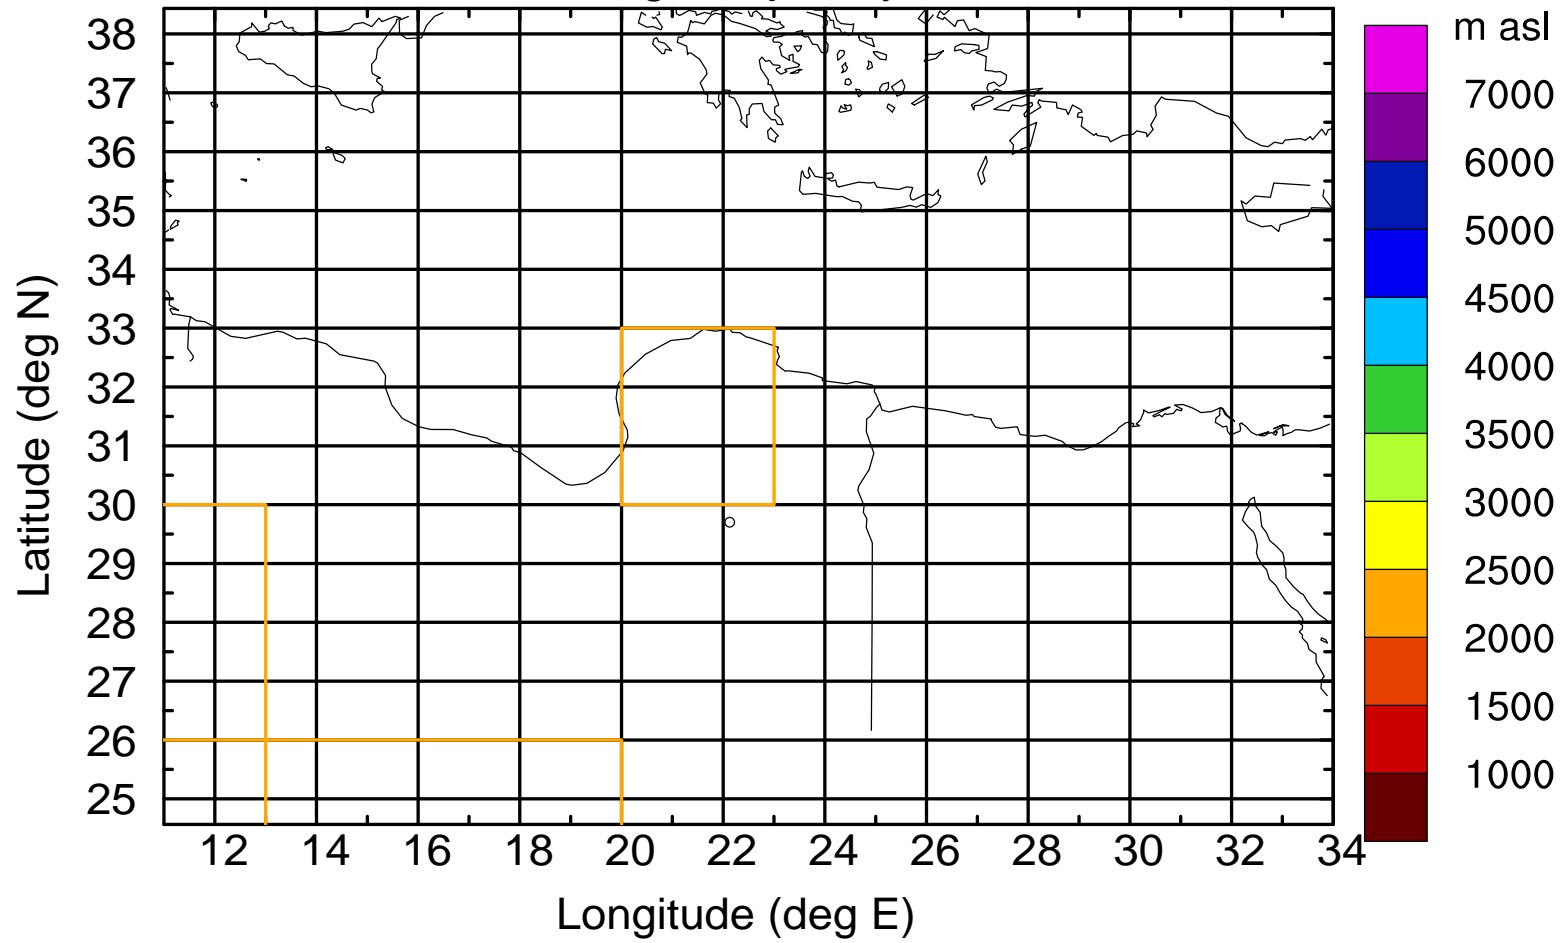

Paphos Airport ground station 20170422 6:00 UTC

Flight trajectory