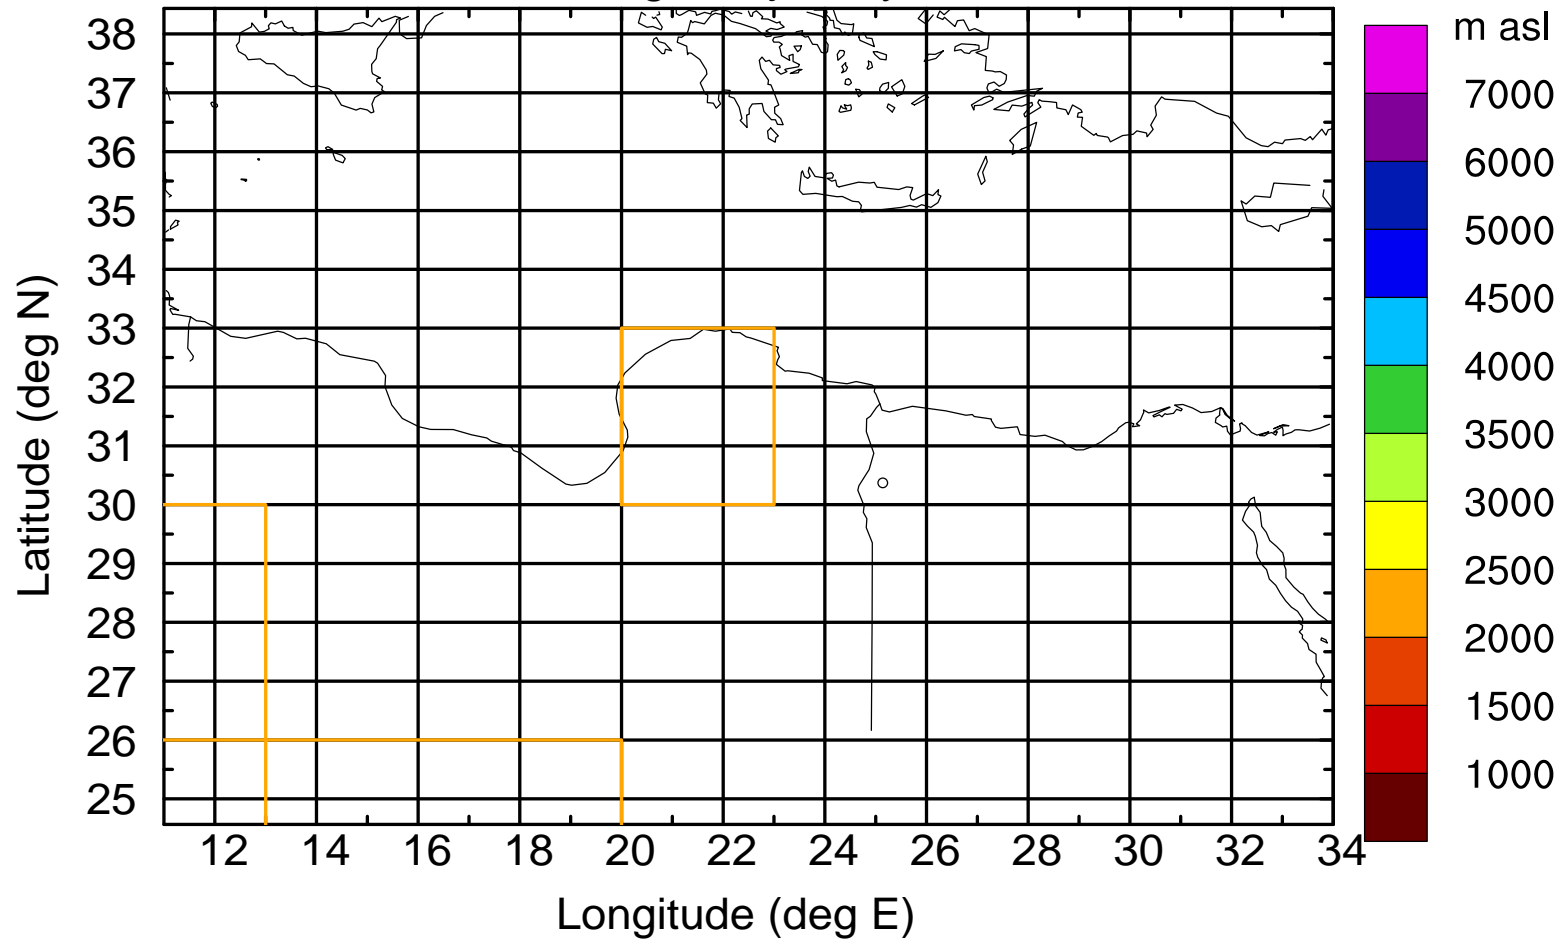

Paphos Airport ground station 20170422 6:00 UTC

Flight trajectory