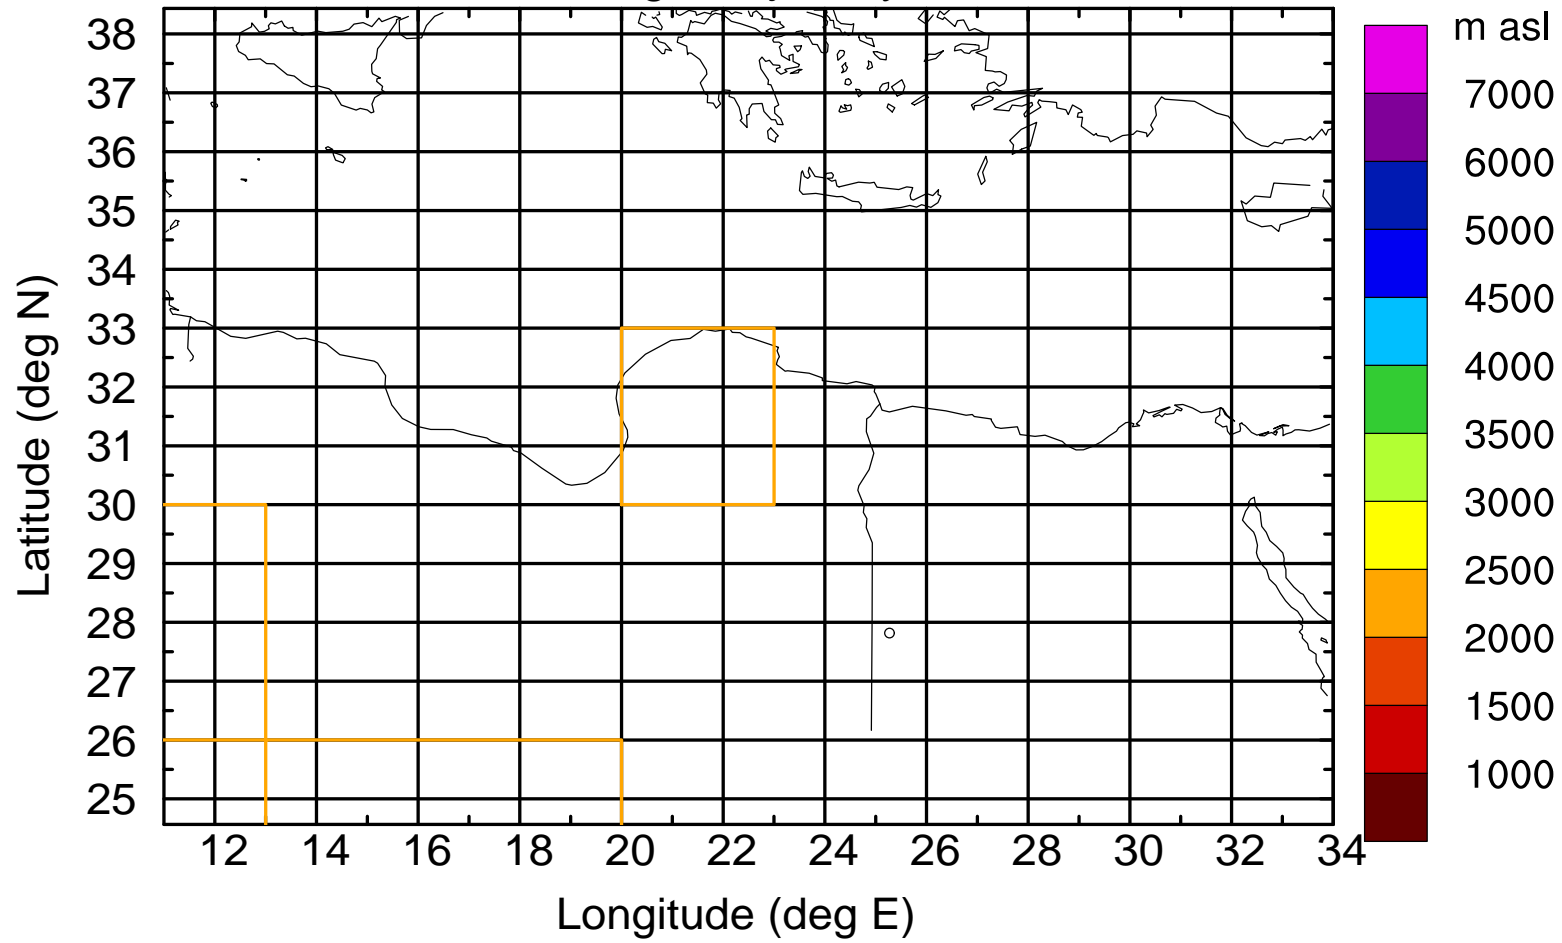

Paphos Airport ground station 20170422 6:00 UTC

Flight trajectory