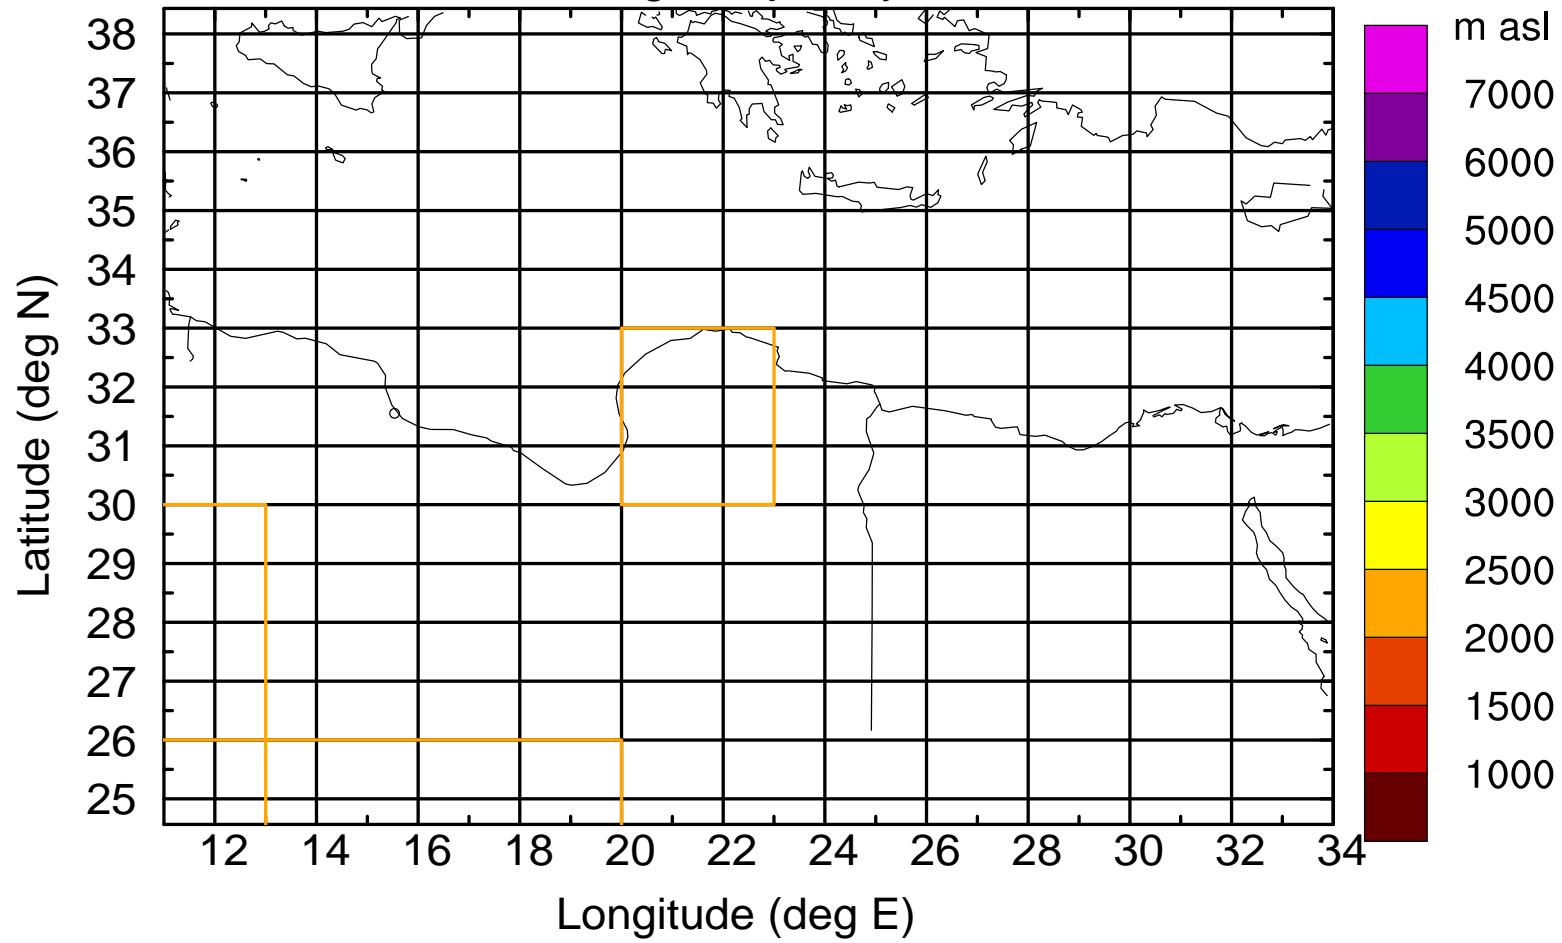

Paphos Airport ground station 20170422 6:00 UTC

Flight trajectory