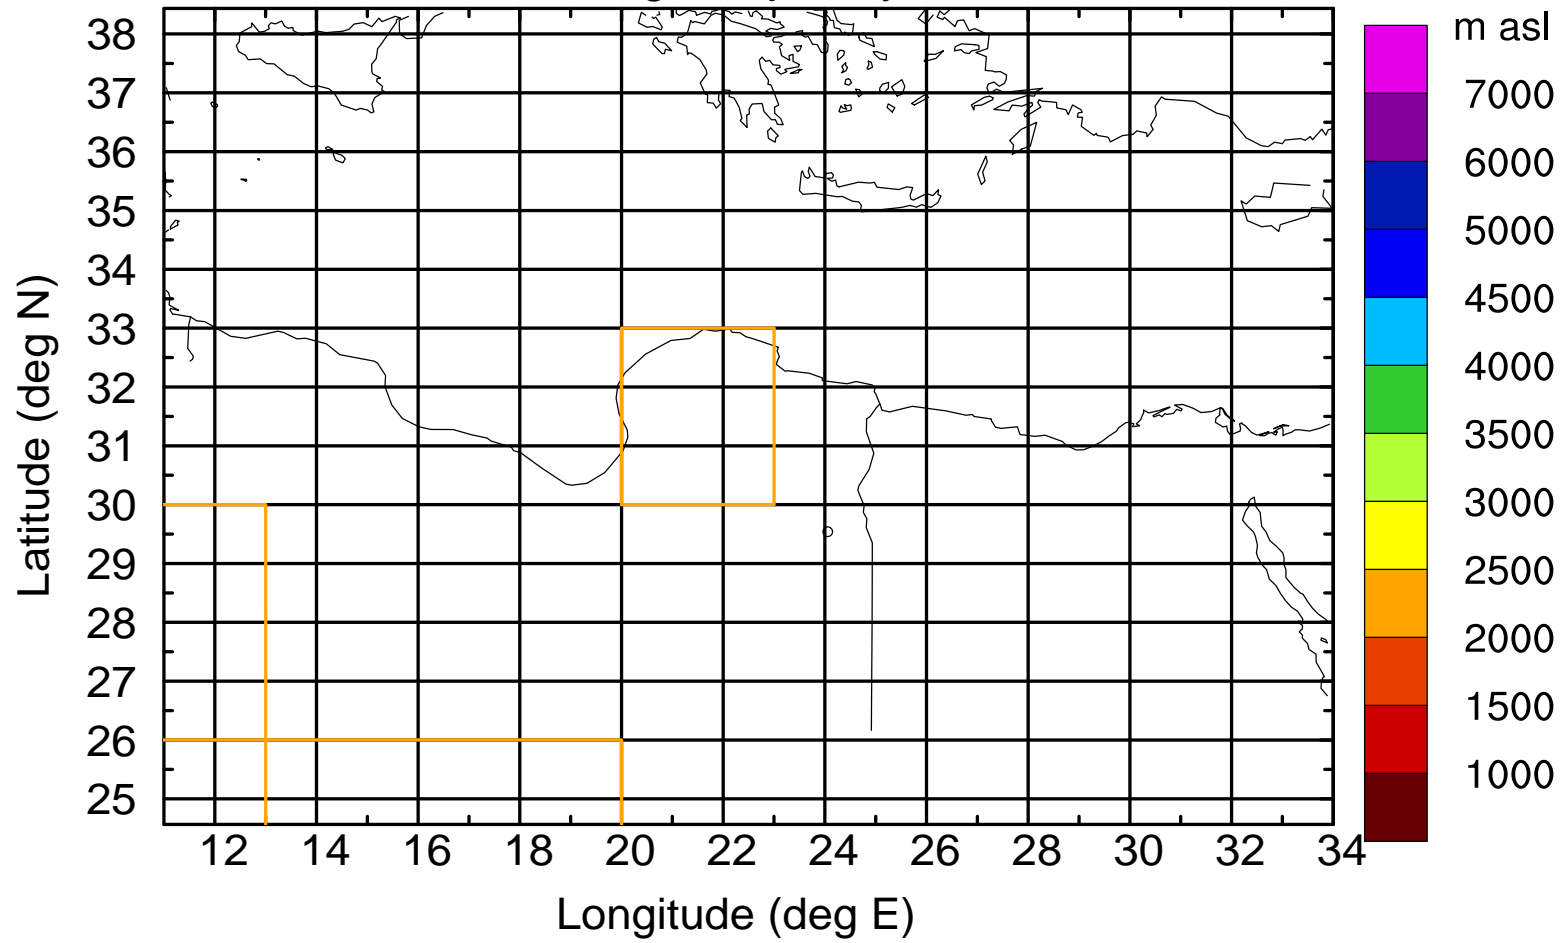

Paphos Airport ground station 20170422 6:00 UTC

Flight trajectory