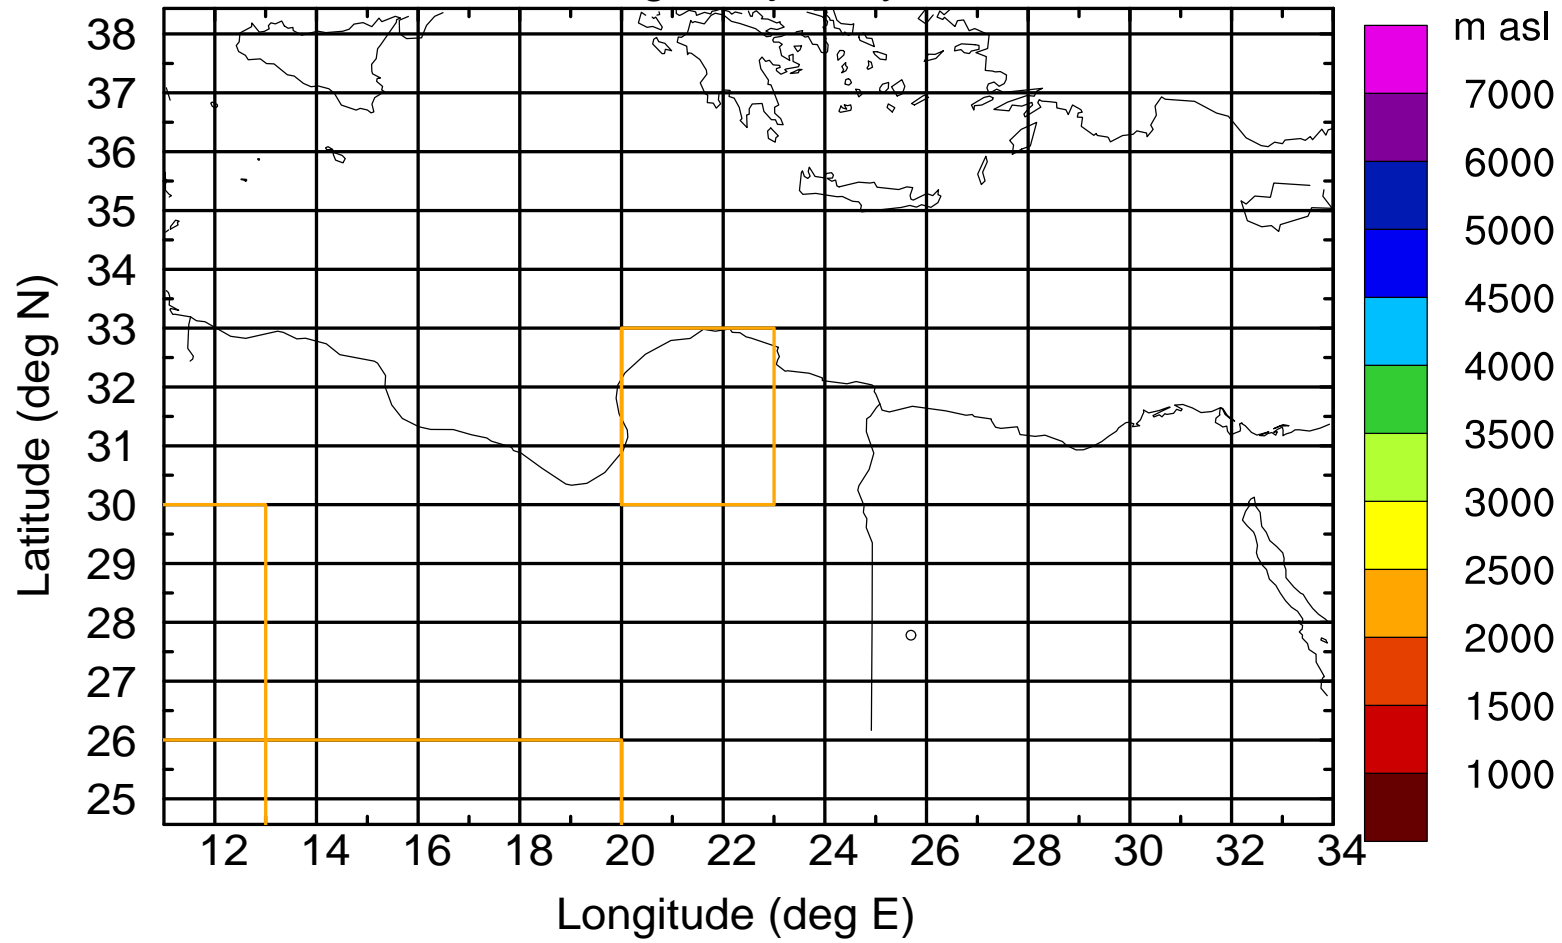

Paphos Airport ground station 20170422 6:00 UTC

Flight trajectory