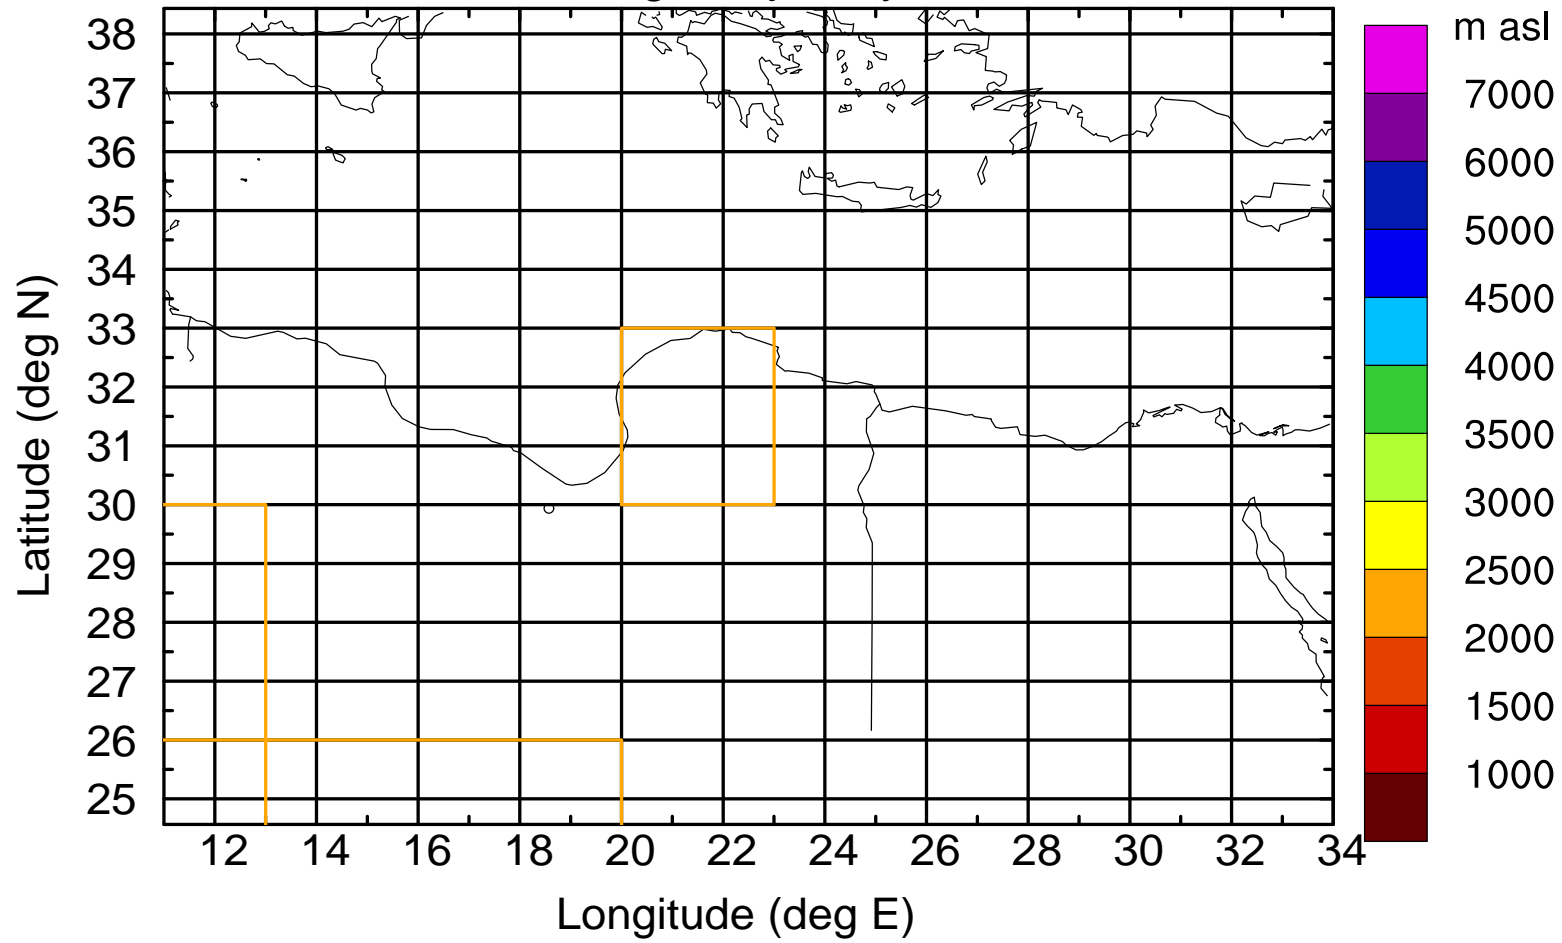

Paphos Airport ground station 20170422 6:00 UTC

Flight trajectory