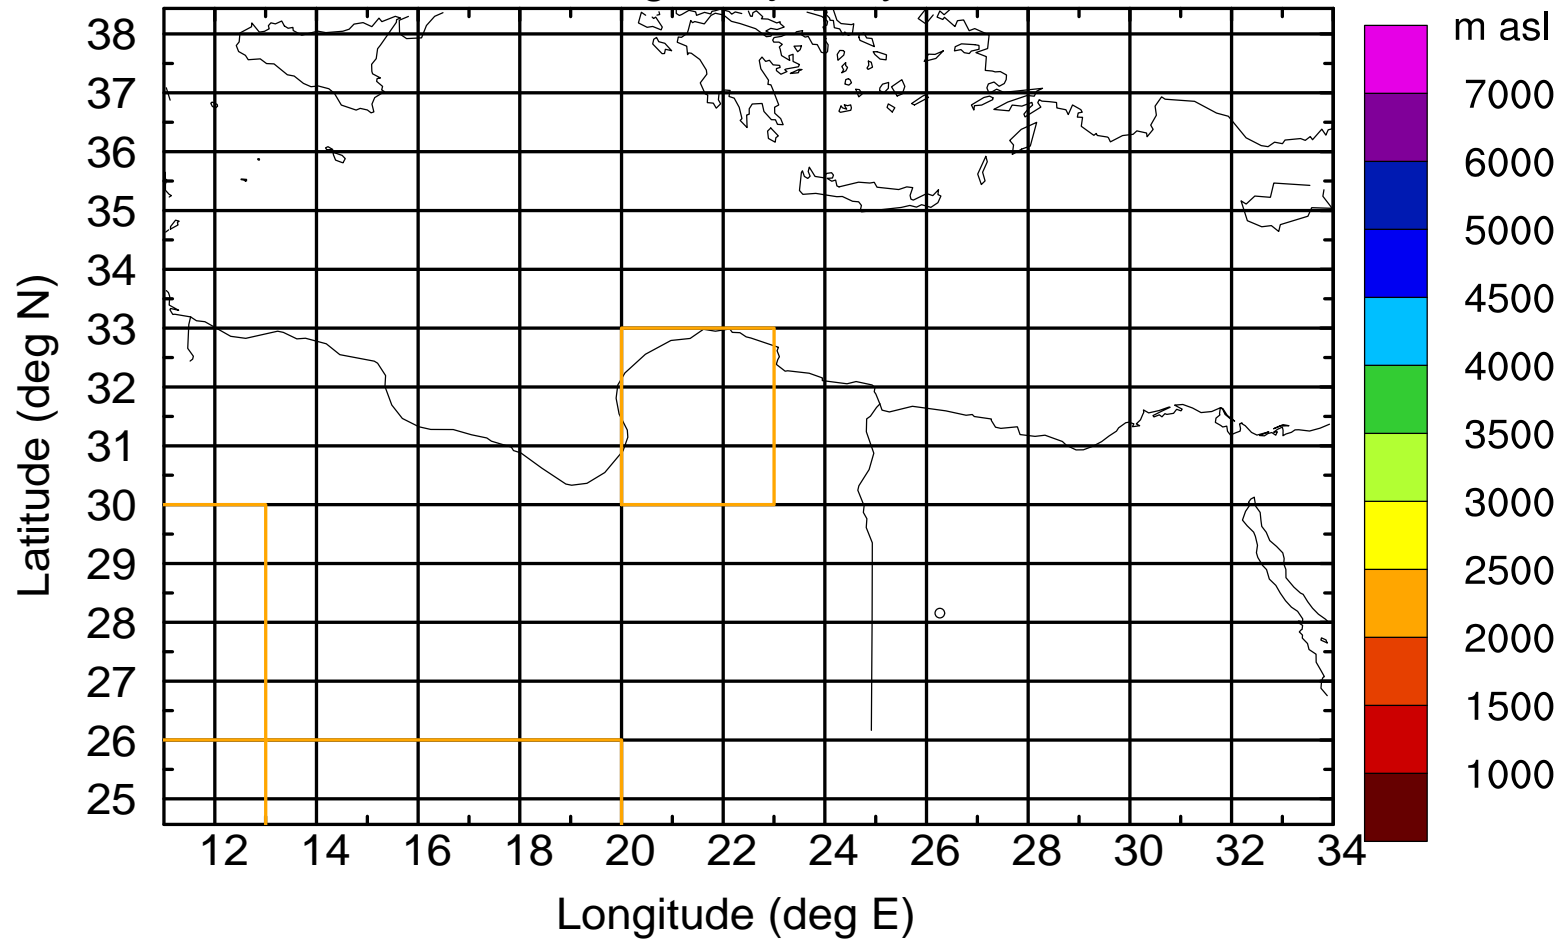

Paphos Airport ground station 20170422 6:00 UTC

Flight trajectory