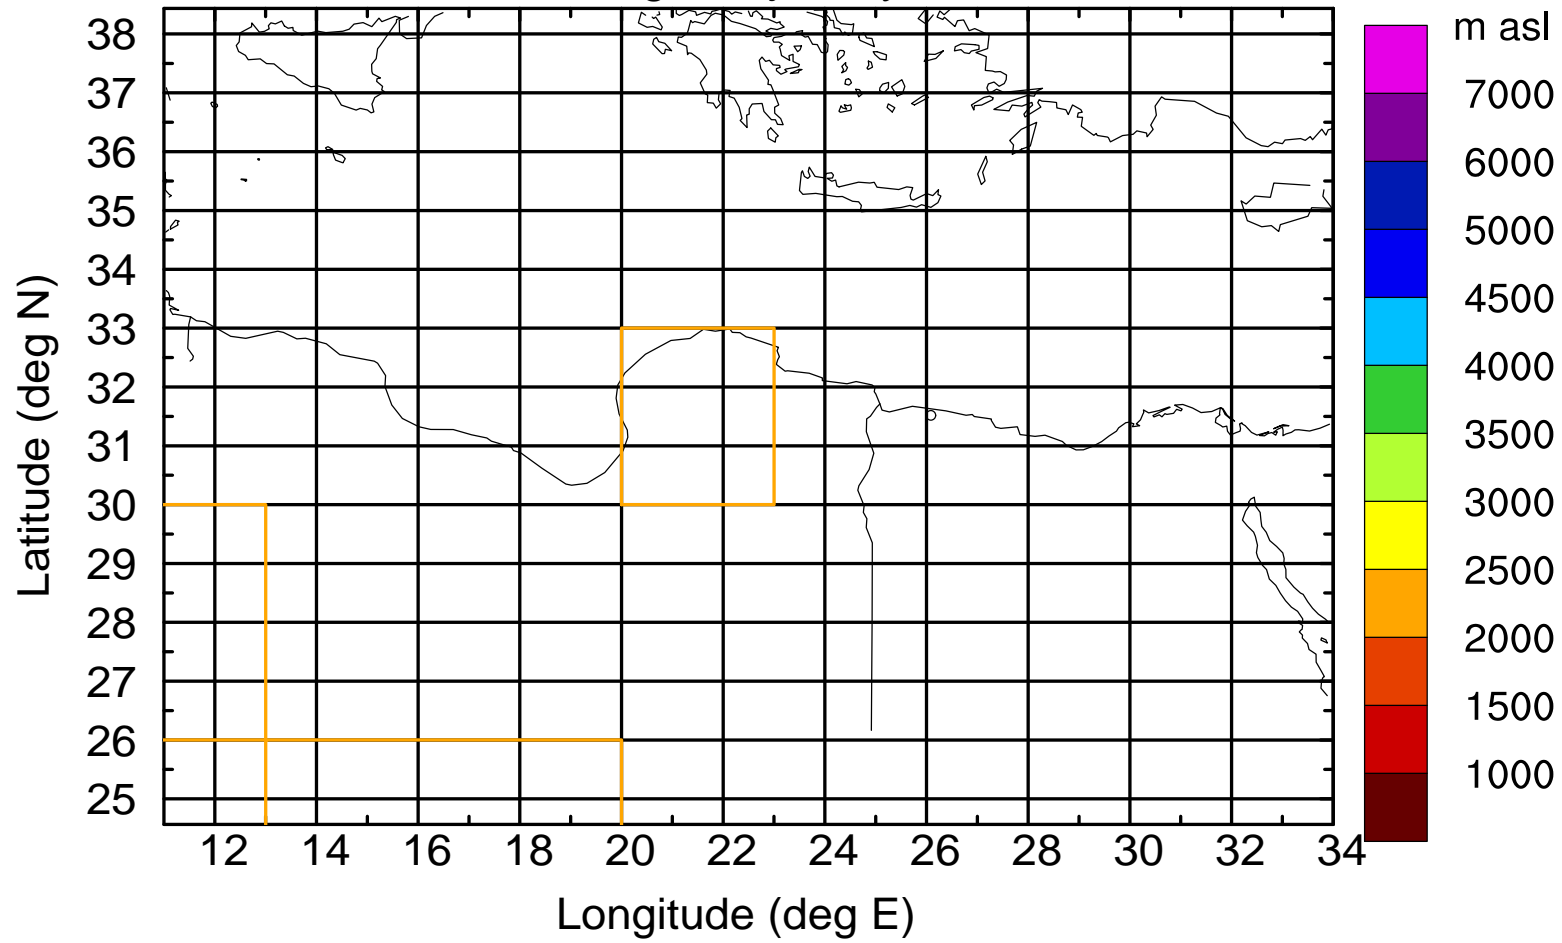

Paphos Airport ground station 20170422 6:00 UTC

Flight trajectory