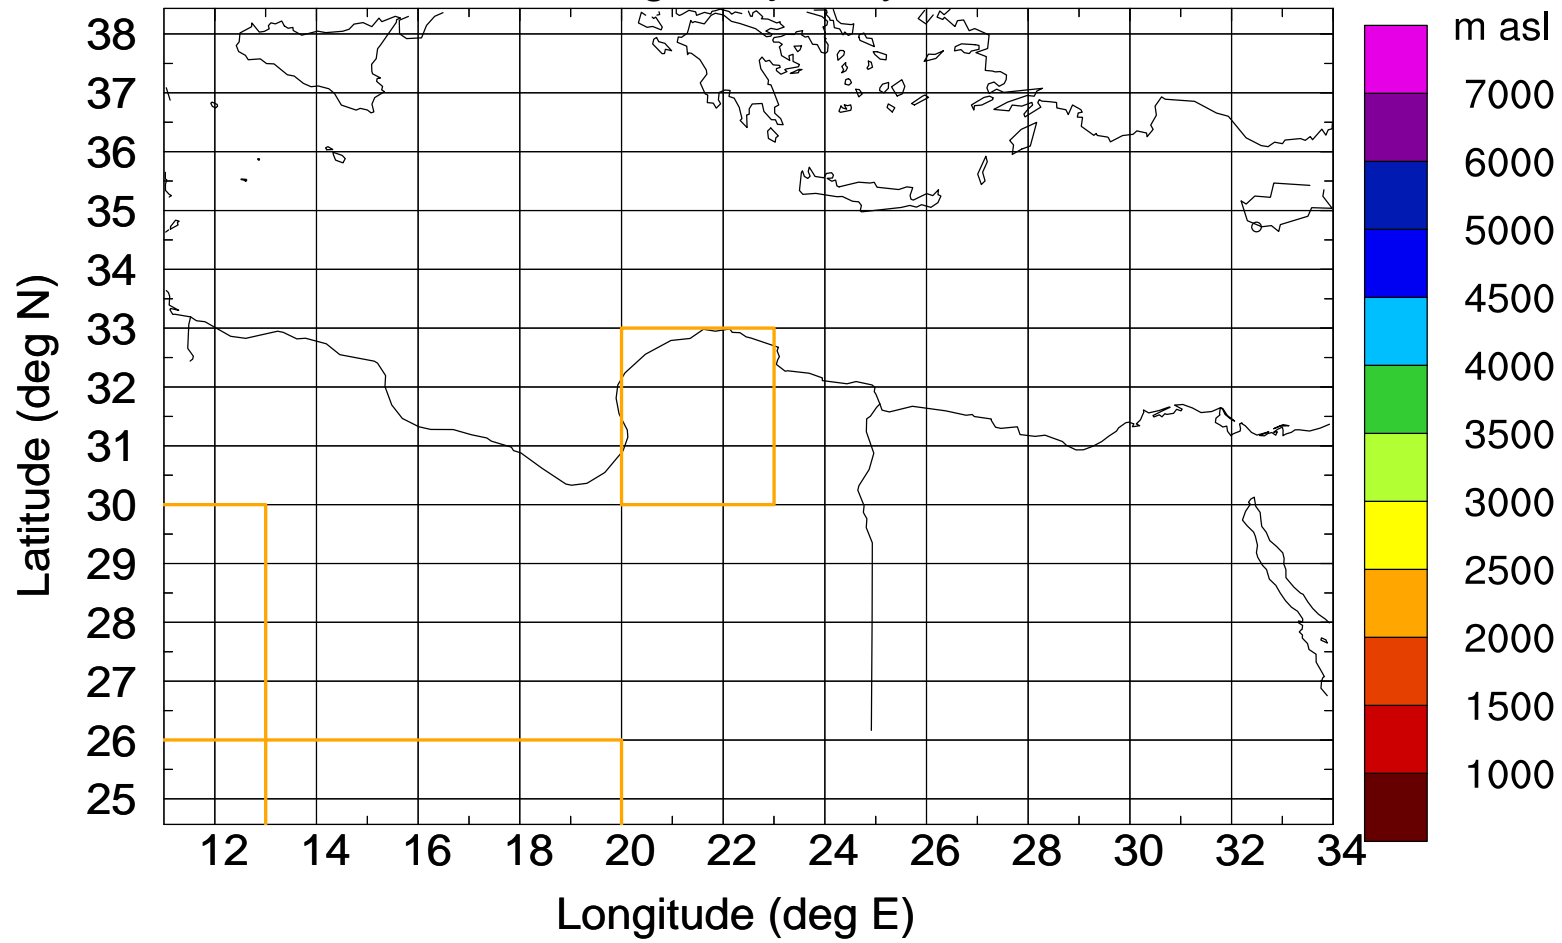

### Flight trajectory

Paphos Airport ground station 20170422 6:00 UTC