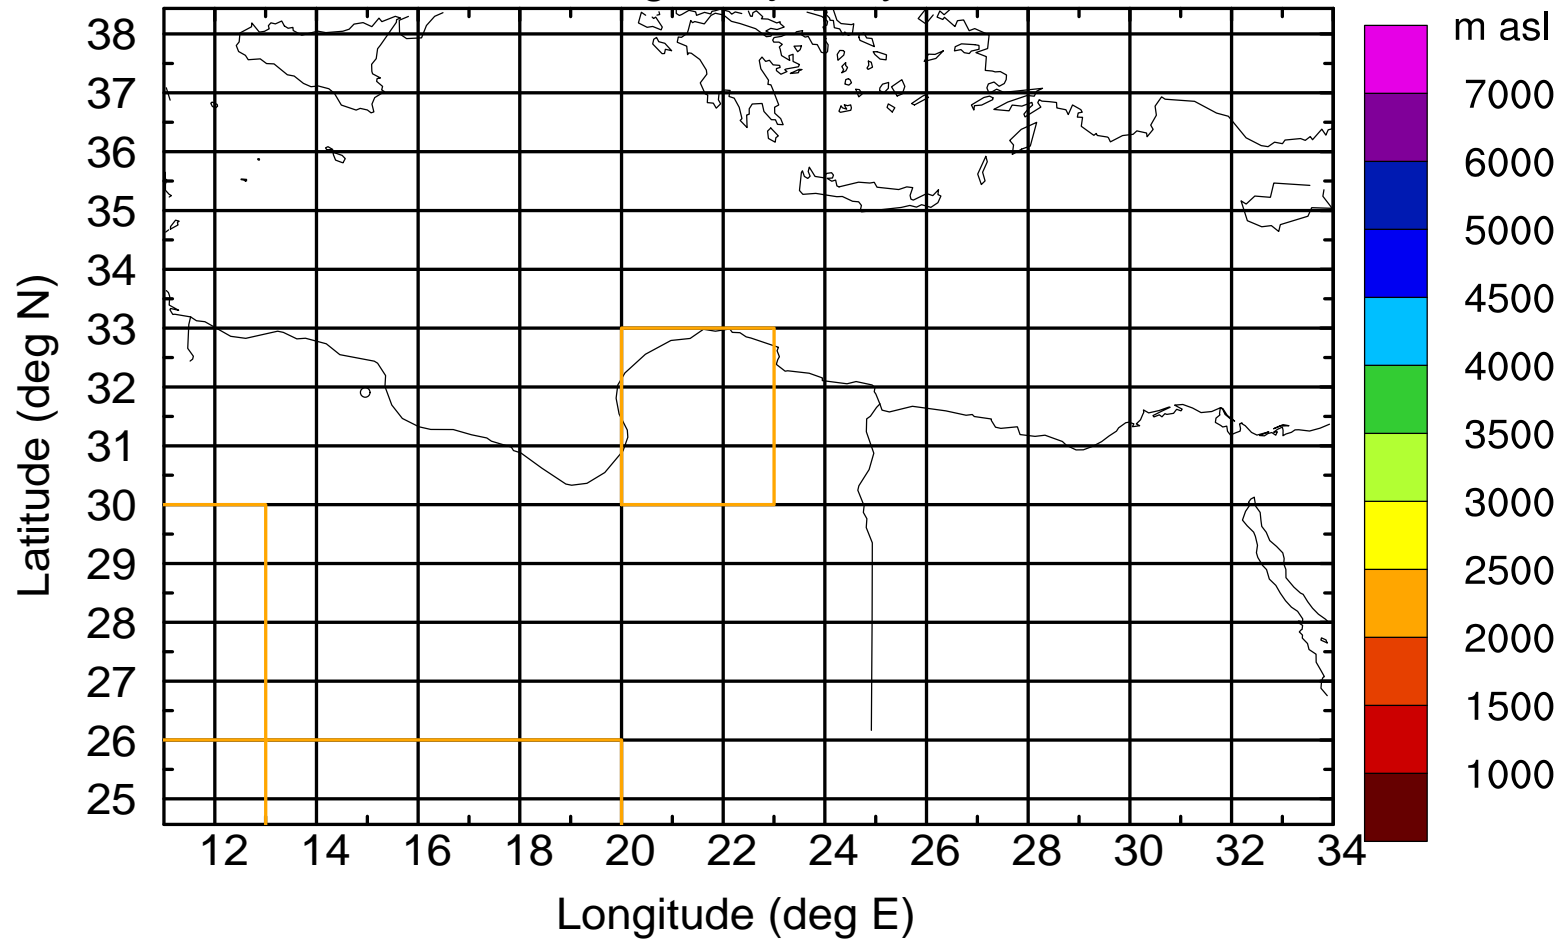

Paphos Airport ground station 20170422 6:00 UTC

Flight trajectory