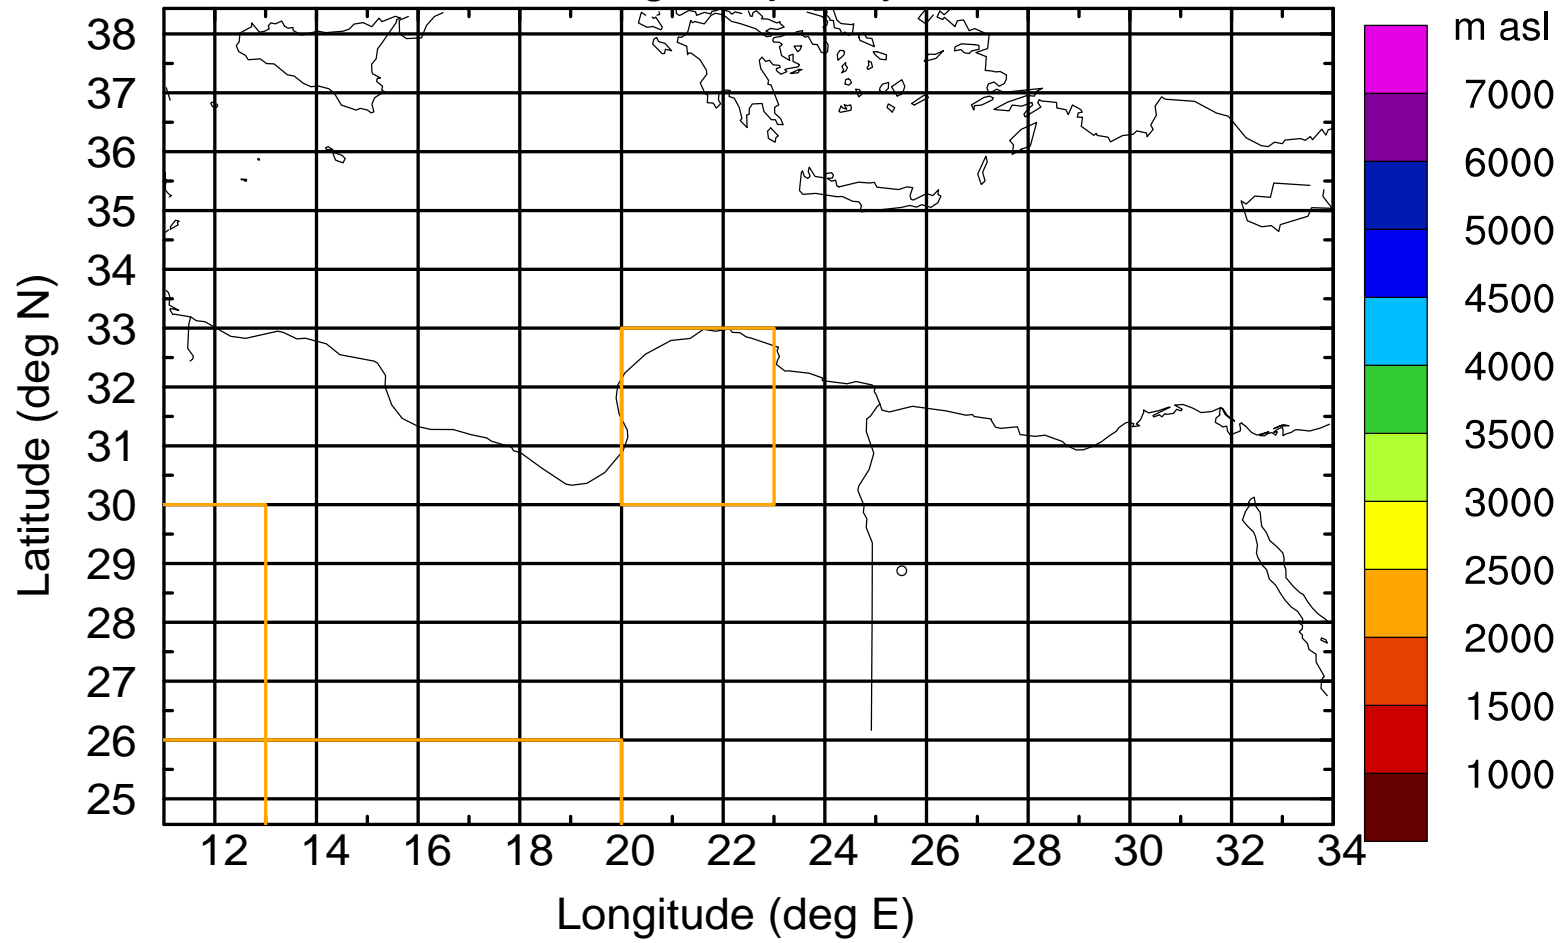

Paphos Airport ground station 20170422 6:00 UTC

Flight trajectory