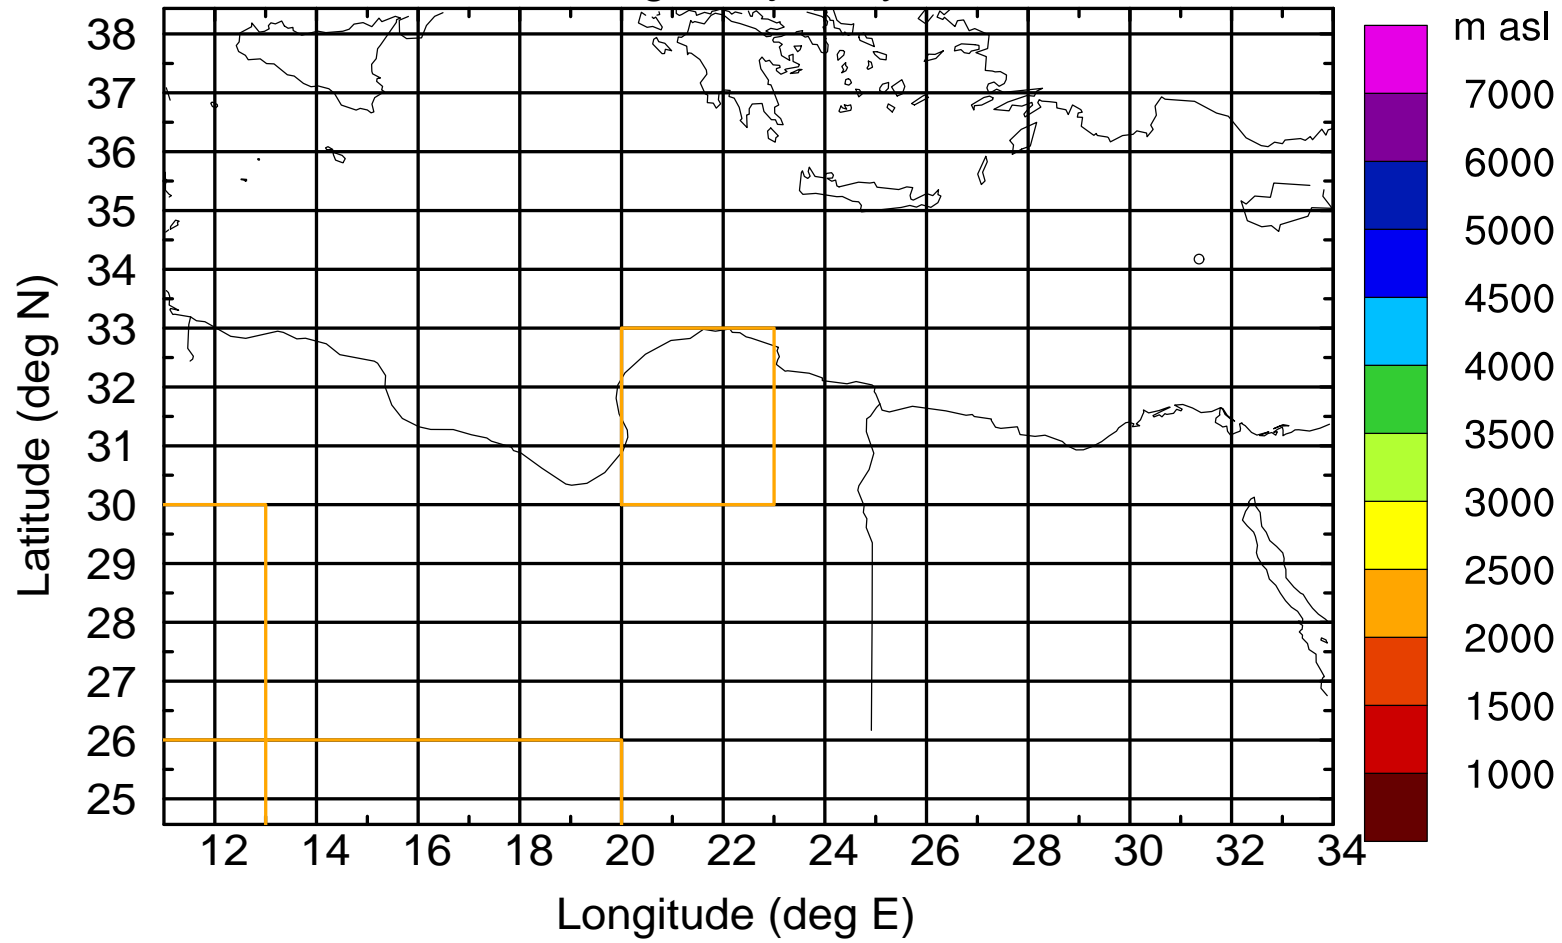

Paphos Airport ground station 20170422 6:00 UTC

Flight trajectory