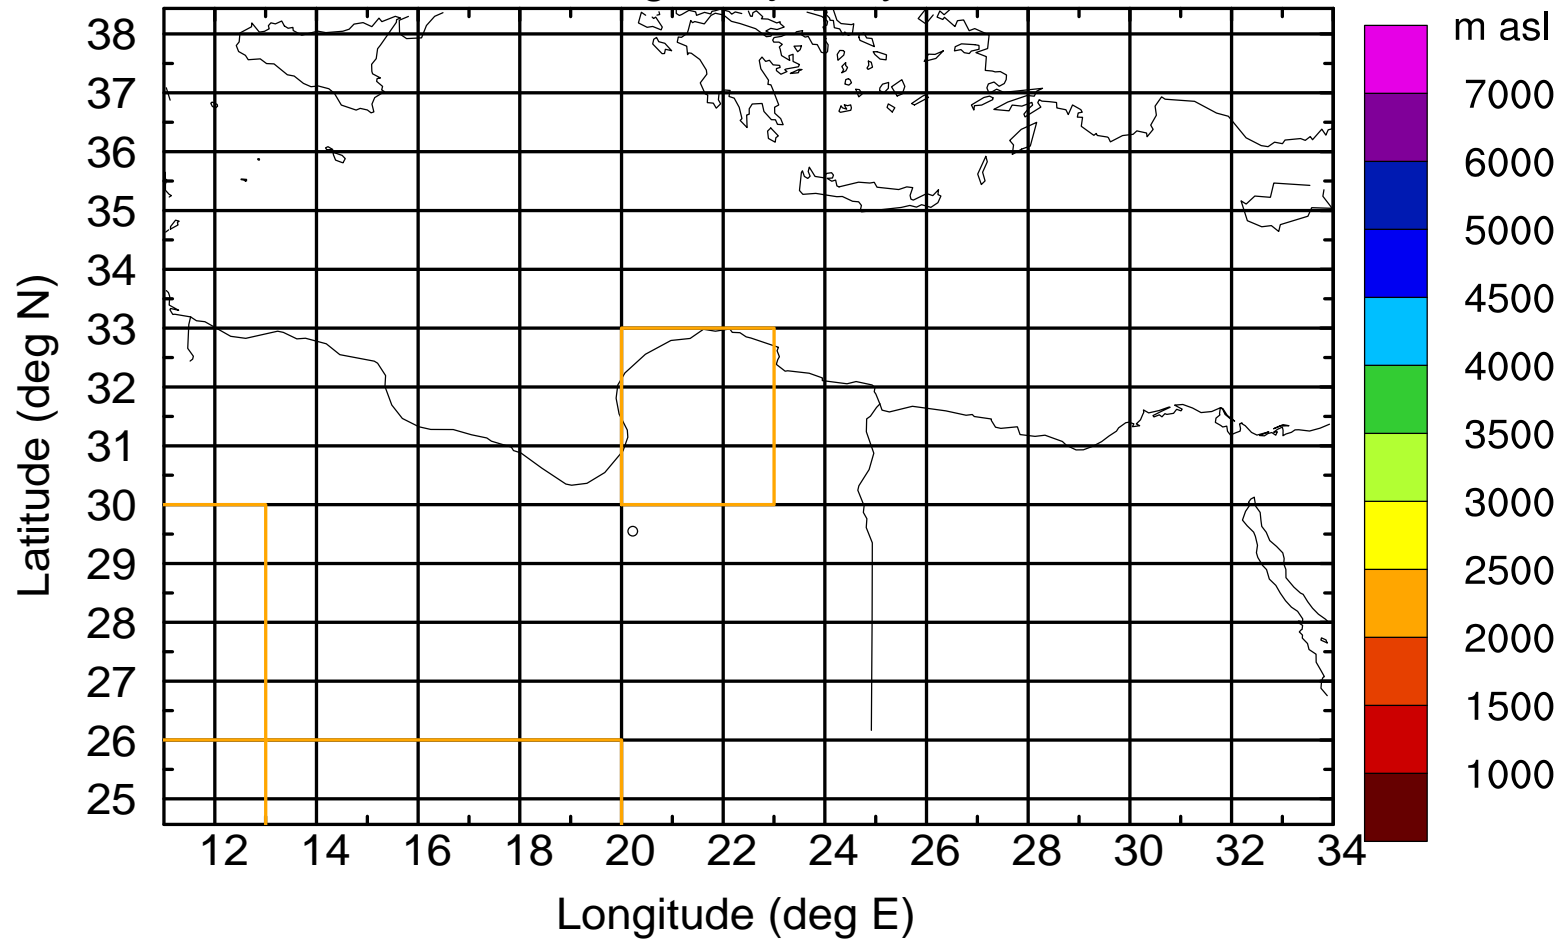

Paphos Airport ground station 20170422 6:00 UTC

Flight trajectory