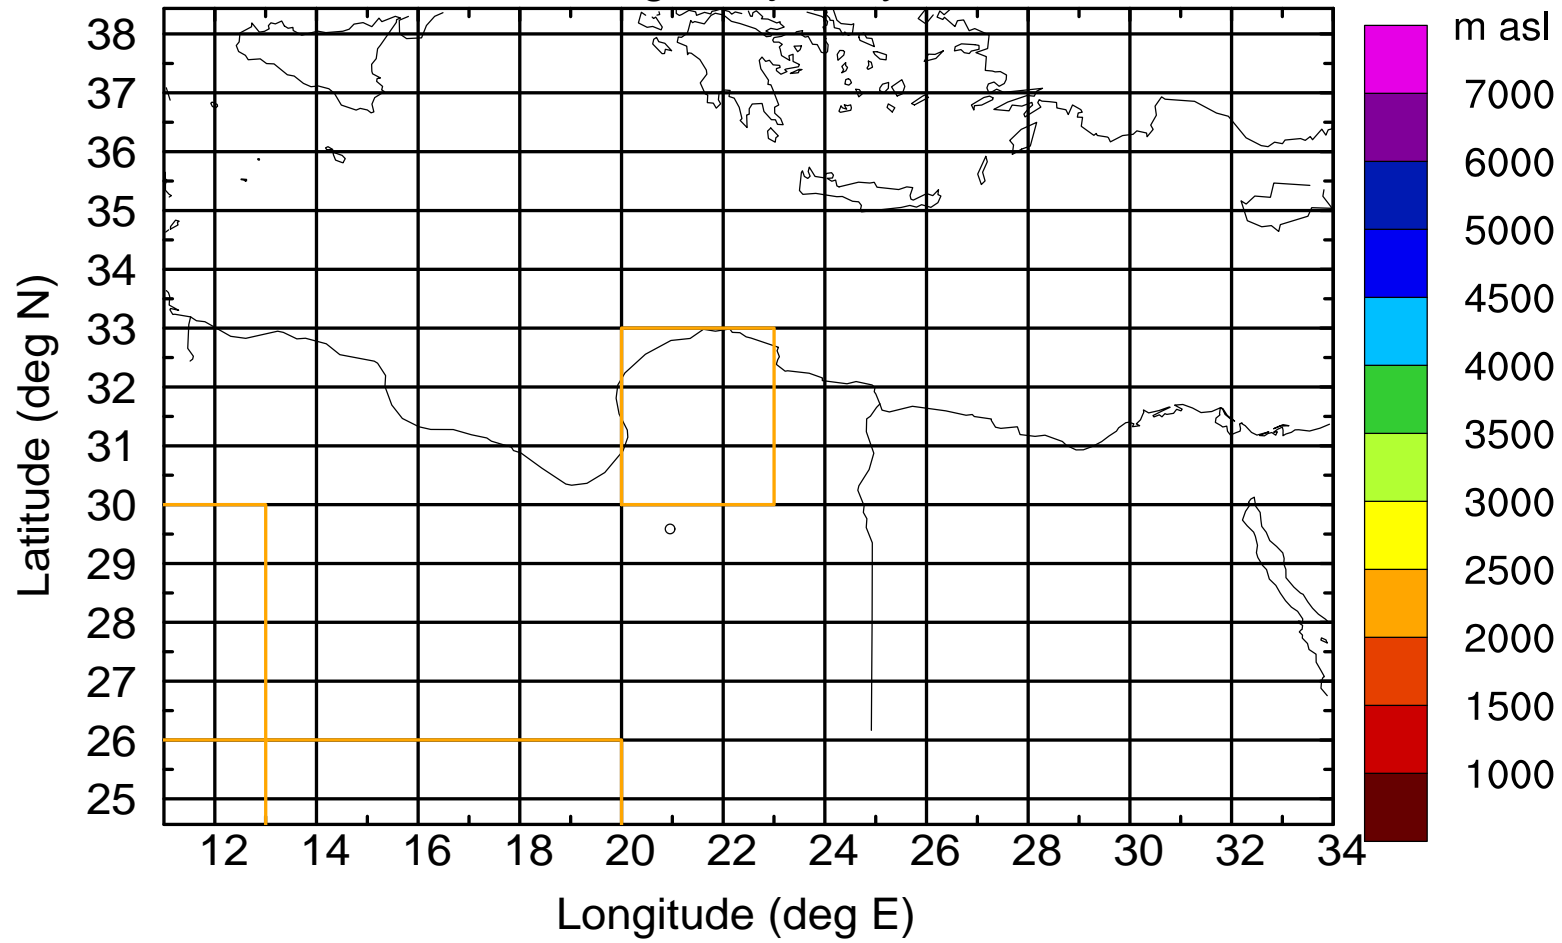

Paphos Airport ground station 20170422 6:00 UTC

Flight trajectory