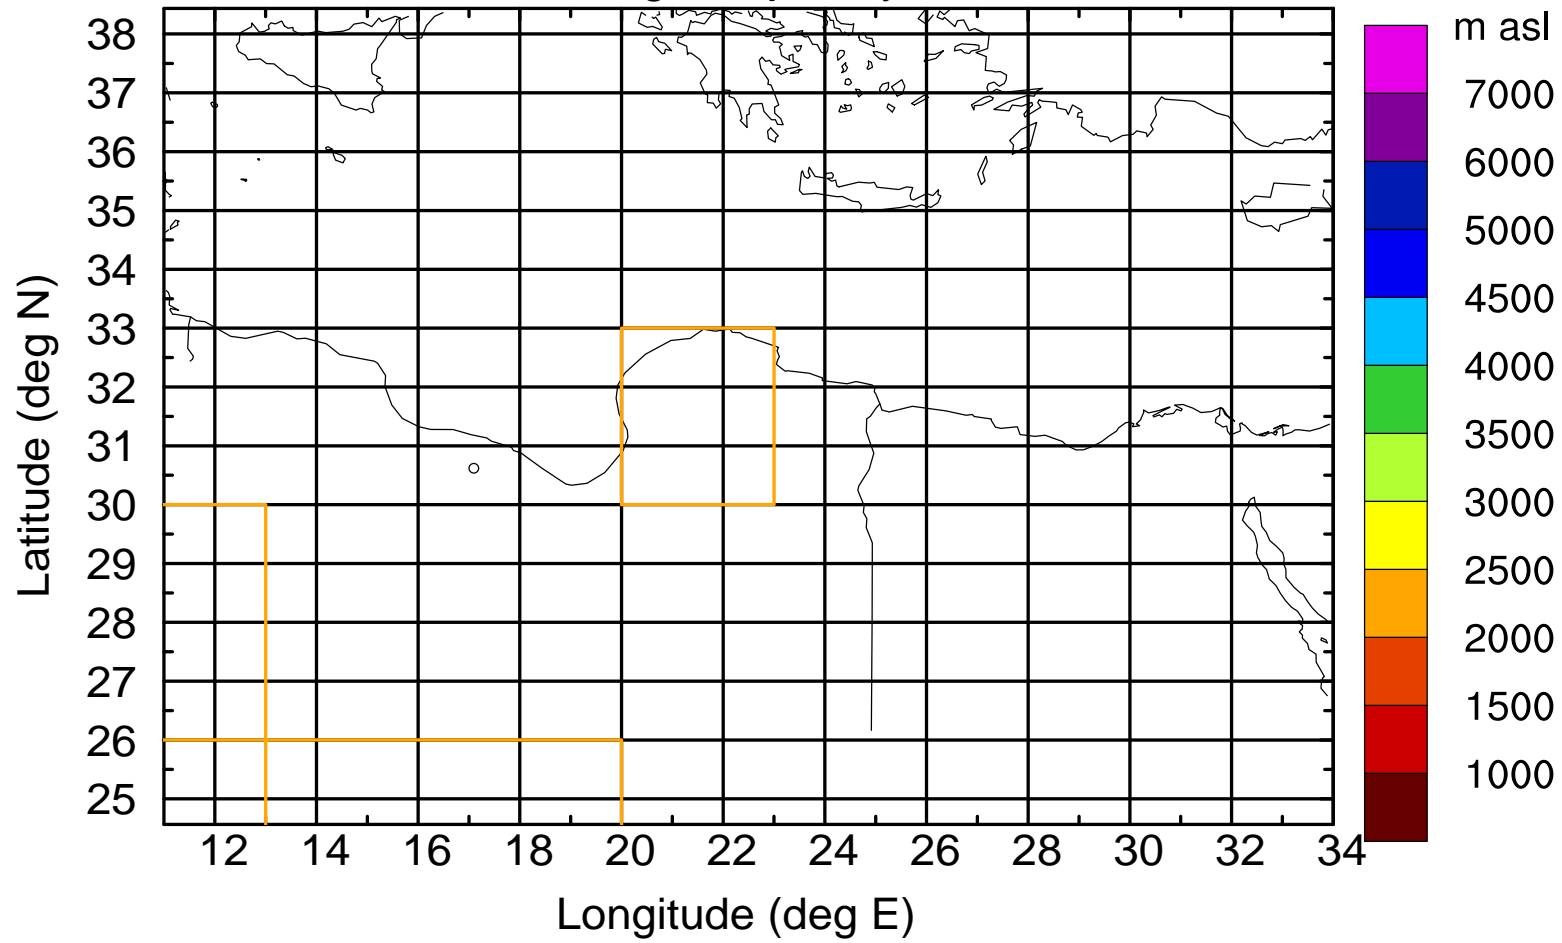

Paphos Airport ground station 20170422 6:00 UTC

Flight trajectory