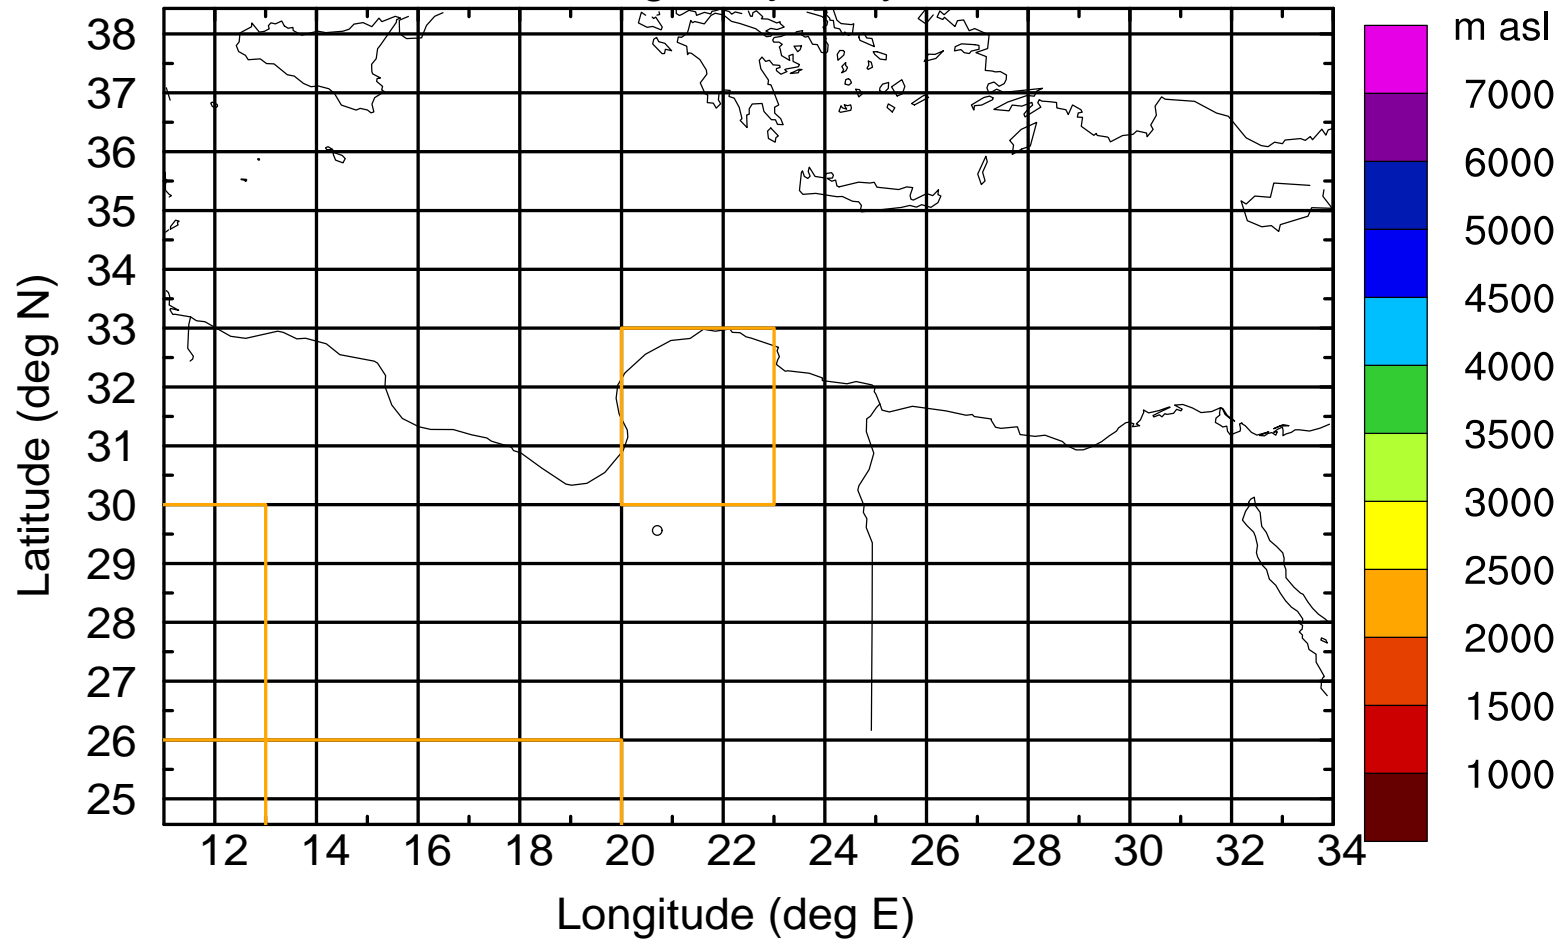

Paphos Airport ground station 20170422 6:00 UTC

Flight trajectory