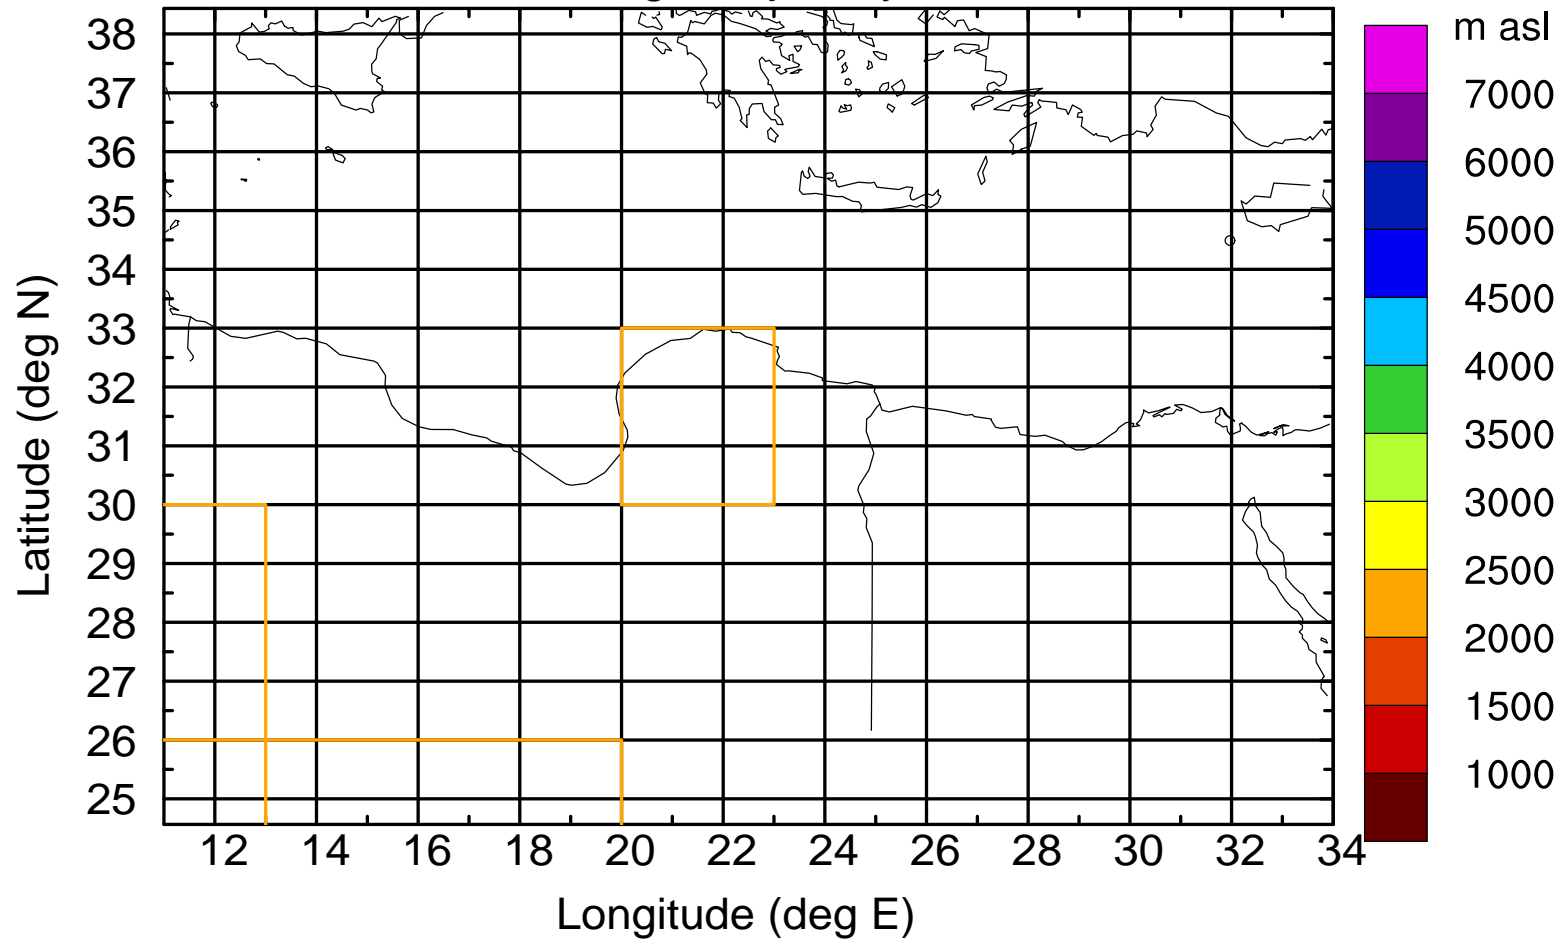

Paphos Airport ground station 20170422 6:00 UTC

Flight trajectory