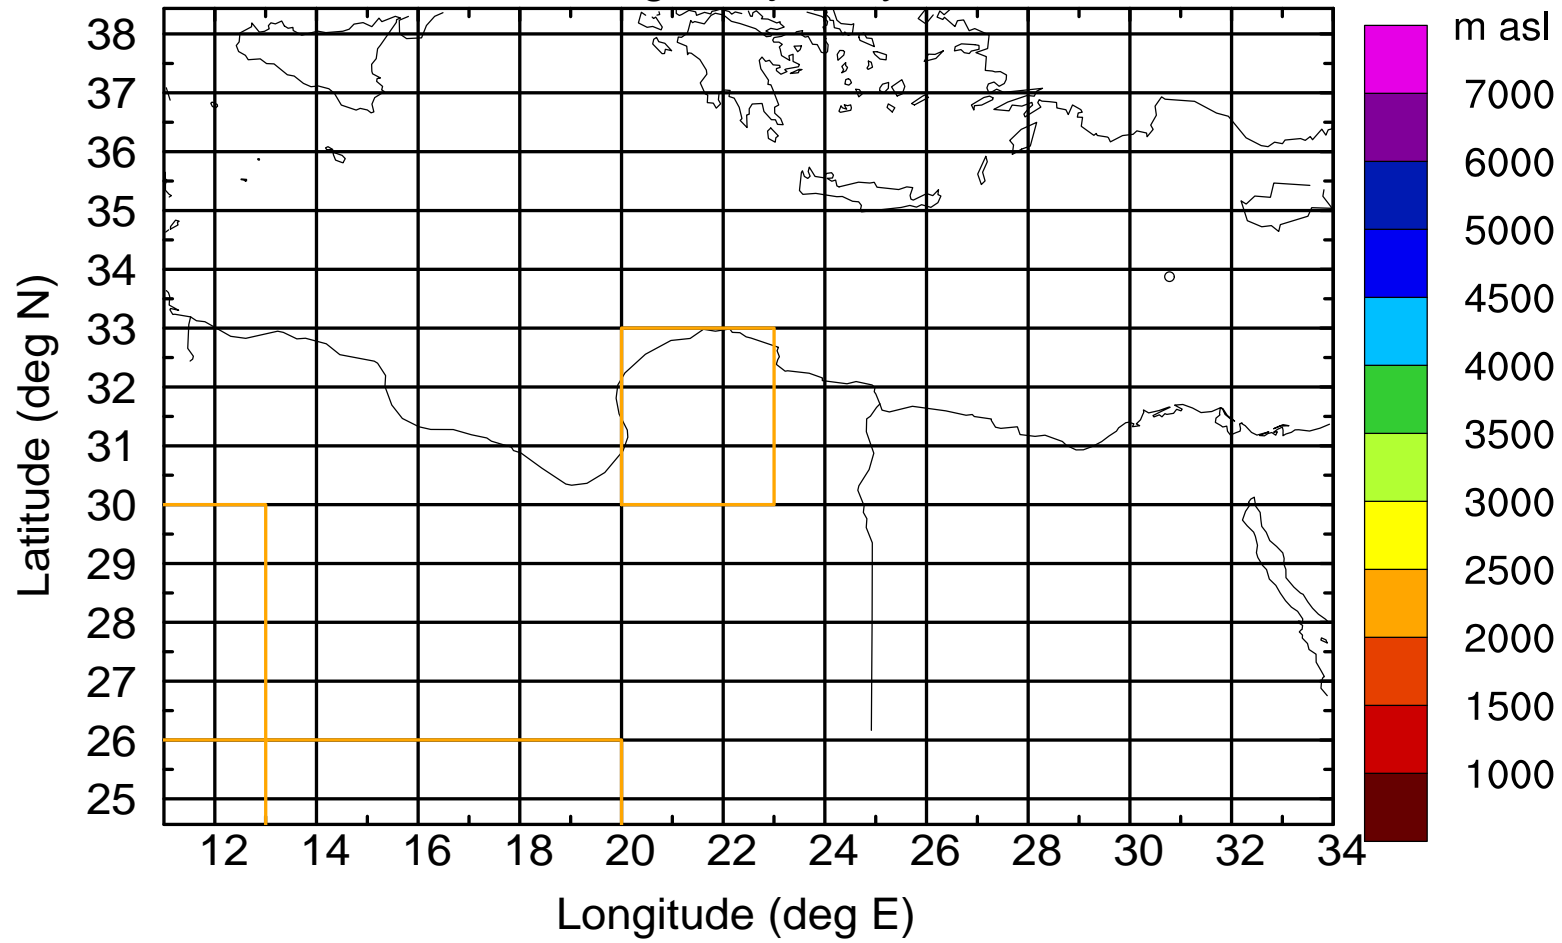

Paphos Airport ground station 20170422 6:00 UTC

Flight trajectory