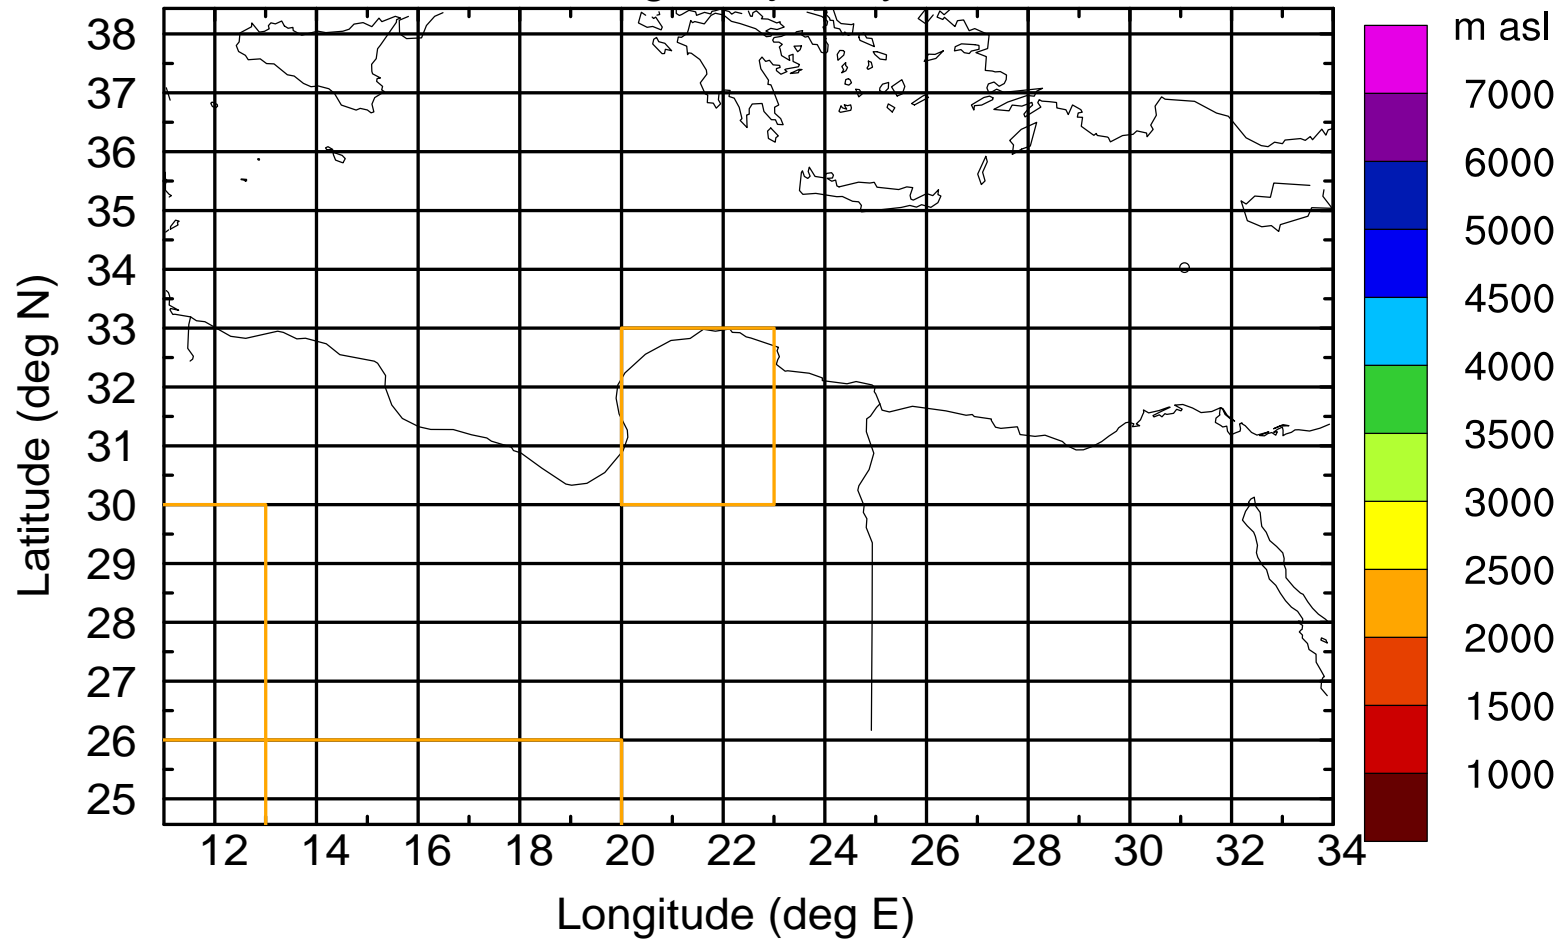

Paphos Airport ground station 20170422 6:00 UTC

Flight trajectory