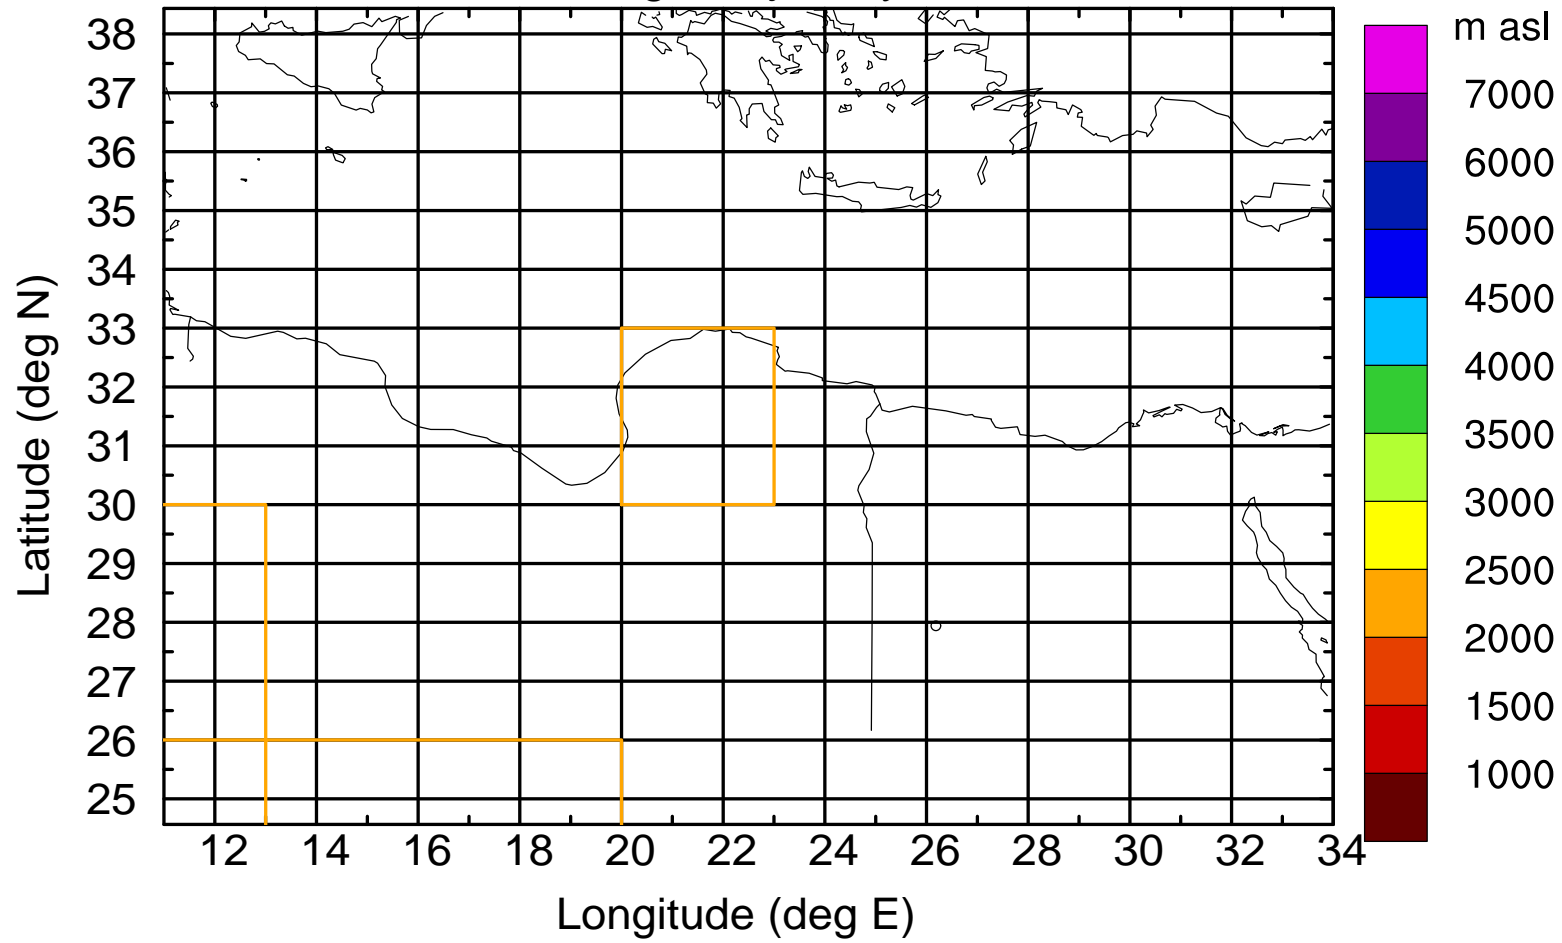

Paphos Airport ground station 20170422 6:00 UTC

Flight trajectory