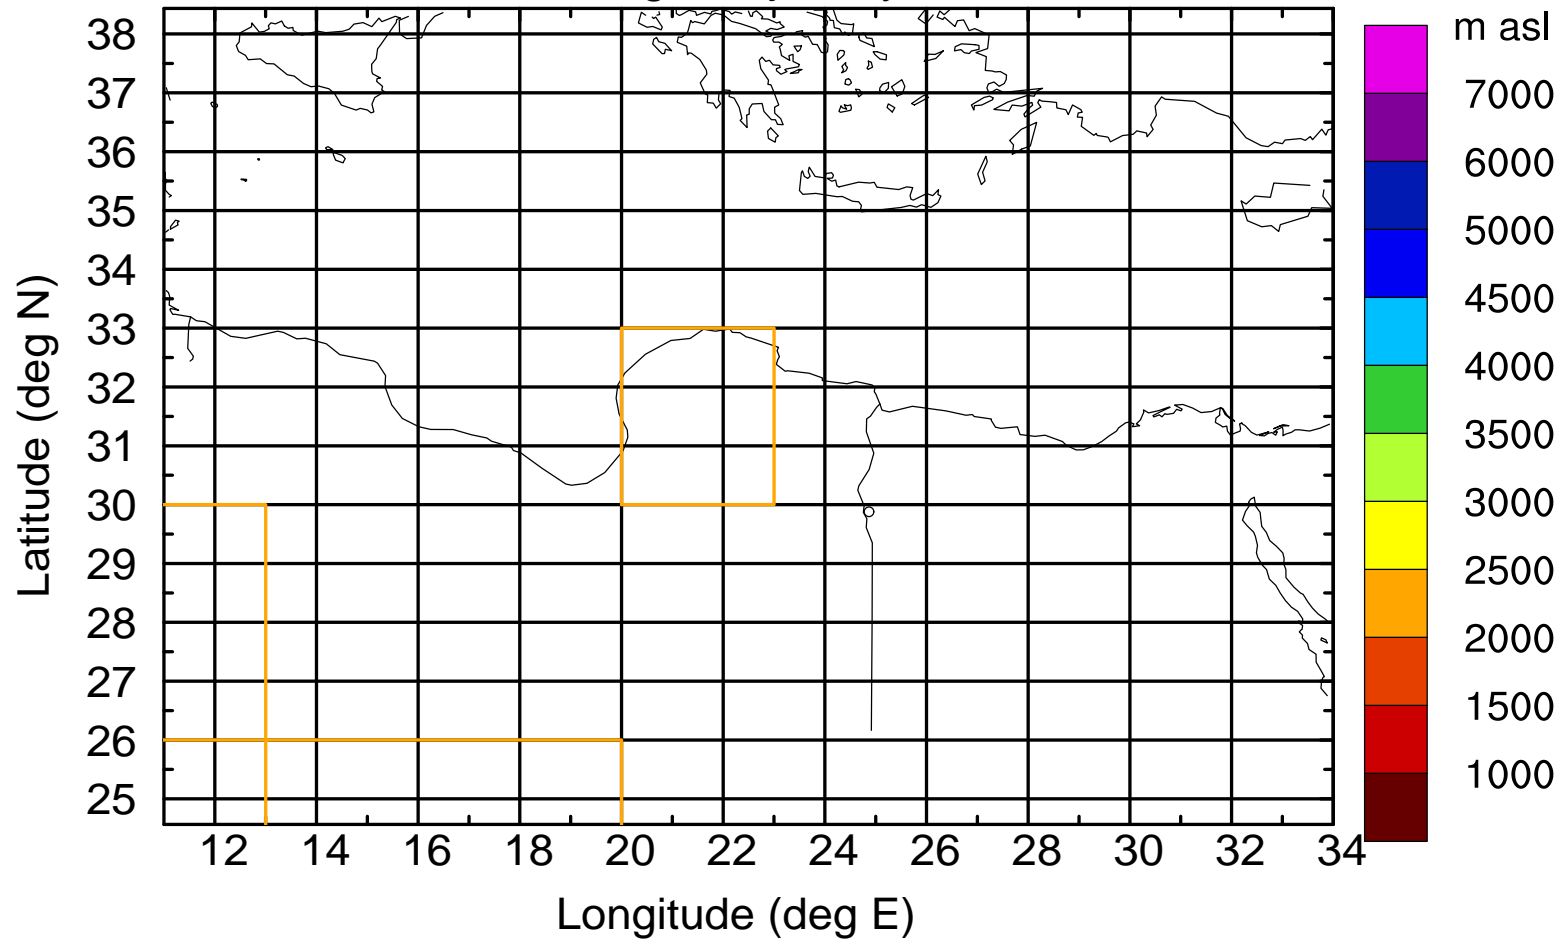

Paphos Airport ground station 20170422 6:00 UTC

Flight trajectory