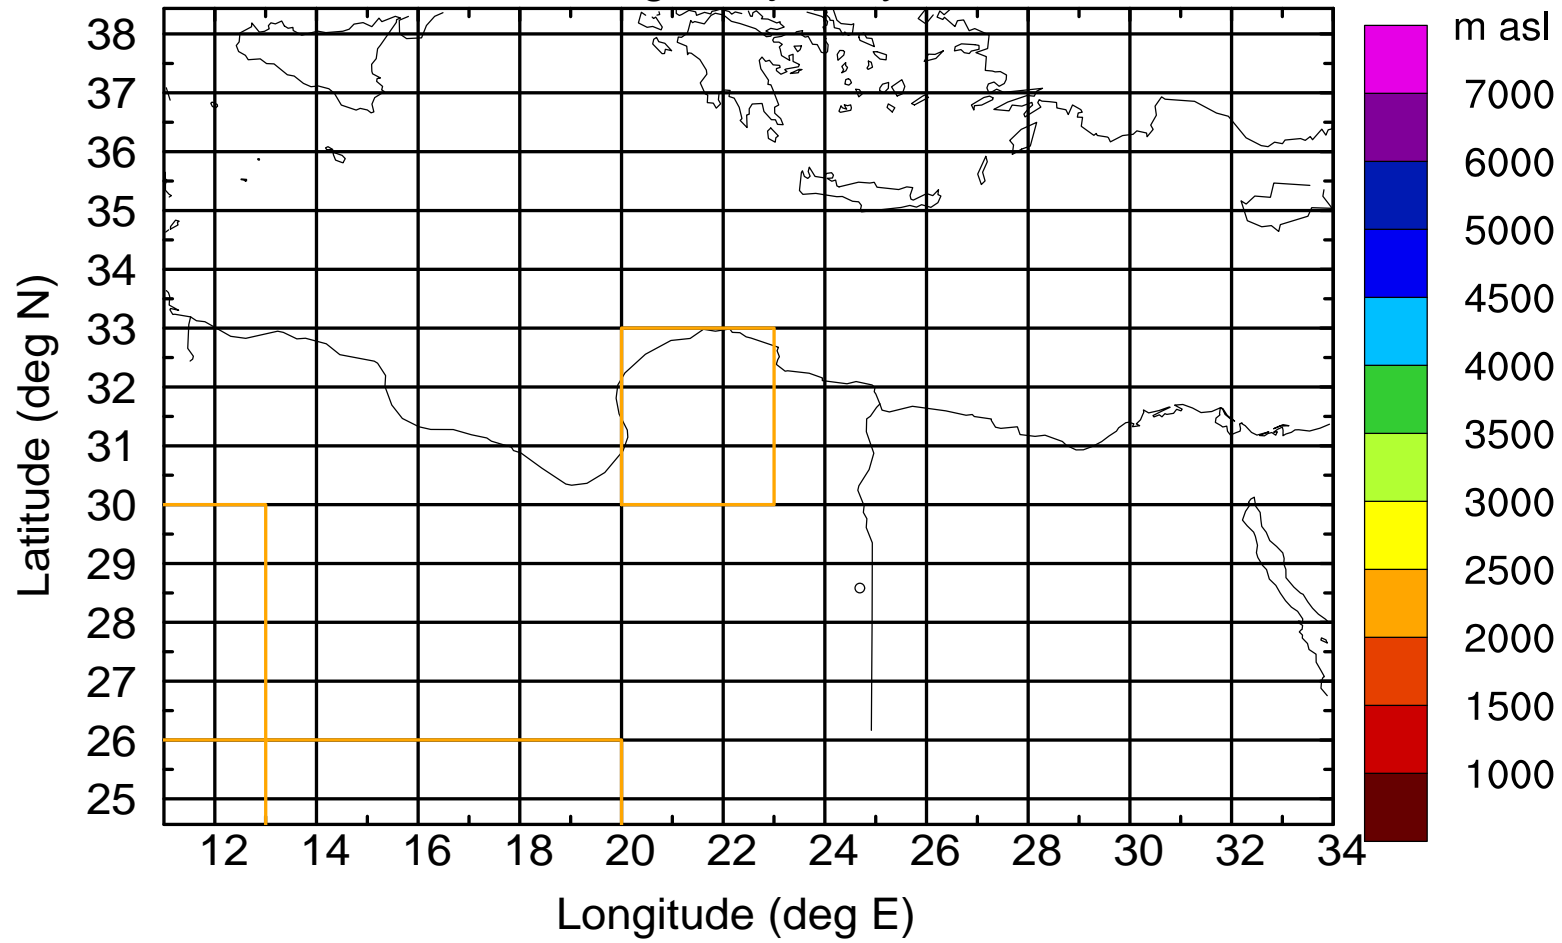

Paphos Airport ground station 20170422 6:00 UTC

Flight trajectory