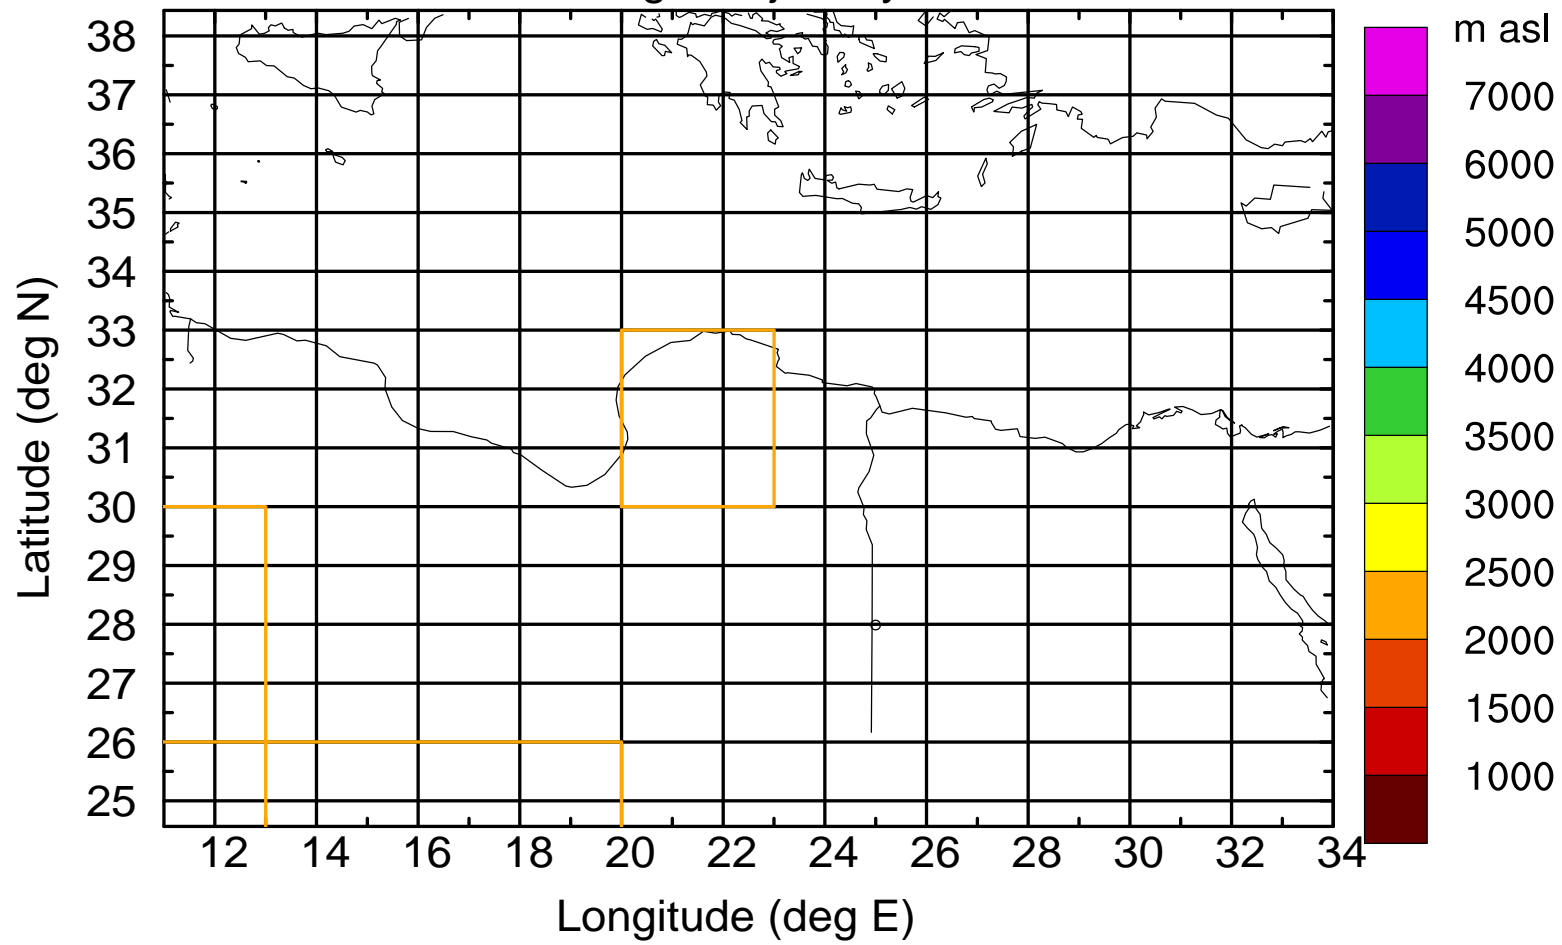

Paphos Airport ground station 20170422 6:00 UTC

Flight trajectory