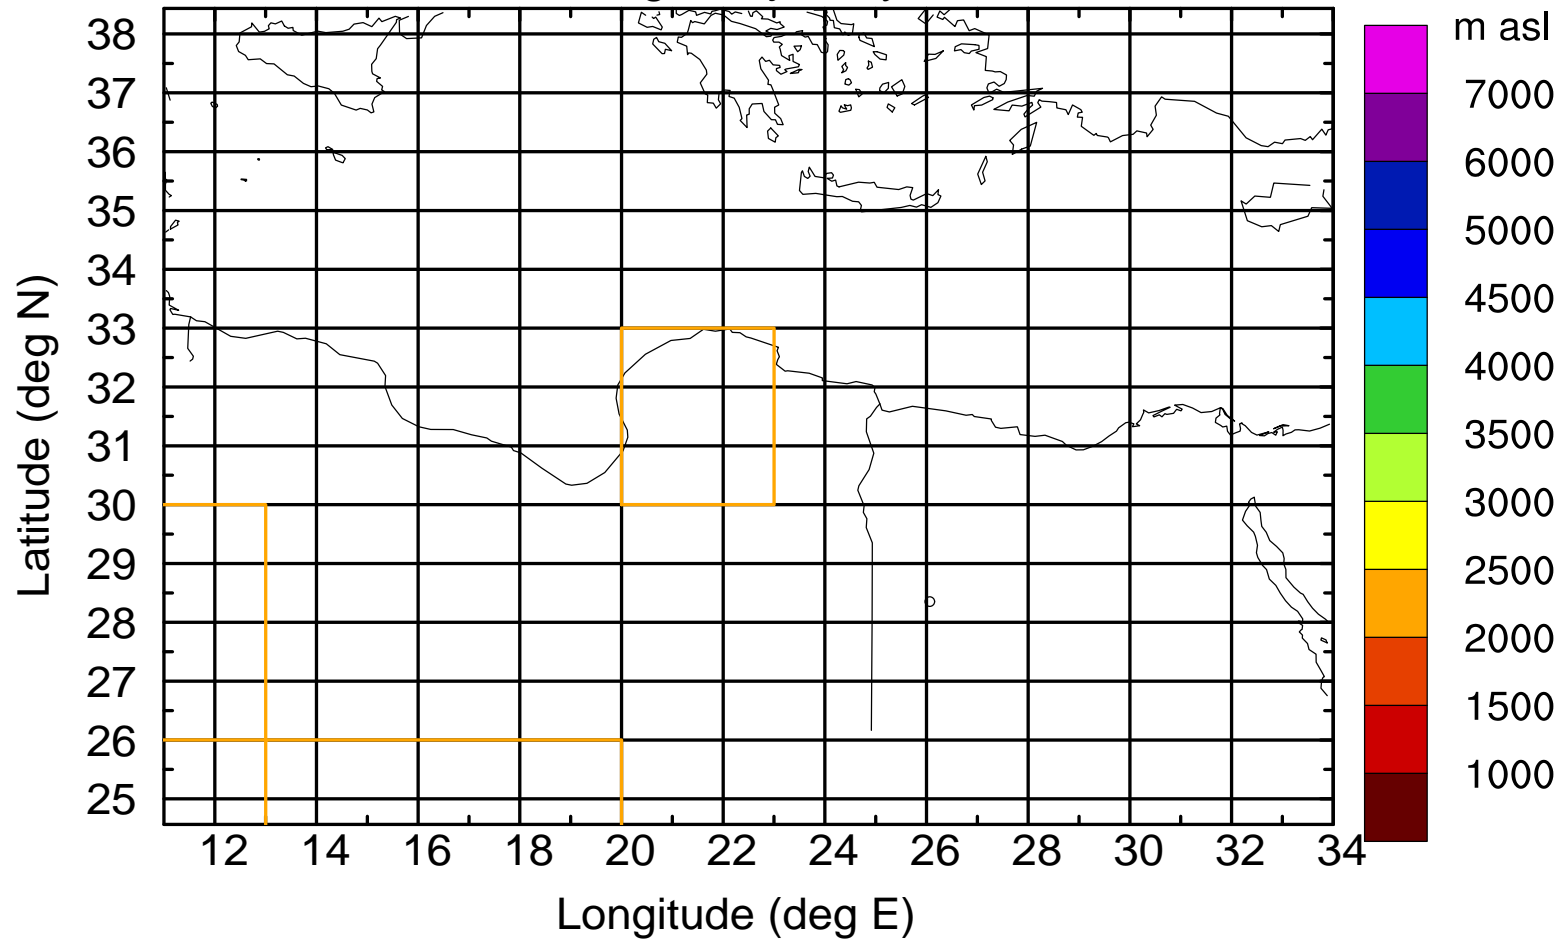

Paphos Airport ground station 20170422 6:00 UTC

Flight trajectory