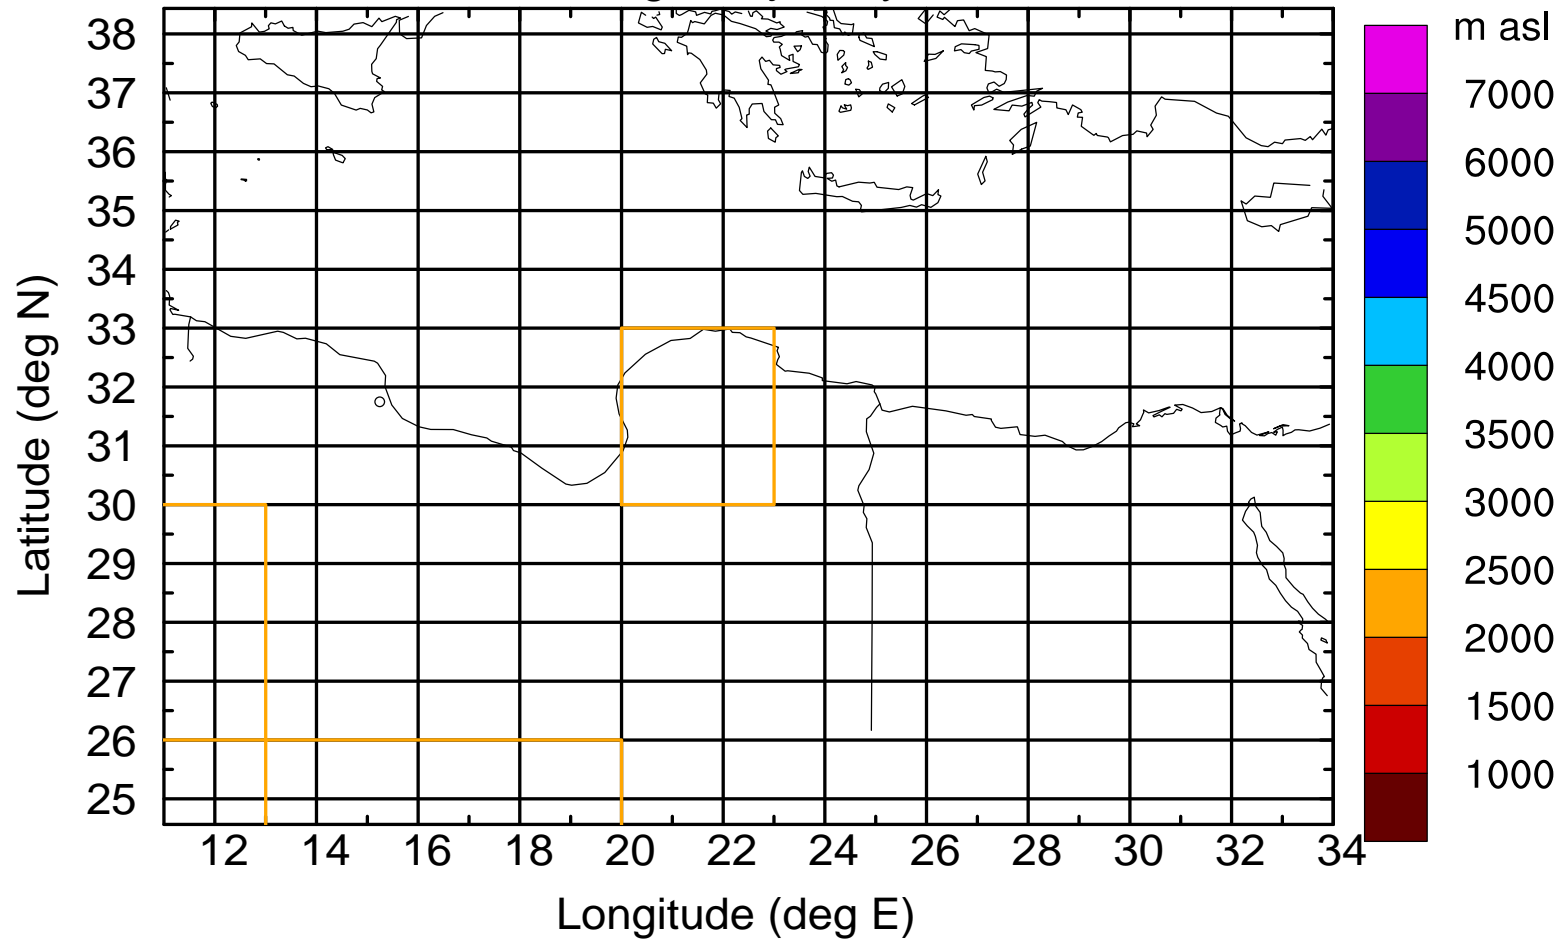

Paphos Airport ground station 20170422 6:00 UTC

Flight trajectory