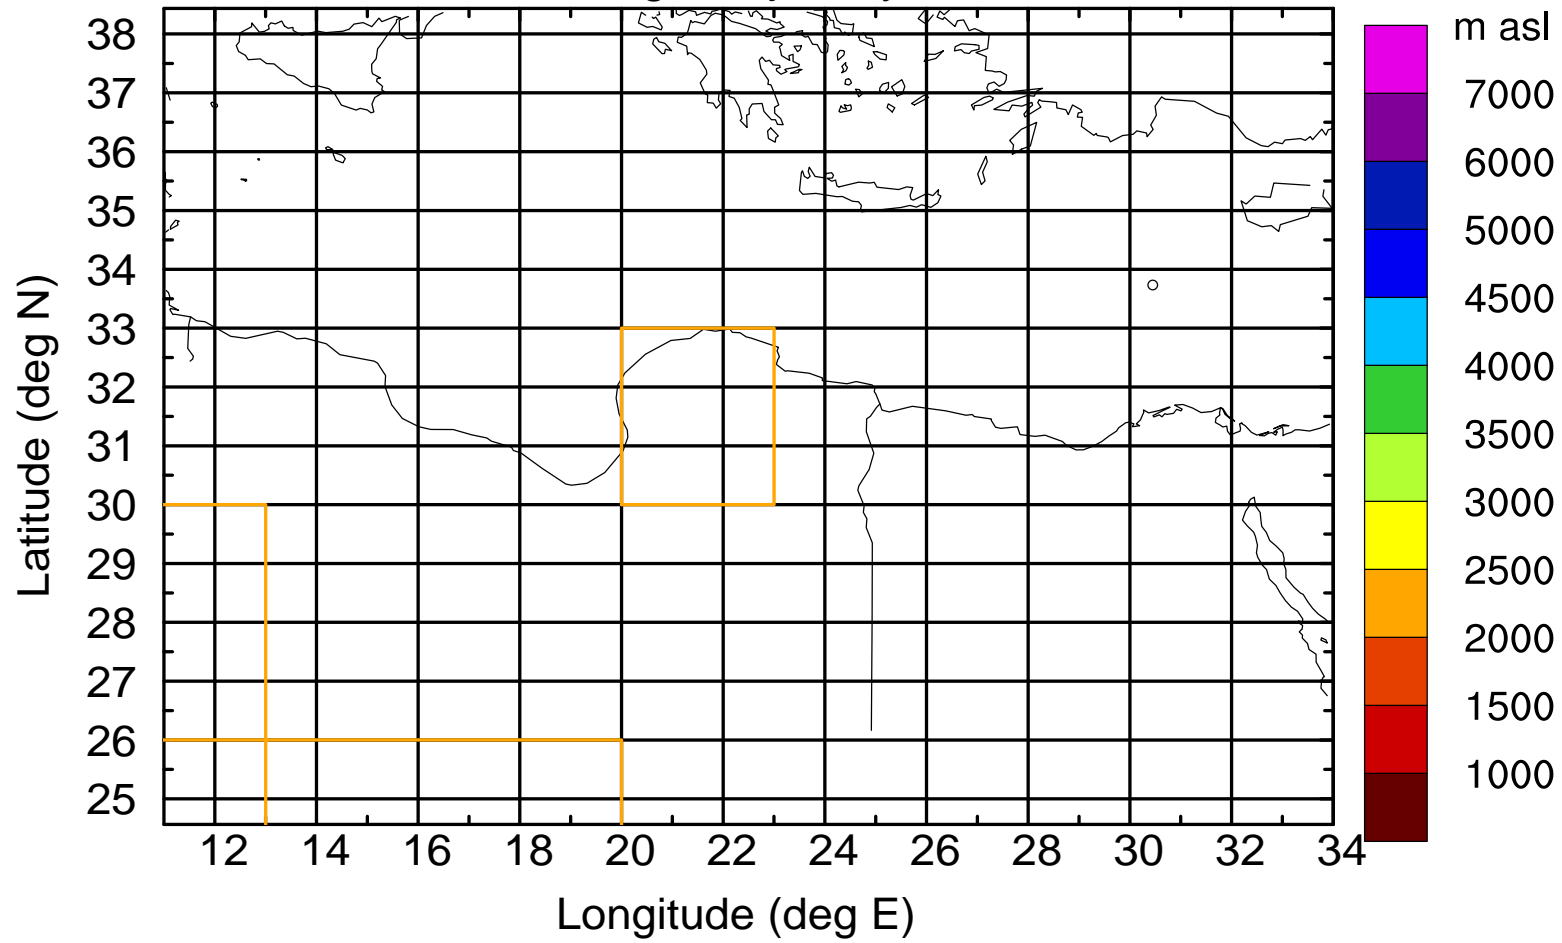

Paphos Airport ground station 20170422 6:00 UTC

Flight trajectory