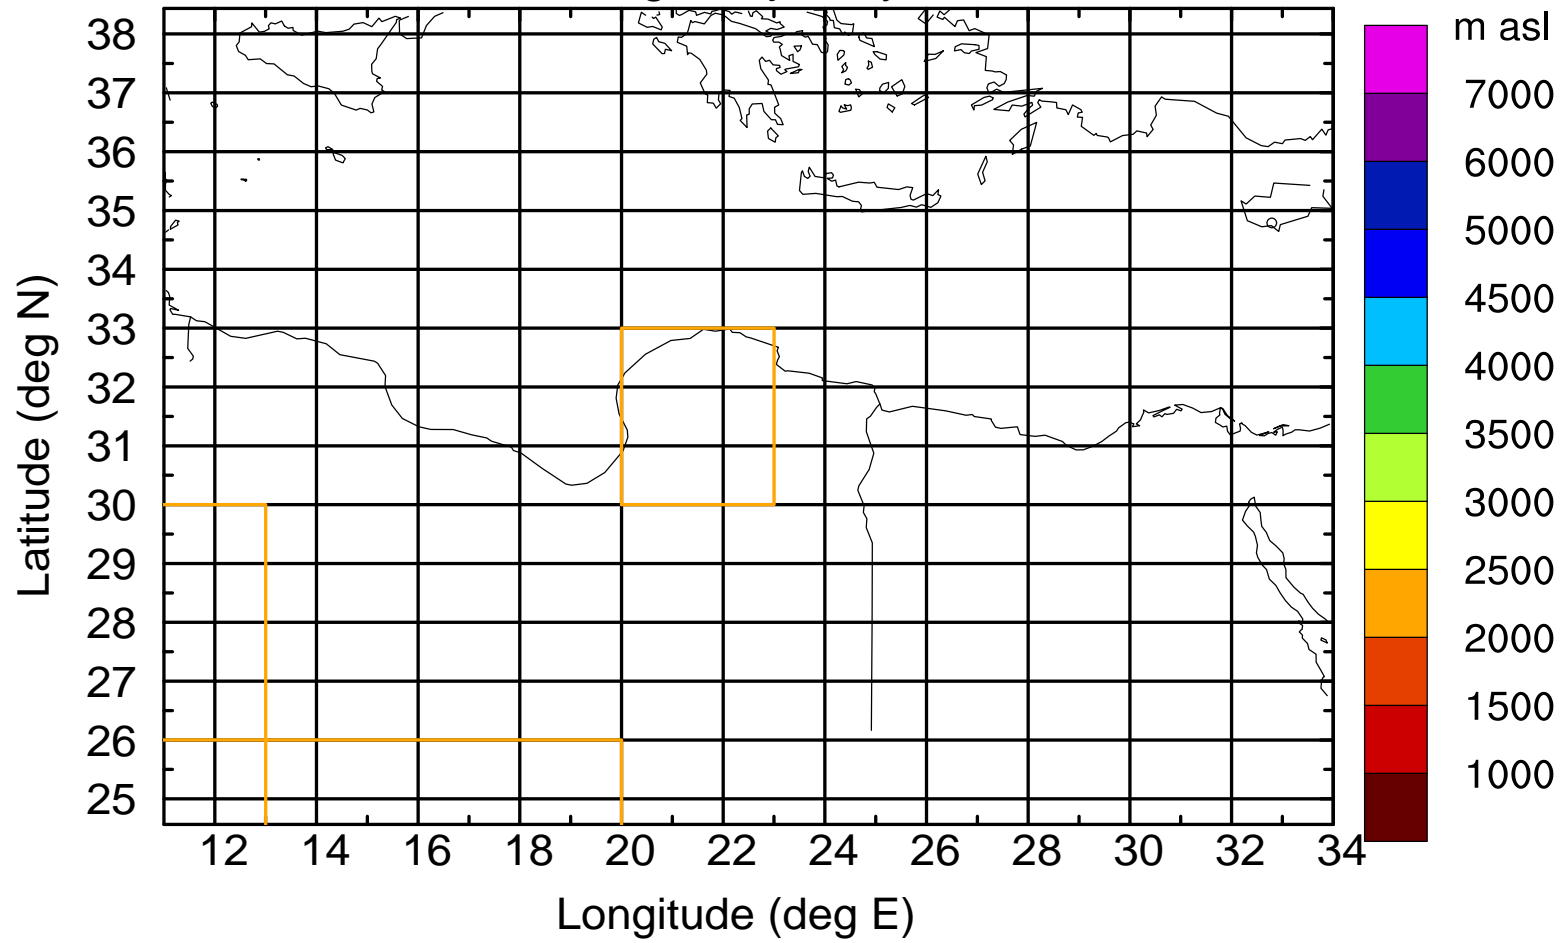

Paphos Airport ground station 20170422 6:00 UTC

Flight trajectory