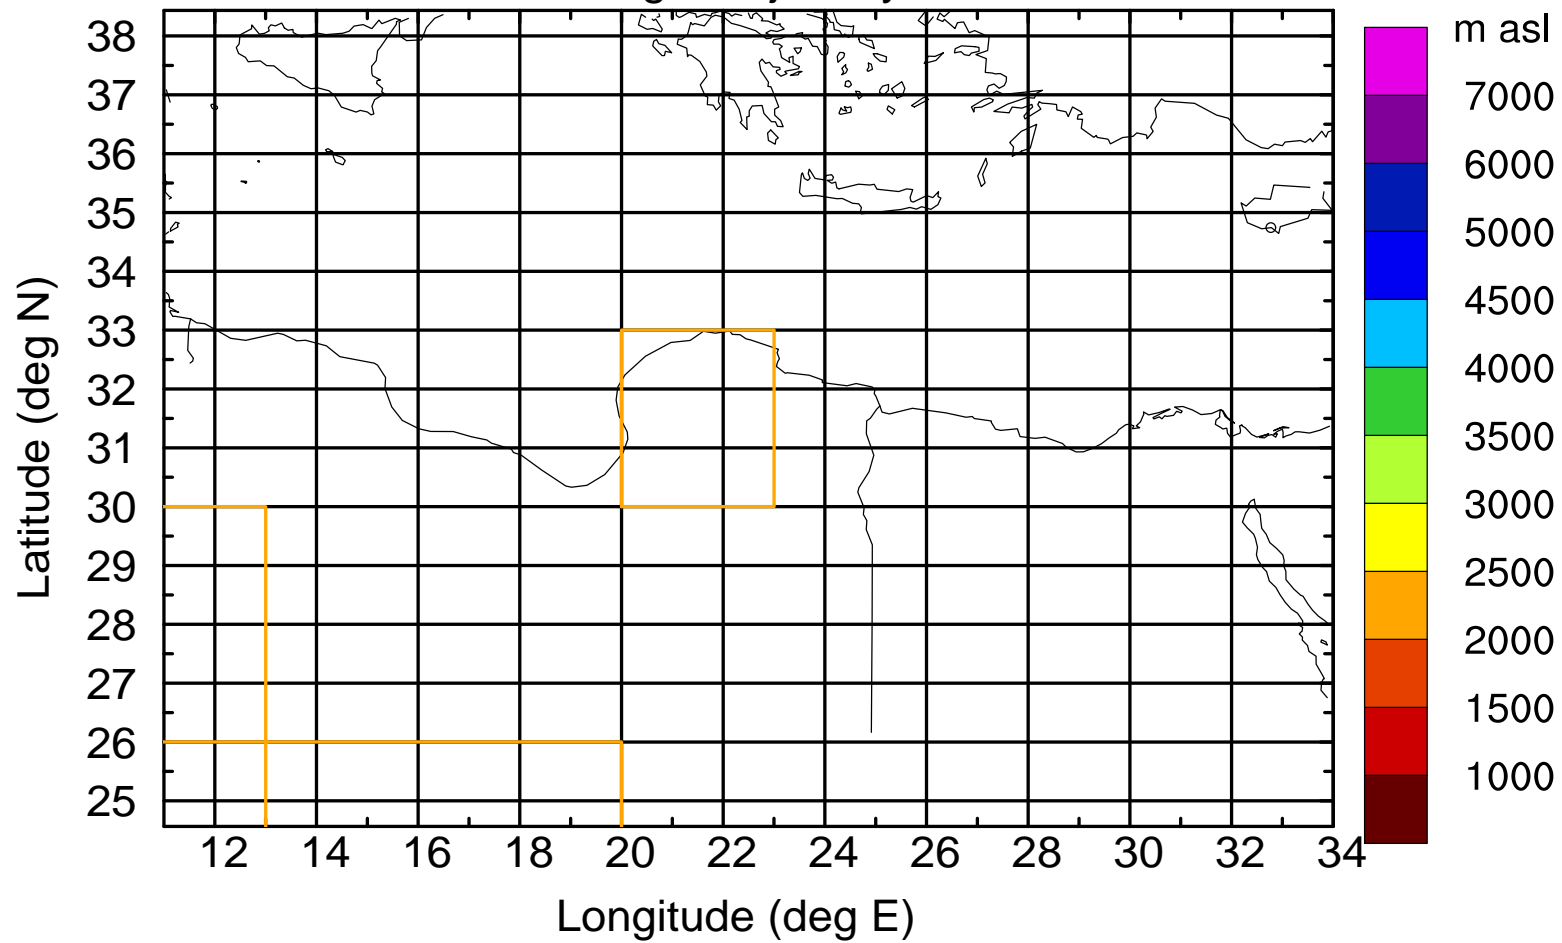

Paphos Airport ground station 20170422 6:00 UTC

Flight trajectory