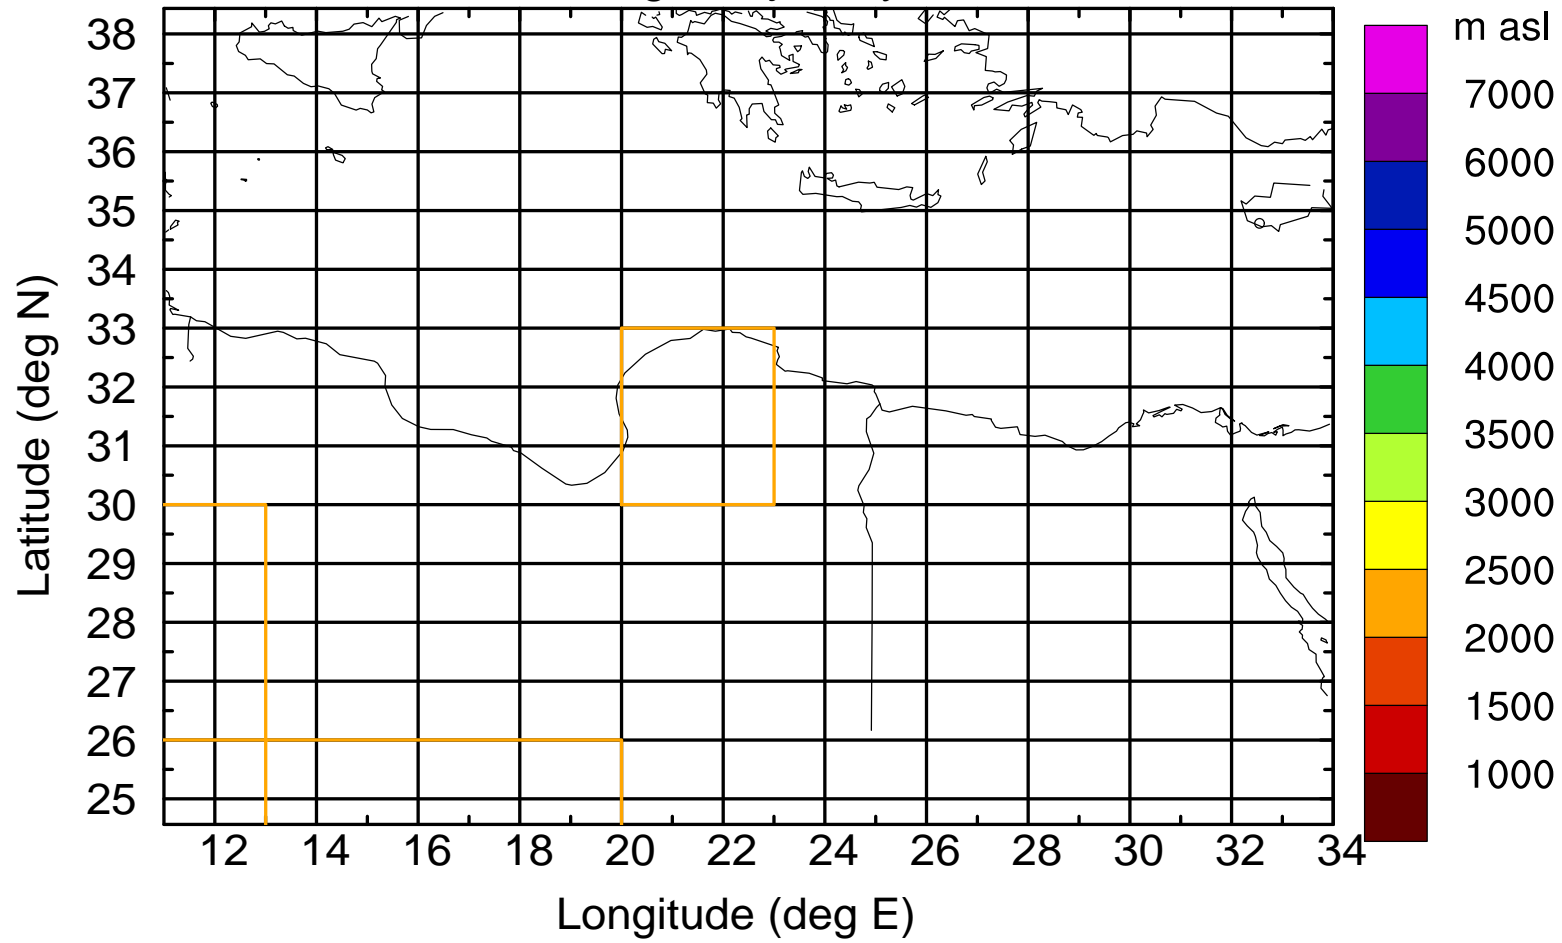

Paphos Airport ground station 20170422 6:00 UTC

Flight trajectory