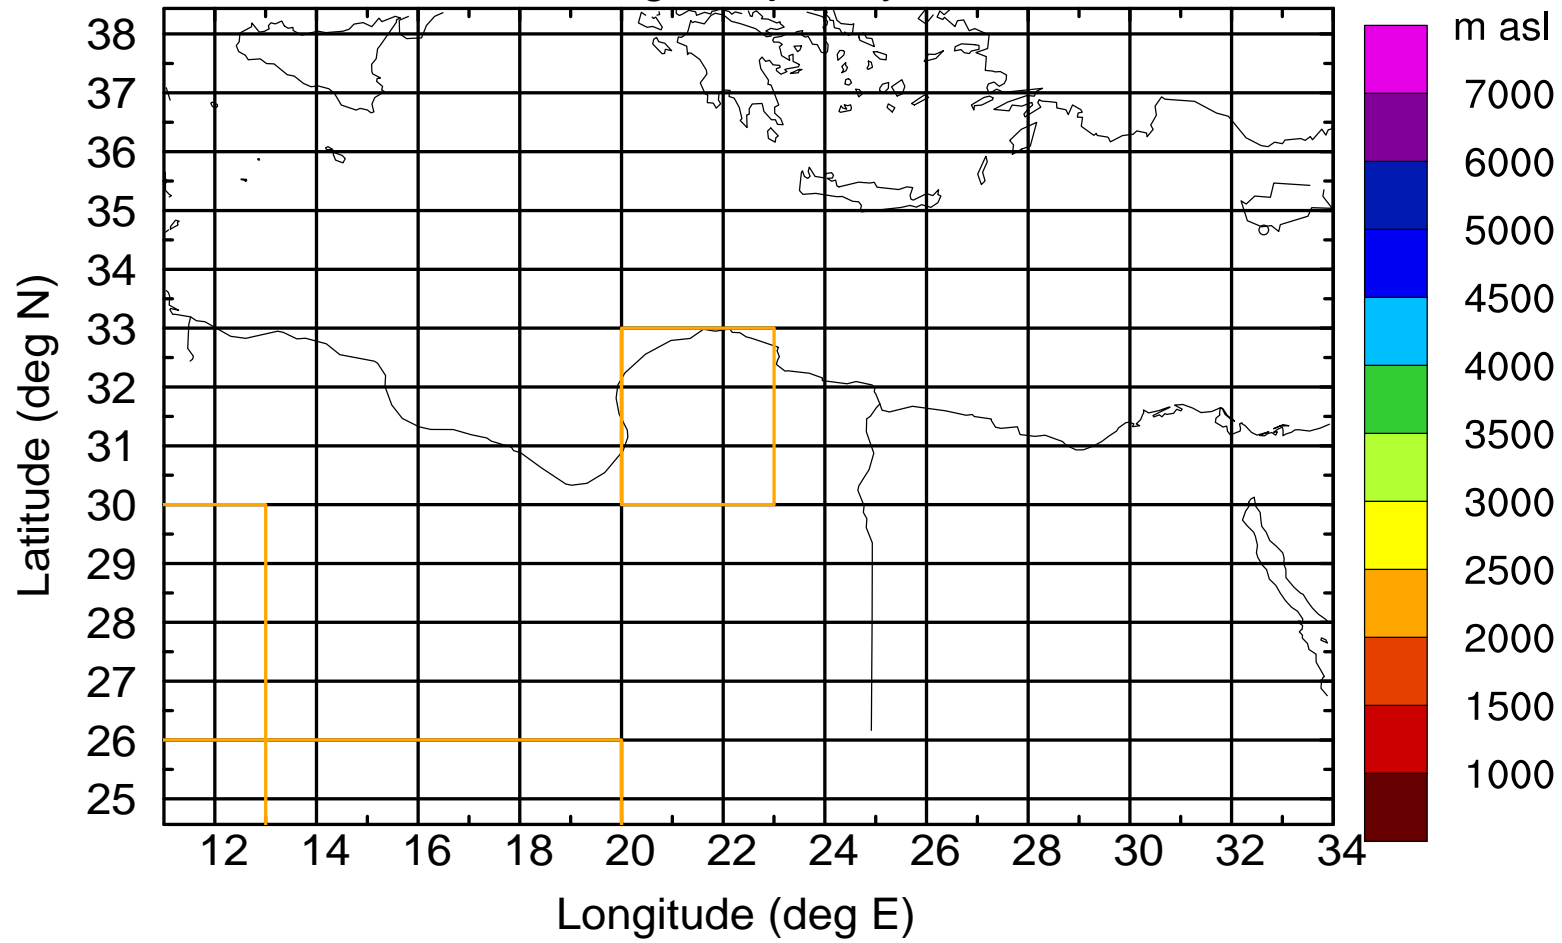

Paphos Airport ground station 20170422 6:00 UTC

Flight trajectory