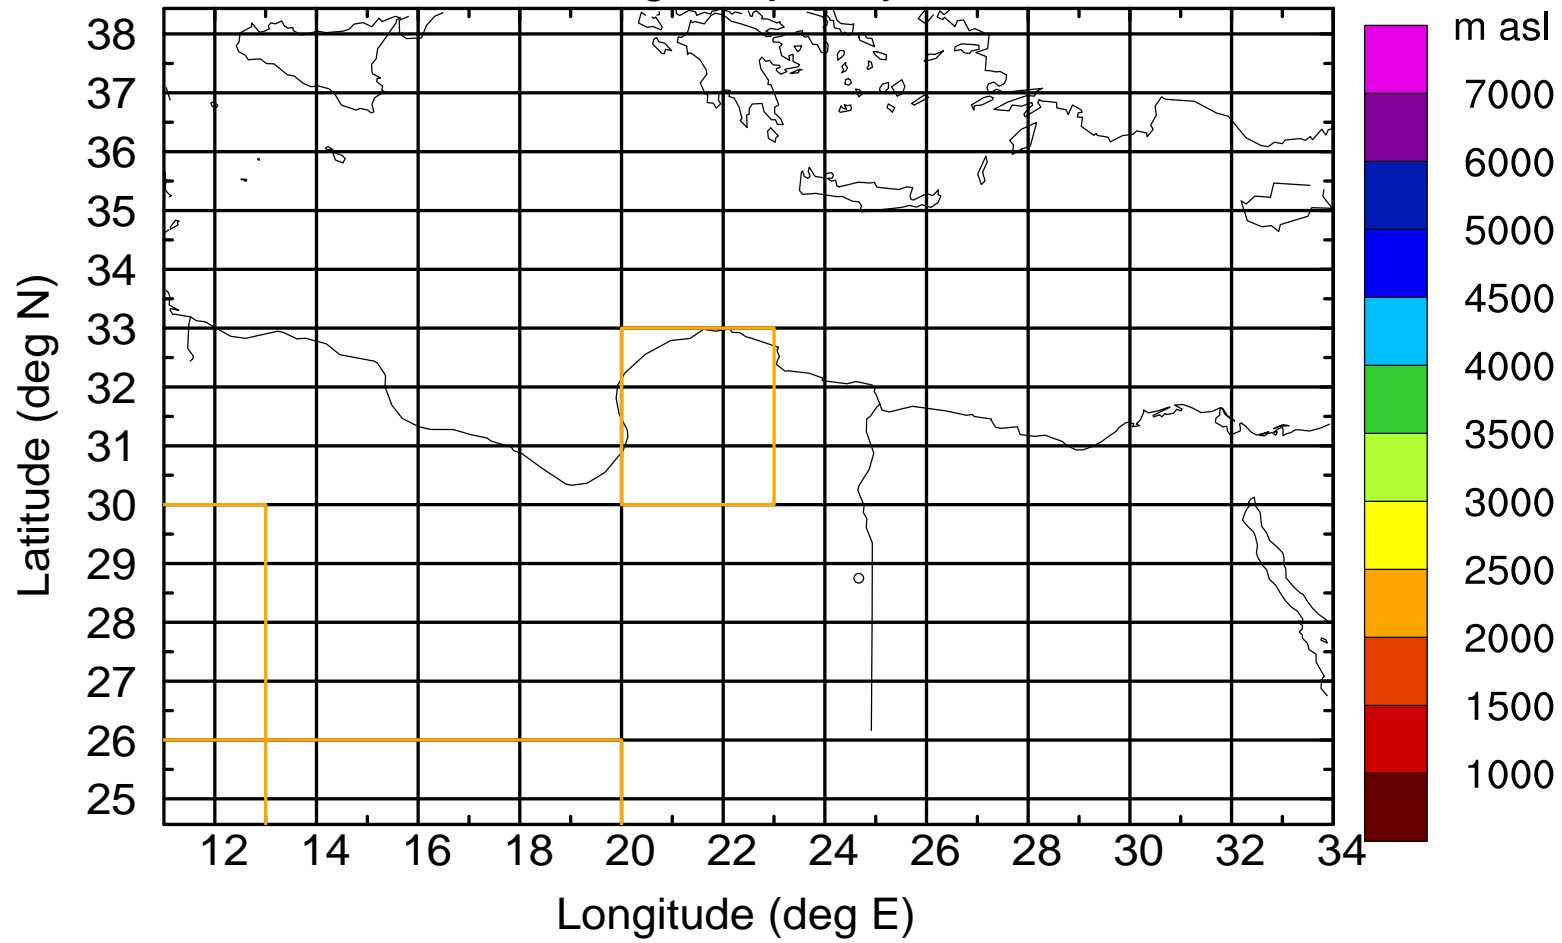

Paphos Airport ground station 20170422 6:00 UTC

Flight trajectory