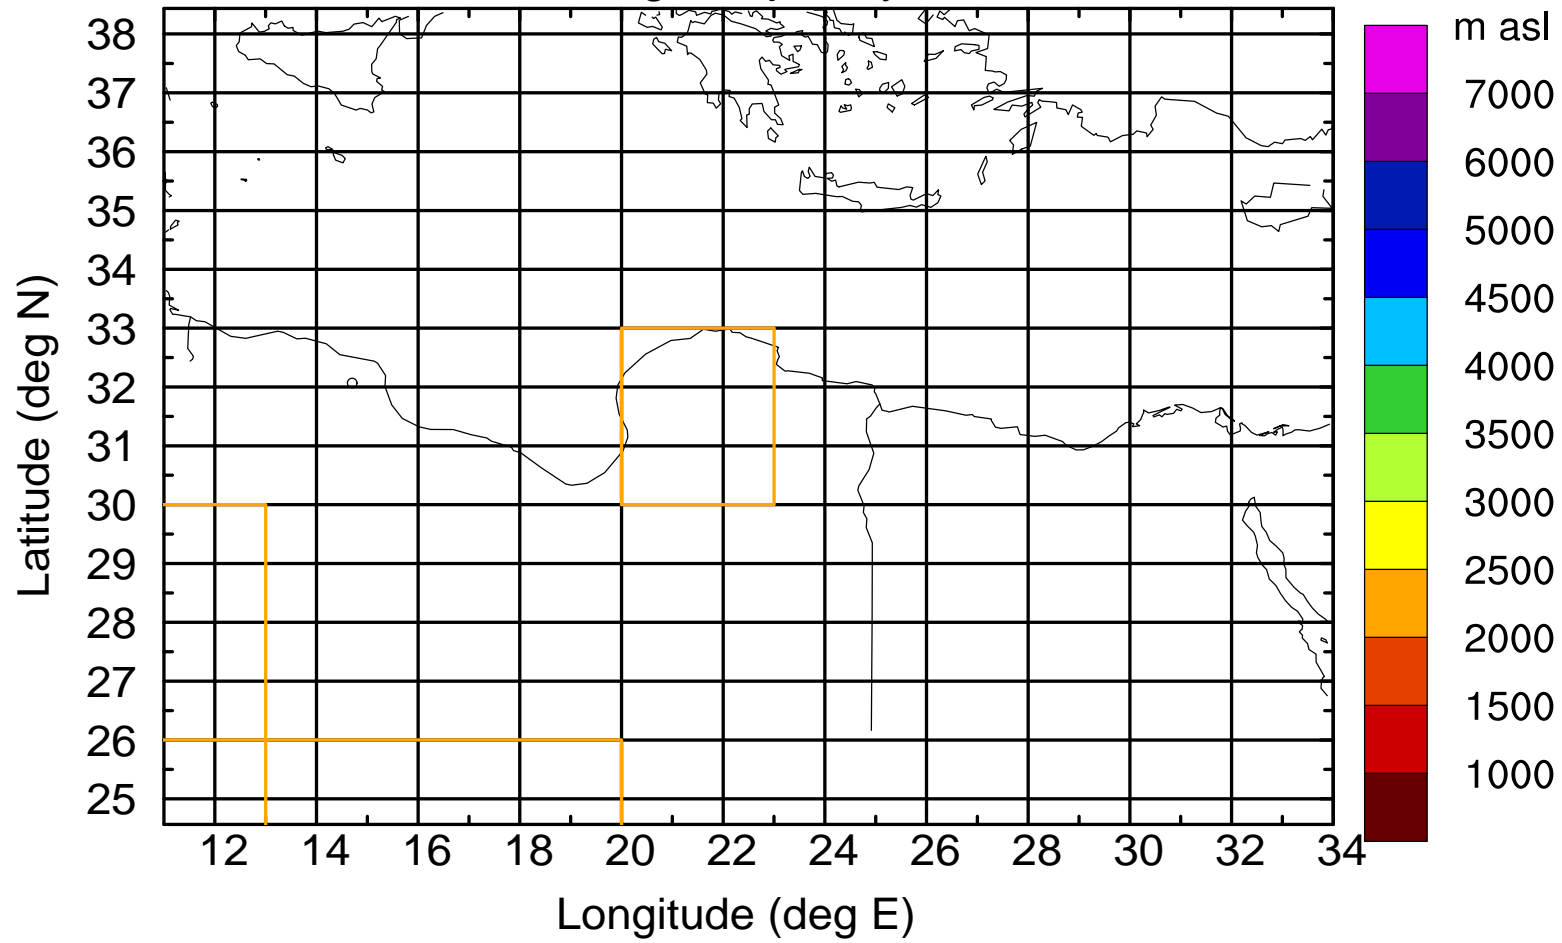

Paphos Airport ground station 20170422 6:00 UTC

Flight trajectory