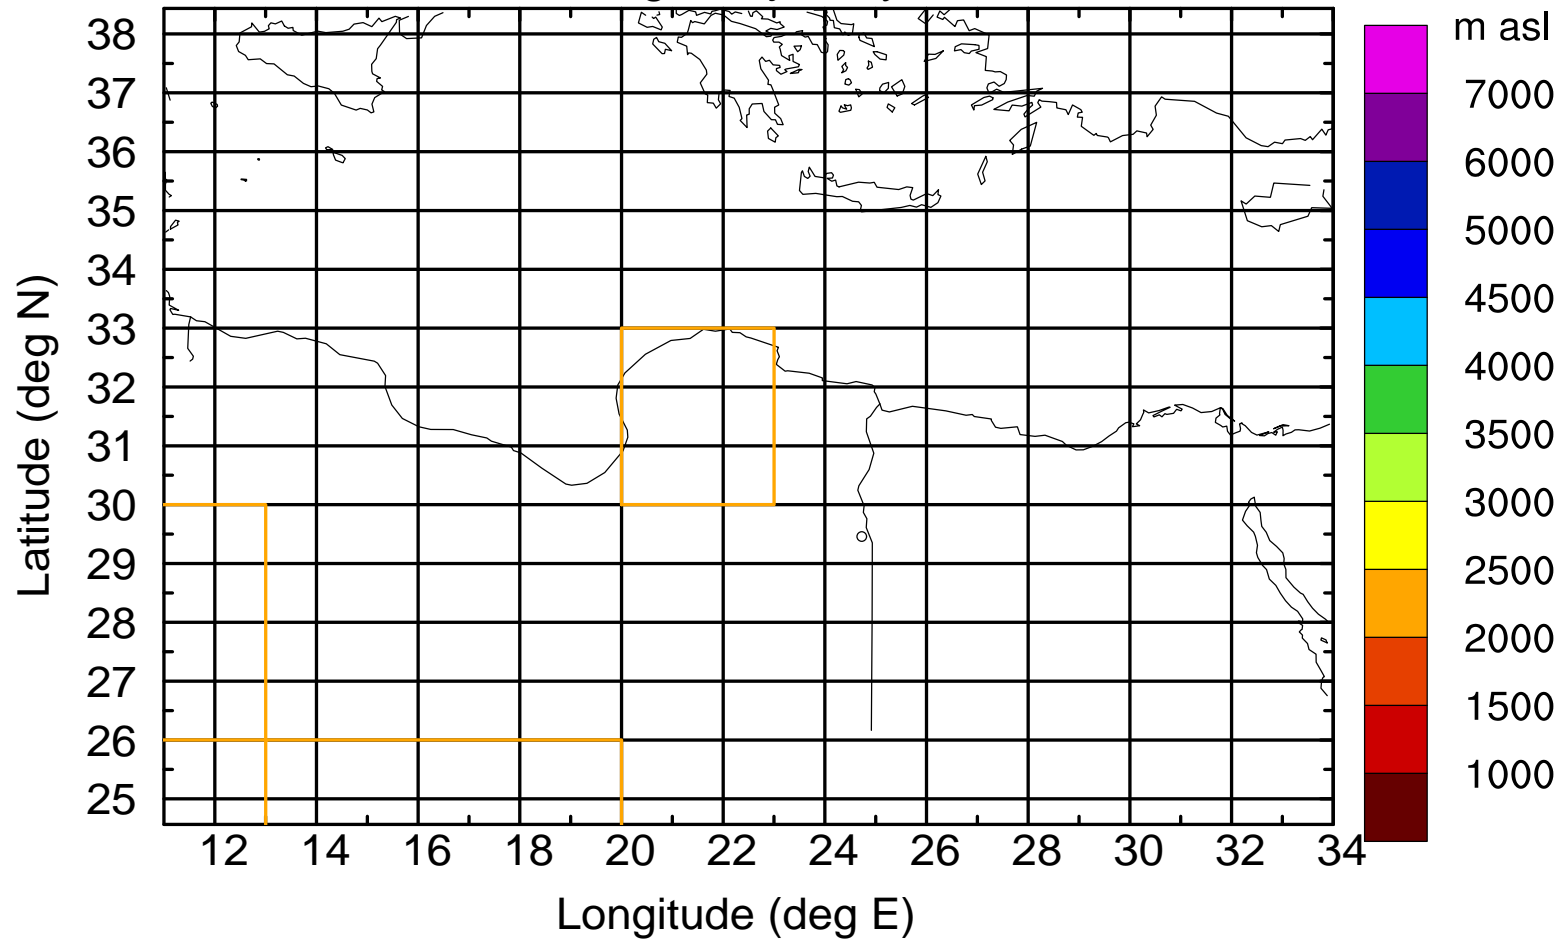

Paphos Airport ground station 20170422 6:00 UTC

Flight trajectory