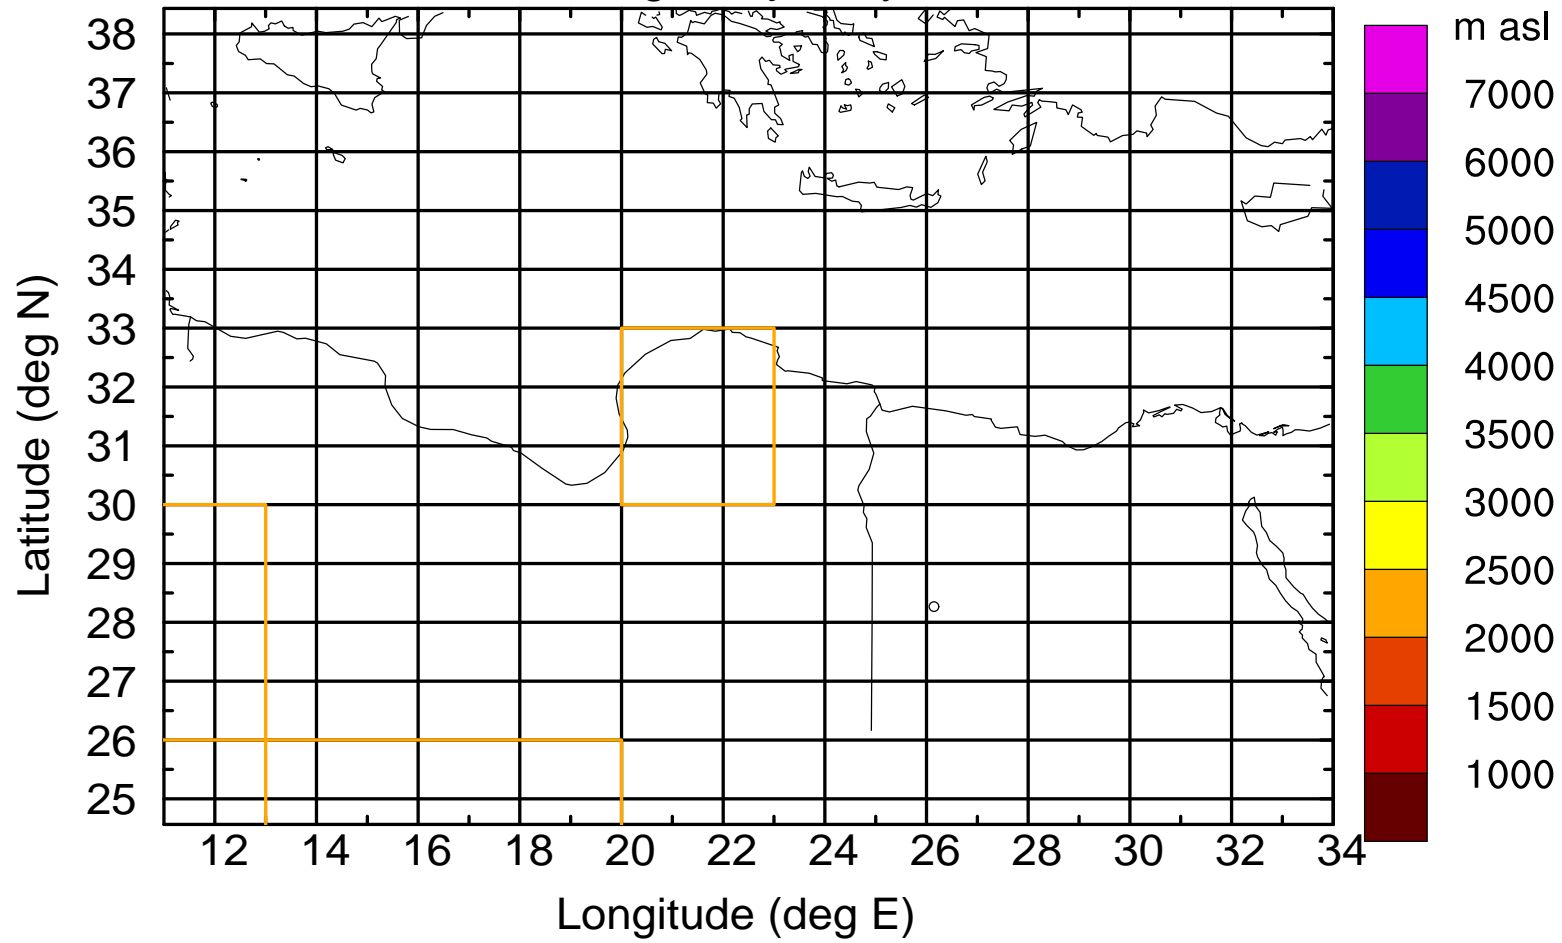

Paphos Airport ground station 20170422 6:00 UTC

Flight trajectory