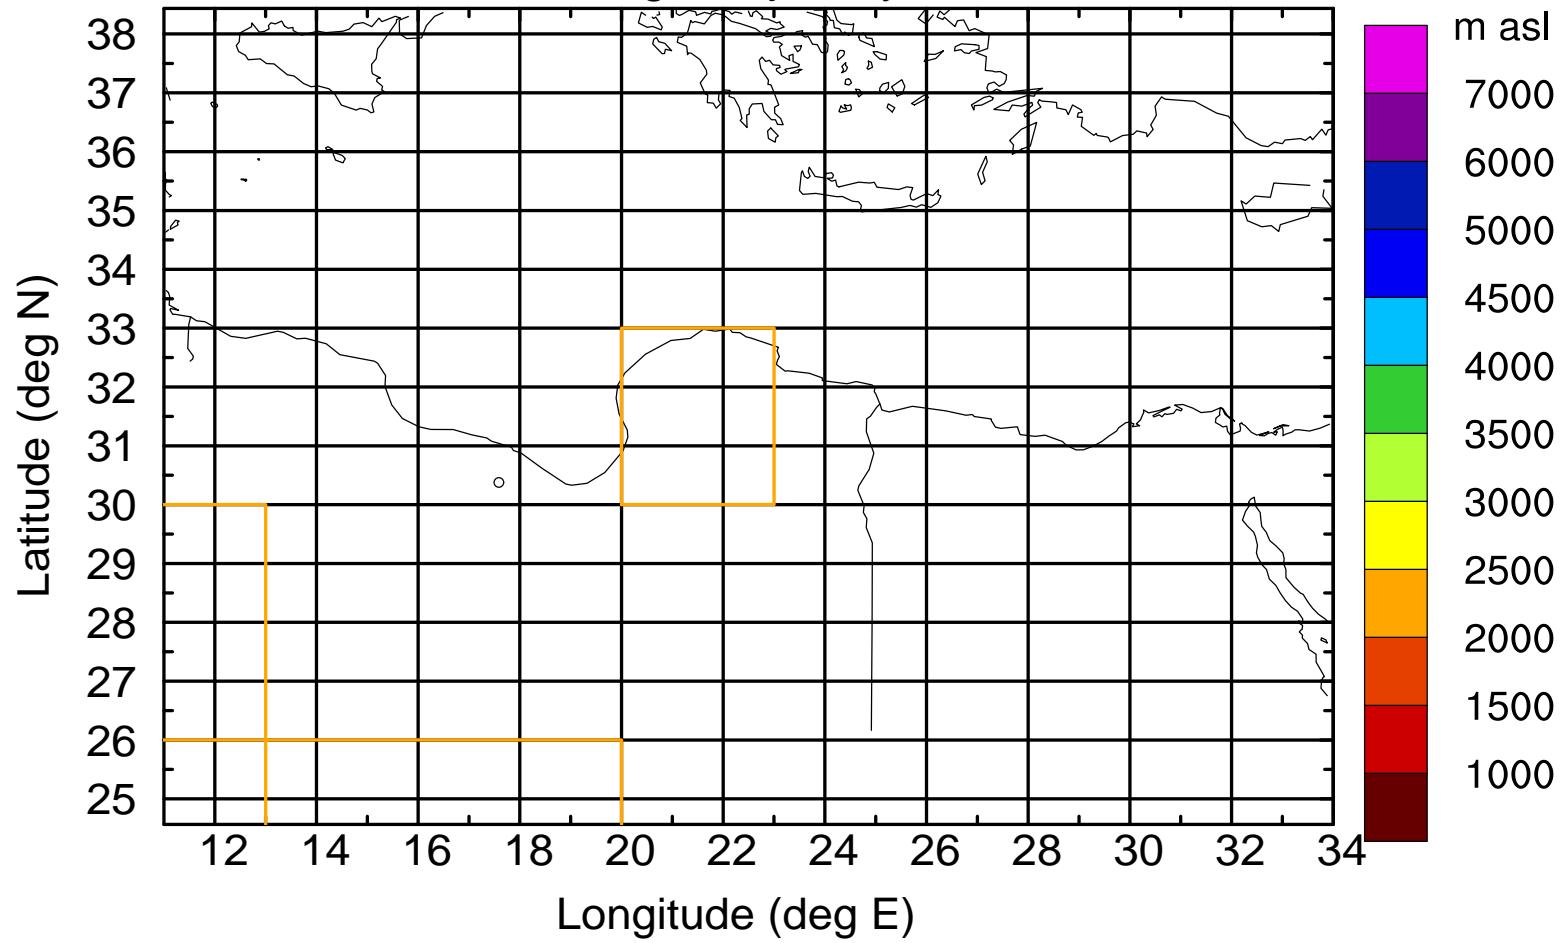

Paphos Airport ground station 20170422 6:00 UTC

Flight trajectory