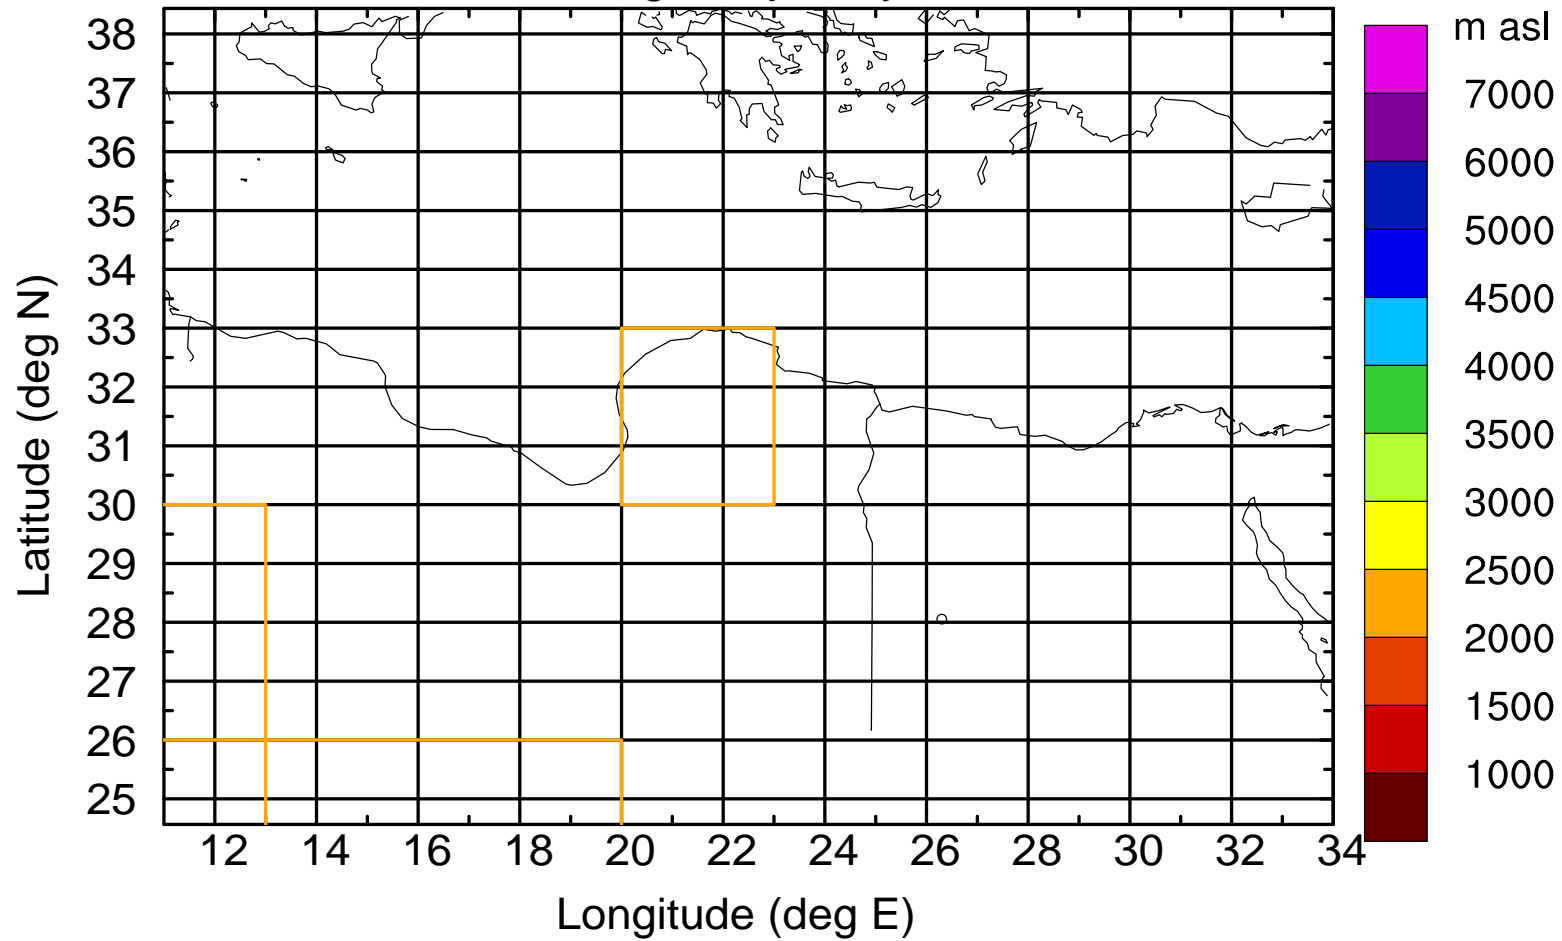

Paphos Airport ground station 20170422 6:00 UTC

Flight trajectory