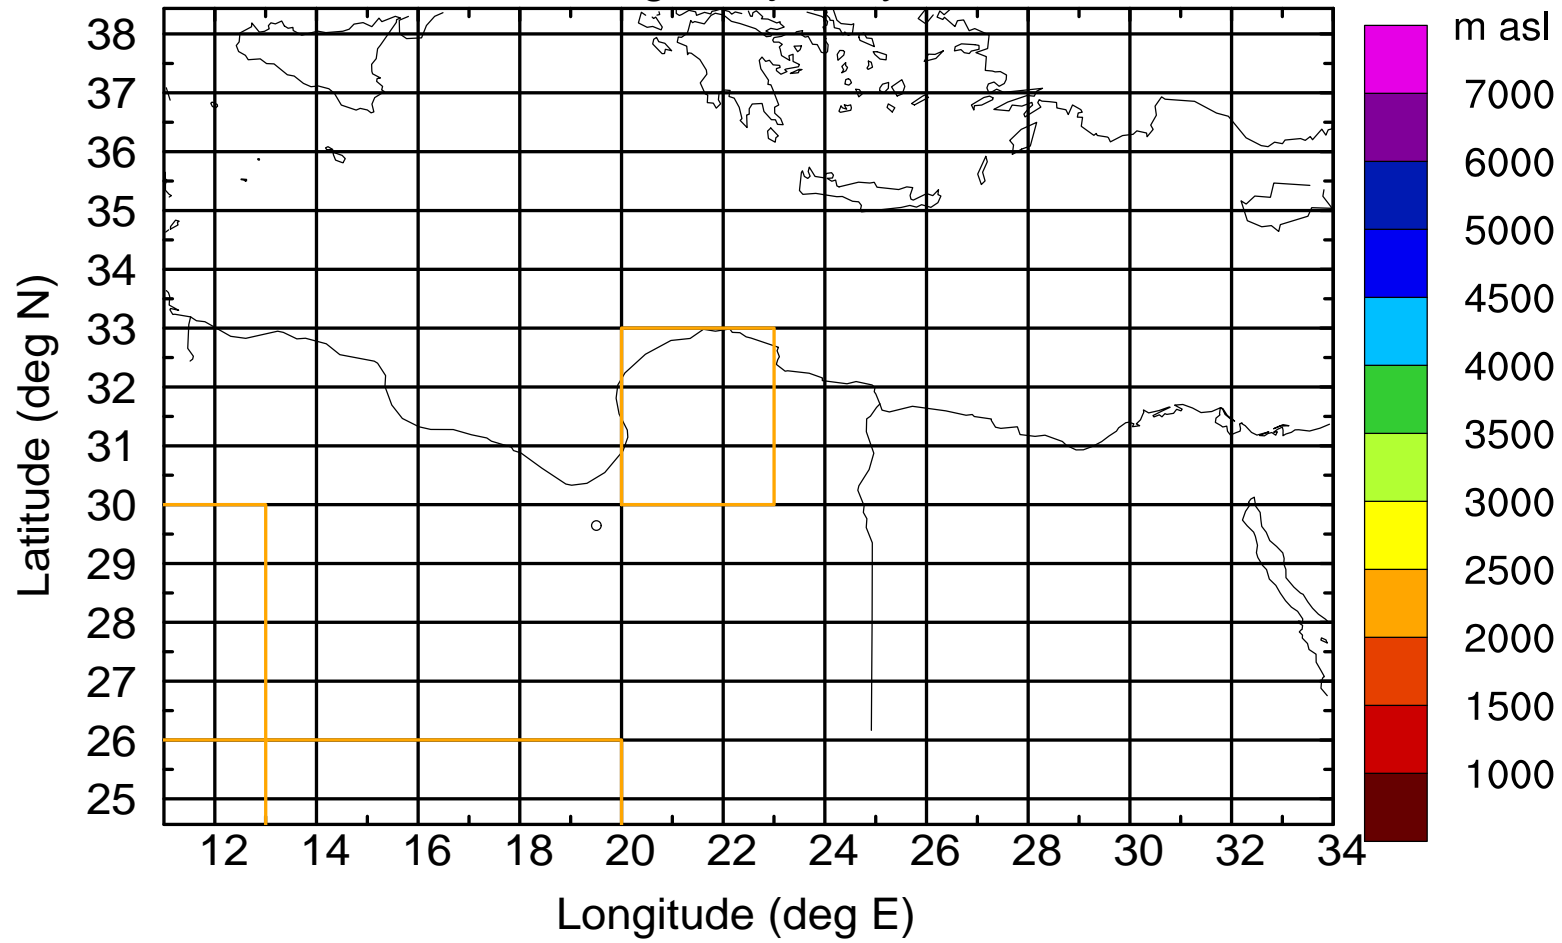

Paphos Airport ground station 20170422 6:00 UTC

Flight trajectory