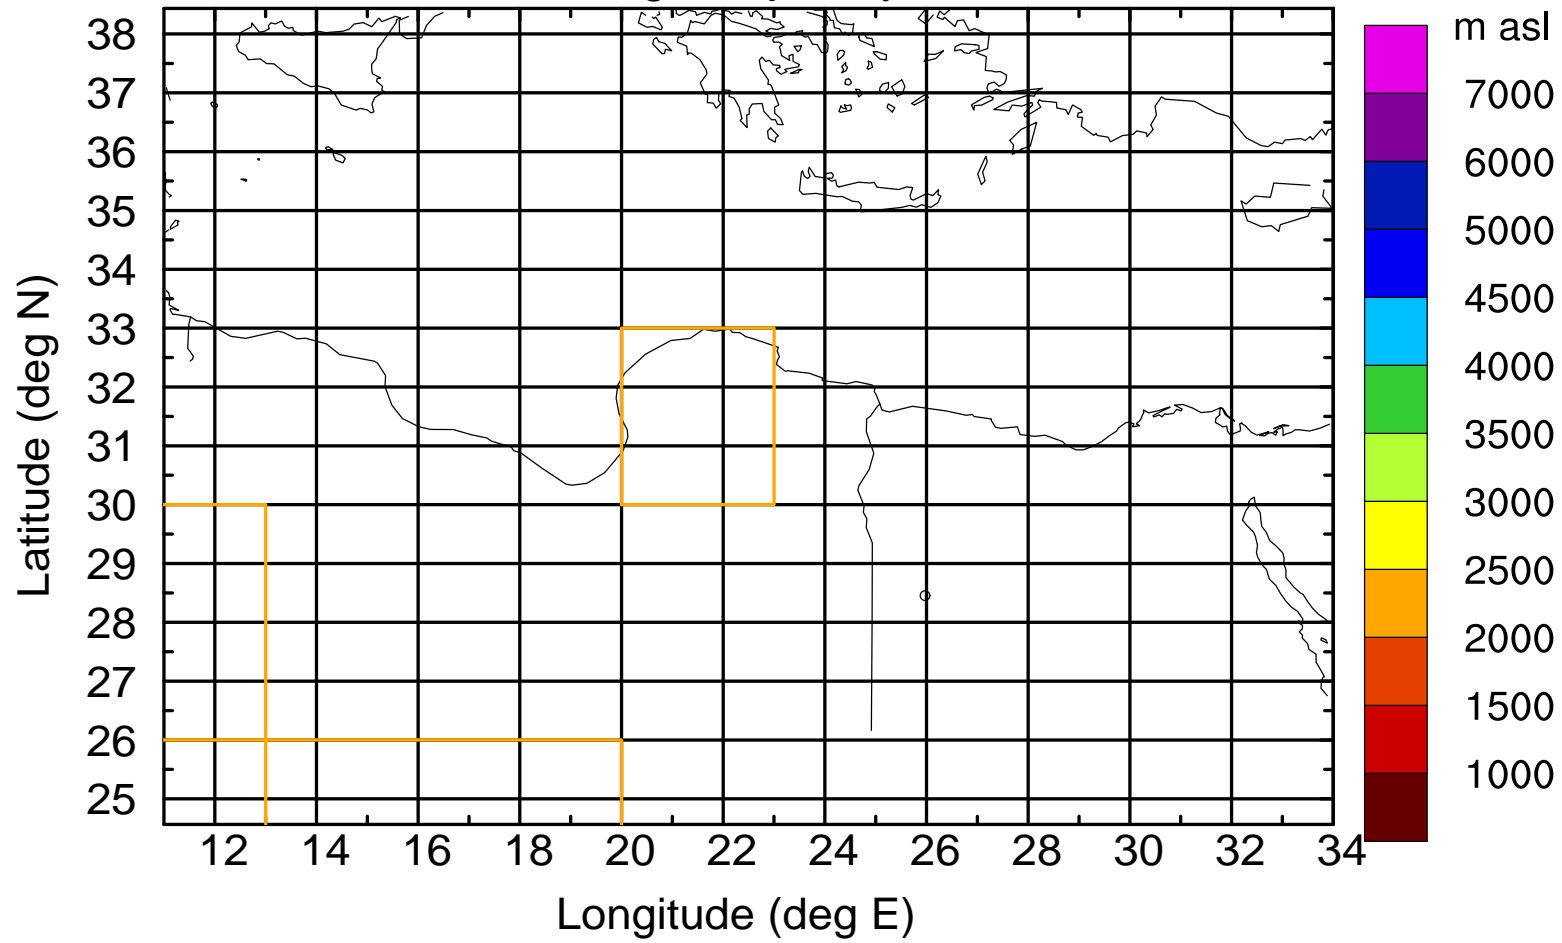

Paphos Airport ground station 20170422 6:00 UTC

Flight trajectory