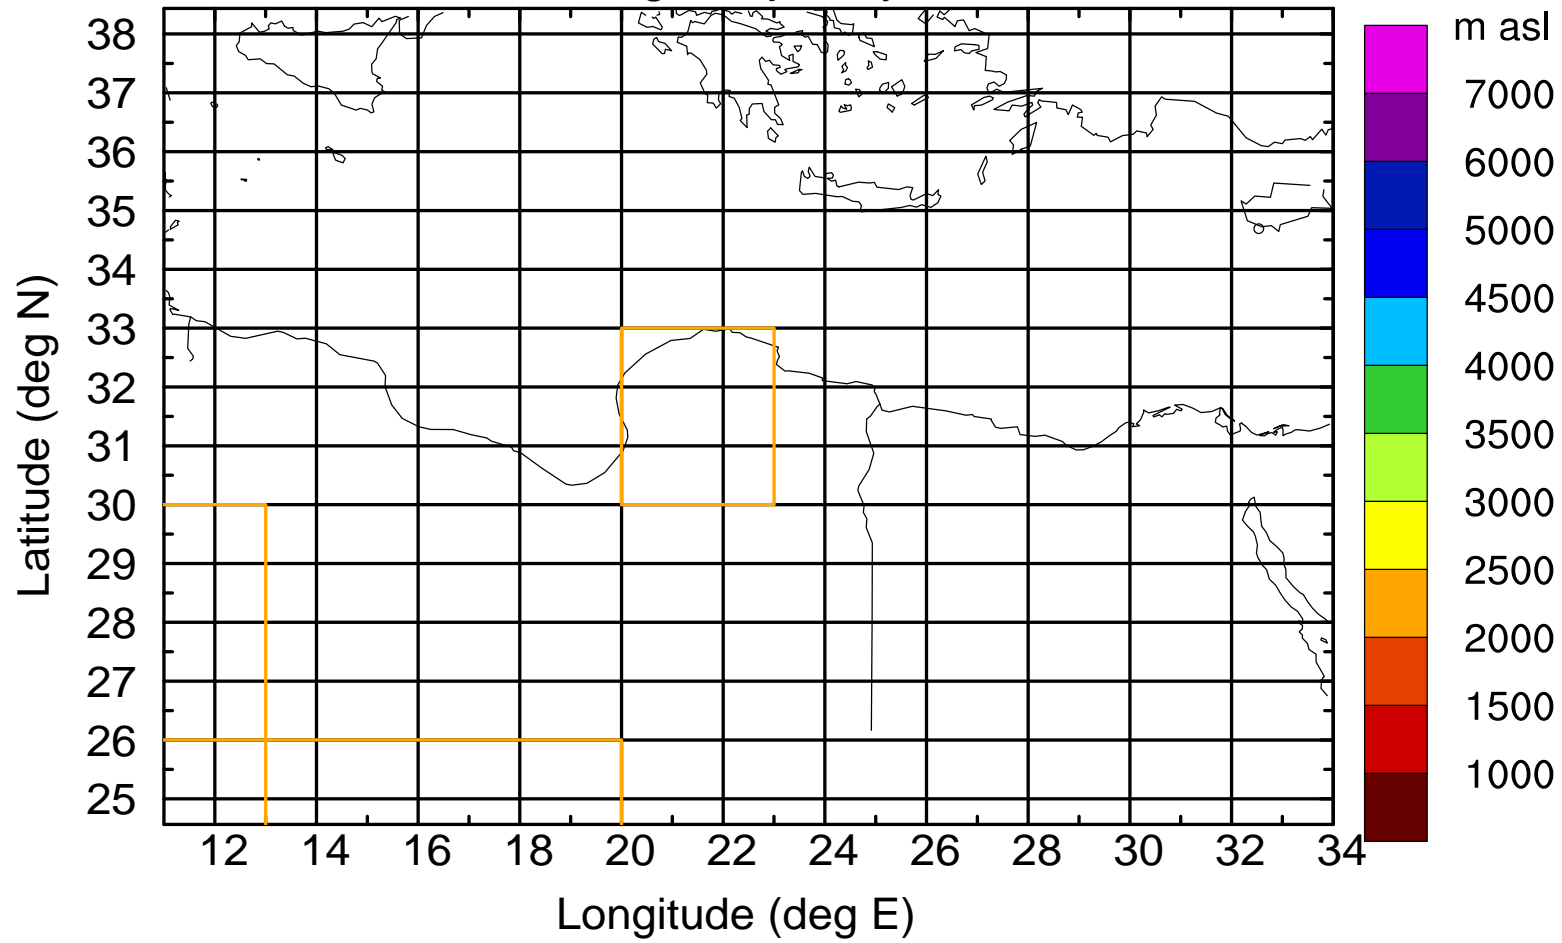

Paphos Airport ground station 20170422 6:00 UTC

Flight trajectory