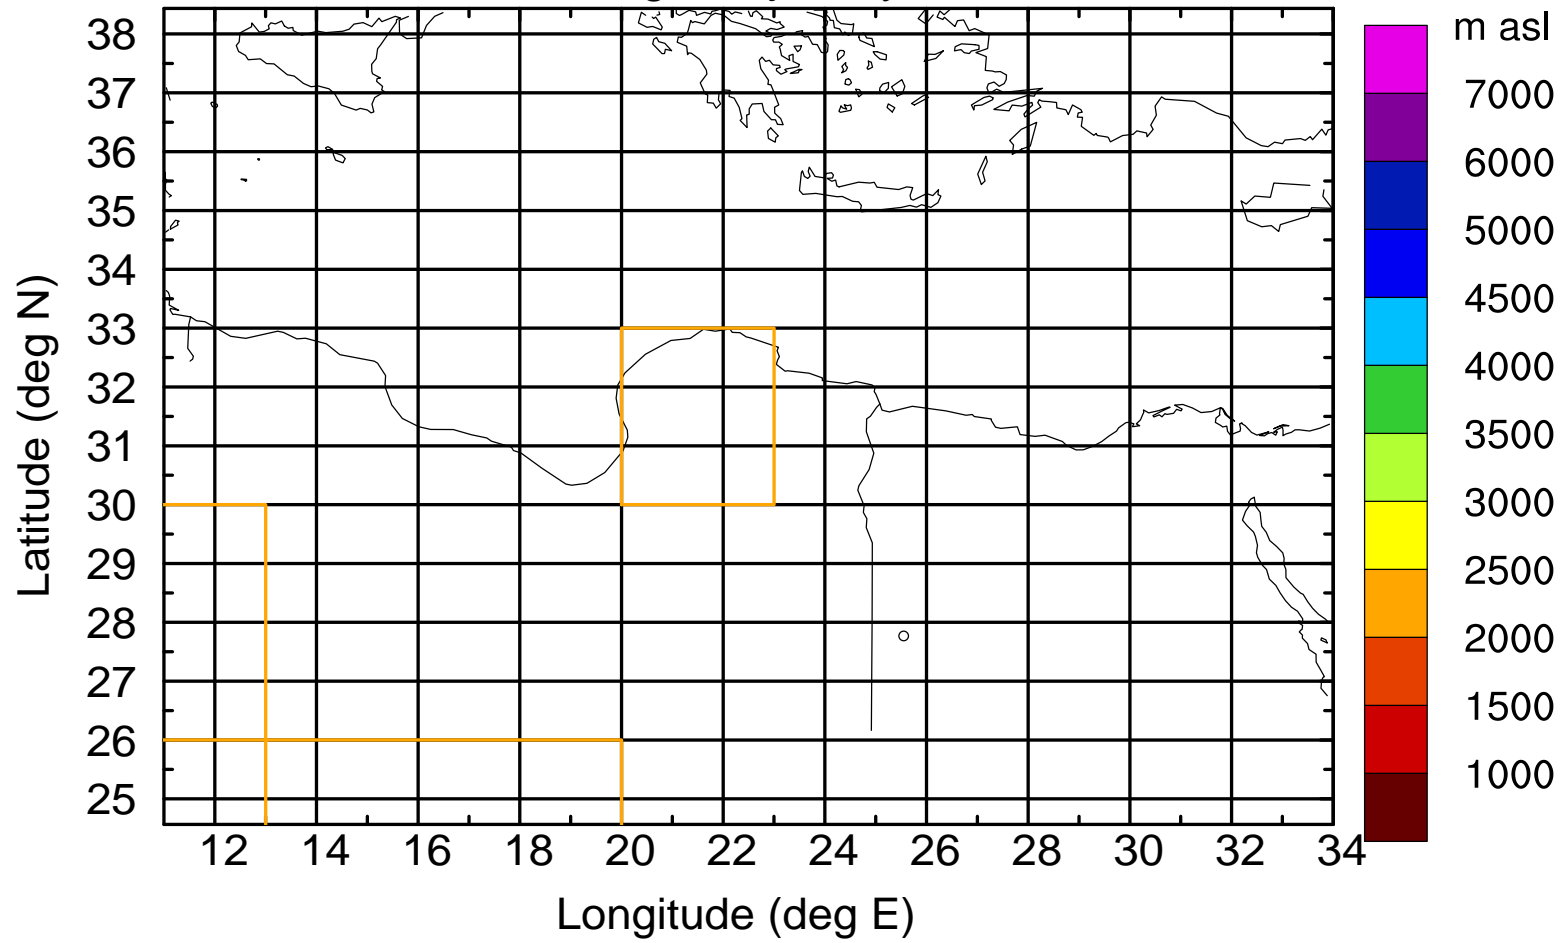

Paphos Airport ground station 20170422 6:00 UTC

Flight trajectory