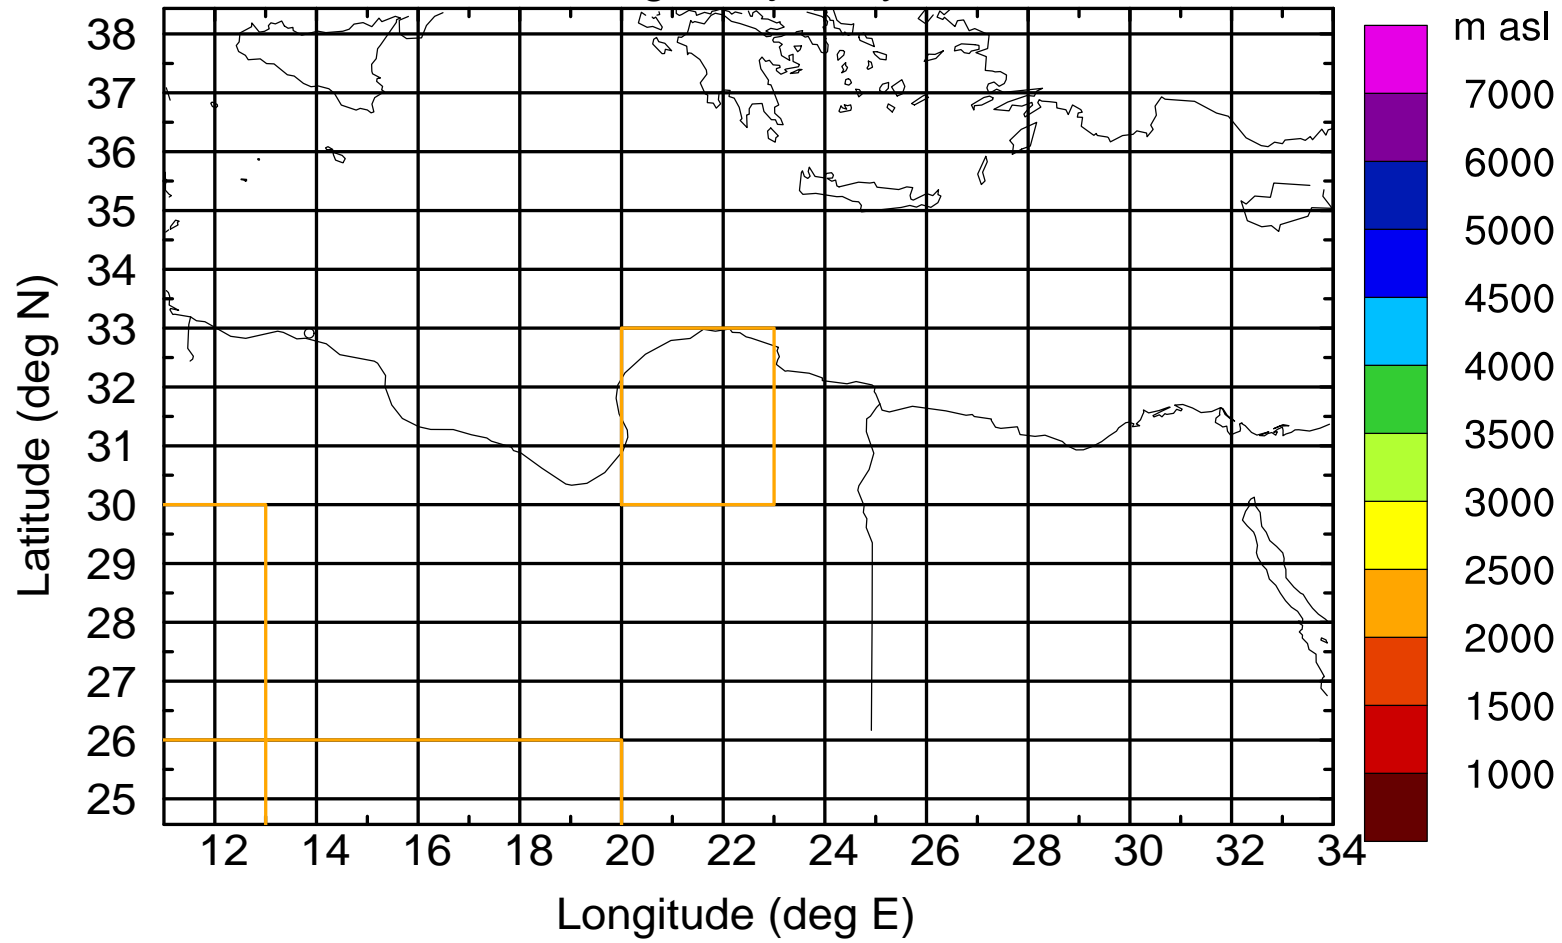

Paphos Airport ground station 20170422 6:00 UTC

Flight trajectory