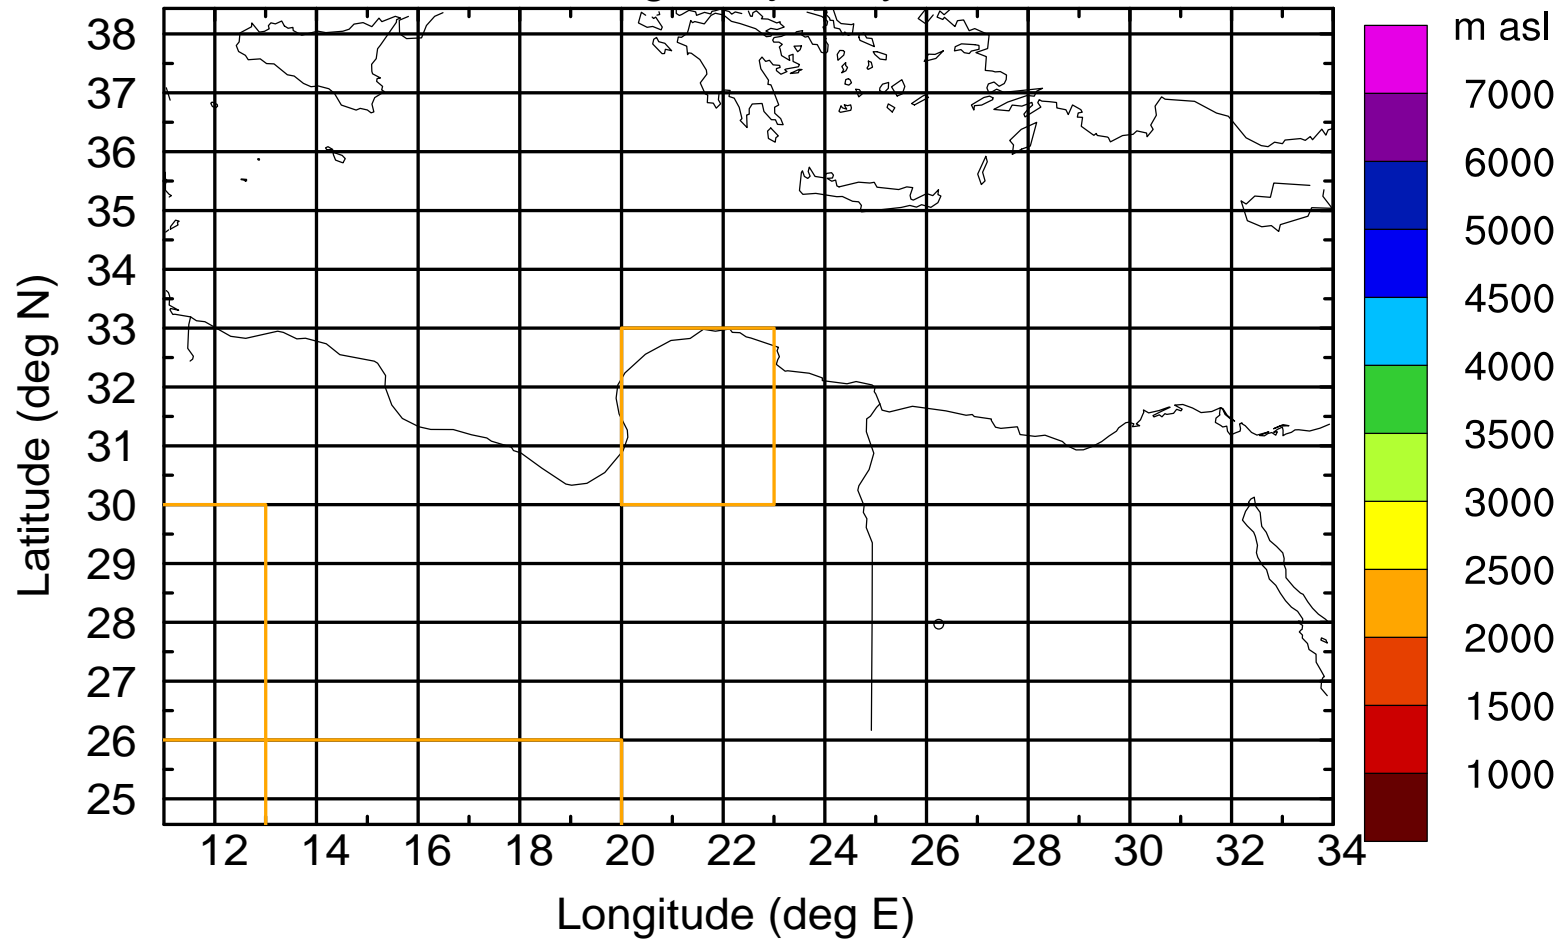

Paphos Airport ground station 20170422 6:00 UTC

Flight trajectory