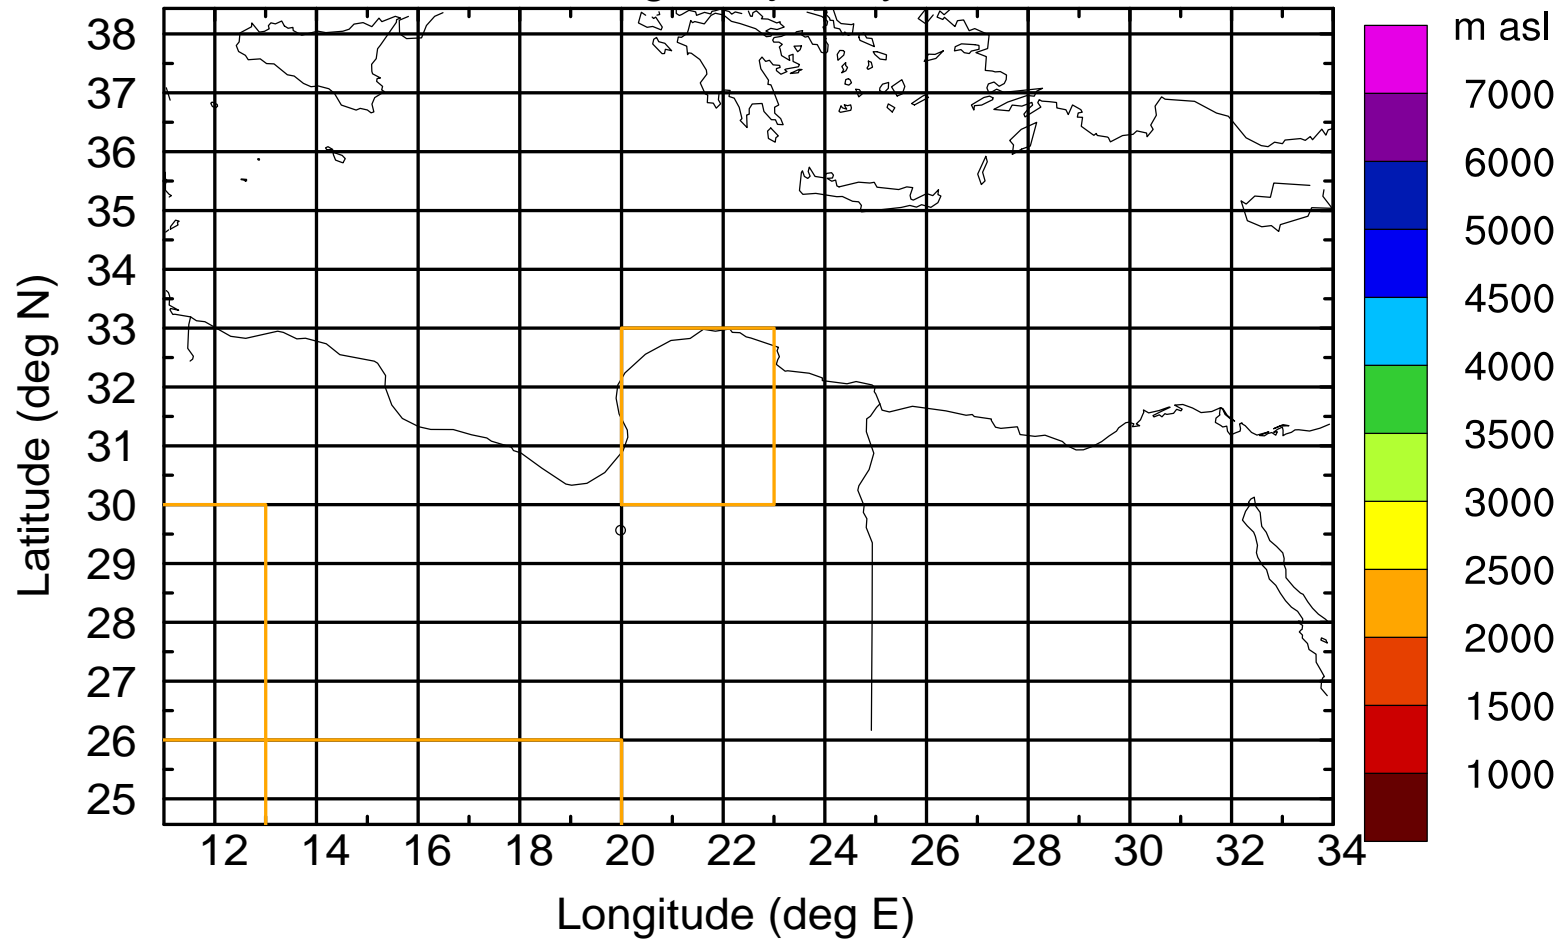

Paphos Airport ground station 20170422 6:00 UTC

Flight trajectory