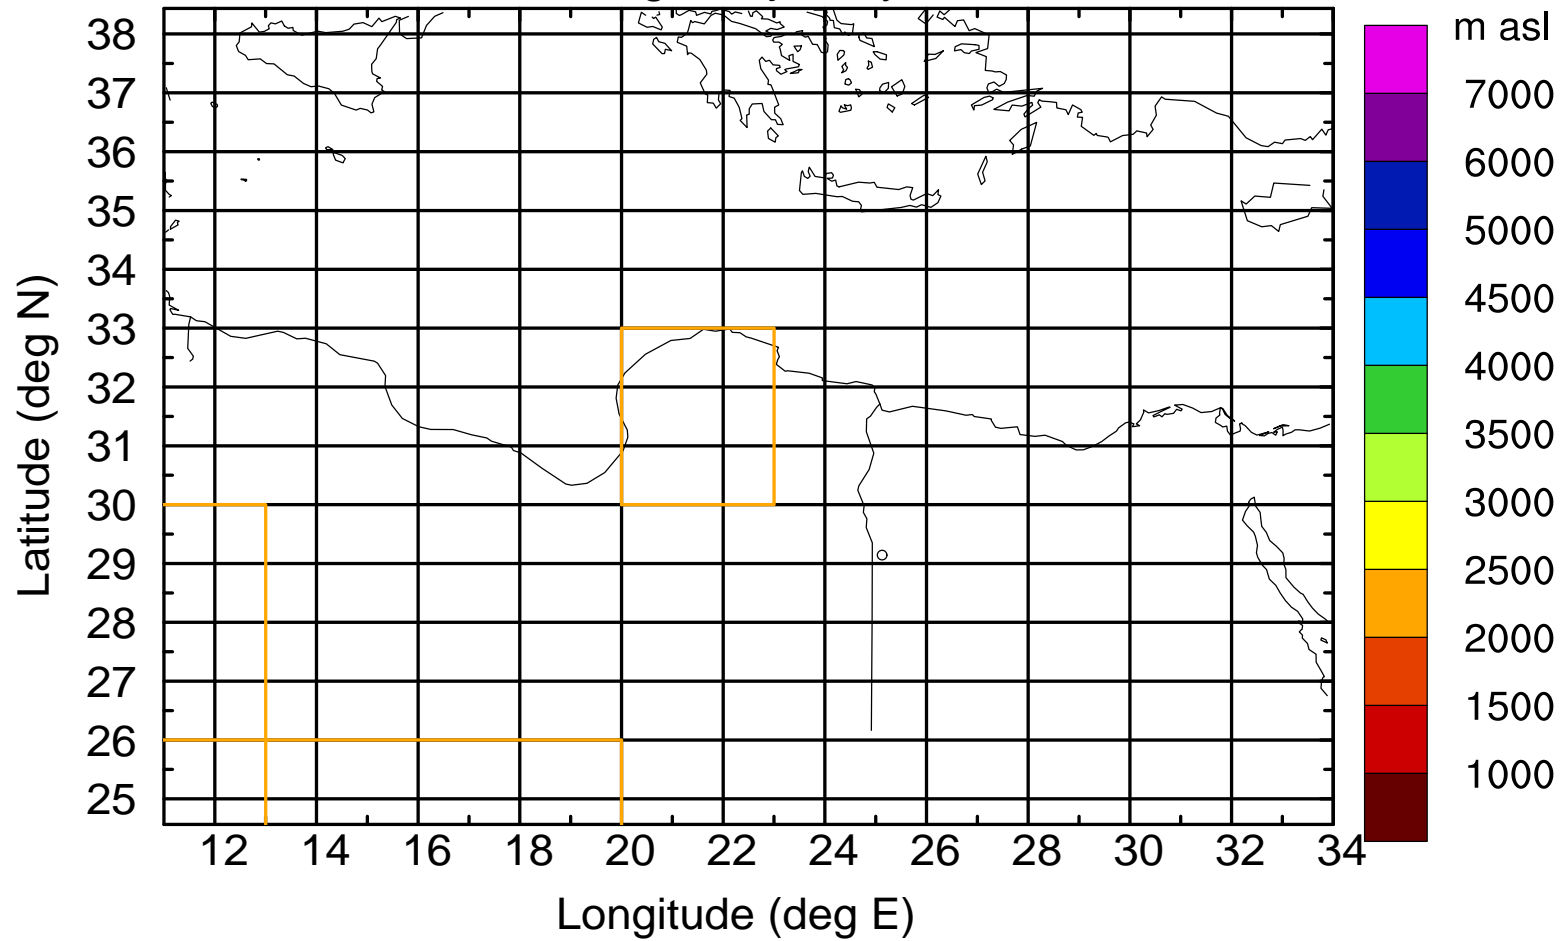

Paphos Airport ground station 20170422 6:00 UTC

Flight trajectory