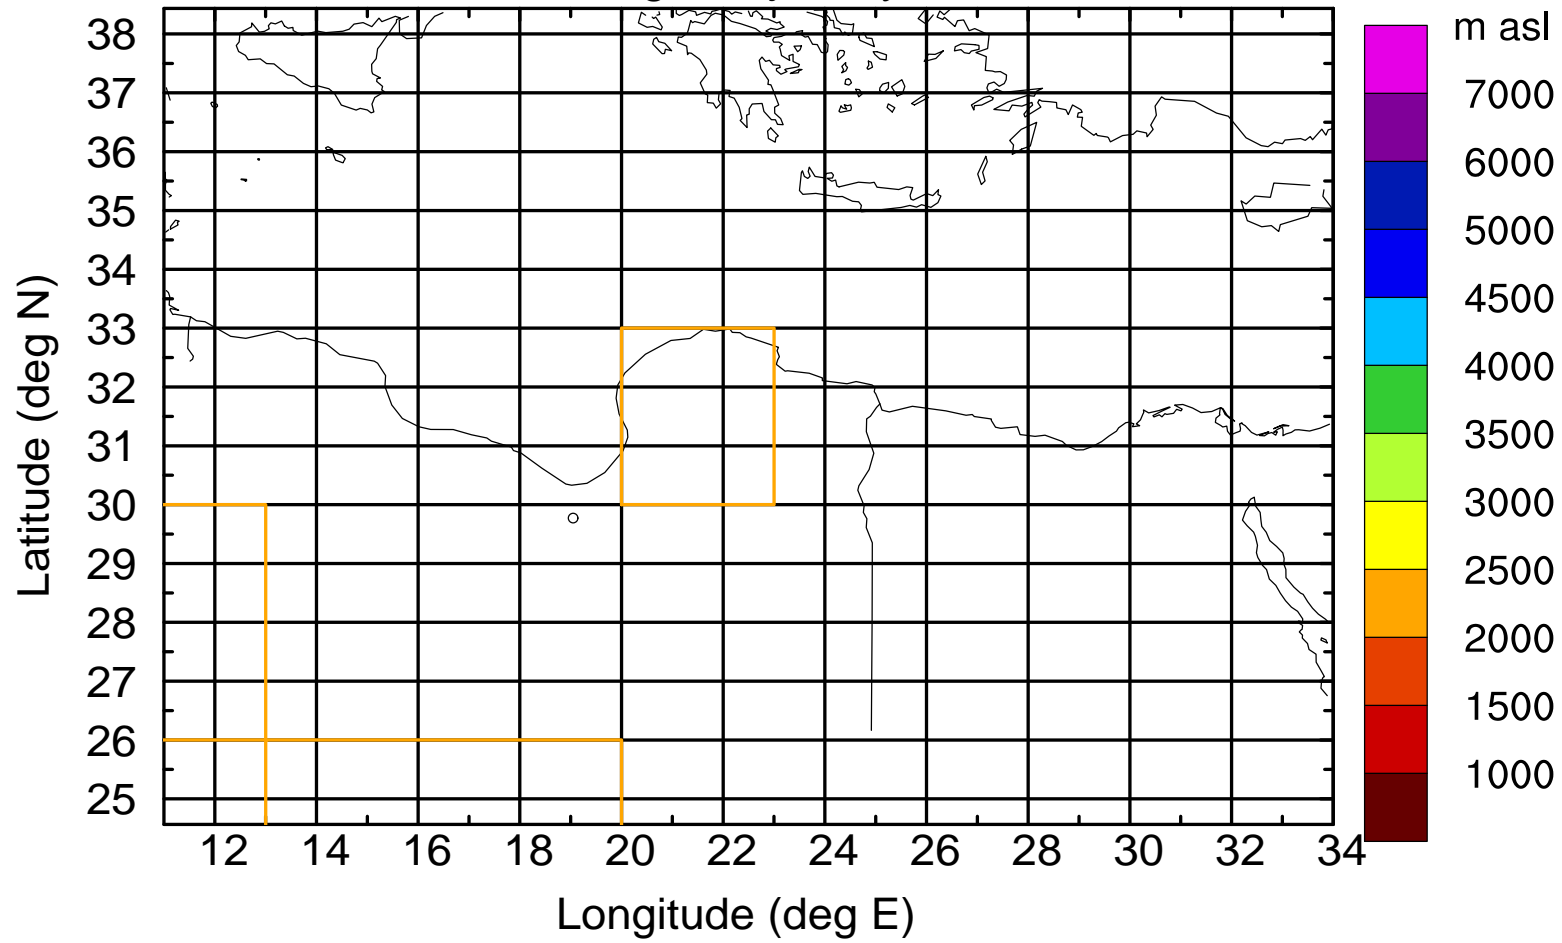

Paphos Airport ground station 20170422 6:00 UTC

Flight trajectory