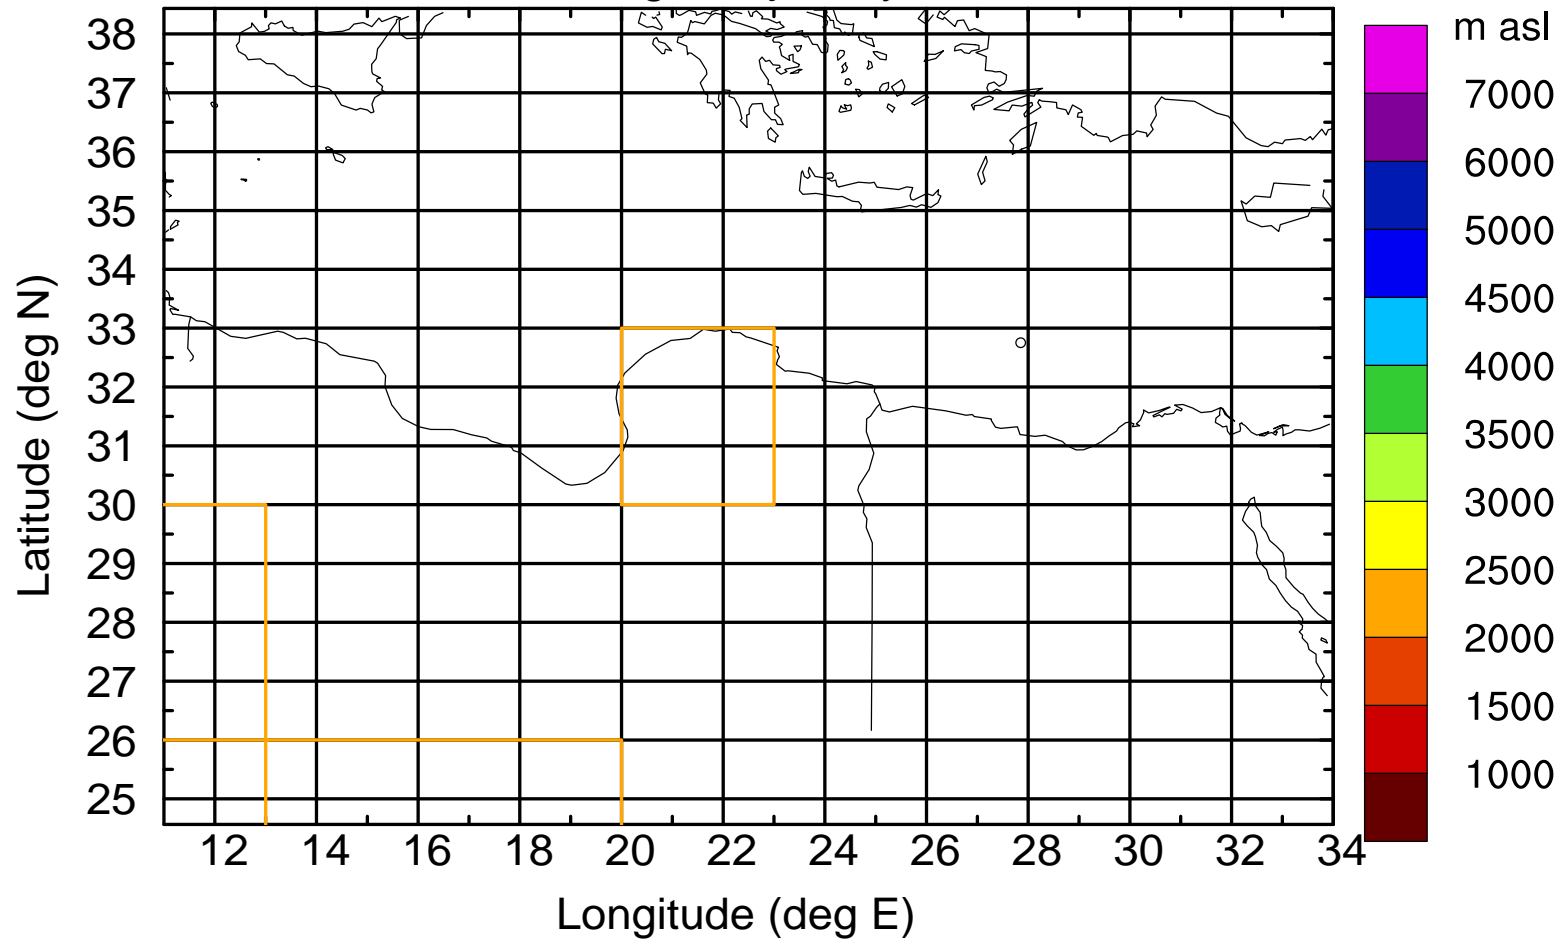

Paphos Airport ground station 20170422 6:00 UTC

Flight trajectory