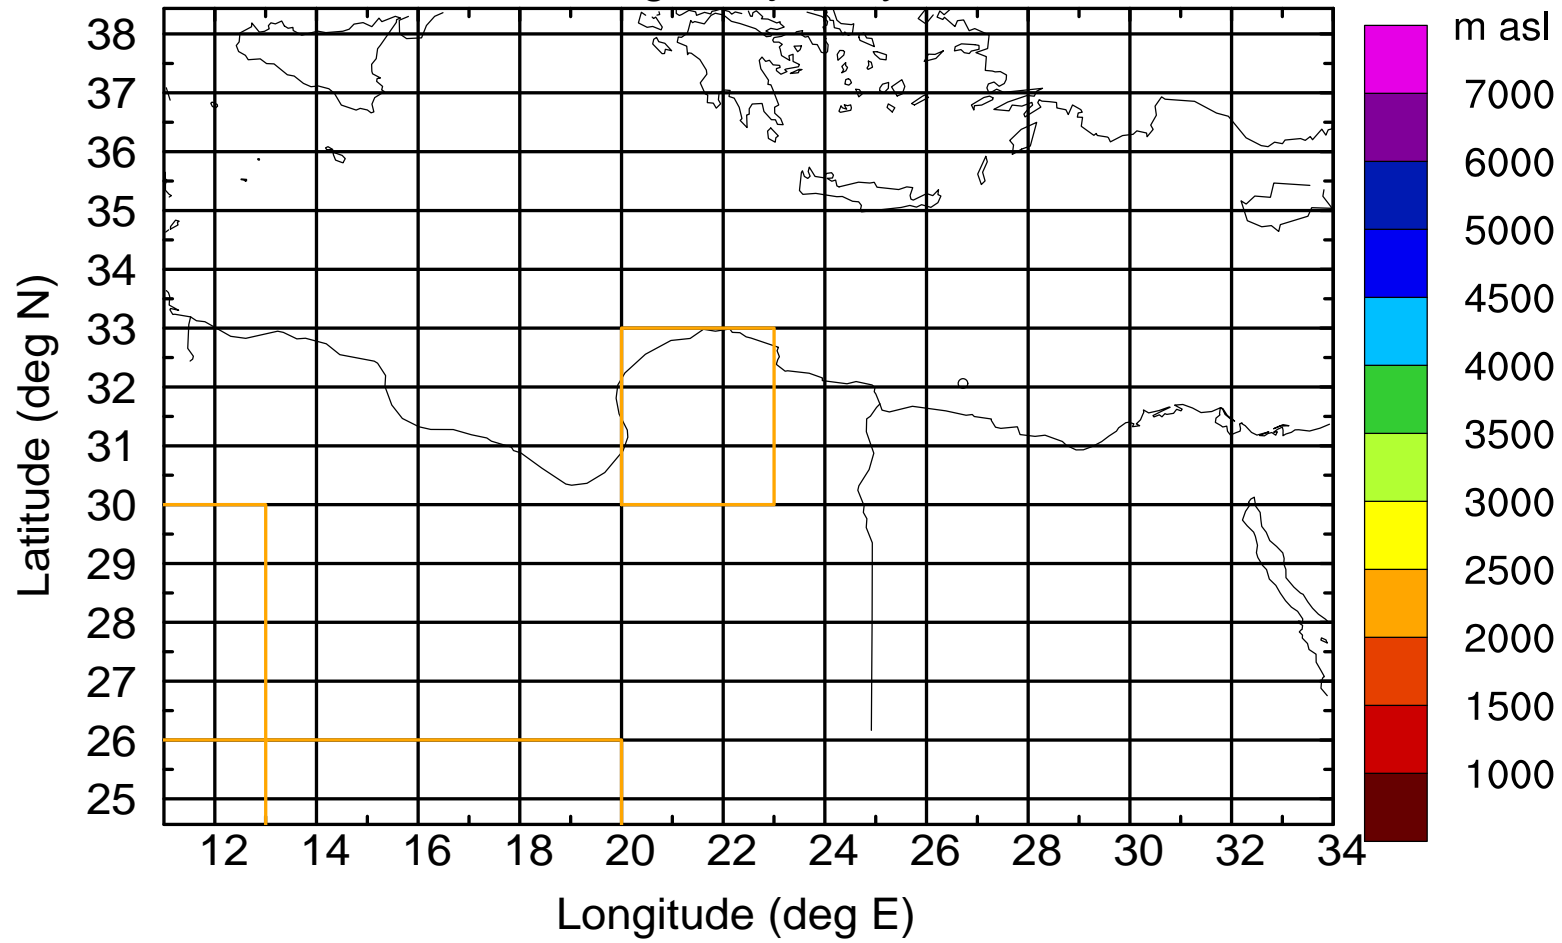

Paphos Airport ground station 20170422 6:00 UTC

Flight trajectory