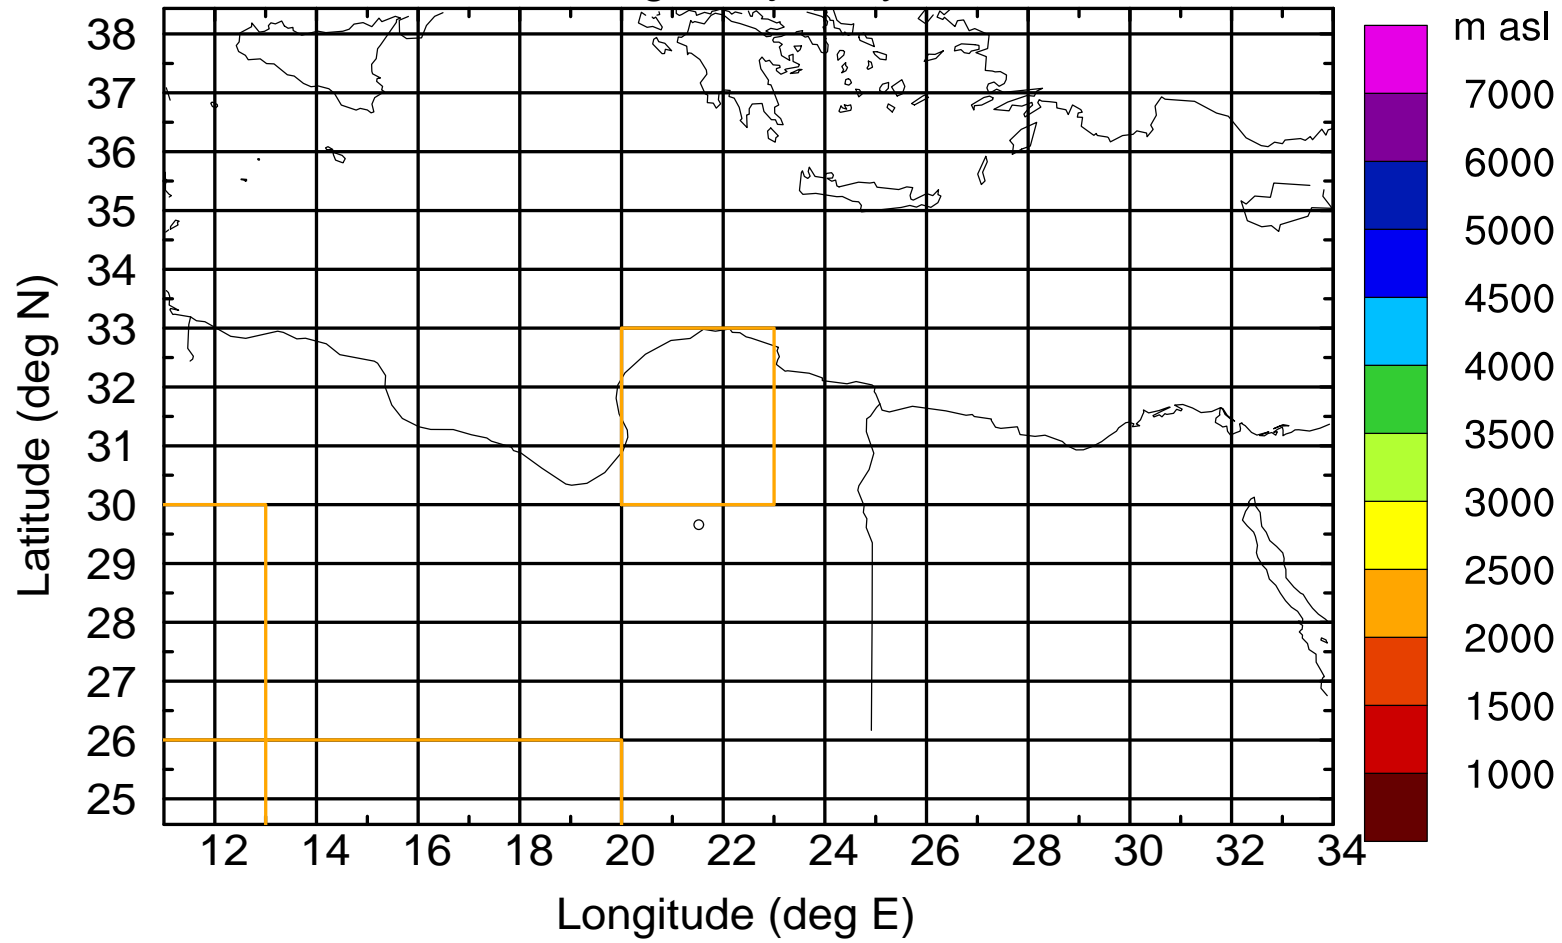

Paphos Airport ground station 20170422 6:00 UTC

Flight trajectory