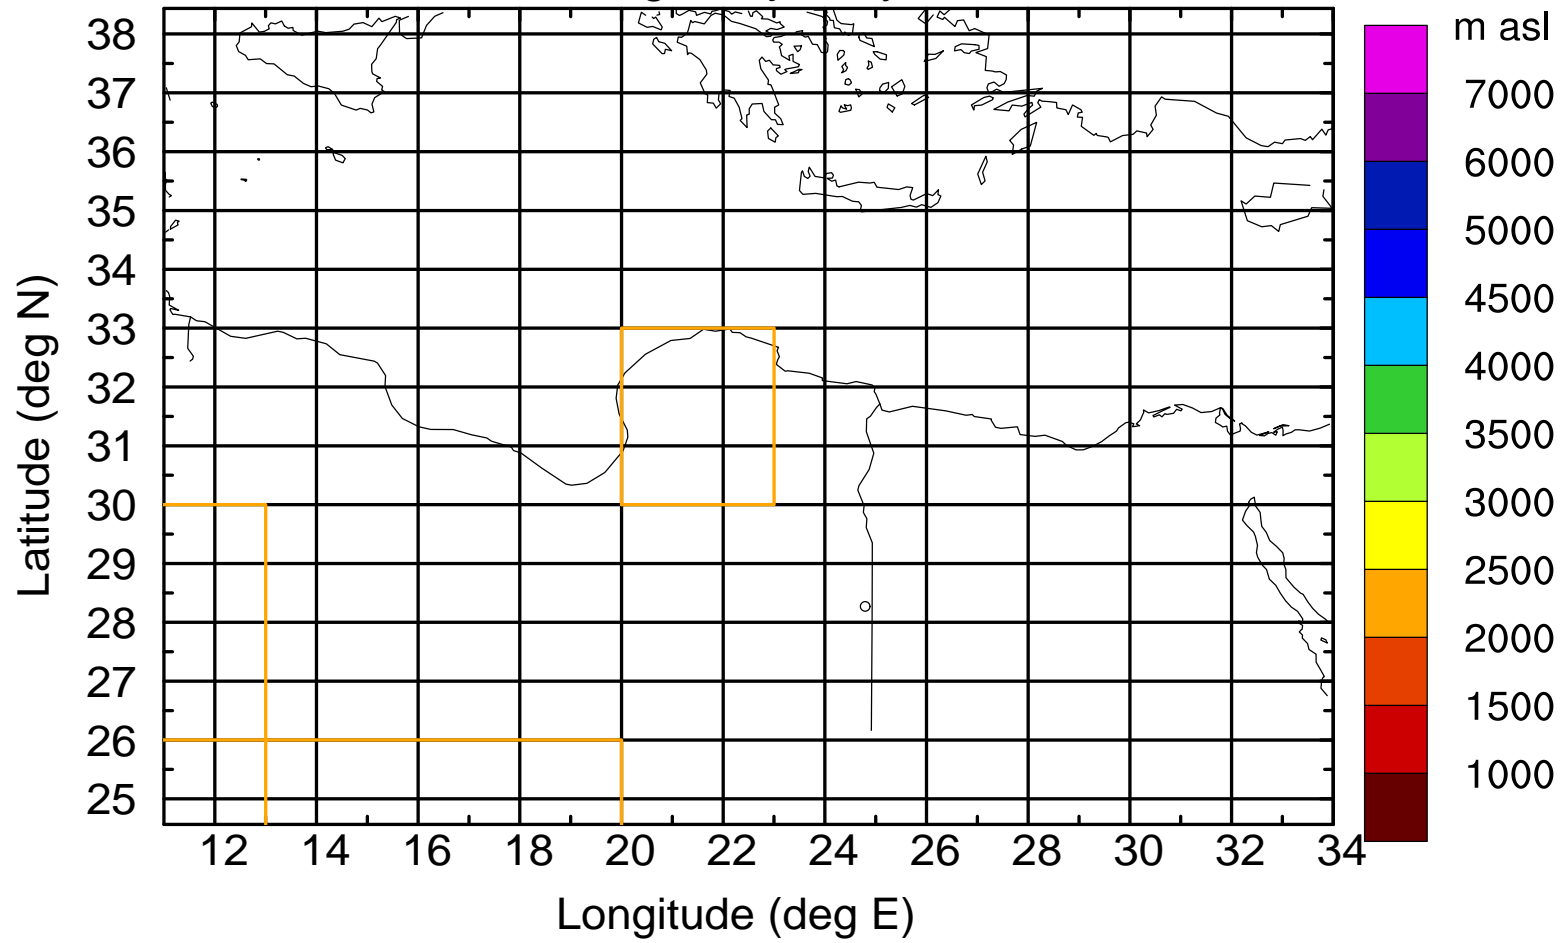

Paphos Airport ground station 20170422 6:00 UTC

Flight trajectory