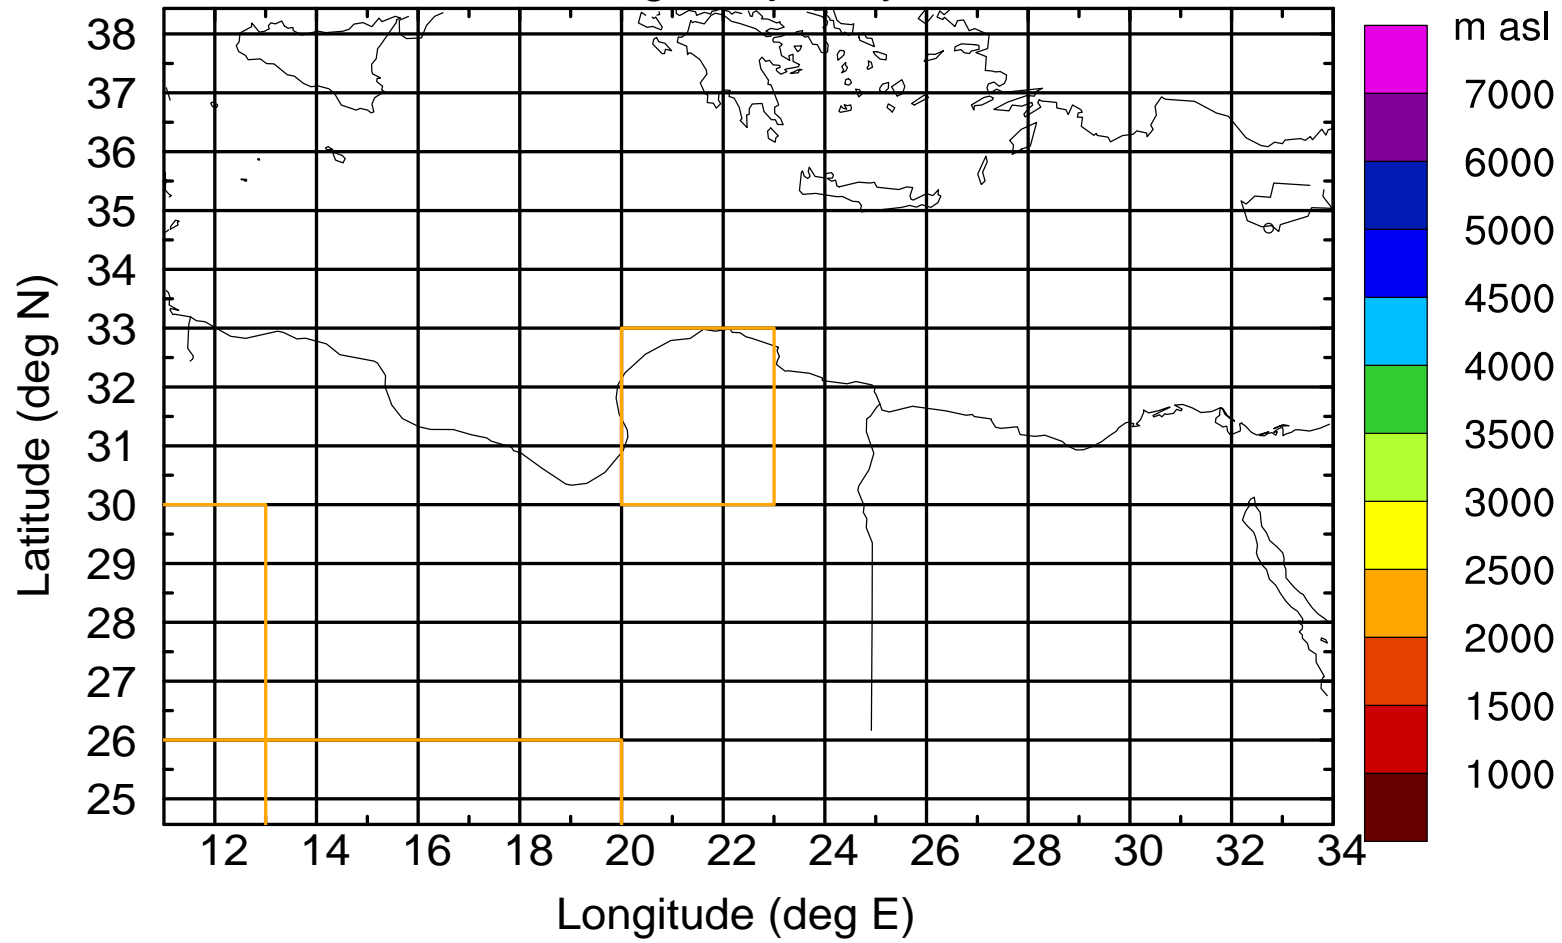

Paphos Airport ground station 20170422 6:00 UTC

Flight trajectory