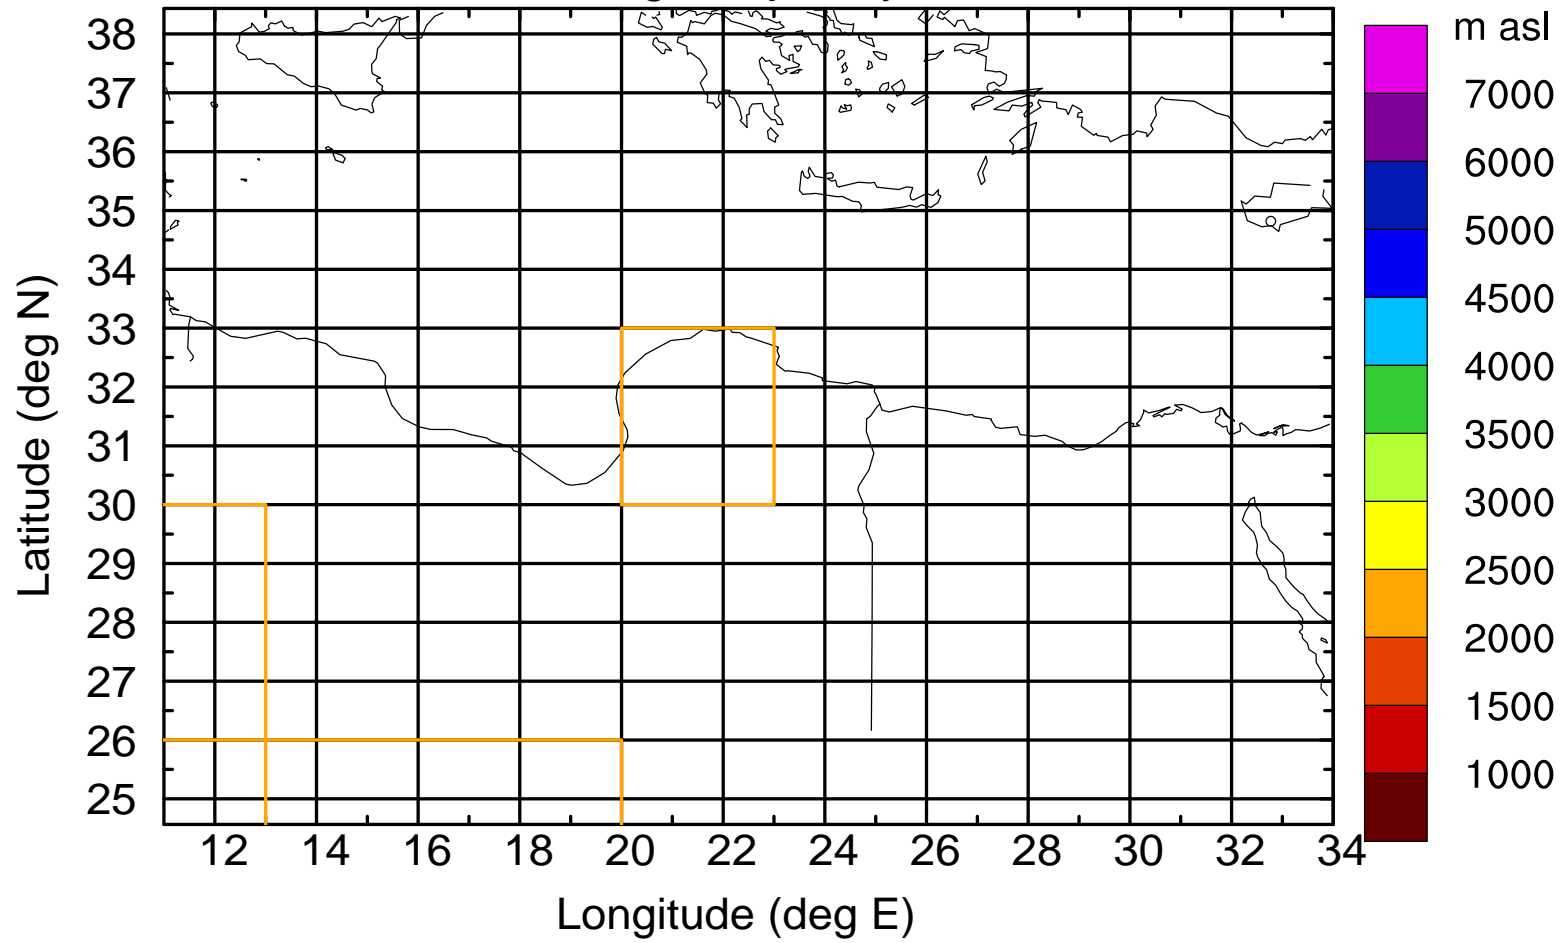

Paphos Airport ground station 20170422 6:00 UTC

Flight trajectory