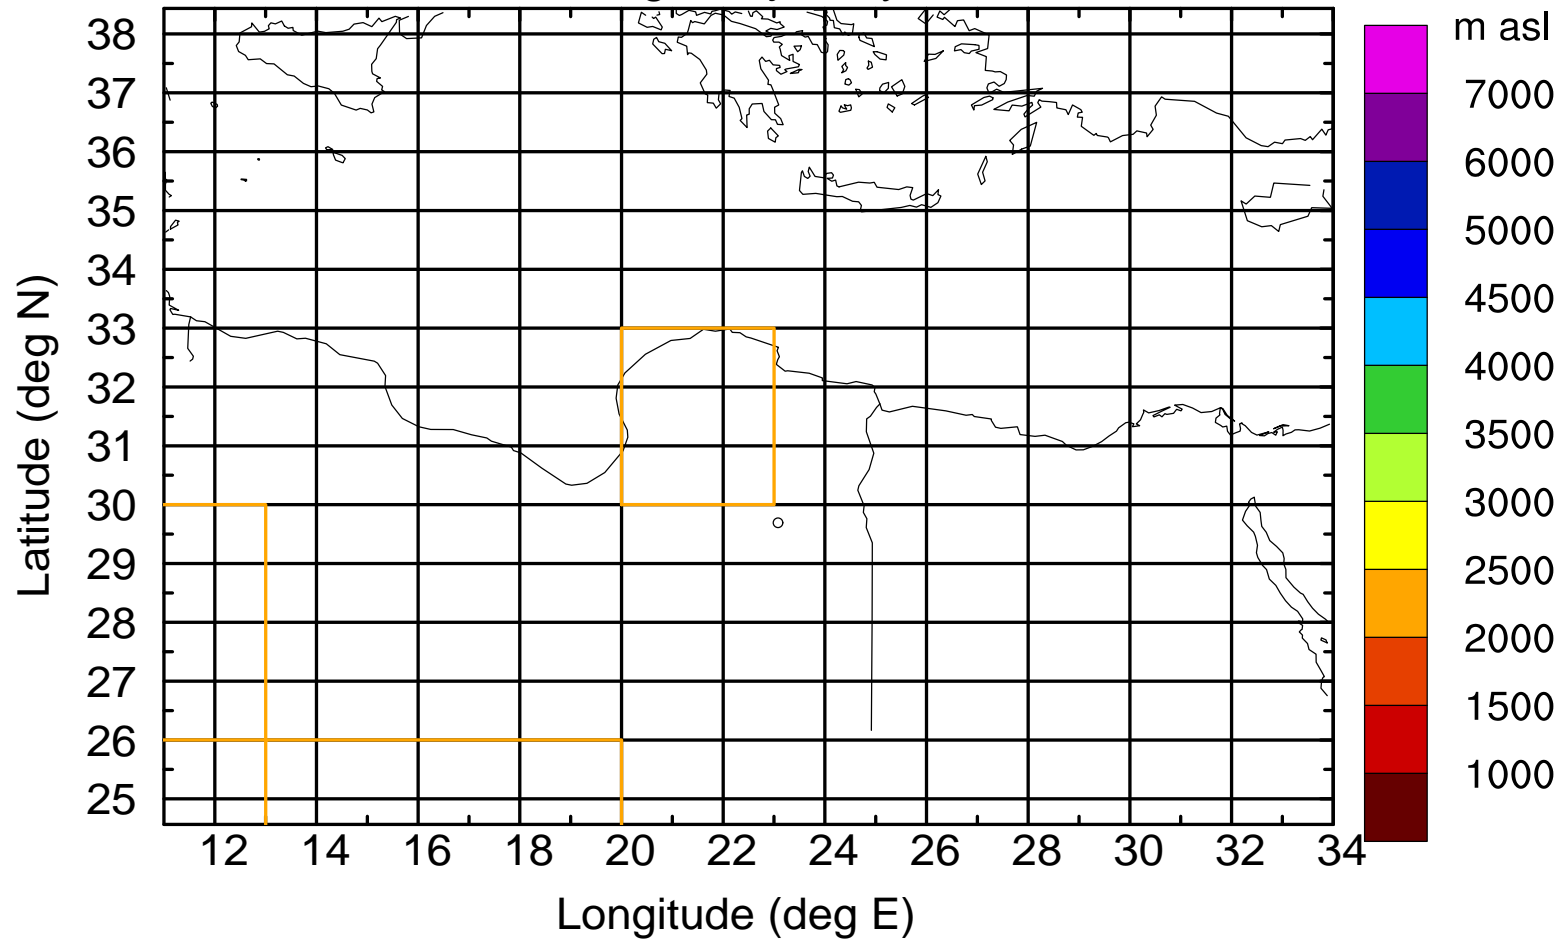

Paphos Airport ground station 20170422 6:00 UTC

Flight trajectory