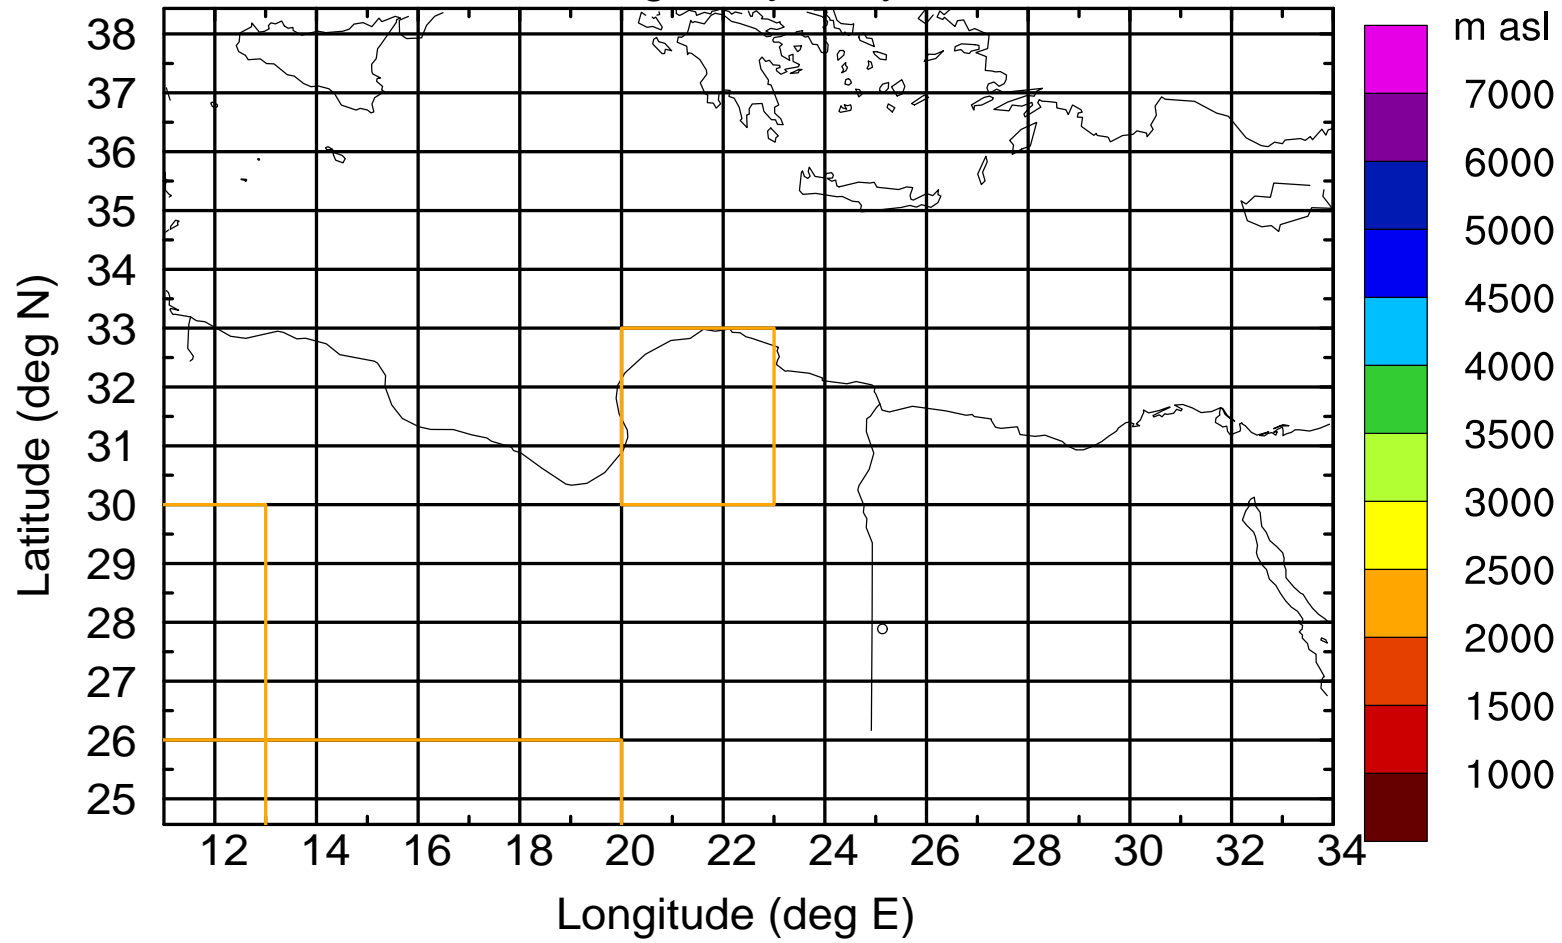

Paphos Airport ground station 20170422 6:00 UTC

Flight trajectory