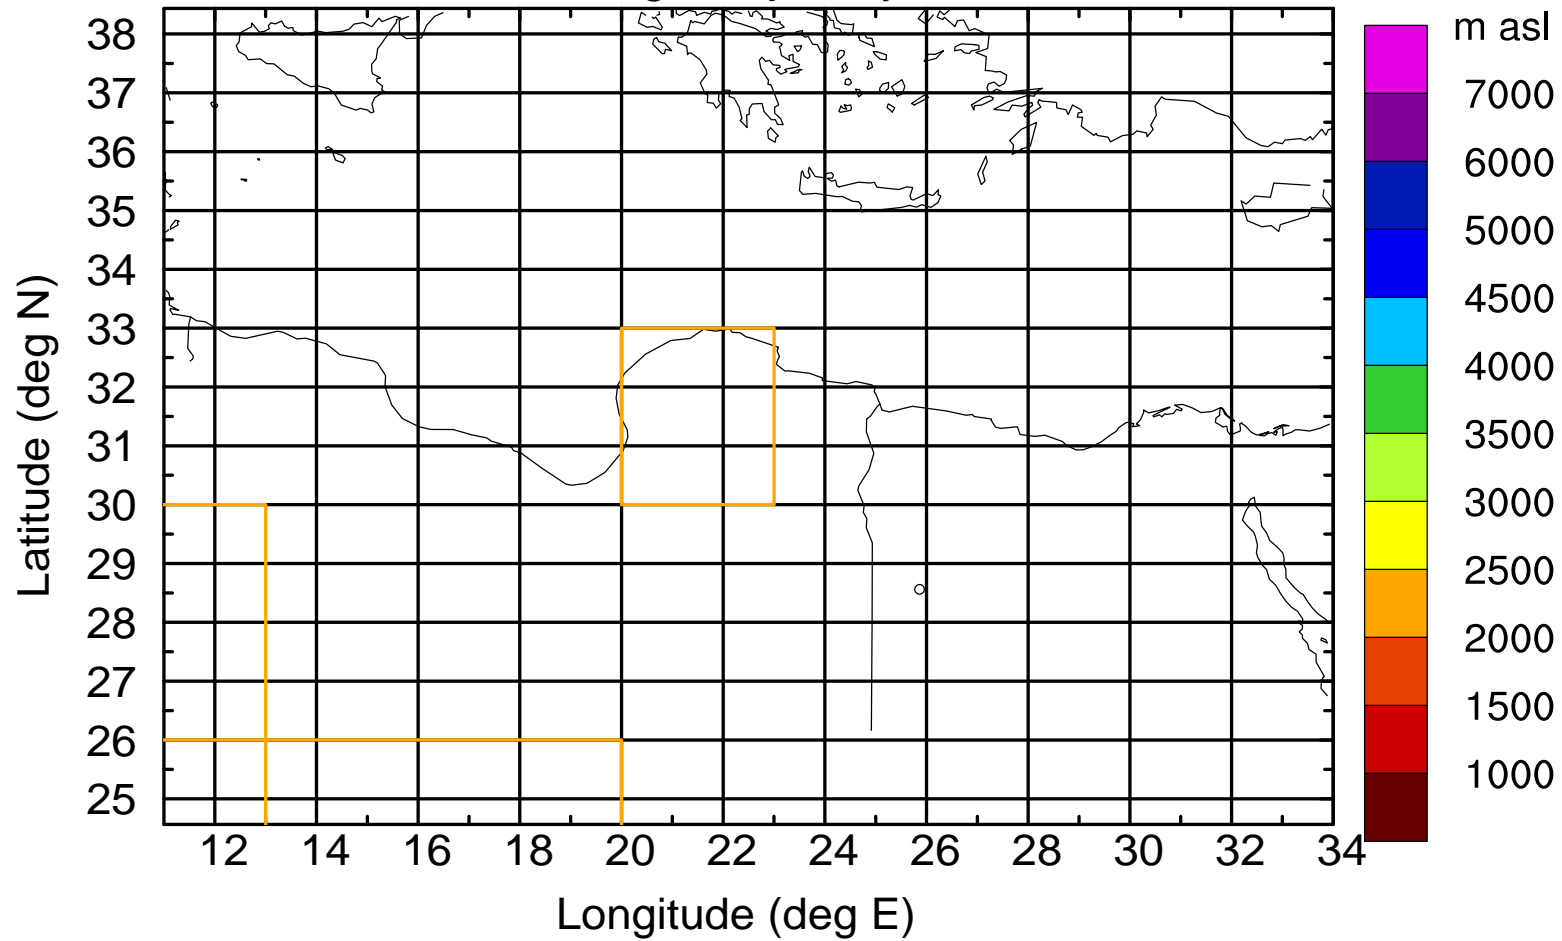

Paphos Airport ground station 20170422 6:00 UTC

Flight trajectory