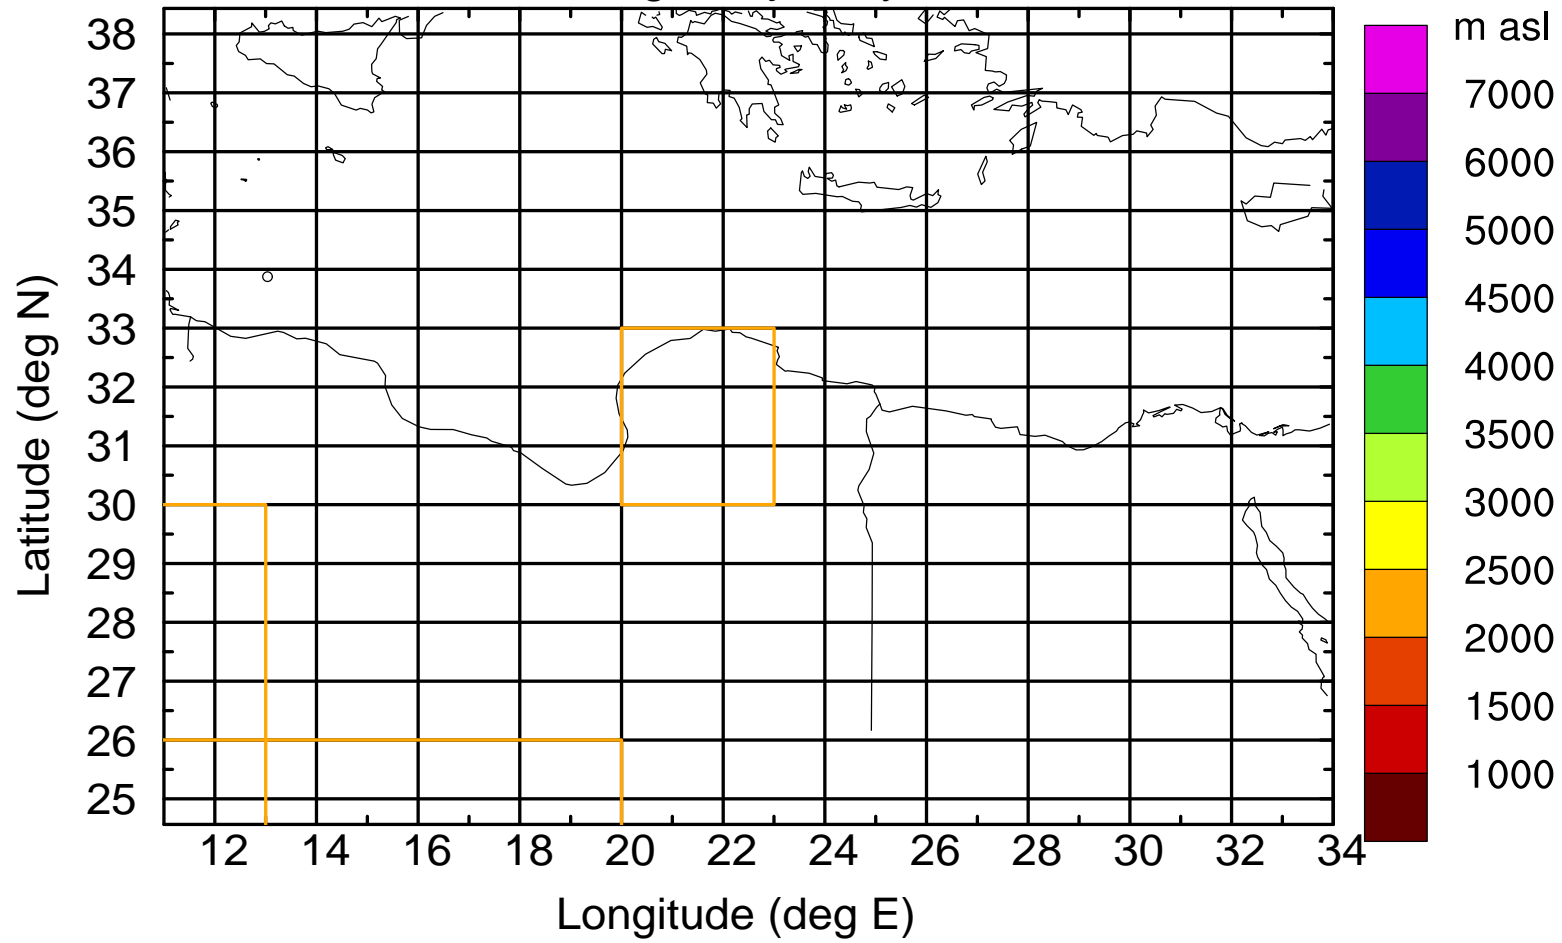

Paphos Airport ground station 20170422 6:00 UTC

Flight trajectory