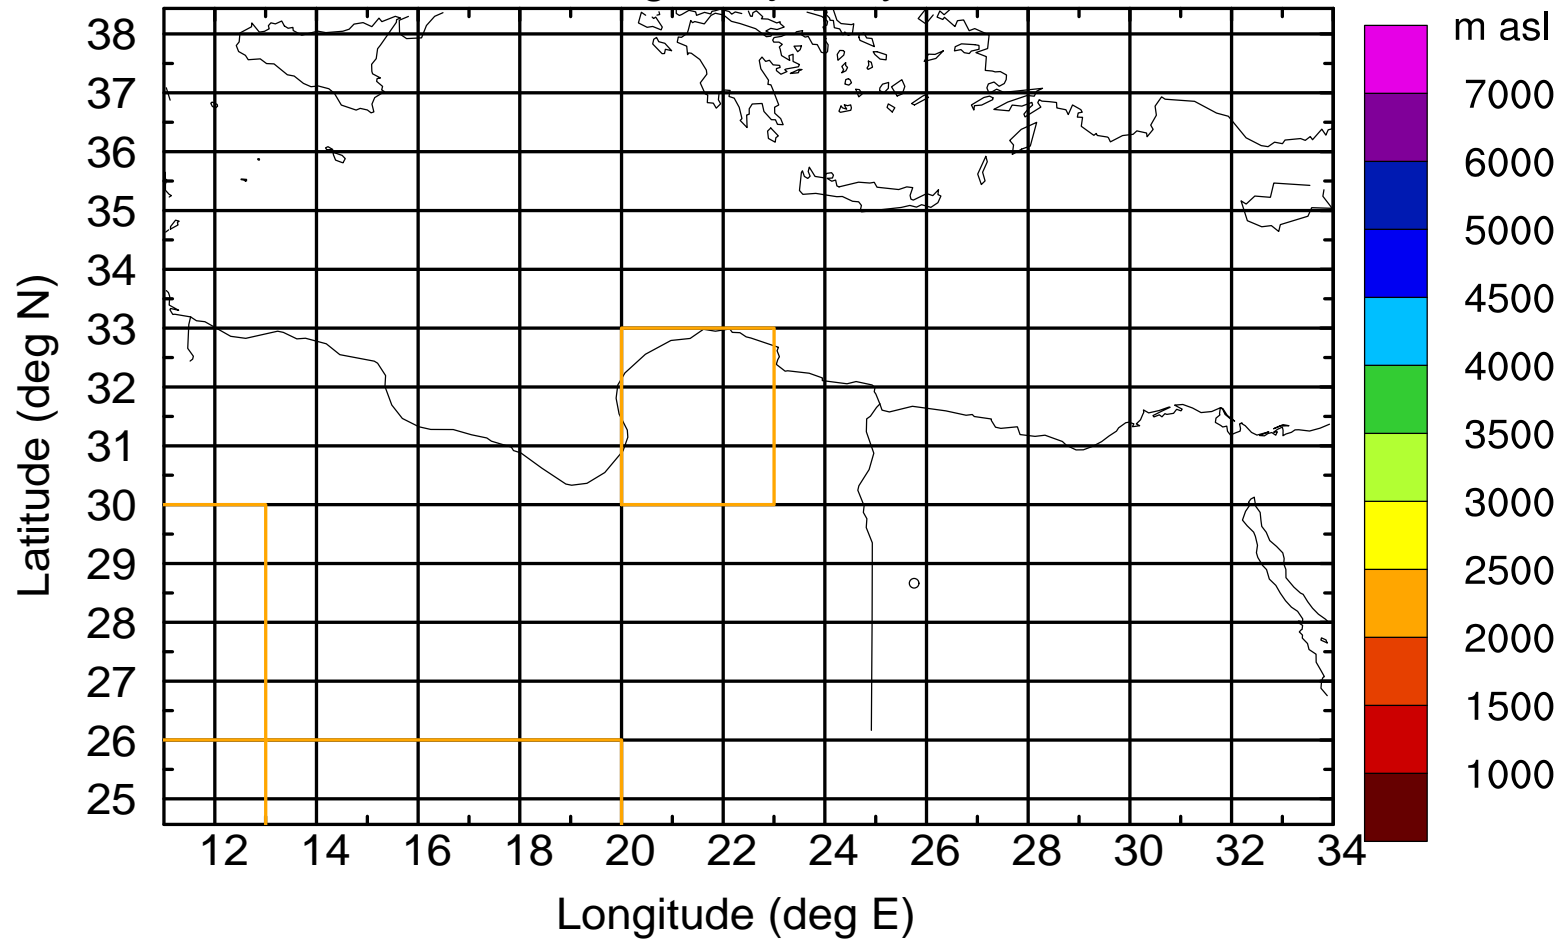

Paphos Airport ground station 20170422 6:00 UTC

Flight trajectory