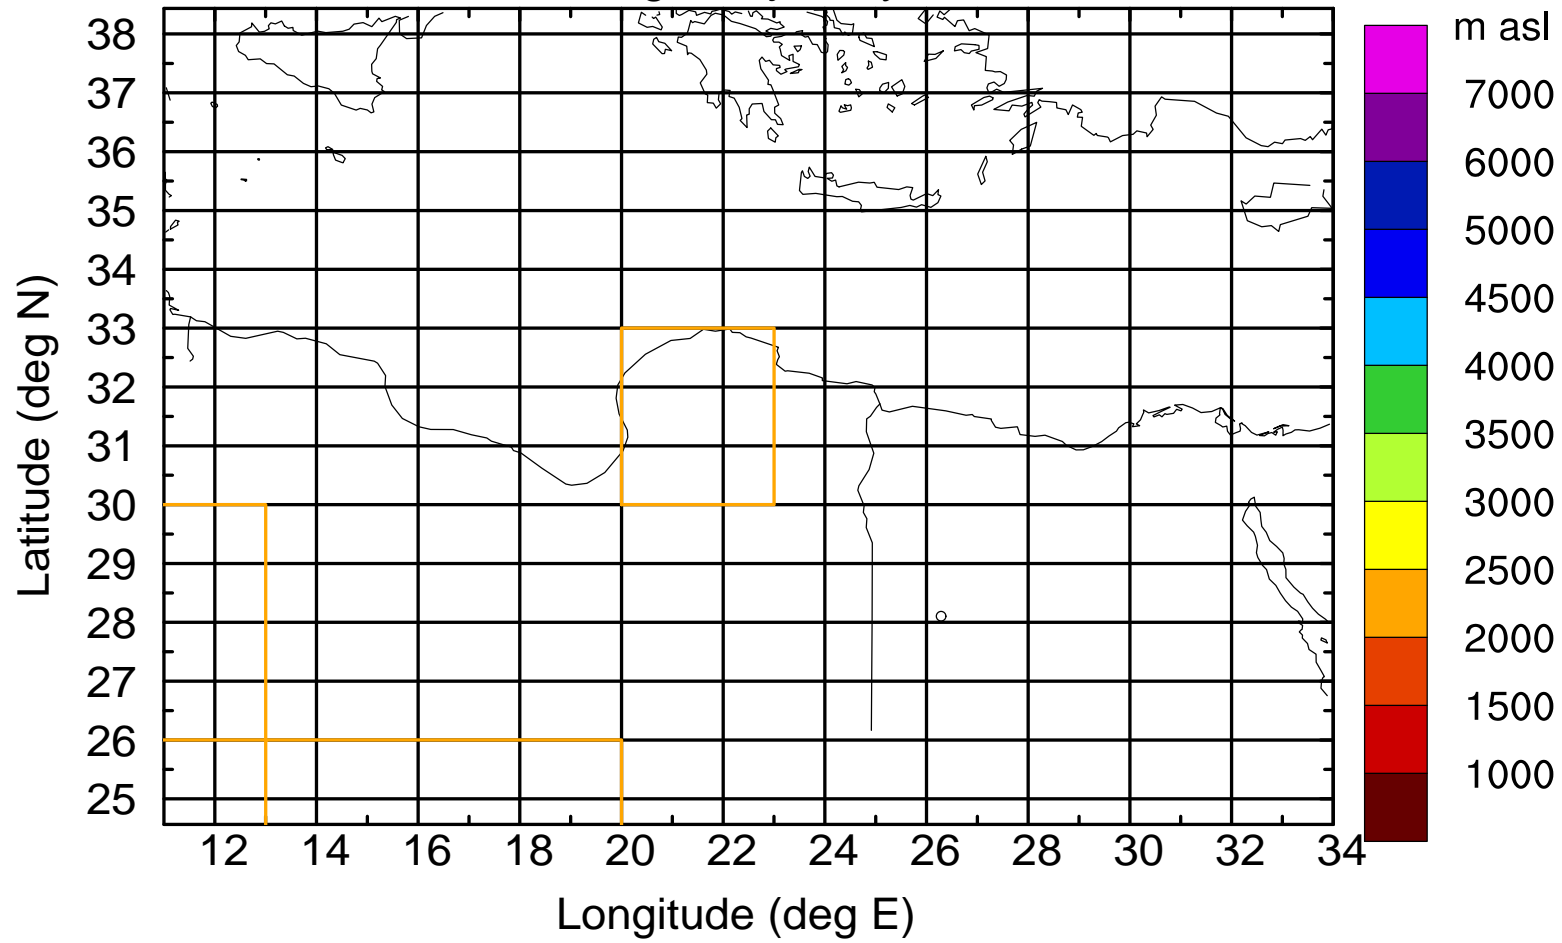

Paphos Airport ground station 20170422 6:00 UTC

Flight trajectory