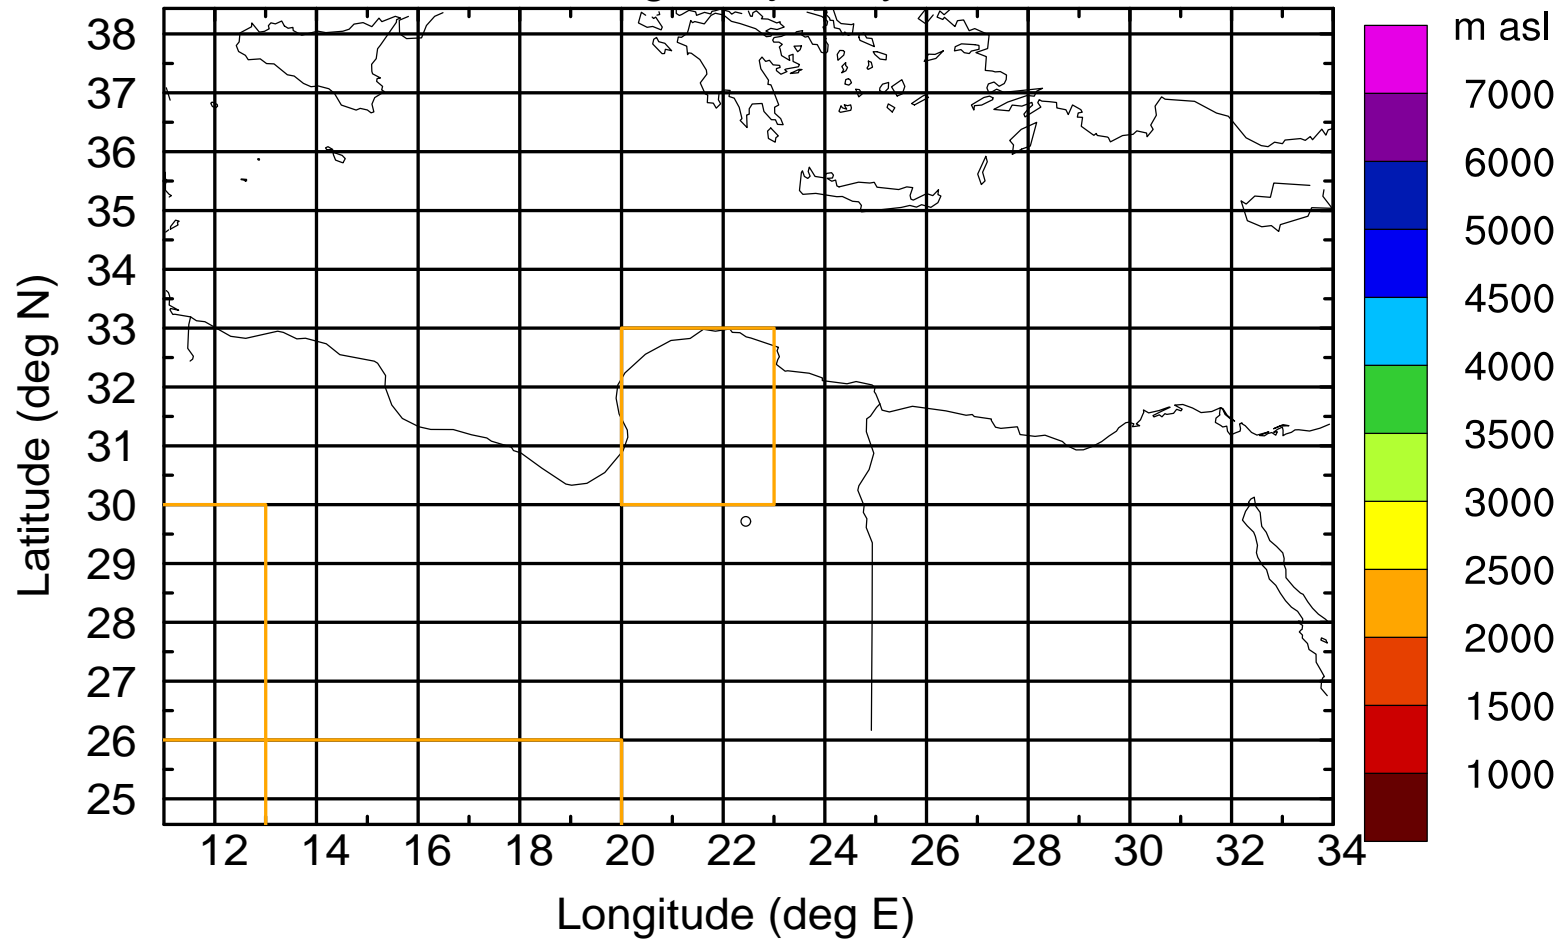

Paphos Airport ground station 20170422 6:00 UTC

Flight trajectory