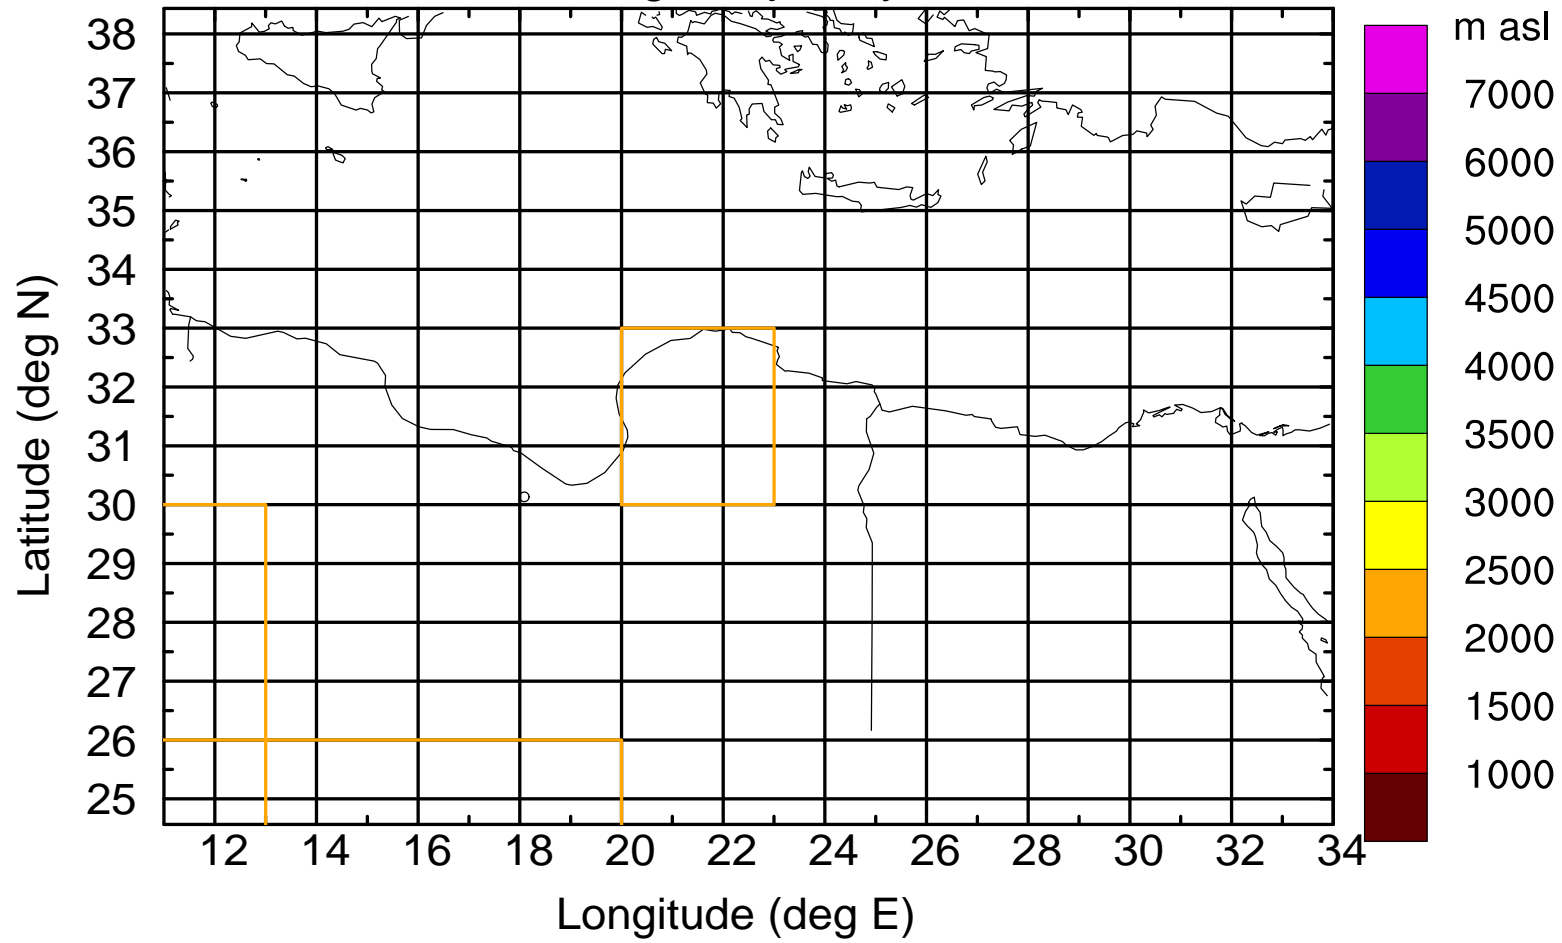

Paphos Airport ground station 20170422 6:00 UTC

Flight trajectory