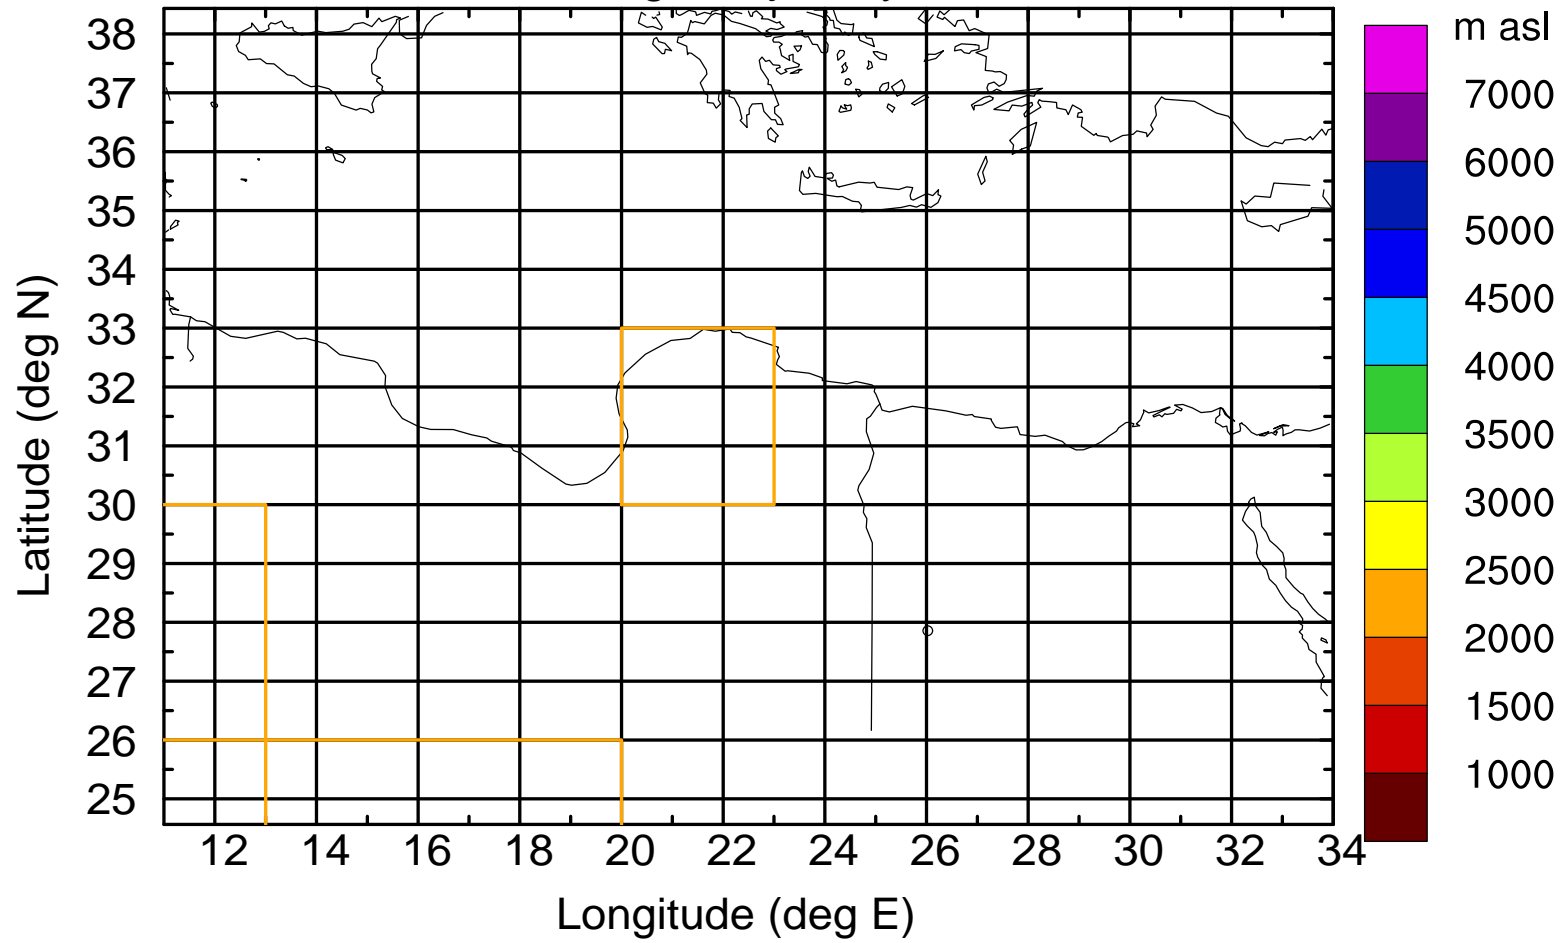

Paphos Airport ground station 20170422 6:00 UTC

Flight trajectory