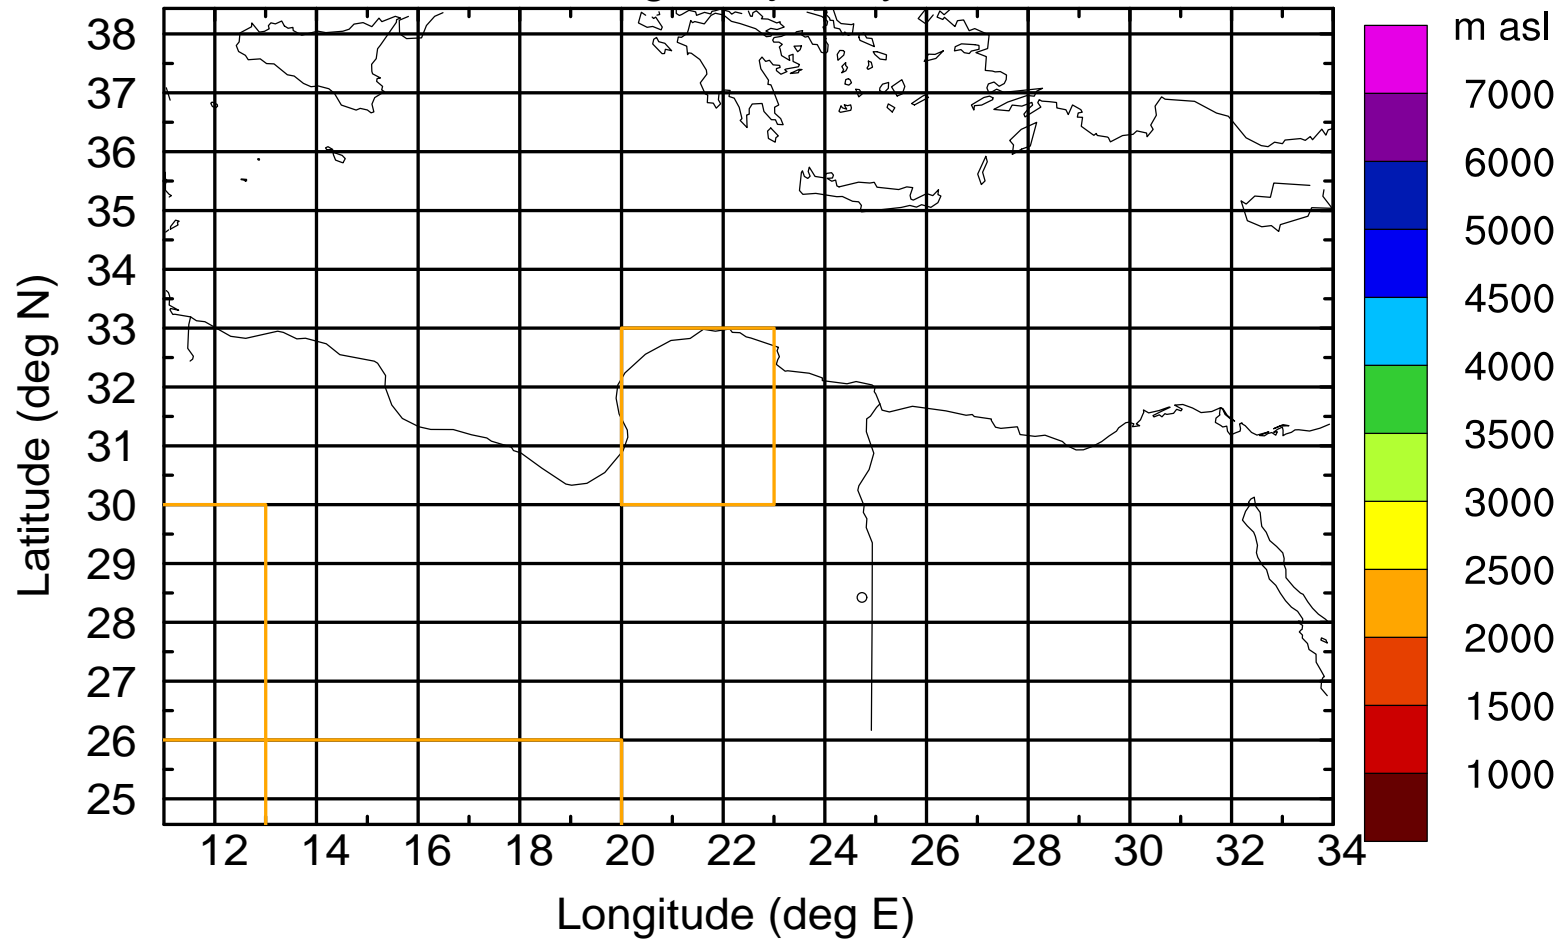

Paphos Airport ground station 20170422 6:00 UTC

Flight trajectory