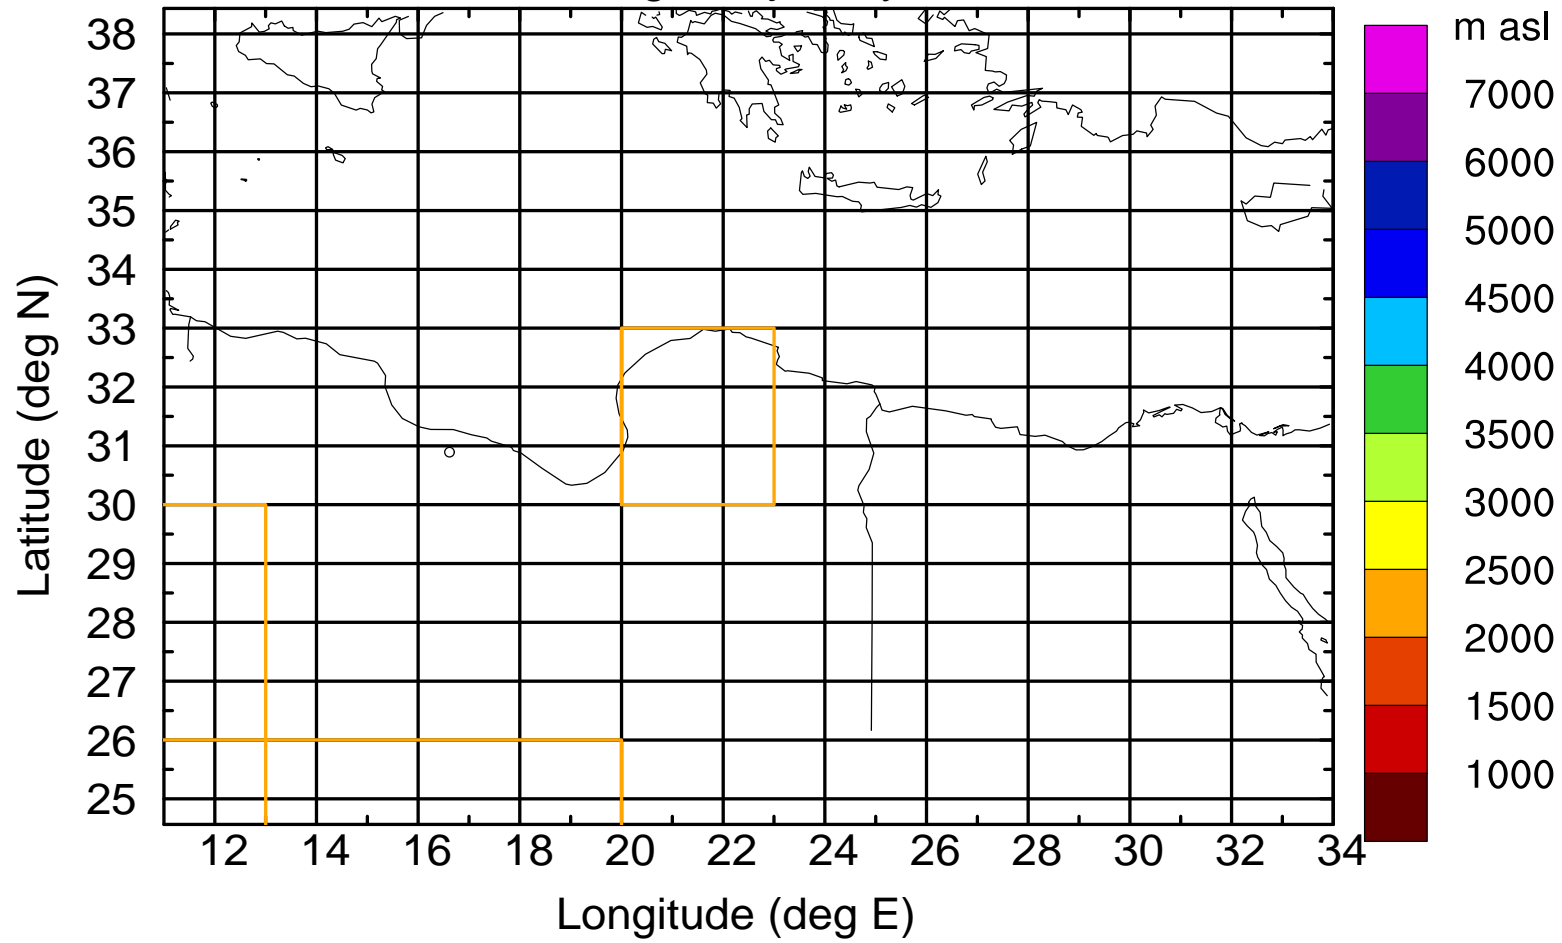

Paphos Airport ground station 20170422 6:00 UTC

Flight trajectory