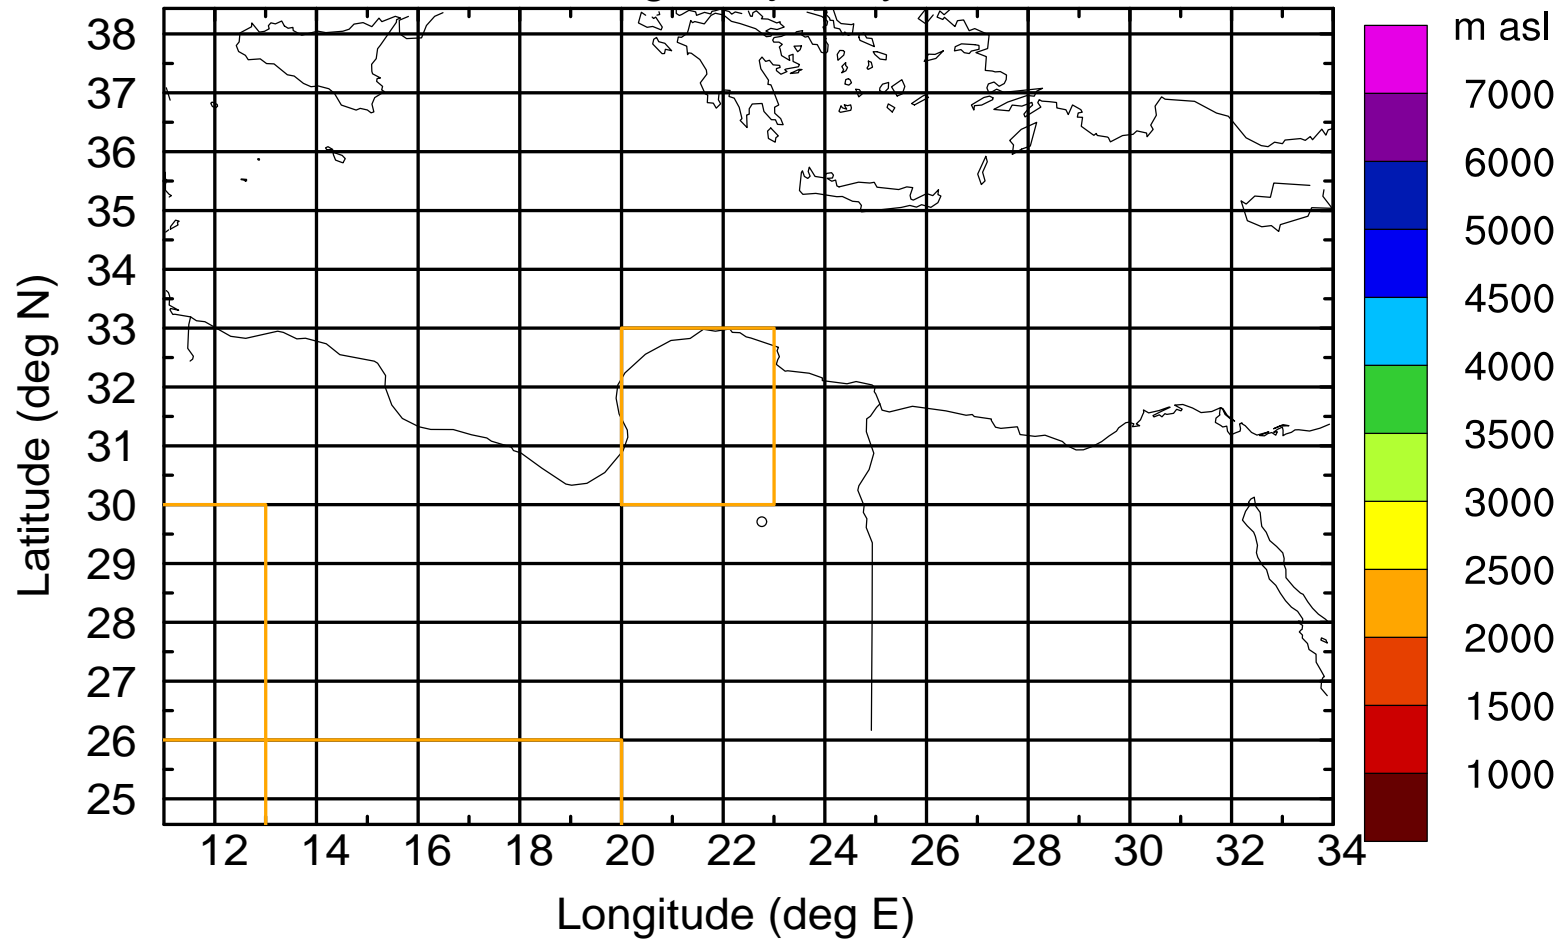

Paphos Airport ground station 20170422 6:00 UTC

Flight trajectory