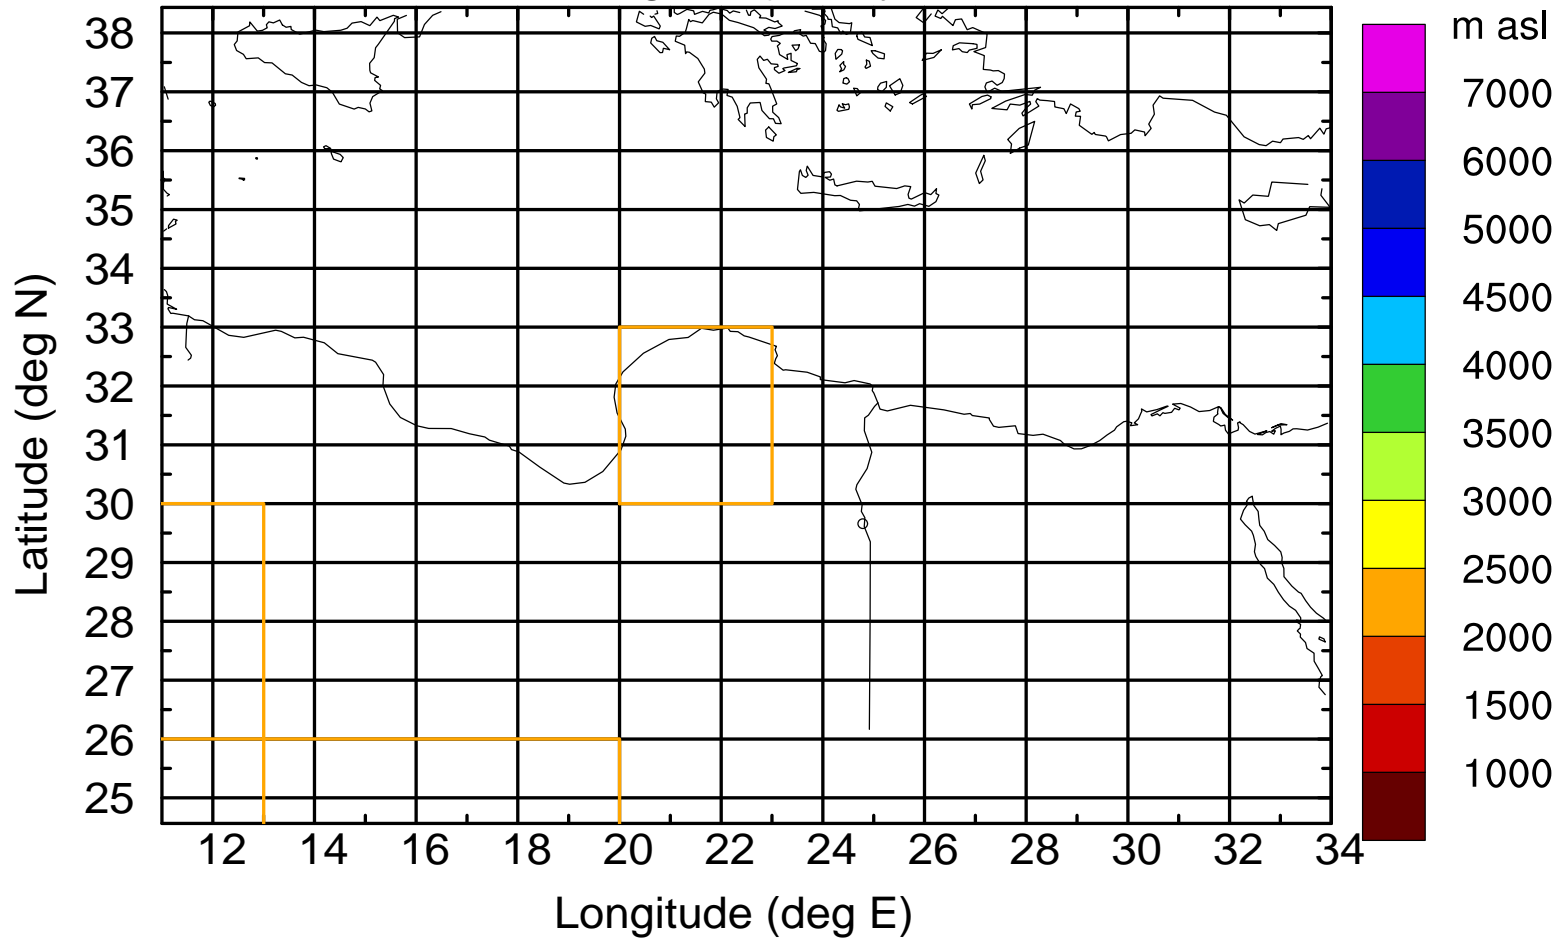

Paphos Airport ground station 20170422 6:00 UTC

Flight trajectory