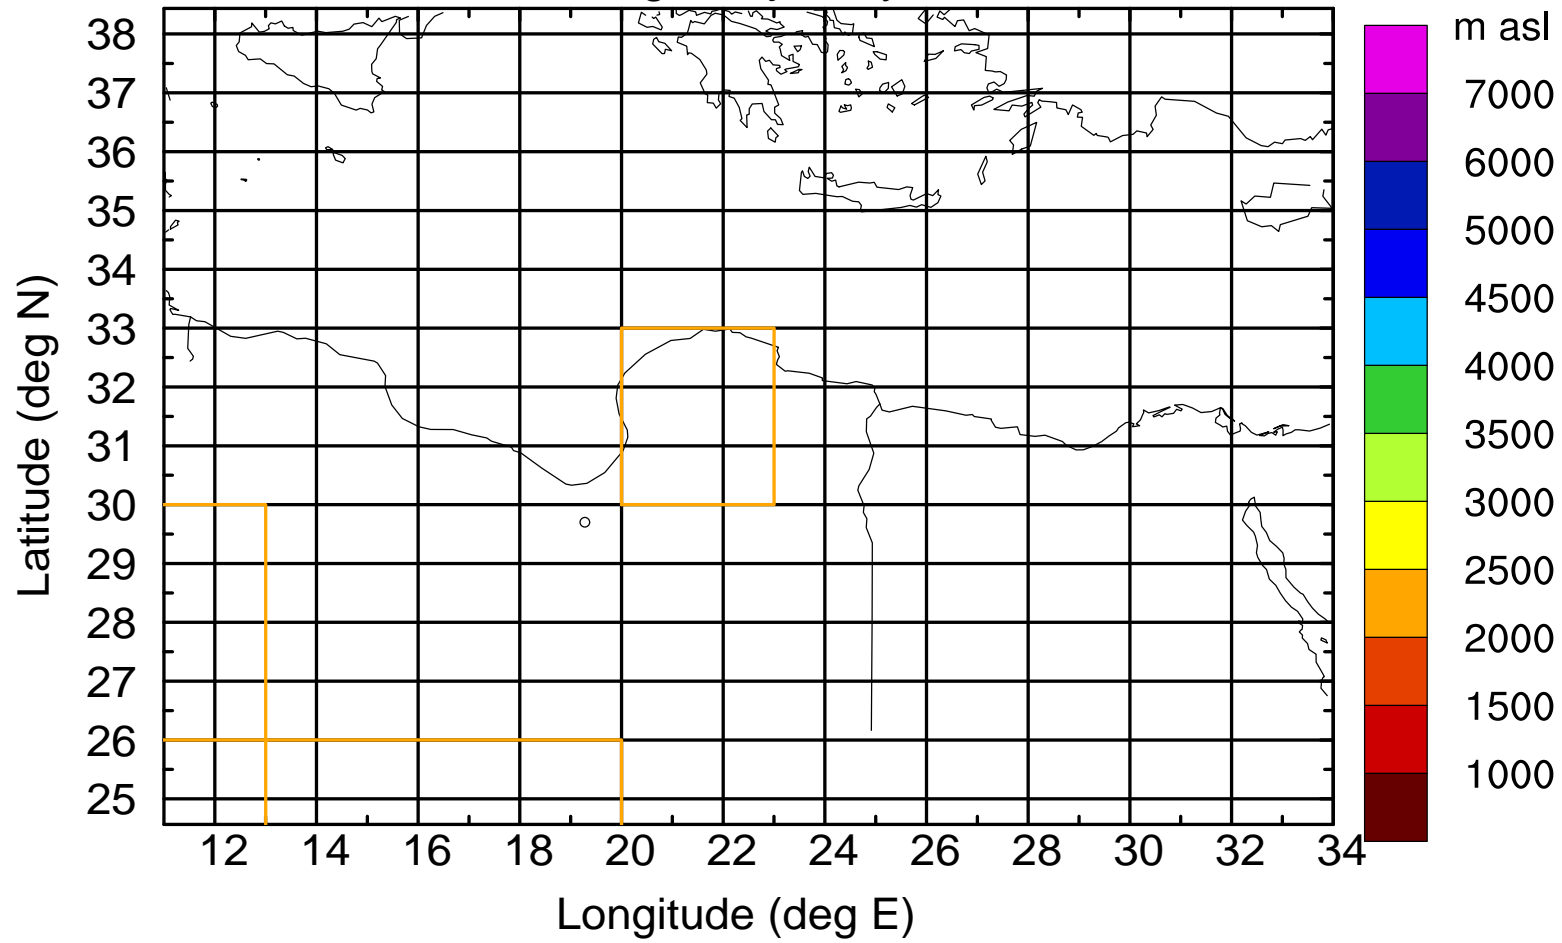

Paphos Airport ground station 20170422 6:00 UTC

Flight trajectory