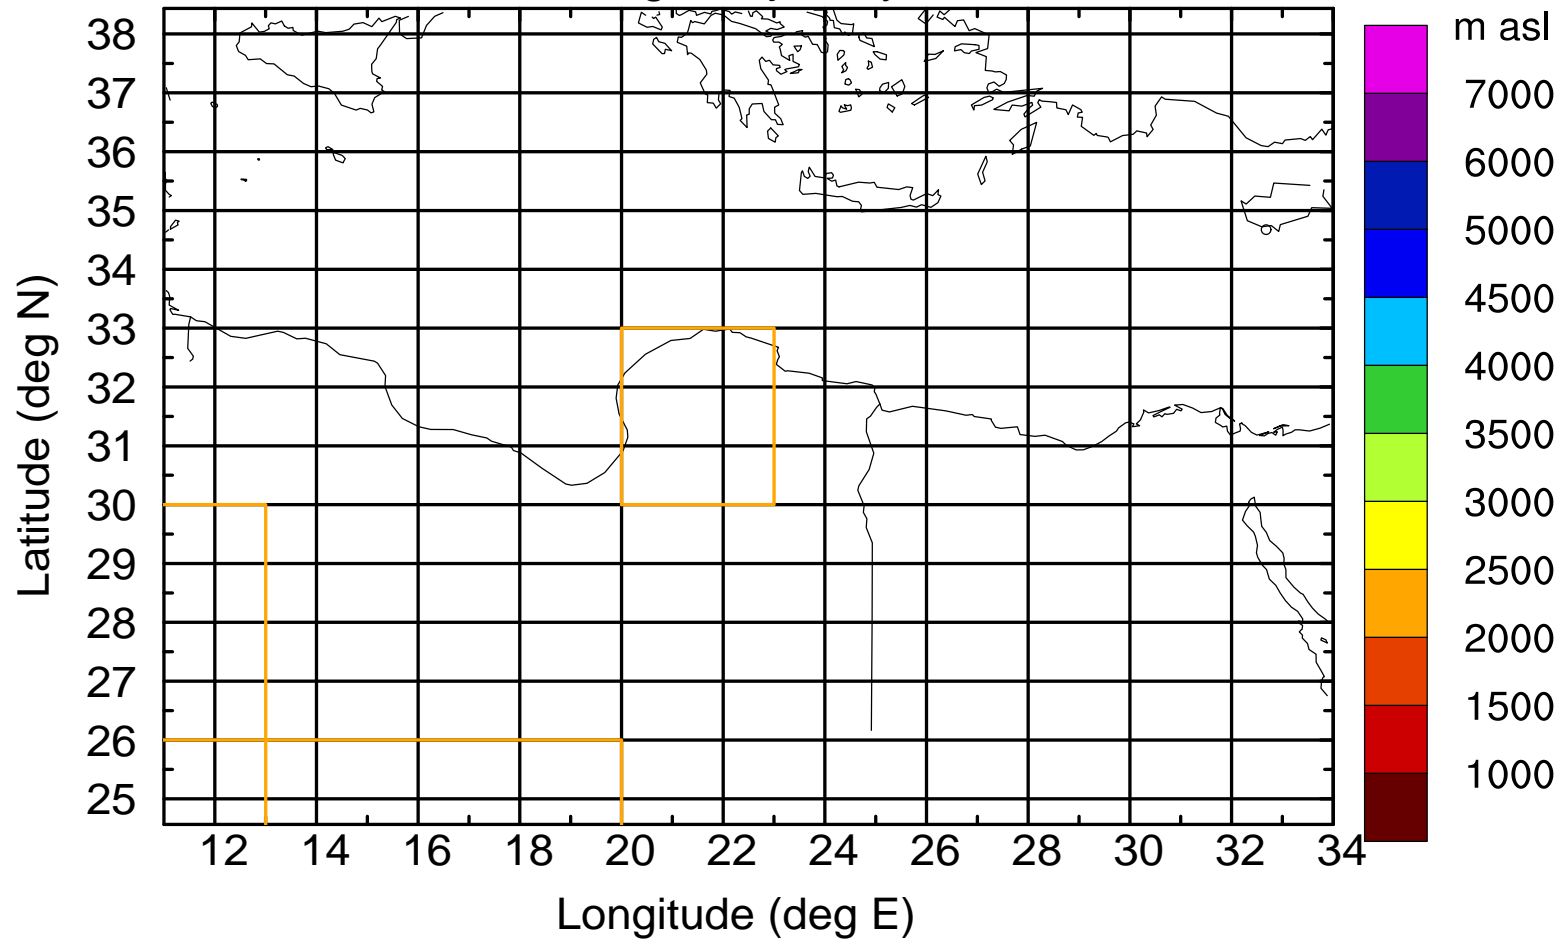

Paphos Airport ground station 20170422 6:00 UTC

Flight trajectory