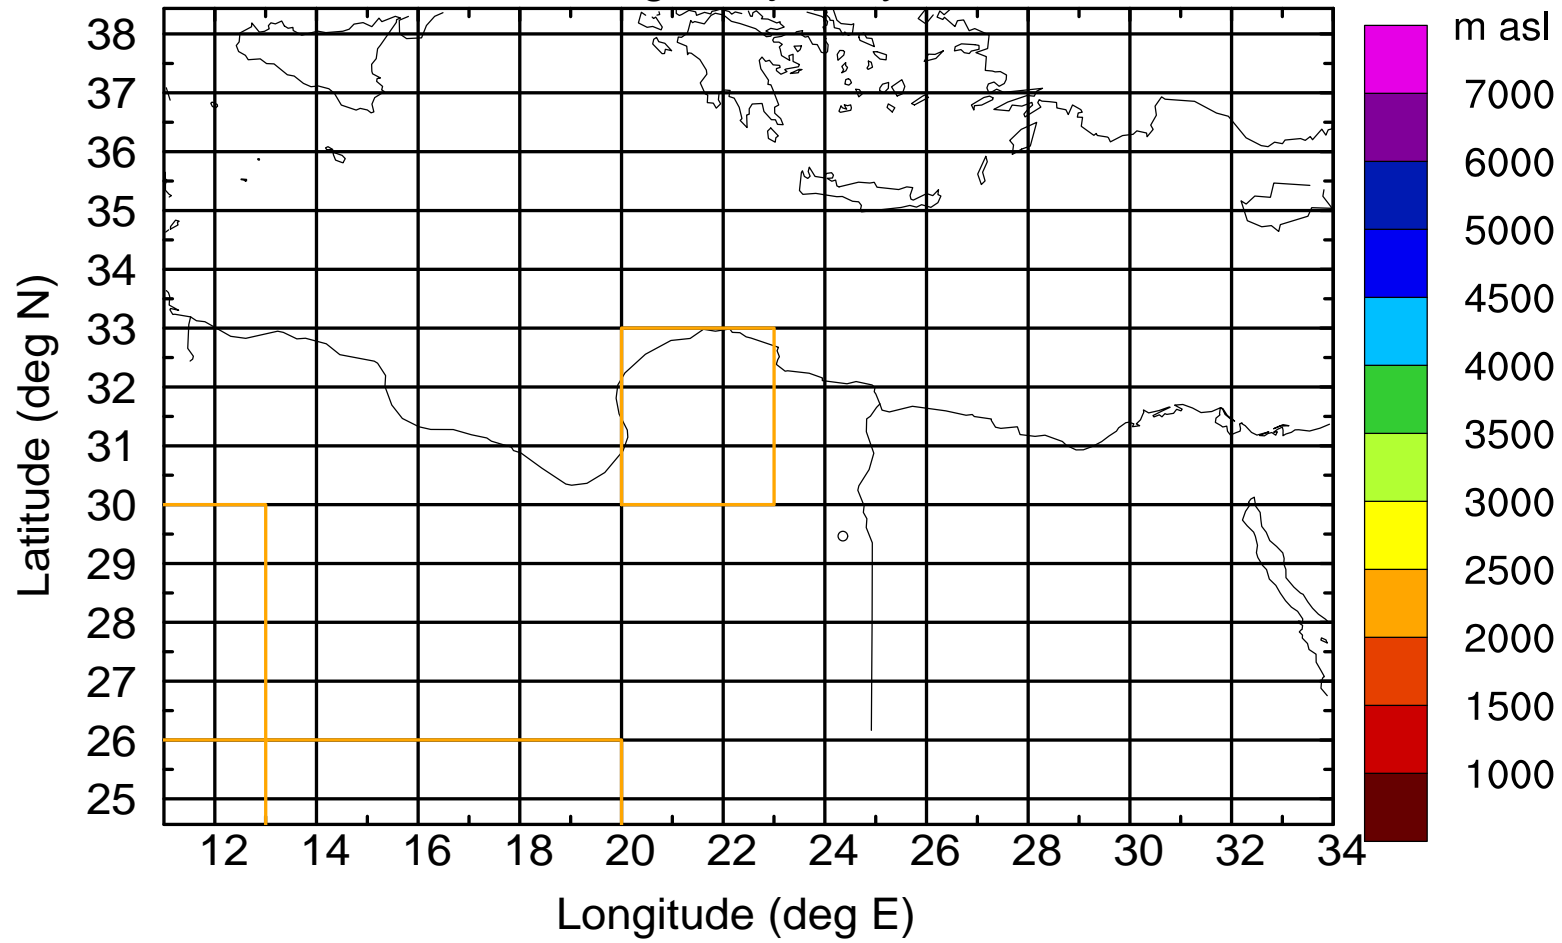

Paphos Airport ground station 20170422 6:00 UTC

Flight trajectory