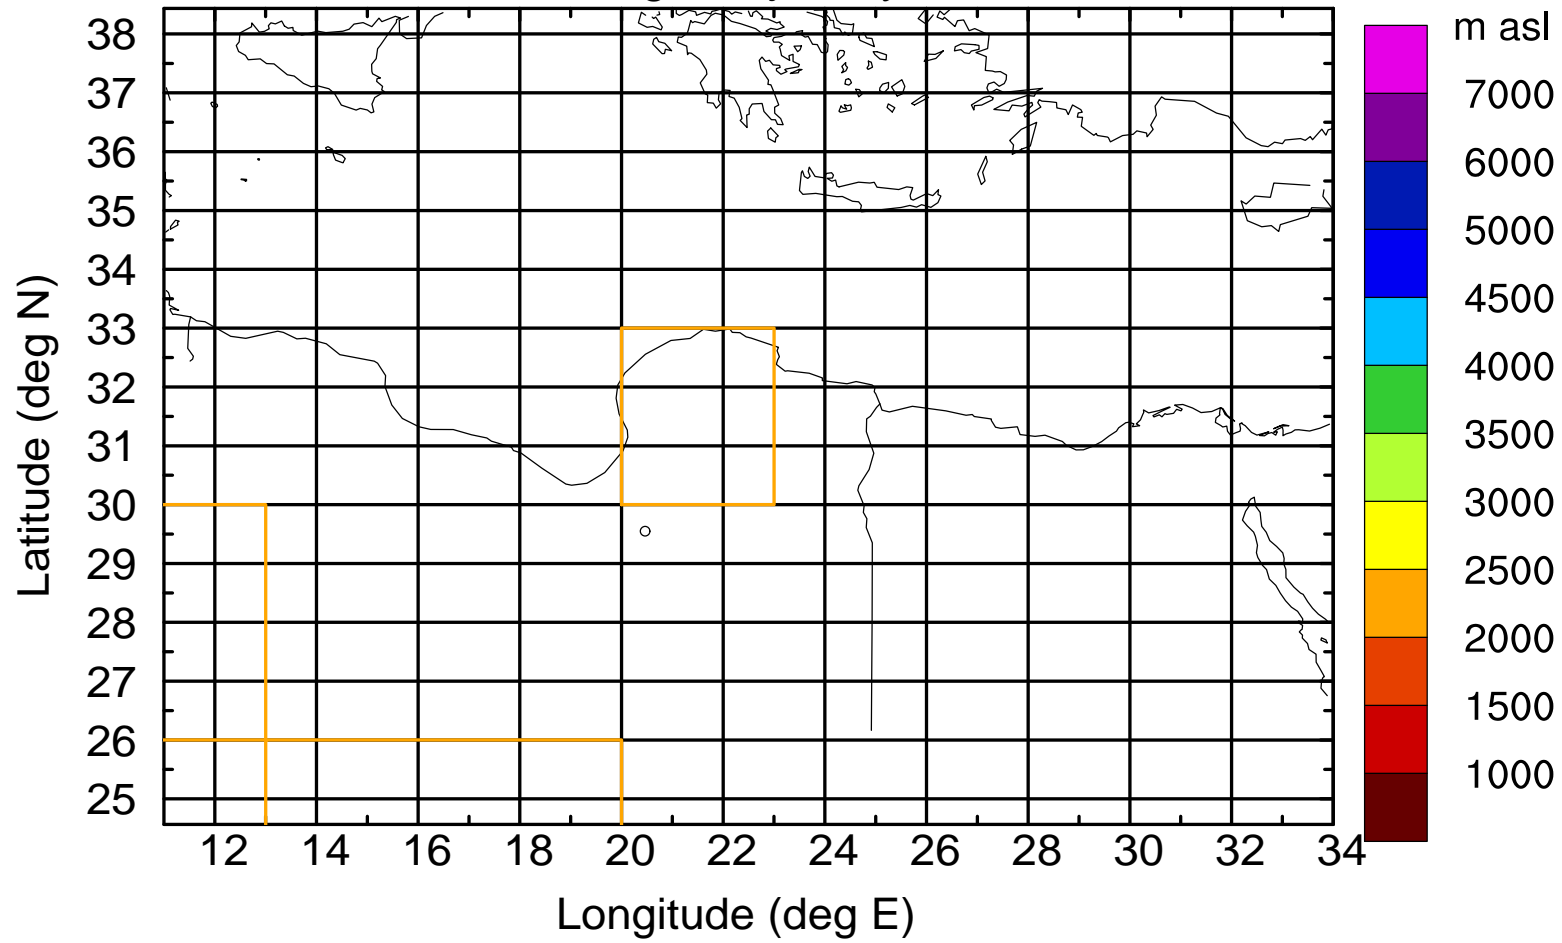

Paphos Airport ground station 20170422 6:00 UTC

Flight trajectory