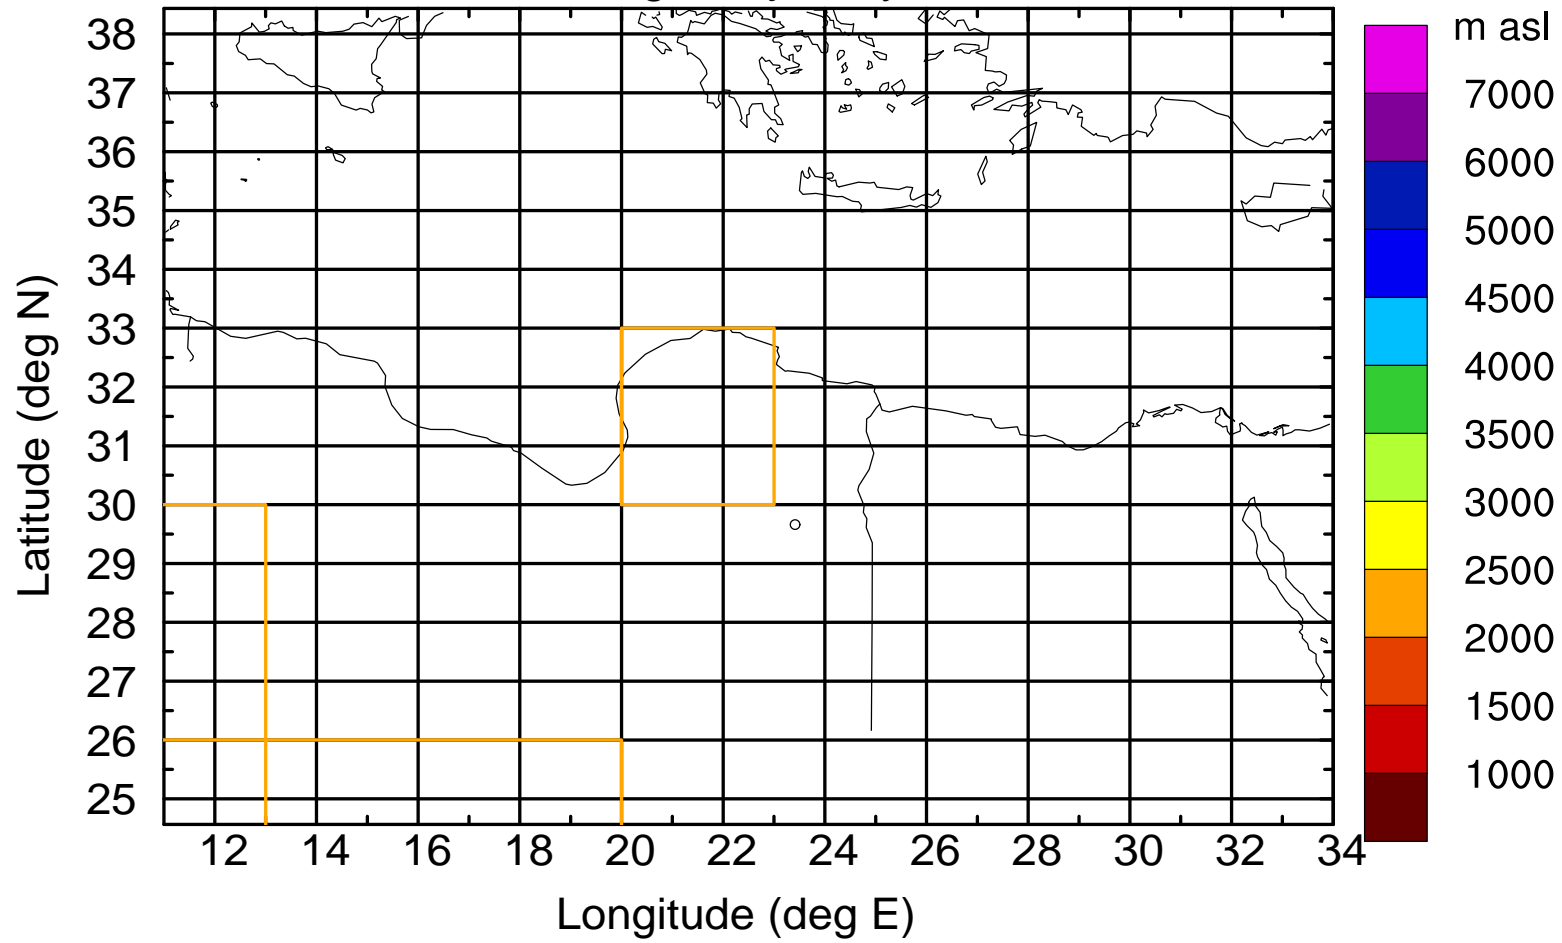

Paphos Airport ground station 20170422 6:00 UTC

Flight trajectory