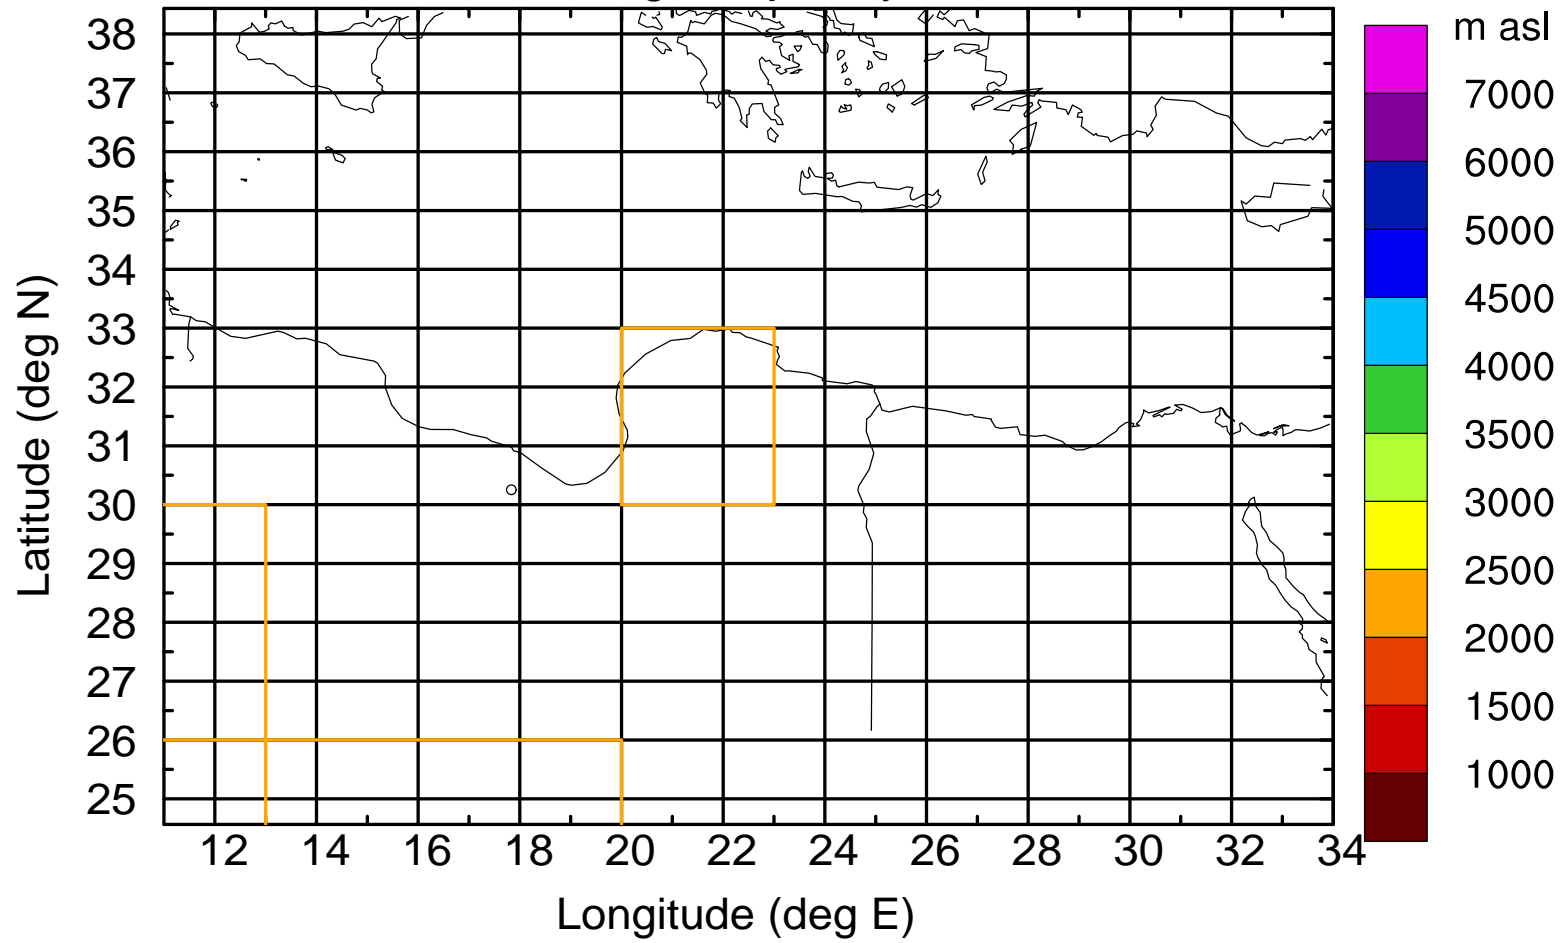

Paphos Airport ground station 20170422 6:00 UTC

Flight trajectory