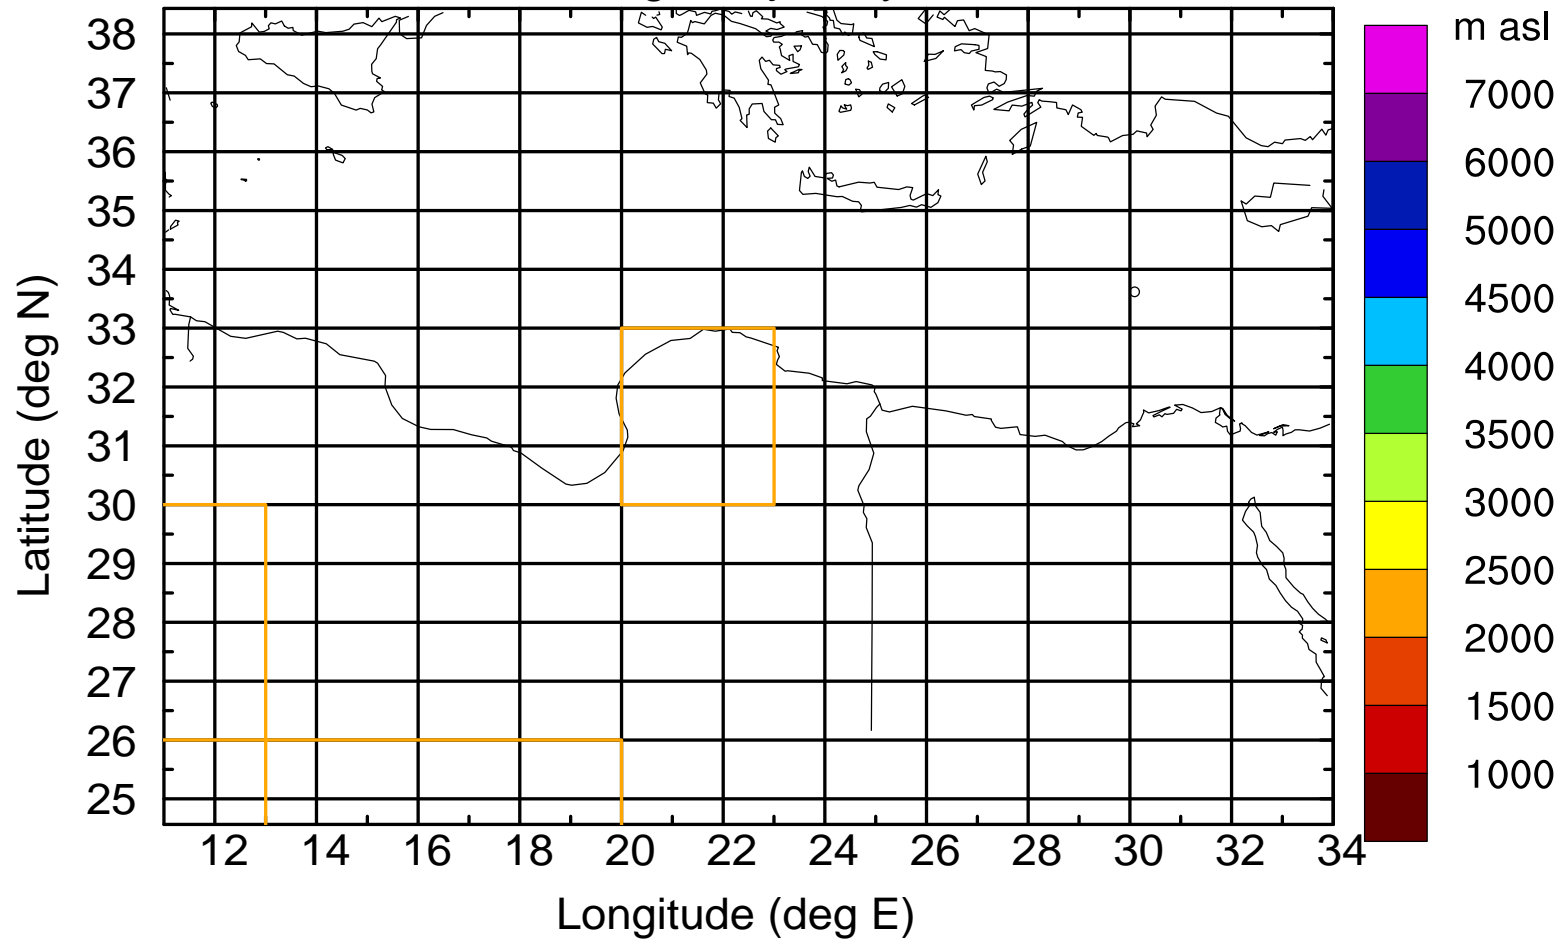

Paphos Airport ground station 20170422 6:00 UTC

Flight trajectory