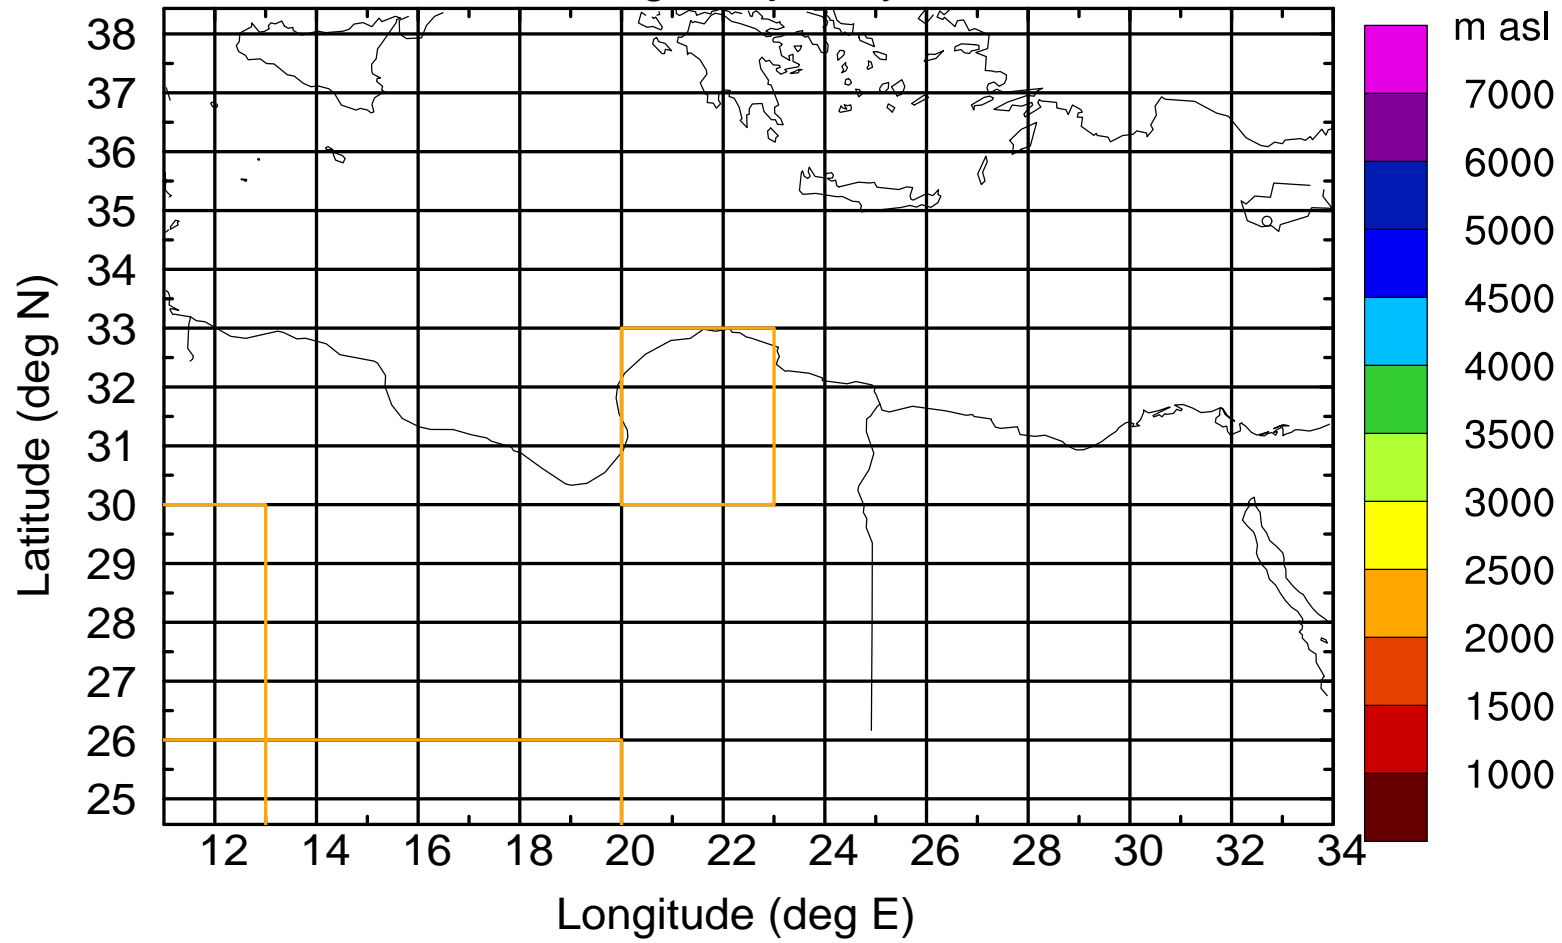

Paphos Airport ground station 20170422 6:00 UTC

Flight trajectory