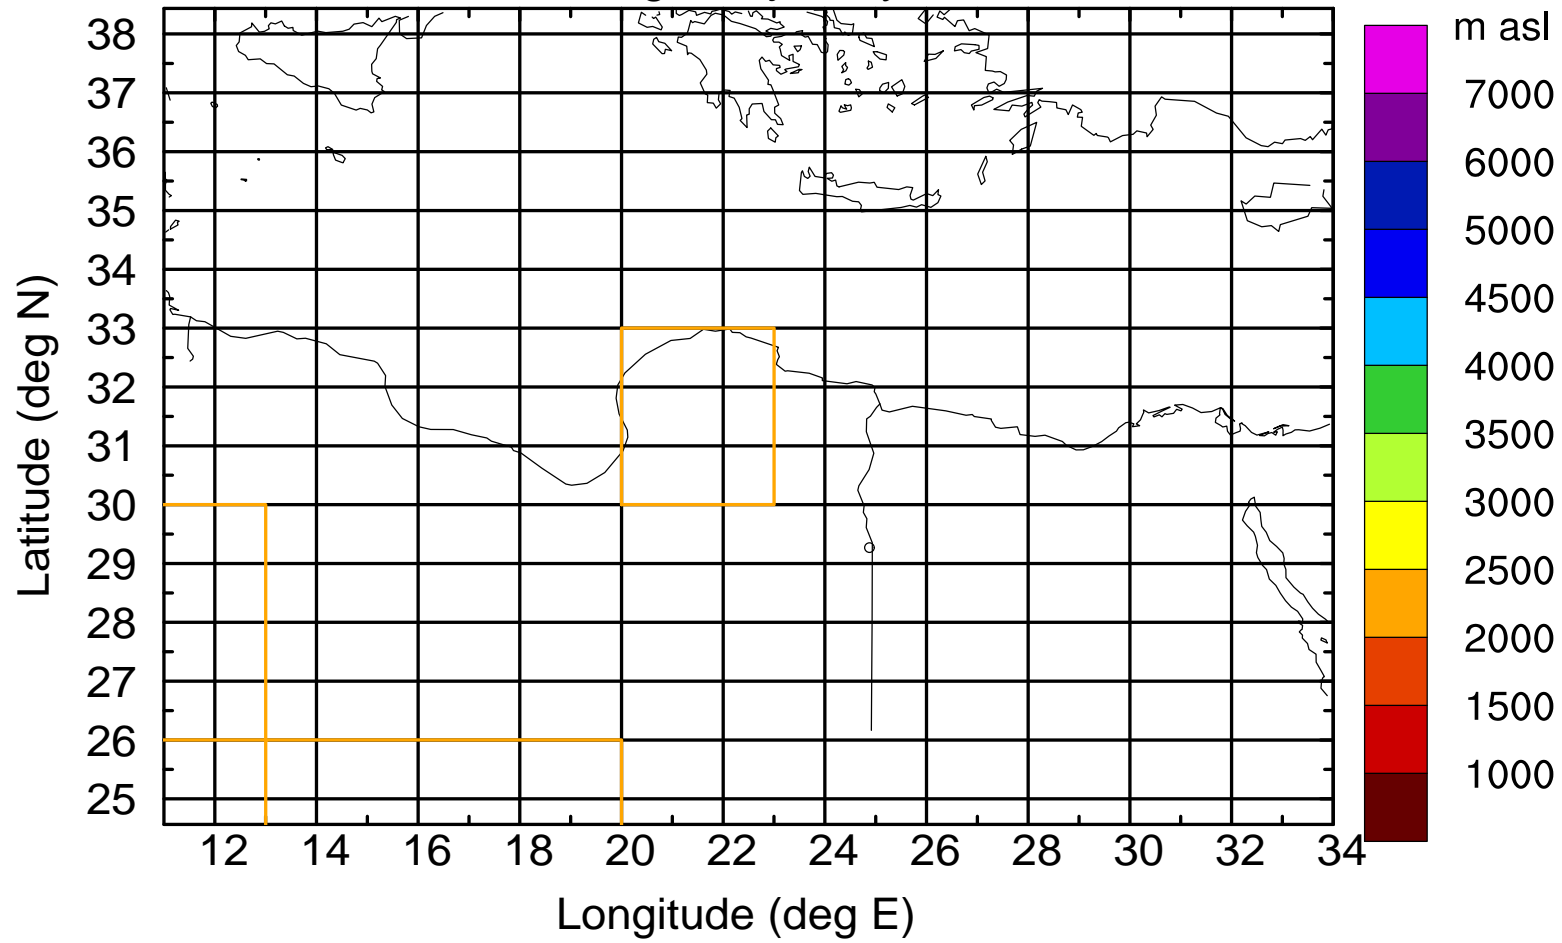

Paphos Airport ground station 20170422 6:00 UTC

Flight trajectory