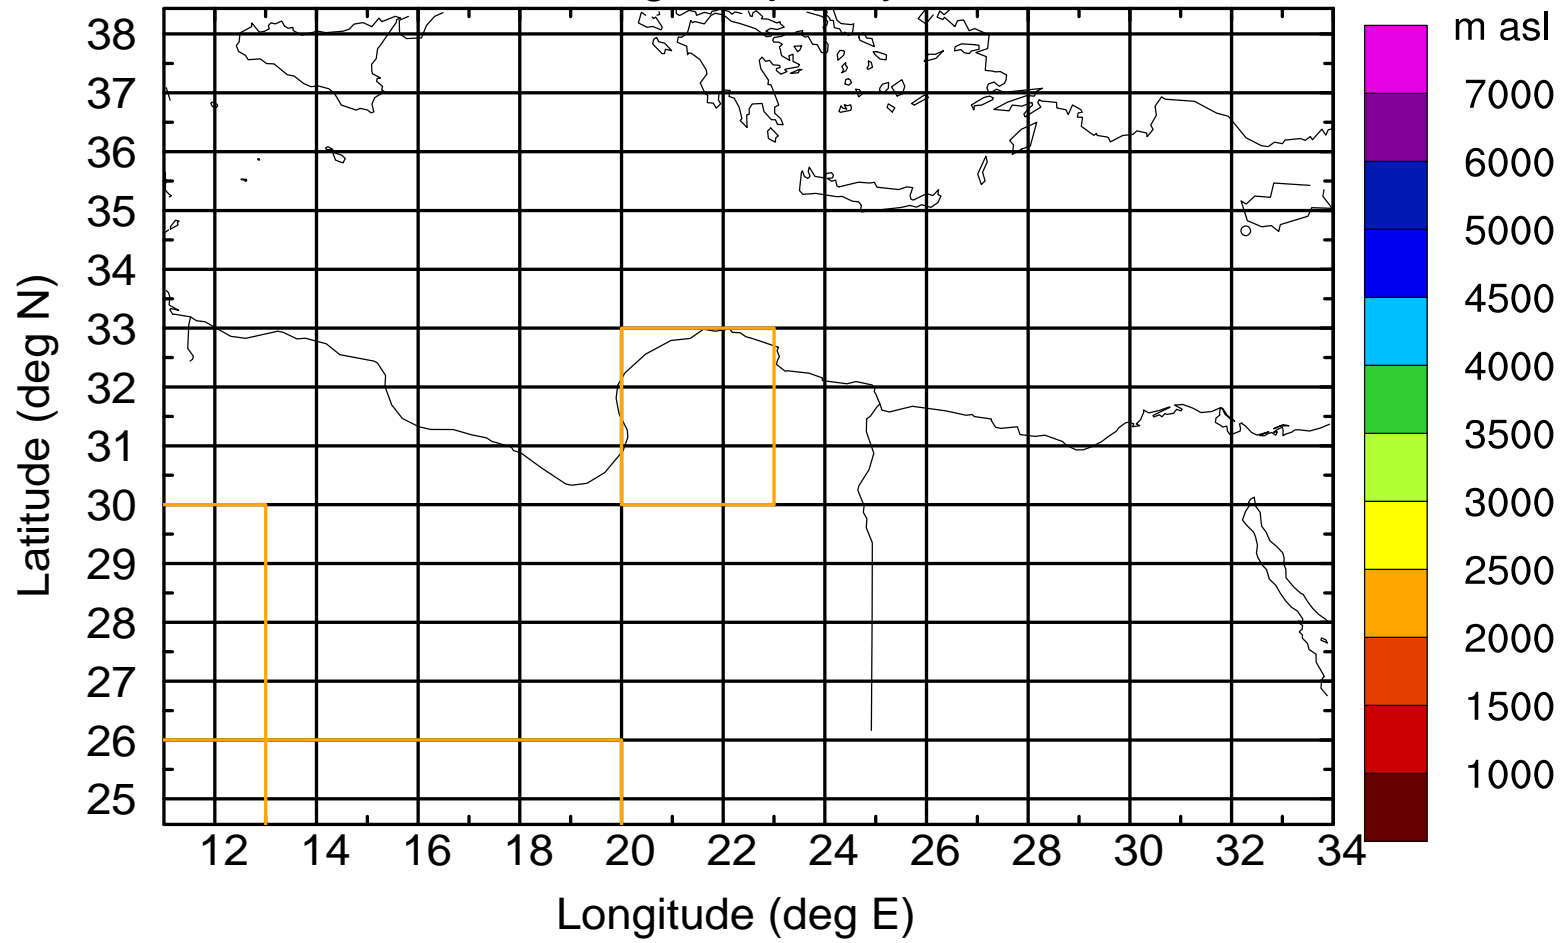

Paphos Airport ground station 20170422 6:00 UTC

Flight trajectory