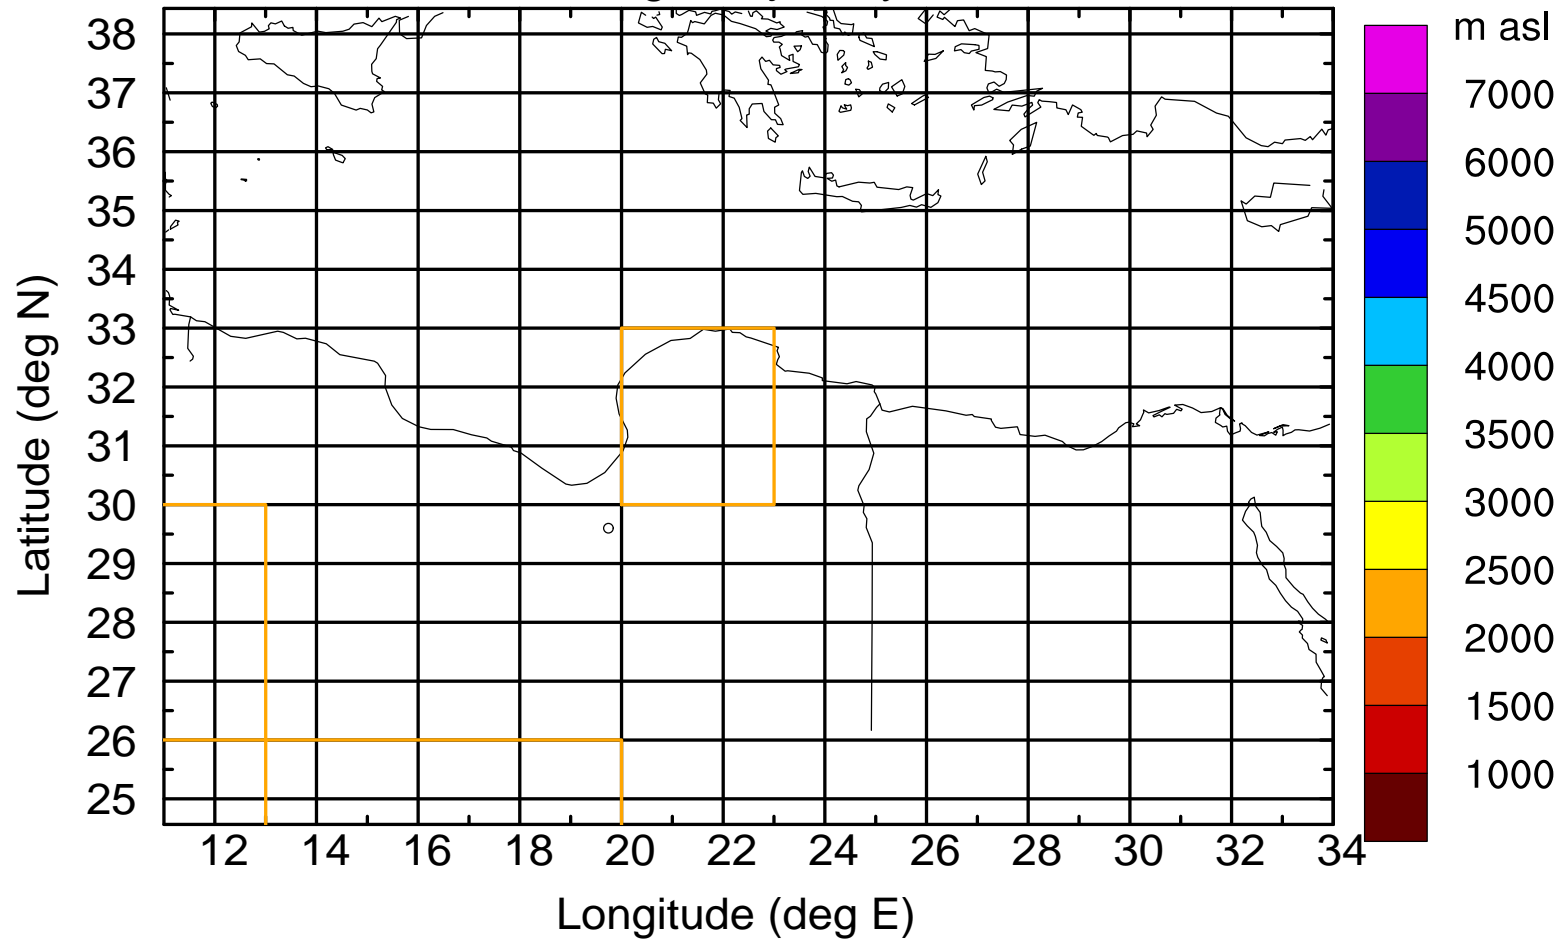

Paphos Airport ground station 20170422 6:00 UTC

Flight trajectory