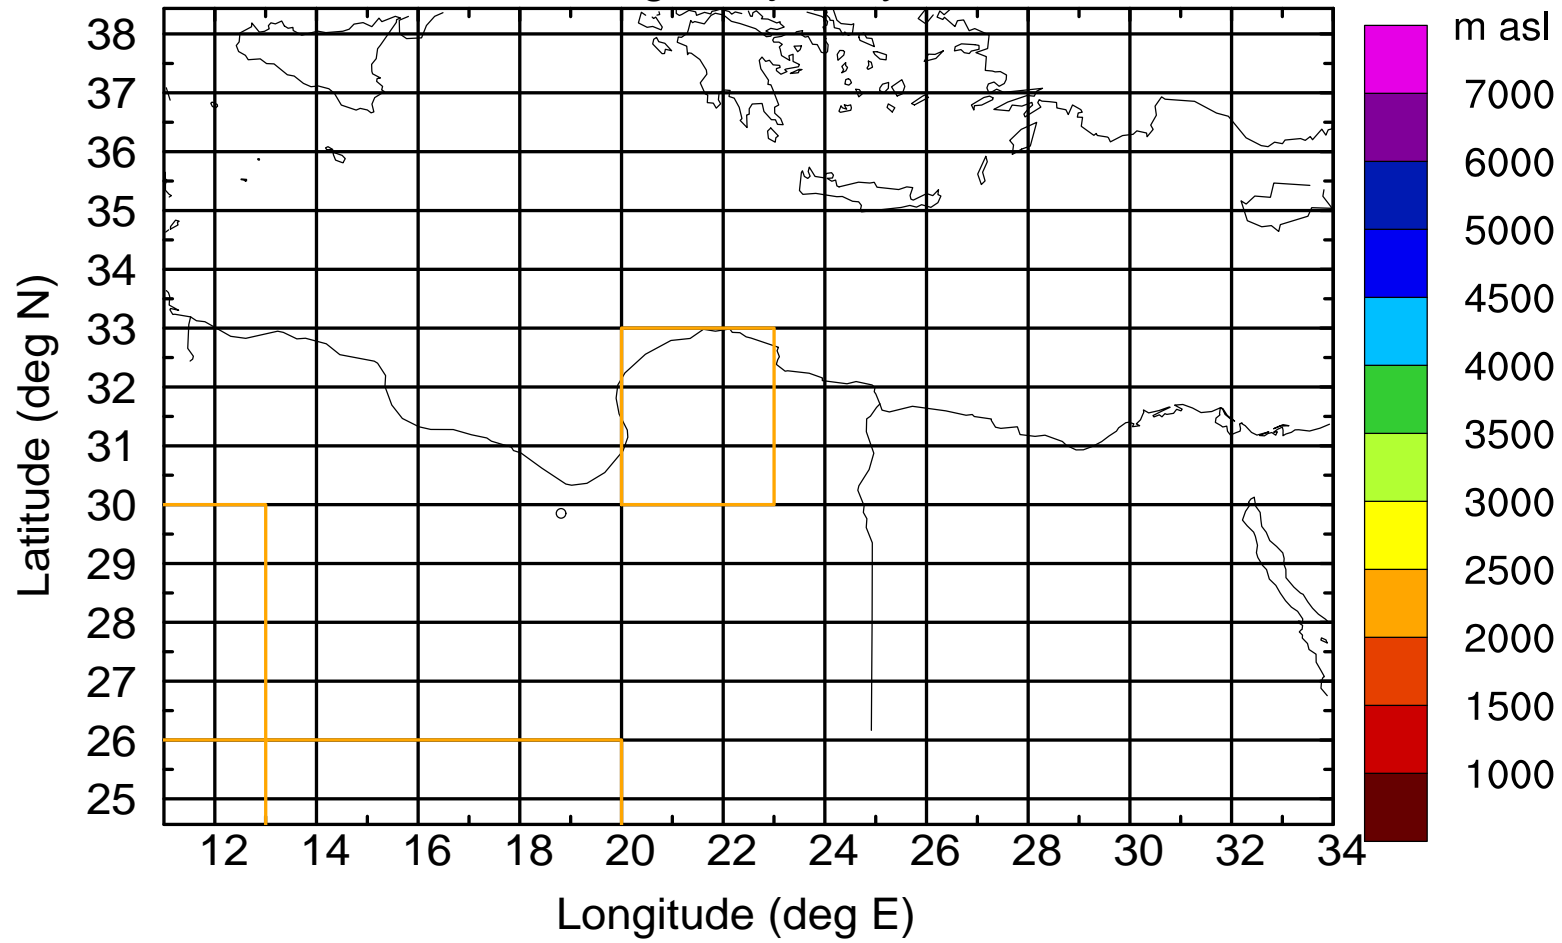

Paphos Airport ground station 20170422 6:00 UTC

Flight trajectory