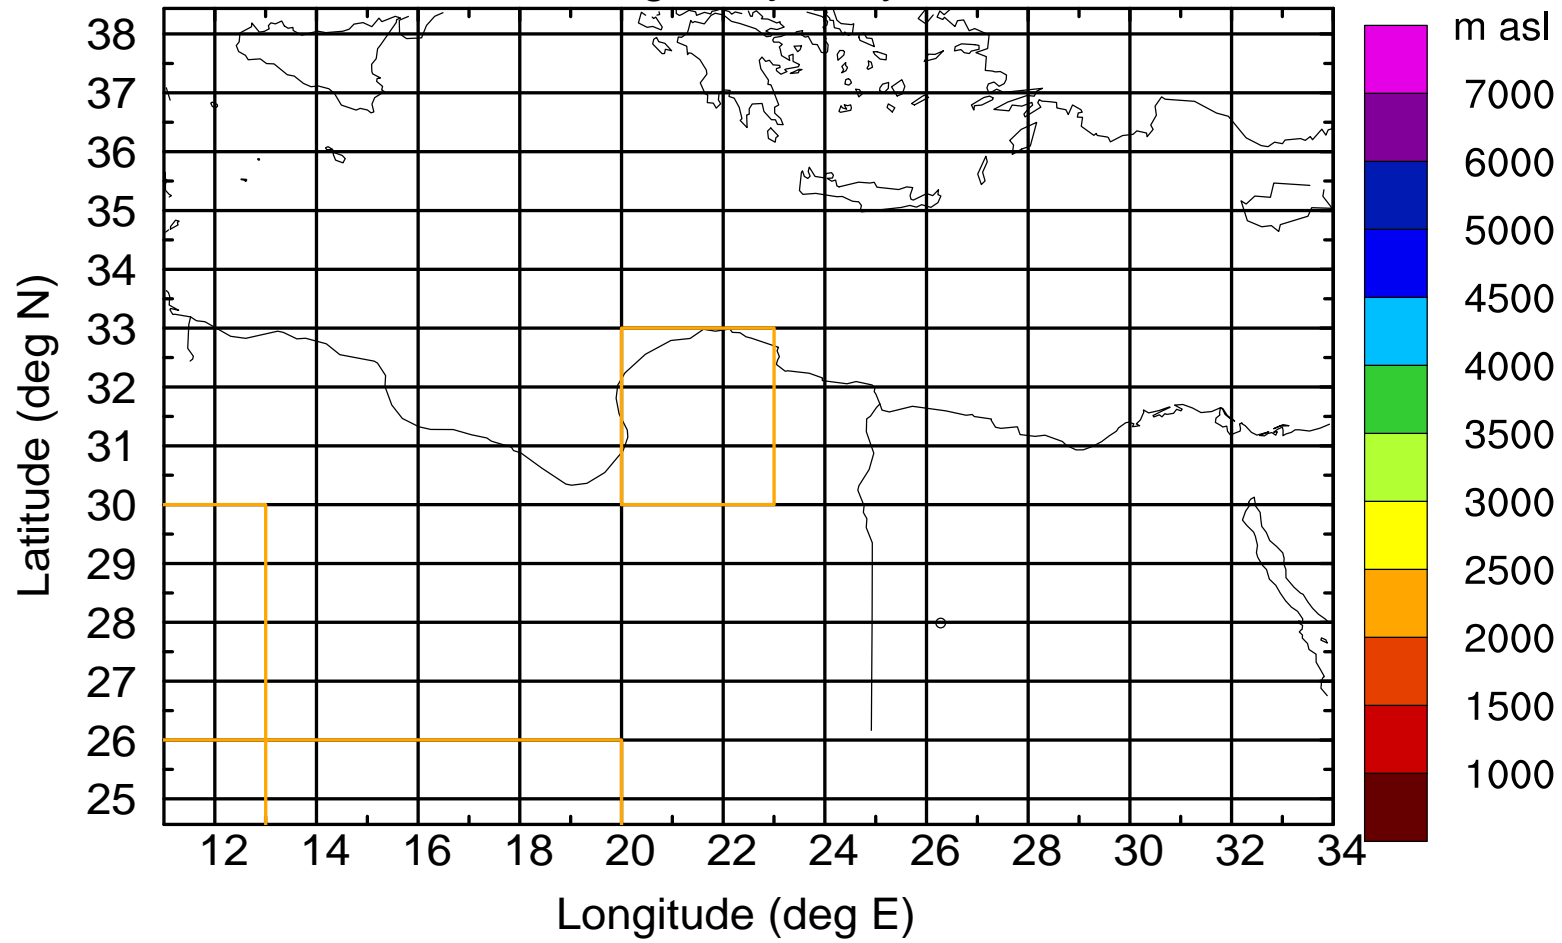

Paphos Airport ground station 20170422 6:00 UTC

Flight trajectory