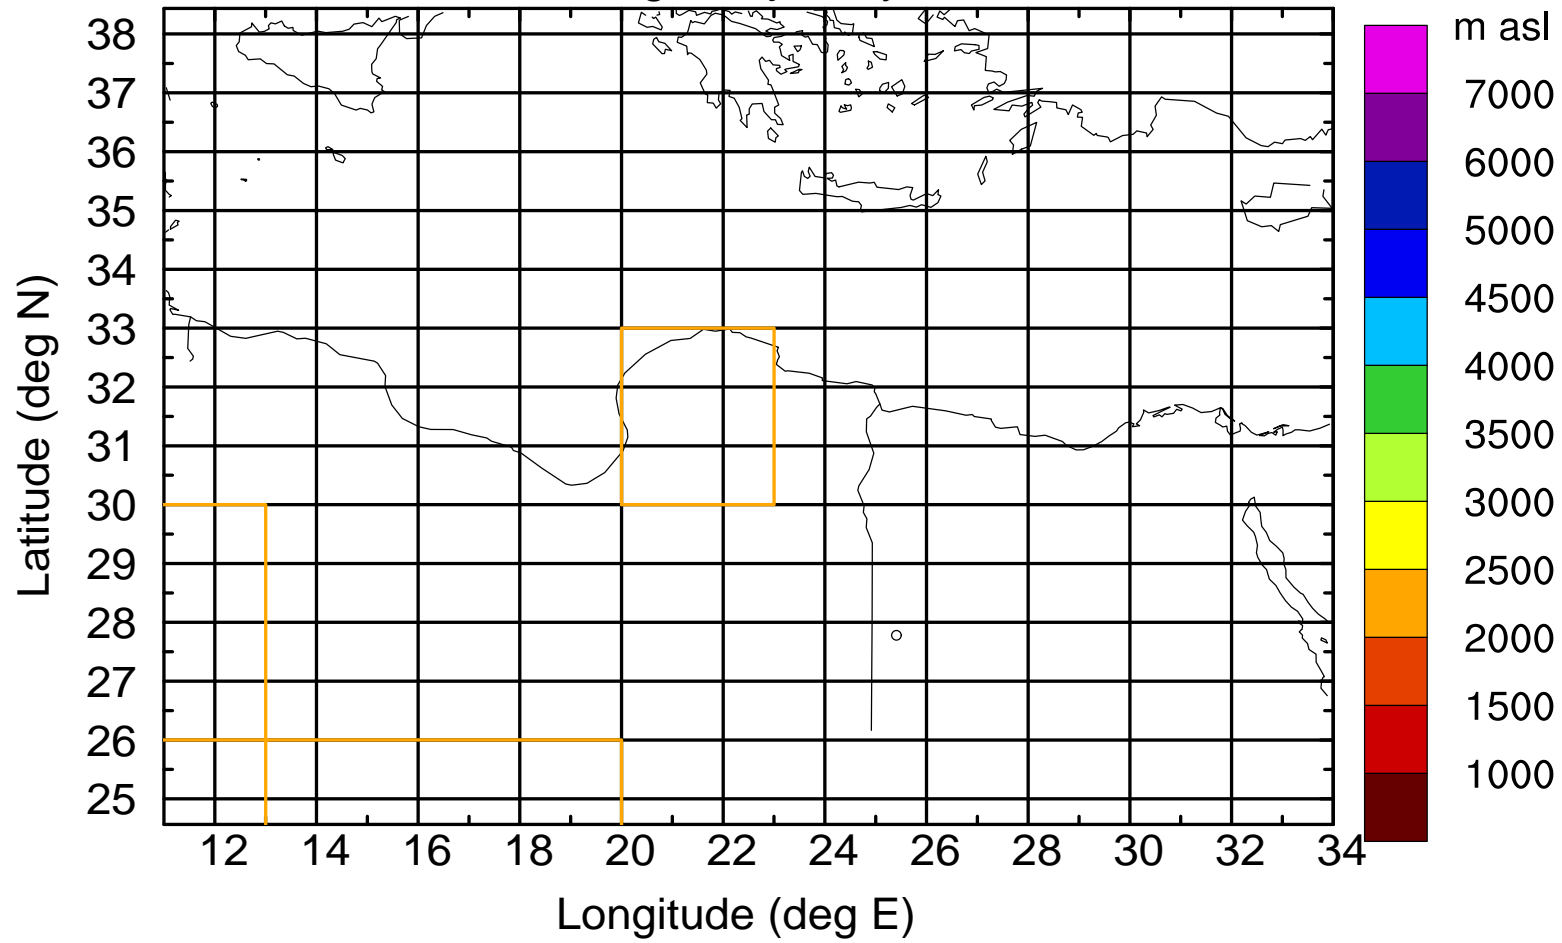

Paphos Airport ground station 20170422 6:00 UTC

Flight trajectory