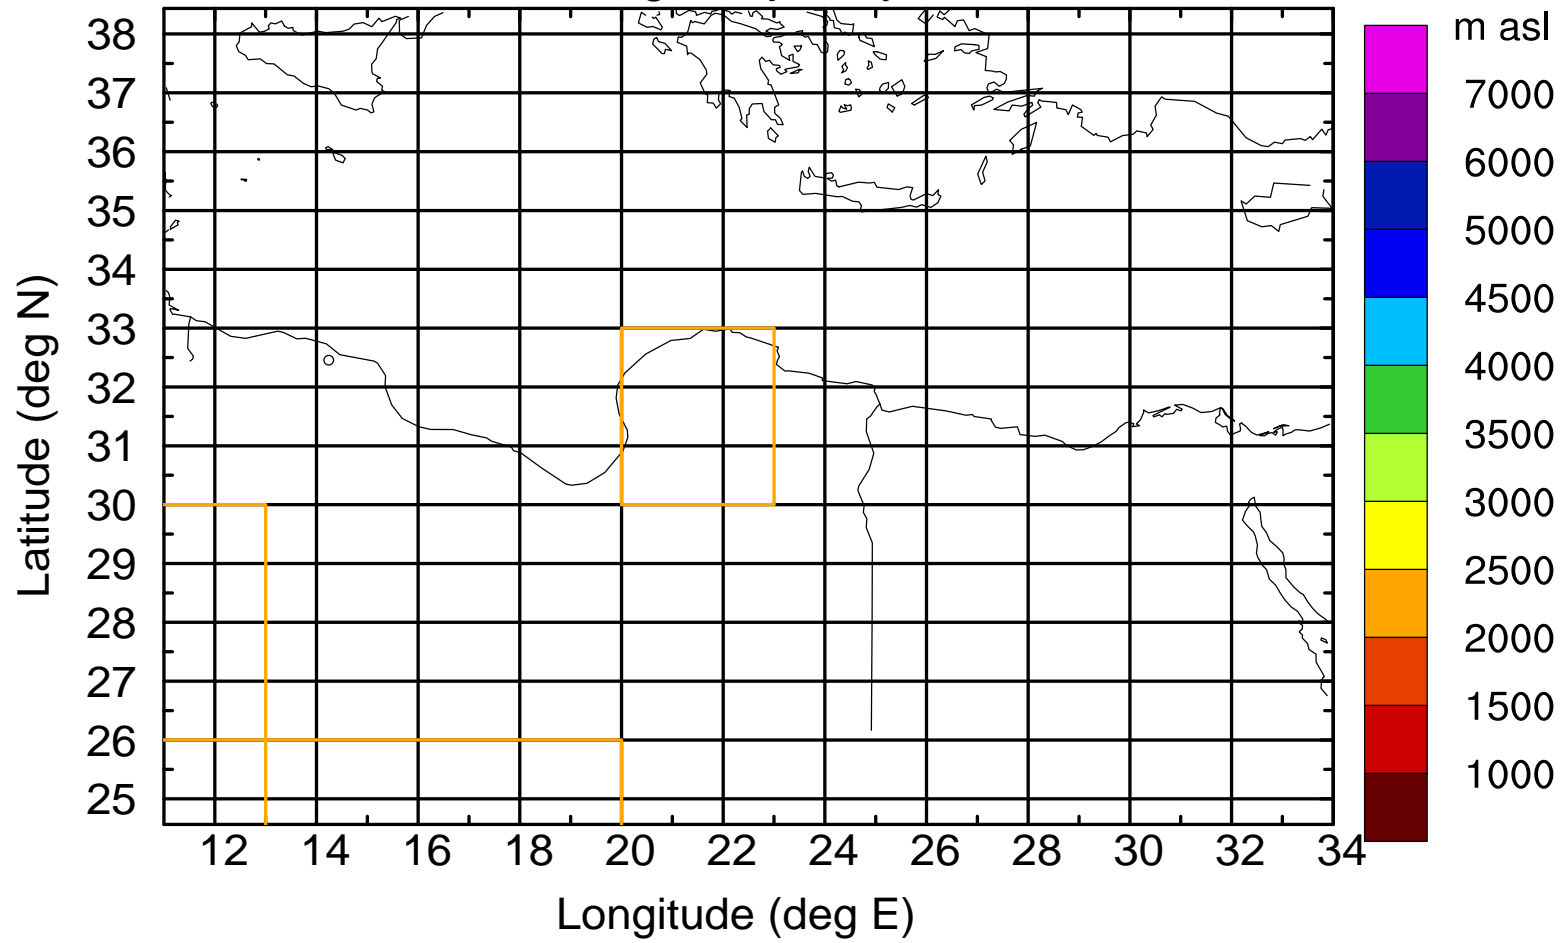

Paphos Airport ground station 20170422 6:00 UTC

Flight trajectory