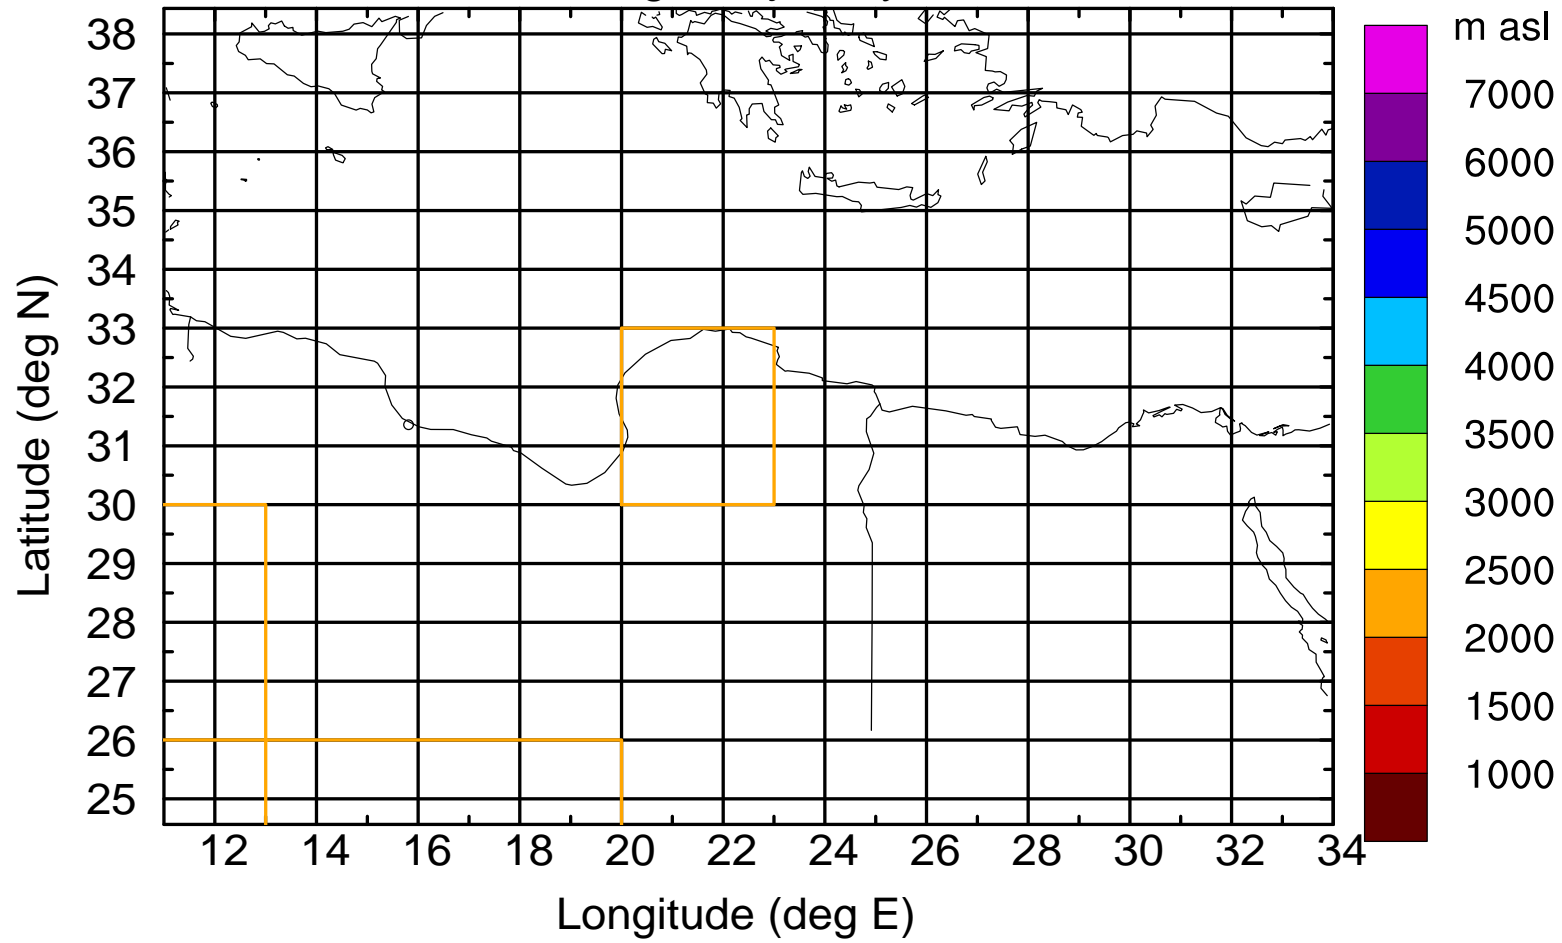

Paphos Airport ground station 20170422 6:00 UTC

Flight trajectory