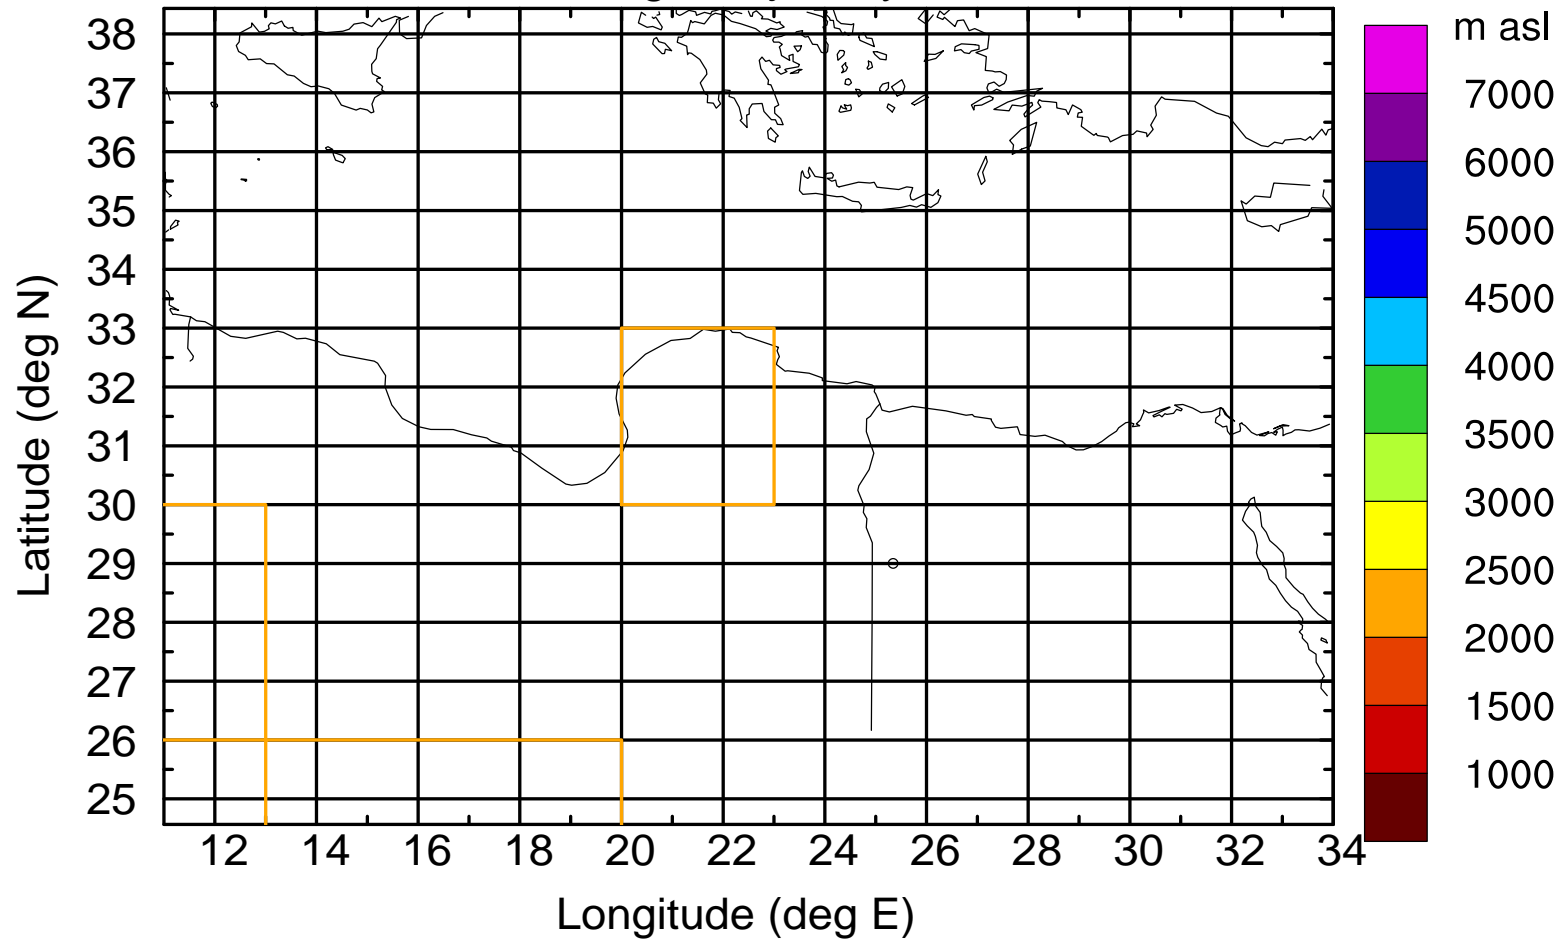

Paphos Airport ground station 20170422 6:00 UTC

Flight trajectory