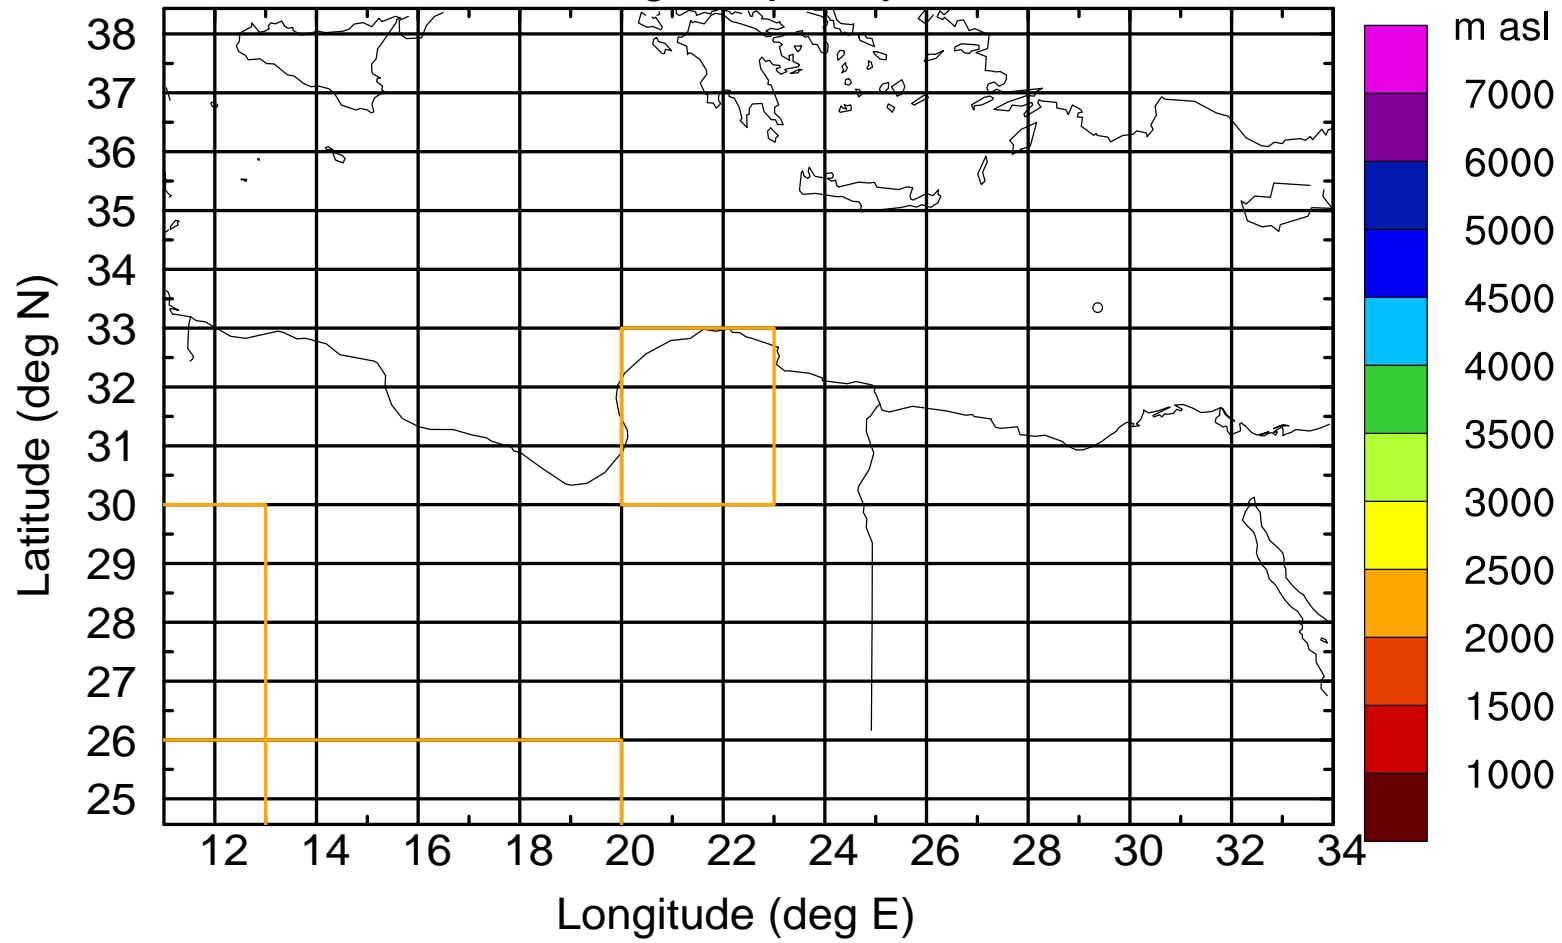

Paphos Airport ground station 20170422 6:00 UTC

Flight trajectory