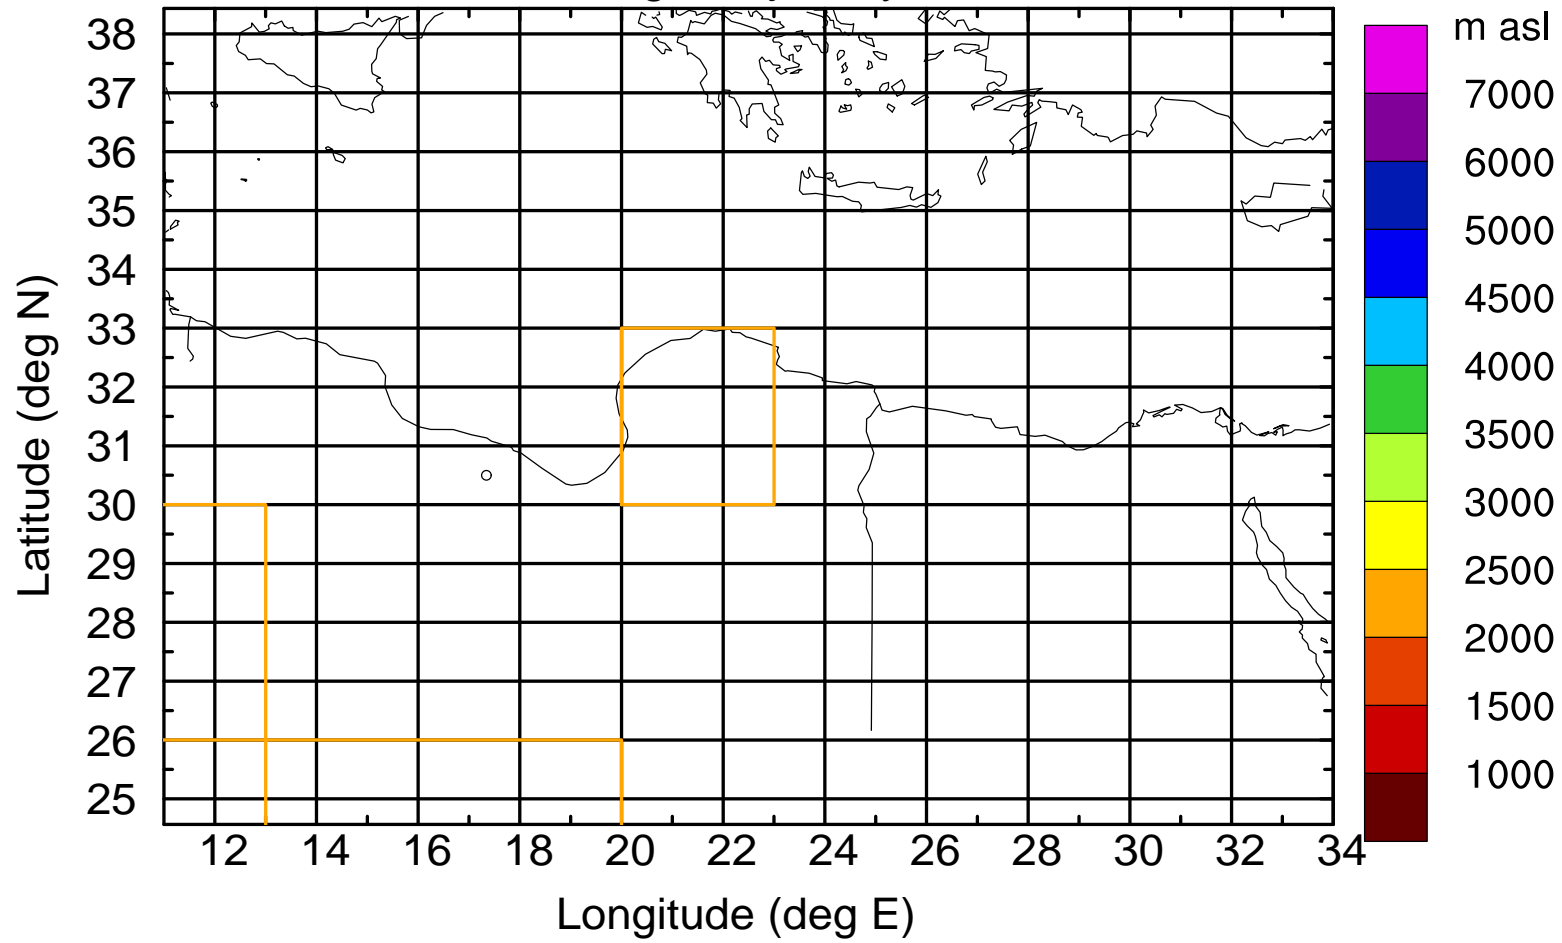

Paphos Airport ground station 20170422 6:00 UTC

Flight trajectory