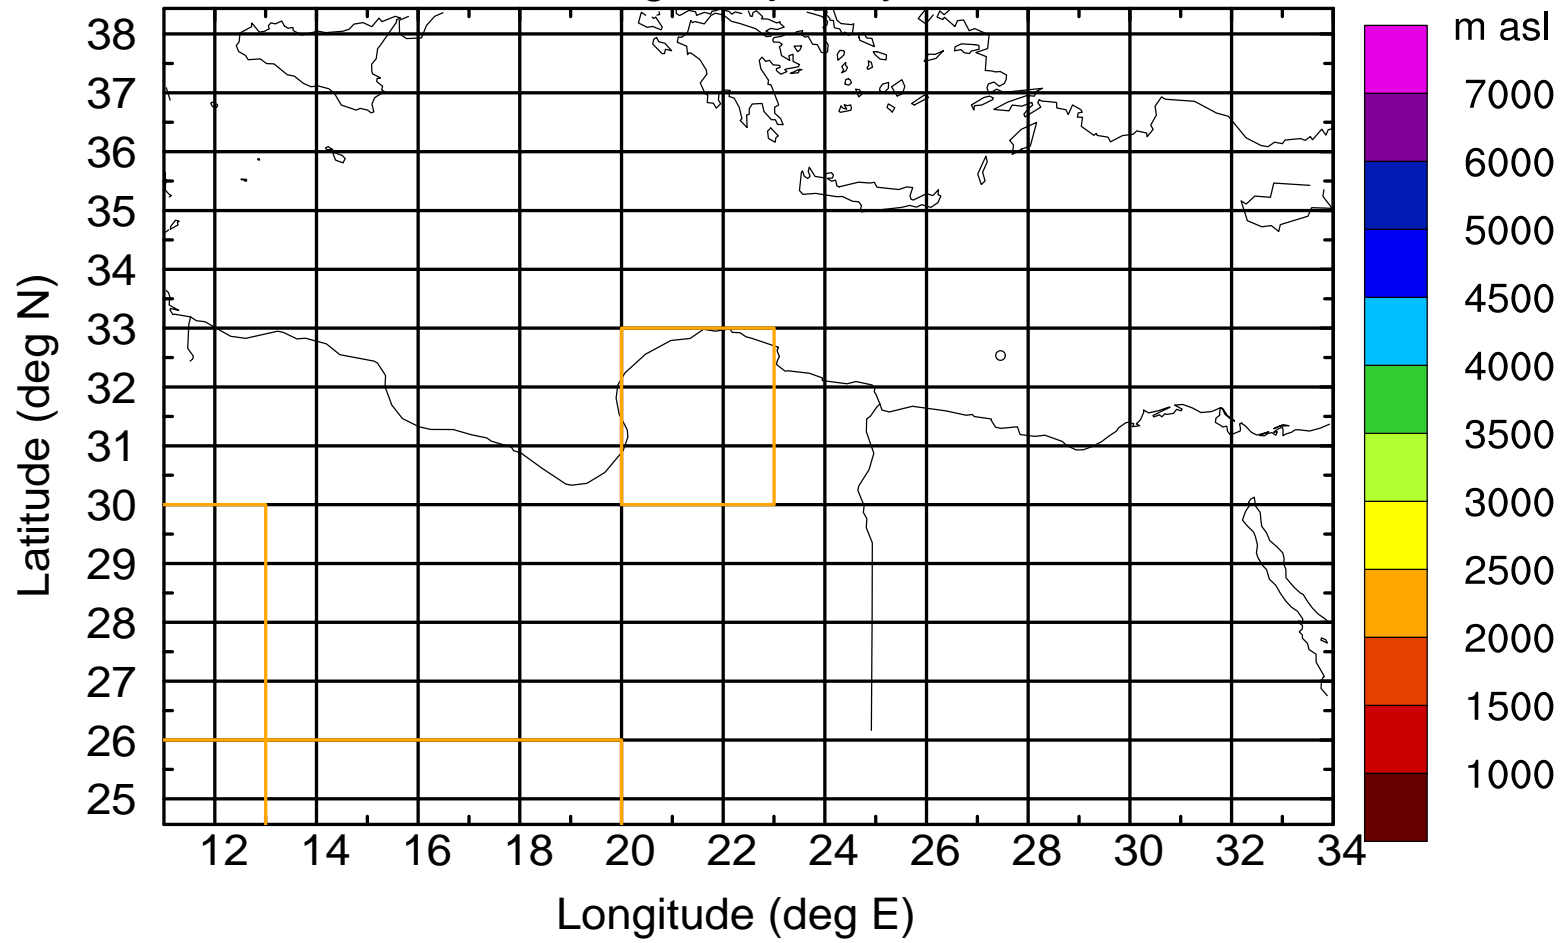

Paphos Airport ground station 20170422 6:00 UTC

Flight trajectory