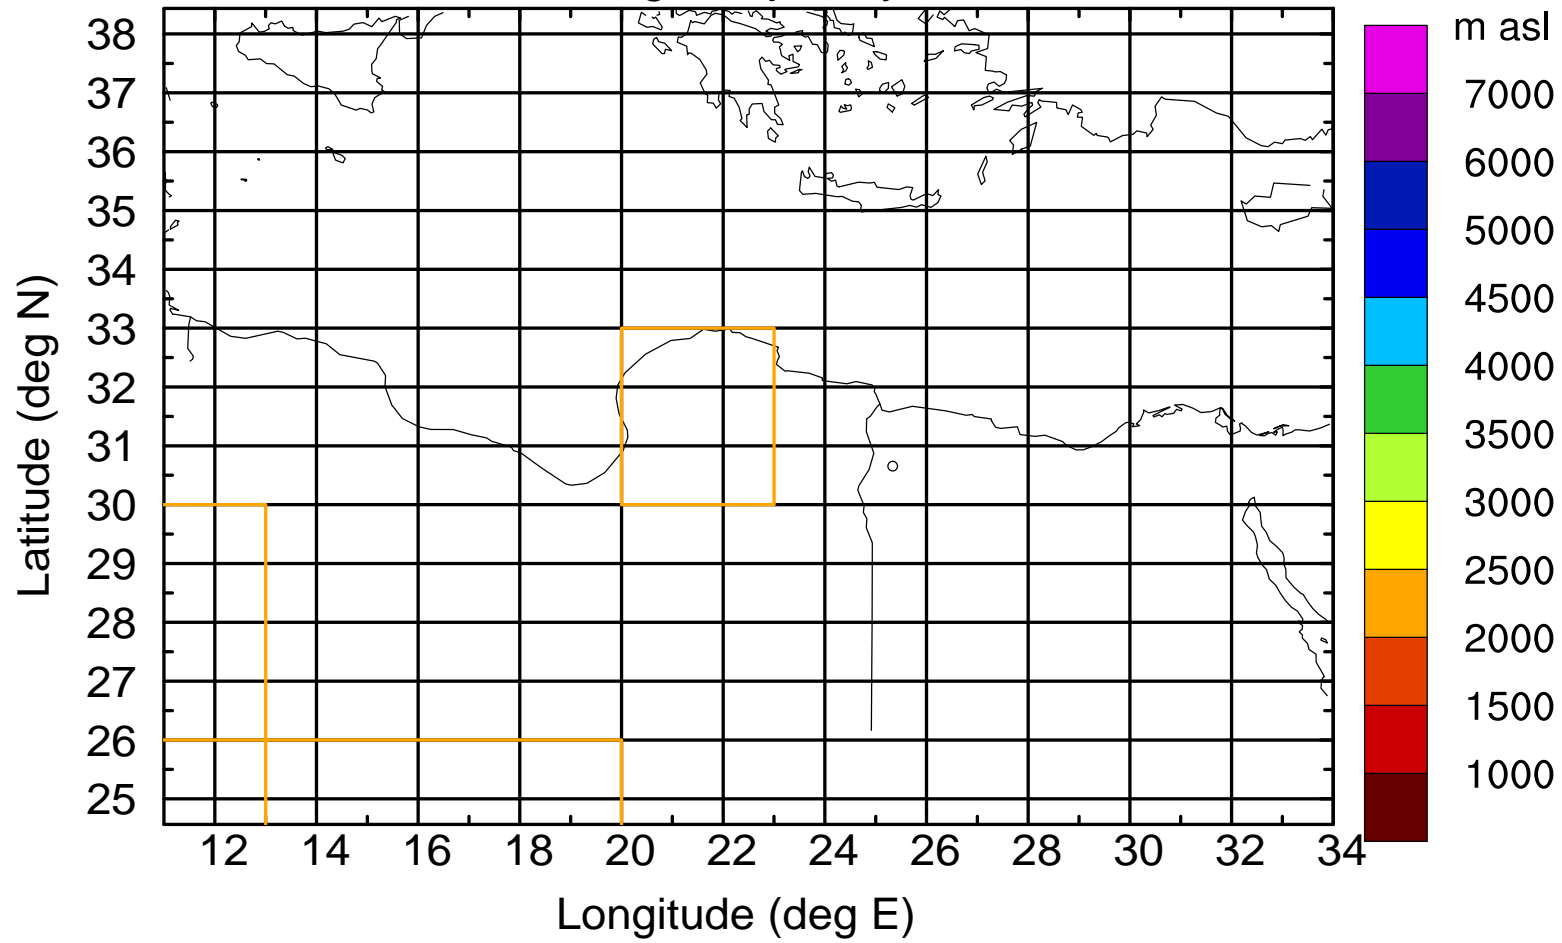

Paphos Airport ground station 20170422 6:00 UTC

Flight trajectory