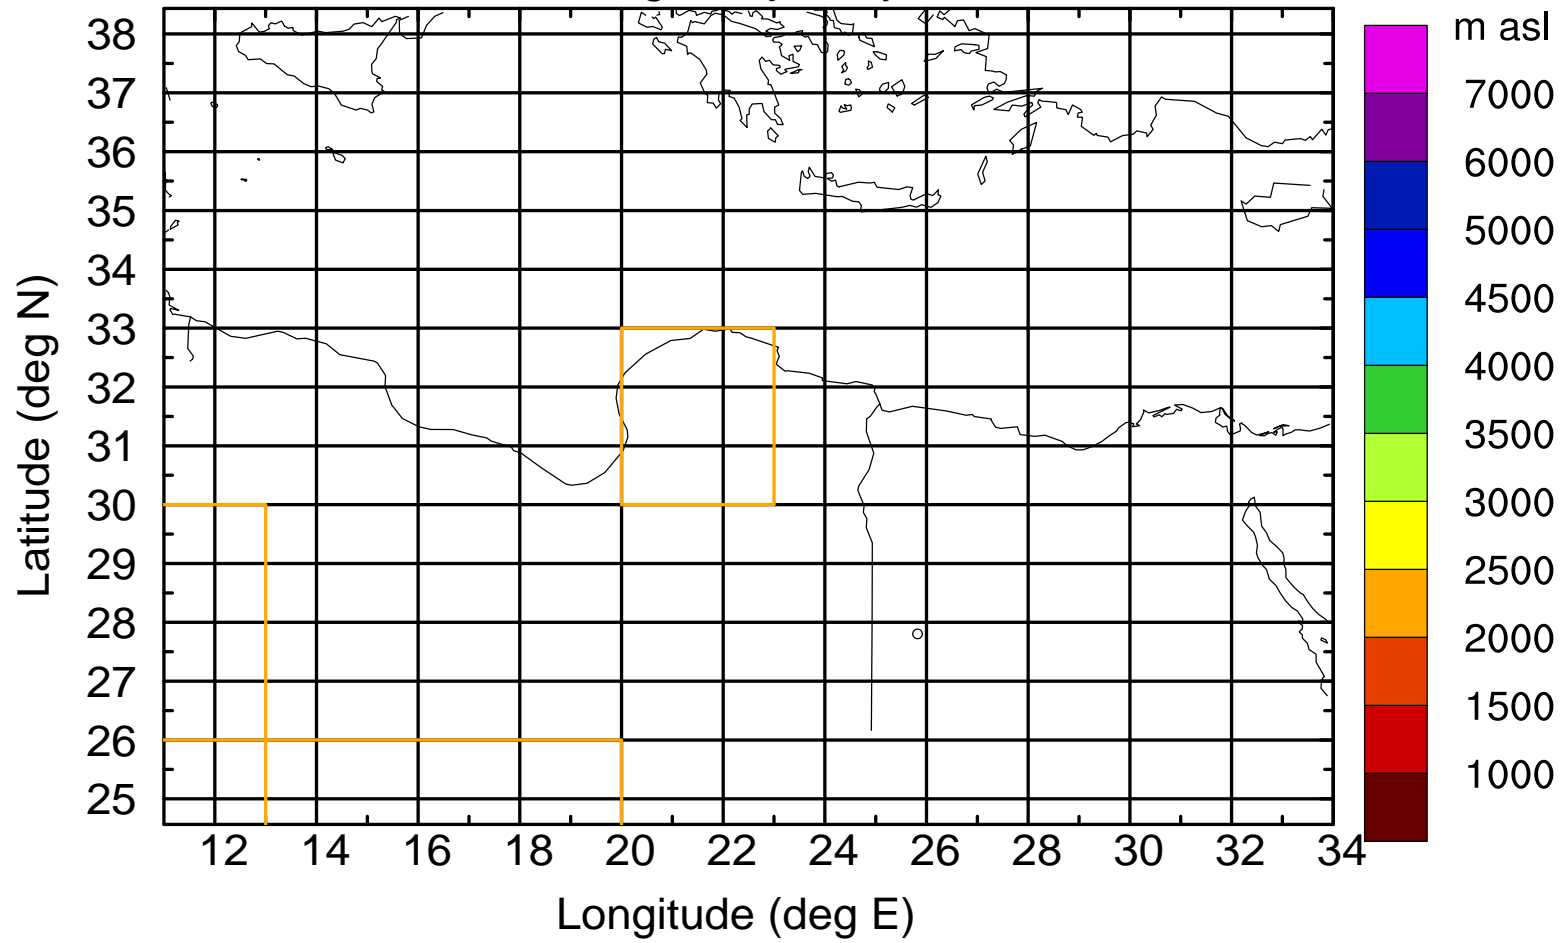

Paphos Airport ground station 20170422 6:00 UTC

Flight trajectory