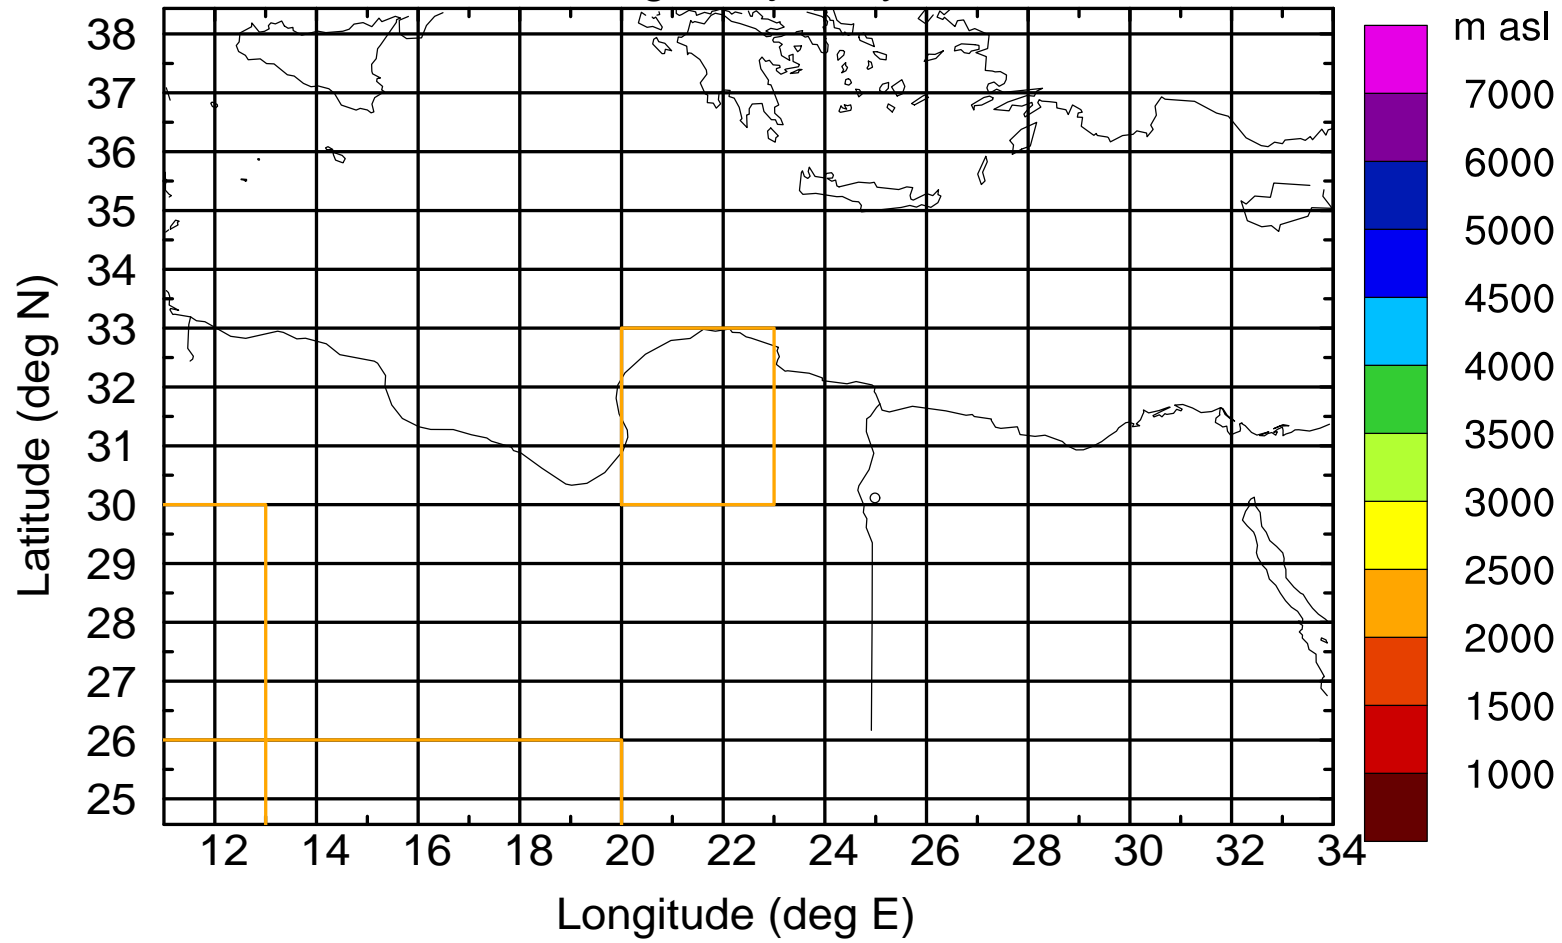

Paphos Airport ground station 20170422 6:00 UTC

Flight trajectory