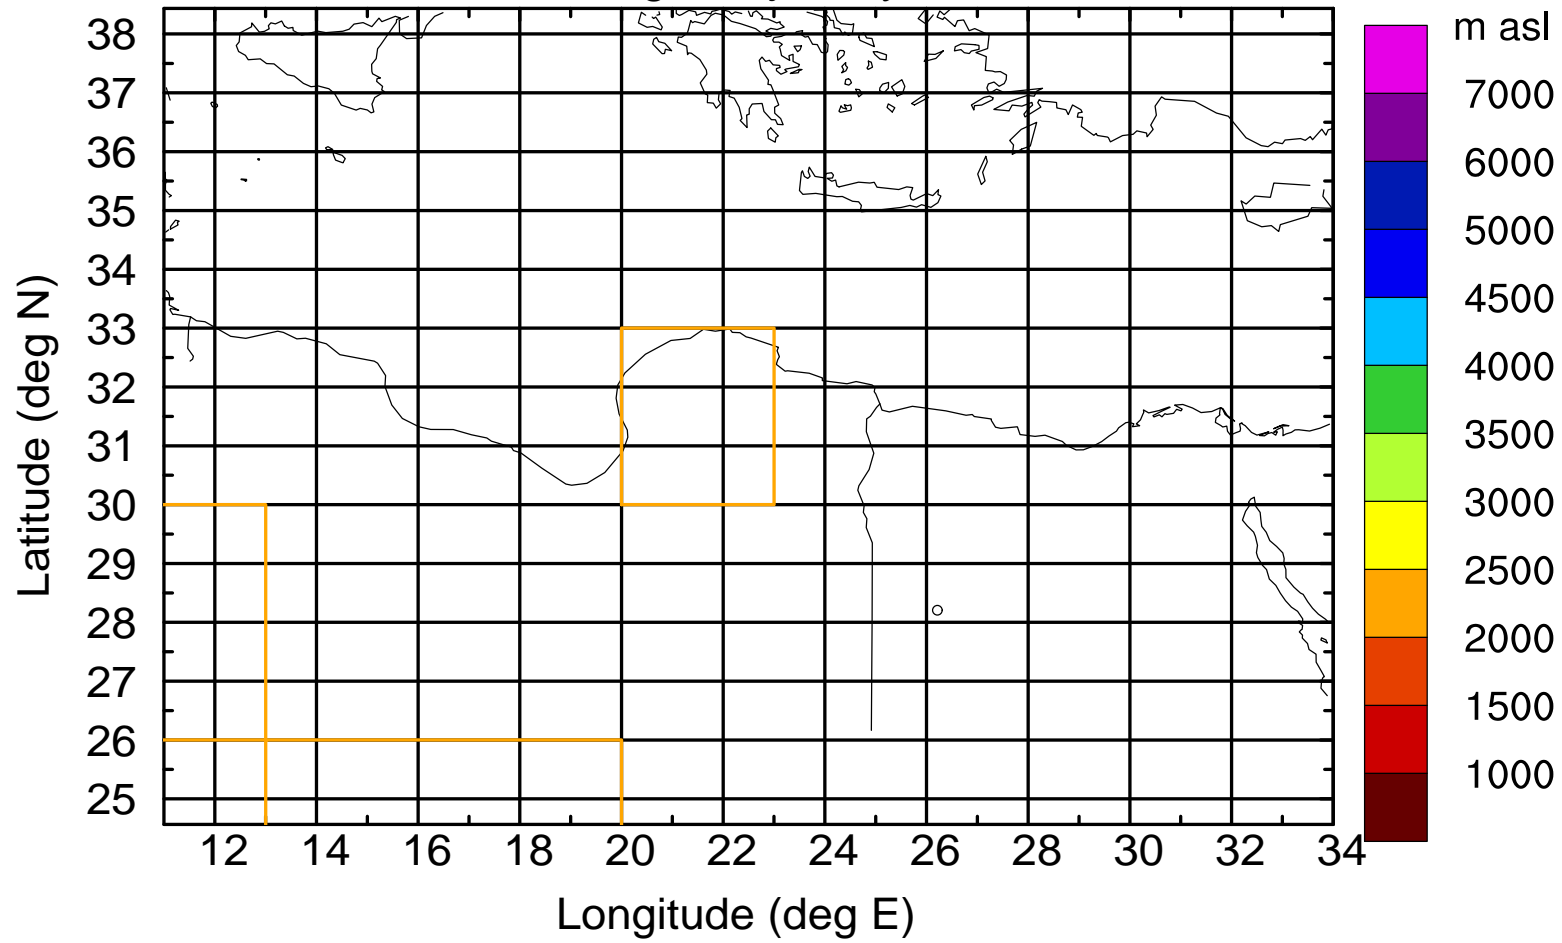

Paphos Airport ground station 20170422 6:00 UTC

Flight trajectory