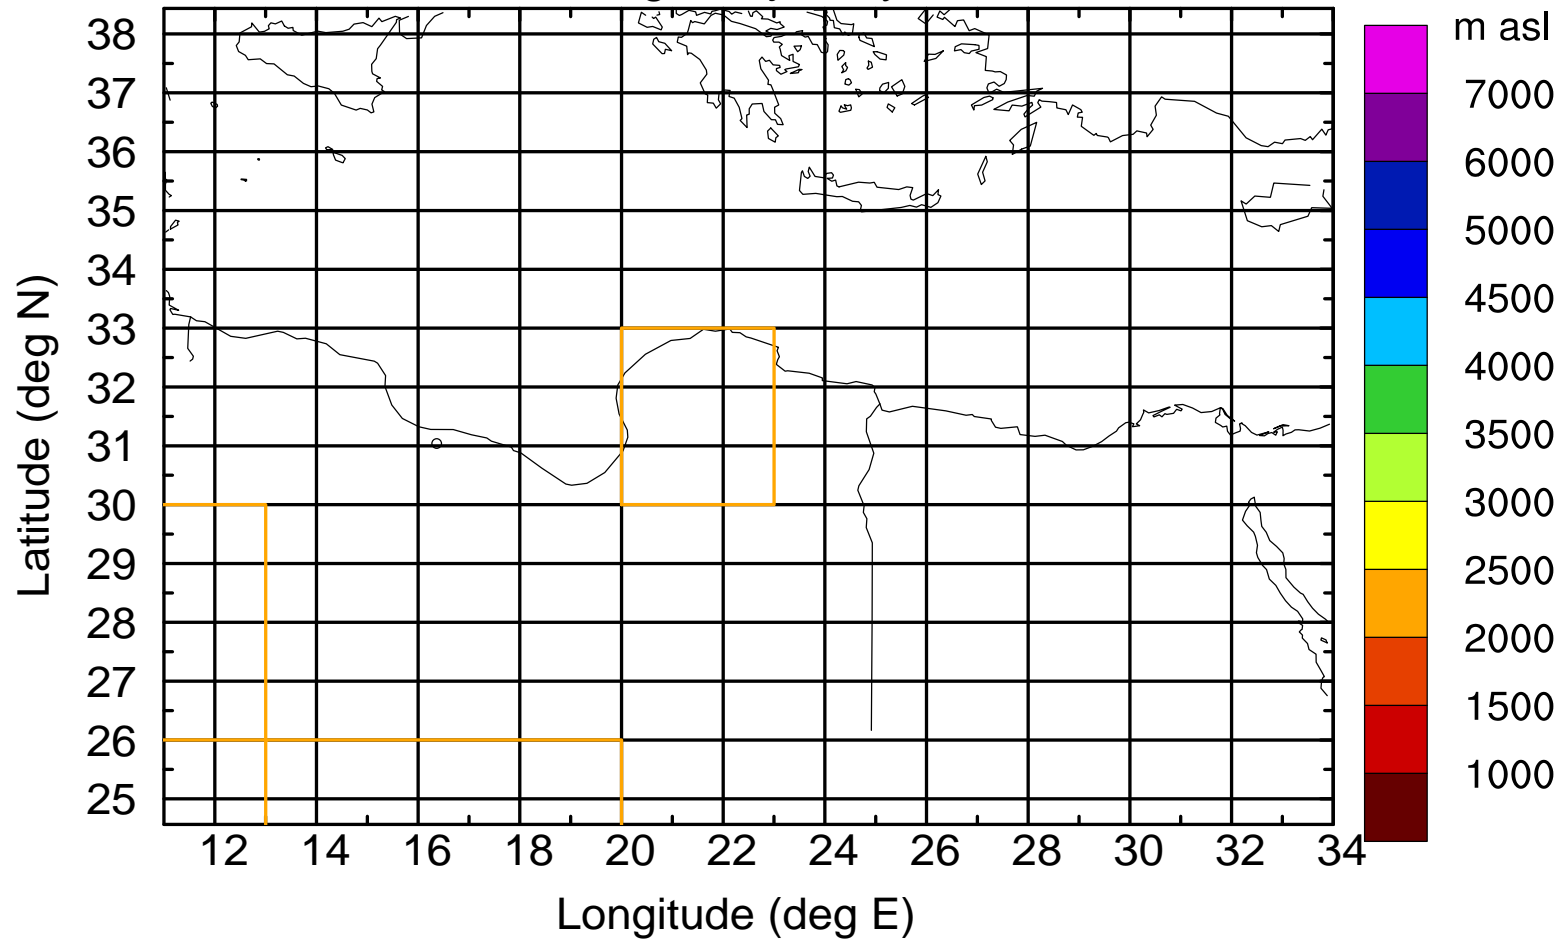

Paphos Airport ground station 20170422 6:00 UTC

Flight trajectory