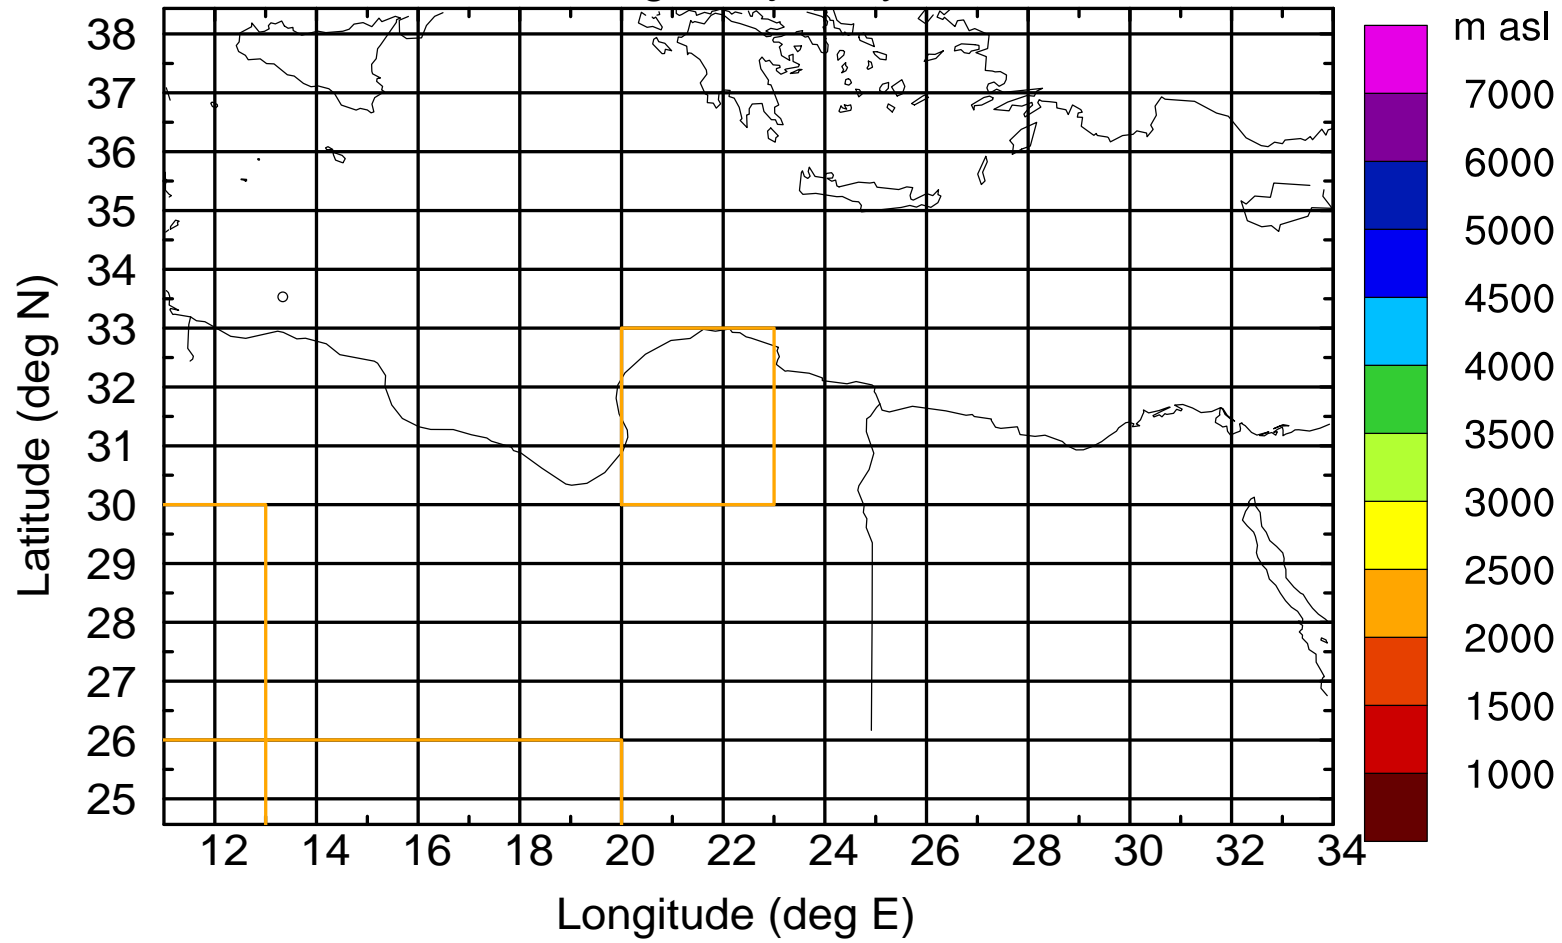

Paphos Airport ground station 20170422 6:00 UTC

Flight trajectory