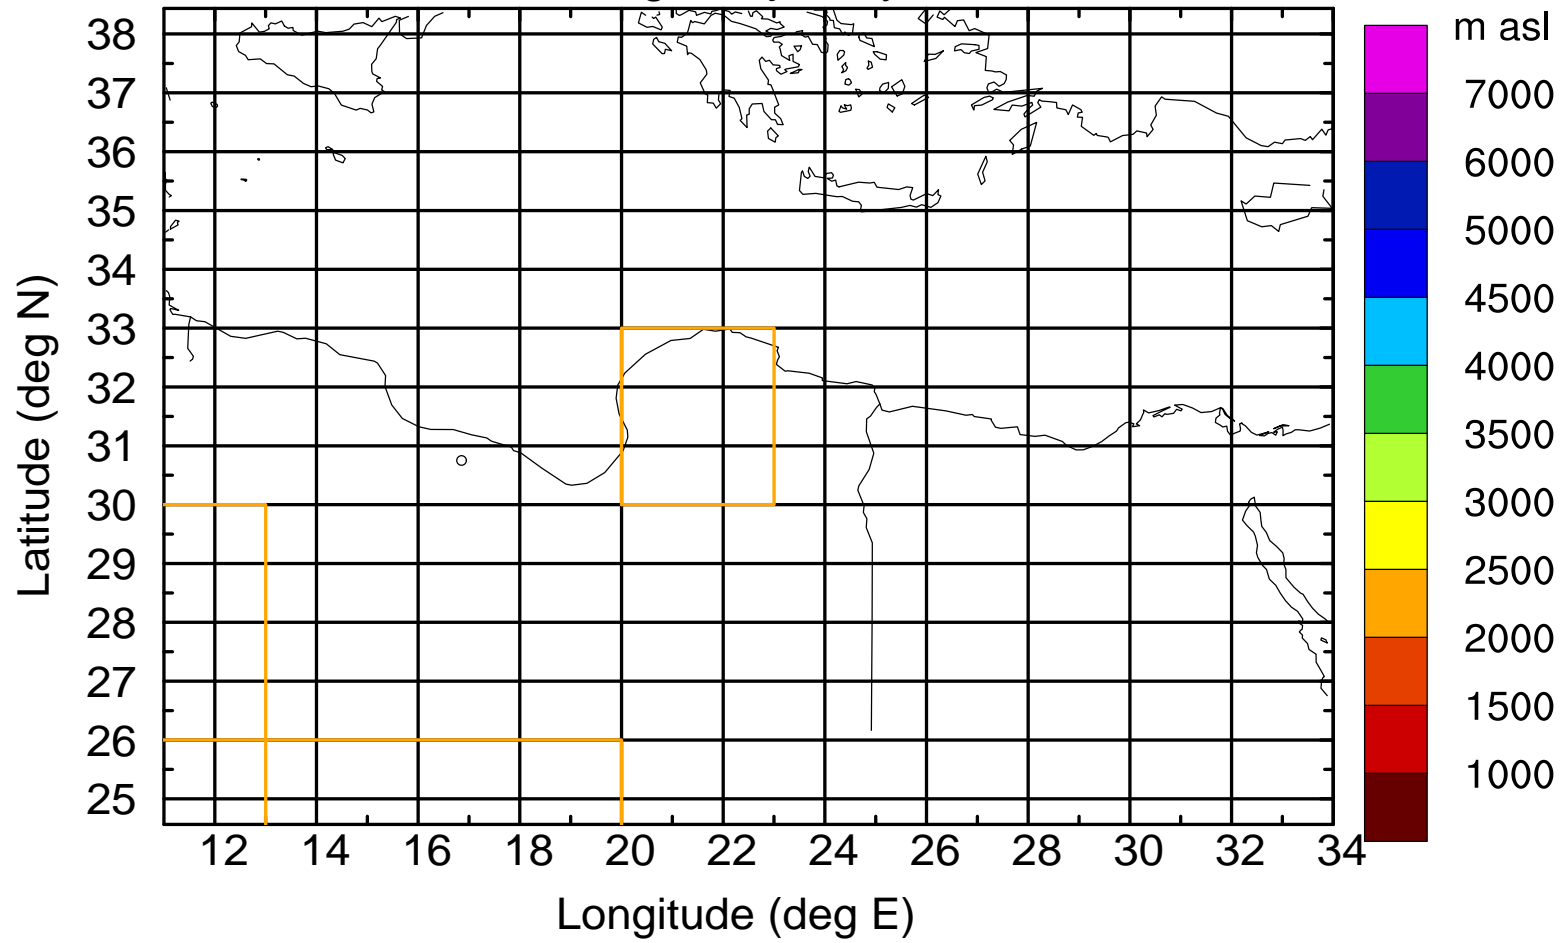

Paphos Airport ground station 20170422 6:00 UTC

Flight trajectory