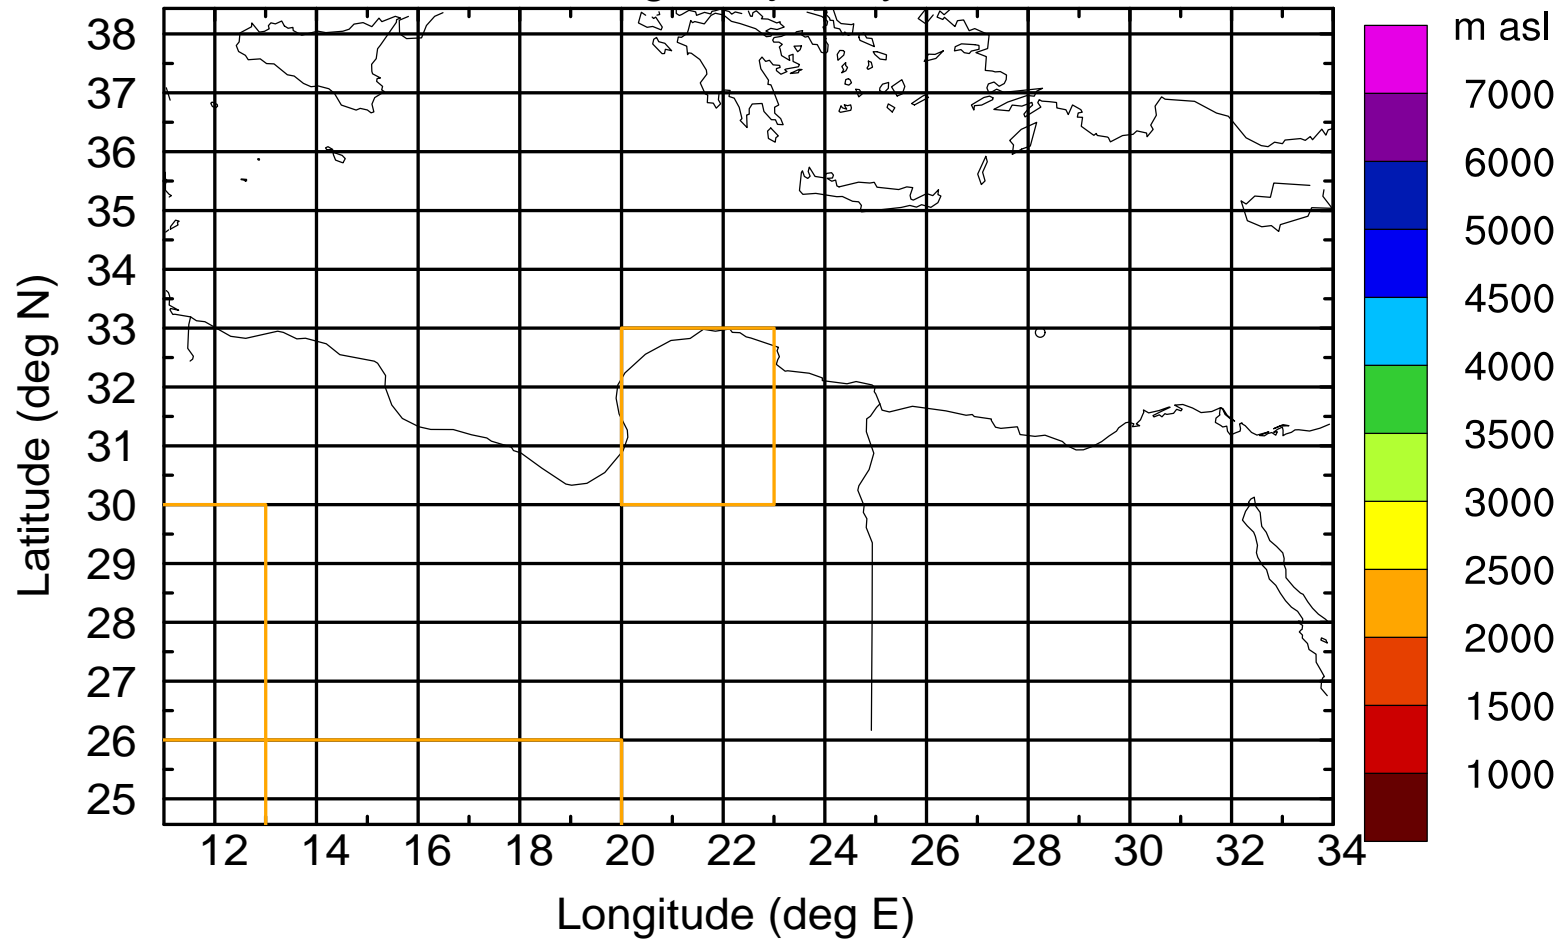

Paphos Airport ground station 20170422 6:00 UTC

Flight trajectory