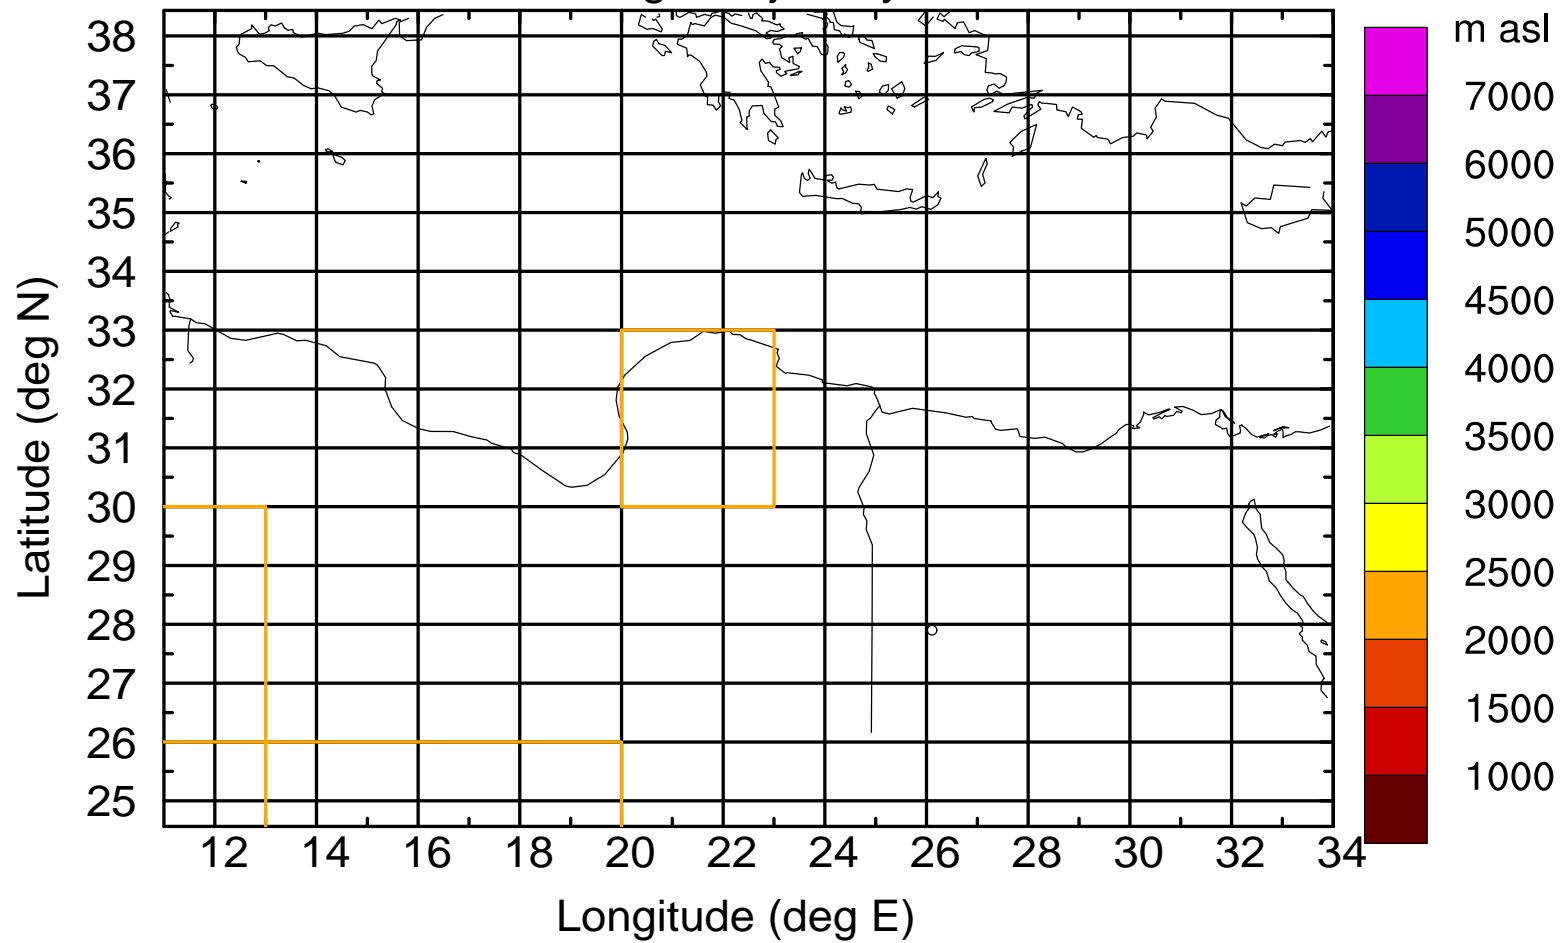

Paphos Airport ground station 20170422 6:00 UTC

Flight trajectory