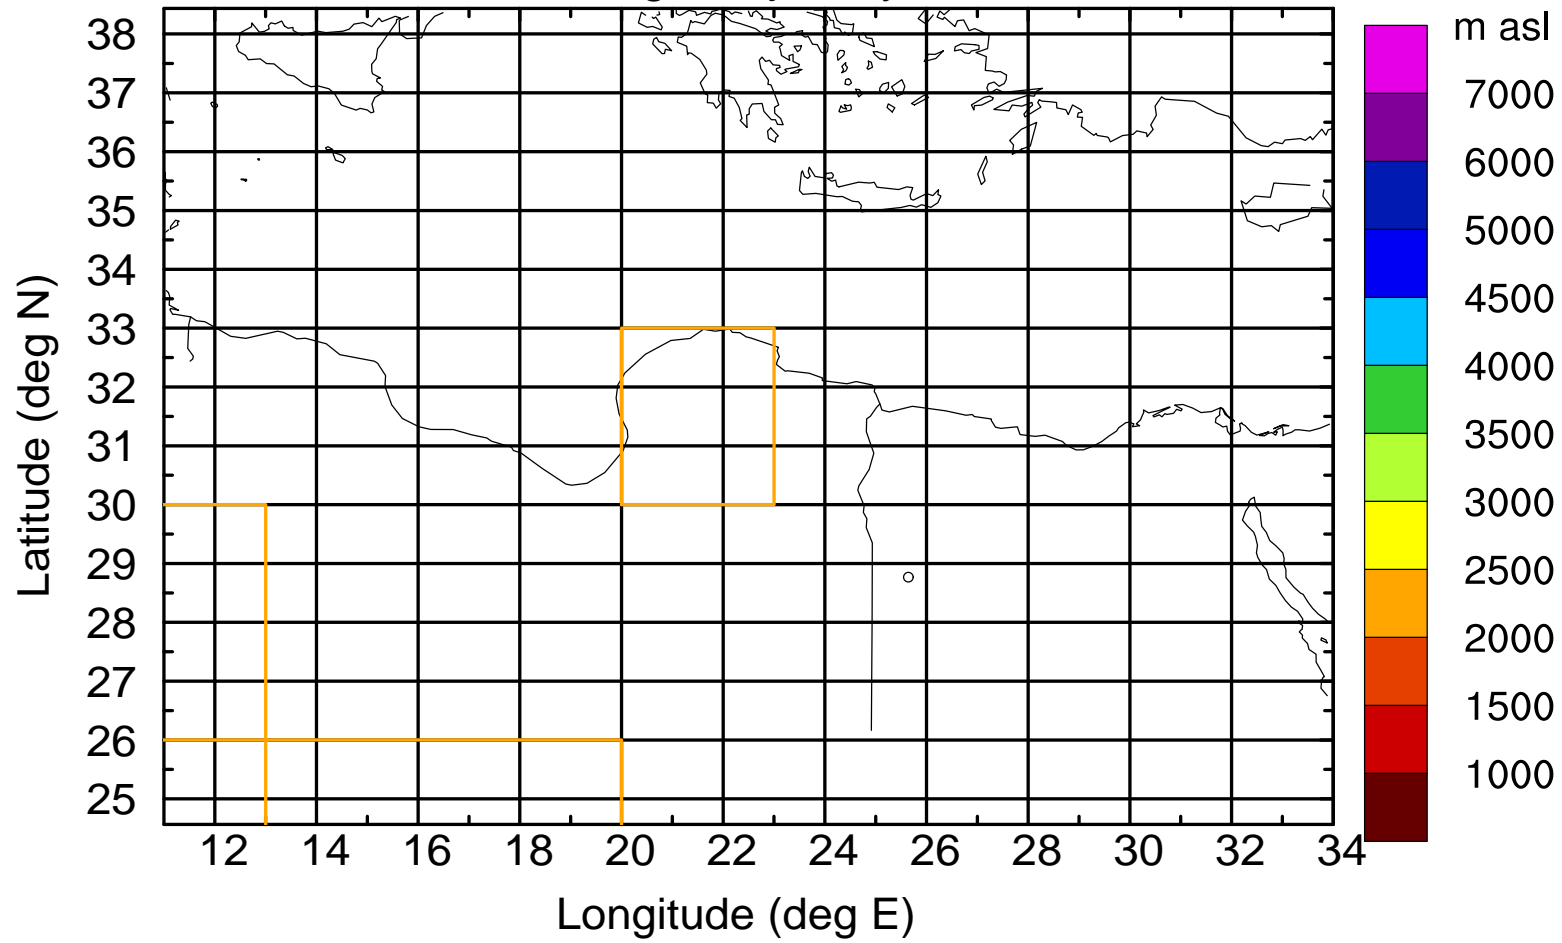

Paphos Airport ground station 20170422 6:00 UTC

Flight trajectory