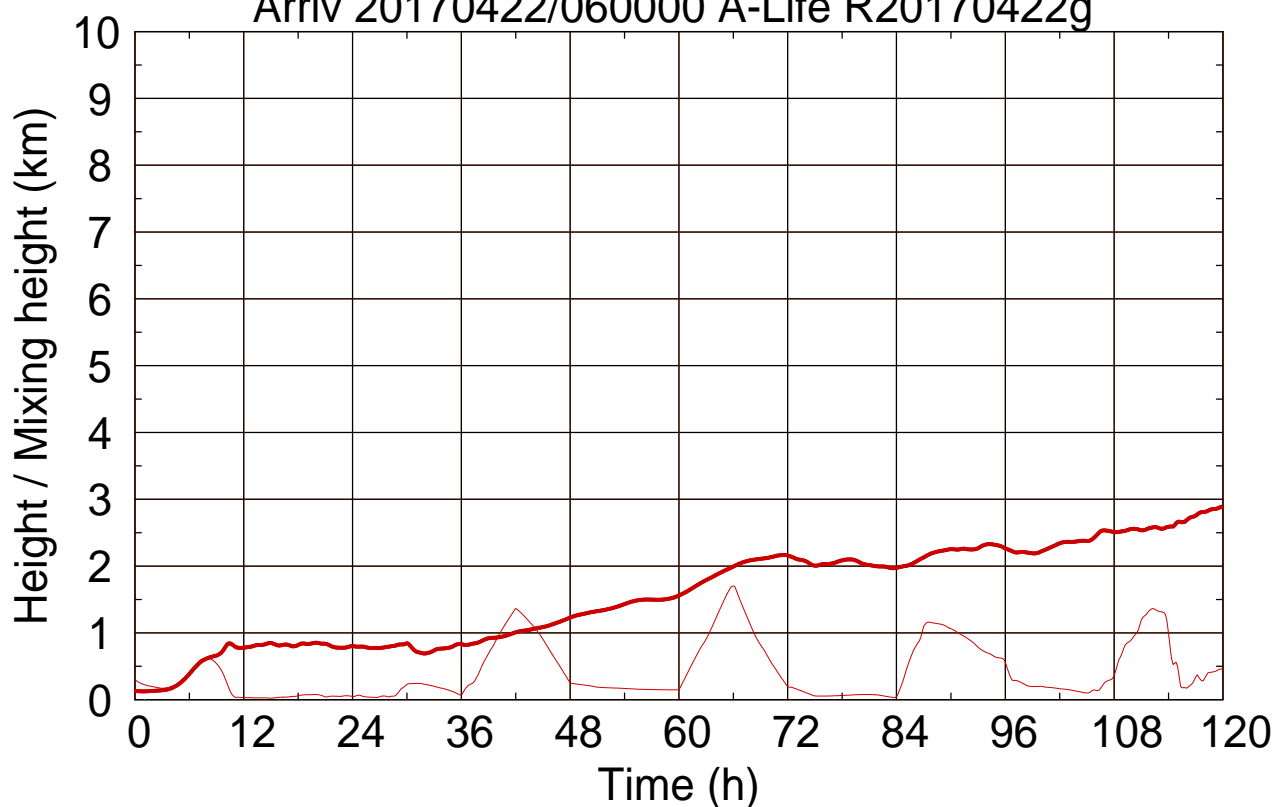

Arriv 20170422/060000 A-Life R20170422g

0 —

Arriv 20170422/060000 A-Life R20170422g

— Height

— Mixing height