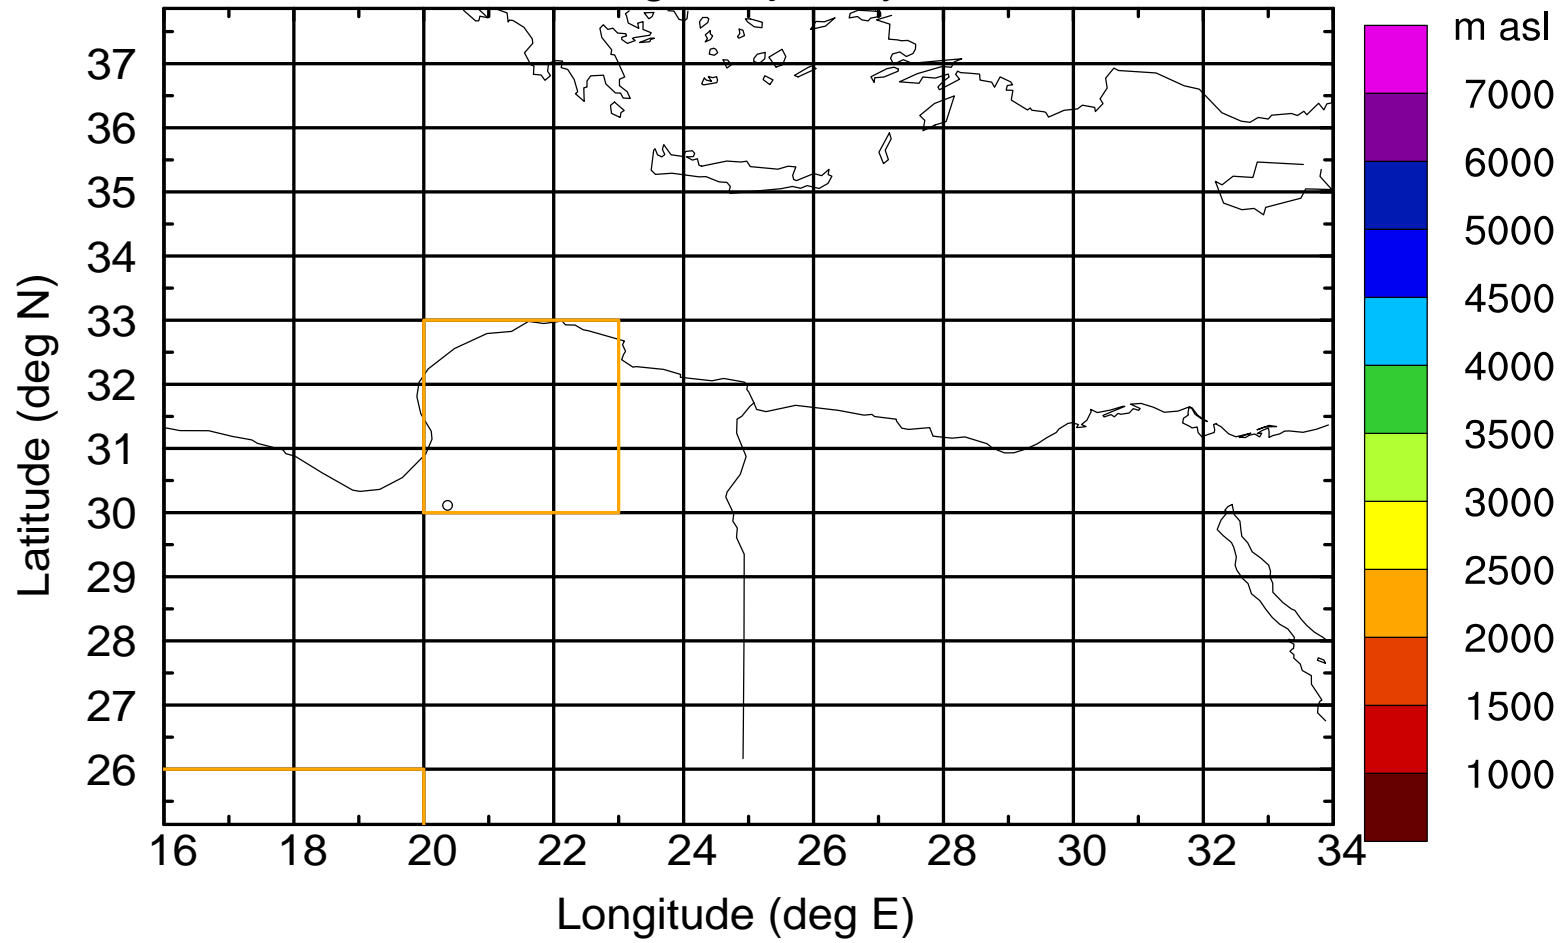

Flight trajectory

Paphos Airport ground station 20170422 5:30 UTC

Flight trajectory

Paphos Airport ground station 20170422 5:30 UTC

Flight trajectory

Paphos Airport ground station 20170422 5:30 UTC

Flight trajectory