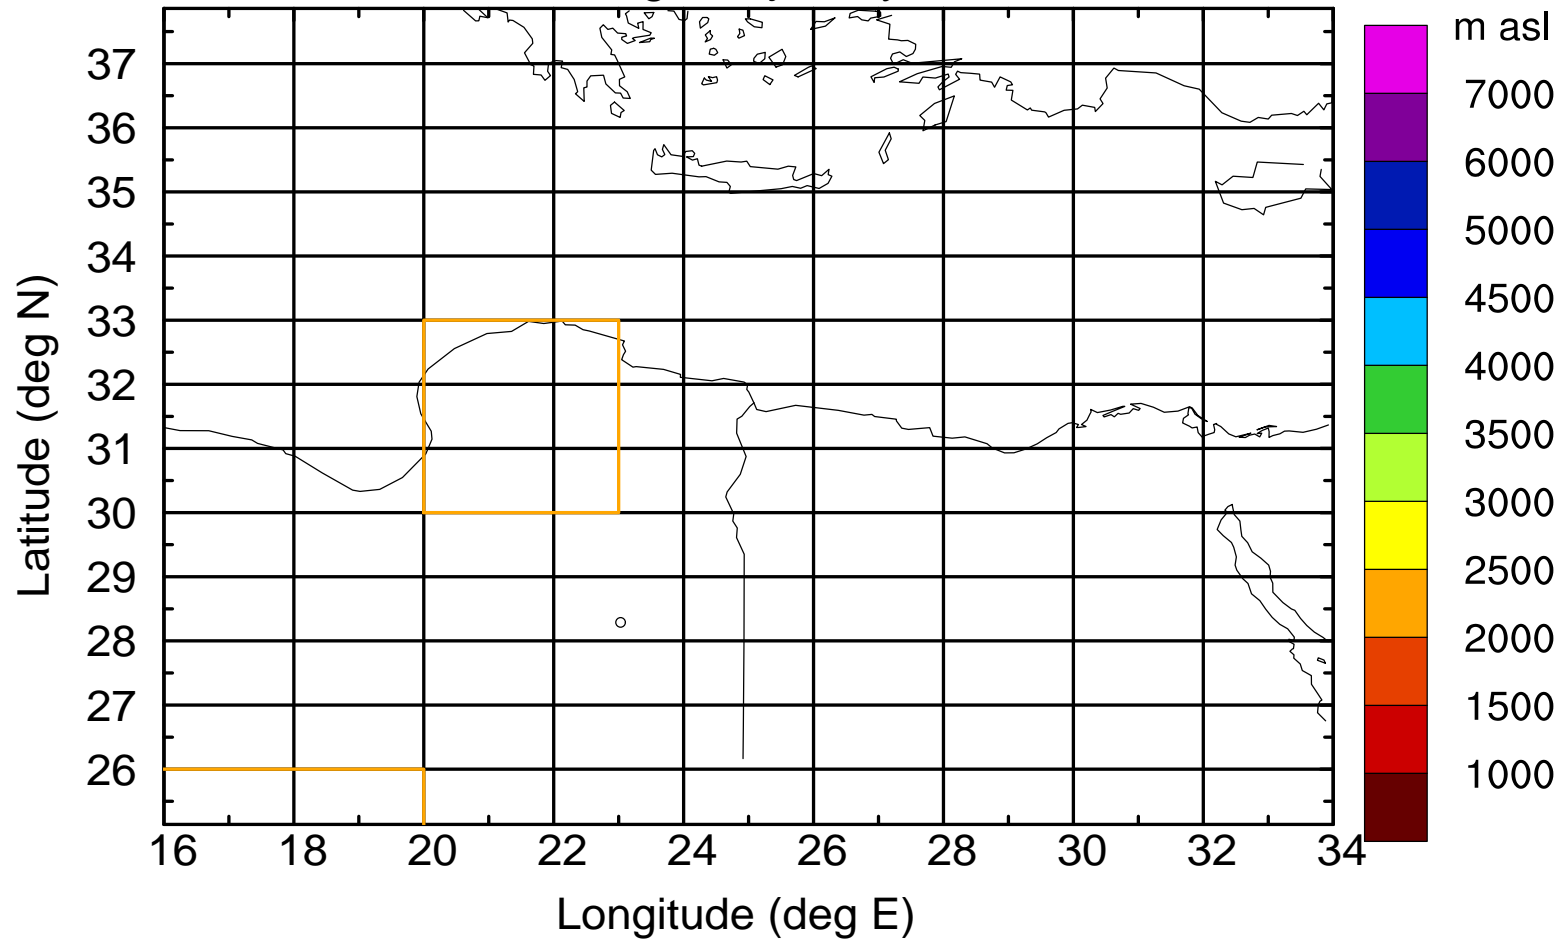

Paphos Airport ground station 20170422 5:30 UTC

Flight trajectory

Paphos Airport ground station 20170422 5:30 UTC

Flight trajectory

Paphos Airport ground station 20170422 5:30 UTC

Flight trajectory

Paphos Airport ground station 20170422 5:30 UTC