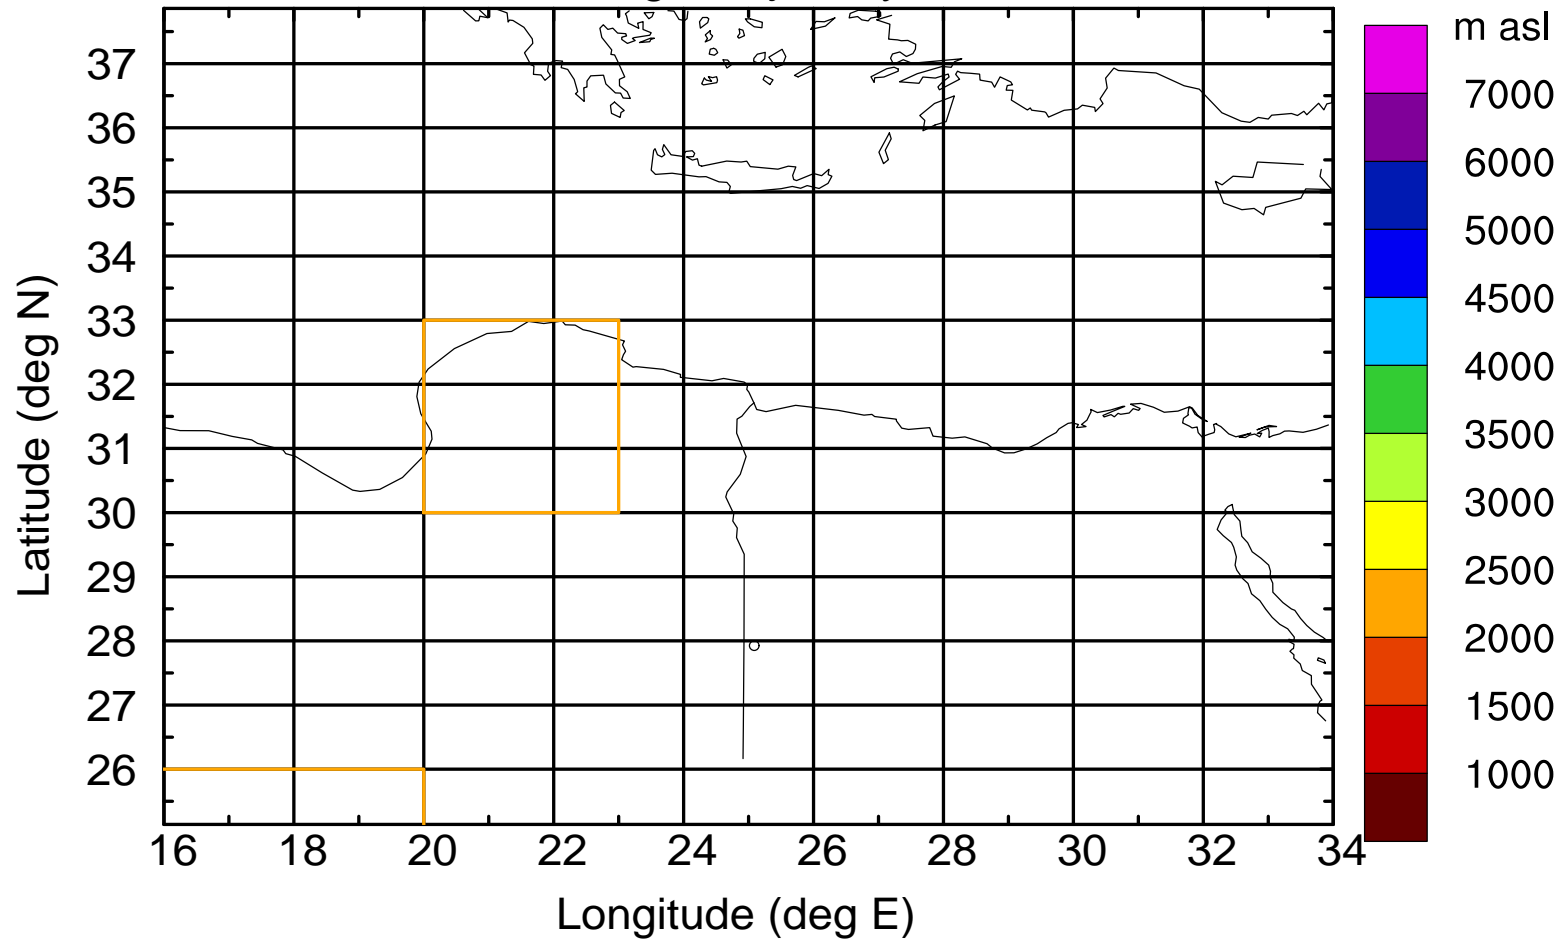

Paphos Airport ground station 20170422 5:30 UTC

Flight trajectory