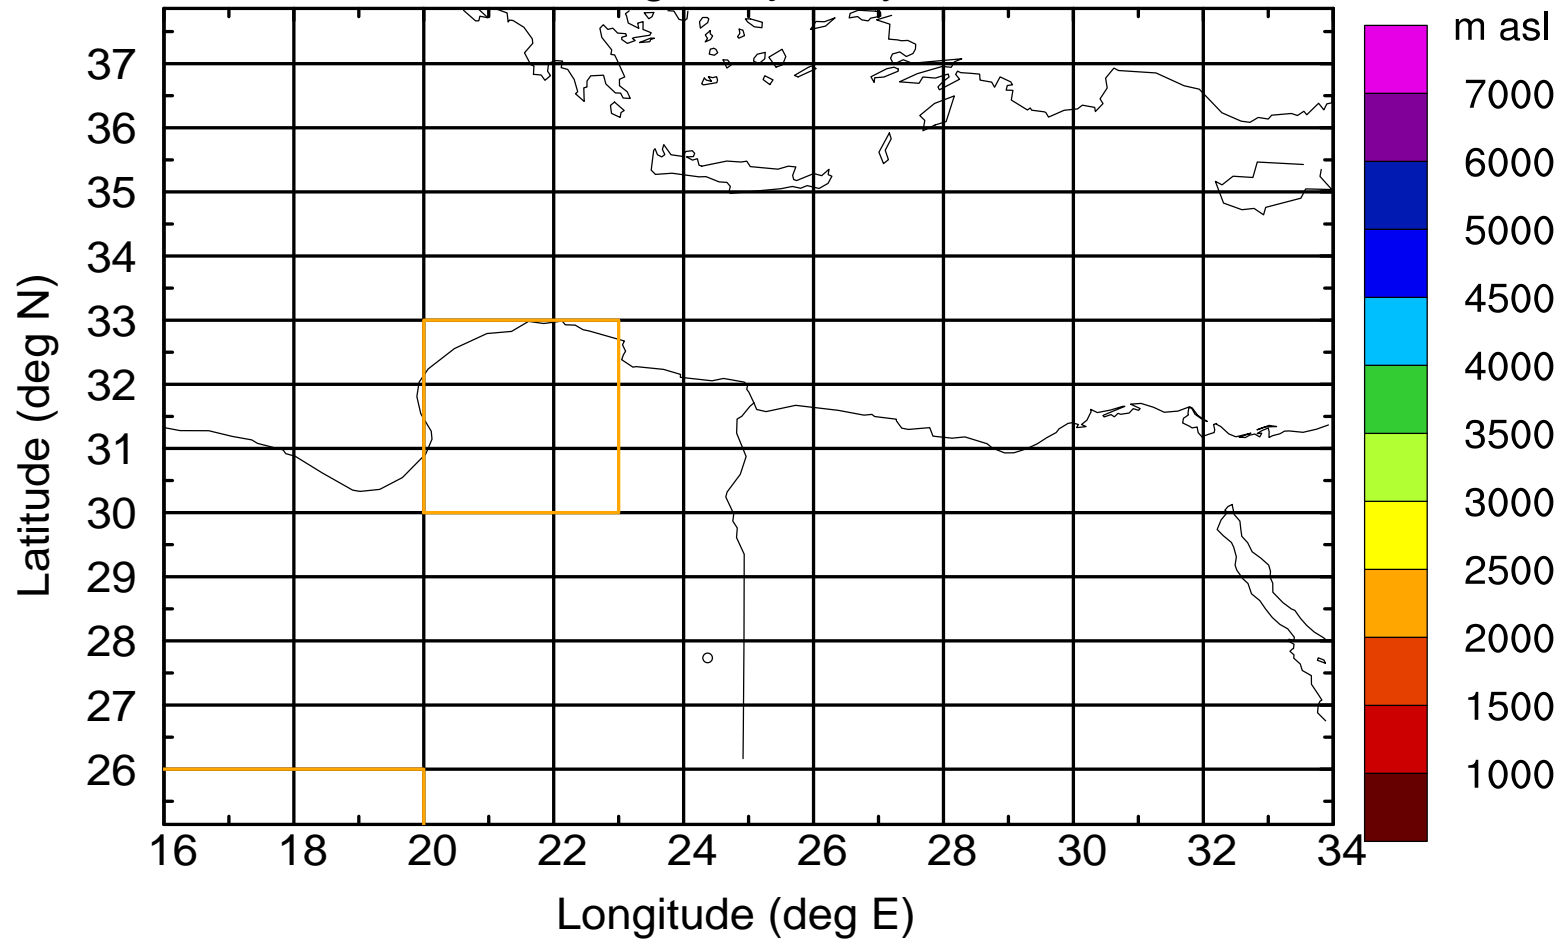

Paphos Airport ground station 20170422 5:30 UTC

Flight trajectory