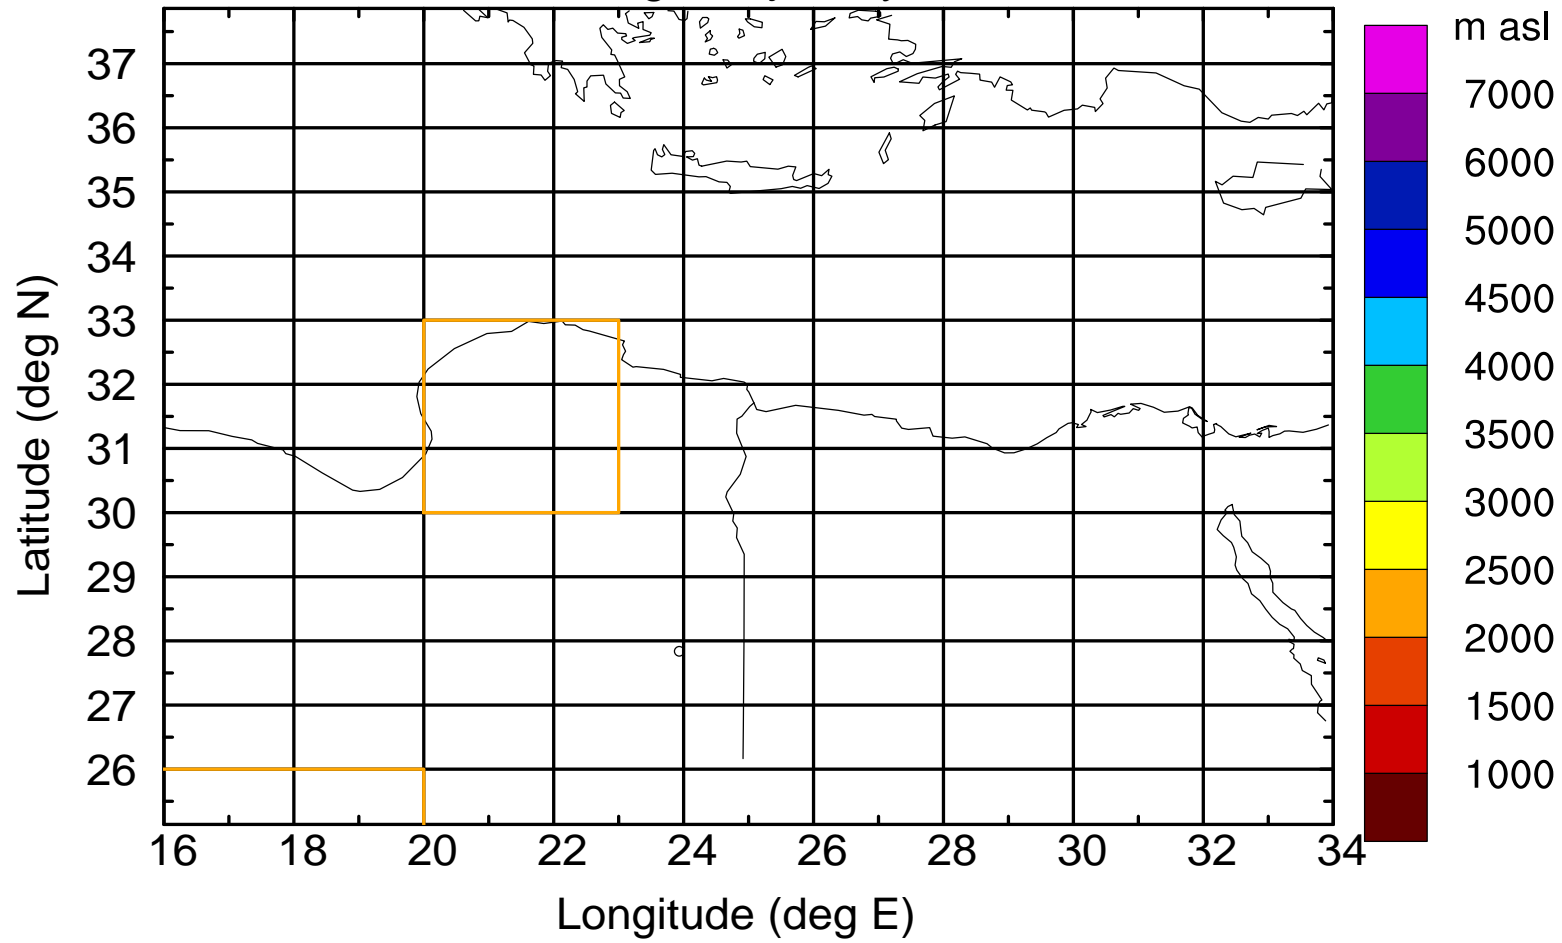

Paphos Airport ground station 20170422 5:30 UTC

Flight trajectory

Paphos Airport ground station 20170422 5:30 UTC

Flight trajectory

Paphos Airport ground station 20170422 5:30 UTC

Flight trajectory

Paphos Airport ground station 20170422 5:30 UTC