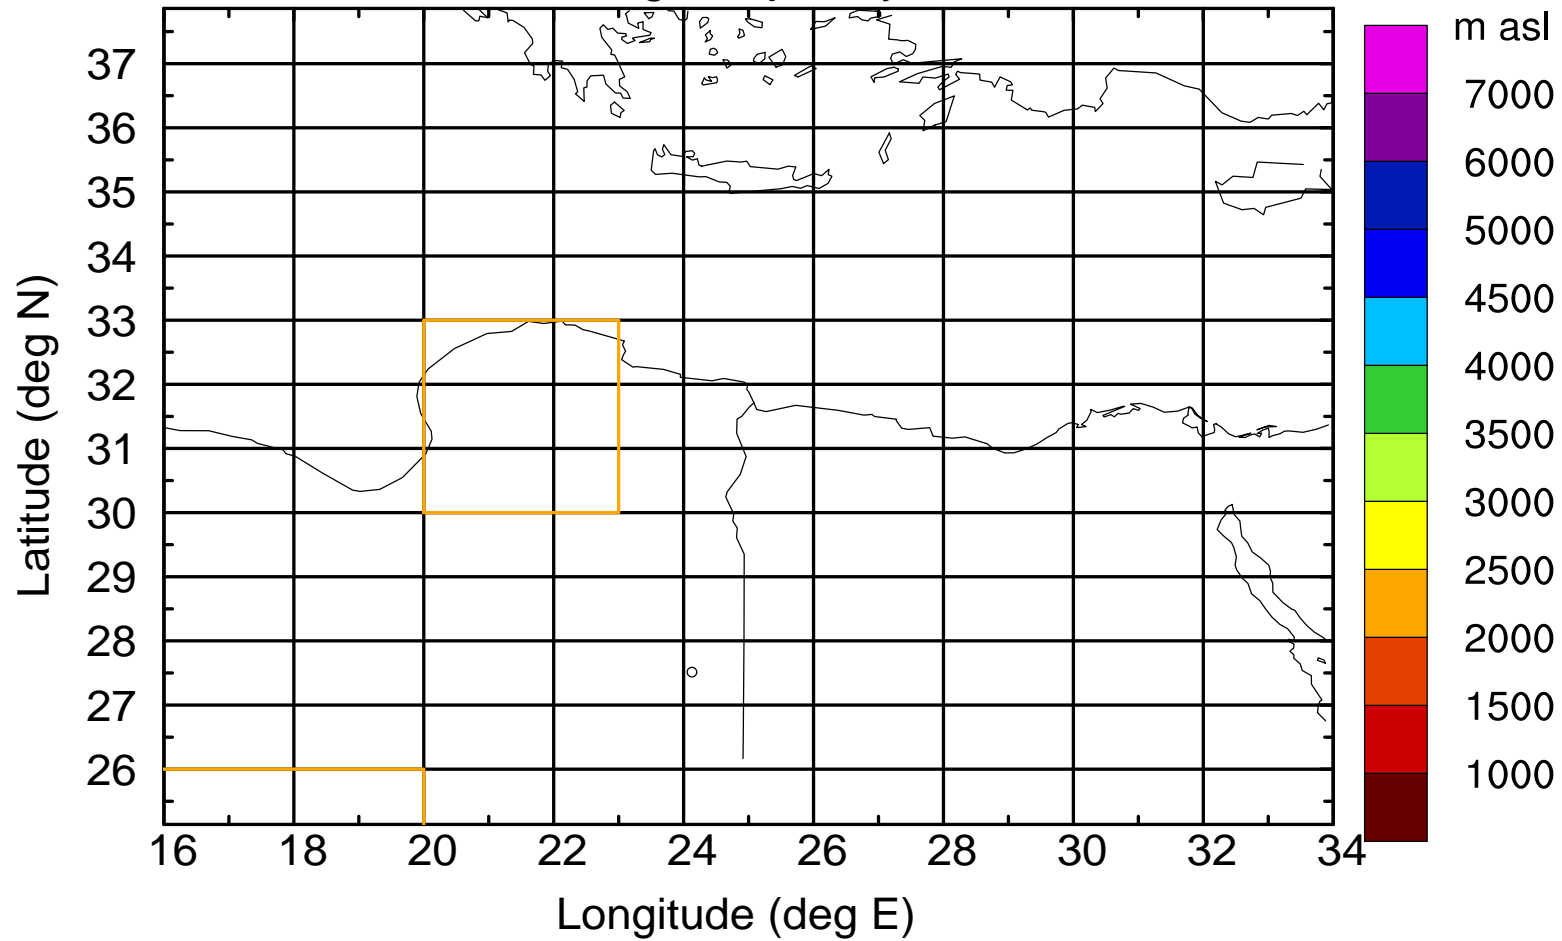

Paphos Airport ground station 20170422 5:30 UTC

Flight trajectory

Paphos Airport ground station 20170422 5:30 UTC

Flight trajectory

Paphos Airport ground station 20170422 5:30 UTC

Flight trajectory

Paphos Airport ground station 20170422 5:30 UTC