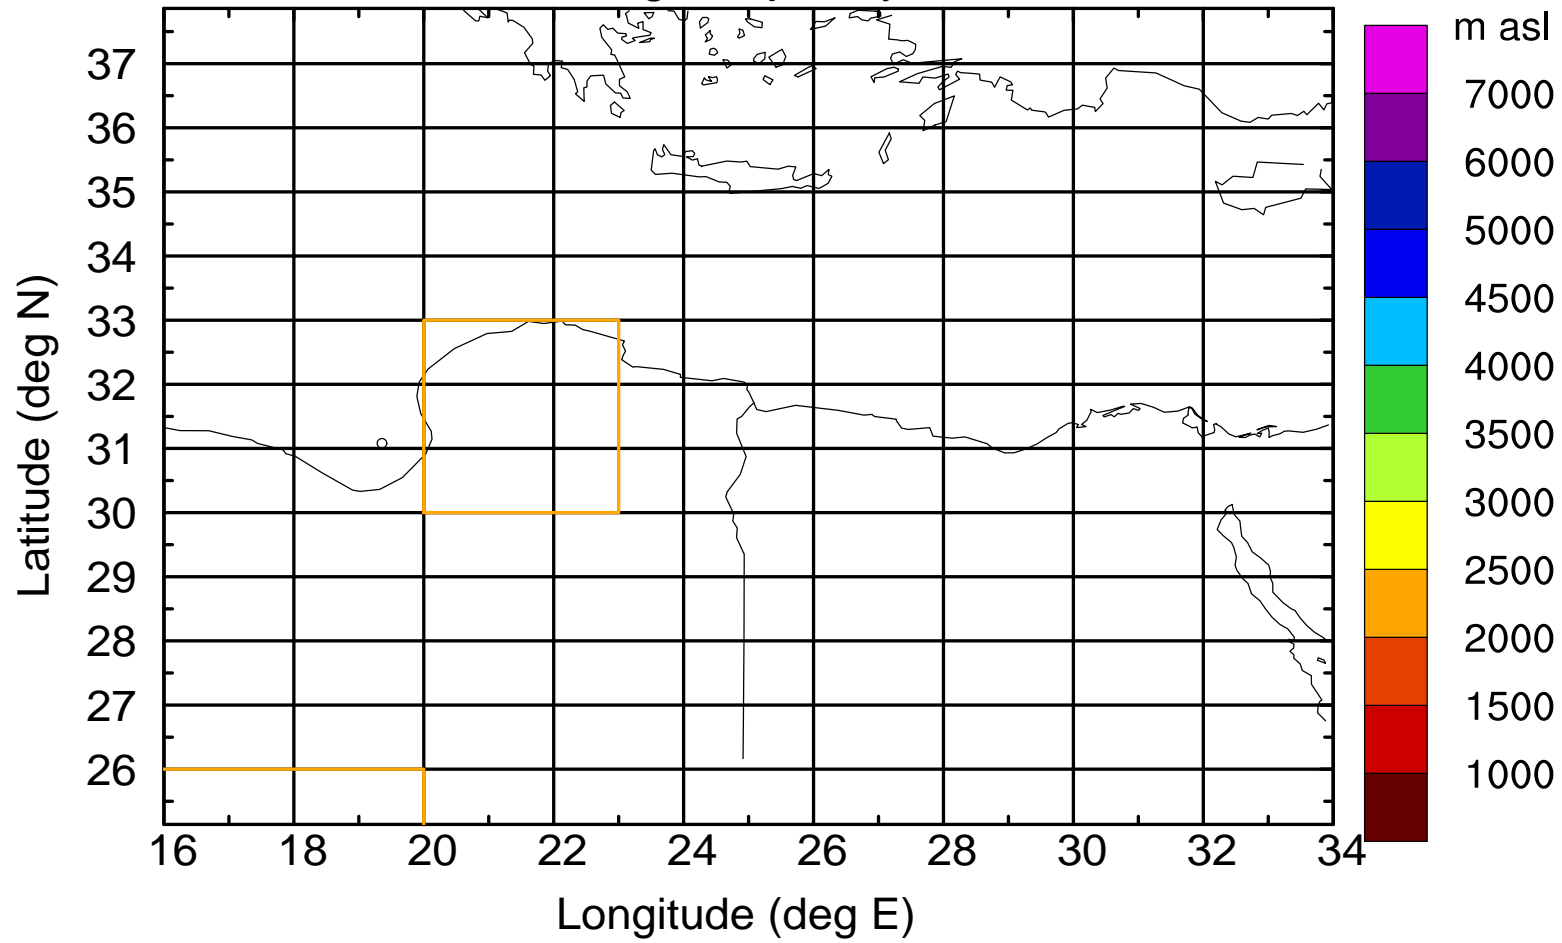

Paphos Airport ground station 20170422 5:30 UTC

Flight trajectory

Paphos Airport ground station 20170422 5:30 UTC

Flight trajectory

Paphos Airport ground station 20170422 5:30 UTC

Flight trajectory

Paphos Airport ground station 20170422 5:30 UTC