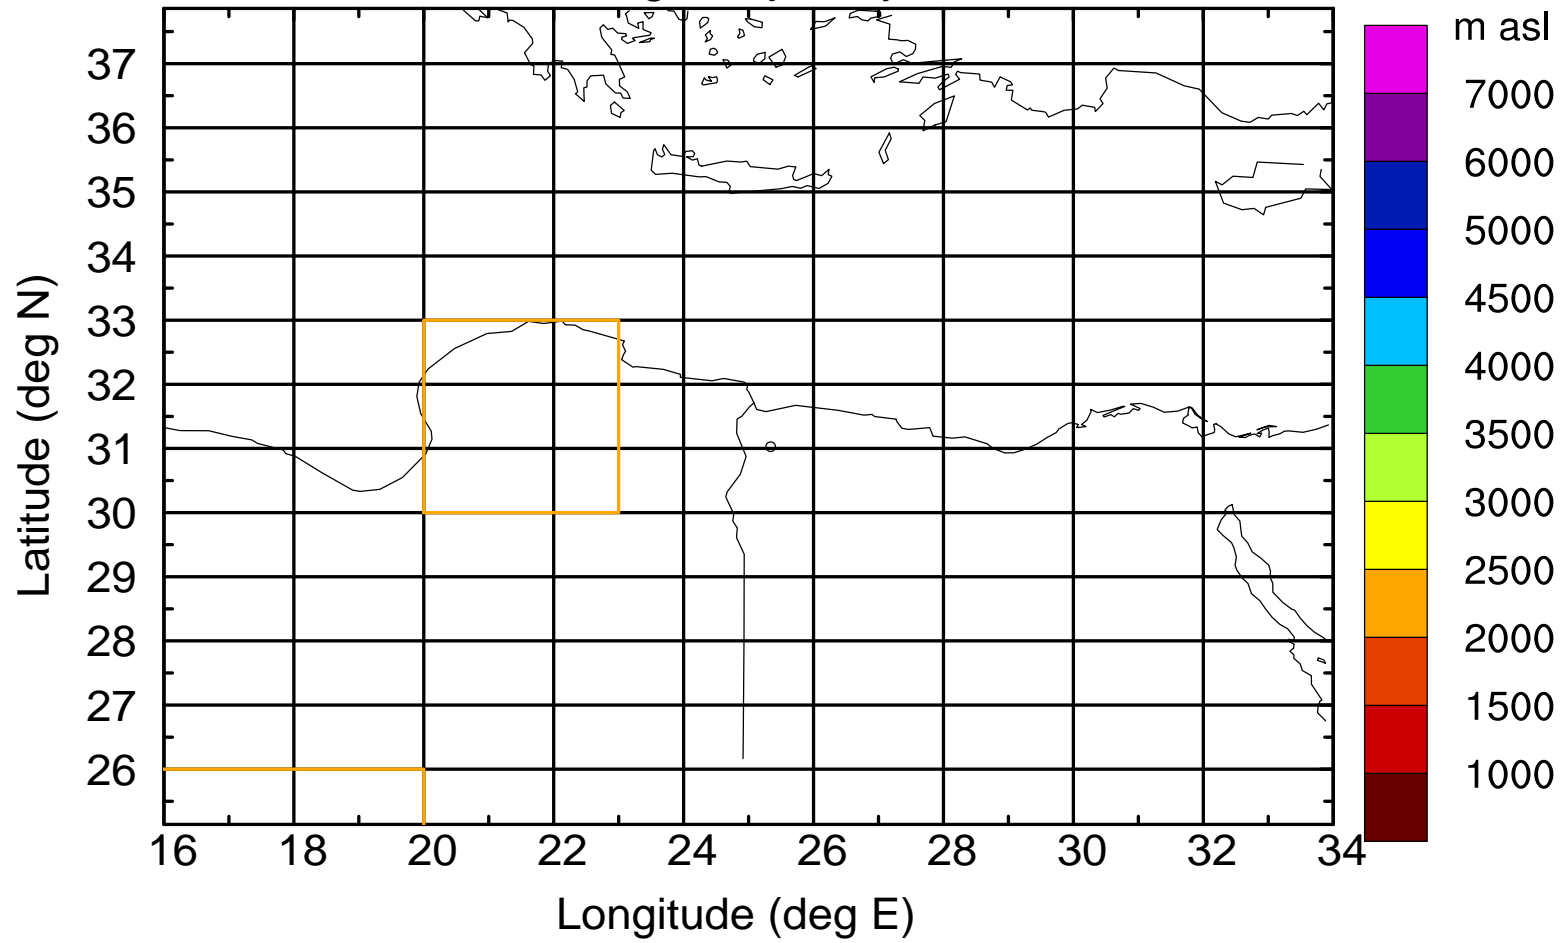

Paphos Airport ground station 20170422 5:30 UTC

Flight trajectory