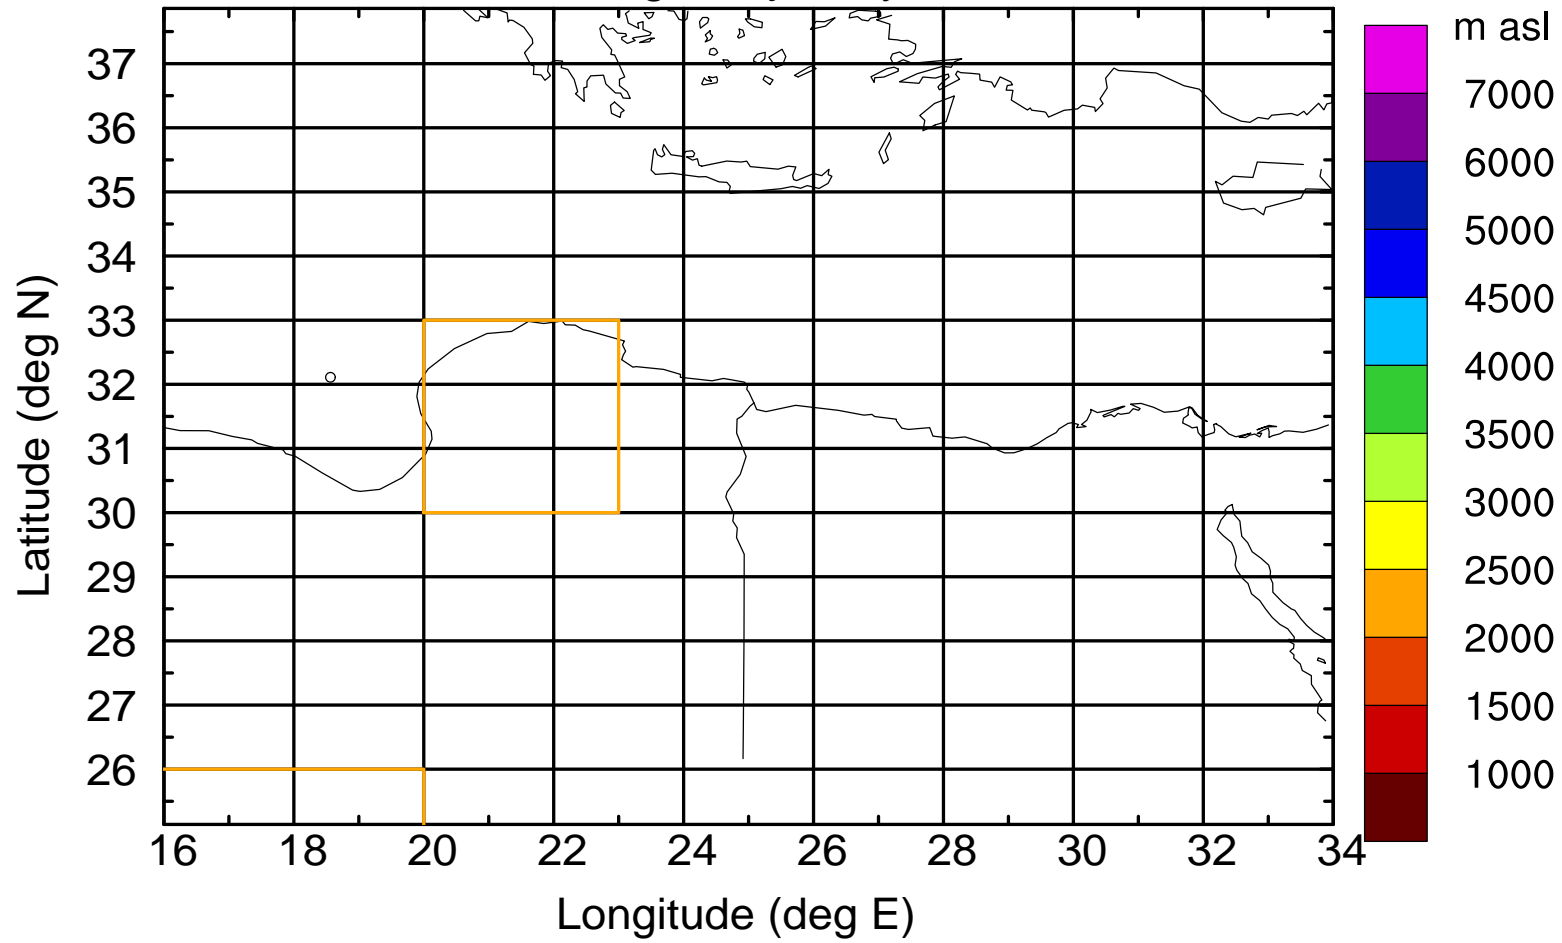

Flight trajectory

Paphos Airport ground station 20170422 5:30 UTC

Flight trajectory

Paphos Airport ground station 20170422 5:30 UTC

Flight trajectory

Paphos Airport ground station 20170422 5:30 UTC

Flight trajectory