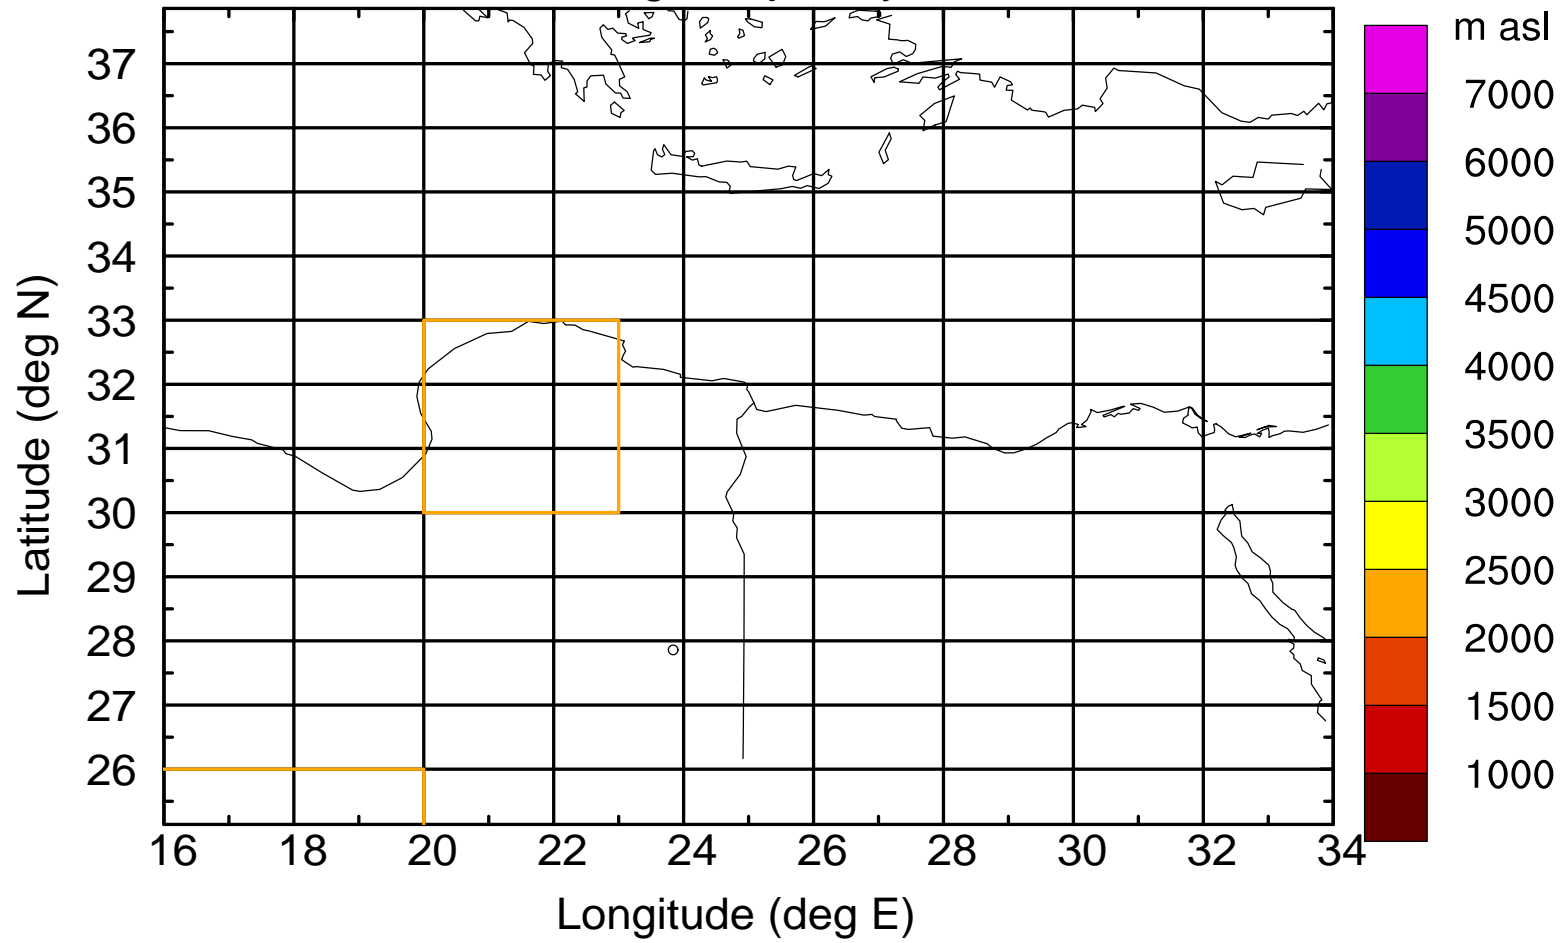

Paphos Airport ground station 20170422 5:30 UTC

Flight trajectory