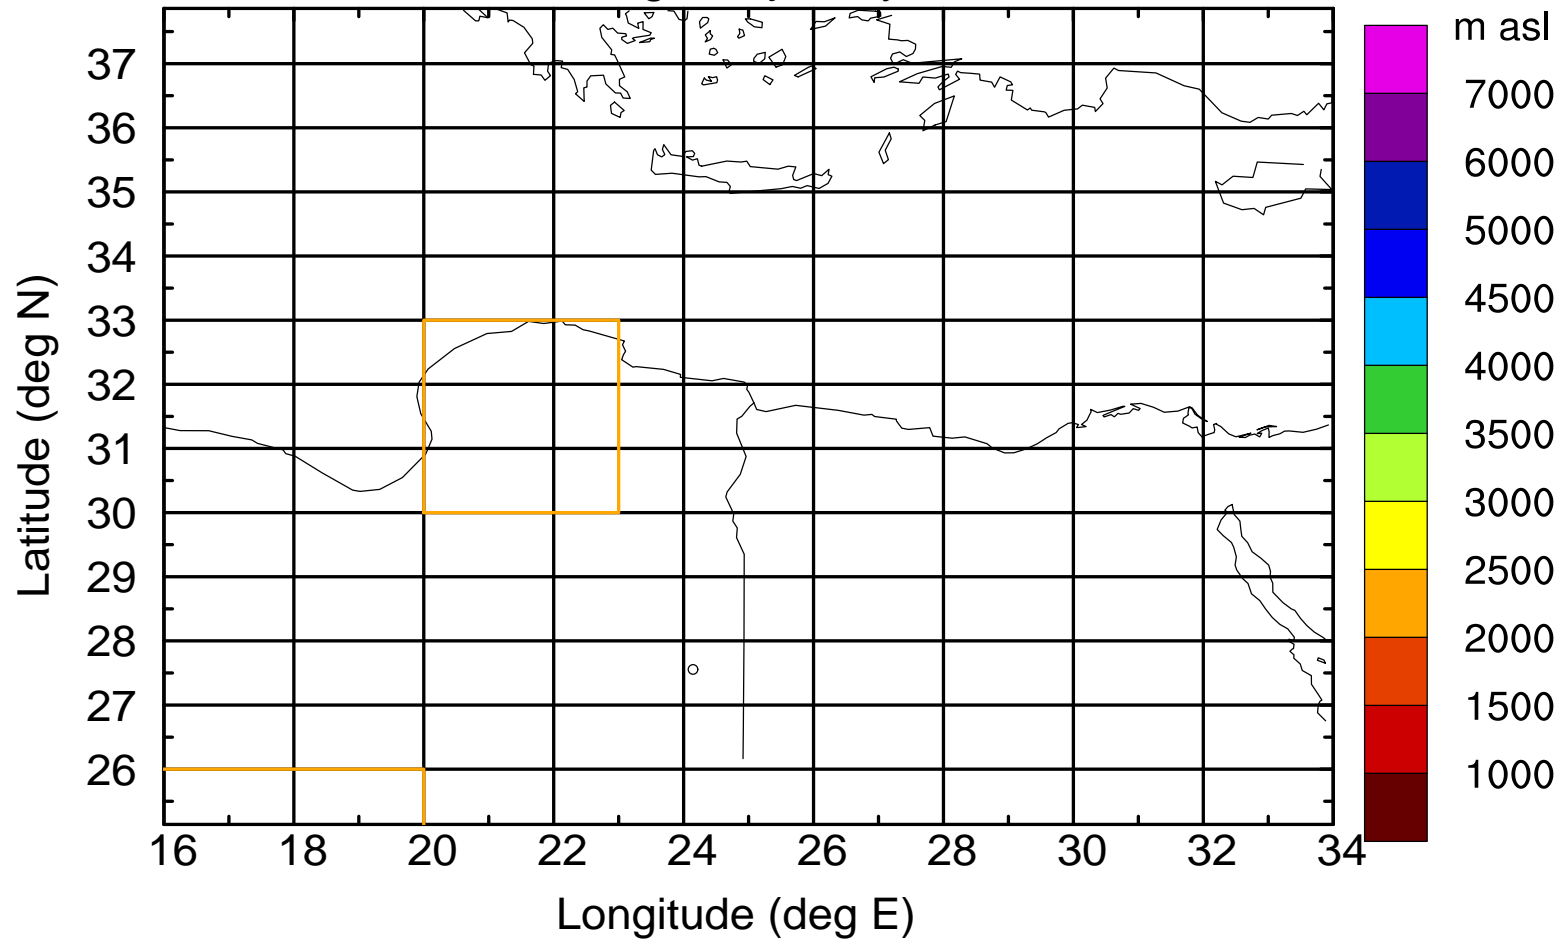

Paphos Airport ground station 20170422 5:30 UTC

Flight trajectory