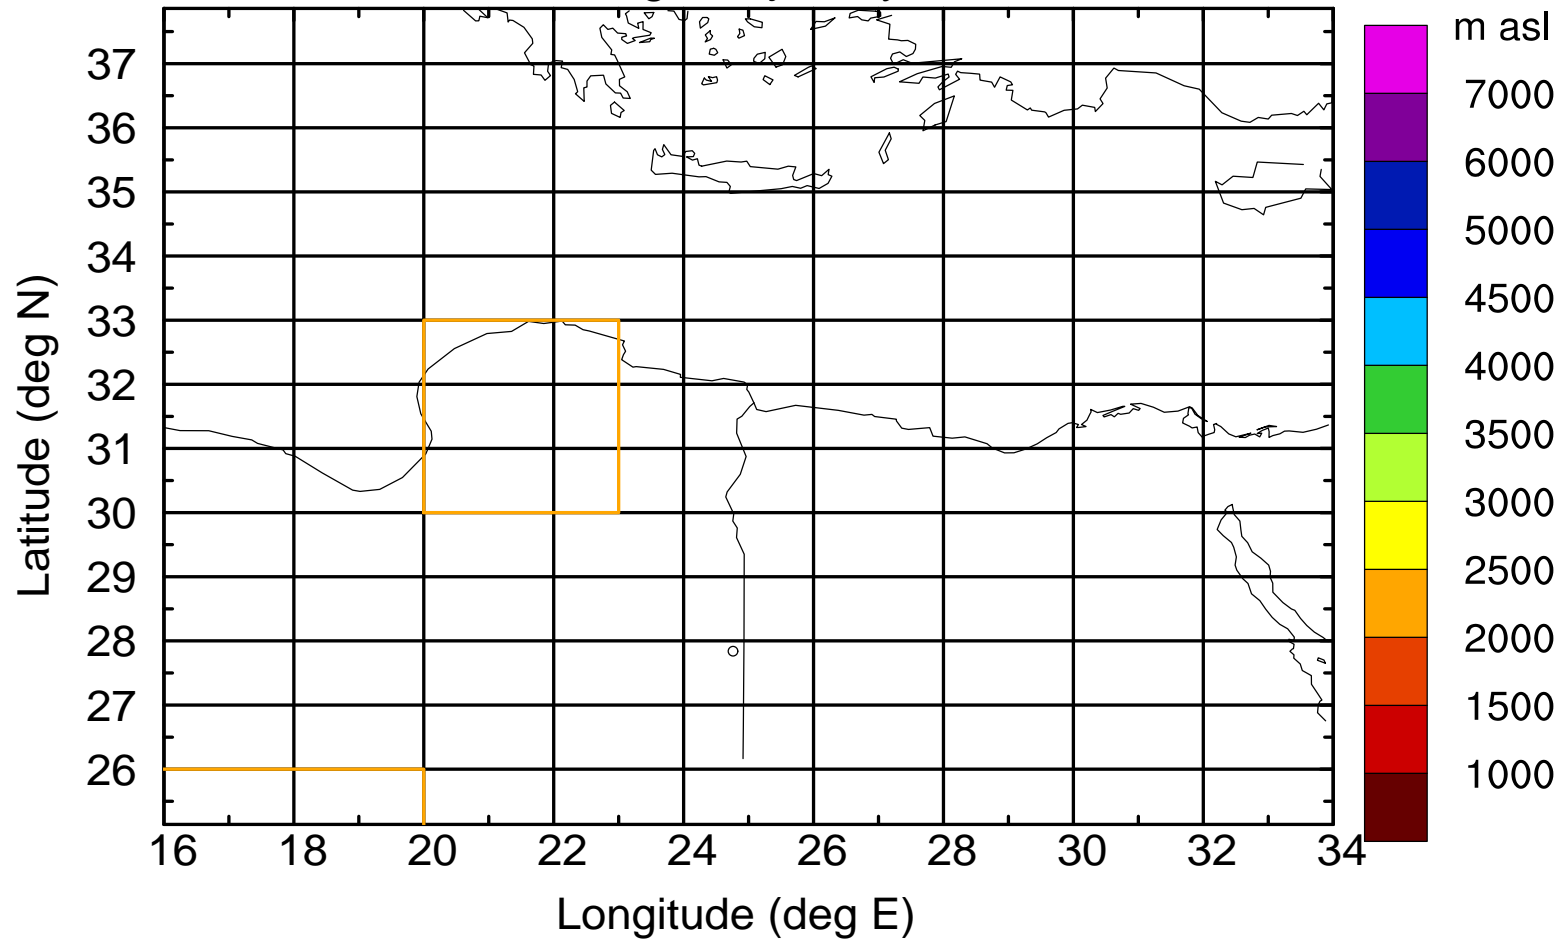

Flight trajectory

Paphos Airport ground station 20170422 5:30 UTC

Flight trajectory

Paphos Airport ground station 20170422 5:30 UTC

Flight trajectory

Paphos Airport ground station 20170422 5:30 UTC

Flight trajectory