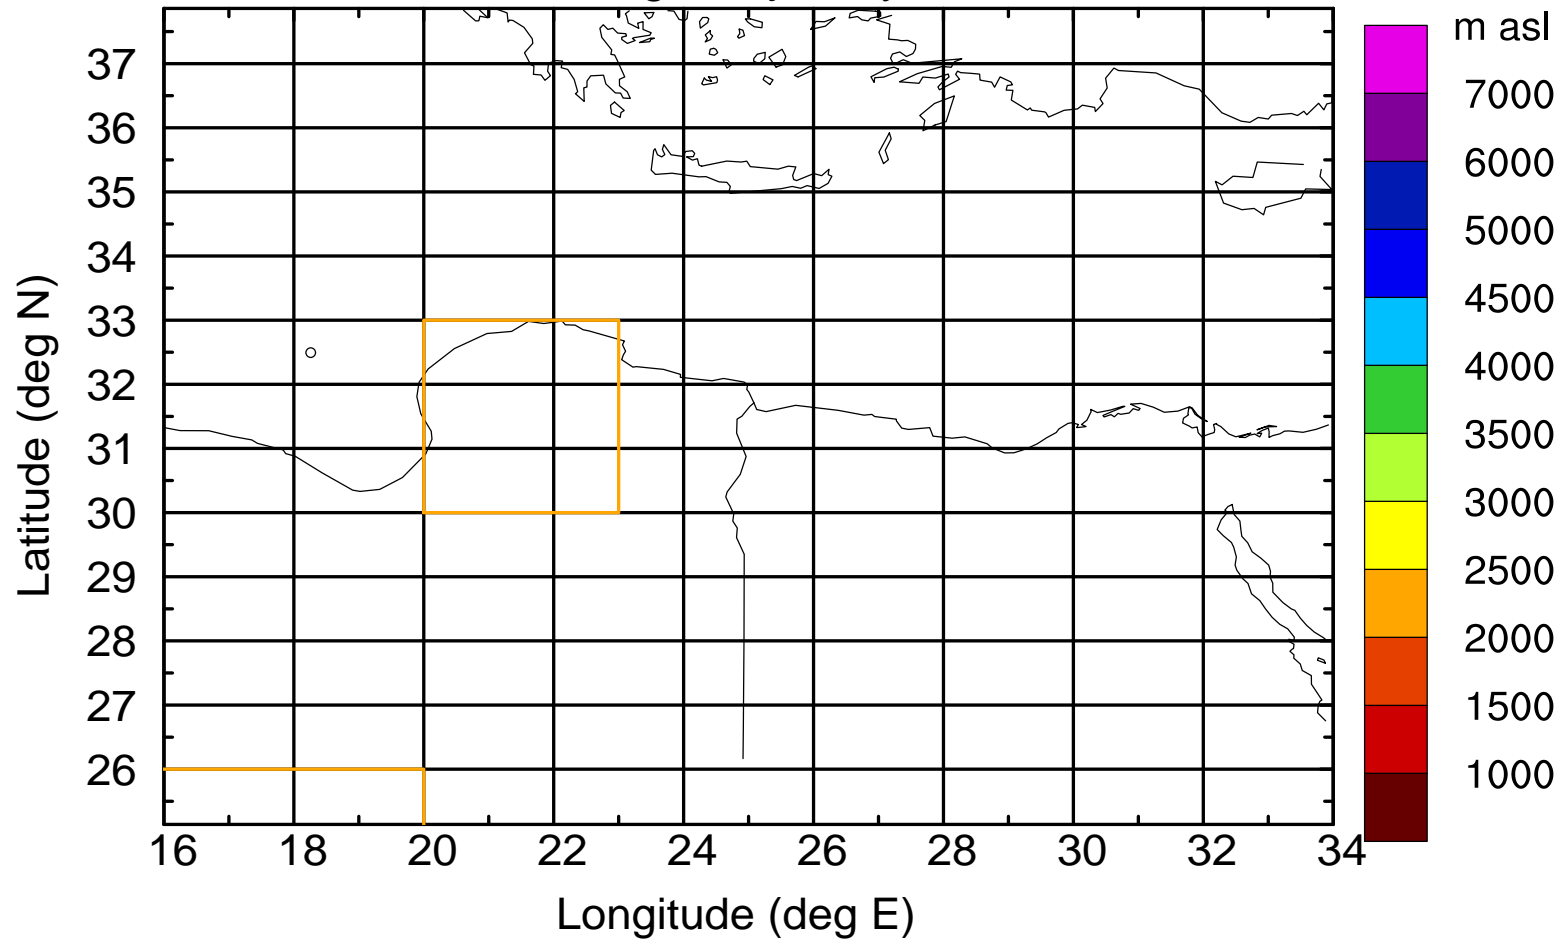

Flight trajectory

Paphos Airport ground station 20170422 5:30 UTC

Flight trajectory

Paphos Airport ground station 20170422 5:30 UTC

Flight trajectory

Paphos Airport ground station 20170422 5:30 UTC

Flight trajectory