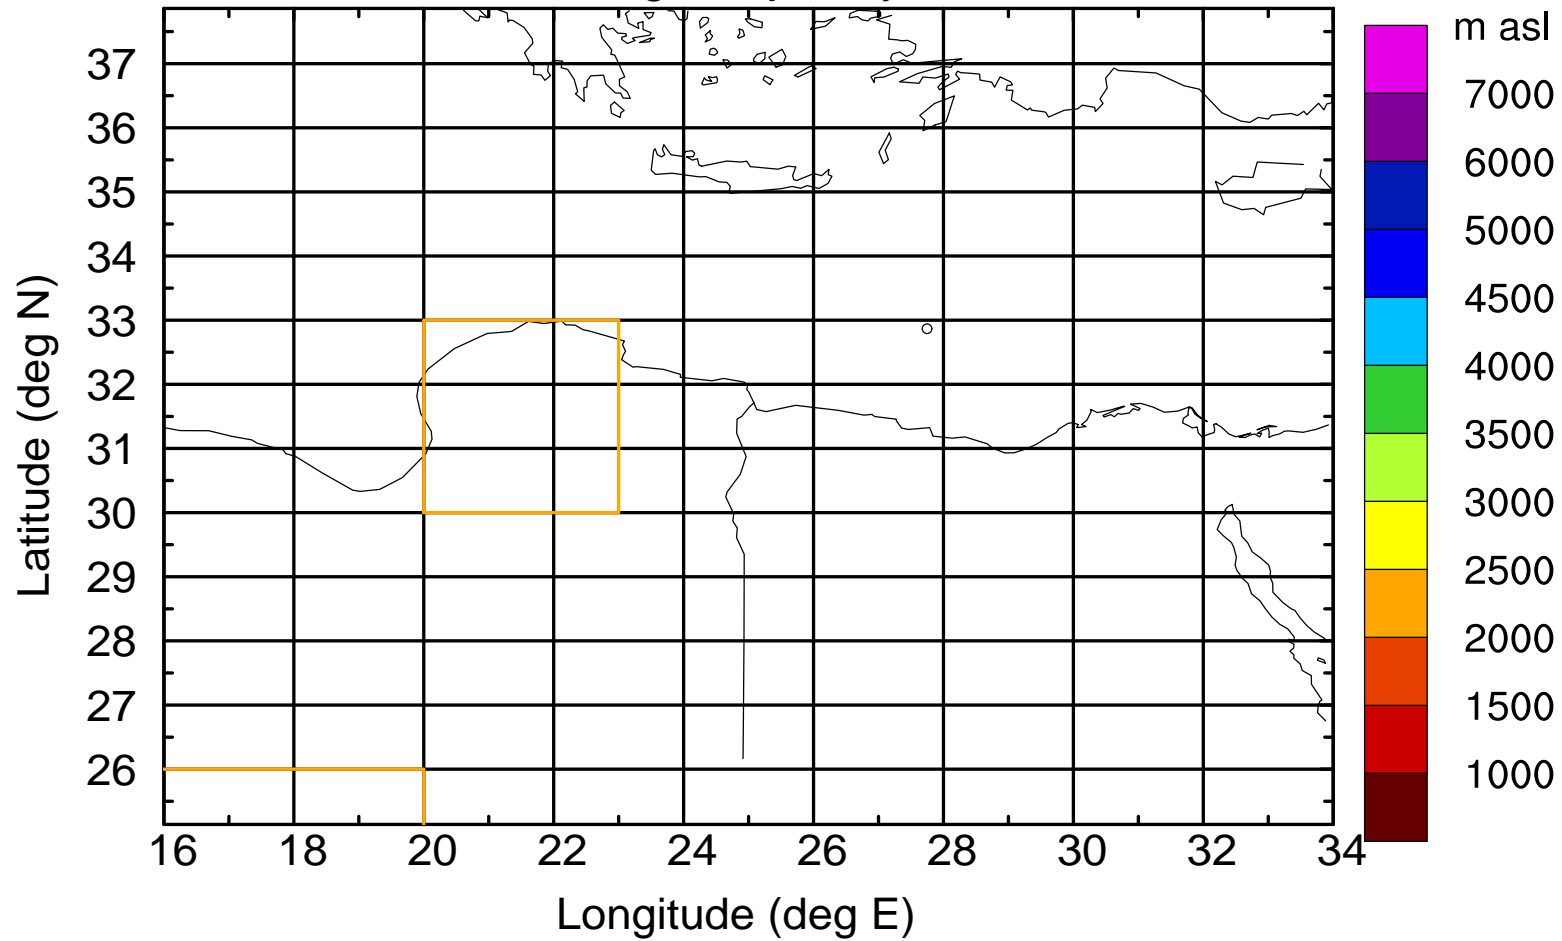

Paphos Airport ground station 20170422 5:30 UTC

Flight trajectory