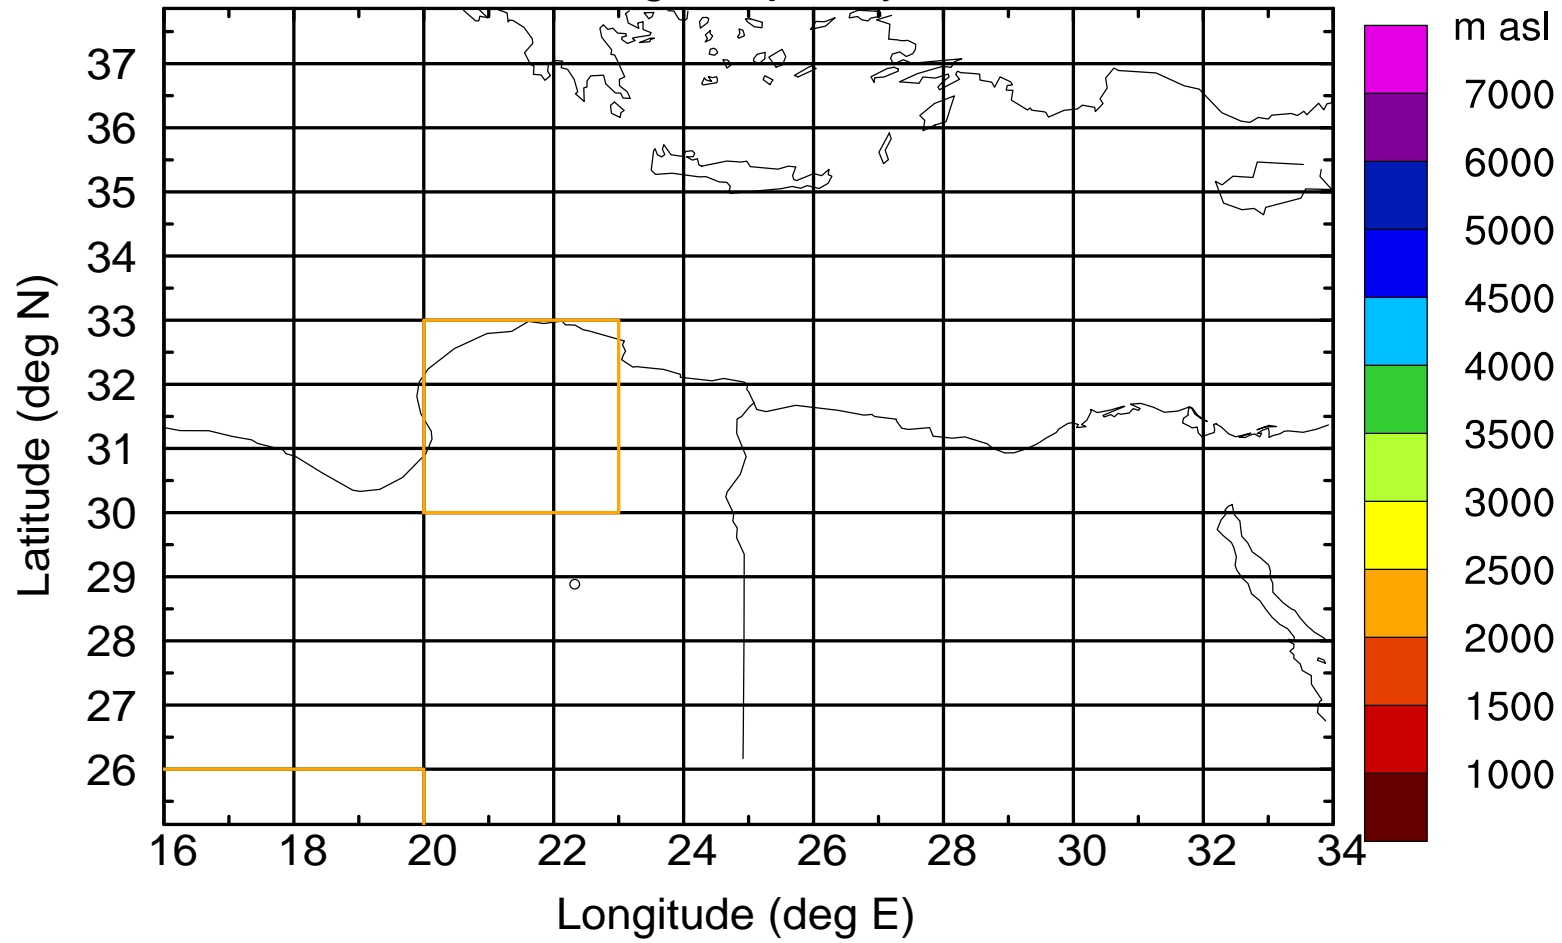

Flight trajectory

Paphos Airport ground station 20170422 5:30 UTC

Flight trajectory

Paphos Airport ground station 20170422 5:30 UTC

Flight trajectory

Paphos Airport ground station 20170422 5:30 UTC

Flight trajectory