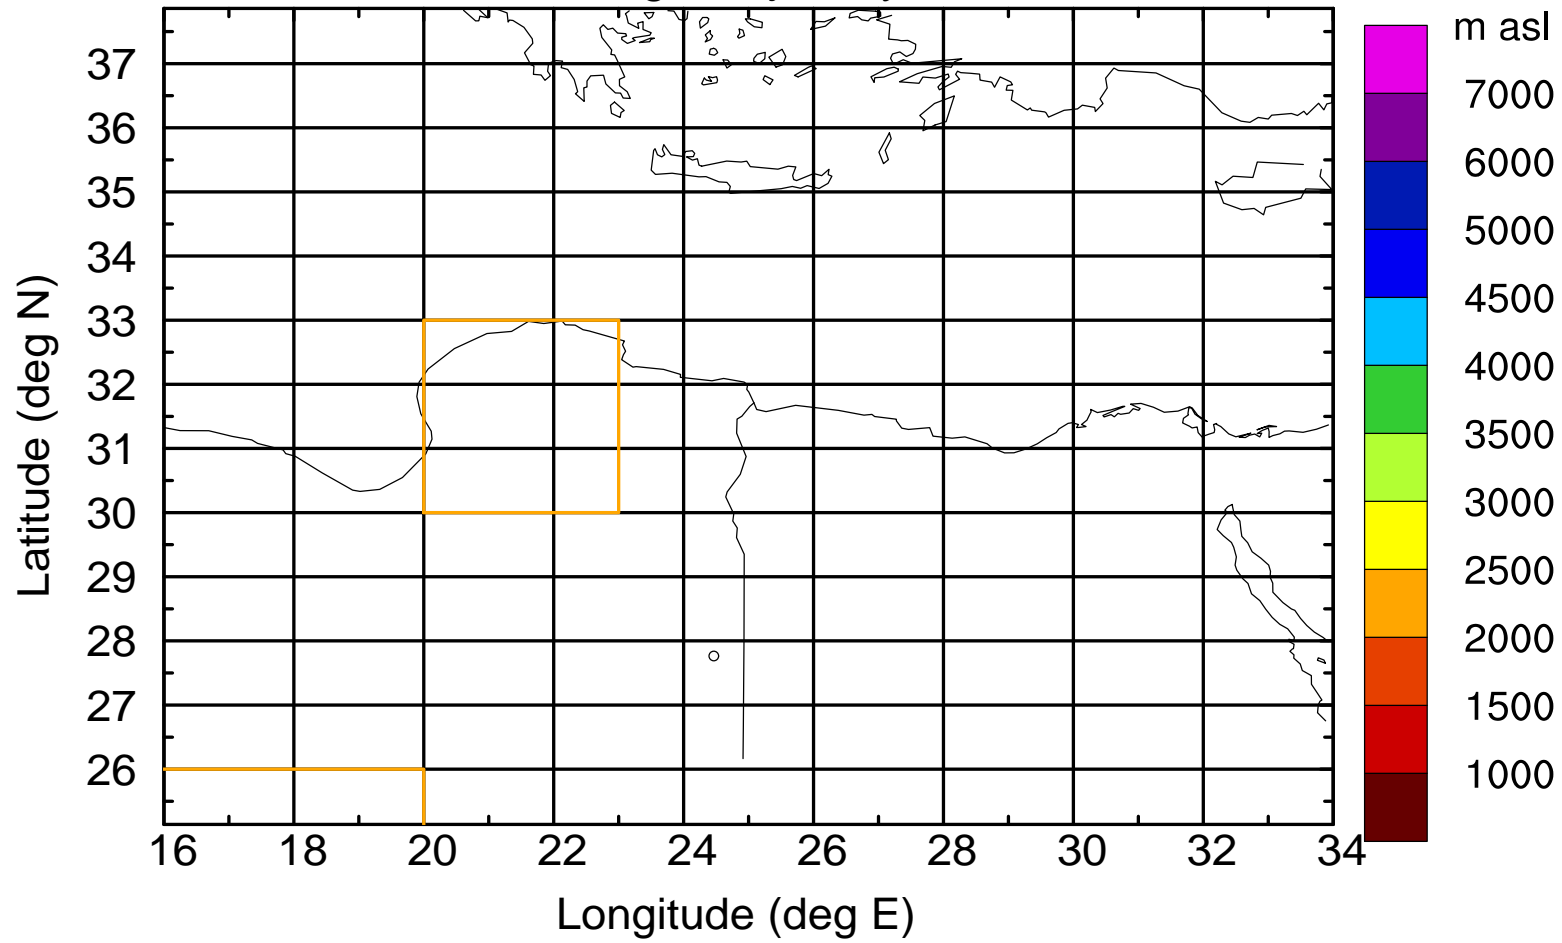

Paphos Airport ground station 20170422 5:30 UTC

Flight trajectory

Paphos Airport ground station 20170422 5:30 UTC

Flight trajectory

Paphos Airport ground station 20170422 5:30 UTC

Flight trajectory

Paphos Airport ground station 20170422 5:30 UTC