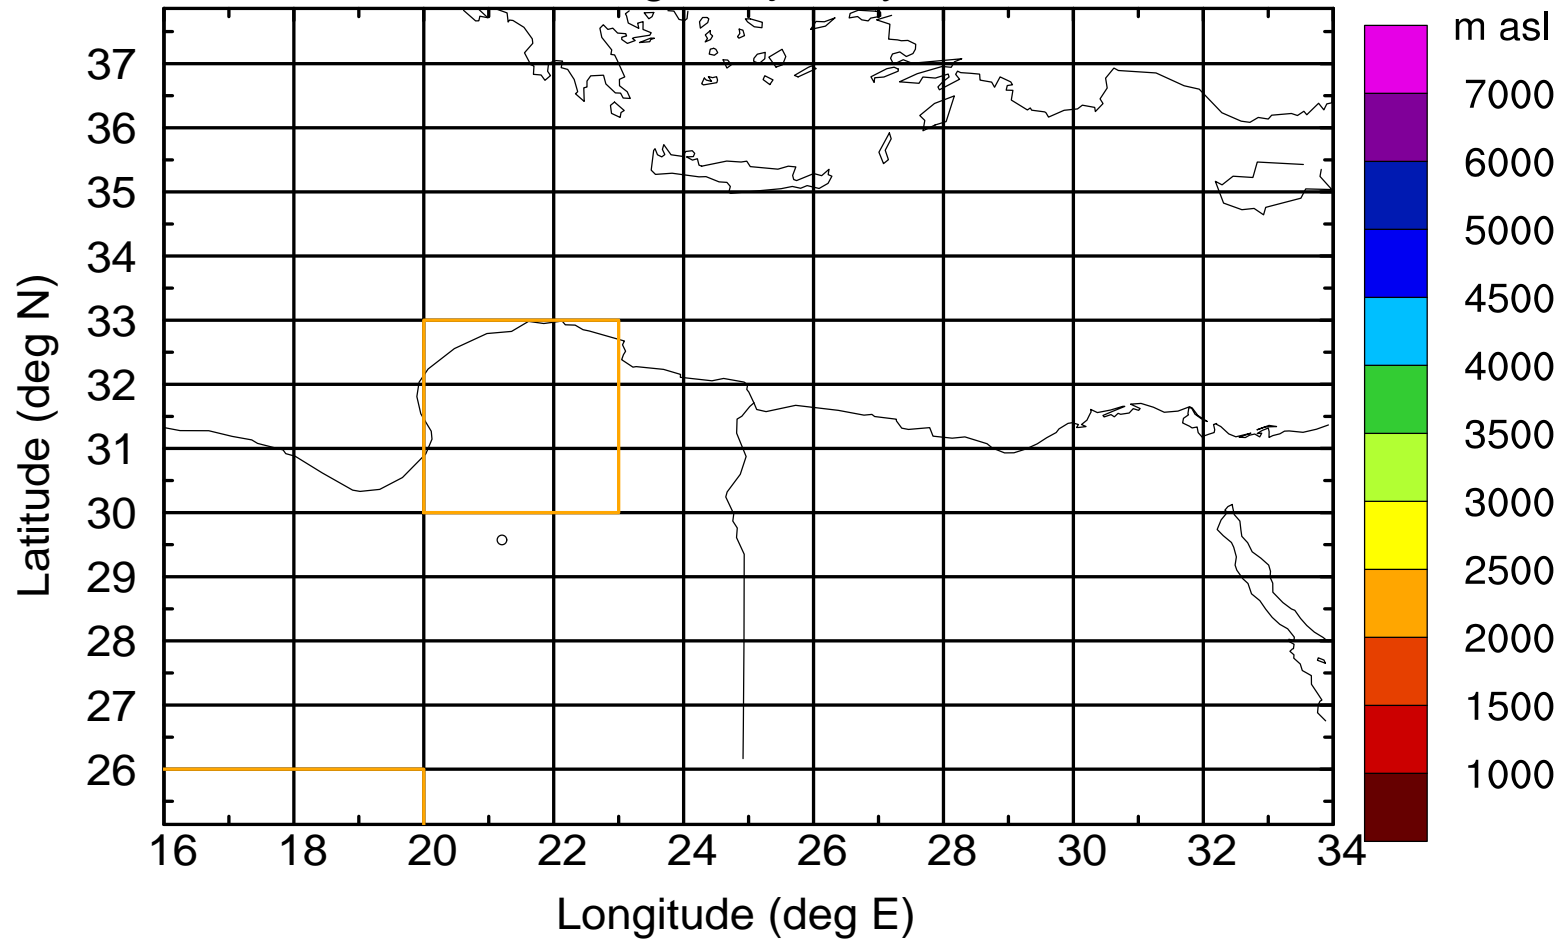

Paphos Airport ground station 20170422 5:30 UTC

Flight trajectory