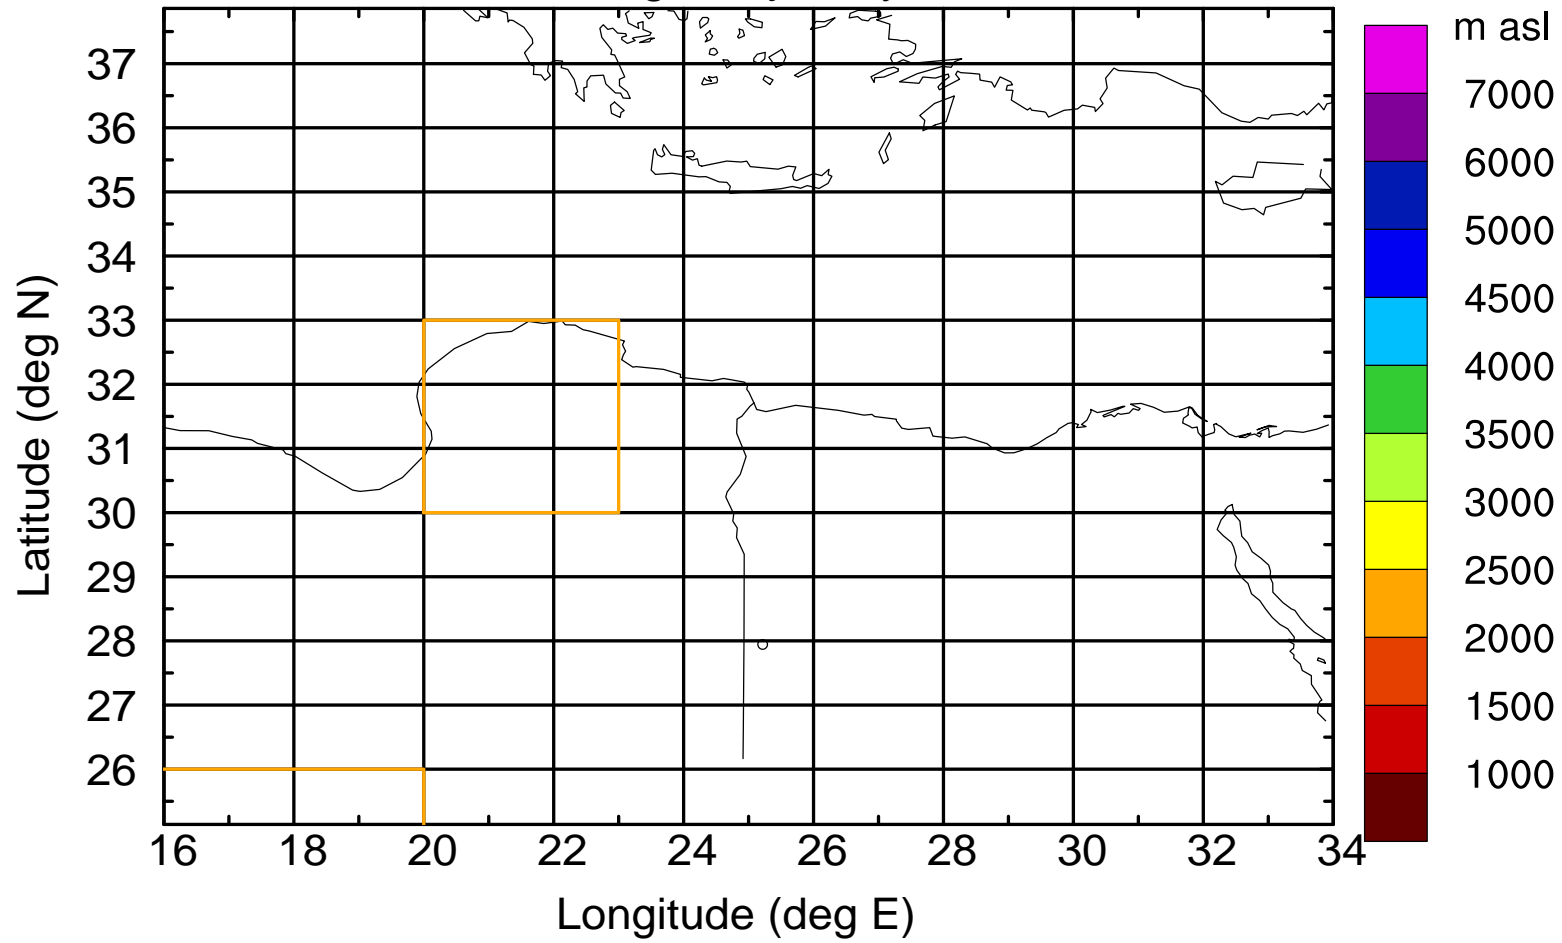

Paphos Airport ground station 20170422 5:30 UTC

Flight trajectory

Paphos Airport ground station 20170422 5:30 UTC

Flight trajectory

Paphos Airport ground station 20170422 5:30 UTC

Flight trajectory

Paphos Airport ground station 20170422 5:30 UTC