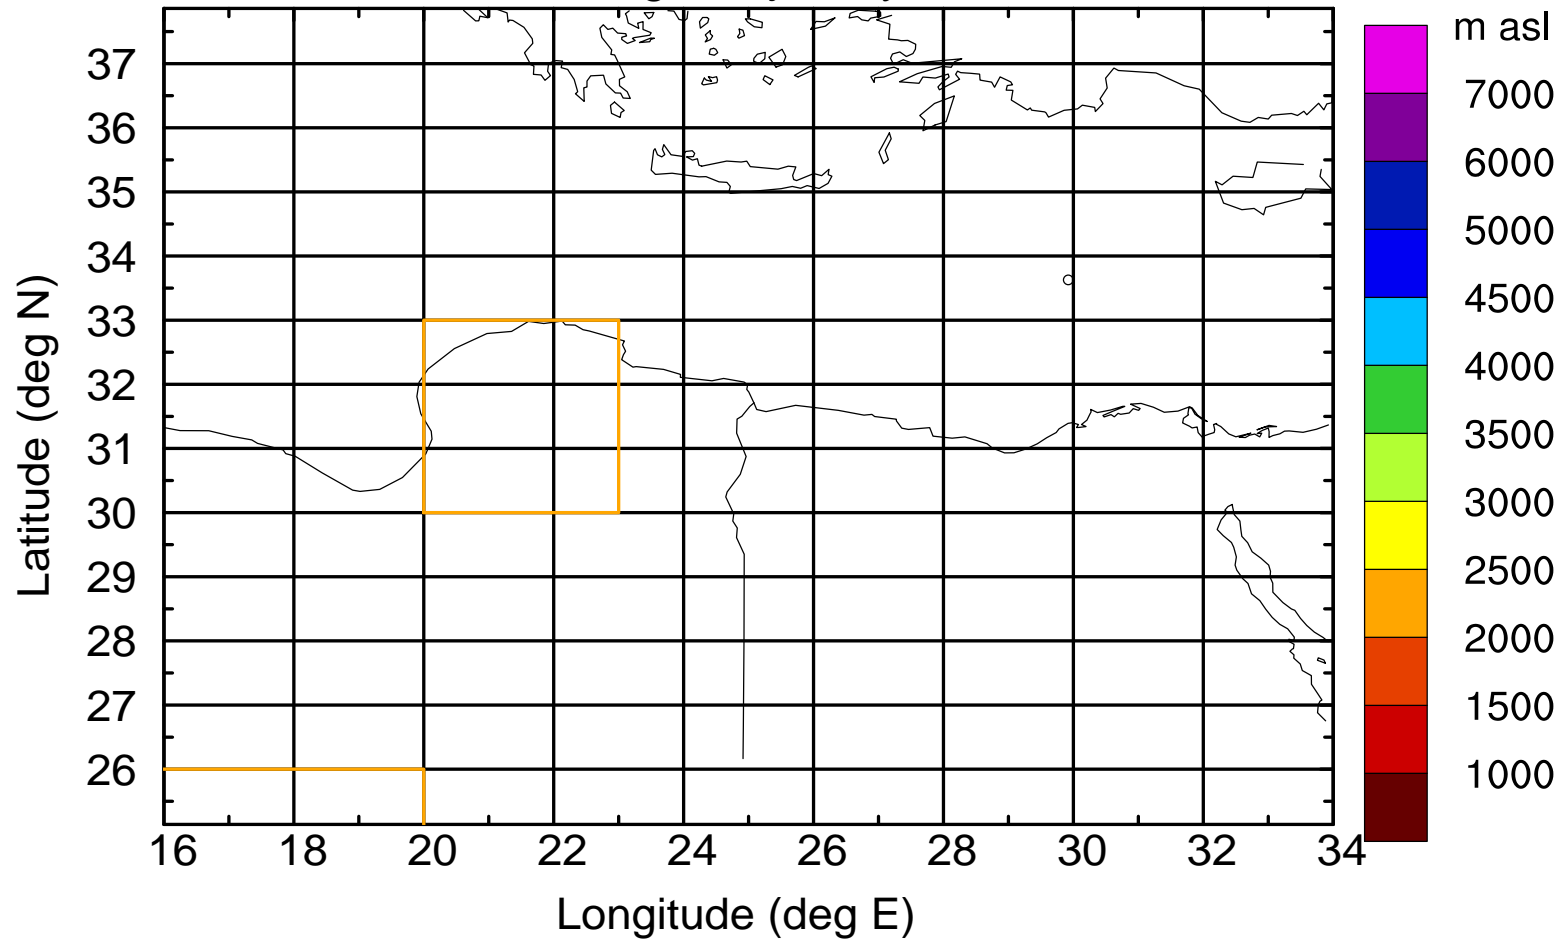

Paphos Airport ground station 20170422 5:30 UTC

Flight trajectory

Paphos Airport ground station 20170422 5:30 UTC

Flight trajectory

Paphos Airport ground station 20170422 5:30 UTC

Flight trajectory

Paphos Airport ground station 20170422 5:30 UTC