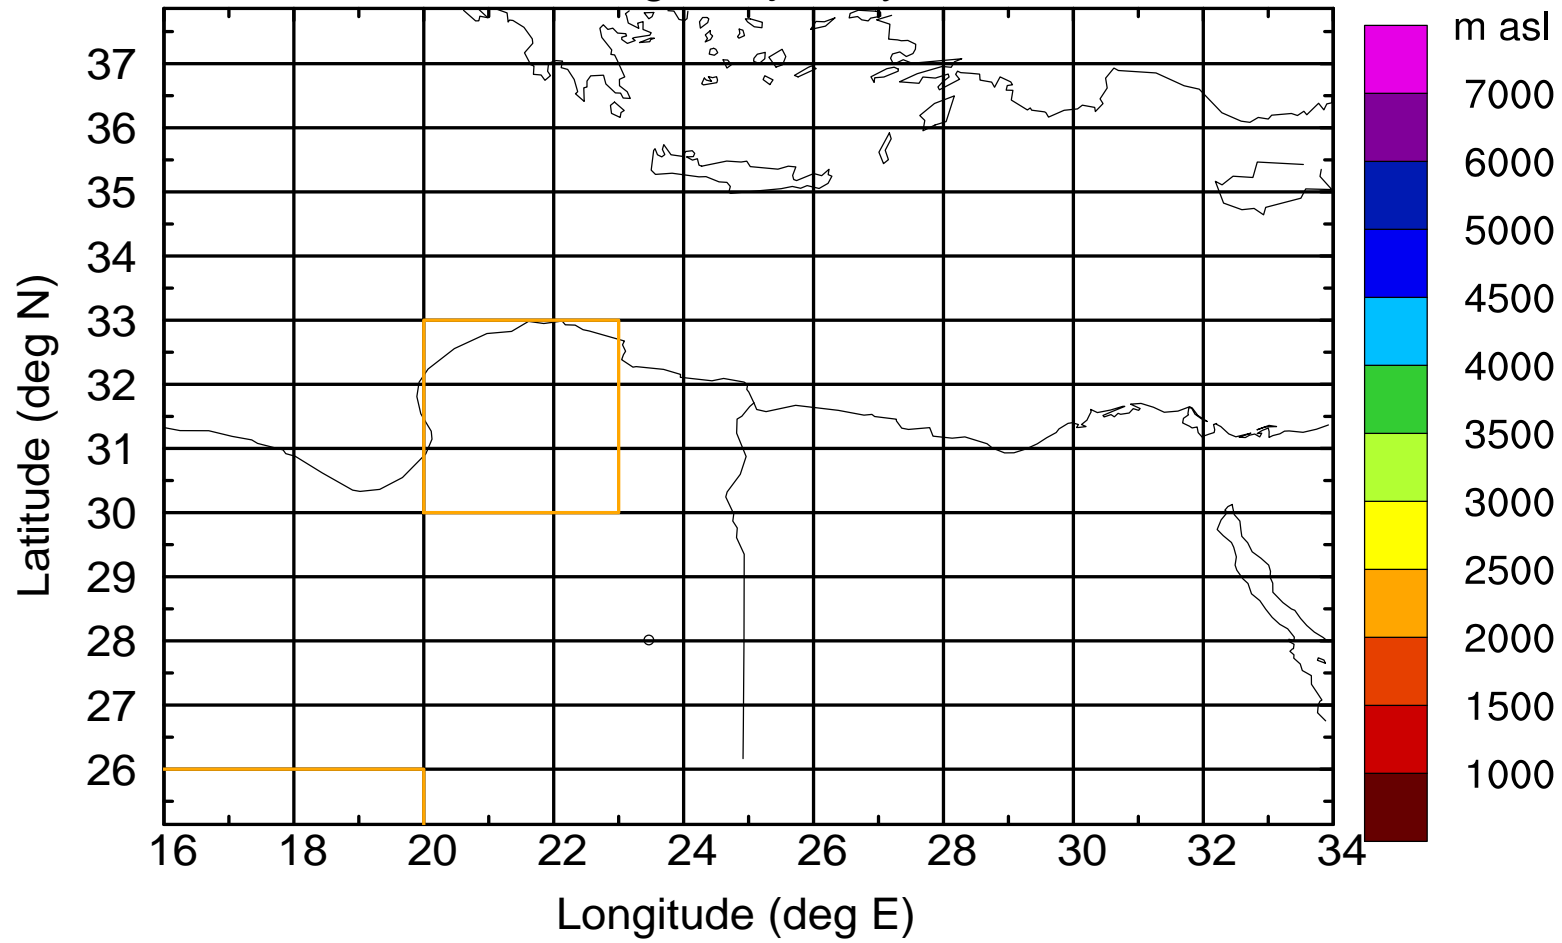

Flight trajectory

Paphos Airport ground station 20170422 5:30 UTC

Flight trajectory

Paphos Airport ground station 20170422 5:30 UTC

Flight trajectory

Paphos Airport ground station 20170422 5:30 UTC

Flight trajectory