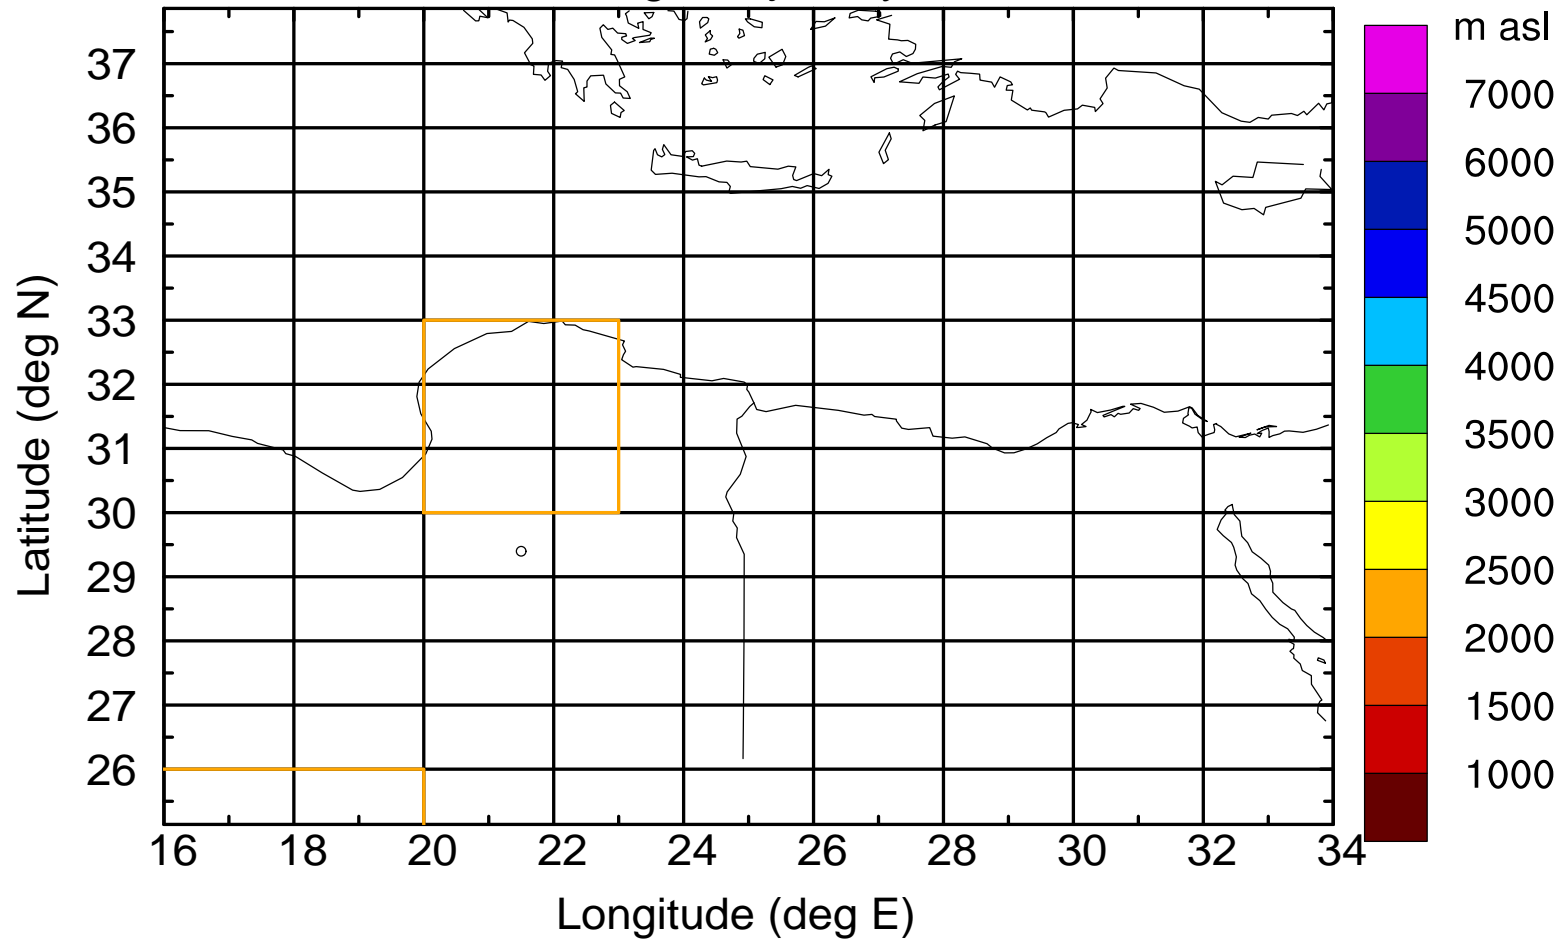

Paphos Airport ground station 20170422 5:30 UTC

Flight trajectory

Paphos Airport ground station 20170422 5:30 UTC

Flight trajectory

Paphos Airport ground station 20170422 5:30 UTC

Flight trajectory

Paphos Airport ground station 20170422 5:30 UTC