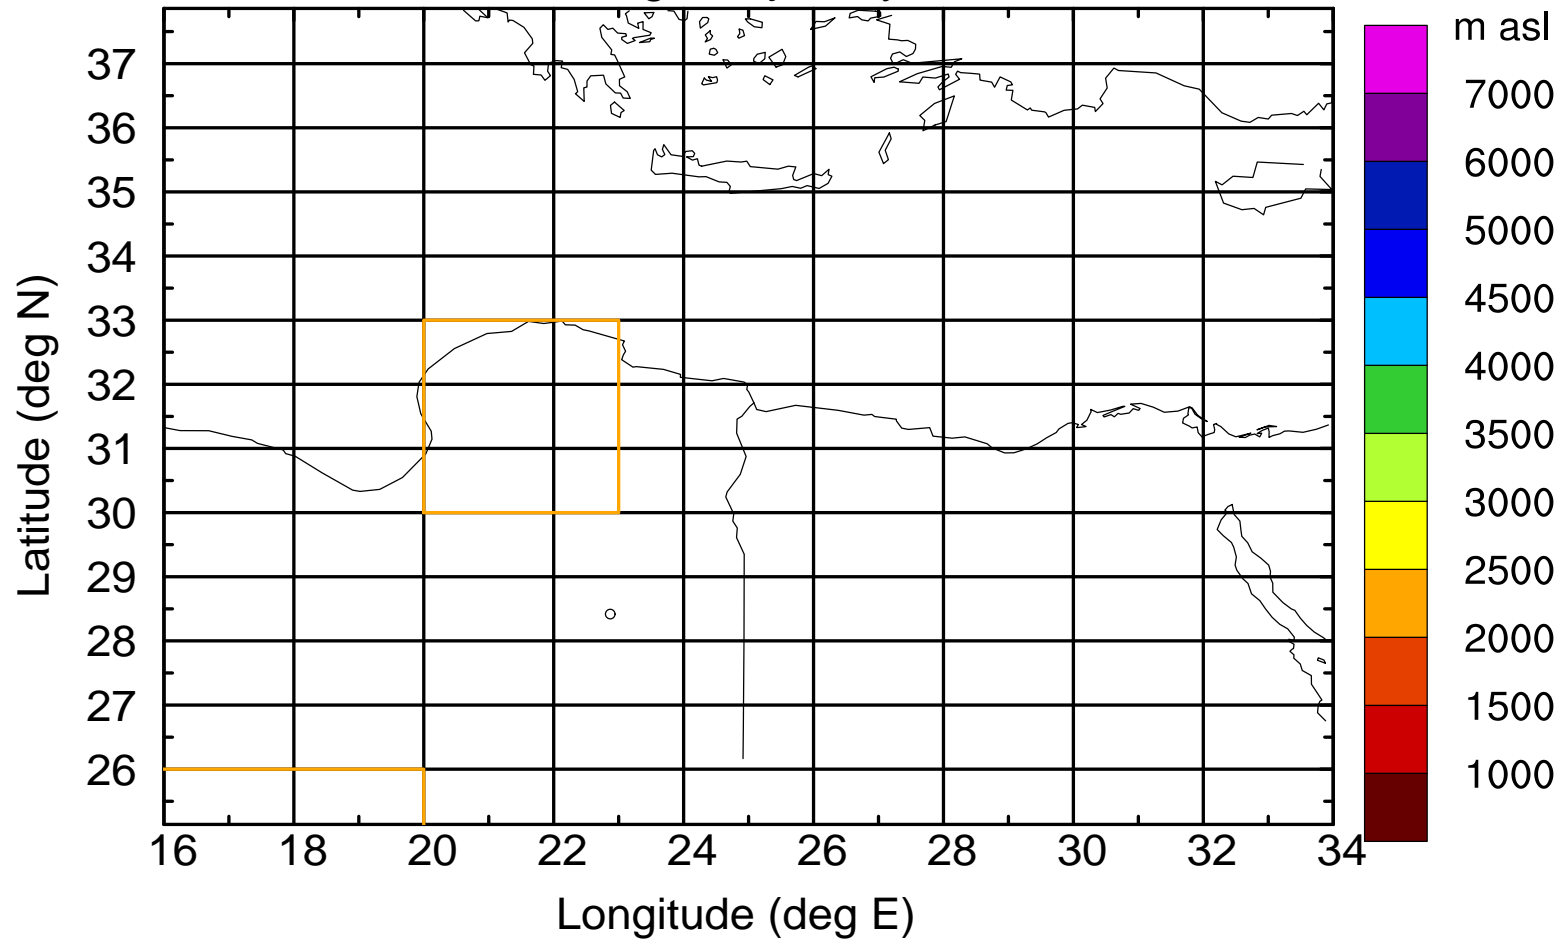

Paphos Airport ground station 20170422 5:30 UTC

Flight trajectory