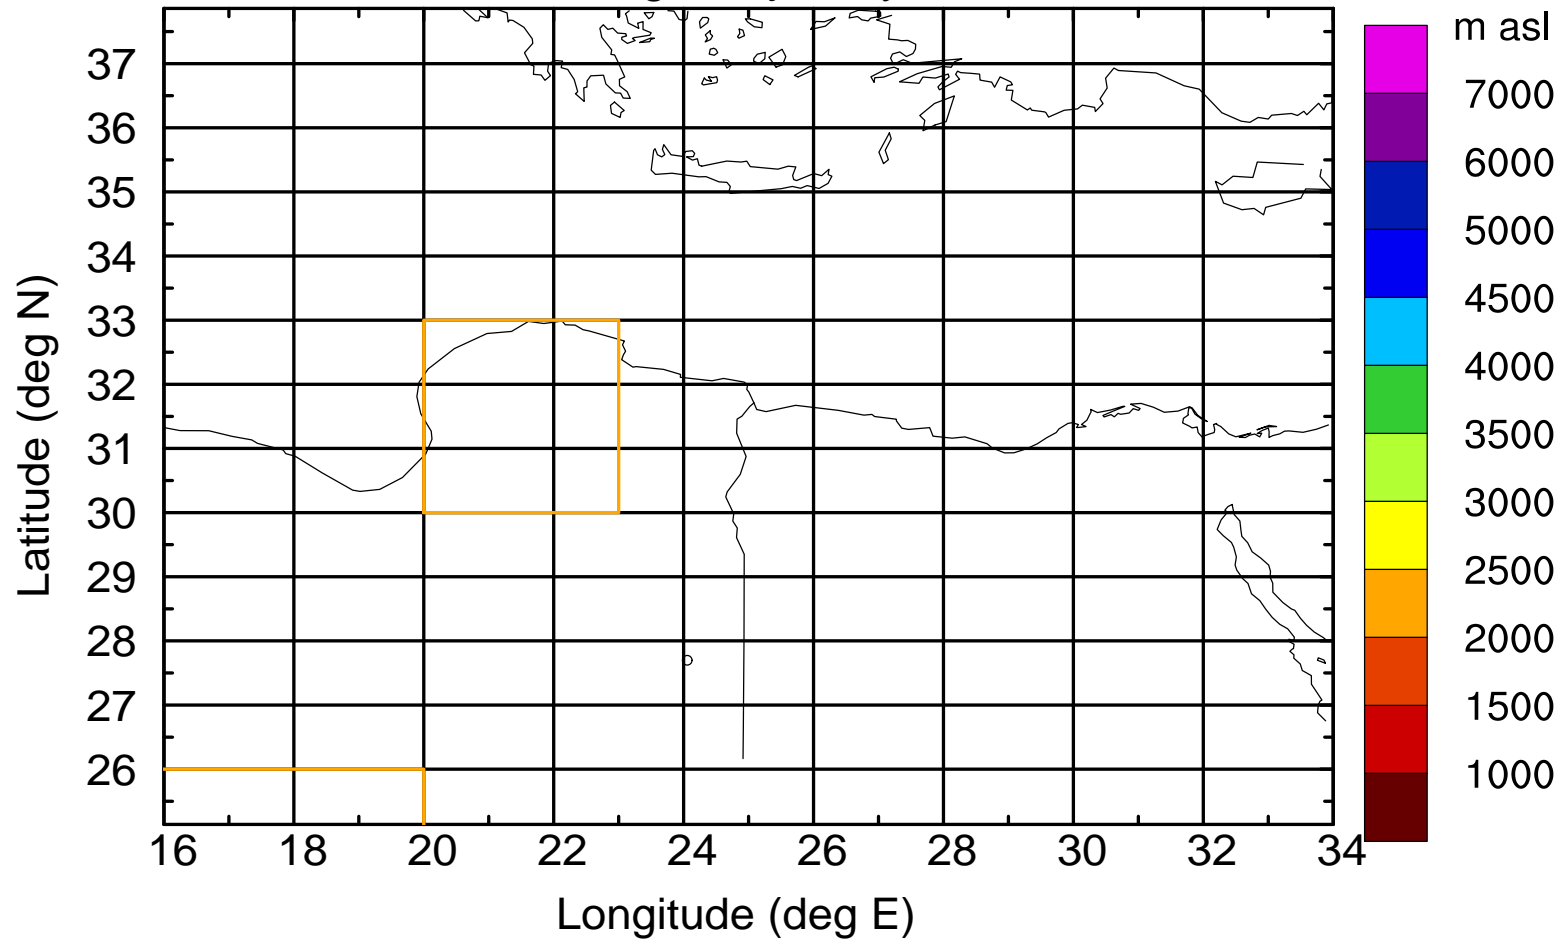

Flight trajectory

Paphos Airport ground station 20170422 5:30 UTC

Flight trajectory

Paphos Airport ground station 20170422 5:30 UTC

Flight trajectory

Paphos Airport ground station 20170422 5:30 UTC

Flight trajectory