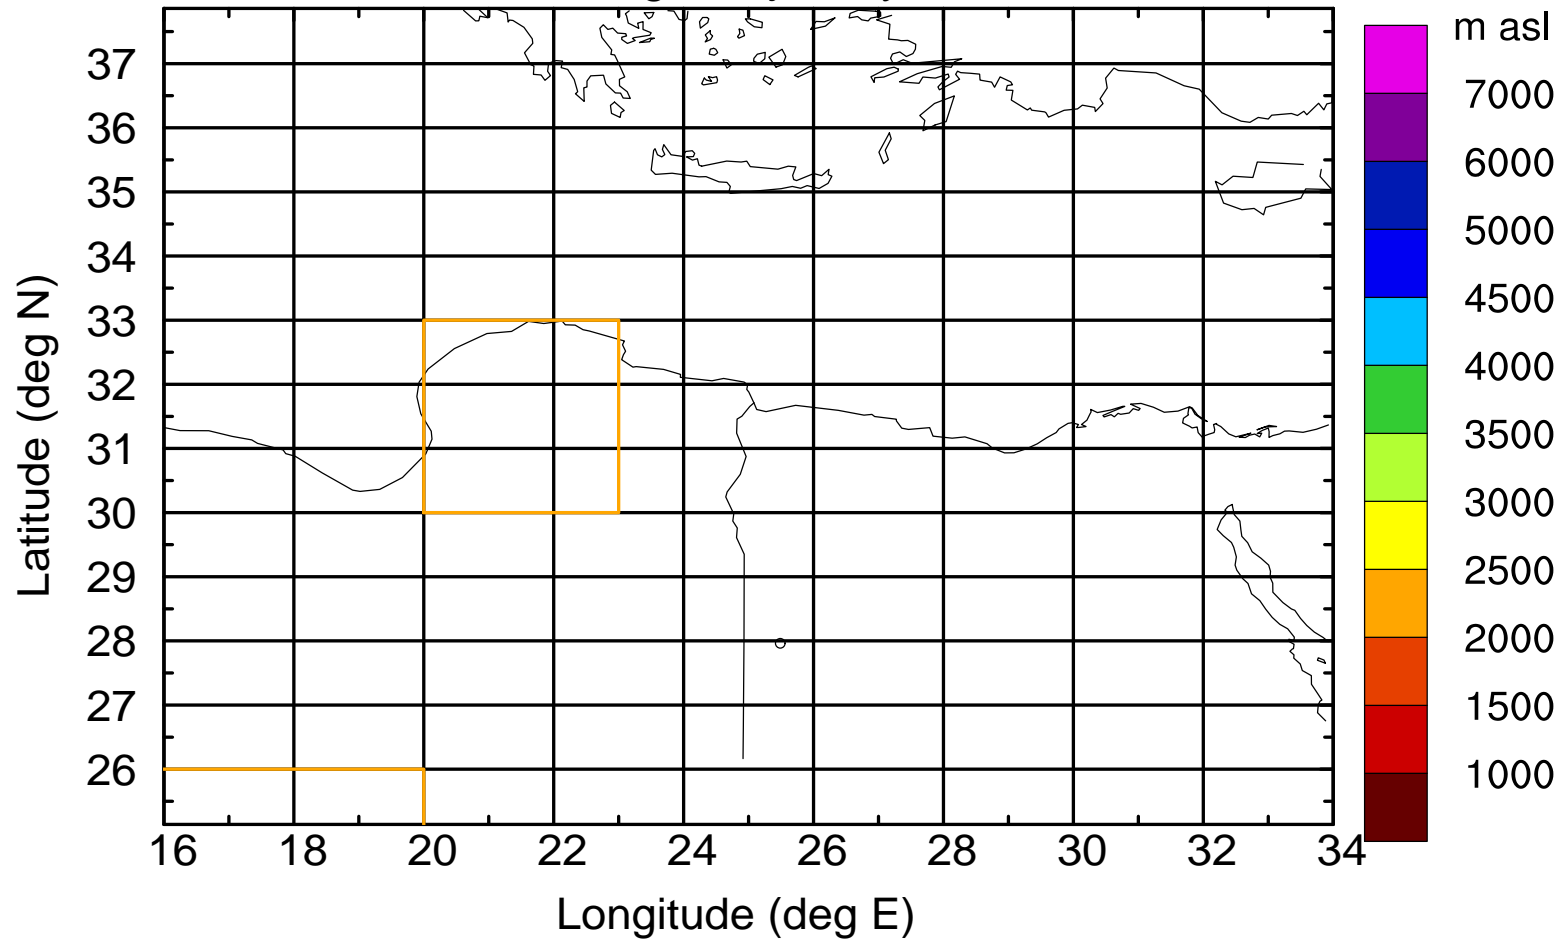

Flight trajectory

Paphos Airport ground station 20170422 5:30 UTC

Flight trajectory

Paphos Airport ground station 20170422 5:30 UTC

Flight trajectory

Paphos Airport ground station 20170422 5:30 UTC

Flight trajectory