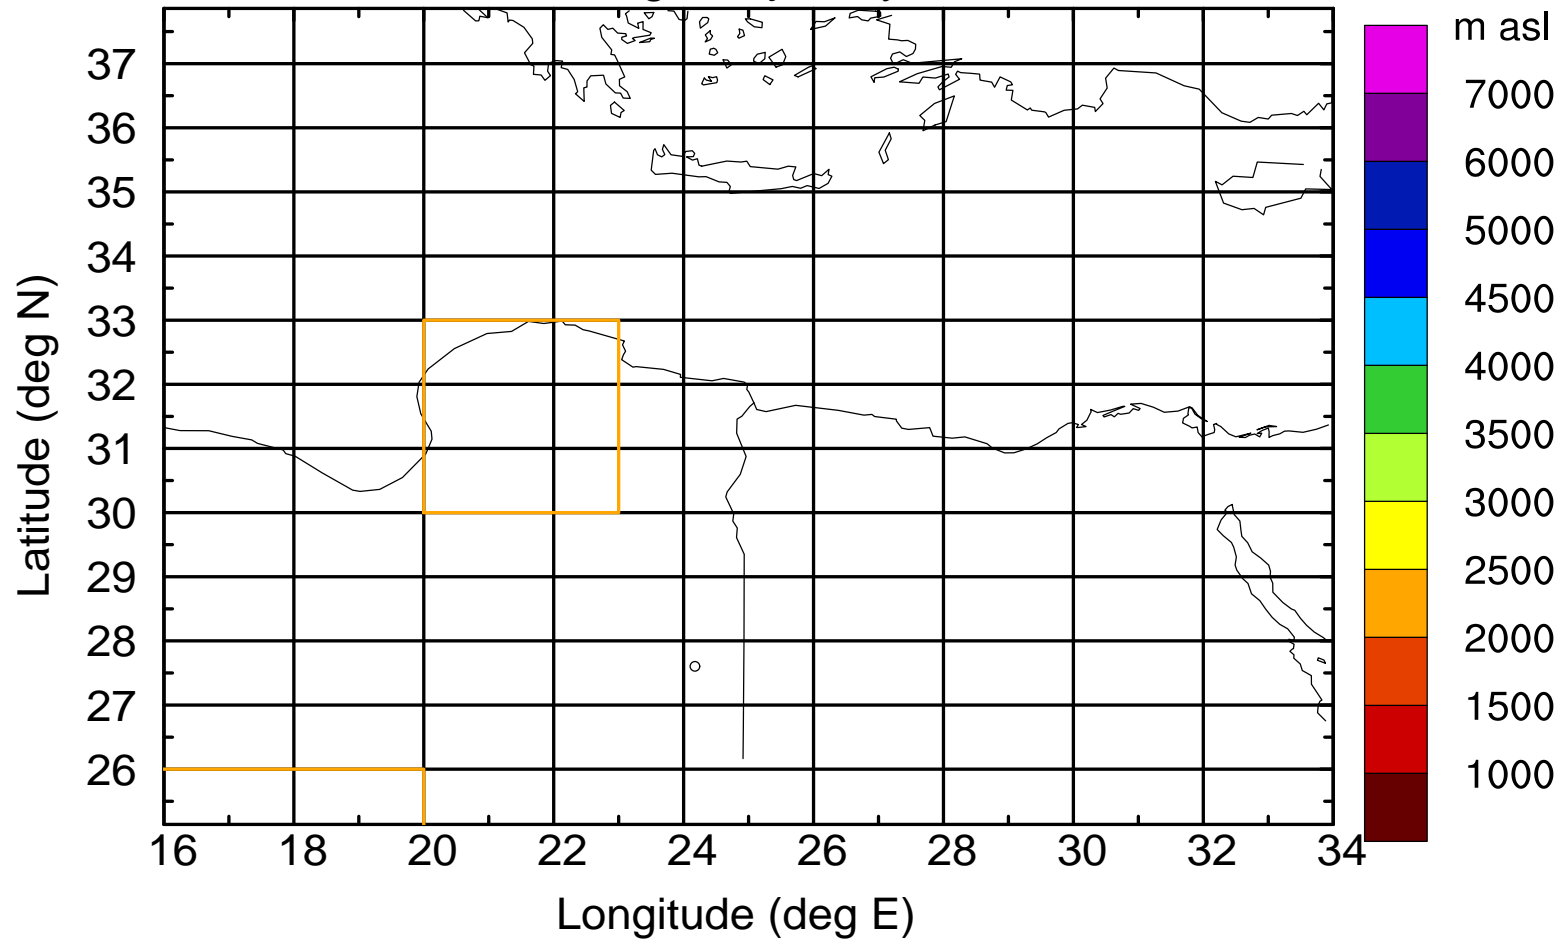

Flight trajectory

Paphos Airport ground station 20170422 5:30 UTC

Flight trajectory

Paphos Airport ground station 20170422 5:30 UTC

Flight trajectory

Paphos Airport ground station 20170422 5:30 UTC

Flight trajectory