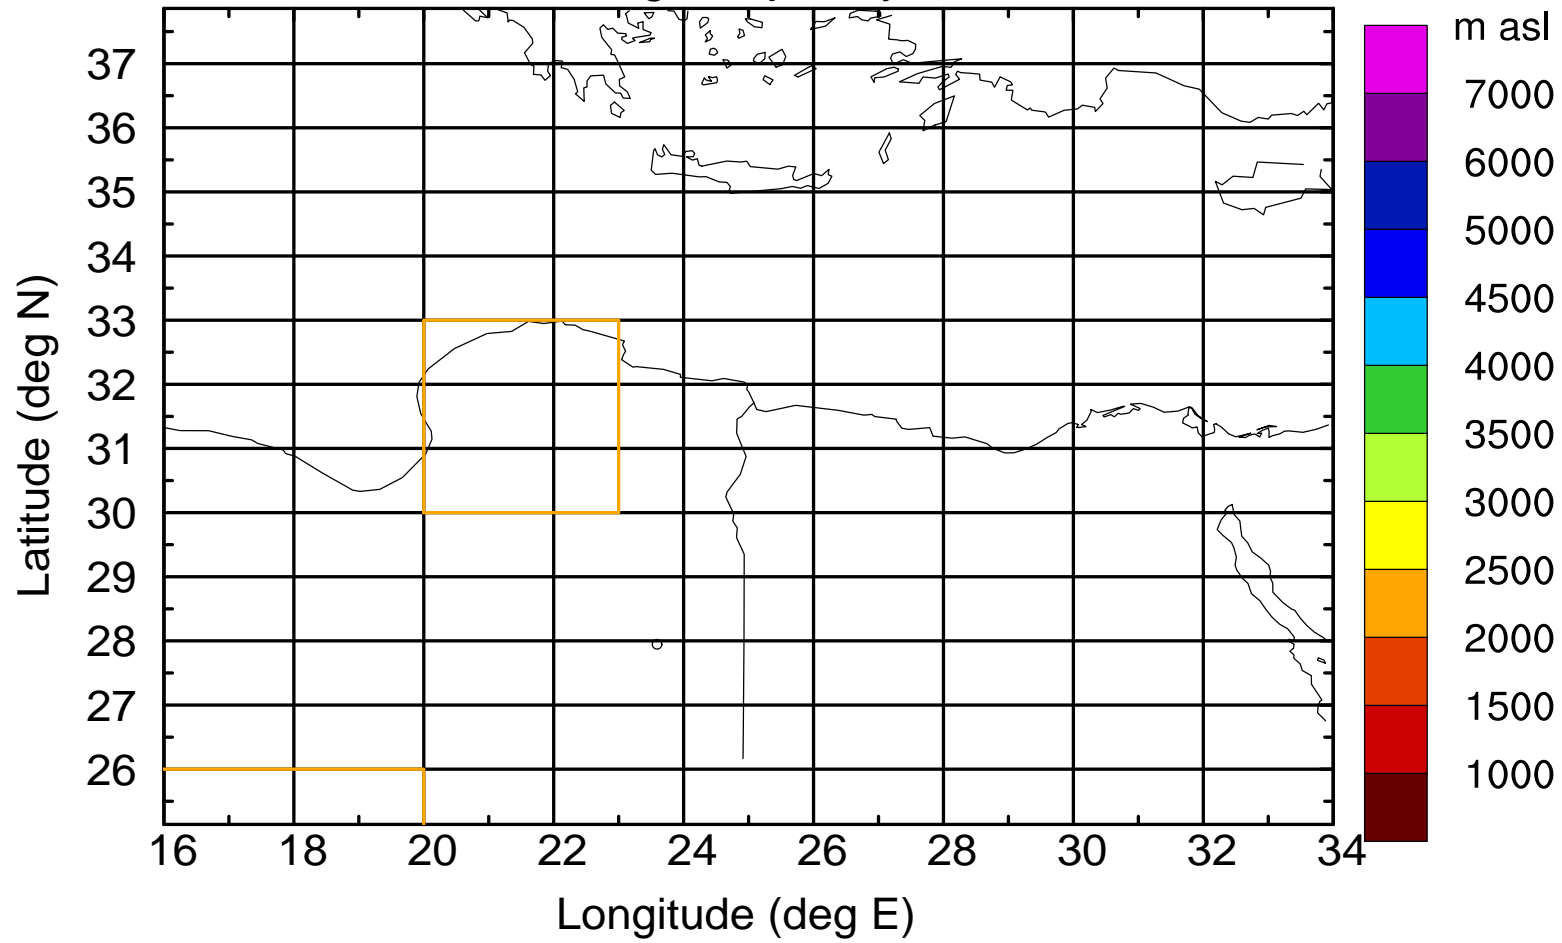

Paphos Airport ground station 20170422 5:30 UTC

Flight trajectory