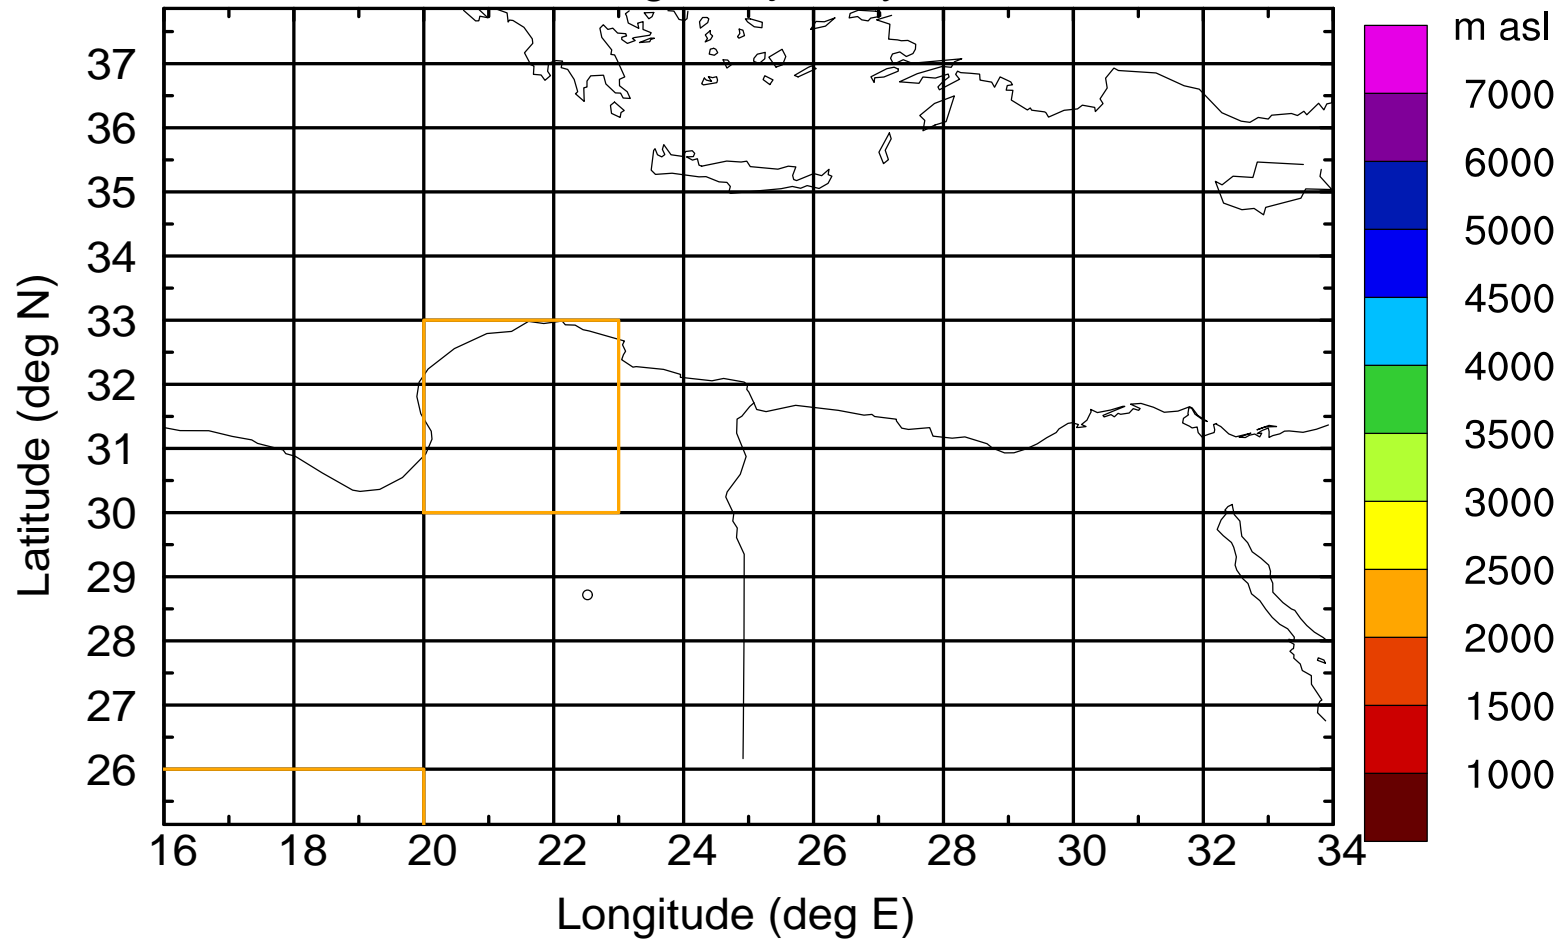

Paphos Airport ground station 20170422 5:30 UTC

Flight trajectory