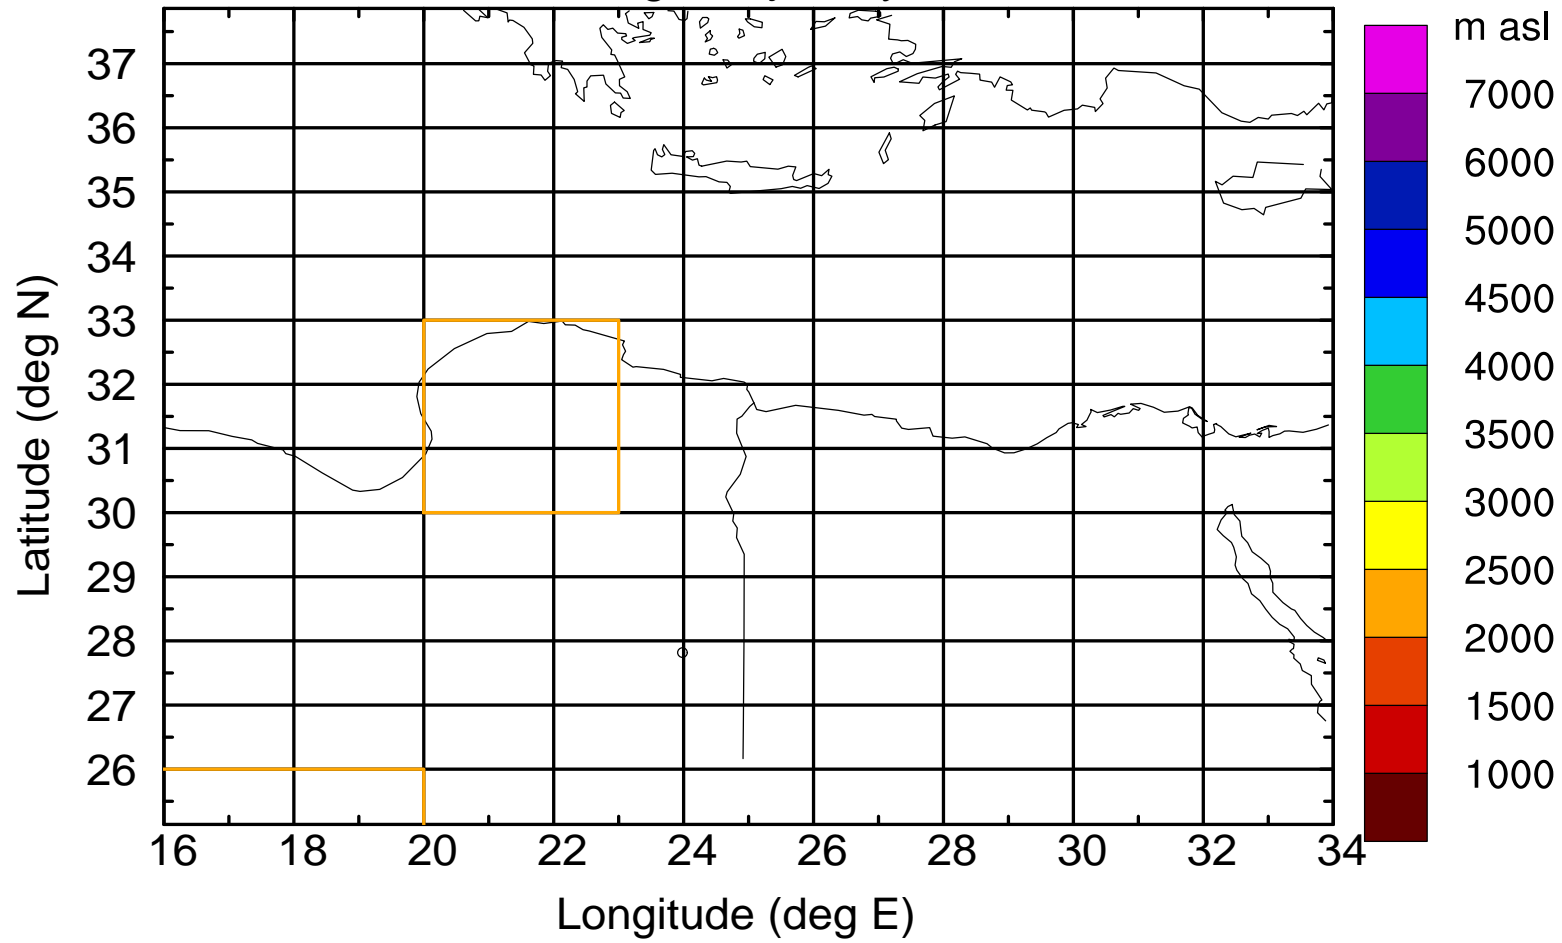

Paphos Airport ground station 20170422 5:30 UTC

Flight trajectory