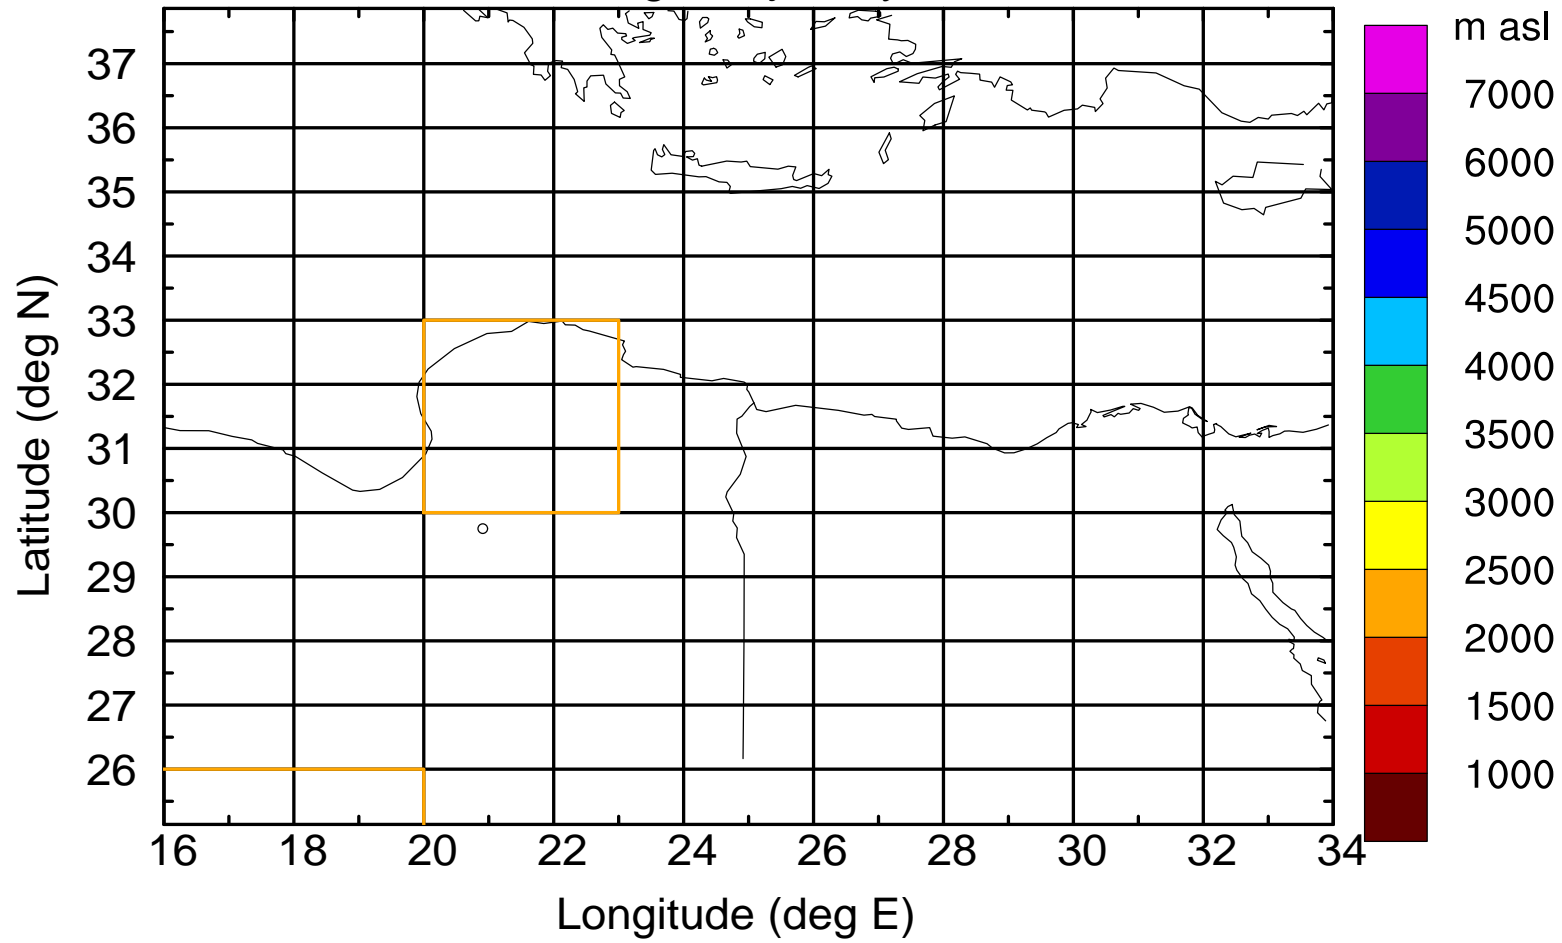

Paphos Airport ground station 20170422 5:30 UTC

Flight trajectory