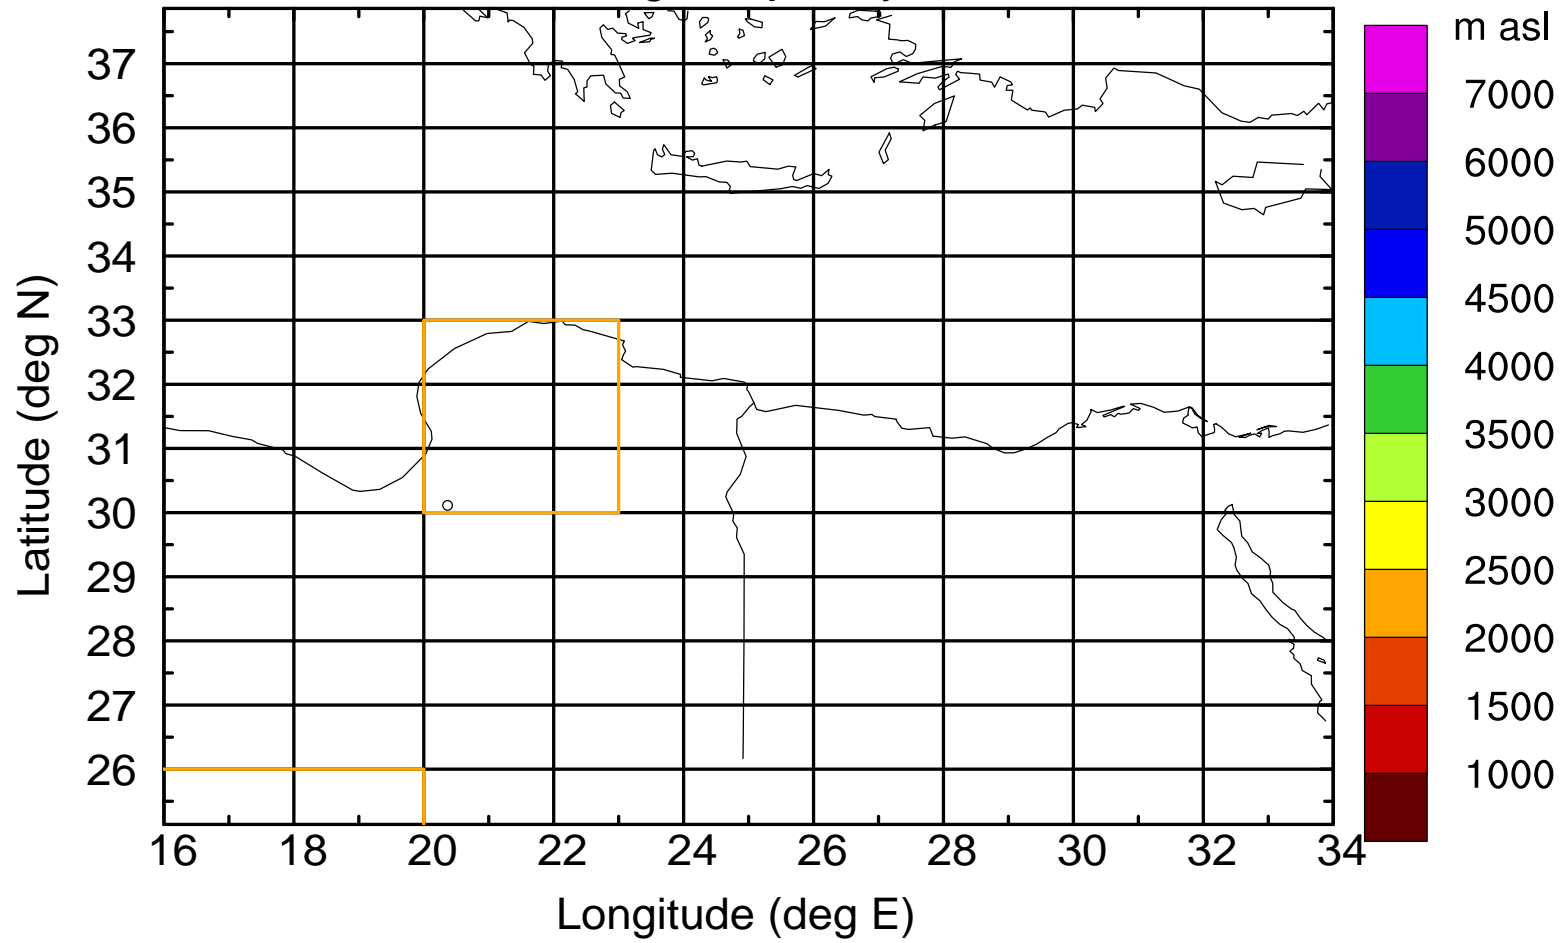

Paphos Airport ground station 20170422 5:30 UTC

Flight trajectory

Paphos Airport ground station 20170422 5:30 UTC

Flight trajectory

Paphos Airport ground station 20170422 5:30 UTC

Flight trajectory

Paphos Airport ground station 20170422 5:30 UTC