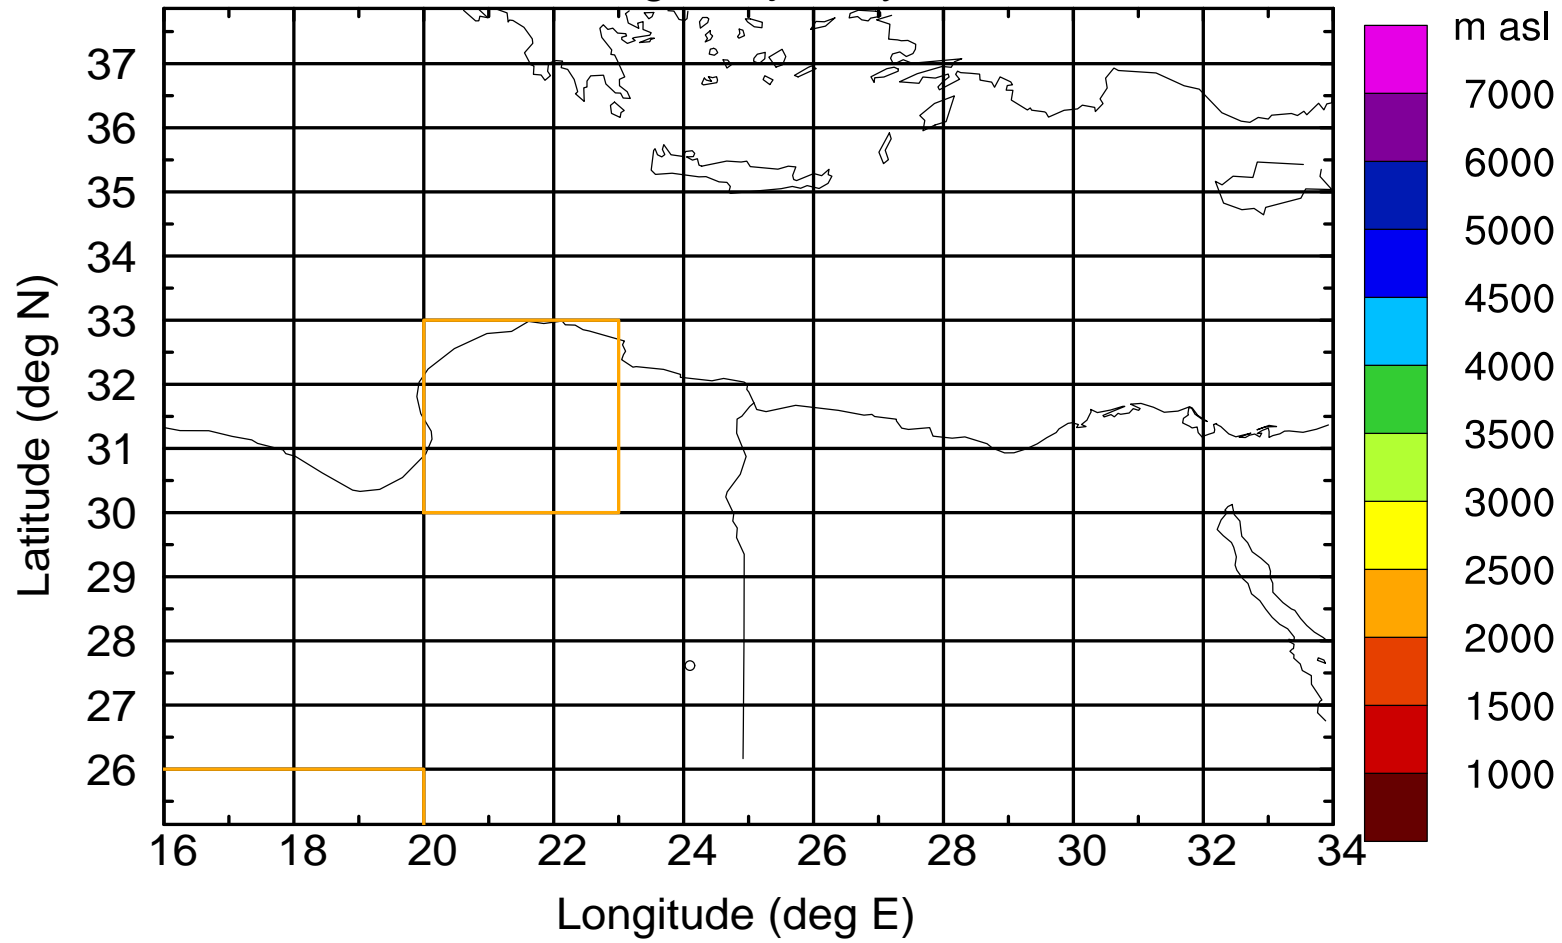

Paphos Airport ground station 20170422 5:30 UTC

Flight trajectory