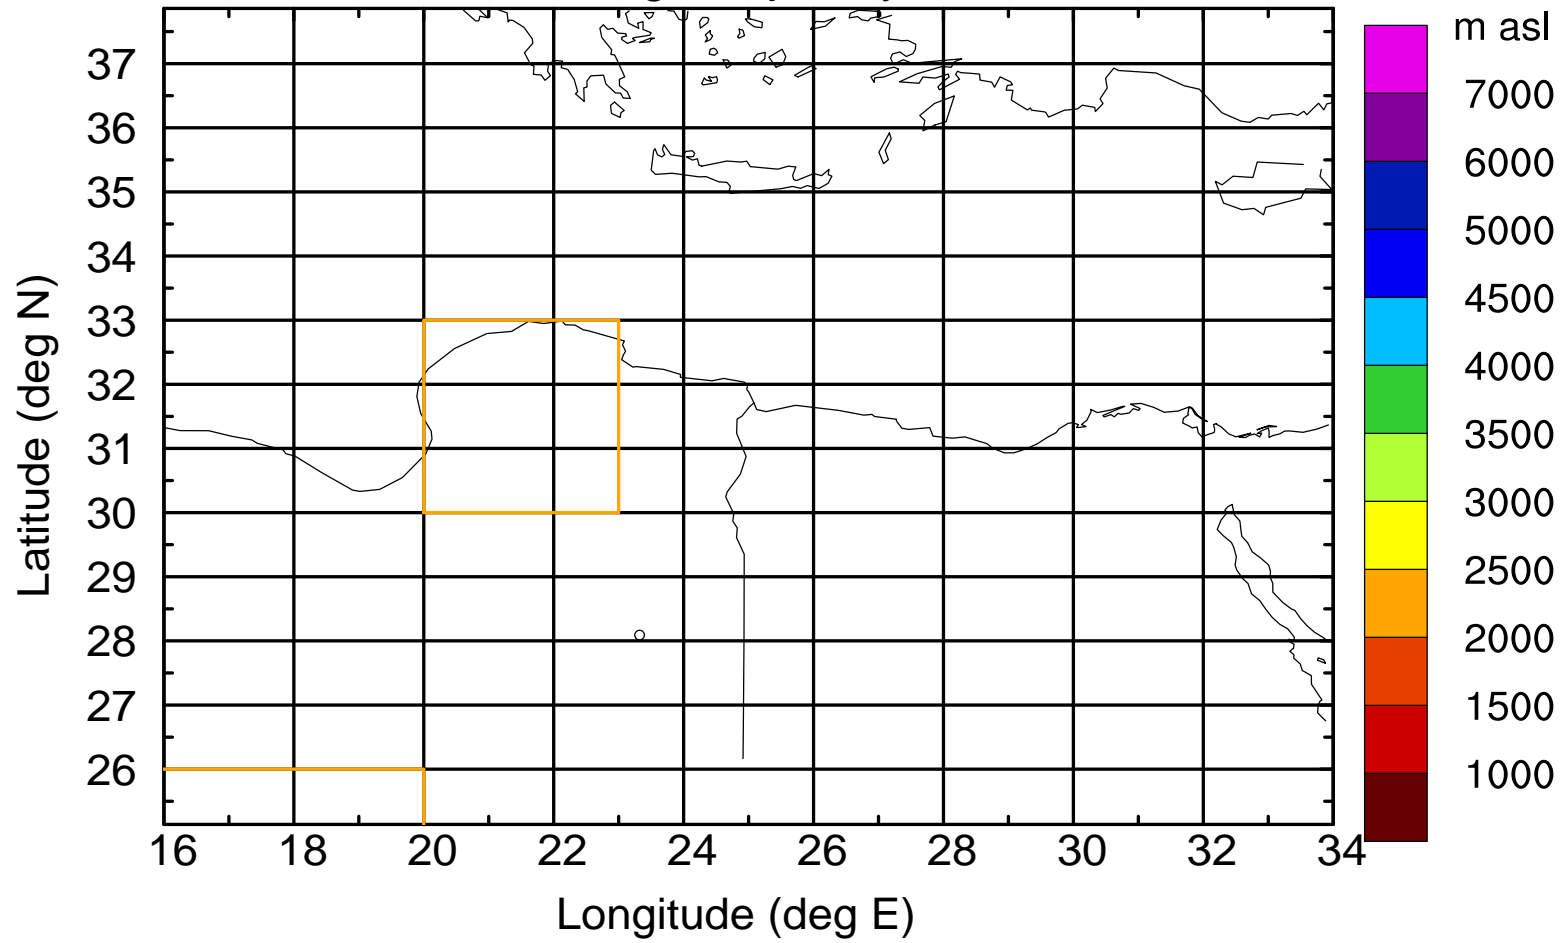

Paphos Airport ground station 20170422 5:30 UTC

Flight trajectory