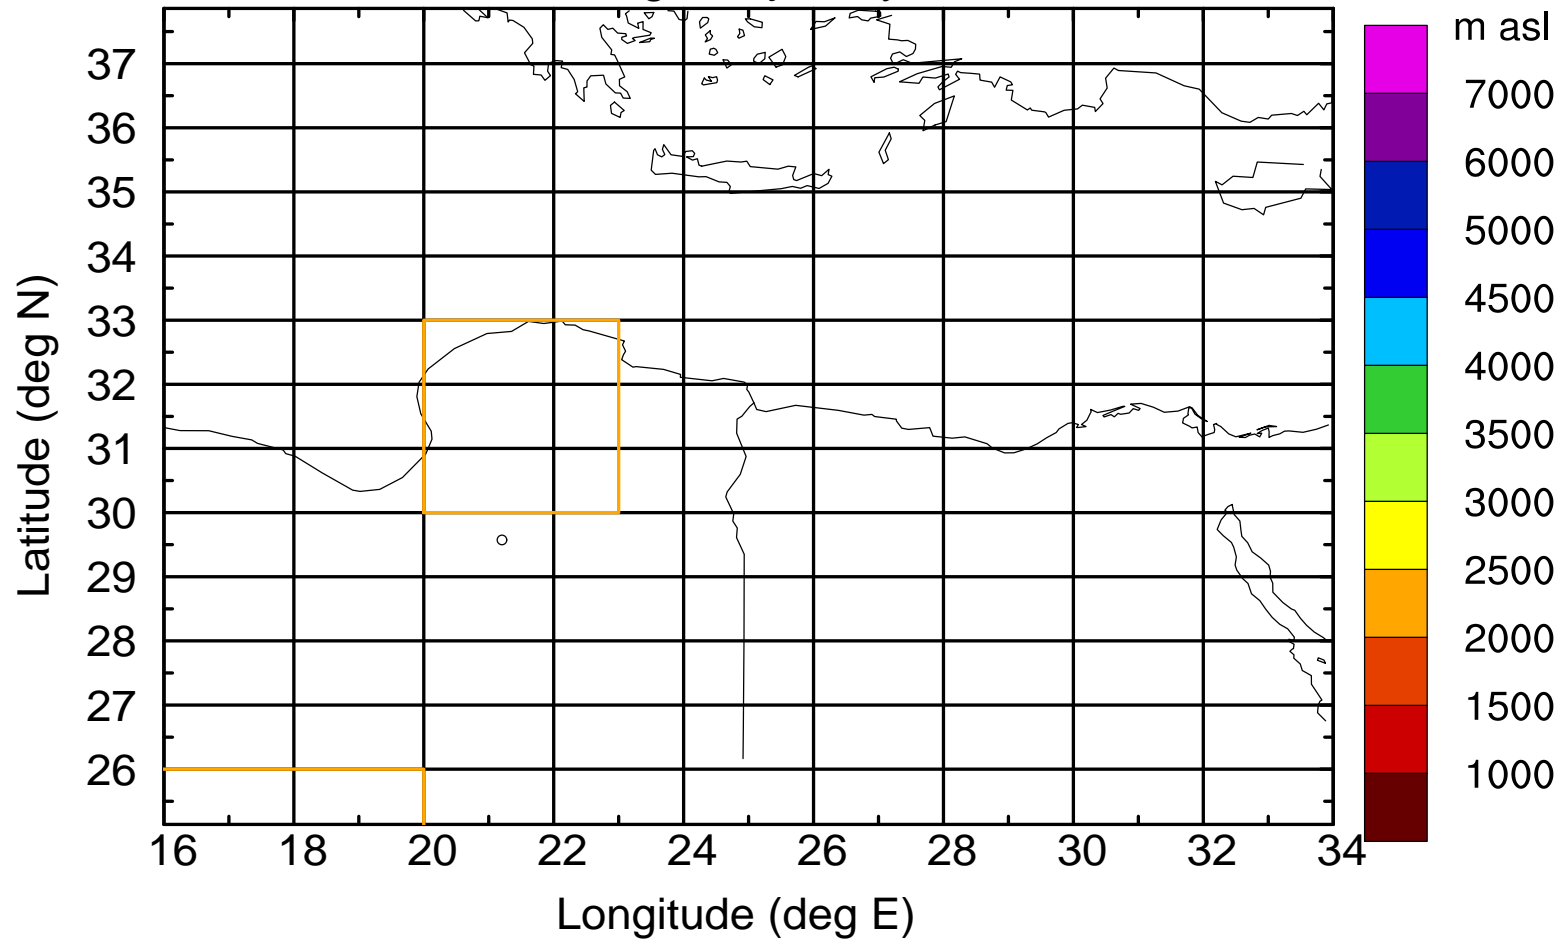

Flight trajectory

Paphos Airport ground station 20170422 5:30 UTC

Flight trajectory

Paphos Airport ground station 20170422 5:30 UTC

Flight trajectory

Paphos Airport ground station 20170422 5:30 UTC

Flight trajectory