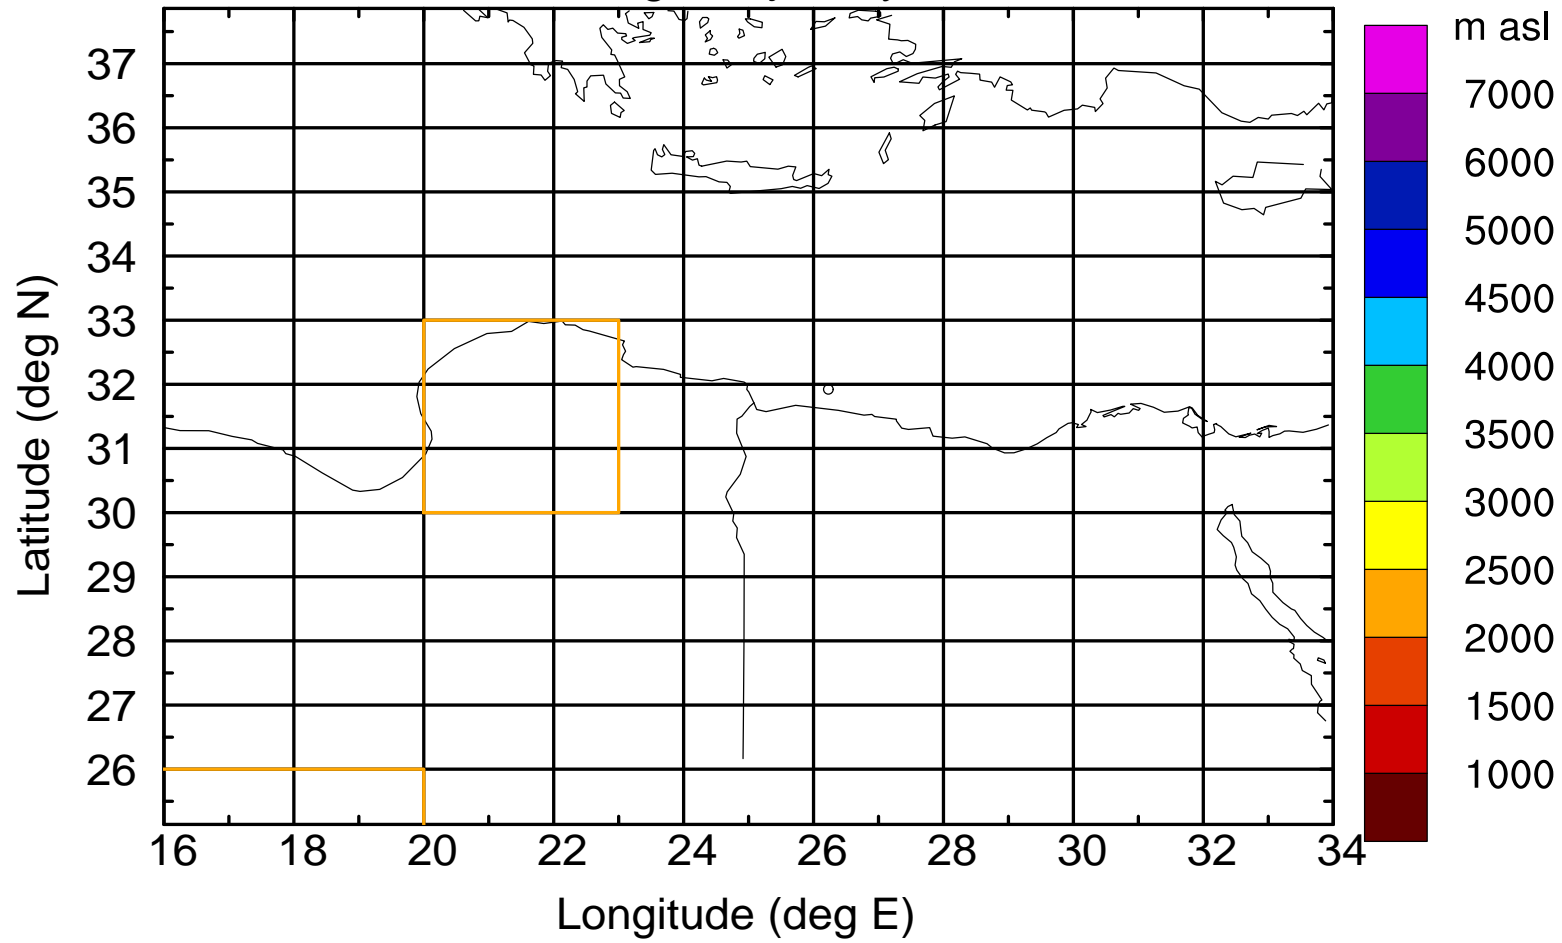

Paphos Airport ground station 20170422 5:30 UTC

Flight trajectory