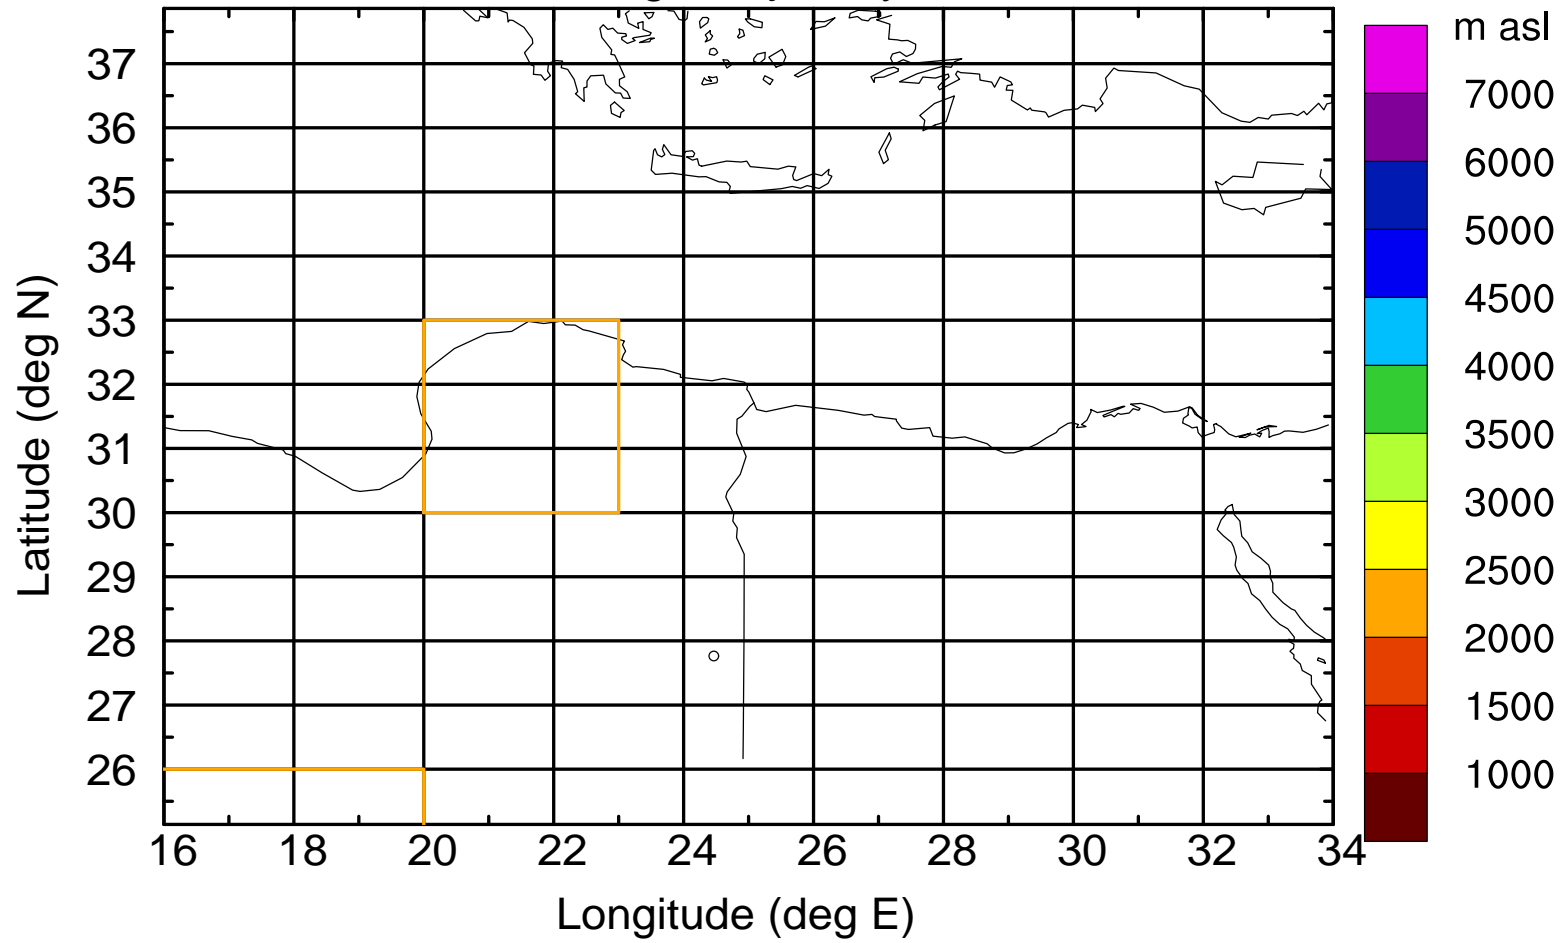

Flight trajectory

Paphos Airport ground station 20170422 5:30 UTC

Flight trajectory

Paphos Airport ground station 20170422 5:30 UTC

Flight trajectory

Paphos Airport ground station 20170422 5:30 UTC

Flight trajectory