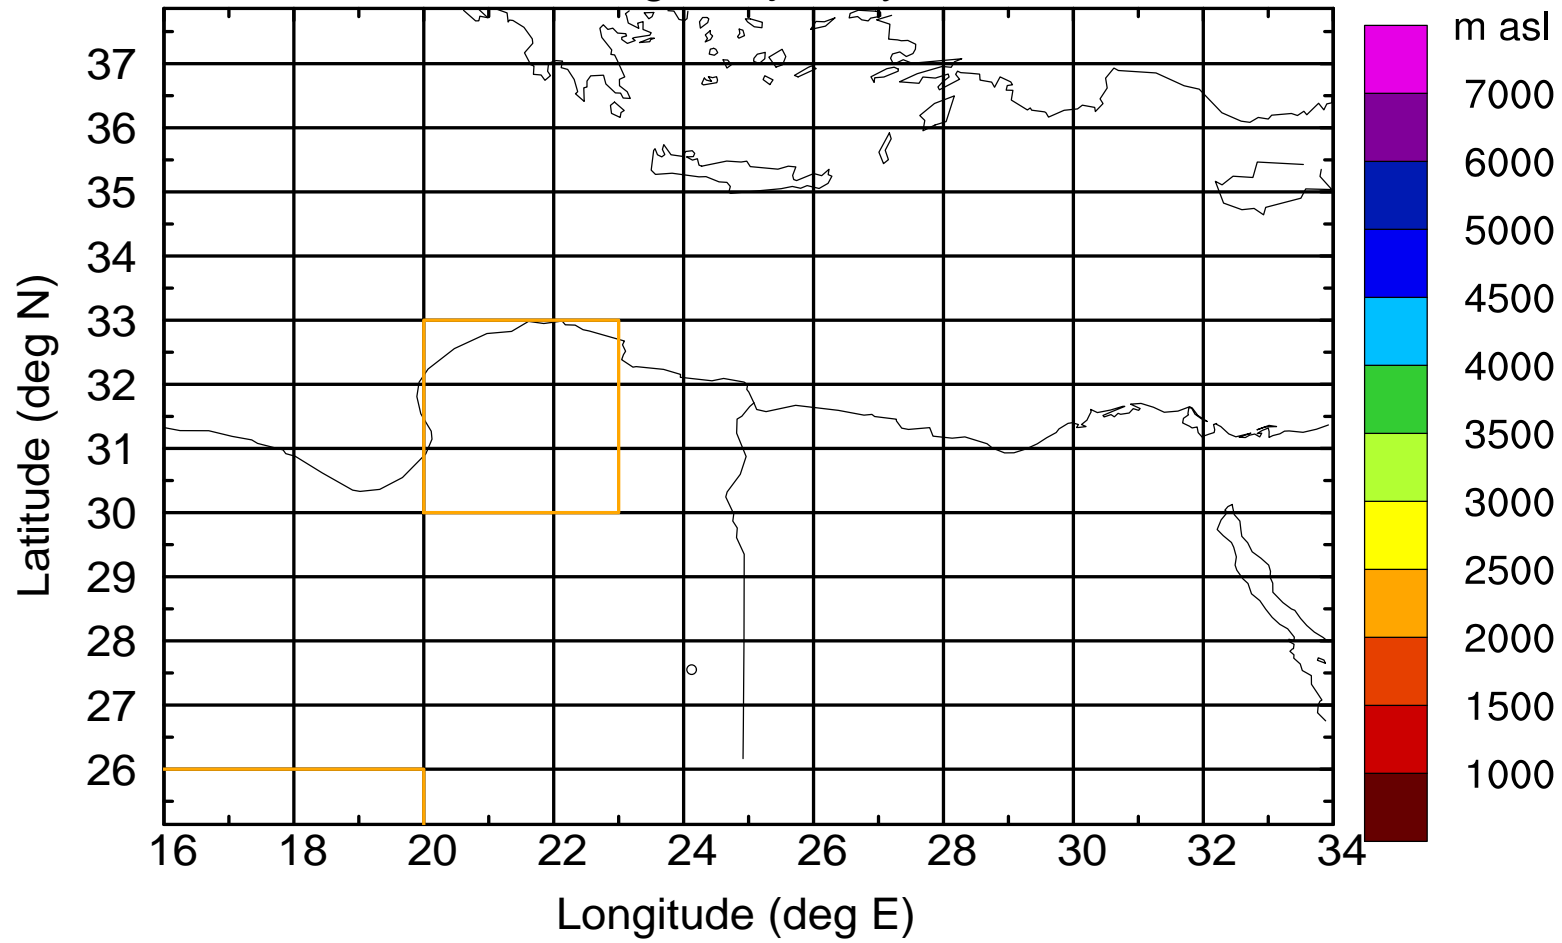

Paphos Airport ground station 20170422 5:30 UTC

Flight trajectory