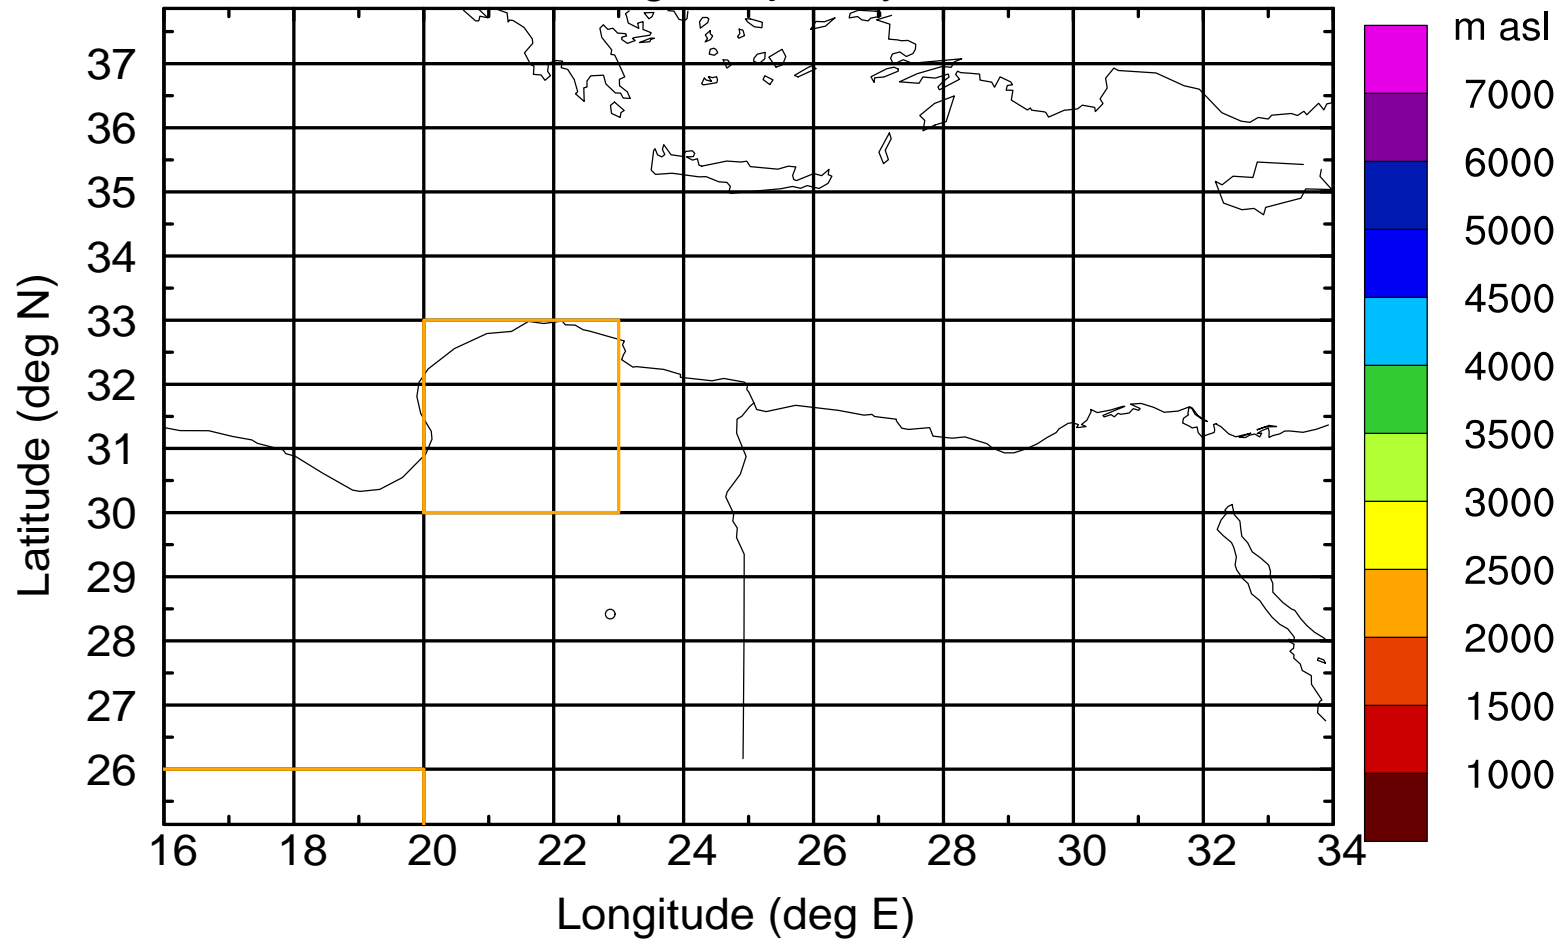

Flight trajectory

Paphos Airport ground station 20170422 5:30 UTC

Flight trajectory

Paphos Airport ground station 20170422 5:30 UTC

Flight trajectory

Paphos Airport ground station 20170422 5:30 UTC

Flight trajectory