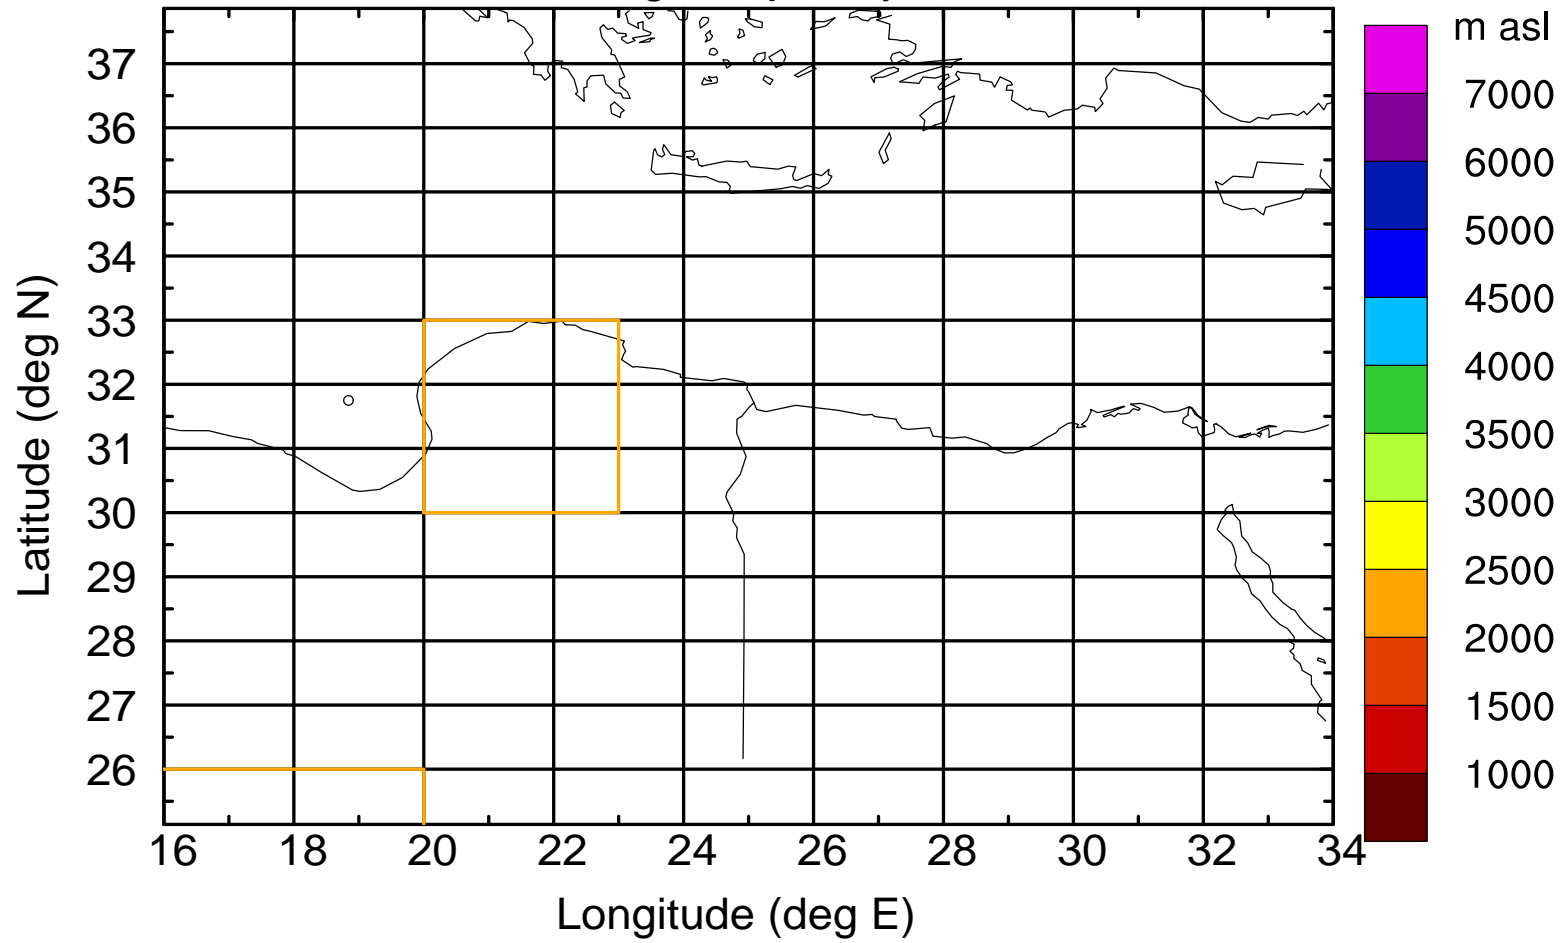

Paphos Airport ground station 20170422 5:30 UTC

Flight trajectory