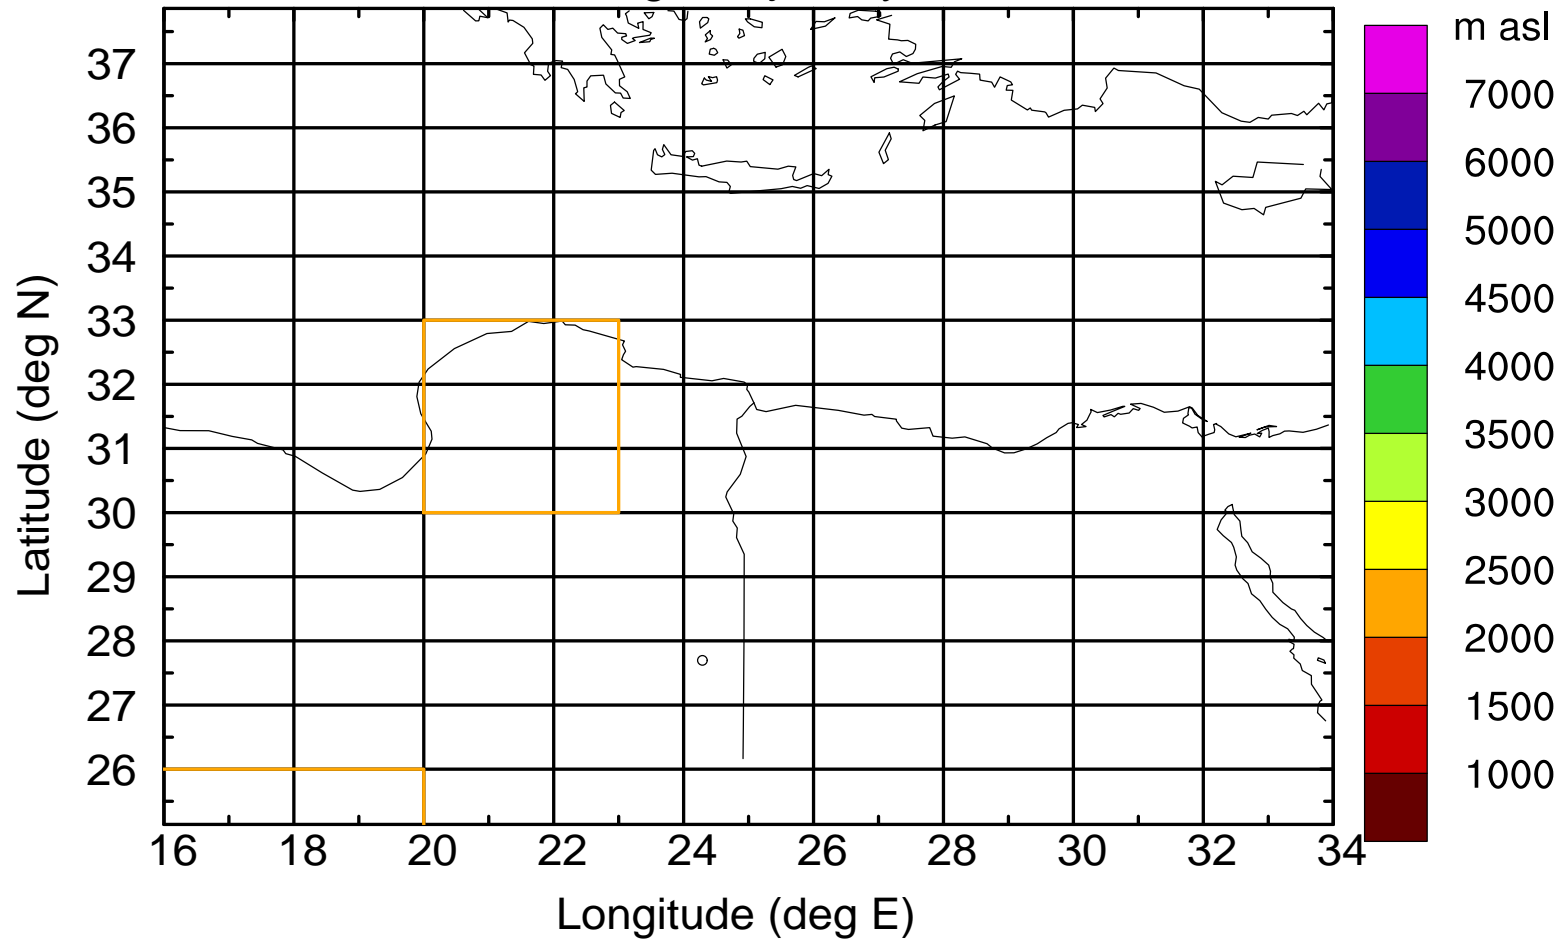

Paphos Airport ground station 20170422 5:30 UTC

Flight trajectory