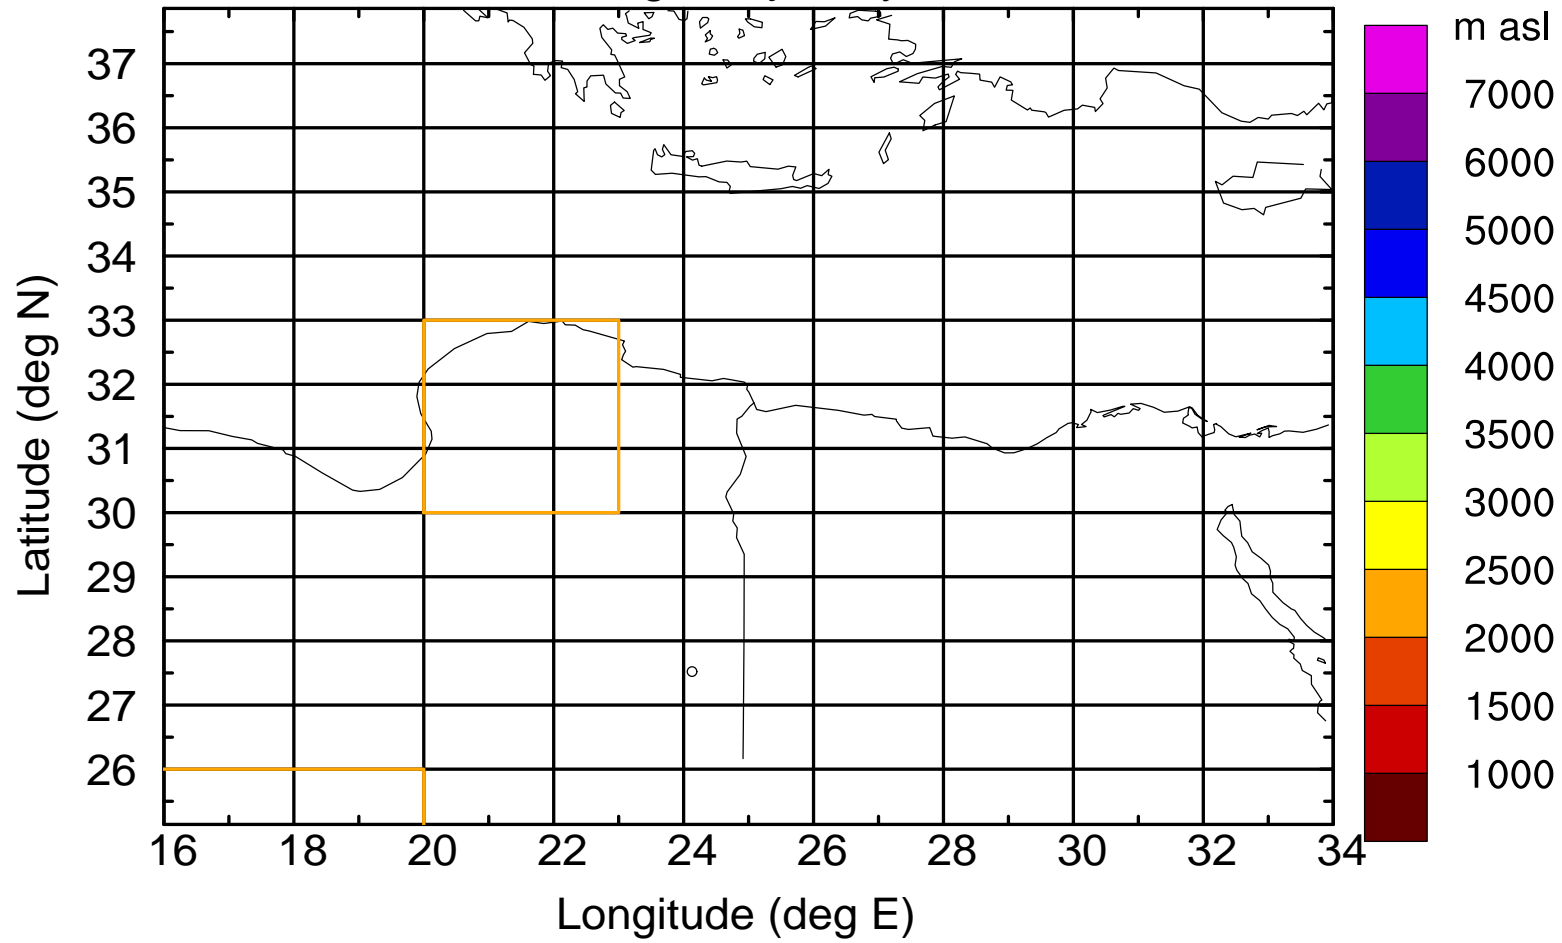

Flight trajectory

Paphos Airport ground station 20170422 5:30 UTC

Flight trajectory

Paphos Airport ground station 20170422 5:30 UTC

Flight trajectory

Paphos Airport ground station 20170422 5:30 UTC

Flight trajectory