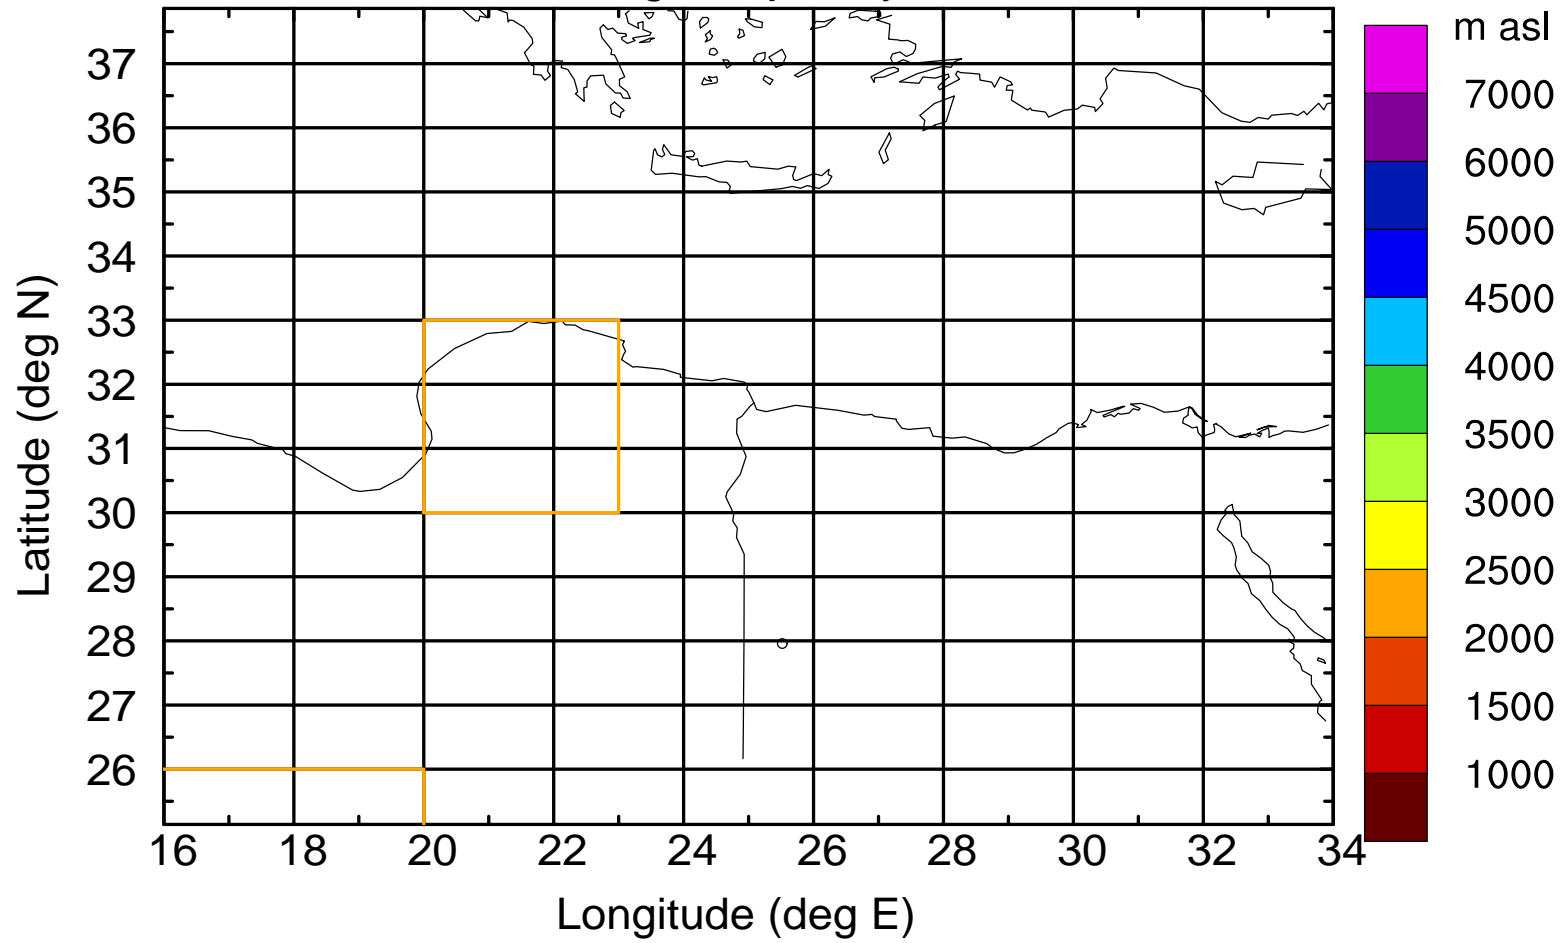

Paphos Airport ground station 20170422 5:30 UTC

Flight trajectory