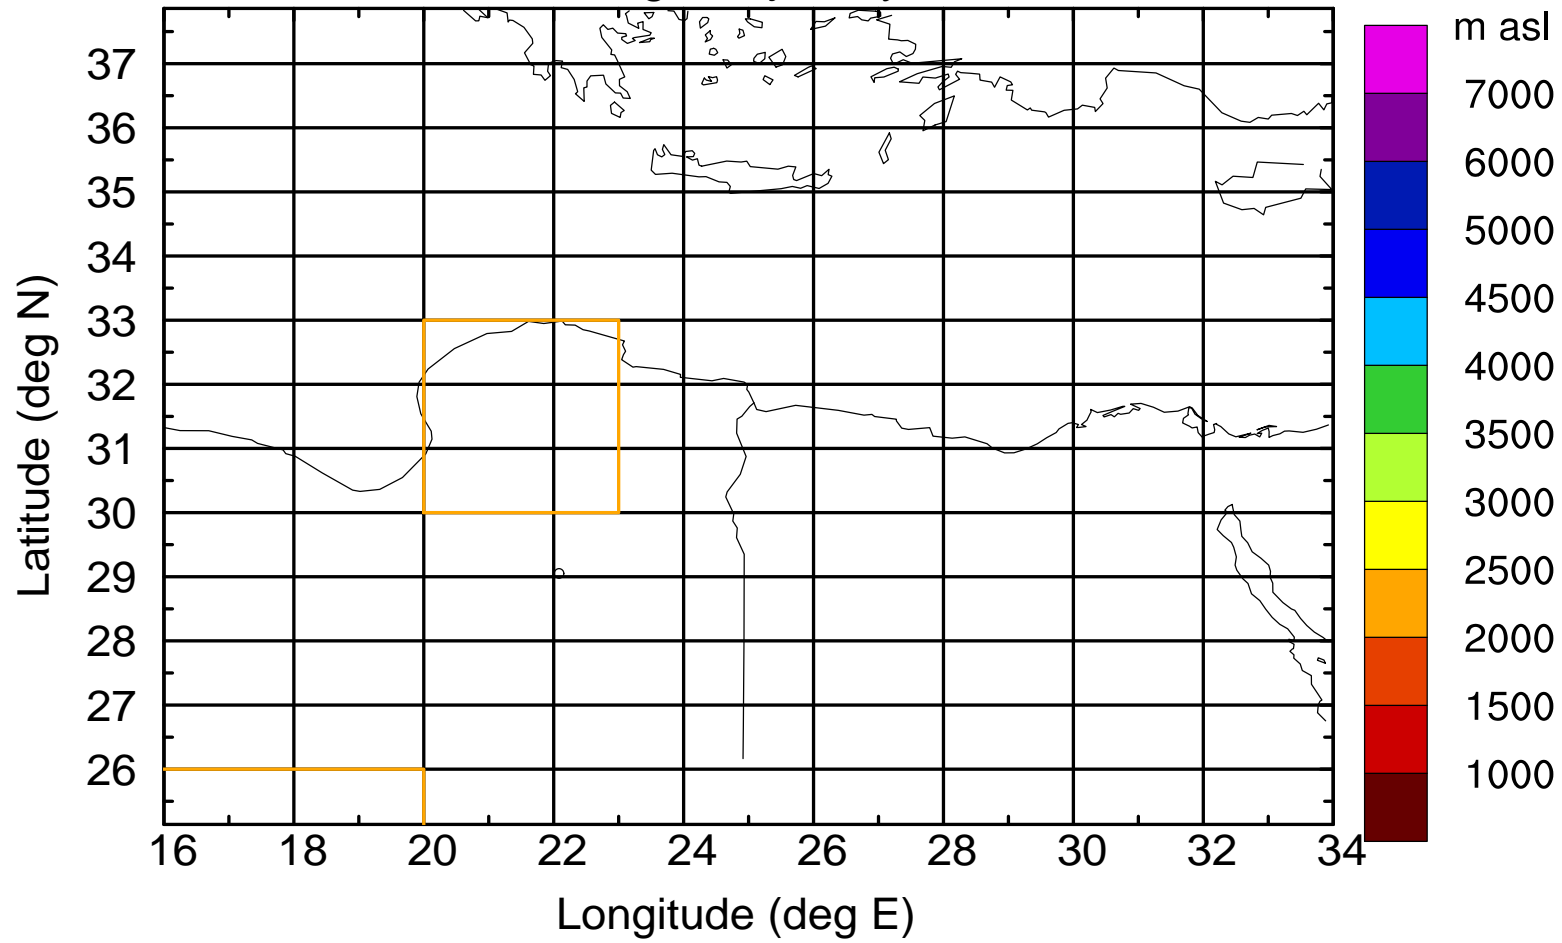

Paphos Airport ground station 20170422 5:30 UTC

Flight trajectory