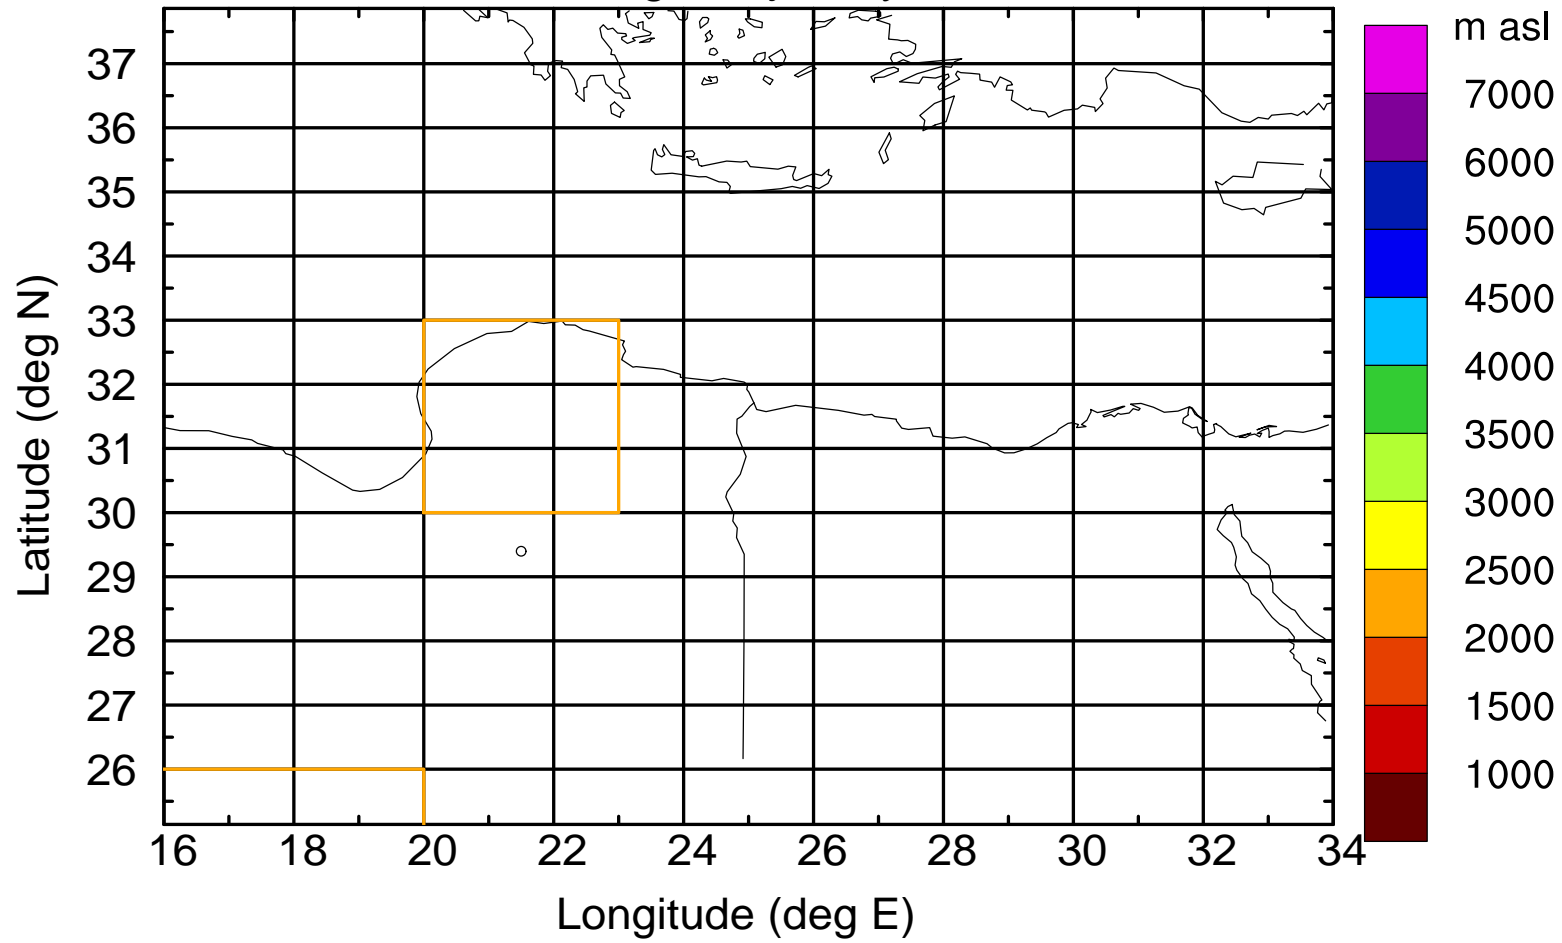

Flight trajectory

Paphos Airport ground station 20170422 5:30 UTC

Flight trajectory

Paphos Airport ground station 20170422 5:30 UTC

Flight trajectory

Paphos Airport ground station 20170422 5:30 UTC

Flight trajectory