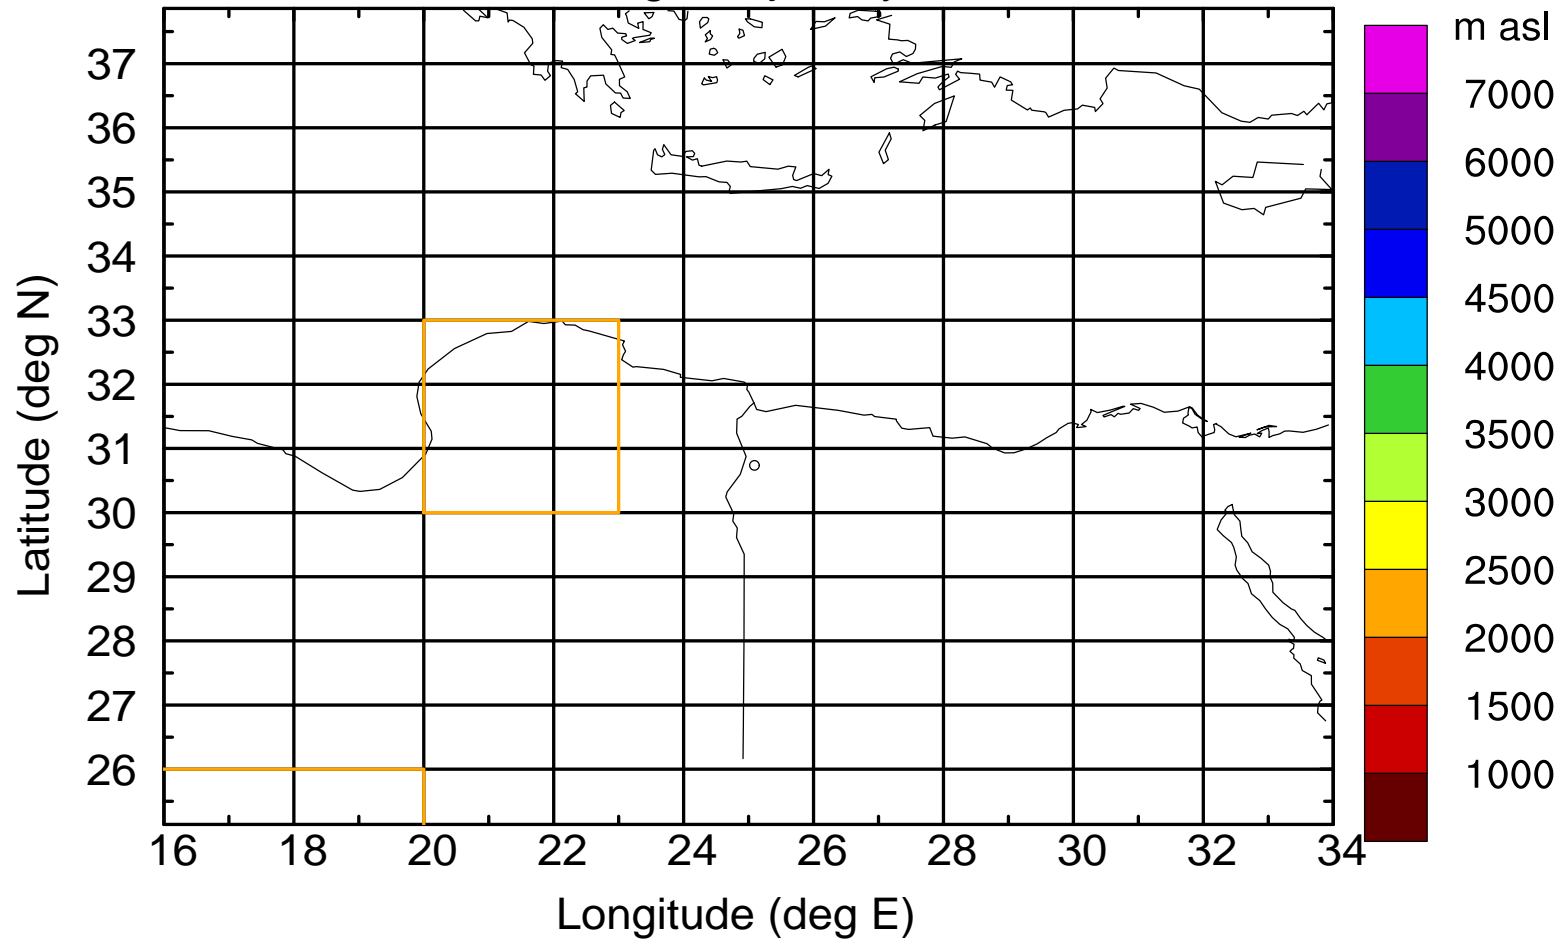

Paphos Airport ground station 20170422 5:30 UTC

Flight trajectory