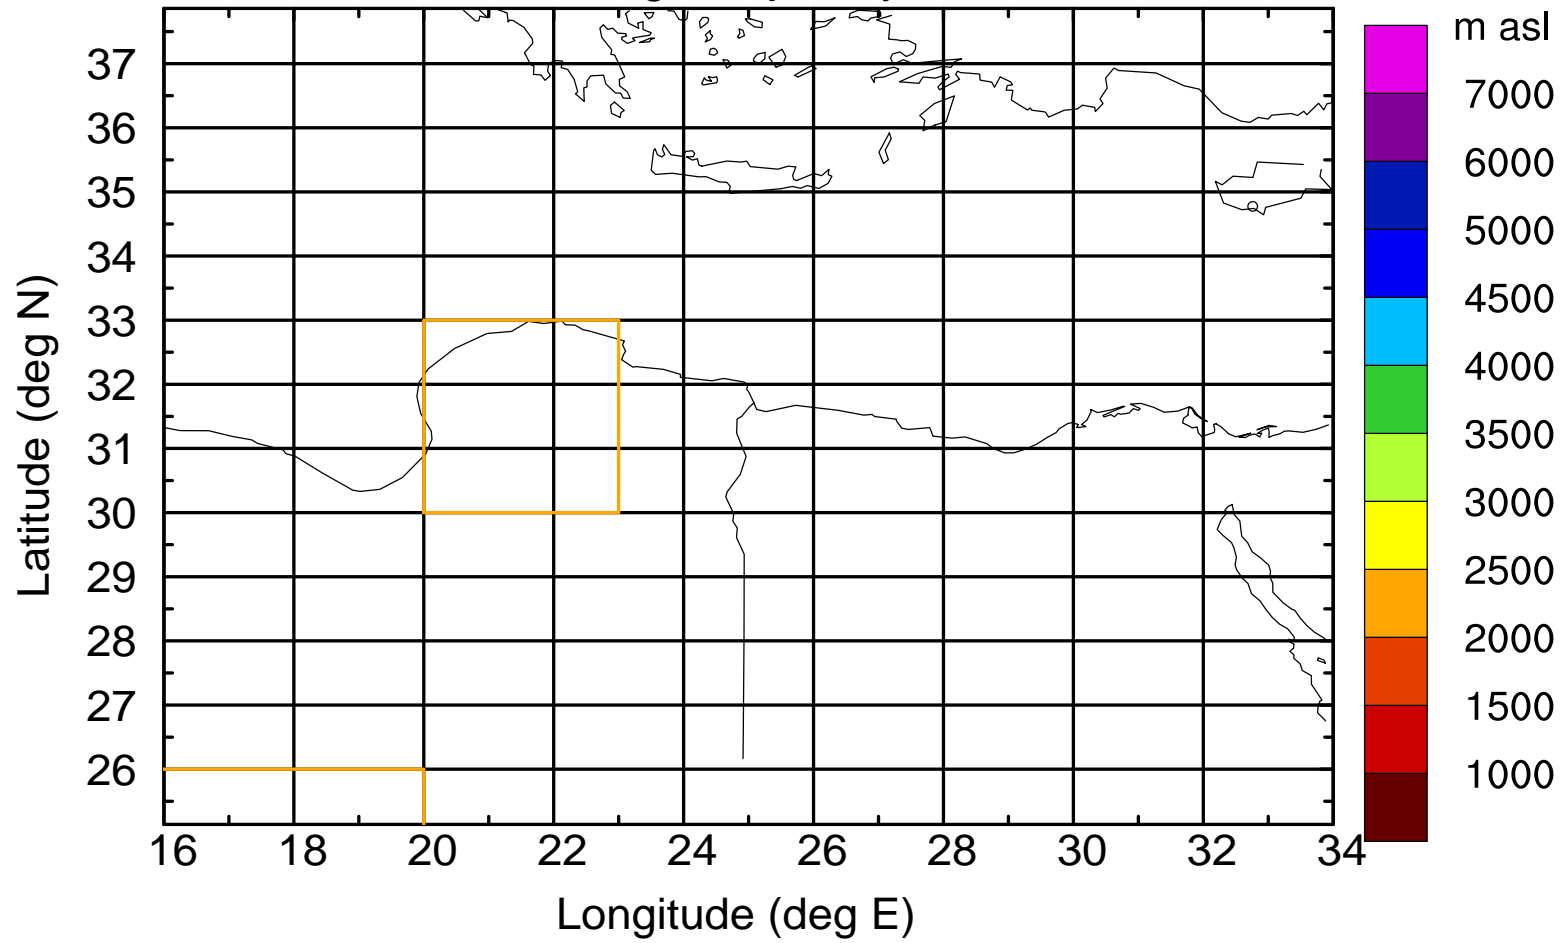

Flight trajectory

Paphos Airport ground station 20170422 5:30 UTC

Flight trajectory

Paphos Airport ground station 20170422 5:30 UTC

Flight trajectory

Paphos Airport ground station 20170422 5:30 UTC

Flight trajectory