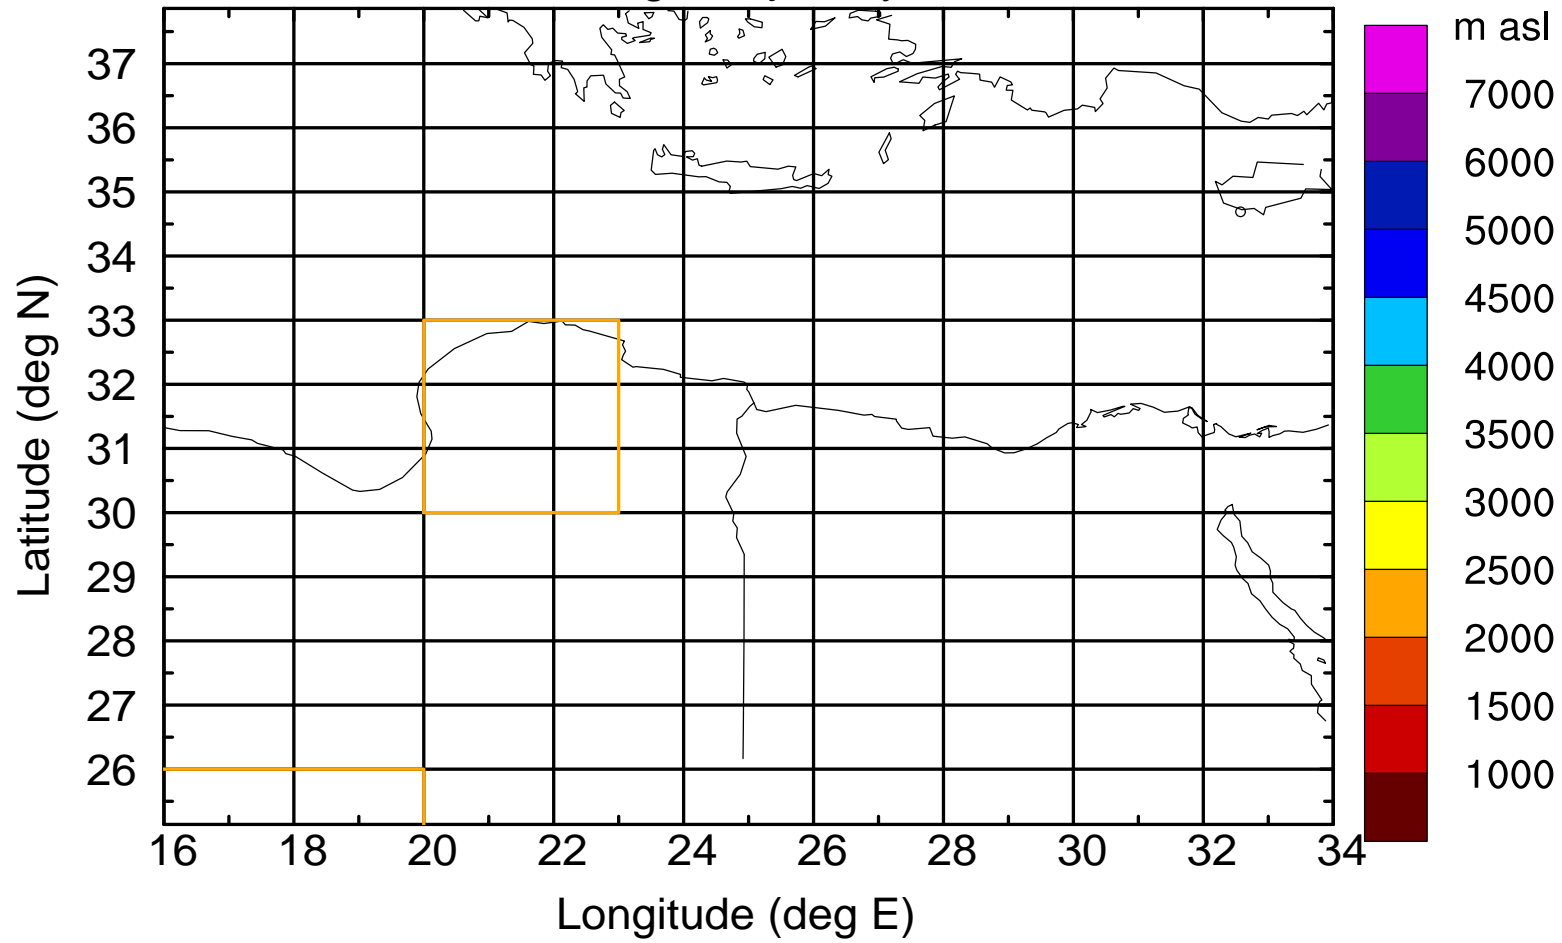

Paphos Airport ground station 20170422 5:30 UTC

Flight trajectory

Paphos Airport ground station 20170422 5:30 UTC

Flight trajectory

Paphos Airport ground station 20170422 5:30 UTC

Flight trajectory

Paphos Airport ground station 20170422 5:30 UTC