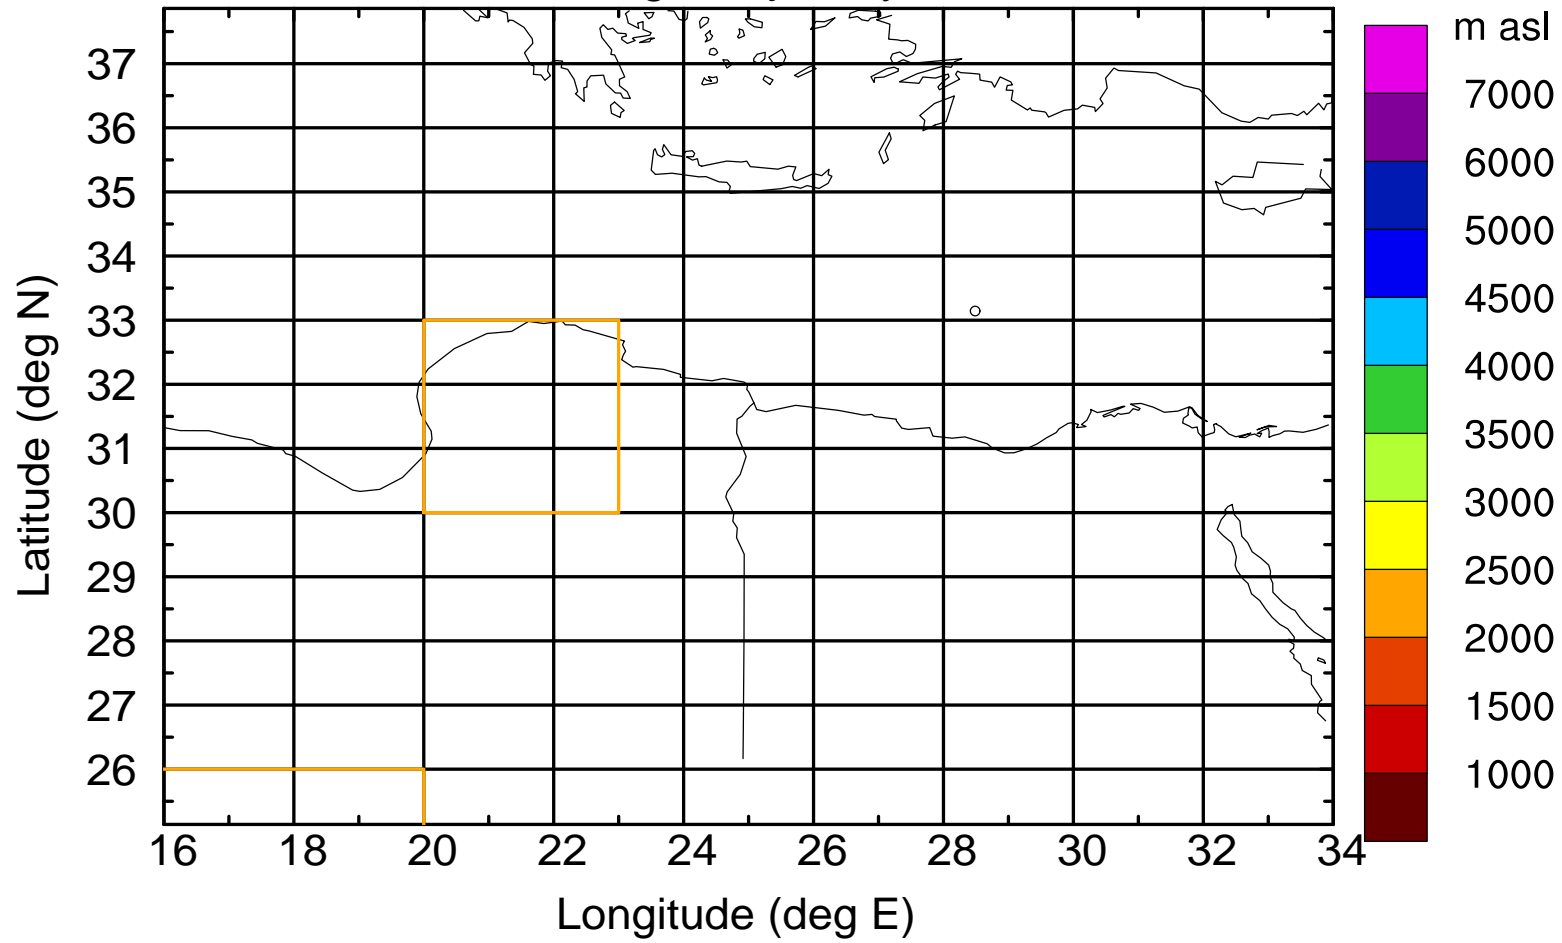

Flight trajectory

Paphos Airport ground station 20170422 5:30 UTC

Flight trajectory

Paphos Airport ground station 20170422 5:30 UTC

Flight trajectory

Paphos Airport ground station 20170422 5:30 UTC

Flight trajectory