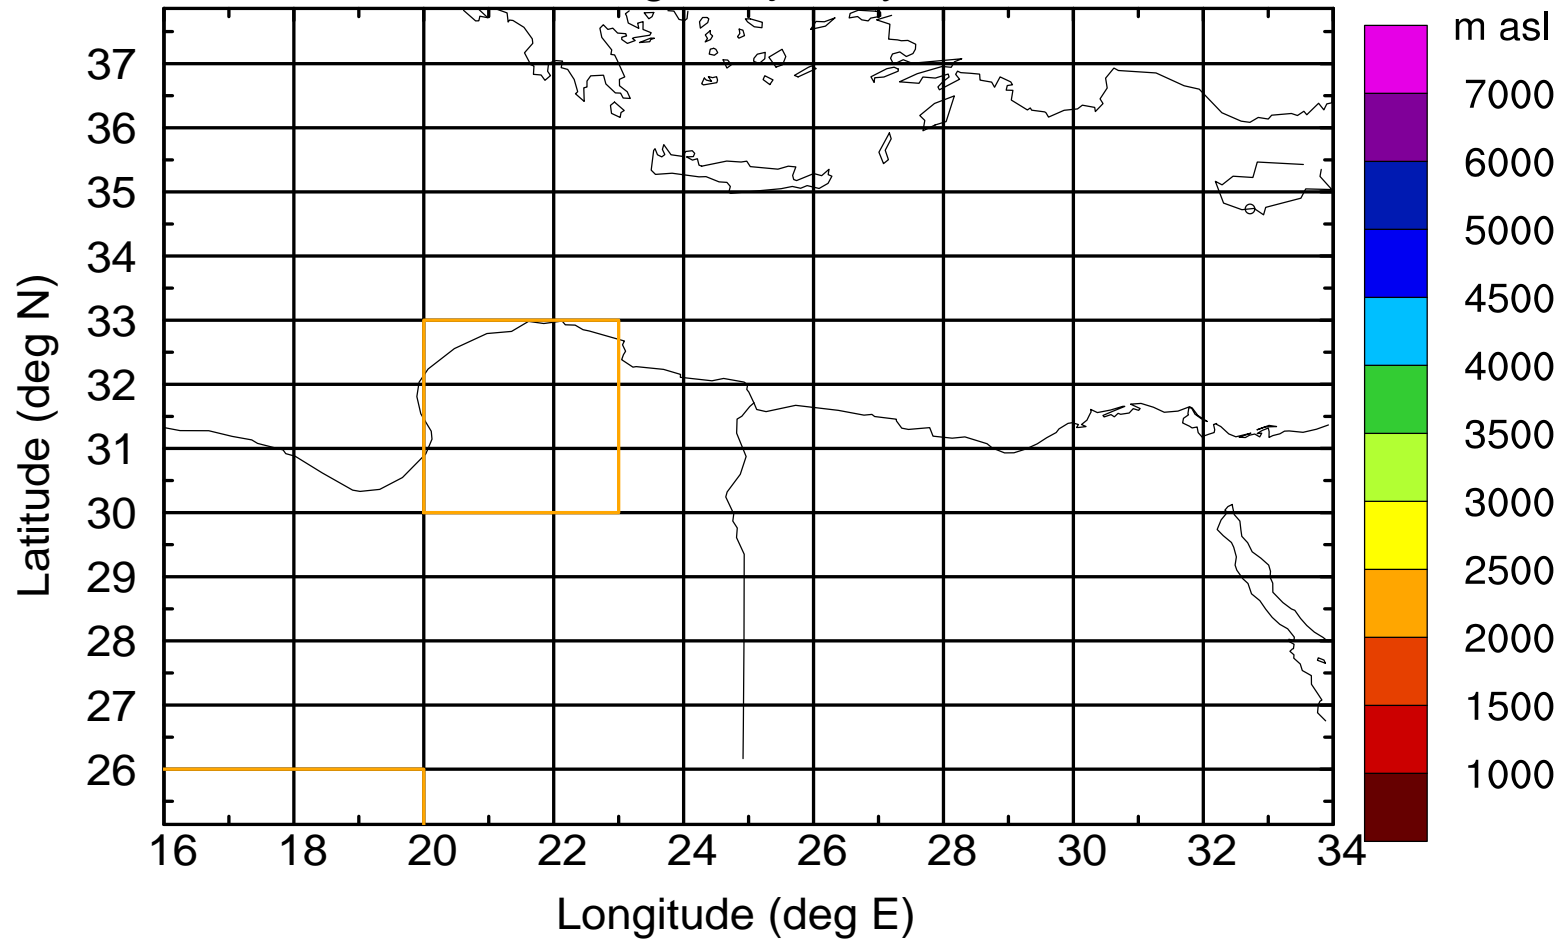

Paphos Airport ground station 20170422 5:30 UTC

Flight trajectory