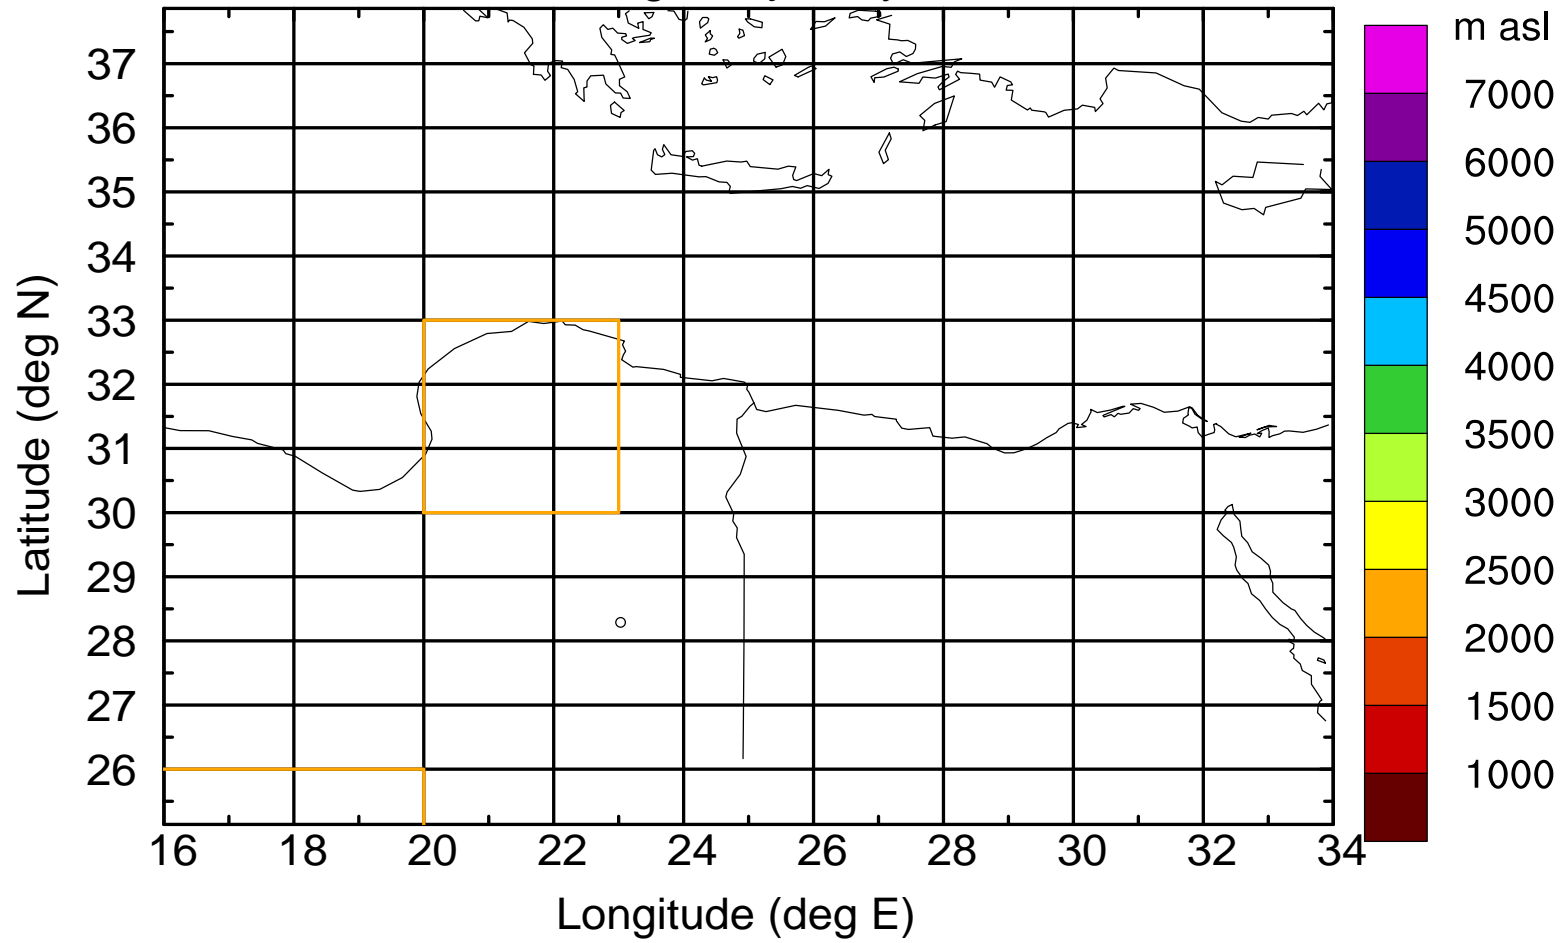

Flight trajectory

Paphos Airport ground station 20170422 5:30 UTC

Flight trajectory

Paphos Airport ground station 20170422 5:30 UTC

Flight trajectory

Paphos Airport ground station 20170422 5:30 UTC

Flight trajectory