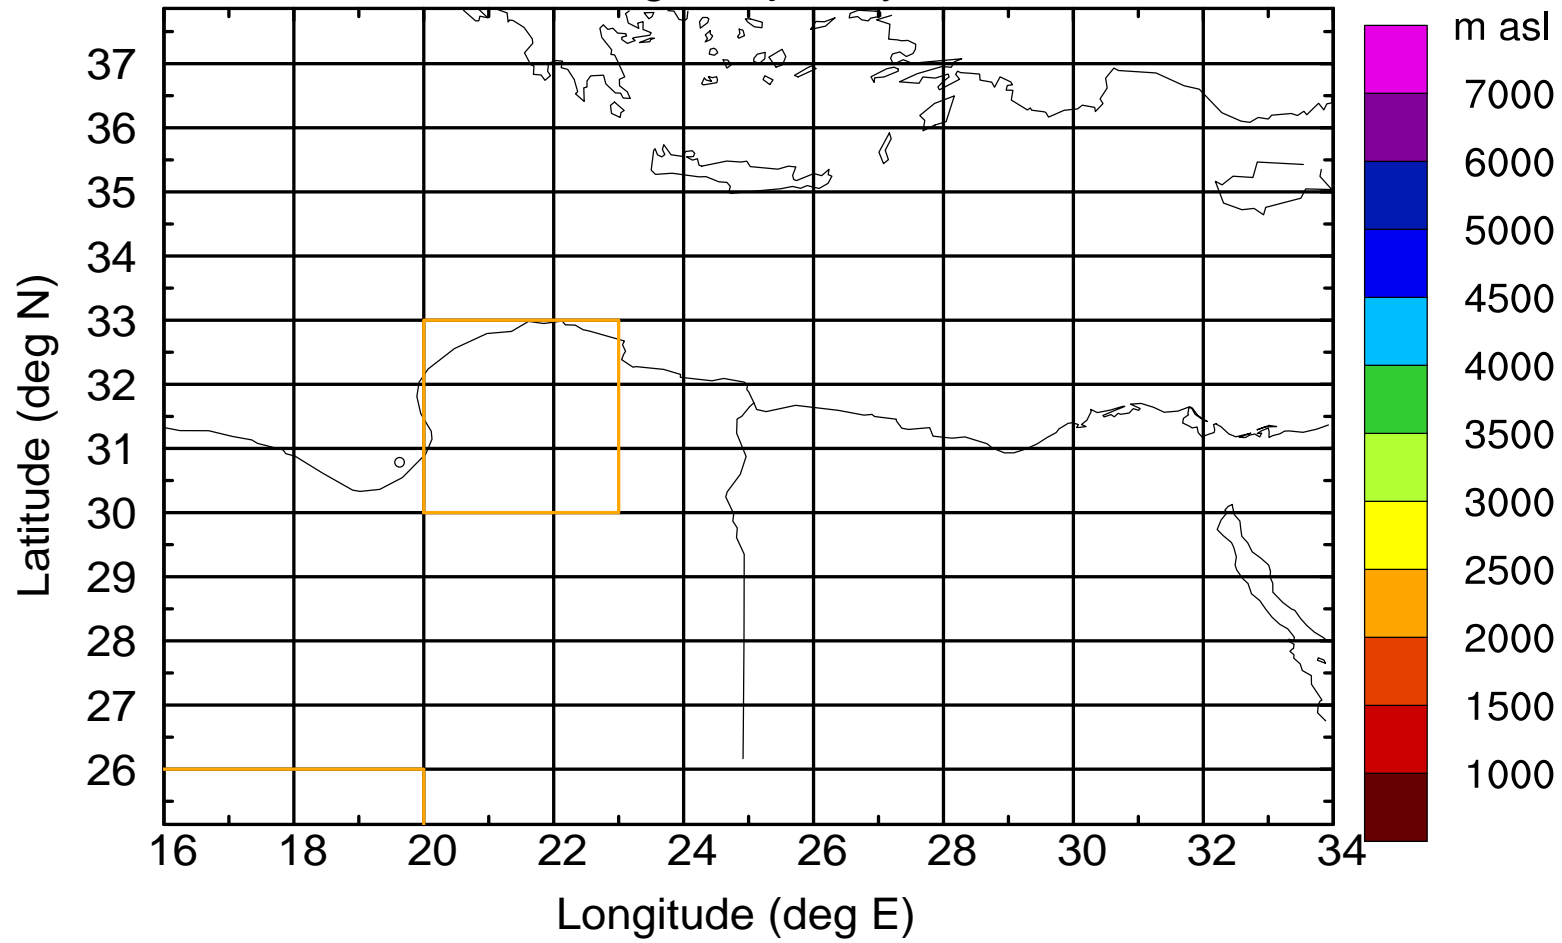

Flight trajectory

Paphos Airport ground station 20170422 5:30 UTC

Flight trajectory

Paphos Airport ground station 20170422 5:30 UTC

Flight trajectory

Paphos Airport ground station 20170422 5:30 UTC

Flight trajectory