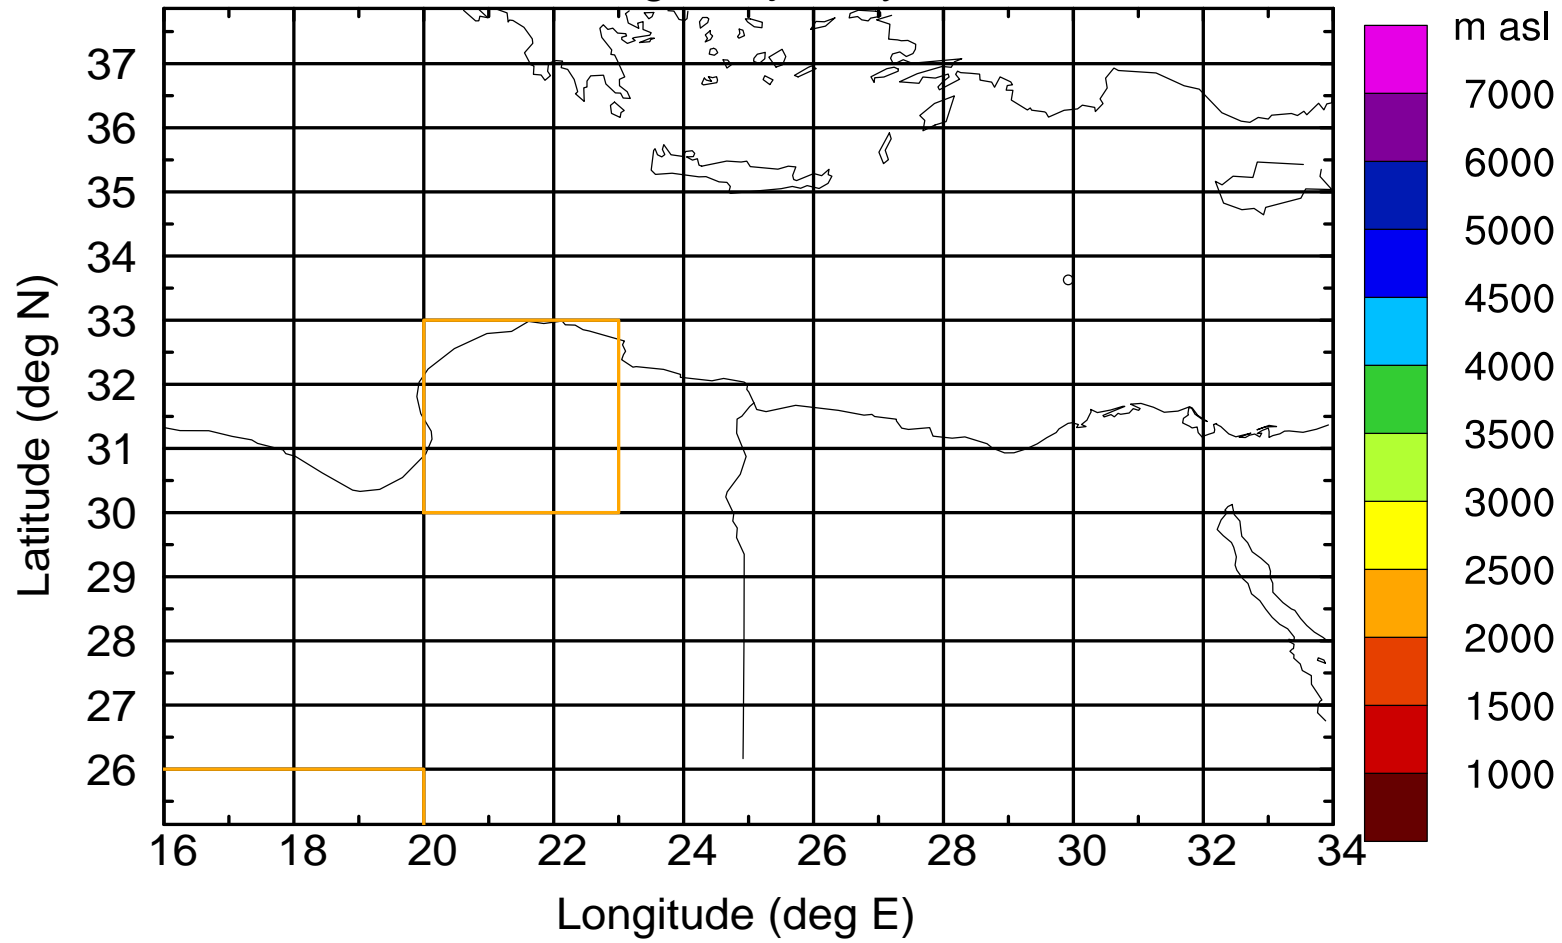

Paphos Airport ground station 20170422 5:30 UTC

Flight trajectory