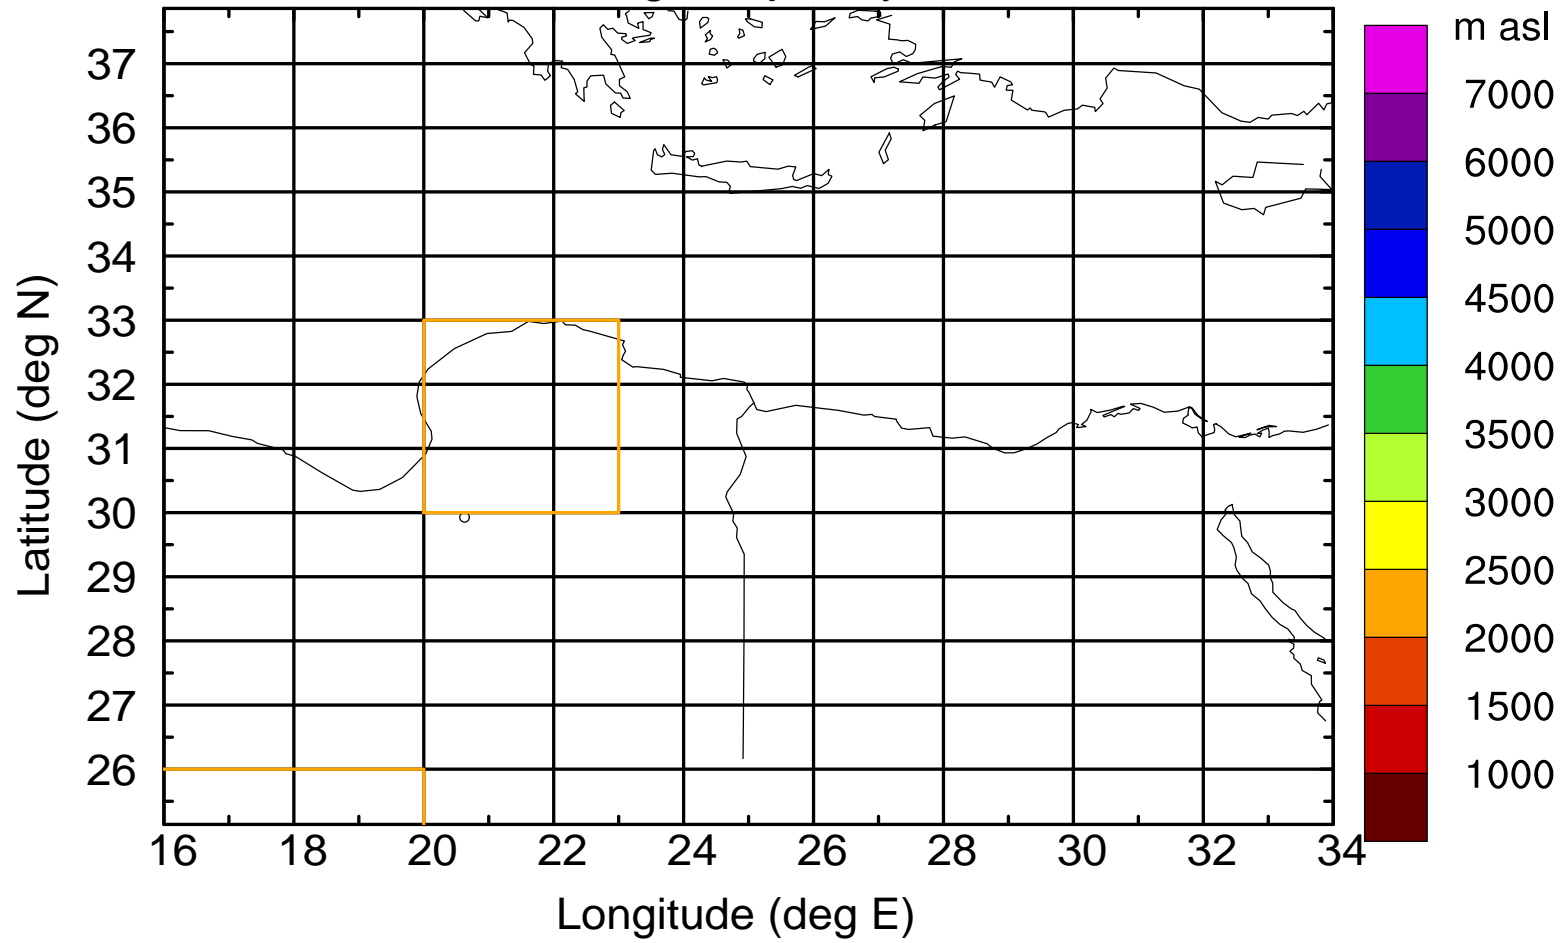

Paphos Airport ground station 20170422 5:30 UTC

Flight trajectory