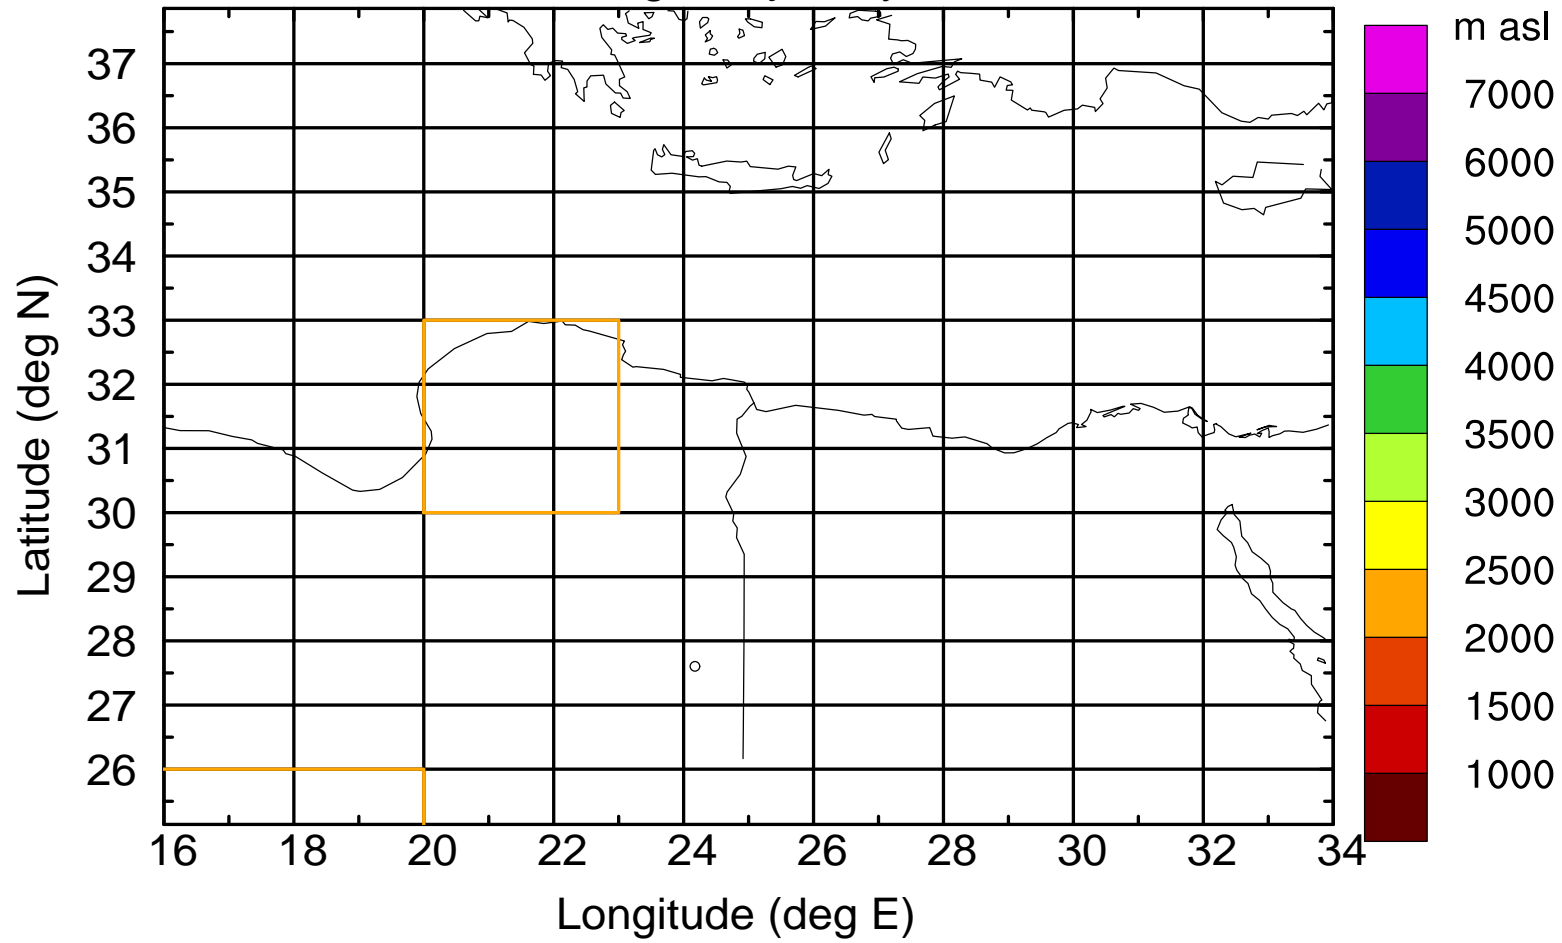

Paphos Airport ground station 20170422 5:30 UTC

Flight trajectory

Paphos Airport ground station 20170422 5:30 UTC

Flight trajectory

Paphos Airport ground station 20170422 5:30 UTC

Flight trajectory

Paphos Airport ground station 20170422 5:30 UTC