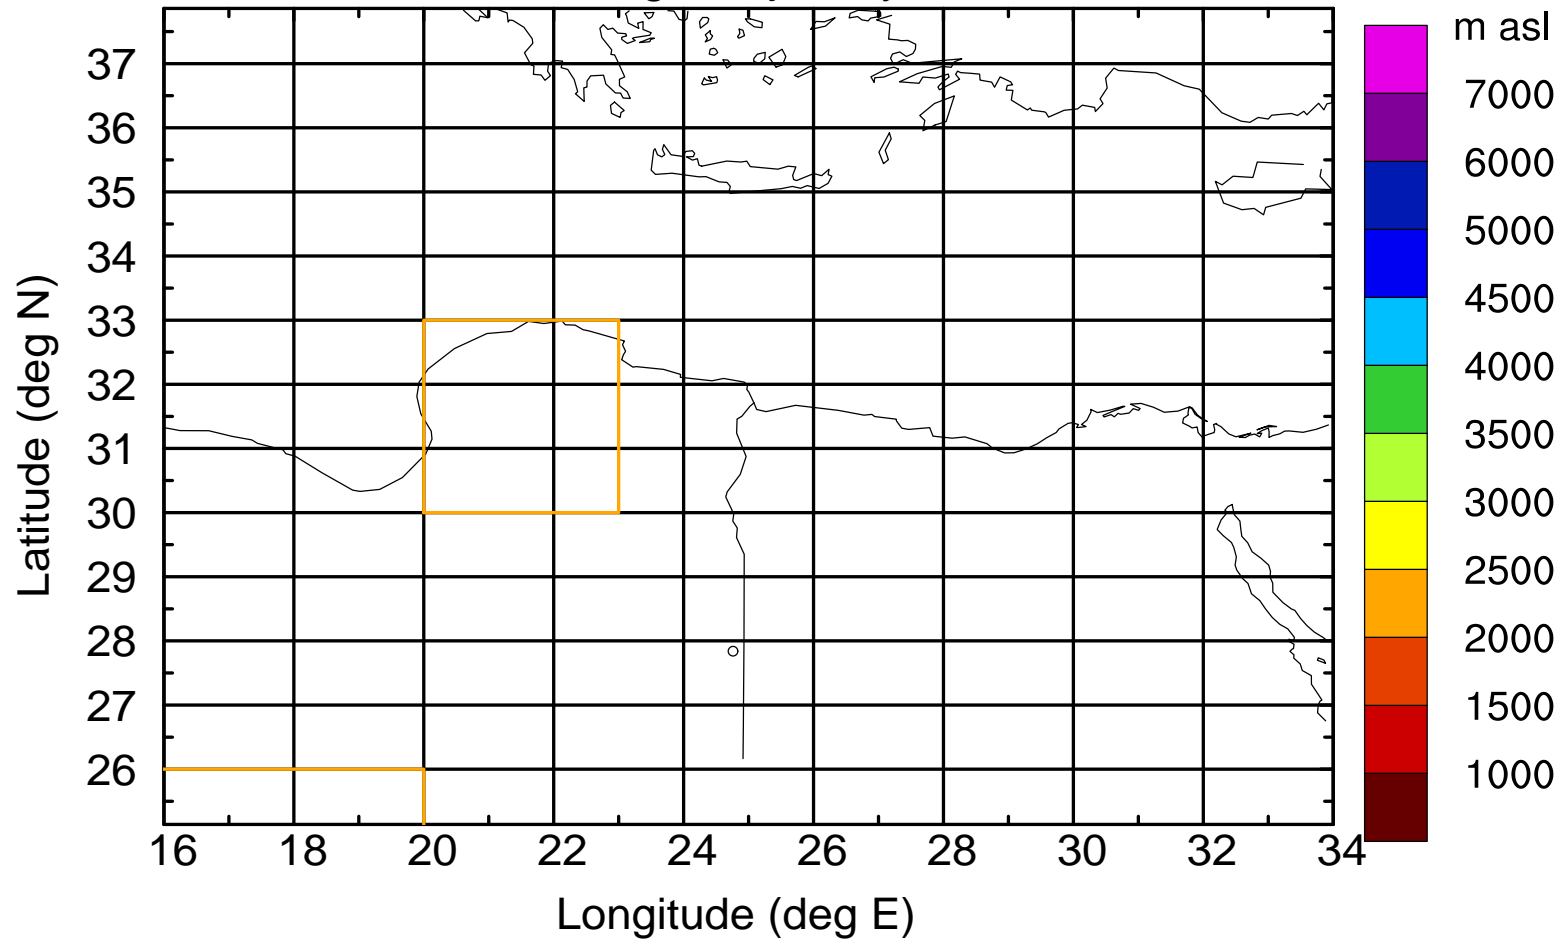

Paphos Airport ground station 20170422 5:30 UTC

Flight trajectory

Paphos Airport ground station 20170422 5:30 UTC

Flight trajectory

Paphos Airport ground station 20170422 5:30 UTC

Flight trajectory

Paphos Airport ground station 20170422 5:30 UTC