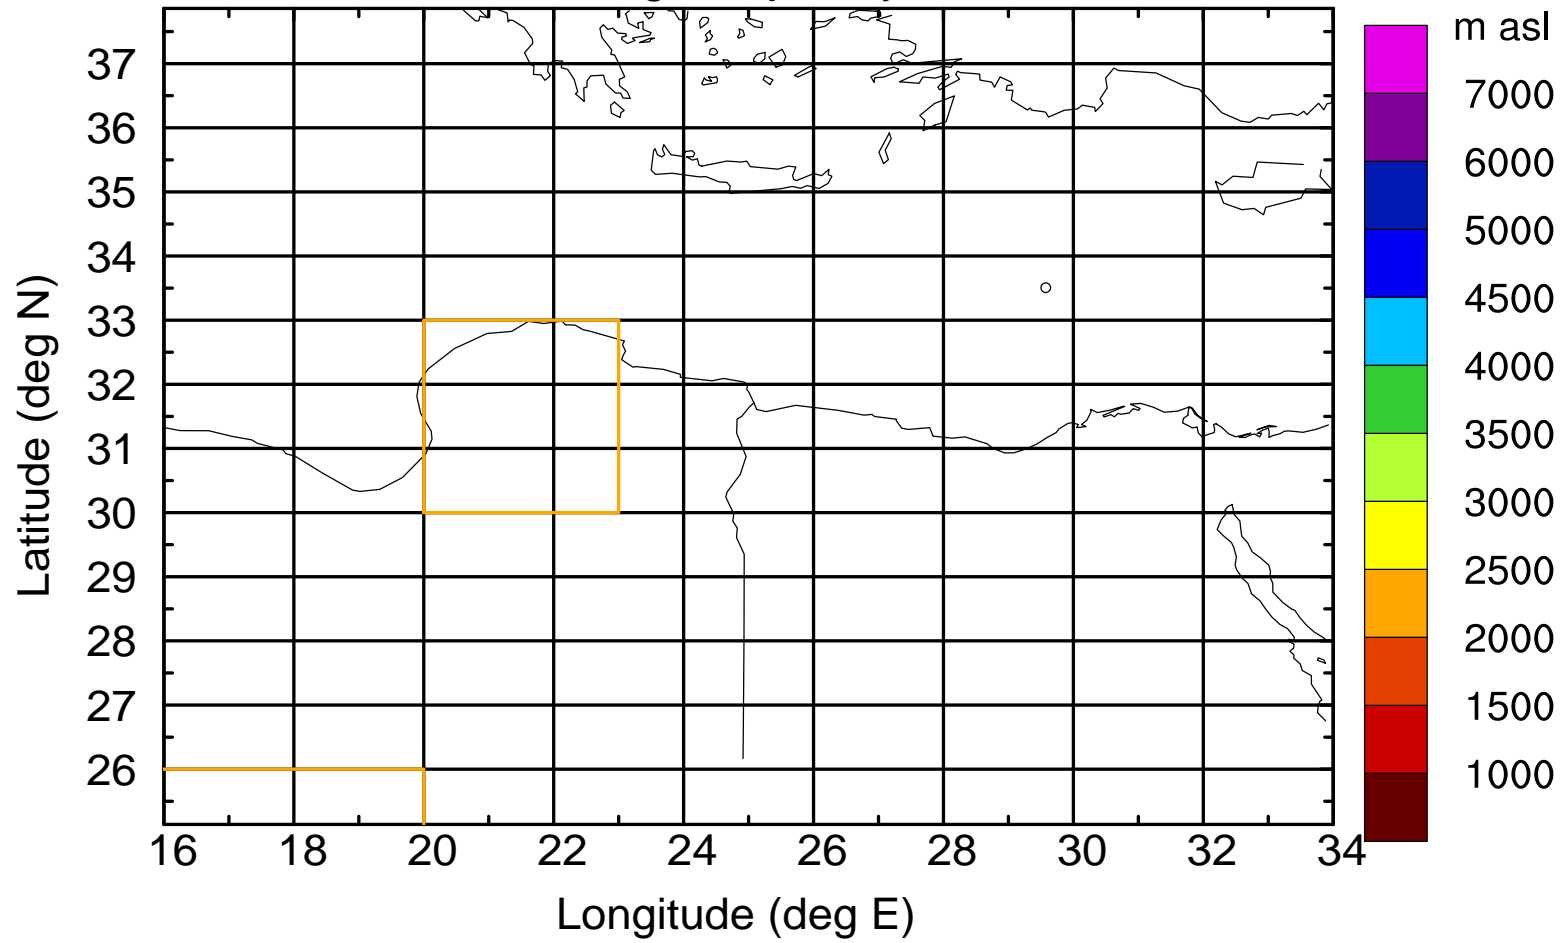

Paphos Airport ground station 20170422 5:30 UTC

Flight trajectory

Paphos Airport ground station 20170422 5:30 UTC

Flight trajectory

Paphos Airport ground station 20170422 5:30 UTC

Flight trajectory

Paphos Airport ground station 20170422 5:30 UTC