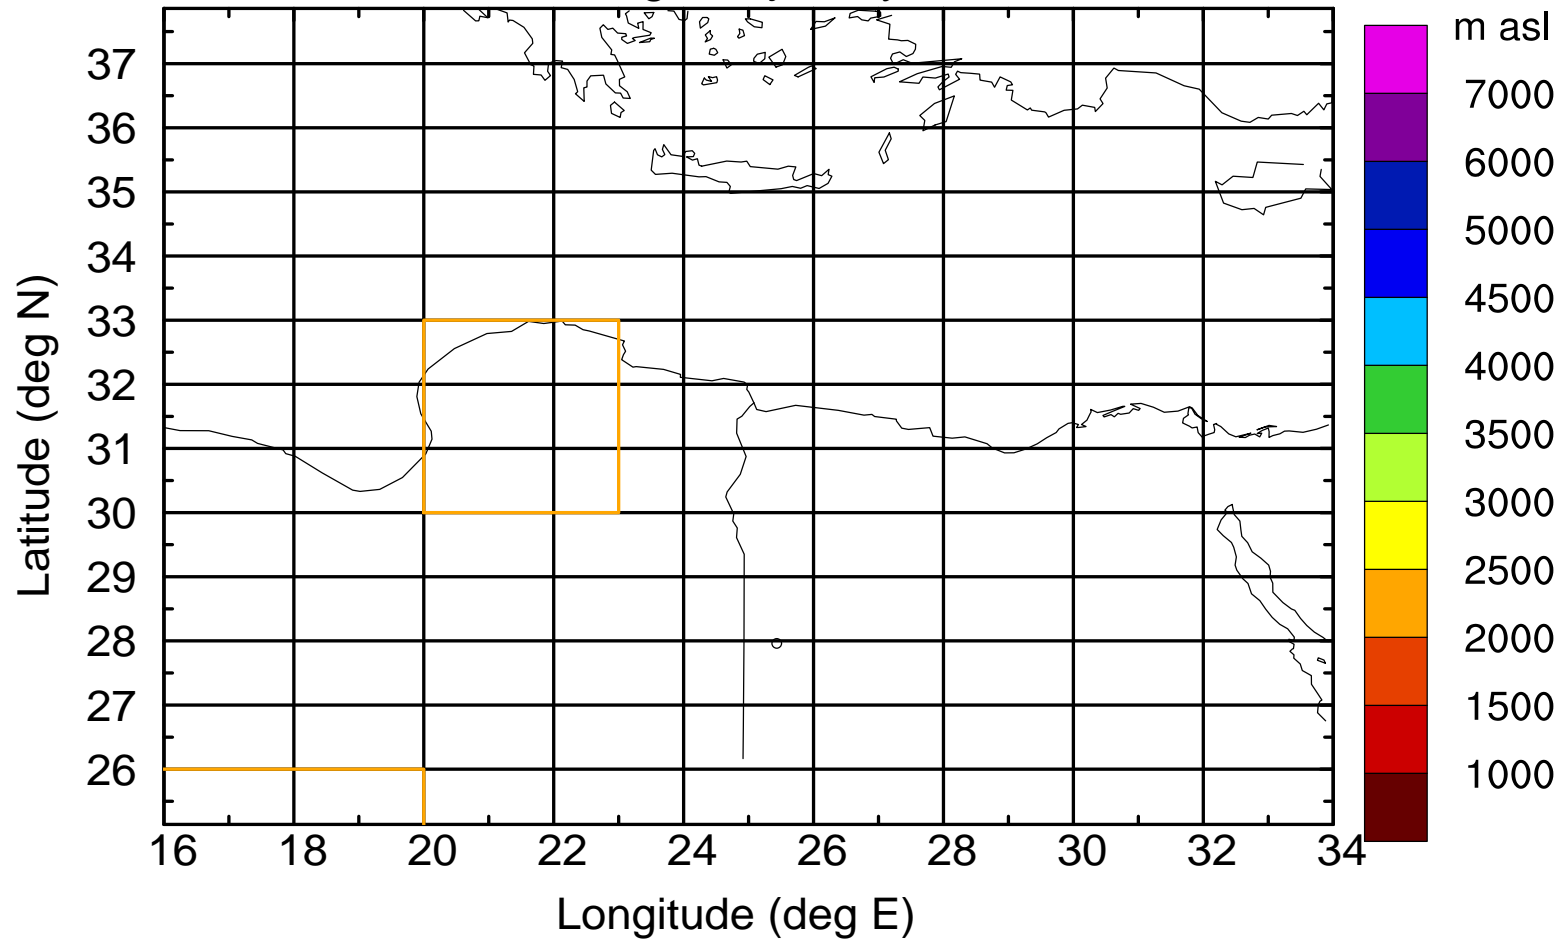

Paphos Airport ground station 20170422 5:30 UTC

Flight trajectory