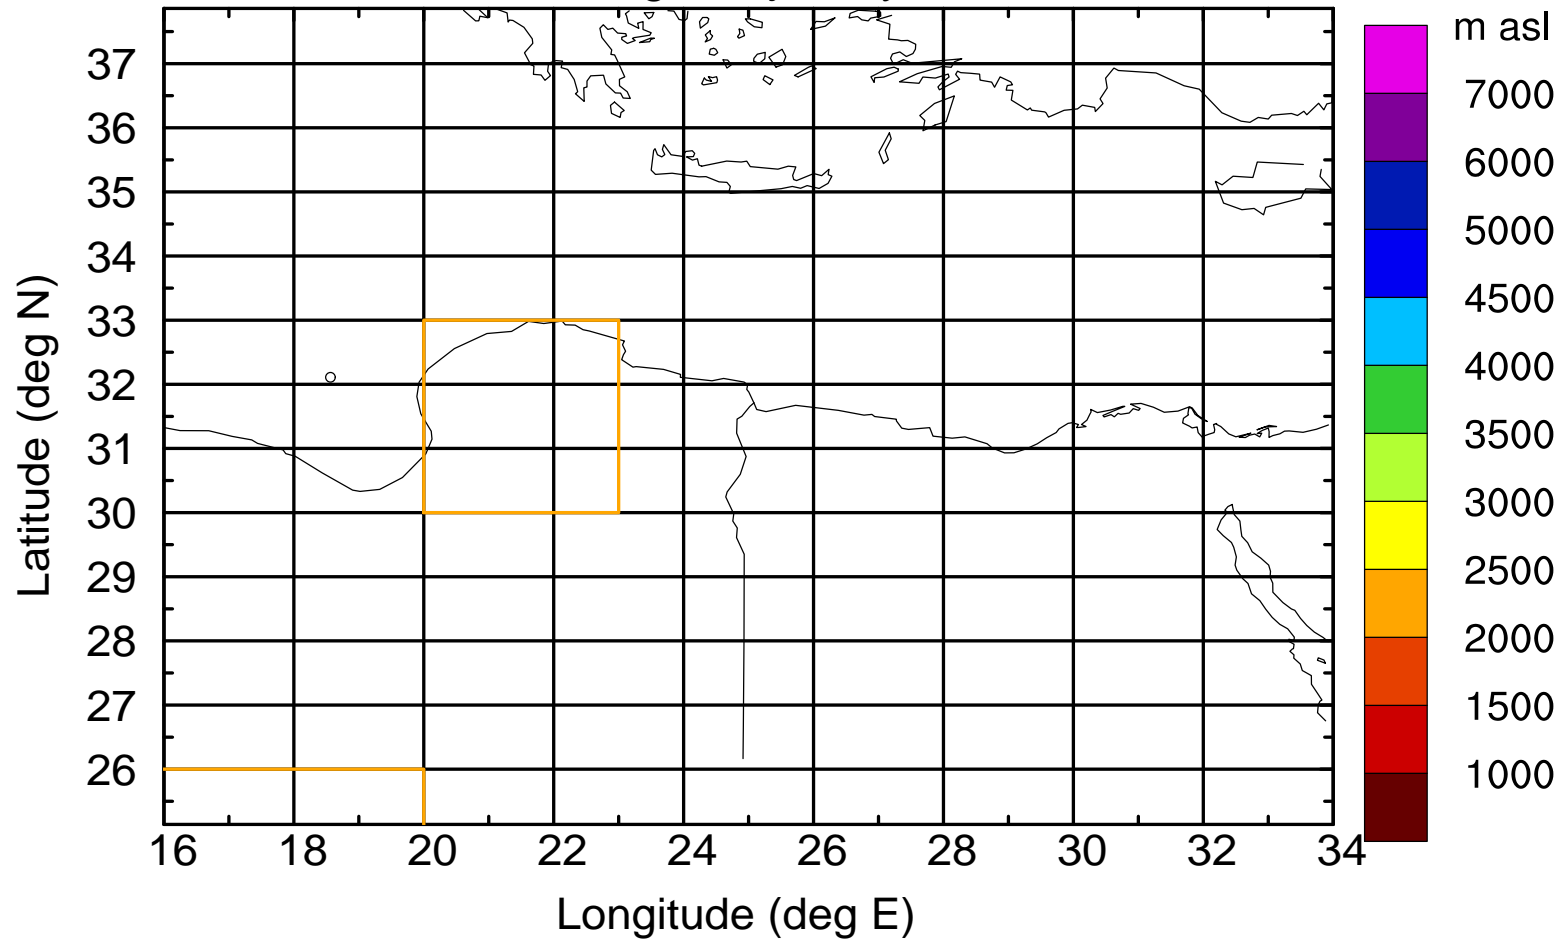

Paphos Airport ground station 20170422 5:30 UTC

Flight trajectory

Paphos Airport ground station 20170422 5:30 UTC

Flight trajectory

Paphos Airport ground station 20170422 5:30 UTC

Flight trajectory

Paphos Airport ground station 20170422 5:30 UTC