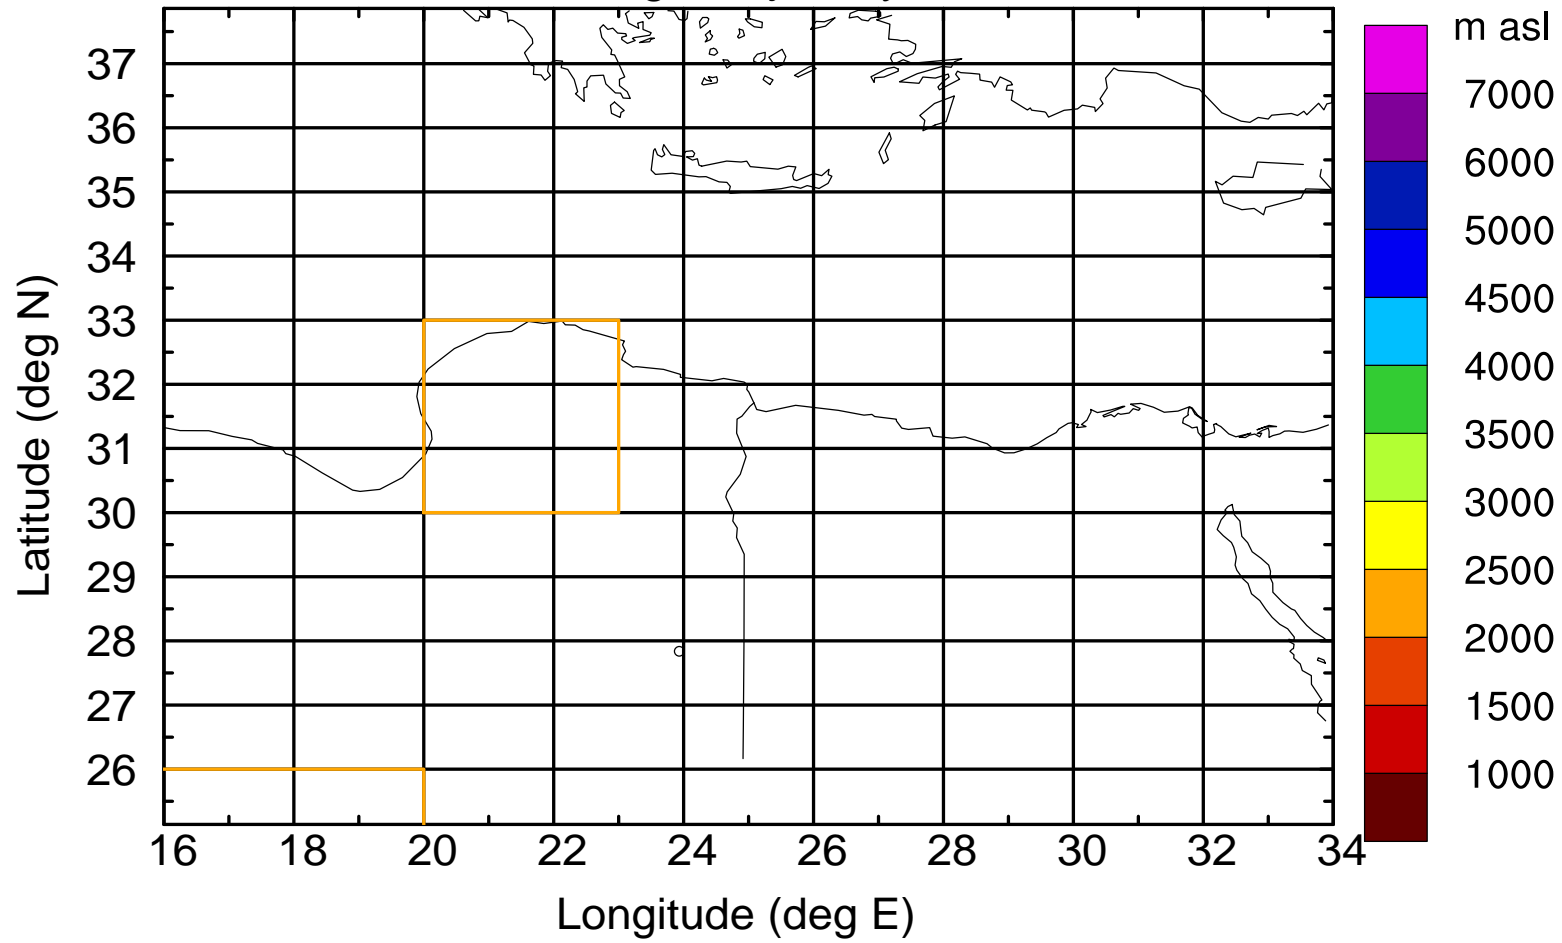

Flight trajectory

Paphos Airport ground station 20170422 5:30 UTC

Flight trajectory

Paphos Airport ground station 20170422 5:30 UTC

Flight trajectory

Paphos Airport ground station 20170422 5:30 UTC

Flight trajectory