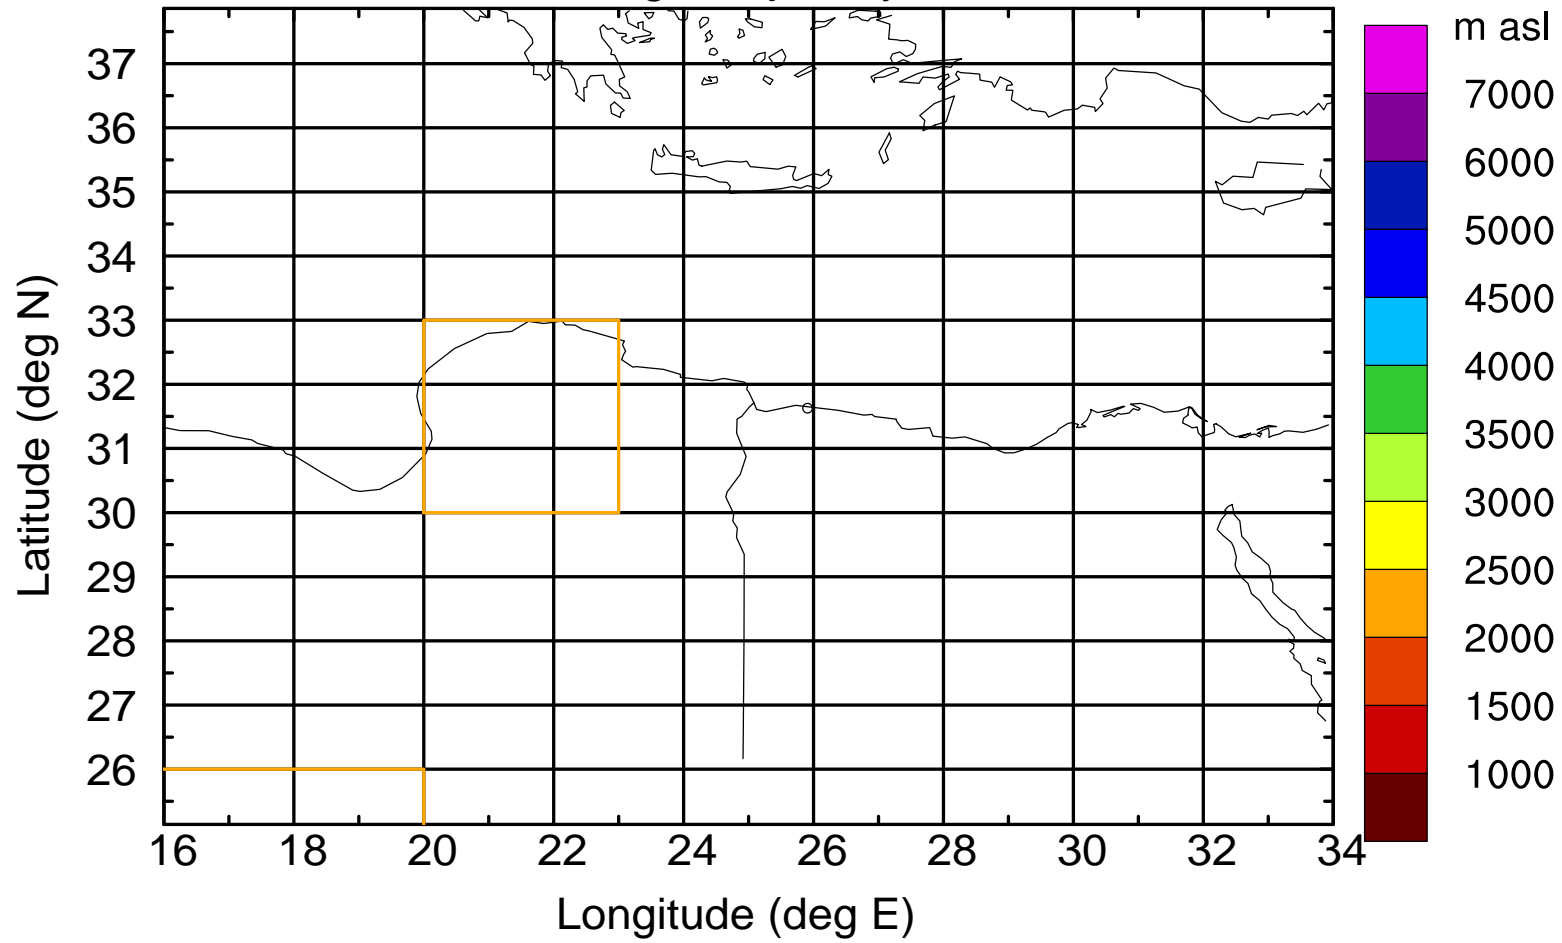

Flight trajectory

Paphos Airport ground station 20170422 5:30 UTC

Flight trajectory

Paphos Airport ground station 20170422 5:30 UTC

Flight trajectory

Paphos Airport ground station 20170422 5:30 UTC

Flight trajectory