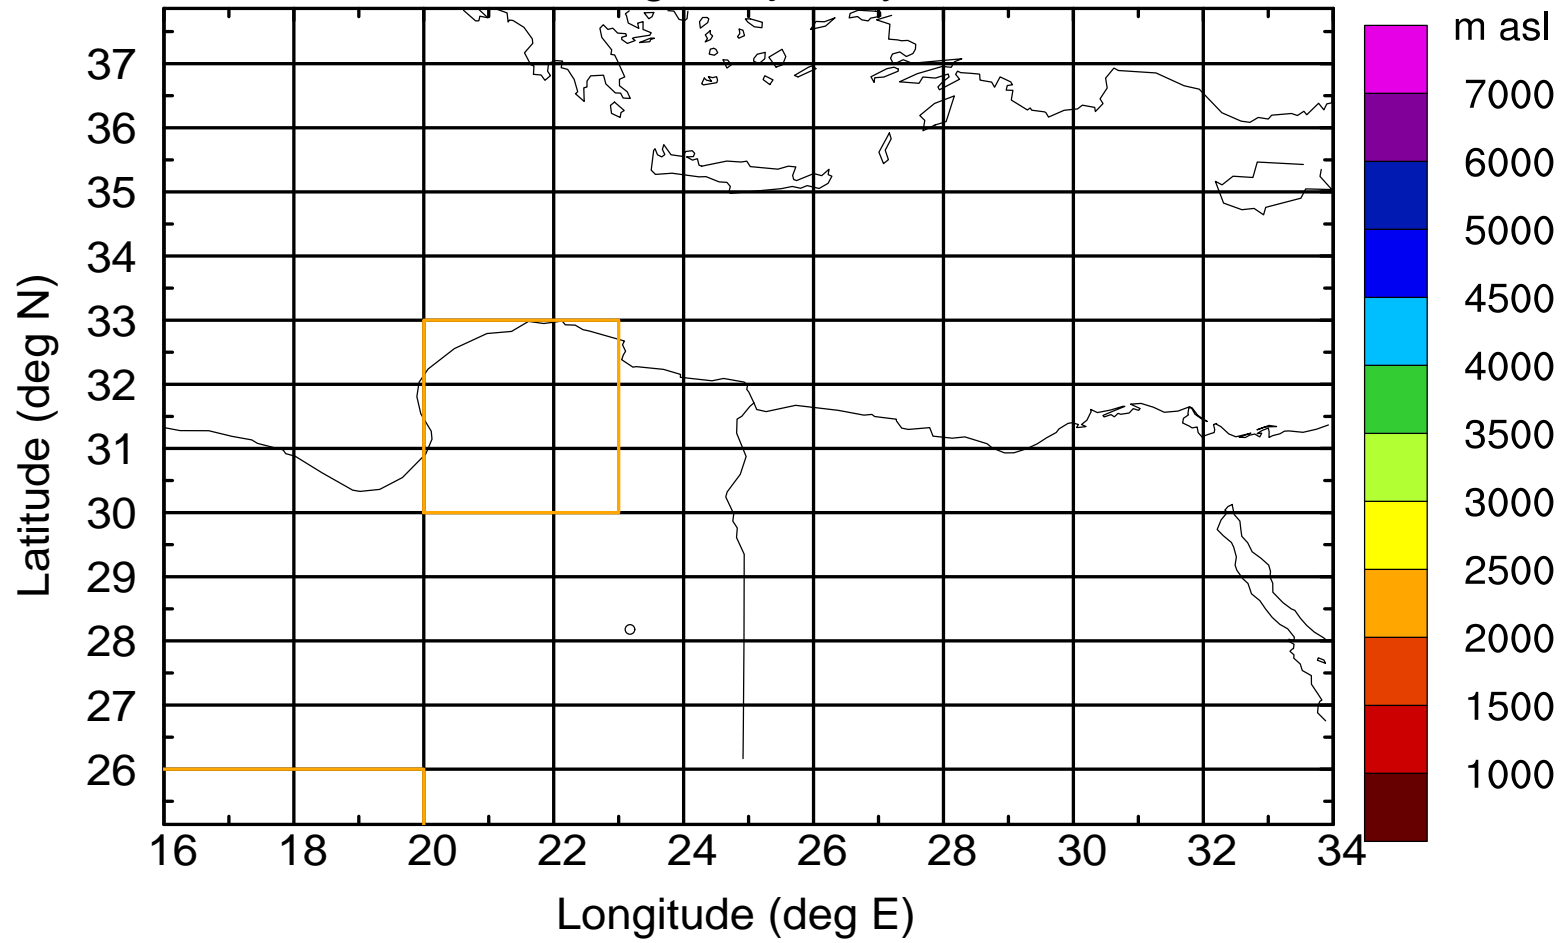

Paphos Airport ground station 20170422 5:30 UTC

Flight trajectory