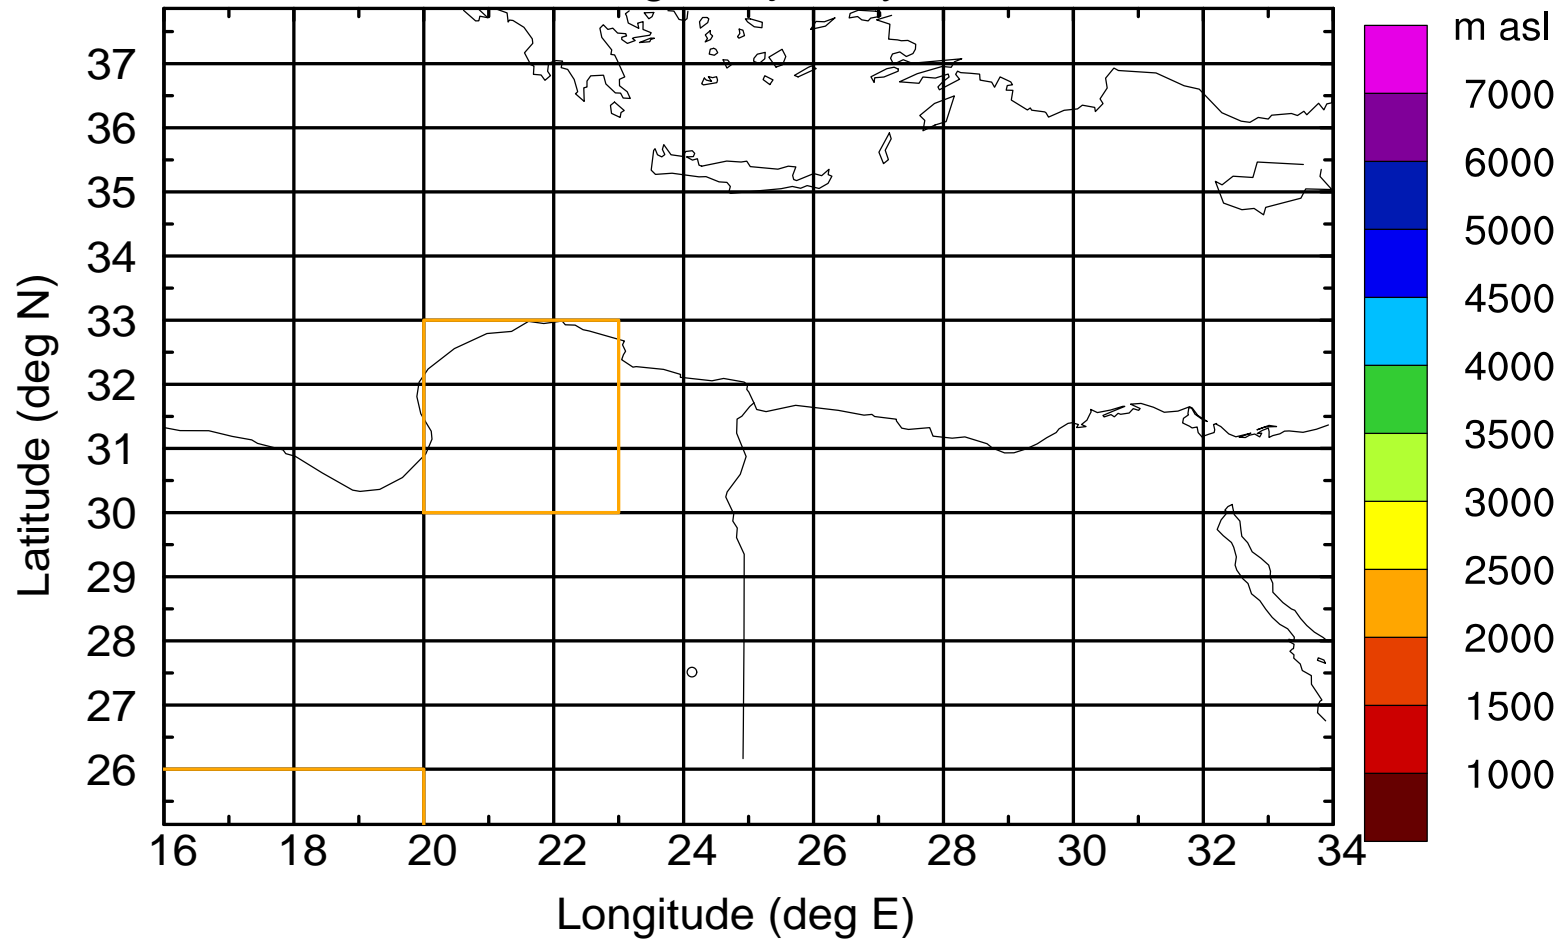

Flight trajectory

Paphos Airport ground station 20170422 5:30 UTC

Flight trajectory

Paphos Airport ground station 20170422 5:30 UTC

Flight trajectory

Paphos Airport ground station 20170422 5:30 UTC

Flight trajectory