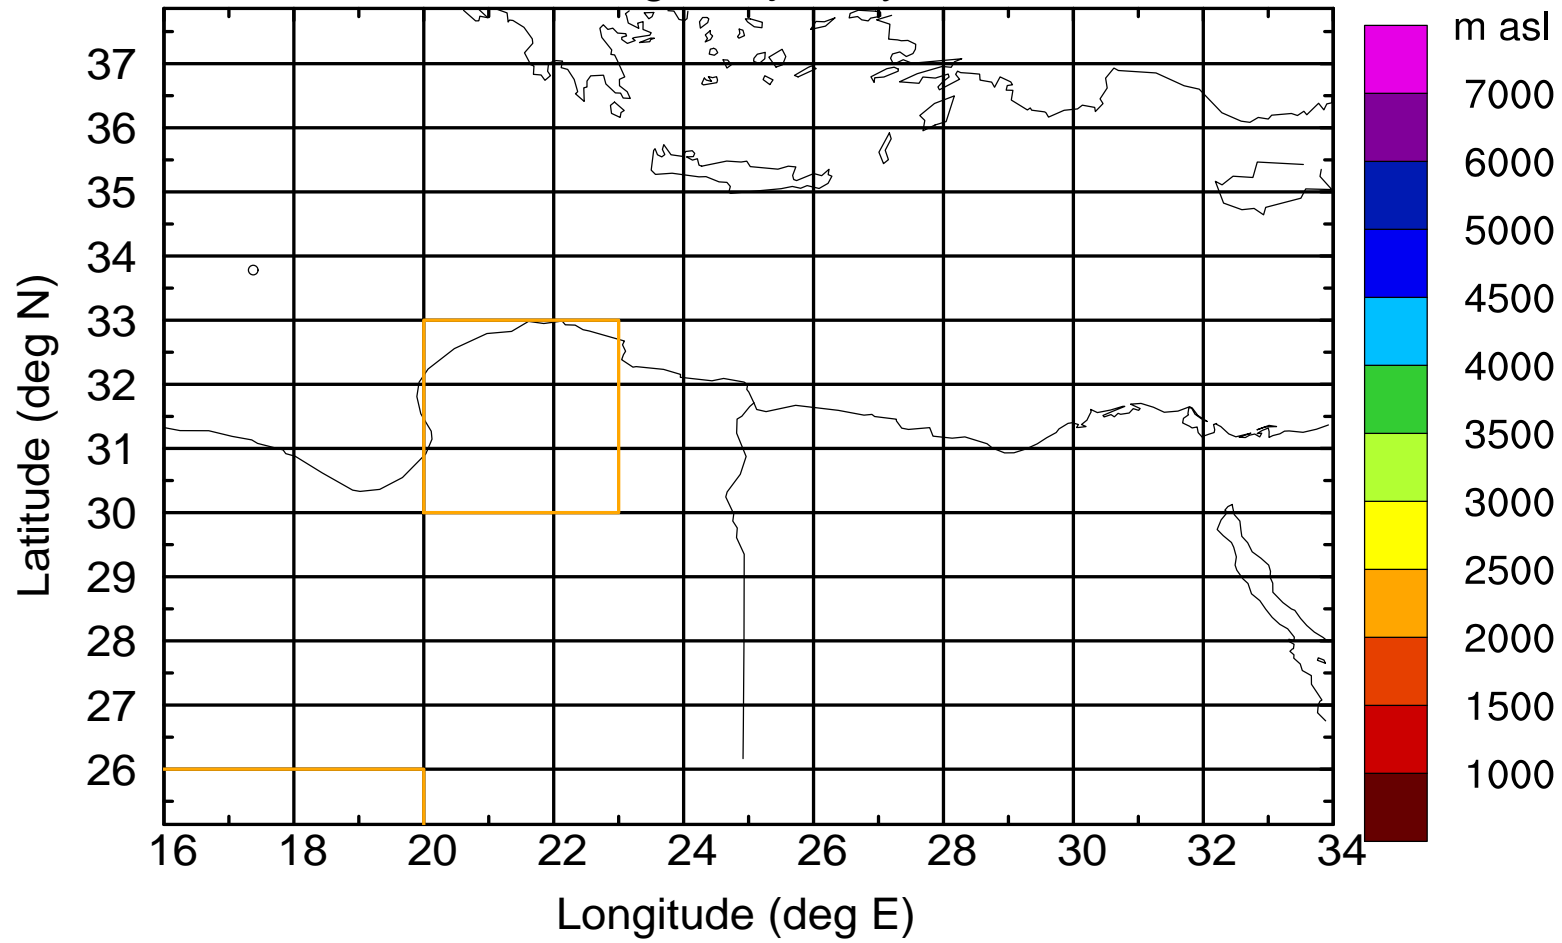

Flight trajectory

Paphos Airport ground station 20170422 5:30 UTC

Flight trajectory

Paphos Airport ground station 20170422 5:30 UTC

Flight trajectory

Paphos Airport ground station 20170422 5:30 UTC

Flight trajectory