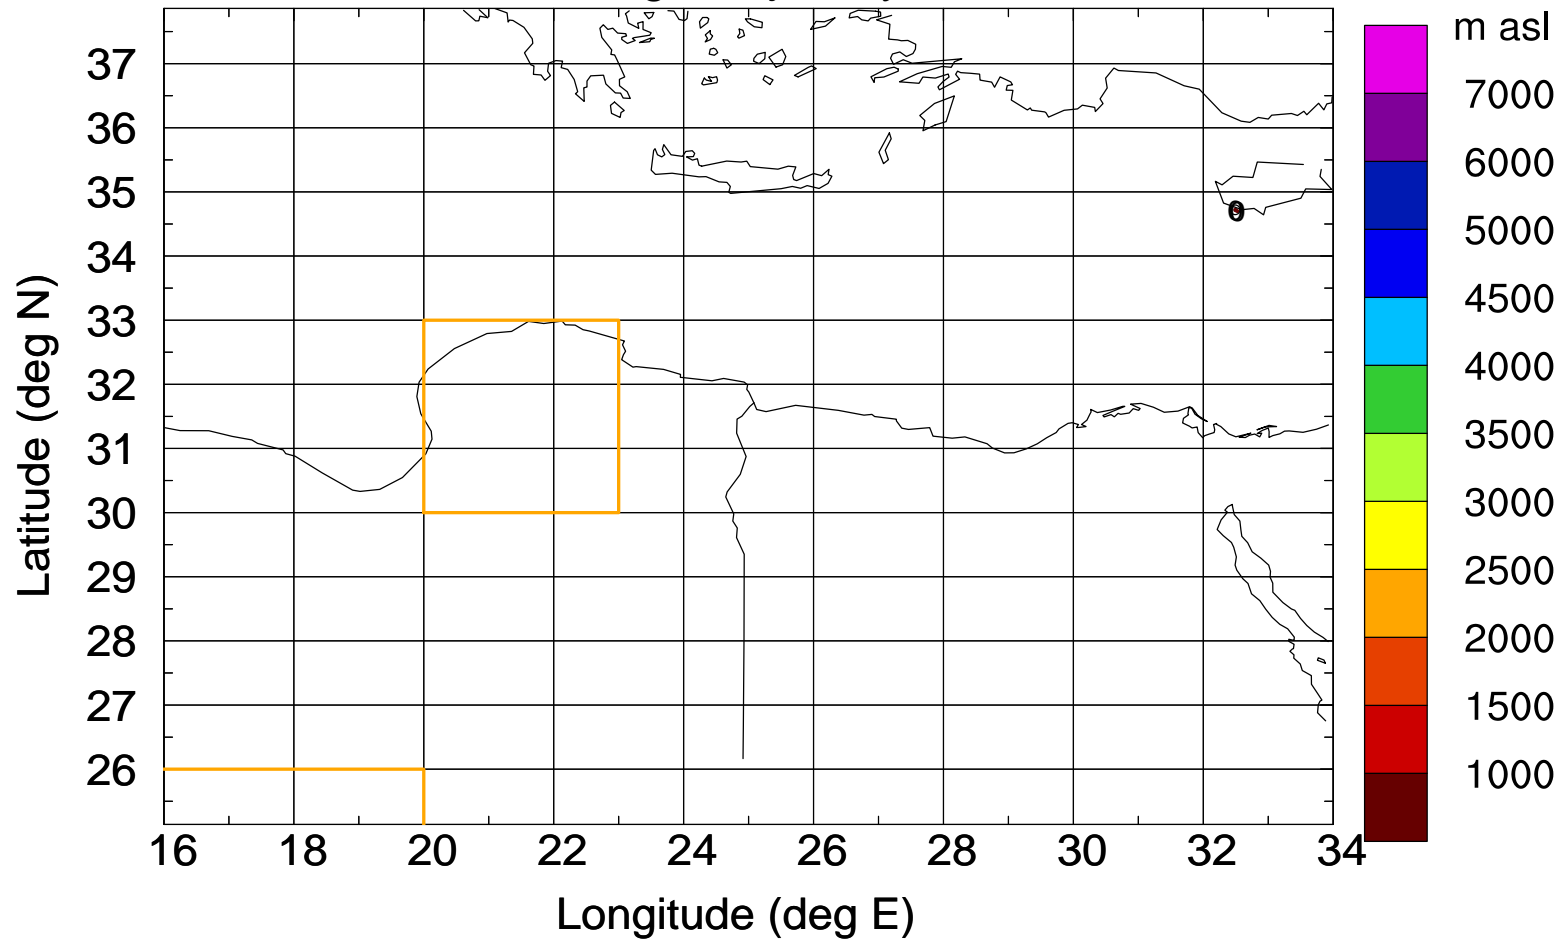

Paphos Airport ground station 20170422 5:30 UTC

Flight trajectory

Paphos Airport ground station 20170422 5:30 UTC

Flight trajectory

Paphos Airport ground station 20170422 5:30 UTC

Flight trajectory

Paphos Airport ground station 20170422 5:30 UTC