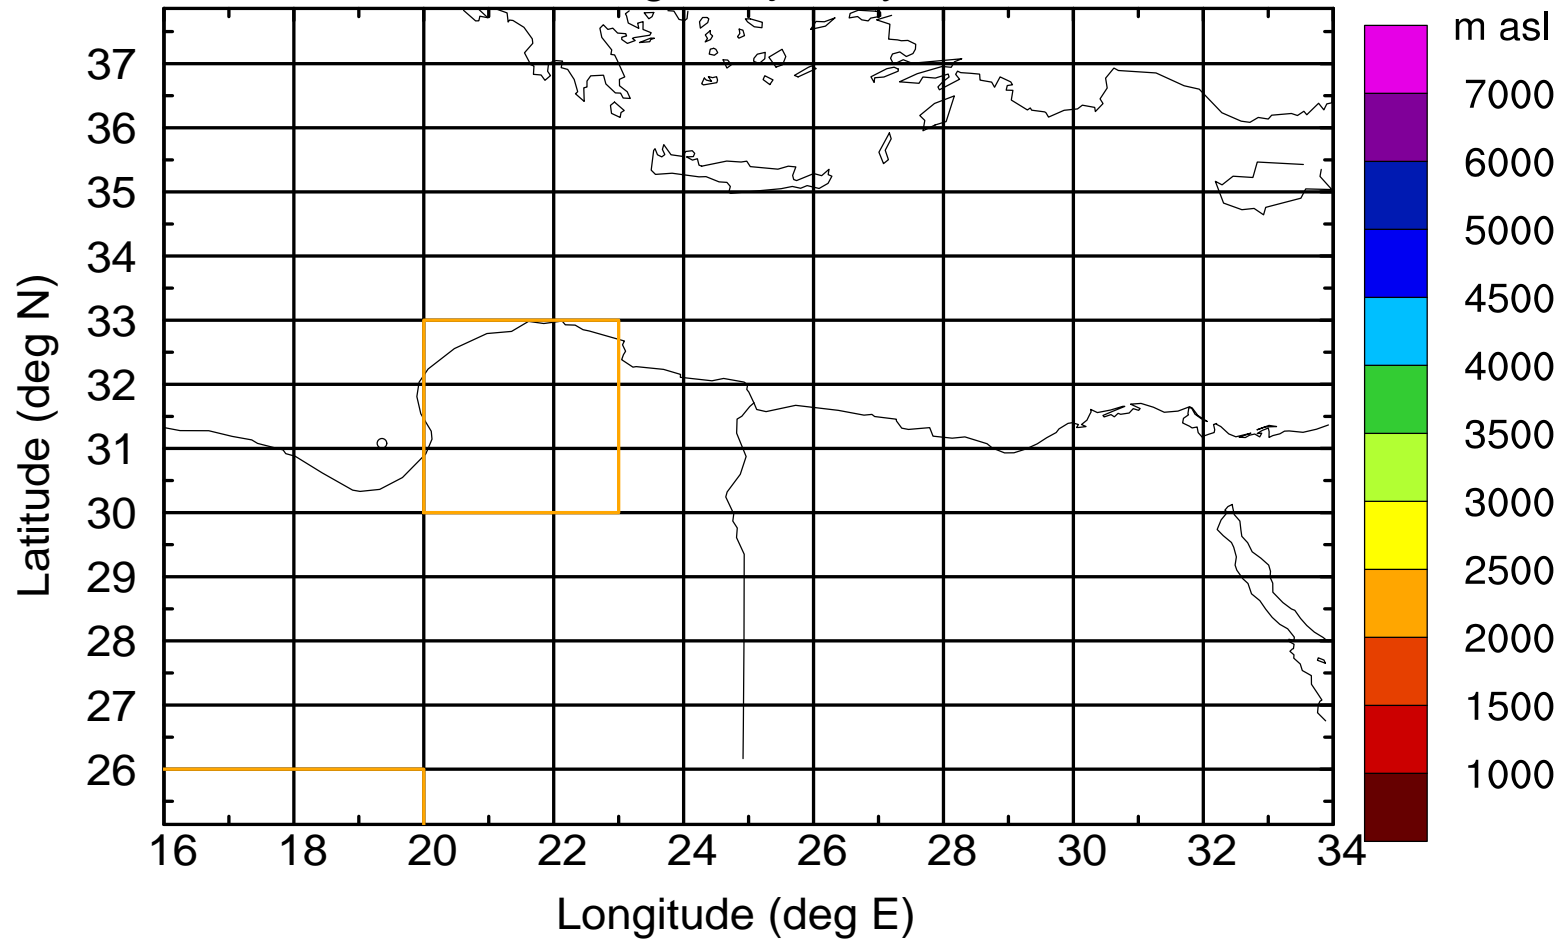

Flight trajectory

Paphos Airport ground station 20170422 5:30 UTC

Flight trajectory

Paphos Airport ground station 20170422 5:30 UTC

Flight trajectory

Paphos Airport ground station 20170422 5:30 UTC

Flight trajectory