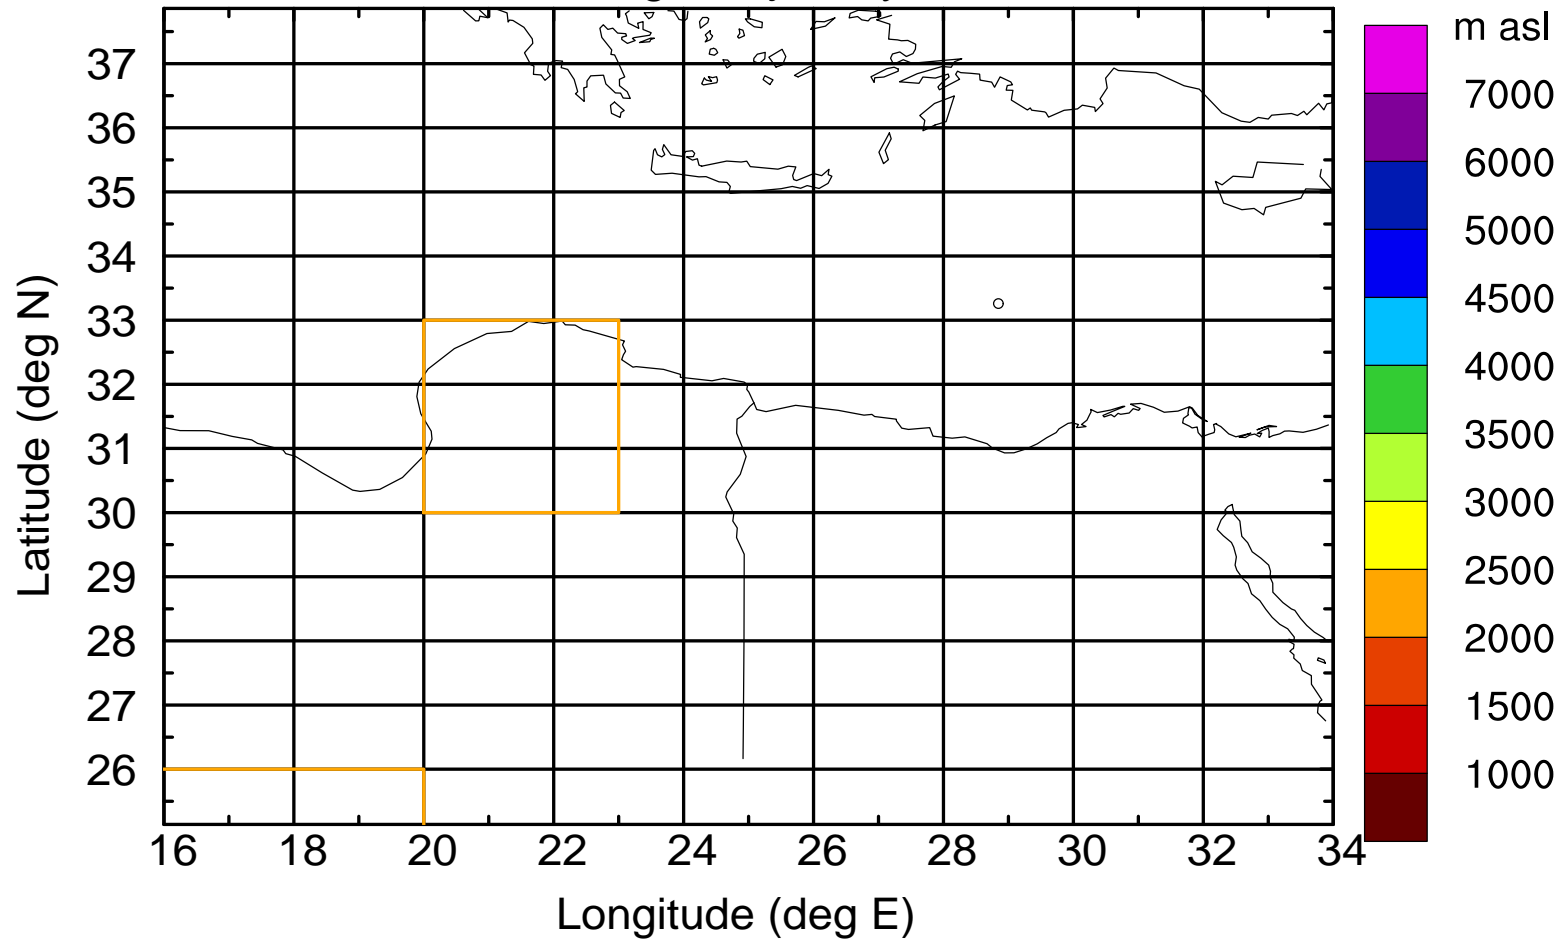

Paphos Airport ground station 20170422 5:30 UTC

Flight trajectory