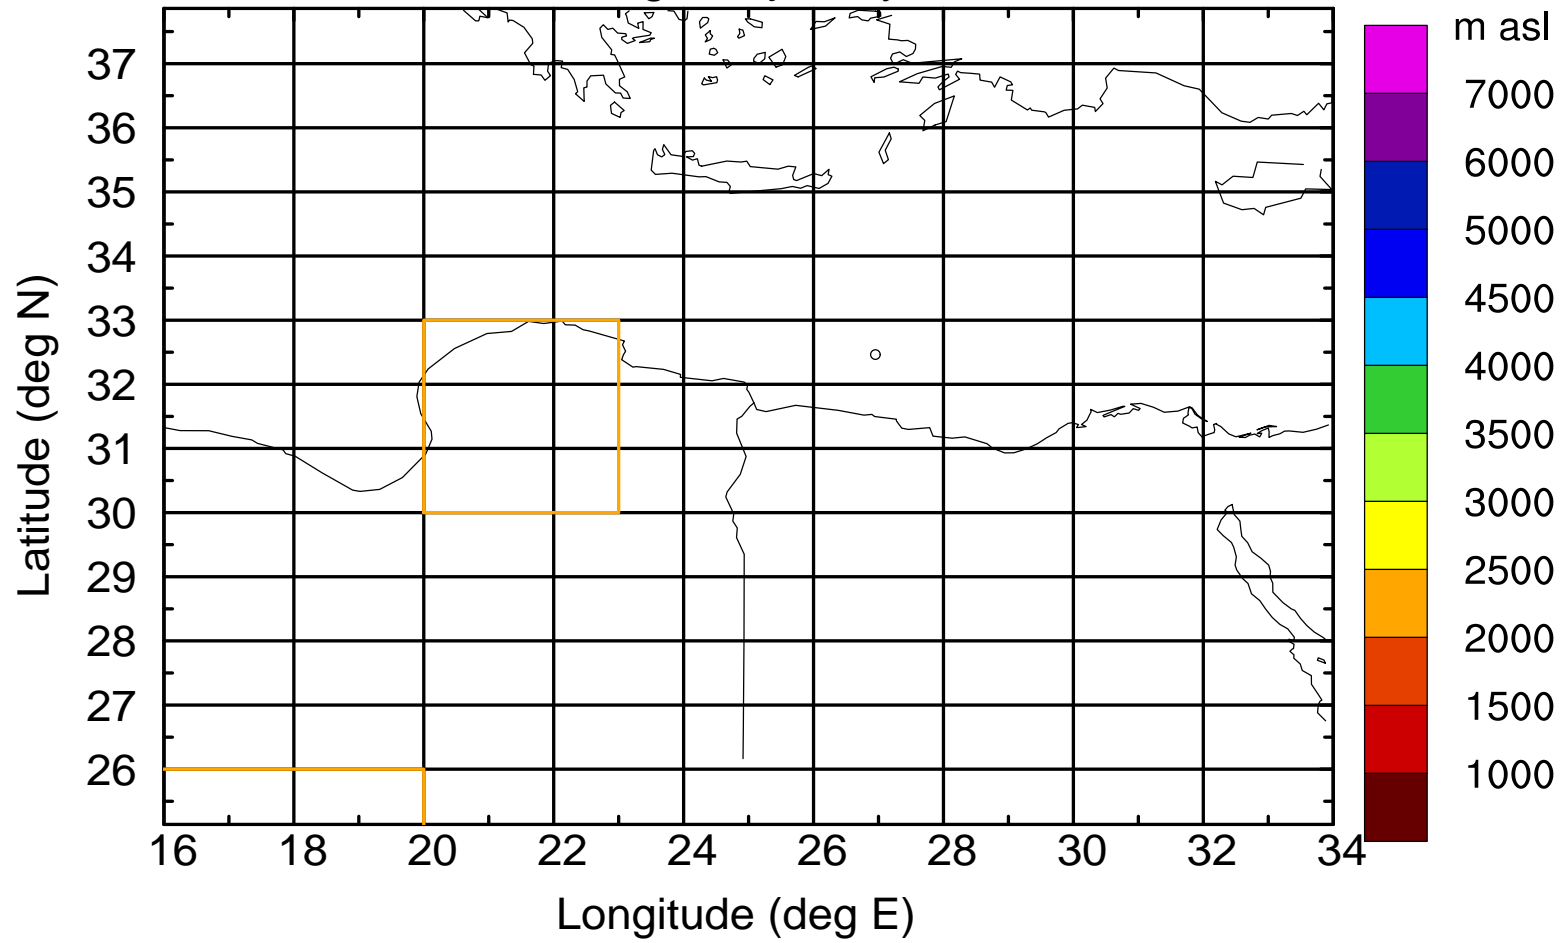

Paphos Airport ground station 20170422 5:30 UTC

Flight trajectory

Paphos Airport ground station 20170422 5:30 UTC

Flight trajectory

Paphos Airport ground station 20170422 5:30 UTC

Flight trajectory

Paphos Airport ground station 20170422 5:30 UTC