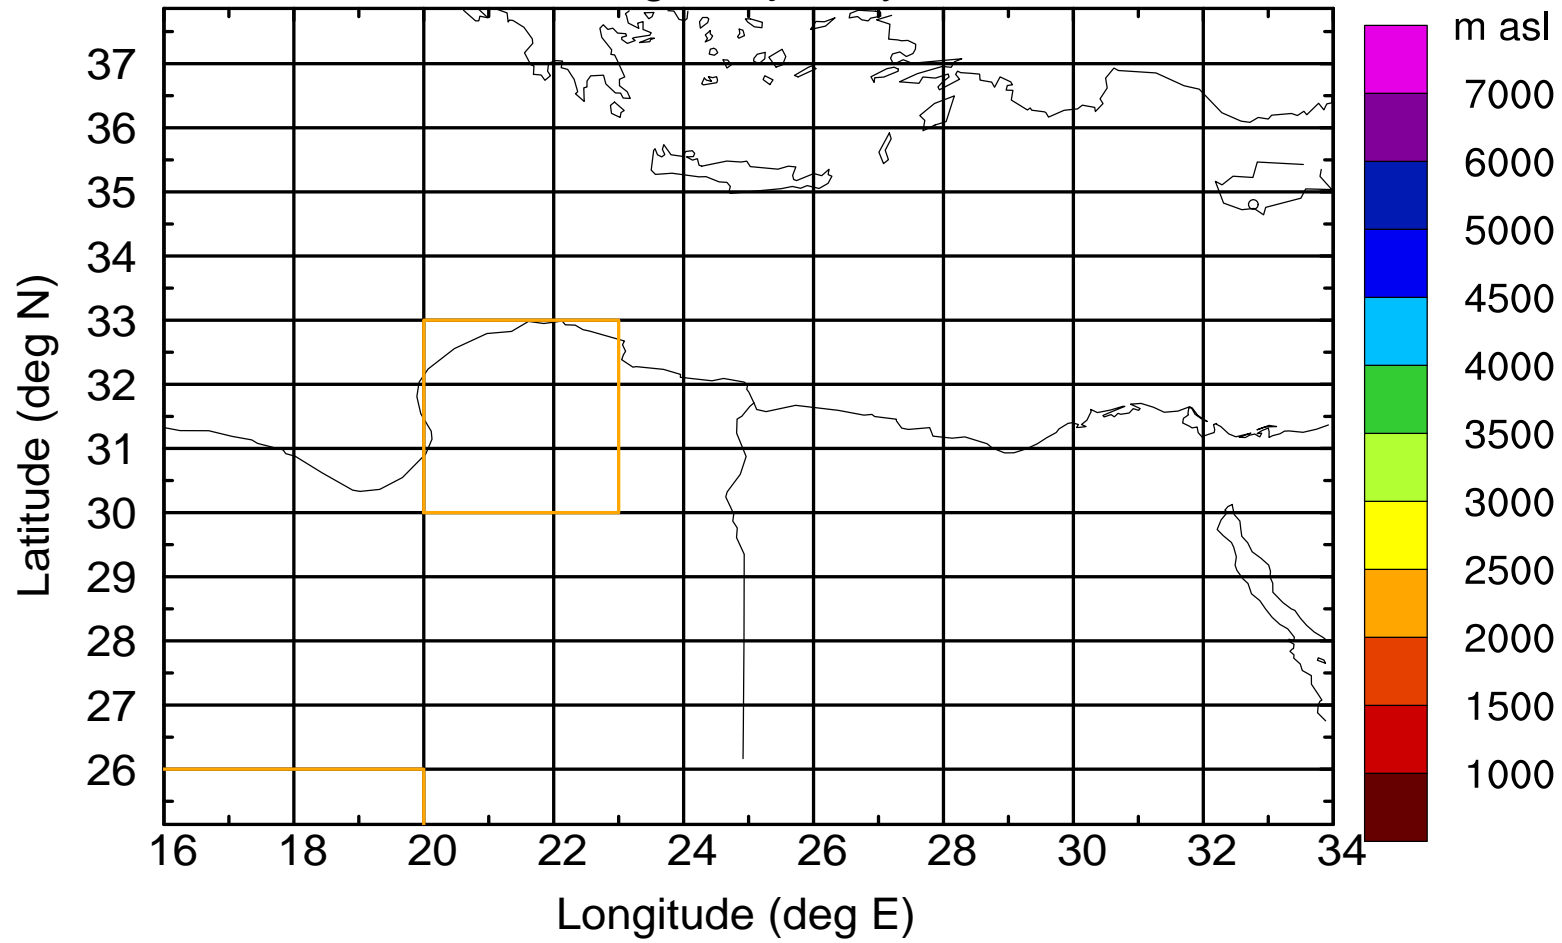

Flight trajectory

Paphos Airport ground station 20170422 5:30 UTC

Flight trajectory

Paphos Airport ground station 20170422 5:30 UTC

Flight trajectory

Paphos Airport ground station 20170422 5:30 UTC

Flight trajectory