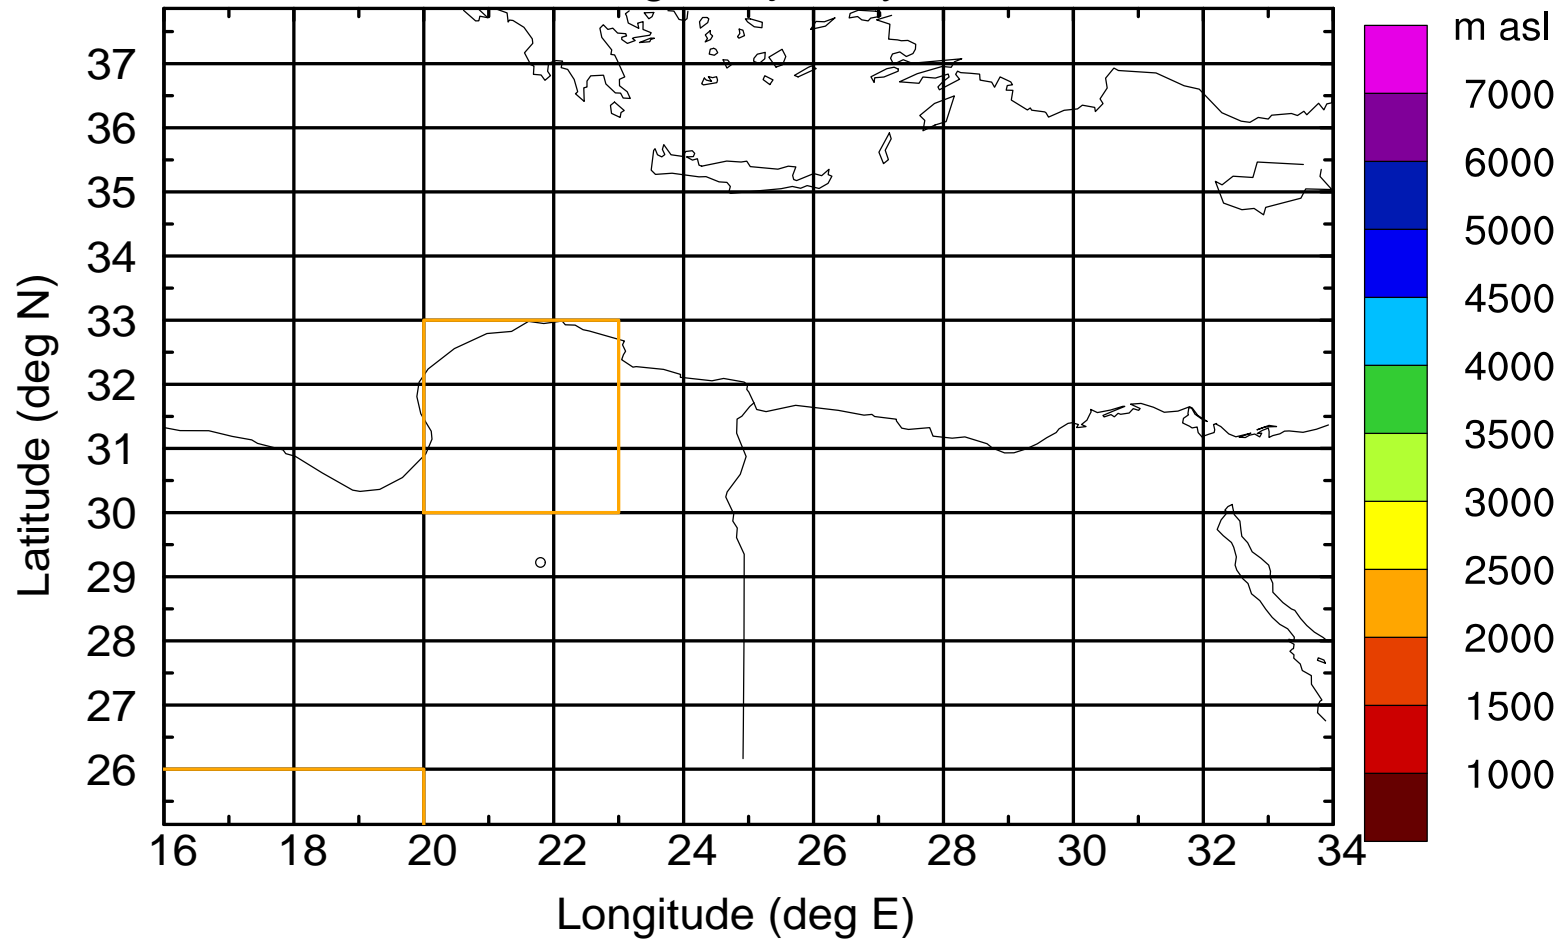

Paphos Airport ground station 20170422 5:30 UTC

Flight trajectory