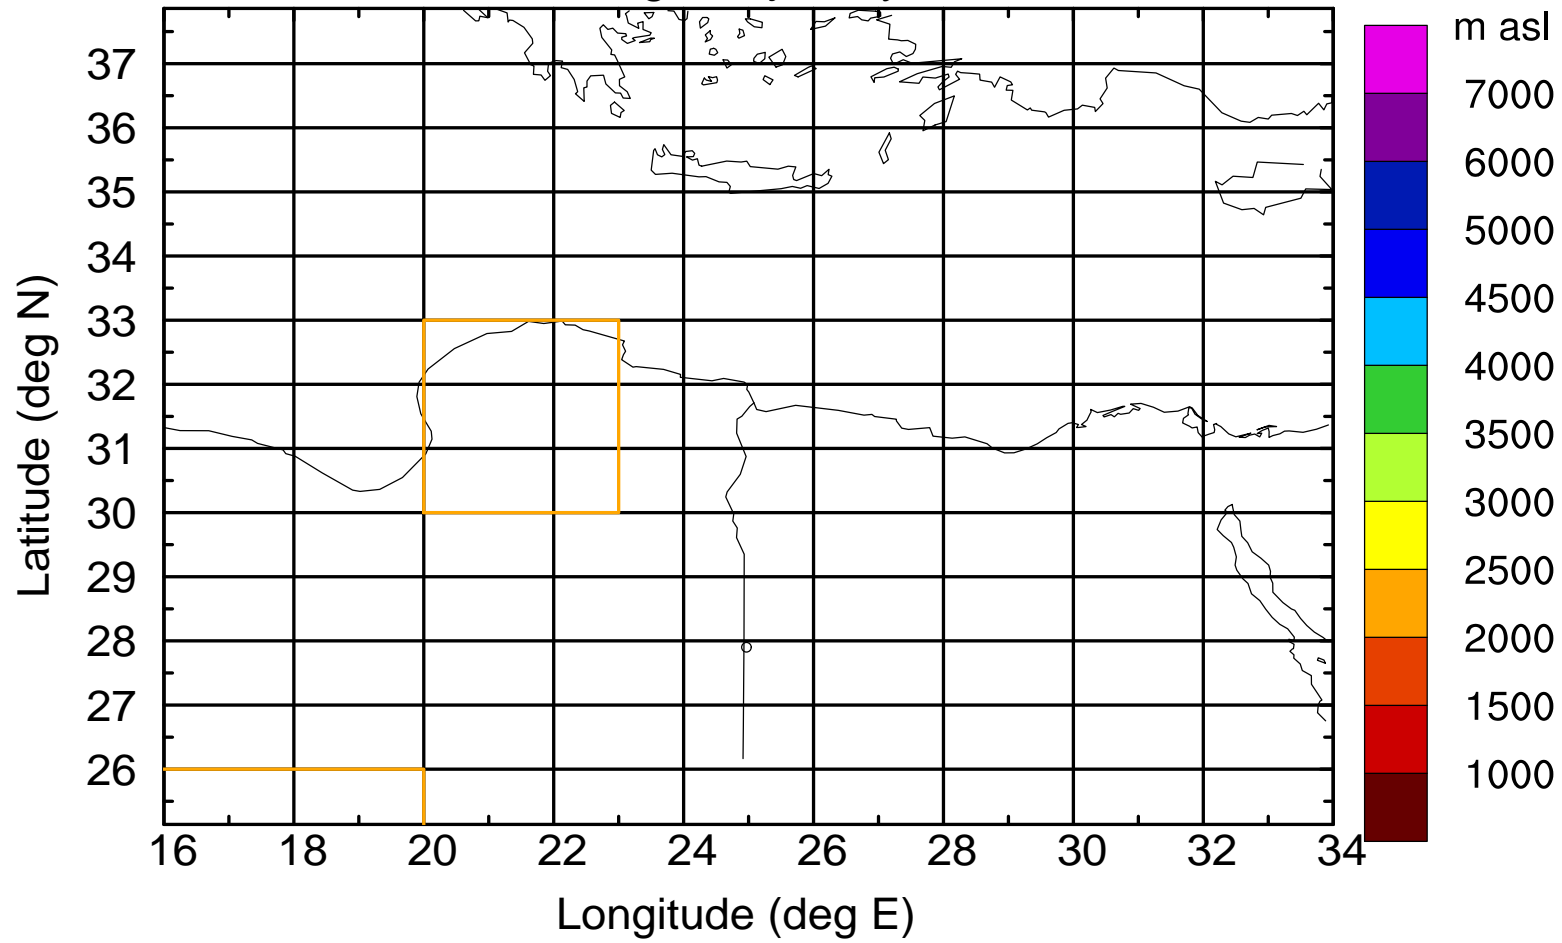

Paphos Airport ground station 20170422 5:30 UTC

Flight trajectory