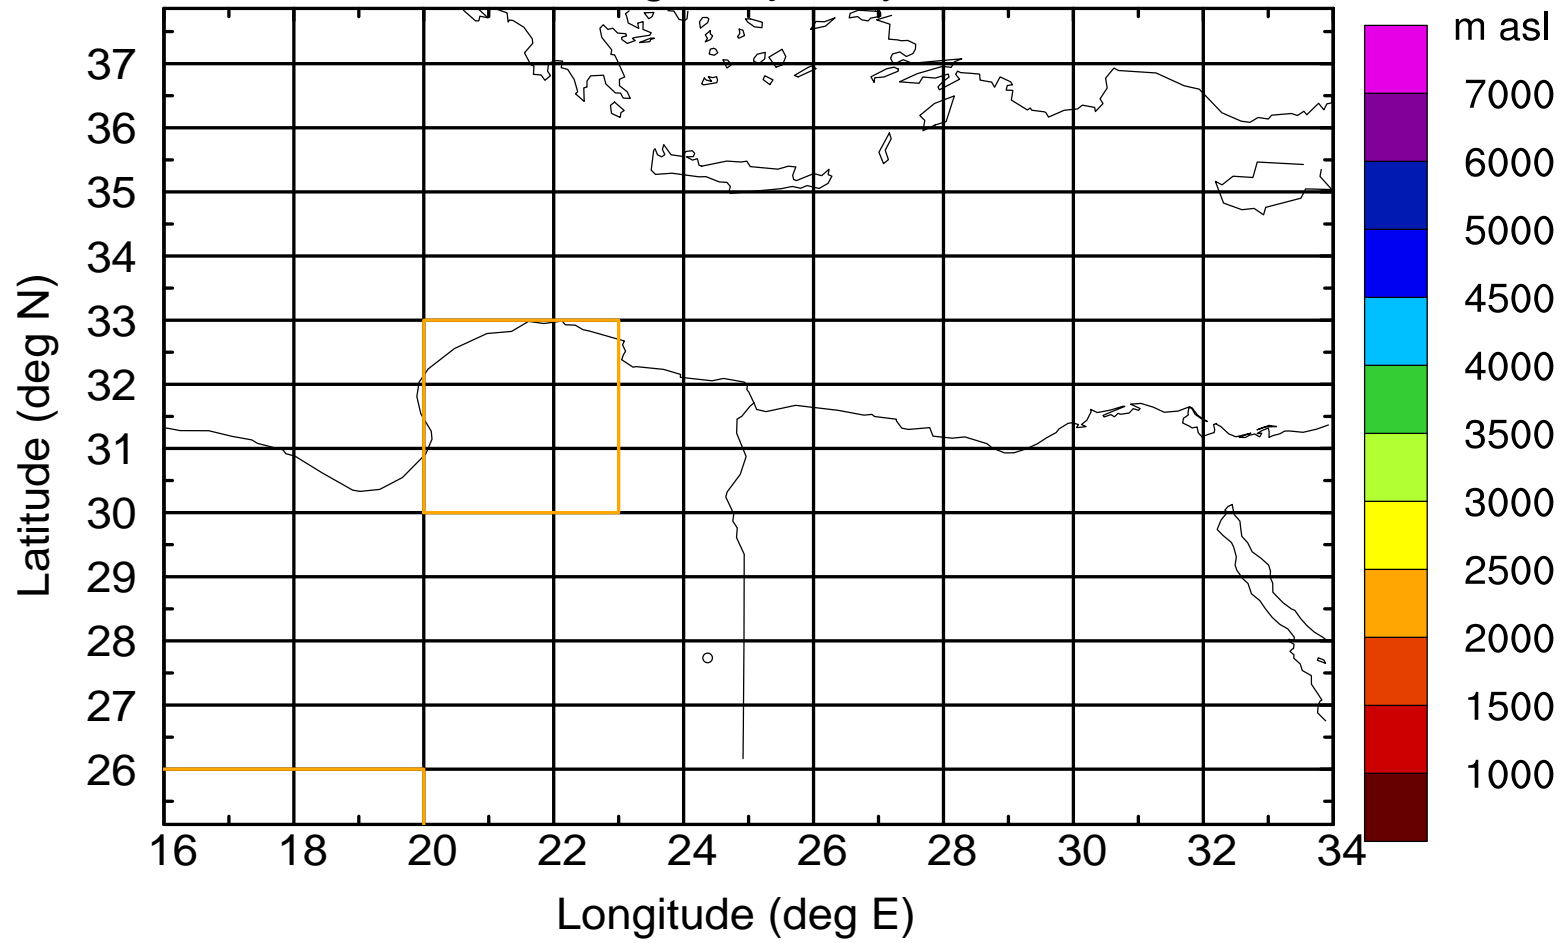

Flight trajectory

Paphos Airport ground station 20170422 5:30 UTC

Flight trajectory

Paphos Airport ground station 20170422 5:30 UTC

Flight trajectory

Paphos Airport ground station 20170422 5:30 UTC

Flight trajectory