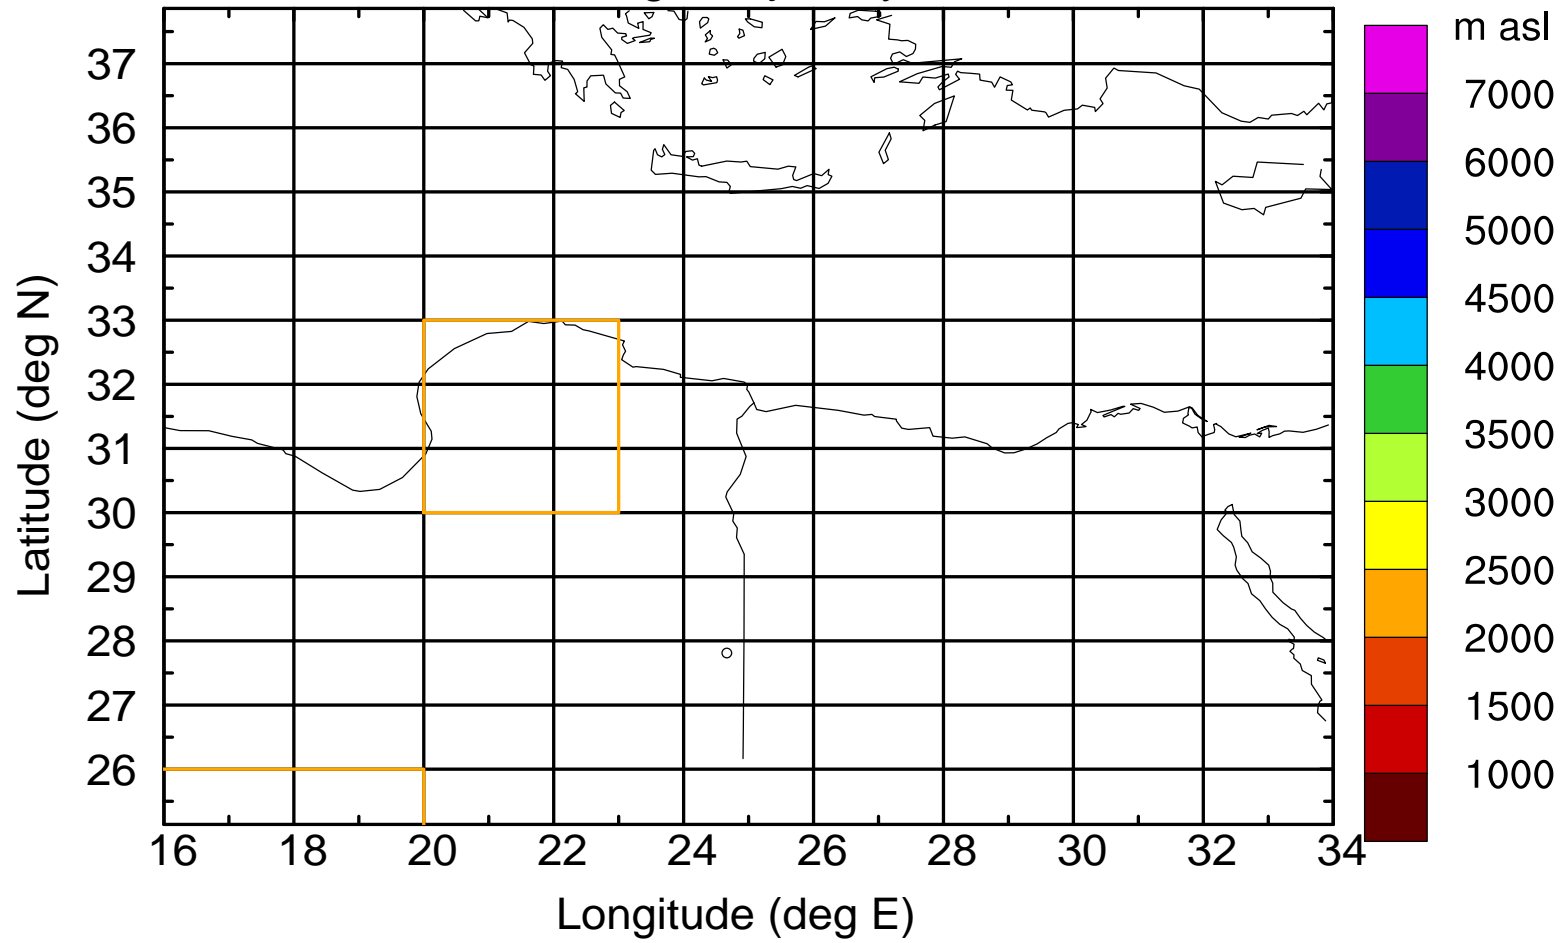

Paphos Airport ground station 20170422 5:30 UTC

Flight trajectory