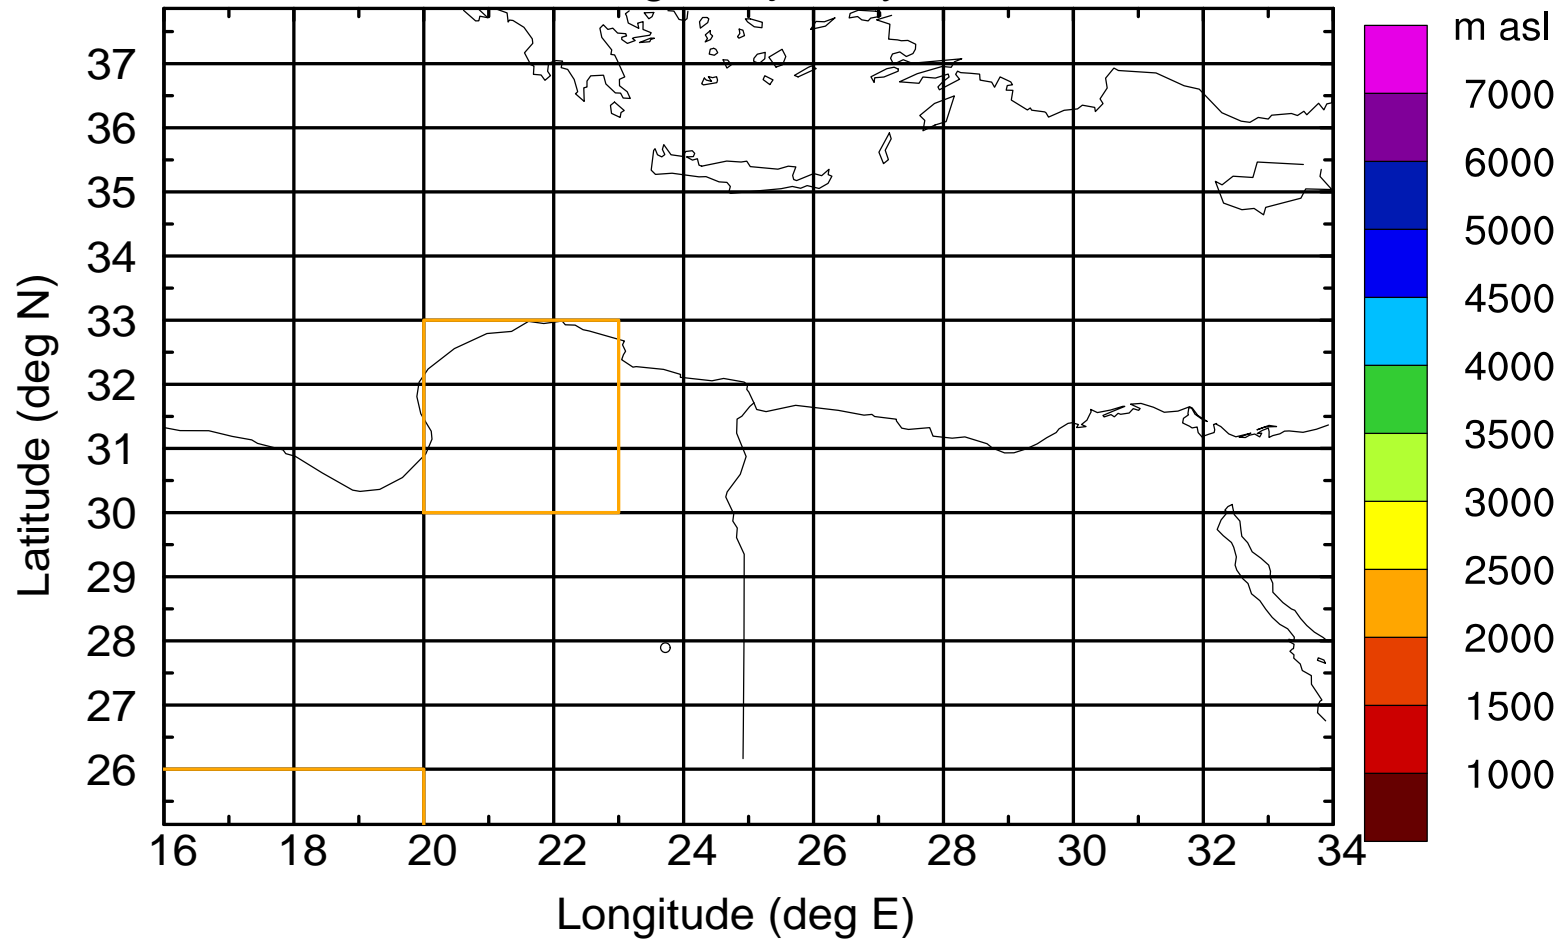

Paphos Airport ground station 20170422 5:30 UTC

Flight trajectory