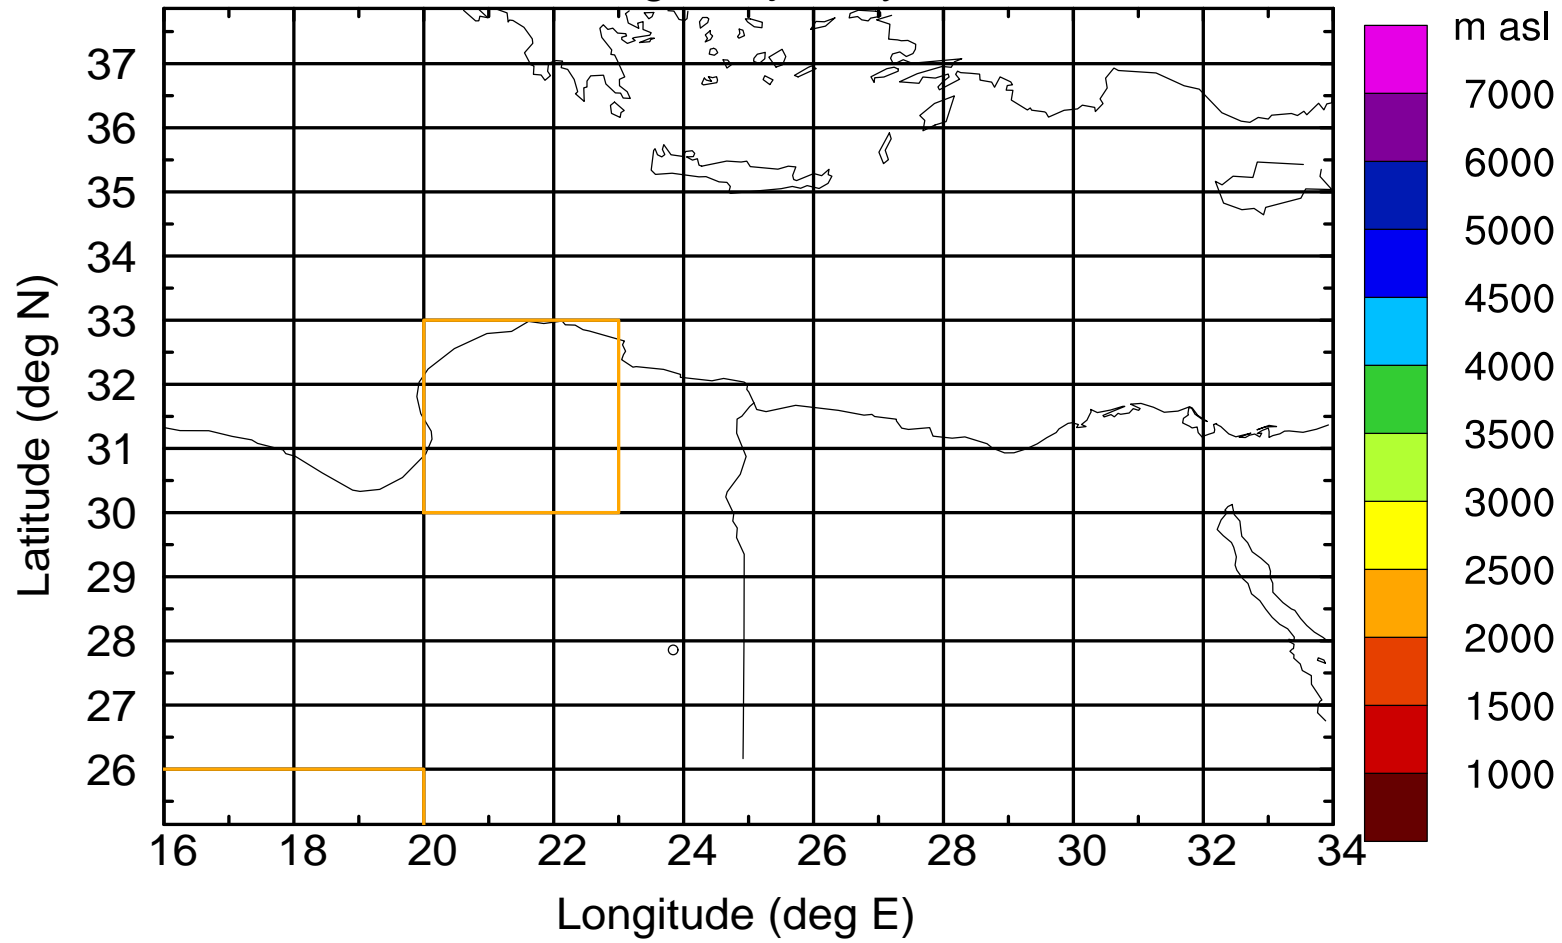

Flight trajectory

Paphos Airport ground station 20170422 5:30 UTC

Flight trajectory

Paphos Airport ground station 20170422 5:30 UTC

Flight trajectory

Paphos Airport ground station 20170422 5:30 UTC

Flight trajectory