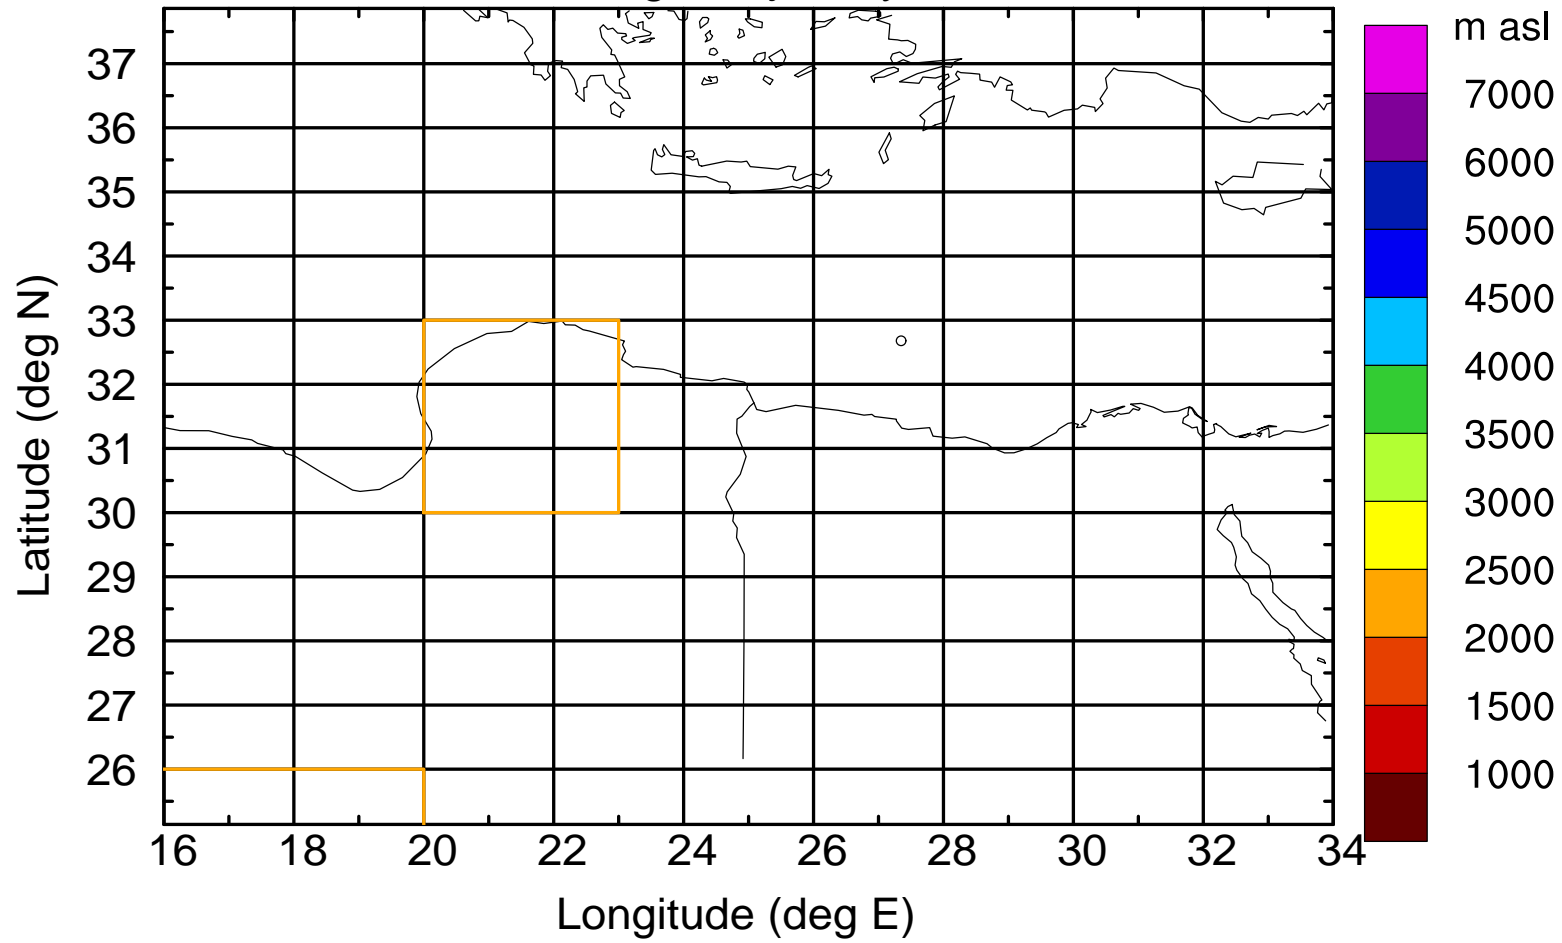

Paphos Airport ground station 20170422 5:30 UTC

Flight trajectory