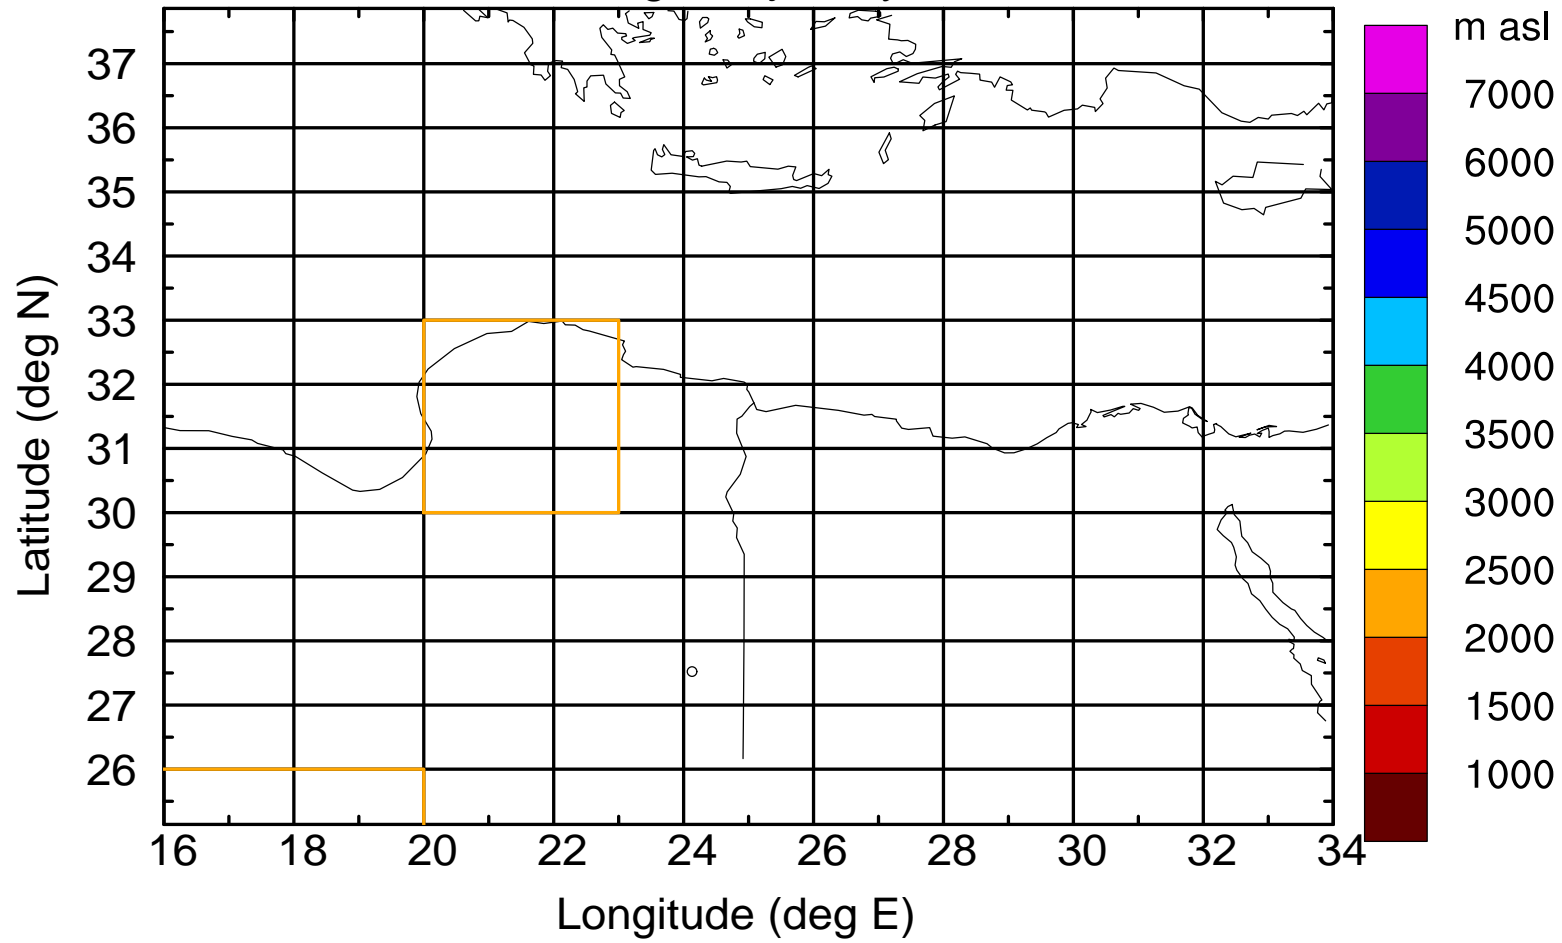

Paphos Airport ground station 20170422 5:30 UTC

Flight trajectory