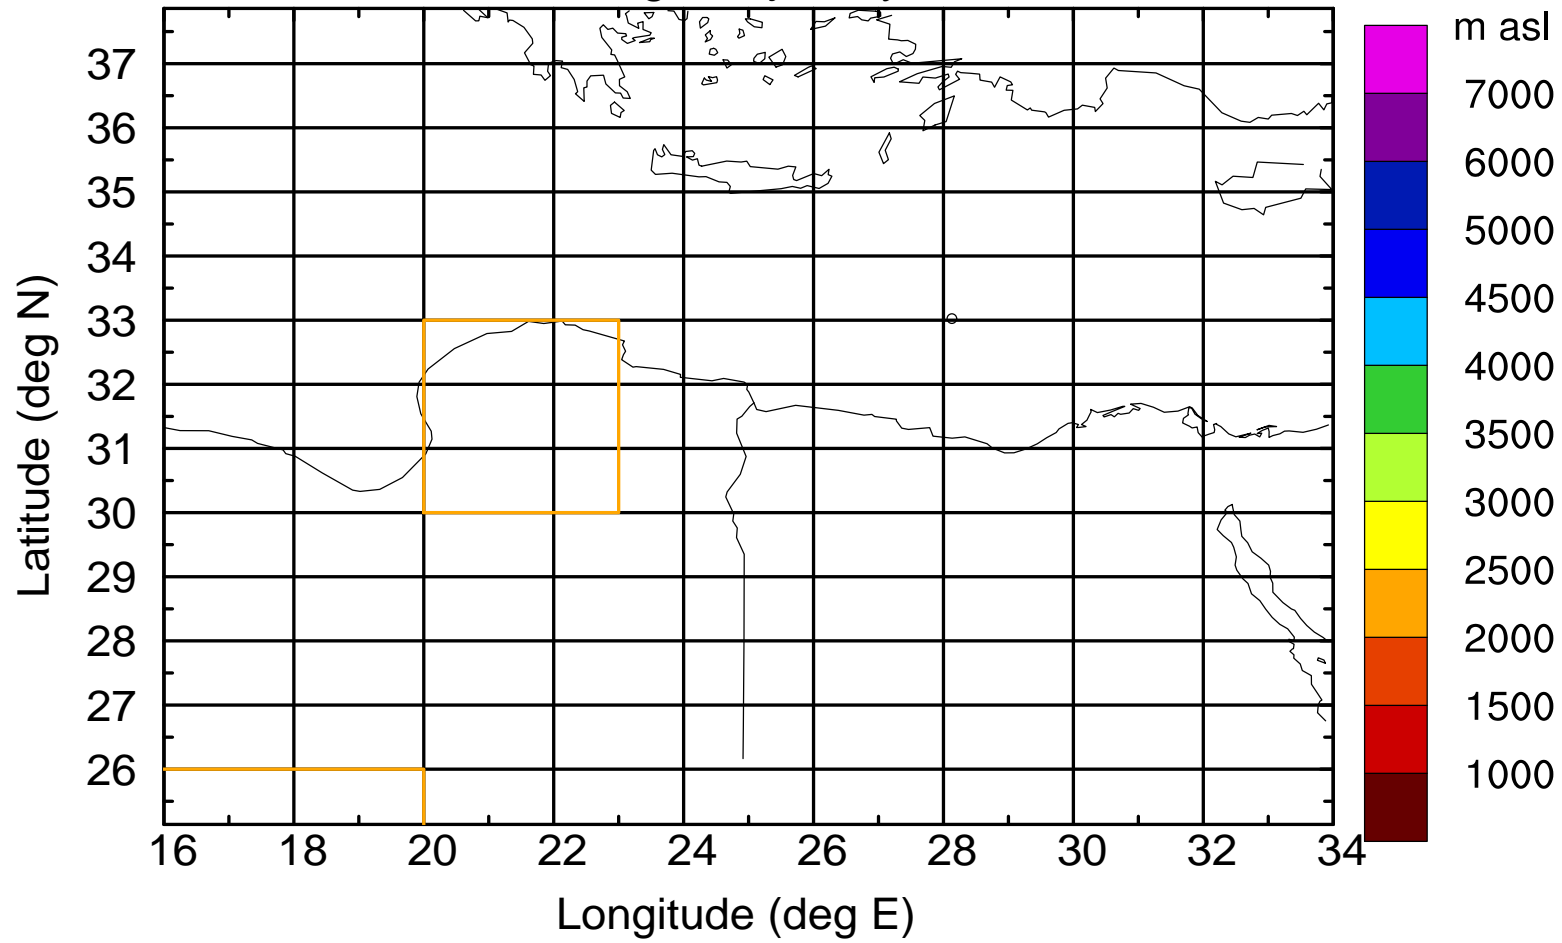

Flight trajectory

Paphos Airport ground station 20170422 5:30 UTC

Flight trajectory

Paphos Airport ground station 20170422 5:30 UTC

Flight trajectory

Paphos Airport ground station 20170422 5:30 UTC

Flight trajectory