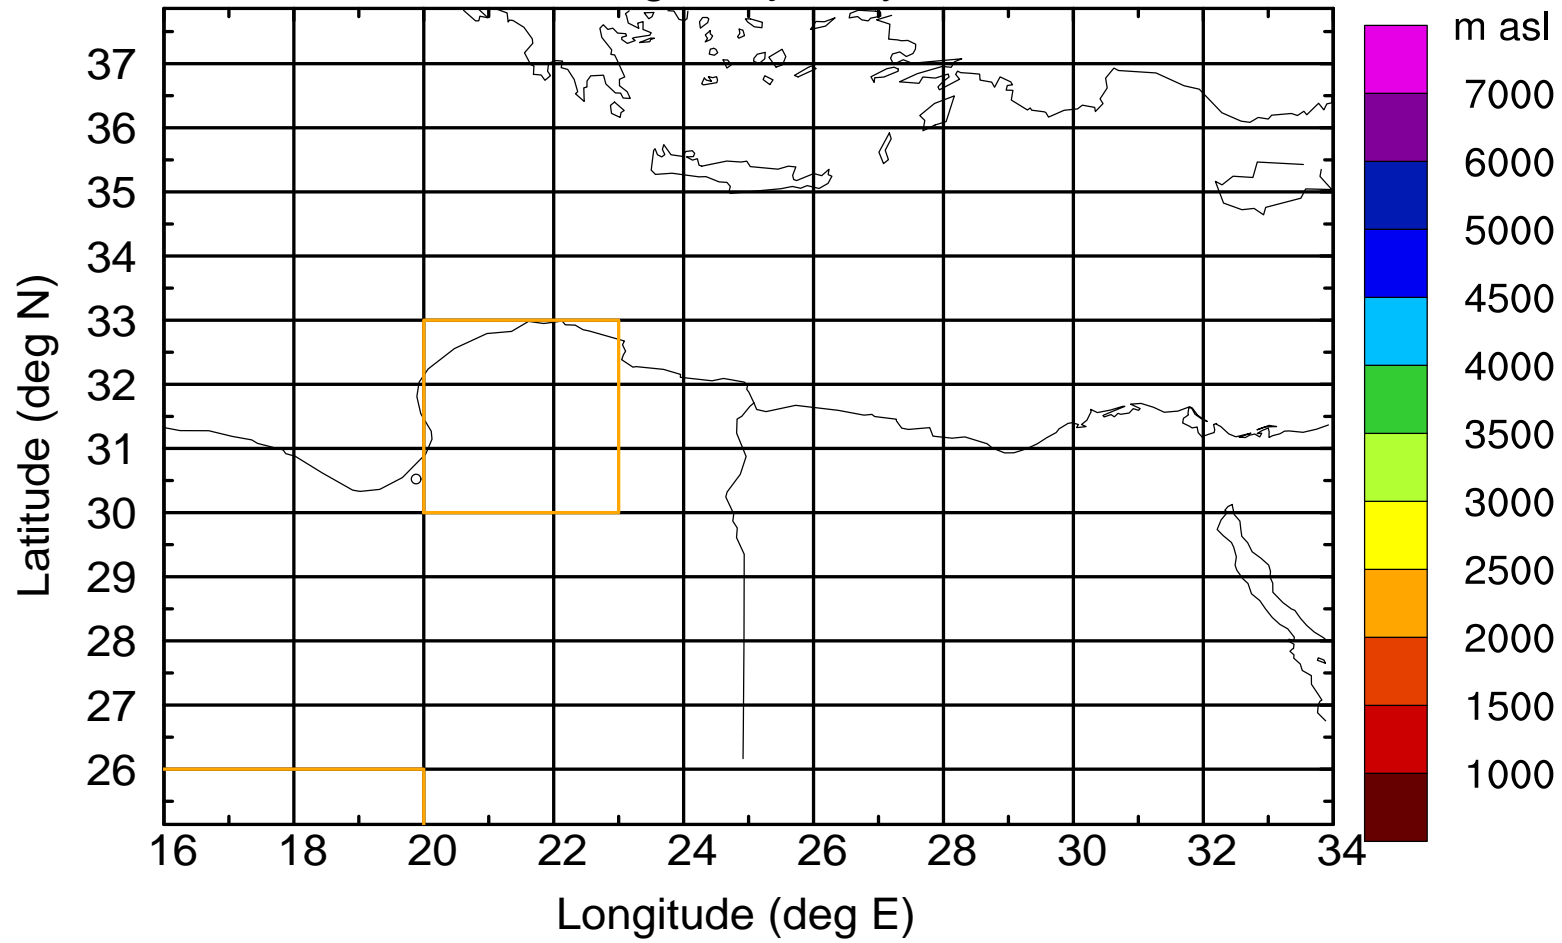

Paphos Airport ground station 20170422 5:30 UTC

Flight trajectory