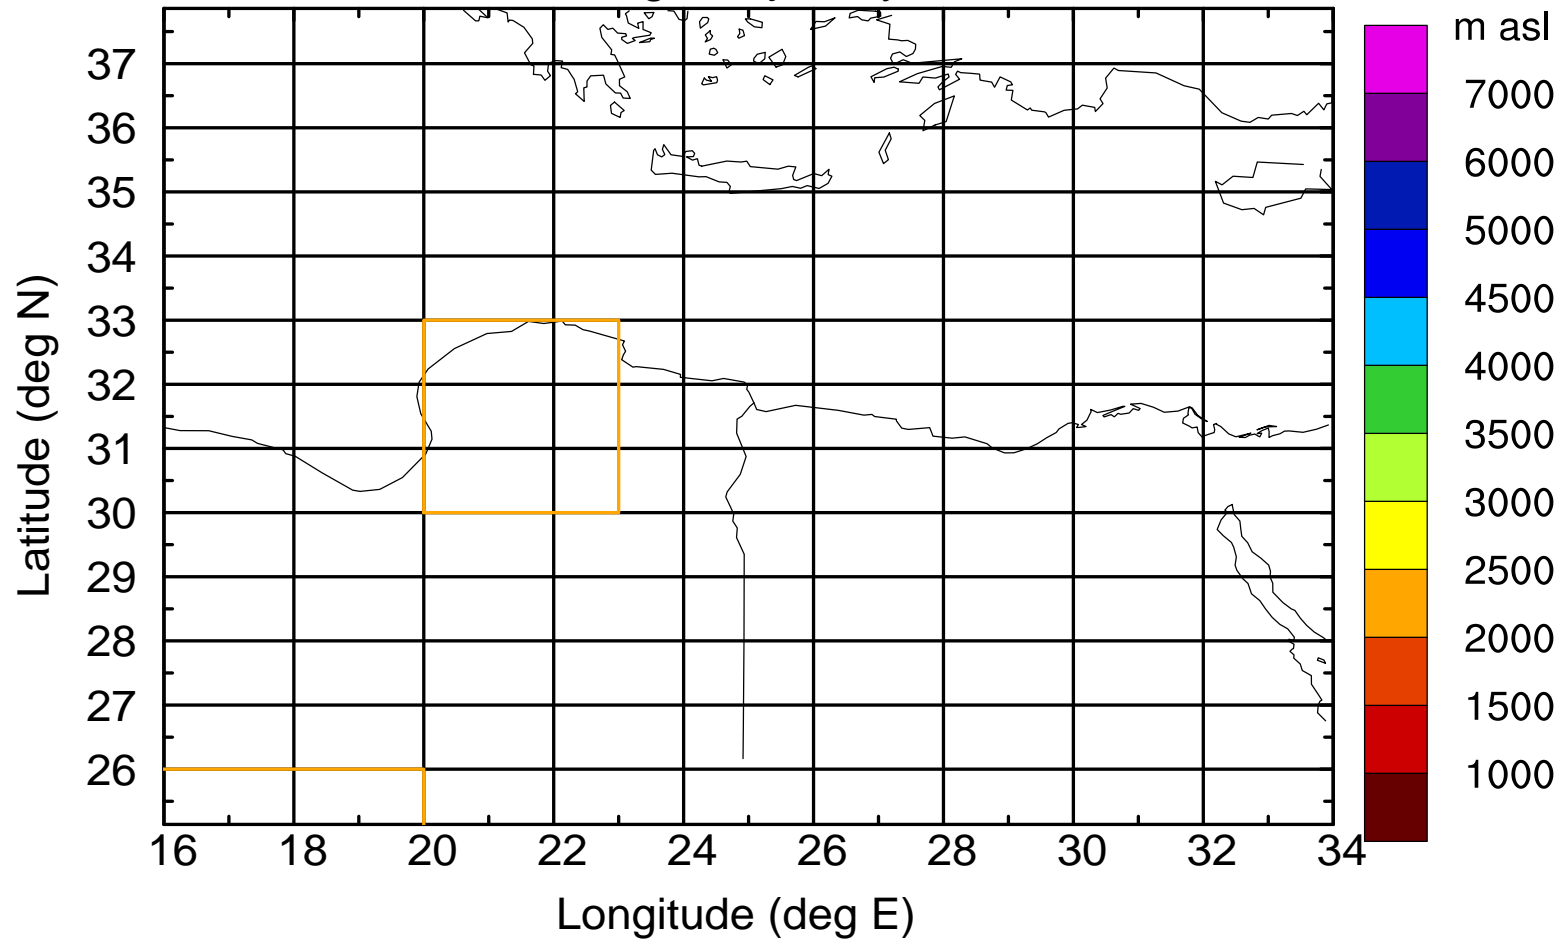

Paphos Airport ground station 20170422 5:30 UTC

Flight trajectory