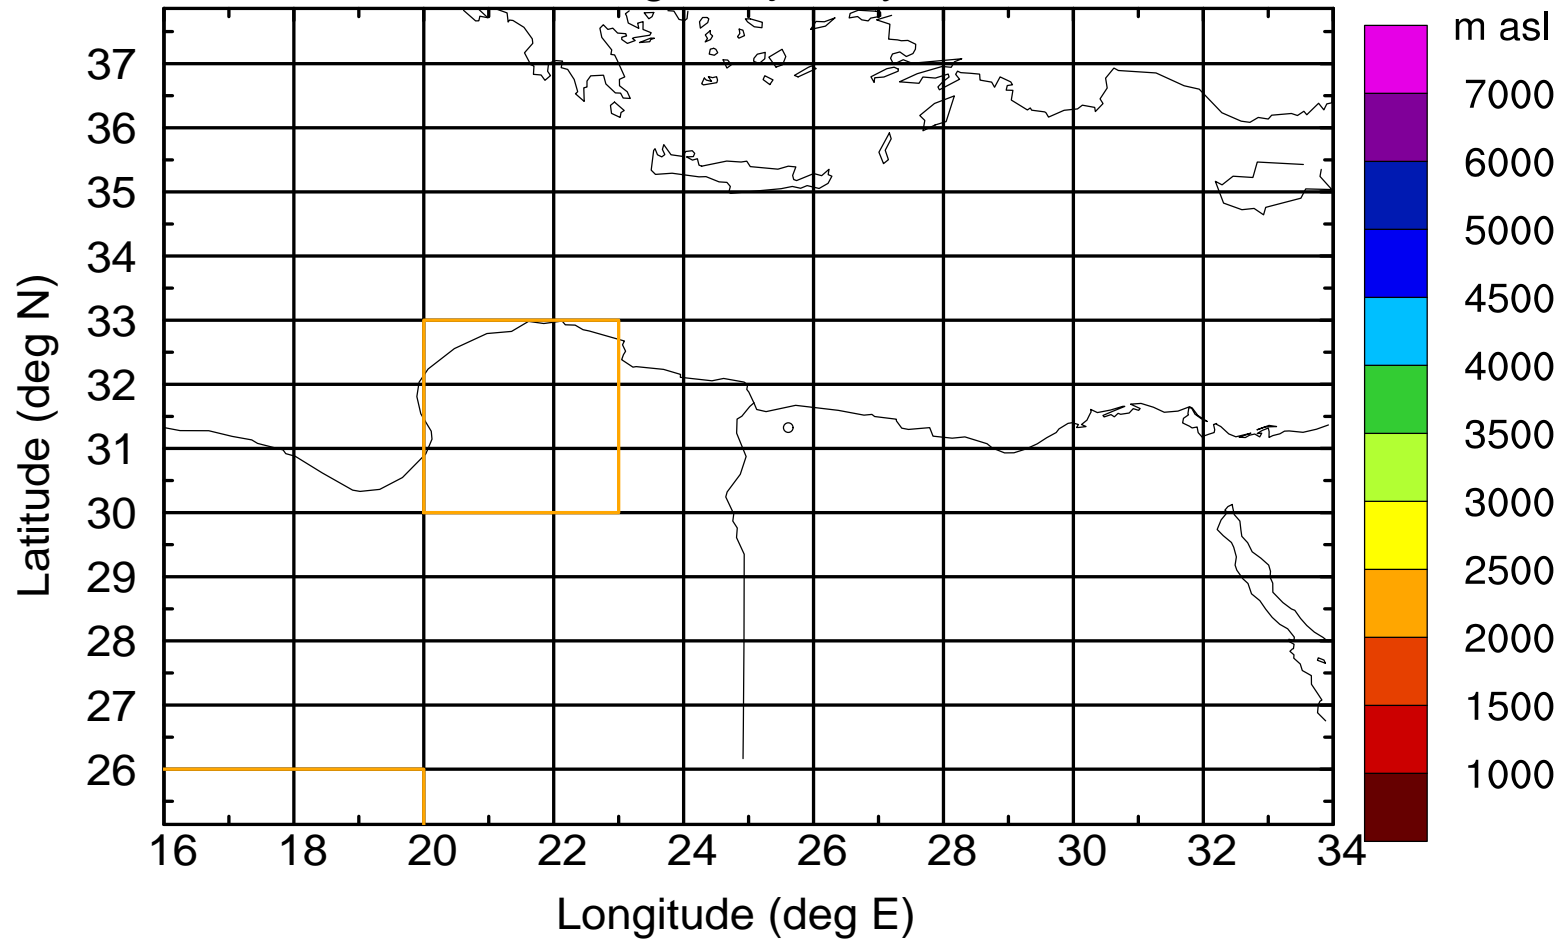

Flight trajectory

Paphos Airport ground station 20170422 5:30 UTC

Flight trajectory

Paphos Airport ground station 20170422 5:30 UTC

Flight trajectory

Paphos Airport ground station 20170422 5:30 UTC

Flight trajectory