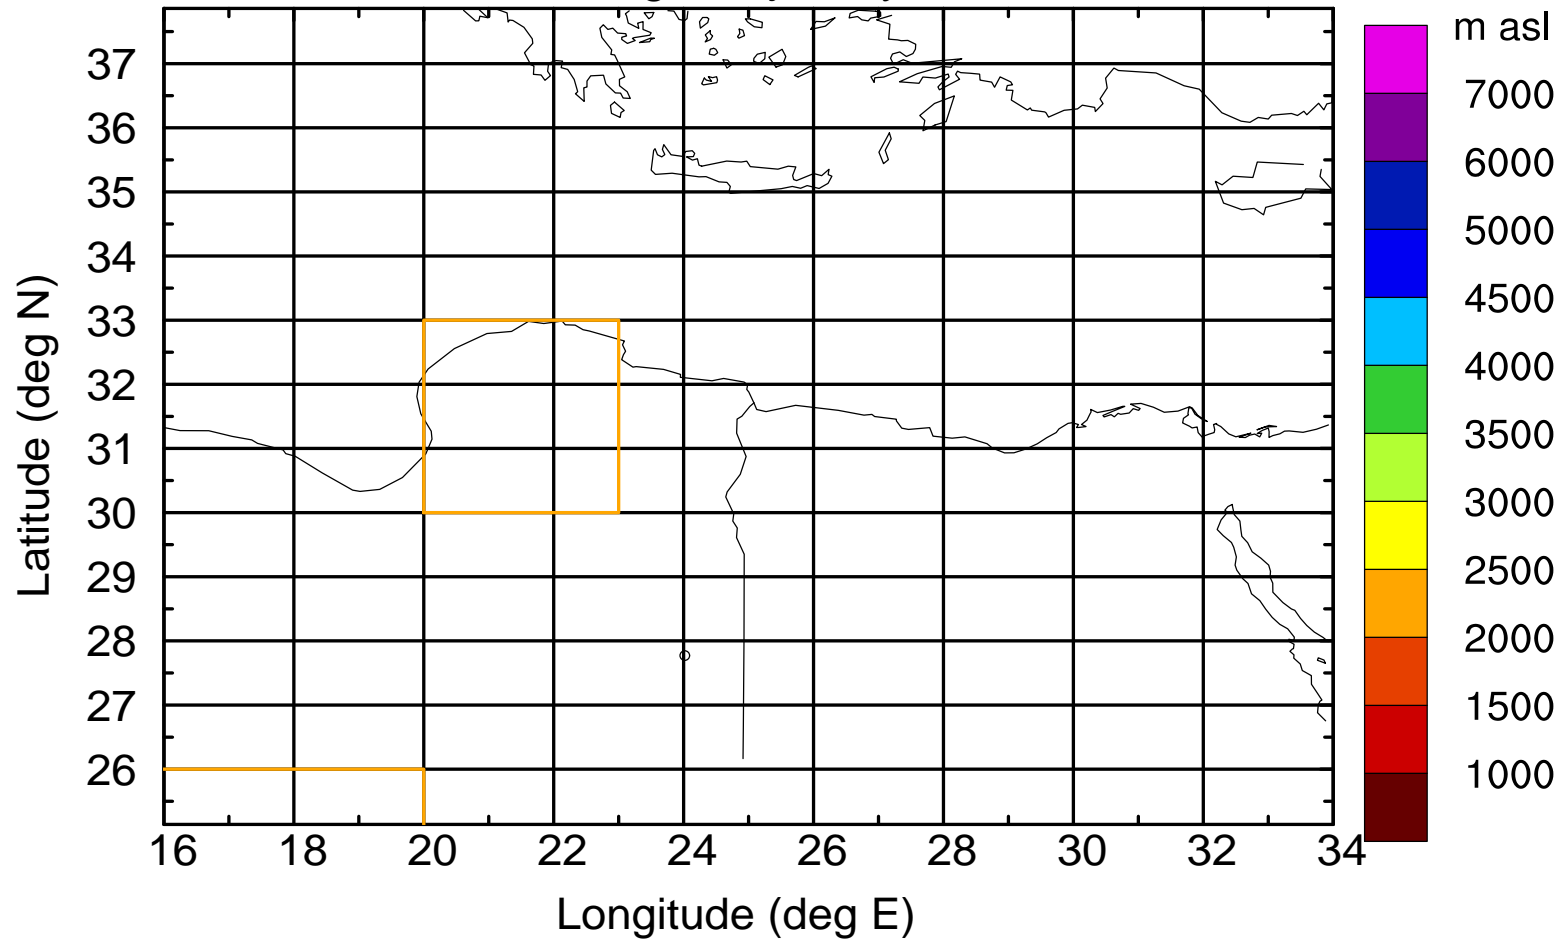

Paphos Airport ground station 20170422 5:30 UTC

Flight trajectory