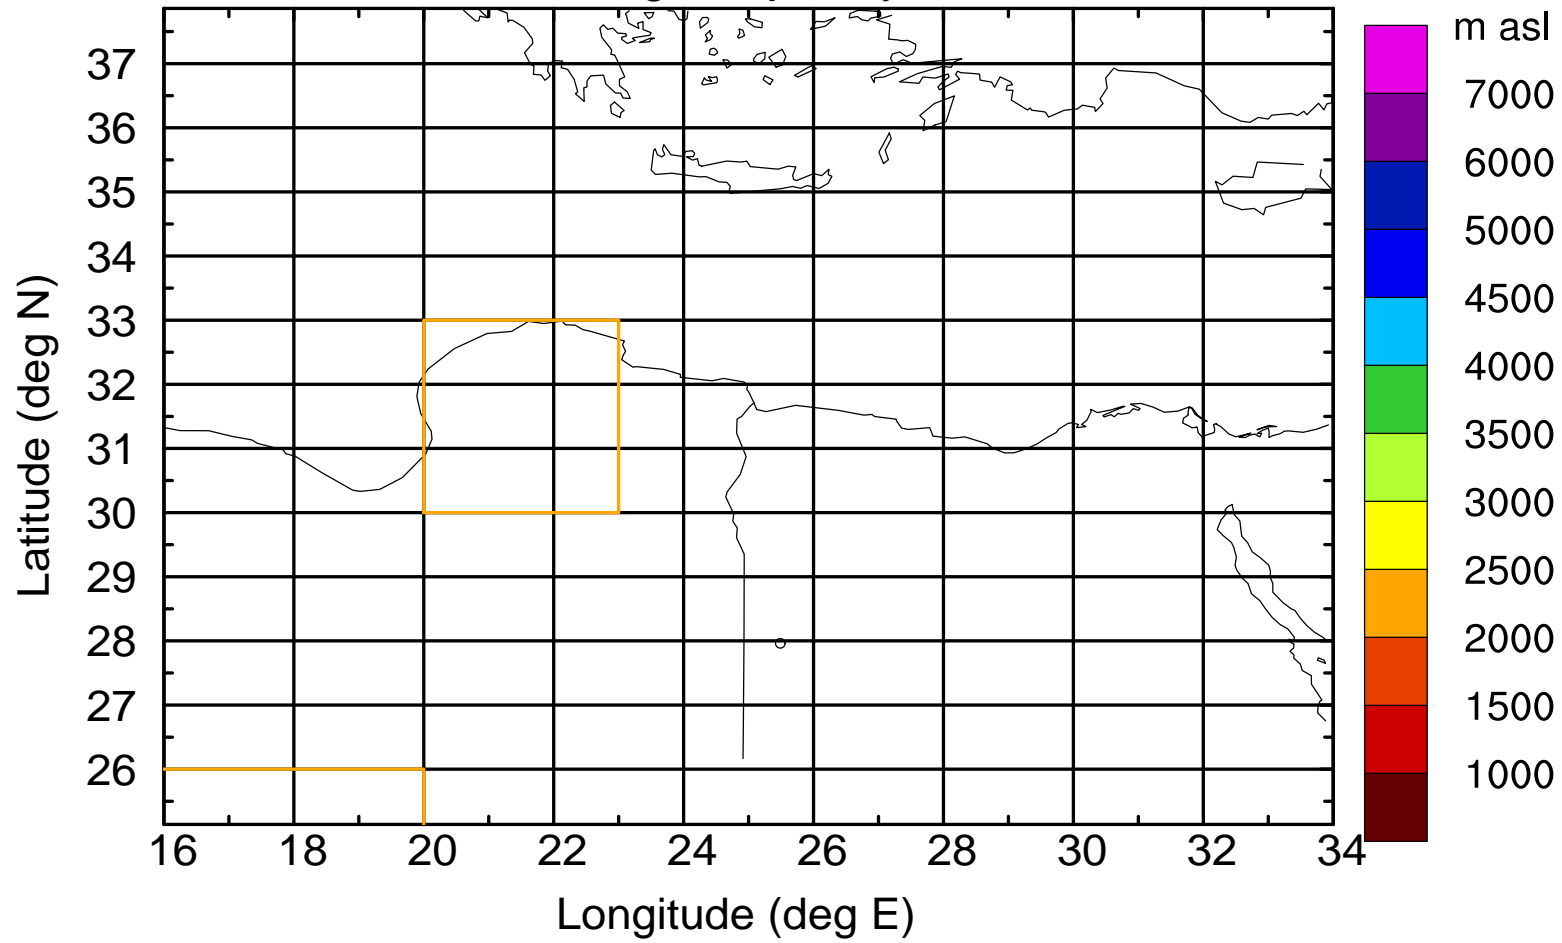

Paphos Airport ground station 20170422 5:30 UTC

Flight trajectory

Paphos Airport ground station 20170422 5:30 UTC

Flight trajectory

Paphos Airport ground station 20170422 5:30 UTC

Flight trajectory

Paphos Airport ground station 20170422 5:30 UTC