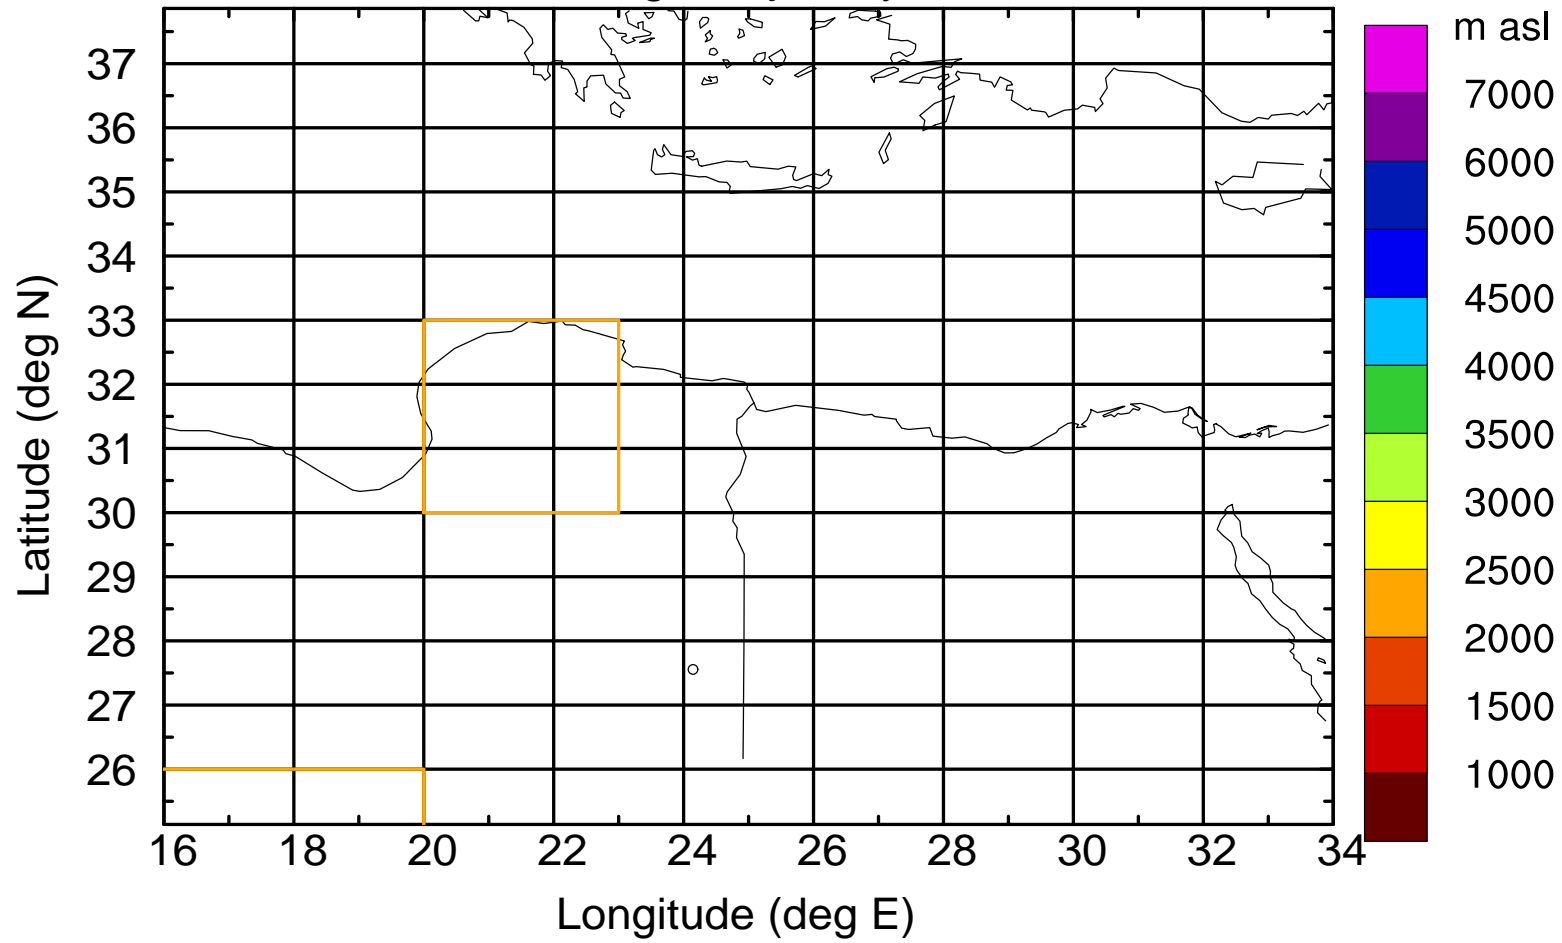

Paphos Airport ground station 20170422 5:30 UTC

Flight trajectory