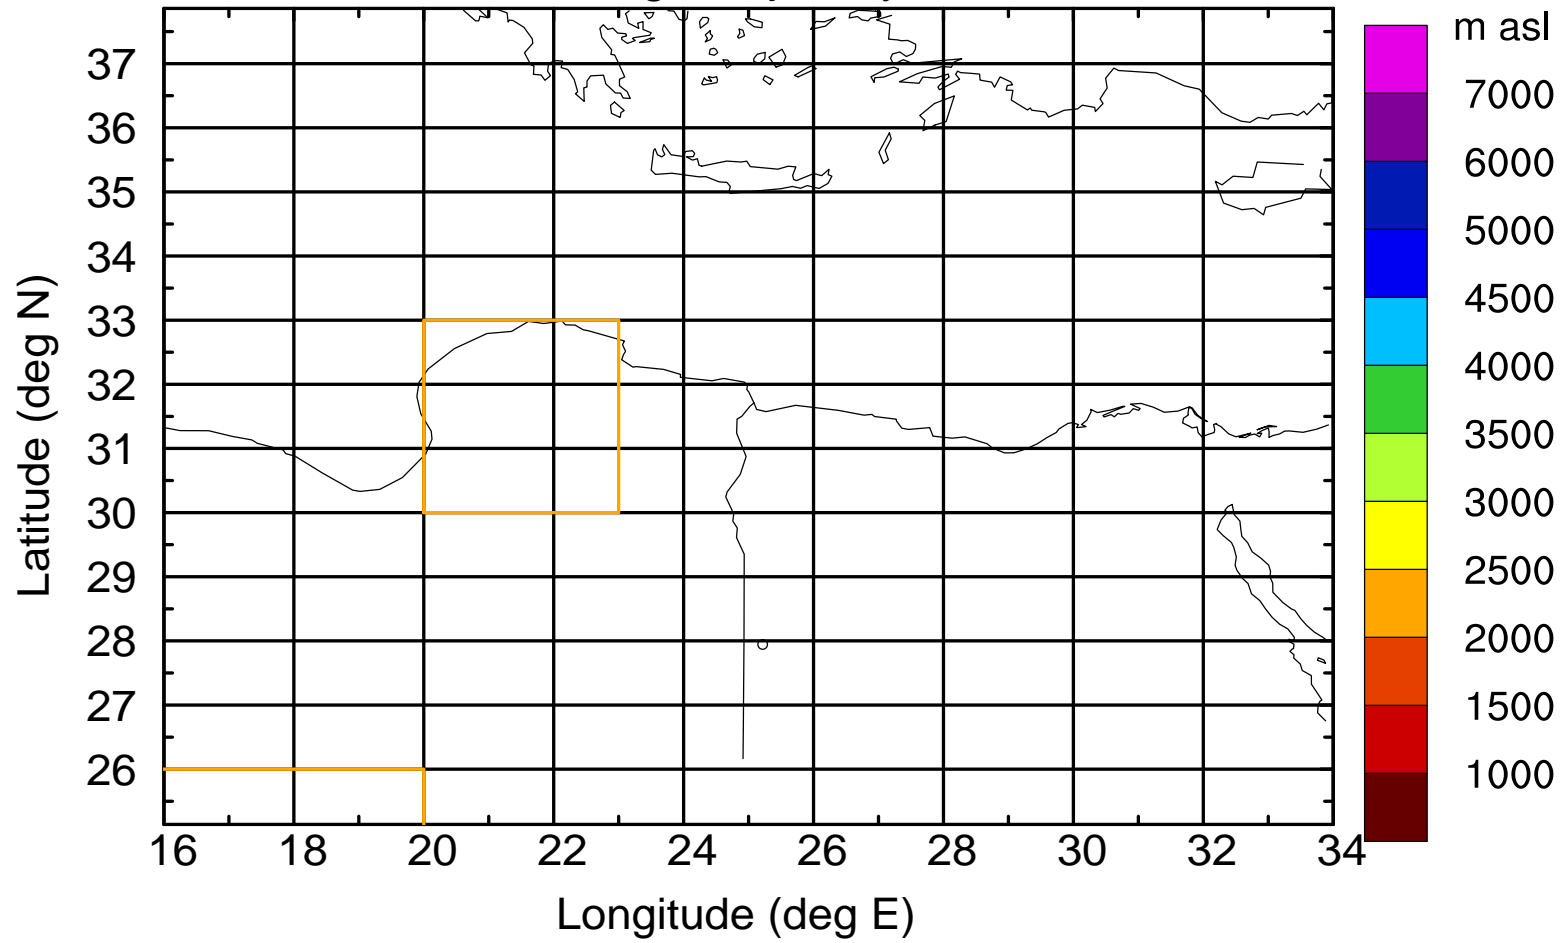

Flight trajectory

Paphos Airport ground station 20170422 5:30 UTC

Flight trajectory

Paphos Airport ground station 20170422 5:30 UTC

Flight trajectory

Paphos Airport ground station 20170422 5:30 UTC

Flight trajectory