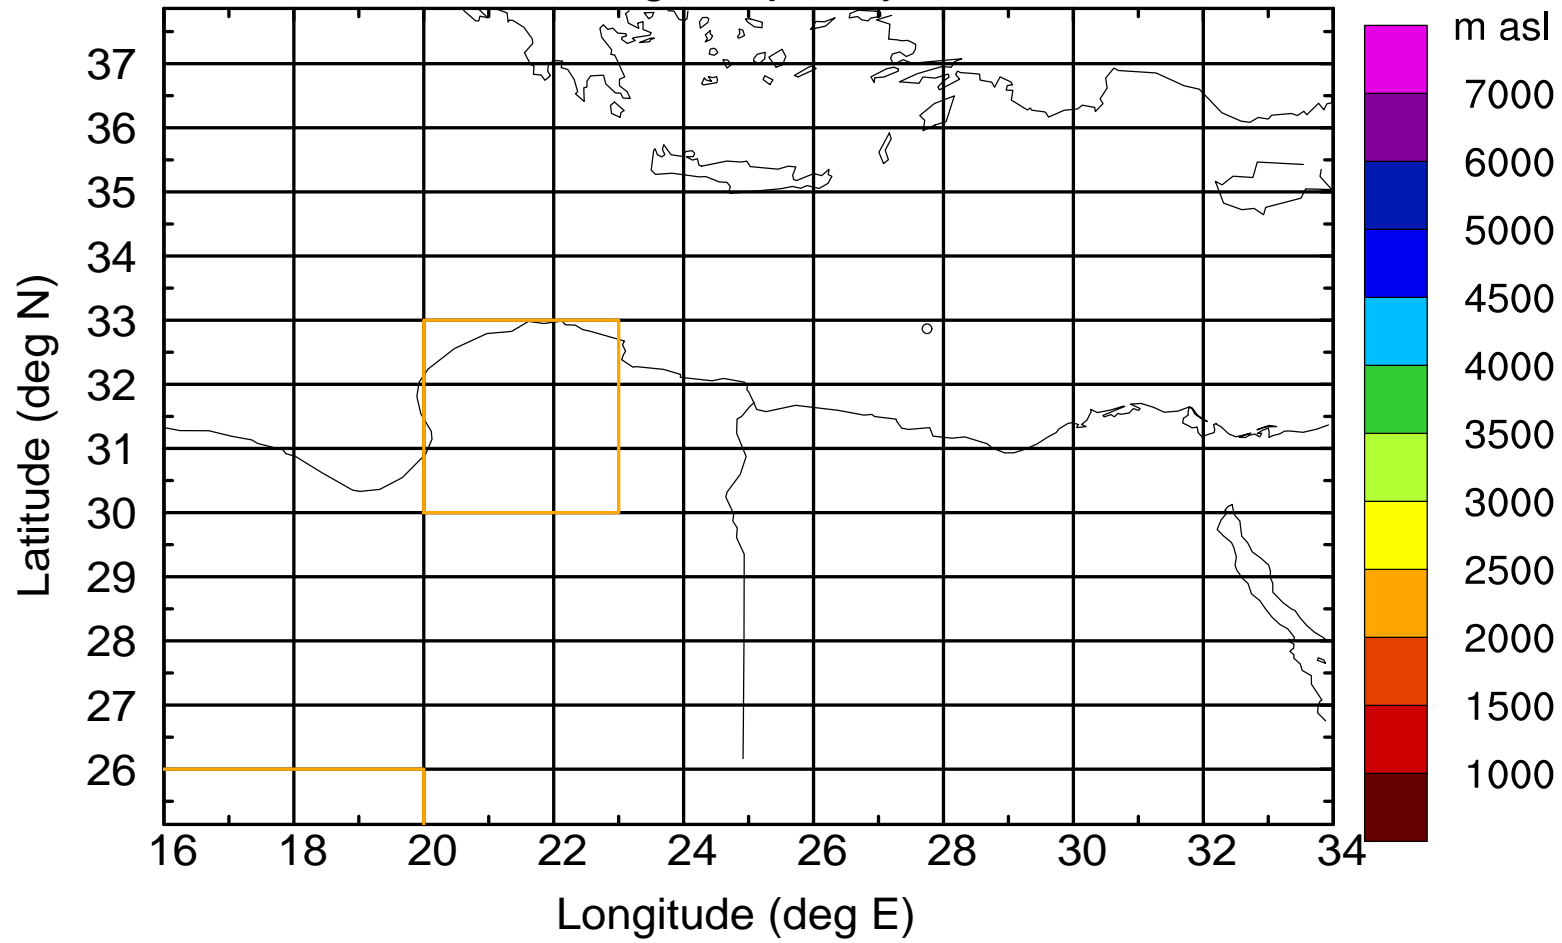

Paphos Airport ground station 20170422 5:30 UTC

Flight trajectory