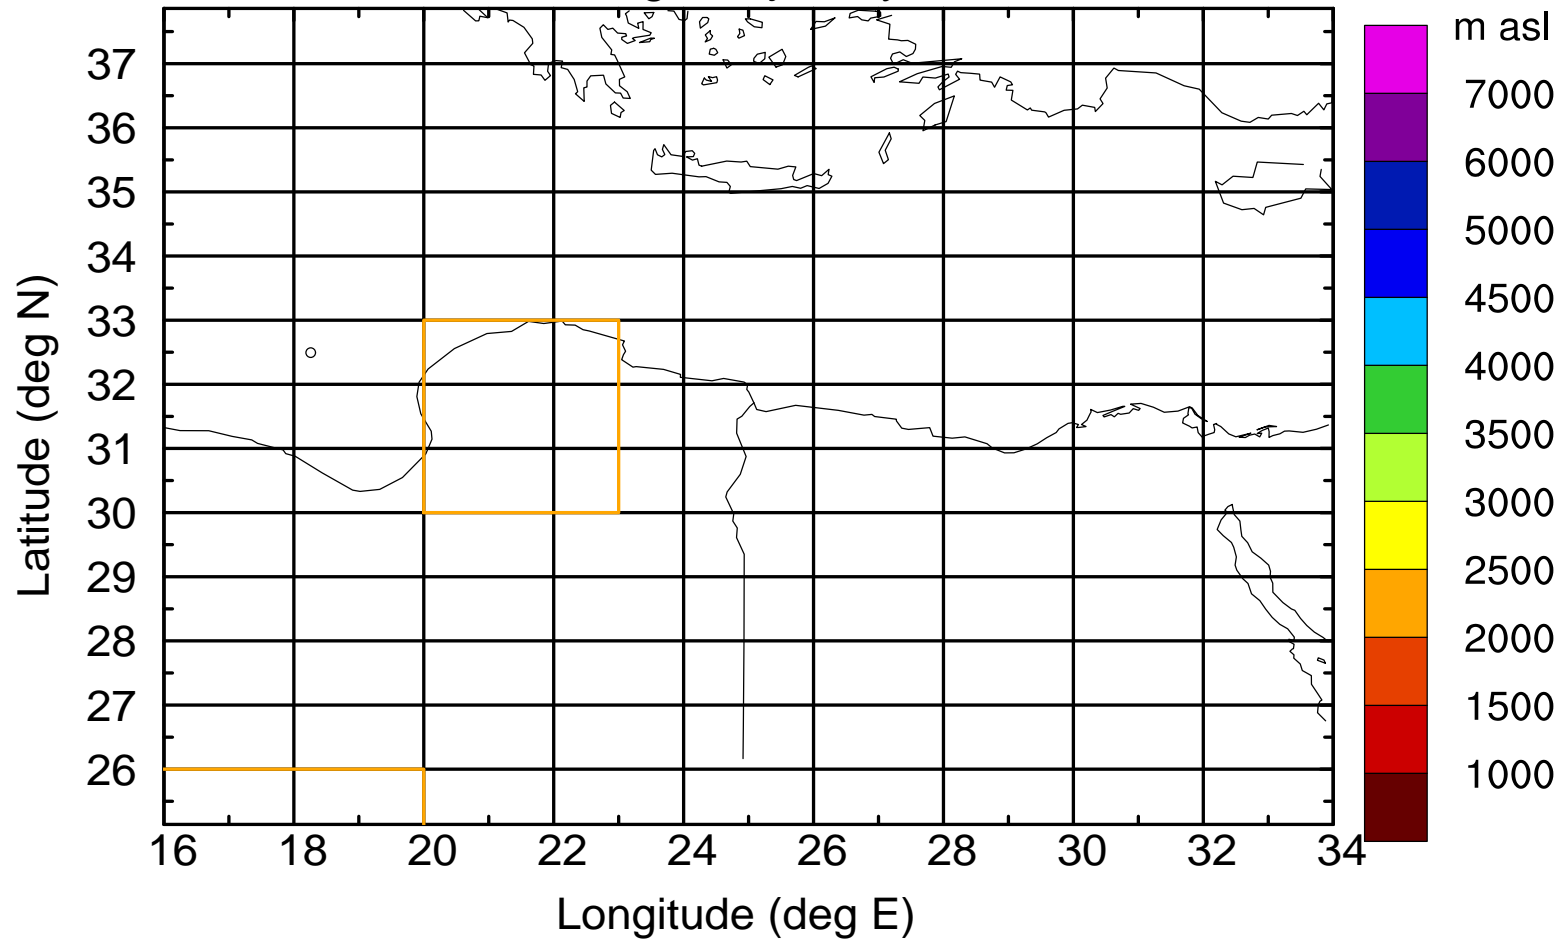

Paphos Airport ground station 20170422 5:30 UTC

Flight trajectory