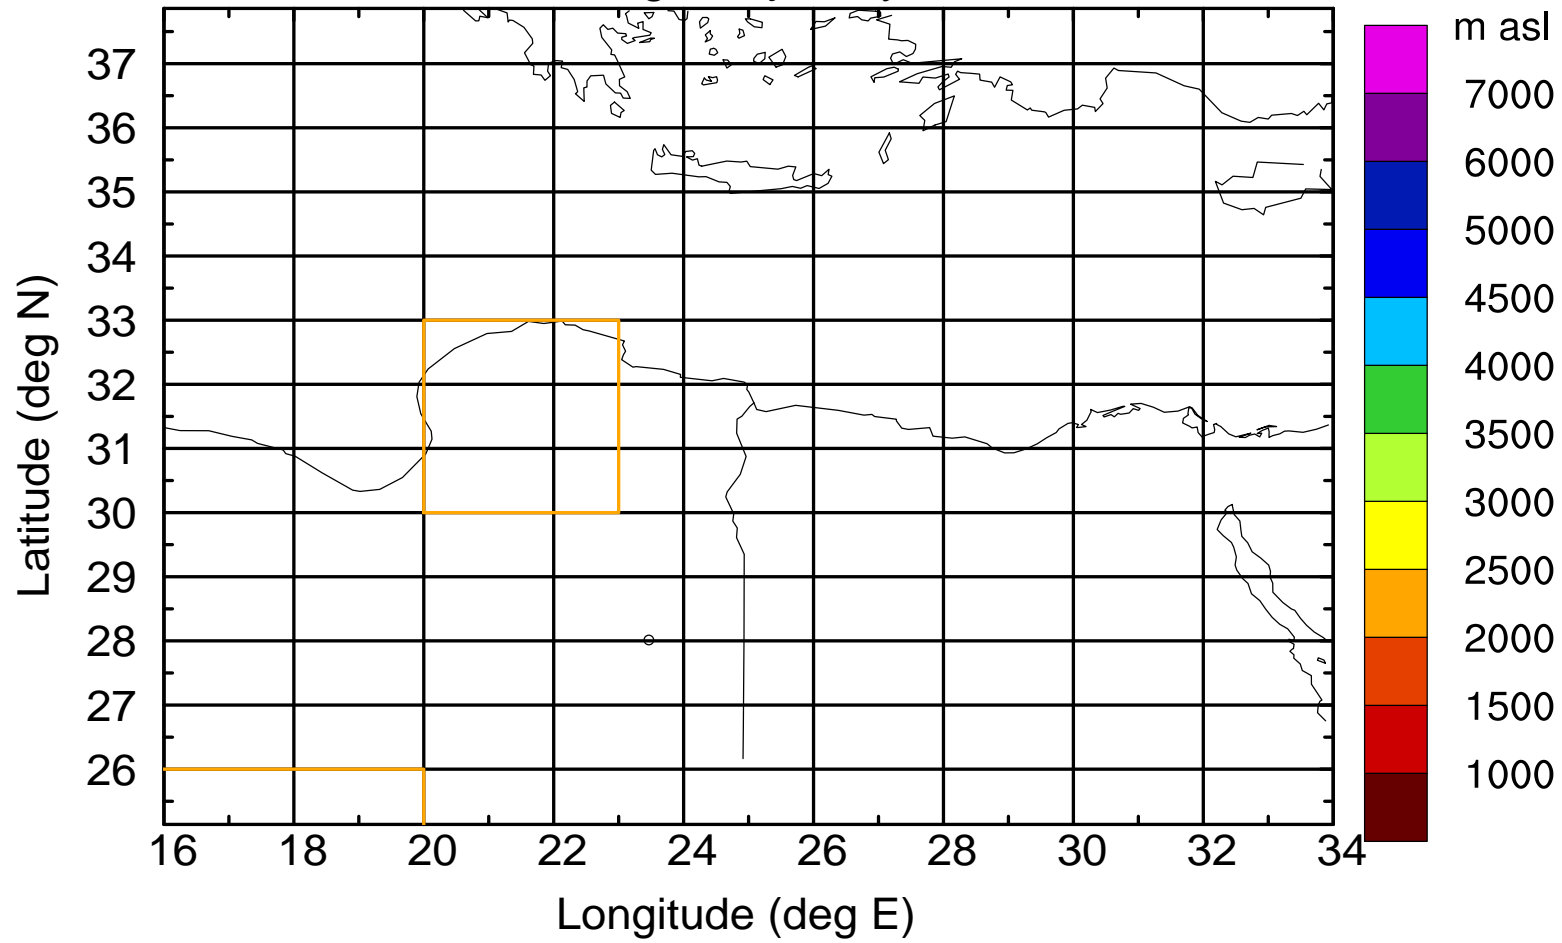

Paphos Airport ground station 20170422 5:30 UTC

Flight trajectory

Paphos Airport ground station 20170422 5:30 UTC

Flight trajectory

Paphos Airport ground station 20170422 5:30 UTC

Flight trajectory

Paphos Airport ground station 20170422 5:30 UTC