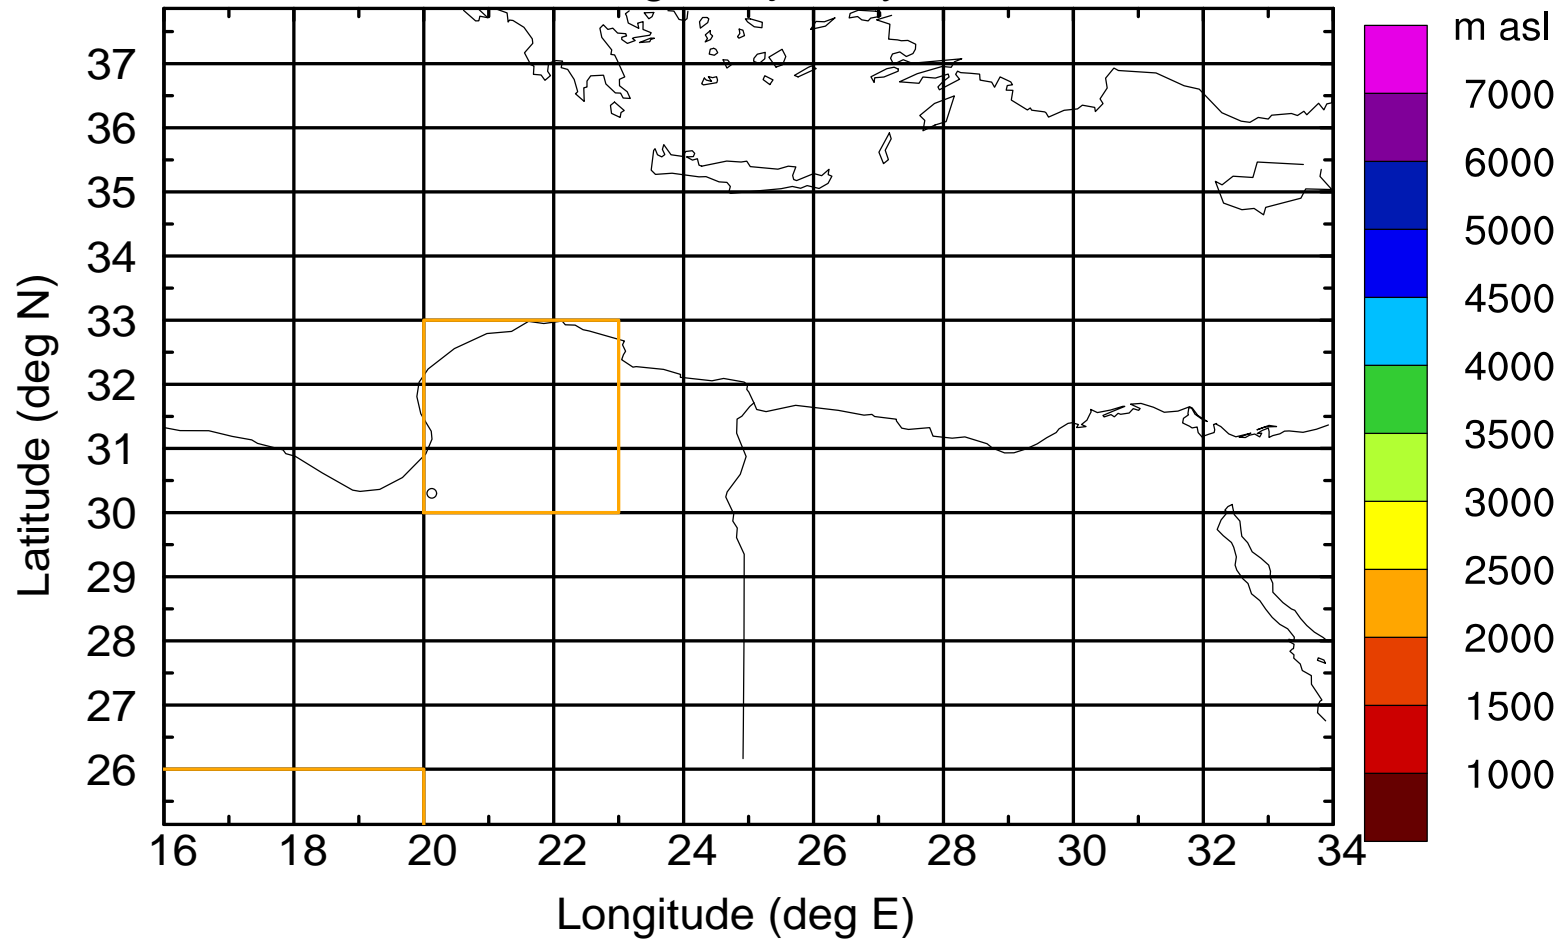

Paphos Airport ground station 20170422 5:30 UTC

Flight trajectory