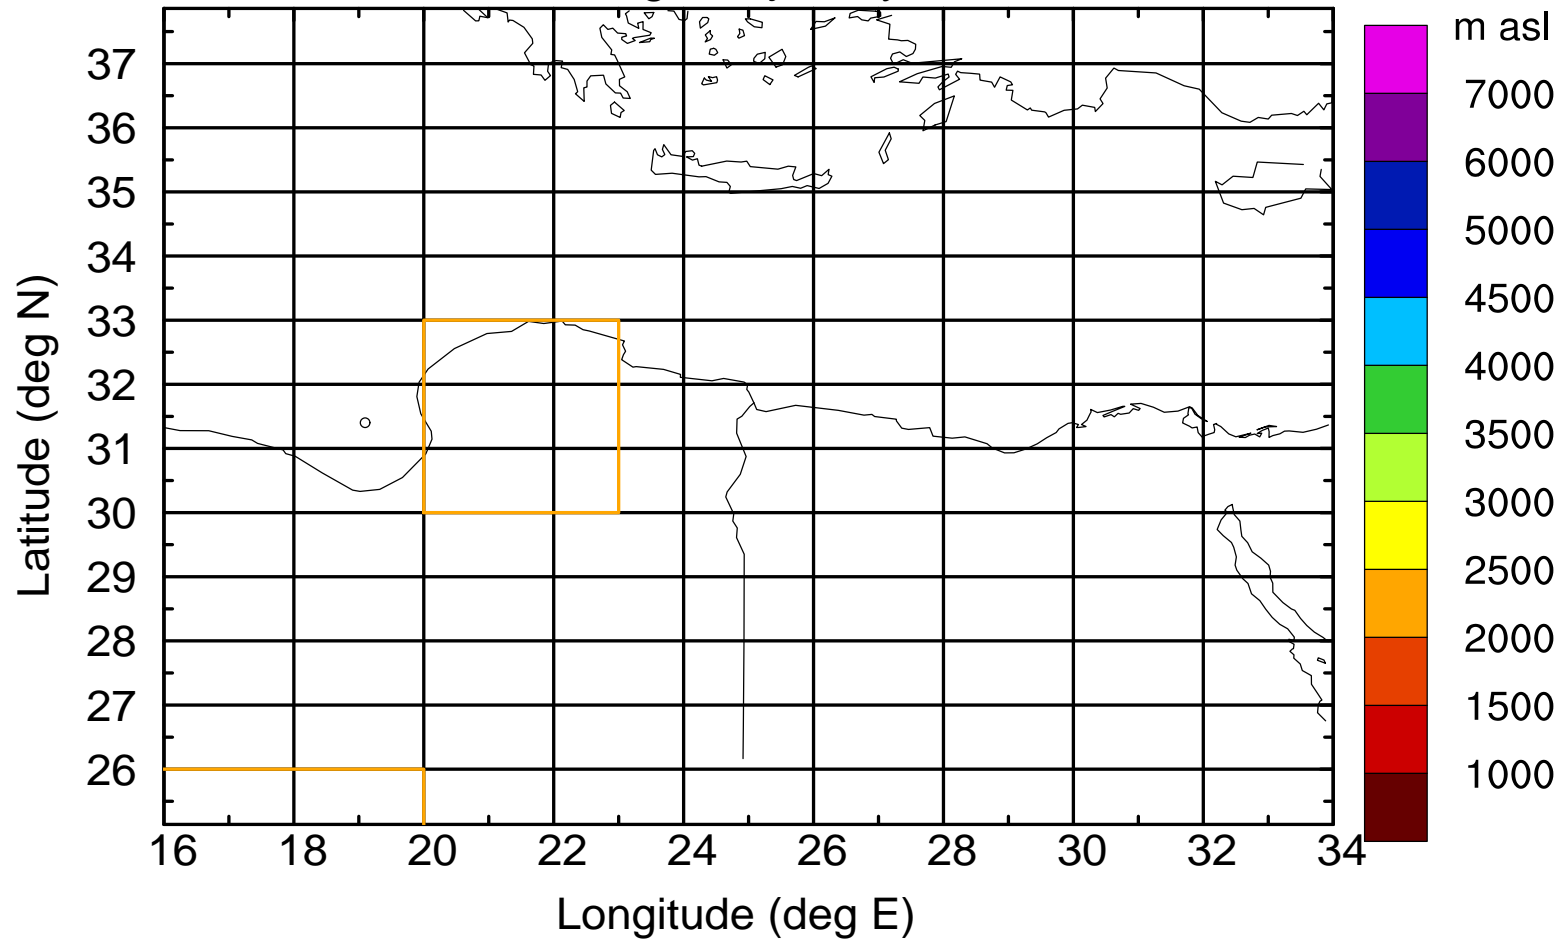

Paphos Airport ground station 20170422 5:30 UTC

Flight trajectory