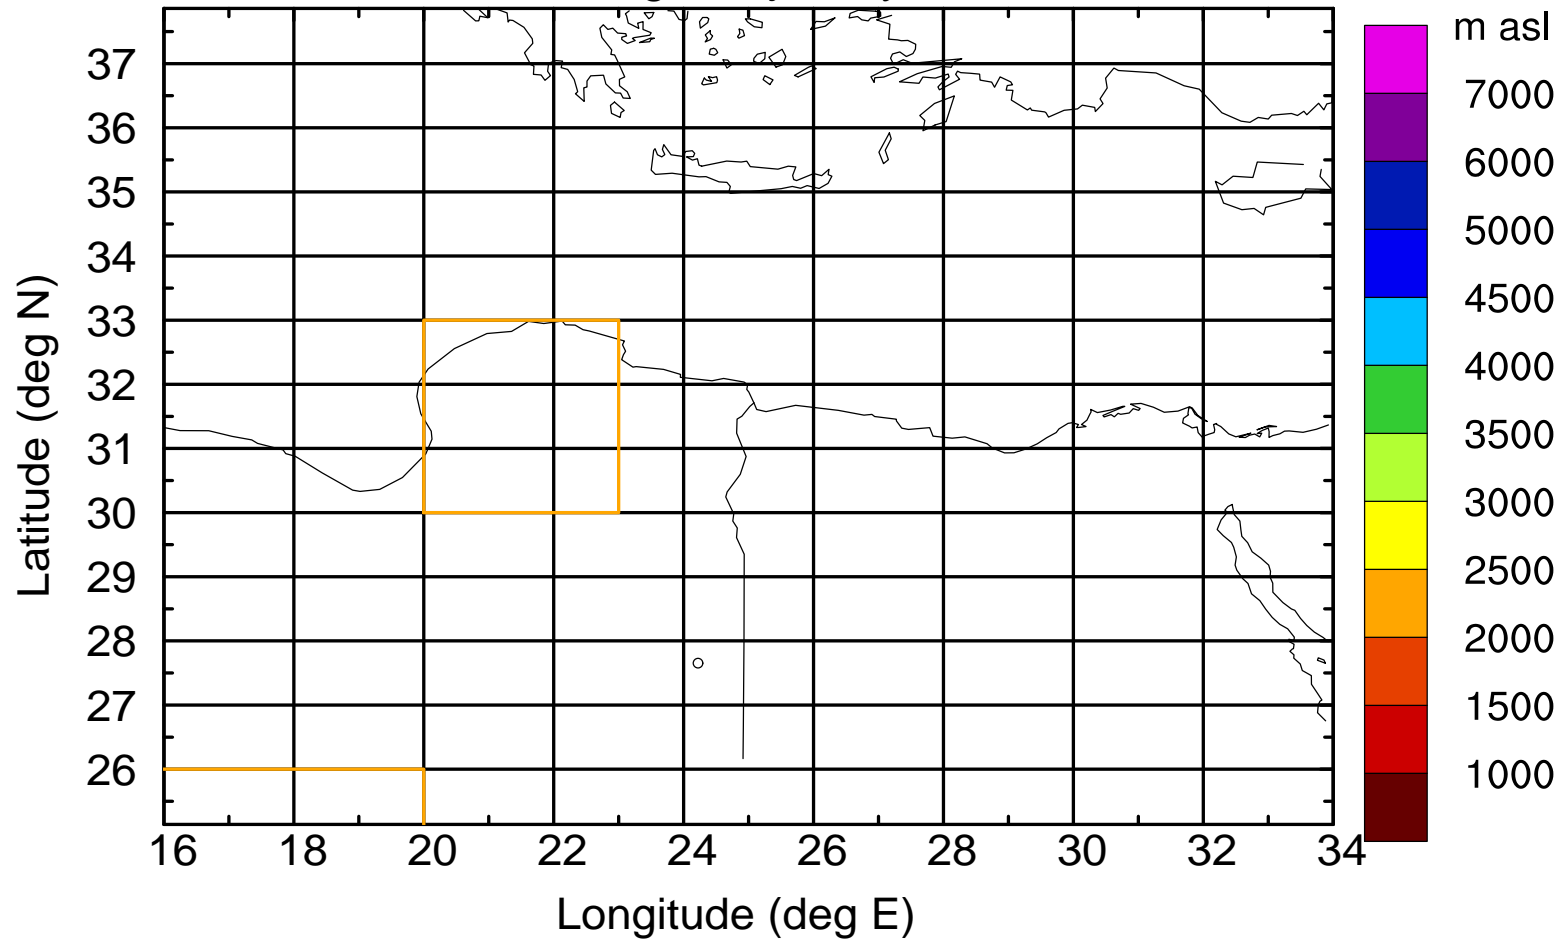

Paphos Airport ground station 20170422 5:30 UTC

Flight trajectory