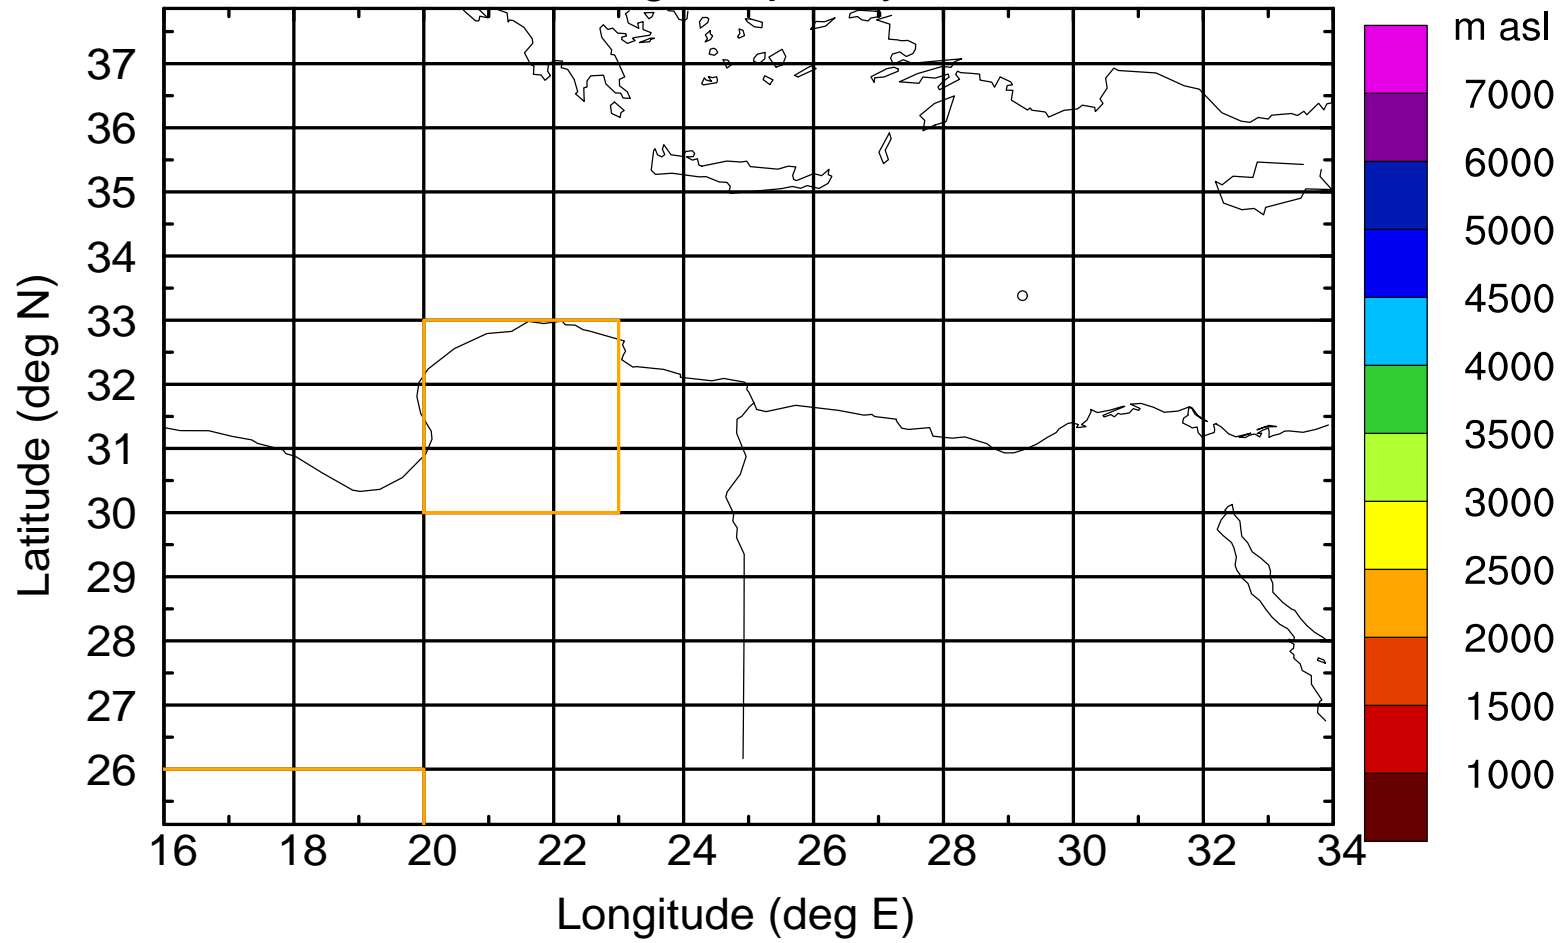

Paphos Airport ground station 20170422 5:30 UTC

Flight trajectory