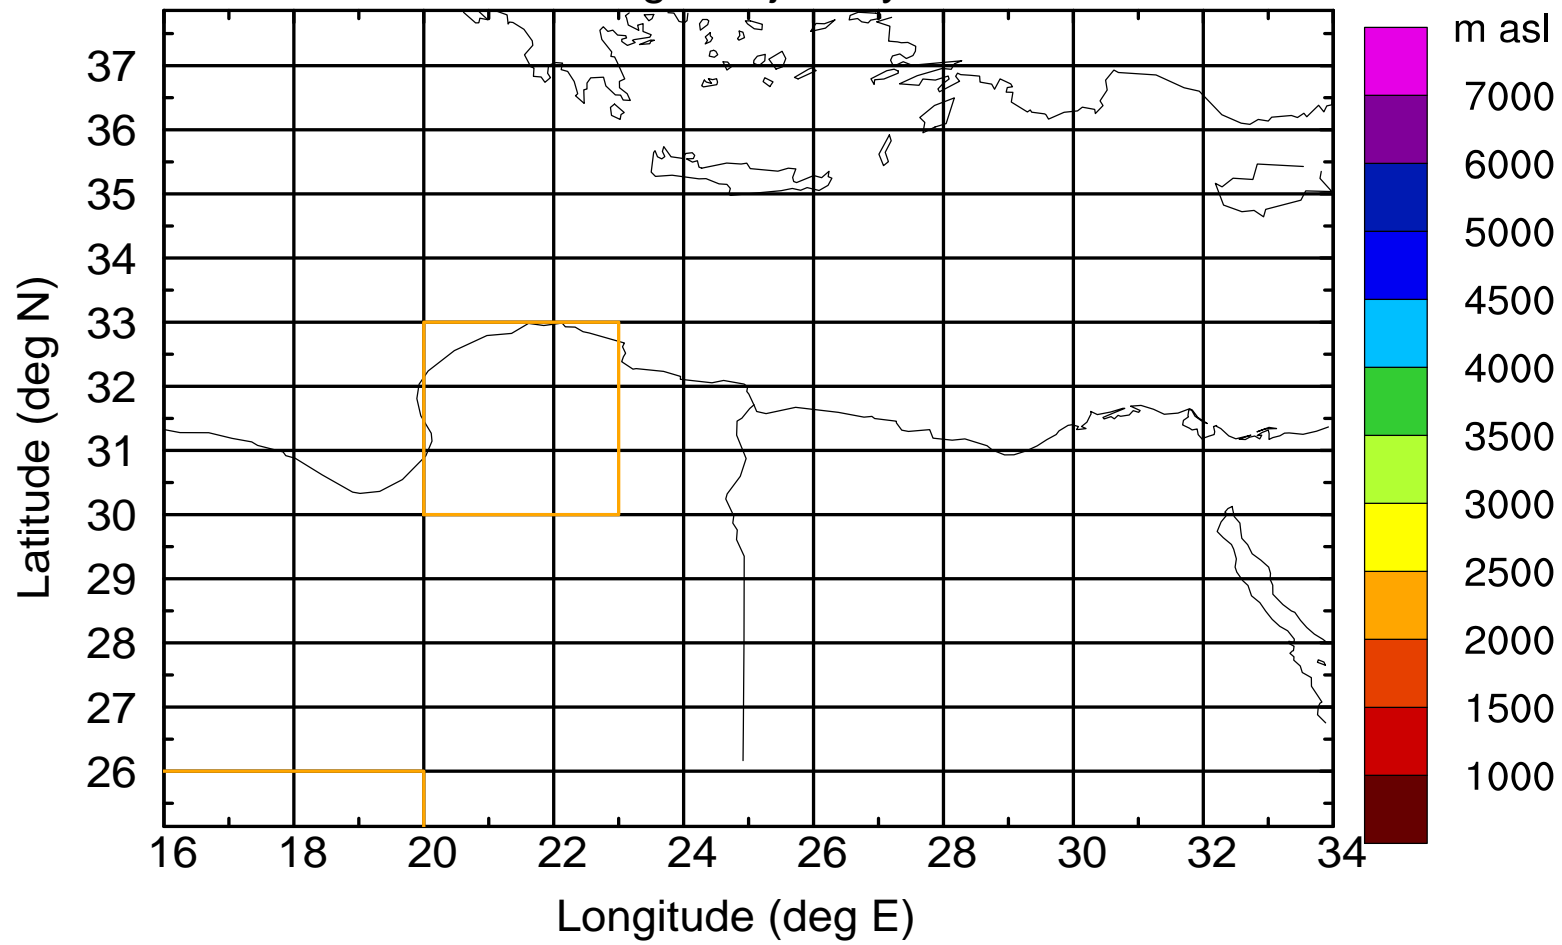

Paphos Airport ground station 20170422 5:30 UTC

Flight trajectory

Paphos Airport ground station 20170422 5:30 UTC

Flight trajectory

Paphos Airport ground station 20170422 5:30 UTC

Flight trajectory

Paphos Airport ground station 20170422 5:30 UTC