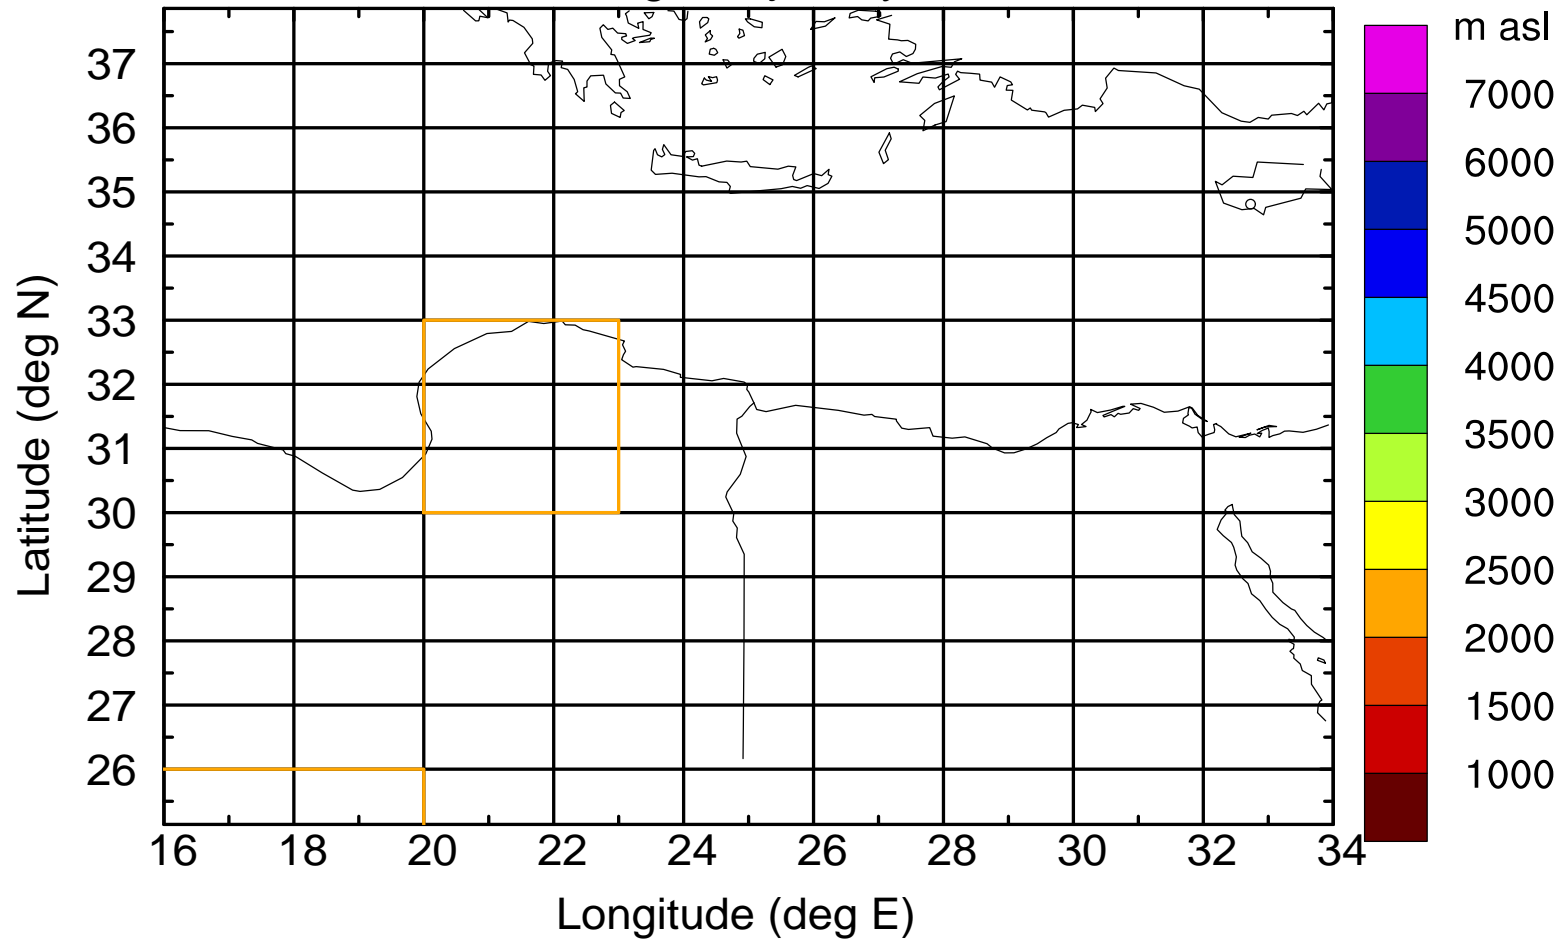

Paphos Airport ground station 20170422 5:30 UTC

Flight trajectory