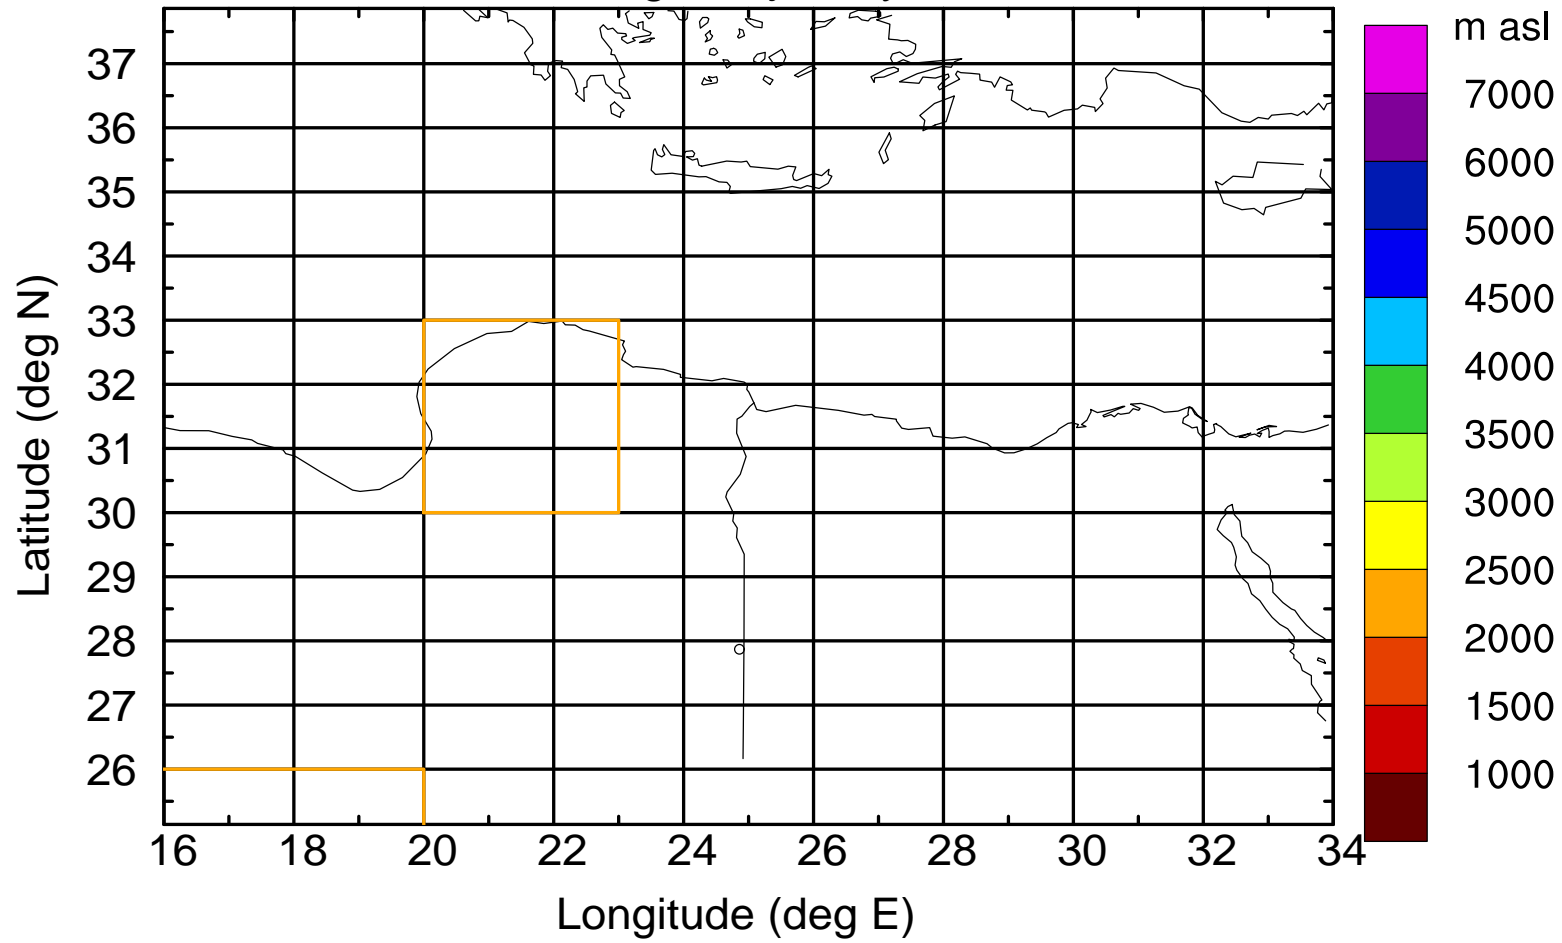

Paphos Airport ground station 20170422 5:30 UTC

Flight trajectory