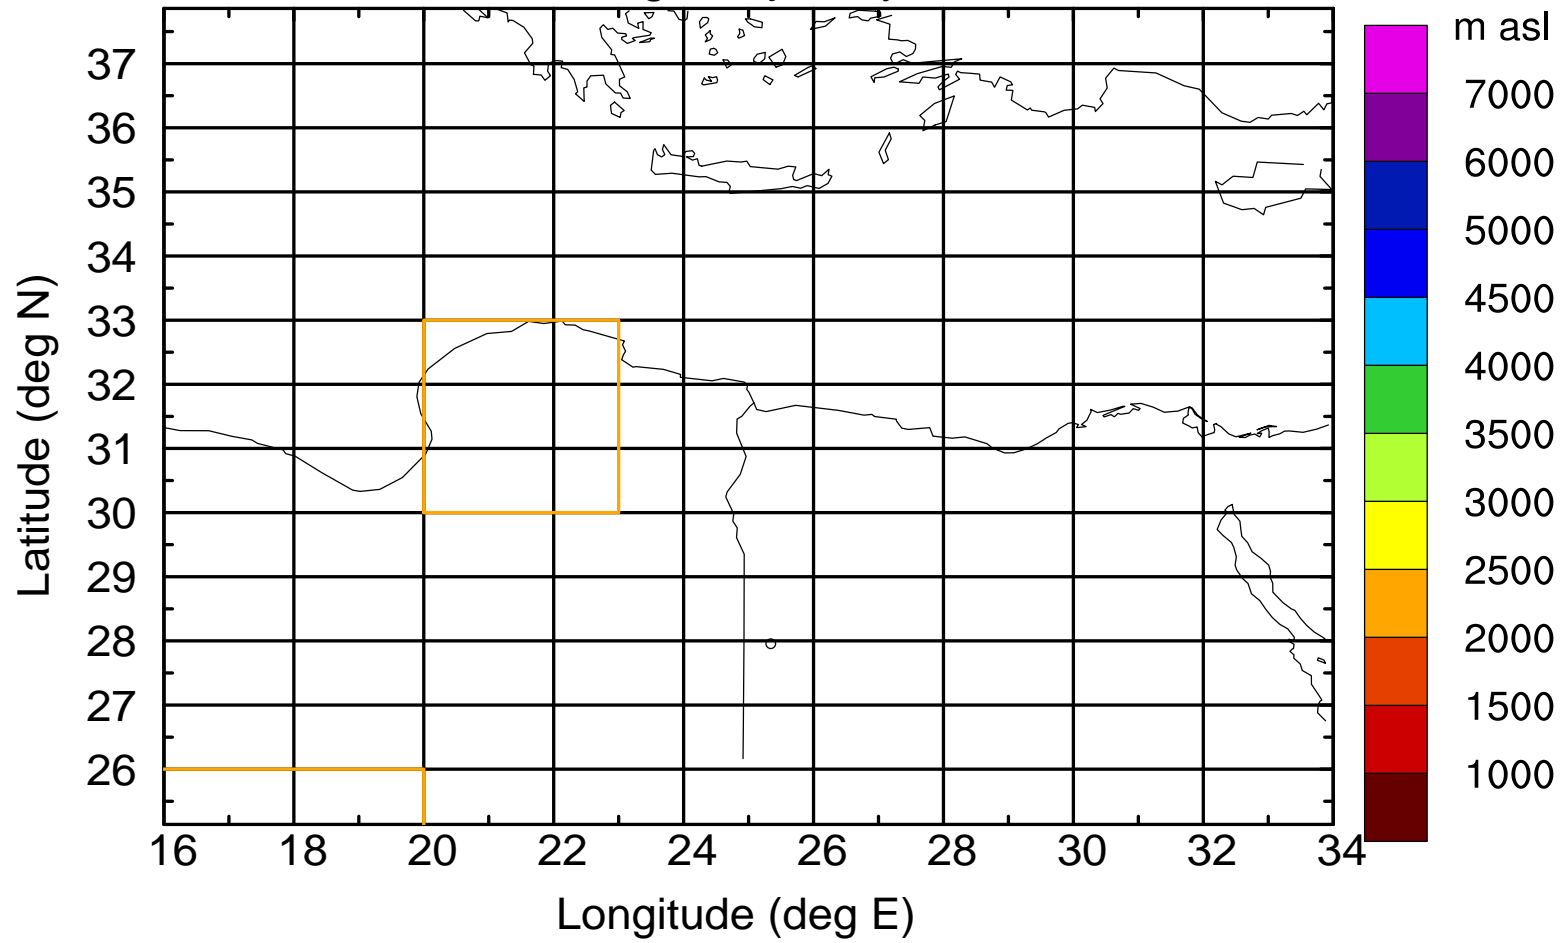

Paphos Airport ground station 20170422 5:30 UTC

Flight trajectory