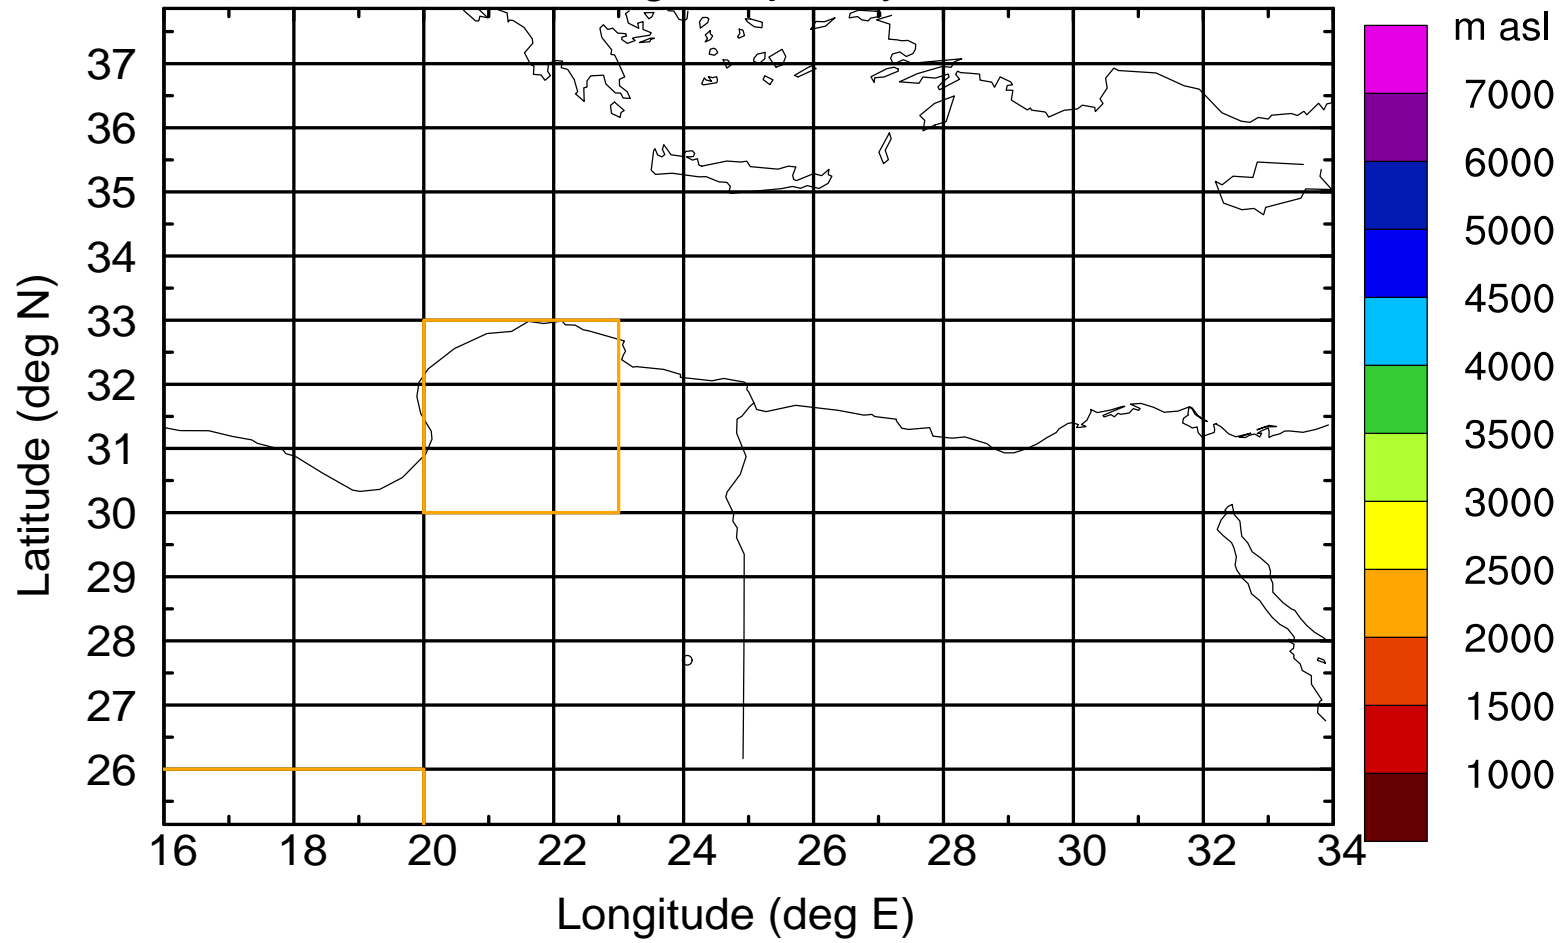

Paphos Airport ground station 20170422 5:30 UTC

Flight trajectory

Paphos Airport ground station 20170422 5:30 UTC

Flight trajectory

Paphos Airport ground station 20170422 5:30 UTC

Flight trajectory

Paphos Airport ground station 20170422 5:30 UTC