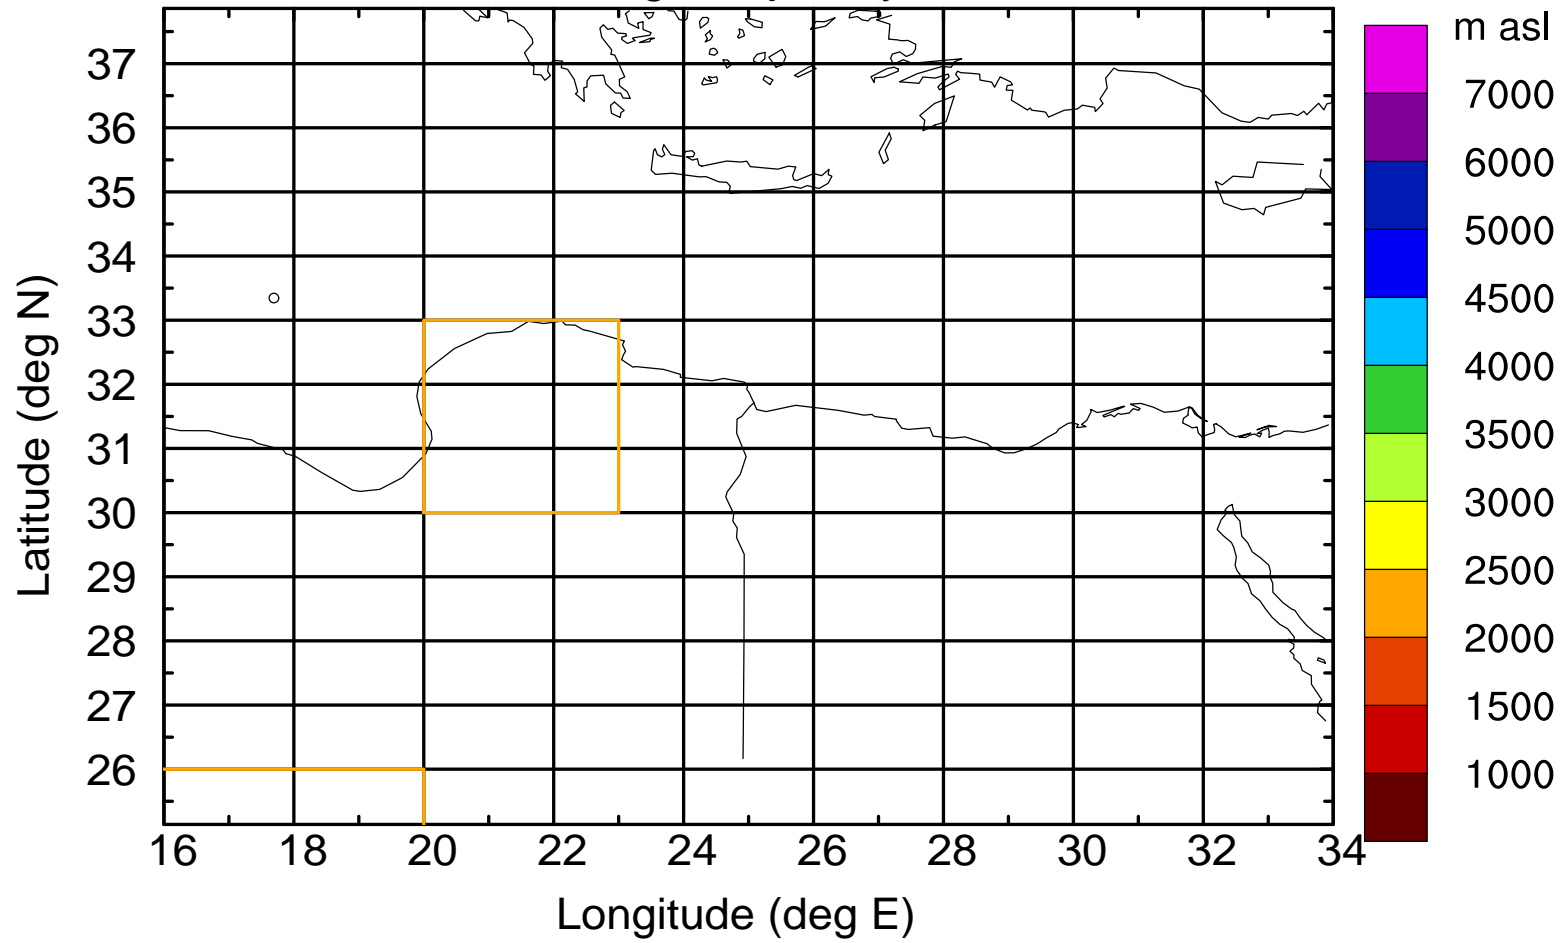

Flight trajectory

Paphos Airport ground station 20170422 5:30 UTC

Flight trajectory

Paphos Airport ground station 20170422 5:30 UTC

Flight trajectory

Paphos Airport ground station 20170422 5:30 UTC

Flight trajectory