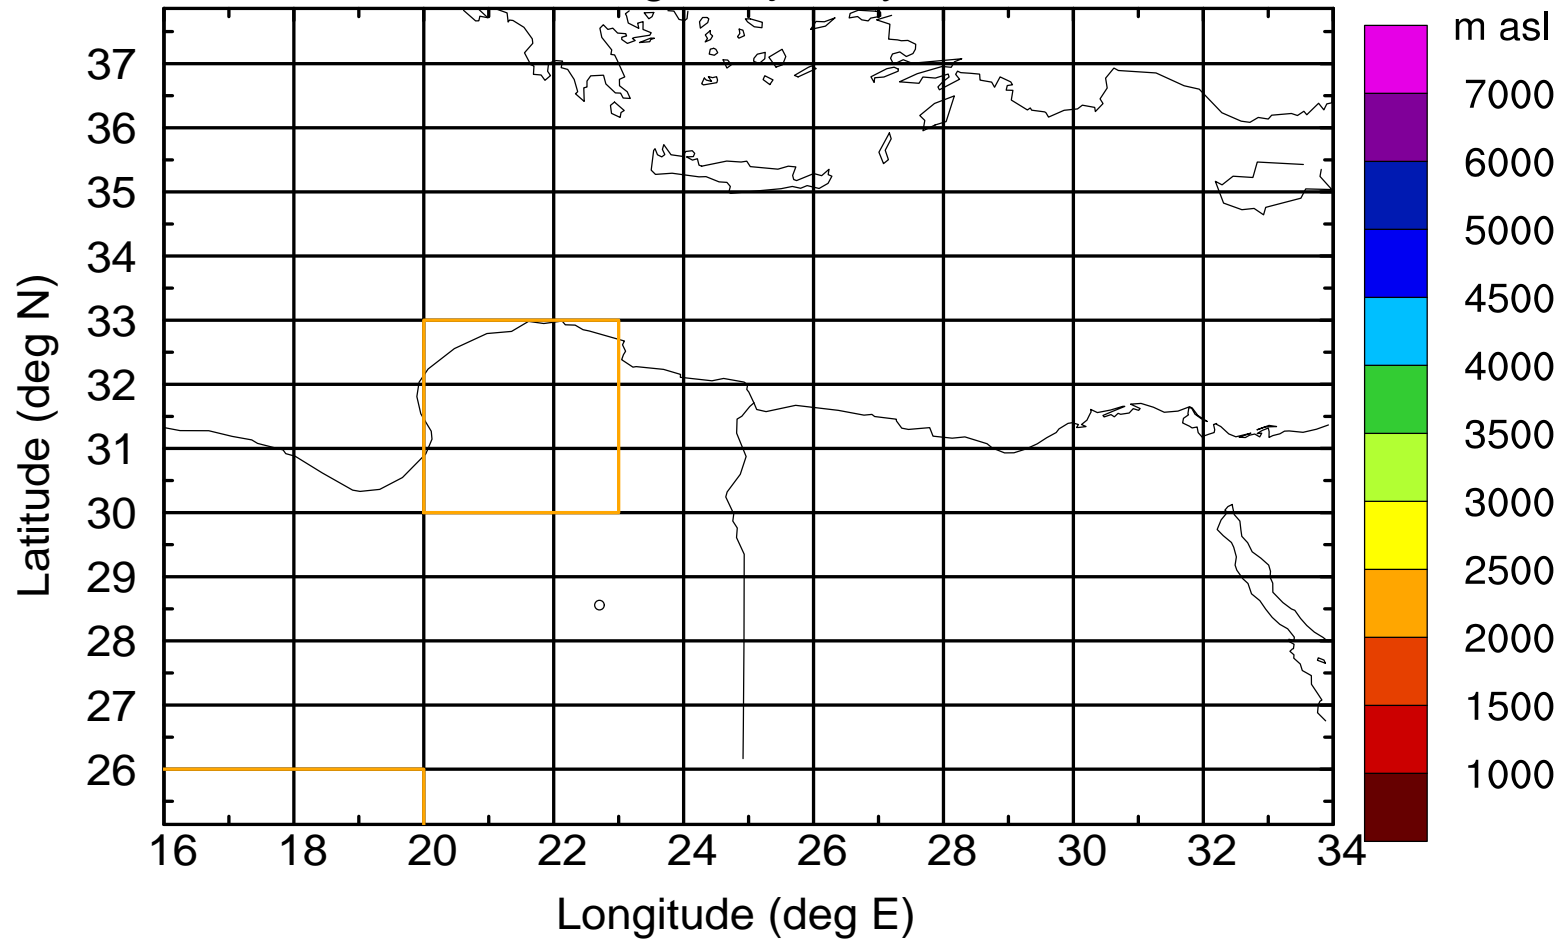

Paphos Airport ground station 20170422 5:30 UTC

Flight trajectory