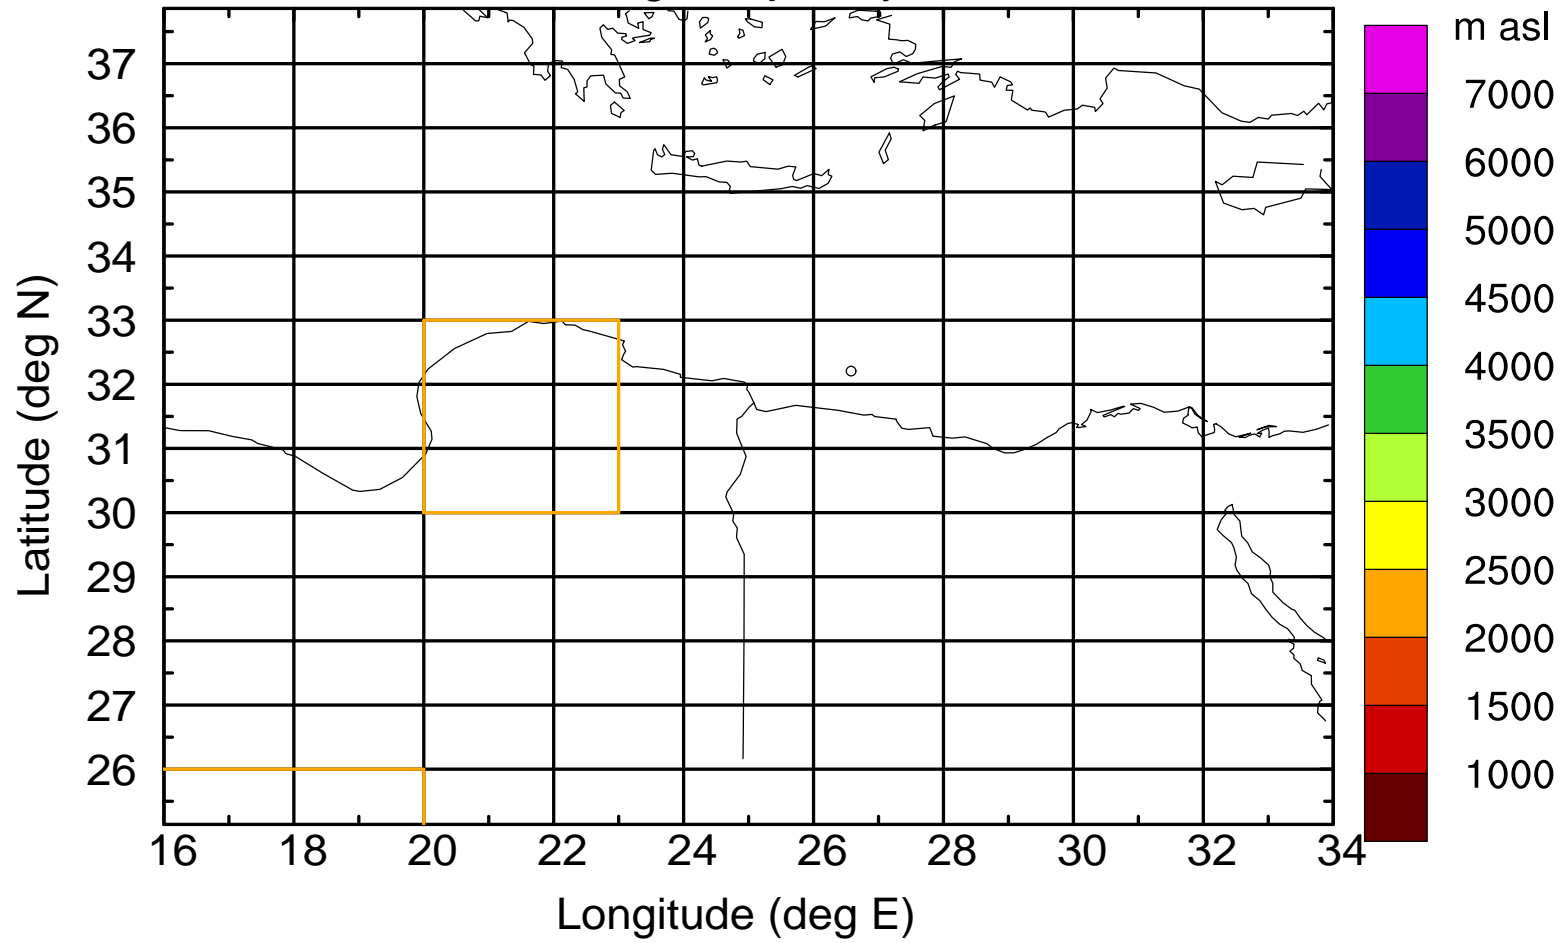

Paphos Airport ground station 20170422 5:30 UTC

Flight trajectory