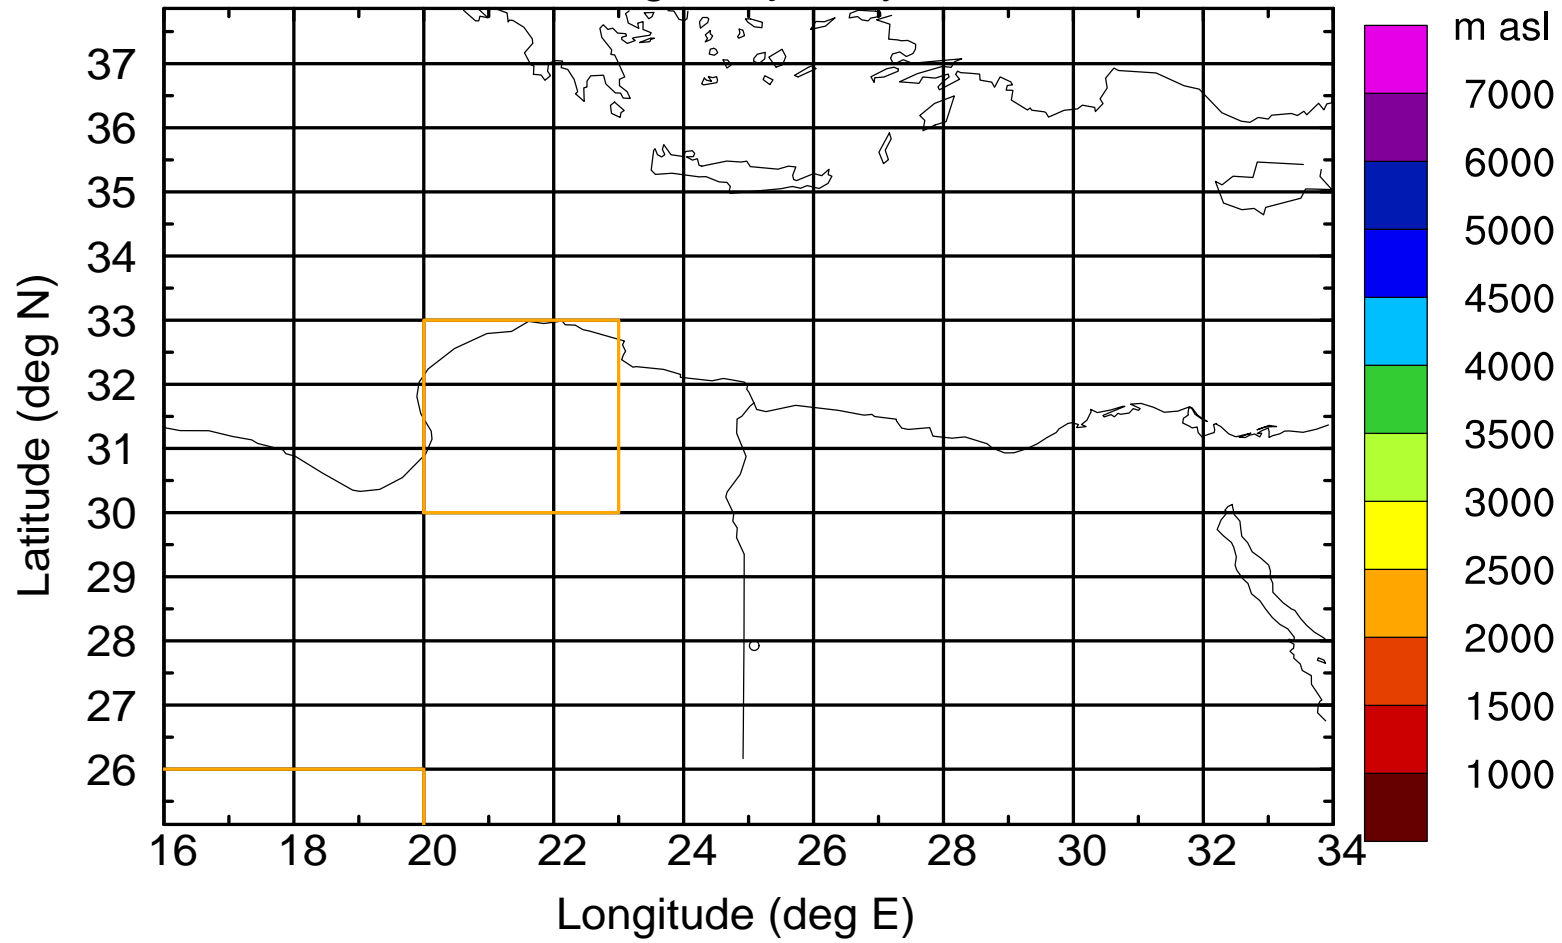

Flight trajectory

Paphos Airport ground station 20170422 5:30 UTC

Flight trajectory

Paphos Airport ground station 20170422 5:30 UTC

Flight trajectory

Paphos Airport ground station 20170422 5:30 UTC

Flight trajectory