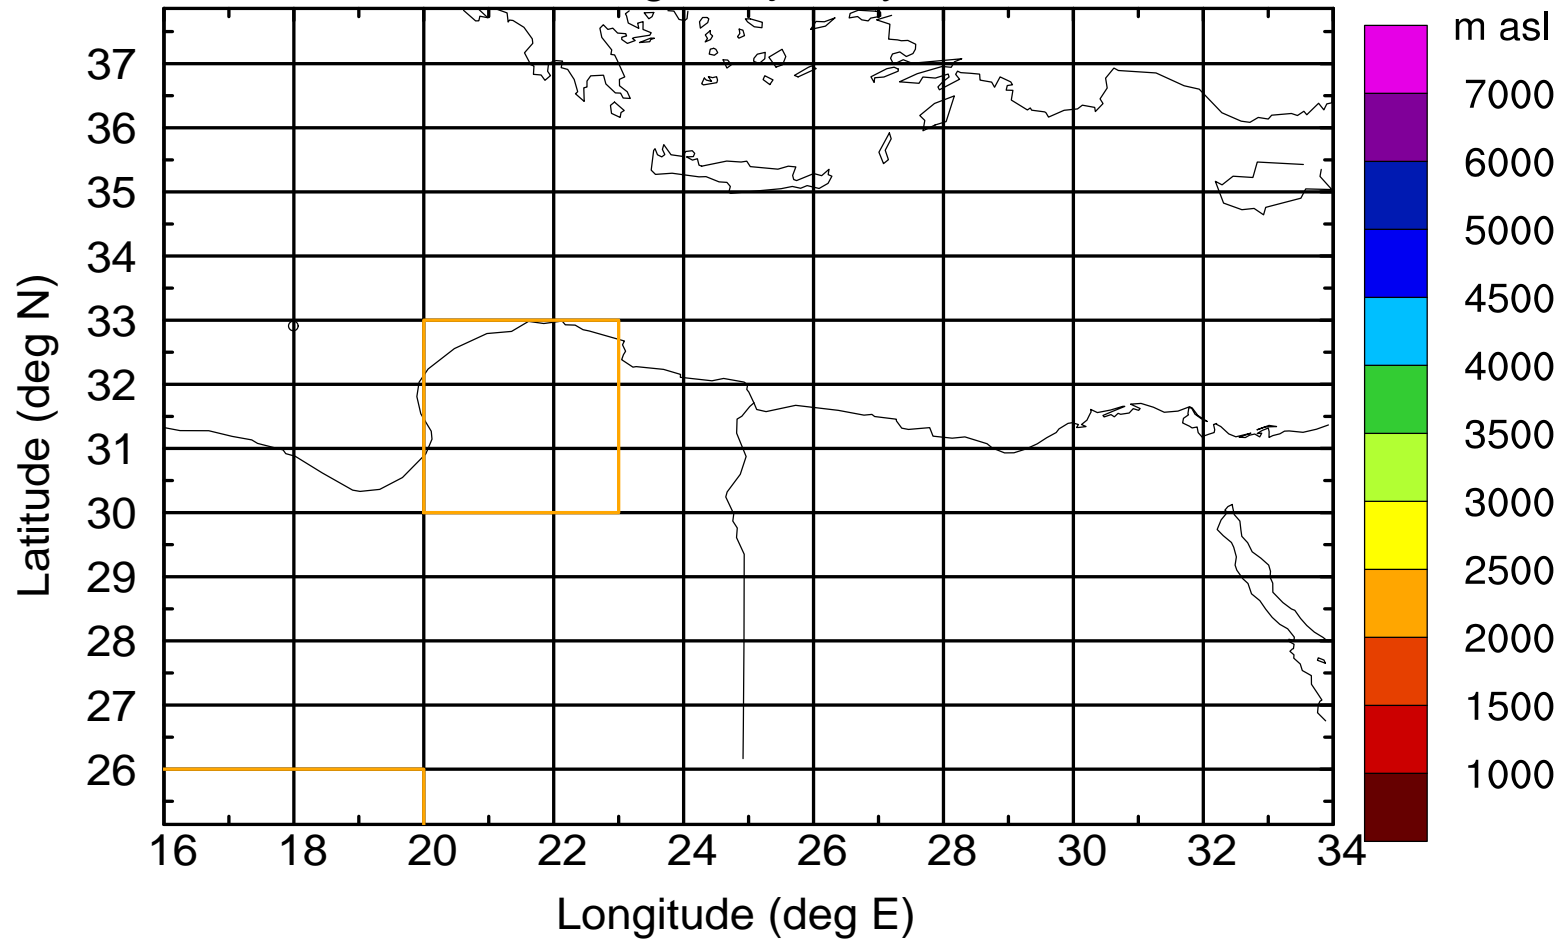

Paphos Airport ground station 20170422 5:30 UTC

Flight trajectory