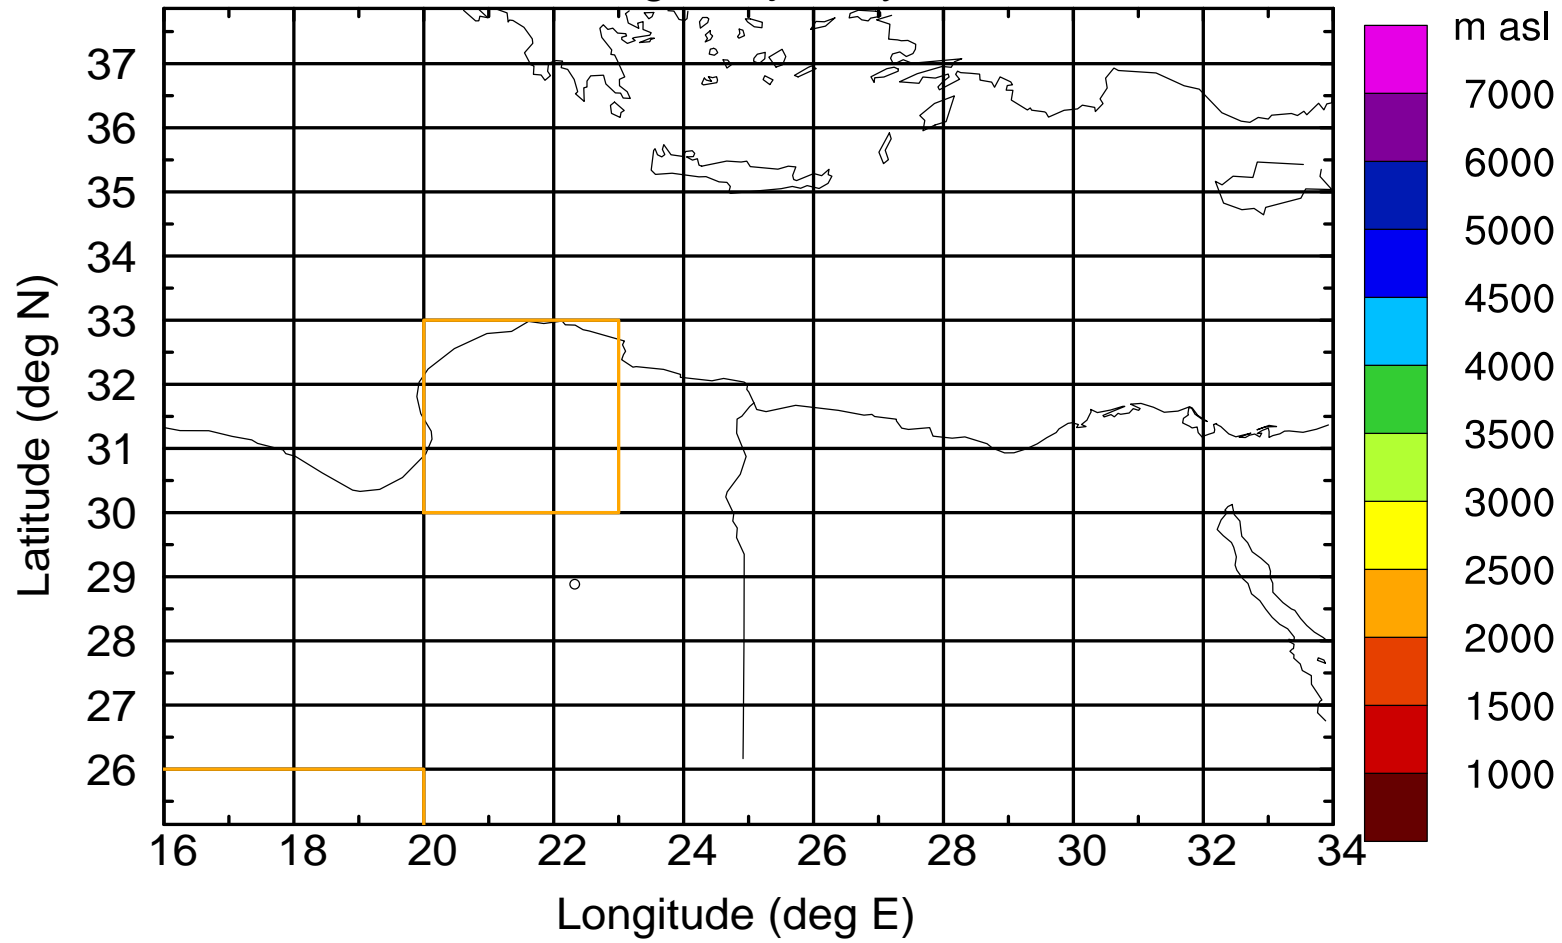

Paphos Airport ground station 20170422 5:30 UTC

Flight trajectory

Paphos Airport ground station 20170422 5:30 UTC

Flight trajectory

Paphos Airport ground station 20170422 5:30 UTC

Flight trajectory

Paphos Airport ground station 20170422 5:30 UTC