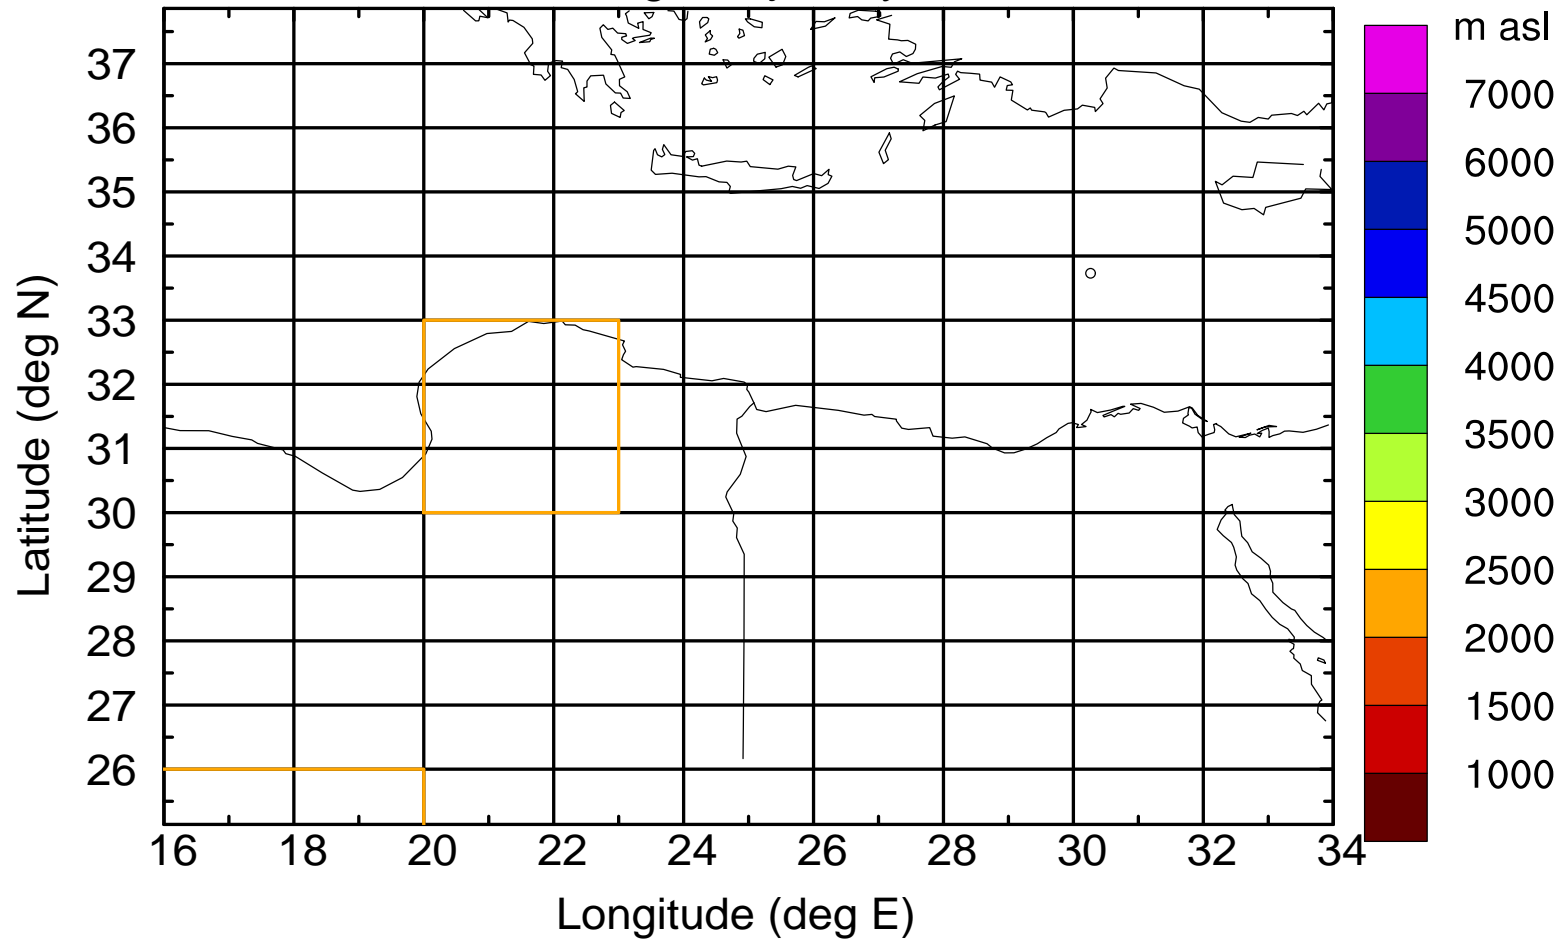

Paphos Airport ground station 20170422 5:30 UTC

Flight trajectory