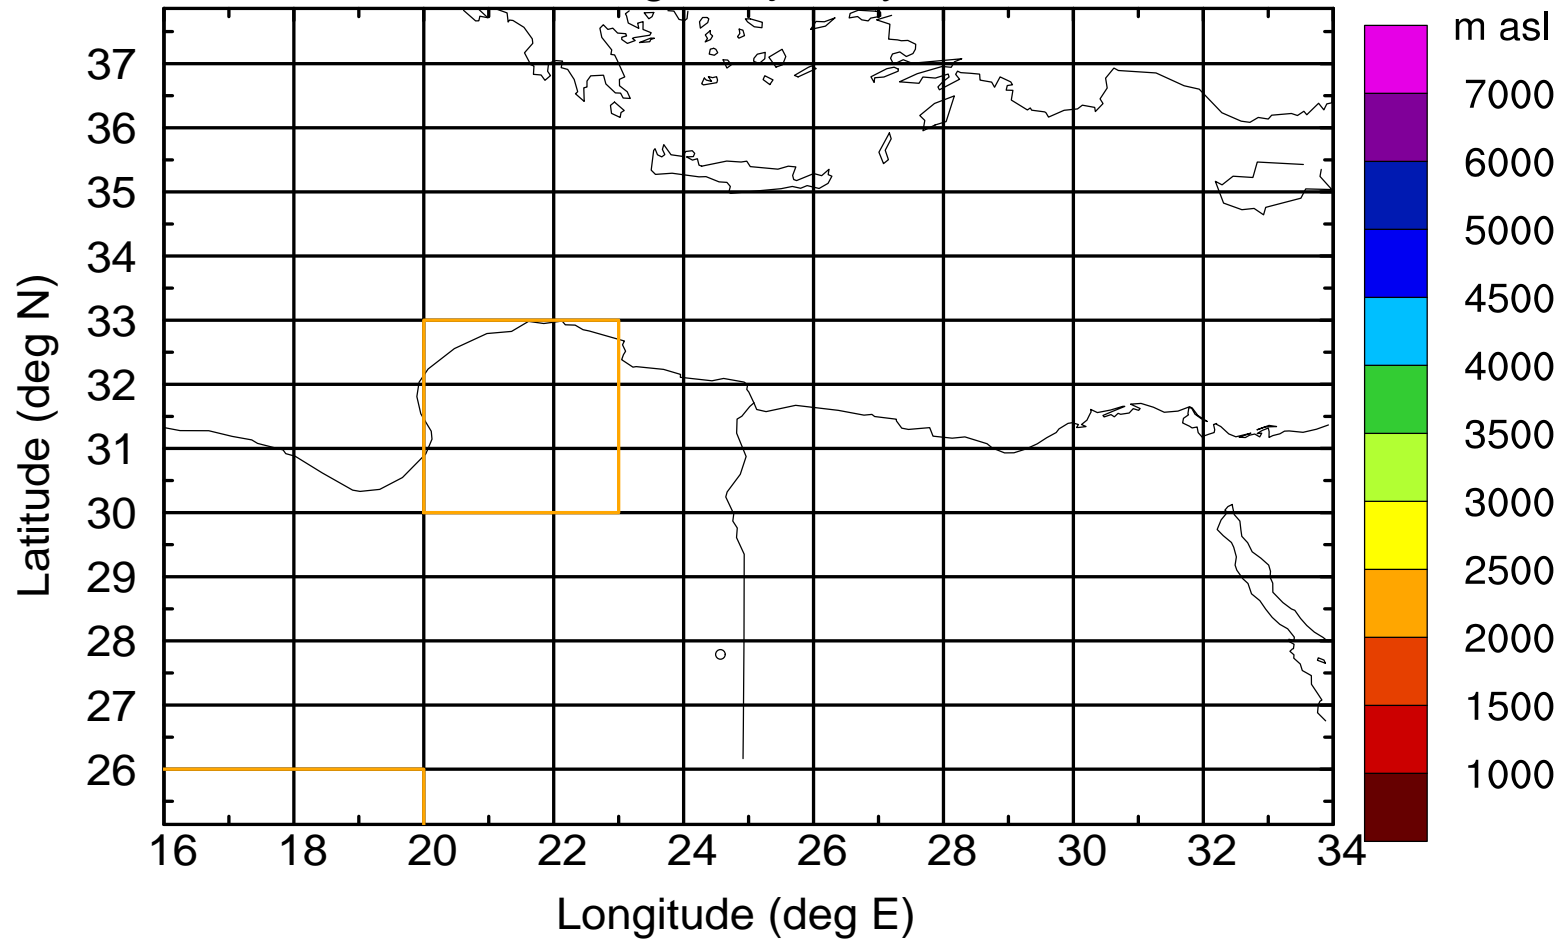

Paphos Airport ground station 20170422 5:30 UTC

Flight trajectory