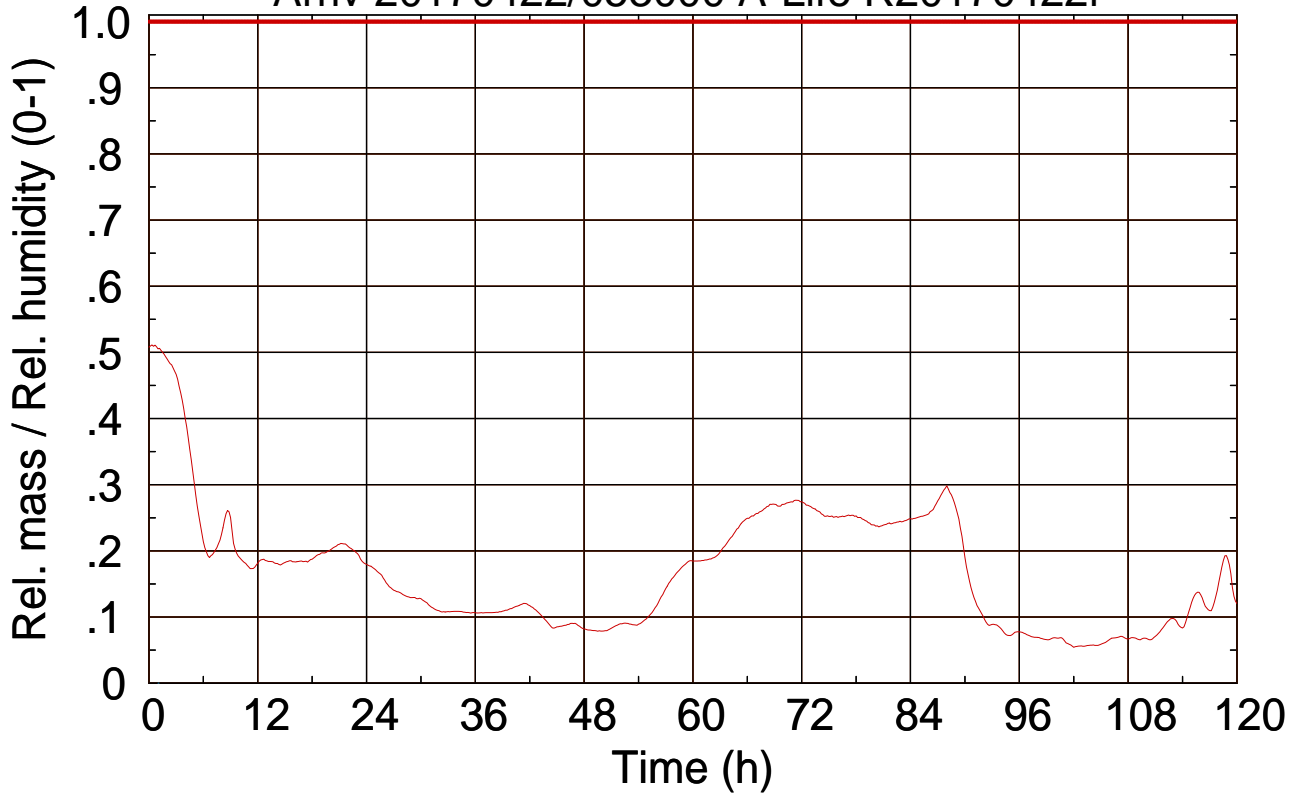

Arriv 20170422/053000 A-Life R20170422f

0 —

Arriv 20170422/053000 A-Life R20170422f

— Height

— Mixing height