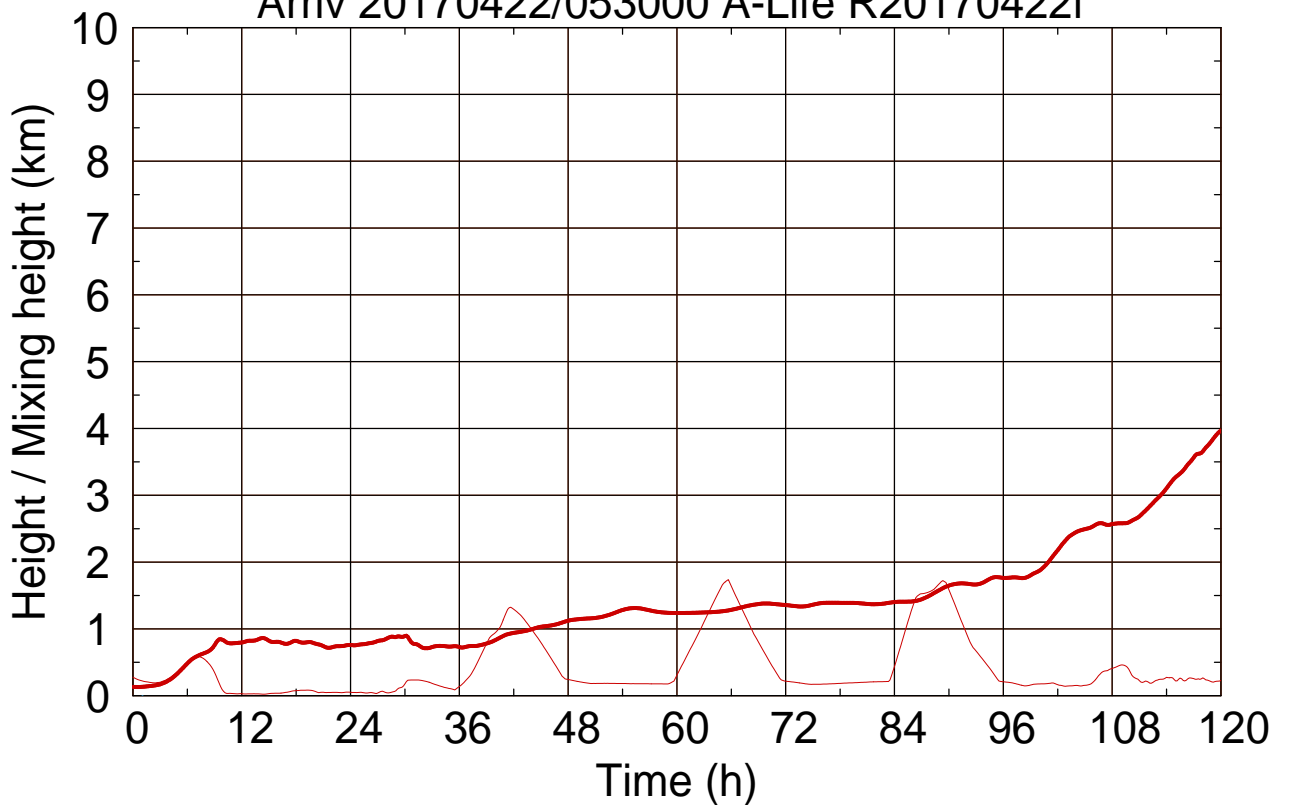

Arriv 20170422/053000 A-Life R20170422f

0 —

Arriv 20170422/053000 A-Life R20170422f

— Height

— Mixing height