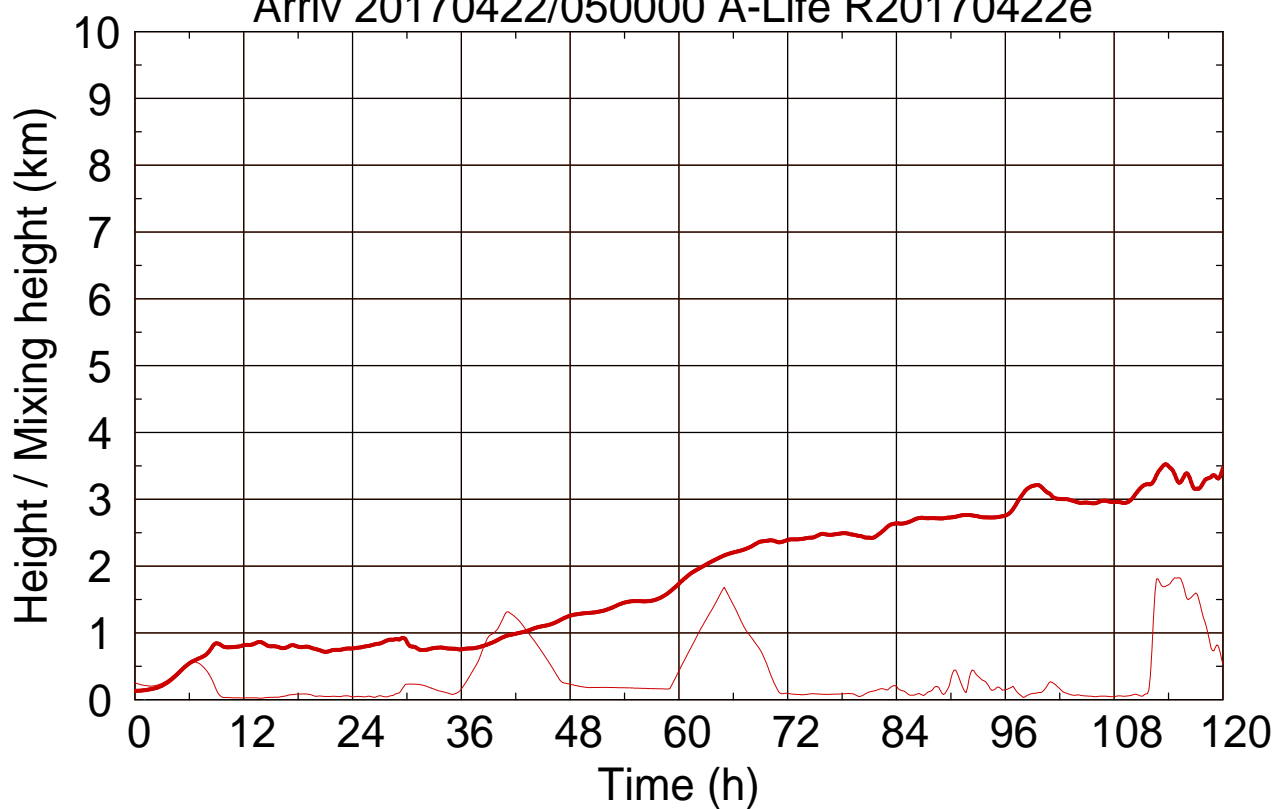

Arriv 20170422/050000 A-Life R20170422e

0 —

Arriv 20170422/050000 A-Life R20170422e

— Height

— Mixing height